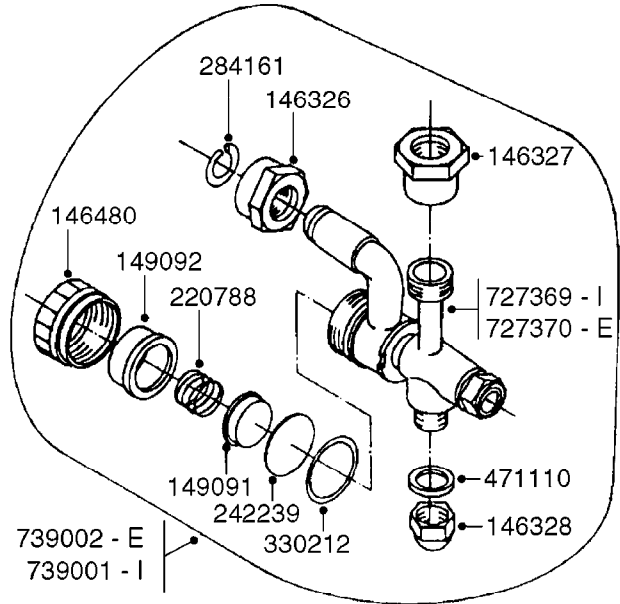

# G0340

NOZZLES - AXIAL JET 1/4 X 2  
G0340-HIN, 01:01:16

Page 1

Date 07.02.2020 10:59

parts-n°	order qty	description
289401	1	JET 1/4" DOUBLE alt 70009602
289497	1	NOZZLE HOLDER - DOUBLE
289498	1	NUT NOZZLE HOLDER
289499	1	NUT M11X1
289500	1	BOLT FOR NOZZLE HOLDER
289501	1	O-RING 11 X 2.5
289503	1	SPRING
289504	1	NOZZLE POSITION LOCK
289505	1	NON-DRIP ASSY.BRASS NOZ.HOLDER
289506	1	NON-DRIP DIAPHRAGM
289507	1	NUT
289508	1	O-RING/NOZZLE HOLDER NON-DRIP
289509	1	NOZZLE BODY
371510	1	NOZZLE CONE JET 1299-12 YELLOW
371511	1	NOZZLE CONE JET 1299-14 ORANGE
371512	1	NOZZLE CONE JET 1299-16 RED
70009602	1	DOUBLE NOZZLE HOLDER MR

# G0360

NOZZLES - SINGLE & DOUBLE JETS  
G0360-HIN, 01:01:16

Page 1

Date 07.02.2020 10:59

parts-n°	order qty	description
146326	1	UNION NUT 1/2' BRASS
146327	1	UNION NUT 3/8' BRASS
146328	1	TOP NUT M12 BRASS
146480	1	END CAP FOR NZL TUBE
149091	1	INNER CAP FOR NON-DRIP
149092	1	NOZZLE CAP FOR NON-DRIP
220788	1	SPRING FOR NON-DRIP
231964	1	HEX NIPPLE
242239	1	MEMBRANE FOR NON DRIP
284161	1	RING STAINLESS SPRING TYPE
330212	1	O-RING D19/D14X2.4 F.1/2"NUT
471110	1	WASHER D18D12X2 COPPER
726934	1	DOUBLE NOZZLE HOLDER 'I'
726935	1	DOUBLE NOZZLEHOLDER D
727369	1	DOUBLE NON-DRIP NOZ.HOLDER - I
727370	1	DOUBLE NON-DRIP NOZ.HOLDER - E
727371	1	NOZZLE-MIST2 N-D I DOUBLE
727372	1	NOZZLE-MIST2 N-D E DOUBLE
739001	1	NOZZ.HOLDER SIMPLE"I" NON-DRIP
739002	1	SINGL.NOZ.HOLDER "D/E" NO-DRIP
739003	1	SINGLE NOZZLE HOLDER
739004	1	NOZZLE HOLDER SIMPLE ""D/E""