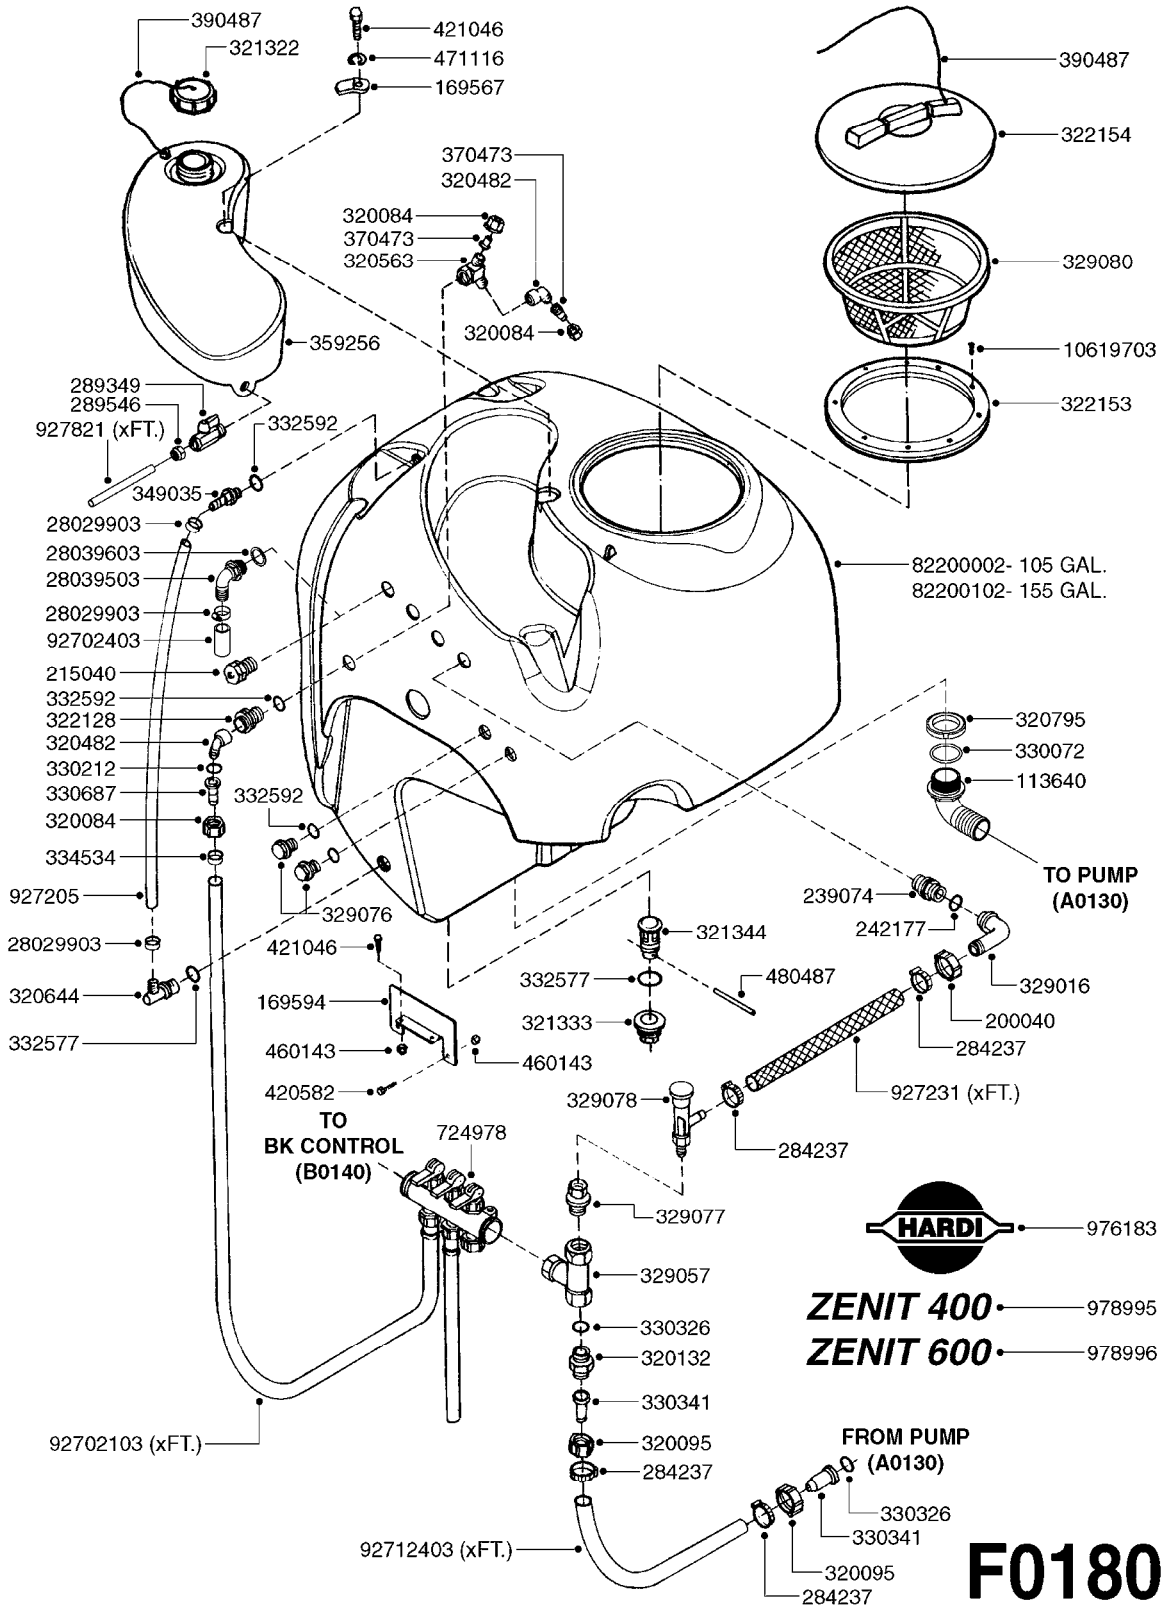

TANK - ZENIT 105/155 BK
F0180-HIN, 14:03:19

Page

0

Date

07.02.2020 10:58

TANK - ZENIT 105/155 BK
F0180-HIN, 14:03:19

Page 1

Date 07.02.2020 10:58

parts-n°	order qty	description
113640	1	HOSEBARB, BSP, 1-1/2" 90°
169567	1	BRACKET F.15 L TANK ZENIT
169594	1	BRACKET F.DISTRIB.VALVE ZENIT
200040	1	FITT. ARAG 1"
215040	1	PLUG M 1"
239074	1	BRYSTNIPPEL 1'X3/4'
242177	1	O-RING D25.4 X 20.2 X 2.6
284237	1	CLAMP HOSE GEAR D20/30
289349	1	BALL VALVE 3/8" M-H
289546	1	NUT F.NOZZLE HOLDER ZENIT
320084	1	FITT.DK NUT 1/2" BSP
320095	1	FITT.DK NUT 1" BSP
320132	1	FITT.DK HN 1" BSP
320482	1	FITT.DK ELB. 1/2" BSP 60 DEG.
320563	1	FITT.DK 3 WAY 1/2" 110 DEG.
320644	1	FITT.DK ELB.3/4"HB X 1" BSP
320795	1	FITT.DK NUT 1-1/2" BSP JAMB
321322	1	SCREW CAP F. S80 X 4
321333	1	FITT.DK BULK 1-1/2" X 1"F BSP
321344	1	DRAIN SCREW 1" BSP RED
322128	1	NIPPLE 1/2"
322153	1	FILTER CASING 170
322154	1	SCREW COVER D355
329016	1	BØJNING
329057	1	FITTING TEE 1" F-F-F
329076	1	PLUG 1/2" M.
329077	1	REDUCCION 1"M-1/2"H ARAG (2452042)
329078	1	SAFETY VALVE 290 PSI
329080	1	FILTER BASKET 12"
330072	1	O-RING D53.5/D45.5X4
330212	1	O-RING D19/D14X2.4 F.1/2"NUT
330326	1	O-RING D30/D24X2 F.1"NUT
330341	1	FITT.DK HB 1" F. 1" NUT
330687	1	FITT.DK HB 1/2" F. 1/2" NUT
332577	1	O-RING D38/D30X4 F.1" PUR.
332592	1	O-RING D26/D20X3
334534	1	CLAMP HOSE PLASTIC 1/2"
349035	1	FITTING STRAIGHT 1/2" D20
359256	1	CLEAN WATER TANK 4 GAL. ZENIT
370473	1	NOZZLE INJECTOR 5066-2.0
390487	1	CORD NYLON/SIGHT GAUGE 4500mm
420582	1	BOLT HEX 8.8 DEL M8X20 FT A2
421046	1	BOLT HEX M8X25/25 A2 SS DIN933
460143	1	SELF LOCK NUT M8 SST A2 DIN985
471116	1	WASHER D8 TENSION
480487	1	PIN M5X60 SLOTTED GALV
724978	1	1/2" DISTRIBUTOR TYP.3
927205	1	HOSE R X CLEAR X 3/4 X 0012"
927231	1	HOSE R X PVCX3/4 CLR/BRD 0012"
927821	1	CLEAR HOSE D12X10 PA1012
976183	1	DECAL COMPANY D.18,2 X 29,6
978995	1	DECAL "ZENIT 400"
978996	1	DECAL "ZENIT 600"
10619703	1	SCREW SS #6x3/4' SELF TAPPING
28029903	1	CLAMP HOSE GEAR P3/4"-S1" 6712
28039503	1	FITTING, 1" BSP 1" BARB 90°
28039603	1	GASKET F. 1" BSP FITTING
82200002	1	TANK 105 GALLON ZENIT 400L
82200102	1	TANK 155 GALLON ZENIT 600L
92702103	1	HOSE R X1/2" X300PSI WP X0012"