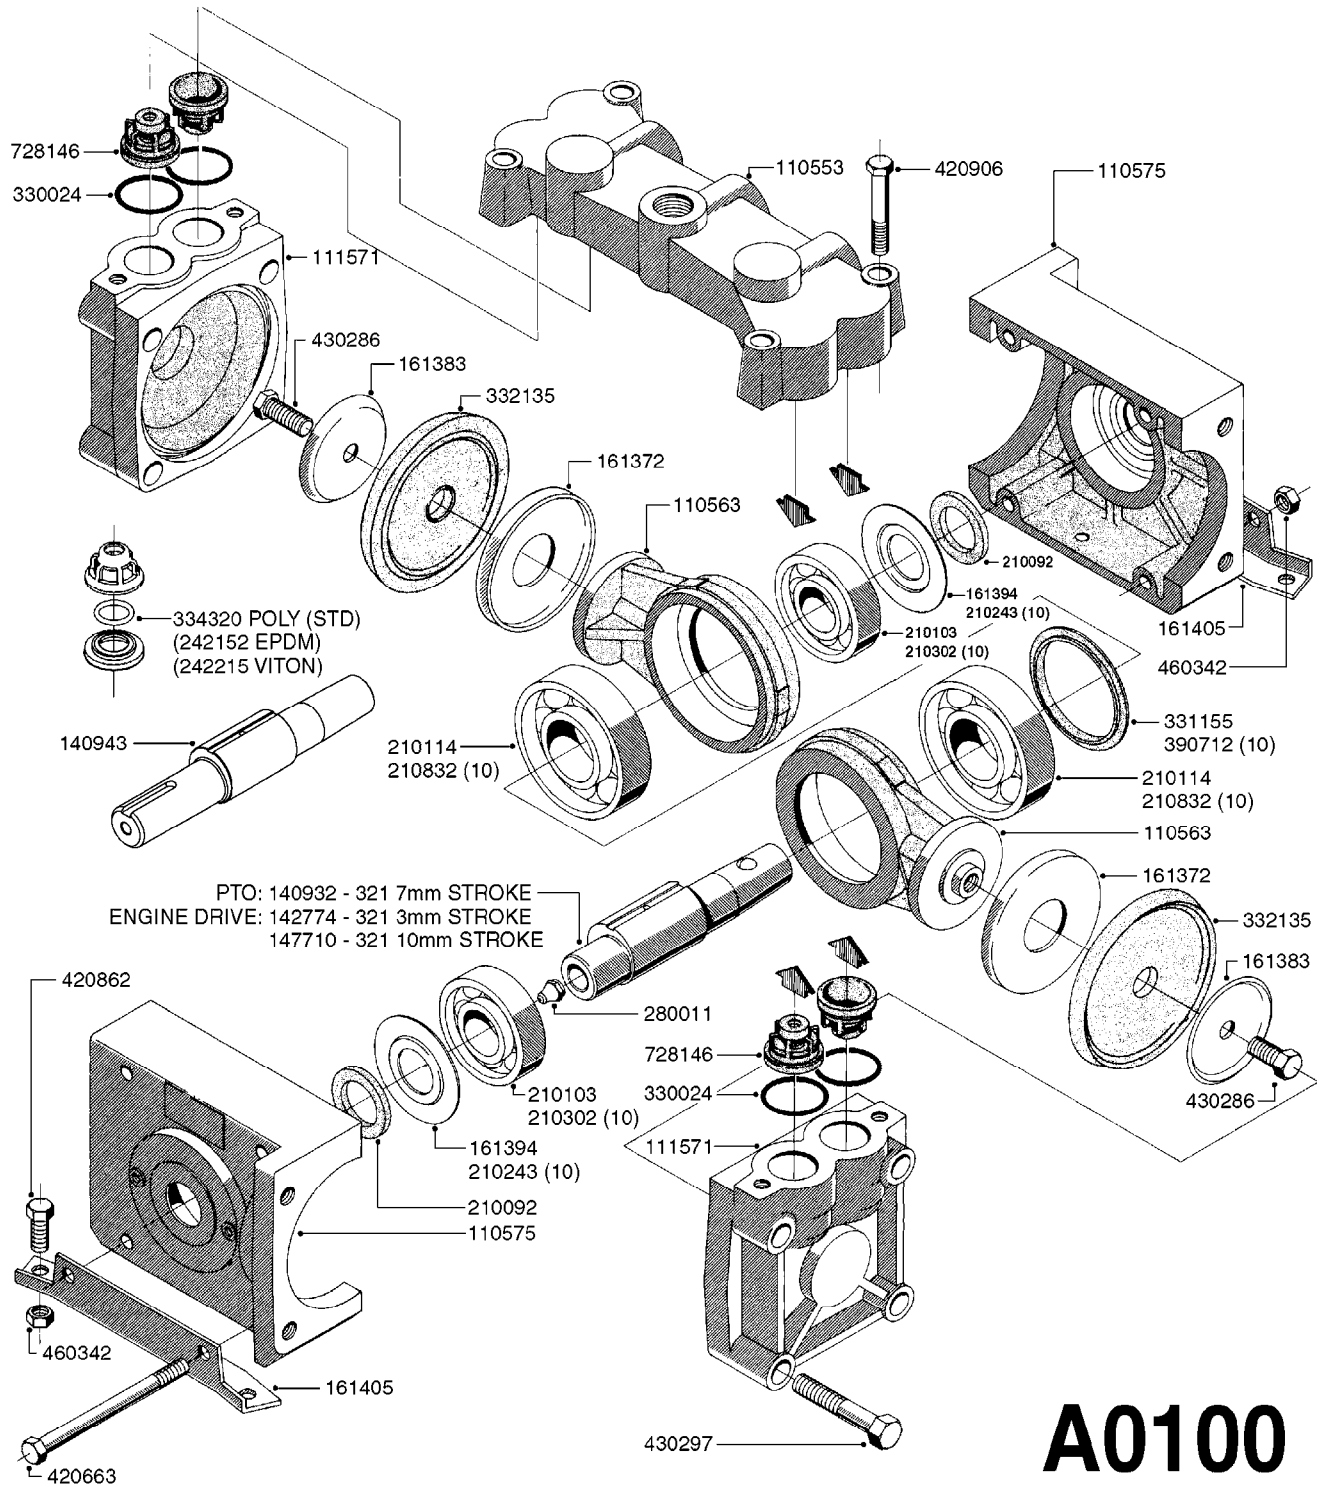

# A0100

PUMP - 321 W/MOUNTING BASE  
A0100-HIN, 01:01:16

Page 1

Date 07.02.2020 10:58

parts-n°	order qty	description
110553	1	VALVE COVER MDL 320 PAINTED
110563	1	CONNECTING ROD MODEL 320
110575	1	PUMP CASING 320
111571	1	DIAPHRAGM COVER MODEL 321 PAIN
140932	1	CRANK SHAFT 320/7
140943	1	CRANK SHAFT MODEL 320/7mm-25F
142774	1	CRANK SHAFT 320/3
147710	1	CRANK SHAFT 321/10 GG 540
161372	1	DIAPHRAGM BACKING DISC, 320-361
161383	1	DIAPHRAGM UPPER DISC, 320-361
161394	1	DUST PLATE, MODEL 320
161405	1	FOOT 320
210092	1	SEAL FELT D43/30X5
210103	1	BEARING BALL 6306
210114	1	BEARING BALL 6308
210243	1	SEAL OIL 35 X 47 X 7
210302	1	BALL BEARING 6207
210832	1	BALL BEARING 90/50X23 NU2210
242152	1	O-RING D18.2X3 EPDM
242215	1	O-RING D18X3 VITON
280011	1	GREASE NIPPLE 1/8' SAE H TR
330024	1	O-RING D41,1/D34.5 X 3,5
331155	1	SPACER, MODEL 320
332135	1	DIAPHRAGM, POLY alt 33511400
334320	1	O-RING D18X3 POLYURETHANE
390712	1	SPACER RING D84.5/66X2 (P321)
420663	1	BOLT HEX 8.8 DEL M10X120 A4-80
420862	1	BOLT HEX 8.8 DEL M10X16 FT
420906	1	BOLT HEX 8.8 DEL M10X60
430286	1	BOLT HEX 8.8 DEL M12X30 FT
430297	1	BOLT HEX 8.8 RAW M14X65
460342	1	NUT HEX M10 DEL DIN934
728146	1	VALVE FOR 361(726890/707932)