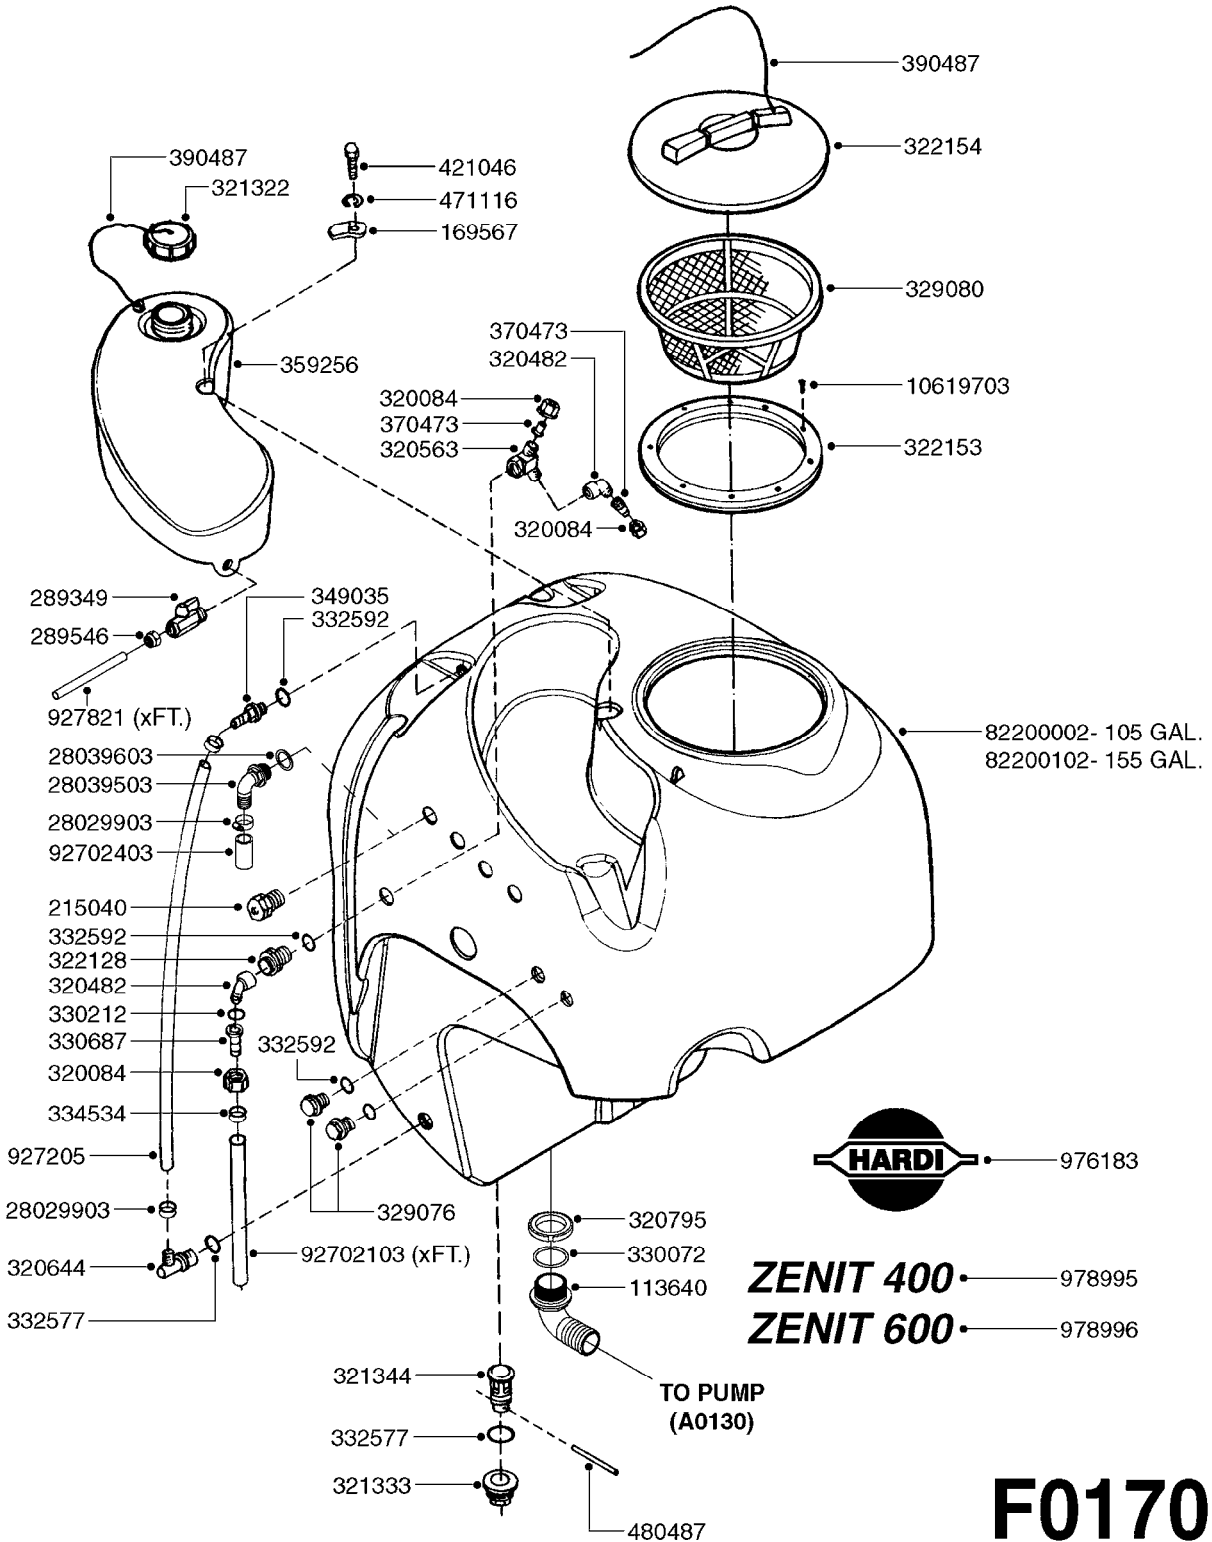

TANK - ZENIT 105/155 MANIFOLD  
F0170-HIN, 14:03:19

Page 1

Date 07.02.2020 10:58

parts-n°	order qty	description
113640	1	HOSEBARB, BSP, 1-1/2" 90°
169567	1	BRACKET F.15 L TANK ZENIT
215040	1	PLUG M 1"
289349	1	BALL VALVE 3/8" M-H
289546	1	NUT F.NOZZLE HOLDER ZENIT
320084	1	FITT.DK NUT 1/2" BSP
320482	1	FITT.DK ELB. 1/2" BSP 60 DEG.
320563	1	FITT.DK 3 WAY 1/2" 110 DEG.
320644	1	FITT.DK ELB.3/4"HB X 1" BSP
320795	1	FITT.DK NUT 1-1/2" BSP JAMB
321322	1	SCREW CAP F. S80 X 4
321333	1	FITT.DK BULK 1-1/2" X 1"F BSP
321344	1	DRAIN SCREW 1" BSP RED
322128	1	NIPPLE 1/2"
322153	1	FILTER CASING 170
322154	1	SCREW COVER D355
329076	1	PLUG 1/2" M.
329080	1	FILTER BASKET 12"
330072	1	O-RING D53.5/D45.5X4
330212	1	O-RING D19/D14X2.4 F.1/2"NUT
330687	1	FITT.DK HB 1/2" F. 1/2" NUT
332577	1	O-RING D38/D30X4 F.1" PUR.
332592	1	O-RING D26/D20X3
334534	1	CLAMP HOSE PLASTIC 1/2"
349035	1	FITTING STRAIGHT 1/2" D20
359256	1	CLEAN WATER TANK 4 GAL. ZENIT
370473	1	NOZZLE INJECTOR 5066-2.0
390487	1	CORD NYLON/SIGHT GAUGE 4500mm
421046	1	BOLT HEX M8X25/25 A2 SS DIN933
471116	1	WASHER D8 TENSION
480487	1	PIN M5X60 SLOTTED GALV
927205	1	HOSE R X CLEAR X 3/4 X 0012"
927821	1	CLEAR HOSE D12X10 PA1012
976183	1	DECAL COMPANY D.18,2 X 29,6
978995	1	DECAL "ZENIT 400"
978996	1	DECAL "ZENIT 600"
10619703	1	SCREW SS #6x3/4' SELF TAPPING
28029903	1	CLAMP HOSE GEAR P3/4"-S1" 6712
28039503	1	FITTING, 1" BSP 1" BARB 90°
28039603	1	GASKET F. 1" BSP FITTING
82200002	1	TANK 105 GALLON ZENIT 400L
82200102	1	TANK 155 GALLON ZENIT 600L
92702103	1	HOSE R X1/2" X300PSI WP X0012"
92702403	1	HOSE PVC SUCT GRAY 1"