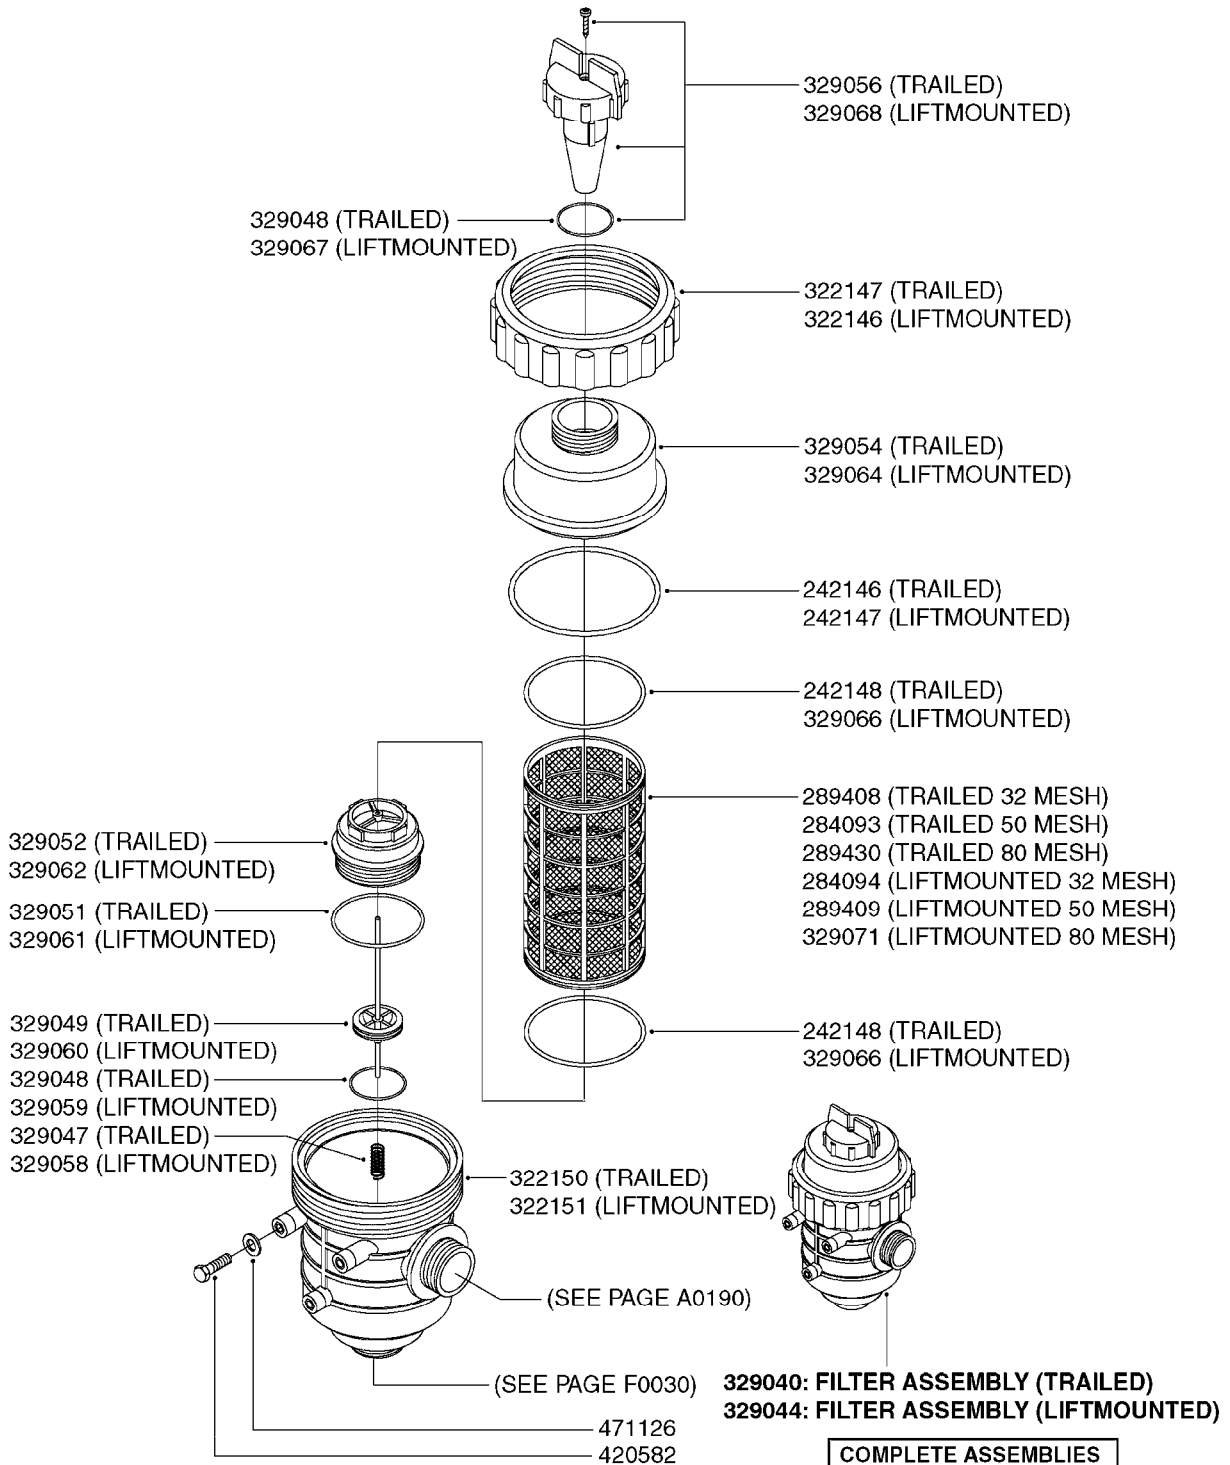

B0710

SUCTION FILT.-VINEYARD&ORCHARD
B0710-HIN, 01:01:16

Page 1

Date 07.02.2020 10:58

parts-n°	order qty	description
242146	1	O-RING 140 X 126 X 7
242147	1	O-RING 105,6x95X5.3
242148	1	O-RING 109.2 X 104 X 2
284093	1	FILTER SCR N ARAG 50 MESH BLUE
284094	1	FILTER SCR N ARAG 32 MESH WHITE
289408	1	FILTER SCR N ARAG 32 MESH WHITE
289409	1	FILTER SCR N ARAG 50 MESH BLUE
289430	1	FILTER SCR N ARAG 80 MESH RED
322146	1	THREADED RING F/FILTER 170
322147	1	THREADED RING F/FILTER 200
322150	1	FILTER CASING 1.5"BSP ARAG
322151	1	FILTER HOUSING 170
329040	1	FILTER ARAG 1.5" 32 MESH TRAIL
329044	1	FILTER ARAG 1.5" 32 MESH LIFT
329047	1	SPRING F. ARAG FILTER 1-1/2"
329048	1	O-RING F. 1-1/2" FILTER
329049	1	PLUNGER F. ARAG VALVE 1-1/2"
329051	1	O-RING F.ARAG FILTER 1-1/2"
329052	1	FITTING F.ARAG FILTER 1-1/2"
329054	1	FILTER HOUSING LID 1-1/2"
329056	1	YELLOW LOCKING RETAINER 1-1/2"
329058	1	SPRING F. ARAG FILTER 1"
329059	1	O-RING F. 1" FILTER
329060	1	PLUNGER F. ARAG VALVE 1"
329061	1	O-RING F.ARAG FILTER 1"
329062	1	FITTING F.ARAG FILTER 1"
329064	1	FILTER HOUSING LID 1"
329066	1	O-RING F.ARAG FILTER 1"
329067	1	O-RING F. 1" FILTER
329068	1	YELLOW LOCKING RETAINER 1"
329071	1	FILTER SCR N ARAG 80 MESH RED
420582	1	BOLT HEX 8.8 DEL M8X20 FT A2
471126	1	WASHER, M8, Ø16/ 8.4X 1.6, SS