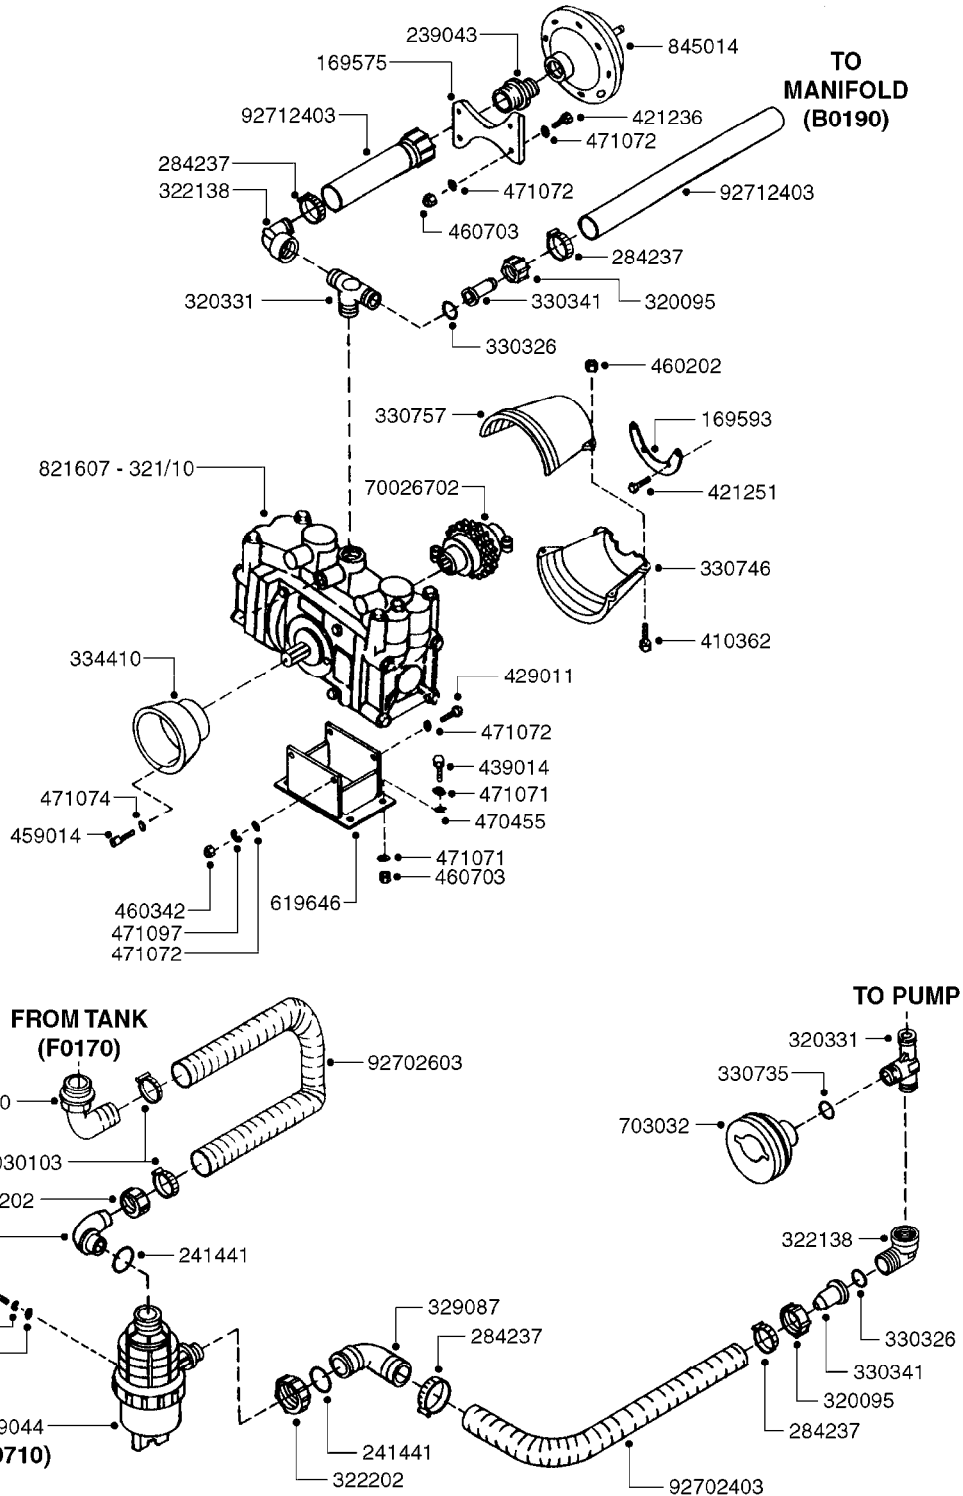

# A0100

PUMP - 321 W/MOUNTING BASE  
A0100-HIN, 01:01:16

Page 1

Date 07.02.2020 10:58

parts-n°	order qty	description
110553	1	VALVE COVER MDL 320 PAINTED
110563	1	CONNECTING ROD MODEL 320
110575	1	PUMP CASING 320
111571	1	DIAPHRAGM COVER MODEL 321 PAIN
140932	1	CRANK SHAFT 320/7
140943	1	CRANK SHAFT MODEL 320/7mm-25F
142774	1	CRANK SHAFT 320/3
147710	1	CRANK SHAFT 321/10 GG 540
161372	1	DIAPHRAGM BACKING DISC, 320-361
161383	1	DIAPHRAGM UPPER DISC, 320-361
161394	1	DUST PLATE, MODEL 320
161405	1	FOOT 320
210092	1	SEAL FELT D43/30X5
210103	1	BEARING BALL 6306
210114	1	BEARING BALL 6308
210243	1	SEAL OIL 35 X 47 X 7
210302	1	BALL BEARING 6207
210832	1	BALL BEARING 90/50X23 NU2210
242152	1	O-RING D18.2X3 EPDM
242215	1	O-RING D18X3 VITON
280011	1	GREASE NIPPLE 1/8' SAE H TR
330024	1	O-RING D41,1/D34.5 X 3,5
331155	1	SPACER, MODEL 320
332135	1	DIAPHRAGM, POLY alt 33511400
334320	1	O-RING D18X3 POLYURETHANE
390712	1	SPACER RING D84.5/66X2 (P321)
420663	1	BOLT HEX 8.8 DEL M10X120 A4-80
420862	1	BOLT HEX 8.8 DEL M10X16 FT
420906	1	BOLT HEX 8.8 DEL M10X60
430286	1	BOLT HEX 8.8 DEL M12X30 FT
430297	1	BOLT HEX 8.8 RAW M14X65
460342	1	NUT HEX M10 DEL DIN934
728146	1	VALVE FOR 361(726890/707932)