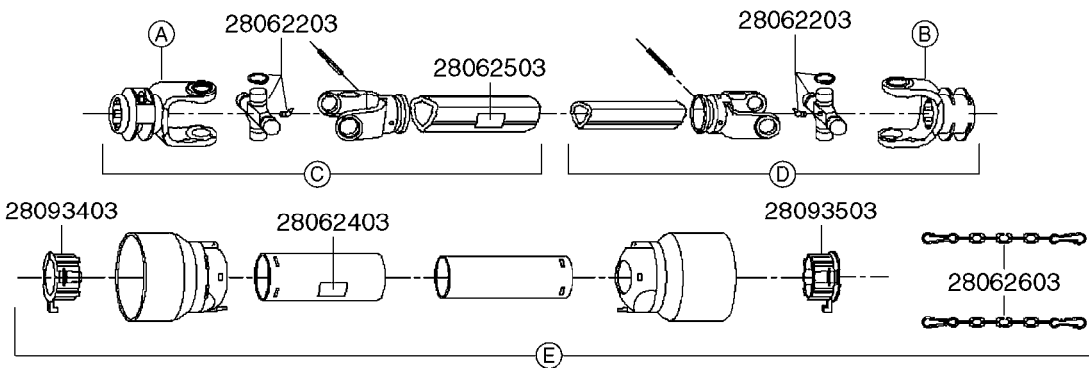

\* Changed in 2016 from 100 series to G-Series (see page A0600).

**A520**

PTO SHAFTS - BONDIOLI CENT.  
A0520-HIN, 23:10:18

Page 1  
Date 07.02.2020 10:58

parts-n°	order qty	description
289042	1	UNIV. JOINT 22x54mm
421024	1	BOLT HEX 8.8 DEL M8X60
450015	1	SCREW ALLAN 3/8'X5/8' BLACK
460143	1	SELF LOCK NUT M8 SST A2 DIN985
28009803	1	PTO PIN TUBE RETAINER OUTER
28009903	1	PTO TUBE RETAINER INNER
28010103	1	PTO YOKE F.INNER TUBE CV PTO
28021403	1	PTO 1"STR/1-3/8" 6SPL B&P
28021503	1	PTO 1"STR/1-3/8" 21SPL B&P
28021603	1	PTO 1"STR/1-3/4" 20SPL B&P
28027903	1	PTO BALL LOCK.KIT F.1-3/8 YOKE
28040503	1	UNIV. JOINT 27x74.6mm
28040703	1	SAFETY CHAIN F.CV BLACK PTO (SET OF 2)
28041803	1	DECAL DANGER GUARD MISSING
28041903	1	DECAL DANGER ROT.DRIVELINE
28056703	1	PTO YOKE #1 1-3/8" X 6 SPLINE
28056803	1	PTO YOKE #1 1-3/8" X 21 SPLINE
28056903	1	PTO YOKE #4 1-3/4" X 20 SPLINE
28057003	1	PTO TUBE YOKE #1-G1 OUTER
28057103	1	PTO TUBE YOKE #4-G4 OUTER
28057203	1	PTO PIN TUBE RETAINER OUTER
28057303	1	PTO TUBE OUTER #1 745MM
28057403	1	PTO TUBE OUTER #4 720MM
28057503	1	PTO TUBE INNER #1 745MM
28057603	1	PTO TUBE INNER #4 720MM
28057703	1	PTO TUBE RETAINER INNER
28057803	1	PTO TUBE YOKE #1 Ø=1"
28057903	1	PTO TUBE YOKE #4 Ø=1"
28058003	1	PTO HALF SAFETY SHIELD OUTER
28058103	1	PTO HALF SAFETY SHIELD OUTER
28058203	1	PTO HALF SAFETY SHIELD INNER
28058303	1	PTO HALF SAFETY SHIELD INNER
28058403	1	PTO BALL LOCK.KIT F.1-3/4 YOKE
28058503	1	PTO TUBE YOKE #1-G1 INNER