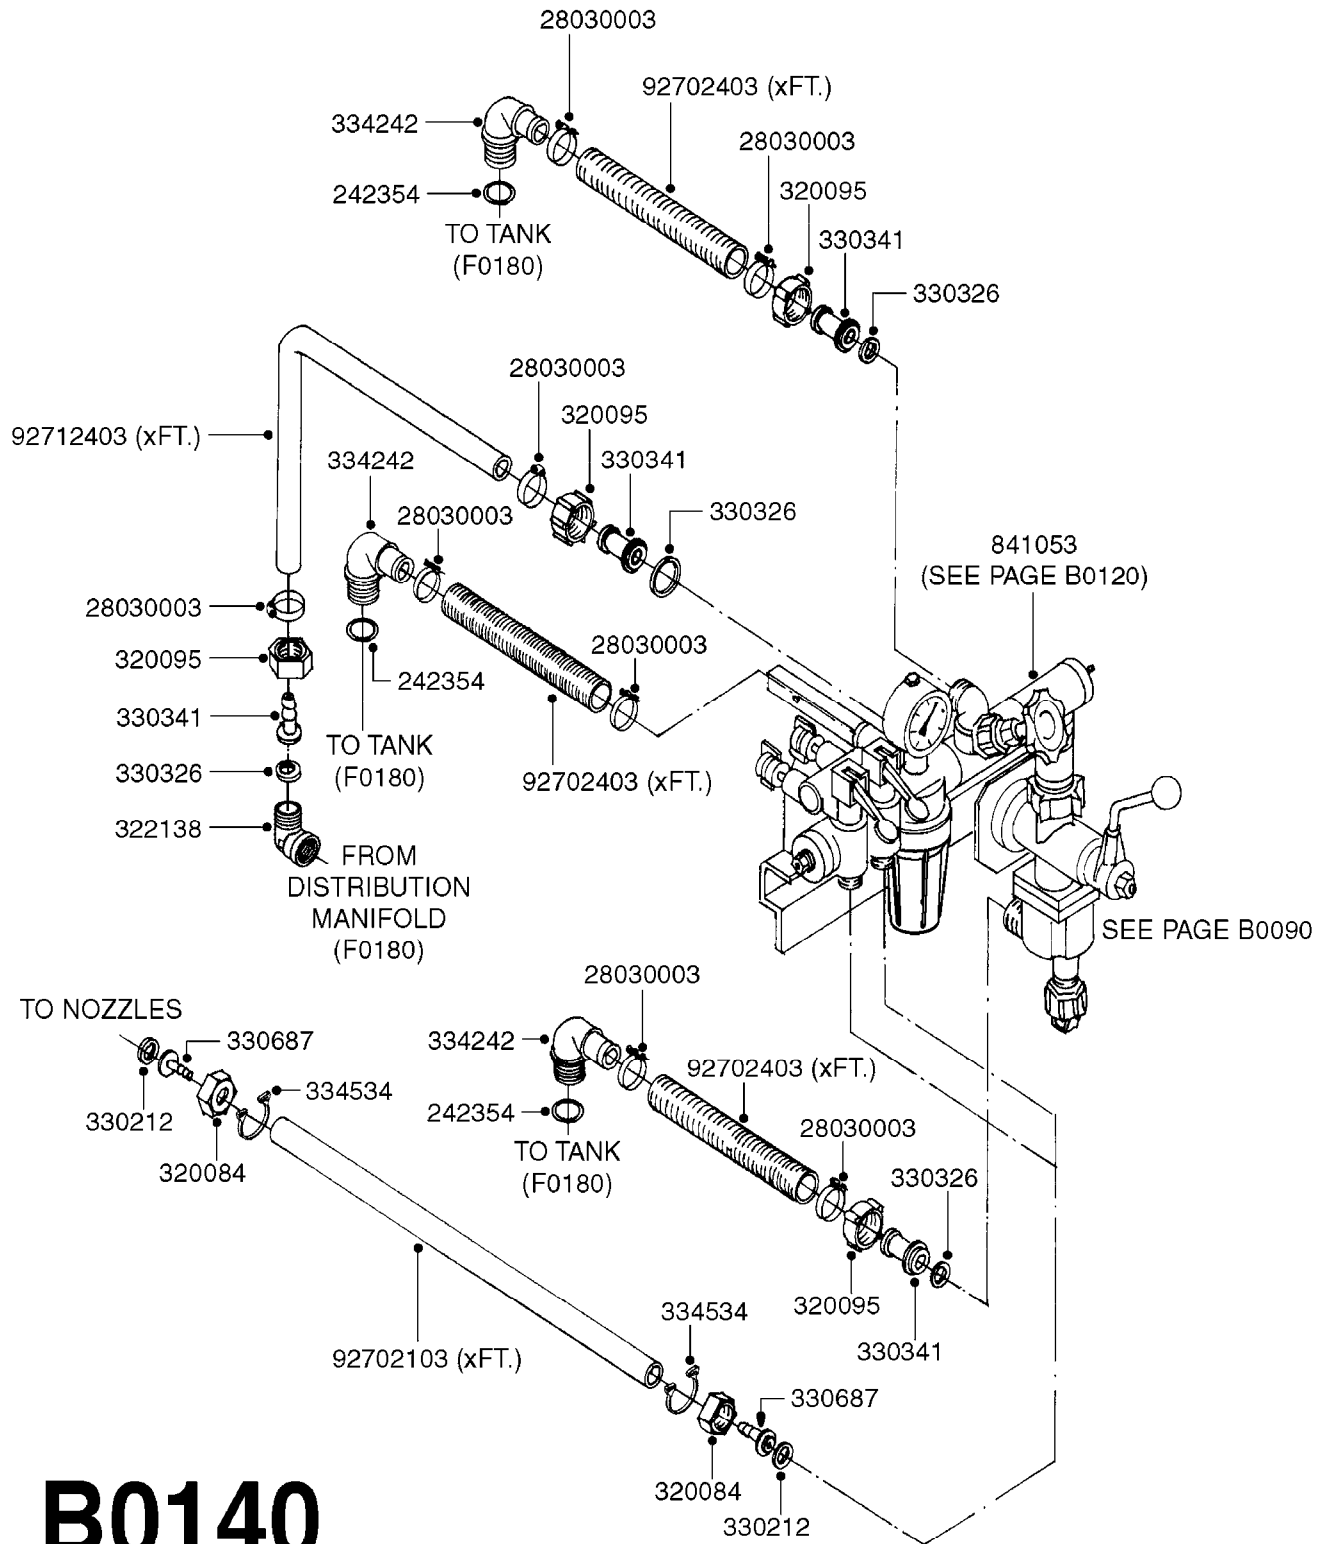

B0140

ZENIT - PLUMBING BK MANUAL
B0140-HIN, 01:01:16

Page 1
Date 07.02.2020 10:58

parts-n°	order qty	description
242354	1	O-RING D32.2X3.0 VITON
320084	1	FITT.DK NUT 1/2" BSP
320095	1	FITT.DK NUT 1" BSP
322138	1	FITT.DK ELB 1"M X 1"F BSP
330212	1	O-RING D19/D14X2.4 F.1/2"NUT
330326	1	O-RING D30/D24X2 F.1"NUT
330341	1	FITT.DK HB 1" F. 1" NUT
330687	1	FITT.DK HB 1/2" F. 1/2" NUT
334242	1	FITT.DK S-53 ELB.1"
334534	1	CLAMP HOSE PLASTIC 1/2"
841053	1	OP.UNIT BK180/2 DIST.VALVES
28030003	1	CLAMP HOSE GEAR P1" 6716
92702103	1	HOSE R X1/2" X300PSI WP X0012"
92702403	1	HOSE PVC SUCT GRAY 1"
92712403	1	HOSE R X1" X300PSI WP X0012"