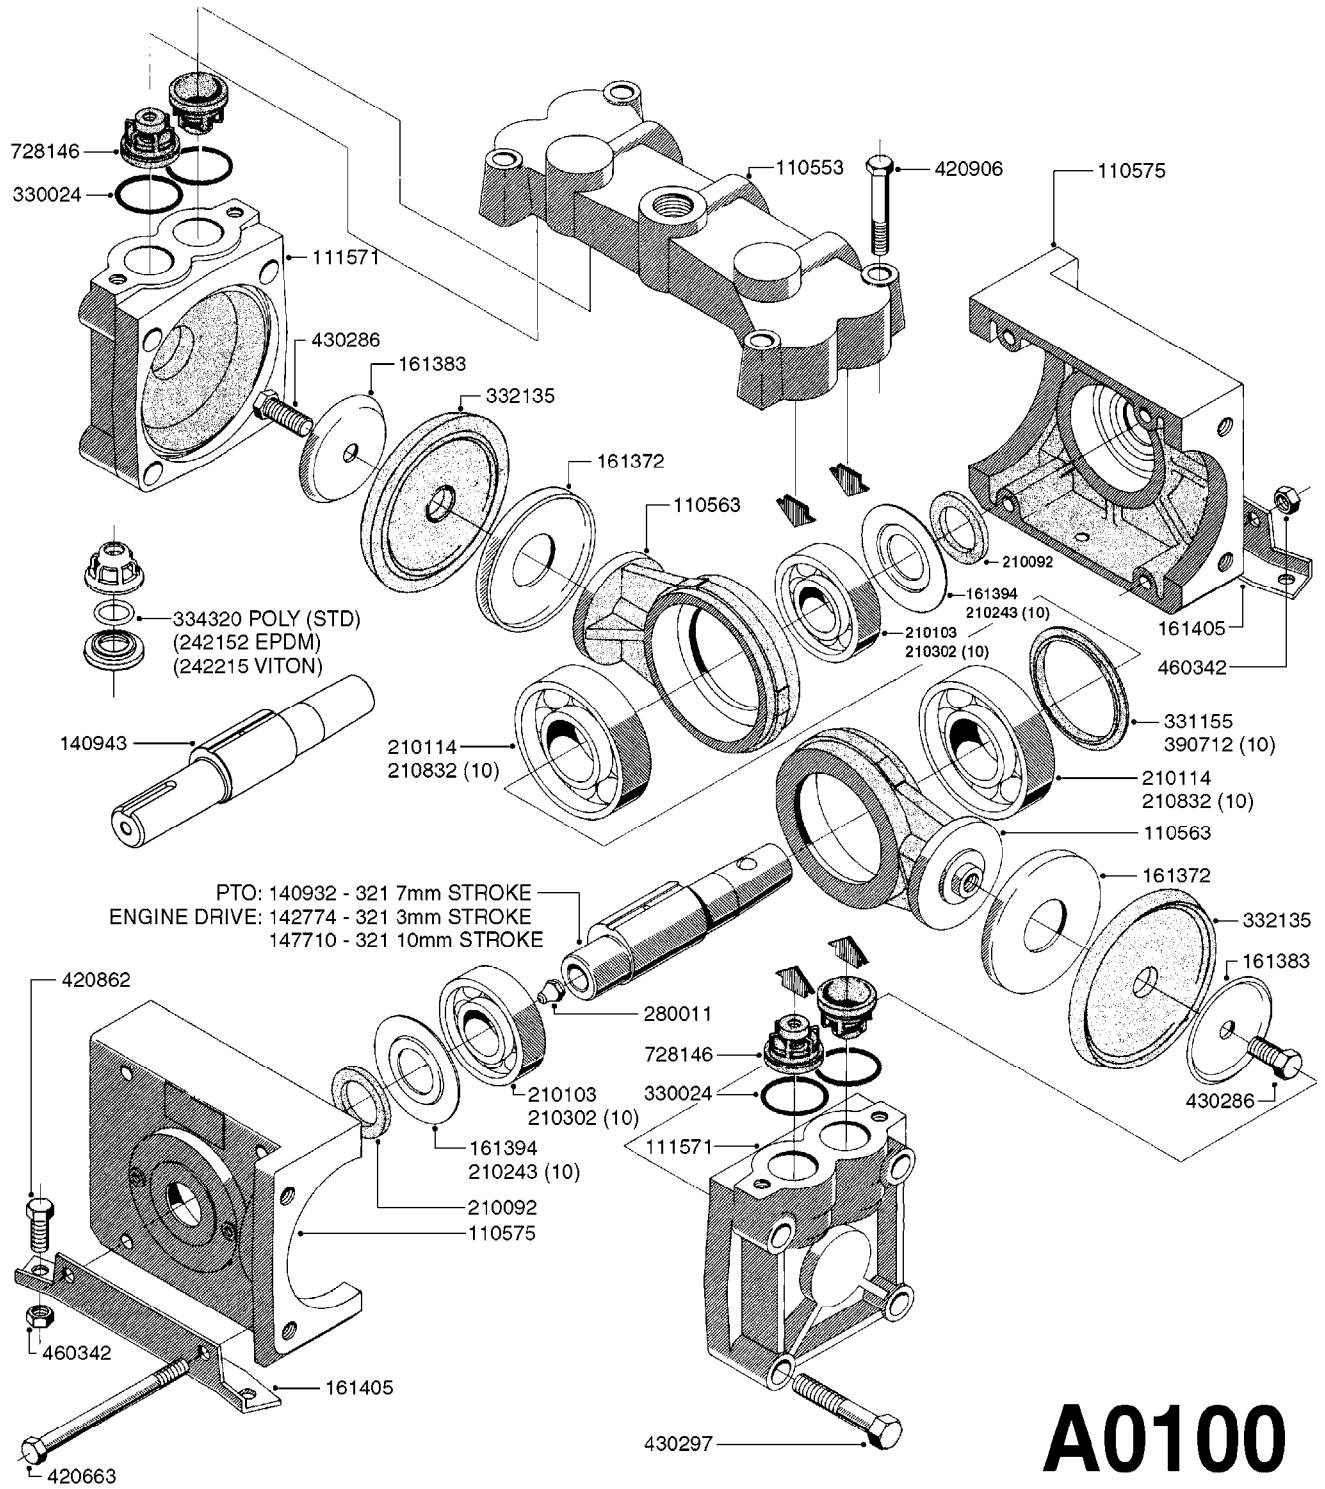

A0100

PUMP - 321 W/MOUNTING BASE
A0100-HIN, 01:01:16

Page 1
Date 07.02.2020 10:57

parts-n°	order qty	description
110553	1	VALVE COVER MDL 320 PAINTED
110563	1	CONNECTING ROD MODEL 320
110575	1	PUMP CASING 320
111571	1	DIAPHRAGM COVER MODEL 321 PAIN
140932	1	CRANK SHAFT 320/7
140943	1	CRANK SHAFT MODEL 320/7mm-25F
142774	1	CRANK SHAFT 320/3
147710	1	CRANK SHAFT 321/10 GG 540
161372	1	DIAPHRAGM BACKING DISC, 320-361
161383	1	DIAPHRAGM UPPER DISC, 320-361
161394	1	DUST PLATE, MODEL 320
161405	1	FOOT 320
210092	1	SEAL FELT D43/30X5
210103	1	BEARING BALL 6306
210114	1	BEARING BALL 6308
210243	1	SEAL OIL 35 X 47 X 7
210302	1	BALL BEARING 6207
210832	1	BALL BEARING 90/50X23 NU2210
242152	1	O-RING D18.2X3 EPDM
242215	1	O-RING D18X3 VITON
280011	1	GREASE NIPPLE 1/8" SAE H TR
330024	1	O-RING D41,1/D34.5 X 3,5
331155	1	SPACER, MODEL 320
332135	1	DIAPHRAGM, POLY alt 33511400
334320	1	O-RING D18X3 POLYURETHANE
390712	1	SPACER RING D84.5/66X2 (P321)
420663	1	BOLT HEX 8.8 DEL M10X120 A4-80
420862	1	BOLT HEX 8.8 DEL M10X16 FT
420906	1	BOLT HEX 8.8 DEL M10X60
430286	1	BOLT HEX 8.8 DEL M12X30 FT
430297	1	BOLT HEX 8.8 RAW M14X65
460342	1	NUT HEX M10 DEL DIN934
728146	1	VALVE FOR 361(726890/707932)