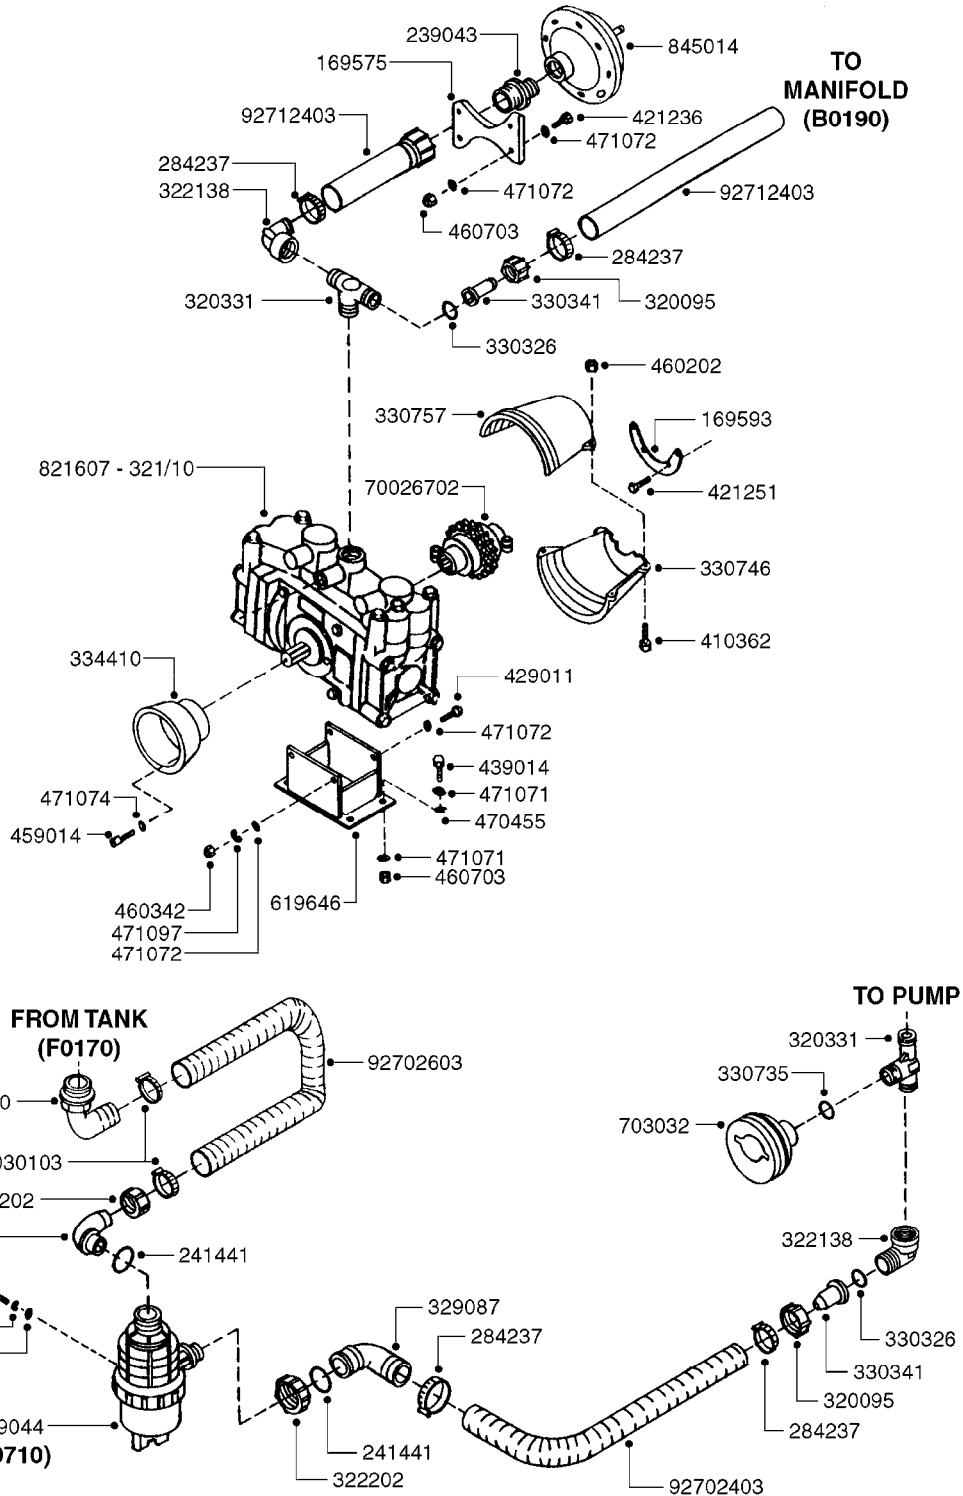

A0100

PUMP - 321 W/MOUNTING BASE
A0100-HIN, 01:01:16

Page 1
Date 07.02.2020 10:57

parts-n°	order qty	description
110553	1	VALVE COVER MDL 320 PAINTED
110563	1	CONNECTING ROD MODEL 320
110575	1	PUMP CASING 320
111571	1	DIAPHRAGM COVER MODEL 321 PAIN
140932	1	CRANK SHAFT 320/7
140943	1	CRANK SHAFT MODEL 320/7mm-25F
142774	1	CRANK SHAFT 320/3
147710	1	CRANK SHAFT 321/10 GG 540
161372	1	DIAPHRAGM BACKING DISC, 320-361
161383	1	DIAPHRAGM UPPER DISC, 320-361
161394	1	DUST PLATE, MODEL 320
161405	1	FOOT 320
210092	1	SEAL FELT D43/30X5
210103	1	BEARING BALL 6306
210114	1	BEARING BALL 6308
210243	1	SEAL OIL 35 X 47 X 7
210302	1	BALL BEARING 6207
210832	1	BALL BEARING 90/50X23 NU2210
242152	1	O-RING D18.2X3 EPDM
242215	1	O-RING D18X3 VITON
280011	1	GREASE NIPPLE 1/8" SAE H TR
330024	1	O-RING D41,1/D34.5 X 3,5
331155	1	SPACER, MODEL 320
332135	1	DIAPHRAGM, POLY alt 33511400
334320	1	O-RING D18X3 POLYURETHANE
390712	1	SPACER RING D84.5/66X2 (P321)
420663	1	BOLT HEX 8.8 DEL M10X120 A4-80
420862	1	BOLT HEX 8.8 DEL M10X16 FT
420906	1	BOLT HEX 8.8 DEL M10X60
430286	1	BOLT HEX 8.8 DEL M12X30 FT
430297	1	BOLT HEX 8.8 RAW M14X65
460342	1	NUT HEX M10 DEL DIN934
728146	1	VALVE FOR 361(726890/707932)