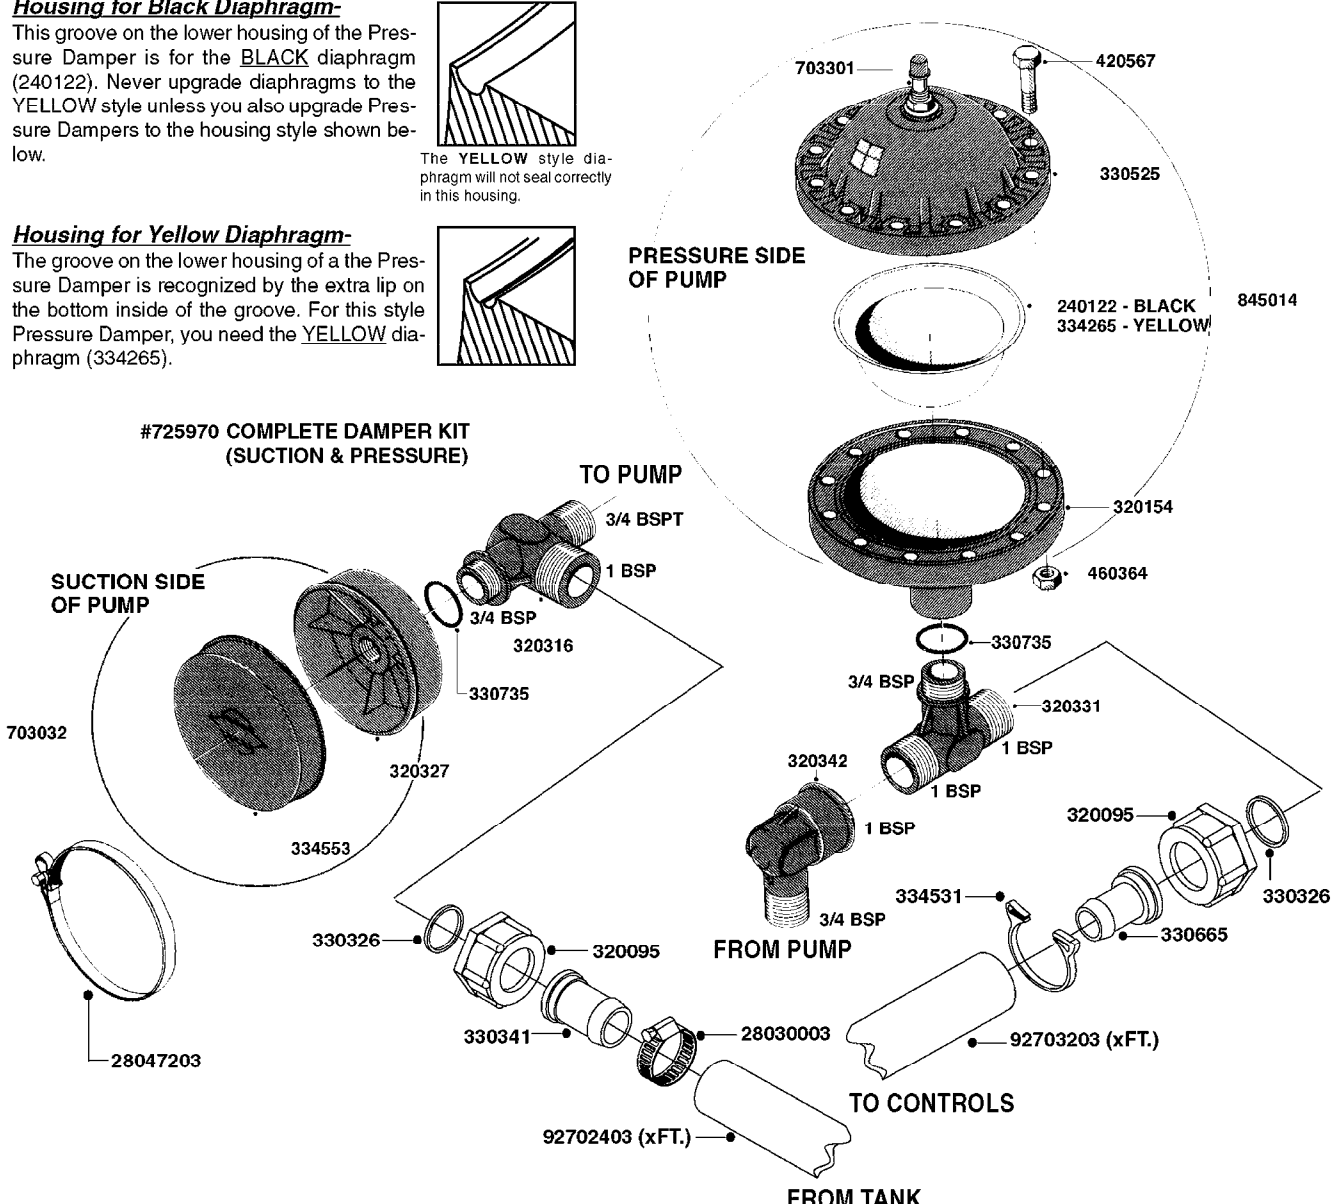

Housing for Yellow Diaphragm-

The groove on the lower housing of a the Pressure Damper is recognized by the extra lip on the bottom inside of the groove. For this style Pressure Damper, you need the **YELLOW** diaphragm (334265).