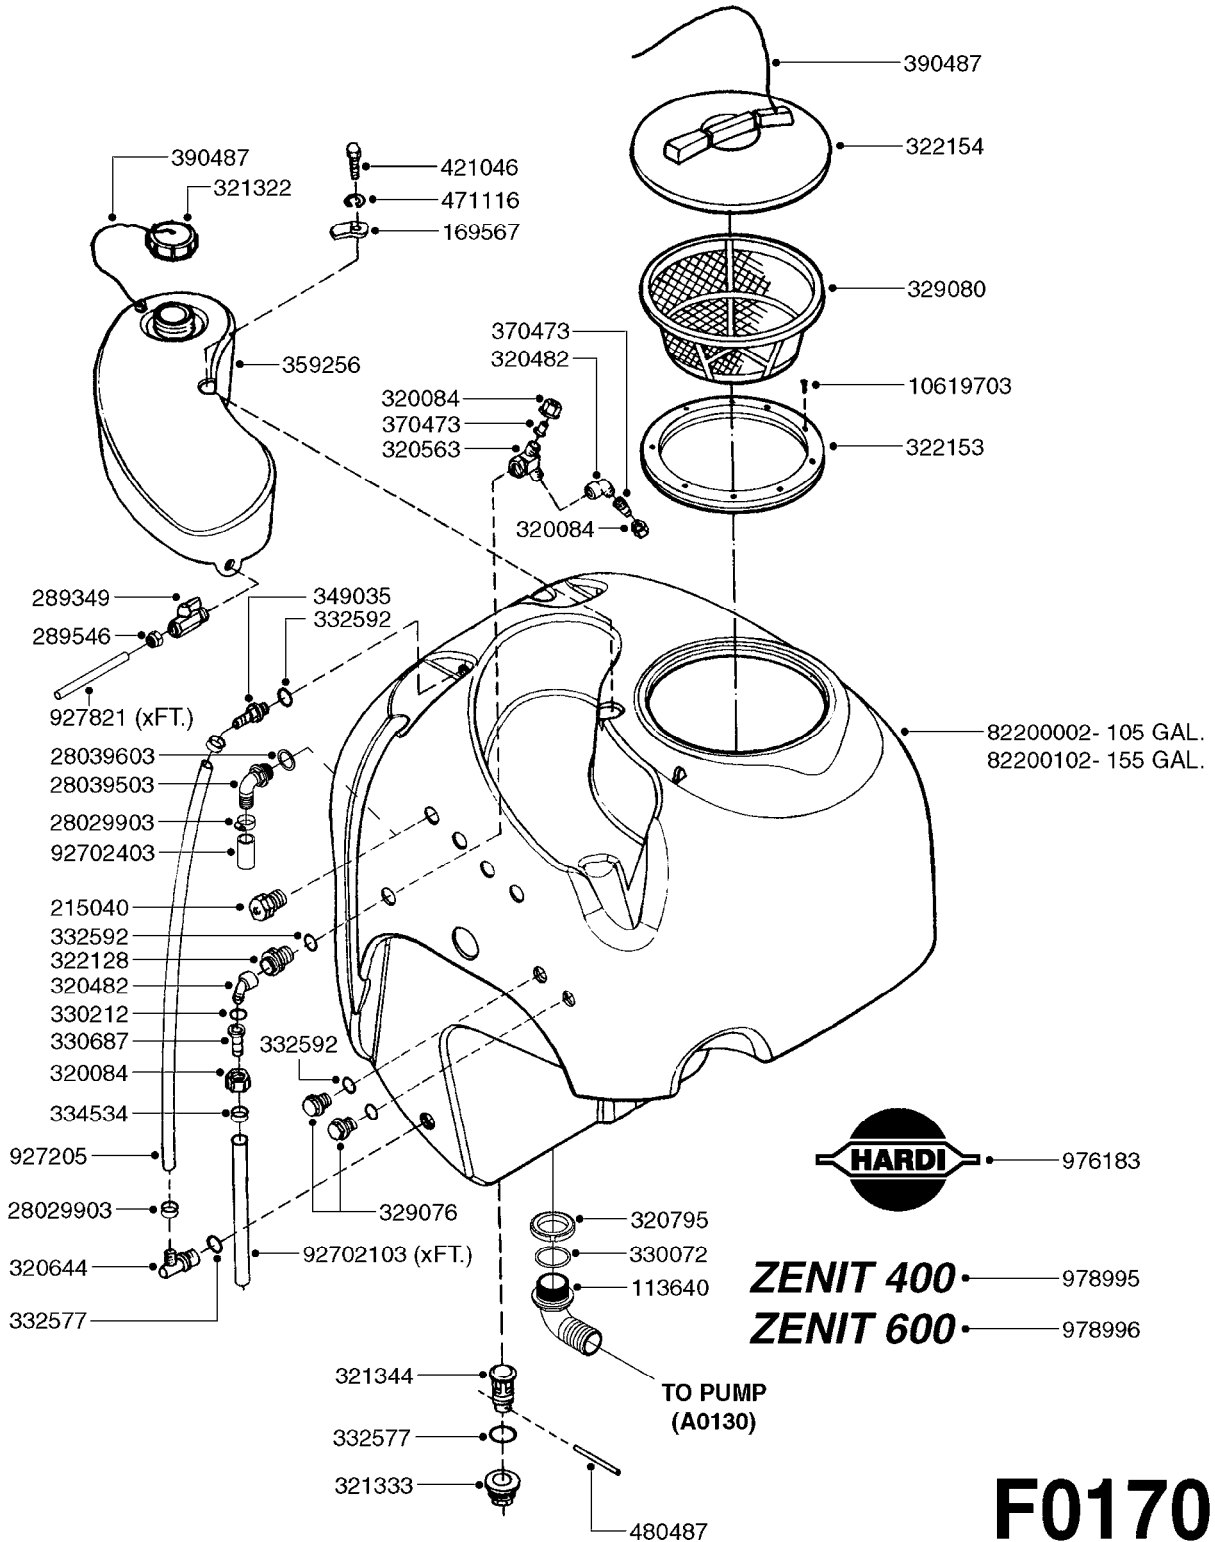

TANK - ZENIT 105/155 MANIFOLD
F0170-HIN, 14:03:19

Page 1

Date 07.02.2020 10:57

parts-n°	order qty	description
113640	1	HOSEBARB, BSP, 1-1/2" 90°
169567	1	BRACKET F.15 L TANK ZENIT
215040	1	PLUG M 1"
289349	1	BALL VALVE 3/8" M-H
289546	1	NUT F.NOZZLE HOLDER ZENIT
320084	1	FITT.DK NUT 1/2" BSP
320482	1	FITT.DK ELB. 1/2" BSP 60 DEG.
320563	1	FITT.DK 3 WAY 1/2" 110 DEG.
320644	1	FITT.DK ELB.3/4"HB X 1" BSP
320795	1	FITT.DK NUT 1-1/2" BSP JAMB
321322	1	SCREW CAP F. S80 X 4
321333	1	FITT.DK BULK 1-1/2" X 1"F BSP
321344	1	DRAIN SCREW 1" BSP RED
322128	1	NIPPLE 1/2"
322153	1	FILTER CASING 170
322154	1	SCREW COVER D355
329076	1	PLUG 1/2" M.
329080	1	FILTER BASKET 12"
330072	1	O-RING D53.5/D45.5X4
330212	1	O-RING D19/D14X2.4 F.1/2"NUT
330687	1	FITT.DK HB 1/2" F. 1/2" NUT
332577	1	O-RING D38/D30X4 F.1" PUR.
332592	1	O-RING D26/D20X3
334534	1	CLAMP HOSE PLASTIC 1/2"
349035	1	FITTING STRAIGHT 1/2" D20
359256	1	CLEAN WATER TANK 4 GAL. ZENIT
370473	1	NOZZLE INJECTOR 5066-2.0
390487	1	CORD NYLON/SIGHT GAUGE 4500mm
421046	1	BOLT HEX M8X25/25 A2 SS DIN933
471116	1	WASHER D8 TENSION
480487	1	PIN M5X60 SLOTTED GALV
927205	1	HOSE R X CLEAR X 3/4 X 0012"
927821	1	CLEAR HOSE D12X10 PA1012
976183	1	DECAL COMPANY D.18,2 X 29,6
978995	1	DECAL "ZENIT 400"
978996	1	DECAL "ZENIT 600"
10619703	1	SCREW SS #6x3/4' SELF TAPPING
28029903	1	CLAMP HOSE GEAR P3/4"-S1" 6712
28039503	1	FITTING, 1" BSP 1" BARB 90°
28039603	1	GASKET F. 1" BSP FITTING
82200002	1	TANK 105 GALLON ZENIT 400L
82200102	1	TANK 155 GALLON ZENIT 600L
92702103	1	HOSE R X1/2" X300PSI WP X0012"
92702403	1	HOSE PVC SUCT GRAY 1"