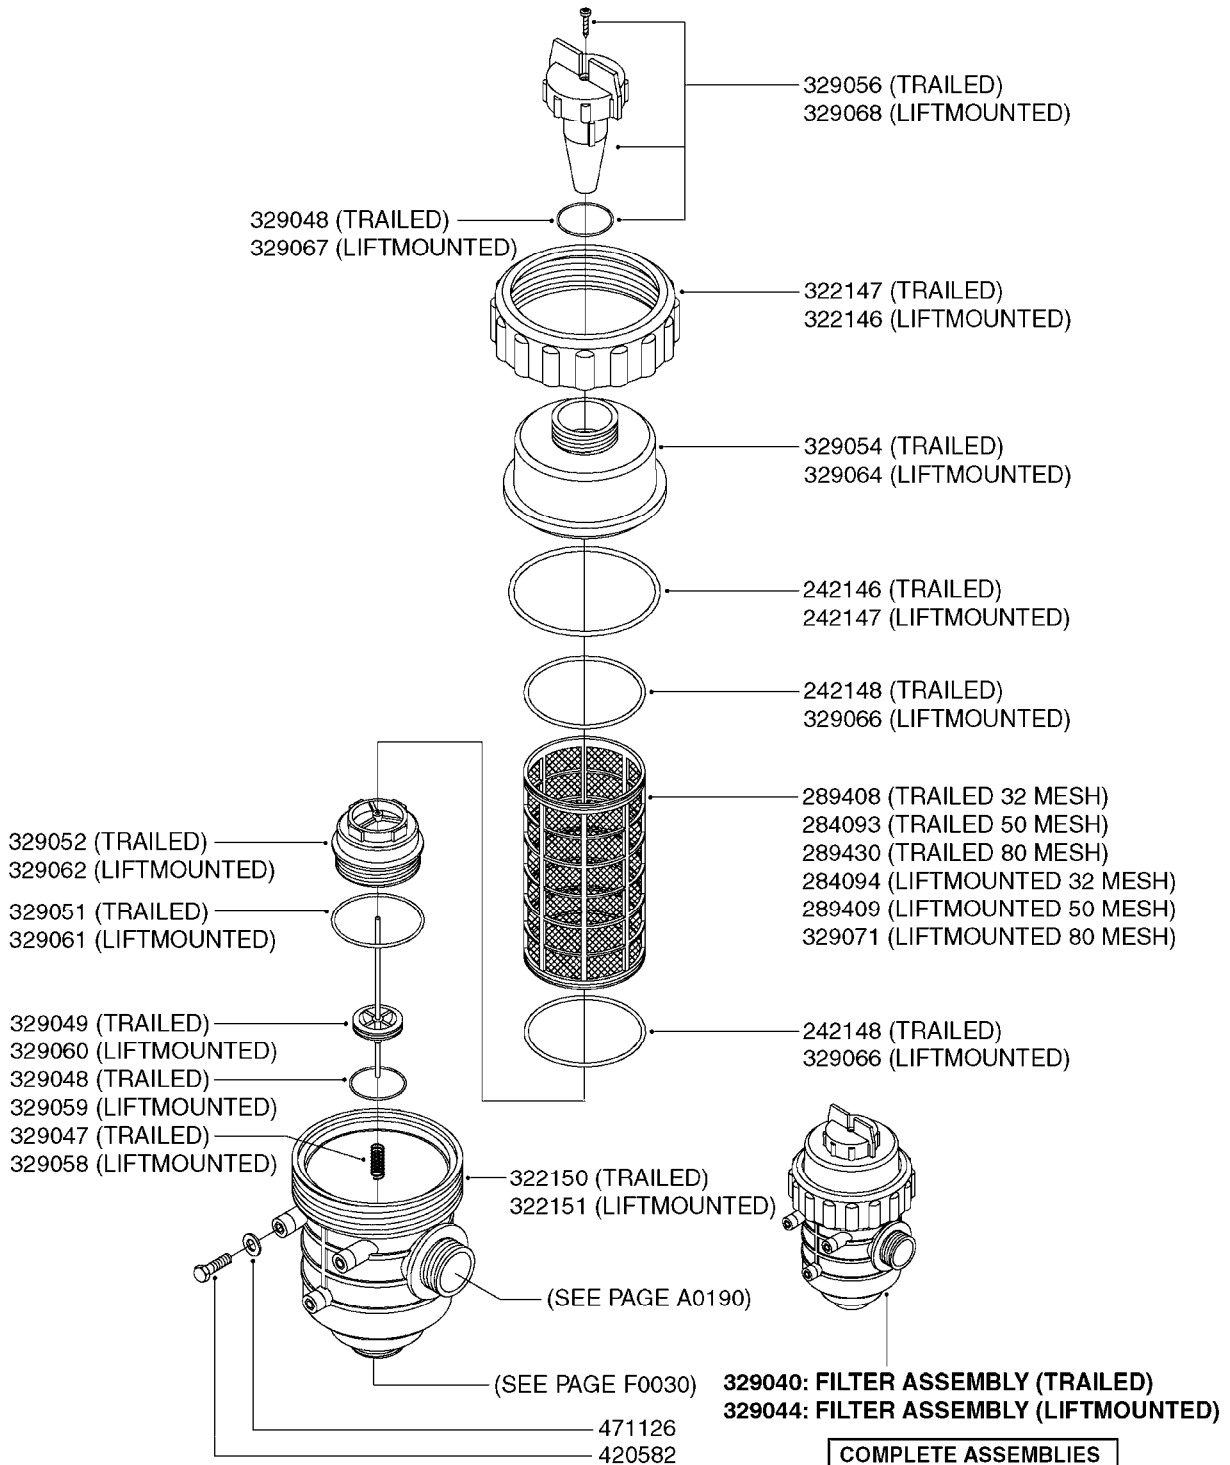

B0710

SUCTION FILT.-VINEYARD&ORCHARD
B0710-HIN, 01:01:16

Page 1

Date 07.02.2020 10:57

parts-n°	order qty	description
242146	1	O-RING 140 X 126 X 7
242147	1	O-RING 105,6x95X5.3
242148	1	O-RING 109.2 X 104 X 2
284093	1	FILTER SCR N ARAG 50 MESH BLUE
284094	1	FILTER SCR N ARAG 32 MESH WHITE
289408	1	FILTER SCR N ARAG 32 MESH WHITE
289409	1	FILTER SCR N ARAG 50 MESH BLUE
289430	1	FILTER SCR N ARAG 80 MESH RED
322146	1	THREADED RING F/FILTER 170
322147	1	THREADED RING F/FILTER 200
322150	1	FILTER CASING 1.5"BSP ARAG
322151	1	FILTER HOUSING 170
329040	1	FILTER ARAG 1.5" 32 MESH TRAIL
329044	1	FILTER ARAG 1.5" 32 MESH LIFT
329047	1	SPRING F. ARAG FILTER 1-1/2"
329048	1	O-RING F. 1-1/2" FILTER
329049	1	PLUNGER F. ARAG VALVE 1-1/2"
329051	1	O-RING F.ARAG FILTER 1-1/2"
329052	1	FITTING F.ARAG FILTER 1-1/2"
329054	1	FILTER HOUSING LID 1-1/2"
329056	1	YELLOW LOCKING RETAINER 1-1/2"
329058	1	SPRING F. ARAG FILTER 1"
329059	1	O-RING F. 1" FILTER
329060	1	PLUNGER F. ARAG VALVE 1"
329061	1	O-RING F.ARAG FILTER 1"
329062	1	FITTING F.ARAG FILTER 1"
329064	1	FILTER HOUSING LID 1"
329066	1	O-RING F.ARAG FILTER 1"
329067	1	O-RING F. 1" FILTER
329068	1	YELLOW LOCKING RETAINER 1"
329071	1	FILTER SCR N ARAG 80 MESH RED
420582	1	BOLT HEX 8.8 DEL M8X20 FT A2
471126	1	WASHER, M8, Ø16/ 8.4X 1.6, SS