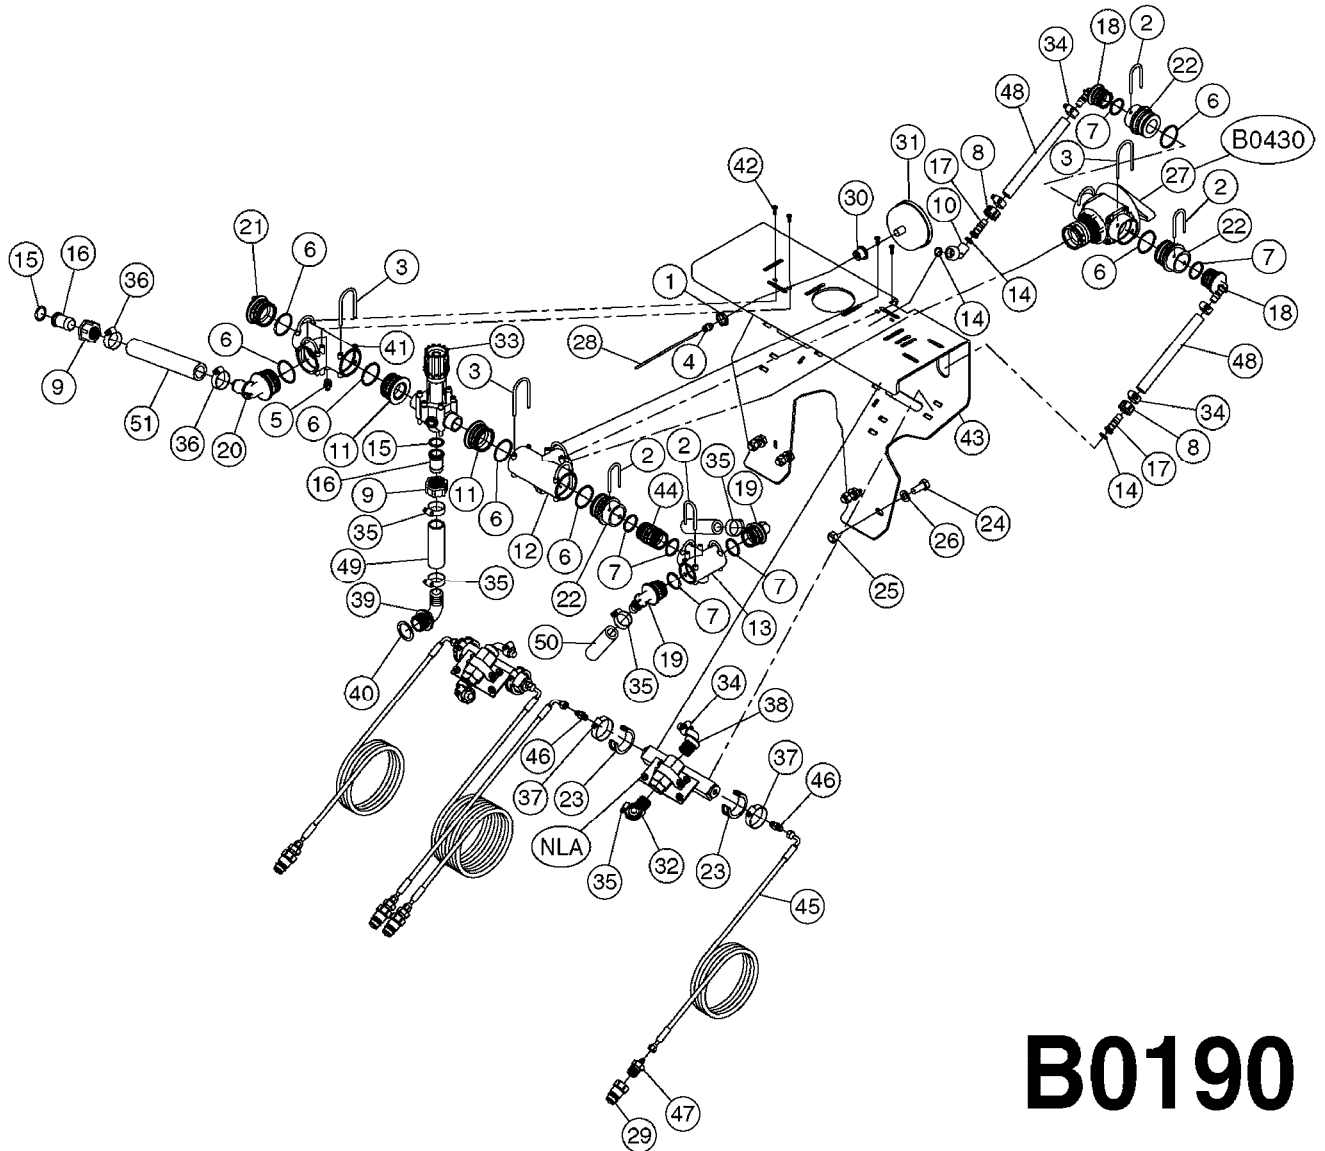

B0190

ZENIT MANIFOLD SYSTEM
B0190-HIN, 01:01:16

Page 1
Date 07.02.2020 10:57

Pos.	parts-n°	order qty	description
1	140766	1	NUT 1/2" BSP
2	145995	1	FITT.DK S-53 FORK
3	145996	1	FITT.DK S-67 FORK
4	231346	1	QUICK COUPLER 1/8"BSP X 4 MM
5	232230	1	QUICK COUPLER 1/4"BSP X 4 MM
6	242353	1	O-RING 3 X 44.2 VITON
7	242354	1	O-RING D32.2X3.0 VITON
8	320084	1	FITT.DK NUT 1/2" BSP
9	320095	1	FITT.DK NUT 1" BSP
10	320482	1	FITT.DK ELB. 1/2" BSP 60 DEG.
11	322132	1	FITTING S67- BSP1" F
12	322224	1	FITT.DK S-67 TEE
13	322352	1	FITT.DK S-53 TEE
14	330212	1	O-RING D19/D14X2.4 F.1/2"NUT
15	330326	1	O-RING D30/D24X2 F.1"NUT
16	330341	1	FITT.DK HB 1" F. 1" NUT
17	330687	1	FITT.DK HB 1/2" F. 1/2" NUT
18	334239	1	FITT.DK S-53 ELB.1/2"
19	334241	1	FITT.DK S-53 ELB.3/4"
20	334243	1	FITT.DK S-67 ELB.1"
21	334250	1	FITT.DK S-67 PLUG
22	334564	1	FITT.DK S-67 TO S-53 ADAPTER
23	341290	1	RUBBER STRAP, L=110
24	430286	1	BOLT HEX 8.8 DEL M12X30 FT
25	460703	1	NUT HEX M12X1.75 LOCK DIN985A2 SS
26	471127	1	WASHER, M12, Ø24/13X24X2.5 SS
27	729796	1	VALVE S-67 MANUAL D33 J-D
28	927253	1	RED AIR HOSE, Ø4/2 1810 E
29	10466003	1	COUPLER PIONEER 8010-04 1/2NPT
30	14055400	1	FITT.DK REDUC 1/2"x1/8"x1/4"BS
31	28014403	1	GAUGE 4"BR REAR PSI200
32	28019303	1	FITTING HB ELB 3/4NPT-3/4HOSE
33	28027603	1	VALVE PRESS CTRL RELIEF 1"BSPM
34	28029803	1	CLAMP HOSE GEAR P1/2" 6708
35	28029903	1	CLAMP HOSE GEAR P3/4"-S1" 6712
36	28030003	1	CLAMP HOSE GEAR P1" 6716
37	28030103	1	CLAMP HOSE GEAR P5/4-S1.5"6724
38	28039403	1	FITTING, 3/4" NPT 1/2" BARB
39	28039503	1	FITTING, 1" BSP 1" BARB 90°
40	28039603	1	GASKET F. 1" BSP FITTING
41	39091800	1	FITT.DK S-67 TEE DRILLED D11
42	44076200	1	SCREW WN5451 5X16 SS TORX
43	61012503	1	CONTROL BRACKET, ZENIT, HC
44	72114300	1	FITT. DK S-53 MALE MALE W.ORIN
45	78400003	1	HOSE 1/4X 8' 90F JIC-STRF JIC
46	78600503	1	FITTING 1/8NPT X 7/16JIC M X M
47	78600603	1	FITTING 1/2NPT X 7/16JIC M X M
48	92702103	1	HOSE R X1/2" X300PSI WP X0012"
49	92702403	1	HOSE PVC SUCT GRAY 1"
50	92703203	1	HOSE R X3/4" X300PSI WP X0012"
51	92712403	1	HOSE R X1" X300PSI WP X0012"