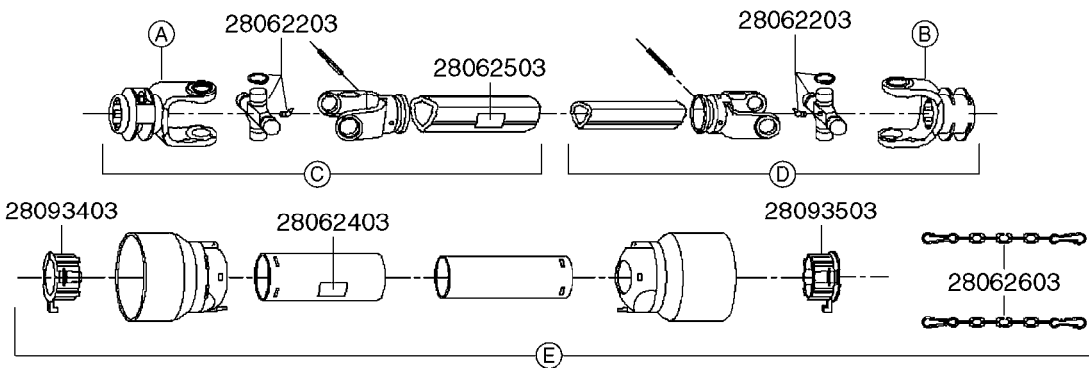

* Changed in 2016 from 100 series to G-Series (see page A0600).

A520

PTO SHAFTS - BONDIOLI CENT.
A0520-HIN, 23:10:18

Page 1

Date 07.02.2020 10:57

parts-n°	order qty	description
289042	1	UNIV. JOINT 22x54mm
421024	1	BOLT HEX 8.8 DEL M8X60
450015	1	SCREW ALLAN 3/8'X5/8' BLACK
460143	1	SELF LOCK NUT M8 SST A2 DIN985
28009803	1	PTO PIN TUBE RETAINER OUTER
28009903	1	PTO TUBE RETAINER INNER
28010103	1	PTO YOKE F.INNER TUBE CV PTO
28021403	1	PTO 1"STR/1-3/8" 6SPL B&P
28021503	1	PTO 1"STR/1-3/8" 21SPL B&P
28021603	1	PTO 1"STR/1-3/4" 20SPL B&P
28027903	1	PTO BALL LOCK.KIT F.1-3/8 YOKE
28040503	1	UNIV. JOINT 27x74.6mm
28040703	1	SAFETY CHAIN F.CV BLACK PTO (SET OF 2)
28041803	1	DECAL DANGER GUARD MISSING
28041903	1	DECAL DANGER ROT.DRIVELINE
28056703	1	PTO YOKE #1 1-3/8" X 6 SPLINE
28056803	1	PTO YOKE #1 1-3/8" X 21 SPLINE
28056903	1	PTO YOKE #4 1-3/4" X 20 SPLINE
28057003	1	PTO TUBE YOKE #1-G1 OUTER
28057103	1	PTO TUBE YOKE #4-G4 OUTER
28057203	1	PTO PIN TUBE RETAINER OUTER
28057303	1	PTO TUBE OUTER #1 745MM
28057403	1	PTO TUBE OUTER #4 720MM
28057503	1	PTO TUBE INNER #1 745MM
28057603	1	PTO TUBE INNER #4 720MM
28057703	1	PTO TUBE RETAINER INNER
28057803	1	PTO TUBE YOKE #1 Ø=1"
28057903	1	PTO TUBE YOKE #4 Ø=1"
28058003	1	PTO HALF SAFETY SHIELD OUTER
28058103	1	PTO HALF SAFETY SHIELD OUTER
28058203	1	PTO HALF SAFETY SHIELD INNER
28058303	1	PTO HALF SAFETY SHIELD INNER
28058403	1	PTO BALL LOCK.KIT F.1-3/4 YOKE
28058503	1	PTO TUBE YOKE #1-G1 INNER