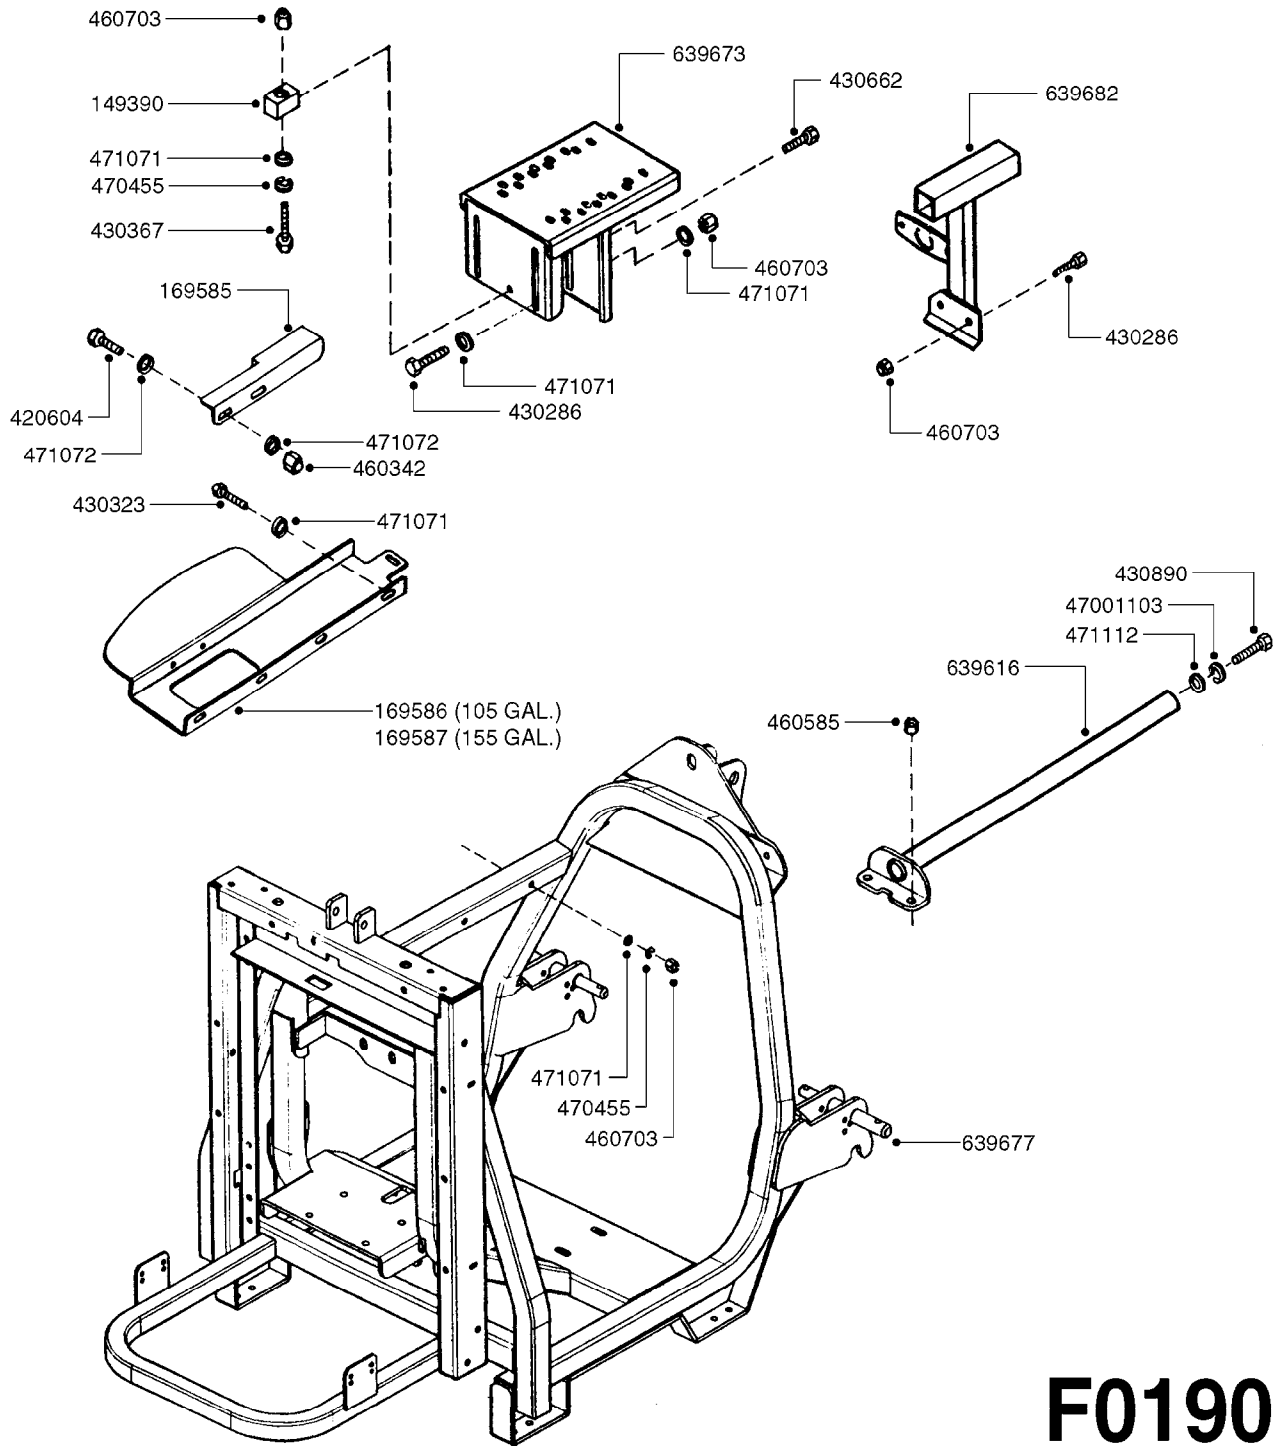

F0190

FRAME - ZENIT 105/155 PNEUM.
F0190-HIN, 01:01:16

Page 1

Date 07.02.2020 10:57

parts-n°	order qty	description
149390	1	PUMP MT.TENSIONER ZENIT
169585	1	BRACKET F.TANK FIXING ZENIT
169586	1	BRACKET F.TANK ZENIT 105
169587	1	BRACKET F.TANK ZENIT 155
420604	1	BOLT HEX 8.8 DEL M10X25 FT DIN933
430286	1	BOLT HEX 8.8 DEL M12X30 FT
430323	1	BOLT HEX 8.8 DEL M12X60
430367	1	BOLT HEX 8.8 DEL M12X100 DIN931
430662	1	BOLT HEX 8.8 DEL M12X20 FT
430890	1	BOLT HEX 8.8 DEL M20X50
460342	1	NUT HEX M10 DEL DIN934
460585	1	LOCKING NUT M16 DIN985 A2 SS
460703	1	NUT HEX M12X1.75 LOCK DIN985A2 SS
470455	1	WASHER D12 SPRING
471071	1	WASHER M12 GALV
471072	1	WASHER M10 EL2
471112	1	WASHER D20
639616	1	FRAME SUPPORT BRACKET - ZENIT
639673	1	PUMP MT.BRKT. ZENIT
639677	1	FRAME F.ZENIT 105/155 PNEUM.
639682	1	CONTROL MT.BRACKET ZENIT
47001103	1	WASHER D20.5/D33X4 LOCK