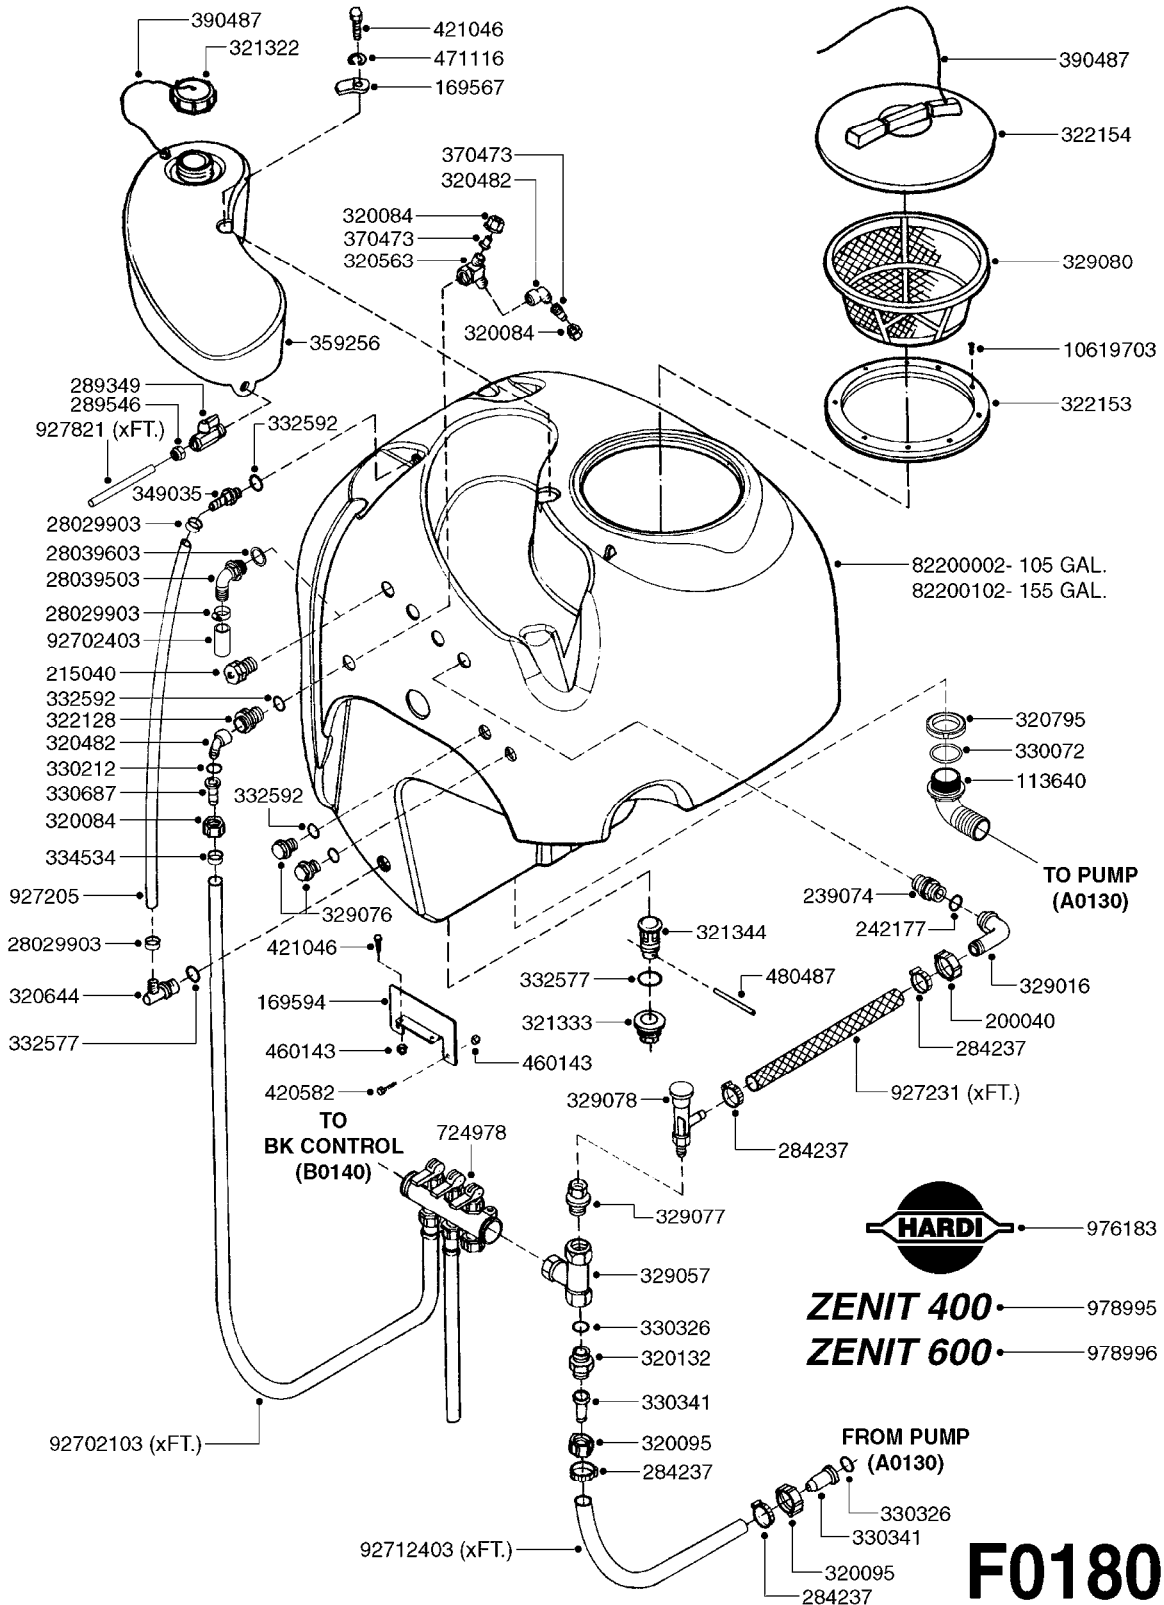

TANK - ZENIT 105/155 BK
F0180-HIN, 14:03:19

TANK - ZENIT 105/155 BK
F0180-HIN, 14:03:19

Page 1
Date 07.02.2020 10:57

parts-n°	order qty	description
113640	1	HOSEBARB, BSP, 1-1/2" 90°
169567	1	BRACKET F.15 L TANK ZENIT
169594	1	BRACKET F.DISTRIB.VALVE ZENIT
200040	1	FITT. ARAG 1"
215040	1	PLUG M 1"
239074	1	BRYSTNIPPEL 1'X3/4'
242177	1	O-RING D25.4 X 20.2 X 2.6
284237	1	CLAMP HOSE GEAR D20/30
289349	1	BALL VALVE 3/8" M-H
289546	1	NUT F.NOZZLE HOLDER ZENIT
320084	1	FITT.DK NUT 1/2" BSP
320095	1	FITT.DK NUT 1" BSP
320132	1	FITT.DK HN 1" BSP
320482	1	FITT.DK ELB. 1/2" BSP 60 DEG.
320563	1	FITT.DK 3 WAY 1/2" 110 DEG.
320644	1	FITT.DK ELB.3/4"HB X 1" BSP
320795	1	FITT.DK NUT 1-1/2" BSP JAMB
321322	1	SCREW CAP F. S80 X 4
321333	1	FITT.DK BULK 1-1/2" X 1"F BSP
321344	1	DRAIN SCREW 1" BSP RED
322128	1	NIPPLE 1/2"
322153	1	FILTER CASING 170
322154	1	SCREW COVER D355
329016	1	BØJNING
329057	1	FITTING TEE 1" F-F-F
329076	1	PLUG 1/2" M.
329077	1	REDUCCION 1"M-1/2"H ARAG (2452042)
329078	1	SAFETY VALVE 290 PSI
329080	1	FILTER BASKET 12"
330072	1	O-RING D53.5/D45.5X4
330212	1	O-RING D19/D14X2.4 F.1/2"NUT
330326	1	O-RING D30/D24X2 F.1"NUT
330341	1	FITT.DK HB 1" F. 1" NUT
330687	1	FITT.DK HB 1/2" F. 1/2" NUT
332577	1	O-RING D38/D30X4 F.1" PUR.
332592	1	O-RING D26/D20X3
334534	1	CLAMP HOSE PLASTIC 1/2"
349035	1	FITTING STRAIGHT 1/2" D20
359256	1	CLEAN WATER TANK 4 GAL. ZENIT
370473	1	NOZZLE INJECTOR 5066-2.0
390487	1	CORD NYLON/SIGHT GAUGE 4500mm
420582	1	BOLT HEX 8.8 DEL M8X20 FT A2
421046	1	BOLT HEX M8X25/25 A2 SS DIN933
460143	1	SELF LOCK NUT M8 SST A2 DIN985
471116	1	WASHER D8 TENSION
480487	1	PIN M5X60 SLOTTED GALV
724978	1	1/2" DISTRIBUTOR TYP.3
927205	1	HOSE R X CLEAR X 3/4 X 0012"
927231	1	HOSE R X PVCX3/4 CLR/BRD 0012"
927821	1	CLEAR HOSE D12X10 PA1012
976183	1	DECAL COMPANY D.18,2 X 29,6
978995	1	DECAL "ZENIT 400"
978996	1	DECAL "ZENIT 600"
10619703	1	SCREW SS #6x3/4' SELF TAPPING
28029903	1	CLAMP HOSE GEAR P3/4"-S1" 6712
28039503	1	FITTING, 1" BSP 1" BARB 90°
28039603	1	GASKET F. 1" BSP FITTING
82200002	1	TANK 105 GALLON ZENIT 400L
82200102	1	TANK 155 GALLON ZENIT 600L
92702103	1	HOSE R X1/2" X300PSI WP X0012"