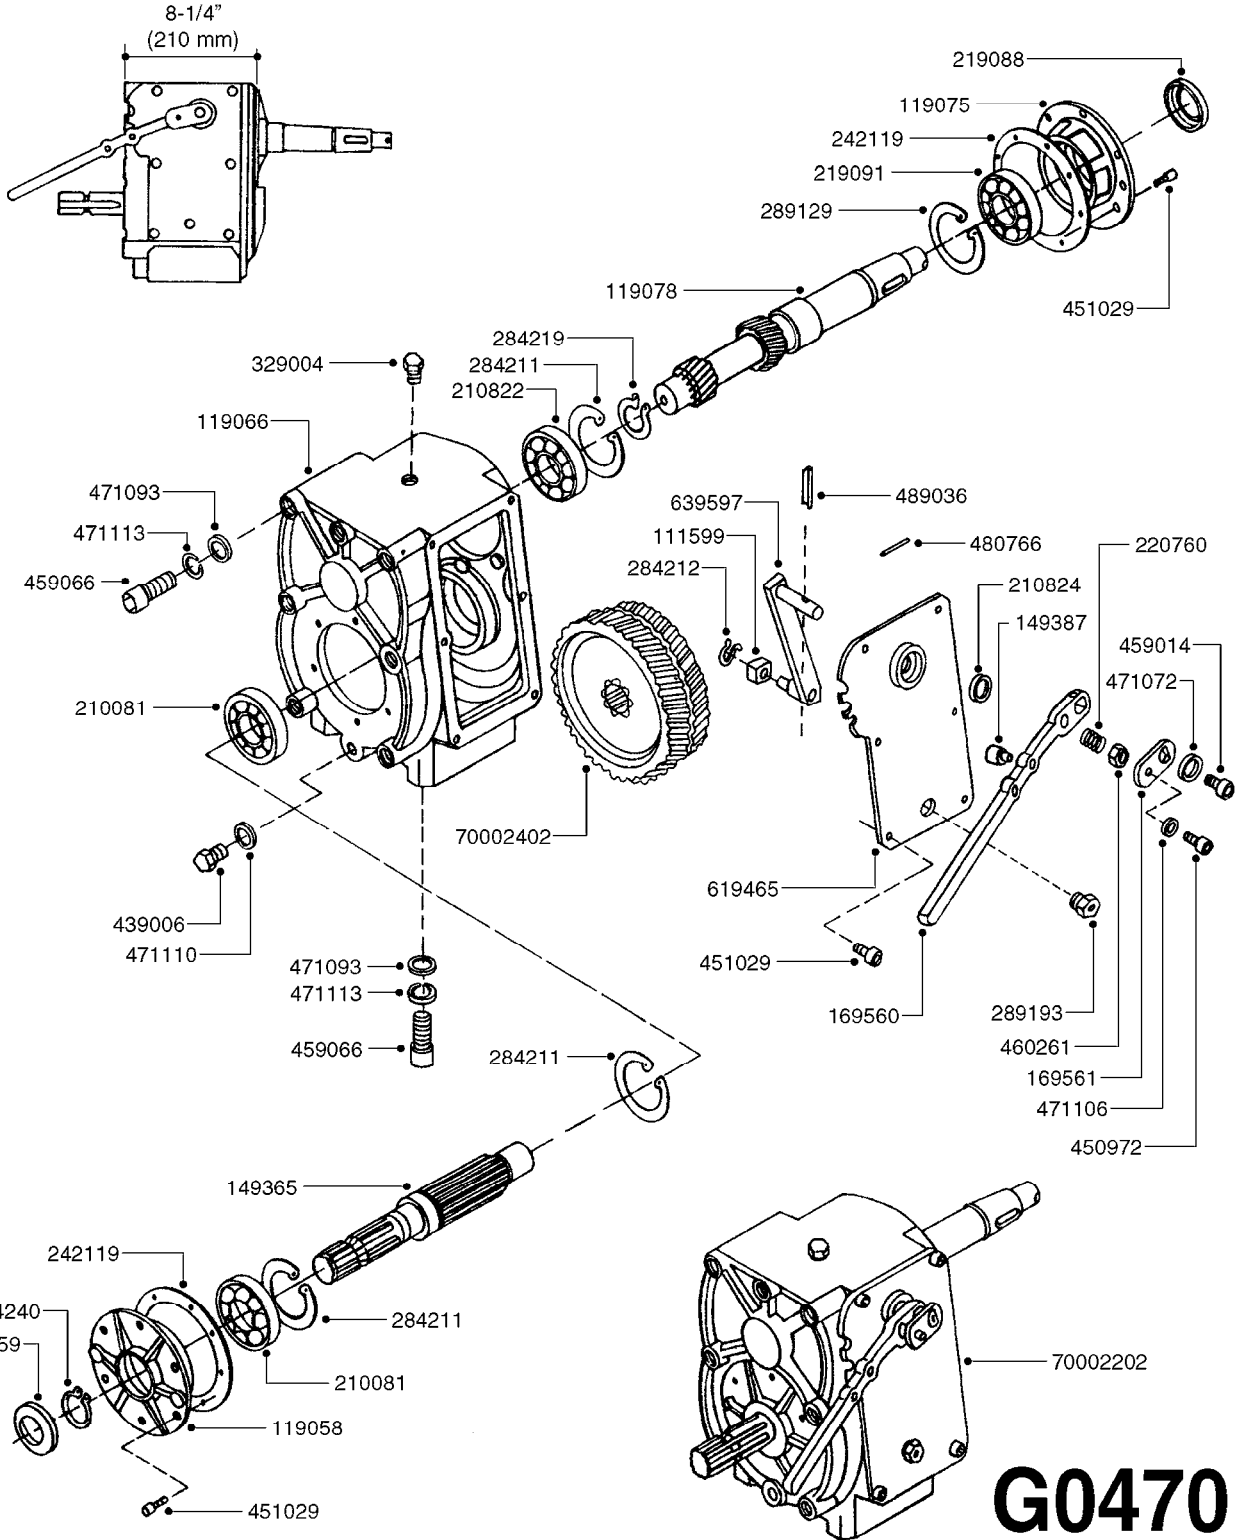

ZENIT GEAR BOX
G0470-HIN, 01:01:16

ZENIT GEAR BOX
G0470-HIN, 01:01:16

Page 1
Date 07.02.2020 10:57

parts-n°	order qty	description
111599	1	HEAD FOR CHANGE OF GEAR
119058	1	COVER GEARBOX 2002(6307-NJ307)
119066	1	GEARBOX CASE
119075	1	COVER FOR GEARBOX VR2002
119078	1	SHAFT F/GEARBOX
149365	1	SHAFT OUTPUT F.GEARBOX
149387	1	BUSHING F.HANDLE GEARBOX 2002
169560	1	CHAPA 287x66x12 MANETA CAMBIO MULTIP.
169561	1	STOP F.HANDLE SPRING GRBX 2002
210081	1	BEARING BALL 6307
210759	1	SEAL OIL 55X35X40
210822	1	BALL BEARING NJ 307
210824	1	SEAL OIL 18 X 7
219088	1	SEAL 40X60X8
219091	1	BALL BEARING BL208
220760	1	SPRING
242119	1	GASKET FOR COVER
284211	1	SNAP-RING INNER 80X2.5
284212	1	SNAP-RING OUTER 10X1
284219	1	SNAP-RING OUTER 40X1.75
284240	1	SNAP-RING OUTER 35X1.5
289129	1	SNAP RING I-85
289193	1	OIL LEVEL GLASS
329004	1	PLUG F.OIL HOLE GEARBOX F.SPV
439006	1	PLUG F.OIL HOLE GEARBOX F.LE
450972	1	SCREW M6X15 ALLEN GALV.
451029	1	SCREW M8X20 HEX
459014	1	ALLEN SCREW M8 X 15 GALV.DIN93
459066	1	BOLT HEX 12.9 M14X40 DIN-912
460261	1	NUT HEX M6X1.00 LOCK DIN985 A2 SS
471072	1	WASHER M10 EL2
471093	1	WASHER D14 GALV. (168873)
471106	1	WASHER D6
471110	1	WASHER D18D12X2 COPPER
471113	1	WASHER D14 TENSION
480766	1	ROLL PIN D4 X 50 STAINLESS
489036	1	ROLL PIN D6 X 40
619465	1	COVER ADJ.F.GEAR BOX 20-30
639597	1	ARM FOR GEAR CHANGE
70002202	1	GEAR BOX TURBINE 20-30
70002402	1	CROWN TOOTHWHEEL F/GEARBOX