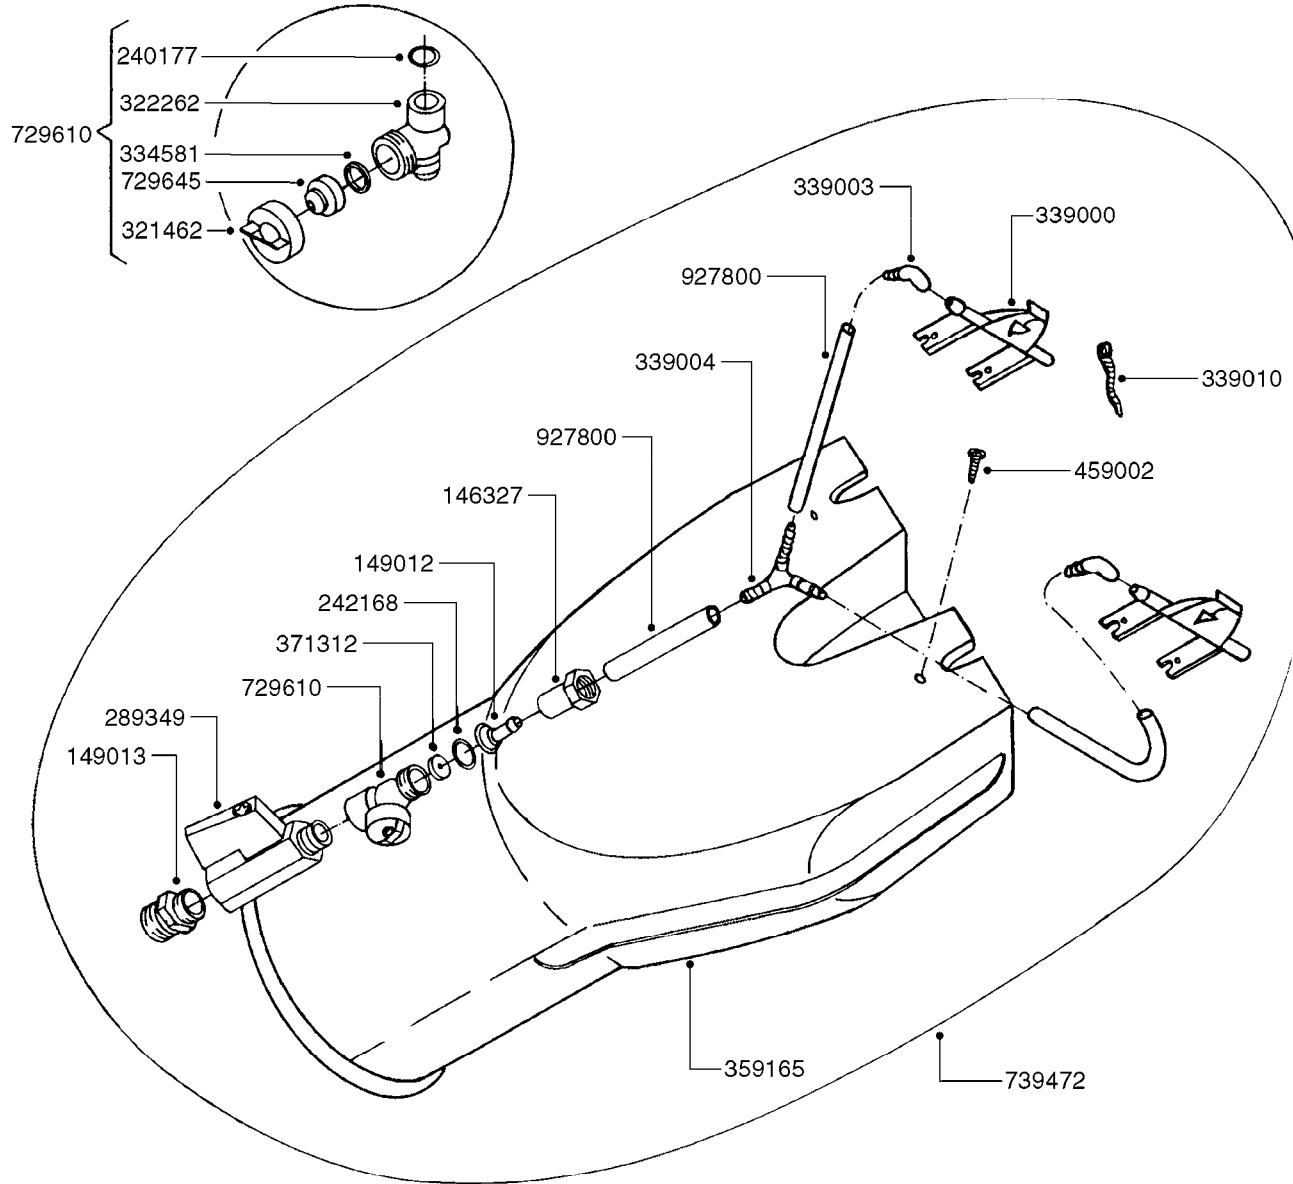

G0370

LP - PNEUMATIC OUTLETS
G0370-HIN, 01:01:16

Page 1

Date 07.02.2020 10:58

parts-n°	order qty	description
149013	1	REDUCER 1/2" X 3/8"
320187	1	FITT.DK CAP 3/8" BSP BLACK
330013	1	O-RING 2.5 X 10 PUR
331807	1	FITT.DK HB 5/16" F.3/8" NUT
339001	1	DIFFUSOR PLATE L=59 BLADE
339003	1	ELBOW F.DIFFUSOR PLATE
339004	1	FITT.DK Y-5/16"
339045	1	VENTURI DEFLECTOR L=100 DOUBLE F.LP
359164	1	PNEUMATIC AIR SPOUT 1 OUTLET
359167	1	PNEUMATIC SPOUT, 4 OUTLETS
371312	1	NOZZLE CERAMIC 1099-15
459002	1	SCREW N10X1/2"
729610	1	NOZZLE ASSY. NON DRIP 3/8 THRD
739471	1	NOZZLE OUTLET SINGLE TWO-ROW
739474	1	SPOUT ASSY. F. LP 4 OUTLET
927800	1	HOSE BLACK D8X12