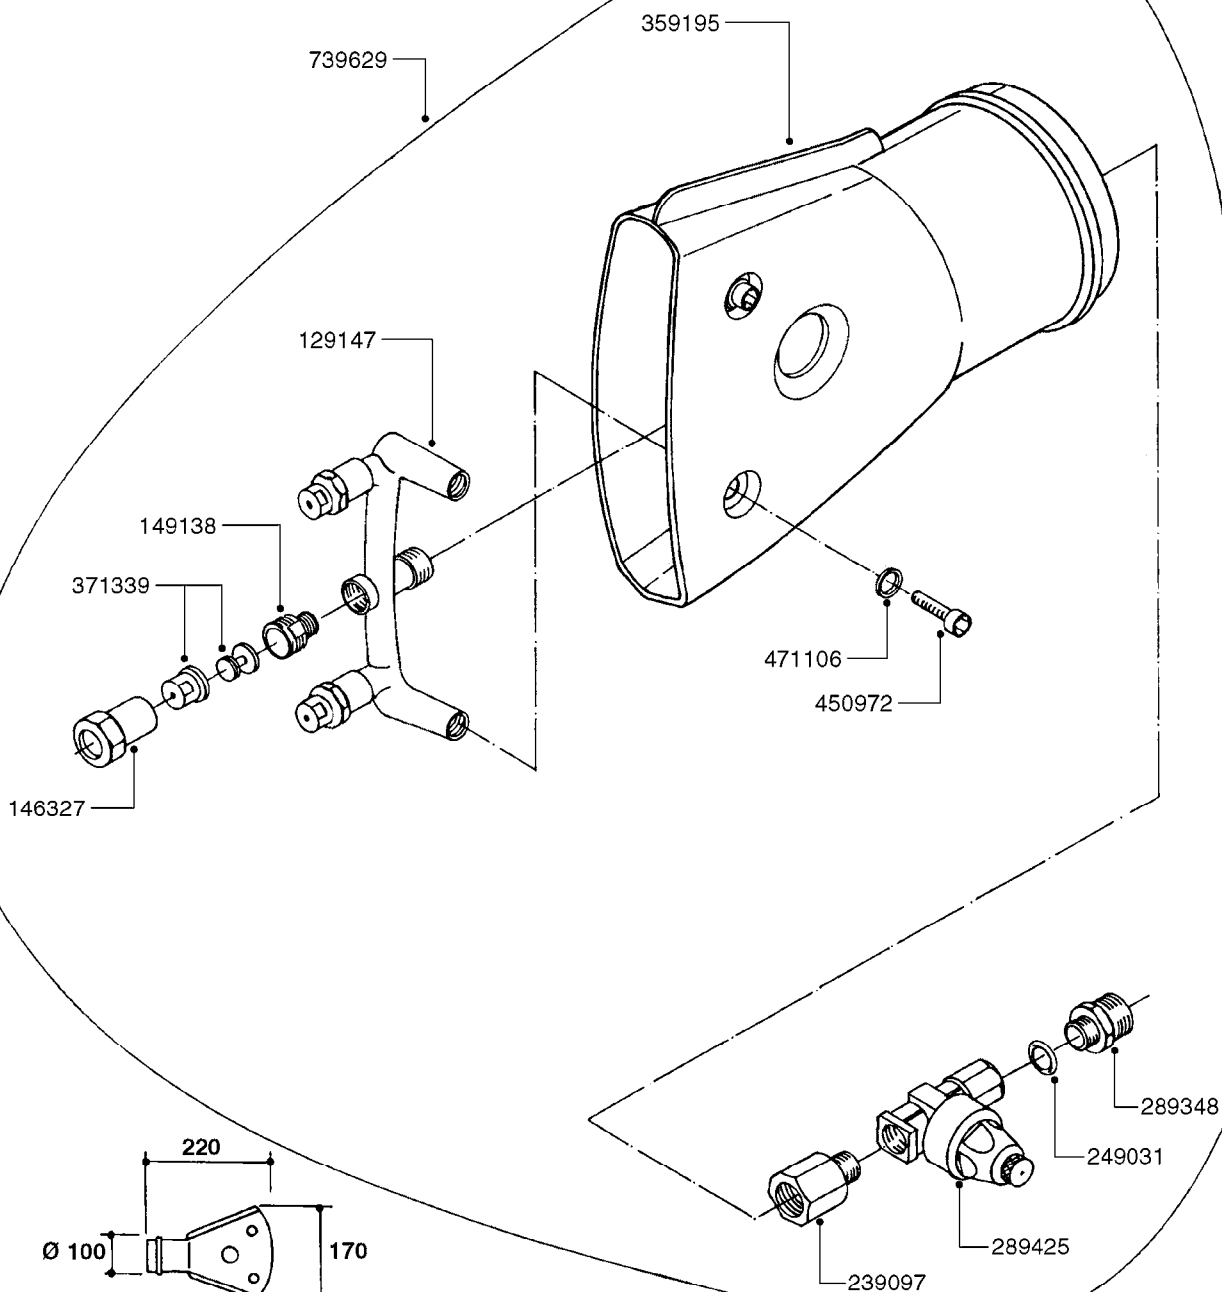

G0390

PNEUMATIC AIR SPOUTS 4 OUTLETS
G0390-HIN, 01:01:16

Page 1

Date 07.02.2020 10:58

parts-n°	order qty	description
146327	1	UNION NUT 3/8' BRASS
149012	1	3/8" HOSE TAIL D.8 T-12
149013	1	REDUCER 1/2" X 3/8"
240177	1	O-RING D16.1/11.3 X 2.4
242168	1	O-RING D11.2X1.9
289349	1	BALL VALVE 3/8" M-H
321462	1	CAP F.NO-DRIP ASSY.
322262	1	HOUSING F. NON DRIP DIAPHRAGM
334581	1	DIAPHRAGM, NO-DRIP alt 241371
339001	1	DIFFUSOR PLATE L=59 BLADE
339003	1	ELBOW F.DIFFUSOR PLATE
339004	1	FITT.DK Y-5/16"
339010	1	TIE STRAP SMALL 2.5MM X 100MM
359167	1	PNEUMATIC SPOUT, 4 OUTLETS
371312	1	NOZZLE CERAMIC 1099-15
459002	1	SCREW N10X1/2"
729610	1	NOZZLE ASSY. NON DRIP 3/8 THRD
729645	1	NON-DRIP SPRING ASSY.GREEN 10
739474	1	SPOUT ASSY. F. LP 4 OUTLET
927800	1	HOSE BLACK D8X12

G0400

HYDROPNEUM. SPOUTS 3 OUTLETS
G0400-HIN, 01:01:16

Page 1

Date 07.02.2020 10:58

parts-n°	order qty	description
129147	1	HYDROPNEUMATIC MANIFOLD 3 OUT.
146327	1	UNION NUT 3/8" BRASS
149138	1	ADAPTER FOR NOZZLE H
239097	1	HYDROPNEUMATIC MANIFOLD ADAPT.
249031	1	O-RING
289348	1	ADAPTER 1/2" - 1/4"
289425	1	NON-DRIP 1/4" ON/OFF
359195	1	FISHTAIL SPOUT - 3 OUTLETS
371339	1	NOZZLE ALBUZ BROWN WITH SWIRL
450972	1	SCREW M6X15 ALLEN GALV.
471106	1	WASHER D6
739629	1	WHITE SPOUT D.100 CPL W/3 NOZZ

24002503 - Ø 5" (125mm)

24002403 - Ø 4" (100mm)

259034 - Ø 5" (125mm) L=29-1/2" (750mm) PVC

259035 - Ø 4-3/8" (110mm) L=39-3/8" (1000mm) PVC

349012 - Ø 4" (100mm) L=37-3/8" (950mm) PVC

349026 - Ø 5-1/2" (140mm) / Ø 4-3/8" (110mm) PVC