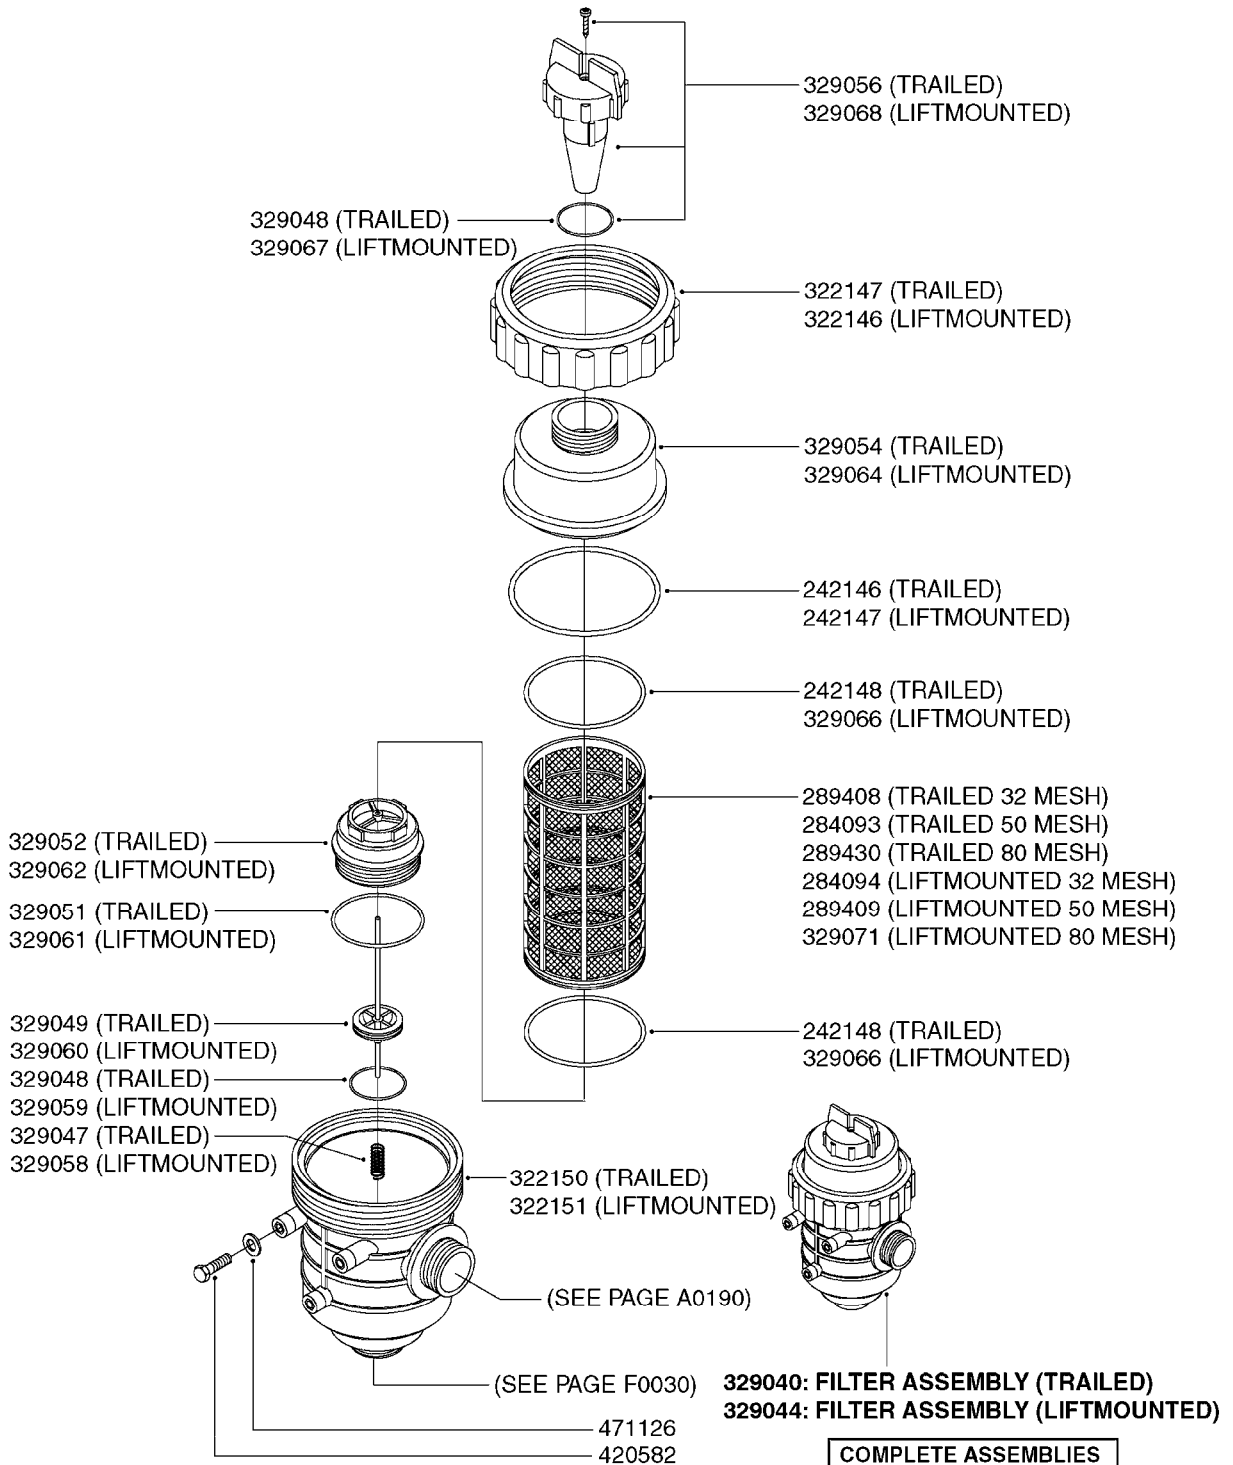

B0710

SUCTION FILT.-VINEYARD&ORCHARD
B0710-HIN, 01:01:16

Page 1

Date 07.02.2020 10:58

parts-n°	order qty	description
242146	1	O-RING 140 X 126 X 7
242147	1	O-RING 105,6x95X5.3
242148	1	O-RING 109.2 X 104 X 2
284093	1	FILTER SCRN ARAG 50 MESH BLUE
284094	1	FILTER SCRN ARAG 32 MESH WHITE
289408	1	FILTER SCRN ARAG 32 MESH WHITE
289409	1	FILTER SCRN ARAG 50 MESH BLUE
289430	1	FILTER SCRN ARAG 80 MESH RED
322146	1	THREADED RING F/FILTER 170
322147	1	THREADED RING F/FILTER 200
322150	1	FILTER CASING 1.5"BSP ARAG
322151	1	FILTER HOUSING 170
329040	1	FILTER ARAG 1.5" 32 MESH TRAIL
329044	1	FILTER ARAG 1.5" 32 MESH LIFT
329047	1	SPRING F. ARAG FILTER 1-1/2"
329048	1	O-RING F. 1-1/2" FILTER
329049	1	PLUNGER F. ARAG VALVE 1-1/2"
329051	1	O-RING F.ARAG FILTER 1-1/2"
329052	1	FITTING F.ARAG FILTER 1-1/2"
329054	1	FILTER HOUSING LID 1-1/2"
329056	1	YELLOW LOCKING RETAINER 1-1/2"
329058	1	SPRING F. ARAG FILTER 1"
329059	1	O-RING F. 1" FILTER
329060	1	PLUNGER F. ARAG VALVE 1"
329061	1	O-RING F.ARAG FILTER 1"
329062	1	FITTING F.ARAG FILTER 1"
329064	1	FILTER HOUSING LID 1"
329066	1	O-RING F.ARAG FILTER 1"
329067	1	O-RING F. 1" FILTER
329068	1	YELLOW LOCKING RETAINER 1"
329071	1	FILTER SCRN ARAG 80 MESH RED
420582	1	BOLT HEX 8.8 DEL M8X20 FT A2
471126	1	WASHER, M8, Ø16/ 8.4X 1.6, SS