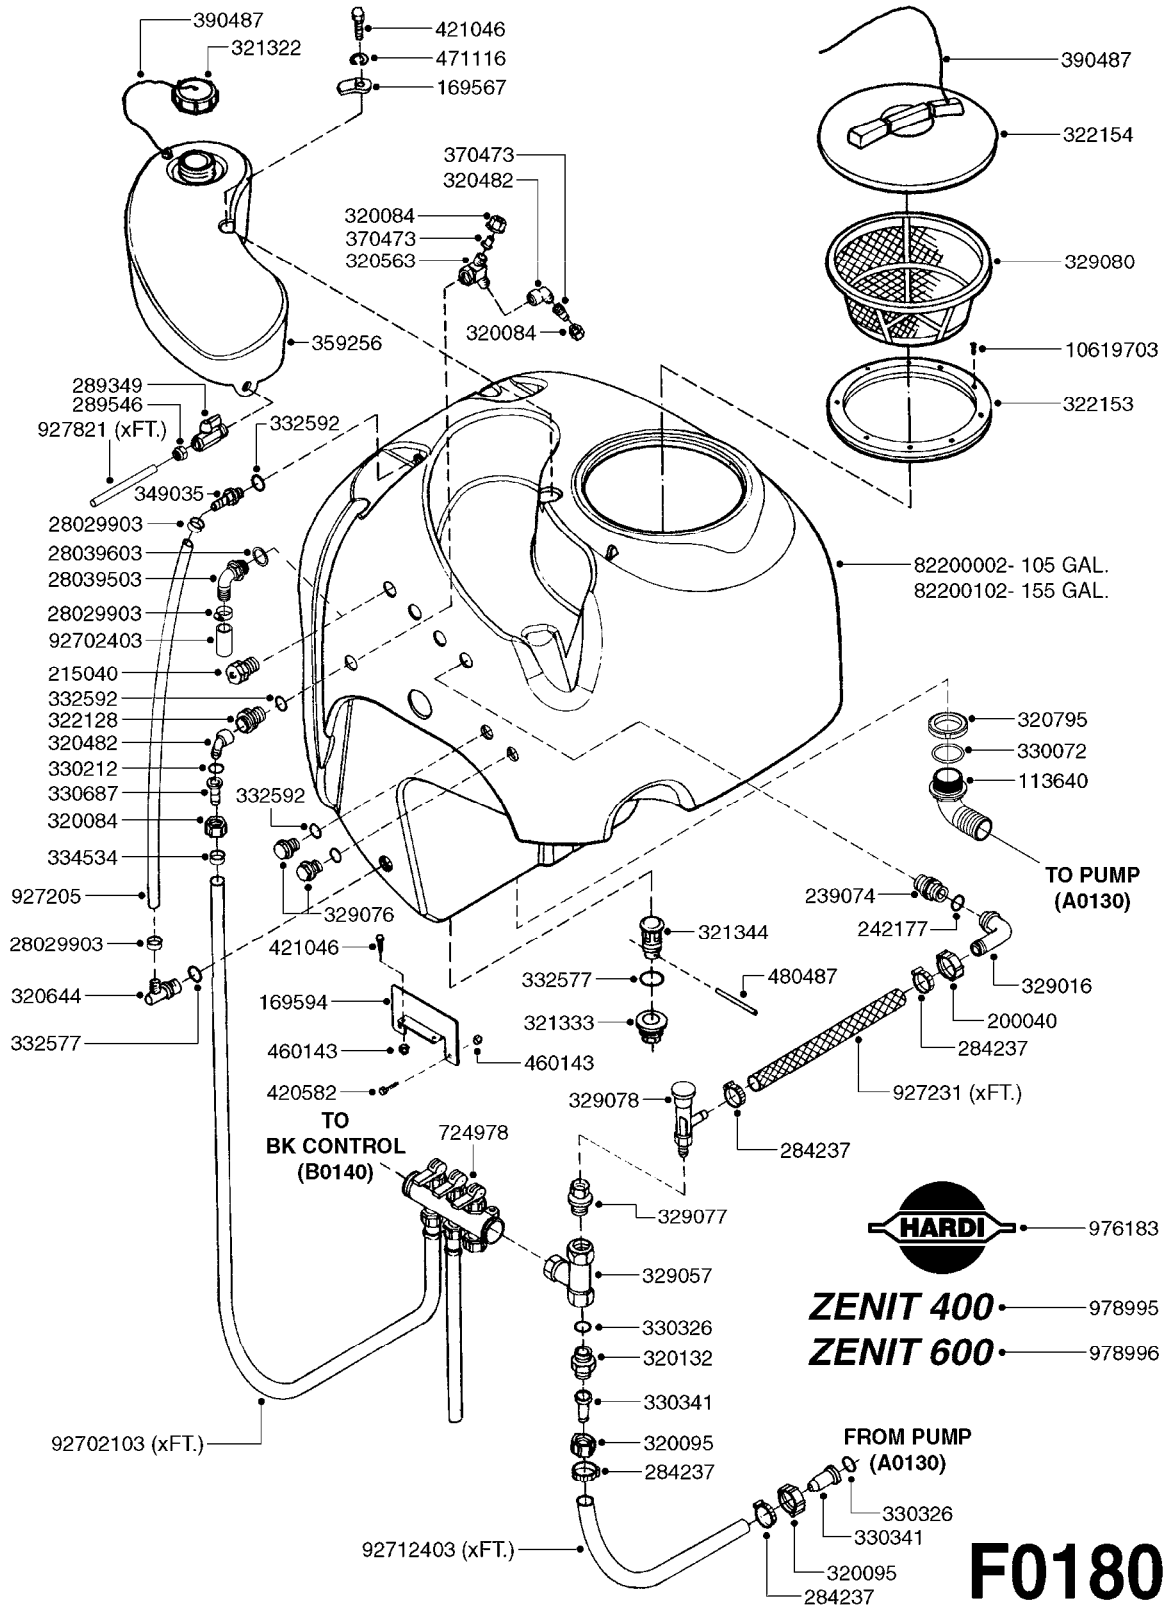

TANK - ZENIT 105/155 BK
F0180-HIN, 14:03:19

TANK - ZENIT 105/155 BK
F0180-HIN, 14:03:19

Page 1

Date 07.02.2020 10:58

parts-n°	order qty	description
113640	1	HOSEBARB, BSP, 1-1/2" 90°
169567	1	BRACKET F.15 L TANK ZENIT
169594	1	BRACKET F.DISTRIB.VALVE ZENIT
200040	1	FITT. ARAG 1"
215040	1	PLUG M 1"
239074	1	BRYSTNIPPEL 1'X3/4'
242177	1	O-RING D25.4 X 20.2 X 2.6
284237	1	CLAMP HOSE GEAR D20/30
289349	1	BALL VALVE 3/8" M-H
289546	1	NUT F.NOZZLE HOLDER ZENIT
320084	1	FITT.DK NUT 1/2" BSP
320095	1	FITT.DK NUT 1" BSP
320132	1	FITT.DK HN 1" BSP
320482	1	FITT.DK ELB. 1/2" BSP 60 DEG.
320563	1	FITT.DK 3 WAY 1/2" 110 DEG.
320644	1	FITT.DK ELB.3/4"HB X 1" BSP
320795	1	FITT.DK NUT 1-1/2" BSP JAMB
321322	1	SCREW CAP F. S80 X 4
321333	1	FITT.DK BULK 1-1/2" X 1"F BSP
321344	1	DRAIN SCREW 1" BSP RED
322128	1	NIPPLE 1/2"
322153	1	FILTER CASING 170
322154	1	SCREW COVER D355
329016	1	BØJNING
329057	1	FITTING TEE 1" F-F-F
329076	1	PLUG 1/2" M.
329077	1	REDUCCION 1"M-1/2"H ARAG (2452042)
329078	1	SAFETY VALVE 290 PSI
329080	1	FILTER BASKET 12"
330072	1	O-RING D53.5/D45.5X4
330212	1	O-RING D19/D14X2.4 F.1/2"NUT
330326	1	O-RING D30/D24X2 F.1"NUT
330341	1	FITT.DK HB 1" F. 1" NUT
330687	1	FITT.DK HB 1/2" F. 1/2" NUT
332577	1	O-RING D38/D30X4 F.1" PUR.
332592	1	O-RING D26/D20X3
334534	1	CLAMP HOSE PLASTIC 1/2"
349035	1	FITTING STRAIGHT 1/2" D20
359256	1	CLEAN WATER TANK 4 GAL. ZENIT
370473	1	NOZZLE INJECTOR 5066-2.0
390487	1	CORD NYLON/SIGHT GAUGE 4500mm
420582	1	BOLT HEX 8.8 DEL M8X20 FT A2
421046	1	BOLT HEX M8X25/25 A2 SS DIN933
460143	1	SELF LOCK NUT M8 SST A2 DIN985
471116	1	WASHER D8 TENSION
480487	1	PIN M5X60 SLOTTED GALV
724978	1	1/2" DISTRIBUTOR TYP.3
927205	1	HOSE R X CLEAR X 3/4 X 0012"
927231	1	HOSE R X PVCX3/4 CLR/BRD 0012"
927821	1	CLEAR HOSE D12X10 PA1012
976183	1	DECAL COMPANY D.18,2 X 29,6
978995	1	DECAL "ZENIT 400"
978996	1	DECAL "ZENIT 600"
10619703	1	SCREW SS #6x3/4' SELF TAPPING
28029903	1	CLAMP HOSE GEAR P3/4"-S1" 6712
28039503	1	FITTING, 1" BSP 1" BARB 90°
28039603	1	GASKET F. 1" BSP FITTING
82200002	1	TANK 105 GALLON ZENIT 400L
82200102	1	TANK 155 GALLON ZENIT 600L
92702103	1	HOSE R X1/2" X300PSI WP X0012"