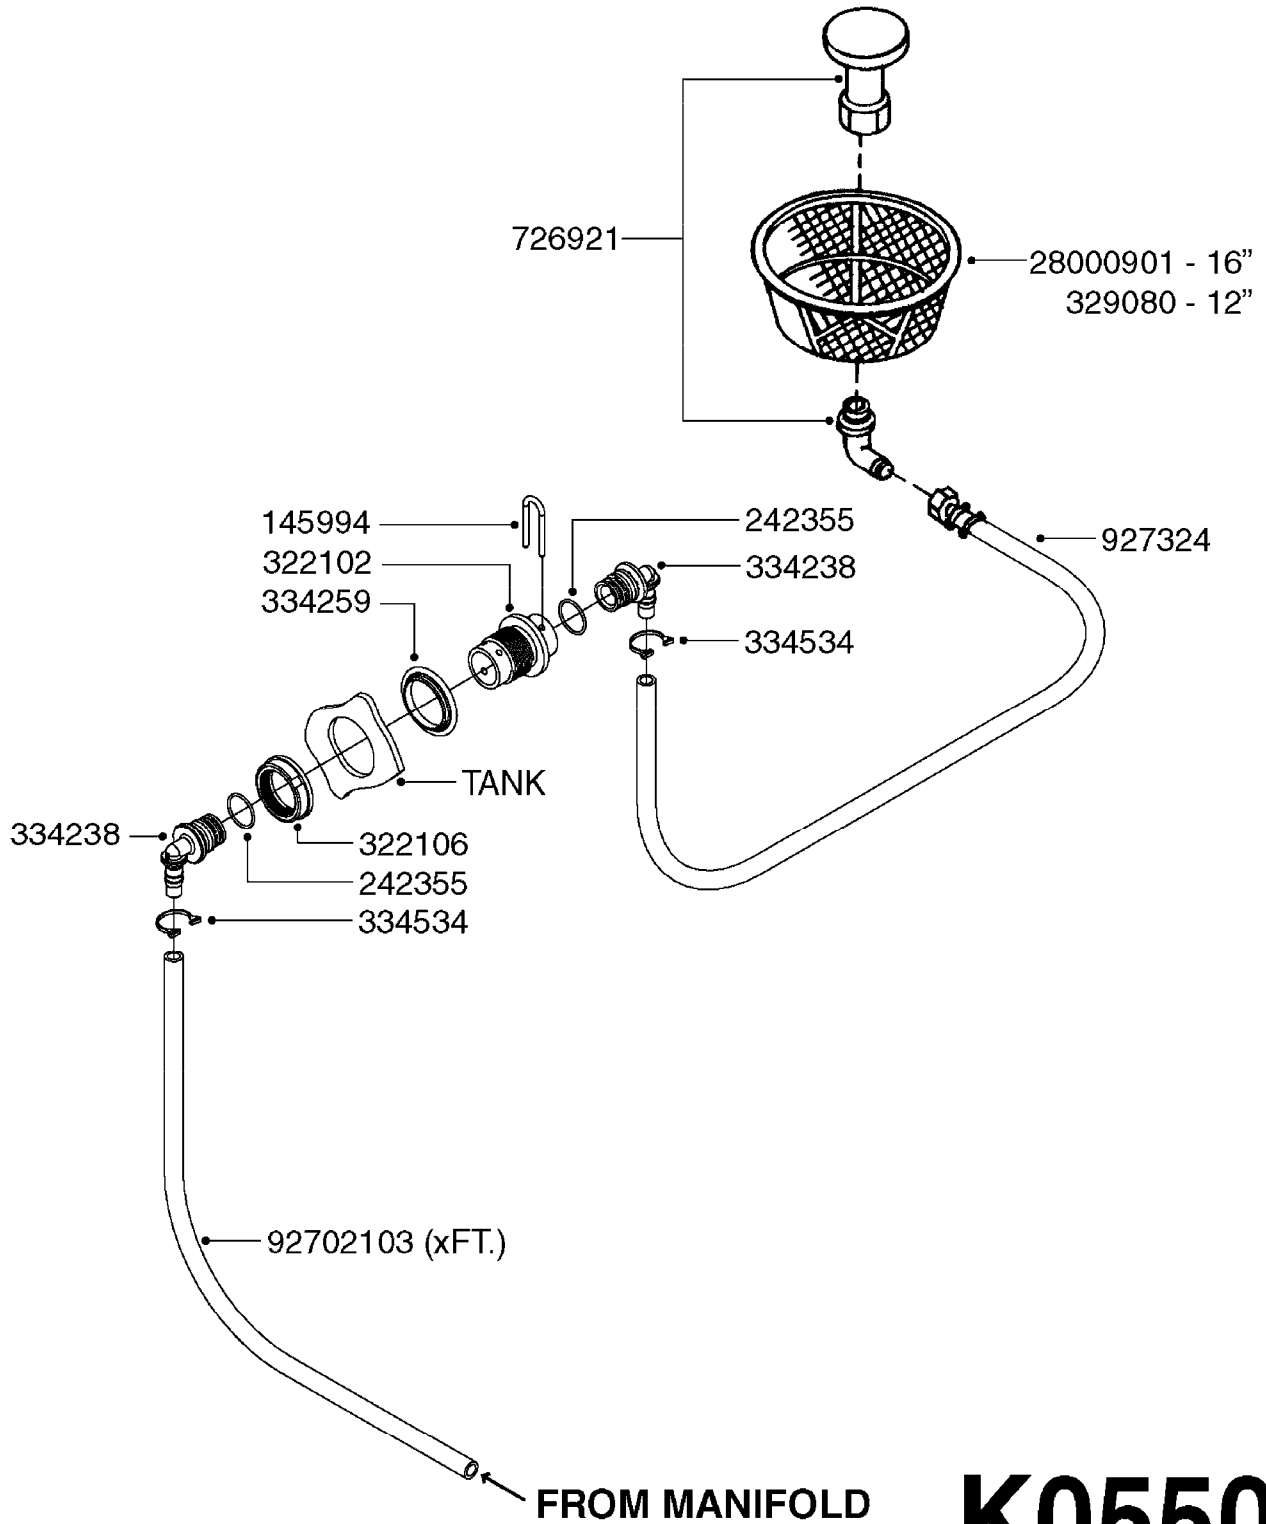

POWDER MIXER
K0550-HIN, 01:01:16

Page 1

Date 07.02.2020 10:58

parts-n°	order qty	description
145994	1	FITT.DK S-40 FORK
242355	1	O-RING D19.2X3.0 VITON F.S-40
322102	1	FITT.DK S-40 BULKHEAD
322106	1	FITT.DK S-40 BULKHEAD NUT
329080	1	FILTER BASKET 12"
334238	1	FITT.DK S-40 ELB.1/2"
334259	1	GASKET F. S-40 BULKHEAD
334534	1	CLAMP HOSE PLASTIC 1/2"
726921	1	POWDER MIXER F.STRAINER BASKET
927324	1	HOSE R PRESSURE D12-80-200 BAR
28000901	1	FILTER, TOP MAIN TANK, D400 L275 300130
92702103	1	HOSE R X1/2" X300PSI WP X0012"