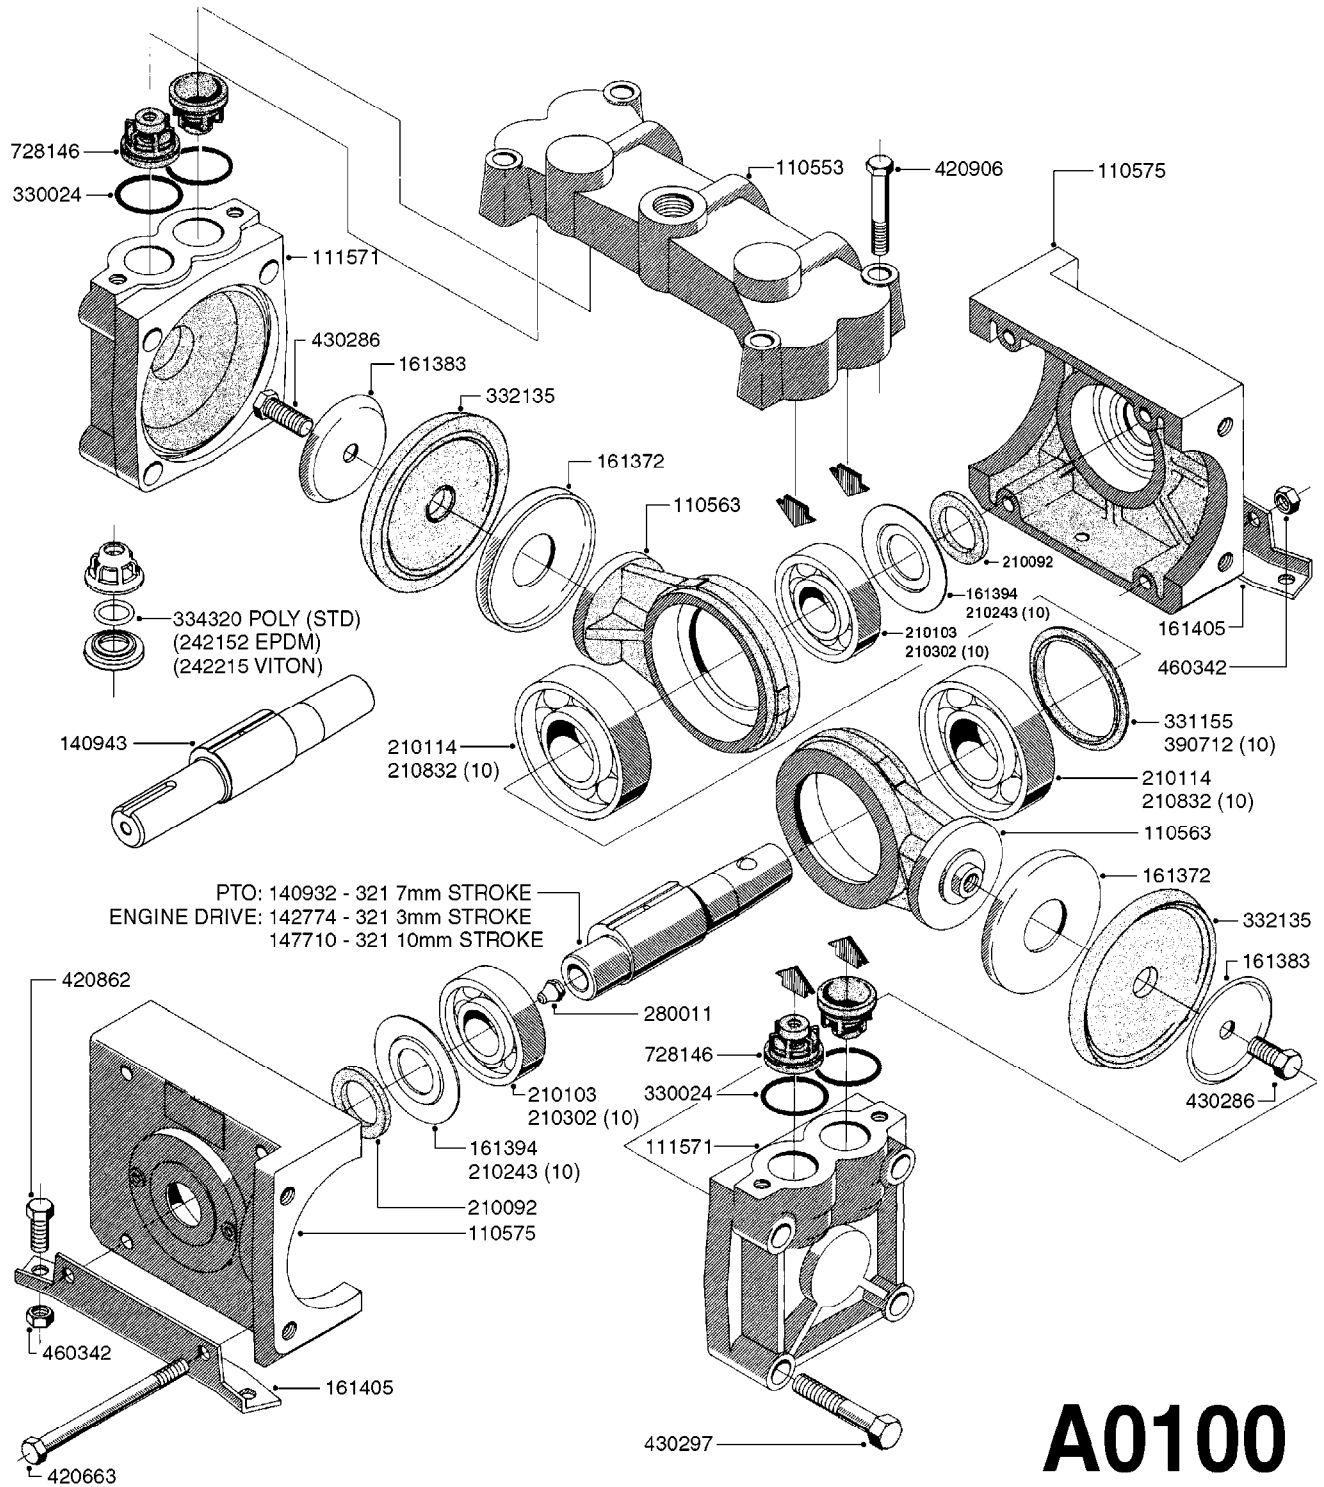

A0100

PUMP - 321 W/MOUNTING BASE
A0100-HIN, 01:01:16

Page 1
Date 07.02.2020 10:58

parts-n°	order qty	description
110553	1	VALVE COVER MDL 320 PAINTED
110563	1	CONNECTING ROD MODEL 320
110575	1	PUMP CASING 320
111571	1	DIAPHRAGM COVER MODEL 321 PAIN
140932	1	CRANK SHAFT 320/7
140943	1	CRANK SHAFT MODEL 320/7mm-25F
142774	1	CRANK SHAFT 320/3
147710	1	CRANK SHAFT 321/10 GG 540
161372	1	DIAPHRAGM BACKING DISC, 320-361
161383	1	DIAPHRAGM UPPER DISC, 320-361
161394	1	DUST PLATE, MODEL 320
161405	1	FOOT 320
210092	1	SEAL FELT D43/30X5
210103	1	BEARING BALL 6306
210114	1	BEARING BALL 6308
210243	1	SEAL OIL 35 X 47 X 7
210302	1	BALL BEARING 6207
210832	1	BALL BEARING 90/50X23 NU2210
242152	1	O-RING D18.2X3 EPDM
242215	1	O-RING D18X3 VITON
280011	1	GREASE NIPPLE 1/8' SAE H TR
330024	1	O-RING D41,1/D34.5 X 3,5
331155	1	SPACER, MODEL 320
332135	1	DIAPHRAGM, POLY alt 33511400
334320	1	O-RING D18X3 POLYURETHANE
390712	1	SPACER RING D84.5/66X2 (P321)
420663	1	BOLT HEX 8.8 DEL M10X120 A4-80
420862	1	BOLT HEX 8.8 DEL M10X16 FT
420906	1	BOLT HEX 8.8 DEL M10X60
430286	1	BOLT HEX 8.8 DEL M12X30 FT
430297	1	BOLT HEX 8.8 RAW M14X65
460342	1	NUT HEX M10 DEL DIN934
728146	1	VALVE FOR 361(726890/707932)