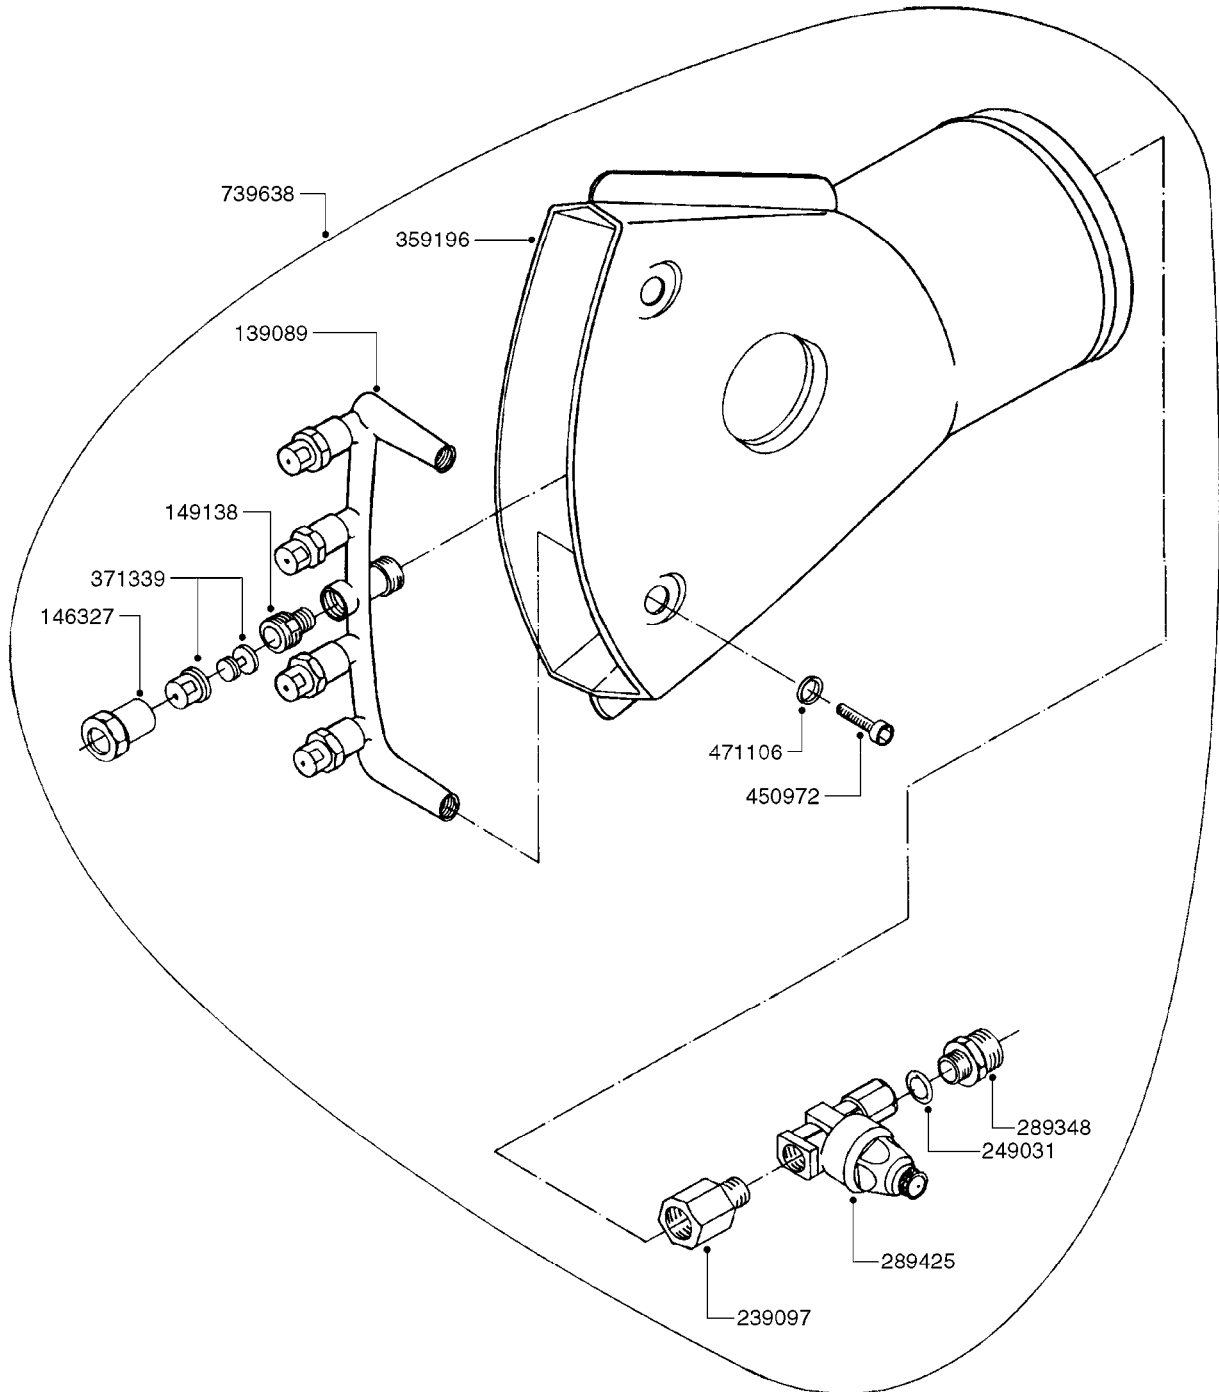

G0400

HYDROPNEUM. SPOUTS 3 OUTLETS
G0400-HIN, 01:01:16

Page 1

Date 07.02.2020 10:58

parts-n°	order qty	description
129147	1	HYDROPNEUMATIC MANIFOLD 3 OUT.
146327	1	UNION NUT 3/8" BRASS
149138	1	ADAPTER FOR NOZZLE H
239097	1	HYDROPNEUMATIC MANIFOLD ADAPT.
249031	1	O-RING
289348	1	ADAPTER 1/2" - 1/4"
289425	1	NON-DRIP 1/4" ON/OFF
359195	1	FISHTAIL SPOUT - 3 OUTLETS
371339	1	NOZZLE ALBUZ BROWN WITH SWIRL
450972	1	SCREW M6X15 ALLEN GALV.
471106	1	WASHER D6
739629	1	WHITE SPOUT D.100 CPL W/3 NOZZ

G0410

HYDROPNEUM. SPOUTS 5 OUTLETS
G0410-HIN, 01:01:16

Page 1

Date 07.02.2020 10:58

parts-n°	order qty	description
139089	1	NOZZLE HOLDER F/5 NOZZLES
146327	1	UNION NUT 3/8" BRASS
149138	1	ADAPTER FOR NOZZLE H
239097	1	HYDROPNEUMATIC MANIFOLD ADAPT.
249031	1	O-RING
289348	1	ADAPTER 1/2" - 1/4"
289425	1	NON-DRIP 1/4" ON/OFF
359196	1	FISHTAIL SPOUT 5 NOZZLE 120°
371339	1	NOZZLE ALBUZ BROWN WITH SWIRL
450972	1	SCREW M6X15 ALLEN GALV.
471106	1	WASHER D6
739638	1	NOZZLE OUTLET 5 NOZZ. D125 SPV

24002503 - Ø 5" (125mm)

24002403 - Ø 4" (100mm)

259034 - Ø 5" (125mm) L=29-1/2" (750mm) PVC

259035 - Ø 4-3/8" (110mm) L=39-3/8" (1000mm) PVC

349012 - Ø 4" (100mm) L=37-3/8" (950mm) PVC

349026 - Ø 5-1/2" (140mm) / Ø 4-3/8" (110mm) PVC