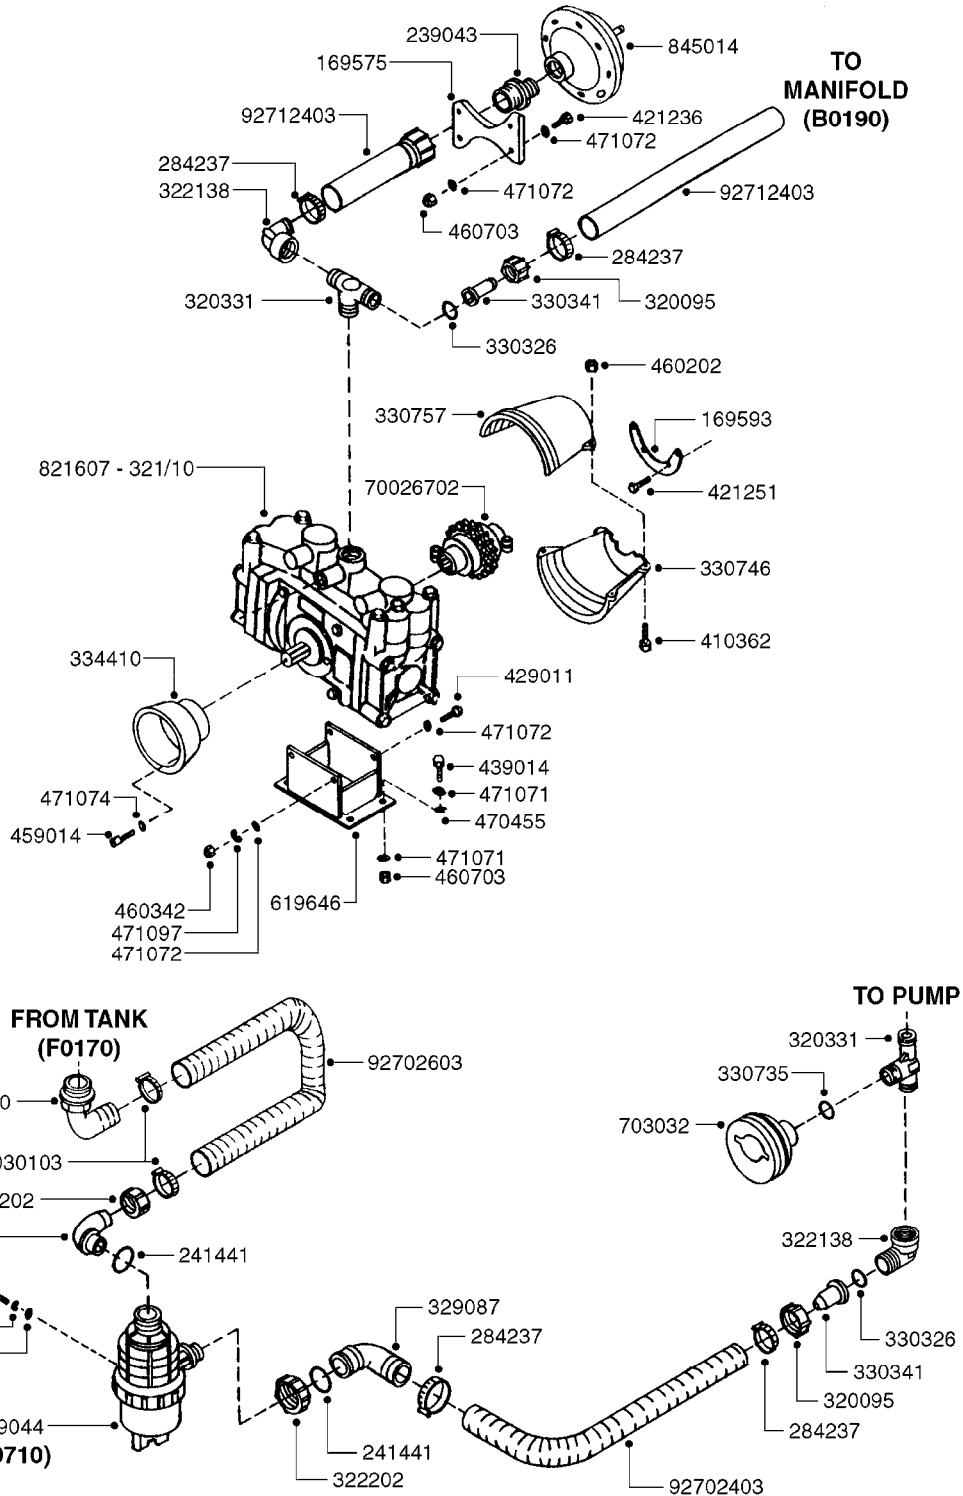

A0100

PUMP - 321 W/MOUNTING BASE
A0100-HIN, 01:01:16

Page 1
Date 07.02.2020 10:58

parts-n°	order qty	description
110553	1	VALVE COVER MDL 320 PAINTED
110563	1	CONNECTING ROD MODEL 320
110575	1	PUMP CASING 320
111571	1	DIAPHRAGM COVER MODEL 321 PAIN
140932	1	CRANK SHAFT 320/7
140943	1	CRANK SHAFT MODEL 320/7mm-25F
142774	1	CRANK SHAFT 320/3
147710	1	CRANK SHAFT 321/10 GG 540
161372	1	DIAPHRAGM BACKING DISC, 320-361
161383	1	DIAPHRAGM UPPER DISC, 320-361
161394	1	DUST PLATE, MODEL 320
161405	1	FOOT 320
210092	1	SEAL FELT D43/30X5
210103	1	BEARING BALL 6306
210114	1	BEARING BALL 6308
210243	1	SEAL OIL 35 X 47 X 7
210302	1	BALL BEARING 6207
210832	1	BALL BEARING 90/50X23 NU2210
242152	1	O-RING D18.2X3 EPDM
242215	1	O-RING D18X3 VITON
280011	1	GREASE NIPPLE 1/8' SAE H TR
330024	1	O-RING D41,1/D34.5 X 3,5
331155	1	SPACER, MODEL 320
332135	1	DIAPHRAGM, POLY alt 33511400
334320	1	O-RING D18X3 POLYURETHANE
390712	1	SPACER RING D84.5/66X2 (P321)
420663	1	BOLT HEX 8.8 DEL M10X120 A4-80
420862	1	BOLT HEX 8.8 DEL M10X16 FT
420906	1	BOLT HEX 8.8 DEL M10X60
430286	1	BOLT HEX 8.8 DEL M12X30 FT
430297	1	BOLT HEX 8.8 RAW M14X65
460342	1	NUT HEX M10 DEL DIN934
728146	1	VALVE FOR 361(726890/707932)