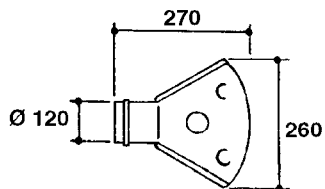

G0400

HYDROPNEUM. SPOUTS 3 OUTLETS
G0400-HIN, 01:01:16

Page 1

Date 07.02.2020 10:58

parts-n°	order qty	description
129147	1	HYDROPNEUMATIC MANIFOLD 3 OUT.
146327	1	UNION NUT 3/8" BRASS
149138	1	ADAPTER FOR NOZZLE H
239097	1	HYDROPNEUMATIC MANIFOLD ADAPT.
249031	1	O-RING
289348	1	ADAPTER 1/2" - 1/4"
289425	1	NON-DRIP 1/4" ON/OFF
359195	1	FISHTAIL SPOUT - 3 OUTLETS
371339	1	NOZZLE ALBUZ BROWN WITH SWIRL
450972	1	SCREW M6X15 ALLEN GALV.
471106	1	WASHER D6
739629	1	WHITE SPOUT D.100 CPL W/3 NOZZ

24002503 - Ø 5" (125mm)

24002403 - Ø 4" (100mm)

259034 - Ø 5" (125mm) L=29-1/2" (750mm) PVC

259035 - Ø 4-3/8" (110mm) L=39-3/8" (1000mm) PVC

349012 - Ø 4" (100mm) L=37-3/8" (950mm) PVC

349026 - Ø 5-1/2" (140mm) / Ø 4-3/8" (110mm) PVC

349030 - Ø 5-1/2" (140mm) / Ø 3-1/2" (90mm) PVC

349025 - Ø 5" (125mm) / Ø 4-3/8" (110mm) PVC

349023 - Ø 5" (125mm) PVC

G0420

TUBES & HOSES
G0420-HIN, 01:01:16

Page 1

Date 07.02.2020 10:58

parts-n°	order qty	description
259034	1	PVC HOSE D125MM X 0.75M
259035	1	PVC HOSE D100MM X 1.0M
349012	1	PVC TUBE D100MM X 950MM
349023	1	GREY PVC LID D125MM
349025	1	CONNECT.PIECE PVC D125MM-110MM
349026	1	CONICAL REDUC.PVC D140MM-100MM
349030	1	140MM-90MM PVC ADAPTER
24002403	1	HOSE R X TPR 4" BLACK
24002503	1	HOSE R X TPR 5" BLACK