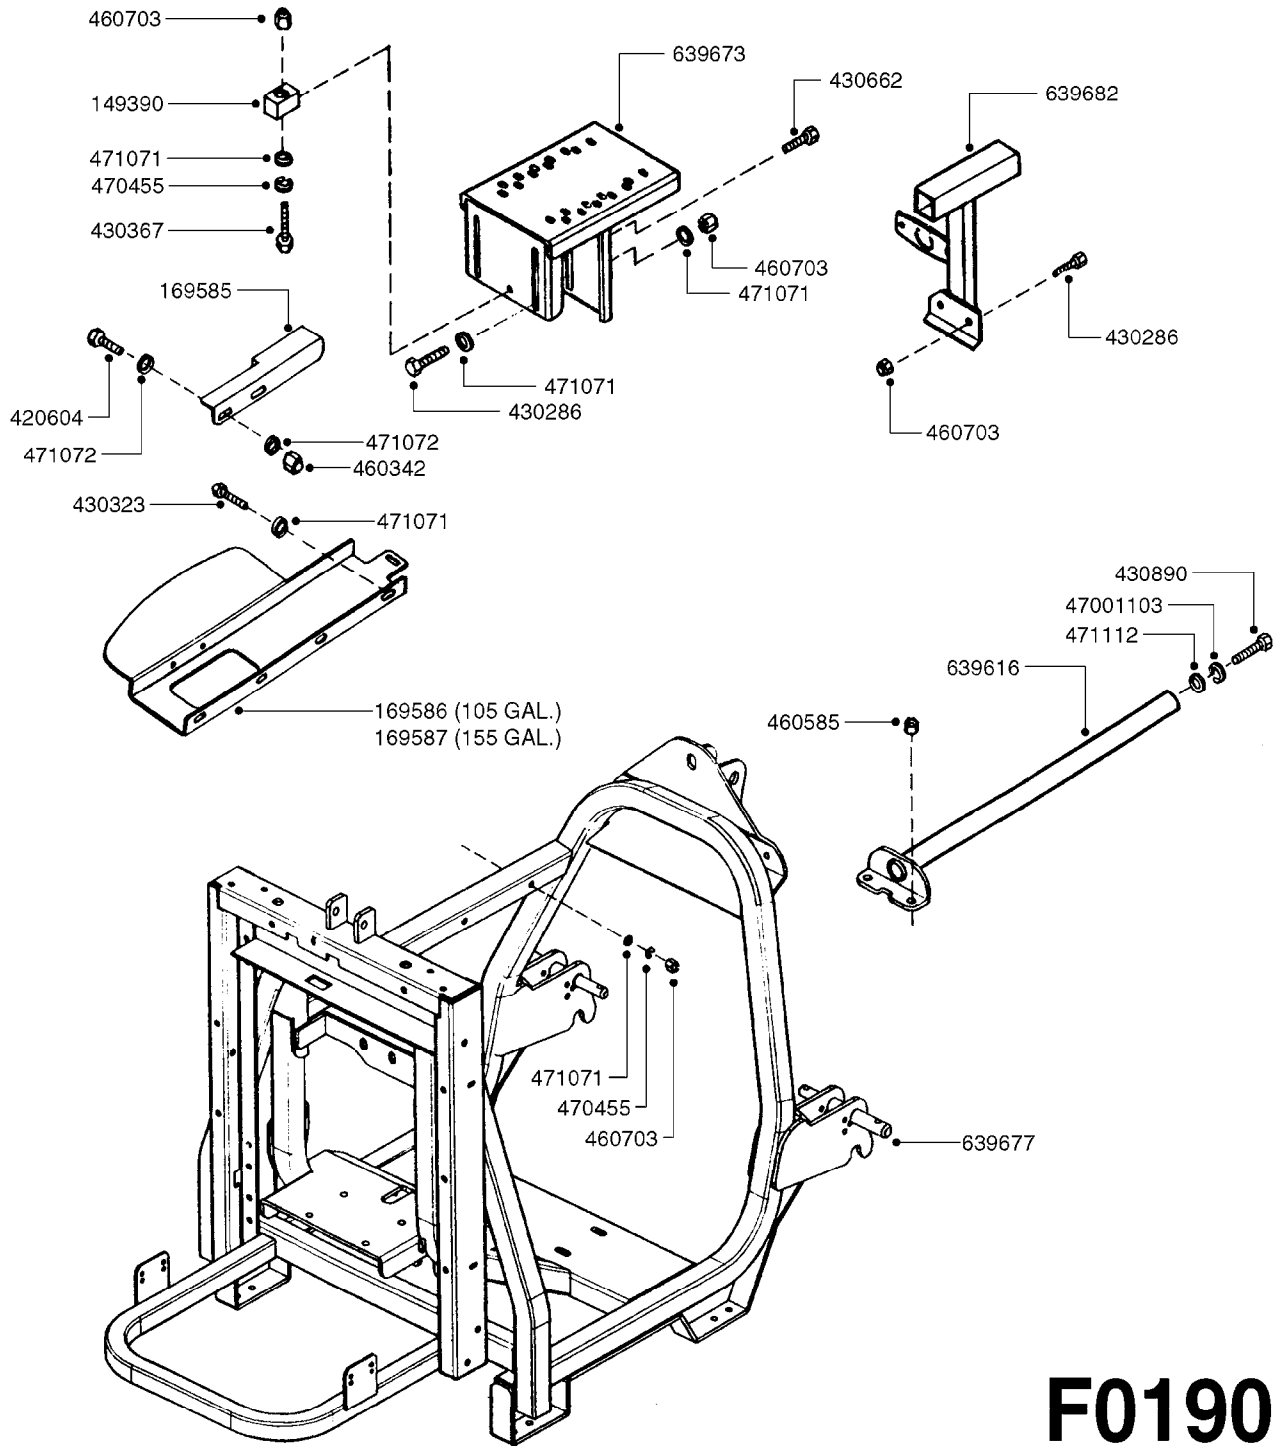

F0190

FRAME - ZENIT 105/155 PNEUM.
F0190-HIN, 01:01:16

Page 1

Date 07.02.2020 10:58

parts-n°	order qty	description
149390	1	PUMP MT.TENSIONER ZENIT
169585	1	BRACKET F.TANK FIXING ZENIT
169586	1	BRACKET F.TANK ZENIT 105
169587	1	BRACKET F.TANK ZENIT 155
420604	1	BOLT HEX 8.8 DEL M10X25 FT DIN933
430286	1	BOLT HEX 8.8 DEL M12X30 FT
430323	1	BOLT HEX 8.8 DEL M12X60
430367	1	BOLT HEX 8.8 DEL M12X100 DIN931
430662	1	BOLT HEX 8.8 DEL M12X20 FT
430890	1	BOLT HEX 8.8 DEL M20X50
460342	1	NUT HEX M10 DEL DIN934
460585	1	LOCKING NUT M16 DIN985 A2 SS
460703	1	NUT HEX M12X1.75 LOCK DIN985A2 SS
470455	1	WASHER D12 SPRING
471071	1	WASHER M12 GALV
471072	1	WASHER M10 EL2
471112	1	WASHER D20
639616	1	FRAME SUPPORT BRACKET - ZENIT
639673	1	PUMP MT.BRKT. ZENIT
639677	1	FRAME F.ZENIT 105/155 PNEUM.
639682	1	CONTROL MT.BRACKET ZENIT
47001103	1	WASHER D20.5/D33X4 LOCK