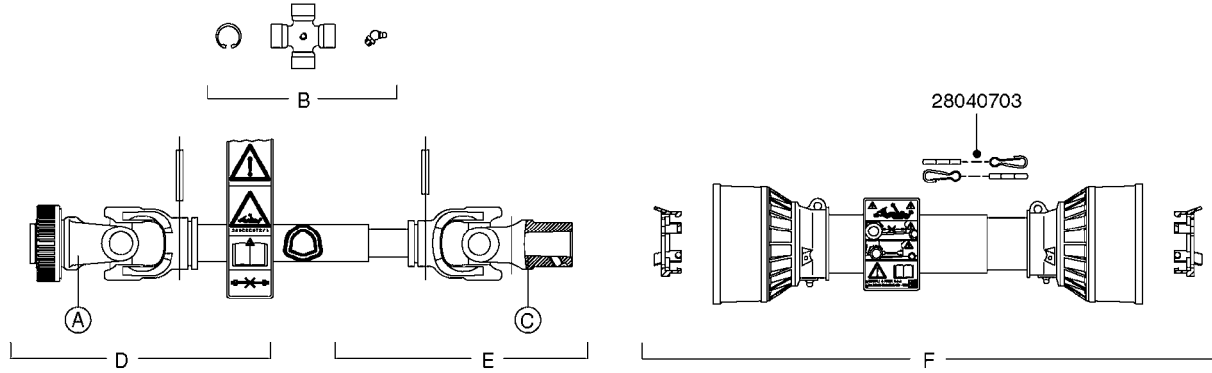

COMPLETE ASSEMBLIES
WHOLEGOODS ITEMS

A0140

PUMP - 320/321 FITTINGS
A0140-HIN, 01:01:16

Page 1

Date 07.02.2020 10:58

parts-n°	order qty	description
240122	1	DIAPHRAGM FOR PRES.DAMP.NITRIL
320095	1	FITT.DK NUT 1" BSP
320154	1	AIR BOTTLE, BOTTOM PART
320316	1	FITT.DK TEE 3/4" X3/4" X1"BSP
320327	1	HOUSING F. SUCTION AIR BOTTLE
320331	1	FITT.DK TEE 1" - 1" - 3/4" BSP
320342	1	FITT.DK EL 3/4"M X 1"F BSP
330326	1	O-RING D30/D24X2 F.1"NUT
330341	1	FITT.DK HB 1" F. 1" NUT
330525	1	AIR BOTTLE, TOP HALF
330665	1	FITT.DK HB 3/4"F.1" NUT
330735	1	O-RING D30/D26X2
334265	1	DIAPHRAGM F. PRESS DAMP.
334531	1	CLAMP HOSE PLASTIC 3/4"
334553	1	DIAPHRAGM F.SUCTION AIR BOTTLE
420567	1	BOLT HEX 8.8 DEL M8X30 FT
460364	1	NUT HU M8 A2 SS DIN934
703032	1	SUCTION AIR BOTTLE 3/4" COMPL.
703301	1	VALVE FOR AIR BOTTLE
725970	1	DAMPER KIT 600
821557	1	PUMP 321/7MM STROKE 25 BAR
821560	1	PUMP 321/7MM 25 BAR THROUGH SH
821561	1	PUMP 321/3MM STROKE 25 BAR
845014	1	AIR BOTTLE COMPLETE HJ73
28030003	1	CLAMP HOSE GEAR P1" 6716
28047203	1	CLAMP HOSE GEAR 60 X 80 6756
92702403	1	HOSE PVC SUCT GRAY 1"
92703203	1	HOSE R X3/4" X300PSI WP X0012"