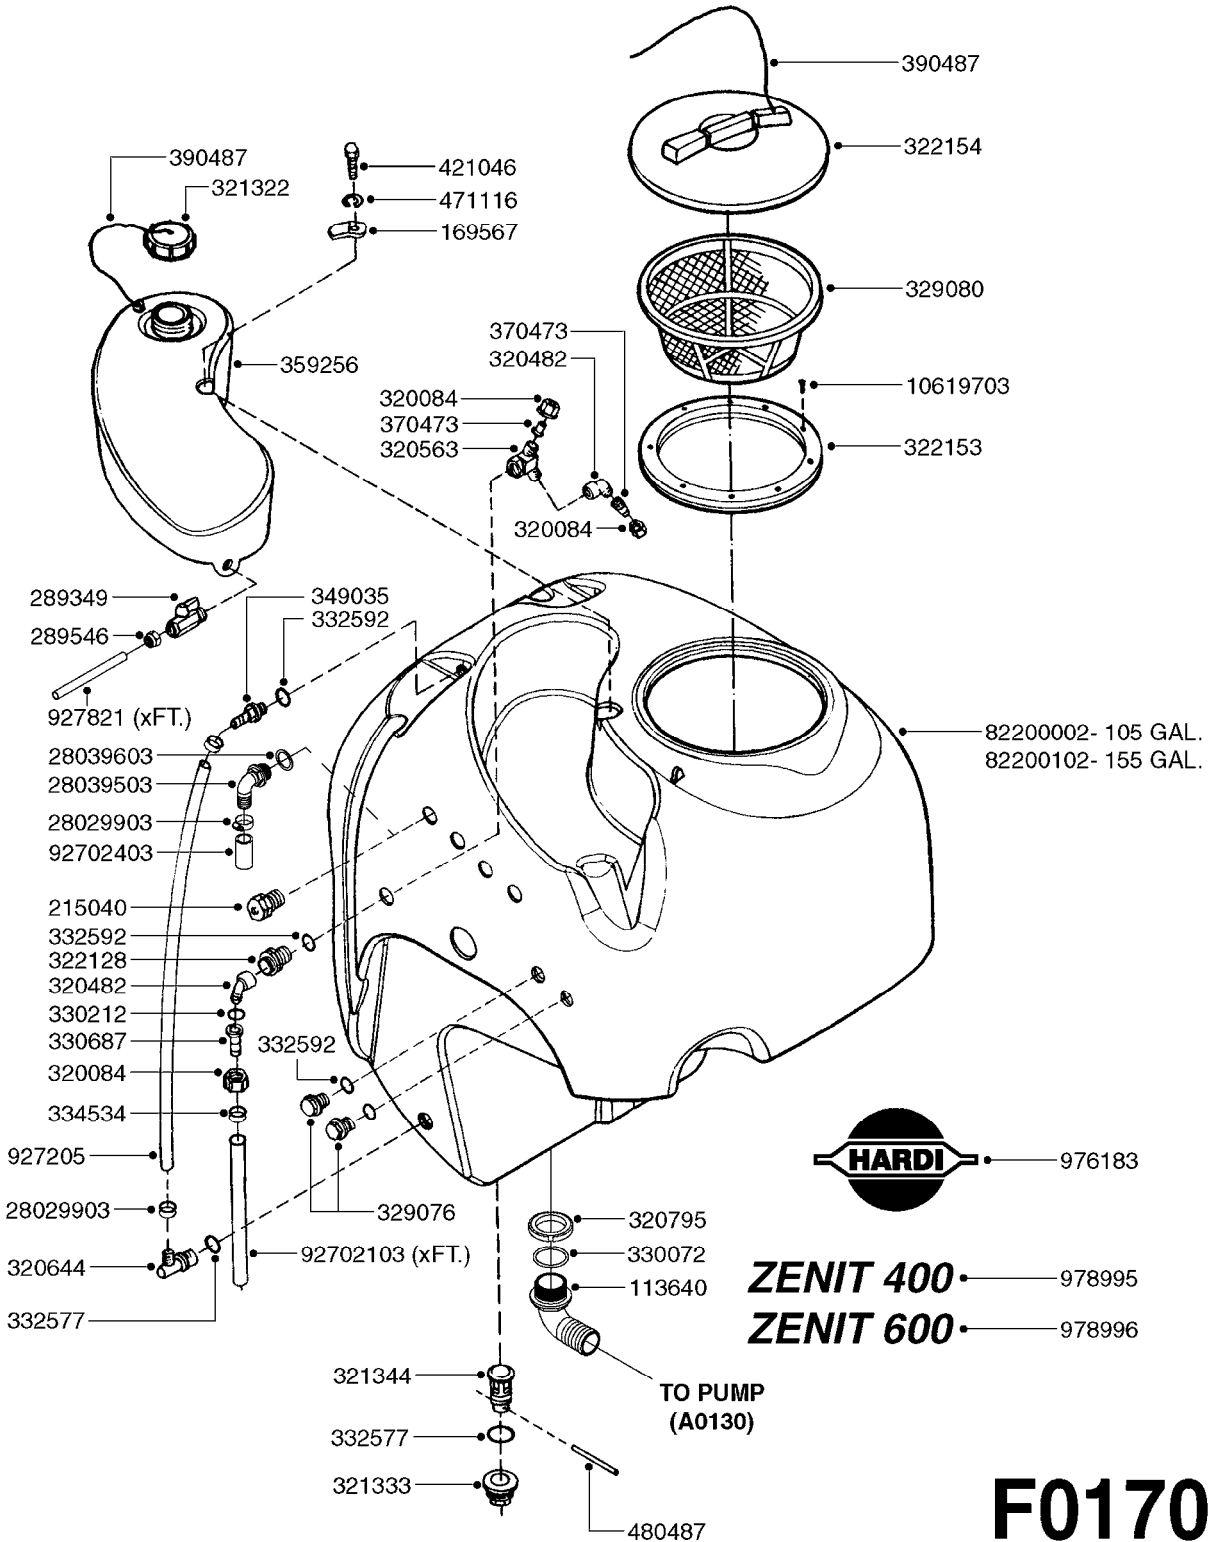

TANK - ZENIT 105/155 MANIFOLD
F0170-HIN, 14:03:19

Page 1

Date 07.02.2020 10:58

parts-n°	order qty	description
113640	1	HOSEBARB, BSP, 1-1/2" 90°
169567	1	BRACKET F.15 L TANK ZENIT
215040	1	PLUG M 1"
289349	1	BALL VALVE 3/8" M-H
289546	1	NUT F.NOZZLE HOLDER ZENIT
320084	1	FITT.DK NUT 1/2" BSP
320482	1	FITT.DK ELB. 1/2" BSP 60 DEG.
320563	1	FITT.DK 3 WAY 1/2" 110 DEG.
320644	1	FITT.DK ELB.3/4"HB X 1" BSP
320795	1	FITT.DK NUT 1-1/2" BSP JAMB
321322	1	SCREW CAP F. S80 X 4
321333	1	FITT.DK BULK 1-1/2" X 1"F BSP
321344	1	DRAIN SCREW 1" BSP RED
322128	1	NIPPLE 1/2"
322153	1	FILTER CASING 170
322154	1	SCREW COVER D355
329076	1	PLUG 1/2" M.
329080	1	FILTER BASKET 12"
330072	1	O-RING D53.5/D45.5X4
330212	1	O-RING D19/D14X2.4 F.1/2"NUT
330687	1	FITT.DK HB 1/2" F. 1/2" NUT
332577	1	O-RING D38/D30X4 F.1" PUR.
332592	1	O-RING D26/D20X3
334534	1	CLAMP HOSE PLASTIC 1/2"
349035	1	FITTING STRAIGHT 1/2" D20
359256	1	CLEAN WATER TANK 4 GAL. ZENIT
370473	1	NOZZLE INJECTOR 5066-2.0
390487	1	CORD NYLON/SIGHT GAUGE 4500mm
421046	1	BOLT HEX M8X25/25 A2 SS DIN933
471116	1	WASHER D8 TENSION
480487	1	PIN M5X60 SLOTTED GALV
927205	1	HOSE R X CLEAR X 3/4 X 0012"
927821	1	CLEAR HOSE D12X10 PA1012
976183	1	DECAL COMPANY D.18,2 X 29,6
978995	1	DECAL "ZENIT 400"
978996	1	DECAL "ZENIT 600"
10619703	1	SCREW SS #6x3/4' SELF TAPPING
28029903	1	CLAMP HOSE GEAR P3/4"-S1" 6712
28039503	1	FITTING, 1" BSP 1" BARB 90°
28039603	1	GASKET F. 1" BSP FITTING
82200002	1	TANK 105 GALLON ZENIT 400L
82200102	1	TANK 155 GALLON ZENIT 600L
92702103	1	HOSE R X1/2" X300PSI WP X0012"
92702403	1	HOSE PVC SUCT GRAY 1"