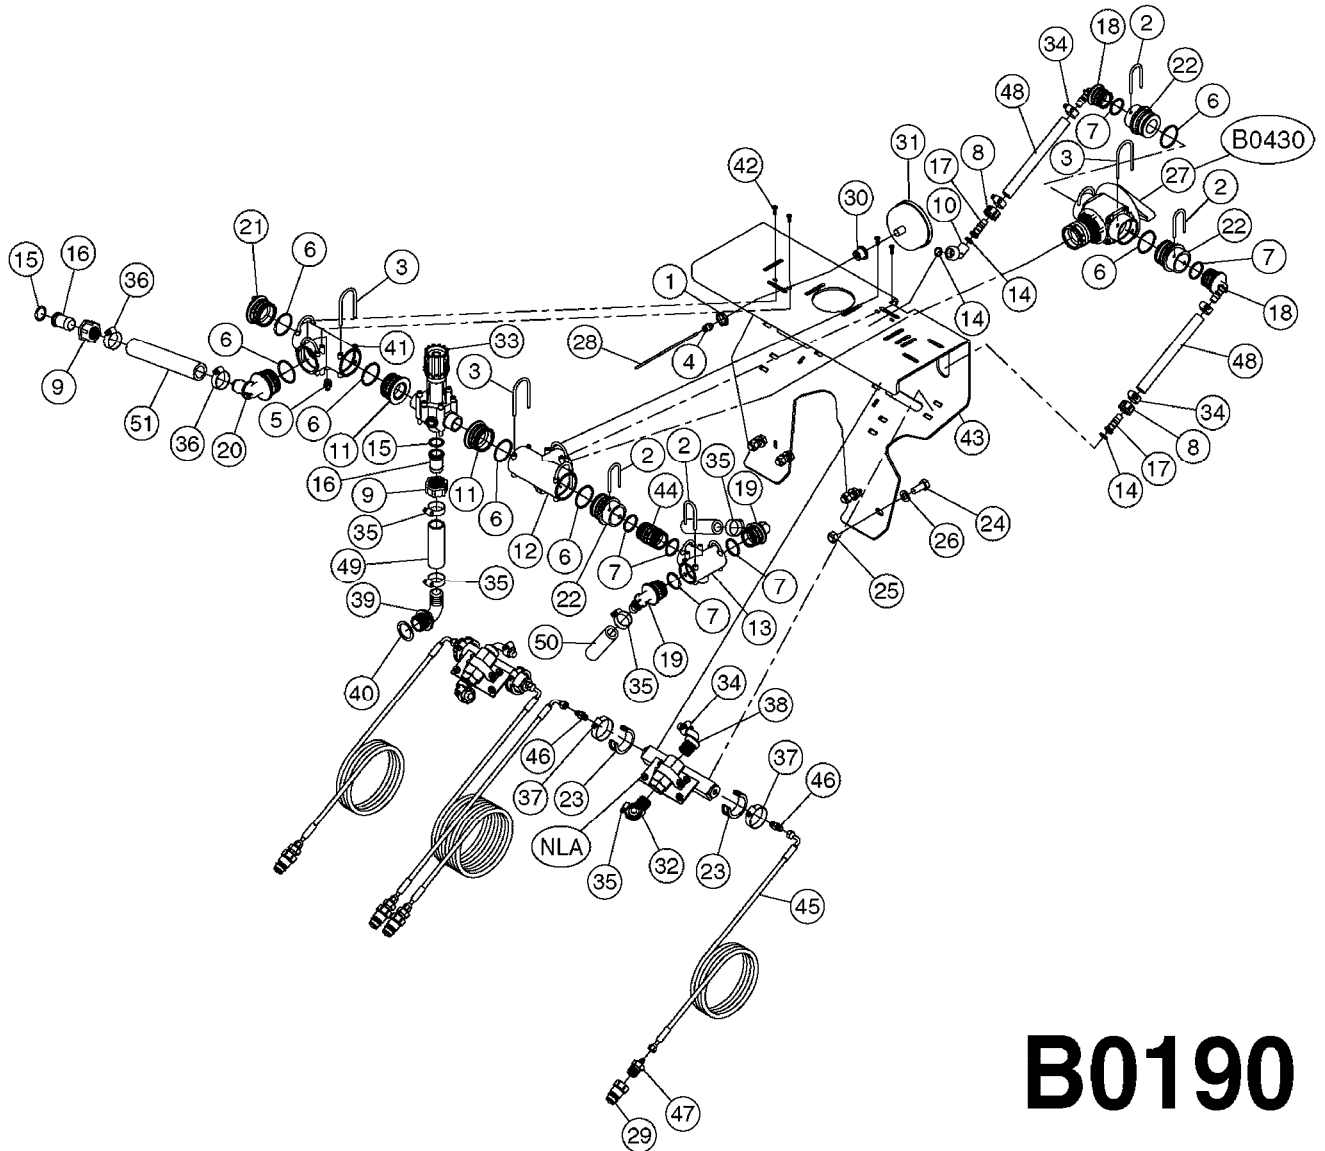

B0190

ZENIT MANIFOLD SYSTEM
B0190-HIN, 01:01:16

Pos.	parts-n°	order qty	description
1	140766	1	NUT 1/2" BSP
2	145995	1	FITT.DK S-53 FORK
3	145996	1	FITT.DK S-67 FORK
4	231346	1	QUICK COUPLER 1/8"BSP X 4 MM
5	232230	1	QUICK COUPLER 1/4"BSP X 4 MM
6	242353	1	O-RING 3 X 44.2 VITON
7	242354	1	O-RING D32.2X3.0 VITON
8	320084	1	FITT.DK NUT 1/2" BSP
9	320095	1	FITT.DK NUT 1" BSP
10	320482	1	FITT.DK ELB. 1/2" BSP 60 DEG.
11	322132	1	FITTING S67- BSP1" F
12	322224	1	FITT.DK S-67 TEE
13	322352	1	FITT.DK S-53 TEE
14	330212	1	O-RING D19/D14X2.4 F.1/2"NUT
15	330326	1	O-RING D30/D24X2 F.1"NUT
16	330341	1	FITT.DK HB 1" F. 1" NUT
17	330687	1	FITT.DK HB 1/2" F. 1/2" NUT
18	334239	1	FITT.DK S-53 ELB.1/2"
19	334241	1	FITT.DK S-53 ELB.3/4"
20	334243	1	FITT.DK S-67 ELB.1"
21	334250	1	FITT.DK S-67 PLUG
22	334564	1	FITT.DK S-67 TO S-53 ADAPTER
23	341290	1	RUBBER STRAP, L=110
24	430286	1	BOLT HEX 8.8 DEL M12X30 FT
25	460703	1	NUT HEX M12X1.75 LOCK DIN985A2 SS
26	471127	1	WASHER, M12, Ø24/13X24X2.5 SS
27	729796	1	VALVE S-67 MANUAL D33 J-D
28	927253	1	RED AIR HOSE, Ø4/2 1810 E
29	10466003	1	COUPLER PIONEER 8010-04 1/2NPT
30	14055400	1	FITT.DK REDUC 1/2"x1/8"x1/4"BS
31	28014403	1	GAUGE 4"BR REAR PSI200
32	28019303	1	FITTING HB ELB 3/4NPT-3/4HOSE
33	28027603	1	VALVE PRESS CTRL RELIEF 1"BSPM
34	28029803	1	CLAMP HOSE GEAR P1/2" 6708
35	28029903	1	CLAMP HOSE GEAR P3/4"-S1" 6712
36	28030003	1	CLAMP HOSE GEAR P1" 6716
37	28030103	1	CLAMP HOSE GEAR P5/4-S1.5"6724
38	28039403	1	FITTING, 3/4" NPT 1/2" BARB
39	28039503	1	FITTING, 1" BSP 1" BARB 90°
40	28039603	1	GASKET F. 1" BSP FITTING
41	39091800	1	FITT.DK S-67 TEE DRILLED D11
42	44076200	1	SCREW WN5451 5X16 SS TORX
43	61012503	1	CONTROL BRACKET, ZENIT, HC
44	72114300	1	FITT. DK S-53 MALE MALE W.ORIN
45	78400003	1	HOSE 1/4X 8' 90F JIC-STRF JIC
46	78600503	1	FITTING 1/8NPT X 7/16JIC M X M
47	78600603	1	FITTING 1/2NPT X 7/16JIC M X M
48	92702103	1	HOSE R X1/2" X300PSI WP X0012"
49	92702403	1	HOSE PVC SUCT GRAY 1"
50	92703203	1	HOSE R X3/4" X300PSI WP X0012"
51	92712403	1	HOSE R X1" X300PSI WP X0012"