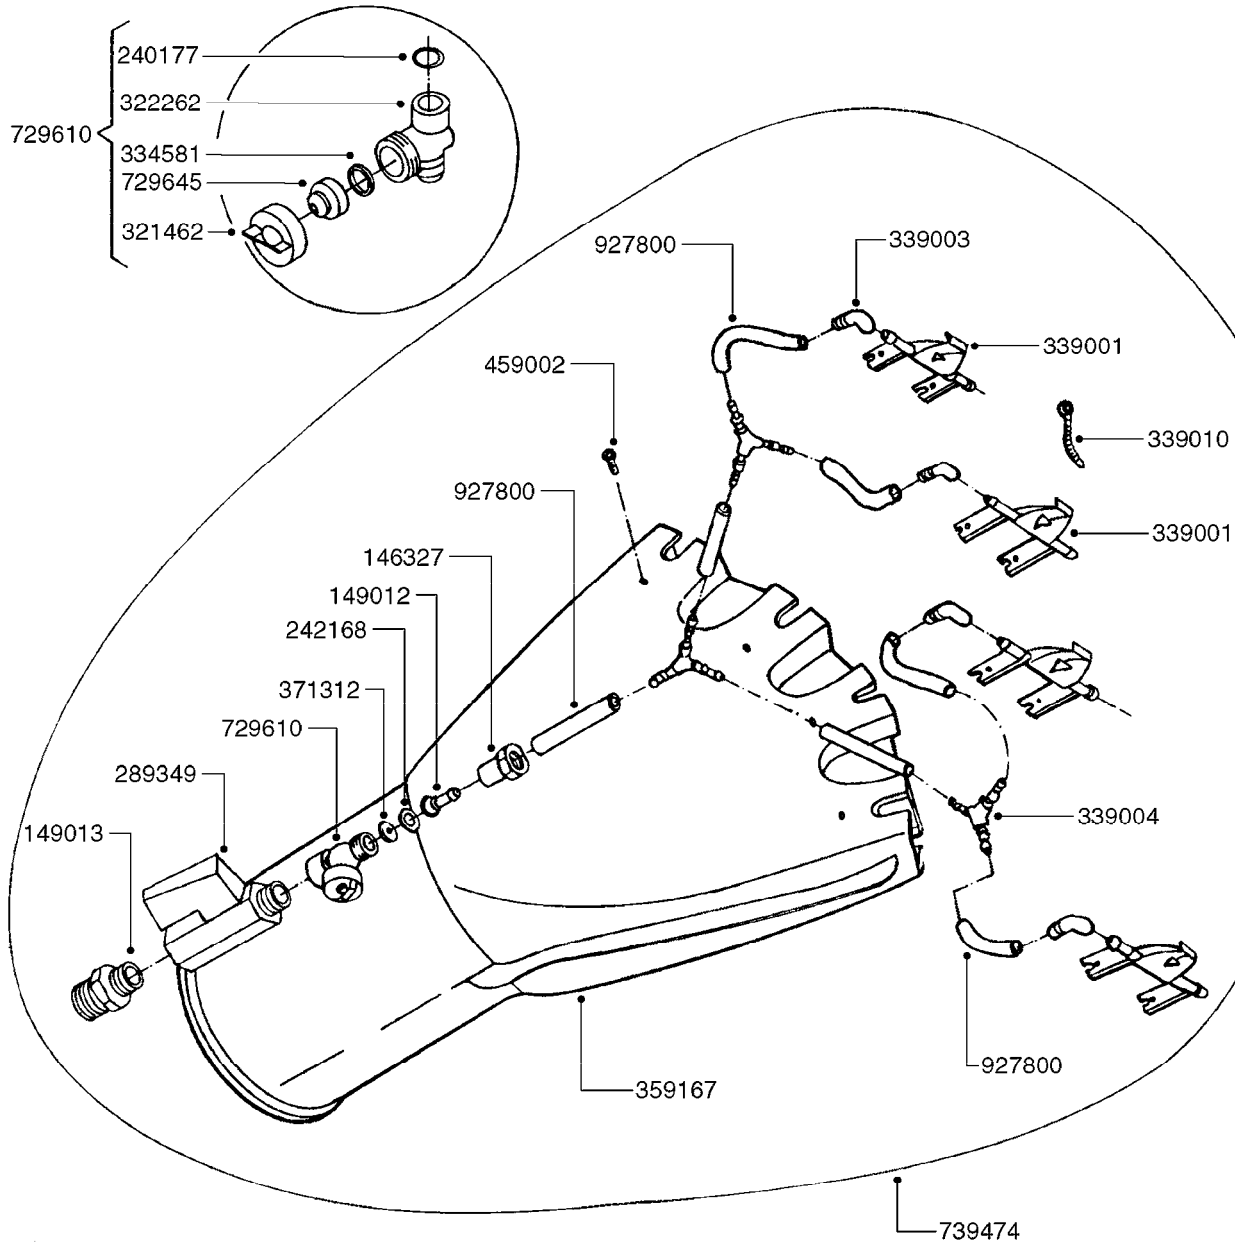

G0380

PNEUMATIC AIR SPOUTS 2 OUTLETS
G0380-HIN, 01:01:16

Page 1

Date 07.02.2020 10:58

parts-n°	order qty	description
146327	1	UNION NUT 3/8' BRASS
149012	1	3/8" HOSE TAIL D.8 T-12
149013	1	REDUCER 1/2" X 3/8"
240177	1	O-RING D16.1/11.3 X 2.4
242168	1	O-RING D11.2X1.9
289349	1	BALL VALVE 3/8" M-H
321462	1	CAP F.NO-DRIP ASSY.
322262	1	HOUSING F. NON DRIP DIAPHRAGM
334581	1	DIAPHRAGM, NO-DRIP alt 241371
339000	1	SWIRL PLATE L=80 PNEU.K31002
339003	1	ELBOW F.DIFFUSOR PLATE
339004	1	FITT.DK Y-5/16"
339010	1	TIE STRAP SMALL 2.5MM X 100MM
359165	1	PNEUMATIC AIRSPOUT 2 OUTLETS
371312	1	NOZZLE CERAMIC 1099-15
459002	1	SCREW N10X1/2"
729610	1	NOZZLE ASSY. NON DRIP 3/8 THRD
729645	1	NON-DRIP SPRING ASSY.GREEN 10
739472	1	SPOUT ASSY F. LP 2 OUTLET
927800	1	HOSE BLACK D8X12

24002503 - Ø 5" (125mm)

24002403 - Ø 4" (100mm)

259034 - Ø 5" (125mm) L=29-1/2" (750mm) PVC

259035 - Ø 4-3/8" (110mm) L=39-3/8" (1000mm) PVC

349012 - Ø 4" (100mm) L=37-3/8" (950mm) PVC

349026 - Ø 5-1/2" (140mm) / Ø 4-3/8" (110mm) PVC