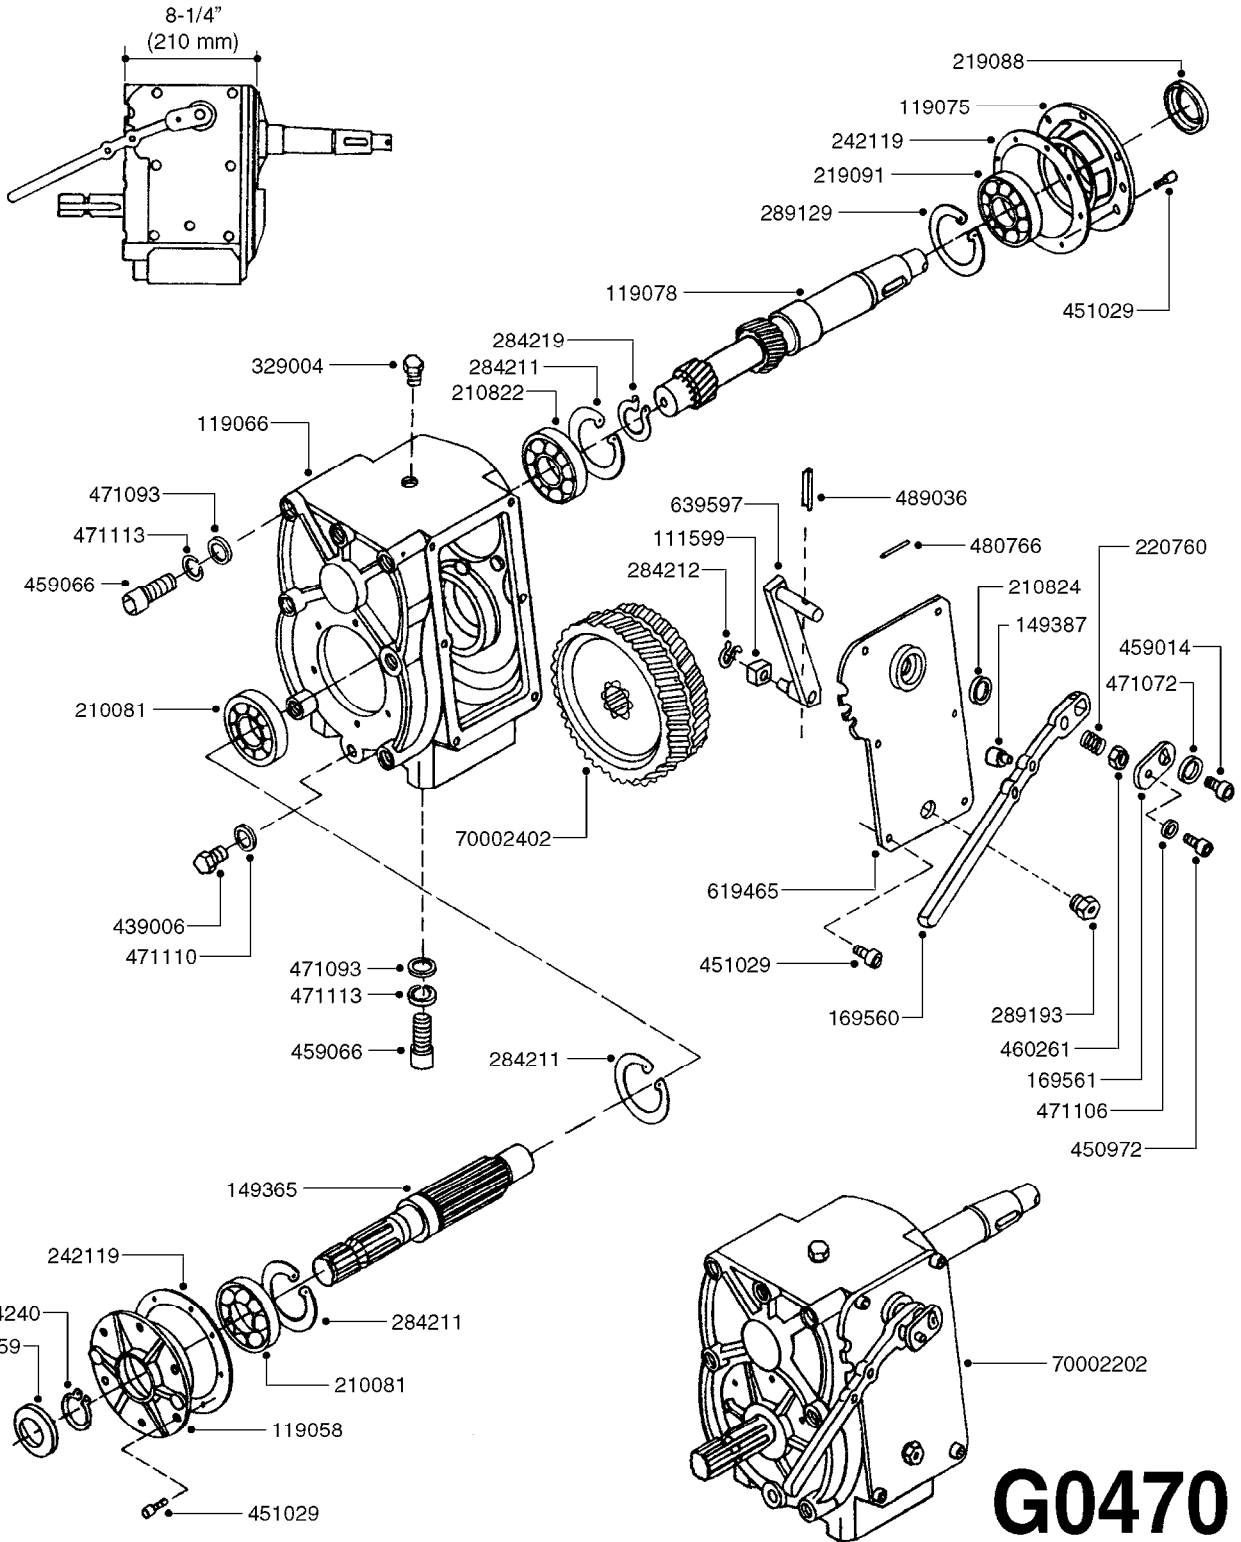

ZENIT GEAR BOX
G0470-HIN, 01:01:16

ZENIT GEAR BOX
G0470-HIN, 01:01:16

parts-n°	order qty	description
111599	1	HEAD FOR CHANGE OF GEAR
119058	1	COVER GEARBOX 2002(6307-NJ307)
119066	1	GEARBOX CASE
119075	1	COVER FOR GEARBOX VR2002
119078	1	SHAFT F/GEARBOX
149365	1	SHAFT OUTPUT F.GEARBOX
149387	1	BUSHING F.HANDLE GEARBOX 2002
169560	1	CHAPA 287x66x12 MANETA CAMBIO MULTIP.
169561	1	STOP F.HANDLE SPRING GRBX 2002
210081	1	BEARING BALL 6307
210759	1	SEAL OIL 55X35X40
210822	1	BALL BEARING NJ 307
210824	1	SEAL OIL 18 X 7
219088	1	SEAL 40X60X8
219091	1	BALL BEARING BL208
220760	1	SPRING
242119	1	GASKET FOR COVER
284211	1	SNAP-RING INNER 80X2.5
284212	1	SNAP-RING OUTER 10X1
284219	1	SNAP-RING OUTER 40X1.75
284240	1	SNAP-RING OUTER 35X1.5
289129	1	SNAP RING I-85
289193	1	OIL LEVEL GLASS
329004	1	PLUG F.OIL HOLE GEARBOX F.SPV
439006	1	PLUG F.OIL HOLE GEARBOX F.LE
450972	1	SCREW M6X15 ALLEN GALV.
451029	1	SCREW M8X20 HEX
459014	1	ALLEN SCREW M8 X 15 GALV.DIN93
459066	1	BOLT HEX 12.9 M14X40 DIN-912
460261	1	NUT HEX M6X1.00 LOCK DIN985 A2 SS
471072	1	WASHER M10 EL2
471093	1	WASHER D14 GALV. (168873)
471106	1	WASHER D6
471110	1	WASHER D18D12X2 COPPER
471113	1	WASHER D14 TENSION
480766	1	ROLL PIN D4 X 50 STAINLESS
489036	1	ROLL PIN D6 X 40
619465	1	COVER ADJ.F.GEAR BOX 20-30
639597	1	ARM FOR GEAR CHANGE
70002202	1	GEAR BOX TURBINE 20-30
70002402	1	CROWN TOOTHWHEEL F/GEARBOX