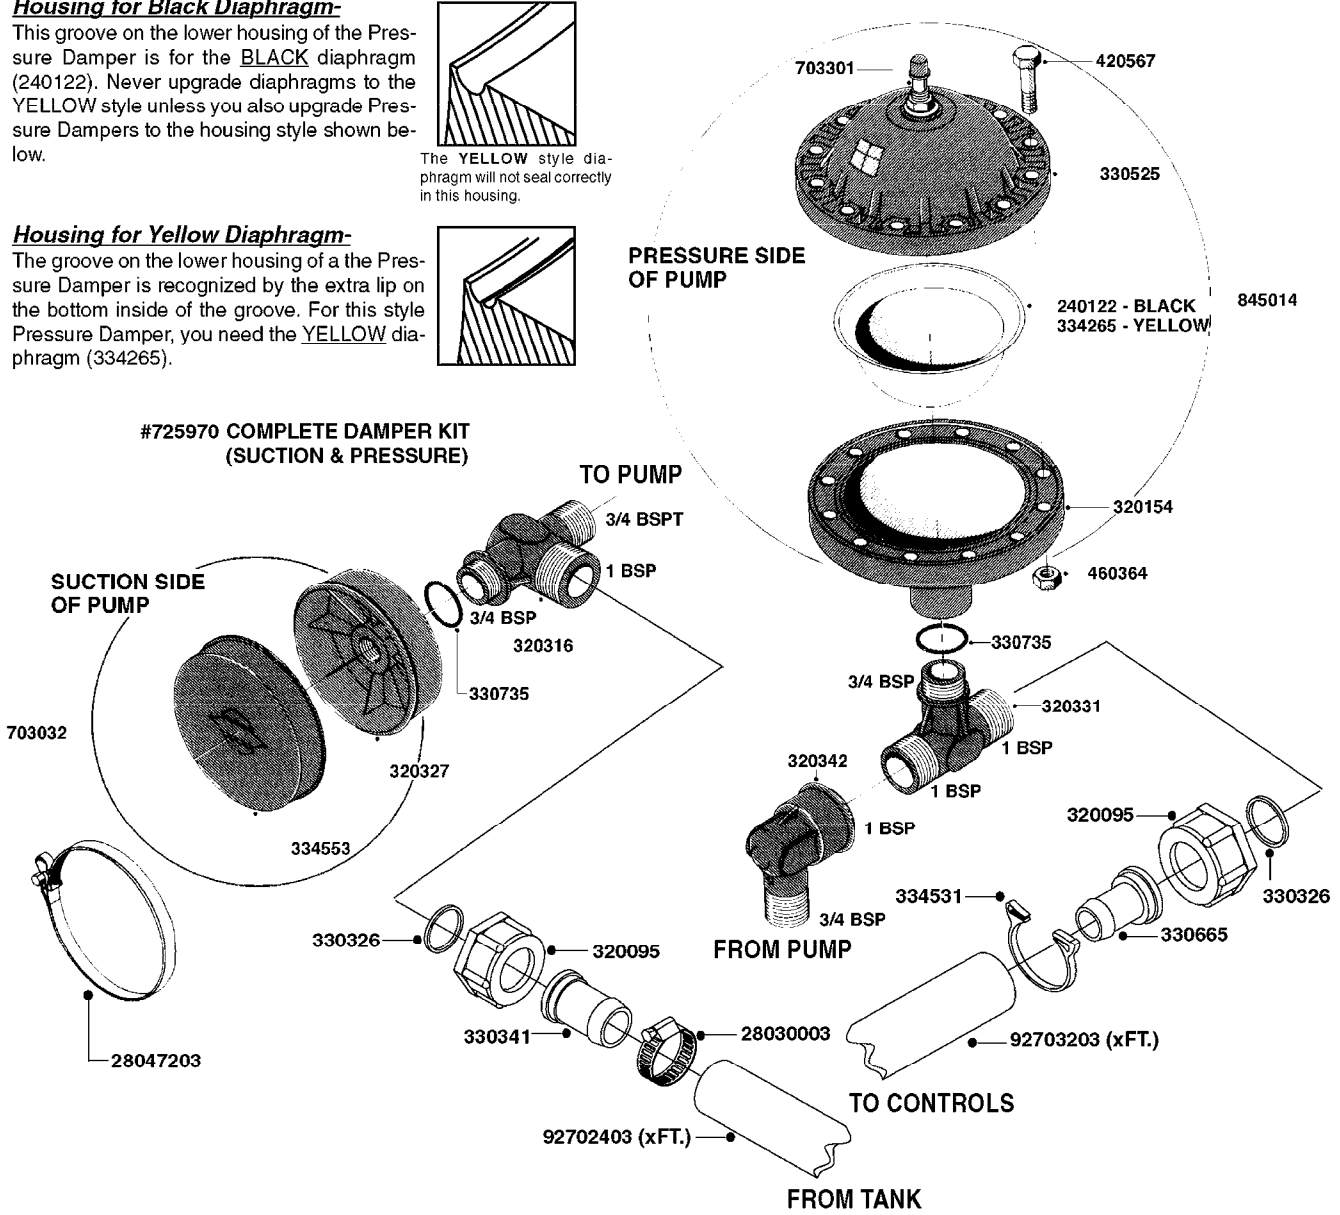

Housing for Yellow Diaphragm-

The groove on the lower housing of a the Pressure Damper is recognized by the extra lip on the bottom inside of the groove. For this style Pressure Damper, you need the **YELLOW** diaphragm (334265).