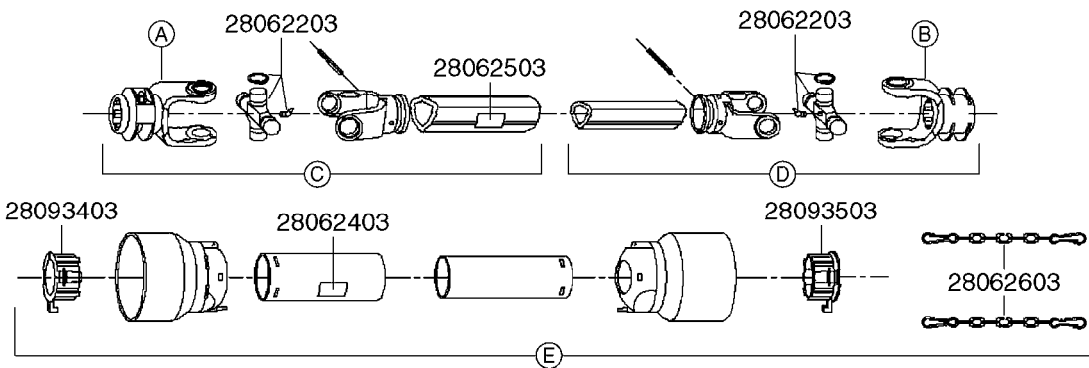

* Changed in 2016 from 100 series to G-Series (see page A0600).

A520

PTO SHAFTS - BONDIOLI CENT.
A0520-HIN, 23:10:18

Page 1
Date 07.02.2020 10:58

parts-n°	order qty	description
289042	1	UNIV. JOINT 22x54mm
421024	1	BOLT HEX 8.8 DEL M8X60
450015	1	SCREW ALLAN 3/8'X5/8' BLACK
460143	1	SELF LOCK NUT M8 SST A2 DIN985
28009803	1	PTO PIN TUBE RETAINER OUTER
28009903	1	PTO TUBE RETAINER INNER
28010103	1	PTO YOKE F.INNER TUBE CV PTO
28021403	1	PTO 1"STR/1-3/8" 6SPL B&P
28021503	1	PTO 1"STR/1-3/8" 21SPL B&P
28021603	1	PTO 1"STR/1-3/4" 20SPL B&P
28027903	1	PTO BALL LOCK.KIT F.1-3/8 YOKE
28040503	1	UNIV. JOINT 27x74.6mm
28040703	1	SAFETY CHAIN F.CV BLACK PTO (SET OF 2)
28041803	1	DECAL DANGER GUARD MISSING
28041903	1	DECAL DANGER ROT.DRIVELINE
28056703	1	PTO YOKE #1 1-3/8" X 6 SPLINE
28056803	1	PTO YOKE #1 1-3/8" X 21 SPLINE
28056903	1	PTO YOKE #4 1-3/4" X 20 SPLINE
28057003	1	PTO TUBE YOKE #1-G1 OUTER
28057103	1	PTO TUBE YOKE #4-G4 OUTER
28057203	1	PTO PIN TUBE RETAINER OUTER
28057303	1	PTO TUBE OUTER #1 745MM
28057403	1	PTO TUBE OUTER #4 720MM
28057503	1	PTO TUBE INNER #1 745MM
28057603	1	PTO TUBE INNER #4 720MM
28057703	1	PTO TUBE RETAINER INNER
28057803	1	PTO TUBE YOKE #1 Ø=1"
28057903	1	PTO TUBE YOKE #4 Ø=1"
28058003	1	PTO HALF SAFETY SHIELD OUTER
28058103	1	PTO HALF SAFETY SHIELD OUTER
28058203	1	PTO HALF SAFETY SHIELD INNER
28058303	1	PTO HALF SAFETY SHIELD INNER
28058403	1	PTO BALL LOCK.KIT F.1-3/4 YOKE
28058503	1	PTO TUBE YOKE #1-G1 INNER