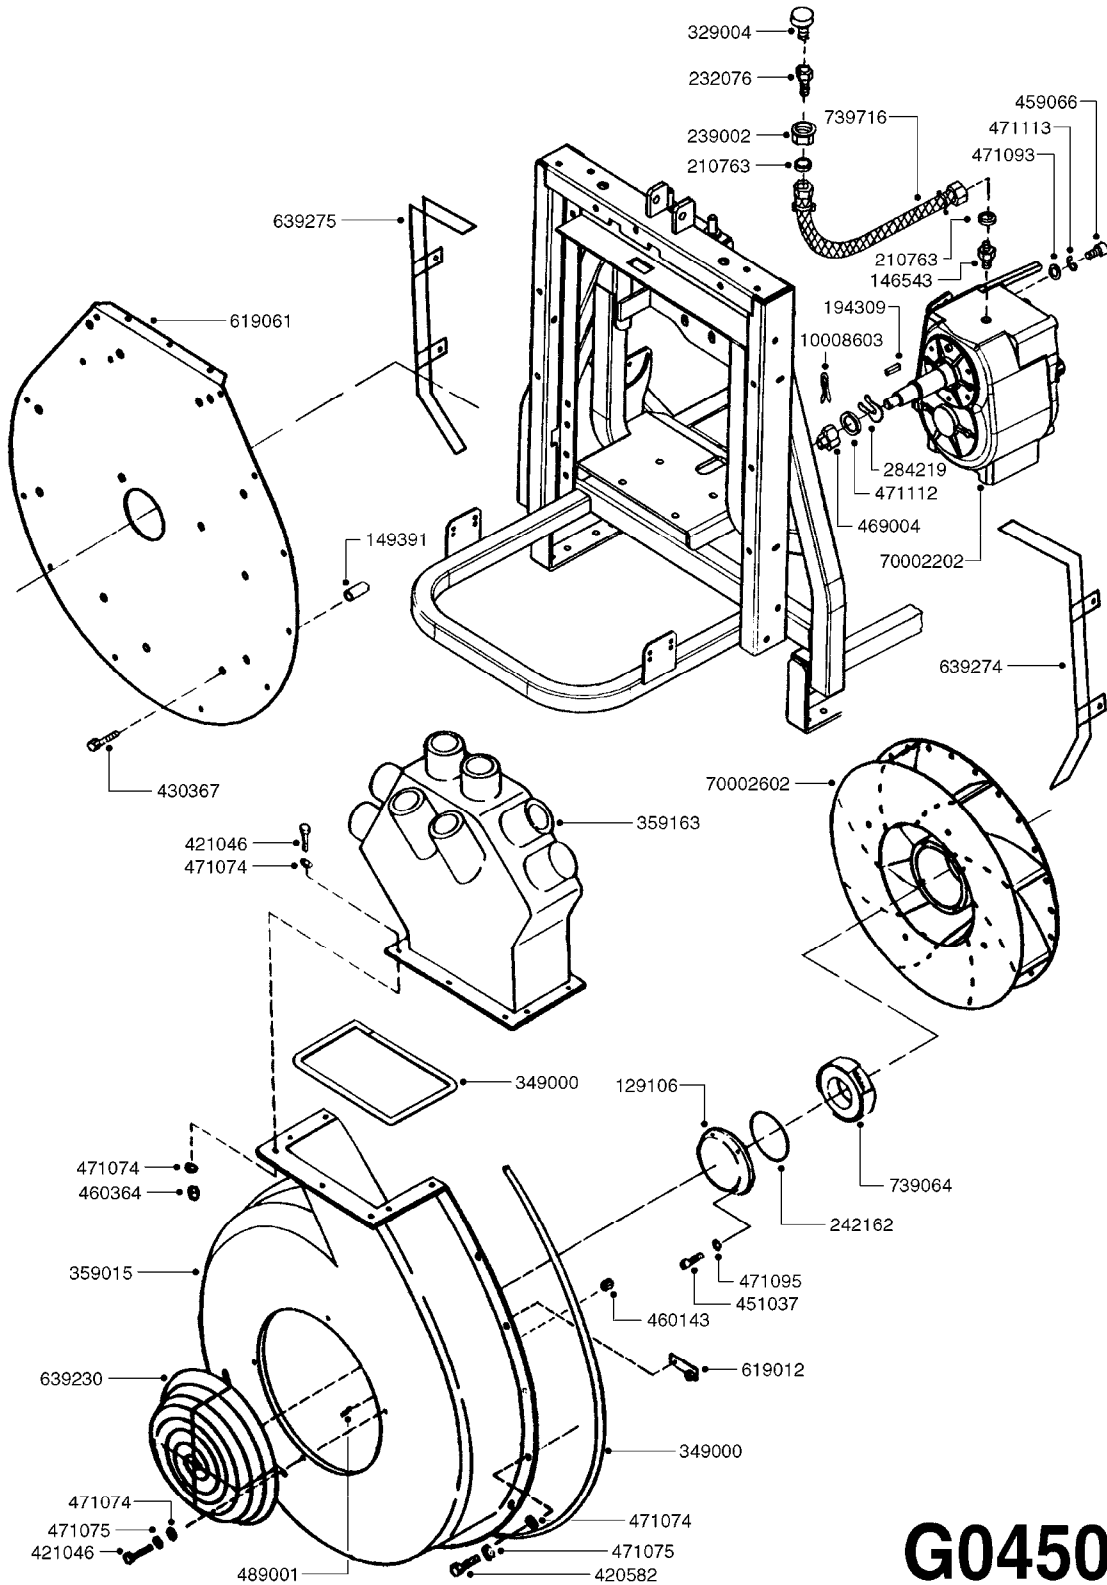

ZENIT BLOWER
G0450-HIN, 01:01:16

ZENIT BLOWER
G0450-HIN, 01:01:16

Page 1

Date 07.02.2020 10:58

parts-n°	order qty	description
129106	1	HUB CAP F. 540 FAN LP
146543	1	HEXAGON NIPPLE 1/2"
149391	1	SPACER BUSHING P540
194309	1	KEY 8 X 7 X 40
210763	1	SEAL OIL 18X24X105
232076	1	NIPPLE 1/2"M-W ESP.CIRC.BRA
239002	1	NUT 1/2" BSP BRASS F.BULKHEAD
242162	1	O-RING D140.5X134.5 X 3
284219	1	SNAP-RING OUTER 40X1.75
329004	1	PLUG F.OIL HOLE GEARBOX F.SPV
349000	1	SEAL FOR CANNON
359015	1	BLOWER HOUSING LP/TP
359163	1	AIR DIST. HOUSING
420582	1	BOLT HEX 8.8 DEL M8X20 FT A2
421046	1	BOLT HEX M8X25/25 A2 SS DIN933
430367	1	BOLT HEX 8.8 DEL M12X100 DIN931
451037	1	SCREW M6X20 HEX
459066	1	BOLT HEX 12.9 M14X40 DIN-912
460143	1	SELF LOCK NUT M8 SST A2 DIN985
460364	1	NUT HU M8 A2 SS DIN934
469004	1	M-20 SPECIAL NUT
471074	1	WASHER M8 ELZ
471075	1	WASHER M8 LOCK
471093	1	WASHER D14 GALV. (168873)
471095	1	WASHER D6,4
471112	1	WASHER D20
471113	1	WASHER D14 TENSION
489001	1	RIVET 4X20 AL.
619012	1	STEEL PLATE W/NUT M-8 TURBO
619061	1	PLATE BASE ZATURN
639230	1	AIR GRID PROTECTOR P540
639274	1	SAFETY GRILL RIGHT
639275	1	SAFETY GRILL LEFT
739064	1	CENTRIFUGAL CLUTCH F.LP D130
739716	1	HOSE F.REMOTE GREASE PORT
10008603	1	COTTER PIN 1/8"X 1-1/2"
70002202	1	GEAR BOX TURBINE 20-30
70002602	1	P540 TURBINE ASSEMBLY