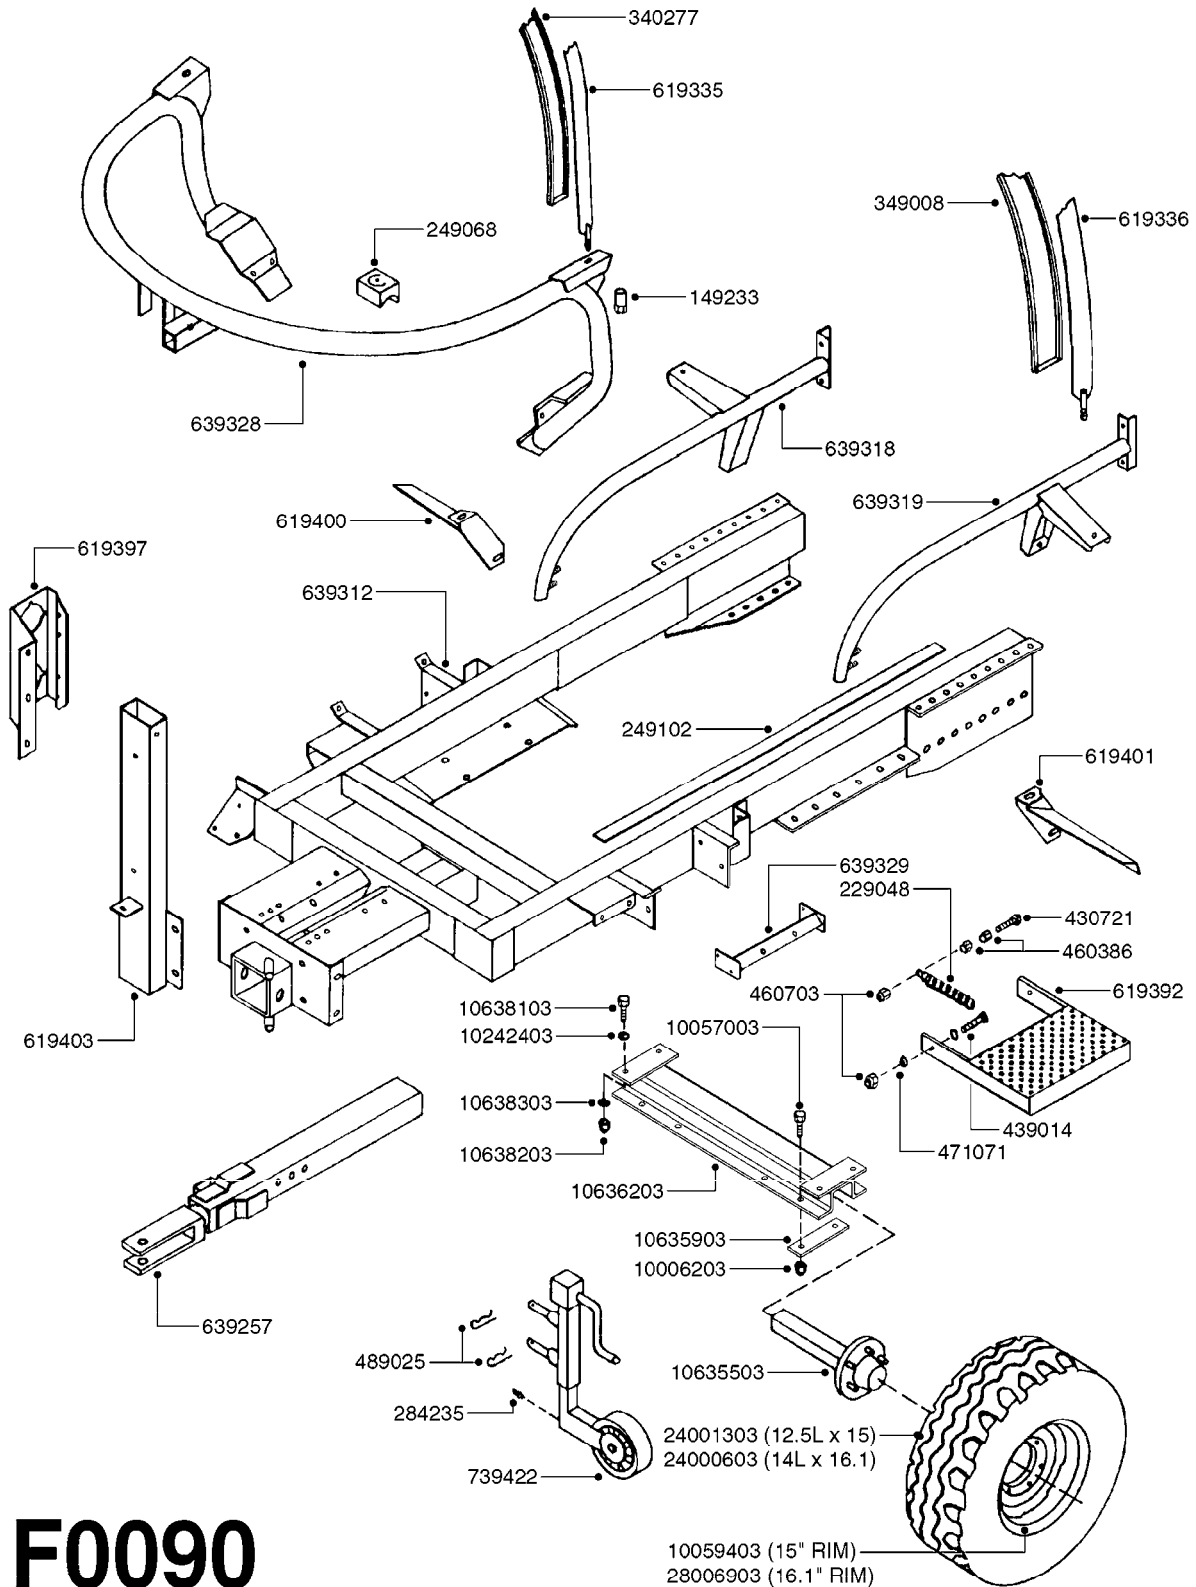

F0090

FRAME - TANGO/BRAVO/CONDOR 500
F0090-HIN, 01:01:16

Page 1
Date 07.02.2020 10:56

parts-n°	order qty	description
149233	1	SPACER NUT
229048	1	MR SPRING ADAPTABLE FOOTREST
249068	1	RUBBER BLOCKS 63X63X29
249102	1	TANK PACKING 15X60 EPDM-70
284235	1	ENGRASADOR M-6/100 RECTO
340277	1	TANK PACKING - 40mm WIDE x 12"
349008	1	TANK PACKING - 120MM WIDEX12"
430721	1	BOLT HEX 8.8 DEL M12X40 FT
439014	1	BOLT HEX 8.8 DEL M12X35
460386	1	NUT HEX M12X1.75
460703	1	NUT HEX M12X1.75 LOCK DIN985A2 SS
471071	1	WASHER M12 GALV
489025	1	'R' PIN D.4
619335	1	STEEL TANK STRAP L=1750 X 40
619336	1	STEEL TANK STRAP L=1950 X 120
619392	1	FOOT STEP TANGO/BRAVO/CONDOR
619397	1	MANIFOLD BRACKET CONDOR
619400	1	MUD SCRAPER CONDOR RH
619401	1	MUD SCRAPER CONDOR LH
619403	1	FRONT FRAME SUPPORT - CONDOR
639257	1	DRAWBAR F.TANGO/BRAVO/CONDOR
639312	1	FRAME CONDOR 500 GAL.
639318	1	TANK SUPPORT CONDOR 500 - RH
639319	1	TANK SUPPORT CONDOR 500 - LH
639328	1	FRONT TANK SUPPORT-CONDOR 500
639329	1	FOOT STEP MNT.BRKT. - CONDOR
739422	1	CPL. JACK STAND FOR TANGO
10006203	1	NUT HEX NC LOCK 5/8"
10057003	1	BOLT HEX 5/8 NC GR.5 02.50'
10059403	1	RIM 15X10 X 8-8-6 +1.062OFFSET
10242403	1	WASHER PLATE 9/16
10635503	1	INSERT ASSY MIST/BLWR 270/500G
10635903	1	CLAMP PLATE F.AXLE M/B 270/500
10636203	1	AXLE BEAM W/M M/B 270/500G
10638103	1	BOLT HEX 9/16 NF GR5 01.50'
10638203	1	NUT HEX NF 9/16'
10638303	1	WASHER LOCK 9/16'
24000603	1	TIRE 14L X 16.1 8 PLY
24001303	1	TIRE 12.5L-15SL 12 PLY
28006903	1	WHEEL RIM 16.1" X 11" 8-8-6"