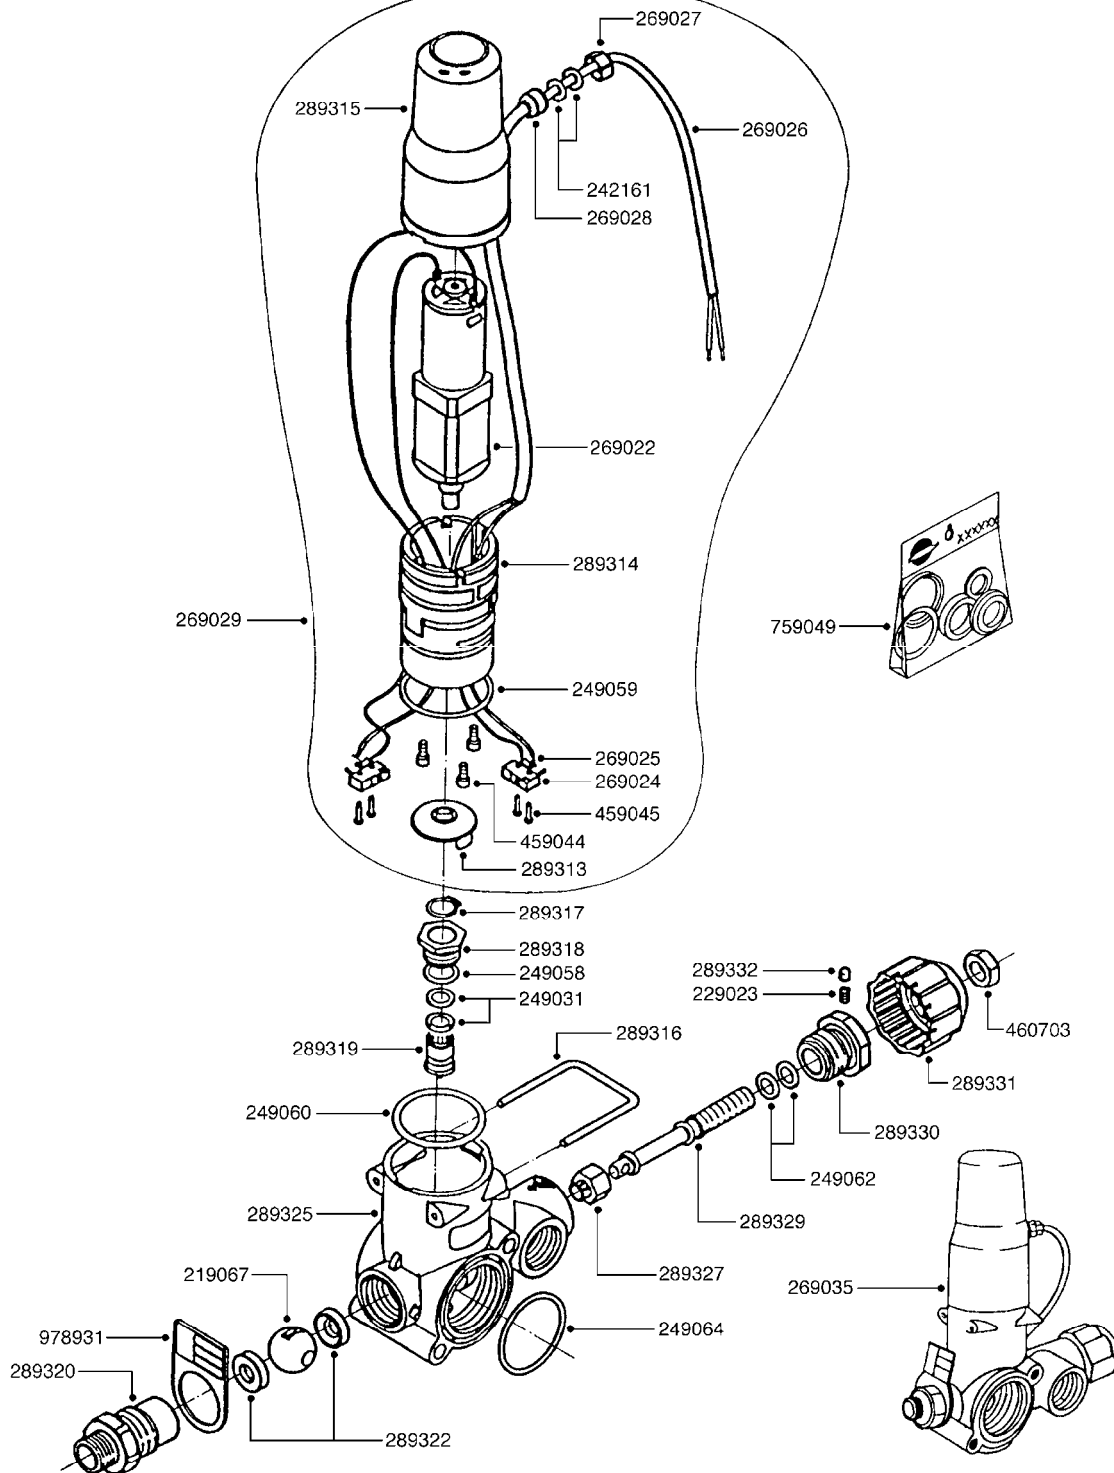

**B0210**

BOOM SECTION VALVE - CB/2  
B0210-HIN, 01:01:16

Page 1

Date 07.02.2020 10:56

parts-n°	order qty	description
219067	1	BALL F.VALVE CB/2
229023	1	SPRING FOR CB/2 VALVE DIAL
242161	1	O-RING 6 X 3.0
249031	1	O-RING
249058	1	O-RING
249059	1	O-RING D47.3 X 2.62
249060	1	O-RING
249062	1	O-RING
249064	1	O-RING
269022	1	CB/2 MOTOR F.SECTION VALVE
269024	1	MICRO SWITCH F. CB/2 MOTOR
269025	1	DIODE 180.306.1
269026	1	ELECTRIC CABLE
269027	1	NUT F.CABLE LOCK
269028	1	GROMMET
269029	1	MOTOR UNIT CB/2 SECTION VALVE
269035	1	VALVE ASSY. BOOM SECTION CB/2
289313	1	PACKING CAP F. CB/2 SECT. VLV.
289314	1	MOTOR HOUSING CB/2
289315	1	MOTOR HOUSING LID CB/2
289316	1	U-CLAMP
289317	1	SNAP RING
289318	1	GUIDE M20 x 1.5
289319	1	HINGED D. 14.95 x 9.2
289320	1	OUTLET FITT.3/4"BSP SECT.VLV.
289322	1	SEAT F.BALL CB/2 VALVE
289325	1	HOUSING F.SECT.VLV.CB/2
289327	1	BUSHING CH-17 M11 x 1 D 8.5
289329	1	ADJUSTMENT HINGE
289330	1	CONNECTION PIECE D 35 M12
289331	1	KNOB F.CONSTANT PRESS. CB/2
289332	1	BUUBLE D.5
459044	1	SCREW
459045	1	SCREW
460703	1	NUT HEX M12X1.75 LOCK DIN985A2 SS
759049	1	REPAIR KIT CB/2 BOOM SEC.VALVE
978931	1	I.D. TAG