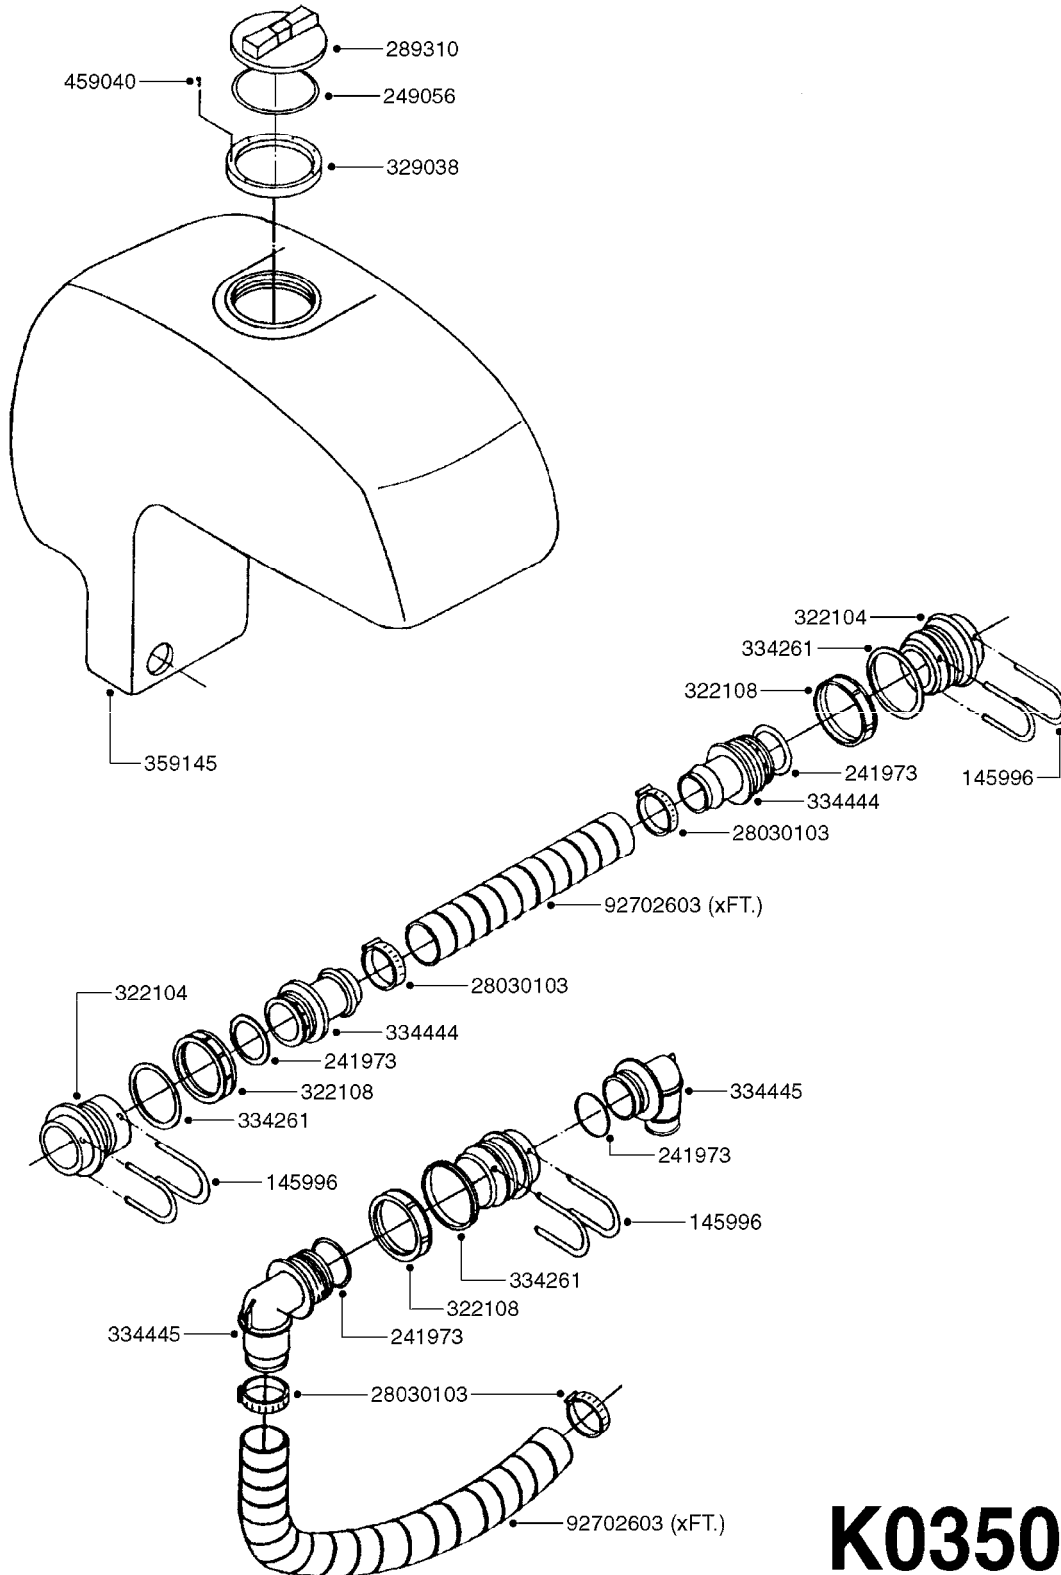

**F0160**

DRAWBAR - TURNABLE HITCH  
F0160-HIN, 01:01:16

Page 1

Date 07.02.2020 10:56

parts-n°	order qty	description
149253	1	WASHER D.80X50X10 TURN.HITCH
149254	1	WASHER D.80X32X10 TURN.HITCH
149258	1	PIN F.TURNABLE HITCH
149303	1	DRAW BOLTS
169396	1	PLATE F. TURNABLE DRAWBAR
219071	1	BEARING 30208A TURN.HITCH
219072	1	BEARING
242203	1	O-RING 79.5X72.5
284235	1	ENGRASADOR M-6/100 RECTO
430507	1	BOLT HEX 8.8 DEL M16X45 FT
459047	1	SET SCREW ALLEN M12X25 DIN 913
459049	1	SET SCREW ALLEN M8X10 DIN 913
460585	1	LOCKING NUT M16 DIN985 A2 SS
469007	1	NUT 1" SAE
469021	1	CASTLE NUT 1-1/4"
469024	1	CASTLE NUT 1-3/4" TURN.HITCH
479024	1	WASHER LOCK D.26 DIN 127
480739	1	PIN SNAP D8 F.ROUND
489027	1	ROLL PIN 6 x 100
489028	1	COTTER PIN 6 X 8
619440	1	HEADTUBE FOR TURN.DRAWBAR
639366	1	CENTER BEAM TURN.HITCH
639367	1	CENTER PIVOT - TURN.HITCH
835185	1	DRAWBAR TURNABLE F.TG BV CR

24002503 - Ø 5" (125mm)

24002403 - Ø 4" (100mm)

259034 - Ø 5" (125mm) L=29-1/2" (750mm) PVC

259035 - Ø 4-3/8" (110mm) L=39-3/8" (1000mm) PVC

349012 - Ø 4" (100mm) L=37-3/8" (950mm) PVC

349026 - Ø 5-1/2" (140mm) / Ø 4-3/8" (110mm) PVC

349030 - Ø 5-1/2" (140mm) / Ø 3-1/2" (90mm) PVC

349025 - Ø 5" (125mm) / Ø 4-3/8" (110mm) PVC

349023 - Ø 5" (125mm) PVC

**G0420**

TUBES & HOSES  
G0420-HIN, 01:01:16

Page 1

Date 07.02.2020 10:56

parts-n°	order qty	description
259034	1	PVC HOSE D125MM X 0.75M
259035	1	PVC HOSE D100MM X 1.0M
349012	1	PVC TUBE D100MM X 950MM
349023	1	GREY PVC LID D125MM
349025	1	CONNECT.PIECE PVC D125MM-110MM
349026	1	CONICAL REDUC.PVC D140MM-100MM
349030	1	140MM-90MM PVC ADAPTER
24002403	1	HOSE R X TPR 4" BLACK
24002503	1	HOSE R X TPR 5" BLACK