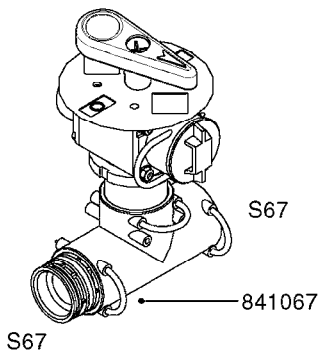

FOR S67 FITTINGS
SEE PAGE L0100