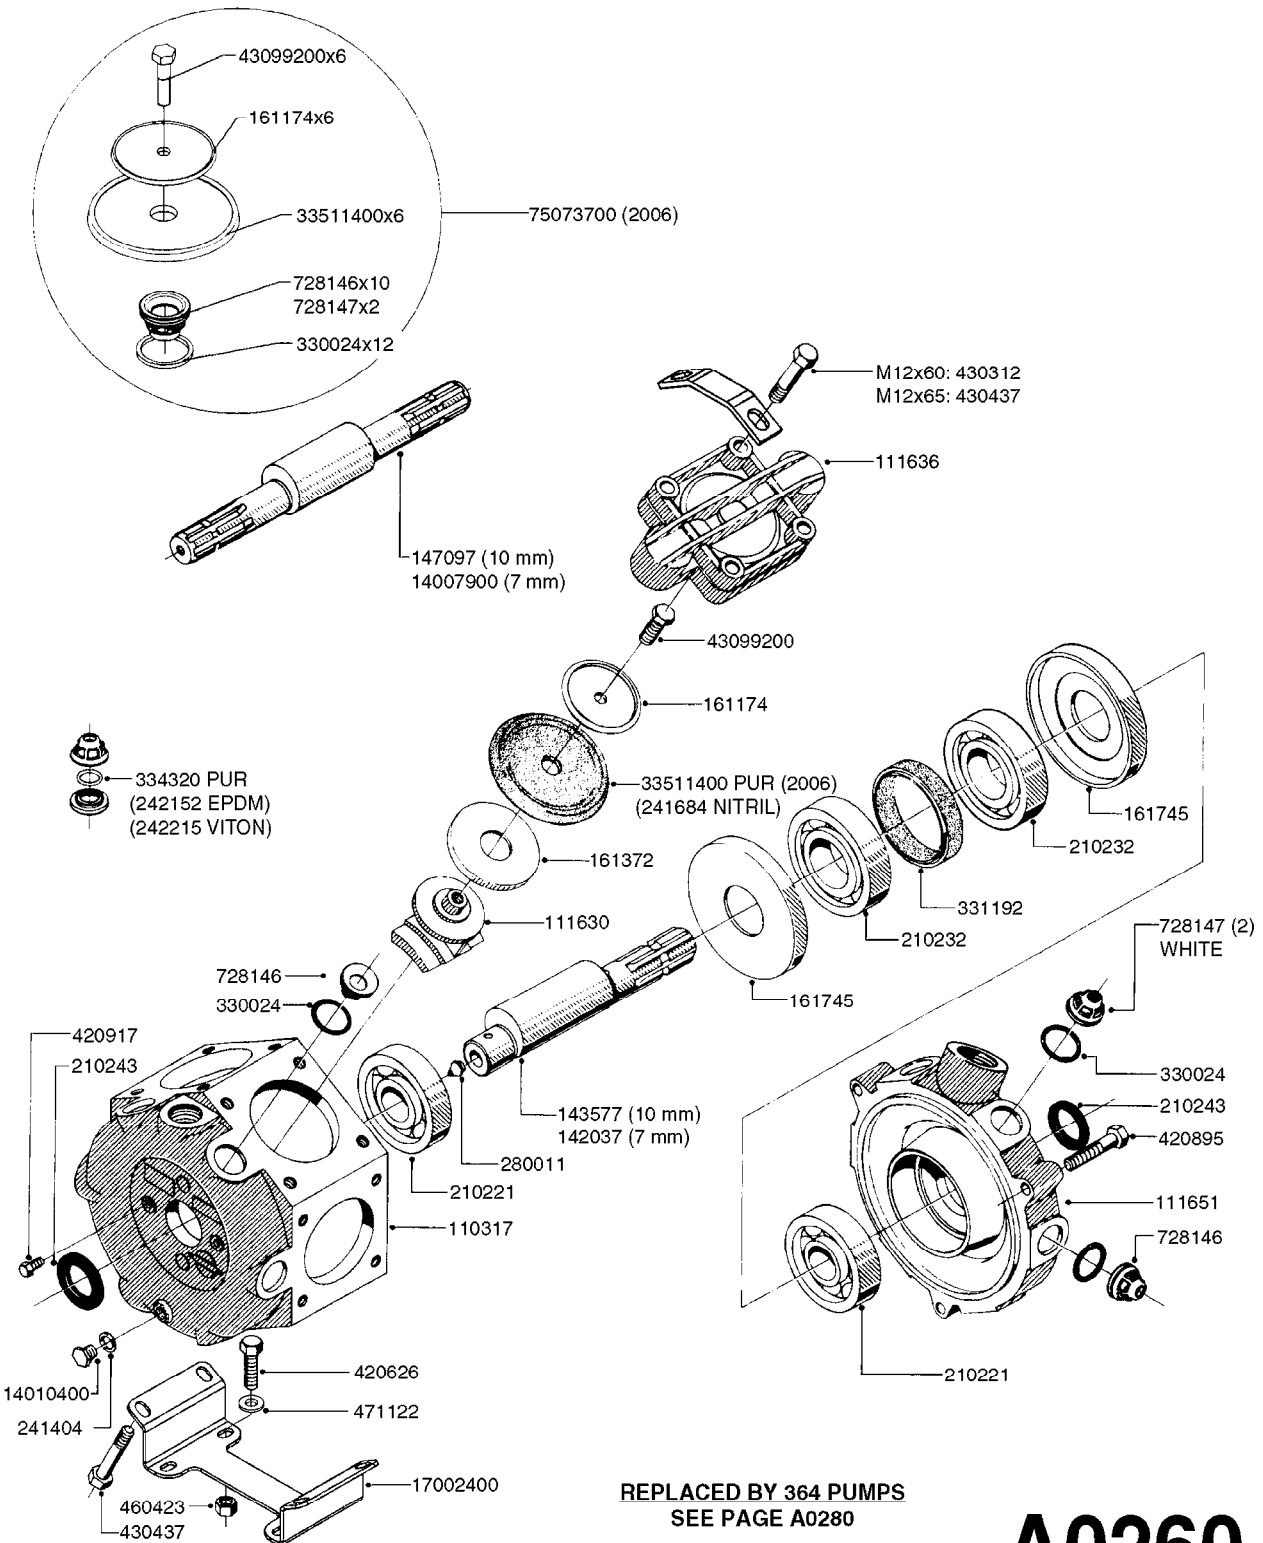

REPLACED BY 364 PUMPS
SEE PAGE A0280

A0260

PUMP - 363 W/MOUNTING BASE
A0260-HIN, 17:03:16

Page 1
Date 07.02.2020 10:56

parts-n°	order qty	description
110317	1	PUMP CASING MODEL 360/361 PNTD
111630	1	CONNECTING ROD 363/364-10 PUMP
111636	1	VALVE COVER 363 HEAVY DUTY
111651	1	CASTING F.363 1.5" PUMP(FRONT)
142037	1	CRANK SHAFT 361-20
143577	1	CRANK SHAFT F.363/462/463-10mm
147097	1	CRANK SHAFT 363-463/10 THROUGH
161174	1	DIAPHRAGM DISC SS 361/363/364 PUMP
161372	1	DIAPHRAGM BACKING DISC,320-361
161745	1	METAL SPACER F.363/463
210221	1	BEARING BALL 6407
210232	1	BEARING BALL 6310
210243	1	SEAL OIL 35 X 47 X 7
241404	1	DOWTY SEAL 1/4"
241684	1	DEICER PARTS: DIAPHRAGM MODEL 361 NITRIL
242152	1	O-RING D18.2X3 EPDM
242215	1	O-RING D18X3 VITON
280011	1	GREASE NIPPLE 1/8" SAE H TR
330024	1	O-RING D41,1/D34.5 X 3,5
331192	1	SPACER, MODEL 361/363
334320	1	O-RING D18X3 POLYURETHANE
420626	1	BOLT HEX 8.8 DEL M10X20 FT
420895	1	BOLT HEX 8.8 RAW M10X60
420917	1	BOLT HEX 8.8 RAW M8X12 FT
430312	1	BOLT HEX 8.8 M12X60
430437	1	BOLT HEX 8.8 RAW M12X65
460423	1	NUT HEX M10X1.50 LOCK DIN985A2 SS
471122	1	WASHER, M10, Ø20/10.5X 2.0, SS
728146	1	VALVE FOR 361(726890/707932)
728147	1	VALVE FOR 361 WHITE WITH HOLE
14007900	1	CRANK 363/462/463-7mm 540/THRU
14010400	1	PLUG 1/4" BSP
17002400	1	FOOT F. 36X PUMP, RED
33511400	1	DIAPHRAGM PUMP 361/361/363/364 PUR
43099200	1	BOLT HEX SS M12 X 30 DIN933 A4
75073700	1	PUMP KIT 361/363 "06"