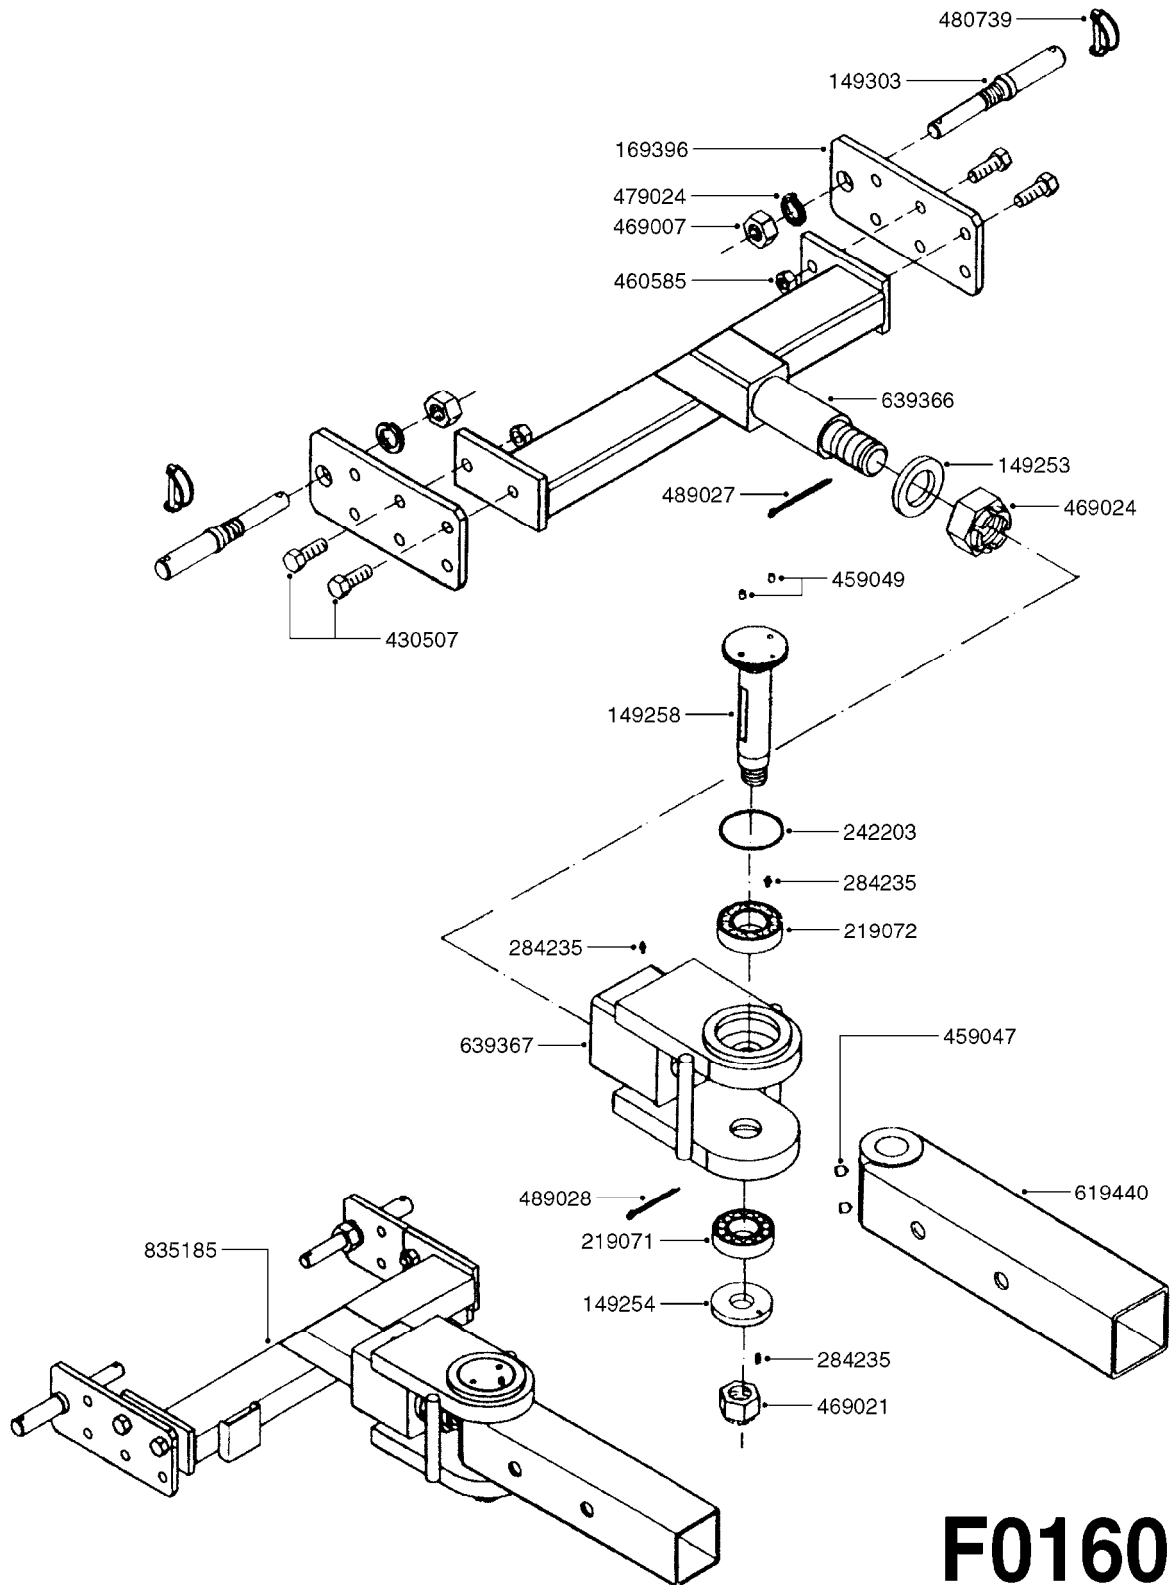

**F0160**

DRAWBAR - TURNABLE HITCH  
F0160-HIN, 01:01:16

Page 1

Date 07.02.2020 10:56

parts-n°	order qty	description
149253	1	WASHER D.80X50X10 TURN.HITCH
149254	1	WASHER D.80X32X10 TURN.HITCH
149258	1	PIN F.TURNABLE HITCH
149303	1	DRAW BOLTS
169396	1	PLATE F. TURNABLE DRAWBAR
219071	1	BEARING 30208A TURN.HITCH
219072	1	BEARING
242203	1	O-RING 79.5X72.5
284235	1	ENGRASADOR M-6/100 RECTO
430507	1	BOLT HEX 8.8 DEL M16X45 FT
459047	1	SET SCREW ALLEN M12X25 DIN 913
459049	1	SET SCREW ALLEN M8X10 DIN 913
460585	1	LOCKING NUT M16 DIN985 A2 SS
469007	1	NUT 1" SAE
469021	1	CASTLE NUT 1-1/4"
469024	1	CASTLE NUT 1-3/4" TURN.HITCH
479024	1	WASHER LOCK D.26 DIN 127
480739	1	PIN SNAP D8 F.ROUND
489027	1	ROLL PIN 6 x 100
489028	1	COTTER PIN 6 X 8
619440	1	HEADTUBE FOR TURN.DRAWBAR
639366	1	CENTER BEAM TURN.HITCH
639367	1	CENTER PIVOT - TURN.HITCH
835185	1	DRAWBAR TURNABLE F.TG BV CR

24002503 - Ø 5" (125mm)

24002403 - Ø 4" (100mm)

259034 - Ø 5" (125mm) L=29-1/2" (750mm) PVC

259035 - Ø 4-3/8" (110mm) L=39-3/8" (1000mm) PVC

349012 - Ø 4" (100mm) L=37-3/8" (950mm) PVC

349026 - Ø 5-1/2" (140mm) / Ø 4-3/8" (110mm) PVC

349030 - Ø 5-1/2" (140mm) / Ø 3-1/2" (90mm) PVC

349025 - Ø 5" (125mm) / Ø 4-3/8" (110mm) PVC

349023 - Ø 5" (125mm) PVC

**G0420**

TUBES & HOSES  
G0420-HIN, 01:01:16

Page 1

Date 07.02.2020 10:56

parts-n°	order qty	description
259034	1	PVC HOSE D125MM X 0.75M
259035	1	PVC HOSE D100MM X 1.0M
349012	1	PVC TUBE D100MM X 950MM
349023	1	GREY PVC LID D125MM
349025	1	CONNECT.PIECE PVC D125MM-110MM
349026	1	CONICAL REDUC.PVC D140MM-100MM
349030	1	140MM-90MM PVC ADAPTER
24002403	1	HOSE R X TPR 4" BLACK
24002503	1	HOSE R X TPR 5" BLACK