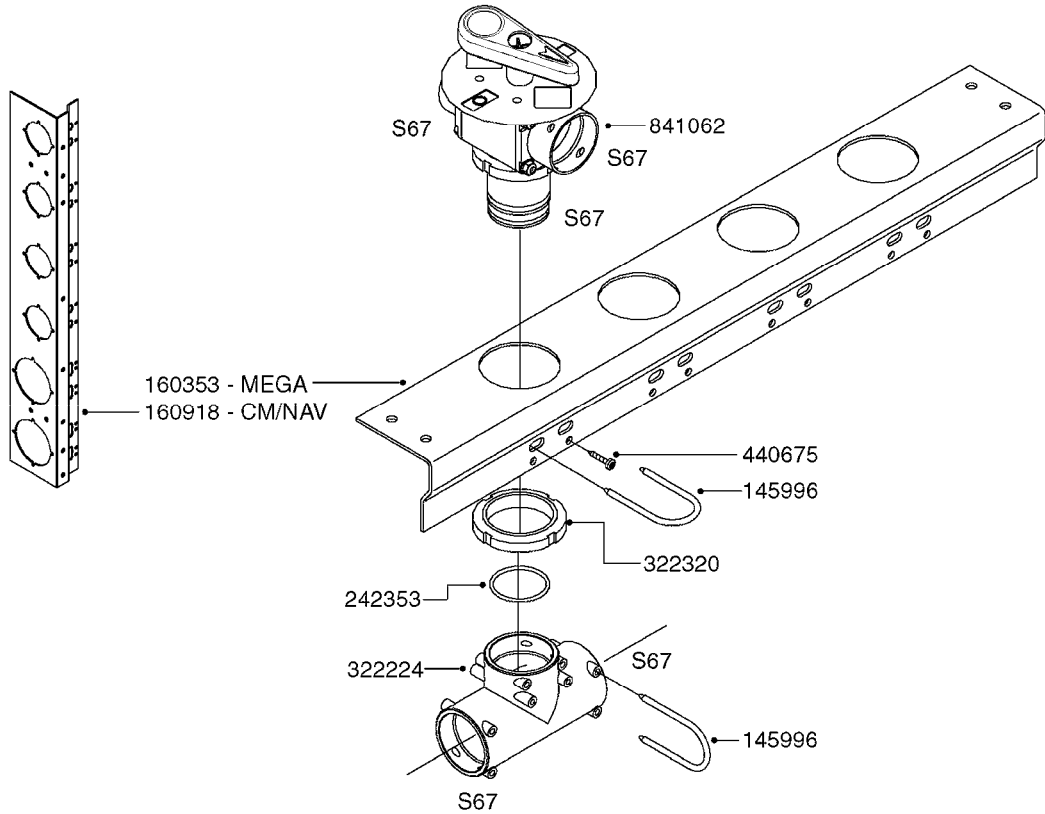

**B0220**

PRESSURE REG. VALVE - CB/2  
B0220-HIN, 01:01:16

Page 1

Date 07.02.2020 10:56

parts-n°	order qty	description
219066	1	BALL F.VALVE CB/2
229022	1	SPRING FOR CB/2 VALVE DIAL
242161	1	O-RING 6 X 3.0
249031	1	O-RING
249058	1	O-RING
249059	1	O-RING D47.3 X 2.62
249060	1	O-RING
249061	1	O-RING
249063	1	SEAL
249064	1	O-RING
269023	1	CB/2 MOTOR F.PRESSURE VALVE
269024	1	MICRO SWITCH F. CB/2 MOTOR
269025	1	DIODE 180.306.1
269026	1	ELECTRIC CABLE
269027	1	NUT F.CABLE LOCK
269028	1	GROMMET
269030	1	MOTOR UNIT CB/2 PRESS. REG.
269034	1	VALVE ASSY. PRESS.REG. CB/2
289314	1	MOTOR HOUSING CB/2
289315	1	MOTOR HOUSING LID CB/2
289316	1	U-CLAMP
289317	1	SNAP RING
289318	1	GUIDE M20 x 1.5
289319	1	HINGED D. 14.95 x 9.2
289321	1	OUTLET FITT.3/4"BSP PRESS.REG
289323	1	SEAT F.BALL CB/2 VALVE
289324	1	SEAT F.BALL CB/2 VALVE
289326	1	MOTOR HOUSING F.PRES.REG.CB/2
289328	1	NUT F.PRESS.REG VALVE CB/2
289333	1	SLEEVE F.BALL SEAT CB/2
289334	1	REG.F.PRESS.REG VALVE CB/2
289335	1	SPACER F.PRESS.REG VALVE CB/2
289336	1	SPRING RET.CAP F.VALVE CB/2
289337	1	NUT F.PRESS.REG VALVE CB/2
289838	1	CAP F.PRESS.REG VALVE CB/2
459044	1	SCREW
459045	1	SCREW
759048	1	REPAIR KIT CB/2 PRESS.REG.VALV
978931	1	I.D. TAG

FOR S67 FITTINGS  
SEE PAGE L0100

**B0420**

MANIFOLD SYSTEM - PRESSURE  
B0420-HIN, 01:01:16

Page 1  
Date 07.02.2020 10:56

parts-n°	order qty	description
145996	1	FITT.DK S-67 FORK
160353	1	BRACKET F.PRESSURE MANIFOLD
160918	1	BRACKET F. MANIFOLD CM
242353	1	O-RING 3 X 44.2 VITON
322224	1	FITT.DK S-67 TEE
322320	1	NUT F.3 WAY VALVE S56
334250	1	FITT.DK S-67 PLUG
334573	1	FITT.DK S-67 CONNECTOR
440675	1	SCREW F. PLASTIC 5X16 SS
841062	1	VALVE KIT S67 PRESS. MANIFOLD
841067	1	VALVE S67 PRESS.W/TEE MANIFOLD