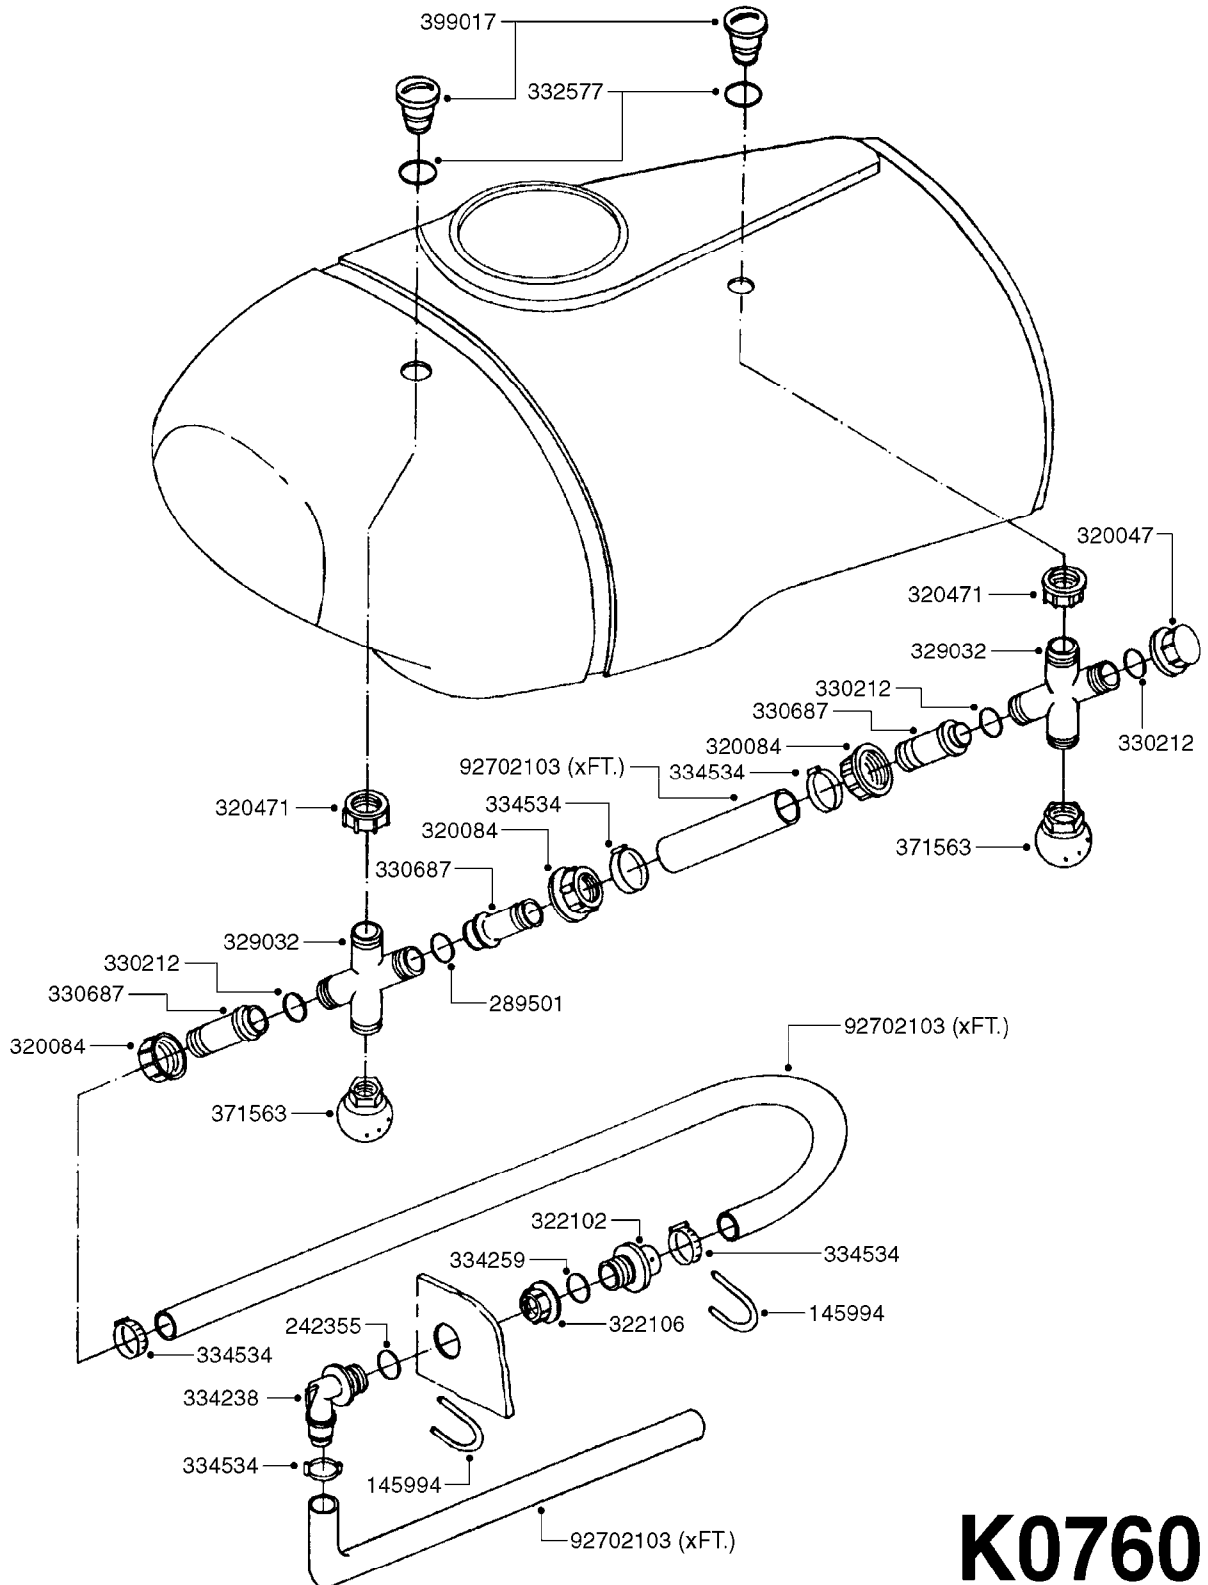

K0760

RINSE SYST. -TANGO/BRAVO/CONDOR
K0760-HIN, 01:01:16

Page 1

Date 07.02.2020 10:56

parts-n°	order qty	description
145994	1	FITT.DK S-40 FORK
242355	1	O-RING D19.2X3.0 VITON F.S-40
289501	1	O-RING 11 X 2.5
320047	1	FITT.DK CAPNUT 1/2" BSP
320084	1	FITT.DK NUT 1/2" BSP
320471	1	FITT.DK NUT 1" BSP JAMB
322102	1	FITT.DK S-40 BULKHEAD
322106	1	FITT.DK S-40 BULKHEAD NUT
329032	1	4-WAY FITTING M-1/2"
330212	1	O-RING D19/D14X2.4 F.1/2"NUT
330687	1	FITT.DK HB 1/2" F. 1/2" NUT
332577	1	O-RING D38/D30X4 F.1" PUR.
334238	1	FITT.DK S-40 ELB.1/2"
334259	1	GASKET F. S-40 BULKHEAD
334534	1	CLAMP HOSE PLASTIC 1/2"
371563	1	NOZZLE FOR TANK RINSE
399017	1	NYLON FITTING 1" F.NOZZLE
92702103	1	HOSE R X1/2" X300PSI WP X0012"