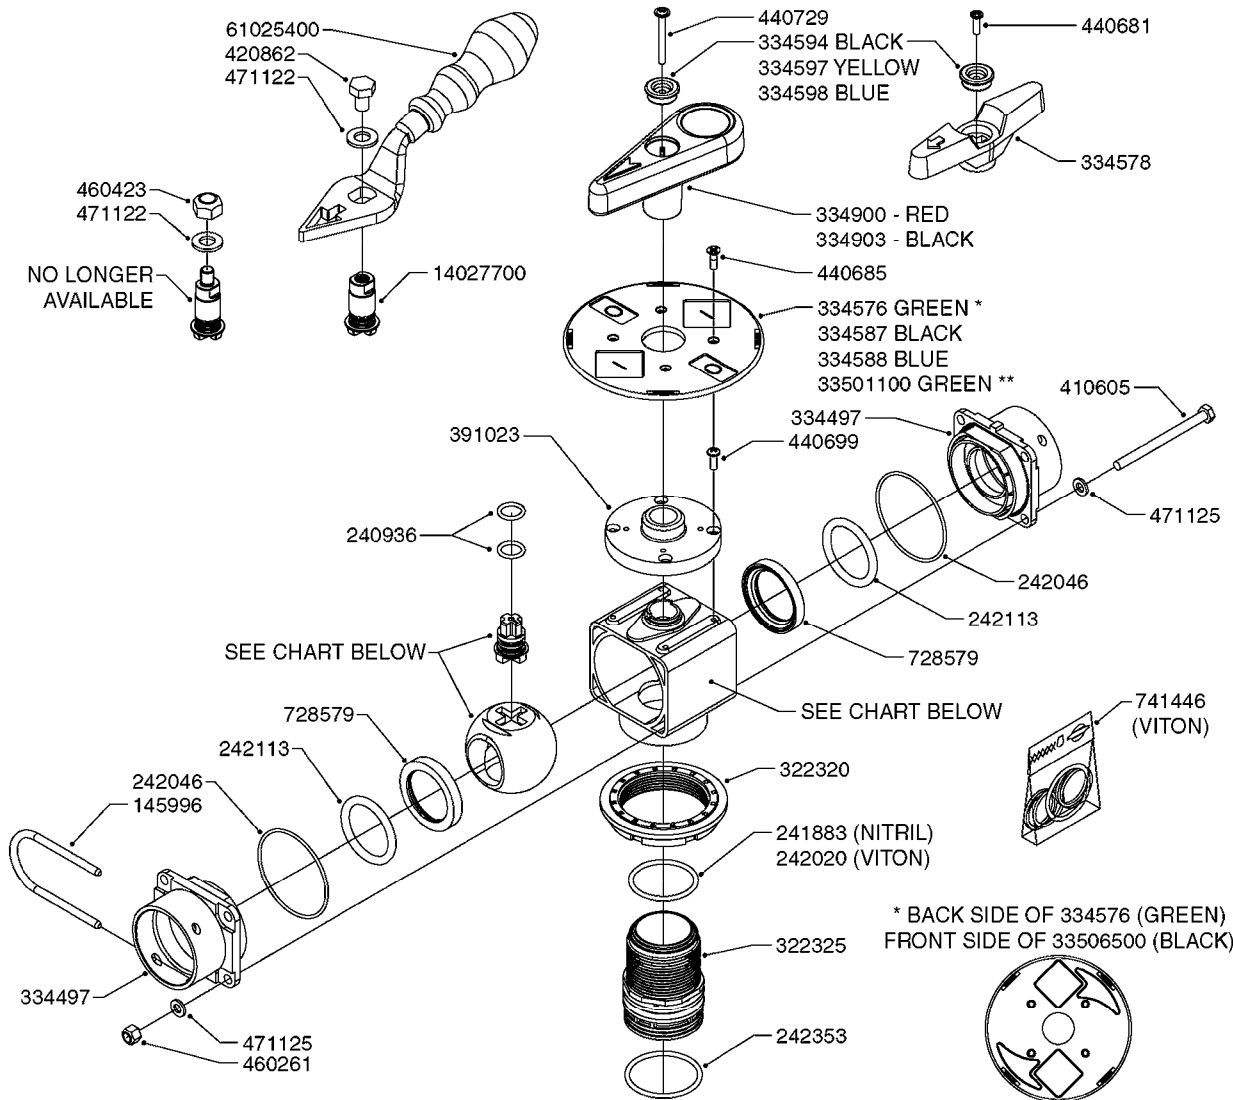

**B0220**

PRESSURE REG. VALVE - CB/2  
B0220-HIN, 01:01:16

Page 1

Date 07.02.2020 10:56

parts-n°	order qty	description
219066	1	BALL F.VALVE CB/2
229022	1	SPRING FOR CB/2 VALVE DIAL
242161	1	O-RING 6 X 3.0
249031	1	O-RING
249058	1	O-RING
249059	1	O-RING D47.3 X 2.62
249060	1	O-RING
249061	1	O-RING
249063	1	SEAL
249064	1	O-RING
269023	1	CB/2 MOTOR F.PRESSURE VALVE
269024	1	MICRO SWITCH F. CB/2 MOTOR
269025	1	DIODE 180.306.1
269026	1	ELECTRIC CABLE
269027	1	NUT F.CABLE LOCK
269028	1	GROMMET
269030	1	MOTOR UNIT CB/2 PRESS. REG.
269034	1	VALVE ASSY. PRESS.REG. CB/2
289314	1	MOTOR HOUSING CB/2
289315	1	MOTOR HOUSING LID CB/2
289316	1	U-CLAMP
289317	1	SNAP RING
289318	1	GUIDE M20 x 1.5
289319	1	HINGED D. 14.95 x 9.2
289321	1	OUTLET FITT.3/4"BSP PRESS.REG
289323	1	SEAT F.BALL CB/2 VALVE
289324	1	SEAT F.BALL CB/2 VALVE
289326	1	MOTOR HOUSING F.PRES.REG.CB/2
289328	1	NUT F.PRESS.REG VALVE CB/2
289333	1	SLEEVE F.BALL SEAT CB/2
289334	1	REG.F.PRESS.REG VALVE CB/2
289335	1	SPACER F.PRESS.REG VALVE CB/2
289336	1	SPRING RET.CAP F.VALVE CB/2
289337	1	NUT F.PRESS.REG VALVE CB/2
289838	1	CAP F.PRESS.REG VALVE CB/2
459044	1	SCREW
459045	1	SCREW
759048	1	REPAIR KIT CB/2 PRESS.REG.VALV
978931	1	I.D. TAG

FOR S67 FITTINGS  
SEE PAGE L0100

**B0420**

MANIFOLD SYSTEM - PRESSURE  
B0420-HIN, 01:01:16

Page 1  
Date 07.02.2020 10:56

parts-n°	order qty	description
145996	1	FITT.DK S-67 FORK
160353	1	BRACKET F.PRESSURE MANIFOLD
160918	1	BRACKET F. MANIFOLD CM
242353	1	O-RING 3 X 44.2 VITON
322224	1	FITT.DK S-67 TEE
322320	1	NUT F.3 WAY VALVE S56
334250	1	FITT.DK S-67 PLUG
334573	1	FITT.DK S-67 CONNECTOR
440675	1	SCREW F. PLASTIC 5X16 SS
841062	1	VALVE KIT S67 PRESS. MANIFOLD
841067	1	VALVE S67 PRESS.W/TEE MANIFOLD