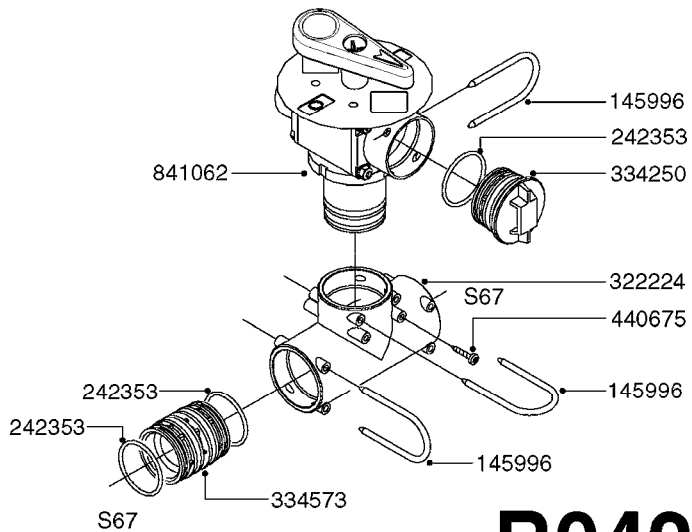

FOR S67 FITTINGS
SEE PAGE L0100