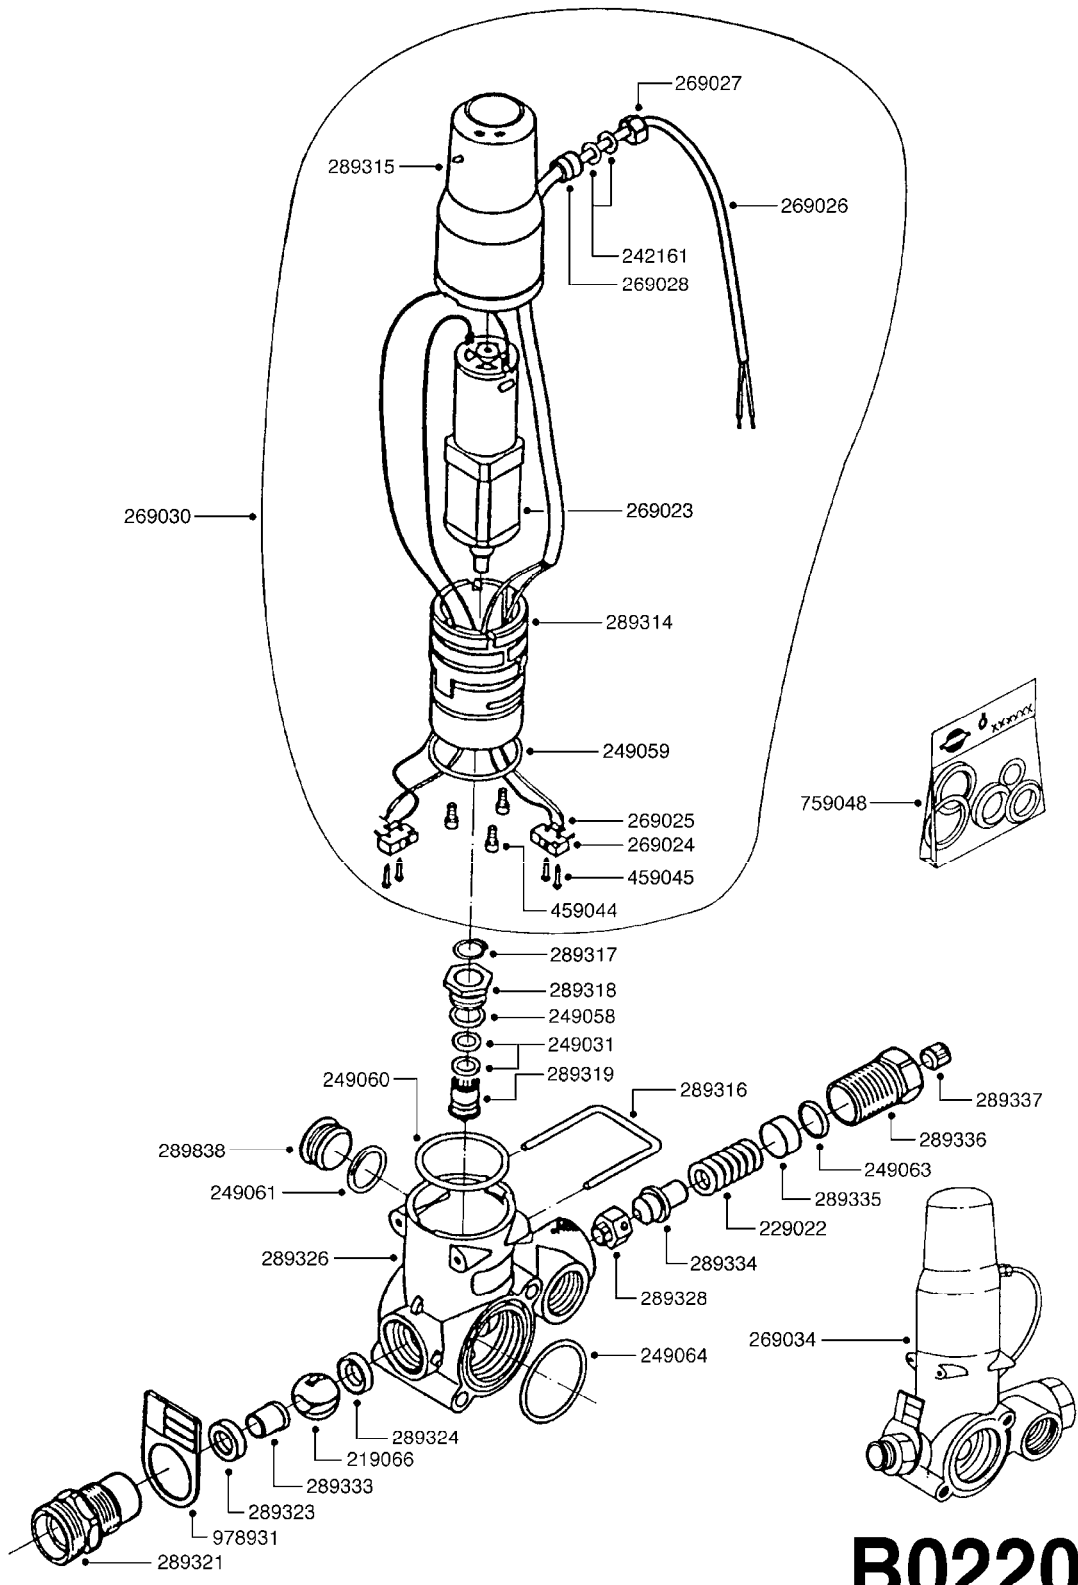

**B0210**

BOOM SECTION VALVE - CB/2  
B0210-HIN, 01:01:16

Page 1

Date 07.02.2020 10:56

parts-n°	order qty	description
219067	1	BALL F.VALVE CB/2
229023	1	SPRING FOR CB/2 VALVE DIAL
242161	1	O-RING 6 X 3.0
249031	1	O-RING
249058	1	O-RING
249059	1	O-RING D47.3 X 2.62
249060	1	O-RING
249062	1	O-RING
249064	1	O-RING
269022	1	CB/2 MOTOR F.SECTION VALVE
269024	1	MICRO SWITCH F. CB/2 MOTOR
269025	1	DIODE 180.306.1
269026	1	ELECTRIC CABLE
269027	1	NUT F.CABLE LOCK
269028	1	GROMMET
269029	1	MOTOR UNIT CB/2 SECTION VALVE
269035	1	VALVE ASSY. BOOM SECTION CB/2
289313	1	PACKING CAP F. CB/2 SECT. VLV.
289314	1	MOTOR HOUSING CB/2
289315	1	MOTOR HOUSING LID CB/2
289316	1	U-CLAMP
289317	1	SNAP RING
289318	1	GUIDE M20 x 1.5
289319	1	HINGED D. 14.95 x 9.2
289320	1	OUTLET FITT.3/4"BSP SECT.VLV.
289322	1	SEAT F.BALL CB/2 VALVE
289325	1	HOUSING F.SECT.VLV.CB/2
289327	1	BUSHING CH-17 M11 x 1 D 8.5
289329	1	ADJUSTMENT HINGE
289330	1	CONNECTION PIECE D 35 M12
289331	1	KNOB F.CONSTANT PRESS. CB/2
289332	1	BUUBLE D.5
459044	1	SCREW
459045	1	SCREW
460703	1	NUT HEX M12X1.75 LOCK DIN985A2 SS
759049	1	REPAIR KIT CB/2 BOOM SEC.VALVE
978931	1	I.D. TAG