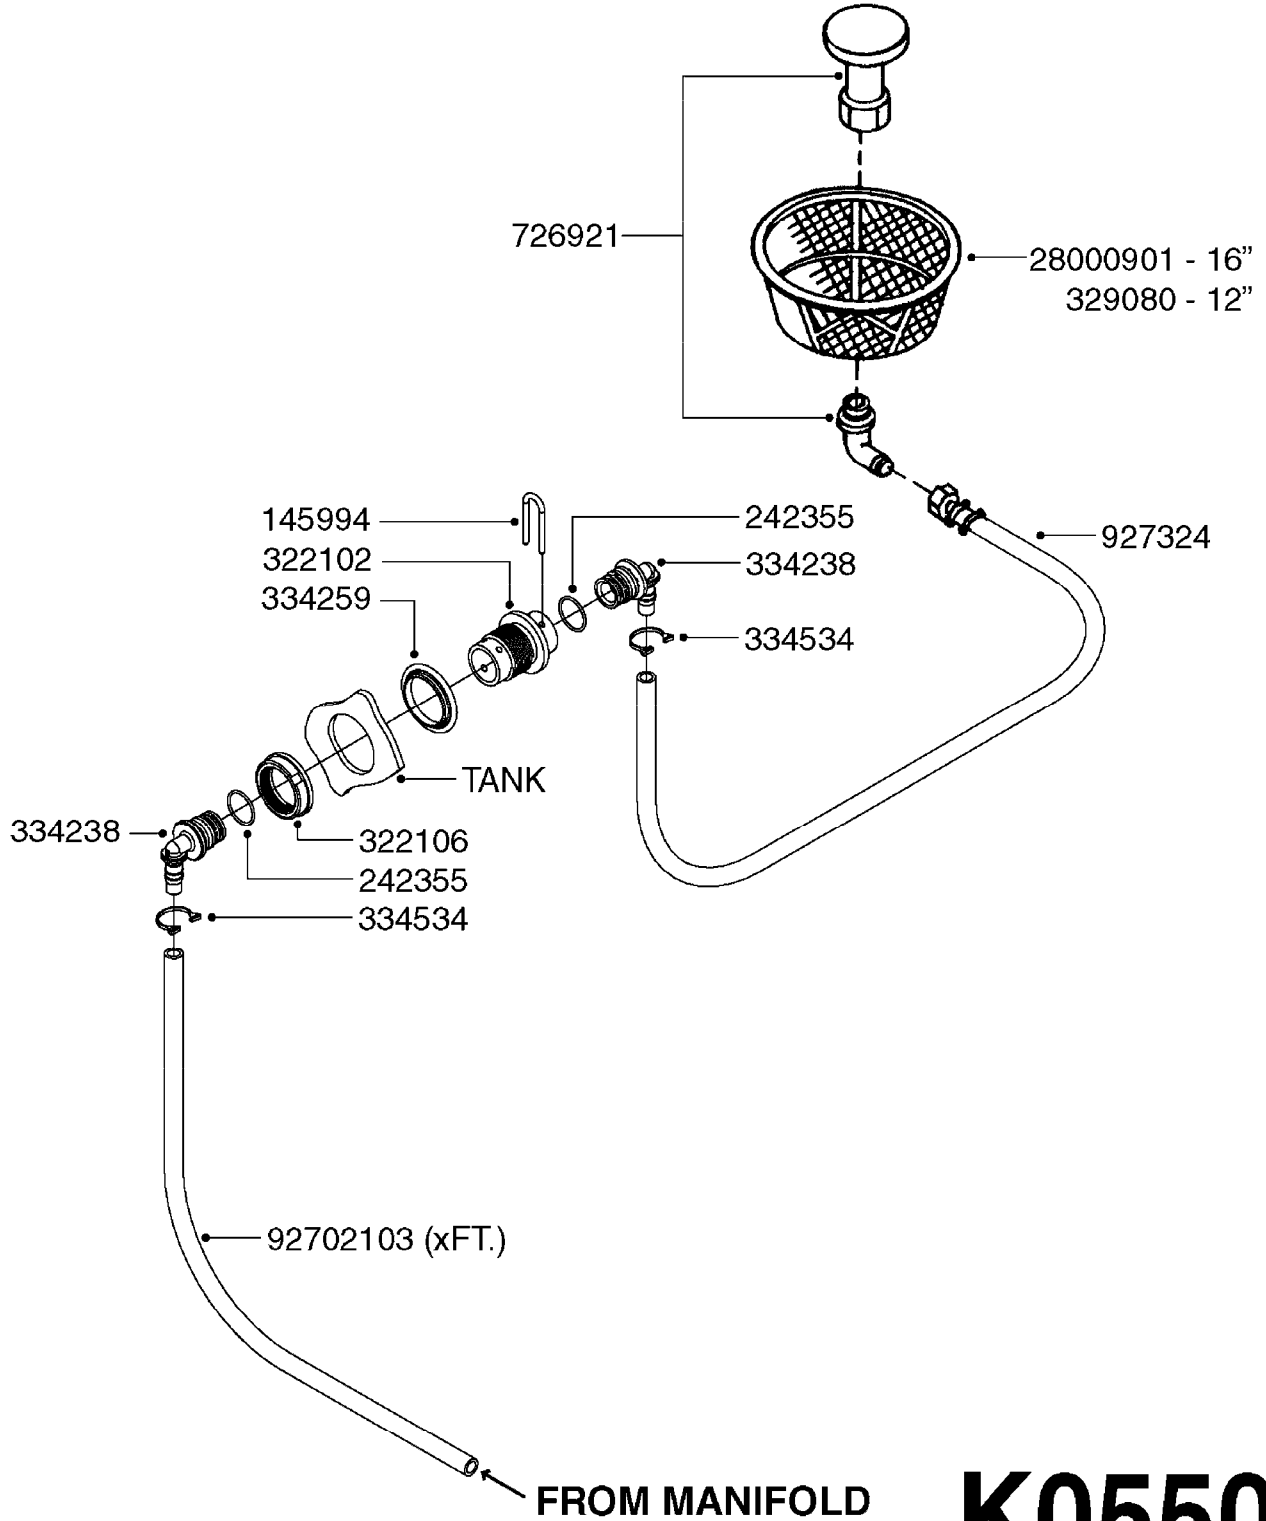

K0550

POWDER MIXER
K0550-HIN, 01:01:16

Page 1

Date 07.02.2020 10:56

parts-n°	order qty	description
145994	1	FITT.DK S-40 FORK
242355	1	O-RING D19.2X3.0 VITON F.S-40
322102	1	FITT.DK S-40 BULKHEAD
322106	1	FITT.DK S-40 BULKHEAD NUT
329080	1	FILTER BASKET 12"
334238	1	FITT.DK S-40 ELB.1/2"
334259	1	GASKET F. S-40 BULKHEAD
334534	1	CLAMP HOSE PLASTIC 1/2"
726921	1	POWDER MIXER F.STRAINER BASKET
927324	1	HOSE R PRESSURE D12-80-200 BAR
28000901	1	FILTER, TOP MAIN TANK, D400 L275 300130
92702103	1	HOSE R X1/2" X300PSI WP X0012"