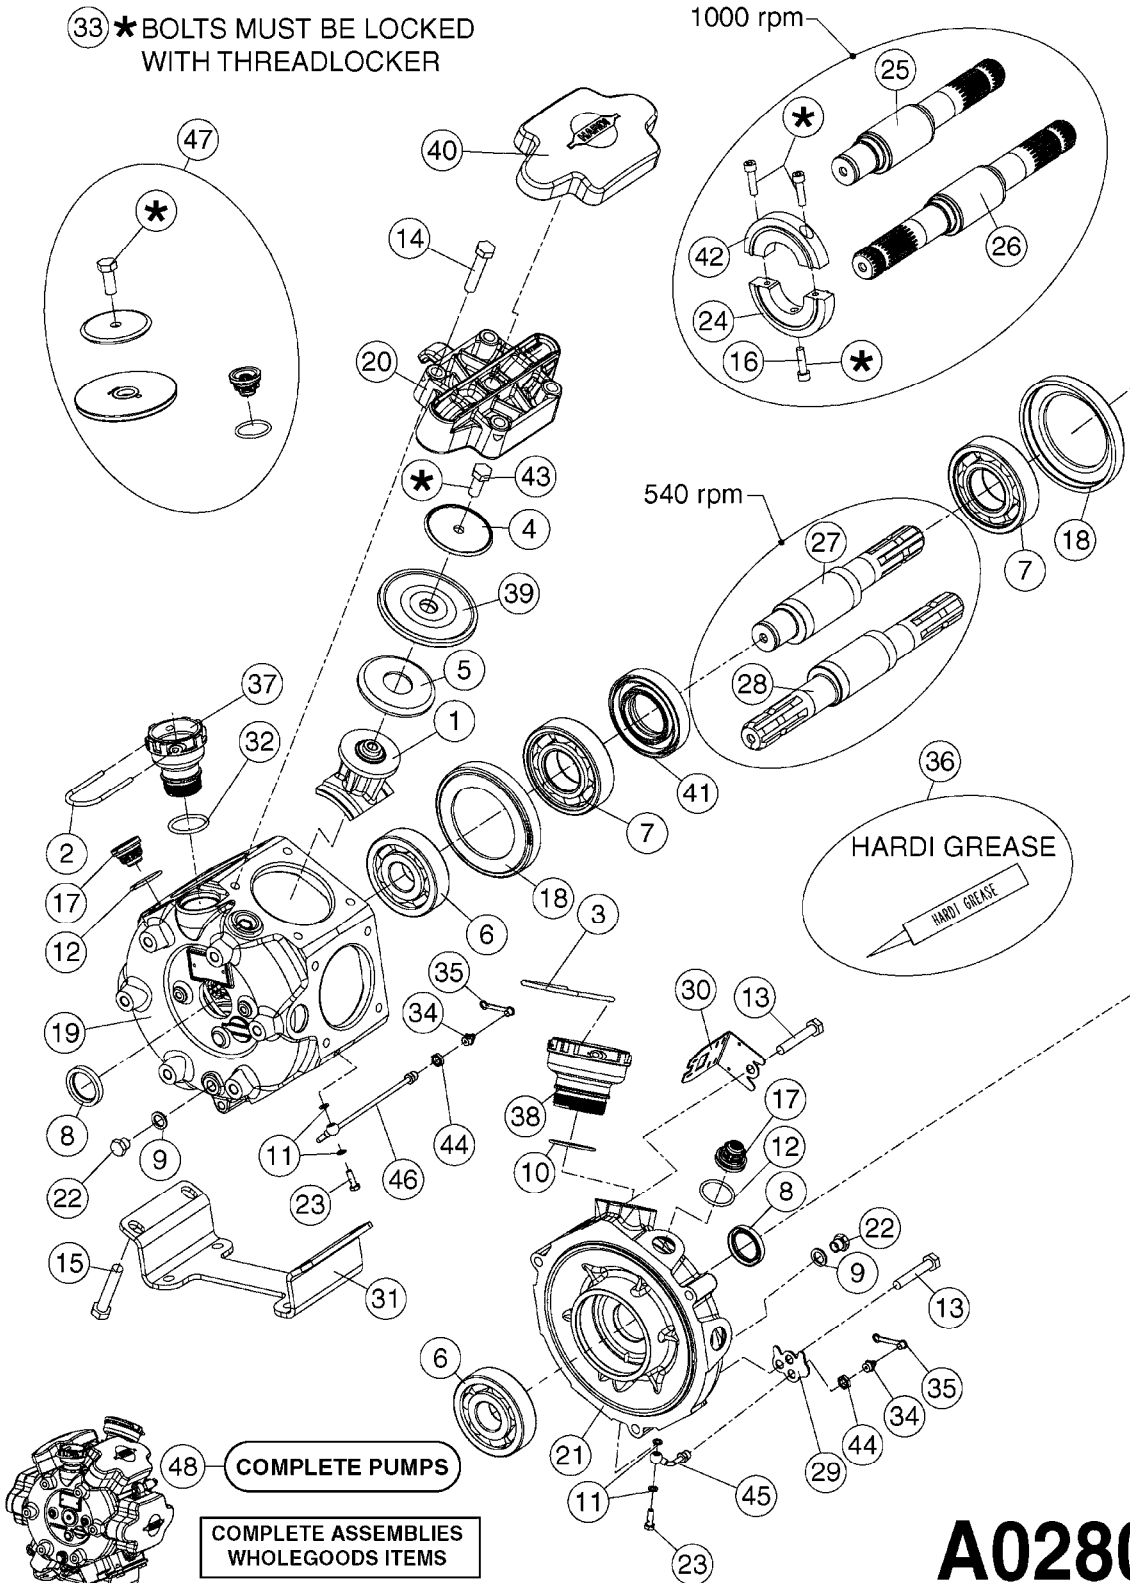

33 * BOLTS MUST BE LOCKED WITH THREADLOCKER

1000 rpm

540 rpm

PUMP - 364 540/1000 RPM
A0280-HIN, 24:04:19

Page

1

Date

07.02.2020 10:56

Pos.	parts-n°	order qty	description
1	111622	1	CONNECTING ROD 463/5.5MM
1	111628	1	CONNECTING ROD 363/5.5 PUMP
1	111629	1	CONNECTING ROD 363/364-7 PUMP
1	111630	1	CONNECTING ROD 363/364-10 PUMP
2	145996	1	FITT.DK S-67 FORK
3	145997	1	FITT.DK S-93 FORK
4	161174	1	DIAPHRAGM DISC SS 361/363/364 PUMP
5	161372	1	DIAPHRAGM BACKING DISC,320-361
6	210221	1	BEARING BALL 6407
7	210232	1	BEARING BALL 6310
8	210243	1	SEAL OIL 35 X 47 X 7
9	241404	1	DOWTY SEAL 1/4"
10	242225	1	O-RING D45.0 X 4.0 RUBBER
11	242374	1	WASHER Ø10/Ø6X1 COPPER
12	330024	1	O-RING D41,1/D34.5 X 3,5
13	420895	1	BOLT HEX 8.8 RAW M10X60
14	430312	1	BOLT HEX 8.8 M12X60
15	430438	1	BOLT HEX 8.8 DEL M12X65
16	450995	1	BOLT ALLEN M8X30 DIN 912 RAW
17	728146	1	VALVE FOR 361(726890/707932)
18	11171900	1	CONROD RING 364/464 MACHINED
19	11172000	1	PUMP HOUSE 364 MACHINED 5/4" BSP RED
20	11172800	1	VALVE COVER 363/364 MACHINED RED
21	11173200	1	FRONTPART 364, 1½" BSP RED
22	14010400	1	PLUG 1/4" BSP
23	14120400	1	BANJOBOLT M6 X 19
24	14120700	1	COUNTERWEIGHT 364/464-1000
25	14137300	1	CRANKSHAFT 364/464-5.5 1000
26	14137900	1	CRANKSHAFT 364/464-5.5 GG 1000
27	14137600	1	CRANKSHAFT 364/464-10
28	14138200	1	CRANKSHAFT 364/464-10 GG
29	16382900	1	GREASE NIPPLE PLATE, 364
30	16390600	1	BRACKET FOR RPM SENSOR
31	16410700	1	PUMP BASE 363/364 BLACK
31	17002400	1	FOOT F. 36X PUMP, RED
32	24266600	1	O-RING D 38,0 X 4,0 70SH.NITR
33	28045503	1	LOCTITE 262 .5ML (.017oz.)
34	28163300	1	GREASE NIPPLE H1 M6X1 DIN 7412
35	28163400	1	CAP F. GREASENIPPLE YELLOW M6X1
36	28164600	1	HARDI PUMP GREASE S3 V550L 1
37	32242200	1	FITTING S67 5/4" KON. RG 2014
38	32242300	1	NIPPLE S93 1,5' KON.RG 2014
39	33511400	1	DIAPHRAGM PUMP 361/361/363/364 PUR
40	33524300	1	COVER PLASTIC 364 PUMP
41	33527200	1	GREASE SPLIT 364/464
42	39136200	1	HALFPART 364/464-1000
43	43099200	1	BOLT HEX SS M12 X 30 DIN933 A4
44	46134000	1	NUT HEX M10x1 H=2.3 NV=14 ELZIN
45	61096800	1	BANJOTUBE SHORT 364 COMPL.
46	61096900	1	BANJOTUBE LONG 364 COMPL.
47	75585900	1	PUMP KIT 364
48	82169500	1	PUMP 364-5.5-MED-1000
48	82169700	1	PUMP 364-5.5-MOD2-1000-OSP
48	82170000	1	PUMP 364-10-STD-540 FK
48	82170300	1	PUMP 364-10-MOD-540-GG THROUGH SHAFT
48	82170400	1	PUMP 364-10-MOD-540-OSP