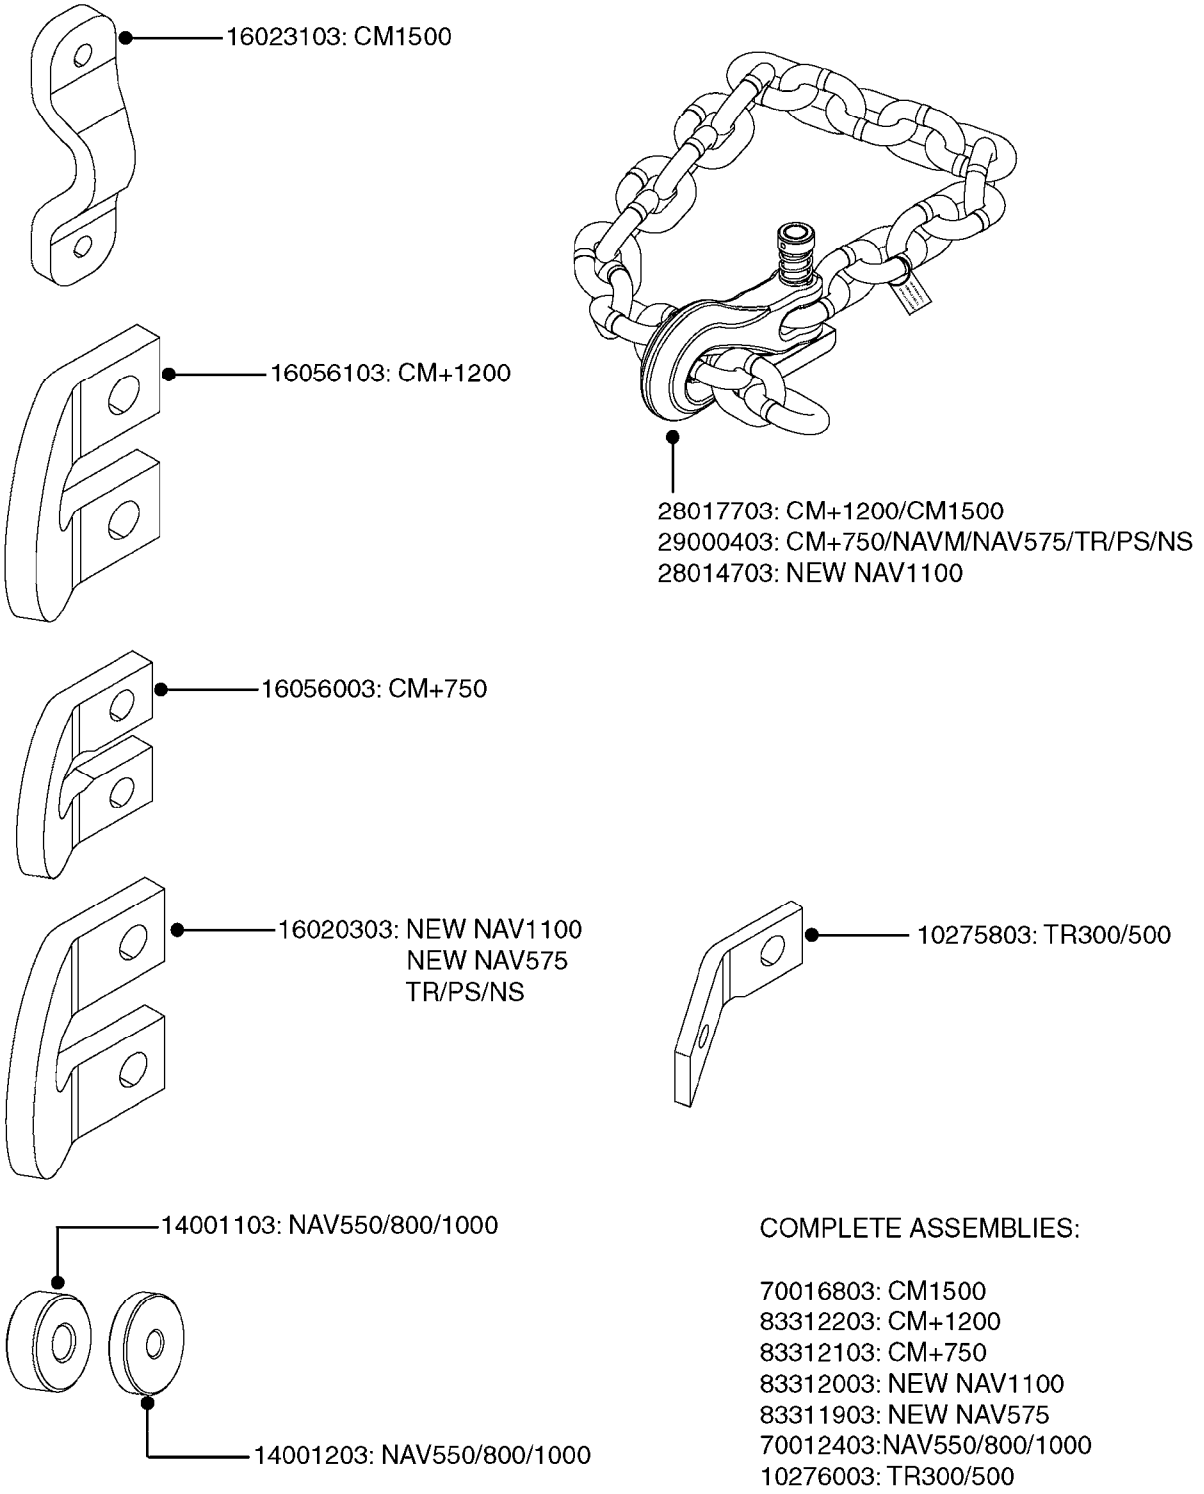

K0770

SAFETY CHAINS
K0770-HIN, 01:01:16

Page 1
Date 07.02.2020 10:36

parts-n°	order qty	description
10275803	1	CHAIN BKT. FOR TR300/500/TX650
10276003	1	SAFETY CHAIN KIT TR300/500
14001103	1	MOUNTING HUB F. SAFETY CHAIN
14001203	1	MNT WASHER F. SAFE CHAIN KIT
16020303	1	SAFETY CHAIN MNT.BRKT.30,400LB
16023103	1	SAFETY CHAIN MNT.BRKT.40,500LB
16056003	1	SAFETY CHAIN MNT.BRKT.16100 lb
16056103	1	SAFETY CHAIN MNT.BRKT.40500 lb
28014703	1	SAFETY CHAIN 30,400LBS CERT.
28017703	1	SAFETY CHAIN 40,500LBS CERT.
29000403	1	SAFETY CHAIN CERT 16100LB
70012403	1	*SAFETY CHAIN KIT 16100LB NAV
70016803	1	SAFETY CHAIN KIT CM1500
83311903	1	SAFETY CHAIN KIT 575 NAV.
83312003	1	SAFETY CHAIN KIT 1100 NAV.
83312103	1	SAFETY CHAIN KIT CM+750
83312203	1	SAFETY CHAIN KIT CM+1200