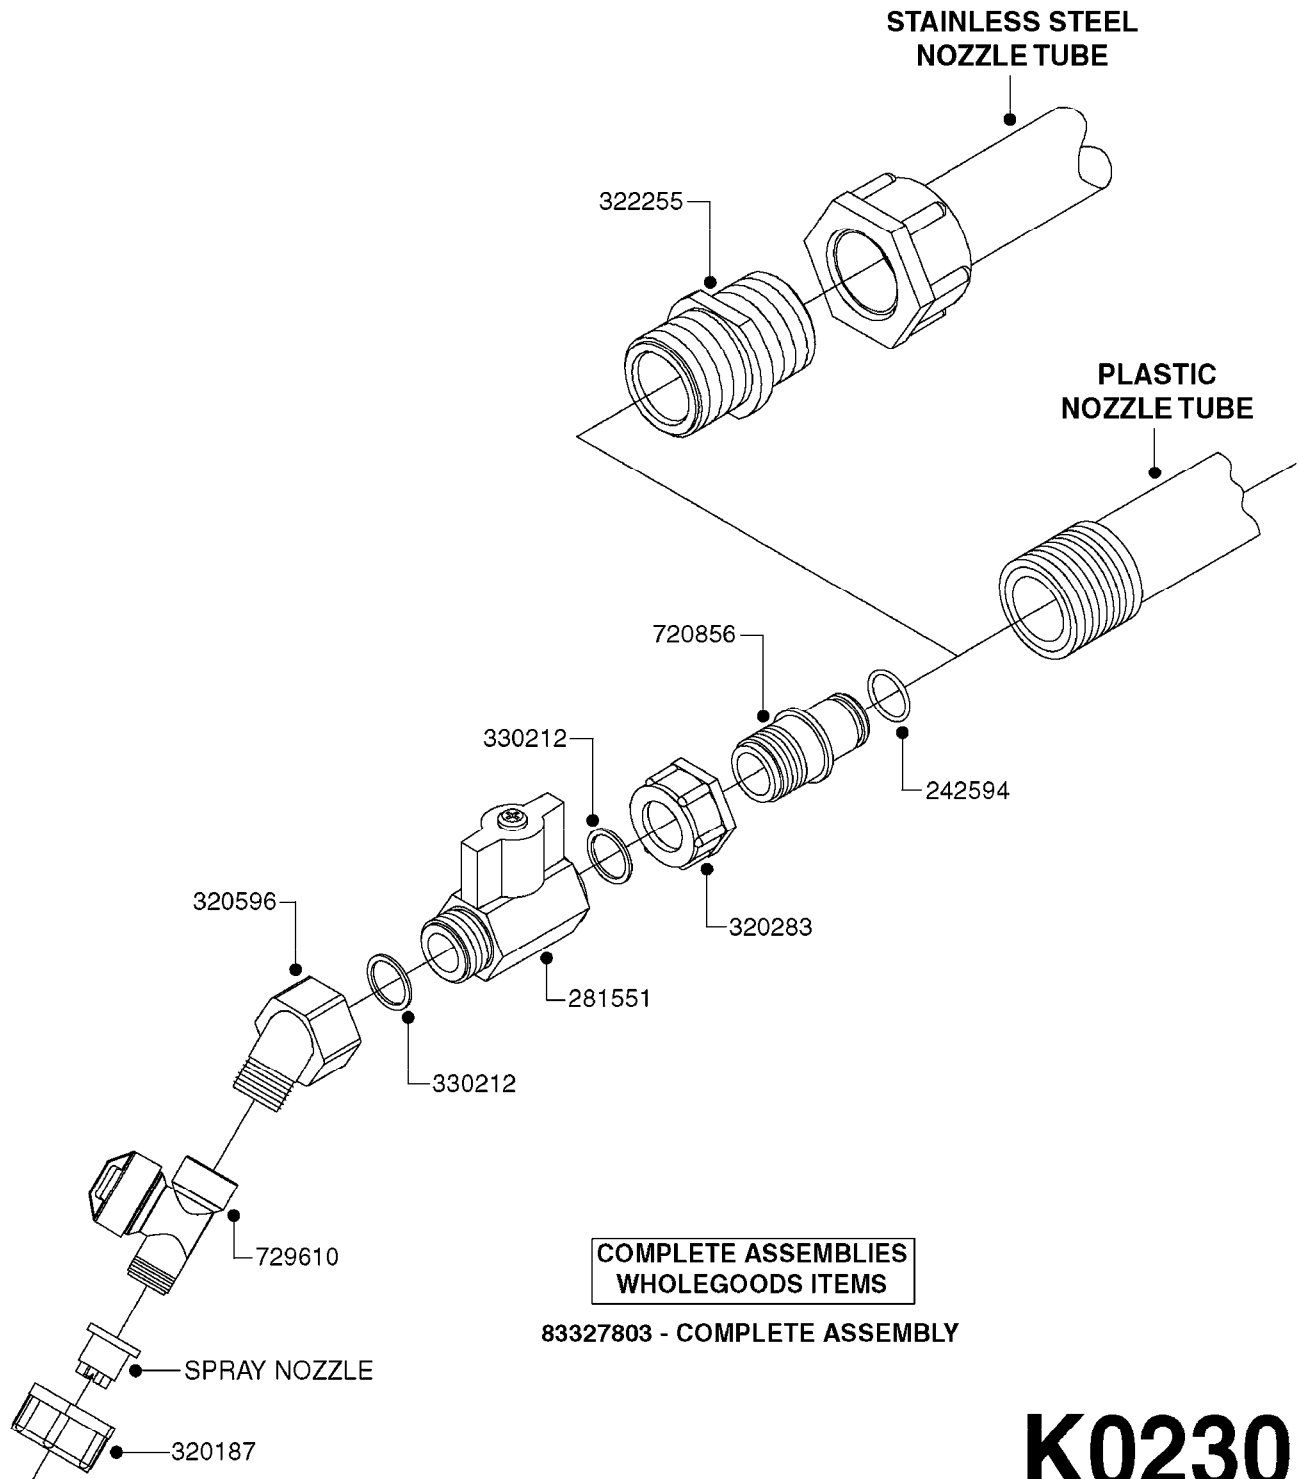

K0230

END NOZZLE KIT
K0230-HIN, 01:01:16

Page 1

Date 07.02.2020 10:36

parts-n°	order qty	description
242594	1	O-RING D14 X 1.78 SCH.70-EPDM
281551	1	BALL VALVE 1/2"
320187	1	FITT.DK CAP 3/8" BSP BLACK
320283	1	FITT.DK NUT 3/4"BSP
320596	1	FITT.DK ELB 3/8'-1/2'BSP 45DEG
322255	1	FITT.DK NIPPLE 3/4"X 3/4"
330212	1	O-RING D19/D14X2.4 F.1/2"NUT
720856	1	FITT.DK 1/2'BSP ASSY.F.3/4'NUT
729610	1	NOZZLE ASSY. NON DRIP 3/8 THRD
83327803	1	END NOZZLE KIT "04"