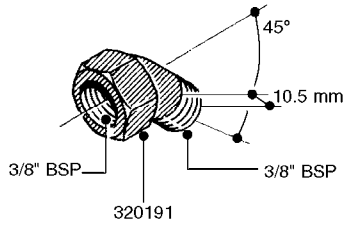

FITTINGS - HEXAGON NIPPLES
L0030-HIN, 01:01:16

Page 0
Date 07.02.2020 10:36

L0030

FITTINGS - HEXAGON NIPPLES
L0030-HIN, 01:01:16

Page 1
Date 07.02.2020 10:36

parts-n°	order qty	description
10015303	1	FITT.PO.HN 1.00X1.00 M1000
10425003	1	FITT.PO.HN 1.25X1.00 MCPHEE
320132	1	FITT.DK HN 1" BSP
320176	1	FITT.DK HN 3/8"X1/2" BSP
320445	1	FITT.DK HN 1/4"X3/8" BSP
320655	1	FITT.DK HN 1/2"-1/2" BSP
320692	1	FITT.DK HN 3/8'BSPX1/4'NPT
320703	1	FITT.DK HN 3/8BSP X1/2 &1/4NPT
320725	1	FITT.DK NIPPLE 3/8"-3/8" BSP
320902	1	FITT.DK HN 3/8'X 1/4' BSP
390232	1	FITT.DK HN 1-1/2' X 1-1/4' BSP
390276	1	FITT.DK HN 1'BSP