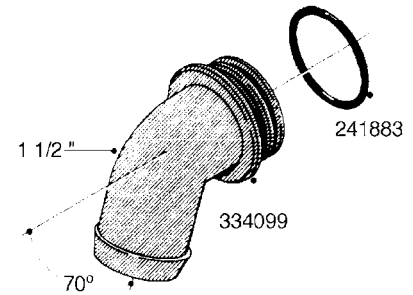

L0080

FITTINGS - S-53
L0080-HIN, 12:09:17

Page 1

Date 07.02.2020 10:37

Pos.	parts-n°	order qty	description
1	145995	1	FITT.DK S-53 FORK
2	241973	1	O-RING Ø3 X 44.2 70 SHORES NITRIL NITRIL (BLACK)
2	242353	1	O-RING 3 X 44.2 VITON VITON (BROWN)
3	242109	1	O-RING D32.2x3.0 NITRIL (BLACK)
3	242354	1	O-RING D32.2X3.0 VITON VITON (BROWN)
4	322103	1	FITT.DK S-53 BULKHEAD
5	322107	1	FITT.DK S-53 BULKHEAD NUT
6	322110	1	FITT.DK S-53 ELB. 1/2" BSP
7	322352	1	FITT.DK S-53 TEE
8	334229	1	FITT.DK S-53 STR.3/4"
9	334260	1	GASKET F. S-53 BULKHEAD
10	334564	1	FITT.DK S-67 TO S-53 ADAPTER
11	391100	1	FITT.DK S-53THREAD INS.1/2"BSP
12	726463	1	FITT.DK S53 BULKHEAD W/GASKET
13	726552	1	FIT.DK S-53X90 1/2" BSP,O-RING
14	726556	1	FITT.DK S-53 HB 1/2" W/O-RING
15	726558	1	FITT.DK S53 STR. 3/4" W.ORING
16	726559	1	FITT DK. S-53 HB 1" W/O-RING
17	726568	1	FITT.DK.S-53 HB 1/2"90 W/O-RING
18	726570	1	FITT.DK S-53 ELB.3/4" W.ORING
19	726571	1	FITT.DK S-53 ELB.1", W ORING
20	726578	1	FITT.DK S53 PLUG WITH O-RING
21	728561	1	FITT.DK. S67M - S53F REDUCER