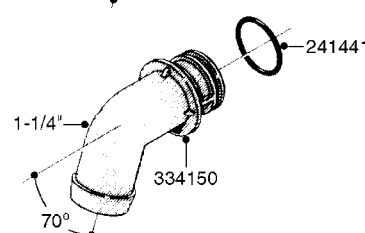

L0010

parts-n°	order qty	description
240085	1	O-RING D13,1/8,3X02,4 NITRIL
241441	1	O-RING D29.3X3
242594	1	O-RING D14 X 1.78 SCH.70-EPDM
320084	1	FITT.DK NUT 1/2" BSP
320095	1	FITT.DK NUT 1" BSP
320117	1	FITT.DK CONN.1/2"BSP F. 1" CAP
320187	1	FITT.DK CAP 3/8" BSP BLACK
320283	1	FITT.DK NUT 3/4"BSP
320821	1	FITT.DK NUT 1-1/2" BSP
321495	1	FITT.DK REDUC 1/4'BSP F.3/4'NT
321576	1	FITT.DK CONN 1/2"BSP F.3/4"NUT
330013	1	O-RING 2.5 X 10 PUR
330212	1	O-RING D19/D14X2.4 F.1/2"NUT
330326	1	O-RING D30/D24X2 F.1"NUT
330341	1	FITT.DK HB 1" F. 1" NUT
330595	1	O-RING D24.6/D20X2.1 -3/4"
330665	1	FITT.DK HB 3/4"F.1" NUT
330676	1	FITT.DK HB 3/8" F. 1/2" NUT
330687	1	FITT.DK HB 1/2" F. 1/2" NUT
330691	1	FITT.DK HB 3/4'F.3/4' NUT
330783	1	FITT.DK HB 3/8"F.3/8" NUT
331262	1	FITT.DK HB 1-1/2" F. 1-1/2"NUT
331273	1	O-RING D44/D38X2 F.1-1/2"
331446	1	FITT.DK HB 1" F.1-1/2" NUT
331807	1	FITT.DK HB 5/16" F.3/8" NUT
332286	1	FITT.DK HB 1/2" F. 3/4" NUT
332905	1	FITT.DK HB 1/2" F. 3/4" CAP
332927	1	FITT.DK PLUG F. NOZZLE TUBE
333292	1	FITT.DK HB 1"O'RING F.1-1/2"
333664	1	FITT.DK HB 5/16' F. 1/2' NUT
334044	1	FITT.DK HB 3/4' F. 3/4' CAP
334059	1	FITT.DK EL 1" 110 DEG.F.1-1/2"
334123	1	FITT.DK HB 1-1/4"O-RNG F.1-1/2"
334150	1	FITT.DK HB 1-1/4" 110 F.1-1/2"
390542	1	PLUG WASHER FOR 3/4'CAP NUT
716236	1	FITT.DK HB 1/2" ASSY. F. 3/4"
716413	1	FITT.DK PLUG ASSY. F.NOZ TUBE
717426	1	FITT.DK REDUC 1/4"BSP F.3/4"N
720856	1	FITT.DK 1/2'BSP ASSY.F.3/4'NUT
724621	1	FITT.DK HB 3/4"ASSY F.3/4" NUT