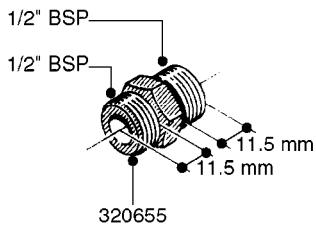

FITTINGS - HEXAGON NIPPLES
L0030-HIN, 01:01:16

Page 0
Date 07.02.2020 10:36

L0030