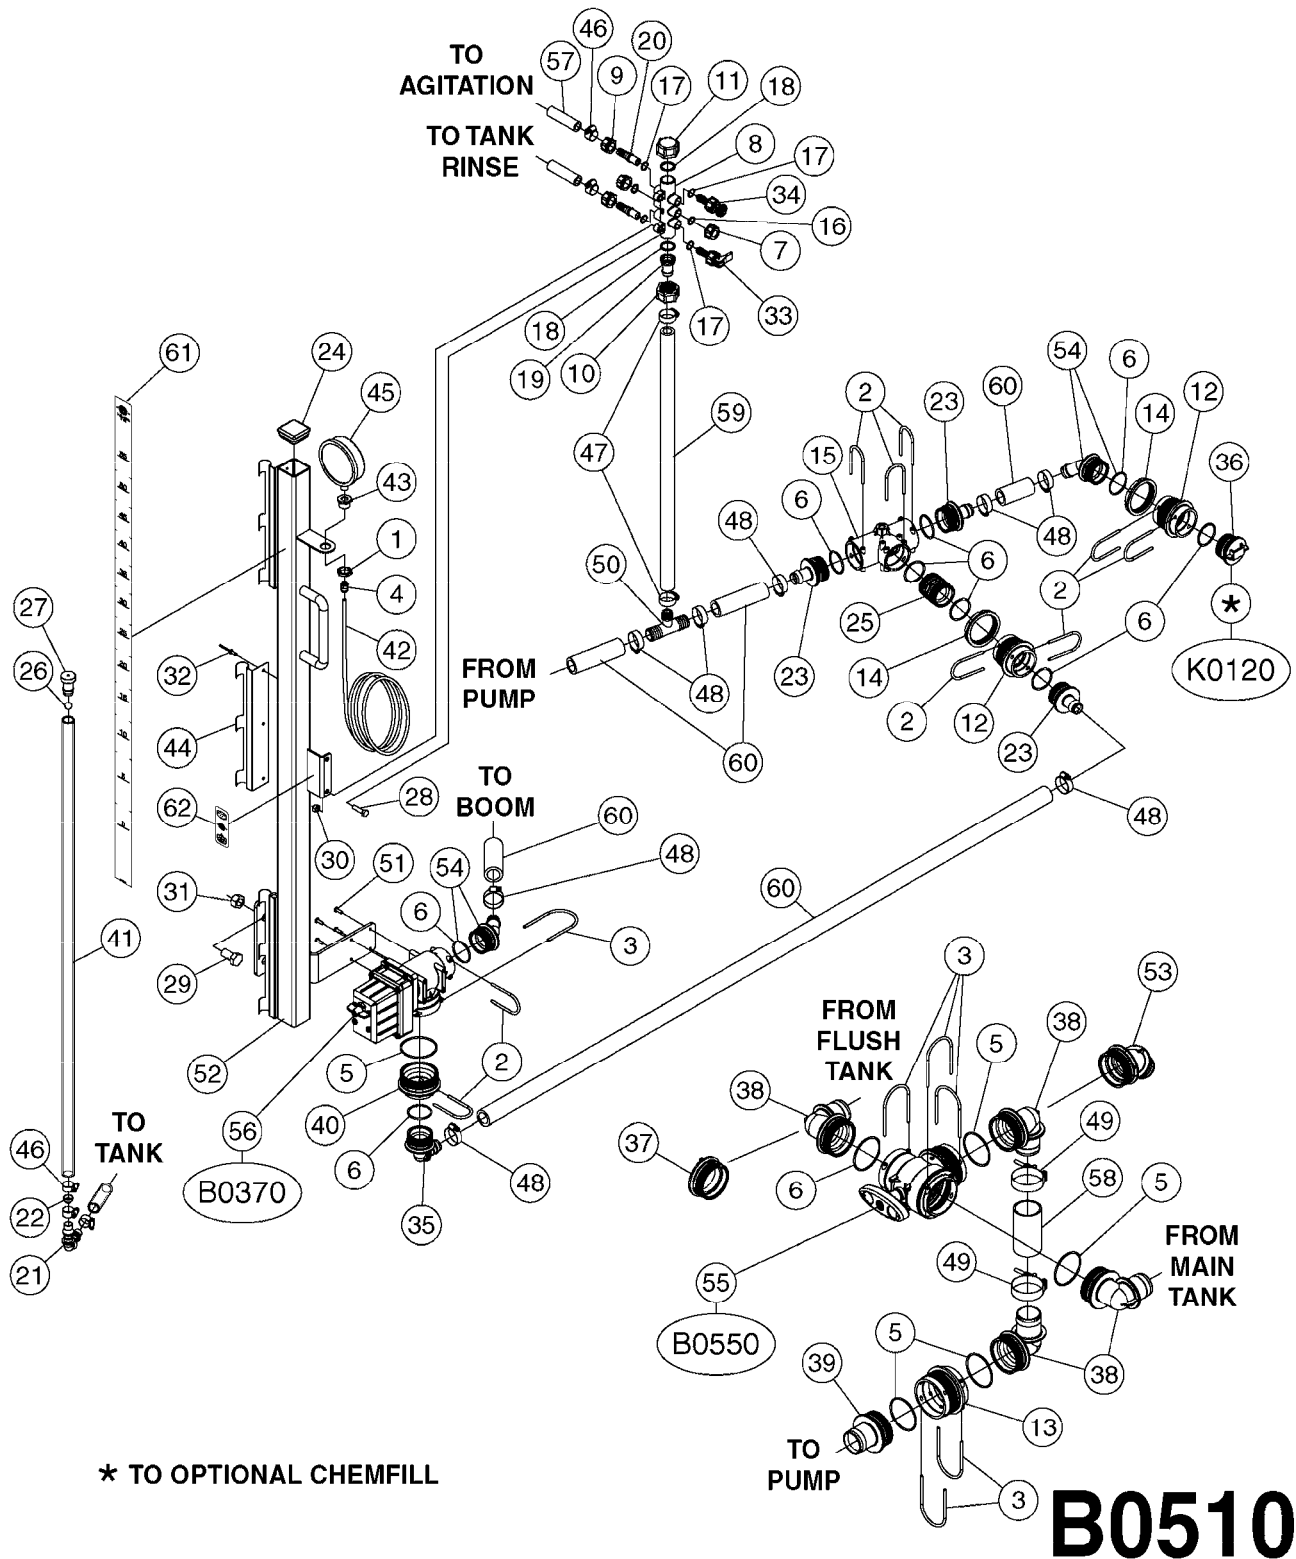

RANGER 550 MANIFOLD
B0510-HIN, 14:11:18

Page

0

Date

07.02.2020 10:36

RANGER 550 MANIFOLD
B0510-HIN, 14:11:18

Page 1
Date 07.02.2020 10:36

Pos.	parts-n°	order qty	description
1	140766	1	NUT 1/2" BSP
2	145996	1	FITT.DK S-67 FORK
3	145997	1	FITT.DK S-93 FORK
4	231346	1	QUICK COUPLER 1/8"BSP X 4 MM
5	242351	1	O-RING D69.5X3.0 VITON F.S-93
6	242353	1	O-RING 3 X 44.2 VITON
7	320047	1	FITT.DK CAPNUT 1/2" BSP
8	320073	1	DISTRIBUTOR HOUSING 1/2"
9	320084	1	FITT.DK NUT 1/2" BSP
10	320095	1	FITT.DK NUT 1" BSP
11	320106	1	FITT.DK CAPNUT 1" BSP
12	322104	1	FITT.DK S-67 BULKHEAD
13	322105	1	FITT.DK S-93 BULKHEAD DOUBLE
14	322108	1	FITT.DK S-67 BULKHEAD NUT
15	322224	1	FITT.DK S-67 TEE
16	330212	1	O-RING D19/D14X2.4 F.1/2"NUT
17	330315	1	O-RING D18.4/D13X.6
18	330326	1	O-RING D30/D24X2 F.1"NUT
19	330665	1	FITT.DK HB 3/4"F.1" NUT
20	331122	1	VALVE SEAT WITH 1/2" HOSE TAIL
21	334195	1	FITT.DK ELB. 3/4"HB X 3/4"HB
22	334203	1	ORFICE 6MM FOR SCF GREEN
23	334231	1	FITT.DK S-67 STR.1"
24	334561	1	PLUG 50x50x2 F.SQ.TUBE
25	334573	1	FITT.DK S-67 CONNECTOR
26	334878	1	BALL, YELLOW, SIGHT GAUGE
27	391105	1	FINAL STOPPER, 3/4"
28	420567	1	BOLT HEX 8.8 DEL M8X30 FT
29	430684	1	BOLT HEX 8.8 DEL M16X30 FT
30	460143	1	SELF LOCK NUT M8 SST A2 DIN985
31	460585	1	LOCKING NUT M16 DIN985 A2 SS
32	480804	1	RIVET Ø4.8x14.5
33	709741	1	VALVE ASSY. 1/2" FLIP LEVER
34	724530	1	THUMB WHEEL FOR AGITATION
35	726572	1	FITT.DK S-67 1" ELBOW 90 ASSY.
36	726579	1	FITT. S67 PLUG W/O-RING
37	726580	1	FITT. S93 PLUG W/O-RING
38	727225	1	FITT.DK S-93 ELB.2'PVC W/ORING
39	727227	1	FITT.DK S-93 STR.2" W/ORING
40	728562	1	FITT.DK S-93 TO S67 ADAPTOR
41	927205	1	HOSE R X CLEAR X 3/4 X 0012"
41	72027503	1	HOSE ASSY, SITE GAUGE, RG550 COMPLETE HOSE ASSEMBLY WITH TANK FITTING
42	927253	1	RED AIR HOSE, Ø4/2 1810 E
43	14055400	1	FITT.DK REDUC 1/2"x1/8"x1/4"BS
44	16226200	1	BRACKET F.TANK SCALE - PAINTED
45	28026103	1	GAUGE 200PSI/BR,4",1/4"BSP-BTM
45	28026203	1	GAUGE 200PSI/BR,2.5"1/4BSP-BTM
46	28029803	1	CLAMP HOSE GEAR P1/2" 6708
47	28029903	1	CLAMP HOSE GEAR P3/4"-S1" 6712
48	28030003	1	CLAMP HOSE GEAR P1" 6716
49	28030203	1	CLAMP HOSE T-BOLT S2" 235-67
50	28059103	1	FITTING, TEE, 1" 3/4" 1" BARB
51	44076200	1	SCREW WN5451 5X16 SS TORX
52	63035203	1	CONTROL POST, RANGER 550
53	72072700	1	FITT.DK S-93 45D 2" PVC
54	72433000	1	FITT.S67 1" 45° W/O-RING
55	72518900	1	SUCTION VALVE 2008 NAV
56	72678700	1	REGULATOR S67/S93 CROSS-DRILL