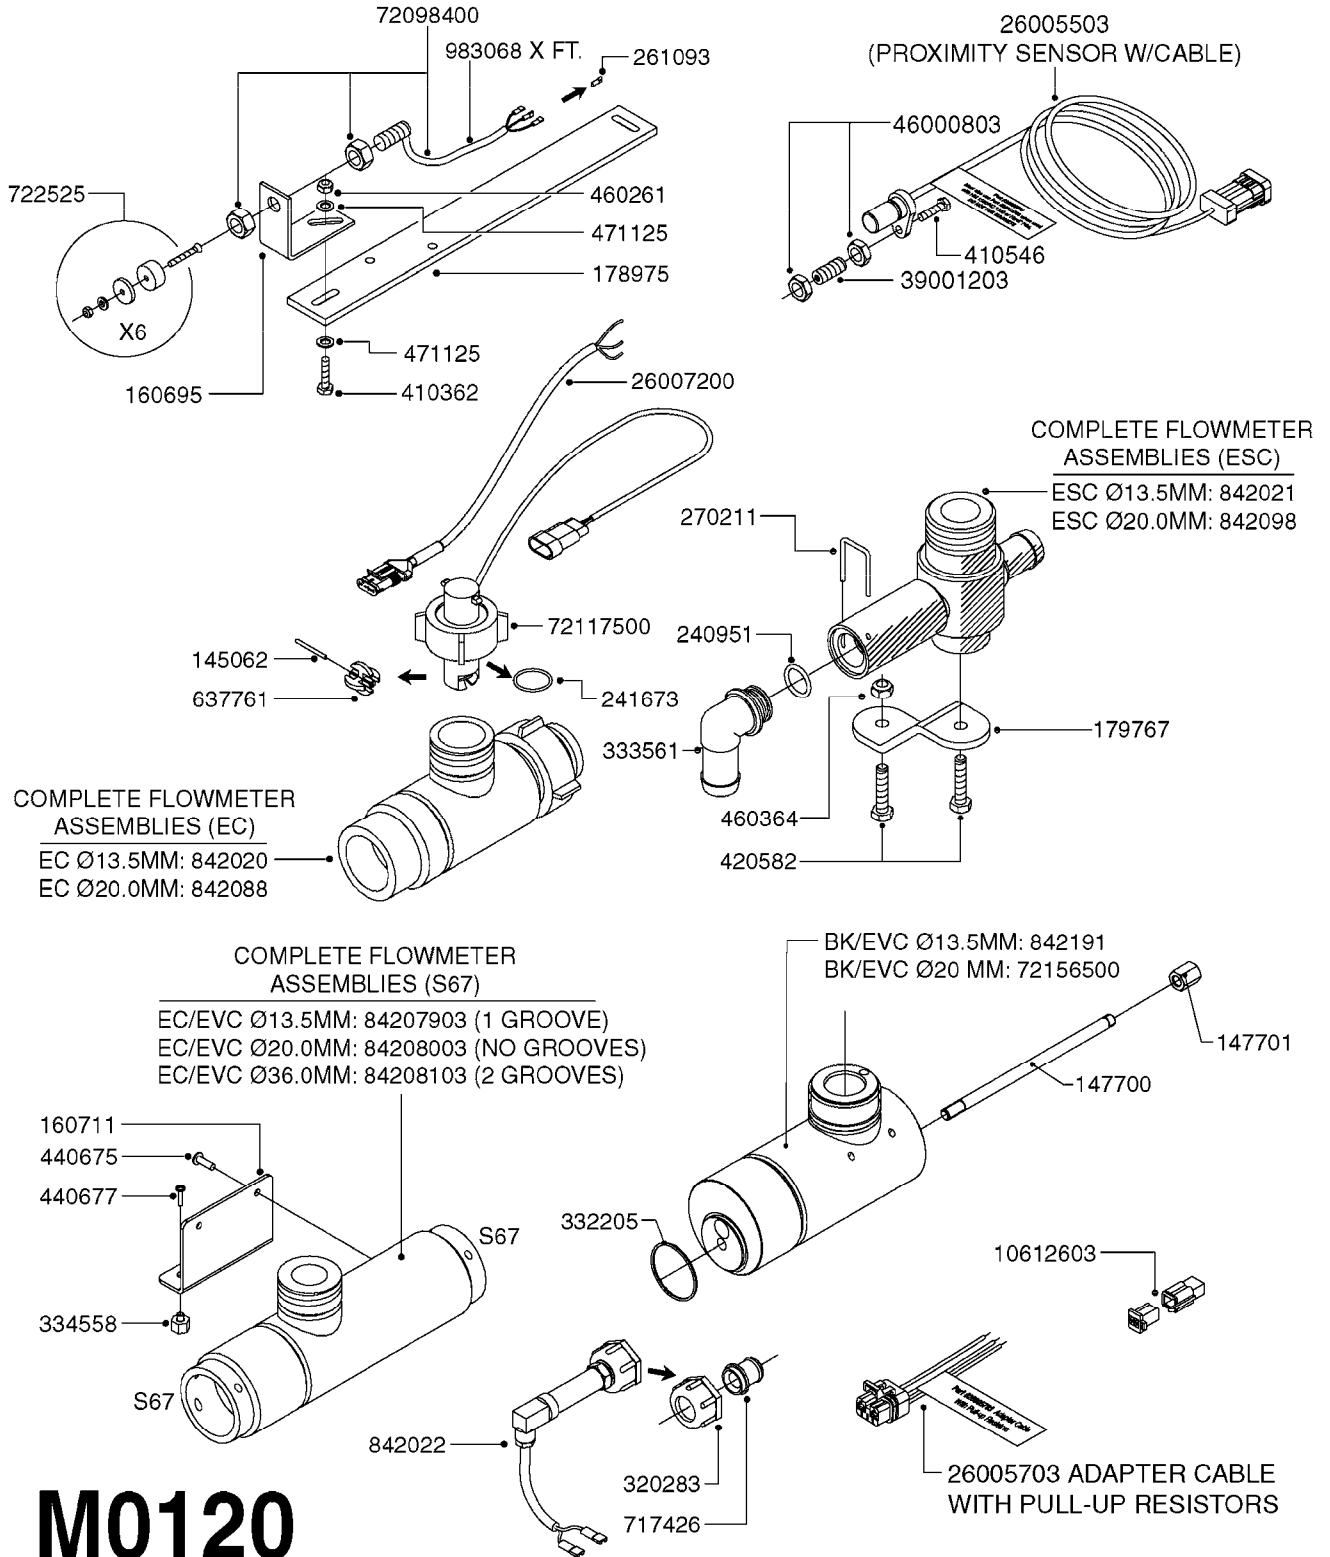

M0090

HC 2500/HM1500 DISPLAY/SCANBOX
M0090-HIN, 01:01:16

Page 1

Date 07.02.2020 10:37

parts-n°	order qty	description
142516	1	SCREW SET M10 BENT F. LOCKING
161411	1	MT.BRK. HC2500/HM1500 DISPLAY
26018300	1	ADAPTOR 2500 FOR SPRAYBOX II 39-PIN/REPLACES SCANBOX
260363	1	PLUG 2 POLE 12V
260827	1	PLUG F.EC ATTACHMENTS
261060	1	PLUG F.EC ATTACHMENTS
261589	1	FUSE 5 X 20 1.25 AMP
26176203	1	FUSE 5.0A QUICK-ACT.
261933	1	CABLE W/PLUG 2X25 L=71"
261934	1	CABLE W/PLUG 18X0.5MM L=79"
261935	1	SWITCH 2 POLE
261937	1	CIRCUIT BOARD F. SCANBOX
262099	1	PLUG SOCKET 3-POLE 2.5/3
450902	1	BOLT ALLEN HEAD M4 X 16MM
471055	1	WASHER D4.1/7.6 X 0.9
61029900	1	BRACKET FOR HC2500
731613	1	DISPLAY HC2500 NEW
731983	1	DISPLAY HM1500 REFURBISHED
732095	1	DISPLAY HM1500 NEW
732096	1	SCANBOX F.HM1500/HC2500
741580	1	PLUG 3-POLE 2.5/3
978045	1	DECAL QUICK GUIDE 1500/2500
978097	1	DECAL QUICK GUIDE 1500/2500 FR