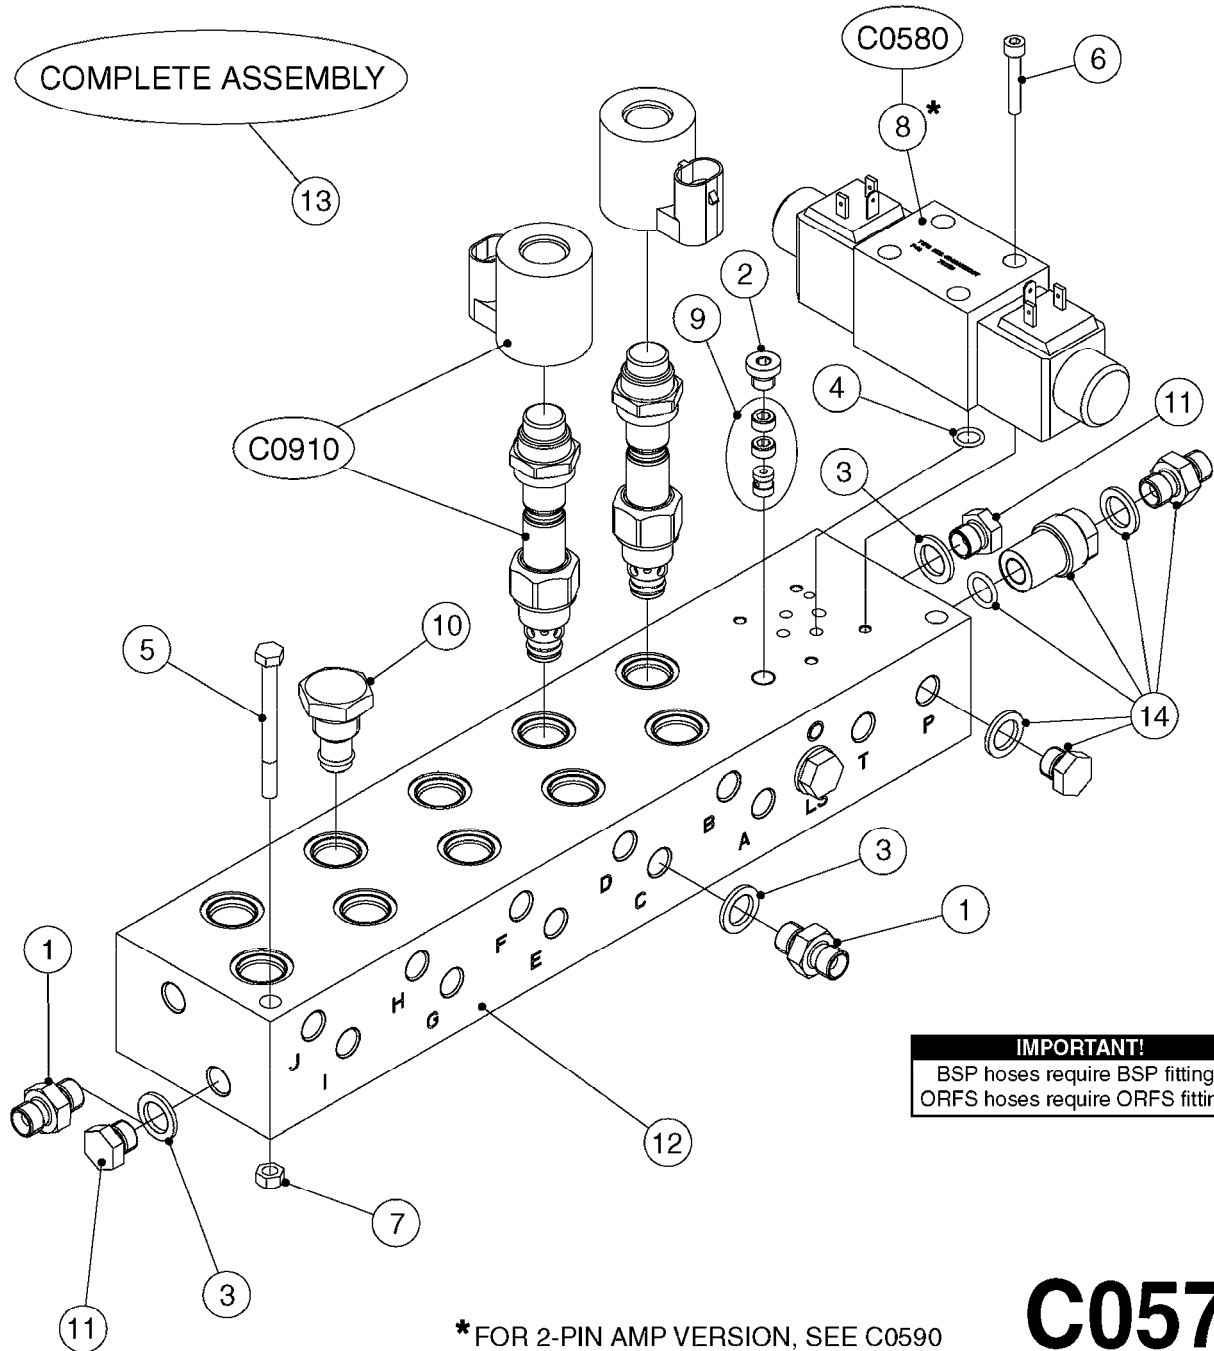

IMPORTANT!
BSP hoses require BSP fittings
ORFS hoses require ORFS fittings

*FOR 2-PIN AMP VERSION, SEE C0590

C0570

HYD.BLOCK EAGLE/FORCE PRE 2012
C0570-HIN, 13:05:19

Page 1

Date 07.02.2020 10:36

Pos.	parts-n°	order qty	description
1	146845	1	HEX NIPPLE 1/4"x1/4" BSP
1	23234500	1	HEX NIPPLE 1/4" - 9/16" ORFS
1	146851	1	HEX NIPPLE 1/4"x1/4" 0.7MM BSP
1	23234700	1	HEX NIPPLE 1/4"-9/16" - 0.7mm ORFS
1	147498	1	HEX NIPPLE 1/4"-1/4" 1.2mm BSP
1	23234100	1	HEX NIPPLE 1/4"-9/16" - 1.2mm ORFS
2	231987	1	PLUG 1/8' BSP W/GASKET
3	241404	1	DOWTY SEAL 1/4"
4	242102	1	O-RING Ø9.25X1.78 NITRIL 90SH
5	420847	1	BOLT HEX 8.8 DEL M8X85
6	450964	1	SCREW M5X30 F.CYLINDER
7	460143	1	SELF LOCK NUT M8 SST A2 DIN985
8	782116	1	HY SOLENOID VALVE MD1L-S3/10N-D12K1/P
9	782124	1	SWITCH VALVE OUTS.1/8" 5000PSI
10	782131	1	BLIND PLUG F.3/4" CARTR.VALVE
11	14010400	1	PLUG 1/4" BSP
12	14098600	1	HYD. BLOCK SPC/FTZ 3/4" 2010
13	72679100	1	HY.BLOCK BOOM HYDR. FTZ 2010
14	74191700	1	ADJ. FLOW VALVE REPAIR KIT DHP