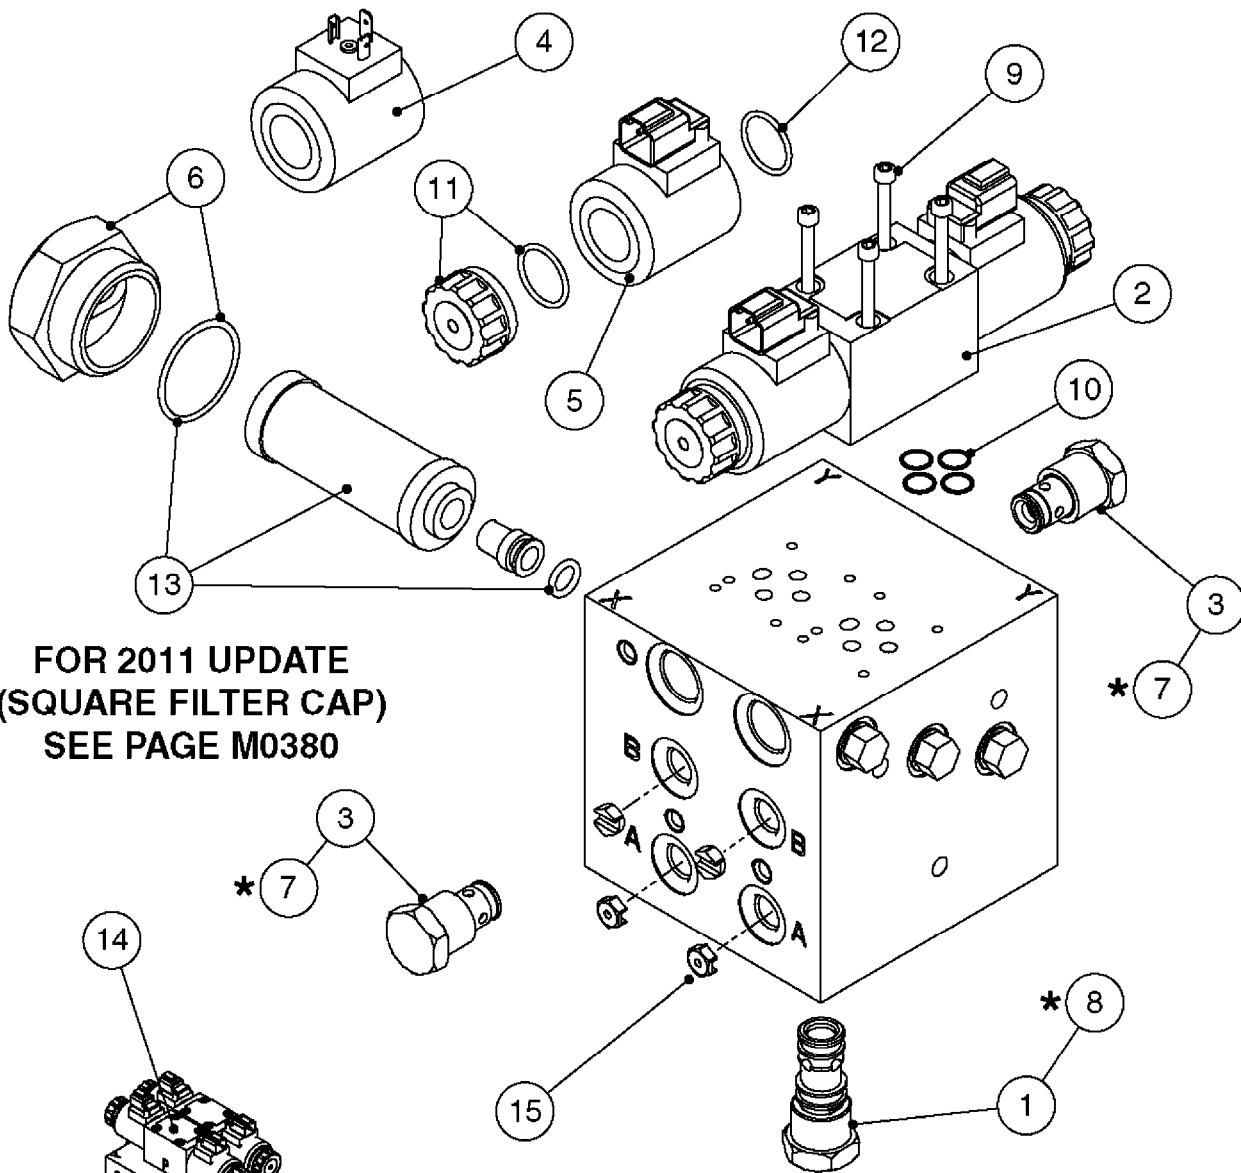

If unsure, pair of new style sensors works with all versions of UC4.

NORAC UC4 BOOM HEIGHT CONTROL
M0290-HIN, 01:01:16

Page 1

Date 07.02.2020 10:37

Pos.	parts-n°	order qty	description
1	410443	1	BOLT HEX 8.8 DEL M6X70
1	410605	1	BOLT HEX 8.8 DEL M6X80
2	460261	1	SPB/SPC BOOM
3	471124	1	NUT HEX M6X1.00 LOCK DIN985 A2 SS
4	16128603	1	WASHER, M6, Ø18/ 6.4X 1.6, SS
4	16128703	1	BRACKET F. SENSOR 60X60 TUBE SPB/SPC BOOM
5	26016303	1	BRACKET F. SENSOR 50x50 TUBE
6	26025903	1	FORCE BOOM (FTZ)
7	26026003	1	CONNECTOR RING CPC #11 NORAC
8	26026600	1	NORAC UC4+ ROLL SENSOR W/TEMP. CONFIRM NORAC P/N 45000
8	28055603	1	NORAC UC4+ ROLL SENSOR CONFIRM NORAC P/N 45001
9	28049503	1	NORAC CABLE VAR.RT.VLV DIN
10	28049603	1	3-PIN CONNECTORS/HIRSCHMAN
11	28050303	1	NORAC CABLE VAR.RT.VLV DEUTSCH
12	28050703	1	2-PIN CONNECTORS/DEUTSCH
13	28054303	1	NORAC CABLE EXTENSION
14	28055503	1	NORAC POWER CABLE
15	28055703	1	NORAC RUBBER TOP&BOLT F.SENSOR DIA.30MMX30MMX8MM
16	28085900	1	NORAC UC4+ OPEN CTR. CABLE
17	28086200	1	PARALIFT INTERFACE CABLE NORAC
18	28086300	1	NORAC VALVE MOUNTING HARDWARE
19	28086400	1	NORAC VALVE CABLE ROLL PIGTAIL
20	28086500	1	SENSOR BRANCH CABLE NORAC
21	28086600	1	CAN NODE DUAL CABLE NORAC
22	70112503	1	UC4 DISPLAY PANEL NORAC
23	78216100	1	UC4 ULTRASONIC SENSOR
		1	UC4 SENSOR MOUNTING BKT. NORAC
		1	FOAM DISC F. SENSOR NORAC
		1	UC4+ ROLL SENSOR KIT '11 HIN INCLUDES NORAC P/N 45000 & 45001
		1	NORAC VALVE BLOCK COMP, DEUTSCH CON.