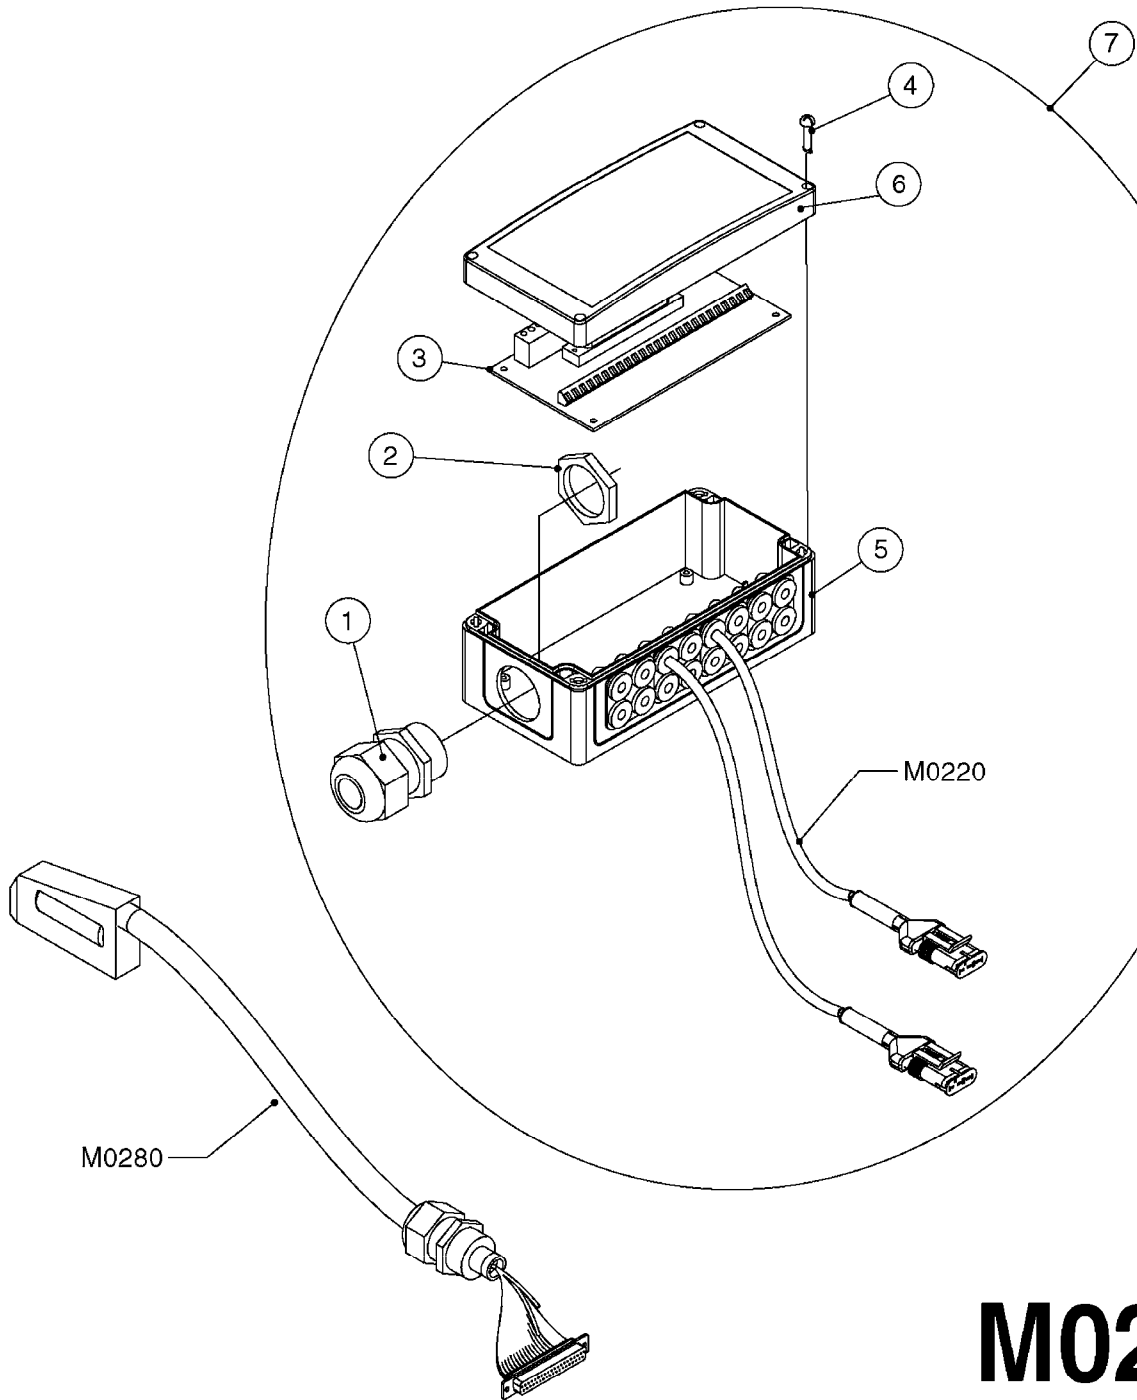

M0220

CABLES
M0220-HIN, 12:05:18

Page 1
Date 07.02.2020 10:37

Pos.	parts-n°	order qty	description
1	262150	1	SCREW ASSM.FOR D-SUB PLUG
2	26004900	1	CABLE FEM/MALE 37P L=9.5M
3	26005900	1	WIRE 37/37 POLE DAH/JOB COM
4	26006000	1	LEAD F AMP SUPERSEAL 3 WAYS L1,5M
4	26006100	1	CABLE L = 5.00M, AMP, MALE, 3P
4	26007000	1	CABLE L = 0.20M, AMP, MALE, 3P
4	26007100	1	CABLE L = 9.00M, AMP, MALE, 3P
4	26007200	1	CABLE 3POL AMP FEMALE L13M
5	26006200	1	CABLE L = 4.50M, AMP, MALE, 2P
5	26006300	1	CABLE L = 0.50M, AMP, MALE, 2P
5	26006400	1	CABLE L = 0.75M, AMP, MALE, 2P
5	26006500	1	CABLE L = 1.50M, AMP, MALE, 2P
5	26006600	1	CABLE L = 9.00M, AMP, MALE, 2P
6	26006700	1	CABLE L = 0.12M, AMP, FEMALE, 2P
7	26006800	1	CABLE L = 1.00M, AMP, FEMALE, 2P
8	26007300	1	CABLE L = 1.00M, AMP, FEMALE, 3P
9	26007400	1	CABLE L = 3.00M, AMP, EXT, 3P
9	26009800	1	CABLE L = 0.50M, AMP, EXT, 2P
10	26007500	1	CABLE FEM/FEM 15P L=3.5M
11	26016900	1	CABLE DB25M - DB25F L=8.5m
12	72450600	1	CAP F. AMP SUPER SEAL 2P PLUG
13	72450700	1	CAP F. AMP SUPER SEAL 3P PLUG
14	72450800	1	CAP F. AMP SUPER SEAL 4P PLUG