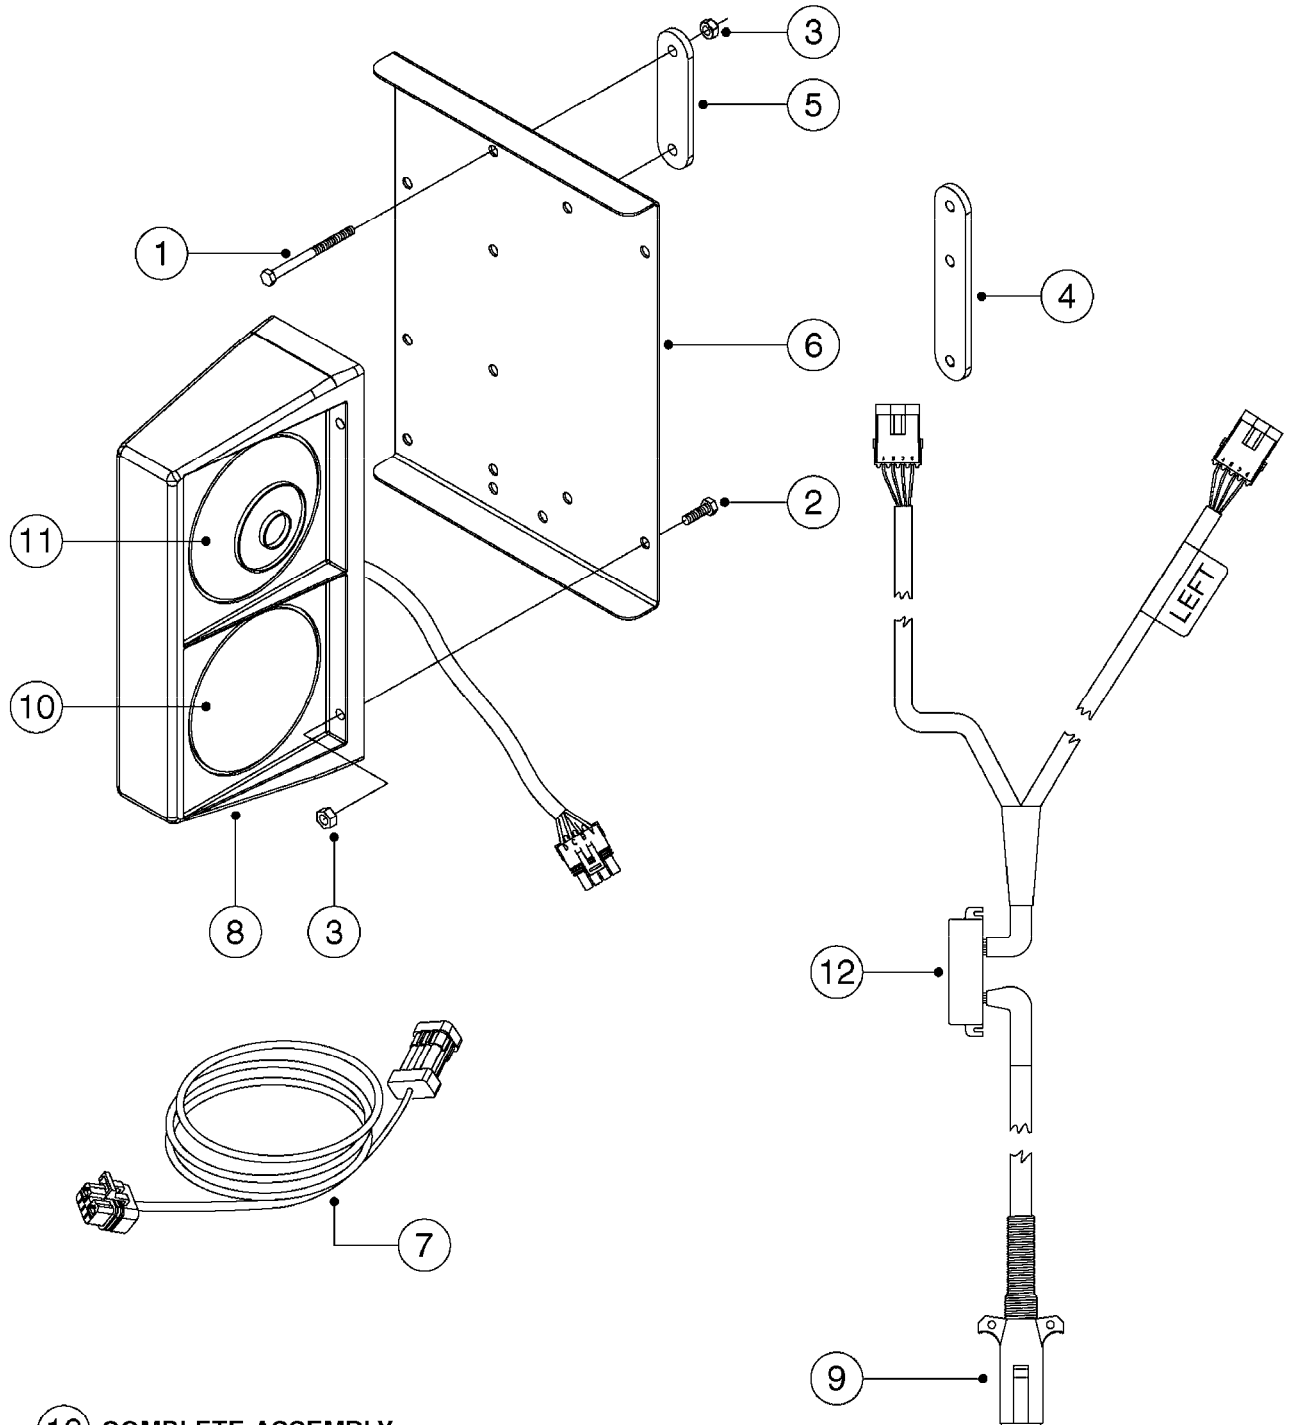

13 COMPLETE ASSEMBLY

COMPLETE ASSEMBLIES
WHOLEGOODS ITEMS

M0160

TRAFFIC LIGHT KIT
M0160-HIN, 13:08:19

Page 1
Date 07.02.2020 10:37

Pos.	parts-n°	order qty	description
1	410266	1	BOLT HEX 8.8 DEL M6X120
1	410421	1	BOLT HEX M6X110 DIN931-A2 SS
1	410524	1	BOLT HEX 8.8 DEL M6X100
1	410605	1	BOLT HEX 8.8 DEL M6X80
2	410362	1	BOLT HEX 8.8 SS M6X20
3	460261	1	NUT HEX M6X1.00 LOCK DIN985 A2 SS
4	16022303	1	BRACKET 100MM TUBE
5	16022403	1	BRACKET 60MM TUBE
6	16025603	1	BRACKET TAIL LIGHT DUAL LAMP
7	26004703	1	HARNESS 13' EXT 4 WIRE WP
8	26004903	1	TAIL LIGHT GREEN WIRE LH
8	26005003	1	TAIL LIGHT YELLOW WIRE RH
9	26005103	1	PLUG 7-PIN AG TAIL LIGHT
10	26005403	1	LENS BLACK BEFORE 2009
10	26017003	1	LENS RED
11	26016903	1	LENS AMBER
12	26032703	1	HARNESS COMPLETE, TAIL LIGHT, 2013
13	83308603	1	TRAFFIC LIGHT KIT