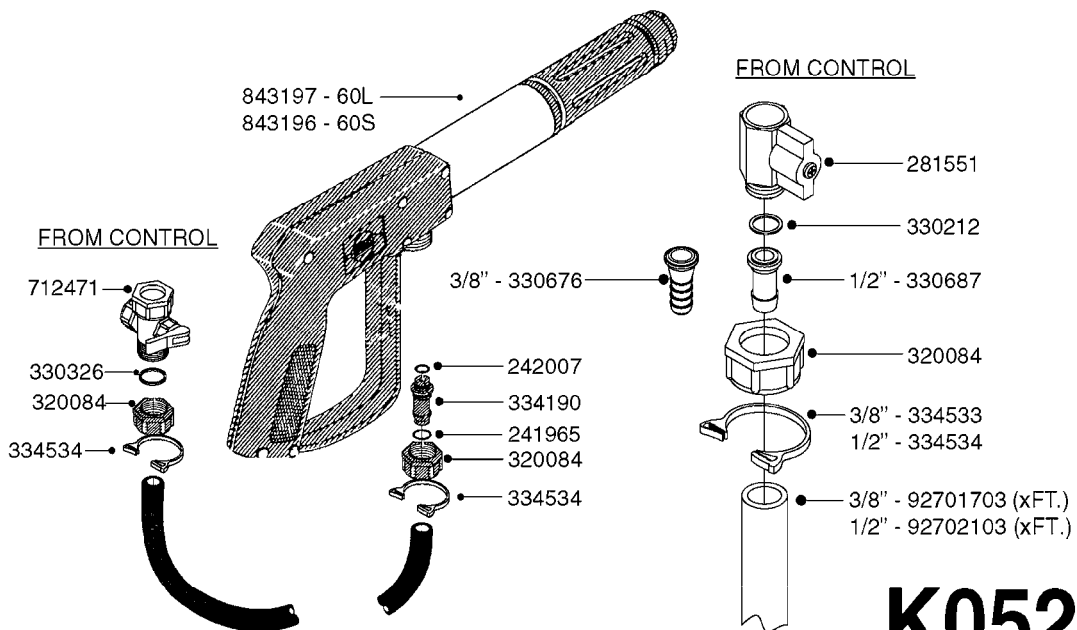

Page 1

Date 07.02.2020 10:36

parts-n°	order qty	description
130390	1	TEE 3/8'X 1/2' BSP F.TYPE 60S
145791	1	CONE FOR ON/OFF
147063	1	SWIRL F.SPRAY GUN TYPE 60
240936	1	O-RING D13.3X2.4 NITRIL
241441	1	O-RING D29.3X3
241965	1	O-RING Ø12.1 X 1.6 NITRILE
242007	1	O-RING Ø9.1 X 1.6 NITRILE
242013	1	SPRING RUBBER F/TRIGGER
242033	1	O-RING Ø14.1 X 1.6 NITRILE
242064	1	SLEEVE RUBBER 3X8X4MM
320084	1	FITT.DK NUT 1/2" BSP
322073	1	HOUSING F.SWIRL TYPE 60S H.G.
322075	1	HOUSING F. NOZZLE
330013	1	O-RING 2.5 X 10 PUR
334117	1	HANDLE PIECE RIGHT F.60S/60L
334118	1	HANDLE PIECE LEFT F.60S/60L
334121	1	SEAT FOR ON-OFF TYPE
334190	1	FITT.DK HB 1/2' F. PISTOL 60S
334533	1	CLAMP HOSE PLASTIC 3/8"
334534	1	CLAMP HOSE PLASTIC 1/2"
334653	1	FITT.DK HB 3/8' F.HANDGUN
334655	1	TRIGGER SAFETY F.60S/60L GUN
371314	1	NOZZLE CERAMIC 1099-20
440634	1	SCREW 5/8"
480716	1	PIN D3X6 STAINLESS
615455	1	TUBE F.LANCE TYPE 60L
725476	1	SPINDLE
725477	1	TRIGGER
750270	1	GASKET KIT F.SPRAY GUN
843196	1	SPRAY GUN KIT TYPE 60 SHORT
843197	1	HANDGUN KIT TYPE 60 LONG
92701703	1	HOSE R X3/8" X300PSI WP X0012"
92702103	1	HOSE R X1/2" X300PSI WP X0012"