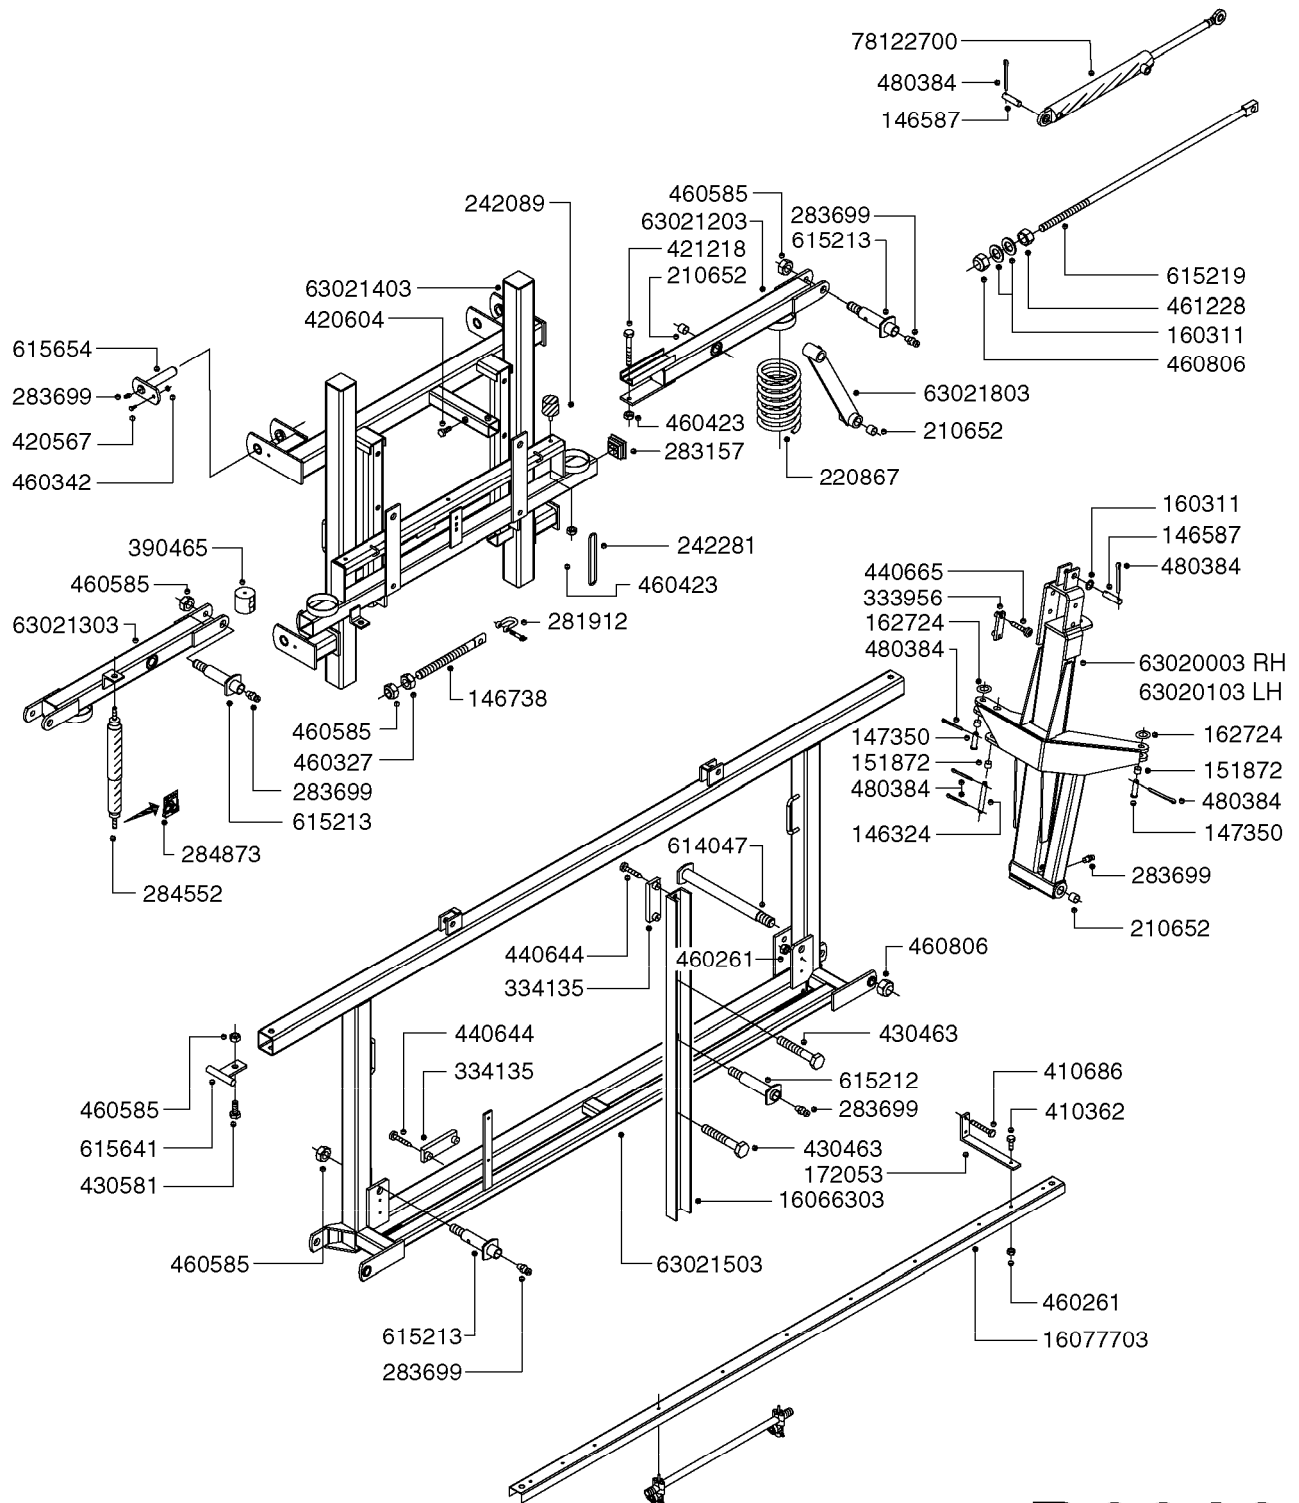

**NORTH AMERICAN STEEL PARTS SHOWN ON THIS PAGE
FOR DENMARK STEEL PARTS, SEE PAGE D0300**

D0310

BOOM COMMANDER CENTER 45-66'US
D0310-HIN, 01:01:16

Page 1
Date 07.02.2020 10:36

parts-n°	order qty	description
146324	1	SHAFT D16.8 L102/2 X 5
146587	1	PIN D16.8 X 65
146738	1	PIN FOR CENTER CABLE EAGLE
147350	1	PIN D16.8 L60MM
151872	1	BUSHING D22.0/18.0 10MM
160311	1	WASHER D30/D20.4X2
162724	1	WASHER D25/D18.1X1
172053	1	NOZZLE TRACK HOLDER
210652	1	BUSHING TEFLON D25/D22X20
220867	1	COMP SPRING DI106 L320 D14 N9,55
242089	1	RUBBER STOP D50X40 M10
242281	1	RUBBER BAND OVAL 180MM
281912	1	SHACKLE M-10
283157	1	PLUG F.DRAIN 60X60X4
283699	1	GREASE NIPPLE M6X1
284552	1	SHOCK ABSORBER F.EAGLE BOOM
284873	1	KIT F.SHOCK ABSORBER HDW.EAG.
333956	1	SLIDE SHOE 91X25X10
334135	1	SLIDE SHOE 140X45X15
390465	1	JOINER BLOCK TRAPEEZE EAGLE
410362	1	BOLT HEX 8.8 SS M6X20
410686	1	BOLT HEX 8.8 DEL M6X30
420567	1	BOLT HEX 8.8 DEL M8X30 FT
420604	1	BOLT HEX 8.8 DEL M10X25 FT DIN933
421218	1	BOLT HEX 8.8 DEL M10X90
430463	1	BOLT HEX 8.8 DEL M16X110
430581	1	BOLT HEX 8.8 DEL M16X40 FT
440644	1	SCREW NO.10 5/8"
440665	1	SCREW M4.2X16 STAINLESS
460261	1	NUT HEX M6X1.00 LOCK DIN985 A2 SS
460327	1	NUT HEX M16X2
460342	1	NUT HEX M10 DEL DIN934
460423	1	NUT HEX M10X1.50 LOCK DIN985A2 SS
460585	1	LOCKING NUT M16 DIN985 A2 SS
460806	1	NUT HEX M20X2.50 LOCK DIN985A2 SS
461228	1	NUT HEX M20
480384	1	PIN COTTER 3/16 x 1-1/2"
614047	1	PIN D22 X 243 HINGE EAGLE
615212	1	PIN D22 X 84 LUBED F.EAGLE
615213	1	PIN D22 X 70 LUBED F.EAGLE
615219	1	TILT CYL.REPLACEMENT EAGLE
615641	1	SAFETY BAR F.WNG TLT 45-66'
615654	1	PIN D25 X 123 F. PARALIFT
16066303	1	U-CHANNEL F. CENTER SPB
16077703	1	CENTER TRACK SPB
63020003	1	HINGE 45'-66' RH / SPB
63020103	1	HINGE 45'-66' LH / SPB
63021203	1	TRAPEZE ARM R.H. SPB
63021303	1	TRAPEZE ARM L.H. SPB
63021403	1	PARA-LIFT LIFT CENTER SPB
63021503	1	CENTER FRAME SPB
63021803	1	TRAPEZE ARM SPB
78122700	1	CYLINDER D40/22X300MM RED