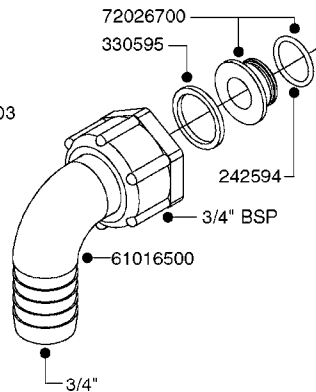

L0040

FITTINGS - NIPPLES & ELBOWS
L0040-HIN, 01:01:16

Page 1

Date 07.02.2020 10:36

parts-n°	order qty	description
10530803	1	FITT.PO.SE 2.00X2.00 45 DEG.
320191	1	FITT.DK ELB 3/8' BSP 45 DEGREE
320482	1	FITT.DK ELB. 1/2" BSP 60 DEG.
320596	1	FITT.DK ELB 3/8'-1/2'BSP 45DEG
320607	1	FITT.DK HN 3/8M X 3/8F BSP LNG
320633	1	FITT.DK HN 3/8"M X 3/8"F BSP
321451	1	FITT.DK ELB.1-1/2 X1-1/4 80DEG
321532	1	FITT.DK REDUC 3/4' X 1/2' BSP
390233	1	FITT.DK REDUC 1-1/2" X 1" BSP

L0050

parts-n°	order qty	description
242594	1	O-RING D14 X 1.78 SCH.70-EPDM
320294	1	FITT.DK TEE 3/8X3/8HB X1/2"BSP
320305	1	FITT.DK HB 3/4'- 3/4' BSP
320386	1	FITT.DK TEE 3/8X3/8HB X3/8"BSP
320397	1	FITT.DK ELB 3/8"HB X 3/8" BSP
320401	1	FITT.DK TEE 1/2X1/2HB X1/2"BSP
320412	1	FITT.DK TEE 1/2X1/2HB X3/8'BSP
320423	1	FITT.DK ELB 1/2'HB X 3/8' BSP
320891	1	FITT.DK HB 3/8'- 3/8' BSP
320972	1	FITT.DK HB 5/16'- 1/4' BSP
322046	1	FITT.DK TEE 1/2X1/2HB X3/4'BSP
322048	1	FITT.DK TEE 3/4X3/4HB X3/4'BSP
330595	1	O-RING D24.6/D20X2.1 -3/4"
333137	1	FITT.DK CONN.1/2" F.NOZZ. DOUB
333141	1	FITT.DK CONN.1/2" F.NOZZ.SING
334041	1	FITT.DK CONN.3/4' F.NOZZ. SING
334042	1	FITT.DK CONN.3/4' F.NOZZ. DOUB
334195	1	FITT.DK ELB. 3/4"HB X 3/4"HB
10012103	1	FITT.PO.HB 1.25X1.50 IMB1012
10014003	1	FITT.PO.HB 1.25X1.25 IMB1010
10036903	1	FITT.PO.HB 1.50X1.50 IMB1212
28019303	1	FITTING HB ELB 3/4NPT-3/4HOSE
61016500	1	HOSE TAIL 3/4" 90°+RG CAP 3/4"
72026700	1	NOZZLE TUBE ADAPTER W/O-RING