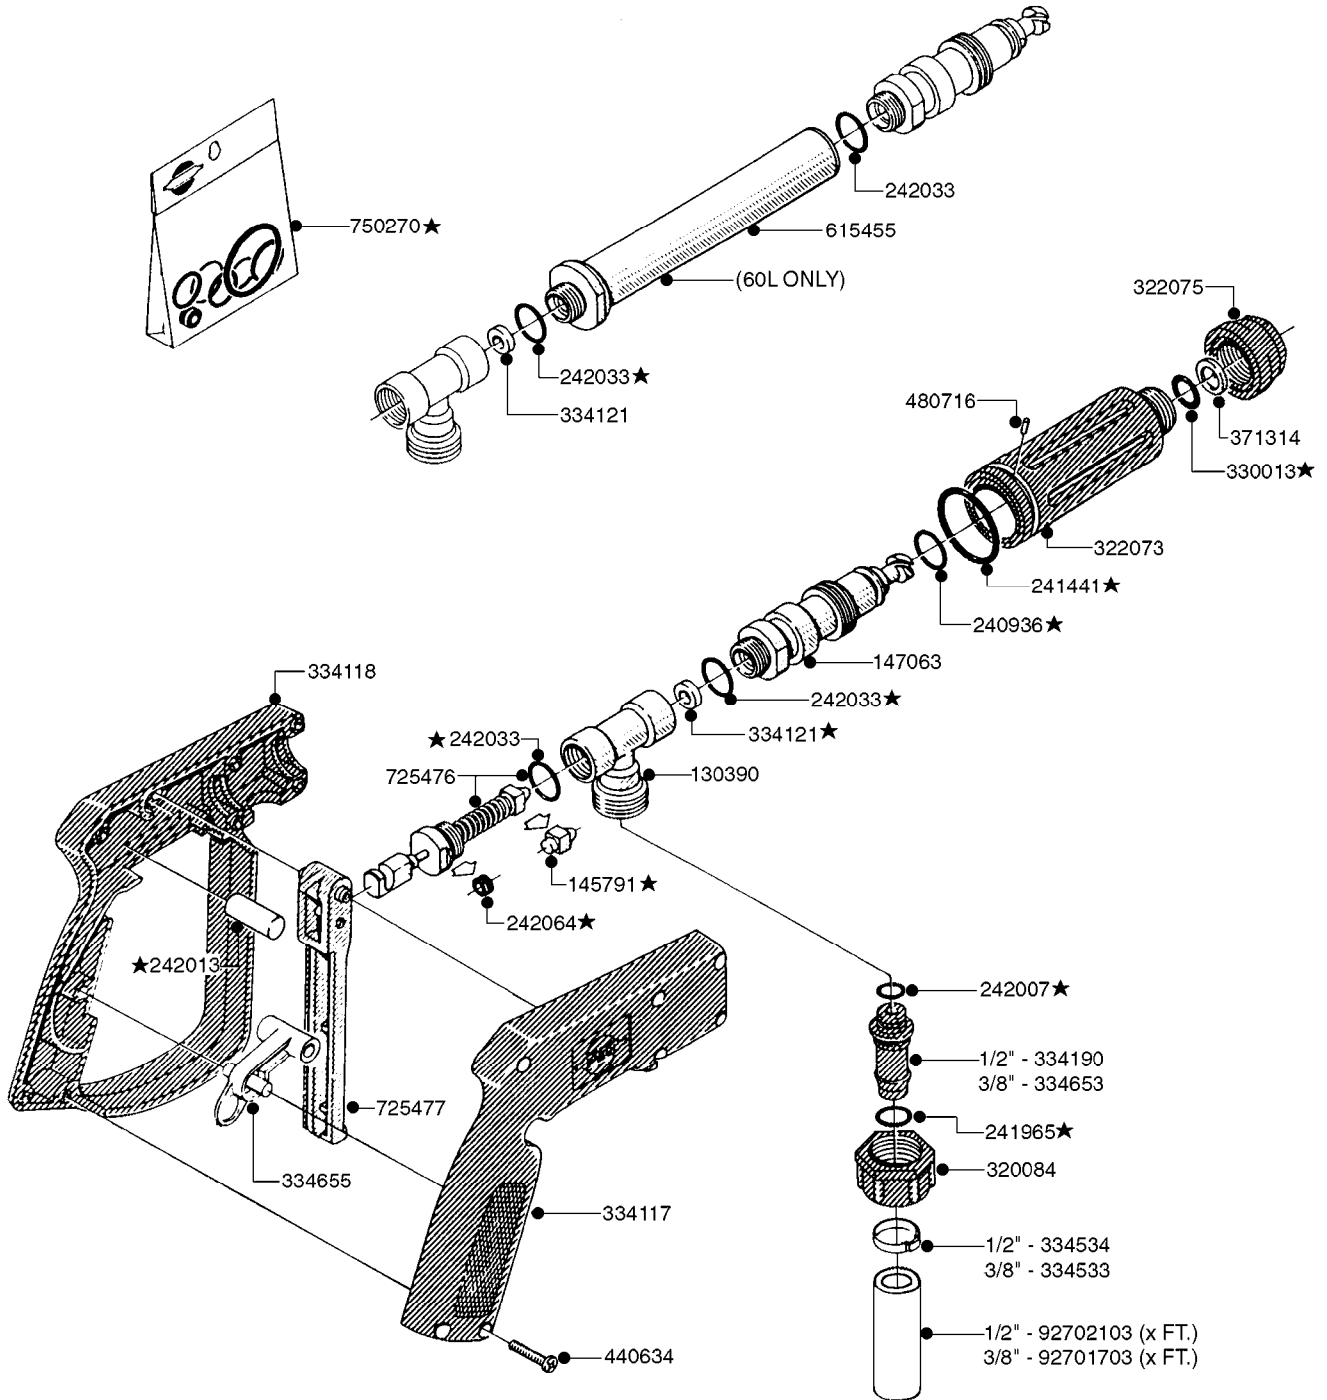

COMPLETE ASSEMBLY:
843197 - 60L
843196 - 60S

COMPLETE ASSEMBLIES
WHOLEGOODS ITEMS

K0480

HANDGUN TYPE 60S/60L POST 95
K0480-HIN, 01:01:16

Page 1

Date 07.02.2020 10:36

parts-n°	order qty	description
130390	1	TEE 3/8'X 1/2' BSP F.TYPE 60S
145791	1	CONE FOR ON/OFF
147063	1	SWIRL F.SPRAY GUN TYPE 60
240936	1	O-RING D13.3X2.4 NITRIL
241441	1	O-RING D29.3X3
241965	1	O-RING Ø12.1 X 1.6 NITRILE
242007	1	O-RING Ø9.1 X 1.6 NITRILE
242013	1	SPRING RUBBER F/TRIGGER
242033	1	O-RING Ø14.1 X 1.6 NITRILE
242064	1	SLEEVE RUBBER 3X8X4MM
320084	1	FITT.DK NUT 1/2" BSP
322073	1	HOUSING F.SWIRL TYPE 60S H.G.
322075	1	HOUSING F. NOZZLE
330013	1	O-RING 2.5 X 10 PUR
334117	1	HANDLE PIECE RIGHT F.60S/60L
334118	1	HANDLE PIECE LEFT F.60S/60L
334121	1	SEAT FOR ON-OFF TYPE
334190	1	FITT.DK HB 1/2' F. PISTOL 60S
334533	1	CLAMP HOSE PLASTIC 3/8"
334534	1	CLAMP HOSE PLASTIC 1/2"
334653	1	FITT.DK HB 3/8' F.HANDGUN
334655	1	TRIGGER SAFETY F.60S/60L GUN
371314	1	NOZZLE CERAMIC 1099-20
440634	1	SCREW 5/8"
480716	1	PIN D3X6 STAINLESS
615455	1	TUBE F.LANCE TYPE 60L
725476	1	SPINDLE
725477	1	TRIGGER
750270	1	GASKET KIT F.SPRAY GUN
843196	1	SPRAY GUN KIT TYPE 60 SHORT
843197	1	HANDGUN KIT TYPE 60 LONG
92701703	1	HOSE R X3/8" X300PSI WP X0012"
92702103	1	HOSE R X1/2" X300PSI WP X0012"