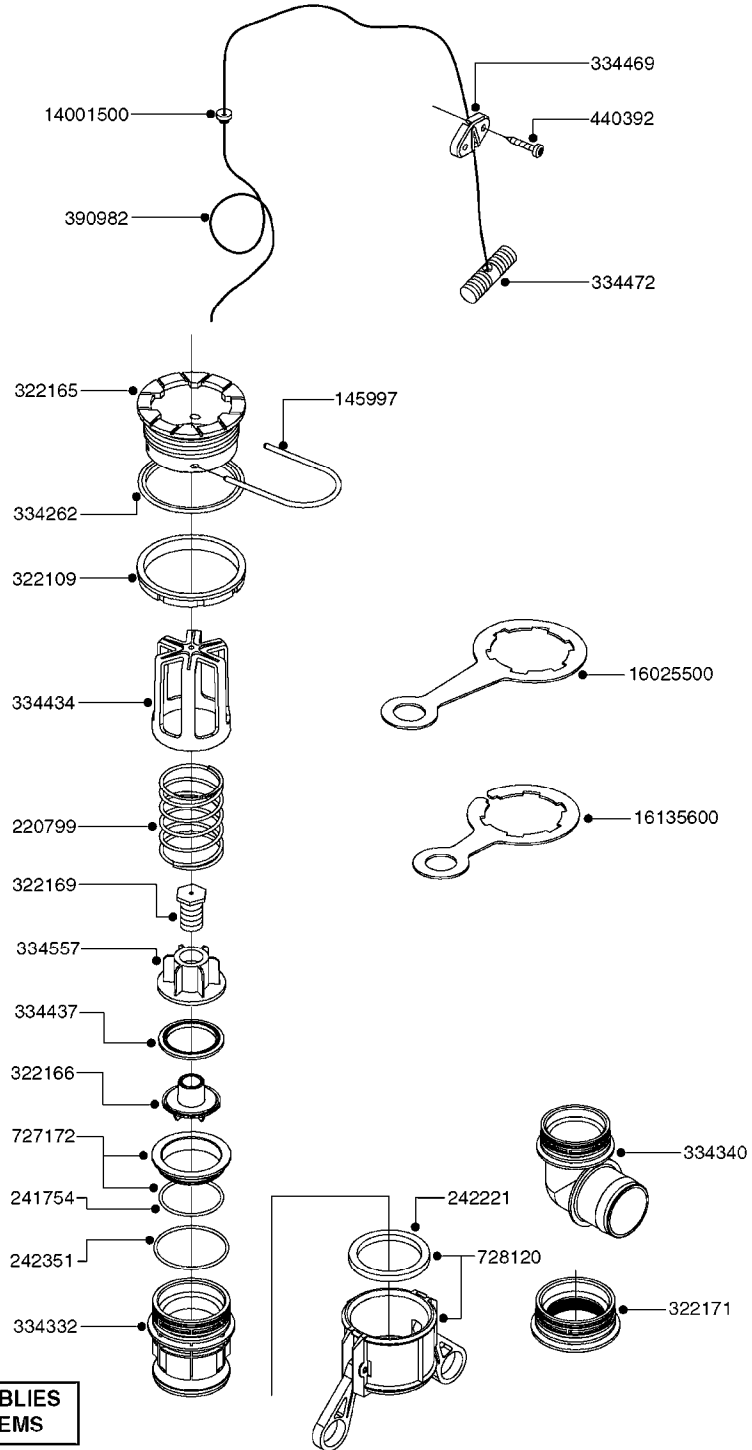

727617 - COMPLETE ASSEMBLY (2" BSP THREADED FITTING & 126" CORD)
727742 - COMPLETE ASSEMBLY (2-1/2" ELBOW & 157.5" CORD)

K0180

DRAIN ASSEMBLY-PULL CORD TYPE
K0180-HIN, 01:01:16

Page 1

Date 07.02.2020 10:36

parts-n°	order qty	description
145997	1	FITT.DK S-93 FORK
220799	1	SPRING F.TOP DRAIN
241754	1	O-RING D59.5X3
242221	1	GASKET F. S-93 QUICK COUPLERS
242351	1	O-RING D69.5X3.0 VITON F.S-93
322109	1	FITT.DK S-93 BULKHEAD NUT
322165	1	FITT.DK S-93 BULKHEAD SINGLE
322166	1	VALVE FLAP LOWER PART
322169	1	CORD PLUG F.TOP DRAIN
322171	1	FITT.DK S-93 THREAD INS.2"BSP
334262	1	GASKET F.S-93 BULKHEAD
334332	1	FITT.DK S-93 MALE QUICK COUP.
334340	1	FITT.DK S-93 ELBOW 2.5"
334434	1	CAGE F.SPRING BOTTOM DRAIN ASY
334437	1	SEAL FOR VALVE FLAP
334469	1	CLEVIS F.CORD TOP DRAIN ASSY.
334472	1	HANDLE FOR TOP DRAIN
334557	1	SPRING SEAT TOP DRAIN
390982	1	CORD NYLON 4000MM
440392	1	SCREW 6.3 X 25.0 DIN7981C TORX
727172	1	FITT.DK S-93 SEAT INSERT
727617	1	FITT.DK S-93 BOTTOM VALVE 2'
727742	1	TOP DRAIN CORD TYPE
728120	1	QUICK COUPLER CAP F.S93 DRAIN
14001500	1	GROMMET F.TOP DRAIN CORD
16025500	1	TANK SPACER SIGHT GAUGE
16135600	1	GUIDE FOR SIGHT GAUGE NAV/NCM