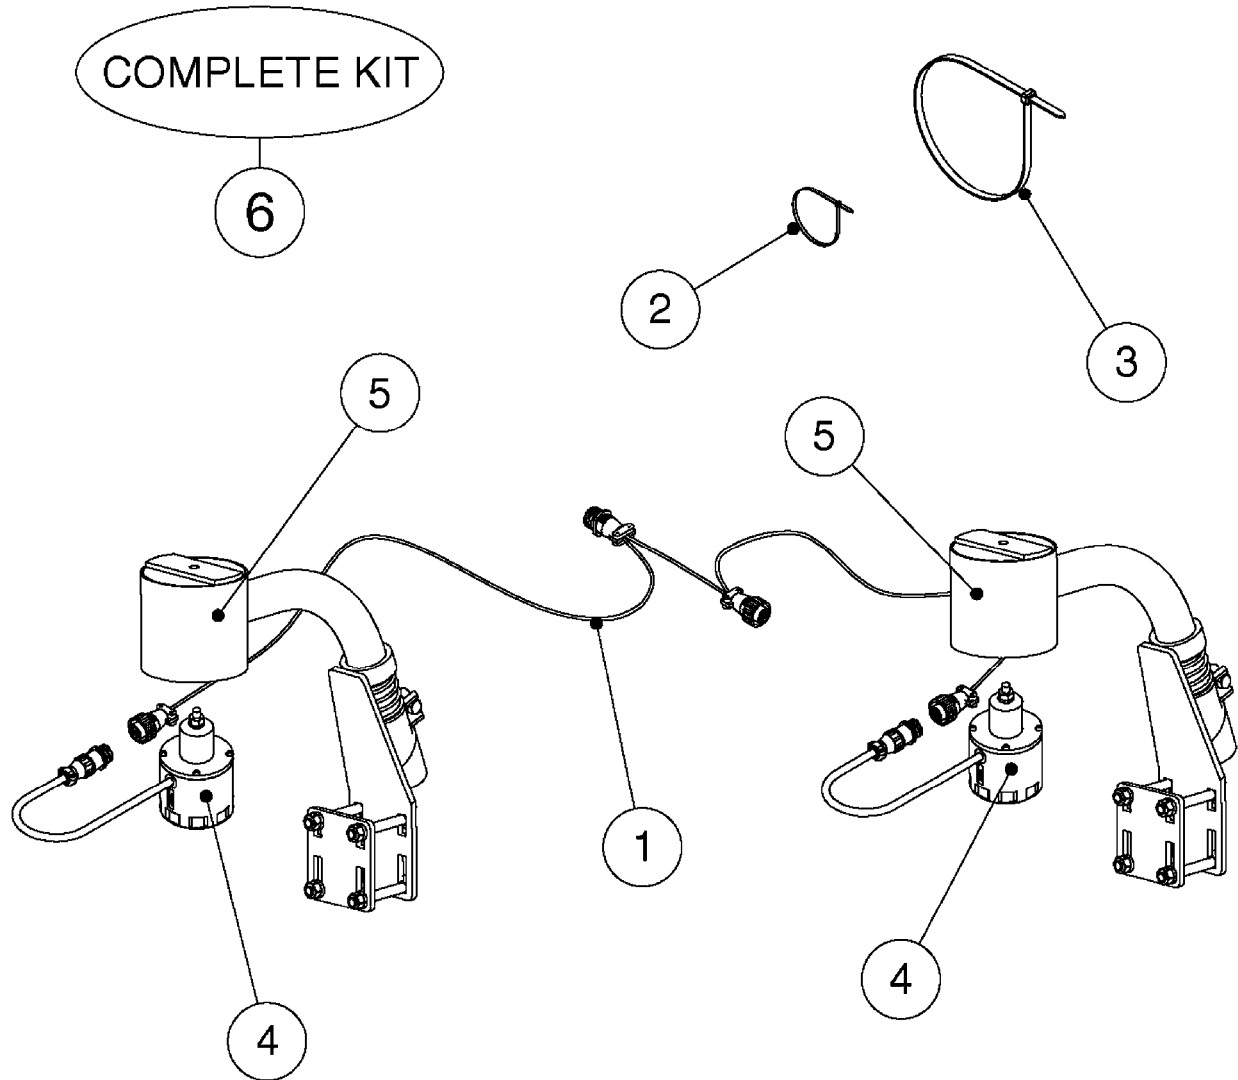

M0350

JUNCTION BOXES - HYDRAULIC
M0350-HIN, 15:07:19

Page 1

Date 07.02.2020 10:37

Pos.	parts-n°	order qty	description
1	261442	1	LID F.3010/3012 HP BOX
2	391071	1	BOX FOR HY.DAH
3	983070	1	CABLE 2X6²
4	26016900	1	CABLE DB25M - DB25F L=8.5m
5	26018000	1	HYD JUNCTION BOX SPZ PRE 2012 EAGLE SPC BOOMS
5	26018100	1	HYD. BOX BOOM PCB W/LEADS FOR FORCE/TWIN FORCE BOOMS
5	26018500	1	HYD. BOX BOOM PCB NO LEADS
5	26038300	1	HYD JUNCTION BOX GENERIC 2012 EAGLE SPC/FORCE BOOMS
6	26087600	1	DAH INTERFACE PCB ASSY. V.2.0
7	28048000	1	PLUG 3-POL DIN 9680 FEM.CHASS
8	28048100	1	PLUG 3-POL DIN 9680 MALE SPRAY
9	28048200	1	WIRE GROMET RUBBER 4 HOLE
10	28048500	1	FUSE 10A ATOF SERIES