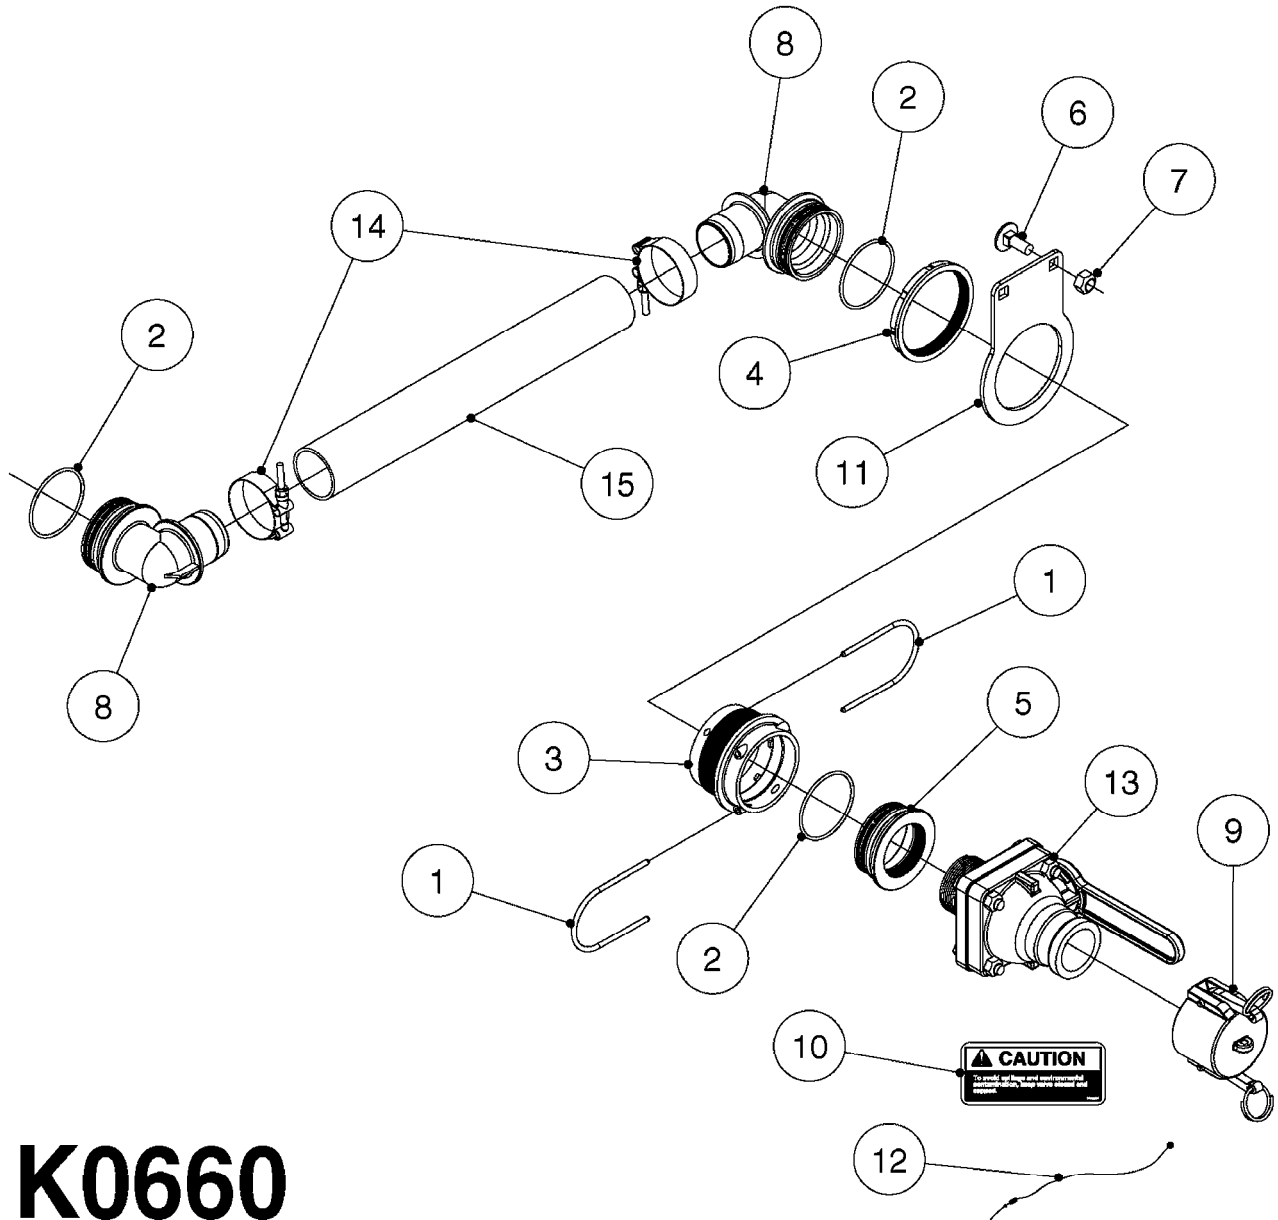

K0660

QUICKFILL - RANGER 550
K0660-HIN, 29:05:19

Page 1

Date 07.02.2020 10:36

Pos.	parts-n°	order qty	description
1	145997	1	FITT.DK S-93 FORK
2	242351	1	O-RING D69.5X3.0 VITON F.S-93
3	322105	1	FITT.DK S-93 BULKHEAD DOUBLE
4	322109	1	FITT.DK S-93 BULKHEAD NUT
5	390721	1	FITT.DK S-93 PLUG W/2" NPT THRE
6	451070	1	CARRIAGE BOLT M12X30
7	460703	1	NUT HEX M12X1.75 LOCK DIN985A2 SS
8	727225	1	FITT.DK S-93 ELB.2'PVC W/ORING
9	10531003	1	CAP F.MALE QUICK COUPLER 2"
10	10533303	1	DECAL CAUTION-LEAK Q.FILL ENG
11	16144003	1	BRACKET, QUICK FILL, RG550
12	24001203	1	RBR LANYARD 11" F.QCK FILL CAP
13	28014603	1	VALVE STUBBY 2" BANJO
14	28030203	1	CLAMP HOSE T-BOLT S2" 235-67
15	92702703	1	HOSE PVC SUCT GRAY 2"