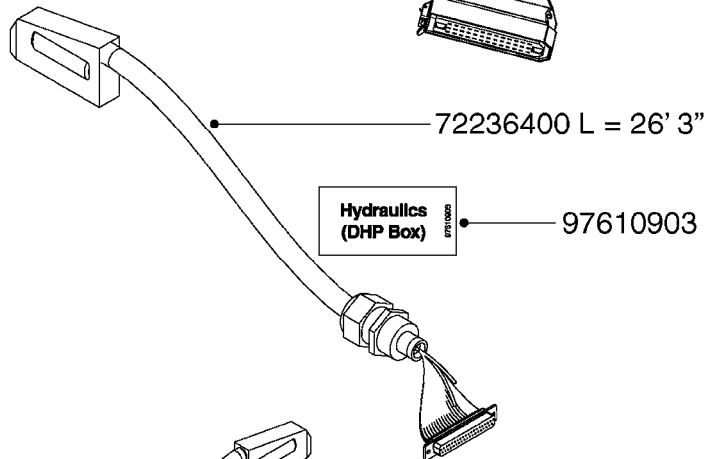

LIQUID SYSTEM

- 26004200 L = 57' 5"
- 28028700 L = 45' 11"
- 28027500 L = 37' 9"
- 28028900 L = 26' 3"
- 28028800 L = 16' 5"
- 26003900 L = 6' 7"

HYDRAULIC SYSTEM

* Note orientation of bracket
1 = Liquid system
2 = Hydraulic system