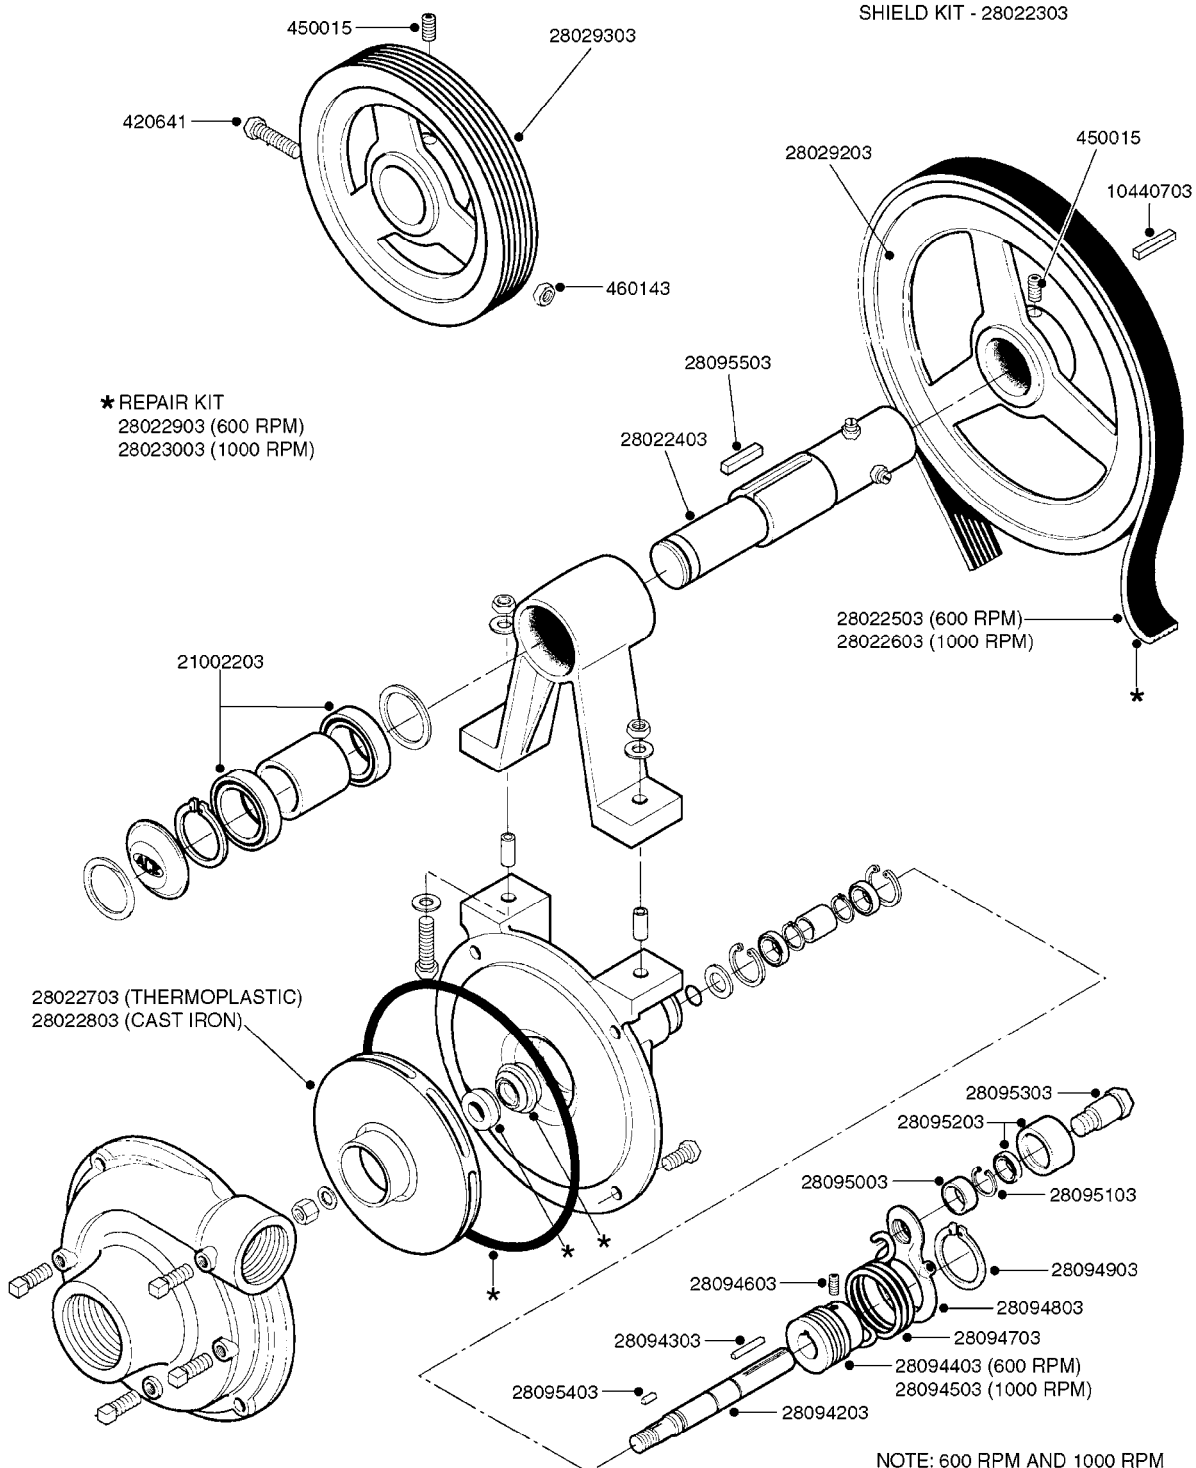

NOTE: 600 RPM AND 1000 RPM PUMPS HAVE 1" INPUT SHAFT

A0430

PUMP - ACE 150 BELT DRIVE
A0430-HIN, 05:12:19

Page 1

Date 07.02.2020 10:36

parts-n°	order qty	description
420641	1	BOLT HM 8X35/22 A2 SS DIN931
450015	1	SCREW ALLAN 3/8'X5/8' BLACK
460143	1	SELF LOCK NUT M8 SST A2 DIN985
10440703	1	KEY SQ 1/4"x1-1/2"
21002203	1	BEARING, SEALED ACE BELT DRIVE
28022303	1	SHIELD KIT
28022403	1	OUTPUT SHAFT ACE BELT DR PUMP
28022503	1	BELT 600 RPM ACE PUMP
28022603	1	BELT 1000 RPM ACE PUMP
28022703	1	IMPELLER THERMOPLASTIC
28022803	1	IMPELLER CAST IRON
28022903	1	REPAIR KIT 600 RPM
28023003	1	REPAIR KIT 1000 RPM
28029203	1	11.6"P.D.X2"BORE PULLEY 600RPM
28029303	1	7.9"P.D.X2"BORE PULLEY 1000RPM
28094203	1	5/8" DRIVEN SHAFT W.KEYWAY SS
28094303	1	KEY 3/16"X3/16"X1-1/4"
28094403	1	1.35"P.D.X5/8"BORE PULLEY 600RPM
28094503	1	1.7"P.D.X5/8"BORE PULLEY 1000RPM
28094603	1	SCREW ALLEN 5/16"NC X 5/16"
28094703	1	IDLER MOUNTED TORSION SPRING
28094803	1	IDLER ARM
28094903	1	EXTERNAL SNAP RING F.IDLER ARM
28095003	1	5/8" SPACER
28095103	1	RETAINER RING
28095203	1	IDLER BEARING/OUTER ROLLER ASSEMBLY
28095303	1	HEX HEAD IDLER CAP SCREW 5/8"NCX2-1/8"
28095403	1	KEY F.IMPELLER 1/8"X1/8"X1/2"
28095503	1	KEY 3/8"X1/2"X1-1/2"