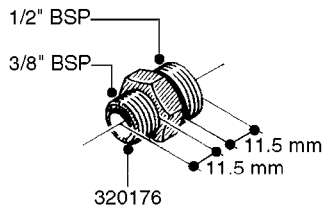

FITTINGS - HEXAGON NIPPLES
L0030-HIN, 01:01:16

Page 0
Date 07.02.2020 10:36

L0030