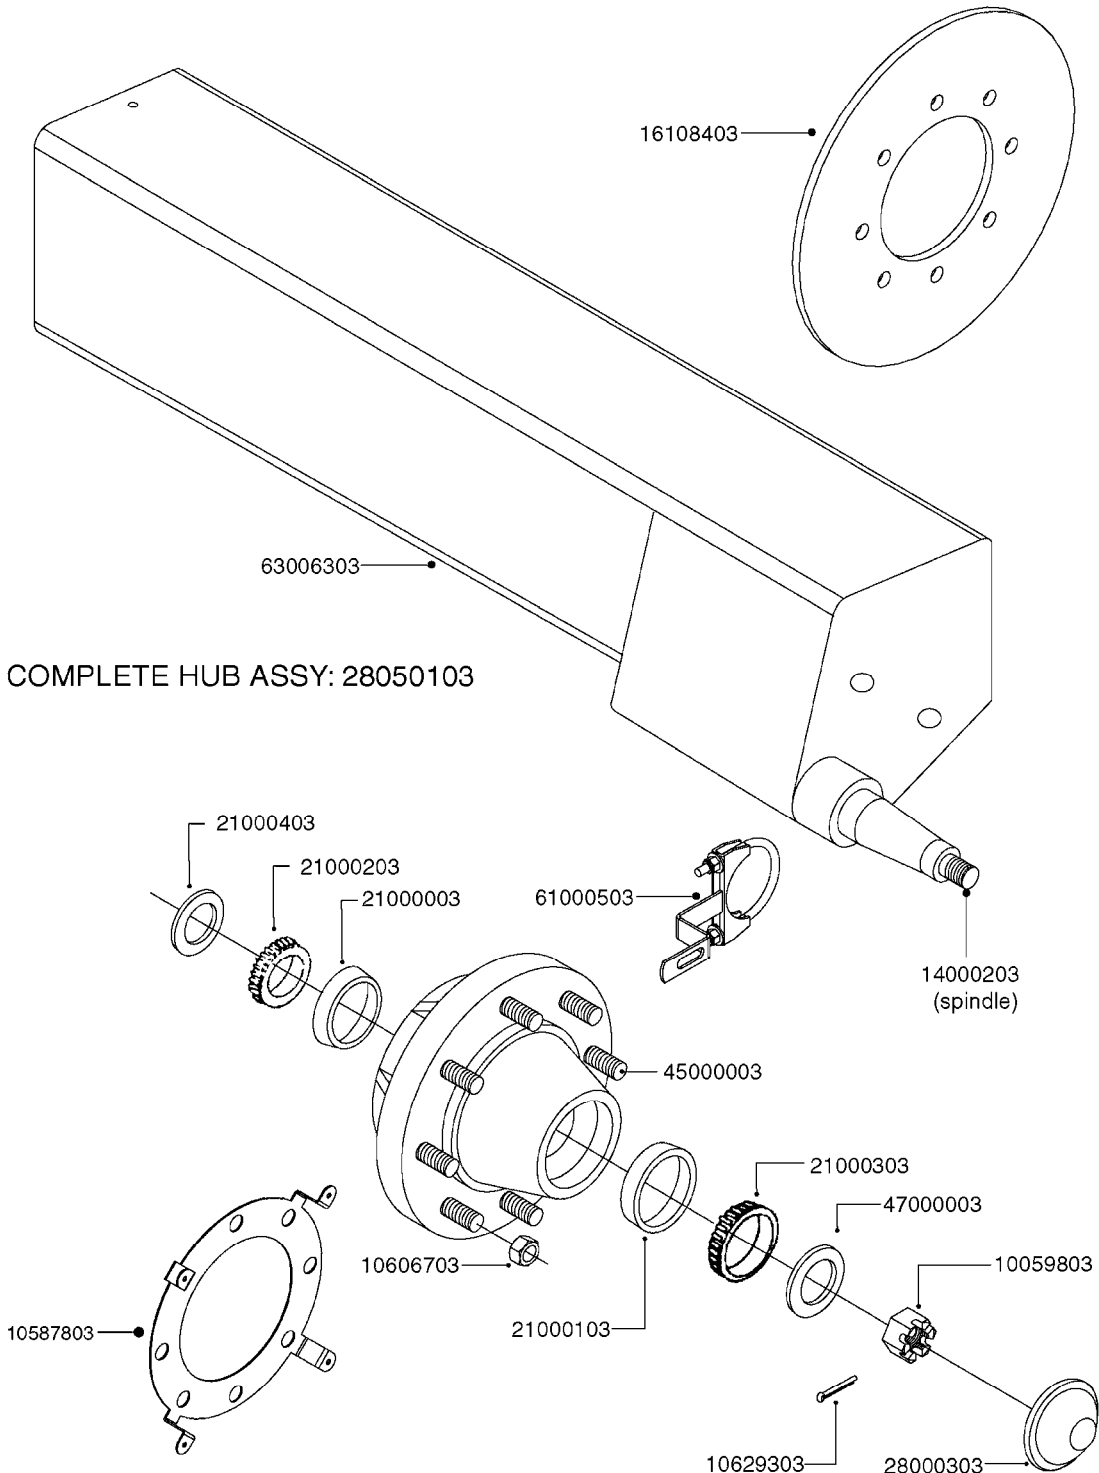

COMPLETE HUB ASSY: 28050103

E0760

HUB ASSY 3" SPINDLE NAV 575
E0760-HIN, 01:01:16

Page 1

Date 07.02.2020 10:36

parts-n°	order qty	description
10059803	1	NUT HEX NF 1"
10587803	1	MAG MNT F. SPEED SNS 8 BOLT
10606703	1	NUT HEX NF 5/8" FLANGED F.STUD
10629303	1	PIN, COTTER 7/32" X 1.75" LONG
14000203	1	SPINDLE 3" X 16" W/NUT &WASHER
16108403	1	REINFORCEMENT RING 8-8-6 HUB FOR NON-REINFORCED 3/8" RIMS ONLY
21000003	1	BEARING INNER CUP #382A
21000103	1	BEARING OUTER CUP #LM501310
21000203	1	BEARING INNER CONE #387AS
21000303	1	BEARING OUTER CONE #LM501349
21000403	1	SEAL GREASE #CR29968
28000303	1	DUST CAP #1609
28050103	1	HUB F 3" 758 7500# PACKAGE
45000003	1	STUD BOLT 5/8" X 2-1/2"
47000003	1	WASHER SPNDL 3" 1.12X2.1 .25TK
61000503	1	SPEED SNS MNT CLAMP - 3"
63006303	1	AXLE INSERT W/M SUS. 575 NAV