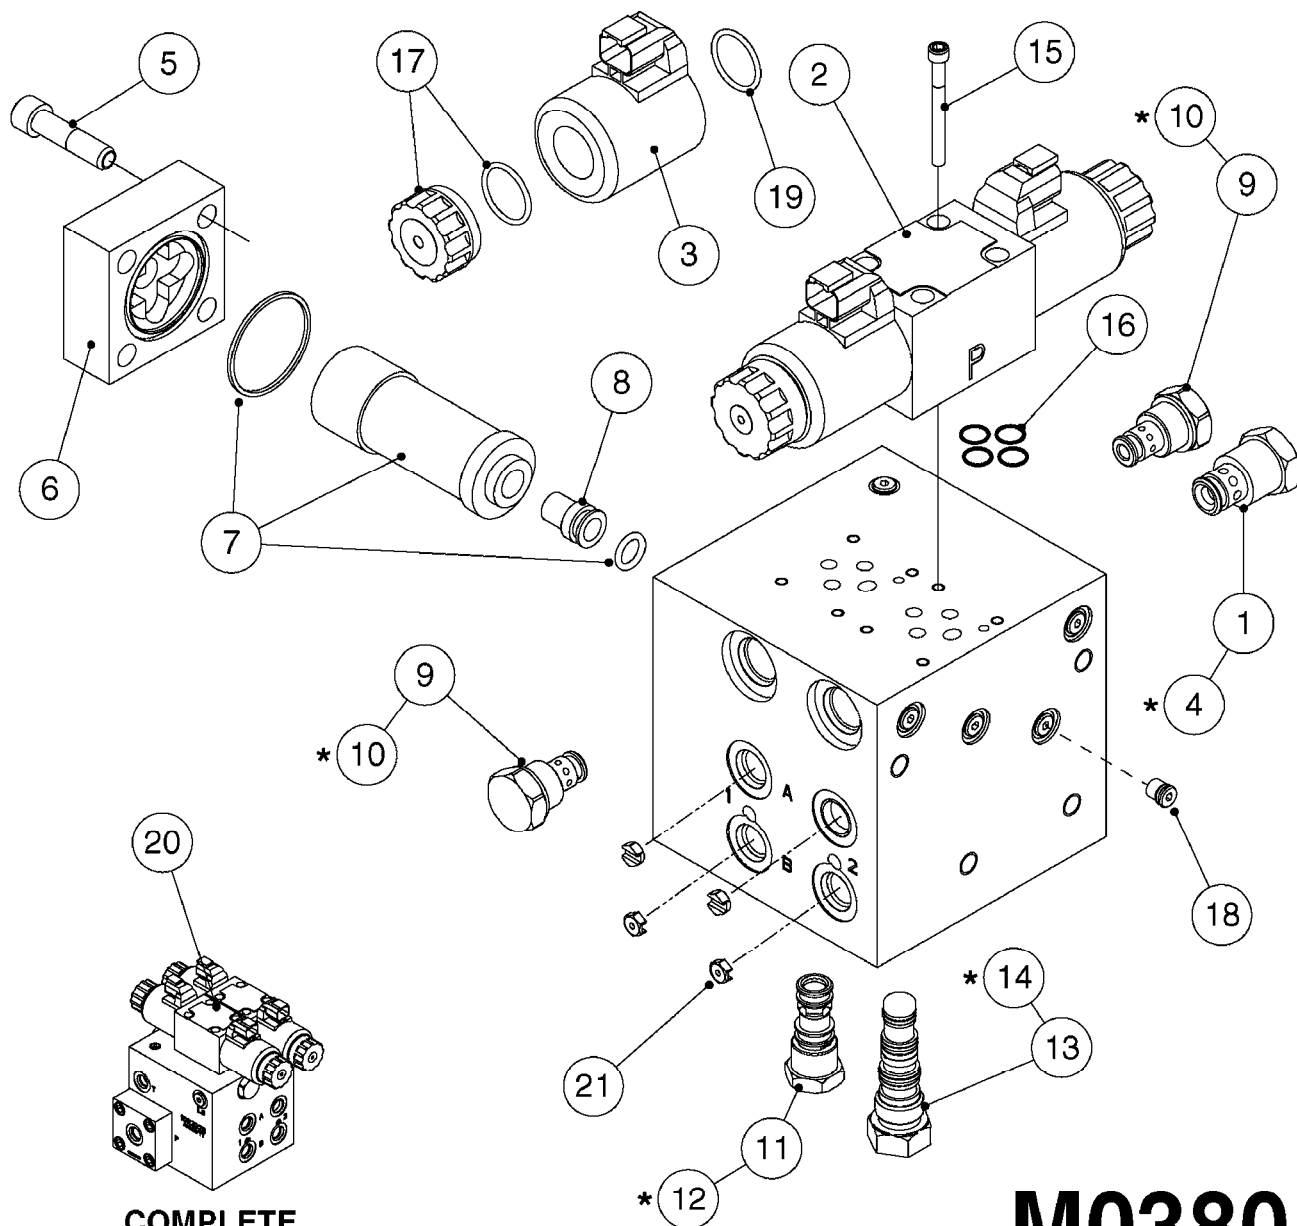

NORAC UC5 BOOM HEIGHT CONTROL
M0370-HIN, 16:10:18

Pos.	parts-n°	order qty	description
1	26022703	1	CABLE, INTERFACE, TILT, NORAC UC5
2	26023503	1	CABLE UC5 INTERFACE MAIN AMP
3	26032600	1	CABLE UC5 NETWORK 14 AWG 10M
4	26043000	1	NORAC UC5 NETWORK 2 PIN PLUG
5	26043300	1	CABLE UC5 VALVE 2PIN/2PIN DT
6	26043400	1	NORAC UC5 CONTROLLER MODULE
7	26043500	1	NORAC UC5 VALVE MODULE
8	26043600	1	MODULE, INPUT, NORAC UC5
9	26043700	1	SENSOR, NORAC, UC5, ULTRASONIC
10	26043800	1	NORAC UC5 NETWORK COUPLER 2-WAY
11	26043900	1	NORAC UC5 NETWORK COUPLER 8-WAY
12	26044200	1	CABLE UC5 NETWORK 18 AWG 20M
13	26023803	1	NORAC UC5 ROLL SENSOR OLD STYLE NORAC P/N 43740
13	26044300	1	NORAC UC5 ROLL SENSOR NEW STYLE NORAC P/N 43741
14	26044400	1	NORAC UC5 - UC7 COUPLER 2-WAY/TERM.
15	26047100	1	CABLE UC5 NETWORK 14 AWG 1M
16	26049900	1	CABLE UC5 NETWORK 14 AWG 3M
17	26057900	1	UC5 NETWORK 6 PIN PLUG
18	26058000	1	NORAC UC5 NETWORK 12-PIN PLUG
19	26084700	1	MESH KIT ULTRASONIC SENSOR FOR 2018 AND NEWER SENSORS
19	28098003	1	MESH AND CLIP KIT, NORAC FOR PRE-2018 SENSORS
20	28050303	1	NORAC RUBBER TOP&BOLT F.SENSOR DIA.30MMX30MMX8MM
21	28055503	1	NORAC VALVE MOUNTING HARDWARE
22	28086600	1	FOAM DISC F. SENSOR NORAC
23	78216100	1	NORAC VALVE BLOCK COMP, DEUTSCH CON.