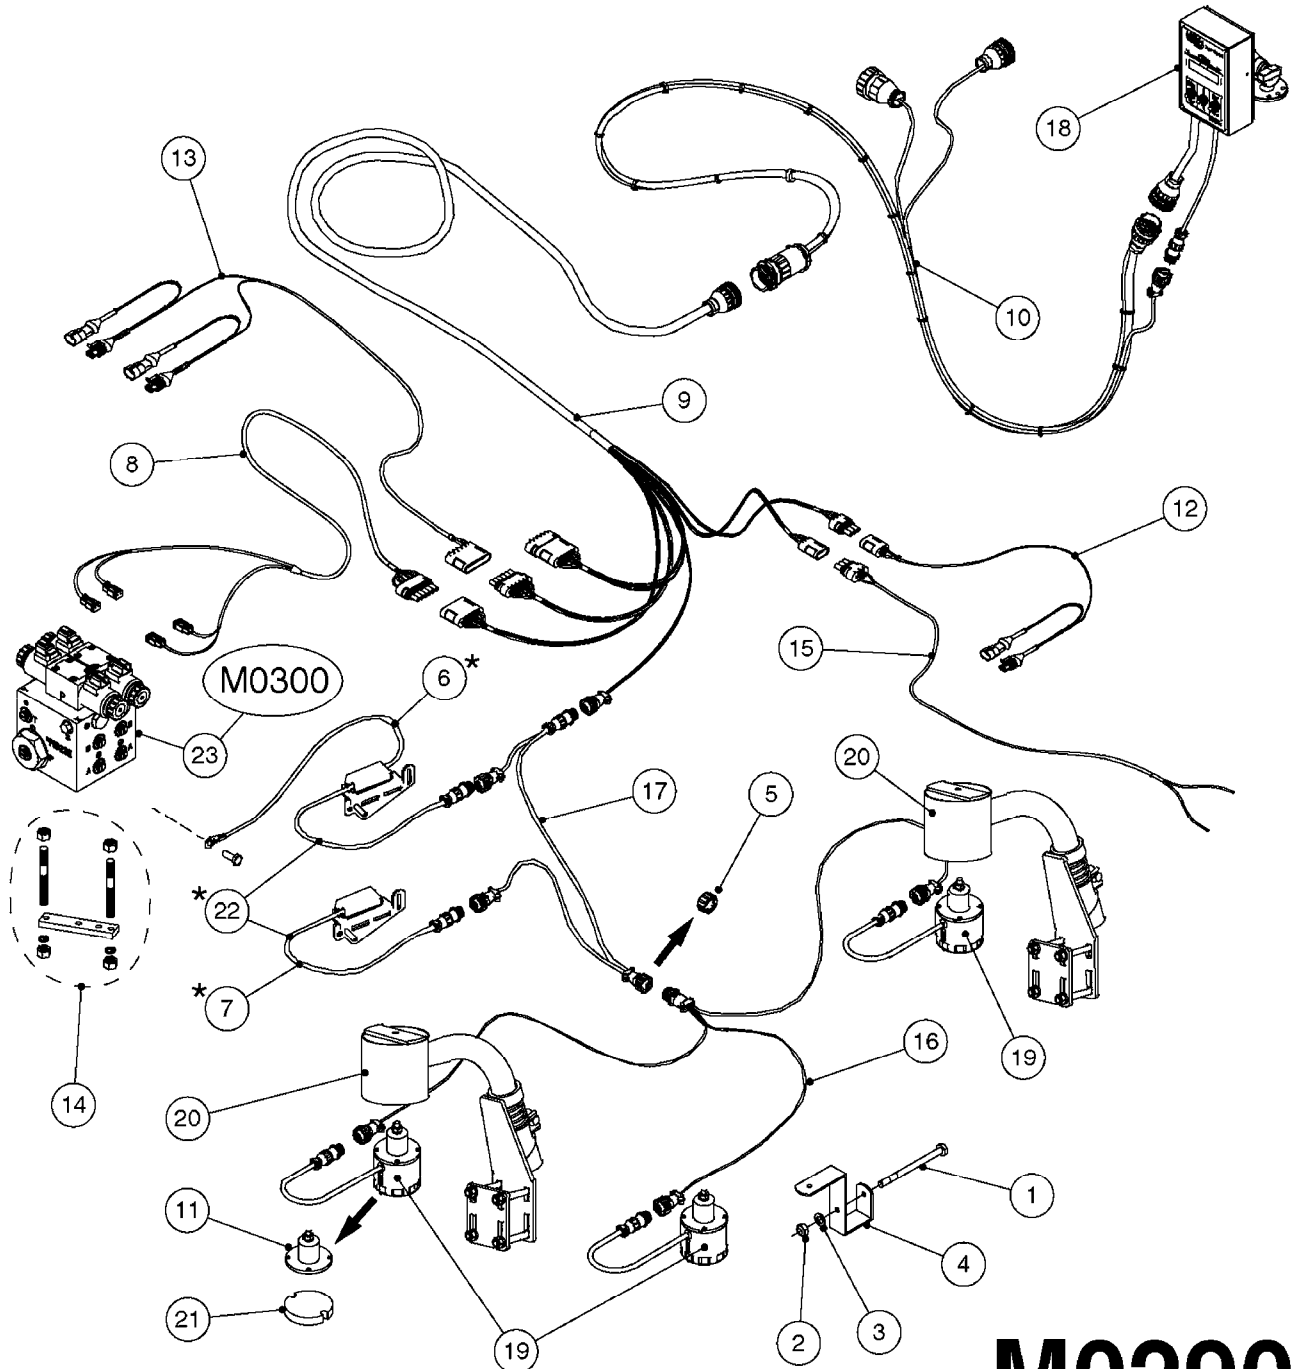

M0290

*CANNOT MIX OLD AND NEW STYLE ROLL SENSORS!

If replacing Norac P/N 44641 or 44642, must use pair of new style sensors (22).

Only new style sensors sold separately; (6) (Norac P/N 45000), (7) (Norac P/N 45001).

If unsure, pair of new style sensors works with all versions of UC4.

NORAC UC4 BOOM HEIGHT CONTROL
M0290-HIN, 01:01:16

Page 1

Date 07.02.2020 10:37

Pos.	parts-n°	order qty	description
1	410443	1	BOLT HEX 8.8 DEL M6X70
1	410605	1	BOLT HEX 8.8 DEL M6X80
2	460261	1	SPB/SPC BOOM
3	471124	1	NUT HEX M6X1.00 LOCK DIN985 A2 SS
4	16128603	1	WASHER, M6, Ø18/ 6.4X 1.6, SS
4	16128703	1	BRACKET F. SENSOR 60X60 TUBE SPB/SPC BOOM
5	26016303	1	BRACKET F. SENSOR 50x50 TUBE
6	26025903	1	FORCE BOOM (FTZ)
7	26026003	1	CONNECTOR RING CPC #11 NORAC
8	26026600	1	NORAC UC4+ ROLL SENSOR W/TEMP. CONFIRM NORAC P/N 45000
8	28055603	1	NORAC UC4+ ROLL SENSOR CONFIRM NORAC P/N 45001
9	28049503	1	NORAC CABLE VAR.RT.VLV DIN
10	28049603	1	3-PIN CONNECTORS/HIRSCHMAN
11	28050303	1	NORAC CABLE VAR.RT.VLV DEUTSCH
12	28050703	1	2-PIN CONNECTORS/DEUTSCH
13	28054303	1	NORAC CABLE EXTENSION
14	28055503	1	NORAC POWER CABLE
15	28055703	1	NORAC RUBBER TOP&BOLT F.SENSOR DIA.30MMX30MMX8MM
16	28085900	1	NORAC UC4+ OPEN CTR. CABLE
17	28086200	1	PARALIFT INTERFACE CABLE NORAC
18	28086300	1	NORAC VALVE MOUNTING HARDWARE
19	28086400	1	NORAC VALVE CABLE ROLL PIGTAIL
20	28086500	1	SENSOR BRANCH CABLE NORAC
21	28086600	1	CAN NODE DUAL CABLE NORAC
22	70112503	1	UC4 DISPLAY PANEL NORAC
23	78216100	1	UC4 ULTRASONIC SENSOR
		1	UC4 SENSOR MOUNTING BKT. NORAC
		1	FOAM DISC F. SENSOR NORAC
		1	UC4+ ROLL SENSOR KIT '11 HIN INCLUDES NORAC P/N 45000 & 45001
		1	NORAC VALVE BLOCK COMP, DEUTSCH CON.