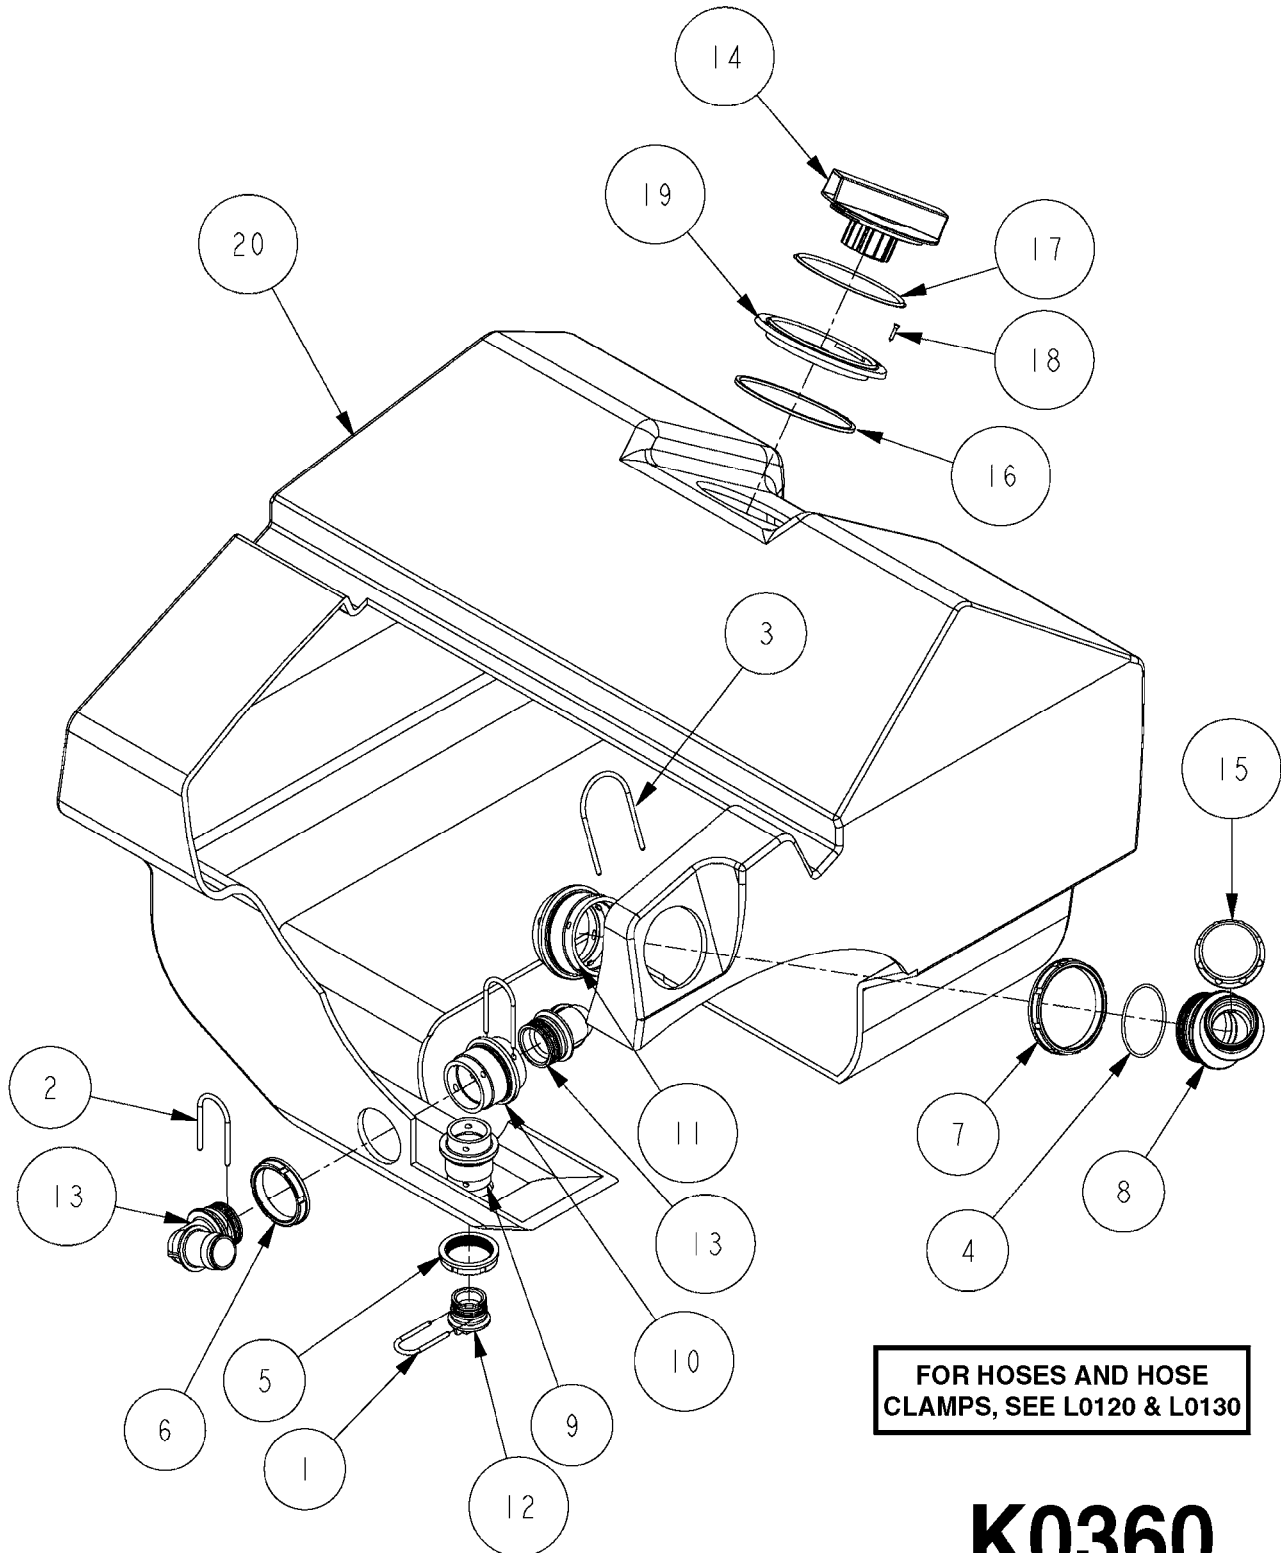

Pos.	parts-n°	order qty	description
1	240925	1	O-RING D49.5X3 NITRIL
2	242594	1	O-RING D14 X 1.78 SCH.70-EPDM
3	320283	1	FITT.DK NUT 3/4"BSP
4	322241	1	FILTER HOUSING W.3/4' BARBS
4	322249	1	FILTER HOUSING W.1/2' BARBS
5	322242	1	FILTER BOWL / IN-LINE
6	322250	1	FILTER HOUSING W.3/4"BSP THRD
7	341291	1	RUBBER HOSE CLAMP COVER 130MM
7	341292	1	RUBBER HOSE CLAMP COVER 180MM
8	410605	1	BOLT HEX 8.8 DEL M6X80
9	440673	1	SCREW F.PLASTIC 5X12 SS
10	440737	1	BOLT CARRIAGE M10x25 SS
11	460261	1	NUT HEX M6X1.00 LOCK DIN985 A2 SS
12	460423	1	NUT HEX M10X1.50 LOCK DIN985A2 SS
13	615443	1	FILTER ELEM.50 MESH BLUE
13	615444	1	FILTER ELEM.80 MESH RED
13	615445	1	FILTER ELEM.100 MESH YELLOW
14	716236	1	FITT.DK HB 1/2" ASSY. F. 3/4"
14	724621	1	FITT.DK HB 3/4"ASSY F.3/4" NUT
15	845205	1	FILTER IN-LINE 1/2' 50 MESH
15	845208	1	FILTER IN-LINE 3/4' 50 MESH
15	845209	1	FILTER IN-LINE 3/4' 80 MESH
15	845210	1	FILTER IN-LINE 3/4" 100 MESH
16	845218	1	FILTER IN-LINE 3/4'50 MESH OML
16	845219	1	FILTER IN-LINE 3/4'80 MESH OML
17	16022203	1	PLATE 3.0 X 55 X 196
18	16022403	1	BRACKET 60MM TUBE
19	16321500	1	LINE FILTER BRACKET, TDZ/DDZ
20	24263000	1	O-RING Ø24.4 X 3.1 NITRIL SH70
21	28029903	1	CLAMP HOSE GEAR P3/4"-S1" 6712
22	28047103	1	CLAMP HOSE GEAR 50 X 50 6740
22	28047203	1	CLAMP HOSE GEAR 60 X 80 6756
23	32239700	1	FITT.DK NUT T25
24	32239800	1	FITT.DK IN-LINE FILTER TOP T25
25	33515500	1	FITT.DK NUT LOCK RING T25
26	44076200	1	SCREW WN5451 5X16 SS TORX
27	72700600	1	FILTER IN-LINE 80 MESH, T25
28	92702103	1	HOSE R X1/2" X300PSI WP X0012"
28	92703203	1	HOSE R X3/4" X300PSI WP X0012"