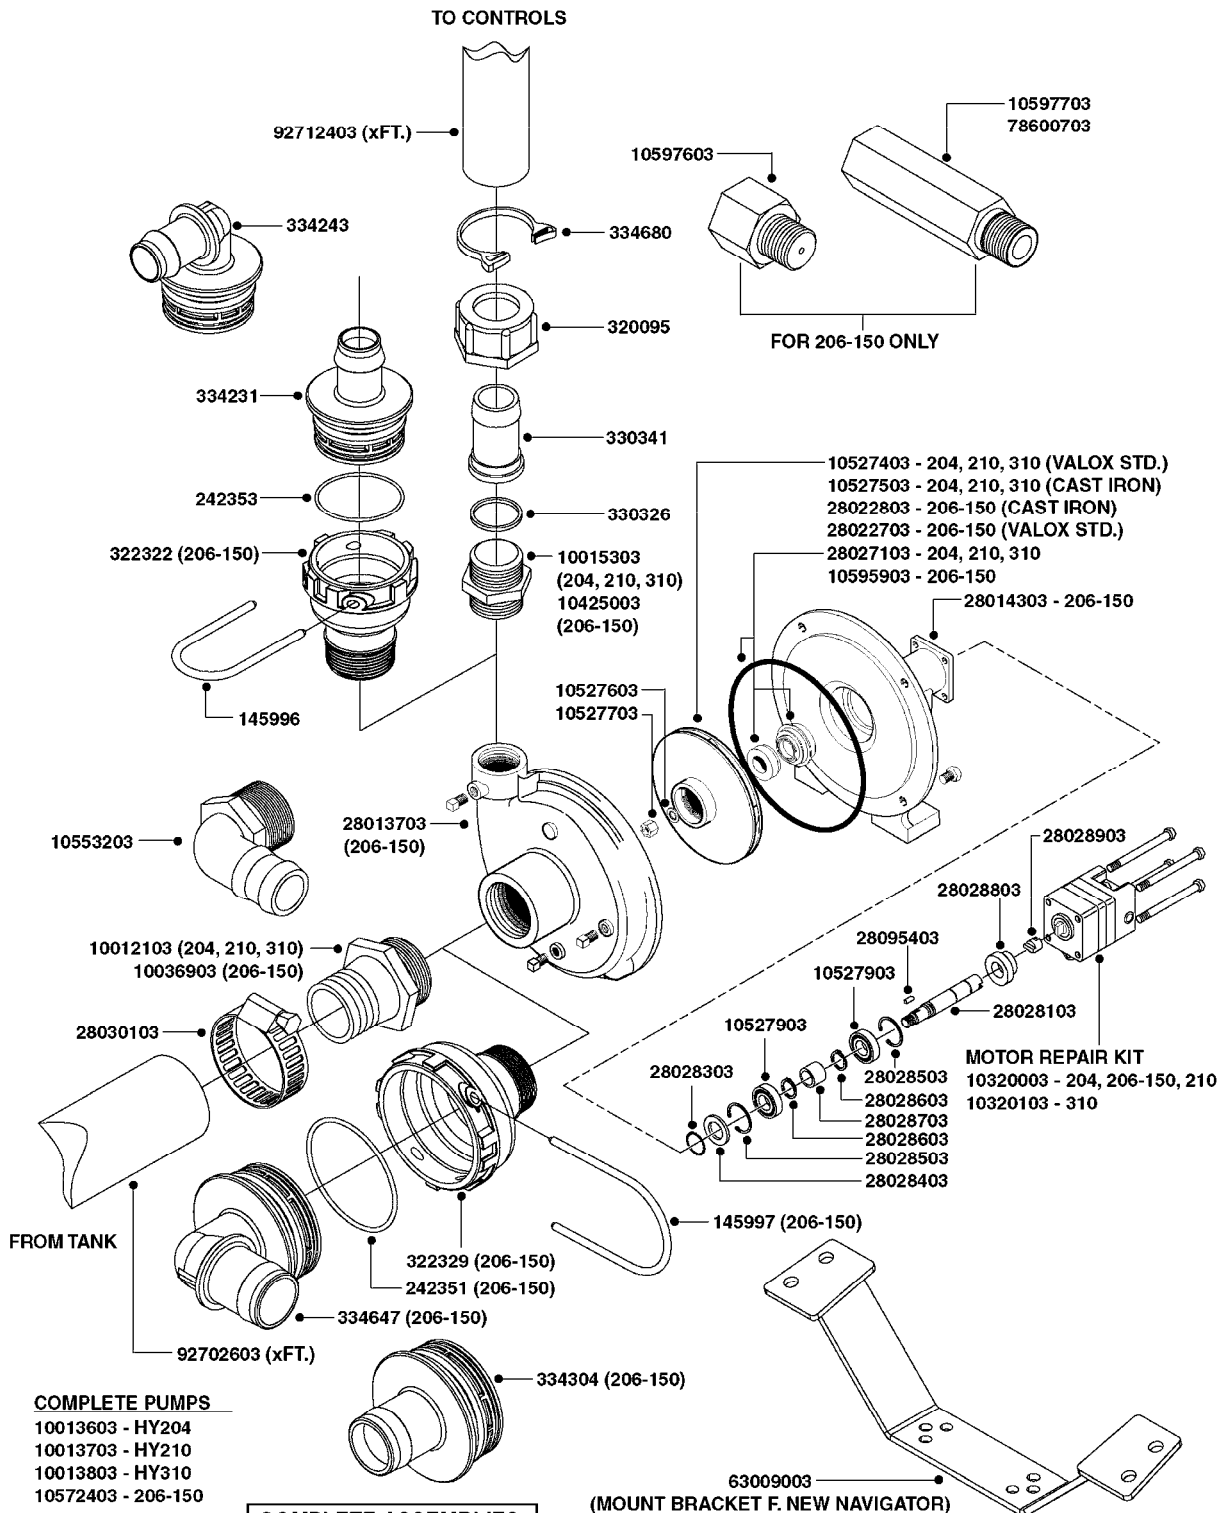

COMPLETE PUMPS

- 10013603 - HY204
- 10013703 - HY210
- 10013803 - HY310
- 10572403 - 206-150

COMPLETE ASSEMBLIES
WHOLEGOODS ITEMS

A0420

PUMP-204,206-150,210,310 ACE
A0420-HIN, 02:05:16

Page 1
Date 07.02.2020 10:36

parts-n°	order qty	description
145996	1	FITT.DK S-67 FORK
145997	1	FITT.DK S-93 FORK
242351	1	O-RING D69.5X3.0 VITON F.S-93
242353	1	O-RING 3 X 44.2 VITON
320095	1	FITT.DK NUT 1" BSP
322322	1	FITT.DK S-67 X 1-1/4"BSP MALE
322329	1	FITT.DK S-93 X 1-1/2"BSP MALE2
330326	1	O-RING D30/D24X2 F.1"NUT
330341	1	FITT.DK HB 1" F. 1" NUT
334231	1	FITT.DK S-67 STR.1"
334243	1	FITT.DK S-67 ELB.1"
334304	1	FITT.DK S-93 STR.1-1/2" PVC
334647	1	FITT.DK S93 ELB 1-1/2" 90 PVC
334680	1	CLAMP HOSE PLASTIC 1"
10012103	1	FITT.PO.HB 1.25X1.50 IMB1012
10013603	1	PUMP ACE HY 204
10013703	1	PUMP ACE HY 210
10013803	1	PUMP ACE HY 310
10015303	1	FITT.PO.HN 1.00X1.00 M1000
10036903	1	FITT.PO.HB 1.50X1.50 IMB1212
10320003	1	MOTOR REPAIRKIT ACE204,206,210
10320103	1	MOTOR REPAIR KIT ACE 304,310
10425003	1	FITT.PO.HN 1.25X1.00 MCPHEE
10527403	1	IMPELLER VALOX F.ACE PUMP
10527503	1	IMPELLER CASTIRON F.ACE PUMP
10527603	1	WASHER 3/8' F.ACE PUMP
10527703	1	NUT HEX NF 3/8 F.ACE PUMP
10527903	1	BEARING F.ACE PUMP (#40870)
10553203	1	FITT.PO.EL 1.5X1.5 HB BLACK
10572403	1	PUMP ACE HY 206 SERIES 150
10595903	1	REPAIR KIT ACE 206-150
10597603	1	ORIFACE RESTRICTOR F. ACE 206
10597703	1	FITT, HYD FLOW FUSE ACE 206OLD
28013703	1	PUMP HOUSING FRONT ACE 206-150
28014303	1	PUMP HOUSING W.FEET 206-150
28022703	1	IMPELLER THERMOPLASTIC
28022803	1	IMPELLER CAST IRON
28027103	1	REPAIR KIT ACE 204,210,304,310
28028103	1	SHAFT 5/8"DIA.1/2"KEYWAY SS
28028303	1	O-RING, SHAFT SEAL
28028403	1	SLINGER
28028503	1	SNAP RING - INTERNAL
28028603	1	SNAP RING - EXTERNAL
28028703	1	SPACER FOR SHAFT
28028803	1	SEAL SUPPORT SPACER 200 SERIES
28028903	1	COUPLING FOR HYDRAULIC MOTOR
28030103	1	CLAMP HOSE GEAR P5/4-S1.5"6724
28095403	1	KEY F.IMPELLER 1/8"X1/8"X1/2"
63009003	1	CENTRIFUGAL PUMP BRACKET
78600703	1	FITT, HYD FLOW FUSE ACE 206N
92702603	1	HOSE PVC SUCT GRAY 1-1/2"
92712403	1	HOSE R X1" X300PSI WP X0012"