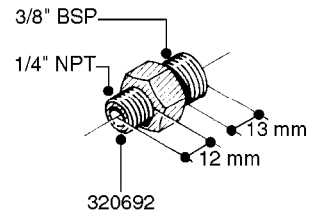

FITTINGS - HEXAGON NIPPLES
L0030-HIN, 01:01:16

Page 0
Date 07.02.2020 10:36

L0030