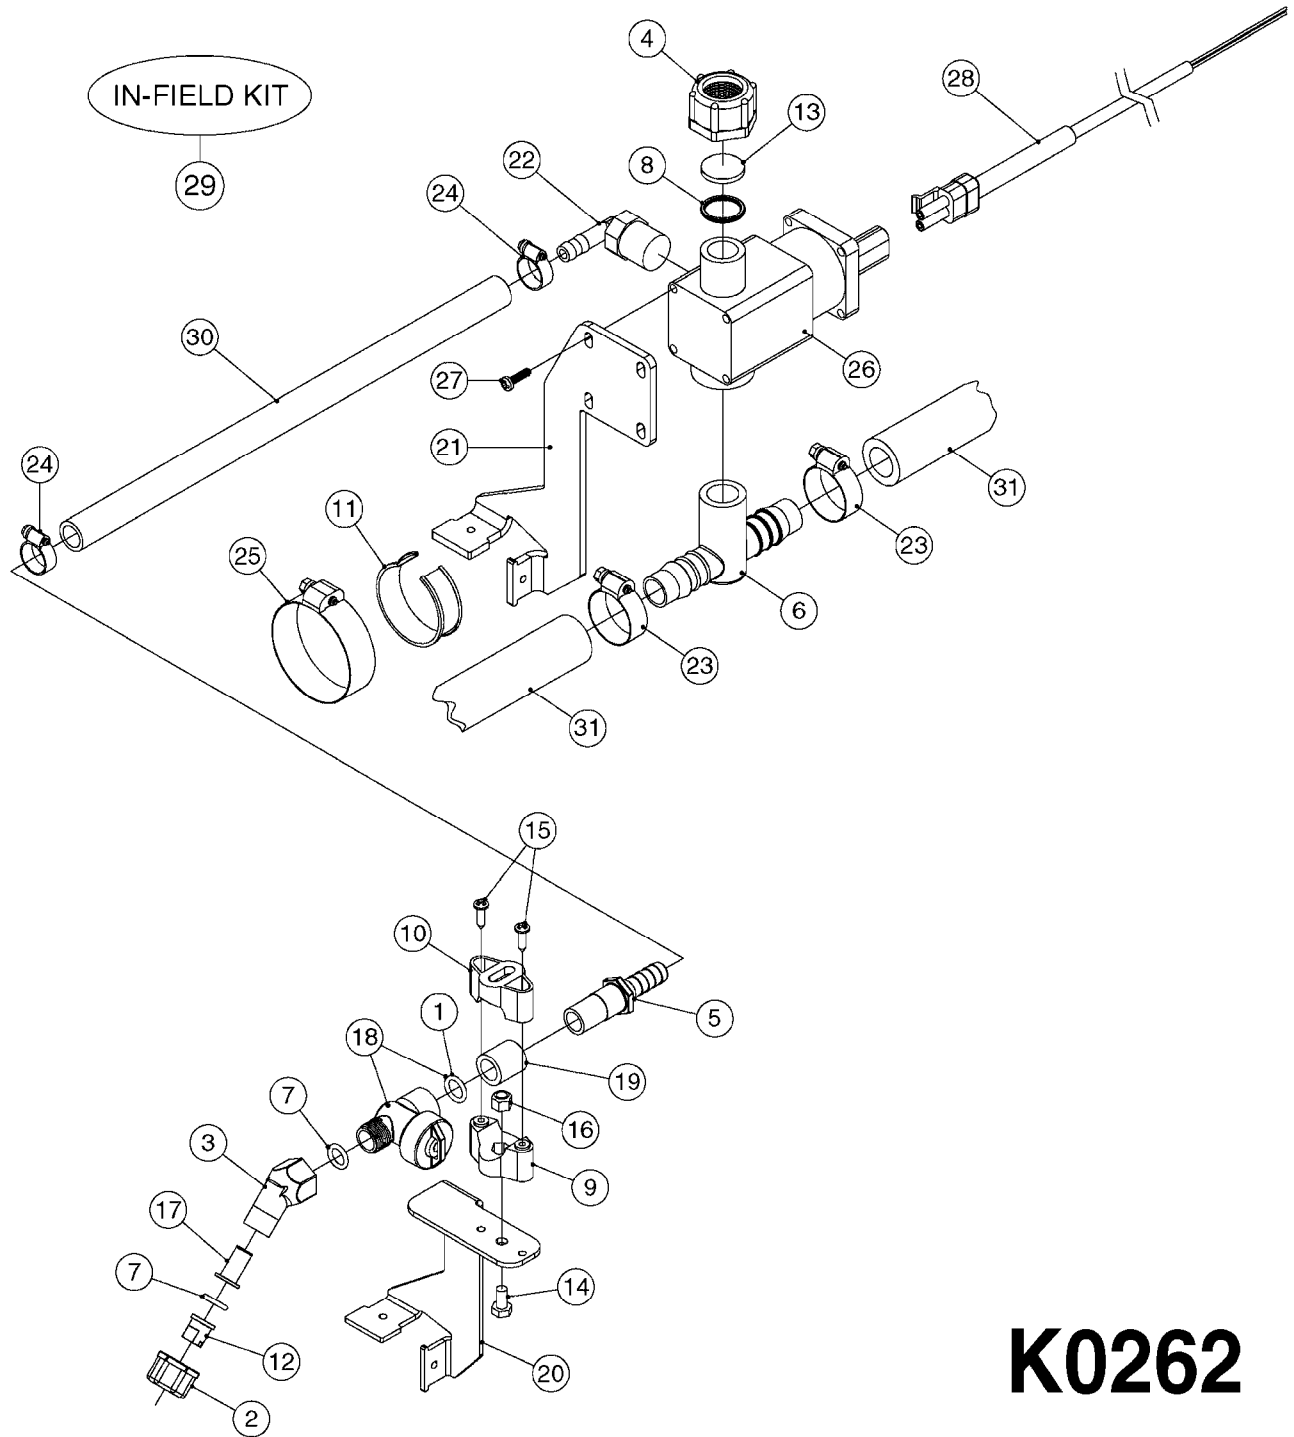

ELECTRIC END NOZZLE KIT
SPB/SPC '13
K0262-HIN, 14:11:17

Page 0
Date 07.02.2020 10:36

ELECTRIC END NOZZLE KIT
SPB/SPC '13
K0262-HIN, 14:11:17

Page 1
Date 07.02.2020 10:36

Pos.	parts-n°	order qty	description
1	240177	1	O-RING D16.1/11.3 X 2.4
2	320187	1	FITT.DK CAP 3/8" BSP BLACK
3	320191	1	FITT.DK ELB 3/8' BSP 45 DEGREE
4	320283	1	FITT.DK NUT 3/4"BSP
5	320891	1	FITT.DK HB 3/8'- 3/8' BSP
6	322048	1	FITT.DK TEE 3/4X3/4HB X3/4'BSP
7	330013	1	O-RING 2.5 X 10 PUR
8	330595	1	O-RING D24.6/D20X2.1 -3/4"
9	333012	1	NOZZLE HOLD. UPPER PART
10	334220	1	YOKE, UPPER NOZZLE BODY
11	341291	1	RUBBER HOSE CLAMP COVER 130MM
12	370392	1	NOZZLE END FAN 1850-G 300
13	390542	1	PLUG WASHER FOR 3/4'CAP NUT
14	410546	1	BOLT HEX M6X12 A2 SS DIN933
15	440665	1	SCREW M4.2X16 STAINLESS
16	460261	1	NUT HEX M6X1.00 LOCK DIN985 A2 SS
17	725042	1	SCREEN 80 MESH W.GASKET, RED
18	729610	1	NOZZLE ASSY. NON DRIP 3/8 THRD
19	10631003	1	HOSE R X CLEAR BRAID.X 1/2 12"
20	16110803	1	NOZZLE BRACKET VAR SPACINGS
21	16166803	1	END-NOZZLE SOLENOID MOUNT
22	23005603	1	FITT, 1/2" NPT X 3/8" HOSE SHANK 90
23	28029903	1	CLAMP HOSE GEAR P3/4"-S1" 6712
24	28044903	1	CLAMP HOSE GEAR P3/8" 6706
25	28047003	1	CLAMP HOSE GEAR 30 X 50 6732
26	28085803	1	SOLENOID VALVE, TIR, 3/4X1/2X3/4
27	44076200	1	SCREW WN5451 5X16 SS TORX
28	70113203	1	END NOZZLE 2013, 2 WIRE CABLE
29	82614103	1	ELECTRIC END NOZZLE IN-FIELD KIT 2013
30	92701703	1	HOSE R X3/8" X300PSI WP X0012"
31	92703203	1	HOSE R X3/4" X300PSI WP X0012"