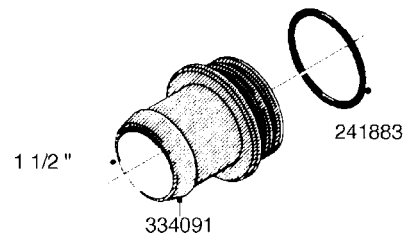

L0080

FITTINGS - S-53
L0080-HIN, 12:09:17

Page 1

Date 07.02.2020 10:37

Pos.	parts-n°	order qty	description
1	145995	1	FITT.DK S-53 FORK
2	241973	1	O-RING Ø3 X 44.2 70 SHORES NITRIL NITRIL (BLACK)
2	242353	1	O-RING 3 X 44.2 VITON VITON (BROWN)
3	242109	1	O-RING D32.2x3.0 NITRIL (BLACK)
3	242354	1	O-RING D32.2X3.0 VITON VITON (BROWN)
4	322103	1	FITT.DK S-53 BULKHEAD
5	322107	1	FITT.DK S-53 BULKHEAD NUT
6	322110	1	FITT.DK S-53 ELB. 1/2" BSP
7	322352	1	FITT.DK S-53 TEE
8	334229	1	FITT.DK S-53 STR.3/4"
9	334260	1	GASKET F. S-53 BULKHEAD
10	334564	1	FITT.DK S-67 TO S-53 ADAPTER
11	391100	1	FITT.DK S-53THREAD INS.1/2"BSP
12	726463	1	FITT.DK S53 BULKHEAD W/GASKET
13	726552	1	FIT.DK S-53X90 1/2" BSP,O-RING
14	726556	1	FITT.DK S-53 HB 1/2" W/O-RING
15	726558	1	FITT.DK S53 STR. 3/4" W.ORING
16	726559	1	FITT DK. S-53 HB 1" W/O-RING
17	726568	1	FITT.DK.S-53 HB 1/2"90 W/O-RING
18	726570	1	FITT.DK S-53 ELB.3/4" W.ORING
19	726571	1	FITT.DK S-53 ELB.1", W ORING
20	726578	1	FITT.DK S53 PLUG WITH O-RING
21	728561	1	FITT.DK. S67M - S53F REDUCER