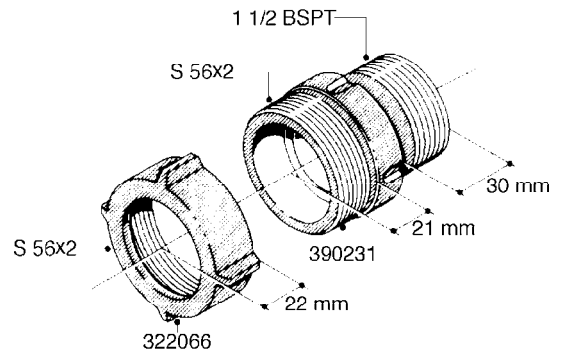

L0080

FITTINGS - S-53
L0080-HIN, 12:09:17

Page 1

Date 07.02.2020 10:37

Pos.	parts-n°	order qty	description
1	145995	1	FITT.DK S-53 FORK
2	241973	1	O-RING Ø3 X 44.2 70 SHORES NITRIL NITRIL (BLACK)
2	242353	1	O-RING 3 X 44.2 VITON VITON (BROWN)
3	242109	1	O-RING D32.2x3.0 NITRIL (BLACK)
3	242354	1	O-RING D32.2X3.0 VITON VITON (BROWN)
4	322103	1	FITT.DK S-53 BULKHEAD
5	322107	1	FITT.DK S-53 BULKHEAD NUT
6	322110	1	FITT.DK S-53 ELB. 1/2" BSP
7	322352	1	FITT.DK S-53 TEE
8	334229	1	FITT.DK S-53 STR.3/4"
9	334260	1	GASKET F. S-53 BULKHEAD
10	334564	1	FITT.DK S-67 TO S-53 ADAPTER
11	391100	1	FITT.DK S-53THREAD INS.1/2"BSP
12	726463	1	FITT.DK S53 BULKHEAD W/GASKET
13	726552	1	FIT.DK S-53X90 1/2" BSP,O-RING
14	726556	1	FITT.DK S-53 HB 1/2" W/O-RING
15	726558	1	FITT.DK S53 STR. 3/4" W.ORING
16	726559	1	FITT DK. S-53 HB 1" W/O-RING
17	726568	1	FITT.DK.S-53 HB 1/2"90 W/O-RING
18	726570	1	FITT.DK S-53 ELB.3/4" W.ORING
19	726571	1	FITT.DK S-53 ELB.1", W ORING
20	726578	1	FITT.DK S53 PLUG WITH O-RING
21	728561	1	FITT.DK. S67M - S53F REDUCER