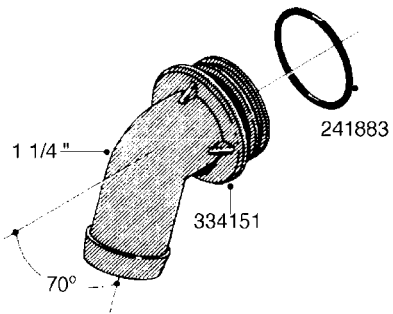

L0080

FITTINGS - S-53
L0080-HIN, 12:09:17

Page 1

Date 07.02.2020 10:37

Pos.	parts-n°	order qty	description
1	145995	1	FITT.DK S-53 FORK
2	241973	1	O-RING Ø3 X 44.2 70 SHORES NITRIL NITRIL (BLACK)
2	242353	1	O-RING 3 X 44.2 VITON VITON (BROWN)
3	242109	1	O-RING D32.2x3.0 NITRIL (BLACK)
3	242354	1	O-RING D32.2X3.0 VITON VITON (BROWN)
4	322103	1	FITT.DK S-53 BULKHEAD
5	322107	1	FITT.DK S-53 BULKHEAD NUT
6	322110	1	FITT.DK S-53 ELB. 1/2" BSP
7	322352	1	FITT.DK S-53 TEE
8	334229	1	FITT.DK S-53 STR.3/4"
9	334260	1	GASKET F. S-53 BULKHEAD
10	334564	1	FITT.DK S-67 TO S-53 ADAPTER
11	391100	1	FITT.DK S-53THREAD INS.1/2"BSP
12	726463	1	FITT.DK S53 BULKHEAD W/GASKET
13	726552	1	FIT.DK S-53X90 1/2" BSP,O-RING
14	726556	1	FITT.DK S-53 HB 1/2" W/O-RING
15	726558	1	FITT.DK S53 STR. 3/4" W.ORING
16	726559	1	FITT DK. S-53 HB 1" W/O-RING
17	726568	1	FITT.DK.S-53 HB 1/2"90 W/O-RING
18	726570	1	FITT.DK S-53 ELB.3/4" W.ORING
19	726571	1	FITT.DK S-53 ELB.1", W ORING
20	726578	1	FITT.DK S53 PLUG WITH O-RING
21	728561	1	FITT.DK. S67M - S53F REDUCER