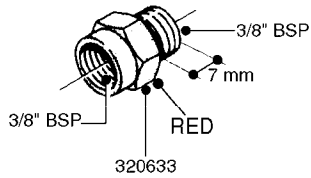

FITTINGS - HEXAGON NIPPLES
L0030-HIN, 01:01:16

Page 0
Date 07.02.2020 10:36

L0030

FITTINGS - HEXAGON NIPPLES
L0030-HIN, 01:01:16

Page 1
Date 07.02.2020 10:36

parts-n°	order qty	description
10015303	1	FITT.PO.HN 1.00X1.00 M1000
10425003	1	FITT.PO.HN 1.25X1.00 MCPHEE
320132	1	FITT.DK HN 1" BSP
320176	1	FITT.DK HN 3/8"X1/2" BSP
320445	1	FITT.DK HN 1/4"X3/8" BSP
320655	1	FITT.DK HN 1/2"-1/2" BSP
320692	1	FITT.DK HN 3/8'BSPX1/4'NPT
320703	1	FITT.DK HN 3/8BSP X1/2 &1/4NPT
320725	1	FITT.DK NIPPLE 3/8"-3/8" BSP
320902	1	FITT.DK HN 3/8'X 1/4' BSP
390232	1	FITT.DK HN 1-1/2' X 1-1/4' BSP
390276	1	FITT.DK HN 1'BSP