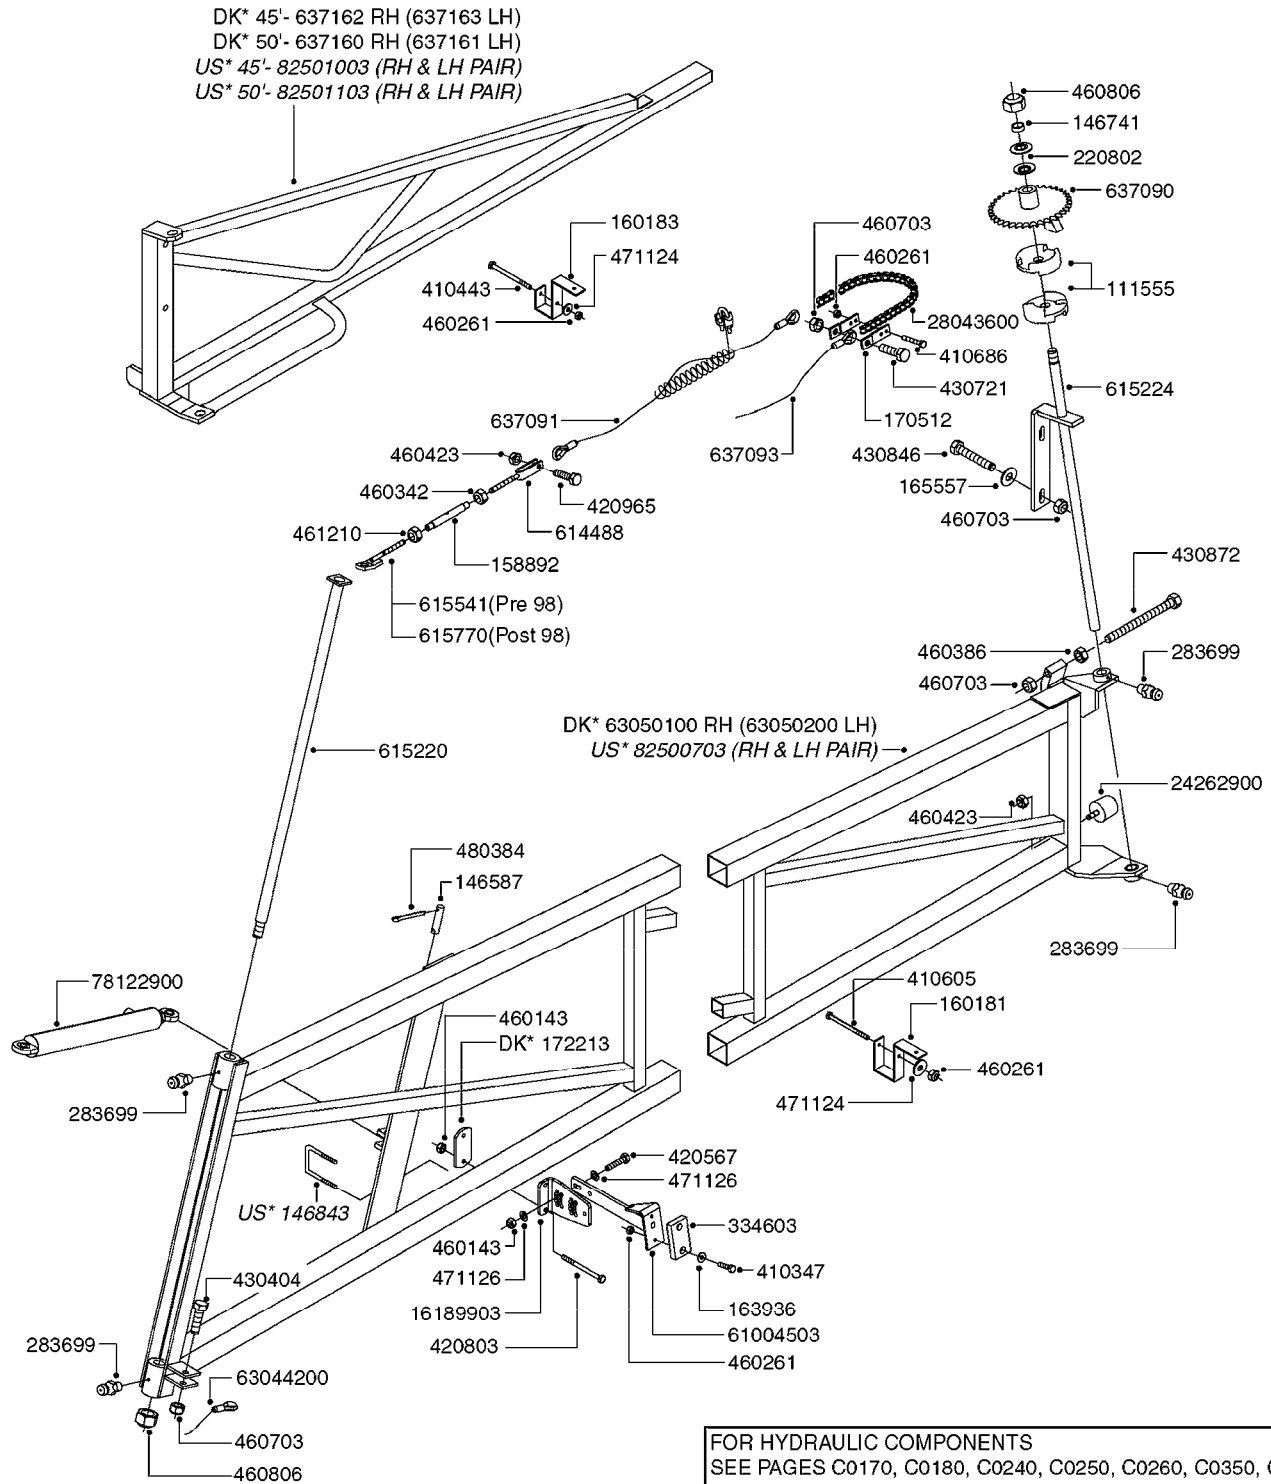

FOR HYDRAULIC COMPONENTS
SEE PAGES C0170, C0180, C0240, C0250, C0260, C0350, C0360

D0260

DK* = DENMARK STEEL PARTS
US* = NORTH AMERICAN STEEL PARTS

BOOM EAGLE WINGS 45' 50'
D0260-HIN, 01:01:16

Page 1

Date 07.02.2020 10:36

parts-n°	order qty	description
111555	1	BREAKAWAY CLUTCH EG. (23MM)
146587	1	PIN D16.8 X 65
146741	1	BUSHING D28/D22.2X10
146843	1	BOLT U M8 F.60 x 60
158892	1	TURN BUCKLE HOUS
160181	1	CLAMP NOZZLE TUBE 60X60
160183	1	CLAMP NOZZLE TUBE 50X30
163936	1	WASHER D15/D6.2X1
165557	1	WASHER D28.0/D12.2X2.0 SS
170512	1	ASSEMBLY BRACKET FOR CHAIN
172213	1	FLAT BAR F.Boom STRAP
220802	1	BELLVILLE WASHER D50/D22.4X2
283699	1	GREASE NIPPLE M6X1
334603	1	RUBBER STOP 86X48X15
410347	1	SCREW M6X20 8.8
410443	1	BOLT HEX 8.8 DEL M6X70
410605	1	BOLT HEX 8.8 DEL M6X80
410686	1	BOLT HEX 8.8 DEL M6X30
420567	1	BOLT HEX 8.8 DEL M8X30 FT
420803	1	BOLT HEX 8.8 DEL M8X90
420965	1	M10X40 MACHINE SCREW STAINLESS
430404	1	BOLT HEX 8.8 DEL M12X50
430721	1	BOLT HEX 8.8 DEL M12X40 FT
430846	1	BOLT HEX 8.8 DEL M12X80
430872	1	BOLT HEX 8.8 DEL M12X100 FT
460143	1	SELF LOCK NUT M8 SST A2 DIN985
460261	1	NUT HEX M6X1.00 LOCK DIN985 A2 SS
460342	1	NUT HEX M10 DEL DIN934
460386	1	NUT HEX M12X1.75
460423	1	NUT HEX M10X1.50 LOCK DIN985A2 SS
460703	1	NUT HEX M12X1.75 LOCK DIN985A2 SS
460806	1	NUT HEX M20X2.50 LOCK DIN985A2 SS
461210	1	NUT HEX M10X1.5 L.THREAD A4
471124	1	WASHER, M6, Ø18/ 6.4X 1.6, SS
471126	1	WASHER, M8, Ø16/ 8.4X 1.6, SS
480384	1	PIN COTTER 3/16 x 1-1/2"
614488	1	FORK/ R.THREAD 10mmX144mm
615220	1	PIN 25 X 910 FOR EAGLE
615224	1	BREAKAWAY SHAFT EAGLE
615541	1	ANCHOR PART TURNBUCKLE EAGLE
615770	1	ANCHOR F.EAGLE CABLE
637090	1	SPROCKET EAGLE
637091	1	CABLE FRONT EAGLE D7X2895
637093	1	CABLE REAR 5 X 3100MM EAGLE
637160	1	BOOM WING 50'OUTER R.EAGLE
637161	1	BOOM WING 50'OUTER L.EAGLE
637162	1	BOOM WING 45'OUTER R. EAGLE
637163	1	BOOM WING 45'OUTER LEFT EAGLE
16189903	1	PLATE F, EAGLE STOPARM
24262900	1	RUBBER STOP D50X40 M10X33
28043600	1	CHAIN 5/8X810MM (51 LINKS)
61004503	1	BOOM STOP SPB/SPC
63044200	1	CABLE CENTER EAG. 7mm x 1390mm
63050100	1	WING INNER SPB R.H. 05
63050200	1	WING INNER SPB L.H. 05
78122900	1	CYLINDER 40/22X300MM RED
82500703	1	WING INNER SET FPS SPB 45-66'
82501003	1	WING OUTER SET FPS 45' SPB
82501103	1	WING OUTER SET FPS 50' SPB