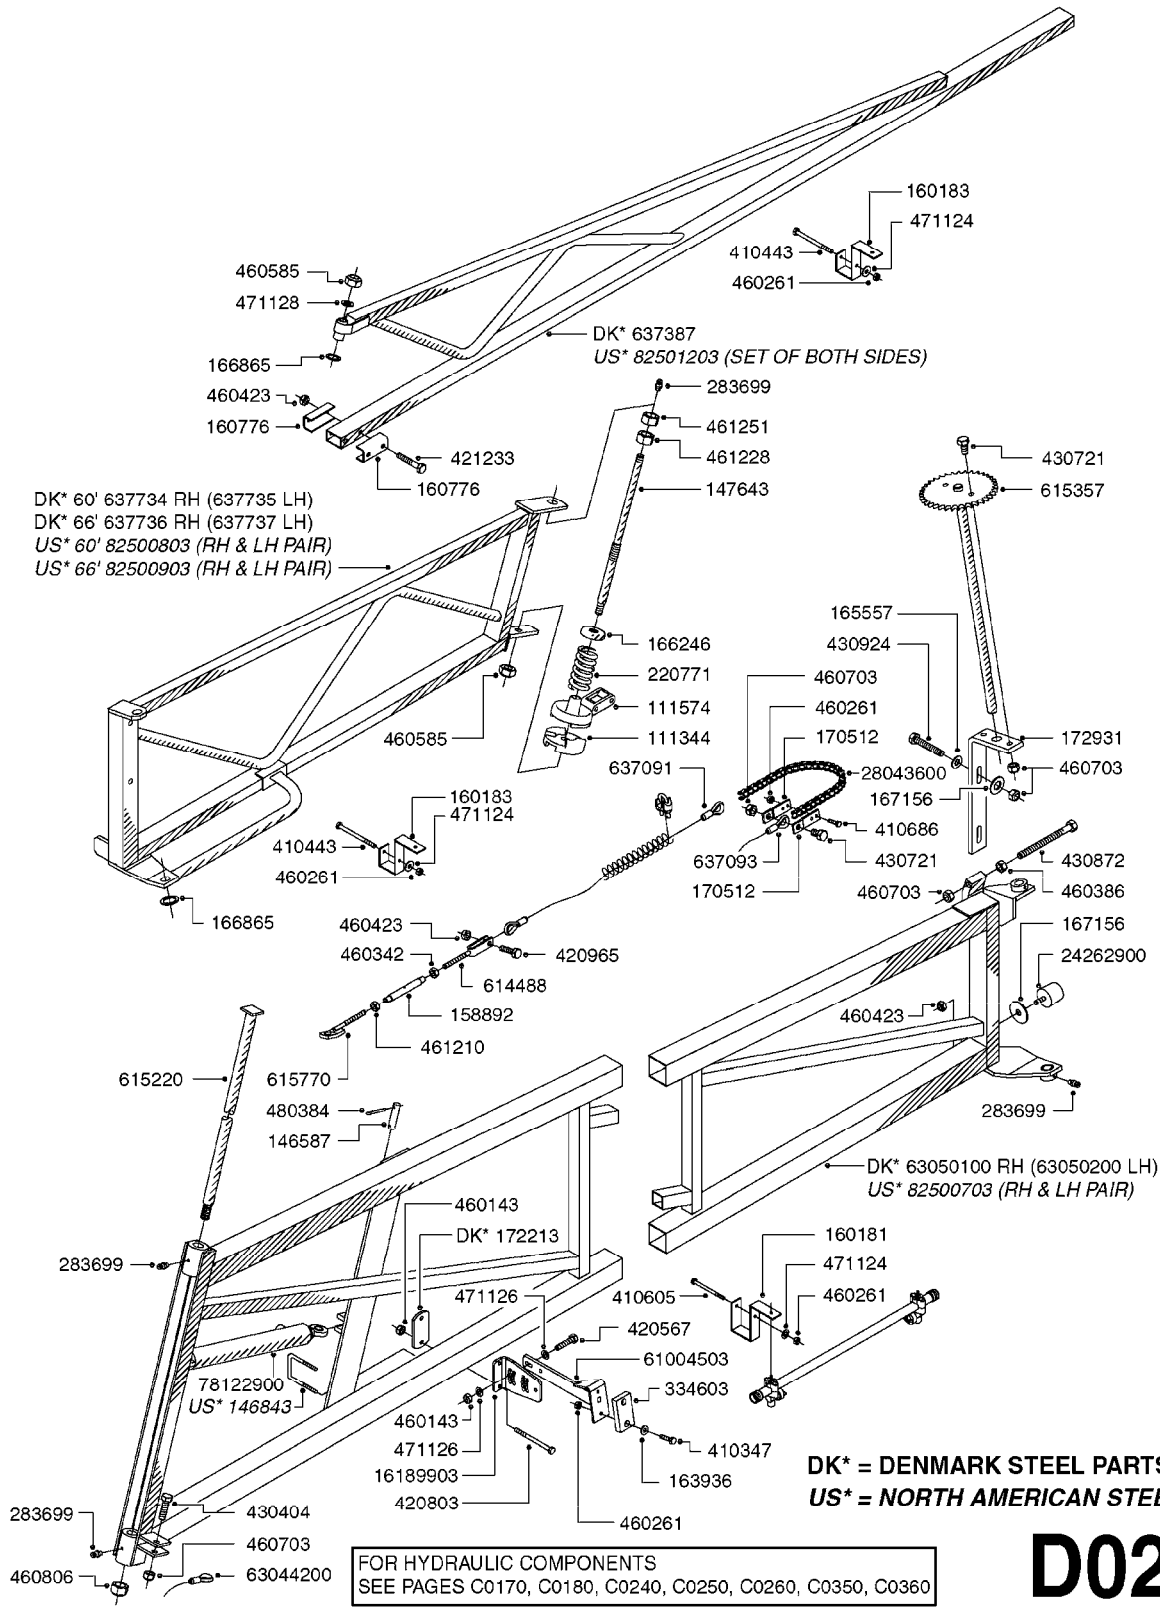

DK* = DENMARK STEEL PARTS
US* = NORTH AMERICAN STEEL PARTS

D0270

BOOM EAGLE WINGS 60' 66'
D0270-HIN, 01:01:16

Page 1

Date 07.02.2020 10:36

parts-n°	order qty	description
111344	1	CLAW CLUTCH Ø100/Ø20,5 UNDER PART RED
111574	1	CLAW CLUTCH D100 UP. (MACH)
146587	1	PIN D16.8 X 65
146843	1	BOLT U M8 F.60 x 60
147643	1	AXLE F.BM BRKWKY. W. ZERT L=426
158892	1	TURN BUCKLE HOUS
160181	1	CLAMP NOZZLE TUBE 60X60
160183	1	CLAMP NOZZLE TUBE 50X30
160776	1	U-CHANNEL F.3PT.
163936	1	WASHER D15/D6.2X1
165557	1	WASHER D28.0/D12.2X2.0 SS
166246	1	WASHER CUP D53 F.SPRING
166865	1	WASHER D35/D25X2
167156	1	WASHER D46.5/D12.4X2.5
170512	1	ASSEMBLY BRACKET FOR CHAIN
172213	1	FLAT BAR F.BOOM STRAP
172931	1	FLAT STEEL 15X50
220771	1	SPRING D53/D43X100
283699	1	GREASE NIPPLE M6X1
334603	1	RUBBER STOP 86X48X15
410347	1	SCREW M6X20 8.8
410443	1	BOLT HEX 8.8 DEL M6X70
410605	1	BOLT HEX 8.8 DEL M6X80
410686	1	BOLT HEX 8.8 DEL M6X30
420567	1	BOLT HEX 8.8 DEL M8X30 FT
420803	1	BOLT HEX 8.8 DEL M8X90
420965	1	M10X40 MACHINE SCREW STAINLESS
421233	1	BOLT HEX 8.8 10.9 DEL M10X70
430404	1	BOLT HEX 8.8 DEL M12X50
430721	1	BOLT HEX 8.8 DEL M12X40 FT
430872	1	BOLT HEX 8.8 DEL M12X100 FT
430924	1	BOLT HEX 8.8 DEL M12 X 85
460143	1	SELF LOCK NUT M8 SST A2 DIN985
460261	1	NUT HEX M6X1.00 LOCK DIN985 A2 SS
460342	1	NUT HEX M10 DEL DIN934
460386	1	NUT HEX M12X1.75
460423	1	NUT HEX M10X1.50 LOCK DIN985A2 SS
460585	1	LOCKING NUT M16 DIN985 A2 SS
460703	1	NUT HEX M12X1.75 LOCK DIN985A2 SS
460806	1	NUT HEX M20X2.50 LOCK DIN985A2 SS
461210	1	NUT HEX M10X1.5 L.THREAD A4
461228	1	NUT HEX M20
461251	1	NUT HEX M20 X 2.5 JAMB
471124	1	WASHER, M6, Ø18/ 6.4X 1.6, SS
471126	1	WASHER, M8, Ø16/ 8.4X 1.6, SS
471128	1	WASHER, M16, Ø30/17.0X 3.0, SS
480384	1	PIN COTTER 3/16 x 1-1/2"
614488	1	FORK/ R.THREAD 10mmX144mm
615220	1	PIN 25 X 910 FOR EAGLE
615357	1	SHAFT W.SPROCKET EAGLE 60'3PT
615770	1	ANCHOR F.EAGLE CABLE
637091	1	CABLE FRONT EAGLE D7X2895
637093	1	CABLE REAR 5 X 3100MM EAGLE
637387	1	BOOM WING BRKWAY E. 60-90'
637734	1	BOOM WING OUT. 60'R.EAG 97
637735	1	BOOM WING OUT. 60'L.EAG 97
637736	1	BOOM WING OUT. 66'R.EAG 97
637737	1	BOOM WING OUT. 66'L.EAG 97
16189903	1	PLATE F, EAGLE STOPARM
24262900	1	RUBBER STOP D50X40 M10X33
28043600	1	CHAIN 5/8X810MM (51 LINKS)