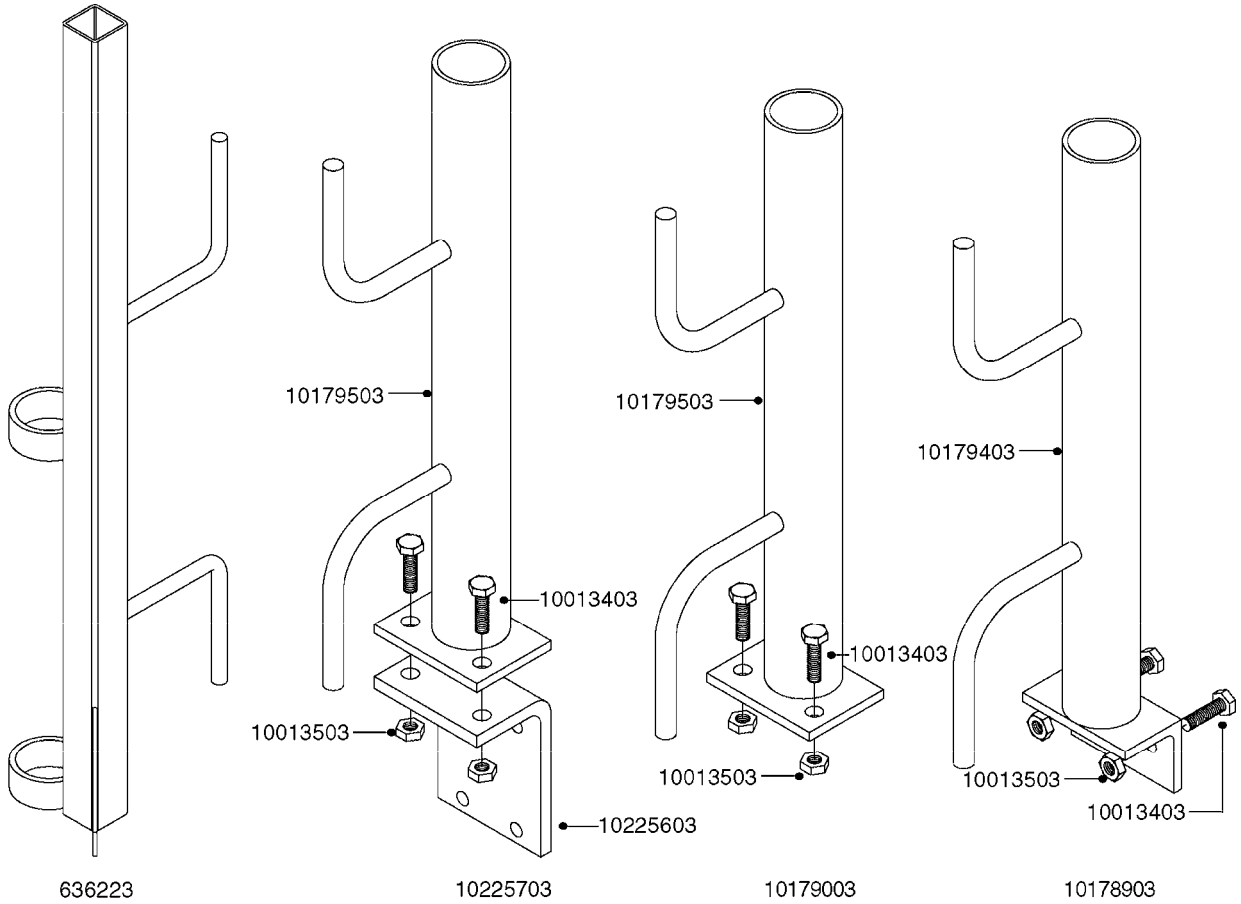

Page 1

Date 07.02.2020 10:36

parts-n°	order qty	description
130390	1	TEE 3/8'X 1/2' BSP F.TYPE 60S
145791	1	CONE FOR ON/OFF
147063	1	SWIRL F.SPRAY GUN TYPE 60
240936	1	O-RING D13.3X2.4 NITRIL
241441	1	O-RING D29.3X3
241965	1	O-RING Ø12.1 X 1.6 NITRILE
242007	1	O-RING Ø9.1 X 1.6 NITRILE
242013	1	SPRING RUBBER F/TRIGGER
242033	1	O-RING Ø14.1 X 1.6 NITRILE
242064	1	SLEEVE RUBBER 3X8X4MM
320084	1	FITT.DK NUT 1/2" BSP
322073	1	HOUSING F.SWIRL TYPE 60S H.G.
322075	1	HOUSING F. NOZZLE
330013	1	O-RING 2.5 X 10 PUR
334117	1	HANDLE PIECE RIGHT F.60S/60L
334118	1	HANDLE PIECE LEFT F.60S/60L
334121	1	SEAT FOR ON-OFF TYPE
334190	1	FITT.DK HB 1/2' F. PISTOL 60S
334533	1	CLAMP HOSE PLASTIC 3/8"
334534	1	CLAMP HOSE PLASTIC 1/2"
334653	1	FITT.DK HB 3/8' F.HANDGUN
334655	1	TRIGGER SAFETY F.60S/60L GUN
371314	1	NOZZLE CERAMIC 1099-20
440634	1	SCREW 5/8"
480716	1	PIN D3X6 STAINLESS
615455	1	TUBE F.LANCE TYPE 60L
725476	1	SPINDLE
725477	1	TRIGGER
750270	1	GASKET KIT F.SPRAY GUN
843196	1	SPRAY GUN KIT TYPE 60 SHORT
843197	1	HANDGUN KIT TYPE 60 LONG
92701703	1	HOSE R X3/8" X300PSI WP X0012"
92702103	1	HOSE R X1/2" X300PSI WP X0012"