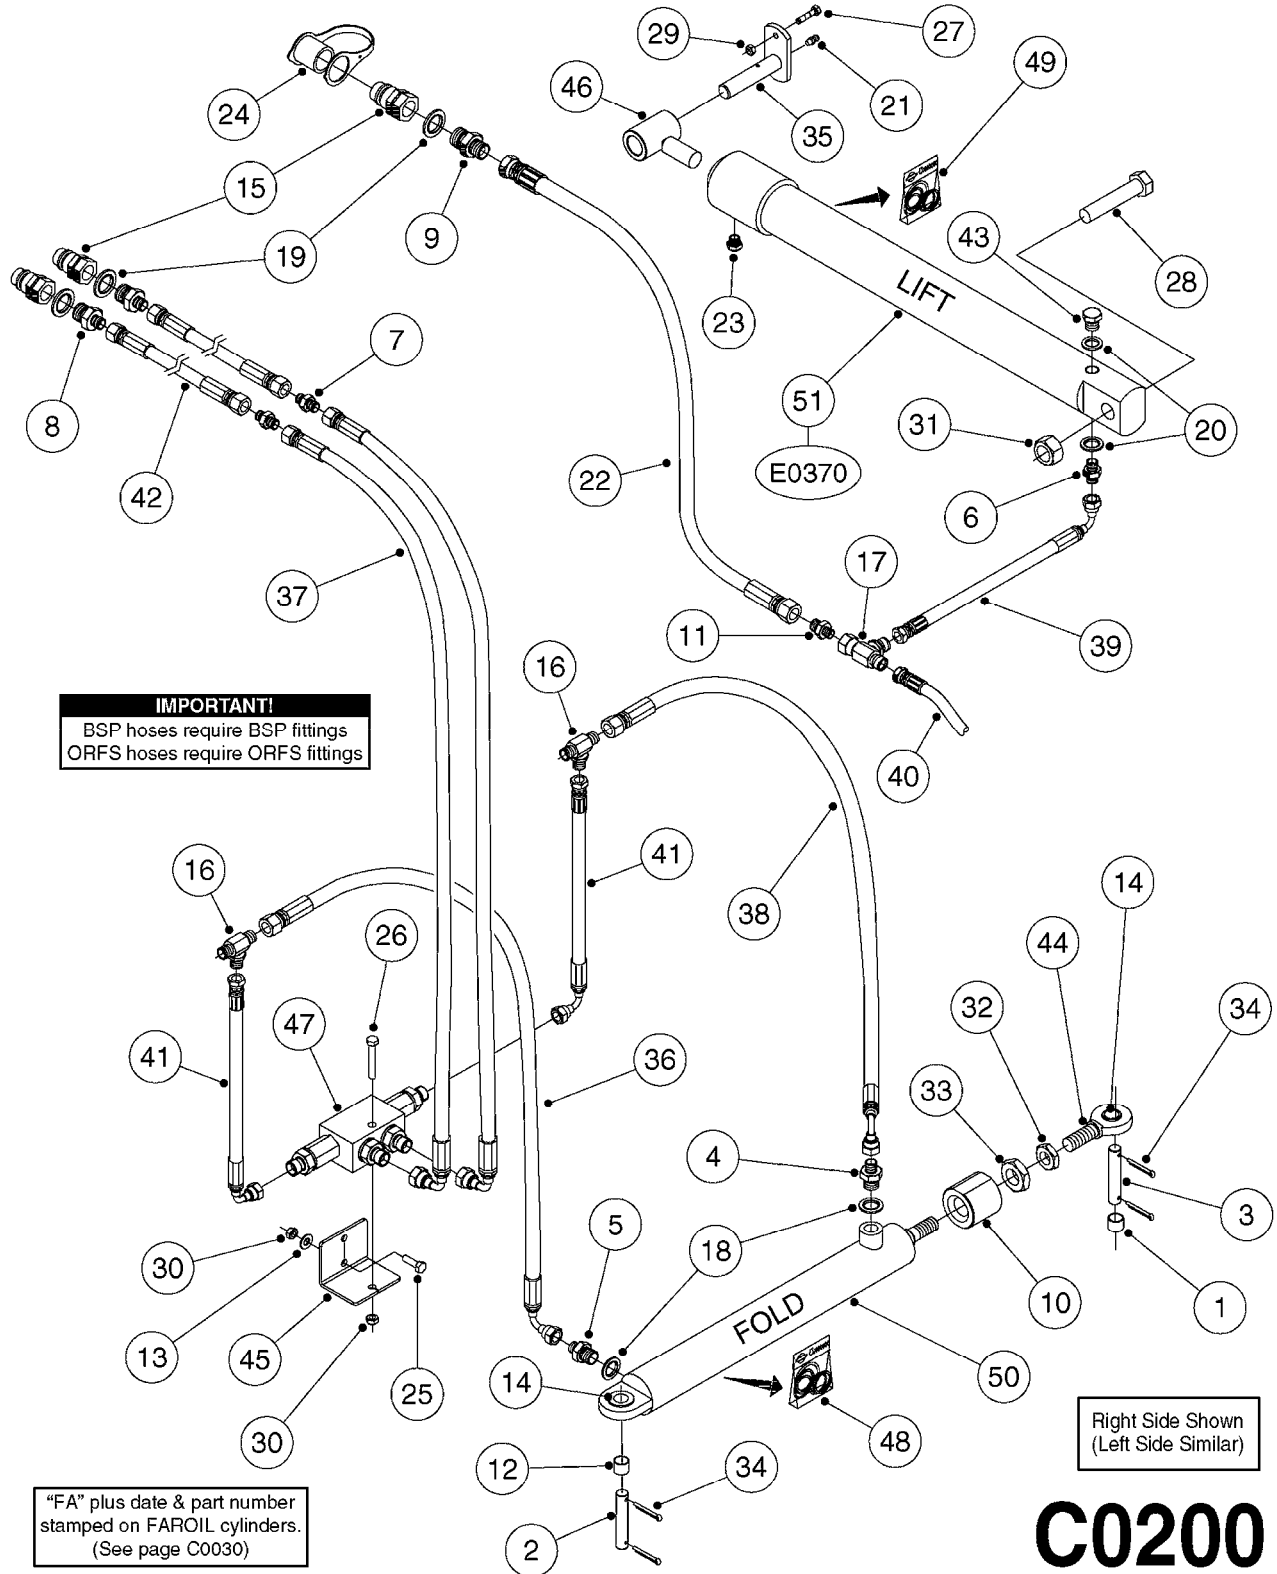

IMPORTANT!
BSP hoses require BSP fittings
ORFS hoses require ORFS fittings

“FA” plus date & part number
stamped on FAROIL cylinders.
(See page C0030)

Right Side Shown
(Left Side Similar)

C0200

Pos.	parts-n°	order qty	description
1	145912	1	BUSHING D19.8/D17.0X7MM
2	146324	1	SHAFT D16.8 L102/2 X 5
3	146587	1	PIN D16.8 X 65
4	146835	1	HEX NIPPLE 1/4" - 3/8" BSP
4	23235700	1	HEX NIPPLE 3/8"-9/16" ORFS
5	146839	1	HEX NIPPLE 1/4"X3/8" BSP 0.7MM BSP
5	23235800	1	HEX NIPPLE 3/8"-9/16" - 0.7mm ORFS
6	146845	1	HEX NIPPLE 1/4"X1/4" BSP
6	23234500	1	HEX NIPPLE 1/4" - 9/16" ORFS
7	146845	1	HEX NIPPLE 1/4"X1/4" BSP
7	23239600	1	HEX NIPPLE 9/16"-9/16" ORFS
8	146846	1	HEX NIPPLE 1/2" X 1/4" BSP
8	23234800	1	HEX NIPPLE 1/2"-9/16" ORFS
9	146847	1	HEX NIPPLE 1/2"X3/8" BSP
9	23234900	1	HEX NIPPLE 1/2"-11/16" ORFS
10	146992	1	BUSHING F.CYLINDER
11	147061	1	HEX NIPPLE 1/4"X3/8"/1.8 BSP
11	23235200	1	HEX NIPPLE 1/4"-11/16" - 1.8mm ORFS
12	151872	1	BUSHING D22.0/18.0 10MM
13	163936	1	WASHER D15/D6.2X1
14	210728	1	BEARING F.LINK HEAD M17
15	230311	1	QUICK COUPLING 1/2"
16	230963	1	TEE 1/4"M X 1/4"M X 1/4"M BSP BSP
16	23240400	1	TEE 9/16"-9/16"-9/16" ORFS ORFS
17	232109	1	FITT.HY TEE 1/4"BSP UNION BSP
17	23231700	1	TEE 9/16"M-9/16"M-1/4"F ORFS ORFS
18	240866	1	DOWTYSEAL 3/8"
19	241356	1	DOWTYSEAL 1/2"
20	241404	1	DOWTY SEAL 1/4"
21	283699	1	GREASE NIPPLE M6X1
22	284141	1	HYD HOSE 3/8" L=6000 STR.+STR BSP
22	78563000	1	HY.HO.3/8"L= 6150 STR-STR ORFS
23	284265	1	PLUG BREATHER 1/4" F/CYLINDER
24	334206	1	DUST HOOD FOR HY-COUPLING
25	410362	1	BOLT HEX 8.8 SS M6X20
26	410583	1	BOLT HEX 8.8 DEL M6X40
27	420567	1	BOLT HEX 8.8 DEL M8X30 FT
28	430918	1	M20X100 DIN 931-8.8 DEL
29	460143	1	SELF LOCK NUT M8 SST A2 DIN985
30	460261	1	NUT HEX M6X1.00 LOCK DIN985 A2 SS