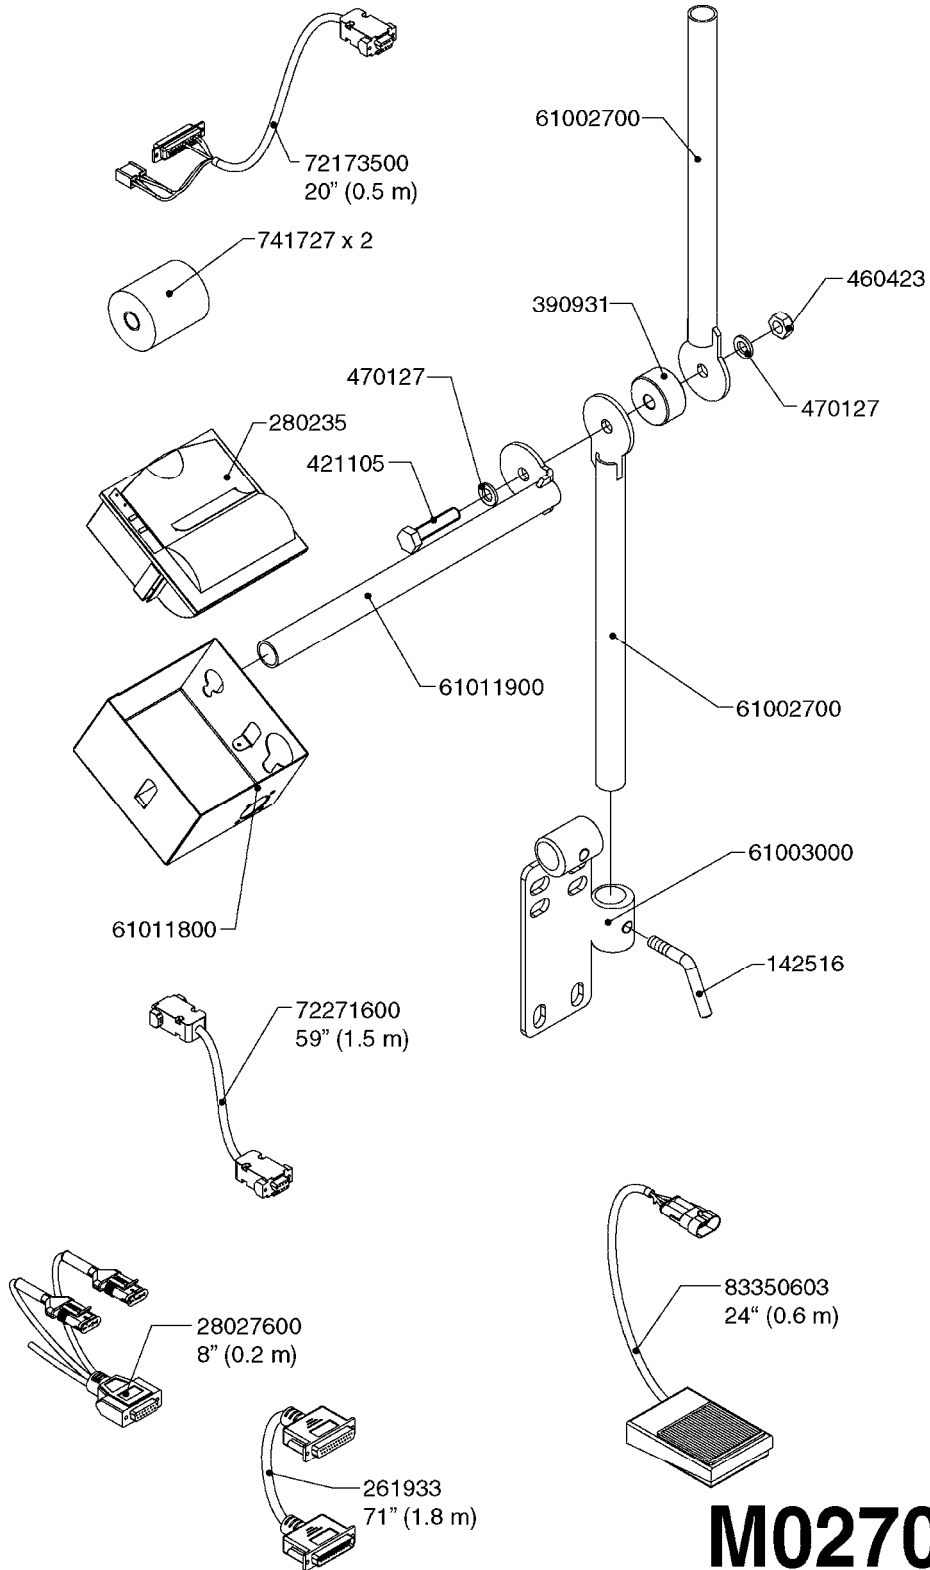

HC 5500 ACCESSORIES
M0270-HIN, 01:01:16

Page 1

Date 07.02.2020 10:37

parts-n°	order qty	description
142516	1	SCREW SET M10 BENT F. LOCKING
261933	1	CABLE W/PLUG 2X25 L=71"
280235	1	HARDI PRINTER WITH CLOCK
390931	1	PLASTIC SPACER D40XD11 L=20
421105	1	M10X45 MACHINE SCREW STAINLESS
460423	1	NUT HEX M10X1.50 LOCK DIN985A2 SS
470127	1	WASHER D15D10X2 M10 LOCK
741727	1	PAPER, THERMAL, HC5500 PRINTER
28027600	1	WIRE HC5500 AUX.
61002700	1	TUBE BRACKET F.TRACTOR MOUNT
61003000	1	BRACKET F.TRACTOR MOUNT
61011800	1	BOX FOR HARDI PRINTER
61011900	1	TUBE BRACKET F.TRACTOR MOUNT
72173500	1	WIRE F.PRINTER HC5500 L=20"
72271600	1	HC5500 COMMUNICATION CABLE
83350603	1	FOOT SWITCH HC5500 CONTROL