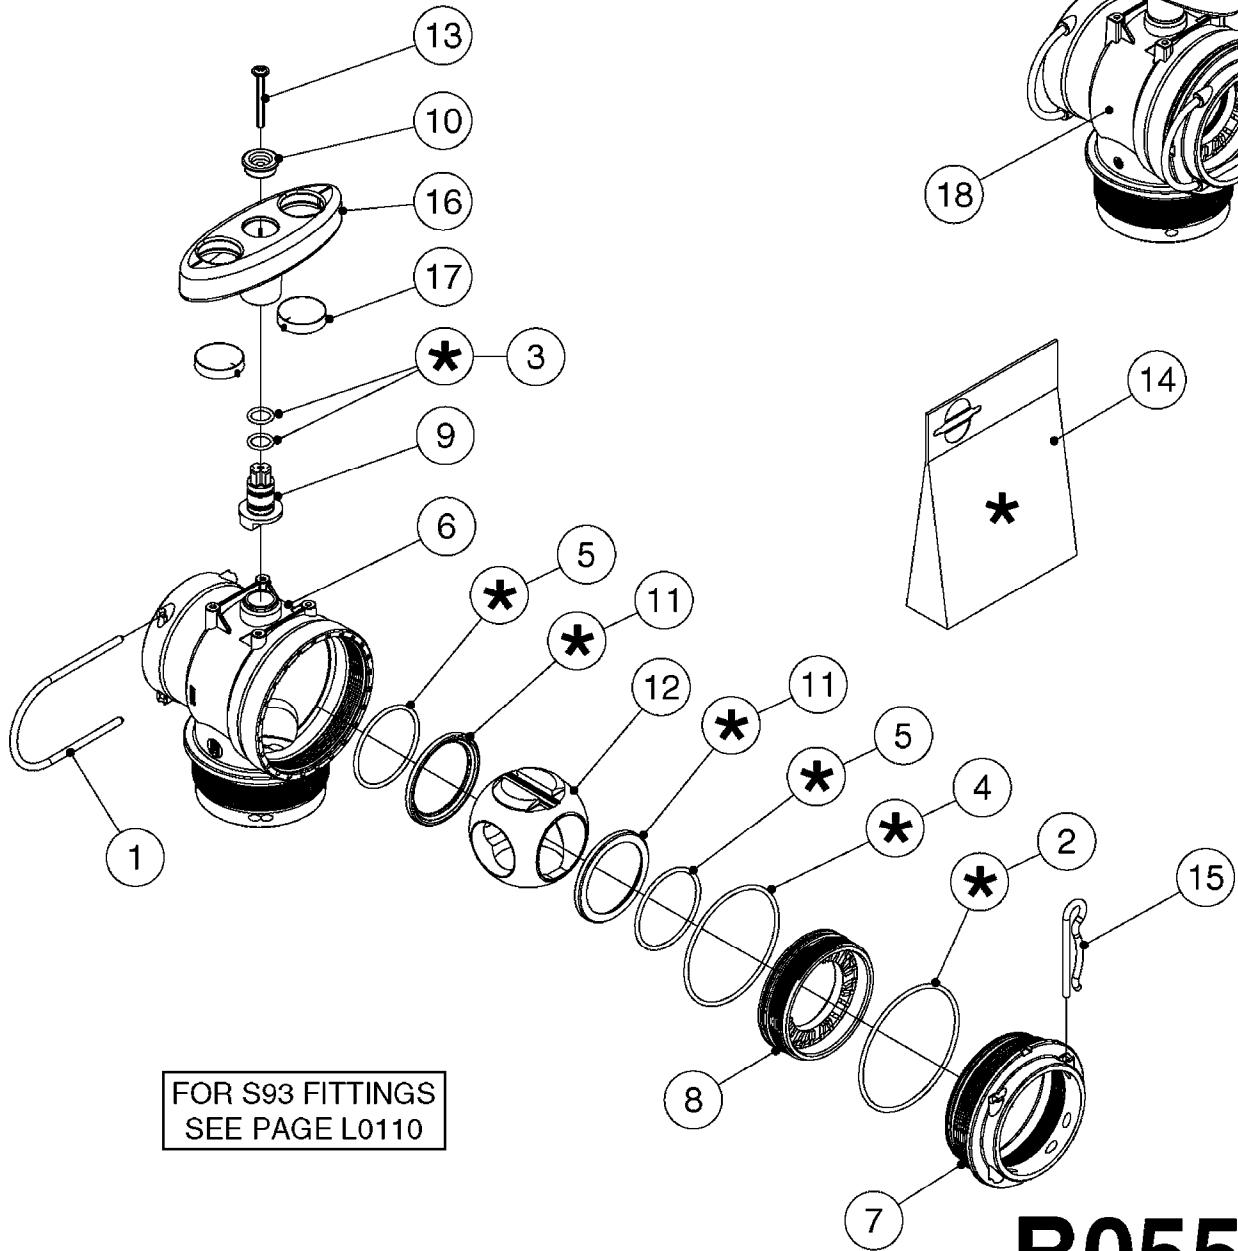

S93 (07)

MANIFOLD - S93 VALVE (07)
B0550-HIN, 28:01:19

Page 1

Date 07.02.2020 10:36

Pos.	parts-n°	order qty	description
1	145997	1	FITT.DK S-93 FORK
2	242047	1	O-RING 89.5 X 3.0 VITON
3	242449	1	O'RING 13.3 x 2.4 VITON
4	242450	1	O-RING D84.5X3.0 VITON
5	242475	1	O'RING D56.52x5.33 SH70-VITON
6	322327	1	HOUSING, VALVE, S93, 220 PSI
7	322328	1	END CAP F. VALVE S-93
8	322354	1	THRUST PLATE F.3-WAY VALVES-93
9	334579	1	SPINDLE F.3 WAY VALVE S-93
10	334594	1	PLUG F. VALVE HANDLE BLACK
11	390543	1	SEAT F. BALL 3-WAY VALVE S-93
12	390544	1	BALL FOR S93 VALVE, 3 HOLES
12	391019	1	BALL F.2 WAY S93 SMART VALVE
13	440729	1	SCREW F. PLASTIC 4MM X40LG SS
14	741726	1	REPAIR KIT F.S93 VALVE VIT.'02
15	28168400	1	HAIRPIN Ø5 S67/S93
16	33514400	1	HANDLE FOR 2 ICONS 07
17	33514500	1	PLUG FOR HANDLE ,2 ICONS
18	72518800	1	QUICK FILL VALVE 2008 NAV
18	72518900	1	SUCTION VALVE 2008 NAV