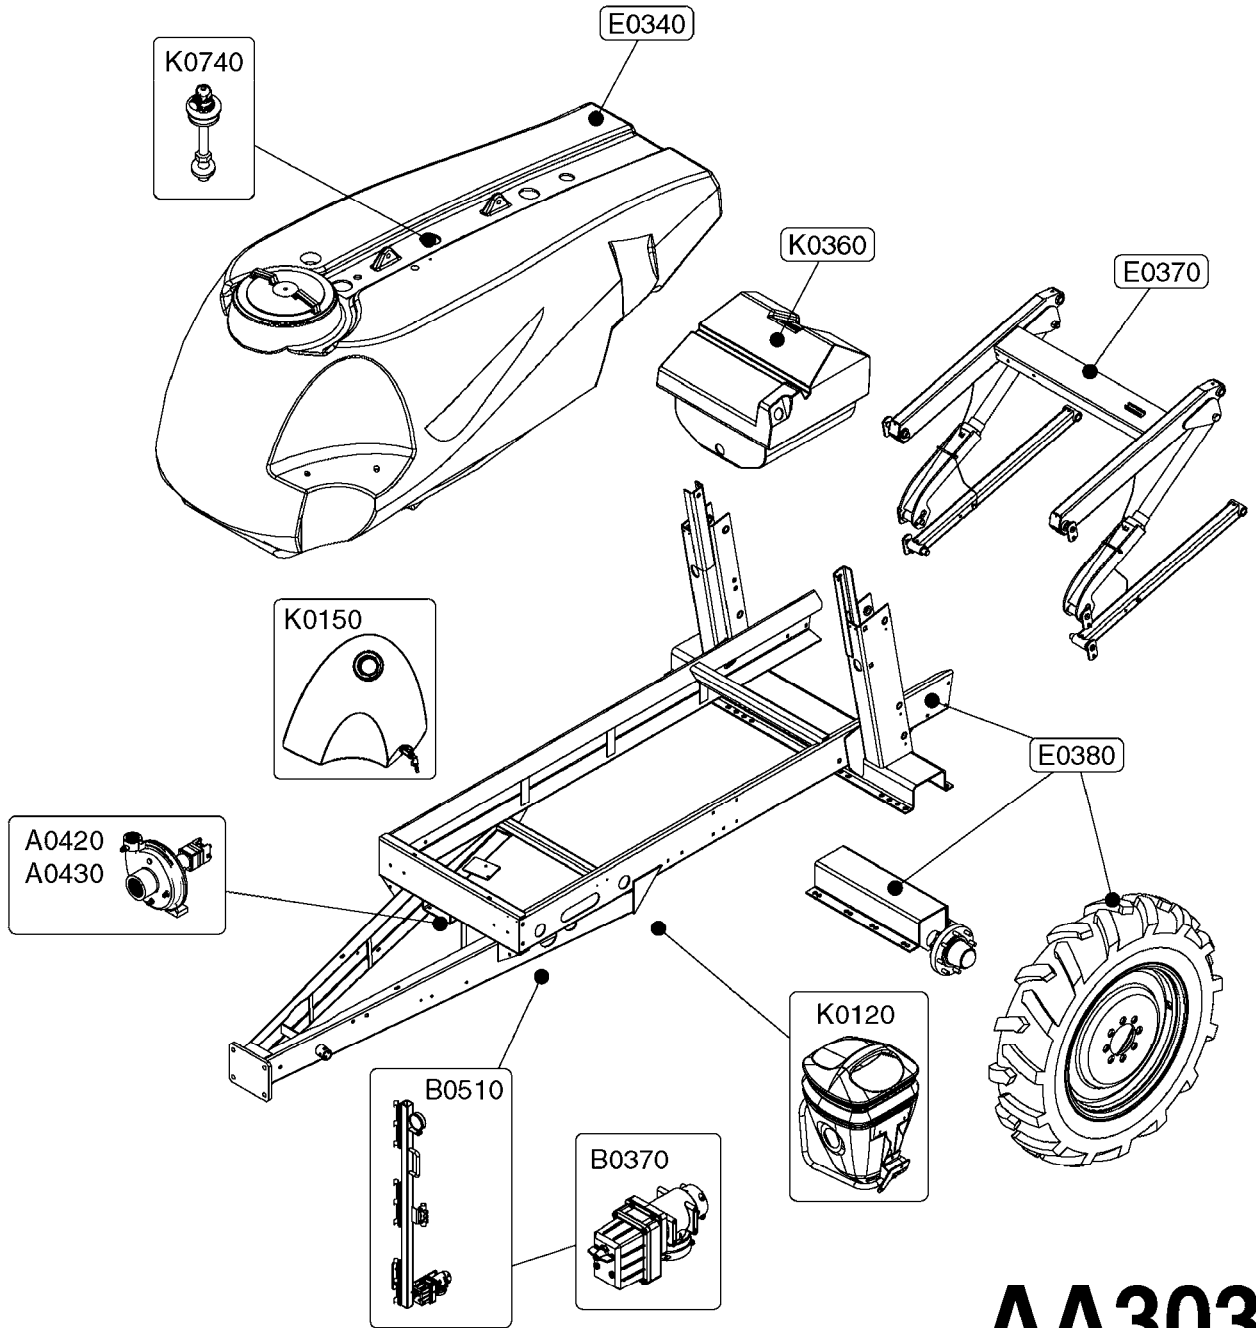

FOR PRE-2016 100 SERIES PTO PARTS
SEE PAGES A0510, A0520, A0560, A0570

COMPLETE ASSEMBLIES
WHOLEGOODS ITEMS

A0600

PTO SHAFTS - BONDIOLI G-SERIES
A0600-HIN, 23:10:18

Page 1
Date 07.02.2020 10:36

parts-n°	order qty	description
289041	1	PTO YOKE 1-3/8" X 6 SPLINE
421024	1	BOLT HEX 8.8 DEL M8X60
450015	1	SCREW ALLAN 3/8'X5/8' BLACK
460143	1	SELF LOCK NUT M8 SST A2 DIN985
829445	1	PTO 1-3/8/6X1-3/8/6X810M AXIAL
28009803	1	PTO PIN TUBE RETAINER OUTER
28009903	1	PTO TUBE RETAINER INNER
28010103	1	PTO YOKE F.INNER TUBE CV PTO
28010203	1	PTO YOKE 1-3/8X21SPL
28015303	1	PTO YOKE 1-3/8"X21 BALL COLLAR
28015703	1	PTO YOKE 1-3/4"X20 SPL OUTER
28020203	1	PTO 1-3/4/20x1-3/8/21 BP L=860
28020303	1	PTO 1-3/8/21 x 1-3/8/21 B&P
28021403	1	PTO 1"STR/1-3/8" 6SPL B&P
28021503	1	PTO 1"STR/1-3/8" 21SPL B&P
28040503	1	UNIV. JOINT 27x74.6mm
28040703	1	SAFETY CHAIN F.CV BLACK PTO (SET OF 2)
28040903	1	SELF TAPPING SHIELDING SCREW
28041803	1	DECAL DANGER GUARD MISSING
28041903	1	DECAL DANGER ROT.DRIVELINE
28042803	1	UNIV. JOINT 30.2x79.4mm F/BLK.
28056703	1	PTO YOKE #1 1-3/8" X 6 SPLINE
28056803	1	PTO YOKE #1 1-3/8" X 21 SPLINE
28057003	1	PTO TUBE YOKE #1-G1 OUTER
28057203	1	PTO PIN TUBE RETAINER OUTER
28057303	1	PTO TUBE OUTER #1 745MM
28057403	1	PTO TUBE OUTER #4 720MM
28057503	1	PTO TUBE INNER #1 745MM
28057603	1	PTO TUBE INNER #4 720MM
28057703	1	PTO TUBE RETAINER INNER
28057803	1	PTO TUBE YOKE #1 Ø=1"
28058503	1	PTO TUBE YOKE #1-G1 INNER
28075103	1	TRACK 249" X 18" (45-1801)
28098503	1	PTO TUBE YOKE #2-G2 OUTER
28098603	1	PTO TUBE YOKE #2-G2 INNER
28098703	1	PTO TUBE YOKE OUTER
28098803	1	PTO TUBE YOKE INNER
28099003	1	PTO TUBE INNER #2 735MM
28099103	1	PTO TUBE OUTER #2 735MM
28099403	1	PTO TUBE INNER 660MM
28099603	1	PTO TUBE OUTER 660MM
28099903	1	ROLL PIN
28100103	1	ROLL PIN
28100203	1	UNIV. JOINT S1-G1 22X54MM
28100303	1	UNIV. JOINT S2-G2 23.8X61.3MM
28100703	1	PTO SHIELD COMPLETE BLACK
28100803	1	PTO SHIELD COMPLETE
28100903	1	PTO SHIELD COMPLETE
28101003	1	PTO SHIELD COMPLETE