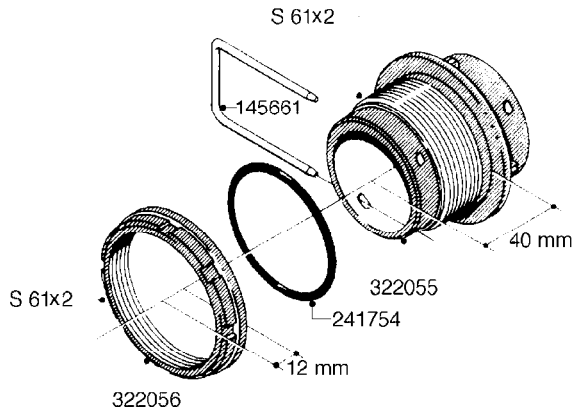

L0080

FITTINGS - S-53
L0080-HIN, 12:09:17

Page 1

Date 07.02.2020 10:37

Pos.	parts-n°	order qty	description
1	145995	1	FITT.DK S-53 FORK
2	241973	1	O-RING Ø3 X 44.2 70 SHORES NITRIL NITRIL (BLACK)
2	242353	1	O-RING 3 X 44.2 VITON VITON (BROWN)
3	242109	1	O-RING D32.2x3.0 NITRIL (BLACK)
3	242354	1	O-RING D32.2X3.0 VITON VITON (BROWN)
4	322103	1	FITT.DK S-53 BULKHEAD
5	322107	1	FITT.DK S-53 BULKHEAD NUT
6	322110	1	FITT.DK S-53 ELB. 1/2" BSP
7	322352	1	FITT.DK S-53 TEE
8	334229	1	FITT.DK S-53 STR.3/4"
9	334260	1	GASKET F. S-53 BULKHEAD
10	334564	1	FITT.DK S-67 TO S-53 ADAPTER
11	391100	1	FITT.DK S-53THREAD INS.1/2"BSP
12	726463	1	FITT.DK S53 BULKHEAD W/GASKET
13	726552	1	FIT.DK S-53X90 1/2" BSP,O-RING
14	726556	1	FITT.DK S-53 HB 1/2" W/O-RING
15	726558	1	FITT.DK S53 STR. 3/4" W.ORING
16	726559	1	FITT DK. S-53 HB 1" W/O-RING
17	726568	1	FITT.DK.S-53 HB 1/2"90 W/O-RING
18	726570	1	FITT.DK S-53 ELB.3/4" W.ORING
19	726571	1	FITT.DK S-53 ELB.1", W ORING
20	726578	1	FITT.DK S53 PLUG WITH O-RING
21	728561	1	FITT.DK. S67M - S53F REDUCER