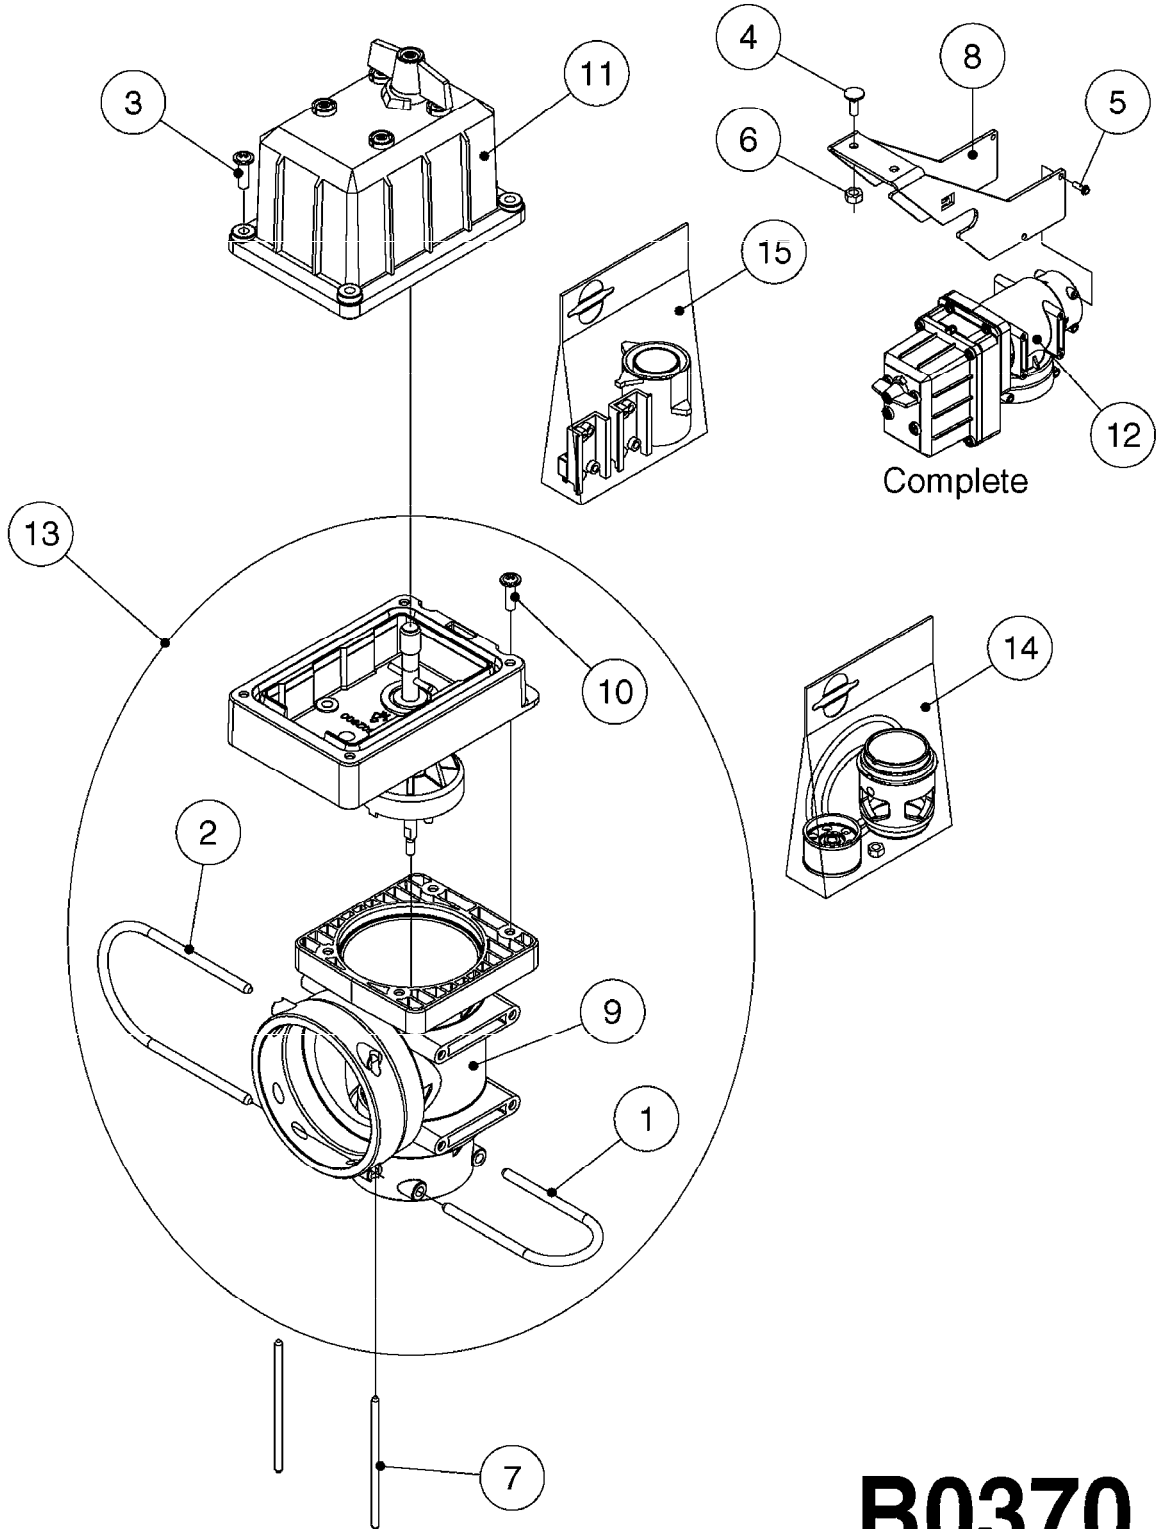

B0370

PRESSURE REGULATOR - S93 06
B0370-HIN, 12:05:16

Page 1

Date 07.02.2020 10:36

Pos.	parts-n°	order qty	description
1	145996	1	FITT.DK S-67 FORK
2	145997	1	FITT.DK S-93 FORK
3	440677	1	SCREW F. PLASTIC 5X20 SS
4	440695	1	BOLT CARRIAGE M8X25
5	440698	1	SCREW F.PLASTIC 6X18 SS HEXHD
6	460143	1	SELF LOCK NUT M8 SST A2 DIN985
7	480487	1	PIN M5X60 SLOTTED GALV
8	16244000	1	BRACKET FOR REG. NAV, PAINTED NAVIGATOR PLATFORM BRACKET
9	33510800	1	HOUSING F.PRESS.REG.S67/S93
10	44076200	1	SCREW WN5451 5X16 SS TORX
11	72374200	1	MOTOR HOUS.REG.1:150 ENCODER
12	72374300	1	REGUL S67/S93 ASSY W SS CONE
12	72425500	1	REGULATOR S67/S93 CROSS-DRILL
12	72678700	1	REGULATOR S67/S93 CROSS-DRILL CERAMIC COMPONENTS
13	72481600	1	BAG W. CONSOLE&SPINDLE COMPL
14	72678900	1	BAG W.CONE/CYL/GASKET CERAMIC CERAMIC COMPONENTS
14	74190800	1	BAG W.CONE/CYL. AND GASKET. SYNTAL
15	74187500	1	SWITCH 5A PRESS.REG REP.KIT 08