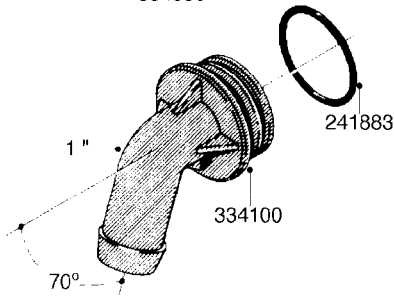

L0080

FITTINGS - S-53
L0080-HIN, 12:09:17

Page 1

Date 07.02.2020 10:37

Pos.	parts-n°	order qty	description
1	145995	1	FITT.DK S-53 FORK
2	241973	1	O-RING Ø3 X 44.2 70 SHORES NITRIL NITRIL (BLACK)
2	242353	1	O-RING 3 X 44.2 VITON VITON (BROWN)
3	242109	1	O-RING D32.2x3.0 NITRIL (BLACK)
3	242354	1	O-RING D32.2X3.0 VITON VITON (BROWN)
4	322103	1	FITT.DK S-53 BULKHEAD
5	322107	1	FITT.DK S-53 BULKHEAD NUT
6	322110	1	FITT.DK S-53 ELB. 1/2" BSP
7	322352	1	FITT.DK S-53 TEE
8	334229	1	FITT.DK S-53 STR.3/4"
9	334260	1	GASKET F. S-53 BULKHEAD
10	334564	1	FITT.DK S-67 TO S-53 ADAPTER
11	391100	1	FITT.DK S-53THREAD INS.1/2"BSP
12	726463	1	FITT.DK S53 BULKHEAD W/GASKET
13	726552	1	FIT.DK S-53X90 1/2" BSP,O-RING
14	726556	1	FITT.DK S-53 HB 1/2" W/O-RING
15	726558	1	FITT.DK S53 STR. 3/4" W.ORING
16	726559	1	FITT DK. S-53 HB 1" W/O-RING
17	726568	1	FITT.DK.S-53 HB 1/2"90 W/O-RING
18	726570	1	FITT.DK S-53 ELB.3/4" W.ORING
19	726571	1	FITT.DK S-53 ELB.1", W ORING
20	726578	1	FITT.DK S53 PLUG WITH O-RING
21	728561	1	FITT.DK. S67M - S53F REDUCER