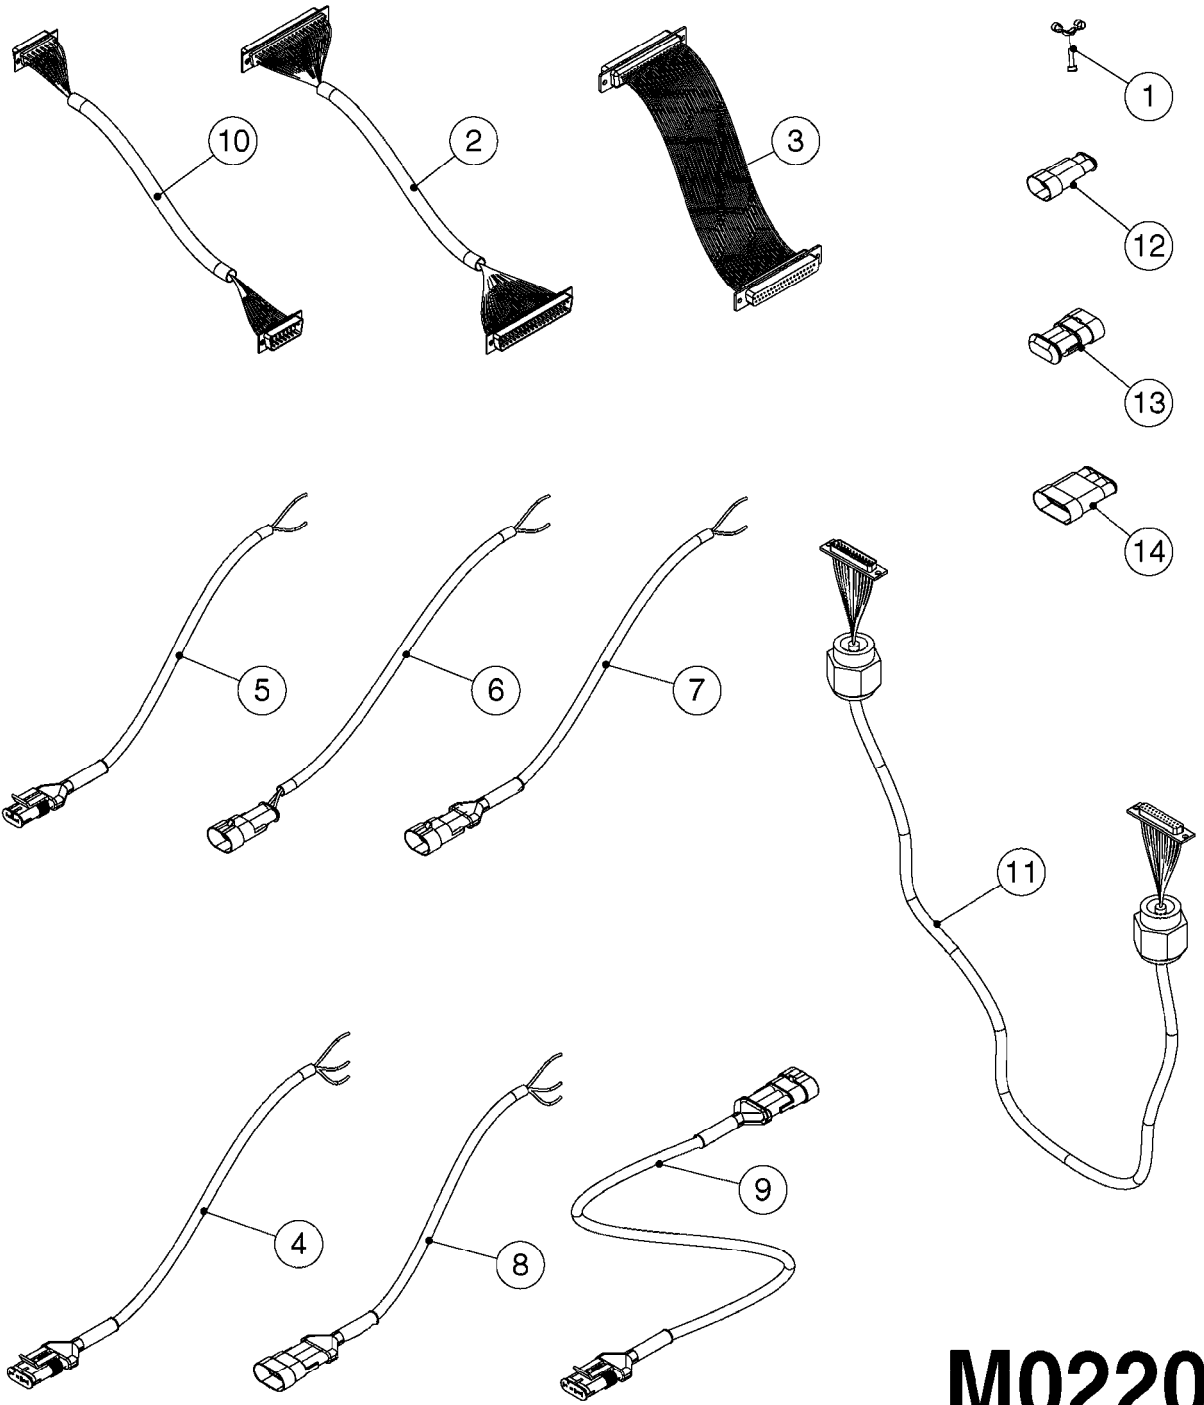

M0220

CABLES
M0220-HIN, 12:05:18

Page 1
Date 07.02.2020 10:37

Pos.	parts-n°	order qty	description
1	262150	1	SCREW ASSM.FOR D-SUB PLUG
2	26004900	1	CABLE FEM/MALE 37P L=9.5M
3	26005900	1	WIRE 37/37 POLE DAH/JOB COM
4	26006000	1	LEAD F AMP SUPERSEAL 3 WAYS L1,5M
4	26006100	1	CABLE L = 5.00M, AMP, MALE, 3P
4	26007000	1	CABLE L = 0.20M, AMP, MALE, 3P
4	26007100	1	CABLE L = 9.00M, AMP, MALE, 3P
4	26007200	1	CABLE 3POL AMP FEMALE L13M
5	26006200	1	CABLE L = 4.50M, AMP, MALE, 2P
5	26006300	1	CABLE L = 0.50M, AMP, MALE, 2P
5	26006400	1	CABLE L = 0.75M, AMP, MALE, 2P
5	26006500	1	CABLE L = 1.50M, AMP, MALE, 2P
5	26006600	1	CABLE L = 9.00M, AMP, MALE, 2P
6	26006700	1	CABLE L = 0.12M, AMP, FEMALE, 2P
7	26006800	1	CABLE L = 1.00M, AMP, FEMALE, 2P
8	26007300	1	CABLE L = 1.00M, AMP, FEMALE, 3P
9	26007400	1	CABLE L = 3.00M, AMP, EXT, 3P
9	26009800	1	CABLE L = 0.50M, AMP, EXT, 2P
10	26007500	1	CABLE FEM/FEM 15P L=3.5M
11	26016900	1	CABLE DB25M - DB25F L=8.5m
12	72450600	1	CAP F. AMP SUPER SEAL 2P PLUG
13	72450700	1	CAP F. AMP SUPER SEAL 3P PLUG
14	72450800	1	CAP F. AMP SUPER SEAL 4P PLUG