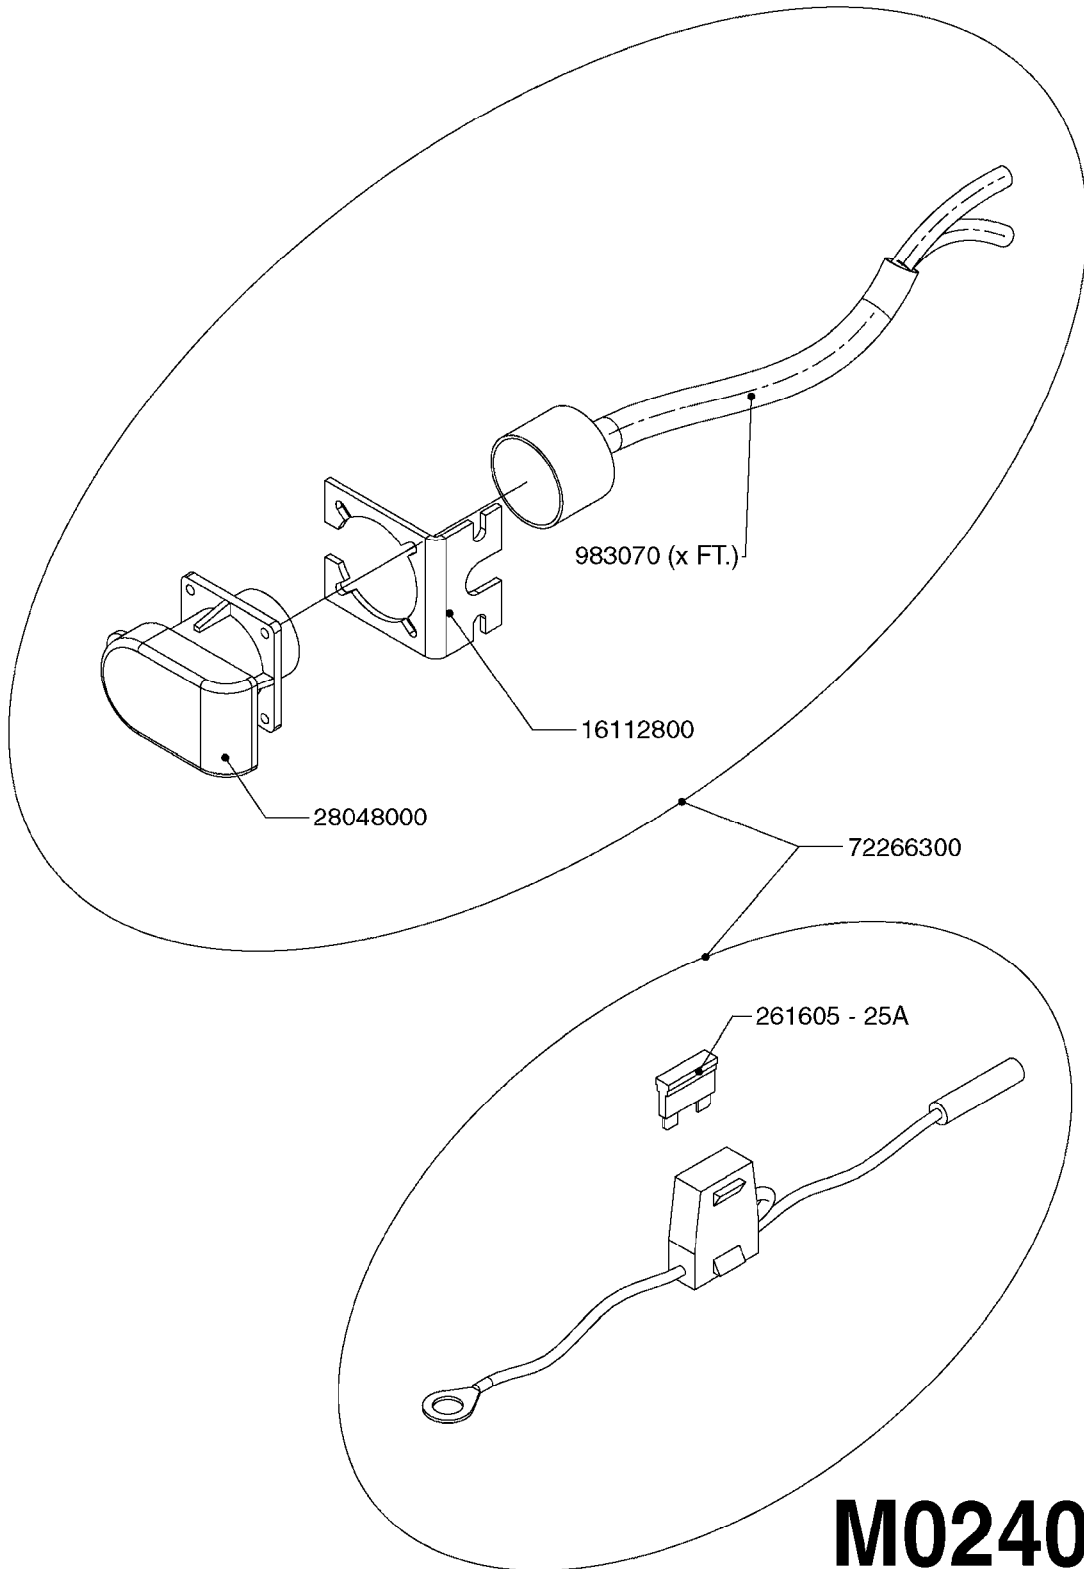

POWER SUPPLY CABLES
M0240-HIN, 01:01:16

Page 0

Date 07.02.2020 10:37

POWER SUPPLY CABLES
M0240-HIN, 01:01:16

Page 1

Date 07.02.2020 10:37

parts-n°	order qty	description
261605	1	Fuse 25A ATOF Series
983070	1	CABLE 2X6²
16112800	1	BRACKET F.12V POWER CABLE/PLUG
28048000	1	PLUG 3-POL DIN 9680 FEM.CHASS
72266300	1	CABLE 12VDC POWER F. TRACTOR