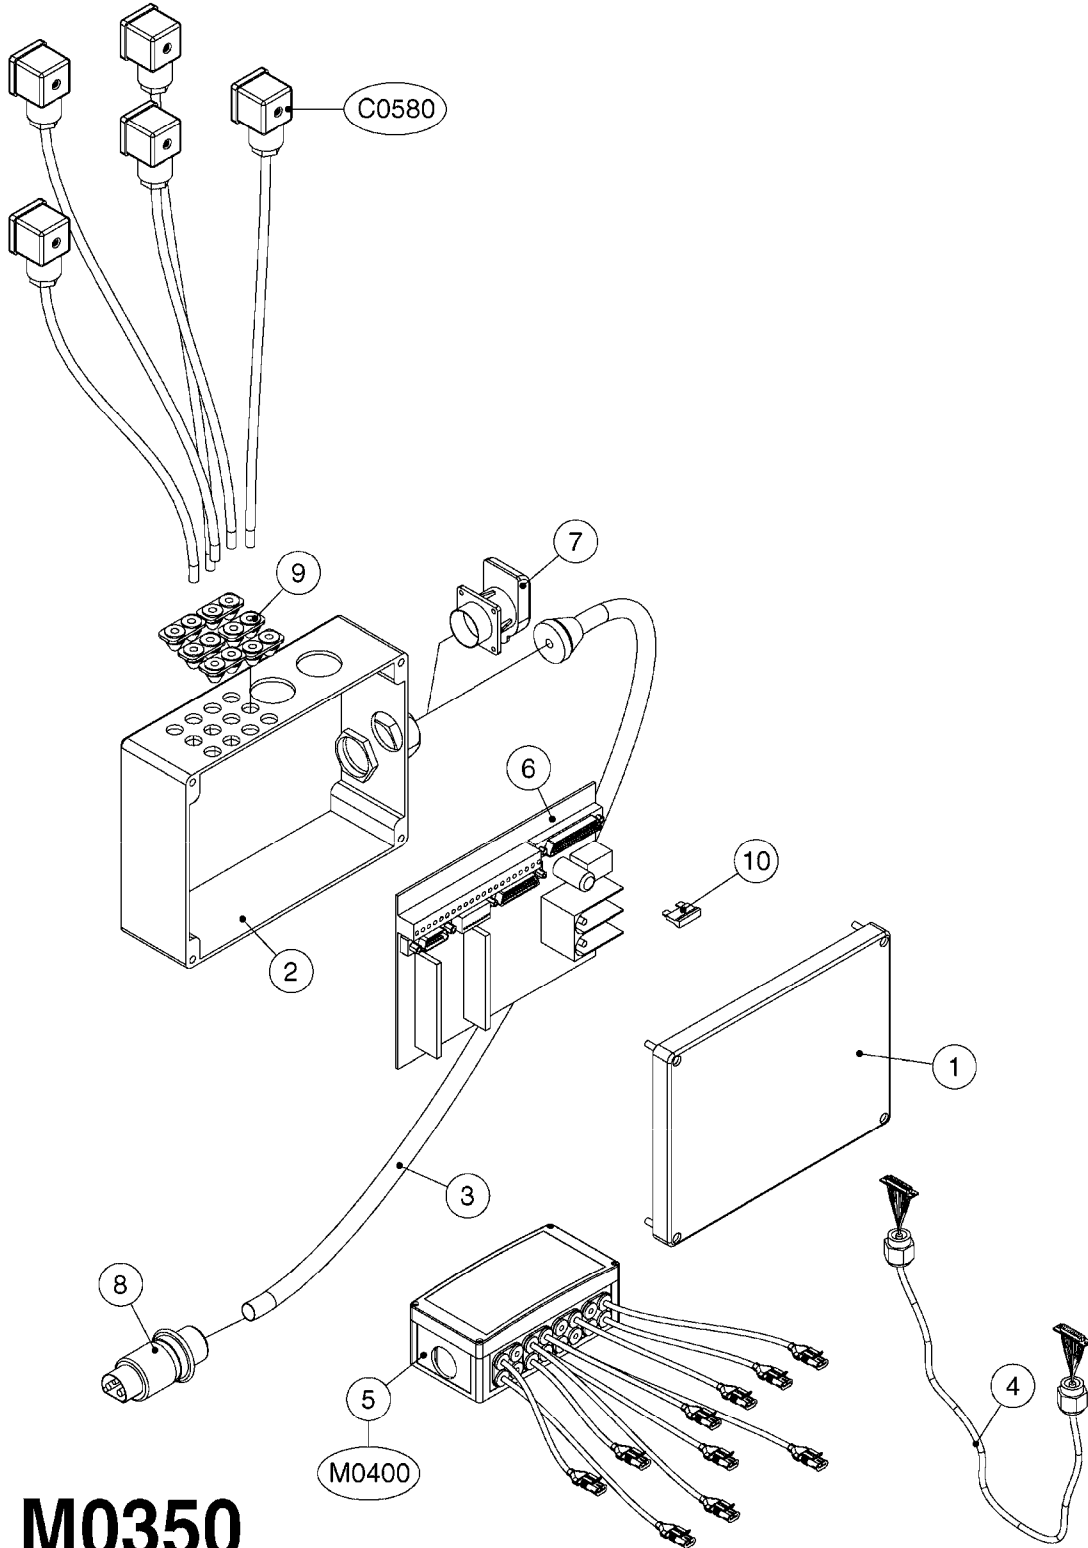

M0350

JUNCTION BOXES - HYDRAULIC
M0350-HIN, 15:07:19

Page 1

Date 07.02.2020 10:37

Pos.	parts-n°	order qty	description
1	261442	1	LID F.3010/3012 HP BOX
2	391071	1	BOX FOR HY.DAH
3	983070	1	CABLE 2X6²
4	26016900	1	CABLE DB25M - DB25F L=8.5m
5	26018000	1	HYD JUNCTION BOX SPZ PRE 2012 EAGLE SPC BOOMS
5	26018100	1	HYD. BOX BOOM PCB W/LEADS FOR FORCE/TWIN FORCE BOOMS
5	26018500	1	HYD. BOX BOOM PCB NO LEADS
5	26038300	1	HYD JUNCTION BOX GENERIC 2012 EAGLE SPC/FORCE BOOMS
6	26087600	1	DAH INTERFACE PCB ASSY. V.2.0
7	28048000	1	PLUG 3-POL DIN 9680 FEM.CHASS
8	28048100	1	PLUG 3-POL DIN 9680 MALE SPRAY
9	28048200	1	WIRE GROMET RUBBER 4 HOLE
10	28048500	1	FUSE 10A ATOF SERIES