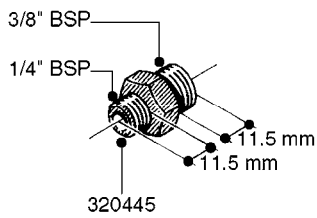

FITTINGS - HEXAGON NIPPLES
L0030-HIN, 01:01:16

Page 0
Date 07.02.2020 10:36

L0030

FITTINGS - HEXAGON NIPPLES
L0030-HIN, 01:01:16

Page 1
Date 07.02.2020 10:36

parts-n°	order qty	description
10015303	1	FITT.PO.HN 1.00X1.00 M1000
10425003	1	FITT.PO.HN 1.25X1.00 MCPHEE
320132	1	FITT.DK HN 1" BSP
320176	1	FITT.DK HN 3/8"X1/2" BSP
320445	1	FITT.DK HN 1/4"X3/8" BSP
320655	1	FITT.DK HN 1/2"-1/2" BSP
320692	1	FITT.DK HN 3/8'BSPX1/4'NPT
320703	1	FITT.DK HN 3/8BSP X1/2 &1/4NPT
320725	1	FITT.DK NIPPLE 3/8"-3/8" BSP
320902	1	FITT.DK HN 3/8'X 1/4' BSP
390232	1	FITT.DK HN 1-1/2' X 1-1/4' BSP
390276	1	FITT.DK HN 1'BSP