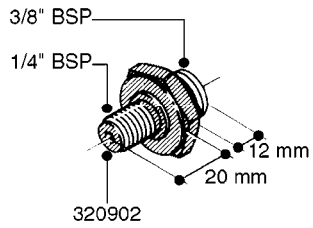

FITTINGS - HEXAGON NIPPLES
L0030-HIN, 01:01:16

Page 0
Date 07.02.2020 10:36

L0030