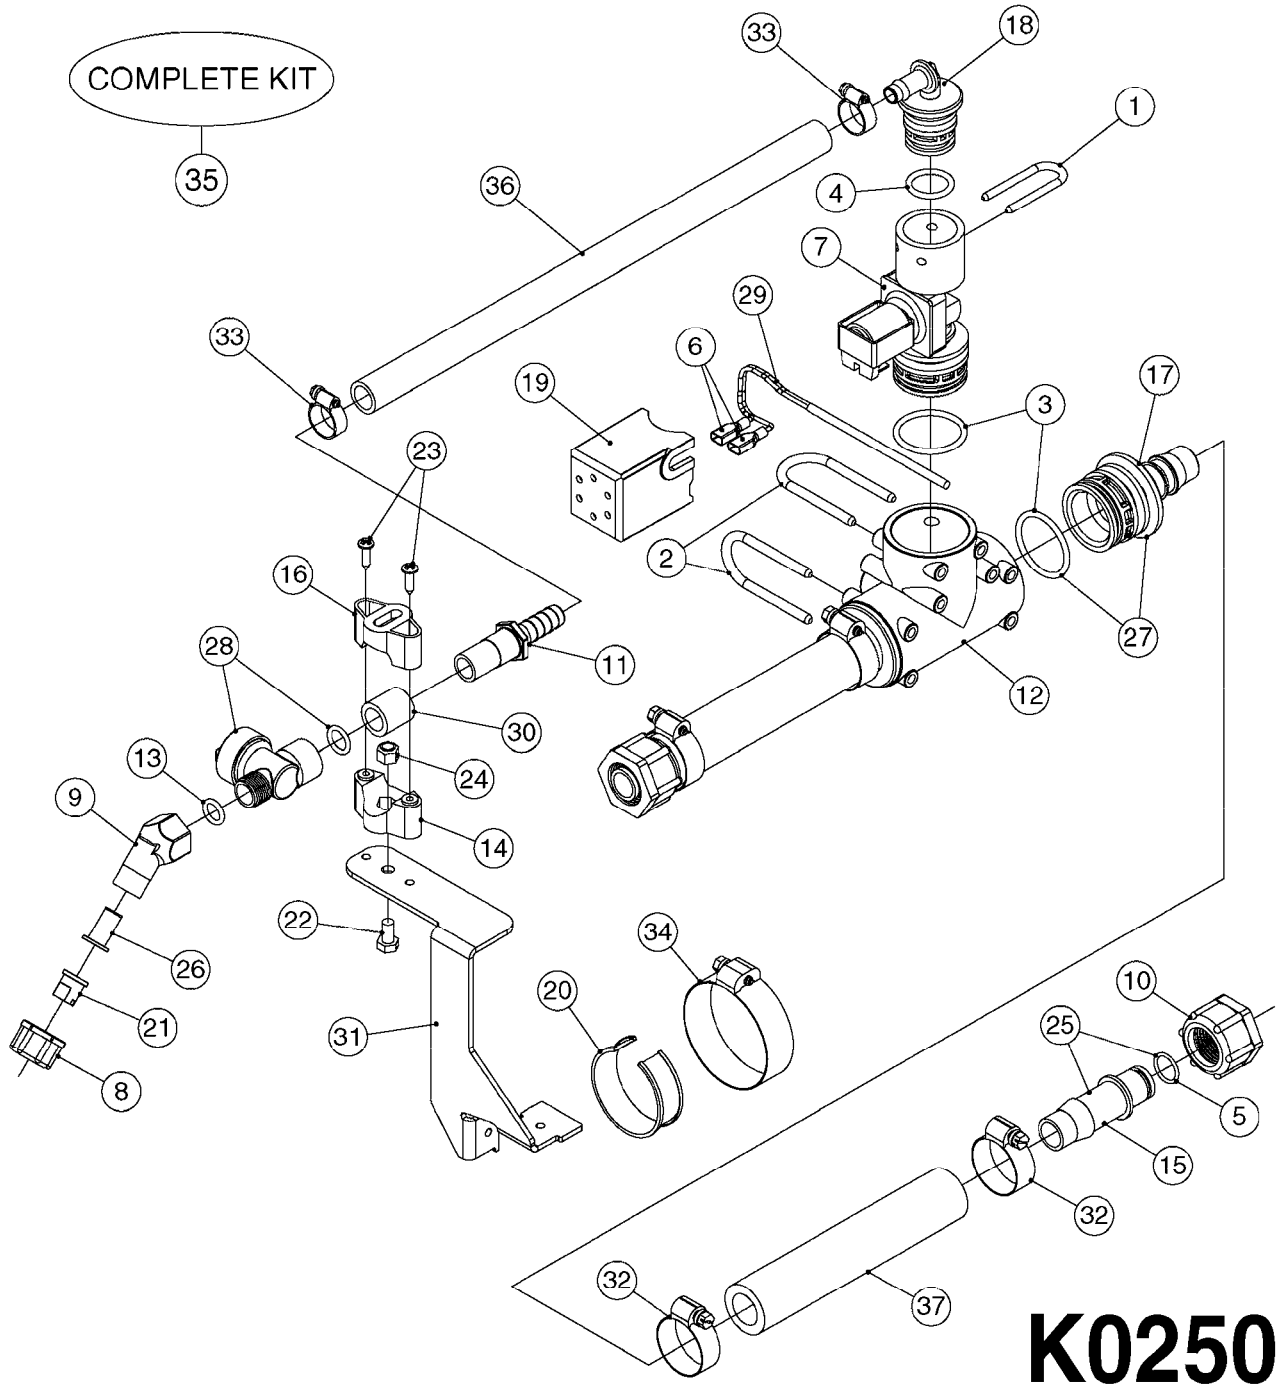

K0250

ELECTRIC END NOZZLE KIT '09
K0250-HIN, 01:01:16

Page 1
Date 07.02.2020 10:36

Pos.	parts-n°	order qty	description
1	145994	1	FITT.DK S-40 FORK
2	145995	1	FITT.DK S-53 FORK
3	242354	1	O-RING D32.2X3.0 VITON
4	242355	1	O-RING D19.2X3.0 VITON F.S-40
5	242594	1	O-RING D14 X 1.78 SCH.70-EPDM
6	261539	1	SPADE F.ELEC CONNEX BLUE INSUL
7	262104	1	VALVE, SOLENOID, S53/S40
8	320187	1	FITT.DK CAP 3/8" BSP BLACK
9	320191	1	FITT.DK ELB 3/8' BSP 45 DEGREE
10	320283	1	FITT.DK NUT 3/4"BSP
11	320891	1	FITT.DK HB 3/8'- 3/8' BSP
12	322352	1	FITT.DK S-53 TEE
13	330013	1	O-RING 2.5 X 10 PUR
14	333012	1	NOZZLE HOLD. UPPER PART
15	334044	1	FITT.DK HB 3/4' F. 3/4' CAP
16	334220	1	YOKE, UPPER NOZZLE BODY
17	334229	1	FITT.DK S-53 STR.3/4"
18	334237	1	FITT.DK S-40 ELB.3/8"
19	334965	1	COVER FOR S53 SOLENOID VALVE
20	341291	1	RUBBER HOSE CLAMP COVER 130MM
21	370392	1	NOZZLE END FAN 1850-G 300
22	410546	1	BOLT HEX M6X12 A2 SS DIN933
23	440665	1	SCREW M4.2X16 STAINLESS
24	460261	1	NUT HEX M6X1.00 LOCK DIN985 A2 SS
25	724621	1	FITT.DK HB 3/4"ASSY F.3/4" NUT
26	725042	1	SCREEN 80 MESH W.GASKET, RED
27	726558	1	FITT.DK S53 STR. 3/4" W. ORING
28	729610	1	NOZZLE ASSY. NON DRIP 3/8 THRD
29	983087	1	ELEC. CABLE 2 WIRE X 0.75MM
30	10631003	1	HOSE R X CLEAR BRAID.X 1/2 12"
31	16110803	1	NOZZLE BRACKET VAR SPACINGS
32	28029903	1	CLAMP HOSE GEAR P3/4"-S1" 6712
33	28044903	1	CLAMP HOSE GEAR P3/8" 6706
34	28047003	1	CLAMP HOSE GEAR 30 X 50 6732
35	82613203	1	ELECTRIC END NOZZLE KIT 2009
36	92701703	1	HOSE R X3/8" X300PSI WP X0012"
37	92703203	1	HOSE R X3/4" X300PSI WP X0012"