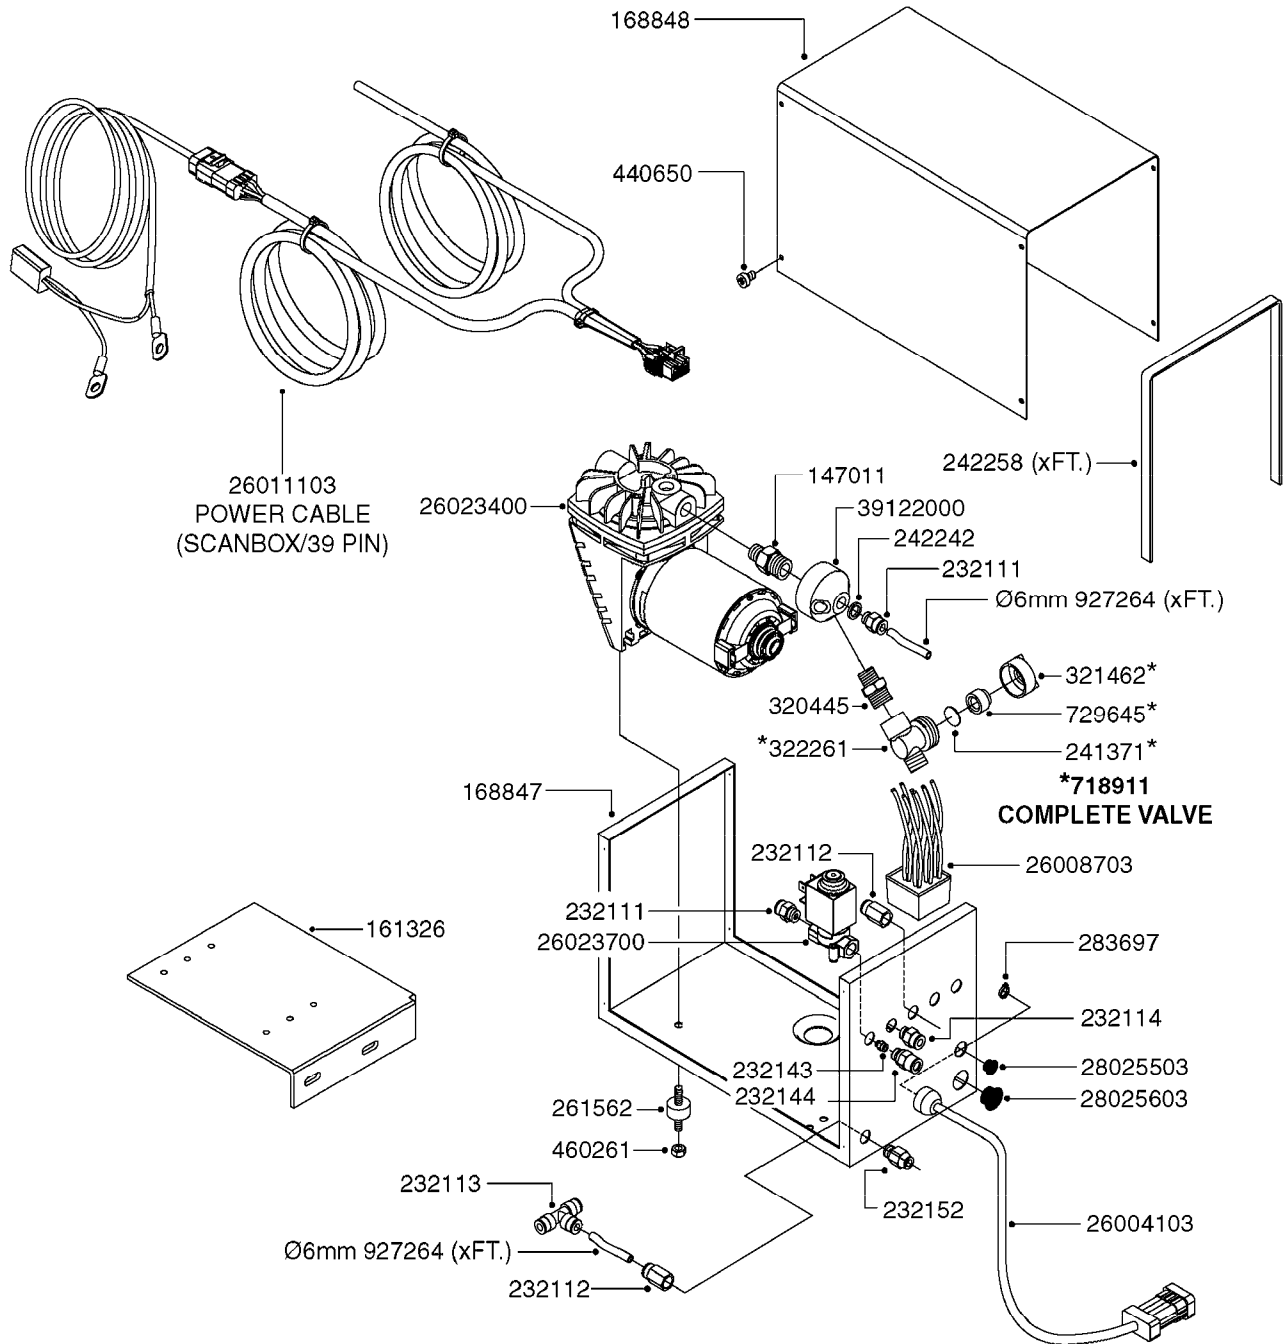

K0400

*Ø8mm 927306 (xFT.)
*Ø10mm 927330 (xFT.)

70062503 - COMPLETE ASSEMBLY

FOAM MARKER COMPRESSOR 2007
K0400-HIN, 01:01:16

Page 1
Date 07.02.2020 10:36

parts-n°	order qty	description
147011	1	HEX NIPPLE 3/8'X1/4'BSP BRASS
161326	1	MOUNT BKT. F. FOAM COMP.BOX 98
168847	1	ENCLOSURE LOWER F.MARKER
168848	1	COVER F. FOAM MARKER
232111	1	QUICK COUPLER 6MM X 1/8 EXT.
232112	1	QUICK COUPLER 6MM 1/8 INT.
232113	1	QUICK COUPLER 6MM T-PIECE
232114	1	COUPLER 1/8" THREADX8MM HOSE
232143	1	REDUCER 1/4'INT-1/8'EXT
232144	1	QUICK COUPLER 10MM X 1/4 EXT
232152	1	QUICK COUPLER 8MMX1/8 EXT.LONG
241371	1	DIAPHRAGM F.NO-DRIP,VULC
242242	1	O-RING F.AIR HOSE FITTING
242258	1	TRIM 3X10 SELF ADHESIVE 0012"
261562	1	RUBBER DAMPER 2XM6X25
283697	1	TIESTRAP 200MM
320445	1	FITT.DK HN 1/4"X3/8" BSP
321462	1	CAP F.NO-DRIP ASSY.
322261	1	HOUSING F.SAFETY VALVE 3/8"
440650	1	SCREW 3.5x13 STAINLESS
460261	1	NUT HEX M6X1.00 LOCK DIN985 A2 SS
718911	1	VALVE (SAFETY) F.MARKER
729645	1	NON-DRIP SPRING ASSY.GREEN 10
927264	1	HOSE R X PE D6/D4 X 0012"
927306	1	HOSE R X PE D8/D6 X 0012"BLACK
927330	1	HOSE R X PE D10/D8 X 012"BLACK
26004103	1	FOAM MARKER CNTRL MOD CABL STD
26008703	1	FOAM MARKER CONTROL SCII
26011103	1	FOAMER POWER/CONTROL CABLE 39P
26023400	1	COMPRESSOR F.FOAM MARKER CM40
26023700	1	SOLENOID VAL 12V 1/8' FLO '07
28025503	1	PLUG F.DRILLED HOLE 1/2"
28025603	1	PLUG F.DRILLED HOLE 3/4"
39122000	1	DISTR.HOUSING F.FOAM MARKER'07
70062503	1	FOAM MARKER COMPRESSOR,STD,39P