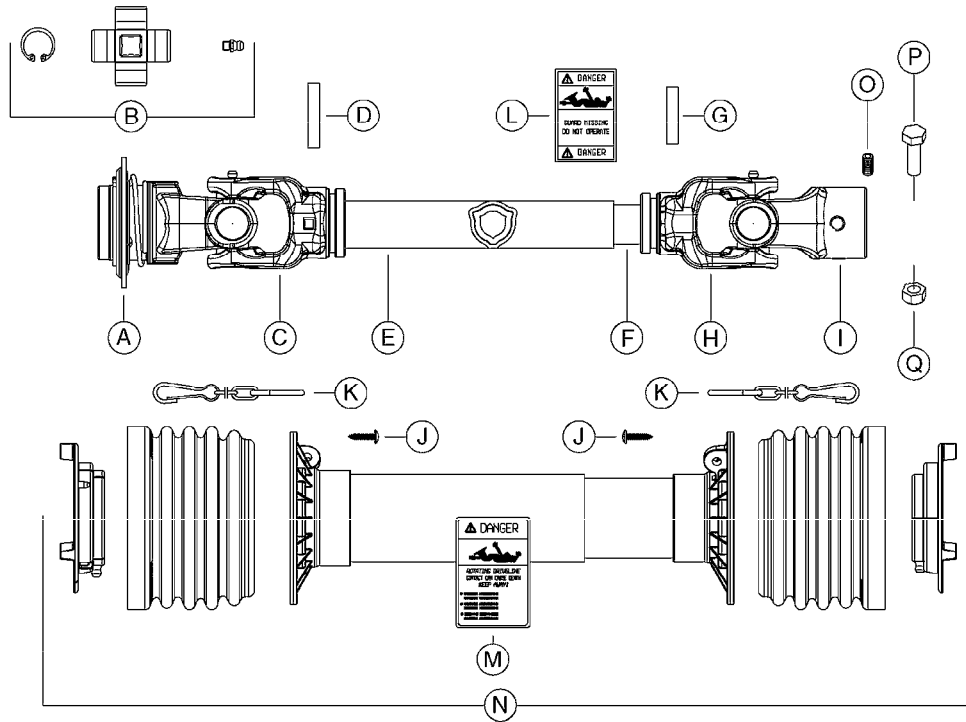

PTO #	829445	28020203	28020303	28021403	28021503
TRACTOR	1-3/8" 6 SPLINE	1-3/4" 20 SPLINE	1-3/8" 21 SPLINE	1-3/8" 6 SPLINE	1-3/8" 21 SPLINE
IMPLEMENT	1-3/8" 6 SPLINE	1-3/8" 21 SPLINE	1-3/8" 21 SPLINE	D1"	D1"
LENGTH	1034/1219	1087/1313	1058/1324	1031/1329	1031/1329
A	289041	28015703	28015303	28056703	28056803
B	28042803	28040503	28100303	28100203	28100203
C	28098703	28075103	28098503	28057003	28057003
D	28100103	28009803	28009903	28057203	28057703
E	28099603	28057403	28099103	28057303	28057303
F	28099403	28057603	28099003	28057503	28057303
G	28099903	28009903	28057203	28057703	28057703
H	28098803	28010103	28098603	28058503	28058503
I	289041	28010203	28015303	28057803	28057803
J	28040903	28040903	28040903	28040903	28040903
K	28040703	28040703	28040703	28040703	28040703
L	28041803	28041803	28041803	28041803	28041803
M	28041903	28041903	28041903	28041903	28041903
N	28101003	28100903	28100803	28100703	28100703
O	-	-	-	450015	450015
P	-	-	-	421024	421024
Q	-	-	-	460143	460143

FOR PRE-2016 100 SERIES PTO PARTS
SEE PAGES A0510, A0520, A0560, A0570

COMPLETE ASSEMBLIES
WHOLEGOODS ITEMS

A0600