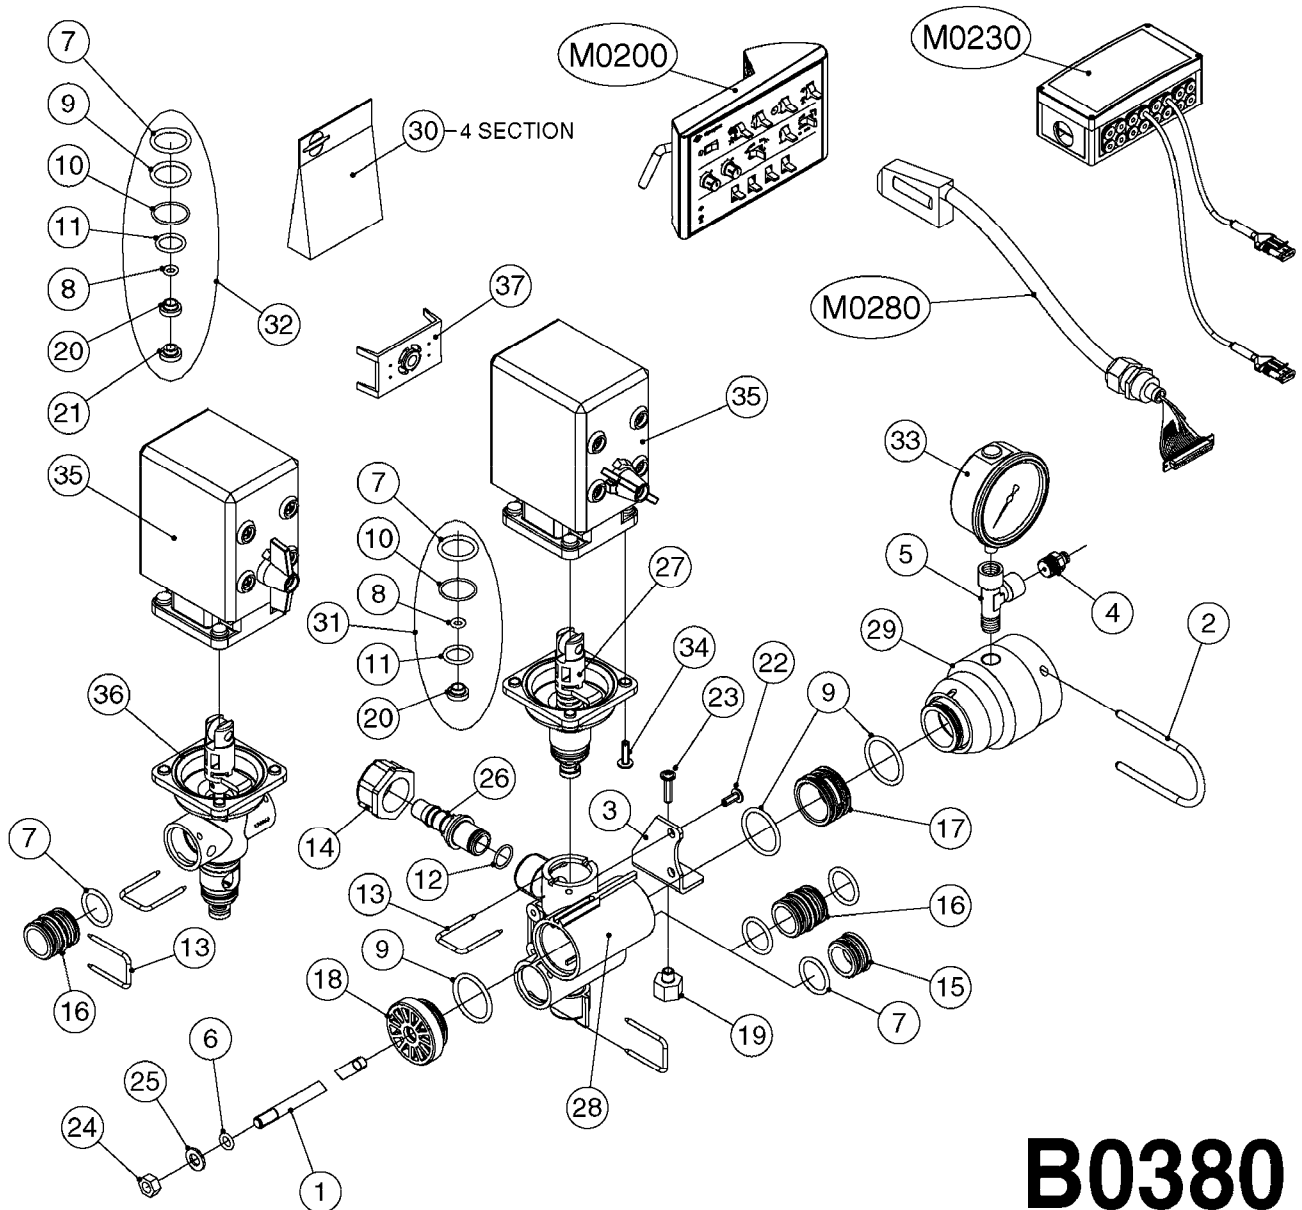

B0380

EVC, ECP, ECPC CONTROLS 39-PIN
B0380-HIN, 09:05:17

Pos.	parts-n°	order qty	description
1	142214	1	STUD BOLT - M8X265, 3 SECTION
1	145693	1	STUD BOLT - M8X330, 4 SECTION
1	145928	1	STUD BOLT - M8X400, 5 SECTION
1	145780	1	STUD BOLT - M8X470, 6 SECTION
1	146355	1	STUD BOLT - M8X540, 7 SECTION
2	145996	1	FITT.DK S-67 FORK
3	167963	1	MOUNT BKT.F.EC BOOM SEC.
4	232230	1	QUICK COUPLER 1/4"BSP X 4 MM
5	232285	1	T-PIECE 1/4" 2 X INT. 1
6	240947	1	O-RING D7.3X2.4 NITRIL
7	240951	1	O-RING D21.2X3 NITRIL
8	241323	1	O-RING D5.3X2.4 NITRIL
9	241441	1	O-RING D29.3X3
10	241673	1	O-RING D22.1X1.6
11	241861	1	O-RING D15.3X2.4 VITON
12	242594	1	O-RING D14 X 1.78 SCH.70-EPDM
13	270211	1	FITT.DK S25 FORK L=37.5
14	320283	1	FITT.DK NUT 3/4"BSP
15	333583	1	END PIECE FOR BYPASS
16	333594	1	CONNECTING PIECE F. BYPASS
17	334547	1	CONNECTING PIECE F. PRESSURE
18	334548	1	END COVER
19	334558	1	NUT HEX PLASTIC INSERT
20	334669	1	VALVE CONE D14/D7-SH 63 WHITE
21	334940	1	VALVE CONE D14/D6-SH 63 GREEN
22	440673	1	SCREW F.PLASTIC 5X12 SS
23	440677	1	SCREW F. PLASTIC 5X20 SS
24	460817	1	NUT HEX M8 STAINLESS DIN 934
25	471126	1	WASHER, M8, Ø16/ 8.4X 1.6, SS
26	724621	1	FITT.DK HB 3/4"ASSY F.3/4" NUT
27	725257	1	SPINDLE SECT. F/EC DISTRIBUTOR
28	728010	1	DISTRIB HOUSING W/CONST PR GRN
29	731811	1	FITT.DK ADAPTOR S67 EC BOOM SE
30	750271	1	O-RING KIT F.EC/4 CONTROL UNIT
31	755726	1	O-RING KIT F.EC/ESC SEC.VALVE
32	755754	1	GASKET SET EVC DIST
33	28026203	1	GAUGE 200PSI/BR,2.5"1/4BSP-BTM
34	44076200	1	SCREW WN5451 5X16 SS TORX
35	72048000	1	MOTOR, DISTRIBUTION 1:300
36	72117600	1	SPINDLE EVC DIST
37	72137200	1	MCROSWCH ASSY F.BOOM VLV 300:1