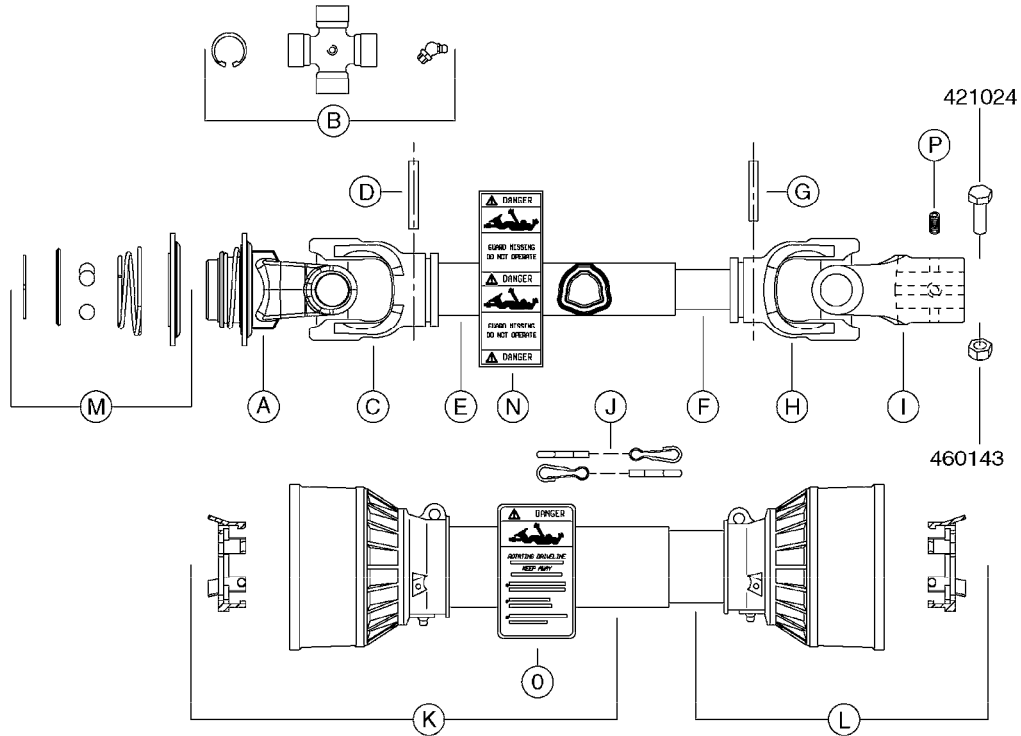

NOTE: 600 RPM AND 1000 RPM PUMPS HAVE 1" INPUT SHAFT

A0430

PUMP - ACE 150 BELT DRIVE
A0430-HIN, 05:12:19

Page 1

Date 07.02.2020 10:36

parts-n°	order qty	description
420641	1	BOLT HM 8X35/22 A2 SS DIN931
450015	1	SCREW ALLAN 3/8'X5/8' BLACK
460143	1	SELF LOCK NUT M8 SST A2 DIN985
10440703	1	KEY SQ 1/4"x1-1/2"
21002203	1	BEARING, SEALED ACE BELT DRIVE
28022303	1	SHIELD KIT
28022403	1	OUTPUT SHAFT ACE BELT DR PUMP
28022503	1	BELT 600 RPM ACE PUMP
28022603	1	BELT 1000 RPM ACE PUMP
28022703	1	IMPELLER THERMOPLASTIC
28022803	1	IMPELLER CAST IRON
28022903	1	REPAIR KIT 600 RPM
28023003	1	REPAIR KIT 1000 RPM
28029203	1	11.6"P.D.X2"BORE PULLEY 600RPM
28029303	1	7.9"P.D.X2"BORE PULLEY 1000RPM
28094203	1	5/8" DRIVEN SHAFT W.KEYWAY SS
28094303	1	KEY 3/16"X3/16"X1-1/4"
28094403	1	1.35"P.D.X5/8"BORE PULLEY 600RPM
28094503	1	1.7"P.D.X5/8"BORE PULLEY 1000RPM
28094603	1	SCREW ALLEN 5/16"NC X 5/16"
28094703	1	IDLER MOUNTED TORSION SPRING
28094803	1	IDLER ARM
28094903	1	EXTERNAL SNAP RING F.IDLER ARM
28095003	1	5/8" SPACER
28095103	1	RETAINER RING
28095203	1	IDLER BEARING/OUTER ROLLER ASSEMBLY
28095303	1	HEX HEAD IDLER CAP SCREW 5/8"NCX2-1/8"
28095403	1	KEY F.IMPELLER 1/8"X1/8"X1/2"
28095503	1	KEY 3/8"X1/2"X1-1/2"