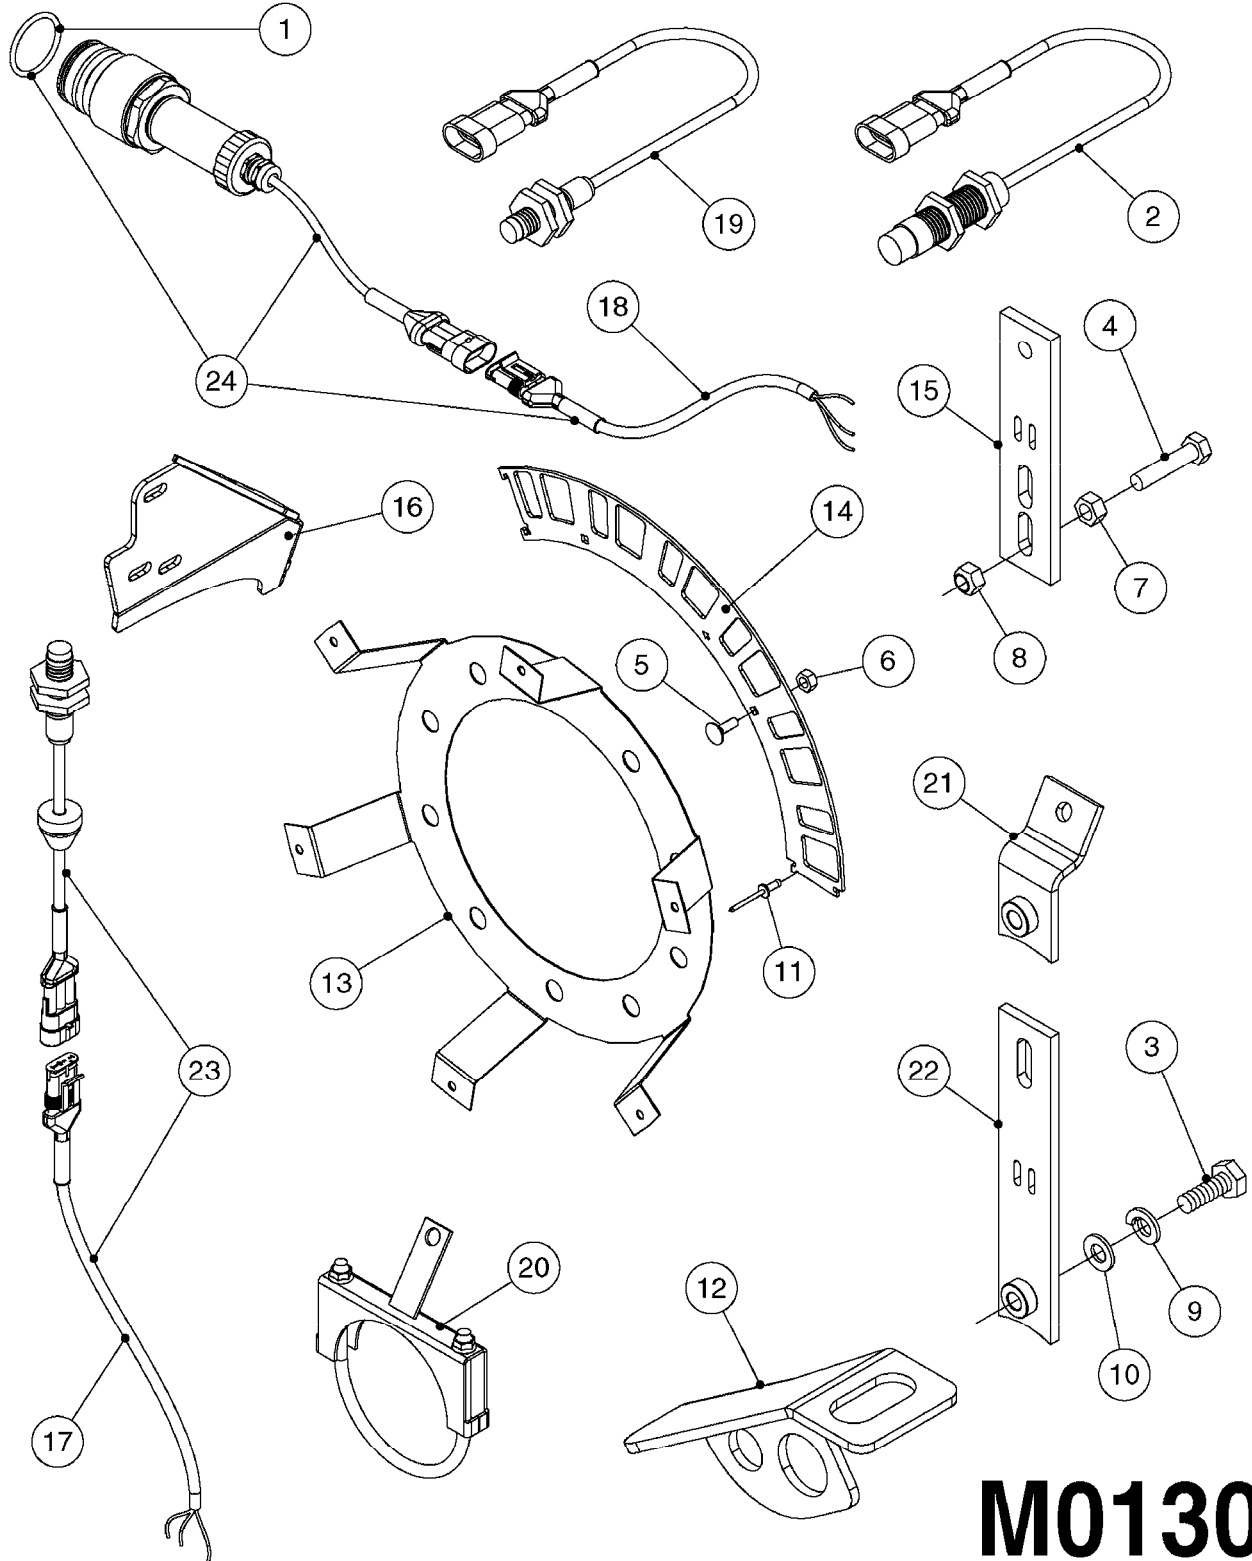

M0130

COMMON SENSORS AND BRACKETS
M0130-HIN, 12:12:16

Page 1
Date 07.02.2020 10:37

Pos.	parts-n°	order qty	description
1	242354	1	O-RING D32.2X3.0 VITON
2	285855	1	SENSOR INDUCTIVE M18 W/WIRE
3	430286	1	BOLT HEX 8.8 DEL M12X30 FT
4	430870	1	BOLT HEX 8.8 DEL M12X55 FT
5	440695	1	BOLT CARRIAGE M8X25
6	460143	1	SELF LOCK NUT M8 SST A2 DIN985
7	460386	1	NUT HEX M12X1.75
8	460703	1	NUT HEX M12X1.75 LOCK DIN985A2 SS
9	470466	1	WASHER D21.1/D12.2X2.5 LOCK
10	471127	1	WASHER, M12, Ø24/13X24X2.5 SS
11	480804	1	RIVET Ø4.8x14.5
12	16020300	1	BRACKET FOR SPEED SENSOR
13	16094703	1	WHEEL SENSOR MT BKT
13	16182403	1	BRACKET, SPEED RING, PRESIDIO
14	16138203	1	SPEED SENSOR RING NCM 2009 1/3
15	16138403	1	PLATE F. SPEED SENSOR
16	16182303	1	BRACKET, SPEED SENSOR, PR
17	26006100	1	CABLE L = 5.00M, AMP, MALE, 3P
18	26007100	1	CABLE L = 9.00M, AMP, MALE, 3P
19	28047500	1	INDUCTIV SENSOR M12 L1M
20	61000603	1	SPEED SNS MNT CLAMP F/DLS 4.5"
21	61010703	1	SPEED SENSOR BKT NCM NON-S OLD
22	61015803	1	SPEED SENSOR BKT NCM 2010
23	72050100	1	TWIN RPM SENSOR HN
24	72534000	1	TANK LEVEL ELEC SENSOR KIT 9M