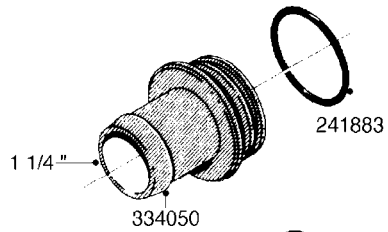

L0080

FITTINGS - S-53
L0080-HIN, 12:09:17

Page 1

Date 07.02.2020 10:37

Pos.	parts-n°	order qty	description
1	145995	1	FITT.DK S-53 FORK
2	241973	1	O-RING Ø3 X 44.2 70 SHORES NITRIL NITRIL (BLACK)
2	242353	1	O-RING 3 X 44.2 VITON VITON (BROWN)
3	242109	1	O-RING D32.2x3.0 NITRIL (BLACK)
3	242354	1	O-RING D32.2X3.0 VITON VITON (BROWN)
4	322103	1	FITT.DK S-53 BULKHEAD
5	322107	1	FITT.DK S-53 BULKHEAD NUT
6	322110	1	FITT.DK S-53 ELB. 1/2" BSP
7	322352	1	FITT.DK S-53 TEE
8	334229	1	FITT.DK S-53 STR.3/4"
9	334260	1	GASKET F. S-53 BULKHEAD
10	334564	1	FITT.DK S-67 TO S-53 ADAPTER
11	391100	1	FITT.DK S-53THREAD INS.1/2"BSP
12	726463	1	FITT.DK S53 BULKHEAD W/GASKET
13	726552	1	FIT.DK S-53X90 1/2" BSP,O-RING
14	726556	1	FITT.DK S-53 HB 1/2" W/O-RING
15	726558	1	FITT.DK S53 STR. 3/4" W.ORING
16	726559	1	FITT DK. S-53 HB 1" W/O-RING
17	726568	1	FITT.DK.S-53 HB 1/2"90 W/O-RING
18	726570	1	FITT.DK S-53 ELB.3/4" W.ORING
19	726571	1	FITT.DK S-53 ELB.1", W ORING
20	726578	1	FITT.DK S53 PLUG WITH O-RING
21	728561	1	FITT.DK. S67M - S53F REDUCER