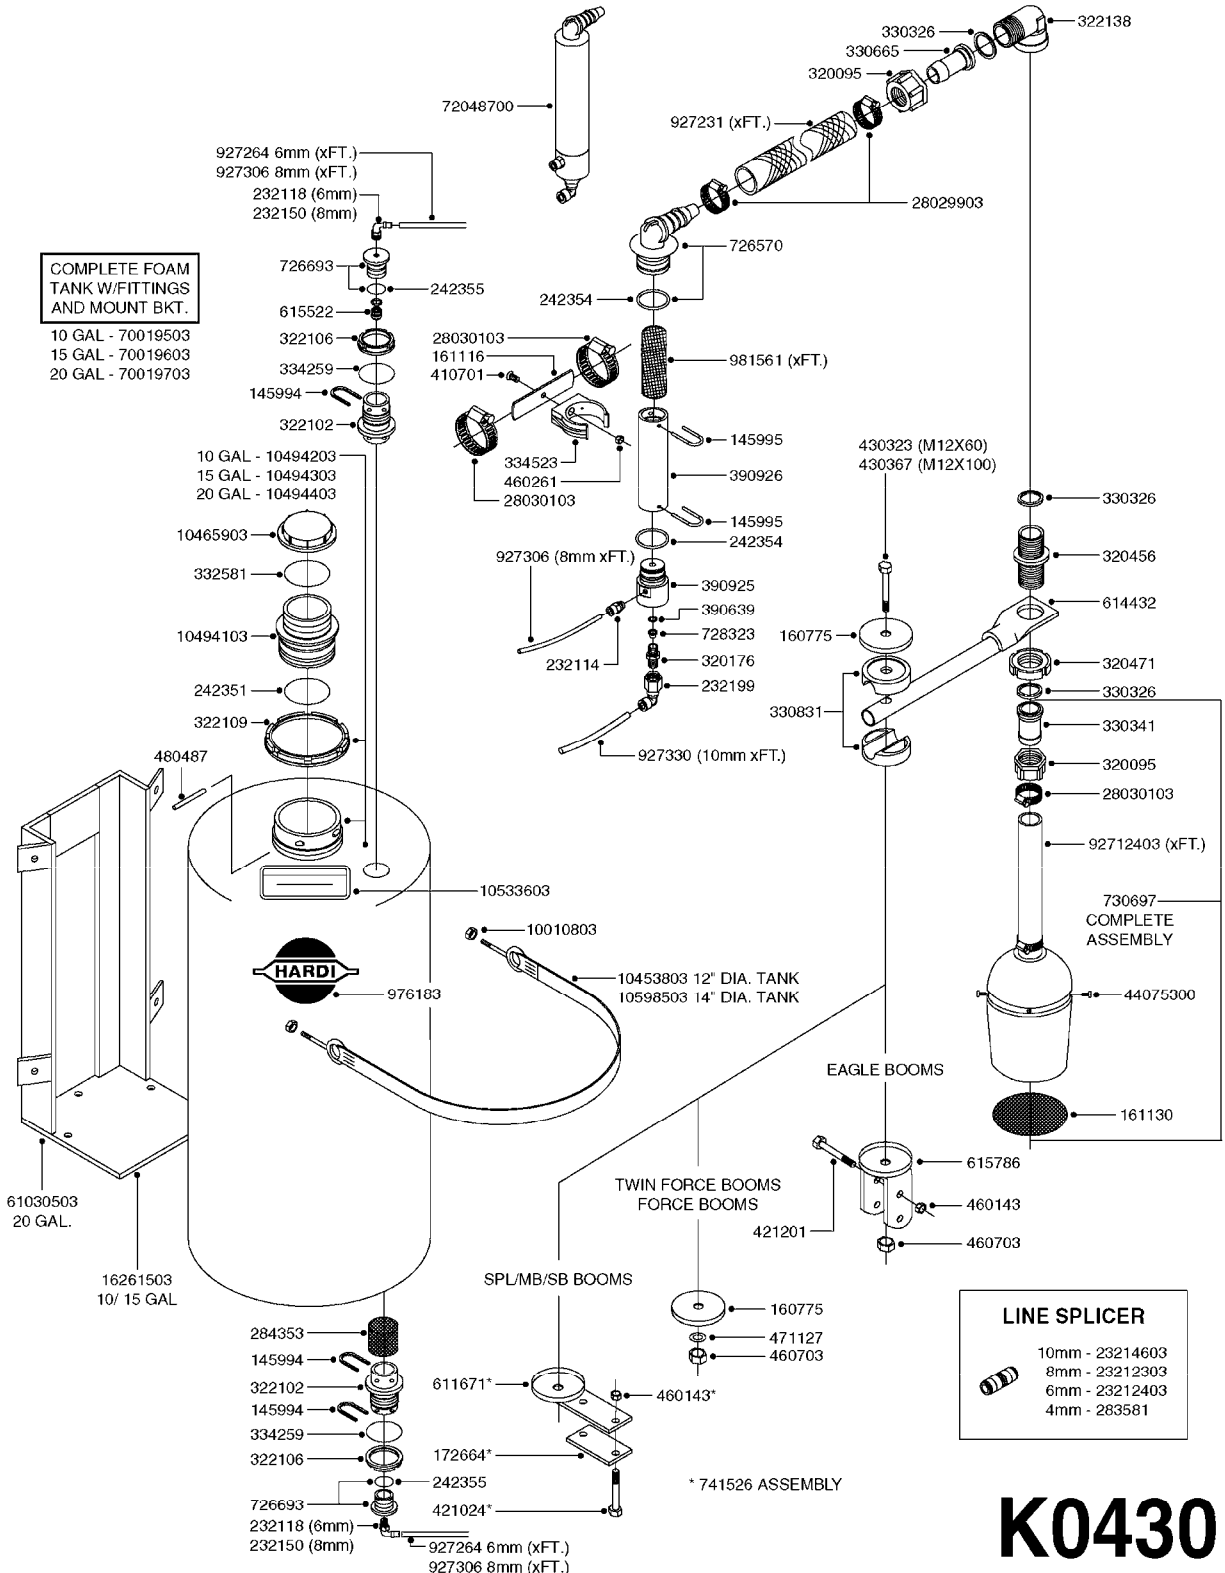

COMPLETE FOAM TANK W/FITTINGS AND MOUNT BKT.
10 GAL - 70019503
15 GAL - 70019603
20 GAL - 70019703

FOAMMARKER TANK/DROPPER 2000
K0430-HIN, 05:12:19

Page 1
Date 07.02.2020 10:36

parts-n°	order qty	description
145994	1	FITT.DK S-40 FORK
145995	1	FITT.DK S-53 FORK
160775	1	WASHER F. FRICTION PLATE
161116	1	FLATBAR PLATE 3 X 25 X 110
161130	1	FILTER SCREEN F/FOAM DROPPER
172664	1	FLATBAR BACKING PLATE
232114	1	COUPLER 1/8" THREADX8MM HOSE
232118	1	HOSE CONN. 90DEG 1/8'X 6MM PE
232150	1	HOSE CONN. 90DEG. 1/8'X8MM PE
232199	1	COUPLER 3/8' BSP-90/10MM HOSE
242351	1	O-RING D69.5X3.0 VITON F.S-93
242354	1	O-RING D32.2X3.0 VITON
242355	1	O-RING D19.2X3.0 VITON F.S-40
283581	1	HOSE CONNECTOR STR. F.4MM PE
284353	1	SPONGE FOR FOAM MARKER
320095	1	FITT.DK NUT 1" BSP
320176	1	FITT.DK HN 3/8"X1/2" BSP
320456	1	FITT.DK BULKHEAD 1"BSP DOUBLE
320471	1	FITT.DK NUT 1" BSP JAMB
322102	1	FITT.DK S-40 BULKHEAD
322106	1	FITT.DK S-40 BULKHEAD NUT
322109	1	FITT.DK S-93 BULKHEAD NUT
322138	1	FITT.DK ELB 1"M X 1"F BSP
330326	1	O-RING D30/D24X2 F.1"NUT
330341	1	FITT.DK HB 1" F. 1" NUT
330665	1	FITT.DK HB 3/4"F.1" NUT
330831	1	FRICTION PLATE
332581	1	GASKET F. 1-1/2" BSP CAPNUT.
334259	1	GASKET F. S-40 BULKHEAD
334523	1	PIPE HOLDER Ø51.5
390639	1	O-RING F.NOZZLE FILTER
390925	1	FITTING F.FOAM MIX.CHAMB. STD
390926	1	TUBE,MIX CHAMB. FOAM MARK STD
410701	1	SCREW M6X16 GALV.
421024	1	BOLT HEX 8.8 DEL M8X60
421201	1	BOLT HEX 8.8 DEL M8X70
430323	1	BOLT HEX 8.8 DEL M12X60
430367	1	BOLT HEX 8.8 DEL M12X100 DIN931
460143	1	SELF LOCK NUT M8 SST A2 DIN985
460261	1	NUT HEX M6X1.00 LOCK DIN985 A2 SS
460703	1	NUT HEX M12X1.75 LOCK DIN985A2 SS
471127	1	WASHER, M12, Ø24/13X24X2.5 SS
480487	1	PIN M5X60 SLOTTED GALV
611671	1	BREAK AWAY HOLDER F-MARKER
614432	1	BREAK AWAY ARM F. FOAM MARKER
615522	1	CHECK VALVE F.FOAM MARKER
615786	1	MOUNT BKT. F.FOAM DROPPER 98
726570	1	FITT.DK S-53 ELB.3/4" W.ORING
726693	1	FITT.DK S-40 PLUG 1/8BSP ORING
728323	1	VALVE NON-RETURN
730697	1	FOAM DROPPER COMP. BLACK '97
741526	1	FOAM DROPPER MT. KIT MB-SPL
927231	1	HOSE R X PVCX3/4 CLR/BRD 0012"
927264	1	HOSE R X PE D6/D4 X 0012"
927306	1	HOSE R X PE D8/D6 X 0012"BLACK
927330	1	HOSE R X PE D10/D8 X 012"BLACK
976183	1	DECAL COMPANY D.18,2 X 29,6
981561	1	SPONGE MAT. MIX.CHAMBER-x0012"
10010803	1	NUT HEX NC (NYLON LOCK) 5/16
10453803	1	STRAP F.FOAMER TANK (755mm)
10465903	1	*LID F.FOAM MARKER, DRILLED