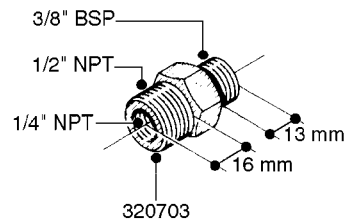

FITTINGS - HEXAGON NIPPLES
L0030-HIN, 01:01:16

Page 0
Date 07.02.2020 10:36

L0030