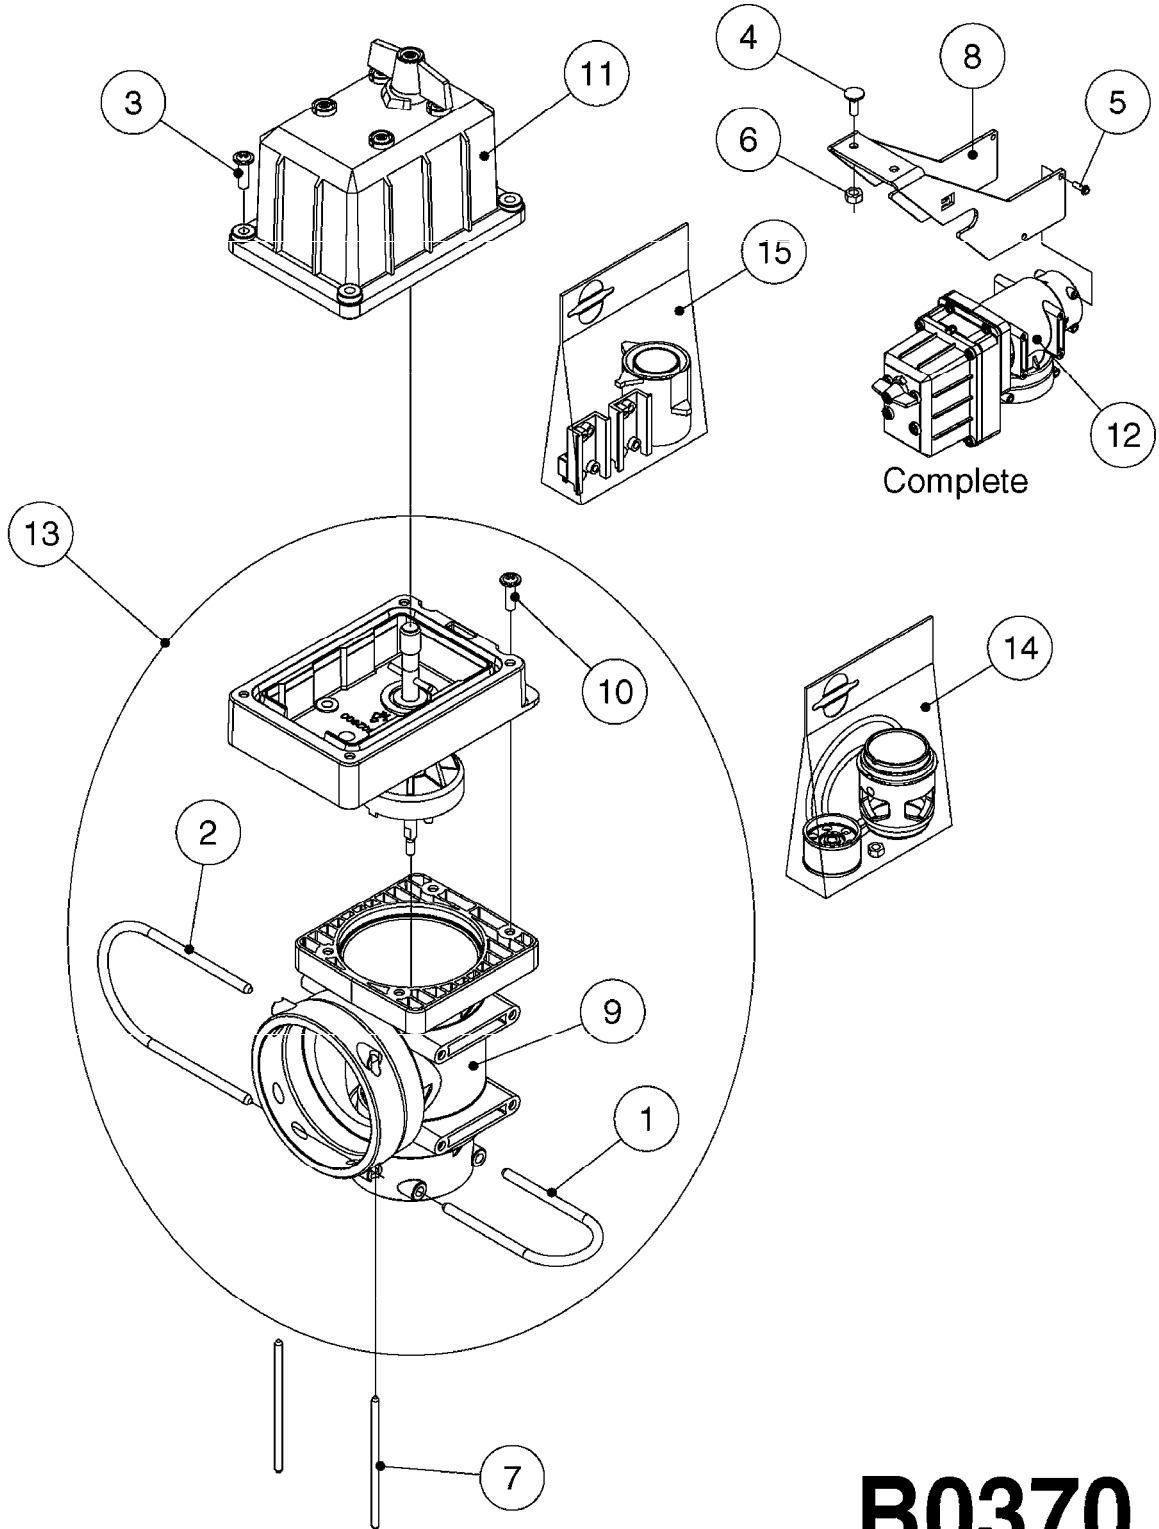

PRESSURE REGULATOR - S93 06
B0370-HIN, 12:05:16

Page 1
Date 07.02.2020 10:42

Pos.	parts-n°	order qty	description
1	145996	1	FITT.DK S-67 FORK
2	145997	1	FITT.DK S-93 FORK
3	440677	1	SCREW F. PLASTIC 5X20 SS
4	440695	1	BOLT CARRIAGE M8X25
5	440698	1	SCREW F.PLASTIC 6X18 SS HEXHD
6	460143	1	SELF LOCK NUT M8 SST A2 DIN985
7	480487	1	PIN M5X60 SLOTTED GALV
8	16244000	1	BRACKET FOR REG. NAV, PAINTED NAVIGATOR PLATFORM BRACKET
9	33510800	1	HOUSING F.PRESS.REG.S67/S93
10	44076200	1	SCREW WN5451 5X16 SS TORX
11	72374200	1	MOTOR HOUS.REG.1:150 ENCODER
12	72374300	1	REGUL S67/S93 ASSY W SS CONE
12	72425500	1	REGULATOR S67/S93 CROSS-DRILL
12	72678700	1	REGULATOR S67/S93 CROSS-DRILL CERAMIC COMPONENTS
13	72481600	1	BAG W. CONSOLE&SPINDLE COMPL
14	72678900	1	BAG W.CONE/CYL/GASKET CERAMIC CERAMIC COMPONENTS
14	74190800	1	BAG W.CONE/CYL. AND GASKET. SYNTAL
15	74187500	1	SWITCH 5A PRESS.REG REP.KIT 08