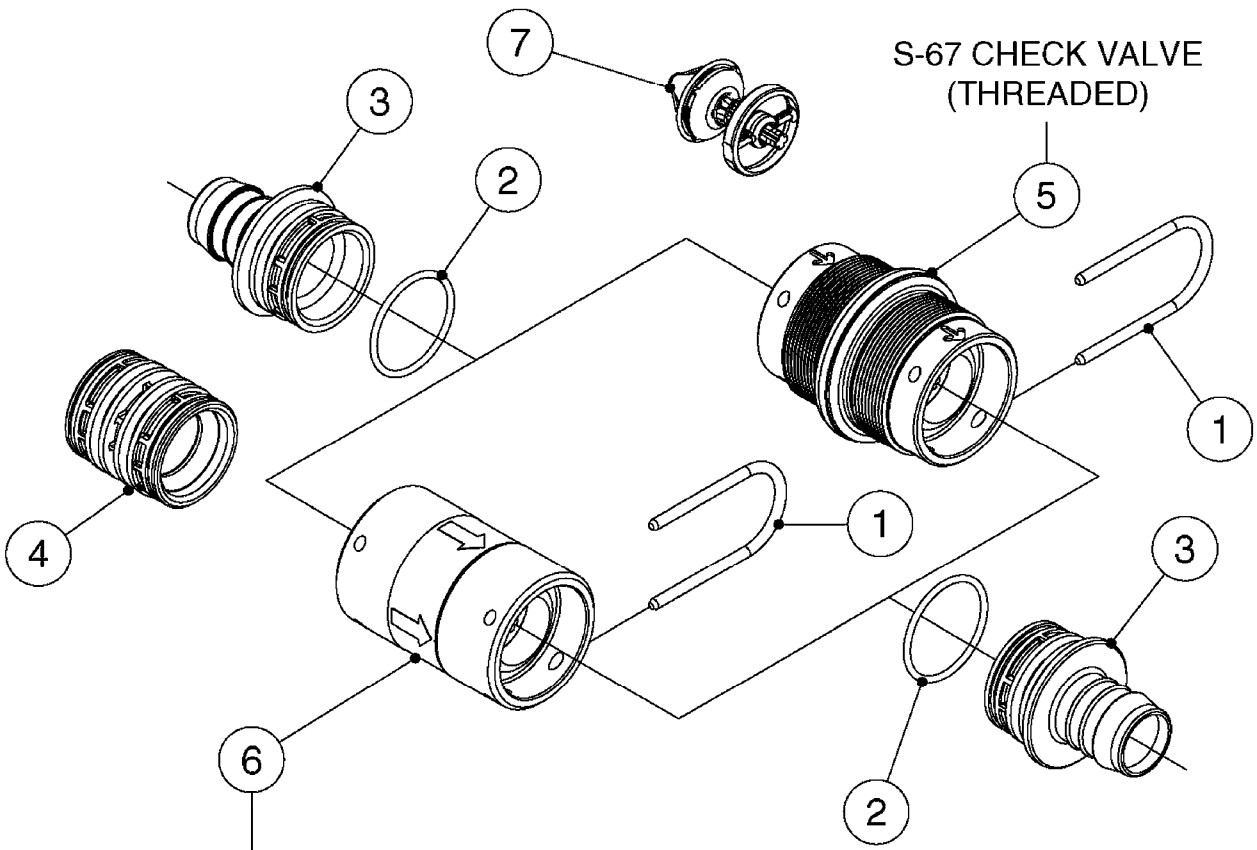

FOR FITTINGS AND  
HOSES, SEE SECTION L

**B0630**

CHECK VALVES - S67  
B0630-HIN, 31:07:19

Page 1  
Date 07.02.2020 10:42

Pos.	parts-n°	order qty	description
1	145996	1	FITT.DK S-67 FORK
2	241973	1	O-RING Ø3 X 44.2 70 SHORES NITRIL
2	242353	1	O-RING 3 X 44.2 VITON
3	242504	1	O-RING D35x2 NITRIL
4	322104	1	FITT.DK S-67 BULKHEAD
5	334231	1	FITT.DK S-67 STR.1"
5	334232	1	FITT.DK S-67 STR.1-1/4"
5	334444	1	FITT.DK S-67 STR.1-1/2" PVC
6	14103100	1	SEAT F.CHECK VALVE D40.8 2010
7	70063603	1	VALVE, CHECK S67 1-1/2"
7	72001803	1	COMPLETE IN-LINE CHECK VALVE FOR 1-1/2" HOSE
7	72206600	1	CHCK VLV,S67, 2 X 1" HB
7	72206600	1	COMPLETE IN-LINE CHECK VALVE FOR 1" HOSE
7	72206600	1	CHCK VLV,S67, 2 X 1.25" HB
7	72206600	1	COMPLETE IN-LINE CHECK VALVE FOR 1-1/4" HOSE
8	72089900	1	CHECK VALVE S67 SUBASMBLY.2001
9	97800500	1	DECAL 230X28 BLACK ARROW