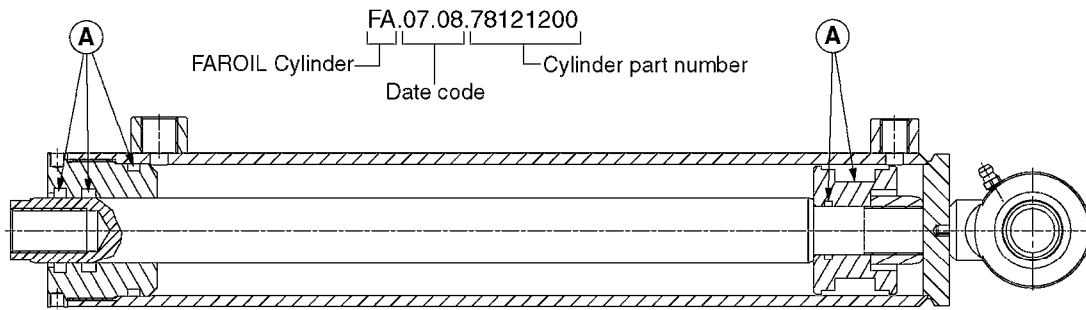

HYDRAULICS - CYLINDERS  
C0020-HIN, 01:01:16

Page 3

Date 07.02.2020 10:42

parts-n°	order qty	description
63039300 78100003	1 1	CYLINDER ROD F.781132 CYL. PARA-LIFT CM+750 W/STOP

Check cylinder barrel for stamped part number.