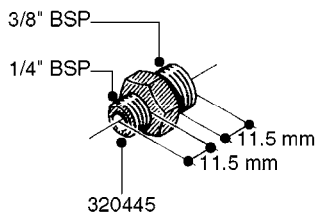

FITTINGS - HEXAGON NIPPLES  
L0030-HIN, 01:01:16

Page 0  
Date 07.02.2020 10:43

**L0030**

FITTINGS - HEXAGON NIPPLES  
L0030-HIN, 01:01:16

Page 1  
Date 07.02.2020 10:43

parts-n°	order qty	description
10015303	1	FITT.PO.HN 1.00X1.00 M1000
10425003	1	FITT.PO.HN 1.25X1.00 MCPHEE
320132	1	FITT.DK HN 1" BSP
320176	1	FITT.DK HN 3/8"X1/2" BSP
320445	1	FITT.DK HN 1/4"X3/8" BSP
320655	1	FITT.DK HN 1/2"-1/2" BSP
320692	1	FITT.DK HN 3/8'BSPX1/4'NPT
320703	1	FITT.DK HN 3/8BSP X1/2 &1/4NPT
320725	1	FITT.DK NIPPLE 3/8"-3/8" BSP
320902	1	FITT.DK HN 3/8'X 1/4' BSP
390232	1	FITT.DK HN 1-1/2' X 1-1/4' BSP
390276	1	FITT.DK HN 1'BSP