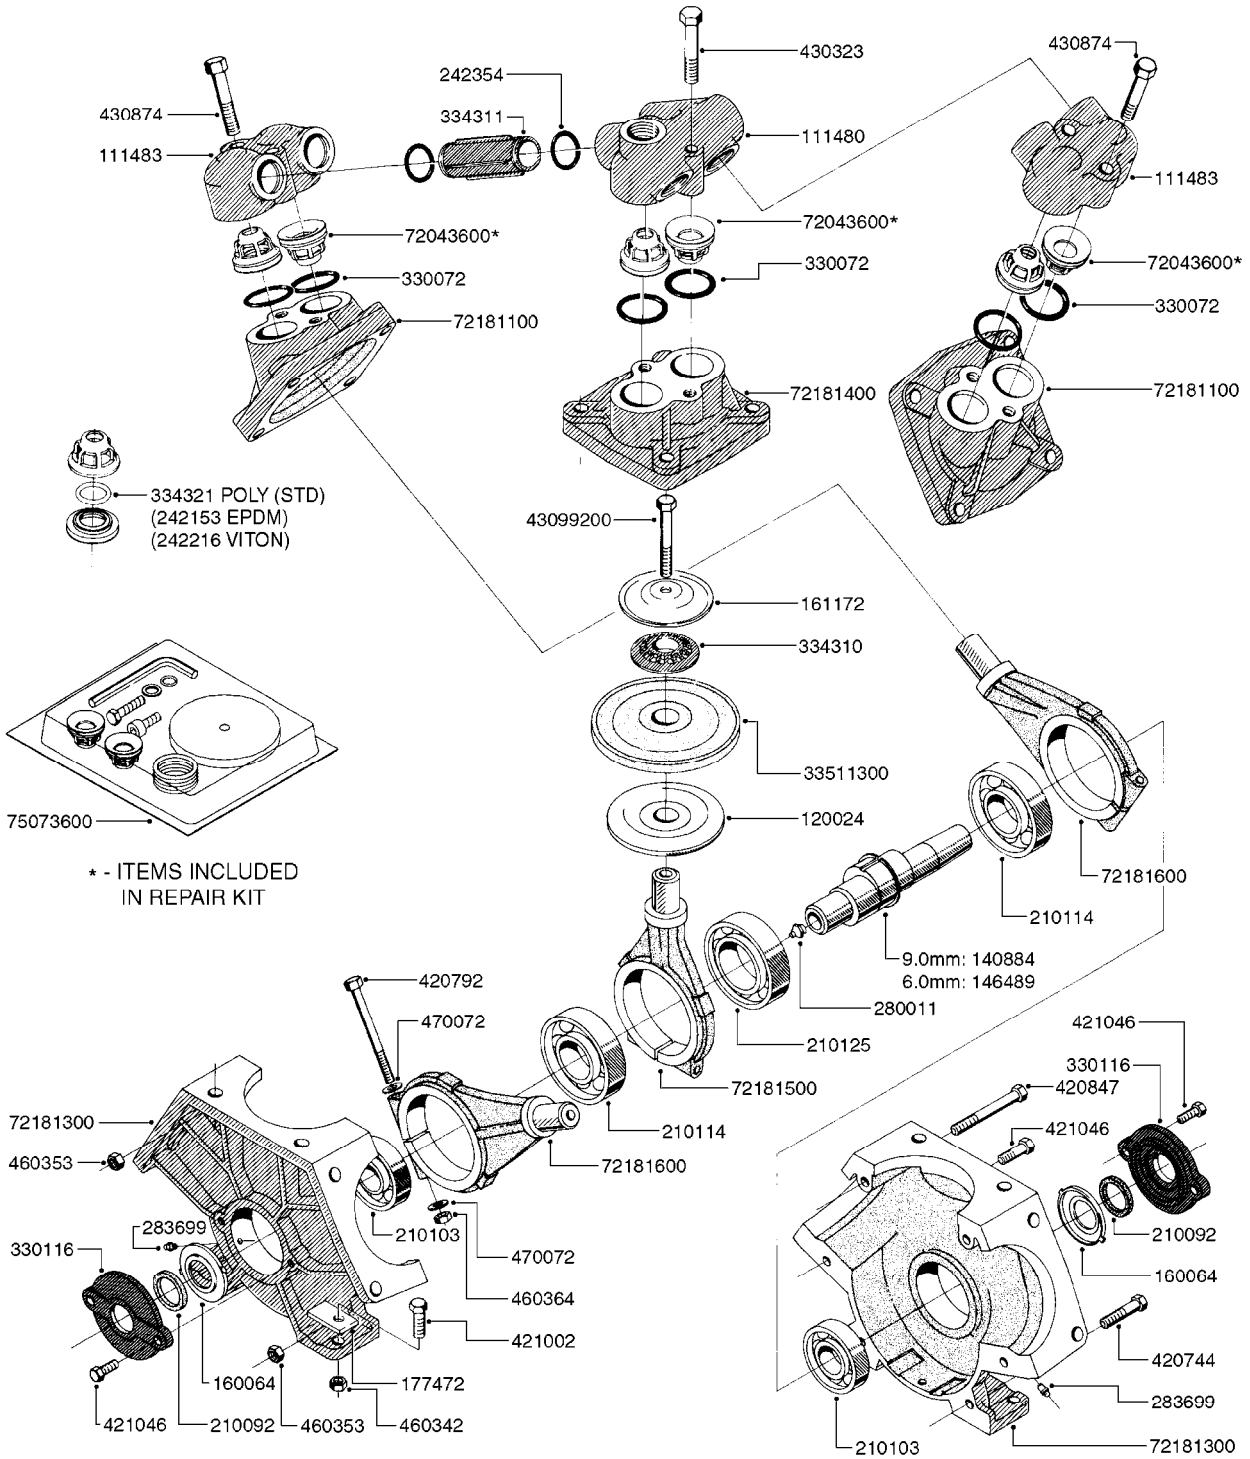

Agroparts: [www.HARDI-INTERNATIONAL.com](http://www.HARDI-INTERNATIONAL.com)

Ranger 550/2000/2200 600  
Gallon Dia/Eagle 45', 50',  
60', 66'

Page 0.3

Date 07.02.2020 10:42

main group	page-n°	date	description
	M0230-HIN M0240-HIN M0270-HIN M0280-HIN M0290-HIN M0300-HIN M0360-HIN M0370-HIN M0380-HIN	01:01:16 01:01:16 01:01:16 28:03:17 01:01:16 30:04:19 01:01:16 16:10:18 30:04:19	JUNCTION BOX - LIQUID POWER SUPPLY CABLES HC 5500 ACCESSORIES 39 PIN CABLES NORAC UC4 BOOM HEIGHT CONTROL NORAC VARIABLE RATE VALVE UC4 NORAC SEVERE TERRAIN KIT NORAC UC5 BOOM HEIGHT CONTROL NORAC VAR. RATE VALVE UC4/UC5