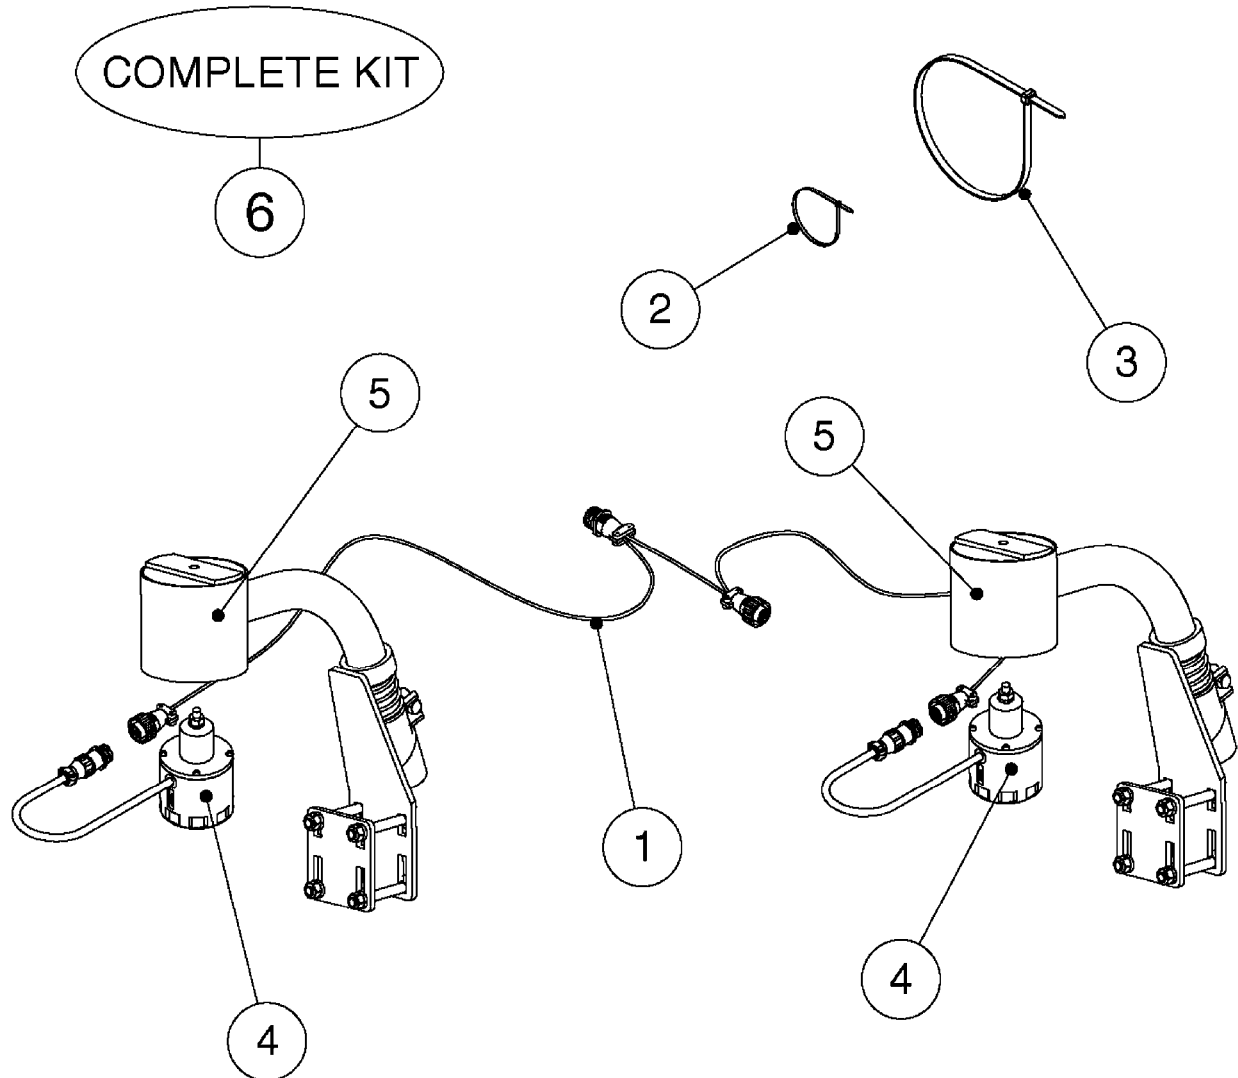

M0360

NORAC SEVERE TERRAIN KIT
M0360-HIN, 01:01:16

Page 1
Date 07.02.2020 10:43

Pos.	parts-n°	order qty	description
1	26030300	1	NORAC SEVERE TERRAIN CABLE
2	28024103	1	TIE STRAP L=8" x W=3/16"
3	28025203	1	TIE STRAP L=23" x W=1/2"
4	28086400	1	UC4 ULTRASONIC SENSOR
5	28086500	1	UC4 SENSOR MOUNTING BKT. NORAC
6	72591600	1	NORAC HC SEVERE TERRAIN KIT