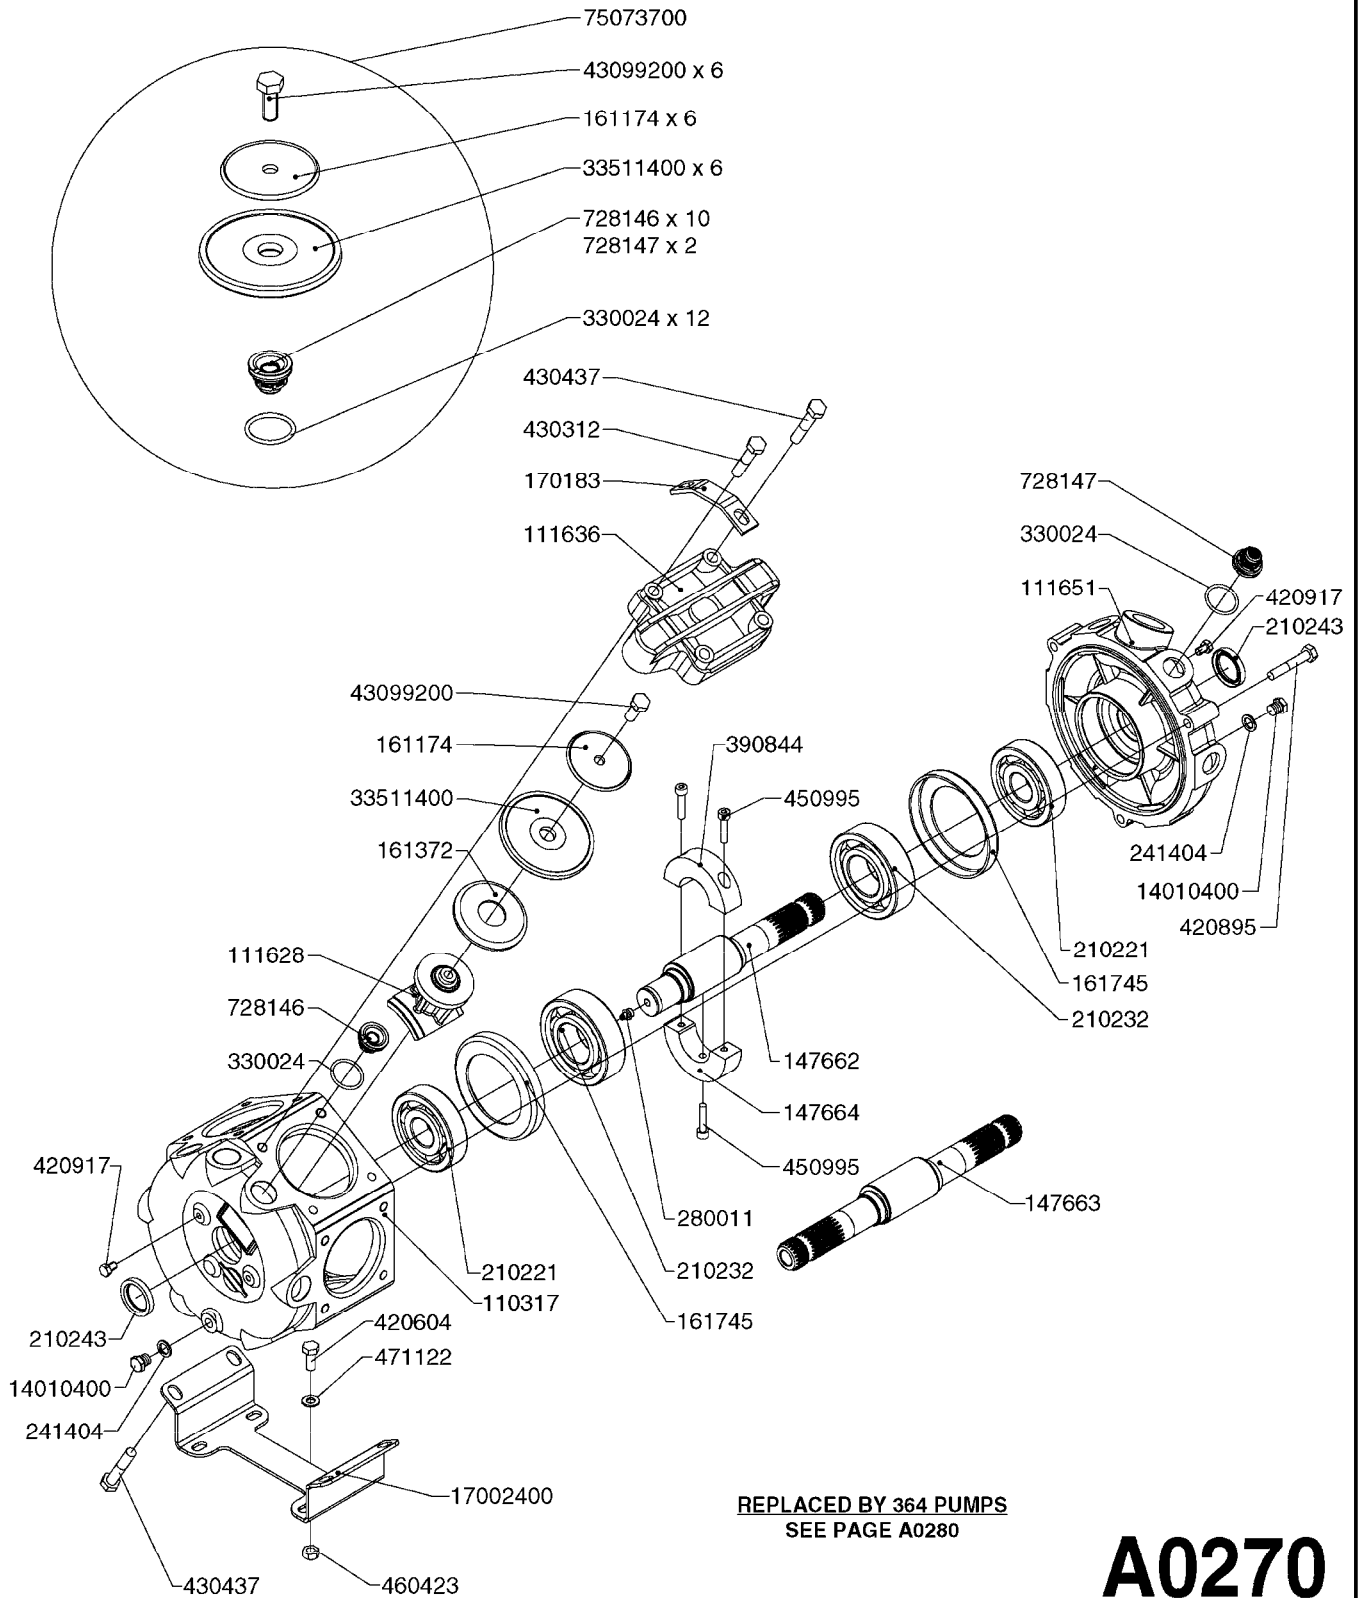

PUMP - 363/1000 RPM W/MOUNTING
A0270-HIN, 17:03:16

Page 1
Date 07.02.2020 10:42

parts-n°	order qty	description
110317	1	PUMP CASING MODEL 360/361 PNTD
111628	1	CONNECTING ROD 363/5.5 PUMP
111636	1	VALVE COVER 363 HEAVY DUTY
111651	1	CASTING F.363 1.5" PUMP(FRONT)
147662	1	CRANK SHAFT F.363/463-5.5MM
147663	1	CRANK SHAFT 363/463-5.5 THROUG
147664	1	COUNTERBALANCE 363/463 WEIGHT
161174	1	DIAPHRAGM DISC SS 361/363/364 PUMP
161372	1	DIAPHRAGM BACKING DISC,320-361
161745	1	METAL SPACER F.363/463
170183	1	LIFT STRAP F.PUMP 360/361/462
210221	1	BEARING BALL 6407
210232	1	BEARING BALL 6310
210243	1	SEAL OIL 35 X 47 X 7
241404	1	DOWTY SEAL 1/4"
280011	1	GREASE NIPPLE 1/8' SAE H TR
330024	1	O-RING D41,1/D34.5 X 3,5
390844	1	COUNTERBALANCE 363/463 POM
420604	1	BOLT HEX 8.8 DEL M10X25 FT DIN933
420895	1	BOLT HEX 8.8 RAW M10X60
420917	1	BOLT HEX 8.8 RAW M8X12 FT
430312	1	BOLT HEX 8.8 M12X60
430437	1	BOLT HEX 8.8 RAW M12X65
450995	1	BOLT ALLEN M8X30 DIN 912 RAW
460423	1	NUT HEX M10X1.50 LOCK DIN985A2 SS
471122	1	WASHER, M10, Ø20/10.5X 2.0, SS
728146	1	VALVE FOR 361(726890/707932)
728147	1	VALVE FOR 361 WHITE WITH HOLE
14010400	1	PLUG 1/4" BSP
17002400	1	FOOT F. 36X PUMP, RED
33511400	1	DIAPHRAGM PUMP 361/361/363/364 PUR
43099200	1	BOLT HEX SS M12 X 30 DIN933 A4
75073700	1	PUMP KIT 361/363 "06"