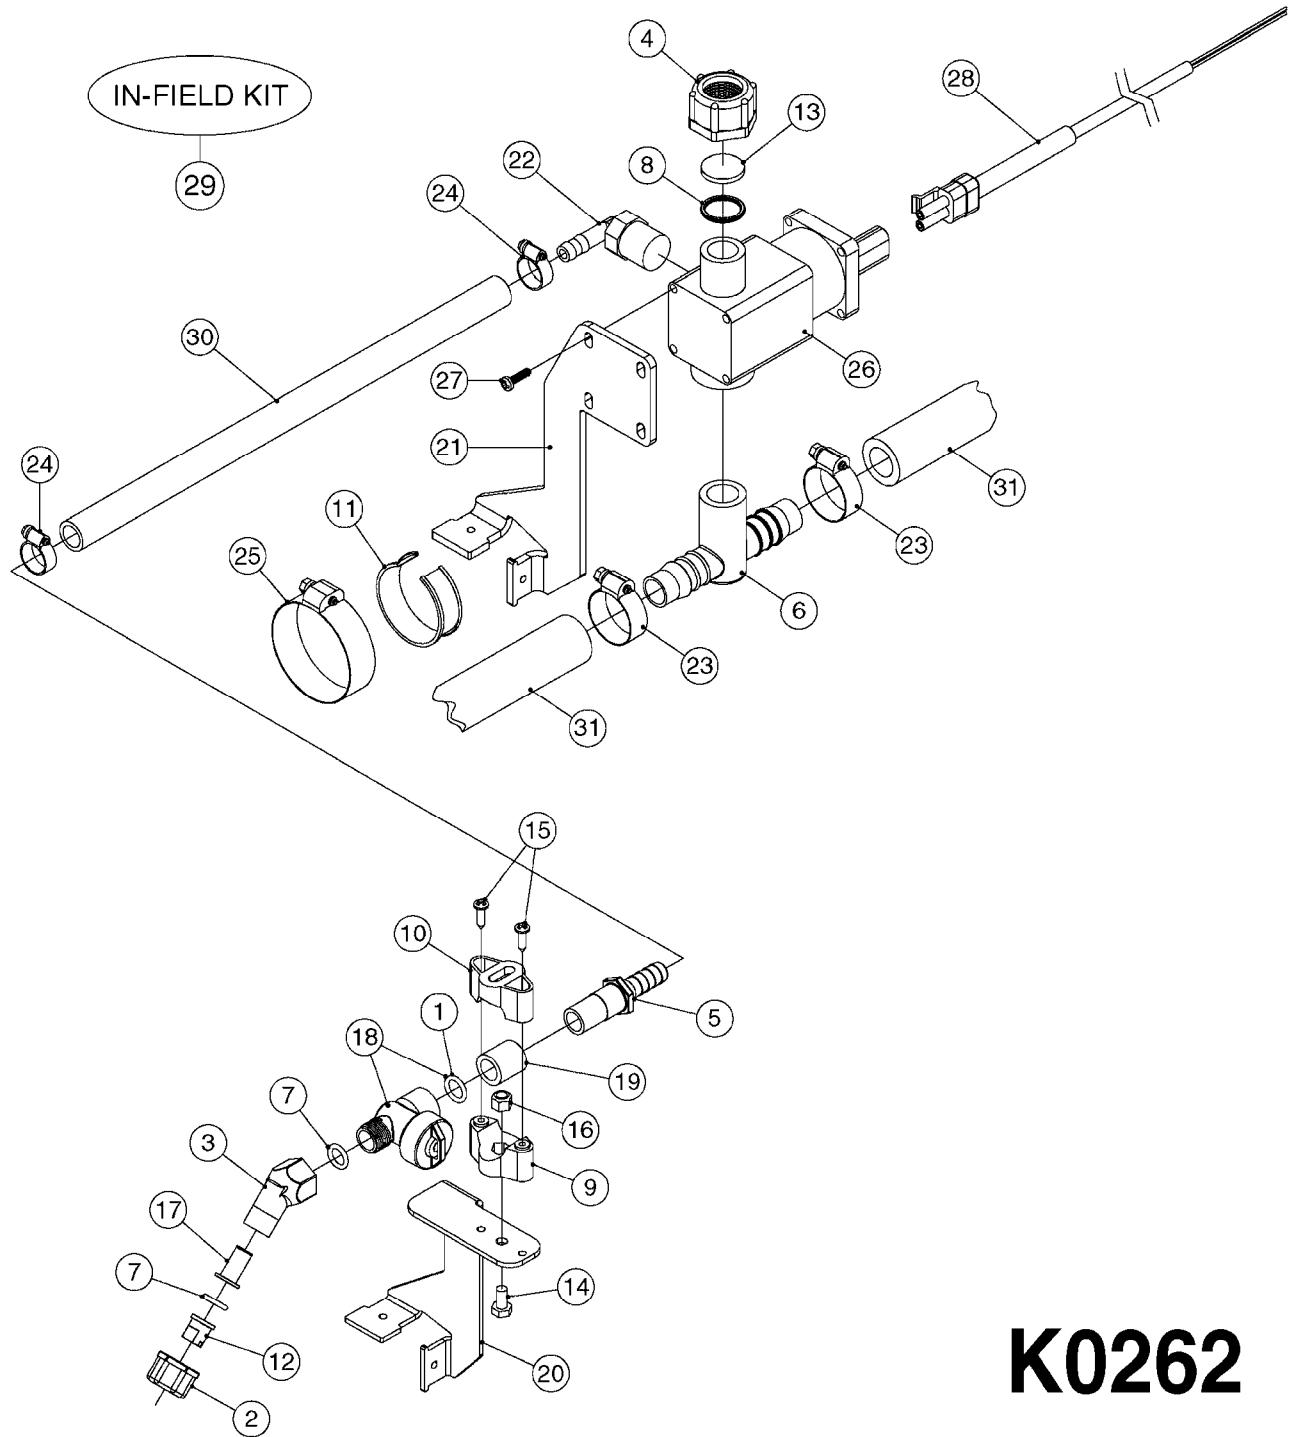

ELECTRIC END NOZZLE KIT
SPB/SPC '13
K0262-HIN, 14:11:17

ELECTRIC END NOZZLE KIT
SPB/SPC '13
K0262-HIN, 14:11:17

Page 1
Date 07.02.2020 10:43

Pos.	parts-n°	order qty	description
1	240177	1	O-RING D16.1/11.3 X 2.4
2	320187	1	FITT.DK CAP 3/8" BSP BLACK
3	320191	1	FITT.DK ELB 3/8' BSP 45 DEGREE
4	320283	1	FITT.DK NUT 3/4"BSP
5	320891	1	FITT.DK HB 3/8'- 3/8' BSP
6	322048	1	FITT.DK TEE 3/4X3/4HB X3/4'BSP
7	330013	1	O-RING 2.5 X 10 PUR
8	330595	1	O-RING D24.6/D20X2.1 -3/4"
9	333012	1	NOZZLE HOLD. UPPER PART
10	334220	1	YOKE, UPPER NOZZLE BODY
11	341291	1	RUBBER HOSE CLAMP COVER 130MM
12	370392	1	NOZZLE END FAN 1850-G 300
13	390542	1	PLUG WASHER FOR 3/4'CAP NUT
14	410546	1	BOLT HEX M6X12 A2 SS DIN933
15	440665	1	SCREW M4.2X16 STAINLESS
16	460261	1	NUT HEX M6X1.00 LOCK DIN985 A2 SS
17	725042	1	SCREEN 80 MESH W.GASKET, RED
18	729610	1	NOZZLE ASSY. NON DRIP 3/8 THRD
19	10631003	1	HOSE R X CLEAR BRAID.X 1/2 12"
20	16110803	1	NOZZLE BRACKET VAR SPACINGS
21	16166803	1	END-NOZZLE SOLENOID MOUNT
22	23005603	1	FITT, 1/2" NPT X 3/8" HOSE SHANK 90
23	28029903	1	CLAMP HOSE GEAR P3/4"-S1" 6712
24	28044903	1	CLAMP HOSE GEAR P3/8" 6706
25	28047003	1	CLAMP HOSE GEAR 30 X 50 6732
26	28085803	1	SOLENOID VALVE, TIR, 3/4X1/2X3/4
27	44076200	1	SCREW WN5451 5X16 SS TORX
28	70113203	1	END NOZZLE 2013, 2 WIRE CABLE
29	82614103	1	ELECTRIC END NOZZLE IN-FIELD KIT 2013
30	92701703	1	HOSE R X3/8" X300PSI WP X0012"
31	92703203	1	HOSE R X3/4" X300PSI WP X0012"