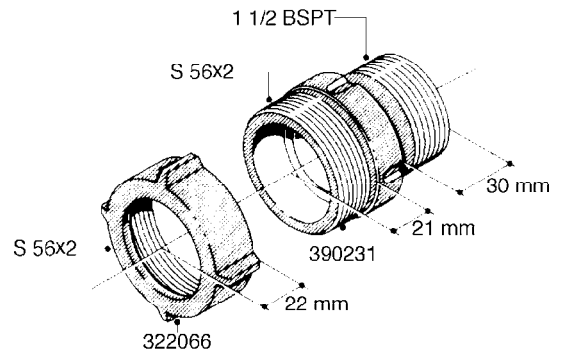

**L0080**

FITTINGS - S-53  
L0080-HIN, 12:09:17

Page 1

Date 07.02.2020 10:43

Pos.	parts-n°	order qty	description
1	145995	1	FITT.DK S-53 FORK
2	241973	1	O-RING Ø3 X 44.2 70 SHORES NITRIL NITRIL (BLACK)
2	242353	1	O-RING 3 X 44.2 VITON VITON (BROWN)
3	242109	1	O-RING D32.2x3.0 NITRIL (BLACK)
3	242354	1	O-RING D32.2X3.0 VITON VITON (BROWN)
4	322103	1	FITT.DK S-53 BULKHEAD
5	322107	1	FITT.DK S-53 BULKHEAD NUT
6	322110	1	FITT.DK S-53 ELB. 1/2" BSP
7	322352	1	FITT.DK S-53 TEE
8	334229	1	FITT.DK S-53 STR.3/4"
9	334260	1	GASKET F. S-53 BULKHEAD
10	334564	1	FITT.DK S-67 TO S-53 ADAPTER
11	391100	1	FITT.DK S-53THREAD INS.1/2"BSP
12	726463	1	FITT.DK S53 BULKHEAD W/GASKET
13	726552	1	FIT.DK S-53X90 1/2" BSP,O-RING
14	726556	1	FITT.DK S-53 HB 1/2" W/O-RING
15	726558	1	FITT.DK S53 STR. 3/4" W.ORING
16	726559	1	FITT DK. S-53 HB 1" W/O-RING
17	726568	1	FITT.DK.S-53 HB 1/2"90 W/O-RING
18	726570	1	FITT.DK S-53 ELB.3/4" W.ORING
19	726571	1	FITT.DK S-53 ELB.1", W ORING
20	726578	1	FITT.DK S53 PLUG WITH O-RING
21	728561	1	FITT.DK. S67M - S53F REDUCER