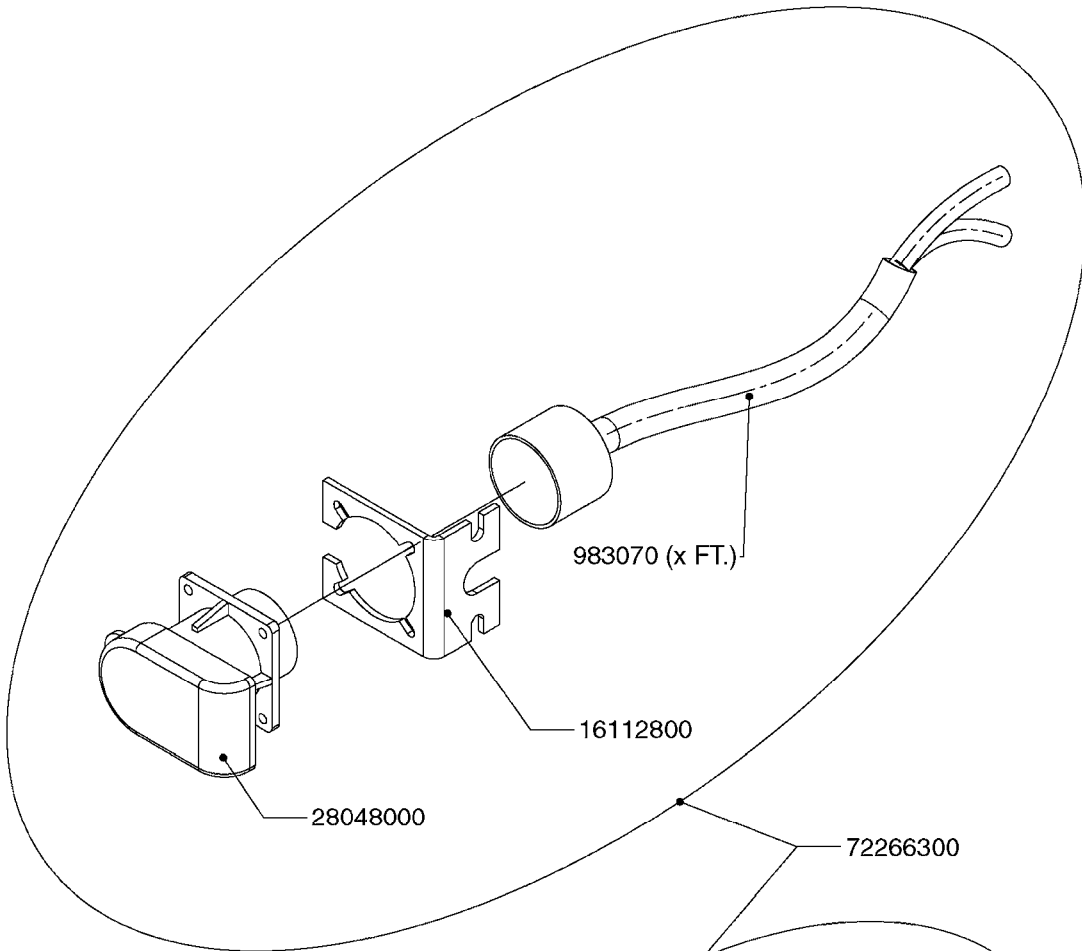

POWER SUPPLY CABLES
M0240-HIN, 01:01:16

Page 0

Date 07.02.2020 10:43