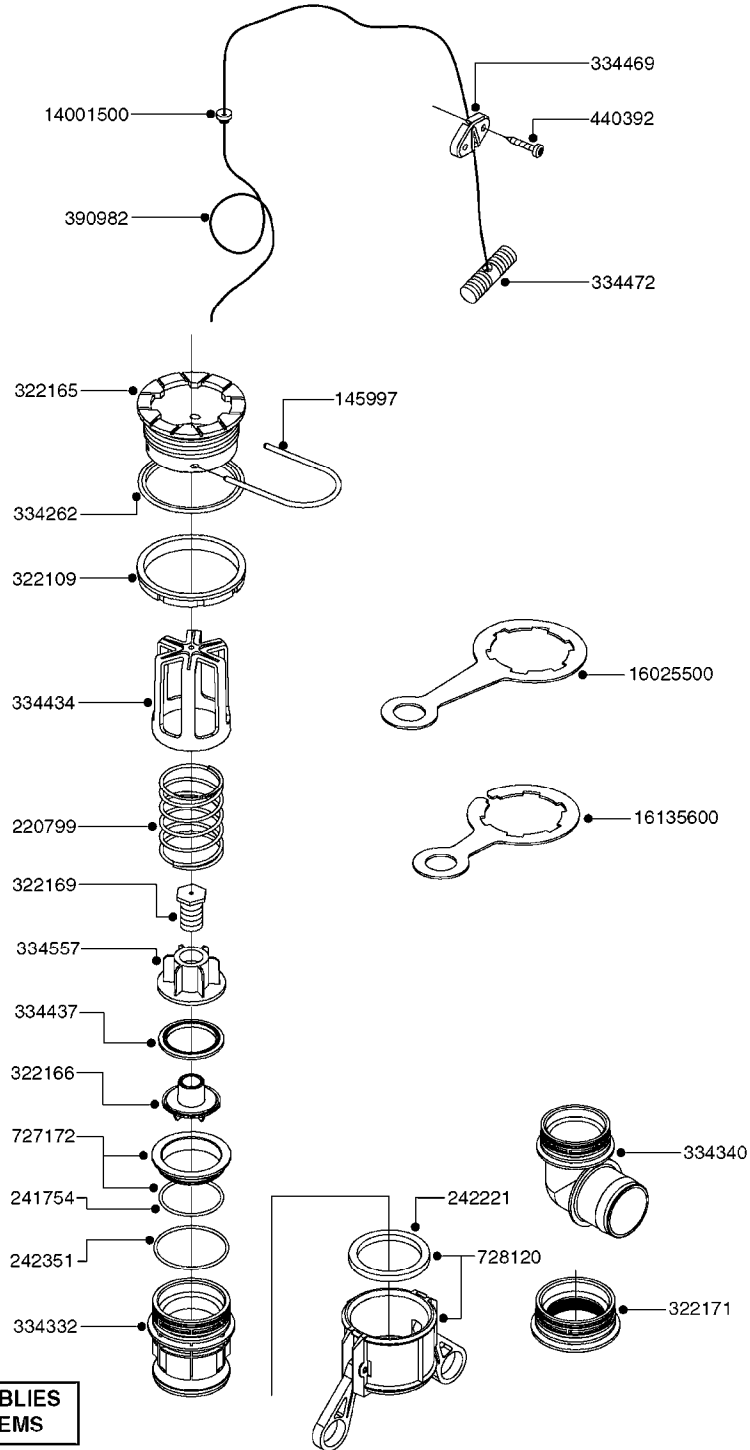

COMPLETE ASSEMBLIES  
WHOLEGOODS ITEMS

727617 - COMPLETE ASSEMBLY (2" BSP THREADED FITTING & 126" CORD)

727742 - COMPLETE ASSEMBLY (2-1/2" ELBOW & 157.5" CORD)

**K0180**

DRAIN ASSEMBLY-PULL CORD TYPE  
K0180-HIN, 01:01:16