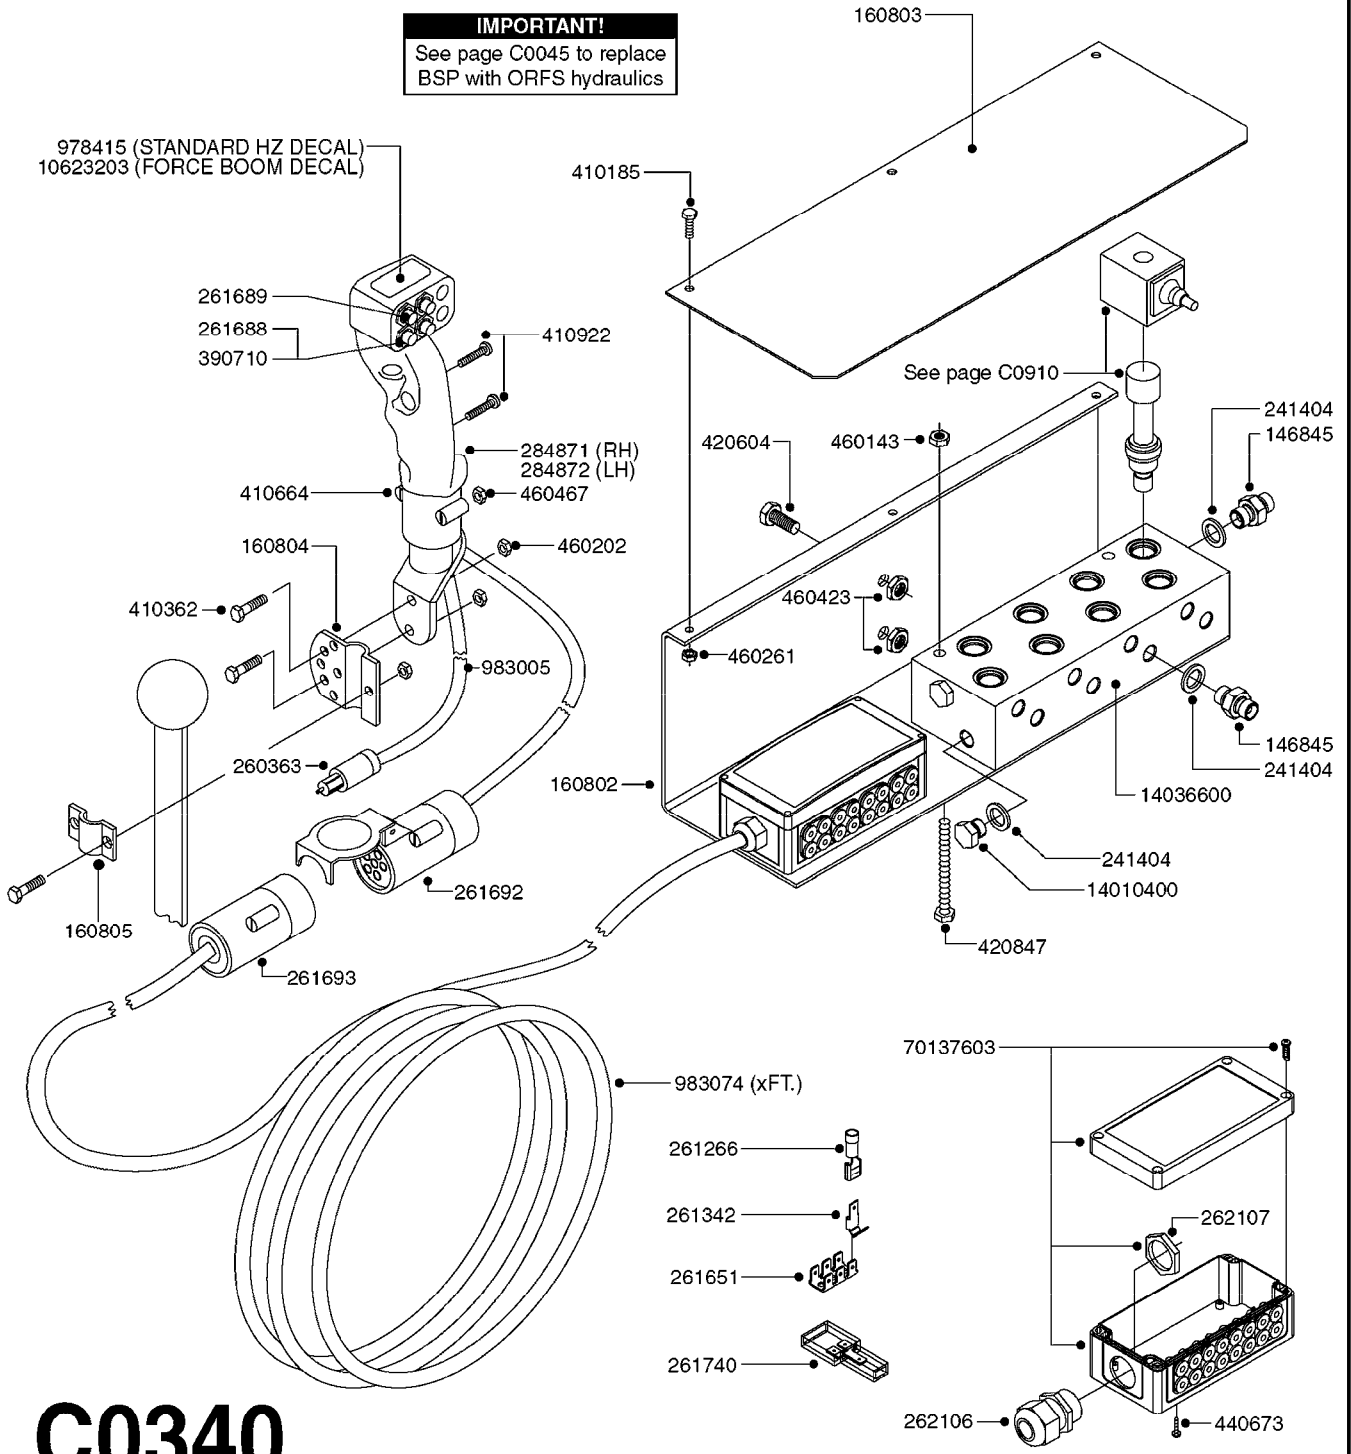

IMPORTANT!
See page C0045 to replace
BSP with ORFS hydraulics

HYD EAGLE HZ JOYSTICK 2005
C0340-HIN, 13:05:19

Page 1

Date 07.02.2020 10:42

parts-n°	order qty	description
146845	1	HEX NIPPLE 1/4"X1/4"
160802	1	MOUNT PLATE F.HYD SOLENOID'HZ'
160803	1	COVER PLATE F.HYD SOLENOID'HZ'
160804	1	MOUNT BRACKET F.HANDLE
160805	1	MOUNT STRAP F.HANDLE
241404	1	DOWTY SEAL 1/4"
260363	1	PLUG 2 POLE 12V
261266	1	CONNECTOR END F.CABLE HP
261342	1	SPADE F.ELEC.3 WAY CONNECTOR
261651	1	SPADE F.ELEC.6 POLE CONNECTOR
261688	1	SWITCH F. HANDLE WHITE
261689	1	CAP RUBBER F. SWITCH JOYSTICK
261692	1	PLUG ELEC.7 POLE FEMALE F.CABL
261693	1	PLUG ELEC. 7 POLE MALE
261740	1	SPADE F.ELEC.3 POLE CONN.INSUL
262106	1	BULKHEAD F. CABLE 6.5-14 BLACK
262107	1	NUT F. BULKHEAD CABLE GRAY
284871	1	CONTROL HANDLE RIGHT HALF
284872	1	CONTROL HANDLE LEFT HALF
390710	1	SWITCH F.HANDLE GREY MACHINED
410185	1	BOLT HEX 8.8 DEL M6X16
410362	1	BOLT HEX 8.8 SS M6X20
410664	1	BOLT HEX M5 X 20
410922	1	CYL.SKR 8.8 DEL M4X20 RST
420604	1	BOLT HEX 8.8 DEL M10X25 FT DIN933
420847	1	BOLT HEX 8.8 DEL M8X85
440673	1	SCREW F.PLASTIC 5X12 SS
460143	1	SELF LOCK NUT M8 SST A2 DIN985
460202	1	NUT HEX M6
460261	1	NUT HEX M6X1.00 LOCK DIN985 A2 SS
460423	1	NUT HEX M10X1.50 LOCK DIN985A2 SS
460467	1	NUT HEX M5 GALV.
978415	1	DECAL CONTROL HANDLE
983005	1	ELEC. CABLE 2 WIRE X 1.5MM
983074	1	ELEC. CABLE 5 WIRE X 1.5MM
10623203	1	DECAL F.JOYSTICK - FORCE
14010400	1	PLUG 1/4" BSP
14036600	1	MANIFOLD 4-FUNCTION SPC 2004
70137603	1	JUNC. BOX, FLUID, COMPLETE, 2015