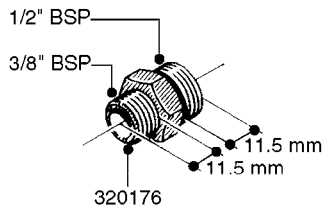

FITTINGS - HEXAGON NIPPLES  
L0030-HIN, 01:01:16

Page 0  
Date 07.02.2020 10:43

**L0030**

FITTINGS - HEXAGON NIPPLES  
L0030-HIN, 01:01:16

Page 1  
Date 07.02.2020 10:43

parts-n°	order qty	description
10015303	1	FITT.PO.HN 1.00X1.00 M1000
10425003	1	FITT.PO.HN 1.25X1.00 MCPHEE
320132	1	FITT.DK HN 1" BSP
320176	1	FITT.DK HN 3/8"X1/2" BSP
320445	1	FITT.DK HN 1/4"X3/8" BSP
320655	1	FITT.DK HN 1/2"-1/2" BSP
320692	1	FITT.DK HN 3/8'BSPX1/4'NPT
320703	1	FITT.DK HN 3/8BSP X1/2 &1/4NPT
320725	1	FITT.DK NIPPLE 3/8"-3/8" BSP
320902	1	FITT.DK HN 3/8'X 1/4' BSP
390232	1	FITT.DK HN 1-1/2' X 1-1/4' BSP
390276	1	FITT.DK HN 1'BSP