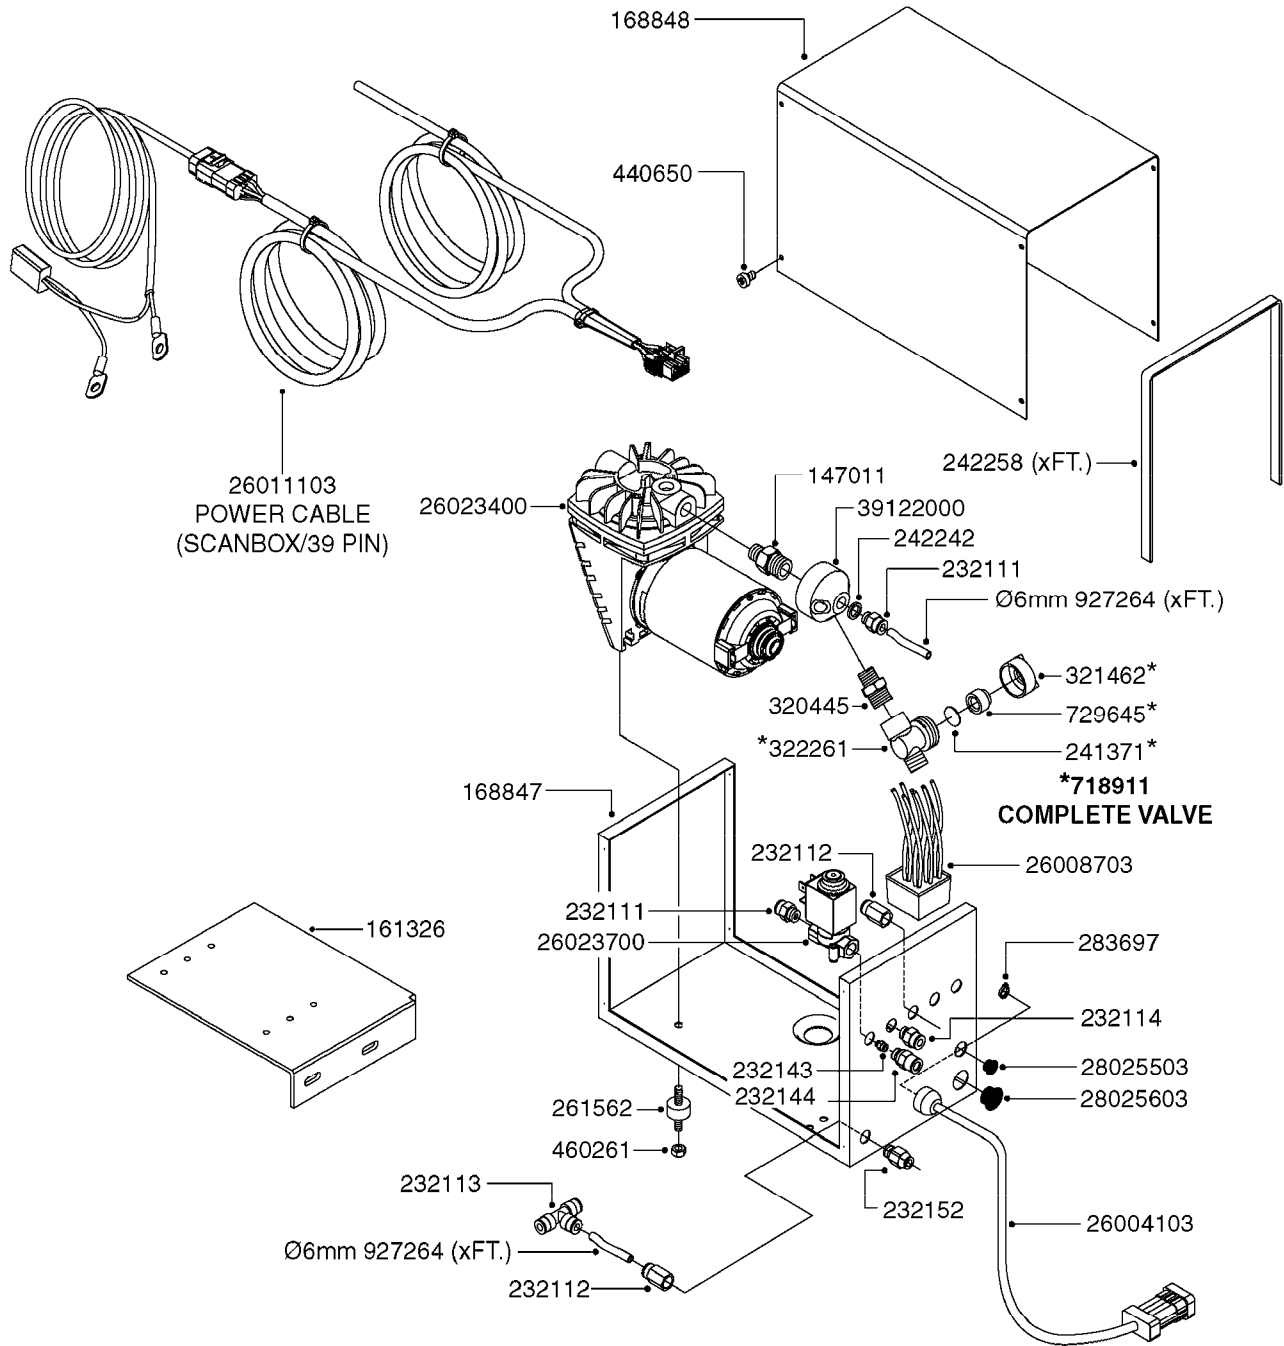

K0400

*Ø8mm 927306 (xFT.)
*Ø10mm 927330 (xFT.)

70062503 - COMPLETE ASSEMBLY

FOAM MARKER COMPRESSOR 2007
K0400-HIN, 01:01:16

Page 1
Date 07.02.2020 10:43

parts-n°	order qty	description
147011	1	HEX NIPPLE 3/8'X1/4'BSP BRASS
161326	1	MOUNT BKT. F. FOAM COMP.BOX 98
168847	1	ENCLOSURE LOWER F.MARKER
168848	1	COVER F. FOAM MARKER
232111	1	QUICK COUPLER 6MM X 1/8 EXT.
232112	1	QUICK COUPLER 6MM 1/8 INT.
232113	1	QUICK COUPLER 6MM T-PIECE
232114	1	COUPLER 1/8" THREADX8MM HOSE
232143	1	REDUCER 1/4'INT-1/8'EXT
232144	1	QUICK COUPLER 10MM X 1/4 EXT
232152	1	QUICK COUPLER 8MMX1/8 EXT.LONG
241371	1	DIAPHRAGM F.NO-DRIP,VULC
242242	1	O-RING F.AIR HOSE FITTING
242258	1	TRIM 3X10 SELF ADHESIVE 0012"
261562	1	RUBBER DAMPER 2XM6X25
283697	1	TIESTRAP 200MM
320445	1	FITT.DK HN 1/4"X3/8" BSP
321462	1	CAP F.NO-DRIP ASSY.
322261	1	HOUSING F.SAFETY VALVE 3/8"
440650	1	SCREW 3.5x13 STAINLESS
460261	1	NUT HEX M6X1.00 LOCK DIN985 A2 SS
718911	1	VALVE (SAFETY) F.MARKER
729645	1	NON-DRIP SPRING ASSY.GREEN 10
927264	1	HOSE R X PE D6/D4 X 0012"
927306	1	HOSE R X PE D8/D6 X 0012"BLACK
927330	1	HOSE R X PE D10/D8 X 012"BLACK
26004103	1	FOAM MARKER CNTRL MOD CABL STD
26008703	1	FOAM MARKER CONTROL SCII
26011103	1	FOAMER POWER/CONTROL CABLE 39P
26023400	1	COMPRESSOR F.FOAM MARKER CM40
26023700	1	SOLENOID VAL 12V 1/8' FLO '07
28025503	1	PLUG F.DRILLED HOLE 1/2"
28025603	1	PLUG F.DRILLED HOLE 3/4"
39122000	1	DISTR.HOUSING F.FOAM MARKER'07
70062503	1	FOAM MARKER COMPRESSOR,STD,39P