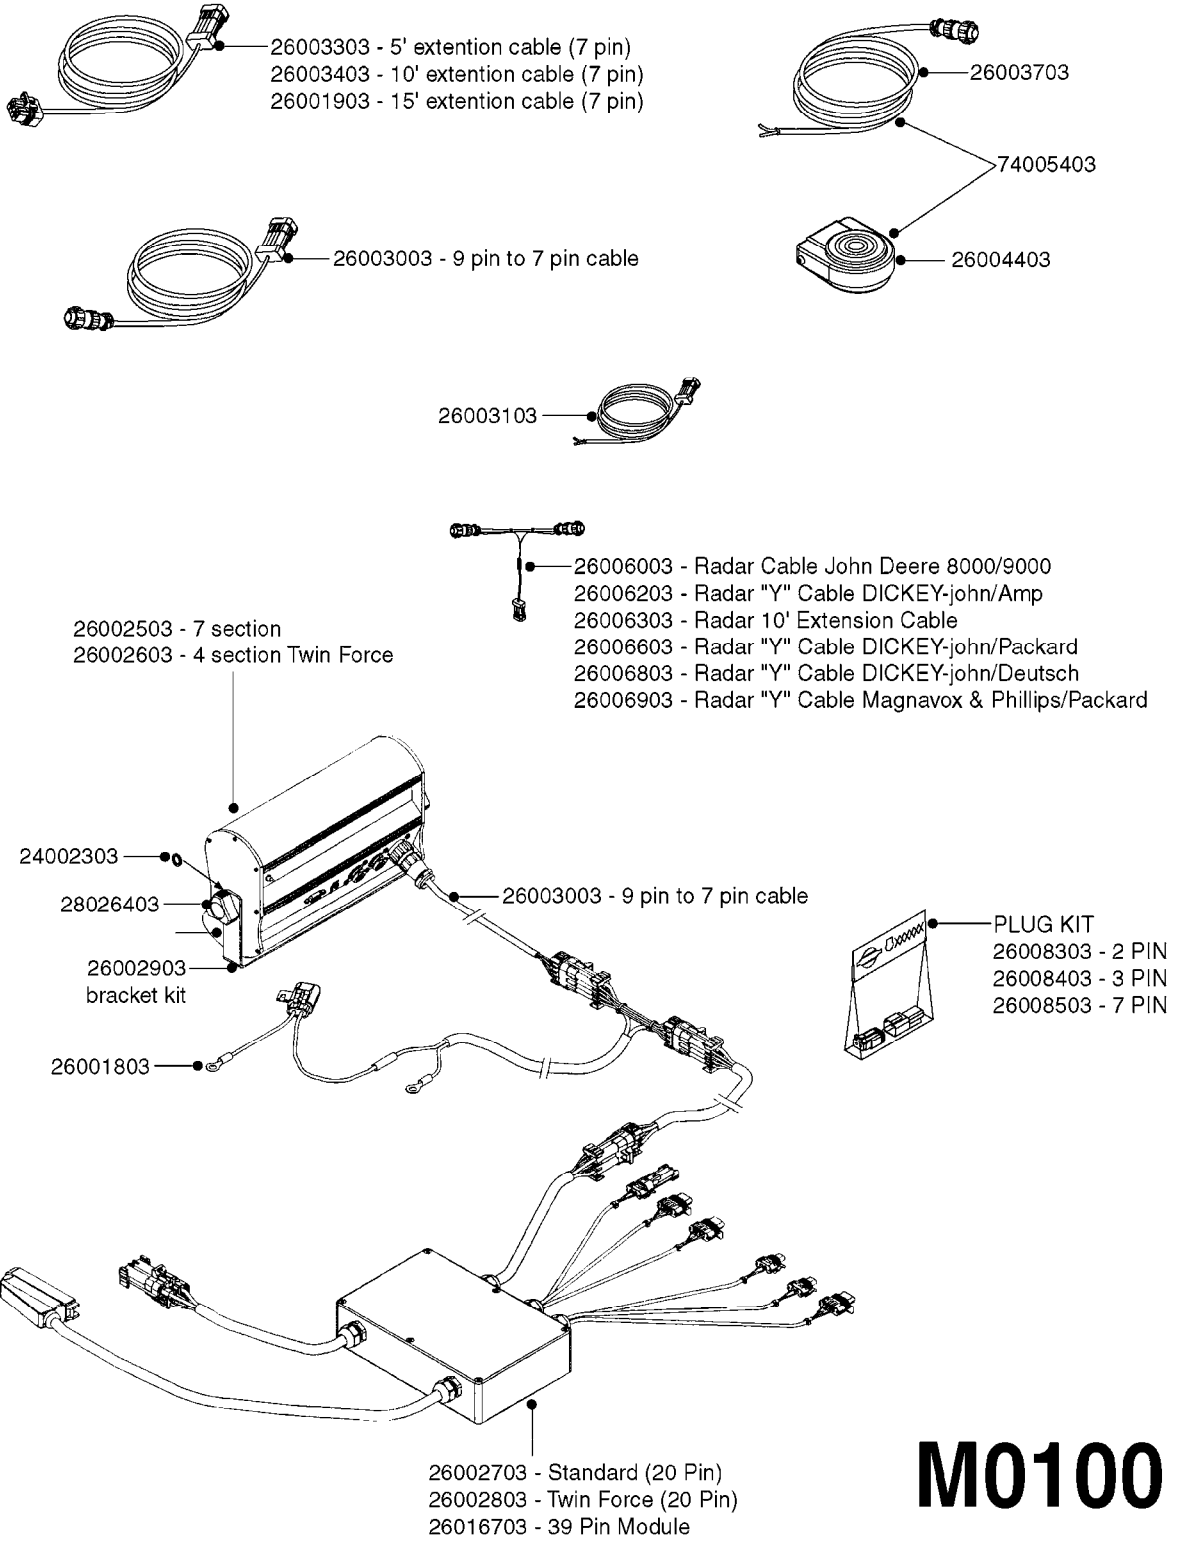

M0100

MUSTANG 3500 CONTROLLER
M0100-HIN, 01:01:16

Page 1
Date 07.02.2020 10:43

parts-n°	order qty	description
24002303	1	WASHER, RUBBER
26001803	1	POWER CABLE
26001903	1	15' 7-PIN EXTENSION CABLE
26002503	1	MUSTANG 3500/7 CONSOLE
26002603	1	MUSTANG 3500/4/TF CONSOLE
26002703	1	MUSTANG 3500/20PIN SC MODULE
26002803	1	MUSTANG 3500/20PIN TF SC MODUL
26002903	1	MUSTANG 3500 CONSOLE MNT KIT
26003003	1	MUSTANG 3500 CONSOLE CABLE
26003103	1	MUSTANG 3500/7 SC MOD CNECT KT
26003303	1	MUSTANG/FM 5FT 7PIN EXT CABLE
26003403	1	MUSTANG/FM 10FT 7PIN EXT CABLE
26003703	1	MUSTANG RUN/HOLD ADAPT CABLE
26004403	1	SWITCH, FOOT
26006003	1	MUSTANG RADR CBLE JD 8000/9000
26006203	1	MUSTANG RDR "Y" CABLE DCKY-JHN
26006303	1	MUSTANG RDR EXTNSN CABLE 10FT
26006603	1	MUSTANG RDR"Y"CABLE D-J PACKRD
26006803	1	MUSTANG RDR"Y"CABLE D-J DEUTS.
26006903	1	MUSTANG RDR"Y"CABLE MAG.PHILIP
26008303	1	MICRO TRAK PLUG KIT - 2 PIN
26008403	1	MICRO TRAK PLUG KIT - 3 PIN
26008503	1	MICRO TRAK PLUG KIT - 7 PIN
26016703	1	MUSTANG 3500/39PIN SC MODULE
28026403	1	KNOB, MUSTANG CONSOLE MOUNT
74005403	1	FOOT SWITCH FOR MUSTANG 3500