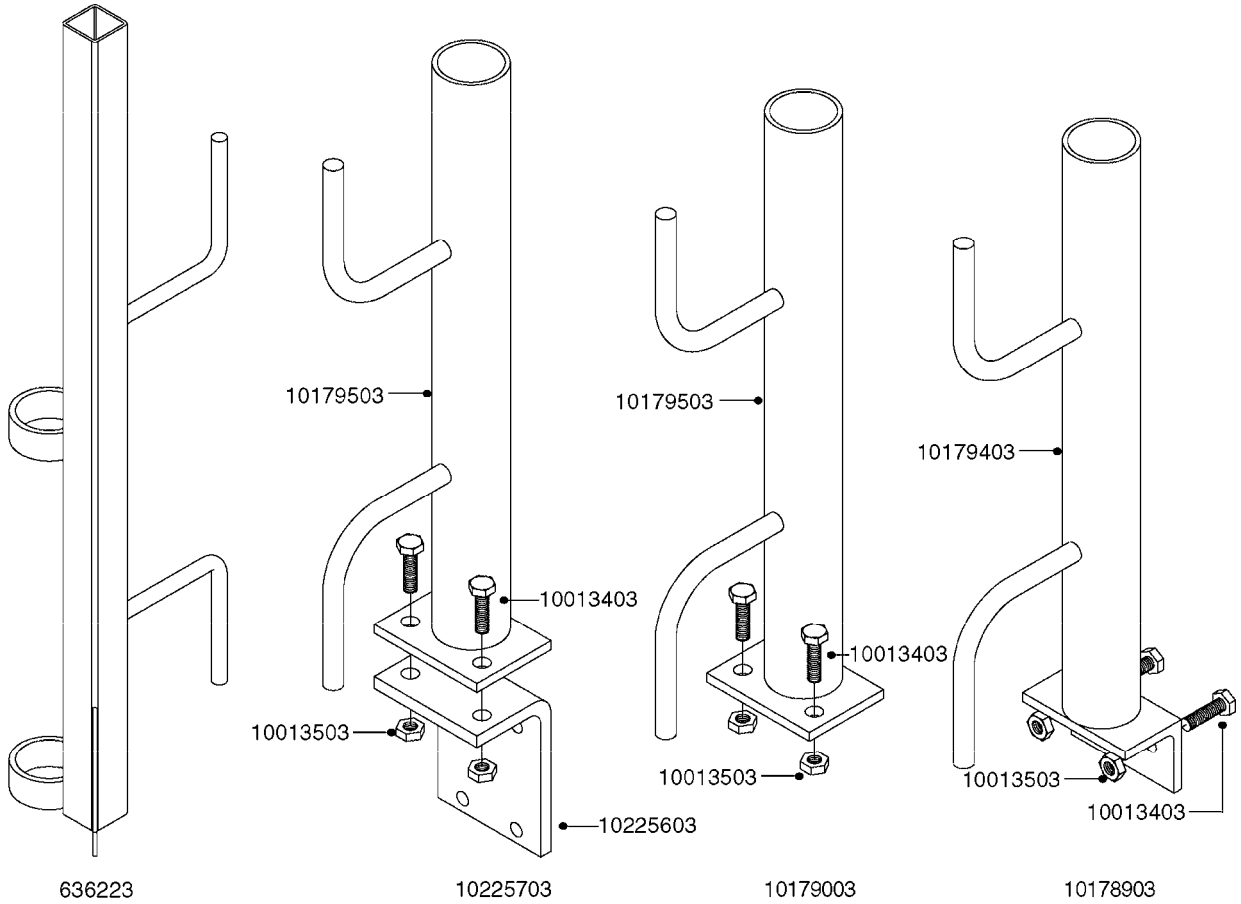

**K0520**

HOSE WRAPS  
K0520-HIN, 05:12:19

Page 1  
Date 07.02.2020 10:43

parts-n°	order qty	description
241965	1	O-RING Ø12.1 X 1.6 NITRILE
242007	1	O-RING Ø9.1 X 1.6 NITRILE
281551	1	BALL VALVE 1/2"
320084	1	FITT.DK NUT 1/2" BSP
330212	1	O-RING D19/D14X2.4 F.1/2"NUT
330326	1	O-RING D30/D24X2 F.1"NUT
330676	1	FITT.DK HB 3/8" F. 1/2" NUT
330687	1	FITT.DK HB 1/2" F. 1/2" NUT
334190	1	FITT.DK HB 1/2' F. PISTOL 60S
334533	1	CLAMP HOSE PLASTIC 3/8"
334534	1	CLAMP HOSE PLASTIC 1/2"
636223	1	POST 12 VOLT TR30
712471	1	AGITATION VALVE ASSY. ON/OFF
843196	1	SPRAY GUN KIT TYPE 60 SHORT
843197	1	HANDGUN KIT TYPE 60 LONG
10013403	1	BOLT HEX 3/8-16X1 1/4 HCS Z5
10013503	1	NUT HEX NC 3/8"
10178903	1	WRAP HOSE SIDE MOUNT PLATE
10179003	1	WRAP HOSE BOTTOM PLATE MOUNT
10179403	1	WRAP WELDMENT FOR HI101789
10179503	1	WRAP WELDMENT FOR HI101790
10225603	1	BKT.FOR HOSE WRAP MOUNT NL NK
10225703	1	WRAP HOSE BDL.BOTTOM PLATE
92701703	1	HOSE R X3/8" X300PSI WP X0012"
92702103	1	HOSE R X1/2" X300PSI WP X0012"