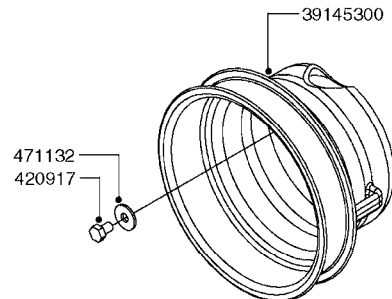

SUCTION SIDE OF PUMP (WITH 2" SUCTION PORT)

**COMPLETE PUMP
(NLA) REPLACED BY 464 PUMP (SEE PAGE A0350)**

A0390