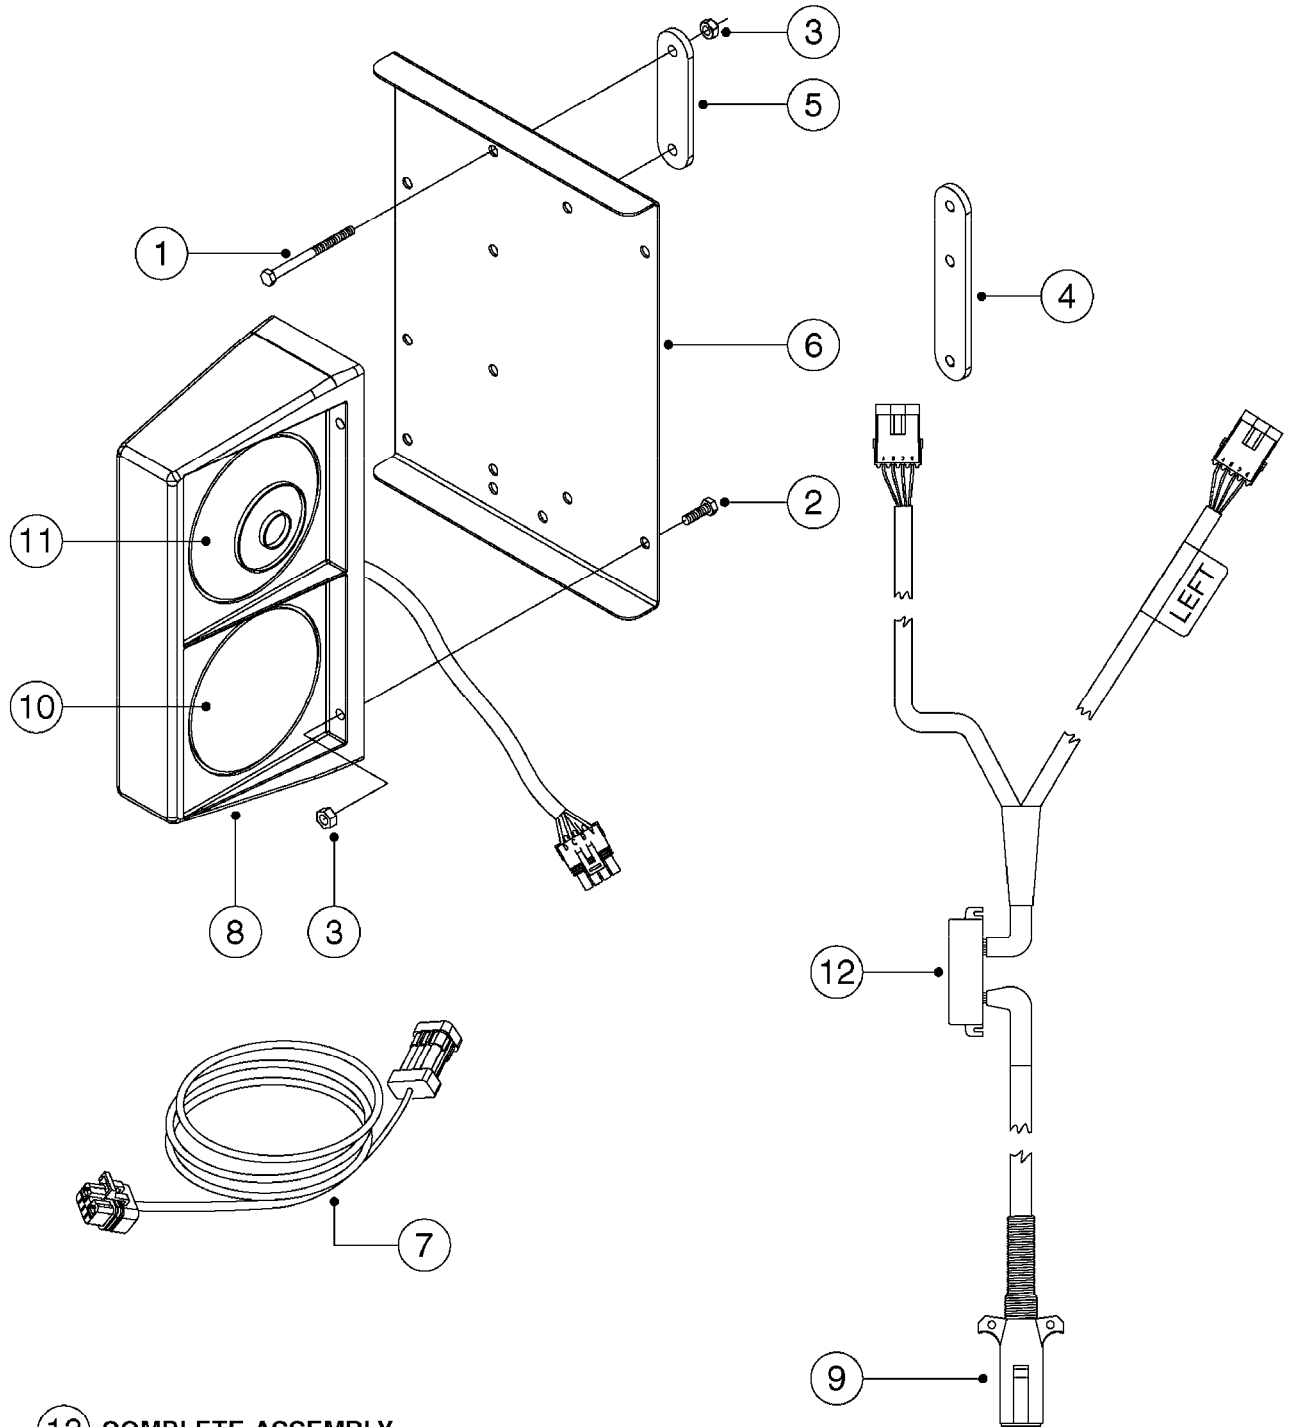

13 COMPLETE ASSEMBLY

COMPLETE ASSEMBLIES
WHOLEGOODS ITEMS

M0160

TRAFFIC LIGHT KIT
M0160-HIN, 13:08:19

Page 1

Date 07.02.2020 10:43

Pos.	parts-n°	order qty	description
1	410266	1	BOLT HEX 8.8 DEL M6X120
1	410421	1	BOLT HEX M6X110 DIN931-A2 SS
1	410524	1	BOLT HEX 8.8 DEL M6X100
1	410605	1	BOLT HEX 8.8 DEL M6X80
2	410362	1	BOLT HEX 8.8 SS M6X20
3	460261	1	NUT HEX M6X1.00 LOCK DIN985 A2 SS
4	16022303	1	BRACKET 100MM TUBE
5	16022403	1	BRACKET 60MM TUBE
6	16025603	1	BRACKET TAIL LIGHT DUAL LAMP
7	26004703	1	HARNESS 13' EXT 4 WIRE WP
8	26004903	1	TAIL LIGHT GREEN WIRE LH
8	26005003	1	TAIL LIGHT YELLOW WIRE RH
9	26005103	1	PLUG 7-PIN AG TAIL LIGHT
10	26005403	1	LENS BLACK BEFORE 2009
10	26017003	1	LENS RED
11	26016903	1	LENS AMBER
12	26032703	1	HARNESS COMPLETE, TAIL LIGHT, 2013
13	83308603	1	TRAFFIC LIGHT KIT