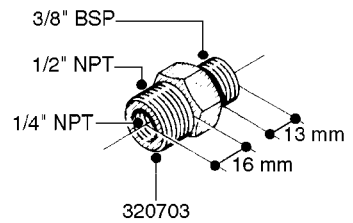

FITTINGS - HEXAGON NIPPLES  
L0030-HIN, 01:01:16

Page 0  
Date 07.02.2020 10:43

**L0030**

FITTINGS - HEXAGON NIPPLES  
L0030-HIN, 01:01:16

Page 1  
Date 07.02.2020 10:43

parts-n°	order qty	description
10015303	1	FITT.PO.HN 1.00X1.00 M1000
10425003	1	FITT.PO.HN 1.25X1.00 MCPHEE
320132	1	FITT.DK HN 1" BSP
320176	1	FITT.DK HN 3/8"X1/2" BSP
320445	1	FITT.DK HN 1/4"X3/8" BSP
320655	1	FITT.DK HN 1/2"-1/2" BSP
320692	1	FITT.DK HN 3/8'BSPX1/4'NPT
320703	1	FITT.DK HN 3/8BSP X1/2 &1/4NPT
320725	1	FITT.DK NIPPLE 3/8"-3/8" BSP
320902	1	FITT.DK HN 3/8'X 1/4' BSP
390232	1	FITT.DK HN 1-1/2' X 1-1/4' BSP
390276	1	FITT.DK HN 1'BSP