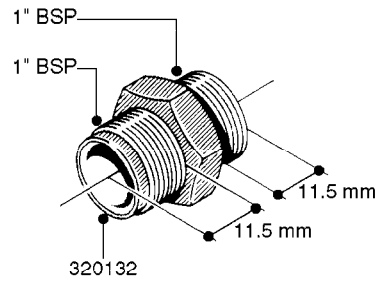

FITTINGS - HEXAGON NIPPLES  
L0030-HIN, 01:01:16

Page 0  
Date 07.02.2020 10:43

**L0030**

FITTINGS - HEXAGON NIPPLES  
L0030-HIN, 01:01:16

Page 1  
Date 07.02.2020 10:43

parts-n°	order qty	description
10015303	1	FITT.PO.HN 1.00X1.00 M1000
10425003	1	FITT.PO.HN 1.25X1.00 MCPHEE
320132	1	FITT.DK HN 1" BSP
320176	1	FITT.DK HN 3/8"X1/2" BSP
320445	1	FITT.DK HN 1/4"X3/8" BSP
320655	1	FITT.DK HN 1/2"-1/2" BSP
320692	1	FITT.DK HN 3/8'BSPX1/4'NPT
320703	1	FITT.DK HN 3/8BSP X1/2 &1/4NPT
320725	1	FITT.DK NIPPLE 3/8"-3/8" BSP
320902	1	FITT.DK HN 3/8'X 1/4' BSP
390232	1	FITT.DK HN 1-1/2' X 1-1/4' BSP
390276	1	FITT.DK HN 1'BSP