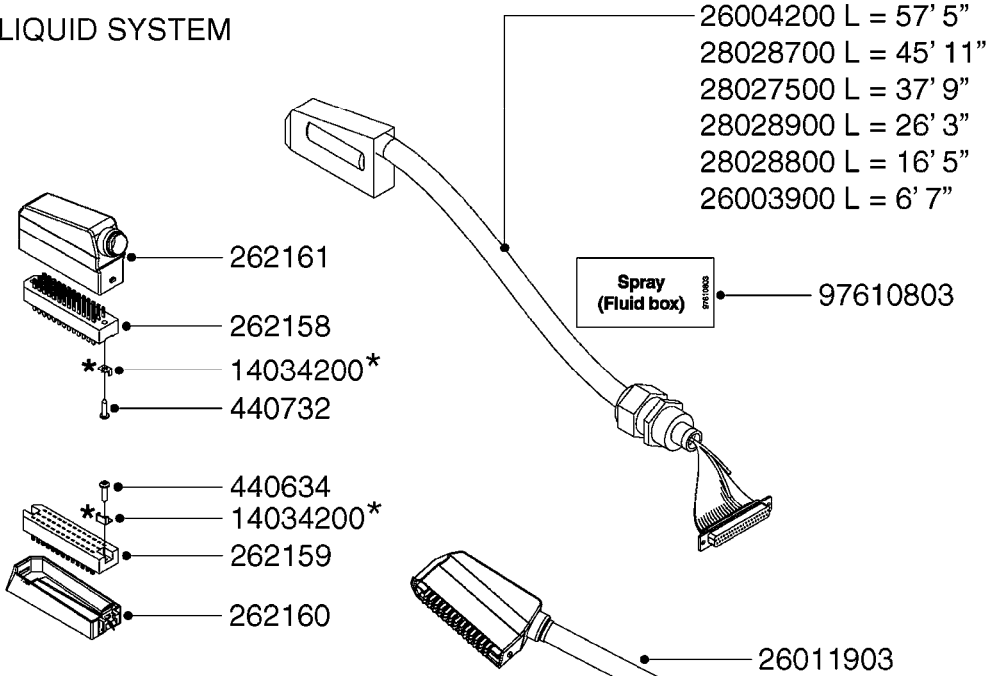

LIQUID SYSTEM