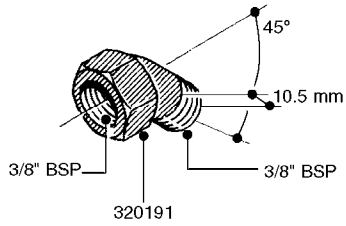

FITTINGS - HEXAGON NIPPLES  
L0030-HIN, 01:01:16

Page 0  
Date 07.02.2020 10:43

**L0030**

FITTINGS - HEXAGON NIPPLES  
L0030-HIN, 01:01:16

Page 1  
Date 07.02.2020 10:43

parts-n°	order qty	description
10015303	1	FITT.PO.HN 1.00X1.00 M1000
10425003	1	FITT.PO.HN 1.25X1.00 MCPHEE
320132	1	FITT.DK HN 1" BSP
320176	1	FITT.DK HN 3/8"X1/2" BSP
320445	1	FITT.DK HN 1/4"X3/8" BSP
320655	1	FITT.DK HN 1/2"-1/2" BSP
320692	1	FITT.DK HN 3/8'BSPX1/4'NPT
320703	1	FITT.DK HN 3/8BSP X1/2 &1/4NPT
320725	1	FITT.DK NIPPLE 3/8"-3/8" BSP
320902	1	FITT.DK HN 3/8'X 1/4' BSP
390232	1	FITT.DK HN 1-1/2' X 1-1/4' BSP
390276	1	FITT.DK HN 1'BSP