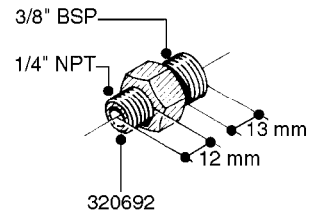

FITTINGS - HEXAGON NIPPLES  
L0030-HIN, 01:01:16

Page 0  
Date 07.02.2020 10:43

**L0030**

FITTINGS - HEXAGON NIPPLES  
L0030-HIN, 01:01:16

Page 1  
Date 07.02.2020 10:43

parts-n°	order qty	description
10015303	1	FITT.PO.HN 1.00X1.00 M1000
10425003	1	FITT.PO.HN 1.25X1.00 MCPHEE
320132	1	FITT.DK HN 1" BSP
320176	1	FITT.DK HN 3/8"X1/2" BSP
320445	1	FITT.DK HN 1/4"X3/8" BSP
320655	1	FITT.DK HN 1/2"-1/2" BSP
320692	1	FITT.DK HN 3/8'BSPX1/4'NPT
320703	1	FITT.DK HN 3/8BSP X1/2 &1/4NPT
320725	1	FITT.DK NIPPLE 3/8"-3/8" BSP
320902	1	FITT.DK HN 3/8'X 1/4' BSP
390232	1	FITT.DK HN 1-1/2' X 1-1/4' BSP
390276	1	FITT.DK HN 1'BSP