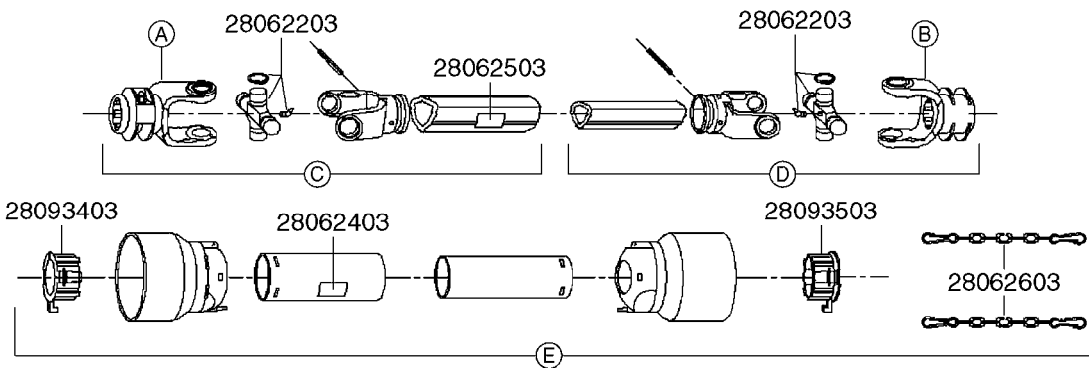

\* Changed in 2016 from 100 series to G-Series (see page A0600).

**A520**

PTO SHAFTS - BONDIOLI CENT.  
A0520-HIN, 23:10:18

Page 1

Date 07.02.2020 10:42

parts-n°	order qty	description
289042	1	UNIV. JOINT 22x54mm
421024	1	BOLT HEX 8.8 DEL M8X60
450015	1	SCREW ALLAN 3/8'X5/8' BLACK
460143	1	SELF LOCK NUT M8 SST A2 DIN985
28009803	1	PTO PIN TUBE RETAINER OUTER
28009903	1	PTO TUBE RETAINER INNER
28010103	1	PTO YOKE F.INNER TUBE CV PTO
28021403	1	PTO 1"STR/1-3/8" 6SPL B&P
28021503	1	PTO 1"STR/1-3/8" 21SPL B&P
28021603	1	PTO 1"STR/1-3/4" 20SPL B&P
28027903	1	PTO BALL LOCK.KIT F.1-3/8 YOKE
28040503	1	UNIV. JOINT 27x74.6mm
28040703	1	SAFETY CHAIN F.CV BLACK PTO (SET OF 2)
28041803	1	DECAL DANGER GUARD MISSING
28041903	1	DECAL DANGER ROT.DRIVELINE
28056703	1	PTO YOKE #1 1-3/8" X 6 SPLINE
28056803	1	PTO YOKE #1 1-3/8" X 21 SPLINE
28056903	1	PTO YOKE #4 1-3/4" X 20 SPLINE
28057003	1	PTO TUBE YOKE #1-G1 OUTER
28057103	1	PTO TUBE YOKE #4-G4 OUTER
28057203	1	PTO PIN TUBE RETAINER OUTER
28057303	1	PTO TUBE OUTER #1 745MM
28057403	1	PTO TUBE OUTER #4 720MM
28057503	1	PTO TUBE INNER #1 745MM
28057603	1	PTO TUBE INNER #4 720MM
28057703	1	PTO TUBE RETAINER INNER
28057803	1	PTO TUBE YOKE #1 Ø=1"
28057903	1	PTO TUBE YOKE #4 Ø=1"
28058003	1	PTO HALF SAFETY SHIELD OUTER
28058103	1	PTO HALF SAFETY SHIELD OUTER
28058203	1	PTO HALF SAFETY SHIELD INNER
28058303	1	PTO HALF SAFETY SHIELD INNER
28058403	1	PTO BALL LOCK.KIT F.1-3/4 YOKE
28058503	1	PTO TUBE YOKE #1-G1 INNER