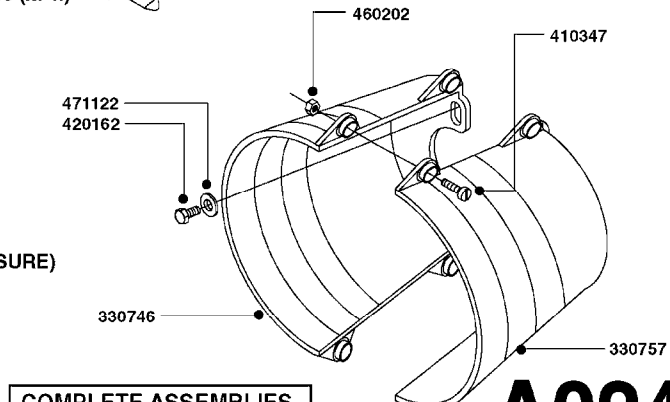

PRESSURE SIDE OF PUMP

SUCTION SIDE OF PUMP

TO CONTROLS

FROM TANK

NLA - 1302 PUMP (REPLACES 1301 PUMP)  
#726854 - COMPLETE DAMPER KIT (SUCTION & PRESSURE)

COMPLETE ASSEMBLIES  
WHOLEGOODS ITEMS

**A0240**

PUMP - 1301/1302 FITTINGS  
A0240-HIN, 01:01:16