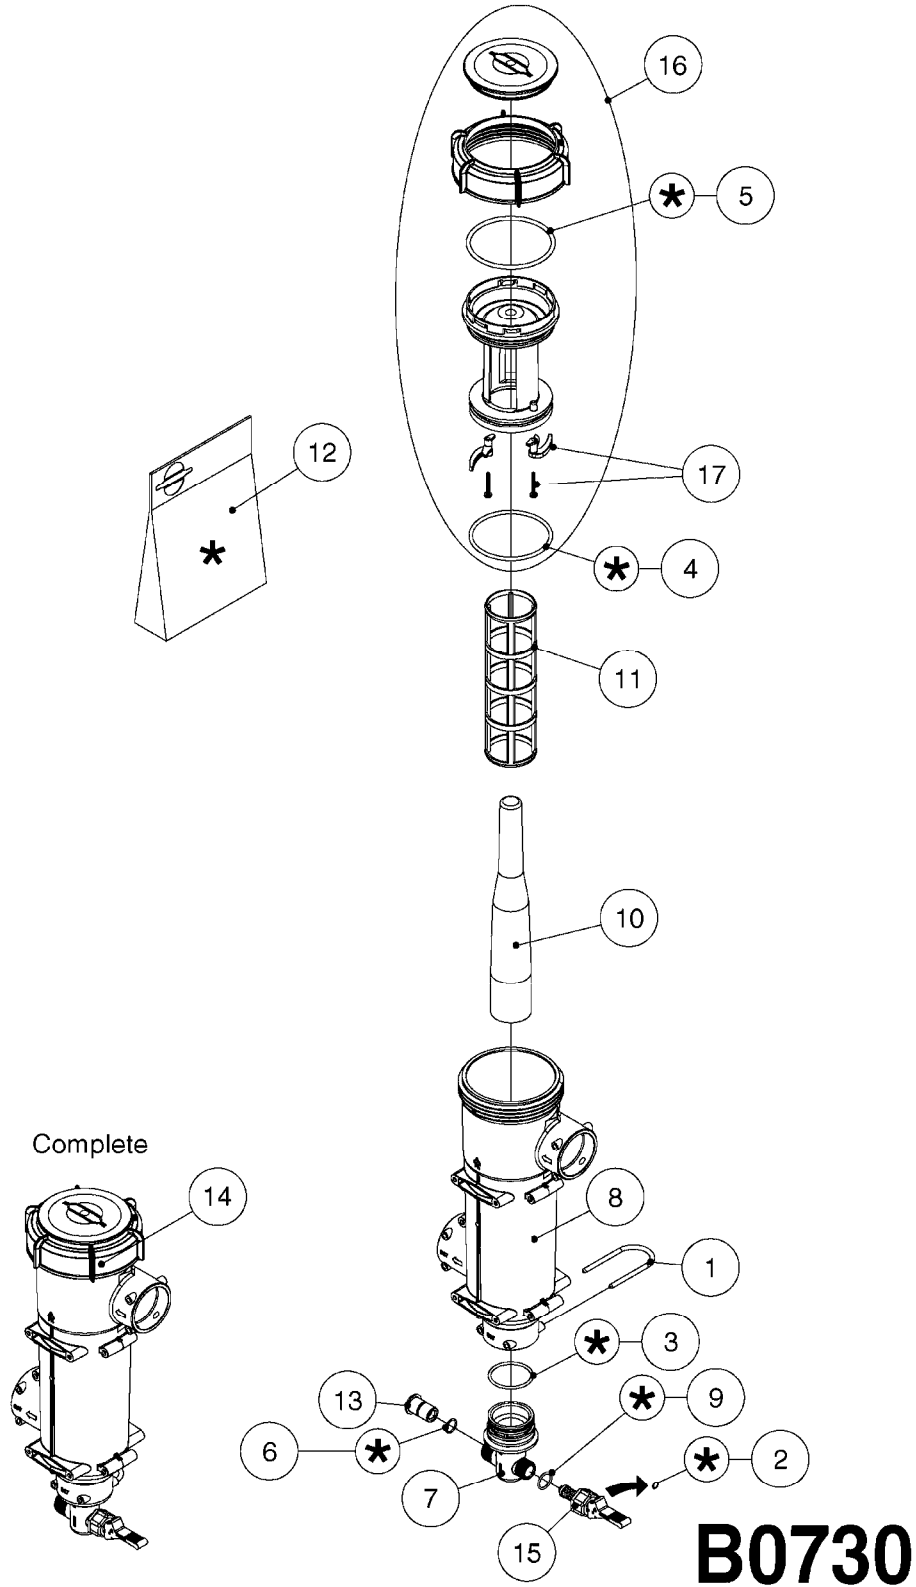

S-67 CHECK VALVE  
(NON-THREADED)

S-67 CHECK VALVE  
(THREADED)

FOR FITTINGS AND  
HOSES, SEE SECTION L

**B0640**

CHECK VALVES - S67 (2011)  
B0640-HIN, 15:10:19

Page 1

Date 07.02.2020 10:42

Pos.	parts-n°	order qty	description
1	145996	1	FITT.DK S-67 FORK
2	242353	1	O-RING 3 X 44.2 VITON
3	334231	1	FITT.DK S-67 STR.1"
3	334232	1	FITT.DK S-67 STR.1-1/4"
4	72432400	1	FITT.DK S-67 CONNEC W.CHK SEAT
5	72819200	1	CHECK VALVE S67 2012 THREADED
6	72819300	1	CHECK VALVE S67 2012 NO THREAD
7	72878800	1	CHECK VALVE S67 SUBASSEMBLY 2013 INCLUDED WITH #5 & #6