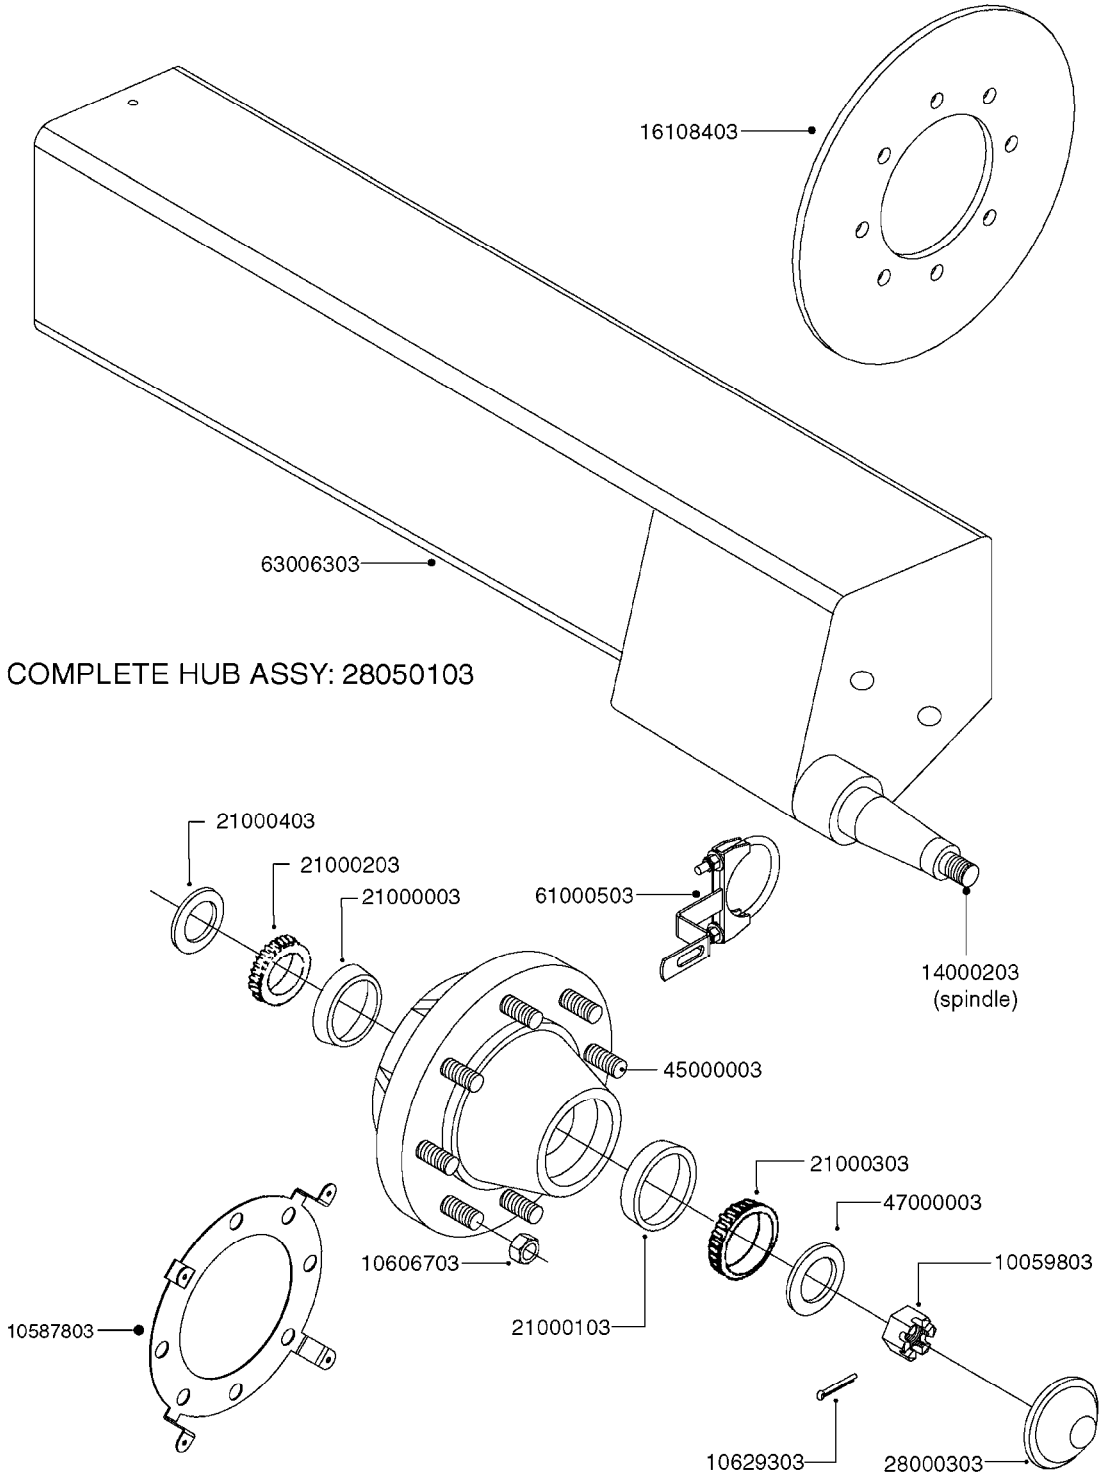

COMPLETE HUB ASSY: 28050103

E0760

HUB ASSY 3" SPINDLE NAV 575
E0760-HIN, 01:01:16

Page 1
Date 07.02.2020 10:42

parts-n°	order qty	description
10059803	1	NUT HEX NF 1"
10587803	1	MAG MNT F. SPEED SNS 8 BOLT
10606703	1	NUT HEX NF 5/8" FLANGED F.STUD
10629303	1	PIN, COTTER 7/32" X 1.75" LONG
14000203	1	SPINDLE 3" X 16" W/NUT &WASHER
16108403	1	REINFORCEMENT RING 8-8-6 HUB FOR NON-REINFORCED 3/8" RIMS ONLY
21000003	1	BEARING INNER CUP #382A
21000103	1	BEARING OUTER CUP #LM501310
21000203	1	BEARING INNER CONE #387AS
21000303	1	BEARING OUTER CONE #LM501349
21000403	1	SEAL GREASE #CR29968
28000303	1	DUST CAP #1609
28050103	1	HUB F 3" 758 7500# PACKAGE
45000003	1	STUD BOLT 5/8" X 2-1/2"
47000003	1	WASHER SPNDL 3" 1.12X2.1 .25TK
61000503	1	SPEED SNS MNT CLAMP - 3"
63006303	1	AXLE INSERT W/M SUS. 575 NAV