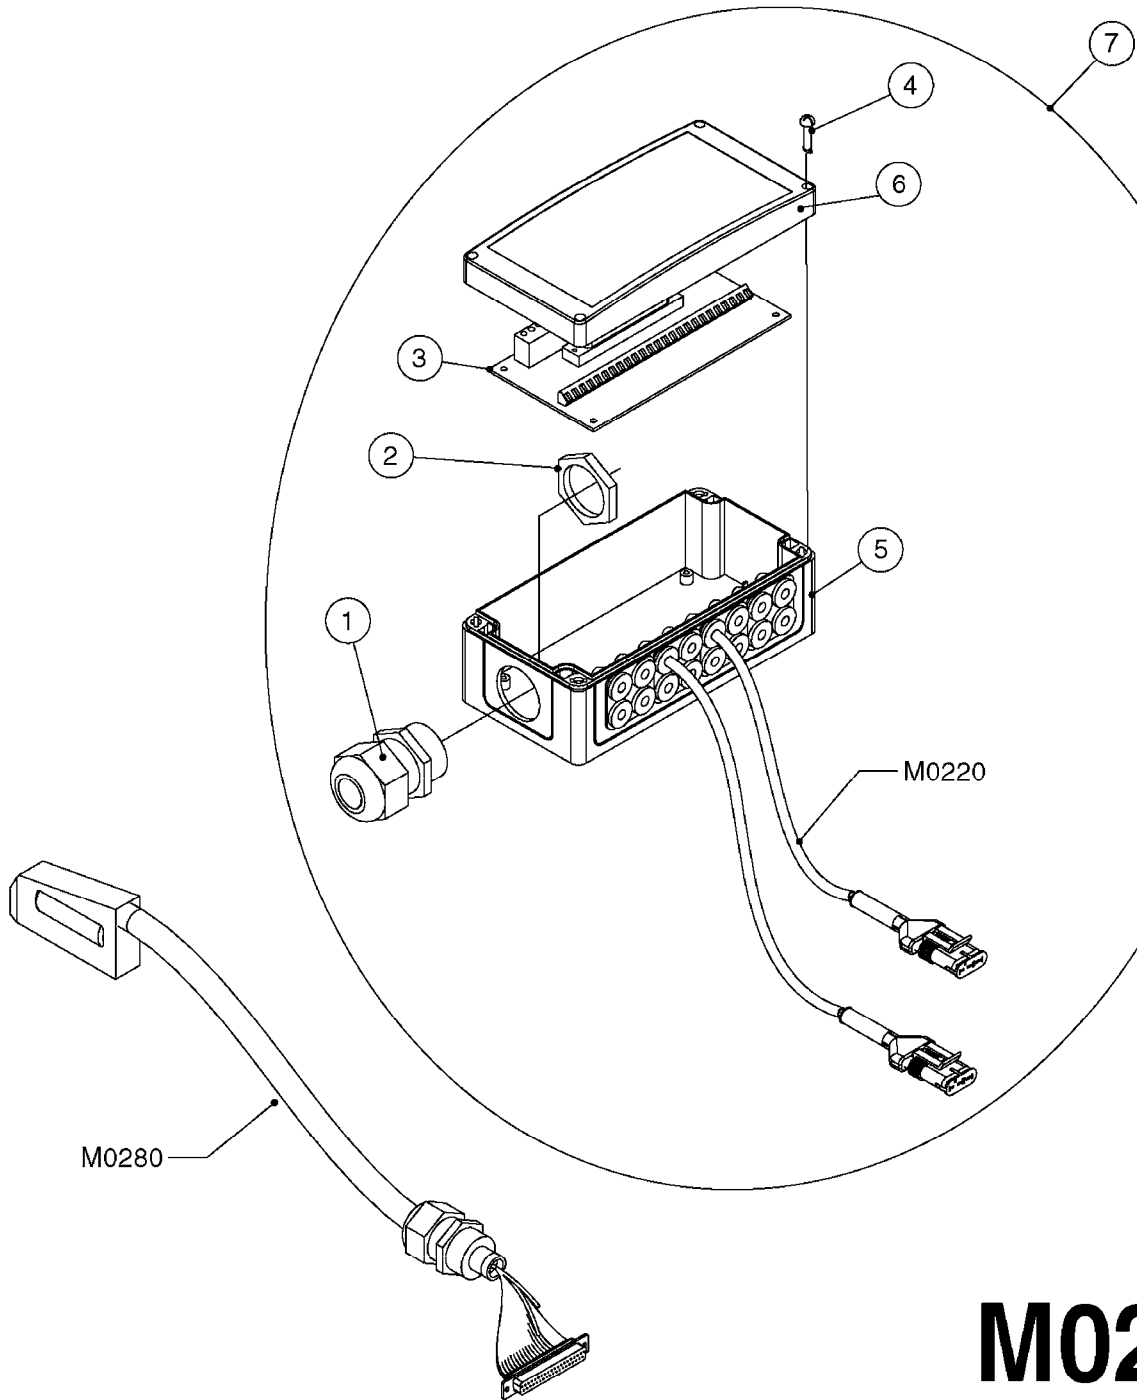

**M0220**

CABLES  
M0220-HIN, 12:05:18

Page 1  
Date 07.02.2020 10:43

Pos.	parts-n°	order qty	description
1	262150	1	SCREW ASSM.FOR D-SUB PLUG
2	26004900	1	CABLE FEM/MALE 37P L=9.5M
3	26005900	1	WIRE 37/37 POLE DAH/JOB COM
4	26006000	1	LEAD F AMP SUPERSEAL 3 WAYS L1,5M
4	26006100	1	CABLE L = 5.00M, AMP, MALE, 3P
4	26007000	1	CABLE L = 0.20M, AMP, MALE, 3P
4	26007100	1	CABLE L = 9.00M, AMP, MALE, 3P
4	26007200	1	CABLE 3POL AMP FEMALE L13M
5	26006200	1	CABLE L = 4.50M, AMP, MALE, 2P
5	26006300	1	CABLE L = 0.50M, AMP, MALE, 2P
5	26006400	1	CABLE L = 0.75M, AMP, MALE, 2P
5	26006500	1	CABLE L = 1.50M, AMP, MALE, 2P
5	26006600	1	CABLE L = 9.00M, AMP, MALE, 2P
6	26006700	1	CABLE L = 0.12M, AMP, FEMALE, 2P
7	26006800	1	CABLE L = 1.00M, AMP, FEMALE, 2P
8	26007300	1	CABLE L = 1.00M, AMP, FEMALE, 3P
9	26007400	1	CABLE L = 3.00M, AMP, EXT, 3P
9	26009800	1	CABLE L = 0.50M, AMP, EXT, 2P
10	26007500	1	CABLE FEM/FEM 15P L=3.5M
11	26016900	1	CABLE DB25M - DB25F L=8.5m
12	72450600	1	CAP F. AMP SUPER SEAL 2P PLUG
13	72450700	1	CAP F. AMP SUPER SEAL 3P PLUG
14	72450800	1	CAP F. AMP SUPER SEAL 4P PLUG