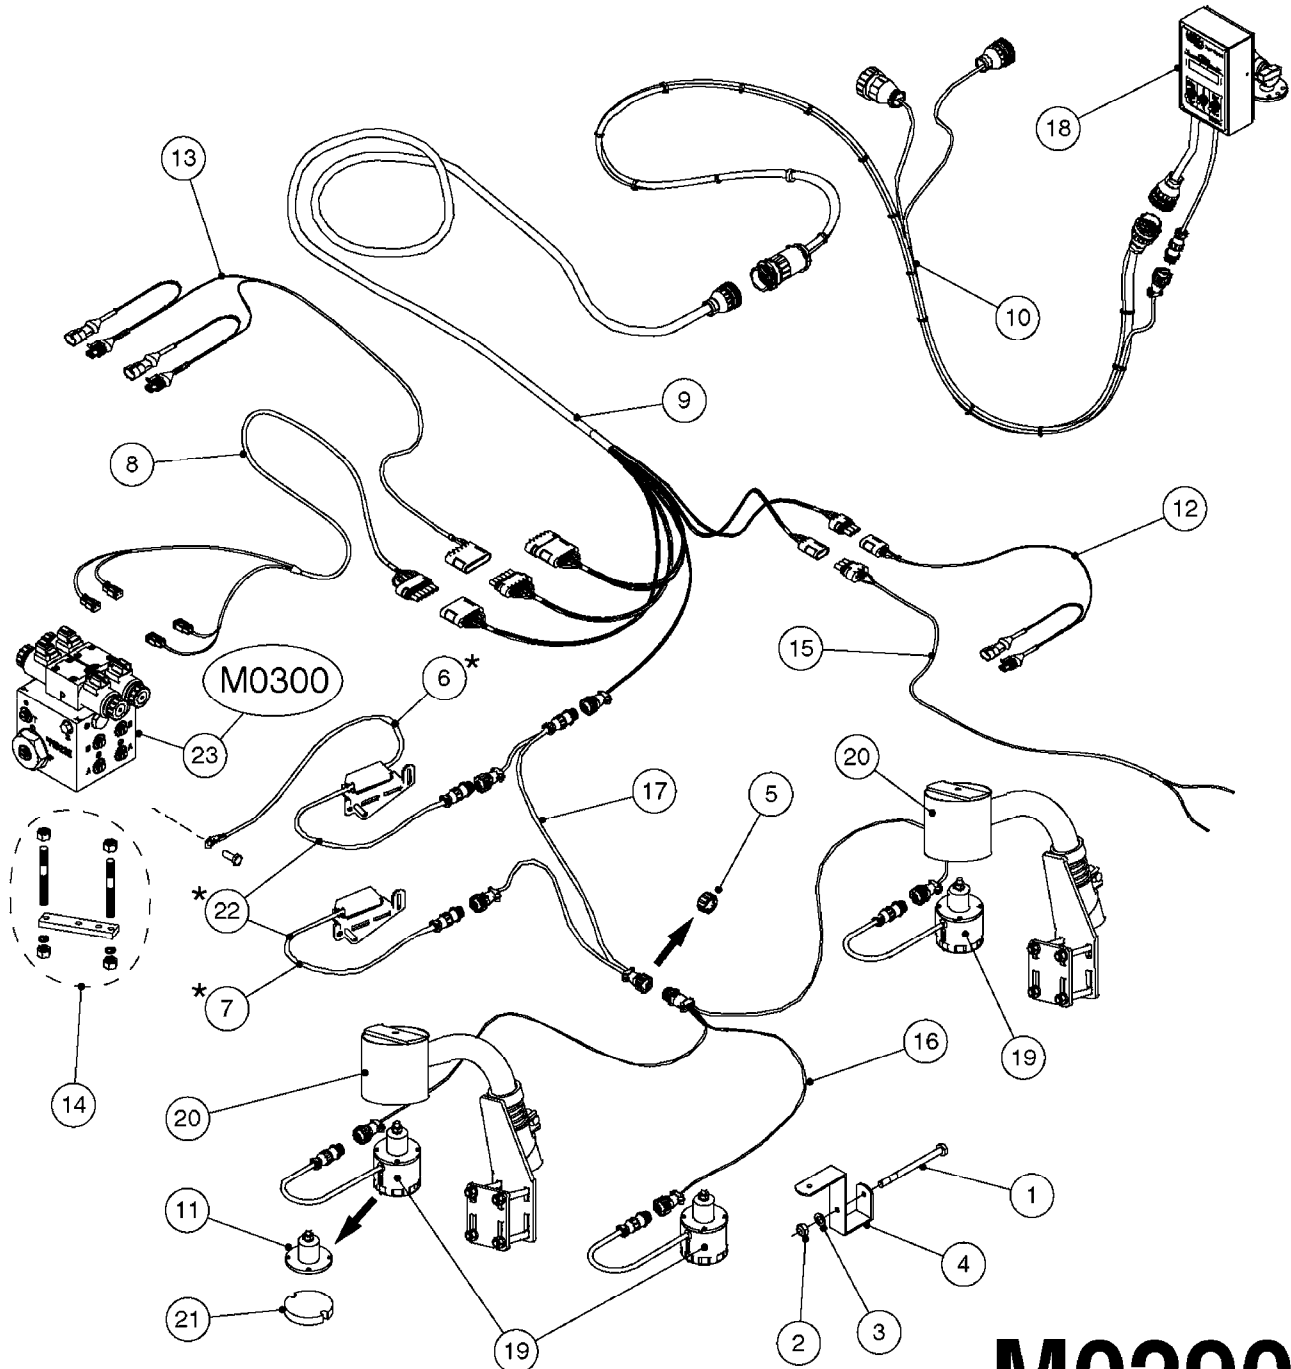

*CANNOT MIX OLD AND NEW STYLE ROLL SENSORS!

If replacing Norac P/N 44641 or 44642, must use pair of new style sensors (22).

Only new style sensors sold separately; (6) (Norac P/N 45000), (7) (Norac P/N 45001).

If unsure, pair of new style sensors works with all versions of UC4.

NORAC UC4 BOOM HEIGHT CONTROL
M0290-HIN, 01:01:16

Page 1

Date 07.02.2020 10:43

Pos.	parts-n°	order qty	description
1	410443	1	BOLT HEX 8.8 DEL M6X70
1	410605	1	BOLT HEX 8.8 DEL M6X80
2	460261	1	SPB/SPC BOOM
3	471124	1	NUT HEX M6X1.00 LOCK DIN985 A2 SS
4	16128603	1	WASHER, M6, Ø18/ 6.4X 1.6, SS
4	16128703	1	BRACKET F. SENSOR 60X60 TUBE SPB/SPC BOOM
5	26016303	1	BRACKET F. SENSOR 50x50 TUBE
6	26025903	1	FORCE BOOM (FTZ)
7	26026003	1	CONNECTOR RING CPC #11 NORAC
8	26026600	1	NORAC UC4+ ROLL SENSOR W/TEMP. CONFIRM NORAC P/N 45000
8	28055603	1	NORAC UC4+ ROLL SENSOR CONFIRM NORAC P/N 45001
9	28049503	1	NORAC CABLE VAR.RT.VLV DIN
10	28049603	1	3-PIN CONNECTORS/HIRSCHMAN
11	28050303	1	NORAC CABLE VAR.RT.VLV DEUTSCH
12	28050703	1	2-PIN CONNECTORS/DEUTSCH
13	28054303	1	NORAC CABLE EXTENSION
14	28055503	1	NORAC POWER CABLE
15	28055703	1	NORAC RUBBER TOP&BOLT F.SENSOR DIA.30MMX30MMX8MM
16	28085900	1	NORAC UC4+ OPEN CTR. CABLE
17	28086200	1	PARALIFT INTERFACE CABLE NORAC
18	28086300	1	NORAC VALVE MOUNTING HARDWARE
19	28086400	1	NORAC VALVE CABLE ROLL PIGTAIL
20	28086500	1	SENSOR BRANCH CABLE NORAC
21	28086600	1	CAN NODE DUAL CABLE NORAC
22	70112503	1	UC4 DISPLAY PANEL NORAC
23	78216100	1	UC4 ULTRASONIC SENSOR
		1	UC4 SENSOR MOUNTING BKT. NORAC
		1	FOAM DISC F. SENSOR NORAC
		1	UC4+ ROLL SENSOR KIT '11 HIN INCLUDES NORAC P/N 45000 & 45001
		1	NORAC VALVE BLOCK COMP, DEUTSCH CON.