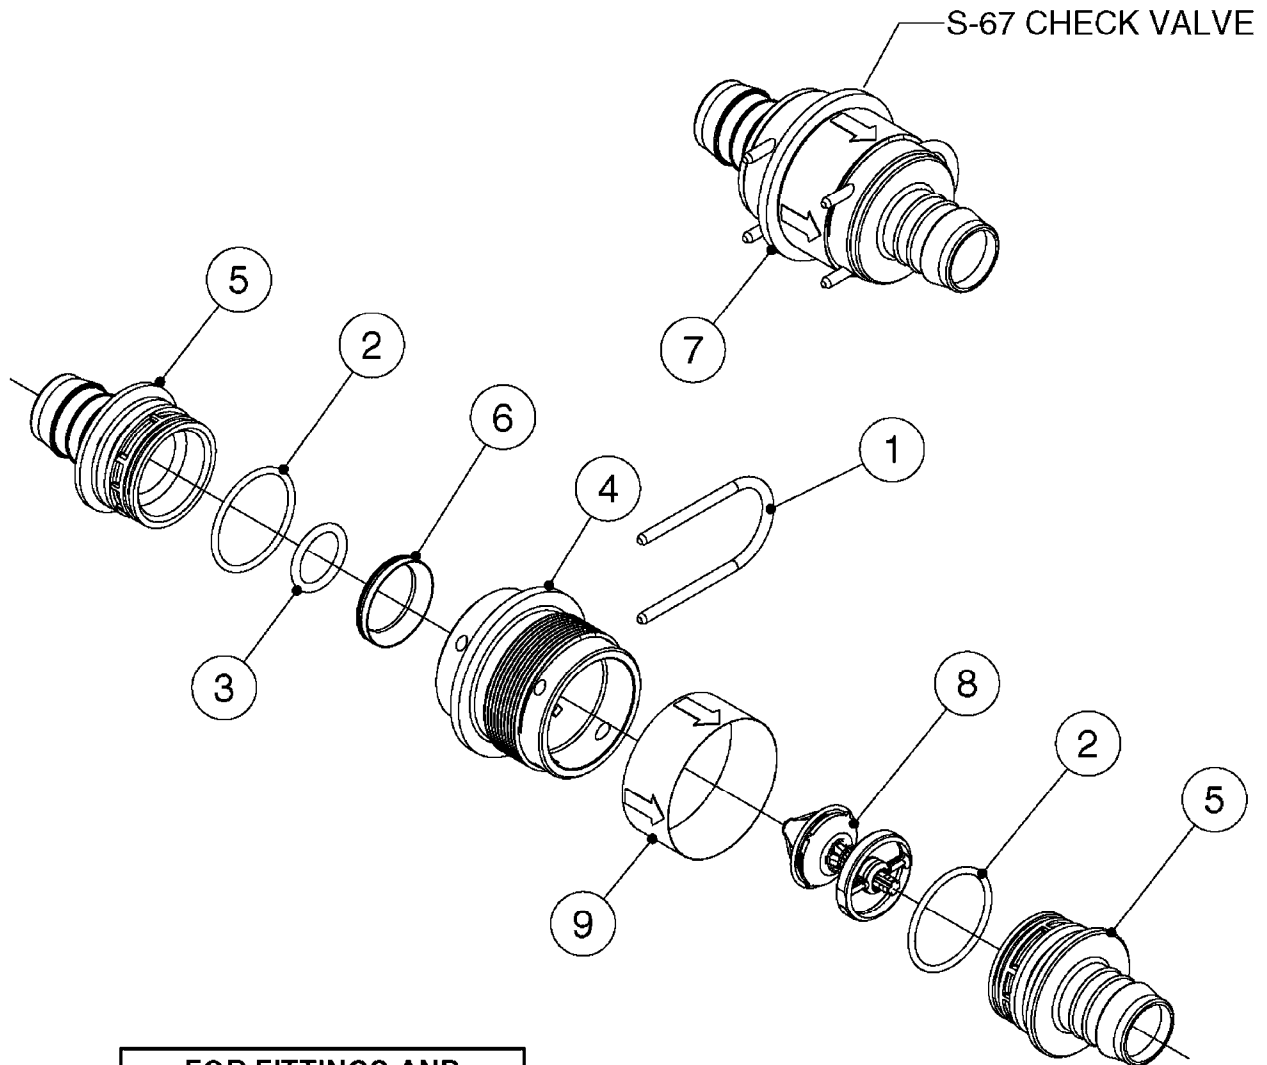

FOR FITTINGS AND
HOSES, SEE SECTION L

B0630

CHECK VALVES - S67
B0630-HIN, 31:07:19

Page 1
Date 07.02.2020 10:42

Pos.	parts-n°	order qty	description
1	145996	1	FITT.DK S-67 FORK
2	241973	1	O-RING Ø3 X 44.2 70 SHORES NITRIL
2	242353	1	O-RING 3 X 44.2 VITON
3	242504	1	O-RING D35x2 NITRIL
4	322104	1	FITT.DK S-67 BULKHEAD
5	334231	1	FITT.DK S-67 STR.1"
5	334232	1	FITT.DK S-67 STR.1-1/4"
5	334444	1	FITT.DK S-67 STR.1-1/2" PVC
6	14103100	1	SEAT F.CHECK VALVE D40.8 2010
7	70063603	1	VALVE, CHECK S67 1-1/2"
7	72001803	1	COMPLETE IN-LINE CHECK VALVE FOR 1-1/2" HOSE
7	72206600	1	CHCK VLV,S67, 2 X 1" HB
7	72206600	1	COMPLETE IN-LINE CHECK VALVE FOR 1" HOSE
7	72206600	1	CHCK VLV,S67, 2 X 1.25" HB
7	72206600	1	COMPLETE IN-LINE CHECK VALVE FOR 1-1/4" HOSE
8	72089900	1	CHECK VALVE S67 SUBASMBLY.2001
9	97800500	1	DECAL 230X28 BLACK ARROW