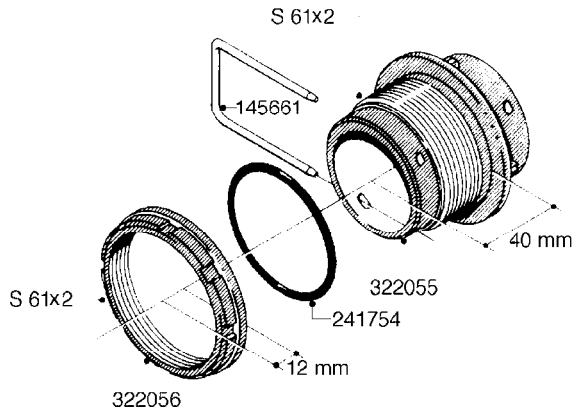

**L0080**

FITTINGS - S-53  
L0080-HIN, 12:09:17

Page 1

Date 07.02.2020 10:43

Pos.	parts-n°	order qty	description
1	145995	1	FITT.DK S-53 FORK
2	241973	1	O-RING Ø3 X 44.2 70 SHORES NITRIL NITRIL (BLACK)
2	242353	1	O-RING 3 X 44.2 VITON VITON (BROWN)
3	242109	1	O-RING D32.2x3.0 NITRIL (BLACK)
3	242354	1	O-RING D32.2X3.0 VITON VITON (BROWN)
4	322103	1	FITT.DK S-53 BULKHEAD
5	322107	1	FITT.DK S-53 BULKHEAD NUT
6	322110	1	FITT.DK S-53 ELB. 1/2" BSP
7	322352	1	FITT.DK S-53 TEE
8	334229	1	FITT.DK S-53 STR.3/4"
9	334260	1	GASKET F. S-53 BULKHEAD
10	334564	1	FITT.DK S-67 TO S-53 ADAPTER
11	391100	1	FITT.DK S-53THREAD INS.1/2"BSP
12	726463	1	FITT.DK S53 BULKHEAD W/GASKET
13	726552	1	FIT.DK S-53X90 1/2" BSP,O-RING
14	726556	1	FITT.DK S-53 HB 1/2" W/O-RING
15	726558	1	FITT.DK S53 STR. 3/4" W.ORING
16	726559	1	FITT DK. S-53 HB 1" W/O-RING
17	726568	1	FITT.DK.S-53 HB 1/2"90 W/O-RING
18	726570	1	FITT.DK S-53 ELB.3/4" W.ORING
19	726571	1	FITT.DK S-53 ELB.1", W ORING
20	726578	1	FITT.DK S53 PLUG WITH O-RING
21	728561	1	FITT.DK. S67M - S53F REDUCER