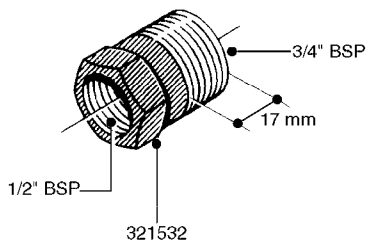

FITTINGS - HEXAGON NIPPLES  
L0030-HIN, 01:01:16

Page 0  
Date 07.02.2020 10:43

**L0030**

FITTINGS - HEXAGON NIPPLES  
L0030-HIN, 01:01:16

Page 1  
Date 07.02.2020 10:43

parts-n°	order qty	description
10015303	1	FITT.PO.HN 1.00X1.00 M1000
10425003	1	FITT.PO.HN 1.25X1.00 MCPHEE
320132	1	FITT.DK HN 1" BSP
320176	1	FITT.DK HN 3/8"X1/2" BSP
320445	1	FITT.DK HN 1/4"X3/8" BSP
320655	1	FITT.DK HN 1/2"-1/2" BSP
320692	1	FITT.DK HN 3/8'BSPX1/4'NPT
320703	1	FITT.DK HN 3/8BSP X1/2 &1/4NPT
320725	1	FITT.DK NIPPLE 3/8"-3/8" BSP
320902	1	FITT.DK HN 3/8'X 1/4' BSP
390232	1	FITT.DK HN 1-1/2' X 1-1/4' BSP
390276	1	FITT.DK HN 1'BSP