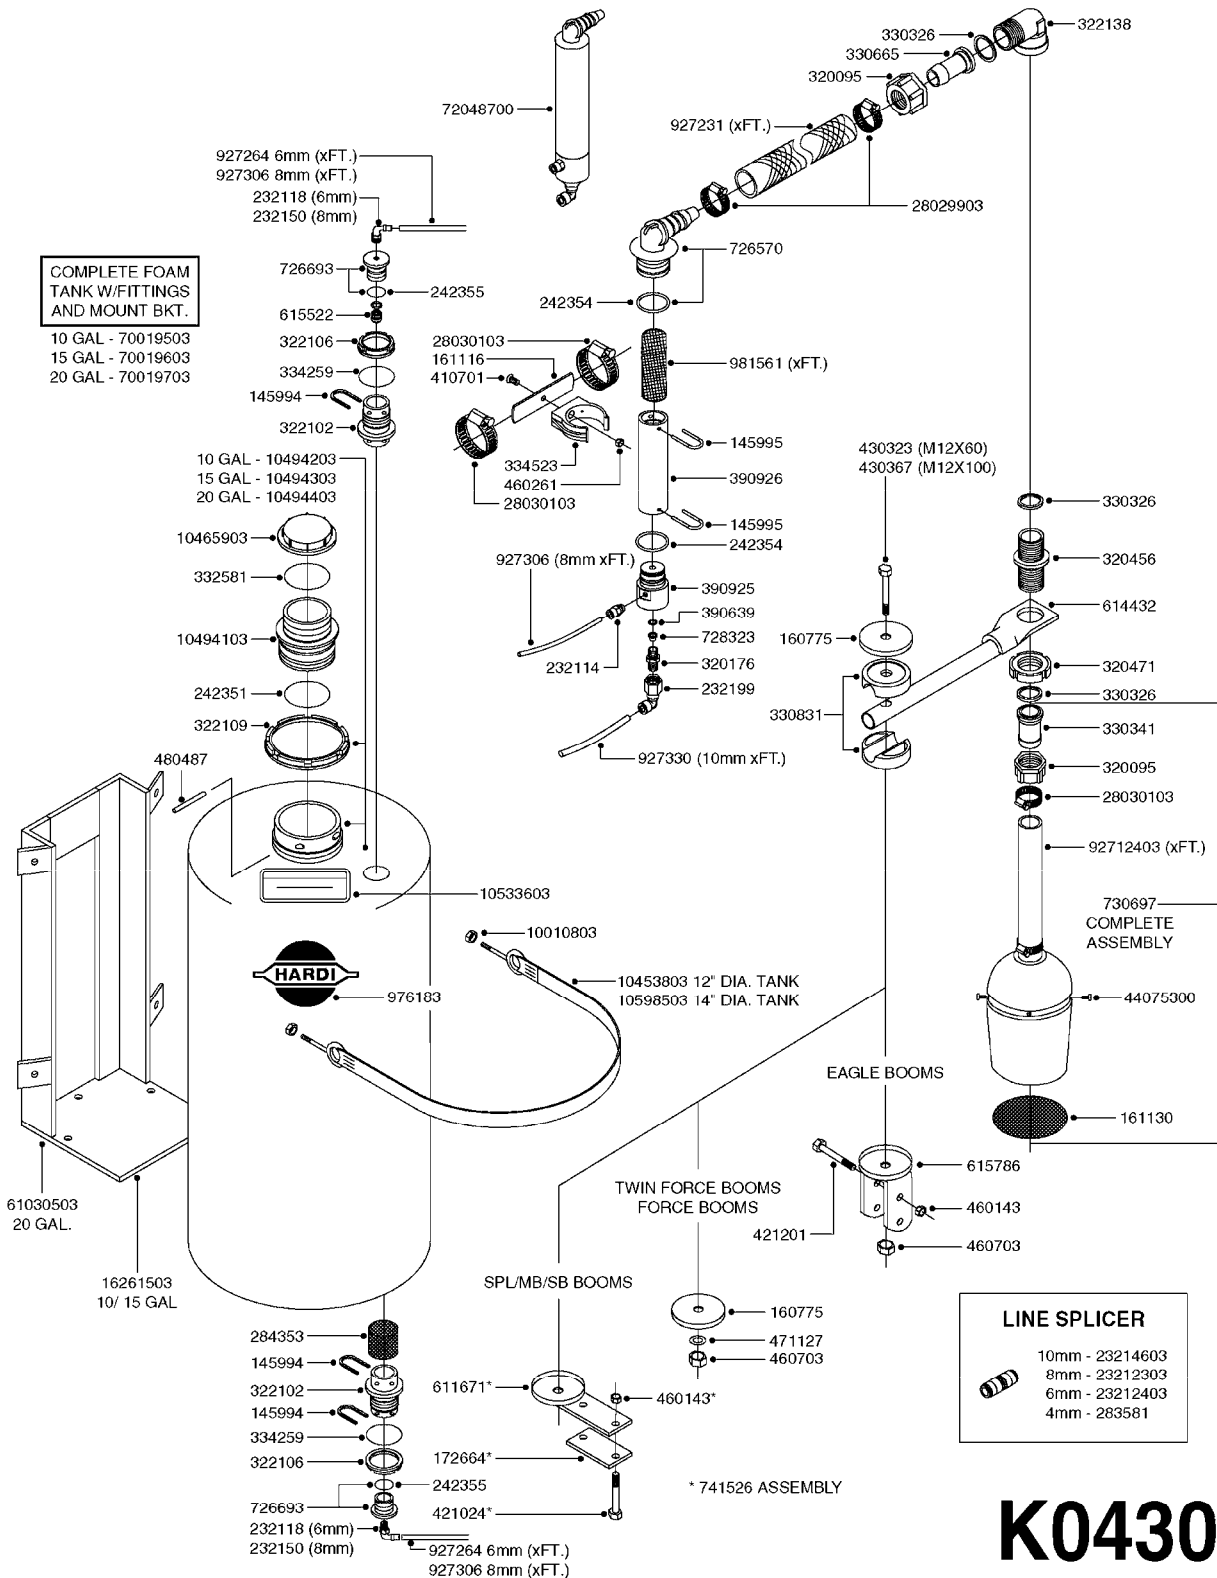

COMPLETE FOAM
TANK W/FITTINGS
AND MOUNT BKT.

- 10 GAL - 70019503
- 15 GAL - 70019603
- 20 GAL - 70019703

- 10 GAL - 10494203
- 15 GAL - 10494303
- 20 GAL - 10494403

FOAMMARKER TANK/DROPPER 2000
K0430-HIN, 05:12:19

Page 1
Date 07.02.2020 10:43

parts-n°	order qty	description
145994	1	FITT.DK S-40 FORK
145995	1	FITT.DK S-53 FORK
160775	1	WASHER F. FRICTION PLATE
161116	1	FLATBAR PLATE 3 X 25 X 110
161130	1	FILTER SCREEN F/FOAM DROPPER
172664	1	FLATBAR BACKING PLATE
232114	1	COUPLER 1/8" THREADX8MM HOSE
232118	1	HOSE CONN. 90DEG 1/8'X 6MM PE
232150	1	HOSE CONN. 90DEG. 1/8'X8MM PE
232199	1	COUPLER 3/8' BSP-90/10MM HOSE
242351	1	O-RING D69.5X3.0 VITON F.S-93
242354	1	O-RING D32.2X3.0 VITON
242355	1	O-RING D19.2X3.0 VITON F.S-40
283581	1	HOSE CONNECTOR STR. F.4MM PE
284353	1	SPONGE FOR FOAM MARKER
320095	1	FITT.DK NUT 1" BSP
320176	1	FITT.DK HN 3/8"X1/2" BSP
320456	1	FITT.DK BULKHEAD 1"BSP DOUBLE
320471	1	FITT.DK NUT 1" BSP JAMB
322102	1	FITT.DK S-40 BULKHEAD
322106	1	FITT.DK S-40 BULKHEAD NUT
322109	1	FITT.DK S-93 BULKHEAD NUT
322138	1	FITT.DK ELB 1"M X 1"F BSP
330326	1	O-RING D30/D24X2 F.1"NUT
330341	1	FITT.DK HB 1" F. 1" NUT
330665	1	FITT.DK HB 3/4"F.1" NUT
330831	1	FRICTION PLATE
332581	1	GASKET F. 1-1/2" BSP CAPNUT.
334259	1	GASKET F. S-40 BULKHEAD
334523	1	PIPE HOLDER Ø51.5
390639	1	O-RING F.NOZZLE FILTER
390925	1	FITTING F.FOAM MIX.CHAMB. STD
390926	1	TUBE,MIX CHAMB. FOAM MARK STD
410701	1	SCREW M6X16 GALV.
421024	1	BOLT HEX 8.8 DEL M8X60
421201	1	BOLT HEX 8.8 DEL M8X70
430323	1	BOLT HEX 8.8 DEL M12X60
430367	1	BOLT HEX 8.8 DEL M12X100 DIN931
460143	1	SELF LOCK NUT M8 SST A2 DIN985
460261	1	NUT HEX M6X1.00 LOCK DIN985 A2 SS
460703	1	NUT HEX M12X1.75 LOCK DIN985A2 SS
471127	1	WASHER, M12, Ø24/13X24X2.5 SS
480487	1	PIN M5X60 SLOTTED GALV
611671	1	BREAK AWAY HOLDER F-MARKER
614432	1	BREAK AWAY ARM F. FOAM MARKER
615522	1	CHECK VALVE F.FOAM MARKER
615786	1	MOUNT BKT. F.FOAM DROPPER 98
726570	1	FITT.DK S-53 ELB.3/4" W.ORING
726693	1	FITT.DK S-40 PLUG 1/8BSP ORING
728323	1	VALVE NON-RETURN
730697	1	FOAM DROPPER COMP. BLACK '97
741526	1	FOAM DROPPER MT. KIT MB-SPL
927231	1	HOSE R X PVCX3/4 CLR/BRD 0012"
927264	1	HOSE R X PE D6/D4 X 0012"
927306	1	HOSE R X PE D8/D6 X 0012"BLACK
927330	1	HOSE R X PE D10/D8 X 012"BLACK
976183	1	DECAL COMPANY D.18,2 X 29,6
981561	1	SPONGE MAT. MIX.CHAMBER-x0012"
10010803	1	NUT HEX NC (NYLON LOCK) 5/16
10453803	1	STRAP F.FOAMER TANK (755mm)
10465903	1	*LID F.FOAM MARKER, DRILLED