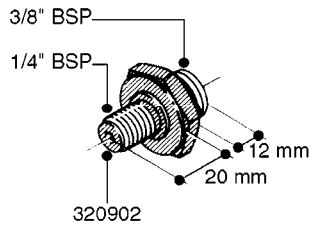

FITTINGS - HEXAGON NIPPLES  
L0030-HIN, 01:01:16

Page 0  
Date 07.02.2020 10:43

**L0030**

FITTINGS - HEXAGON NIPPLES  
L0030-HIN, 01:01:16

Page 1  
Date 07.02.2020 10:43

parts-n°	order qty	description
10015303	1	FITT.PO.HN 1.00X1.00 M1000
10425003	1	FITT.PO.HN 1.25X1.00 MCPHEE
320132	1	FITT.DK HN 1" BSP
320176	1	FITT.DK HN 3/8"X1/2" BSP
320445	1	FITT.DK HN 1/4"X3/8" BSP
320655	1	FITT.DK HN 1/2"-1/2" BSP
320692	1	FITT.DK HN 3/8'BSPX1/4'NPT
320703	1	FITT.DK HN 3/8BSP X1/2 &1/4NPT
320725	1	FITT.DK NIPPLE 3/8"-3/8" BSP
320902	1	FITT.DK HN 3/8'X 1/4' BSP
390232	1	FITT.DK HN 1-1/2' X 1-1/4' BSP
390276	1	FITT.DK HN 1'BSP