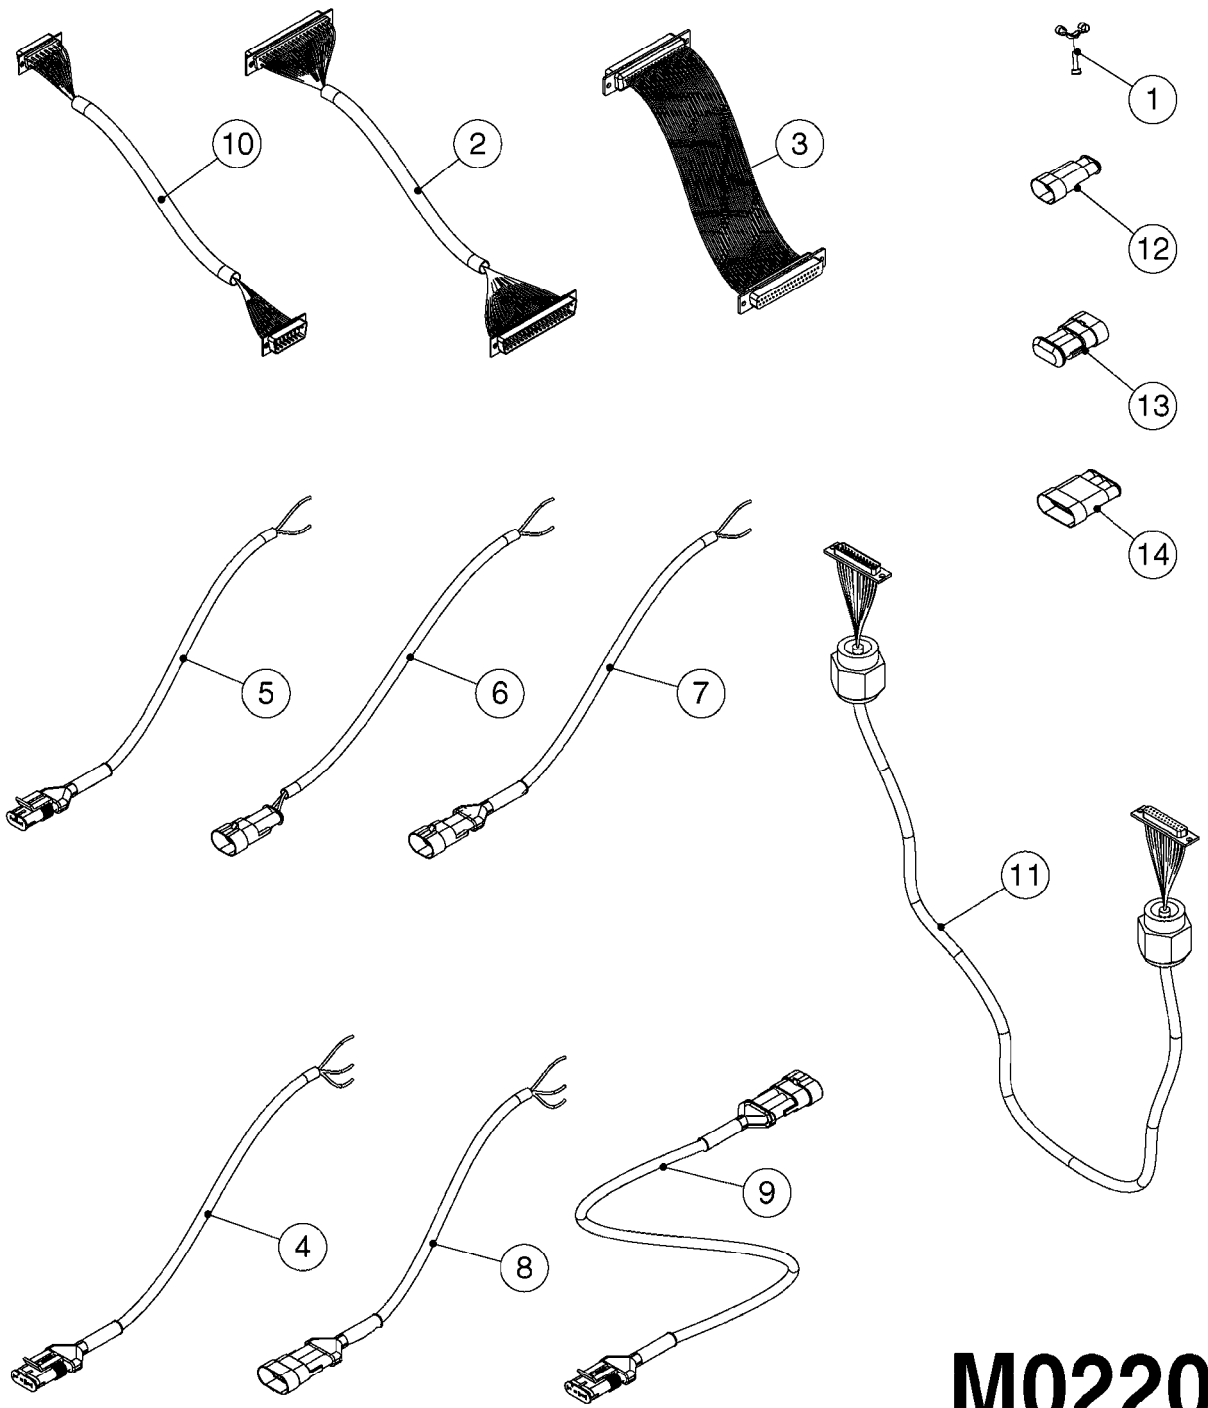

**M0220**

CABLES  
M0220-HIN, 12:05:18

Page 1  
Date 07.02.2020 10:43

Pos.	parts-n°	order qty	description
1	262150	1	SCREW ASSM.FOR D-SUB PLUG
2	26004900	1	CABLE FEM/MALE 37P L=9.5M
3	26005900	1	WIRE 37/37 POLE DAH/JOB COM
4	26006000	1	LEAD F AMP SUPERSEAL 3 WAYS L1,5M
4	26006100	1	CABLE L = 5.00M, AMP, MALE, 3P
4	26007000	1	CABLE L = 0.20M, AMP, MALE, 3P
4	26007100	1	CABLE L = 9.00M, AMP, MALE, 3P
4	26007200	1	CABLE 3POL AMP FEMALE L13M
5	26006200	1	CABLE L = 4.50M, AMP, MALE, 2P
5	26006300	1	CABLE L = 0.50M, AMP, MALE, 2P
5	26006400	1	CABLE L = 0.75M, AMP, MALE, 2P
5	26006500	1	CABLE L = 1.50M, AMP, MALE, 2P
5	26006600	1	CABLE L = 9.00M, AMP, MALE, 2P
6	26006700	1	CABLE L = 0.12M, AMP, FEMALE, 2P
7	26006800	1	CABLE L = 1.00M, AMP, FEMALE, 2P
8	26007300	1	CABLE L = 1.00M, AMP, FEMALE, 3P
9	26007400	1	CABLE L = 3.00M, AMP, EXT, 3P
9	26009800	1	CABLE L = 0.50M, AMP, EXT, 2P
10	26007500	1	CABLE FEM/FEM 15P L=3.5M
11	26016900	1	CABLE DB25M - DB25F L=8.5m
12	72450600	1	CAP F. AMP SUPER SEAL 2P PLUG
13	72450700	1	CAP F. AMP SUPER SEAL 3P PLUG
14	72450800	1	CAP F. AMP SUPER SEAL 4P PLUG