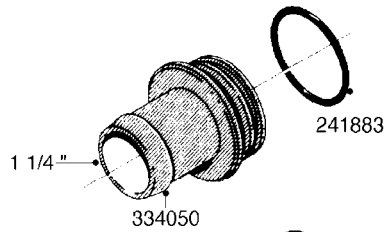

**L0080**

FITTINGS - S-53  
L0080-HIN, 12:09:17

Page 1

Date 07.02.2020 10:43

Pos.	parts-n°	order qty	description
1	145995	1	FITT.DK S-53 FORK
2	241973	1	O-RING Ø3 X 44.2 70 SHORES NITRIL NITRIL (BLACK)
2	242353	1	O-RING 3 X 44.2 VITON VITON (BROWN)
3	242109	1	O-RING D32.2x3.0 NITRIL (BLACK)
3	242354	1	O-RING D32.2X3.0 VITON VITON (BROWN)
4	322103	1	FITT.DK S-53 BULKHEAD
5	322107	1	FITT.DK S-53 BULKHEAD NUT
6	322110	1	FITT.DK S-53 ELB. 1/2" BSP
7	322352	1	FITT.DK S-53 TEE
8	334229	1	FITT.DK S-53 STR.3/4"
9	334260	1	GASKET F. S-53 BULKHEAD
10	334564	1	FITT.DK S-67 TO S-53 ADAPTER
11	391100	1	FITT.DK S-53THREAD INS.1/2"BSP
12	726463	1	FITT.DK S53 BULKHEAD W/GASKET
13	726552	1	FIT.DK S-53X90 1/2" BSP,O-RING
14	726556	1	FITT.DK S-53 HB 1/2" W/O-RING
15	726558	1	FITT.DK S53 STR. 3/4" W.ORING
16	726559	1	FITT DK. S-53 HB 1" W/O-RING
17	726568	1	FITT.DK.S-53 HB 1/2"90 W/O-RING
18	726570	1	FITT.DK S-53 ELB.3/4" W.ORING
19	726571	1	FITT.DK S-53 ELB.1", W ORING
20	726578	1	FITT.DK S53 PLUG WITH O-RING
21	728561	1	FITT.DK. S67M - S53F REDUCER