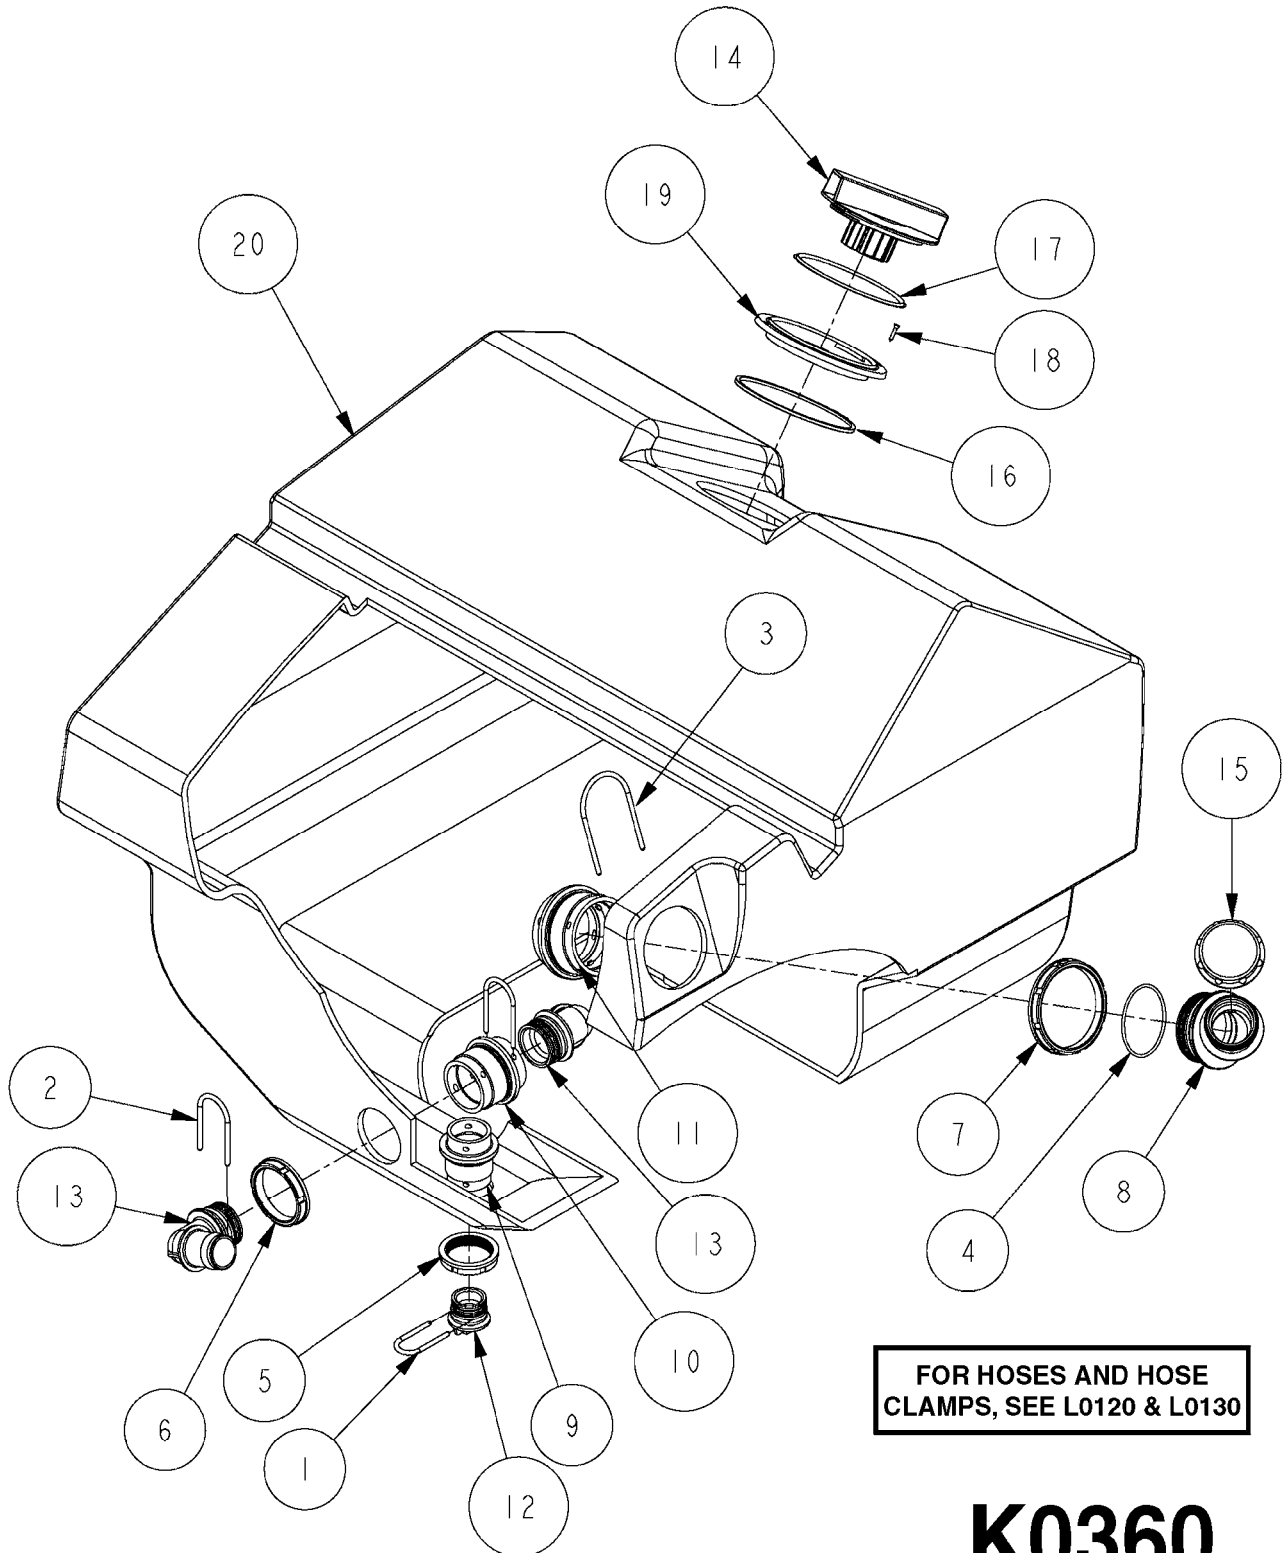

Pos.	parts-n°	order qty	description
1	240925	1	O-RING D49.5X3 NITRIL
2	242594	1	O-RING D14 X 1.78 SCH.70-EPDM
3	320283	1	FITT.DK NUT 3/4"BSP
4	322241	1	FILTER HOUSING W.3/4' BARBS
4	322249	1	FILTER HOUSING W.1/2' BARBS
5	322242	1	FILTER BOWL / IN-LINE
6	322250	1	FILTER HOUSING W.3/4"BSP THRD
7	341291	1	RUBBER HOSE CLAMP COVER 130MM
7	341292	1	RUBBER HOSE CLAMP COVER 180MM
8	410605	1	BOLT HEX 8.8 DEL M6X80
9	440673	1	SCREW F.PLASTIC 5X12 SS
10	440737	1	BOLT CARRIAGE M10x25 SS
11	460261	1	NUT HEX M6X1.00 LOCK DIN985 A2 SS
12	460423	1	NUT HEX M10X1.50 LOCK DIN985A2 SS
13	615443	1	FILTER ELEM.50 MESH BLUE
13	615444	1	FILTER ELEM.80 MESH RED
13	615445	1	FILTER ELEM.100 MESH YELLOW
14	716236	1	FITT.DK HB 1/2" ASSY. F. 3/4"
14	724621	1	FITT.DK HB 3/4"ASSY F.3/4" NUT
15	845205	1	FILTER IN-LINE 1/2' 50 MESH
15	845208	1	FILTER IN-LINE 3/4' 50 MESH
15	845209	1	FILTER IN-LINE 3/4' 80 MESH
15	845210	1	FILTER IN-LINE 3/4" 100 MESH
16	845218	1	FILTER IN-LINE 3/4'50 MESH OML
16	845219	1	FILTER IN-LINE 3/4'80 MESH OML
17	16022203	1	PLATE 3.0 X 55 X 196
18	16022403	1	BRACKET 60MM TUBE
19	16321500	1	LINE FILTER BRACKET, TDZ/DDZ
20	24263000	1	O-RING Ø24.4 X 3.1 NITRIL SH70
21	28029903	1	CLAMP HOSE GEAR P3/4"-S1" 6712
22	28047103	1	CLAMP HOSE GEAR 50 X 50 6740
22	28047203	1	CLAMP HOSE GEAR 60 X 80 6756
23	32239700	1	FITT.DK NUT T25
24	32239800	1	FITT.DK IN-LINE FILTER TOP T25
25	33515500	1	FITT.DK NUT LOCK RING T25
26	44076200	1	SCREW WN5451 5X16 SS TORX
27	72700600	1	FILTER IN-LINE 80 MESH, T25
28	92702103	1	HOSE R X1/2" X300PSI WP X0012"
28	92703203	1	HOSE R X3/4" X300PSI WP X0012"