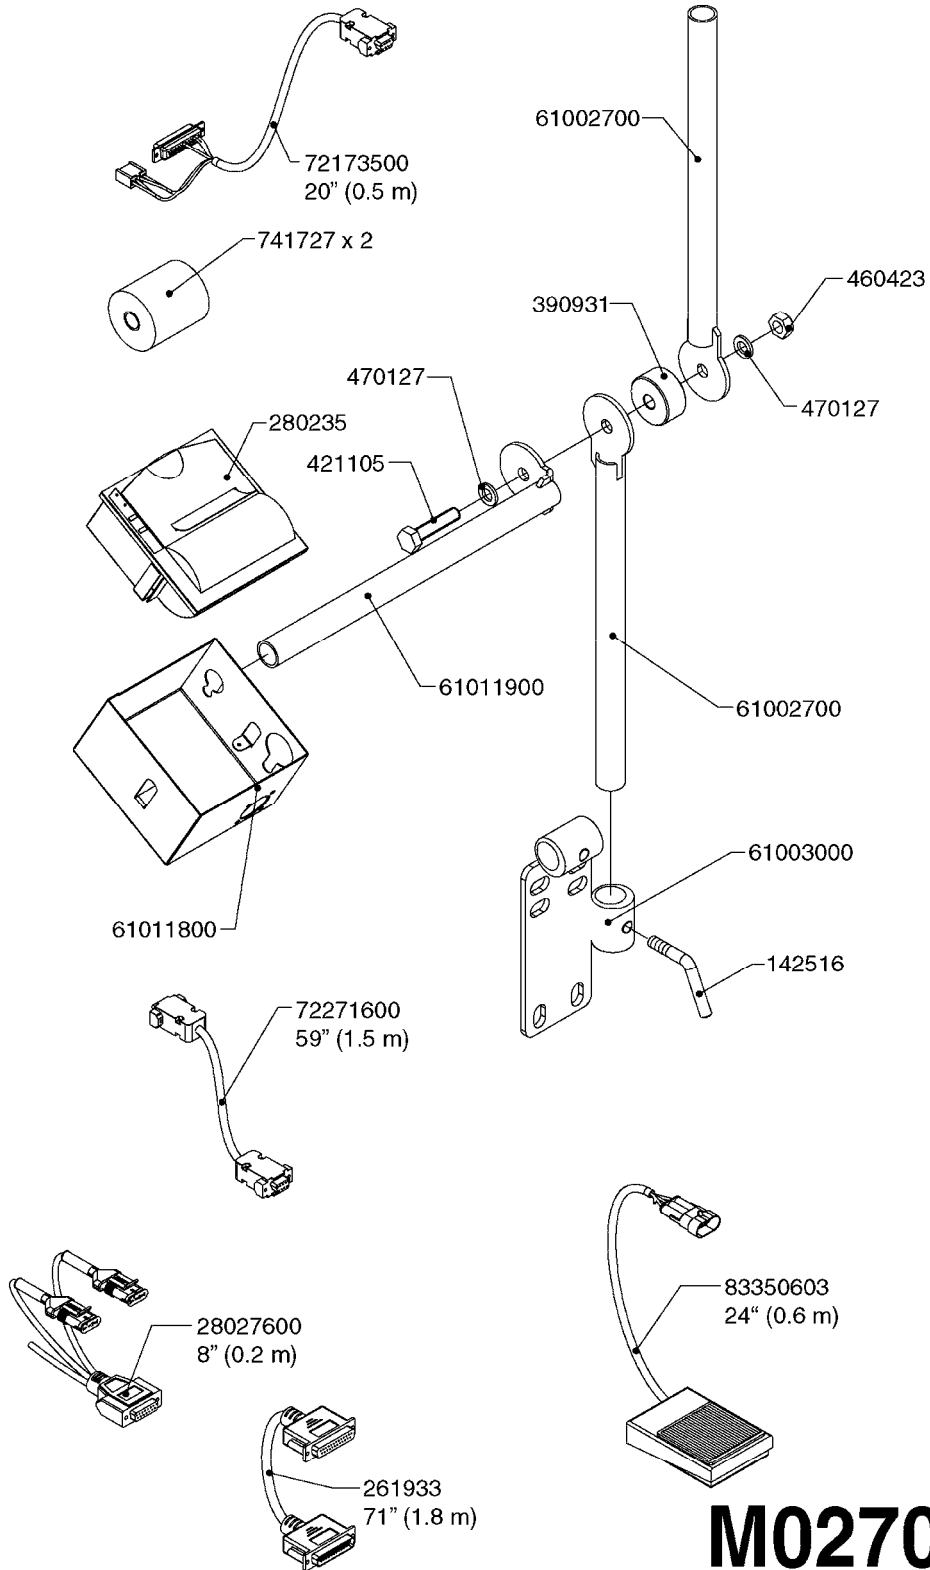

HC 5500 ACCESSORIES  
M0270-HIN, 01:01:16

Page 1  
Date 07.02.2020 10:43

parts-n°	order qty	description
142516	1	SCREW SET M10 BENT F. LOCKING
261933	1	CABLE W/PLUG 2X25 L=71"
280235	1	HARDI PRINTER WITH CLOCK
390931	1	PLASTIC SPACER D40XD11 L=20
421105	1	M10X45 MACHINE SCREW STAINLESS
460423	1	NUT HEX M10X1.50 LOCK DIN985A2 SS
470127	1	WASHER D15D10X2 M10 LOCK
741727	1	PAPER, THERMAL, HC5500 PRINTER
28027600	1	WIRE HC5500 AUX.
61002700	1	TUBE BRACKET F.TRACTOR MOUNT
61003000	1	BRACKET F.TRACTOR MOUNT
61011800	1	BOX FOR HARDI PRINTER
61011900	1	TUBE BRACKET F.TRACTOR MOUNT
72173500	1	WIRE F.PRINTER HC5500 L=20"
72271600	1	HC5500 COMMUNICATION CABLE
83350603	1	FOOT SWITCH HC5500 CONTROL