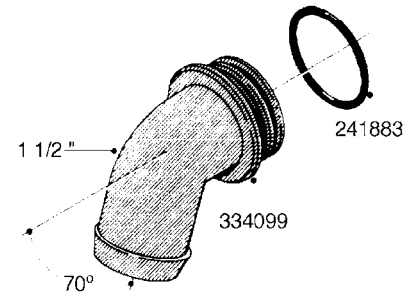

**L0080**

FITTINGS - S-53  
L0080-HIN, 12:09:17

Page 1

Date 07.02.2020 10:43

Pos.	parts-n°	order qty	description
1	145995	1	FITT.DK S-53 FORK
2	241973	1	O-RING Ø3 X 44.2 70 SHORES NITRIL NITRIL (BLACK)
2	242353	1	O-RING 3 X 44.2 VITON VITON (BROWN)
3	242109	1	O-RING D32.2x3.0 NITRIL (BLACK)
3	242354	1	O-RING D32.2X3.0 VITON VITON (BROWN)
4	322103	1	FITT.DK S-53 BULKHEAD
5	322107	1	FITT.DK S-53 BULKHEAD NUT
6	322110	1	FITT.DK S-53 ELB. 1/2" BSP
7	322352	1	FITT.DK S-53 TEE
8	334229	1	FITT.DK S-53 STR.3/4"
9	334260	1	GASKET F. S-53 BULKHEAD
10	334564	1	FITT.DK S-67 TO S-53 ADAPTER
11	391100	1	FITT.DK S-53THREAD INS.1/2"BSP
12	726463	1	FITT.DK S53 BULKHEAD W/GASKET
13	726552	1	FIT.DK S-53X90 1/2" BSP,O-RING
14	726556	1	FITT.DK S-53 HB 1/2" W/O-RING
15	726558	1	FITT.DK S53 STR. 3/4" W.ORING
16	726559	1	FITT DK. S-53 HB 1" W/O-RING
17	726568	1	FITT.DK.S-53 HB 1/2"90 W/O-RING
18	726570	1	FITT.DK S-53 ELB.3/4" W.ORING
19	726571	1	FITT.DK S-53 ELB.1", W ORING
20	726578	1	FITT.DK S53 PLUG WITH O-RING
21	728561	1	FITT.DK. S67M - S53F REDUCER