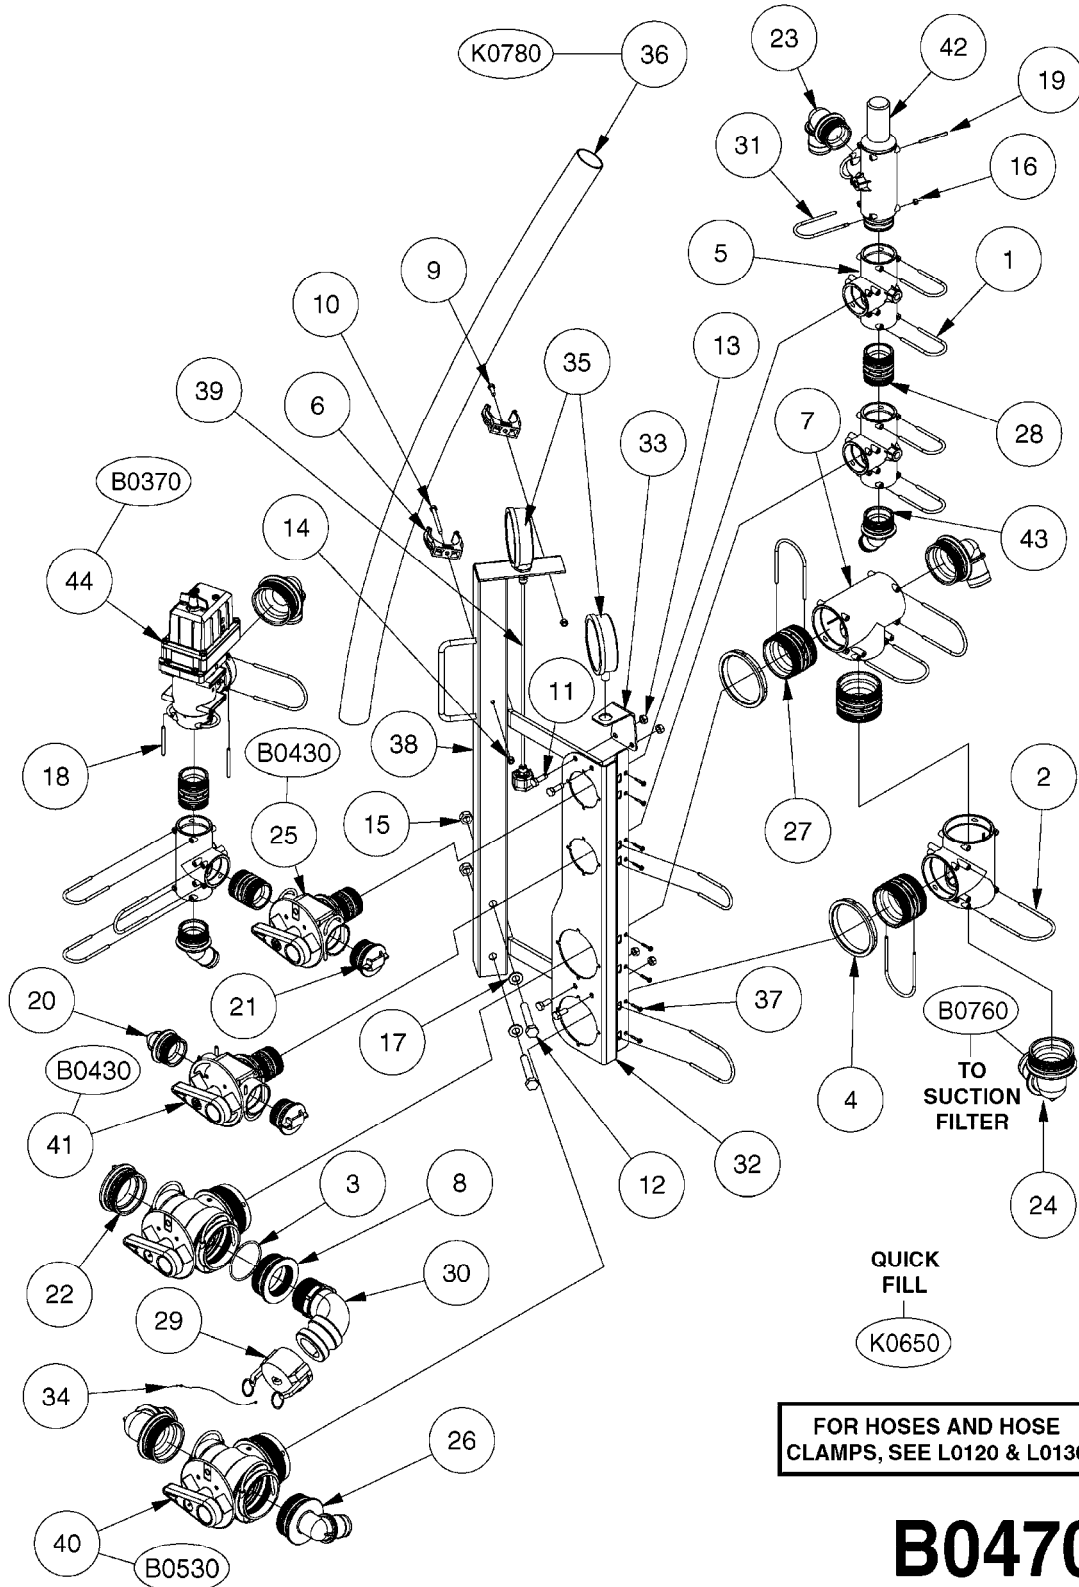

FOR HOSES AND HOSE
CLAMPS, SEE L0120 & L0130

B0470

RANGER MANIFOLD - DIAPHRAGM
B0470-HIN, 13:11:18

Page 1

Date 07.02.2020 10:42

Pos.	parts-n°	order qty	description
1	145996	1	FITT.DK S-67 FORK
2	145997	1	FITT.DK S-93 FORK
3	242351	1	O-RING D69.5X3.0 VITON F.S-93
4	322109	1	FITT.DK S-93 BULKHEAD NUT
5	322224	1	FITT.DK S-67 TEE
6	334523	1	PIPE HOLDER Ø51.5
7	334545	1	FITT.DK S-93 TEE
8	390721	1	FITT.DK S-93 PLUG W/2" NPT THRE
9	410362	1	BOLT HEX 8.8 SS M6X20
10	410443	1	BOLT HEX 8.8 DEL M6X70
11	420582	1	BOLT HEX 8.8 DEL M8X20 FT A2 USE WITHOUT GAUGE BRACKET
11	421046	1	BOLT HEX M8X25/25 A2 SS DIN933 USE WITH GAUGE BRACKET
12	430802	1	BOLT HEX 8.8 DEL M12X75
13	460143	1	SELF LOCK NUT M8 SST A2 DIN985
14	460261	1	NUT HEX M6X1.00 LOCK DIN985 A2 SS
15	460703	1	NUT HEX M12X1.75 LOCK DIN985A2 SS
16	461217	1	NUT HEX M5 LOCK
17	471127	1	WASHER, M12, Ø24/13X24X2.5 SS
18	480487	1	PIN M5X60 SLOTTED GALV
19	480779	1	PIN D5X55 SPLIT
20	726572	1	FITT.DK S-67 1" ELBOW 90 ASSY.
21	726579	1	FITT. S67 PLUG W/O-RING
22	726580	1	FITT. S93 PLUG W/O-RING
23	727224	1	FITT.DK S67X90,1.5HB SUCTION
24	727225	1	FITT.DK S-93 ELB.2'PVC W/ORING
25	728391	1	VALVE S67 PRESSURE MANIFOLD
26	728395	1	FITT.DK S-93 ELB.1-1/2" 90 DEG
27	728525	1	FITT. S93 CONNECTOR W/O-RINGS
28	728526	1	FITT.DK S-67 CONNECT W/O-RINGS
29	10531003	1	CAP F.MALE QUICK COUPLER 2"
30	10604903	1	QUICK COUPLER MALE 2' 90DEG
31	14012200	1	FITT.DK S-67 FORK W/M5 THREADS
32	16105803	1	MANIFOLD PLATE RANGER
33	16108303	1	BRACKET, MAINFOLD GAUGE RG
33	70066203	1	GAUGE KIT, MANIFOLD 4" 200PSI
34	24001203	1	RBR LANYARD 11" F.QCK FILL CAP
35	28026103	1	GAUGE 200PSI/BR,4",1/4"BSP-BTM
36	34000703	1	TUBE F. DRY GAUGE L=1200 BENT
36	97609703	1	DECAL S/G RANGER 2200 (600 G)
36	97609903	1	DECAL S/G RANGER 2200 LITERS
37	44076200	1	SCREW WN5451 5X16 SS TORX
38	63028103	1	MANIFOLD STAND RANGER
39	70101903	1	BOOM GAUGE KIT
40	72082300	1	VALVE 3 WAYS MANUAL Ø50 S93
41	72113700	1	VALVE, VARIABLE AGITATION
42	72280300	1	SAFTY VALVE S67 15 BAR CM'05
43	72433100	1	FITT.DK S-67 45° 1-1/4"W/ORING
44	72374300	1	REGUL S67/S93 ASSY W SS CONE
44	72678700	1	REGULATOR S67/S93 CROSS-DRILL