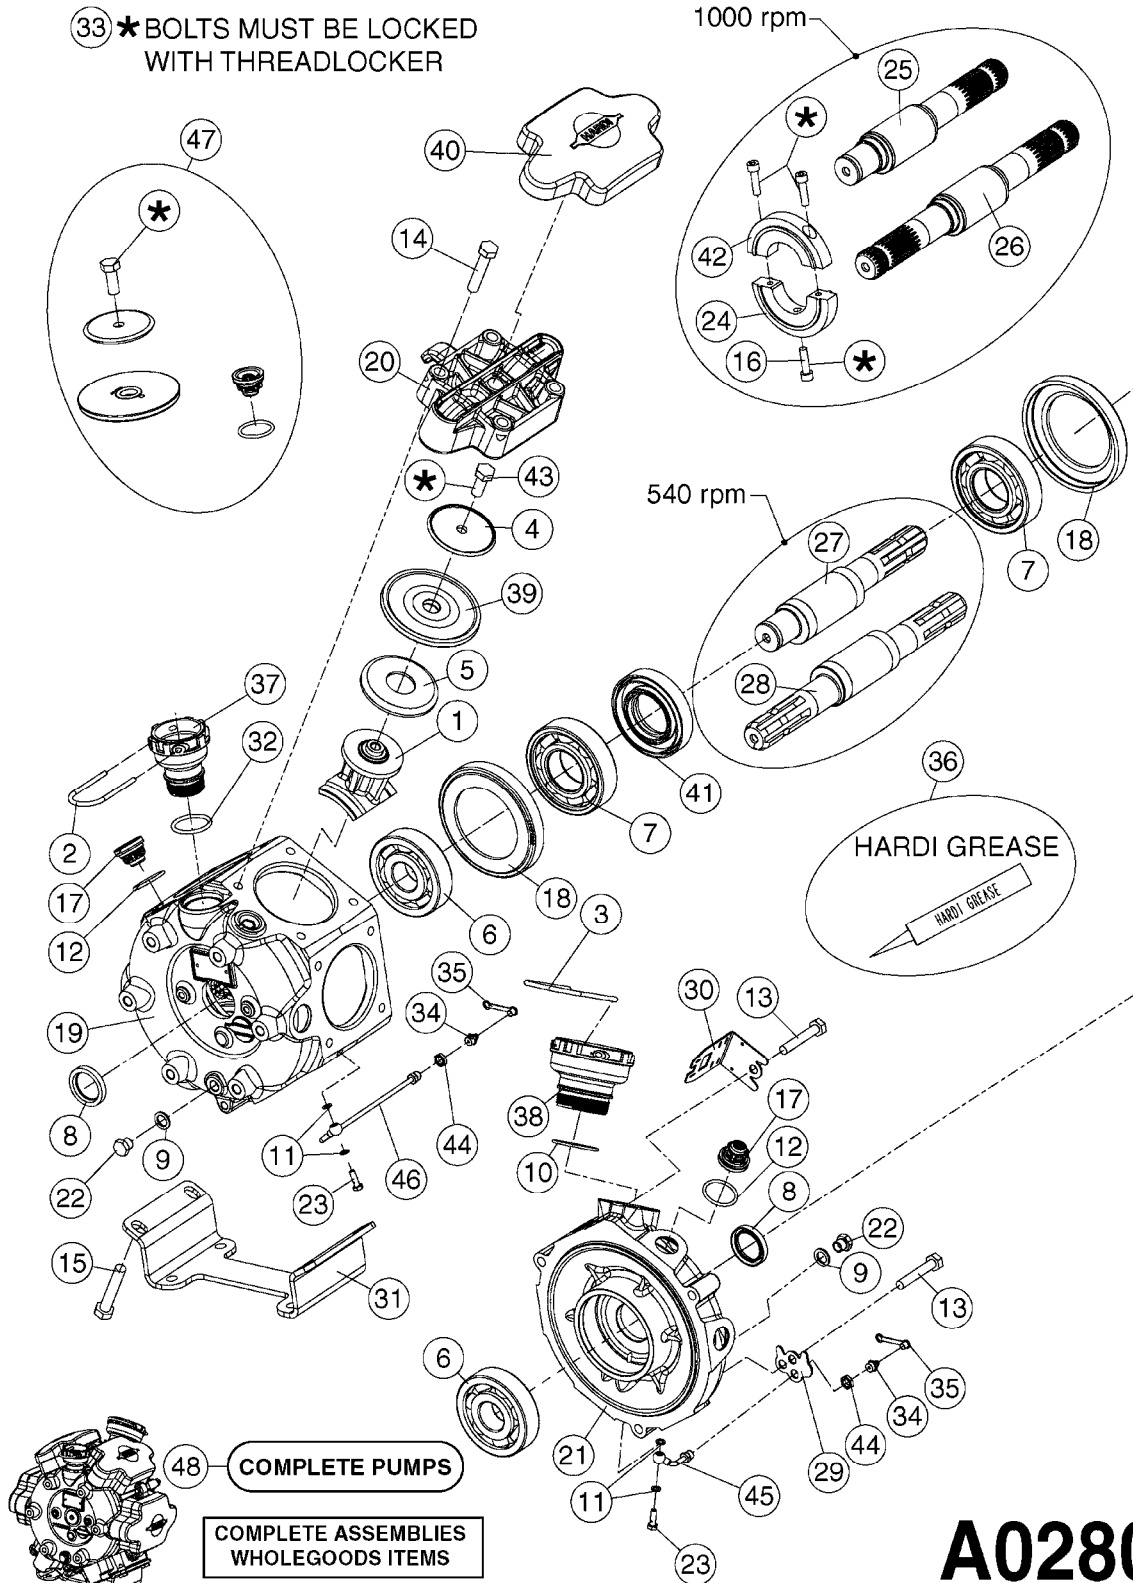

33 * BOLTS MUST BE LOCKED WITH THREADLOCKER

1000 rpm

540 rpm

PUMP - 364 540/1000 RPM
A0280-HIN, 24:04:19

Pos.	parts-n°	order qty	description
1	111622	1	CONNECTING ROD 463/5.5MM
1	111628	1	CONNECTING ROD 363/5.5 PUMP
1	111629	1	CONNECTING ROD 363/364-7 PUMP
1	111630	1	CONNECTING ROD 363/364-10 PUMP
2	145996	1	FITT.DK S-67 FORK
3	145997	1	FITT.DK S-93 FORK
4	161174	1	DIAPHRAGM DISC SS 361/363/364 PUMP
5	161372	1	DIAPHRAGM BACKING DISC,320-361
6	210221	1	BEARING BALL 6407
7	210232	1	BEARING BALL 6310
8	210243	1	SEAL OIL 35 X 47 X 7
9	241404	1	DOWTY SEAL 1/4"
10	242225	1	O-RING D45.0 X 4.0 RUBBER
11	242374	1	WASHER Ø10/Ø6X1 COPPER
12	330024	1	O-RING D41,1/D34.5 X 3,5
13	420895	1	BOLT HEX 8.8 RAW M10X60
14	430312	1	BOLT HEX 8.8 M12X60
15	430438	1	BOLT HEX 8.8 DEL M12X65
16	450995	1	BOLT ALLEN M8X30 DIN 912 RAW
17	728146	1	VALVE FOR 361(726890/707932)
18	11171900	1	CONROD RING 364/464 MACHINED
19	11172000	1	PUMP HOUSE 364 MACHINED 5/4" BSP RED
20	11172800	1	VALVE COVER 363/364 MACHINED RED
21	11173200	1	FRONTPART 364, 1½" BSP RED
22	14010400	1	PLUG 1/4" BSP
23	14120400	1	BANJOBOLT M6 X 19
24	14120700	1	COUNTERWEIGHT 364/464-1000
25	14137300	1	CRANKSHAFT 364/464-5.5 1000
26	14137900	1	CRANKSHAFT 364/464-5.5 GG 1000
27	14137600	1	CRANKSHAFT 364/464-10
28	14138200	1	CRANKSHAFT 364/464-10 GG
29	16382900	1	GREASE NIPPLE PLATE, 364
30	16390600	1	BRACKET FOR RPM SENSOR
31	16410700	1	PUMP BASE 363/364 BLACK
31	17002400	1	FOOT F. 36X PUMP, RED
32	24266600	1	O-RING D 38,0 X 4,0 70SH.NITR
33	28045503	1	LOCTITE 262 .5ML (.017oz.)
34	28163300	1	GREASE NIPPLE H1 M6X1 DIN 7412
35	28163400	1	CAP F. GREASENIPPLE YELLOW M6X1
36	28164600	1	HARDI PUMP GREASE S3 V550L 1
37	32242200	1	FITTING S67 5/4" KON. RG 2014
38	32242300	1	NIPPLE S93 1,5' KON.RG 2014
39	33511400	1	DIAPHRAGM PUMP 361/361/363/364 PUR
40	33524300	1	COVER PLASTIC 364 PUMP
41	33527200	1	GREASE SPLIT 364/464
42	39136200	1	HALFPART 364/464-1000
43	43099200	1	BOLT HEX SS M12 X 30 DIN933 A4
44	46134000	1	NUT HEX M10x1 H=2.3 NV=14 ELZIN
45	61096800	1	BANJOTUBE SHORT 364 COMPL.
46	61096900	1	BANJOTUBE LONG 364 COMPL.
47	75585900	1	PUMP KIT 364
48	82169500	1	PUMP 364-5.5-MED-1000
48	82169700	1	PUMP 364-5.5-MOD2-1000-OSP
48	82170000	1	PUMP 364-10-STD-540 FK
48	82170300	1	PUMP 364-10-MOD-540-GG THROUGH SHAFT
48	82170400	1	PUMP 364-10-MOD-540-OSP