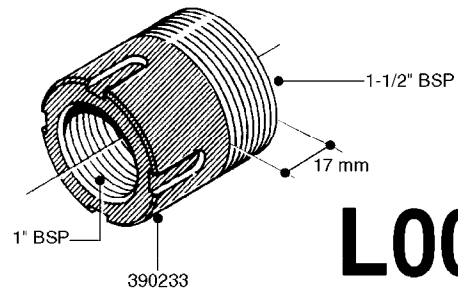

FITTINGS - HEXAGON NIPPLES  
L0030-HIN, 01:01:16

Page 0  
Date 07.02.2020 10:43

**L0030**

FITTINGS - HEXAGON NIPPLES  
L0030-HIN, 01:01:16

Page 1  
Date 07.02.2020 10:43

parts-n°	order qty	description
10015303	1	FITT.PO.HN 1.00X1.00 M1000
10425003	1	FITT.PO.HN 1.25X1.00 MCPHEE
320132	1	FITT.DK HN 1" BSP
320176	1	FITT.DK HN 3/8"X1/2" BSP
320445	1	FITT.DK HN 1/4"X3/8" BSP
320655	1	FITT.DK HN 1/2"-1/2" BSP
320692	1	FITT.DK HN 3/8'BSPX1/4'NPT
320703	1	FITT.DK HN 3/8BSP X1/2 &1/4NPT
320725	1	FITT.DK NIPPLE 3/8"-3/8" BSP
320902	1	FITT.DK HN 3/8'X 1/4' BSP
390232	1	FITT.DK HN 1-1/2' X 1-1/4' BSP
390276	1	FITT.DK HN 1'BSP