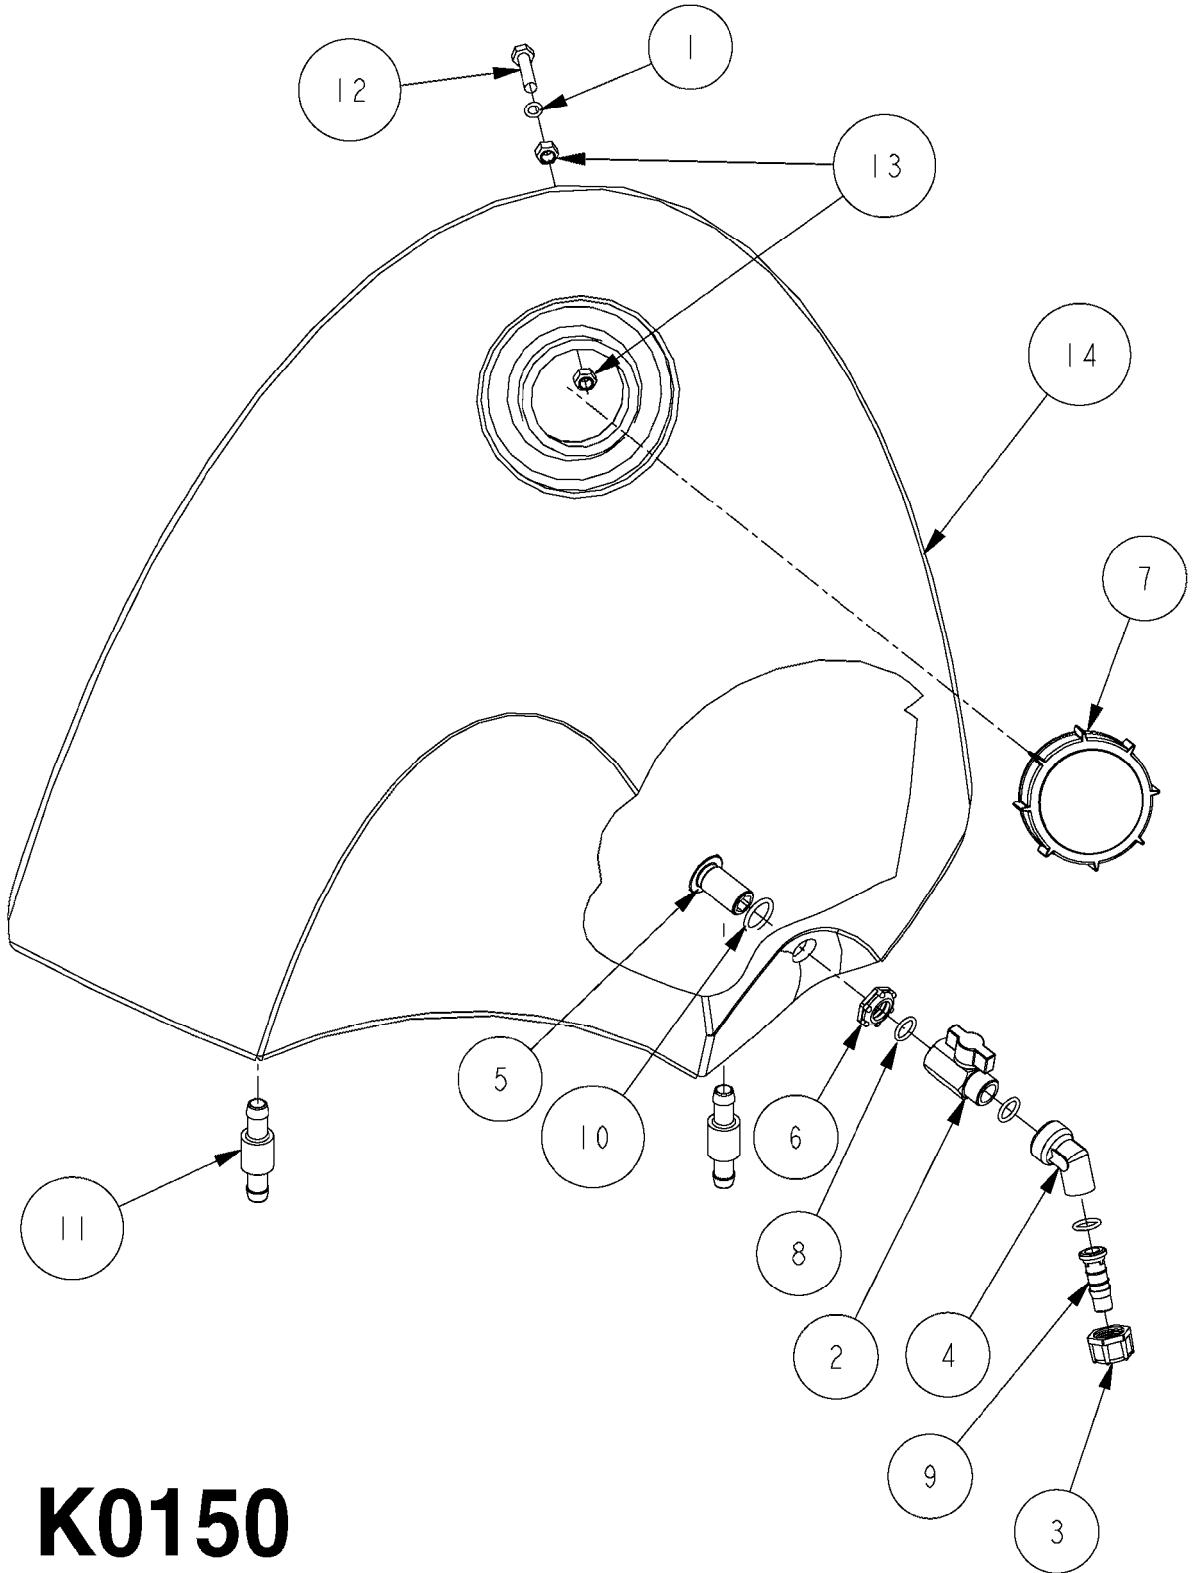

K0150

CLEAN WATER TANK - RANGER
K0150-HIN, 07:11:19

Page 1

Date 07.02.2020 10:43

Pos.	parts-n°	order qty	description
1	240947	1	O-RING D7.3X2.4 NITRIL
2	281551	1	BALL VALVE 1/2"
3	320084	1	FITT.DK NUT 1/2" BSP
4	320482	1	FITT.DK ELB. 1/2" BSP 60 DEG.
5	321296	1	FITT.DK BULKHEAD 1/2" BSP SING
6	321307	1	FITT.DK NUT 1/2" BSP JAMB
7	321322	1	SCREW CAP F. S80 X 4
8	330212	1	O-RING D19/D14X2.4 F.1/2"NUT
9	330687	1	FITT.DK HB 1/2" F. 1/2" NUT
10	332592	1	O-RING D26/D20X3
11	333137	1	FITT.DK CONN.1/2" F.NOZZ. DOUB
12	420641	1	BOLT HM 8X35/22 A2 SS DIN931
13	460143	1	SELF LOCK NUT M8 SST A2 DIN985
14	35004003	1	TANK, HAND WASH 20L RG DK PIG