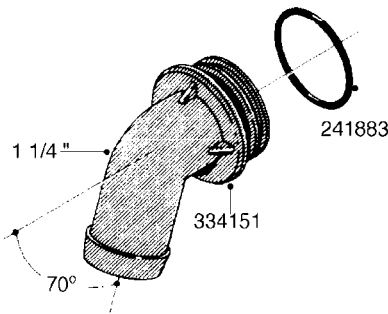

**L0080**

FITTINGS - S-53  
L0080-HIN, 12:09:17

Page 1

Date 07.02.2020 10:43

Pos.	parts-n°	order qty	description
1	145995	1	FITT.DK S-53 FORK
2	241973	1	O-RING Ø3 X 44.2 70 SHORES NITRIL NITRIL (BLACK)
2	242353	1	O-RING 3 X 44.2 VITON VITON (BROWN)
3	242109	1	O-RING D32.2x3.0 NITRIL (BLACK)
3	242354	1	O-RING D32.2X3.0 VITON VITON (BROWN)
4	322103	1	FITT.DK S-53 BULKHEAD
5	322107	1	FITT.DK S-53 BULKHEAD NUT
6	322110	1	FITT.DK S-53 ELB. 1/2" BSP
7	322352	1	FITT.DK S-53 TEE
8	334229	1	FITT.DK S-53 STR.3/4"
9	334260	1	GASKET F. S-53 BULKHEAD
10	334564	1	FITT.DK S-67 TO S-53 ADAPTER
11	391100	1	FITT.DK S-53THREAD INS.1/2"BSP
12	726463	1	FITT.DK S53 BULKHEAD W/GASKET
13	726552	1	FIT.DK S-53X90 1/2" BSP,O-RING
14	726556	1	FITT.DK S-53 HB 1/2" W/O-RING
15	726558	1	FITT.DK S53 STR. 3/4" W.ORING
16	726559	1	FITT DK. S-53 HB 1" W/O-RING
17	726568	1	FITT.DK.S-53 HB 1/2"90 W/O-RING
18	726570	1	FITT.DK S-53 ELB.3/4" W.ORING
19	726571	1	FITT.DK S-53 ELB.1", W ORING
20	726578	1	FITT.DK S53 PLUG WITH O-RING
21	728561	1	FITT.DK. S67M - S53F REDUCER