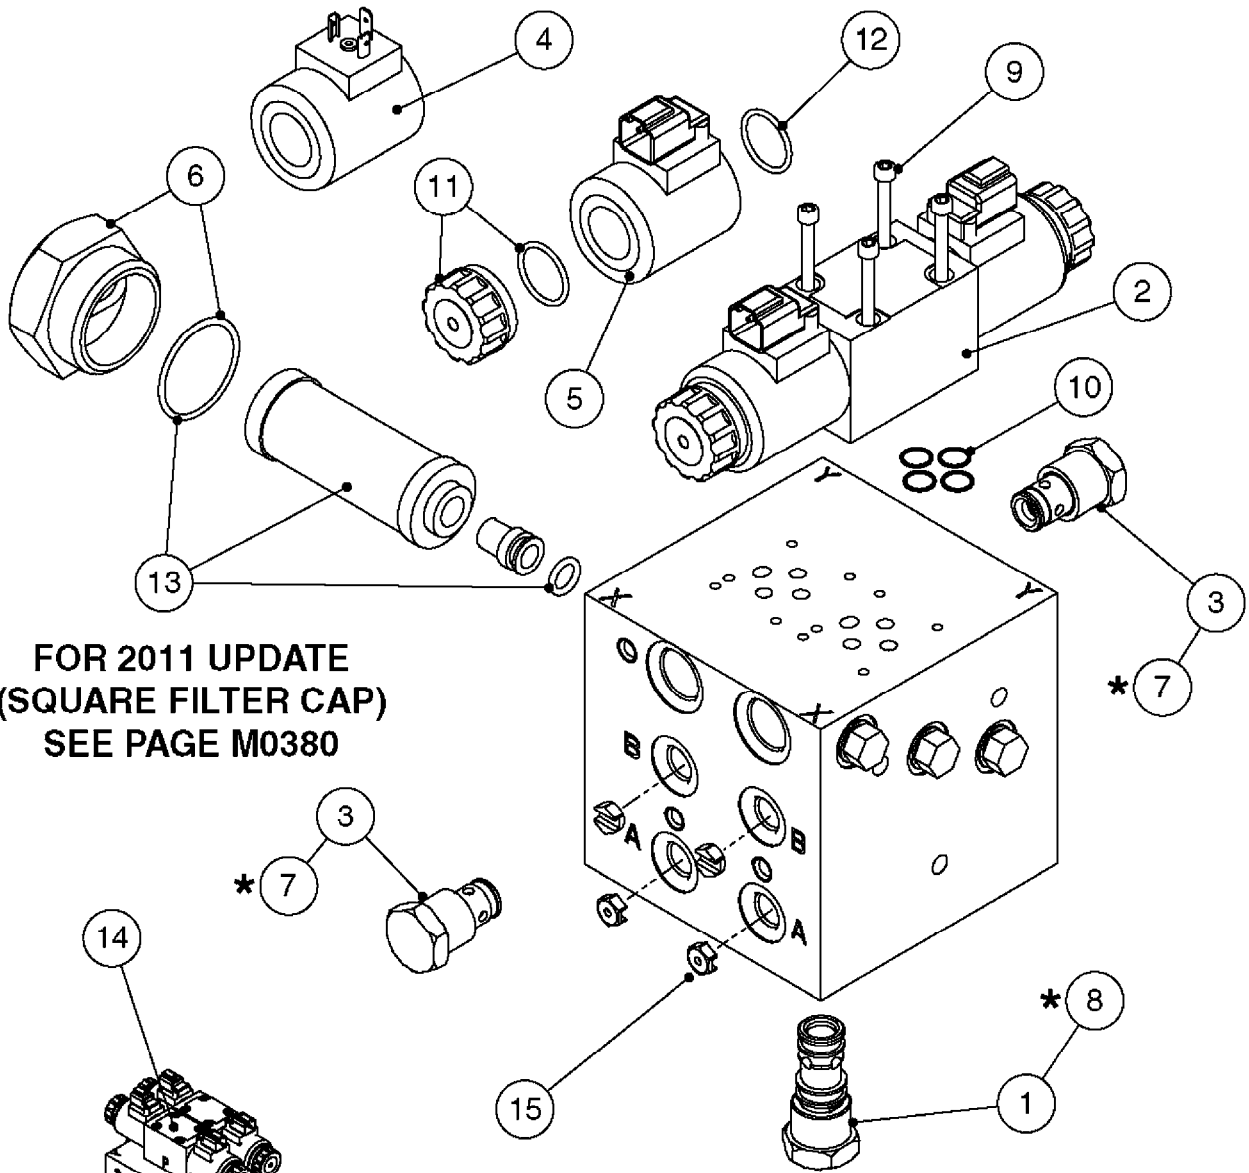

If unsure, pair of new style sensors works with all versions of UC4.

NORAC UC4 BOOM HEIGHT CONTROL  
M0290-HIN, 01:01:16

Page 1

Date 07.02.2020 10:43

Pos.	parts-n°	order qty	description
1	410443	1	BOLT HEX 8.8 DEL M6X70
1	410605	1	BOLT HEX 8.8 DEL M6X80
2	460261	1	SPB/SPC BOOM
3	471124	1	NUT HEX M6X1.00 LOCK DIN985 A2 SS
4	16128603	1	WASHER, M6, Ø18/ 6.4X 1.6, SS
4	16128703	1	BRACKET F. SENSOR 60X60 TUBE SPB/SPC BOOM
5	26016303	1	BRACKET F. SENSOR 50x50 TUBE
6	26025903	1	FORCE BOOM (FTZ)
7	26026003	1	CONNECTOR RING CPC #11 NORAC
8	26026600	1	NORAC UC4+ ROLL SENSOR W/TEMP. CONFIRM NORAC P/N 45000
8	28055603	1	NORAC UC4+ ROLL SENSOR CONFIRM NORAC P/N 45001
9	28049503	1	NORAC CABLE VAR.RT.VLV DIN
10	28049603	1	3-PIN CONNECTORS/HIRSCHMAN
11	28050303	1	NORAC CABLE VAR.RT.VLV DEUTSCH
12	28050703	1	2-PIN CONNECTORS/DEUTSCH
13	28054303	1	NORAC CABLE EXTENSION
14	28055503	1	NORAC POWER CABLE
15	28055703	1	NORAC RUBBER TOP&BOLT F.SENSOR DIA.30MMX30MMX8MM
16	28085900	1	NORAC UC4+ OPEN CTR. CABLE
17	28086200	1	PARALIFT INTERFACE CABLE NORAC
18	28086300	1	NORAC VALVE MOUNTING HARDWARE
19	28086400	1	NORAC VALVE CABLE ROLL PIGTAIL
20	28086500	1	SENSOR BRANCH CABLE NORAC
21	28086600	1	CAN NODE DUAL CABLE NORAC
22	70112503	1	UC4 DISPLAY PANEL NORAC
23	78216100	1	UC4 ULTRASONIC SENSOR
		1	UC4 SENSOR MOUNTING BKT. NORAC
		1	FOAM DISC F. SENSOR NORAC
		1	UC4+ ROLL SENSOR KIT '11 HIN INCLUDES NORAC P/N 45000 & 45001
		1	NORAC VALVE BLOCK COMP, DEUTSCH CON.