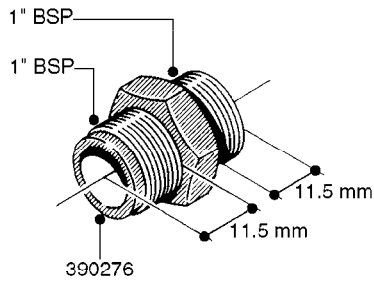

FITTINGS - HEXAGON NIPPLES  
L0030-HIN, 01:01:16

Page 0  
Date 07.02.2020 10:43

**L0030**

FITTINGS - HEXAGON NIPPLES  
L0030-HIN, 01:01:16

Page 1  
Date 07.02.2020 10:43

parts-n°	order qty	description
10015303	1	FITT.PO.HN 1.00X1.00 M1000
10425003	1	FITT.PO.HN 1.25X1.00 MCPHEE
320132	1	FITT.DK HN 1" BSP
320176	1	FITT.DK HN 3/8"X1/2" BSP
320445	1	FITT.DK HN 1/4"X3/8" BSP
320655	1	FITT.DK HN 1/2"-1/2" BSP
320692	1	FITT.DK HN 3/8'BSPX1/4'NPT
320703	1	FITT.DK HN 3/8BSP X1/2 &1/4NPT
320725	1	FITT.DK NIPPLE 3/8"-3/8" BSP
320902	1	FITT.DK HN 3/8'X 1/4' BSP
390232	1	FITT.DK HN 1-1/2' X 1-1/4' BSP
390276	1	FITT.DK HN 1'BSP