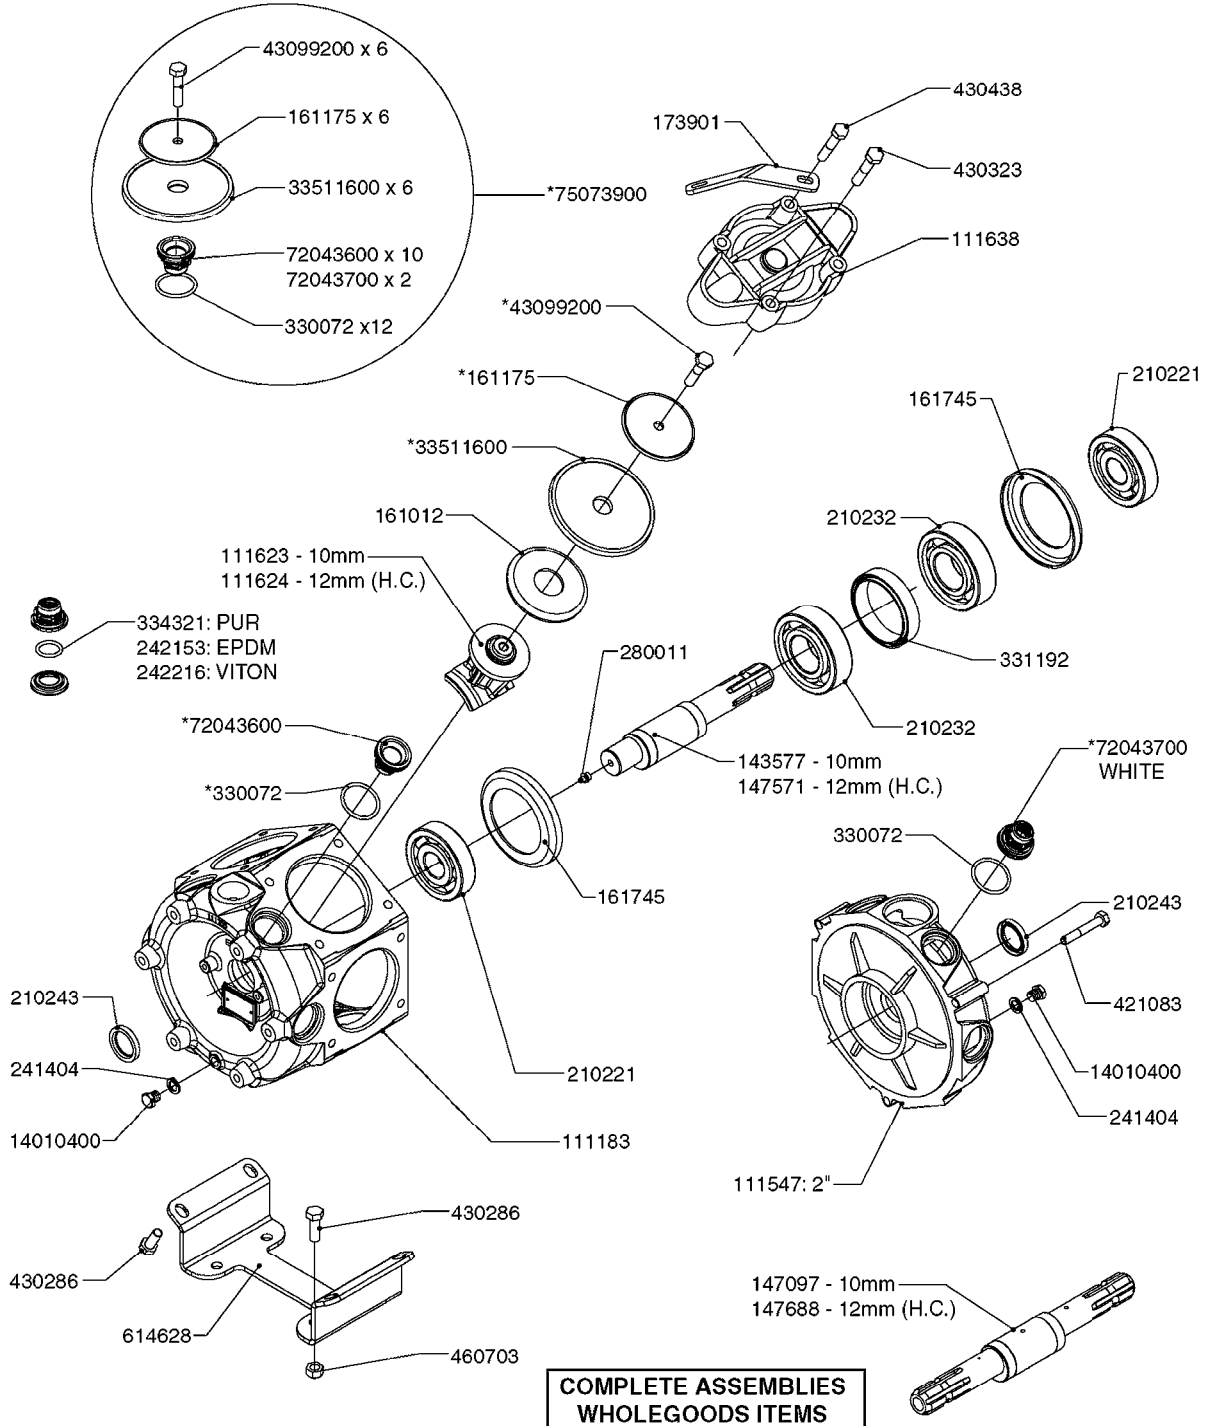

PUMP REPAIR KIT

**COMPLETE ASSEMBLIES
WHOLEGOODS ITEMS**

COMPLETE PUMPS

- 821587 - 463/10 2" W/THROUGH SHAFT (540 RPM)
- 82166300 - 463/12 2" (540 RPM H.C. INLINE PORTS)
- 463/12 2" (540 RPM H.C. OFFSET PORTS) REPLACED BY 82168700 (PAGE A0350)

A0330

PUMP - 463 W/ MOUNTING BASE
A0330-HIN, 01:01:16

Page 1
Date 07.02.2020 10:42

parts-n°	order qty	description
111183	1	PUMP CASTING 460-463 (PAINTED)
111547	1	PUMP FRONT 460-463-2' (PAINT)
111623	1	CONNECTING ROD 463/10MM
111624	1	CONNECTING ROD 463/12MM
111638	1	VALVE COVER 463 HC+1000 VERS.
143577	1	CRANK SHAFT F.363/462/463-10mm
147097	1	CRANK SHAFT 363-463/10 THROUGH
147571	1	CRANK SHAFT F.463-12mm
147688	1	CRANK SHAFT 462/12 THROUGH
161012	1	DIAPHRAGM BACKING DISC F. 463
161175	1	DIAPHRAGM DISC 463/464 PUMP
161745	1	METAL SPACER F.363/463
173901	1	LIFT STRAP F.PUMP 463
210221	1	BEARING BALL 6407
210232	1	BEARING BALL 6310
210243	1	SEAL OIL 35 X 47 X 7
241404	1	DOWTY SEAL 1/4"
242153	1	O-RING D26X4 EPDM
242216	1	O-RING VITON F/1202/1302/462
280011	1	GREASE NIPPLE 1/8' SAE H TR
330072	1	O-RING D53.5/D45.5X4
331192	1	SPACER, MODEL 361/363
334321	1	O-RING POLY. 34.0x26.0x4.0
421083	1	BOLT HEX 8.8 DEL M10X65
430286	1	BOLT HEX 8.8 DEL M12X30 FT
430323	1	BOLT HEX 8.8 DEL M12X60
430438	1	BOLT HEX 8.8 DEL M12X65
460703	1	NUT HEX M12X1.75 LOCK DIN985A2 SS
614628	1	FOOT F. 46X PUMP, RED
821587	1	PUMP 463/10 THROUGH SHAFT TWNF
14010400	1	PLUG 1/4" BSP
33511600	1	DIAPHRAGM PUMP 463/464 PUMP PUR
43099200	1	BOLT HEX SS M12 X 30 DIN933 A4
72043600	1	VALVE FOR 462/463
72043700	1	VALVE FOR 462/463 W.VENT HOLE
75073900	1	PUMP KIT 460/463 "06"
82166300	1	PUMP 464-12-MED-2-540
82168700	1	PUMP 464-12 540 OFFSET PORTS