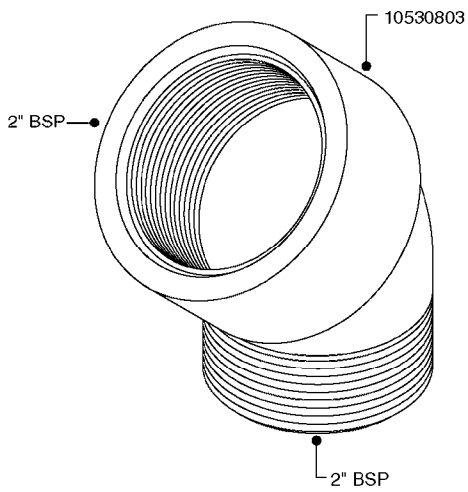

FITTINGS - HEXAGON NIPPLES  
L0030-HIN, 01:01:16

Page 0  
Date 07.02.2020 10:43

**L0030**

FITTINGS - HEXAGON NIPPLES  
L0030-HIN, 01:01:16

Page 1  
Date 07.02.2020 10:43

parts-n°	order qty	description
10015303	1	FITT.PO.HN 1.00X1.00 M1000
10425003	1	FITT.PO.HN 1.25X1.00 MCPHEE
320132	1	FITT.DK HN 1" BSP
320176	1	FITT.DK HN 3/8"X1/2" BSP
320445	1	FITT.DK HN 1/4"X3/8" BSP
320655	1	FITT.DK HN 1/2"-1/2" BSP
320692	1	FITT.DK HN 3/8'BSPX1/4'NPT
320703	1	FITT.DK HN 3/8BSP X1/2 &1/4NPT
320725	1	FITT.DK NIPPLE 3/8"-3/8" BSP
320902	1	FITT.DK HN 3/8'X 1/4' BSP
390232	1	FITT.DK HN 1-1/2' X 1-1/4' BSP
390276	1	FITT.DK HN 1'BSP