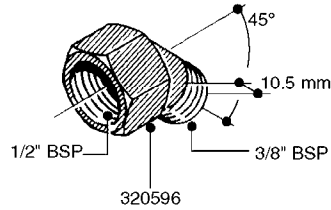

FITTINGS - HEXAGON NIPPLES  
L0030-HIN, 01:01:16

Page 0  
Date 07.02.2020 10:43

**L0030**

FITTINGS - HEXAGON NIPPLES  
L0030-HIN, 01:01:16

Page 1  
Date 07.02.2020 10:43

parts-n°	order qty	description
10015303	1	FITT.PO.HN 1.00X1.00 M1000
10425003	1	FITT.PO.HN 1.25X1.00 MCPHEE
320132	1	FITT.DK HN 1" BSP
320176	1	FITT.DK HN 3/8"X1/2" BSP
320445	1	FITT.DK HN 1/4"X3/8" BSP
320655	1	FITT.DK HN 1/2"-1/2" BSP
320692	1	FITT.DK HN 3/8'BSPX1/4'NPT
320703	1	FITT.DK HN 3/8BSP X1/2 &1/4NPT
320725	1	FITT.DK NIPPLE 3/8"-3/8" BSP
320902	1	FITT.DK HN 3/8'X 1/4' BSP
390232	1	FITT.DK HN 1-1/2' X 1-1/4' BSP
390276	1	FITT.DK HN 1'BSP