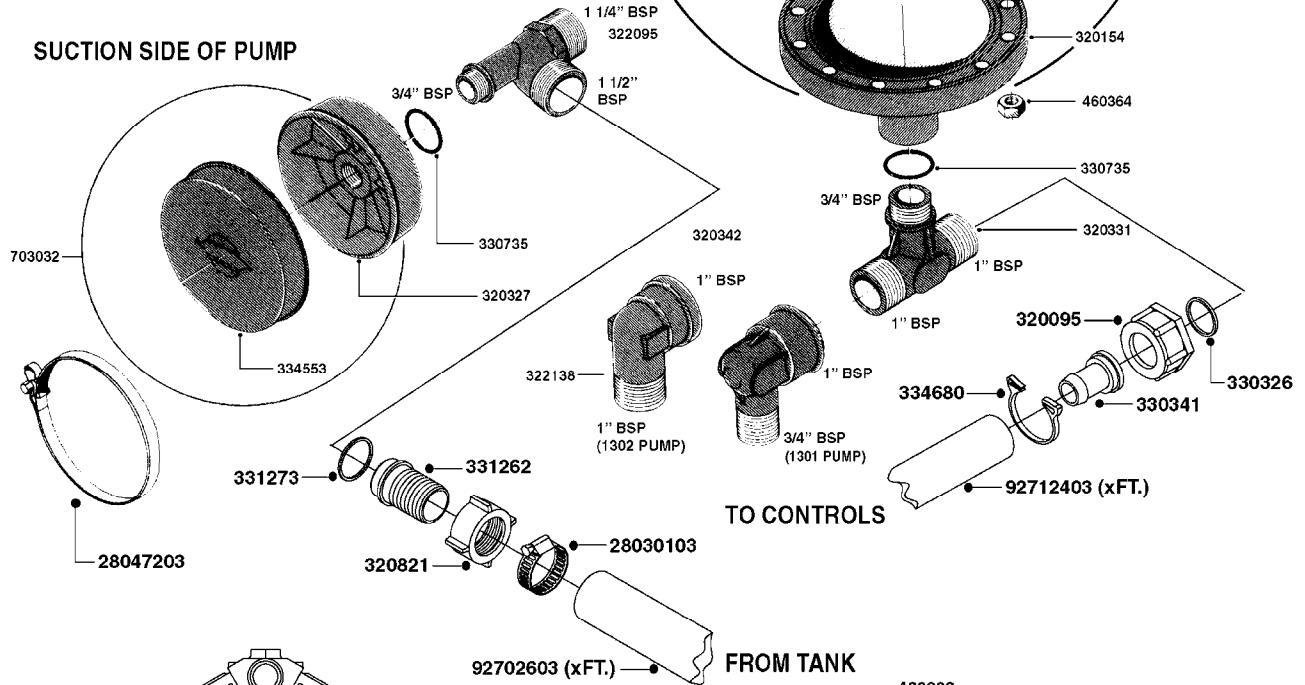

PRESSURE SIDE OF PUMP

SUCTION SIDE OF PUMP

TO CONTROLS

FROM TANK

NLA - 1302 PUMP (REPLACES 1301 PUMP)  
#726854 - COMPLETE DAMPER KIT (SUCTION & PRESSURE)

COMPLETE ASSEMBLIES  
WHOLEGOODS ITEMS

**A0240**

PUMP - 1301/1302 FITTINGS  
A0240-HIN, 01:01:16