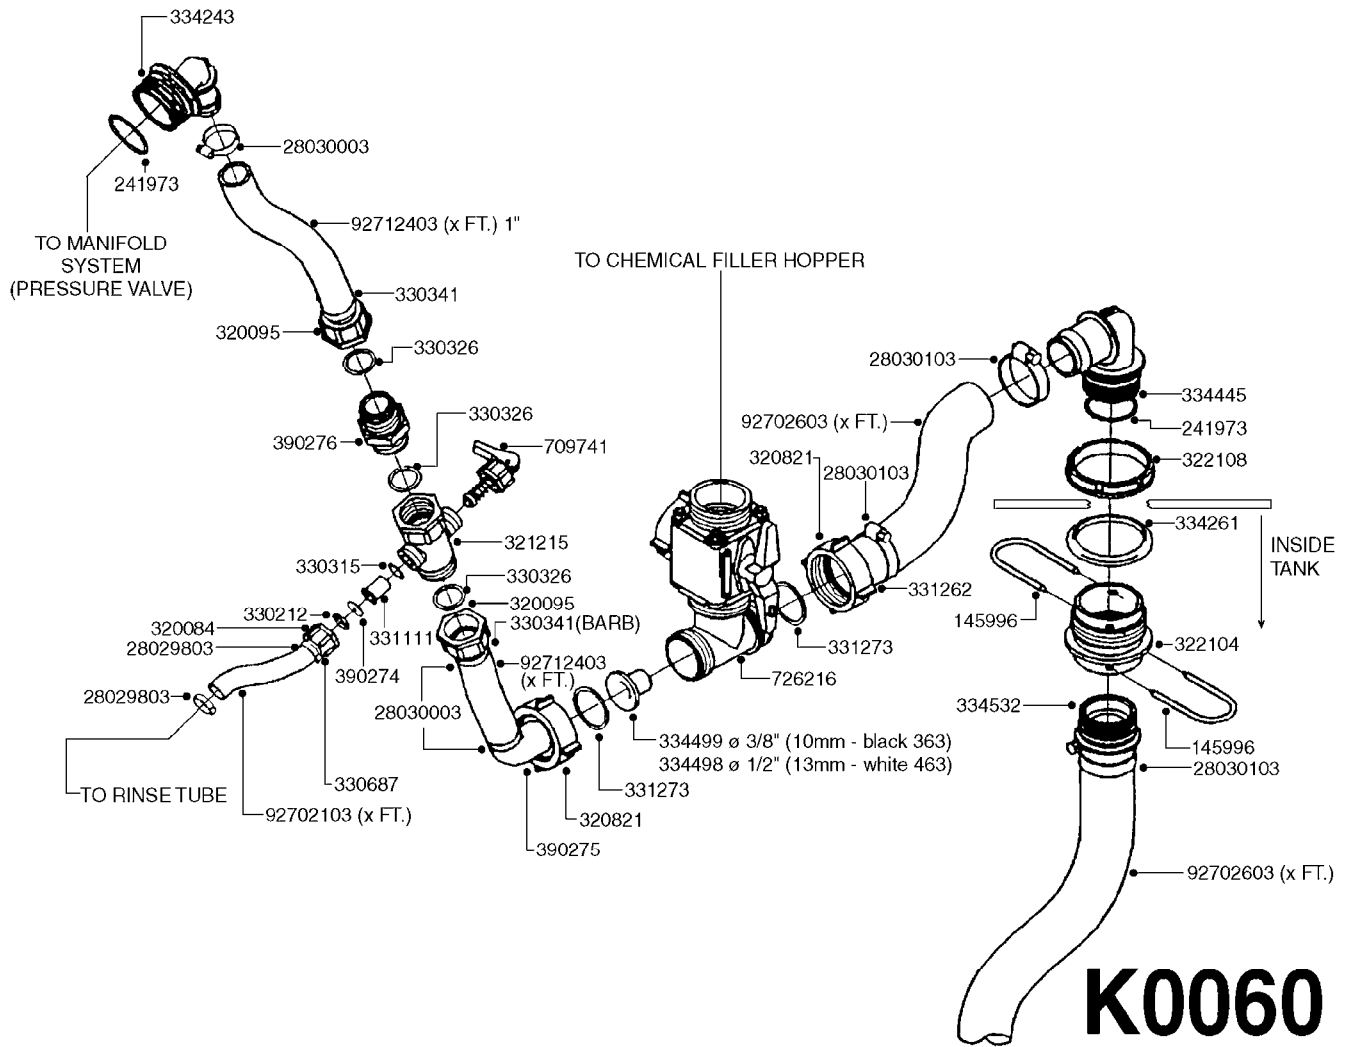

K0060

CHEM. FILLER-PLUMBING-MANIFOLD
K0060-HIN, 01:01:16

Page 1

Date 07.02.2020 10:43

parts-n°	order qty	description
145996	1	FITT.DK S-67 FORK
241973	1	O-RING Ø3 X 44.2 70 SHORES NITRIL
320084	1	FITT.DK NUT 1/2" BSP
320095	1	FITT.DK NUT 1" BSP
320821	1	FITT.DK NUT 1-1/2" BSP
321215	1	FITT.DK HOUSING F. AGITATION
322104	1	FITT.DK S-67 BULKHEAD
322108	1	FITT.DK S-67 BULKHEAD NUT
330212	1	O-RING D19/D14X2.4 F.1/2"NUT
330315	1	O-RING D18.4/D13X.6
330326	1	O-RING D30/D24X2 F.1"NUT
330341	1	FITT.DK HB 1" F. 1" NUT
330687	1	FITT.DK HB 1/2" F. 1/2" NUT
331111	1	VALVE SEAT FOR 1/2" DISTRIBUT.
331262	1	FITT.DK HB 1-1/2" F. 1-1/2"NUT
331273	1	O-RING D44/D38X2 F.1-1/2"
334243	1	FITT.DK S-67 ELB.1"
334261	1	GASKET F. S-67 BULKHEAD
334445	1	FITT.DK S-67 ELB.1-1/2"
334498	1	NOZZLE INJECTOR 13MM/462 WHITE
334499	1	NOZZLE INJECTOR 10MM/361 BLACK
334532	1	FITT.DK S-67 STR.1-1/2' W/HOLE
390274	1	ORIFICE ID4.0/18/1.5
390275	1	FITT.DK ELB 1' SPECIAL F.CHEMF
390276	1	FITT.DK HN 1'BSP
709741	1	VALVE ASSY. 1/2" FLIP LEVER
726216	1	VALVE TWO WAY
978336	1	DECAL MANIFOLD SYS.CHEM.FILL
28029803	1	CLAMP HOSE GEAR P1/2" 6708
28030003	1	CLAMP HOSE GEAR P1" 6716
28030103	1	CLAMP HOSE GEAR P5/4-S1.5"6724
92702103	1	HOSE R X1/2" X300PSI WP X0012"
92702603	1	HOSE PVC SUCT GRAY 1-1/2"
92712403	1	HOSE R X1" X300PSI WP X0012"