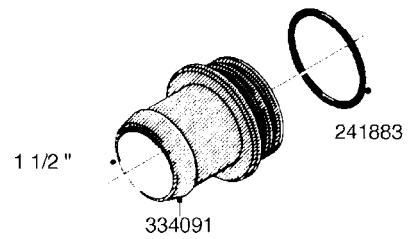

**L0080**

FITTINGS - S-53  
L0080-HIN, 12:09:17

Page 1

Date 07.02.2020 10:43

Pos.	parts-n°	order qty	description
1	145995	1	FITT.DK S-53 FORK
2	241973	1	O-RING Ø3 X 44.2 70 SHORES NITRIL NITRIL (BLACK)
2	242353	1	O-RING 3 X 44.2 VITON VITON (BROWN)
3	242109	1	O-RING D32.2x3.0 NITRIL (BLACK)
3	242354	1	O-RING D32.2X3.0 VITON VITON (BROWN)
4	322103	1	FITT.DK S-53 BULKHEAD
5	322107	1	FITT.DK S-53 BULKHEAD NUT
6	322110	1	FITT.DK S-53 ELB. 1/2" BSP
7	322352	1	FITT.DK S-53 TEE
8	334229	1	FITT.DK S-53 STR.3/4"
9	334260	1	GASKET F. S-53 BULKHEAD
10	334564	1	FITT.DK S-67 TO S-53 ADAPTER
11	391100	1	FITT.DK S-53THREAD INS.1/2"BSP
12	726463	1	FITT.DK S53 BULKHEAD W/GASKET
13	726552	1	FIT.DK S-53X90 1/2" BSP,O-RING
14	726556	1	FITT.DK S-53 HB 1/2" W/O-RING
15	726558	1	FITT.DK S53 STR. 3/4" W.ORING
16	726559	1	FITT DK. S-53 HB 1" W/O-RING
17	726568	1	FITT.DK.S-53 HB 1/2"90 W/O-RING
18	726570	1	FITT.DK S-53 ELB.3/4" W.ORING
19	726571	1	FITT.DK S-53 ELB.1", W ORING
20	726578	1	FITT.DK S53 PLUG WITH O-RING
21	728561	1	FITT.DK. S67M - S53F REDUCER