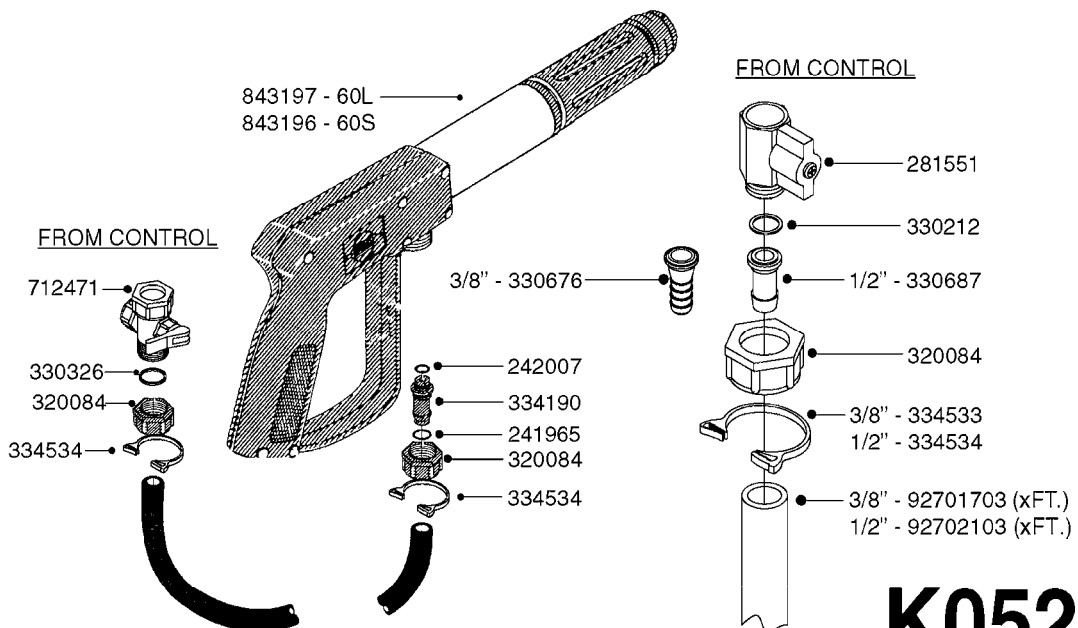

**K0520**

HOSE WRAPS  
K0520-HIN, 05:12:19

Page 1  
Date 07.02.2020 10:43

parts-n°	order qty	description
241965	1	O-RING Ø12.1 X 1.6 NITRILE
242007	1	O-RING Ø9.1 X 1.6 NITRILE
281551	1	BALL VALVE 1/2"
320084	1	FITT.DK NUT 1/2" BSP
330212	1	O-RING D19/D14X2.4 F.1/2"NUT
330326	1	O-RING D30/D24X2 F.1"NUT
330676	1	FITT.DK HB 3/8" F. 1/2" NUT
330687	1	FITT.DK HB 1/2" F. 1/2" NUT
334190	1	FITT.DK HB 1/2' F. PISTOL 60S
334533	1	CLAMP HOSE PLASTIC 3/8"
334534	1	CLAMP HOSE PLASTIC 1/2"
636223	1	POST 12 VOLT TR30
712471	1	AGITATION VALVE ASSY. ON/OFF
843196	1	SPRAY GUN KIT TYPE 60 SHORT
843197	1	HANDGUN KIT TYPE 60 LONG
10013403	1	BOLT HEX 3/8-16X1 1/4 HCS Z5
10013503	1	NUT HEX NC 3/8"
10178903	1	WRAP HOSE SIDE MOUNT PLATE
10179003	1	WRAP HOSE BOTTOM PLATE MOUNT
10179403	1	WRAP WELDMENT FOR HI101789
10179503	1	WRAP WELDMENT FOR HI101790
10225603	1	BKT.FOR HOSE WRAP MOUNT NL NK
10225703	1	WRAP HOSE BDL.BOTTOM PLATE
92701703	1	HOSE R X3/8" X300PSI WP X0012"
92702103	1	HOSE R X1/2" X300PSI WP X0012"