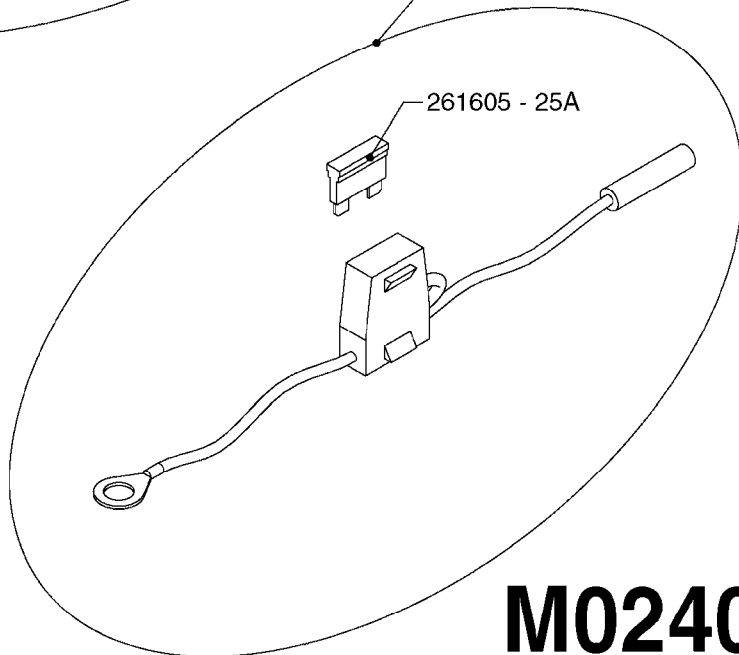

POWER SUPPLY CABLES
M0240-HIN, 01:01:16

Page 0

Date 07.02.2020 10:43