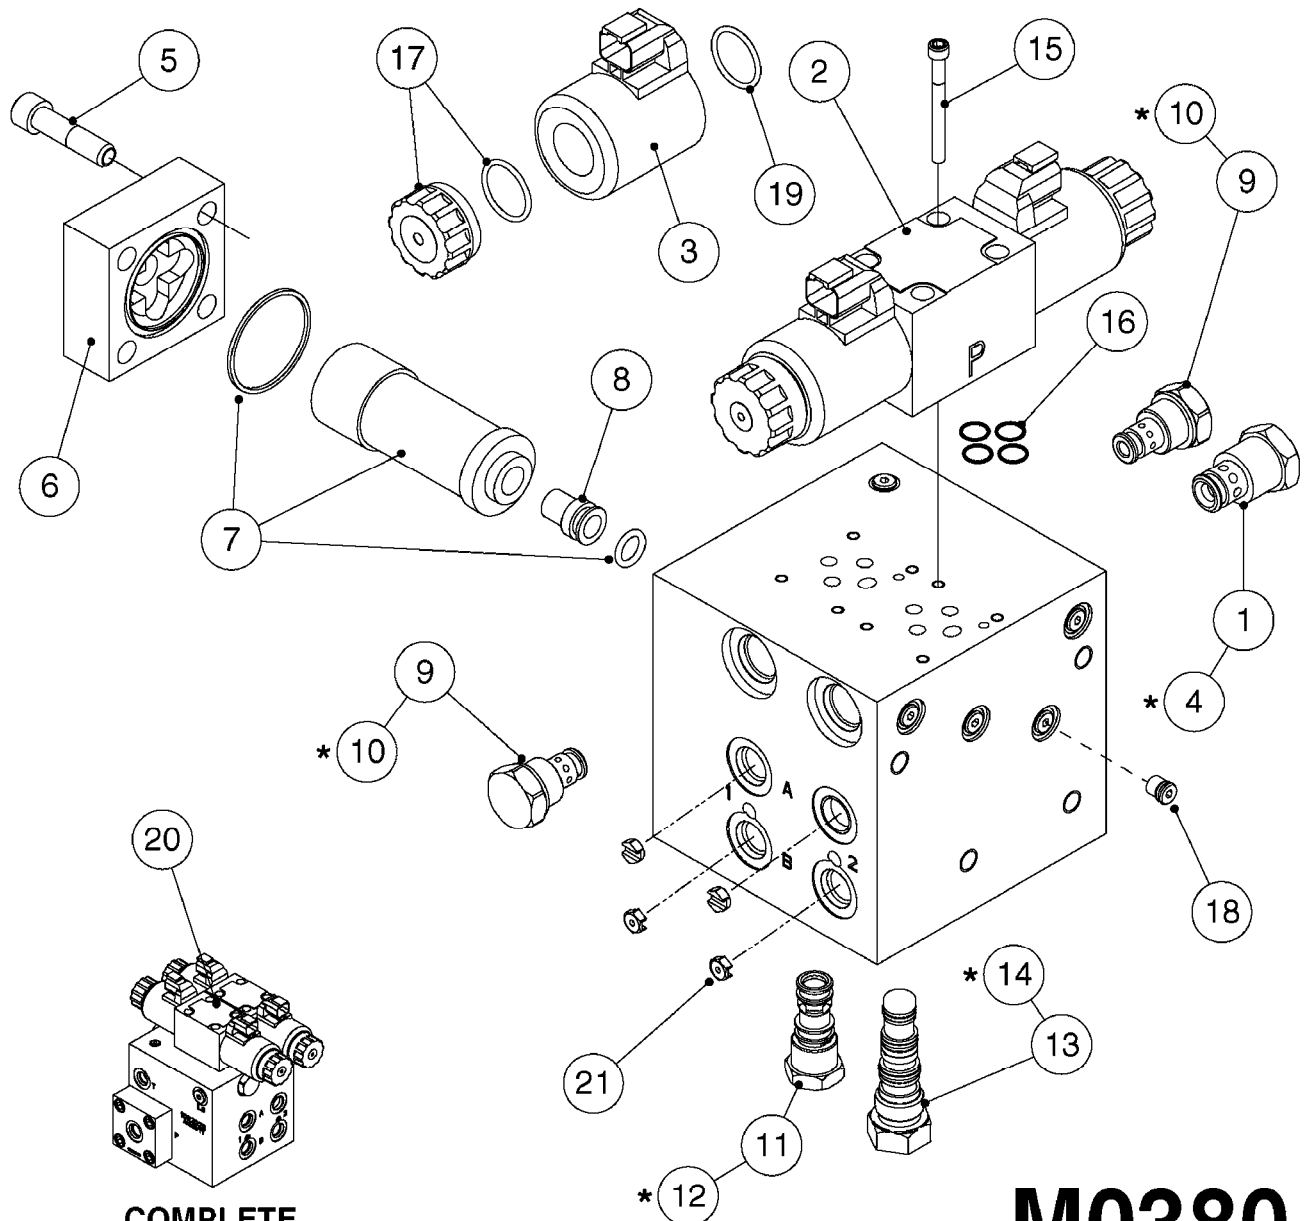

**COMPLETE
ASSEMBLY**

*SEAL KITS

M0380

NORAC VAR. RATE VALVE UC4/UC5
M0380-HIN, 30:04:19

Page 1

Date 07.02.2020 10:43

Pos.	parts-n°	order qty	description
1	28049403	1	NORAC CHECK VALVE
2	28055803	1	NORAC SOLENOID - DEUTSCH CONN.
3	28056503	1	COIL, NORAC, PROP, DEUTSCH
4	28066903	1	NORAC SEAL KIT F.28049403
5	28067103	1	NORAC HEX CAPSCREW 3/8X1-1/4"
6	28067203	1	NORAC FILTER CAP - 4 BOLT
7	28067303	1	KIT FILTER NORAC UC5 106285
8	28067403	1	NORAC VALVE FILTER INSERT
9	28067503	1	NORAC CHECK VALVE C-8-2
10	28067603	1	NORAC SEAL KIT F.28067503
11	28067703	1	NORAC CHECK VALVE C-8-3
12	28067803	1	NORAC SEAL KIT F.28067703
13	28067903	1	NORAC CHECK VALVE C-8-4
14	28068003	1	NORAC SEAL KIT F.28067903
15	28068103	1	NORAC HEX CAPSCREW 10-24X2 SS
16	28068203	1	NORAC O-RING F.SOLENOID VALVE
17	28074903	1	NORAC COIL NUT AND O-RING
18	28089903	1	NORAC PLUG#2 SAE ZERO-LEAK
19	28103603	1	O-RING SOLENOID BODY SEAL NORAC
20	78216100	1	NORAC VALVE BLOCK COMP, DEUTSCH CON.
21	78603300	1	NORAC ONE WAY ORIFICE, .047"