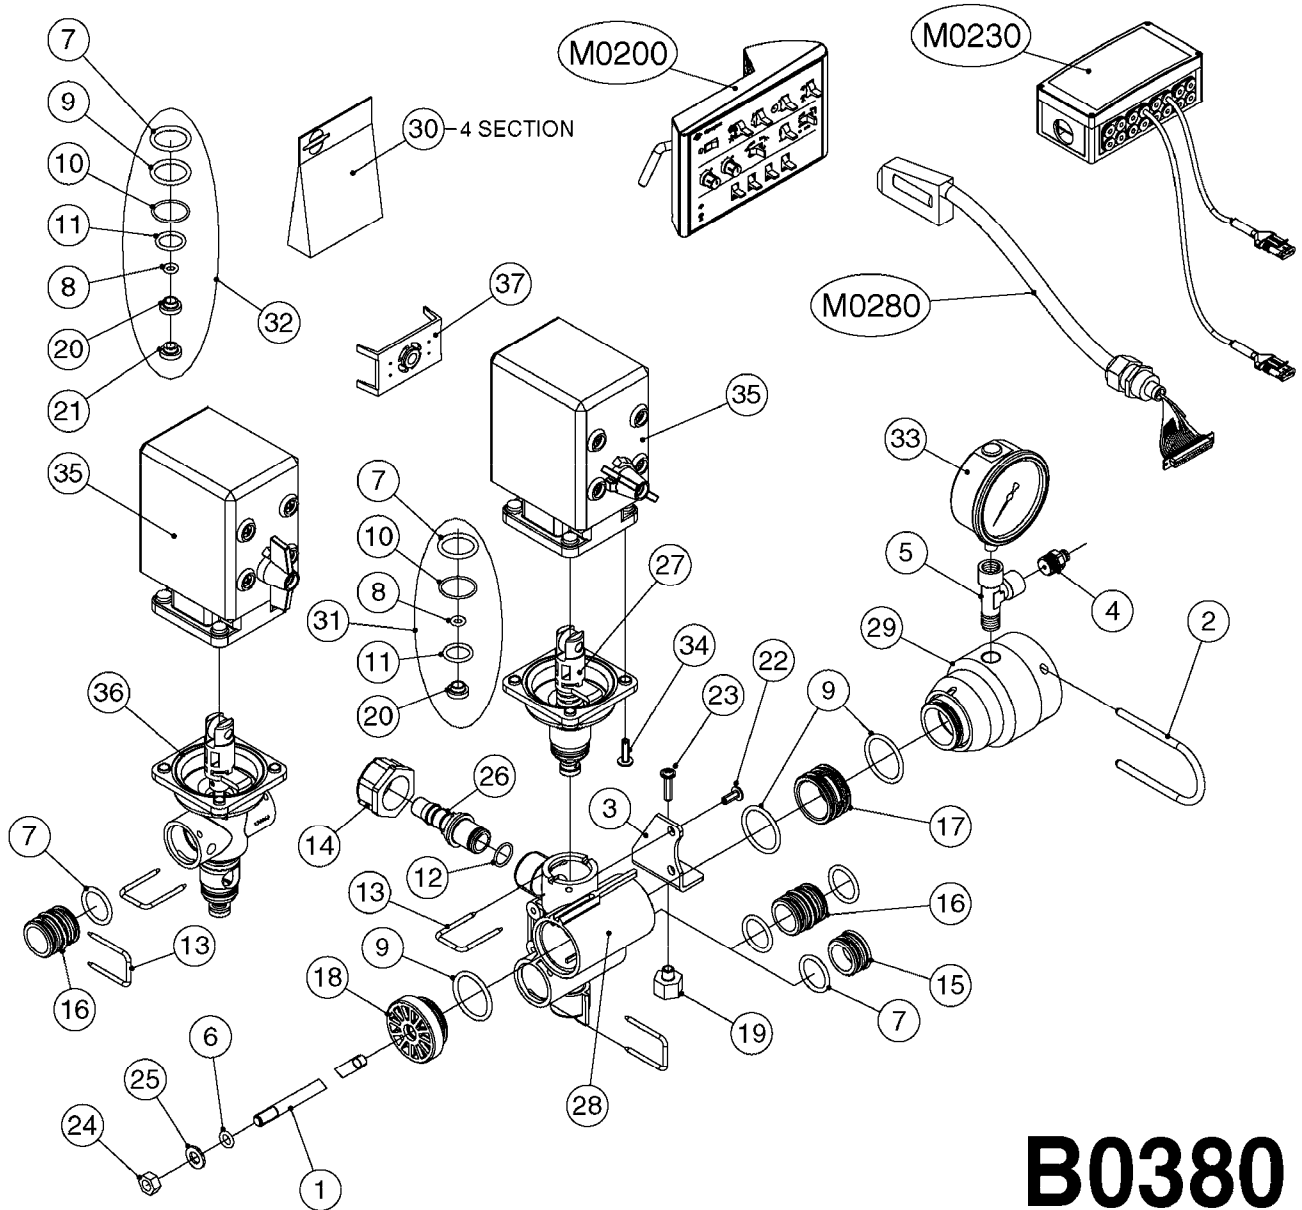

B0380

EVC, ECP, ECPC CONTROLS 39-PIN
B0380-HIN, 09:05:17

Page 1
Date 07.02.2020 10:42

Pos.	parts-n°	order qty	description
1	142214	1	STUD BOLT - M8X265, 3 SECTION 3 SECTION
1	145693	1	STUD BOLT - M8X330, 4 SECTION 4 SECTION
1	145928	1	STUD BOLT - M8X400, 5 SECTION 5 SECTION
1	145780	1	STUD BOLT - M8X470, 6 SECTION 6 SECTION
1	146355	1	STUD BOLT - M8X540, 7 SECTION 7 SECTION
2	145996	1	FITT.DK S-67 FORK
3	167963	1	MOUNT BKT.F.EC BOOM SEC.
4	232230	1	QUICK COUPLER 1/4"BSP X 4 MM
5	232285	1	T-PIECE 1/4" 2 X INT. 1
6	240947	1	O-RING D7.3X2.4 NITRIL
7	240951	1	O-RING D21.2X3 NITRIL
8	241323	1	O-RING D5.3X2.4 NITRIL
9	241441	1	O-RING D29.3X3
10	241673	1	O-RING D22.1X1.6
11	241861	1	O-RING D15.3X2.4 VITON
12	242594	1	O-RING D14 X 1.78 SCH.70-EPDM
13	270211	1	FITT.DK S25 FORK L=37.5
14	320283	1	FITT.DK NUT 3/4"BSP
15	333583	1	END PIECE FOR BYPASS
16	333594	1	CONNECTING PIECE F. BYPASS
17	334547	1	CONNECTING PIECE F. PRESSURE
18	334548	1	END COVER
19	334558	1	NUT HEX PLASTIC INSERT
20	334669	1	VALVE CONE D14/D7-SH 63 WHITE
21	334940	1	VALVE CONE D14/D6-SH 63 GREEN
22	440673	1	SCREW F.PLASTIC 5X12 SS
23	440677	1	SCREW F. PLASTIC 5X20 SS
24	460817	1	NUT HEX M8 STAINLESS DIN 934
25	471126	1	WASHER, M8, Ø16/ 8.4X 1.6, SS
26	724621	1	FITT.DK HB 3/4"ASSY F.3/4" NUT
27	725257	1	SPINDLE SECT. F/EC DISTRIBUTOR
28	728010	1	DISTRIB HOUSING W/CONST PR GRN
29	731811	1	FITT.DK ADAPTOR S67 EC BOOM SE
30	750271	1	O-RING KIT F.EC/4 CONTROL UNIT
31	755726	1	O-RING KIT F.EC/ESC SEC.VALVE
32	755754	1	GASKET SET EVC DIST
33	28026203	1	GAUGE 200PSI/BR,2.5"1/4BSP-BTM
34	44076200	1	SCREW WN5451 5X16 SS TORX
35	72048000	1	MOTOR, DISTRIBUTION 1:300
36	72117600	1	SPINDLE EVC DIST
37	72137200	1	MCROSWCH ASSY F.BOOM VLV 300:1