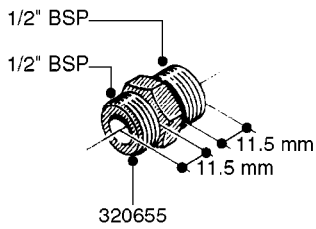

FITTINGS - HEXAGON NIPPLES  
L0030-HIN, 01:01:16

Page 0  
Date 07.02.2020 10:43

**L0030**

FITTINGS - HEXAGON NIPPLES  
L0030-HIN, 01:01:16

Page 1  
Date 07.02.2020 10:43

parts-n°	order qty	description
10015303	1	FITT.PO.HN 1.00X1.00 M1000
10425003	1	FITT.PO.HN 1.25X1.00 MCPHEE
320132	1	FITT.DK HN 1" BSP
320176	1	FITT.DK HN 3/8"X1/2" BSP
320445	1	FITT.DK HN 1/4"X3/8" BSP
320655	1	FITT.DK HN 1/2"-1/2" BSP
320692	1	FITT.DK HN 3/8'BSPX1/4'NPT
320703	1	FITT.DK HN 3/8BSP X1/2 &1/4NPT
320725	1	FITT.DK NIPPLE 3/8"-3/8" BSP
320902	1	FITT.DK HN 3/8'X 1/4' BSP
390232	1	FITT.DK HN 1-1/2' X 1-1/4' BSP
390276	1	FITT.DK HN 1'BSP