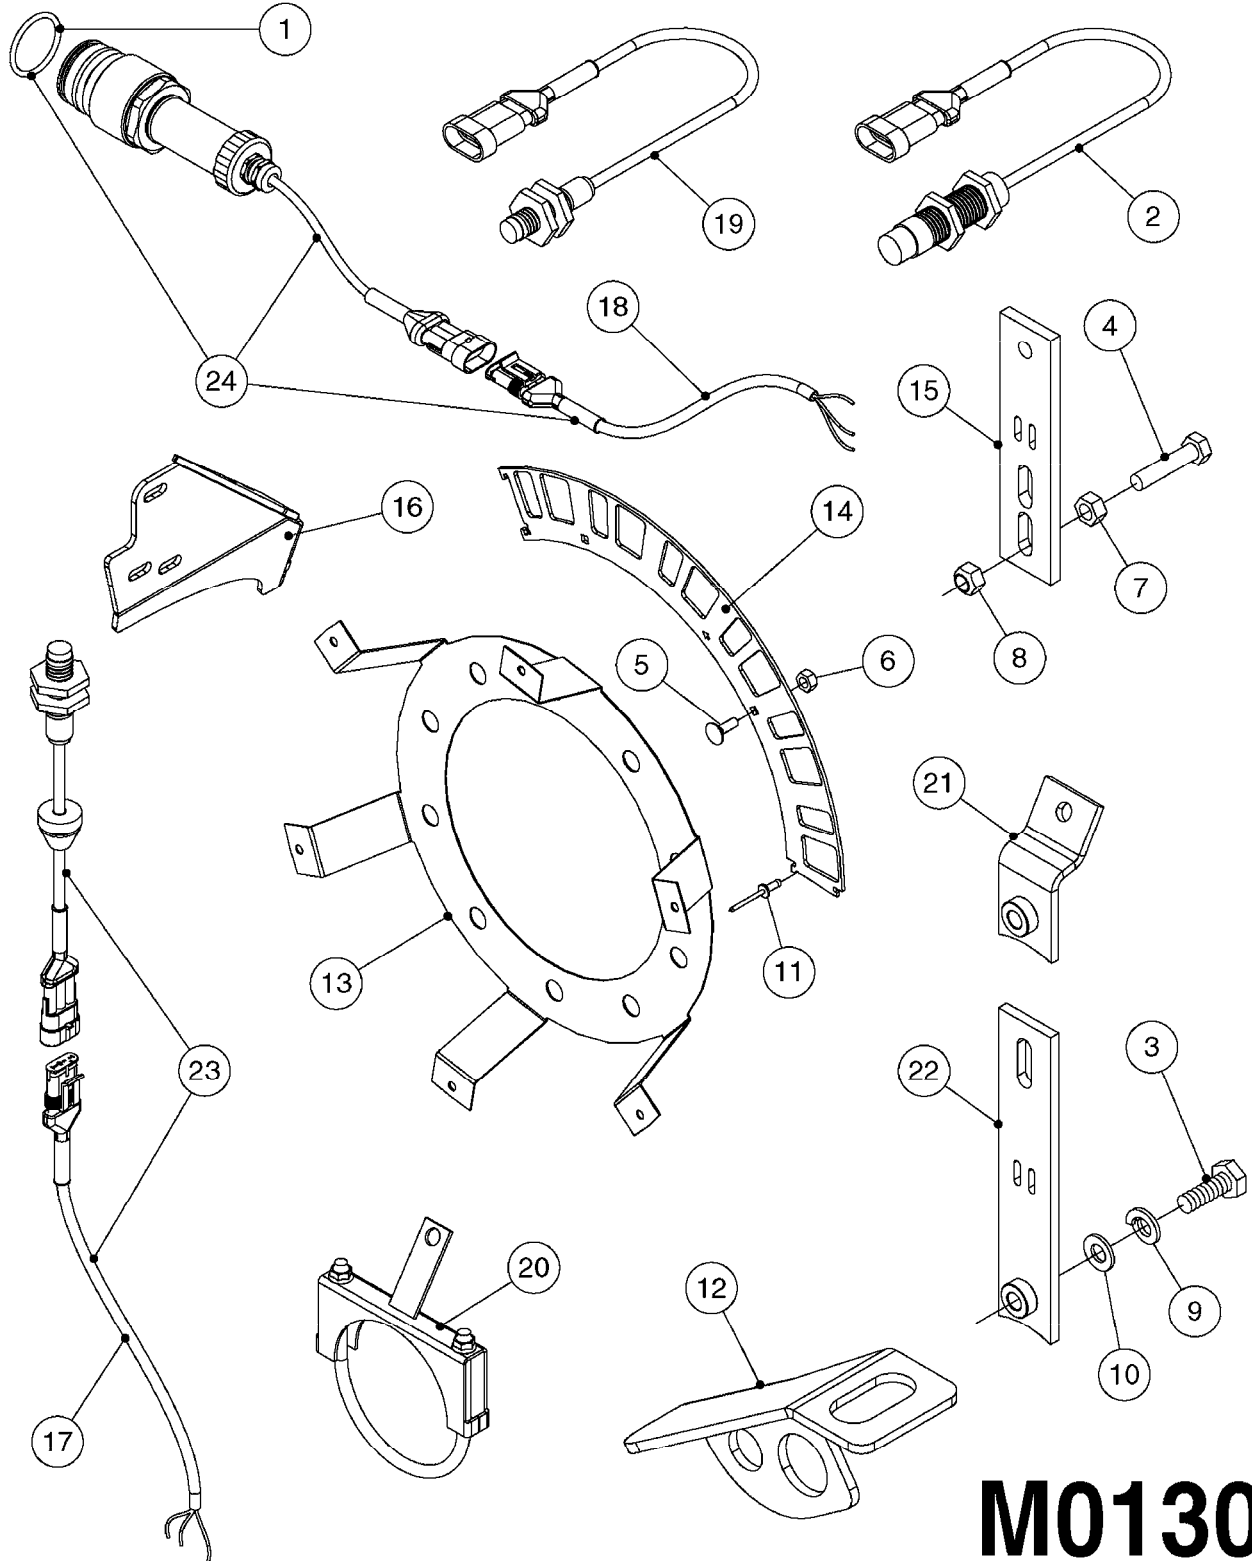

M0130

COMMON SENSORS AND BRACKETS
M0130-HIN, 12:12:16

Page 1
Date 07.02.2020 10:43

Pos.	parts-n°	order qty	description
1	242354	1	O-RING D32.2X3.0 VITON
2	285855	1	SENSOR INDUCTIVE M18 W/WIRE
3	430286	1	BOLT HEX 8.8 DEL M12X30 FT
4	430870	1	BOLT HEX 8.8 DEL M12X55 FT
5	440695	1	BOLT CARRIAGE M8X25
6	460143	1	SELF LOCK NUT M8 SST A2 DIN985
7	460386	1	NUT HEX M12X1.75
8	460703	1	NUT HEX M12X1.75 LOCK DIN985A2 SS
9	470466	1	WASHER D21.1/D12.2X2.5 LOCK
10	471127	1	WASHER, M12, Ø24/13X24X2.5 SS
11	480804	1	RIVET Ø4.8x14.5
12	16020300	1	BRACKET FOR SPEED SENSOR
13	16094703	1	WHEEL SENSOR MT BKT
13	16182403	1	BRACKET, SPEED RING, PRESIDIO
14	16138203	1	SPEED SENSOR RING NCM 2009 1/3
15	16138403	1	PLATE F. SPEED SENSOR
16	16182303	1	BRACKET, SPEED SENSOR, PR
17	26006100	1	CABLE L = 5.00M, AMP, MALE, 3P
18	26007100	1	CABLE L = 9.00M, AMP, MALE, 3P
19	28047500	1	INDUCTIV SENSOR M12 L1M
20	61000603	1	SPEED SNS MNT CLAMP F/DLS 4.5"
21	61010703	1	SPEED SENSOR BKT NCM NON-S OLD
22	61015803	1	SPEED SENSOR BKT NCM 2010
23	72050100	1	TWIN RPM SENSOR HN
24	72534000	1	TANK LEVEL ELEC SENSOR KIT 9M