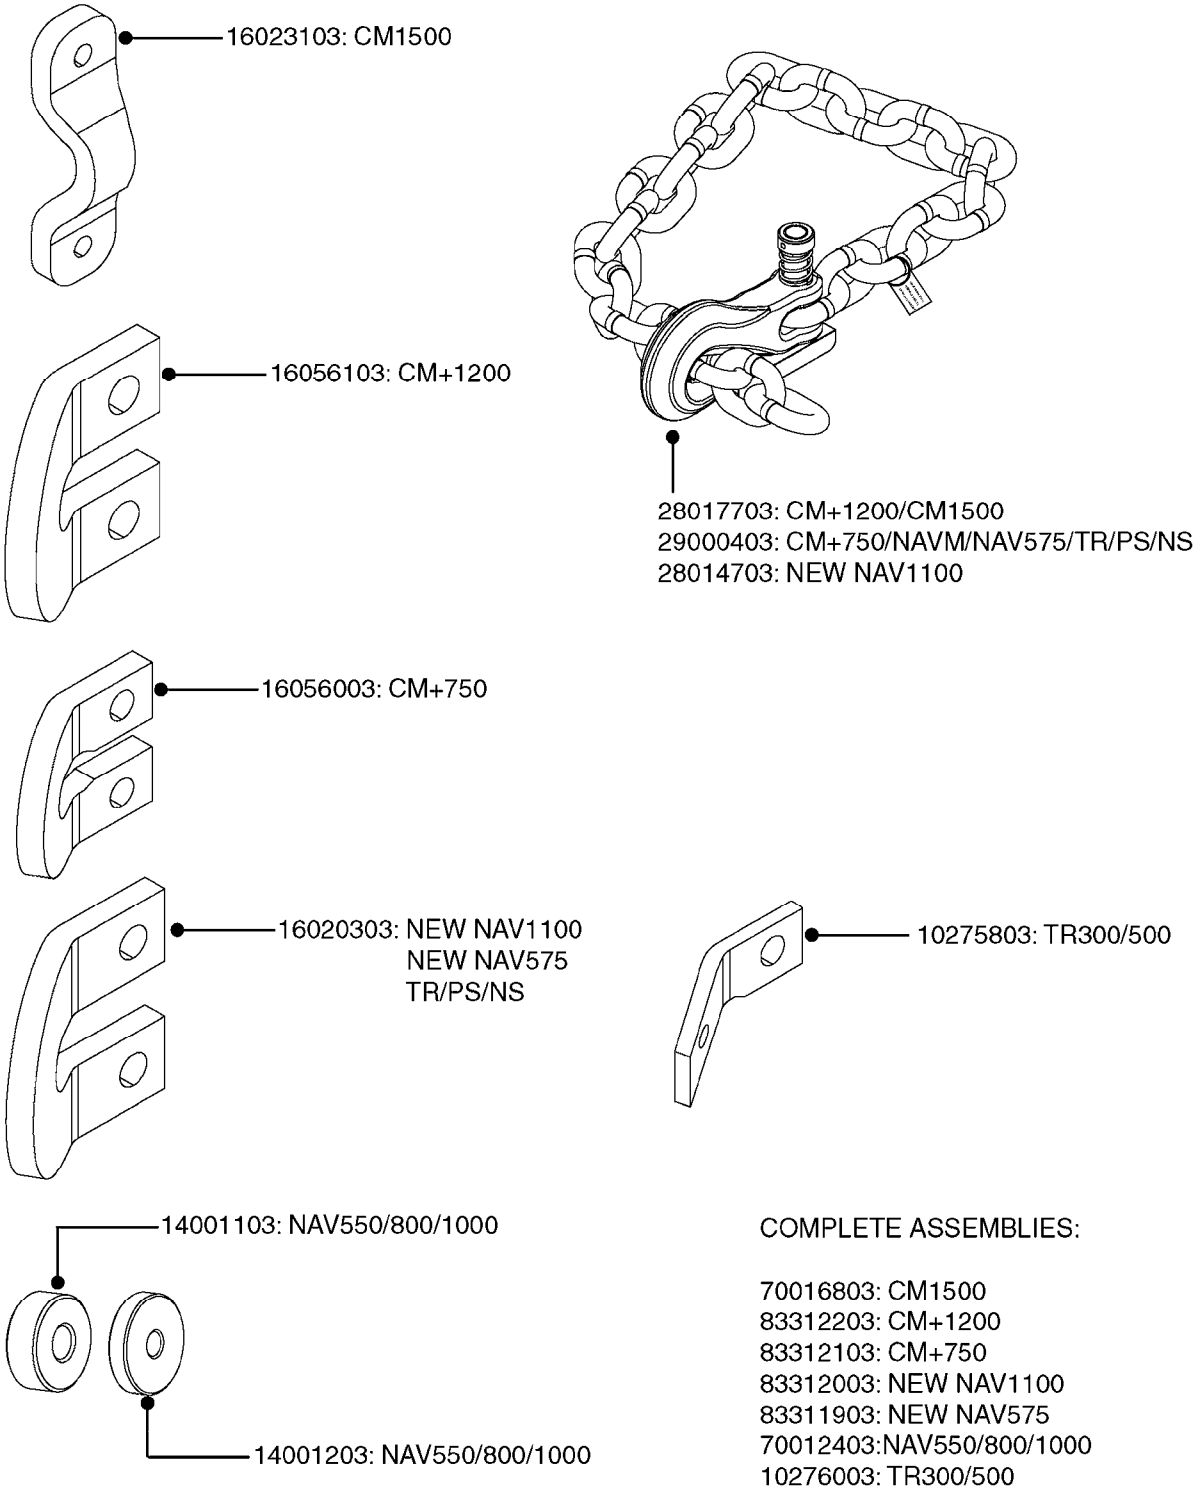

K0770

SAFETY CHAINS
K0770-HIN, 01:01:16

Page 1
Date 07.02.2020 10:43

parts-n°	order qty	description
10275803	1	CHAIN BKT. FOR TR300/500/TX650
10276003	1	SAFETY CHAIN KIT TR300/500
14001103	1	MOUNTING HUB F. SAFETY CHAIN
14001203	1	MNT WASHER F. SAFE CHAIN KIT
16020303	1	SAFETY CHAIN MNT.BRKT.30,400LB
16023103	1	SAFETY CHAIN MNT.BRKT.40,500LB
16056003	1	SAFETY CHAIN MNT.BRKT.16100 lb
16056103	1	SAFETY CHAIN MNT.BRKT.40500 lb
28014703	1	SAFETY CHAIN 30,400LBS CERT.
28017703	1	SAFETY CHAIN 40,500LBS CERT.
29000403	1	SAFETY CHAIN CERT 16100LB
70012403	1	*SAFETY CHAIN KIT 16100LB NAV
70016803	1	SAFETY CHAIN KIT CM1500
83311903	1	SAFETY CHAIN KIT 575 NAV.
83312003	1	SAFETY CHAIN KIT 1100 NAV.
83312103	1	SAFETY CHAIN KIT CM+750
83312203	1	SAFETY CHAIN KIT CM+1200