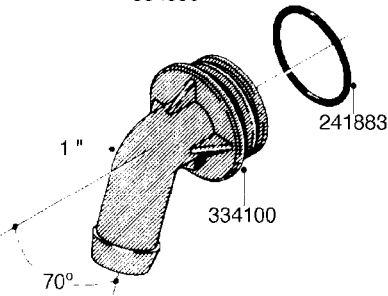

**L0080**

FITTINGS - S-53  
L0080-HIN, 12:09:17

Page 1

Date 07.02.2020 10:43

Pos.	parts-n°	order qty	description
1	145995	1	FITT.DK S-53 FORK
2	241973	1	O-RING Ø3 X 44.2 70 SHORES NITRIL NITRIL (BLACK)
2	242353	1	O-RING 3 X 44.2 VITON VITON (BROWN)
3	242109	1	O-RING D32.2x3.0 NITRIL (BLACK)
3	242354	1	O-RING D32.2X3.0 VITON VITON (BROWN)
4	322103	1	FITT.DK S-53 BULKHEAD
5	322107	1	FITT.DK S-53 BULKHEAD NUT
6	322110	1	FITT.DK S-53 ELB. 1/2" BSP
7	322352	1	FITT.DK S-53 TEE
8	334229	1	FITT.DK S-53 STR.3/4"
9	334260	1	GASKET F. S-53 BULKHEAD
10	334564	1	FITT.DK S-67 TO S-53 ADAPTER
11	391100	1	FITT.DK S-53THREAD INS.1/2"BSP
12	726463	1	FITT.DK S53 BULKHEAD W/GASKET
13	726552	1	FIT.DK S-53X90 1/2" BSP,O-RING
14	726556	1	FITT.DK S-53 HB 1/2" W/O-RING
15	726558	1	FITT.DK S53 STR. 3/4" W.ORING
16	726559	1	FITT DK. S-53 HB 1" W/O-RING
17	726568	1	FITT.DK.S-53 HB 1/2"90 W/O-RING
18	726570	1	FITT.DK S-53 ELB.3/4" W.ORING
19	726571	1	FITT.DK S-53 ELB.1", W ORING
20	726578	1	FITT.DK S53 PLUG WITH O-RING
21	728561	1	FITT.DK. S67M - S53F REDUCER