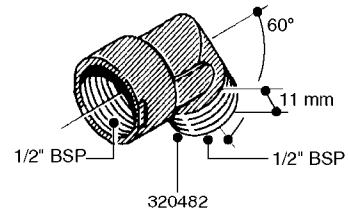

FITTINGS - HEXAGON NIPPLES  
L0030-HIN, 01:01:16

Page 0  
Date 07.02.2020 10:43

**L0030**

FITTINGS - HEXAGON NIPPLES  
L0030-HIN, 01:01:16

Page 1  
Date 07.02.2020 10:43

parts-n°	order qty	description
10015303	1	FITT.PO.HN 1.00X1.00 M1000
10425003	1	FITT.PO.HN 1.25X1.00 MCPHEE
320132	1	FITT.DK HN 1" BSP
320176	1	FITT.DK HN 3/8"X1/2" BSP
320445	1	FITT.DK HN 1/4"X3/8" BSP
320655	1	FITT.DK HN 1/2"-1/2" BSP
320692	1	FITT.DK HN 3/8'BSPX1/4'NPT
320703	1	FITT.DK HN 3/8BSP X1/2 &1/4NPT
320725	1	FITT.DK NIPPLE 3/8"-3/8" BSP
320902	1	FITT.DK HN 3/8'X 1/4' BSP
390232	1	FITT.DK HN 1-1/2' X 1-1/4' BSP
390276	1	FITT.DK HN 1'BSP