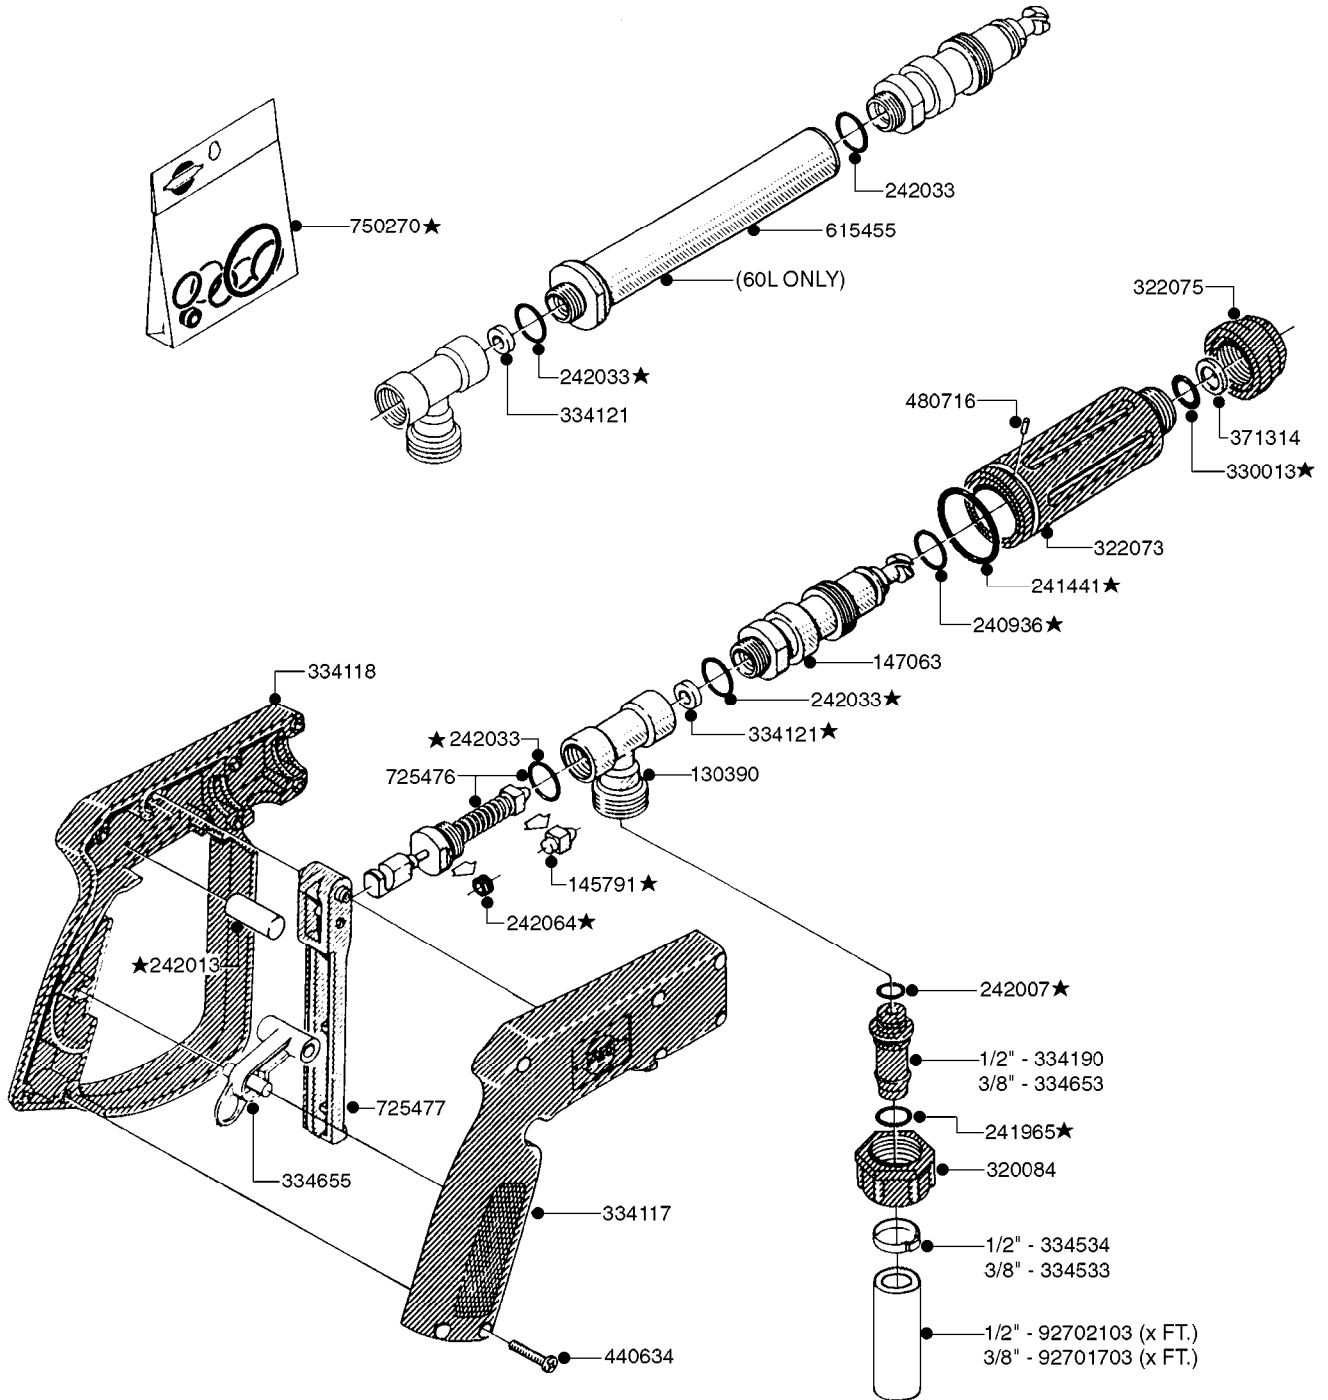

COMPLETE ASSEMBLY:
843197 - 60L
843196 - 60S

COMPLETE ASSEMBLIES
WHOLEGOODS ITEMS

K0480

HANDGUN TYPE 60S/60L POST 95
K0480-HIN, 01:01:16

Page 1

Date 07.02.2020 10:43

parts-n°	order qty	description
130390	1	TEE 3/8'X 1/2' BSP F.TYPE 60S
145791	1	CONE FOR ON/OFF
147063	1	SWIRL F.SPRAY GUN TYPE 60
240936	1	O-RING D13.3X2.4 NITRIL
241441	1	O-RING D29.3X3
241965	1	O-RING Ø12.1 X 1.6 NITRILE
242007	1	O-RING Ø9.1 X 1.6 NITRILE
242013	1	SPRING RUBBER F/TRIGGER
242033	1	O-RING Ø14.1 X 1.6 NITRILE
242064	1	SLEEVE RUBBER 3X8X4MM
320084	1	FITT.DK NUT 1/2" BSP
322073	1	HOUSING F.SWIRL TYPE 60S H.G.
322075	1	HOUSING F. NOZZLE
330013	1	O-RING 2.5 X 10 PUR
334117	1	HANDLE PIECE RIGHT F.60S/60L
334118	1	HANDLE PIECE LEFT F.60S/60L
334121	1	SEAT FOR ON-OFF TYPE
334190	1	FITT.DK HB 1/2' F. PISTOL 60S
334533	1	CLAMP HOSE PLASTIC 3/8"
334534	1	CLAMP HOSE PLASTIC 1/2"
334653	1	FITT.DK HB 3/8' F.HANDGUN
334655	1	TRIGGER SAFETY F.60S/60L GUN
371314	1	NOZZLE CERAMIC 1099-20
440634	1	SCREW 5/8"
480716	1	PIN D3X6 STAINLESS
615455	1	TUBE F.LANCE TYPE 60L
725476	1	SPINDLE
725477	1	TRIGGER
750270	1	GASKET KIT F.SPRAY GUN
843196	1	SPRAY GUN KIT TYPE 60 SHORT
843197	1	HANDGUN KIT TYPE 60 LONG
92701703	1	HOSE R X3/8" X300PSI WP X0012"
92702103	1	HOSE R X1/2" X300PSI WP X0012"