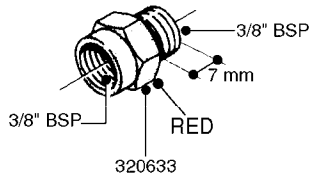

FITTINGS - HEXAGON NIPPLES  
L0030-HIN, 01:01:16

Page 0  
Date 07.02.2020 10:43

**L0030**

FITTINGS - HEXAGON NIPPLES  
L0030-HIN, 01:01:16

Page 1  
Date 07.02.2020 10:43

parts-n°	order qty	description
10015303	1	FITT.PO.HN 1.00X1.00 M1000
10425003	1	FITT.PO.HN 1.25X1.00 MCPHEE
320132	1	FITT.DK HN 1" BSP
320176	1	FITT.DK HN 3/8"X1/2" BSP
320445	1	FITT.DK HN 1/4"X3/8" BSP
320655	1	FITT.DK HN 1/2"-1/2" BSP
320692	1	FITT.DK HN 3/8'BSPX1/4'NPT
320703	1	FITT.DK HN 3/8BSP X1/2 &1/4NPT
320725	1	FITT.DK NIPPLE 3/8"-3/8" BSP
320902	1	FITT.DK HN 3/8'X 1/4' BSP
390232	1	FITT.DK HN 1-1/2' X 1-1/4' BSP
390276	1	FITT.DK HN 1'BSP