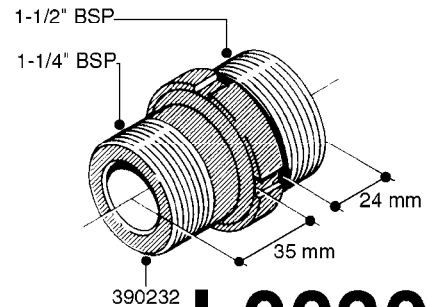

FITTINGS - HEXAGON NIPPLES
L0030-HIN, 01:01:16

Page 0
Date 07.02.2020 10:43

L0030