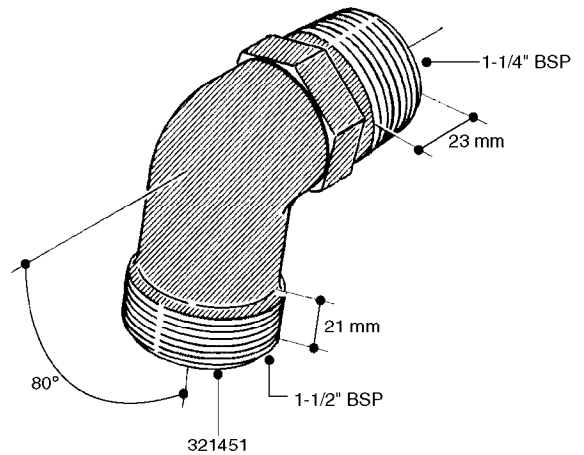

FITTINGS - HEXAGON NIPPLES  
L0030-HIN, 01:01:16

Page 0  
Date 07.02.2020 10:43

**L0030**

FITTINGS - HEXAGON NIPPLES  
L0030-HIN, 01:01:16

Page 1  
Date 07.02.2020 10:43

parts-n°	order qty	description
10015303	1	FITT.PO.HN 1.00X1.00 M1000
10425003	1	FITT.PO.HN 1.25X1.00 MCPHEE
320132	1	FITT.DK HN 1" BSP
320176	1	FITT.DK HN 3/8"X1/2" BSP
320445	1	FITT.DK HN 1/4"X3/8" BSP
320655	1	FITT.DK HN 1/2"-1/2" BSP
320692	1	FITT.DK HN 3/8'BSPX1/4'NPT
320703	1	FITT.DK HN 3/8BSP X1/2 &1/4NPT
320725	1	FITT.DK NIPPLE 3/8"-3/8" BSP
320902	1	FITT.DK HN 3/8'X 1/4' BSP
390232	1	FITT.DK HN 1-1/2' X 1-1/4' BSP
390276	1	FITT.DK HN 1'BSP