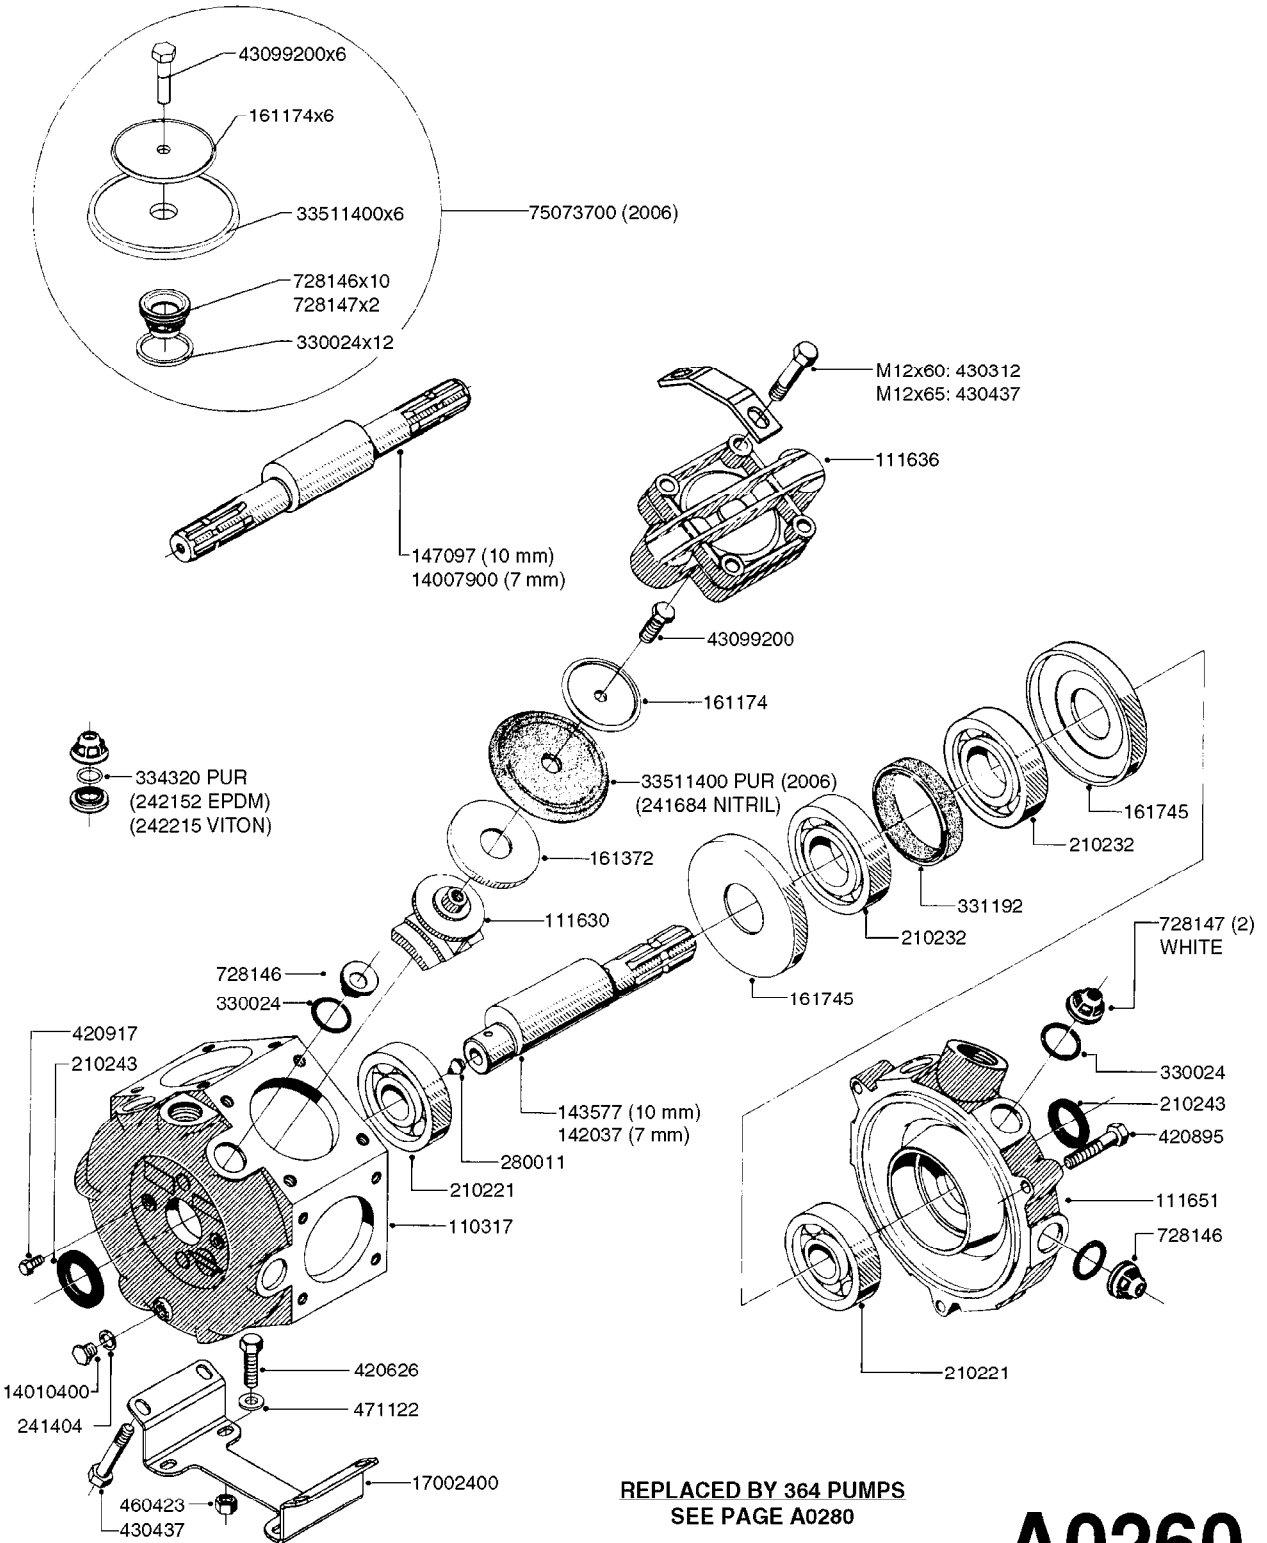

REPLACED BY 364 PUMPS
SEE PAGE A0280

A0260

PUMP - 363 W/MOUNTING BASE
A0260-HIN, 17:03:16

Page 1
Date 07.02.2020 10:42

parts-n°	order qty	description
110317	1	PUMP CASING MODEL 360/361 PNTD
111630	1	CONNECTING ROD 363/364-10 PUMP
111636	1	VALVE COVER 363 HEAVY DUTY
111651	1	CASTING F.363 1.5" PUMP(FRONT)
142037	1	CRANK SHAFT 361-20
143577	1	CRANK SHAFT F.363/462/463-10mm
147097	1	CRANK SHAFT 363-463/10 THROUGH
161174	1	DIAPHRAGM DISC SS 361/363/364 PUMP
161372	1	DIAPHRAGM BACKING DISC,320-361
161745	1	METAL SPACER F.363/463
210221	1	BEARING BALL 6407
210232	1	BEARING BALL 6310
210243	1	SEAL OIL 35 X 47 X 7
241404	1	DOWTY SEAL 1/4"
241684	1	DEICER PARTS: DIAPHRAGM MODEL 361 NITRIL
242152	1	O-RING D18.2X3 EPDM
242215	1	O-RING D18X3 VITON
280011	1	GREASE NIPPLE 1/8" SAE H TR
330024	1	O-RING D41,1/D34.5 X 3,5
331192	1	SPACER, MODEL 361/363
334320	1	O-RING D18X3 POLYURETHANE
420626	1	BOLT HEX 8.8 DEL M10X20 FT
420895	1	BOLT HEX 8.8 RAW M10X60
420917	1	BOLT HEX 8.8 RAW M8X12 FT
430312	1	BOLT HEX 8.8 M12X60
430437	1	BOLT HEX 8.8 RAW M12X65
460423	1	NUT HEX M10X1.50 LOCK DIN985A2 SS
471122	1	WASHER, M10, Ø20/10.5X 2.0, SS
728146	1	VALVE FOR 361(726890/707932)
728147	1	VALVE FOR 361 WHITE WITH HOLE
14007900	1	CRANK 363/462/463-7mm 540/THRU
14010400	1	PLUG 1/4" BSP
17002400	1	FOOT F. 36X PUMP, RED
33511400	1	DIAPHRAGM PUMP 361/361/363/364 PUR
43099200	1	BOLT HEX SS M12 X 30 DIN933 A4
75073700	1	PUMP KIT 361/363 "06"