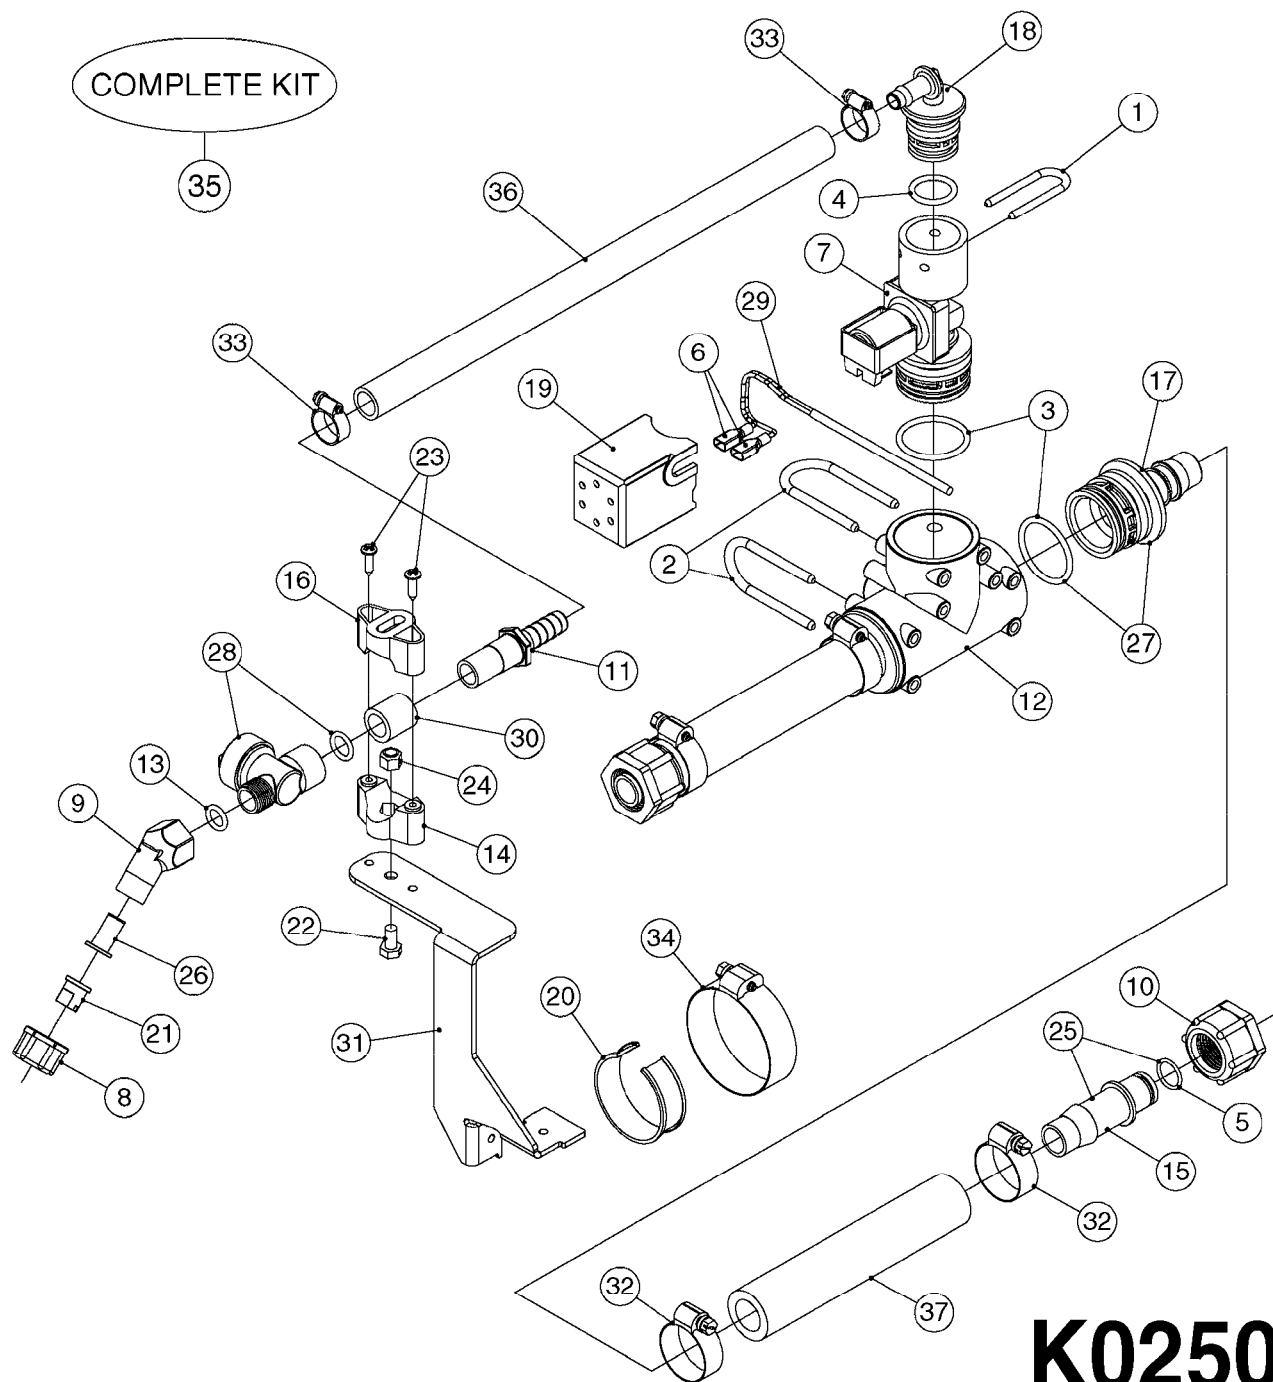

K0250

ELECTRIC END NOZZLE KIT '09
K0250-HIN, 01:01:16

Page 1
Date 07.02.2020 10:43

Pos.	parts-n°	order qty	description
1	145994	1	FITT.DK S-40 FORK
2	145995	1	FITT.DK S-53 FORK
3	242354	1	O-RING D32.2X3.0 VITON
4	242355	1	O-RING D19.2X3.0 VITON F.S-40
5	242594	1	O-RING D14 X 1.78 SCH.70-EPDM
6	261539	1	SPADE F.ELEC CONNEX BLUE INSUL
7	262104	1	VALVE, SOLENOID, S53/S40
8	320187	1	FITT.DK CAP 3/8" BSP BLACK
9	320191	1	FITT.DK ELB 3/8' BSP 45 DEGREE
10	320283	1	FITT.DK NUT 3/4"BSP
11	320891	1	FITT.DK HB 3/8'- 3/8' BSP
12	322352	1	FITT.DK S-53 TEE
13	330013	1	O-RING 2.5 X 10 PUR
14	333012	1	NOZZLE HOLD. UPPER PART
15	334044	1	FITT.DK HB 3/4' F. 3/4' CAP
16	334220	1	YOKE, UPPER NOZZLE BODY
17	334229	1	FITT.DK S-53 STR.3/4"
18	334237	1	FITT.DK S-40 ELB.3/8"
19	334965	1	COVER FOR S53 SOLENOID VALVE
20	341291	1	RUBBER HOSE CLAMP COVER 130MM
21	370392	1	NOZZLE END FAN 1850-G 300
22	410546	1	BOLT HEX M6X12 A2 SS DIN933
23	440665	1	SCREW M4.2X16 STAINLESS
24	460261	1	NUT HEX M6X1.00 LOCK DIN985 A2 SS
25	724621	1	FITT.DK HB 3/4"ASSY F.3/4" NUT
26	725042	1	SCREEN 80 MESH W.GASKET, RED
27	726558	1	FITT.DK S53 STR. 3/4" W.ORING
28	729610	1	NOZZLE ASSY. NON DRIP 3/8 THRD
29	983087	1	ELEC. CABLE 2 WIRE X 0.75MM
30	10631003	1	HOSE R X CLEAR BRAID.X 1/2 12"
31	16110803	1	NOZZLE BRACKET VAR SPACINGS
32	28029903	1	CLAMP HOSE GEAR P3/4"-S1" 6712
33	28044903	1	CLAMP HOSE GEAR P3/8" 6706
34	28047003	1	CLAMP HOSE GEAR 30 X 50 6732
35	82613203	1	ELECTRIC END NOZZLE KIT 2009
36	92701703	1	HOSE R X3/8" X300PSI WP X0012"
37	92703203	1	HOSE R X3/4" X300PSI WP X0012"