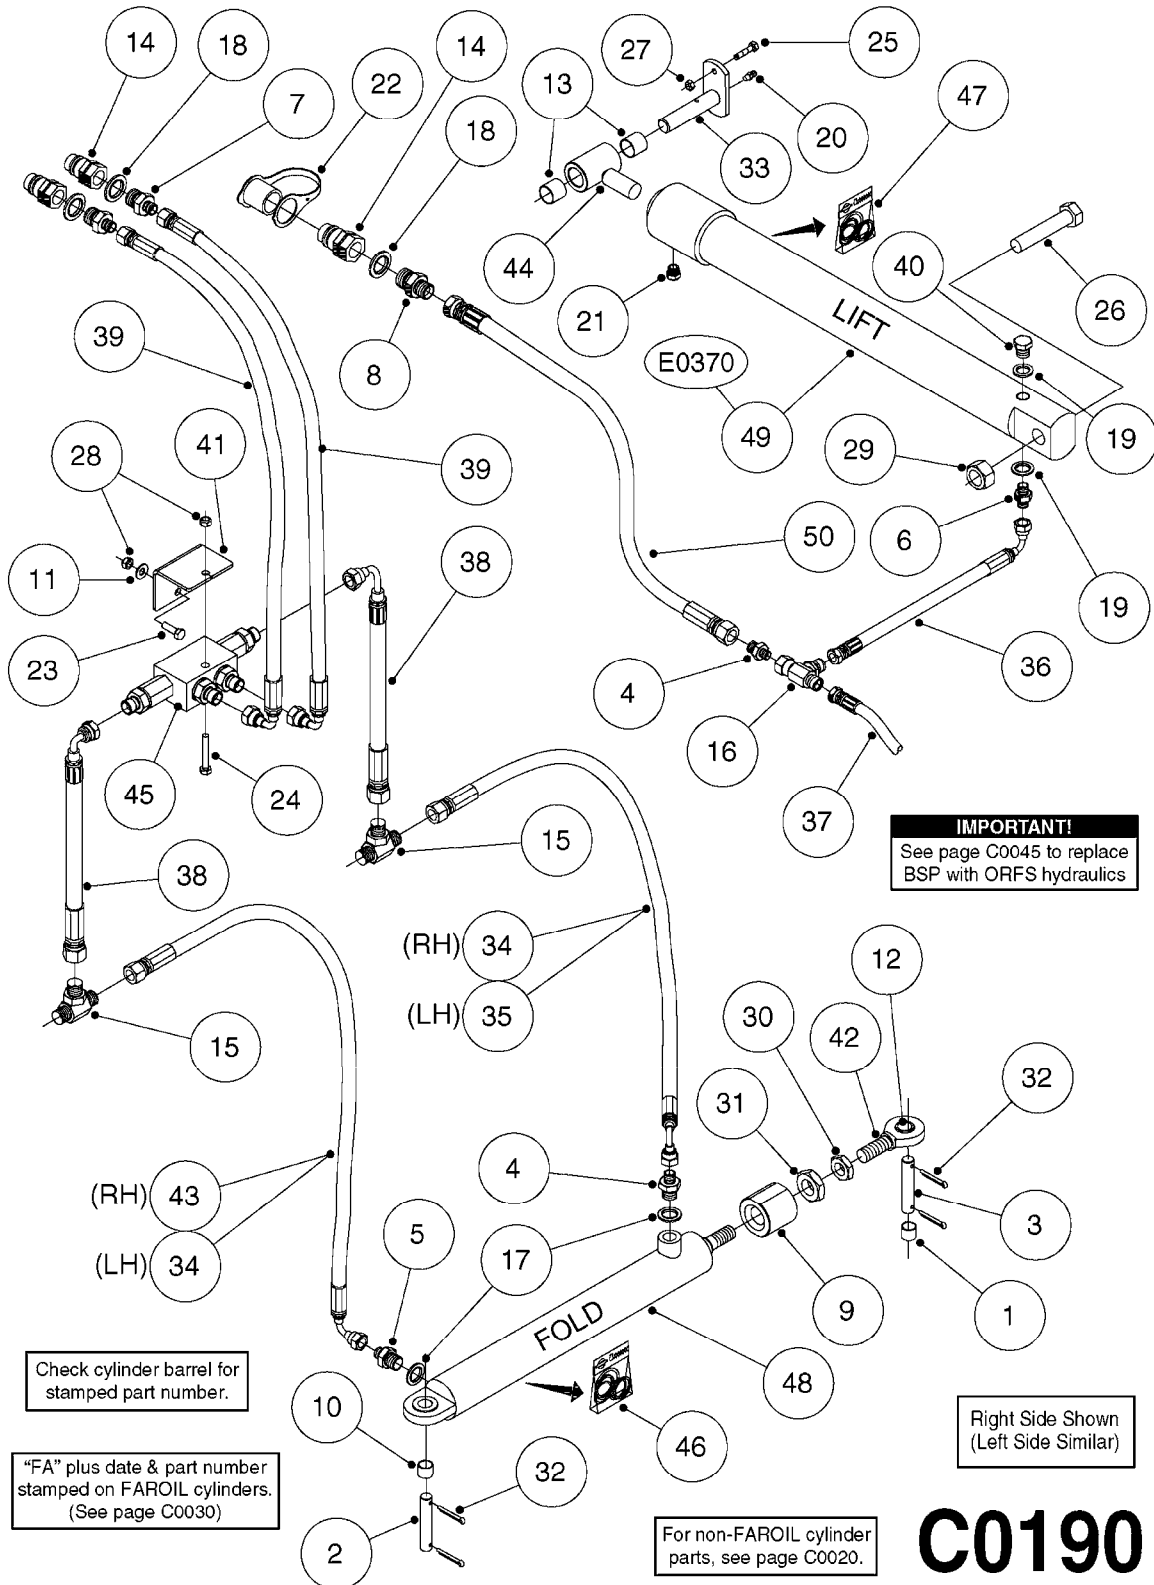

IMPORTANT!
See page C0045 to replace
BSP with ORFS hydraulics

Check cylinder barrel for
stamped part number.

"FA" plus date & part number
stamped on FAROIL cylinders.
(See page C0030)

Right Side Shown
(Left Side Similar)

For non-FAROIL cylinder
parts, see page C0020.

C0190

HYDRAULICS-EAG.HY 45-66'RANGER
C0190-HIN, 08:10:18

Page 1
Date 07.02.2020 10:40

Pos.	parts-n°	order qty	description
1	145912	1	BUSHING D19.8/D17.0X7MM
2	146324	1	SHAFT D16.8 L102/2 X 5
3	146587	1	PIN D16.8 X 65
4	146835	1	HEX NIPPLE 1/4" - 3/8" BSP
5	146839	1	HEX NIPPLE 1/4"X3/8" BSP 0.7MM
6	146845	1	HEX NIPPLE 1/4"X1/4"
7	146846	1	HEX NIPPLE 1/2" X 1/4"
8	146847	1	HEX NIPPLE 1/2"X3/8"
9	146992	1	BUSHING F.CYLINDER
10	151872	1	BUSHING D22.0/18.0 10MM
11	163936	1	WASHER D15/D6.2X1
12	210728	1	BEARING F.LINK HEAD M17
13	210835	1	BUSHING D28/25 L=25
14	230311	1	QUICK COUPLING 1/2"
15	230963	1	TEE 1/4"M X 1/4"M X 1/4"M BSP
16	232109	1	FITT.HY TEE 1/4"BSP UNION
17	240866	1	DOWTYSEAL 3/8"
18	241356	1	DOWTYSEAL 1/2"
19	241404	1	DOWTY SEAL 1/4"
20	283699	1	GREASE NIPPLE M6X1
21	284265	1	PLUG BREATHER 1/4" F/CYLINDER
22	334206	1	DUST HOOD FOR HY-COUPLING
23	410362	1	BOLT HEX 8.8 SS M6X20
24	410583	1	BOLT HEX 8.8 DEL M6X40
25	420567	1	BOLT HEX 8.8 DEL M8X30 FT
26	430918	1	M20X100 DIN 931-8.8 DEL
27	460143	1	SELF LOCK NUT M8 SST A2 DIN985
28	460261	1	NUT HEX M6X1.00 LOCK DIN985 A2 SS
29	460806	1	NUT HEX M20X2.50 LOCK DIN985A2 SS
30	461198	1	NUT HEX M16X2 JAMB
31	461249	1	NUT M22X1.5 DIN439B
32	480384	1	PIN COTTER 3/16 x 1-1/2"
33	615654	1	PIN D25 X 123 F. PARALIFT
34	784001	1	HOSE HY X 1/4 X 067.00"STR+ELB
35	784019	1	HOSE HY X 1/4 X 078.75"STR+ELB
36	784037	1	HOSE HY X 1/4" x 130"STR+ELB
37	784069	1	HOSE HY X 1/4 X 90.5" STR+ELB
38	784076	1	HOSE, HY, 1/4" L=8.5" STR-ELB
39	784078	1	HOSE HY X 1/4 X 417.33"STR+ELB
40	14010400	1	PLUG 1/4" BSP
41	16100400	1	PLATE 3 X 60 X 91 HY BLOCK MT
42	21091900	1	LINK HEAD M16 x D17 DELTA
43	28449403	1	HOSE HY X1/4X057.08"STR+ELB
44	61011803	1	ROD END M24X2 25M 06'07'
45	72256500	1	DOUB.PILOT STEERED COUNT.VALVE
46	75075000	1	SEAL KIT 78122600/27/28/29
47	75075200	1	SEAL KIT 78120900/14/50
48	78122900	1	CYLINDER 40/22X300MM RED
49	78128800	1	CYLINDER, D50/30-500
50	78563000	1	HY.HO.3/8"L= 6150 STR-STR