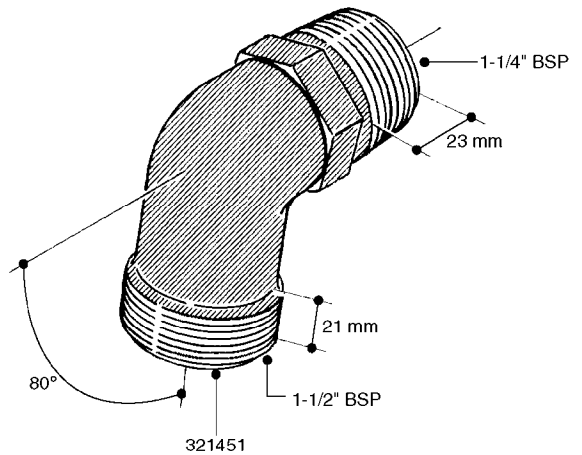

FITTINGS - HEXAGON NIPPLES
L0030-HIN, 01:01:16

Page 0
Date 07.02.2020 10:40

L0030

FITTINGS - HEXAGON NIPPLES
L0030-HIN, 01:01:16

Page 1
Date 07.02.2020 10:40

parts-n°	order qty	description
10015303	1	FITT.PO.HN 1.00X1.00 M1000
10425003	1	FITT.PO.HN 1.25X1.00 MCPHEE
320132	1	FITT.DK HN 1" BSP
320176	1	FITT.DK HN 3/8"X1/2" BSP
320445	1	FITT.DK HN 1/4"X3/8" BSP
320655	1	FITT.DK HN 1/2"-1/2" BSP
320692	1	FITT.DK HN 3/8'BSPX1/4'NPT
320703	1	FITT.DK HN 3/8BSP X1/2 &1/4NPT
320725	1	FITT.DK NIPPLE 3/8"-3/8" BSP
320902	1	FITT.DK HN 3/8'X 1/4' BSP
390232	1	FITT.DK HN 1-1/2' X 1-1/4' BSP
390276	1	FITT.DK HN 1'BSP