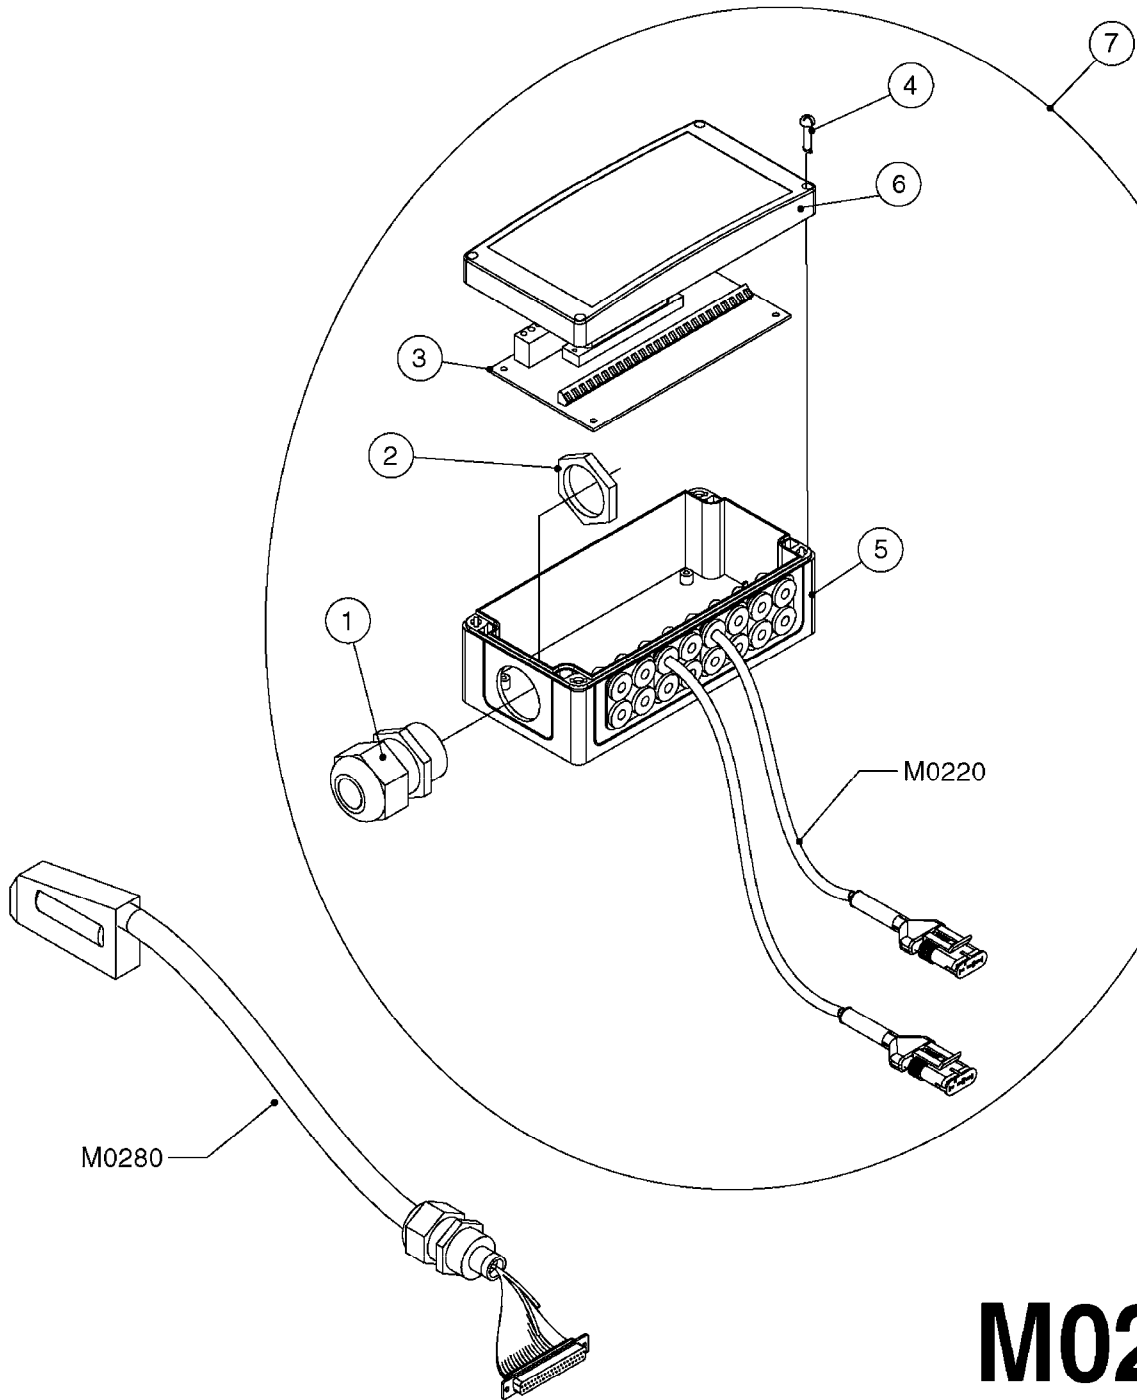

M0220

CABLES
M0220-HIN, 12:05:18

Page 1
Date 07.02.2020 10:41

Pos.	parts-n°	order qty	description
1	262150	1	SCREW ASSM.FOR D-SUB PLUG
2	26004900	1	CABLE FEM/MALE 37P L=9.5M
3	26005900	1	WIRE 37/37 POLE DAH/JOB COM
4	26006000	1	LEAD F AMP SUPERSEAL 3 WAYS L1,5M
4	26006100	1	CABLE L = 5.00M, AMP, MALE, 3P
4	26007000	1	CABLE L = 0.20M, AMP, MALE, 3P
4	26007100	1	CABLE L = 9.00M, AMP, MALE, 3P
4	26007200	1	CABLE 3POL AMP FEMALE L13M
5	26006200	1	CABLE L = 4.50M, AMP, MALE, 2P
5	26006300	1	CABLE L = 0.50M, AMP, MALE, 2P
5	26006400	1	CABLE L = 0.75M, AMP, MALE, 2P
5	26006500	1	CABLE L = 1.50M, AMP, MALE, 2P
5	26006600	1	CABLE L = 9.00M, AMP, MALE, 2P
6	26006700	1	CABLE L = 0.12M, AMP, FEMALE, 2P
7	26006800	1	CABLE L = 1.00M, AMP, FEMALE, 2P
8	26007300	1	CABLE L = 1.00M, AMP, FEMALE, 3P
9	26007400	1	CABLE L = 3.00M, AMP, EXT, 3P
9	26009800	1	CABLE L = 0.50M, AMP, EXT, 2P
10	26007500	1	CABLE FEM/FEM 15P L=3.5M
11	26016900	1	CABLE DB25M - DB25F L=8.5m
12	72450600	1	CAP F. AMP SUPER SEAL 2P PLUG
13	72450700	1	CAP F. AMP SUPER SEAL 3P PLUG
14	72450800	1	CAP F. AMP SUPER SEAL 4P PLUG