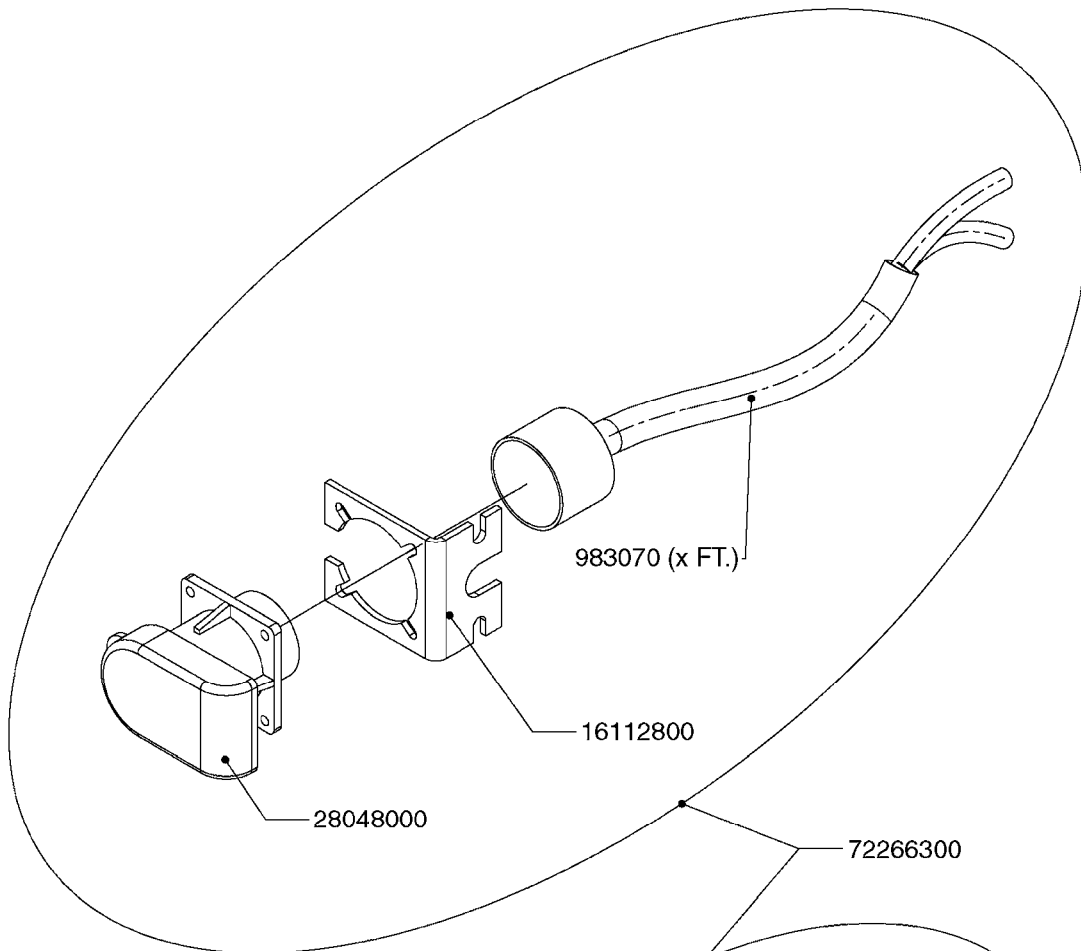

POWER SUPPLY CABLES
M0240-HIN, 01:01:16

Page 0

Date 07.02.2020 10:41