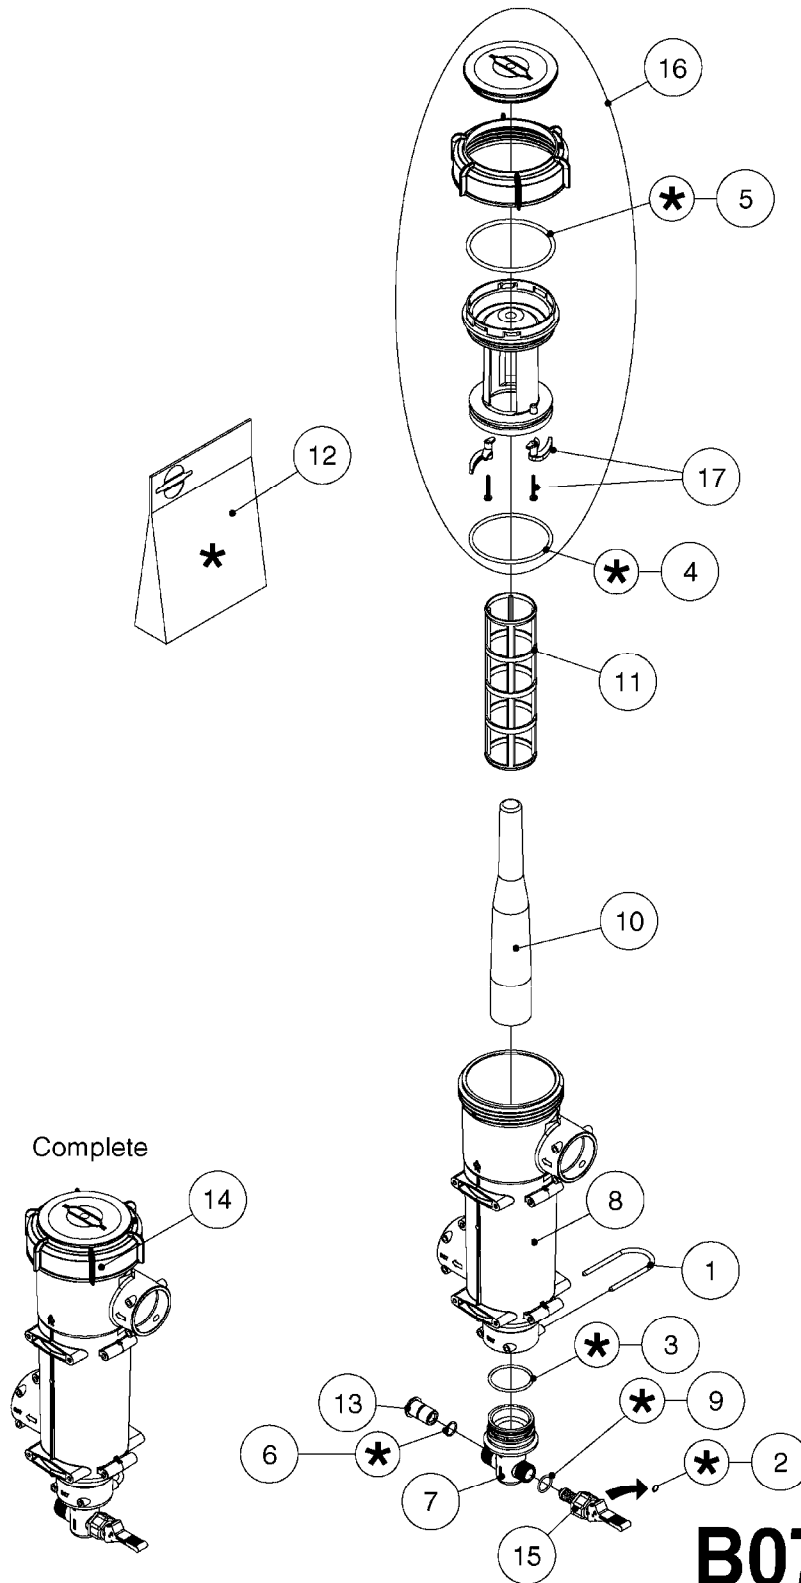

NOTE: 600 RPM AND 1000 RPM
PUMPS HAVE 1" INPUT SHAFT

A0430

PUMP - ACE 150 BELT DRIVE
A0430-HIN, 05:12:19

Page 1
Date 07.02.2020 10:39

parts-n°	order qty	description
420641	1	BOLT HM 8X35/22 A2 SS DIN931
450015	1	SCREW ALLAN 3/8'X5/8' BLACK
460143	1	SELF LOCK NUT M8 SST A2 DIN985
10440703	1	KEY SQ 1/4"x1-1/2"
21002203	1	BEARING, SEALED ACE BELT DRIVE
28022303	1	SHIELD KIT
28022403	1	OUTPUT SHAFT ACE BELT DR PUMP
28022503	1	BELT 600 RPM ACE PUMP
28022603	1	BELT 1000 RPM ACE PUMP
28022703	1	IMPELLER THERMOPLASTIC
28022803	1	IMPELLER CAST IRON
28022903	1	REPAIR KIT 600 RPM
28023003	1	REPAIR KIT 1000 RPM
28029203	1	11.6"P.D.X2"BORE PULLEY 600RPM
28029303	1	7.9"P.D.X2"BORE PULLEY 1000RPM
28094203	1	5/8" DRIVEN SHAFT W.KEYWAY SS
28094303	1	KEY 3/16"X3/16"X1-1/4"
28094403	1	1.35"P.D.X5/8"BORE PULLEY 600RPM
28094503	1	1.7"P.D.X5/8"BORE PULLEY 1000RPM
28094603	1	SCREW ALLEN 5/16"NC X 5/16"
28094703	1	IDLER MOUNTED TORSION SPRING
28094803	1	IDLER ARM
28094903	1	EXTERNAL SNAP RING F.IDLER ARM
28095003	1	5/8" SPACER
28095103	1	RETAINER RING
28095203	1	IDLER BEARING/OUTER ROLLER ASSEMBLY
28095303	1	HEX HEAD IDLER CAP SCREW 5/8"NCX2-1/8"
28095403	1	KEY F.IMPELLER 1/8"X1/8"X1/2"
28095503	1	KEY 3/8"X1/2"X1-1/2"

S-67 CHECK VALVE
(NON-THREADED)

S-67 CHECK VALVE
(THREADED)

FOR FITTINGS AND
HOSES, SEE SECTION L

B0640

CHECK VALVES - S67 (2011)
B0640-HIN, 15:10:19

Page 1

Date 07.02.2020 10:40

Pos.	parts-n°	order qty	description
1	145996	1	FITT.DK S-67 FORK
2	242353	1	O-RING 3 X 44.2 VITON
3	334231	1	FITT.DK S-67 STR.1"
3	334232	1	FITT.DK S-67 STR.1-1/4"
4	72432400	1	FITT.DK S-67 CONNEC W.CHK SEAT
5	72819200	1	CHECK VALVE S67 2012 THREADED
6	72819300	1	CHECK VALVE S67 2012 NO THREAD
7	72878800	1	CHECK VALVE S67 SUBASSEMBLY 2013 INCLUDED WITH #5 & #6