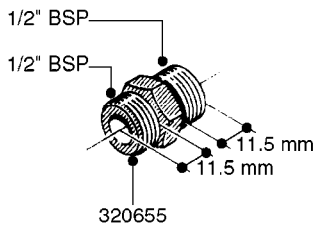

FITTINGS - HEXAGON NIPPLES
L0030-HIN, 01:01:16

Page 0
Date 07.02.2020 10:40

L0030

FITTINGS - HEXAGON NIPPLES
L0030-HIN, 01:01:16

Page 1
Date 07.02.2020 10:40

parts-n°	order qty	description
10015303	1	FITT.PO.HN 1.00X1.00 M1000
10425003	1	FITT.PO.HN 1.25X1.00 MCPHEE
320132	1	FITT.DK HN 1" BSP
320176	1	FITT.DK HN 3/8"X1/2" BSP
320445	1	FITT.DK HN 1/4"X3/8" BSP
320655	1	FITT.DK HN 1/2"-1/2" BSP
320692	1	FITT.DK HN 3/8'BSPX1/4'NPT
320703	1	FITT.DK HN 3/8BSP X1/2 &1/4NPT
320725	1	FITT.DK NIPPLE 3/8"-3/8" BSP
320902	1	FITT.DK HN 3/8'X 1/4' BSP
390232	1	FITT.DK HN 1-1/2' X 1-1/4' BSP
390276	1	FITT.DK HN 1'BSP