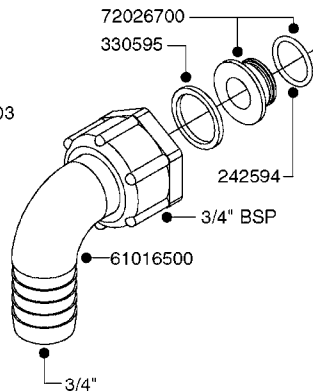

L0040

FITTINGS - NIPPLES & ELBOWS
L0040-HIN, 01:01:16

Page 1

Date 07.02.2020 10:40

parts-n°	order qty	description
10530803	1	FITT.PO.SE 2.00X2.00 45 DEG.
320191	1	FITT.DK ELB 3/8' BSP 45 DEGREE
320482	1	FITT.DK ELB. 1/2" BSP 60 DEG.
320596	1	FITT.DK ELB 3/8'-1/2'BSP 45DEG
320607	1	FITT.DK HN 3/8M X 3/8F BSP LNG
320633	1	FITT.DK HN 3/8"M X 3/8"F BSP
321451	1	FITT.DK ELB.1-1/2 X1-1/4 80DEG
321532	1	FITT.DK REDUC 3/4' X 1/2' BSP
390233	1	FITT.DK REDUC 1-1/2" X 1" BSP

L0050

parts-n°	order qty	description
242594	1	O-RING D14 X 1.78 SCH.70-EPDM
320294	1	FITT.DK TEE 3/8X3/8HB X1/2"BSP
320305	1	FITT.DK HB 3/4'- 3/4' BSP
320386	1	FITT.DK TEE 3/8X3/8HB X3/8"BSP
320397	1	FITT.DK ELB 3/8"HB X 3/8" BSP
320401	1	FITT.DK TEE 1/2X1/2HB X1/2"BSP
320412	1	FITT.DK TEE 1/2X1/2HB X3/8'BSP
320423	1	FITT.DK ELB 1/2'HB X 3/8' BSP
320891	1	FITT.DK HB 3/8'- 3/8' BSP
320972	1	FITT.DK HB 5/16'- 1/4' BSP
322046	1	FITT.DK TEE 1/2X1/2HB X3/4'BSP
322048	1	FITT.DK TEE 3/4X3/4HB X3/4'BSP
330595	1	O-RING D24.6/D20X2.1 -3/4"
333137	1	FITT.DK CONN.1/2" F.NOZZ. DOUB
333141	1	FITT.DK CONN.1/2" F.NOZZ.SING
334041	1	FITT.DK CONN.3/4' F.NOZZ. SING
334042	1	FITT.DK CONN.3/4' F.NOZZ. DOUB
334195	1	FITT.DK ELB. 3/4"HB X 3/4"HB
10012103	1	FITT.PO.HB 1.25X1.50 IMB1012
10014003	1	FITT.PO.HB 1.25X1.25 IMB1010
10036903	1	FITT.PO.HB 1.50X1.50 IMB1212
28019303	1	FITTING HB ELB 3/4NPT-3/4HOSE
61016500	1	HOSE TAIL 3/4" 90°+RG CAP 3/4"
72026700	1	NOZZLE TUBE ADAPTER W/O-RING