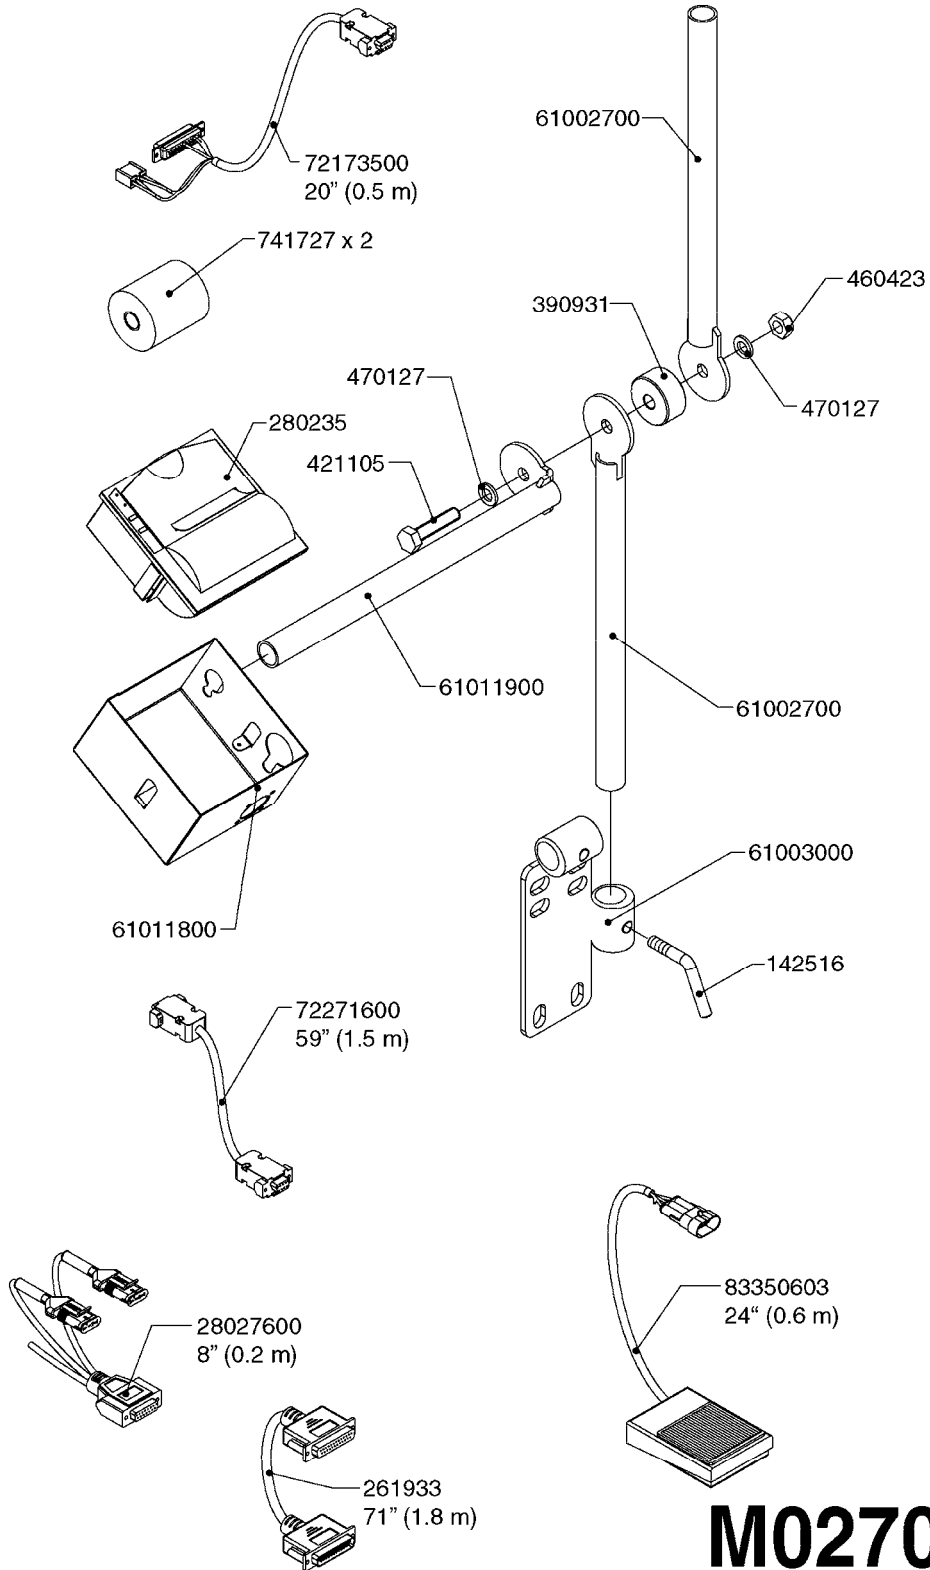

HC 5500 ACCESSORIES
M0270-HIN, 01:01:16

Page 1
Date 07.02.2020 10:41

parts-n°	order qty	description
142516	1	SCREW SET M10 BENT F. LOCKING
261933	1	CABLE W/PLUG 2X25 L=71"
280235	1	HARDI PRINTER WITH CLOCK
390931	1	PLASTIC SPACER D40XD11 L=20
421105	1	M10X45 MACHINE SCREW STAINLESS
460423	1	NUT HEX M10X1.50 LOCK DIN985A2 SS
470127	1	WASHER D15D10X2 M10 LOCK
741727	1	PAPER, THERMAL, HC5500 PRINTER
28027600	1	WIRE HC5500 AUX.
61002700	1	TUBE BRACKET F.TRACTOR MOUNT
61003000	1	BRACKET F.TRACTOR MOUNT
61011800	1	BOX FOR HARDI PRINTER
61011900	1	TUBE BRACKET F.TRACTOR MOUNT
72173500	1	WIRE F.PRINTER HC5500 L=20"
72271600	1	HC5500 COMMUNICATION CABLE
83350603	1	FOOT SWITCH HC5500 CONTROL