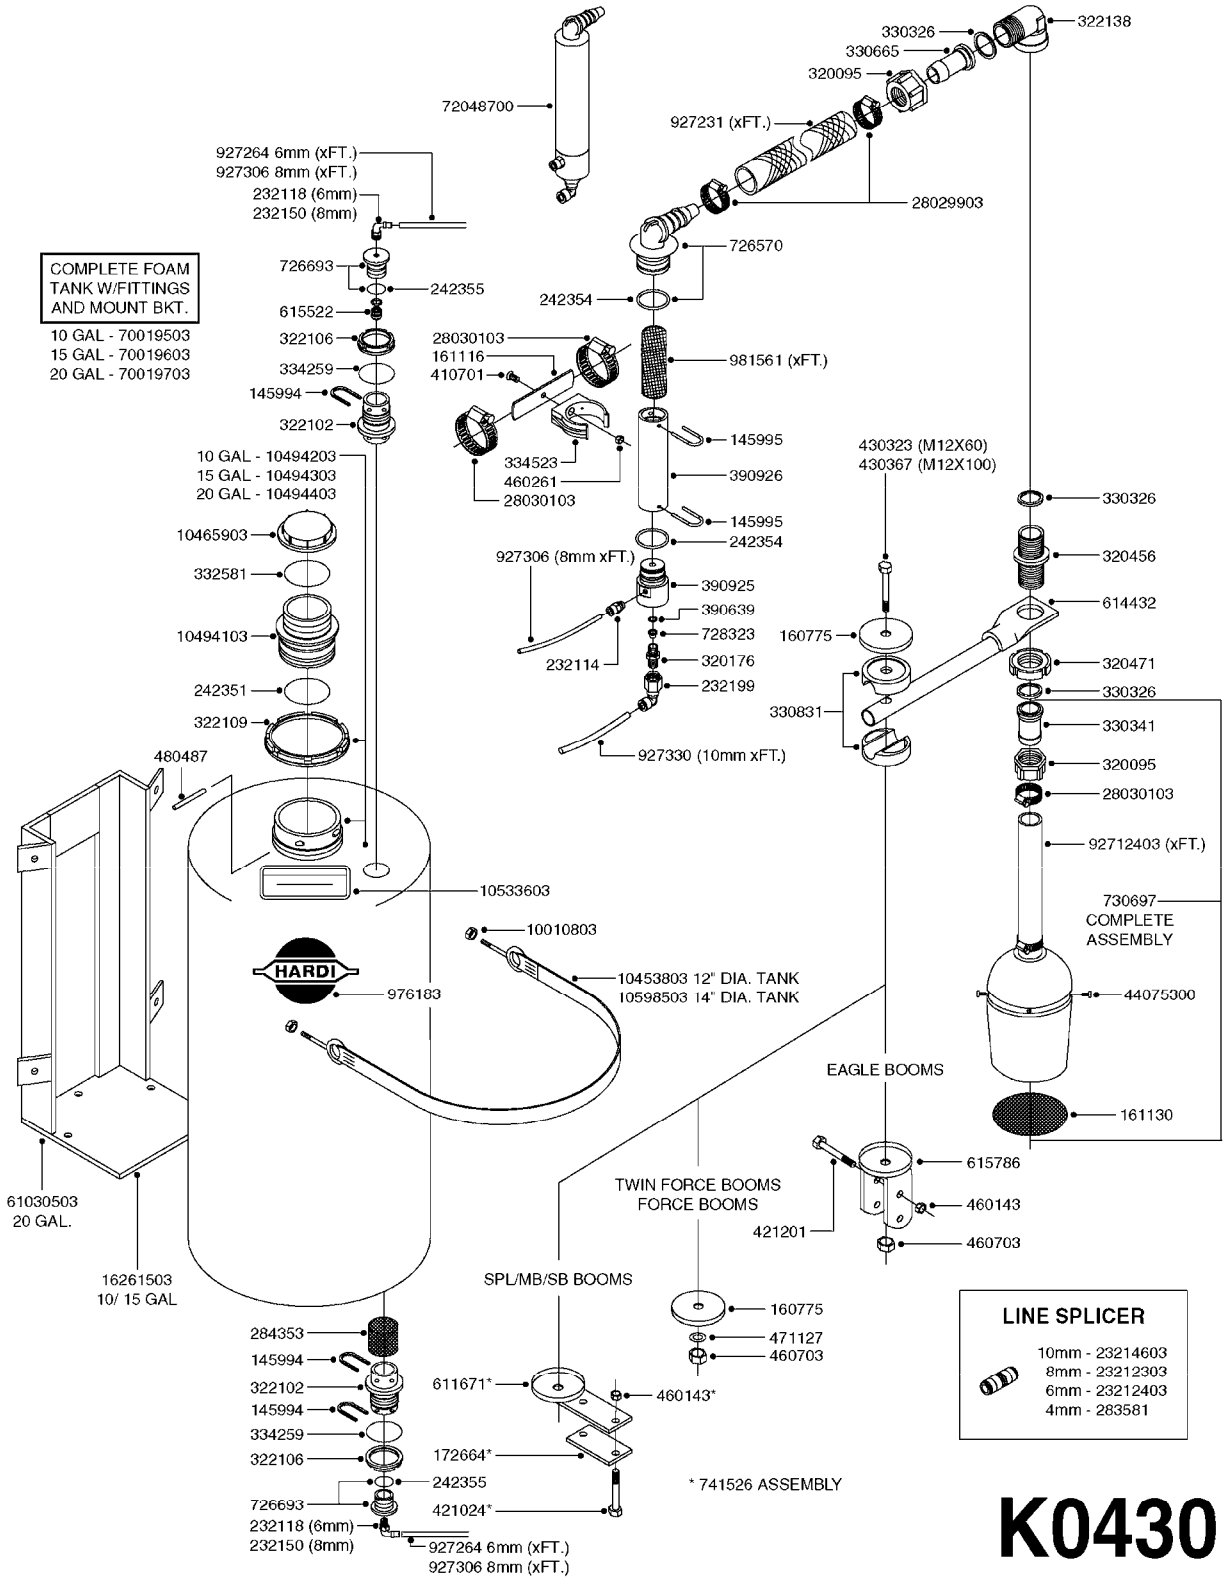

COMPLETE FOAM TANK W/FITTINGS AND MOUNT BKT.

- 10 GAL - 70019503
- 15 GAL - 70019603
- 20 GAL - 70019703

- 10 GAL - 10494203
- 15 GAL - 10494303
- 20 GAL - 10494403

FOAMMARKER TANK/DROPPER 2000
K0430-HIN, 05:12:19

Page 1
Date 07.02.2020 10:40

parts-n°	order qty	description
145994	1	FITT.DK S-40 FORK
145995	1	FITT.DK S-53 FORK
160775	1	WASHER F. FRICTION PLATE
161116	1	FLATBAR PLATE 3 X 25 X 110
161130	1	FILTER SCREEN F/FOAM DROPPER
172664	1	FLATBAR BACKING PLATE
232114	1	COUPLER 1/8" THREADX8MM HOSE
232118	1	HOSE CONN. 90DEG 1/8'X 6MM PE
232150	1	HOSE CONN. 90DEG. 1/8'X8MM PE
232199	1	COUPLER 3/8' BSP-90/10MM HOSE
242351	1	O-RING D69.5X3.0 VITON F.S-93
242354	1	O-RING D32.2X3.0 VITON
242355	1	O-RING D19.2X3.0 VITON F.S-40
283581	1	HOSE CONNECTOR STR. F.4MM PE
284353	1	SPONGE FOR FOAM MARKER
320095	1	FITT.DK NUT 1" BSP
320176	1	FITT.DK HN 3/8"X1/2" BSP
320456	1	FITT.DK BULKHEAD 1"BSP DOUBLE
320471	1	FITT.DK NUT 1" BSP JAMB
322102	1	FITT.DK S-40 BULKHEAD
322106	1	FITT.DK S-40 BULKHEAD NUT
322109	1	FITT.DK S-93 BULKHEAD NUT
322138	1	FITT.DK ELB 1"M X 1"F BSP
330326	1	O-RING D30/D24X2 F.1"NUT
330341	1	FITT.DK HB 1" F. 1" NUT
330665	1	FITT.DK HB 3/4"F.1" NUT
330831	1	FRICTION PLATE
332581	1	GASKET F. 1-1/2" BSP CAPNUT.
334259	1	GASKET F. S-40 BULKHEAD
334523	1	PIPE HOLDER Ø51.5
390639	1	O-RING F.NOZZLE FILTER
390925	1	FITTING F.FOAM MIX.CHAMB. STD
390926	1	TUBE,MIX CHAMB. FOAM MARK STD
410701	1	SCREW M6X16 GALV.
421024	1	BOLT HEX 8.8 DEL M8X60
421201	1	BOLT HEX 8.8 DEL M8X70
430323	1	BOLT HEX 8.8 DEL M12X60
430367	1	BOLT HEX 8.8 DEL M12X100 DIN931
460143	1	SELF LOCK NUT M8 SST A2 DIN985
460261	1	NUT HEX M6X1.00 LOCK DIN985 A2 SS
460703	1	NUT HEX M12X1.75 LOCK DIN985A2 SS
471127	1	WASHER, M12, Ø24/13X24X2.5 SS
480487	1	PIN M5X60 SLOTTED GALV
611671	1	BREAK AWAY HOLDER F-MARKER
614432	1	BREAK AWAY ARM F. FOAM MARKER
615522	1	CHECK VALVE F.FOAM MARKER
615786	1	MOUNT BKT. F.FOAM DROPPER 98
726570	1	FITT.DK S-53 ELB.3/4" W.ORING
726693	1	FITT.DK S-40 PLUG 1/8BSP ORING
728323	1	VALVE NON-RETURN
730697	1	FOAM DROPPER COMP. BLACK '97
741526	1	FOAM DROPPER MT. KIT MB-SPL
927231	1	HOSE R X PVCX3/4 CLR/BRD 0012"
927264	1	HOSE R X PE D6/D4 X 0012"
927306	1	HOSE R X PE D8/D6 X 0012"BLACK
927330	1	HOSE R X PE D10/D8 X 012"BLACK
976183	1	DECAL COMPANY D.18,2 X 29,6
981561	1	SPONGE MAT. MIX.CHAMBER-x0012"
10010803	1	NUT HEX NC (NYLON LOCK) 5/16
10453803	1	STRAP F.FOAMER TANK (755mm)
10465903	1	*LID F.FOAM MARKER, DRILLED