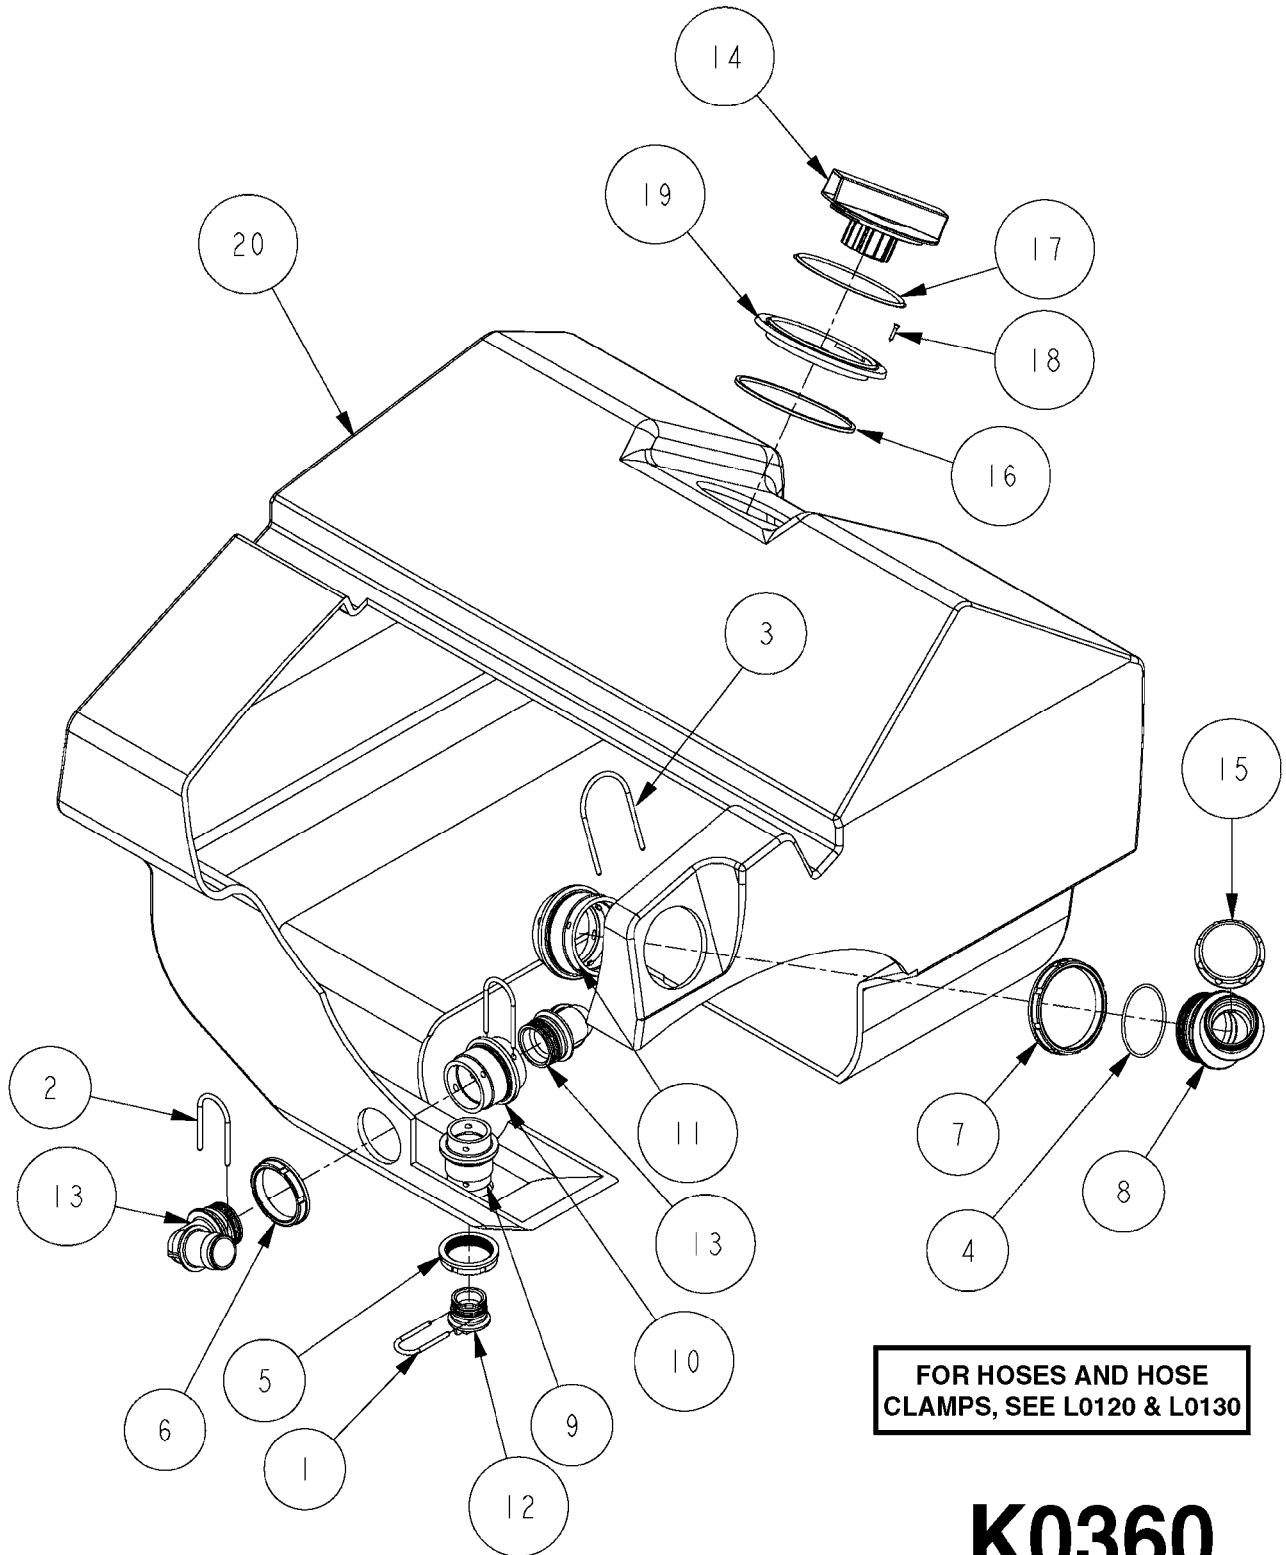

Pos.	parts-n°	order qty	description
1	240925	1	O-RING D49.5X3 NITRIL
2	242594	1	O-RING D14 X 1.78 SCH.70-EPDM
3	320283	1	FITT.DK NUT 3/4"BSP
4	322241	1	FILTER HOUSING W.3/4' BARBS
4	322249	1	FILTER HOUSING W.1/2' BARBS
5	322242	1	FILTER BOWL / IN-LINE
6	322250	1	FILTER HOUSING W.3/4"BSP THRD
7	341291	1	RUBBER HOSE CLAMP COVER 130MM
7	341292	1	RUBBER HOSE CLAMP COVER 180MM
8	410605	1	BOLT HEX 8.8 DEL M6X80
9	440673	1	SCREW F.PLASTIC 5X12 SS
10	440737	1	BOLT CARRIAGE M10x25 SS
11	460261	1	NUT HEX M6X1.00 LOCK DIN985 A2 SS
12	460423	1	NUT HEX M10X1.50 LOCK DIN985A2 SS
13	615443	1	FILTER ELEM.50 MESH BLUE
13	615444	1	FILTER ELEM.80 MESH RED
13	615445	1	FILTER ELEM.100 MESH YELLOW
14	716236	1	FITT.DK HB 1/2" ASSY. F. 3/4"
14	724621	1	FITT.DK HB 3/4"ASSY F.3/4" NUT
15	845205	1	FILTER IN-LINE 1/2' 50 MESH
15	845208	1	FILTER IN-LINE 3/4' 50 MESH
15	845209	1	FILTER IN-LINE 3/4' 80 MESH
15	845210	1	FILTER IN-LINE 3/4" 100 MESH
16	845218	1	FILTER IN-LINE 3/4'50 MESH OML
16	845219	1	FILTER IN-LINE 3/4'80 MESH OML
17	16022203	1	PLATE 3.0 X 55 X 196
18	16022403	1	BRACKET 60MM TUBE
19	16321500	1	LINE FILTER BRACKET, TDZ/DDZ
20	24263000	1	O-RING Ø24.4 X 3.1 NITRIL SH70
21	28029903	1	CLAMP HOSE GEAR P3/4"-S1" 6712
22	28047103	1	CLAMP HOSE GEAR 50 X 50 6740
22	28047203	1	CLAMP HOSE GEAR 60 X 80 6756
23	32239700	1	FITT.DK NUT T25
24	32239800	1	FITT.DK IN-LINE FILTER TOP T25
25	33515500	1	FITT.DK NUT LOCK RING T25
26	44076200	1	SCREW WN5451 5X16 SS TORX
27	72700600	1	FILTER IN-LINE 80 MESH, T25
28	92702103	1	HOSE R X1/2" X300PSI WP X0012"
28	92703203	1	HOSE R X3/4" X300PSI WP X0012"