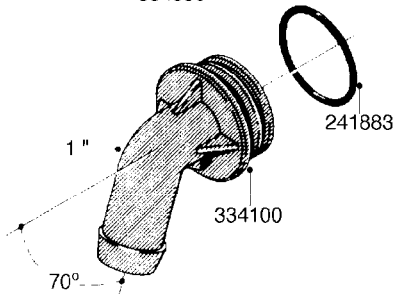

L0080

FITTINGS - S-53
L0080-HIN, 12:09:17

Page 1

Date 07.02.2020 10:41

Pos.	parts-n°	order qty	description
1	145995	1	FITT.DK S-53 FORK
2	241973	1	O-RING Ø3 X 44.2 70 SHORES NITRIL NITRIL (BLACK)
2	242353	1	O-RING 3 X 44.2 VITON VITON (BROWN)
3	242109	1	O-RING D32.2x3.0 NITRIL (BLACK)
3	242354	1	O-RING D32.2X3.0 VITON VITON (BROWN)
4	322103	1	FITT.DK S-53 BULKHEAD
5	322107	1	FITT.DK S-53 BULKHEAD NUT
6	322110	1	FITT.DK S-53 ELB. 1/2" BSP
7	322352	1	FITT.DK S-53 TEE
8	334229	1	FITT.DK S-53 STR.3/4"
9	334260	1	GASKET F. S-53 BULKHEAD
10	334564	1	FITT.DK S-67 TO S-53 ADAPTER
11	391100	1	FITT.DK S-53THREAD INS.1/2"BSP
12	726463	1	FITT.DK S53 BULKHEAD W/GASKET
13	726552	1	FIT.DK S-53X90 1/2" BSP,O-RING
14	726556	1	FITT.DK S-53 HB 1/2" W/O-RING
15	726558	1	FITT.DK S53 STR. 3/4" W.ORING
16	726559	1	FITT DK. S-53 HB 1" W/O-RING
17	726568	1	FITT.DK.S-53 HB 1/2"90 W/O-RING
18	726570	1	FITT.DK S-53 ELB.3/4" W.ORING
19	726571	1	FITT.DK S-53 ELB.1", W ORING
20	726578	1	FITT.DK S53 PLUG WITH O-RING
21	728561	1	FITT.DK. S67M - S53F REDUCER