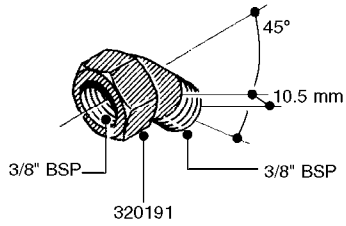

FITTINGS - HEXAGON NIPPLES
L0030-HIN, 01:01:16

Page 0
Date 07.02.2020 10:40

L0030

FITTINGS - HEXAGON NIPPLES
L0030-HIN, 01:01:16

Page 1
Date 07.02.2020 10:40

parts-n°	order qty	description
10015303	1	FITT.PO.HN 1.00X1.00 M1000
10425003	1	FITT.PO.HN 1.25X1.00 MCPHEE
320132	1	FITT.DK HN 1" BSP
320176	1	FITT.DK HN 3/8"X1/2" BSP
320445	1	FITT.DK HN 1/4"X3/8" BSP
320655	1	FITT.DK HN 1/2"-1/2" BSP
320692	1	FITT.DK HN 3/8'BSPX1/4'NPT
320703	1	FITT.DK HN 3/8BSP X1/2 &1/4NPT
320725	1	FITT.DK NIPPLE 3/8"-3/8" BSP
320902	1	FITT.DK HN 3/8'X 1/4' BSP
390232	1	FITT.DK HN 1-1/2' X 1-1/4' BSP
390276	1	FITT.DK HN 1'BSP