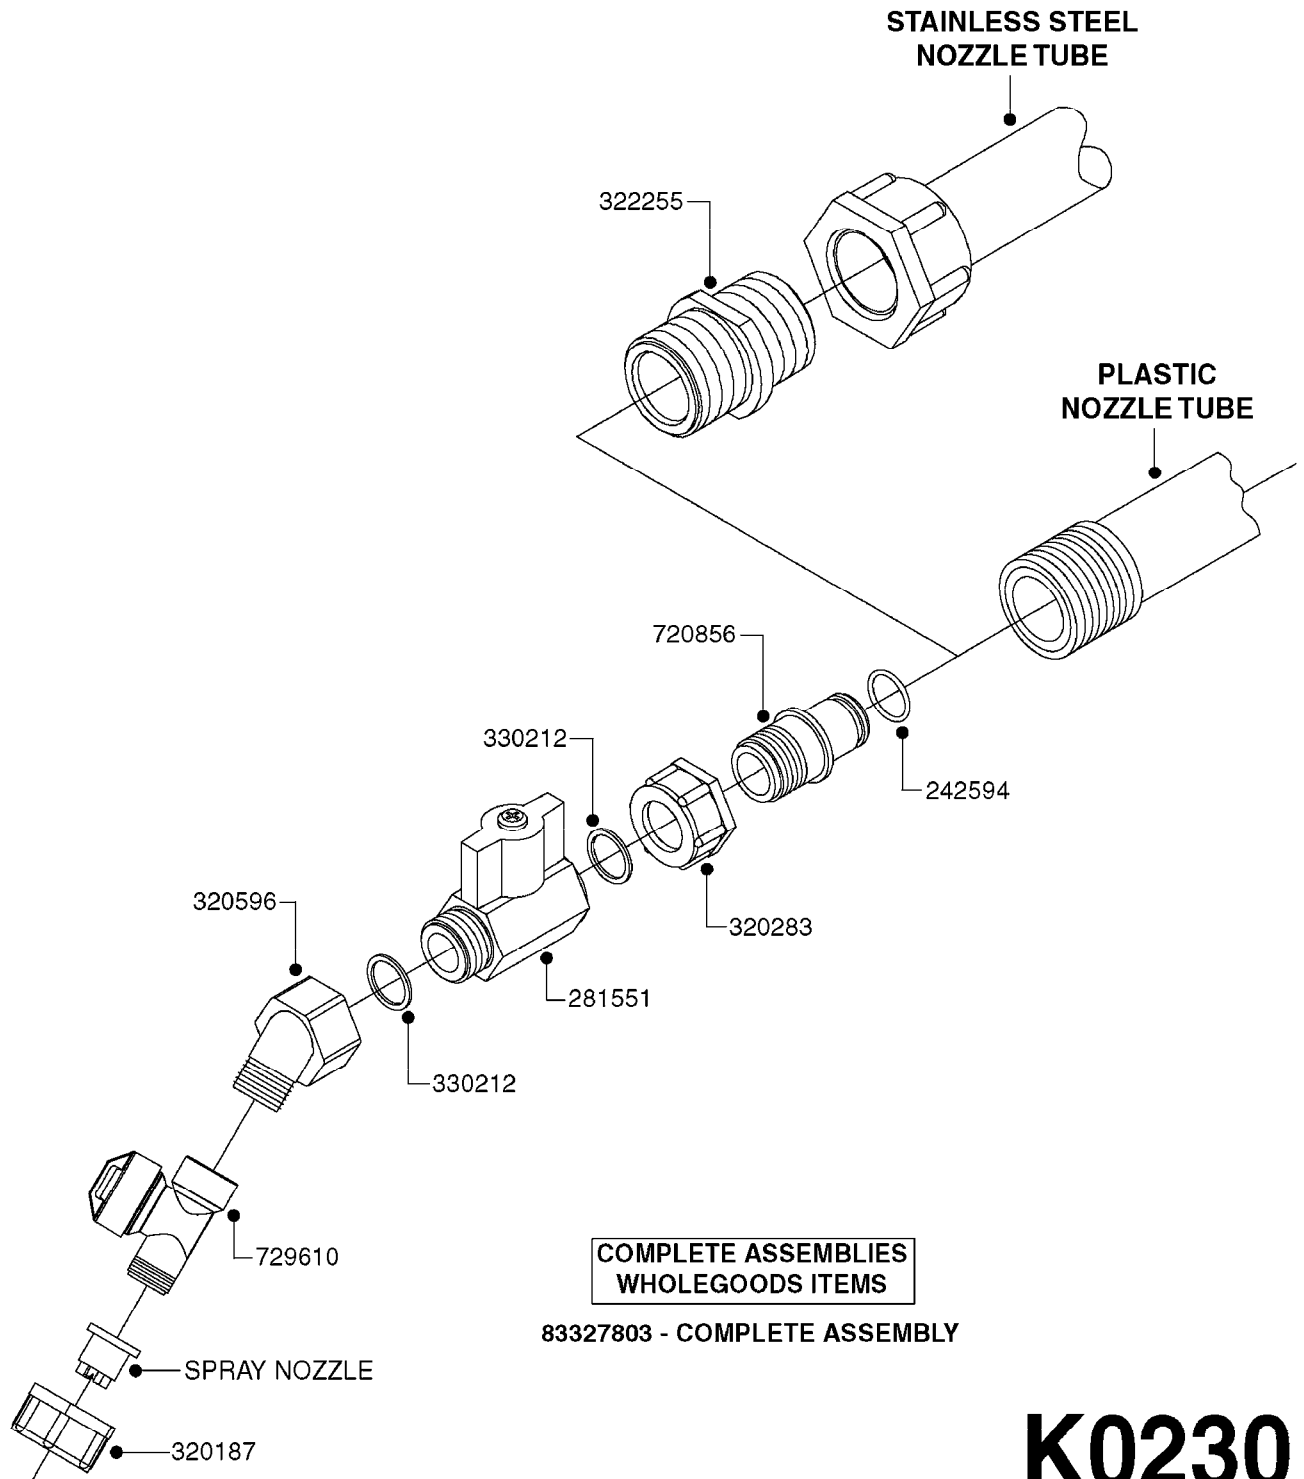

K0230

END NOZZLE KIT
K0230-HIN, 01:01:16

Page 1

Date 07.02.2020 10:40

parts-n°	order qty	description
242594	1	O-RING D14 X 1.78 SCH.70-EPDM
281551	1	BALL VALVE 1/2"
320187	1	FITT.DK CAP 3/8" BSP BLACK
320283	1	FITT.DK NUT 3/4"BSP
320596	1	FITT.DK ELB 3/8'-1/2'BSP 45DEG
322255	1	FITT.DK NIPPLE 3/4"X 3/4"
330212	1	O-RING D19/D14X2.4 F.1/2"NUT
720856	1	FITT.DK 1/2'BSP ASSY.F.3/4'NUT
729610	1	NOZZLE ASSY. NON DRIP 3/8 THRD
83327803	1	END NOZZLE KIT "04"