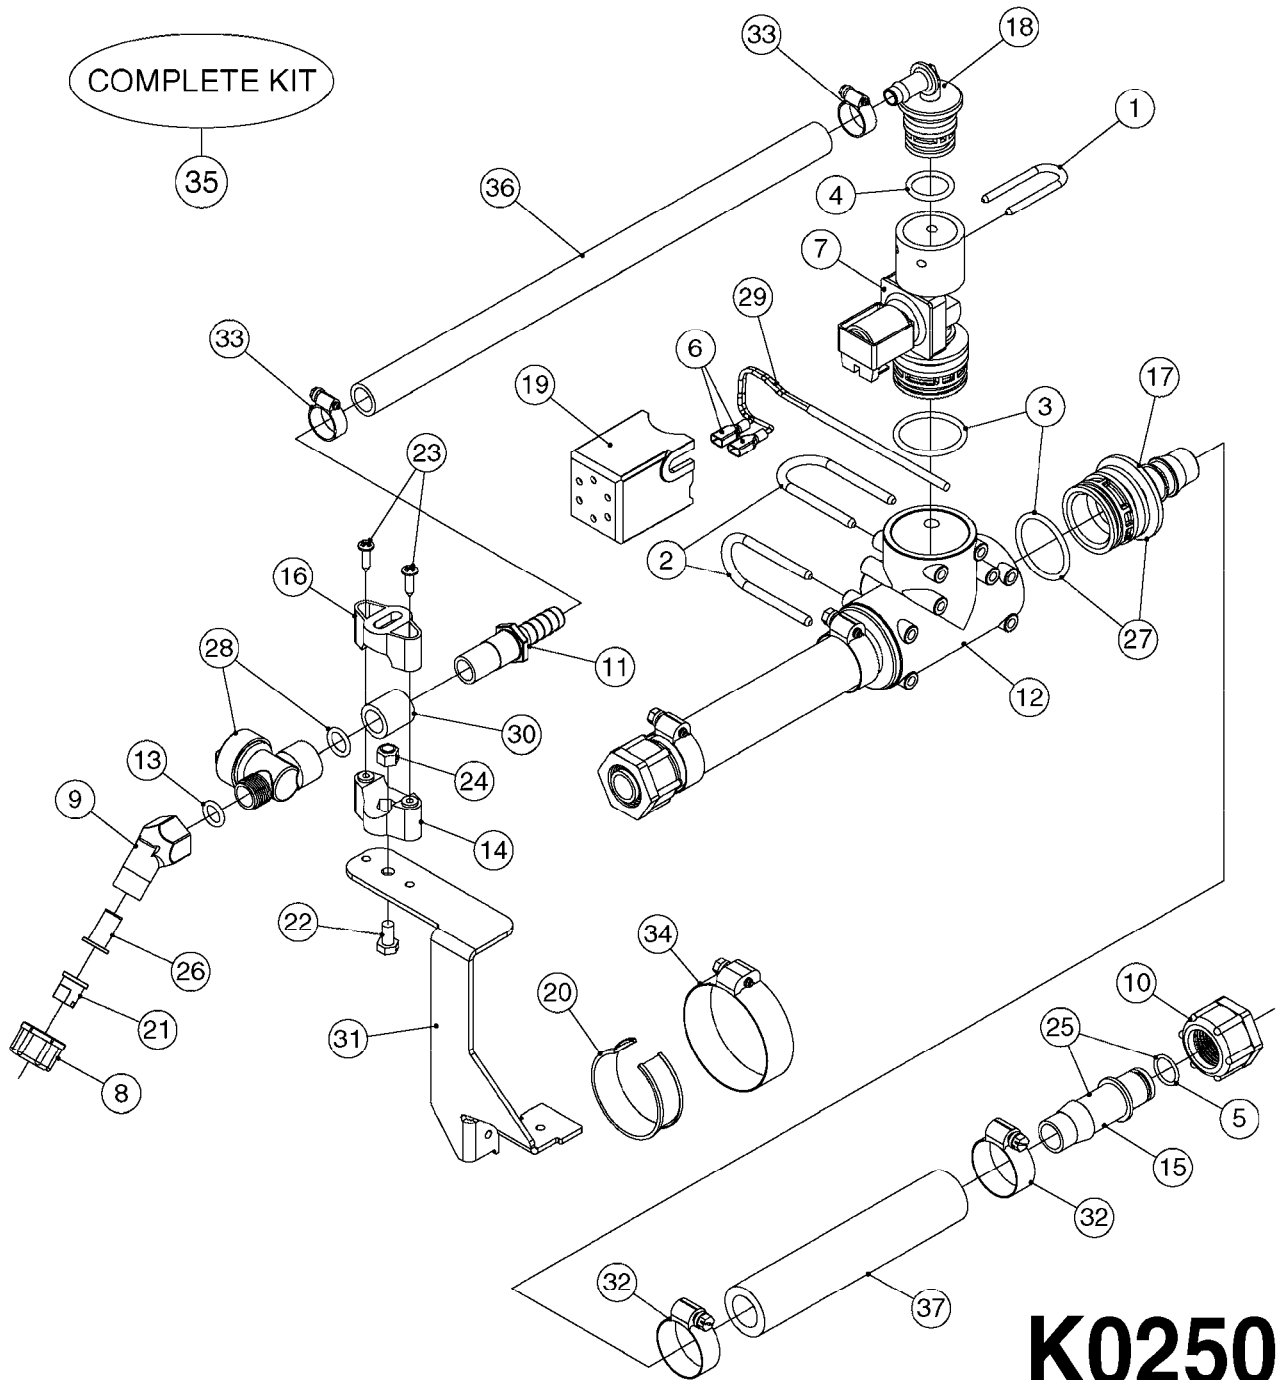

K0250

ELECTRIC END NOZZLE KIT '09
K0250-HIN, 01:01:16

Page 1
Date 07.02.2020 10:40

Pos.	parts-n°	order qty	description
1	145994	1	FITT.DK S-40 FORK
2	145995	1	FITT.DK S-53 FORK
3	242354	1	O-RING D32.2X3.0 VITON
4	242355	1	O-RING D19.2X3.0 VITON F.S-40
5	242594	1	O-RING D14 X 1.78 SCH.70-EPDM
6	261539	1	SPADE F.ELEC CONNEX BLUE INSUL
7	262104	1	VALVE, SOLENOID, S53/S40
8	320187	1	FITT.DK CAP 3/8" BSP BLACK
9	320191	1	FITT.DK ELB 3/8' BSP 45 DEGREE
10	320283	1	FITT.DK NUT 3/4"BSP
11	320891	1	FITT.DK HB 3/8'- 3/8' BSP
12	322352	1	FITT.DK S-53 TEE
13	330013	1	O-RING 2.5 X 10 PUR
14	333012	1	NOZZLE HOLD. UPPER PART
15	334044	1	FITT.DK HB 3/4' F. 3/4' CAP
16	334220	1	YOKE, UPPER NOZZLE BODY
17	334229	1	FITT.DK S-53 STR.3/4"
18	334237	1	FITT.DK S-40 ELB.3/8"
19	334965	1	COVER FOR S53 SOLENOID VALVE
20	341291	1	RUBBER HOSE CLAMP COVER 130MM
21	370392	1	NOZZLE END FAN 1850-G 300
22	410546	1	BOLT HEX M6X12 A2 SS DIN933
23	440665	1	SCREW M4.2X16 STAINLESS
24	460261	1	NUT HEX M6X1.00 LOCK DIN985 A2 SS
25	724621	1	FITT.DK HB 3/4"ASSY F.3/4" NUT
26	725042	1	SCREEN 80 MESH W.GASKET, RED
27	726558	1	FITT.DK S53 STR. 3/4" W. ORING
28	729610	1	NOZZLE ASSY. NON DRIP 3/8 THRD
29	983087	1	ELEC. CABLE 2 WIRE X 0.75MM
30	10631003	1	HOSE R X CLEAR BRAID.X 1/2 12"
31	16110803	1	NOZZLE BRACKET VAR SPACINGS
32	28029903	1	CLAMP HOSE GEAR P3/4"-S1" 6712
33	28044903	1	CLAMP HOSE GEAR P3/8" 6706
34	28047003	1	CLAMP HOSE GEAR 30 X 50 6732
35	82613203	1	ELECTRIC END NOZZLE KIT 2009
36	92701703	1	HOSE R X3/8" X300PSI WP X0012"
37	92703203	1	HOSE R X3/4" X300PSI WP X0012"