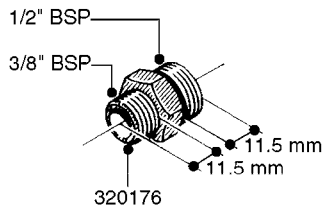

FITTINGS - HEXAGON NIPPLES
L0030-HIN, 01:01:16

Page 0
Date 07.02.2020 10:40

L0030

FITTINGS - HEXAGON NIPPLES
L0030-HIN, 01:01:16

Page 1
Date 07.02.2020 10:40

parts-n°	order qty	description
10015303	1	FITT.PO.HN 1.00X1.00 M1000
10425003	1	FITT.PO.HN 1.25X1.00 MCPHEE
320132	1	FITT.DK HN 1" BSP
320176	1	FITT.DK HN 3/8"X1/2" BSP
320445	1	FITT.DK HN 1/4"X3/8" BSP
320655	1	FITT.DK HN 1/2"-1/2" BSP
320692	1	FITT.DK HN 3/8'BSPX1/4'NPT
320703	1	FITT.DK HN 3/8BSP X1/2 &1/4NPT
320725	1	FITT.DK NIPPLE 3/8"-3/8" BSP
320902	1	FITT.DK HN 3/8'X 1/4' BSP
390232	1	FITT.DK HN 1-1/2' X 1-1/4' BSP
390276	1	FITT.DK HN 1'BSP