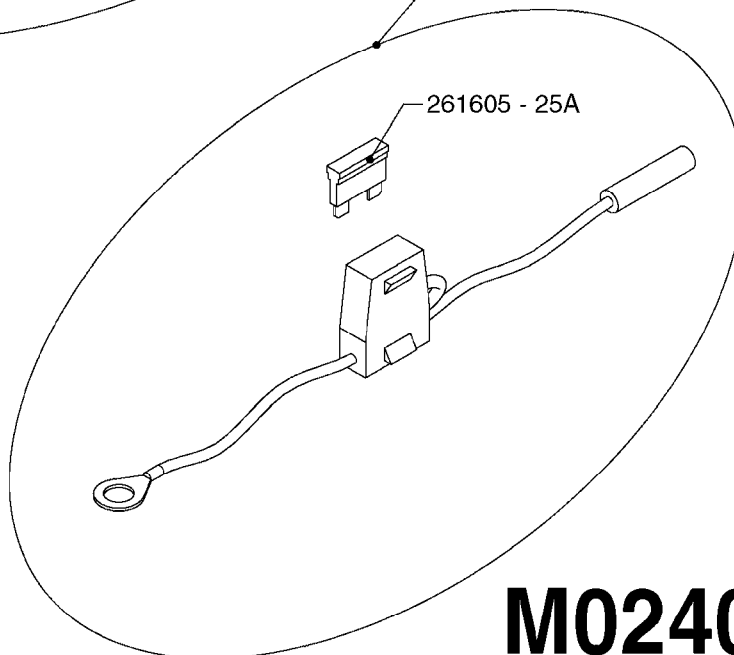

POWER SUPPLY CABLES
M0240-HIN, 01:01:16

Page 0

Date 07.02.2020 10:41