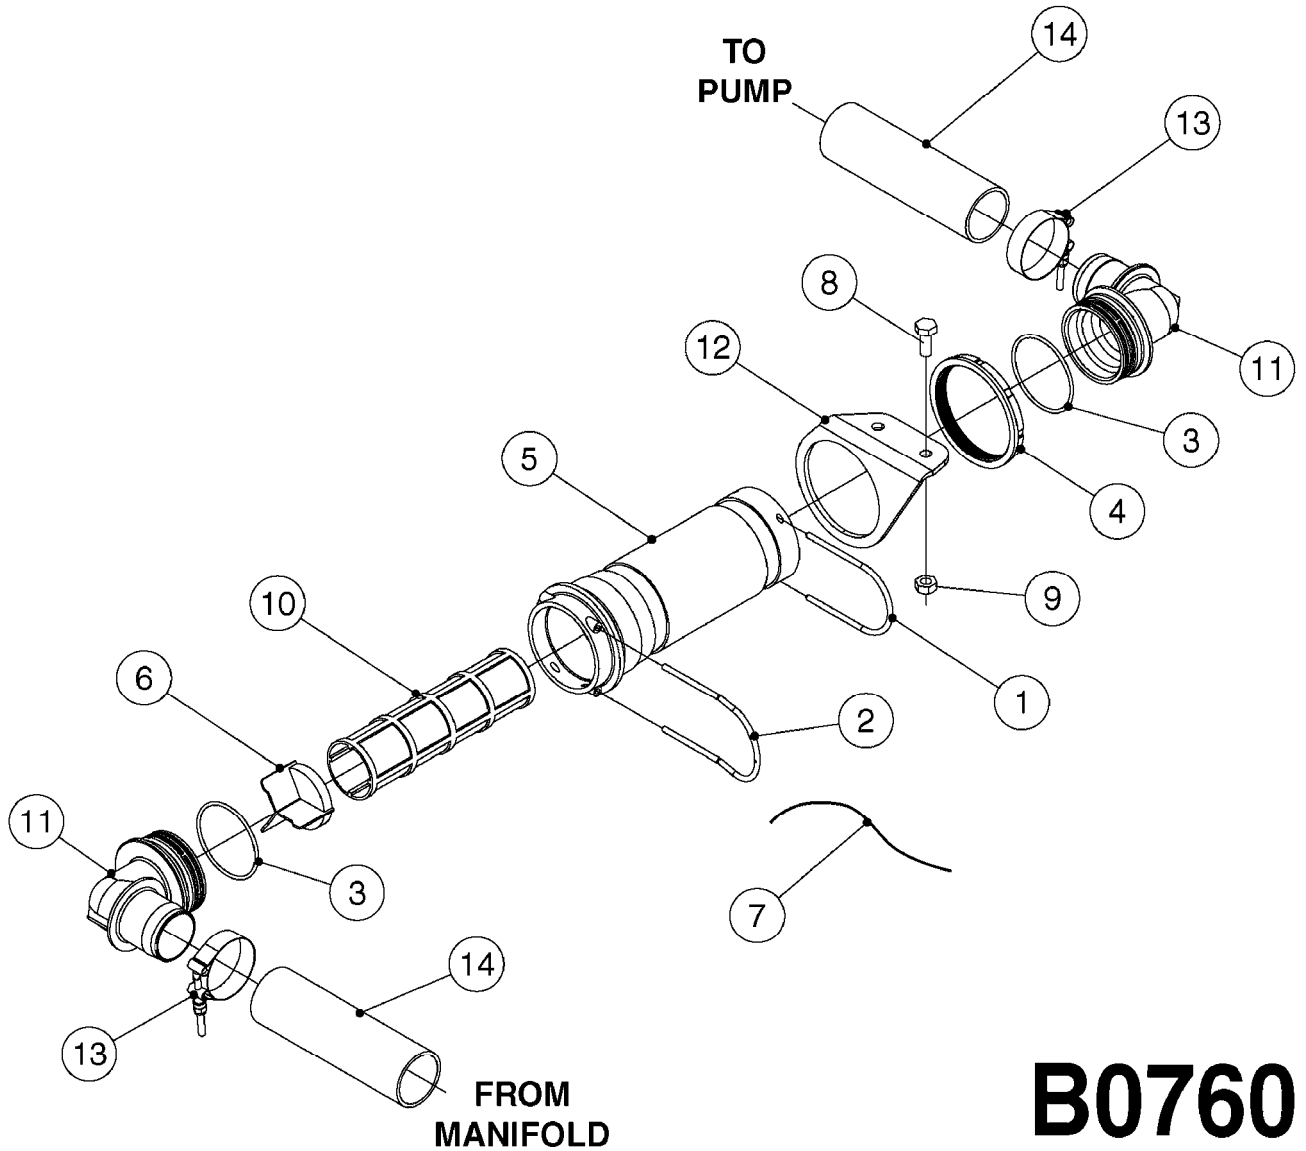

B0760

SUCTION FILTER - RANGER
B0760-HIN, 28:05:19

Page 1
Date 07.02.2020 10:40

Pos.	parts-n°	order qty	description
1	145997	1	FITT.DK S-93 FORK
2	147115	1	FITT.DK S-93 FORK SPECIAL
3	242351	1	O-RING D69.5X3.0 VITON F.S-93
4	322109	1	FITT.DK S-93 BULKHEAD NUT
5	322227	1	HOUSING F.FILTER S-93 2"
6	334605	1	VANE F.TOP SUCTION FILTER
7	390509	1	*STRING POLYESTER D1 X 325MM
8	420604	1	BOLT HEX 8.8 DEL M10X25 FT DIN933
9	460423	1	NUT HEX M10X1.50 LOCK DIN985A2 SS
10	615415	1	FILTER ELEM.S93,30 MESH-GREEN
10	615416	1	FILTER ELEM.S93,50 MESH-BLUE
10	61096700	1	FILTER ELEM. 80 MESH RED '13
11	727225	1	FITT.DK S-93 ELB.2'PVC W/ORING
12	16029503	1	PLATE 5.0X114X160/BOW/HOLE D94
13	28030203	1	CLAMP HOSE T-BOLT S2" 235-67
14	92702703	1	HOSE PVC SUCT GRAY 2"