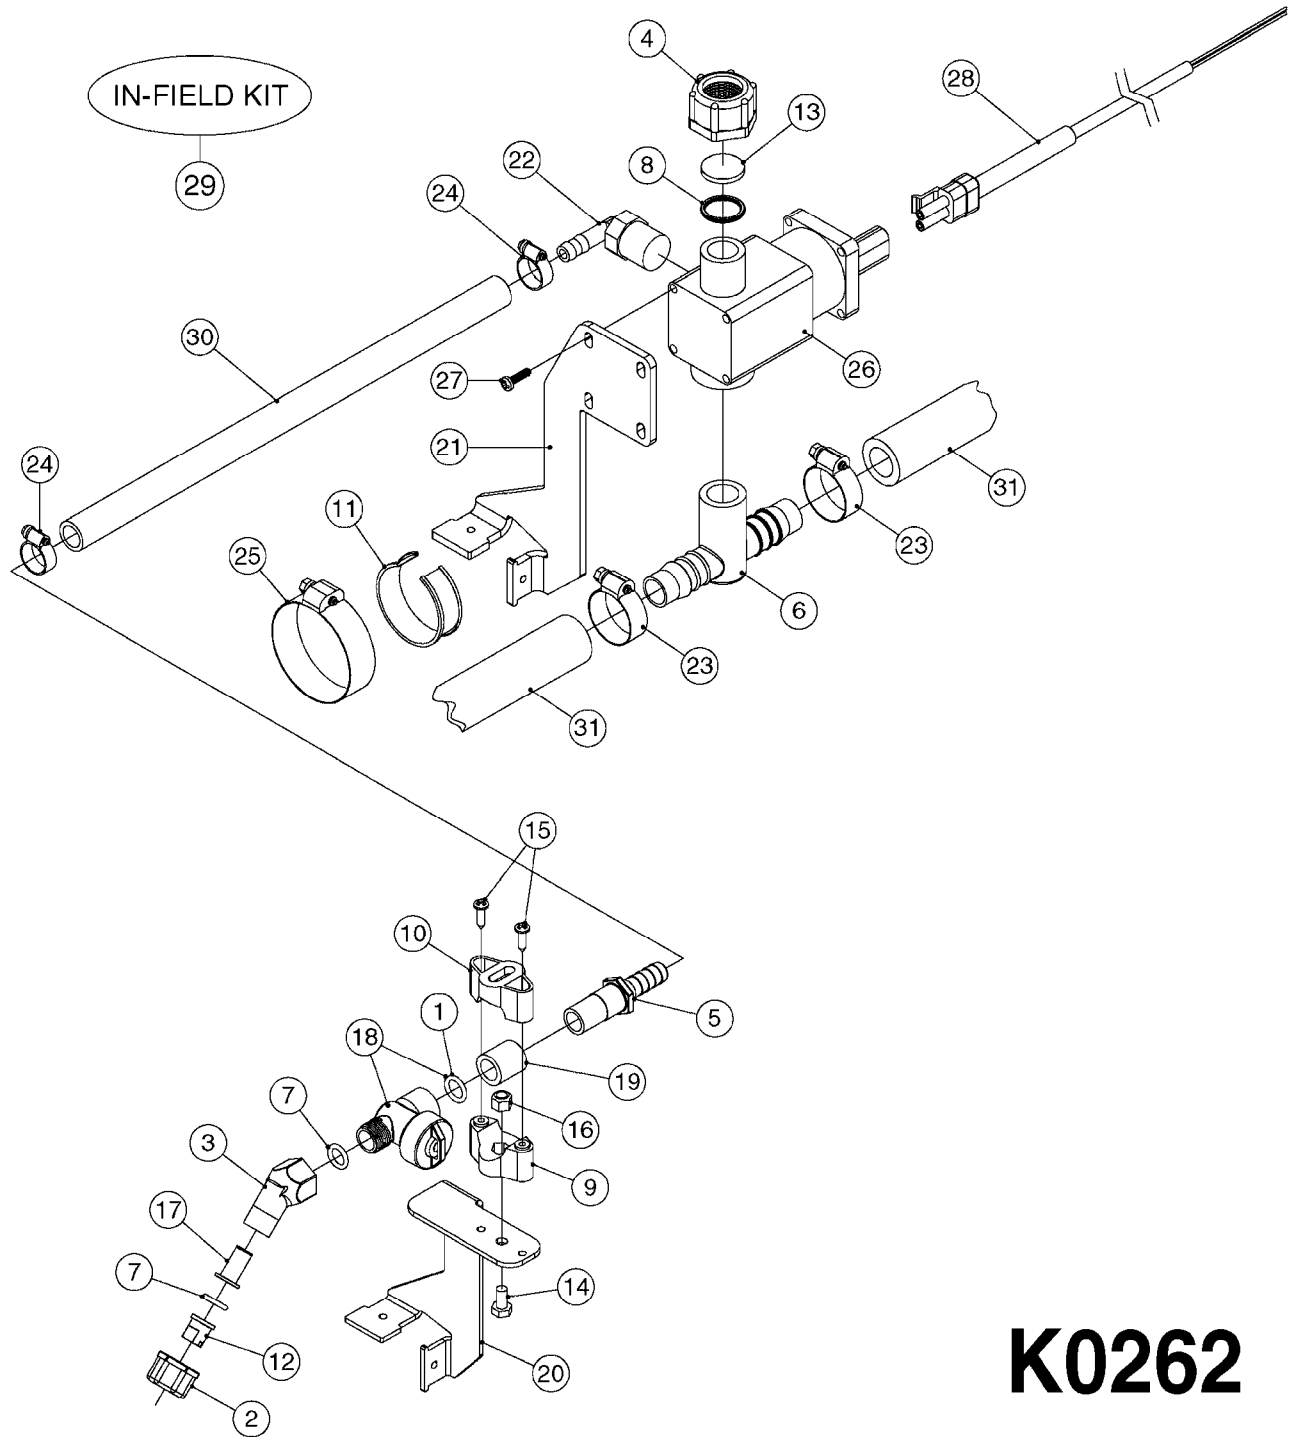

ELECTRIC END NOZZLE KIT
SPB/SPC '13
K0262-HIN, 14:11:17

ELECTRIC END NOZZLE KIT
SPB/SPC '13
K0262-HIN, 14:11:17

Page 1
Date 07.02.2020 10:40

Pos.	parts-n°	order qty	description
1	240177	1	O-RING D16.1/11.3 X 2.4
2	320187	1	FITT.DK CAP 3/8" BSP BLACK
3	320191	1	FITT.DK ELB 3/8' BSP 45 DEGREE
4	320283	1	FITT.DK NUT 3/4"BSP
5	320891	1	FITT.DK HB 3/8'- 3/8' BSP
6	322048	1	FITT.DK TEE 3/4X3/4HB X3/4'BSP
7	330013	1	O-RING 2.5 X 10 PUR
8	330595	1	O-RING D24.6/D20X2.1 -3/4"
9	333012	1	NOZZLE HOLD. UPPER PART
10	334220	1	YOKE, UPPER NOZZLE BODY
11	341291	1	RUBBER HOSE CLAMP COVER 130MM
12	370392	1	NOZZLE END FAN 1850-G 300
13	390542	1	PLUG WASHER FOR 3/4'CAP NUT
14	410546	1	BOLT HEX M6X12 A2 SS DIN933
15	440665	1	SCREW M4.2X16 STAINLESS
16	460261	1	NUT HEX M6X1.00 LOCK DIN985 A2 SS
17	725042	1	SCREEN 80 MESH W.GASKET, RED
18	729610	1	NOZZLE ASSY. NON DRIP 3/8 THRD
19	10631003	1	HOSE R X CLEAR BRAID.X 1/2 12"
20	16110803	1	NOZZLE BRACKET VAR SPACINGS
21	16166803	1	END-NOZZLE SOLENOID MOUNT
22	23005603	1	FITT, 1/2" NPT X 3/8" HOSE SHANK 90
23	28029903	1	CLAMP HOSE GEAR P3/4"-S1" 6712
24	28044903	1	CLAMP HOSE GEAR P3/8" 6706
25	28047003	1	CLAMP HOSE GEAR 30 X 50 6732
26	28085803	1	SOLENOID VALVE, TIR, 3/4X1/2X3/4
27	44076200	1	SCREW WN5451 5X16 SS TORX
28	70113203	1	END NOZZLE 2013, 2 WIRE CABLE
29	82614103	1	ELECTRIC END NOZZLE IN-FIELD KIT 2013
30	92701703	1	HOSE R X3/8" X300PSI WP X0012"
31	92703203	1	HOSE R X3/4" X300PSI WP X0012"