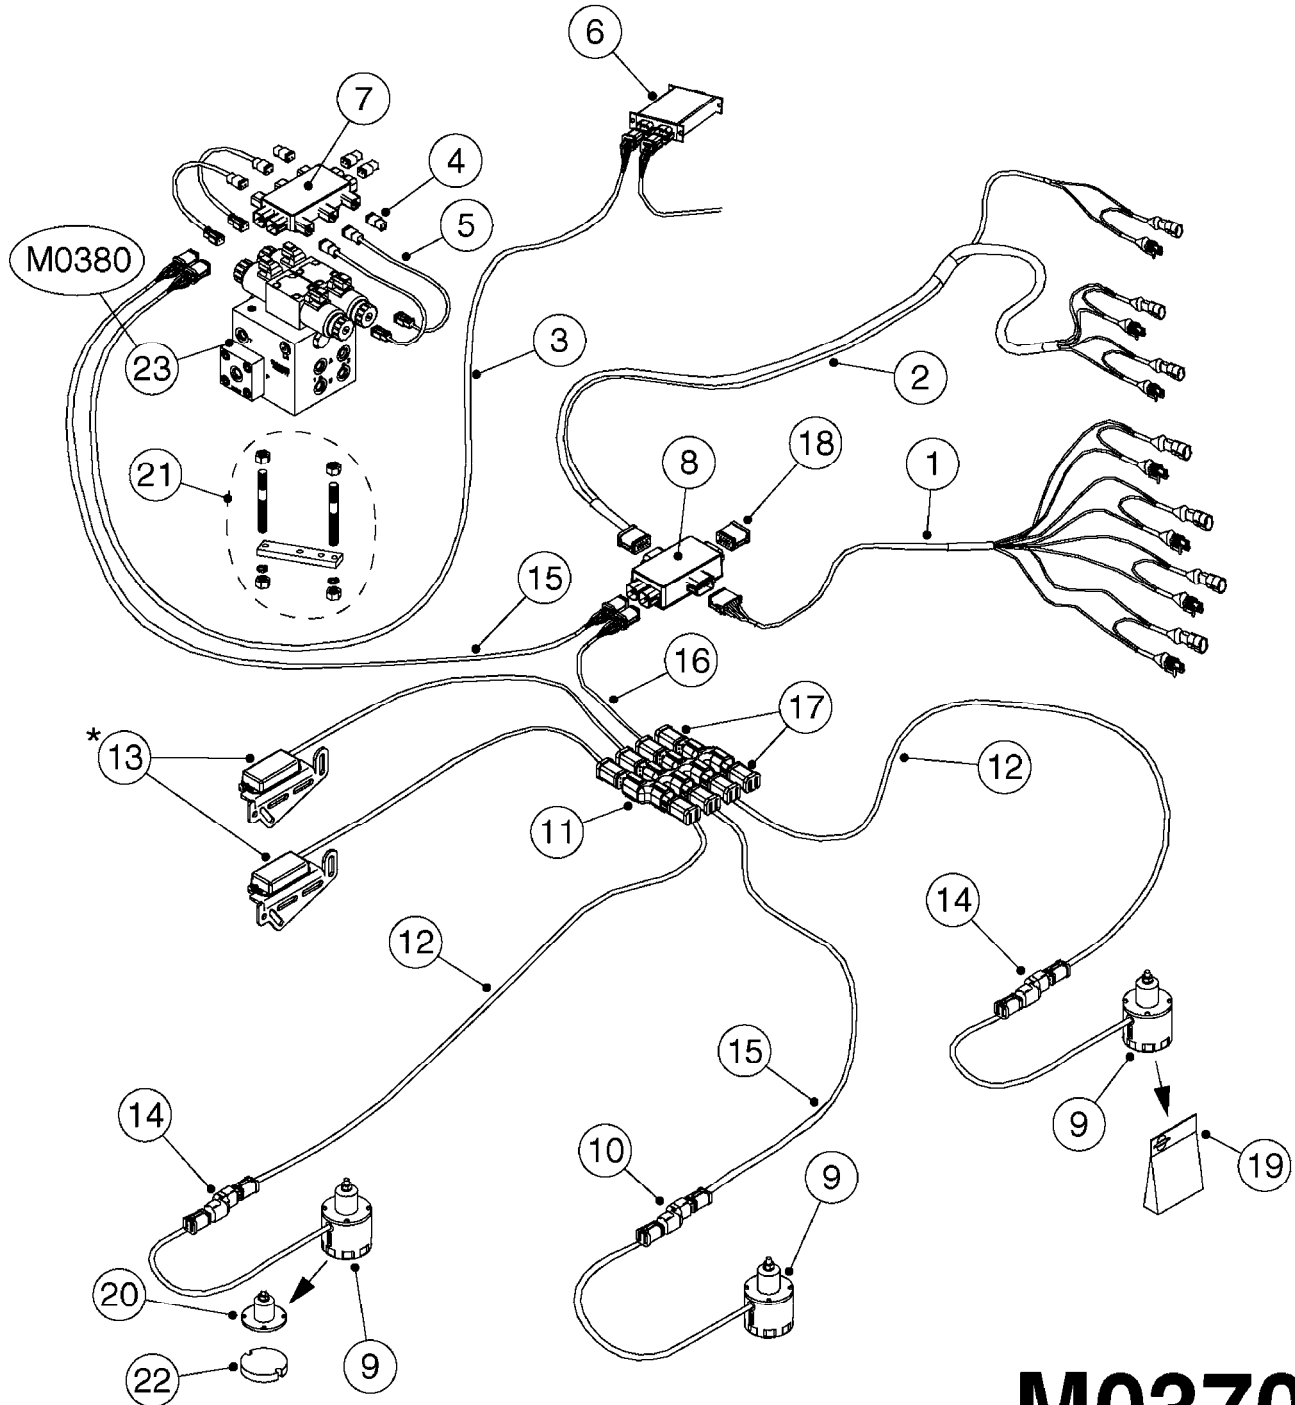

M0370

*CANNOT MIX OLD AND NEW STYLE ROLL SENSORS!

If replacing Norac P/N 43740, must replace both roll sensors with new style (13).
If unsure, new style (Norac P/N 43741) works with all versions of UC5.

NORAC UC5 BOOM HEIGHT CONTROL
M0370-HIN, 16:10:18

Page 1
Date 07.02.2020 10:41

Pos.	parts-n°	order qty	description
1	26022703	1	CABLE, INTERFACE, TILT, NORAC UC5
2	26023503	1	CABLE UC5 INTERFACE MAIN AMP
3	26032600	1	CABLE UC5 NETWORK 14 AWG 10M
4	26043000	1	NORAC UC5 NETWORK 2 PIN PLUG
5	26043300	1	CABLE UC5 VALVE 2PIN/2PIN DT
6	26043400	1	NORAC UC5 CONTROLLER MODULE
7	26043500	1	NORAC UC5 VALVE MODULE
8	26043600	1	MODULE, INPUT, NORAC UC5
9	26043700	1	SENSOR, NORAC, UC5, ULTRASONIC
10	26043800	1	NORAC UC5 NETWORK COUPLER 2-WAY
11	26043900	1	NORAC UC5 NETWORK COUPLER 8-WAY
12	26044200	1	CABLE UC5 NETWORK 18 AWG 20M
13	26023803	1	NORAC UC5 ROLL SENSOR OLD STYLE NORAC P/N 43740
13	26044300	1	NORAC UC5 ROLL SENSOR NEW STYLE NORAC P/N 43741
14	26044400	1	NORAC UC5 - UC7 COUPLER 2-WAY/TERM.
15	26047100	1	CABLE UC5 NETWORK 14 AWG 1M
16	26049900	1	CABLE UC5 NETWORK 14 AWG 3M
17	26057900	1	UC5 NETWORK 6 PIN PLUG
18	26058000	1	NORAC UC5 NETWORK 12-PIN PLUG
19	26084700	1	MESH KIT ULTRASONIC SENSOR FOR 2018 AND NEWER SENSORS
19	28098003	1	MESH AND CLIP KIT, NORAC FOR PRE-2018 SENSORS
20	28050303	1	NORAC RUBBER TOP&BOLT F.SENSOR DIA.30MMX30MMX8MM
21	28055503	1	NORAC VALVE MOUNTING HARDWARE
22	28086600	1	FOAM DISC F. SENSOR NORAC
23	78216100	1	NORAC VALVE BLOCK COMP, DEUTSCH CON.