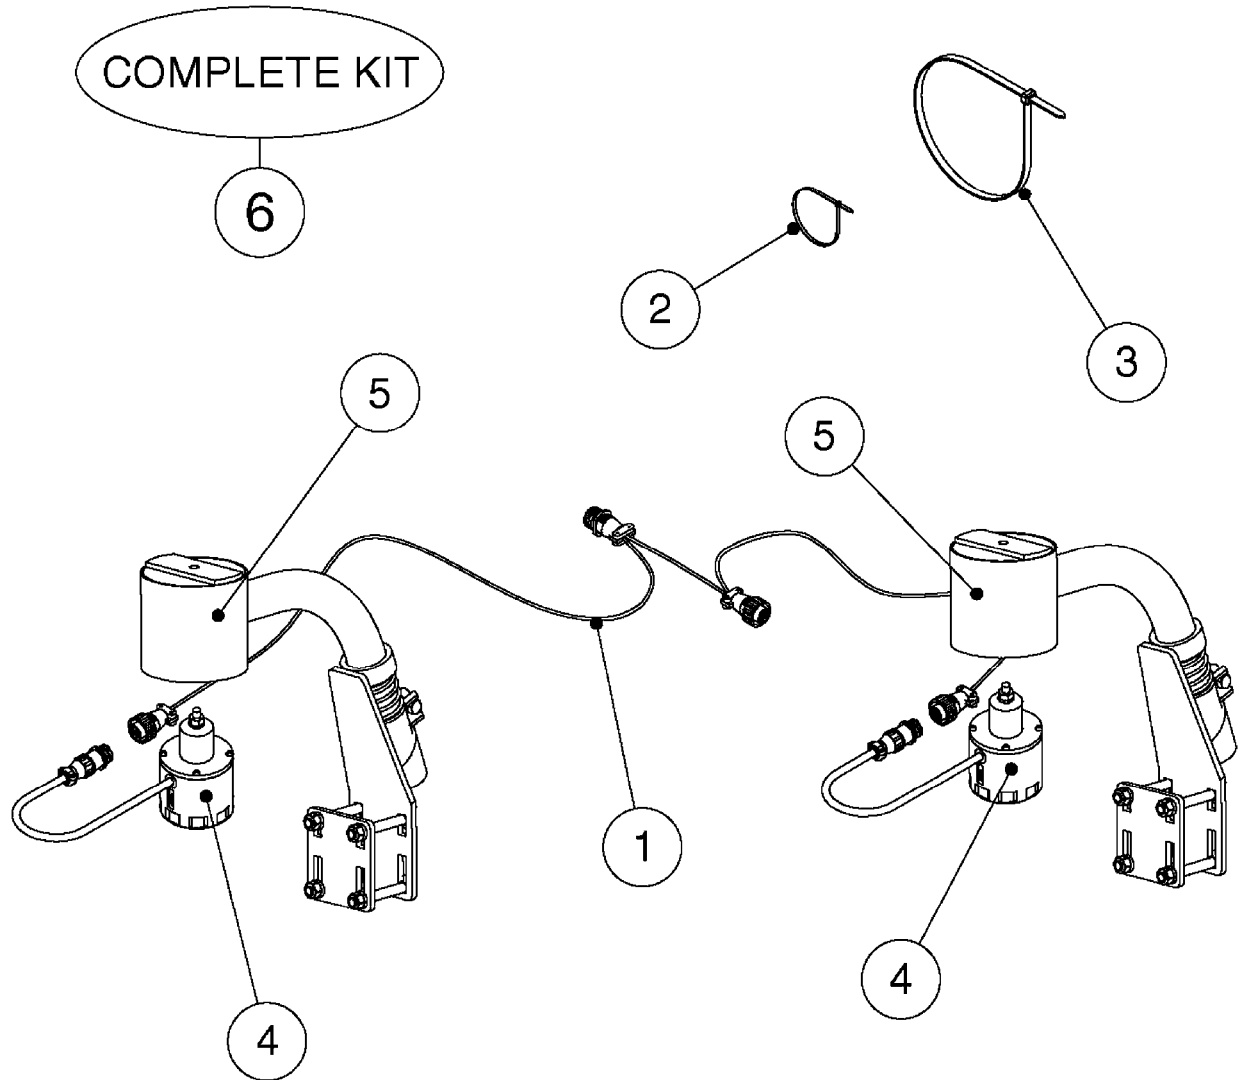

M0360

NORAC SEVERE TERRAIN KIT
M0360-HIN, 01:01:16

Page 1
Date 07.02.2020 10:41

Pos.	parts-n°	order qty	description
1	26030300	1	NORAC SEVERE TERRAIN CABLE
2	28024103	1	TIE STRAP L=8" x W=3/16"
3	28025203	1	TIE STRAP L=23" x W=1/2"
4	28086400	1	UC4 ULTRASONIC SENSOR
5	28086500	1	UC4 SENSOR MOUNTING BKT. NORAC
6	72591600	1	NORAC HC SEVERE TERRAIN KIT