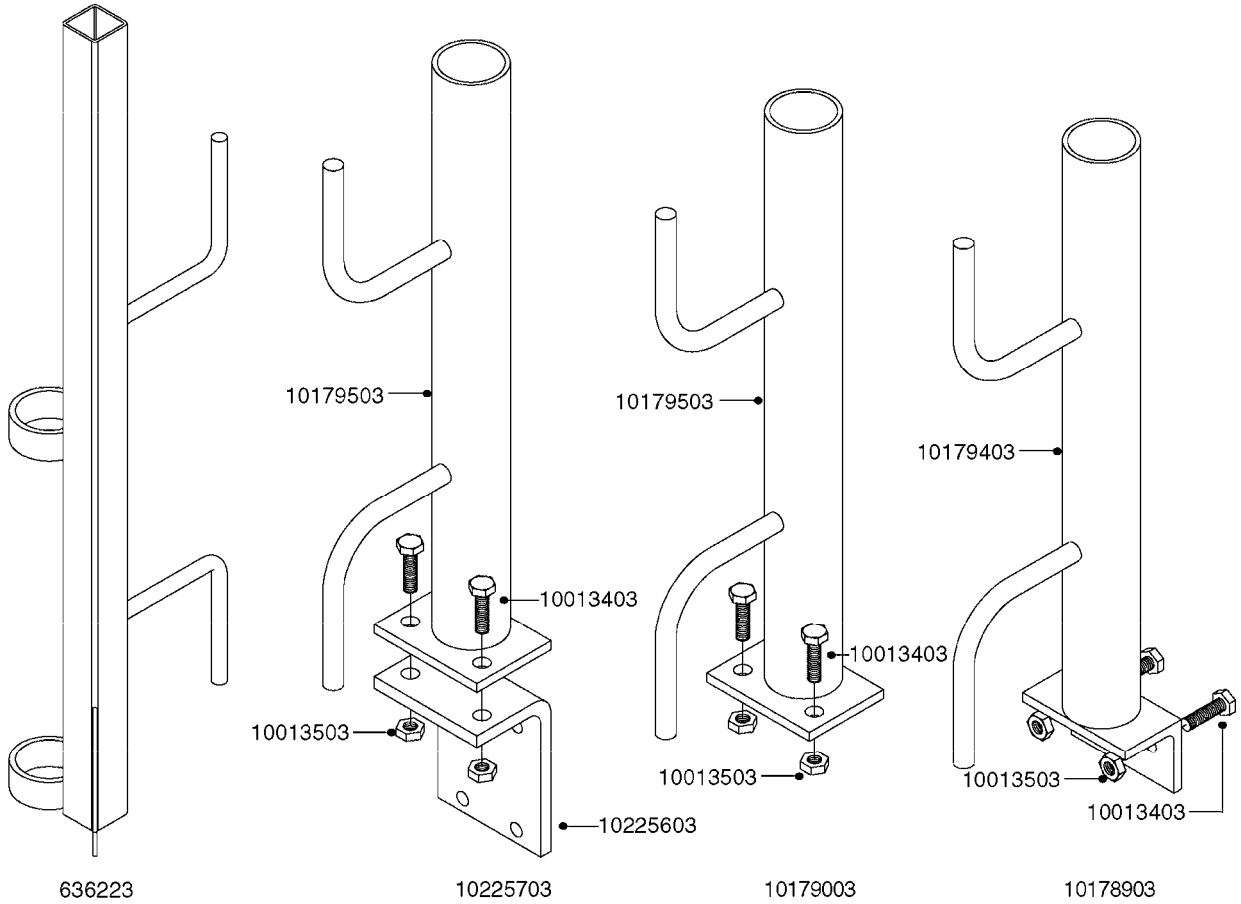

K0520

HOSE WRAPS
K0520-HIN, 05:12:19

Page 1
Date 07.02.2020 10:40

parts-n°	order qty	description
241965	1	O-RING Ø12.1 X 1.6 NITRILE
242007	1	O-RING Ø9.1 X 1.6 NITRILE
281551	1	BALL VALVE 1/2"
320084	1	FITT.DK NUT 1/2" BSP
330212	1	O-RING D19/D14X2.4 F.1/2"NUT
330326	1	O-RING D30/D24X2 F.1"NUT
330676	1	FITT.DK HB 3/8" F. 1/2" NUT
330687	1	FITT.DK HB 1/2" F. 1/2" NUT
334190	1	FITT.DK HB 1/2' F. PISTOL 60S
334533	1	CLAMP HOSE PLASTIC 3/8"
334534	1	CLAMP HOSE PLASTIC 1/2"
636223	1	POST 12 VOLT TR30
712471	1	AGITATION VALVE ASSY. ON/OFF
843196	1	SPRAY GUN KIT TYPE 60 SHORT
843197	1	HANDGUN KIT TYPE 60 LONG
10013403	1	BOLT HEX 3/8-16X1 1/4 HCS Z5
10013503	1	NUT HEX NC 3/8"
10178903	1	WRAP HOSE SIDE MOUNT PLATE
10179003	1	WRAP HOSE BOTTOM PLATE MOUNT
10179403	1	WRAP WELDMENT FOR HI101789
10179503	1	WRAP WELDMENT FOR HI101790
10225603	1	BKT.FOR HOSE WRAP MOUNT NL NK
10225703	1	WRAP HOSE BDL.BOTTOM PLATE
92701703	1	HOSE R X3/8" X300PSI WP X0012"
92702103	1	HOSE R X1/2" X300PSI WP X0012"