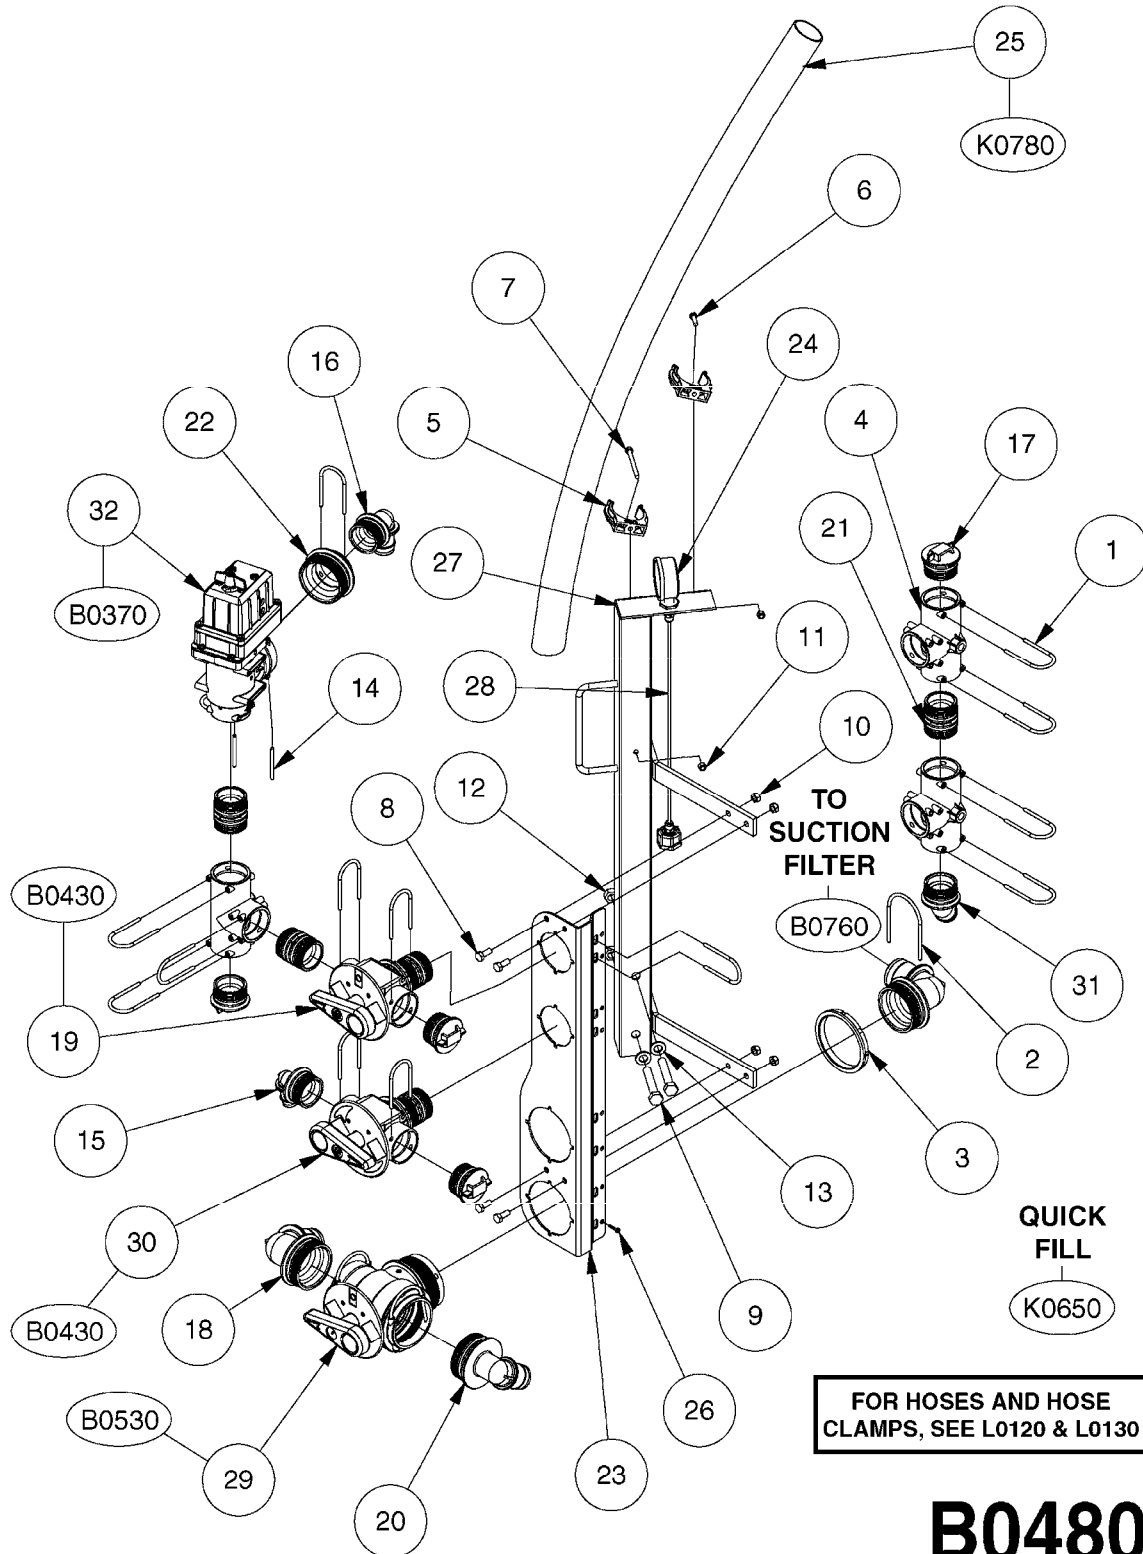

RANGER MANIFOLD - CENTRIFUGAL
B0480-HIN, 13:11:18

Page 1
Date 07.02.2020 10:40

Pos.	parts-n°	order qty	description
1	145996	1	FITT.DK S-67 FORK
2	145997	1	FITT.DK S-93 FORK
3	322109	1	FITT.DK S-93 BULKHEAD NUT
4	322224	1	FITT.DK S-67 TEE
5	334523	1	PIPE HOLDER Ø51.5
6	410362	1	BOLT HEX 8.8 SS M6X20
7	410443	1	BOLT HEX 8.8 DEL M6X70
8	420582	1	BOLT HEX 8.8 DEL M8X20 FT A2
9	430802	1	BOLT HEX 8.8 DEL M12X75
10	460143	1	SELF LOCK NUT M8 SST A2 DIN985
11	460261	1	NUT HEX M6X1.00 LOCK DIN985 A2 SS
12	460703	1	NUT HEX M12X1.75 LOCK DIN985A2 SS
13	471127	1	WASHER, M12, Ø24/13X24X2.5 SS
14	480487	1	PIN M5X60 SLOTTED GALV
15	726572	1	FITT.DK S-67 1" ELBOW 90 ASSY.
16	726573	1	FITT. S67 5/4" 90° W/O-RING
17	726579	1	FITT. S67 PLUG W/O-RING
18	727225	1	FITT.DK S-93 ELB.2'PVC W/ORING
19	728391	1	VALVE S67 PRESSURE MANIFOLD
20	728395	1	FITT.DK S-93 ELB.1-1/2" 90 DEG
21	728526	1	FITT.DK S-67 CONNECT W/O-RINGS
22	728562	1	FITT.DK S-93 TO S67 ADAPTOR
23	16105803	1	MANIFOLD PLATE RANGER
24	28026103	1	GAUGE 200PSI/BR,4",1/4"BSP-BTM
25	34000703	1	TUBE F. DRY GAUGE L=1200 BENT
25	97609703	1	DECAL S/G RANGER 2200 (600 G)
25	97609903	1	DECAL S/G RANGER 2200 LITERS
26	44076200	1	SCREW WN5451 5X16 SS TORX
27	63028103	1	MANIFOLD STAND RANGER
28	70101903	1	BOOM GAUGE KIT
29	72082300	1	VALVE 3 WAYS MANUAL Ø50 S93
30	72113700	1	VALVE, VARIABLE AGITATION
31	72433100	1	FITT.DK S-67 45° 1-1/4"W/ORING
32	72678700	1	REGULATOR S67/S93 CROSS-DRILL