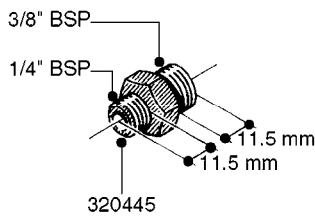

FITTINGS - HEXAGON NIPPLES
L0030-HIN, 01:01:16

Page 0
Date 07.02.2020 10:40

L0030

FITTINGS - HEXAGON NIPPLES
L0030-HIN, 01:01:16

Page 1
Date 07.02.2020 10:40

parts-n°	order qty	description
10015303	1	FITT.PO.HN 1.00X1.00 M1000
10425003	1	FITT.PO.HN 1.25X1.00 MCPHEE
320132	1	FITT.DK HN 1" BSP
320176	1	FITT.DK HN 3/8"X1/2" BSP
320445	1	FITT.DK HN 1/4"X3/8" BSP
320655	1	FITT.DK HN 1/2"-1/2" BSP
320692	1	FITT.DK HN 3/8'BSPX1/4'NPT
320703	1	FITT.DK HN 3/8BSP X1/2 &1/4NPT
320725	1	FITT.DK NIPPLE 3/8"-3/8" BSP
320902	1	FITT.DK HN 3/8'X 1/4' BSP
390232	1	FITT.DK HN 1-1/2' X 1-1/4' BSP
390276	1	FITT.DK HN 1'BSP