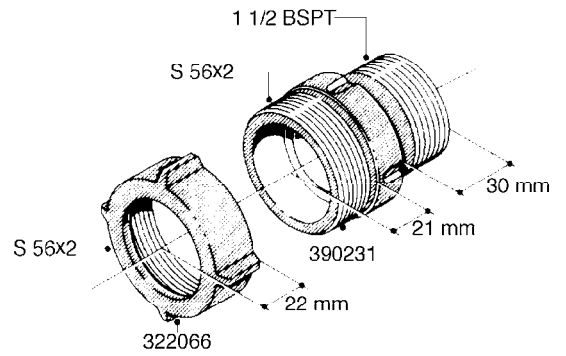

L0080

FITTINGS - S-53
L0080-HIN, 12:09:17

Page 1

Date 07.02.2020 10:41

Pos.	parts-n°	order qty	description
1	145995	1	FITT.DK S-53 FORK
2	241973	1	O-RING Ø3 X 44.2 70 SHORES NITRIL NITRIL (BLACK)
2	242353	1	O-RING 3 X 44.2 VITON VITON (BROWN)
3	242109	1	O-RING D32.2x3.0 NITRIL (BLACK)
3	242354	1	O-RING D32.2X3.0 VITON VITON (BROWN)
4	322103	1	FITT.DK S-53 BULKHEAD
5	322107	1	FITT.DK S-53 BULKHEAD NUT
6	322110	1	FITT.DK S-53 ELB. 1/2" BSP
7	322352	1	FITT.DK S-53 TEE
8	334229	1	FITT.DK S-53 STR.3/4"
9	334260	1	GASKET F. S-53 BULKHEAD
10	334564	1	FITT.DK S-67 TO S-53 ADAPTER
11	391100	1	FITT.DK S-53THREAD INS.1/2"BSP
12	726463	1	FITT.DK S53 BULKHEAD W/GASKET
13	726552	1	FIT.DK S-53X90 1/2" BSP,O-RING
14	726556	1	FITT.DK S-53 HB 1/2" W/O-RING
15	726558	1	FITT.DK S53 STR. 3/4" W.ORING
16	726559	1	FITT DK. S-53 HB 1" W/O-RING
17	726568	1	FITT.DK.S-53 HB 1/2"90 W/O-RING
18	726570	1	FITT.DK S-53 ELB.3/4" W.ORING
19	726571	1	FITT.DK S-53 ELB.1", W ORING
20	726578	1	FITT.DK S53 PLUG WITH O-RING
21	728561	1	FITT.DK. S67M - S53F REDUCER