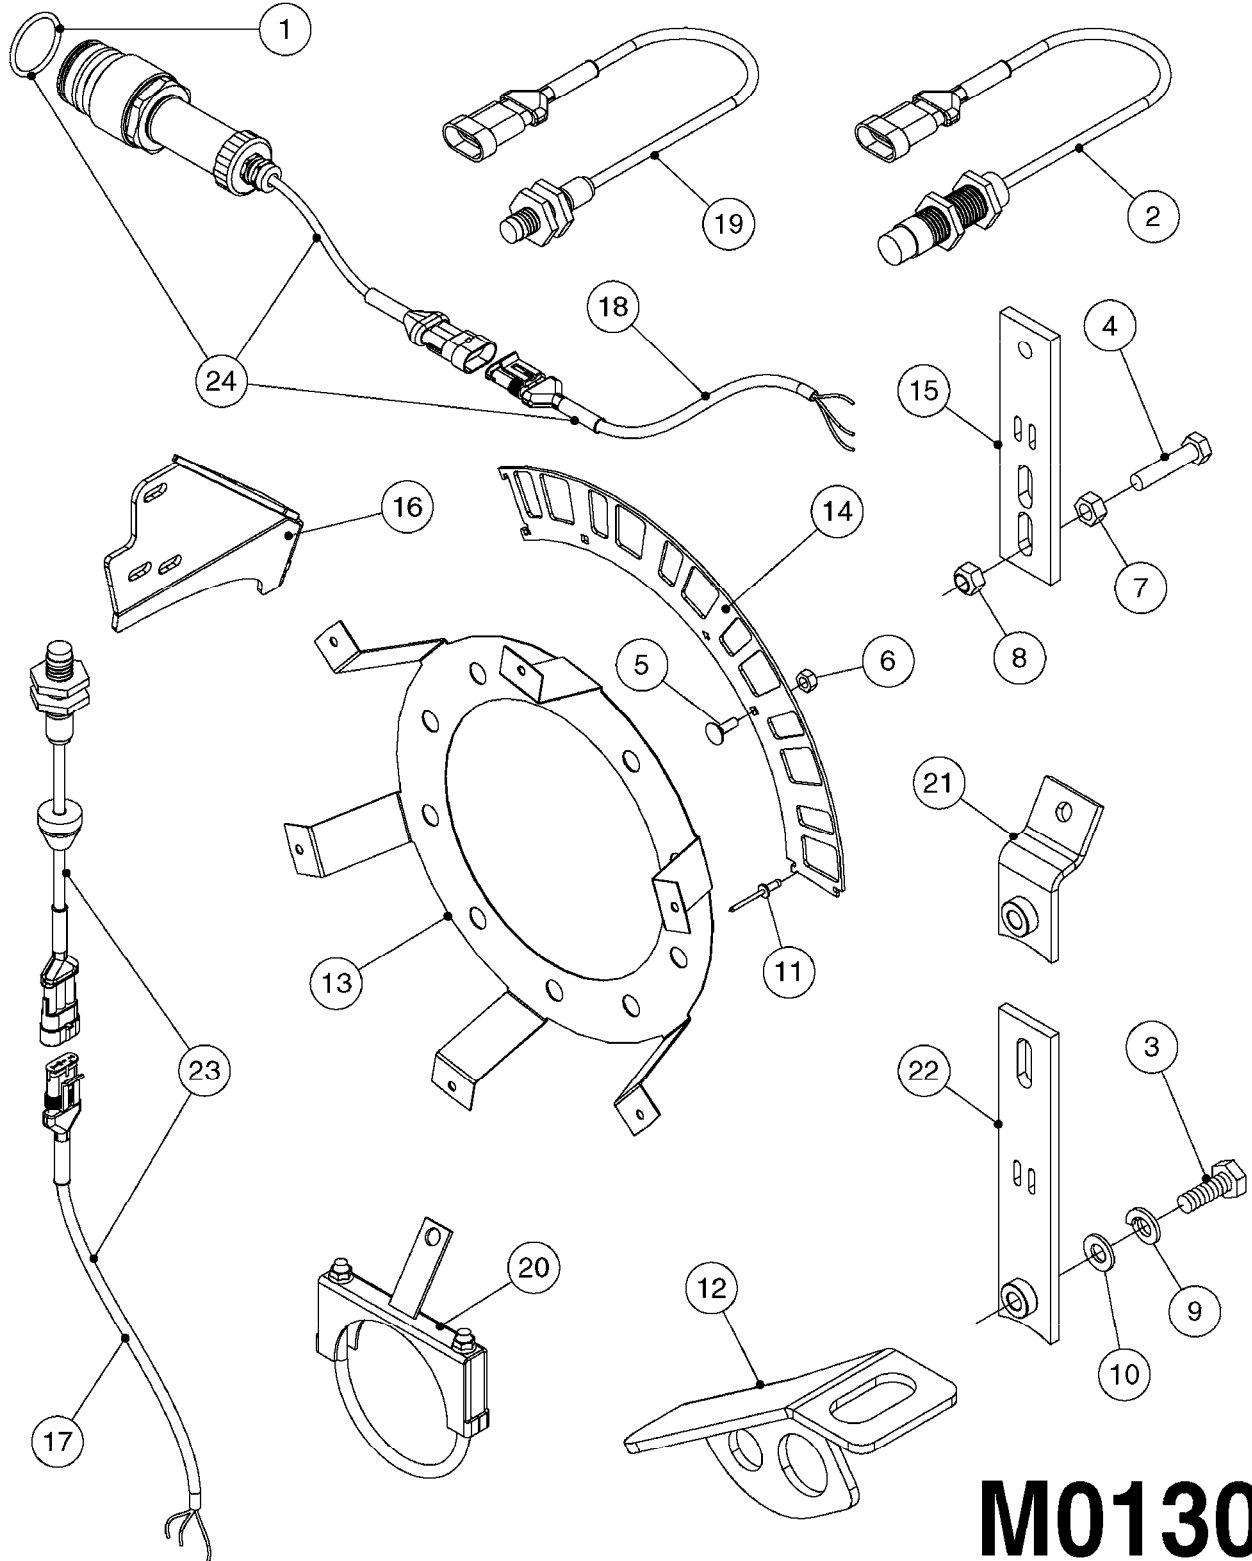

M0130

COMMON SENSORS AND BRACKETS
M0130-HIN, 12:12:16

Page 1

Date 07.02.2020 10:41

Pos.	parts-n°	order qty	description
1	242354	1	O-RING D32.2X3.0 VITON
2	285855	1	SENSOR INDUCTIVE M18 W/WIRE
3	430286	1	BOLT HEX 8.8 DEL M12X30 FT
4	430870	1	BOLT HEX 8.8 DEL M12X55 FT
5	440695	1	BOLT CARRIAGE M8X25
6	460143	1	SELF LOCK NUT M8 SST A2 DIN985
7	460386	1	NUT HEX M12X1.75
8	460703	1	NUT HEX M12X1.75 LOCK DIN985A2 SS
9	470466	1	WASHER D21.1/D12.2X2.5 LOCK
10	471127	1	WASHER, M12, Ø24/13X24X2.5 SS
11	480804	1	RIVET Ø4.8x14.5
12	16020300	1	BRACKET FOR SPEED SENSOR
13	16094703	1	WHEEL SENSOR MT BKT
13	16182403	1	BRACKET, SPEED RING, PRESIDIO
14	16138203	1	SPEED SENSOR RING NCM 2009 1/3
15	16138403	1	PLATE F. SPEED SENSOR
16	16182303	1	BRACKET, SPEED SENSOR, PR
17	26006100	1	CABLE L = 5.00M, AMP, MALE, 3P
18	26007100	1	CABLE L = 9.00M, AMP, MALE, 3P
19	28047500	1	INDUCTIV SENSOR M12 L1M
20	61000603	1	SPEED SNS MNT CLAMP F/DLS 4.5"
21	61010703	1	SPEED SENSOR BKT NCM NON-S OLD
22	61015803	1	SPEED SENSOR BKT NCM 2010
23	72050100	1	TWIN RPM SENSOR HN
24	72534000	1	TANK LEVEL ELEC SENSOR KIT 9M