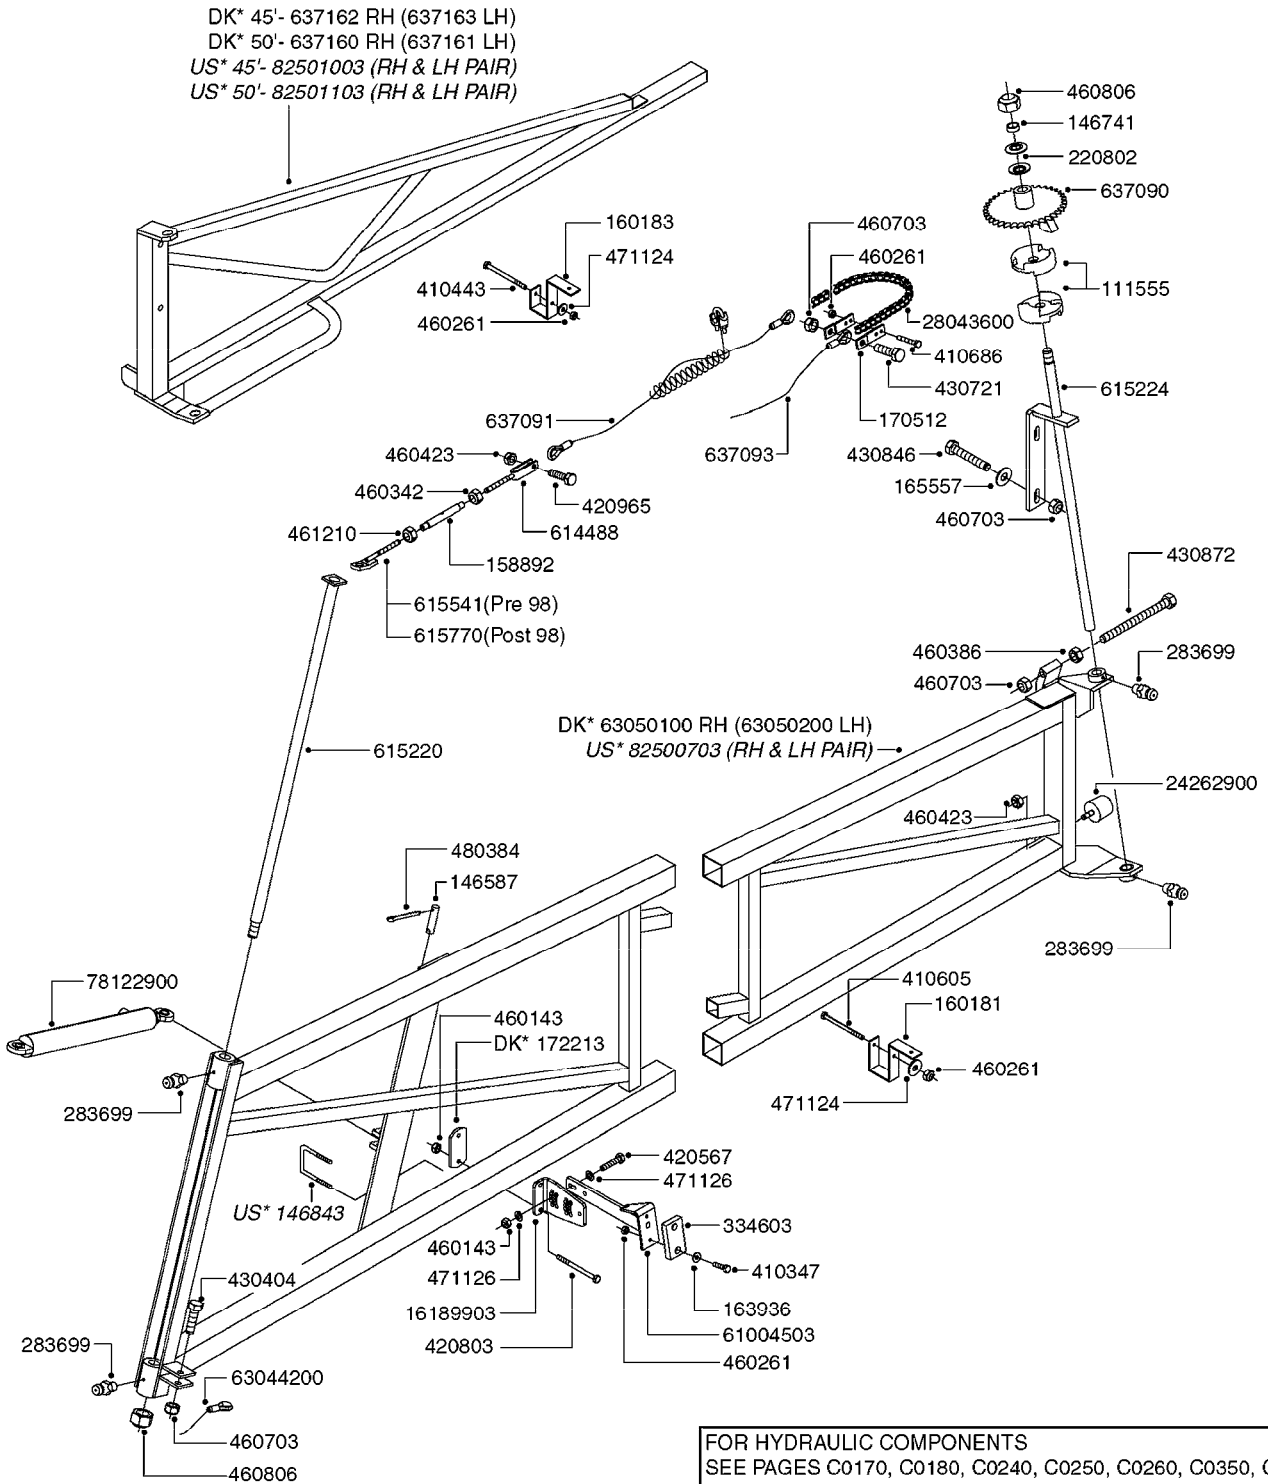

FOR HYDRAULIC COMPONENTS
SEE PAGES C0170, C0180, C0240, C0250, C0260, C0350, C0360

D0260

**DK* = DENMARK STEEL PARTS
US* = NORTH AMERICAN STEEL PARTS**

BOOM EAGLE WINGS 45' 50'
D0260-HIN, 01:01:16

Page 1
Date 07.02.2020 10:40