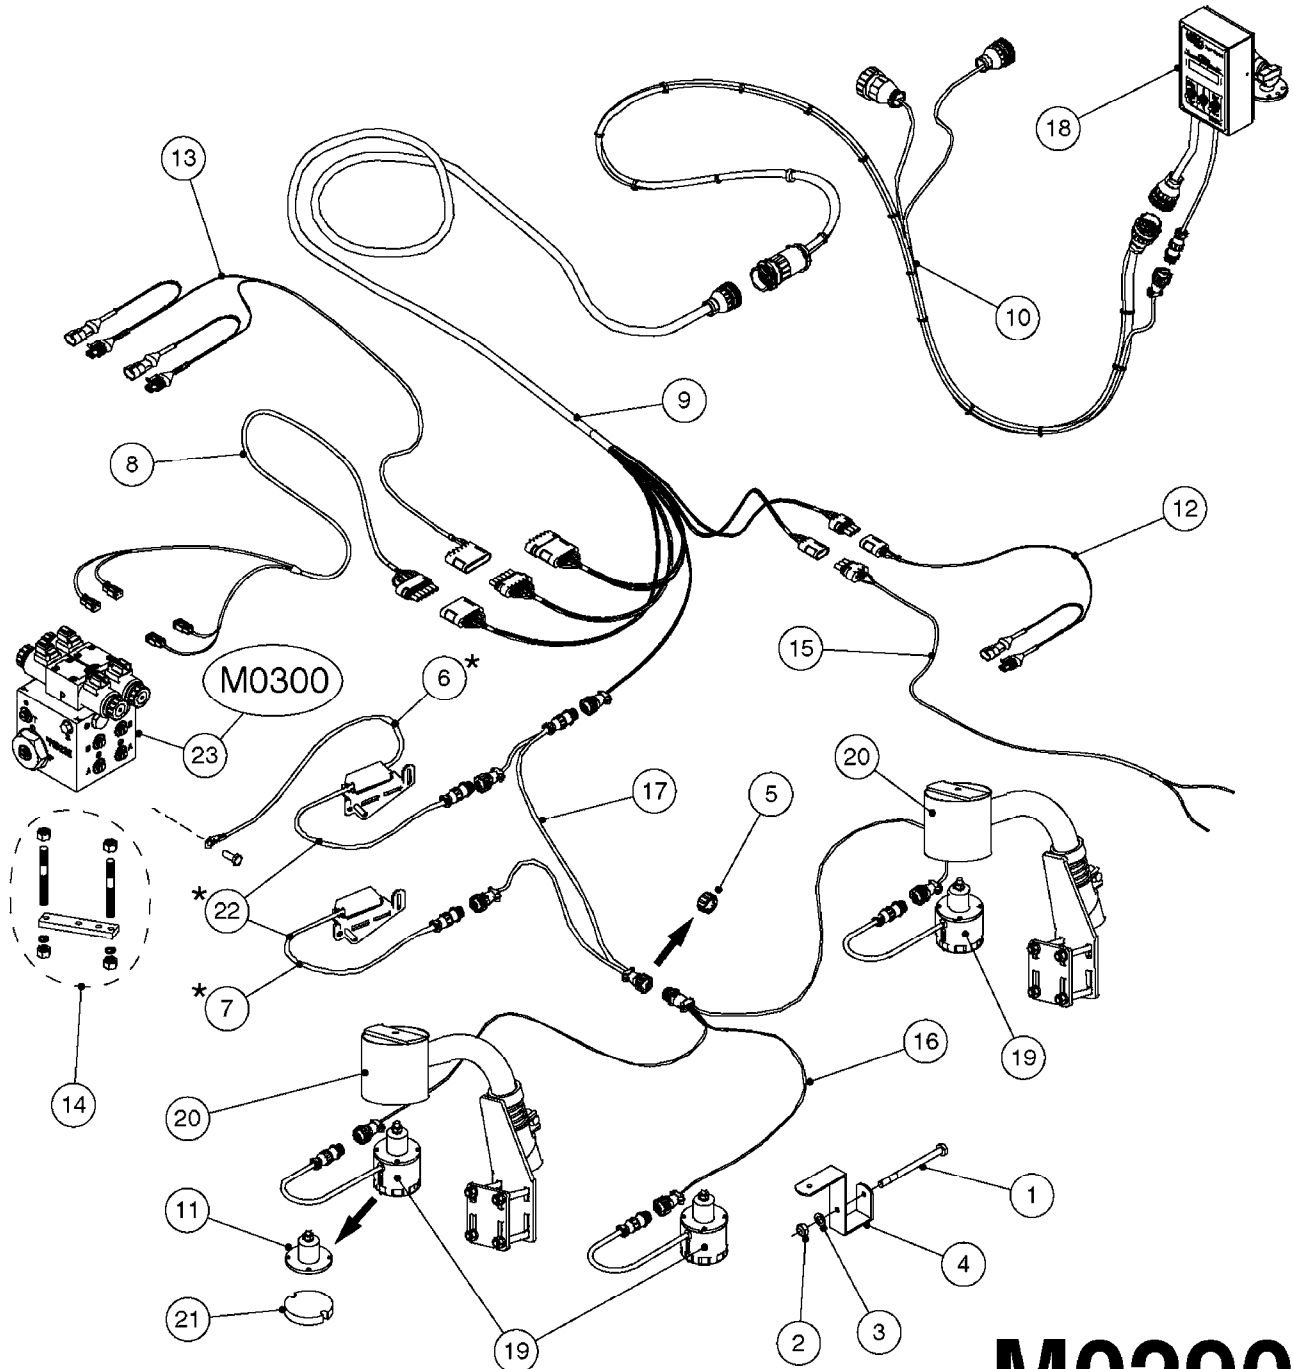

LIQUID SYSTEM

HYDRAULIC SYSTEM

* Note orientation of bracket
1 = Liquid system
2 = Hydraulic system

M0280

39 PIN CABLES
M0280-HIN, 28:03:17

Page 1
Date 07.02.2020 10:41

parts-n°	order qty	description
262158	1	PLUG INSERT 39 POLE MALE
262159	1	PLUG INSERT 39 POLE FEMALE
262160	1	PLUG HOUSING 39 POLE FEMALE
262161	1	PLUG HOUSING F/39 POLE MALE
440634	1	SCREW 5/8"
440732	1	PT SCREW 35X12B Z5452 ELZ
14034200	1	CODE BRACKET FOR 39 PIN CABLE
26003900	1	WIRE 37-39 PIN EVC, 6.6'
26004200	1	WIRE 37-39 PIN EVC, 57.4'
26008400	1	WIRE 39-PIN 24 WIRE L=8M
26011903	1	WIRE 39-39 POLE EXT. 3660MM
28027500	1	WIRE 37-39 PIN EVC, 37.7'
28028700	1	WIRE 37-39 PIN EVC, 45.9'
28028800	1	WIRE 37-39 PIN EVC, 16.4'
28028900	1	WIRE 37-39 PIN EVC, 26.2'
72236400	1	DAH CONN. WIRE/TRACTOR L=8M
97610803	1	DECAL-SRAY BOX 39-PIN
97610903	1	DECAL-HYDRAULIC BOX 39-PIN