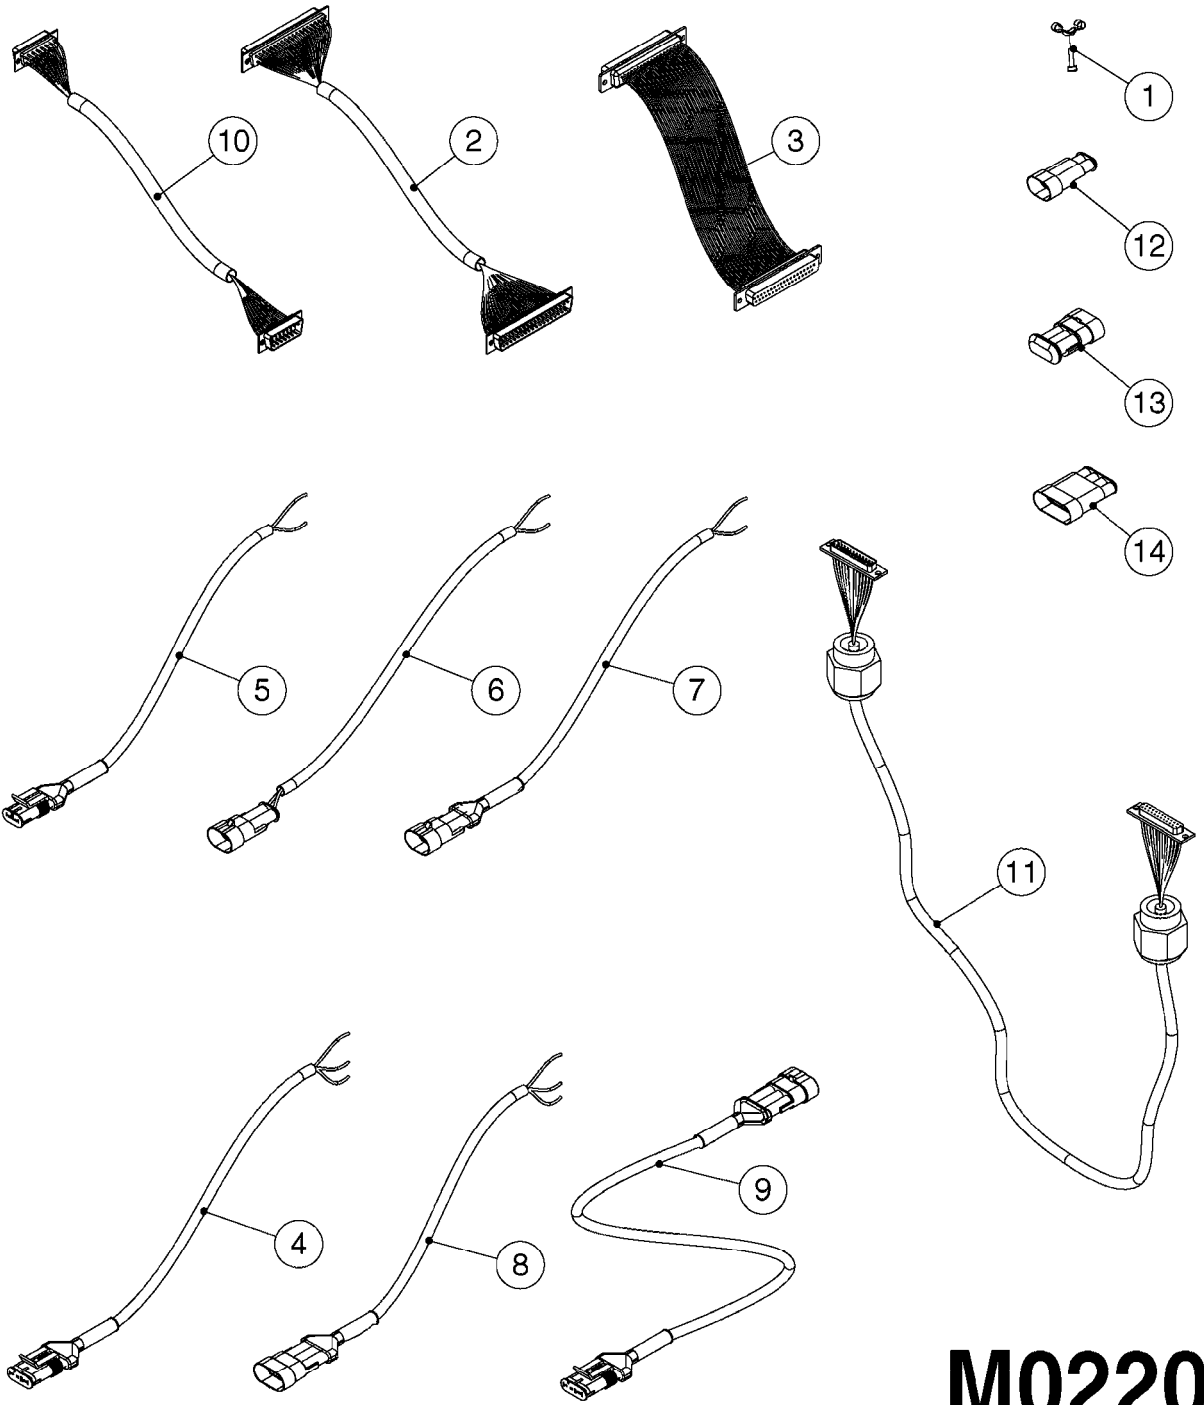

M0220

CABLES
M0220-HIN, 12:05:18

Page 1
Date 07.02.2020 10:41

Pos.	parts-n°	order qty	description
1	262150	1	SCREW ASSM.FOR D-SUB PLUG
2	26004900	1	CABLE FEM/MALE 37P L=9.5M
3	26005900	1	WIRE 37/37 POLE DAH/JOB COM
4	26006000	1	LEAD F AMP SUPERSEAL 3 WAYS L1,5M
4	26006100	1	CABLE L = 5.00M, AMP, MALE, 3P
4	26007000	1	CABLE L = 0.20M, AMP, MALE, 3P
4	26007100	1	CABLE L = 9.00M, AMP, MALE, 3P
4	26007200	1	CABLE 3POL AMP FEMALE L13M
5	26006200	1	CABLE L = 4.50M, AMP, MALE, 2P
5	26006300	1	CABLE L = 0.50M, AMP, MALE, 2P
5	26006400	1	CABLE L = 0.75M, AMP, MALE, 2P
5	26006500	1	CABLE L = 1.50M, AMP, MALE, 2P
5	26006600	1	CABLE L = 9.00M, AMP, MALE, 2P
6	26006700	1	CABLE L = 0.12M, AMP, FEMALE, 2P
7	26006800	1	CABLE L = 1.00M, AMP, FEMALE, 2P
8	26007300	1	CABLE L = 1.00M, AMP, FEMALE, 3P
9	26007400	1	CABLE L = 3.00M, AMP, EXT, 3P
9	26009800	1	CABLE L = 0.50M, AMP, EXT, 2P
10	26007500	1	CABLE FEM/FEM 15P L=3.5M
11	26016900	1	CABLE DB25M - DB25F L=8.5m
12	72450600	1	CAP F. AMP SUPER SEAL 2P PLUG
13	72450700	1	CAP F. AMP SUPER SEAL 3P PLUG
14	72450800	1	CAP F. AMP SUPER SEAL 4P PLUG