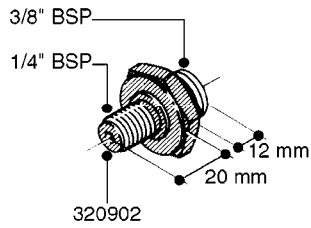

FITTINGS - HEXAGON NIPPLES
L0030-HIN, 01:01:16

Page 0
Date 07.02.2020 10:40

L0030

FITTINGS - HEXAGON NIPPLES
L0030-HIN, 01:01:16

Page 1
Date 07.02.2020 10:40

parts-n°	order qty	description
10015303	1	FITT.PO.HN 1.00X1.00 M1000
10425003	1	FITT.PO.HN 1.25X1.00 MCPHEE
320132	1	FITT.DK HN 1" BSP
320176	1	FITT.DK HN 3/8"X1/2" BSP
320445	1	FITT.DK HN 1/4"X3/8" BSP
320655	1	FITT.DK HN 1/2"-1/2" BSP
320692	1	FITT.DK HN 3/8'BSPX1/4'NPT
320703	1	FITT.DK HN 3/8BSP X1/2 &1/4NPT
320725	1	FITT.DK NIPPLE 3/8"-3/8" BSP
320902	1	FITT.DK HN 3/8'X 1/4' BSP
390232	1	FITT.DK HN 1-1/2' X 1-1/4' BSP
390276	1	FITT.DK HN 1'BSP