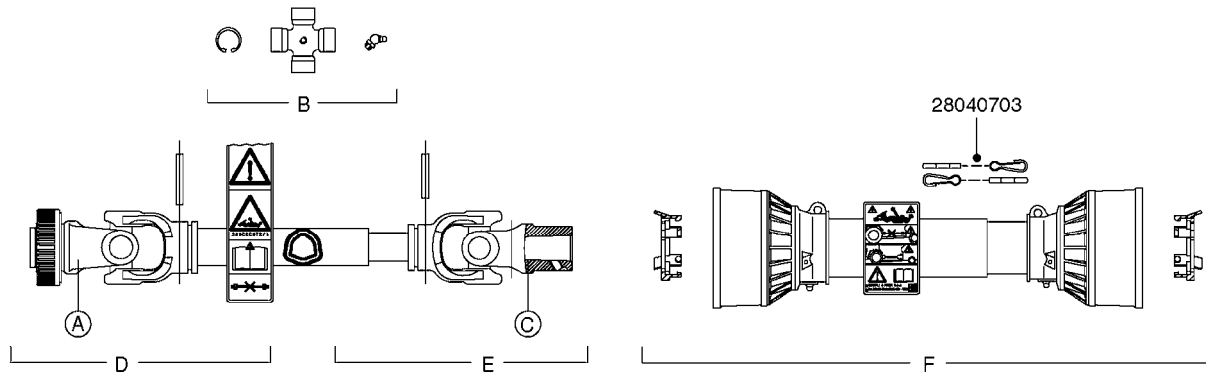

NOTE: 600 RPM AND 1000 RPM
PUMPS HAVE 1" INPUT SHAFT

A0430

PUMP - ACE 150 BELT DRIVE
A0430-HIN, 05:12:19

Page 1
Date 07.02.2020 10:39

parts-n°	order qty	description
420641	1	BOLT HM 8X35/22 A2 SS DIN931
450015	1	SCREW ALLAN 3/8'X5/8' BLACK
460143	1	SELF LOCK NUT M8 SST A2 DIN985
10440703	1	KEY SQ 1/4"x1-1/2"
21002203	1	BEARING, SEALED ACE BELT DRIVE
28022303	1	SHIELD KIT
28022403	1	OUTPUT SHAFT ACE BELT DR PUMP
28022503	1	BELT 600 RPM ACE PUMP
28022603	1	BELT 1000 RPM ACE PUMP
28022703	1	IMPELLER THERMOPLASTIC
28022803	1	IMPELLER CAST IRON
28022903	1	REPAIR KIT 600 RPM
28023003	1	REPAIR KIT 1000 RPM
28029203	1	11.6"P.D.X2"BORE PULLEY 600RPM
28029303	1	7.9"P.D.X2"BORE PULLEY 1000RPM
28094203	1	5/8" DRIVEN SHAFT W.KEYWAY SS
28094303	1	KEY 3/16"X3/16"X1-1/4"
28094403	1	1.35"P.D.X5/8"BORE PULLEY 600RPM
28094503	1	1.7"P.D.X5/8"BORE PULLEY 1000RPM
28094603	1	SCREW ALLEN 5/16"NC X 5/16"
28094703	1	IDLER MOUNTED TORSION SPRING
28094803	1	IDLER ARM
28094903	1	EXTERNAL SNAP RING F.IDLER ARM
28095003	1	5/8" SPACER
28095103	1	RETAINER RING
28095203	1	IDLER BEARING/OUTER ROLLER ASSEMBLY
28095303	1	HEX HEAD IDLER CAP SCREW 5/8"NCX2-1/8"
28095403	1	KEY F.IMPELLER 1/8"X1/8"X1/2"
28095503	1	KEY 3/8"X1/2"X1-1/2"