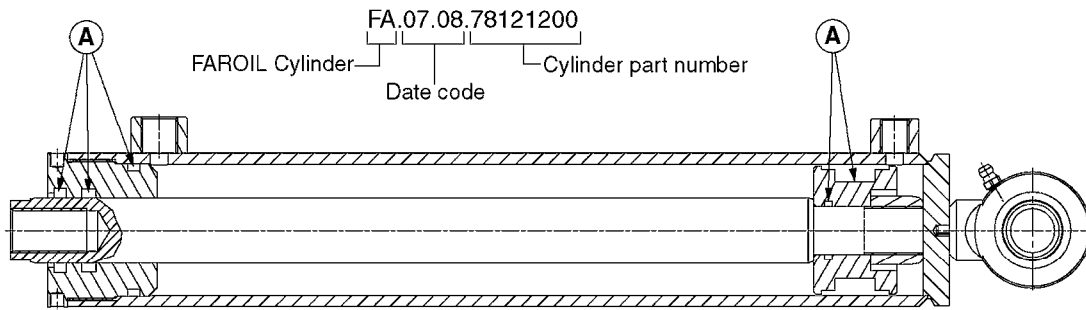

HYDRAULICS - CYLINDERS
C0020-HIN, 01:01:16

Page 3

Date 07.02.2020 10:40

parts-n°	order qty	description
63039300 78100003	1 1	CYLINDER ROD F.781132 CYL. PARA-LIFT CM+750 W/STOP

Check cylinder barrel for stamped part number.