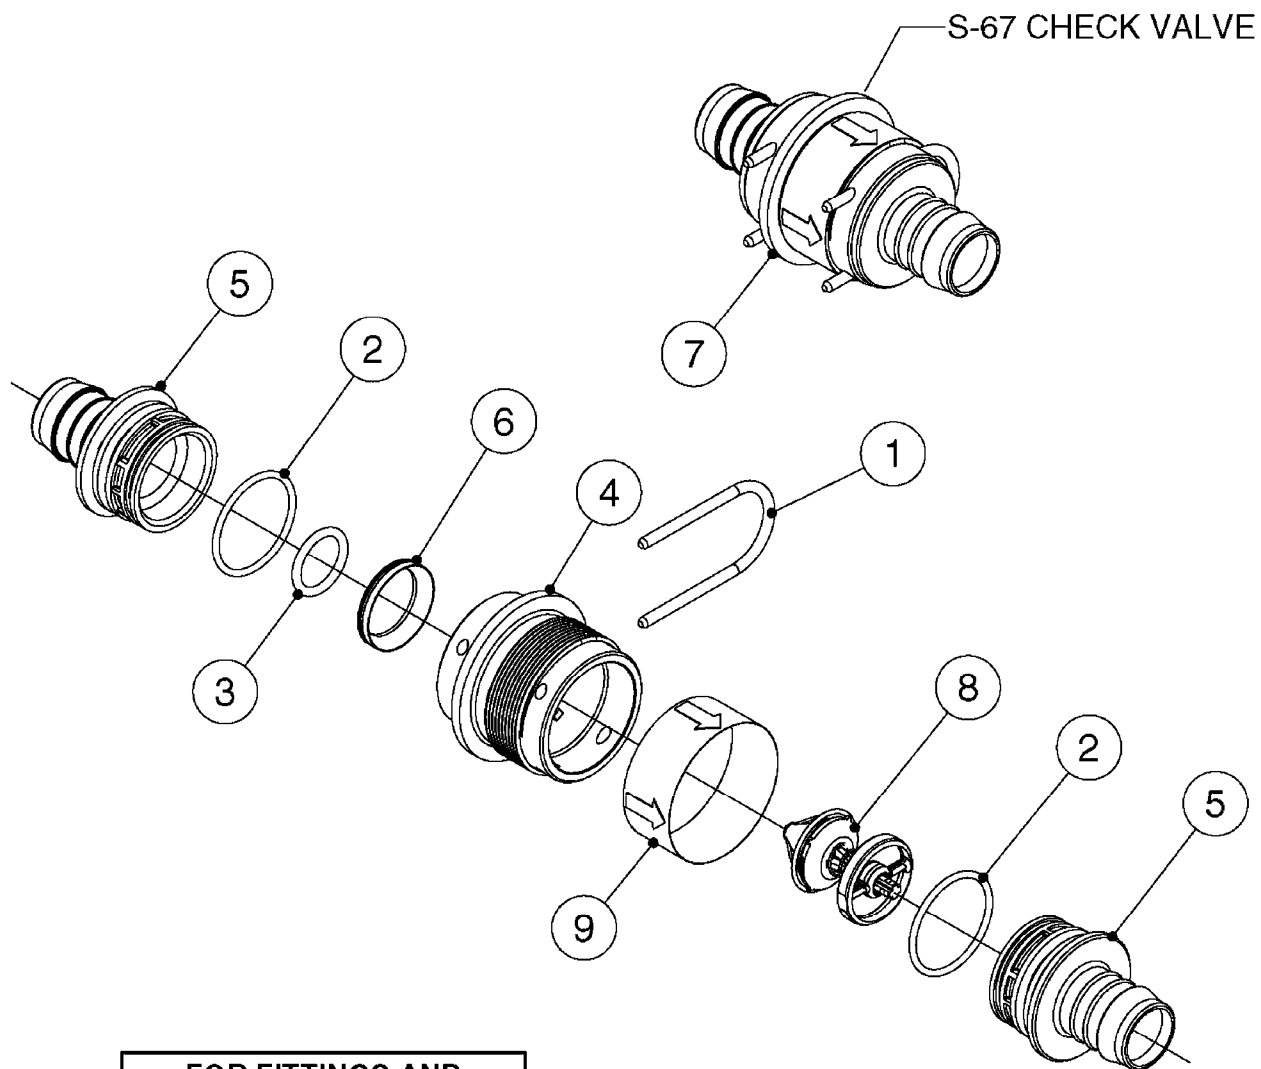

FOR FITTINGS AND
HOSES, SEE SECTION L

B0630

CHECK VALVES - S67
B0630-HIN, 31:07:19

Page 1

Date 07.02.2020 10:40

Pos.	parts-n°	order qty	description
1	145996	1	FITT.DK S-67 FORK
2	241973	1	O-RING Ø3 X 44.2 70 SHORES NITRIL
2	242353	1	O-RING 3 X 44.2 VITON
3	242504	1	O-RING D35x2 NITRIL
4	322104	1	FITT.DK S-67 BULKHEAD
5	334231	1	FITT.DK S-67 STR.1"
5	334232	1	FITT.DK S-67 STR.1-1/4"
5	334444	1	FITT.DK S-67 STR.1-1/2" PVC
6	14103100	1	SEAT F.CHECK VALVE D40.8 2010
7	70063603	1	VALVE, CHECK S67 1-1/2"
			COMPLETE IN-LINE CHECK VALVE FOR 1-1/2" HOSE
7	72001803	1	CHCK VLV,S67, 2 X 1" HB
			COMPLETE IN-LINE CHECK VALVE FOR 1" HOSE
7	72206600	1	CHCK VLV,S67, 2 X 1.25" HB
			COMPLETE IN-LINE CHECK VALVE FOR 1-1/4" HOSE
8	72089900	1	CHECK VALVE S67 SUBASMBLY.2001
9	97800500	1	DECAL 230X28 BLACK ARROW