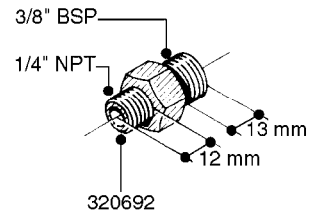

FITTINGS - HEXAGON NIPPLES
L0030-HIN, 01:01:16

Page 0
Date 07.02.2020 10:40

L0030

FITTINGS - HEXAGON NIPPLES
L0030-HIN, 01:01:16

Page 1
Date 07.02.2020 10:40

parts-n°	order qty	description
10015303	1	FITT.PO.HN 1.00X1.00 M1000
10425003	1	FITT.PO.HN 1.25X1.00 MCPHEE
320132	1	FITT.DK HN 1" BSP
320176	1	FITT.DK HN 3/8"X1/2" BSP
320445	1	FITT.DK HN 1/4"X3/8" BSP
320655	1	FITT.DK HN 1/2"-1/2" BSP
320692	1	FITT.DK HN 3/8'BSPX1/4'NPT
320703	1	FITT.DK HN 3/8BSP X1/2 &1/4NPT
320725	1	FITT.DK NIPPLE 3/8"-3/8" BSP
320902	1	FITT.DK HN 3/8'X 1/4' BSP
390232	1	FITT.DK HN 1-1/2' X 1-1/4' BSP
390276	1	FITT.DK HN 1'BSP