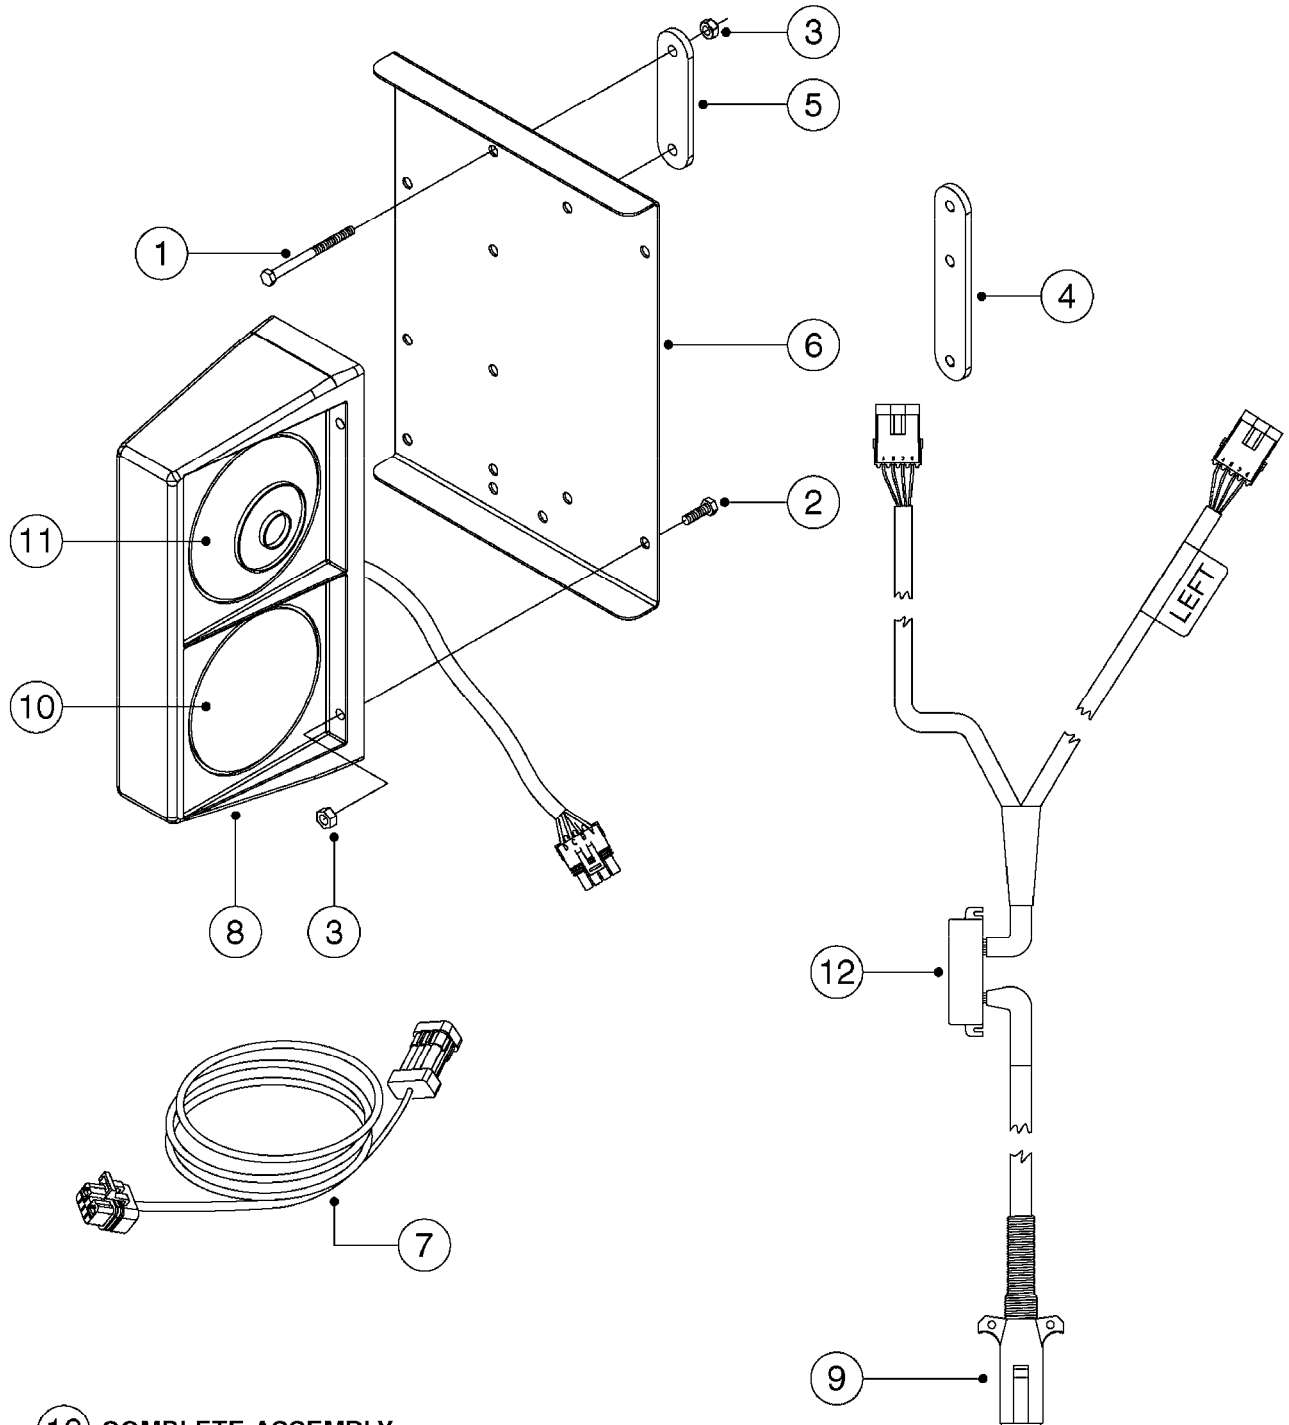

13 COMPLETE ASSEMBLY

COMPLETE ASSEMBLIES
WHOLEGOODS ITEMS

M0160

TRAFFIC LIGHT KIT
M0160-HIN, 13:08:19

Page 1

Date 07.02.2020 10:41

Pos.	parts-n°	order qty	description
1	410266	1	BOLT HEX 8.8 DEL M6X120
1	410421	1	BOLT HEX M6X110 DIN931-A2 SS
1	410524	1	BOLT HEX 8.8 DEL M6X100
1	410605	1	BOLT HEX 8.8 DEL M6X80
2	410362	1	BOLT HEX 8.8 SS M6X20
3	460261	1	NUT HEX M6X1.00 LOCK DIN985 A2 SS
4	16022303	1	BRACKET 100MM TUBE
5	16022403	1	BRACKET 60MM TUBE
6	16025603	1	BRACKET TAIL LIGHT DUAL LAMP
7	26004703	1	HARNESS 13' EXT 4 WIRE WP
8	26004903	1	TAIL LIGHT GREEN WIRE LH
8	26005003	1	TAIL LIGHT YELLOW WIRE RH
9	26005103	1	PLUG 7-PIN AG TAIL LIGHT
10	26005403	1	LENS BLACK BEFORE 2009
10	26017003	1	LENS RED
11	26016903	1	LENS AMBER
12	26032703	1	HARNESS COMPLETE, TAIL LIGHT, 2013
13	83308603	1	TRAFFIC LIGHT KIT