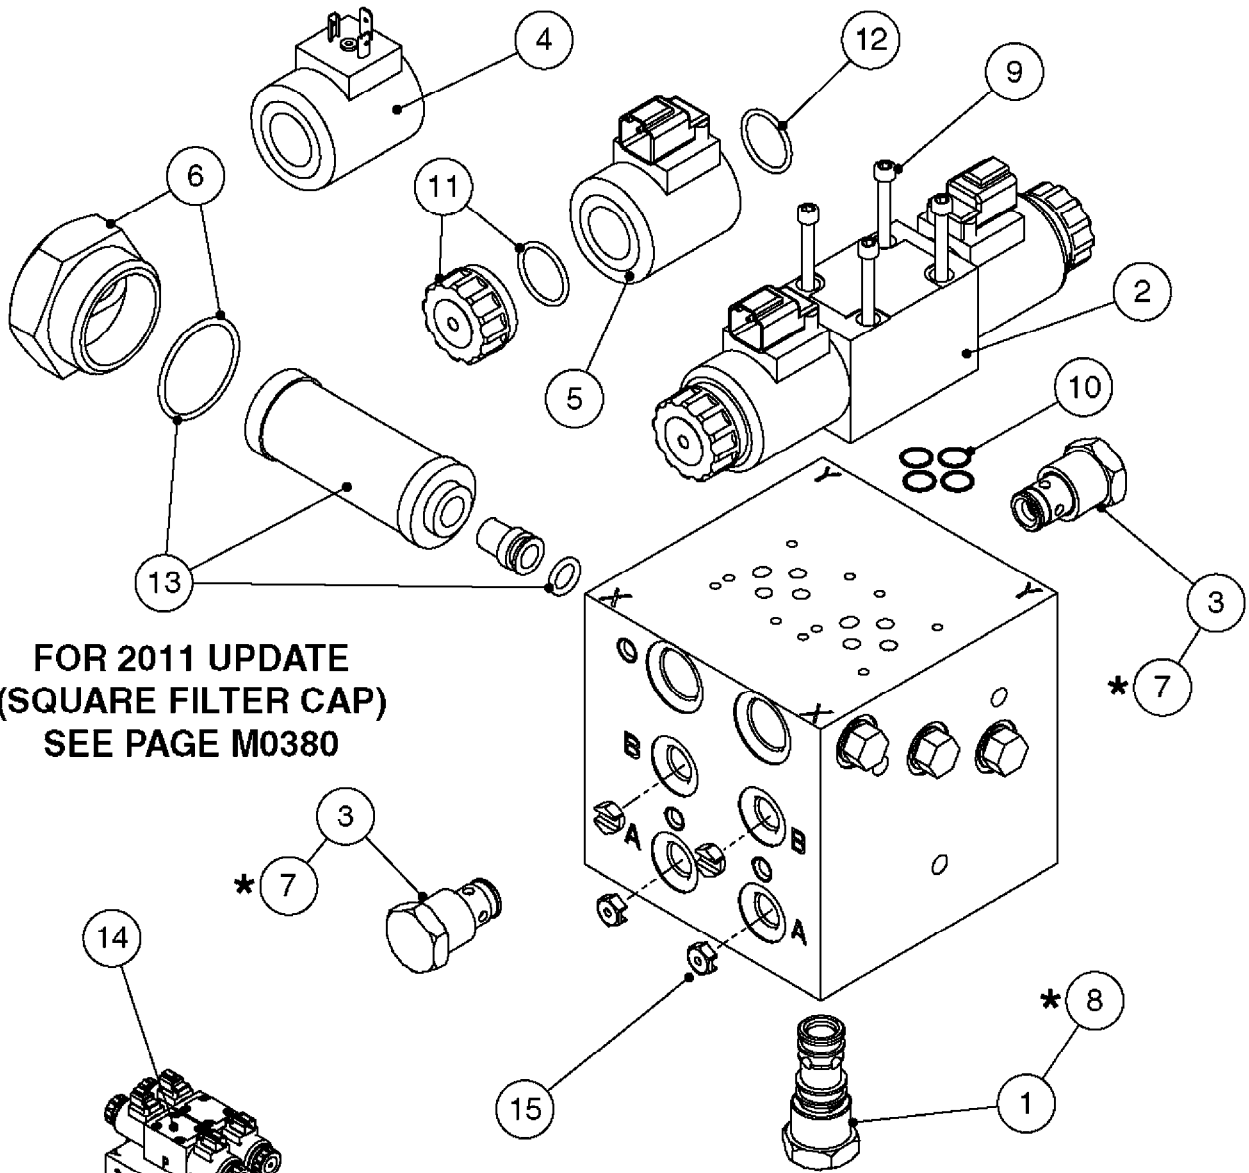

If unsure, pair of new style sensors works with all versions of UC4.

NORAC UC4 BOOM HEIGHT CONTROL
M0290-HIN, 01:01:16

Page 1

Date 07.02.2020 10:41

Pos.	parts-n°	order qty	description
1	410443	1	BOLT HEX 8.8 DEL M6X70
1	410605	1	BOLT HEX 8.8 DEL M6X80
			SPB/SPC BOOM
2	460261	1	NUT HEX M6X1.00 LOCK DIN985 A2 SS
3	471124	1	WASHER, M6, Ø18/ 6.4X 1.6, SS
4	16128603	1	BRACKET F. SENSOR 60X60 TUBE
			SPB/SPC BOOM
4	16128703	1	BRACKET F. SENSOR 50x50 TUBE
			FORCE BOOM (FTZ)
5	26016303	1	CONNECTOR RING CPC #11 NORAC
6	26025903	1	NORAC UC4+ ROLL SENSOR W/TEMP.
			CONFIRM NORAC P/N 45000
7	26026003	1	NORAC UC4+ ROLL SENSOR
			CONFIRM NORAC P/N 45001
8	26026600	1	NORAC CABLE VAR.RT.VLV DIN
			3-PIN CONNECTORS/HIRSCHMAN
8	28055603	1	NORAC CABLE VAR.RT.VLV DEUTSCH
			2-PIN CONNECTORS/DEUTSCH
9	28049503	1	NORAC CABLE EXTENSION
10	28049603	1	NORAC POWER CABLE
11	28050303	1	NORAC RUBBER TOP&BOLT F.SENSOR DIA.30MMX30MMX8MM
12	28050703	1	NORAC UC4+ OPEN CTR. CABLE
13	28054303	1	PARALIFT INTERFACE CABLE NORAC
14	28055503	1	NORAC VALVE MOUNTING HARDWARE
15	28055703	1	NORAC VALVE CABLE ROLL PIGTAIL
16	28085900	1	SENSOR BRANCH CABLE NORAC
17	28086200	1	CAN NODE DUAL CABLE NORAC
18	28086300	1	UC4 DISPLAY PANEL NORAC
19	28086400	1	UC4 ULTRASONIC SENSOR
20	28086500	1	UC4 SENSOR MOUNTING BKT. NORAC
21	28086600	1	FOAM DISC F. SENSOR NORAC
22	70112503	1	UC4+ ROLL SENSOR KIT '11 HIN
			INCLUDES NORAC P/N 45000 & 45001
23	78216100	1	NORAC VALVE BLOCK COMP, DEUTSCH CON.