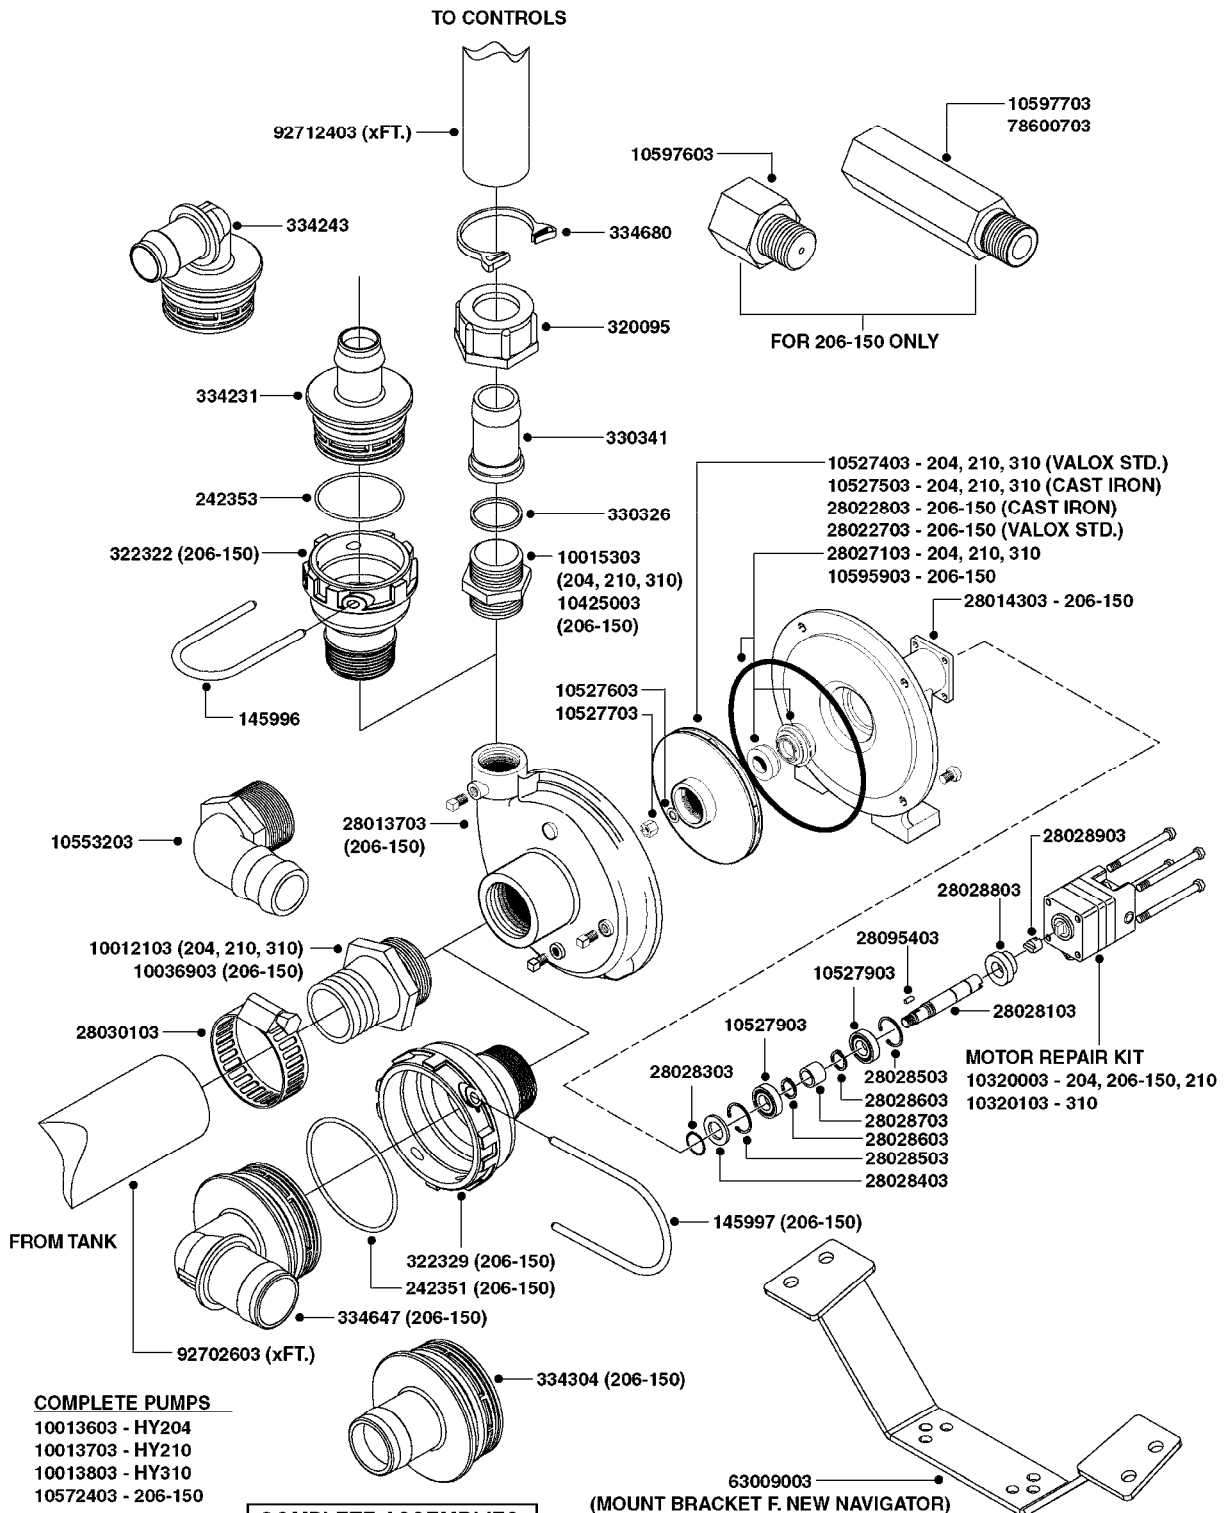

A0420

PUMP-204,206-150,210,310 ACE
A0420-HIN, 02:05:16

Page 1

Date 07.02.2020 10:39

parts-n°	order qty	description
145996	1	FITT.DK S-67 FORK
145997	1	FITT.DK S-93 FORK
242351	1	O-RING D69.5X3.0 VITON F.S-93
242353	1	O-RING 3 X 44.2 VITON
320095	1	FITT.DK NUT 1" BSP
322322	1	FITT.DK S-67 X 1-1/4"BSP MALE
322329	1	FITT.DK S-93 X 1-1/2"BSP MALE2
330326	1	O-RING D30/D24X2 F.1"NUT
330341	1	FITT.DK HB 1" F. 1" NUT
334231	1	FITT.DK S-67 STR.1"
334243	1	FITT.DK S-67 ELB.1"
334304	1	FITT.DK S-93 STR.1-1/2" PVC
334647	1	FITT.DK S93 ELB 1-1/2" 90 PVC
334680	1	CLAMP HOSE PLASTIC 1"
10012103	1	FITT.PO.HB 1.25X1.50 IMB1012
10013603	1	PUMP ACE HY 204
10013703	1	PUMP ACE HY 210
10013803	1	PUMP ACE HY 310
10015303	1	FITT.PO.HN 1.00X1.00 M1000
10036903	1	FITT.PO.HB 1.50X1.50 IMB1212
10320003	1	MOTOR REPAIRKIT ACE204,206,210
10320103	1	MOTOR REPAIR KIT ACE 304,310
10425003	1	FITT.PO.HN 1.25X1.00 MCPHEE
10527403	1	IMPELLER VALOX F.ACE PUMP
10527503	1	IMPELLER CASTIRON F.ACE PUMP
10527603	1	WASHER 3/8' F.ACE PUMP
10527703	1	NUT HEX NF 3/8 F.ACE PUMP
10527903	1	BEARING F.ACE PUMP (#40870)
10553203	1	FITT.PO.EL 1.5X1.5 HB BLACK
10572403	1	PUMP ACE HY 206 SERIES 150
10595903	1	REPAIR KIT ACE 206-150
10597603	1	ORIFACE RESTRICTOR F. ACE 206
10597703	1	FITT, HYD FLOW FUSE ACE 206OLD
28013703	1	PUMP HOUSING FRONT ACE 206-150
28014303	1	PUMP HOUSING W.FEET 206-150
28022703	1	IMPELLER THERMOPLASTIC
28022803	1	IMPELLER CAST IRON
28027103	1	REPAIR KIT ACE 204,210,304,310
28028103	1	SHAFT 5/8"DIA.1/2"KEYWAY SS
28028303	1	O-RING, SHAFT SEAL
28028403	1	SLINGER
28028503	1	SNAP RING - INTERNAL
28028603	1	SNAP RING - EXTERNAL
28028703	1	SPACER FOR SHAFT
28028803	1	SEAL SUPPORT SPACER 200 SERIES
28028903	1	COUPLING FOR HYDRAULIC MOTOR
28030103	1	CLAMP HOSE GEAR P5/4-S1.5"6724
28095403	1	KEY F.IMPELLER 1/8"X1/8"X1/2"
63009003	1	CENTRIFUGAL PUMP BRACKET
78600703	1	FITT, HYD FLOW FUSE ACE 206N
92702603	1	HOSE PVC SUCT GRAY 1-1/2"
92712403	1	HOSE R X1" X300PSI WP X0012"