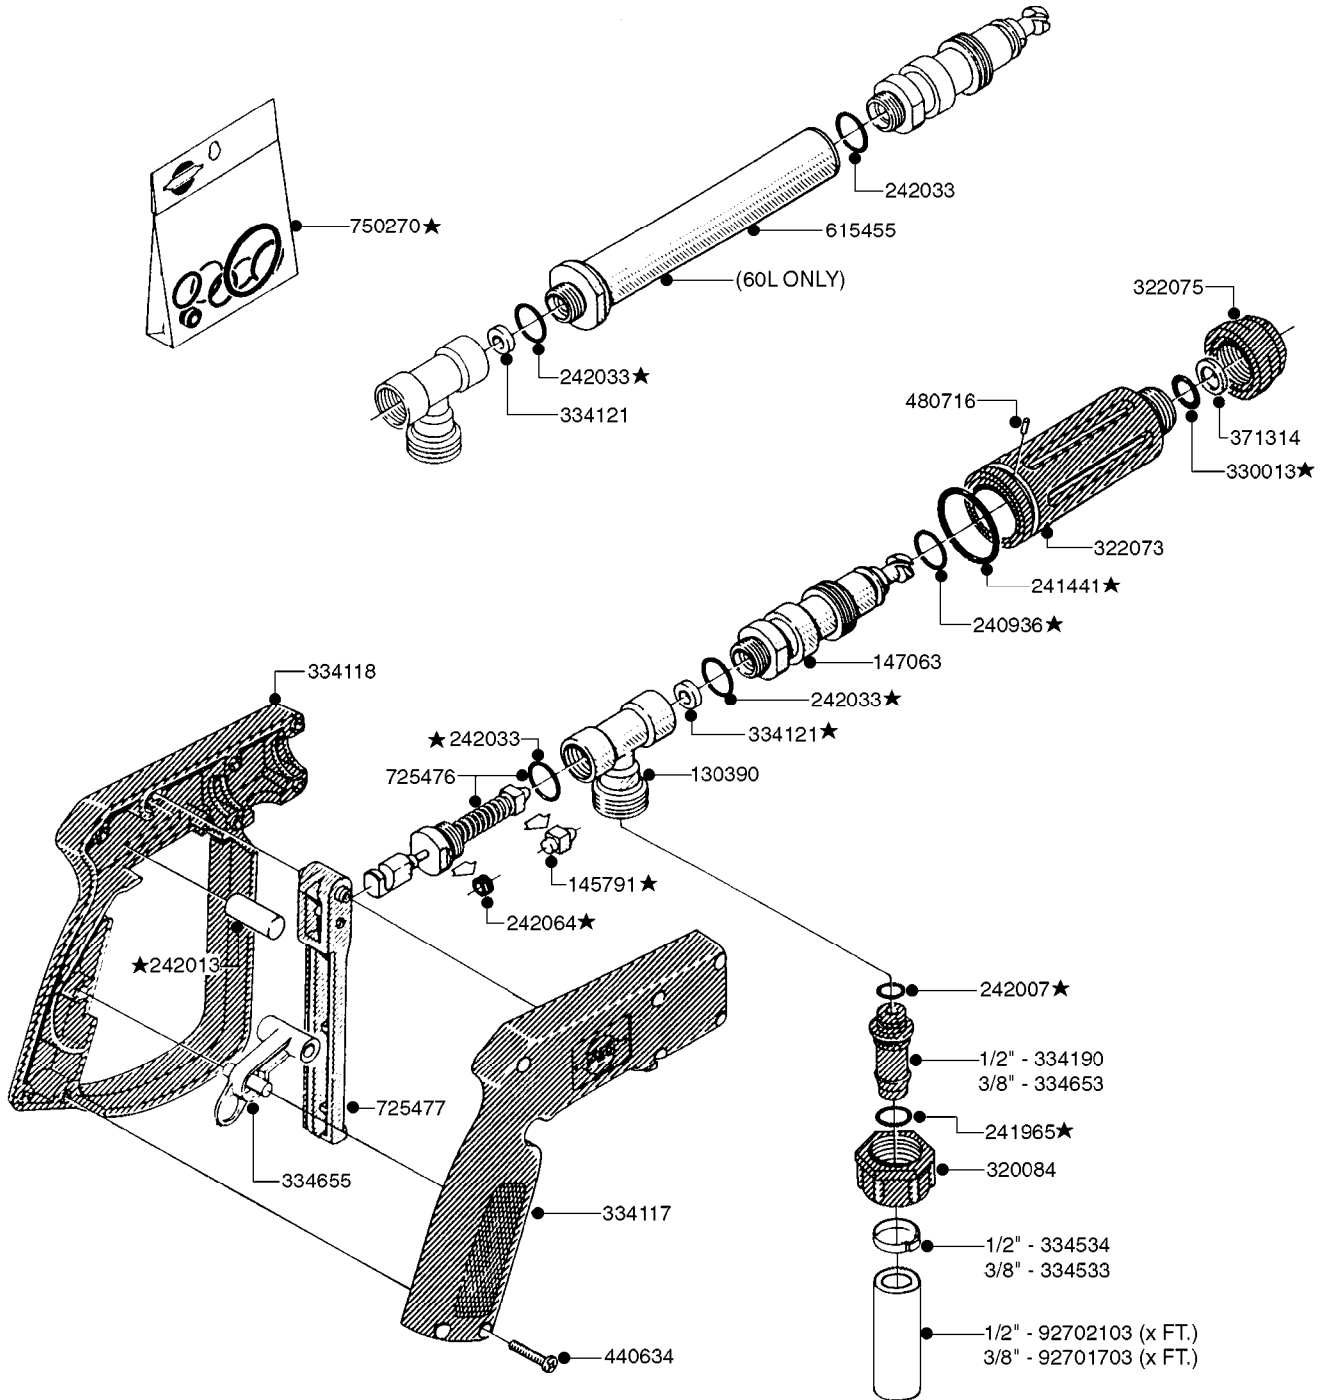

COMPLETE ASSEMBLY:
843197 - 60L
843196 - 60S

COMPLETE ASSEMBLIES
WHOLEGOODS ITEMS

K0480

HANDGUN TYPE 60S/60L POST 95
K0480-HIN, 01:01:16

Page 1
Date 07.02.2020 10:40

parts-n°	order qty	description
130390	1	TEE 3/8'X 1/2' BSP F.TYPE 60S
145791	1	CONE FOR ON/OFF
147063	1	SWIRL F.SPRAY GUN TYPE 60
240936	1	O-RING D13.3X2.4 NITRIL
241441	1	O-RING D29.3X3
241965	1	O-RING Ø12.1 X 1.6 NITRILE
242007	1	O-RING Ø9.1 X 1.6 NITRILE
242013	1	SPRING RUBBER F/TRIGGER
242033	1	O-RING Ø14.1 X 1.6 NITRILE
242064	1	SLEEVE RUBBER 3X8X4MM
320084	1	FITT.DK NUT 1/2" BSP
322073	1	HOUSING F.SWIRL TYPE 60S H.G.
322075	1	HOUSING F. NOZZLE
330013	1	O-RING 2.5 X 10 PUR
334117	1	HANDLE PIECE RIGHT F.60S/60L
334118	1	HANDLE PIECE LEFT F.60S/60L
334121	1	SEAT FOR ON-OFF TYPE
334190	1	FITT.DK HB 1/2' F. PISTOL 60S
334533	1	CLAMP HOSE PLASTIC 3/8"
334534	1	CLAMP HOSE PLASTIC 1/2"
334653	1	FITT.DK HB 3/8' F.HANDGUN
334655	1	TRIGGER SAFETY F.60S/60L GUN
371314	1	NOZZLE CERAMIC 1099-20
440634	1	SCREW 5/8"
480716	1	PIN D3X6 STAINLESS
615455	1	TUBE F.LANCE TYPE 60L
725476	1	SPINDLE
725477	1	TRIGGER
750270	1	GASKET KIT F.SPRAY GUN
843196	1	SPRAY GUN KIT TYPE 60 SHORT
843197	1	HANDGUN KIT TYPE 60 LONG
92701703	1	HOSE R X3/8" X300PSI WP X0012"
92702103	1	HOSE R X1/2" X300PSI WP X0012"