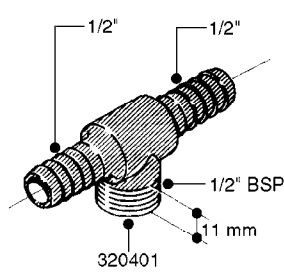

L0040

FITTINGS - NIPPLES & ELBOWS
L0040-HIN, 01:01:16

Page 1

Date 07.02.2020 10:40

parts-n°	order qty	description
10530803	1	FITT.PO.SE 2.00X2.00 45 DEG.
320191	1	FITT.DK ELB 3/8' BSP 45 DEGREE
320482	1	FITT.DK ELB. 1/2" BSP 60 DEG.
320596	1	FITT.DK ELB 3/8'-1/2'BSP 45DEG
320607	1	FITT.DK HN 3/8M X 3/8F BSP LNG
320633	1	FITT.DK HN 3/8"M X 3/8"F BSP
321451	1	FITT.DK ELB.1-1/2 X1-1/4 80DEG
321532	1	FITT.DK REDUC 3/4' X 1/2' BSP
390233	1	FITT.DK REDUC 1-1/2" X 1" BSP

L0050

parts-n°	order qty	description
242594	1	O-RING D14 X 1.78 SCH.70-EPDM
320294	1	FITT.DK TEE 3/8X3/8HB X1/2"BSP
320305	1	FITT.DK HB 3/4'- 3/4' BSP
320386	1	FITT.DK TEE 3/8X3/8HB X3/8"BSP
320397	1	FITT.DK ELB 3/8"HB X 3/8" BSP
320401	1	FITT.DK TEE 1/2X1/2HB X1/2"BSP
320412	1	FITT.DK TEE 1/2X1/2HB X3/8'BSP
320423	1	FITT.DK ELB 1/2'HB X 3/8' BSP
320891	1	FITT.DK HB 3/8'- 3/8' BSP
320972	1	FITT.DK HB 5/16'- 1/4' BSP
322046	1	FITT.DK TEE 1/2X1/2HB X3/4'BSP
322048	1	FITT.DK TEE 3/4X3/4HB X3/4'BSP
330595	1	O-RING D24.6/D20X2.1 -3/4"
333137	1	FITT.DK CONN.1/2" F.NOZZ. DOUB
333141	1	FITT.DK CONN.1/2" F.NOZZ.SING
334041	1	FITT.DK CONN.3/4' F.NOZZ. SING
334042	1	FITT.DK CONN.3/4' F.NOZZ. DOUB
334195	1	FITT.DK ELB. 3/4"HB X 3/4"HB
10012103	1	FITT.PO.HB 1.25X1.50 IMB1012
10014003	1	FITT.PO.HB 1.25X1.25 IMB1010
10036903	1	FITT.PO.HB 1.50X1.50 IMB1212
28019303	1	FITTING HB ELB 3/4NPT-3/4HOSE
61016500	1	HOSE TAIL 3/4" 90°+RG CAP 3/4"
72026700	1	NOZZLE TUBE ADAPTER W/O-RING