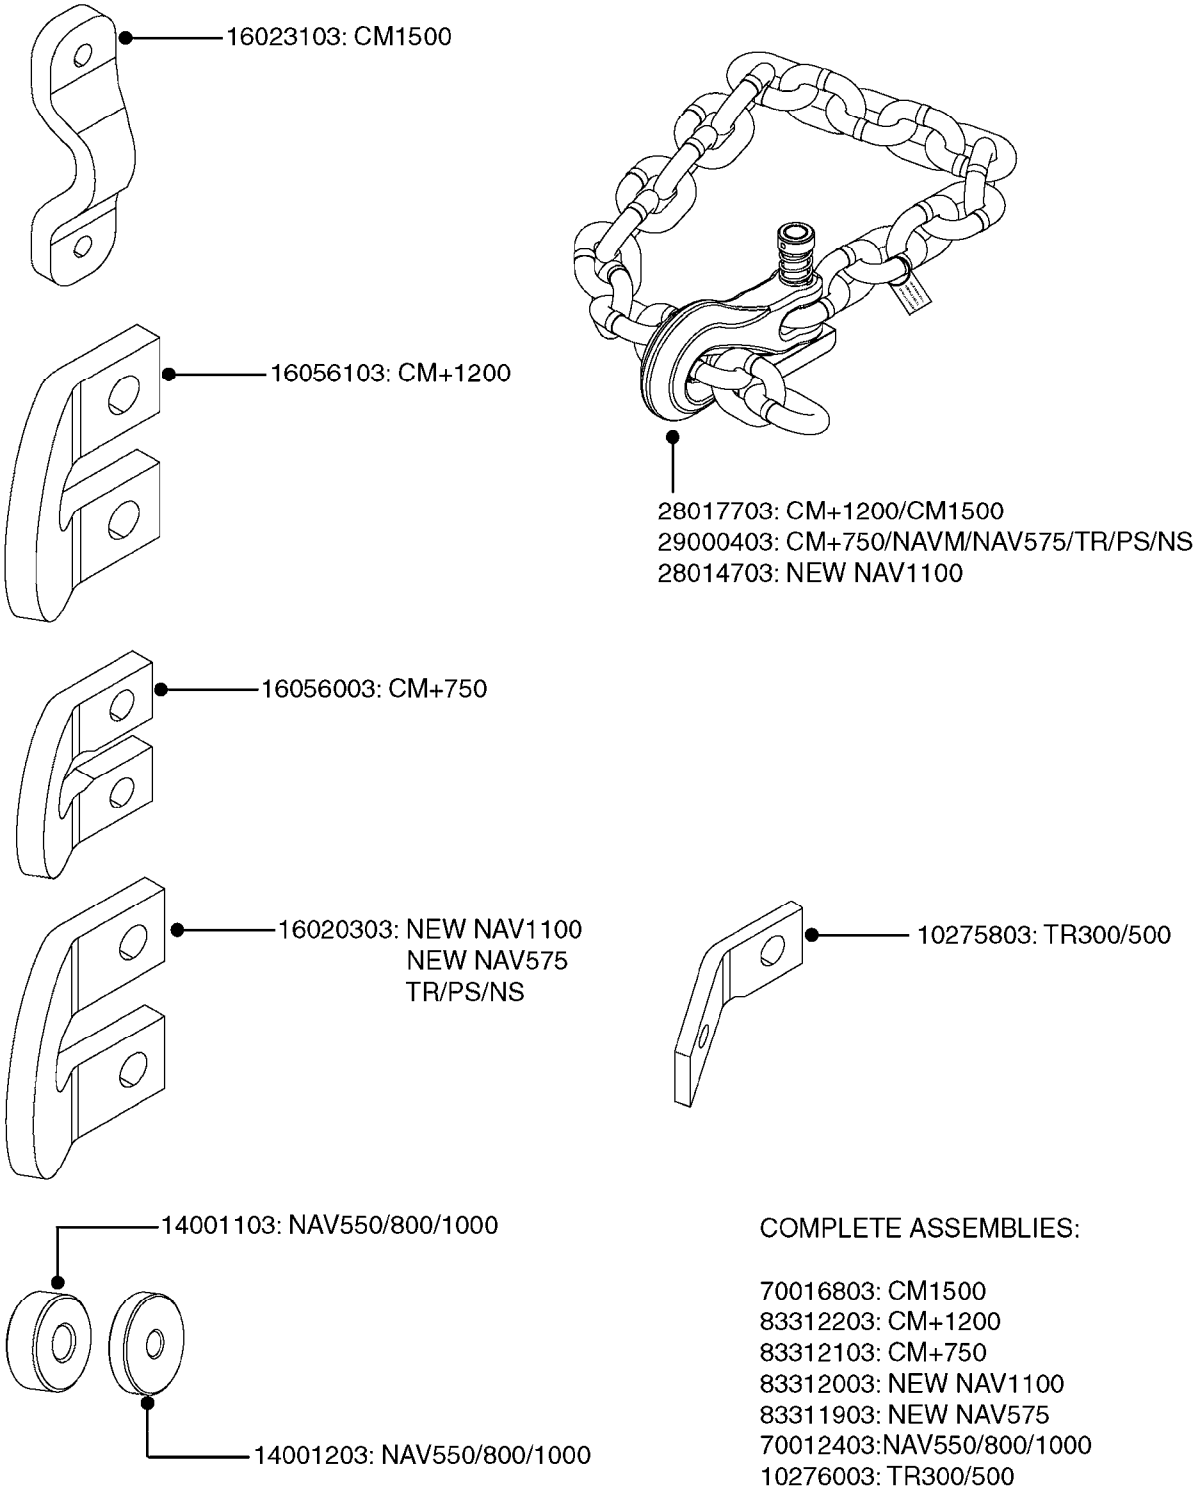

K0770

SAFETY CHAINS
K0770-HIN, 01:01:16

Page 1

Date 07.02.2020 10:40

parts-n°	order qty	description
10275803	1	CHAIN BKT. FOR TR300/500/TX650
10276003	1	SAFETY CHAIN KIT TR300/500
14001103	1	MOUNTING HUB F. SAFETY CHAIN
14001203	1	MNT WASHER F. SAFE CHAIN KIT
16020303	1	SAFETY CHAIN MNT.BRKT.30,400LB
16023103	1	SAFETY CHAIN MNT.BRKT.40,500LB
16056003	1	SAFETY CHAIN MNT.BRKT.16100 lb
16056103	1	SAFETY CHAIN MNT.BRKT.40500 lb
28014703	1	SAFETY CHAIN 30,400LBS CERT.
28017703	1	SAFETY CHAIN 40,500LBS CERT.
29000403	1	SAFETY CHAIN CERT 16100LB
70012403	1	*SAFETY CHAIN KIT 16100LB NAV
70016803	1	SAFETY CHAIN KIT CM1500
83311903	1	SAFTY CHAIN KIT 575 NAV.
83312003	1	SAFETY CHAIN KIT 1100 NAV.
83312103	1	SAFETY CHAIN KIT CM+750
83312203	1	SAFETY CHAIN KIT CM+1200