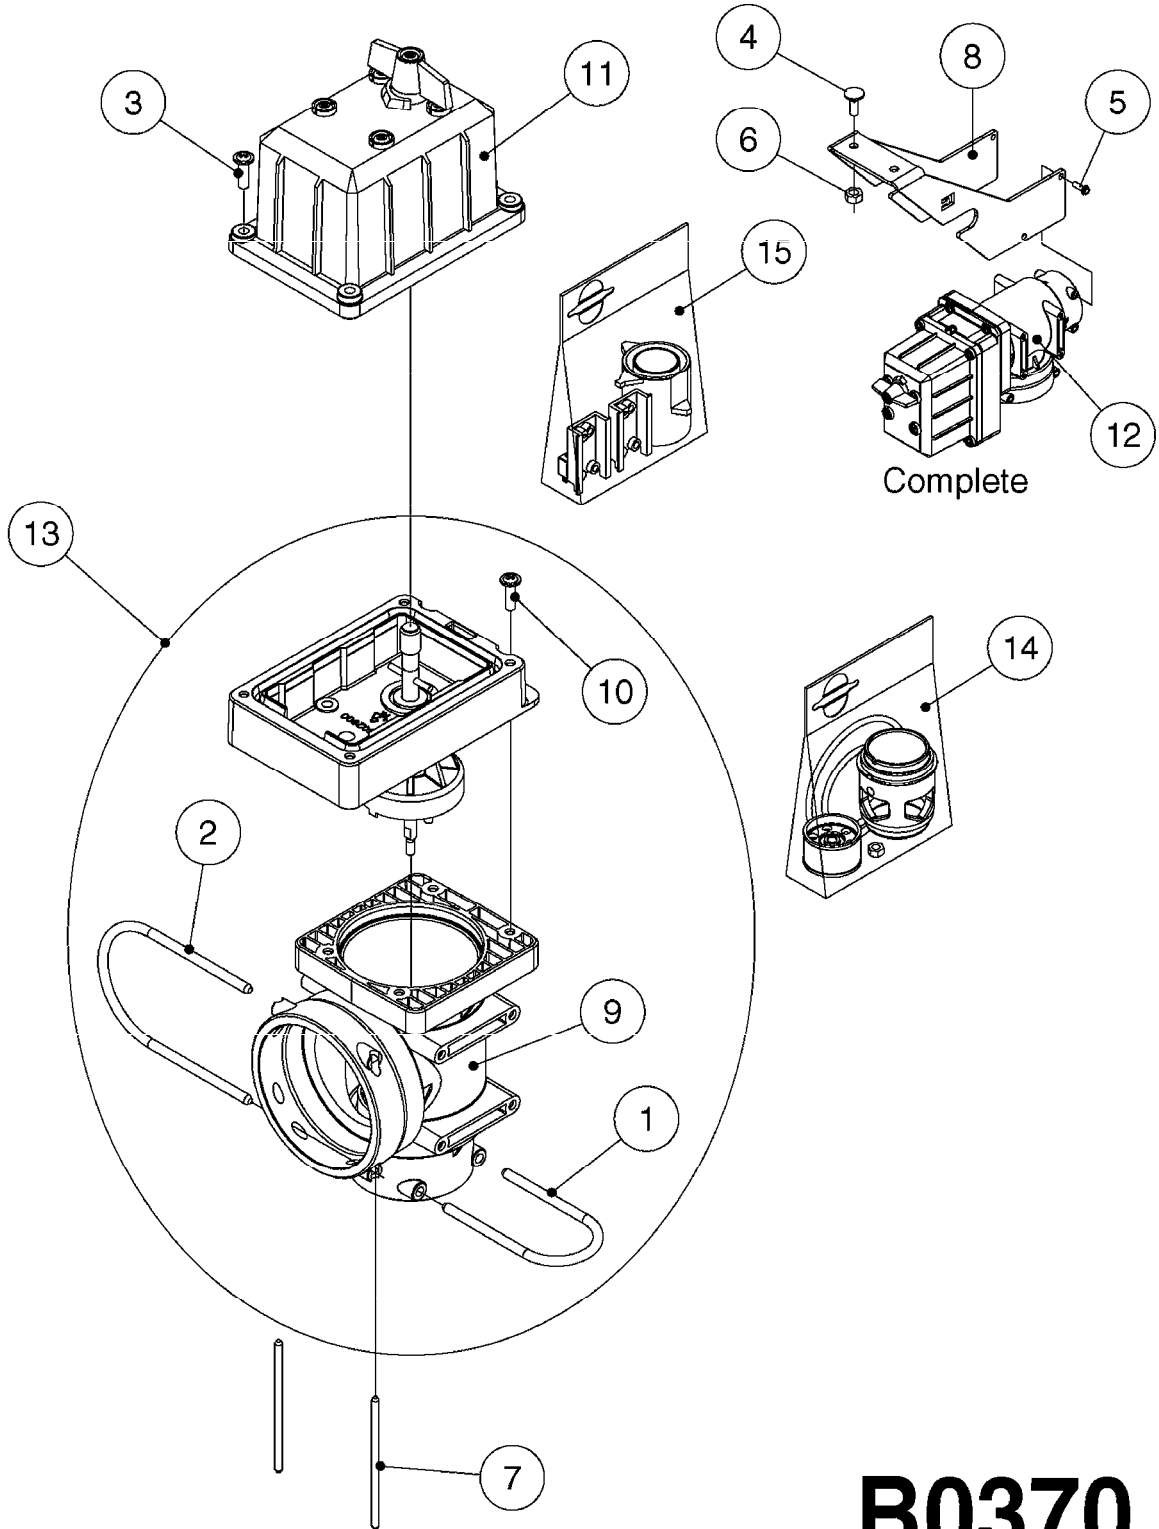

AA301

RANGER 2200 CENT. OVERVIEW
AA301-HIN, 01:01:16

Page 1

Date 07.02.2020 10:39

parts-n°	order qty	description

PRESSURE REGULATOR - S93 06
B0370-HIN, 12:05:16

Page 1
Date 07.02.2020 10:39

Pos.	parts-n°	order qty	description
1	145996	1	FITT.DK S-67 FORK
2	145997	1	FITT.DK S-93 FORK
3	440677	1	SCREW F. PLASTIC 5X20 SS
4	440695	1	BOLT CARRIAGE M8X25
5	440698	1	SCREW F.PLASTIC 6X18 SS HEXHD
6	460143	1	SELF LOCK NUT M8 SST A2 DIN985
7	480487	1	PIN M5X60 SLOTTED GALV
8	16244000	1	BRACKET FOR REG. NAV, PAINTED NAVIGATOR PLATFORM BRACKET
9	33510800	1	HOUSING F.PRESS.REG.S67/S93
10	44076200	1	SCREW WN5451 5X16 SS TORX
11	72374200	1	MOTOR HOUS.REG.1:150 ENCODER
12	72374300	1	REGUL S67/S93 ASSY W SS CONE
12	72425500	1	REGULATOR S67/S93 CROSS-DRILL
12	72678700	1	REGULATOR S67/S93 CROSS-DRILL CERAMIC COMPONENTS
13	72481600	1	BAG W. CONSOLE&SPINDLE COMPL
14	72678900	1	BAG W.CONE/CYL/GASKET CERAMIC CERAMIC COMPONENTS
14	74190800	1	BAG W.CONE/CYL. AND GASKET. SYNTAL
15	74187500	1	SWITCH 5A PRESS.REG REP.KIT 08