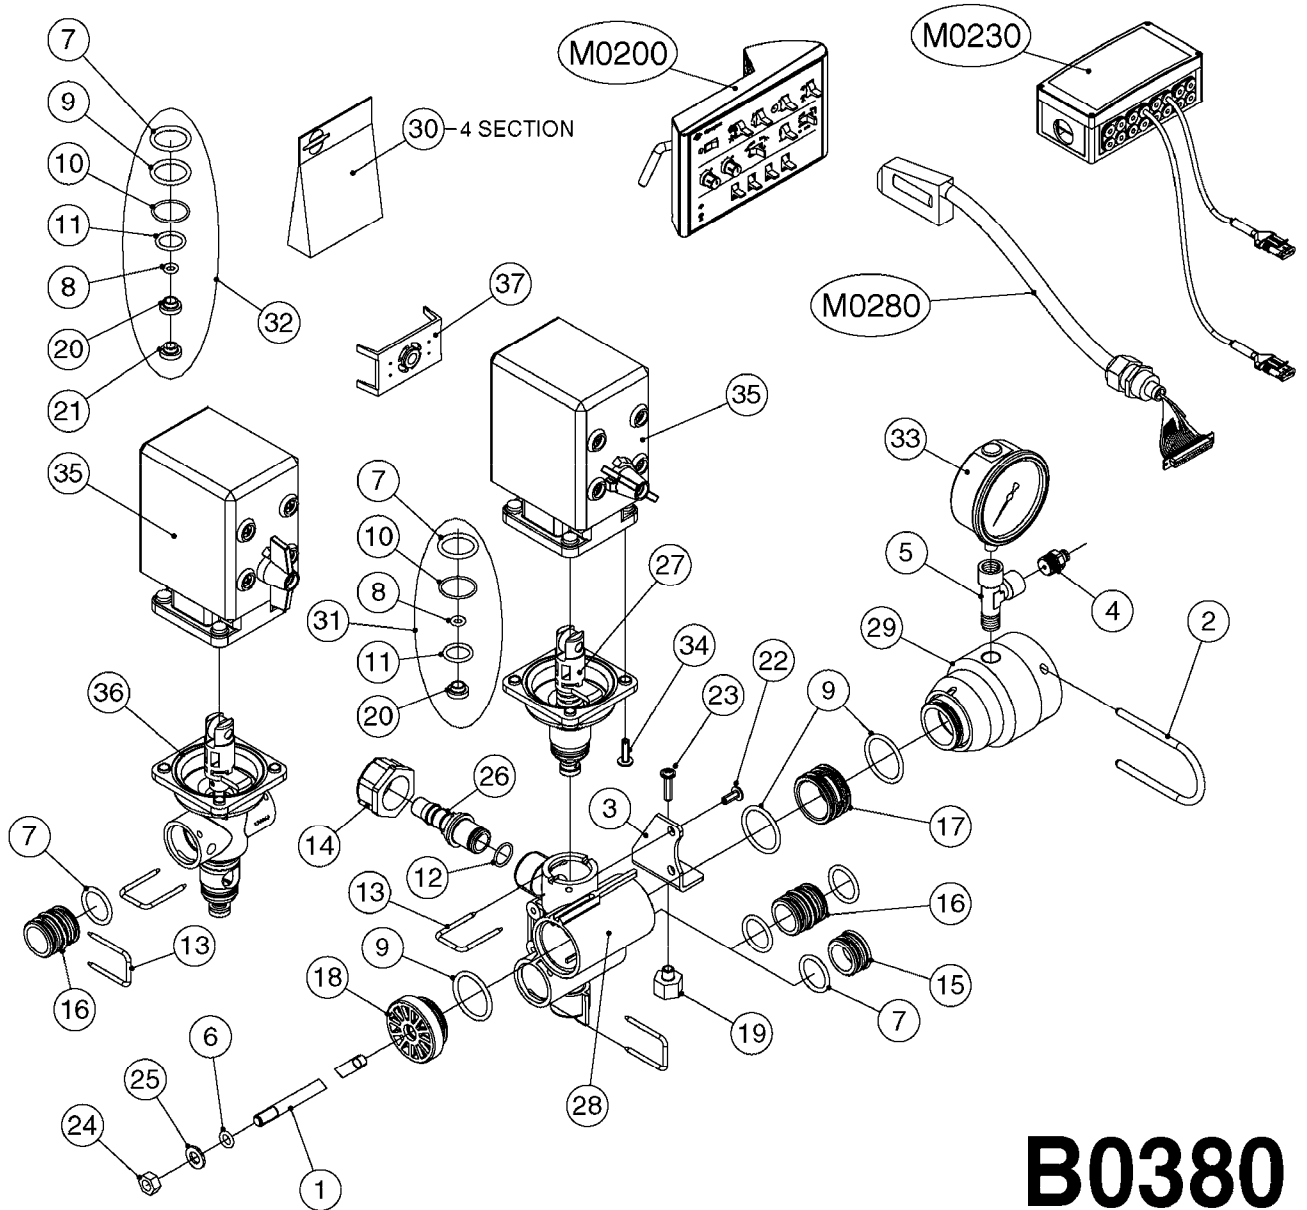

B0380

EVC, ECP, ECPC CONTROLS 39-PIN
B0380-HIN, 09:05:17

Page 1
Date 07.02.2020 10:39

Pos.	parts-n°	order qty	description
1	142214	1	STUD BOLT - M8X265, 3 SECTION
1	145693	1	STUD BOLT - M8X330, 4 SECTION
1	145928	1	STUD BOLT - M8X400, 5 SECTION
1	145780	1	STUD BOLT - M8X470, 6 SECTION
1	146355	1	STUD BOLT - M8X540, 7 SECTION
2	145996	1	FITT.DK S-67 FORK
3	167963	1	MOUNT BKT.F.EC BOOM SEC.
4	232230	1	QUICK COUPLER 1/4"BSP X 4 MM
5	232285	1	T-PIECE 1/4" 2 X INT. 1
6	240947	1	O-RING D7.3X2.4 NITRIL
7	240951	1	O-RING D21.2X3 NITRIL
8	241323	1	O-RING D5.3X2.4 NITRIL
9	241441	1	O-RING D29.3X3
10	241673	1	O-RING D22.1X1.6
11	241861	1	O-RING D15.3X2.4 VITON
12	242594	1	O-RING D14 X 1.78 SCH.70-EPDM
13	270211	1	FITT.DK S25 FORK L=37.5
14	320283	1	FITT.DK NUT 3/4"BSP
15	333583	1	END PIECE FOR BYPASS
16	333594	1	CONNECTING PIECE F. BYPASS
17	334547	1	CONNECTING PIECE F. PRESSURE
18	334548	1	END COVER
19	334558	1	NUT HEX PLASTIC INSERT
20	334669	1	VALVE CONE D14/D7-SH 63 WHITE
21	334940	1	VALVE CONE D14/D6-SH 63 GREEN
22	440673	1	SCREW F.PLASTIC 5X12 SS
23	440677	1	SCREW F. PLASTIC 5X20 SS
24	460817	1	NUT HEX M8 STAINLESS DIN 934
25	471126	1	WASHER, M8, Ø16/ 8.4X 1.6, SS
26	724621	1	FITT.DK HB 3/4"ASSY F.3/4" NUT
27	725257	1	SPINDLE SECT. F/EC DISTRIBUTOR
28	728010	1	DISTRIB HOUSING W/CONST PR GRN
29	731811	1	FITT.DK ADAPTOR S67 EC BOOM SE
30	750271	1	O-RING KIT F.EC/4 CONTROL UNIT
31	755726	1	O-RING KIT F.EC/ESC SEC.VALVE
32	755754	1	GASKET SET EVC DIST
33	28026203	1	GAUGE 200PSI/BR,2.5"1/4BSP-BTM
34	44076200	1	SCREW WN5451 5X16 SS TORX
35	72048000	1	MOTOR, DISTRIBUTION 1:300
36	72117600	1	SPINDLE EVC DIST
37	72137200	1	MCROSWCH ASSY F.BOOM VLV 300:1