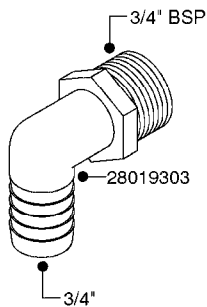

L0040

FITTINGS - NIPPLES & ELBOWS
L0040-HIN, 01:01:16

Page 1

Date 07.02.2020 10:40

parts-n°	order qty	description
10530803	1	FITT.PO.SE 2.00X2.00 45 DEG.
320191	1	FITT.DK ELB 3/8' BSP 45 DEGREE
320482	1	FITT.DK ELB. 1/2" BSP 60 DEG.
320596	1	FITT.DK ELB 3/8'-1/2'BSP 45DEG
320607	1	FITT.DK HN 3/8M X 3/8F BSP LNG
320633	1	FITT.DK HN 3/8"M X 3/8"F BSP
321451	1	FITT.DK ELB.1-1/2 X1-1/4 80DEG
321532	1	FITT.DK REDUC 3/4' X 1/2' BSP
390233	1	FITT.DK REDUC 1-1/2" X 1" BSP

L0050

parts-n°	order qty	description
242594	1	O-RING D14 X 1.78 SCH.70-EPDM
320294	1	FITT.DK TEE 3/8X3/8HB X1/2"BSP
320305	1	FITT.DK HB 3/4'- 3/4' BSP
320386	1	FITT.DK TEE 3/8X3/8HB X3/8"BSP
320397	1	FITT.DK ELB 3/8"HB X 3/8" BSP
320401	1	FITT.DK TEE 1/2X1/2HB X1/2"BSP
320412	1	FITT.DK TEE 1/2X1/2HB X3/8'BSP
320423	1	FITT.DK ELB 1/2'HB X 3/8' BSP
320891	1	FITT.DK HB 3/8'- 3/8' BSP
320972	1	FITT.DK HB 5/16'- 1/4' BSP
322046	1	FITT.DK TEE 1/2X1/2HB X3/4'BSP
322048	1	FITT.DK TEE 3/4X3/4HB X3/4'BSP
330595	1	O-RING D24.6/D20X2.1 -3/4"
333137	1	FITT.DK CONN.1/2" F.NOZZ. DOUB
333141	1	FITT.DK CONN.1/2" F.NOZZ.SING
334041	1	FITT.DK CONN.3/4' F.NOZZ. SING
334042	1	FITT.DK CONN.3/4' F.NOZZ. DOUB
334195	1	FITT.DK ELB. 3/4"HB X 3/4"HB
10012103	1	FITT.PO.HB 1.25X1.50 IMB1012
10014003	1	FITT.PO.HB 1.25X1.25 IMB1010
10036903	1	FITT.PO.HB 1.50X1.50 IMB1212
28019303	1	FITTING HB ELB 3/4NPT-3/4HOSE
61016500	1	HOSE TAIL 3/4" 90°+RG CAP 3/4"
72026700	1	NOZZLE TUBE ADAPTER W/O-RING