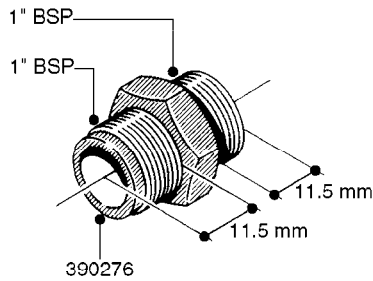

FITTINGS - HEXAGON NIPPLES
L0030-HIN, 01:01:16

Page 0
Date 07.02.2020 10:40

L0030

FITTINGS - HEXAGON NIPPLES
L0030-HIN, 01:01:16

Page 1
Date 07.02.2020 10:40

parts-n°	order qty	description
10015303	1	FITT.PO.HN 1.00X1.00 M1000
10425003	1	FITT.PO.HN 1.25X1.00 MCPHEE
320132	1	FITT.DK HN 1" BSP
320176	1	FITT.DK HN 3/8"X1/2" BSP
320445	1	FITT.DK HN 1/4"X3/8" BSP
320655	1	FITT.DK HN 1/2"-1/2" BSP
320692	1	FITT.DK HN 3/8'BSPX1/4'NPT
320703	1	FITT.DK HN 3/8BSP X1/2 &1/4NPT
320725	1	FITT.DK NIPPLE 3/8"-3/8" BSP
320902	1	FITT.DK HN 3/8'X 1/4' BSP
390232	1	FITT.DK HN 1-1/2' X 1-1/4' BSP
390276	1	FITT.DK HN 1'BSP