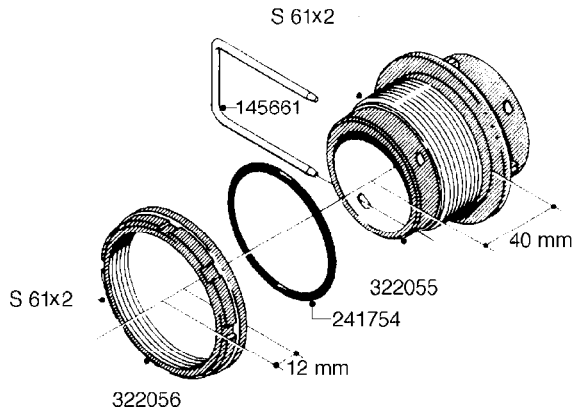

L0080

FITTINGS - S-53
L0080-HIN, 12:09:17

Page 1

Date 07.02.2020 10:41

Pos.	parts-n°	order qty	description
1	145995	1	FITT.DK S-53 FORK
2	241973	1	O-RING Ø3 X 44.2 70 SHORES NITRIL NITRIL (BLACK)
2	242353	1	O-RING 3 X 44.2 VITON VITON (BROWN)
3	242109	1	O-RING D32.2x3.0 NITRIL (BLACK)
3	242354	1	O-RING D32.2X3.0 VITON VITON (BROWN)
4	322103	1	FITT.DK S-53 BULKHEAD
5	322107	1	FITT.DK S-53 BULKHEAD NUT
6	322110	1	FITT.DK S-53 ELB. 1/2" BSP
7	322352	1	FITT.DK S-53 TEE
8	334229	1	FITT.DK S-53 STR.3/4"
9	334260	1	GASKET F. S-53 BULKHEAD
10	334564	1	FITT.DK S-67 TO S-53 ADAPTER
11	391100	1	FITT.DK S-53THREAD INS.1/2"BSP
12	726463	1	FITT.DK S53 BULKHEAD W/GASKET
13	726552	1	FIT.DK S-53X90 1/2" BSP,O-RING
14	726556	1	FITT.DK S-53 HB 1/2" W/O-RING
15	726558	1	FITT.DK S53 STR. 3/4" W.ORING
16	726559	1	FITT DK. S-53 HB 1" W/O-RING
17	726568	1	FITT.DK.S-53 HB 1/2"90 W/O-RING
18	726570	1	FITT.DK S-53 ELB.3/4" W.ORING
19	726571	1	FITT.DK S-53 ELB.1", W ORING
20	726578	1	FITT.DK S53 PLUG WITH O-RING
21	728561	1	FITT.DK. S67M - S53F REDUCER