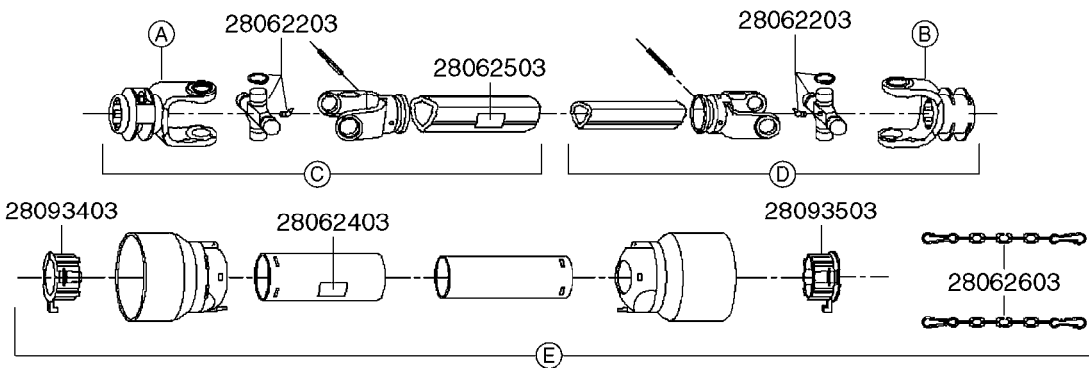

* Changed in 2016 from 100 series to G-Series (see page A0600).

A520

PTO SHAFTS - BONDIOLI CENT.
A0520-HIN, 23:10:18

Page 1
Date 07.02.2020 10:39

parts-n°	order qty	description
289042	1	UNIV. JOINT 22x54mm
421024	1	BOLT HEX 8.8 DEL M8X60
450015	1	SCREW ALLAN 3/8'X5/8' BLACK
460143	1	SELF LOCK NUT M8 SST A2 DIN985
28009803	1	PTO PIN TUBE RETAINER OUTER
28009903	1	PTO TUBE RETAINER INNER
28010103	1	PTO YOKE F.INNER TUBE CV PTO
28021403	1	PTO 1"STR/1-3/8" 6SPL B&P
28021503	1	PTO 1"STR/1-3/8" 21SPL B&P
28021603	1	PTO 1"STR/1-3/4" 20SPL B&P
28027903	1	PTO BALL LOCK.KIT F.1-3/8 YOKE
28040503	1	UNIV. JOINT 27x74.6mm
28040703	1	SAFETY CHAIN F.CV BLACK PTO (SET OF 2)
28041803	1	DECAL DANGER GUARD MISSING
28041903	1	DECAL DANGER ROT.DRIVELINE
28056703	1	PTO YOKE #1 1-3/8" X 6 SPLINE
28056803	1	PTO YOKE #1 1-3/8" X 21 SPLINE
28056903	1	PTO YOKE #4 1-3/4" X 20 SPLINE
28057003	1	PTO TUBE YOKE #1-G1 OUTER
28057103	1	PTO TUBE YOKE #4-G4 OUTER
28057203	1	PTO PIN TUBE RETAINER OUTER
28057303	1	PTO TUBE OUTER #1 745MM
28057403	1	PTO TUBE OUTER #4 720MM
28057503	1	PTO TUBE INNER #1 745MM
28057603	1	PTO TUBE INNER #4 720MM
28057703	1	PTO TUBE RETAINER INNER
28057803	1	PTO TUBE YOKE #1 Ø=1"
28057903	1	PTO TUBE YOKE #4 Ø=1"
28058003	1	PTO HALF SAFETY SHIELD OUTER
28058103	1	PTO HALF SAFETY SHIELD OUTER
28058203	1	PTO HALF SAFETY SHIELD INNER
28058303	1	PTO HALF SAFETY SHIELD INNER
28058403	1	PTO BALL LOCK.KIT F.1-3/4 YOKE
28058503	1	PTO TUBE YOKE #1-G1 INNER