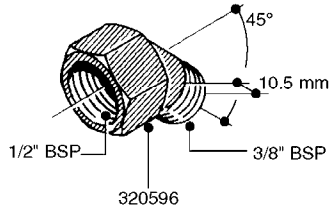

FITTINGS - HEXAGON NIPPLES
L0030-HIN, 01:01:16

Page 0
Date 07.02.2020 10:40

L0030

FITTINGS - HEXAGON NIPPLES
L0030-HIN, 01:01:16

Page 1
Date 07.02.2020 10:40

parts-n°	order qty	description
10015303	1	FITT.PO.HN 1.00X1.00 M1000
10425003	1	FITT.PO.HN 1.25X1.00 MCPHEE
320132	1	FITT.DK HN 1" BSP
320176	1	FITT.DK HN 3/8"X1/2" BSP
320445	1	FITT.DK HN 1/4"X3/8" BSP
320655	1	FITT.DK HN 1/2"-1/2" BSP
320692	1	FITT.DK HN 3/8'BSPX1/4'NPT
320703	1	FITT.DK HN 3/8BSP X1/2 &1/4NPT
320725	1	FITT.DK NIPPLE 3/8"-3/8" BSP
320902	1	FITT.DK HN 3/8'X 1/4' BSP
390232	1	FITT.DK HN 1-1/2' X 1-1/4' BSP
390276	1	FITT.DK HN 1'BSP