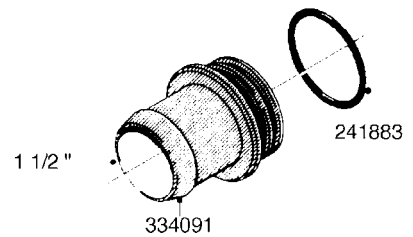

L0080

FITTINGS - S-53
L0080-HIN, 12:09:17

Page 1

Date 07.02.2020 10:41

Pos.	parts-n°	order qty	description
1	145995	1	FITT.DK S-53 FORK
2	241973	1	O-RING Ø3 X 44.2 70 SHORES NITRIL NITRIL (BLACK)
2	242353	1	O-RING 3 X 44.2 VITON VITON (BROWN)
3	242109	1	O-RING D32.2x3.0 NITRIL (BLACK)
3	242354	1	O-RING D32.2X3.0 VITON VITON (BROWN)
4	322103	1	FITT.DK S-53 BULKHEAD
5	322107	1	FITT.DK S-53 BULKHEAD NUT
6	322110	1	FITT.DK S-53 ELB. 1/2" BSP
7	322352	1	FITT.DK S-53 TEE
8	334229	1	FITT.DK S-53 STR.3/4"
9	334260	1	GASKET F. S-53 BULKHEAD
10	334564	1	FITT.DK S-67 TO S-53 ADAPTER
11	391100	1	FITT.DK S-53THREAD INS.1/2"BSP
12	726463	1	FITT.DK S53 BULKHEAD W/GASKET
13	726552	1	FIT.DK S-53X90 1/2" BSP,O-RING
14	726556	1	FITT.DK S-53 HB 1/2" W/O-RING
15	726558	1	FITT.DK S53 STR. 3/4" W.ORING
16	726559	1	FITT DK. S-53 HB 1" W/O-RING
17	726568	1	FITT.DK.S-53 HB 1/2"90 W/O-RING
18	726570	1	FITT.DK S-53 ELB.3/4" W.ORING
19	726571	1	FITT.DK S-53 ELB.1", W ORING
20	726578	1	FITT.DK S53 PLUG WITH O-RING
21	728561	1	FITT.DK. S67M - S53F REDUCER