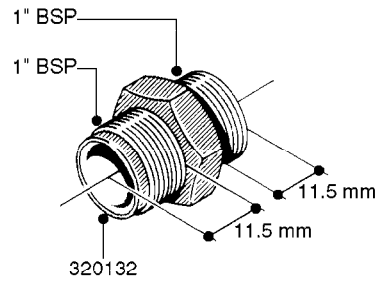

FITTINGS - HEXAGON NIPPLES
L0030-HIN, 01:01:16

Page 0
Date 07.02.2020 10:40

L0030