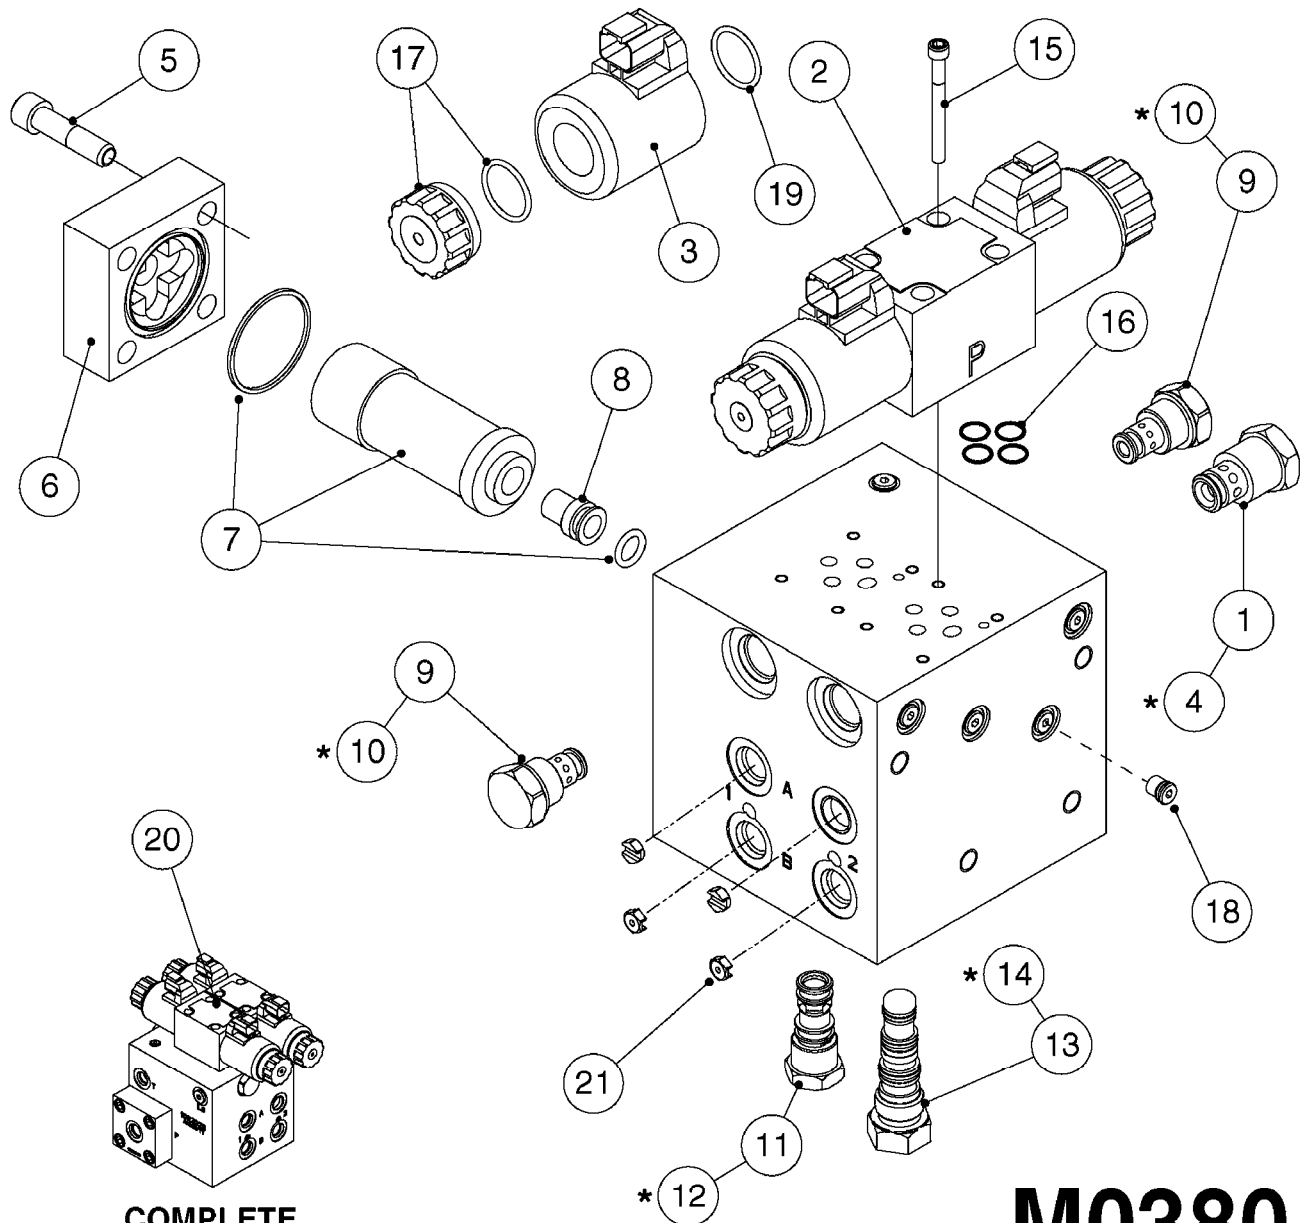

NORAC UC5 BOOM HEIGHT CONTROL
M0370-HIN, 16:10:18

Page 1
Date 07.02.2020 10:41

Pos.	parts-n°	order qty	description
1	26022703	1	CABLE, INTERFACE, TILT, NORAC UC5
2	26023503	1	CABLE UC5 INTERFACE MAIN AMP
3	26032600	1	CABLE UC5 NETWORK 14 AWG 10M
4	26043000	1	NORAC UC5 NETWORK 2 PIN PLUG
5	26043300	1	CABLE UC5 VALVE 2PIN/2PIN DT
6	26043400	1	NORAC UC5 CONTROLLER MODULE
7	26043500	1	NORAC UC5 VALVE MODULE
8	26043600	1	MODULE, INPUT, NORAC UC5
9	26043700	1	SENSOR, NORAC, UC5, ULTRASONIC
10	26043800	1	NORAC UC5 NETWORK COUPLER 2-WAY
11	26043900	1	NORAC UC5 NETWORK COUPLER 8-WAY
12	26044200	1	CABLE UC5 NETWORK 18 AWG 20M
13	26023803	1	NORAC UC5 ROLL SENSOR OLD STYLE NORAC P/N 43740
13	26044300	1	NORAC UC5 ROLL SENSOR NEW STYLE NORAC P/N 43741
14	26044400	1	NORAC UC5 - UC7 COUPLER 2-WAY/TERM.
15	26047100	1	CABLE UC5 NETWORK 14 AWG 1M
16	26049900	1	CABLE UC5 NETWORK 14 AWG 3M
17	26057900	1	UC5 NETWORK 6 PIN PLUG
18	26058000	1	NORAC UC5 NETWORK 12-PIN PLUG
19	26084700	1	MESH KIT ULTRASONIC SENSOR FOR 2018 AND NEWER SENSORS
19	28098003	1	MESH AND CLIP KIT, NORAC FOR PRE-2018 SENSORS
20	28050303	1	NORAC RUBBER TOP&BOLT F.SENSOR DIA.30MMX30MMX8MM
21	28055503	1	NORAC VALVE MOUNTING HARDWARE
22	28086600	1	FOAM DISC F. SENSOR NORAC
23	78216100	1	NORAC VALVE BLOCK COMP, DEUTSCH CON.