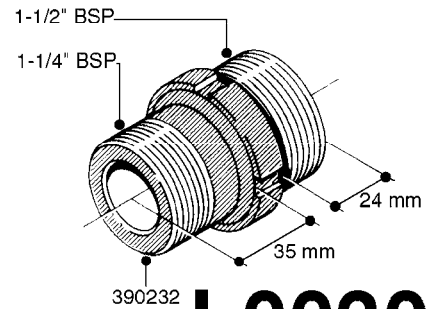

L0020

FITTINGS-T-PIECES, CAPS & ELBOWS
L0020-HIN, 01:01:16

Page 1
Date 07.02.2020 10:40

parts-n°	order qty	description
10053603	1	FITT. CAPNUT 2"BSP 5601
10194303	1	CAP BLANK 1 1/2 MCPHEE 210060
320047	1	FITT.DK CAPNUT 1/2" BSP
320106	1	FITT.DK CAPNUT 1" BSP
320272	1	FITT.DK CAPNUT 3/8" BSP
320316	1	FITT.DK TEE 3/4" X3/4" X1"BSP
320331	1	FITT.DK TEE 1" - 1" - 3/4" BSP
320342	1	FITT.DK EL 3/4"M X 1"F BSP
320563	1	FITT.DK 3 WAY 1/2" 110 DEG.
320677	1	NO LONGER AVAILABLE
320961	1	FITT.DK CAPNUT 1-1/2" BSP
321053	1	FITT.DK TEE 1/2 X1/2 X1/2" BSP
322072	1	FITT.DK TEE 3/8'X3/8'X3/8' BSP
322095	1	FITT.DK TEE 1-1/2 X1-1/4 X3/4" BSP
322138	1	FITT.DK ELB 1"M X 1"F BSP
330013	1	O-RING 2.5 X 10 PUR
330212	1	O-RING D19/D14X2.4 F.1/2"NUT
330326	1	O-RING D30/D24X2 F.1"NUT
331273	1	O-RING D44/D38X2 F.1-1/2"

FITTINGS - HEXAGON NIPPLES
L0030-HIN, 01:01:16

Page 0
Date 07.02.2020 10:40

L0030

FITTINGS - HEXAGON NIPPLES
L0030-HIN, 01:01:16

Page 1
Date 07.02.2020 10:40

parts-n°	order qty	description
10015303	1	FITT.PO.HN 1.00X1.00 M1000
10425003	1	FITT.PO.HN 1.25X1.00 MCPHEE
320132	1	FITT.DK HN 1" BSP
320176	1	FITT.DK HN 3/8"X1/2" BSP
320445	1	FITT.DK HN 1/4"X3/8" BSP
320655	1	FITT.DK HN 1/2"-1/2" BSP
320692	1	FITT.DK HN 3/8'BSPX1/4'NPT
320703	1	FITT.DK HN 3/8BSP X1/2 &1/4NPT
320725	1	FITT.DK NIPPLE 3/8"-3/8" BSP
320902	1	FITT.DK HN 3/8'X 1/4' BSP
390232	1	FITT.DK HN 1-1/2' X 1-1/4' BSP
390276	1	FITT.DK HN 1'BSP