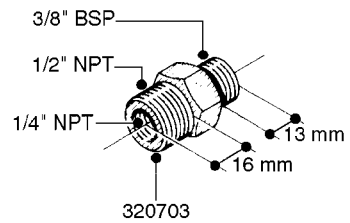

FITTINGS - HEXAGON NIPPLES
L0030-HIN, 01:01:16

Page 0
Date 07.02.2020 10:40

L0030

FITTINGS - HEXAGON NIPPLES
L0030-HIN, 01:01:16

Page 1
Date 07.02.2020 10:40

parts-n°	order qty	description
10015303	1	FITT.PO.HN 1.00X1.00 M1000
10425003	1	FITT.PO.HN 1.25X1.00 MCPHEE
320132	1	FITT.DK HN 1" BSP
320176	1	FITT.DK HN 3/8"X1/2" BSP
320445	1	FITT.DK HN 1/4"X3/8" BSP
320655	1	FITT.DK HN 1/2"-1/2" BSP
320692	1	FITT.DK HN 3/8'BSPX1/4'NPT
320703	1	FITT.DK HN 3/8BSP X1/2 &1/4NPT
320725	1	FITT.DK NIPPLE 3/8"-3/8" BSP
320902	1	FITT.DK HN 3/8'X 1/4' BSP
390232	1	FITT.DK HN 1-1/2' X 1-1/4' BSP
390276	1	FITT.DK HN 1'BSP