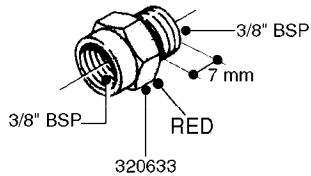

FITTINGS - HEXAGON NIPPLES
L0030-HIN, 01:01:16

Page 0
Date 07.02.2020 10:40

L0030

FITTINGS - HEXAGON NIPPLES
L0030-HIN, 01:01:16

Page 1
Date 07.02.2020 10:40

parts-n°	order qty	description
10015303	1	FITT.PO.HN 1.00X1.00 M1000
10425003	1	FITT.PO.HN 1.25X1.00 MCPHEE
320132	1	FITT.DK HN 1" BSP
320176	1	FITT.DK HN 3/8"X1/2" BSP
320445	1	FITT.DK HN 1/4"X3/8" BSP
320655	1	FITT.DK HN 1/2"-1/2" BSP
320692	1	FITT.DK HN 3/8'BSPX1/4'NPT
320703	1	FITT.DK HN 3/8BSP X1/2 &1/4NPT
320725	1	FITT.DK NIPPLE 3/8"-3/8" BSP
320902	1	FITT.DK HN 3/8'X 1/4' BSP
390232	1	FITT.DK HN 1-1/2' X 1-1/4' BSP
390276	1	FITT.DK HN 1'BSP