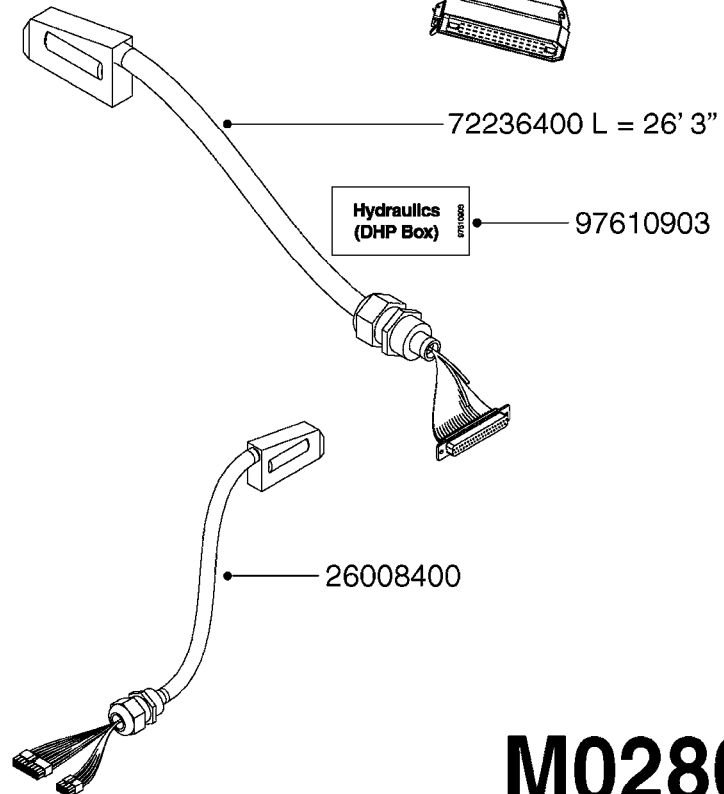

HYDRAULIC SYSTEM

* Note orientation of bracket
1 = Liquid system
2 = Hydraulic system