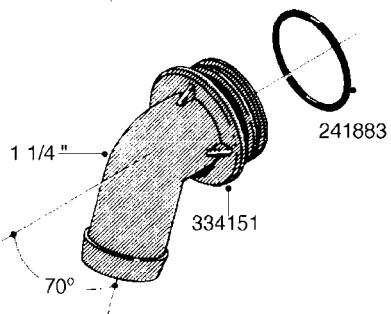

L0080

FITTINGS - S-53
L0080-HIN, 12:09:17

Page 1

Date 07.02.2020 10:41

Pos.	parts-n°	order qty	description
1	145995	1	FITT.DK S-53 FORK
2	241973	1	O-RING Ø3 X 44.2 70 SHORES NITRIL NITRIL (BLACK)
2	242353	1	O-RING 3 X 44.2 VITON VITON (BROWN)
3	242109	1	O-RING D32.2x3.0 NITRIL (BLACK)
3	242354	1	O-RING D32.2X3.0 VITON VITON (BROWN)
4	322103	1	FITT.DK S-53 BULKHEAD
5	322107	1	FITT.DK S-53 BULKHEAD NUT
6	322110	1	FITT.DK S-53 ELB. 1/2" BSP
7	322352	1	FITT.DK S-53 TEE
8	334229	1	FITT.DK S-53 STR.3/4"
9	334260	1	GASKET F. S-53 BULKHEAD
10	334564	1	FITT.DK S-67 TO S-53 ADAPTER
11	391100	1	FITT.DK S-53THREAD INS.1/2"BSP
12	726463	1	FITT.DK S53 BULKHEAD W/GASKET
13	726552	1	FIT.DK S-53X90 1/2" BSP,O-RING
14	726556	1	FITT.DK S-53 HB 1/2" W/O-RING
15	726558	1	FITT.DK S53 STR. 3/4" W.ORING
16	726559	1	FITT DK. S-53 HB 1" W/O-RING
17	726568	1	FITT.DK.S-53 HB 1/2"90 W/O-RING
18	726570	1	FITT.DK S-53 ELB.3/4" W.ORING
19	726571	1	FITT.DK S-53 ELB.1", W ORING
20	726578	1	FITT.DK S53 PLUG WITH O-RING
21	728561	1	FITT.DK. S67M - S53F REDUCER