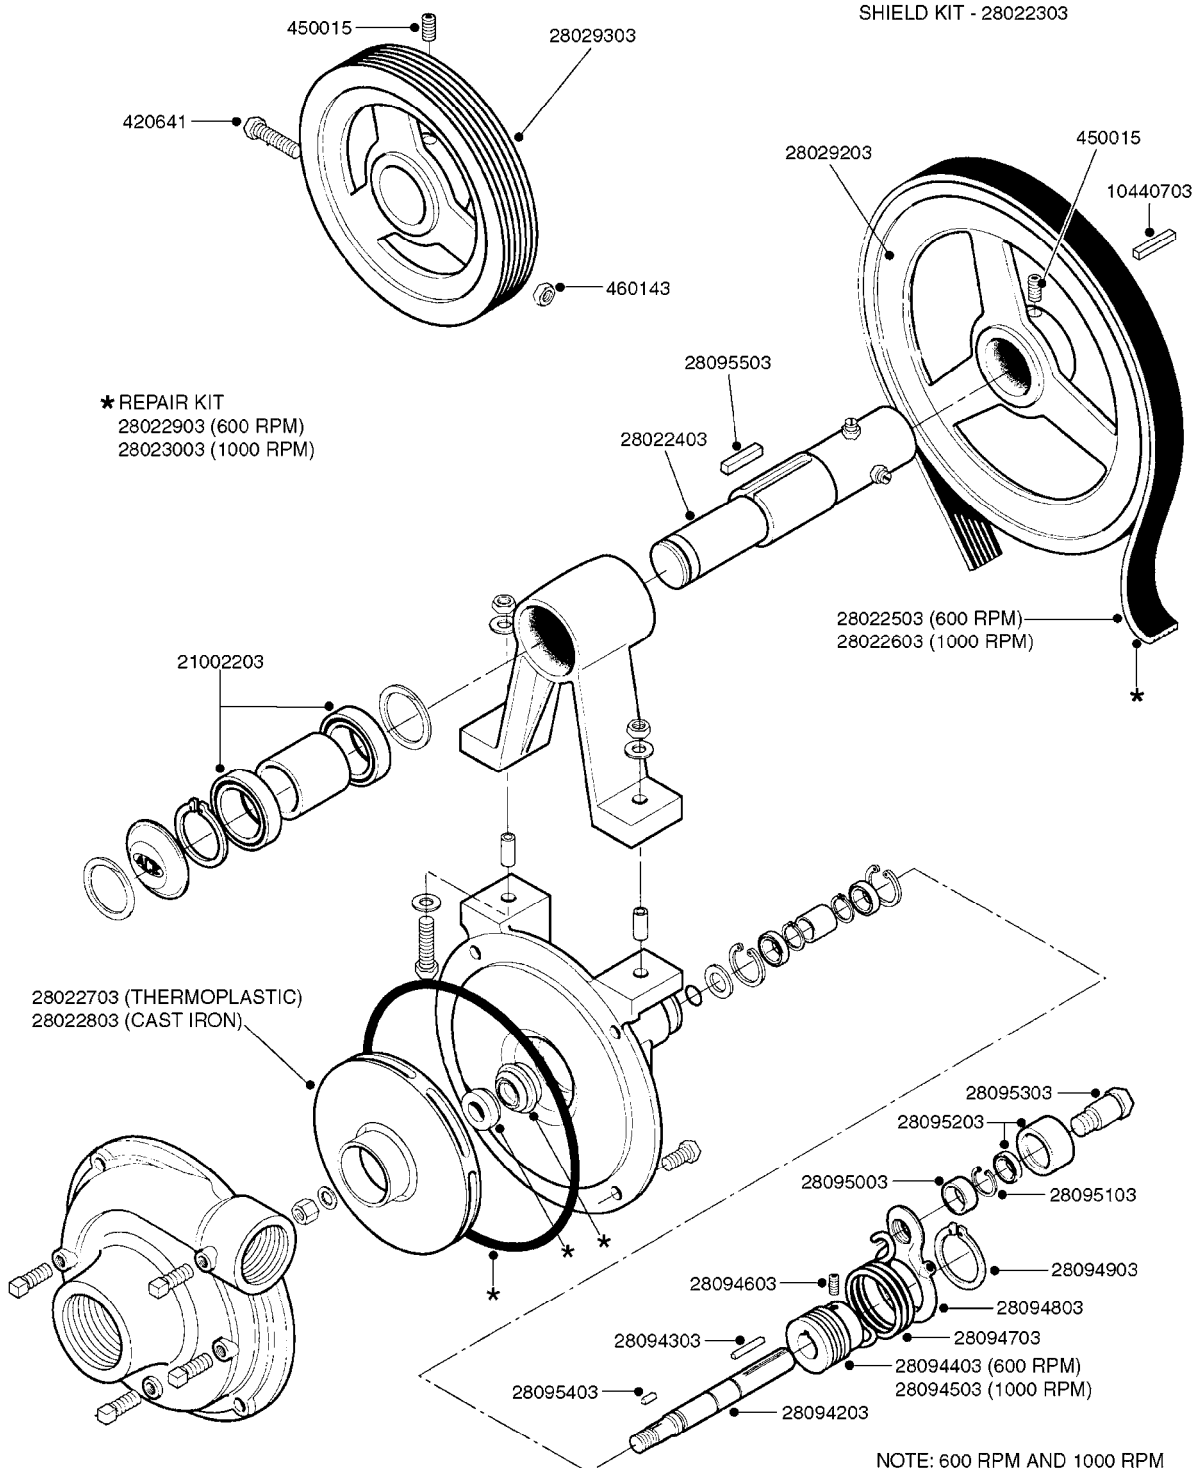

NOTE: 600 RPM AND 1000 RPM
PUMPS HAVE 1" INPUT SHAFT

A0430

PUMP - ACE 150 BELT DRIVE
A0430-HIN, 05:12:19

Page 1
Date 07.02.2020 10:39

parts-n°	order qty	description
420641	1	BOLT HM 8X35/22 A2 SS DIN931
450015	1	SCREW ALLAN 3/8'X5/8' BLACK
460143	1	SELF LOCK NUT M8 SST A2 DIN985
10440703	1	KEY SQ 1/4"x1-1/2"
21002203	1	BEARING, SEALED ACE BELT DRIVE
28022303	1	SHIELD KIT
28022403	1	OUTPUT SHAFT ACE BELT DR PUMP
28022503	1	BELT 600 RPM ACE PUMP
28022603	1	BELT 1000 RPM ACE PUMP
28022703	1	IMPELLER THERMOPLASTIC
28022803	1	IMPELLER CAST IRON
28022903	1	REPAIR KIT 600 RPM
28023003	1	REPAIR KIT 1000 RPM
28029203	1	11.6"P.D.X2"BORE PULLEY 600RPM
28029303	1	7.9"P.D.X2"BORE PULLEY 1000RPM
28094203	1	5/8" DRIVEN SHAFT W.KEYWAY SS
28094303	1	KEY 3/16"X3/16"X1-1/4"
28094403	1	1.35"P.D.X5/8"BORE PULLEY 600RPM
28094503	1	1.7"P.D.X5/8"BORE PULLEY 1000RPM
28094603	1	SCREW ALLEN 5/16"NC X 5/16"
28094703	1	IDLER MOUNTED TORSION SPRING
28094803	1	IDLER ARM
28094903	1	EXTERNAL SNAP RING F.IDLER ARM
28095003	1	5/8" SPACER
28095103	1	RETAINER RING
28095203	1	IDLER BEARING/OUTER ROLLER ASSEMBLY
28095303	1	HEX HEAD IDLER CAP SCREW 5/8"NCX2-1/8"
28095403	1	KEY F.IMPELLER 1/8"X1/8"X1/2"
28095503	1	KEY 3/8"X1/2"X1-1/2"