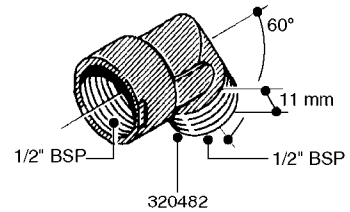

FITTINGS - HEXAGON NIPPLES
L0030-HIN, 01:01:16

Page 0
Date 07.02.2020 10:40

L0030

FITTINGS - HEXAGON NIPPLES
L0030-HIN, 01:01:16

Page 1
Date 07.02.2020 10:40

parts-n°	order qty	description
10015303	1	FITT.PO.HN 1.00X1.00 M1000
10425003	1	FITT.PO.HN 1.25X1.00 MCPHEE
320132	1	FITT.DK HN 1" BSP
320176	1	FITT.DK HN 3/8"X1/2" BSP
320445	1	FITT.DK HN 1/4"X3/8" BSP
320655	1	FITT.DK HN 1/2"-1/2" BSP
320692	1	FITT.DK HN 3/8'BSPX1/4'NPT
320703	1	FITT.DK HN 3/8BSP X1/2 &1/4NPT
320725	1	FITT.DK NIPPLE 3/8"-3/8" BSP
320902	1	FITT.DK HN 3/8'X 1/4' BSP
390232	1	FITT.DK HN 1-1/2' X 1-1/4' BSP
390276	1	FITT.DK HN 1'BSP