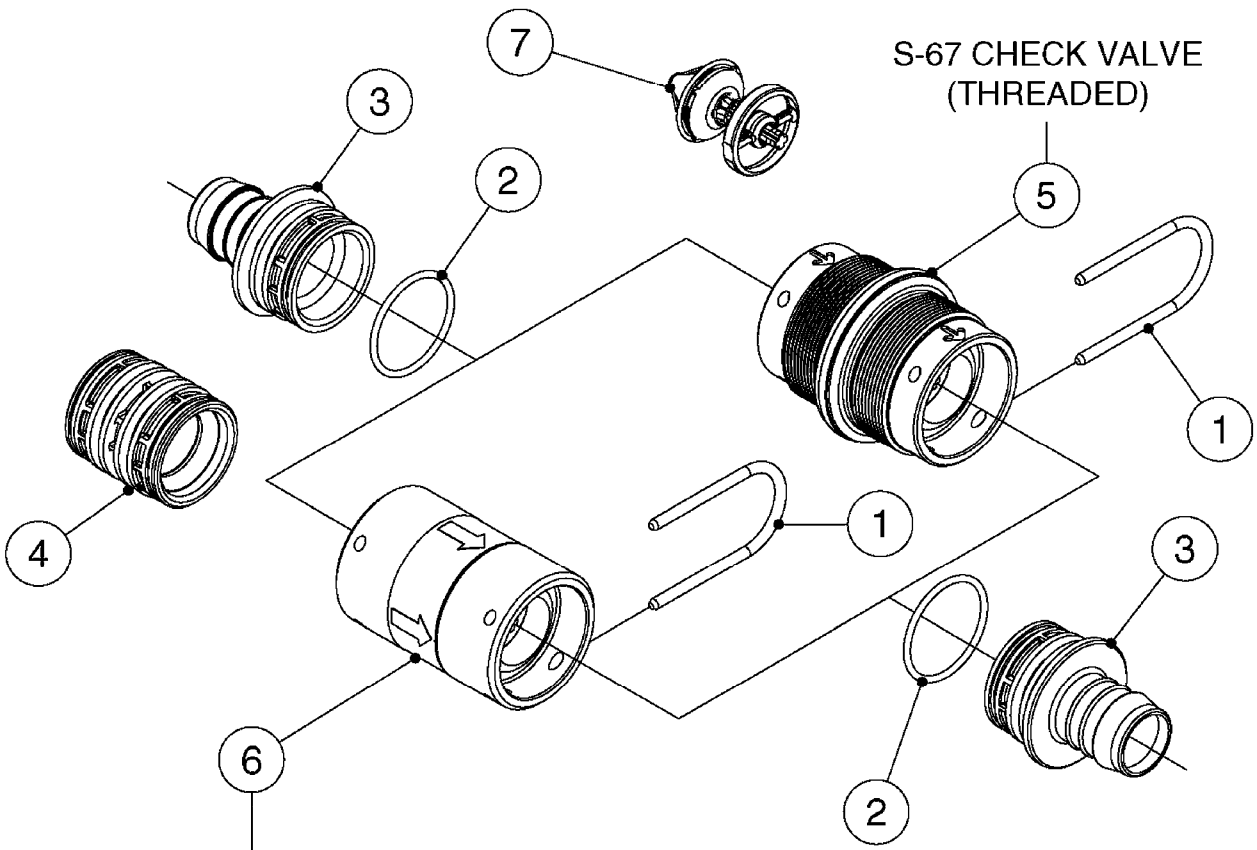

FOR FITTINGS AND
HOSES, SEE SECTION L

B0630

CHECK VALVES - S67
B0630-HIN, 31:07:19

Page 1

Date 07.02.2020 10:40

Pos.	parts-n°	order qty	description
1	145996	1	FITT.DK S-67 FORK
2	241973	1	O-RING Ø3 X 44.2 70 SHORES NITRIL
2	242353	1	O-RING 3 X 44.2 VITON
3	242504	1	O-RING D35x2 NITRIL
4	322104	1	FITT.DK S-67 BULKHEAD
5	334231	1	FITT.DK S-67 STR.1"
5	334232	1	FITT.DK S-67 STR.1-1/4"
5	334444	1	FITT.DK S-67 STR.1-1/2" PVC
6	14103100	1	SEAT F.CHECK VALVE D40.8 2010
7	70063603	1	VALVE, CHECK S67 1-1/2"
			COMPLETE IN-LINE CHECK VALVE FOR 1-1/2" HOSE
7	72001803	1	CHCK VLV,S67, 2 X 1" HB
			COMPLETE IN-LINE CHECK VALVE FOR 1" HOSE
7	72206600	1	CHCK VLV,S67, 2 X 1.25" HB
			COMPLETE IN-LINE CHECK VALVE FOR 1-1/4" HOSE
8	72089900	1	CHECK VALVE S67 SUBASMBLY.2001
9	97800500	1	DECAL 230X28 BLACK ARROW