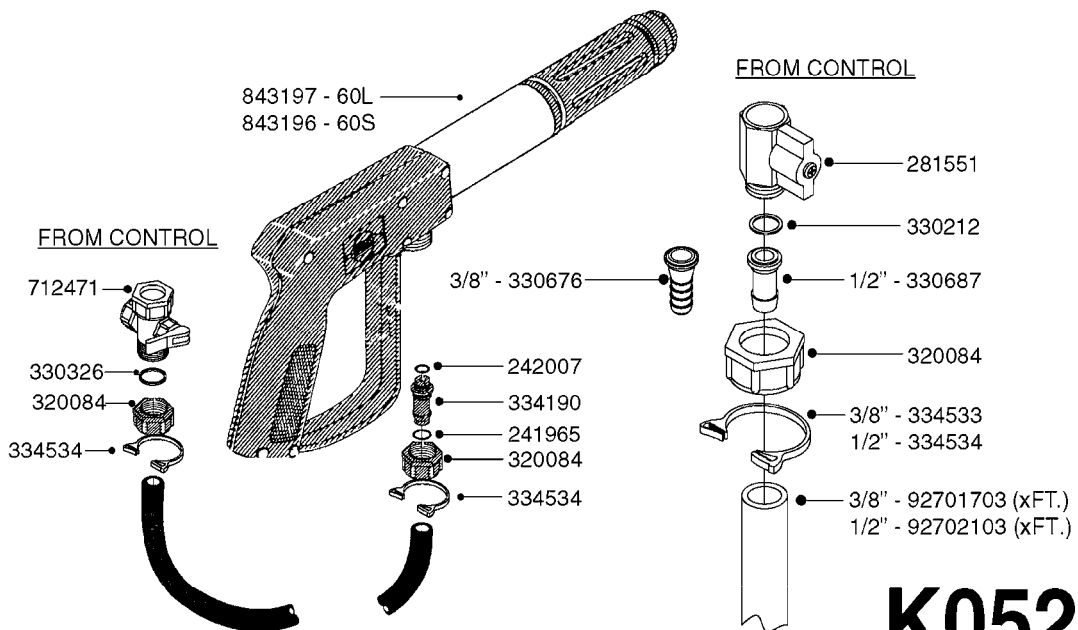

K0520

HOSE WRAPS
K0520-HIN, 05:12:19

Page 1
Date 07.02.2020 10:40

parts-n°	order qty	description
241965	1	O-RING Ø12.1 X 1.6 NITRILE
242007	1	O-RING Ø9.1 X 1.6 NITRILE
281551	1	BALL VALVE 1/2"
320084	1	FITT.DK NUT 1/2" BSP
330212	1	O-RING D19/D14X2.4 F.1/2"NUT
330326	1	O-RING D30/D24X2 F.1"NUT
330676	1	FITT.DK HB 3/8" F. 1/2" NUT
330687	1	FITT.DK HB 1/2" F. 1/2" NUT
334190	1	FITT.DK HB 1/2' F. PISTOL 60S
334533	1	CLAMP HOSE PLASTIC 3/8"
334534	1	CLAMP HOSE PLASTIC 1/2"
636223	1	POST 12 VOLT TR30
712471	1	AGITATION VALVE ASSY. ON/OFF
843196	1	SPRAY GUN KIT TYPE 60 SHORT
843197	1	HANDGUN KIT TYPE 60 LONG
10013403	1	BOLT HEX 3/8-16X1 1/4 HCS Z5
10013503	1	NUT HEX NC 3/8"
10178903	1	WRAP HOSE SIDE MOUNT PLATE
10179003	1	WRAP HOSE BOTTOM PLATE MOUNT
10179403	1	WRAP WELDMENT FOR HI101789
10179503	1	WRAP WELDMENT FOR HI101790
10225603	1	BKT.FOR HOSE WRAP MOUNT NL NK
10225703	1	WRAP HOSE BDL.BOTTOM PLATE
92701703	1	HOSE R X3/8" X300PSI WP X0012"
92702103	1	HOSE R X1/2" X300PSI WP X0012"