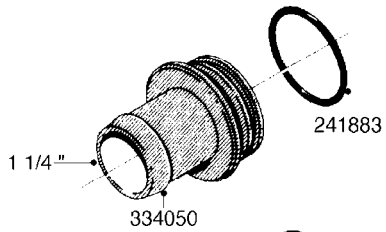

L0080

FITTINGS - S-53
L0080-HIN, 12:09:17

Page 1

Date 07.02.2020 10:41

Pos.	parts-n°	order qty	description
1	145995	1	FITT.DK S-53 FORK
2	241973	1	O-RING Ø3 X 44.2 70 SHORES NITRIL NITRIL (BLACK)
2	242353	1	O-RING 3 X 44.2 VITON VITON (BROWN)
3	242109	1	O-RING D32.2x3.0 NITRIL (BLACK)
3	242354	1	O-RING D32.2X3.0 VITON VITON (BROWN)
4	322103	1	FITT.DK S-53 BULKHEAD
5	322107	1	FITT.DK S-53 BULKHEAD NUT
6	322110	1	FITT.DK S-53 ELB. 1/2" BSP
7	322352	1	FITT.DK S-53 TEE
8	334229	1	FITT.DK S-53 STR.3/4"
9	334260	1	GASKET F. S-53 BULKHEAD
10	334564	1	FITT.DK S-67 TO S-53 ADAPTER
11	391100	1	FITT.DK S-53THREAD INS.1/2"BSP
12	726463	1	FITT.DK S53 BULKHEAD W/GASKET
13	726552	1	FIT.DK S-53X90 1/2" BSP,O-RING
14	726556	1	FITT.DK S-53 HB 1/2" W/O-RING
15	726558	1	FITT.DK S53 STR. 3/4" W.ORING
16	726559	1	FITT DK. S-53 HB 1" W/O-RING
17	726568	1	FITT.DK.S-53 HB 1/2"90 W/O-RING
18	726570	1	FITT.DK S-53 ELB.3/4" W.ORING
19	726571	1	FITT.DK S-53 ELB.1", W ORING
20	726578	1	FITT.DK S53 PLUG WITH O-RING
21	728561	1	FITT.DK. S67M - S53F REDUCER