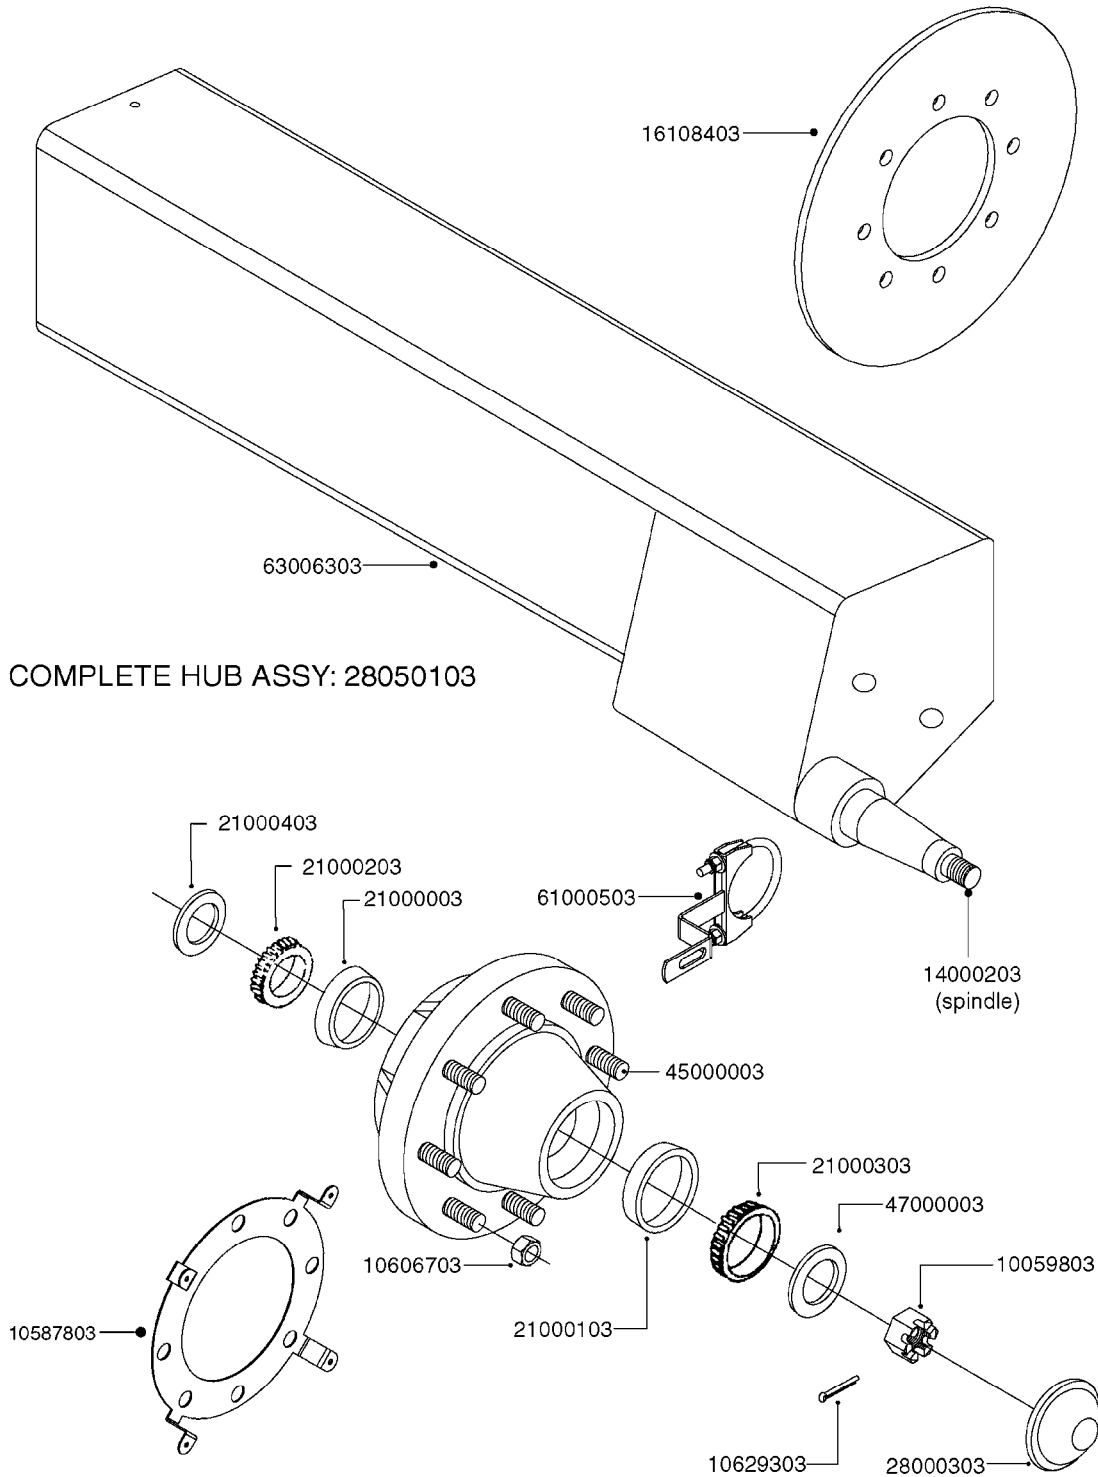

HUB ASSY 3" SPINDLE NAV 575
E0760-HIN, 01:01:16

Page 0

Date 07.02.2020 10:40

HUB ASSY 3" SPINDLE NAV 575
E0760-HIN, 01:01:16

Page 1

Date 07.02.2020 10:40

parts-n°	order qty	description
10059803	1	NUT HEX NF 1"
10587803	1	MAG MNT F. SPEED SNS 8 BOLT
10606703	1	NUT HEX NF 5/8" FLANGED F.STUD
10629303	1	PIN, COTTER 7/32" X 1.75" LONG
14000203	1	SPINDLE 3" X 16" W/NUT &WASHER
16108403	1	REINFORCEMENT RING 8-8-6 HUB FOR NON-REINFORCED 3/8" RIMS ONLY
21000003	1	BEARING INNER CUP #382A
21000103	1	BEARING OUTER CUP #LM501310
21000203	1	BEARING INNER CONE #387AS
21000303	1	BEARING OUTER CONE #LM501349
21000403	1	SEAL GREASE #CR29968
28000303	1	DUST CAP #1609
28050103	1	HUB F 3" 758 7500# PACKAGE
45000003	1	STUD BOLT 5/8" X 2-1/2"
47000003	1	WASHER SPNDL 3" 1.12X2.1 .25TK
61000503	1	SPEED SNS MNT CLAMP - 3"
63006303	1	AXLE INSERT W/M SUS. 575 NAV