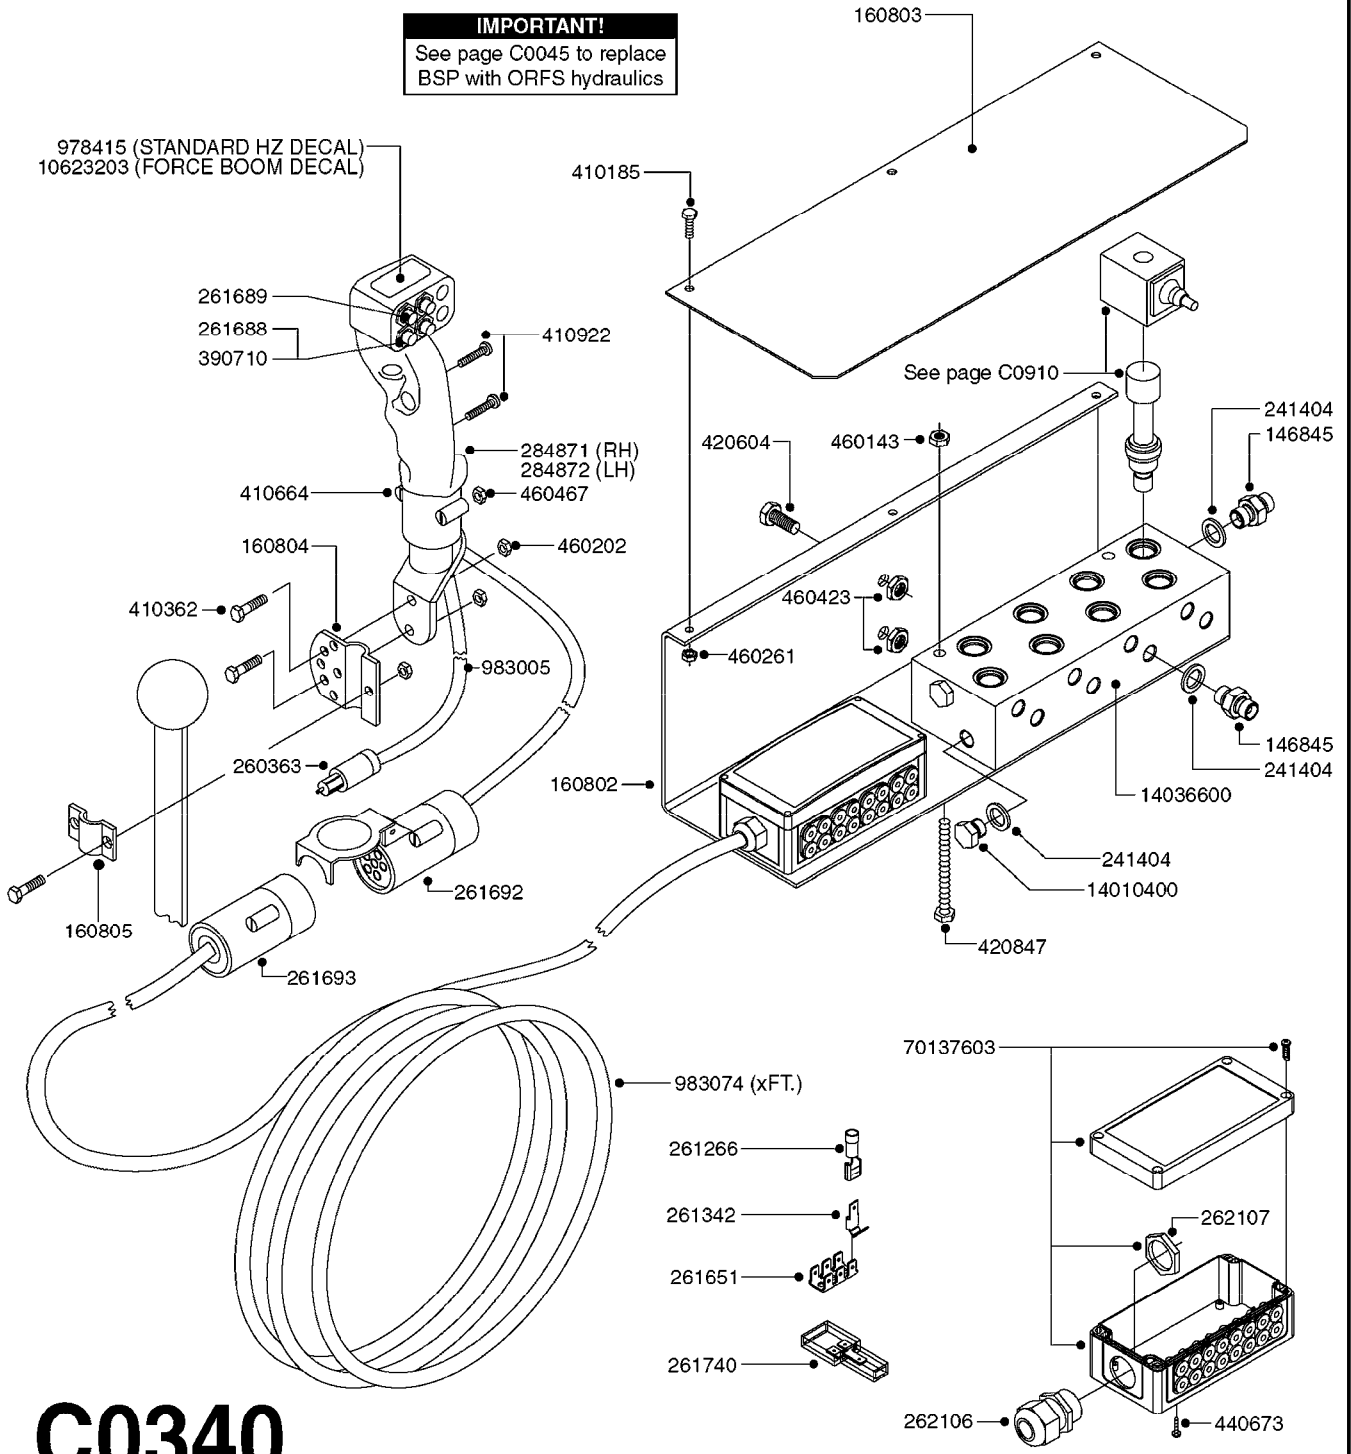

IMPORTANT!
See page C0045 to replace
BSP with ORFS hydraulics

HYD EAGLE HZ JOYSTICK 2005
C0340-HIN, 13:05:19

Page 1

Date 07.02.2020 10:40

parts-n°	order qty	description
146845	1	HEX NIPPLE 1/4"X1/4"
160802	1	MOUNT PLATE F.HYD SOLENOID'HZ'
160803	1	COVER PLATE F.HYD SOLENOID'HZ'
160804	1	MOUNT BRACKET F.HANDLE
160805	1	MOUNT STRAP F.HANDLE
241404	1	DOWTY SEAL 1/4"
260363	1	PLUG 2 POLE 12V
261266	1	CONNECTOR END F.CABLE HP
261342	1	SPADE F.ELEC.3 WAY CONNECTOR
261651	1	SPADE F.ELEC.6 POLE CONNECTOR
261688	1	SWITCH F. HANDLE WHITE
261689	1	CAP RUBBER F. SWITCH JOYSTICK
261692	1	PLUG ELEC.7 POLE FEMALE F.CABL
261693	1	PLUG ELEC. 7 POLE MALE
261740	1	SPADE F.ELEC.3 POLE CONN.INSUL
262106	1	BULKHEAD F. CABLE 6.5-14 BLACK
262107	1	NUT F. BULKHEAD CABLE GRAY
284871	1	CONTROL HANDLE RIGHT HALF
284872	1	CONTROL HANDLE LEFT HALF
390710	1	SWITCH F.HANDLE GREY MACHINED
410185	1	BOLT HEX 8.8 DEL M6X16
410362	1	BOLT HEX 8.8 SS M6X20
410664	1	BOLT HEX M5 X 20
410922	1	CYL.SKR 8.8 DEL M4X20 RST
420604	1	BOLT HEX 8.8 DEL M10X25 FT DIN933
420847	1	BOLT HEX 8.8 DEL M8X85
440673	1	SCREW F.PLASTIC 5X12 SS
460143	1	SELF LOCK NUT M8 SST A2 DIN985
460202	1	NUT HEX M6
460261	1	NUT HEX M6X1.00 LOCK DIN985 A2 SS
460423	1	NUT HEX M10X1.50 LOCK DIN985A2 SS
460467	1	NUT HEX M5 GALV.
978415	1	DECAL CONTROL HANDLE
983005	1	ELEC. CABLE 2 WIRE X 1.5MM
983074	1	ELEC. CABLE 5 WIRE X 1.5MM
10623203	1	DECAL F.JOYSTICK - FORCE
14010400	1	PLUG 1/4" BSP
14036600	1	MANIFOLD 4-FUNCTION SPC 2004
70137603	1	JUNC. BOX, FLUID, COMPLETE, 2015