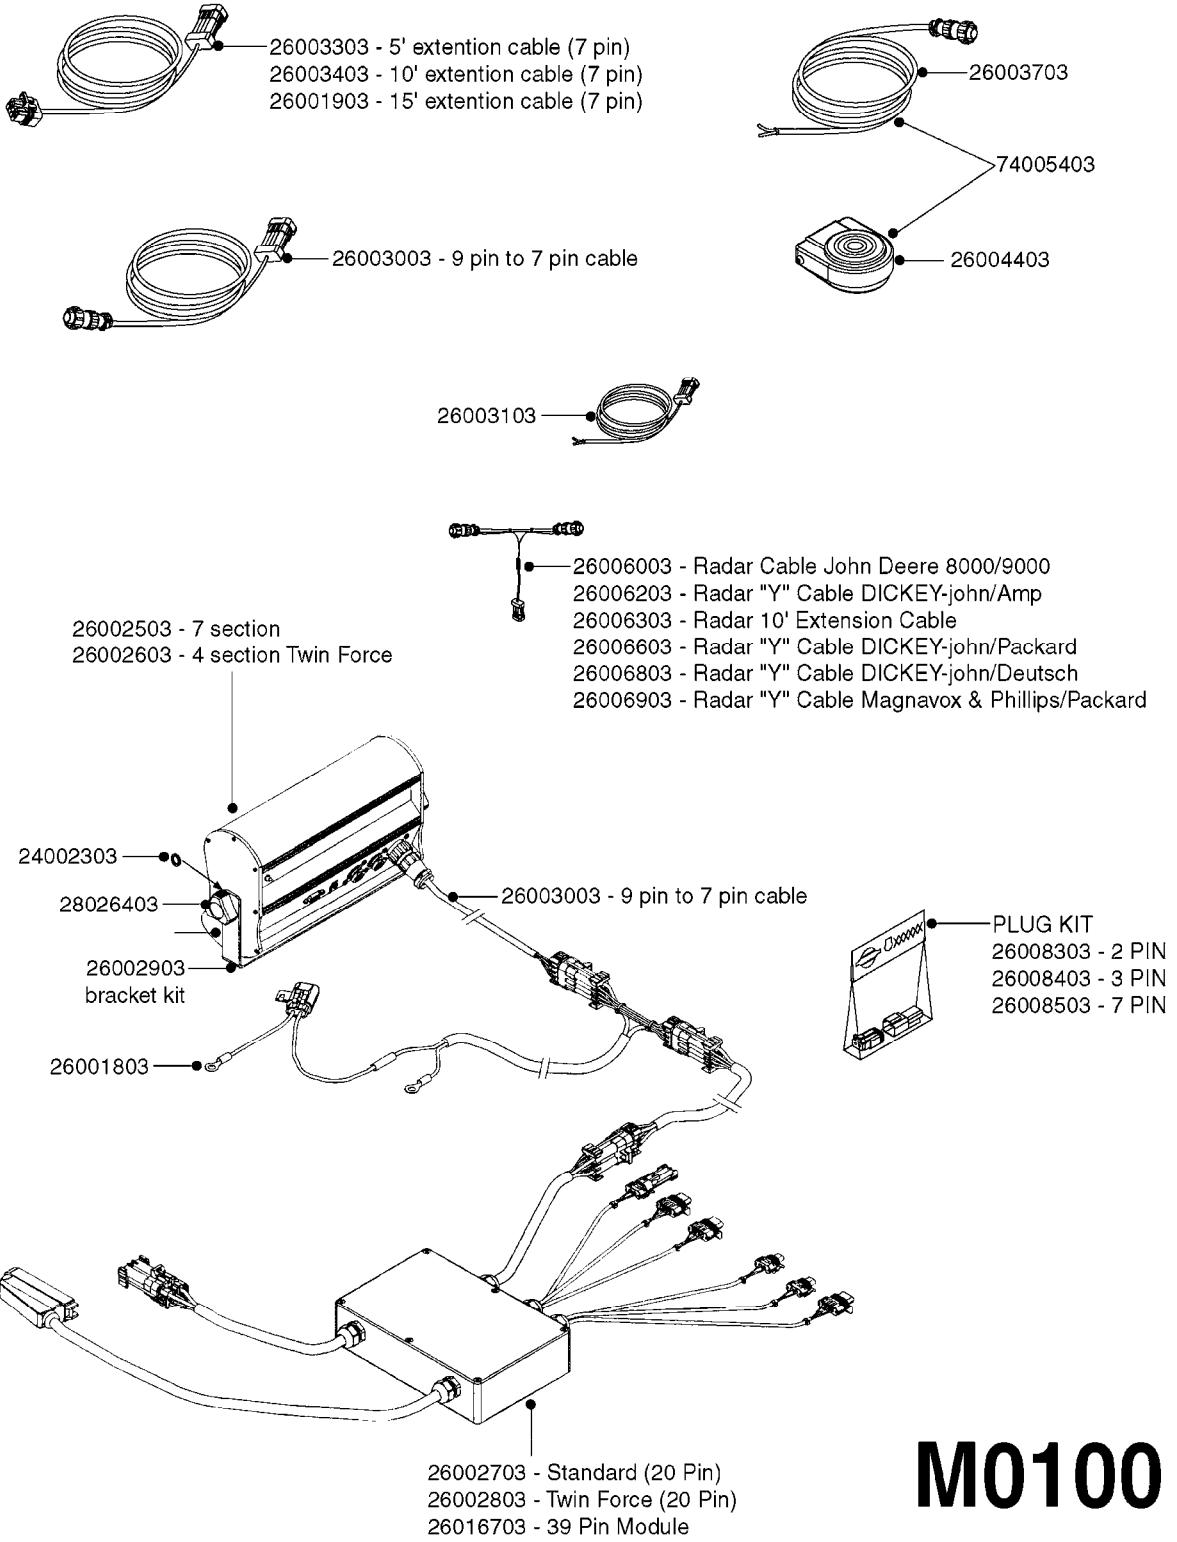

M0090

HC 2500/HM1500 DISPLAY/SCANBOX
M0090-HIN, 01:01:16

Page 1

Date 07.02.2020 10:41

parts-n°	order qty	description
142516	1	SCREW SET M10 BENT F. LOCKING
161411	1	MT.BRK. HC2500/HM1500 DISPLAY
26018300	1	ADAPTOR 2500 FOR SPRAYBOX II 39-PIN/REPLACES SCANBOX
260363	1	PLUG 2 POLE 12V
260827	1	PLUG F.EC ATTACHMENTS
261060	1	PLUG F.EC ATTACHMENTS
261589	1	FUSE 5 X 20 1.25 AMP
26176203	1	FUSE 5.0A QUICK-ACT.
261933	1	CABLE W/PLUG 2X25 L=71"
261934	1	CABLE W/PLUG 18X0.5MM L=79"
261935	1	SWITCH 2 POLE
261937	1	CIRCUIT BOARD F. SCANBOX
262099	1	PLUG SOCKET 3-POLE 2.5/3
450902	1	BOLT ALLEN HEAD M4 X 16MM
471055	1	WASHER D4.1/7.6 X 0.9
61029900	1	BRACKET FOR HC2500
731613	1	DISPLAY HC2500 NEW
731983	1	DISPLAY HM1500 REFURBISHED
732095	1	DISPLAY HM1500 NEW
732096	1	SCANBOX F.HM1500/HC2500
741580	1	PLUG 3-POLE 2.5/3
978045	1	DECAL QUICK GUIDE 1500/2500
978097	1	DECAL QUICK GUIDE 1500/2500 FR