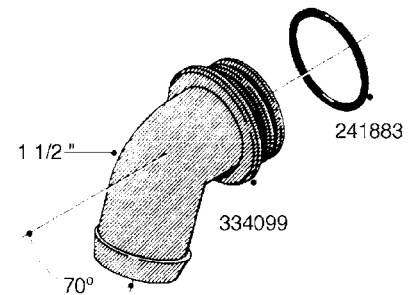

L0080

FITTINGS - S-53
L0080-HIN, 12:09:17

Page 1

Date 07.02.2020 10:41

Pos.	parts-n°	order qty	description
1	145995	1	FITT.DK S-53 FORK
2	241973	1	O-RING Ø3 X 44.2 70 SHORES NITRIL NITRIL (BLACK)
2	242353	1	O-RING 3 X 44.2 VITON VITON (BROWN)
3	242109	1	O-RING D32.2x3.0 NITRIL (BLACK)
3	242354	1	O-RING D32.2X3.0 VITON VITON (BROWN)
4	322103	1	FITT.DK S-53 BULKHEAD
5	322107	1	FITT.DK S-53 BULKHEAD NUT
6	322110	1	FITT.DK S-53 ELB. 1/2" BSP
7	322352	1	FITT.DK S-53 TEE
8	334229	1	FITT.DK S-53 STR.3/4"
9	334260	1	GASKET F. S-53 BULKHEAD
10	334564	1	FITT.DK S-67 TO S-53 ADAPTER
11	391100	1	FITT.DK S-53THREAD INS.1/2"BSP
12	726463	1	FITT.DK S53 BULKHEAD W/GASKET
13	726552	1	FIT.DK S-53X90 1/2" BSP,O-RING
14	726556	1	FITT.DK S-53 HB 1/2" W/O-RING
15	726558	1	FITT.DK S53 STR. 3/4" W.ORING
16	726559	1	FITT DK. S-53 HB 1" W/O-RING
17	726568	1	FITT.DK.S-53 HB 1/2"90 W/O-RING
18	726570	1	FITT.DK S-53 ELB.3/4" W.ORING
19	726571	1	FITT.DK S-53 ELB.1", W ORING
20	726578	1	FITT.DK S53 PLUG WITH O-RING
21	728561	1	FITT.DK. S67M - S53F REDUCER