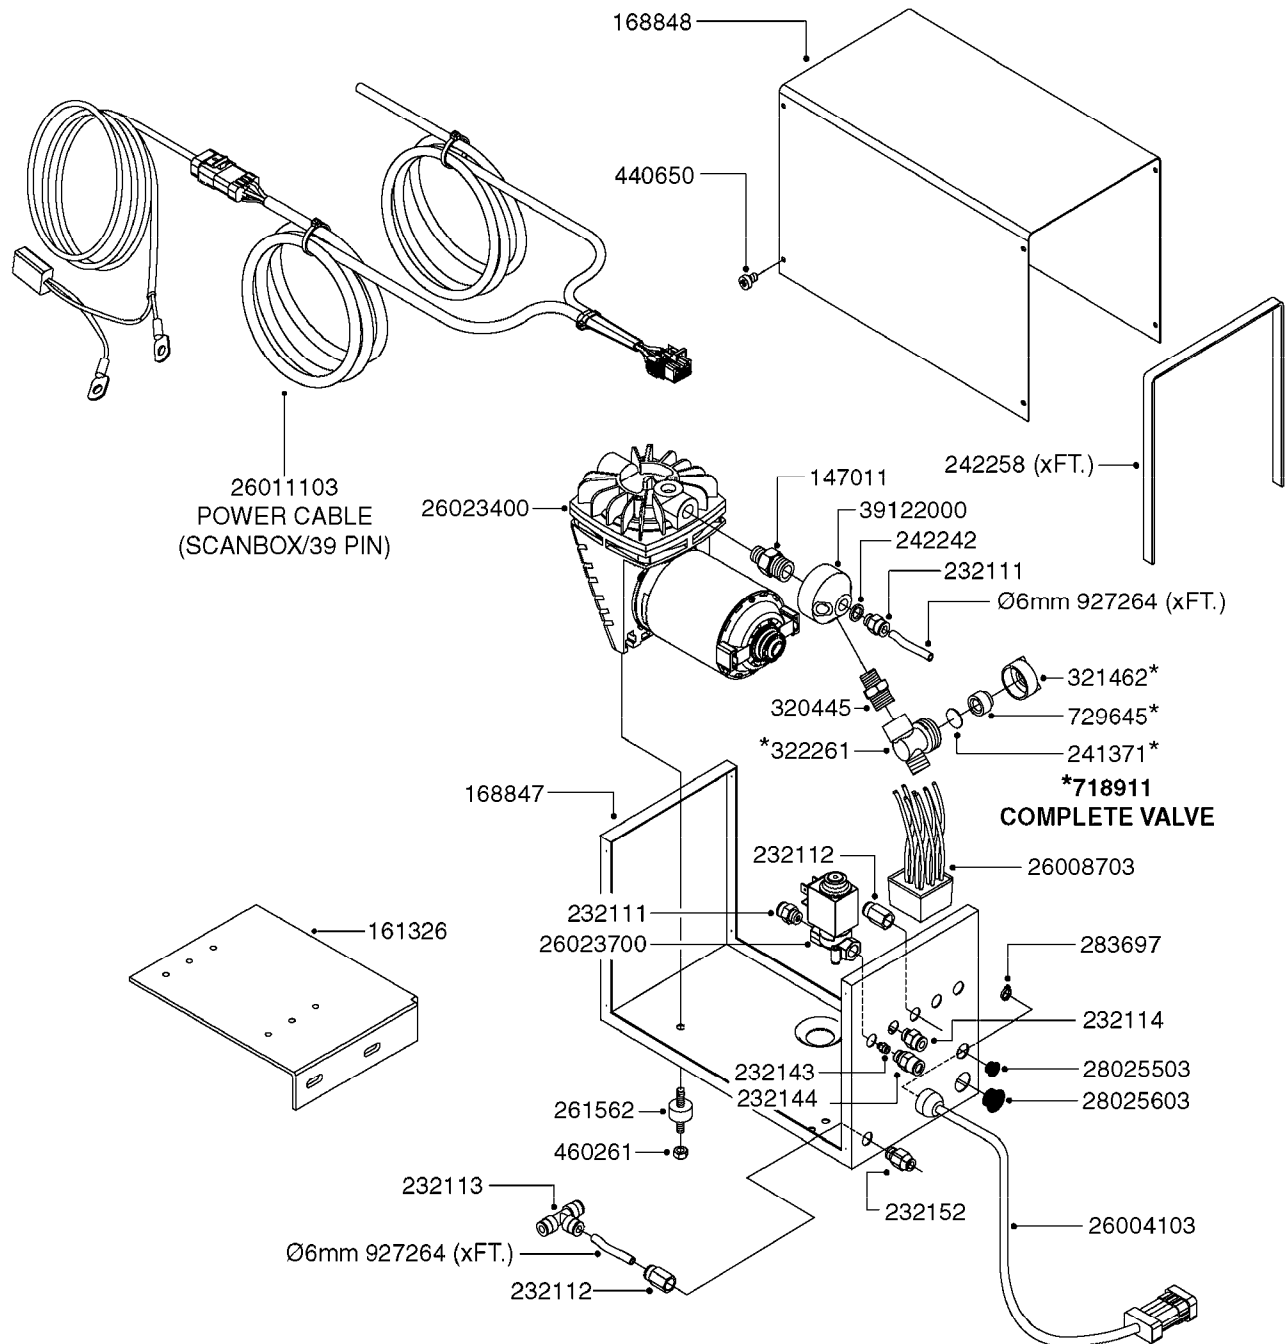

K0400

*Ø8mm 927306 (xFT.)
*Ø10mm 927330 (xFT.)

70062503 - COMPLETE ASSEMBLY

FOAM MARKER COMPRESSOR 2007
K0400-HIN, 01:01:16

Page 1
Date 07.02.2020 10:40

parts-n°	order qty	description
147011	1	HEX NIPPLE 3/8'X1/4'BSP BRASS
161326	1	MOUNT BKT. F. FOAM COMP.BOX 98
168847	1	ENCLOSURE LOWER F.MARKER
168848	1	COVER F. FOAM MARKER
232111	1	QUICK COUPLER 6MM X 1/8 EXT.
232112	1	QUICK COUPLER 6MM 1/8 INT.
232113	1	QUICK COUPLER 6MM T-PIECE
232114	1	COUPLER 1/8" THREADX8MM HOSE
232143	1	REDUCER 1/4'INT-1/8'EXT
232144	1	QUICK COUPLER 10MM X 1/4 EXT
232152	1	QUICK COUPLER 8MMX1/8 EXT.LONG
241371	1	DIAPHRAGM F.NO-DRIP,VULC
242242	1	O-RING F.AIR HOSE FITTING
242258	1	TRIM 3X10 SELF ADHESIVE 0012"
261562	1	RUBBER DAMPER 2XM6X25
283697	1	TIESTRAP 200MM
320445	1	FITT.DK HN 1/4"X3/8" BSP
321462	1	CAP F.NO-DRIP ASSY.
322261	1	HOUSING F.SAFETY VALVE 3/8"
440650	1	SCREW 3.5x13 STAINLESS
460261	1	NUT HEX M6X1.00 LOCK DIN985 A2 SS
718911	1	VALVE (SAFETY) F.MARKER
729645	1	NON-DRIP SPRING ASSY.GREEN 10
927264	1	HOSE R X PE D6/D4 X 0012"
927306	1	HOSE R X PE D8/D6 X 0012"BLACK
927330	1	HOSE R X PE D10/D8 X 012"BLACK
26004103	1	FOAM MARKER CNTRL MOD CABL STD
26008703	1	FOAM MARKER CONTROL SCII
26011103	1	FOAMER POWER/CONTROL CABLE 39P
26023400	1	COMPRESSOR F.FOAM MARKER CM40
26023700	1	SOLENOID VAL 12V 1/8' FLO '07
28025503	1	PLUG F.DRILLED HOLE 1/2"
28025603	1	PLUG F.DRILLED HOLE 3/4"
39122000	1	DISTR.HOUSING F.FOAM MARKER'07
70062503	1	FOAM MARKER COMPRESSOR,STD,39P