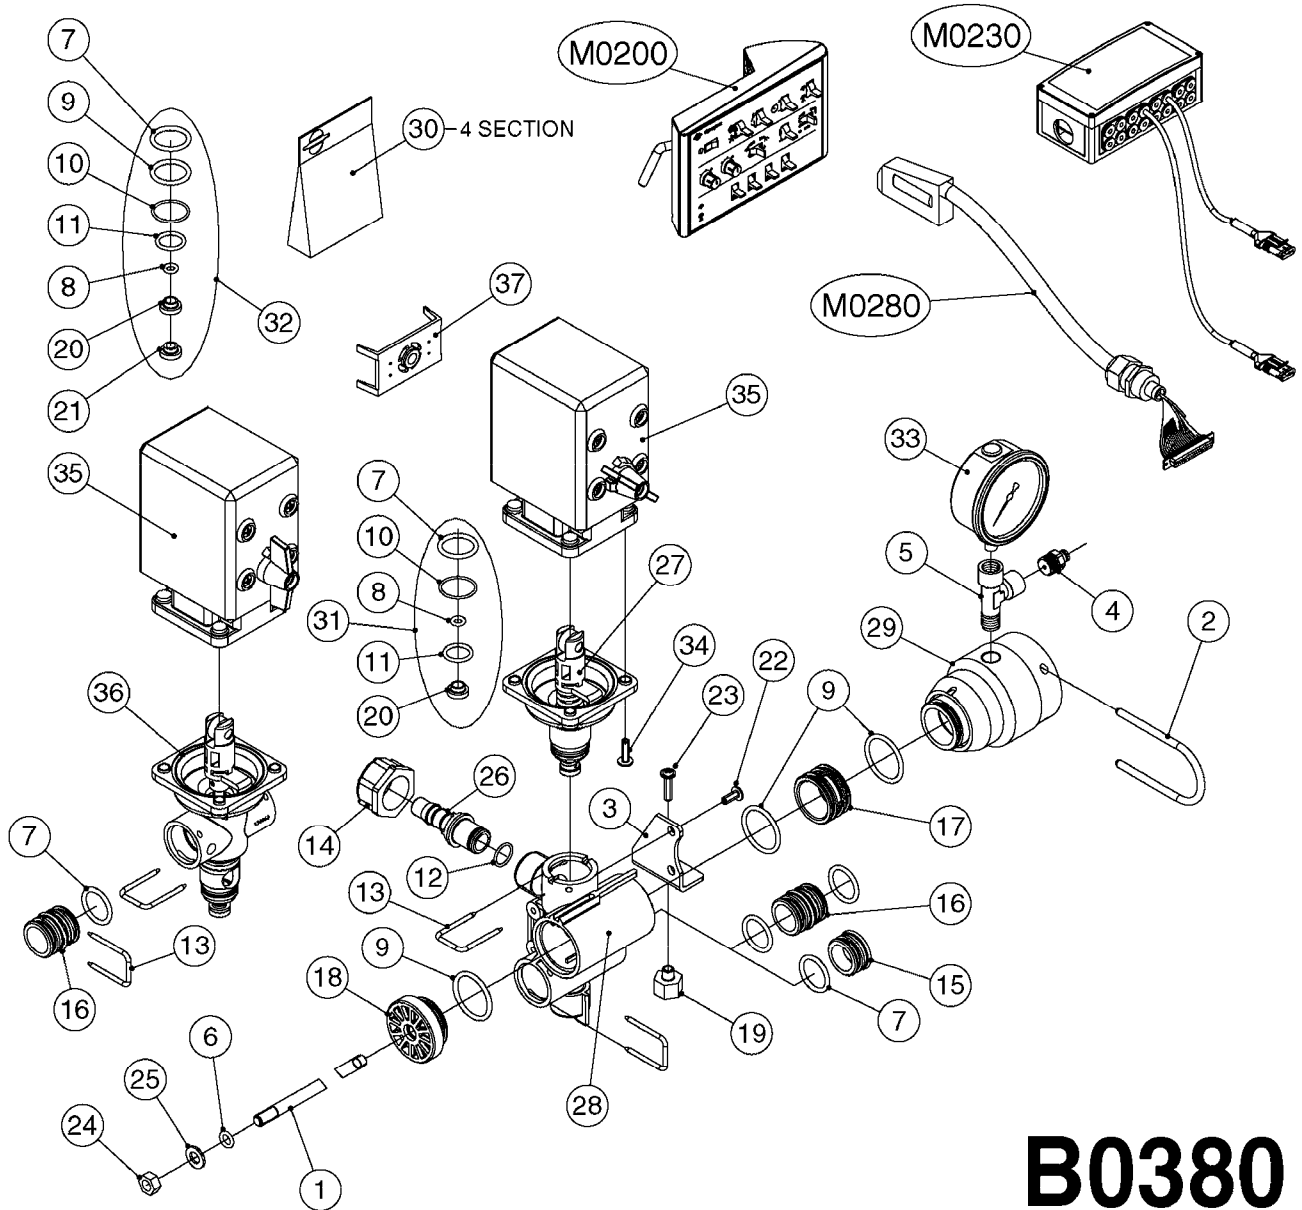

B0380

EVC, ECP, ECPC CONTROLS 39-PIN
B0380-HIN, 09:05:17

Page 1

Date 07.02.2020 10:38

Pos.	parts-n°	order qty	description
1	142214	1	STUD BOLT - M8X265, 3 SECTION 3 SECTION
1	145693	1	STUD BOLT - M8X330, 4 SECTION 4 SECTION
1	145928	1	STUD BOLT - M8X400, 5 SECTION 5 SECTION
1	145780	1	STUD BOLT - M8X470, 6 SECTION 6 SECTION
1	146355	1	STUD BOLT - M8X540, 7 SECTION 7 SECTION
2	145996	1	FITT.DK S-67 FORK
3	167963	1	MOUNT BKT.F.EC BOOM SEC.
4	232230	1	QUICK COUPLER 1/4"BSP X 4 MM
5	232285	1	T-PIECE 1/4" 2 X INT. 1
6	240947	1	O-RING D7.3X2.4 NITRIL
7	240951	1	O-RING D21.2X3 NITRIL
8	241323	1	O-RING D5.3X2.4 NITRIL
9	241441	1	O-RING D29.3X3
10	241673	1	O-RING D22.1X1.6
11	241861	1	O-RING D15.3X2.4 VITON
12	242594	1	O-RING D14 X 1.78 SCH.70-EPDM
13	270211	1	FITT.DK S25 FORK L=37.5
14	320283	1	FITT.DK NUT 3/4"BSP
15	333583	1	END PIECE FOR BYPASS
16	333594	1	CONNECTING PIECE F. BYPASS
17	334547	1	CONNECTING PIECE F. PRESSURE
18	334548	1	END COVER
19	334558	1	NUT HEX PLASTIC INSERT
20	334669	1	VALVE CONE D14/D7-SH 63 WHITE
21	334940	1	VALVE CONE D14/D6-SH 63 GREEN
22	440673	1	SCREW F.PLASTIC 5X12 SS
23	440677	1	SCREW F. PLASTIC 5X20 SS
24	460817	1	NUT HEX M8 STAINLESS DIN 934
25	471126	1	WASHER, M8, Ø16/ 8.4X 1.6, SS
26	724621	1	FITT.DK HB 3/4"ASSY F.3/4" NUT
27	725257	1	SPINDLE SECT. F/EC DISTRIBUTOR
28	728010	1	DISTRIB HOUSING W/CONST PR GRN
29	731811	1	FITT.DK ADAPTOR S67 EC BOOM SE
30	750271	1	O-RING KIT F.EC/4 CONTROL UNIT
31	755726	1	O-RING KIT F.EC/ESC SEC.VALVE
32	755754	1	GASKET SET EVC DIST
33	28026203	1	GAUGE 200PSI/BR,2.5"1/4BSP-BTM
34	44076200	1	SCREW WN5451 5X16 SS TORX
35	72048000	1	MOTOR, DISTRIBUTION 1:300
36	72117600	1	SPINDLE EVC DIST
37	72137200	1	MCROSWCH ASSY F.BOOM VLV 300:1