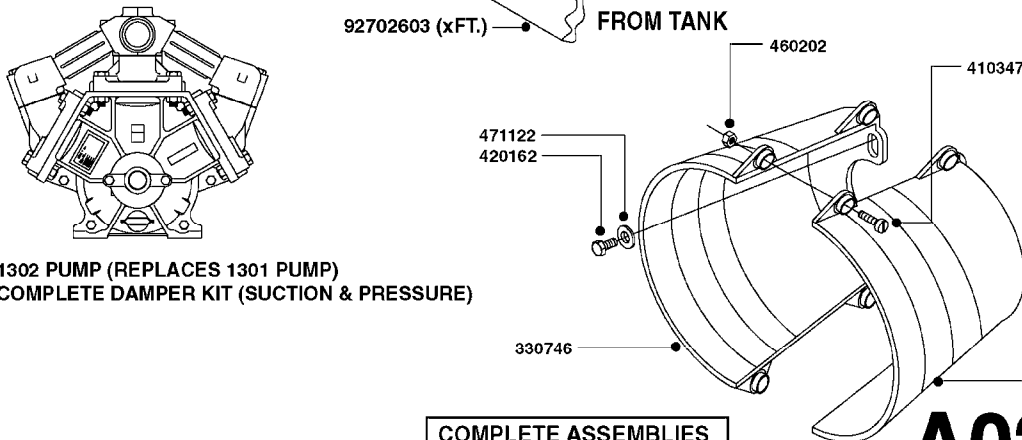

NLA - 1302 PUMP (REPLACES 1301 PUMP)
#726854 - COMPLETE DAMPER KIT (SUCTION & PRESSURE)

COMPLETE ASSEMBLIES
WHOLEGOODS ITEMS

A0240