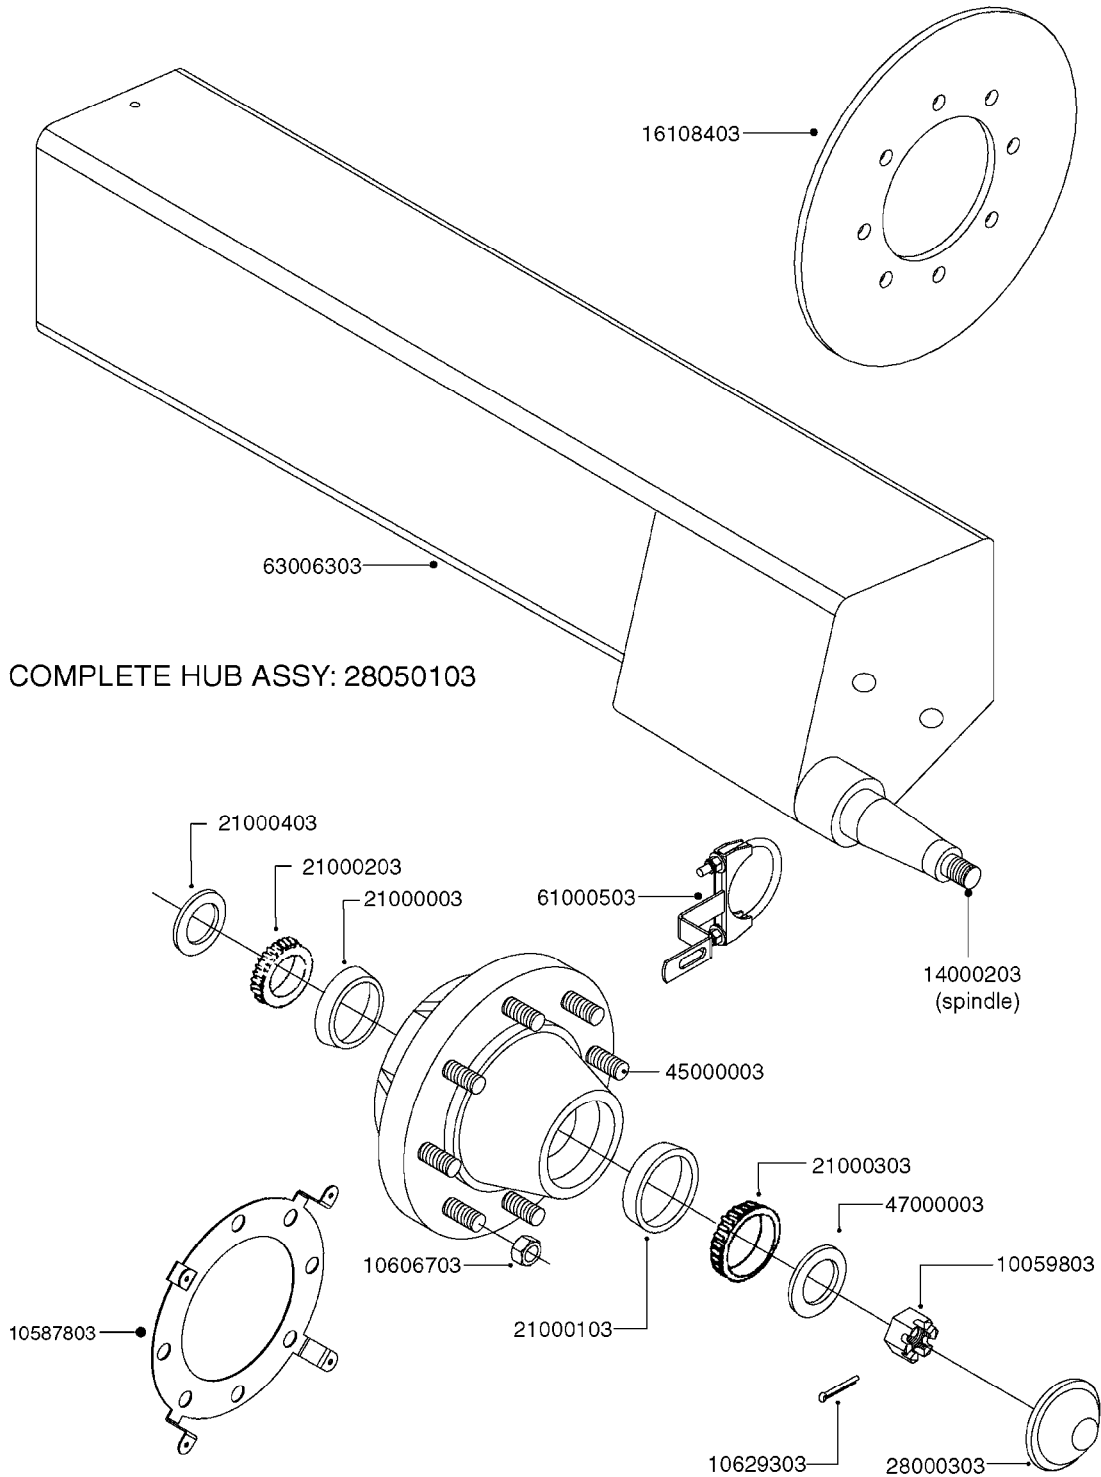

COMPLETE HUB ASSY: 28050103

E0760

HUB ASSY 3" SPINDLE NAV 575
E0760-HIN, 01:01:16

Page 1
Date 07.02.2020 10:38

parts-n°	order qty	description
10059803	1	NUT HEX NF 1"
10587803	1	MAG MNT F. SPEED SNS 8 BOLT
10606703	1	NUT HEX NF 5/8" FLANGED F.STUD
10629303	1	PIN, COTTER 7/32" X 1.75" LONG
14000203	1	SPINDLE 3" X 16" W/NUT &WASHER
16108403	1	REINFORCEMENT RING 8-8-6 HUB FOR NON-REINFORCED 3/8" RIMS ONLY
21000003	1	BEARING INNER CUP #382A
21000103	1	BEARING OUTER CUP #LM501310
21000203	1	BEARING INNER CONE #387AS
21000303	1	BEARING OUTER CONE #LM501349
21000403	1	SEAL GREASE #CR29968
28000303	1	DUST CAP #1609
28050103	1	HUB F 3" 758 7500# PACKAGE
45000003	1	STUD BOLT 5/8" X 2-1/2"
47000003	1	WASHER SPNDL 3" 1.12X2.1 .25TK
61000503	1	SPEED SNS MNT CLAMP - 3"
63006303	1	AXLE INSERT W/M SUS. 575 NAV