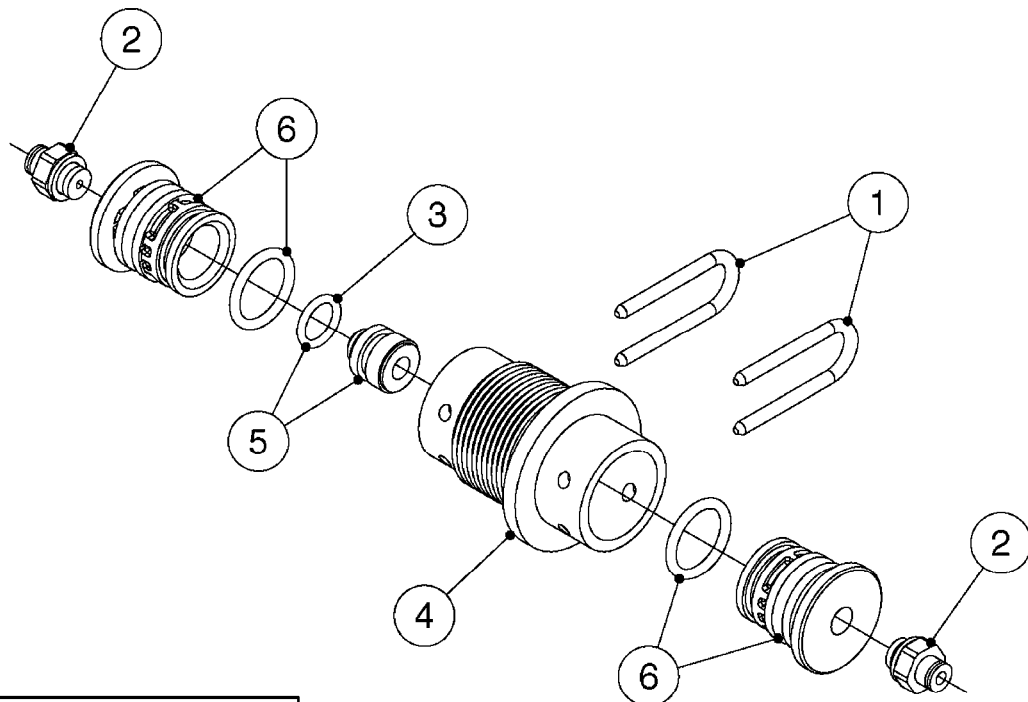

FOR FITTINGS AND
HOSES, SEE SECTION L

B0610

CHECK VALVES - S40
B0610-HIN, 04:01:18

Page 1

Date 07.02.2020 10:38

Pos.	parts-n°	order qty	description
1	145994	1	FITT.DK S-40 FORK
2	231346	1	QUICK COUPLER 1/8"BSP X 4 MM
3	241905	1	O-RING 12,3X2,4 VITON DKR.1,05
4	322102	1	FITT.DK S-40 BULKHEAD
5	615522	1	CHECK VALVE F.FOAM MARKER
6	726693	1	FITT.DK S-40 PLUG 1/8BSP ORING
7	70036203	1	RINSE PRESSURE KIT