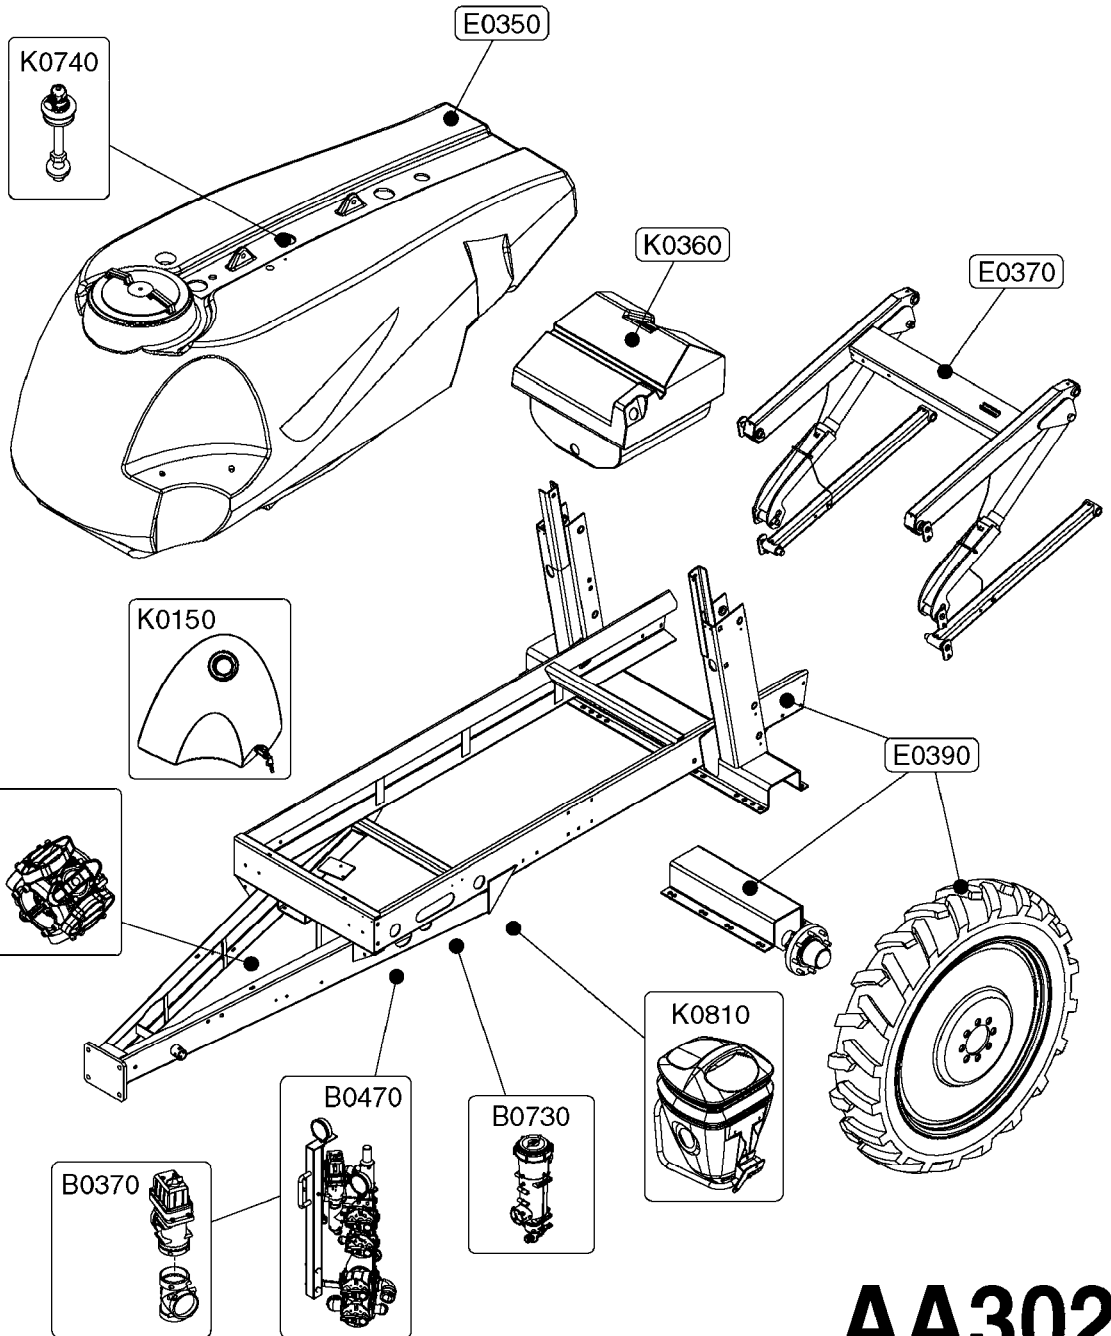

FOR PRE-2016 100 SERIES PTO PARTS  
SEE PAGES A0510, A0520, A0560, A0570

COMPLETE ASSEMBLIES  
WHOLEGOODS ITEMS

**A0600**

PTO SHAFTS - BONDIOLI G-SERIES  
A0600-HIN, 23:10:18

Page 1

Date 07.02.2020 10:38

parts-n°	order qty	description
289041	1	PTO YOKE 1-3/8" X 6 SPLINE
421024	1	BOLT HEX 8.8 DEL M8X60
450015	1	SCREW ALLAN 3/8'X5/8' BLACK
460143	1	SELF LOCK NUT M8 SST A2 DIN985
829445	1	PTO 1-3/8/6X1-3/8/6X810M AXIAL
28009803	1	PTO PIN TUBE RETAINER OUTER
28009903	1	PTO TUBE RETAINER INNER
28010103	1	PTO YOKE F.INNER TUBE CV PTO
28010203	1	PTO YOKE 1-3/8X21SPL
28015303	1	PTO YOKE 1-3/8"X21 BALL COLLAR
28015703	1	PTO YOKE 1-3/4"X20 SPL OUTER
28020203	1	PTO 1-3/4/20x1-3/8/21 BP L=860
28020303	1	PTO 1-3/8/21 x 1-3/8/21 B&P
28021403	1	PTO 1"STR/1-3/8" 6SPL B&P
28021503	1	PTO 1"STR/1-3/8" 21SPL B&P
28040503	1	UNIV. JOINT 27x74.6mm
28040703	1	SAFETY CHAIN F.CV BLACK PTO (SET OF 2)
28040903	1	SELF TAPPING SHIELDING SCREW
28041803	1	DECAL DANGER GUARD MISSING
28041903	1	DECAL DANGER ROT.DRIVELINE
28042803	1	UNIV. JOINT 30.2x79.4mm F/BLK.
28056703	1	PTO YOKE #1 1-3/8" X 6 SPLINE
28056803	1	PTO YOKE #1 1-3/8" X 21 SPLINE
28057003	1	PTO TUBE YOKE #1-G1 OUTER
28057203	1	PTO PIN TUBE RETAINER OUTER
28057303	1	PTO TUBE OUTER #1 745MM
28057403	1	PTO TUBE OUTER #4 720MM
28057503	1	PTO TUBE INNER #1 745MM
28057603	1	PTO TUBE INNER #4 720MM
28057703	1	PTO TUBE RETAINER INNER
28057803	1	PTO TUBE YOKE #1 Ø=1"
28058503	1	PTO TUBE YOKE #1-G1 INNER
28075103	1	TRACK 249" X 18" (45-1801)
28098503	1	PTO TUBE YOKE #2-G2 OUTER
28098603	1	PTO TUBE YOKE #2-G2 INNER
28098703	1	PTO TUBE YOKE OUTER
28098803	1	PTO TUBE YOKE INNER
28099003	1	PTO TUBE INNER #2 735MM
28099103	1	PTO TUBE OUTER #2 735MM
28099403	1	PTO TUBE INNER 660MM
28099603	1	PTO TUBE OUTER 660MM
28099903	1	ROLL PIN
28100103	1	ROLL PIN
28100203	1	UNIV. JOINT S1-G1 22X54MM
28100303	1	UNIV. JOINT S2-G2 23.8X61.3MM
28100703	1	PTO SHIELD COMPLETE BLACK
28100803	1	PTO SHIELD COMPLETE
28100903	1	PTO SHIELD COMPLETE
28101003	1	PTO SHIELD COMPLETE