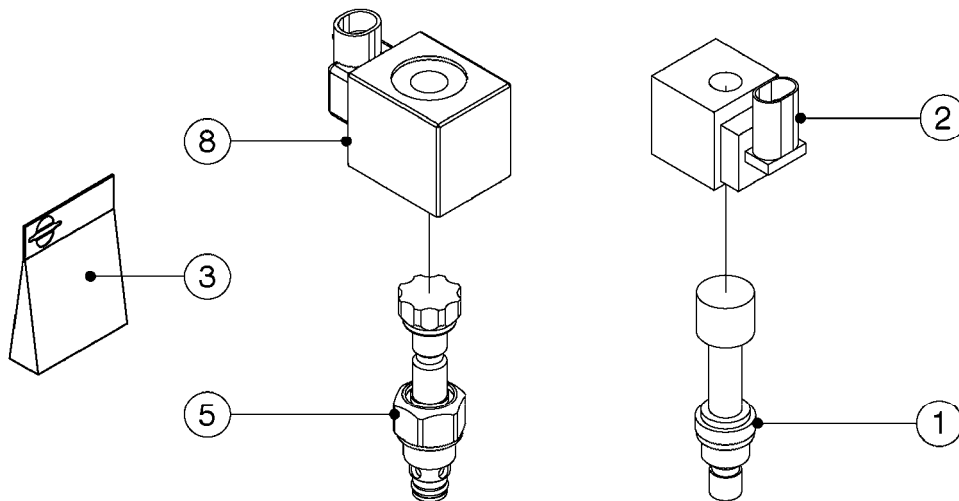

OLD STYLES (PRE 2018)