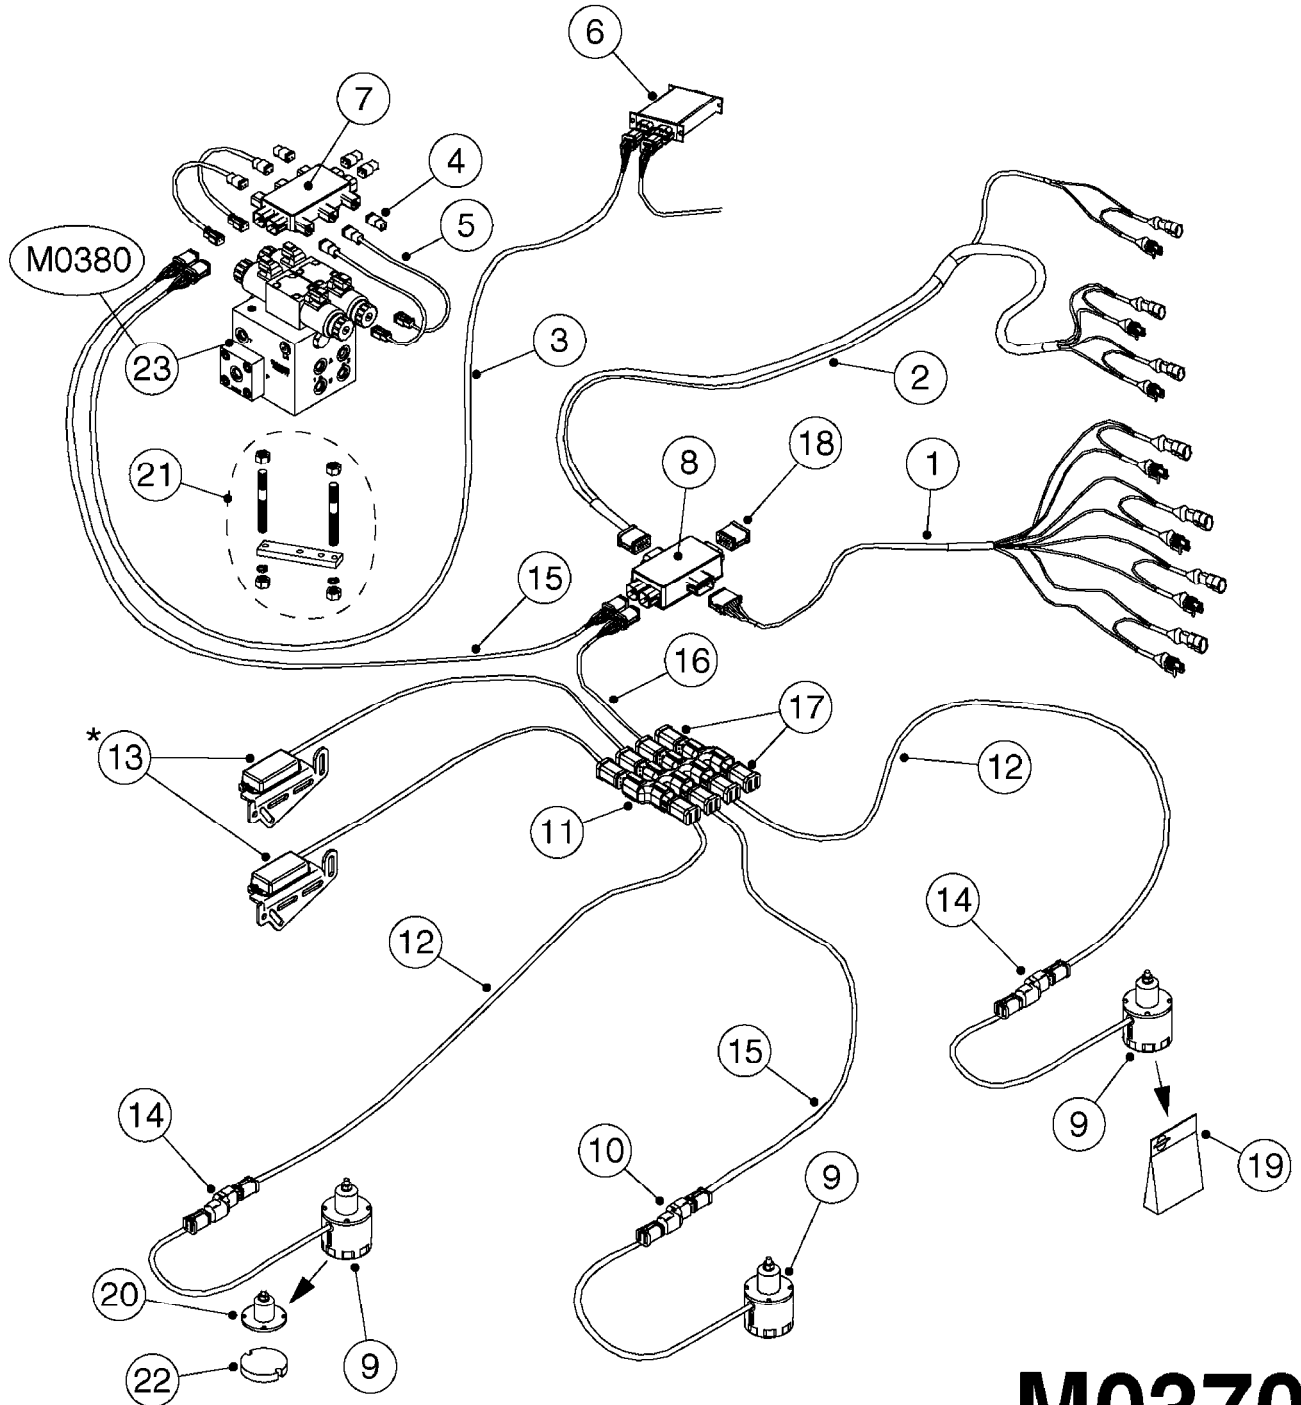

M0370

*CANNOT MIX OLD AND NEW STYLE ROLL SENSORS!

If replacing Norac P/N 43740, must replace both roll sensors with new style (13).
If unsure, new style (Norac P/N 43741) works with all versions of UC5.

NORAC UC5 BOOM HEIGHT CONTROL
M0370-HIN, 16:10:18

Page 1
Date 07.02.2020 10:39

Pos.	parts-n°	order qty	description
1	26022703	1	CABLE, INTERFACE, TILT, NORAC UC5
2	26023503	1	CABLE UC5 INTERFACE MAIN AMP
3	26032600	1	CABLE UC5 NETWORK 14 AWG 10M
4	26043000	1	NORAC UC5 NETWORK 2 PIN PLUG
5	26043300	1	CABLE UC5 VALVE 2PIN/2PIN DT
6	26043400	1	NORAC UC5 CONTROLLER MODULE
7	26043500	1	NORAC UC5 VALVE MODULE
8	26043600	1	MODULE, INPUT, NORAC UC5
9	26043700	1	SENSOR, NORAC, UC5, ULTRASONIC
10	26043800	1	NORAC UC5 NETWORK COUPLER 2-WAY
11	26043900	1	NORAC UC5 NETWORK COUPLER 8-WAY
12	26044200	1	CABLE UC5 NETWORK 18 AWG 20M
13	26023803	1	NORAC UC5 ROLL SENSOR OLD STYLE NORAC P/N 43740
13	26044300	1	NORAC UC5 ROLL SENSOR NEW STYLE NORAC P/N 43741
14	26044400	1	NORAC UC5 - UC7 COUPLER 2-WAY/TERM.
15	26047100	1	CABLE UC5 NETWORK 14 AWG 1M
16	26049900	1	CABLE UC5 NETWORK 14 AWG 3M
17	26057900	1	UC5 NETWORK 6 PIN PLUG
18	26058000	1	NORAC UC5 NETWORK 12-PIN PLUG
19	26084700	1	MESH KIT ULTRASONIC SENSOR FOR 2018 AND NEWER SENSORS
19	28098003	1	MESH AND CLIP KIT, NORAC FOR PRE-2018 SENSORS
20	28050303	1	NORAC RUBBER TOP&BOLT F.SENSOR DIA.30MMX30MMX8MM
21	28055503	1	NORAC VALVE MOUNTING HARDWARE
22	28086600	1	FOAM DISC F. SENSOR NORAC
23	78216100	1	NORAC VALVE BLOCK COMP, DEUTSCH CON.