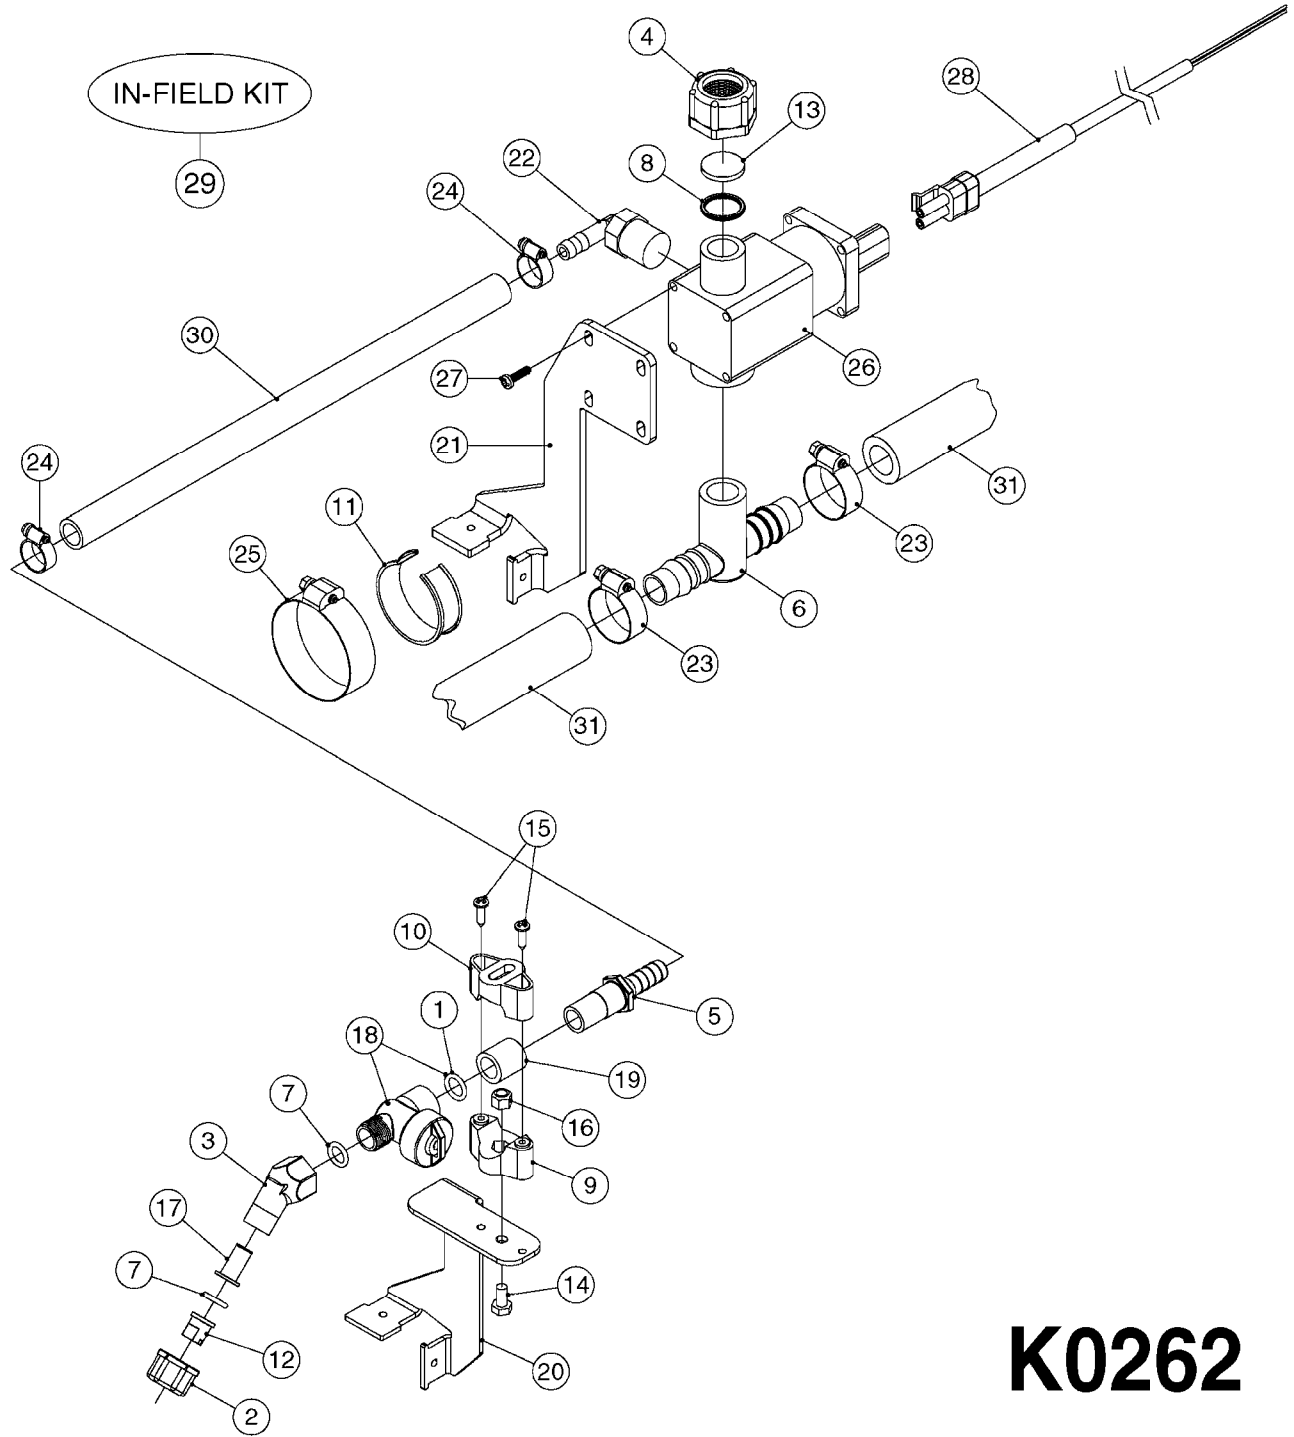

ELECTRIC END NOZZLE KIT
SPB/SPC '13
K0262-HIN, 14:11:17

ELECTRIC END NOZZLE KIT
SPB/SPC '13
K0262-HIN, 14:11:17

Page 1
Date 07.02.2020 10:38

Pos.	parts-n°	order qty	description
1	240177	1	O-RING D16.1/11.3 X 2.4
2	320187	1	FITT.DK CAP 3/8" BSP BLACK
3	320191	1	FITT.DK ELB 3/8' BSP 45 DEGREE
4	320283	1	FITT.DK NUT 3/4"BSP
5	320891	1	FITT.DK HB 3/8'- 3/8' BSP
6	322048	1	FITT.DK TEE 3/4X3/4HB X3/4'BSP
7	330013	1	O-RING 2.5 X 10 PUR
8	330595	1	O-RING D24.6/D20X2.1 -3/4"
9	333012	1	NOZZLE HOLD. UPPER PART
10	334220	1	YOKE, UPPER NOZZLE BODY
11	341291	1	RUBBER HOSE CLAMP COVER 130MM
12	370392	1	NOZZLE END FAN 1850-G 300
13	390542	1	PLUG WASHER FOR 3/4'CAP NUT
14	410546	1	BOLT HEX M6X12 A2 SS DIN933
15	440665	1	SCREW M4.2X16 STAINLESS
16	460261	1	NUT HEX M6X1.00 LOCK DIN985 A2 SS
17	725042	1	SCREEN 80 MESH W.GASKET, RED
18	729610	1	NOZZLE ASSY. NON DRIP 3/8 THRD
19	10631003	1	HOSE R X CLEAR BRAID.X 1/2 12"
20	16110803	1	NOZZLE BRACKET VAR SPACINGS
21	16166803	1	END-NOZZLE SOLENOID MOUNT
22	23005603	1	FITT, 1/2" NPT X 3/8" HOSE SHANK 90
23	28029903	1	CLAMP HOSE GEAR P3/4"-S1" 6712
24	28044903	1	CLAMP HOSE GEAR P3/8" 6706
25	28047003	1	CLAMP HOSE GEAR 30 X 50 6732
26	28085803	1	SOLENOID VALVE, TIR, 3/4X1/2X3/4
27	44076200	1	SCREW WN5451 5X16 SS TORX
28	70113203	1	END NOZZLE 2013, 2 WIRE CABLE
29	82614103	1	ELECTRIC END NOZZLE IN-FIELD KIT 2013
30	92701703	1	HOSE R X3/8" X300PSI WP X0012"
31	92703203	1	HOSE R X3/4" X300PSI WP X0012"