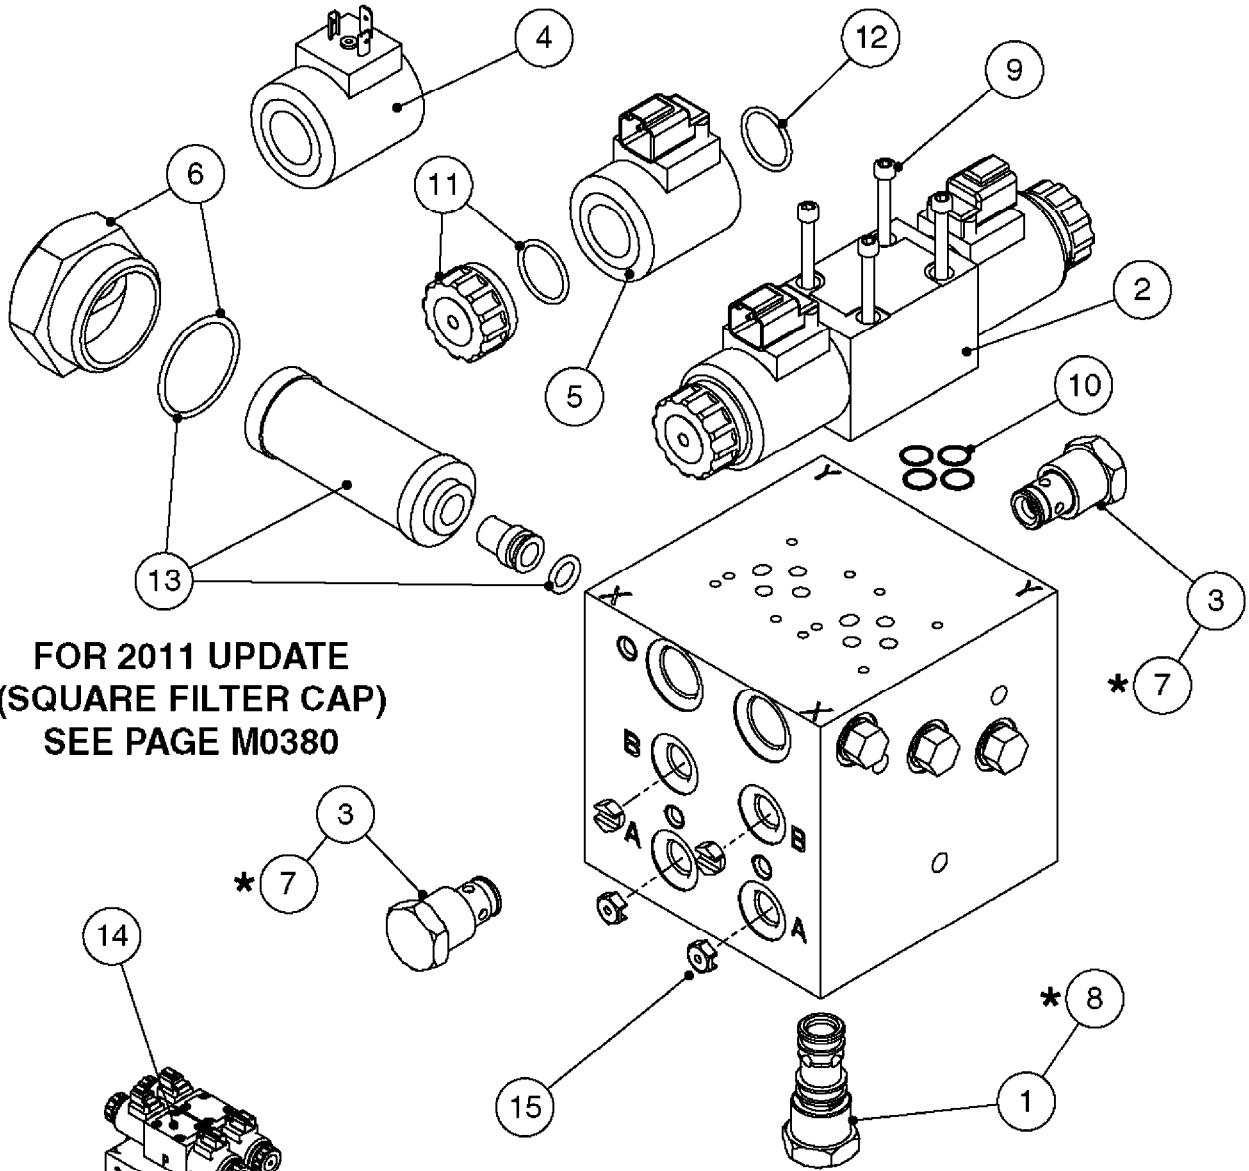

FOR 2011 UPDATE
(SQUARE FILTER CAP)
SEE PAGE M0380

COMPLETE
ASSEMBLY

* SEAL KITS

M0300

NORAC VARIABLE RATE VALVE UC4
M0300-HIN, 30:04:19

Page 1

Date 07.02.2020 10:39

Pos.	parts-n°	order qty	description
1	28048803	1	NORAC CHECK VALVE
2	28048903	1	NORAC PROP VALVE
2	28055803	1	3-PIN CONNECTORS/HIRSCHMAN NORAC SOLENOID - DEUTSCH CONN. 2-PIN CONNECTORS/DEUTSCH
3	28049403	1	NORAC CHECK VALVE
4	28056403	1	COIL, NORAC, PROP, DIN
5	28056503	1	COIL, NORAC, PROP, DEUTSCH
6	28066803	1	NORAC FILTER CAP W/O-RING
7	28066903	1	NORAC SEAL KIT F.28049403
8	28067003	1	NORAC SEAL KIT F.28048803
9	28068103	1	NORAC HEX CAPSCREW 10-24X2 SS
10	28068203	1	NORAC O-RING F.SOLENOID VALVE
11	28074903	1	NORAC COIL NUT AND O-RING
12	28103603	1	O-RING SOLENOID BODY SEAL NORAC
13	75076900	1	NORAC FILTER ELEMENT KIT
14	78216100	1	NORAC VALVE BLOCK COMP, DEUTSCH CON. COMPLETE W/2-PIN DEUTSCH SOLENOIDS
15	78603300	1	NORAC ONE WAY ORIFICE, .047"