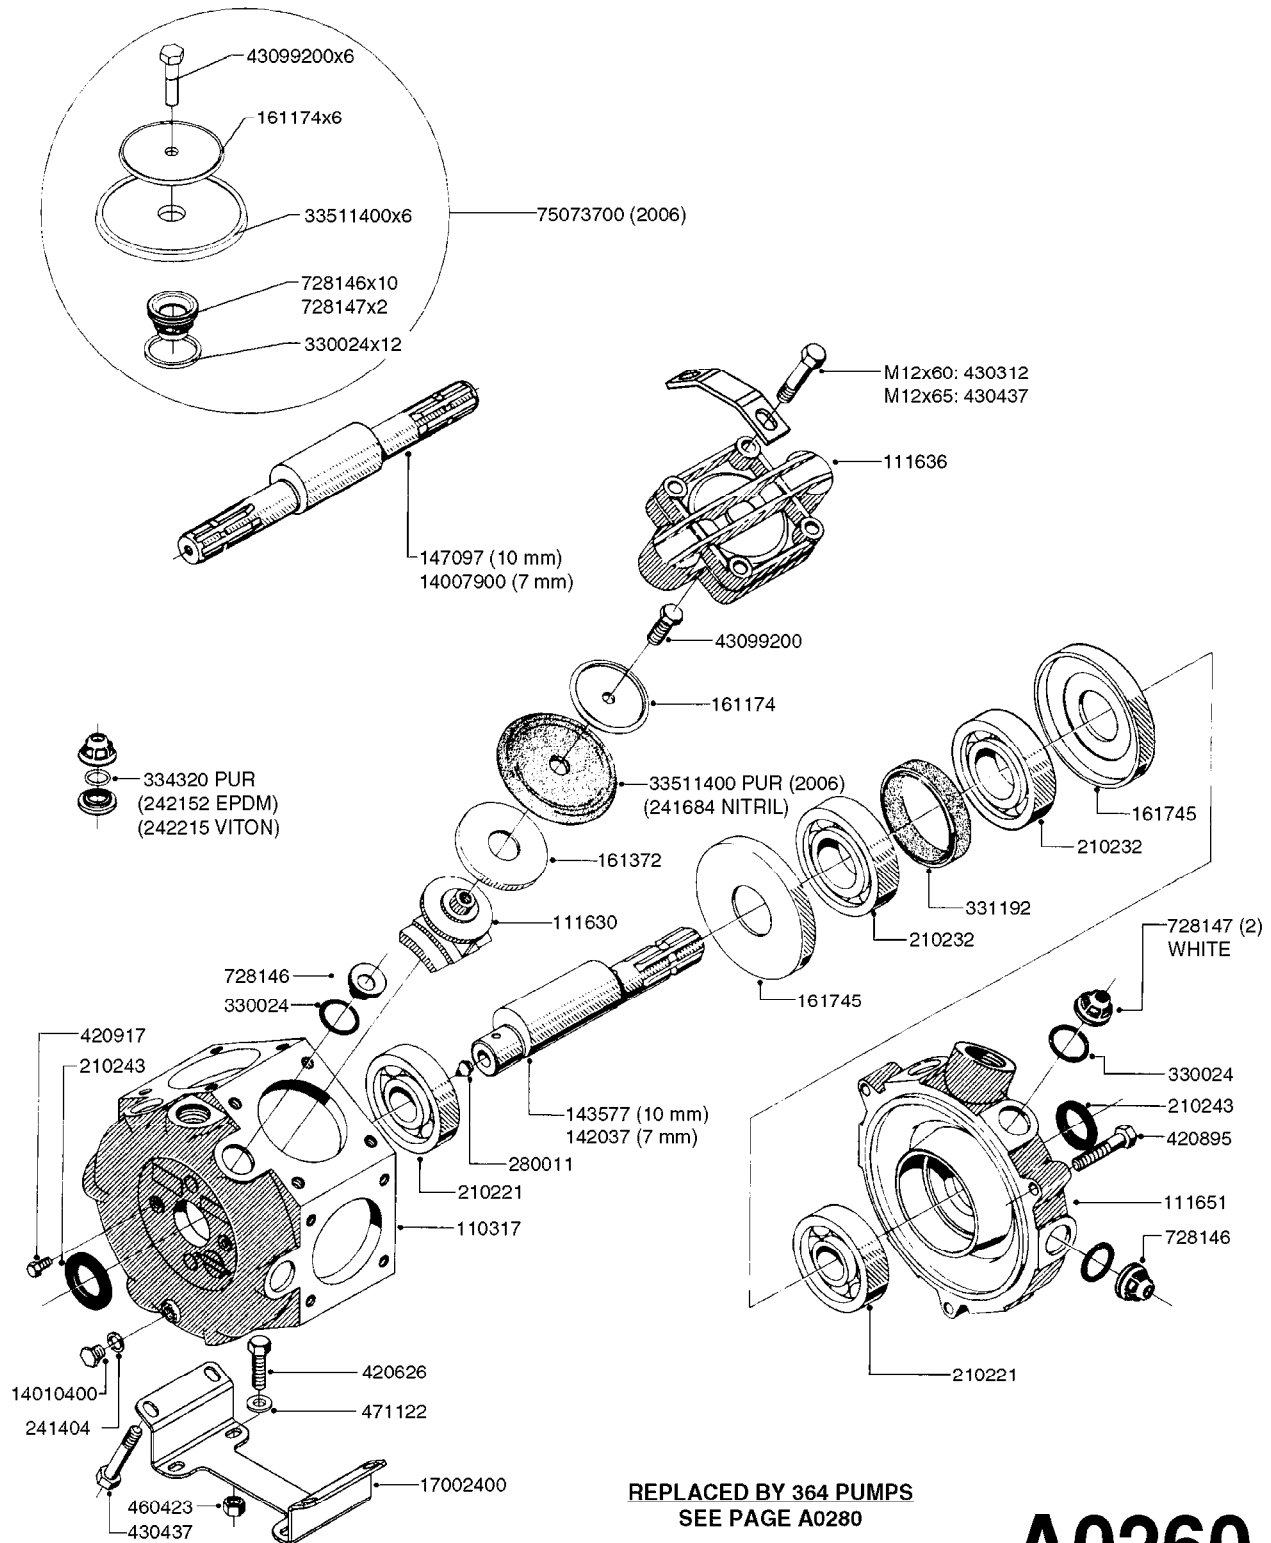

REPLACED BY 364 PUMPS
SEE PAGE A0280

A0260

PUMP - 363 W/MOUNTING BASE
A0260-HIN, 17:03:16

Page 1
Date 07.02.2020 10:37

parts-n°	order qty	description
110317	1	PUMP CASING MODEL 360/361 PNTD
111630	1	CONNECTING ROD 363/364-10 PUMP
111636	1	VALVE COVER 363 HEAVY DUTY
111651	1	CASTING F.363 1.5" PUMP(FRONT)
142037	1	CRANK SHAFT 361-20
143577	1	CRANK SHAFT F.363/462/463-10mm
147097	1	CRANK SHAFT 363-463/10 THROUGH
161174	1	DIAPHRAGM DISC SS 361/363/364 PUMP
161372	1	DIAPHRAGM BACKING DISC,320-361
161745	1	METAL SPACER F.363/463
210221	1	BEARING BALL 6407
210232	1	BEARING BALL 6310
210243	1	SEAL OIL 35 X 47 X 7
241404	1	DOWTY SEAL 1/4"
241684	1	DEICER PARTS: DIAPHRAGM MODEL 361 NITRIL
242152	1	O-RING D18.2X3 EPDM
242215	1	O-RING D18X3 VITON
280011	1	GREASE NIPPLE 1/8" SAE H TR
330024	1	O-RING D41,1/D34.5 X 3,5
331192	1	SPACER, MODEL 361/363
334320	1	O-RING D18X3 POLYURETHANE
420626	1	BOLT HEX 8.8 DEL M10X20 FT
420895	1	BOLT HEX 8.8 RAW M10X60
420917	1	BOLT HEX 8.8 RAW M8X12 FT
430312	1	BOLT HEX 8.8 M12X60
430437	1	BOLT HEX 8.8 RAW M12X65
460423	1	NUT HEX M10X1.50 LOCK DIN985A2 SS
471122	1	WASHER, M10, Ø20/10.5X 2.0, SS
728146	1	VALVE FOR 361(726890/707932)
728147	1	VALVE FOR 361 WHITE WITH HOLE
14007900	1	CRANK 363/462/463-7mm 540/THRU
14010400	1	PLUG 1/4" BSP
17002400	1	FOOT F. 36X PUMP, RED
33511400	1	DIAPHRAGM PUMP 361/361/363/364 PUR
43099200	1	BOLT HEX SS M12 X 30 DIN933 A4
75073700	1	PUMP KIT 361/363 "06"