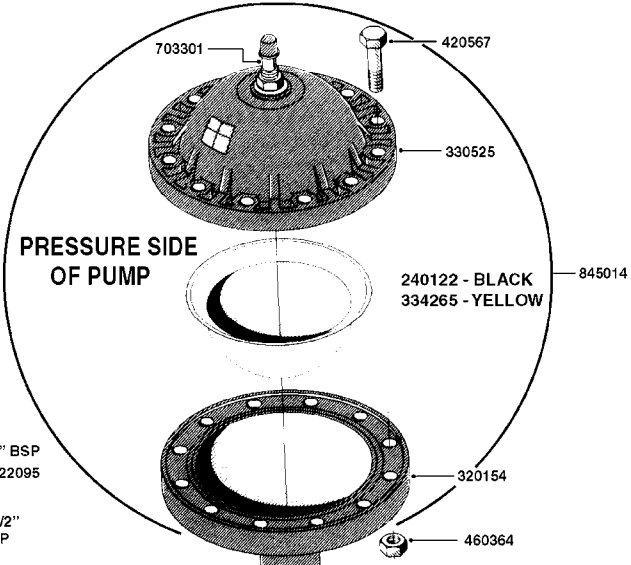

Housing for Black Diaphragm:

This groove on the lower housing of the Pressure Damper is for the BLACK diaphragm (240122). Never upgrade diaphragms to the YELLOW style unless you also upgrade Pressure Dampers to the housing style shown below.

The YELLOW style diaphragm will not seal correctly in this housing.

Housing for Yellow Diaphragm:

The groove on the lower housing of a the Pressure Damper is recognized by the extra lip on the bottom inside of the groove. For this style Pressure Damper, you need the YELLOW diaphragm (334265).

SUCTION SIDE OF PUMP

TO CONTROLS

FROM TANK

NLA - 1302 PUMP (REPLACES 1301 PUMP)
#726854 - COMPLETE DAMPER KIT (SUCTION & PRESSURE)

COMPLETE ASSEMBLIES
WHOLEGOODS ITEMS

A0240