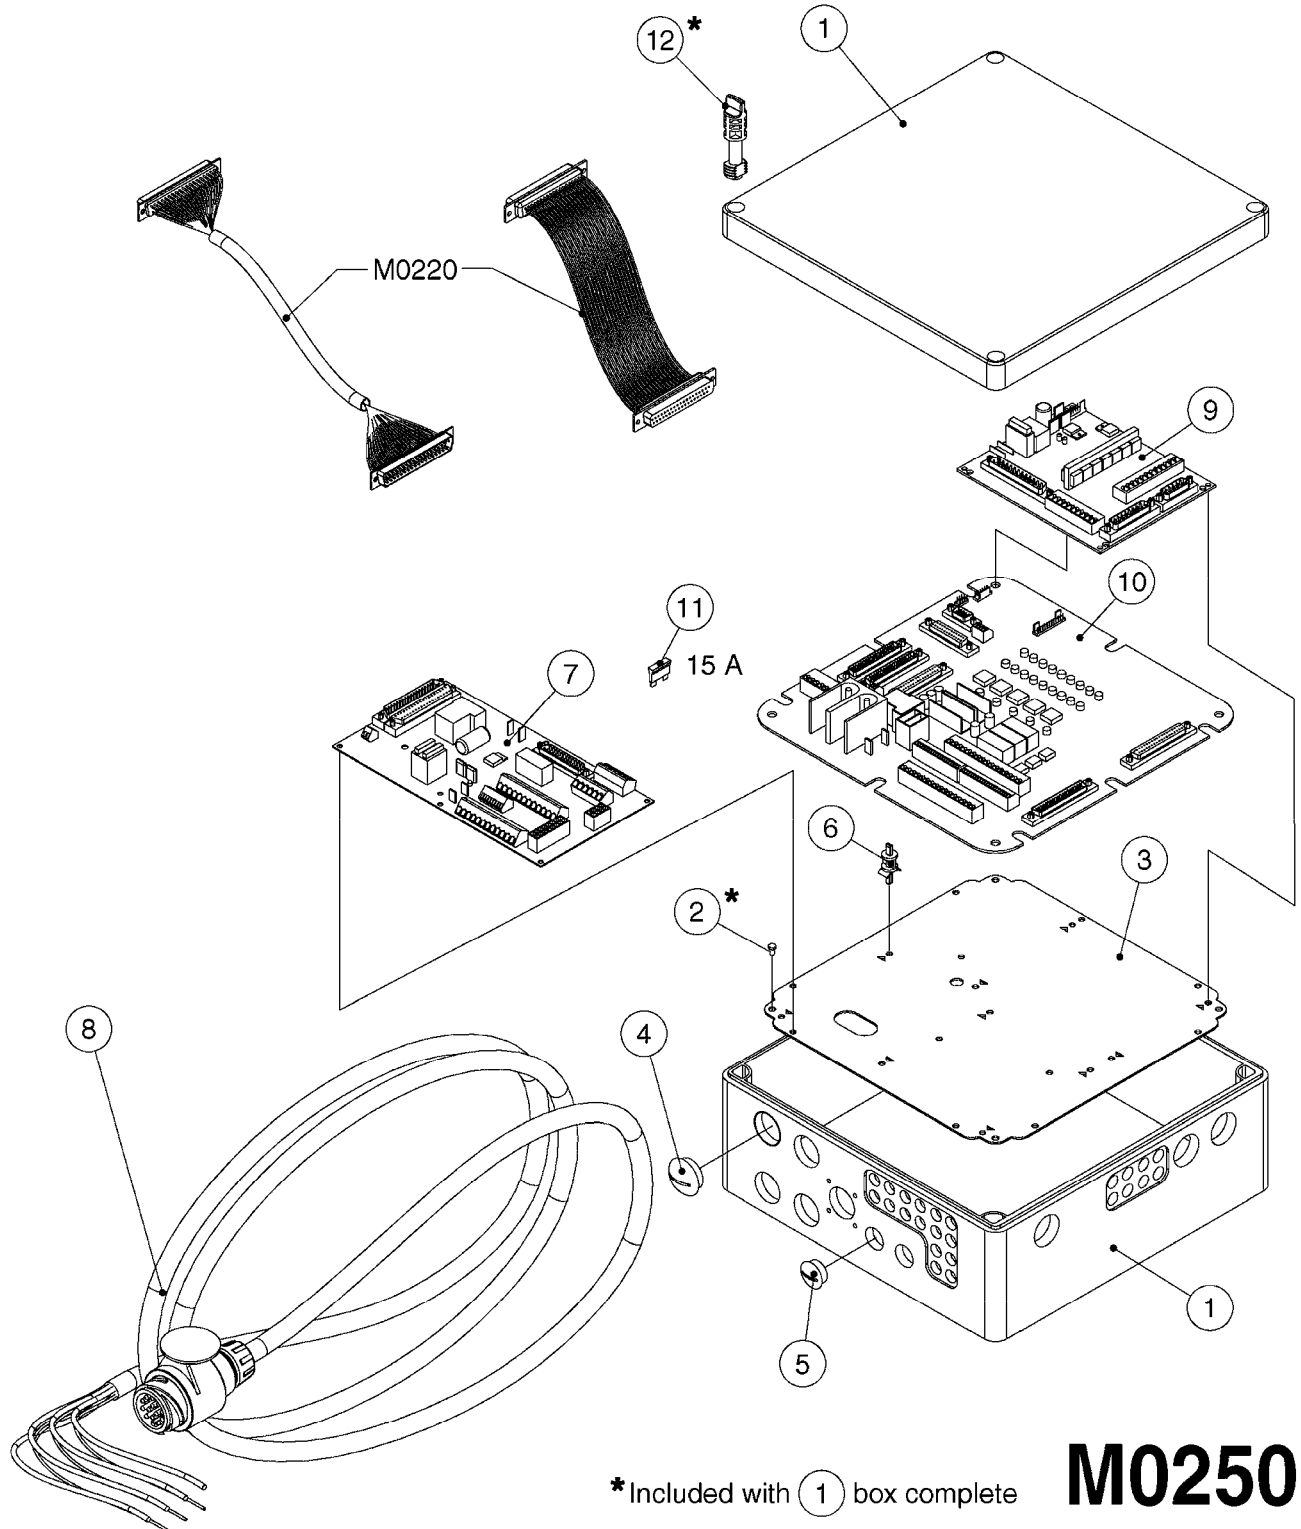

\*Included with (1) box complete

**M0250**

JOB COM AND BREAK OUT  
M0250-HIN, 01:02:17

Page 1  
Date 07.02.2020 10:39

Pos.	parts-n°	order qty	description
1	391095	1	BOX COMPL. 300X300X135 DRILLED
2	440673	1	SCREW F.PLASTIC 5X12 SS
3	16132400	1	PLATE 1.5X270X270/JOB COMPUTER
4	26004600	1	PLUG F.DRILLED HOLE 21MM
5	26004700	1	PG13.5 BUNG
6	26005100	1	CONNECTOR FOR PCB, PLASTIC
7	26005500	1	PCB BREAKOUT BOX EL BOX CM"05"
8	26013800	1	CABLE HC6500 JOB COM TO CABIN
9	26029200	1	DAH PCB F. JOB COM NCM '09
10	26052700	1	JOB COM PCB ASSY HW3.1
10	72369300	1	JOB COM PCB NCM44/6600 REFURB.
11	28048600	1	FULE 15A ATOF SERIES
12	28091400	1	FINGER SCREW F.BOX 300X300X135