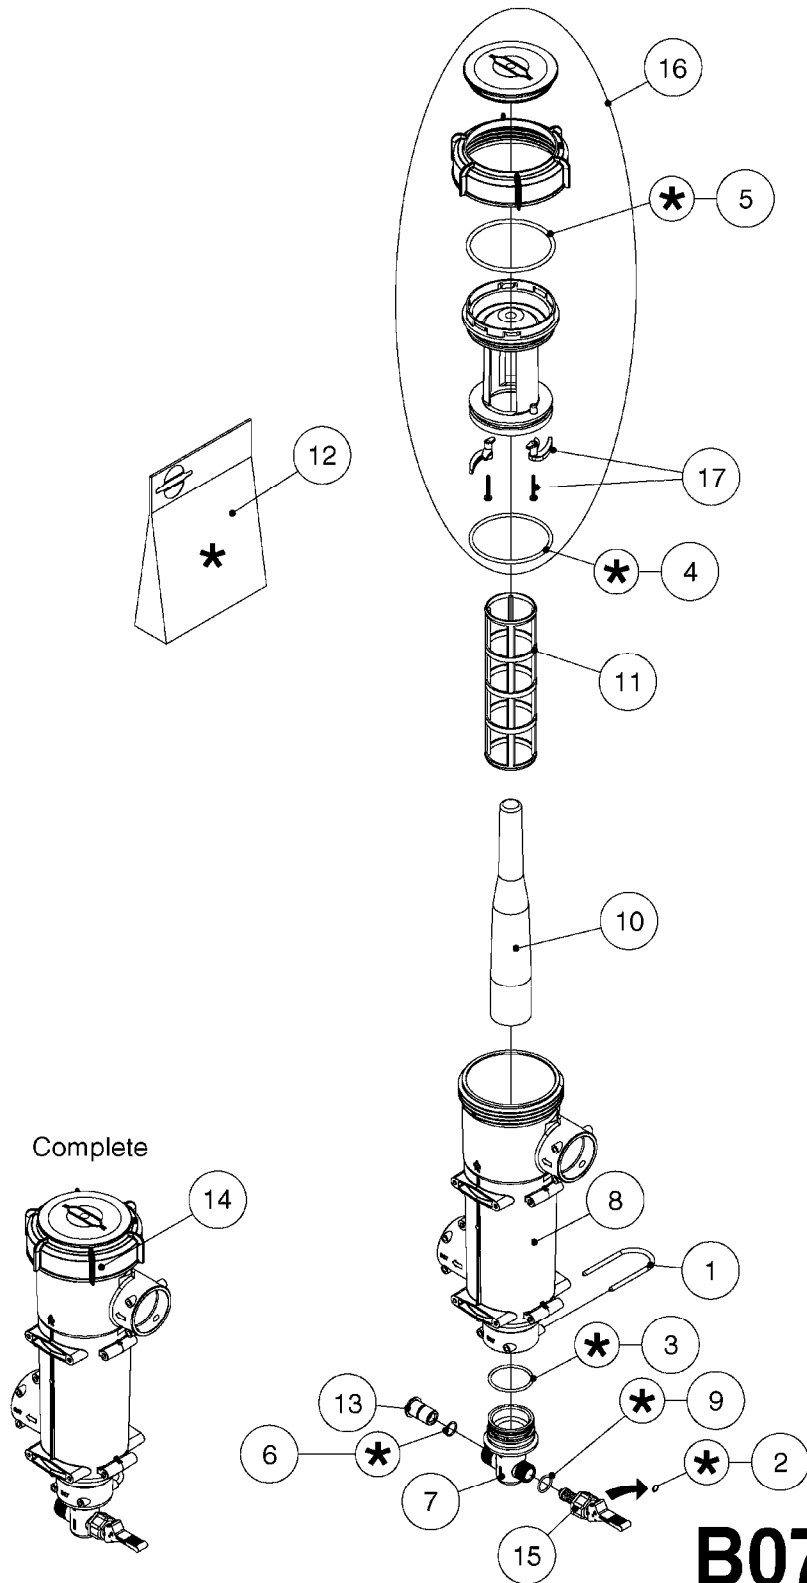

S-67 CHECK VALVE  
(NON-THREADED)

S-67 CHECK VALVE  
(THREADED)

FOR FITTINGS AND  
HOSES, SEE SECTION L

**B0640**

CHECK VALVES - S67 (2011)  
B0640-HIN, 15:10:19

Page 1

Date 07.02.2020 10:38

Pos.	parts-n°	order qty	description
1	145996	1	FITT.DK S-67 FORK
2	242353	1	O-RING 3 X 44.2 VITON
3	334231	1	FITT.DK S-67 STR.1"
3	334232	1	FITT.DK S-67 STR.1-1/4"
4	72432400	1	FITT.DK S-67 CONNEC W.CHK SEAT
5	72819200	1	CHECK VALVE S67 2012 THREADED
6	72819300	1	CHECK VALVE S67 2012 NO THREAD
7	72878800	1	CHECK VALVE S67 SUBASSEMBLY 2013 INCLUDED WITH #5 & #6