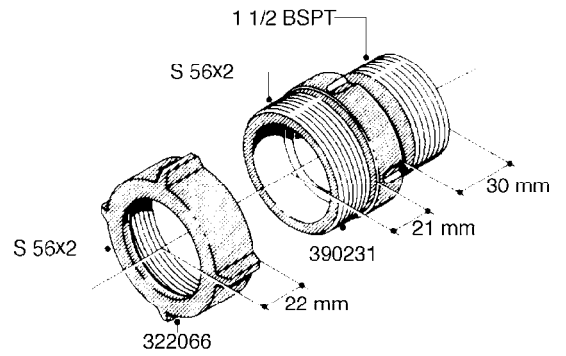

**L0080**

FITTINGS - S-53  
L0080-HIN, 12:09:17

Page 1

Date 07.02.2020 10:39

Pos.	parts-n°	order qty	description
1	145995	1	FITT.DK S-53 FORK
2	241973	1	O-RING Ø3 X 44.2 70 SHORES NITRIL NITRIL (BLACK)
2	242353	1	O-RING 3 X 44.2 VITON VITON (BROWN)
3	242109	1	O-RING D32.2x3.0 NITRIL (BLACK)
3	242354	1	O-RING D32.2X3.0 VITON VITON (BROWN)
4	322103	1	FITT.DK S-53 BULKHEAD
5	322107	1	FITT.DK S-53 BULKHEAD NUT
6	322110	1	FITT.DK S-53 ELB. 1/2" BSP
7	322352	1	FITT.DK S-53 TEE
8	334229	1	FITT.DK S-53 STR.3/4"
9	334260	1	GASKET F. S-53 BULKHEAD
10	334564	1	FITT.DK S-67 TO S-53 ADAPTER
11	391100	1	FITT.DK S-53THREAD INS.1/2"BSP
12	726463	1	FITT.DK S53 BULKHEAD W/GASKET
13	726552	1	FIT.DK S-53X90 1/2" BSP,O-RING
14	726556	1	FITT.DK S-53 HB 1/2" W/O-RING
15	726558	1	FITT.DK S53 STR. 3/4" W. ORING
16	726559	1	FITT DK. S-53 HB 1" W/O-RING
17	726568	1	FITT.DK.S-53 HB 1/2"90 W/O-RING
18	726570	1	FITT.DK S-53 ELB.3/4" W. ORING
19	726571	1	FITT.DK S-53 ELB.1", W ORING
20	726578	1	FITT.DK S53 PLUG WITH O-RING
21	728561	1	FITT.DK. S67M - S53F REDUCER