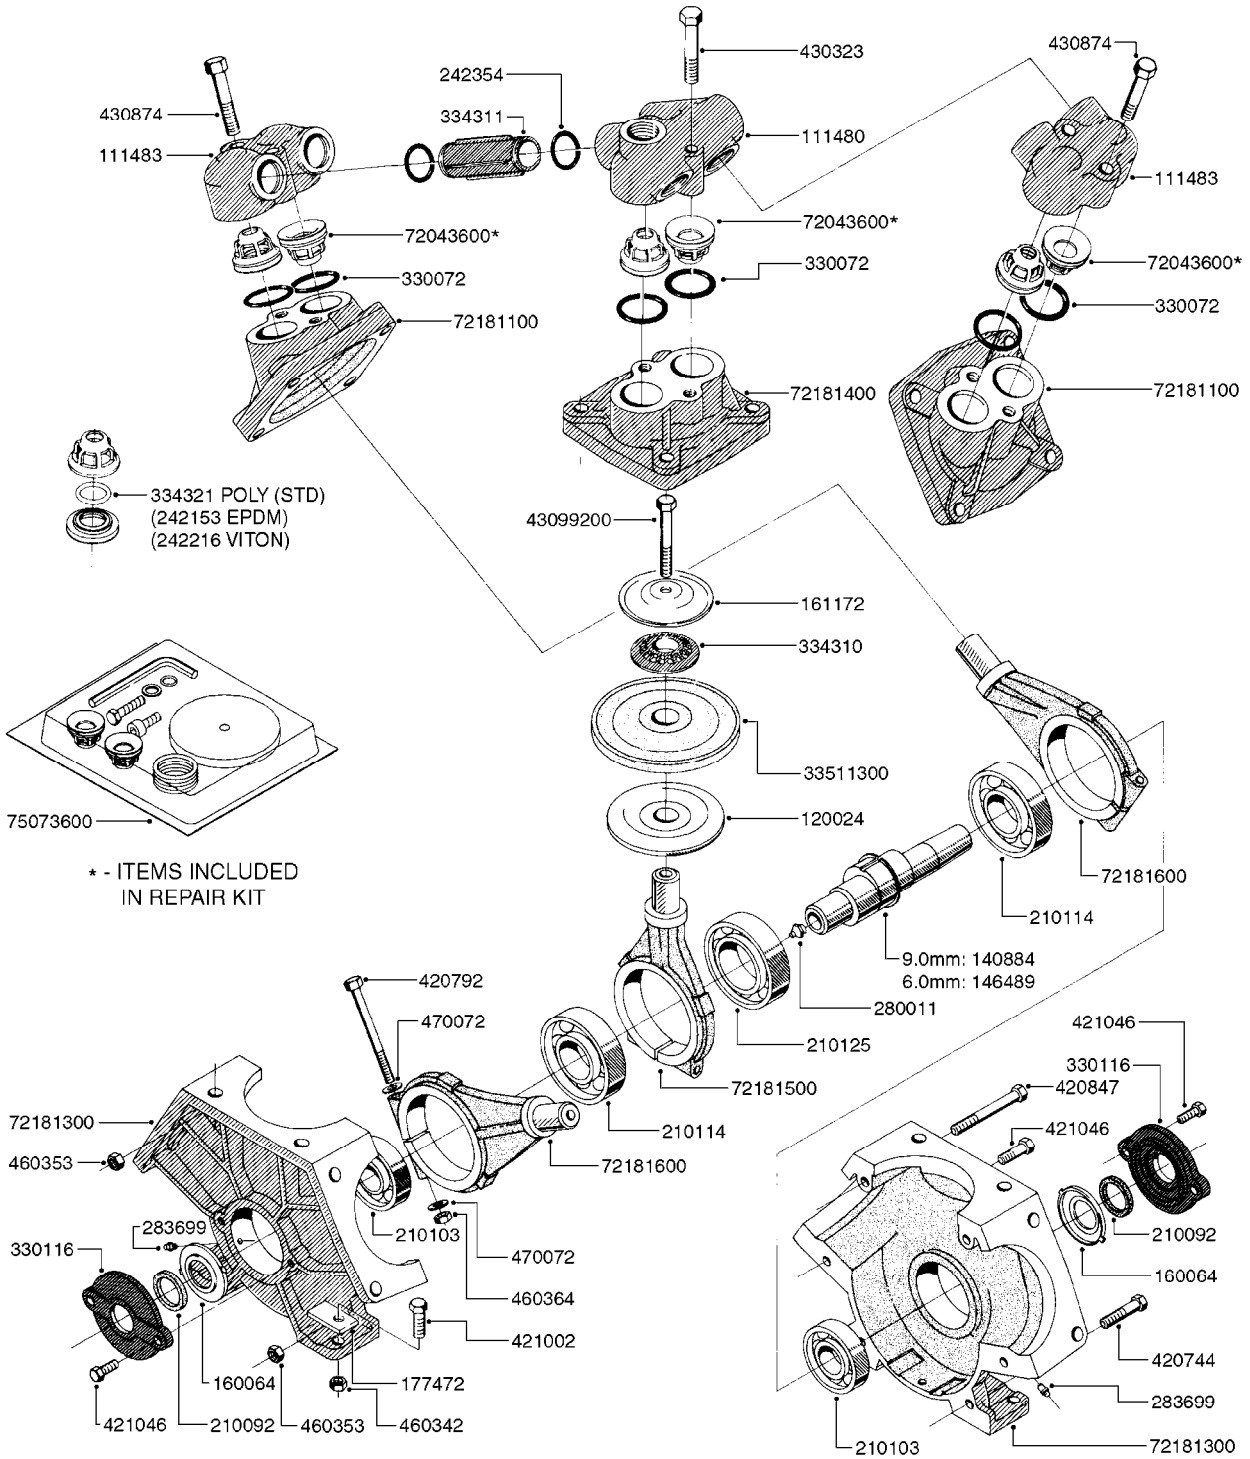

COMPLETE PUMPS
821635 - PUMP ONLY
10396203 - WITH PTO & DAMPER

COMPLETE ASSEMBLIES
WHOLEGOODS ITEMS

A0230

PUMP - 1303 W/ MOUNTING BASE
A0230-HIN, 01:01:16

Page 1

Date 07.02.2020 10:37

parts-n°	order qty	description
111480	1	VALVE HEAD 1302 CENTER
111483	1	VALVE HEAD SIDE 1302
120024	1	DIAPHRAGM BACK DISC 1200-1300
140884	1	CRANK SHAFT MODEL 1300-9
146489	1	CRANK SHAFT MODEL 1302-6MM
160064	1	DUST PLATE
161172	1	DIAPHRAGM DISC F. 1203/1303
177472	1	BRACKET 25 X 5
210092	1	SEAL FELT D43/30X5
210103	1	BEARING BALL 6306
210114	1	BEARING BALL 6308
210125	1	BEARING BALL 6210
242153	1	O-RING D26X4 EPDM
242216	1	O-RING VITON F/1202/1302/462
242354	1	O-RING D32.2X3.0 VITON
280011	1	GREASE NIPPLE 1/8" SAE H TR
283699	1	GREASE NIPPLE M6X1
330072	1	O-RING D53.5/D45.5X4
330116	1	SEAL RETAINER, MODEL 1300
334310	1	NYLON WASHER 1202/1302/462
334311	1	CONNECTION PIPE INLET MOD.1302
334321	1	O-RING POLY. 34.0x26.0x4.0
420744	1	BOLT HEX 8.8 DEL M8X40
420792	1	BOLT HEX 8.8 RAW M8X95
420847	1	BOLT HEX 8.8 DEL M8X85
421002	1	BOLT HEX 8.8 DEL M10X30 FT DIN933
421046	1	BOLT HEX M8X25/25 A2 SS DIN933
430323	1	BOLT HEX 8.8 DEL M12X60
430874	1	SCREW SET 8.8 DEL M12X70 FT
460342	1	NUT HEX M10 DEL DIN934
460353	1	NUT HEX M8 BLACK
460364	1	NUT HU M8 A2 SS DIN934
470072	1	WASHER D15/D8X.5 LOCK
821635	1	PUMP 1303/9 540RPM
10396203	1	PUMP 1303 C/W PTO 540 RPM
33511300	1	DIAPHRAGM 1202-1303 POLY 2006
43099200	1	BOLT HEX SS M12 X 30 DIN933 A4
72043600	1	VALVE FOR 462/463
72181100	1	DIAPHRAGM COVER 1203/1303+BLTS
72181300	1	PUMP CASTING 1300 RED W/BOLTS
72181400	1	DIAPHRAGM COVER 1303 W/BOLTS
72181500	1	CONNECTING ROD, CENTER 1303
72181600	1	CONNECTING ROD, SIDE MOD.1300
75073600	1	PUMP KIT 1303 MM "06"