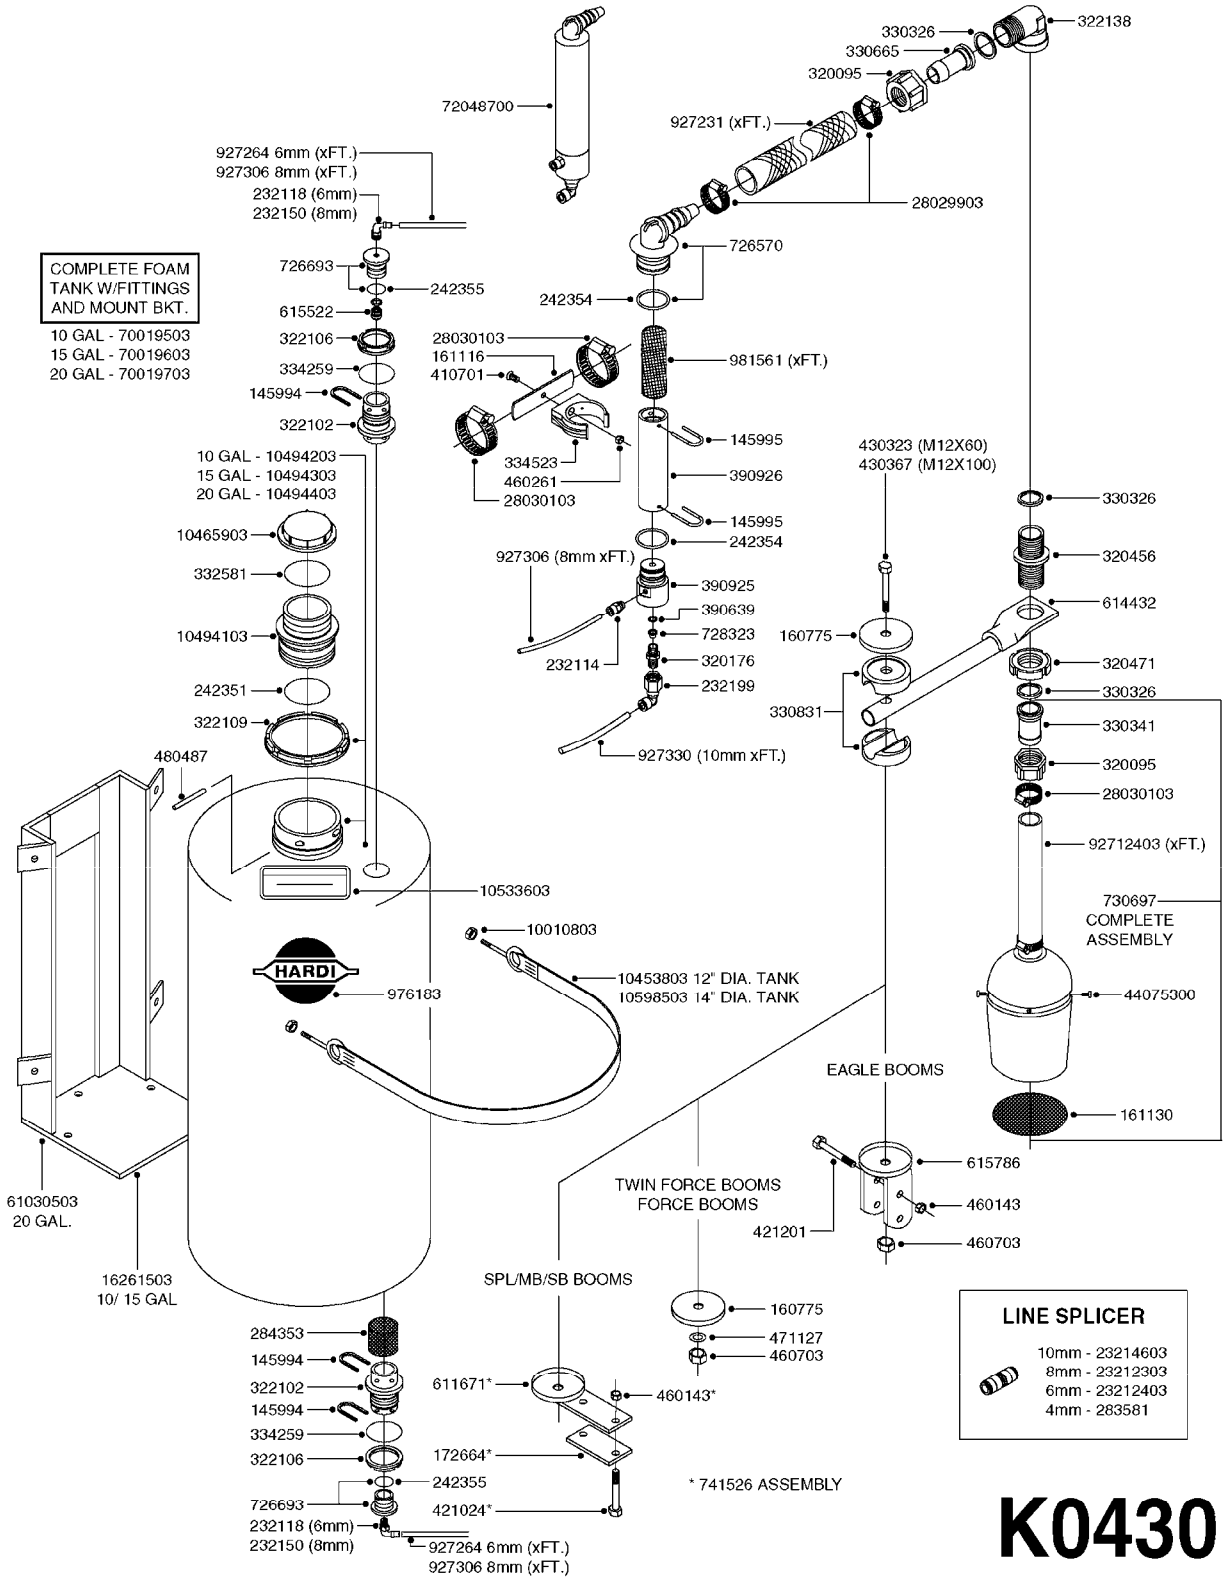

COMPLETE FOAM
TANK W/FITTINGS
AND MOUNT BKT.

- 10 GAL - 70019503
- 15 GAL - 70019603
- 20 GAL - 70019703

- 10 GAL - 10494203
- 15 GAL - 10494303
- 20 GAL - 10494403

FOAMMARKER TANK/DROPPER 2000
K0430-HIN, 05:12:19

Page 1

Date 07.02.2020 10:38

parts-n°	order qty	description
145994	1	FITT.DK S-40 FORK
145995	1	FITT.DK S-53 FORK
160775	1	WASHER F. FRICTION PLATE
161116	1	FLATBAR PLATE 3 X 25 X 110
161130	1	FILTER SCREEN F/FOAM DROPPER
172664	1	FLATBAR BACKING PLATE
232114	1	COUPLER 1/8" THREADX8MM HOSE
232118	1	HOSE CONN. 90DEG 1/8'X 6MM PE
232150	1	HOSE CONN. 90DEG. 1/8'X8MM PE
232199	1	COUPLER 3/8' BSP-90/10MM HOSE
242351	1	O-RING D69.5X3.0 VITON F.S-93
242354	1	O-RING D32.2X3.0 VITON
242355	1	O-RING D19.2X3.0 VITON F.S-40
283581	1	HOSE CONNECTOR STR. F.4MM PE
284353	1	SPONGE FOR FOAM MARKER
320095	1	FITT.DK NUT 1" BSP
320176	1	FITT.DK HN 3/8"X1/2" BSP
320456	1	FITT.DK BULKHEAD 1"BSP DOUBLE
320471	1	FITT.DK NUT 1" BSP JAMB
322102	1	FITT.DK S-40 BULKHEAD
322106	1	FITT.DK S-40 BULKHEAD NUT
322109	1	FITT.DK S-93 BULKHEAD NUT
322138	1	FITT.DK ELB 1"M X 1"F BSP
330326	1	O-RING D30/D24X2 F.1"NUT
330341	1	FITT.DK HB 1" F. 1" NUT
330665	1	FITT.DK HB 3/4"F.1" NUT
330831	1	FRICTION PLATE
332581	1	GASKET F. 1-1/2" BSP CAPNUT.
334259	1	GASKET F. S-40 BULKHEAD
334523	1	PIPE HOLDER Ø51.5
390639	1	O-RING F.NOZZLE FILTER
390925	1	FITTING F.FOAM MIX.CHAMB. STD
390926	1	TUBE,MIX CHAMB. FOAM MARK STD
410701	1	SCREW M6X16 GALV.
421024	1	BOLT HEX 8.8 DEL M8X60
421201	1	BOLT HEX 8.8 DEL M8X70
430323	1	BOLT HEX 8.8 DEL M12X60
430367	1	BOLT HEX 8.8 DEL M12X100 DIN931
460143	1	SELF LOCK NUT M8 SST A2 DIN985
460261	1	NUT HEX M6X1.00 LOCK DIN985 A2 SS
460703	1	NUT HEX M12X1.75 LOCK DIN985A2 SS
471127	1	WASHER, M12, Ø24/13X24X2.5 SS
480487	1	PIN M5X60 SLOTTED GALV
611671	1	BREAK AWAY HOLDER F-MARKER
614432	1	BREAK AWAY ARM F. FOAM MARKER
615522	1	CHECK VALVE F.FOAM MARKER
615786	1	MOUNT BKT. F.FOAM DROPPER 98
726570	1	FITT.DK S-53 ELB.3/4" W.ORING
726693	1	FITT.DK S-40 PLUG 1/8BSP ORING
728323	1	VALVE NON-RETURN
730697	1	FOAM DROPPER COMP. BLACK '97
741526	1	FOAM DROPPER MT. KIT MB-SPL
927231	1	HOSE R X PVCX3/4 CLR/BRD 0012"
927264	1	HOSE R X PE D6/D4 X 0012"
927306	1	HOSE R X PE D8/D6 X 0012"BLACK
927330	1	HOSE R X PE D10/D8 X 012"BLACK
976183	1	DECAL COMPANY D.18,2 X 29,6
981561	1	SPONGE MAT. MIX.CHAMBER-x0012"
10010803	1	NUT HEX NC (NYLON LOCK) 5/16
10453803	1	STRAP F.FOAMER TANK (755mm)
10465903	1	*LID F.FOAM MARKER, DRILLED