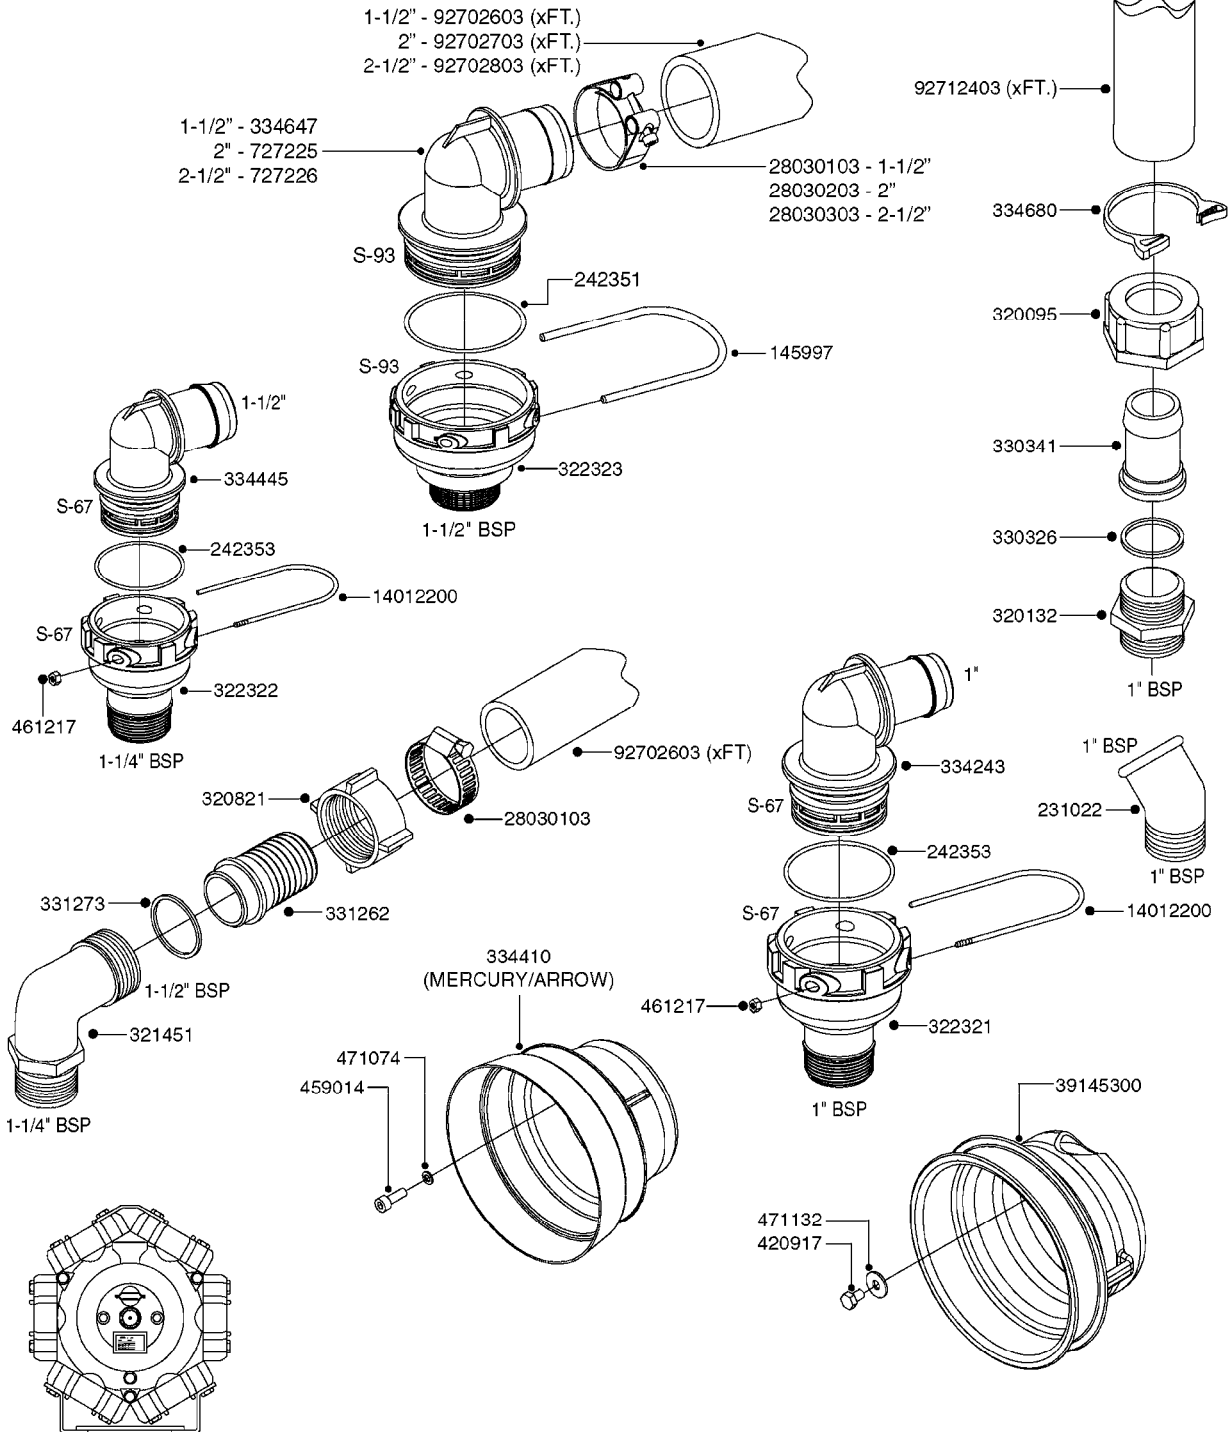

SUCTION SIDE OF PUMP

PRESSURE SIDE OF PUMP

COMPLETE PUMP
(NLA) REPLACED BY 364 PUMP (SEE PAGE A0280)

A0300

PUMP - 361/363 FITTINGS
A0300-HIN, 28:05:19

Page 1
Date 07.02.2020 10:37

parts-n°	order qty	description
145997	1	FITT.DK S-93 FORK
231022	1	FITT.DK ELB. 1' BSP GF 121
242351	1	O-RING D69.5X3.0 VITON F.S-93
242353	1	O-RING 3 X 44.2 VITON
320095	1	FITT.DK NUT 1" BSP
320132	1	FITT.DK HN 1" BSP
320821	1	FITT.DK NUT 1-1/2" BSP
321451	1	FITT.DK ELB.1-1/2 X1-1/4 80DEG
322321	1	FITT.DK S-67 X 1"BSP MALE
322322	1	FITT.DK S-67 X 1-1/4"BSP MALE
322323	1	FITT.DK S-93 X 1-1/2"BSP MALE
330326	1	O-RING D30/D24X2 F.1"NUT
330341	1	FITT.DK HB 1" F. 1" NUT
331262	1	FITT.DK HB 1-1/2" F. 1-1/2"NUT
331273	1	O-RING D44/D38X2 F.1-1/2"
334243	1	FITT.DK S-67 ELB.1"
334410	1	PROTECTION PUM
334445	1	FITT.DK S-67 ELB.1-1/2"
334647	1	FITT.DK S93 ELB 1-1/2" 90 PVC
334680	1	CLAMP HOSE PLASTIC 1"
420917	1	BOLT HEX 8.8 RAW M8X12 FT
459014	1	ALLEN SCREW M8 X 15 GALV.DIN93
461217	1	NUT HEX M5 LOCK
471074	1	WASHER M8 ELZ
471132	1	WASHER D24/D8.4 X 2 SS
727225	1	FITT.DK S-93 ELB.2'PVC W/ORING
727226	1	FITT. S93 2-1/2" 90° S W/O-RING
14012200	1	FITT.DK S-67 FORK W/M5 THREADS
28030103	1	CLAMP HOSE GEAR P5/4-S1.5"6724
28030203	1	CLAMP HOSE T-BOLT S2" 235-67
28030303	1	CLAMP HOSE T-BOLT S2.5" 235-76
39145300	1	PTO SHIELD Ø203 4-POLET MACHINED
92702603	1	HOSE PVC SUCT GRAY 1-1/2"
92702703	1	HOSE PVC SUCT GRAY 2"
92702803	1	HOSE PVC SUCT GRAY 2.5"
92712403	1	HOSE R X1" X300PSI WP X0012"