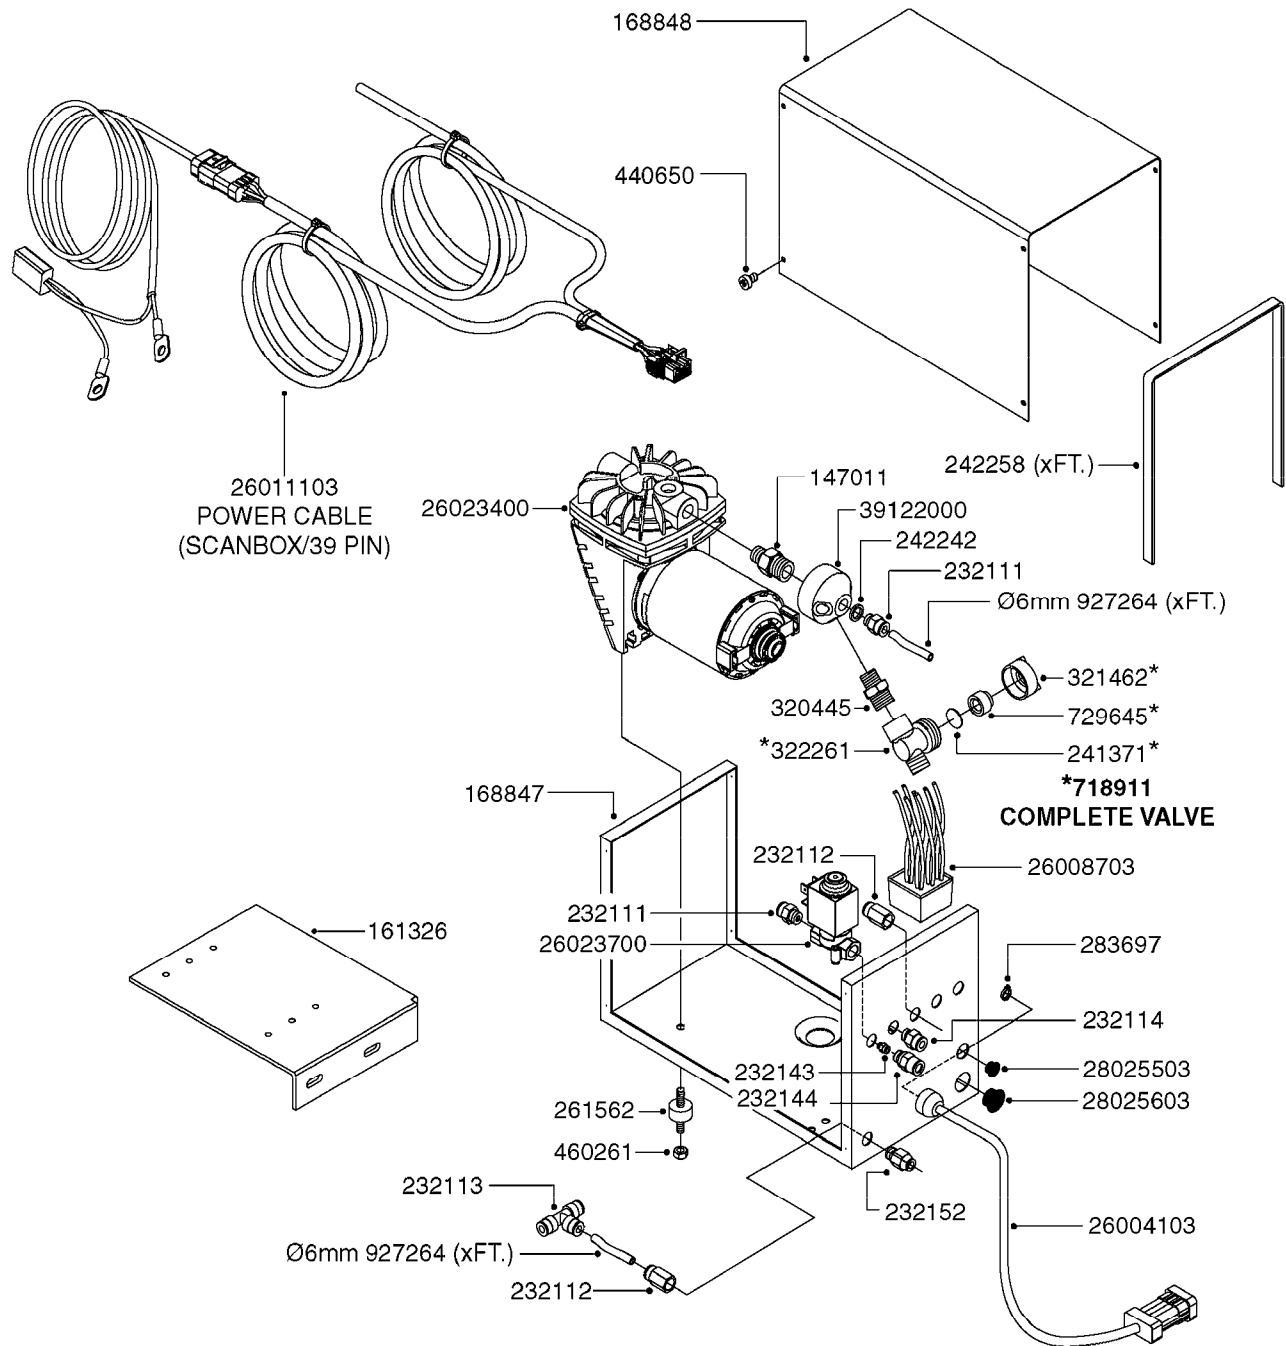

**FOR HOSES AND HOSE  
CLAMPS, SEE L0120 & L0130**

**K0360**

FLUSH SYSTEM - RANGER  
K0360-HIN, 01:01:16

Page 1

Date 07.02.2020 10:38

Pos.	parts-n°	order qty	description
1	145995	1	FITT.DK S-53 FORK
2	145996	1	FITT.DK S-67 FORK
3	145996	1	FITT.DK S-67 FORK
			S-67 MODELS WITHOUT THREADED CAP (15)
3	145997	1	FITT.DK S-93 FORK
			S-93 MODELS WITH THREADED CAP (15)
4	242351	1	O-RING D69.5X3.0 VITON F.S-93
			S-93 MODELS WITH THREADED CAP (15)
4	242353	1	O-RING 3 X 44.2 VITON
			S-67 MODELS WITHOUT THREADED CAP (15)
5	322107	1	FITT.DK S-53 BULKHEAD NUT
6	322108	1	FITT.DK S-67 BULKHEAD NUT
7	322108	1	FITT.DK S-67 BULKHEAD NUT
			S-67 MODELS WITHOUT THREADED CAP (15)
7	322109	1	FITT.DK S-93 BULKHEAD NUT
			S-93 MODELS WITH THREADED CAP (15)
8	322337	1	FITT.DK S-93 ELB.2"BSP 45D
			S-93 MODELS WITH THREADED CAP (15)
8	334250	1	FITT.DK S-67 PLUG
			S-67 MODELS WITHOUT THREADED CAP (15)
9	726463	1	FITT.DK S53 BULKHEAD W/GASKET
10	726464	1	FITT.DK S-67 BULKHEAD W/GASKET
11	726464	1	FITT.DK S-67 BULKHEAD W/GASKET
			S-67 MODELS WITHOUT THREADED CAP (15)
11	726465	1	FITT.DK S-93 BULKHEAD W/GASKET
			S-93 MODELS WITH THREADED CAP (15)
12	726578	1	FITT.DK S53 PLUG WITH O-RING
13	727224	1	FITT.DK S67X90,1.5HB SUCTION
14	10052203	1	LID VENT ASSY
15	10053603	1	FITT. CAPNUT 2"BSP 5601
16	10064203	1	SET SEALING SPONGE 1 Ft BULK
17	10102203	1	GASKET F.16" LID BREATHER
18	10619703	1	SCREW SS #6x3/4' SELF TAPPING
19	10619803	1	LID HOUSING TREADED F. 6'
20	35003903	1	TANK, FLUSH 250L RANGER DK PIG