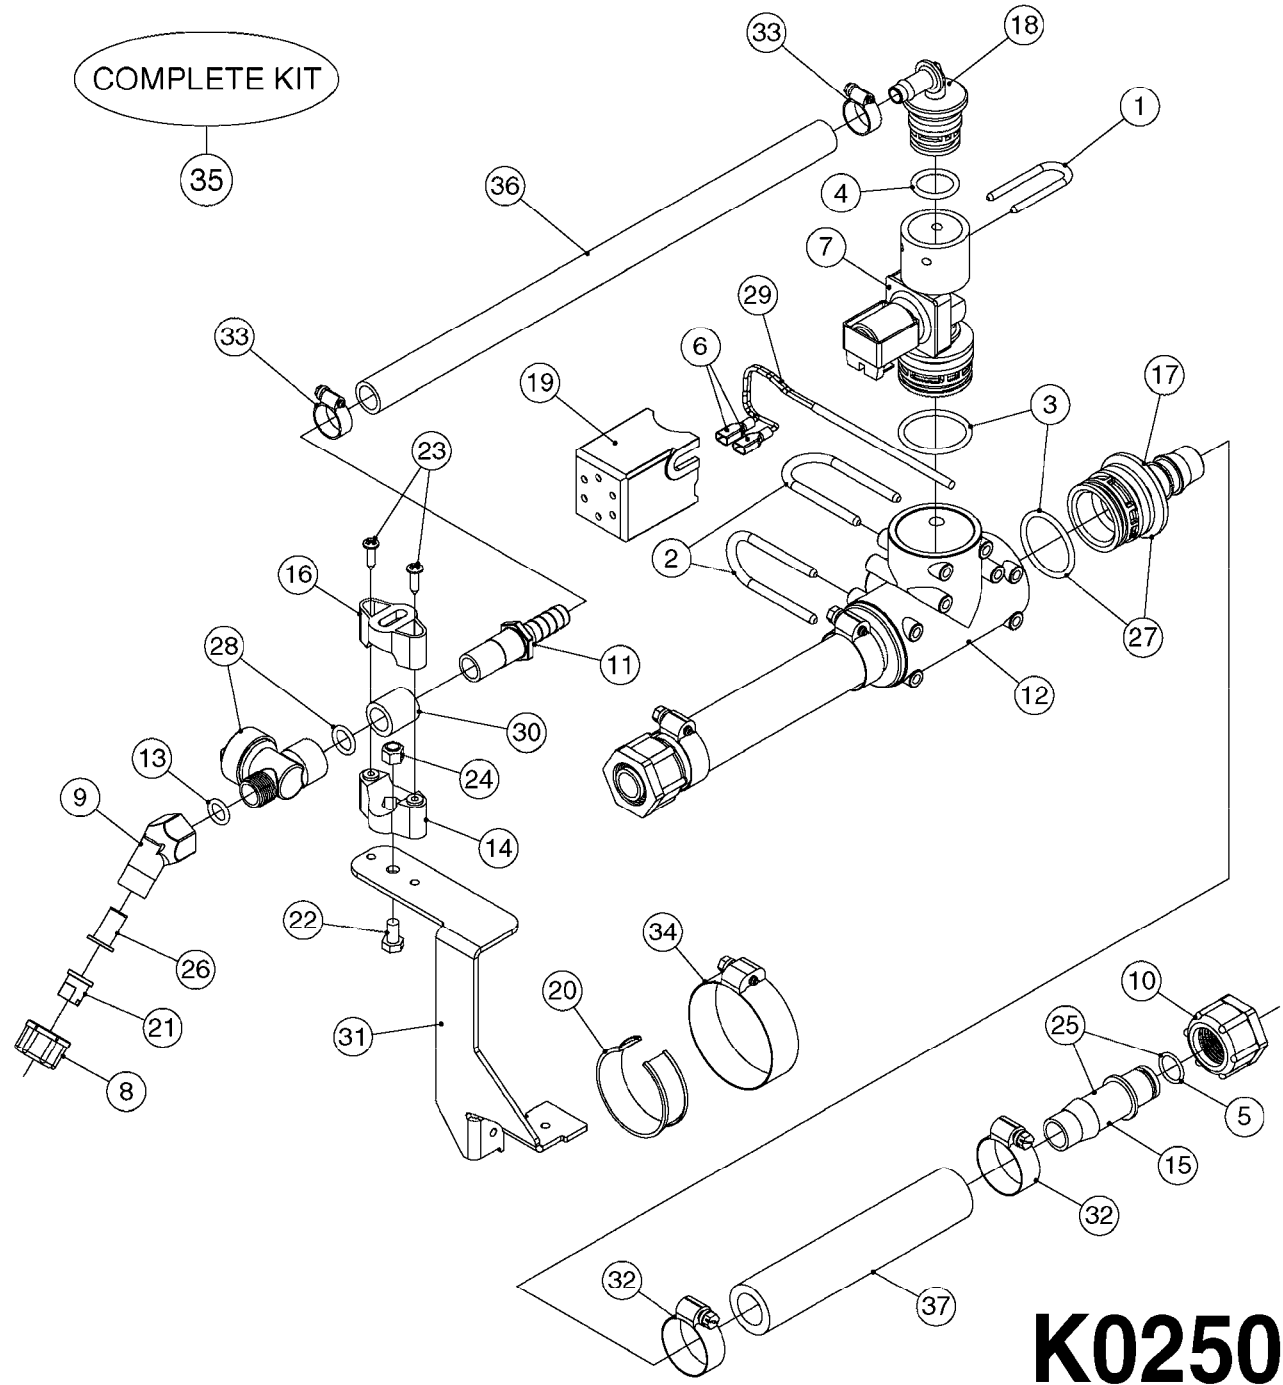

K0250

ELECTRIC END NOZZLE KIT '09
K0250-HIN, 01:01:16

Page 1

Date 07.02.2020 10:38

Pos.	parts-n°	order qty	description
1	145994	1	FITT.DK S-40 FORK
2	145995	1	FITT.DK S-53 FORK
3	242354	1	O-RING D32.2X3.0 VITON
4	242355	1	O-RING D19.2X3.0 VITON F.S-40
5	242594	1	O-RING D14 X 1.78 SCH.70-EPDM
6	261539	1	SPADE F.ELEC CONNEX BLUE INSUL
7	262104	1	VALVE, SOLENOID, S53/S40
8	320187	1	FITT.DK CAP 3/8" BSP BLACK
9	320191	1	FITT.DK ELB 3/8' BSP 45 DEGREE
10	320283	1	FITT.DK NUT 3/4"BSP
11	320891	1	FITT.DK HB 3/8'- 3/8' BSP
12	322352	1	FITT.DK S-53 TEE
13	330013	1	O-RING 2.5 X 10 PUR
14	333012	1	NOZZLE HOLD. UPPER PART
15	334044	1	FITT.DK HB 3/4' F. 3/4' CAP
16	334220	1	YOKE, UPPER NOZZLE BODY
17	334229	1	FITT.DK S-53 STR.3/4"
18	334237	1	FITT.DK S-40 ELB.3/8"
19	334965	1	COVER FOR S53 SOLENOID VALVE
20	341291	1	RUBBER HOSE CLAMP COVER 130MM
21	370392	1	NOZZLE END FAN 1850-G 300
22	410546	1	BOLT HEX M6X12 A2 SS DIN933
23	440665	1	SCREW M4.2X16 STAINLESS
24	460261	1	NUT HEX M6X1.00 LOCK DIN985 A2 SS
25	724621	1	FITT.DK HB 3/4"ASSY F.3/4" NUT
26	725042	1	SCREEN 80 MESH W.GASKET, RED
27	726558	1	FITT.DK S53 STR. 3/4" W. ORING
28	729610	1	NOZZLE ASSY. NON DRIP 3/8 THRD
29	983087	1	ELEC. CABLE 2 WIRE X 0.75MM
30	10631003	1	HOSE R X CLEAR BRAID.X 1/2 12"
31	16110803	1	NOZZLE BRACKET VAR SPACINGS
32	28029903	1	CLAMP HOSE GEAR P3/4"-S1" 6712
33	28044903	1	CLAMP HOSE GEAR P3/8" 6706
34	28047003	1	CLAMP HOSE GEAR 30 X 50 6732
35	82613203	1	ELECTRIC END NOZZLE KIT 2009
36	92701703	1	HOSE R X3/8" X300PSI WP X0012"
37	92703203	1	HOSE R X3/4" X300PSI WP X0012"