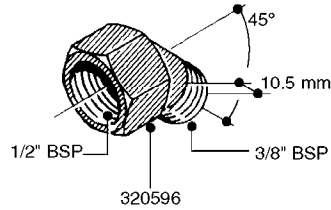

**L0030**

FITTINGS - HEXAGON NIPPLES  
L0030-HIN, 01:01:16

Page 1  
Date 07.02.2020 10:38

parts-n°	order qty	description
10015303	1	FITT.PO.HN 1.00X1.00 M1000
10425003	1	FITT.PO.HN 1.25X1.00 MCPHEE
320132	1	FITT.DK HN 1" BSP
320176	1	FITT.DK HN 3/8"X1/2" BSP
320445	1	FITT.DK HN 1/4"X3/8" BSP
320655	1	FITT.DK HN 1/2"-1/2" BSP
320692	1	FITT.DK HN 3/8'BSPX1/4'NPT
320703	1	FITT.DK HN 3/8BSP X1/2 &1/4NPT
320725	1	FITT.DK NIPPLE 3/8"-3/8" BSP
320902	1	FITT.DK HN 3/8'X 1/4' BSP
390232	1	FITT.DK HN 1-1/2' X 1-1/4' BSP
390276	1	FITT.DK HN 1'BSP