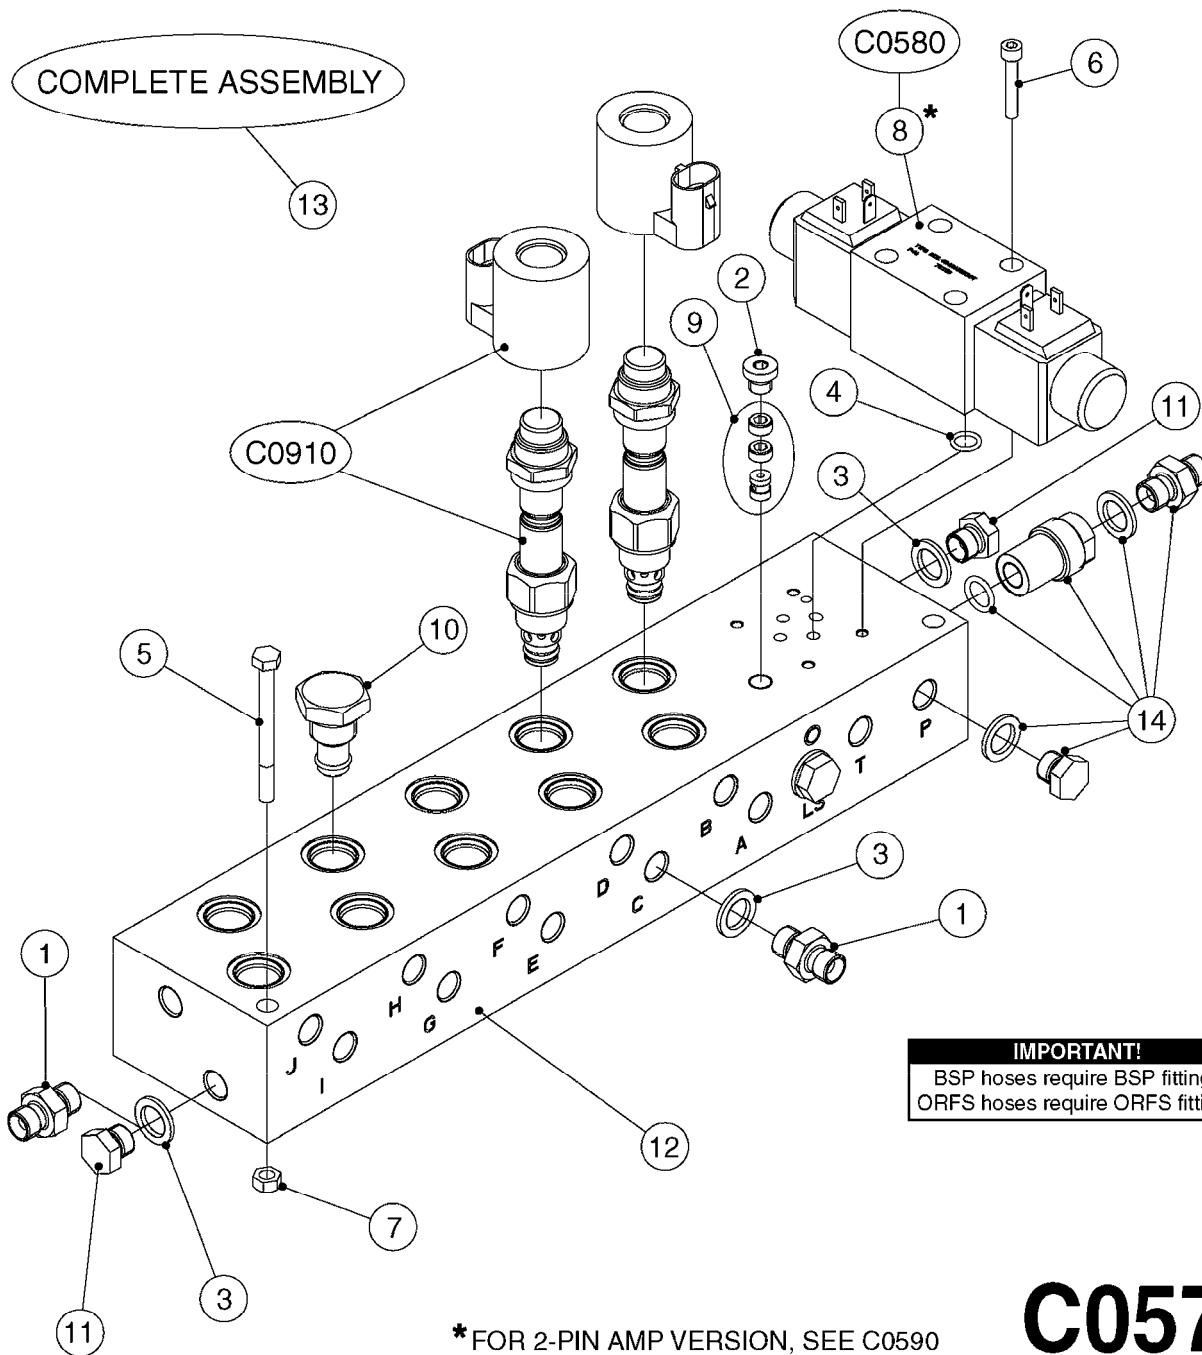

IMPORTANT!
BSP hoses require BSP fittings
ORFS hoses require ORFS fittings

*FOR 2-PIN AMP VERSION, SEE C0590

C0570

HYD.BLOCK EAGLE/FORCE PRE 2012
C0570-HIN, 13:05:19

Page 1

Date 07.02.2020 10:38

Pos.	parts-n°	order qty	description
1	146845	1	HEX NIPPLE 1/4"x1/4" BSP
1	23234500	1	HEX NIPPLE 1/4" - 9/16" ORFS
1	146851	1	HEX NIPPLE 1/4"x1/4" 0.7MM BSP
1	23234700	1	HEX NIPPLE 1/4"-9/16" - 0.7mm ORFS
1	147498	1	HEX NIPPLE 1/4"-1/4" 1.2mm BSP
1	23234100	1	HEX NIPPLE 1/4"-9/16" - 1.2mm ORFS
2	231987	1	PLUG 1/8' BSP W/GASKET
3	241404	1	DOWTY SEAL 1/4"
4	242102	1	O-RING Ø9.25X1.78 NITRIL 90SH
5	420847	1	BOLT HEX 8.8 DEL M8X85
6	450964	1	SCREW M5X30 F.CYLINDER
7	460143	1	SELF LOCK NUT M8 SST A2 DIN985
8	782116	1	HY SOLENOID VALVE MD1L-S3/10N-D12K1/P
9	782124	1	SWITCH VALVE OUTS.1/8" 5000PSI
10	782131	1	BLIND PLUG F.3/4" CARTR.VALVE
11	14010400	1	PLUG 1/4" BSP
12	14098600	1	HYD. BLOCK SPC/FTZ 3/4" 2010
13	72679100	1	HY.BLOCK BOOM HYDR. FTZ 2010
14	74191700	1	ADJ. FLOW VALVE REPAIR KIT DHP