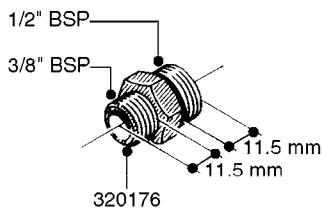

**L0030**

FITTINGS - HEXAGON NIPPLES  
L0030-HIN, 01:01:16

Page 1  
Date 07.02.2020 10:38

parts-n°	order qty	description
10015303	1	FITT.PO.HN 1.00X1.00 M1000
10425003	1	FITT.PO.HN 1.25X1.00 MCPHEE
320132	1	FITT.DK HN 1" BSP
320176	1	FITT.DK HN 3/8"X1/2" BSP
320445	1	FITT.DK HN 1/4"X3/8" BSP
320655	1	FITT.DK HN 1/2"-1/2" BSP
320692	1	FITT.DK HN 3/8'BSPX1/4'NPT
320703	1	FITT.DK HN 3/8BSP X1/2 &1/4NPT
320725	1	FITT.DK NIPPLE 3/8"-3/8" BSP
320902	1	FITT.DK HN 3/8'X 1/4' BSP
390232	1	FITT.DK HN 1-1/2' X 1-1/4' BSP
390276	1	FITT.DK HN 1'BSP