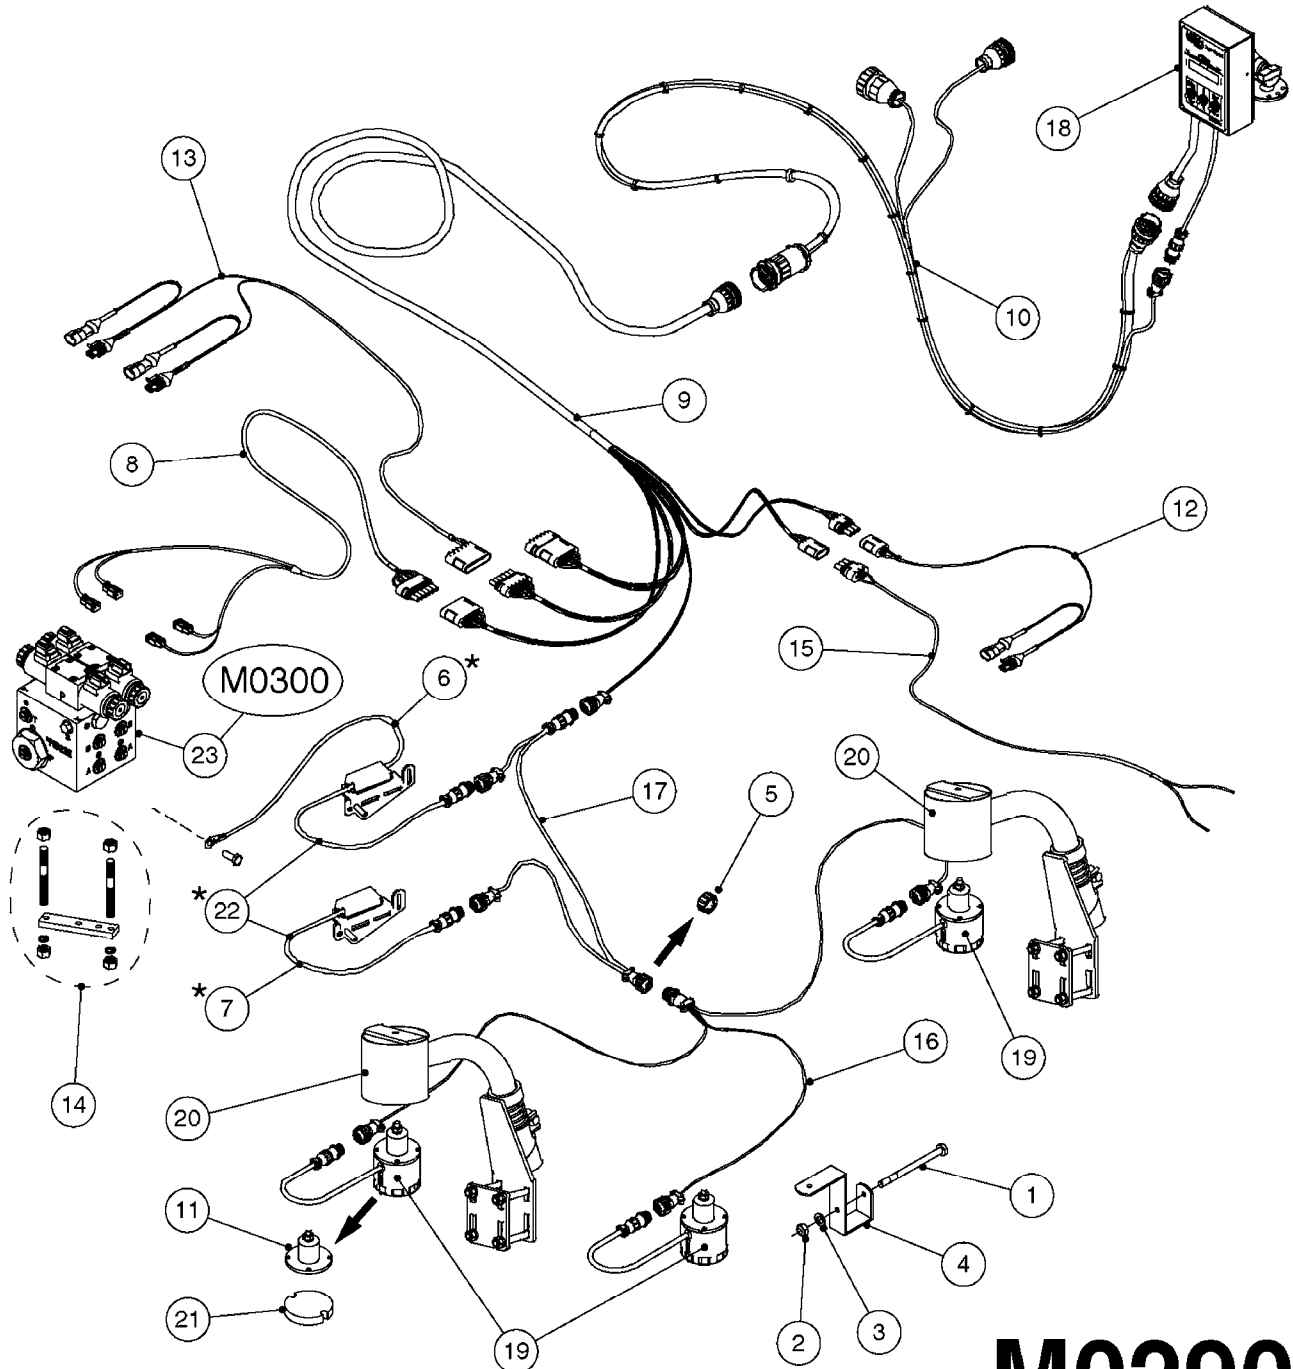

M0290

*CANNOT MIX OLD AND NEW STYLE ROLL SENSORS!

If replacing Norac P/N 44641 or 44642, must use pair of new style sensors (22).

Only new style sensors sold separately; (6) (Norac P/N 45000), (7) (Norac P/N 45001).

If unsure, pair of new style sensors works with all versions of UC4.

NORAC UC4 BOOM HEIGHT CONTROL
M0290-HIN, 01:01:16

Page 1
Date 07.02.2020 10:39

Pos.	parts-n°	order qty	description
1	410443	1	BOLT HEX 8.8 DEL M6X70
1	410605	1	BOLT HEX 8.8 DEL M6X80
2	460261	1	SPB/SPC BOOM
3	471124	1	NUT HEX M6X1.00 LOCK DIN985 A2 SS
4	16128603	1	WASHER, M6, Ø18/ 6.4X 1.6, SS
4	16128703	1	BRACKET F. SENSOR 60X60 TUBE SPB/SPC BOOM
5	26016303	1	BRACKET F. SENSOR 50x50 TUBE
6	26025903	1	FORCE BOOM (FTZ)
7	26026003	1	CONNECTOR RING CPC #11 NORAC
8	26026600	1	NORAC UC4+ ROLL SENSOR W/TEMP. CONFIRM NORAC P/N 45000
8	28055603	1	NORAC UC4+ ROLL SENSOR CONFIRM NORAC P/N 45001
9	28049503	1	NORAC CABLE VAR.RT.VLV DIN
10	28049603	1	3-PIN CONNECTORS/HIRSCHMAN
11	28050303	1	NORAC CABLE VAR.RT.VLV DEUTSCH
12	28050703	1	2-PIN CONNECTORS/DEUTSCH
13	28054303	1	NORAC CABLE EXTENSION
14	28055503	1	NORAC POWER CABLE
15	28055703	1	NORAC RUBBER TOP&BOLT F.SENSOR DIA.30MMX30MMX8MM
16	28085900	1	NORAC UC4+ OPEN CTR. CABLE
17	28086200	1	PARALIFT INTERFACE CABLE NORAC
18	28086300	1	NORAC VALVE MOUNTING HARDWARE
19	28086400	1	NORAC VALVE CABLE ROLL PIGTAIL
20	28086500	1	SENSOR BRANCH CABLE NORAC
21	28086600	1	CAN NODE DUAL CABLE NORAC
22	70112503	1	UC4 DISPLAY PANEL NORAC
23	78216100	1	UC4 ULTRASONIC SENSOR
			UC4 SENSOR MOUNTING BKT. NORAC
			FOAM DISC F. SENSOR NORAC
			UC4+ ROLL SENSOR KIT '11 HIN INCLUDES NORAC P/N 45000 & 45001
			NORAC VALVE BLOCK COMP, DEUTSCH CON.