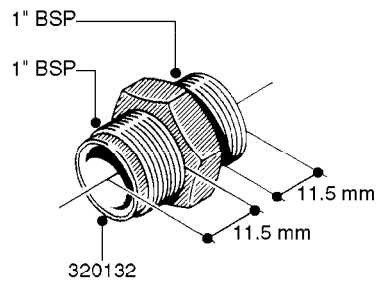

**L0030**

FITTINGS - HEXAGON NIPPLES  
L0030-HIN, 01:01:16

Page 1  
Date 07.02.2020 10:38

parts-n°	order qty	description
10015303	1	FITT.PO.HN 1.00X1.00 M1000
10425003	1	FITT.PO.HN 1.25X1.00 MCPHEE
320132	1	FITT.DK HN 1" BSP
320176	1	FITT.DK HN 3/8"X1/2" BSP
320445	1	FITT.DK HN 1/4"X3/8" BSP
320655	1	FITT.DK HN 1/2"-1/2" BSP
320692	1	FITT.DK HN 3/8'BSPX1/4'NPT
320703	1	FITT.DK HN 3/8BSP X1/2 &1/4NPT
320725	1	FITT.DK NIPPLE 3/8"-3/8" BSP
320902	1	FITT.DK HN 3/8'X 1/4' BSP
390232	1	FITT.DK HN 1-1/2' X 1-1/4' BSP
390276	1	FITT.DK HN 1'BSP