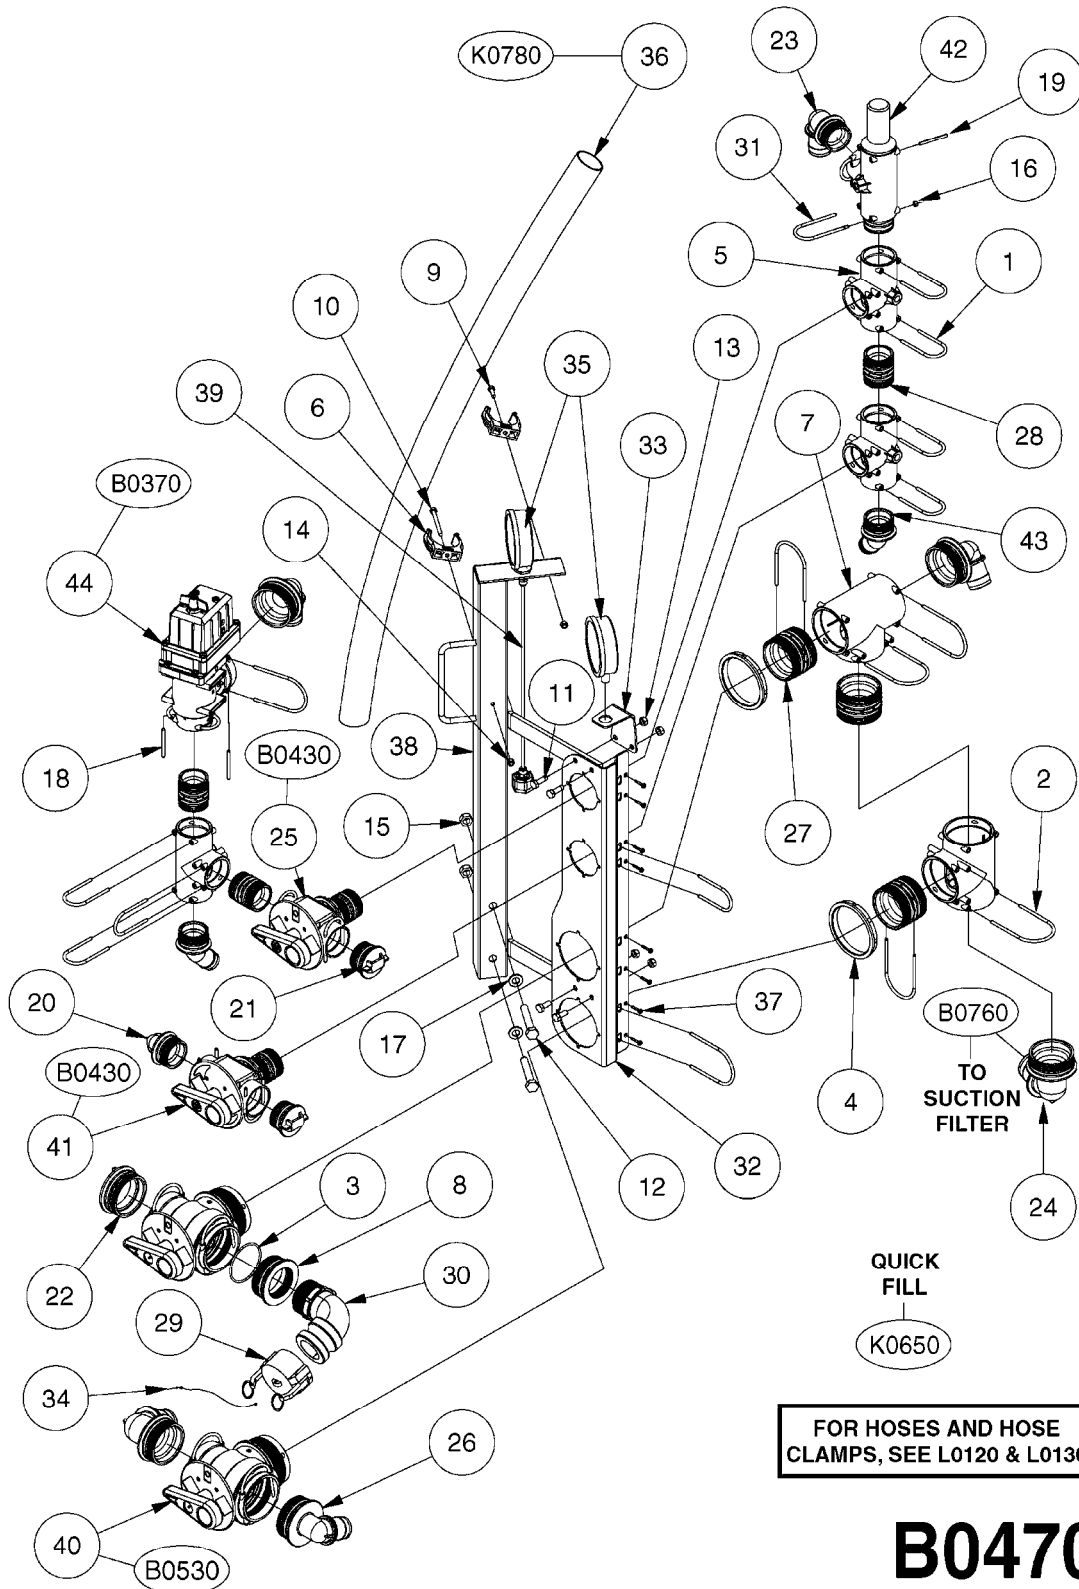

RANGER MANIFOLD - DIAPHRAGM
B0470-HIN, 13:11:18

Page 1

Date 07.02.2020 10:38

Pos.	parts-n°	order qty	description
1	145996	1	FITT.DK S-67 FORK
2	145997	1	FITT.DK S-93 FORK
3	242351	1	O-RING D69.5X3.0 VITON F.S-93
4	322109	1	FITT.DK S-93 BULKHEAD NUT
5	322224	1	FITT.DK S-67 TEE
6	334523	1	PIPE HOLDER Ø51.5
7	334545	1	FITT.DK S-93 TEE
8	390721	1	FITT.DK S-93 PLUG W/2" NPT THRE
9	410362	1	BOLT HEX 8.8 SS M6X20
10	410443	1	BOLT HEX 8.8 DEL M6X70
11	420582	1	BOLT HEX 8.8 DEL M8X20 FT A2 USE WITHOUT GAUGE BRACKET
11	421046	1	BOLT HEX M8X25/25 A2 SS DIN933 USE WITH GAUGE BRACKET
12	430802	1	BOLT HEX 8.8 DEL M12X75
13	460143	1	SELF LOCK NUT M8 SST A2 DIN985
14	460261	1	NUT HEX M6X1.00 LOCK DIN985 A2 SS
15	460703	1	NUT HEX M12X1.75 LOCK DIN985A2 SS
16	461217	1	NUT HEX M5 LOCK
17	471127	1	WASHER, M12, Ø24/13X24X2.5 SS
18	480487	1	PIN M5X60 SLOTTED GALV
19	480779	1	PIN D5X55 SPLIT
20	726572	1	FITT.DK S-67 1" ELBOW 90 ASSY.
21	726579	1	FITT. S67 PLUG W/O-RING
22	726580	1	FITT. S93 PLUG W/O-RING
23	727224	1	FITT.DK S67X90,1.5HB SUCTION
24	727225	1	FITT.DK S-93 ELB.2'PVC W/ORING
25	728391	1	VALVE S67 PRESSURE MANIFOLD
26	728395	1	FITT.DK S-93 ELB.1-1/2" 90 DEG
27	728525	1	FITT. S93 CONNECTOR W/O-RINGS
28	728526	1	FITT.DK S-67 CONNECT W/O-RINGS
29	10531003	1	CAP F.MALE QUICK COUPLER 2"
30	10604903	1	QUICK COUPLER MALE 2' 90DEG
31	14012200	1	FITT.DK S-67 FORK W/M5 THREADS
32	16105803	1	MANIFOLD PLATE RANGER
33	16108303	1	BRACKET, MAINFOLD GAUGE RG
33	70066203	1	GAUGE KIT, MANIFOLD 4" 200PSI
34	24001203	1	RBR LANYARD 11" F.QCK FILL CAP
35	28026103	1	GAUGE 200PSI/BR,4",1/4"BSP-BTM
36	34000703	1	TUBE F. DRY GAUGE L=1200 BENT
36	97609703	1	DECAL S/G RANGER 2200 (600 G)
36	97609903	1	DECAL S/G RANGER 2200 LITERS
37	44076200	1	SCREW WN5451 5X16 SS TORX
38	63028103	1	MANIFOLD STAND RANGER
39	70101903	1	BOOM GAUGE KIT
40	72082300	1	VALVE 3 WAYS MANUAL Ø50 S93
41	72113700	1	VALVE, VARIABLE AGITATION
42	72280300	1	SAFTY VALVE S67 15 BAR CM'05
43	72433100	1	FITT.DK S-67 45° 1-1/4"W/ORING
44	72374300	1	REGUL S67/S93 ASSY W SS CONE
44	72678700	1	REGULATOR S67/S93 CROSS-DRILL