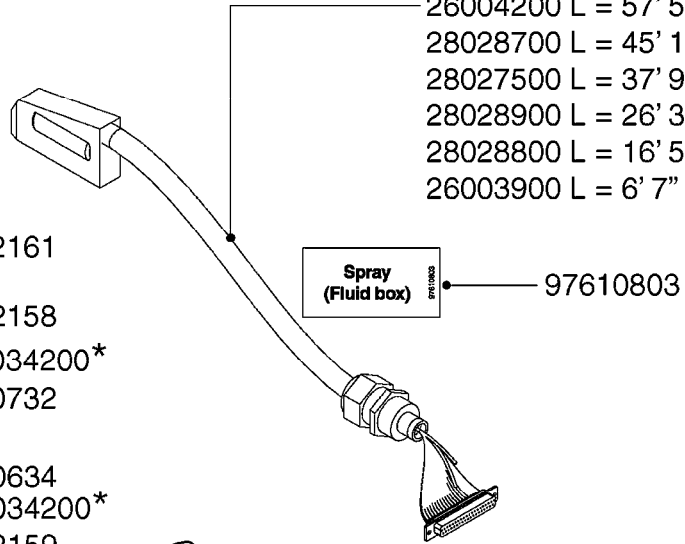

- 26004200 L = 57' 5"
- 28028700 L = 45' 11"
- 28027500 L = 37' 9"
- 28028900 L = 26' 3"
- 28028800 L = 16' 5"
- 26003900 L = 6' 7"