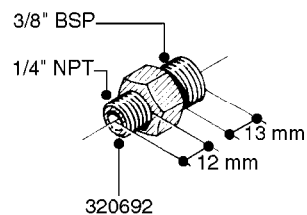

**L0030**

FITTINGS - HEXAGON NIPPLES  
L0030-HIN, 01:01:16

Page 1  
Date 07.02.2020 10:38

parts-n°	order qty	description
10015303	1	FITT.PO.HN 1.00X1.00 M1000
10425003	1	FITT.PO.HN 1.25X1.00 MCPHEE
320132	1	FITT.DK HN 1" BSP
320176	1	FITT.DK HN 3/8"X1/2" BSP
320445	1	FITT.DK HN 1/4"X3/8" BSP
320655	1	FITT.DK HN 1/2"-1/2" BSP
320692	1	FITT.DK HN 3/8'BSPX1/4'NPT
320703	1	FITT.DK HN 3/8BSP X1/2 &1/4NPT
320725	1	FITT.DK NIPPLE 3/8"-3/8" BSP
320902	1	FITT.DK HN 3/8'X 1/4' BSP
390232	1	FITT.DK HN 1-1/2' X 1-1/4' BSP
390276	1	FITT.DK HN 1'BSP