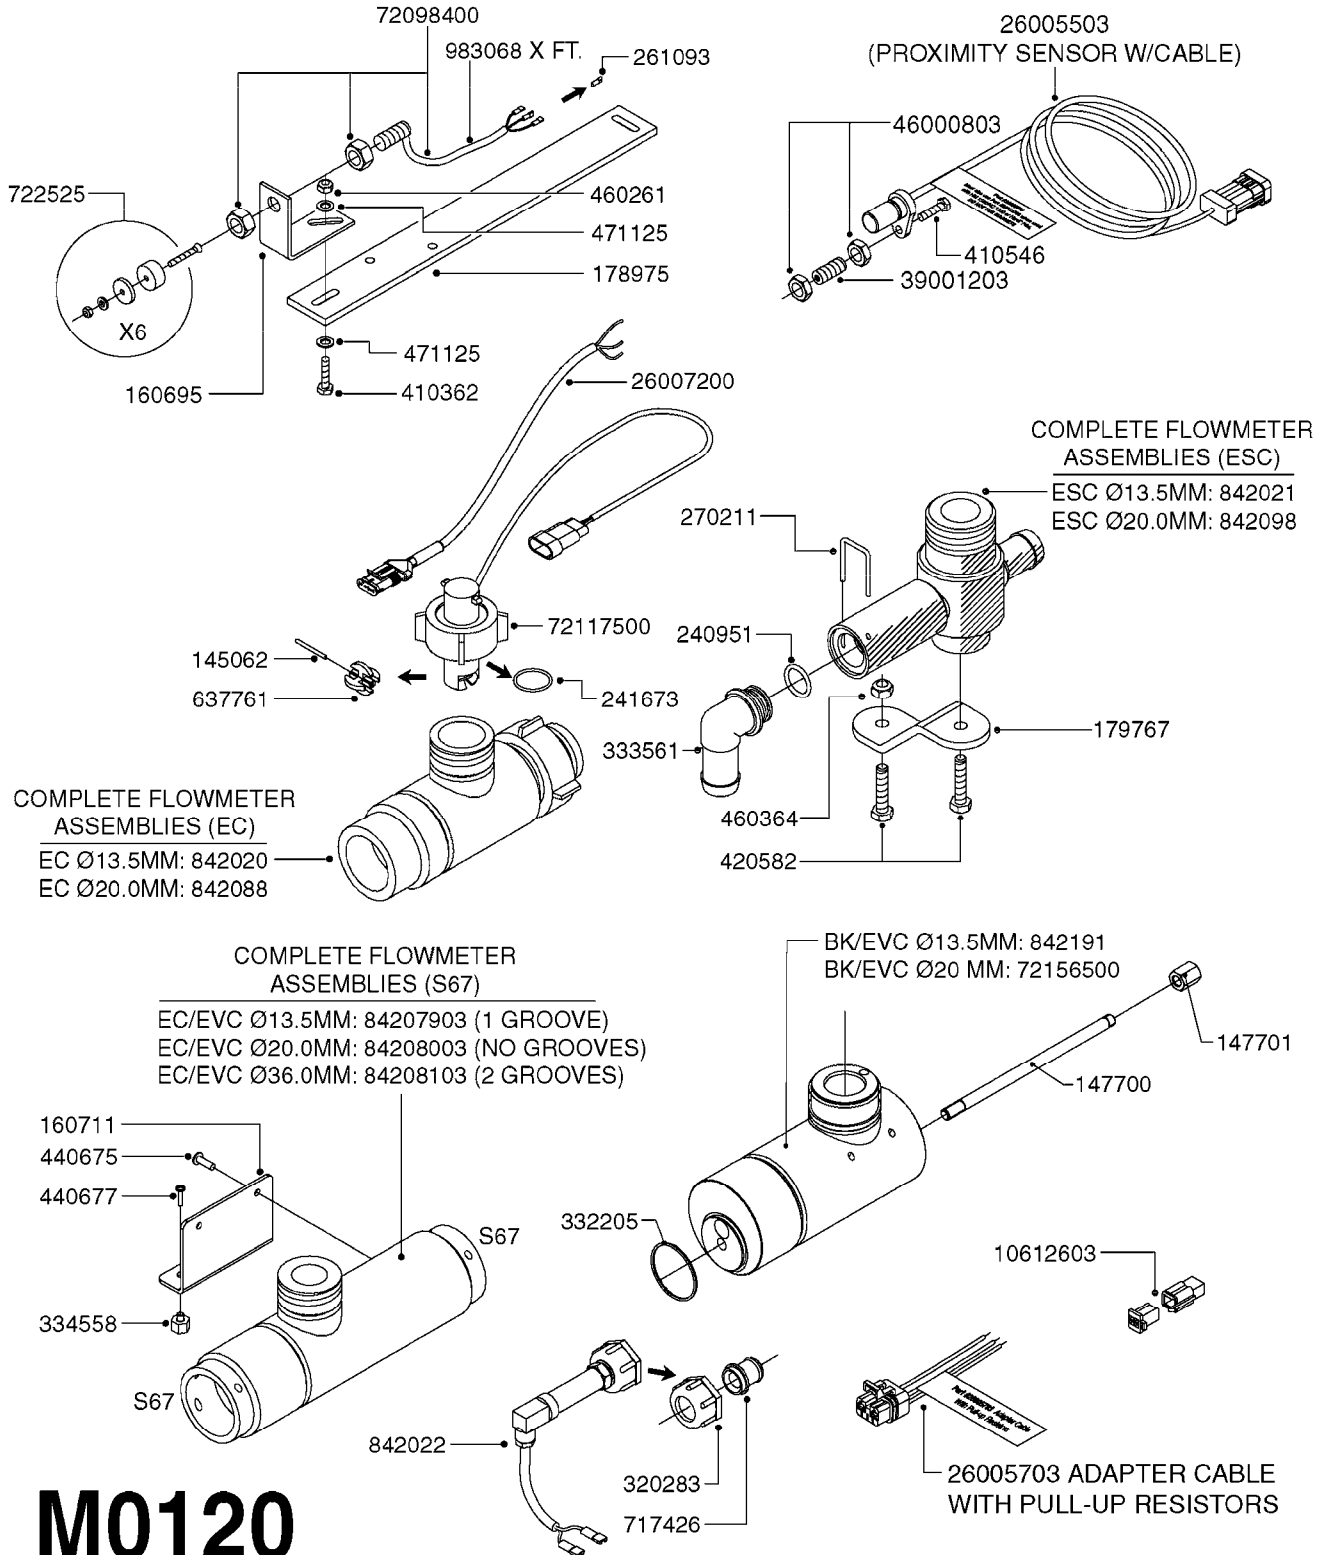

**M0090**

HC 2500/HM1500 DISPLAY/SCANBOX  
M0090-HIN, 01:01:16

Page 1

Date 07.02.2020 10:39

parts-n°	order qty	description
142516	1	SCREW SET M10 BENT F. LOCKING
161411	1	MT.BRK. HC2500/HM1500 DISPLAY
26018300	1	ADAPTOR 2500 FOR SPRAYBOX II 39-PIN/REPLACES SCANBOX
260363	1	PLUG 2 POLE 12V
260827	1	PLUG F.EC ATTACHMENTS
261060	1	PLUG F.EC ATTACHMENTS
261589	1	FUSE 5 X 20 1.25 AMP
26176203	1	FUSE 5.0A QUICK-ACT.
261933	1	CABLE W/PLUG 2X25 L=71"
261934	1	CABLE W/PLUG 18X0.5MM L=79"
261935	1	SWITCH 2 POLE
261937	1	CIRCUIT BOARD F. SCANBOX
262099	1	PLUG SOCKET 3-POLE 2.5/3
450902	1	BOLT ALLEN HEAD M4 X 16MM
471055	1	WASHER D4.1/7.6 X 0.9
61029900	1	BRACKET FOR HC2500
731613	1	DISPLAY HC2500 NEW
731983	1	DISPLAY HM1500 REFURBISHED
732095	1	DISPLAY HM1500 NEW
732096	1	SCANBOX F.HM1500/HC2500
741580	1	PLUG 3-POLE 2.5/3
978045	1	DECAL QUICK GUIDE 1500/2500
978097	1	DECAL QUICK GUIDE 1500/2500 FR