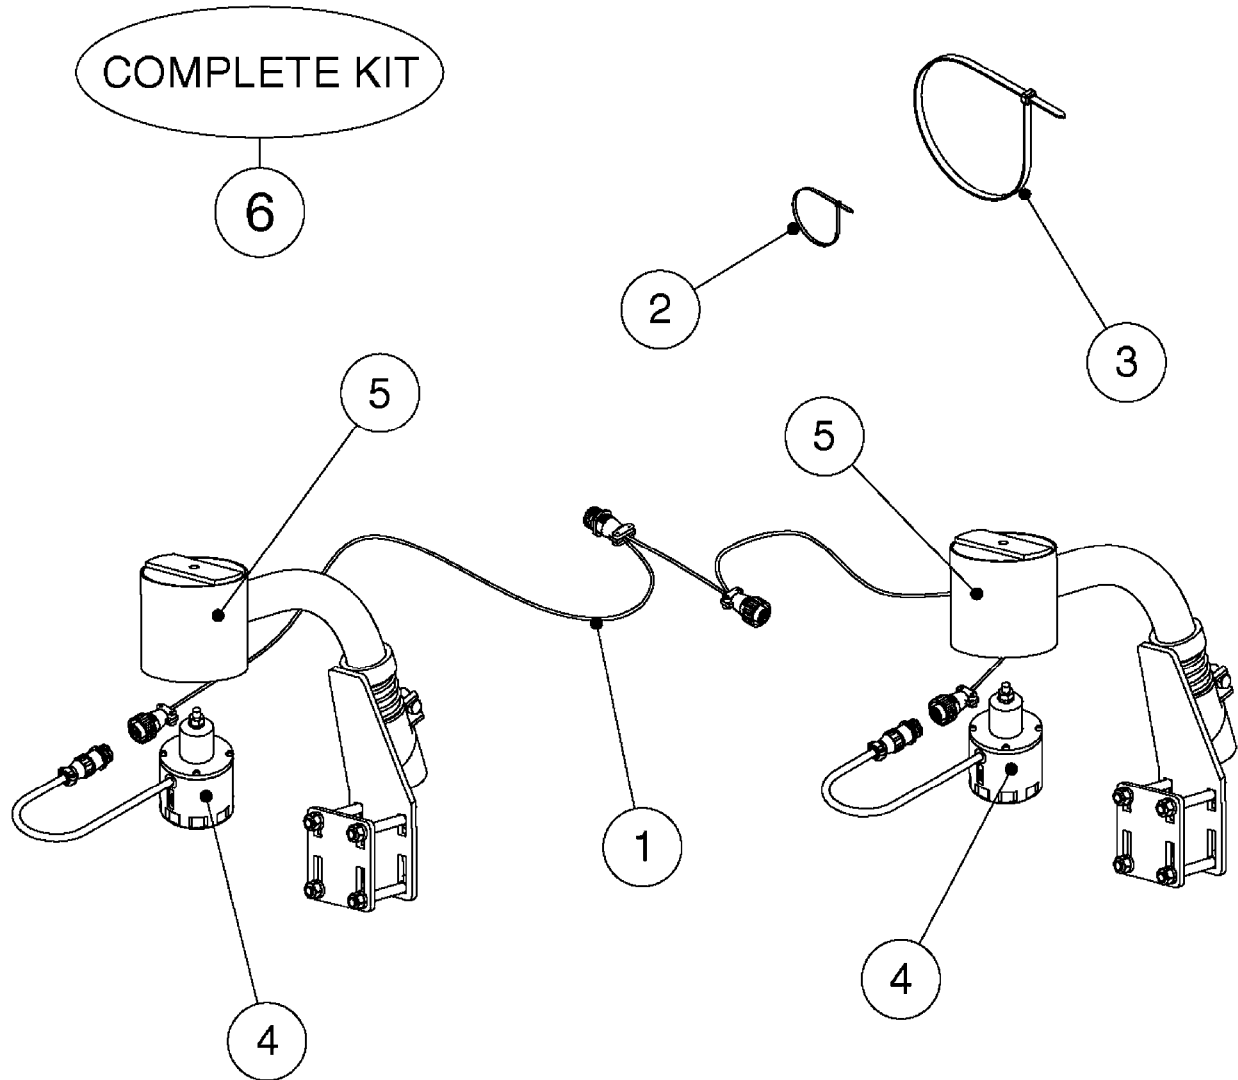

JUNCTION BOXES - HYDRAULIC  
M0350-HIN, 15:07:19

Page 1  
Date 07.02.2020 10:39

Pos.	parts-n°	order qty	description
1	261442	1	LID F.3010/3012 HP BOX
2	391071	1	BOX FOR HY.DAH
3	983070	1	CABLE 2X6²
4	26016900	1	CABLE DB25M - DB25F L=8.5m
5	26018000	1	HYD JUNCTION BOX SPZ PRE 2012 EAGLE SPC BOOMS
5	26018100	1	HYD. BOX BOOM PCB W/LEADS FOR FORCE/TWIN FORCE BOOMS
5	26018500	1	HYD. BOX BOOM PCB NO LEADS
5	26038300	1	HYD JUNCTION BOX GENERIC 2012 EAGLE SPC/FORCE BOOMS
6	26087600	1	DAH INTERFACE PCB ASSY. V.2.0
7	28048000	1	PLUG 3-POL DIN 9680 FEM.CHASS
8	28048100	1	PLUG 3-POL DIN 9680 MALE SPRAY
9	28048200	1	WIRE GROMET RUBBER 4 HOLE
10	28048500	1	FUSE 10A ATOF SERIES