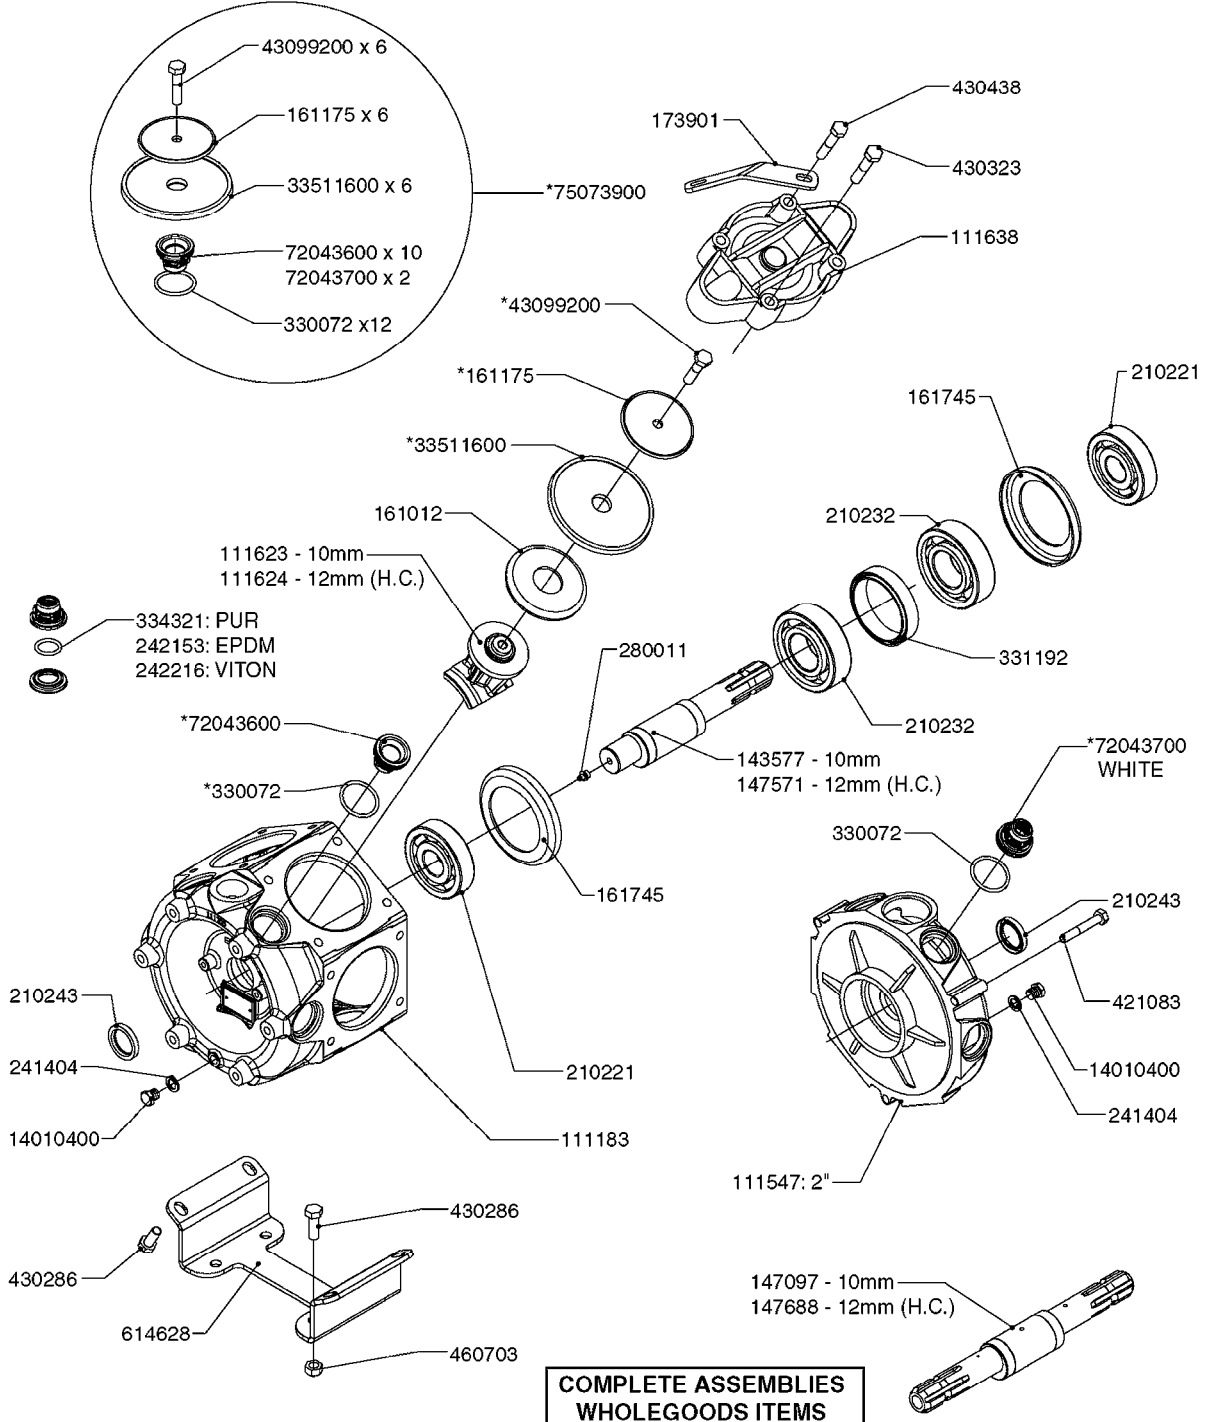

PUMP REPAIR KIT

**COMPLETE ASSEMBLIES
WHOLEGOODS ITEMS**

COMPLETE PUMPS

- 821587 - 463/10 2" W/THROUGH SHAFT (540 RPM)
- 82166300 - 463/12 2" (540 RPM H.C. INLINE PORTS)
- 463/12 2" (540 RPM H.C. OFFSET PORTS) REPLACED BY 82168700 (PAGE A0350)

A0330

PUMP - 463 W/ MOUNTING BASE
A0330-HIN, 01:01:16

Page 1

Date 07.02.2020 10:37

parts-n°	order qty	description
111183	1	PUMP CASTING 460-463 (PAINTED)
111547	1	PUMP FRONT 460-463-2' (PAINT)
111623	1	CONNECTING ROD 463/10MM
111624	1	CONNECTING ROD 463/12MM
111638	1	VALVE COVER 463 HC+1000 VERS.
143577	1	CRANK SHAFT F.363/462/463-10mm
147097	1	CRANK SHAFT 363-463/10 THROUGH
147571	1	CRANK SHAFT F.463-12mm
147688	1	CRANK SHAFT 462/12 THROUGH
161012	1	DIAPHRAGM BACKING DISC F. 463
161175	1	DIAPHRAGM DISC 463/464 PUMP
161745	1	METAL SPACER F.363/463
173901	1	LIFT STRAP F.PUMP 463
210221	1	BEARING BALL 6407
210232	1	BEARING BALL 6310
210243	1	SEAL OIL 35 X 47 X 7
241404	1	DOWTY SEAL 1/4"
242153	1	O-RING D26X4 EPDM
242216	1	O-RING VITON F/1202/1302/462
280011	1	GREASE NIPPLE 1/8' SAE H TR
330072	1	O-RING D53.5/D45.5X4
331192	1	SPACER, MODEL 361/363
334321	1	O-RING POLY. 34.0x26.0x4.0
421083	1	BOLT HEX 8.8 DEL M10X65
430286	1	BOLT HEX 8.8 DEL M12X30 FT
430323	1	BOLT HEX 8.8 DEL M12X60
430438	1	BOLT HEX 8.8 DEL M12X65
460703	1	NUT HEX M12X1.75 LOCK DIN985A2 SS
614628	1	FOOT F. 46X PUMP, RED
821587	1	PUMP 463/10 THROUGH SHAFT TWNF
14010400	1	PLUG 1/4" BSP
33511600	1	DIAPHRAGM PUMP 463/464 PUMP PUR
43099200	1	BOLT HEX SS M12 X 30 DIN933 A4
72043600	1	VALVE FOR 462/463
72043700	1	VALVE FOR 462/463 W.VENT HOLE
75073900	1	PUMP KIT 460/463 "06"
82166300	1	PUMP 464-12-MED-2-540
82168700	1	PUMP 464-12 540 OFFSET PORTS