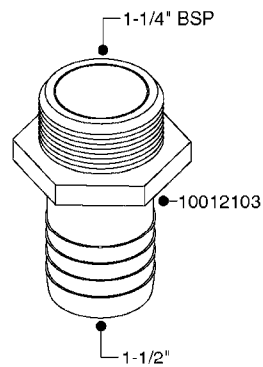

L0050

parts-n°	order qty	description
242594	1	O-RING D14 X 1.78 SCH.70-EPDM
320294	1	FITT.DK TEE 3/8X3/8HB X1/2"BSP
320305	1	FITT.DK HB 3/4'- 3/4' BSP
320386	1	FITT.DK TEE 3/8X3/8HB X3/8"BSP
320397	1	FITT.DK ELB 3/8"HB X 3/8" BSP
320401	1	FITT.DK TEE 1/2X1/2HB X1/2"BSP
320412	1	FITT.DK TEE 1/2X1/2HB X3/8'BSP
320423	1	FITT.DK ELB 1/2'HB X 3/8' BSP
320891	1	FITT.DK HB 3/8'- 3/8' BSP
320972	1	FITT.DK HB 5/16'- 1/4' BSP
322046	1	FITT.DK TEE 1/2X1/2HB X3/4'BSP
322048	1	FITT.DK TEE 3/4X3/4HB X3/4'BSP
330595	1	O-RING D24.6/D20X2.1 -3/4"
333137	1	FITT.DK CONN.1/2" F.NOZZ. DOUB
333141	1	FITT.DK CONN.1/2" F.NOZZ.SING
334041	1	FITT.DK CONN.3/4' F.NOZZ. SING
334042	1	FITT.DK CONN.3/4' F.NOZZ. DOUB
334195	1	FITT.DK ELB. 3/4"HB X 3/4"HB
10012103	1	FITT.PO.HB 1.25X1.50 IMB1012
10014003	1	FITT.PO.HB 1.25X1.25 IMB1010
10036903	1	FITT.PO.HB 1.50X1.50 IMB1212
28019303	1	FITTING HB ELB 3/4NPT-3/4HOSE
61016500	1	HOSE TAIL 3/4" 90°+RG CAP 3/4"
72026700	1	NOZZLE TUBE ADAPTER W/O-RING