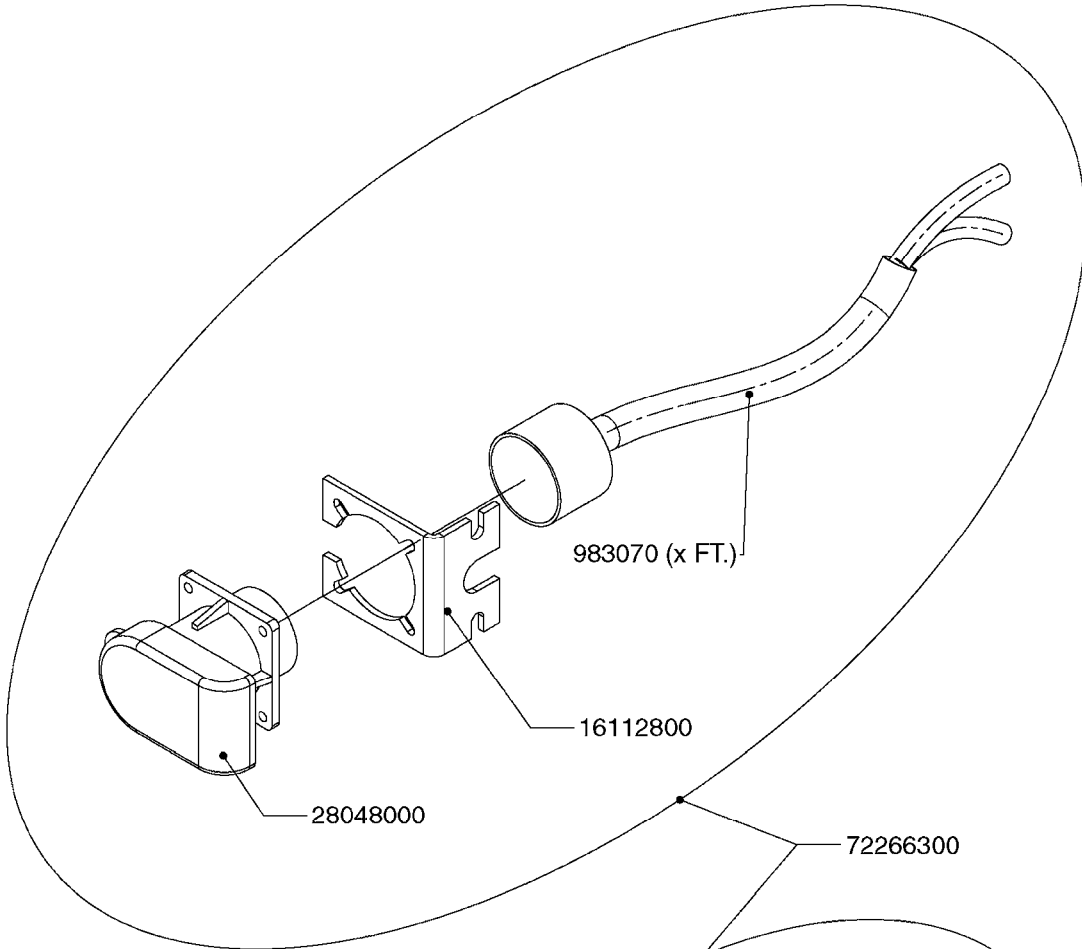

POWER SUPPLY CABLES
M0240-HIN, 01:01:16

Page 0

Date 07.02.2020 10:39