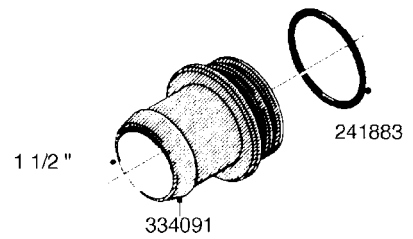

**L0080**

FITTINGS - S-53  
L0080-HIN, 12:09:17

Page 1

Date 07.02.2020 10:39

Pos.	parts-n°	order qty	description
1	145995	1	FITT.DK S-53 FORK
2	241973	1	O-RING Ø3 X 44.2 70 SHORES NITRIL NITRIL (BLACK)
2	242353	1	O-RING 3 X 44.2 VITON VITON (BROWN)
3	242109	1	O-RING D32.2x3.0 NITRIL (BLACK)
3	242354	1	O-RING D32.2X3.0 VITON VITON (BROWN)
4	322103	1	FITT.DK S-53 BULKHEAD
5	322107	1	FITT.DK S-53 BULKHEAD NUT
6	322110	1	FITT.DK S-53 ELB. 1/2" BSP
7	322352	1	FITT.DK S-53 TEE
8	334229	1	FITT.DK S-53 STR.3/4"
9	334260	1	GASKET F. S-53 BULKHEAD
10	334564	1	FITT.DK S-67 TO S-53 ADAPTER
11	391100	1	FITT.DK S-53THREAD INS.1/2"BSP
12	726463	1	FITT.DK S53 BULKHEAD W/GASKET
13	726552	1	FIT.DK S-53X90 1/2" BSP,O-RING
14	726556	1	FITT.DK S-53 HB 1/2" W/O-RING
15	726558	1	FITT.DK S53 STR. 3/4" W. ORING
16	726559	1	FITT DK. S-53 HB 1" W/O-RING
17	726568	1	FITT.DK.S-53 HB 1/2"90 W/O-RING
18	726570	1	FITT.DK S-53 ELB.3/4" W. ORING
19	726571	1	FITT.DK S-53 ELB.1", W ORING
20	726578	1	FITT.DK S53 PLUG WITH O-RING
21	728561	1	FITT.DK. S67M - S53F REDUCER