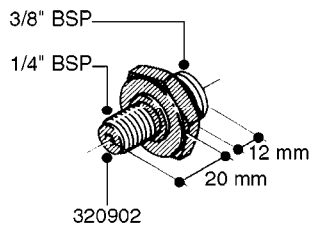

**L0030**

FITTINGS - HEXAGON NIPPLES  
L0030-HIN, 01:01:16

Page 1  
Date 07.02.2020 10:38

parts-n°	order qty	description
10015303	1	FITT.PO.HN 1.00X1.00 M1000
10425003	1	FITT.PO.HN 1.25X1.00 MCPHEE
320132	1	FITT.DK HN 1" BSP
320176	1	FITT.DK HN 3/8"X1/2" BSP
320445	1	FITT.DK HN 1/4"X3/8" BSP
320655	1	FITT.DK HN 1/2"-1/2" BSP
320692	1	FITT.DK HN 3/8'BSPX1/4'NPT
320703	1	FITT.DK HN 3/8BSP X1/2 &1/4NPT
320725	1	FITT.DK NIPPLE 3/8"-3/8" BSP
320902	1	FITT.DK HN 3/8'X 1/4' BSP
390232	1	FITT.DK HN 1-1/2' X 1-1/4' BSP
390276	1	FITT.DK HN 1'BSP