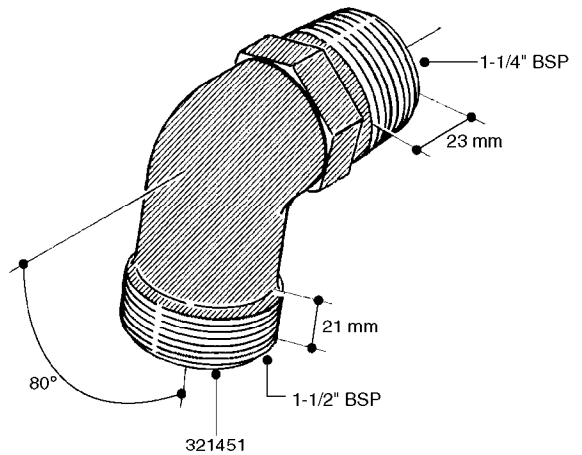

**L0030**

FITTINGS - HEXAGON NIPPLES  
L0030-HIN, 01:01:16

Page 1  
Date 07.02.2020 10:38

parts-n°	order qty	description
10015303	1	FITT.PO.HN 1.00X1.00 M1000
10425003	1	FITT.PO.HN 1.25X1.00 MCPHEE
320132	1	FITT.DK HN 1" BSP
320176	1	FITT.DK HN 3/8"X1/2" BSP
320445	1	FITT.DK HN 1/4"X3/8" BSP
320655	1	FITT.DK HN 1/2"-1/2" BSP
320692	1	FITT.DK HN 3/8'BSPX1/4'NPT
320703	1	FITT.DK HN 3/8BSP X1/2 &1/4NPT
320725	1	FITT.DK NIPPLE 3/8"-3/8" BSP
320902	1	FITT.DK HN 3/8'X 1/4' BSP
390232	1	FITT.DK HN 1-1/2' X 1-1/4' BSP
390276	1	FITT.DK HN 1'BSP