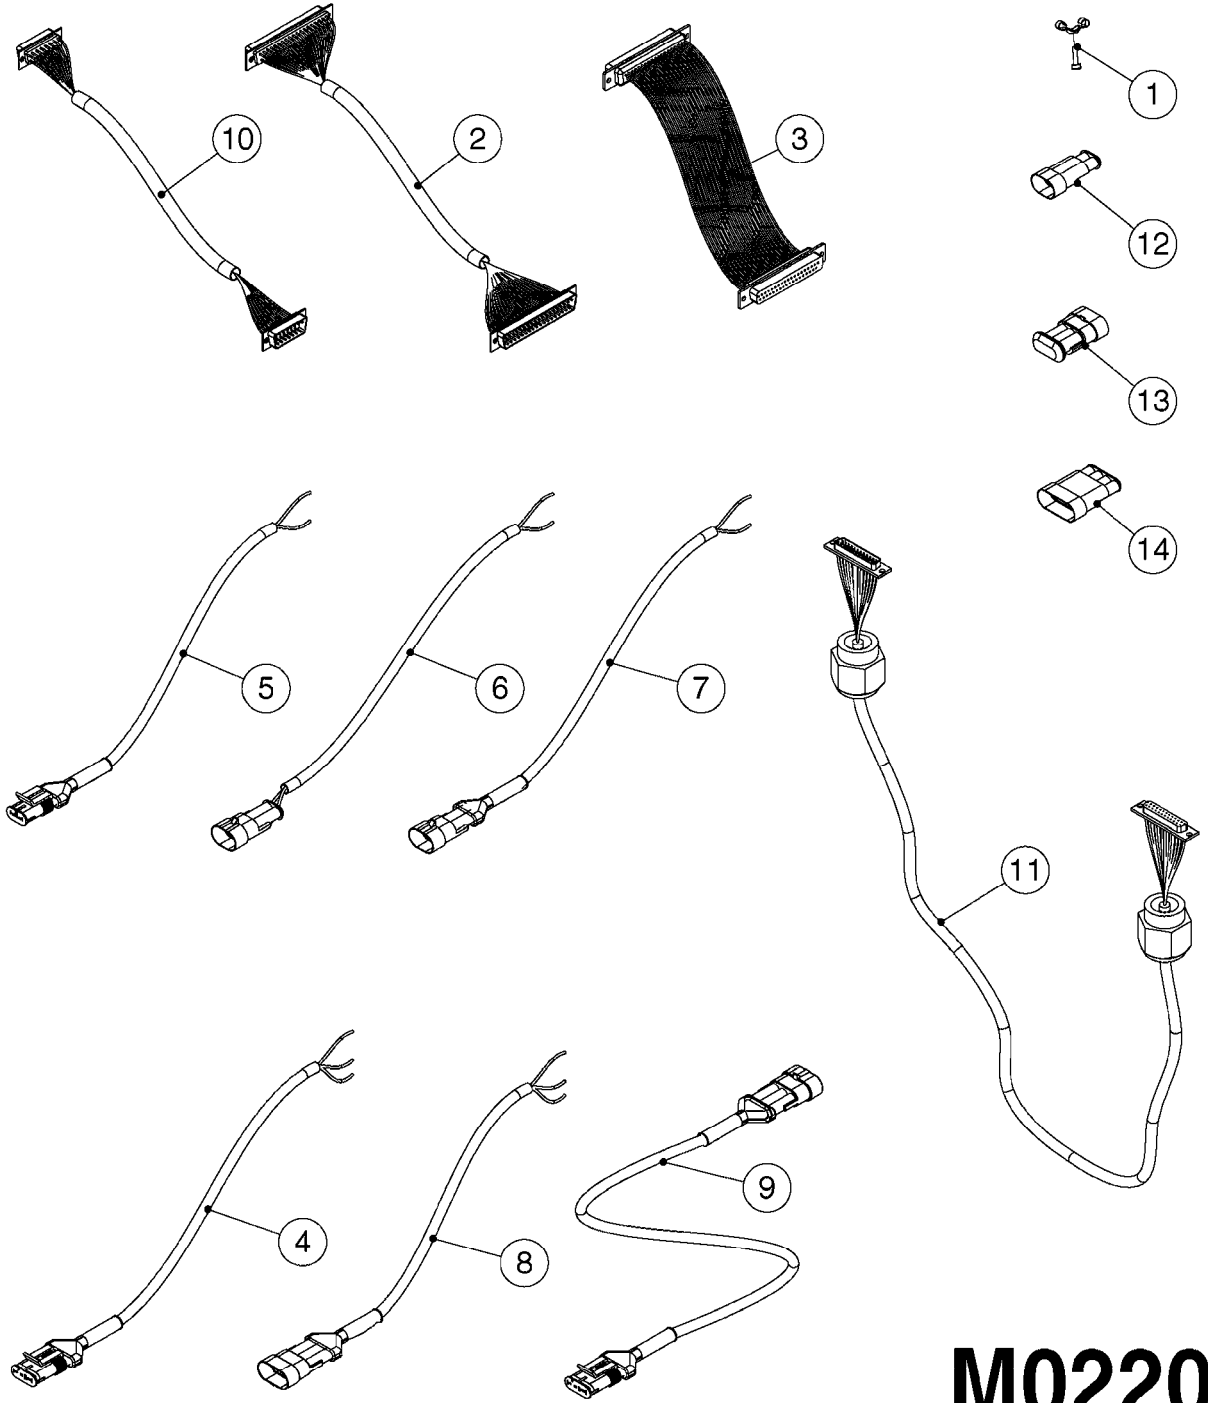

**M0220**

CABLES  
M0220-HIN, 12:05:18

Page 1  
Date 07.02.2020 10:39

Pos.	parts-n°	order qty	description
1	262150	1	SCREW ASSM.FOR D-SUB PLUG
2	26004900	1	CABLE FEM/MALE 37P L=9.5M
3	26005900	1	WIRE 37/37 POLE DAH/JOB COM
4	26006000	1	LEAD F AMP SUPERSEAL 3 WAYS L1,5M
4	26006100	1	CABLE L = 5.00M, AMP, MALE, 3P
4	26007000	1	CABLE L = 0.20M, AMP, MALE, 3P
4	26007100	1	CABLE L = 9.00M, AMP, MALE, 3P
4	26007200	1	CABLE 3POL AMP FEMALE L13M
5	26006200	1	CABLE L = 4.50M, AMP, MALE, 2P
5	26006300	1	CABLE L = 0.50M, AMP, MALE, 2P
5	26006400	1	CABLE L = 0.75M, AMP, MALE, 2P
5	26006500	1	CABLE L = 1.50M, AMP, MALE, 2P
5	26006600	1	CABLE L = 9.00M, AMP, MALE, 2P
6	26006700	1	CABLE L = 0.12M, AMP, FEMALE, 2P
7	26006800	1	CABLE L = 1.00M, AMP, FEMALE, 2P
8	26007300	1	CABLE L = 1.00M, AMP, FEMALE, 3P
9	26007400	1	CABLE L = 3.00M, AMP, EXT, 3P
9	26009800	1	CABLE L = 0.50M, AMP, EXT, 2P
10	26007500	1	CABLE FEM/FEM 15P L=3.5M
11	26016900	1	CABLE DB25M - DB25F L=8.5m
12	72450600	1	CAP F. AMP SUPER SEAL 2P PLUG
13	72450700	1	CAP F. AMP SUPER SEAL 3P PLUG
14	72450800	1	CAP F. AMP SUPER SEAL 4P PLUG