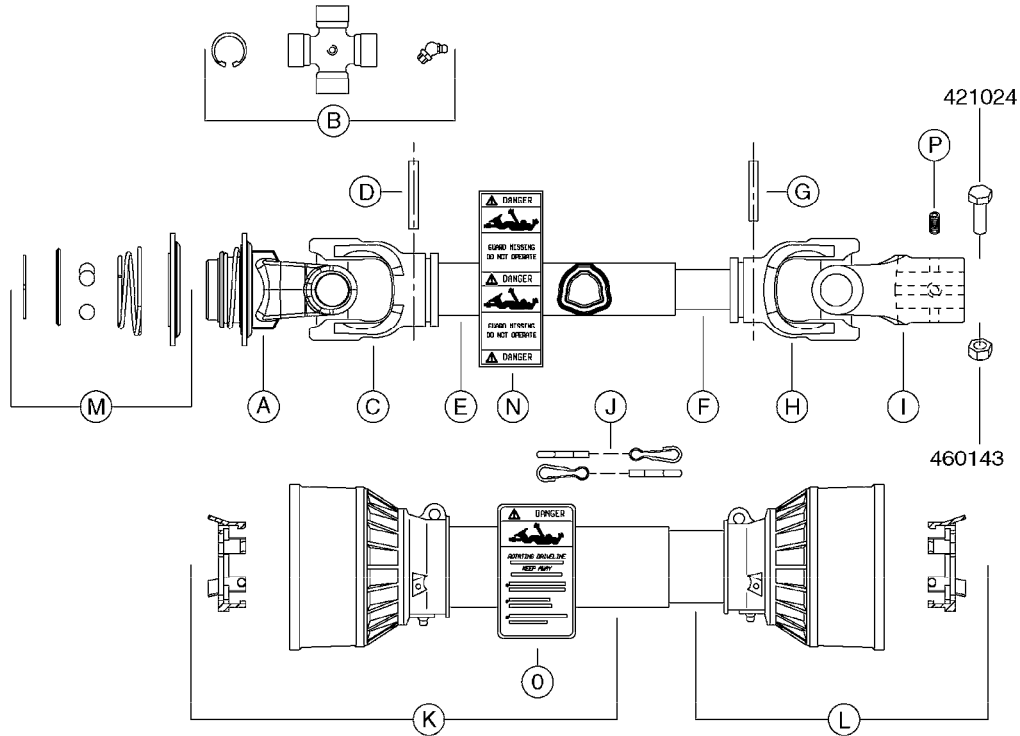

**COMPLETE ASSEMBLIES
WHOLEGOOD ITEMS**

100 SERIES

G-SERIES

PTO #	28021403 *	28021503 *	28021603
TRACTOR	1-3/8" 6 SPLINE	1-3/8" 21 SPLINE	1-3/4" 20 SPLINE
IMPLEMENT	D1"	D1"	D1"
LENGTH	1031/1501	1031/1499	1066/1519
A	28056703	28056803	28056903
B	289042	289042	28040503
C	28057003	28057003	28057103
D	28057203	28057203	28009803
E	28057303	28057303	28057403
F	28057503	28057503	28057603
G	28057703	28057703	28009903
H	28058503	28058503	28010103
I	28057803	28057803	28057903
J	28040703	28040703	28040703
K	28058003	28058003	28058103
L	28058203	28058203	28058303
M	28027903	28027903	28058403
N	28041803	28041803	28041803
O	28041903	28041903	28041903
P	450015	450015	450015

* Changed in 2016 from 100 series to G-Series (see page A0600).

A520