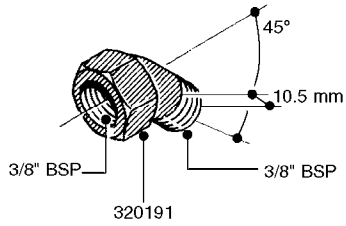

**L0030**

FITTINGS - HEXAGON NIPPLES  
L0030-HIN, 01:01:16

Page 1  
Date 07.02.2020 10:38

parts-n°	order qty	description
10015303	1	FITT.PO.HN 1.00X1.00 M1000
10425003	1	FITT.PO.HN 1.25X1.00 MCPHEE
320132	1	FITT.DK HN 1" BSP
320176	1	FITT.DK HN 3/8"X1/2" BSP
320445	1	FITT.DK HN 1/4"X3/8" BSP
320655	1	FITT.DK HN 1/2"-1/2" BSP
320692	1	FITT.DK HN 3/8'BSPX1/4'NPT
320703	1	FITT.DK HN 3/8BSP X1/2 &1/4NPT
320725	1	FITT.DK NIPPLE 3/8"-3/8" BSP
320902	1	FITT.DK HN 3/8'X 1/4' BSP
390232	1	FITT.DK HN 1-1/2' X 1-1/4' BSP
390276	1	FITT.DK HN 1'BSP