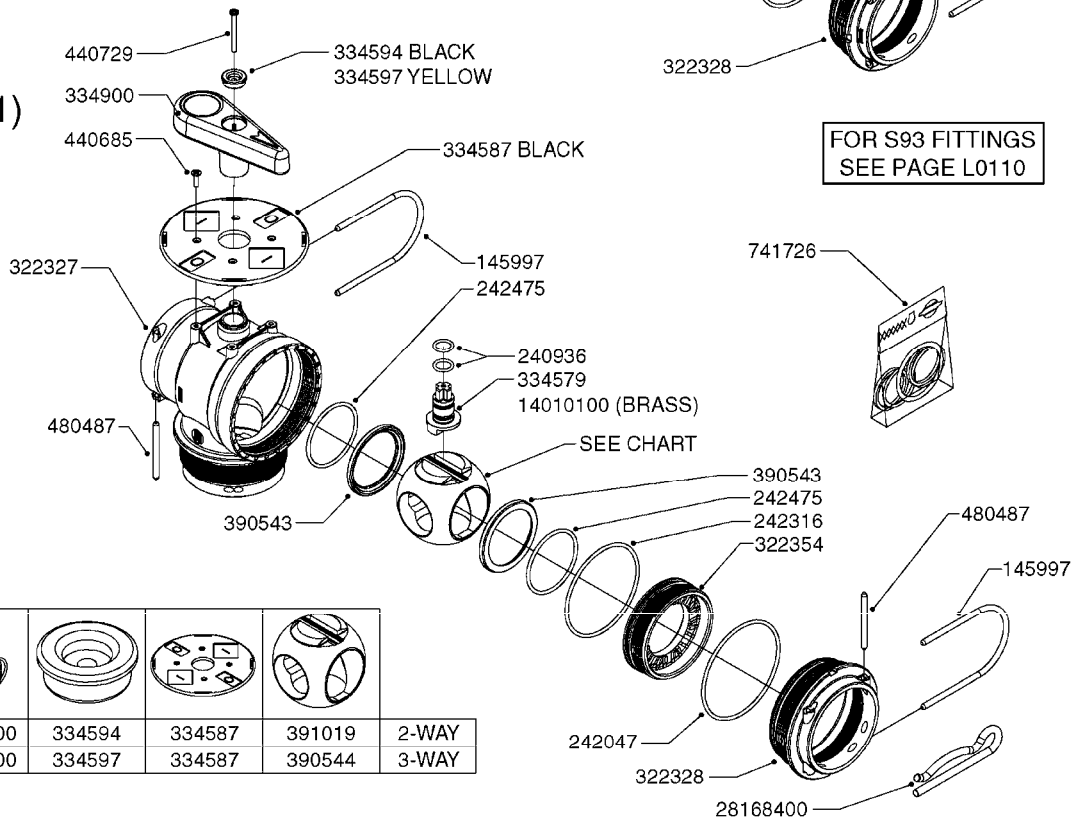

S93 (01)

FOR S93 FITTINGS
SEE PAGE L0110

				2-WAY
				3-WAY

B0530