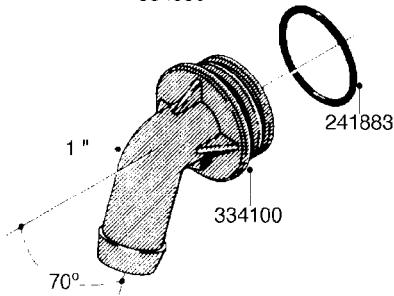

**L0080**

FITTINGS - S-53  
L0080-HIN, 12:09:17

Page 1

Date 07.02.2020 10:39

Pos.	parts-n°	order qty	description
1	145995	1	FITT.DK S-53 FORK
2	241973	1	O-RING Ø3 X 44.2 70 SHORES NITRIL NITRIL (BLACK)
2	242353	1	O-RING 3 X 44.2 VITON VITON (BROWN)
3	242109	1	O-RING D32.2x3.0 NITRIL (BLACK)
3	242354	1	O-RING D32.2X3.0 VITON VITON (BROWN)
4	322103	1	FITT.DK S-53 BULKHEAD
5	322107	1	FITT.DK S-53 BULKHEAD NUT
6	322110	1	FITT.DK S-53 ELB. 1/2" BSP
7	322352	1	FITT.DK S-53 TEE
8	334229	1	FITT.DK S-53 STR.3/4"
9	334260	1	GASKET F. S-53 BULKHEAD
10	334564	1	FITT.DK S-67 TO S-53 ADAPTER
11	391100	1	FITT.DK S-53THREAD INS.1/2"BSP
12	726463	1	FITT.DK S53 BULKHEAD W/GASKET
13	726552	1	FIT.DK S-53X90 1/2" BSP,O-RING
14	726556	1	FITT.DK S-53 HB 1/2" W/O-RING
15	726558	1	FITT.DK S53 STR. 3/4" W. ORING
16	726559	1	FITT DK. S-53 HB 1" W/O-RING
17	726568	1	FITT.DK.S-53 HB 1/2"90 W/O-RING
18	726570	1	FITT.DK S-53 ELB.3/4" W. ORING
19	726571	1	FITT.DK S-53 ELB.1", W ORING
20	726578	1	FITT.DK S53 PLUG WITH O-RING
21	728561	1	FITT.DK. S67M - S53F REDUCER