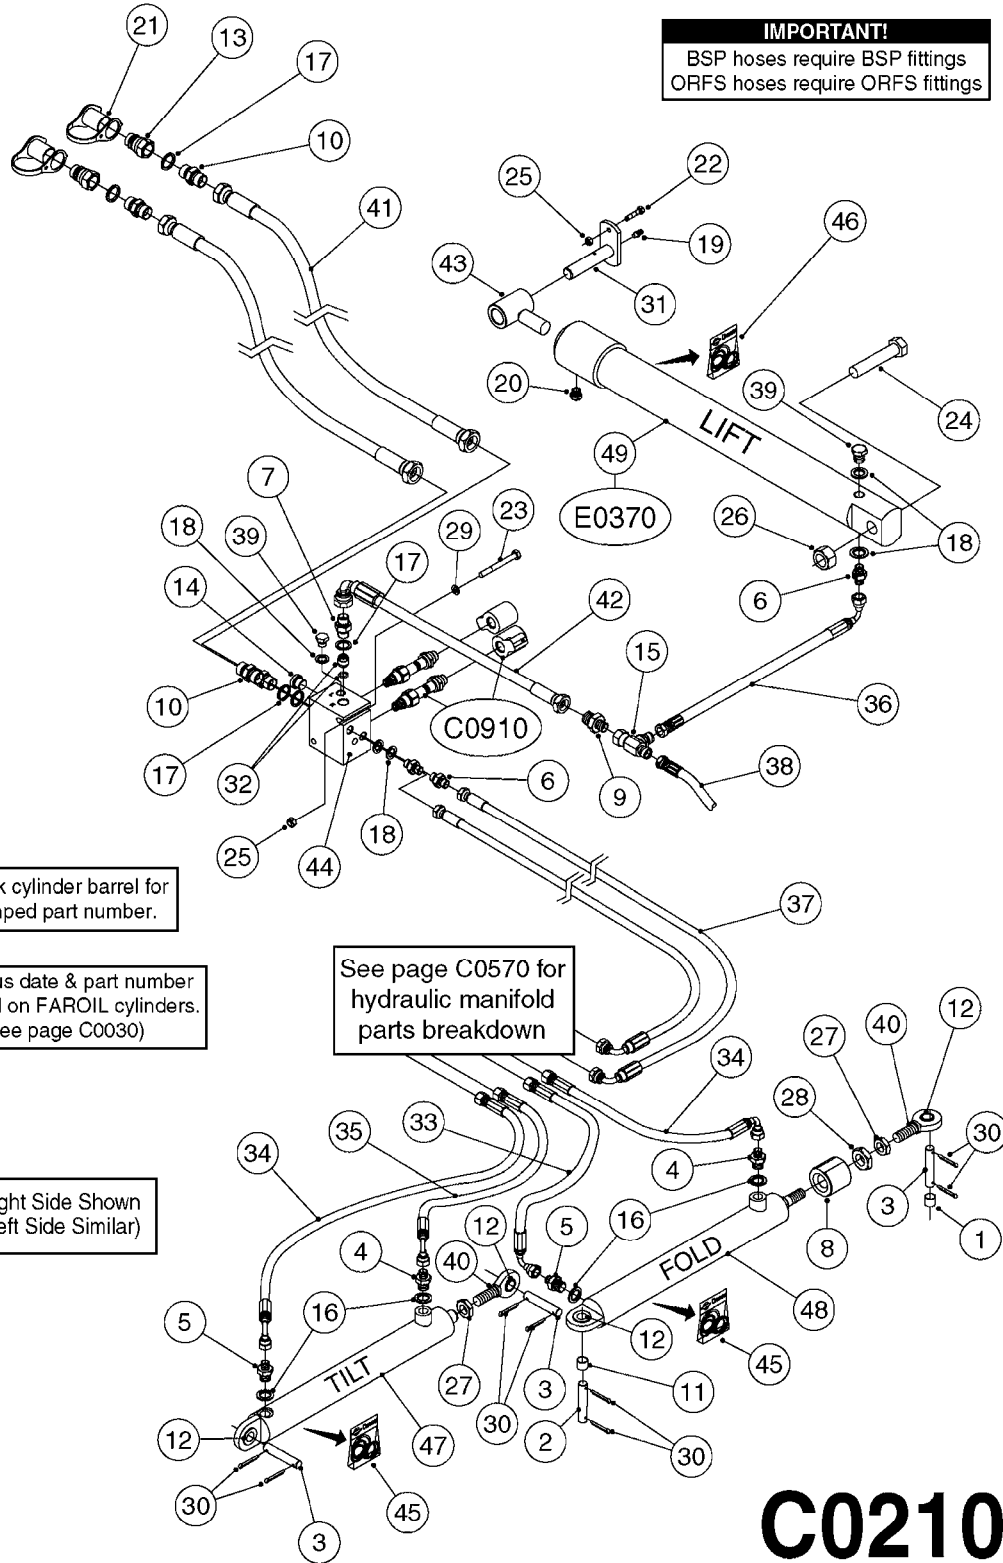

IMPORTANT!
BSP hoses require BSP fittings
ORFS hoses require ORFS fittings

Check cylinder barrel for stamped part number.

"FA" plus date & part number stamped on FAROIL cylinders. (See page C0030)

See page C0570 for hydraulic manifold parts breakdown

Right Side Shown (Left Side Similar)

C0210