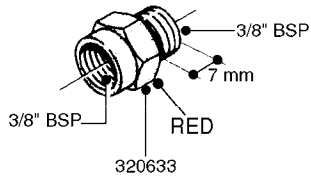

**L0030**

FITTINGS - HEXAGON NIPPLES  
L0030-HIN, 01:01:16

Page 1  
Date 07.02.2020 10:38

parts-n°	order qty	description
10015303	1	FITT.PO.HN 1.00X1.00 M1000
10425003	1	FITT.PO.HN 1.25X1.00 MCPHEE
320132	1	FITT.DK HN 1" BSP
320176	1	FITT.DK HN 3/8"X1/2" BSP
320445	1	FITT.DK HN 1/4"X3/8" BSP
320655	1	FITT.DK HN 1/2"-1/2" BSP
320692	1	FITT.DK HN 3/8'BSPX1/4'NPT
320703	1	FITT.DK HN 3/8BSP X1/2 &1/4NPT
320725	1	FITT.DK NIPPLE 3/8"-3/8" BSP
320902	1	FITT.DK HN 3/8'X 1/4' BSP
390232	1	FITT.DK HN 1-1/2' X 1-1/4' BSP
390276	1	FITT.DK HN 1'BSP