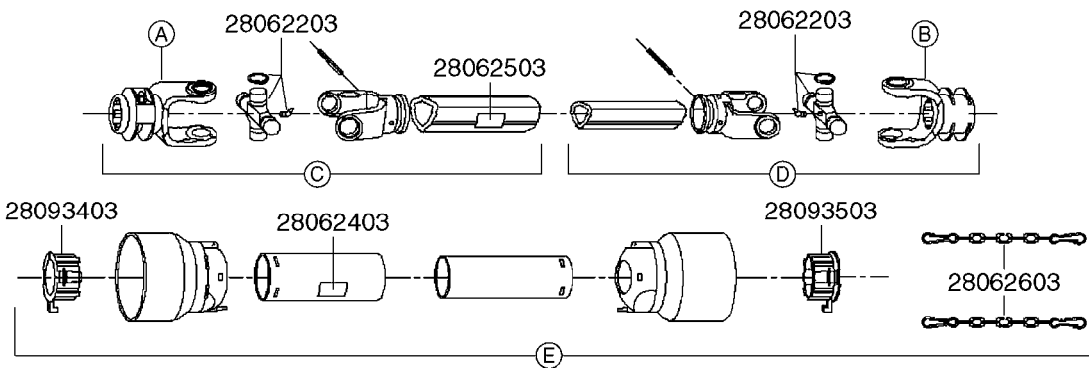

\* Changed in 2016 from 100 series to G-Series (see page A0600).

**A520**

PTO SHAFTS - BONDIOLI CENT.  
A0520-HIN, 23:10:18

Page 1

Date 07.02.2020 10:37

parts-n°	order qty	description
289042	1	UNIV. JOINT 22x54mm
421024	1	BOLT HEX 8.8 DEL M8X60
450015	1	SCREW ALLAN 3/8'X5/8' BLACK
460143	1	SELF LOCK NUT M8 SST A2 DIN985
28009803	1	PTO PIN TUBE RETAINER OUTER
28009903	1	PTO TUBE RETAINER INNER
28010103	1	PTO YOKE F.INNER TUBE CV PTO
28021403	1	PTO 1"STR/1-3/8" 6SPL B&P
28021503	1	PTO 1"STR/1-3/8" 21SPL B&P
28021603	1	PTO 1"STR/1-3/4" 20SPL B&P
28027903	1	PTO BALL LOCK.KIT F.1-3/8 YOKE
28040503	1	UNIV. JOINT 27x74.6mm
28040703	1	SAFETY CHAIN F.CV BLACK PTO (SET OF 2)
28041803	1	DECAL DANGER GUARD MISSING
28041903	1	DECAL DANGER ROT.DRIVELINE
28056703	1	PTO YOKE #1 1-3/8" X 6 SPLINE
28056803	1	PTO YOKE #1 1-3/8" X 21 SPLINE
28056903	1	PTO YOKE #4 1-3/4" X 20 SPLINE
28057003	1	PTO TUBE YOKE #1-G1 OUTER
28057103	1	PTO TUBE YOKE #4-G4 OUTER
28057203	1	PTO PIN TUBE RETAINER OUTER
28057303	1	PTO TUBE OUTER #1 745MM
28057403	1	PTO TUBE OUTER #4 720MM
28057503	1	PTO TUBE INNER #1 745MM
28057603	1	PTO TUBE INNER #4 720MM
28057703	1	PTO TUBE RETAINER INNER
28057803	1	PTO TUBE YOKE #1 Ø=1"
28057903	1	PTO TUBE YOKE #4 Ø=1"
28058003	1	PTO HALF SAFETY SHIELD OUTER
28058103	1	PTO HALF SAFETY SHIELD OUTER
28058203	1	PTO HALF SAFETY SHIELD INNER
28058303	1	PTO HALF SAFETY SHIELD INNER
28058403	1	PTO BALL LOCK.KIT F.1-3/4 YOKE
28058503	1	PTO TUBE YOKE #1-G1 INNER