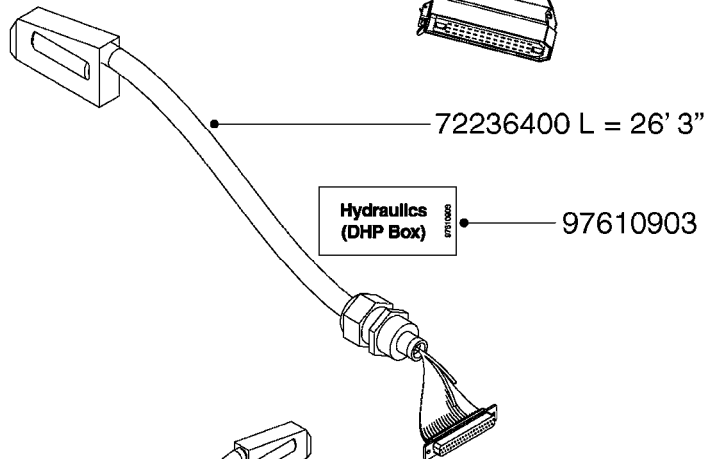

**M0280**

39 PIN CABLES  
M0280-HIN, 28:03:17

Page 1  
Date 07.02.2020 10:39

parts-n°	order qty	description
262158	1	PLUG INSERT 39 POLE MALE
262159	1	PLUG INSERT 39 POLE FEMALE
262160	1	PLUG HOUSING 39 POLE FEMALE
262161	1	PLUG HOUSING F/39 POLE MALE
440634	1	SCREW 5/8"
440732	1	PT SCREW 35X12B Z5452 ELZ
14034200	1	CODE BRACKET FOR 39 PIN CABLE
26003900	1	WIRE 37-39 PIN EVC, 6.6'
26004200	1	WIRE 37-39 PIN EVC, 57.4'
26008400	1	WIRE 39-PIN 24 WIRE L=8M
26011903	1	WIRE 39-39 POLE EXT. 3660MM
28027500	1	WIRE 37-39 PIN EVC, 37.7'
28028700	1	WIRE 37-39 PIN EVC, 45.9'
28028800	1	WIRE 37-39 PIN EVC, 16.4'
28028900	1	WIRE 37-39 PIN EVC, 26.2'
72236400	1	DAH CONN. WIRE/TRACTOR L=8M
97610803	1	DECAL-SRAY BOX 39-PIN
97610903	1	DECAL-HYDRAULIC BOX 39-PIN