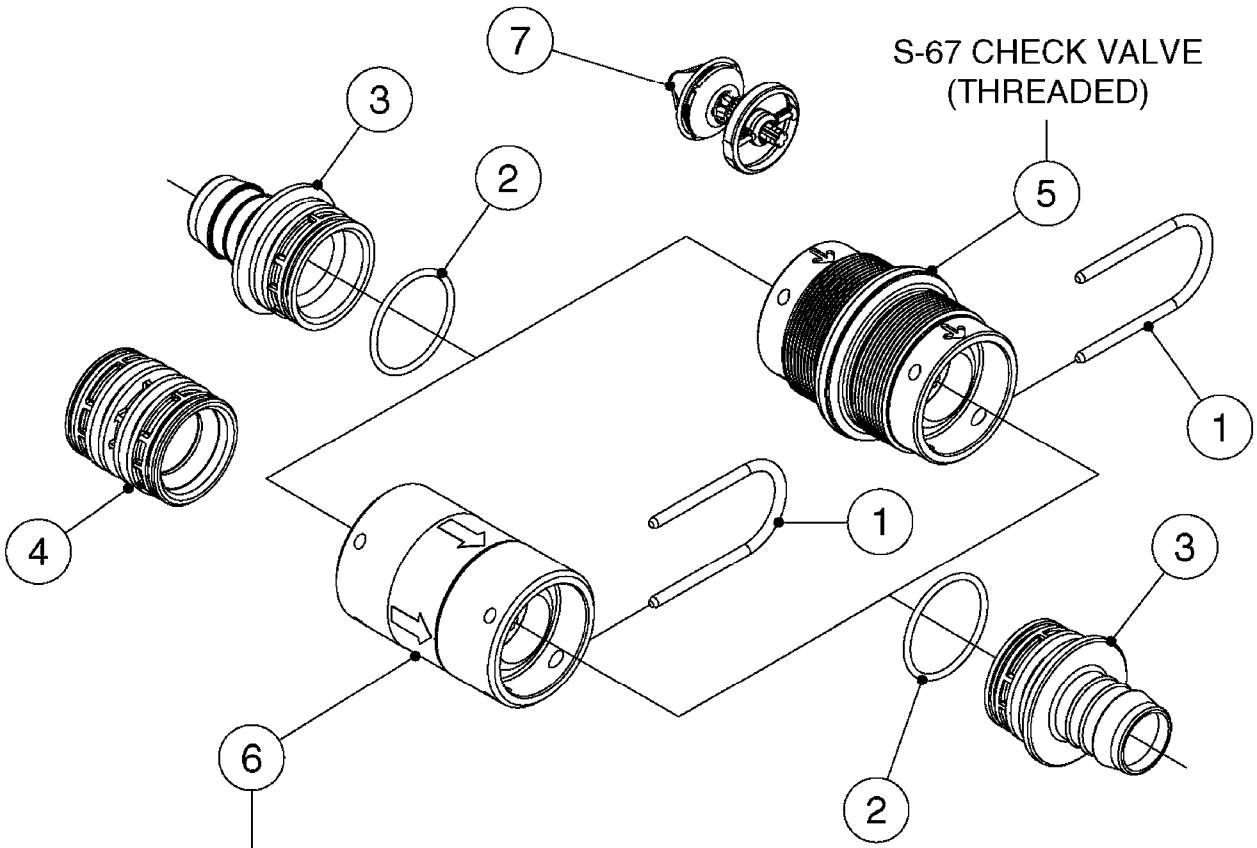

FOR FITTINGS AND  
HOSES, SEE SECTION L

**B0630**

CHECK VALVES - S67  
B0630-HIN, 31:07:19

Page 1

Date 07.02.2020 10:38

Pos.	parts-n°	order qty	description
1	145996	1	FITT.DK S-67 FORK
2	241973	1	O-RING Ø3 X 44.2 70 SHORES NITRIL
2	242353	1	O-RING 3 X 44.2 VITON
3	242504	1	O-RING D35x2 NITRIL
4	322104	1	FITT.DK S-67 BULKHEAD
5	334231	1	FITT.DK S-67 STR.1"
5	334232	1	FITT.DK S-67 STR.1-1/4"
5	334444	1	FITT.DK S-67 STR.1-1/2" PVC
6	14103100	1	SEAT F.CHECK VALVE D40.8 2010
7	70063603	1	VALVE, CHECK S67 1-1/2"
			COMPLETE IN-LINE CHECK VALVE FOR 1-1/2" HOSE
7	72001803	1	CHCK VLV,S67, 2 X 1" HB
			COMPLETE IN-LINE CHECK VALVE FOR 1" HOSE
7	72206600	1	CHCK VLV,S67, 2 X 1.25" HB
			COMPLETE IN-LINE CHECK VALVE FOR 1-1/4" HOSE
8	72089900	1	CHECK VALVE S67 SUBASMBLY.2001
9	97800500	1	DECAL 230X28 BLACK ARROW