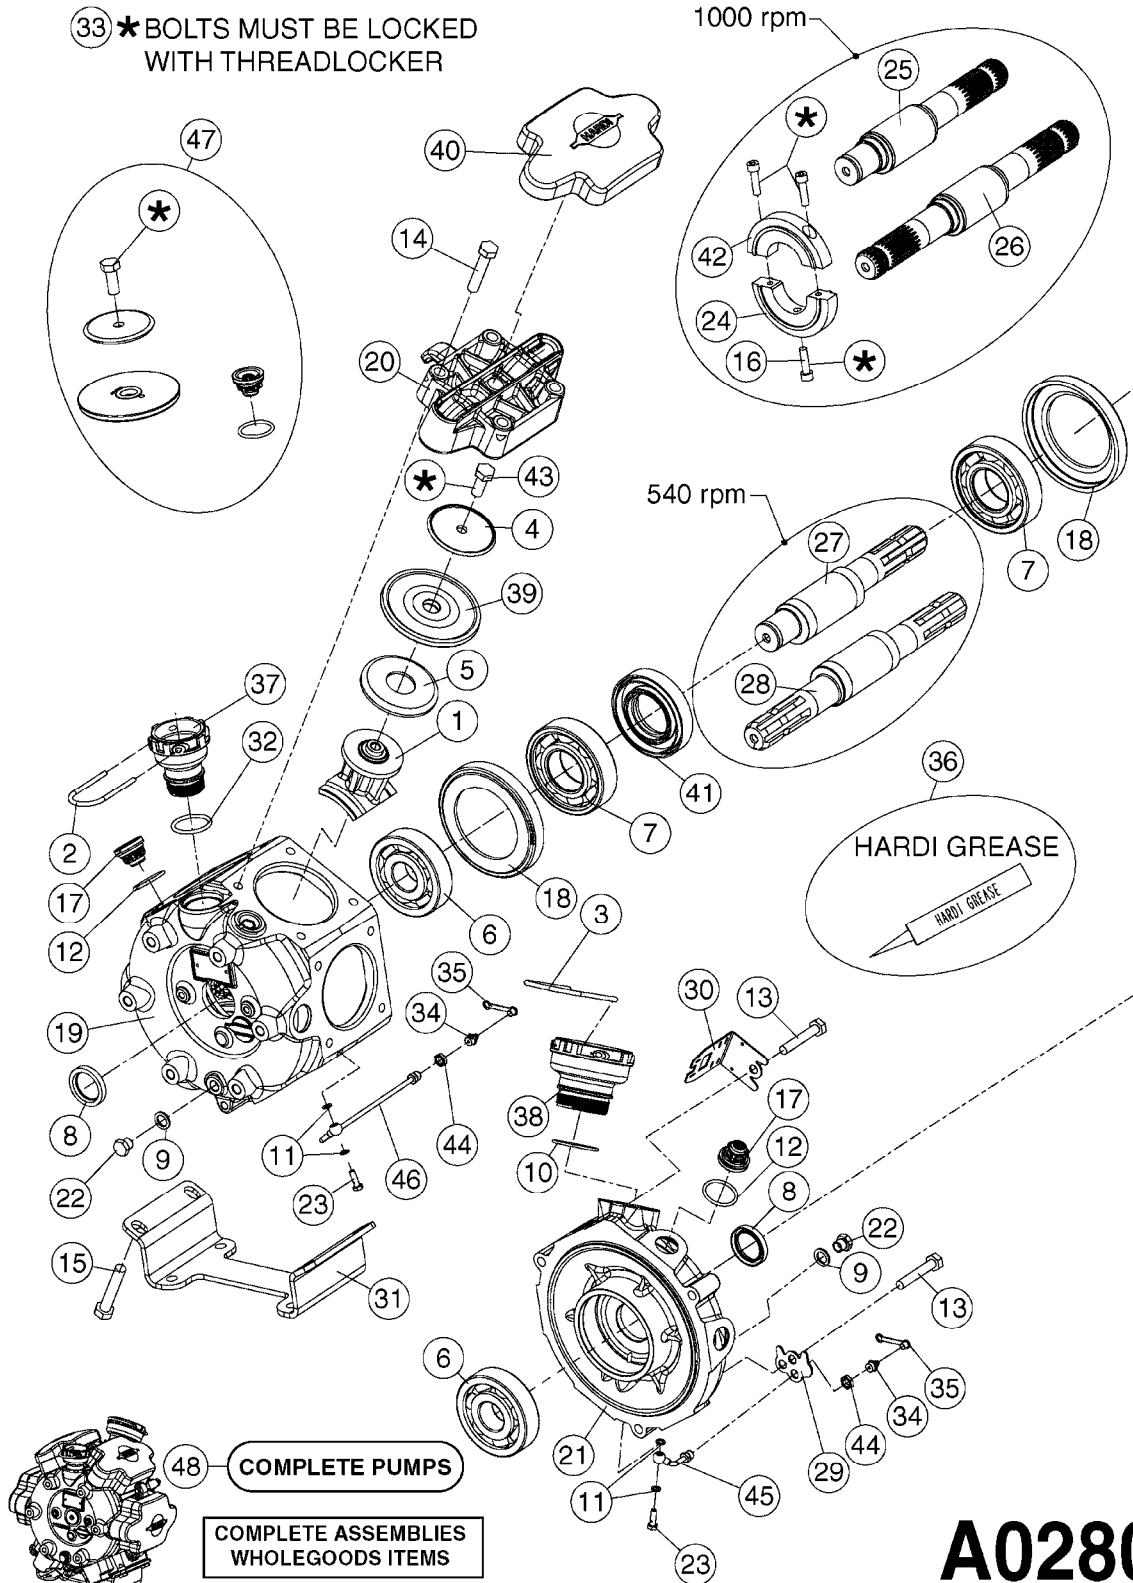

33 \* BOLTS MUST BE LOCKED WITH THREADLOCKER

1000 rpm

540 rpm

HARDI GREASE

**A0280**

PUMP - 364 540/1000 RPM  
A0280-HIN, 24:04:19

Page 1

Date 07.02.2020 10:37