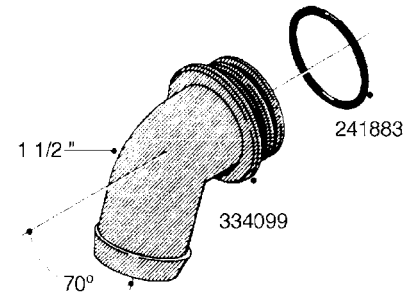

**L0080**

FITTINGS - S-53  
L0080-HIN, 12:09:17

Page 1

Date 07.02.2020 10:39

Pos.	parts-n°	order qty	description
1	145995	1	FITT.DK S-53 FORK
2	241973	1	O-RING Ø3 X 44.2 70 SHORES NITRIL NITRIL (BLACK)
2	242353	1	O-RING 3 X 44.2 VITON VITON (BROWN)
3	242109	1	O-RING D32.2x3.0 NITRIL (BLACK)
3	242354	1	O-RING D32.2X3.0 VITON VITON (BROWN)
4	322103	1	FITT.DK S-53 BULKHEAD
5	322107	1	FITT.DK S-53 BULKHEAD NUT
6	322110	1	FITT.DK S-53 ELB. 1/2" BSP
7	322352	1	FITT.DK S-53 TEE
8	334229	1	FITT.DK S-53 STR.3/4"
9	334260	1	GASKET F. S-53 BULKHEAD
10	334564	1	FITT.DK S-67 TO S-53 ADAPTER
11	391100	1	FITT.DK S-53THREAD INS.1/2"BSP
12	726463	1	FITT.DK S53 BULKHEAD W/GASKET
13	726552	1	FIT.DK S-53X90 1/2" BSP,O-RING
14	726556	1	FITT.DK S-53 HB 1/2" W/O-RING
15	726558	1	FITT.DK S53 STR. 3/4" W. ORING
16	726559	1	FITT DK. S-53 HB 1" W/O-RING
17	726568	1	FITT.DK.S-53 HB 1/2"90 W/O-RING
18	726570	1	FITT.DK S-53 ELB.3/4" W. ORING
19	726571	1	FITT.DK S-53 ELB.1", W ORING
20	726578	1	FITT.DK S53 PLUG WITH O-RING
21	728561	1	FITT.DK. S67M - S53F REDUCER