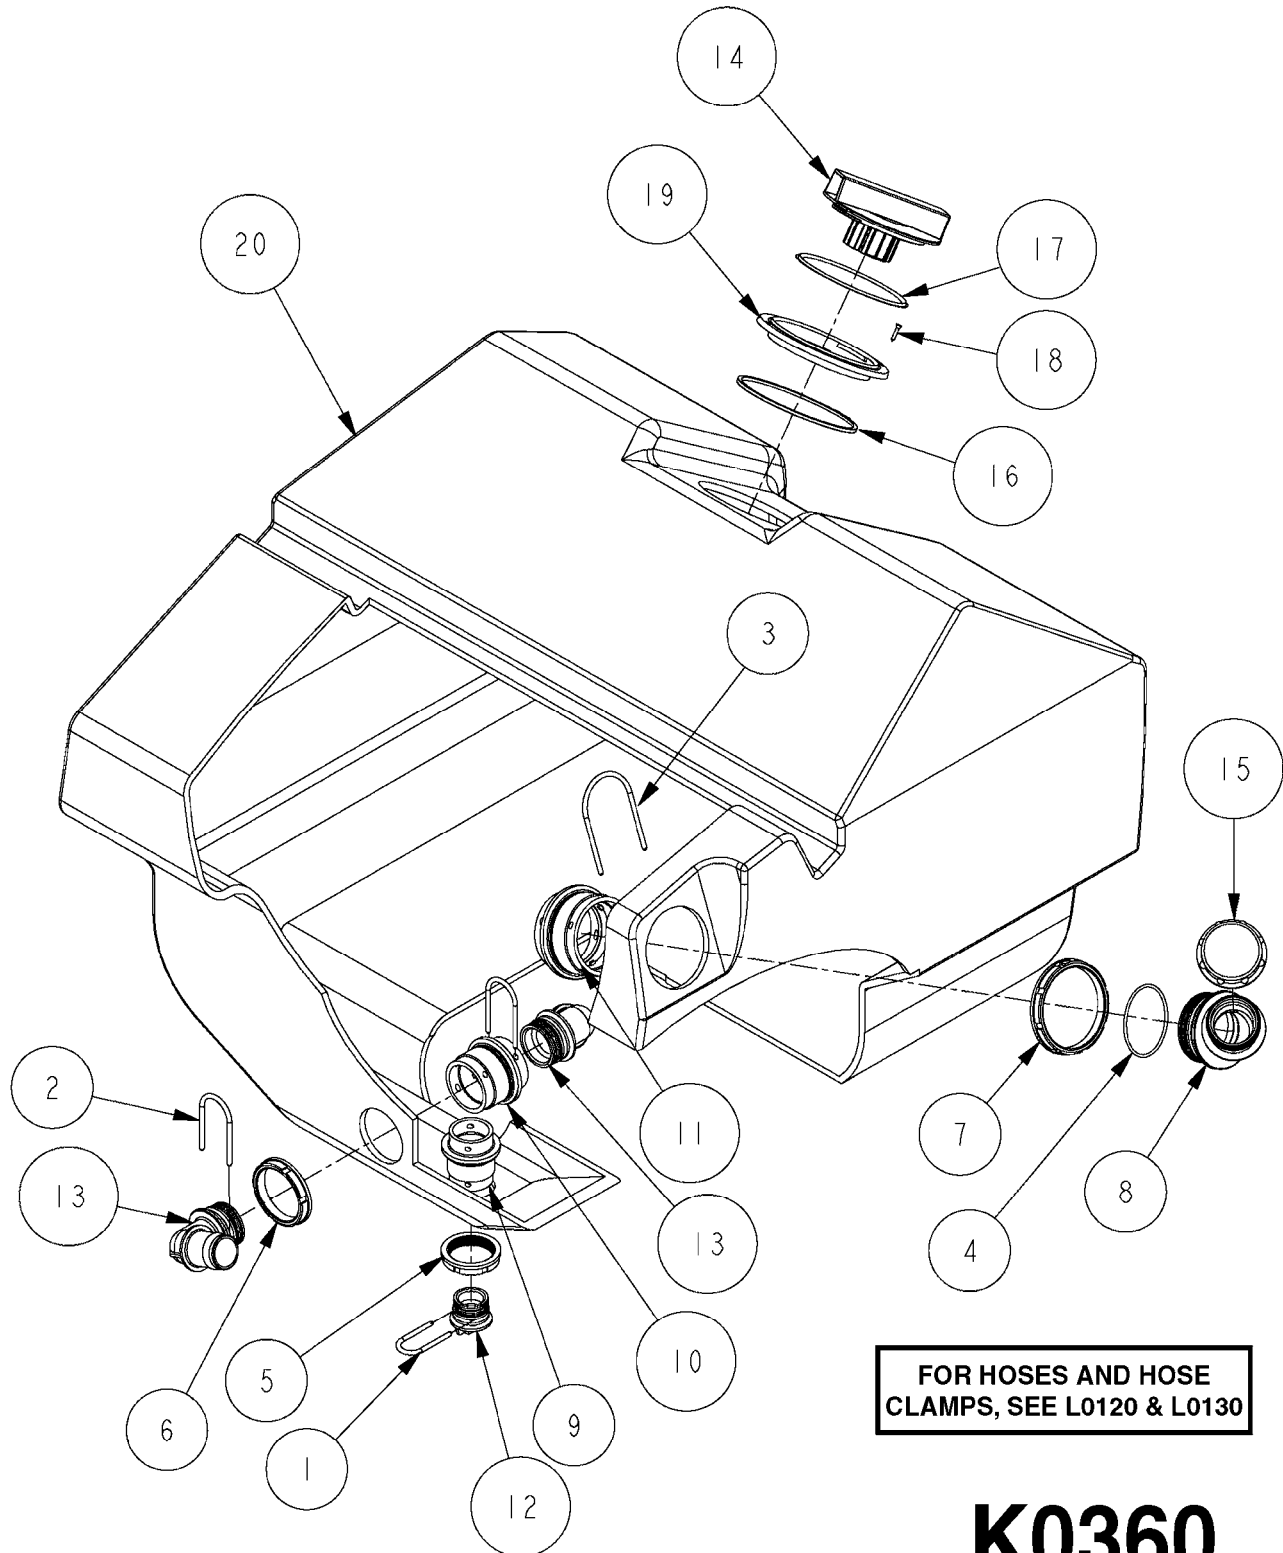

Pos.	parts-n°	order qty	description
1	240925	1	O-RING D49.5X3 NITRIL
2	242594	1	O-RING D14 X 1.78 SCH.70-EPDM
3	320283	1	FITT.DK NUT 3/4"BSP
4	322241	1	FILTER HOUSING W.3/4' BARBS
4	322249	1	FILTER HOUSING W.1/2' BARBS
5	322242	1	FILTER BOWL / IN-LINE
6	322250	1	FILTER HOUSING W.3/4"BSP THRD
7	341291	1	RUBBER HOSE CLAMP COVER 130MM
7	341292	1	RUBBER HOSE CLAMP COVER 180MM
8	410605	1	BOLT HEX 8.8 DEL M6X80
9	440673	1	SCREW F.PLASTIC 5X12 SS
10	440737	1	BOLT CARRIAGE M10x25 SS
11	460261	1	NUT HEX M6X1.00 LOCK DIN985 A2 SS
12	460423	1	NUT HEX M10X1.50 LOCK DIN985A2 SS
13	615443	1	FILTER ELEM.50 MESH BLUE
13	615444	1	FILTER ELEM.80 MESH RED
13	615445	1	FILTER ELEM.100 MESH YELLOW
14	716236	1	FITT.DK HB 1/2" ASSY. F. 3/4"
14	724621	1	FITT.DK HB 3/4"ASSY F.3/4" NUT
15	845205	1	FILTER IN-LINE 1/2' 50 MESH
15	845208	1	FILTER IN-LINE 3/4' 50 MESH
15	845209	1	FILTER IN-LINE 3/4' 80 MESH
15	845210	1	FILTER IN-LINE 3/4" 100 MESH
16	845218	1	FILTER IN-LINE 3/4'50 MESH OML
16	845219	1	FILTER IN-LINE 3/4'80 MESH OML
17	16022203	1	PLATE 3.0 X 55 X 196
18	16022403	1	BRACKET 60MM TUBE
19	16321500	1	LINE FILTER BRACKET, TDZ/DDZ
20	24263000	1	O-RING Ø24.4 X 3.1 NITRIL SH70
21	28029903	1	CLAMP HOSE GEAR P3/4"-S1" 6712
22	28047103	1	CLAMP HOSE GEAR 50 X 50 6740
22	28047203	1	CLAMP HOSE GEAR 60 X 80 6756
23	32239700	1	FITT.DK NUT T25
24	32239800	1	FITT.DK IN-LINE FILTER TOP T25
25	33515500	1	FITT.DK NUT LOCK RING T25
26	44076200	1	SCREW WN5451 5X16 SS TORX
27	72700600	1	FILTER IN-LINE 80 MESH, T25
28	92702103	1	HOSE R X1/2" X300PSI WP X0012"
28	92703203	1	HOSE R X3/4" X300PSI WP X0012"