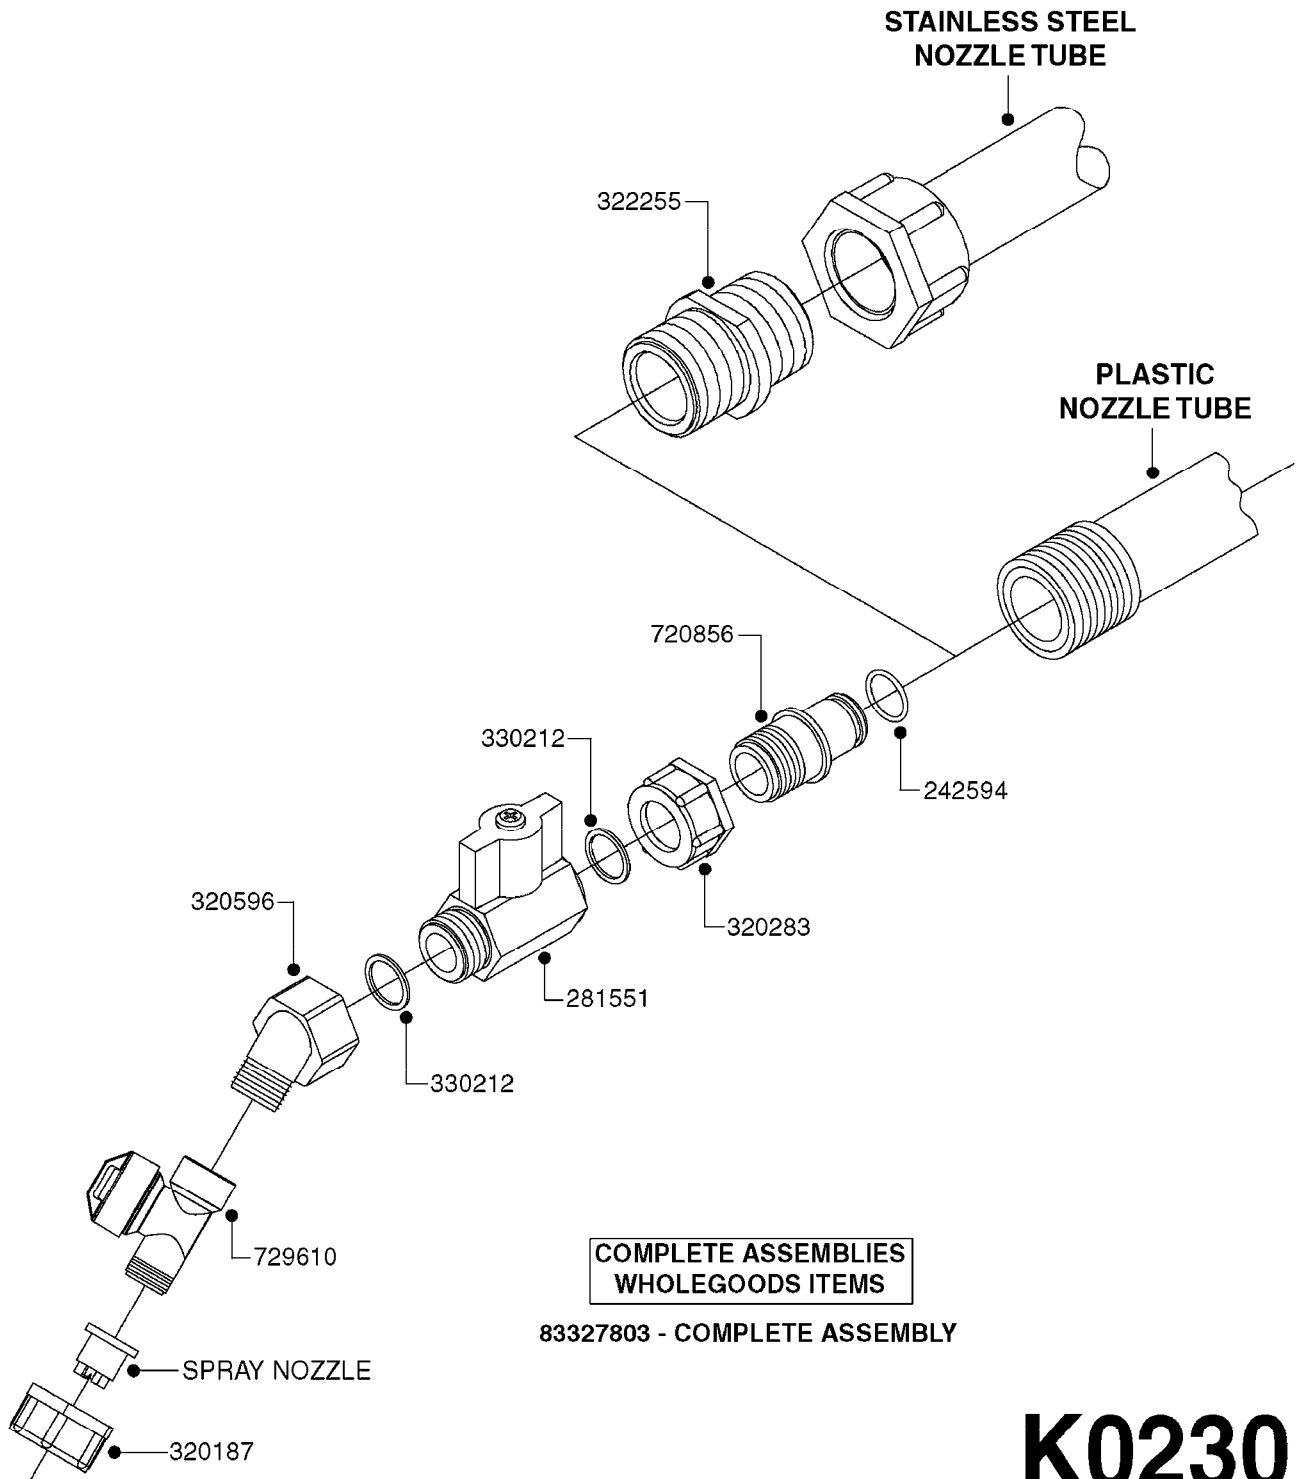

K0230

END NOZZLE KIT
K0230-HIN, 01:01:16

Page 1

Date 07.02.2020 10:38

parts-n°	order qty	description
242594	1	O-RING D14 X 1.78 SCH.70-EPDM
281551	1	BALL VALVE 1/2"
320187	1	FITT.DK CAP 3/8" BSP BLACK
320283	1	FITT.DK NUT 3/4"BSP
320596	1	FITT.DK ELB 3/8'-1/2'BSP 45DEG
322255	1	FITT.DK NIPPLE 3/4"X 3/4"
330212	1	O-RING D19/D14X2.4 F.1/2"NUT
720856	1	FITT.DK 1/2'BSP ASSY.F.3/4'NUT
729610	1	NOZZLE ASSY. NON DRIP 3/8 THRD
83327803	1	END NOZZLE KIT "04"