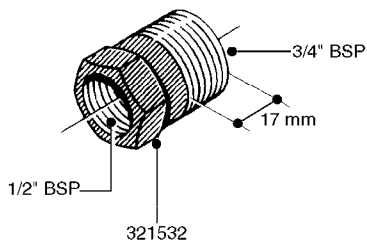

**L0030**

FITTINGS - HEXAGON NIPPLES  
L0030-HIN, 01:01:16

Page 1  
Date 07.02.2020 10:38

parts-n°	order qty	description
10015303	1	FITT.PO.HN 1.00X1.00 M1000
10425003	1	FITT.PO.HN 1.25X1.00 MCPHEE
320132	1	FITT.DK HN 1" BSP
320176	1	FITT.DK HN 3/8"X1/2" BSP
320445	1	FITT.DK HN 1/4"X3/8" BSP
320655	1	FITT.DK HN 1/2"-1/2" BSP
320692	1	FITT.DK HN 3/8'BSPX1/4'NPT
320703	1	FITT.DK HN 3/8BSP X1/2 &1/4NPT
320725	1	FITT.DK NIPPLE 3/8"-3/8" BSP
320902	1	FITT.DK HN 3/8'X 1/4' BSP
390232	1	FITT.DK HN 1-1/2' X 1-1/4' BSP
390276	1	FITT.DK HN 1'BSP