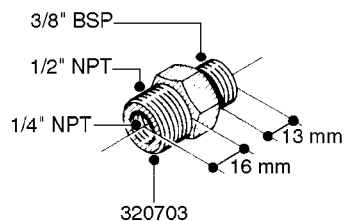

**L0030**

FITTINGS - HEXAGON NIPPLES  
L0030-HIN, 01:01:16

Page 1  
Date 07.02.2020 10:38

parts-n°	order qty	description
10015303	1	FITT.PO.HN 1.00X1.00 M1000
10425003	1	FITT.PO.HN 1.25X1.00 MCPHEE
320132	1	FITT.DK HN 1" BSP
320176	1	FITT.DK HN 3/8"X1/2" BSP
320445	1	FITT.DK HN 1/4"X3/8" BSP
320655	1	FITT.DK HN 1/2"-1/2" BSP
320692	1	FITT.DK HN 3/8'BSPX1/4'NPT
320703	1	FITT.DK HN 3/8BSP X1/2 &1/4NPT
320725	1	FITT.DK NIPPLE 3/8"-3/8" BSP
320902	1	FITT.DK HN 3/8'X 1/4' BSP
390232	1	FITT.DK HN 1-1/2' X 1-1/4' BSP
390276	1	FITT.DK HN 1'BSP