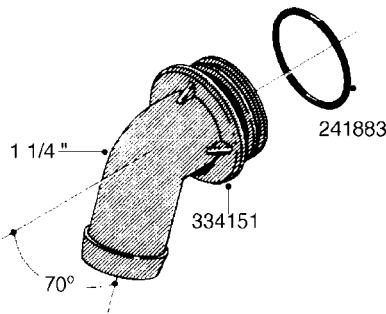

**L0080**

FITTINGS - S-53  
L0080-HIN, 12:09:17

Page 1

Date 07.02.2020 10:39

Pos.	parts-n°	order qty	description
1	145995	1	FITT.DK S-53 FORK
2	241973	1	O-RING Ø3 X 44.2 70 SHORES NITRIL NITRIL (BLACK)
2	242353	1	O-RING 3 X 44.2 VITON VITON (BROWN)
3	242109	1	O-RING D32.2x3.0 NITRIL (BLACK)
3	242354	1	O-RING D32.2X3.0 VITON VITON (BROWN)
4	322103	1	FITT.DK S-53 BULKHEAD
5	322107	1	FITT.DK S-53 BULKHEAD NUT
6	322110	1	FITT.DK S-53 ELB. 1/2" BSP
7	322352	1	FITT.DK S-53 TEE
8	334229	1	FITT.DK S-53 STR.3/4"
9	334260	1	GASKET F. S-53 BULKHEAD
10	334564	1	FITT.DK S-67 TO S-53 ADAPTER
11	391100	1	FITT.DK S-53THREAD INS.1/2"BSP
12	726463	1	FITT.DK S53 BULKHEAD W/GASKET
13	726552	1	FIT.DK S-53X90 1/2" BSP,O-RING
14	726556	1	FITT.DK S-53 HB 1/2" W/O-RING
15	726558	1	FITT.DK S53 STR. 3/4" W. ORING
16	726559	1	FITT DK. S-53 HB 1" W/O-RING
17	726568	1	FITT.DK.S-53 HB 1/2"90 W/O-RING
18	726570	1	FITT.DK S-53 ELB.3/4" W. ORING
19	726571	1	FITT.DK S-53 ELB.1", W ORING
20	726578	1	FITT.DK S53 PLUG WITH O-RING
21	728561	1	FITT.DK. S67M - S53F REDUCER