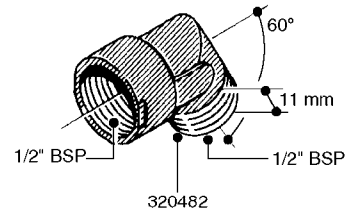

**L0030**

FITTINGS - HEXAGON NIPPLES  
L0030-HIN, 01:01:16

Page 1  
Date 07.02.2020 10:38

parts-n°	order qty	description
10015303	1	FITT.PO.HN 1.00X1.00 M1000
10425003	1	FITT.PO.HN 1.25X1.00 MCPHEE
320132	1	FITT.DK HN 1" BSP
320176	1	FITT.DK HN 3/8"X1/2" BSP
320445	1	FITT.DK HN 1/4"X3/8" BSP
320655	1	FITT.DK HN 1/2"-1/2" BSP
320692	1	FITT.DK HN 3/8'BSPX1/4'NPT
320703	1	FITT.DK HN 3/8BSP X1/2 &1/4NPT
320725	1	FITT.DK NIPPLE 3/8"-3/8" BSP
320902	1	FITT.DK HN 3/8'X 1/4' BSP
390232	1	FITT.DK HN 1-1/2' X 1-1/4' BSP
390276	1	FITT.DK HN 1'BSP