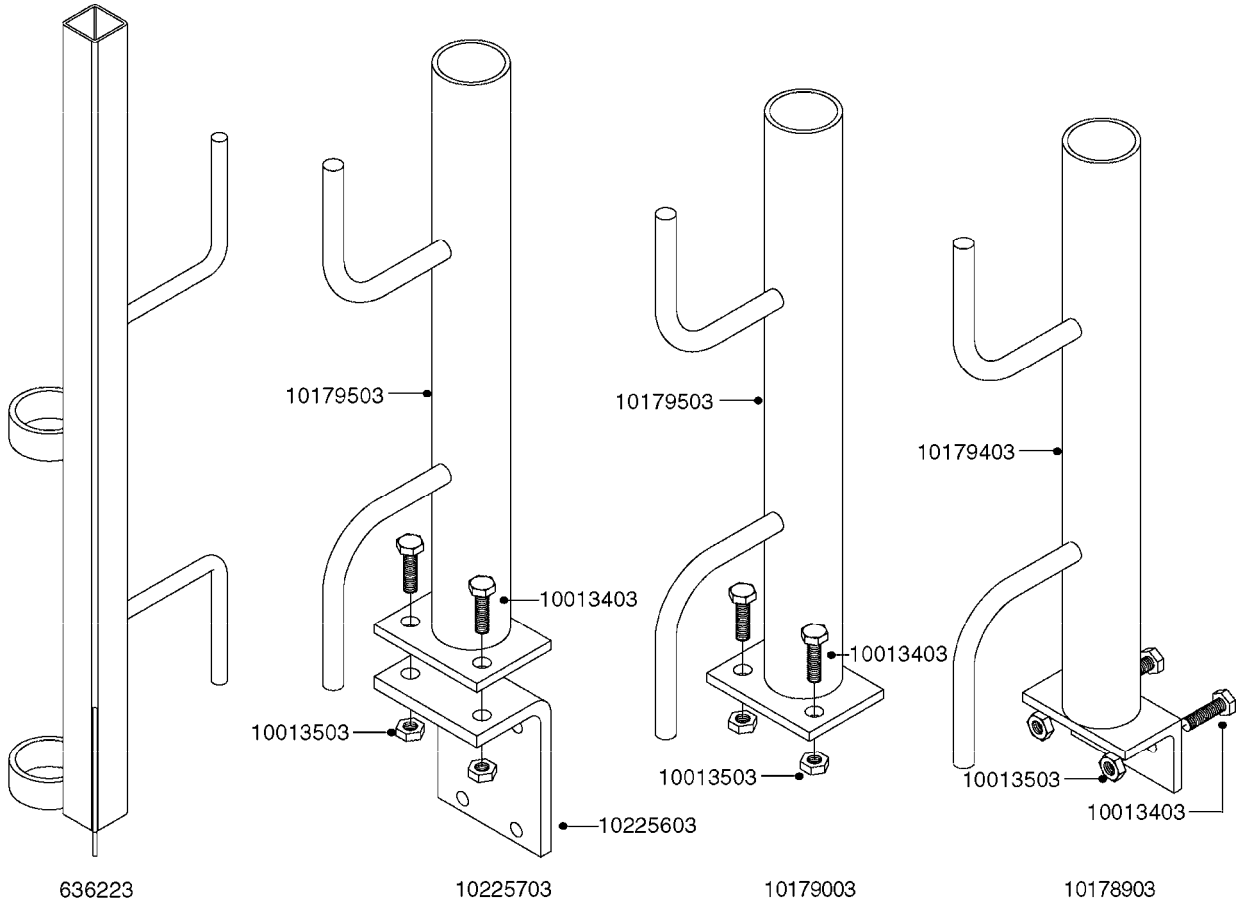

**K0520**

HOSE WRAPS  
K0520-HIN, 05:12:19

Page 1  
Date 07.02.2020 10:38

parts-n°	order qty	description
241965	1	O-RING Ø12.1 X 1.6 NITRILE
242007	1	O-RING Ø9.1 X 1.6 NITRILE
281551	1	BALL VALVE 1/2"
320084	1	FITT.DK NUT 1/2" BSP
330212	1	O-RING D19/D14X2.4 F.1/2"NUT
330326	1	O-RING D30/D24X2 F.1"NUT
330676	1	FITT.DK HB 3/8" F. 1/2" NUT
330687	1	FITT.DK HB 1/2" F. 1/2" NUT
334190	1	FITT.DK HB 1/2' F. PISTOL 60S
334533	1	CLAMP HOSE PLASTIC 3/8"
334534	1	CLAMP HOSE PLASTIC 1/2"
636223	1	POST 12 VOLT TR30
712471	1	AGITATION VALVE ASSY. ON/OFF
843196	1	SPRAY GUN KIT TYPE 60 SHORT
843197	1	HANDGUN KIT TYPE 60 LONG
10013403	1	BOLT HEX 3/8-16X1 1/4 HCS Z5
10013503	1	NUT HEX NC 3/8"
10178903	1	WRAP HOSE SIDE MOUNT PLATE
10179003	1	WRAP HOSE BOTTOM PLATE MOUNT
10179403	1	WRAP WELDMENT FOR HI101789
10179503	1	WRAP WELDMENT FOR HI101790
10225603	1	BKT.FOR HOSE WRAP MOUNT NL NK
10225703	1	WRAP HOSE BDL.BOTTOM PLATE
92701703	1	HOSE R X3/8" X300PSI WP X0012"
92702103	1	HOSE R X1/2" X300PSI WP X0012"