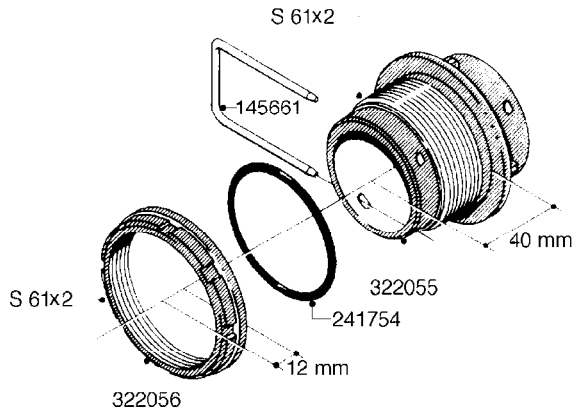

**L0080**

FITTINGS - S-53  
L0080-HIN, 12:09:17

Page 1

Date 07.02.2020 10:39

Pos.	parts-n°	order qty	description
1	145995	1	FITT.DK S-53 FORK
2	241973	1	O-RING Ø3 X 44.2 70 SHORES NITRIL NITRIL (BLACK)
2	242353	1	O-RING 3 X 44.2 VITON VITON (BROWN)
3	242109	1	O-RING D32.2x3.0 NITRIL (BLACK)
3	242354	1	O-RING D32.2X3.0 VITON VITON (BROWN)
4	322103	1	FITT.DK S-53 BULKHEAD
5	322107	1	FITT.DK S-53 BULKHEAD NUT
6	322110	1	FITT.DK S-53 ELB. 1/2" BSP
7	322352	1	FITT.DK S-53 TEE
8	334229	1	FITT.DK S-53 STR.3/4"
9	334260	1	GASKET F. S-53 BULKHEAD
10	334564	1	FITT.DK S-67 TO S-53 ADAPTER
11	391100	1	FITT.DK S-53THREAD INS.1/2"BSP
12	726463	1	FITT.DK S53 BULKHEAD W/GASKET
13	726552	1	FIT.DK S-53X90 1/2" BSP,O-RING
14	726556	1	FITT.DK S-53 HB 1/2" W/O-RING
15	726558	1	FITT.DK S53 STR. 3/4" W. ORING
16	726559	1	FITT DK. S-53 HB 1" W/O-RING
17	726568	1	FITT.DK.S-53 HB 1/2"90 W/O-RING
18	726570	1	FITT.DK S-53 ELB.3/4" W. ORING
19	726571	1	FITT.DK S-53 ELB.1", W ORING
20	726578	1	FITT.DK S53 PLUG WITH O-RING
21	728561	1	FITT.DK. S67M - S53F REDUCER