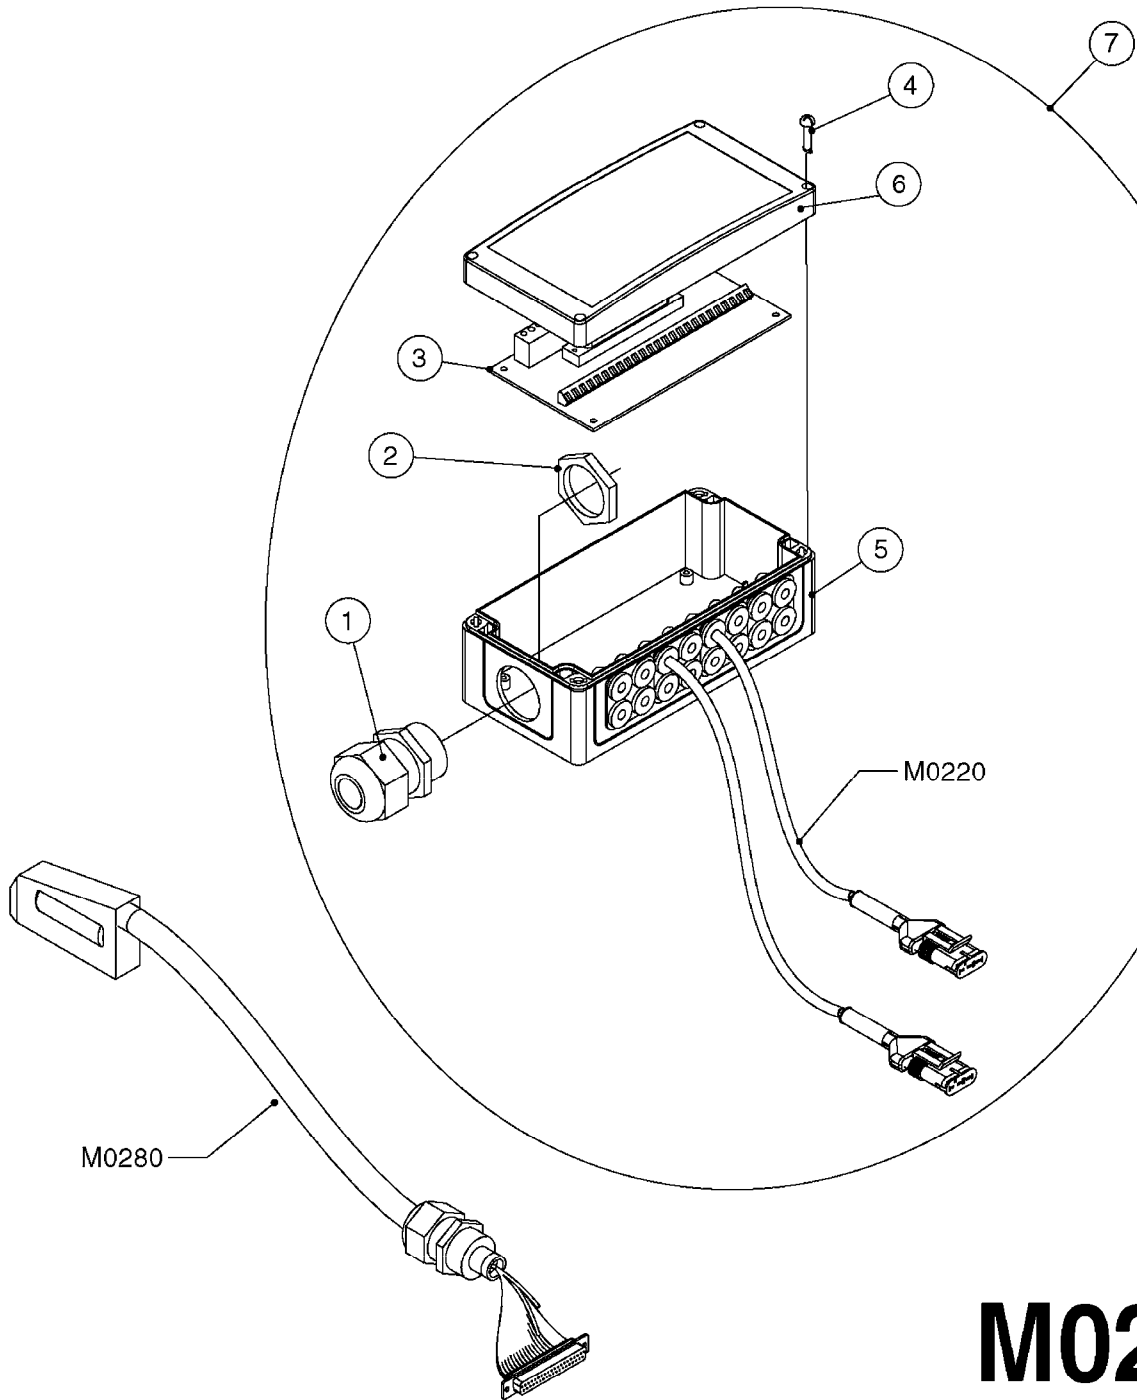

**M0220**

CABLES  
M0220-HIN, 12:05:18

Page 1  
Date 07.02.2020 10:39

Pos.	parts-n°	order qty	description
1	262150	1	SCREW ASSM.FOR D-SUB PLUG
2	26004900	1	CABLE FEM/MALE 37P L=9.5M
3	26005900	1	WIRE 37/37 POLE DAH/JOB COM
4	26006000	1	LEAD F AMP SUPERSEAL 3 WAYS L1,5M
4	26006100	1	CABLE L = 5.00M, AMP, MALE, 3P
4	26007000	1	CABLE L = 0.20M, AMP, MALE, 3P
4	26007100	1	CABLE L = 9.00M, AMP, MALE, 3P
4	26007200	1	CABLE 3POL AMP FEMALE L13M
5	26006200	1	CABLE L = 4.50M, AMP, MALE, 2P
5	26006300	1	CABLE L = 0.50M, AMP, MALE, 2P
5	26006400	1	CABLE L = 0.75M, AMP, MALE, 2P
5	26006500	1	CABLE L = 1.50M, AMP, MALE, 2P
5	26006600	1	CABLE L = 9.00M, AMP, MALE, 2P
6	26006700	1	CABLE L = 0.12M, AMP, FEMALE, 2P
7	26006800	1	CABLE L = 1.00M, AMP, FEMALE, 2P
8	26007300	1	CABLE L = 1.00M, AMP, FEMALE, 3P
9	26007400	1	CABLE L = 3.00M, AMP, EXT, 3P
9	26009800	1	CABLE L = 0.50M, AMP, EXT, 2P
10	26007500	1	CABLE FEM/FEM 15P L=3.5M
11	26016900	1	CABLE DB25M - DB25F L=8.5m
12	72450600	1	CAP F. AMP SUPER SEAL 2P PLUG
13	72450700	1	CAP F. AMP SUPER SEAL 3P PLUG
14	72450800	1	CAP F. AMP SUPER SEAL 4P PLUG