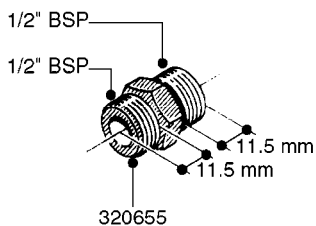

**L0030**

FITTINGS - HEXAGON NIPPLES  
L0030-HIN, 01:01:16

Page 1  
Date 07.02.2020 10:38

parts-n°	order qty	description
10015303	1	FITT.PO.HN 1.00X1.00 M1000
10425003	1	FITT.PO.HN 1.25X1.00 MCPHEE
320132	1	FITT.DK HN 1" BSP
320176	1	FITT.DK HN 3/8"X1/2" BSP
320445	1	FITT.DK HN 1/4"X3/8" BSP
320655	1	FITT.DK HN 1/2"-1/2" BSP
320692	1	FITT.DK HN 3/8'BSPX1/4'NPT
320703	1	FITT.DK HN 3/8BSP X1/2 &1/4NPT
320725	1	FITT.DK NIPPLE 3/8"-3/8" BSP
320902	1	FITT.DK HN 3/8'X 1/4' BSP
390232	1	FITT.DK HN 1-1/2' X 1-1/4' BSP
390276	1	FITT.DK HN 1'BSP