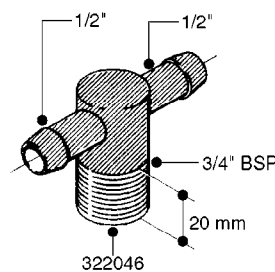

L0050

parts-n°	order qty	description
242594	1	O-RING D14 X 1.78 SCH.70-EPDM
320294	1	FITT.DK TEE 3/8X3/8HB X1/2"BSP
320305	1	FITT.DK HB 3/4'- 3/4' BSP
320386	1	FITT.DK TEE 3/8X3/8HB X3/8"BSP
320397	1	FITT.DK ELB 3/8"HB X 3/8" BSP
320401	1	FITT.DK TEE 1/2X1/2HB X1/2"BSP
320412	1	FITT.DK TEE 1/2X1/2HB X3/8'BSP
320423	1	FITT.DK ELB 1/2'HB X 3/8' BSP
320891	1	FITT.DK HB 3/8'- 3/8' BSP
320972	1	FITT.DK HB 5/16'- 1/4' BSP
322046	1	FITT.DK TEE 1/2X1/2HB X3/4'BSP
322048	1	FITT.DK TEE 3/4X3/4HB X3/4'BSP
330595	1	O-RING D24.6/D20X2.1 -3/4"
333137	1	FITT.DK CONN.1/2" F.NOZZ. DOUB
333141	1	FITT.DK CONN.1/2" F.NOZZ.SING
334041	1	FITT.DK CONN.3/4' F.NOZZ. SING
334042	1	FITT.DK CONN.3/4' F.NOZZ. DOUB
334195	1	FITT.DK ELB. 3/4"HB X 3/4"HB
10012103	1	FITT.PO.HB 1.25X1.50 IMB1012
10014003	1	FITT.PO.HB 1.25X1.25 IMB1010
10036903	1	FITT.PO.HB 1.50X1.50 IMB1212
28019303	1	FITTING HB ELB 3/4NPT-3/4HOSE
61016500	1	HOSE TAIL 3/4" 90°+RG CAP 3/4"
72026700	1	NOZZLE TUBE ADAPTER W/O-RING