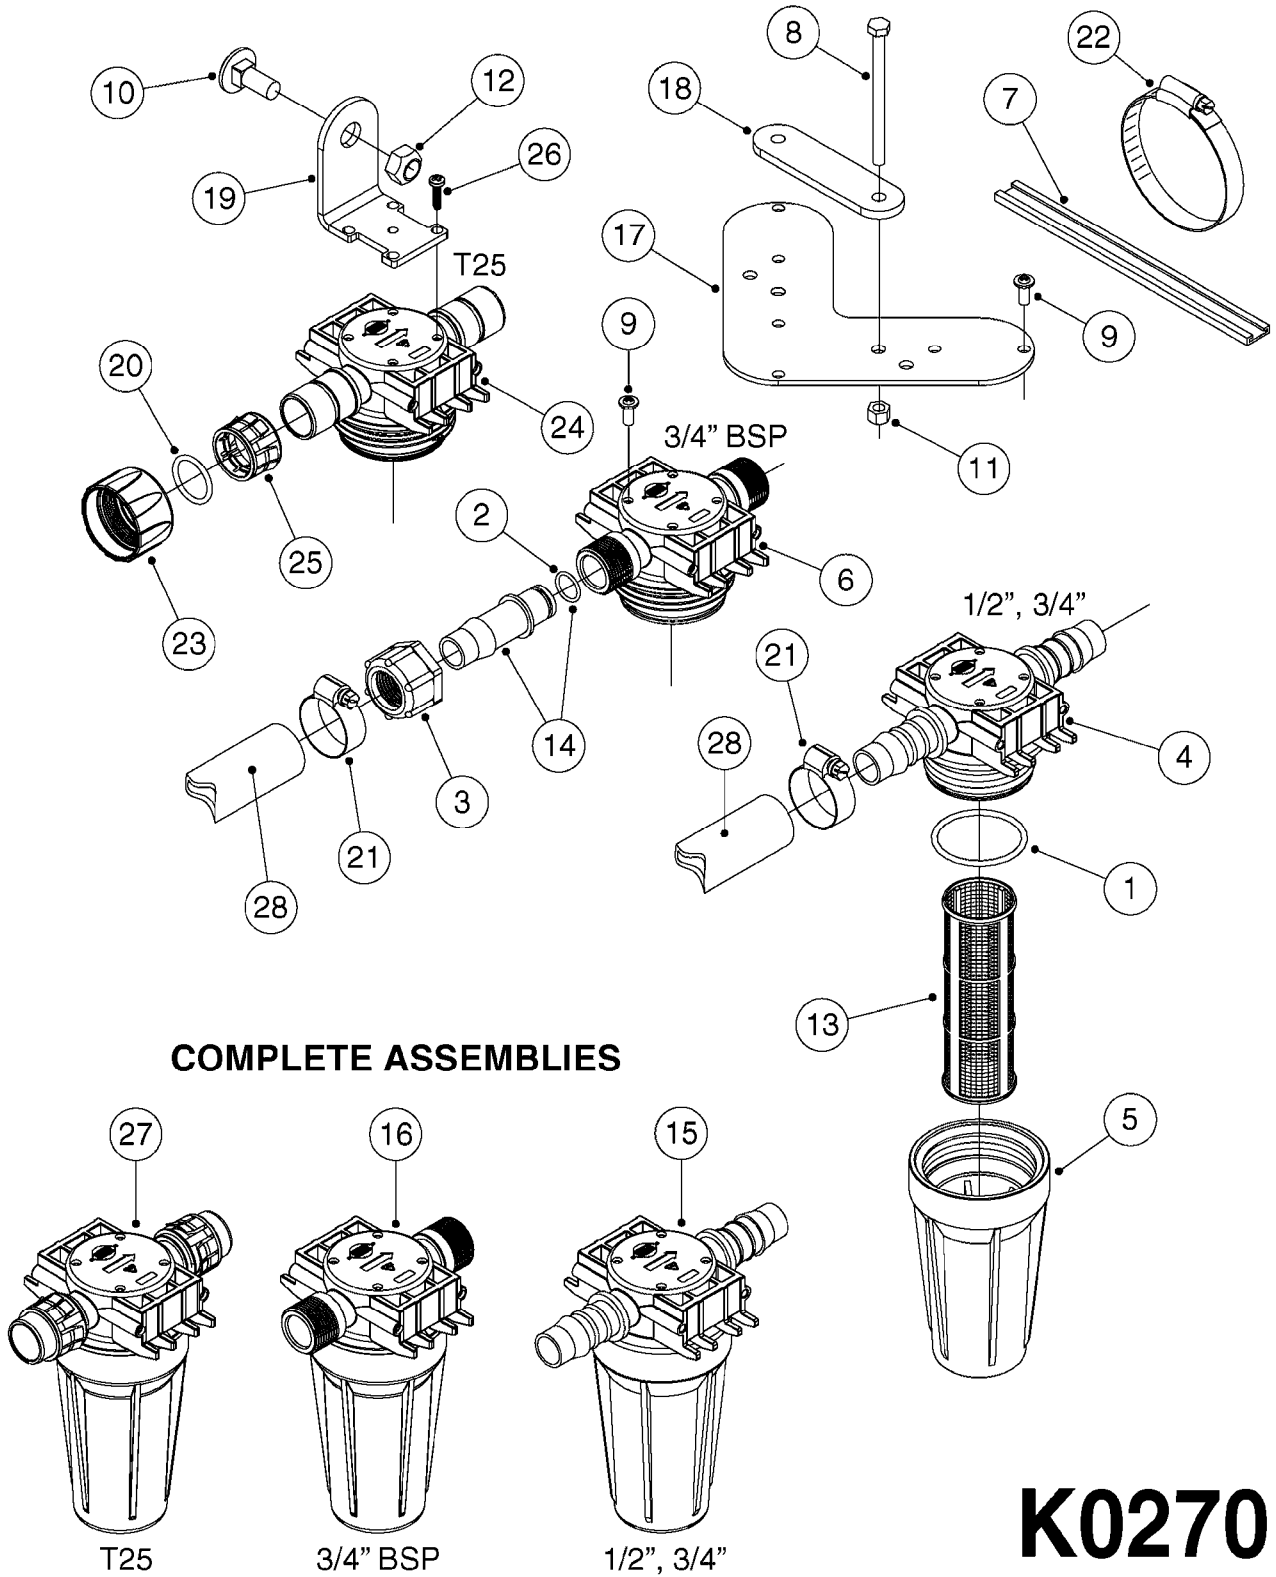

Pos.	parts-n°	order qty	description
1	240925	1	O-RING D49.5X3 NITRIL
2	242594	1	O-RING D14 X 1.78 SCH.70-EPDM
3	320283	1	FITT.DK NUT 3/4"BSP
4	322241	1	FILTER HOUSING W.3/4' BARBS
4	322249	1	FILTER HOUSING W.1/2' BARBS
5	322242	1	FILTER BOWL / IN-LINE
6	322250	1	FILTER HOUSING W.3/4"BSP THRD
7	341291	1	RUBBER HOSE CLAMP COVER 130MM
7	341292	1	RUBBER HOSE CLAMP COVER 180MM
8	410605	1	BOLT HEX 8.8 DEL M6X80
9	440673	1	SCREW F.PLASTIC 5X12 SS
10	440737	1	BOLT CARRIAGE M10x25 SS
11	460261	1	NUT HEX M6X1.00 LOCK DIN985 A2 SS
12	460423	1	NUT HEX M10X1.50 LOCK DIN985A2 SS
13	615443	1	FILTER ELEM.50 MESH BLUE
13	615444	1	FILTER ELEM.80 MESH RED
13	615445	1	FILTER ELEM.100 MESH YELLOW
14	716236	1	FITT.DK HB 1/2" ASSY. F. 3/4"
14	724621	1	FITT.DK HB 3/4"ASSY F.3/4" NUT
15	845205	1	FILTER IN-LINE 1/2' 50 MESH
15	845208	1	FILTER IN-LINE 3/4' 50 MESH
15	845209	1	FILTER IN-LINE 3/4' 80 MESH
15	845210	1	FILTER IN-LINE 3/4" 100 MESH
16	845218	1	FILTER IN-LINE 3/4'50 MESH OML
16	845219	1	FILTER IN-LINE 3/4'80 MESH OML
17	16022203	1	PLATE 3.0 X 55 X 196
18	16022403	1	BRACKET 60MM TUBE
19	16321500	1	LINE FILTER BRACKET, TDZ/DDZ
20	24263000	1	O-RING Ø24.4 X 3.1 NITRIL SH70
21	28029903	1	CLAMP HOSE GEAR P3/4"-S1" 6712
22	28047103	1	CLAMP HOSE GEAR 50 X 50 6740
22	28047203	1	CLAMP HOSE GEAR 60 X 80 6756
23	32239700	1	FITT.DK NUT T25
24	32239800	1	FITT.DK IN-LINE FILTER TOP T25
25	33515500	1	FITT.DK NUT LOCK RING T25
26	44076200	1	SCREW WN5451 5X16 SS TORX
27	72700600	1	FILTER IN-LINE 80 MESH, T25
28	92702103	1	HOSE R X1/2" X300PSI WP X0012"
28	92703203	1	HOSE R X3/4" X300PSI WP X0012"