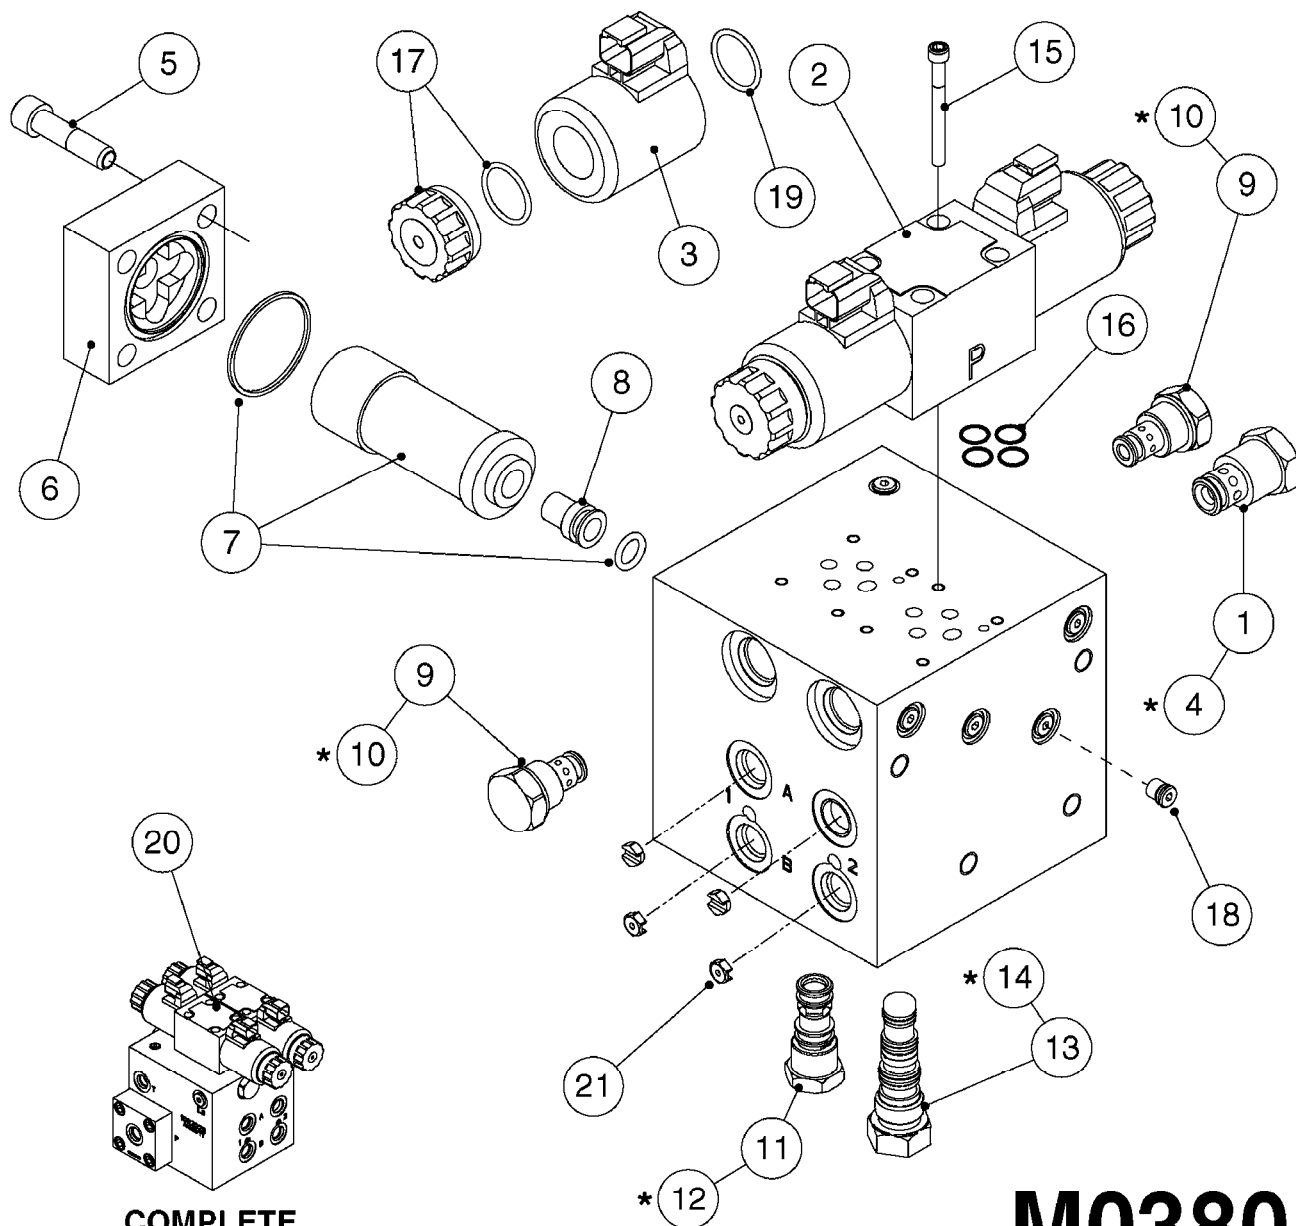

**COMPLETE
ASSEMBLY**

*SEAL KITS

M0380

NORAC VAR. RATE VALVE UC4/UC5
M0380-HIN, 30:04:19

Page 1

Date 07.02.2020 10:39

Pos.	parts-n°	order qty	description
1	28049403	1	NORAC CHECK VALVE
2	28055803	1	NORAC SOLENOID - DEUTSCH CONN.
3	28056503	1	COIL, NORAC, PROP, DEUTSCH
4	28066903	1	NORAC SEAL KIT F.28049403
5	28067103	1	NORAC HEX CAPSCREW 3/8X1-1/4"
6	28067203	1	NORAC FILTER CAP - 4 BOLT
7	28067303	1	KIT FILTER NORAC UC5 106285
8	28067403	1	NORAC VALVE FILTER INSERT
9	28067503	1	NORAC CHECK VALVE C-8-2
10	28067603	1	NORAC SEAL KIT F.28067503
11	28067703	1	NORAC CHECK VALVE C-8-3
12	28067803	1	NORAC SEAL KIT F.28067703
13	28067903	1	NORAC CHECK VALVE C-8-4
14	28068003	1	NORAC SEAL KIT F.28067903
15	28068103	1	NORAC HEX CAPSCREW 10-24X2 SS
16	28068203	1	NORAC O-RING F.SOLENOID VALVE
17	28074903	1	NORAC COIL NUT AND O-RING
18	28089903	1	NORAC PLUG#2 SAE ZERO-LEAK
19	28103603	1	O-RING SOLENOID BODY SEAL NORAC
20	78216100	1	NORAC VALVE BLOCK COMP, DEUTSCH CON.
21	78603300	1	NORAC ONE WAY ORIFICE, .047"