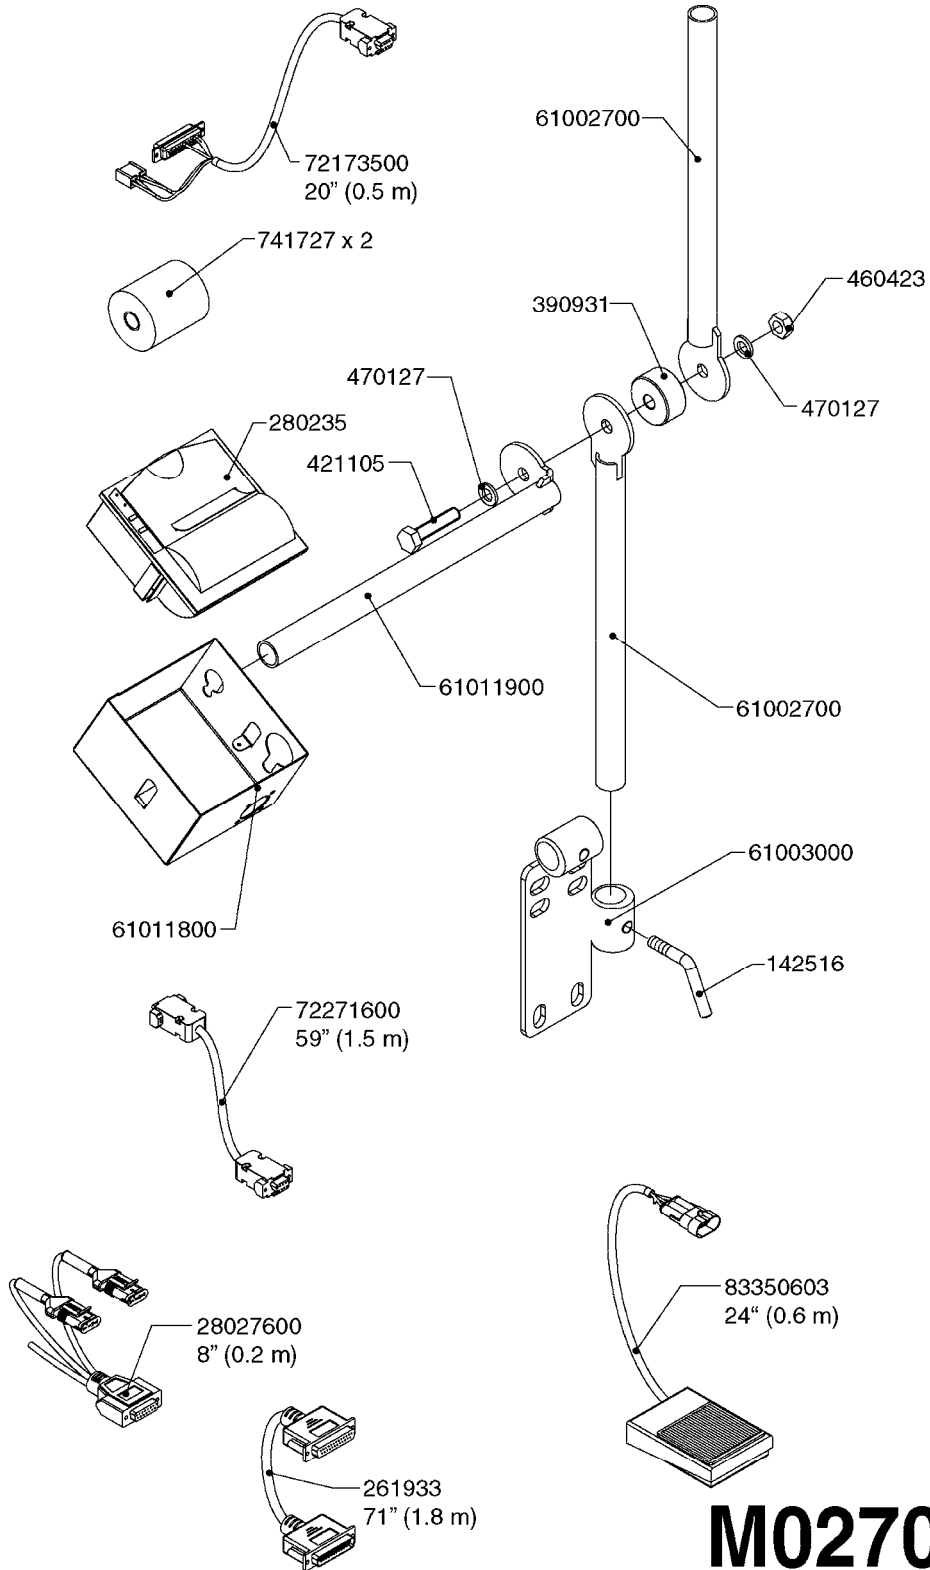

\*Included with (1) box complete

**M0250**

JOB COM AND BREAK OUT  
M0250-HIN, 01:02:17

Page 1  
Date 07.02.2020 10:39

Pos.	parts-n°	order qty	description
1	391095	1	BOX COMPL. 300X300X135 DRILLED
2	440673	1	SCREW F.PLASTIC 5X12 SS
3	16132400	1	PLATE 1.5X270X270/JOB COMPUTER
4	26004600	1	PLUG F.DRILLED HOLE 21MM
5	26004700	1	PG13.5 BUNG
6	26005100	1	CONNECTOR FOR PCB, PLASTIC
7	26005500	1	PCB BREAKOUT BOX EL BOX CM"05"
8	26013800	1	CABLE HC6500 JOB COM TO CABIN
9	26029200	1	DAH PCB F. JOB COM NCM '09
10	26052700	1	JOB COM PCB ASSY HW3.1
10	72369300	1	JOB COM PCB NCM44/6600 REFURB.
11	28048600	1	FULE 15A ATOF SERIES
12	28091400	1	FINGER SCREW F.BOX 300X300X135