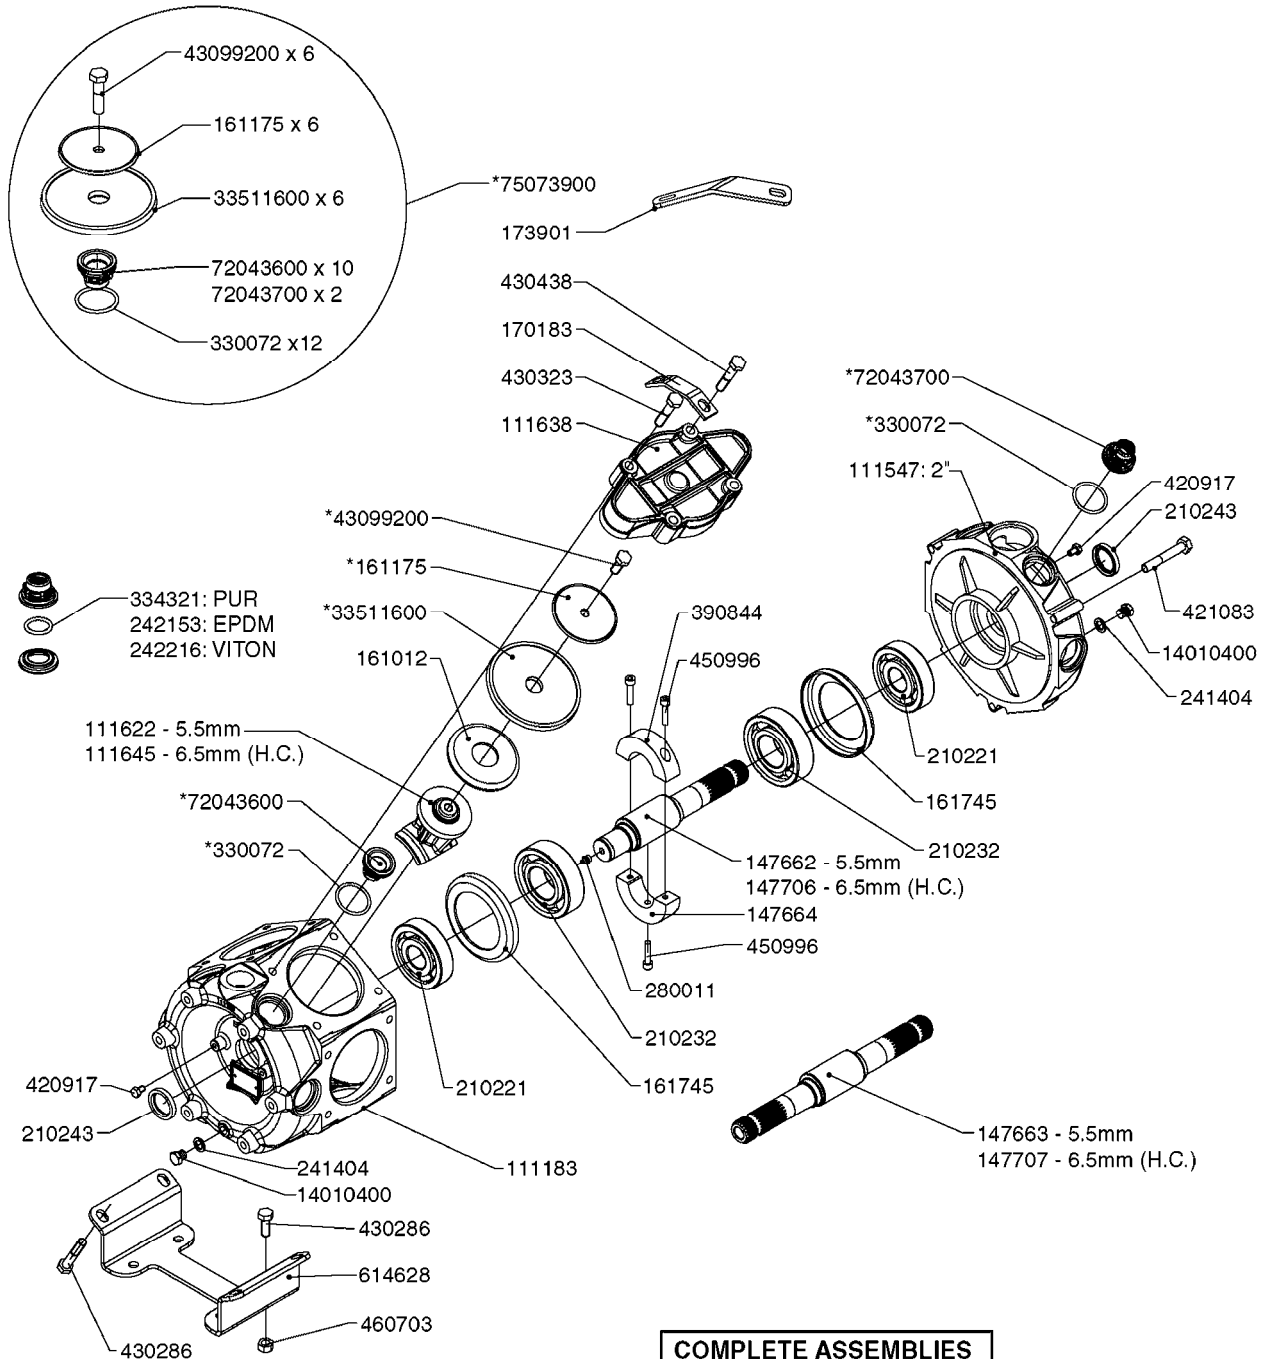

**A0330**

PUMP - 463 W/ MOUNTING BASE  
A0330-HIN, 01:01:16

Page 1

Date 07.02.2020 10:37

parts-n°	order qty	description
111183	1	PUMP CASTING 460-463 (PAINTED)
111547	1	PUMP FRONT 460-463-2' (PAINT)
111623	1	CONNECTING ROD 463/10MM
111624	1	CONNECTING ROD 463/12MM
111638	1	VALVE COVER 463 HC+1000 VERS.
143577	1	CRANK SHAFT F.363/462/463-10mm
147097	1	CRANK SHAFT 363-463/10 THROUGH
147571	1	CRANK SHAFT F.463-12mm
147688	1	CRANK SHAFT 462/12 THROUGH
161012	1	DIAPHRAGM BACKING DISC F. 463
161175	1	DIAPHRAGM DISC 463/464 PUMP
161745	1	METAL SPACER F.363/463
173901	1	LIFT STRAP F.PUMP 463
210221	1	BEARING BALL 6407
210232	1	BEARING BALL 6310
210243	1	SEAL OIL 35 X 47 X 7
241404	1	DOWTY SEAL 1/4"
242153	1	O-RING D26X4 EPDM
242216	1	O-RING VITON F/1202/1302/462
280011	1	GREASE NIPPLE 1/8' SAE H TR
330072	1	O-RING D53.5/D45.5X4
331192	1	SPACER, MODEL 361/363
334321	1	O-RING POLY. 34.0x26.0x4.0
421083	1	BOLT HEX 8.8 DEL M10X65
430286	1	BOLT HEX 8.8 DEL M12X30 FT
430323	1	BOLT HEX 8.8 DEL M12X60
430438	1	BOLT HEX 8.8 DEL M12X65
460703	1	NUT HEX M12X1.75 LOCK DIN985A2 SS
614628	1	FOOT F. 46X PUMP, RED
821587	1	PUMP 463/10 THROUGH SHAFT TWNF
14010400	1	PLUG 1/4" BSP
33511600	1	DIAPHRAGM PUMP 463/464 PUMP PUR
43099200	1	BOLT HEX SS M12 X 30 DIN933 A4
72043600	1	VALVE FOR 462/463
72043700	1	VALVE FOR 462/463 W.VENT HOLE
75073900	1	PUMP KIT 460/463 "06"
82166300	1	PUMP 464-12-MED-2-540
82168700	1	PUMP 464-12 540 OFFSET PORTS