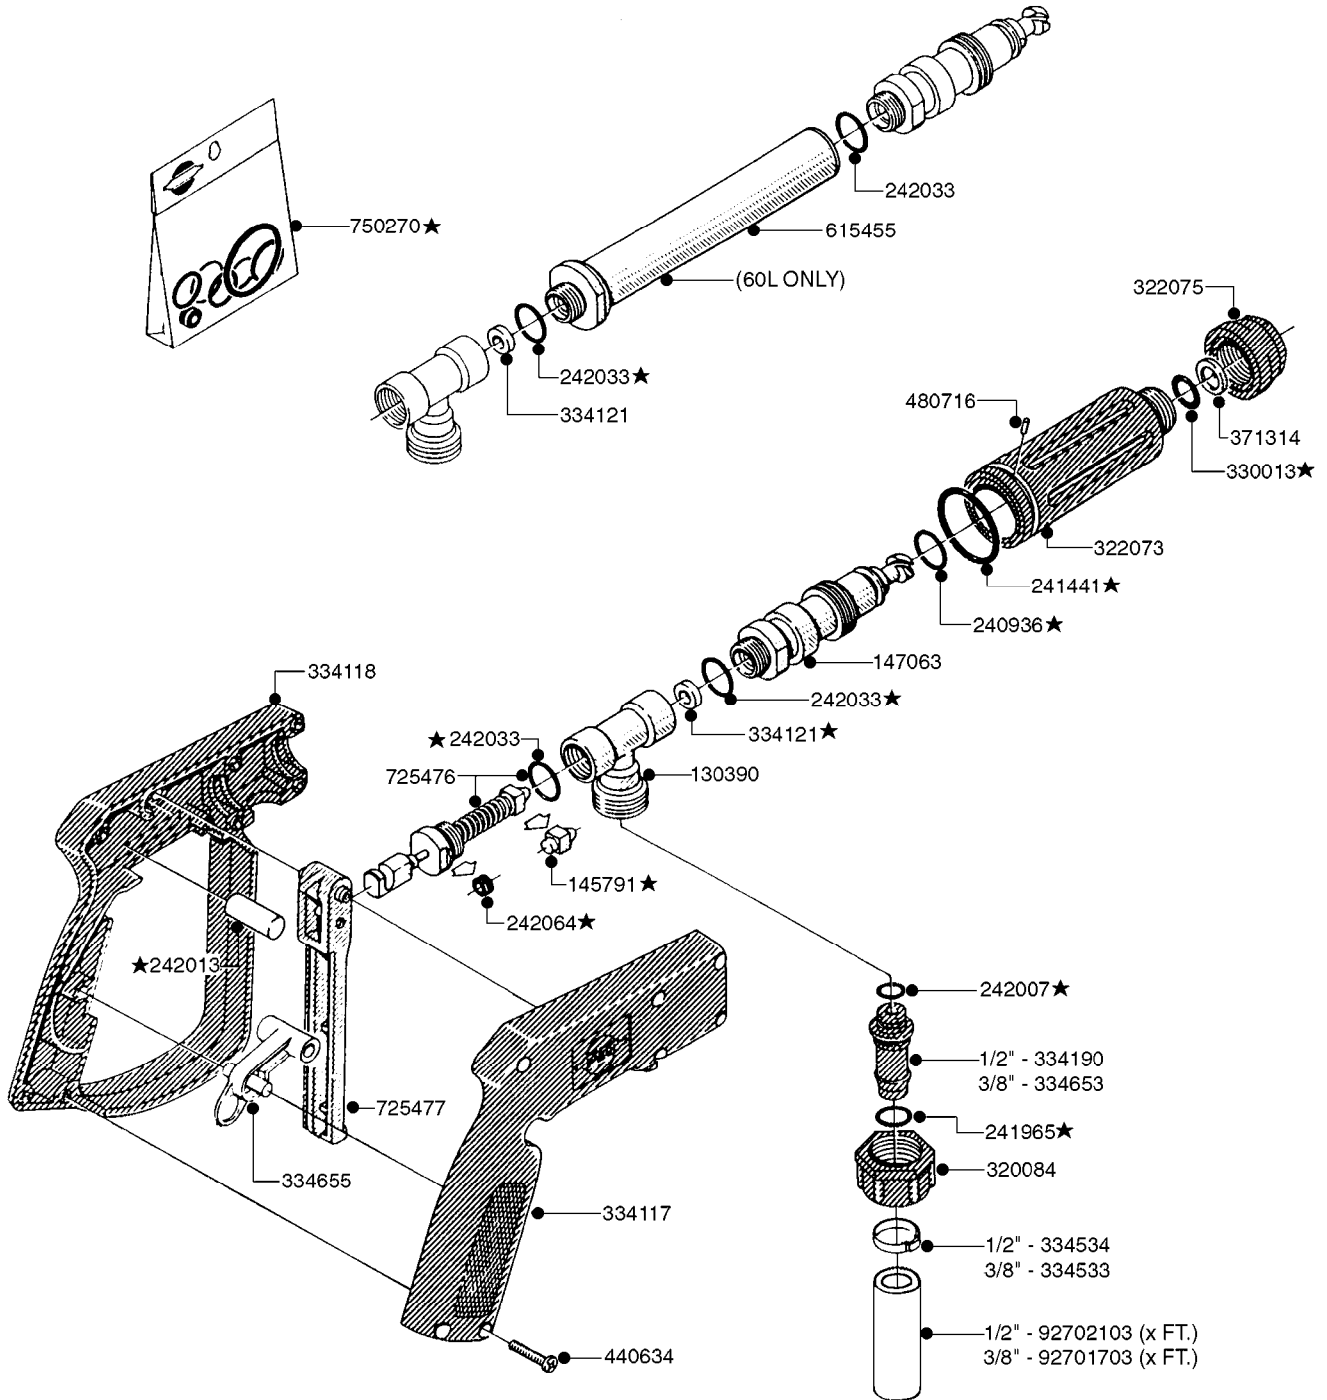

COMPLETE ASSEMBLY:
843197 - 60L
843196 - 60S

COMPLETE ASSEMBLIES
WHOLEGOODS ITEMS

K0480

HANDGUN TYPE 60S/60L POST 95
K0480-HIN, 01:01:16

Page 1

Date 07.02.2020 10:38

parts-n°	order qty	description
130390	1	TEE 3/8'X 1/2' BSP F.TYPE 60S
145791	1	CONE FOR ON/OFF
147063	1	SWIRL F.SPRAY GUN TYPE 60
240936	1	O-RING D13.3X2.4 NITRIL
241441	1	O-RING D29.3X3
241965	1	O-RING Ø12.1 X 1.6 NITRILE
242007	1	O-RING Ø9.1 X 1.6 NITRILE
242013	1	SPRING RUBBER F/TRIGGER
242033	1	O-RING Ø14.1 X 1.6 NITRILE
242064	1	SLEEVE RUBBER 3X8X4MM
320084	1	FITT.DK NUT 1/2" BSP
322073	1	HOUSING F.SWIRL TYPE 60S H.G.
322075	1	HOUSING F. NOZZLE
330013	1	O-RING 2.5 X 10 PUR
334117	1	HANDLE PIECE RIGHT F.60S/60L
334118	1	HANDLE PIECE LEFT F.60S/60L
334121	1	SEAT FOR ON-OFF TYPE
334190	1	FITT.DK HB 1/2' F. PISTOL 60S
334533	1	CLAMP HOSE PLASTIC 3/8"
334534	1	CLAMP HOSE PLASTIC 1/2"
334653	1	FITT.DK HB 3/8' F.HANDGUN
334655	1	TRIGGER SAFETY F.60S/60L GUN
371314	1	NOZZLE CERAMIC 1099-20
440634	1	SCREW 5/8"
480716	1	PIN D3X6 STAINLESS
615455	1	TUBE F.LANCE TYPE 60L
725476	1	SPINDLE
725477	1	TRIGGER
750270	1	GASKET KIT F.SPRAY GUN
843196	1	SPRAY GUN KIT TYPE 60 SHORT
843197	1	HANDGUN KIT TYPE 60 LONG
92701703	1	HOSE R X3/8" X300PSI WP X0012"
92702103	1	HOSE R X1/2" X300PSI WP X0012"