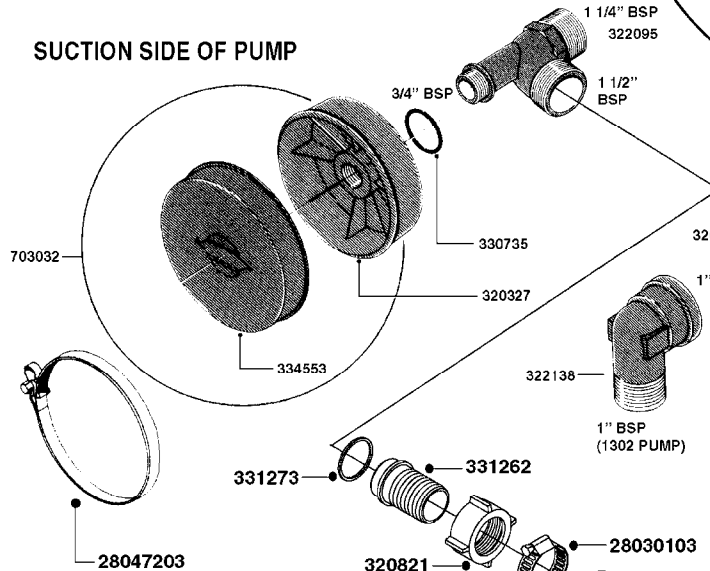

SUCTION SIDE OF PUMP

TO CONTROLS

FROM TANK