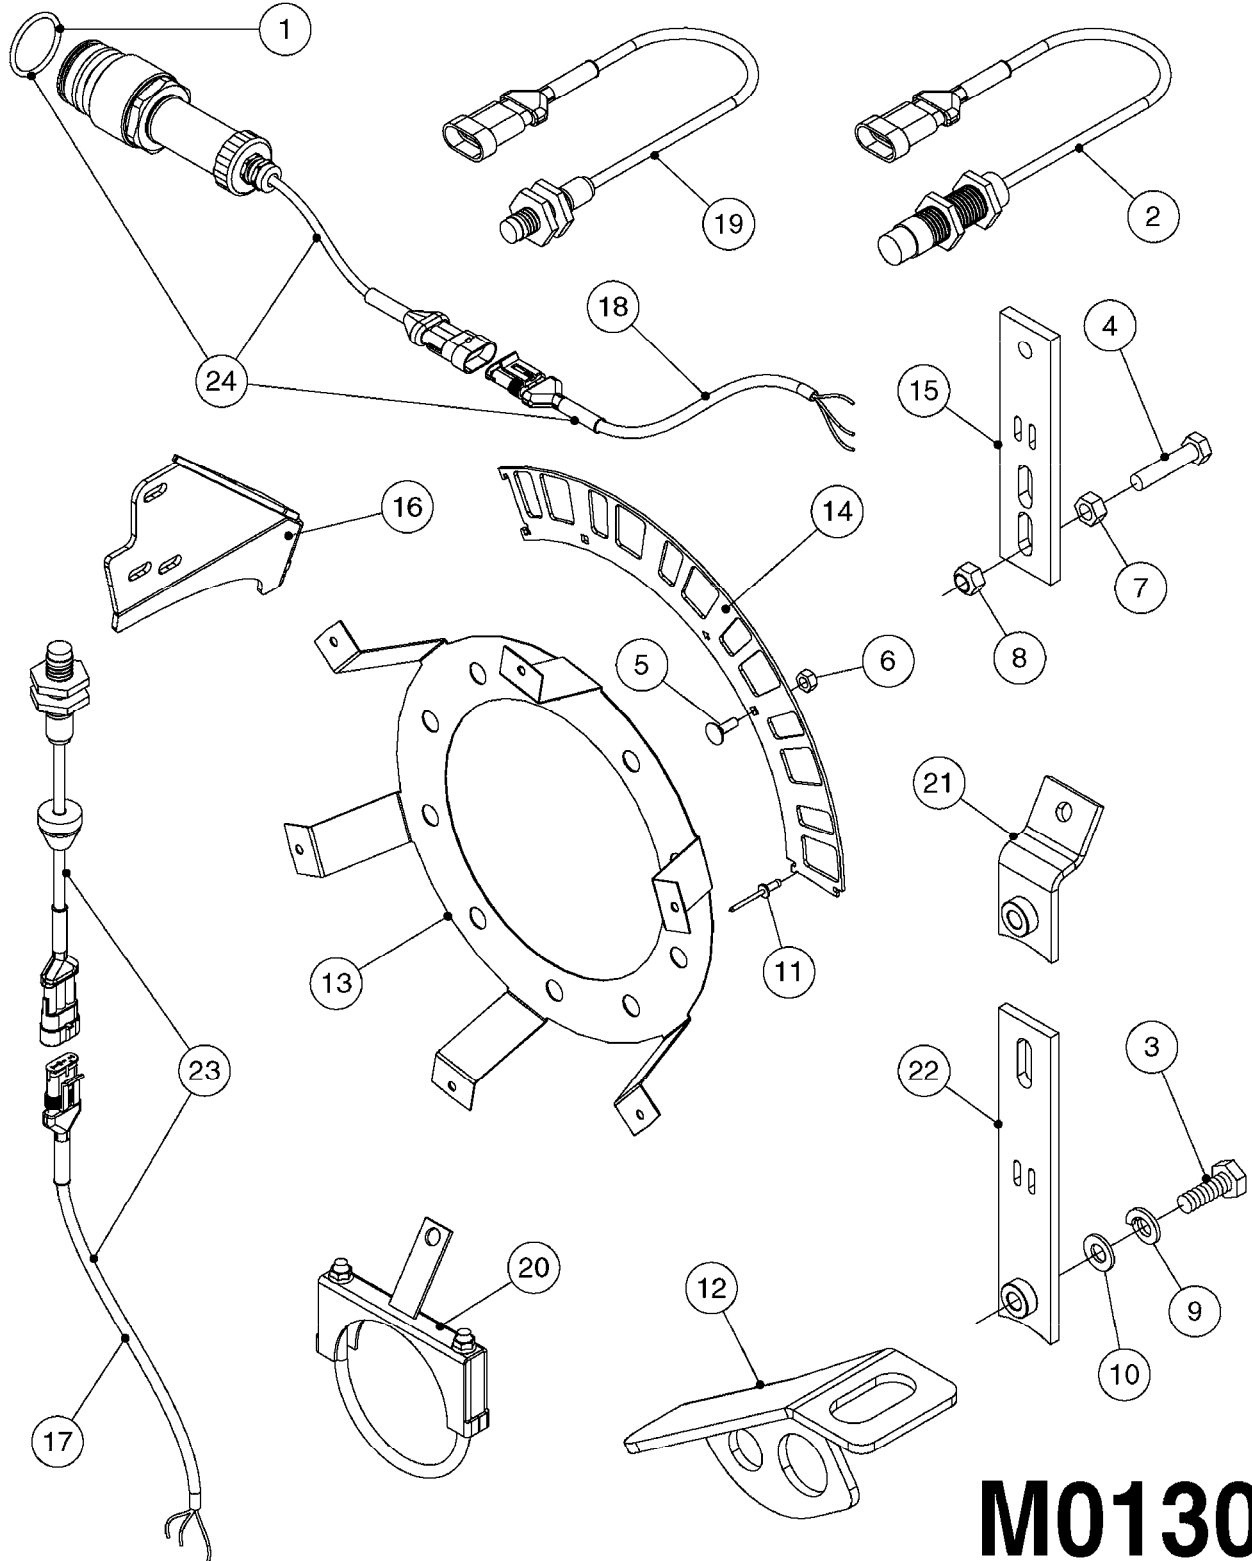

M0130

COMMON SENSORS AND BRACKETS
M0130-HIN, 12:12:16

Page 1
Date 07.02.2020 10:39

Pos.	parts-n°	order qty	description
1	242354	1	O-RING D32.2X3.0 VITON
2	285855	1	SENSOR INDUCTIVE M18 W/WIRE
3	430286	1	BOLT HEX 8.8 DEL M12X30 FT
4	430870	1	BOLT HEX 8.8 DEL M12X55 FT
5	440695	1	BOLT CARRIAGE M8X25
6	460143	1	SELF LOCK NUT M8 SST A2 DIN985
7	460386	1	NUT HEX M12X1.75
8	460703	1	NUT HEX M12X1.75 LOCK DIN985A2 SS
9	470466	1	WASHER D21.1/D12.2X2.5 LOCK
10	471127	1	WASHER, M12, Ø24/13X24X2.5 SS
11	480804	1	RIVET Ø4.8x14.5
12	16020300	1	BRACKET FOR SPEED SENSOR
13	16094703	1	WHEEL SENSOR MT BKT
13	16182403	1	BRACKET, SPEED RING, PRESIDIO
14	16138203	1	SPEED SENSOR RING NCM 2009 1/3
15	16138403	1	PLATE F. SPEED SENSOR
16	16182303	1	BRACKET, SPEED SENSOR, PR
17	26006100	1	CABLE L = 5.00M, AMP, MALE, 3P
18	26007100	1	CABLE L = 9.00M, AMP, MALE, 3P
19	28047500	1	INDUCTIV SENSOR M12 L1M
20	61000603	1	SPEED SNS MNT CLAMP F/DLS 4.5"
21	61010703	1	SPEED SENSOR BKT NCM NON-S OLD
22	61015803	1	SPEED SENSOR BKT NCM 2010
23	72050100	1	TWIN RPM SENSOR HN
24	72534000	1	TANK LEVEL ELEC SENSOR KIT 9M