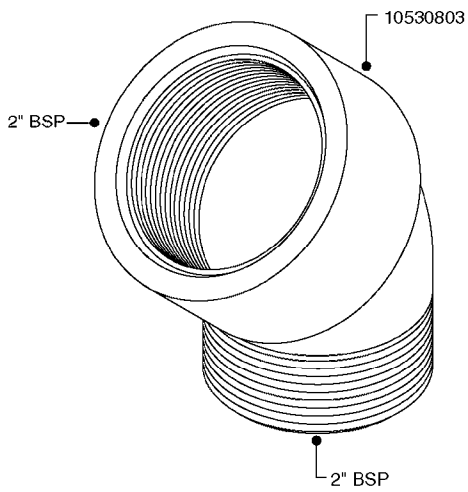

**L0030**

FITTINGS - HEXAGON NIPPLES  
L0030-HIN, 01:01:16

Page 1  
Date 07.02.2020 10:38

parts-n°	order qty	description
10015303	1	FITT.PO.HN 1.00X1.00 M1000
10425003	1	FITT.PO.HN 1.25X1.00 MCPHEE
320132	1	FITT.DK HN 1" BSP
320176	1	FITT.DK HN 3/8"X1/2" BSP
320445	1	FITT.DK HN 1/4"X3/8" BSP
320655	1	FITT.DK HN 1/2"-1/2" BSP
320692	1	FITT.DK HN 3/8'BSPX1/4'NPT
320703	1	FITT.DK HN 3/8BSP X1/2 &1/4NPT
320725	1	FITT.DK NIPPLE 3/8"-3/8" BSP
320902	1	FITT.DK HN 3/8'X 1/4' BSP
390232	1	FITT.DK HN 1-1/2' X 1-1/4' BSP
390276	1	FITT.DK HN 1'BSP