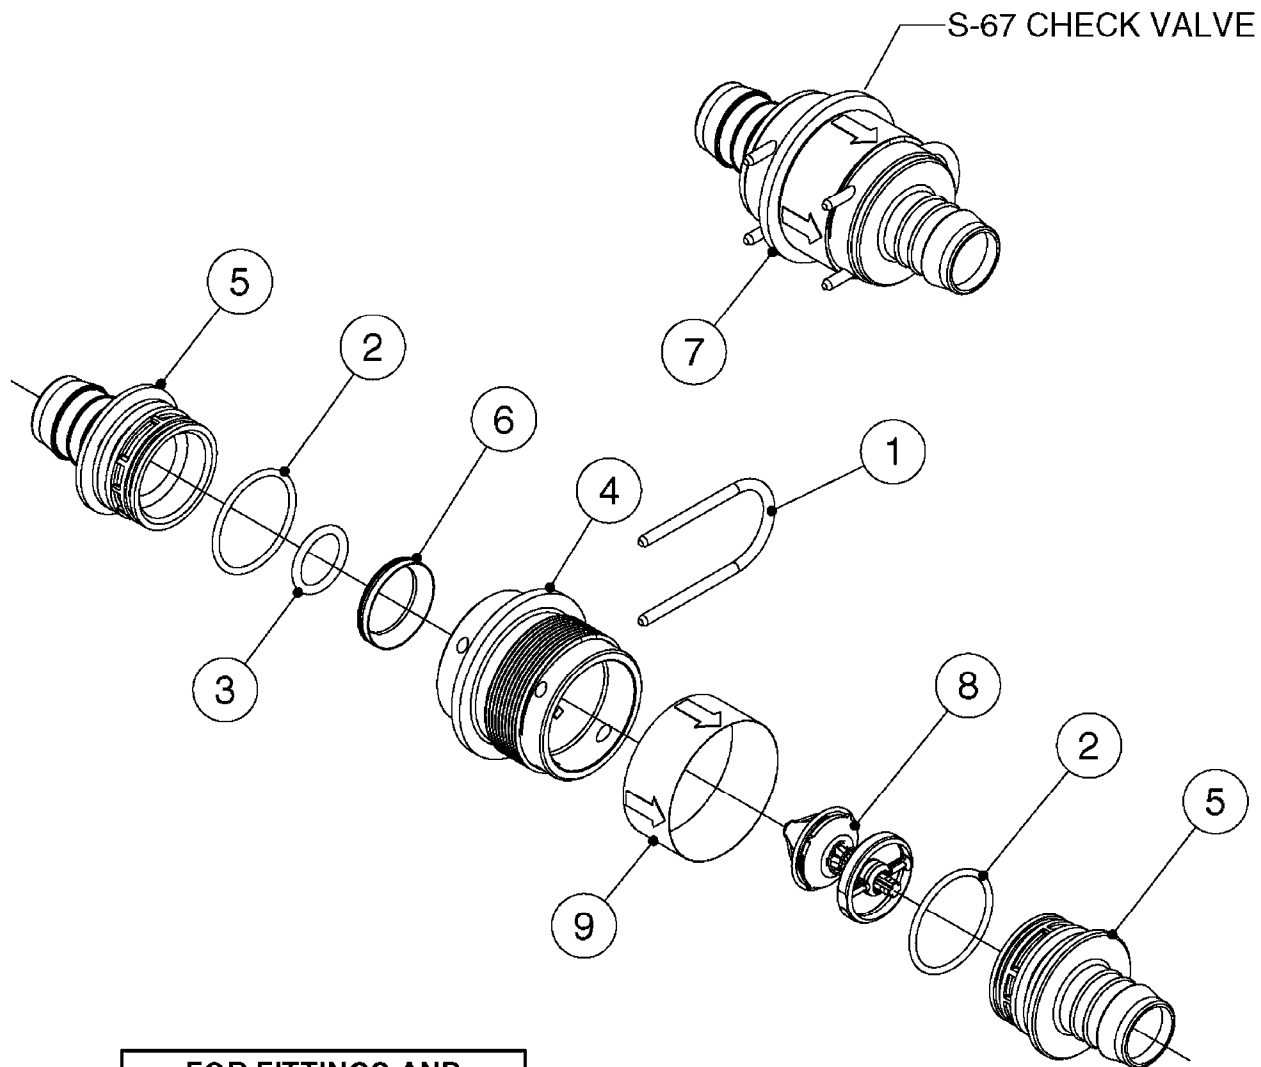

FOR FITTINGS AND
HOSES, SEE SECTION L

B0630

CHECK VALVES - S67
B0630-HIN, 31:07:19

Page 1

Date 07.02.2020 10:38

Pos.	parts-n°	order qty	description
1	145996	1	FITT.DK S-67 FORK
2	241973	1	O-RING Ø3 X 44.2 70 SHORES NITRIL
2	242353	1	O-RING 3 X 44.2 VITON
3	242504	1	O-RING D35x2 NITRIL
4	322104	1	FITT.DK S-67 BULKHEAD
5	334231	1	FITT.DK S-67 STR.1"
5	334232	1	FITT.DK S-67 STR.1-1/4"
5	334444	1	FITT.DK S-67 STR.1-1/2" PVC
6	14103100	1	SEAT F.CHECK VALVE D40.8 2010
7	70063603	1	VALVE, CHECK S67 1-1/2"
			COMPLETE IN-LINE CHECK VALVE FOR 1-1/2" HOSE
7	72001803	1	CHCK VLV,S67, 2 X 1" HB
			COMPLETE IN-LINE CHECK VALVE FOR 1" HOSE
7	72206600	1	CHCK VLV,S67, 2 X 1.25" HB
			COMPLETE IN-LINE CHECK VALVE FOR 1-1/4" HOSE
8	72089900	1	CHECK VALVE S67 SUBASMBLY.2001
9	97800500	1	DECAL 230X28 BLACK ARROW