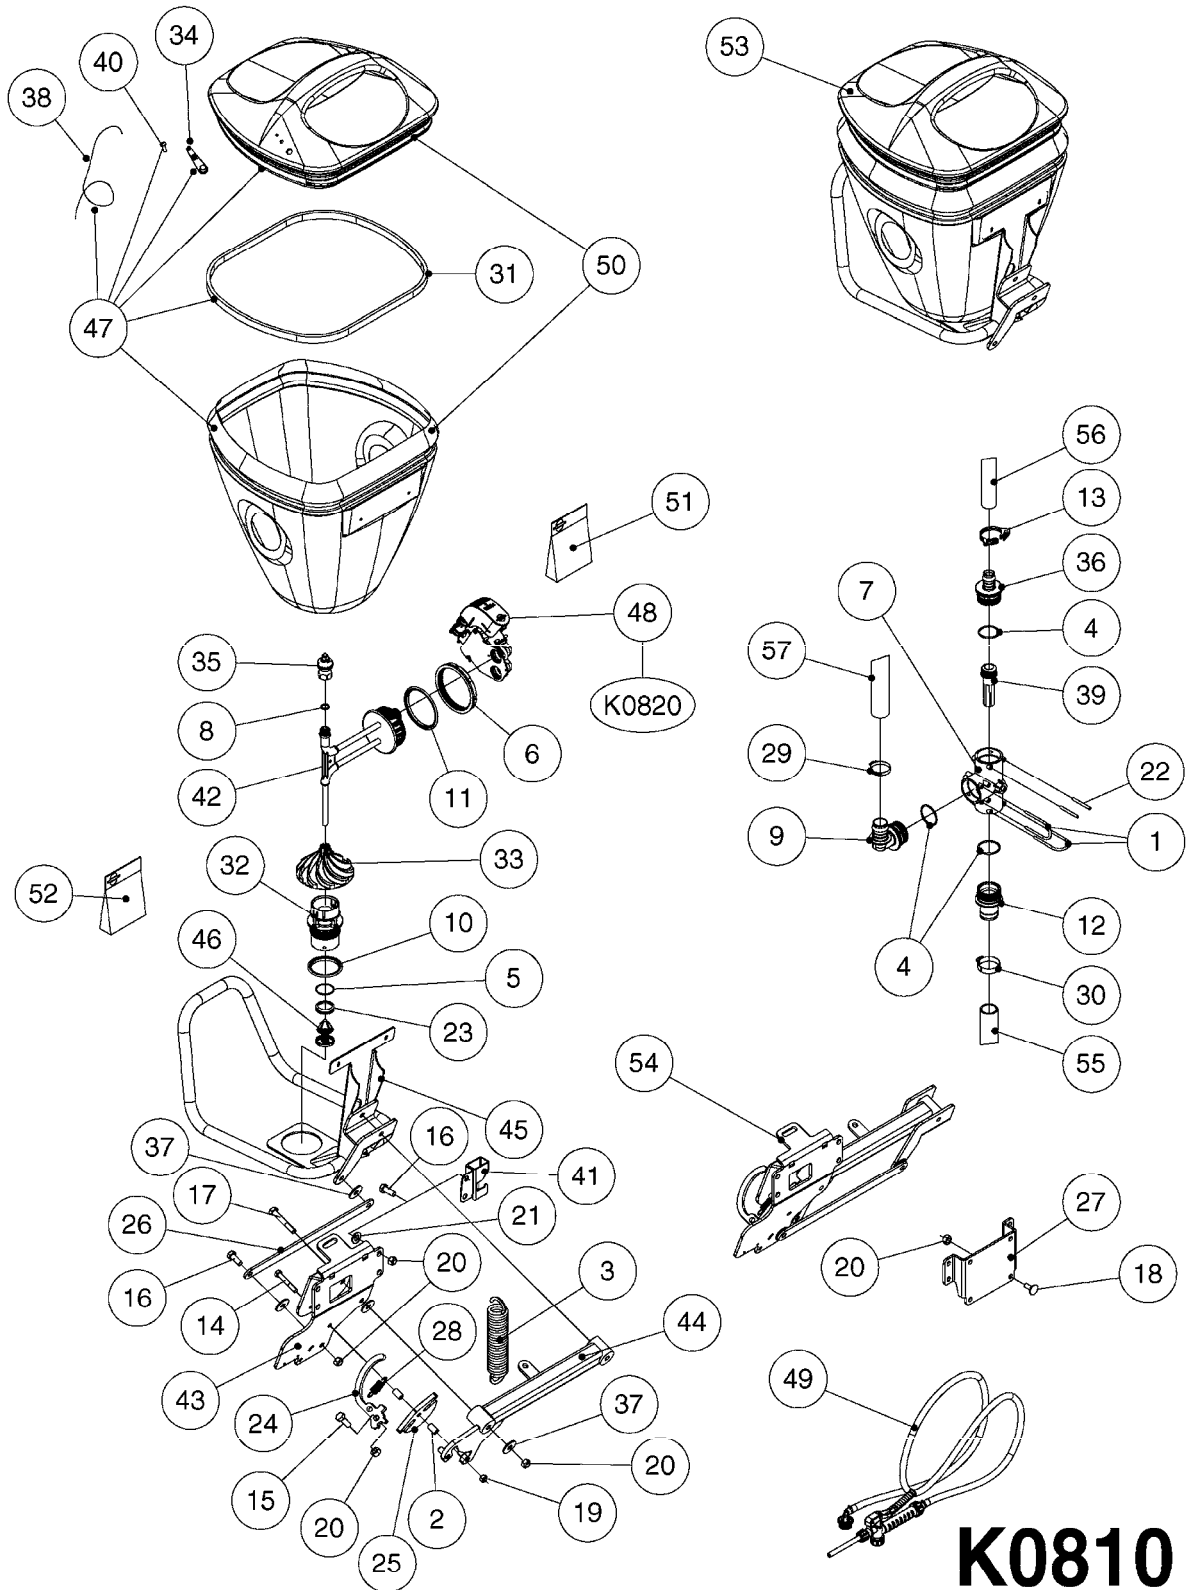

K0810

TURBOFILLER
K0810-HIN, 25:04:19

Page 1

Date 07.02.2020 10:38

Pos.	parts-n°	order qty	description
1	145996	1	FITT.DK S-67 FORK
2	146312	1	BUSHING D13.0/D10.0X22MM
3	220929	1	DRAW SPRING D45.0/7.0-240.0
4	242353	1	O-RING 3 X 44.2 VITON
5	242504	1	O-RING D35x2 NITRIL
6	322109	1	FITT.DK S-93 BULKHEAD NUT
7	322224	1	FITT.DK S-67 TEE
8	330212	1	O-RING D19/D14X2.4 F.1/2"NUT
9	334244	1	FITT.DK S-67 ELB.1-1/4"
10	334261	1	GASKET F. S-67 BULKHEAD
11	334262	1	GASKET F.S-93 BULKHEAD
12	334444	1	FITT.DK S-67 STR.1-1/2" PVC
13	334680	1	CLAMP HOSE PLASTIC 1"
14	421222	1	BOLT HEX 8.8 DEL M10X75 FT
15	430286	1	BOLT HEX 8.8 DEL M12X30 FT
16	430323	1	BOLT HEX 8.8 DEL M12X60
17	430846	1	BOLT HEX 8.8 DEL M12X80
18	451070	1	CARRIAGE BOLT M12X30
19	460423	1	NUT HEX M10X1.50 LOCK DIN985A2 SS
20	460703	1	NUT HEX M12X1.75 LOCK DIN985A2 SS
21	471125	1	WASHER M6U 6.4X14X1.2,A2 SS
22	480779	1	PIN D5X55 SPLIT
23	14103100	1	SEAT F.CHECK VALVE D40.8 2010
24	16205100	1	LOCK HANDLE 132.8 X 125.8
25	16206900	1	PLATE 117.8 X 74.1
26	16221900	1	GUIDE BAR F. CHEMFILL NAV
27	16290100	1	TURBOFILL BRACKET FOR RANGER
28	22096300	1	TENSION SPRING D15/1.5 L=60.75
29	28030003	1	CLAMP HOSE GEAR P1" 6716
30	28030103	1	CLAMP HOSE GEAR P5/4-S1.5"6724
31	28084800	1	GASKET Ø415 W20 H10 NEOPRENE SEAL FOR NAVIGATOR HOPPER 9.25 GAL (35 L)
31	28094300	1	SEALING RING Ø350 B=23 H=10 SEAL FOR RANGER HOPPER 6.5 GAL (25 L)
32	32237100	1	LEAD IN S67 CHECK VALVE
33	33512400	1	FLUID ROTATOR D 128
34	33514700	1	AIR VALVE F. TURBO FILL
35	37219000	1	CLEANING NOZZLE, CHEMICAL FILLER
36	39120900	1	FITT.DK S67 STR.1" 1RG INSIDE
37	39122500	1	DISC D36, HOLE D12.5 T=3
38	39124200	1	POLY STRING Ø 1.5 X 800
39	39131300	1	EJECTOR NOZZLE Ø8.0 TURBOFILL
39	39131400	1	EJECTOR NOZZLE Ø10.2 TURBOFILL
39	39131500	1	EJECTOR NOZZLE Ø12.2 TURBOFILL
40	44074500	1	PT SCREW 40X10 WN5451/TORX 20IP SS
41	61020700	1	BRACKET F.WAND NAV'07 PAINTED
42	63062200	1	RINSETUBE D12 SS TURBOFILL
43	63067400	1	CONSOLE F. CHEMFILL NAV
44	63067500	1	BRACKET F. CHEMFILL NAV
45	63067600	1	MAIN SUPPORT F.TURBOFILL 35L RED
45	63094300	1	MAIN SUPPORT F.TURBOFILL 25L RED
46	72089900	1	CHECK VALVE S67 SUBASMBLY.2001
47	72479600	1	TURBOFILL TANK+LID+ETC. COMPL NAVIGATOR HOPPER 9.25 GAL (35 L)
47	72950100	1	CHEMFILLER HOPPER W/LID 25L RANGER HOPPER 6.5 GAL (25 L)
48	72482000	1	MANIFOLD S25 CHEMFILL
49	72526700	1	PLAST.TRIGGER+HOSE+TUBE
50	72530500	1	TURBOFILL TANK+LID 35L
50	72593600	1	TURBOFILL TANK+LID 25L
51	72530700	1	REP. KIT F. MANIFOLD S25 TURB.