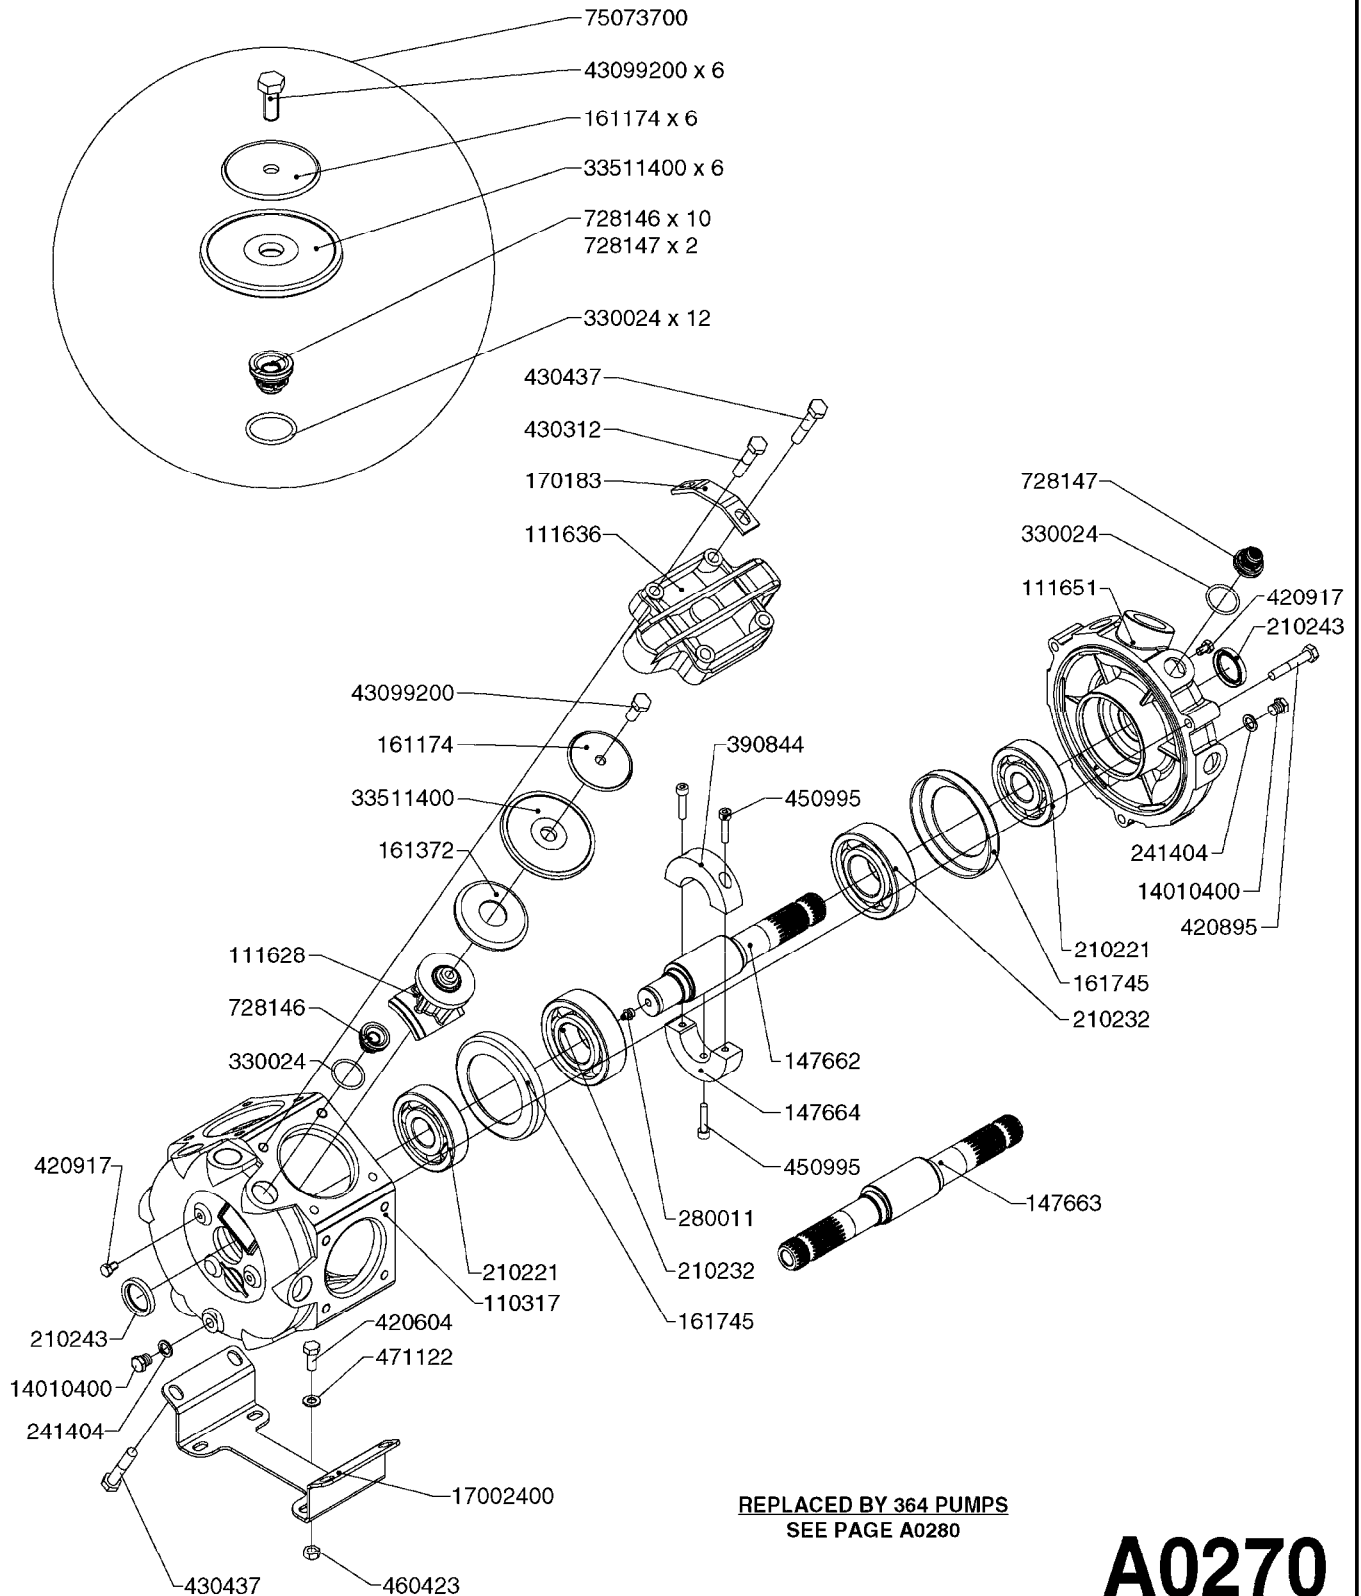

PUMP - 363/1000 RPM W/MOUNTING
A0270-HIN, 17:03:16

Page 1
Date 07.02.2020 10:37

parts-n°	order qty	description
110317	1	PUMP CASING MODEL 360/361 PNTD
111628	1	CONNECTING ROD 363/5.5 PUMP
111636	1	VALVE COVER 363 HEAVY DUTY
111651	1	CASTING F.363 1.5" PUMP(FRONT)
147662	1	CRANK SHAFT F.363/463-5.5MM
147663	1	CRANK SHAFT 363/463-5.5 THROUG
147664	1	COUNTERBALANCE 363/463 WEIGHT
161174	1	DIAPHRAGM DISC SS 361/363/364 PUMP
161372	1	DIAPHRAGM BACKING DISC,320-361
161745	1	METAL SPACER F.363/463
170183	1	LIFT STRAP F.PUMP 360/361/462
210221	1	BEARING BALL 6407
210232	1	BEARING BALL 6310
210243	1	SEAL OIL 35 X 47 X 7
241404	1	DOWTY SEAL 1/4"
280011	1	GREASE NIPPLE 1/8' SAE H TR
330024	1	O-RING D41,1/D34.5 X 3,5
390844	1	COUNTERBALANCE 363/463 POM
420604	1	BOLT HEX 8.8 DEL M10X25 FT DIN933
420895	1	BOLT HEX 8.8 RAW M10X60
420917	1	BOLT HEX 8.8 RAW M8X12 FT
430312	1	BOLT HEX 8.8 M12X60
430437	1	BOLT HEX 8.8 RAW M12X65
450995	1	BOLT ALLEN M8X30 DIN 912 RAW
460423	1	NUT HEX M10X1.50 LOCK DIN985A2 SS
471122	1	WASHER, M10, Ø20/10.5X 2.0, SS
728146	1	VALVE FOR 361(726890/707932)
728147	1	VALVE FOR 361 WHITE WITH HOLE
14010400	1	PLUG 1/4" BSP
17002400	1	FOOT F. 36X PUMP, RED
33511400	1	DIAPHRAGM PUMP 361/361/363/364 PUR
43099200	1	BOLT HEX SS M12 X 30 DIN933 A4
75073700	1	PUMP KIT 361/363 "06"