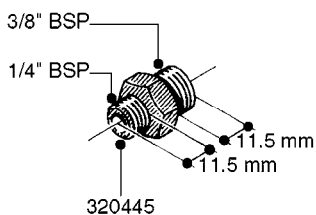

**L0030**

FITTINGS - HEXAGON NIPPLES  
L0030-HIN, 01:01:16

Page 1  
Date 07.02.2020 10:38

parts-n°	order qty	description
10015303	1	FITT.PO.HN 1.00X1.00 M1000
10425003	1	FITT.PO.HN 1.25X1.00 MCPHEE
320132	1	FITT.DK HN 1" BSP
320176	1	FITT.DK HN 3/8"X1/2" BSP
320445	1	FITT.DK HN 1/4"X3/8" BSP
320655	1	FITT.DK HN 1/2"-1/2" BSP
320692	1	FITT.DK HN 3/8'BSPX1/4'NPT
320703	1	FITT.DK HN 3/8BSP X1/2 &1/4NPT
320725	1	FITT.DK NIPPLE 3/8"-3/8" BSP
320902	1	FITT.DK HN 3/8'X 1/4' BSP
390232	1	FITT.DK HN 1-1/2' X 1-1/4' BSP
390276	1	FITT.DK HN 1'BSP