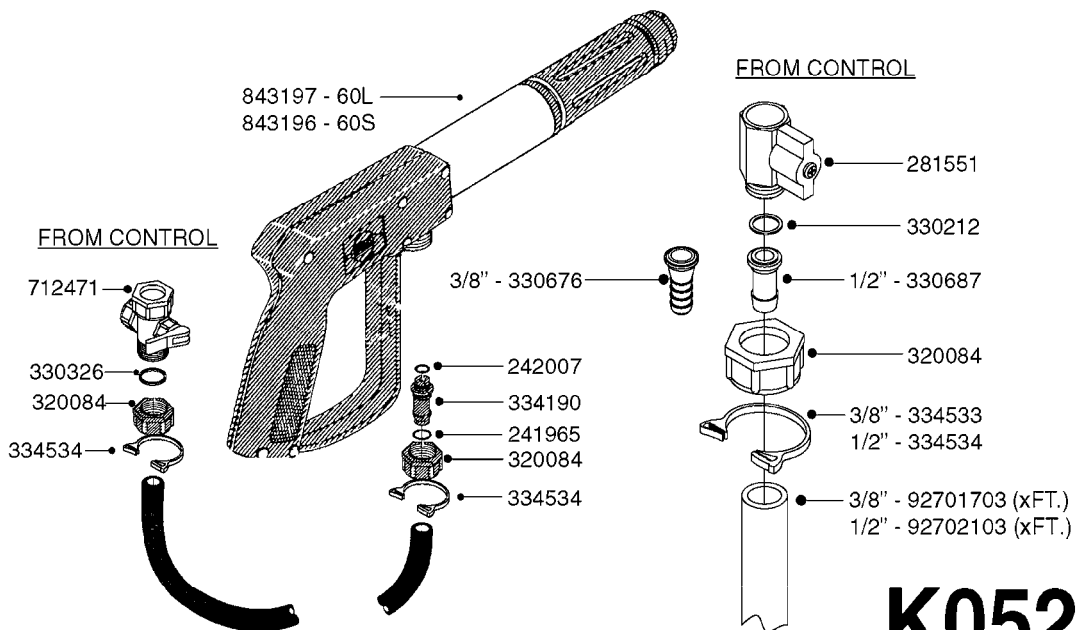

**K0520**

HOSE WRAPS  
K0520-HIN, 05:12:19

Page 1  
Date 07.02.2020 10:38

parts-n°	order qty	description
241965	1	O-RING Ø12.1 X 1.6 NITRILE
242007	1	O-RING Ø9.1 X 1.6 NITRILE
281551	1	BALL VALVE 1/2"
320084	1	FITT.DK NUT 1/2" BSP
330212	1	O-RING D19/D14X2.4 F.1/2"NUT
330326	1	O-RING D30/D24X2 F.1"NUT
330676	1	FITT.DK HB 3/8" F. 1/2" NUT
330687	1	FITT.DK HB 1/2" F. 1/2" NUT
334190	1	FITT.DK HB 1/2' F. PISTOL 60S
334533	1	CLAMP HOSE PLASTIC 3/8"
334534	1	CLAMP HOSE PLASTIC 1/2"
636223	1	POST 12 VOLT TR30
712471	1	AGITATION VALVE ASSY. ON/OFF
843196	1	SPRAY GUN KIT TYPE 60 SHORT
843197	1	HANDGUN KIT TYPE 60 LONG
10013403	1	BOLT HEX 3/8-16X1 1/4 HCS Z5
10013503	1	NUT HEX NC 3/8"
10178903	1	WRAP HOSE SIDE MOUNT PLATE
10179003	1	WRAP HOSE BOTTOM PLATE MOUNT
10179403	1	WRAP WELDMENT FOR HI101789
10179503	1	WRAP WELDMENT FOR HI101790
10225603	1	BKT.FOR HOSE WRAP MOUNT NL NK
10225703	1	WRAP HOSE BDL.BOTTOM PLATE
92701703	1	HOSE R X3/8" X300PSI WP X0012"
92702103	1	HOSE R X1/2" X300PSI WP X0012"