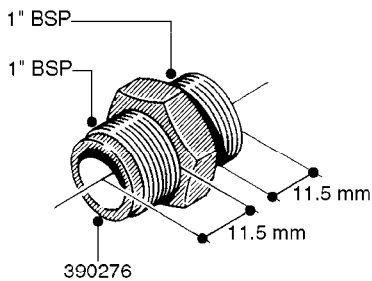

**L0030**

FITTINGS - HEXAGON NIPPLES  
L0030-HIN, 01:01:16

Page 1  
Date 07.02.2020 10:38

parts-n°	order qty	description
10015303	1	FITT.PO.HN 1.00X1.00 M1000
10425003	1	FITT.PO.HN 1.25X1.00 MCPHEE
320132	1	FITT.DK HN 1" BSP
320176	1	FITT.DK HN 3/8"X1/2" BSP
320445	1	FITT.DK HN 1/4"X3/8" BSP
320655	1	FITT.DK HN 1/2"-1/2" BSP
320692	1	FITT.DK HN 3/8'BSPX1/4'NPT
320703	1	FITT.DK HN 3/8BSP X1/2 &1/4NPT
320725	1	FITT.DK NIPPLE 3/8"-3/8" BSP
320902	1	FITT.DK HN 3/8'X 1/4' BSP
390232	1	FITT.DK HN 1-1/2' X 1-1/4' BSP
390276	1	FITT.DK HN 1'BSP