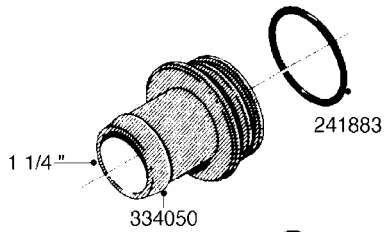

**L0080**

FITTINGS - S-53  
L0080-HIN, 12:09:17

Page 1

Date 07.02.2020 10:39

Pos.	parts-n°	order qty	description
1	145995	1	FITT.DK S-53 FORK
2	241973	1	O-RING Ø3 X 44.2 70 SHORES NITRIL NITRIL (BLACK)
2	242353	1	O-RING 3 X 44.2 VITON VITON (BROWN)
3	242109	1	O-RING D32.2x3.0 NITRIL (BLACK)
3	242354	1	O-RING D32.2X3.0 VITON VITON (BROWN)
4	322103	1	FITT.DK S-53 BULKHEAD
5	322107	1	FITT.DK S-53 BULKHEAD NUT
6	322110	1	FITT.DK S-53 ELB. 1/2" BSP
7	322352	1	FITT.DK S-53 TEE
8	334229	1	FITT.DK S-53 STR.3/4"
9	334260	1	GASKET F. S-53 BULKHEAD
10	334564	1	FITT.DK S-67 TO S-53 ADAPTER
11	391100	1	FITT.DK S-53THREAD INS.1/2"BSP
12	726463	1	FITT.DK S53 BULKHEAD W/GASKET
13	726552	1	FIT.DK S-53X90 1/2" BSP,O-RING
14	726556	1	FITT.DK S-53 HB 1/2" W/O-RING
15	726558	1	FITT.DK S53 STR. 3/4" W. ORING
16	726559	1	FITT DK. S-53 HB 1" W/O-RING
17	726568	1	FITT.DK.S-53 HB 1/2"90 W/O-RING
18	726570	1	FITT.DK S-53 ELB.3/4" W. ORING
19	726571	1	FITT.DK S-53 ELB.1", W ORING
20	726578	1	FITT.DK S53 PLUG WITH O-RING
21	728561	1	FITT.DK. S67M - S53F REDUCER