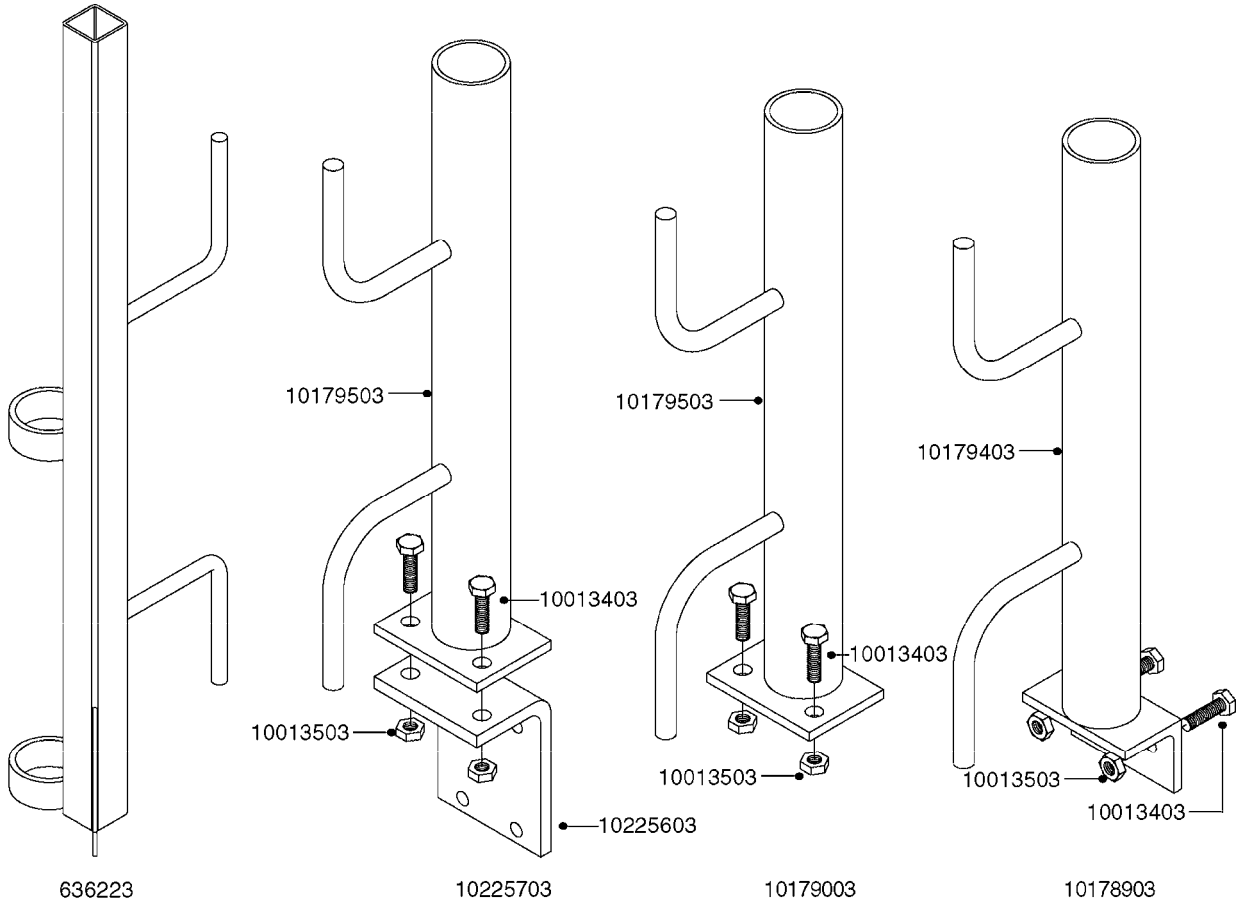

**K0520**

HOSE WRAPS  
K0520-HIN, 05:12:19

Page 1  
Date 07.02.2020 10:35

parts-n°	order qty	description
241965	1	O-RING Ø12.1 X 1.6 NITRILE
242007	1	O-RING Ø9.1 X 1.6 NITRILE
281551	1	BALL VALVE 1/2"
320084	1	FITT.DK NUT 1/2" BSP
330212	1	O-RING D19/D14X2.4 F.1/2"NUT
330326	1	O-RING D30/D24X2 F.1"NUT
330676	1	FITT.DK HB 3/8" F. 1/2" NUT
330687	1	FITT.DK HB 1/2" F. 1/2" NUT
334190	1	FITT.DK HB 1/2' F. PISTOL 60S
334533	1	CLAMP HOSE PLASTIC 3/8"
334534	1	CLAMP HOSE PLASTIC 1/2"
636223	1	POST 12 VOLT TR30
712471	1	AGITATION VALVE ASSY. ON/OFF
843196	1	SPRAY GUN KIT TYPE 60 SHORT
843197	1	HANDGUN KIT TYPE 60 LONG
10013403	1	BOLT HEX 3/8-16X1 1/4 HCS Z5
10013503	1	NUT HEX NC 3/8"
10178903	1	WRAP HOSE SIDE MOUNT PLATE
10179003	1	WRAP HOSE BOTTOM PLATE MOUNT
10179403	1	WRAP WELDMENT FOR HI101789
10179503	1	WRAP WELDMENT FOR HI101790
10225603	1	BKT.FOR HOSE WRAP MOUNT NL NK
10225703	1	WRAP HOSE BDL.BOTTOM PLATE
92701703	1	HOSE R X3/8" X300PSI WP X0012"
92702103	1	HOSE R X1/2" X300PSI WP X0012"