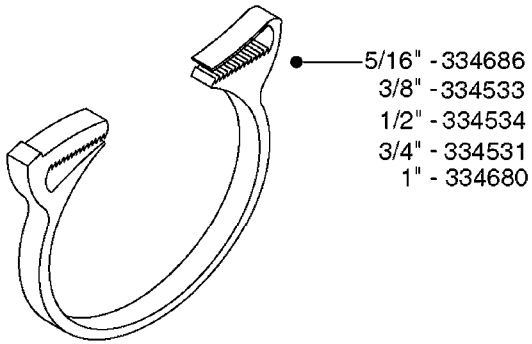

I.D.	PART # (ONE FOOT)	
3/8" 1/2" 3/4" 1" 1-1/4" 1-1/2"	92701703 92702103 92703203 92712403 92734403 92736503	 RUBBER HOSE
5/16" 3/8" 1/4" 1/2" 3/4"	927281 927284 927268 927269 927270	 PVC HOSE
1" 1-1/4" 1-1/2" 2" 2-1/2"	92702403 92738900 92702603 92702703 92702803	 PVC SPIRAL SUCTION HOSE, GRAY
3/4" 1-1/4"	927205 92703503	 CLEAR HOSE, SMOOTH
1/2" 3/4"	10631003 927231	 PVC HOSE, CLEAR, REINFORCED
4mm 6mm 8mm 10mm .25" .38"	927253 RED 927264 RED 927306 BLACK 927330 BLACK 92703303 BLACK 92703403 BLACK	 PVC AIR HOSE, SMOOTH

**L0120**

BULK HOSE  
L0120-HIN, 17:10:19

Page 1  
Date 07.02.2020 10:35

parts-n°	order qty	description
927205	1	HOSE R X CLEAR X 3/4 X 0012"
927231	1	HOSE R X PVCX3/4 CLR/BRD 0012"
927253	1	RED AIR HOSE, Ø4/2 1810 E
927264	1	HOSE R X PE D6/D4 X 0012"
927268	1	HOSE BLUE PVC X 1/4 X 0012"
927269	1	HOSE R X PVC X 1/2 X 0012"
927270	1	HOSE R X PVC X 3/4 X 0012"
927281	1	HOSE R X PVC X 5/16 X 0012"
927284	1	HOSE 3/8 PVC W/ INSERT
927306	1	HOSE R X PE D8/D6 X 0012"BLACK
927330	1	HOSE R X PE D10/D8 X 012"BLACK
10631003	1	HOSE R X CLEAR BRAID.X 1/2 12"
92701703	1	HOSE R X3/8" X300PSI WP X0012"
92702103	1	HOSE R X1/2" X300PSI WP X0012"
92702403	1	HOSE PVC SUCT GRAY 1"
92702603	1	HOSE PVC SUCT GRAY 1-1/2"
92702703	1	HOSE PVC SUCT GRAY 2"
92702803	1	HOSE PVC SUCT GRAY 2.5"
92703203	1	HOSE R X3/4" X300PSI WP X0012"
92703303	1	HOSE LLDPE .25"X.17"X12" BLACK
92703403	1	HOSE LLDPE .38"X.25"X12" BLACK
92703503	1	HOSE VINYL CLEAR 1-1/4" OD X 1" ID
92712403	1	HOSE R X1" X300PSI WP X0012"
92734403	1	HOSE R X5/4" X200PSI WP X0012"
92736503	1	HOSE R X1.5" X200PSI WP X0012"
92738900	1	HOSE R X PVC X 1-1/4" 0012"

Hose Size	Pressure	Suction	Clamp Code
5/16"	284582		-
3/8"	28044903		6706
1/2"	28029803		6708
3/4"	28029903		6712
1"	28030003	28029903	6716
1-1/4"	28030103		6724
1-1/2"		28030103	6724
2"		28030203	235-67
2-1/2"		28030303	235-74
3"		28030403	235-87