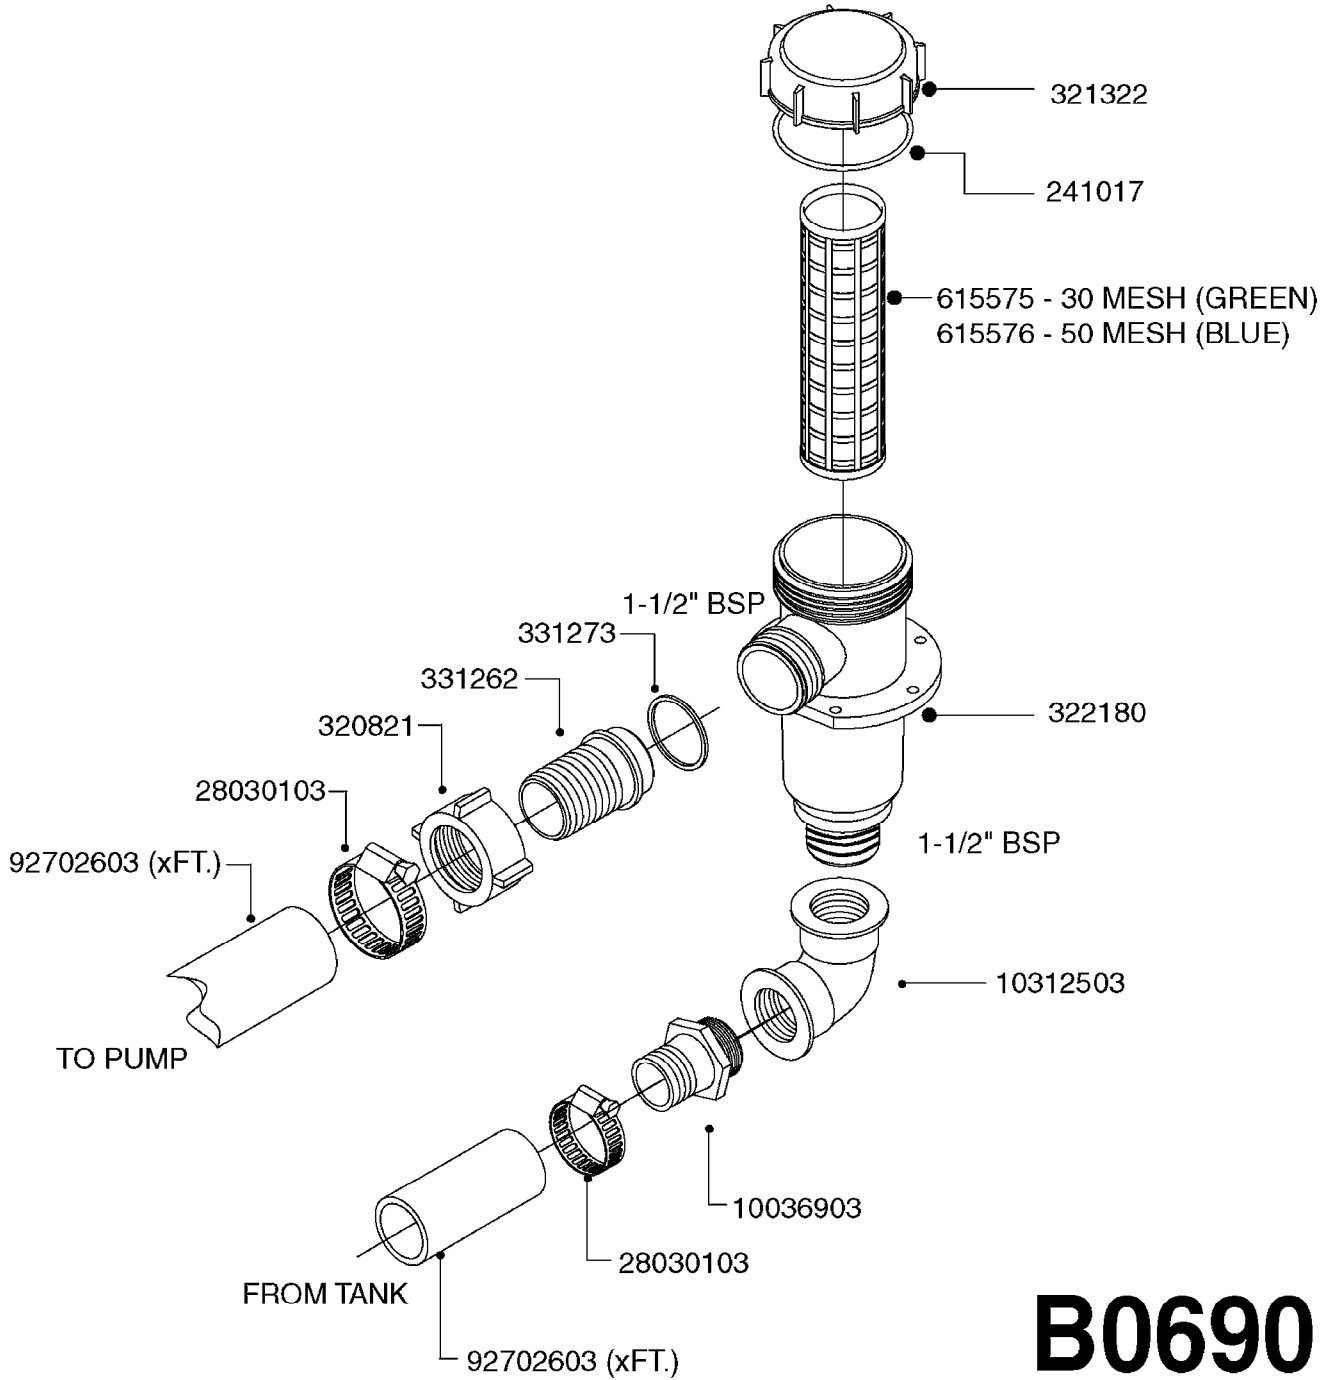

SUCTION FILTER CENTRIFUGAL
B0690-HIN, 01:01:16

Page 1
Date 07.02.2020 10:35

parts-n°	order qty	description
241017	1	O-RING D74,5X3 NITRIL
320821	1	FITT.DK NUT 1-1/2" BSP
321322	1	SCREW CAP F. S80 X 4
322180	1	SUCT.FILLER HOUSING W.1-1/2BSP
331262	1	FITT.DK HB 1-1/2" F. 1-1/2"NUT
331273	1	O-RING D44/D38X2 F.1-1/2"
615575	1	FILTER F.TOP SUCT.30 MESH GRN.
615576	1	FILTER F.TOP SUCT.50 MESH BLUE
10036903	1	FITT.PO.HB 1.50X1.50 IMB1212
10312503	1	FITT.PO.EL 1.5X1.5 FEMALE
28030103	1	CLAMP HOSE GEAR P5/4-S1.5"6724
92702603	1	HOSE PVC SUCT GRAY 1-1/2"