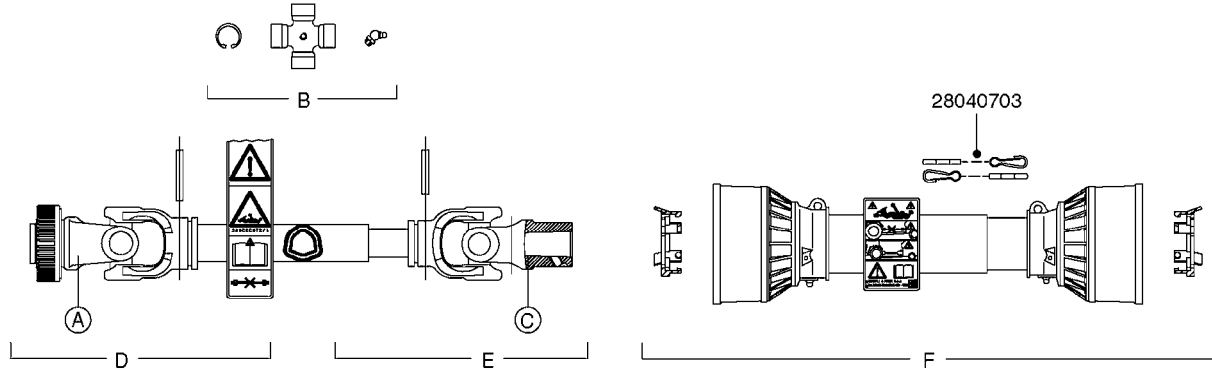

# A0430

PUMP - ACE 150 BELT DRIVE  
A0430-HIN, 05:12:19

Page 1  
Date 07.02.2020 10:35

parts-n°	order qty	description
420641	1	BOLT HM 8X35/22 A2 SS DIN931
450015	1	SCREW ALLAN 3/8'X5/8' BLACK
460143	1	SELF LOCK NUT M8 SST A2 DIN985
10440703	1	KEY SQ 1/4"x1-1/2"
21002203	1	BEARING, SEALED ACE BELT DRIVE
28022303	1	SHIELD KIT
28022403	1	OUTPUT SHAFT ACE BELT DR PUMP
28022503	1	BELT 600 RPM ACE PUMP
28022603	1	BELT 1000 RPM ACE PUMP
28022703	1	IMPELLER THERMOPLASTIC
28022803	1	IMPELLER CAST IRON
28022903	1	REPAIR KIT 600 RPM
28023003	1	REPAIR KIT 1000 RPM
28029203	1	11.6"P.D.X2"BORE PULLEY 600RPM
28029303	1	7.9"P.D.X2"BORE PULLEY 1000RPM
28094203	1	5/8" DRIVEN SHAFT W.KEYWAY SS
28094303	1	KEY 3/16"X3/16"X1-1/4"
28094403	1	1.35"P.D.X5/8"BORE PULLEY 600RPM
28094503	1	1.7"P.D.X5/8"BORE PULLEY 1000RPM
28094603	1	SCREW ALLEN 5/16"NC X 5/16"
28094703	1	IDLER MOUNTED TORSION SPRING
28094803	1	IDLER ARM
28094903	1	EXTERNAL SNAP RING F.IDLER ARM
28095003	1	5/8" SPACER
28095103	1	RETAINER RING
28095203	1	IDLER BEARING/OUTER ROLLER ASSEMBLY
28095303	1	HEX HEAD IDLER CAP SCREW 5/8"NCX2-1/8"
28095403	1	KEY F.IMPELLER 1/8"X1/8"X1/2"
28095503	1	KEY 3/8"X1/2"X1-1/2"