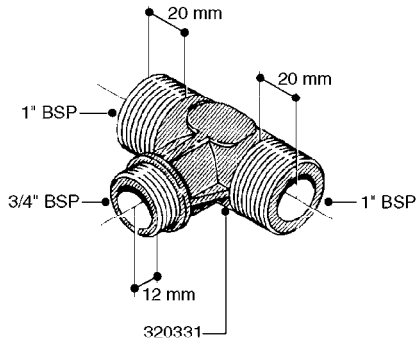

L0020

FITTINGS-T-PIECES, CAPS & ELBOWS
L0020-HIN, 01:01:16

Page 1
Date 07.02.2020 10:35

parts-n°	order qty	description
10053603	1	FITT. CAPNUT 2"BSP 5601
10194303	1	CAP BLANK 1 1/2 MCPHEE 210060
320047	1	FITT.DK CAPNUT 1/2" BSP
320106	1	FITT.DK CAPNUT 1" BSP
320272	1	FITT.DK CAPNUT 3/8" BSP
320316	1	FITT.DK TEE 3/4" X3/4" X1"BSP
320331	1	FITT.DK TEE 1" - 1" - 3/4" BSP
320342	1	FITT.DK EL 3/4"M X 1"F BSP
320563	1	FITT.DK 3 WAY 1/2" 110 DEG.
320677	1	NO LONGER AVAILABLE
320961	1	FITT.DK CAPNUT 1-1/2" BSP
321053	1	FITT.DK TEE 1/2 X1/2 X1/2" BSP
322072	1	FITT.DK TEE 3/8'X3/8'X3/8' BSP
322095	1	FITT.DK TEE 1-1/2 X1-1/4 X3/4" BSP
322138	1	FITT.DK ELB 1"M X 1"F BSP
330013	1	O-RING 2.5 X 10 PUR
330212	1	O-RING D19/D14X2.4 F.1/2"NUT
330326	1	O-RING D30/D24X2 F.1"NUT
331273	1	O-RING D44/D38X2 F.1-1/2"