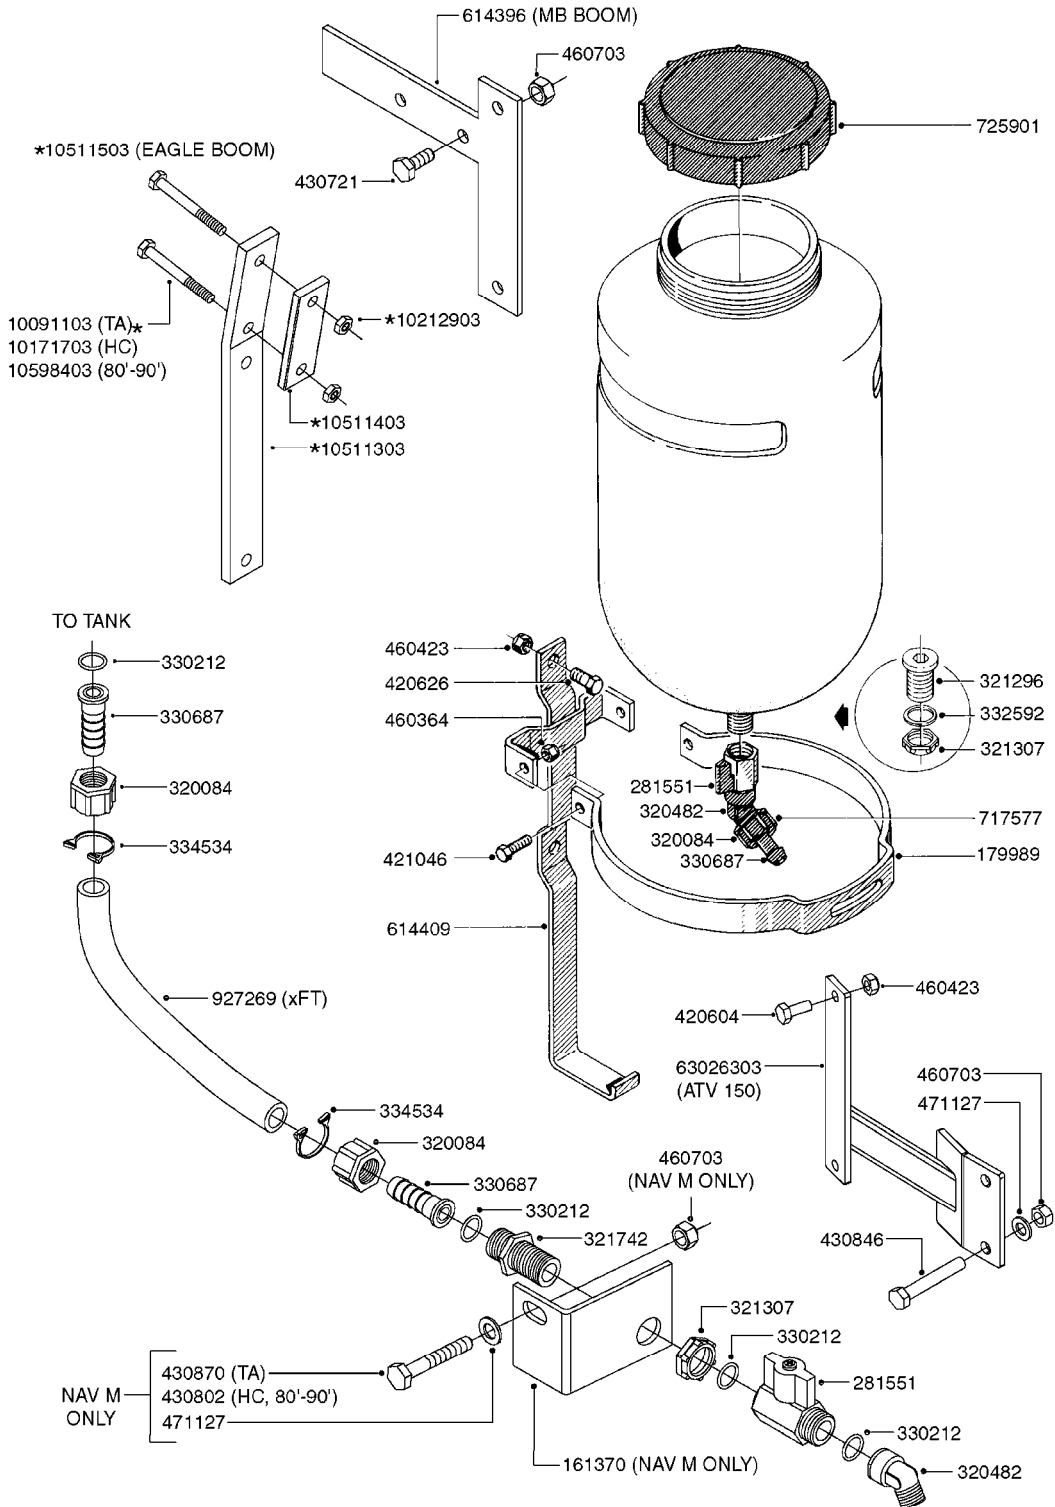

CLEAN WATER TANK
K0130-HIN, 01:01:16

COMPLETE TANK ASSY : 722072

K0130

CLEAN WATER TANK
K0130-HIN, 01:01:16

Page 1
Date 07.02.2020 10:35

parts-n°	order qty	description
161370	1	BKT.CLEAN WATER BOTT. VALVE
179989	1	BRKT. F. 3 GAL. TANK
281551	1	BALL VALVE 1/2"
320084	1	FITT.DK NUT 1/2" BSP
320482	1	FITT.DK ELB. 1/2" BSP 60 DEG.
321296	1	FITT.DK BULKHEAD 1/2" BSP SING
321307	1	FITT.DK NUT 1/2" BSP JAMB
321742	1	FITT.DK BULKHEAD 1/2' BSP
330212	1	O-RING D19/D14X2.4 F.1/2"NUT
330687	1	FITT.DK HB 1/2" F. 1/2" NUT
332592	1	O-RING D26/D20X3
334534	1	CLAMP HOSE PLASTIC 1/2"
420604	1	BOLT HEX 8.8 DEL M10X25 FT DIN933
420626	1	BOLT HEX 8.8 DEL M10X20 FT
421046	1	BOLT HEX M8X25/25 A2 SS DIN933
430721	1	BOLT HEX 8.8 DEL M12X40 FT
430802	1	BOLT HEX 8.8 DEL M12X75
430846	1	BOLT HEX 8.8 DEL M12X80
430870	1	BOLT HEX 8.8 DEL M12X55 FT
460364	1	NUT HU M8 A2 SS DIN934
460423	1	NUT HEX M10X1.50 LOCK DIN985A2 SS
460703	1	NUT HEX M12X1.75 LOCK DIN985A2 SS
471127	1	WASHER, M12, Ø24/13X24X2.5 SS
614396	1	CLEAN WATER BRACKET MB
614409	1	BRACKET FOR FOAM MARKER
717577	1	VALVE F.CLEAN WATER TANK
722072	1	CLEAN WATER TANK W FRAME & TAP
725901	1	LID F.WATER BOTTLE VENTED
927269	1	HOSE R X PVC X 1/2 X 0012"
10091103	1	BOLT HEX 3/8 NC GR.2 03.00'
10171703	1	BOLT HEX 3/8 NC GR.2 03.50"
10212903	1	NUT HEX NC (NYLON LOCK) 3/8"
10511303	1	FLATBAR L350/17DEG.CLEAN WATER
10511403	1	FLATBAR 104MM CLEAN WATER
10511503	1	BKT.CLEAN WATER MOUNT EAGLE
10598403	1	BOLT HEX HCS3/8-16 X 4 Z 5
63026303	1	CLEAN WATER TANK BRKT, ATV