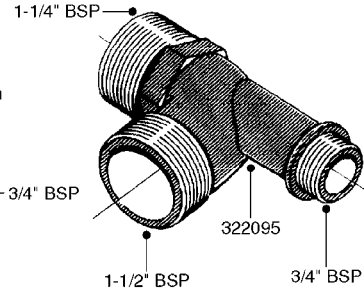

L0020

FITTINGS-T-PIECES, CAPS & ELBOWS
L0020-HIN, 01:01:16

Page 1
Date 07.02.2020 10:35

parts-n°	order qty	description
10053603	1	FITT. CAPNUT 2"BSP 5601
10194303	1	CAP BLANK 1 1/2 MCPHEE 210060
320047	1	FITT.DK CAPNUT 1/2" BSP
320106	1	FITT.DK CAPNUT 1" BSP
320272	1	FITT.DK CAPNUT 3/8" BSP
320316	1	FITT.DK TEE 3/4" X3/4" X1"BSP
320331	1	FITT.DK TEE 1" - 1" - 3/4" BSP
320342	1	FITT.DK EL 3/4"M X 1"F BSP
320563	1	FITT.DK 3 WAY 1/2" 110 DEG.
320677	1	NO LONGER AVAILABLE
320961	1	FITT.DK CAPNUT 1-1/2" BSP
321053	1	FITT.DK TEE 1/2 X1/2 X1/2" BSP
322072	1	FITT.DK TEE 3/8'X3/8'X3/8' BSP
322095	1	FITT.DK TEE 1-1/2 X1-1/4 X3/4" BSP
322138	1	FITT.DK ELB 1"M X 1"F BSP
330013	1	O-RING 2.5 X 10 PUR
330212	1	O-RING D19/D14X2.4 F.1/2"NUT
330326	1	O-RING D30/D24X2 F.1"NUT
331273	1	O-RING D44/D38X2 F.1-1/2"