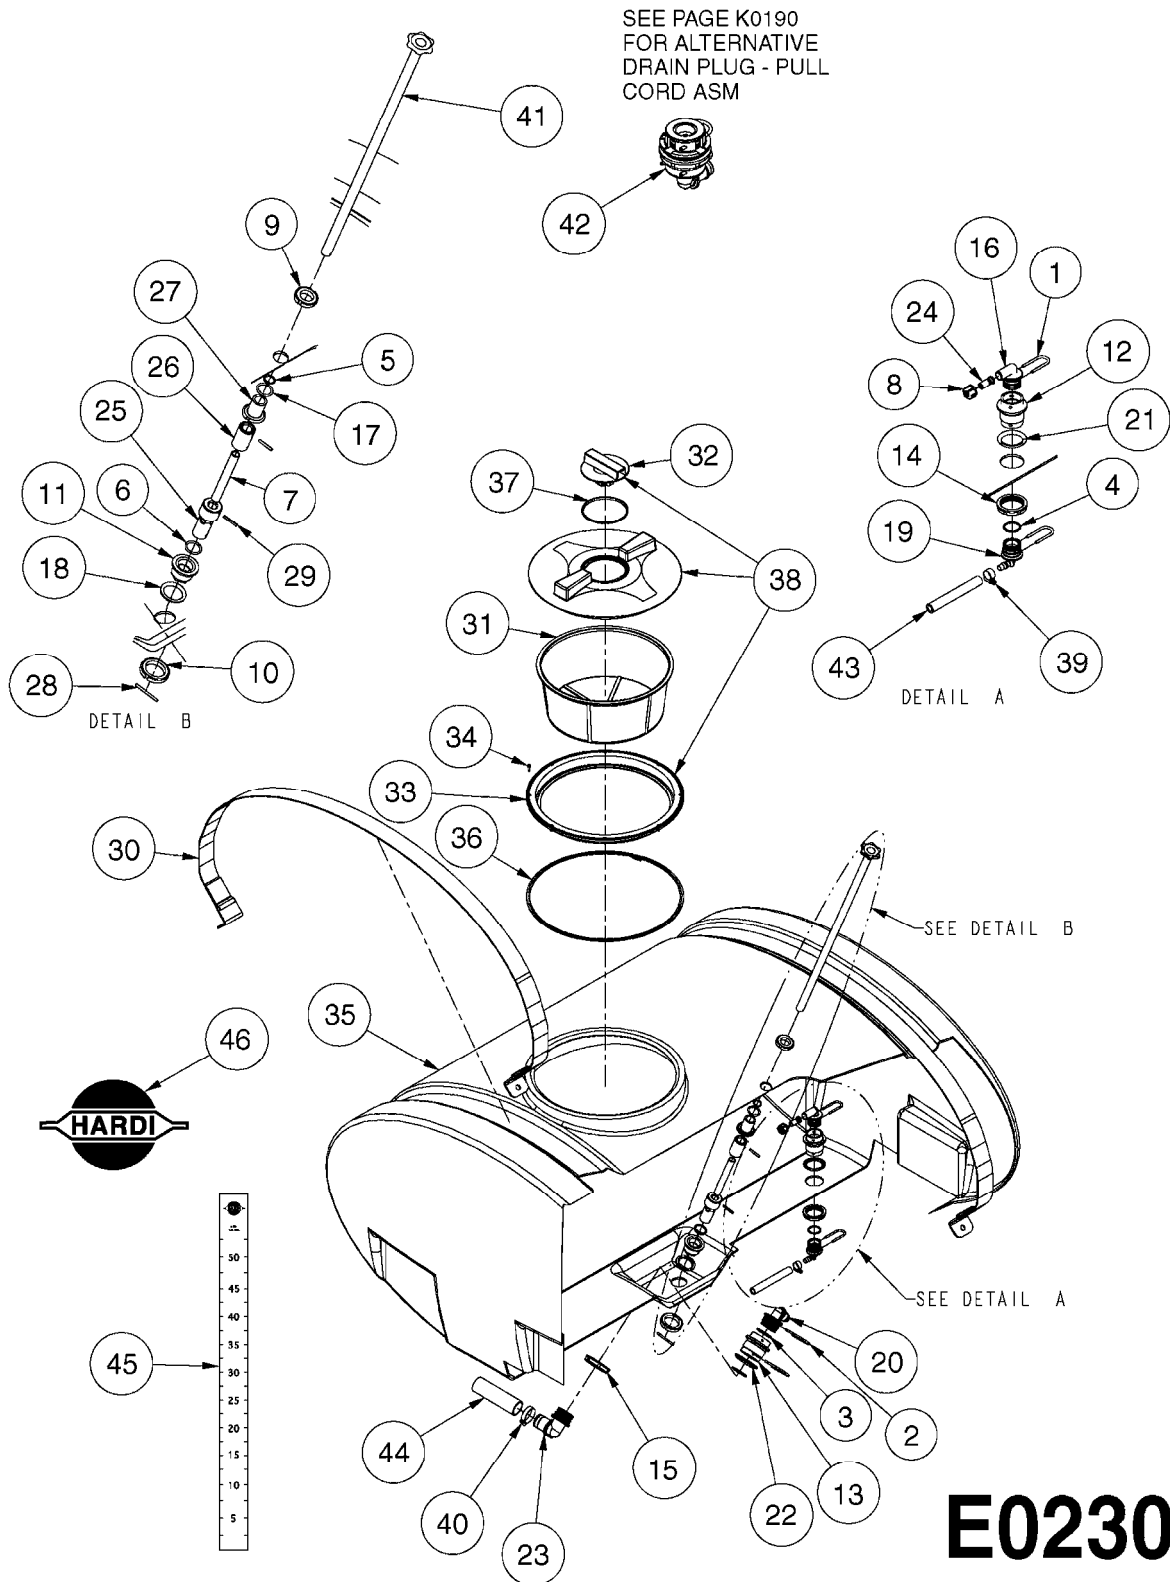

TANK PASTURE 300/550
E0230-HIN, 01:01:16

Page 1
Date 07.02.2020 10:35

Pos.	parts-n°	order qty	description
1	145995	1	FITT.DK S-53 FORK
2	145996	1	FITT.DK S-67 FORK
3	241973	1	O-RING Ø3 X 44.2 70 SHORES NITRIL
4	242109	1	O-RING D32.2x3.0
5	242179	1	O-RING D23.0 X 3.0 NITRL
6	242543	1	O-RING D38/D30X4 VITON
7	251923	1	HOSE HIFLEX L=150MM
8	320084	1	FITT.DK NUT 1/2" BSP
9	320471	1	FITT.DK NUT 1" BSP JAMB
10	320795	1	FITT.DK NUT 1-1/2" BSP JAMB
11	321333	1	FITT.DK BULK 1-1/2" X 1"F BSP
12	322103	1	FITT.DK S-53 BULKHEAD
13	322104	1	FITT.DK S-67 BULKHEAD
14	322107	1	FITT.DK S-53 BULKHEAD NUT
15	322108	1	FITT.DK S-67 BULKHEAD NUT
16	322110	1	FITT.DK S-53 ELB. 1/2" BSP
17	332577	1	O-RING D38/D30X4 F.1" PUR.
18	332581	1	GASKET F. 1-1/2" BSP CAPNUT.
19	334239	1	FITT.DK S-53 ELB.1/2"
20	334243	1	FITT.DK S-67 ELB.1"
21	334260	1	GASKET F. S-53 BULKHEAD
22	334261	1	GASKET F. S-67 BULKHEAD
23	334445	1	FITT.DK S-67 ELB.1-1/2"
24	370495	1	NOZZLE INJECTOR 5066-3.0
25	390215	1	DRAIN SCREW 1' SPEC
26	390216	1	CONNECTOR F. HOSE/TUBE DRAIN
27	390878	1	LEAD-IN MACHINED 1"
28	480487	1	PIN M5X60 SLOTTED GALV
29	480719	1	PIN D5 X 36 STAINLESS
30	10002003	1	STRAP F. TR TANK 300 GAL.
30	61000303	1	TANK STRAP 500 GA POST'03(95")
31	10045303	1	FILTER BASKET 16"
32	10052203	1	LID VENT ASSY
33	10052403	1	LID RING THREADED F.TANK
34	10054503	1	SCREW 3/4" SELF TAPPING
35	10062703	1	TANK RAW 300 GAL.84 MODEL
35	351748	1	TANK RAW 500 GAL
36	10064203	1	SET SEALING SPONGE 1 Ft BULK
37	10102203	1	GASKET F.16" LID BREATHER
38	28014203	1	LID ASSY. (3-PC.) 16" ARAG
39	28029803	1	CLAMP HOSE GEAR P1/2" 6708
40	28030103	1	CLAMP HOSE GEAR P5/4-S1.5"6724
41	70003403	1	DRAIN ASSEMBLY TORO 300T
42	72351400	1	DRAIN,S67 TOP
43	92702103	1	HOSE R X1/2" X300PSI WP X0012"
44	92714603	1	HOSE PVC SUCTION X 1.5 X 0012"
45	978057	1	DECAL S/G TANK 500GAL-99
46	97811600	1	DECAL COMPANY 335MM X 210MM