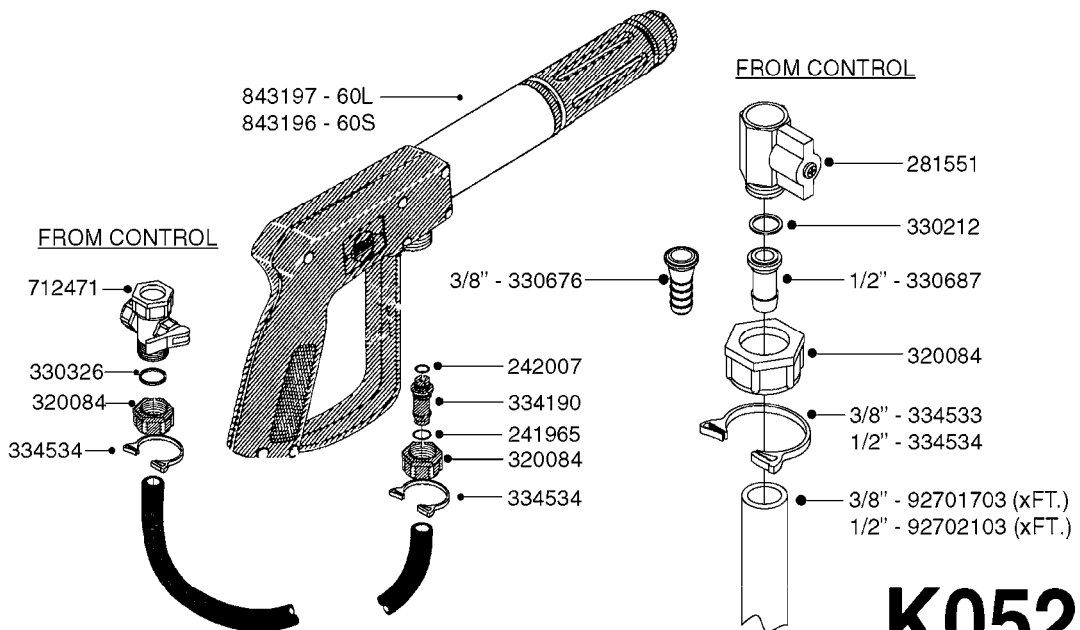

K0520

HOSE WRAPS
K0520-HIN, 05:12:19

Page 1
Date 07.02.2020 10:35

parts-n°	order qty	description
241965	1	O-RING Ø12.1 X 1.6 NITRILE
242007	1	O-RING Ø9.1 X 1.6 NITRILE
281551	1	BALL VALVE 1/2"
320084	1	FITT.DK NUT 1/2" BSP
330212	1	O-RING D19/D14X2.4 F.1/2"NUT
330326	1	O-RING D30/D24X2 F.1"NUT
330676	1	FITT.DK HB 3/8" F. 1/2" NUT
330687	1	FITT.DK HB 1/2" F. 1/2" NUT
334190	1	FITT.DK HB 1/2' F. PISTOL 60S
334533	1	CLAMP HOSE PLASTIC 3/8"
334534	1	CLAMP HOSE PLASTIC 1/2"
636223	1	POST 12 VOLT TR30
712471	1	AGITATION VALVE ASSY. ON/OFF
843196	1	SPRAY GUN KIT TYPE 60 SHORT
843197	1	HANDGUN KIT TYPE 60 LONG
10013403	1	BOLT HEX 3/8-16X1 1/4 HCS Z5
10013503	1	NUT HEX NC 3/8"
10178903	1	WRAP HOSE SIDE MOUNT PLATE
10179003	1	WRAP HOSE BOTTOM PLATE MOUNT
10179403	1	WRAP WELDMENT FOR HI101789
10179503	1	WRAP WELDMENT FOR HI101790
10225603	1	BKT.FOR HOSE WRAP MOUNT NL NK
10225703	1	WRAP HOSE BDL.BOTTOM PLATE
92701703	1	HOSE R X3/8" X300PSI WP X0012"
92702103	1	HOSE R X1/2" X300PSI WP X0012"