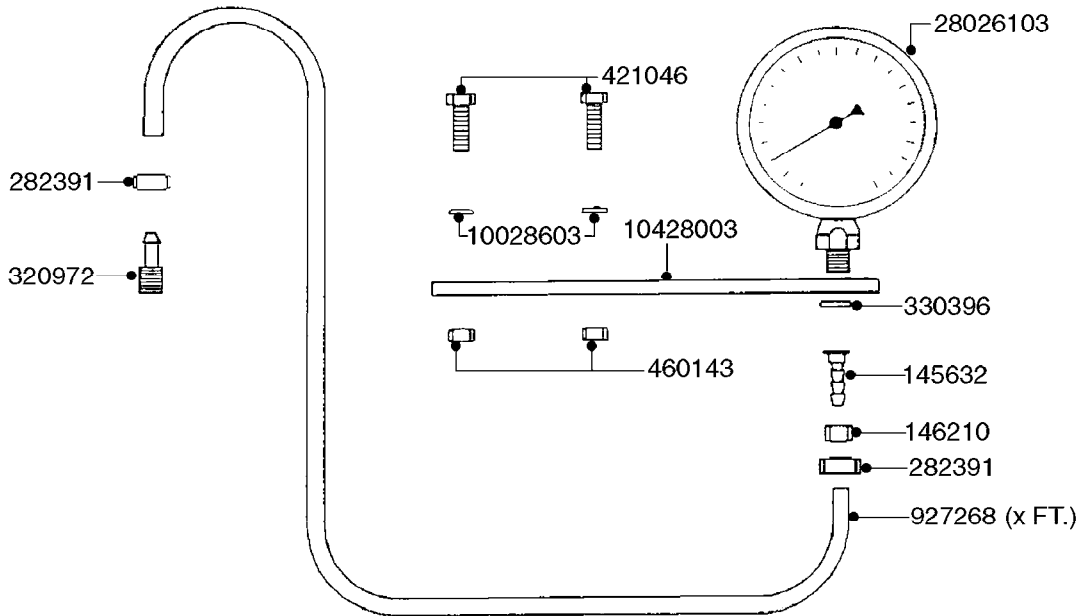

# A0430

PUMP - ACE 150 BELT DRIVE  
A0430-HIN, 05:12:19

Page 1  
Date 07.02.2020 10:35

parts-n°	order qty	description
420641	1	BOLT HM 8X35/22 A2 SS DIN931
450015	1	SCREW ALLAN 3/8'X5/8' BLACK
460143	1	SELF LOCK NUT M8 SST A2 DIN985
10440703	1	KEY SQ 1/4"x1-1/2"
21002203	1	BEARING, SEALED ACE BELT DRIVE
28022303	1	SHIELD KIT
28022403	1	OUTPUT SHAFT ACE BELT DR PUMP
28022503	1	BELT 600 RPM ACE PUMP
28022603	1	BELT 1000 RPM ACE PUMP
28022703	1	IMPELLER THERMOPLASTIC
28022803	1	IMPELLER CAST IRON
28022903	1	REPAIR KIT 600 RPM
28023003	1	REPAIR KIT 1000 RPM
28029203	1	11.6"P.D.X2"BORE PULLEY 600RPM
28029303	1	7.9"P.D.X2"BORE PULLEY 1000RPM
28094203	1	5/8" DRIVEN SHAFT W.KEYWAY SS
28094303	1	KEY 3/16"X3/16"X1-1/4"
28094403	1	1.35"P.D.X5/8"BORE PULLEY 600RPM
28094503	1	1.7"P.D.X5/8"BORE PULLEY 1000RPM
28094603	1	SCREW ALLEN 5/16"NC X 5/16"
28094703	1	IDLER MOUNTED TORSION SPRING
28094803	1	IDLER ARM
28094903	1	EXTERNAL SNAP RING F.IDLER ARM
28095003	1	5/8" SPACER
28095103	1	RETAINER RING
28095203	1	IDLER BEARING/OUTER ROLLER ASSEMBLY
28095303	1	HEX HEAD IDLER CAP SCREW 5/8"NCX2-1/8"
28095403	1	KEY F.IMPELLER 1/8"X1/8"X1/2"
28095503	1	KEY 3/8"X1/2"X1-1/2"

**PARTS FOR VALVES  
NO LONGER AVAILABLE**

**K0600**

QUICKFILL-VALVES-2"  
K0600-HIN, 01:01:16

Page 1  
Date 07.02.2020 10:35

Pos.	parts-n°	order qty	description
1	420582	1	BOLT HEX 8.8 DEL M8X20 FT A2
2	430765	1	BOLT HEX 8.8 DEL M16X55
3	460585	1	LOCKING NUT M16 DIN985 A2 SS
4	10002503	1	NUT HEX NC 1/2"
5	10004603	1	WASHER LOCK 1/2"
6	10013503	1	NUT HEX NC 3/8"
7	10056803	1	BOLT HEX 5/8 NC GR.5 01.50"
8	10101103	1	BOLT HEX 1/2 NC GR.2 03.50"
9	10297903	1	BKT.QUICK FILL TR/HC
10	10520803	1	QUICK FILL BRACKET
11	10520903	1	BALL VALVE 2"
12	10530903	1	QUICK COUPLER MALE 2"
13	10531003	1	CAP F.MALE QUICK COUPLER 2"
14	10534203	1	BRACKET F.QUICKFILL HC650/950
15	46001003	1	NUT HEX 5/8"-11 NYLOCK