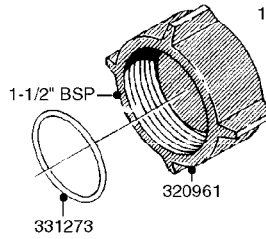

L0020

FITTINGS-T-PIECES, CAPS & ELBOWS
L0020-HIN, 01:01:16

Page 1
Date 07.02.2020 10:35

parts-n°	order qty	description
10053603	1	FITT. CAPNUT 2"BSP 5601
10194303	1	CAP BLANK 1 1/2 MCPHEE 210060
320047	1	FITT.DK CAPNUT 1/2" BSP
320106	1	FITT.DK CAPNUT 1" BSP
320272	1	FITT.DK CAPNUT 3/8" BSP
320316	1	FITT.DK TEE 3/4" X3/4" X1"BSP
320331	1	FITT.DK TEE 1" - 1" - 3/4" BSP
320342	1	FITT.DK EL 3/4"M X 1"F BSP
320563	1	FITT.DK 3 WAY 1/2" 110 DEG.
320677	1	NO LONGER AVAILABLE
320961	1	FITT.DK CAPNUT 1-1/2" BSP
321053	1	FITT.DK TEE 1/2 X1/2 X1/2" BSP
322072	1	FITT.DK TEE 3/8'X3/8'X3/8' BSP
322095	1	FITT.DK TEE 1-1/2 X1-1/4 X3/4" BSP
322138	1	FITT.DK ELB 1"M X 1"F BSP
330013	1	O-RING 2.5 X 10 PUR
330212	1	O-RING D19/D14X2.4 F.1/2"NUT
330326	1	O-RING D30/D24X2 F.1"NUT
331273	1	O-RING D44/D38X2 F.1-1/2"