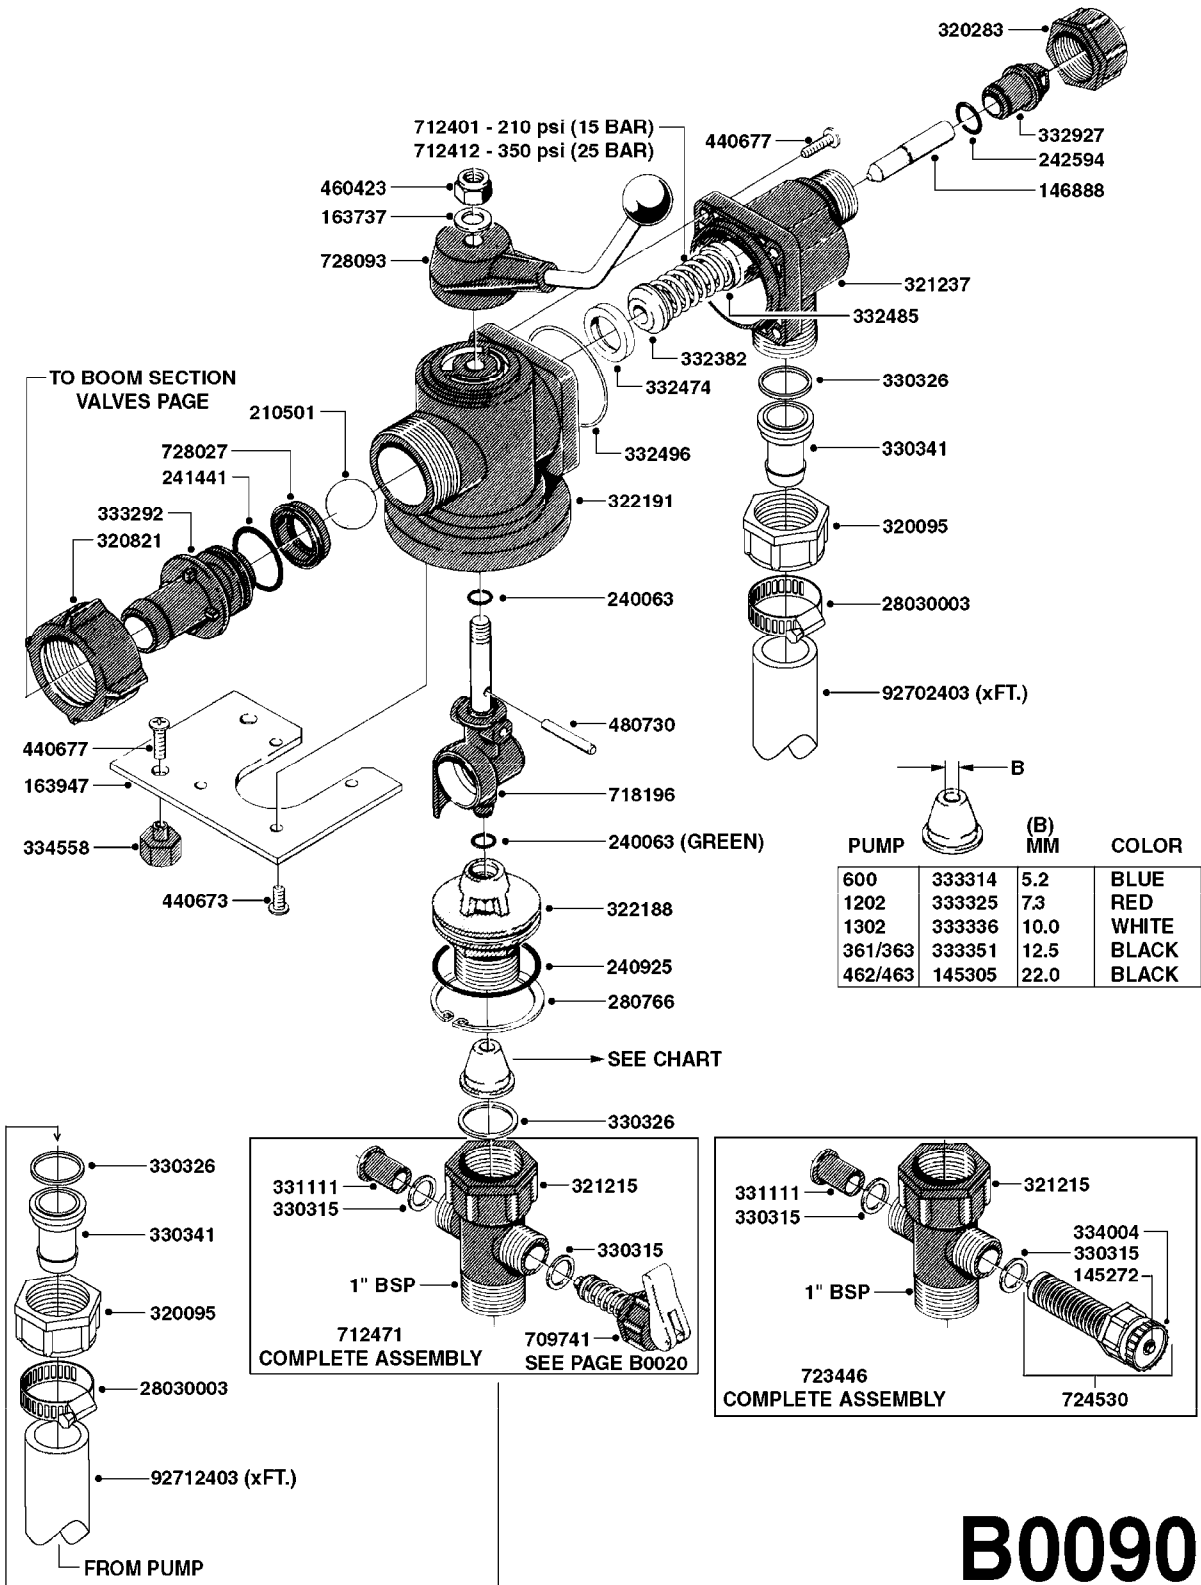

B0090

BK-180 MASTER VALVE-MAN.POST94
B0090-HIN, 30:08:16

Page 1
Date 07.02.2020 10:35

parts-n°	order qty	description
145272	1	INSERT F.AGIT.THUMBWHEEL BRASS
145305	1	NOZZLE F.OP.UNIT PUMP 462
146888	1	PIN 10 X 57MM STAINLESS
163737	1	WASHER D15.5/D10.5X1
163947	1	FITTING FOR BK 180
210501	1	BALL PLASTIC D25
240063	1	O-RING D14.1/9.3 X 2.4
240925	1	O-RING D49.5X3 NITRIL
241441	1	O-RING D29.3X3
242594	1	O-RING D14 X 1.78 SCH.70-EPDM
280766	1	SNAP-RING INNER 55X2 DIN 472
320095	1	FITT.DK NUT 1" BSP
320283	1	FITT.DK NUT 3/4"BSP
320821	1	FITT.DK NUT 1-1/2" BSP
321215	1	FITT.DK HOUSING F. AGITATION
321237	1	PRESSURE REGULATOR HOUSE BK180
322188	1	BOTTOM PIECE F.BALL EC
322191	1	HOUSING F.BALL (OPERATING UNIT)
330315	1	O-RING D18.4/D13X.6
330326	1	O-RING D30/D24X2 F.1"NUT
330341	1	FITT.DK HB 1" F. 1" NUT
331111	1	VALVE SEAT FOR 1/2" DISTRIBUT.
332382	1	VALVE CONE D25,7
332474	1	SEAT FOR OPERATING UNIT BALL
332485	1	SPRING GUIDE
332496	1	O-RING D58/54X2
332927	1	FITT.DK PLUG F. NOZZLE TUBE
333292	1	FITT.DK HB 1"O'RING F.1-1/2"
333314	1	NOZZ.RESTRICTOR 600 BLUE
333325	1	NOZZ.RESTRICTOR 1202 RED
333336	1	NOZZ.RESTRICTOR 1302 WHITE
333351	1	NOZZ.RESTRICTOR 361 BLACK
334004	1	WHEEL F.AGITATION W/O INSERT
334558	1	NUT HEX PLASTIC INSERT
440673	1	SCREW F.PLASTIC 5X12 SS
440677	1	SCREW F. PLASTIC 5X20 SS
460423	1	NUT HEX M10X1.50 LOCK DIN985A2 SS
480730	1	PIN ROLL 5X30 STAINLESS STEEL
709741	1	VALVE ASSY. 1/2" FLIP LEVER
712401	1	RELIEF VALVE ASSY. 12BAR
712412	1	RELIEF VALVE ASSY. 25BAR
712471	1	AGITATION VALVE ASSY. ON/OFF
718196	1	BALL VALVE HOUSING ASSEMBLY
723446	1	AGITATION VALVE ASSY. ADJUST.
724530	1	THUMB WHEEL FOR AGITATION
728027	1	BUSHING WITH SEAT
728093	1	HANDLE WITH BALL
28030003	1	CLAMP HOSE GEAR P1" 6716
92702403	1	HOSE PVC SUCT GRAY 1"
92712403	1	HOSE R X1" X300PSI WP X0012"