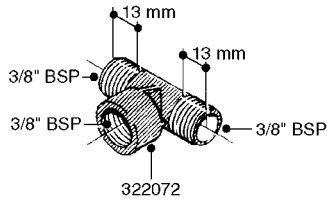

L0020

FITTINGS-T-PIECES, CAPS & ELBOWS
L0020-HIN, 01:01:16

Page 1
Date 07.02.2020 10:35

parts-n°	order qty	description
10053603	1	FITT. CAPNUT 2"BSP 5601
10194303	1	CAP BLANK 1 1/2 MCPHEE 210060
320047	1	FITT.DK CAPNUT 1/2" BSP
320106	1	FITT.DK CAPNUT 1" BSP
320272	1	FITT.DK CAPNUT 3/8" BSP
320316	1	FITT.DK TEE 3/4" X3/4" X1"BSP
320331	1	FITT.DK TEE 1" - 1" - 3/4" BSP
320342	1	FITT.DK EL 3/4"M X 1"F BSP
320563	1	FITT.DK 3 WAY 1/2" 110 DEG.
320677	1	NO LONGER AVAILABLE
320961	1	FITT.DK CAPNUT 1-1/2" BSP
321053	1	FITT.DK TEE 1/2 X1/2 X1/2" BSP
322072	1	FITT.DK TEE 3/8'X3/8'X3/8' BSP
322095	1	FITT.DK TEE 1-1/2 X1-1/4 X3/4" BSP
322138	1	FITT.DK ELB 1"M X 1"F BSP
330013	1	O-RING 2.5 X 10 PUR
330212	1	O-RING D19/D14X2.4 F.1/2"NUT
330326	1	O-RING D30/D24X2 F.1"NUT
331273	1	O-RING D44/D38X2 F.1-1/2"