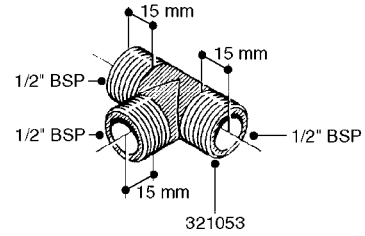

L0020

FITTINGS-T-PIECES, CAPS & ELBOWS
L0020-HIN, 01:01:16

Page 1
Date 07.02.2020 10:35

parts-n°	order qty	description
10053603	1	FITT. CAPNUT 2"BSP 5601
10194303	1	CAP BLANK 1 1/2 MCPHEE 210060
320047	1	FITT.DK CAPNUT 1/2" BSP
320106	1	FITT.DK CAPNUT 1" BSP
320272	1	FITT.DK CAPNUT 3/8" BSP
320316	1	FITT.DK TEE 3/4" X3/4" X1"BSP
320331	1	FITT.DK TEE 1" - 1" - 3/4" BSP
320342	1	FITT.DK EL 3/4"M X 1"F BSP
320563	1	FITT.DK 3 WAY 1/2" 110 DEG.
320677	1	NO LONGER AVAILABLE
320961	1	FITT.DK CAPNUT 1-1/2" BSP
321053	1	FITT.DK TEE 1/2 X1/2 X1/2" BSP
322072	1	FITT.DK TEE 3/8'X3/8'X3/8' BSP
322095	1	FITT.DK TEE 1-1/2 X1-1/4 X3/4" BSP
322138	1	FITT.DK ELB 1"M X 1"F BSP
330013	1	O-RING 2.5 X 10 PUR
330212	1	O-RING D19/D14X2.4 F.1/2"NUT
330326	1	O-RING D30/D24X2 F.1"NUT
331273	1	O-RING D44/D38X2 F.1-1/2"