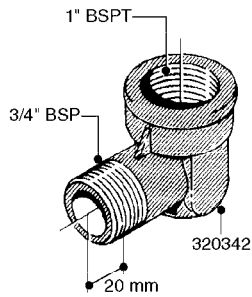

L0020

FITTINGS-T-PIECES, CAPS & ELBOWS
L0020-HIN, 01:01:16

Page 1
Date 07.02.2020 10:35

parts-n°	order qty	description
10053603	1	FITT. CAPNUT 2"BSP 5601
10194303	1	CAP BLANK 1 1/2 MCPHEE 210060
320047	1	FITT.DK CAPNUT 1/2" BSP
320106	1	FITT.DK CAPNUT 1" BSP
320272	1	FITT.DK CAPNUT 3/8" BSP
320316	1	FITT.DK TEE 3/4" X3/4" X1"BSP
320331	1	FITT.DK TEE 1" - 1" - 3/4" BSP
320342	1	FITT.DK EL 3/4"M X 1"F BSP
320563	1	FITT.DK 3 WAY 1/2" 110 DEG.
320677	1	NO LONGER AVAILABLE
320961	1	FITT.DK CAPNUT 1-1/2" BSP
321053	1	FITT.DK TEE 1/2 X1/2 X1/2" BSP
322072	1	FITT.DK TEE 3/8'X3/8'X3/8' BSP
322095	1	FITT.DK TEE 1-1/2 X1-1/4 X3/4" BSP
322138	1	FITT.DK ELB 1"M X 1"F BSP
330013	1	O-RING 2.5 X 10 PUR
330212	1	O-RING D19/D14X2.4 F.1/2"NUT
330326	1	O-RING D30/D24X2 F.1"NUT
331273	1	O-RING D44/D38X2 F.1-1/2"