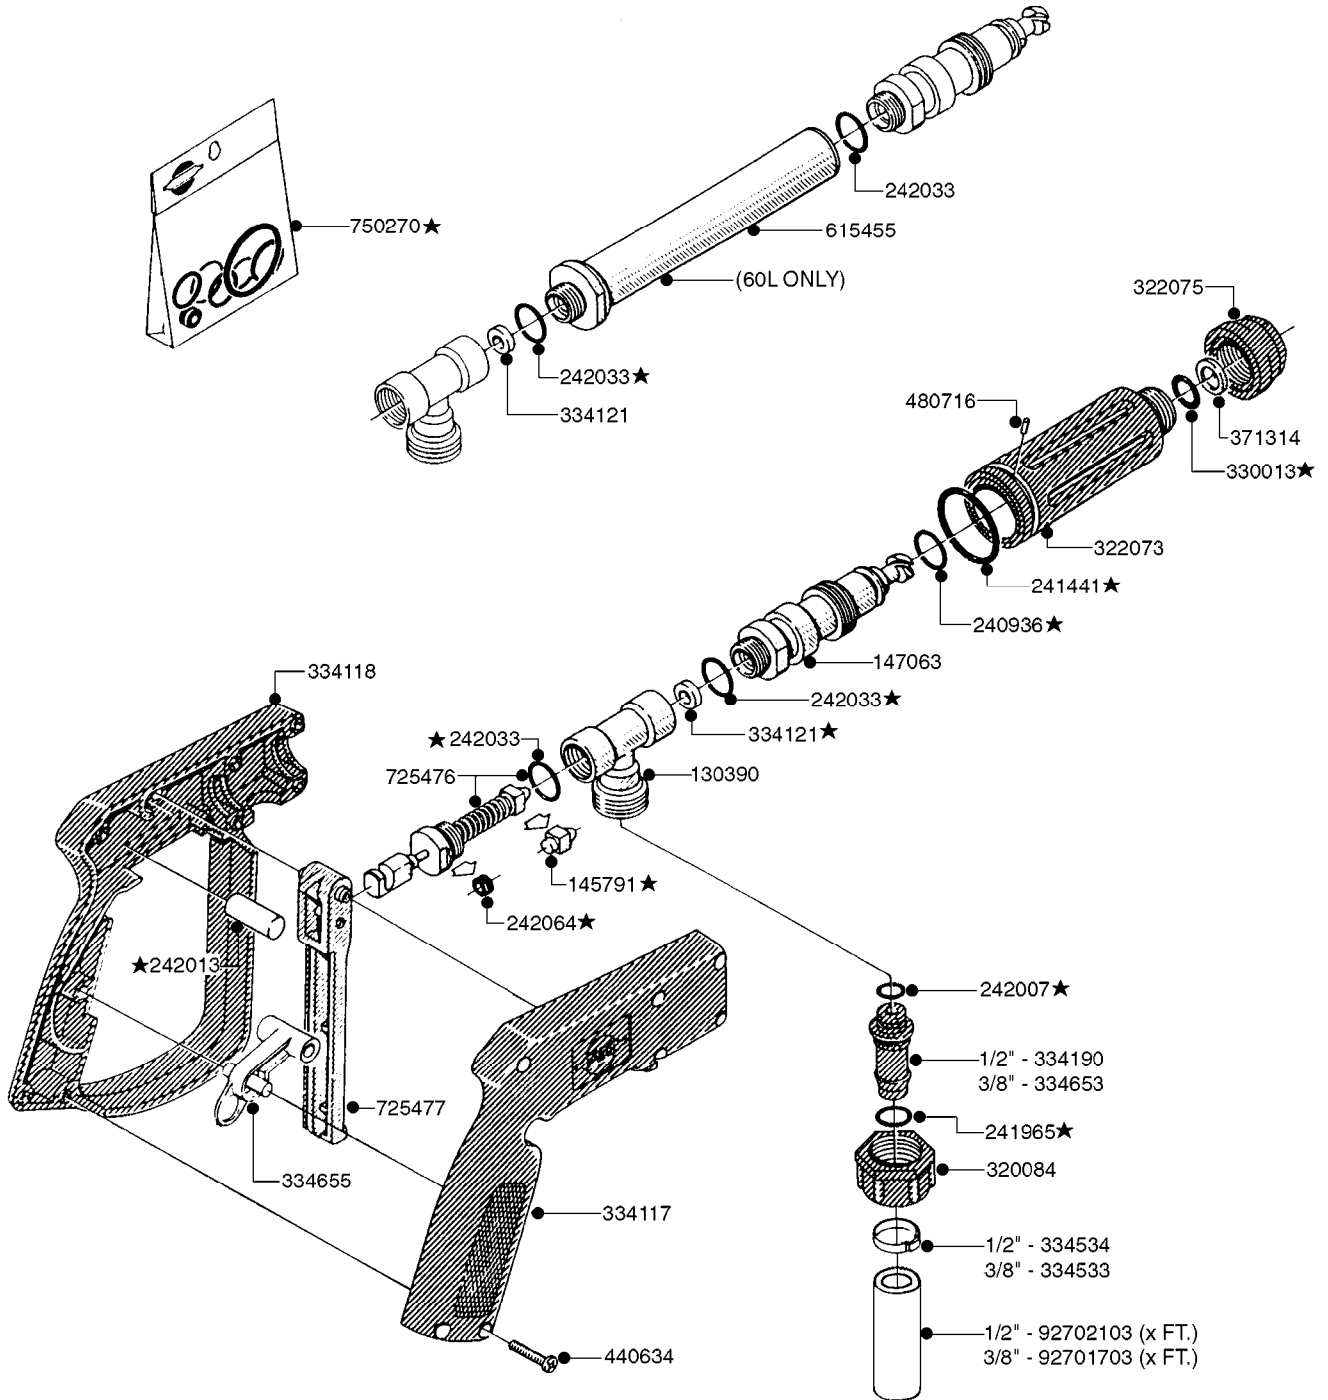

# A0430

PUMP - ACE 150 BELT DRIVE  
A0430-HIN, 05:12:19

Page 1  
Date 07.02.2020 10:35

parts-n°	order qty	description
420641	1	BOLT HM 8X35/22 A2 SS DIN931
450015	1	SCREW ALLAN 3/8'X5/8' BLACK
460143	1	SELF LOCK NUT M8 SST A2 DIN985
10440703	1	KEY SQ 1/4"x1-1/2"
21002203	1	BEARING, SEALED ACE BELT DRIVE
28022303	1	SHIELD KIT
28022403	1	OUTPUT SHAFT ACE BELT DR PUMP
28022503	1	BELT 600 RPM ACE PUMP
28022603	1	BELT 1000 RPM ACE PUMP
28022703	1	IMPELLER THERMOPLASTIC
28022803	1	IMPELLER CAST IRON
28022903	1	REPAIR KIT 600 RPM
28023003	1	REPAIR KIT 1000 RPM
28029203	1	11.6"P.D.X2"BORE PULLEY 600RPM
28029303	1	7.9"P.D.X2"BORE PULLEY 1000RPM
28094203	1	5/8" DRIVEN SHAFT W.KEYWAY SS
28094303	1	KEY 3/16"X3/16"X1-1/4"
28094403	1	1.35"P.D.X5/8"BORE PULLEY 600RPM
28094503	1	1.7"P.D.X5/8"BORE PULLEY 1000RPM
28094603	1	SCREW ALLEN 5/16"NC X 5/16"
28094703	1	IDLER MOUNTED TORSION SPRING
28094803	1	IDLER ARM
28094903	1	EXTERNAL SNAP RING F.IDLER ARM
28095003	1	5/8" SPACER
28095103	1	RETAINER RING
28095203	1	IDLER BEARING/OUTER ROLLER ASSEMBLY
28095303	1	HEX HEAD IDLER CAP SCREW 5/8"NCX2-1/8"
28095403	1	KEY F.IMPELLER 1/8"X1/8"X1/2"
28095503	1	KEY 3/8"X1/2"X1-1/2"

**K0190**

DRAIN ASSEMBLY-PULL CORD S67  
K0190-HIN, 01:01:16

Page 1

Date 07.02.2020 10:35

Pos.	parts-n°	order qty	description
1	145996	1	FITT.DK S-67 FORK
2	242504	1	O-RING D35x2 NITRIL
3	322108	1	FITT.DK S-67 BULKHEAD NUT
4	322132	1	FITTING S67- BSP1" F
5	334261	1	GASKET F. S-67 BULKHEAD
6	334469	1	CLEVIS F.CORD TOP DRAIN ASSY.
7	334472	1	HANDLE FOR TOP DRAIN
8	390982	1	CORD NYLON 4000MM
9	391075	1	DRAIN BULKHEAD ,S-67
10	440392	1	SCREW 6.3 X 25.0 DIN7981C TORX
11	726572	1	FITT.DK S-67 1" ELBOW 90 ASSY.
12	741813	1	PARTS FOR S67 DRAIN
13	14001500	1	GROMMET F.TOP DRAIN CORD
14	14103100	1	SEAT F.CHECK VALVE D40.8 2010
15	72351400	1	DRAIN,S67 TOP
16	72351500	1	PLUNGER/CONE W. ORING S67DRAIN