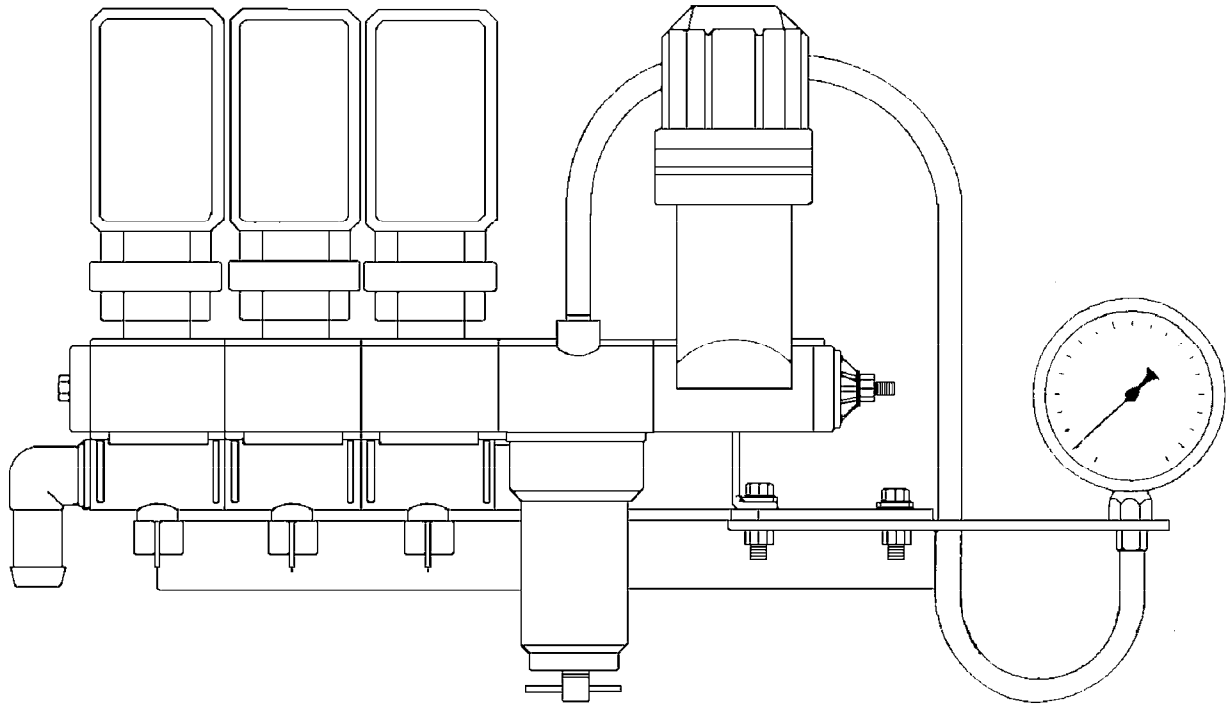

# A0430

PUMP - ACE 150 BELT DRIVE  
A0430-HIN, 05:12:19

Page 1  
Date 07.02.2020 10:35

parts-n°	order qty	description
420641	1	BOLT HM 8X35/22 A2 SS DIN931
450015	1	SCREW ALLAN 3/8'X5/8' BLACK
460143	1	SELF LOCK NUT M8 SST A2 DIN985
10440703	1	KEY SQ 1/4"x1-1/2"
21002203	1	BEARING, SEALED ACE BELT DRIVE
28022303	1	SHIELD KIT
28022403	1	OUTPUT SHAFT ACE BELT DR PUMP
28022503	1	BELT 600 RPM ACE PUMP
28022603	1	BELT 1000 RPM ACE PUMP
28022703	1	IMPELLER THERMOPLASTIC
28022803	1	IMPELLER CAST IRON
28022903	1	REPAIR KIT 600 RPM
28023003	1	REPAIR KIT 1000 RPM
28029203	1	11.6"P.D.X2"BORE PULLEY 600RPM
28029303	1	7.9"P.D.X2"BORE PULLEY 1000RPM
28094203	1	5/8" DRIVEN SHAFT W.KEYWAY SS
28094303	1	KEY 3/16"X3/16"X1-1/4"
28094403	1	1.35"P.D.X5/8"BORE PULLEY 600RPM
28094503	1	1.7"P.D.X5/8"BORE PULLEY 1000RPM
28094603	1	SCREW ALLEN 5/16"NC X 5/16"
28094703	1	IDLER MOUNTED TORSION SPRING
28094803	1	IDLER ARM
28094903	1	EXTERNAL SNAP RING F.IDLER ARM
28095003	1	5/8" SPACER
28095103	1	RETAINER RING
28095203	1	IDLER BEARING/OUTER ROLLER ASSEMBLY
28095303	1	HEX HEAD IDLER CAP SCREW 5/8"NCX2-1/8"
28095403	1	KEY F.IMPELLER 1/8"X1/8"X1/2"
28095503	1	KEY 3/8"X1/2"X1-1/2"

**PARTS FOR VALVES  
NO LONGER AVAILABLE**

**K0600**

QUICKFILL-VALVES-2"  
K0600-HIN, 01:01:16

Page 1  
Date 07.02.2020 10:35

Pos.	parts-n°	order qty	description
1	420582	1	BOLT HEX 8.8 DEL M8X20 FT A2
2	430765	1	BOLT HEX 8.8 DEL M16X55
3	460585	1	LOCKING NUT M16 DIN985 A2 SS
4	10002503	1	NUT HEX NC 1/2"
5	10004603	1	WASHER LOCK 1/2"
6	10013503	1	NUT HEX NC 3/8"
7	10056803	1	BOLT HEX 5/8 NC GR.5 01.50"
8	10101103	1	BOLT HEX 1/2 NC GR.2 03.50"
9	10297903	1	BKT.QUICK FILL TR/HC
10	10520803	1	QUICK FILL BRACKET
11	10520903	1	BALL VALVE 2"
12	10530903	1	QUICK COUPLER MALE 2"
13	10531003	1	CAP F.MALE QUICK COUPLER 2"
14	10534203	1	BRACKET F.QUICKFILL HC650/950
15	46001003	1	NUT HEX 5/8"-11 NYLOCK