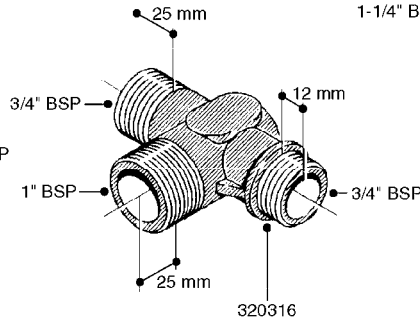

L0020

FITTINGS-T-PIECES, CAPS & ELBOWS
L0020-HIN, 01:01:16

Page 1
Date 07.02.2020 10:35

parts-n°	order qty	description
10053603	1	FITT. CAPNUT 2"BSP 5601
10194303	1	CAP BLANK 1 1/2 MCPHEE 210060
320047	1	FITT.DK CAPNUT 1/2" BSP
320106	1	FITT.DK CAPNUT 1" BSP
320272	1	FITT.DK CAPNUT 3/8" BSP
320316	1	FITT.DK TEE 3/4" X3/4" X1"BSP
320331	1	FITT.DK TEE 1" - 1" - 3/4" BSP
320342	1	FITT.DK EL 3/4"M X 1"F BSP
320563	1	FITT.DK 3 WAY 1/2" 110 DEG.
320677	1	NO LONGER AVAILABLE
320961	1	FITT.DK CAPNUT 1-1/2" BSP
321053	1	FITT.DK TEE 1/2 X1/2 X1/2" BSP
322072	1	FITT.DK TEE 3/8'X3/8'X3/8' BSP
322095	1	FITT.DK TEE 1-1/2 X1-1/4 X3/4" BSP
322138	1	FITT.DK ELB 1"M X 1"F BSP
330013	1	O-RING 2.5 X 10 PUR
330212	1	O-RING D19/D14X2.4 F.1/2"NUT
330326	1	O-RING D30/D24X2 F.1"NUT
331273	1	O-RING D44/D38X2 F.1-1/2"