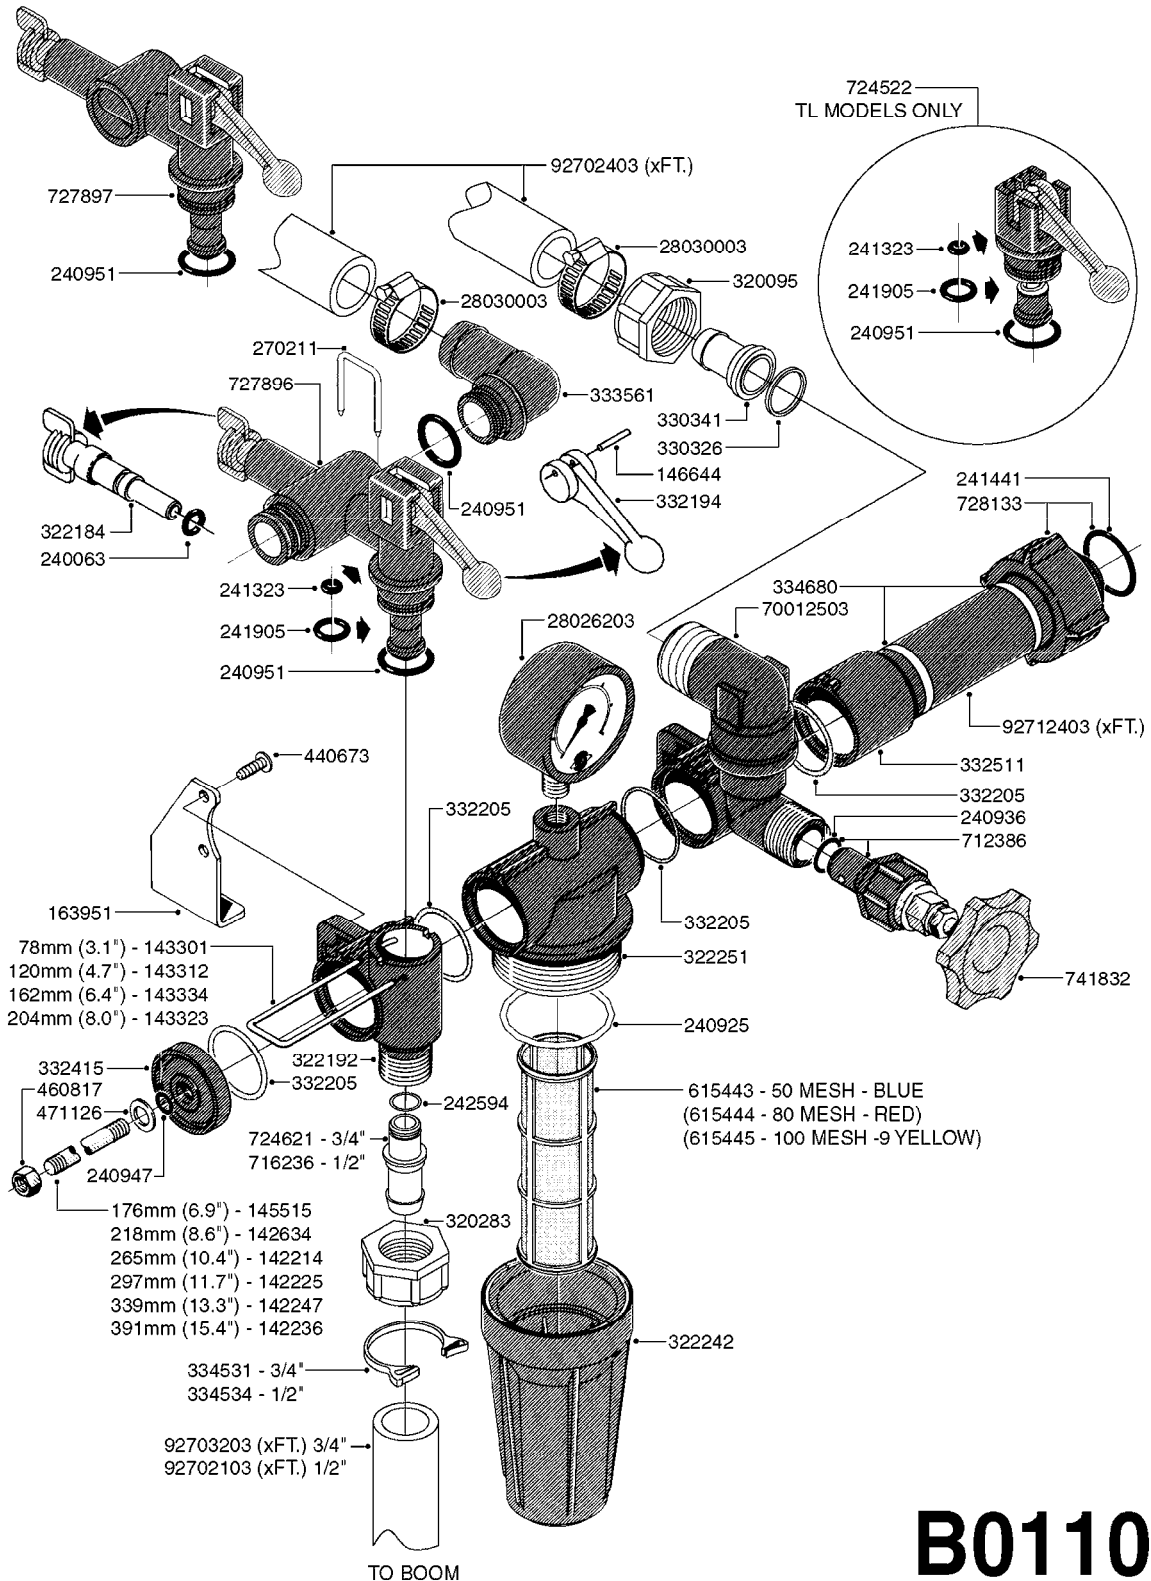

B0110

BK-180 BOOM VALVES-MAN.POST 00
B0110-HIN, 11:12:17

Page 1
Date 07.02.2020 10:35

parts-n°	order qty	description
142214	1	STUD BOLT - M8X265, 3 SECTION
142225	1	STUD BOLT 8 X 299 - 6 MODULS
142236	1	STUD BOLT 8 X 381 - 8 MODULS
142247	1	STUD BOLT 8 X 341 - 7 MODULS
142634	1	STUD BOLT M8 X 213 - 4 MODULS
143301	1	LOCK CLAMP 78 MM
143312	1	LOCK CLAMP 120 MM
143323	1	LOCK CLAMP 204 MM
143334	1	LOCK CLAMP 162 MM
145515	1	STUD BOLT M8 X 176MM
146644	1	PIN D3X19 STAINLESS
163951	1	MOUNT BRACKET FOR BK180 SECTIO
240063	1	O-RING D14.1/9.3 X 2.4
240925	1	O-RING D49.5X3 NITRIL
240936	1	O-RING D13.3X2.4 NITRIL
240947	1	O-RING D7.3X2.4 NITRIL
240951	1	O-RING D21.2X3 NITRIL
241323	1	O-RING D5.3X2.4 NITRIL
241441	1	O-RING D29.3X3
241905	1	O-RING 12,3X2,4 VITON DKR.1,05
242594	1	O-RING D14 X 1.78 SCH.70-EPDM
270211	1	FITT.DK S25 FORK L=37.5
320095	1	FITT.DK NUT 1" BSP
320283	1	FITT.DK NUT 3/4"BSP
322184	1	SCREW F.ADJUSTING CONST.PRESS.
322192	1	HOUSING F.DISTRIBUTOR
322242	1	FILTER BOWL / IN-LINE
322251	1	HOUSING F.FILTER MOUNT BK/EC
330326	1	O-RING D30/D24X2 F.1"NUT
330341	1	FITT.DK HB 1" F. 1" NUT
332194	1	DISTRIBUTION HANDLE
332205	1	O-RING D43/39XD2
332415	1	COVER
332511	1	FITT.DK END CAP 1"HB F.BK180
333561	1	FITT.DK ELB.1" EC RETURN
334531	1	CLAMP HOSE PLASTIC 3/4"
334534	1	CLAMP HOSE PLASTIC 1/2"
334680	1	CLAMP HOSE PLASTIC 1"
440673	1	SCREW F.PLASTIC 5X12 SS
460817	1	NUT HEX M8 STAINLESS DIN 934
471126	1	WASHER, M8, Ø16/ 8.4X 1.6, SS
615443	1	FILTER ELEM.50 MESH BLUE
615444	1	FILTER ELEM.80 MESH RED
615445	1	FILTER ELEM.100 MESH YELLOW
712386	1	PRESSURE REGULATOR COMPL. H-M
716236	1	FITT.DK HB 1/2" ASSY. F. 3/4"
724522	1	DISTR.OVER PART W.OUV PR 83 BK
724621	1	FITT.DK HB 3/4"ASSY F.3/4" NUT
727896	1	HOUSING UPPER F.CONST.PRESS.
727897	1	HOUSING UPPER PART END PC.BK92
728133	1	CONNECTING PART F.BK OPR.UNIT
741832	1	HANDLE REPLACEMENT F/330632
28026203	1	GAUGE 200PSI/BR,2.5"1/4BSP-BTM
28030003	1	CLAMP HOSE GEAR P1" 6716
70012503	1	HOUSING FOR HARDI-MATIC VALVE
92702103	1	HOSE R X1/2" X300PSI WP X0012"
92702403	1	HOSE PVC SUCT GRAY 1"
92703203	1	HOSE R X3/4" X300PSI WP X0012"
92712403	1	HOSE R X1" X300PSI WP X0012"