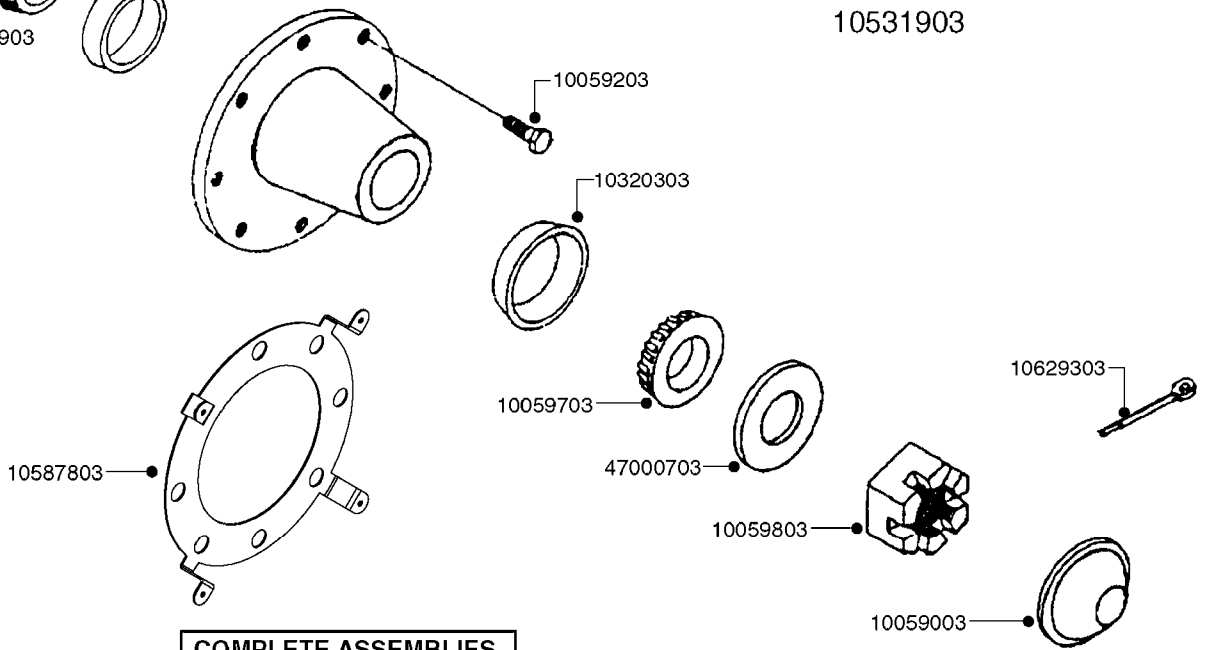

**COMPLETE HUB W/BEARINGS:**  
10531903

**COMPLETE ASSEMBLIES  
WHOLEGOODS ITEMS**

**E0730**

HUB ASSEMBLY F.2 1/8" SPINDLE  
E0730-HIN, 01:01:16

Page 1

Date 07.02.2020 10:35

parts-n°	order qty	description
10058803	1	BEARING INNER CONE A25590
10058903	1	SEAL HUB ASE41
10059003	1	DUST CAP 800/1000 GAL EDC17
10059203	1	BOLT WHEEL 9/16"x1-1/4"UNF 90D
10059703	1	BEARING OUTER CONE A25877
10059803	1	NUT HEX NF 1"
10320203	1	BEARING INNER CUP1000GAL.TR/TA
10320303	1	BEARING OUTER CUP1000GAL.TR/TA
10531903	1	HUB ASSY.COMP.F.2-1/8" SPINDLE
10587803	1	MAG MNT F. SPEED SNS 8 BOLT
10629303	1	PIN, COTTER 7/32" X 1.75" LONG
28020103	1	SPINDLE 2.125 CRS 14" 811
47000703	1	WASHER, SPNDL 1.1" 1.06x2 .19T