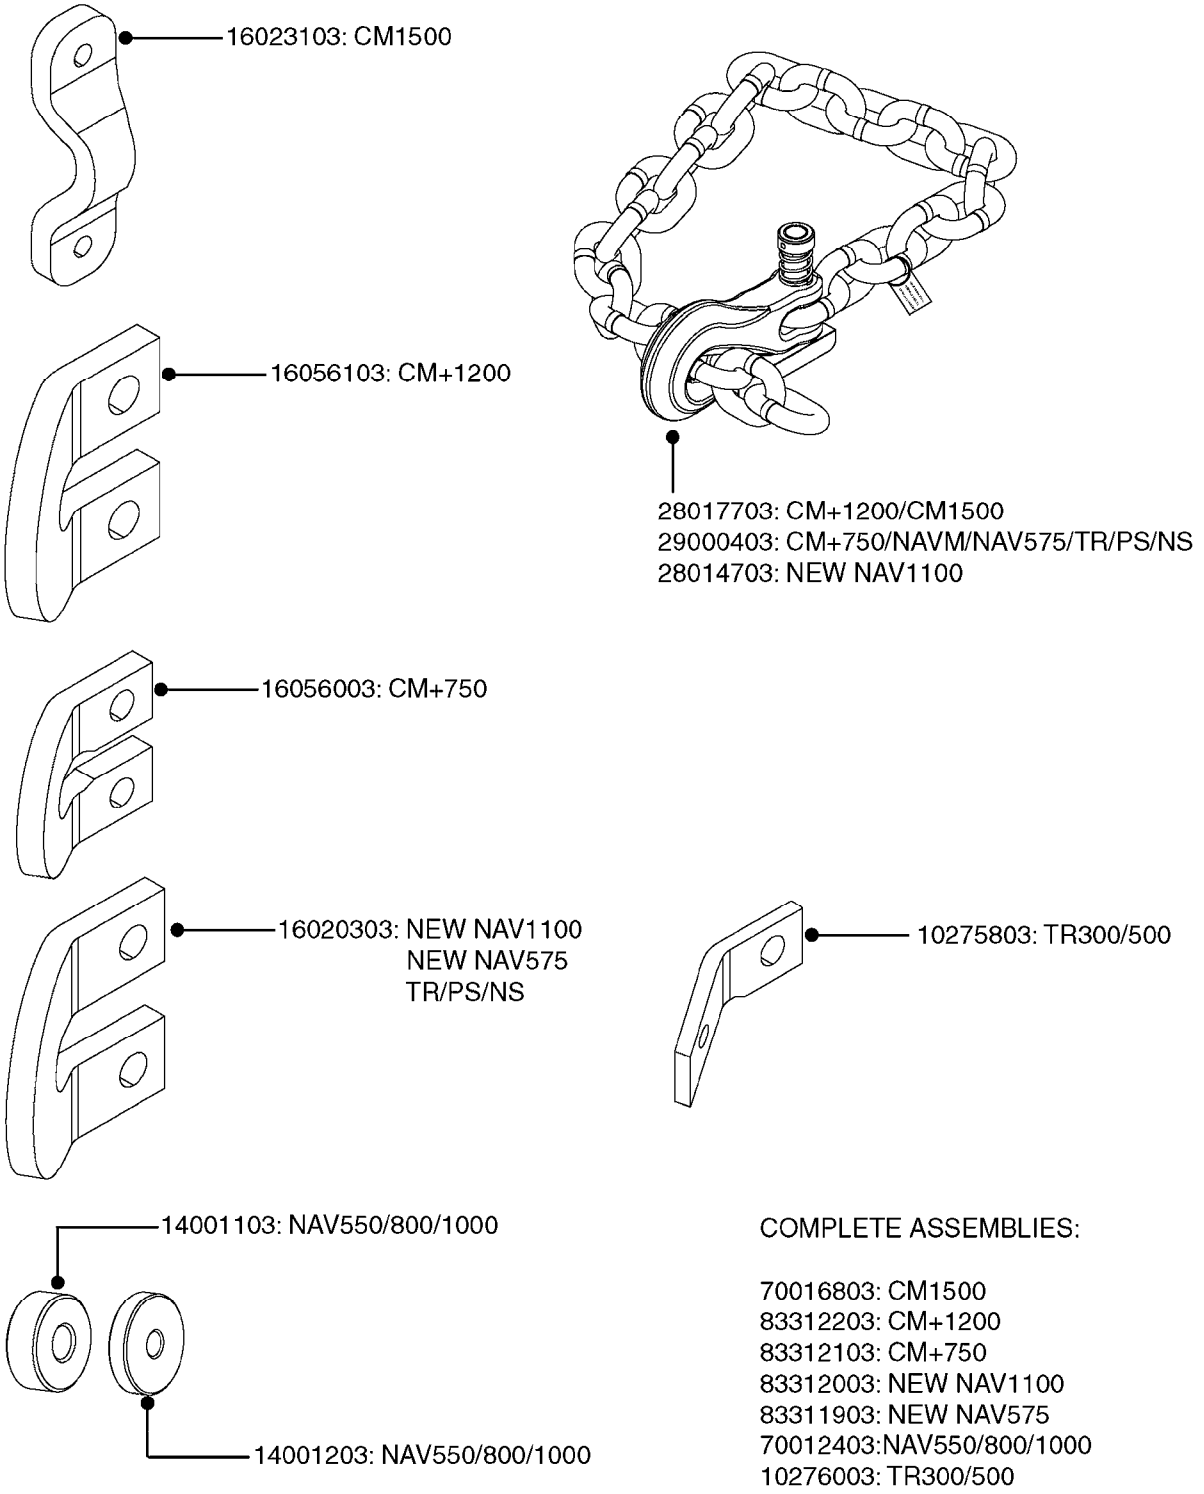

# A0430

PUMP - ACE 150 BELT DRIVE  
A0430-HIN, 05:12:19

Page 1  
Date 07.02.2020 10:35

parts-n°	order qty	description
420641	1	BOLT HM 8X35/22 A2 SS DIN931
450015	1	SCREW ALLAN 3/8'X5/8' BLACK
460143	1	SELF LOCK NUT M8 SST A2 DIN985
10440703	1	KEY SQ 1/4"x1-1/2"
21002203	1	BEARING, SEALED ACE BELT DRIVE
28022303	1	SHIELD KIT
28022403	1	OUTPUT SHAFT ACE BELT DR PUMP
28022503	1	BELT 600 RPM ACE PUMP
28022603	1	BELT 1000 RPM ACE PUMP
28022703	1	IMPELLER THERMOPLASTIC
28022803	1	IMPELLER CAST IRON
28022903	1	REPAIR KIT 600 RPM
28023003	1	REPAIR KIT 1000 RPM
28029203	1	11.6"P.D.X2"BORE PULLEY 600RPM
28029303	1	7.9"P.D.X2"BORE PULLEY 1000RPM
28094203	1	5/8" DRIVEN SHAFT W.KEYWAY SS
28094303	1	KEY 3/16"X3/16"X1-1/4"
28094403	1	1.35"P.D.X5/8"BORE PULLEY 600RPM
28094503	1	1.7"P.D.X5/8"BORE PULLEY 1000RPM
28094603	1	SCREW ALLEN 5/16"NC X 5/16"
28094703	1	IDLER MOUNTED TORSION SPRING
28094803	1	IDLER ARM
28094903	1	EXTERNAL SNAP RING F.IDLER ARM
28095003	1	5/8" SPACER
28095103	1	RETAINER RING
28095203	1	IDLER BEARING/OUTER ROLLER ASSEMBLY
28095303	1	HEX HEAD IDLER CAP SCREW 5/8"NCX2-1/8"
28095403	1	KEY F.IMPELLER 1/8"X1/8"X1/2"
28095503	1	KEY 3/8"X1/2"X1-1/2"

# K0680

REMOTE GAUGE-ESC SPRAYERS-4"  
K0680-HIN, 01:01:16

Page 1

Date 07.02.2020 10:35

parts-n°	order qty	description
145632	1	FITT.DK HB 1/4' BRASS F.GUAGE
146210	1	NUT 1/4'BSP BRASS
282391	1	CLAMP HOSE CRIMP 5/16'
320972	1	FITT.DK HB 5/16'- 1/4' BSP
330396	1	O-RING D11.2/D6.6X3.2
421046	1	BOLT HEX M8X25/25 A2 SS DIN933
460143	1	SELF LOCK NUT M8 SST A2 DIN985
927268	1	HOSE BLUE PVC X 1/4 X 0012"
10028603	1	WASHER LOCK 5/16'
10428003	1	BKT. FOR ESC GAUGE KIT
28026103	1	GAUGE 200PSI/BR,4",1/4"BSP-BTM
70043903	1	*GAUGE KIT,4" OP UNIT INFEILD