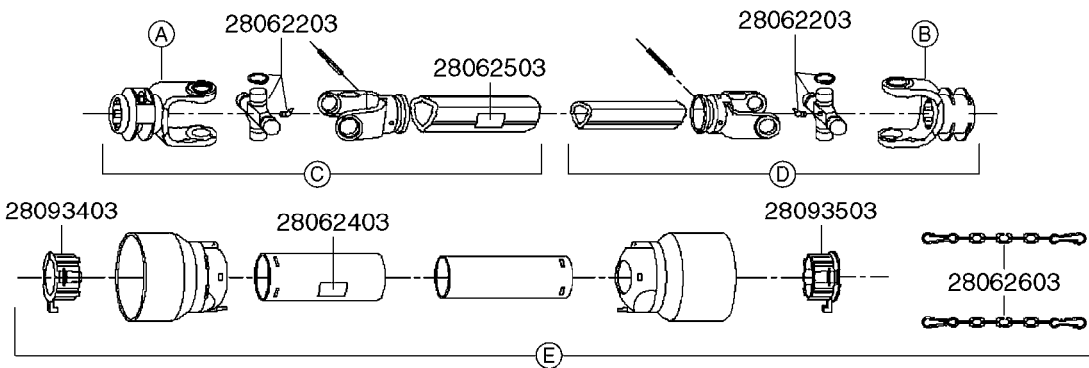

\* Changed in 2016 from 100 series to G-Series (see page A0600).

**A520**

PTO SHAFTS - BONDIOLI CENT.  
A0520-HIN, 23:10:18

Page 1

Date 07.02.2020 10:35

parts-n°	order qty	description
289042	1	UNIV. JOINT 22x54mm
421024	1	BOLT HEX 8.8 DEL M8X60
450015	1	SCREW ALLAN 3/8'X5/8' BLACK
460143	1	SELF LOCK NUT M8 SST A2 DIN985
28009803	1	PTO PIN TUBE RETAINER OUTER
28009903	1	PTO TUBE RETAINER INNER
28010103	1	PTO YOKE F.INNER TUBE CV PTO
28021403	1	PTO 1"STR/1-3/8" 6SPL B&P
28021503	1	PTO 1"STR/1-3/8" 21SPL B&P
28021603	1	PTO 1"STR/1-3/4" 20SPL B&P
28027903	1	PTO BALL LOCK.KIT F.1-3/8 YOKE
28040503	1	UNIV. JOINT 27x74.6mm
28040703	1	SAFETY CHAIN F.CV BLACK PTO (SET OF 2)
28041803	1	DECAL DANGER GUARD MISSING
28041903	1	DECAL DANGER ROT.DRIVELINE
28056703	1	PTO YOKE #1 1-3/8" X 6 SPLINE
28056803	1	PTO YOKE #1 1-3/8" X 21 SPLINE
28056903	1	PTO YOKE #4 1-3/4" X 20 SPLINE
28057003	1	PTO TUBE YOKE #1-G1 OUTER
28057103	1	PTO TUBE YOKE #4-G4 OUTER
28057203	1	PTO PIN TUBE RETAINER OUTER
28057303	1	PTO TUBE OUTER #1 745MM
28057403	1	PTO TUBE OUTER #4 720MM
28057503	1	PTO TUBE INNER #1 745MM
28057603	1	PTO TUBE INNER #4 720MM
28057703	1	PTO TUBE RETAINER INNER
28057803	1	PTO TUBE YOKE #1 Ø=1"
28057903	1	PTO TUBE YOKE #4 Ø=1"
28058003	1	PTO HALF SAFETY SHIELD OUTER
28058103	1	PTO HALF SAFETY SHIELD OUTER
28058203	1	PTO HALF SAFETY SHIELD INNER
28058303	1	PTO HALF SAFETY SHIELD INNER
28058403	1	PTO BALL LOCK.KIT F.1-3/4 YOKE
28058503	1	PTO TUBE YOKE #1-G1 INNER