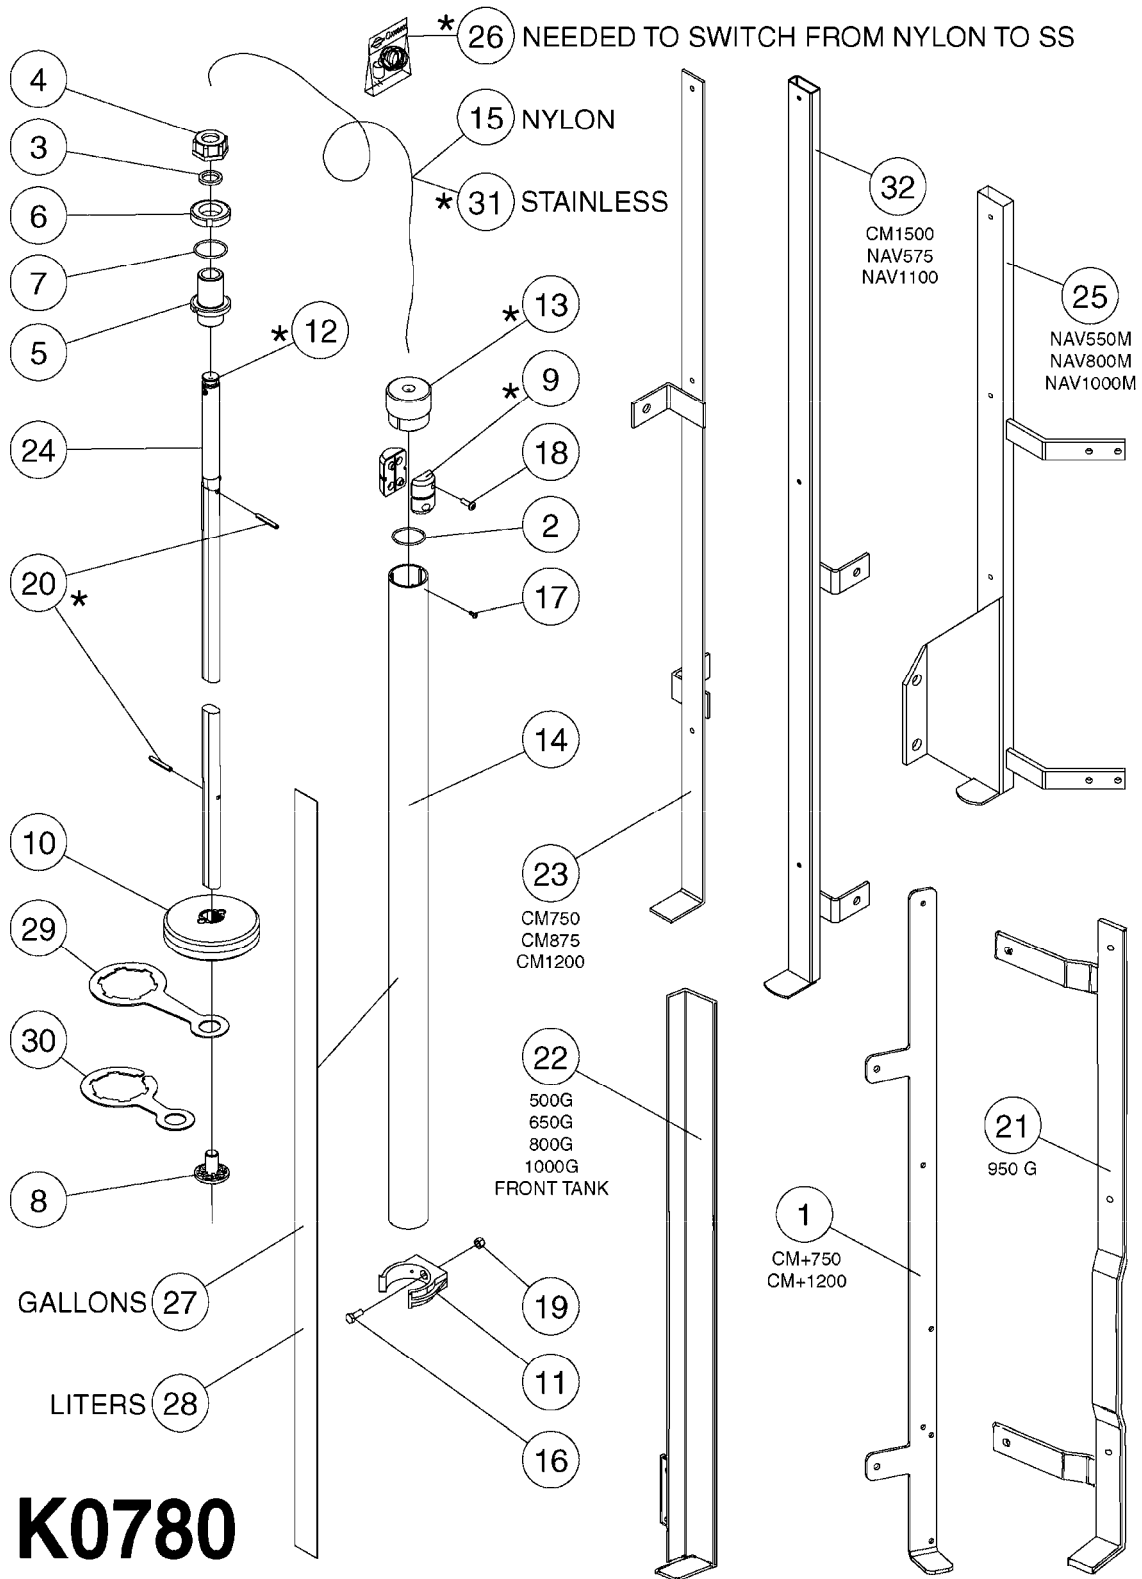

SIGHT GAUGE - REMOTE
K0780-HIN, 25:09:19

Page 1
Date 07.02.2020 10:35

Pos.	parts-n°	order qty	description
1	161950	1	SIGHT GAUGE MT BKT CM+ 750/120
2	242262	1	O-RING D31X3 VITON
3	242309	1	SEAL Ø22 ID Ø30 OD X 4 HIGH
4	320095	1	FITT.DK NUT 1" BSP
5	320456	1	FITT.DK BULKHEAD 1"BSP DOUBLE
6	320471	1	FITT.DK NUT 1" BSP JAMB
7	332577	1	O-RING D38/D30X4 F.1" PUR.
8	333864	1	GUIDE F. SAFETY VALVE SPRING
9	334513	1	MARKER HALF SIGHT GAUGE
10	334515	1	FLOATER FOR LIQUID LEVEL
11	334523	1	PIPE HOLDER Ø51.5
12	334849	1	SIGHT GAUGE GUIDE F. SS TUBE
13	334850	1	GUIDE F. SIGHT GAUGE TUBE TOP
14	341202	1	TUBE F.SIGHT GAUGE L=40"
14	341204	1	SIGHT GAUGE TUBE L=59"
14	341283	1	TUBE F.SIGHT GAUGE L=72"
14	341307	1	TUBE F.SIGHT GAUGE L=75" NCM 4400
14	341339	1	TUBE F.SIGHT GAUGE L=82" NCM 6600
14	341340	1	TUBE F.SIGHT GAUGE L=94" (2382) NCM 9000
14	34000703	1	TUBE F. DRY GAUGE L=1200 BENT RANGER 2000 & 2200
15	390487	1	CORD NYLON/SIGHT GAUGE 4500mm OLDER MODELS ONLY
16	410185	1	BOLT HEX 8.8 DEL M6X16
16	410362	1	BOLT HEX 8.8 SS M6X20
17	440663	1	SCREW 3/8" NR4 STAINLESS
18	440677	1	SCREW F. PLASTIC 5X20 SS
19	460261	1	NUT HEX M6X1.00 LOCK DIN985 A2 SS
20	480717	1	PIN E 5X40 SST
20	480730	1	PIN ROLL 5X30 STAINLESS STEEL
21	615197	1	BKT.SIGHT GAUGE HC950
22	615308	1	BRACKET FOR SIGHT TUBE
23	615941	1	SIGHT GAUGE MOUNT BRACKET CM
24	615942	1	GUIDE TUBE F.FLOATER CM1200G
24	615943	1	GUIDE TUBE F.FLOATER CM875G
24	615944	1	GUIDE TUBE F.FLOATER, L=1680 HC 950, NAV 575, NAV 3500, CM 750
24	615945	1	GUIDE TUBE F.FLOATER, L=1610, NV3000 NAV 3000 & HC650
24	615947	1	GUIDE TUBE F.FLOATER TR 500G
24	615948	1	GUIDE TUBE F.FLOATER MA 1000-1200-1500 L
24	615949	1	GUIDE TUBE F.FLOATER MEGA 230G
24	615951	1	GUIDE TUBE F.FLOATER NAV800G
24	615952	1	GUIDE TUBE F.FLOATER NAV1000G
24	615954	1	GUIDE TUBE F. FLOATER F.T.250G
24	615955	1	GUIDE TUBE F.FLOATER FT.350G
24	615957	1	GUIDE TUBE F.FLOATER NAV.550G
24	61022100	1	GUIDE TUBE F NP1100/CM1500
24	61022600	1	GUIDE TUBE F.FLOATER RANGER RANGER 2000 & 2200
24	61036700	1	GUIDE TUBE F.FLOATER, L=1850, NV4000/CM4400 NCM 4400 & NAV 4000
24	61038600	1	GUIDE TUBE F.FLOAT NCM 9000
24	61038700	1	GUIDE TUBE F.FLOAT NCM 6600
25	637998	1	MANIFOLD BKT. NAVIGATOR
26	741527	1	SIGHT GAUGE KIT SS WIRE '98 SS CABLE & PARTS NEEDED
27	978056	1	DECAL S/G TUBE 500GAL-99