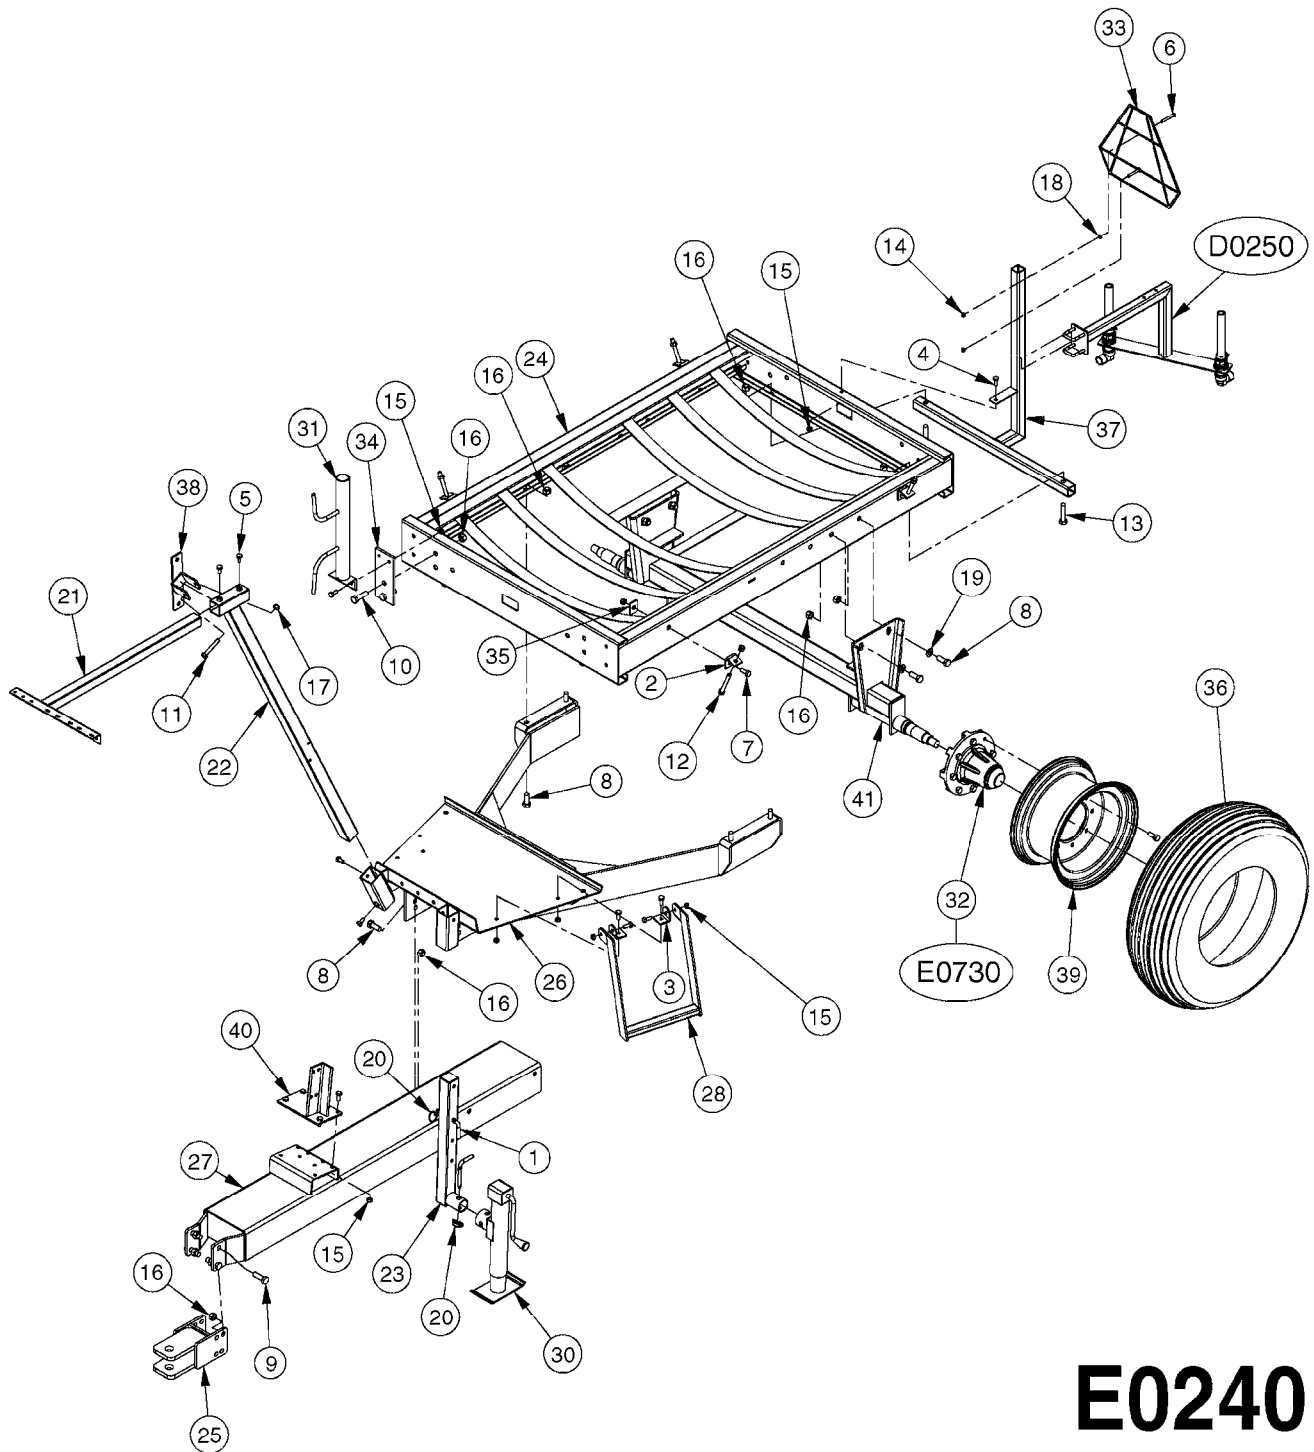

E0240

FRAME PASTURE SPRAYER 300/550
E0240-HIN, 01:01:16

Page 1

Date 07.02.2020 10:35

Pos.	parts-n°	order qty	description
1	142505	1	LOCKING PAWL 12 X 70MM
2	170185	1	ANGLE BRACKET F. TANKSTRAP
3	194025	1	BRACKET F.STEP HC650
4	420604	1	BOLT HEX 8.8 DEL M10X25 FT DIN933
5	420626	1	BOLT HEX 8.8 DEL M10X20 FT
6	421024	1	BOLT HEX 8.8 DEL M8X60
7	430286	1	BOLT HEX 8.8 DEL M12X30 FT
8	430581	1	BOLT HEX 8.8 DEL M16X40 FT
9	430637	1	BOLT HEX 8.8 DEL M16X50 FT
10	430765	1	BOLT HEX 8.8 DEL M16X55
11	430802	1	BOLT HEX 8.8 DEL M12X75
12	430872	1	BOLT HEX 8.8 DEL M12X100 FT
13	430915	1	BOLT HEX 8.8 DEL M16X70
14	460143	1	SELF LOCK NUT M8 SST A2 DIN985
15	460423	1	NUT HEX M10X1.50 LOCK DIN985A2 SS
16	460585	1	LOCKING NUT M16 DIN985 A2 SS
17	460703	1	NUT HEX M12X1.75 LOCK DIN985A2 SS
18	471126	1	WASHER, M8, Ø16/ 8.4X 1.6, SS
19	471128	1	WASHER, M16, Ø30/17.0X 3.0, SS
20	480244	1	PIN SNAP D4.5
21	614388	1	BRACKET FOR OPER. UNIT
22	614458	1	CONTROL POST BK TR/TL300/500
23	614461	1	JACK STAND ATTACHMENT
24	635907	1	FRAME F. TL/TR/ESC 300 PASTURE SPRAYER 300
24	635908	1	FRAME F. TR/ESC 500 PASTURE SPRAYER 550
25	635919	1	TONGUE CLEVIS TR300/500
26	635922	1	PLATFORM & A-FRAME TR300/500
27	635939	1	TONGUE FOR TR/TL300/500 SHORT
28	636027	1	STEP F.PLATFORM HC650
29	10059203	1	BOLT WHEEL 9/16"x1-1/4"UNF 90D
30	10061903	1	JACK F300/500/575 5000LB
31	10179403	1	WRAP WELDMENT FOR HI101789
32	10531903	1	HUB ASSY.COMP.F.2-1/8" SPINDLE
33	10602403	1	SMV SIGN MOUNT KIT
34	16057303	1	PLATE F.HANDGUN MNT.BRKT.F.PS
35	17002800	1	PLATE 5.0X35X50 /D16.2
36	24002103	1	TIRE 11LX15 12-PLY RIB
37	61005003	1	NOZZLE MOUNTING BRACKET PS300 PASTURE SPRAYER 300
37	63022203	1	NOZZLE MOUNTING BRACKET PS500 PASTURE SPRAYER 550
38	61005503	1	BRKT.F.CLEAN WATER TANK PS
39	61005603	1	RIM 15X8 8-BOLT
40	61008803	1	ACE PUMP BRACKET F. 300/500
41	70038003	1	AXLE ASSY. 300/500 PS