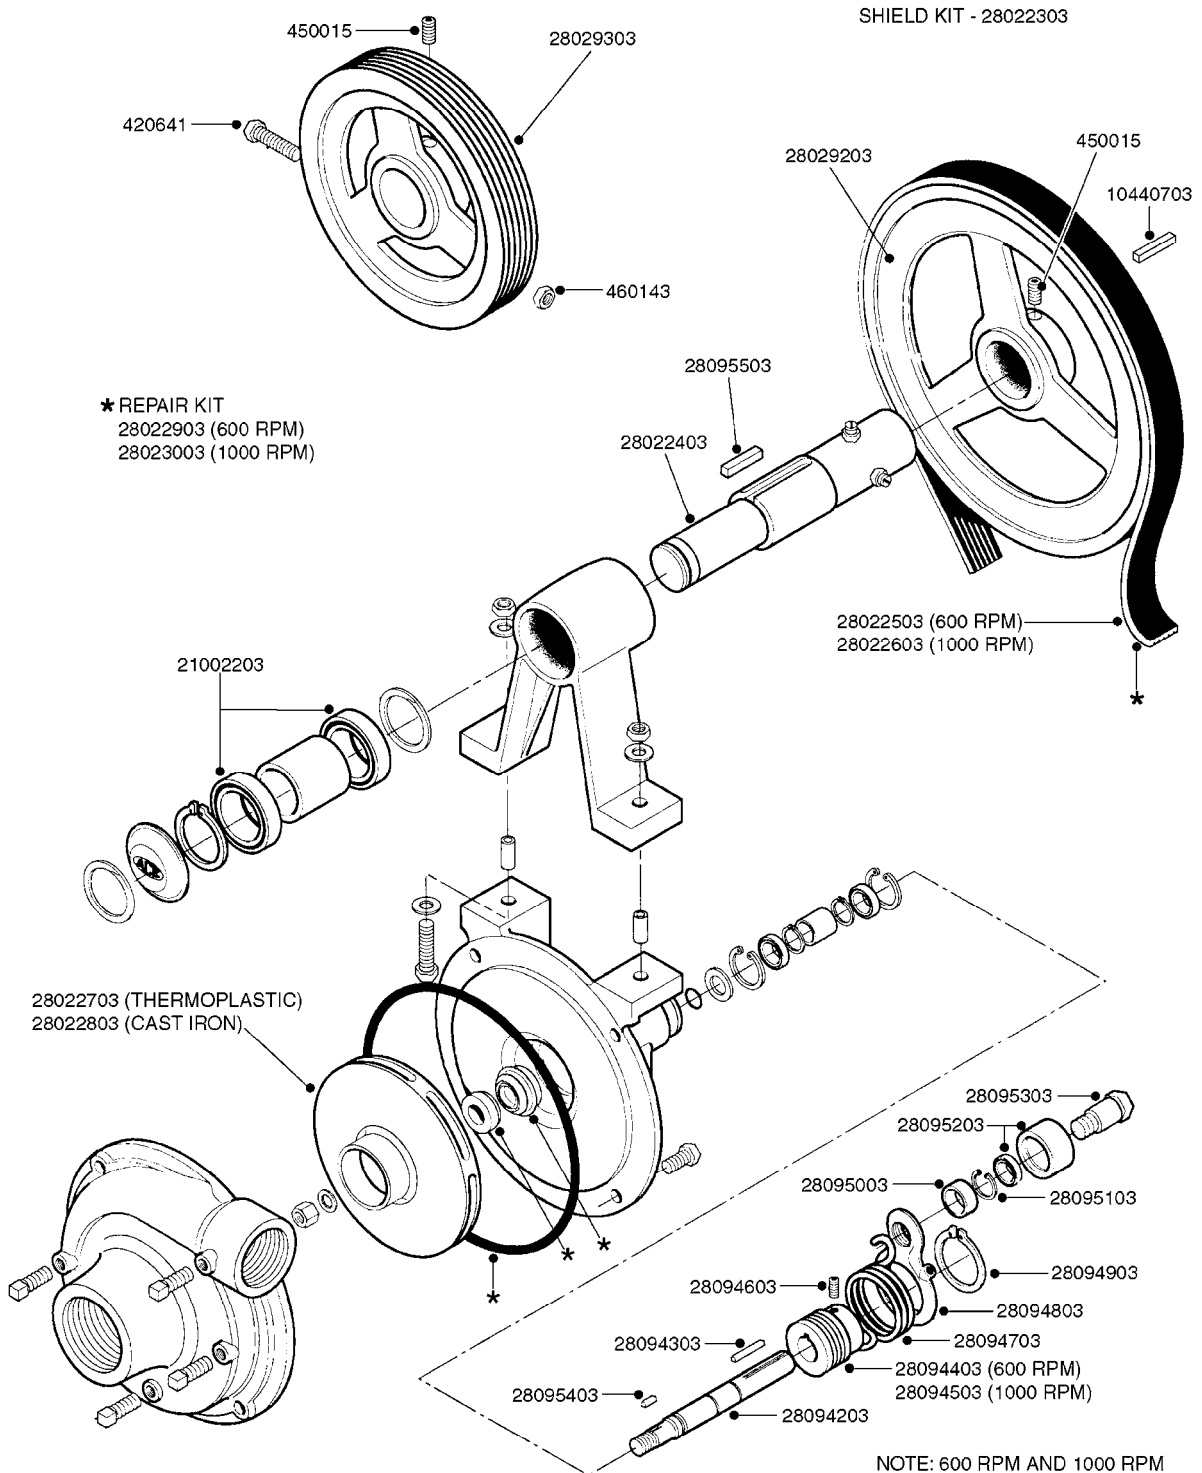

NOTE: 600 RPM AND 1000 RPM
PUMPS HAVE 1" INPUT SHAFT

A0430

PUMP - ACE 150 BELT DRIVE
A0430-HIN, 05:12:19

Page 1
Date 07.02.2020 10:35

parts-n°	order qty	description
420641	1	BOLT HM 8X35/22 A2 SS DIN931
450015	1	SCREW ALLAN 3/8'X5/8' BLACK
460143	1	SELF LOCK NUT M8 SST A2 DIN985
10440703	1	KEY SQ 1/4"x1-1/2"
21002203	1	BEARING, SEALED ACE BELT DRIVE
28022303	1	SHIELD KIT
28022403	1	OUTPUT SHAFT ACE BELT DR PUMP
28022503	1	BELT 600 RPM ACE PUMP
28022603	1	BELT 1000 RPM ACE PUMP
28022703	1	IMPELLER THERMOPLASTIC
28022803	1	IMPELLER CAST IRON
28022903	1	REPAIR KIT 600 RPM
28023003	1	REPAIR KIT 1000 RPM
28029203	1	11.6"P.D.X2"BORE PULLEY 600RPM
28029303	1	7.9"P.D.X2"BORE PULLEY 1000RPM
28094203	1	5/8" DRIVEN SHAFT W.KEYWAY SS
28094303	1	KEY 3/16"X3/16"X1-1/4"
28094403	1	1.35"P.D.X5/8"BORE PULLEY 600RPM
28094503	1	1.7"P.D.X5/8"BORE PULLEY 1000RPM
28094603	1	SCREW ALLEN 5/16"NC X 5/16"
28094703	1	IDLER MOUNTED TORSION SPRING
28094803	1	IDLER ARM
28094903	1	EXTERNAL SNAP RING F.IDLER ARM
28095003	1	5/8" SPACER
28095103	1	RETAINER RING
28095203	1	IDLER BEARING/OUTER ROLLER ASSEMBLY
28095303	1	HEX HEAD IDLER CAP SCREW 5/8"NCX2-1/8"
28095403	1	KEY F.IMPELLER 1/8"X1/8"X1/2"
28095503	1	KEY 3/8"X1/2"X1-1/2"