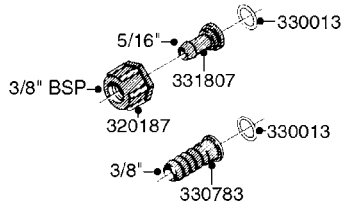

L0010

parts-n°	order qty	description
240085	1	O-RING D13,1/8,3X02,4 NITRIL
241441	1	O-RING D29.3X3
242594	1	O-RING D14 X 1.78 SCH.70-EPDM
320084	1	FITT.DK NUT 1/2" BSP
320095	1	FITT.DK NUT 1" BSP
320117	1	FITT.DK CONN.1/2"BSP F. 1" CAP
320187	1	FITT.DK CAP 3/8" BSP BLACK
320283	1	FITT.DK NUT 3/4"BSP
320821	1	FITT.DK NUT 1-1/2" BSP
321495	1	FITT.DK REDUC 1/4'BSP F.3/4'NT
321576	1	FITT.DK CONN 1/2"BSP F.3/4"NUT
330013	1	O-RING 2.5 X 10 PUR
330212	1	O-RING D19/D14X2.4 F.1/2"NUT
330326	1	O-RING D30/D24X2 F.1"NUT
330341	1	FITT.DK HB 1" F. 1" NUT
330595	1	O-RING D24.6/D20X2.1 -3/4"
330665	1	FITT.DK HB 3/4"F.1" NUT
330676	1	FITT.DK HB 3/8" F. 1/2" NUT
330687	1	FITT.DK HB 1/2" F. 1/2" NUT
330691	1	FITT.DK HB 3/4'F.3/4' NUT
330783	1	FITT.DK HB 3/8" F.3/8" NUT
331262	1	FITT.DK HB 1-1/2" F. 1-1/2"NUT
331273	1	O-RING D44/D38X2 F.1-1/2"
331446	1	FITT.DK HB 1" F.1-1/2" NUT
331807	1	FITT.DK HB 5/16" F.3/8" NUT
332286	1	FITT.DK HB 1/2" F. 3/4" NUT
332905	1	FITT.DK HB 1/2" F. 3/4" CAP
332927	1	FITT.DK PLUG F. NOZZLE TUBE
333292	1	FITT.DK HB 1"O'RING F.1-1/2"
333664	1	FITT.DK HB 5/16' F. 1/2' NUT
334044	1	FITT.DK HB 3/4' F. 3/4' CAP
334059	1	FITT.DK EL 1" 110 DEG.F.1-1/2"
334123	1	FITT.DK HB 1-1/4"O-RNG F.1-1/2"
334150	1	FITT.DK HB 1-1/4" 110 F.1-1/2"
390542	1	PLUG WASHER FOR 3/4'CAP NUT
716236	1	FITT.DK HB 1/2" ASSY. F. 3/4"
716413	1	FITT.DK PLUG ASSY. F.NOZ TUBE
717426	1	FITT.DK REDUC 1/4"BSP F.3/4"N
720856	1	FITT.DK 1/2'BSP ASSY.F.3/4'NUT
724621	1	FITT.DK HB 3/4"ASSY F.3/4" NUT