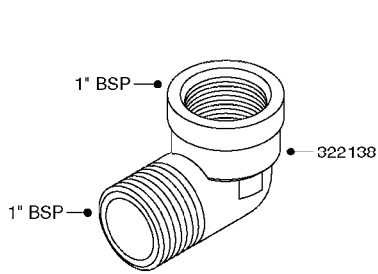

L0020

FITTINGS-T-PIECES, CAPS & ELBOWS
L0020-HIN, 01:01:16

Page 1
Date 07.02.2020 10:35

parts-n°	order qty	description
10053603	1	FITT. CAPNUT 2"BSP 5601
10194303	1	CAP BLANK 1 1/2 MCPHEE 210060
320047	1	FITT.DK CAPNUT 1/2" BSP
320106	1	FITT.DK CAPNUT 1" BSP
320272	1	FITT.DK CAPNUT 3/8" BSP
320316	1	FITT.DK TEE 3/4" X3/4" X1"BSP
320331	1	FITT.DK TEE 1" - 1" - 3/4" BSP
320342	1	FITT.DK EL 3/4"M X 1"F BSP
320563	1	FITT.DK 3 WAY 1/2" 110 DEG.
320677	1	NO LONGER AVAILABLE
320961	1	FITT.DK CAPNUT 1-1/2" BSP
321053	1	FITT.DK TEE 1/2 X1/2 X1/2" BSP
322072	1	FITT.DK TEE 3/8'X3/8'X3/8' BSP
322095	1	FITT.DK TEE 1-1/2 X1-1/4 X3/4" BSP
322138	1	FITT.DK ELB 1"M X 1"F BSP
330013	1	O-RING 2.5 X 10 PUR
330212	1	O-RING D19/D14X2.4 F.1/2"NUT
330326	1	O-RING D30/D24X2 F.1"NUT
331273	1	O-RING D44/D38X2 F.1-1/2"