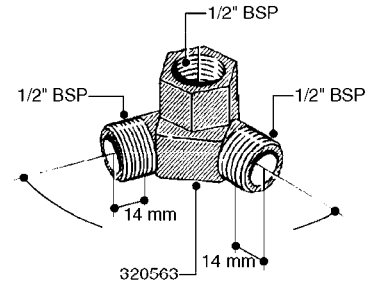

L0020

FITTINGS-T-PIECES, CAPS & ELBOWS
L0020-HIN, 01:01:16

Page 1
Date 07.02.2020 10:35

parts-n°	order qty	description
10053603	1	FITT. CAPNUT 2"BSP 5601
10194303	1	CAP BLANK 1 1/2 MCPHEE 210060
320047	1	FITT.DK CAPNUT 1/2" BSP
320106	1	FITT.DK CAPNUT 1" BSP
320272	1	FITT.DK CAPNUT 3/8" BSP
320316	1	FITT.DK TEE 3/4" X3/4" X1"BSP
320331	1	FITT.DK TEE 1" - 1" - 3/4" BSP
320342	1	FITT.DK EL 3/4"M X 1"F BSP
320563	1	FITT.DK 3 WAY 1/2" 110 DEG.
320677	1	NO LONGER AVAILABLE
320961	1	FITT.DK CAPNUT 1-1/2" BSP
321053	1	FITT.DK TEE 1/2 X1/2 X1/2" BSP
322072	1	FITT.DK TEE 3/8'X3/8'X3/8' BSP
322095	1	FITT.DK TEE 1-1/2 X1-1/4 X3/4" BSP
322138	1	FITT.DK ELB 1"M X 1"F BSP
330013	1	O-RING 2.5 X 10 PUR
330212	1	O-RING D19/D14X2.4 F.1/2"NUT
330326	1	O-RING D30/D24X2 F.1"NUT
331273	1	O-RING D44/D38X2 F.1-1/2"