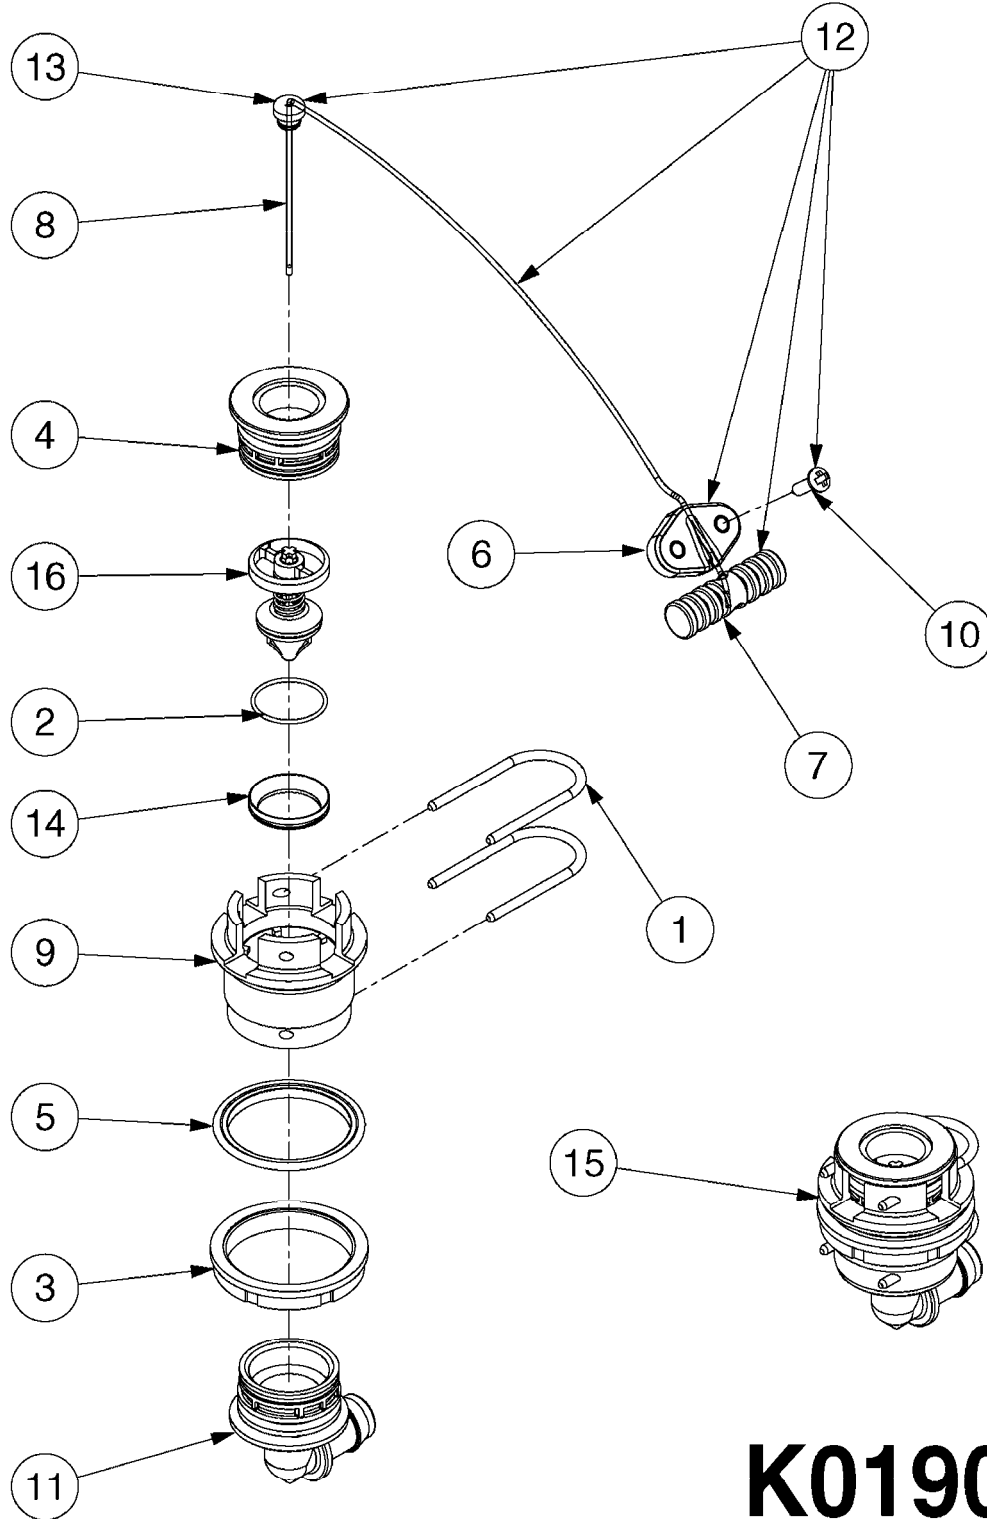

K0190

DRAIN ASSEMBLY-PULL CORD S67
K0190-HIN, 01:01:16

Page 1

Date 07.02.2020 10:35

Pos.	parts-n°	order qty	description
1	145996	1	FITT.DK S-67 FORK
2	242504	1	O-RING D35x2 NITRIL
3	322108	1	FITT.DK S-67 BULKHEAD NUT
4	322132	1	FITTING S67- BSP1" F
5	334261	1	GASKET F. S-67 BULKHEAD
6	334469	1	CLEVIS F.CORD TOP DRAIN ASSY.
7	334472	1	HANDLE FOR TOP DRAIN
8	390982	1	CORD NYLON 4000MM
9	391075	1	DRAIN BULKHEAD ,S-67
10	440392	1	SCREW 6.3 X 25.0 DIN7981C TORX
11	726572	1	FITT.DK S-67 1" ELBOW 90 ASSY.
12	741813	1	PARTS FOR S67 DRAIN
13	14001500	1	GROMMET F.TOP DRAIN CORD
14	14103100	1	SEAT F.CHECK VALVE D40.8 2010
15	72351400	1	DRAIN,S67 TOP
16	72351500	1	PLUNGER/CONE W. ORING S67DRAIN