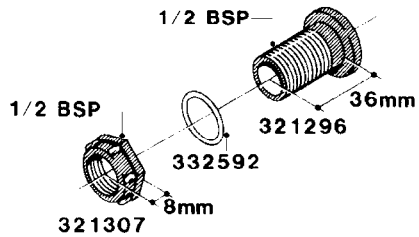

L0050

FITTINGS - HOSE CONNECTORS
L0050-HIN, 01:01:16

Page 1

Date 07.02.2020 10:30

parts-n°	order qty	description
242594	1	O-RING D14 X 1.78 SCH.70-EPDM
320294	1	FITT.DK TEE 3/8X3/8HB X1/2"BSP
320305	1	FITT.DK HB 3/4'- 3/4' BSP
320386	1	FITT.DK TEE 3/8X3/8HB X3/8"BSP
320397	1	FITT.DK ELB 3/8"HB X 3/8" BSP
320401	1	FITT.DK TEE 1/2X1/2HB X1/2"BSP
320412	1	FITT.DK TEE 1/2X1/2HB X3/8'BSP
320423	1	FITT.DK ELB 1/2'HB X 3/8' BSP
320891	1	FITT.DK HB 3/8'- 3/8' BSP
320972	1	FITT.DK HB 5/16'- 1/4' BSP
322046	1	FITT.DK TEE 1/2X1/2HB X3/4'BSP
322048	1	FITT.DK TEE 3/4X3/4HB X3/4'BSP
330595	1	O-RING D24.6/D20X2.1 -3/4"
333137	1	FITT.DK CONN.1/2" F.NOZZ. DOUB
333141	1	FITT.DK CONN.1/2" F.NOZZ.SING
334041	1	FITT.DK CONN.3/4' F.NOZZ. SING
334042	1	FITT.DK CONN.3/4' F.NOZZ. DOUB
334195	1	FITT.DK ELB. 3/4"HB X 3/4"HB
10012103	1	FITT.PO.HB 1.25X1.50 IMB1012
10014003	1	FITT.PO.HB 1.25X1.25 IMB1010
10036903	1	FITT.PO.HB 1.50X1.50 IMB1212
28019303	1	FITTING HB ELB 3/4NPT-3/4HOSE
61016500	1	HOSE TAIL 3/4" 90°+RG CAP 3/4"
72026700	1	NOZZLE TUBE ADAPTER W/O-RING