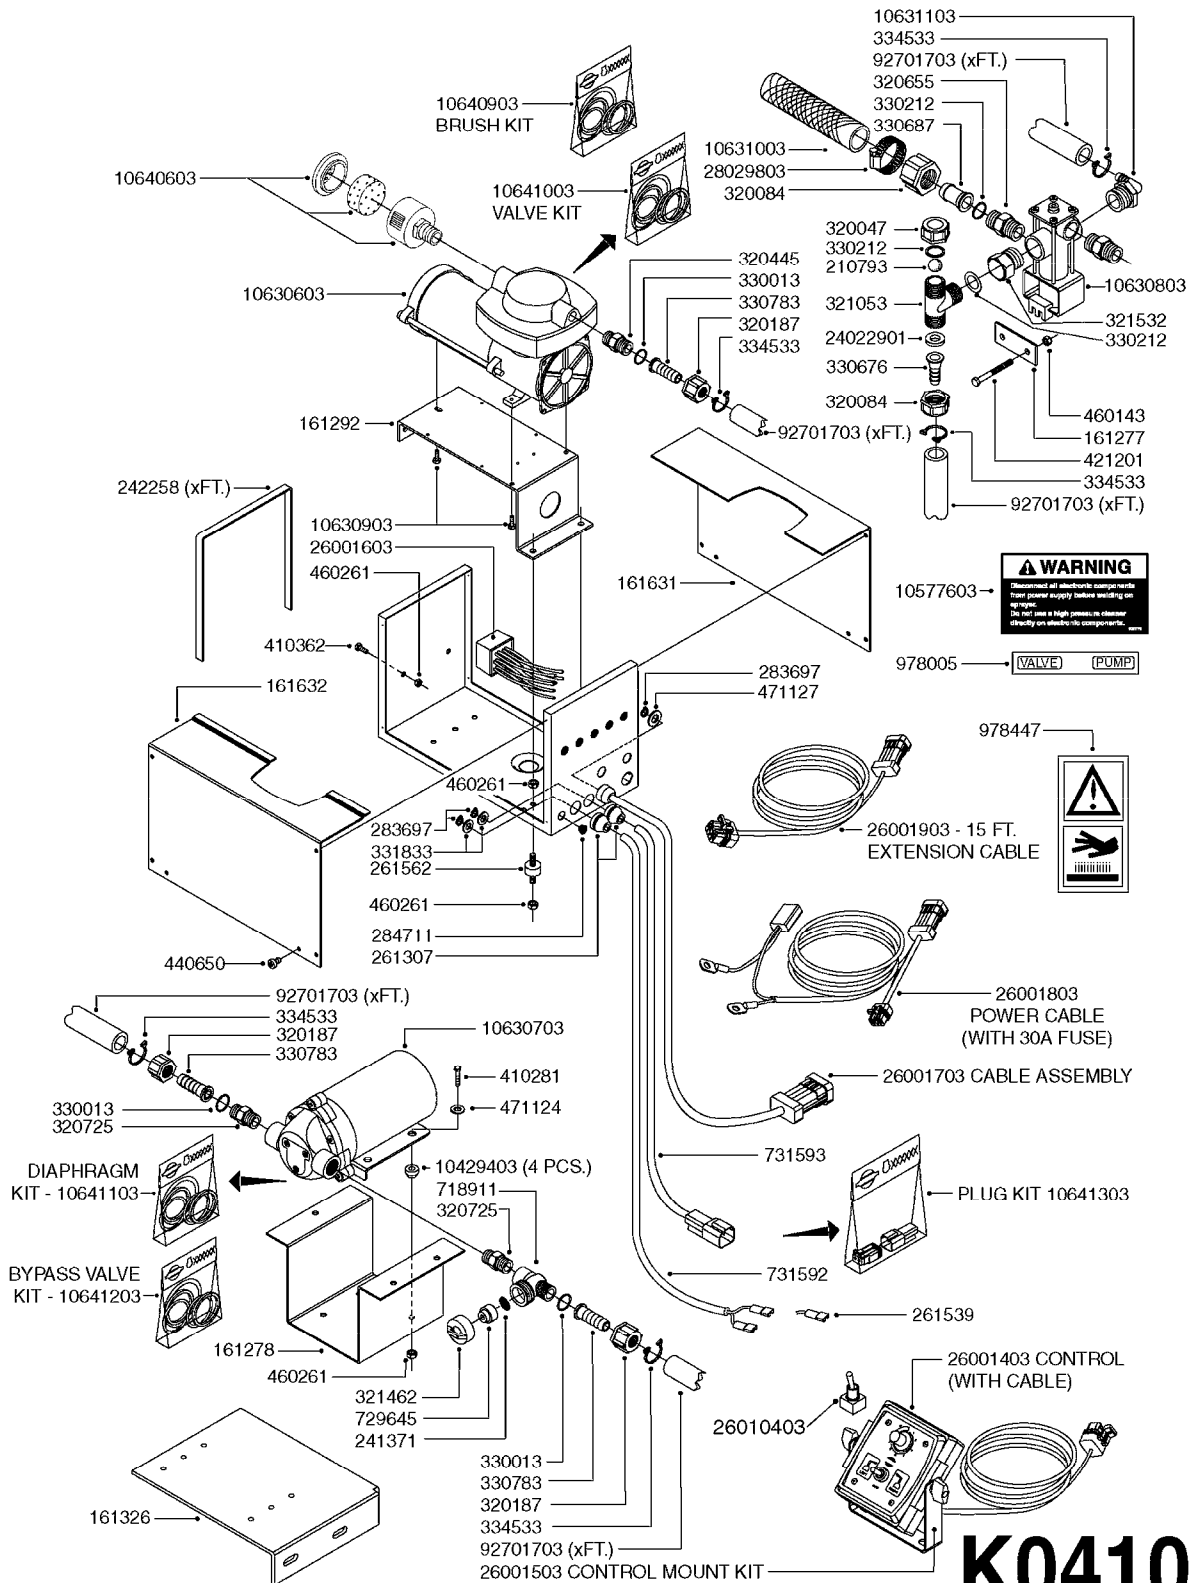

K0400

*Ø8mm 927306 (xFT.)
*Ø10mm 927330 (xFT.)

70062503 - COMPLETE ASSEMBLY

FOAM MARKER COMPRESSOR 2007
K0400-HIN, 01:01:16

Page 1
Date 07.02.2020 10:30

parts-n°	order qty	description
147011	1	HEX NIPPLE 3/8'X1/4'BSP BRASS
161326	1	MOUNT BKT. F. FOAM COMP.BOX 98
168847	1	ENCLOSURE LOWER F.MARKER
168848	1	COVER F. FOAM MARKER
232111	1	QUICK COUPLER 6MM X 1/8 EXT.
232112	1	QUICK COUPLER 6MM 1/8 INT.
232113	1	QUICK COUPLER 6MM T-PIECE
232114	1	COUPLER 1/8" THREADX8MM HOSE
232143	1	REDUCER 1/4'INT-1/8'EXT
232144	1	QUICK COUPLER 10MM X 1/4 EXT
232152	1	QUICK COUPLER 8MMX1/8 EXT.LONG
241371	1	DIAPHRAGM F.NO-DRIP,VULC
242242	1	O-RING F.AIR HOSE FITTING
242258	1	TRIM 3X10 SELF ADHESIVE 0012"
261562	1	RUBBER DAMPER 2XM6X25
283697	1	TIESTRAP 200MM
320445	1	FITT.DK HN 1/4"X3/8" BSP
321462	1	CAP F.NO-DRIP ASSY.
322261	1	HOUSING F.SAFETY VALVE 3/8"
440650	1	SCREW 3.5x13 STAINLESS
460261	1	NUT HEX M6X1.00 LOCK DIN985 A2 SS
718911	1	VALVE (SAFETY) F.MARKER
729645	1	NON-DRIP SPRING ASSY.GREEN 10
927264	1	HOSE R X PE D6/D4 X 0012"
927306	1	HOSE R X PE D8/D6 X 0012"BLACK
927330	1	HOSE R X PE D10/D8 X 012"BLACK
26004103	1	FOAM MARKER CNTRL MOD CABL STD
26008703	1	FOAM MARKER CONTROL SCII
26011103	1	FOAMER POWER/CONTROL CABLE 39P
26023400	1	COMPRESSOR F.FOAM MARKER CM40
26023700	1	SOLENOID VAL 12V 1/8' FLO '07
28025503	1	PLUG F.DRILLED HOLE 1/2"
28025603	1	PLUG F.DRILLED HOLE 3/4"
39122000	1	DISTR.HOUSING F.FOAM MARKER'07
70062503	1	FOAM MARKER COMPRESSOR,STD,39P