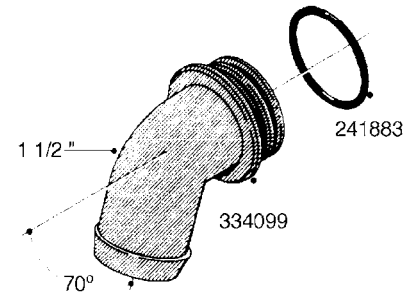

L0080

FITTINGS - S-53
L0080-HIN, 12:09:17

Page 1

Date 07.02.2020 10:30

Pos.	parts-n°	order qty	description
1	145995	1	FITT.DK S-53 FORK
2	241973	1	O-RING Ø3 X 44.2 70 SHORES NITRIL NITRIL (BLACK)
2	242353	1	O-RING 3 X 44.2 VITON VITON (BROWN)
3	242109	1	O-RING D32.2x3.0 NITRIL (BLACK)
3	242354	1	O-RING D32.2X3.0 VITON VITON (BROWN)
4	322103	1	FITT.DK S-53 BULKHEAD
5	322107	1	FITT.DK S-53 BULKHEAD NUT
6	322110	1	FITT.DK S-53 ELB. 1/2" BSP
7	322352	1	FITT.DK S-53 TEE
8	334229	1	FITT.DK S-53 STR.3/4"
9	334260	1	GASKET F. S-53 BULKHEAD
10	334564	1	FITT.DK S-67 TO S-53 ADAPTER
11	391100	1	FITT.DK S-53THREAD INS.1/2"BSP
12	726463	1	FITT.DK S53 BULKHEAD W/GASKET
13	726552	1	FIT.DK S-53X90 1/2" BSP,O-RING
14	726556	1	FITT.DK S-53 HB 1/2" W/O-RING
15	726558	1	FITT.DK S53 STR. 3/4" W.ORING
16	726559	1	FITT DK. S-53 HB 1" W/O-RING
17	726568	1	FITT.DK.S-53 HB 1/2"90 W/O-RING
18	726570	1	FITT.DK S-53 ELB.3/4" W.ORING
19	726571	1	FITT.DK S-53 ELB.1", W ORING
20	726578	1	FITT.DK S53 PLUG WITH O-RING
21	728561	1	FITT.DK. S67M - S53F REDUCER