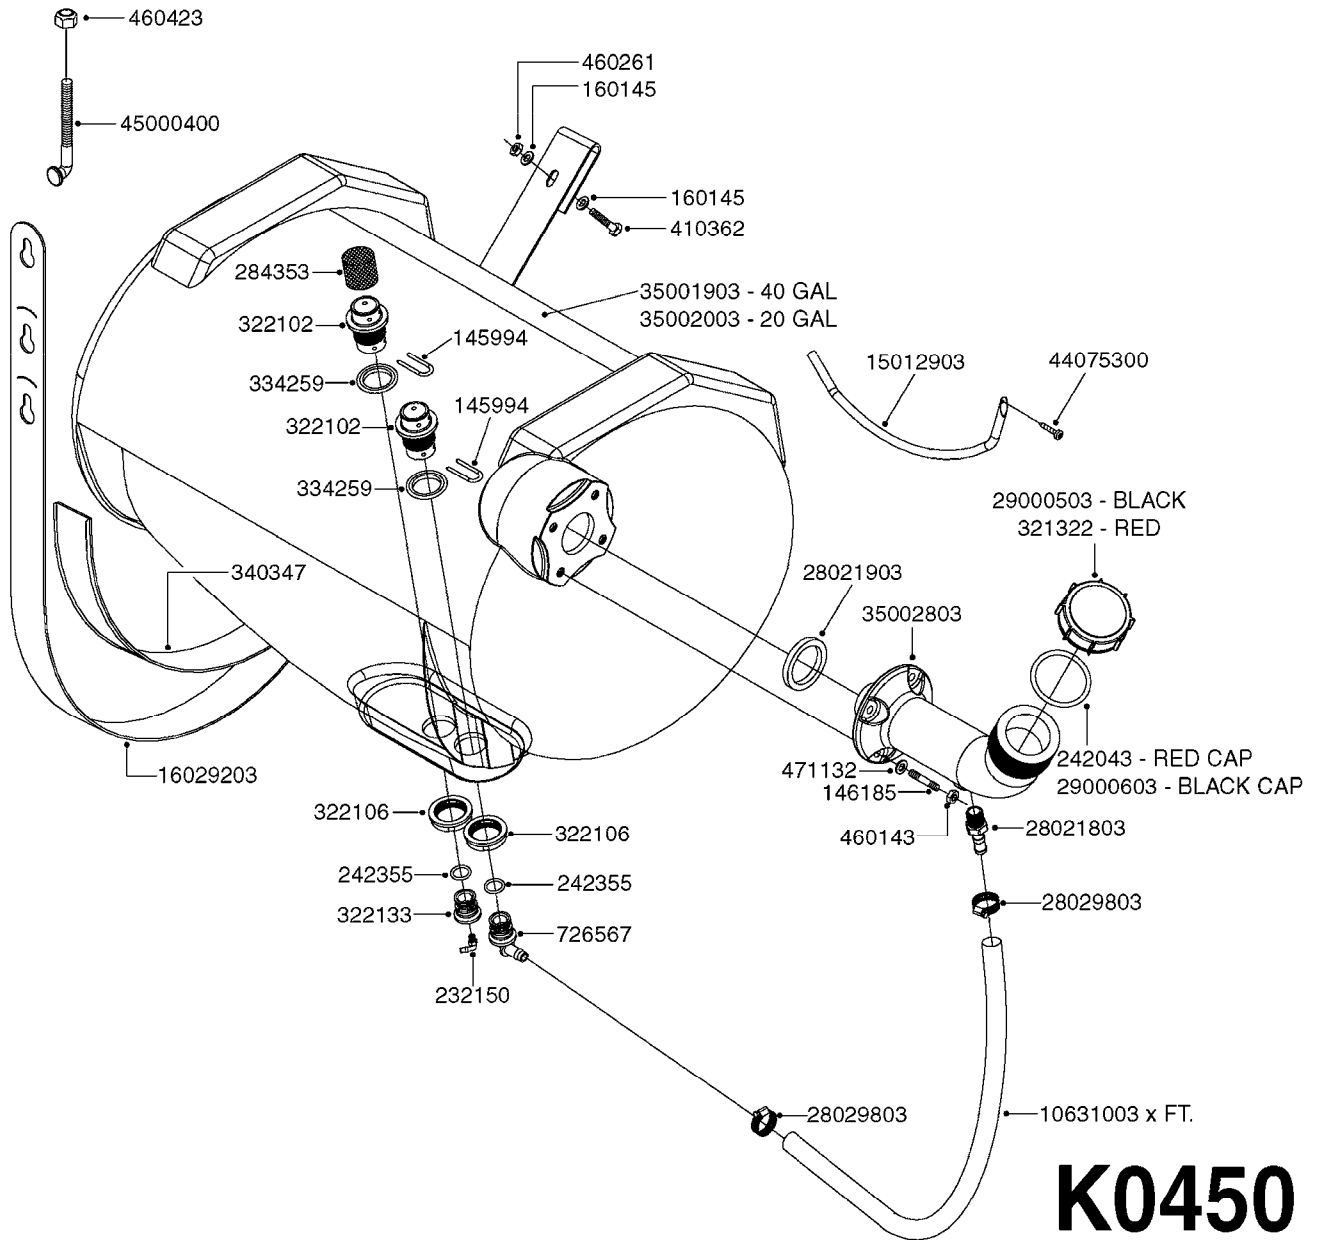

* MIXING CHAMBER COMPLETE - 72048800

K0440

F MARKER TANK/DROPPER HIGH CAP
K0440-HIN, 05:12:19

parts-n°	order qty	description
145994	1	FITT.DK S-40 FORK
145995	1	FITT.DK S-53 FORK
160775	1	WASHER F. FRICTION PLATE
161130	1	FILTER SCREEN F/FOAM DROPPER
242351	1	O-RING D69.5X3.0 VITON F.S-93
242354	1	O-RING D32.2X3.0 VITON
242355	1	O-RING D19.2X3.0 VITON F.S-40
284353	1	SPONGE FOR FOAM MARKER
320095	1	FITT.DK NUT 1" BSP
320117	1	FITT.DK CONN.1/2"BSP F. 1" CAP
320456	1	FITT.DK BULKHEAD 1"BSP DOUBLE
320471	1	FITT.DK NUT 1" BSP JAMB
322102	1	FITT.DK S-40 BULKHEAD
322106	1	FITT.DK S-40 BULKHEAD NUT
322109	1	FITT.DK S-93 BULKHEAD NUT
322138	1	FITT.DK ELB 1"M X 1"F BSP
330326	1	O-RING D30/D24X2 F.1"NUT
330831	1	FRICTION PLATE
332581	1	GASKET F. 1-1/2" BSP CAPNUT.
334259	1	GASKET F. S-40 BULKHEAD
334533	1	CLAMP HOSE PLASTIC 3/8"
390926	1	TUBE,MIX CHAMB. FOAM MARK STD LONGER THAN ORIGINAL
391100	1	FITT.DK S-53THREAD INS.1/2"BSP
421201	1	BOLT HEX 8.8 DEL M8X70
430323	1	BOLT HEX 8.8 DEL M12X60
430367	1	BOLT HEX 8.8 DEL M12X100 DIN931
460143	1	SELF LOCK NUT M8 SST A2 DIN985
460703	1	NUT HEX M12X1.75 LOCK DIN985A2 SS
471127	1	WASHER, M12, Ø24/13X24X2.5 SS
480487	1	PIN M5X60 SLOTTED GALV
614432	1	BREAK AWAY ARM F. FOAM MARKER
615522	1	CHECK VALVE F.FOAM MARKER
615786	1	MOUNT BKT. F.FOAM DROPPER 98
726556	1	FITT.DK S-53 HB 1/2" W/O-RING
726566	1	HOSE TAIL S40 3/8" STRAIGHT + O-RING
726693	1	FITT.DK S-40 PLUG 1/8BSP ORING
730697	1	FOAM DROPPER COMP. BLACK '97
976183	1	DECAL COMPANY D.18,2 X 29,6
981561	1	SPONGE MAT. MIX.CHAMBER-x0012"
10010803	1	NUT HEX NC (NYLON LOCK) 5/16
10465903	1	*LID F.FOAM MARKER, DRILLED
10494103	1	FILL WELL ASSY.FOAM MARK EPOXY
10494403	1	*TANK ASSY. 20 GAL. D14'F/M
10533603	1	DECAL CAUTION-OPEN SLOWLY ENG
10598503	1	STRAP F.FOAMER TANK (880mm)
10631003	1	HOSE R X CLEAR BRAID.X 1/2 12"
28029803	1	CLAMP HOSE GEAR P1/2" 6708
44075300	1	SCREW 3.5X9.5SS/X15 ISO 14585C
61030503	1	BRKT, FOAM MRKR TANK, 20GAL, RED
72048800	1	MIXING CHAMBER,FOAM MARK. HC
92701703	1	HOSE R X3/8" X300PSI WP X0012"