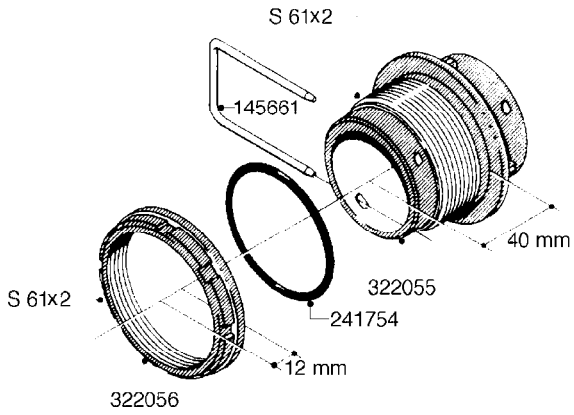

L0080

FITTINGS - S-53
L0080-HIN, 12:09:17

Page 1

Date 07.02.2020 10:30

Pos.	parts-n°	order qty	description
1	145995	1	FITT.DK S-53 FORK
2	241973	1	O-RING Ø3 X 44.2 70 SHORES NITRIL NITRIL (BLACK)
2	242353	1	O-RING 3 X 44.2 VITON VITON (BROWN)
3	242109	1	O-RING D32.2x3.0 NITRIL (BLACK)
3	242354	1	O-RING D32.2X3.0 VITON VITON (BROWN)
4	322103	1	FITT.DK S-53 BULKHEAD
5	322107	1	FITT.DK S-53 BULKHEAD NUT
6	322110	1	FITT.DK S-53 ELB. 1/2" BSP
7	322352	1	FITT.DK S-53 TEE
8	334229	1	FITT.DK S-53 STR.3/4"
9	334260	1	GASKET F. S-53 BULKHEAD
10	334564	1	FITT.DK S-67 TO S-53 ADAPTER
11	391100	1	FITT.DK S-53THREAD INS.1/2"BSP
12	726463	1	FITT.DK S53 BULKHEAD W/GASKET
13	726552	1	FIT.DK S-53X90 1/2" BSP,O-RING
14	726556	1	FITT.DK S-53 HB 1/2" W/O-RING
15	726558	1	FITT.DK S53 STR. 3/4" W.ORING
16	726559	1	FITT DK. S-53 HB 1" W/O-RING
17	726568	1	FITT.DK.S-53 HB 1/2"90 W/O-RING
18	726570	1	FITT.DK S-53 ELB.3/4" W.ORING
19	726571	1	FITT.DK S-53 ELB.1", W ORING
20	726578	1	FITT.DK S53 PLUG WITH O-RING
21	728561	1	FITT.DK. S67M - S53F REDUCER