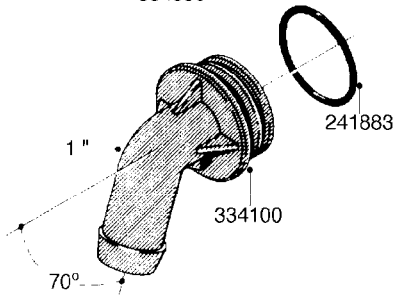

L0080

FITTINGS - S-53
L0080-HIN, 12:09:17

Page 1

Date 07.02.2020 10:30

Pos.	parts-n°	order qty	description
1	145995	1	FITT.DK S-53 FORK
2	241973	1	O-RING Ø3 X 44.2 70 SHORES NITRIL NITRIL (BLACK)
2	242353	1	O-RING 3 X 44.2 VITON VITON (BROWN)
3	242109	1	O-RING D32.2x3.0 NITRIL (BLACK)
3	242354	1	O-RING D32.2X3.0 VITON VITON (BROWN)
4	322103	1	FITT.DK S-53 BULKHEAD
5	322107	1	FITT.DK S-53 BULKHEAD NUT
6	322110	1	FITT.DK S-53 ELB. 1/2" BSP
7	322352	1	FITT.DK S-53 TEE
8	334229	1	FITT.DK S-53 STR.3/4"
9	334260	1	GASKET F. S-53 BULKHEAD
10	334564	1	FITT.DK S-67 TO S-53 ADAPTER
11	391100	1	FITT.DK S-53THREAD INS.1/2"BSP
12	726463	1	FITT.DK S53 BULKHEAD W/GASKET
13	726552	1	FIT.DK S-53X90 1/2" BSP,O-RING
14	726556	1	FITT.DK S-53 HB 1/2" W/O-RING
15	726558	1	FITT.DK S53 STR. 3/4" W.ORING
16	726559	1	FITT DK. S-53 HB 1" W/O-RING
17	726568	1	FITT.DK.S-53 HB 1/2"90 W/O-RING
18	726570	1	FITT.DK S-53 ELB.3/4" W.ORING
19	726571	1	FITT.DK S-53 ELB.1", W ORING
20	726578	1	FITT.DK S53 PLUG WITH O-RING
21	728561	1	FITT.DK. S67M - S53F REDUCER