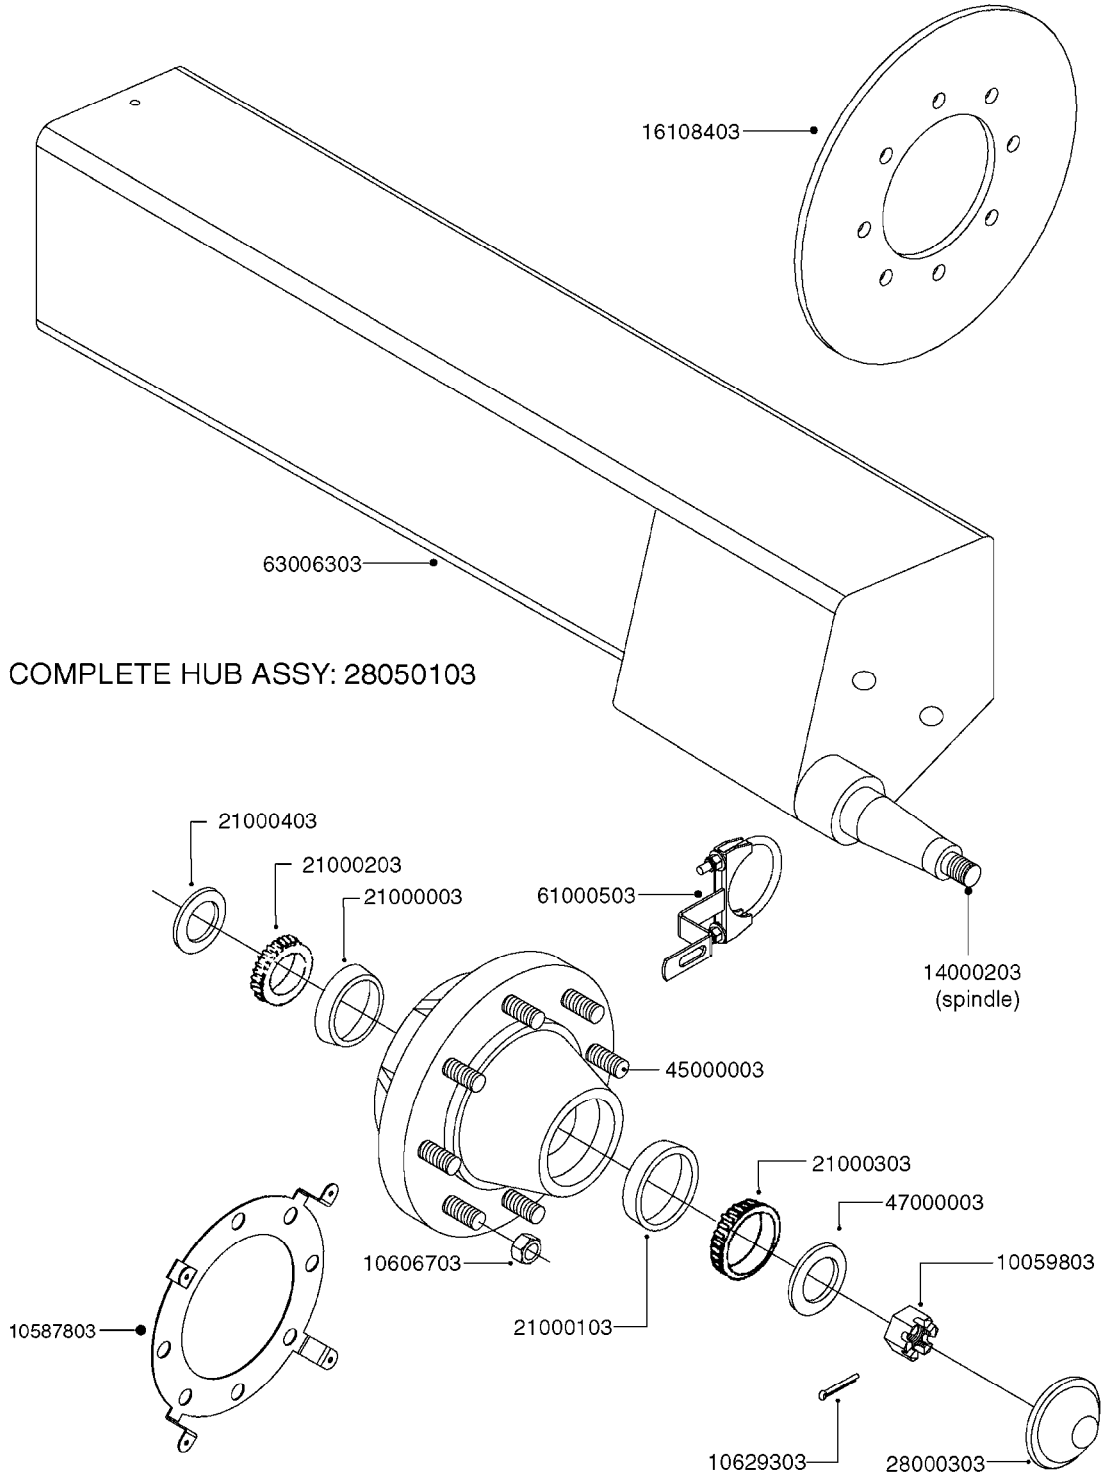

COMPLETE HUB ASSY: 28050103

E0760

HUB ASSY 3" SPINDLE NAV 575
E0760-HIN, 01:01:16

Page 1
Date 07.02.2020 10:30

parts-n°	order qty	description
10059803	1	NUT HEX NF 1"
10587803	1	MAG MNT F. SPEED SNS 8 BOLT
10606703	1	NUT HEX NF 5/8" FLANGED F.STUD
10629303	1	PIN, COTTER 7/32" X 1.75" LONG
14000203	1	SPINDLE 3" X 16" W/NUT &WASHER
16108403	1	REINFORCEMENT RING 8-8-6 HUB FOR NON-REINFORCED 3/8" RIMS ONLY
21000003	1	BEARING INNER CUP #382A
21000103	1	BEARING OUTER CUP #LM501310
21000203	1	BEARING INNER CONE #387AS
21000303	1	BEARING OUTER CONE #LM501349
21000403	1	SEAL GREASE #CR29968
28000303	1	DUST CAP #1609
28050103	1	HUB F 3" 758 7500# PACKAGE
45000003	1	STUD BOLT 5/8" X 2-1/2"
47000003	1	WASHER SPNDL 3" 1.12X2.1 .25TK
61000503	1	SPEED SNS MNT CLAMP - 3"
63006303	1	AXLE INSERT W/M SUS. 575 NAV