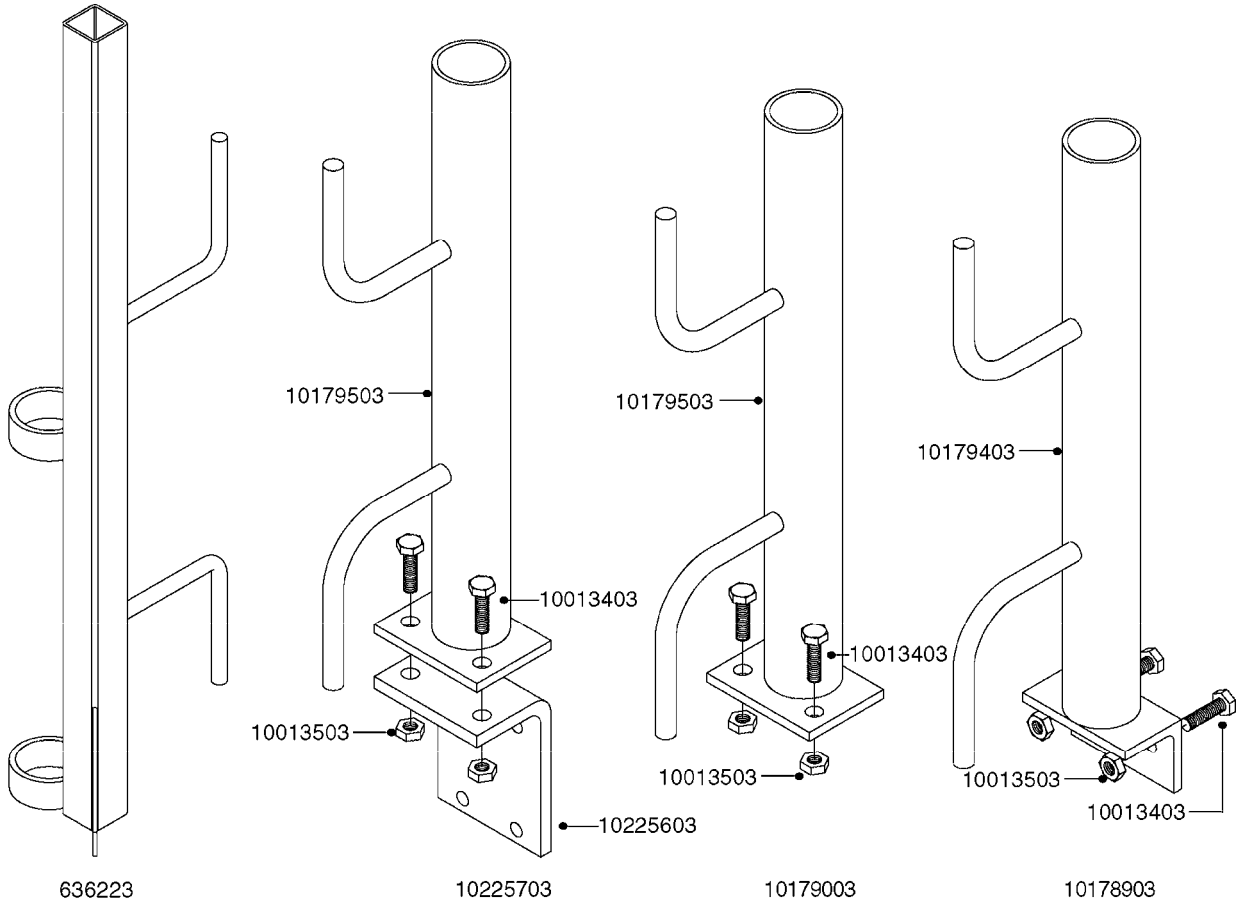

K0520

HOSE WRAPS
K0520-HIN, 05:12:19

Page 1
Date 07.02.2020 10:30

parts-n°	order qty	description
241965	1	O-RING Ø12.1 X 1.6 NITRILE
242007	1	O-RING Ø9.1 X 1.6 NITRILE
281551	1	BALL VALVE 1/2"
320084	1	FITT.DK NUT 1/2" BSP
330212	1	O-RING D19/D14X2.4 F.1/2"NUT
330326	1	O-RING D30/D24X2 F.1"NUT
330676	1	FITT.DK HB 3/8" F. 1/2" NUT
330687	1	FITT.DK HB 1/2" F. 1/2" NUT
334190	1	FITT.DK HB 1/2' F. PISTOL 60S
334533	1	CLAMP HOSE PLASTIC 3/8"
334534	1	CLAMP HOSE PLASTIC 1/2"
636223	1	POST 12 VOLT TR30
712471	1	AGITATION VALVE ASSY. ON/OFF
843196	1	SPRAY GUN KIT TYPE 60 SHORT
843197	1	HANDGUN KIT TYPE 60 LONG
10013403	1	BOLT HEX 3/8-16X1 1/4 HCS Z5
10013503	1	NUT HEX NC 3/8"
10178903	1	WRAP HOSE SIDE MOUNT PLATE
10179003	1	WRAP HOSE BOTTOM PLATE MOUNT
10179403	1	WRAP WELDMENT FOR HI101789
10179503	1	WRAP WELDMENT FOR HI101790
10225603	1	BKT.FOR HOSE WRAP MOUNT NL NK
10225703	1	WRAP HOSE BDL.BOTTOM PLATE
92701703	1	HOSE R X3/8" X300PSI WP X0012"
92702103	1	HOSE R X1/2" X300PSI WP X0012"