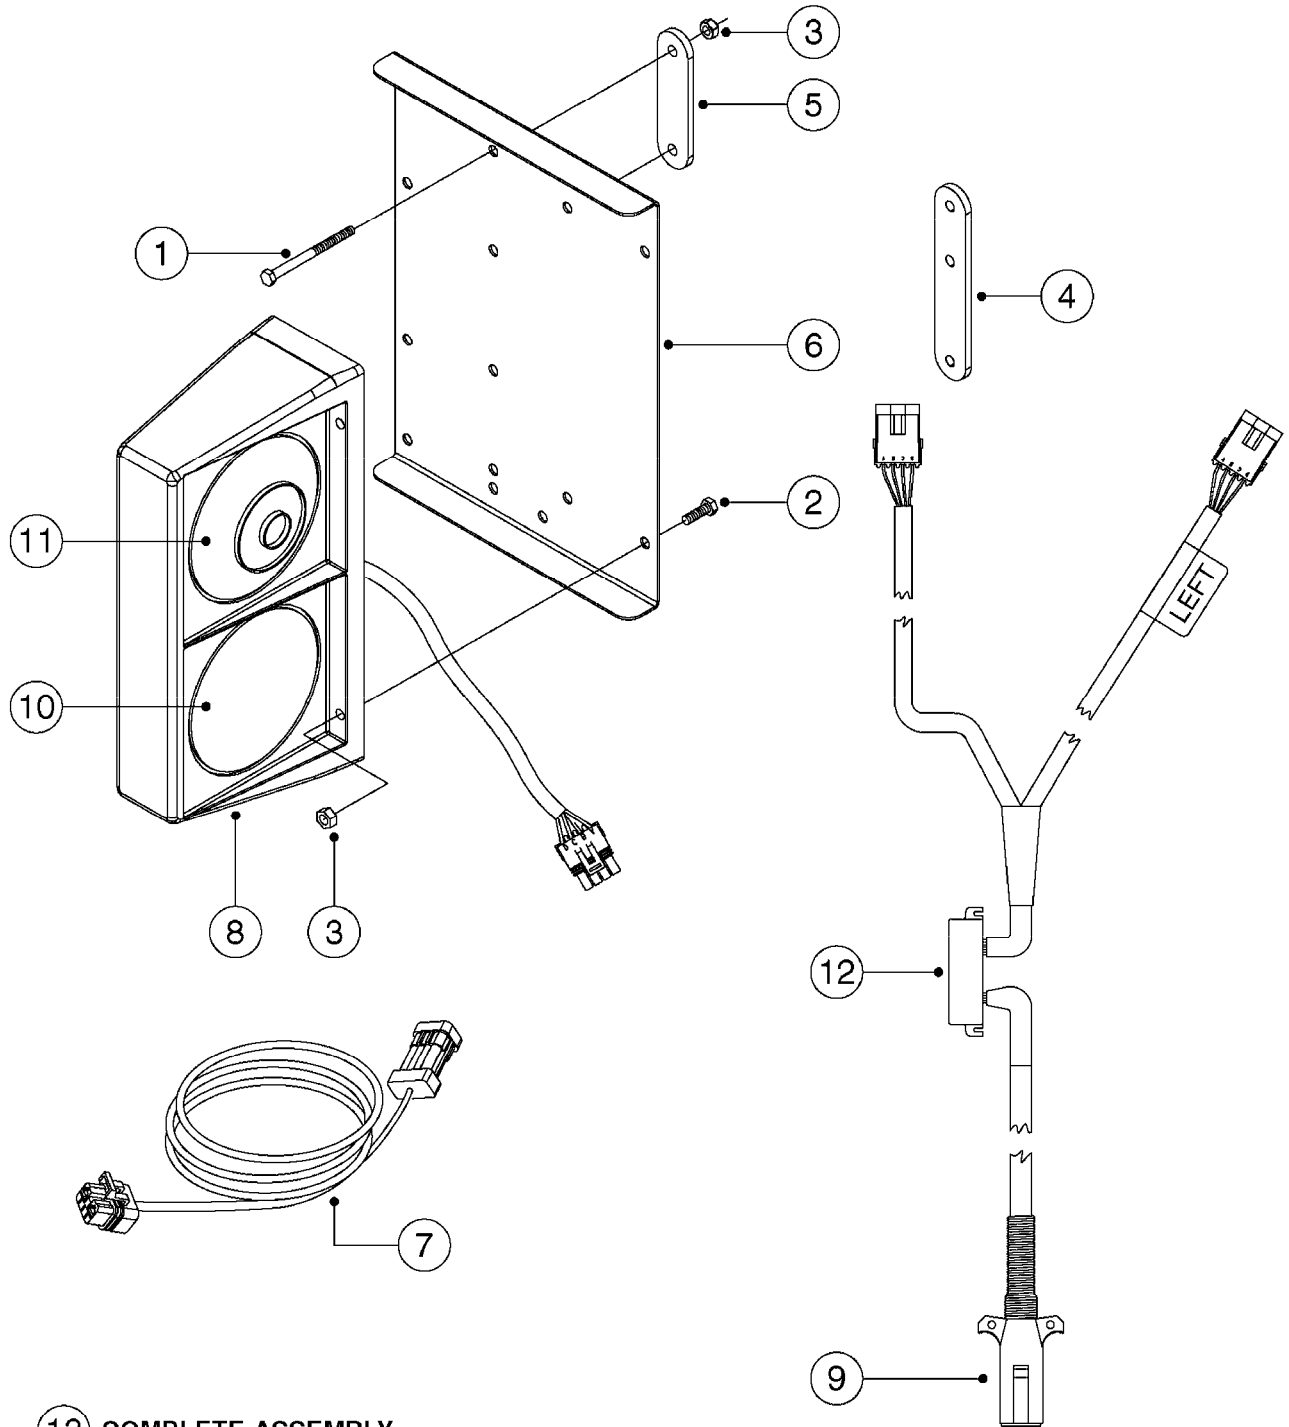

13 COMPLETE ASSEMBLY

COMPLETE ASSEMBLIES
WHOLEGOODS ITEMS

M0160

TRAFFIC LIGHT KIT
M0160-HIN, 13:08:19

Page 1
Date 07.02.2020 10:30

Pos.	parts-n°	order qty	description
1	410266	1	BOLT HEX 8.8 DEL M6X120
1	410421	1	BOLT HEX M6X110 DIN931-A2 SS
1	410524	1	BOLT HEX 8.8 DEL M6X100
1	410605	1	BOLT HEX 8.8 DEL M6X80
2	410362	1	BOLT HEX 8.8 SS M6X20
3	460261	1	NUT HEX M6X1.00 LOCK DIN985 A2 SS
4	16022303	1	BRACKET 100MM TUBE
5	16022403	1	BRACKET 60MM TUBE
6	16025603	1	BRACKET TAIL LIGHT DUAL LAMP
7	26004703	1	HARNESS 13' EXT 4 WIRE WP
8	26004903	1	TAIL LIGHT GREEN WIRE LH
8	26005003	1	TAIL LIGHT YELLOW WIRE RH
9	26005103	1	PLUG 7-PIN AG TAIL LIGHT
10	26005403	1	LENS BLACK BEFORE 2009
10	26017003	1	LENS RED
11	26016903	1	LENS AMBER
12	26032703	1	HARNESS COMPLETE, TAIL LIGHT, 2013
13	83308603	1	TRAFFIC LIGHT KIT