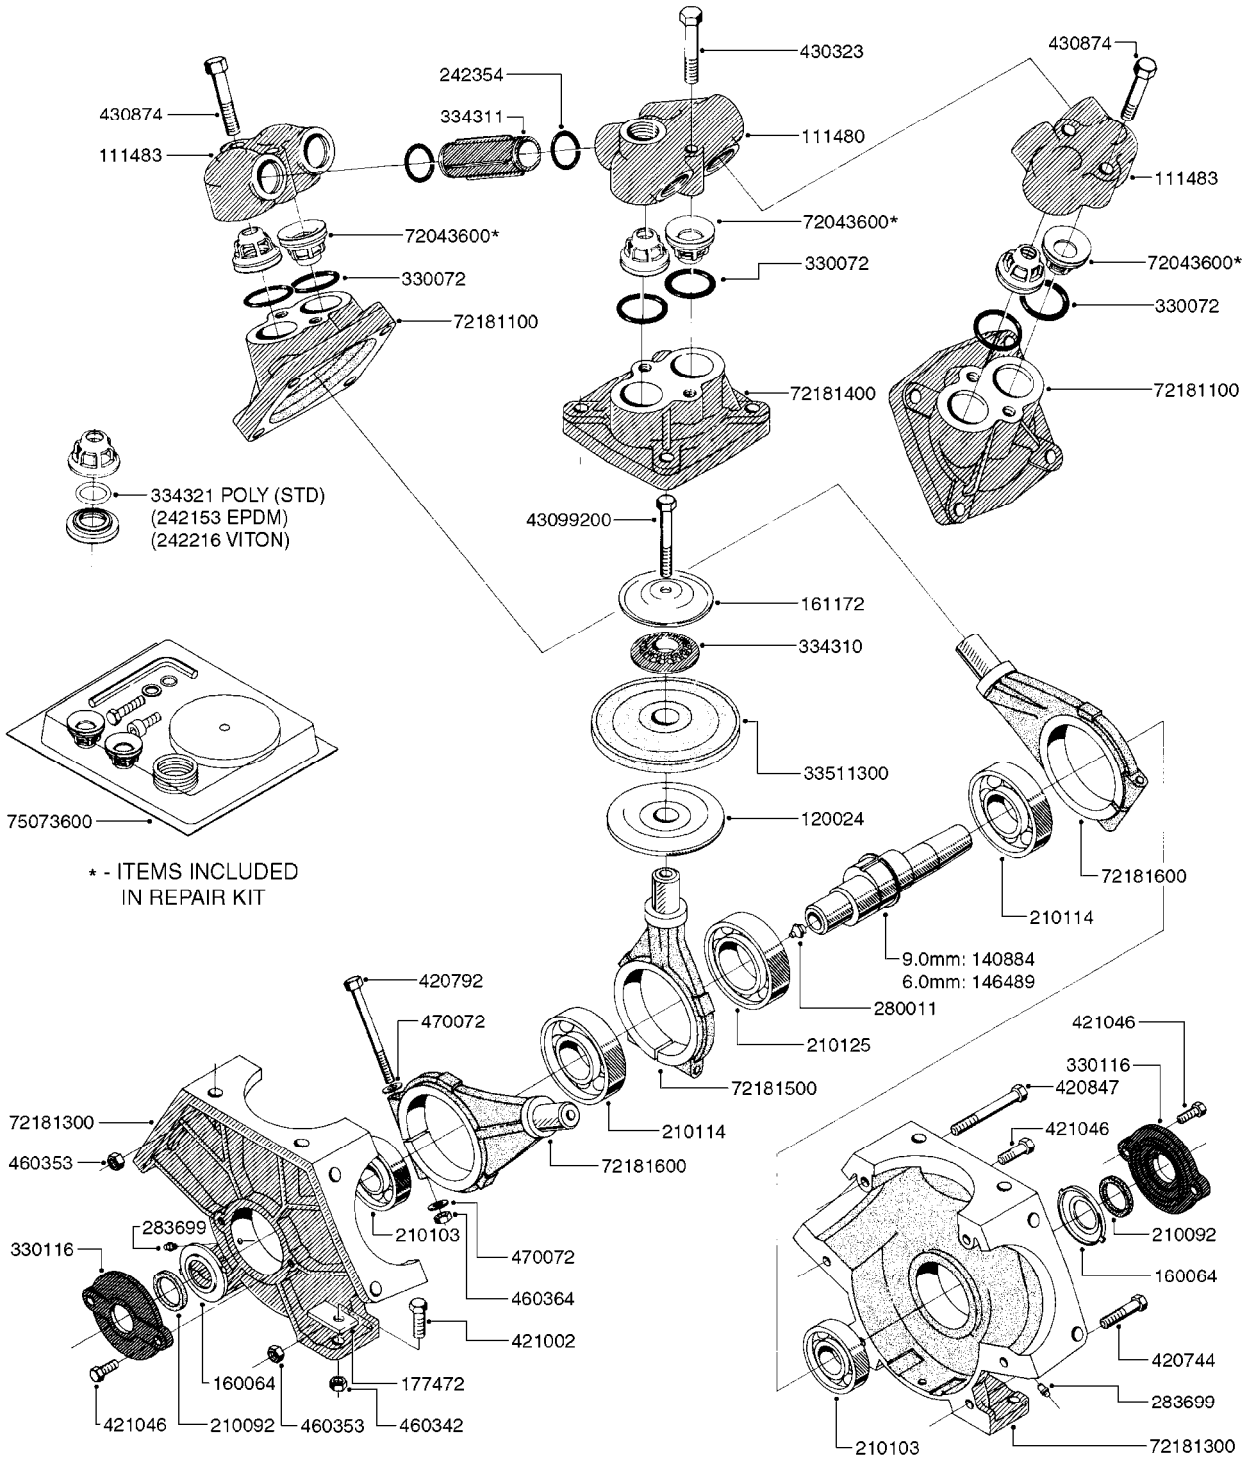

COMPLETE PUMPS
821635 - PUMP ONLY
10396203 - WITH PTO & DAMPER

COMPLETE ASSEMBLIES
WHOLEGOODS ITEMS

A0230

PUMP - 1303 W/ MOUNTING BASE
A0230-HIN, 01:01:16

Page 1

Date 07.02.2020 10:29

parts-n°	order qty	description
111480	1	VALVE HEAD 1302 CENTER
111483	1	VALVE HEAD SIDE 1302
120024	1	DIAPHRAGM BACK DISC 1200-1300
140884	1	CRANK SHAFT MODEL 1300-9
146489	1	CRANK SHAFT MODEL 1302-6MM
160064	1	DUST PLATE
161172	1	DIAPHRAGM DISC F. 1203/1303
177472	1	BRACKET 25 X 5
210092	1	SEAL FELT D43/30X5
210103	1	BEARING BALL 6306
210114	1	BEARING BALL 6308
210125	1	BEARING BALL 6210
242153	1	O-RING D26X4 EPDM
242216	1	O-RING VITON F/1202/1302/462
242354	1	O-RING D32.2X3.0 VITON
280011	1	GREASE NIPPLE 1/8" SAE H TR
283699	1	GREASE NIPPLE M6X1
330072	1	O-RING D53.5/D45.5X4
330116	1	SEAL RETAINER, MODEL 1300
334310	1	NYLON WASHER 1202/1302/462
334311	1	CONNECTION PIPE INLET MOD.1302
334321	1	O-RING POLY. 34.0x26.0x4.0
420744	1	BOLT HEX 8.8 DEL M8X40
420792	1	BOLT HEX 8.8 RAW M8X95
420847	1	BOLT HEX 8.8 DEL M8X85
421002	1	BOLT HEX 8.8 DEL M10X30 FT DIN933
421046	1	BOLT HEX M8X25/25 A2 SS DIN933
430323	1	BOLT HEX 8.8 DEL M12X60
430874	1	SCREW SET 8.8 DEL M12X70 FT
460342	1	NUT HEX M10 DEL DIN934
460353	1	NUT HEX M8 BLACK
460364	1	NUT HU M8 A2 SS DIN934
470072	1	WASHER D15/D8X.5 LOCK
821635	1	PUMP 1303/9 540RPM
10396203	1	PUMP 1303 C/W PTO 540 RPM
33511300	1	DIAPHRAGM 1202-1303 POLY 2006
43099200	1	BOLT HEX SS M12 X 30 DIN933 A4
72043600	1	VALVE FOR 462/463
72181100	1	DIAPHRAGM COVER 1203/1303+BLTS
72181300	1	PUMP CASTING 1300 RED W/BOLTS
72181400	1	DIAPHRAGM COVER 1303 W/BOLTS
72181500	1	CONNECTING ROD, CENTER 1303
72181600	1	CONNECTING ROD, SIDE MOD.1300
75073600	1	PUMP KIT 1303 MM "06"