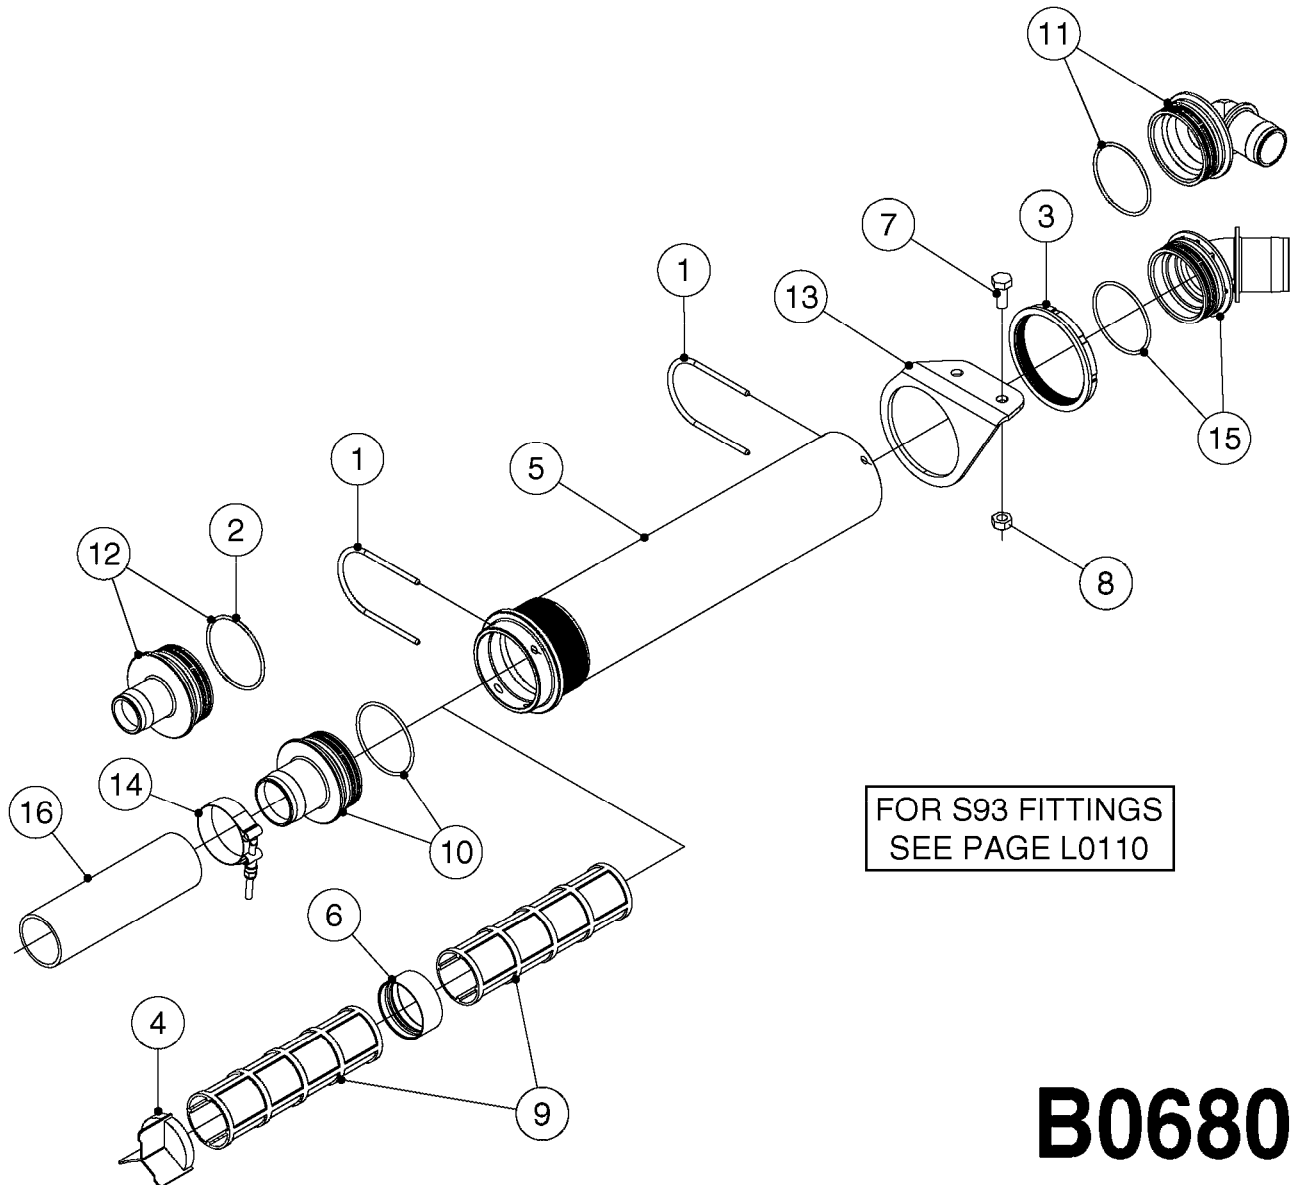

DOUBLE SUCTION FILTER - S93
B0680-HIN, 01:01:16

Page 1

Date 07.02.2020 10:29

Pos.	parts-n°	order qty	description
1	145997	1	FITT.DK S-93 FORK
2	242351	1	O-RING D69.5X3.0 VITON F.S-93
3	322109	1	FITT.DK S-93 BULKHEAD NUT
4	334605	1	VANE F.TOP SUCTION FILTER
5	390906	1	DOUBLE FILTER CASING S93 99
6	390907	1	SOCKET F.DOUB.FILTER CAS. S93
7	420604	1	BOLT HEX 8.8 DEL M10X25 FT DIN933
8	460423	1	NUT HEX M10X1.50 LOCK DIN985A2 SS
9	615415	1	FILTER ELEM.S93,30 MESH-GREEN
9	615416	1	FILTER ELEM.S93,50 MESH-BLUE
9	615417	1	FILTER ELEM.S93,80 MESH-RED
10	727227	1	FITT.DK S-93 STR.2" W/ORING
11	728395	1	FITT.DK S-93 ELB.1-1/2" 90 DEG
12	728523	1	FITT.DK S-93 STR.1-1/2" W.O-RING
13	16029503	1	PLATE 5.0X114X160/BOW/HOLE D94
14	28030103	1	CLAMP HOSE GEAR P5/4-S1.5"6724
14	28030203	1	CLAMP HOSE T-BOLT S2" 235-67
15	72072700	1	FITT.DK S-93 45D 2" PVC
16	92702603	1	HOSE PVC SUCT GRAY 1-1/2"
16	92702703	1	HOSE PVC SUCT GRAY 2"