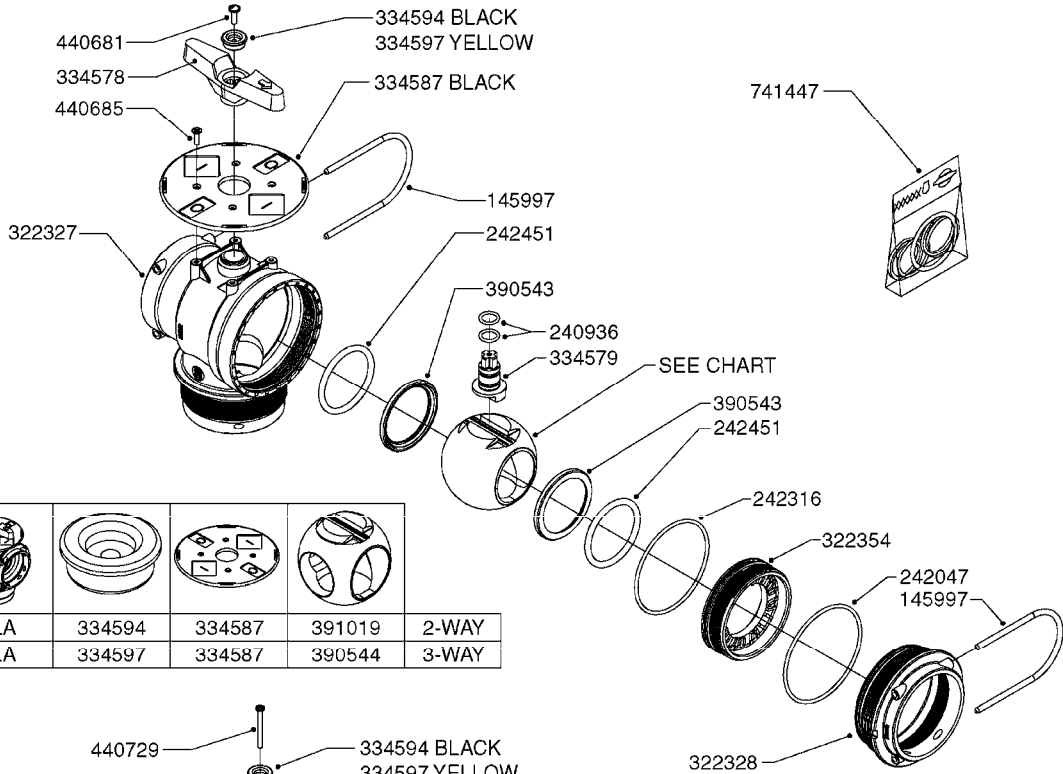

MANIFOLD - S93 VALVE
B0530-HIN, 28:01:19

S93

				2-WAY
				3-WAY