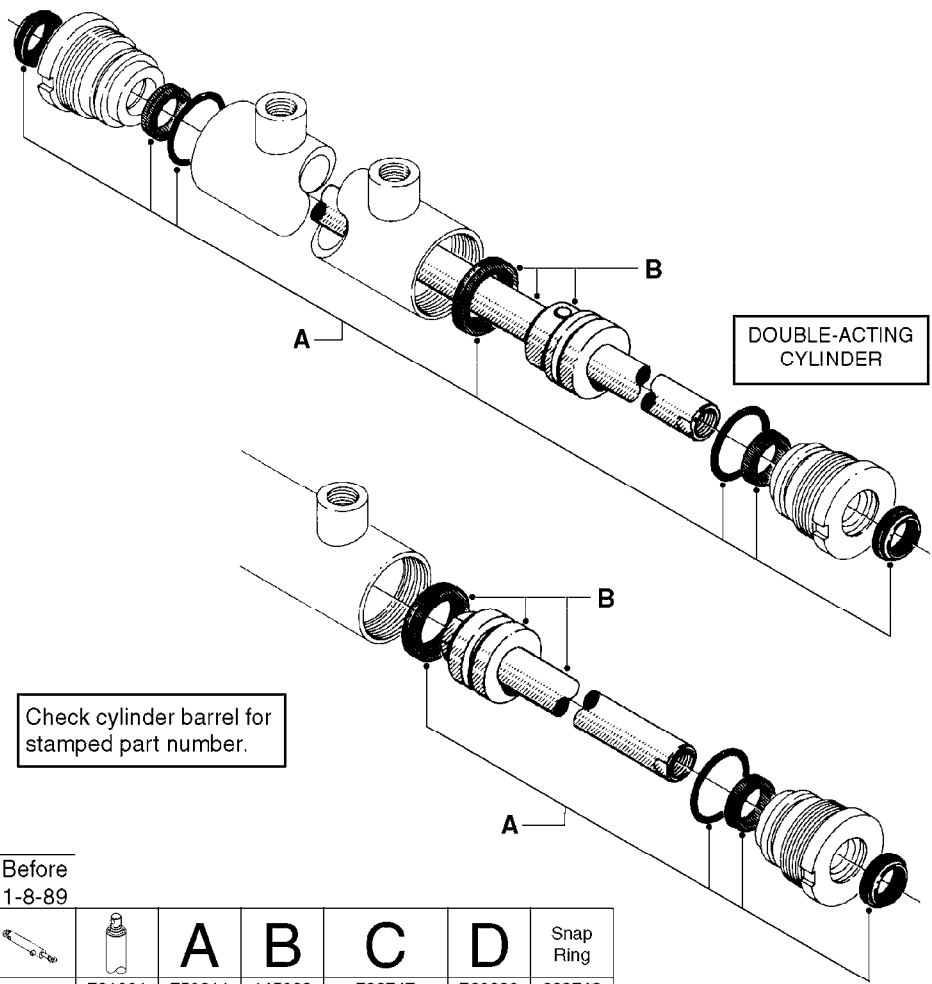

SINGLE-ACTING CYLINDER

DOUBLE-ACTING CYLINDER

Check cylinder barrel for stamped part number.