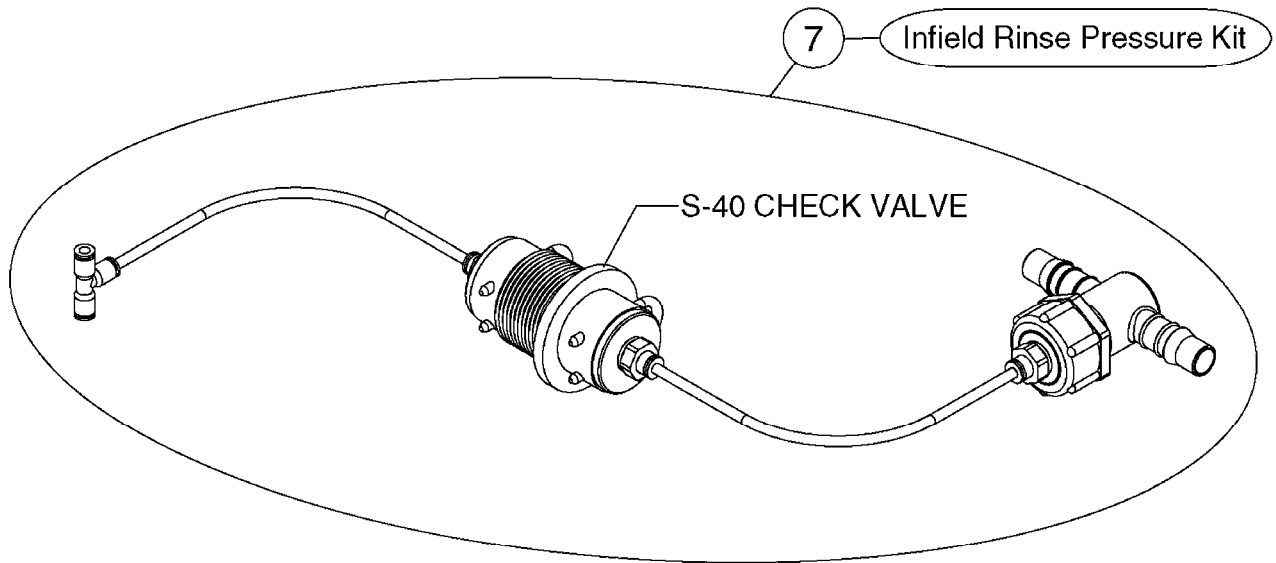

FOR FITTINGS AND
HOSES, SEE SECTION L

B0610

CHECK VALVES - S40
B0610-HIN, 04:01:18

Page 1

Date 07.02.2020 10:29

Pos.	parts-n°	order qty	description
1	145994	1	FITT.DK S-40 FORK
2	231346	1	QUICK COUPLER 1/8"BSP X 4 MM
3	241905	1	O-RING 12,3X2,4 VITON DKR.1,05
4	322102	1	FITT.DK S-40 BULKHEAD
5	615522	1	CHECK VALVE F.FOAM MARKER
6	726693	1	FITT.DK S-40 PLUG 1/8BSP ORING
7	70036203	1	RINSE PRESSURE KIT