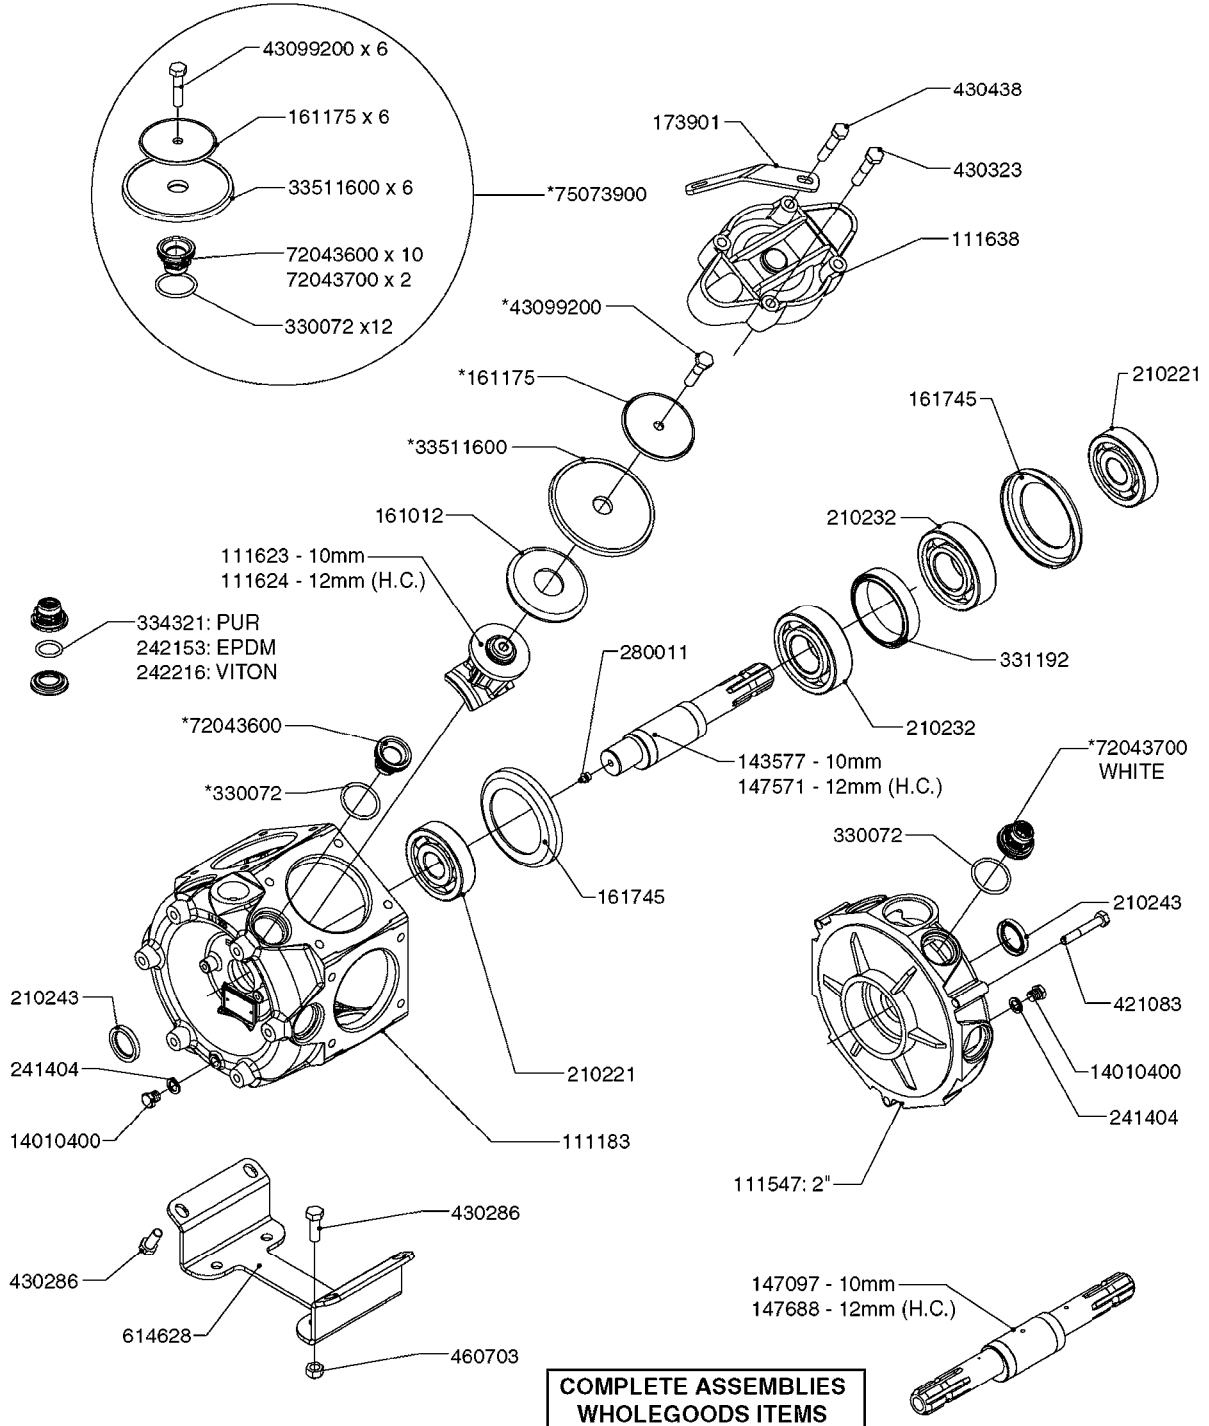

PUMP REPAIR KIT

**COMPLETE ASSEMBLIES
WHOLEGOODS ITEMS**

COMPLETE PUMPS

- 821587 - 463/10 2" W/THROUGH SHAFT (540 RPM)
- 82166300 - 463/12 2" (540 RPM H.C. INLINE PORTS)
- 463/12 2" (540 RPM H.C. OFFSET PORTS) REPLACED BY 82168700 (PAGE A0350)

A0330

PUMP - 463 W/ MOUNTING BASE
A0330-HIN, 01:01:16

Page 1

Date 07.02.2020 10:29

parts-n°	order qty	description
111183	1	PUMP CASTING 460-463 (PAINTED)
111547	1	PUMP FRONT 460-463-2' (PAINT)
111623	1	CONNECTING ROD 463/10MM
111624	1	CONNECTING ROD 463/12MM
111638	1	VALVE COVER 463 HC+1000 VERS.
143577	1	CRANK SHAFT F.363/462/463-10mm
147097	1	CRANK SHAFT 363-463/10 THROUGH
147571	1	CRANK SHAFT F.463-12mm
147688	1	CRANK SHAFT 462/12 THROUGH
161012	1	DIAPHRAGM BACKING DISC F. 463
161175	1	DIAPHRAGM DISC 463/464 PUMP
161745	1	METAL SPACER F.363/463
173901	1	LIFT STRAP F.PUMP 463
210221	1	BEARING BALL 6407
210232	1	BEARING BALL 6310
210243	1	SEAL OIL 35 X 47 X 7
241404	1	DOWTY SEAL 1/4"
242153	1	O-RING D26X4 EPDM
242216	1	O-RING VITON F/1202/1302/462
280011	1	GREASE NIPPLE 1/8' SAE H TR
330072	1	O-RING D53.5/D45.5X4
331192	1	SPACER, MODEL 361/363
334321	1	O-RING POLY. 34.0x26.0x4.0
421083	1	BOLT HEX 8.8 DEL M10X65
430286	1	BOLT HEX 8.8 DEL M12X30 FT
430323	1	BOLT HEX 8.8 DEL M12X60
430438	1	BOLT HEX 8.8 DEL M12X65
460703	1	NUT HEX M12X1.75 LOCK DIN985A2 SS
614628	1	FOOT F. 46X PUMP, RED
821587	1	PUMP 463/10 THROUGH SHAFT TWNF
14010400	1	PLUG 1/4" BSP
33511600	1	DIAPHRAGM PUMP 463/464 PUMP PUR
43099200	1	BOLT HEX SS M12 X 30 DIN933 A4
72043600	1	VALVE FOR 462/463
72043700	1	VALVE FOR 462/463 W.VENT HOLE
75073900	1	PUMP KIT 460/463 "06"
82166300	1	PUMP 464-12-MED-2-540
82168700	1	PUMP 464-12 540 OFFSET PORTS