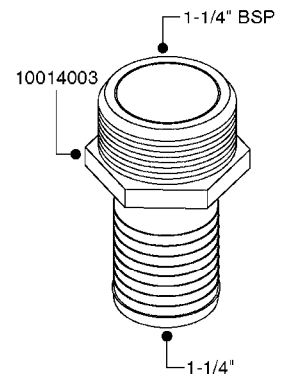

L0050

FITTINGS - HOSE CONNECTORS
L0050-HIN, 01:01:16

Page 1

Date 07.02.2020 10:30

parts-n°	order qty	description
242594	1	O-RING D14 X 1.78 SCH.70-EPDM
320294	1	FITT.DK TEE 3/8X3/8HB X1/2"BSP
320305	1	FITT.DK HB 3/4'- 3/4' BSP
320386	1	FITT.DK TEE 3/8X3/8HB X3/8"BSP
320397	1	FITT.DK ELB 3/8"HB X 3/8" BSP
320401	1	FITT.DK TEE 1/2X1/2HB X1/2"BSP
320412	1	FITT.DK TEE 1/2X1/2HB X3/8'BSP
320423	1	FITT.DK ELB 1/2'HB X 3/8' BSP
320891	1	FITT.DK HB 3/8'- 3/8' BSP
320972	1	FITT.DK HB 5/16'- 1/4' BSP
322046	1	FITT.DK TEE 1/2X1/2HB X3/4'BSP
322048	1	FITT.DK TEE 3/4X3/4HB X3/4'BSP
330595	1	O-RING D24.6/D20X2.1 -3/4"
333137	1	FITT.DK CONN.1/2" F.NOZZ. DOUB
333141	1	FITT.DK CONN.1/2" F.NOZZ.SING
334041	1	FITT.DK CONN.3/4' F.NOZZ. SING
334042	1	FITT.DK CONN.3/4' F.NOZZ. DOUB
334195	1	FITT.DK ELB. 3/4"HB X 3/4"HB
10012103	1	FITT.PO.HB 1.25X1.50 IMB1012
10014003	1	FITT.PO.HB 1.25X1.25 IMB1010
10036903	1	FITT.PO.HB 1.50X1.50 IMB1212
28019303	1	FITTING HB ELB 3/4NPT-3/4HOSE
61016500	1	HOSE TAIL 3/4" 90°+RG CAP 3/4"
72026700	1	NOZZLE TUBE ADAPTER W/O-RING