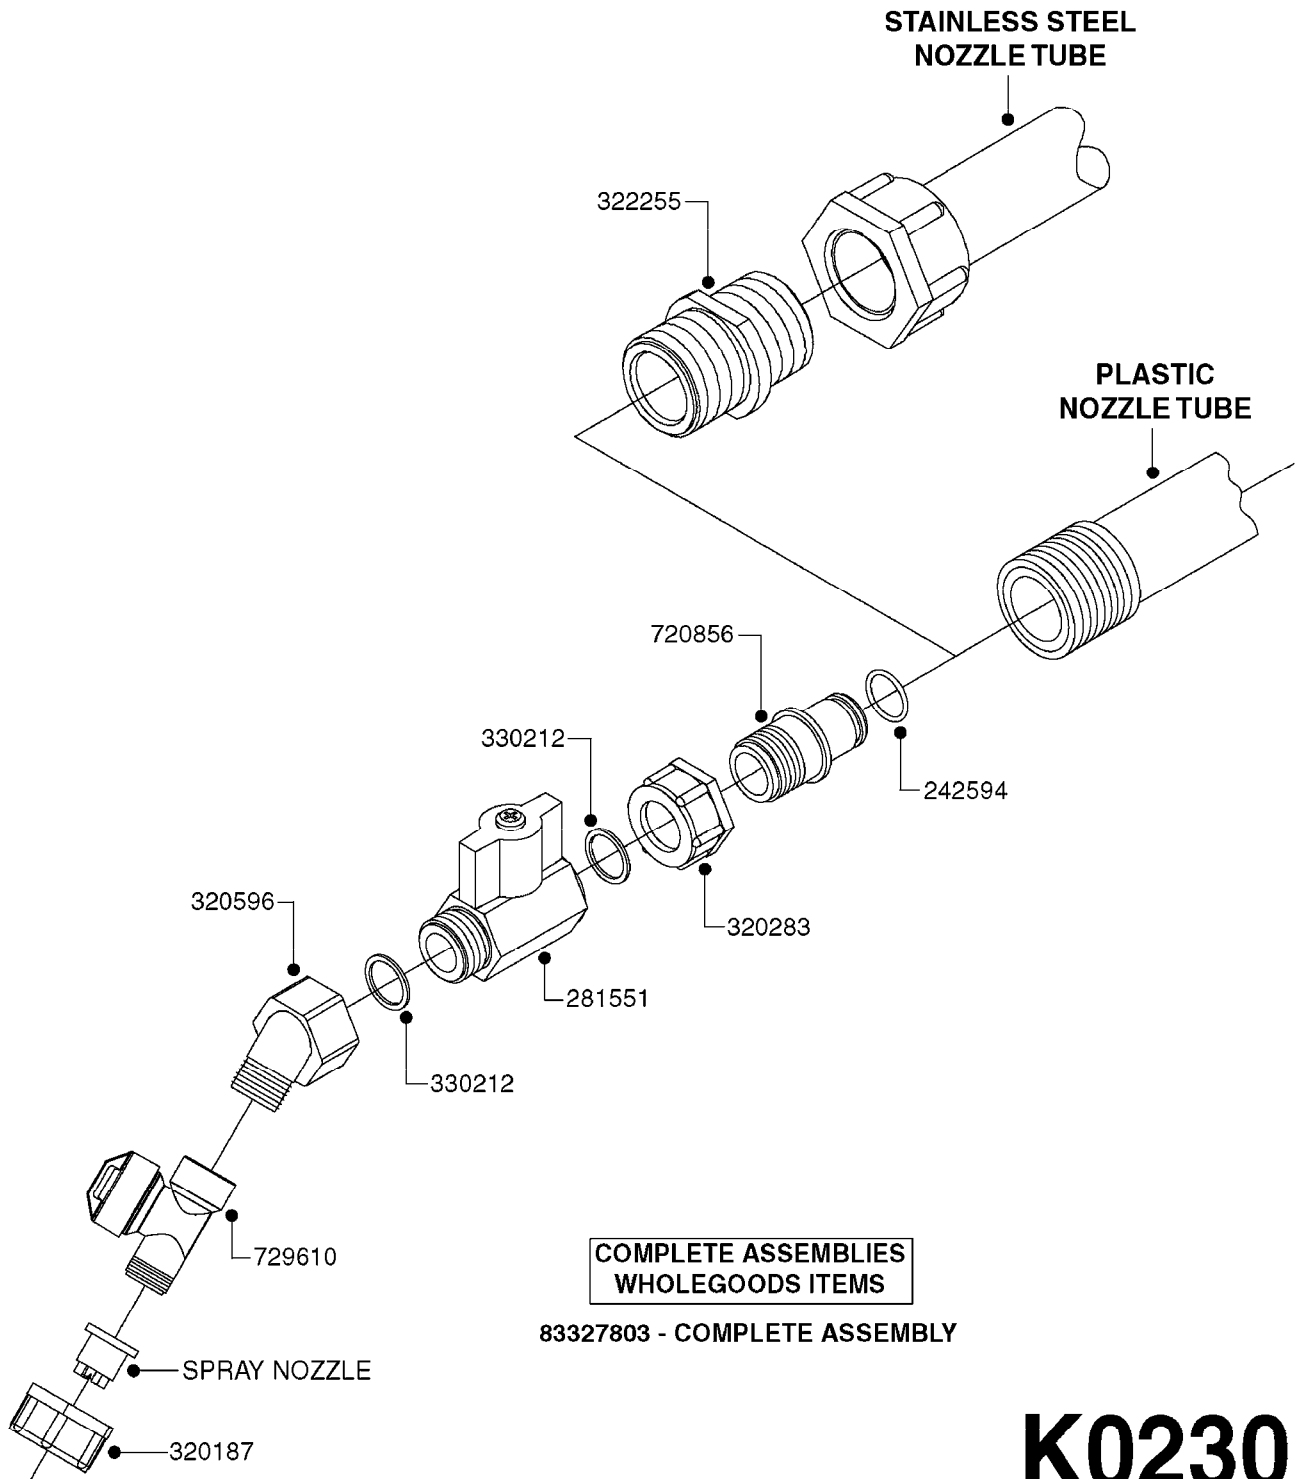

K0230

END NOZZLE KIT
K0230-HIN, 01:01:16

Page 1

Date 07.02.2020 10:30

parts-n°	order qty	description
242594	1	O-RING D14 X 1.78 SCH.70-EPDM
281551	1	BALL VALVE 1/2"
320187	1	FITT.DK CAP 3/8" BSP BLACK
320283	1	FITT.DK NUT 3/4"BSP
320596	1	FITT.DK ELB 3/8'-1/2'BSP 45DEG
322255	1	FITT.DK NIPPLE 3/4"X 3/4"
330212	1	O-RING D19/D14X2.4 F.1/2"NUT
720856	1	FITT.DK 1/2'BSP ASSY.F.3/4'NUT
729610	1	NOZZLE ASSY. NON DRIP 3/8 THRD
83327803	1	END NOZZLE KIT "04"