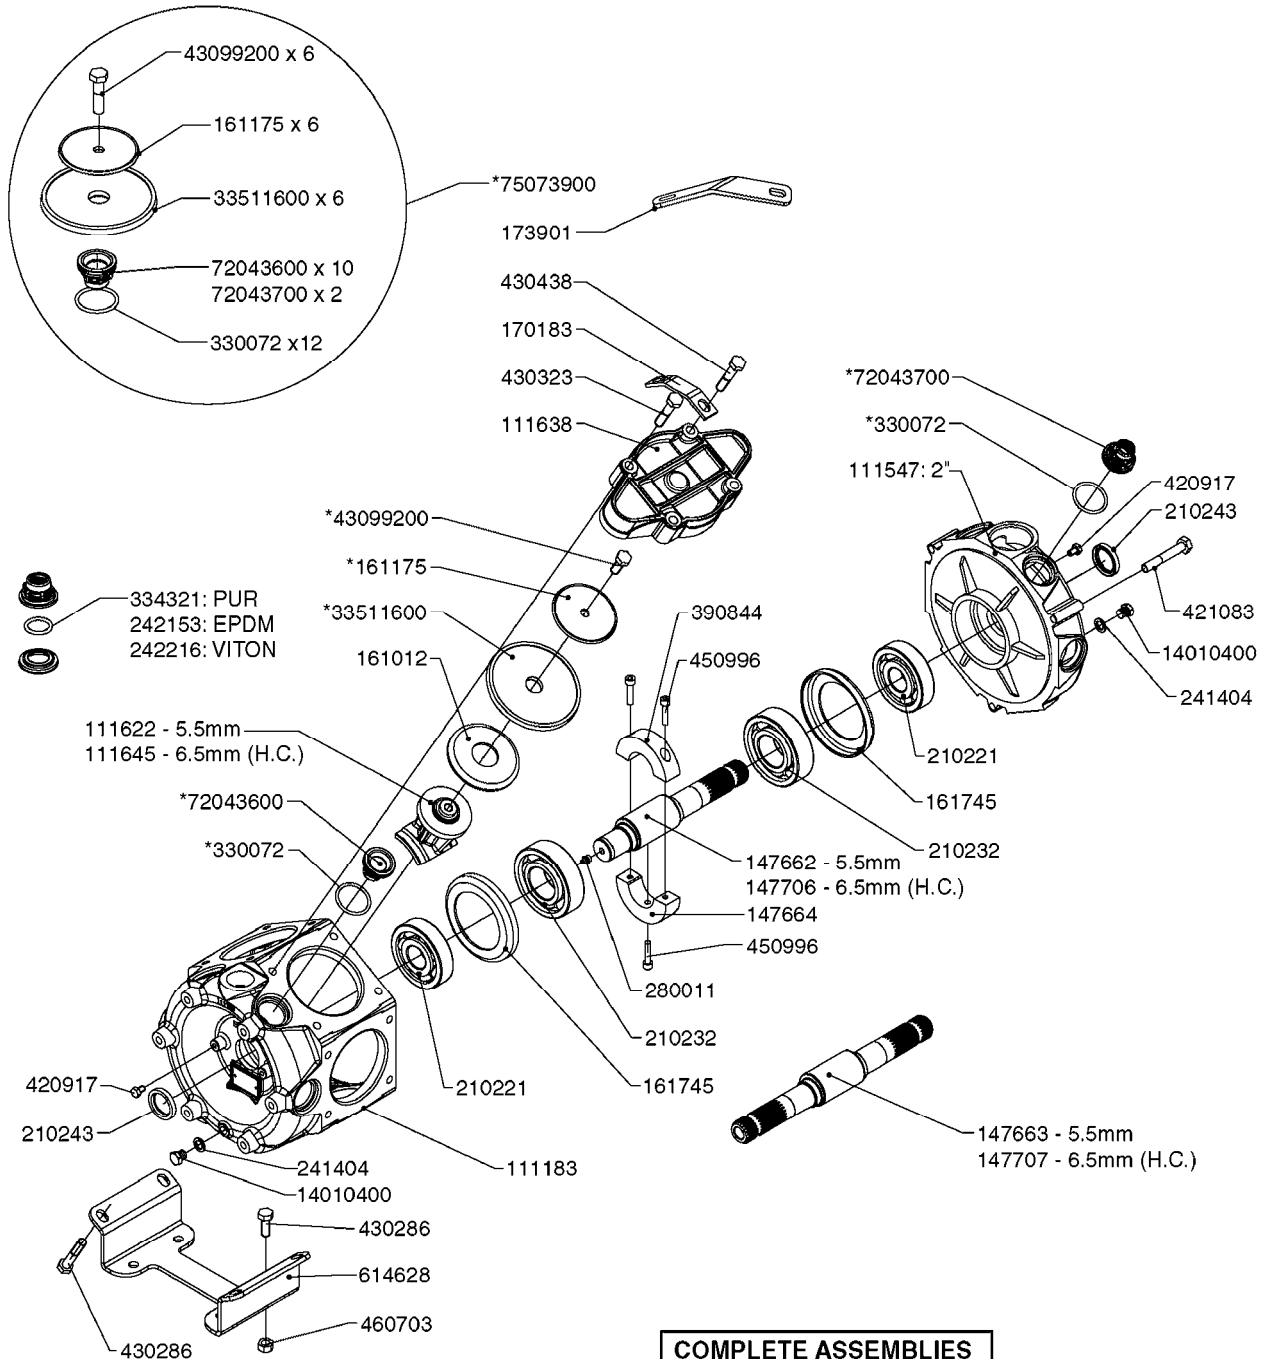

A0330

PUMP - 463 W/ MOUNTING BASE
A0330-HIN, 01:01:16

Page 1

Date 07.02.2020 10:29

parts-n°	order qty	description
111183	1	PUMP CASTING 460-463 (PAINTED)
111547	1	PUMP FRONT 460-463-2' (PAINT)
111623	1	CONNECTING ROD 463/10MM
111624	1	CONNECTING ROD 463/12MM
111638	1	VALVE COVER 463 HC+1000 VERS.
143577	1	CRANK SHAFT F.363/462/463-10mm
147097	1	CRANK SHAFT 363-463/10 THROUGH
147571	1	CRANK SHAFT F.463-12mm
147688	1	CRANK SHAFT 462/12 THROUGH
161012	1	DIAPHRAGM BACKING DISC F. 463
161175	1	DIAPHRAGM DISC 463/464 PUMP
161745	1	METAL SPACER F.363/463
173901	1	LIFT STRAP F.PUMP 463
210221	1	BEARING BALL 6407
210232	1	BEARING BALL 6310
210243	1	SEAL OIL 35 X 47 X 7
241404	1	DOWTY SEAL 1/4"
242153	1	O-RING D26X4 EPDM
242216	1	O-RING VITON F/1202/1302/462
280011	1	GREASE NIPPLE 1/8' SAE H TR
330072	1	O-RING D53.5/D45.5X4
331192	1	SPACER, MODEL 361/363
334321	1	O-RING POLY. 34.0x26.0x4.0
421083	1	BOLT HEX 8.8 DEL M10X65
430286	1	BOLT HEX 8.8 DEL M12X30 FT
430323	1	BOLT HEX 8.8 DEL M12X60
430438	1	BOLT HEX 8.8 DEL M12X65
460703	1	NUT HEX M12X1.75 LOCK DIN985A2 SS
614628	1	FOOT F. 46X PUMP, RED
821587	1	PUMP 463/10 THROUGH SHAFT TWNF
14010400	1	PLUG 1/4" BSP
33511600	1	DIAPHRAGM PUMP 463/464 PUMP PUR
43099200	1	BOLT HEX SS M12 X 30 DIN933 A4
72043600	1	VALVE FOR 462/463
72043700	1	VALVE FOR 462/463 W.VENT HOLE
75073900	1	PUMP KIT 460/463 "06"
82166300	1	PUMP 464-12-MED-2-540
82168700	1	PUMP 464-12 540 OFFSET PORTS