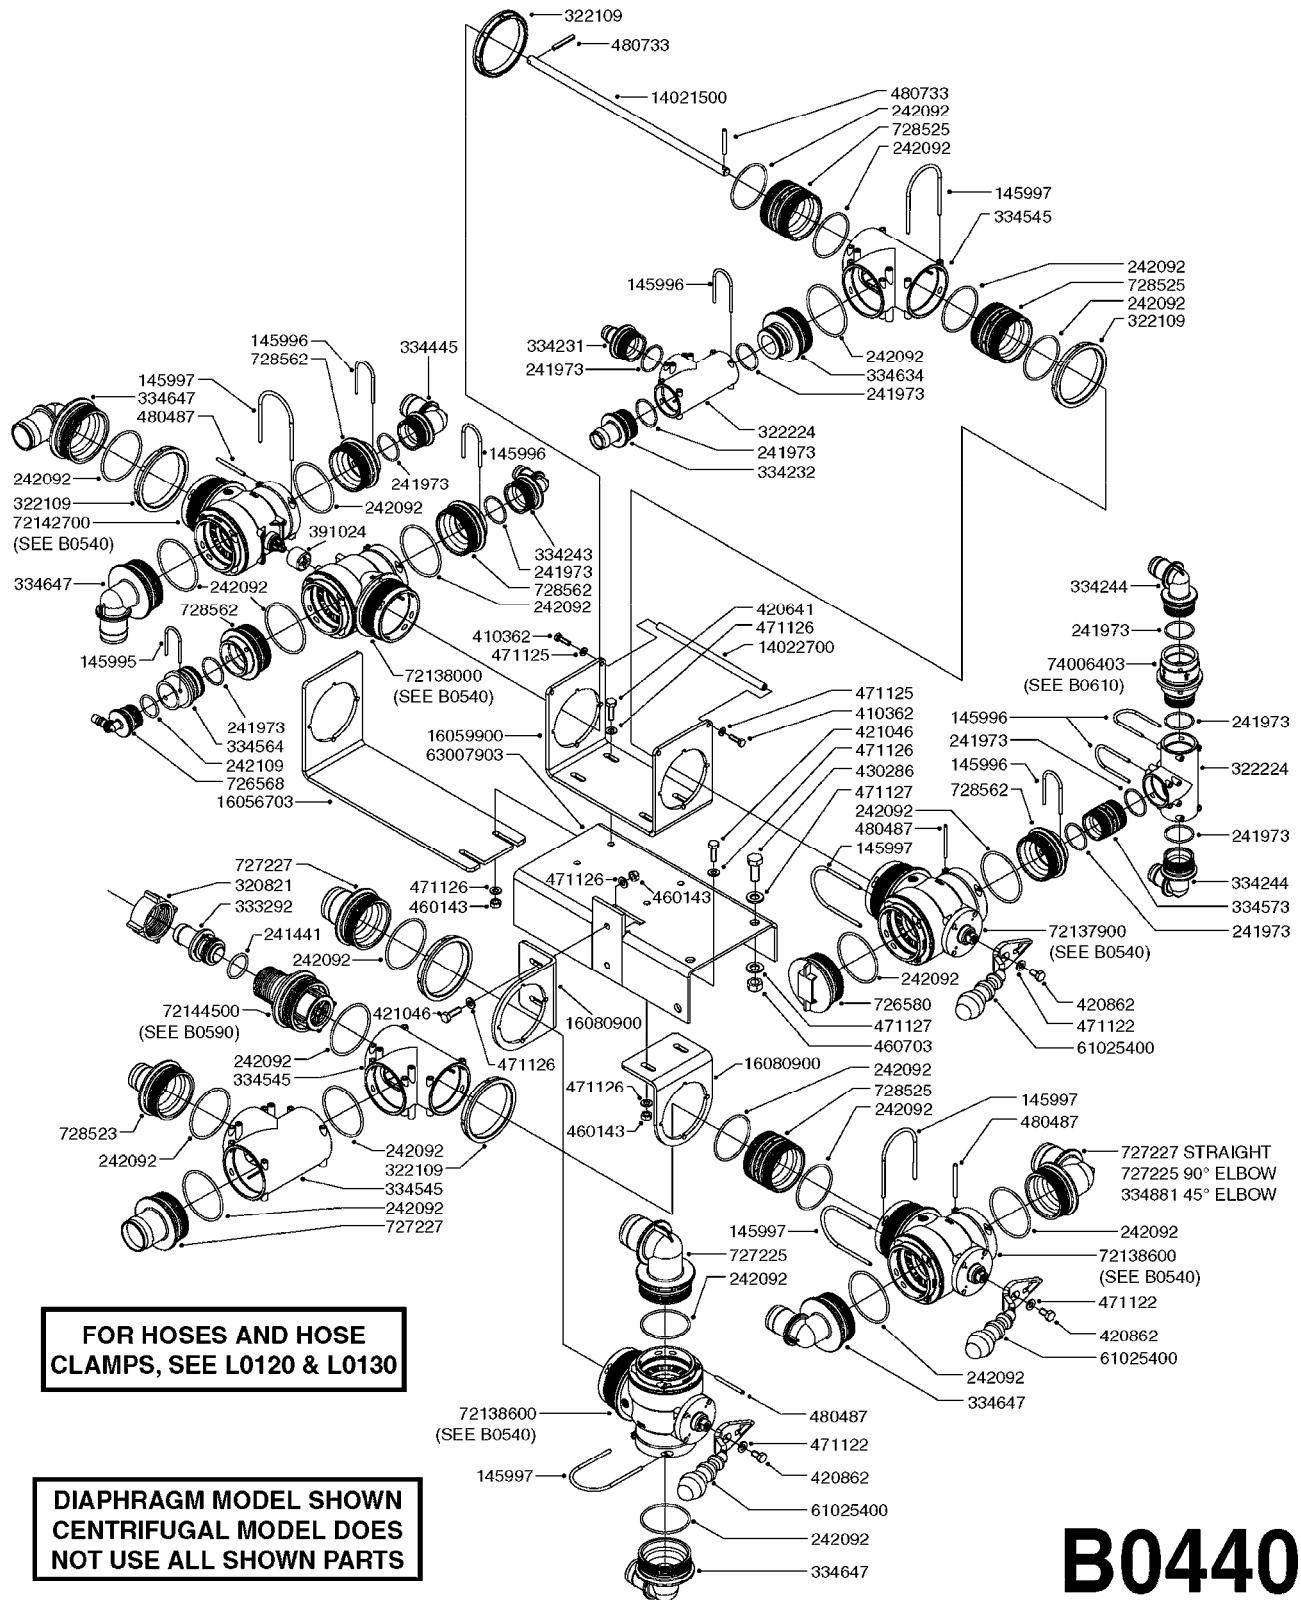

**FOR HOSES AND HOSE
CLAMPS, SEE L0120 & L0130**

**DIAPHRAGM MODEL SHOWN
CENTRIFUGAL MODEL DOES
NOT USE ALL SHOWN PARTS**

B0440

SMART VALVE - NEW NAVIGATOR
B0440-HIN, 28:05:19

Page 1
Date 07.02.2020 10:29

parts-n°	order qty	description
145995	1	FITT.DK S-53 FORK
145996	1	FITT.DK S-67 FORK
145997	1	FITT.DK S-93 FORK
241441	1	O-RING D29.3X3
241973	1	O-RING Ø3 X 44.2 70 SHORES NITRIL
242092	1	O-RING D69.5X3
242109	1	O-RING D32.2x3.0
320821	1	FITT.DK NUT 1-1/2" BSP
322109	1	FITT.DK S-93 BULKHEAD NUT
322224	1	FITT.DK S-67 TEE
333292	1	FITT.DK HB 1"O'RING F.1-1/2"
334231	1	FITT.DK S-67 STR.1"
334232	1	FITT.DK S-67 STR.1-1/4"
334243	1	FITT.DK S-67 ELB.1"
334244	1	FITT.DK S-67 ELB.1-1/4"
334445	1	FITT.DK S-67 ELB.1-1/2"
334545	1	FITT.DK S-93 TEE
334564	1	FITT.DK S-67 TO S-53 ADAPTER
334573	1	FITT.DK S-67 CONNECTOR
334634	1	FITT.DK ADAPTER S-93M S67M
334647	1	FITT.DK S93 ELB 1-1/2" 90 PVC
334881	1	FITT.DK S-93 ELB. 2" 45D PVC
391024	1	COUPLING FOR 3RD SMART VALVE
410362	1	BOLT HEX 8.8 SS M6X20
420641	1	BOLT HM 8X35/22 A2 SS DIN931
420862	1	BOLT HEX 8.8 DEL M10X16 FT
421046	1	BOLT HEX M8X25/25 A2 SS DIN933
430286	1	BOLT HEX 8.8 DEL M12X30 FT
460143	1	SELF LOCK NUT M8 SST A2 DIN985
460703	1	NUT HEX M12X1.75 LOCK DIN985A2 SS
471122	1	WASHER, M10, Ø20/10.5X 2.0, SS
471125	1	WASHER M6U 6.4X14X1.2,A2 SS
471126	1	WASHER, M8, Ø16/ 8.4X 1.6, SS
471127	1	WASHER, M12, Ø24/13X24X2.5 SS
480487	1	PIN M5X60 SLOTTED GALV
480733	1	PIN D6 X 40
726568	1	FITT.DK.S-53 HB 1/2"90 W/O-RING
726580	1	FITT. S93 PLUG W/O-RING
727225	1	FITT.DK S-93 ELB.2'PVC W/ORING
727227	1	FITT.DK S-93 STR.2" W/ORING
728523	1	FITT.DK S-93 STR.1-1/2" W.O-RING
728525	1	FITT. S93 CONNECTOR W/O-RINGS
728562	1	FITT.DK S-93 TO S67 ADAPTOR
14021500	1	SPINDLE F.S93 SMART VALVE
14022700	1	SPACER TUBE Ø10 L=212 SS
16056703	1	PLATE 6.0X492X116/SMART VALVE
16059900	1	BRACKET 2 STK S93 SMART VALVE
16080900	1	BRACKET 1 STK S93 VALVE 15BAR
61025400	1	HANDLE SMART VALVE
63007903	1	SMART VALVE MOUNTING BKT.1100
72137900	1	VALVE S93 "V1" SMART VALVE
72138000	1	VALVE S93 "V2" SMART VALVE
72138600	1	VALVE S93 "V3" SMART VALVE
72142700	1	VALVE S93 "V4" SMART VALVE
72144500	1	SAFETY VALVE 15 BAR S93
74006403	1	CHECK VALVE S67 BAG