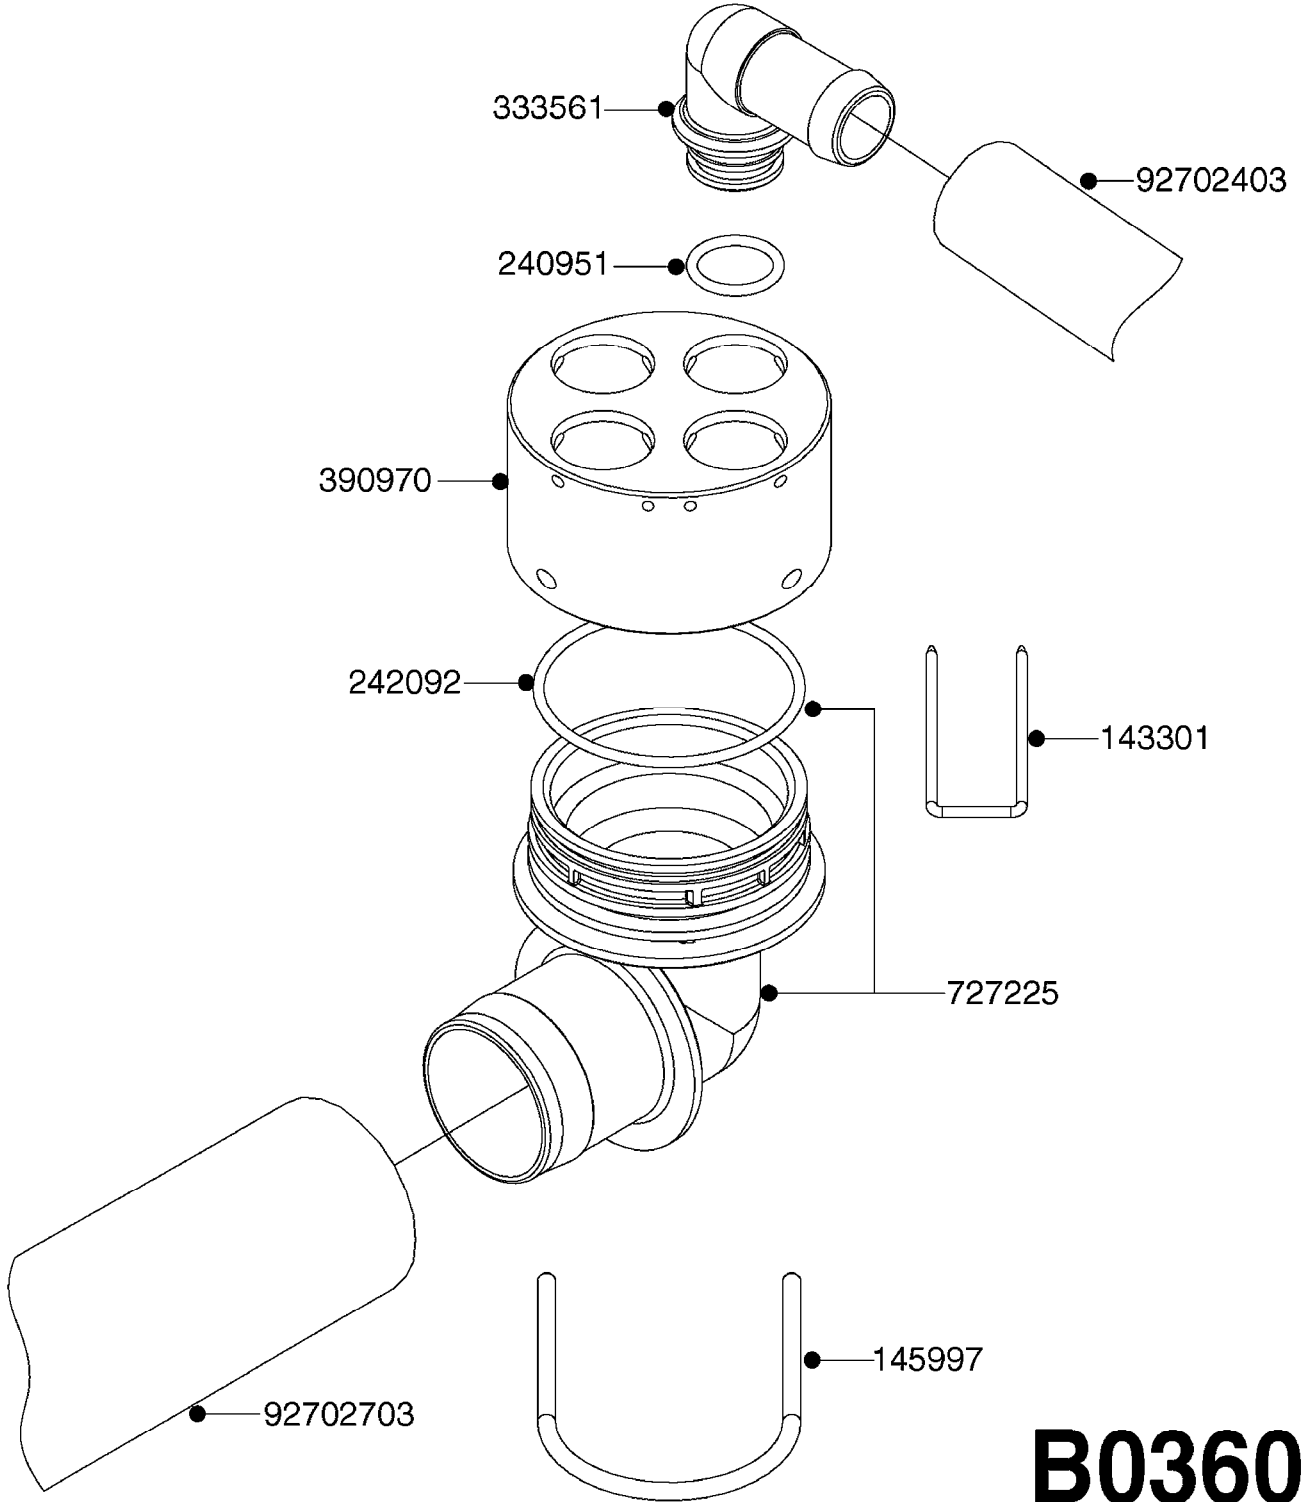

EC RETURN MANIFOLD
B0360-HIN, 28:05:19

Page	0
Date	07.02.2020 10:29

EC RETURN MANIFOLD
B0360-HIN, 28:05:19

Page 1

Date 07.02.2020 10:29

parts-n°	order qty	description
143301	1	LOCK CLAMP 78 MM
145997	1	FITT.DK S-93 FORK
240951	1	O-RING D21.2X3 NITRIL
242092	1	O-RING D69.5X3
333561	1	FITT.DK ELB.1" EC RETURN
390970	1	DISTRIBUTOR S93 4XD27
727225	1	FITT.DK S-93 ELB.2'PVC W/ORING
92702403	1	HOSE PVC SUCT GRAY 1"
92702703	1	HOSE PVC SUCT GRAY 2"