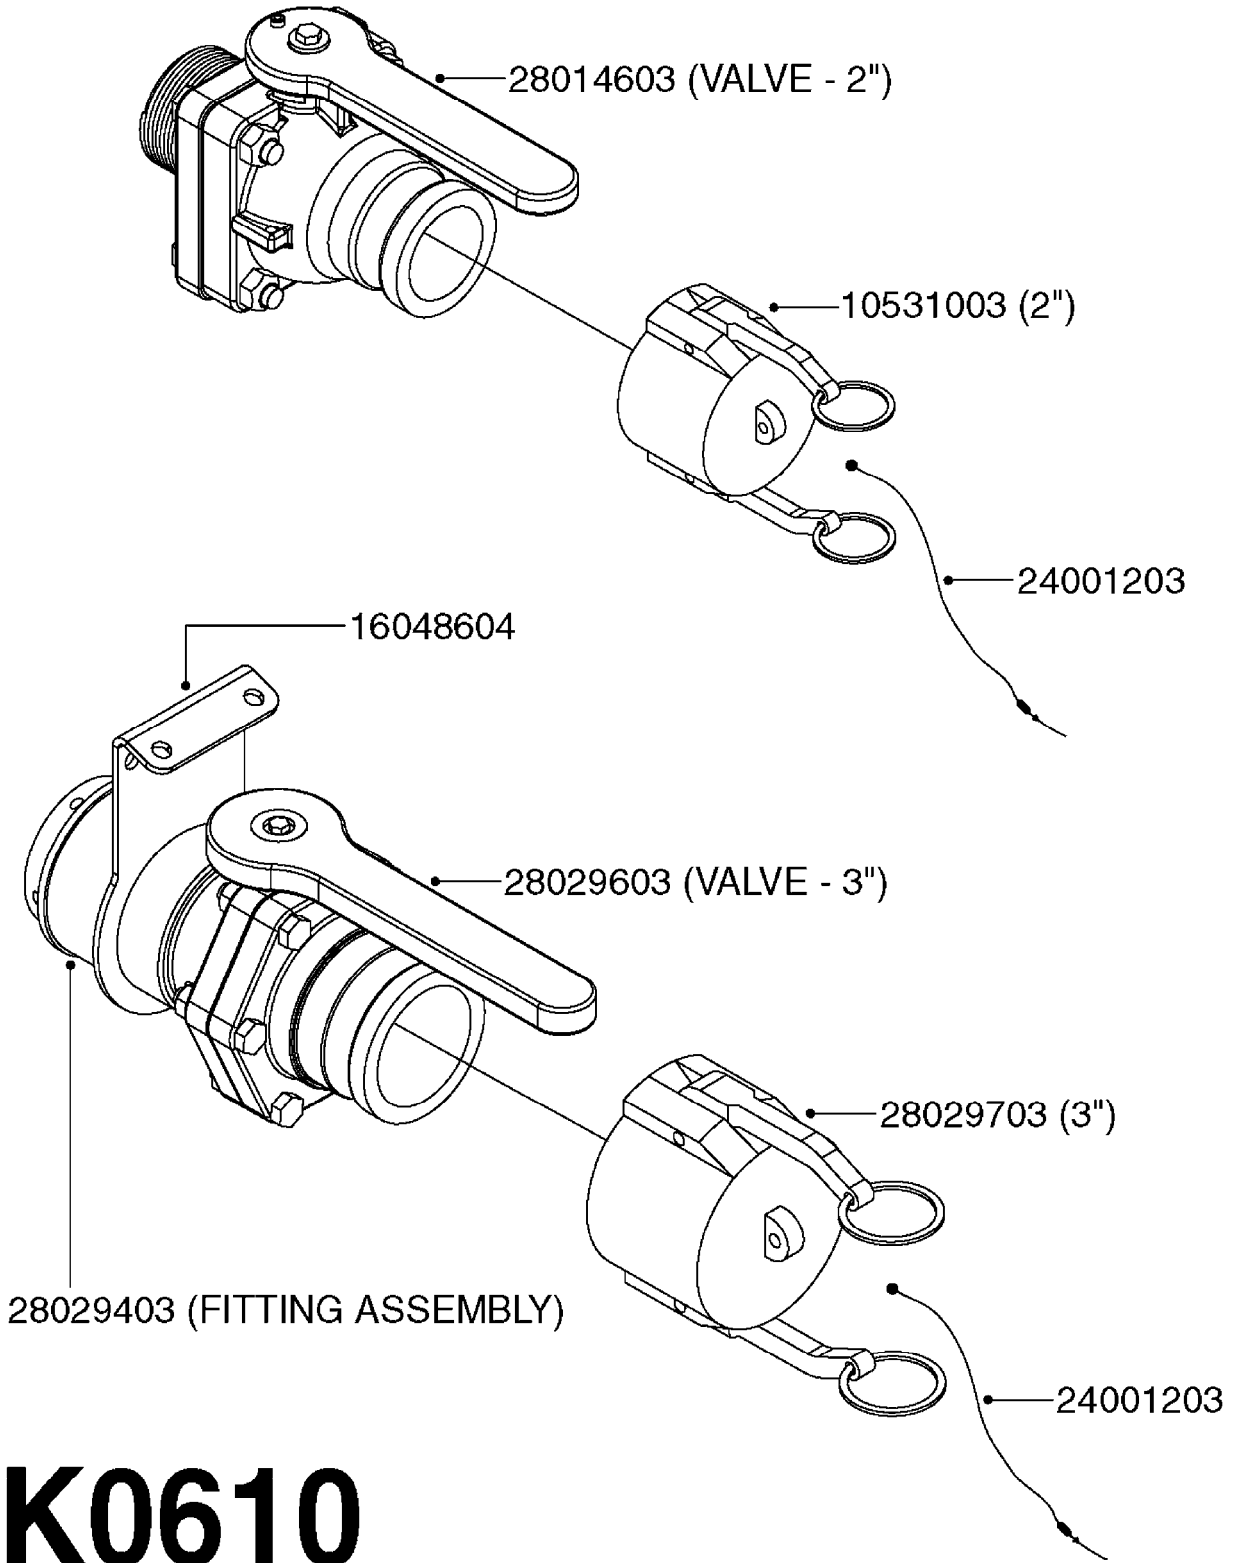

K0610

QUICKFILL-VALVES-BANJO 2" & 3"
K0610-HIN, 01:01:16

Page 1
Date 07.02.2020 10:30

parts-n°	order qty	description
10531003	1	CAP F.MALE QUICK COUPLER 2"
16048604	1	QUICK FILL BKT. NAV. 575-1100
24001203	1	RBR LANYARD 11" F.QCK FILL CAP
28014603	1	VALVE STUBBY 2" BANJO
28029403	1	3"NPT MALE X S93 FEMALE
28029603	1	VALVE STUBBY 3" BANJO
28029703	1	CAP F.MALE QUICK COUPLER 3"