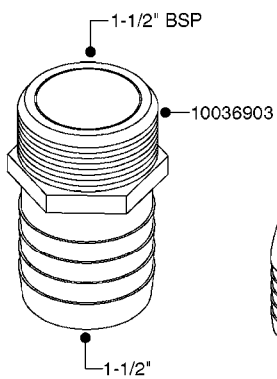

L0050

FITTINGS - HOSE CONNECTORS
L0050-HIN, 01:01:16

Page 1

Date 07.02.2020 10:30

parts-n°	order qty	description
242594	1	O-RING D14 X 1.78 SCH.70-EPDM
320294	1	FITT.DK TEE 3/8X3/8HB X1/2"BSP
320305	1	FITT.DK HB 3/4'- 3/4' BSP
320386	1	FITT.DK TEE 3/8X3/8HB X3/8"BSP
320397	1	FITT.DK ELB 3/8"HB X 3/8" BSP
320401	1	FITT.DK TEE 1/2X1/2HB X1/2"BSP
320412	1	FITT.DK TEE 1/2X1/2HB X3/8'BSP
320423	1	FITT.DK ELB 1/2'HB X 3/8' BSP
320891	1	FITT.DK HB 3/8'- 3/8' BSP
320972	1	FITT.DK HB 5/16'- 1/4' BSP
322046	1	FITT.DK TEE 1/2X1/2HB X3/4'BSP
322048	1	FITT.DK TEE 3/4X3/4HB X3/4'BSP
330595	1	O-RING D24.6/D20X2.1 -3/4"
333137	1	FITT.DK CONN.1/2" F.NOZZ. DOUB
333141	1	FITT.DK CONN.1/2" F.NOZZ.SING
334041	1	FITT.DK CONN.3/4' F.NOZZ. SING
334042	1	FITT.DK CONN.3/4' F.NOZZ. DOUB
334195	1	FITT.DK ELB. 3/4"HB X 3/4"HB
10012103	1	FITT.PO.HB 1.25X1.50 IMB1012
10014003	1	FITT.PO.HB 1.25X1.25 IMB1010
10036903	1	FITT.PO.HB 1.50X1.50 IMB1212
28019303	1	FITTING HB ELB 3/4NPT-3/4HOSE
61016500	1	HOSE TAIL 3/4" 90°+RG CAP 3/4"
72026700	1	NOZZLE TUBE ADAPTER W/O-RING