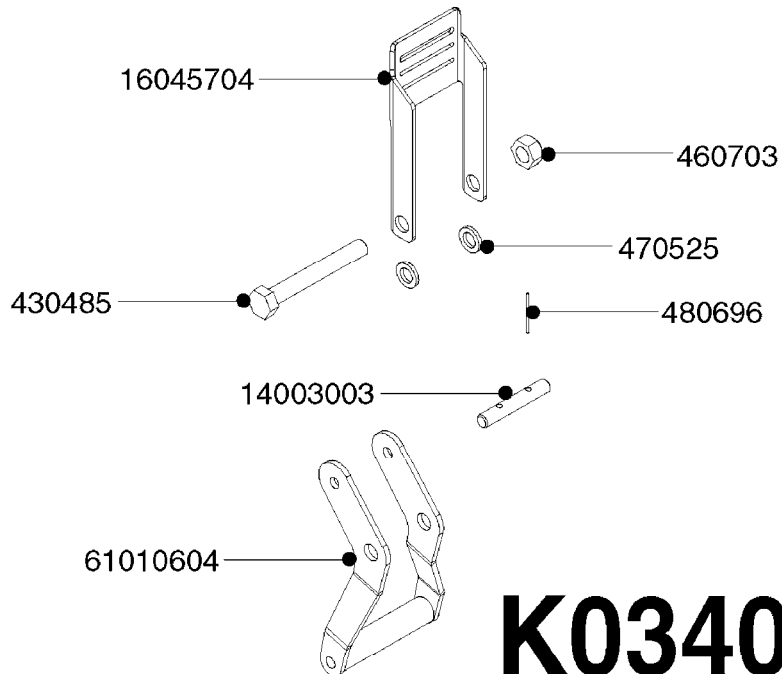

FLUSH TANK LATCH ASSM. NEW NAV
K0340-HIN, 01:01:16

Page	0
Date	07.02.2020 10:30

K0340