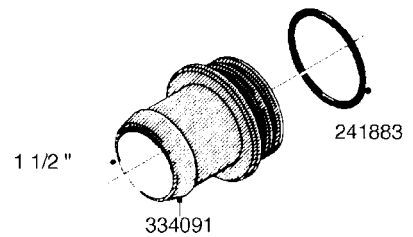

L0080

FITTINGS - S-53
L0080-HIN, 12:09:17

Page 1

Date 07.02.2020 10:30

Pos.	parts-n°	order qty	description
1	145995	1	FITT.DK S-53 FORK
2	241973	1	O-RING Ø3 X 44.2 70 SHORES NITRIL NITRIL (BLACK)
2	242353	1	O-RING 3 X 44.2 VITON VITON (BROWN)
3	242109	1	O-RING D32.2x3.0 NITRIL (BLACK)
3	242354	1	O-RING D32.2X3.0 VITON VITON (BROWN)
4	322103	1	FITT.DK S-53 BULKHEAD
5	322107	1	FITT.DK S-53 BULKHEAD NUT
6	322110	1	FITT.DK S-53 ELB. 1/2" BSP
7	322352	1	FITT.DK S-53 TEE
8	334229	1	FITT.DK S-53 STR.3/4"
9	334260	1	GASKET F. S-53 BULKHEAD
10	334564	1	FITT.DK S-67 TO S-53 ADAPTER
11	391100	1	FITT.DK S-53THREAD INS.1/2"BSP
12	726463	1	FITT.DK S53 BULKHEAD W/GASKET
13	726552	1	FIT.DK S-53X90 1/2" BSP,O-RING
14	726556	1	FITT.DK S-53 HB 1/2" W/O-RING
15	726558	1	FITT.DK S53 STR. 3/4" W.ORING
16	726559	1	FITT DK. S-53 HB 1" W/O-RING
17	726568	1	FITT.DK.S-53 HB 1/2"90 W/O-RING
18	726570	1	FITT.DK S-53 ELB.3/4" W.ORING
19	726571	1	FITT.DK S-53 ELB.1", W ORING
20	726578	1	FITT.DK S53 PLUG WITH O-RING
21	728561	1	FITT.DK. S67M - S53F REDUCER