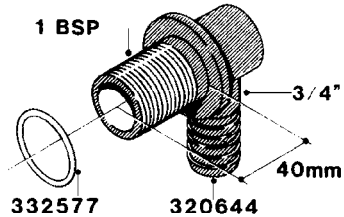

L0040

FITTINGS - NIPPLES & ELBOWS
L0040-HIN, 01:01:16

Page 1
Date 07.02.2020 10:30

parts-n°	order qty	description
10530803	1	FITT.PO.SE 2.00X2.00 45 DEG.
320191	1	FITT.DK ELB 3/8' BSP 45 DEGREE
320482	1	FITT.DK ELB. 1/2" BSP 60 DEG.
320596	1	FITT.DK ELB 3/8'-1/2'BSP 45DEG
320607	1	FITT.DK HN 3/8M X 3/8F BSP LNG
320633	1	FITT.DK HN 3/8"M X 3/8"F BSP
321451	1	FITT.DK ELB.1-1/2 X1-1/4 80DEG
321532	1	FITT.DK REDUC 3/4' X 1/2' BSP
390233	1	FITT.DK REDUC 1-1/2" X 1" BSP

L0050

FITTINGS - HOSE CONNECTORS
L0050-HIN, 01:01:16

Page 1

Date 07.02.2020 10:30

parts-n°	order qty	description
242594	1	O-RING D14 X 1.78 SCH.70-EPDM
320294	1	FITT.DK TEE 3/8X3/8HB X1/2"BSP
320305	1	FITT.DK HB 3/4'- 3/4' BSP
320386	1	FITT.DK TEE 3/8X3/8HB X3/8"BSP
320397	1	FITT.DK ELB 3/8"HB X 3/8" BSP
320401	1	FITT.DK TEE 1/2X1/2HB X1/2"BSP
320412	1	FITT.DK TEE 1/2X1/2HB X3/8'BSP
320423	1	FITT.DK ELB 1/2'HB X 3/8' BSP
320891	1	FITT.DK HB 3/8'- 3/8' BSP
320972	1	FITT.DK HB 5/16'- 1/4' BSP
322046	1	FITT.DK TEE 1/2X1/2HB X3/4'BSP
322048	1	FITT.DK TEE 3/4X3/4HB X3/4'BSP
330595	1	O-RING D24.6/D20X2.1 -3/4"
333137	1	FITT.DK CONN.1/2" F.NOZZ. DOUB
333141	1	FITT.DK CONN.1/2" F.NOZZ.SING
334041	1	FITT.DK CONN.3/4' F.NOZZ. SING
334042	1	FITT.DK CONN.3/4' F.NOZZ. DOUB
334195	1	FITT.DK ELB. 3/4"HB X 3/4"HB
10012103	1	FITT.PO.HB 1.25X1.50 IMB1012
10014003	1	FITT.PO.HB 1.25X1.25 IMB1010
10036903	1	FITT.PO.HB 1.50X1.50 IMB1212
28019303	1	FITTING HB ELB 3/4NPT-3/4HOSE
61016500	1	HOSE TAIL 3/4" 90°+RG CAP 3/4"
72026700	1	NOZZLE TUBE ADAPTER W/O-RING