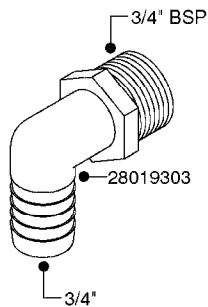

L0050

FITTINGS - HOSE CONNECTORS
L0050-HIN, 01:01:16

Page 1

Date 07.02.2020 10:30

parts-n°	order qty	description
242594	1	O-RING D14 X 1.78 SCH.70-EPDM
320294	1	FITT.DK TEE 3/8X3/8HB X1/2"BSP
320305	1	FITT.DK HB 3/4'- 3/4' BSP
320386	1	FITT.DK TEE 3/8X3/8HB X3/8"BSP
320397	1	FITT.DK ELB 3/8"HB X 3/8" BSP
320401	1	FITT.DK TEE 1/2X1/2HB X1/2"BSP
320412	1	FITT.DK TEE 1/2X1/2HB X3/8'BSP
320423	1	FITT.DK ELB 1/2'HB X 3/8' BSP
320891	1	FITT.DK HB 3/8'- 3/8' BSP
320972	1	FITT.DK HB 5/16'- 1/4' BSP
322046	1	FITT.DK TEE 1/2X1/2HB X3/4'BSP
322048	1	FITT.DK TEE 3/4X3/4HB X3/4'BSP
330595	1	O-RING D24.6/D20X2.1 -3/4"
333137	1	FITT.DK CONN.1/2" F.NOZZ. DOUB
333141	1	FITT.DK CONN.1/2" F.NOZZ.SING
334041	1	FITT.DK CONN.3/4' F.NOZZ. SING
334042	1	FITT.DK CONN.3/4' F.NOZZ. DOUB
334195	1	FITT.DK ELB. 3/4"HB X 3/4"HB
10012103	1	FITT.PO.HB 1.25X1.50 IMB1012
10014003	1	FITT.PO.HB 1.25X1.25 IMB1010
10036903	1	FITT.PO.HB 1.50X1.50 IMB1212
28019303	1	FITTING HB ELB 3/4NPT-3/4HOSE
61016500	1	HOSE TAIL 3/4" 90°+RG CAP 3/4"
72026700	1	NOZZLE TUBE ADAPTER W/O-RING