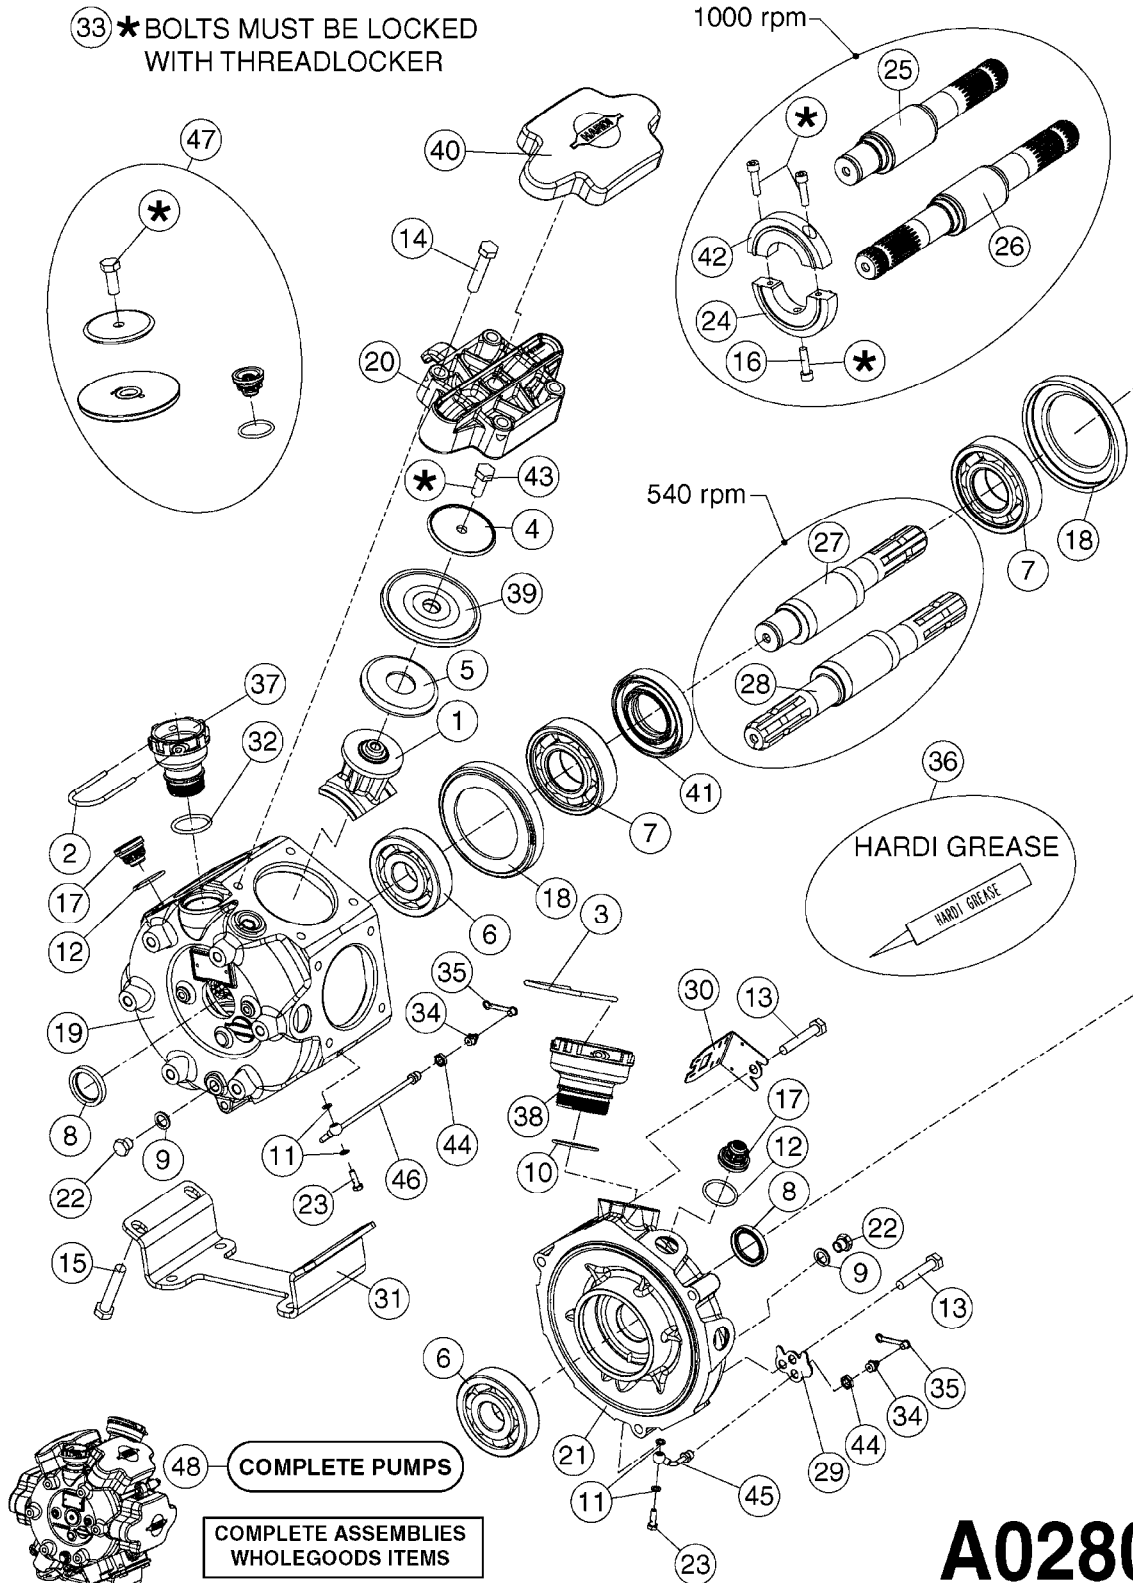

33 * BOLTS MUST BE LOCKED WITH THREADLOCKER

1000 rpm

540 rpm

HARDI GREASE

48 COMPLETE PUMPS
COMPLETE ASSEMBLIES
WHOLEGOODS ITEMS

A0280

PUMP - 364 540/1000 RPM
A0280-HIN, 24:04:19

Page 1
Date 07.02.2020 10:29