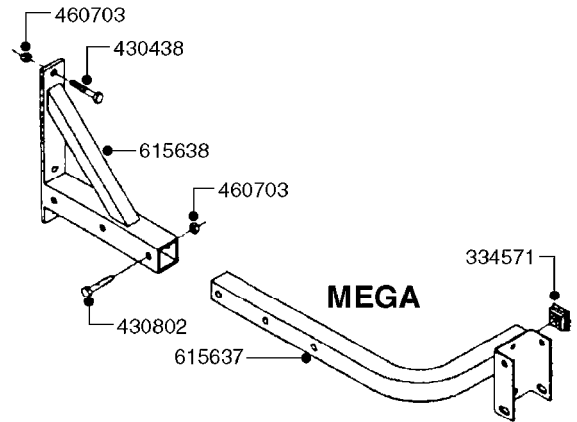

NK/LX/LY PRE-86