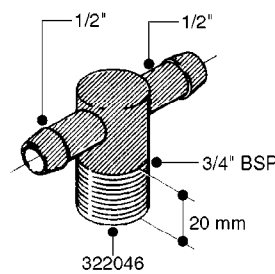

L0050

FITTINGS - HOSE CONNECTORS
L0050-HIN, 01:01:16

Page 1

Date 07.02.2020 10:30

parts-n°	order qty	description
242594	1	O-RING D14 X 1.78 SCH.70-EPDM
320294	1	FITT.DK TEE 3/8X3/8HB X1/2"BSP
320305	1	FITT.DK HB 3/4'- 3/4' BSP
320386	1	FITT.DK TEE 3/8X3/8HB X3/8"BSP
320397	1	FITT.DK ELB 3/8"HB X 3/8" BSP
320401	1	FITT.DK TEE 1/2X1/2HB X1/2"BSP
320412	1	FITT.DK TEE 1/2X1/2HB X3/8'BSP
320423	1	FITT.DK ELB 1/2'HB X 3/8' BSP
320891	1	FITT.DK HB 3/8'- 3/8' BSP
320972	1	FITT.DK HB 5/16'- 1/4' BSP
322046	1	FITT.DK TEE 1/2X1/2HB X3/4'BSP
322048	1	FITT.DK TEE 3/4X3/4HB X3/4'BSP
330595	1	O-RING D24.6/D20X2.1 -3/4"
333137	1	FITT.DK CONN.1/2" F.NOZZ. DOUB
333141	1	FITT.DK CONN.1/2" F.NOZZ.SING
334041	1	FITT.DK CONN.3/4' F.NOZZ. SING
334042	1	FITT.DK CONN.3/4' F.NOZZ. DOUB
334195	1	FITT.DK ELB. 3/4"HB X 3/4"HB
10012103	1	FITT.PO.HB 1.25X1.50 IMB1012
10014003	1	FITT.PO.HB 1.25X1.25 IMB1010
10036903	1	FITT.PO.HB 1.50X1.50 IMB1212
28019303	1	FITTING HB ELB 3/4NPT-3/4HOSE
61016500	1	HOSE TAIL 3/4" 90°+RG CAP 3/4"
72026700	1	NOZZLE TUBE ADAPTER W/O-RING