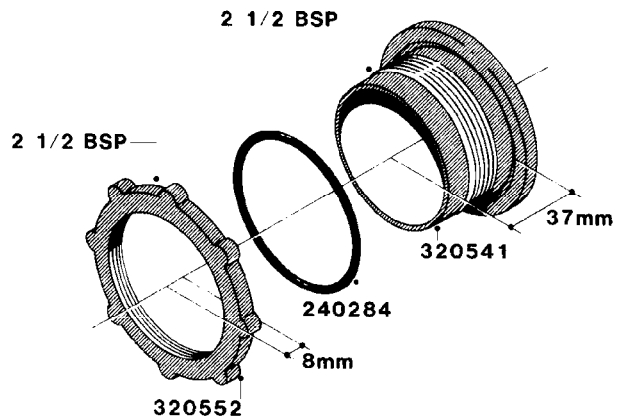

L0040

FITTINGS - NIPPLES & ELBOWS
L0040-HIN, 01:01:16

Page 1
Date 07.02.2020 10:30

parts-n°	order qty	description
10530803	1	FITT.PO.SE 2.00X2.00 45 DEG.
320191	1	FITT.DK ELB 3/8' BSP 45 DEGREE
320482	1	FITT.DK ELB. 1/2" BSP 60 DEG.
320596	1	FITT.DK ELB 3/8'-1/2'BSP 45DEG
320607	1	FITT.DK HN 3/8M X 3/8F BSP LNG
320633	1	FITT.DK HN 3/8"M X 3/8"F BSP
321451	1	FITT.DK ELB.1-1/2 X1-1/4 80DEG
321532	1	FITT.DK REDUC 3/4' X 1/2' BSP
390233	1	FITT.DK REDUC 1-1/2" X 1" BSP

L0050

FITTINGS - HOSE CONNECTORS
L0050-HIN, 01:01:16

Page 1

Date 07.02.2020 10:30

parts-n°	order qty	description
242594	1	O-RING D14 X 1.78 SCH.70-EPDM
320294	1	FITT.DK TEE 3/8X3/8HB X1/2"BSP
320305	1	FITT.DK HB 3/4'- 3/4' BSP
320386	1	FITT.DK TEE 3/8X3/8HB X3/8"BSP
320397	1	FITT.DK ELB 3/8"HB X 3/8" BSP
320401	1	FITT.DK TEE 1/2X1/2HB X1/2"BSP
320412	1	FITT.DK TEE 1/2X1/2HB X3/8'BSP
320423	1	FITT.DK ELB 1/2'HB X 3/8' BSP
320891	1	FITT.DK HB 3/8'- 3/8' BSP
320972	1	FITT.DK HB 5/16'- 1/4' BSP
322046	1	FITT.DK TEE 1/2X1/2HB X3/4'BSP
322048	1	FITT.DK TEE 3/4X3/4HB X3/4'BSP
330595	1	O-RING D24.6/D20X2.1 -3/4"
333137	1	FITT.DK CONN.1/2" F.NOZZ. DOUB
333141	1	FITT.DK CONN.1/2" F.NOZZ.SING
334041	1	FITT.DK CONN.3/4' F.NOZZ. SING
334042	1	FITT.DK CONN.3/4' F.NOZZ. DOUB
334195	1	FITT.DK ELB. 3/4"HB X 3/4"HB
10012103	1	FITT.PO.HB 1.25X1.50 IMB1012
10014003	1	FITT.PO.HB 1.25X1.25 IMB1010
10036903	1	FITT.PO.HB 1.50X1.50 IMB1212
28019303	1	FITTING HB ELB 3/4NPT-3/4HOSE
61016500	1	HOSE TAIL 3/4" 90°+RG CAP 3/4"
72026700	1	NOZZLE TUBE ADAPTER W/O-RING