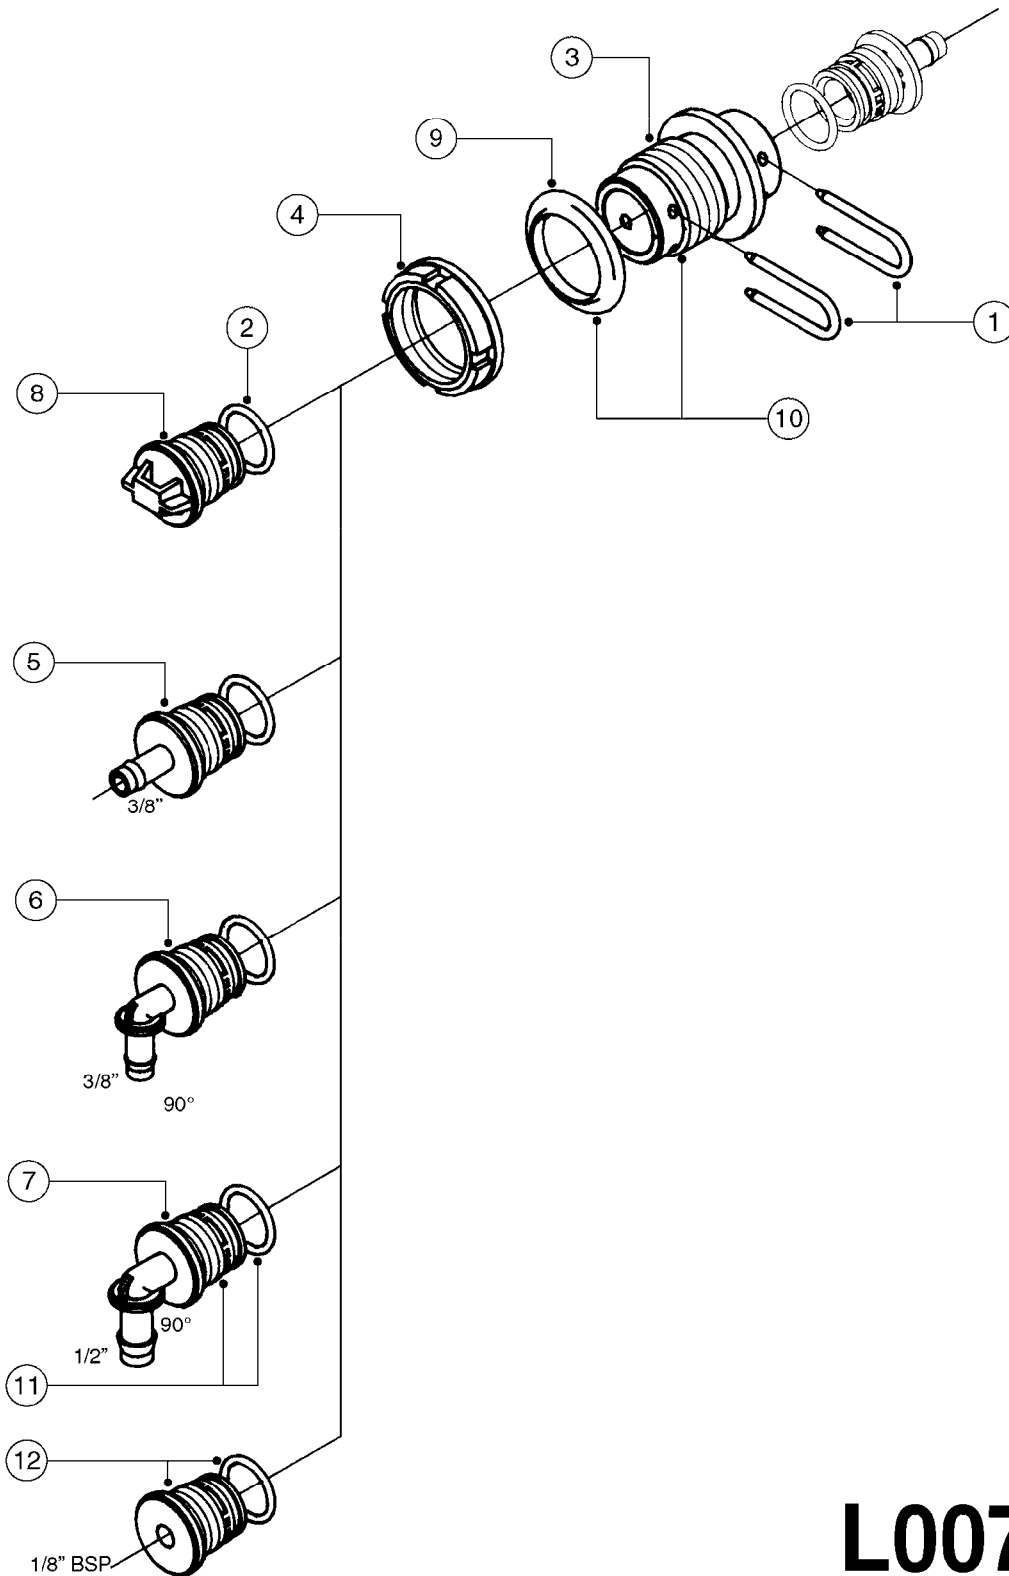

L0070

FITTINGS - S-40
L0070-HIN, 13:09:17

Page 1

Date 07.02.2020 10:30

Pos.	parts-n°	order qty	description
1	145994	1	FITT.DK S-40 FORK
2	242108	1	O-RING 3 X 19,2 70SH NITRIL NITRIL (BLACK)
2	242355	1	O-RING D19.2X3.0 VITON F.S-40 VITON (BROWN)
3	322102	1	FITT.DK S-40 BULKHEAD
4	322106	1	FITT.DK S-40 BULKHEAD NUT
5	334225	1	FITT.DK S-40 STR.3/8"
6	334237	1	FITT.DK S-40 ELB.3/8"
7	334238	1	FITT.DK S-40 ELB.1/2"
8	334248	1	FITT.DK S-40 PLUG
9	334259	1	GASKET F. S-40 BULKHEAD
10	726462	1	FITT. S40 BULKHEAD W.GASKET
11	726567	1	FITT.DK S-40 ELB.1/2" W.O-RING
12	726693	1	FITT.DK S-40 PLUG 1/8BSP ORING