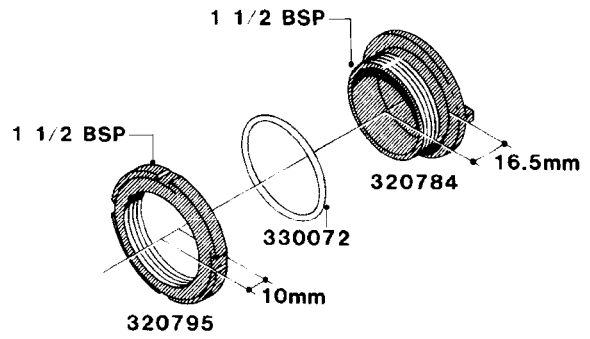

L0050

FITTINGS - HOSE CONNECTORS
L0050-HIN, 01:01:16

Page 1

Date 07.02.2020 10:30

parts-n°	order qty	description
242594	1	O-RING D14 X 1.78 SCH.70-EPDM
320294	1	FITT.DK TEE 3/8X3/8HB X1/2"BSP
320305	1	FITT.DK HB 3/4'- 3/4' BSP
320386	1	FITT.DK TEE 3/8X3/8HB X3/8"BSP
320397	1	FITT.DK ELB 3/8"HB X 3/8" BSP
320401	1	FITT.DK TEE 1/2X1/2HB X1/2"BSP
320412	1	FITT.DK TEE 1/2X1/2HB X3/8'BSP
320423	1	FITT.DK ELB 1/2'HB X 3/8' BSP
320891	1	FITT.DK HB 3/8'- 3/8' BSP
320972	1	FITT.DK HB 5/16'- 1/4' BSP
322046	1	FITT.DK TEE 1/2X1/2HB X3/4'BSP
322048	1	FITT.DK TEE 3/4X3/4HB X3/4'BSP
330595	1	O-RING D24.6/D20X2.1 -3/4"
333137	1	FITT.DK CONN.1/2" F.NOZZ. DOUB
333141	1	FITT.DK CONN.1/2" F.NOZZ.SING
334041	1	FITT.DK CONN.3/4' F.NOZZ. SING
334042	1	FITT.DK CONN.3/4' F.NOZZ. DOUB
334195	1	FITT.DK ELB. 3/4"HB X 3/4"HB
10012103	1	FITT.PO.HB 1.25X1.50 IMB1012
10014003	1	FITT.PO.HB 1.25X1.25 IMB1010
10036903	1	FITT.PO.HB 1.50X1.50 IMB1212
28019303	1	FITTING HB ELB 3/4NPT-3/4HOSE
61016500	1	HOSE TAIL 3/4" 90°+RG CAP 3/4"
72026700	1	NOZZLE TUBE ADAPTER W/O-RING