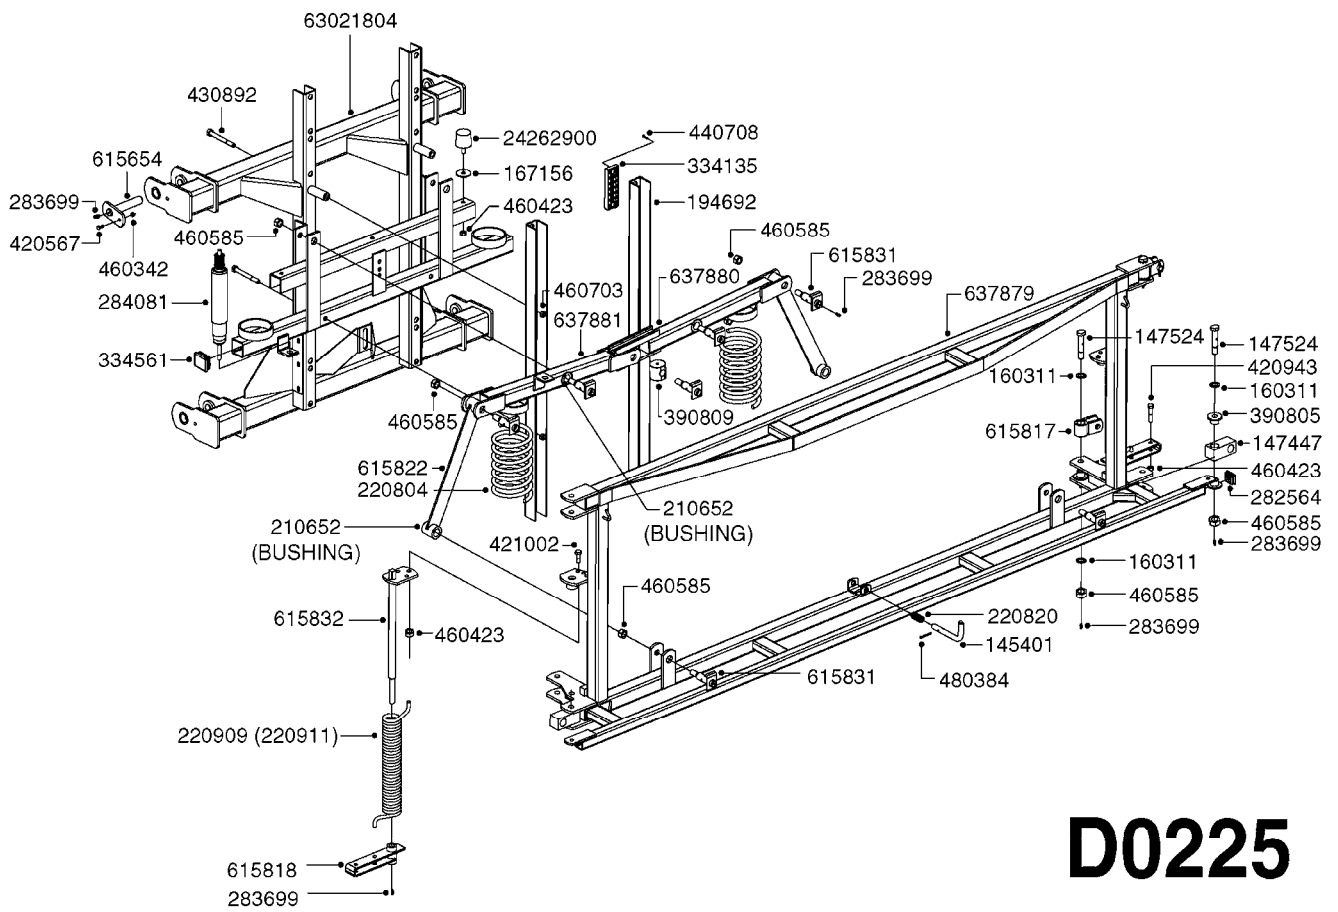

Right Side Shown
(Left Side Similar)

TILT CYLINDER KIT: 83301503

C0100

HYDRAULICS FALCON TILT 42'-50'
C0100-HIN, 08:01:18

Page 1
Date 07.02.2020 10:29

parts-n°	order qty	description
146498	1	PIN D16.8 X 75
146839	1	HEX NIPPLE 1/4"X3/8" BSP 0.7MM
210728	1	BEARING F.LINK HEAD M17
231907	1	HEX NIPPLE 1/4"BSP X 1/2"NPT
240866	1	DOWTYSEAL 3/8"
242220	1	GASKET F. HIRSMANN PLUG
260363	1	PLUG 2 POLE 12V
260816	1	CAP W/RUBBER BOOT F.EC SWITCH
261062	1	GROMMET
261066	1	SWITCH 2 POLE
261090	1	FUSE 5 X 20 6.3A, 250V
261161	1	FUSE HOLDER 5 X 20 MM
261344	1	HIRSCHMANN PLUG B
262094	1	PLUG F. CABLE MALE
262095	1	PLUG F. CABLE FEMALE
270561	1	SCREW W/SPRING ASSY. (QTY 1)
283697	1	TIESTRAP 200MM
390941	1	LID FOR TILT CONTROL BOX
390942	1	TILT CONTROL BOX
410561	1	BOLT HEX 8.8 DEL M6X50 FT
411029	1	SCREW M3X35 F.HIRSMANN PLUG
460261	1	NUT HEX M6X1.00 LOCK DIN985 A2 SS
461198	1	NUT HEX M16X2 JAMB
471124	1	WASHER, M6, Ø18/ 6.4X 1.6, SS
471128	1	WASHER, M16, Ø30/17.0X 3.0, SS
480384	1	PIN COTTER 3/16 x 1-1/2"
784049	1	HOSE HY X 1/4" X 240"STR+ELB
784084	1	HOSE HY X 1/4 X 191.25"STR+STR
978126	1	DECAL FOR SPL TILT CONTROL BOX
983087	1	ELEC. CABLE 2 WIRE X 0.75MM
10422703	1	BREATHER FOR HY CYLINDER
10466003	1	COUPLER PIONEER 8010-04 1/2NPT
21091900	1	LINK HEAD M16 x D17 DELTA
23000003	1	FITT, HYD, 3/8"O-RINGx1/4"BSPP
27000403	1	STERLING VALVE GS02-30-00-N
27000503	1	STERLING COIL 12VDC CCS012D
27000603	1	STERLING BODY LB1-0523-A
28007903	1	TIE STRAP WHITE 9/64"W x 6"L
39127600	1	NIPPEL 3/8"-1/2"NPT + 1/4"RG
70010803	1	VALVE ASSY. TILT SPL
72078700	1	CONTROL BOX F. BOOM TILT SPL
75074300	1	SEALKIT78122000/23-25/30-32/46
78129900	1	CYLINDER DOUBLE D40/20 180 1/4
83301503	1	TILT CYLINDER KIT F.FALCON