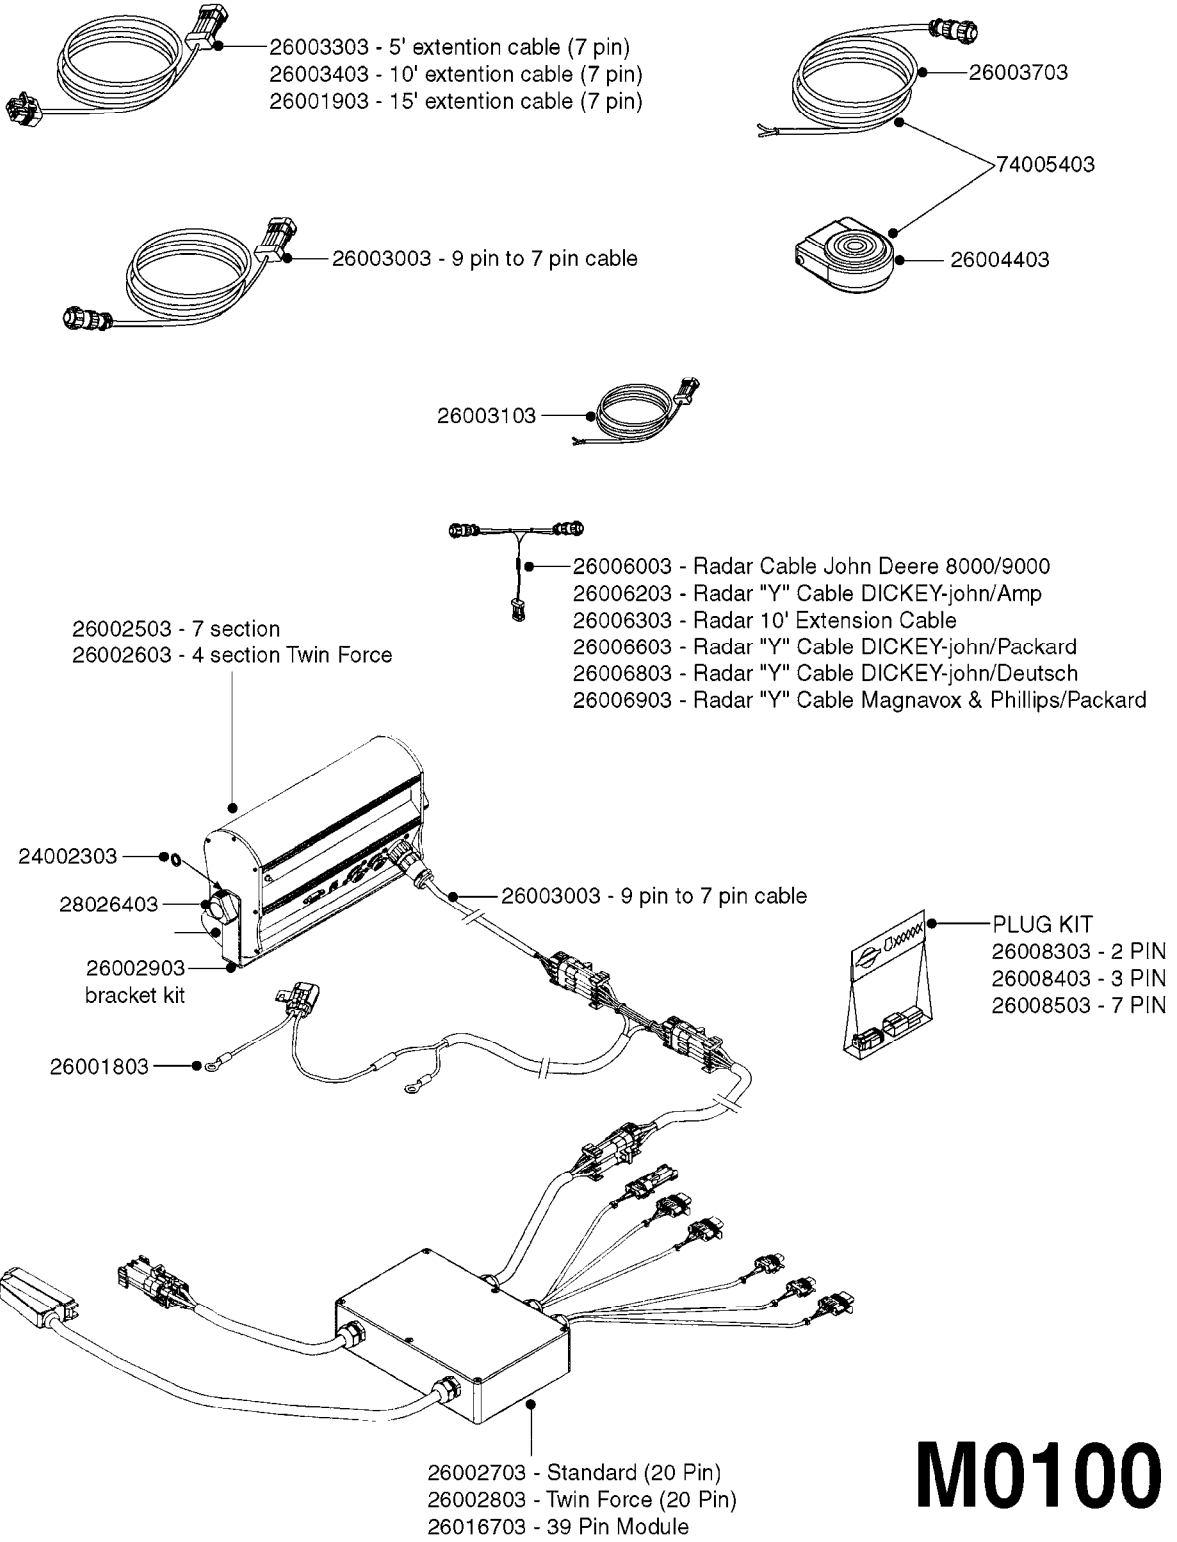

MUSTANG 3500 CONTROLLER
M0100-HIN, 01:01:16

Page 1
Date 07.02.2020 10:30

parts-n°	order qty	description
24002303	1	WASHER, RUBBER
26001803	1	POWER CABLE
26001903	1	15' 7-PIN EXTENSION CABLE
26002503	1	MUSTANG 3500/7 CONSOLE
26002603	1	MUSTANG 3500/4/TF CONSOLE
26002703	1	MUSTANG 3500/20PIN SC MODULE
26002803	1	MUSTANG 3500/20PIN TF SC MODUL
26002903	1	MUSTANG 3500 CONSOLE MNT KIT
26003003	1	MUSTANG 3500 CONSOLE CABLE
26003103	1	MUSTANG 3500/7 SC MOD CNECT KT
26003303	1	MUSTANG/FM 5FT 7PIN EXT CABLE
26003403	1	MUSTANG/FM 10FT 7PIN EXT CABLE
26003703	1	MUSTANG RUN/HOLD ADAPT CABLE
26004403	1	SWITCH, FOOT
26006003	1	MUSTANG RADR CBLE JD 8000/9000
26006203	1	MUSTANG RDR "Y" CABLE DCKY-JHN
26006303	1	MUSTANG RDR EXTNSN CABLE 10FT
26006603	1	MUSTANG RDR"Y"CABLE D-J PACKRD
26006803	1	MUSTANG RDR"Y"CABLE D-J DEUTS.
26006903	1	MUSTANG RDR"Y"CABLE MAG.PHILIP
26008303	1	MICRO TRAK PLUG KIT - 2 PIN
26008403	1	MICRO TRAK PLUG KIT - 3 PIN
26008503	1	MICRO TRAK PLUG KIT - 7 PIN
26016703	1	MUSTANG 3500/39PIN SC MODULE
28026403	1	KNOB, MUSTANG CONSOLE MOUNT
74005403	1	FOOT SWITCH FOR MUSTANG 3500