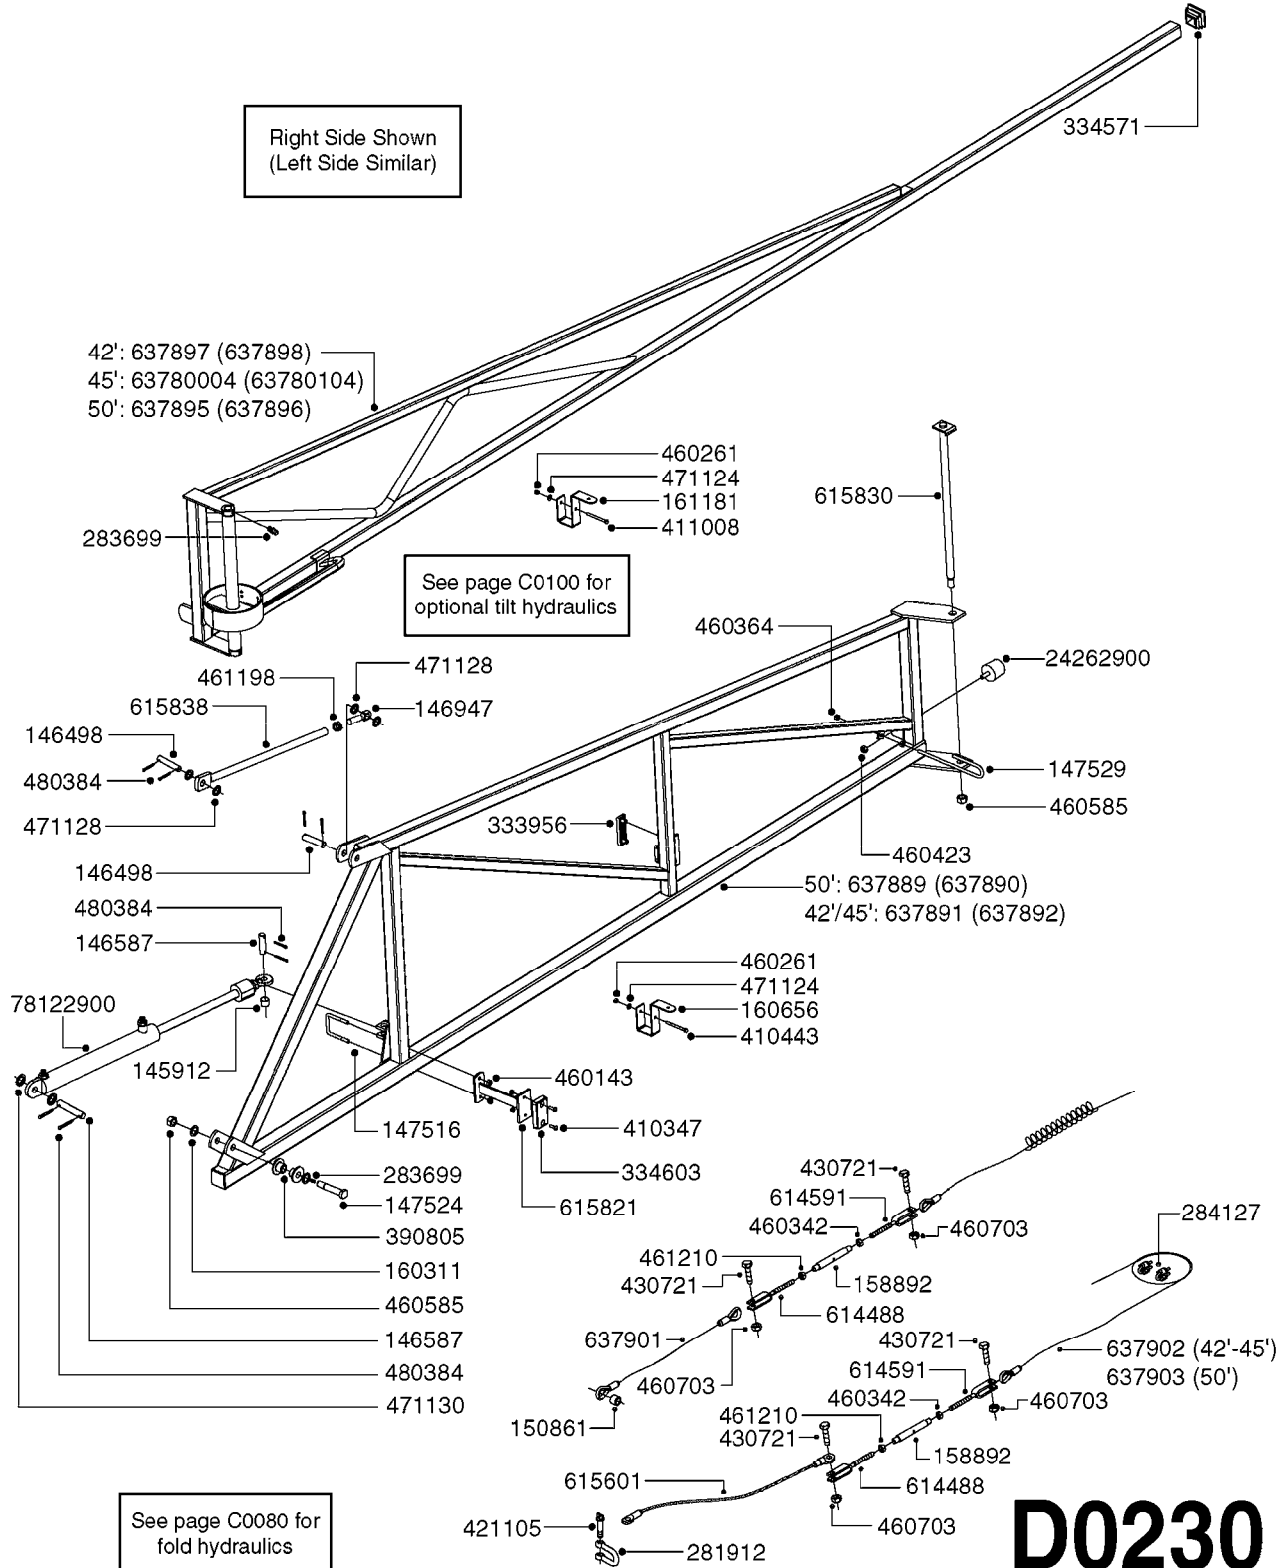

Right Side Shown
(Left Side Similar)

BOOM FALCON WINGS 42',45',50'
D0230-HIN, 01:01:16

Page 1

Date 07.02.2020 10:30

parts-n°	order qty	description
145912	1	BUSHING D19.8/D17.0X7MM
146498	1	PIN D16.8 X 75
146587	1	PIN D16.8 X 65
146947	1	LINK EYE F. SUB TILT SPL
147516	1	U-BOLT M8-50x50
147524	1	PIN F. PIVOT SPL
147529	1	CABLE SUPPORT BKT.
150861	1	BUSHING D16/D13X14
158892	1	TURN BUCKLE HOUS
160311	1	WASHER D30/D20.4X2
160656	1	CLAMP NOZZLE TUBE 50X50
161181	1	NOZZLE CLAMP 40 x 40 SPL OUTER
281912	1	SHACKLE M-10
283699	1	GREASE NIPPLE M6X1
284127	1	U-CLAMP F.CABLE 6MM NUTS
333956	1	SLIDE SHOE 91X25X10
334571	1	PLUG 40x40x2 F.SQ.TUBE
334603	1	RUBBER STOP 86X48X15
390805	1	BUSHING F. PIVOT SPL
410347	1	SCREW M6X20 8.8
410443	1	BOLT HEX 8.8 DEL M6X70
411008	1	BOLT HEX 8.8 DEL M6X55
421105	1	M10X45 MACHINE SCREW STAINLESS
430721	1	BOLT HEX 8.8 DEL M12X40 FT
460143	1	SELF LOCK NUT M8 SST A2 DIN985
460261	1	NUT HEX M6X1.00 LOCK DIN985 A2 SS
460342	1	NUT HEX M10 DEL DIN934
460364	1	NUT HU M8 A2 SS DIN934
460423	1	NUT HEX M10X1.50 LOCK DIN985A2 SS
460585	1	LOCKING NUT M16 DIN985 A2 SS
460703	1	NUT HEX M12X1.75 LOCK DIN985A2 SS
461198	1	NUT HEX M16X2 JAMB
461210	1	NUT HEX M10X1.5 L.THREAD A4
471124	1	WASHER, M6, Ø18/ 6.4X 1.6, SS
471128	1	WASHER, M16, Ø30/17.0X 3.0, SS
471130	1	WASHER, M24, Ø44/25.0X 4.0, SS
480384	1	PIN COTTER 3/16 x 1-1/2"
614488	1	FORK/ R.THREAD 10mmX144mm
614591	1	FORK /L.THREAD
615601	1	BUNGEE CORD 21-1/4"
615821	1	BOOM STOP SPL
615830	1	PIN F. OUTER WING SPL
615838	1	TILT ROD FALCON BOOM
637889	1	WING INNER 50' SPL R.H.
637890	1	WING INNER 50' SPL L.H.
637891	1	WING INNER 42'-45' SPL R.H.
637892	1	WING INNER 42'-45' SPL L.H.
637895	1	WING OUTER 50' SPL R.H.
637896	1	WING OUTER 50' SPL L.H.
637897	1	WING OUTER 42' SPL R.H.
637898	1	WING OUTER 42' SPL L.H.
637901	1	CABLE 750mm SPL
637902	1	CABLE 42'-45' l=4300MM SPL
637903	1	CABLE 50' l=5300MM SPL
24262900	1	RUBBER STOP D50X40 M10X33
63780004	1	WING OUTER 45' SPL R.H.
63780104	1	WING OUTER 45' SPL L.H.
78122900	1	CYLINDER 40/22X300MM RED