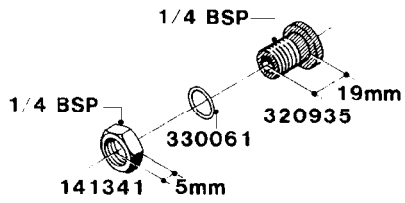

L0050

FITTINGS - HOSE CONNECTORS
L0050-HIN, 01:01:16

Page 1

Date 07.02.2020 10:30

parts-n°	order qty	description
242594	1	O-RING D14 X 1.78 SCH.70-EPDM
320294	1	FITT.DK TEE 3/8X3/8HB X1/2"BSP
320305	1	FITT.DK HB 3/4'- 3/4' BSP
320386	1	FITT.DK TEE 3/8X3/8HB X3/8"BSP
320397	1	FITT.DK ELB 3/8"HB X 3/8" BSP
320401	1	FITT.DK TEE 1/2X1/2HB X1/2"BSP
320412	1	FITT.DK TEE 1/2X1/2HB X3/8'BSP
320423	1	FITT.DK ELB 1/2'HB X 3/8' BSP
320891	1	FITT.DK HB 3/8'- 3/8' BSP
320972	1	FITT.DK HB 5/16'- 1/4' BSP
322046	1	FITT.DK TEE 1/2X1/2HB X3/4'BSP
322048	1	FITT.DK TEE 3/4X3/4HB X3/4'BSP
330595	1	O-RING D24.6/D20X2.1 -3/4"
333137	1	FITT.DK CONN.1/2" F.NOZZ. DOUB
333141	1	FITT.DK CONN.1/2" F.NOZZ.SING
334041	1	FITT.DK CONN.3/4' F.NOZZ. SING
334042	1	FITT.DK CONN.3/4' F.NOZZ. DOUB
334195	1	FITT.DK ELB. 3/4"HB X 3/4"HB
10012103	1	FITT.PO.HB 1.25X1.50 IMB1012
10014003	1	FITT.PO.HB 1.25X1.25 IMB1010
10036903	1	FITT.PO.HB 1.50X1.50 IMB1212
28019303	1	FITTING HB ELB 3/4NPT-3/4HOSE
61016500	1	HOSE TAIL 3/4" 90°+RG CAP 3/4"
72026700	1	NOZZLE TUBE ADAPTER W/O-RING