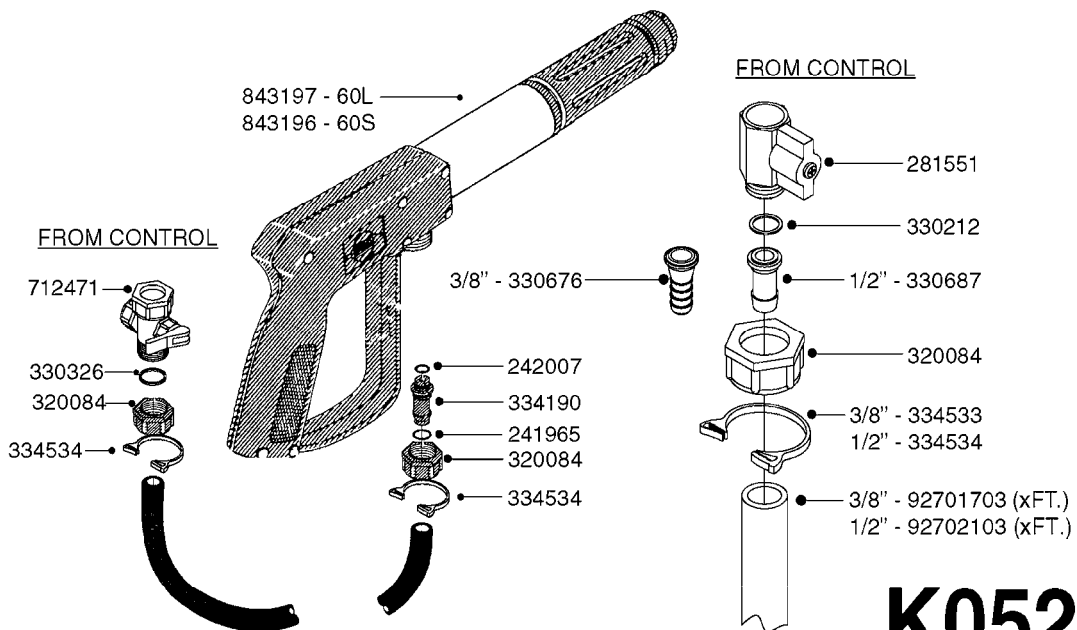

K0520

HOSE WRAPS
K0520-HIN, 05:12:19

Page 1
Date 07.02.2020 10:30

parts-n°	order qty	description
241965	1	O-RING Ø12.1 X 1.6 NITRILE
242007	1	O-RING Ø9.1 X 1.6 NITRILE
281551	1	BALL VALVE 1/2"
320084	1	FITT.DK NUT 1/2" BSP
330212	1	O-RING D19/D14X2.4 F.1/2"NUT
330326	1	O-RING D30/D24X2 F.1"NUT
330676	1	FITT.DK HB 3/8" F. 1/2" NUT
330687	1	FITT.DK HB 1/2" F. 1/2" NUT
334190	1	FITT.DK HB 1/2' F. PISTOL 60S
334533	1	CLAMP HOSE PLASTIC 3/8"
334534	1	CLAMP HOSE PLASTIC 1/2"
636223	1	POST 12 VOLT TR30
712471	1	AGITATION VALVE ASSY. ON/OFF
843196	1	SPRAY GUN KIT TYPE 60 SHORT
843197	1	HANDGUN KIT TYPE 60 LONG
10013403	1	BOLT HEX 3/8-16X1 1/4 HCS Z5
10013503	1	NUT HEX NC 3/8"
10178903	1	WRAP HOSE SIDE MOUNT PLATE
10179003	1	WRAP HOSE BOTTOM PLATE MOUNT
10179403	1	WRAP WELDMENT FOR HI101789
10179503	1	WRAP WELDMENT FOR HI101790
10225603	1	BKT.FOR HOSE WRAP MOUNT NL NK
10225703	1	WRAP HOSE BDL.BOTTOM PLATE
92701703	1	HOSE R X3/8" X300PSI WP X0012"
92702103	1	HOSE R X1/2" X300PSI WP X0012"