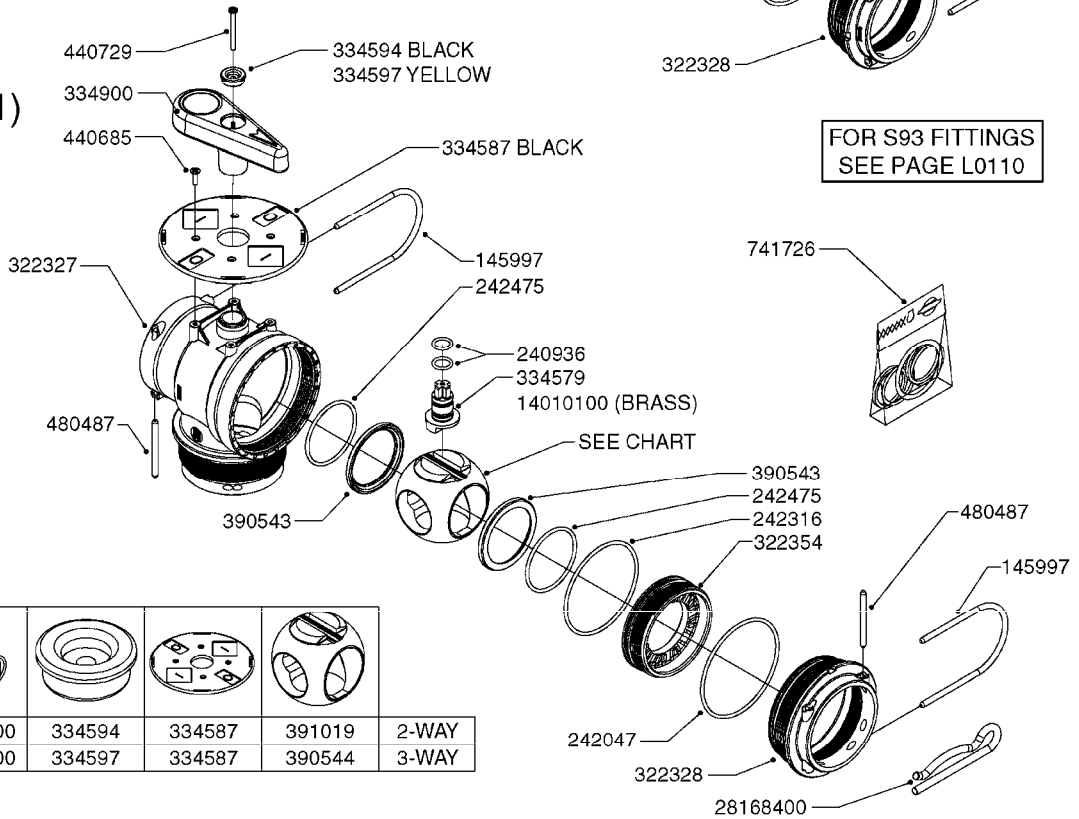

S93 (01)

				2-WAY
				3-WAY

FOR S93 FITTINGS
SEE PAGE L0110

B0530