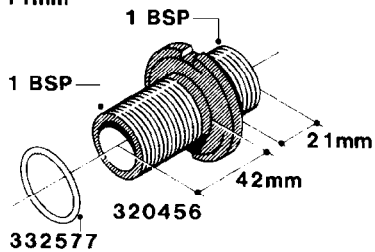

L0040

FITTINGS - NIPPLES & ELBOWS
L0040-HIN, 01:01:16

Page 1
Date 07.02.2020 10:30

parts-n°	order qty	description
10530803	1	FITT.PO.SE 2.00X2.00 45 DEG.
320191	1	FITT.DK ELB 3/8' BSP 45 DEGREE
320482	1	FITT.DK ELB. 1/2" BSP 60 DEG.
320596	1	FITT.DK ELB 3/8'-1/2'BSP 45DEG
320607	1	FITT.DK HN 3/8M X 3/8F BSP LNG
320633	1	FITT.DK HN 3/8"M X 3/8"F BSP
321451	1	FITT.DK ELB.1-1/2 X1-1/4 80DEG
321532	1	FITT.DK REDUC 3/4' X 1/2' BSP
390233	1	FITT.DK REDUC 1-1/2" X 1" BSP

L0050

FITTINGS - HOSE CONNECTORS
L0050-HIN, 01:01:16

Page 1

Date 07.02.2020 10:30

parts-n°	order qty	description
242594	1	O-RING D14 X 1.78 SCH.70-EPDM
320294	1	FITT.DK TEE 3/8X3/8HB X1/2"BSP
320305	1	FITT.DK HB 3/4'- 3/4' BSP
320386	1	FITT.DK TEE 3/8X3/8HB X3/8"BSP
320397	1	FITT.DK ELB 3/8"HB X 3/8" BSP
320401	1	FITT.DK TEE 1/2X1/2HB X1/2"BSP
320412	1	FITT.DK TEE 1/2X1/2HB X3/8'BSP
320423	1	FITT.DK ELB 1/2'HB X 3/8' BSP
320891	1	FITT.DK HB 3/8'- 3/8' BSP
320972	1	FITT.DK HB 5/16'- 1/4' BSP
322046	1	FITT.DK TEE 1/2X1/2HB X3/4'BSP
322048	1	FITT.DK TEE 3/4X3/4HB X3/4'BSP
330595	1	O-RING D24.6/D20X2.1 -3/4"
333137	1	FITT.DK CONN.1/2" F.NOZZ. DOUB
333141	1	FITT.DK CONN.1/2" F.NOZZ.SING
334041	1	FITT.DK CONN.3/4' F.NOZZ. SING
334042	1	FITT.DK CONN.3/4' F.NOZZ. DOUB
334195	1	FITT.DK ELB. 3/4"HB X 3/4"HB
10012103	1	FITT.PO.HB 1.25X1.50 IMB1012
10014003	1	FITT.PO.HB 1.25X1.25 IMB1010
10036903	1	FITT.PO.HB 1.50X1.50 IMB1212
28019303	1	FITTING HB ELB 3/4NPT-3/4HOSE
61016500	1	HOSE TAIL 3/4" 90°+RG CAP 3/4"
72026700	1	NOZZLE TUBE ADAPTER W/O-RING