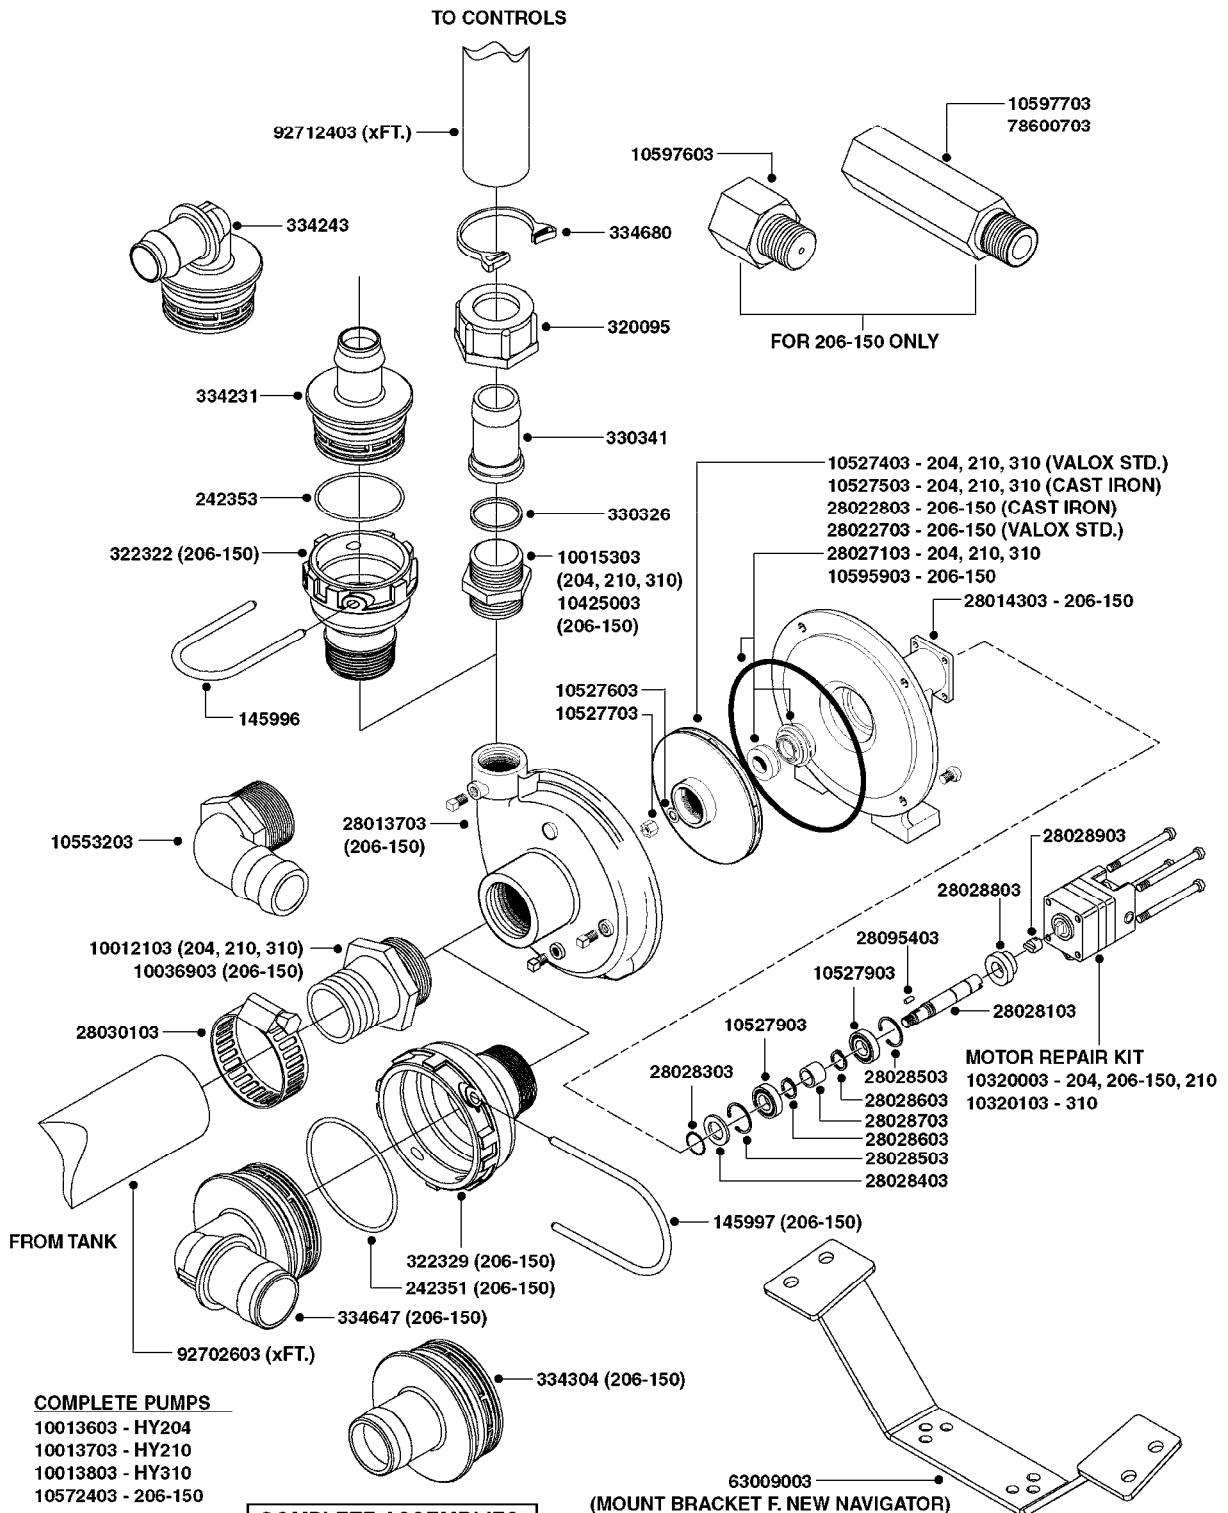

COMPLETE PUMPS
10013603 - HY204
10013703 - HY210
10013803 - HY310
10572403 - 206-150

COMPLETE ASSEMBLIES
WHOLEGOODS ITEMS

A0420

PUMP-204,206-150,210,310 ACE
A0420-HIN, 02:05:16

Page 1
Date 07.02.2020 10:29

parts-n°	order qty	description
145996	1	FITT.DK S-67 FORK
145997	1	FITT.DK S-93 FORK
242351	1	O-RING D69.5X3.0 VITON F.S-93
242353	1	O-RING 3 X 44.2 VITON
320095	1	FITT.DK NUT 1" BSP
322322	1	FITT.DK S-67 X 1-1/4"BSP MALE
322329	1	FITT.DK S-93 X 1-1/2"BSP MALE2
330326	1	O-RING D30/D24X2 F.1"NUT
330341	1	FITT.DK HB 1" F. 1" NUT
334231	1	FITT.DK S-67 STR.1"
334243	1	FITT.DK S-67 ELB.1"
334304	1	FITT.DK S-93 STR.1-1/2" PVC
334647	1	FITT.DK S93 ELB 1-1/2" 90 PVC
334680	1	CLAMP HOSE PLASTIC 1"
10012103	1	FITT.PO.HB 1.25X1.50 IMB1012
10013603	1	PUMP ACE HY 204
10013703	1	PUMP ACE HY 210
10013803	1	PUMP ACE HY 310
10015303	1	FITT.PO.HN 1.00X1.00 M1000
10036903	1	FITT.PO.HB 1.50X1.50 IMB1212
10320003	1	MOTOR REPAIRKIT ACE204,206,210
10320103	1	MOTOR REPAIR KIT ACE 304,310
10425003	1	FITT.PO.HN 1.25X1.00 MCPHEE
10527403	1	IMPELLER VALOX F.ACE PUMP
10527503	1	IMPELLER CASTIRON F.ACE PUMP
10527603	1	WASHER 3/8' F.ACE PUMP
10527703	1	NUT HEX NF 3/8 F.ACE PUMP
10527903	1	BEARING F.ACE PUMP (#40870)
10553203	1	FITT.PO.EL 1.5X1.5 HB BLACK
10572403	1	PUMP ACE HY 206 SERIES 150
10595903	1	REPAIR KIT ACE 206-150
10597603	1	ORIFACE RESTRICTOR F. ACE 206
10597703	1	FITT, HYD FLOW FUSE ACE 206OLD
28013703	1	PUMP HOUSING FRONT ACE 206-150
28014303	1	PUMP HOUSING W.FEET 206-150
28022703	1	IMPELLER THERMOPLASTIC
28022803	1	IMPELLER CAST IRON
28027103	1	REPAIR KIT ACE 204,210,304,310
28028103	1	SHAFT 5/8"DIA.1/2"KEYWAY SS
28028303	1	O-RING, SHAFT SEAL
28028403	1	SLINGER
28028503	1	SNAP RING - INTERNAL
28028603	1	SNAP RING - EXTERNAL
28028703	1	SPACER FOR SHAFT
28028803	1	SEAL SUPPORT SPACER 200 SERIES
28028903	1	COUPLING FOR HYDRAULIC MOTOR
28030103	1	CLAMP HOSE GEAR P5/4-S1.5"6724
28095403	1	KEY F.IMPELLER 1/8"X1/8"X1/2"
63009003	1	CENTRIFUGAL PUMP BRACKET
78600703	1	FITT, HYD FLOW FUSE ACE 206N
92702603	1	HOSE PVC SUCT GRAY 1-1/2"
92712403	1	HOSE R X1" X300PSI WP X0012"