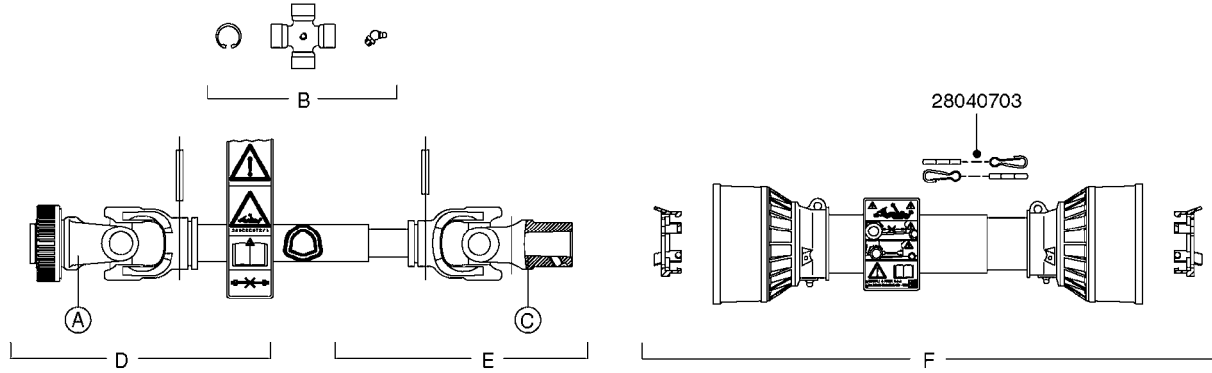

NOTE: 600 RPM AND 1000 RPM
PUMPS HAVE 1" INPUT SHAFT

A0430

PUMP - ACE 150 BELT DRIVE
A0430-HIN, 05:12:19

Page 1

Date 07.02.2020 10:29

parts-n°	order qty	description
420641	1	BOLT HM 8X35/22 A2 SS DIN931
450015	1	SCREW ALLAN 3/8'X5/8' BLACK
460143	1	SELF LOCK NUT M8 SST A2 DIN985
10440703	1	KEY SQ 1/4"x1-1/2"
21002203	1	BEARING, SEALED ACE BELT DRIVE
28022303	1	SHIELD KIT
28022403	1	OUTPUT SHAFT ACE BELT DR PUMP
28022503	1	BELT 600 RPM ACE PUMP
28022603	1	BELT 1000 RPM ACE PUMP
28022703	1	IMPELLER THERMOPLASTIC
28022803	1	IMPELLER CAST IRON
28022903	1	REPAIR KIT 600 RPM
28023003	1	REPAIR KIT 1000 RPM
28029203	1	11.6"P.D.X2"BORE PULLEY 600RPM
28029303	1	7.9"P.D.X2"BORE PULLEY 1000RPM
28094203	1	5/8" DRIVEN SHAFT W.KEYWAY SS
28094303	1	KEY 3/16"X3/16"X1-1/4"
28094403	1	1.35"P.D.X5/8"BORE PULLEY 600RPM
28094503	1	1.7"P.D.X5/8"BORE PULLEY 1000RPM
28094603	1	SCREW ALLEN 5/16"NC X 5/16"
28094703	1	IDLER MOUNTED TORSION SPRING
28094803	1	IDLER ARM
28094903	1	EXTERNAL SNAP RING F.IDLER ARM
28095003	1	5/8" SPACER
28095103	1	RETAINER RING
28095203	1	IDLER BEARING/OUTER ROLLER ASSEMBLY
28095303	1	HEX HEAD IDLER CAP SCREW 5/8"NCX2-1/8"
28095403	1	KEY F.IMPELLER 1/8"X1/8"X1/2"
28095503	1	KEY 3/8"X1/2"X1-1/2"