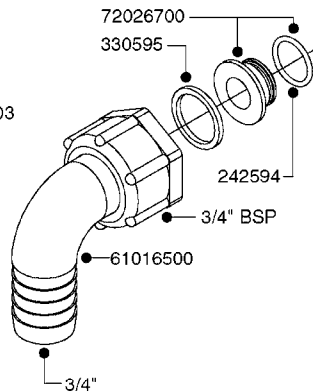

L0050

FITTINGS - HOSE CONNECTORS
L0050-HIN, 01:01:16

Page 1

Date 07.02.2020 10:30

parts-n°	order qty	description
242594	1	O-RING D14 X 1.78 SCH.70-EPDM
320294	1	FITT.DK TEE 3/8X3/8HB X1/2"BSP
320305	1	FITT.DK HB 3/4'- 3/4' BSP
320386	1	FITT.DK TEE 3/8X3/8HB X3/8"BSP
320397	1	FITT.DK ELB 3/8"HB X 3/8" BSP
320401	1	FITT.DK TEE 1/2X1/2HB X1/2"BSP
320412	1	FITT.DK TEE 1/2X1/2HB X3/8'BSP
320423	1	FITT.DK ELB 1/2'HB X 3/8' BSP
320891	1	FITT.DK HB 3/8'- 3/8' BSP
320972	1	FITT.DK HB 5/16'- 1/4' BSP
322046	1	FITT.DK TEE 1/2X1/2HB X3/4'BSP
322048	1	FITT.DK TEE 3/4X3/4HB X3/4'BSP
330595	1	O-RING D24.6/D20X2.1 -3/4"
333137	1	FITT.DK CONN.1/2" F.NOZZ. DOUB
333141	1	FITT.DK CONN.1/2" F.NOZZ.SING
334041	1	FITT.DK CONN.3/4' F.NOZZ. SING
334042	1	FITT.DK CONN.3/4' F.NOZZ. DOUB
334195	1	FITT.DK ELB. 3/4"HB X 3/4"HB
10012103	1	FITT.PO.HB 1.25X1.50 IMB1012
10014003	1	FITT.PO.HB 1.25X1.25 IMB1010
10036903	1	FITT.PO.HB 1.50X1.50 IMB1212
28019303	1	FITTING HB ELB 3/4NPT-3/4HOSE
61016500	1	HOSE TAIL 3/4" 90°+RG CAP 3/4"
72026700	1	NOZZLE TUBE ADAPTER W/O-RING