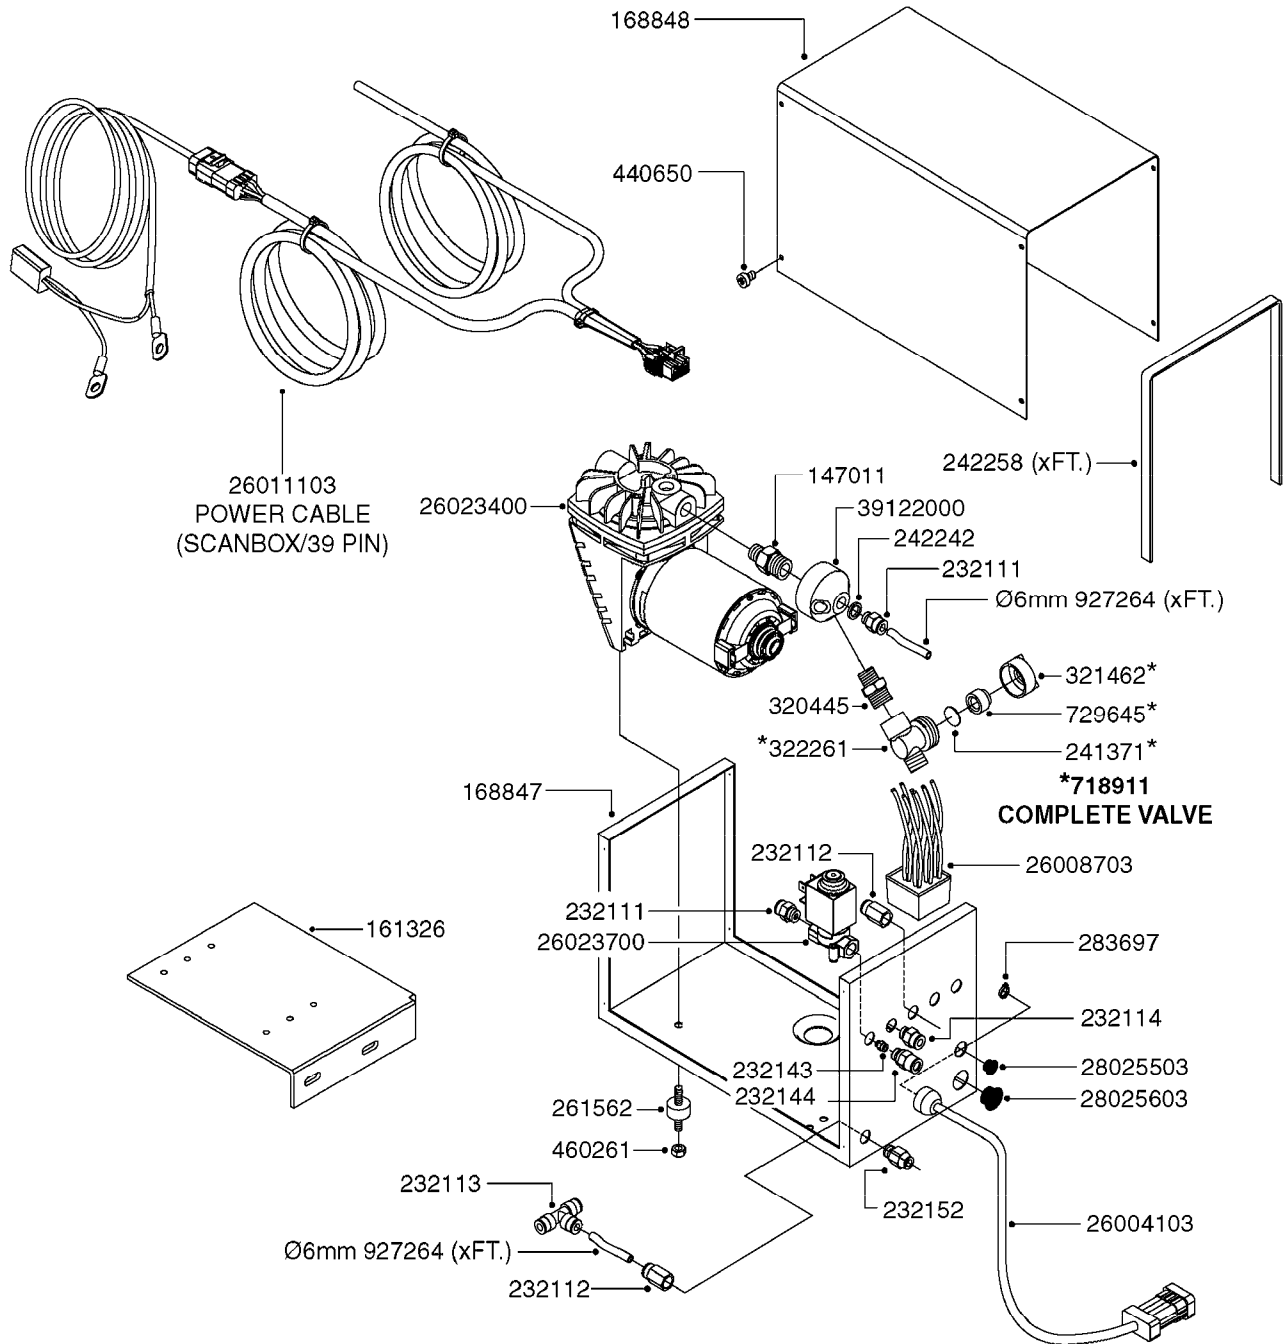

K0390

*Ø8mm 927306 (xFT.)
*Ø10mm 927330 (xFT.)

70019403 - COMPLETE ASSEMBLY

FOAM MARKER COMPRESSOR 2002
K0390-HIN, 01:01:16

Page 1

Date 07.02.2020 10:30

parts-n°	order qty	description
147011	1	HEX NIPPLE 3/8'X1/4'BSP BRASS
161326	1	MOUNT BKT. F. FOAM COMP.BOX 98
168847	1	ENCLOSURE LOWER F.MARKER
168848	1	COVER F. FOAM MARKER
210796	1	BEARING BALL D22/D8 X 7 608ZZ
210806	1	BEARING BALL D40/D17X12MM
220803	1	VALVE F. COMPRESSOR
232111	1	QUICK COUPLER 6MM X 1/8 EXT.
232112	1	QUICK COUPLER 6MM 1/8 INT.
232113	1	QUICK COUPLER 6MM T-PIECE
232114	1	COUPLER 1/8" THREADX8MM HOSE
232143	1	REDUCER 1/4'INT-1/8'EXT
232144	1	QUICK COUPLER 10MM X 1/4 EXT
232152	1	QUICK COUPLER 8MMX1/8 EXT.LONG
241371	1	DIAPHRAGM F.NO-DRIP,VULC
242242	1	O-RING F.AIR HOSE FITTING
242258	1	TRIM 3X10 SELF ADHESIVE 0012"
242284	1	HEAD GASKET F. COMPRESSOR
242285	1	DIAPHRAGM F. F/M COMP.
261455	1	BRUSH KIT-FOAM MARKER MOTOR
261562	1	RUBBER DAMPER 2XM6X25
283697	1	TIESTRAP 200MM
284564	1	PLATE F.COMPRESSOR HEAD
284565	1	PLATE F.COMPRESSOR HEAD
284643	1	COMPRESSOR HEAD F.FOAM MARKER
284665	1	CONNECTING ROD F.COMPRESSOR
284980	1	FLANGE REAR F. F.M.COMPRESSOR
320445	1	FITT.DK HN 1/4"X3/8" BSP
321462	1	CAP F.NO-DRIP ASSY.
322261	1	HOUSING F.SAFETY VALVE 3/8"
440650	1	SCREW 3.5x13 STAINLESS
460261	1	NUT HEX M6X1.00 LOCK DIN985 A2 SS
729645	1	NON-DRIP SPRING ASSY.GREEN 10
927264	1	HOSE R X PE D6/D4 X 0012"
927306	1	HOSE R X PE D8/D6 X 0012"BLACK
927330	1	HOSE R X PE D10/D8 X 012"BLACK
10518703	1	SNAP-RING OUTER 8X1
21002103	1	BEARING, 6200 2ZJEM (SKF)
26001403	1	HC FOAM MARKR CONSOLE VS3.0.00
26001503	1	HC FOAM MARKER CONSOLE MT.KIT
26001803	1	POWER CABLE
26001903	1	15' 7-PIN EXTENSION CABLE
26004103	1	FOAM MARKER CNTRL MOD CABL STD
26008703	1	FOAM MARKER CONTROL SCII
26010403	1	TOGGLE SWITCH MICRO-TRAK F.M.
26023700	1	SOLENOID VAL 12V 1/8' FLO '07
28025503	1	PLUG F.DRILLED HOLE 1/2"
28025603	1	PLUG F.DRILLED HOLE 3/4"
39122000	1	DISTR.HOUSING F.FOAM MARKER'07
70019403	1	FOAM MARKER COMPRESSOR KIT STD