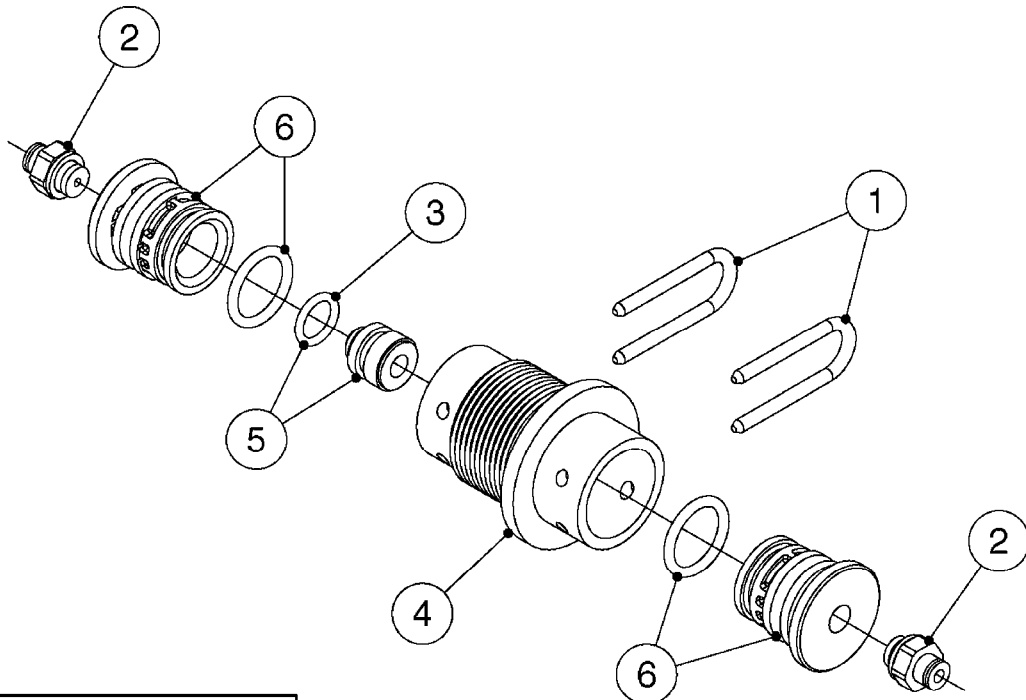

FOR FITTINGS AND
HOSES, SEE SECTION L

B0610

CHECK VALVES - S40
B0610-HIN, 04:01:18

Page 1

Date 07.02.2020 10:29

Pos.	parts-n°	order qty	description
1	145994	1	FITT.DK S-40 FORK
2	231346	1	QUICK COUPLER 1/8"BSP X 4 MM
3	241905	1	O-RING 12,3X2,4 VITON DKR.1,05
4	322102	1	FITT.DK S-40 BULKHEAD
5	615522	1	CHECK VALVE F.FOAM MARKER
6	726693	1	FITT.DK S-40 PLUG 1/8BSP ORING
7	70036203	1	RINSE PRESSURE KIT