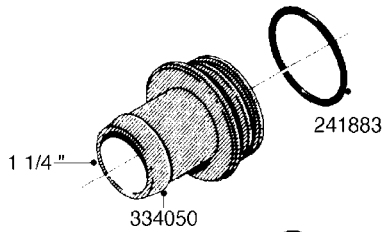

L0080

FITTINGS - S-53
L0080-HIN, 12:09:17

Page 1

Date 07.02.2020 10:30

Pos.	parts-n°	order qty	description
1	145995	1	FITT.DK S-53 FORK
2	241973	1	O-RING Ø3 X 44.2 70 SHORES NITRIL NITRIL (BLACK)
2	242353	1	O-RING 3 X 44.2 VITON VITON (BROWN)
3	242109	1	O-RING D32.2x3.0 NITRIL (BLACK)
3	242354	1	O-RING D32.2X3.0 VITON VITON (BROWN)
4	322103	1	FITT.DK S-53 BULKHEAD
5	322107	1	FITT.DK S-53 BULKHEAD NUT
6	322110	1	FITT.DK S-53 ELB. 1/2" BSP
7	322352	1	FITT.DK S-53 TEE
8	334229	1	FITT.DK S-53 STR.3/4"
9	334260	1	GASKET F. S-53 BULKHEAD
10	334564	1	FITT.DK S-67 TO S-53 ADAPTER
11	391100	1	FITT.DK S-53THREAD INS.1/2"BSP
12	726463	1	FITT.DK S53 BULKHEAD W/GASKET
13	726552	1	FIT.DK S-53X90 1/2" BSP,O-RING
14	726556	1	FITT.DK S-53 HB 1/2" W/O-RING
15	726558	1	FITT.DK S53 STR. 3/4" W.ORING
16	726559	1	FITT DK. S-53 HB 1" W/O-RING
17	726568	1	FITT.DK.S-53 HB 1/2"90 W/O-RING
18	726570	1	FITT.DK S-53 ELB.3/4" W.ORING
19	726571	1	FITT.DK S-53 ELB.1", W ORING
20	726578	1	FITT.DK S53 PLUG WITH O-RING
21	728561	1	FITT.DK. S67M - S53F REDUCER