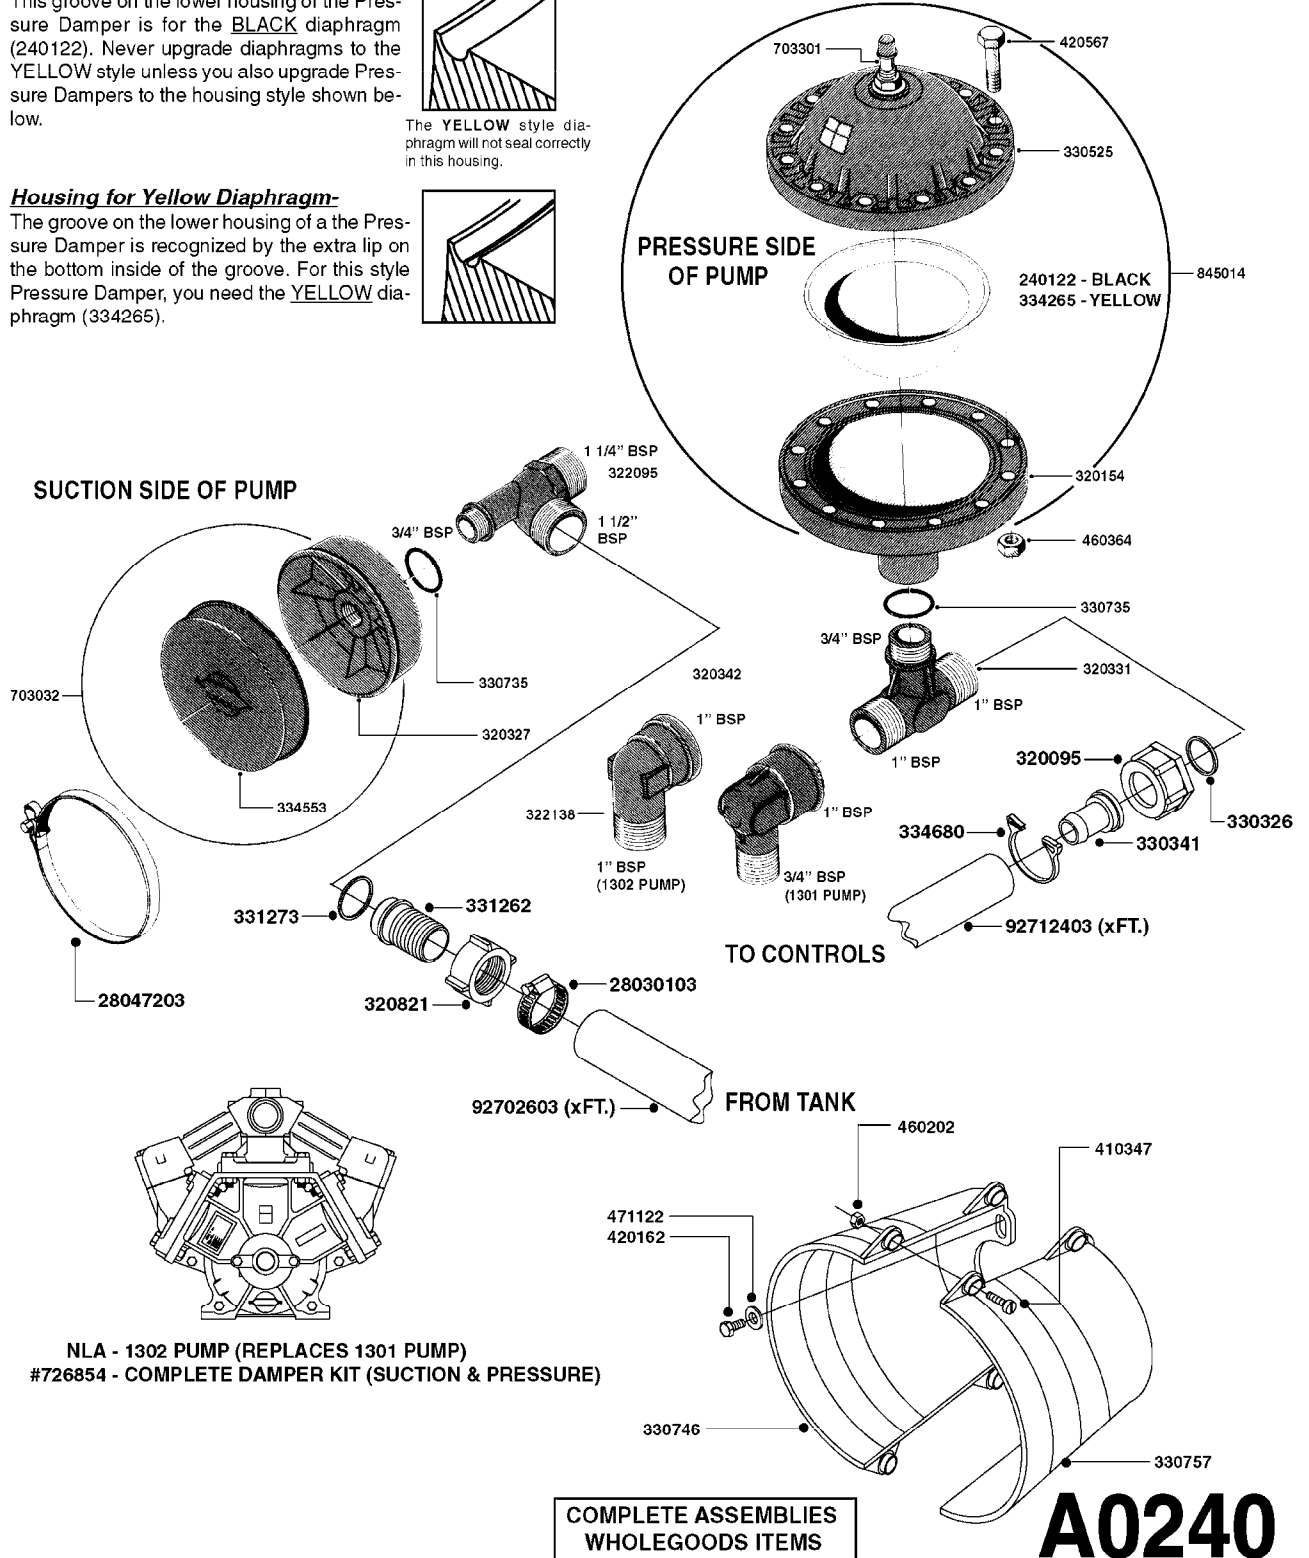

Housing for Yellow Diaphragm-

The groove on the lower housing of a the Pressure Damper is recognized by the extra lip on the bottom inside of the groove. For this style Pressure Damper, you need the YELLOW diaphragm (334265).