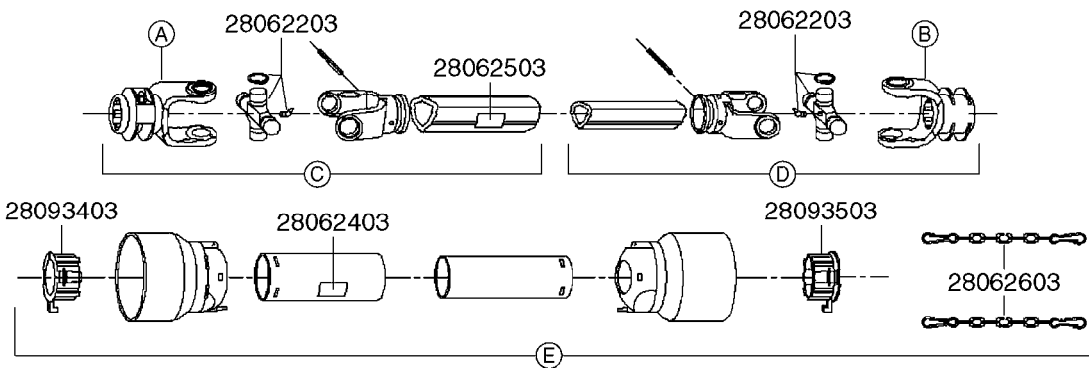

* Changed in 2016 from 100 series to G-Series (see page A0600).

A520

PTO SHAFTS - BONDIOLI CENT.
A0520-HIN, 23:10:18

Page 1

Date 07.02.2020 10:29

parts-n°	order qty	description
289042	1	UNIV. JOINT 22x54mm
421024	1	BOLT HEX 8.8 DEL M8X60
450015	1	SCREW ALLAN 3/8'X5/8' BLACK
460143	1	SELF LOCK NUT M8 SST A2 DIN985
28009803	1	PTO PIN TUBE RETAINER OUTER
28009903	1	PTO TUBE RETAINER INNER
28010103	1	PTO YOKE F.INNER TUBE CV PTO
28021403	1	PTO 1"STR/1-3/8" 6SPL B&P
28021503	1	PTO 1"STR/1-3/8" 21SPL B&P
28021603	1	PTO 1"STR/1-3/4" 20SPL B&P
28027903	1	PTO BALL LOCK.KIT F.1-3/8 YOKE
28040503	1	UNIV. JOINT 27x74.6mm
28040703	1	SAFETY CHAIN F.CV BLACK PTO (SET OF 2)
28041803	1	DECAL DANGER GUARD MISSING
28041903	1	DECAL DANGER ROT.DRIVELINE
28056703	1	PTO YOKE #1 1-3/8" X 6 SPLINE
28056803	1	PTO YOKE #1 1-3/8" X 21 SPLINE
28056903	1	PTO YOKE #4 1-3/4" X 20 SPLINE
28057003	1	PTO TUBE YOKE #1-G1 OUTER
28057103	1	PTO TUBE YOKE #4-G4 OUTER
28057203	1	PTO PIN TUBE RETAINER OUTER
28057303	1	PTO TUBE OUTER #1 745MM
28057403	1	PTO TUBE OUTER #4 720MM
28057503	1	PTO TUBE INNER #1 745MM
28057603	1	PTO TUBE INNER #4 720MM
28057703	1	PTO TUBE RETAINER INNER
28057803	1	PTO TUBE YOKE #1 Ø=1"
28057903	1	PTO TUBE YOKE #4 Ø=1"
28058003	1	PTO HALF SAFETY SHIELD OUTER
28058103	1	PTO HALF SAFETY SHIELD OUTER
28058203	1	PTO HALF SAFETY SHIELD INNER
28058303	1	PTO HALF SAFETY SHIELD INNER
28058403	1	PTO BALL LOCK.KIT F.1-3/4 YOKE
28058503	1	PTO TUBE YOKE #1-G1 INNER