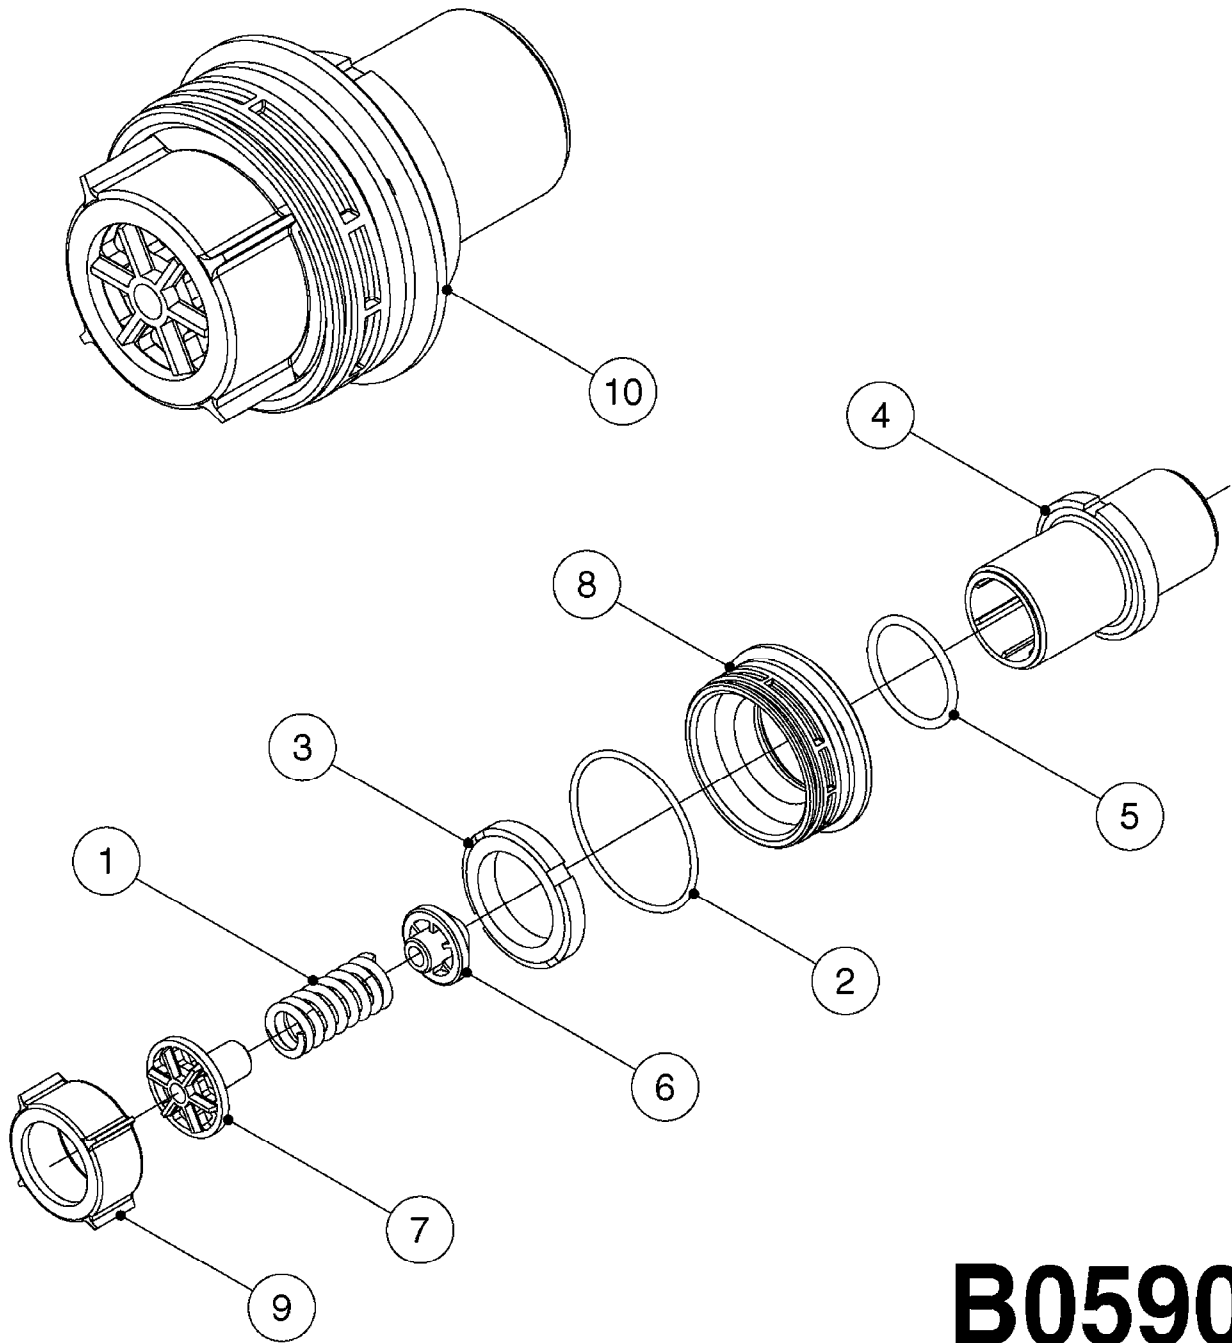

B0540

SMART VALVE-S93 MANIFOLD VALVE
B0540-HIN, 01:01:16

Page 1
Date 07.02.2020 10:29

parts-n°	order qty	description
145997	1	FITT.DK S-93 FORK
147767	1	PIN 5Ø X 60 S-93 DOUBLE CLAMP
240936	1	O-RING D13.3X2.4 NITRIL
242047	1	O-RING 89.5 X 3.0 VITON
242316	1	O-RING D84.5X3.0 NITRIL
242475	1	O'RING D56.52x5.33 SH70-VITON
322327	1	HOUSING, VALVE, S93, 220 PSI
322328	1	END CAP F.VALVE S-93
322354	1	THRUST PLATE F.3-WAY VALVES-93
390543	1	SEAT F.BALL 3-WAY VALVE S-93
391019	1	BALL F.2 WAY S93 SMART VALVE
391020	1	BALL F.3 WAY S93 SMART VALVE
391023	1	SMART VALVE MOUNTING BRACKET
420862	1	BOLT HEX 8.8 DEL M10X16 FT
440681	1	SCREW F. PLASTIC 4MM X 14LG SS
460423	1	NUT HEX M10X1.50 LOCK DIN985A2 SS
471122	1	WASHER, M10, Ø20/10.5X 2.0, SS
14010100	1	SPINDLE F.SMART VALVE S-93
14027800	1	SPINDLE F.SMART VALVE S-93
61025400	1	HANDLE SMART VALVE
72137900	1	VALVE S93 "V1" SMART VALVE
72138000	1	VALVE S93 "V2" SMART VALVE
72138600	1	VALVE S93 "V3" SMART VALVE
72142700	1	VALVE S93 "V4" SMART VALVE