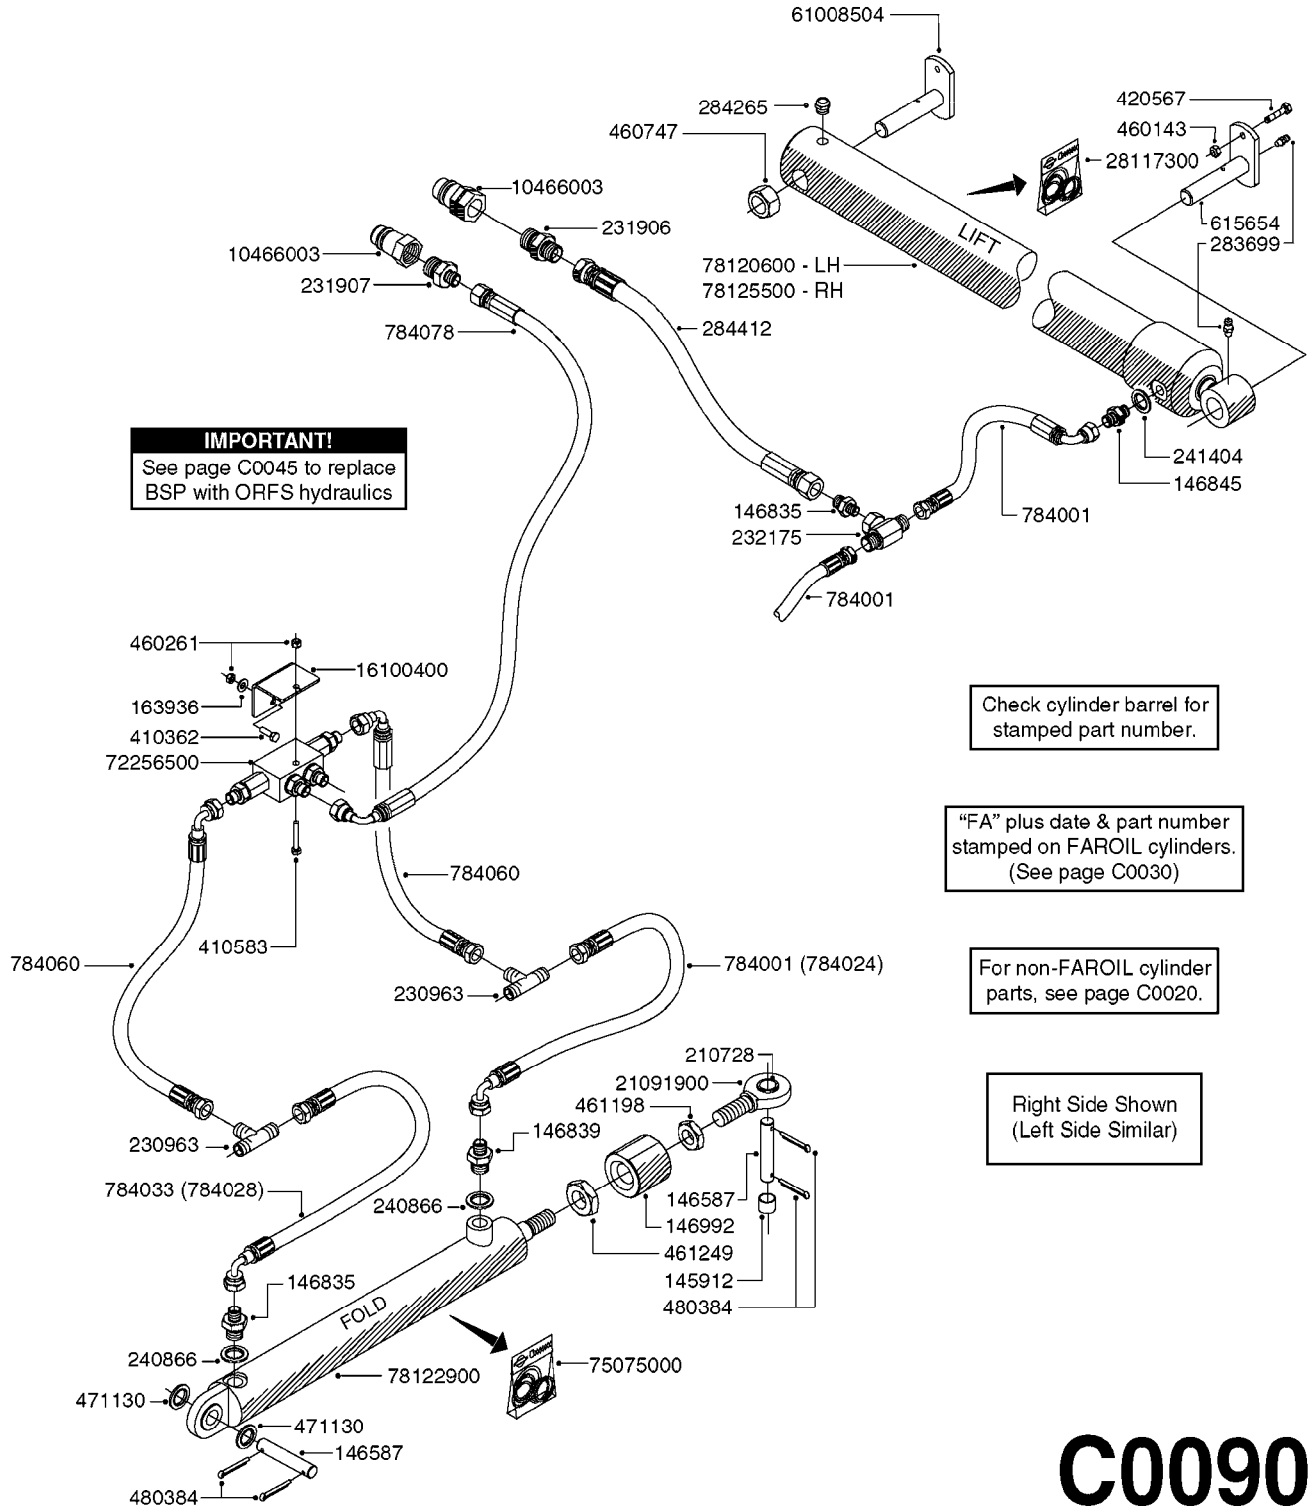

C0045

HYDRAULICS - BSP TO ORFS
C0045-HIN, 24:03:16

Page 1

Date 07.02.2020 10:29

Pos.	parts-n°	order qty	description
1	10466003	1	COUPLER PIONEER 8010-04 1/2NPT
2	231907	1	HEX NIPPLE 1/4"BSP X 1/2"NPT
2	231906	1	HEX NIPPLE 3/8"BSP X 1/2"NPT
2	147132	1	HEX NIPPLE 1/2"X1/2" BSP DEL
3	230311	1	QUICK COUPLING 1/2"
4	241356	1	DOWTYSEAL 1/2"
5	23234800	1	HEX NIPPLE 1/2"-9/16" ORFS FITTING FOR 1/4" HOSE
5	23234900	1	HEX NIPPLE 1/2"-11/16" ORFS FITTING FOR 3/8" HOSE
5	23235300	1	HEX NIPPLE 1/2"-13/16" ORFS FITTING FOR 1/2" HOSE
6	242102	1	O-RING Ø9.25X1.78 NITRIL 90SH
6	24263200	1	O-RING Ø7.66X1.78 NITRIL 90SH
6	24263300	1	O-RING Ø12.42X1.78 NITRIL 90SH
6	24263400	1	O-RING Ø18.77X1.78 NITRIL 90SH
7	67002403	1	CHART - BSP TO ORFS HOSES
8	67002503	1	CHART - BSP TO ORFS FITTINGS