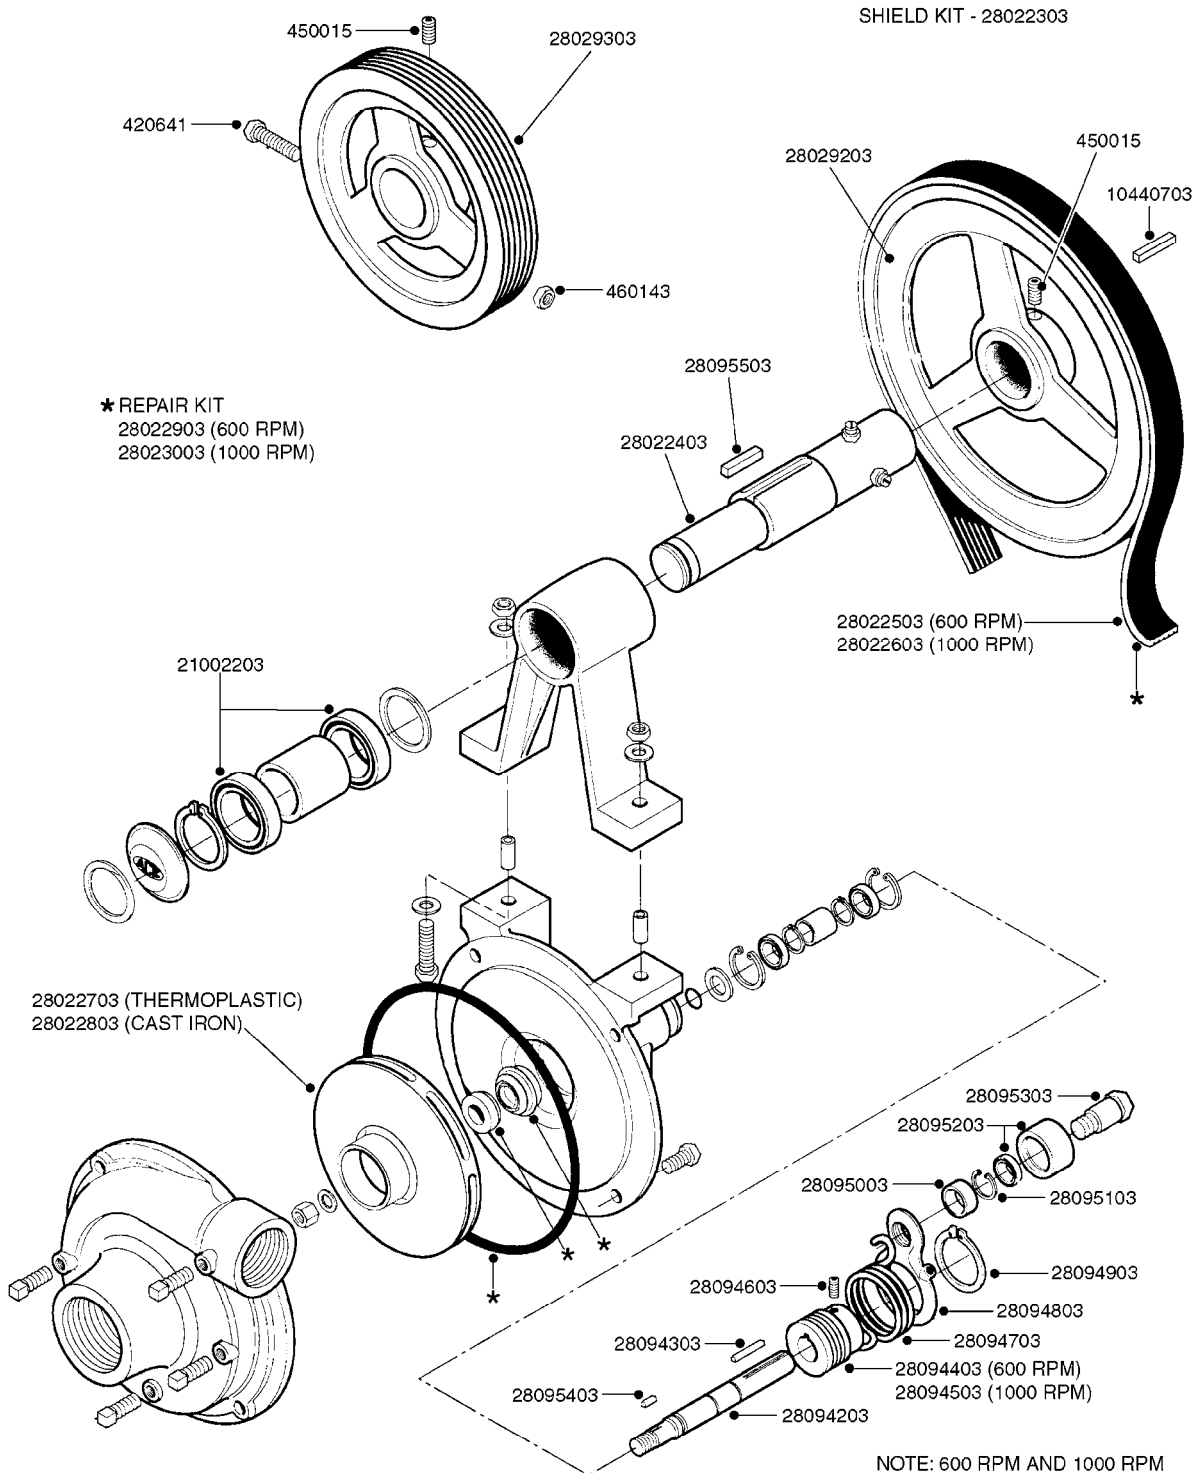

NOTE: 600 RPM AND 1000 RPM
PUMPS HAVE 1" INPUT SHAFT

A0430

PUMP - ACE 150 BELT DRIVE
A0430-HIN, 05:12:19

Page 1

Date 07.02.2020 10:29

parts-n°	order qty	description
420641	1	BOLT HM 8X35/22 A2 SS DIN931
450015	1	SCREW ALLAN 3/8'X5/8' BLACK
460143	1	SELF LOCK NUT M8 SST A2 DIN985
10440703	1	KEY SQ 1/4"x1-1/2"
21002203	1	BEARING, SEALED ACE BELT DRIVE
28022303	1	SHIELD KIT
28022403	1	OUTPUT SHAFT ACE BELT DR PUMP
28022503	1	BELT 600 RPM ACE PUMP
28022603	1	BELT 1000 RPM ACE PUMP
28022703	1	IMPELLER THERMOPLASTIC
28022803	1	IMPELLER CAST IRON
28022903	1	REPAIR KIT 600 RPM
28023003	1	REPAIR KIT 1000 RPM
28029203	1	11.6"P.D.X2"BORE PULLEY 600RPM
28029303	1	7.9"P.D.X2"BORE PULLEY 1000RPM
28094203	1	5/8" DRIVEN SHAFT W.KEYWAY SS
28094303	1	KEY 3/16"X3/16"X1-1/4"
28094403	1	1.35"P.D.X5/8"BORE PULLEY 600RPM
28094503	1	1.7"P.D.X5/8"BORE PULLEY 1000RPM
28094603	1	SCREW ALLEN 5/16"NC X 5/16"
28094703	1	IDLER MOUNTED TORSION SPRING
28094803	1	IDLER ARM
28094903	1	EXTERNAL SNAP RING F.IDLER ARM
28095003	1	5/8" SPACER
28095103	1	RETAINER RING
28095203	1	IDLER BEARING/OUTER ROLLER ASSEMBLY
28095303	1	HEX HEAD IDLER CAP SCREW 5/8"NCX2-1/8"
28095403	1	KEY F.IMPELLER 1/8"X1/8"X1/2"
28095503	1	KEY 3/8"X1/2"X1-1/2"