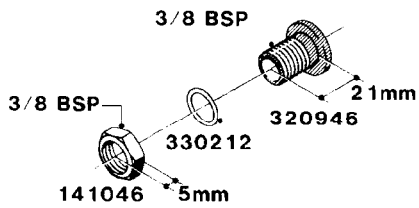

L0050

FITTINGS - HOSE CONNECTORS
L0050-HIN, 01:01:16

Page 1

Date 07.02.2020 10:30

parts-n°	order qty	description
242594	1	O-RING D14 X 1.78 SCH.70-EPDM
320294	1	FITT.DK TEE 3/8X3/8HB X1/2"BSP
320305	1	FITT.DK HB 3/4'- 3/4' BSP
320386	1	FITT.DK TEE 3/8X3/8HB X3/8"BSP
320397	1	FITT.DK ELB 3/8"HB X 3/8" BSP
320401	1	FITT.DK TEE 1/2X1/2HB X1/2"BSP
320412	1	FITT.DK TEE 1/2X1/2HB X3/8'BSP
320423	1	FITT.DK ELB 1/2'HB X 3/8' BSP
320891	1	FITT.DK HB 3/8'- 3/8' BSP
320972	1	FITT.DK HB 5/16'- 1/4' BSP
322046	1	FITT.DK TEE 1/2X1/2HB X3/4'BSP
322048	1	FITT.DK TEE 3/4X3/4HB X3/4'BSP
330595	1	O-RING D24.6/D20X2.1 -3/4"
333137	1	FITT.DK CONN.1/2" F.NOZZ. DOUB
333141	1	FITT.DK CONN.1/2" F.NOZZ.SING
334041	1	FITT.DK CONN.3/4' F.NOZZ. SING
334042	1	FITT.DK CONN.3/4' F.NOZZ. DOUB
334195	1	FITT.DK ELB. 3/4"HB X 3/4"HB
10012103	1	FITT.PO.HB 1.25X1.50 IMB1012
10014003	1	FITT.PO.HB 1.25X1.25 IMB1010
10036903	1	FITT.PO.HB 1.50X1.50 IMB1212
28019303	1	FITTING HB ELB 3/4NPT-3/4HOSE
61016500	1	HOSE TAIL 3/4" 90°+RG CAP 3/4"
72026700	1	NOZZLE TUBE ADAPTER W/O-RING