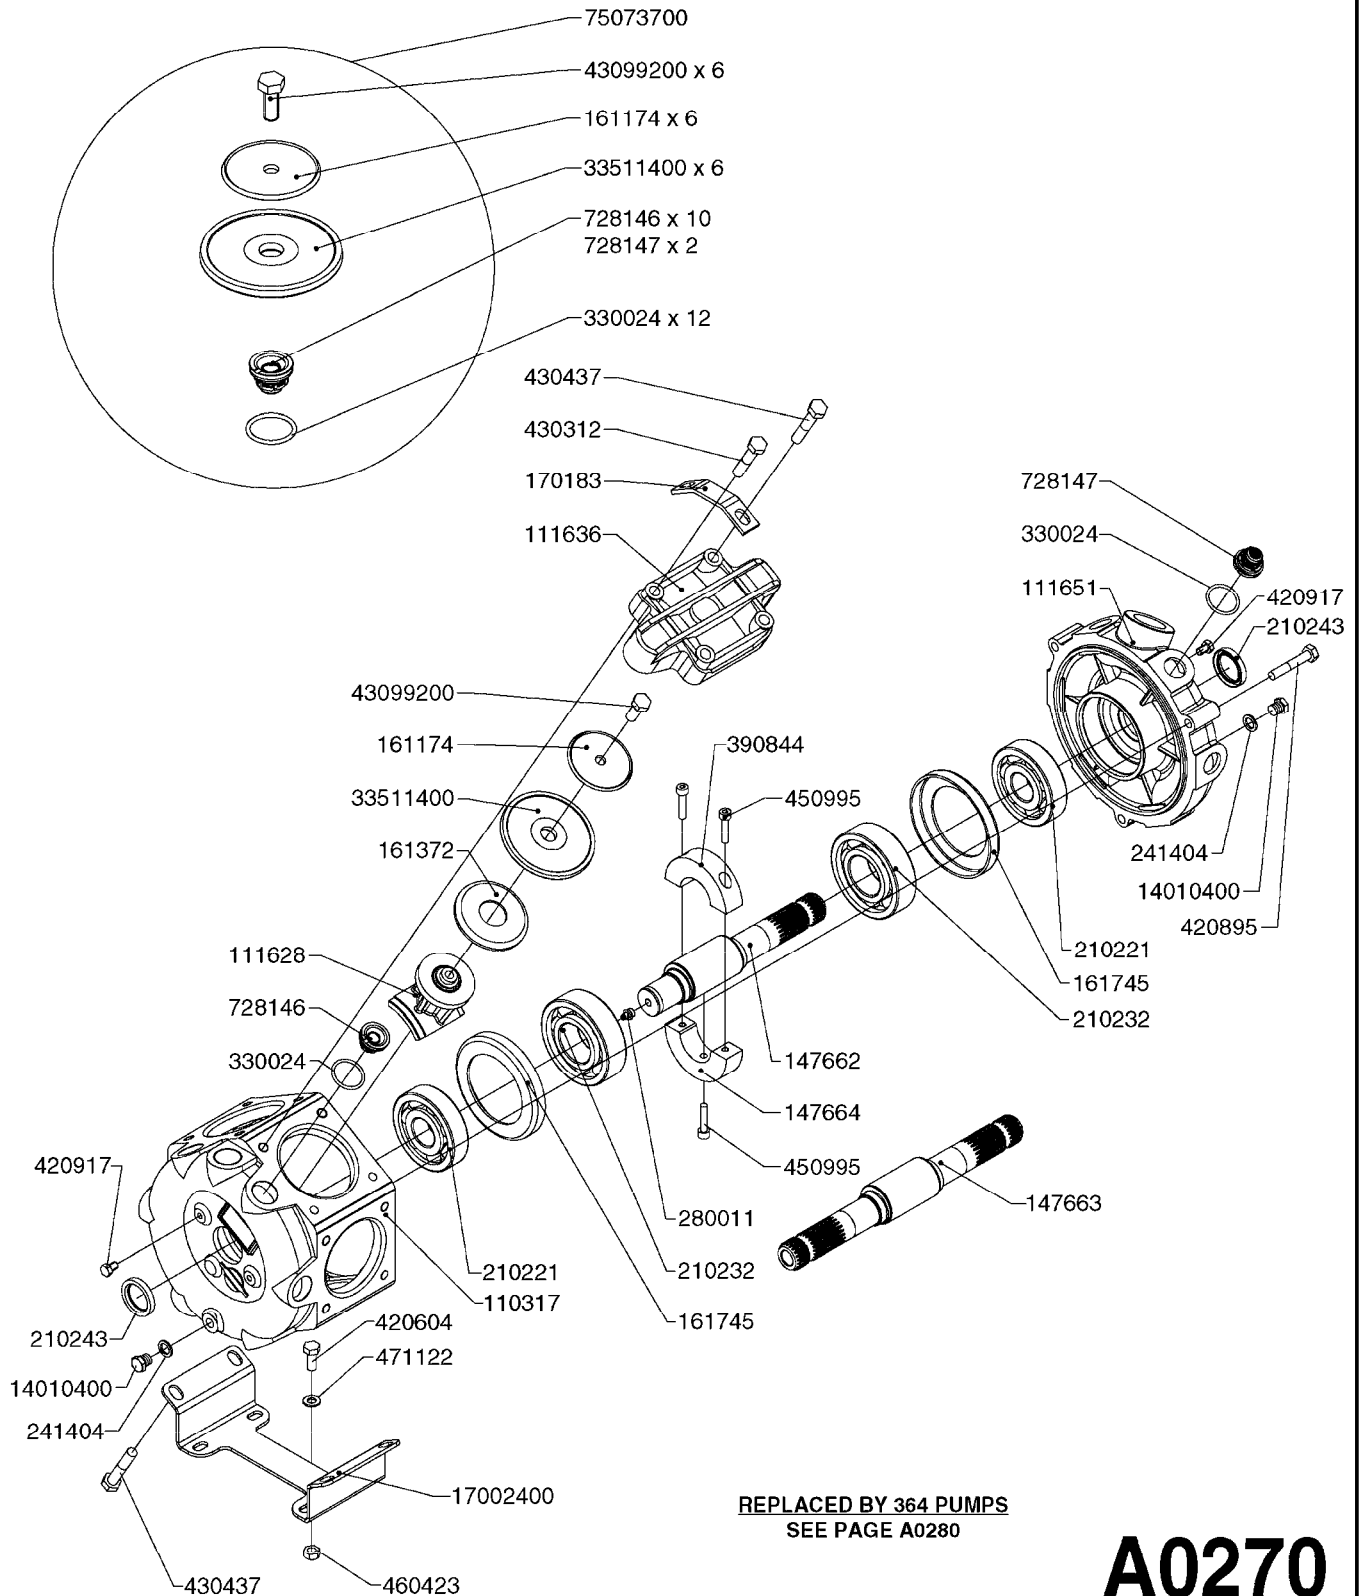

PUMP - 363/1000 RPM W/MOUNTING
A0270-HIN, 17:03:16

Page 1
Date 07.02.2020 10:29

parts-n°	order qty	description
110317	1	PUMP CASING MODEL 360/361 PNTD
111628	1	CONNECTING ROD 363/5.5 PUMP
111636	1	VALVE COVER 363 HEAVY DUTY
111651	1	CASTING F.363 1.5" PUMP(FRONT)
147662	1	CRANK SHAFT F.363/463-5.5MM
147663	1	CRANK SHAFT 363/463-5.5 THROUG
147664	1	COUNTERBALANCE 363/463 WEIGHT
161174	1	DIAPHRAGM DISC SS 361/363/364 PUMP
161372	1	DIAPHRAGM BACKING DISC,320-361
161745	1	METAL SPACER F.363/463
170183	1	LIFT STRAP F.PUMP 360/361/462
210221	1	BEARING BALL 6407
210232	1	BEARING BALL 6310
210243	1	SEAL OIL 35 X 47 X 7
241404	1	DOWTY SEAL 1/4"
280011	1	GREASE NIPPLE 1/8' SAE H TR
330024	1	O-RING D41,1/D34.5 X 3,5
390844	1	COUNTERBALANCE 363/463 POM
420604	1	BOLT HEX 8.8 DEL M10X25 FT DIN933
420895	1	BOLT HEX 8.8 RAW M10X60
420917	1	BOLT HEX 8.8 RAW M8X12 FT
430312	1	BOLT HEX 8.8 M12X60
430437	1	BOLT HEX 8.8 RAW M12X65
450995	1	BOLT ALLEN M8X30 DIN 912 RAW
460423	1	NUT HEX M10X1.50 LOCK DIN985A2 SS
471122	1	WASHER, M10, Ø20/10.5X 2.0, SS
728146	1	VALVE FOR 361(726890/707932)
728147	1	VALVE FOR 361 WHITE WITH HOLE
14010400	1	PLUG 1/4" BSP
17002400	1	FOOT F. 36X PUMP, RED
33511400	1	DIAPHRAGM PUMP 361/361/363/364 PUR
43099200	1	BOLT HEX SS M12 X 30 DIN933 A4
75073700	1	PUMP KIT 361/363 "06"