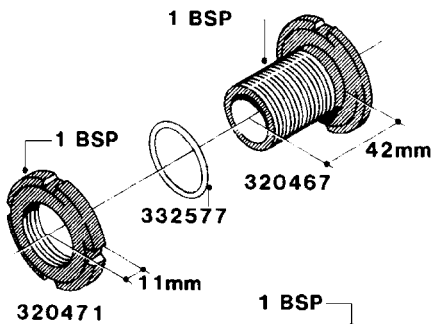

L0040

FITTINGS - NIPPLES & ELBOWS
L0040-HIN, 01:01:16

Page 1
Date 07.02.2020 10:30

parts-n°	order qty	description
10530803	1	FITT.PO.SE 2.00X2.00 45 DEG.
320191	1	FITT.DK ELB 3/8' BSP 45 DEGREE
320482	1	FITT.DK ELB. 1/2" BSP 60 DEG.
320596	1	FITT.DK ELB 3/8'-1/2'BSP 45DEG
320607	1	FITT.DK HN 3/8M X 3/8F BSP LNG
320633	1	FITT.DK HN 3/8"M X 3/8"F BSP
321451	1	FITT.DK ELB.1-1/2 X1-1/4 80DEG
321532	1	FITT.DK REDUC 3/4' X 1/2' BSP
390233	1	FITT.DK REDUC 1-1/2" X 1" BSP

L0050

FITTINGS - HOSE CONNECTORS
L0050-HIN, 01:01:16

Page 1

Date 07.02.2020 10:30

parts-n°	order qty	description
242594	1	O-RING D14 X 1.78 SCH.70-EPDM
320294	1	FITT.DK TEE 3/8X3/8HB X1/2"BSP
320305	1	FITT.DK HB 3/4'- 3/4' BSP
320386	1	FITT.DK TEE 3/8X3/8HB X3/8"BSP
320397	1	FITT.DK ELB 3/8"HB X 3/8" BSP
320401	1	FITT.DK TEE 1/2X1/2HB X1/2"BSP
320412	1	FITT.DK TEE 1/2X1/2HB X3/8'BSP
320423	1	FITT.DK ELB 1/2'HB X 3/8' BSP
320891	1	FITT.DK HB 3/8'- 3/8' BSP
320972	1	FITT.DK HB 5/16'- 1/4' BSP
322046	1	FITT.DK TEE 1/2X1/2HB X3/4'BSP
322048	1	FITT.DK TEE 3/4X3/4HB X3/4'BSP
330595	1	O-RING D24.6/D20X2.1 -3/4"
333137	1	FITT.DK CONN.1/2" F.NOZZ. DOUB
333141	1	FITT.DK CONN.1/2" F.NOZZ.SING
334041	1	FITT.DK CONN.3/4' F.NOZZ. SING
334042	1	FITT.DK CONN.3/4' F.NOZZ. DOUB
334195	1	FITT.DK ELB. 3/4"HB X 3/4"HB
10012103	1	FITT.PO.HB 1.25X1.50 IMB1012
10014003	1	FITT.PO.HB 1.25X1.25 IMB1010
10036903	1	FITT.PO.HB 1.50X1.50 IMB1212
28019303	1	FITTING HB ELB 3/4NPT-3/4HOSE
61016500	1	HOSE TAIL 3/4" 90°+RG CAP 3/4"
72026700	1	NOZZLE TUBE ADAPTER W/O-RING