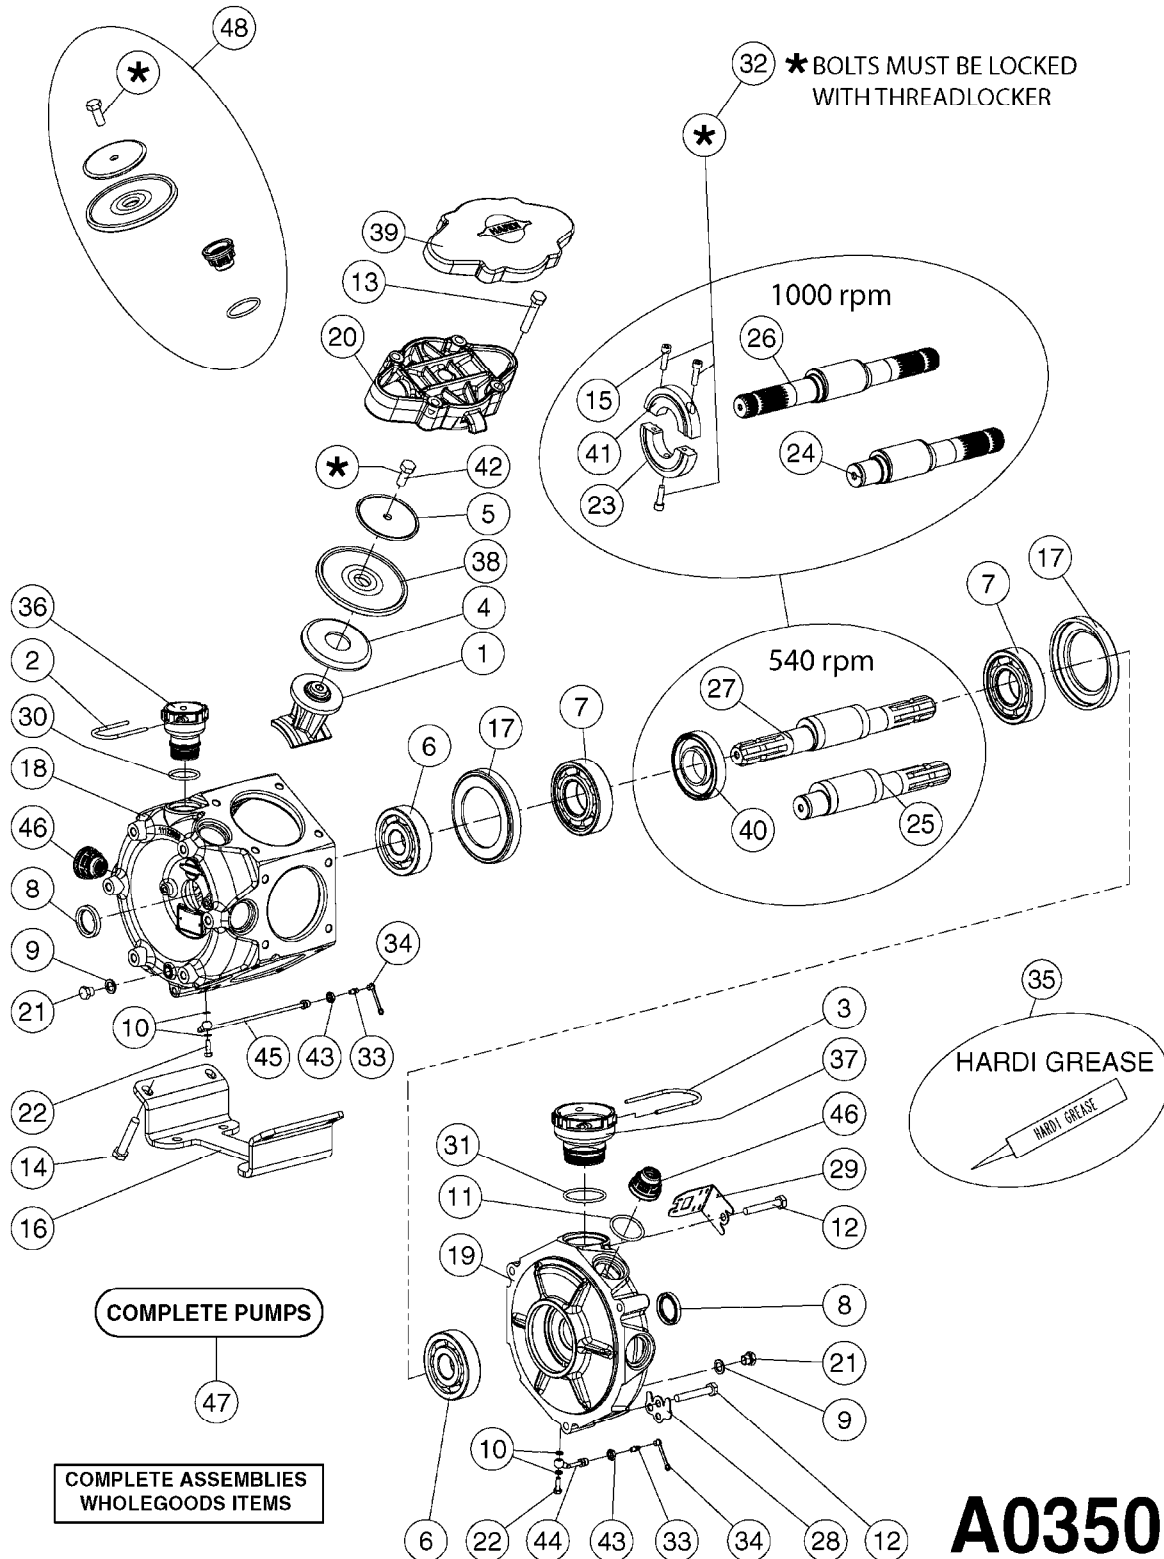

PUMP - 464 540/1000 RPM
A0350-HIN, 23:04:19

Page 1
Date 07.02.2020 10:29

Pos.	parts-n°	order qty	description
1	111622	1	CONNECTING ROD 463/5.5MM
1	111623	1	CONNECTING ROD 463/10MM
1	111624	1	CONNECTING ROD 463/12MM
1	111645	1	CONNECTING ROD 463/6.5MM
2	145996	1	FITT.DK S-67 FORK
3	145997	1	FITT.DK S-93 FORK
4	161012	1	DIAPHRAGM BACKING DISC F. 463
5	161175	1	DIAPHRAGM DISC 463/464 PUMP
6	210221	1	BEARING BALL 6407
7	210232	1	BEARING BALL 6310
8	210243	1	SEAL OIL 35 X 47 X 7
9	241404	1	DOWTY SEAL 1/4"
10	242374	1	WASHER Ø10/Ø6X1 COPPER
11	330072	1	O-RING D53.5/D45.5X4
12	421072	1	BOLT HEX 8.8 RAW M10X65
13	430312	1	BOLT HEX 8.8 M12X60
14	430438	1	BOLT HEX 8.8 DEL M12X65
15	450995	1	BOLT ALLEN M8X30 DIN 912 RAW
16	614628	1	FOOT F. 46X PUMP, RED
16	16410800	1	PUMP BASE 463/464 BLACK
17	11171900	1	CONROD RING 364/464 MACHINED
18	11172200	1	PUMP HOUSE 464 MACHINED 5/4" BSP RED
19	11172600	1	FRONTPART 464 MACHINED 2" BSP RED
20	11173000	1	VALVE COVER.463/464 MACHINED RED
21	14010400	1	PLUG 1/4" BSP
22	14120400	1	BANJOBOLT M6 X 19
23	14120700	1	COUNTERWEIGHT 364/464-1000
24	14137300	1	CRANKSHAFT 364/464-5.5 1000
24	14137400	1	CRANKSHAFT 364/464-6.5 1000
25	14137600	1	CRANKSHAFT 364/464-10
25	14137700	1	CRANKSHAFT 464-12
26	14137900	1	CRANKSHAFT 364/464-5.5 GG 1000
26	14138000	1	CRANKSHAFT 364/464-6.5 GG 1000
27	14138200	1	CRANKSHAFT 364/464-10 GG
27	14138300	1	CRANKSHAFT 464-12 GG
28	16383000	1	GREASE NIPPLE PLATE 464
29	16390600	1	BRACKET FOR RPM SENSOR
30	24266600	1	O-RING D 38,0 X 4,0 70SH.NITR
31	24266800	1	O-RING D 54,0 X 4,0 70SH.NITR
32	28045503	1	LOCTITE 262 .5ML (.017oz.)
33	28163300	1	GREASE NIPPLE H1 M6X1 DIN 7412
34	28163400	1	CAP F. GREASENIPPLE YELLOW M6X1
35	28164600	1	HARDI PUMP GREASE S3 V550L 1
36	32242200	1	FITTING S67 5/4" KON. RG 2014
37	32242400	1	FITTING S93 2" KON. RG 2014
38	33511600	1	DIAPHRAGM PUMP 463/464 PUMP PUR
39	33524000	1	COVER PLASTIC 464 PUMP
40	33527200	1	GREASE SPLIT 364/464
41	39136200	1	HALFPART 364/464-1000
42	43099200	1	BOLT HEX SS M12 X 30 DIN933 A4
43	46134000	1	NUT HEX M10x1 H=2.3 NV=14 ELZIN
44	61097000	1	BANJOTUBE SHORT 464 COMPL.
45	61097100	1	BANJOTUBE LONG 464 COMPL.
46	72043600	1	VALVE FOR 462/463
47	72993500	1	PUMP 464-12-540, CM
47	72993600	1	PUMP 464-6.5 MED-2-1000
47	82168100	1	PUMP 464-5.5 THROUGH SHAFT 1000RPM
47	82168200	1	PUMP 464-10 2" SUCT. 540RPM
47	82168500	1	PUMP 464-12 2" SUCT. 540 RPM
47	82168700	1	PUMP 464-12 540 OFFSET PORTS
47	82168800	1	PUMP 464 6.5 1000 OFFSET PORTS