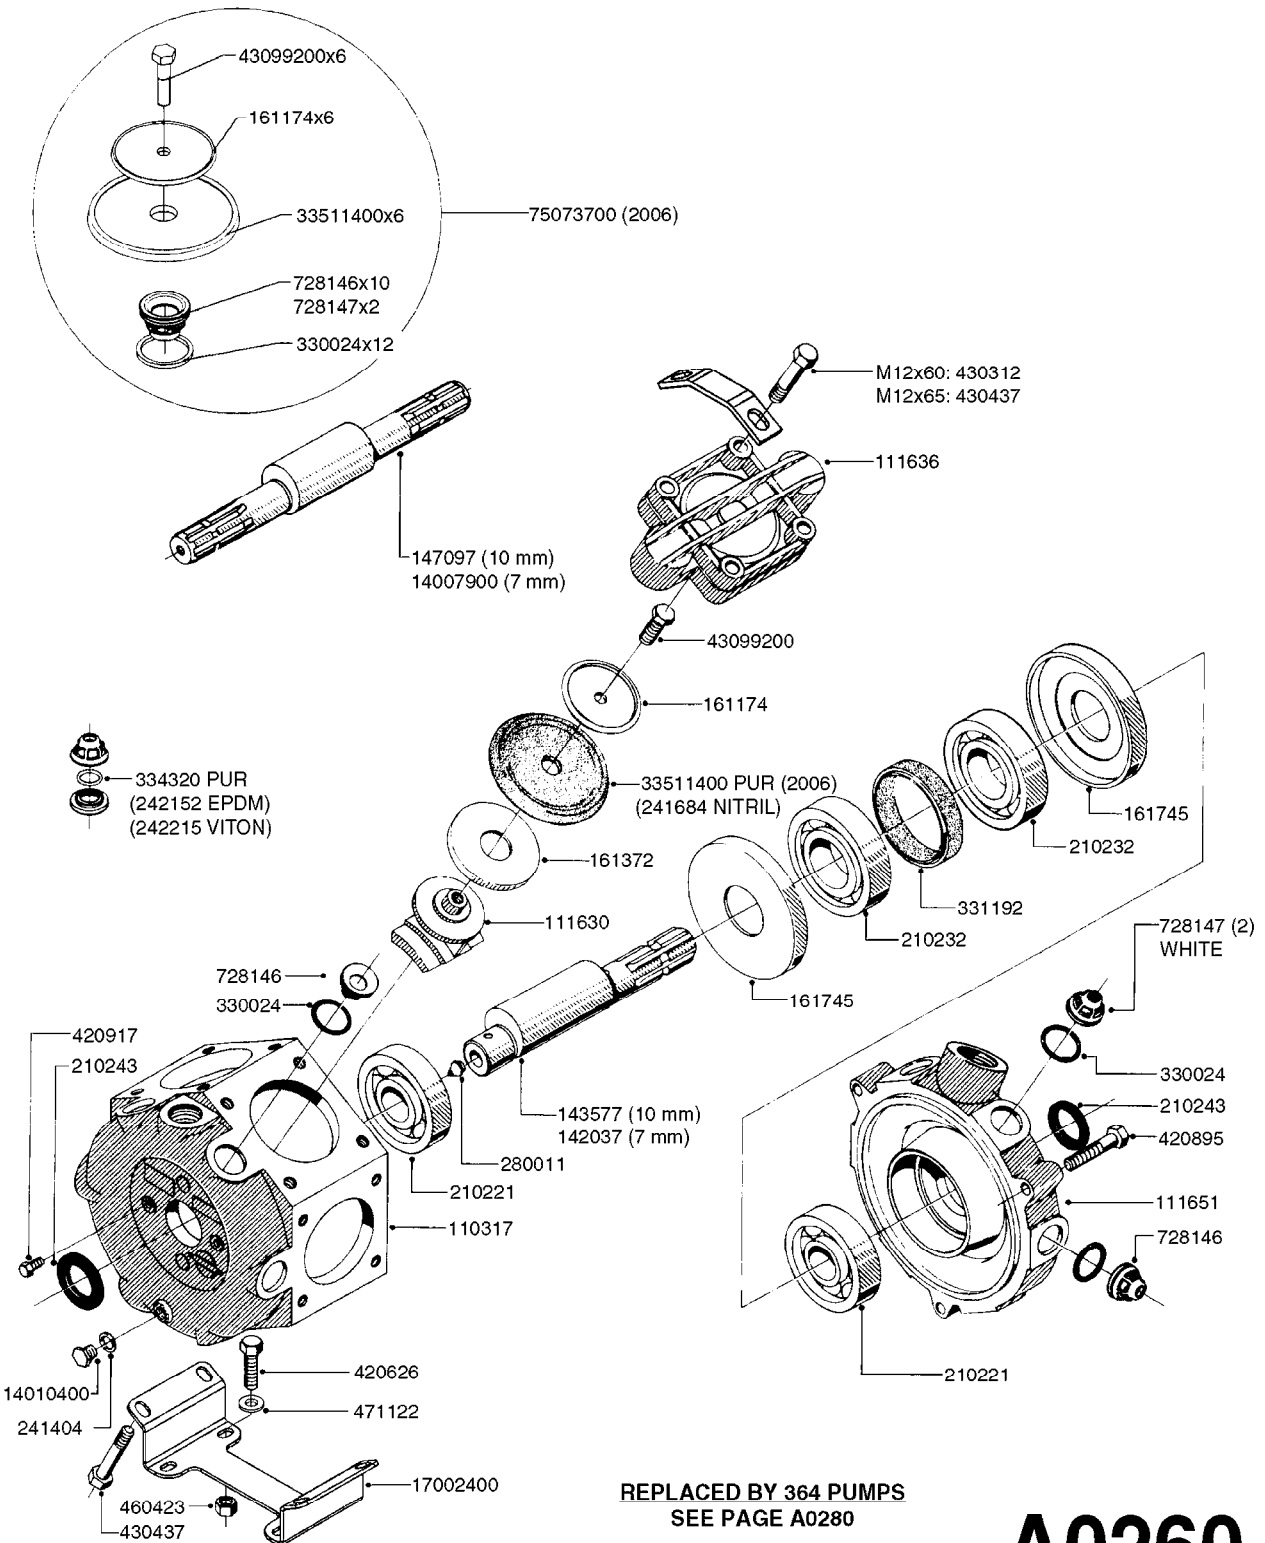

REPLACED BY 364 PUMPS
SEE PAGE A0280

A0260

PUMP - 363 W/MOUNTING BASE
A0260-HIN, 17:03:16

Page 1
Date 07.02.2020 10:29

parts-n°	order qty	description
110317	1	PUMP CASING MODEL 360/361 PNTD
111630	1	CONNECTING ROD 363/364-10 PUMP
111636	1	VALVE COVER 363 HEAVY DUTY
111651	1	CASTING F.363 1.5" PUMP(FRONT)
142037	1	CRANK SHAFT 361-20
143577	1	CRANK SHAFT F.363/462/463-10mm
147097	1	CRANK SHAFT 363-463/10 THROUGH
161174	1	DIAPHRAGM DISC SS 361/363/364 PUMP
161372	1	DIAPHRAGM BACKING DISC,320-361
161745	1	METAL SPACER F.363/463
210221	1	BEARING BALL 6407
210232	1	BEARING BALL 6310
210243	1	SEAL OIL 35 X 47 X 7
241404	1	DOWTY SEAL 1/4"
241684	1	DEICER PARTS: DIAPHRAGM MODEL 361 NITRIL
242152	1	O-RING D18.2X3 EPDM
242215	1	O-RING D18X3 VITON
280011	1	GREASE NIPPLE 1/8" SAE H TR
330024	1	O-RING D41,1/D34.5 X 3,5
331192	1	SPACER, MODEL 361/363
334320	1	O-RING D18X3 POLYURETHANE
420626	1	BOLT HEX 8.8 DEL M10X20 FT
420895	1	BOLT HEX 8.8 RAW M10X60
420917	1	BOLT HEX 8.8 RAW M8X12 FT
430312	1	BOLT HEX 8.8 M12X60
430437	1	BOLT HEX 8.8 RAW M12X65
460423	1	NUT HEX M10X1.50 LOCK DIN985A2 SS
471122	1	WASHER, M10, Ø20/10.5X 2.0, SS
728146	1	VALVE FOR 361(726890/707932)
728147	1	VALVE FOR 361 WHITE WITH HOLE
14007900	1	CRANK 363/462/463-7mm 540/THRU
14010400	1	PLUG 1/4" BSP
17002400	1	FOOT F. 36X PUMP, RED
33511400	1	DIAPHRAGM PUMP 361/361/363/364 PUR
43099200	1	BOLT HEX SS M12 X 30 DIN933 A4
75073700	1	PUMP KIT 361/363 "06"