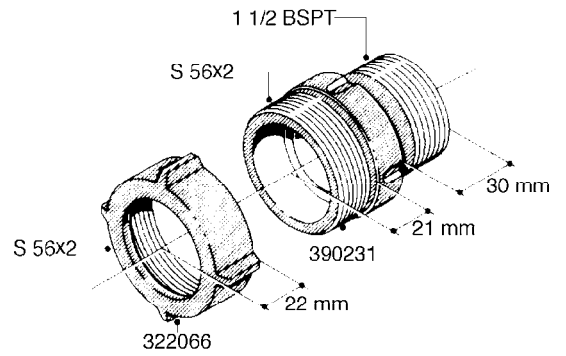

L0080

FITTINGS - S-53
L0080-HIN, 12:09:17

Page 1

Date 07.02.2020 10:30

Pos.	parts-n°	order qty	description
1	145995	1	FITT.DK S-53 FORK
2	241973	1	O-RING Ø3 X 44.2 70 SHORES NITRIL NITRIL (BLACK)
2	242353	1	O-RING 3 X 44.2 VITON VITON (BROWN)
3	242109	1	O-RING D32.2x3.0 NITRIL (BLACK)
3	242354	1	O-RING D32.2X3.0 VITON VITON (BROWN)
4	322103	1	FITT.DK S-53 BULKHEAD
5	322107	1	FITT.DK S-53 BULKHEAD NUT
6	322110	1	FITT.DK S-53 ELB. 1/2" BSP
7	322352	1	FITT.DK S-53 TEE
8	334229	1	FITT.DK S-53 STR.3/4"
9	334260	1	GASKET F. S-53 BULKHEAD
10	334564	1	FITT.DK S-67 TO S-53 ADAPTER
11	391100	1	FITT.DK S-53THREAD INS.1/2"BSP
12	726463	1	FITT.DK S53 BULKHEAD W/GASKET
13	726552	1	FIT.DK S-53X90 1/2" BSP,O-RING
14	726556	1	FITT.DK S-53 HB 1/2" W/O-RING
15	726558	1	FITT.DK S53 STR. 3/4" W.ORING
16	726559	1	FITT DK. S-53 HB 1" W/O-RING
17	726568	1	FITT.DK.S-53 HB 1/2"90 W/O-RING
18	726570	1	FITT.DK S-53 ELB.3/4" W.ORING
19	726571	1	FITT.DK S-53 ELB.1", W ORING
20	726578	1	FITT.DK S53 PLUG WITH O-RING
21	728561	1	FITT.DK. S67M - S53F REDUCER