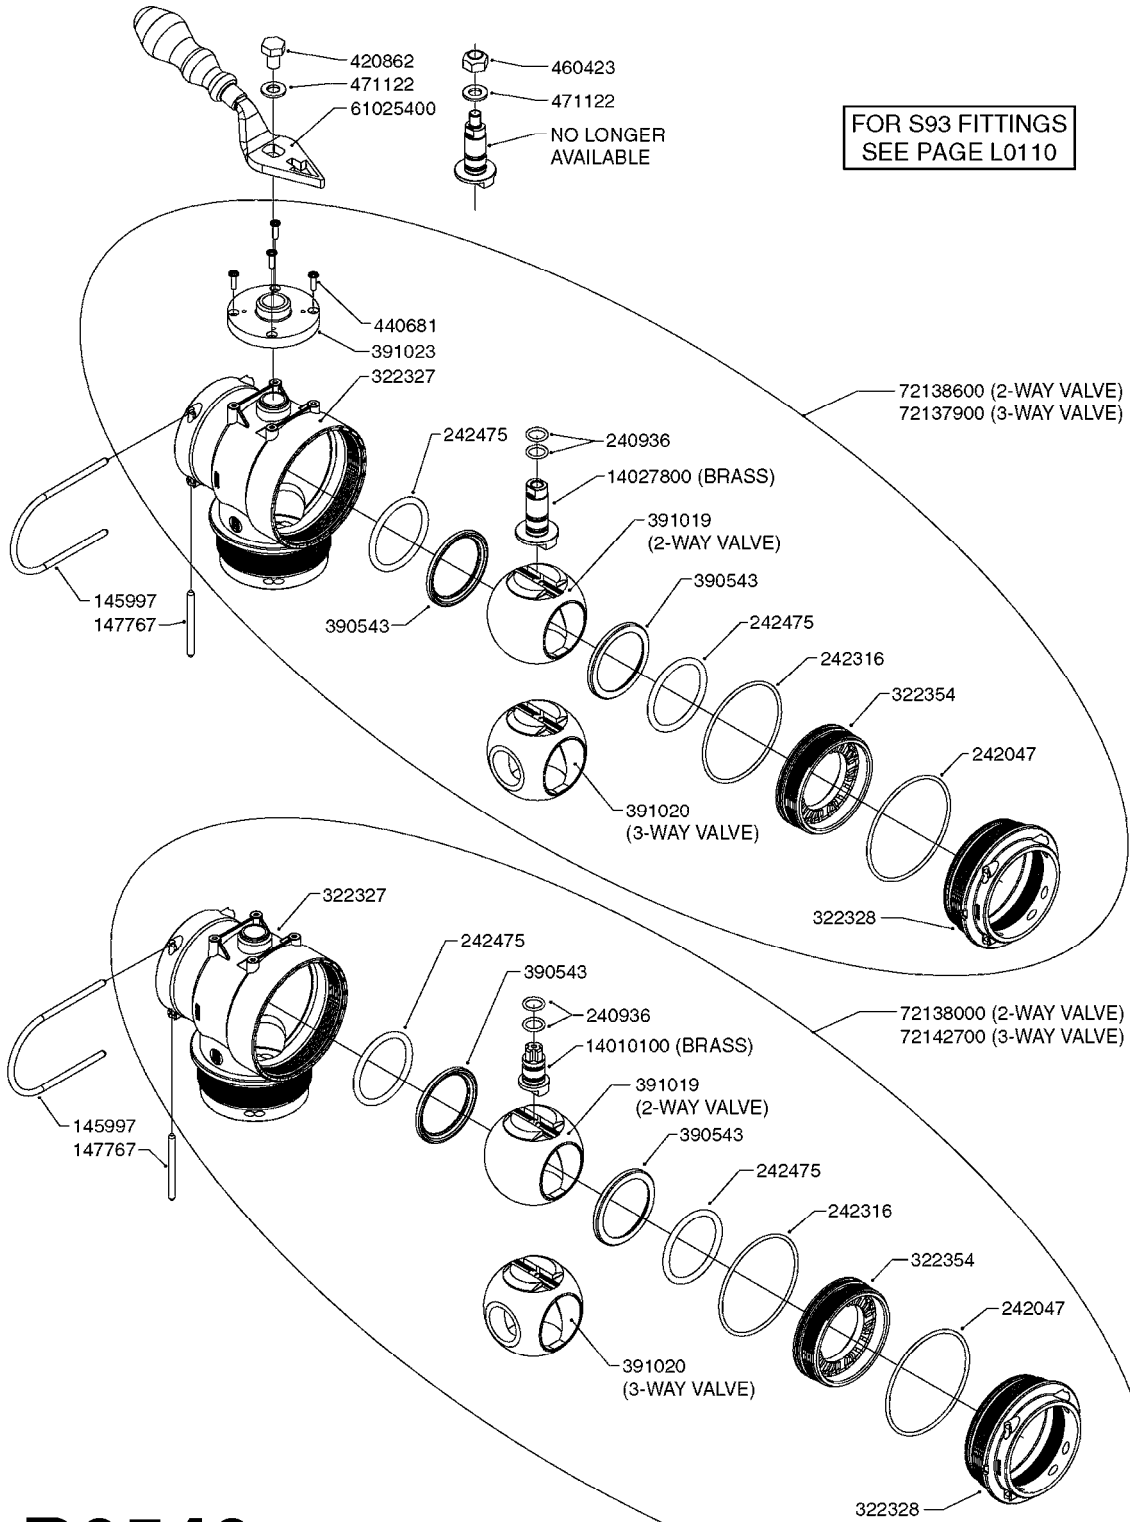

B0540

SMART VALVE-S93 MANIFOLD VALVE
B0540-HIN, 01:01:16

Page 1
Date 07.02.2020 10:29

parts-n°	order qty	description
145997	1	FITT.DK S-93 FORK
147767	1	PIN 5Ø X 60 S-93 DOUBLE CLAMP
240936	1	O-RING D13.3X2.4 NITRIL
242047	1	O-RING 89.5 X 3.0 VITON
242316	1	O-RING D84.5X3.0 NITRIL
242475	1	O'RING D56.52x5.33 SH70-VITON
322327	1	HOUSING, VALVE, S93, 220 PSI
322328	1	END CAP F.VALVE S-93
322354	1	THRUST PLATE F.3-WAY VALVES-93
390543	1	SEAT F.BALL 3-WAY VALVE S-93
391019	1	BALL F.2 WAY S93 SMART VALVE
391020	1	BALL F.3 WAY S93 SMART VALVE
391023	1	SMART VALVE MOUNTING BRACKET
420862	1	BOLT HEX 8.8 DEL M10X16 FT
440681	1	SCREW F. PLASTIC 4MM X 14LG SS
460423	1	NUT HEX M10X1.50 LOCK DIN985A2 SS
471122	1	WASHER, M10, Ø20/10.5X 2.0, SS
14010100	1	SPINDLE F.SMART VALVE S-93
14027800	1	SPINDLE F.SMART VALVE S-93
61025400	1	HANDLE SMART VALVE
72137900	1	VALVE S93 "V1" SMART VALVE
72138000	1	VALVE S93 "V2" SMART VALVE
72138600	1	VALVE S93 "V3" SMART VALVE
72142700	1	VALVE S93 "V4" SMART VALVE