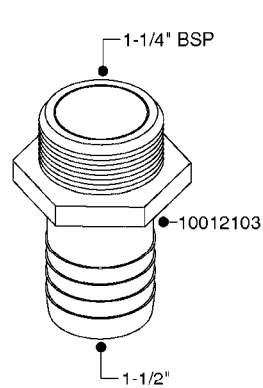

L0050

FITTINGS - HOSE CONNECTORS
L0050-HIN, 01:01:16

Page 1

Date 07.02.2020 10:30

parts-n°	order qty	description
242594	1	O-RING D14 X 1.78 SCH.70-EPDM
320294	1	FITT.DK TEE 3/8X3/8HB X1/2"BSP
320305	1	FITT.DK HB 3/4'- 3/4' BSP
320386	1	FITT.DK TEE 3/8X3/8HB X3/8"BSP
320397	1	FITT.DK ELB 3/8"HB X 3/8" BSP
320401	1	FITT.DK TEE 1/2X1/2HB X1/2"BSP
320412	1	FITT.DK TEE 1/2X1/2HB X3/8'BSP
320423	1	FITT.DK ELB 1/2'HB X 3/8' BSP
320891	1	FITT.DK HB 3/8'- 3/8' BSP
320972	1	FITT.DK HB 5/16'- 1/4' BSP
322046	1	FITT.DK TEE 1/2X1/2HB X3/4'BSP
322048	1	FITT.DK TEE 3/4X3/4HB X3/4'BSP
330595	1	O-RING D24.6/D20X2.1 -3/4"
333137	1	FITT.DK CONN.1/2" F.NOZZ. DOUB
333141	1	FITT.DK CONN.1/2" F.NOZZ.SING
334041	1	FITT.DK CONN.3/4' F.NOZZ. SING
334042	1	FITT.DK CONN.3/4' F.NOZZ. DOUB
334195	1	FITT.DK ELB. 3/4"HB X 3/4"HB
10012103	1	FITT.PO.HB 1.25X1.50 IMB1012
10014003	1	FITT.PO.HB 1.25X1.25 IMB1010
10036903	1	FITT.PO.HB 1.50X1.50 IMB1212
28019303	1	FITTING HB ELB 3/4NPT-3/4HOSE
61016500	1	HOSE TAIL 3/4" 90°+RG CAP 3/4"
72026700	1	NOZZLE TUBE ADAPTER W/O-RING