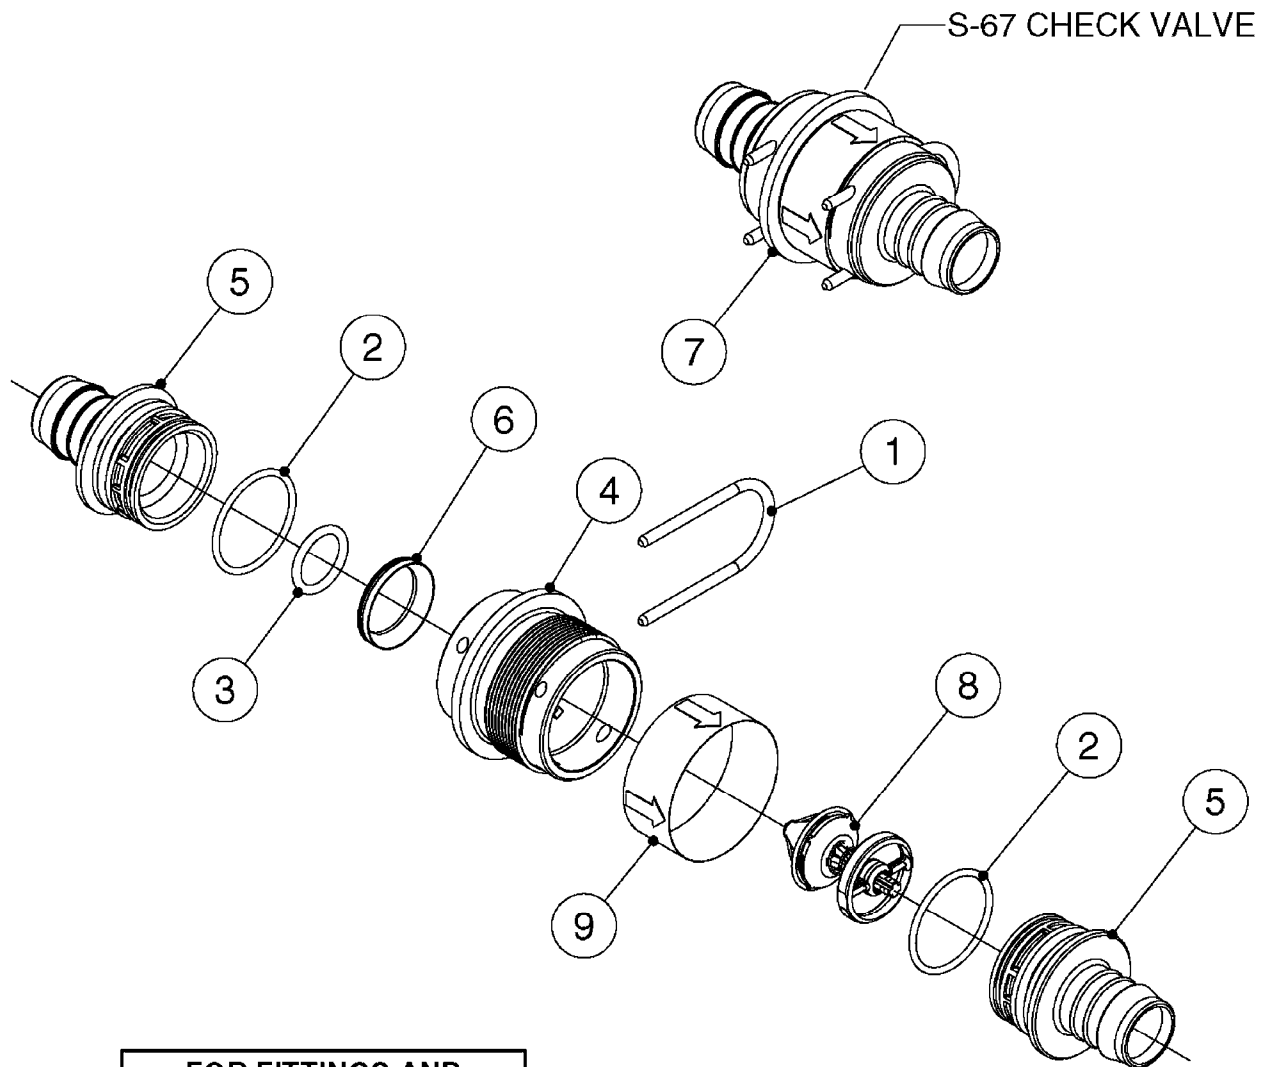

S-67 CHECK VALVE

FOR FITTINGS AND
HOSES, SEE SECTION L

B0630

CHECK VALVES - S67
B0630-HIN, 31:07:19

Page 1

Date 07.02.2020 10:29

Pos.	parts-n°	order qty	description
1	145996	1	FITT.DK S-67 FORK
2	241973	1	O-RING Ø3 X 44.2 70 SHORES NITRIL
2	242353	1	O-RING 3 X 44.2 VITON
3	242504	1	O-RING D35x2 NITRIL
4	322104	1	FITT.DK S-67 BULKHEAD
5	334231	1	FITT.DK S-67 STR.1"
5	334232	1	FITT.DK S-67 STR.1-1/4"
5	334444	1	FITT.DK S-67 STR.1-1/2" PVC
6	14103100	1	SEAT F.CHECK VALVE D40.8 2010
7	70063603	1	VALVE, CHECK S67 1-1/2"
			COMPLETE IN-LINE CHECK VALVE FOR 1-1/2" HOSE
7	72001803	1	CHCK VLV,S67, 2 X 1" HB
			COMPLETE IN-LINE CHECK VALVE FOR 1" HOSE
7	72206600	1	CHCK VLV,S67, 2 X 1.25" HB
			COMPLETE IN-LINE CHECK VALVE FOR 1-1/4" HOSE
8	72089900	1	CHECK VALVE S67 SUBASMBLY.2001
9	97800500	1	DECAL 230X28 BLACK ARROW