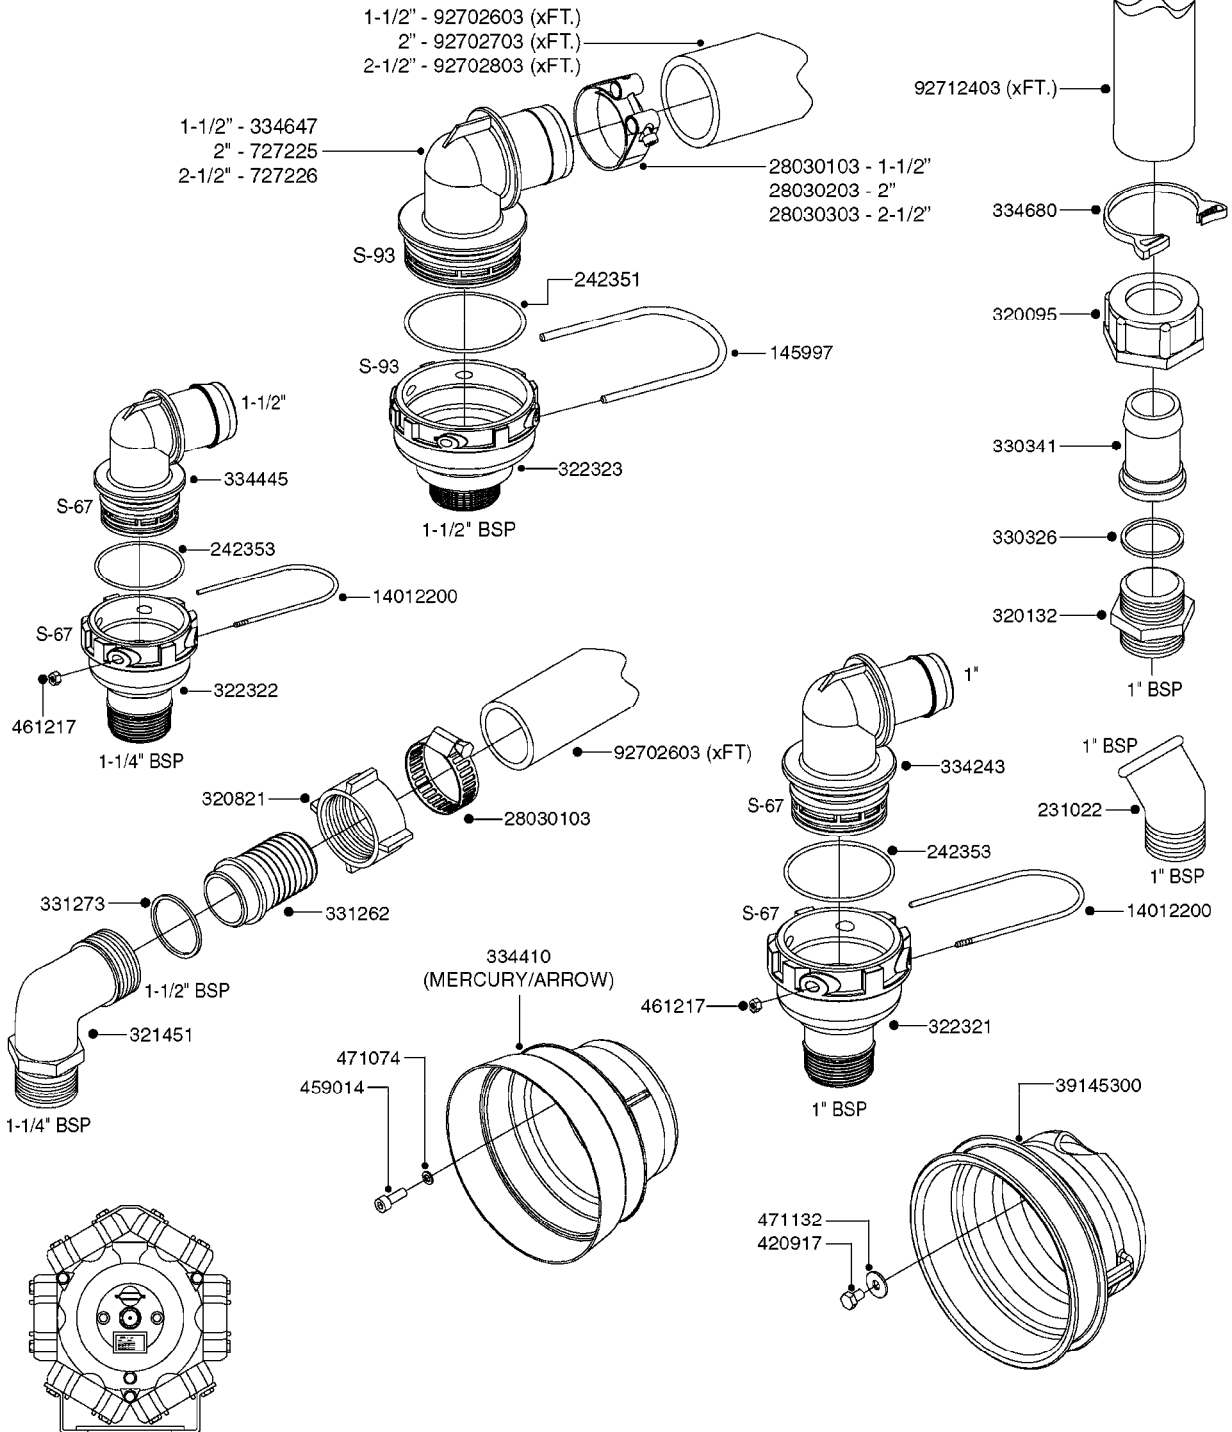

SUCTION SIDE OF PUMP

PRESSURE SIDE OF PUMP

PUMP - 361/363 FITTINGS
A0300-HIN, 28:05:19

Page 1
Date 07.02.2020 10:29

parts-n°	order qty	description
145997	1	FITT.DK S-93 FORK
231022	1	FITT.DK ELB. 1' BSP GF 121
242351	1	O-RING D69.5X3.0 VITON F.S-93
242353	1	O-RING 3 X 44.2 VITON
320095	1	FITT.DK NUT 1" BSP
320132	1	FITT.DK HN 1" BSP
320821	1	FITT.DK NUT 1-1/2" BSP
321451	1	FITT.DK ELB.1-1/2 X1-1/4 80DEG
322321	1	FITT.DK S-67 X 1"BSP MALE
322322	1	FITT.DK S-67 X 1-1/4"BSP MALE
322323	1	FITT.DK S-93 X 1-1/2"BSP MALE
330326	1	O-RING D30/D24X2 F.1"NUT
330341	1	FITT.DK HB 1" F. 1" NUT
331262	1	FITT.DK HB 1-1/2" F. 1-1/2"NUT
331273	1	O-RING D44/D38X2 F.1-1/2"
334243	1	FITT.DK S-67 ELB.1"
334410	1	PROTECTION PUM
334445	1	FITT.DK S-67 ELB.1-1/2"
334647	1	FITT.DK S93 ELB 1-1/2" 90 PVC
334680	1	CLAMP HOSE PLASTIC 1"
420917	1	BOLT HEX 8.8 RAW M8X12 FT
459014	1	ALLEN SCREW M8 X 15 GALV.DIN93
461217	1	NUT HEX M5 LOCK
471074	1	WASHER M8 ELZ
471132	1	WASHER D24/D8.4 X 2 SS
727225	1	FITT.DK S-93 ELB.2'PVC W/ORING
727226	1	FITT. S93 2-1/2" 90° S W/O-RING
14012200	1	FITT.DK S-67 FORK W/M5 THREADS
28030103	1	CLAMP HOSE GEAR P5/4-S1.5"6724
28030203	1	CLAMP HOSE T-BOLT S2" 235-67
28030303	1	CLAMP HOSE T-BOLT S2.5" 235-76
39145300	1	PTO SHIELD Ø203 4-POLET MACHINED
92702603	1	HOSE PVC SUCT GRAY 1-1/2"
92702703	1	HOSE PVC SUCT GRAY 2"
92702803	1	HOSE PVC SUCT GRAY 2.5"
92712403	1	HOSE R X1" X300PSI WP X0012"