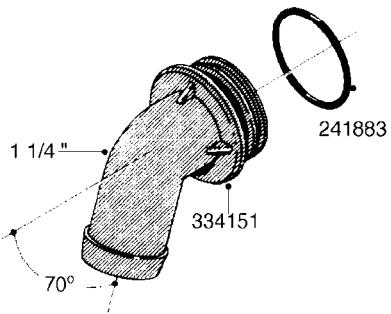

L0080

FITTINGS - S-53
L0080-HIN, 12:09:17

Page 1

Date 07.02.2020 10:30

Pos.	parts-n°	order qty	description
1	145995	1	FITT.DK S-53 FORK
2	241973	1	O-RING Ø3 X 44.2 70 SHORES NITRIL NITRIL (BLACK)
2	242353	1	O-RING 3 X 44.2 VITON VITON (BROWN)
3	242109	1	O-RING D32.2x3.0 NITRIL (BLACK)
3	242354	1	O-RING D32.2X3.0 VITON VITON (BROWN)
4	322103	1	FITT.DK S-53 BULKHEAD
5	322107	1	FITT.DK S-53 BULKHEAD NUT
6	322110	1	FITT.DK S-53 ELB. 1/2" BSP
7	322352	1	FITT.DK S-53 TEE
8	334229	1	FITT.DK S-53 STR.3/4"
9	334260	1	GASKET F. S-53 BULKHEAD
10	334564	1	FITT.DK S-67 TO S-53 ADAPTER
11	391100	1	FITT.DK S-53THREAD INS.1/2"BSP
12	726463	1	FITT.DK S53 BULKHEAD W/GASKET
13	726552	1	FIT.DK S-53X90 1/2" BSP,O-RING
14	726556	1	FITT.DK S-53 HB 1/2" W/O-RING
15	726558	1	FITT.DK S53 STR. 3/4" W.ORING
16	726559	1	FITT DK. S-53 HB 1" W/O-RING
17	726568	1	FITT.DK.S-53 HB 1/2"90 W/O-RING
18	726570	1	FITT.DK S-53 ELB.3/4" W.ORING
19	726571	1	FITT.DK S-53 ELB.1", W ORING
20	726578	1	FITT.DK S53 PLUG WITH O-RING
21	728561	1	FITT.DK. S67M - S53F REDUCER