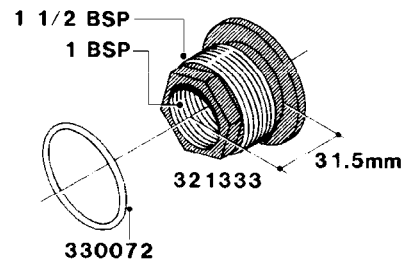

L0040

FITTINGS - NIPPLES & ELBOWS
L0040-HIN, 01:01:16

Page 1
Date 07.02.2020 10:30

parts-n°	order qty	description
10530803	1	FITT.PO.SE 2.00X2.00 45 DEG.
320191	1	FITT.DK ELB 3/8' BSP 45 DEGREE
320482	1	FITT.DK ELB. 1/2" BSP 60 DEG.
320596	1	FITT.DK ELB 3/8'-1/2'BSP 45DEG
320607	1	FITT.DK HN 3/8M X 3/8F BSP LNG
320633	1	FITT.DK HN 3/8"M X 3/8"F BSP
321451	1	FITT.DK ELB.1-1/2 X1-1/4 80DEG
321532	1	FITT.DK REDUC 3/4' X 1/2' BSP
390233	1	FITT.DK REDUC 1-1/2" X 1" BSP

L0050

FITTINGS - HOSE CONNECTORS
L0050-HIN, 01:01:16

Page 1

Date 07.02.2020 10:30

parts-n°	order qty	description
242594	1	O-RING D14 X 1.78 SCH.70-EPDM
320294	1	FITT.DK TEE 3/8X3/8HB X1/2"BSP
320305	1	FITT.DK HB 3/4'- 3/4' BSP
320386	1	FITT.DK TEE 3/8X3/8HB X3/8"BSP
320397	1	FITT.DK ELB 3/8"HB X 3/8" BSP
320401	1	FITT.DK TEE 1/2X1/2HB X1/2"BSP
320412	1	FITT.DK TEE 1/2X1/2HB X3/8'BSP
320423	1	FITT.DK ELB 1/2'HB X 3/8' BSP
320891	1	FITT.DK HB 3/8'- 3/8' BSP
320972	1	FITT.DK HB 5/16'- 1/4' BSP
322046	1	FITT.DK TEE 1/2X1/2HB X3/4'BSP
322048	1	FITT.DK TEE 3/4X3/4HB X3/4'BSP
330595	1	O-RING D24.6/D20X2.1 -3/4"
333137	1	FITT.DK CONN.1/2" F.NOZZ. DOUB
333141	1	FITT.DK CONN.1/2" F.NOZZ.SING
334041	1	FITT.DK CONN.3/4' F.NOZZ. SING
334042	1	FITT.DK CONN.3/4' F.NOZZ. DOUB
334195	1	FITT.DK ELB. 3/4"HB X 3/4"HB
10012103	1	FITT.PO.HB 1.25X1.50 IMB1012
10014003	1	FITT.PO.HB 1.25X1.25 IMB1010
10036903	1	FITT.PO.HB 1.50X1.50 IMB1212
28019303	1	FITTING HB ELB 3/4NPT-3/4HOSE
61016500	1	HOSE TAIL 3/4" 90°+RG CAP 3/4"
72026700	1	NOZZLE TUBE ADAPTER W/O-RING