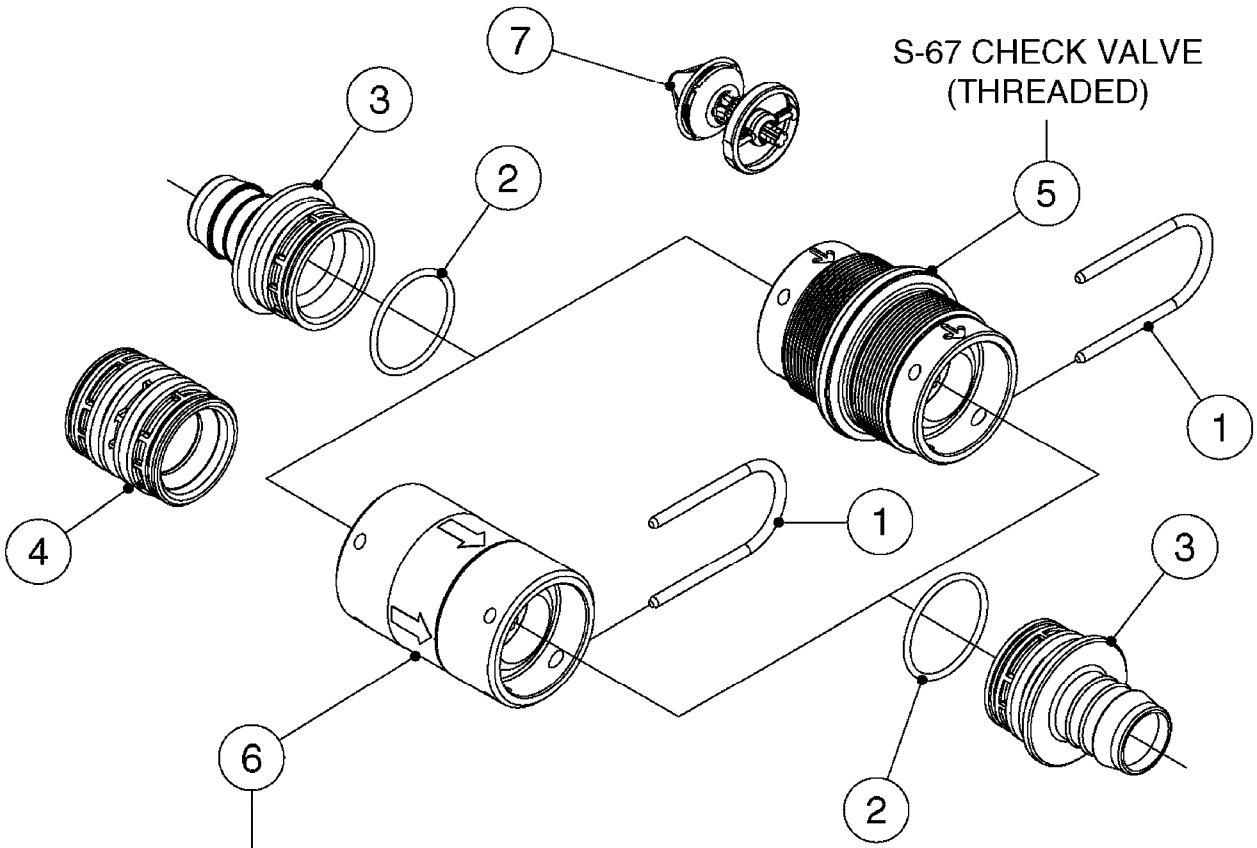

S-67 CHECK VALVE

FOR FITTINGS AND
HOSES, SEE SECTION L

B0630

CHECK VALVES - S67
B0630-HIN, 31:07:19

Page 1

Date 07.02.2020 10:29

Pos.	parts-n°	order qty	description
1	145996	1	FITT.DK S-67 FORK
2	241973	1	O-RING Ø3 X 44.2 70 SHORES NITRIL
2	242353	1	O-RING 3 X 44.2 VITON
3	242504	1	O-RING D35x2 NITRIL
4	322104	1	FITT.DK S-67 BULKHEAD
5	334231	1	FITT.DK S-67 STR.1"
5	334232	1	FITT.DK S-67 STR.1-1/4"
5	334444	1	FITT.DK S-67 STR.1-1/2" PVC
6	14103100	1	SEAT F.CHECK VALVE D40.8 2010
7	70063603	1	VALVE, CHECK S67 1-1/2"
			COMPLETE IN-LINE CHECK VALVE FOR 1-1/2" HOSE
7	72001803	1	CHCK VLV,S67, 2 X 1" HB
			COMPLETE IN-LINE CHECK VALVE FOR 1" HOSE
7	72206600	1	CHCK VLV,S67, 2 X 1.25" HB
			COMPLETE IN-LINE CHECK VALVE FOR 1-1/4" HOSE
8	72089900	1	CHECK VALVE S67 SUBASMBLY.2001
9	97800500	1	DECAL 230X28 BLACK ARROW