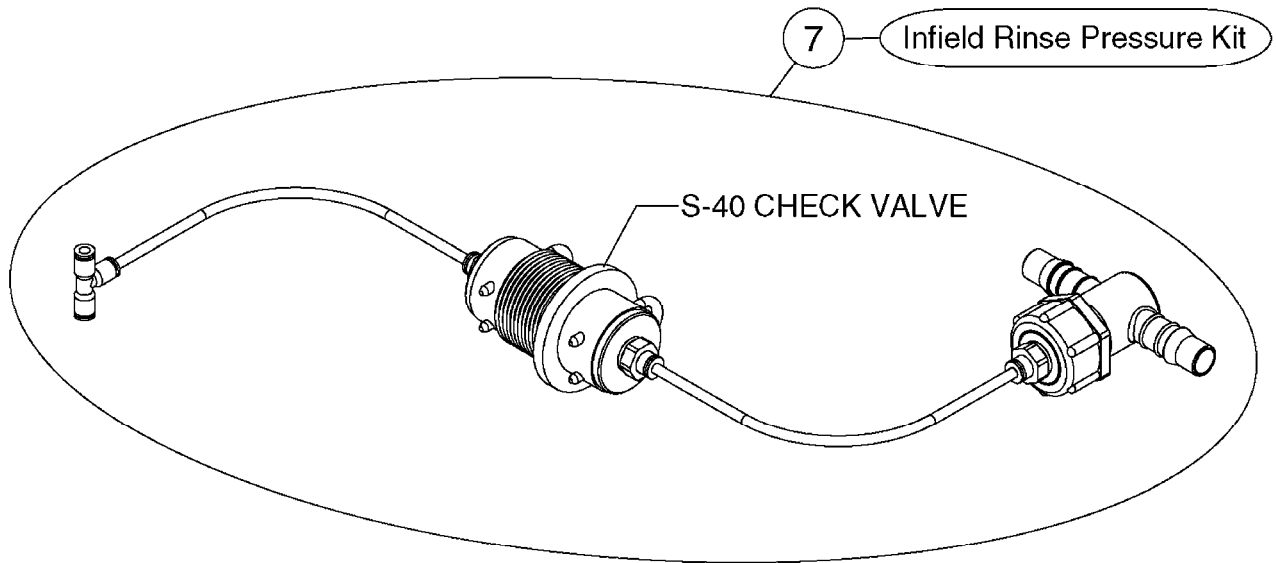

FOR FITTINGS AND
HOSES, SEE SECTION L

B0610

CHECK VALVES - S40
B0610-HIN, 04:01:18

Page 1

Date 07.02.2020 10:27

Pos.	parts-n°	order qty	description
1	145994	1	FITT.DK S-40 FORK
2	231346	1	QUICK COUPLER 1/8"BSP X 4 MM
3	241905	1	O-RING 12,3X2,4 VITON DKR.1,05
4	322102	1	FITT.DK S-40 BULKHEAD
5	615522	1	CHECK VALVE F.FOAM MARKER
6	726693	1	FITT.DK S-40 PLUG 1/8BSP ORING
7	70036203	1	RINSE PRESSURE KIT