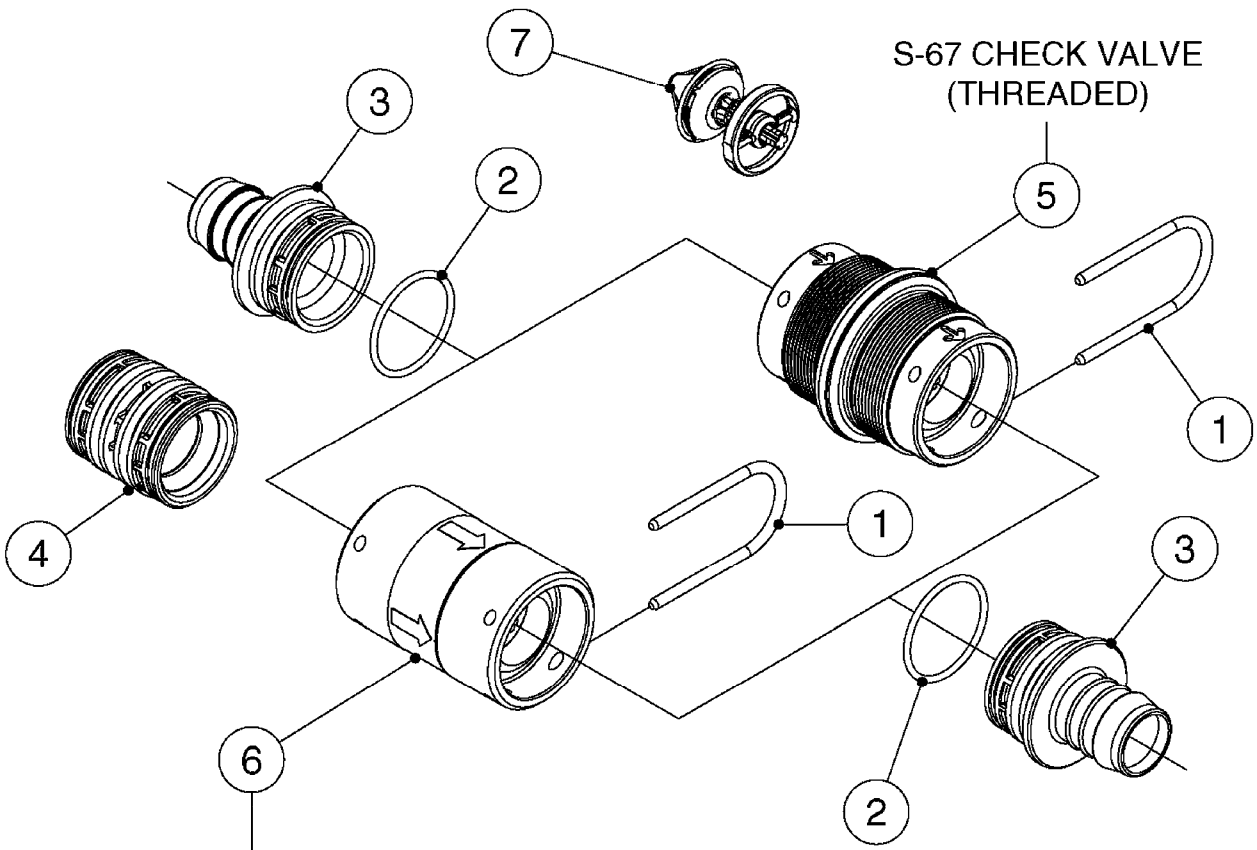

S-67 CHECK VALVE

FOR FITTINGS AND
HOSES, SEE SECTION L

B0630

CHECK VALVES - S67
B0630-HIN, 31:07:19

Page 1

Date 07.02.2020 10:27

Pos.	parts-n°	order qty	description
1	145996	1	FITT.DK S-67 FORK
2	241973	1	O-RING Ø3 X 44.2 70 SHORES NITRIL
2	242353	1	O-RING 3 X 44.2 VITON
3	242504	1	O-RING D35x2 NITRIL
4	322104	1	FITT.DK S-67 BULKHEAD
5	334231	1	FITT.DK S-67 STR.1"
5	334232	1	FITT.DK S-67 STR.1-1/4"
5	334444	1	FITT.DK S-67 STR.1-1/2" PVC
6	14103100	1	SEAT F.CHECK VALVE D40.8 2010
7	70063603	1	VALVE, CHECK S67 1-1/2"
7	72001803	1	COMPLETE IN-LINE CHECK VALVE FOR 1-1/2" HOSE
7	72206600	1	CHCK VLV,S67, 2 X 1" HB
7	72206600	1	COMPLETE IN-LINE CHECK VALVE FOR 1" HOSE
7	72206600	1	CHCK VLV,S67, 2 X 1.25" HB
7	72206600	1	COMPLETE IN-LINE CHECK VALVE FOR 1-1/4" HOSE
8	72089900	1	CHECK VALVE S67 SUBASMBLY.2001
9	97800500	1	DECAL 230X28 BLACK ARROW