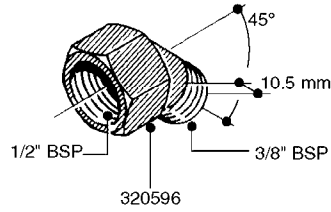

FITTINGS - HEXAGON NIPPLES
L0030-HIN, 01:01:16

Page 0
Date 07.02.2020 10:28

L0030

FITTINGS - HEXAGON NIPPLES
L0030-HIN, 01:01:16

Page 1
Date 07.02.2020 10:28

parts-n°	order qty	description
10015303	1	FITT.PO.HN 1.00X1.00 M1000
10425003	1	FITT.PO.HN 1.25X1.00 MCPHEE
320132	1	FITT.DK HN 1" BSP
320176	1	FITT.DK HN 3/8"X1/2" BSP
320445	1	FITT.DK HN 1/4"X3/8" BSP
320655	1	FITT.DK HN 1/2"-1/2" BSP
320692	1	FITT.DK HN 3/8'BSPX1/4'NPT
320703	1	FITT.DK HN 3/8BSP X1/2 &1/4NPT
320725	1	FITT.DK NIPPLE 3/8"-3/8" BSP
320902	1	FITT.DK HN 3/8'X 1/4' BSP
390232	1	FITT.DK HN 1-1/2' X 1-1/4' BSP
390276	1	FITT.DK HN 1'BSP