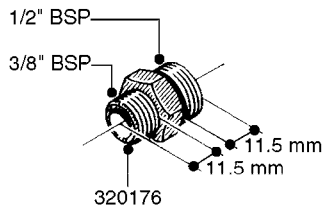

FITTINGS - HEXAGON NIPPLES
L0030-HIN, 01:01:16

Page 0
Date 07.02.2020 10:28

L0030

FITTINGS - HEXAGON NIPPLES
L0030-HIN, 01:01:16

Page 1
Date 07.02.2020 10:28

parts-n°	order qty	description
10015303	1	FITT.PO.HN 1.00X1.00 M1000
10425003	1	FITT.PO.HN 1.25X1.00 MCPHEE
320132	1	FITT.DK HN 1" BSP
320176	1	FITT.DK HN 3/8"X1/2" BSP
320445	1	FITT.DK HN 1/4"X3/8" BSP
320655	1	FITT.DK HN 1/2"-1/2" BSP
320692	1	FITT.DK HN 3/8'BSPX1/4'NPT
320703	1	FITT.DK HN 3/8BSP X1/2 &1/4NPT
320725	1	FITT.DK NIPPLE 3/8"-3/8" BSP
320902	1	FITT.DK HN 3/8'X 1/4' BSP
390232	1	FITT.DK HN 1-1/2' X 1-1/4' BSP
390276	1	FITT.DK HN 1'BSP