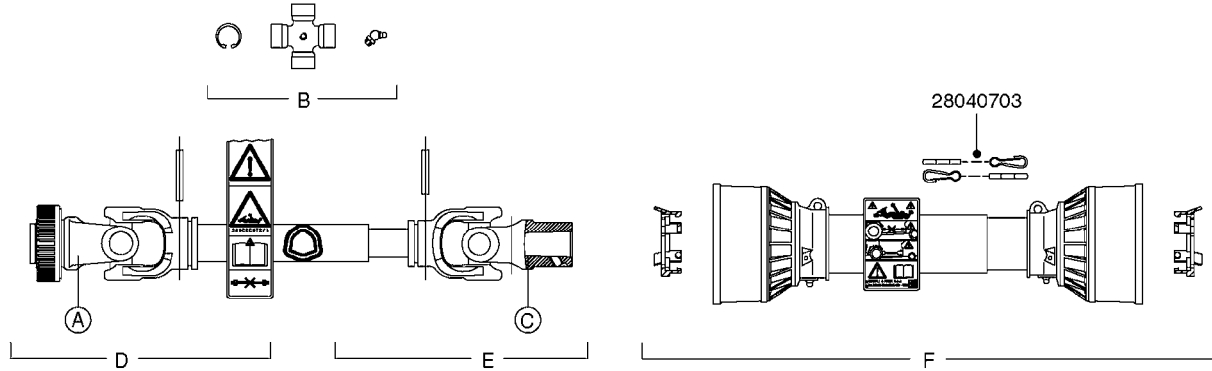

NOTE: 600 RPM AND 1000 RPM
PUMPS HAVE 1" INPUT SHAFT

A0430

PUMP - ACE 150 BELT DRIVE
A0430-HIN, 05:12:19

Page 1
Date 07.02.2020 10:27

parts-n°	order qty	description
420641	1	BOLT HM 8X35/22 A2 SS DIN931
450015	1	SCREW ALLAN 3/8'X5/8' BLACK
460143	1	SELF LOCK NUT M8 SST A2 DIN985
10440703	1	KEY SQ 1/4"x1-1/2"
21002203	1	BEARING, SEALED ACE BELT DRIVE
28022303	1	SHIELD KIT
28022403	1	OUTPUT SHAFT ACE BELT DR PUMP
28022503	1	BELT 600 RPM ACE PUMP
28022603	1	BELT 1000 RPM ACE PUMP
28022703	1	IMPELLER THERMOPLASTIC
28022803	1	IMPELLER CAST IRON
28022903	1	REPAIR KIT 600 RPM
28023003	1	REPAIR KIT 1000 RPM
28029203	1	11.6"P.D.X2"BORE PULLEY 600RPM
28029303	1	7.9"P.D.X2"BORE PULLEY 1000RPM
28094203	1	5/8" DRIVEN SHAFT W.KEYWAY SS
28094303	1	KEY 3/16"X3/16"X1-1/4"
28094403	1	1.35"P.D.X5/8"BORE PULLEY 600RPM
28094503	1	1.7"P.D.X5/8"BORE PULLEY 1000RPM
28094603	1	SCREW ALLEN 5/16"NC X 5/16"
28094703	1	IDLER MOUNTED TORSION SPRING
28094803	1	IDLER ARM
28094903	1	EXTERNAL SNAP RING F.IDLER ARM
28095003	1	5/8" SPACER
28095103	1	RETAINER RING
28095203	1	IDLER BEARING/OUTER ROLLER ASSEMBLY
28095303	1	HEX HEAD IDLER CAP SCREW 5/8"NCX2-1/8"
28095403	1	KEY F.IMPELLER 1/8"X1/8"X1/2"
28095503	1	KEY 3/8"X1/2"X1-1/2"