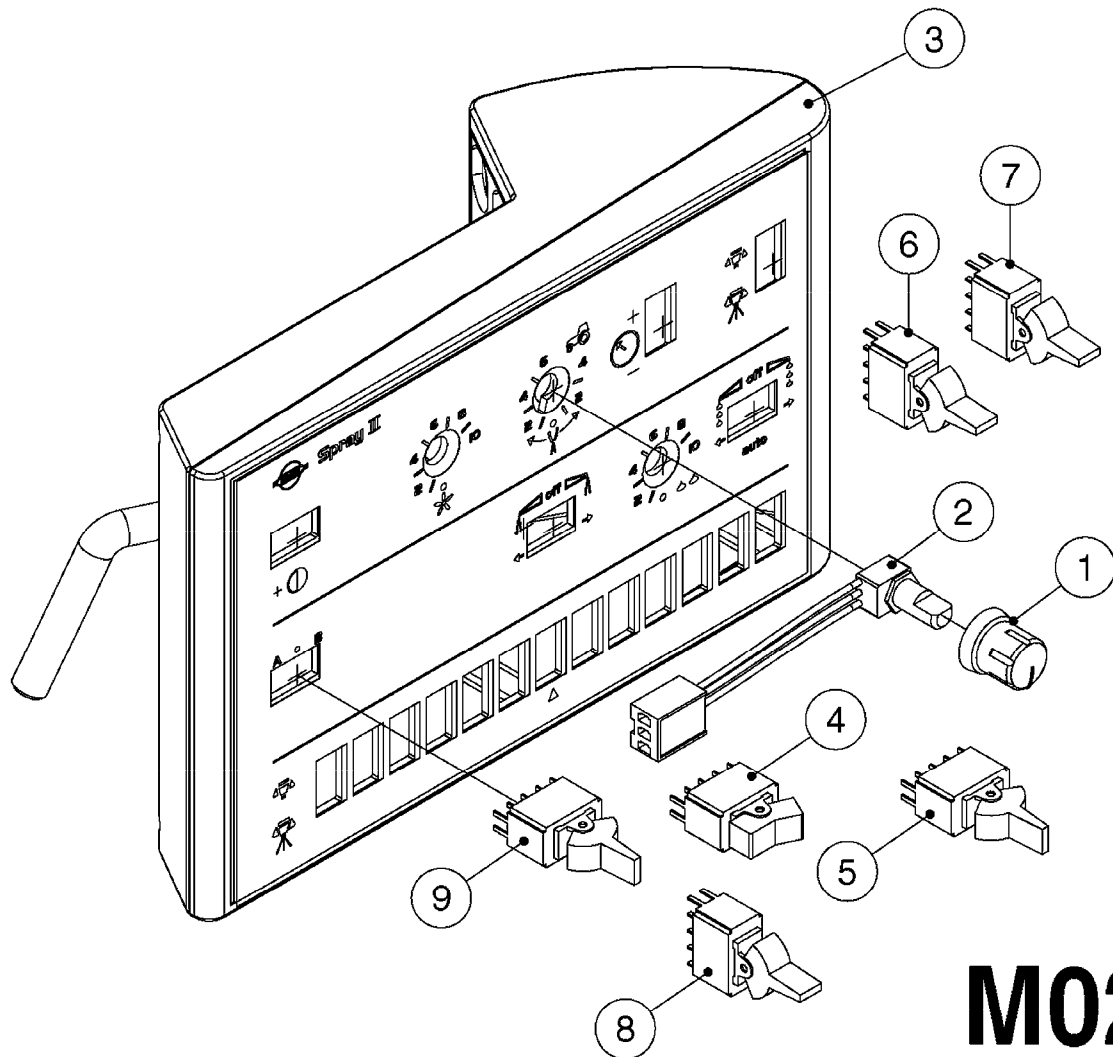

M0200

SPRAYBOX II
M0200-HIN, 23:06:16

Page 1

Date 07.02.2020 10:29

Pos.	parts-n°	order qty	description
1	26000400	1	KNOB F.FOAM ADJUST HC5500
2	26005300	1	POT.METER F. SPRAYBOX II
3	26010200	1	CONTROL BOX 2SEC, SPRAY BOX II
3	26010300	1	CONTROL BOX 3SEC, SPRAY BOX II
3	26010400	1	CONTROL BOX 4SEC, SPRAY BOX II
3	26010500	1	CONTROL BOX 5SEC, SPRAY BOX II
3	26010600	1	CONTROL BOX 6SEC, SPRAY BOX II
3	26010700	1	CONTROL BOX 7SEC, SPRAY BOX II
3	26010800	1	CONTROL BOX 8SEC, SPRAY BOX II
3	26010900	1	CONTROL BOX 9SEC, SPRAYBOX II
3	26011000	1	SPRAY CONT. II EVC 4 SEC. HAZ
3	26011100	1	SPRAY CONT. II EVC 5 SEC. HAZ
3	26011200	1	SPRAY CONT. II EVC 6 SEC. HAZ
3	26011300	1	SPRAY CONT. II EVC 7 SEC. HAZ
3	26013600	1	CONTROL BOX 13SEC, SPRAYBOX II
4	26020200	1	SWITCH ON-ON SP ROCKER RED
5	26020300	1	SWITCH ON-OFF-ON SP BLACK
6	26020400	1	SWITCH MOM-OFF-MOM SP YELLOW
7	26020600	1	SWITCH ON-ON SP GREEN
8	26020800	1	SWITCH ON-ON DP GREEN
9	26021000	1	SWITCH ON-OFF-ON DP BLACK