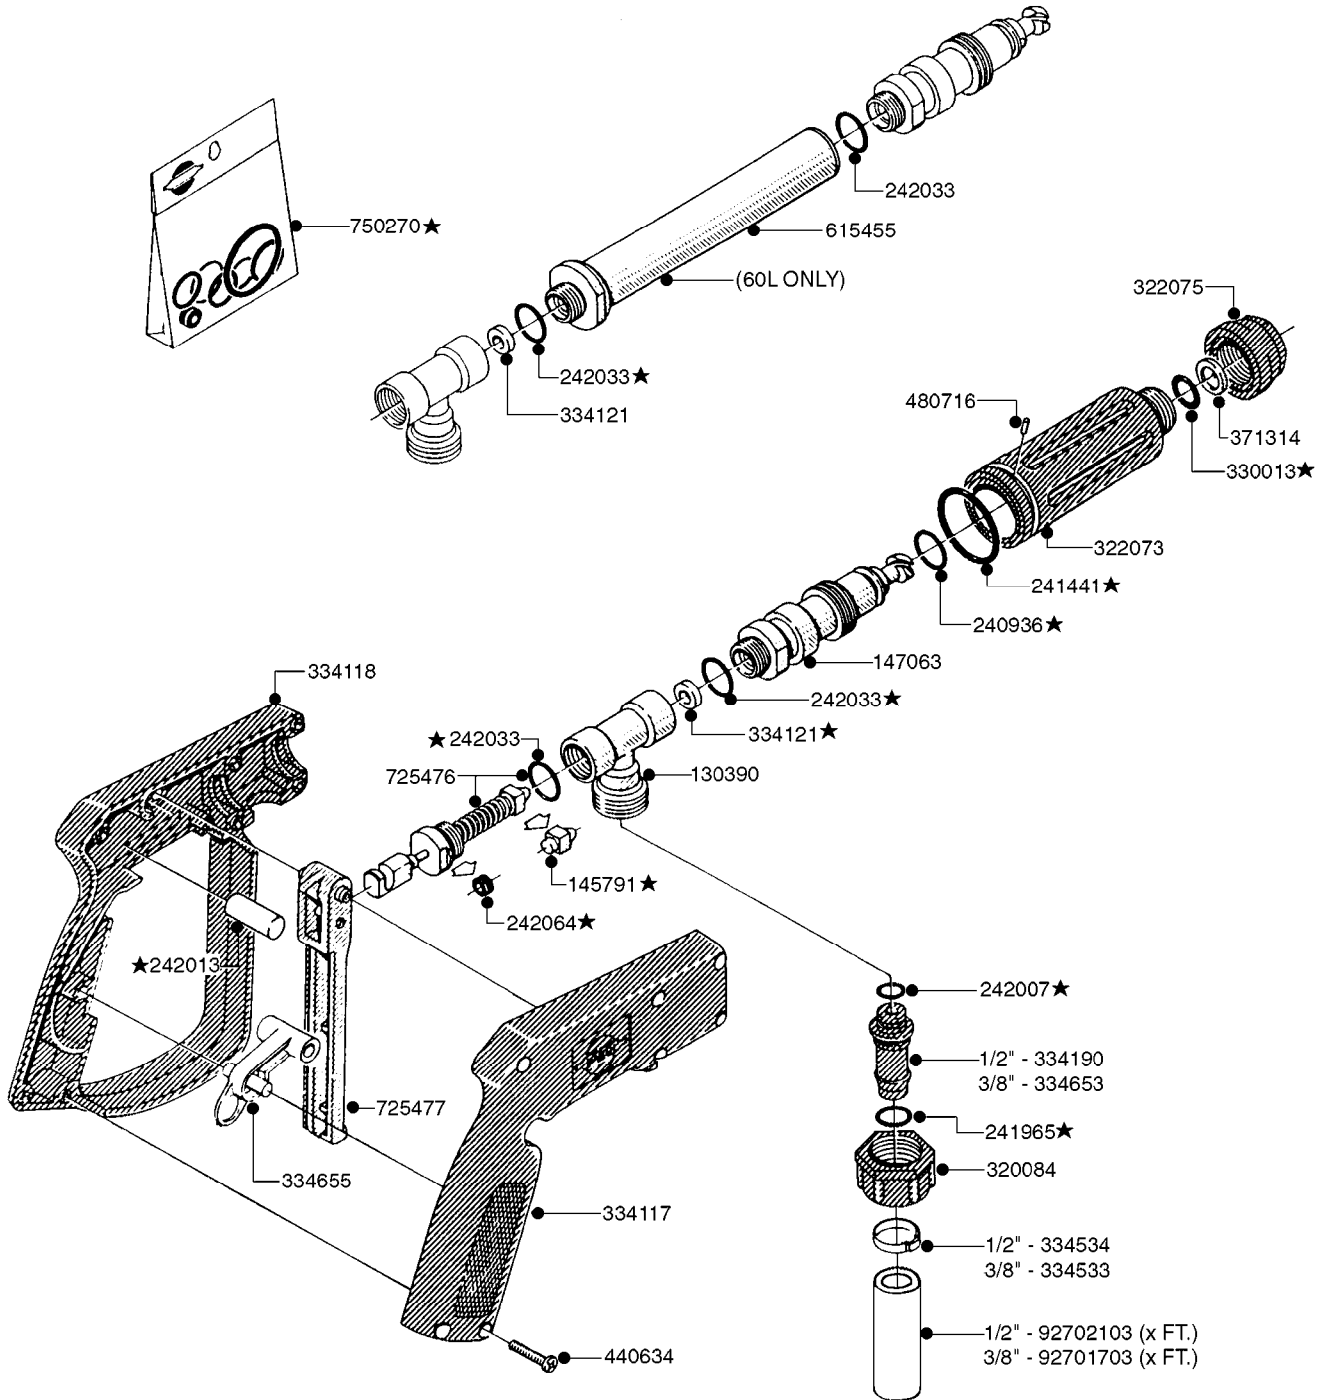

COMPLETE ASSEMBLY:
843197 - 60L
843196 - 60S

COMPLETE ASSEMBLIES
WHOLEGOODS ITEMS

K0480

HANDGUN TYPE 60S/60L POST 95
K0480-HIN, 01:01:16

Page 1

Date 07.02.2020 10:28

parts-n°	order qty	description
130390	1	TEE 3/8'X 1/2' BSP F.TYPE 60S
145791	1	CONE FOR ON/OFF
147063	1	SWIRL F.SPRAY GUN TYPE 60
240936	1	O-RING D13.3X2.4 NITRIL
241441	1	O-RING D29.3X3
241965	1	O-RING Ø12.1 X 1.6 NITRILE
242007	1	O-RING Ø9.1 X 1.6 NITRILE
242013	1	SPRING RUBBER F/TRIGGER
242033	1	O-RING Ø14.1 X 1.6 NITRILE
242064	1	SLEEVE RUBBER 3X8X4MM
320084	1	FITT.DK NUT 1/2" BSP
322073	1	HOUSING F.SWIRL TYPE 60S H.G.
322075	1	HOUSING F. NOZZLE
330013	1	O-RING 2.5 X 10 PUR
334117	1	HANDLE PIECE RIGHT F.60S/60L
334118	1	HANDLE PIECE LEFT F.60S/60L
334121	1	SEAT FOR ON-OFF TYPE
334190	1	FITT.DK HB 1/2' F. PISTOL 60S
334533	1	CLAMP HOSE PLASTIC 3/8"
334534	1	CLAMP HOSE PLASTIC 1/2"
334653	1	FITT.DK HB 3/8' F.HANDGUN
334655	1	TRIGGER SAFETY F.60S/60L GUN
371314	1	NOZZLE CERAMIC 1099-20
440634	1	SCREW 5/8"
480716	1	PIN D3X6 STAINLESS
615455	1	TUBE F.LANCE TYPE 60L
725476	1	SPINDLE
725477	1	TRIGGER
750270	1	GASKET KIT F.SPRAY GUN
843196	1	SPRAY GUN KIT TYPE 60 SHORT
843197	1	HANDGUN KIT TYPE 60 LONG
92701703	1	HOSE R X3/8" X300PSI WP X0012"
92702103	1	HOSE R X1/2" X300PSI WP X0012"