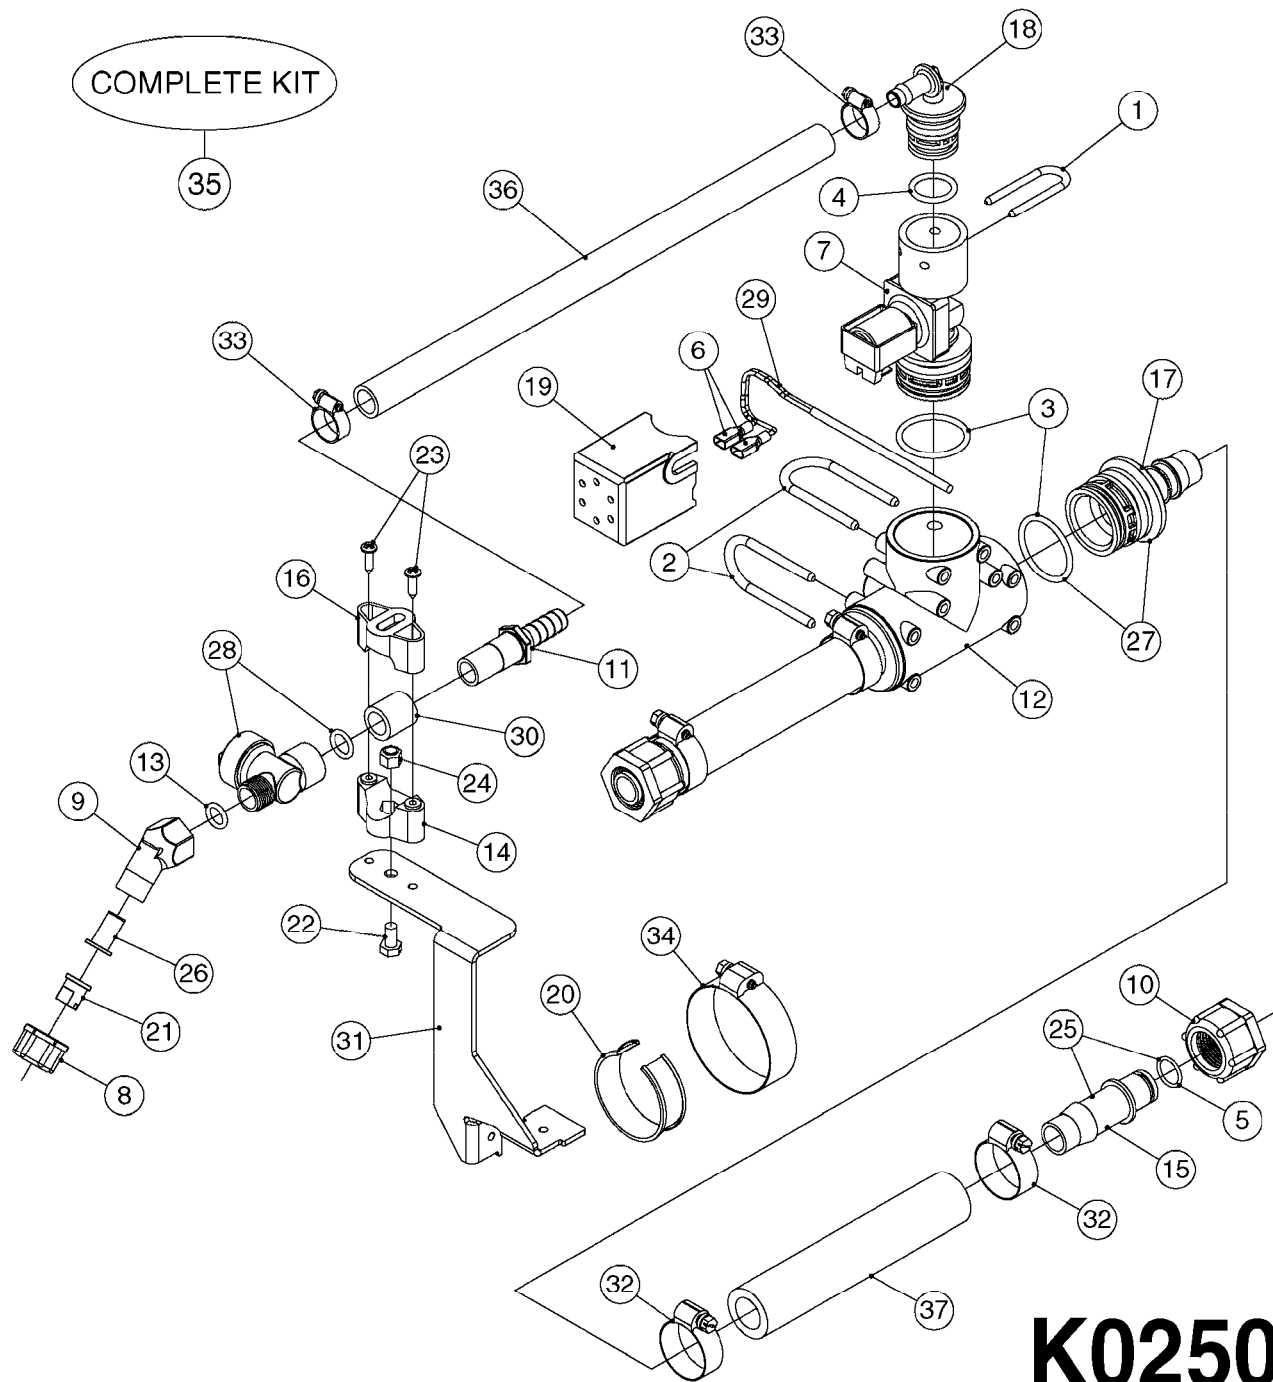

K0250

ELECTRIC END NOZZLE KIT '09
K0250-HIN, 01:01:16

Pos.	parts-n°	order qty	description
1	145994	1	FITT.DK S-40 FORK
2	145995	1	FITT.DK S-53 FORK
3	242354	1	O-RING D32.2X3.0 VITON
4	242355	1	O-RING D19.2X3.0 VITON F.S-40
5	242594	1	O-RING D14 X 1.78 SCH.70-EPDM
6	261539	1	SPADE F.ELEC CONNEX BLUE INSUL
7	262104	1	VALVE, SOLENOID, S53/S40
8	320187	1	FITT.DK CAP 3/8" BSP BLACK
9	320191	1	FITT.DK ELB 3/8' BSP 45 DEGREE
10	320283	1	FITT.DK NUT 3/4"BSP
11	320891	1	FITT.DK HB 3/8'- 3/8' BSP
12	322352	1	FITT.DK S-53 TEE
13	330013	1	O-RING 2.5 X 10 PUR
14	333012	1	NOZZLE HOLD. UPPER PART
15	334044	1	FITT.DK HB 3/4' F. 3/4' CAP
16	334220	1	YOKE, UPPER NOZZLE BODY
17	334229	1	FITT.DK S-53 STR.3/4"
18	334237	1	FITT.DK S-40 ELB.3/8"
19	334965	1	COVER FOR S53 SOLENOID VALVE
20	341291	1	RUBBER HOSE CLAMP COVER 130MM
21	370392	1	NOZZLE END FAN 1850-G 300
22	410546	1	BOLT HEX M6X12 A2 SS DIN933
23	440665	1	SCREW M4.2X16 STAINLESS
24	460261	1	NUT HEX M6X1.00 LOCK DIN985 A2 SS
25	724621	1	FITT.DK HB 3/4"ASSY F.3/4" NUT
26	725042	1	SCREEN 80 MESH W.GASKET, RED
27	726558	1	FITT.DK S53 STR. 3/4" W. ORING
28	729610	1	NOZZLE ASSY. NON DRIP 3/8 THRD
29	983087	1	ELEC. CABLE 2 WIRE X 0.75MM
30	10631003	1	HOSE R X CLEAR BRAID.X 1/2 12"
31	16110803	1	NOZZLE BRACKET VAR SPACINGS
32	28029903	1	CLAMP HOSE GEAR P3/4"-S1" 6712
33	28044903	1	CLAMP HOSE GEAR P3/8" 6706
34	28047003	1	CLAMP HOSE GEAR 30 X 50 6732
35	82613203	1	ELECTRIC END NOZZLE KIT 2009
36	92701703	1	HOSE R X3/8" X300PSI WP X0012"
37	92703203	1	HOSE R X3/4" X300PSI WP X0012"