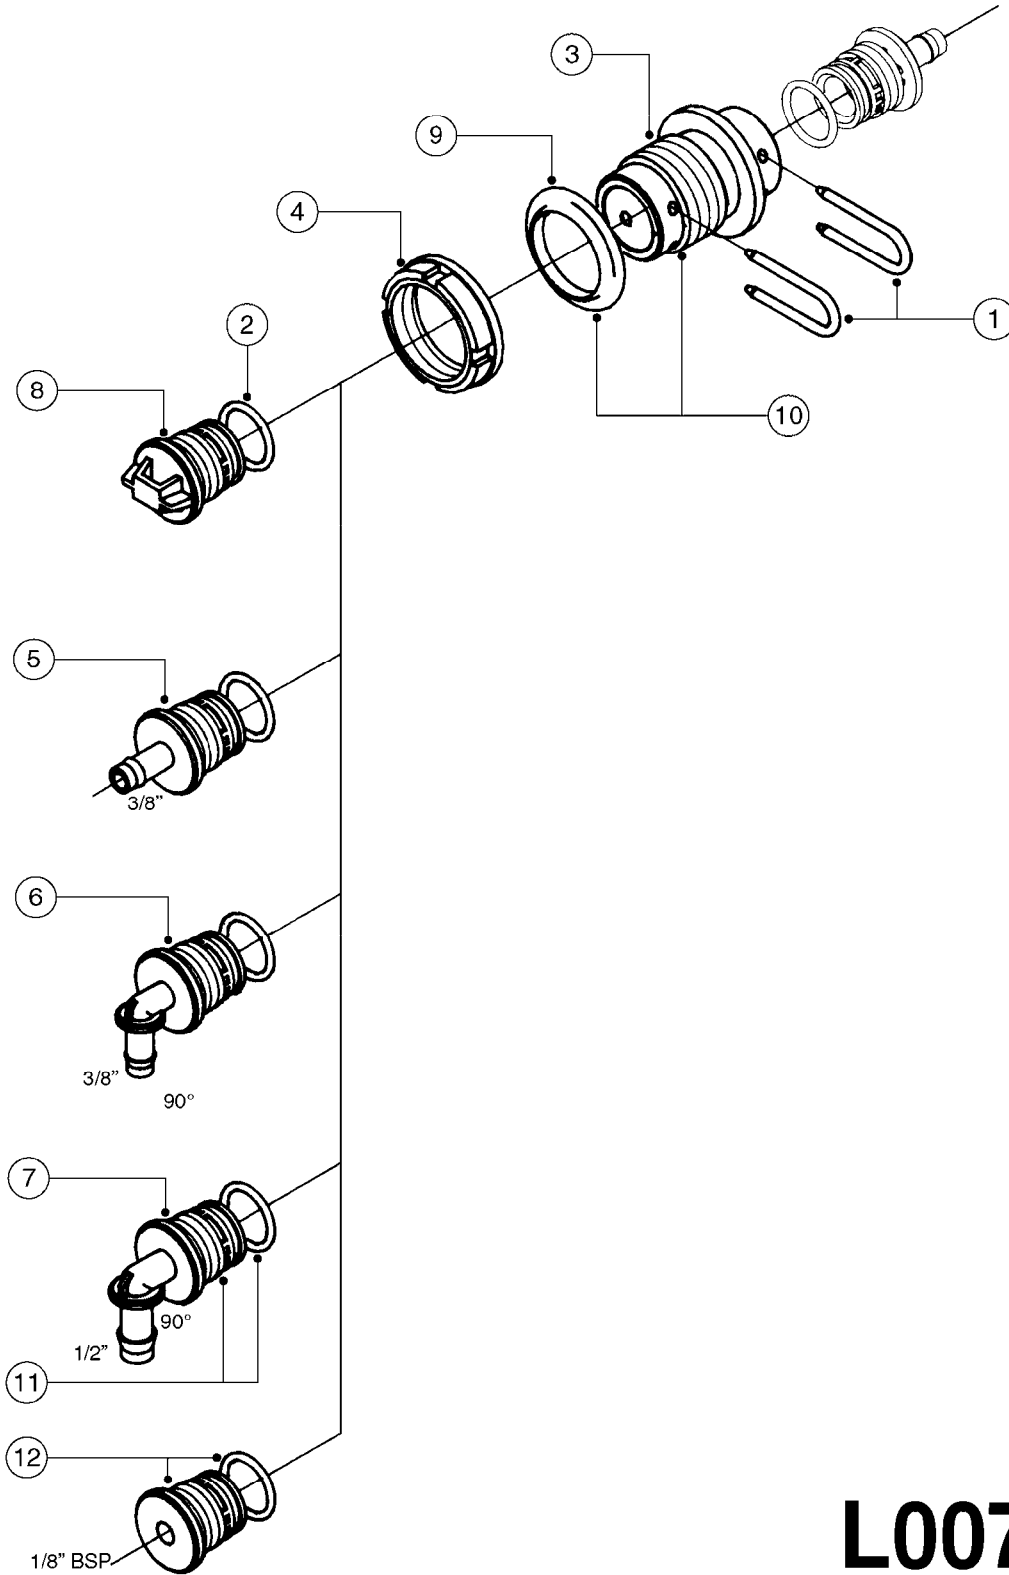

L0070

FITTINGS - S-40
L0070-HIN, 13:09:17

Page 1

Date 07.02.2020 10:28

Pos.	parts-n°	order qty	description
1	145994	1	FITT.DK S-40 FORK
2	242108	1	O-RING 3 X 19,2 70SH NITRIL NITRIL (BLACK)
2	242355	1	O-RING D19.2X3.0 VITON F.S-40 VITON (BROWN)
3	322102	1	FITT.DK S-40 BULKHEAD
4	322106	1	FITT.DK S-40 BULKHEAD NUT
5	334225	1	FITT.DK S-40 STR.3/8"
6	334237	1	FITT.DK S-40 ELB.3/8"
7	334238	1	FITT.DK S-40 ELB.1/2"
8	334248	1	FITT.DK S-40 PLUG
9	334259	1	GASKET F. S-40 BULKHEAD
10	726462	1	FITT. S40 BULKHEAD W.GASKET
11	726567	1	FITT.DK S-40 ELB.1/2" W.O-RING
12	726693	1	FITT.DK S-40 PLUG 1/8BSP ORING