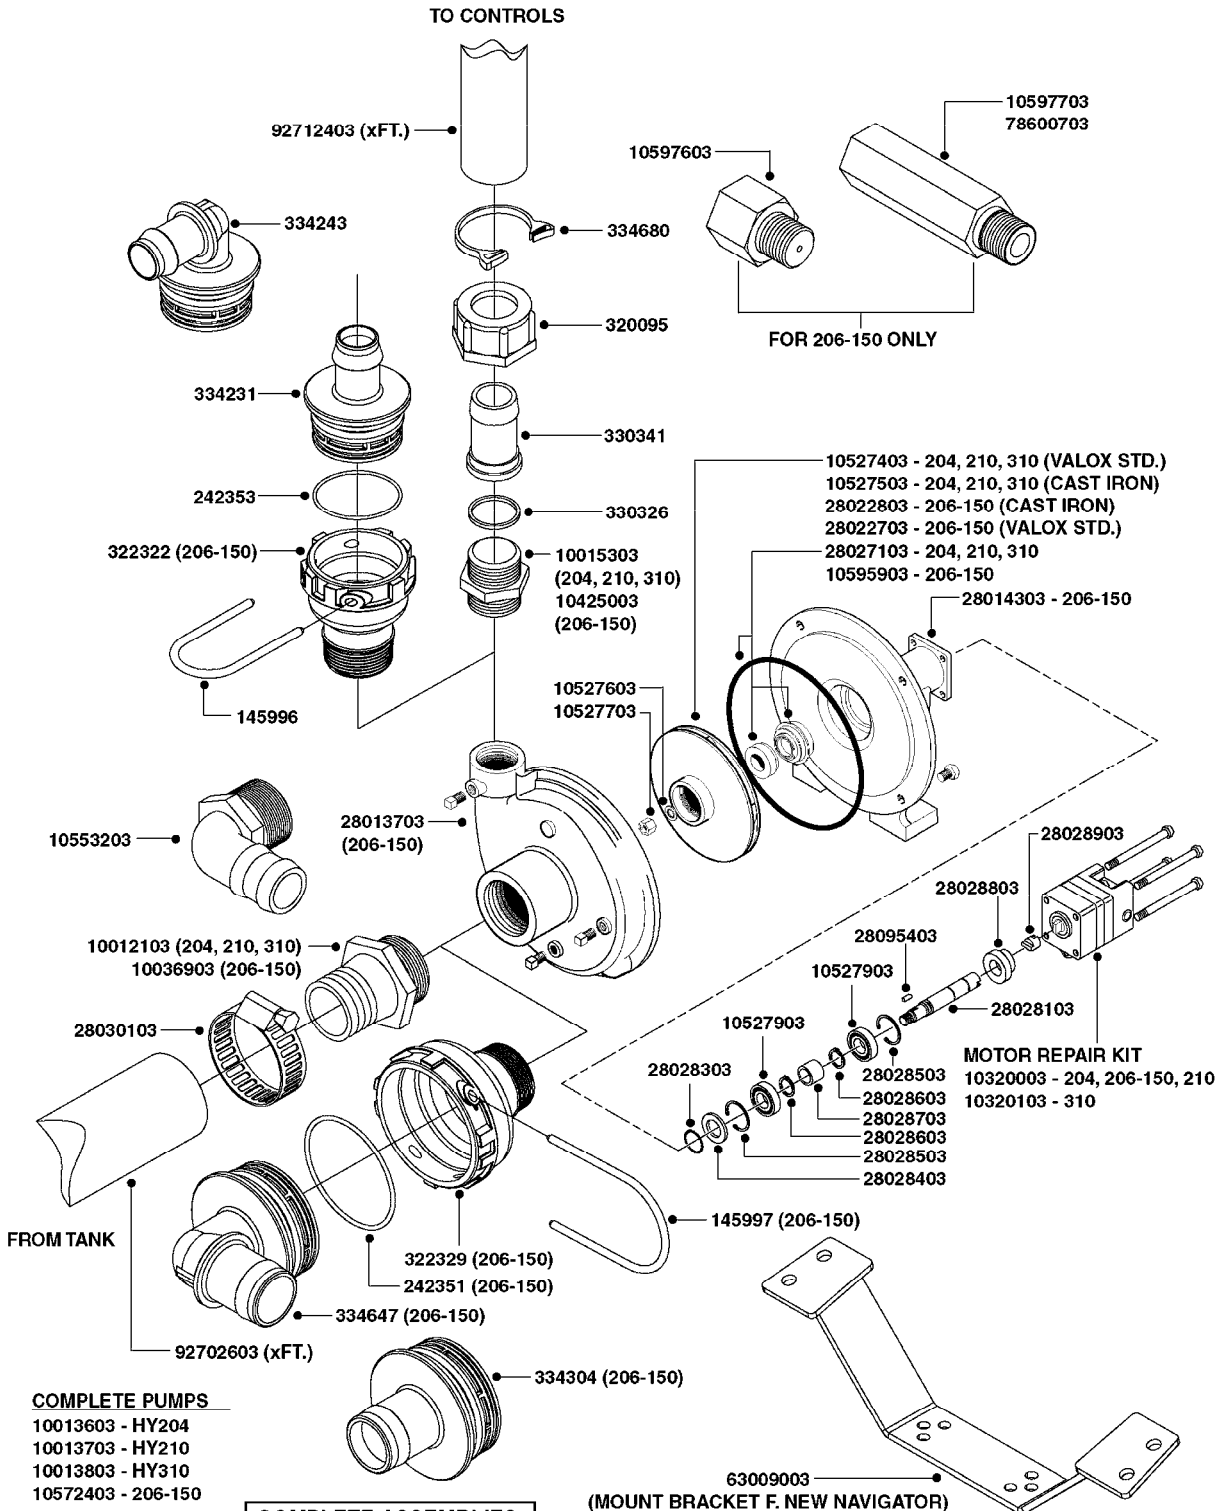

A0420

PUMP-204,206-150,210,310 ACE
A0420-HIN, 02:05:16

Page 1
Date 07.02.2020 10:27

parts-n°	order qty	description
145996	1	FITT.DK S-67 FORK
145997	1	FITT.DK S-93 FORK
242351	1	O-RING D69.5X3.0 VITON F.S-93
242353	1	O-RING 3 X 44.2 VITON
320095	1	FITT.DK NUT 1" BSP
322322	1	FITT.DK S-67 X 1-1/4"BSP MALE
322329	1	FITT.DK S-93 X 1-1/2"BSP MALE2
330326	1	O-RING D30/D24X2 F.1"NUT
330341	1	FITT.DK HB 1" F. 1" NUT
334231	1	FITT.DK S-67 STR.1"
334243	1	FITT.DK S-67 ELB.1"
334304	1	FITT.DK S-93 STR.1-1/2" PVC
334647	1	FITT.DK S93 ELB 1-1/2" 90 PVC
334680	1	CLAMP HOSE PLASTIC 1"
10012103	1	FITT.PO.HB 1.25X1.50 IMB1012
10013603	1	PUMP ACE HY 204
10013703	1	PUMP ACE HY 210
10013803	1	PUMP ACE HY 310
10015303	1	FITT.PO.HN 1.00X1.00 M1000
10036903	1	FITT.PO.HB 1.50X1.50 IMB1212
10320003	1	MOTOR REPAIRKIT ACE204,206,210
10320103	1	MOTOR REPAIR KIT ACE 304,310
10425003	1	FITT.PO.HN 1.25X1.00 MCPHEE
10527403	1	IMPELLER VALOX F.ACE PUMP
10527503	1	IMPELLER CASTIRON F.ACE PUMP
10527603	1	WASHER 3/8' F.ACE PUMP
10527703	1	NUT HEX NF 3/8 F.ACE PUMP
10527903	1	BEARING F.ACE PUMP (#40870)
10553203	1	FITT.PO.EL 1.5X1.5 HB BLACK
10572403	1	PUMP ACE HY 206 SERIES 150
10595903	1	REPAIR KIT ACE 206-150
10597603	1	ORIFACE RESTRICTOR F. ACE 206
10597703	1	FITT, HYD FLOW FUSE ACE 206OLD
28013703	1	PUMP HOUSING FRONT ACE 206-150
28014303	1	PUMP HOUSING W.FEET 206-150
28022703	1	IMPELLER THERMOPLASTIC
28022803	1	IMPELLER CAST IRON
28027103	1	REPAIR KIT ACE 204,210,304,310
28028103	1	SHAFT 5/8"DIA.1/2"KEYWAY SS
28028303	1	O-RING, SHAFT SEAL
28028403	1	SLINGER
28028503	1	SNAP RING - INTERNAL
28028603	1	SNAP RING - EXTERNAL
28028703	1	SPACER FOR SHAFT
28028803	1	SEAL SUPPORT SPACER 200 SERIES
28028903	1	COUPLING FOR HYDRAULIC MOTOR
28030103	1	CLAMP HOSE GEAR P5/4-S1.5"6724
28095403	1	KEY F.IMPELLER 1/8"X1/8"X1/2"
63009003	1	CENTRIFUGAL PUMP BRACKET
78600703	1	FITT, HYD FLOW FUSE ACE 206N
92702603	1	HOSE PVC SUCT GRAY 1-1/2"
92712403	1	HOSE R X1" X300PSI WP X0012"