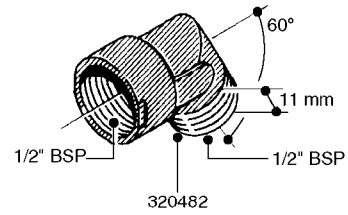

FITTINGS - HEXAGON NIPPLES
L0030-HIN, 01:01:16

Page 0
Date 07.02.2020 10:28

L0030

FITTINGS - HEXAGON NIPPLES
L0030-HIN, 01:01:16

Page 1
Date 07.02.2020 10:28

parts-n°	order qty	description
10015303	1	FITT.PO.HN 1.00X1.00 M1000
10425003	1	FITT.PO.HN 1.25X1.00 MCPHEE
320132	1	FITT.DK HN 1" BSP
320176	1	FITT.DK HN 3/8"X1/2" BSP
320445	1	FITT.DK HN 1/4"X3/8" BSP
320655	1	FITT.DK HN 1/2"-1/2" BSP
320692	1	FITT.DK HN 3/8'BSPX1/4'NPT
320703	1	FITT.DK HN 3/8BSP X1/2 &1/4NPT
320725	1	FITT.DK NIPPLE 3/8"-3/8" BSP
320902	1	FITT.DK HN 3/8'X 1/4' BSP
390232	1	FITT.DK HN 1-1/2' X 1-1/4' BSP
390276	1	FITT.DK HN 1'BSP