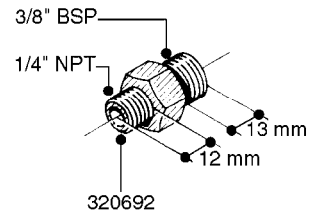

FITTINGS - HEXAGON NIPPLES
L0030-HIN, 01:01:16

Page 0
Date 07.02.2020 10:28

L0030

FITTINGS - HEXAGON NIPPLES
L0030-HIN, 01:01:16

Page 1
Date 07.02.2020 10:28

parts-n°	order qty	description
10015303	1	FITT.PO.HN 1.00X1.00 M1000
10425003	1	FITT.PO.HN 1.25X1.00 MCPHEE
320132	1	FITT.DK HN 1" BSP
320176	1	FITT.DK HN 3/8"X1/2" BSP
320445	1	FITT.DK HN 1/4"X3/8" BSP
320655	1	FITT.DK HN 1/2"-1/2" BSP
320692	1	FITT.DK HN 3/8'BSPX1/4'NPT
320703	1	FITT.DK HN 3/8BSP X1/2 &1/4NPT
320725	1	FITT.DK NIPPLE 3/8"-3/8" BSP
320902	1	FITT.DK HN 3/8'X 1/4' BSP
390232	1	FITT.DK HN 1-1/2' X 1-1/4' BSP
390276	1	FITT.DK HN 1'BSP