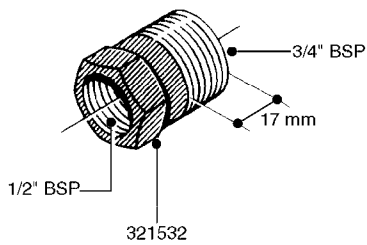

FITTINGS - HEXAGON NIPPLES
L0030-HIN, 01:01:16

Page 0
Date 07.02.2020 10:28

L0030

FITTINGS - HEXAGON NIPPLES
L0030-HIN, 01:01:16

Page 1
Date 07.02.2020 10:28

parts-n°	order qty	description
10015303	1	FITT.PO.HN 1.00X1.00 M1000
10425003	1	FITT.PO.HN 1.25X1.00 MCPHEE
320132	1	FITT.DK HN 1" BSP
320176	1	FITT.DK HN 3/8"X1/2" BSP
320445	1	FITT.DK HN 1/4"X3/8" BSP
320655	1	FITT.DK HN 1/2"-1/2" BSP
320692	1	FITT.DK HN 3/8'BSPX1/4'NPT
320703	1	FITT.DK HN 3/8BSP X1/2 &1/4NPT
320725	1	FITT.DK NIPPLE 3/8"-3/8" BSP
320902	1	FITT.DK HN 3/8'X 1/4' BSP
390232	1	FITT.DK HN 1-1/2' X 1-1/4' BSP
390276	1	FITT.DK HN 1'BSP