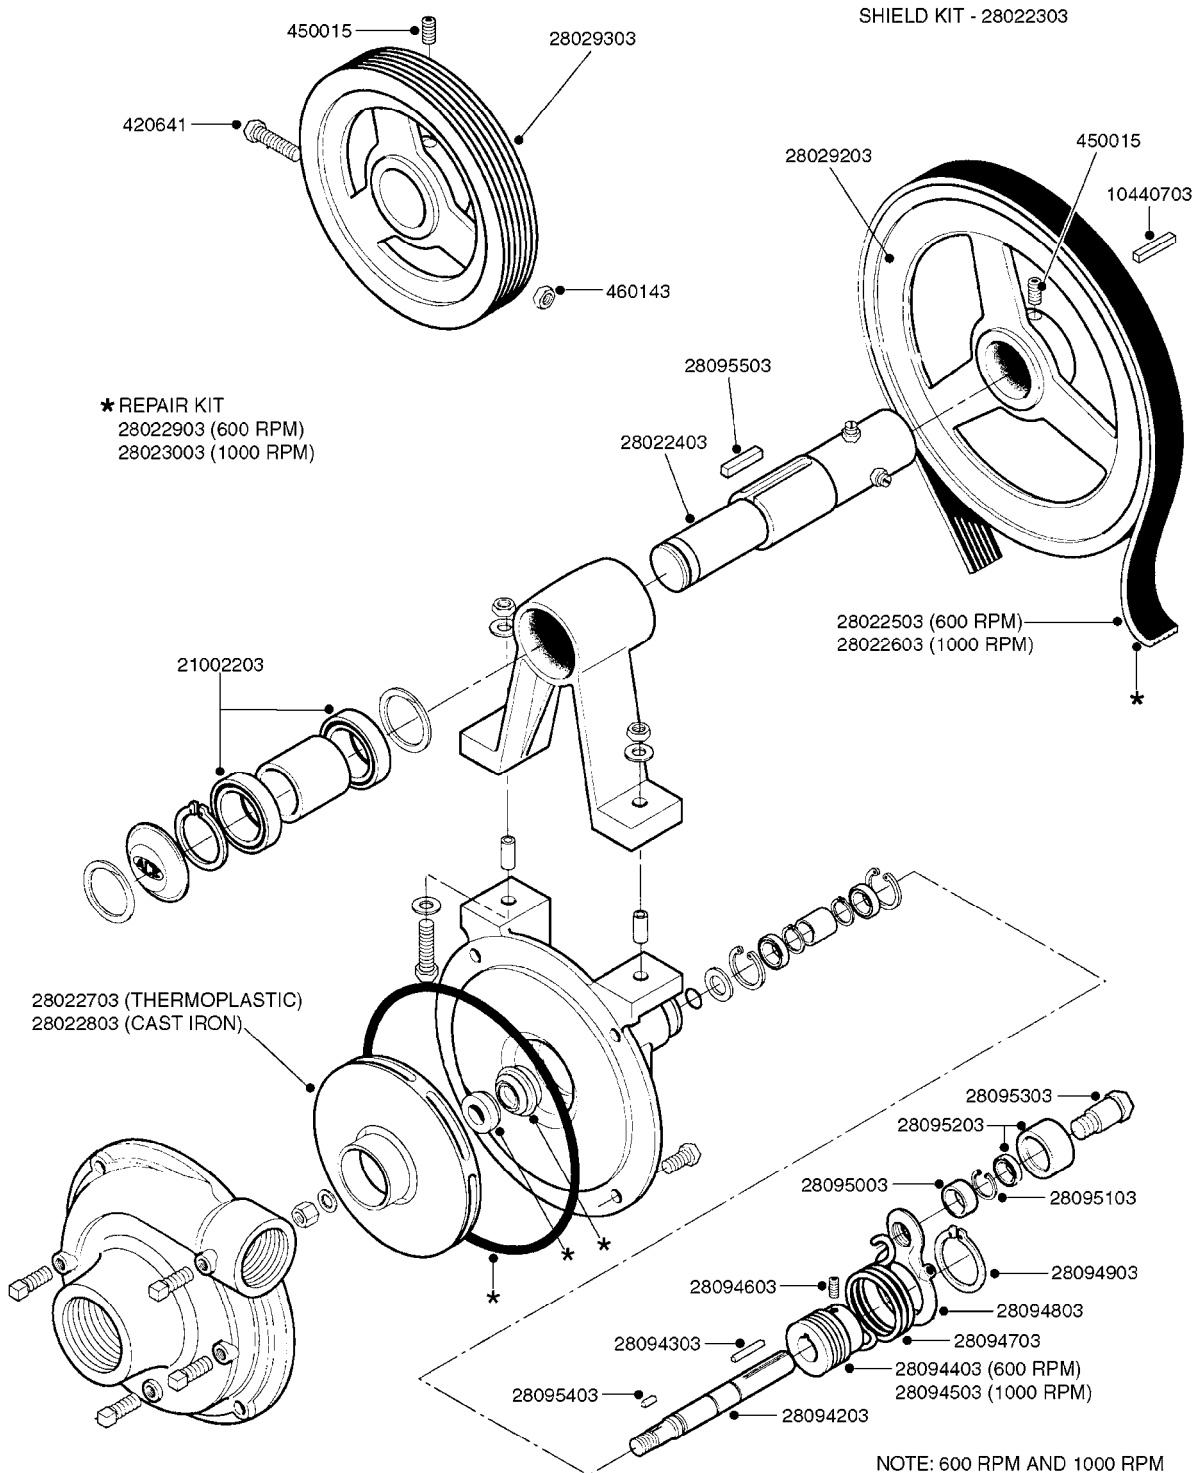

NOTE: 600 RPM AND 1000 RPM
PUMPS HAVE 1" INPUT SHAFT

A0430

PUMP - ACE 150 BELT DRIVE
A0430-HIN, 05:12:19

Page 1
Date 07.02.2020 10:27

parts-n°	order qty	description
420641	1	BOLT HM 8X35/22 A2 SS DIN931
450015	1	SCREW ALLAN 3/8'X5/8' BLACK
460143	1	SELF LOCK NUT M8 SST A2 DIN985
10440703	1	KEY SQ 1/4"x1-1/2"
21002203	1	BEARING, SEALED ACE BELT DRIVE
28022303	1	SHIELD KIT
28022403	1	OUTPUT SHAFT ACE BELT DR PUMP
28022503	1	BELT 600 RPM ACE PUMP
28022603	1	BELT 1000 RPM ACE PUMP
28022703	1	IMPELLER THERMOPLASTIC
28022803	1	IMPELLER CAST IRON
28022903	1	REPAIR KIT 600 RPM
28023003	1	REPAIR KIT 1000 RPM
28029203	1	11.6"P.D.X2"BORE PULLEY 600RPM
28029303	1	7.9"P.D.X2"BORE PULLEY 1000RPM
28094203	1	5/8" DRIVEN SHAFT W.KEYWAY SS
28094303	1	KEY 3/16"X3/16"X1-1/4"
28094403	1	1.35"P.D.X5/8"BORE PULLEY 600RPM
28094503	1	1.7"P.D.X5/8"BORE PULLEY 1000RPM
28094603	1	SCREW ALLEN 5/16"NC X 5/16"
28094703	1	IDLER MOUNTED TORSION SPRING
28094803	1	IDLER ARM
28094903	1	EXTERNAL SNAP RING F.IDLER ARM
28095003	1	5/8" SPACER
28095103	1	RETAINER RING
28095203	1	IDLER BEARING/OUTER ROLLER ASSEMBLY
28095303	1	HEX HEAD IDLER CAP SCREW 5/8"NCX2-1/8"
28095403	1	KEY F.IMPELLER 1/8"X1/8"X1/2"
28095503	1	KEY 3/8"X1/2"X1-1/2"