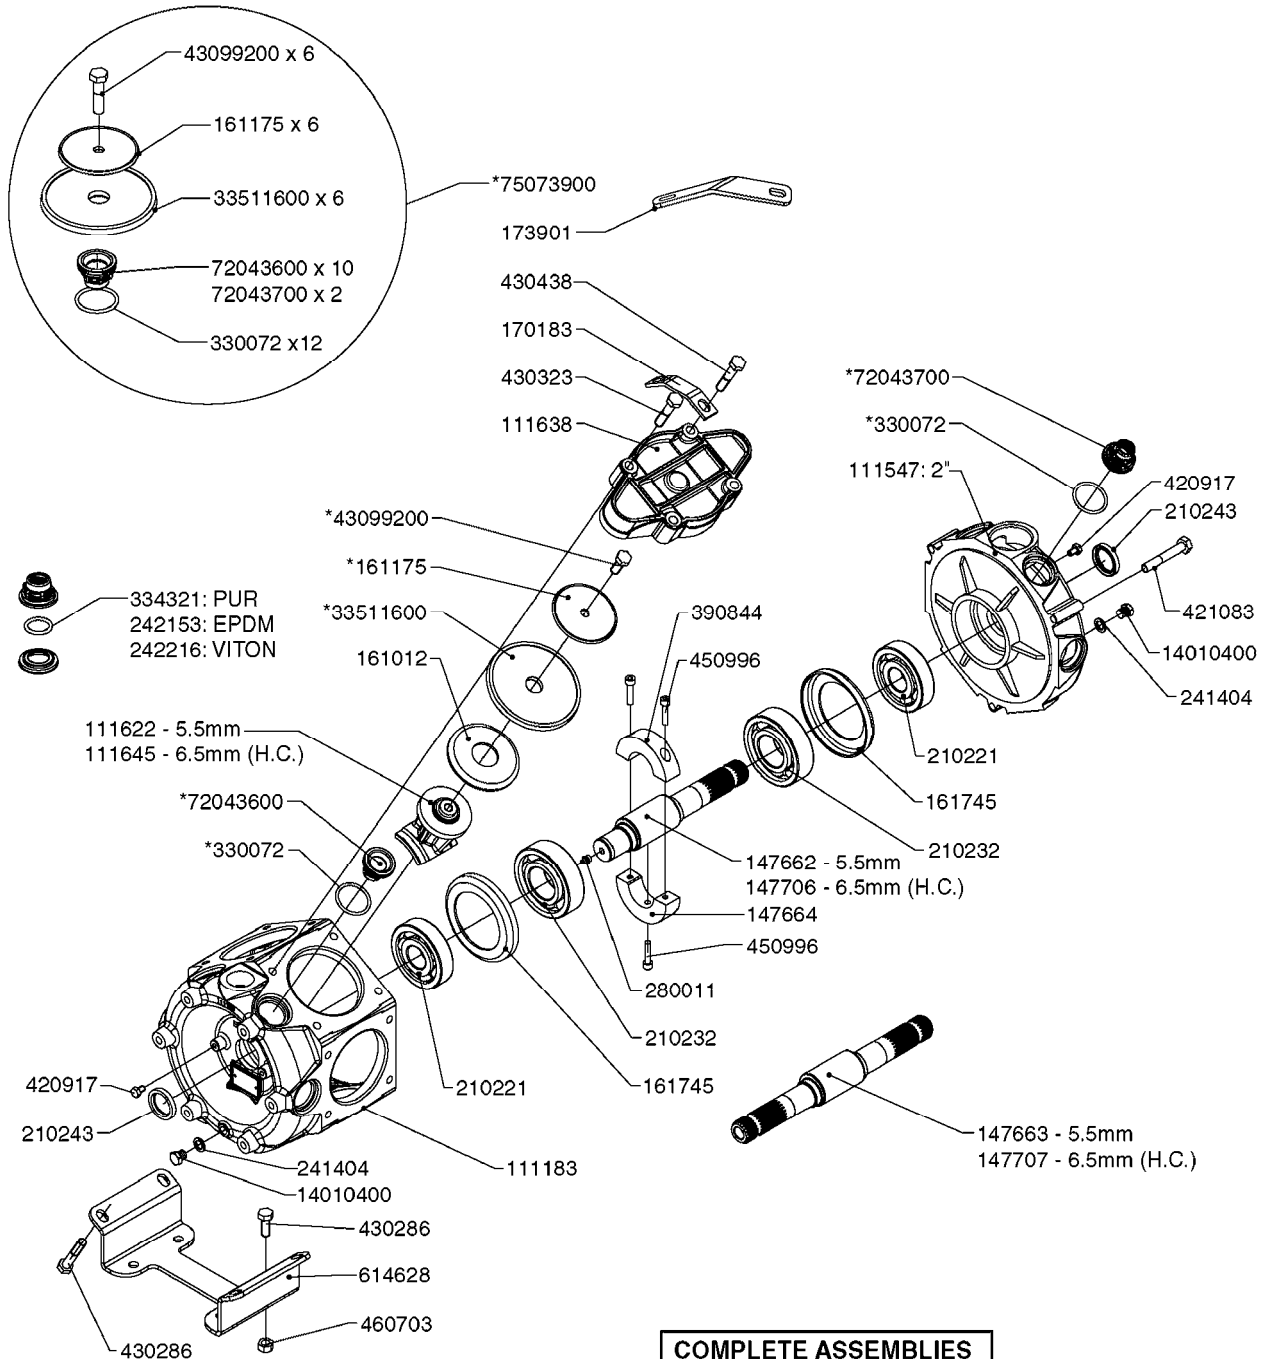

A0330

PUMP - 463 W/ MOUNTING BASE
A0330-HIN, 01:01:16

Page 1

Date 07.02.2020 10:27

parts-n°	order qty	description
111183	1	PUMP CASTING 460-463 (PAINTED)
111547	1	PUMP FRONT 460-463-2' (PAINT)
111623	1	CONNECTING ROD 463/10MM
111624	1	CONNECTING ROD 463/12MM
111638	1	VALVE COVER 463 HC+1000 VERS.
143577	1	CRANK SHAFT F.363/462/463-10mm
147097	1	CRANK SHAFT 363-463/10 THROUGH
147571	1	CRANK SHAFT F.463-12mm
147688	1	CRANK SHAFT 462/12 THROUGH
161012	1	DIAPHRAGM BACKING DISC F. 463
161175	1	DIAPHRAGM DISC 463/464 PUMP
161745	1	METAL SPACER F.363/463
173901	1	LIFT STRAP F.PUMP 463
210221	1	BEARING BALL 6407
210232	1	BEARING BALL 6310
210243	1	SEAL OIL 35 X 47 X 7
241404	1	DOWTY SEAL 1/4"
242153	1	O-RING D26X4 EPDM
242216	1	O-RING VITON F/1202/1302/462
280011	1	GREASE NIPPLE 1/8' SAE H TR
330072	1	O-RING D53.5/D45.5X4
331192	1	SPACER, MODEL 361/363
334321	1	O-RING POLY. 34.0x26.0x4.0
421083	1	BOLT HEX 8.8 DEL M10X65
430286	1	BOLT HEX 8.8 DEL M12X30 FT
430323	1	BOLT HEX 8.8 DEL M12X60
430438	1	BOLT HEX 8.8 DEL M12X65
460703	1	NUT HEX M12X1.75 LOCK DIN985A2 SS
614628	1	FOOT F. 46X PUMP, RED
821587	1	PUMP 463/10 THROUGH SHAFT TWNF
14010400	1	PLUG 1/4" BSP
33511600	1	DIAPHRAGM PUMP 463/464 PUMP PUR
43099200	1	BOLT HEX SS M12 X 30 DIN933 A4
72043600	1	VALVE FOR 462/463
72043700	1	VALVE FOR 462/463 W.VENT HOLE
75073900	1	PUMP KIT 460/463 "06"
82166300	1	PUMP 464-12-MED-2-540
82168700	1	PUMP 464-12 540 OFFSET PORTS