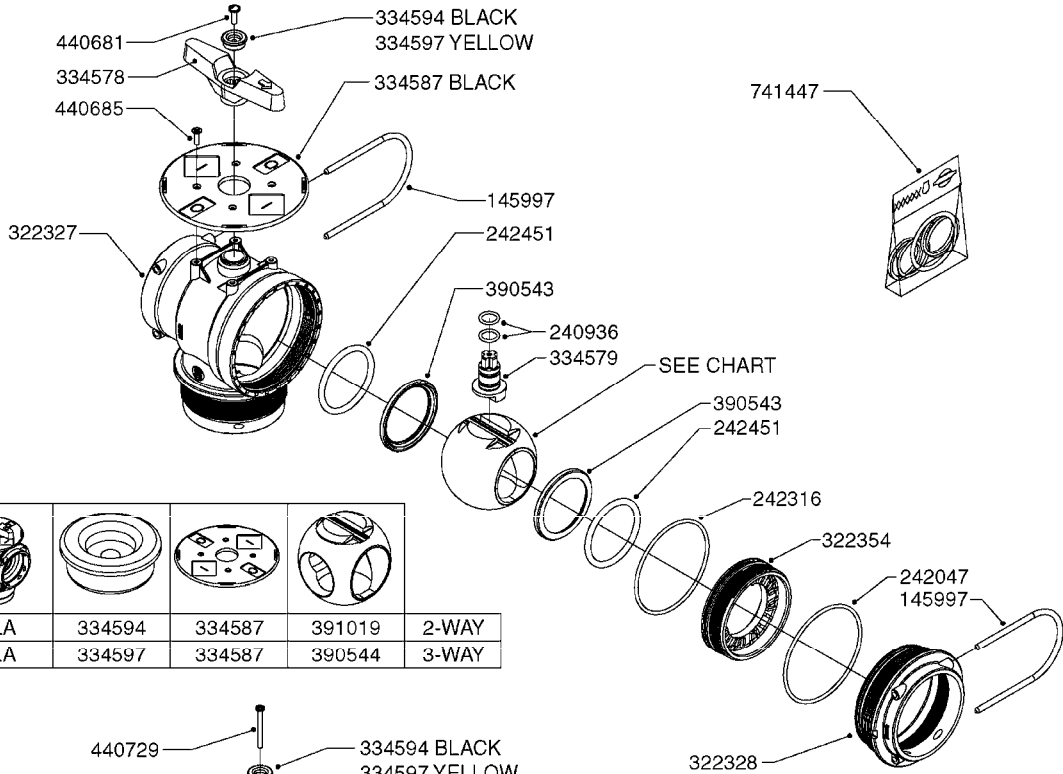

MANIFOLD - S93 VALVE
B0530-HIN, 28:01:19

S93

	334594	334587	391019	2-WAY
	334597	334587	390544	3-WAY