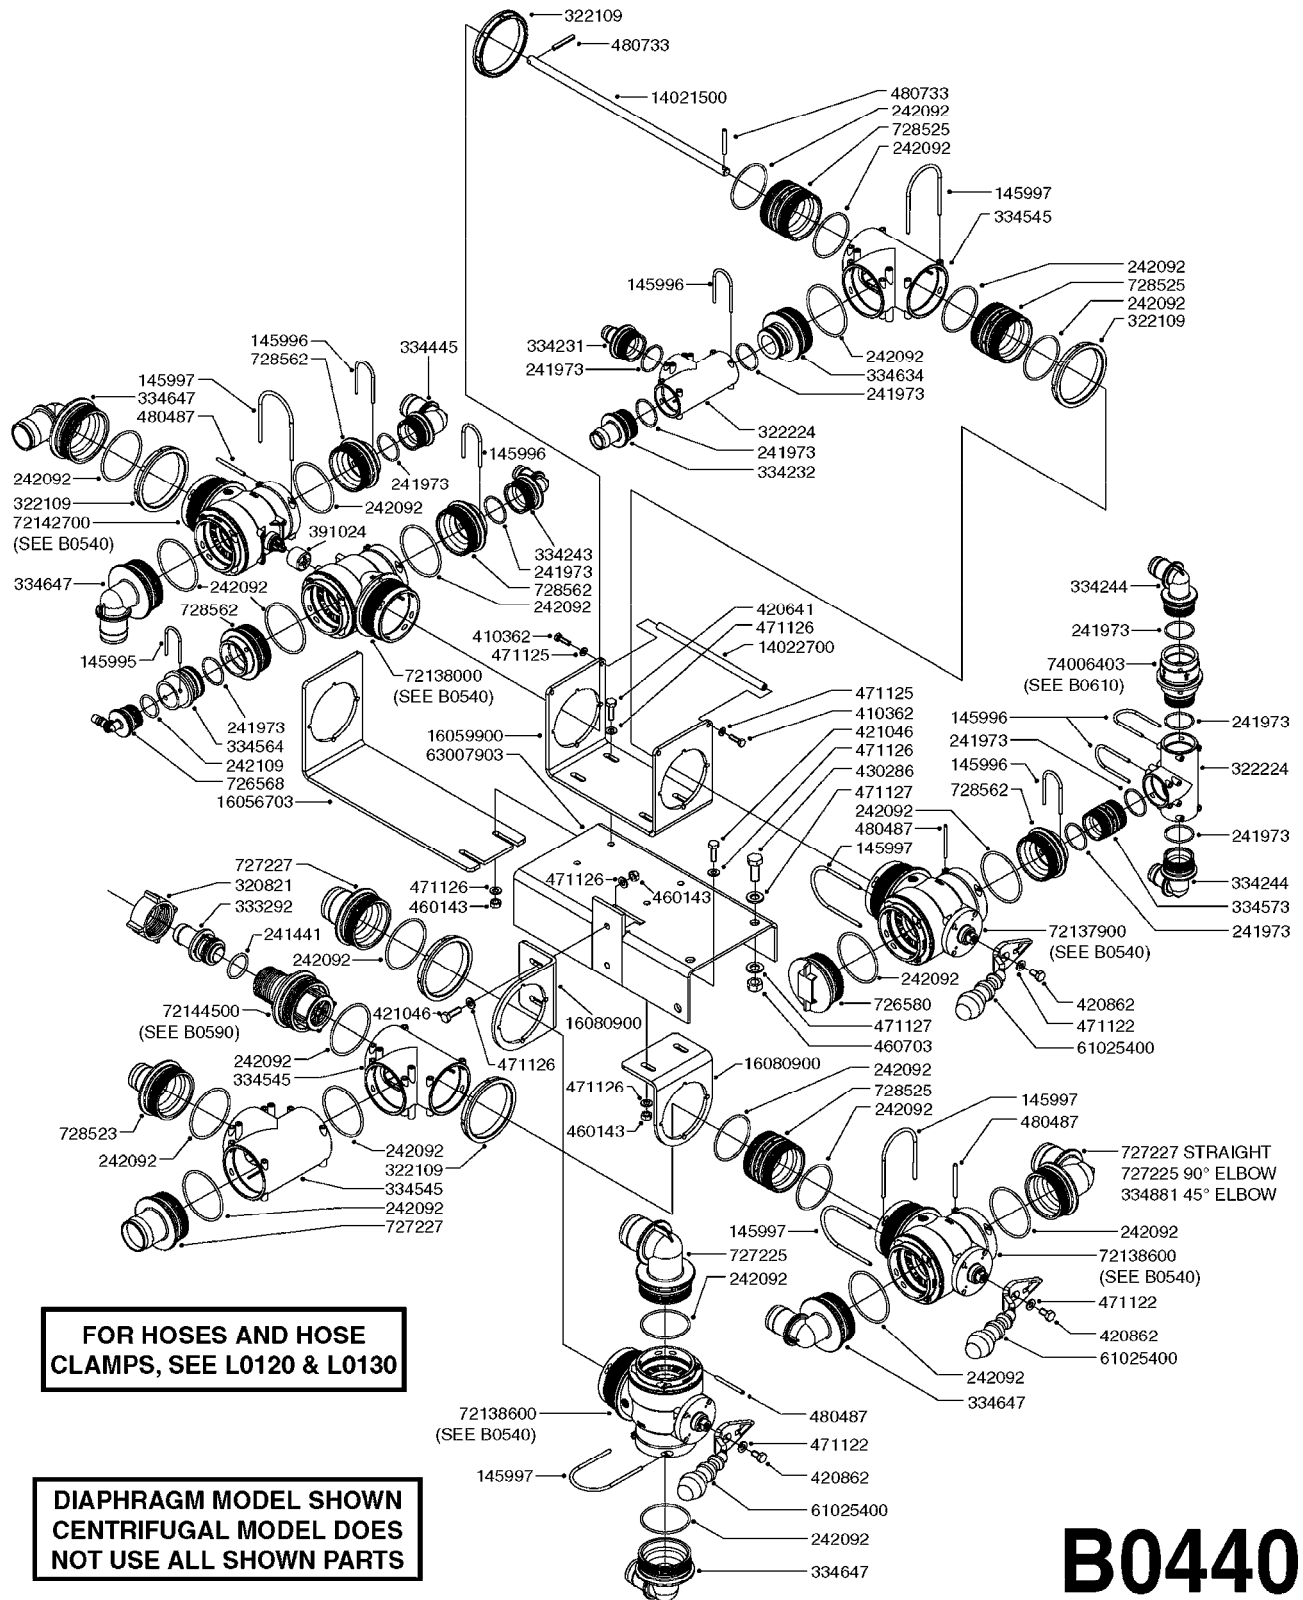

**FOR HOSES AND HOSE
CLAMPS, SEE L0120 & L0130**

**DIAPHRAGM MODEL SHOWN
CENTRIFUGAL MODEL DOES
NOT USE ALL SHOWN PARTS**

B0440

SMART VALVE - NEW NAVIGATOR
B0440-HIN, 28:05:19

Page 1
Date 07.02.2020 10:27

parts-n°	order qty	description
145995	1	FITT.DK S-53 FORK
145996	1	FITT.DK S-67 FORK
145997	1	FITT.DK S-93 FORK
241441	1	O-RING D29.3X3
241973	1	O-RING Ø3 X 44.2 70 SHORES NITRIL
242092	1	O-RING D69.5X3
242109	1	O-RING D32.2x3.0
320821	1	FITT.DK NUT 1-1/2" BSP
322109	1	FITT.DK S-93 BULKHEAD NUT
322224	1	FITT.DK S-67 TEE
333292	1	FITT.DK HB 1"O'RING F.1-1/2"
334231	1	FITT.DK S-67 STR.1"
334232	1	FITT.DK S-67 STR.1-1/4"
334243	1	FITT.DK S-67 ELB.1"
334244	1	FITT.DK S-67 ELB.1-1/4"
334445	1	FITT.DK S-67 ELB.1-1/2"
334545	1	FITT.DK S-93 TEE
334564	1	FITT.DK S-67 TO S-53 ADAPTER
334573	1	FITT.DK S-67 CONNECTOR
334634	1	FITT.DK ADAPTER S-93M S67M
334647	1	FITT.DK S93 ELB 1-1/2" 90 PVC
334881	1	FITT.DK S-93 ELB. 2" 45D PVC
391024	1	COUPLING FOR 3RD SMART VALVE
410362	1	BOLT HEX 8.8 SS M6X20
420641	1	BOLT HM 8X35/22 A2 SS DIN931
420862	1	BOLT HEX 8.8 DEL M10X16 FT
421046	1	BOLT HEX M8X25/25 A2 SS DIN933
430286	1	BOLT HEX 8.8 DEL M12X30 FT
460143	1	SELF LOCK NUT M8 SST A2 DIN985
460703	1	NUT HEX M12X1.75 LOCK DIN985A2 SS
471122	1	WASHER, M10, Ø20/10.5X 2.0, SS
471125	1	WASHER M6U 6.4X14X1.2,A2 SS
471126	1	WASHER, M8, Ø16/ 8.4X 1.6, SS
471127	1	WASHER, M12, Ø24/13X24X2.5 SS
480487	1	PIN M5X60 SLOTTED GALV
480733	1	PIN D6 X 40
726568	1	FITT.DK.S-53 HB 1/2"90 W/O-RING
726580	1	FITT. S93 PLUG W/O-RING
727225	1	FITT.DK S-93 ELB.2'PVC W/ORING
727227	1	FITT.DK S-93 STR.2" W/ORING
728523	1	FITT.DK S-93 STR.1-1/2" W.O-RING
728525	1	FITT. S93 CONNECTOR W/O-RINGS
728562	1	FITT.DK S-93 TO S67 ADAPTOR
14021500	1	SPINDLE F.S93 SMART VALVE
14022700	1	SPACER TUBE Ø10 L=212 SS
16056703	1	PLATE 6.0X492X116/SMART VALVE
16059900	1	BRACKET 2 STK S93 SMART VALVE
16080900	1	BRACKET 1 STK S93 VALVE 15BAR
61025400	1	HANDLE SMART VALVE
63007903	1	SMART VALVE MOUNTING BKT.1100
72137900	1	VALVE S93 "V1" SMART VALVE
72138000	1	VALVE S93 "V2" SMART VALVE
72138600	1	VALVE S93 "V3" SMART VALVE
72142700	1	VALVE S93 "V4" SMART VALVE
72144500	1	SAFETY VALVE 15 BAR S93
74006403	1	CHECK VALVE S67 BAG