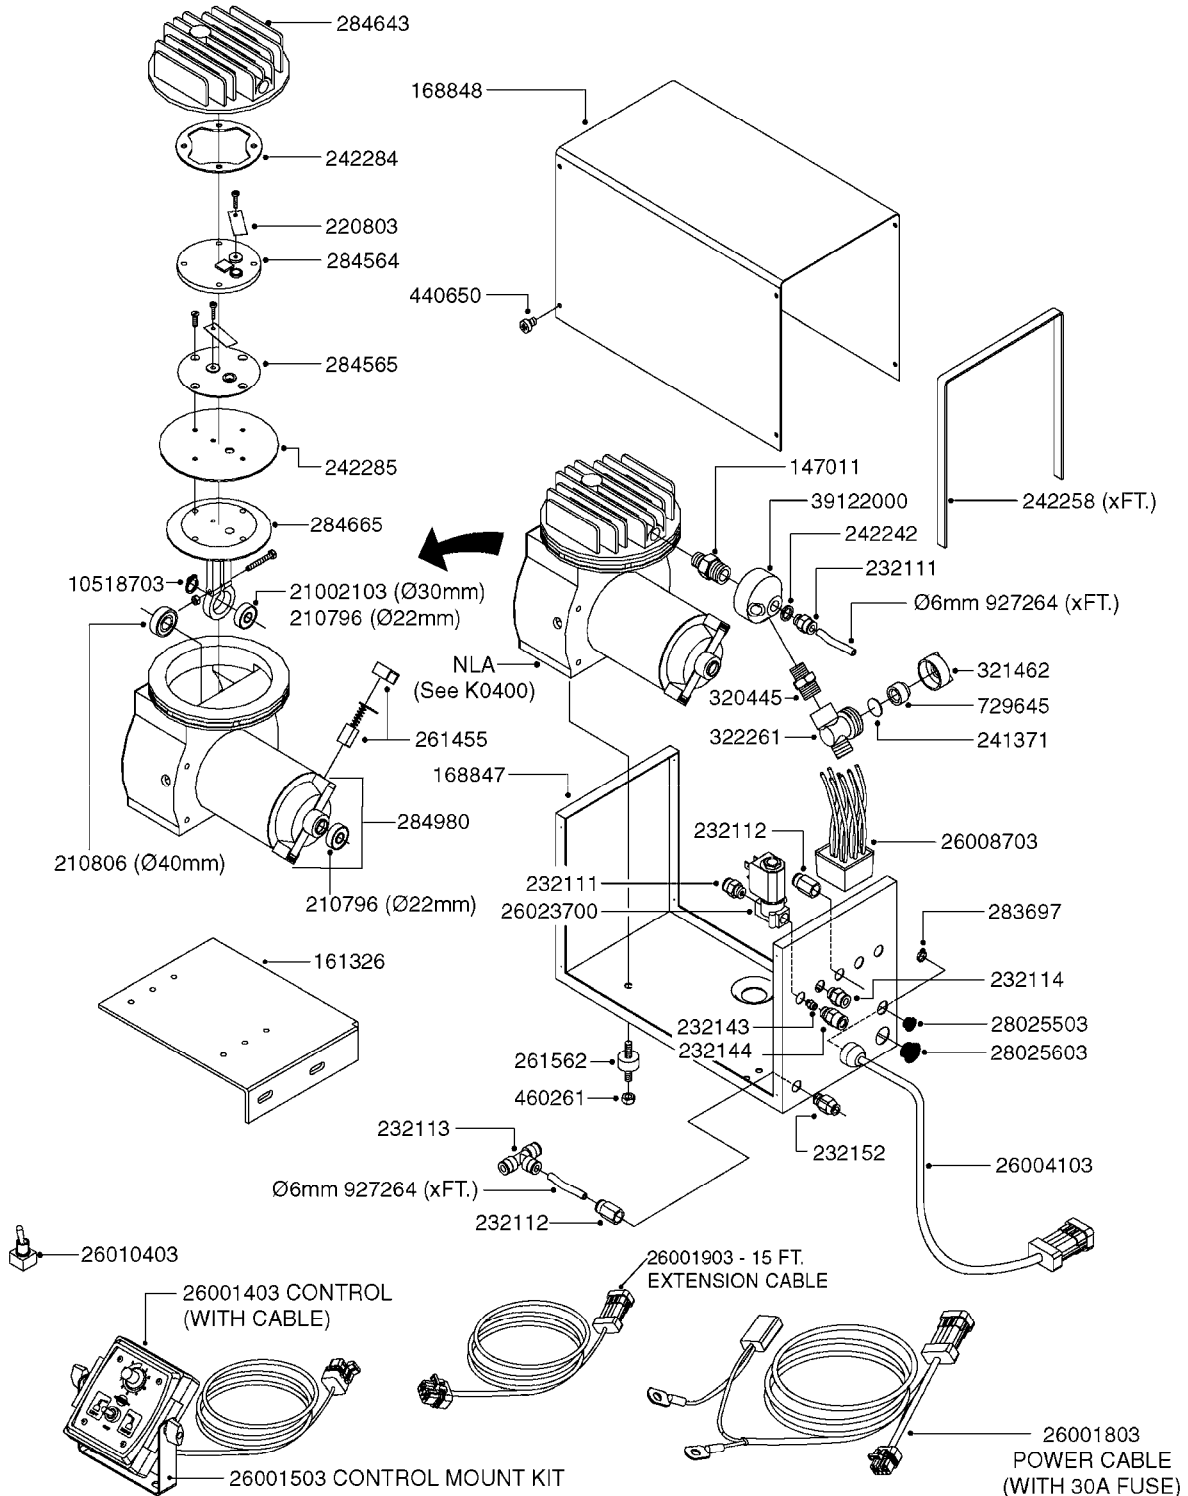

K0390

*Ø8mm 927306 (xFT.)
*Ø10mm 927330 (xFT.)

70019403 - COMPLETE ASSEMBLY

FOAM MARKER COMPRESSOR 2002
K0390-HIN, 01:01:16

Page 1
Date 07.02.2020 10:28

parts-n°	order qty	description
147011	1	HEX NIPPLE 3/8'X1/4'BSP BRASS
161326	1	MOUNT BKT. F. FOAM COMP.BOX 98
168847	1	ENCLOSURE LOWER F.MARKER
168848	1	COVER F. FOAM MARKER
210796	1	BEARING BALL D22/D8 X 7 608ZZ
210806	1	BEARING BALL D40/D17X12MM
220803	1	VALVE F. COMPRESSOR
232111	1	QUICK COUPLER 6MM X 1/8 EXT.
232112	1	QUICK COUPLER 6MM 1/8 INT.
232113	1	QUICK COUPLER 6MM T-PIECE
232114	1	COUPLER 1/8" THREADX8MM HOSE
232143	1	REDUCER 1/4'INT-1/8'EXT
232144	1	QUICK COUPLER 10MM X 1/4 EXT
232152	1	QUICK COUPLER 8MMX1/8 EXT.LONG
241371	1	DIAPHRAGM F.NO-DRIP,VULC
242242	1	O-RING F.AIR HOSE FITTING
242258	1	TRIM 3X10 SELF ADHESIVE 0012"
242284	1	HEAD GASKET F. COMPRESSOR
242285	1	DIAPHRAGM F. F/M COMP.
261455	1	BRUSH KIT-FOAM MARKER MOTOR
261562	1	RUBBER DAMPER 2XM6X25
283697	1	TIESTRAP 200MM
284564	1	PLATE F.COMPRESSOR HEAD
284565	1	PLATE F.COMPRESSOR HEAD
284643	1	COMPRESSOR HEAD F.FOAM MARKER
284665	1	CONNECTING ROD F.COMPRESSOR
284980	1	FLANGE REAR F. F.M.COMPRESSOR
320445	1	FITT.DK HN 1/4"X3/8" BSP
321462	1	CAP F.NO-DRIP ASSY.
322261	1	HOUSING F.SAFETY VALVE 3/8"
440650	1	SCREW 3.5x13 STAINLESS
460261	1	NUT HEX M6X1.00 LOCK DIN985 A2 SS
729645	1	NON-DRIP SPRING ASSY.GREEN 10
927264	1	HOSE R X PE D6/D4 X 0012"
927306	1	HOSE R X PE D8/D6 X 0012"BLACK
927330	1	HOSE R X PE D10/D8 X 012"BLACK
10518703	1	SNAP-RING OUTER 8X1
21002103	1	BEARING, 6200 2ZJEM (SKF)
26001403	1	HC FOAM MARKR CONSOLE VS3.0.00
26001503	1	HC FOAM MARKER CONSOLE MT.KIT
26001803	1	POWER CABLE
26001903	1	15' 7-PIN EXTENSION CABLE
26004103	1	FOAM MARKER CNTRL MOD CABL STD
26008703	1	FOAM MARKER CONTROL SCII
26010403	1	TOGGLE SWITCH MICRO-TRAK F.M.
26023700	1	SOLENOID VAL 12V 1/8' FLO '07
28025503	1	PLUG F.DRILLED HOLE 1/2"
28025603	1	PLUG F.DRILLED HOLE 3/4"
39122000	1	DISTR.HOUSING F.FOAM MARKER'07
70019403	1	FOAM MARKER COMPRESSOR KIT STD