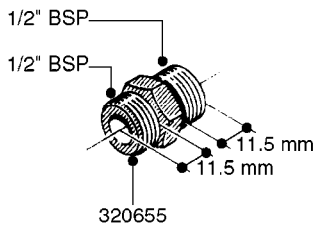

FITTINGS - HEXAGON NIPPLES
L0030-HIN, 01:01:16

Page 0
Date 07.02.2020 10:28

L0030

FITTINGS - HEXAGON NIPPLES
L0030-HIN, 01:01:16

Page 1
Date 07.02.2020 10:28

parts-n°	order qty	description
10015303	1	FITT.PO.HN 1.00X1.00 M1000
10425003	1	FITT.PO.HN 1.25X1.00 MCPHEE
320132	1	FITT.DK HN 1" BSP
320176	1	FITT.DK HN 3/8"X1/2" BSP
320445	1	FITT.DK HN 1/4"X3/8" BSP
320655	1	FITT.DK HN 1/2"-1/2" BSP
320692	1	FITT.DK HN 3/8'BSPX1/4'NPT
320703	1	FITT.DK HN 3/8BSP X1/2 &1/4NPT
320725	1	FITT.DK NIPPLE 3/8"-3/8" BSP
320902	1	FITT.DK HN 3/8'X 1/4' BSP
390232	1	FITT.DK HN 1-1/2' X 1-1/4' BSP
390276	1	FITT.DK HN 1'BSP