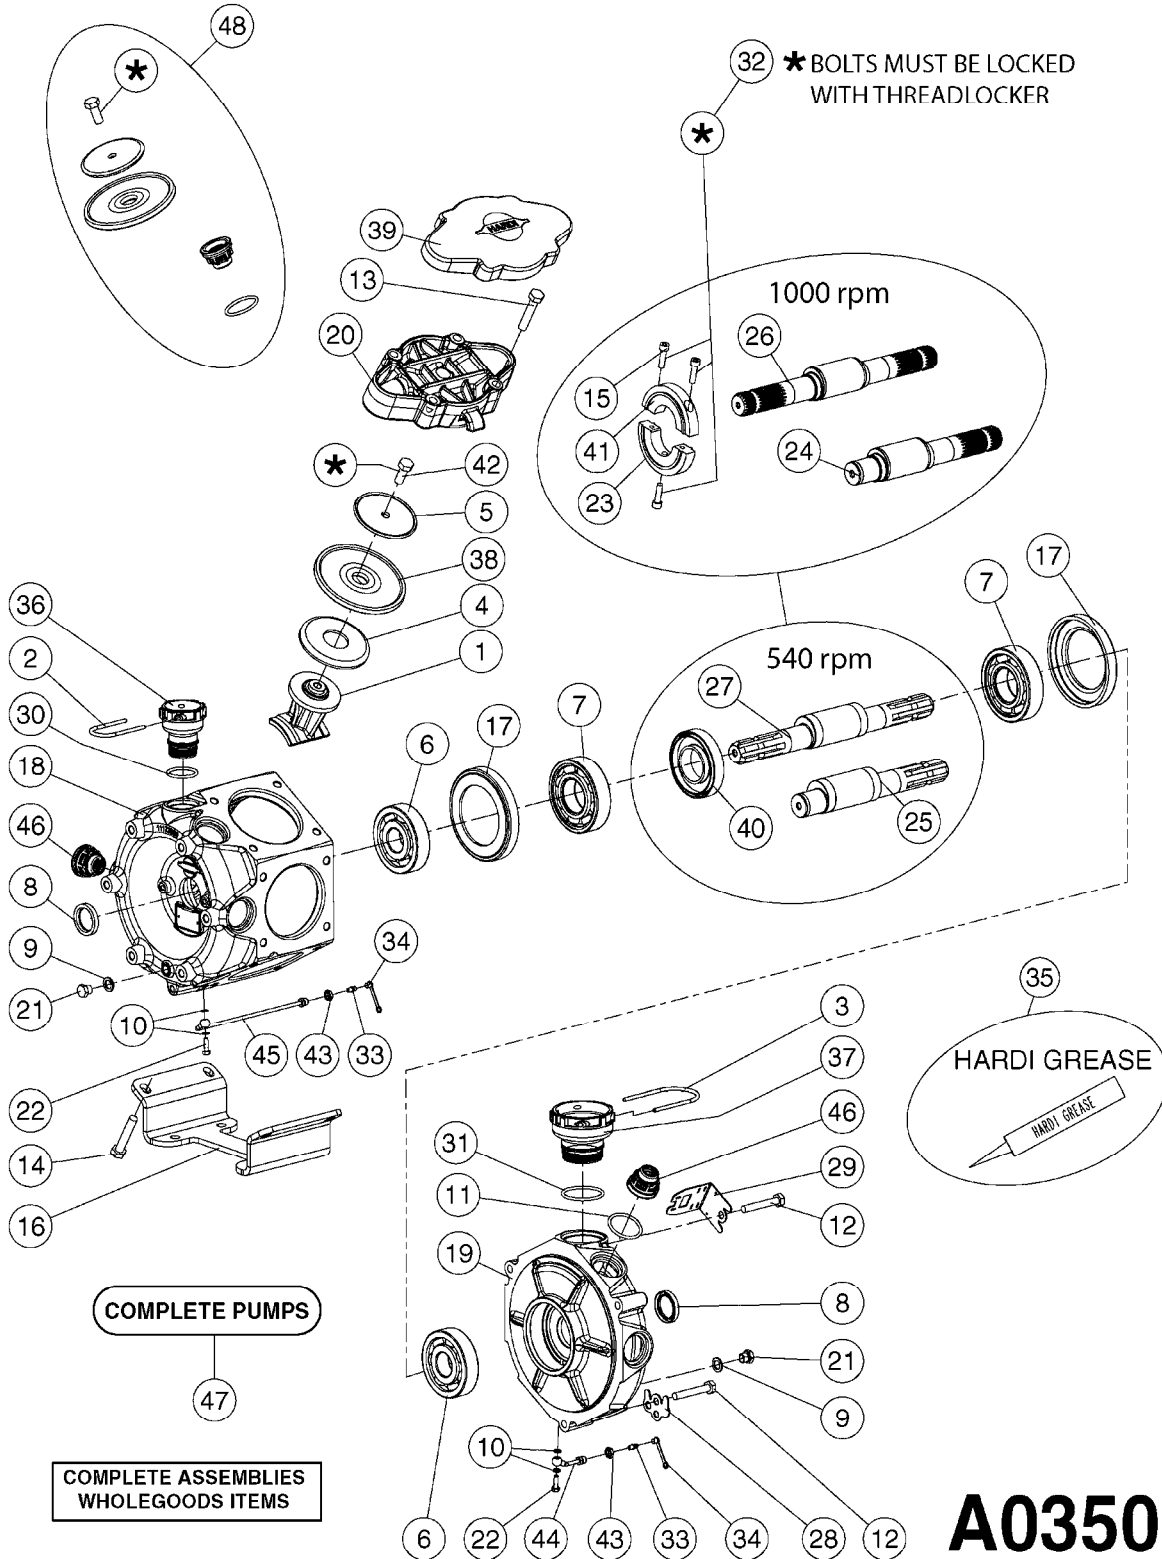

A0340

PUMP - 463/1000 RPM W/MOUNTING
A0340-HIN, 01:01:16

Page 1

Date 07.02.2020 10:27

parts-n°	order qty	description
111183	1	PUMP CASTING 460-463 (PAINTED)
111547	1	PUMP FRONT 460-463-2' (PAINT)
111622	1	CONNECTING ROD 463/5.5MM
111638	1	VALVE COVER 463 HC+1000 VERS.
111645	1	CONNECTING ROD 463/6.5MM
147662	1	CRANK SHAFT F.363/463-5.5MM
147663	1	CRANK SHAFT 363/463-5.5 THROUG
147664	1	COUNTERBALANCE 363/463 WEIGHT
147706	1	CRANK SHAFT F.363/463-6.5MM
147707	1	CRANK SHAFT 363/463-6.5 THROUG
161012	1	DIAPHRAGM BACKING DISC F. 463
161175	1	DIAPHRAGM DISC 463/464 PUMP
161745	1	METAL SPACER F.363/463
170183	1	LIFT STRAP F.PUMP 360/361/462
173901	1	LIFT STRAP F.PUMP 463
210221	1	BEARING BALL 6407
210232	1	BEARING BALL 6310
210243	1	SEAL OIL 35 X 47 X 7
241404	1	DOWTY SEAL 1/4"
242153	1	O-RING D26X4 EPDM
242216	1	O-RING VITON F/1202/1302/462
280011	1	GREASE NIPPLE 1/8' SAE H TR
330072	1	O-RING D53.5/D45.5X4
334321	1	O-RING POLY. 34.0x26.0x4.0
390844	1	COUNTERBALANCE 363/463 POM
420917	1	BOLT HEX 8.8 RAW M8X12 FT
421083	1	BOLT HEX 8.8 DEL M10X65
430286	1	BOLT HEX 8.8 DEL M12X30 FT
430323	1	BOLT HEX 8.8 DEL M12X60
430438	1	BOLT HEX 8.8 DEL M12X65
450996	1	BOLT ALLEN M8X35 DIN 912 RAW
460703	1	NUT HEX M12X1.75 LOCK DIN985A2 SS
614628	1	FOOT F. 46X PUMP, RED
821585	1	PUMP 463/5.5 THRGH SHAFT 1000R
821587	1	PUMP 463/10 THROUGH SHAFT TWNF
14010400	1	PLUG 1/4" BSP
33511600	1	DIAPHRAGM PUMP 463/464 PUMP PUR
43099200	1	BOLT HEX SS M12 X 30 DIN933 A4
72043600	1	VALVE FOR 462/463
72043700	1	VALVE FOR 462/463 W.VENT HOLE
72293300	1	PUMP 463/6.5 MED-2-1000-GG
75073900	1	PUMP KIT 460/463 "06"
82168700	1	PUMP 464-12 540 OFFSET PORTS
82168800	1	PUMP 464 6.5 1000 OFFSET PORTS
82169400	1	PUMP 464-6.5-STD-2-1000 FK