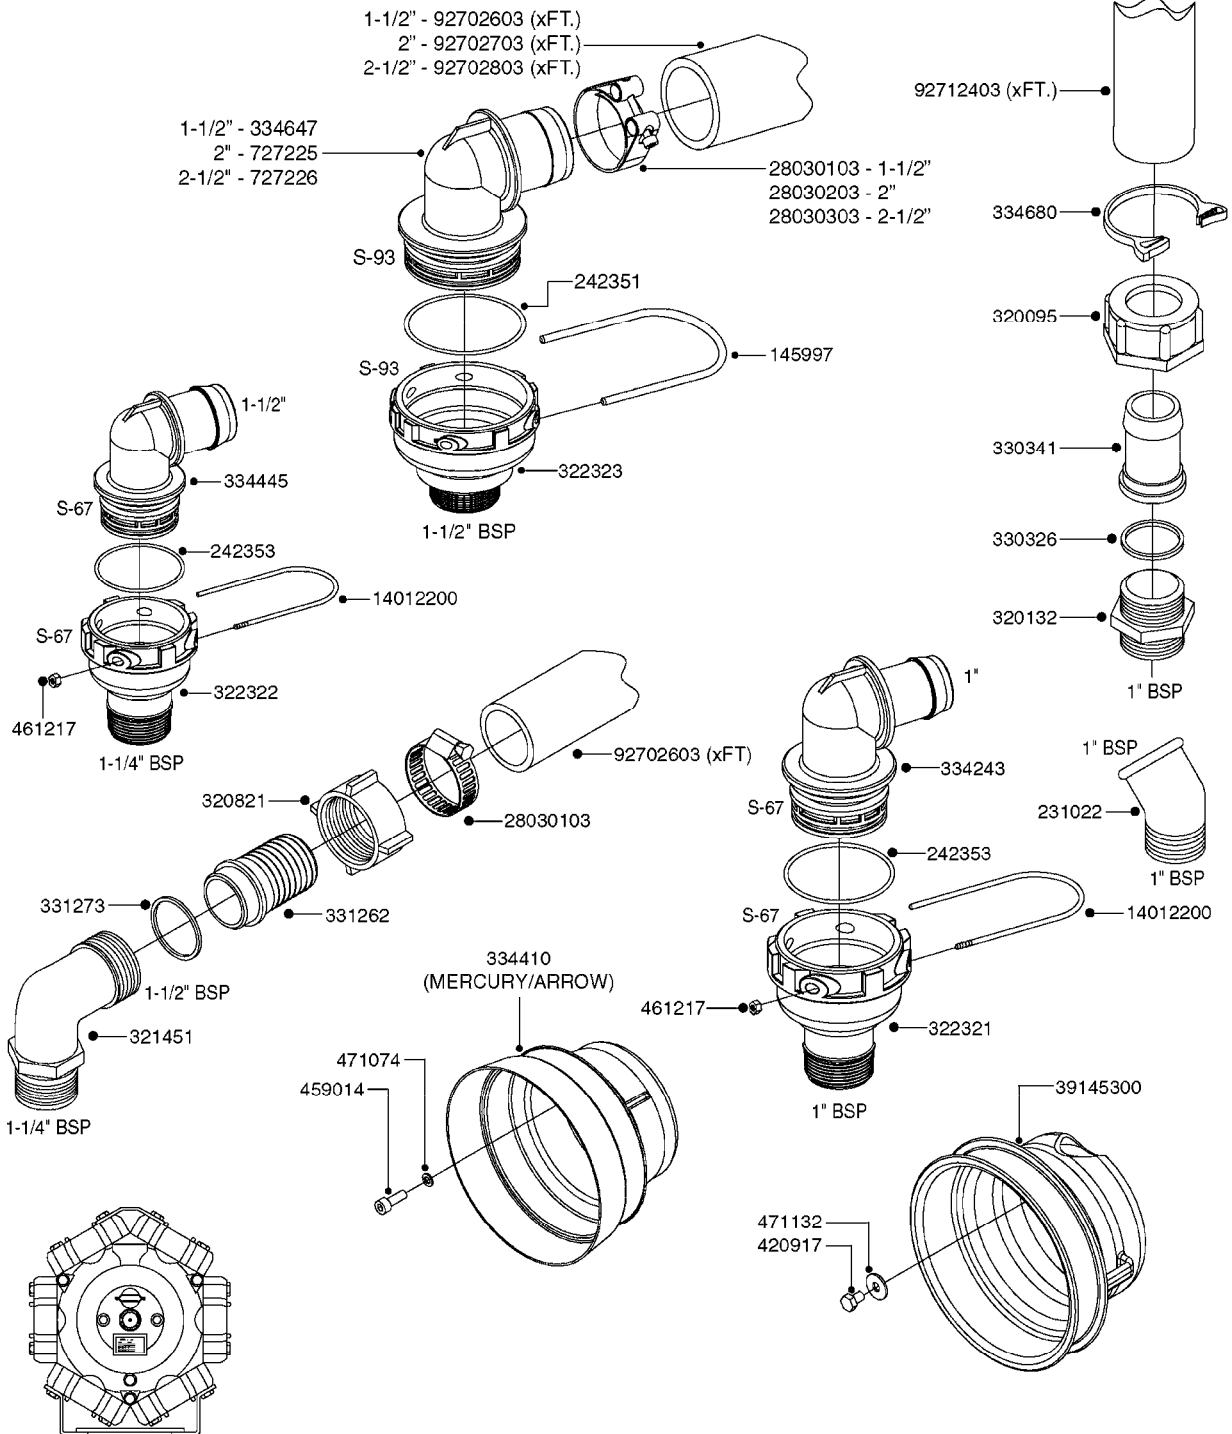

SUCTION SIDE OF PUMP

PRESSURE SIDE OF PUMP

COMPLETE PUMP
(NLA) REPLACED BY 364 PUMP (SEE PAGE A0280)

A0300

PUMP - 361/363 FITTINGS
A0300-HIN, 28:05:19

Page 1
Date 07.02.2020 10:27

parts-n°	order qty	description
145997	1	FITT.DK S-93 FORK
231022	1	FITT.DK ELB. 1' BSP GF 121
242351	1	O-RING D69.5X3.0 VITON F.S-93
242353	1	O-RING 3 X 44.2 VITON
320095	1	FITT.DK NUT 1" BSP
320132	1	FITT.DK HN 1" BSP
320821	1	FITT.DK NUT 1-1/2" BSP
321451	1	FITT.DK ELB.1-1/2 X1-1/4 80DEG
322321	1	FITT.DK S-67 X 1"BSP MALE
322322	1	FITT.DK S-67 X 1-1/4"BSP MALE
322323	1	FITT.DK S-93 X 1-1/2"BSP MALE
330326	1	O-RING D30/D24X2 F.1"NUT
330341	1	FITT.DK HB 1" F. 1" NUT
331262	1	FITT.DK HB 1-1/2" F. 1-1/2"NUT
331273	1	O-RING D44/D38X2 F.1-1/2"
334243	1	FITT.DK S-67 ELB.1"
334410	1	PROTECTION PUM
334445	1	FITT.DK S-67 ELB.1-1/2"
334647	1	FITT.DK S93 ELB 1-1/2" 90 PVC
334680	1	CLAMP HOSE PLASTIC 1"
420917	1	BOLT HEX 8.8 RAW M8X12 FT
459014	1	ALLEN SCREW M8 X 15 GALV.DIN93
461217	1	NUT HEX M5 LOCK
471074	1	WASHER M8 ELZ
471132	1	WASHER D24/D8.4 X 2 SS
727225	1	FITT.DK S-93 ELB.2'PVC W/ORING
727226	1	FITT. S93 2-1/2" 90° S W/O-RING
14012200	1	FITT.DK S-67 FORK W/M5 THREADS
28030103	1	CLAMP HOSE GEAR P5/4-S1.5"6724
28030203	1	CLAMP HOSE T-BOLT S2" 235-67
28030303	1	CLAMP HOSE T-BOLT S2.5" 235-76
39145300	1	PTO SHIELD Ø203 4-POLET MACHINED
92702603	1	HOSE PVC SUCT GRAY 1-1/2"
92702703	1	HOSE PVC SUCT GRAY 2"
92702803	1	HOSE PVC SUCT GRAY 2.5"
92712403	1	HOSE R X1" X300PSI WP X0012"