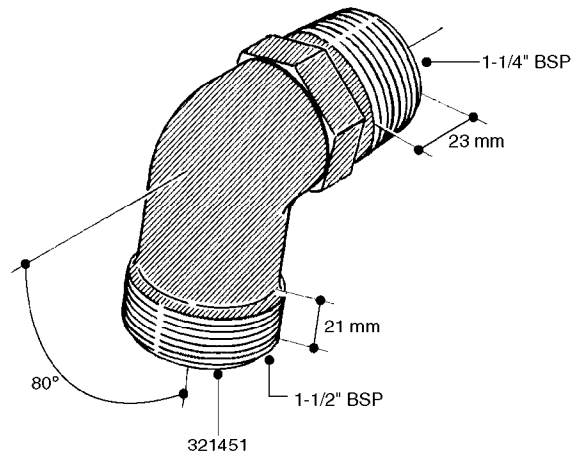

FITTINGS - HEXAGON NIPPLES
L0030-HIN, 01:01:16

Page 0
Date 07.02.2020 10:28

L0030

FITTINGS - HEXAGON NIPPLES
L0030-HIN, 01:01:16

Page 1
Date 07.02.2020 10:28

parts-n°	order qty	description
10015303	1	FITT.PO.HN 1.00X1.00 M1000
10425003	1	FITT.PO.HN 1.25X1.00 MCPHEE
320132	1	FITT.DK HN 1" BSP
320176	1	FITT.DK HN 3/8"X1/2" BSP
320445	1	FITT.DK HN 1/4"X3/8" BSP
320655	1	FITT.DK HN 1/2"-1/2" BSP
320692	1	FITT.DK HN 3/8'BSPX1/4'NPT
320703	1	FITT.DK HN 3/8BSP X1/2 &1/4NPT
320725	1	FITT.DK NIPPLE 3/8"-3/8" BSP
320902	1	FITT.DK HN 3/8'X 1/4' BSP
390232	1	FITT.DK HN 1-1/2' X 1-1/4' BSP
390276	1	FITT.DK HN 1'BSP