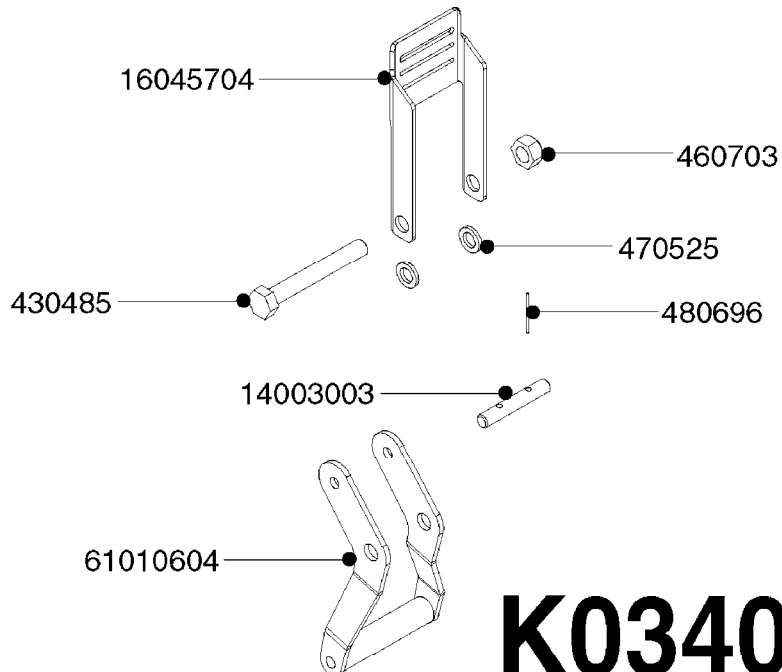

FLUSH TANK LATCH ASSM. NEW NAV
K0340-HIN, 01:01:16

Page 1

Date 07.02.2020 10:28

parts-n°	order qty	description
14002903	1	PIN D12 F. FLUSH TANK NAV
14003003	1	PIN D10 F.FLUSH TANK LATCH NAV
16045704	1	FLUSH TANK STRAP BKT. NAV.
27002103	1	STRAP F. FLUSH TANK LOCK NAV.
430485	1	BOLT HEX 8.8 DEL M12X90
460703	1	NUT HEX M12X1.75 LOCK DIN985A2 SS
470525	1	WASHER D19/D11.5X2.5
480696	1	PIN D4X30
61010604	1	FLUSH TANK LATCH HANDLE NAV.