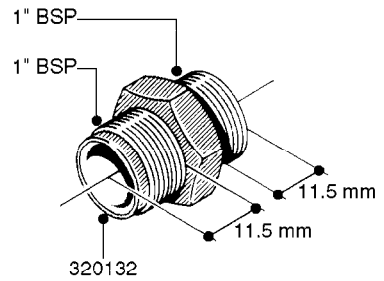

FITTINGS - HEXAGON NIPPLES
L0030-HIN, 01:01:16

Page 0
Date 07.02.2020 10:28

L0030

FITTINGS - HEXAGON NIPPLES
L0030-HIN, 01:01:16

Page 1
Date 07.02.2020 10:28

parts-n°	order qty	description
10015303	1	FITT.PO.HN 1.00X1.00 M1000
10425003	1	FITT.PO.HN 1.25X1.00 MCPHEE
320132	1	FITT.DK HN 1" BSP
320176	1	FITT.DK HN 3/8"X1/2" BSP
320445	1	FITT.DK HN 1/4"X3/8" BSP
320655	1	FITT.DK HN 1/2"-1/2" BSP
320692	1	FITT.DK HN 3/8'BSPX1/4'NPT
320703	1	FITT.DK HN 3/8BSP X1/2 &1/4NPT
320725	1	FITT.DK NIPPLE 3/8"-3/8" BSP
320902	1	FITT.DK HN 3/8'X 1/4' BSP
390232	1	FITT.DK HN 1-1/2' X 1-1/4' BSP
390276	1	FITT.DK HN 1'BSP