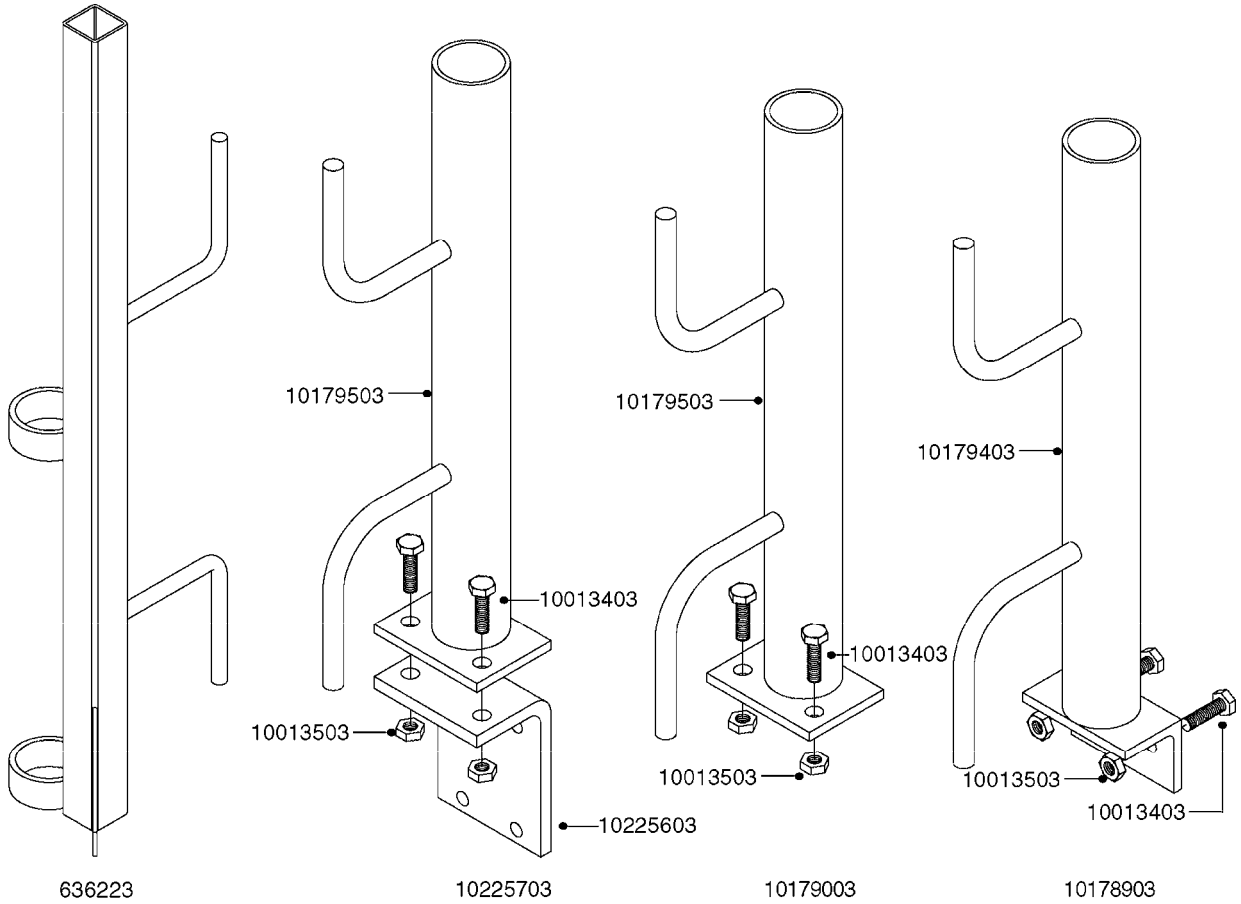

Page 1

Date 07.02.2020 10:28

parts-n°	order qty	description
130390	1	TEE 3/8'X 1/2' BSP F.TYPE 60S
145791	1	CONE FOR ON/OFF
147063	1	SWIRL F.SPRAY GUN TYPE 60
240936	1	O-RING D13.3X2.4 NITRIL
241441	1	O-RING D29.3X3
241965	1	O-RING Ø12.1 X 1.6 NITRILE
242007	1	O-RING Ø9.1 X 1.6 NITRILE
242013	1	SPRING RUBBER F/TRIGGER
242033	1	O-RING Ø14.1 X 1.6 NITRILE
242064	1	SLEEVE RUBBER 3X8X4MM
320084	1	FITT.DK NUT 1/2" BSP
322073	1	HOUSING F.SWIRL TYPE 60S H.G.
322075	1	HOUSING F. NOZZLE
330013	1	O-RING 2.5 X 10 PUR
334117	1	HANDLE PIECE RIGHT F.60S/60L
334118	1	HANDLE PIECE LEFT F.60S/60L
334121	1	SEAT FOR ON-OFF TYPE
334190	1	FITT.DK HB 1/2' F. PISTOL 60S
334533	1	CLAMP HOSE PLASTIC 3/8"
334534	1	CLAMP HOSE PLASTIC 1/2"
334653	1	FITT.DK HB 3/8' F.HANDGUN
334655	1	TRIGGER SAFETY F.60S/60L GUN
371314	1	NOZZLE CERAMIC 1099-20
440634	1	SCREW 5/8"
480716	1	PIN D3X6 STAINLESS
615455	1	TUBE F.LANCE TYPE 60L
725476	1	SPINDLE
725477	1	TRIGGER
750270	1	GASKET KIT F.SPRAY GUN
843196	1	SPRAY GUN KIT TYPE 60 SHORT
843197	1	HANDGUN KIT TYPE 60 LONG
92701703	1	HOSE R X3/8" X300PSI WP X0012"
92702103	1	HOSE R X1/2" X300PSI WP X0012"