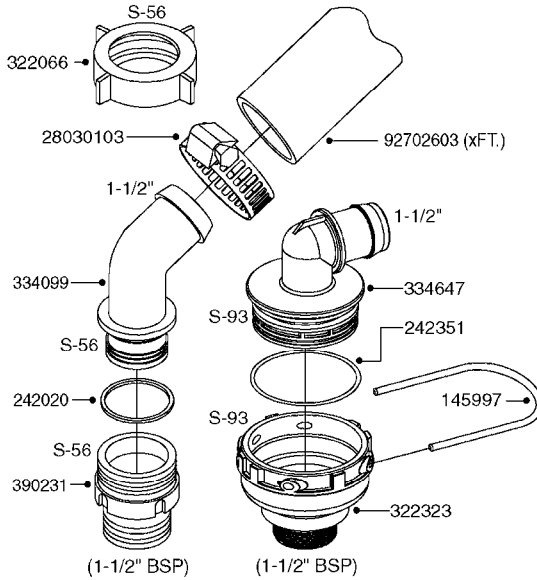

SUCTION SIDE OF PUMP (WITH 1-1/2" SUCTION PORT)