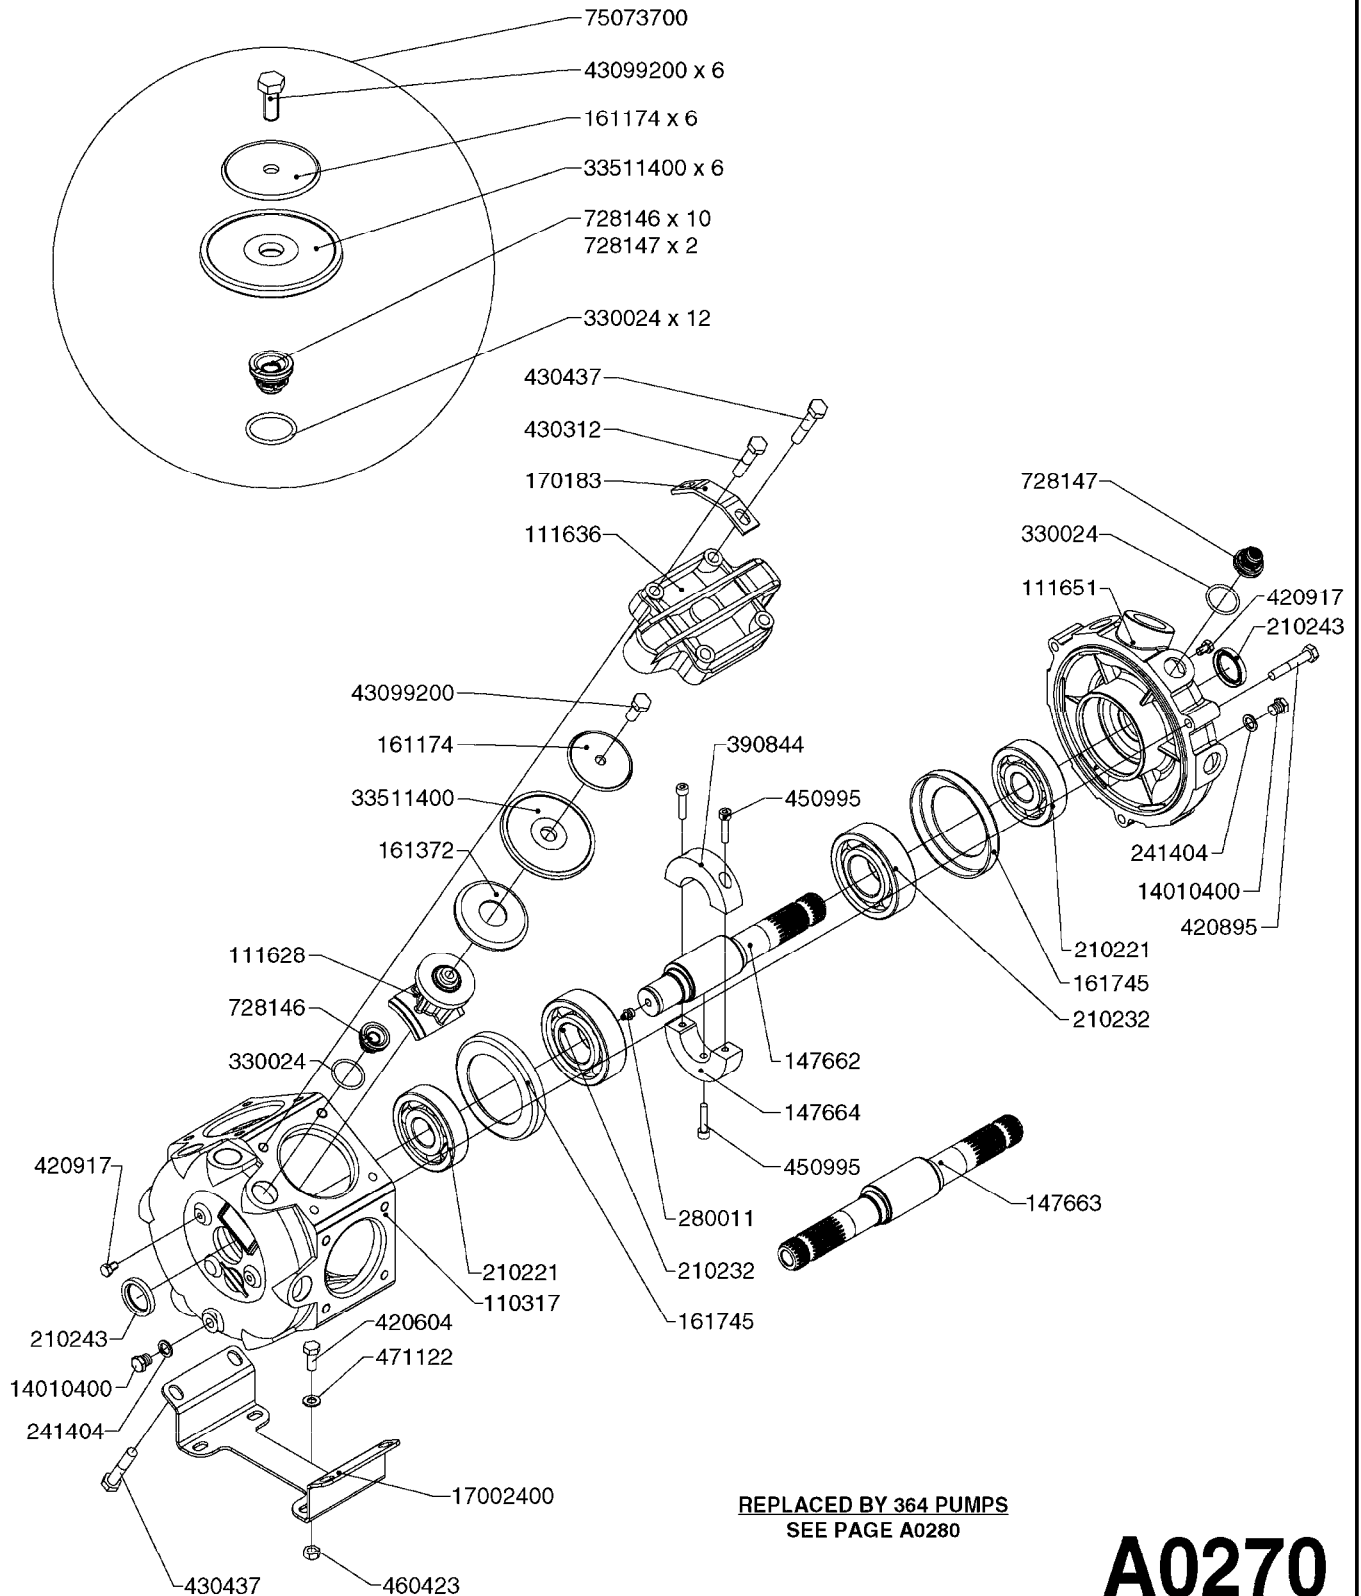

PUMP - 363/1000 RPM W/MOUNTING
A0270-HIN, 17:03:16

Page 1
Date 07.02.2020 10:27

parts-n°	order qty	description
110317	1	PUMP CASING MODEL 360/361 PNTD
111628	1	CONNECTING ROD 363/5.5 PUMP
111636	1	VALVE COVER 363 HEAVY DUTY
111651	1	CASTING F.363 1.5" PUMP(FRONT)
147662	1	CRANK SHAFT F.363/463-5.5MM
147663	1	CRANK SHAFT 363/463-5.5 THROUG
147664	1	COUNTERBALANCE 363/463 WEIGHT
161174	1	DIAPHRAGM DISC SS 361/363/364 PUMP
161372	1	DIAPHRAGM BACKING DISC,320-361
161745	1	METAL SPACER F.363/463
170183	1	LIFT STRAP F.PUMP 360/361/462
210221	1	BEARING BALL 6407
210232	1	BEARING BALL 6310
210243	1	SEAL OIL 35 X 47 X 7
241404	1	DOWTY SEAL 1/4"
280011	1	GREASE NIPPLE 1/8' SAE H TR
330024	1	O-RING D41,1/D34.5 X 3,5
390844	1	COUNTERBALANCE 363/463 POM
420604	1	BOLT HEX 8.8 DEL M10X25 FT DIN933
420895	1	BOLT HEX 8.8 RAW M10X60
420917	1	BOLT HEX 8.8 RAW M8X12 FT
430312	1	BOLT HEX 8.8 M12X60
430437	1	BOLT HEX 8.8 RAW M12X65
450995	1	BOLT ALLEN M8X30 DIN 912 RAW
460423	1	NUT HEX M10X1.50 LOCK DIN985A2 SS
471122	1	WASHER, M10, Ø20/10.5X 2.0, SS
728146	1	VALVE FOR 361(726890/707932)
728147	1	VALVE FOR 361 WHITE WITH HOLE
14010400	1	PLUG 1/4" BSP
17002400	1	FOOT F. 36X PUMP, RED
33511400	1	DIAPHRAGM PUMP 361/361/363/364 PUR
43099200	1	BOLT HEX SS M12 X 30 DIN933 A4
75073700	1	PUMP KIT 361/363 "06"