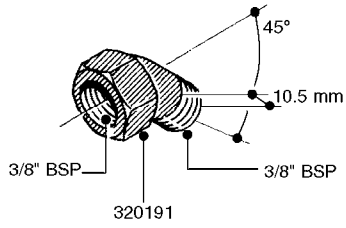

FITTINGS - HEXAGON NIPPLES
L0030-HIN, 01:01:16

Page 0
Date 07.02.2020 10:28

L0030

FITTINGS - HEXAGON NIPPLES
L0030-HIN, 01:01:16

Page 1
Date 07.02.2020 10:28

parts-n°	order qty	description
10015303	1	FITT.PO.HN 1.00X1.00 M1000
10425003	1	FITT.PO.HN 1.25X1.00 MCPHEE
320132	1	FITT.DK HN 1" BSP
320176	1	FITT.DK HN 3/8"X1/2" BSP
320445	1	FITT.DK HN 1/4"X3/8" BSP
320655	1	FITT.DK HN 1/2"-1/2" BSP
320692	1	FITT.DK HN 3/8'BSPX1/4'NPT
320703	1	FITT.DK HN 3/8BSP X1/2 &1/4NPT
320725	1	FITT.DK NIPPLE 3/8"-3/8" BSP
320902	1	FITT.DK HN 3/8'X 1/4' BSP
390232	1	FITT.DK HN 1-1/2' X 1-1/4' BSP
390276	1	FITT.DK HN 1'BSP