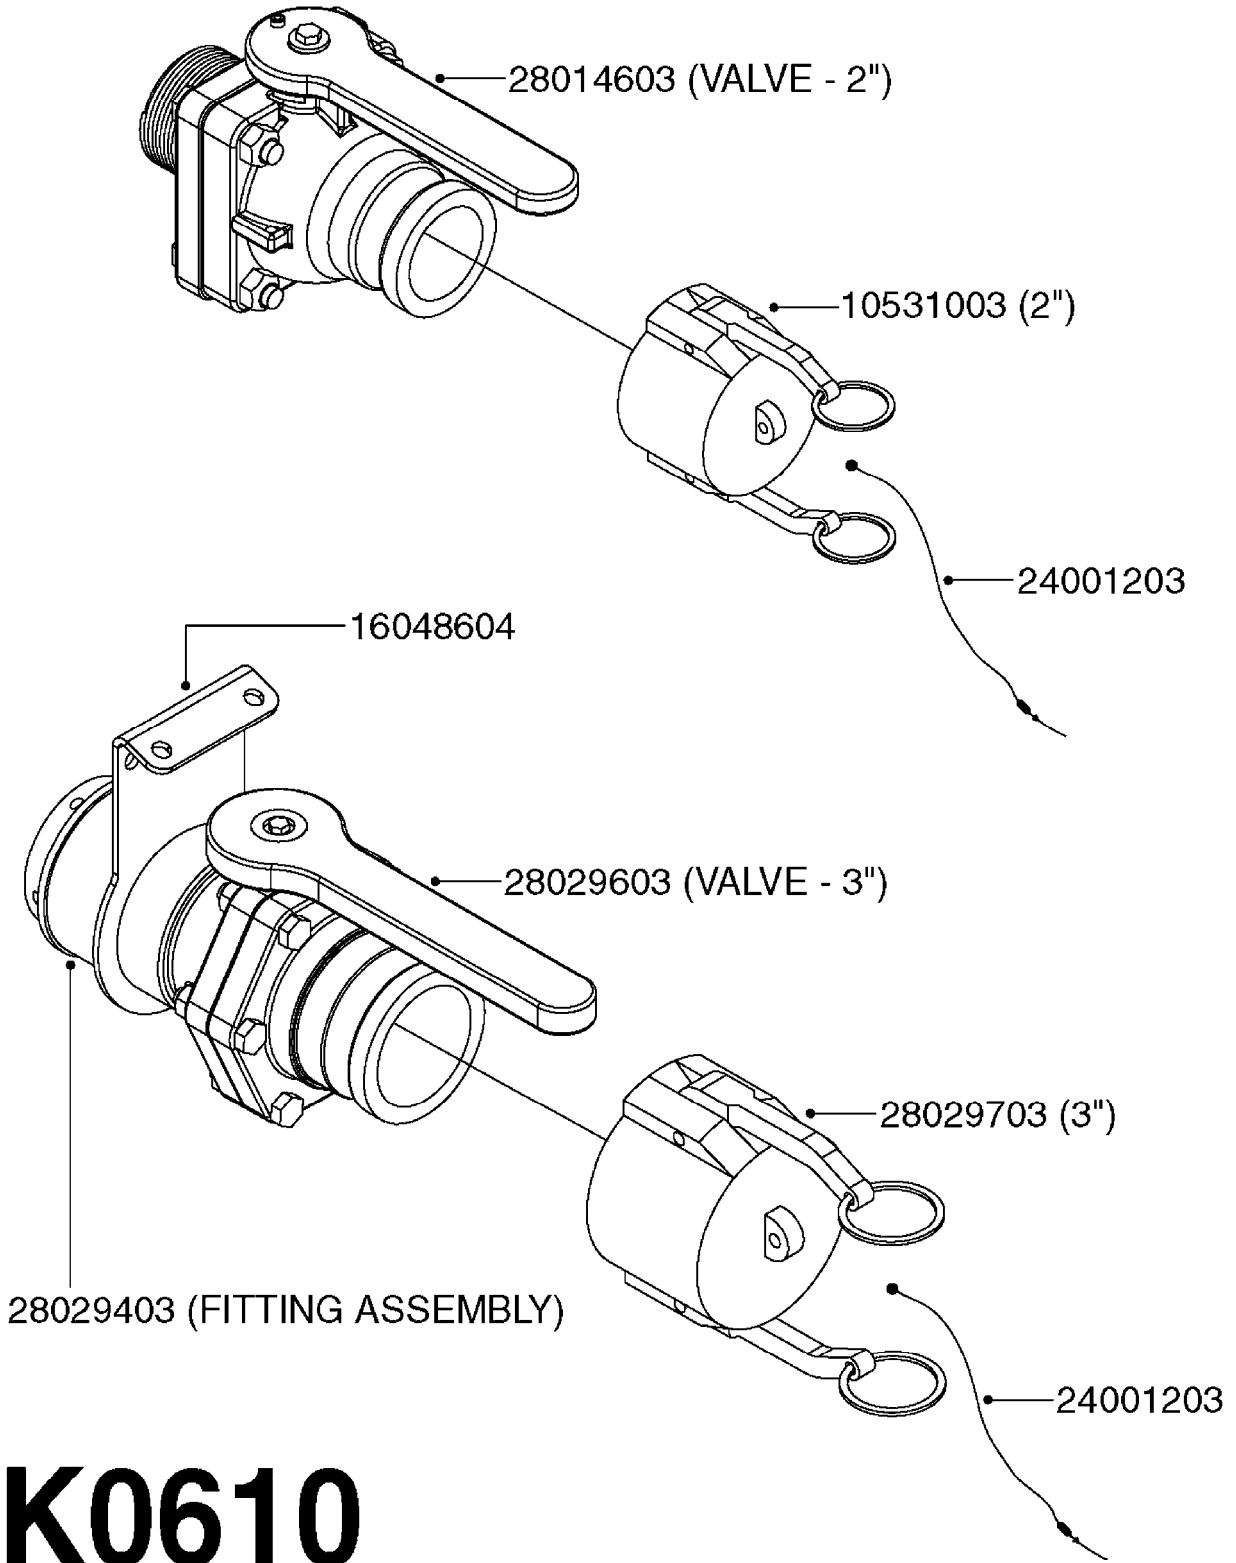

K0610

QUICKFILL-VALVES-BANJO 2" & 3"
K0610-HIN, 01:01:16

Page 1

Date 07.02.2020 10:28

parts-n°	order qty	description
10531003	1	CAP F.MALE QUICK COUPLER 2"
16048604	1	QUICK FILL BKT. NAV. 575-1100
24001203	1	RBR LANYARD 11" F.QCK FILL CAP
28014603	1	VALVE STUBBY 2" BANJO
28029403	1	3"NPT MALE X S93 FEMALE
28029603	1	VALVE STUBBY 3" BANJO
28029703	1	CAP F.MALE QUICK COUPLER 3"