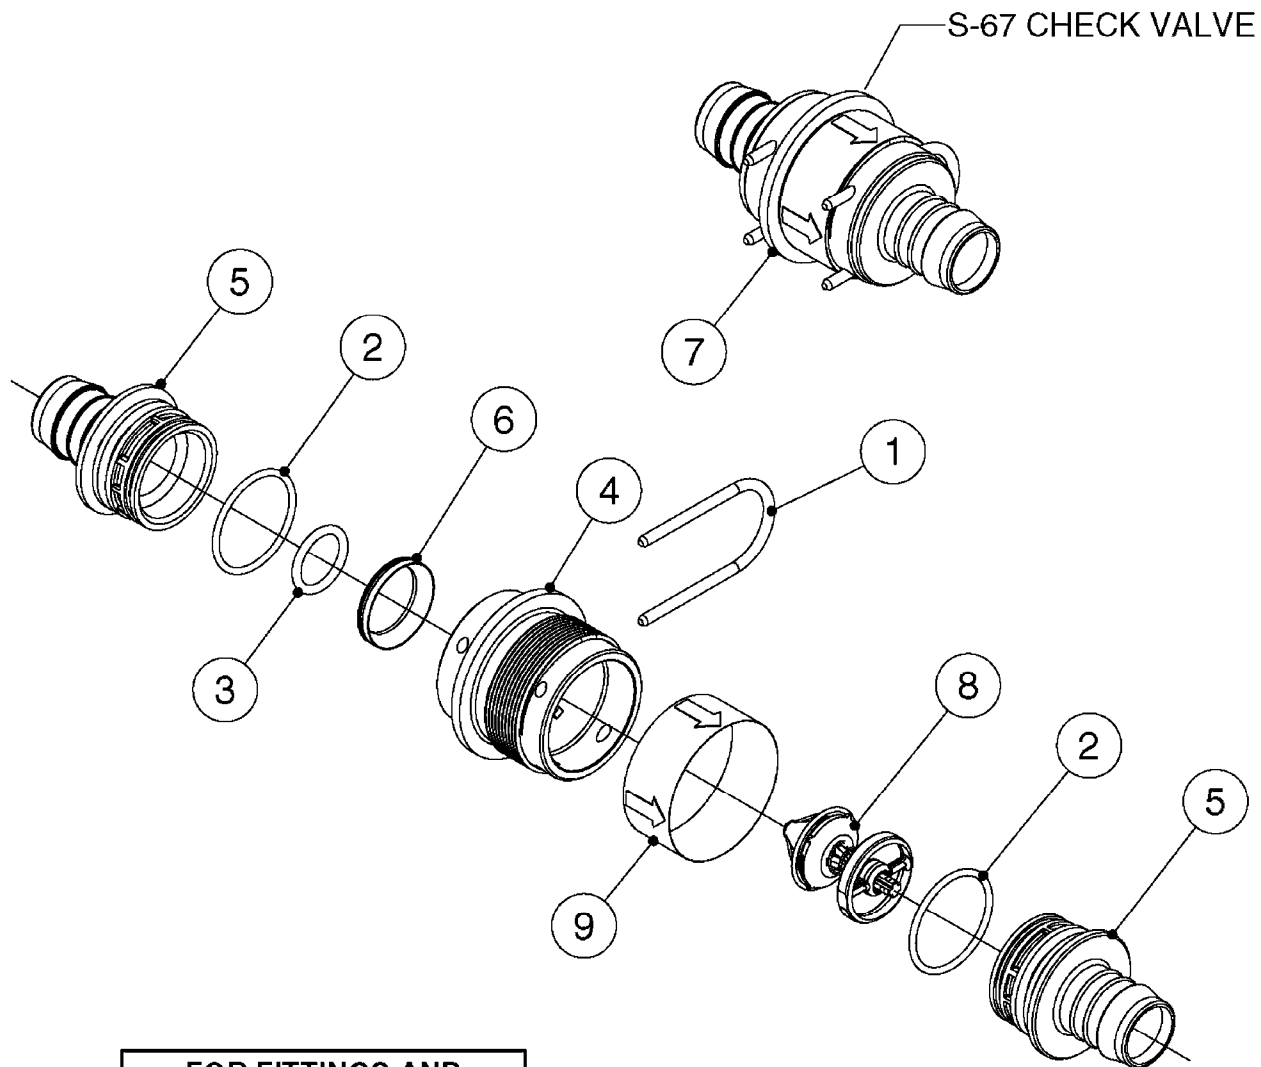

S-67 CHECK VALVE

FOR FITTINGS AND
HOSES, SEE SECTION L

B0630

CHECK VALVES - S67
B0630-HIN, 31:07:19

Page 1

Date 07.02.2020 10:27

Pos.	parts-n°	order qty	description
1	145996	1	FITT.DK S-67 FORK
2	241973	1	O-RING Ø3 X 44.2 70 SHORES NITRIL
2	242353	1	O-RING 3 X 44.2 VITON
3	242504	1	O-RING D35x2 NITRIL
4	322104	1	FITT.DK S-67 BULKHEAD
5	334231	1	FITT.DK S-67 STR.1"
5	334232	1	FITT.DK S-67 STR.1-1/4"
5	334444	1	FITT.DK S-67 STR.1-1/2" PVC
6	14103100	1	SEAT F.CHECK VALVE D40.8 2010
7	70063603	1	VALVE, CHECK S67 1-1/2"
7	72001803	1	COMPLETE IN-LINE CHECK VALVE FOR 1-1/2" HOSE
7	72206600	1	CHCK VLV,S67, 2 X 1" HB
7	72206600	1	COMPLETE IN-LINE CHECK VALVE FOR 1" HOSE
7	72206600	1	CHCK VLV,S67, 2 X 1.25" HB
7	72206600	1	COMPLETE IN-LINE CHECK VALVE FOR 1-1/4" HOSE
8	72089900	1	CHECK VALVE S67 SUBASMBLY.2001
9	97800500	1	DECAL 230X28 BLACK ARROW