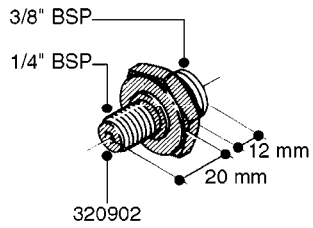

FITTINGS - HEXAGON NIPPLES
L0030-HIN, 01:01:16

Page 0
Date 07.02.2020 10:28

L0030

FITTINGS - HEXAGON NIPPLES
L0030-HIN, 01:01:16

Page 1
Date 07.02.2020 10:28

parts-n°	order qty	description
10015303	1	FITT.PO.HN 1.00X1.00 M1000
10425003	1	FITT.PO.HN 1.25X1.00 MCPHEE
320132	1	FITT.DK HN 1" BSP
320176	1	FITT.DK HN 3/8"X1/2" BSP
320445	1	FITT.DK HN 1/4"X3/8" BSP
320655	1	FITT.DK HN 1/2"-1/2" BSP
320692	1	FITT.DK HN 3/8'BSPX1/4'NPT
320703	1	FITT.DK HN 3/8BSP X1/2 &1/4NPT
320725	1	FITT.DK NIPPLE 3/8"-3/8" BSP
320902	1	FITT.DK HN 3/8'X 1/4' BSP
390232	1	FITT.DK HN 1-1/2' X 1-1/4' BSP
390276	1	FITT.DK HN 1'BSP