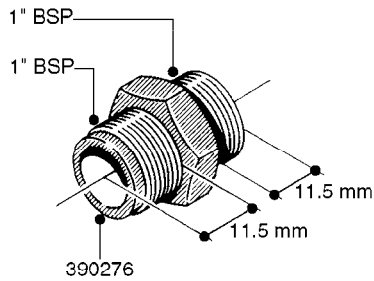

FITTINGS - HEXAGON NIPPLES
L0030-HIN, 01:01:16

Page 0
Date 07.02.2020 10:28

L0030

FITTINGS - HEXAGON NIPPLES
L0030-HIN, 01:01:16

Page 1
Date 07.02.2020 10:28

parts-n°	order qty	description
10015303	1	FITT.PO.HN 1.00X1.00 M1000
10425003	1	FITT.PO.HN 1.25X1.00 MCPHEE
320132	1	FITT.DK HN 1" BSP
320176	1	FITT.DK HN 3/8"X1/2" BSP
320445	1	FITT.DK HN 1/4"X3/8" BSP
320655	1	FITT.DK HN 1/2"-1/2" BSP
320692	1	FITT.DK HN 3/8'BSPX1/4'NPT
320703	1	FITT.DK HN 3/8BSP X1/2 &1/4NPT
320725	1	FITT.DK NIPPLE 3/8"-3/8" BSP
320902	1	FITT.DK HN 3/8'X 1/4' BSP
390232	1	FITT.DK HN 1-1/2' X 1-1/4' BSP
390276	1	FITT.DK HN 1'BSP