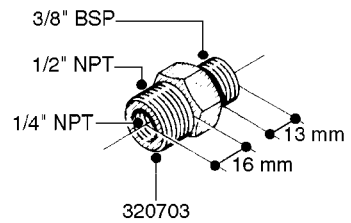

FITTINGS - HEXAGON NIPPLES
L0030-HIN, 01:01:16

Page 0
Date 07.02.2020 10:28

L0030

FITTINGS - HEXAGON NIPPLES
L0030-HIN, 01:01:16

Page 1
Date 07.02.2020 10:28

parts-n°	order qty	description
10015303	1	FITT.PO.HN 1.00X1.00 M1000
10425003	1	FITT.PO.HN 1.25X1.00 MCPHEE
320132	1	FITT.DK HN 1" BSP
320176	1	FITT.DK HN 3/8"X1/2" BSP
320445	1	FITT.DK HN 1/4"X3/8" BSP
320655	1	FITT.DK HN 1/2"-1/2" BSP
320692	1	FITT.DK HN 3/8'BSPX1/4'NPT
320703	1	FITT.DK HN 3/8BSP X1/2 &1/4NPT
320725	1	FITT.DK NIPPLE 3/8"-3/8" BSP
320902	1	FITT.DK HN 3/8'X 1/4' BSP
390232	1	FITT.DK HN 1-1/2' X 1-1/4' BSP
390276	1	FITT.DK HN 1'BSP