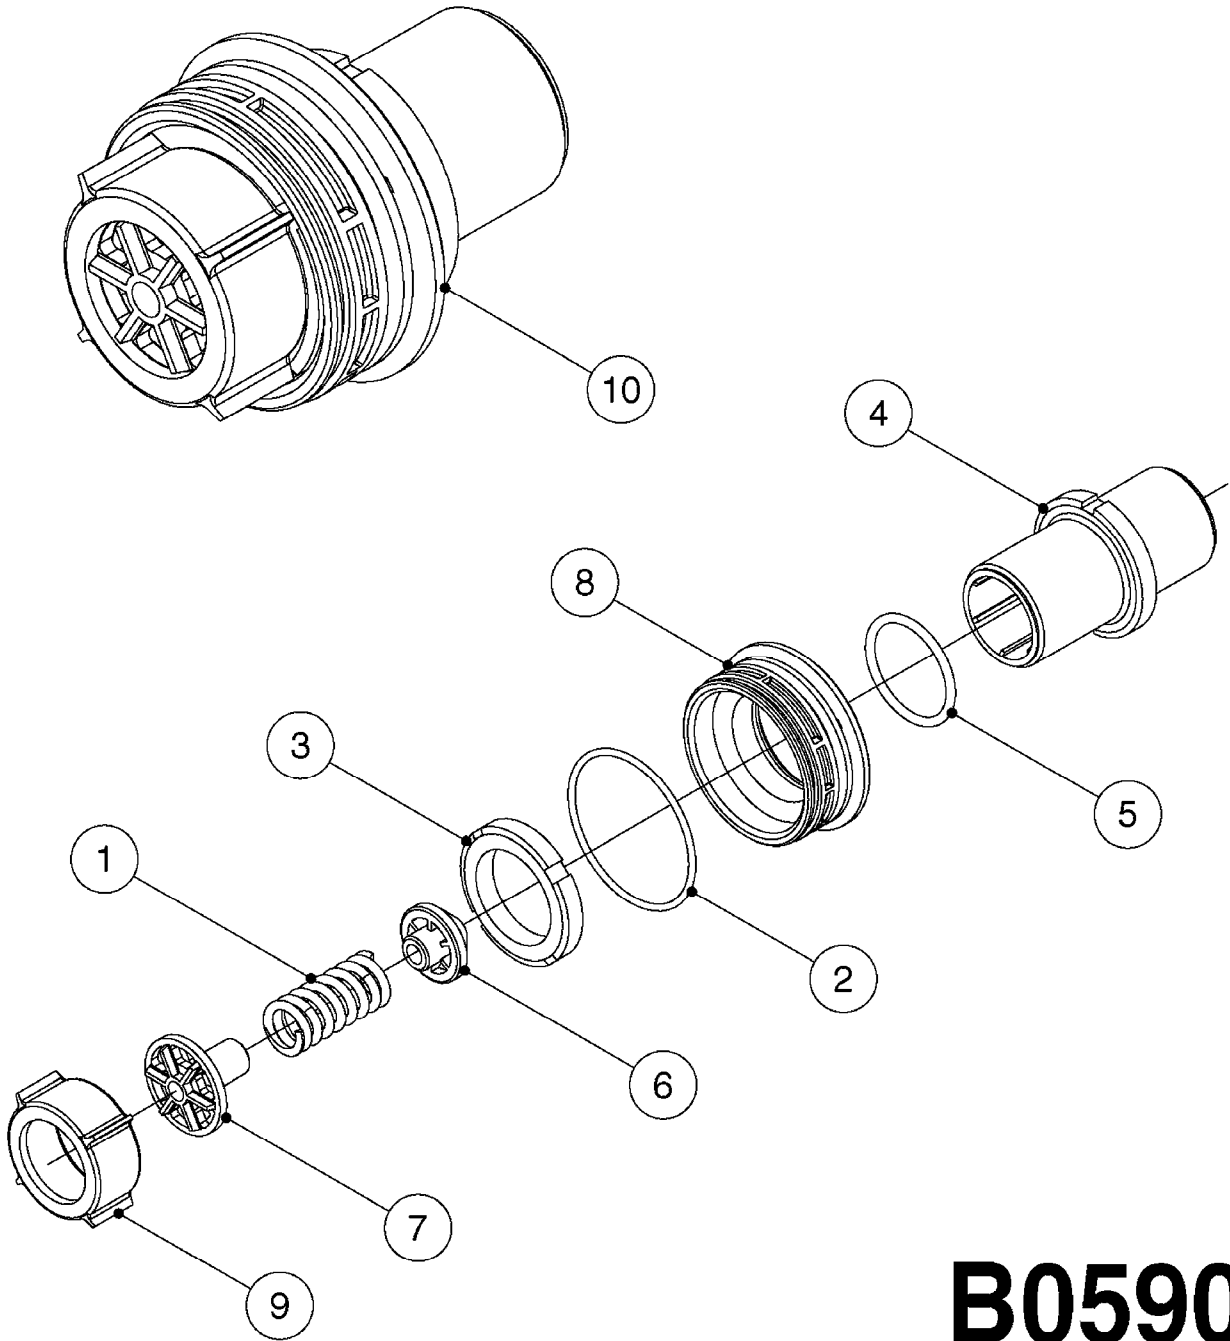

B0540

SMART VALVE-S93 MANIFOLD VALVE
B0540-HIN, 01:01:16

Page 1

Date 07.02.2020 10:27

parts-n°	order qty	description
145997	1	FITT.DK S-93 FORK
147767	1	PIN 5Ø X 60 S-93 DOUBLE CLAMP
240936	1	O-RING D13.3X2.4 NITRIL
242047	1	O-RING 89.5 X 3.0 VITON
242316	1	O-RING D84.5X3.0 NITRIL
242475	1	O'RING D56.52x5.33 SH70-VITON
322327	1	HOUSING, VALVE, S93, 220 PSI
322328	1	END CAP F.VALVE S-93
322354	1	THRUST PLATE F.3-WAY VALVES-93
390543	1	SEAT F.BALL 3-WAY VALVE S-93
391019	1	BALL F.2 WAY S93 SMART VALVE
391020	1	BALL F.3 WAY S93 SMART VALVE
391023	1	SMART VALVE MOUNTING BRACKET
420862	1	BOLT HEX 8.8 DEL M10X16 FT
440681	1	SCREW F. PLASTIC 4MM X 14LG SS
460423	1	NUT HEX M10X1.50 LOCK DIN985A2 SS
471122	1	WASHER, M10, Ø20/10.5X 2.0, SS
14010100	1	SPINDLE F.SMART VALVE S-93
14027800	1	SPINDLE F.SMART VALVE S-93
61025400	1	HANDLE SMART VALVE
72137900	1	VALVE S93 "V1" SMART VALVE
72138000	1	VALVE S93 "V2" SMART VALVE
72138600	1	VALVE S93 "V3" SMART VALVE
72142700	1	VALVE S93 "V4" SMART VALVE