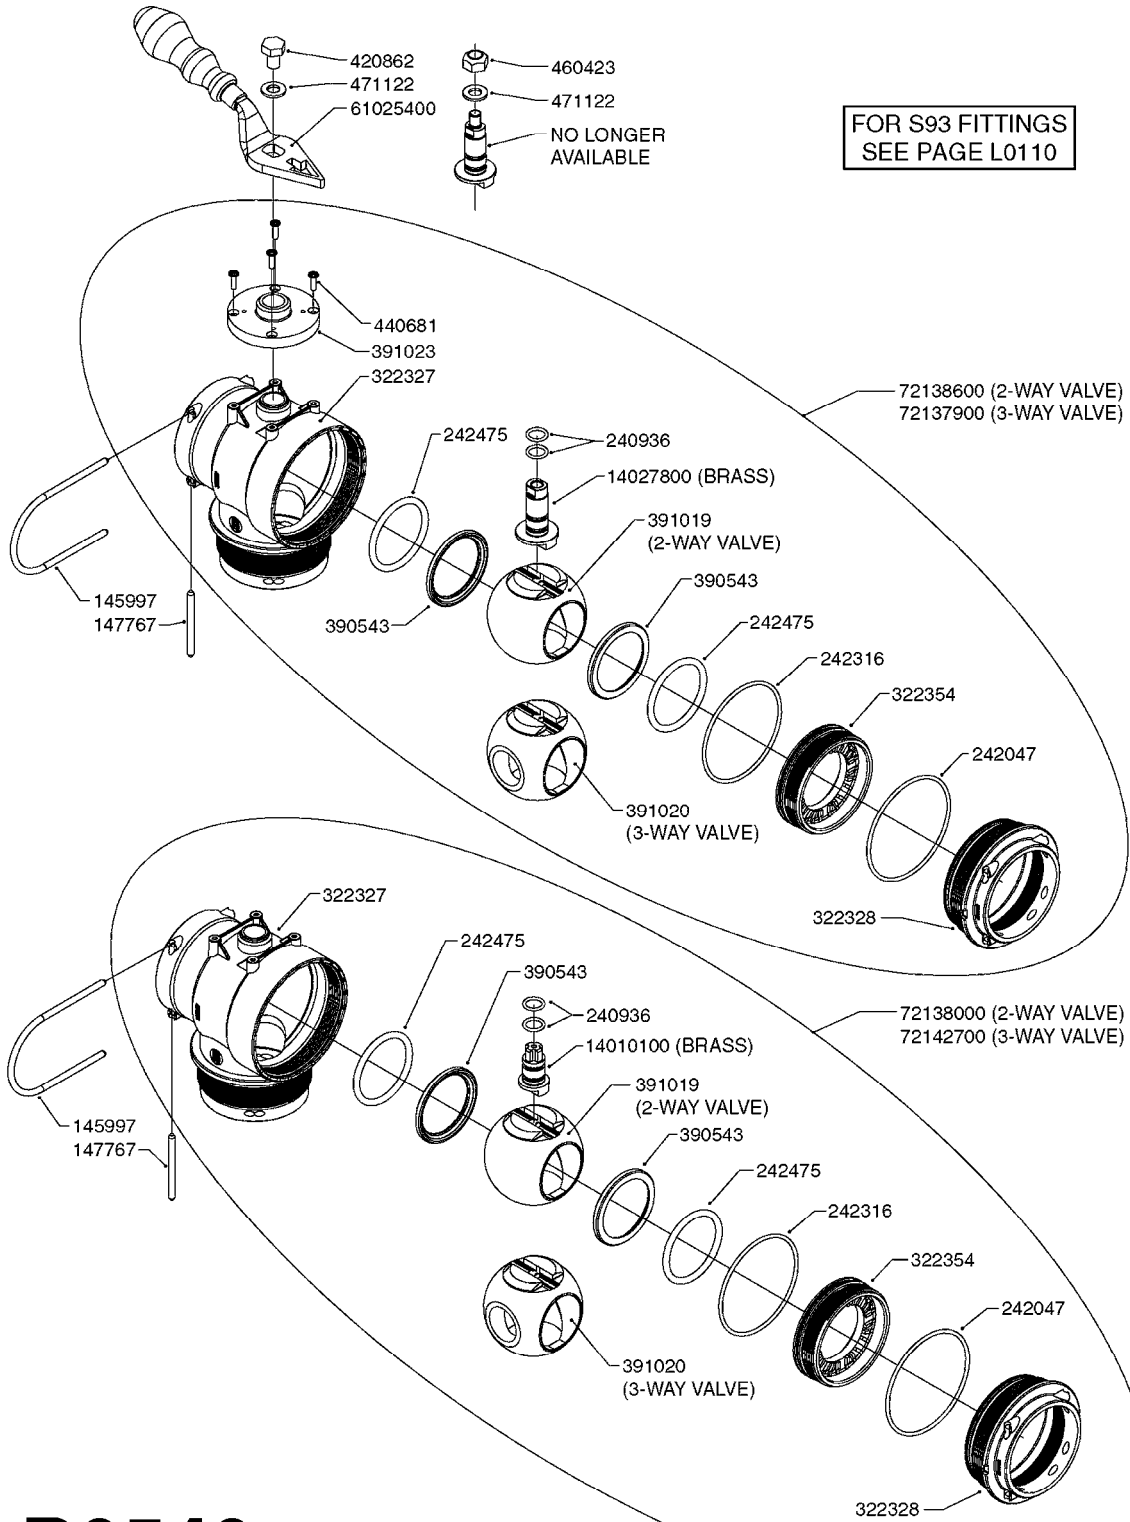

B0540

SMART VALVE-S93 MANIFOLD VALVE
B0540-HIN, 01:01:16

Page 1

Date 07.02.2020 10:27

parts-n°	order qty	description
145997	1	FITT.DK S-93 FORK
147767	1	PIN 5Ø X 60 S-93 DOUBLE CLAMP
240936	1	O-RING D13.3X2.4 NITRIL
242047	1	O-RING 89.5 X 3.0 VITON
242316	1	O-RING D84.5X3.0 NITRIL
242475	1	O'RING D56.52x5.33 SH70-VITON
322327	1	HOUSING, VALVE, S93, 220 PSI
322328	1	END CAP F.VALVE S-93
322354	1	THRUST PLATE F.3-WAY VALVES-93
390543	1	SEAT F.BALL 3-WAY VALVE S-93
391019	1	BALL F.2 WAY S93 SMART VALVE
391020	1	BALL F.3 WAY S93 SMART VALVE
391023	1	SMART VALVE MOUNTING BRACKET
420862	1	BOLT HEX 8.8 DEL M10X16 FT
440681	1	SCREW F. PLASTIC 4MM X 14LG SS
460423	1	NUT HEX M10X1.50 LOCK DIN985A2 SS
471122	1	WASHER, M10, Ø20/10.5X 2.0, SS
14010100	1	SPINDLE F.SMART VALVE S-93
14027800	1	SPINDLE F.SMART VALVE S-93
61025400	1	HANDLE SMART VALVE
72137900	1	VALVE S93 "V1" SMART VALVE
72138000	1	VALVE S93 "V2" SMART VALVE
72138600	1	VALVE S93 "V3" SMART VALVE
72142700	1	VALVE S93 "V4" SMART VALVE