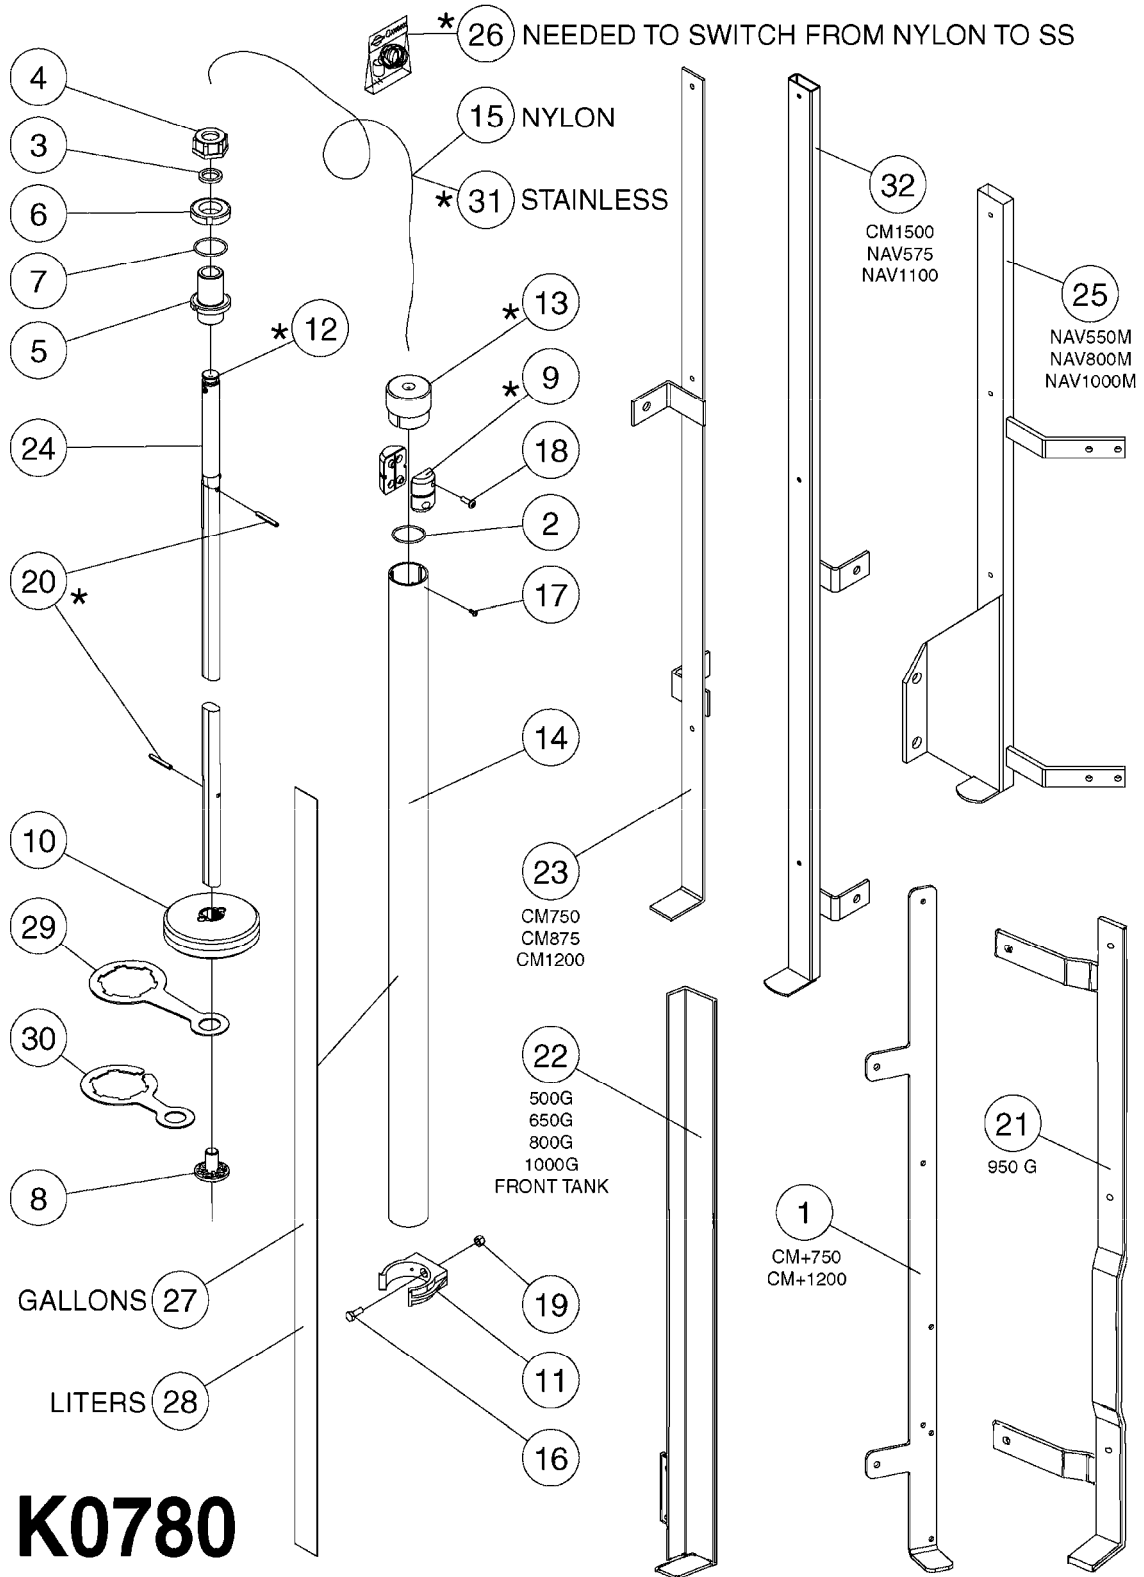

SIGHT GAUGE - REMOTE
K0780-HIN, 25:09:19

Page 1
Date 07.02.2020 10:28

Pos.	parts-n°	order qty	description
1	161950	1	SIGHT GAUGE MT BKT CM+ 750/120
2	242262	1	O-RING D31X3 VITON
3	242309	1	SEAL Ø22 ID Ø30 OD X 4 HIGH
4	320095	1	FITT.DK NUT 1" BSP
5	320456	1	FITT.DK BULKHEAD 1"BSP DOUBLE
6	320471	1	FITT.DK NUT 1" BSP JAMB
7	332577	1	O-RING D38/D30X4 F.1" PUR.
8	333864	1	GUIDE F. SAFETY VALVE SPRING
9	334513	1	MARKER HALF SIGHT GAUGE
10	334515	1	FLOATER FOR LIQUID LEVEL
11	334523	1	PIPE HOLDER Ø51.5
12	334849	1	SIGHT GAUGE GUIDE F. SS TUBE
13	334850	1	GUIDE F. SIGHT GAUGE TUBE TOP
14	341202	1	TUBE F.SIGHT GAUGE L=40"
14	341204	1	SIGHT GAUGE TUBE L=59"
14	341283	1	TUBE F.SIGHT GAUGE L=72"
14	341307	1	TUBE F.SIGHT GAUGE L=75"
			NCM 4400
14	341339	1	TUBE F.SIGHT GAUGE L=82"
			NCM 6600
14	341340	1	TUBE F.SIGHT GAUGE L=94" (2382)
			NCM 9000
14	34000703	1	TUBE F. DRY GAUGE L=1200 BENT
			RANGER 2000 & 2200
15	390487	1	CORD NYLON/SIGHT GAUGE 4500mm
			OLDER MODELS ONLY
16	410185	1	BOLT HEX 8.8 DEL M6X16
16	410362	1	BOLT HEX 8.8 SS M6X20
17	440663	1	SCREW 3/8" NR4 STAINLESS
18	440677	1	SCREW F. PLASTIC 5X20 SS
19	460261	1	NUT HEX M6X1.00 LOCK DIN985 A2 SS
20	480717	1	PIN E 5X40 SST
20	480730	1	PIN ROLL 5X30 STAINLESS STEEL
21	615197	1	BKT.SIGHT GAUGE HC950
22	615308	1	BRACKET FOR SIGHT TUBE
23	615941	1	SIGHT GAUGE MOUNT BRACKET CM
24	615942	1	GUIDE TUBE F.FLOATER CM1200G
24	615943	1	GUIDE TUBE F.FLOATER CM875G
24	615944	1	GUIDE TUBE F.FLOATER, L=1680
			HC 950, NAV 575, NAV 3500, CM 750
24	615945	1	GUIDE TUBE F.FLOATER, L=1610, NV3000
			NAV 3000 & HC650
24	615947	1	GUIDE TUBE F.FLOATER TR 500G
24	615948	1	GUIDE TUBE F.FLOATER MA 1000-1200-1500 L
24	615949	1	GUIDE TUBE F.FLOATER MEGA 230G
24	615951	1	GUIDE TUBE F.FLOATER NAV800G
24	615952	1	GUIDE TUBE F.FLOATER NAV1000G
24	615954	1	GUIDE TUBE F. FLOATER F.T.250G
24	615955	1	GUIDE TUBE F.FLOATER FT.350G
24	615957	1	GUIDE TUBE F.FLOATER NAV.550G
24	61022100	1	GUIDE TUBE F NP1100/CM1500
24	61022600	1	GUIDE TUBE F.FLOATER RANGER
			RANGER 2000 & 2200
24	61036700	1	GUIDE TUBE F.FLOATER, L=1850, NV4000/CM4400
			NCM 4400 & NAV 4000
24	61038600	1	GUIDE TUBE F.FLOAT NCM 9000
24	61038700	1	GUIDE TUBE F.FLOAT NCM 6600
25	637998	1	MANIFOLD BKT. NAVIGATOR
26	741527	1	SIGHT GAUGE KIT SS WIRE '98
			SS CABLE & PARTS NEEDED
27	978056	1	DECAL S/G TUBE 500GAL-99