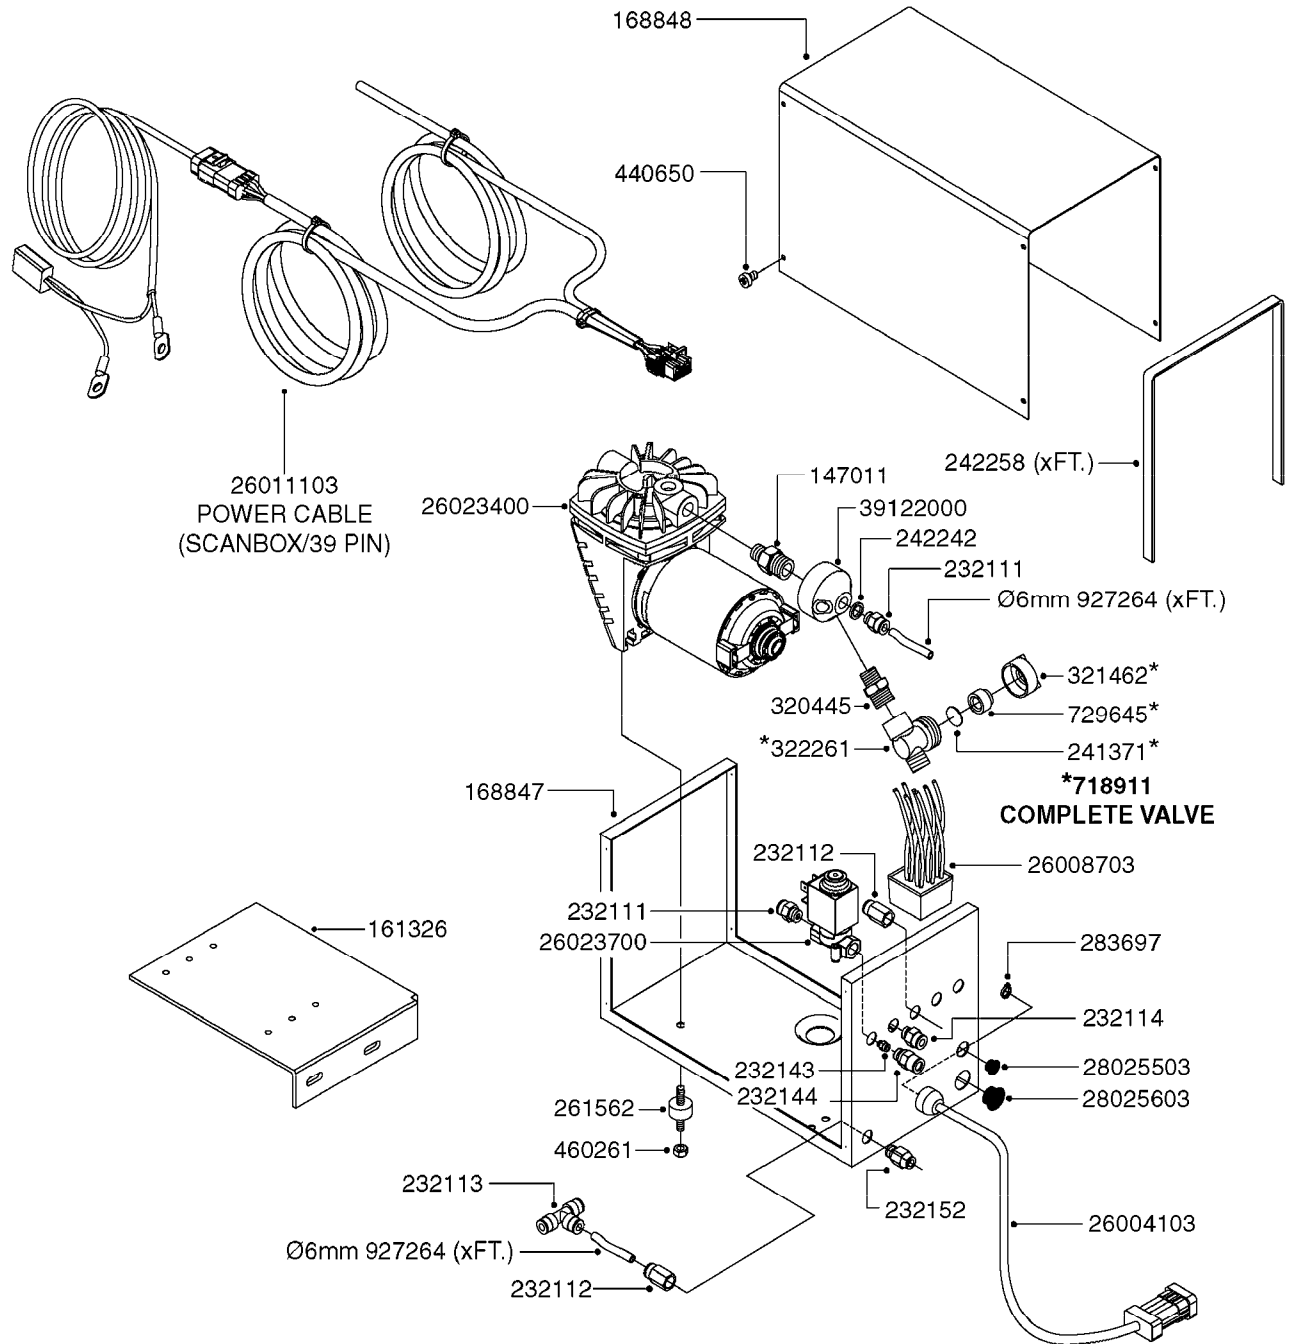

K0390

*Ø8mm 927306 (xFT.)
*Ø10mm 927330 (xFT.)

70019403 - COMPLETE ASSEMBLY

FOAM MARKER COMPRESSOR 2002
K0390-HIN, 01:01:16

Page 1
Date 07.02.2020 10:28

parts-n°	order qty	description
147011	1	HEX NIPPLE 3/8'X1/4'BSP BRASS
161326	1	MOUNT BKT. F. FOAM COMP.BOX 98
168847	1	ENCLOSURE LOWER F.MARKER
168848	1	COVER F. FOAM MARKER
210796	1	BEARING BALL D22/D8 X 7 608ZZ
210806	1	BEARING BALL D40/D17X12MM
220803	1	VALVE F. COMPRESSOR
232111	1	QUICK COUPLER 6MM X 1/8 EXT.
232112	1	QUICK COUPLER 6MM 1/8 INT.
232113	1	QUICK COUPLER 6MM T-PIECE
232114	1	COUPLER 1/8" THREADX8MM HOSE
232143	1	REDUCER 1/4'INT-1/8'EXT
232144	1	QUICK COUPLER 10MM X 1/4 EXT
232152	1	QUICK COUPLER 8MMX1/8 EXT.LONG
241371	1	DIAPHRAGM F.NO-DRIP,VULC
242242	1	O-RING F.AIR HOSE FITTING
242258	1	TRIM 3X10 SELF ADHESIVE 0012"
242284	1	HEAD GASKET F. COMPRESSOR
242285	1	DIAPHRAGM F. F/M COMP.
261455	1	BRUSH KIT-FOAM MARKER MOTOR
261562	1	RUBBER DAMPER 2XM6X25
283697	1	TIESTRAP 200MM
284564	1	PLATE F.COMPRESSOR HEAD
284565	1	PLATE F.COMPRESSOR HEAD
284643	1	COMPRESSOR HEAD F.FOAM MARKER
284665	1	CONNECTING ROD F.COMPRESSOR
284980	1	FLANGE REAR F. F.M.COMPRESSOR
320445	1	FITT.DK HN 1/4"X3/8" BSP
321462	1	CAP F.NO-DRIP ASSY.
322261	1	HOUSING F.SAFETY VALVE 3/8"
440650	1	SCREW 3.5x13 STAINLESS
460261	1	NUT HEX M6X1.00 LOCK DIN985 A2 SS
729645	1	NON-DRIP SPRING ASSY.GREEN 10
927264	1	HOSE R X PE D6/D4 X 0012"
927306	1	HOSE R X PE D8/D6 X 0012"BLACK
927330	1	HOSE R X PE D10/D8 X 012"BLACK
10518703	1	SNAP-RING OUTER 8X1
21002103	1	BEARING, 6200 2ZJEM (SKF)
26001403	1	HC FOAM MARKR CONSOLE VS3.0.00
26001503	1	HC FOAM MARKER CONSOLE MT.KIT
26001803	1	POWER CABLE
26001903	1	15' 7-PIN EXTENSION CABLE
26004103	1	FOAM MARKER CNTRL MOD CABL STD
26008703	1	FOAM MARKER CONTROL SCII
26010403	1	TOGGLE SWITCH MICRO-TRAK F.M.
26023700	1	SOLENOID VAL 12V 1/8' FLO '07
28025503	1	PLUG F.DRILLED HOLE 1/2"
28025603	1	PLUG F.DRILLED HOLE 3/4"
39122000	1	DISTR.HOUSING F.FOAM MARKER'07
70019403	1	FOAM MARKER COMPRESSOR KIT STD