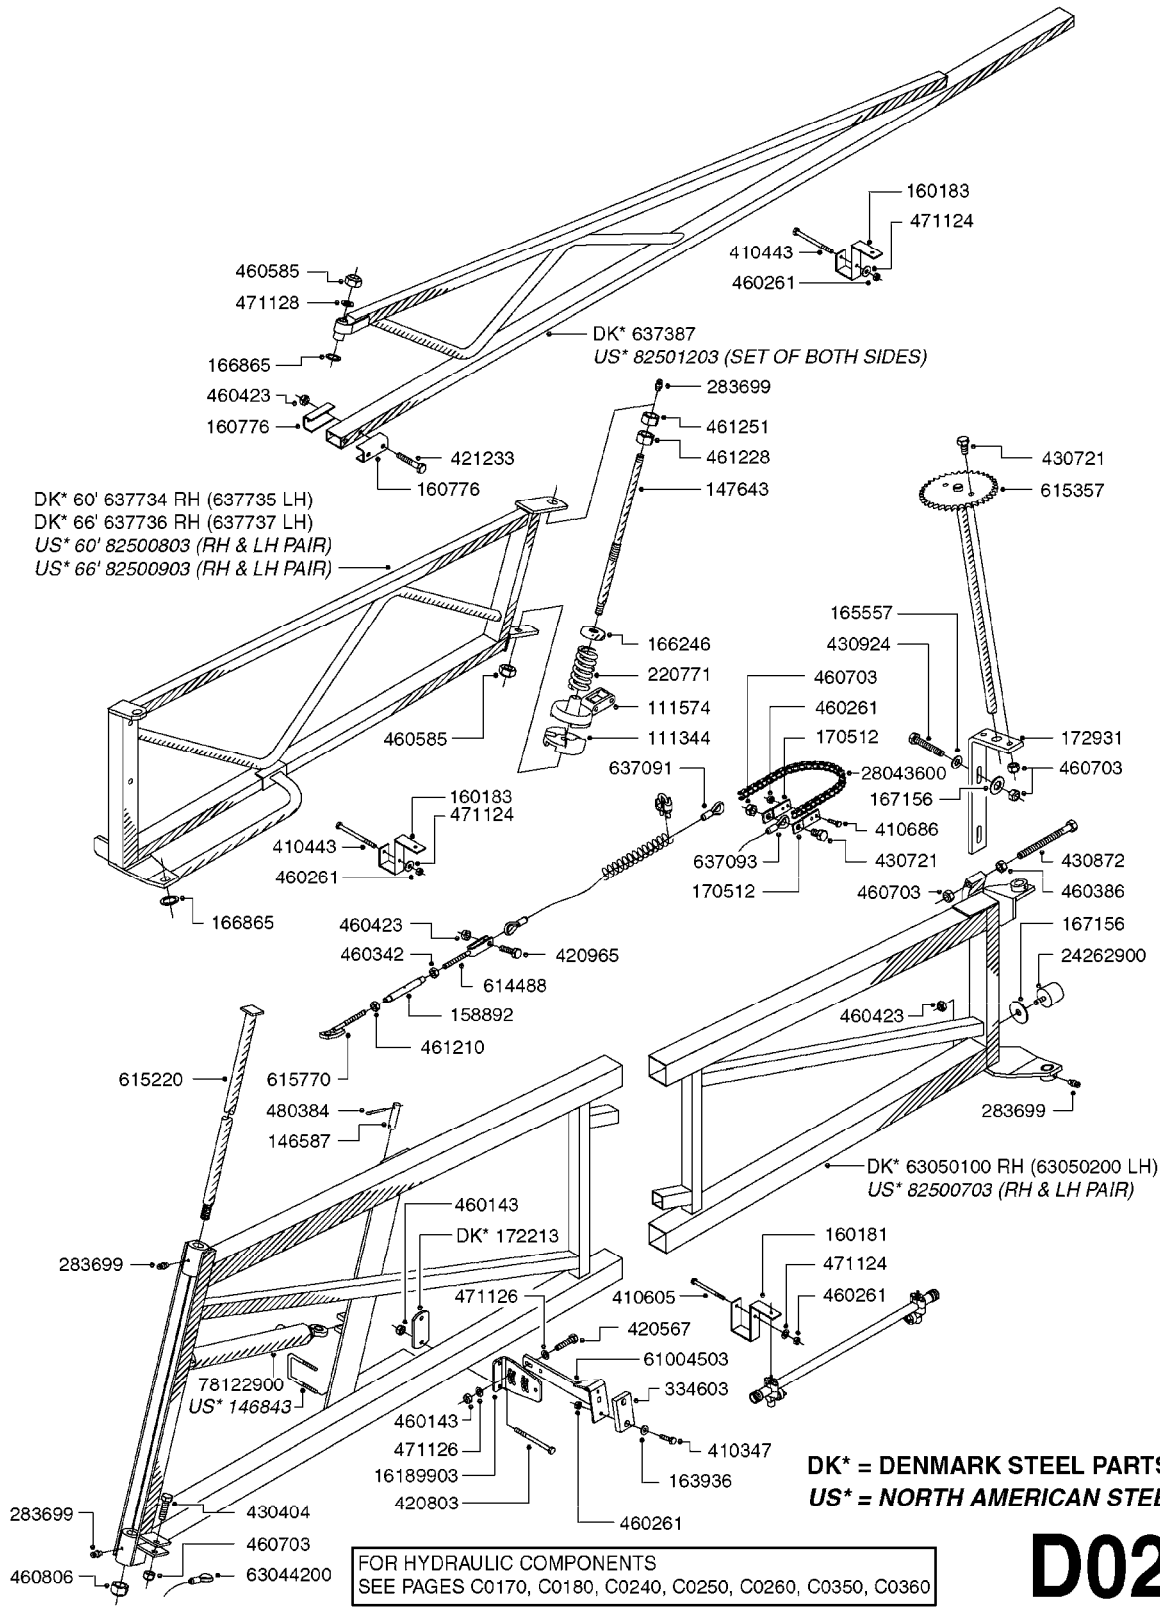

DK* 60' 637734 RH (637735 LH)
DK* 66' 637736 RH (637737 LH)
US* 60' 82500803 (RH & LH PAIR)
US* 66' 82500903 (RH & LH PAIR)

DK* = DENMARK STEEL PARTS
US* = NORTH AMERICAN STEEL PARTS

FOR HYDRAULIC COMPONENTS
SEE PAGES C0170, C0180, C0240, C0250, C0260, C0350, C0360

D0270

BOOM EAGLE WINGS 60' 66'
D0270-HIN, 01:01:16

Page 1

Date 07.02.2020 10:28

parts-n°	order qty	description
111344	1	CLAW CLUTCH Ø100/Ø20,5 UNDER PART RED
111574	1	CLAW CLUTCH D100 UP. (MACH)
146587	1	PIN D16.8 X 65
146843	1	BOLT U M8 F.60 x 60
147643	1	AXLE F.BM BRKWKY. W. ZERT L=426
158892	1	TURN BUCKLE HOUS
160181	1	CLAMP NOZZLE TUBE 60X60
160183	1	CLAMP NOZZLE TUBE 50X30
160776	1	U-CHANNEL F.3PT.
163936	1	WASHER D15/D6.2X1
165557	1	WASHER D28.0/D12.2X2.0 SS
166246	1	WASHER CUP D53 F.SPRING
166865	1	WASHER D35/D25X2
167156	1	WASHER D46.5/D12.4X2.5
170512	1	ASSEMBLY BRACKET FOR CHAIN
172213	1	FLAT BAR F.BOOM STRAP
172931	1	FLAT STEEL 15X50
220771	1	SPRING D53/D43X100
283699	1	GREASE NIPPLE M6X1
334603	1	RUBBER STOP 86X48X15
410347	1	SCREW M6X20 8.8
410443	1	BOLT HEX 8.8 DEL M6X70
410605	1	BOLT HEX 8.8 DEL M6X80
410686	1	BOLT HEX 8.8 DEL M6X30
420567	1	BOLT HEX 8.8 DEL M8X30 FT
420803	1	BOLT HEX 8.8 DEL M8X90
420965	1	M10X40 MACHINE SCREW STAINLESS
421233	1	BOLT HEX 8.8 10.9 DEL M10X70
430404	1	BOLT HEX 8.8 DEL M12X50
430721	1	BOLT HEX 8.8 DEL M12X40 FT
430872	1	BOLT HEX 8.8 DEL M12X100 FT
430924	1	BOLT HEX 8.8 DEL M12 X 85
460143	1	SELF LOCK NUT M8 SST A2 DIN985
460261	1	NUT HEX M6X1.00 LOCK DIN985 A2 SS
460342	1	NUT HEX M10 DEL DIN934
460386	1	NUT HEX M12X1.75
460423	1	NUT HEX M10X1.50 LOCK DIN985A2 SS
460585	1	LOCKING NUT M16 DIN985 A2 SS
460703	1	NUT HEX M12X1.75 LOCK DIN985A2 SS
460806	1	NUT HEX M20X2.50 LOCK DIN985A2 SS
461210	1	NUT HEX M10X1.5 L.THREAD A4
461228	1	NUT HEX M20
461251	1	NUT HEX M20 X 2.5 JAMB
471124	1	WASHER, M6, Ø18/ 6.4X 1.6, SS
471126	1	WASHER, M8, Ø16/ 8.4X 1.6, SS
471128	1	WASHER, M16, Ø30/17.0X 3.0, SS
480384	1	PIN COTTER 3/16 x 1-1/2"
614488	1	FORK/ R.THREAD 10mmX144mm
615220	1	PIN 25 X 910 FOR EAGLE
615357	1	SHAFT W.SPROCKET EAGLE 60'3PT
615770	1	ANCHOR F.EAGLE CABLE
637091	1	CABLE FRONT EAGLE D7X2895
637093	1	CABLE REAR 5 X 3100MM EAGLE
637387	1	BOOM WING BRKWAY E. 60-90'
637734	1	BOOM WING OUT. 60'R.EAG 97
637735	1	BOOM WING OUT. 60'L.EAG 97
637736	1	BOOM WING OUT. 66'R.EAG 97
637737	1	BOOM WING OUT. 66'L.EAG 97
16189903	1	PLATE F, EAGLE STOPARM
24262900	1	RUBBER STOP D50X40 M10X33
28043600	1	CHAIN 5/8X810MM (51 LINKS)