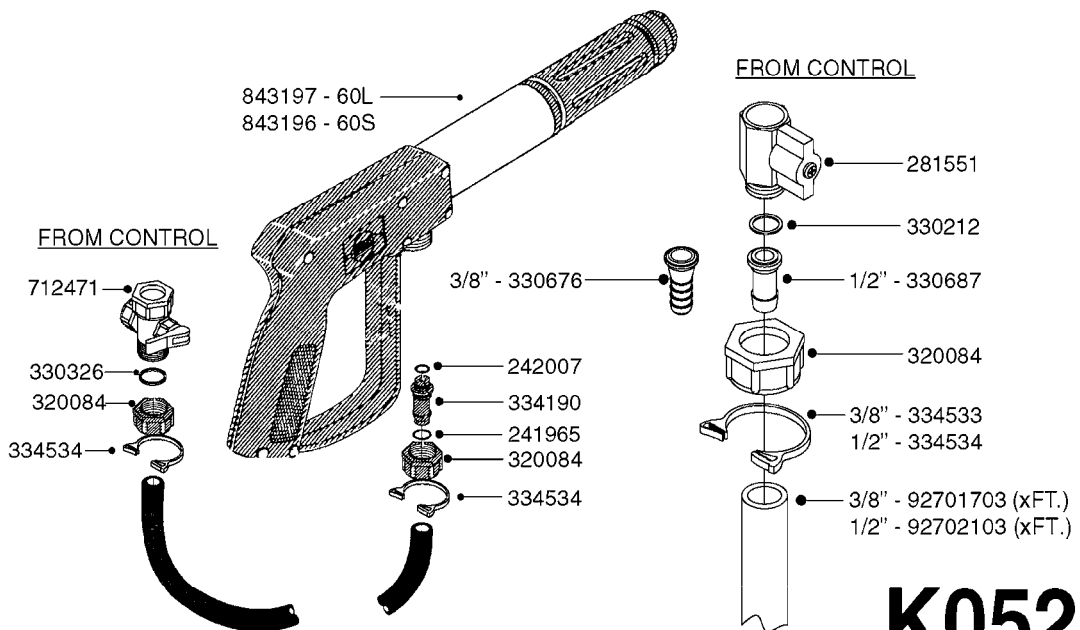

Page 1

Date 07.02.2020 10:28

parts-n°	order qty	description
130390	1	TEE 3/8'X 1/2' BSP F.TYPE 60S
145791	1	CONE FOR ON/OFF
147063	1	SWIRL F.SPRAY GUN TYPE 60
240936	1	O-RING D13.3X2.4 NITRIL
241441	1	O-RING D29.3X3
241965	1	O-RING Ø12.1 X 1.6 NITRILE
242007	1	O-RING Ø9.1 X 1.6 NITRILE
242013	1	SPRING RUBBER F/TRIGGER
242033	1	O-RING Ø14.1 X 1.6 NITRILE
242064	1	SLEEVE RUBBER 3X8X4MM
320084	1	FITT.DK NUT 1/2" BSP
322073	1	HOUSING F.SWIRL TYPE 60S H.G.
322075	1	HOUSING F. NOZZLE
330013	1	O-RING 2.5 X 10 PUR
334117	1	HANDLE PIECE RIGHT F.60S/60L
334118	1	HANDLE PIECE LEFT F.60S/60L
334121	1	SEAT FOR ON-OFF TYPE
334190	1	FITT.DK HB 1/2' F. PISTOL 60S
334533	1	CLAMP HOSE PLASTIC 3/8"
334534	1	CLAMP HOSE PLASTIC 1/2"
334653	1	FITT.DK HB 3/8' F.HANDGUN
334655	1	TRIGGER SAFETY F.60S/60L GUN
371314	1	NOZZLE CERAMIC 1099-20
440634	1	SCREW 5/8"
480716	1	PIN D3X6 STAINLESS
615455	1	TUBE F.LANCE TYPE 60L
725476	1	SPINDLE
725477	1	TRIGGER
750270	1	GASKET KIT F.SPRAY GUN
843196	1	SPRAY GUN KIT TYPE 60 SHORT
843197	1	HANDGUN KIT TYPE 60 LONG
92701703	1	HOSE R X3/8" X300PSI WP X0012"
92702103	1	HOSE R X1/2" X300PSI WP X0012"