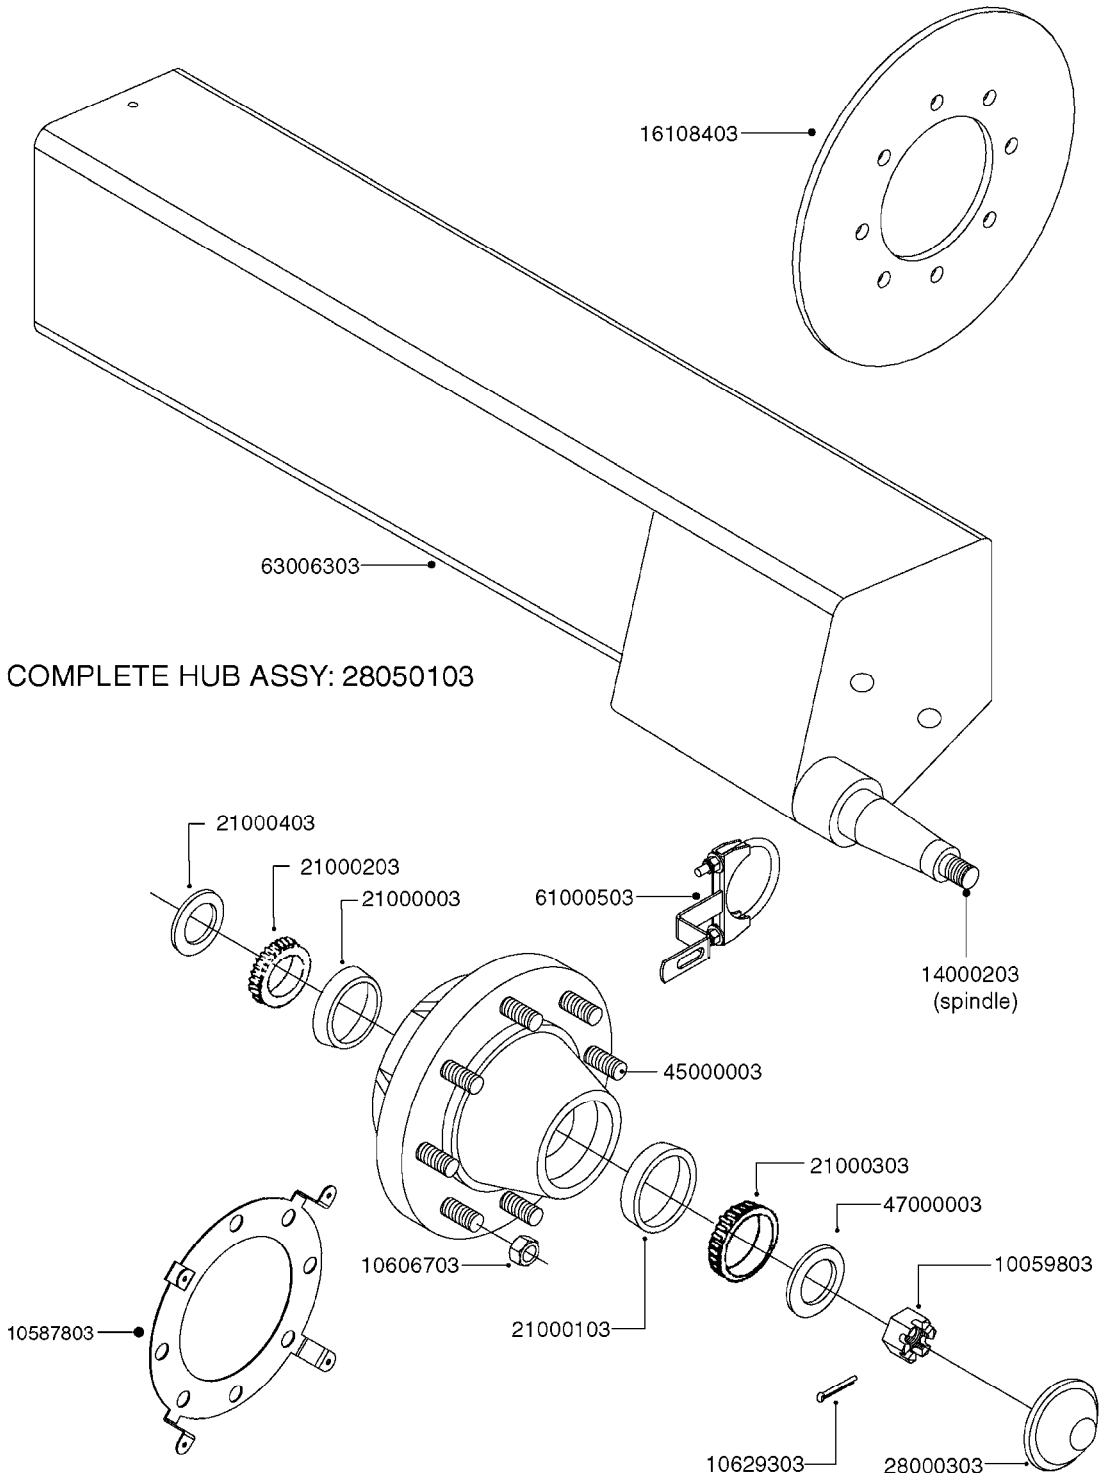

COMPLETE HUB ASSY: 28050103

E0760

HUB ASSY 3" SPINDLE NAV 575
E0760-HIN, 01:01:16

Page 1

Date 07.02.2020 10:28

parts-n°	order qty	description
10059803	1	NUT HEX NF 1"
10587803	1	MAG MNT F. SPEED SNS 8 BOLT
10606703	1	NUT HEX NF 5/8" FLANGED F.STUD
10629303	1	PIN, COTTER 7/32" X 1.75" LONG
14000203	1	SPINDLE 3" X 16" W/NUT &WASHER
16108403	1	REINFORCEMENT RING 8-8-6 HUB FOR NON-REINFORCED 3/8" RIMS ONLY
21000003	1	BEARING INNER CUP #382A
21000103	1	BEARING OUTER CUP #LM501310
21000203	1	BEARING INNER CONE #387AS
21000303	1	BEARING OUTER CONE #LM501349
21000403	1	SEAL GREASE #CR29968
28000303	1	DUST CAP #1609
28050103	1	HUB F 3" 758 7500# PACKAGE
45000003	1	STUD BOLT 5/8" X 2-1/2"
47000003	1	WASHER SPNDL 3" 1.12X2.1 .25TK
61000503	1	SPEED SNS MNT CLAMP - 3"
63006303	1	AXLE INSERT W/M SUS. 575 NAV