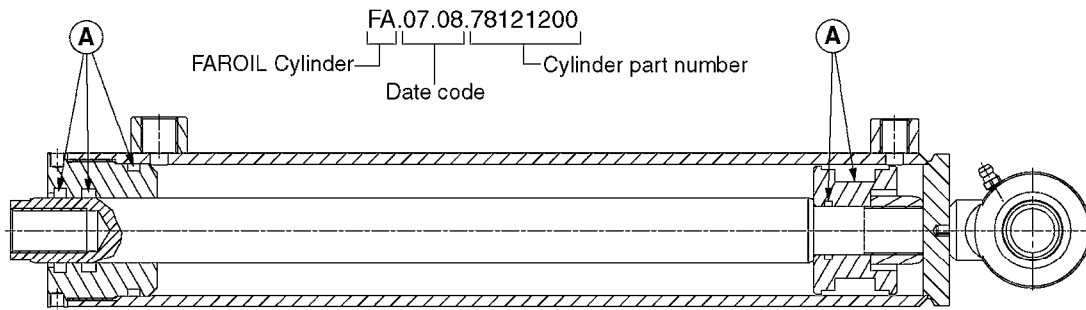

HYDRAULICS - CYLINDERS
C0020-HIN, 01:01:16

Page 3

Date 07.02.2020 10:27

parts-n°	order qty	description
63039300 78100003	1 1	CYLINDER ROD F.781132 CYL. PARA-LIFT CM+750 W/STOP

Check cylinder barrel for stamped part number.