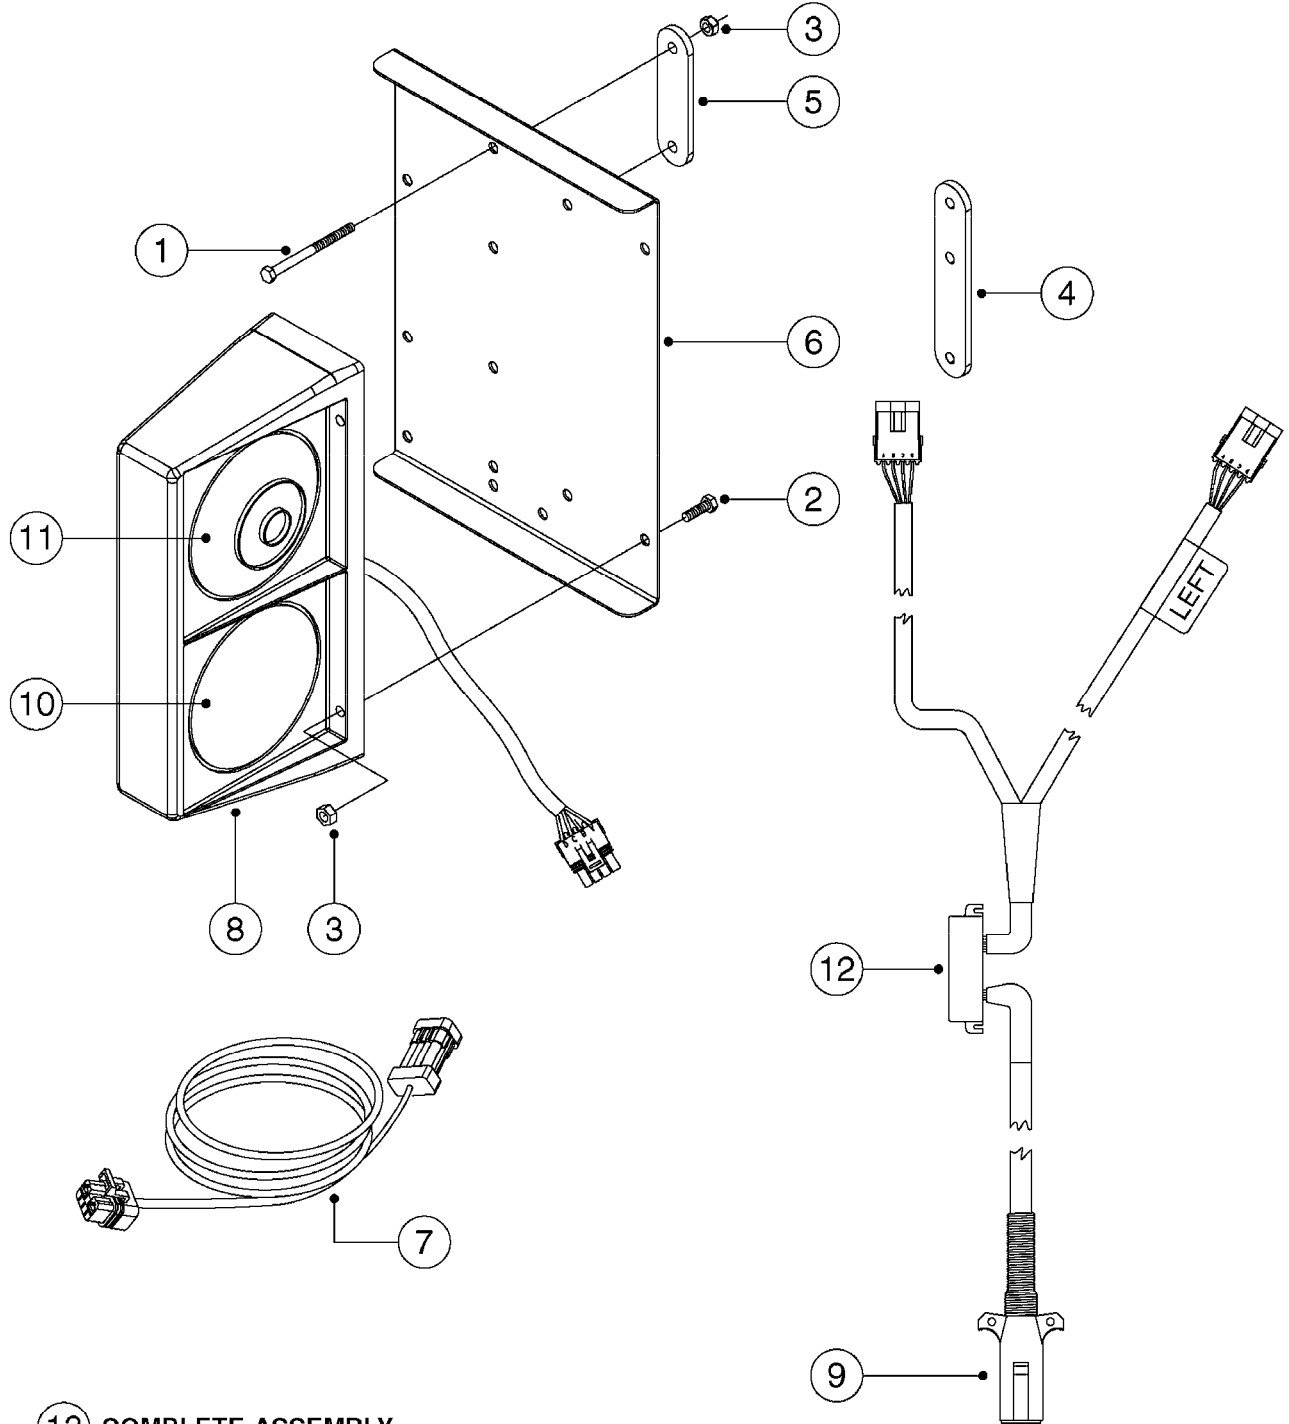

13 COMPLETE ASSEMBLY

COMPLETE ASSEMBLIES
WHOLEGOODS ITEMS

M0160

TRAFFIC LIGHT KIT
M0160-HIN, 13:08:19

Page 1
Date 07.02.2020 10:29

Pos.	parts-n°	order qty	description
1	410266	1	BOLT HEX 8.8 DEL M6X120
1	410421	1	BOLT HEX M6X110 DIN931-A2 SS
1	410524	1	BOLT HEX 8.8 DEL M6X100
1	410605	1	BOLT HEX 8.8 DEL M6X80
2	410362	1	BOLT HEX 8.8 SS M6X20
3	460261	1	NUT HEX M6X1.00 LOCK DIN985 A2 SS
4	16022303	1	BRACKET 100MM TUBE
5	16022403	1	BRACKET 60MM TUBE
6	16025603	1	BRACKET TAIL LIGHT DUAL LAMP
7	26004703	1	HARNESS 13' EXT 4 WIRE WP
8	26004903	1	TAIL LIGHT GREEN WIRE LH
8	26005003	1	TAIL LIGHT YELLOW WIRE RH
9	26005103	1	PLUG 7-PIN AG TAIL LIGHT
10	26005403	1	LENS BLACK BEFORE 2009
10	26017003	1	LENS RED
11	26016903	1	LENS AMBER
12	26032703	1	HARNESS COMPLETE, TAIL LIGHT, 2013
13	83308603	1	TRAFFIC LIGHT KIT