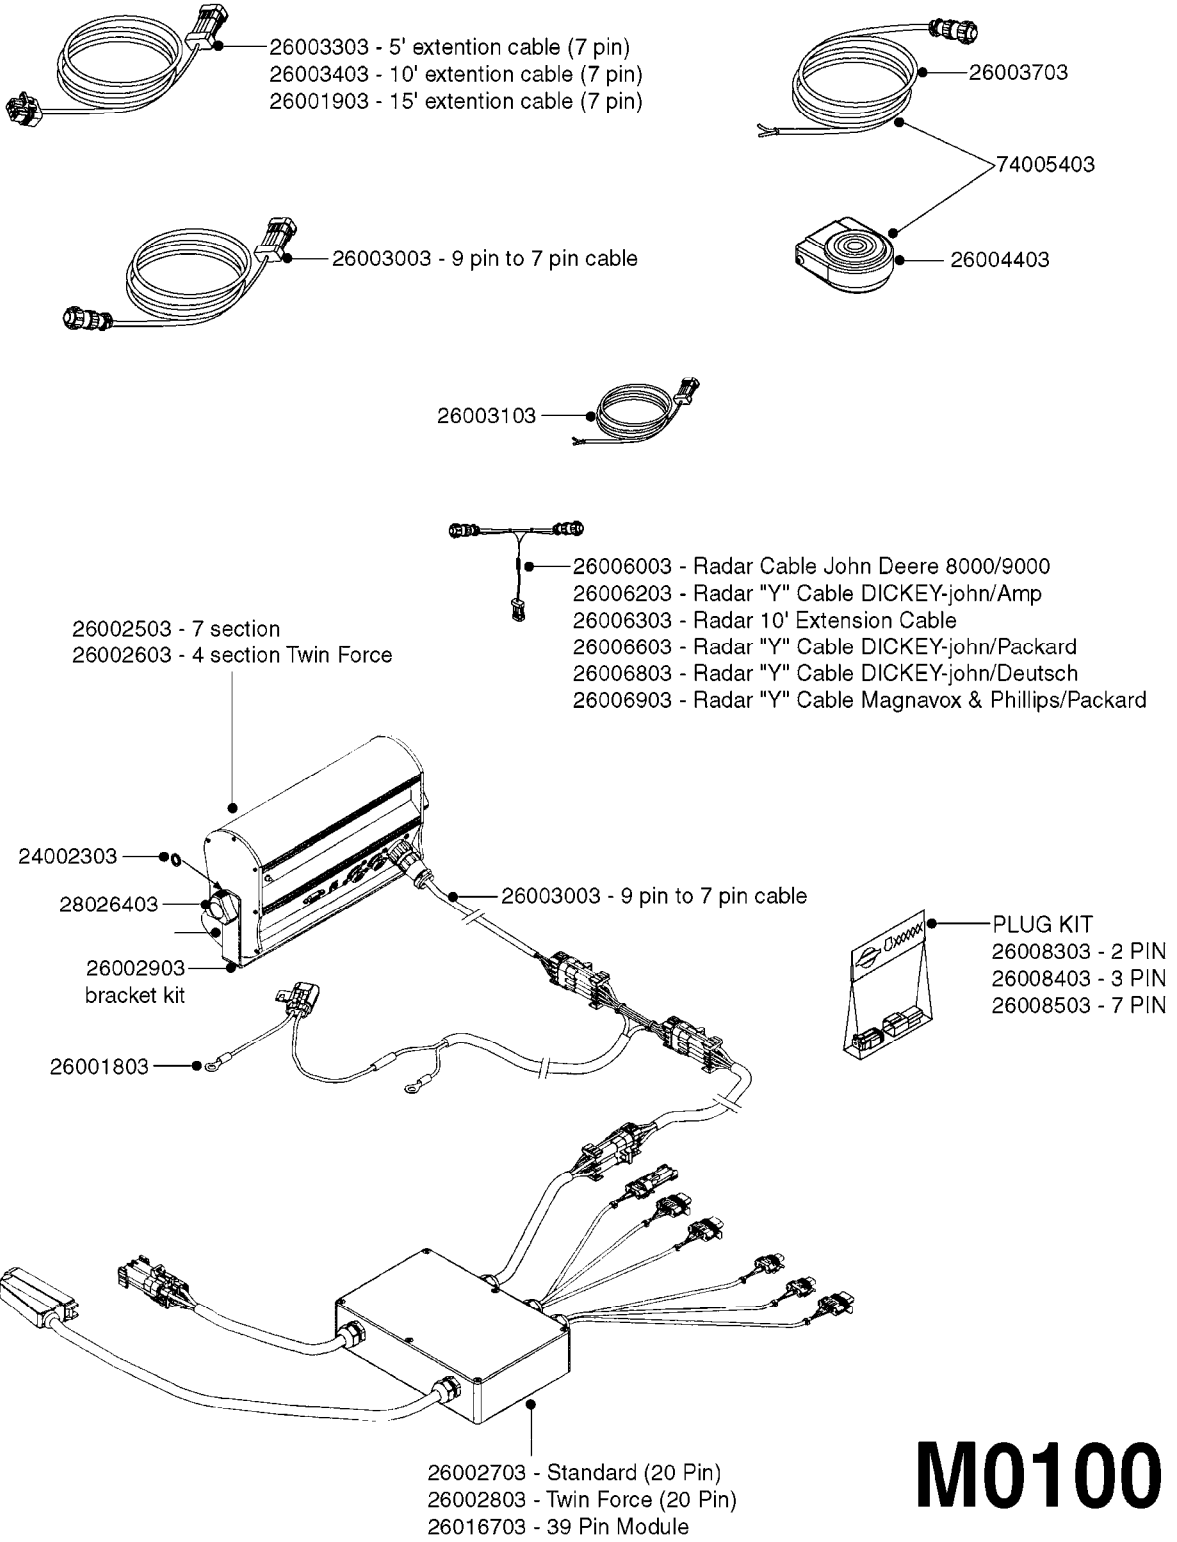

M0100

MUSTANG 3500 CONTROLLER
M0100-HIN, 01:01:16

Page 1
Date 07.02.2020 10:29

parts-n°	order qty	description
24002303	1	WASHER, RUBBER
26001803	1	POWER CABLE
26001903	1	15' 7-PIN EXTENSION CABLE
26002503	1	MUSTANG 3500/7 CONSOLE
26002603	1	MUSTANG 3500/4/TF CONSOLE
26002703	1	MUSTANG 3500/20PIN SC MODULE
26002803	1	MUSTANG 3500/20PIN TF SC MODUL
26002903	1	MUSTANG 3500 CONSOLE MNT KIT
26003003	1	MUSTANG 3500 CONSOLE CABLE
26003103	1	MUSTANG 3500/7 SC MOD CNECT KT
26003303	1	MUSTANG/FM 5FT 7PIN EXT CABLE
26003403	1	MUSTANG/FM 10FT 7PIN EXT CABLE
26003703	1	MUSTANG RUN/HOLD ADAPT CABLE
26004403	1	SWITCH, FOOT
26006003	1	MUSTANG RADR CBLE JD 8000/9000
26006203	1	MUSTANG RDR "Y" CABLE DCKY-JHN
26006303	1	MUSTANG RDR EXTNSN CABLE 10FT
26006603	1	MUSTANG RDR"Y"CABLE D-J PACKRD
26006803	1	MUSTANG RDR"Y"CABLE D-J DEUTS.
26006903	1	MUSTANG RDR"Y"CABLE MAG.PHILIP
26008303	1	MICRO TRAK PLUG KIT - 2 PIN
26008403	1	MICRO TRAK PLUG KIT - 3 PIN
26008503	1	MICRO TRAK PLUG KIT - 7 PIN
26016703	1	MUSTANG 3500/39PIN SC MODULE
28026403	1	KNOB, MUSTANG CONSOLE MOUNT
74005403	1	FOOT SWITCH FOR MUSTANG 3500