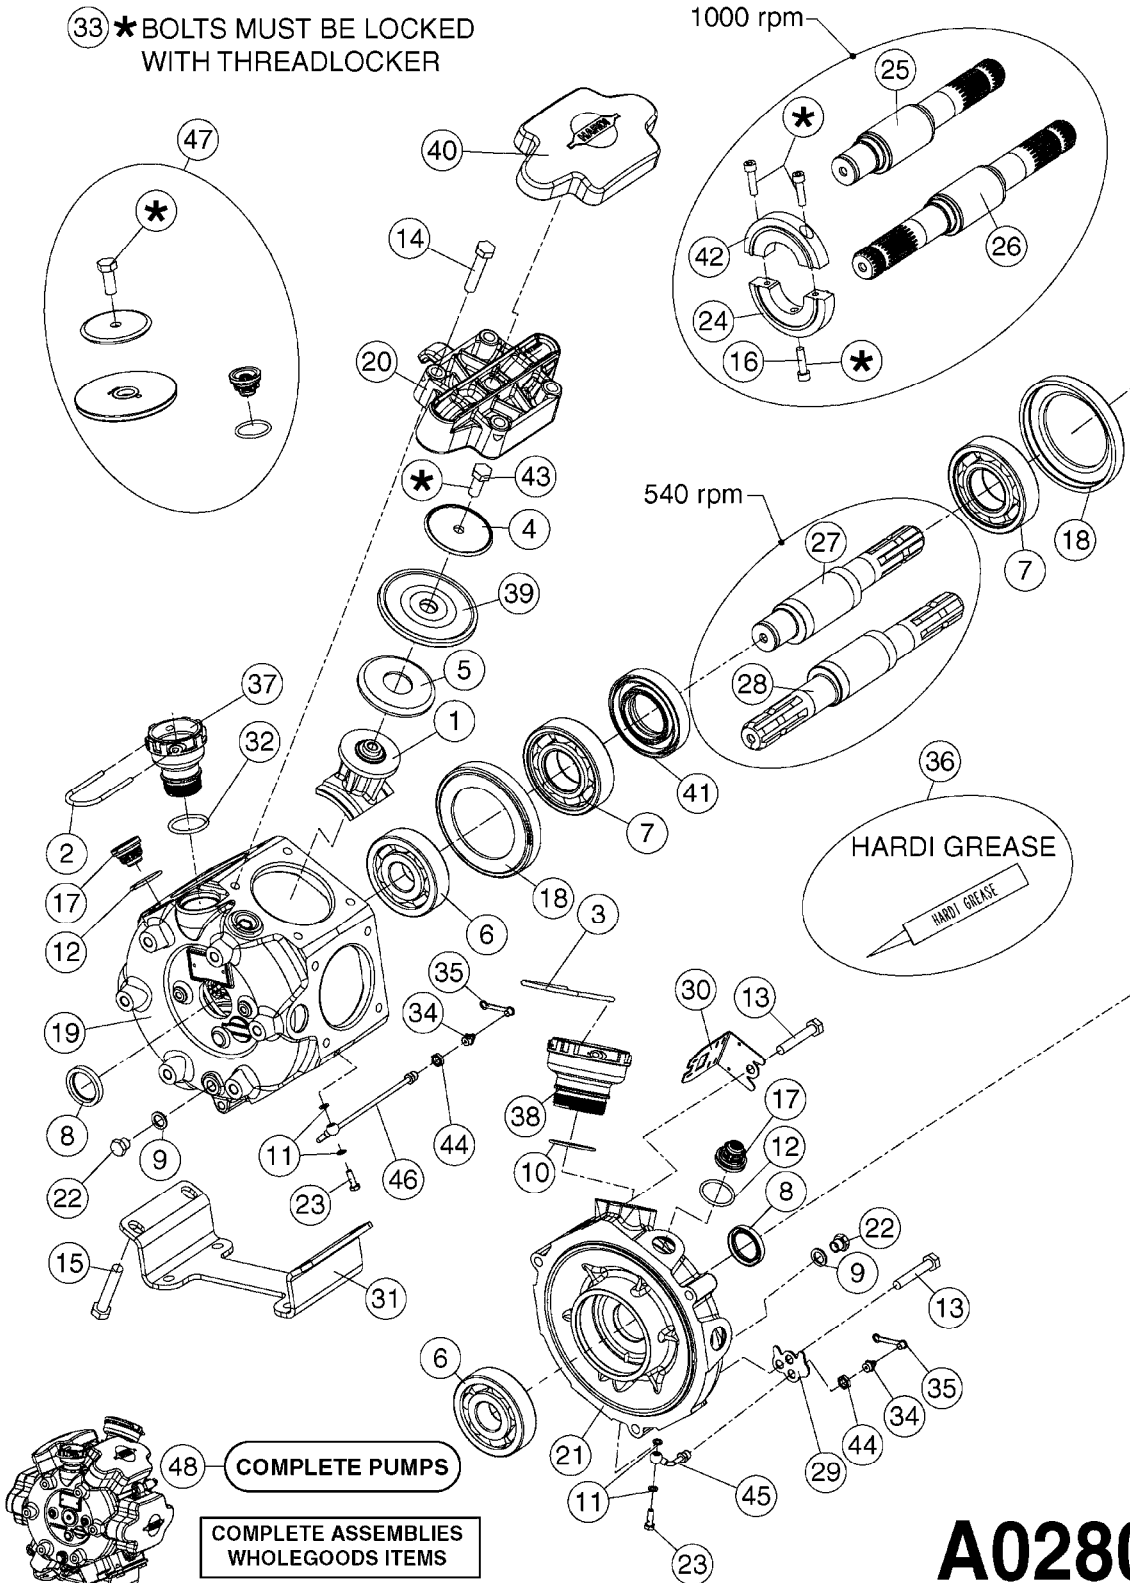

33 *BOLTS MUST BE LOCKED WITH THREADLOCKER

1000 rpm

540 rpm

HARDI GREASE

48 COMPLETE PUMPS
COMPLETE ASSEMBLIES
WHOLEGOODS ITEMS

A0280

PUMP - 364 540/1000 RPM
A0280-HIN, 24:04:19

Pos.	parts-n°	order qty	description
1	111622	1	CONNECTING ROD 463/5.5MM
1	111628	1	CONNECTING ROD 363/5.5 PUMP
1	111629	1	CONNECTING ROD 363/364-7 PUMP
1	111630	1	CONNECTING ROD 363/364-10 PUMP
2	145996	1	FITT.DK S-67 FORK
3	145997	1	FITT.DK S-93 FORK
4	161174	1	DIAPHRAGM DISC SS 361/363/364 PUMP
5	161372	1	DIAPHRAGM BACKING DISC,320-361
6	210221	1	BEARING BALL 6407
7	210232	1	BEARING BALL 6310
8	210243	1	SEAL OIL 35 X 47 X 7
9	241404	1	DOWTY SEAL 1/4"
10	242225	1	O-RING D45.0 X 4.0 RUBBER
11	242374	1	WASHER Ø10/Ø6X1 COPPER
12	330024	1	O-RING D41,1/D34.5 X 3,5
13	420895	1	BOLT HEX 8.8 RAW M10X60
14	430312	1	BOLT HEX 8.8 M12X60
15	430438	1	BOLT HEX 8.8 DEL M12X65
16	450995	1	BOLT ALLEN M8X30 DIN 912 RAW
17	728146	1	VALVE FOR 361(726890/707932)
18	11171900	1	CONROD RING 364/464 MACHINED
19	11172000	1	PUMP HOUSE 364 MACHINED 5/4" BSP RED
20	11172800	1	VALVE COVER 363/364 MACHINED RED
21	11173200	1	FRONTPART 364, 1½" BSP RED
22	14010400	1	PLUG 1/4" BSP
23	14120400	1	BANJOBOLT M6 X 19
24	14120700	1	COUNTERWEIGHT 364/464-1000
25	14137300	1	CRANKSHAFT 364/464-5.5 1000
26	14137900	1	CRANKSHAFT 364/464-5.5 GG 1000
27	14137600	1	CRANKSHAFT 364/464-10
28	14138200	1	CRANKSHAFT 364/464-10 GG
29	16382900	1	GREASE NIPPLE PLATE, 364
30	16390600	1	BRACKET FOR RPM SENSOR
31	16410700	1	PUMP BASE 363/364 BLACK
31	17002400	1	FOOT F. 36X PUMP, RED
32	24266600	1	O-RING D 38,0 X 4,0 70SH.NITR
33	28045503	1	LOCTITE 262 .5ML (.017oz.)
34	28163300	1	GREASE NIPPLE H1 M6X1 DIN 7412
35	28163400	1	CAP F. GREASENIPPLE YELLOW M6X1
36	28164600	1	HARDI PUMP GREASE S3 V550L 1
37	32242200	1	FITTING S67 5/4" KON. RG 2014
38	32242300	1	NIPPLE S93 1,5' KON.RG 2014
39	33511400	1	DIAPHRAGM PUMP 361/361/363/364 PUR
40	33524300	1	COVER PLASTIC 364 PUMP
41	33527200	1	GREASE SPLIT 364/464
42	39136200	1	HALFPART 364/464-1000
43	43099200	1	BOLT HEX SS M12 X 30 DIN933 A4
44	46134000	1	NUT HEX M10x1 H=2.3 NV=14 ELZIN
45	61096800	1	BANJOTUBE SHORT 364 COMPL.
46	61096900	1	BANJOTUBE LONG 364 COMPL.
47	75585900	1	PUMP KIT 364
48	82169500	1	PUMP 364-5.5-MED-1000
48	82169700	1	PUMP 364-5.5-MOD2-1000-OSP
48	82170000	1	PUMP 364-10-STD-540 FK
48	82170300	1	PUMP 364-10-MOD-540-GG THROUGH SHAFT
48	82170400	1	PUMP 364-10-MOD-540-OSP