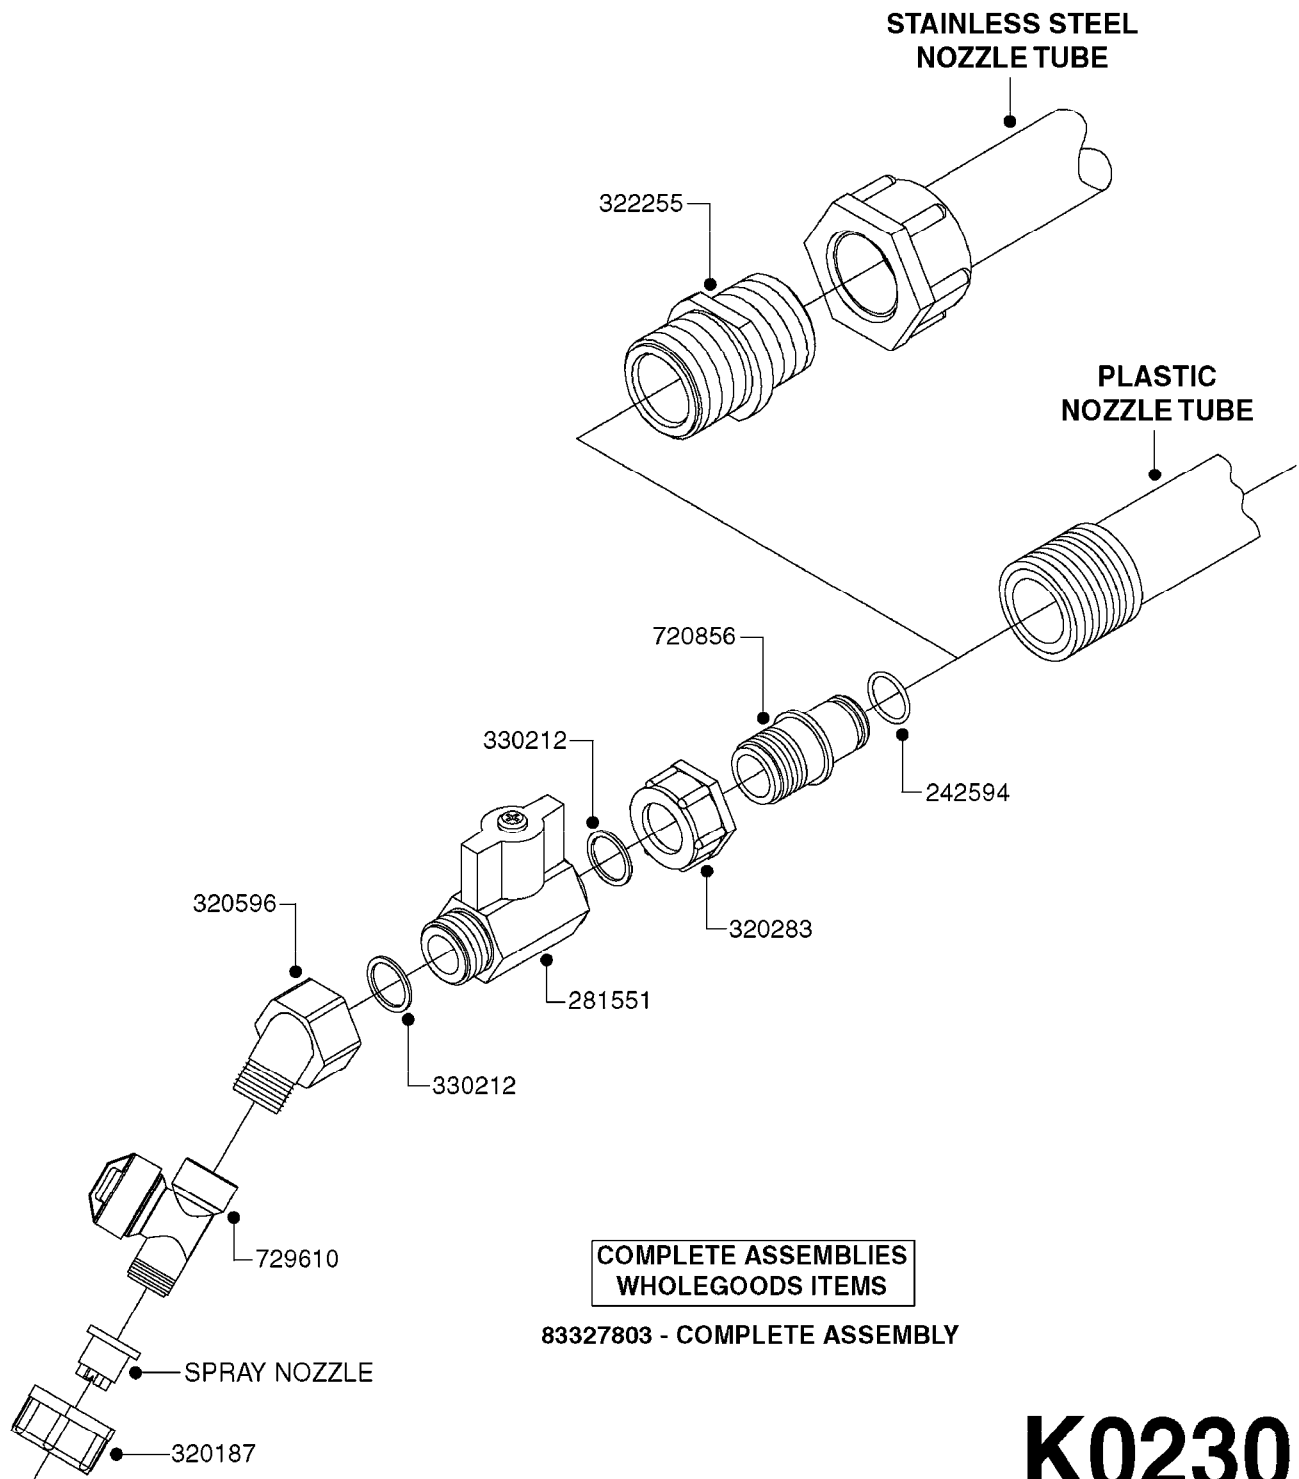

K0230

END NOZZLE KIT
K0230-HIN, 01:01:16

Page 1

Date 07.02.2020 10:28

parts-n°	order qty	description
242594	1	O-RING D14 X 1.78 SCH.70-EPDM
281551	1	BALL VALVE 1/2"
320187	1	FITT.DK CAP 3/8" BSP BLACK
320283	1	FITT.DK NUT 3/4"BSP
320596	1	FITT.DK ELB 3/8'-1/2'BSP 45DEG
322255	1	FITT.DK NIPPLE 3/4"X 3/4"
330212	1	O-RING D19/D14X2.4 F.1/2"NUT
720856	1	FITT.DK 1/2'BSP ASSY.F.3/4'NUT
729610	1	NOZZLE ASSY. NON DRIP 3/8 THRD
83327803	1	END NOZZLE KIT "04"