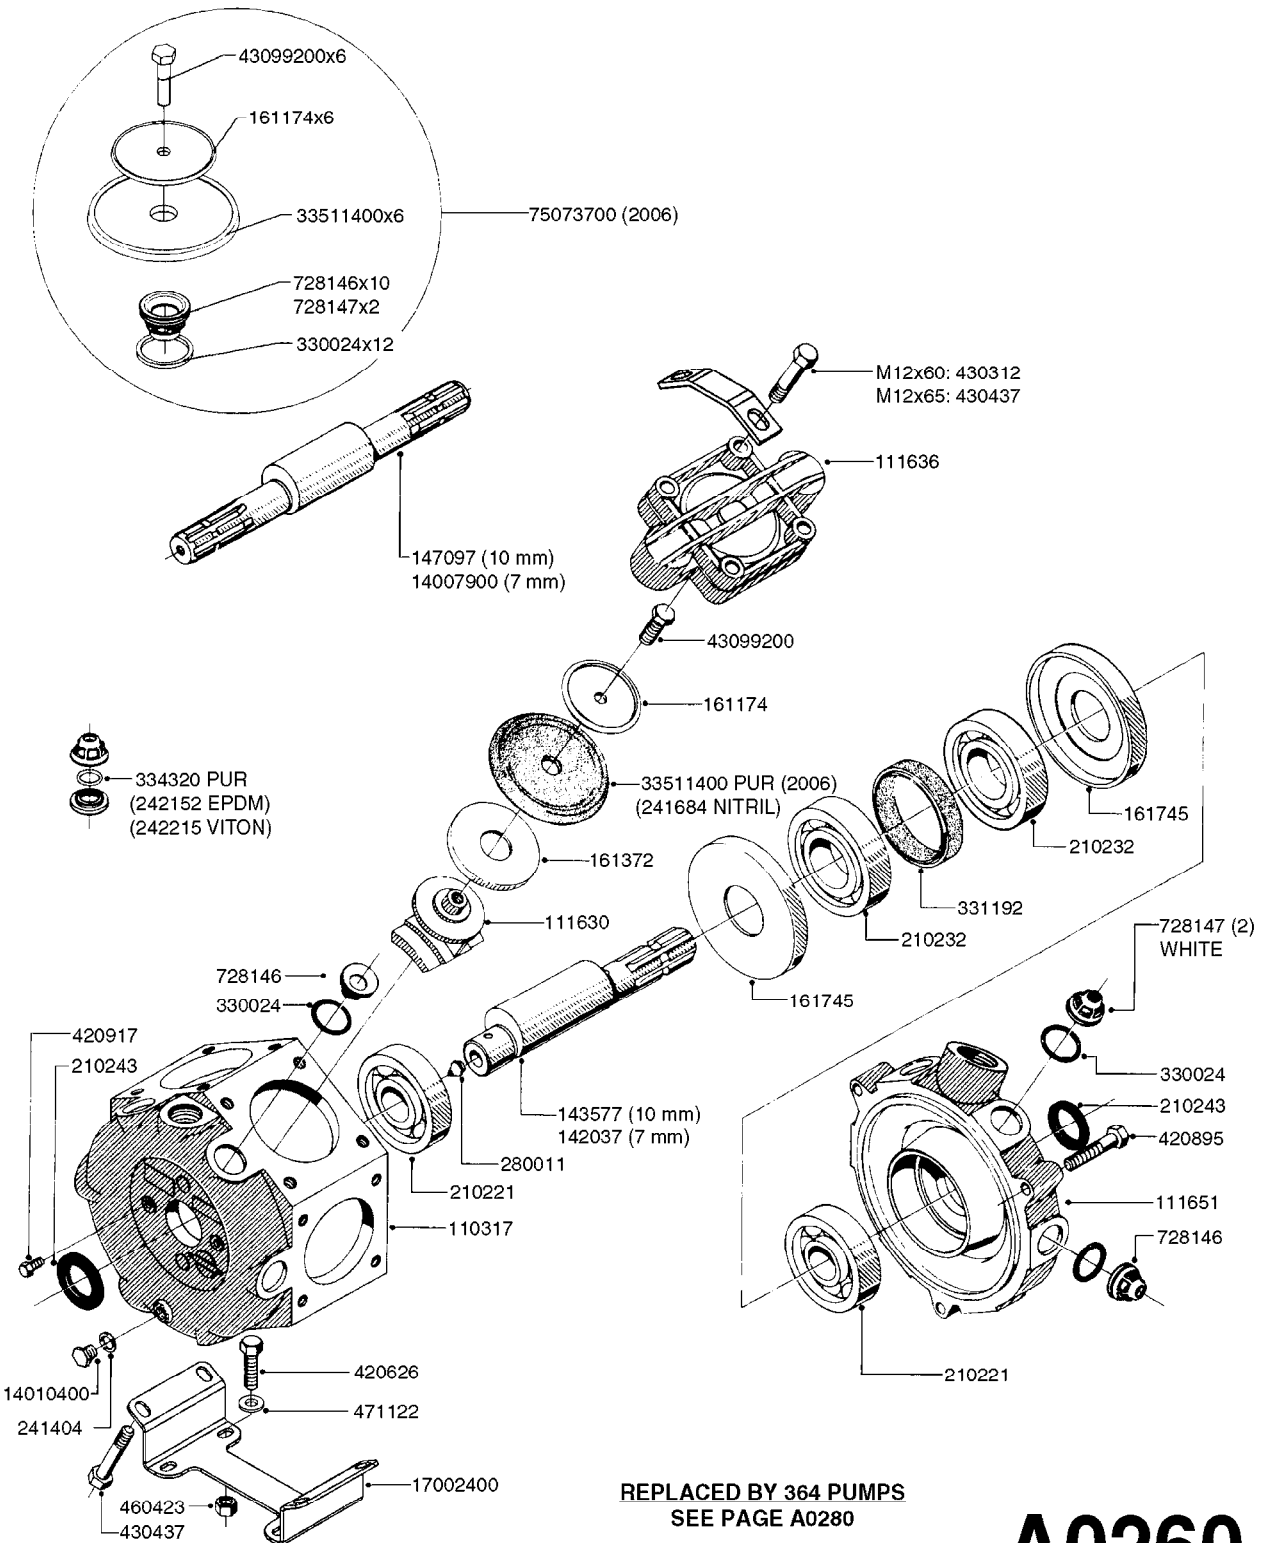

REPLACED BY 364 PUMPS
SEE PAGE A0280

A0260

PUMP - 363 W/MOUNTING BASE
A0260-HIN, 17:03:16

Page 1
Date 07.02.2020 10:27

parts-n°	order qty	description
110317	1	PUMP CASING MODEL 360/361 PNTD
111630	1	CONNECTING ROD 363/364-10 PUMP
111636	1	VALVE COVER 363 HEAVY DUTY
111651	1	CASTING F.363 1.5" PUMP(FRONT)
142037	1	CRANK SHAFT 361-20
143577	1	CRANK SHAFT F.363/462/463-10mm
147097	1	CRANK SHAFT 363-463/10 THROUGH
161174	1	DIAPHRAGM DISC SS 361/363/364 PUMP
161372	1	DIAPHRAGM BACKING DISC,320-361
161745	1	METAL SPACER F.363/463
210221	1	BEARING BALL 6407
210232	1	BEARING BALL 6310
210243	1	SEAL OIL 35 X 47 X 7
241404	1	DOWTY SEAL 1/4"
241684	1	DEICER PARTS: DIAPHRAGM MODEL 361 NITRIL
242152	1	O-RING D18.2X3 EPDM
242215	1	O-RING D18X3 VITON
280011	1	GREASE NIPPLE 1/8" SAE H TR
330024	1	O-RING D41,1/D34.5 X 3,5
331192	1	SPACER, MODEL 361/363
334320	1	O-RING D18X3 POLYURETHANE
420626	1	BOLT HEX 8.8 DEL M10X20 FT
420895	1	BOLT HEX 8.8 RAW M10X60
420917	1	BOLT HEX 8.8 RAW M8X12 FT
430312	1	BOLT HEX 8.8 M12X60
430437	1	BOLT HEX 8.8 RAW M12X65
460423	1	NUT HEX M10X1.50 LOCK DIN985A2 SS
471122	1	WASHER, M10, Ø20/10.5X 2.0, SS
728146	1	VALVE FOR 361(726890/707932)
728147	1	VALVE FOR 361 WHITE WITH HOLE
14007900	1	CRANK 363/462/463-7mm 540/THRU
14010400	1	PLUG 1/4" BSP
17002400	1	FOOT F. 36X PUMP, RED
33511400	1	DIAPHRAGM PUMP 361/361/363/364 PUR
43099200	1	BOLT HEX SS M12 X 30 DIN933 A4
75073700	1	PUMP KIT 361/363 "06"