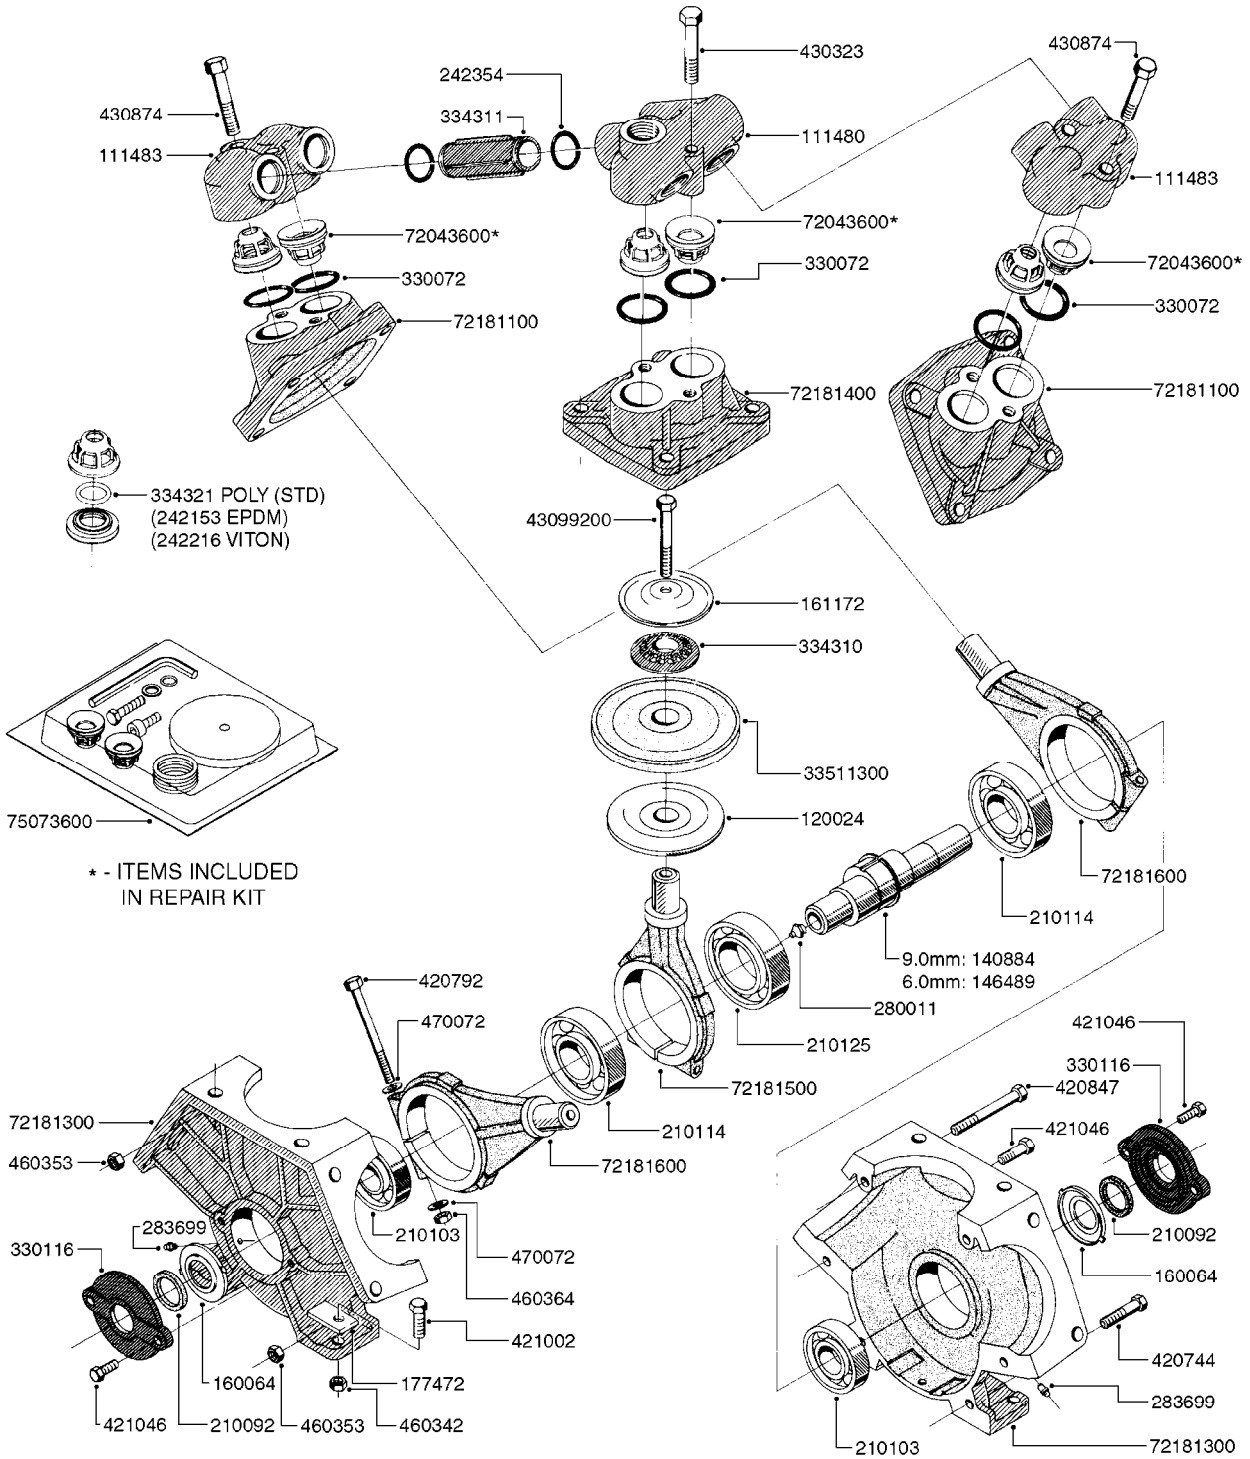

COMPLETE PUMPS
821635 - PUMP ONLY
10396203 - WITH PTO & DAMPER

COMPLETE ASSEMBLIES
WHOLEGOODS ITEMS

A0230

PUMP - 1303 W/ MOUNTING BASE
A0230-HIN, 01:01:16

Page 1

Date 07.02.2020 10:27

parts-n°	order qty	description
111480	1	VALVE HEAD 1302 CENTER
111483	1	VALVE HEAD SIDE 1302
120024	1	DIAPHRAGM BACK DISC 1200-1300
140884	1	CRANK SHAFT MODEL 1300-9
146489	1	CRANK SHAFT MODEL 1302-6MM
160064	1	DUST PLATE
161172	1	DIAPHRAGM DISC F. 1203/1303
177472	1	BRACKET 25 X 5
210092	1	SEAL FELT D43/30X5
210103	1	BEARING BALL 6306
210114	1	BEARING BALL 6308
210125	1	BEARING BALL 6210
242153	1	O-RING D26X4 EPDM
242216	1	O-RING VITON F/1202/1302/462
242354	1	O-RING D32.2X3.0 VITON
280011	1	GREASE NIPPLE 1/8" SAE H TR
283699	1	GREASE NIPPLE M6X1
330072	1	O-RING D53.5/D45.5X4
330116	1	SEAL RETAINER, MODEL 1300
334310	1	NYLON WASHER 1202/1302/462
334311	1	CONNECTION PIPE INLET MOD.1302
334321	1	O-RING POLY. 34.0x26.0x4.0
420744	1	BOLT HEX 8.8 DEL M8X40
420792	1	BOLT HEX 8.8 RAW M8X95
420847	1	BOLT HEX 8.8 DEL M8X85
421002	1	BOLT HEX 8.8 DEL M10X30 FT DIN933
421046	1	BOLT HEX M8X25/25 A2 SS DIN933
430323	1	BOLT HEX 8.8 DEL M12X60
430874	1	SCREW SET 8.8 DEL M12X70 FT
460342	1	NUT HEX M10 DEL DIN934
460353	1	NUT HEX M8 BLACK
460364	1	NUT HU M8 A2 SS DIN934
470072	1	WASHER D15/D8X.5 LOCK
821635	1	PUMP 1303/9 540RPM
10396203	1	PUMP 1303 C/W PTO 540 RPM
33511300	1	DIAPHRAGM 1202-1303 POLY 2006
43099200	1	BOLT HEX SS M12 X 30 DIN933 A4
72043600	1	VALVE FOR 462/463
72181100	1	DIAPHRAGM COVER 1203/1303+BLTS
72181300	1	PUMP CASTING 1300 RED W/BOLTS
72181400	1	DIAPHRAGM COVER 1303 W/BOLTS
72181500	1	CONNECTING ROD, CENTER 1303
72181600	1	CONNECTING ROD, SIDE MOD.1300
75073600	1	PUMP KIT 1303 MM "06"