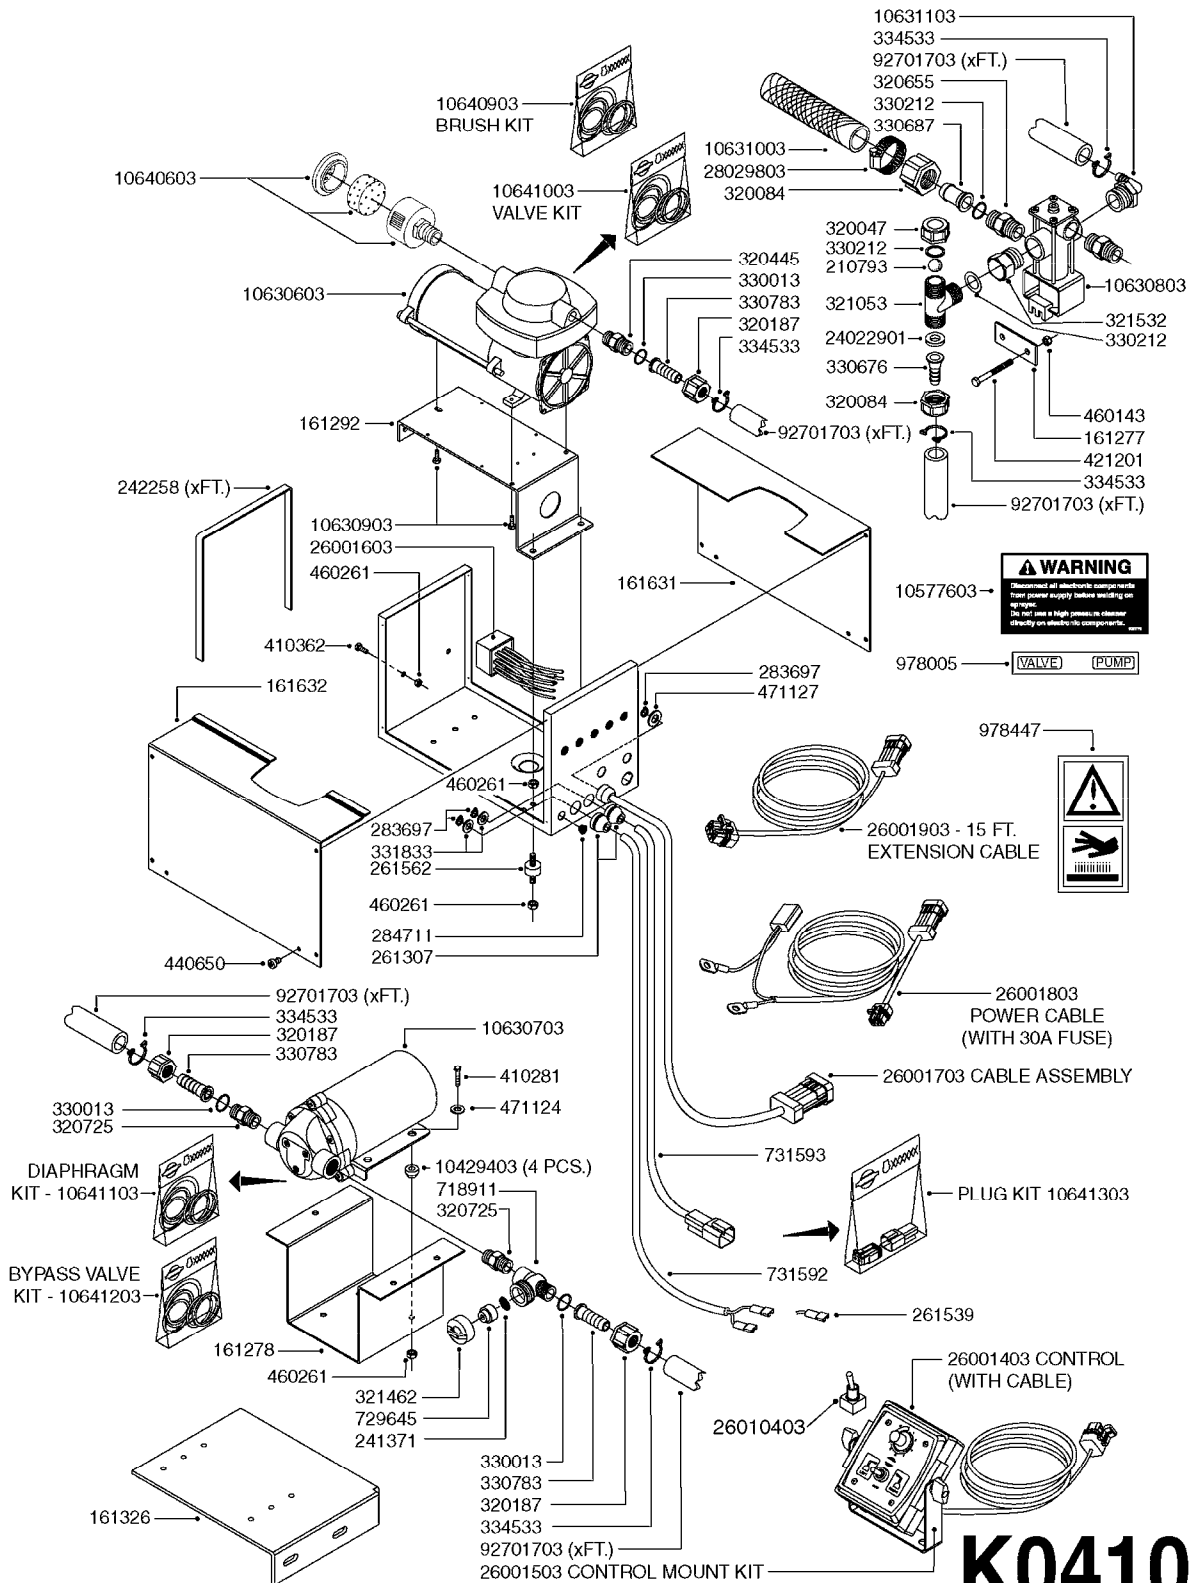

K0400

*Ø8mm 927306 (xFT.)
*Ø10mm 927330 (xFT.)

70062503 - COMPLETE ASSEMBLY

FOAM MARKER COMPRESSOR 2007
K0400-HIN, 01:01:16

Page 1
Date 07.02.2020 10:28

parts-n°	order qty	description
147011	1	HEX NIPPLE 3/8'X1/4'BSP BRASS
161326	1	MOUNT BKT. F. FOAM COMP.BOX 98
168847	1	ENCLOSURE LOWER F.MARKER
168848	1	COVER F. FOAM MARKER
232111	1	QUICK COUPLER 6MM X 1/8 EXT.
232112	1	QUICK COUPLER 6MM 1/8 INT.
232113	1	QUICK COUPLER 6MM T-PIECE
232114	1	COUPLER 1/8" THREADX8MM HOSE
232143	1	REDUCER 1/4'INT-1/8'EXT
232144	1	QUICK COUPLER 10MM X 1/4 EXT
232152	1	QUICK COUPLER 8MMX1/8 EXT.LONG
241371	1	DIAPHRAGM F.NO-DRIP,VULC
242242	1	O-RING F.AIR HOSE FITTING
242258	1	TRIM 3X10 SELF ADHESIVE 0012"
261562	1	RUBBER DAMPER 2XM6X25
283697	1	TIESTRAP 200MM
320445	1	FITT.DK HN 1/4"X3/8" BSP
321462	1	CAP F.NO-DRIP ASSY.
322261	1	HOUSING F.SAFETY VALVE 3/8"
440650	1	SCREW 3.5x13 STAINLESS
460261	1	NUT HEX M6X1.00 LOCK DIN985 A2 SS
718911	1	VALVE (SAFETY) F.MARKER
729645	1	NON-DRIP SPRING ASSY.GREEN 10
927264	1	HOSE R X PE D6/D4 X 0012"
927306	1	HOSE R X PE D8/D6 X 0012"BLACK
927330	1	HOSE R X PE D10/D8 X 012"BLACK
26004103	1	FOAM MARKER CNTRL MOD CABL STD
26008703	1	FOAM MARKER CONTROL SCII
26011103	1	FOAMER POWER/CONTROL CABLE 39P
26023400	1	COMPRESSOR F.FOAM MARKER CM40
26023700	1	SOLENOID VAL 12V 1/8' FLO '07
28025503	1	PLUG F.DRILLED HOLE 1/2"
28025603	1	PLUG F.DRILLED HOLE 3/4"
39122000	1	DISTR.HOUSING F.FOAM MARKER'07
70062503	1	FOAM MARKER COMPRESSOR,STD,39P