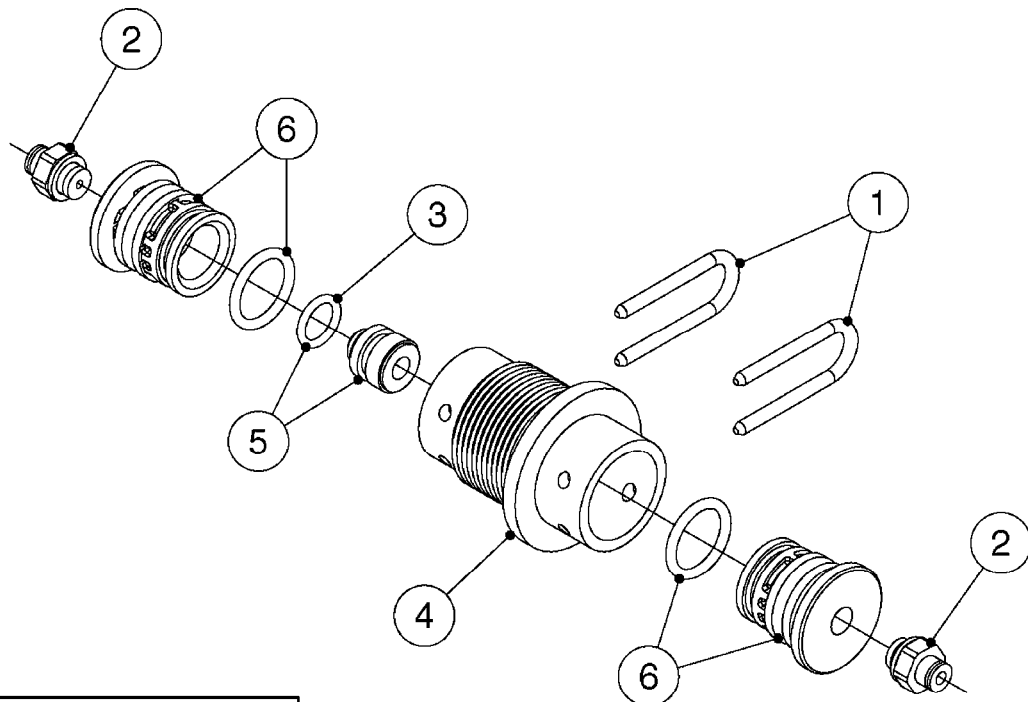

FOR FITTINGS AND
HOSES, SEE SECTION L

B0610

CHECK VALVES - S40
B0610-HIN, 04:01:18

Page 1

Date 07.02.2020 10:27

Pos.	parts-n°	order qty	description
1	145994	1	FITT.DK S-40 FORK
2	231346	1	QUICK COUPLER 1/8"BSP X 4 MM
3	241905	1	O-RING 12,3X2,4 VITON DKR.1,05
4	322102	1	FITT.DK S-40 BULKHEAD
5	615522	1	CHECK VALVE F.FOAM MARKER
6	726693	1	FITT.DK S-40 PLUG 1/8BSP ORING
7	70036203	1	RINSE PRESSURE KIT