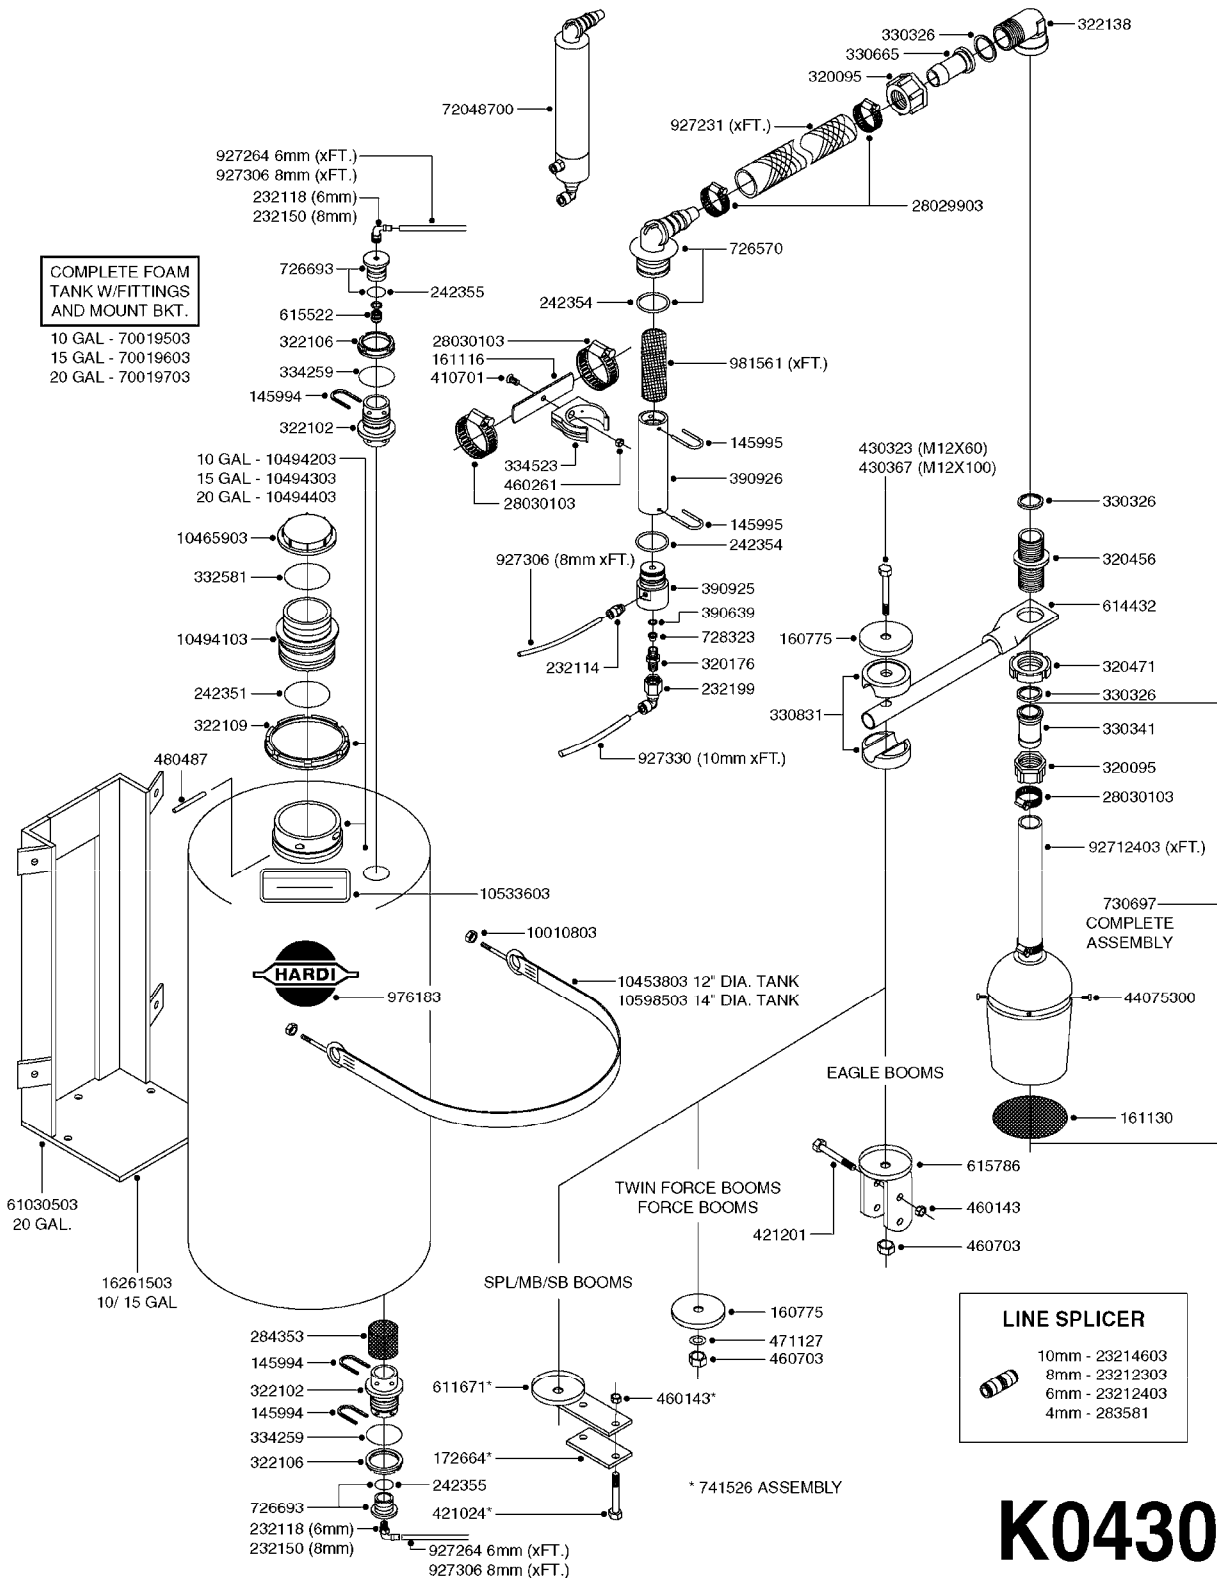

COMPLETE FOAM
TANK W/FITTINGS
AND MOUNT BKT.

- 10 GAL - 70019503
- 15 GAL - 70019603
- 20 GAL - 70019703

- 10 GAL - 10494203
- 15 GAL - 10494303
- 20 GAL - 10494403

FOAMMARKER TANK/DROPPER 2000
K0430-HIN, 05:12:19

Page 1
Date 07.02.2020 10:28

parts-n°	order qty	description
145994	1	FITT.DK S-40 FORK
145995	1	FITT.DK S-53 FORK
160775	1	WASHER F. FRICTION PLATE
161116	1	FLATBAR PLATE 3 X 25 X 110
161130	1	FILTER SCREEN F/FOAM DROPPER
172664	1	FLATBAR BACKING PLATE
232114	1	COUPLER 1/8" THREADX8MM HOSE
232118	1	HOSE CONN. 90DEG 1/8'X 6MM PE
232150	1	HOSE CONN. 90DEG. 1/8'X8MM PE
232199	1	COUPLER 3/8' BSP-90/10MM HOSE
242351	1	O-RING D69.5X3.0 VITON F.S-93
242354	1	O-RING D32.2X3.0 VITON
242355	1	O-RING D19.2X3.0 VITON F.S-40
283581	1	HOSE CONNECTOR STR. F.4MM PE
284353	1	SPONGE FOR FOAM MARKER
320095	1	FITT.DK NUT 1" BSP
320176	1	FITT.DK HN 3/8"X1/2" BSP
320456	1	FITT.DK BULKHEAD 1"BSP DOUBLE
320471	1	FITT.DK NUT 1" BSP JAMB
322102	1	FITT.DK S-40 BULKHEAD
322106	1	FITT.DK S-40 BULKHEAD NUT
322109	1	FITT.DK S-93 BULKHEAD NUT
322138	1	FITT.DK ELB 1"M X 1"F BSP
330326	1	O-RING D30/D24X2 F.1"NUT
330341	1	FITT.DK HB 1" F. 1" NUT
330665	1	FITT.DK HB 3/4"F.1" NUT
330831	1	FRICTION PLATE
332581	1	GASKET F. 1-1/2" BSP CAPNUT.
334259	1	GASKET F. S-40 BULKHEAD
334523	1	PIPE HOLDER Ø51.5
390639	1	O-RING F.NOZZLE FILTER
390925	1	FITTING F.FOAM MIX.CHAMB. STD
390926	1	TUBE,MIX CHAMB. FOAM MARK STD
410701	1	SCREW M6X16 GALV.
421024	1	BOLT HEX 8.8 DEL M8X60
421201	1	BOLT HEX 8.8 DEL M8X70
430323	1	BOLT HEX 8.8 DEL M12X60
430367	1	BOLT HEX 8.8 DEL M12X100 DIN931
460143	1	SELF LOCK NUT M8 SST A2 DIN985
460261	1	NUT HEX M6X1.00 LOCK DIN985 A2 SS
460703	1	NUT HEX M12X1.75 LOCK DIN985A2 SS
471127	1	WASHER, M12, Ø24/13X24X2.5 SS
480487	1	PIN M5X60 SLOTTED GALV
611671	1	BREAK AWAY HOLDER F-MARKER
614432	1	BREAK AWAY ARM F. FOAM MARKER
615522	1	CHECK VALVE F.FOAM MARKER
615786	1	MOUNT BKT. F.FOAM DROPPER 98
726570	1	FITT.DK S-53 ELB.3/4" W.ORING
726693	1	FITT.DK S-40 PLUG 1/8BSP ORING
728323	1	VALVE NON-RETURN
730697	1	FOAM DROPPER COMP. BLACK '97
741526	1	FOAM DROPPER MT. KIT MB-SPL
927231	1	HOSE R X PVCX3/4 CLR/BRD 0012"
927264	1	HOSE R X PE D6/D4 X 0012"
927306	1	HOSE R X PE D8/D6 X 0012"BLACK
927330	1	HOSE R X PE D10/D8 X 012"BLACK
976183	1	DECAL COMPANY D.18,2 X 29,6
981561	1	SPONGE MAT. MIX.CHAMBER-x0012"
10010803	1	NUT HEX NC (NYLON LOCK) 5/16
10453803	1	STRAP F.FOAMER TANK (755mm)
10465903	1	*LID F.FOAM MARKER, DRILLED