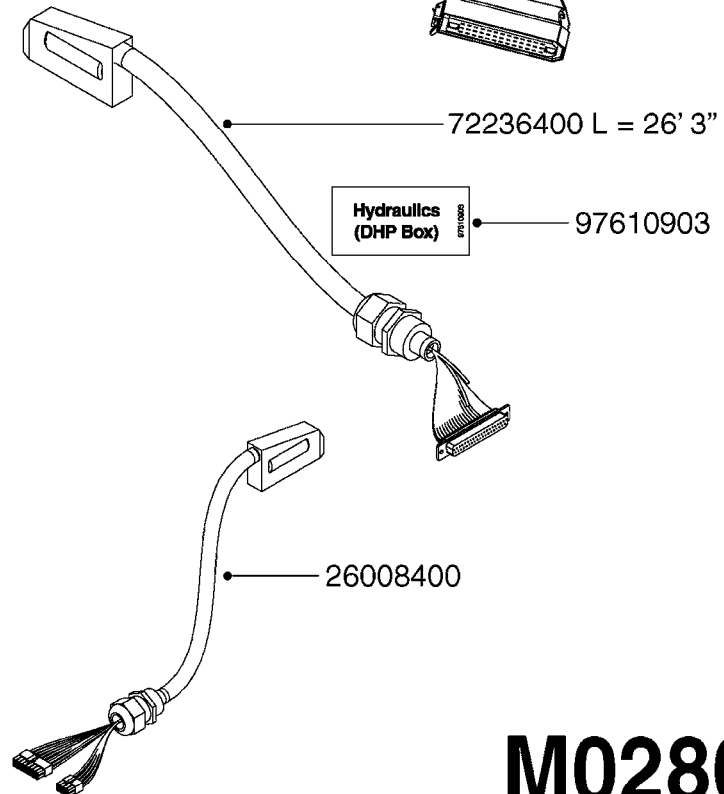

LIQUID SYSTEM

HYDRAULIC SYSTEM

* Note orientation of bracket
 1 = Liquid system
 2 = Hydraulic system

M0280

39 PIN CABLES
M0280-HIN, 28:03:17

Page 1
Date 07.02.2020 10:29

parts-n°	order qty	description
262158	1	PLUG INSERT 39 POLE MALE
262159	1	PLUG INSERT 39 POLE FEMALE
262160	1	PLUG HOUSING 39 POLE FEMALE
262161	1	PLUG HOUSING F/39 POLE MALE
440634	1	SCREW 5/8"
440732	1	PT SCREW 35X12B Z5452 ELZ
14034200	1	CODE BRACKET FOR 39 PIN CABLE
26003900	1	WIRE 37-39 PIN EVC, 6.6'
26004200	1	WIRE 37-39 PIN EVC, 57.4'
26008400	1	WIRE 39-PIN 24 WIRE L=8M
26011903	1	WIRE 39-39 POLE EXT. 3660MM
28027500	1	WIRE 37-39 PIN EVC, 37.7'
28028700	1	WIRE 37-39 PIN EVC, 45.9'
28028800	1	WIRE 37-39 PIN EVC, 16.4'
28028900	1	WIRE 37-39 PIN EVC, 26.2'
72236400	1	DAH CONN. WIRE/TRACTOR L=8M
97610803	1	DECAL-SRAY BOX 39-PIN
97610903	1	DECAL-HYDRAULIC BOX 39-PIN