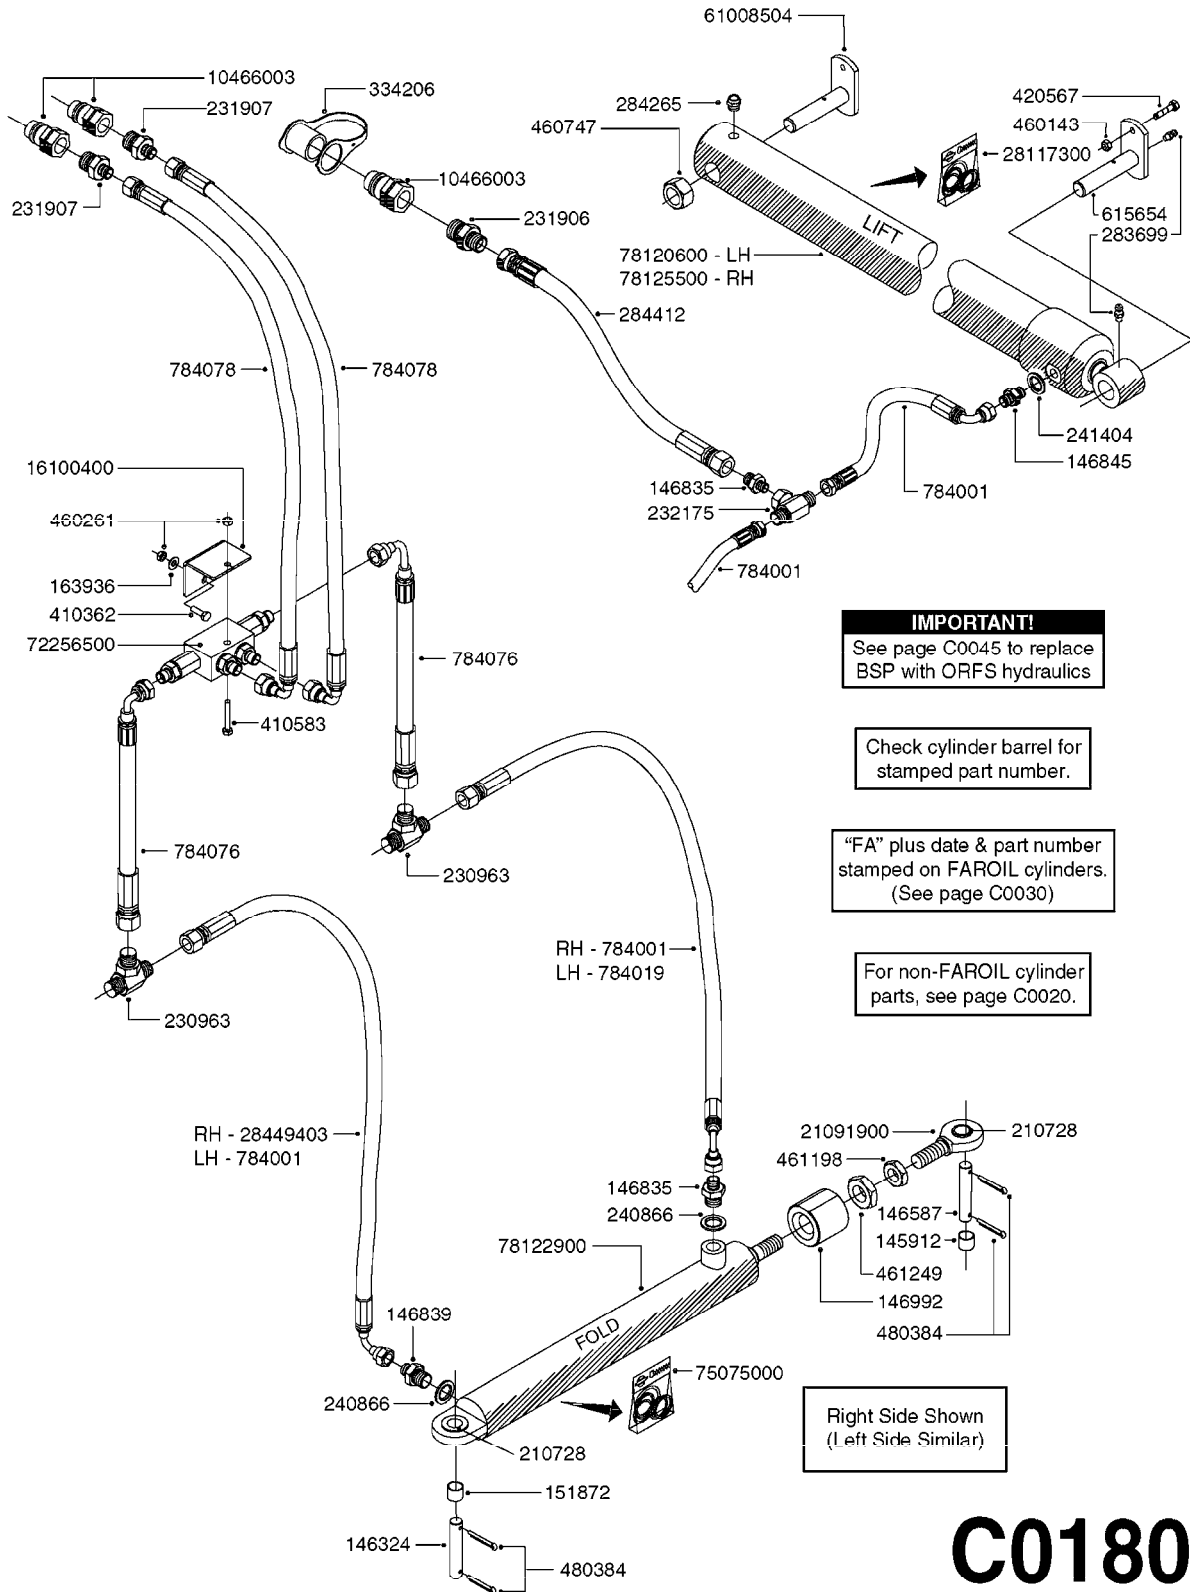

IMPORTANT!
See page C0045 to replace
BSP with ORFS hydraulics

Check cylinder barrel for
stamped part number.

"FA" plus date & part number
stamped on FAROIL cylinders.
(See page C0030)

For non-FAROIL cylinder
parts, see page C0020.

Right Side Shown
(Left Side Similar)

C0180

HYDRAULICS-EAGLE HY 45'-66'NN
C0180-HIN, 08:01:18

Page 1
Date 07.02.2020 10:27

parts-n°	order qty	description
145912	1	BUSHING D19.8/D17.0X7MM
146324	1	SHAFT D16.8 L102/2 X 5
146587	1	PIN D16.8 X 65
146835	1	HEX NIPPLE 1/4" - 3/8" BSP
146839	1	HEX NIPPLE 1/4"X3/8" BSP 0.7MM
146845	1	HEX NIPPLE 1/4"X1/4"
146992	1	BUSHING F.CYLINDER
151872	1	BUSHING D22.0/18.0 10MM
163936	1	WASHER D15/D6.2X1
210728	1	BEARING F.LINK HEAD M17
230963	1	TEE 1/4"M X 1/4"M X 1/4"M BSP
231906	1	HEX NIPPLE 3/8"BSP X 1/2"NPT
231907	1	HEX NIPPLE 1/4"BSP X 1/2"NPT
232175	1	TEE 1/4"M X 1/4"F X 1/4"M BSP
240866	1	DOWTYSEAL 3/8"
241404	1	DOWTY SEAL 1/4"
283699	1	GREASE NIPPLE M6X1
284265	1	PLUG BREATHER 1/4" F/CYLINDER
284412	1	HOSE HY 3/8" X 315" STR+STR
334206	1	DUST HOOD FOR HY-COUPLING
410362	1	BOLT HEX 8.8 SS M6X20
410583	1	BOLT HEX 8.8 DEL M6X40
420567	1	BOLT HEX 8.8 DEL M8X30 FT
460143	1	SELF LOCK NUT M8 SST A2 DIN985
460261	1	NUT HEX M6X1.00 LOCK DIN985 A2 SS
460747	1	NUT HEX M24 LOCK
461198	1	NUT HEX M16X2 JAMB
461249	1	NUT M22X1.5 DIN439B
480384	1	PIN COTTER 3/16 x 1-1/2"
615654	1	PIN D25 X 123 F. PARALIFT
784001	1	HOSE HY X 1/4 X 067.00"STR+ELB
784019	1	HOSE HY X 1/4 X 078.75"STR+ELB
784076	1	HOSE, HY, 1/4" L=8.5" STR-ELB
784078	1	HOSE HY X 1/4 X 417.33"STR+ELB
10466003	1	COUPLER PIONEER 8010-04 1/2NPT
16100400	1	PLATE 3 X 60 X 91 HY BLOCK MT
21091900	1	LINK HEAD M16 x D17 DELTA
28117300	1	SEAL KIT 78120600/07/43
28449403	1	HOSE HY X1/4X057.08"STR+ELB
61008504	1	MOUNTING BOLT Ø25X98/M24
72256500	1	DOUB.PILOT STEERED COUNT.VALVE
75075000	1	SEAL KIT 78122600/27/28/29
78120600	1	CYLINDER 60/25 X 662 NAV PAR L
78122900	1	CYLINDER 40/22X300MM RED
78125500	1	CYLINDER 60/25 X 662 NAV PAR R