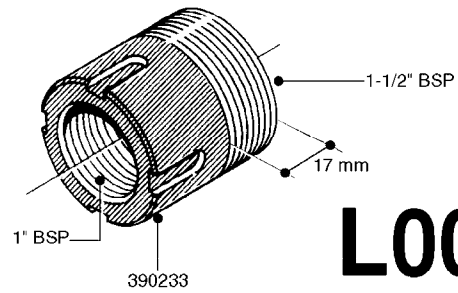

FITTINGS - HEXAGON NIPPLES
L0030-HIN, 01:01:16

Page 0
Date 07.02.2020 10:28

L0030

FITTINGS - HEXAGON NIPPLES
L0030-HIN, 01:01:16

Page 1
Date 07.02.2020 10:28

parts-n°	order qty	description
10015303	1	FITT.PO.HN 1.00X1.00 M1000
10425003	1	FITT.PO.HN 1.25X1.00 MCPHEE
320132	1	FITT.DK HN 1" BSP
320176	1	FITT.DK HN 3/8"X1/2" BSP
320445	1	FITT.DK HN 1/4"X3/8" BSP
320655	1	FITT.DK HN 1/2"-1/2" BSP
320692	1	FITT.DK HN 3/8'BSPX1/4'NPT
320703	1	FITT.DK HN 3/8BSP X1/2 &1/4NPT
320725	1	FITT.DK NIPPLE 3/8"-3/8" BSP
320902	1	FITT.DK HN 3/8'X 1/4' BSP
390232	1	FITT.DK HN 1-1/2' X 1-1/4' BSP
390276	1	FITT.DK HN 1'BSP