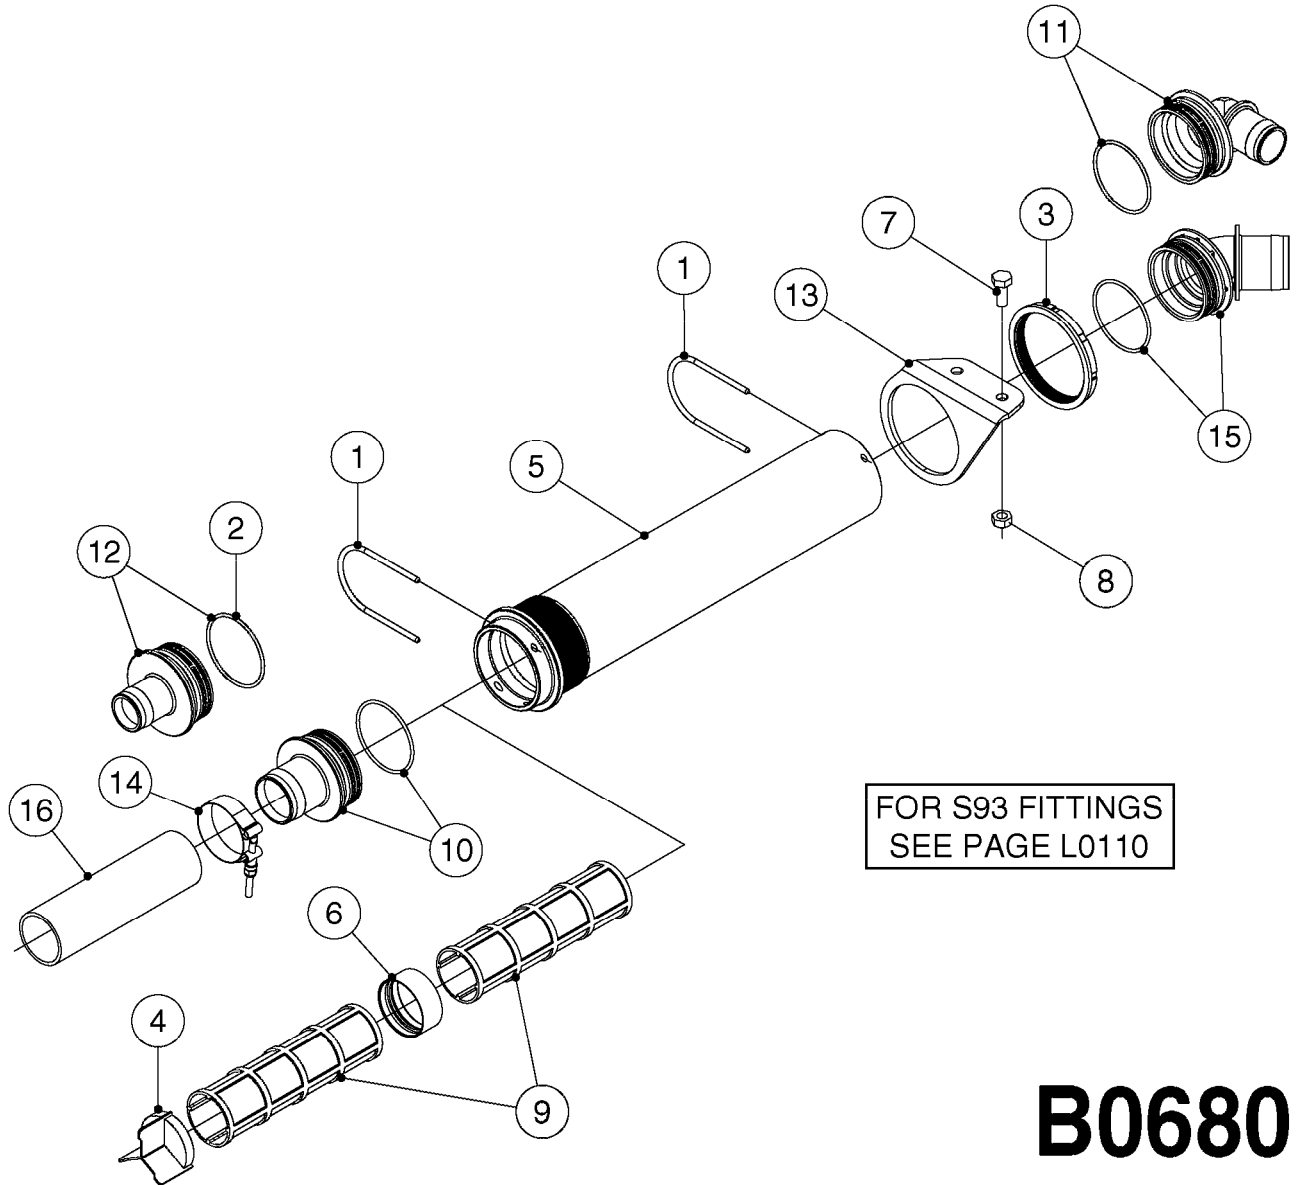

DOUBLE SUCTION FILTER - S93
B0680-HIN, 01:01:16

Page 1

Date 07.02.2020 10:27

Pos.	parts-n°	order qty	description
1	145997	1	FITT.DK S-93 FORK
2	242351	1	O-RING D69.5X3.0 VITON F.S-93
3	322109	1	FITT.DK S-93 BULKHEAD NUT
4	334605	1	VANE F.TOP SUCTION FILTER
5	390906	1	DOUBLE FILTER CASING S93 99
6	390907	1	SOCKET F.DOUB.FILTER CAS. S93
7	420604	1	BOLT HEX 8.8 DEL M10X25 FT DIN933
8	460423	1	NUT HEX M10X1.50 LOCK DIN985A2 SS
9	615415	1	FILTER ELEM.S93,30 MESH-GREEN
9	615416	1	FILTER ELEM.S93,50 MESH-BLUE
9	615417	1	FILTER ELEM.S93,80 MESH-RED
10	727227	1	FITT.DK S-93 STR.2" W/ORING
11	728395	1	FITT.DK S-93 ELB.1-1/2" 90 DEG
12	728523	1	FITT.DK S-93 STR.1-1/2" W.O-RING
13	16029503	1	PLATE 5.0X114X160/BOW/HOLE D94
14	28030103	1	CLAMP HOSE GEAR P5/4-S1.5"6724
14	28030203	1	CLAMP HOSE T-BOLT S2" 235-67
15	72072700	1	FITT.DK S-93 45D 2" PVC
16	92702603	1	HOSE PVC SUCT GRAY 1-1/2"
16	92702703	1	HOSE PVC SUCT GRAY 2"