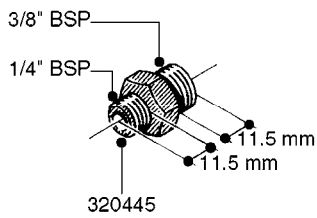

FITTINGS - HEXAGON NIPPLES
L0030-HIN, 01:01:16

Page 0
Date 07.02.2020 10:28

L0030

FITTINGS - HEXAGON NIPPLES
L0030-HIN, 01:01:16

Page 1
Date 07.02.2020 10:28

parts-n°	order qty	description
10015303	1	FITT.PO.HN 1.00X1.00 M1000
10425003	1	FITT.PO.HN 1.25X1.00 MCPHEE
320132	1	FITT.DK HN 1" BSP
320176	1	FITT.DK HN 3/8"X1/2" BSP
320445	1	FITT.DK HN 1/4"X3/8" BSP
320655	1	FITT.DK HN 1/2"-1/2" BSP
320692	1	FITT.DK HN 3/8'BSPX1/4'NPT
320703	1	FITT.DK HN 3/8BSP X1/2 &1/4NPT
320725	1	FITT.DK NIPPLE 3/8"-3/8" BSP
320902	1	FITT.DK HN 3/8'X 1/4' BSP
390232	1	FITT.DK HN 1-1/2' X 1-1/4' BSP
390276	1	FITT.DK HN 1'BSP