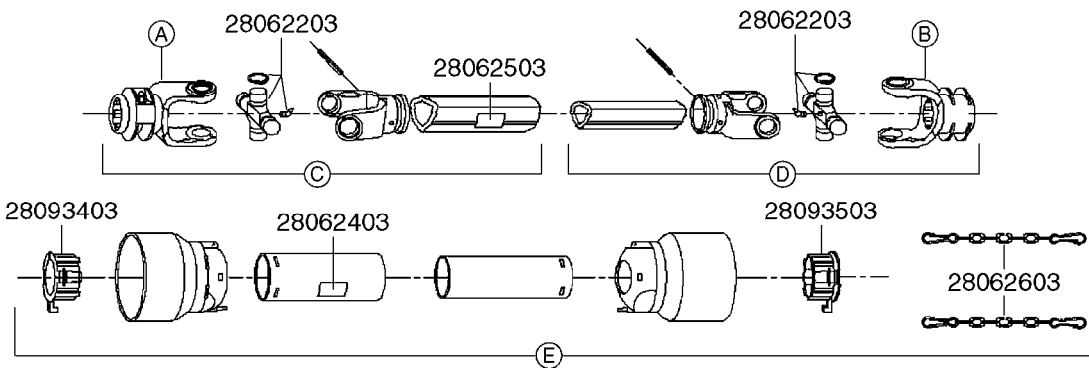

* Changed in 2016 from 100 series to G-Series (see page A0600).

A520

PTO SHAFTS - BONDIOLI CENT.
A0520-HIN, 23:10:18

Page 1
Date 07.02.2020 10:27

parts-n°	order qty	description
289042	1	UNIV. JOINT 22x54mm
421024	1	BOLT HEX 8.8 DEL M8X60
450015	1	SCREW ALLAN 3/8'X5/8' BLACK
460143	1	SELF LOCK NUT M8 SST A2 DIN985
28009803	1	PTO PIN TUBE RETAINER OUTER
28009903	1	PTO TUBE RETAINER INNER
28010103	1	PTO YOKE F.INNER TUBE CV PTO
28021403	1	PTO 1"STR/1-3/8" 6SPL B&P
28021503	1	PTO 1"STR/1-3/8" 21SPL B&P
28021603	1	PTO 1"STR/1-3/4" 20SPL B&P
28027903	1	PTO BALL LOCK.KIT F.1-3/8 YOKE
28040503	1	UNIV. JOINT 27x74.6mm
28040703	1	SAFETY CHAIN F.CV BLACK PTO (SET OF 2)
28041803	1	DECAL DANGER GUARD MISSING
28041903	1	DECAL DANGER ROT.DRIVELINE
28056703	1	PTO YOKE #1 1-3/8" X 6 SPLINE
28056803	1	PTO YOKE #1 1-3/8" X 21 SPLINE
28056903	1	PTO YOKE #4 1-3/4" X 20 SPLINE
28057003	1	PTO TUBE YOKE #1-G1 OUTER
28057103	1	PTO TUBE YOKE #4-G4 OUTER
28057203	1	PTO PIN TUBE RETAINER OUTER
28057303	1	PTO TUBE OUTER #1 745MM
28057403	1	PTO TUBE OUTER #4 720MM
28057503	1	PTO TUBE INNER #1 745MM
28057603	1	PTO TUBE INNER #4 720MM
28057703	1	PTO TUBE RETAINER INNER
28057803	1	PTO TUBE YOKE #1 Ø=1"
28057903	1	PTO TUBE YOKE #4 Ø=1"
28058003	1	PTO HALF SAFETY SHIELD OUTER
28058103	1	PTO HALF SAFETY SHIELD OUTER
28058203	1	PTO HALF SAFETY SHIELD INNER
28058303	1	PTO HALF SAFETY SHIELD INNER
28058403	1	PTO BALL LOCK.KIT F.1-3/4 YOKE
28058503	1	PTO TUBE YOKE #1-G1 INNER