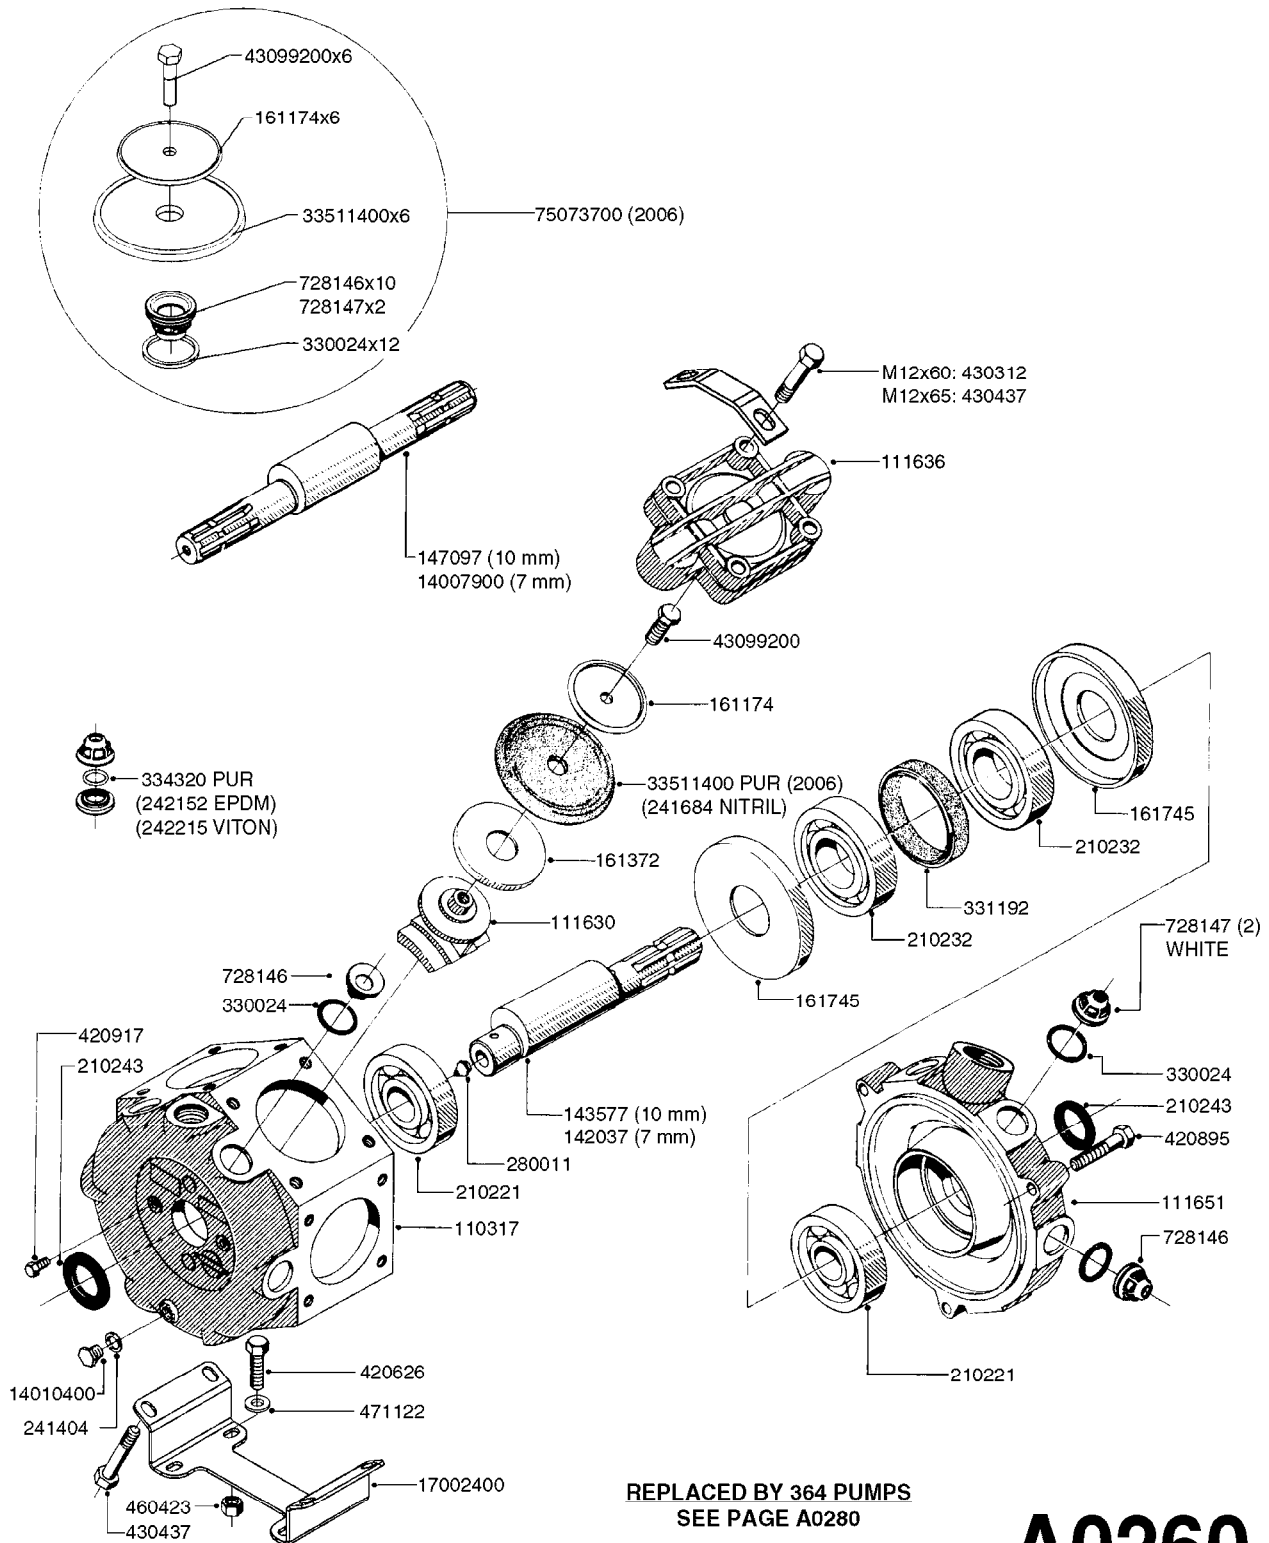

REPLACED BY 364 PUMPS
SEE PAGE A0280

A0260

PUMP - 363 W/MOUNTING BASE
A0260-HIN, 17:03:16

Page 1
Date 07.02.2020 10:33

parts-n°	order qty	description
110317	1	PUMP CASING MODEL 360/361 PNTD
111630	1	CONNECTING ROD 363/364-10 PUMP
111636	1	VALVE COVER 363 HEAVY DUTY
111651	1	CASTING F.363 1.5" PUMP(FRONT)
142037	1	CRANK SHAFT 361-20
143577	1	CRANK SHAFT F.363/462/463-10mm
147097	1	CRANK SHAFT 363-463/10 THROUGH
161174	1	DIAPHRAGM DISC SS 361/363/364 PUMP
161372	1	DIAPHRAGM BACKING DISC,320-361
161745	1	METAL SPACER F.363/463
210221	1	BEARING BALL 6407
210232	1	BEARING BALL 6310
210243	1	SEAL OIL 35 X 47 X 7
241404	1	DOWTY SEAL 1/4"
241684	1	DEICER PARTS: DIAPHRAGM MODEL 361 NITRIL
242152	1	O-RING D18.2X3 EPDM
242215	1	O-RING D18X3 VITON
280011	1	GREASE NIPPLE 1/8" SAE H TR
330024	1	O-RING D41,1/D34.5 X 3,5
331192	1	SPACER, MODEL 361/363
334320	1	O-RING D18X3 POLYURETHANE
420626	1	BOLT HEX 8.8 DEL M10X20 FT
420895	1	BOLT HEX 8.8 RAW M10X60
420917	1	BOLT HEX 8.8 RAW M8X12 FT
430312	1	BOLT HEX 8.8 M12X60
430437	1	BOLT HEX 8.8 RAW M12X65
460423	1	NUT HEX M10X1.50 LOCK DIN985A2 SS
471122	1	WASHER, M10, Ø20/10.5X 2.0, SS
728146	1	VALVE FOR 361(726890/707932)
728147	1	VALVE FOR 361 WHITE WITH HOLE
14007900	1	CRANK 363/462/463-7mm 540/THRU
14010400	1	PLUG 1/4" BSP
17002400	1	FOOT F. 36X PUMP, RED
33511400	1	DIAPHRAGM PUMP 361/361/363/364 PUR
43099200	1	BOLT HEX SS M12 X 30 DIN933 A4
75073700	1	PUMP KIT 361/363 "06"