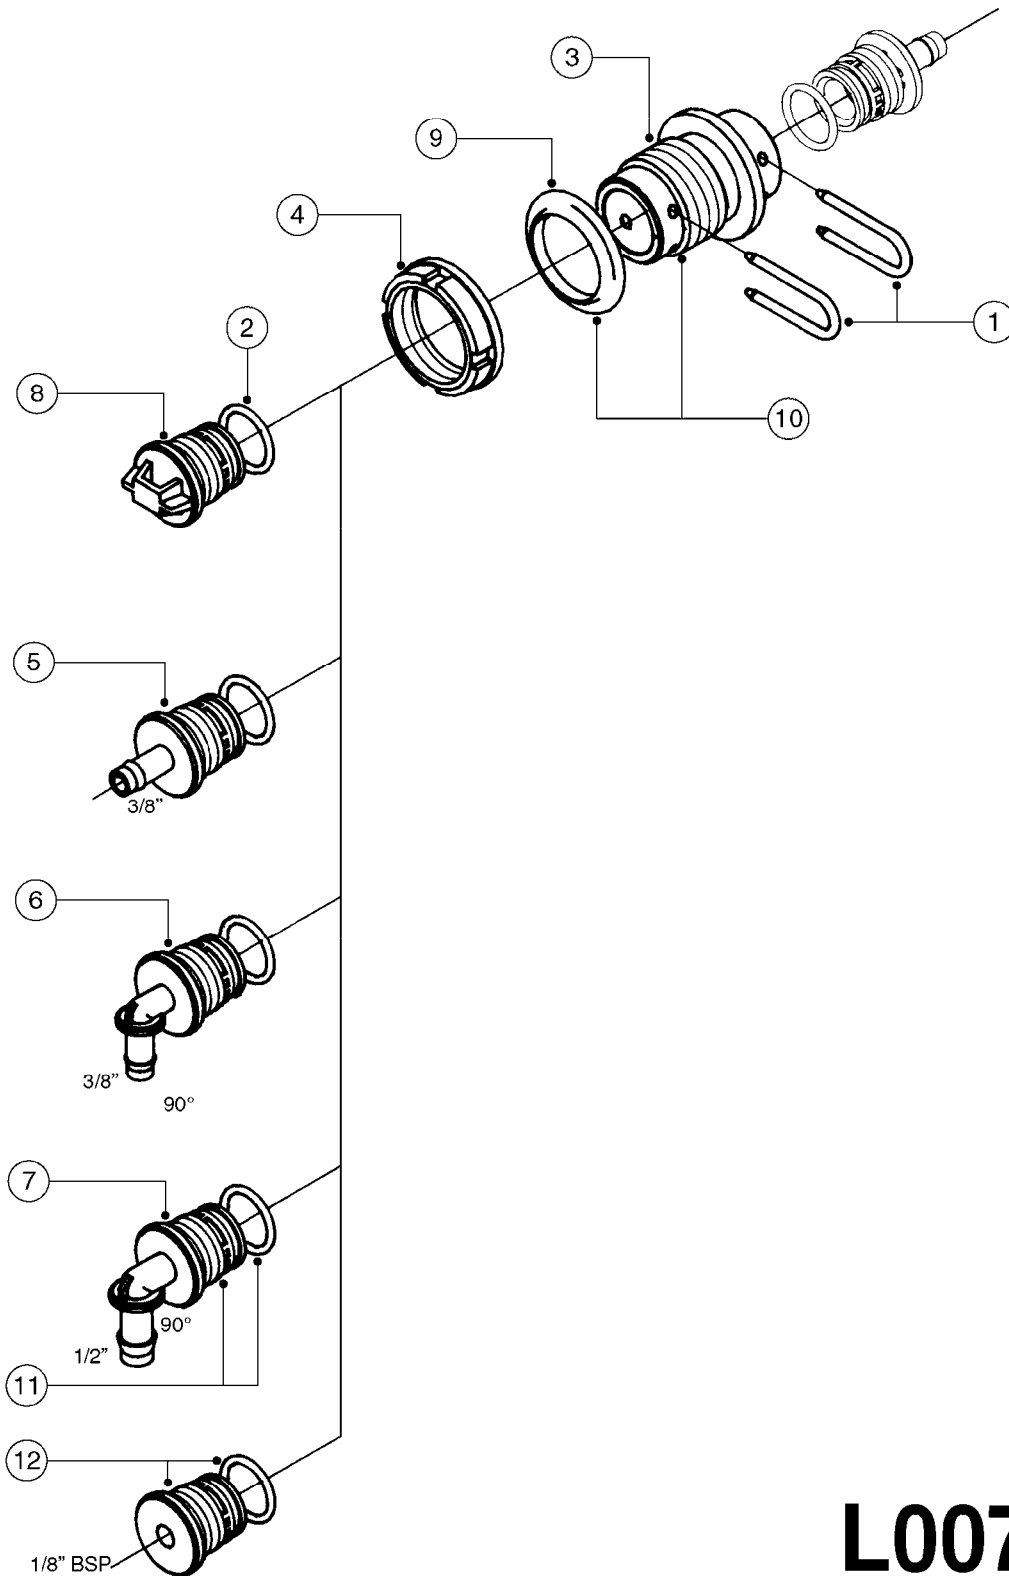

L0070

FITTINGS - S-40
L0070-HIN, 13:09:17

Page 1

Date 07.02.2020 10:34

Pos.	parts-n°	order qty	description
1	145994	1	FITT.DK S-40 FORK
2	242108	1	O-RING 3 X 19,2 70SH NITRIL NITRIL (BLACK)
2	242355	1	O-RING D19.2X3.0 VITON F.S-40 VITON (BROWN)
3	322102	1	FITT.DK S-40 BULKHEAD
4	322106	1	FITT.DK S-40 BULKHEAD NUT
5	334225	1	FITT.DK S-40 STR.3/8"
6	334237	1	FITT.DK S-40 ELB.3/8"
7	334238	1	FITT.DK S-40 ELB.1/2"
8	334248	1	FITT.DK S-40 PLUG
9	334259	1	GASKET F. S-40 BULKHEAD
10	726462	1	FITT. S40 BULKHEAD W.GASKET
11	726567	1	FITT.DK S-40 ELB.1/2" W.O-RING
12	726693	1	FITT.DK S-40 PLUG 1/8BSP ORING