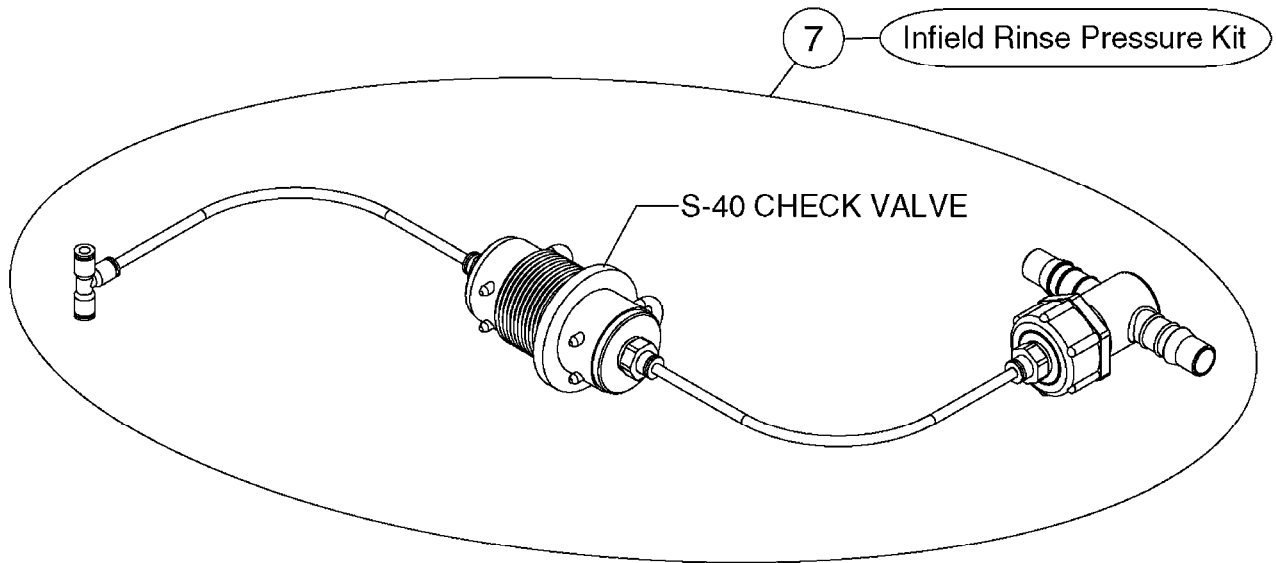

FOR FITTINGS AND
HOSES, SEE SECTION L

B0610

CHECK VALVES - S40
B0610-HIN, 04:01:18

Page 1

Date 07.02.2020 10:33

Pos.	parts-n°	order qty	description
1	145994	1	FITT.DK S-40 FORK
2	231346	1	QUICK COUPLER 1/8"BSP X 4 MM
3	241905	1	O-RING 12,3X2,4 VITON DKR.1,05
4	322102	1	FITT.DK S-40 BULKHEAD
5	615522	1	CHECK VALVE F.FOAM MARKER
6	726693	1	FITT.DK S-40 PLUG 1/8BSP ORING
7	70036203	1	RINSE PRESSURE KIT