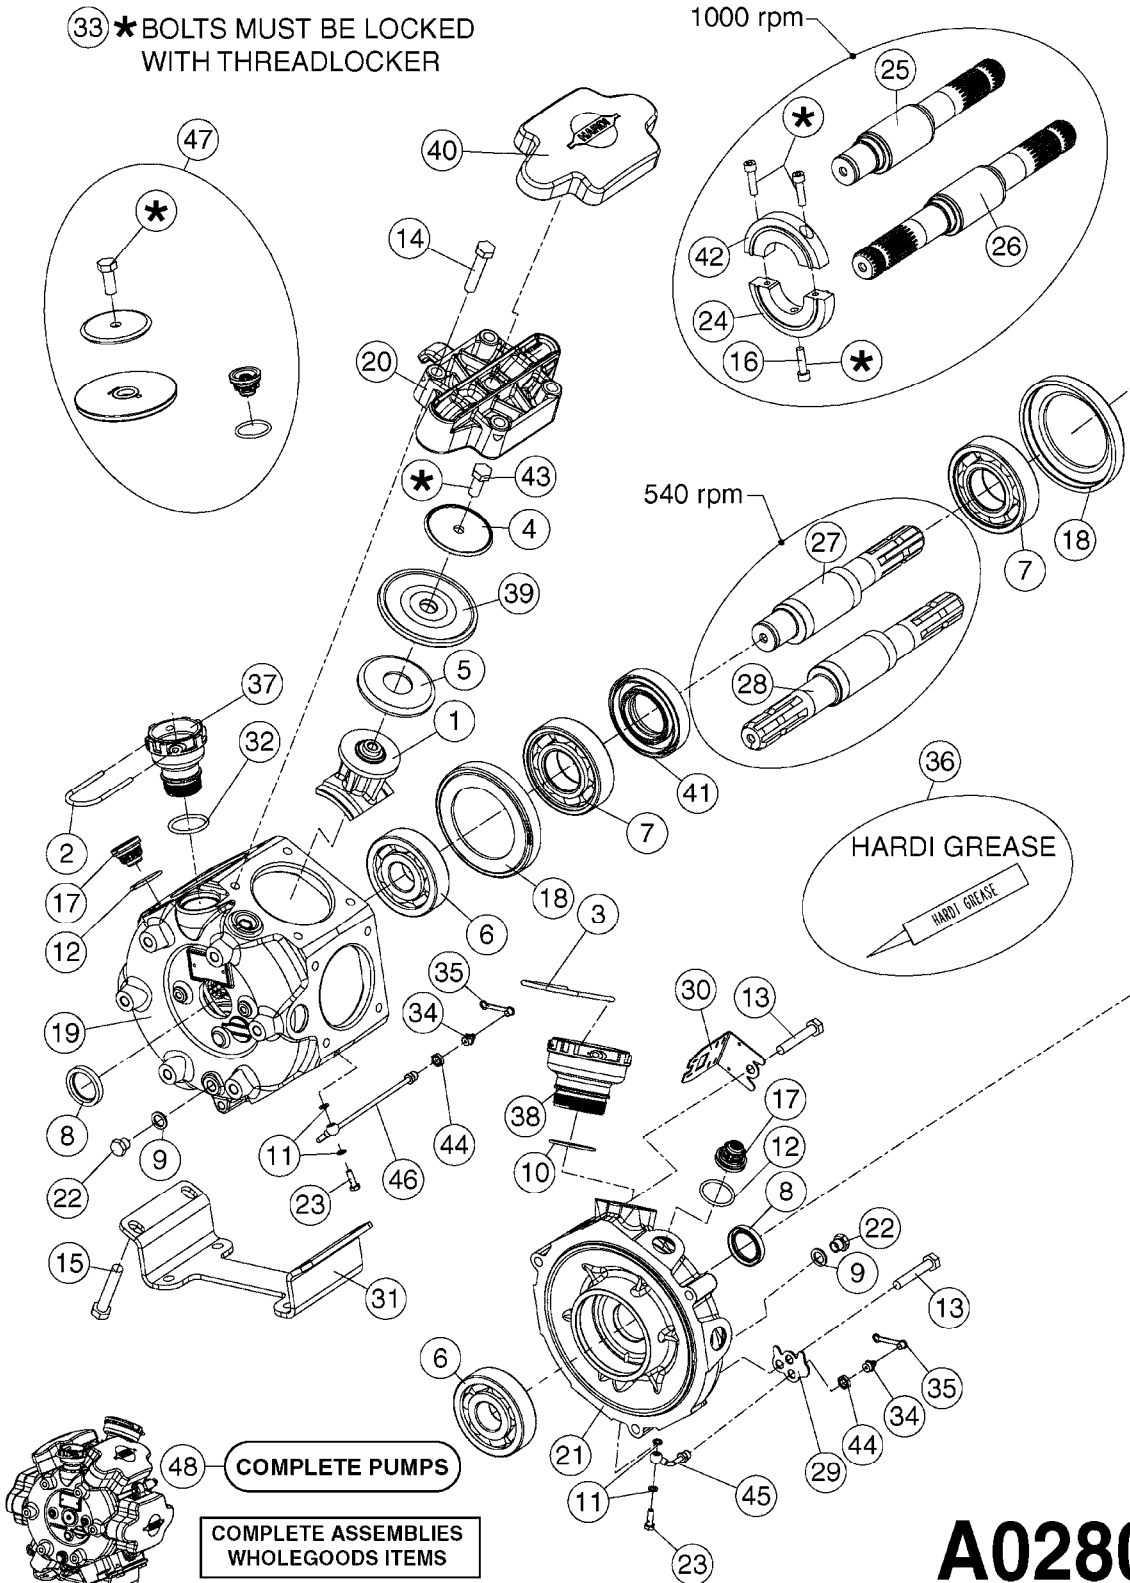

33 * BOLTS MUST BE LOCKED WITH THREADLOCKER

1000 rpm

540 rpm

HARDI GREASE

48 COMPLETE PUMPS
COMPLETE ASSEMBLIES
WHOLEGOODS ITEMS

A0280

PUMP - 364 540/1000 RPM
A0280-HIN, 24:04:19

Pos.	parts-n°	order qty	description
1	111622	1	CONNECTING ROD 463/5.5MM
1	111628	1	CONNECTING ROD 363/5.5 PUMP
1	111629	1	CONNECTING ROD 363/364-7 PUMP
1	111630	1	CONNECTING ROD 363/364-10 PUMP
2	145996	1	FITT.DK S-67 FORK
3	145997	1	FITT.DK S-93 FORK
4	161174	1	DIAPHRAGM DISC SS 361/363/364 PUMP
5	161372	1	DIAPHRAGM BACKING DISC,320-361
6	210221	1	BEARING BALL 6407
7	210232	1	BEARING BALL 6310
8	210243	1	SEAL OIL 35 X 47 X 7
9	241404	1	DOWTY SEAL 1/4"
10	242225	1	O-RING D45.0 X 4.0 RUBBER
11	242374	1	WASHER Ø10/Ø6X1 COPPER
12	330024	1	O-RING D41,1/D34.5 X 3,5
13	420895	1	BOLT HEX 8.8 RAW M10X60
14	430312	1	BOLT HEX 8.8 M12X60
15	430438	1	BOLT HEX 8.8 DEL M12X65
16	450995	1	BOLT ALLEN M8X30 DIN 912 RAW
17	728146	1	VALVE FOR 361(726890/707932)
18	11171900	1	CONROD RING 364/464 MACHINED
19	11172000	1	PUMP HOUSE 364 MACHINED 5/4" BSP RED
20	11172800	1	VALVE COVER 363/364 MACHINED RED
21	11173200	1	FRONTPART 364, 1½" BSP RED
22	14010400	1	PLUG 1/4" BSP
23	14120400	1	BANJOBOLT M6 X 19
24	14120700	1	COUNTERWEIGHT 364/464-1000
25	14137300	1	CRANKSHAFT 364/464-5.5 1000
26	14137900	1	CRANKSHAFT 364/464-5.5 GG 1000
27	14137600	1	CRANKSHAFT 364/464-10
28	14138200	1	CRANKSHAFT 364/464-10 GG
29	16382900	1	GREASE NIPPLE PLATE, 364
30	16390600	1	BRACKET FOR RPM SENSOR
31	16410700	1	PUMP BASE 363/364 BLACK
31	17002400	1	FOOT F. 36X PUMP, RED
32	24266600	1	O-RING D 38,0 X 4,0 70SH.NITR
33	28045503	1	LOCTITE 262 .5ML (.017oz.)
34	28163300	1	GREASE NIPPLE H1 M6X1 DIN 7412
35	28163400	1	CAP F. GREASENIPPLE YELLOW M6X1
36	28164600	1	HARDI PUMP GREASE S3 V550L 1
37	32242200	1	FITTING S67 5/4" KON. RG 2014
38	32242300	1	NIPPLE S93 1,5' KON.RG 2014
39	33511400	1	DIAPHRAGM PUMP 361/361/363/364 PUR
40	33524300	1	COVER PLASTIC 364 PUMP
41	33527200	1	GREASE SPLIT 364/464
42	39136200	1	HALFPART 364/464-1000
43	43099200	1	BOLT HEX SS M12 X 30 DIN933 A4
44	46134000	1	NUT HEX M10x1 H=2.3 NV=14 ELZIN
45	61096800	1	BANJOTUBE SHORT 364 COMPL.
46	61096900	1	BANJOTUBE LONG 364 COMPL.
47	75585900	1	PUMP KIT 364
48	82169500	1	PUMP 364-5.5-MED-1000
48	82169700	1	PUMP 364-5.5-MOD2-1000-OSP
48	82170000	1	PUMP 364-10-STD-540 FK
48	82170300	1	PUMP 364-10-MOD-540-GG THROUGH SHAFT
48	82170400	1	PUMP 364-10-MOD-540-OSP