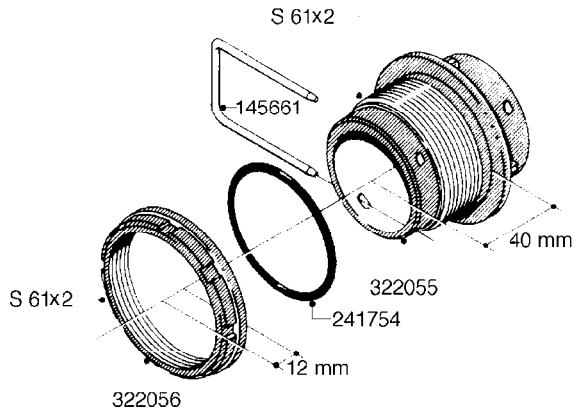

L0080

FITTINGS - S-53
L0080-HIN, 12:09:17

Page 1

Date 07.02.2020 10:34

Pos.	parts-n°	order qty	description
1	145995	1	FITT.DK S-53 FORK
2	241973	1	O-RING Ø3 X 44.2 70 SHORES NITRIL NITRIL (BLACK)
2	242353	1	O-RING 3 X 44.2 VITON VITON (BROWN)
3	242109	1	O-RING D32.2x3.0 NITRIL (BLACK)
3	242354	1	O-RING D32.2X3.0 VITON VITON (BROWN)
4	322103	1	FITT.DK S-53 BULKHEAD
5	322107	1	FITT.DK S-53 BULKHEAD NUT
6	322110	1	FITT.DK S-53 ELB. 1/2" BSP
7	322352	1	FITT.DK S-53 TEE
8	334229	1	FITT.DK S-53 STR.3/4"
9	334260	1	GASKET F. S-53 BULKHEAD
10	334564	1	FITT.DK S-67 TO S-53 ADAPTER
11	391100	1	FITT.DK S-53THREAD INS.1/2"BSP
12	726463	1	FITT.DK S53 BULKHEAD W/GASKET
13	726552	1	FIT.DK S-53X90 1/2" BSP,O-RING
14	726556	1	FITT.DK S-53 HB 1/2" W/O-RING
15	726558	1	FITT.DK S53 STR. 3/4" W.ORING
16	726559	1	FITT DK. S-53 HB 1" W/O-RING
17	726568	1	FITT.DK.S-53 HB 1/2"90 W/O-RING
18	726570	1	FITT.DK S-53 ELB.3/4" W.ORING
19	726571	1	FITT.DK S-53 ELB.1", W ORING
20	726578	1	FITT.DK S53 PLUG WITH O-RING
21	728561	1	FITT.DK. S67M - S53F REDUCER