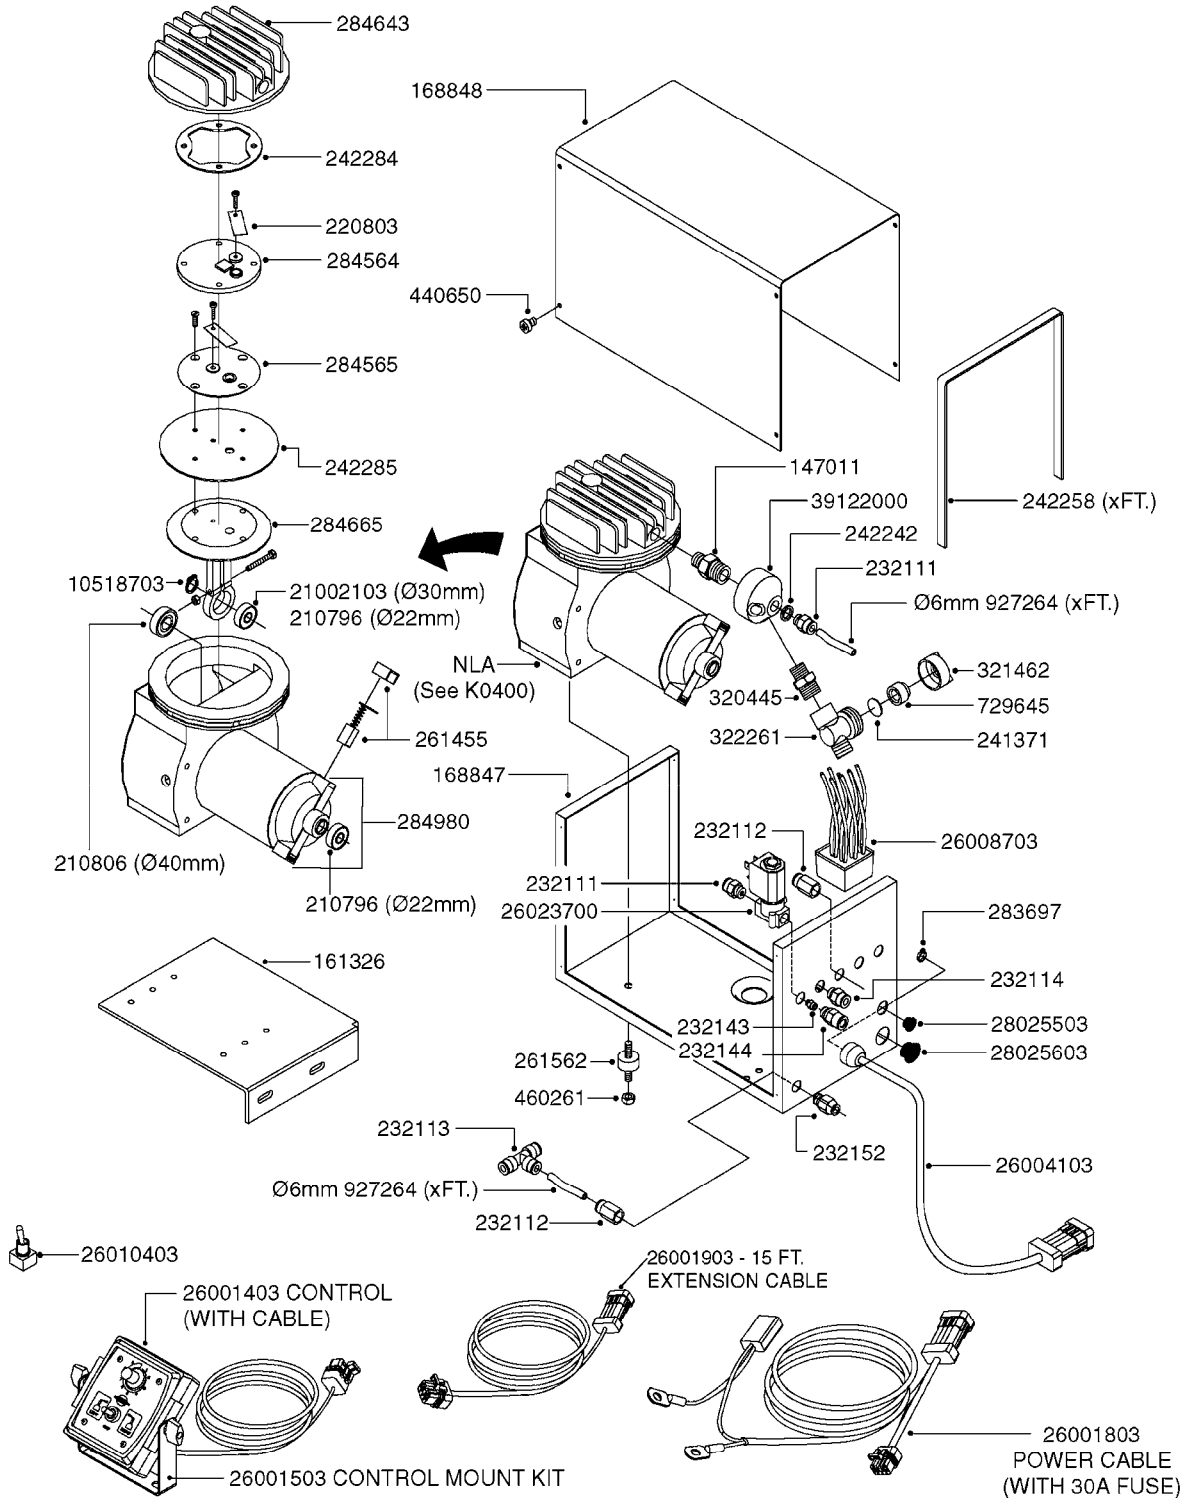

K0390

*Ø8mm 927306 (xFT.)
*Ø10mm 927330 (xFT.)

70019403 - COMPLETE ASSEMBLY

FOAM MARKER COMPRESSOR 2002
K0390-HIN, 01:01:16

Page 1
Date 07.02.2020 10:34

parts-n°	order qty	description
147011	1	HEX NIPPLE 3/8'X1/4'BSP BRASS
161326	1	MOUNT BKT. F. FOAM COMP.BOX 98
168847	1	ENCLOSURE LOWER F.MARKER
168848	1	COVER F. FOAM MARKER
210796	1	BEARING BALL D22/D8 X 7 608ZZ
210806	1	BEARING BALL D40/D17X12MM
220803	1	VALVE F. COMPRESSOR
232111	1	QUICK COUPLER 6MM X 1/8 EXT.
232112	1	QUICK COUPLER 6MM 1/8 INT.
232113	1	QUICK COUPLER 6MM T-PIECE
232114	1	COUPLER 1/8" THREADX8MM HOSE
232143	1	REDUCER 1/4'INT-1/8'EXT
232144	1	QUICK COUPLER 10MM X 1/4 EXT
232152	1	QUICK COUPLER 8MMX1/8 EXT.LONG
241371	1	DIAPHRAGM F.NO-DRIP,VULC
242242	1	O-RING F.AIR HOSE FITTING
242258	1	TRIM 3X10 SELF ADHESIVE 0012"
242284	1	HEAD GASKET F. COMPRESSOR
242285	1	DIAPHRAGM F. F/M COMP.
261455	1	BRUSH KIT-FOAM MARKER MOTOR
261562	1	RUBBER DAMPER 2XM6X25
283697	1	TIESTRAP 200MM
284564	1	PLATE F.COMPRESSOR HEAD
284565	1	PLATE F.COMPRESSOR HEAD
284643	1	COMPRESSOR HEAD F.FOAM MARKER
284665	1	CONNECTING ROD F.COMPRESSOR
284980	1	FLANGE REAR F. F.M.COMPRESSOR
320445	1	FITT.DK HN 1/4"X3/8" BSP
321462	1	CAP F.NO-DRIP ASSY.
322261	1	HOUSING F.SAFETY VALVE 3/8"
440650	1	SCREW 3.5x13 STAINLESS
460261	1	NUT HEX M6X1.00 LOCK DIN985 A2 SS
729645	1	NON-DRIP SPRING ASSY.GREEN 10
927264	1	HOSE R X PE D6/D4 X 0012"
927306	1	HOSE R X PE D8/D6 X 0012"BLACK
927330	1	HOSE R X PE D10/D8 X 012"BLACK
10518703	1	SNAP-RING OUTER 8X1
21002103	1	BEARING, 6200 2ZJEM (SKF)
26001403	1	HC FOAM MARKR CONSOLE VS3.0.00
26001503	1	HC FOAM MARKER CONSOLE MT.KIT
26001803	1	POWER CABLE
26001903	1	15' 7-PIN EXTENSION CABLE
26004103	1	FOAM MARKER CNTRL MOD CABL STD
26008703	1	FOAM MARKER CONTROL SCII
26010403	1	TOGGLE SWITCH MICRO-TRAK F.M.
26023700	1	SOLENOID VAL 12V 1/8' FLO '07
28025503	1	PLUG F.DRILLED HOLE 1/2"
28025603	1	PLUG F.DRILLED HOLE 3/4"
39122000	1	DISTR.HOUSING F.FOAM MARKER'07
70019403	1	FOAM MARKER COMPRESSOR KIT STD