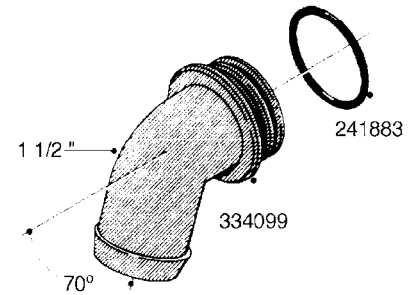

L0080

FITTINGS - S-53
L0080-HIN, 12:09:17

Page 1

Date 07.02.2020 10:34

Pos.	parts-n°	order qty	description
1	145995	1	FITT.DK S-53 FORK
2	241973	1	O-RING Ø3 X 44.2 70 SHORES NITRIL NITRIL (BLACK)
2	242353	1	O-RING 3 X 44.2 VITON VITON (BROWN)
3	242109	1	O-RING D32.2x3.0 NITRIL (BLACK)
3	242354	1	O-RING D32.2X3.0 VITON VITON (BROWN)
4	322103	1	FITT.DK S-53 BULKHEAD
5	322107	1	FITT.DK S-53 BULKHEAD NUT
6	322110	1	FITT.DK S-53 ELB. 1/2" BSP
7	322352	1	FITT.DK S-53 TEE
8	334229	1	FITT.DK S-53 STR.3/4"
9	334260	1	GASKET F. S-53 BULKHEAD
10	334564	1	FITT.DK S-67 TO S-53 ADAPTER
11	391100	1	FITT.DK S-53THREAD INS.1/2"BSP
12	726463	1	FITT.DK S53 BULKHEAD W/GASKET
13	726552	1	FIT.DK S-53X90 1/2" BSP,O-RING
14	726556	1	FITT.DK S-53 HB 1/2" W/O-RING
15	726558	1	FITT.DK S53 STR. 3/4" W.ORING
16	726559	1	FITT DK. S-53 HB 1" W/O-RING
17	726568	1	FITT.DK.S-53 HB 1/2"90 W/O-RING
18	726570	1	FITT.DK S-53 ELB.3/4" W.ORING
19	726571	1	FITT.DK S-53 ELB.1", W ORING
20	726578	1	FITT.DK S53 PLUG WITH O-RING
21	728561	1	FITT.DK. S67M - S53F REDUCER