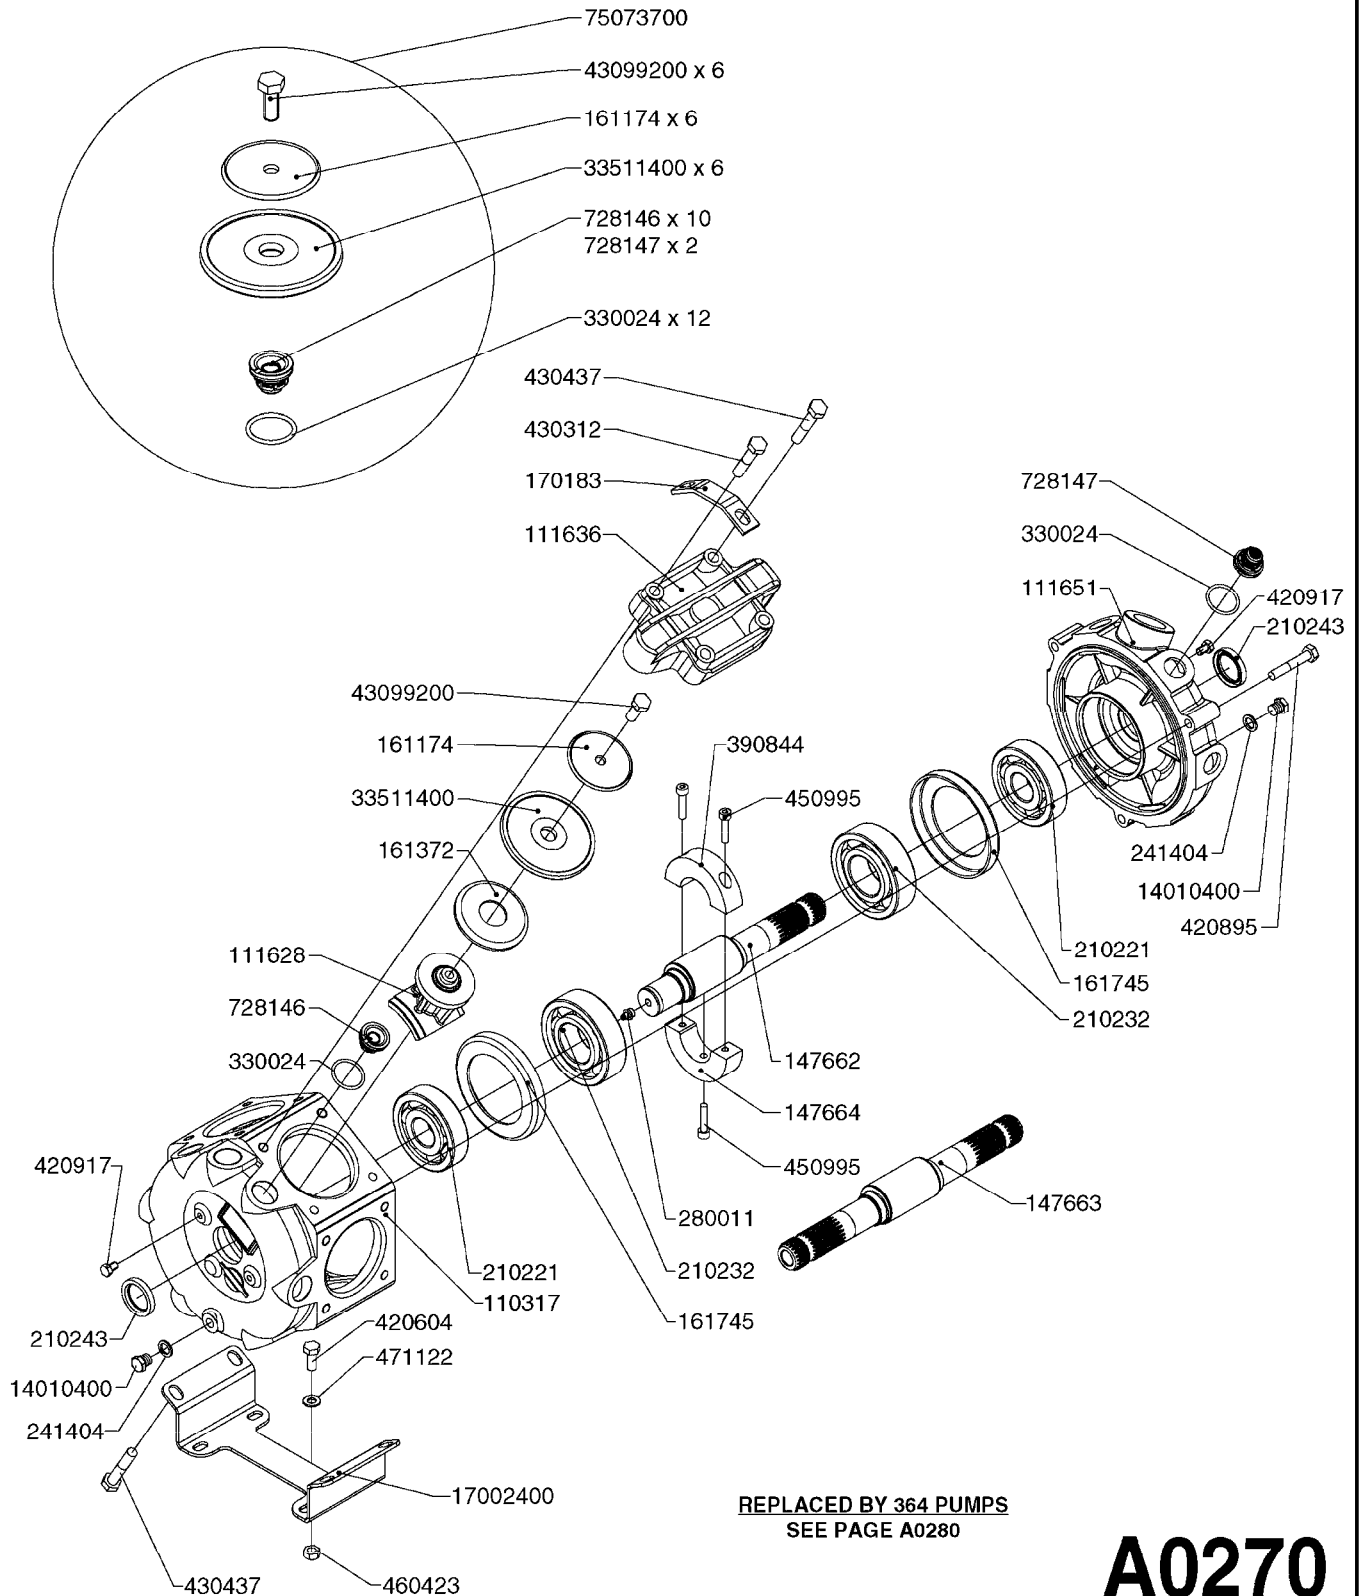

REPLACED BY 364 PUMPS
SEE PAGE A0280

A0260

PUMP - 363 W/MOUNTING BASE
A0260-HIN, 17:03:16

Page 1
Date 07.02.2020 10:33

parts-n°	order qty	description
110317	1	PUMP CASING MODEL 360/361 PNTD
111630	1	CONNECTING ROD 363/364-10 PUMP
111636	1	VALVE COVER 363 HEAVY DUTY
111651	1	CASTING F.363 1.5" PUMP(FRONT)
142037	1	CRANK SHAFT 361-20
143577	1	CRANK SHAFT F.363/462/463-10mm
147097	1	CRANK SHAFT 363-463/10 THROUGH
161174	1	DIAPHRAGM DISC SS 361/363/364 PUMP
161372	1	DIAPHRAGM BACKING DISC,320-361
161745	1	METAL SPACER F.363/463
210221	1	BEARING BALL 6407
210232	1	BEARING BALL 6310
210243	1	SEAL OIL 35 X 47 X 7
241404	1	DOWTY SEAL 1/4"
241684	1	DEICER PARTS: DIAPHRAGM MODEL 361 NITRIL
242152	1	O-RING D18.2X3 EPDM
242215	1	O-RING D18X3 VITON
280011	1	GREASE NIPPLE 1/8" SAE H TR
330024	1	O-RING D41,1/D34.5 X 3,5
331192	1	SPACER, MODEL 361/363
334320	1	O-RING D18X3 POLYURETHANE
420626	1	BOLT HEX 8.8 DEL M10X20 FT
420895	1	BOLT HEX 8.8 RAW M10X60
420917	1	BOLT HEX 8.8 RAW M8X12 FT
430312	1	BOLT HEX 8.8 M12X60
430437	1	BOLT HEX 8.8 RAW M12X65
460423	1	NUT HEX M10X1.50 LOCK DIN985A2 SS
471122	1	WASHER, M10, Ø20/10.5X 2.0, SS
728146	1	VALVE FOR 361(726890/707932)
728147	1	VALVE FOR 361 WHITE WITH HOLE
14007900	1	CRANK 363/462/463-7mm 540/THRU
14010400	1	PLUG 1/4" BSP
17002400	1	FOOT F. 36X PUMP, RED
33511400	1	DIAPHRAGM PUMP 361/361/363/364 PUR
43099200	1	BOLT HEX SS M12 X 30 DIN933 A4
75073700	1	PUMP KIT 361/363 "06"