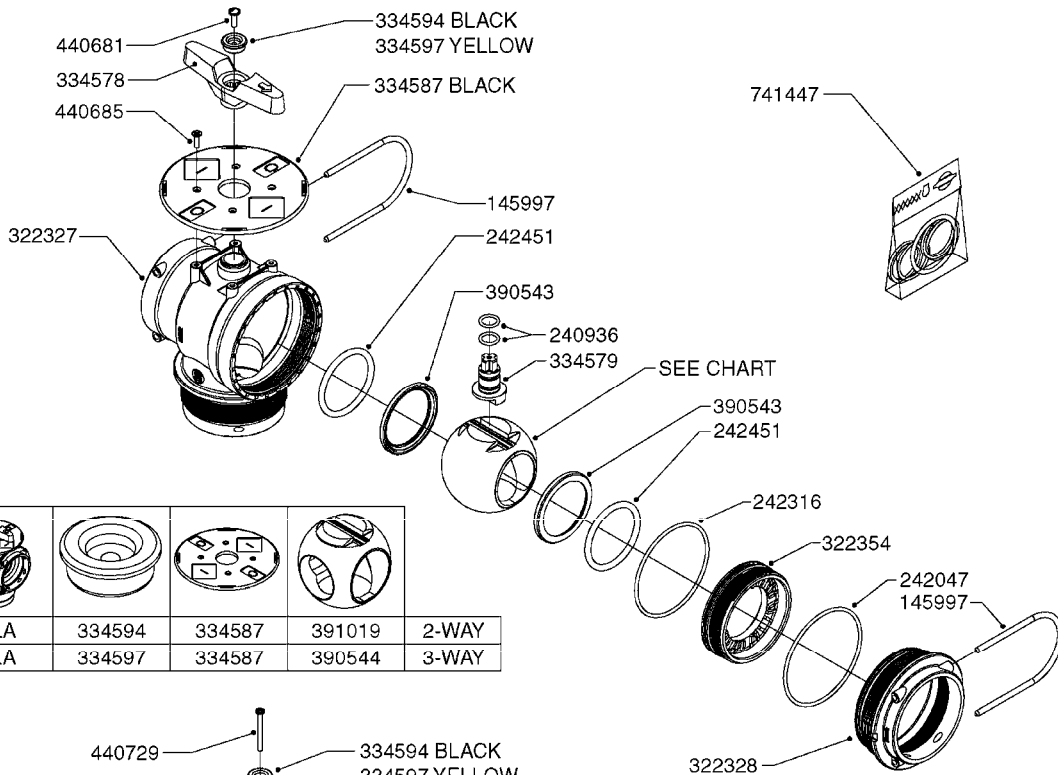

MANIFOLD - S93 VALVE
B0530-HIN, 28:01:19

S93

				2-WAY
				3-WAY