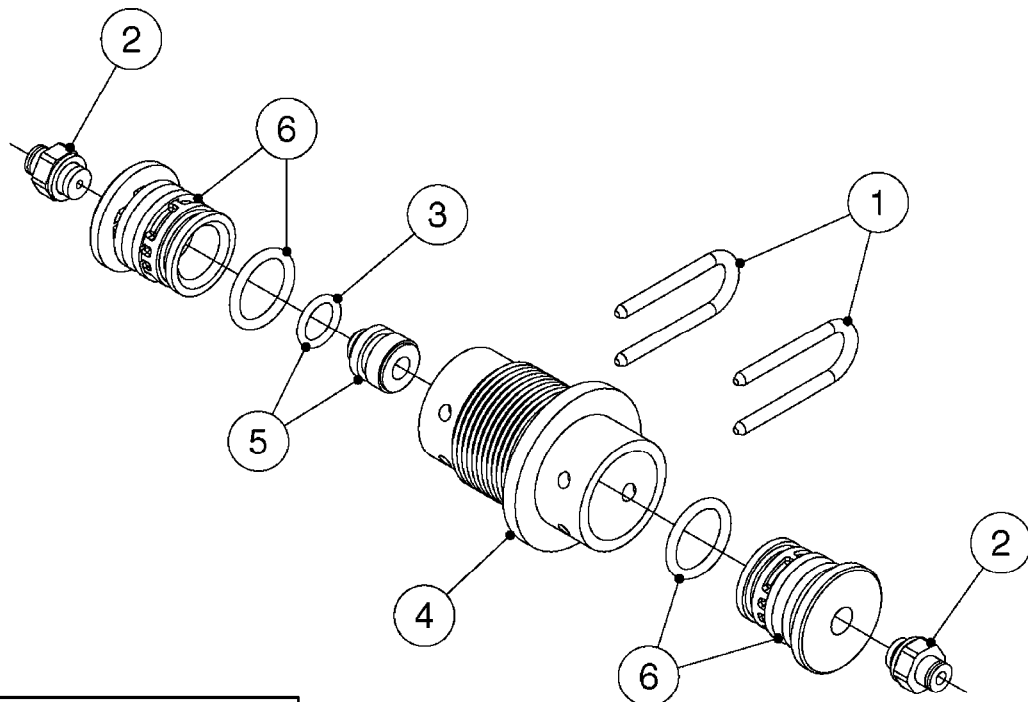

FOR FITTINGS AND
HOSES, SEE SECTION L

B0610

CHECK VALVES - S40
B0610-HIN, 04:01:18

Page 1

Date 07.02.2020 10:33

Pos.	parts-n°	order qty	description
1	145994	1	FITT.DK S-40 FORK
2	231346	1	QUICK COUPLER 1/8"BSP X 4 MM
3	241905	1	O-RING 12,3X2,4 VITON DKR.1,05
4	322102	1	FITT.DK S-40 BULKHEAD
5	615522	1	CHECK VALVE F.FOAM MARKER
6	726693	1	FITT.DK S-40 PLUG 1/8BSP ORING
7	70036203	1	RINSE PRESSURE KIT