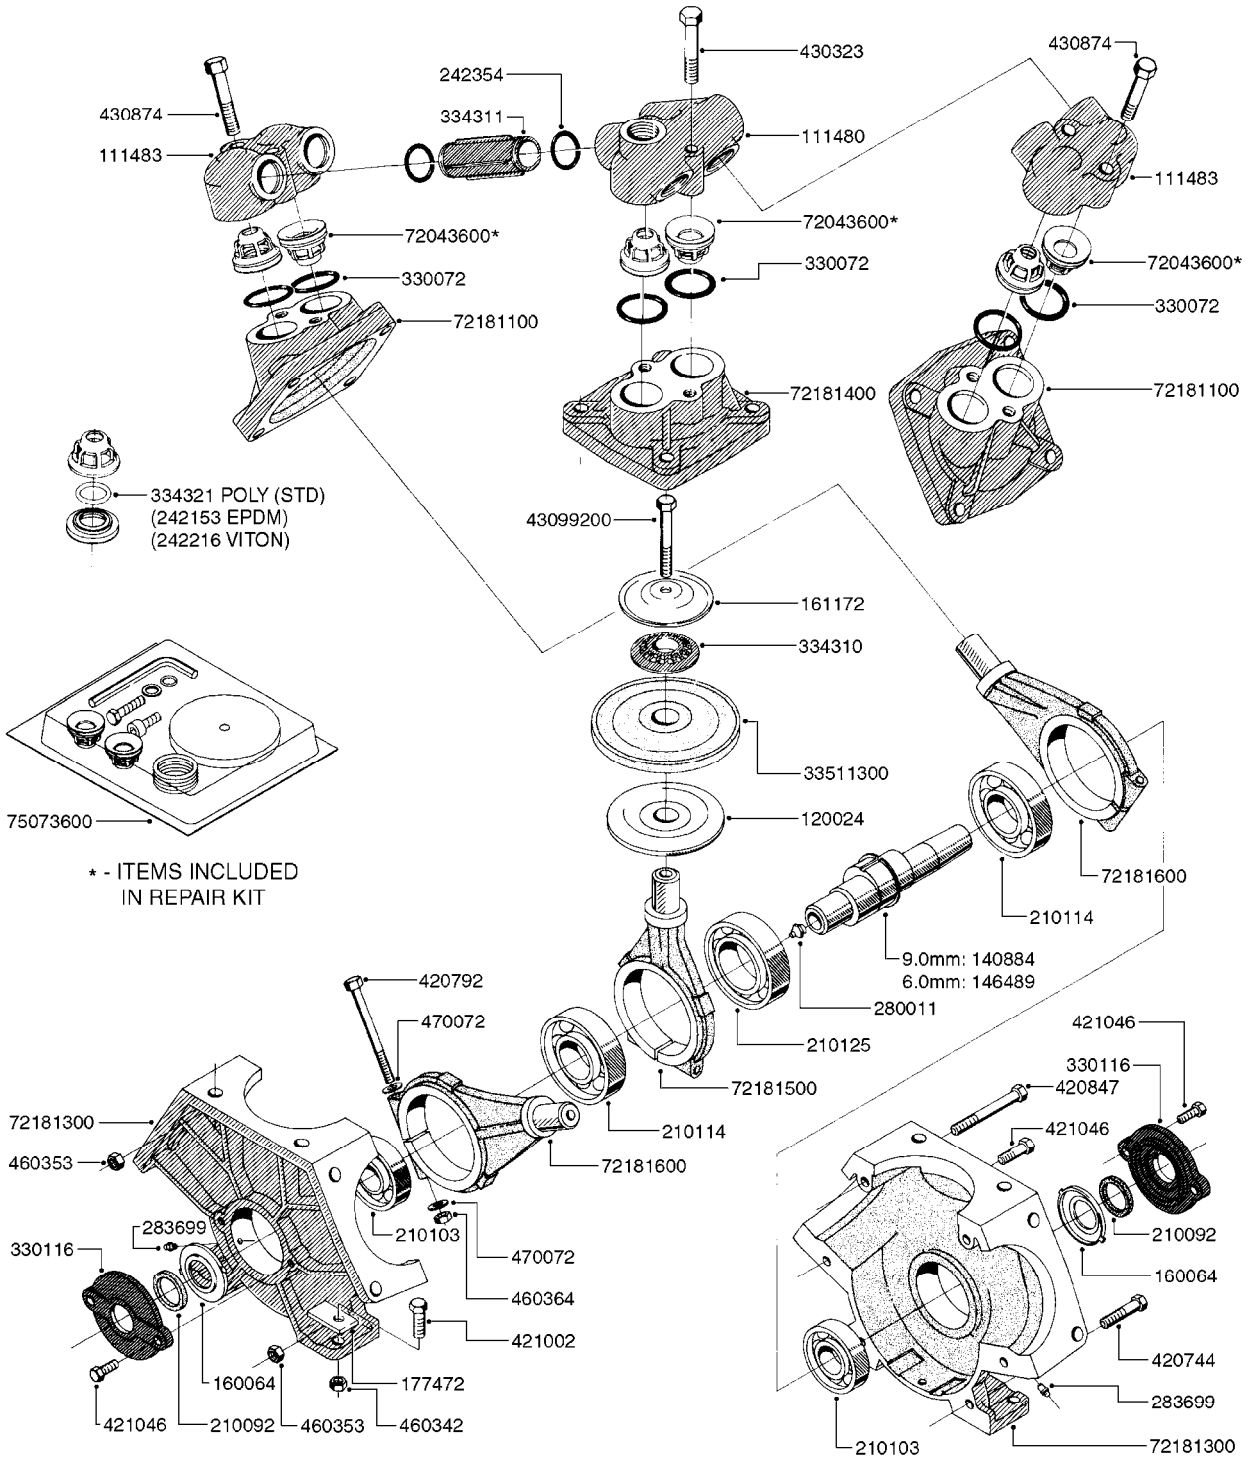

COMPLETE PUMPS
821635 - PUMP ONLY
10396203 - WITH PTO & DAMPER

COMPLETE ASSEMBLIES
WHOLEGOODS ITEMS

A0230

PUMP - 1303 W/ MOUNTING BASE
A0230-HIN, 01:01:16

Page 1
Date 07.02.2020 10:33

parts-n°	order qty	description
111480	1	VALVE HEAD 1302 CENTER
111483	1	VALVE HEAD SIDE 1302
120024	1	DIAPHRAGM BACK DISC 1200-1300
140884	1	CRANK SHAFT MODEL 1300-9
146489	1	CRANK SHAFT MODEL 1302-6MM
160064	1	DUST PLATE
161172	1	DIAPHRAGM DISC F. 1203/1303
177472	1	BRACKET 25 X 5
210092	1	SEAL FELT D43/30X5
210103	1	BEARING BALL 6306
210114	1	BEARING BALL 6308
210125	1	BEARING BALL 6210
242153	1	O-RING D26X4 EPDM
242216	1	O-RING VITON F/1202/1302/462
242354	1	O-RING D32.2X3.0 VITON
280011	1	GREASE NIPPLE 1/8" SAE H TR
283699	1	GREASE NIPPLE M6X1
330072	1	O-RING D53.5/D45.5X4
330116	1	SEAL RETAINER, MODEL 1300
334310	1	NYLON WASHER 1202/1302/462
334311	1	CONNECTION PIPE INLET MOD.1302
334321	1	O-RING POLY. 34.0x26.0x4.0
420744	1	BOLT HEX 8.8 DEL M8X40
420792	1	BOLT HEX 8.8 RAW M8X95
420847	1	BOLT HEX 8.8 DEL M8X85
421002	1	BOLT HEX 8.8 DEL M10X30 FT DIN933
421046	1	BOLT HEX M8X25/25 A2 SS DIN933
430323	1	BOLT HEX 8.8 DEL M12X60
430874	1	SCREW SET 8.8 DEL M12X70 FT
460342	1	NUT HEX M10 DEL DIN934
460353	1	NUT HEX M8 BLACK
460364	1	NUT HU M8 A2 SS DIN934
470072	1	WASHER D15/D8X.5 LOCK
821635	1	PUMP 1303/9 540RPM
10396203	1	PUMP 1303 C/W PTO 540 RPM
33511300	1	DIAPHRAGM 1202-1303 POLY 2006
43099200	1	BOLT HEX SS M12 X 30 DIN933 A4
72043600	1	VALVE FOR 462/463
72181100	1	DIAPHRAGM COVER 1203/1303+BLTS
72181300	1	PUMP CASTING 1300 RED W/BOLTS
72181400	1	DIAPHRAGM COVER 1303 W/BOLTS
72181500	1	CONNECTING ROD, CENTER 1303
72181600	1	CONNECTING ROD, SIDE MOD.1300
75073600	1	PUMP KIT 1303 MM "06"