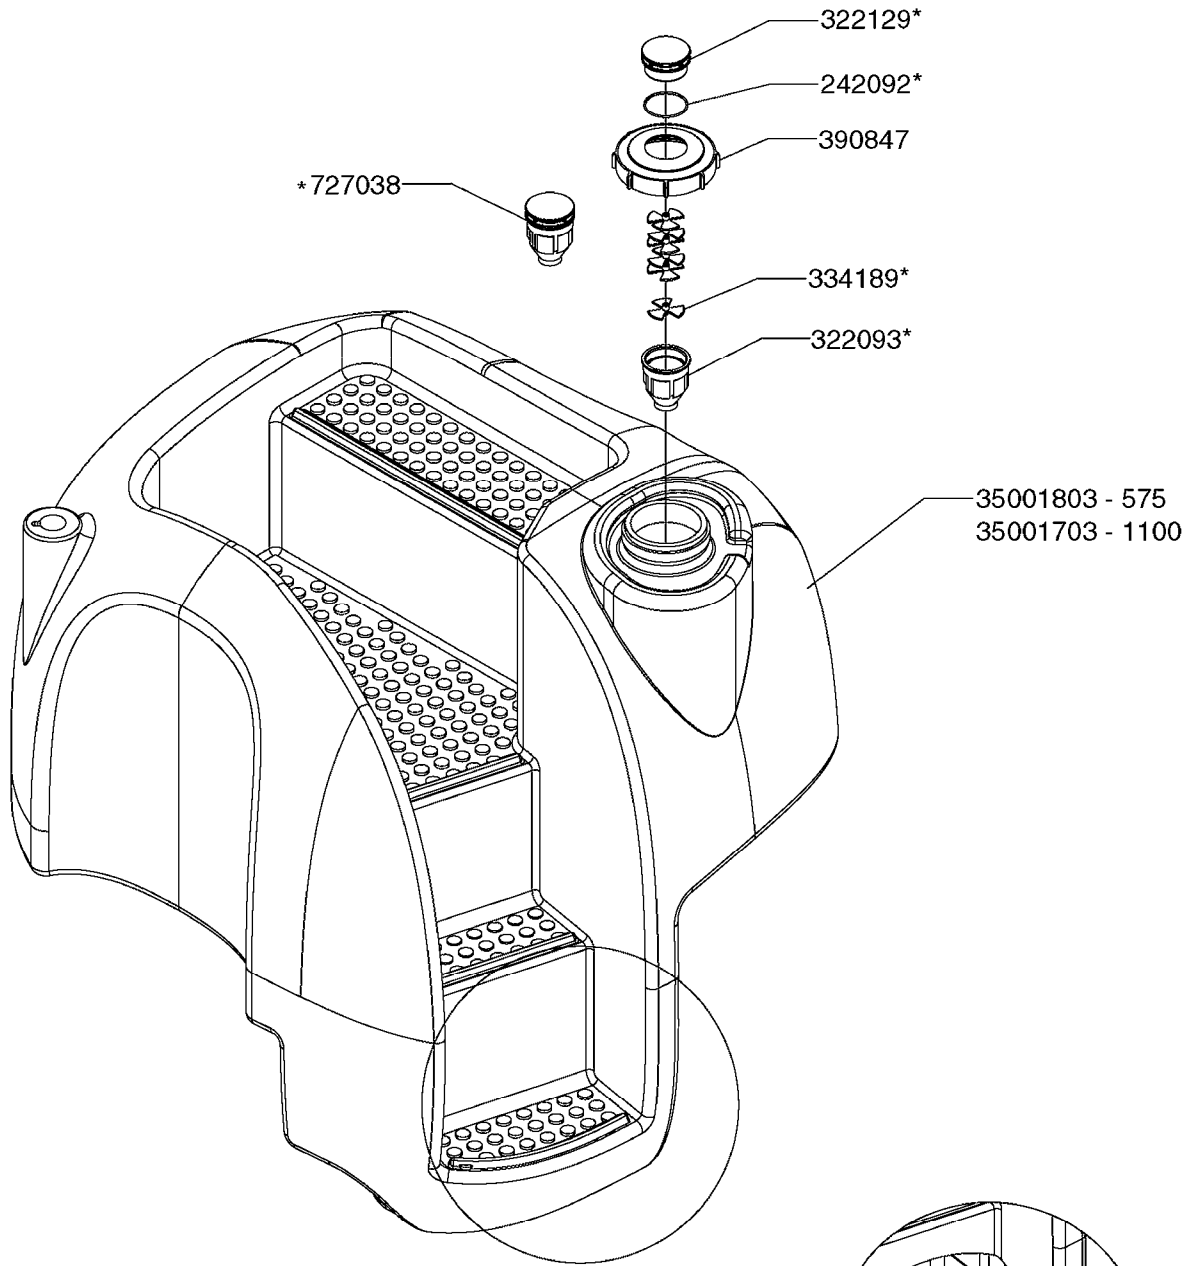

COMPLETE ASSEMBLIES

T25

3/4" BSP

1/2", 3/4"

K0270

Pos.	parts-n°	order qty	description
1	240925	1	O-RING D49.5X3 NITRIL
2	242594	1	O-RING D14 X 1.78 SCH.70-EPDM
3	320283	1	FITT.DK NUT 3/4"BSP
4	322241	1	FILTER HOUSING W.3/4' BARBS
4	322249	1	FILTER HOUSING W.1/2' BARBS
5	322242	1	FILTER BOWL / IN-LINE
6	322250	1	FILTER HOUSING W.3/4"BSP THRD
7	341291	1	RUBBER HOSE CLAMP COVER 130MM
7	341292	1	RUBBER HOSE CLAMP COVER 180MM
8	410605	1	BOLT HEX 8.8 DEL M6X80
9	440673	1	SCREW F.PLASTIC 5X12 SS
10	440737	1	BOLT CARRIAGE M10x25 SS
11	460261	1	NUT HEX M6X1.00 LOCK DIN985 A2 SS
12	460423	1	NUT HEX M10X1.50 LOCK DIN985A2 SS
13	615443	1	FILTER ELEM.50 MESH BLUE
13	615444	1	FILTER ELEM.80 MESH RED
13	615445	1	FILTER ELEM.100 MESH YELLOW
14	716236	1	FITT.DK HB 1/2" ASSY. F. 3/4"
14	724621	1	FITT.DK HB 3/4"ASSY F.3/4" NUT
15	845205	1	FILTER IN-LINE 1/2' 50 MESH
15	845208	1	FILTER IN-LINE 3/4' 50 MESH
15	845209	1	FILTER IN-LINE 3/4' 80 MESH
15	845210	1	FILTER IN-LINE 3/4" 100 MESH
16	845218	1	FILTER IN-LINE 3/4'50 MESH OML
16	845219	1	FILTER IN-LINE 3/4'80 MESH OML
17	16022203	1	PLATE 3.0 X 55 X 196
18	16022403	1	BRACKET 60MM TUBE
19	16321500	1	LINE FILTER BRACKET, TDZ/DDZ
20	24263000	1	O-RING Ø24.4 X 3.1 NITRIL SH70
21	28029903	1	CLAMP HOSE GEAR P3/4"-S1" 6712
22	28047103	1	CLAMP HOSE GEAR 50 X 50 6740
22	28047203	1	CLAMP HOSE GEAR 60 X 80 6756
23	32239700	1	FITT.DK NUT T25
24	32239800	1	FITT.DK IN-LINE FILTER TOP T25
25	33515500	1	FITT.DK NUT LOCK RING T25
26	44076200	1	SCREW WN5451 5X16 SS TORX
27	72700600	1	FILTER IN-LINE 80 MESH, T25
28	92702103	1	HOSE R X1/2" X300PSI WP X0012"
28	92703203	1	HOSE R X3/4" X300PSI WP X0012"