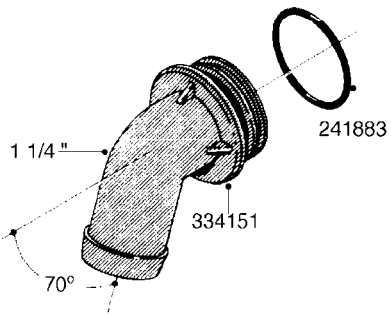

L0080

FITTINGS - S-53
L0080-HIN, 12:09:17

Page 1

Date 07.02.2020 10:34

Pos.	parts-n°	order qty	description
1	145995	1	FITT.DK S-53 FORK
2	241973	1	O-RING Ø3 X 44.2 70 SHORES NITRIL NITRIL (BLACK)
2	242353	1	O-RING 3 X 44.2 VITON VITON (BROWN)
3	242109	1	O-RING D32.2x3.0 NITRIL (BLACK)
3	242354	1	O-RING D32.2X3.0 VITON VITON (BROWN)
4	322103	1	FITT.DK S-53 BULKHEAD
5	322107	1	FITT.DK S-53 BULKHEAD NUT
6	322110	1	FITT.DK S-53 ELB. 1/2" BSP
7	322352	1	FITT.DK S-53 TEE
8	334229	1	FITT.DK S-53 STR.3/4"
9	334260	1	GASKET F. S-53 BULKHEAD
10	334564	1	FITT.DK S-67 TO S-53 ADAPTER
11	391100	1	FITT.DK S-53THREAD INS.1/2"BSP
12	726463	1	FITT.DK S53 BULKHEAD W/GASKET
13	726552	1	FIT.DK S-53X90 1/2" BSP,O-RING
14	726556	1	FITT.DK S-53 HB 1/2" W/O-RING
15	726558	1	FITT.DK S53 STR. 3/4" W.ORING
16	726559	1	FITT DK. S-53 HB 1" W/O-RING
17	726568	1	FITT.DK.S-53 HB 1/2"90 W/O-RING
18	726570	1	FITT.DK S-53 ELB.3/4" W.ORING
19	726571	1	FITT.DK S-53 ELB.1", W ORING
20	726578	1	FITT.DK S53 PLUG WITH O-RING
21	728561	1	FITT.DK. S67M - S53F REDUCER