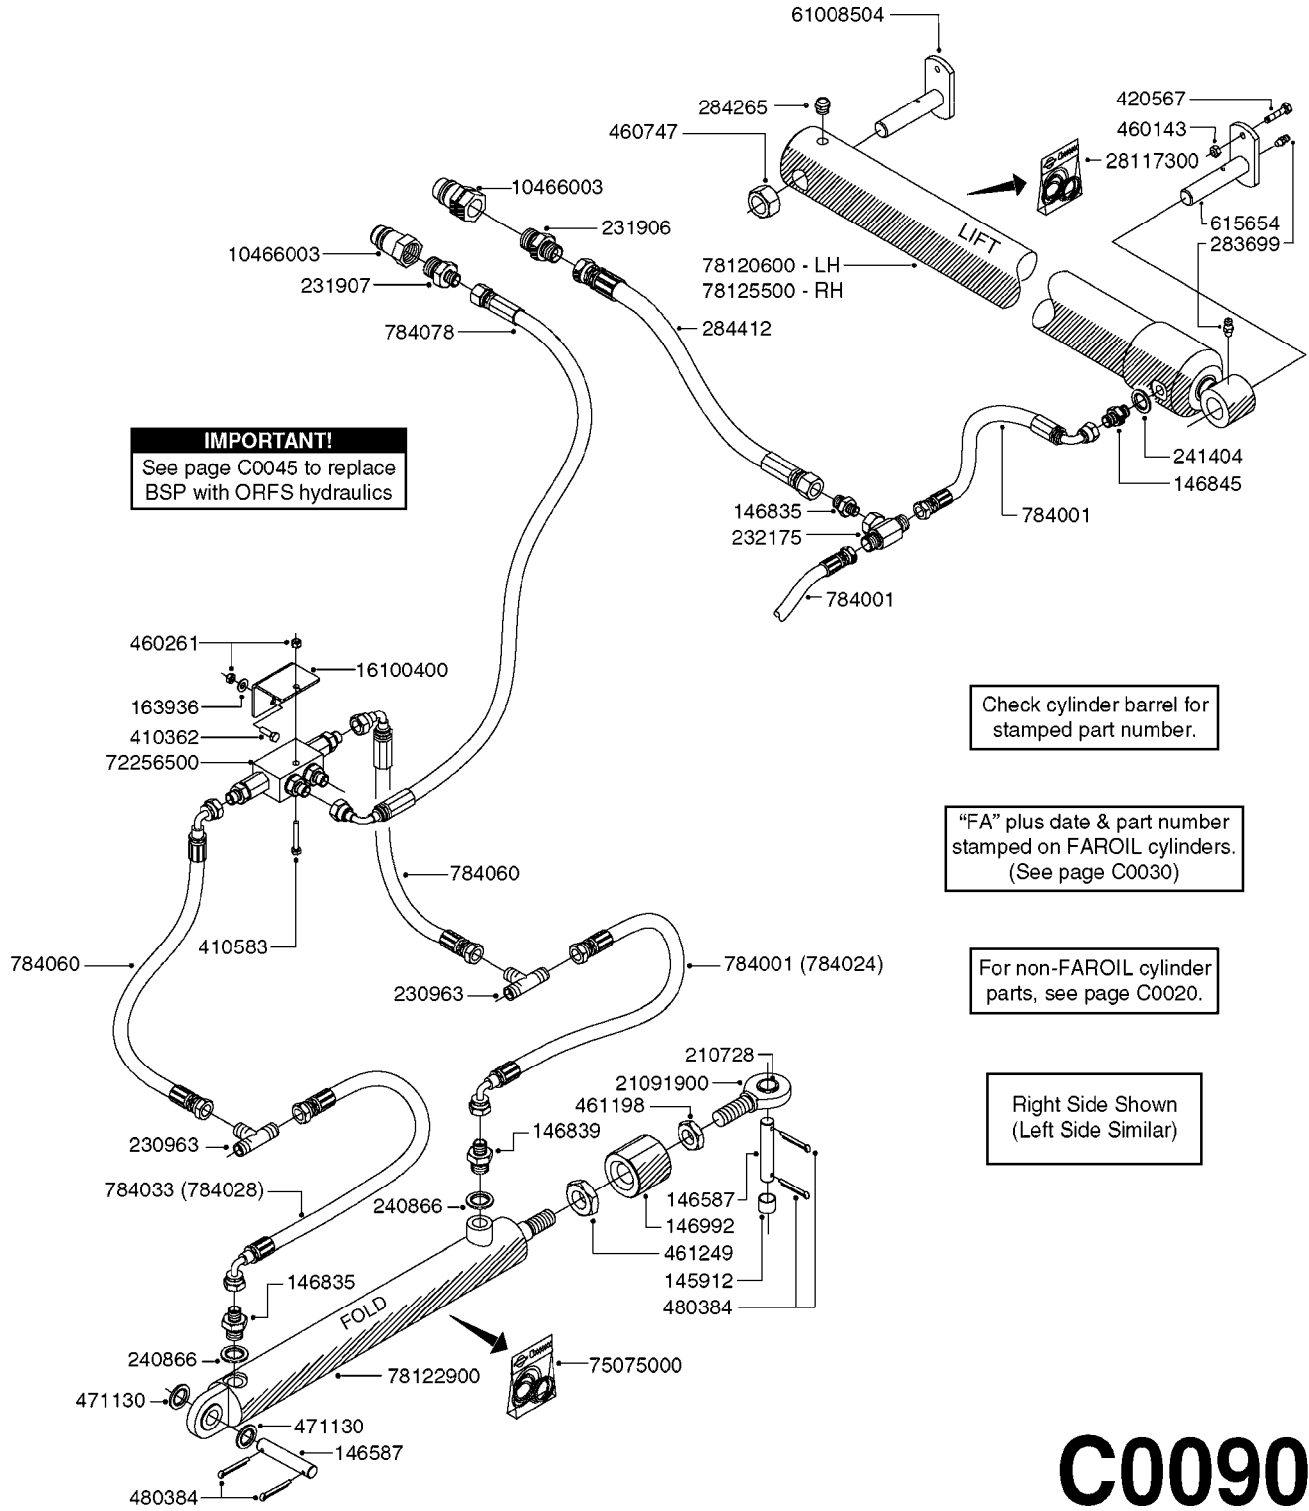

IMPORTANT!
See page C0045 to replace
BSP with ORFS hydraulics

Check cylinder barrel for
stamped part number.

"FA" plus date & part number
stamped on FAROIL cylinders.
(See page C0030)

For non-FAROIL cylinder
parts, see page C0020.

Right Side Shown
(Left Side Similar)

C0090

HYDRAULICS-FALCON 42'-50' NN
C0090-HIN, 08:01:18

Page 1
Date 07.02.2020 10:33

parts-n°	order qty	description
145912	1	BUSHING D19.8/D17.0X7MM
146587	1	PIN D16.8 X 65
146835	1	HEX NIPPLE 1/4" - 3/8" BSP
146839	1	HEX NIPPLE 1/4"X3/8" BSP 0.7MM
146845	1	HEX NIPPLE 1/4"X1/4"
146992	1	BUSHING F.CYLINDER
163936	1	WASHER D15/D6.2X1
210728	1	BEARING F.LINK HEAD M17
230963	1	TEE 1/4"M X 1/4"M X 1/4"M BSP
231906	1	HEX NIPPLE 3/8"BSP X 1/2"NPT
231907	1	HEX NIPPLE 1/4"BSP X 1/2"NPT
232175	1	TEE 1/4"M X 1/4"F X 1/4"M BSP
240866	1	DOWTYSEAL 3/8"
241404	1	DOWTY SEAL 1/4"
283699	1	GREASE NIPPLE M6X1
284265	1	PLUG BREATHER 1/4" F/CYLINDER
284412	1	HOSE HY 3/8" X 315" STR+STR
410362	1	BOLT HEX 8.8 SS M6X20
410583	1	BOLT HEX 8.8 DEL M6X40
420567	1	BOLT HEX 8.8 DEL M8X30 FT
460143	1	SELF LOCK NUT M8 SST A2 DIN985
460261	1	NUT HEX M6X1.00 LOCK DIN985 A2 SS
460747	1	NUT HEX M24 LOCK
461198	1	NUT HEX M16X2 JAMB
461249	1	NUT M22X1.5 DIN439B
471130	1	WASHER, M24, Ø44/25.0X 4.0, SS
480384	1	PIN COTTER 3/16 x 1-1/2"
615654	1	PIN D25 X 123 F. PARALIFT
784001	1	HOSE HY X 1/4 X 067.00"STR+ELB
784024	1	HOSE HY X 1/4" x 73.0"STR+ELB
784028	1	HOSE HY X 1/4" X 53.0"STR+ELB
784033	1	HOSE HY X 1/4" X 61.0"STR+ELB
784060	1	HOSE HY X 1/4 X 017.75"STR+ELB
784078	1	HOSE HY X 1/4 X 417.33"STR+ELB
10466003	1	COUPLER PIONEER 8010-04 1/2NPT
16100400	1	PLATE 3 X 60 X 91 HY BLOCK MT
21091900	1	LINK HEAD M16 x D17 DELTA
28117300	1	SEAL KIT 78120600/07/43
61008504	1	MOUNTING BOLT Ø25X98/M24
72256500	1	DOUB.PILOT STEERED COUNT.VALVE
75075000	1	SEAL KIT 78122600/27/28/29
78120600	1	CYLINDER 60/25 X 662 NAV PAR L
78122900	1	CYLINDER 40/22X300MM RED
78125500	1	CYLINDER 60/25 X 662 NAV PAR R