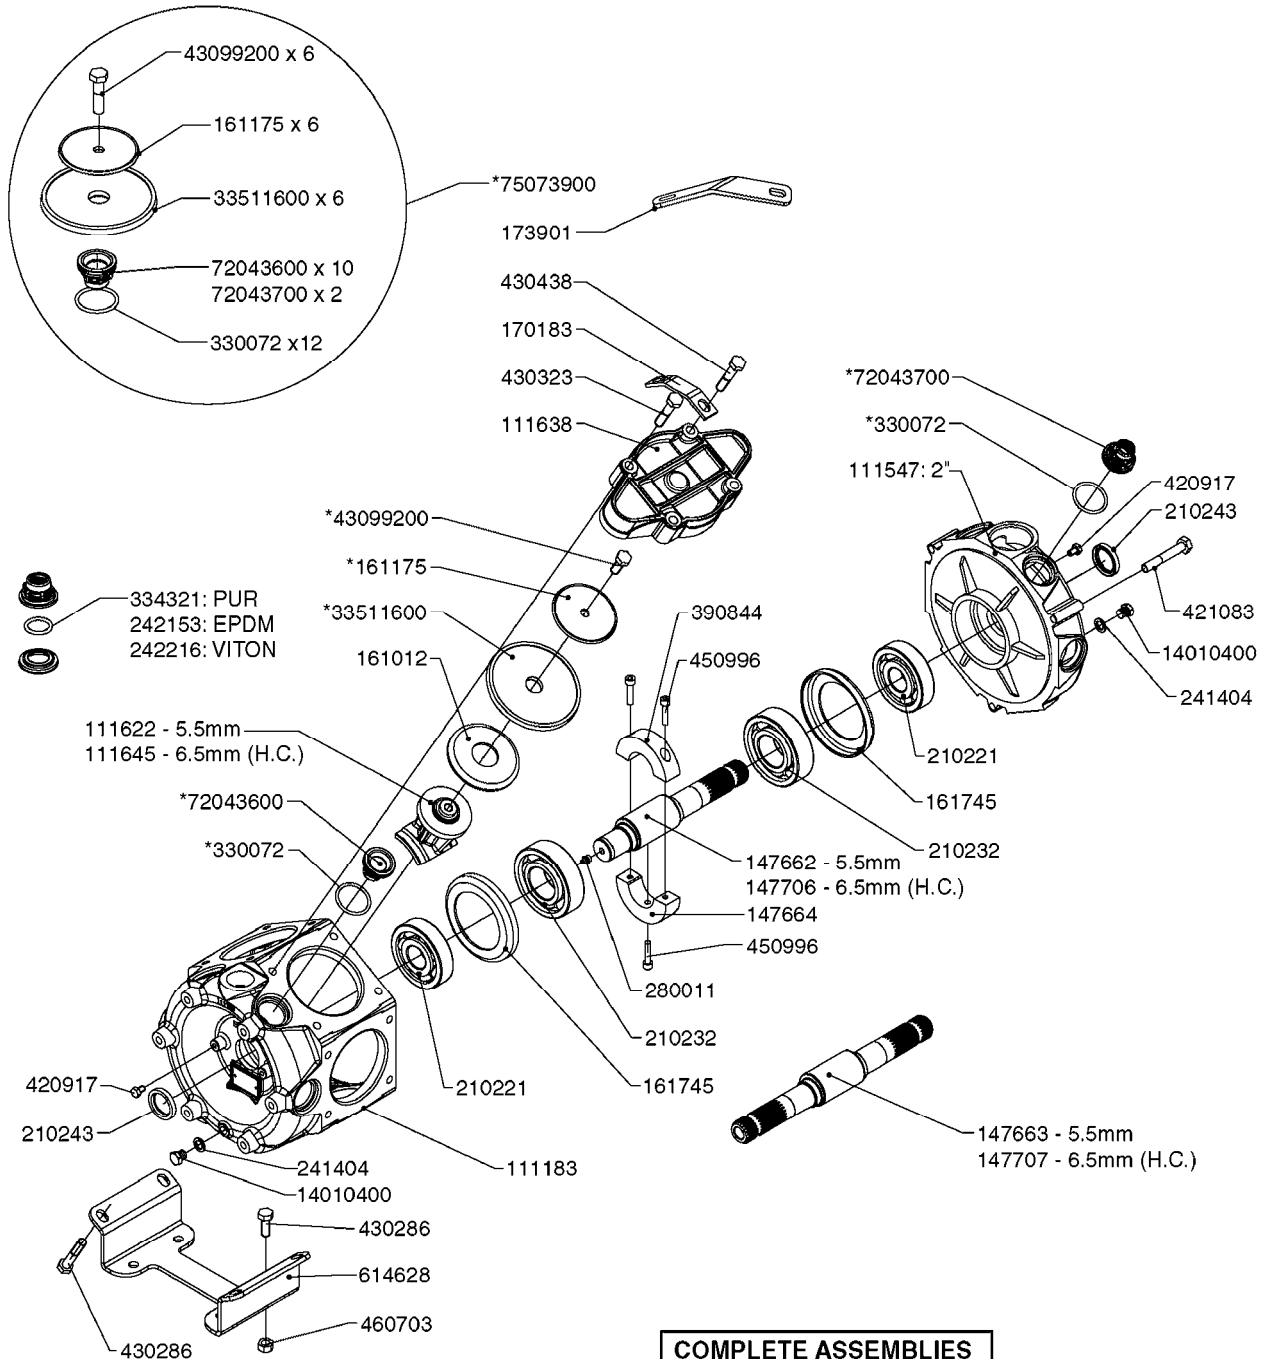

A0330

PUMP - 463 W/ MOUNTING BASE
A0330-HIN, 01:01:16

Page 1

Date 07.02.2020 10:33

parts-n°	order qty	description
111183	1	PUMP CASTING 460-463 (PAINTED)
111547	1	PUMP FRONT 460-463-2' (PAINT)
111623	1	CONNECTING ROD 463/10MM
111624	1	CONNECTING ROD 463/12MM
111638	1	VALVE COVER 463 HC+1000 VERS.
143577	1	CRANK SHAFT F.363/462/463-10mm
147097	1	CRANK SHAFT 363-463/10 THROUGH
147571	1	CRANK SHAFT F.463-12mm
147688	1	CRANK SHAFT 462/12 THROUGH
161012	1	DIAPHRAGM BACKING DISC F. 463
161175	1	DIAPHRAGM DISC 463/464 PUMP
161745	1	METAL SPACER F.363/463
173901	1	LIFT STRAP F.PUMP 463
210221	1	BEARING BALL 6407
210232	1	BEARING BALL 6310
210243	1	SEAL OIL 35 X 47 X 7
241404	1	DOWTY SEAL 1/4"
242153	1	O-RING D26X4 EPDM
242216	1	O-RING VITON F/1202/1302/462
280011	1	GREASE NIPPLE 1/8' SAE H TR
330072	1	O-RING D53.5/D45.5X4
331192	1	SPACER, MODEL 361/363
334321	1	O-RING POLY. 34.0x26.0x4.0
421083	1	BOLT HEX 8.8 DEL M10X65
430286	1	BOLT HEX 8.8 DEL M12X30 FT
430323	1	BOLT HEX 8.8 DEL M12X60
430438	1	BOLT HEX 8.8 DEL M12X65
460703	1	NUT HEX M12X1.75 LOCK DIN985A2 SS
614628	1	FOOT F. 46X PUMP, RED
821587	1	PUMP 463/10 THROUGH SHAFT TWNF
14010400	1	PLUG 1/4" BSP
33511600	1	DIAPHRAGM PUMP 463/464 PUMP PUR
43099200	1	BOLT HEX SS M12 X 30 DIN933 A4
72043600	1	VALVE FOR 462/463
72043700	1	VALVE FOR 462/463 W.VENT HOLE
75073900	1	PUMP KIT 460/463 "06"
82166300	1	PUMP 464-12-MED-2-540
82168700	1	PUMP 464-12 540 OFFSET PORTS