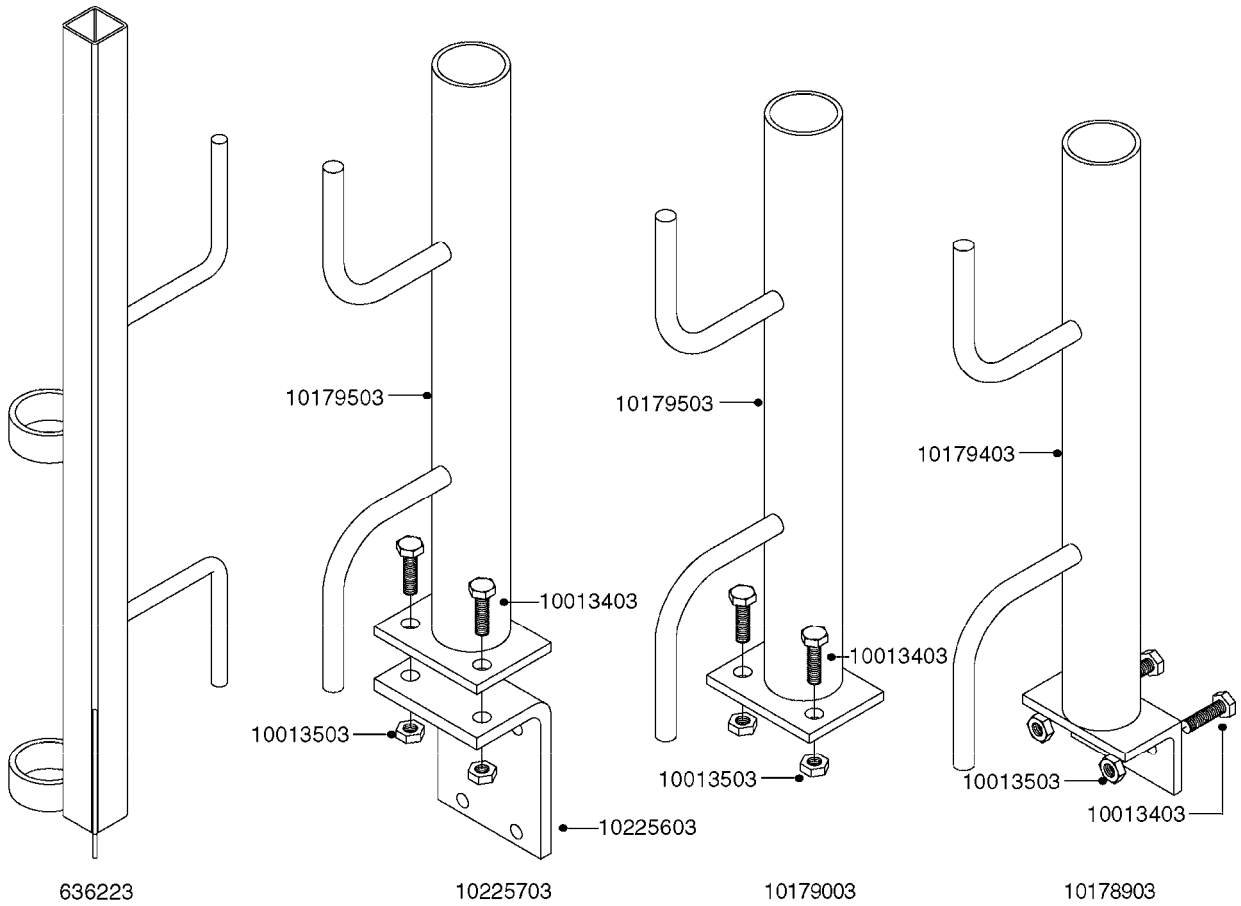

Page 1

Date 07.02.2020 10:34

parts-n°	order qty	description
130390	1	TEE 3/8'X 1/2' BSP F.TYPE 60S
145791	1	CONE FOR ON/OFF
147063	1	SWIRL F.SPRAY GUN TYPE 60
240936	1	O-RING D13.3X2.4 NITRIL
241441	1	O-RING D29.3X3
241965	1	O-RING Ø12.1 X 1.6 NITRILE
242007	1	O-RING Ø9.1 X 1.6 NITRILE
242013	1	SPRING RUBBER F/TRIGGER
242033	1	O-RING Ø14.1 X 1.6 NITRILE
242064	1	SLEEVE RUBBER 3X8X4MM
320084	1	FITT.DK NUT 1/2" BSP
322073	1	HOUSING F.SWIRL TYPE 60S H.G.
322075	1	HOUSING F. NOZZLE
330013	1	O-RING 2.5 X 10 PUR
334117	1	HANDLE PIECE RIGHT F.60S/60L
334118	1	HANDLE PIECE LEFT F.60S/60L
334121	1	SEAT FOR ON-OFF TYPE
334190	1	FITT.DK HB 1/2' F. PISTOL 60S
334533	1	CLAMP HOSE PLASTIC 3/8"
334534	1	CLAMP HOSE PLASTIC 1/2"
334653	1	FITT.DK HB 3/8' F.HANDGUN
334655	1	TRIGGER SAFETY F.60S/60L GUN
371314	1	NOZZLE CERAMIC 1099-20
440634	1	SCREW 5/8"
480716	1	PIN D3X6 STAINLESS
615455	1	TUBE F.LANCE TYPE 60L
725476	1	SPINDLE
725477	1	TRIGGER
750270	1	GASKET KIT F.SPRAY GUN
843196	1	SPRAY GUN KIT TYPE 60 SHORT
843197	1	HANDGUN KIT TYPE 60 LONG
92701703	1	HOSE R X3/8" X300PSI WP X0012"
92702103	1	HOSE R X1/2" X300PSI WP X0012"