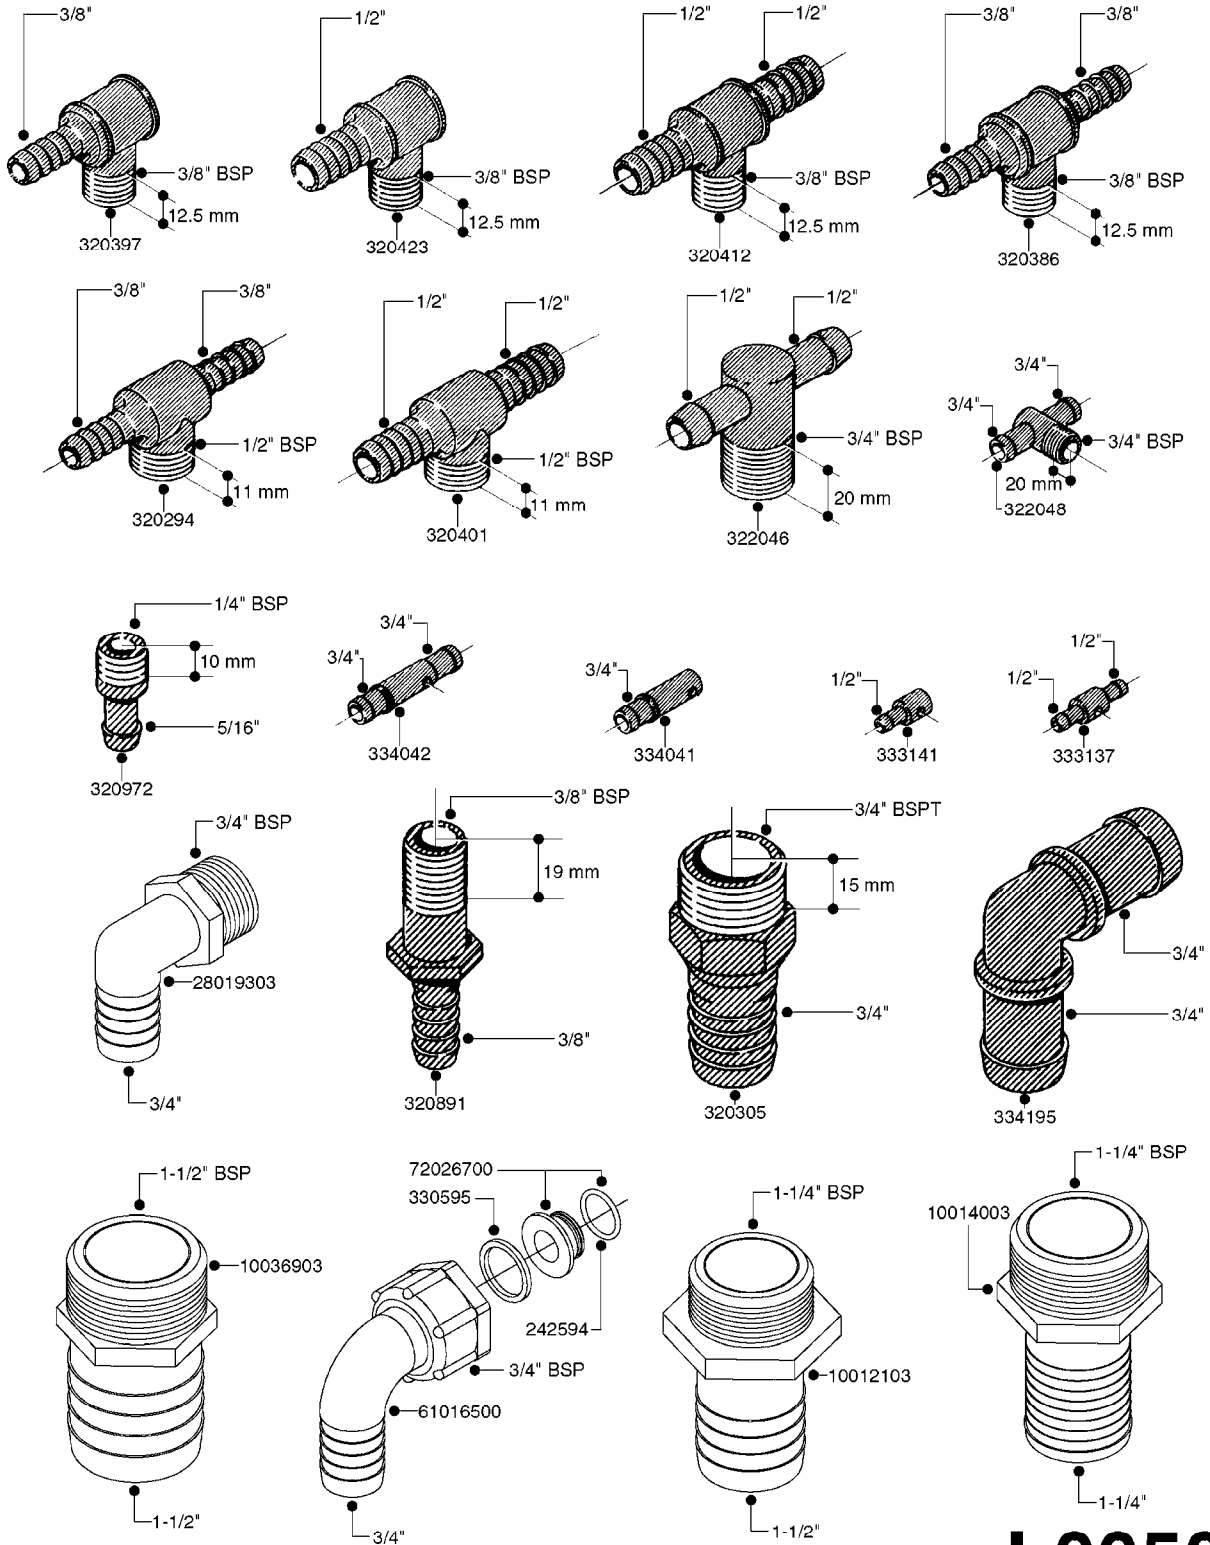

L0050

FITTINGS - HOSE CONNECTORS
L0050-HIN, 01:01:16

Page 1
Date 07.02.2020 10:34

parts-n°	order qty	description
242594	1	O-RING D14 X 1.78 SCH.70-EPDM
320294	1	FITT.DK TEE 3/8X3/8HB X1/2"BSP
320305	1	FITT.DK HB 3/4'- 3/4' BSP
320386	1	FITT.DK TEE 3/8X3/8HB X3/8"BSP
320397	1	FITT.DK ELB 3/8"HB X 3/8" BSP
320401	1	FITT.DK TEE 1/2X1/2HB X1/2"BSP
320412	1	FITT.DK TEE 1/2X1/2HB X3/8'BSP
320423	1	FITT.DK ELB 1/2'HB X 3/8' BSP
320891	1	FITT.DK HB 3/8'- 3/8' BSP
320972	1	FITT.DK HB 5/16'- 1/4' BSP
322046	1	FITT.DK TEE 1/2X1/2HB X3/4'BSP
322048	1	FITT.DK TEE 3/4X3/4HB X3/4'BSP
330595	1	O-RING D24.6/D20X2.1 -3/4"
333137	1	FITT.DK CONN.1/2" F.NOZZ. DOUB
333141	1	FITT.DK CONN.1/2" F.NOZZ.SING
334041	1	FITT.DK CONN.3/4' F.NOZZ. SING
334042	1	FITT.DK CONN.3/4' F.NOZZ. DOUB
334195	1	FITT.DK ELB. 3/4"HB X 3/4"HB
10012103	1	FITT.PO.HB 1.25X1.50 IMB1012
10014003	1	FITT.PO.HB 1.25X1.25 IMB1010
10036903	1	FITT.PO.HB 1.50X1.50 IMB1212
28019303	1	FITTING HB ELB 3/4NPT-3/4HOSE
61016500	1	HOSE TAIL 3/4" 90°+RG CAP 3/4"
72026700	1	NOZZLE TUBE ADAPTER W/O-RING