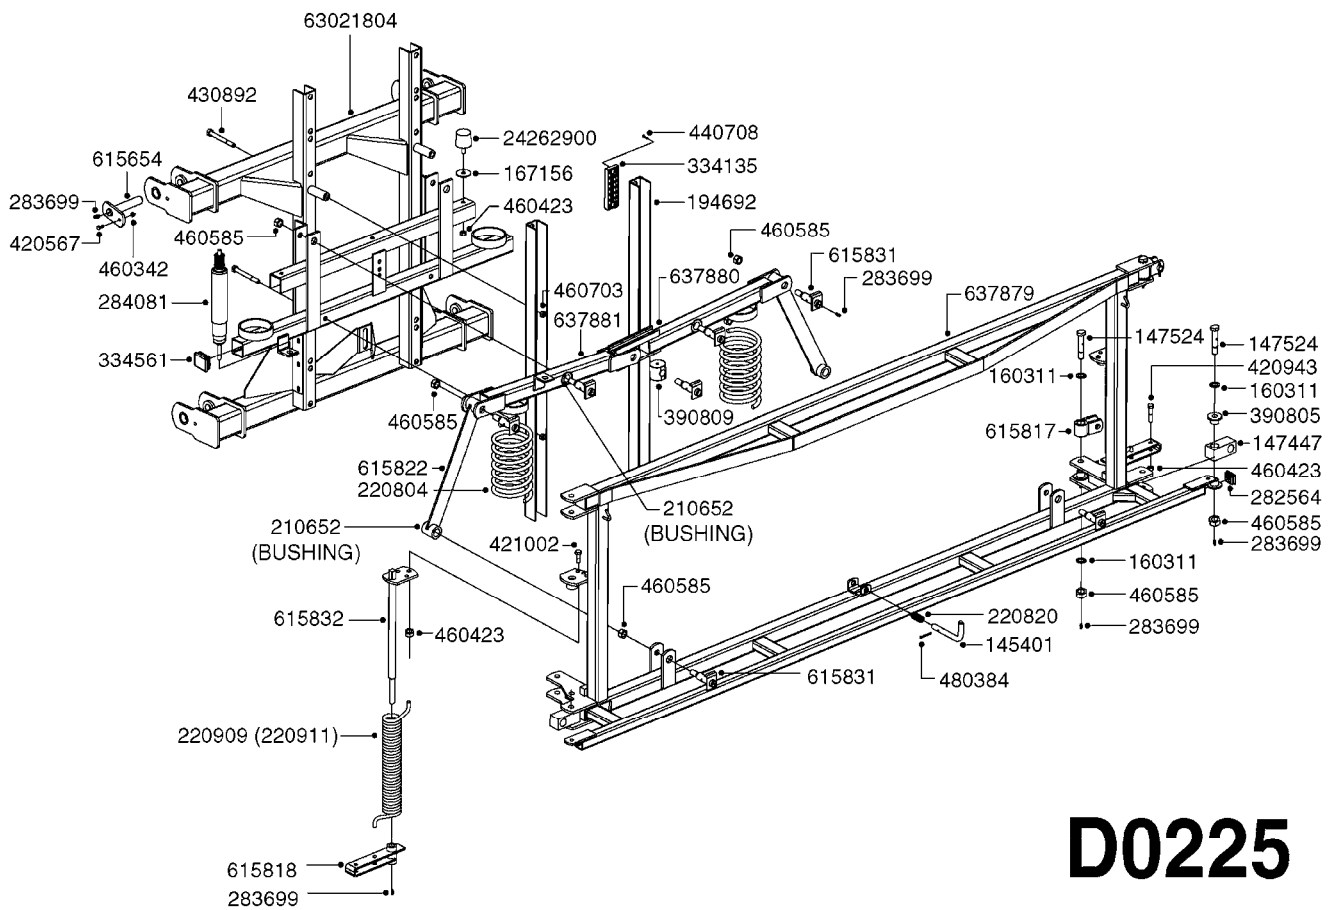

Right Side Shown
(Left Side Similar)

TILT CYLINDER KIT: 83301503

C0100

HYDRAULICS FALCON TILT 42'-50'
C0100-HIN, 08:01:18

Page 1
Date 07.02.2020 10:33

parts-n°	order qty	description
146498	1	PIN D16.8 X 75
146839	1	HEX NIPPLE 1/4"X3/8" BSP 0.7MM
210728	1	BEARING F.LINK HEAD M17
231907	1	HEX NIPPLE 1/4"BSP X 1/2"NPT
240866	1	DOWTYSEAL 3/8"
242220	1	GASKET F. HIRSMANN PLUG
260363	1	PLUG 2 POLE 12V
260816	1	CAP W/RUBBER BOOT F.EC SWITCH
261062	1	GROMMET
261066	1	SWITCH 2 POLE
261090	1	FUSE 5 X 20 6.3A, 250V
261161	1	FUSE HOLDER 5 X 20 MM
261344	1	HIRSCHMANN PLUG B
262094	1	PLUG F. CABLE MALE
262095	1	PLUG F. CABLE FEMALE
270561	1	SCREW W/SPRING ASSY. (QTY 1)
283697	1	TIESTRAP 200MM
390941	1	LID FOR TILT CONTROL BOX
390942	1	TILT CONTROL BOX
410561	1	BOLT HEX 8.8 DEL M6X50 FT
411029	1	SCREW M3X35 F.HIRSMANN PLUG
460261	1	NUT HEX M6X1.00 LOCK DIN985 A2 SS
461198	1	NUT HEX M16X2 JAMB
471124	1	WASHER, M6, Ø18/ 6.4X 1.6, SS
471128	1	WASHER, M16, Ø30/17.0X 3.0, SS
480384	1	PIN COTTER 3/16 x 1-1/2"
784049	1	HOSE HY X 1/4" X 240"STR+ELB
784084	1	HOSE HY X 1/4 X 191.25"STR+STR
978126	1	DECAL FOR SPL TILT CONTROL BOX
983087	1	ELEC. CABLE 2 WIRE X 0.75MM
10422703	1	BREATHER FOR HY CYLINDER
10466003	1	COUPLER PIONEER 8010-04 1/2NPT
21091900	1	LINK HEAD M16 x D17 DELTA
23000003	1	FITT, HYD, 3/8"O-RINGx1/4"BSPP
27000403	1	STERLING VALVE GS02-30-00-N
27000503	1	STERLING COIL 12VDC CCS012D
27000603	1	STERLING BODY LB1-0523-A
28007903	1	TIE STRAP WHITE 9/64"W x 6"L
39127600	1	NIPPEL 3/8"-1/2"NPT + 1/4"RG
70010803	1	VALVE ASSY. TILT SPL
72078700	1	CONTROL BOX F. BOOM TILT SPL
75074300	1	SEALKIT78122000/23-25/30-32/46
78129900	1	CYLINDER DOUBLE D40/20 180 1/4
83301503	1	TILT CYLINDER KIT F.FALCON