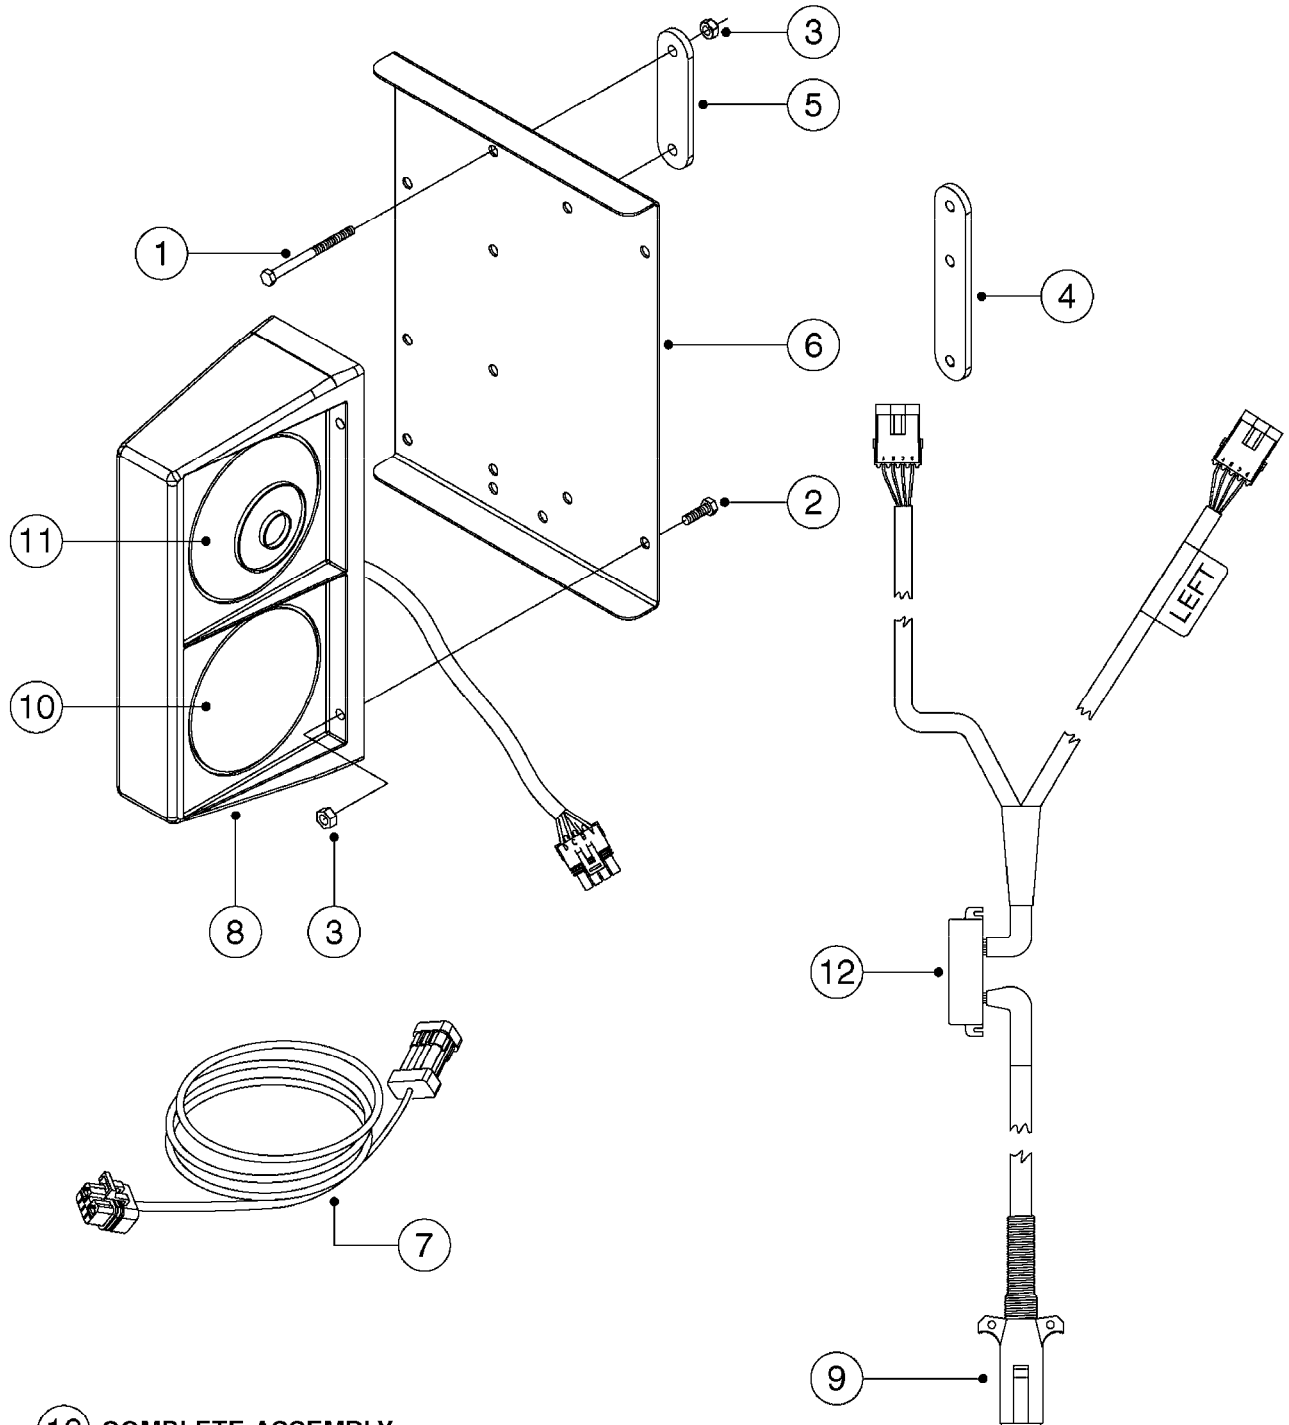

13 COMPLETE ASSEMBLY

COMPLETE ASSEMBLIES
WHOLEGOODS ITEMS

M0160

TRAFFIC LIGHT KIT
M0160-HIN, 13:08:19

Page 1
Date 07.02.2020 10:34

Pos.	parts-n°	order qty	description
1	410266	1	BOLT HEX 8.8 DEL M6X120
1	410421	1	BOLT HEX M6X110 DIN931-A2 SS
1	410524	1	BOLT HEX 8.8 DEL M6X100
1	410605	1	BOLT HEX 8.8 DEL M6X80
2	410362	1	BOLT HEX 8.8 SS M6X20
3	460261	1	NUT HEX M6X1.00 LOCK DIN985 A2 SS
4	16022303	1	BRACKET 100MM TUBE
5	16022403	1	BRACKET 60MM TUBE
6	16025603	1	BRACKET TAIL LIGHT DUAL LAMP
7	26004703	1	HARNESS 13' EXT 4 WIRE WP
8	26004903	1	TAIL LIGHT GREEN WIRE LH
8	26005003	1	TAIL LIGHT YELLOW WIRE RH
9	26005103	1	PLUG 7-PIN AG TAIL LIGHT
10	26005403	1	LENS BLACK BEFORE 2009
10	26017003	1	LENS RED
11	26016903	1	LENS AMBER
12	26032703	1	HARNESS COMPLETE, TAIL LIGHT, 2013
13	83308603	1	TRAFFIC LIGHT KIT