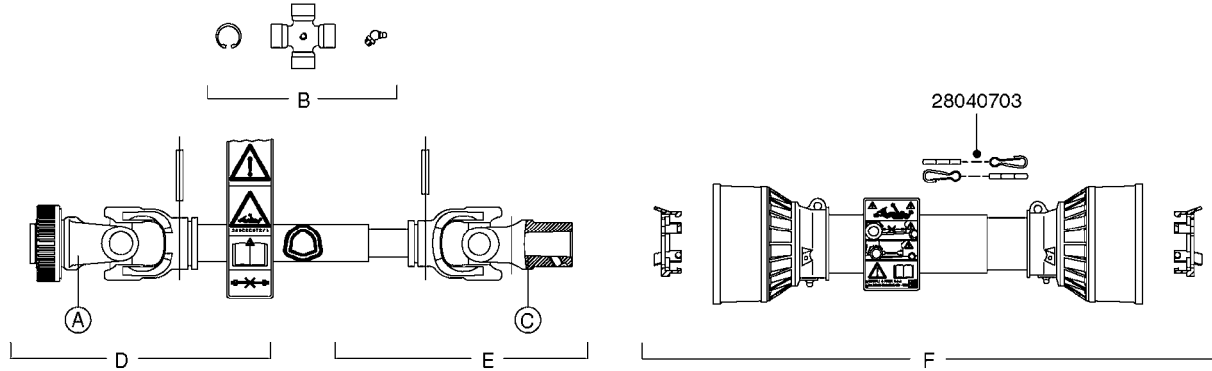

NOTE: 600 RPM AND 1000 RPM
PUMPS HAVE 1" INPUT SHAFT

A0430

PUMP - ACE 150 BELT DRIVE
A0430-HIN, 05:12:19

Page 1

Date 07.02.2020 10:33

parts-n°	order qty	description
420641	1	BOLT HM 8X35/22 A2 SS DIN931
450015	1	SCREW ALLAN 3/8'X5/8' BLACK
460143	1	SELF LOCK NUT M8 SST A2 DIN985
10440703	1	KEY SQ 1/4"x1-1/2"
21002203	1	BEARING, SEALED ACE BELT DRIVE
28022303	1	SHIELD KIT
28022403	1	OUTPUT SHAFT ACE BELT DR PUMP
28022503	1	BELT 600 RPM ACE PUMP
28022603	1	BELT 1000 RPM ACE PUMP
28022703	1	IMPELLER THERMOPLASTIC
28022803	1	IMPELLER CAST IRON
28022903	1	REPAIR KIT 600 RPM
28023003	1	REPAIR KIT 1000 RPM
28029203	1	11.6"P.D.X2"BORE PULLEY 600RPM
28029303	1	7.9"P.D.X2"BORE PULLEY 1000RPM
28094203	1	5/8" DRIVEN SHAFT W.KEYWAY SS
28094303	1	KEY 3/16"X3/16"X1-1/4"
28094403	1	1.35"P.D.X5/8"BORE PULLEY 600RPM
28094503	1	1.7"P.D.X5/8"BORE PULLEY 1000RPM
28094603	1	SCREW ALLEN 5/16"NC X 5/16"
28094703	1	IDLER MOUNTED TORSION SPRING
28094803	1	IDLER ARM
28094903	1	EXTERNAL SNAP RING F.IDLER ARM
28095003	1	5/8" SPACER
28095103	1	RETAINER RING
28095203	1	IDLER BEARING/OUTER ROLLER ASSEMBLY
28095303	1	HEX HEAD IDLER CAP SCREW 5/8"NCX2-1/8"
28095403	1	KEY F.IMPELLER 1/8"X1/8"X1/2"
28095503	1	KEY 3/8"X1/2"X1-1/2"