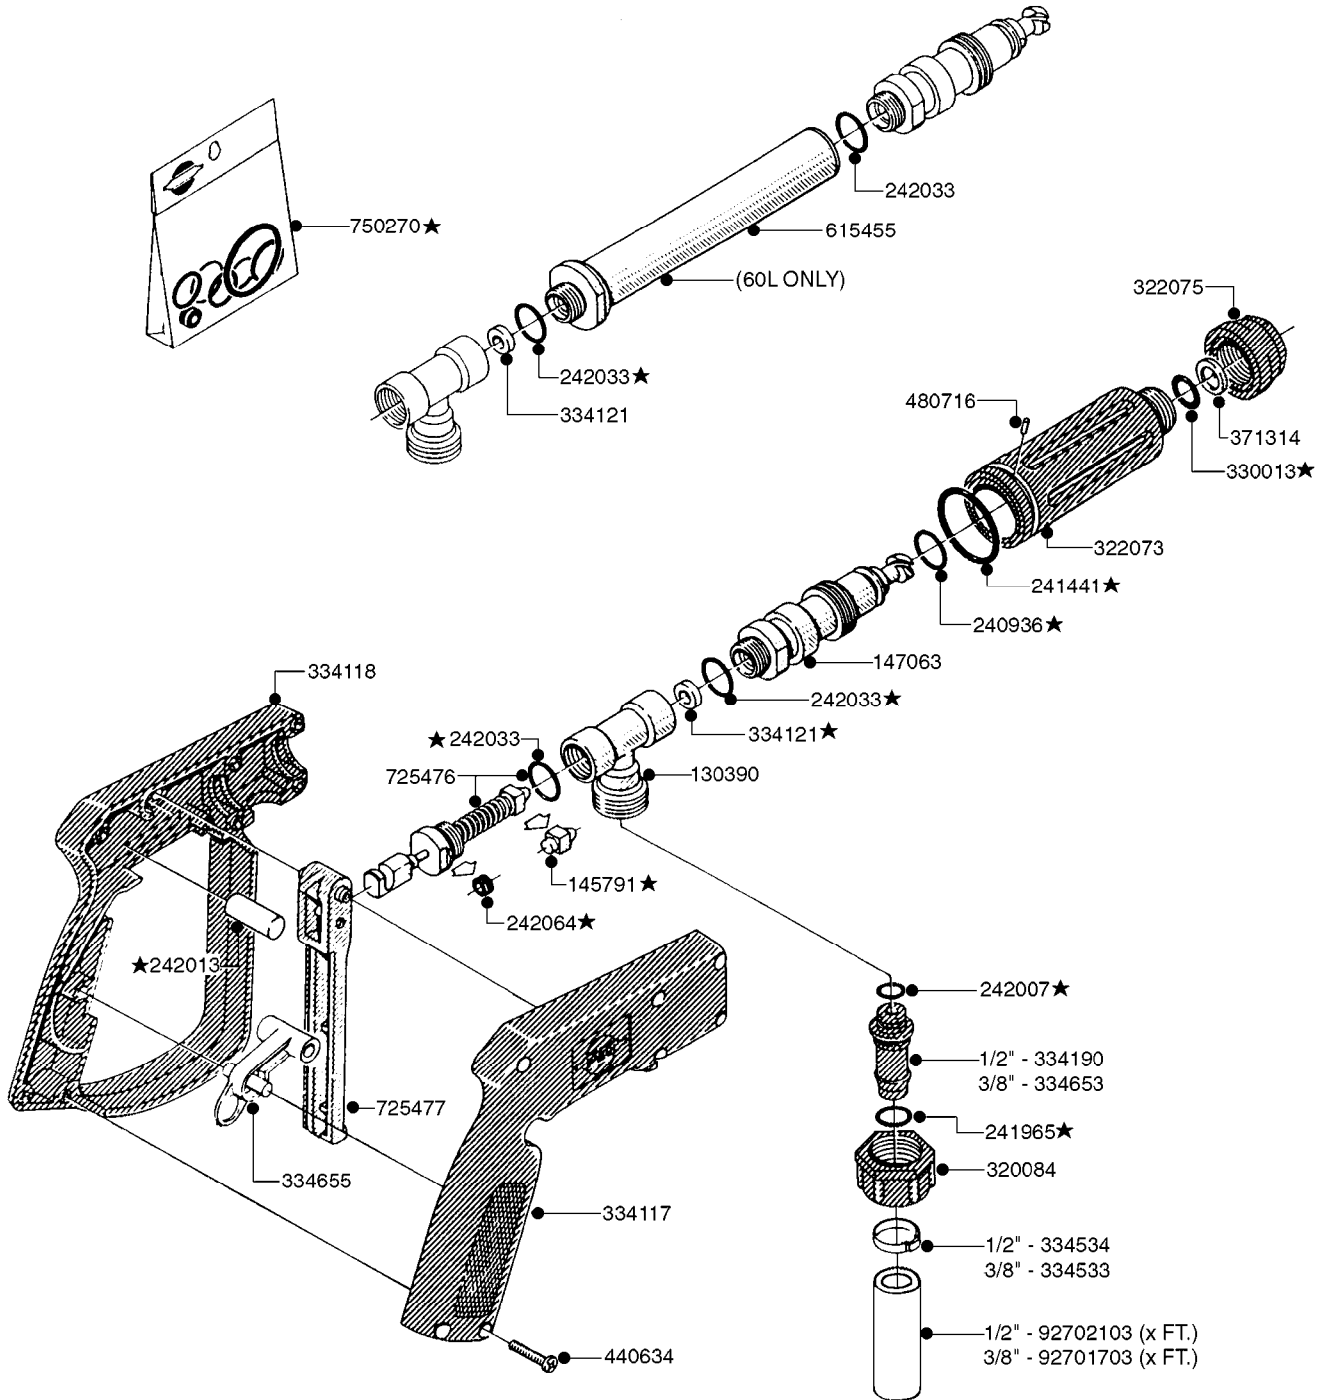

COMPLETE ASSEMBLY:
843197 - 60L
843196 - 60S

COMPLETE ASSEMBLIES
WHOLEGOODS ITEMS

K0480

HANDGUN TYPE 60S/60L POST 95
K0480-HIN, 01:01:16

Page 1

Date 07.02.2020 10:34

parts-n°	order qty	description
130390	1	TEE 3/8'X 1/2' BSP F.TYPE 60S
145791	1	CONE FOR ON/OFF
147063	1	SWIRL F.SPRAY GUN TYPE 60
240936	1	O-RING D13.3X2.4 NITRIL
241441	1	O-RING D29.3X3
241965	1	O-RING Ø12.1 X 1.6 NITRILE
242007	1	O-RING Ø9.1 X 1.6 NITRILE
242013	1	SPRING RUBBER F/TRIGGER
242033	1	O-RING Ø14.1 X 1.6 NITRILE
242064	1	SLEEVE RUBBER 3X8X4MM
320084	1	FITT.DK NUT 1/2" BSP
322073	1	HOUSING F.SWIRL TYPE 60S H.G.
322075	1	HOUSING F. NOZZLE
330013	1	O-RING 2.5 X 10 PUR
334117	1	HANDLE PIECE RIGHT F.60S/60L
334118	1	HANDLE PIECE LEFT F.60S/60L
334121	1	SEAT FOR ON-OFF TYPE
334190	1	FITT.DK HB 1/2' F. PISTOL 60S
334533	1	CLAMP HOSE PLASTIC 3/8"
334534	1	CLAMP HOSE PLASTIC 1/2"
334653	1	FITT.DK HB 3/8' F.HANDGUN
334655	1	TRIGGER SAFETY F.60S/60L GUN
371314	1	NOZZLE CERAMIC 1099-20
440634	1	SCREW 5/8"
480716	1	PIN D3X6 STAINLESS
615455	1	TUBE F.LANCE TYPE 60L
725476	1	SPINDLE
725477	1	TRIGGER
750270	1	GASKET KIT F.SPRAY GUN
843196	1	SPRAY GUN KIT TYPE 60 SHORT
843197	1	HANDGUN KIT TYPE 60 LONG
92701703	1	HOSE R X3/8" X300PSI WP X0012"
92702103	1	HOSE R X1/2" X300PSI WP X0012"