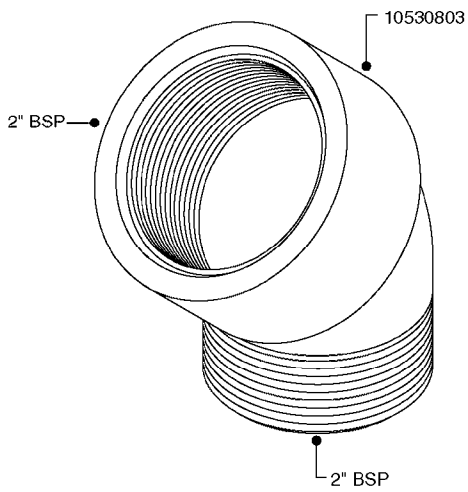

L0030

FITTINGS - HEXAGON NIPPLES
L0030-HIN, 01:01:16

Page 1
Date 07.02.2020 10:34

parts-n°	order qty	description
10015303	1	FITT.PO.HN 1.00X1.00 M1000
10425003	1	FITT.PO.HN 1.25X1.00 MCPHEE
320132	1	FITT.DK HN 1" BSP
320176	1	FITT.DK HN 3/8"X1/2" BSP
320445	1	FITT.DK HN 1/4"X3/8" BSP
320655	1	FITT.DK HN 1/2"-1/2" BSP
320692	1	FITT.DK HN 3/8'BSPX1/4'NPT
320703	1	FITT.DK HN 3/8BSP X1/2 &1/4NPT
320725	1	FITT.DK NIPPLE 3/8"-3/8" BSP
320902	1	FITT.DK HN 3/8'X 1/4' BSP
390232	1	FITT.DK HN 1-1/2' X 1-1/4' BSP
390276	1	FITT.DK HN 1'BSP