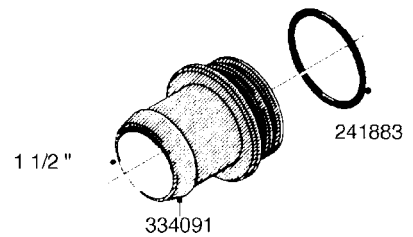

L0080

FITTINGS - S-53
L0080-HIN, 12:09:17

Page 1

Date 07.02.2020 10:34

Pos.	parts-n°	order qty	description
1	145995	1	FITT.DK S-53 FORK
2	241973	1	O-RING Ø3 X 44.2 70 SHORES NITRIL NITRIL (BLACK)
2	242353	1	O-RING 3 X 44.2 VITON VITON (BROWN)
3	242109	1	O-RING D32.2x3.0 NITRIL (BLACK)
3	242354	1	O-RING D32.2X3.0 VITON VITON (BROWN)
4	322103	1	FITT.DK S-53 BULKHEAD
5	322107	1	FITT.DK S-53 BULKHEAD NUT
6	322110	1	FITT.DK S-53 ELB. 1/2" BSP
7	322352	1	FITT.DK S-53 TEE
8	334229	1	FITT.DK S-53 STR.3/4"
9	334260	1	GASKET F. S-53 BULKHEAD
10	334564	1	FITT.DK S-67 TO S-53 ADAPTER
11	391100	1	FITT.DK S-53THREAD INS.1/2"BSP
12	726463	1	FITT.DK S53 BULKHEAD W/GASKET
13	726552	1	FIT.DK S-53X90 1/2" BSP,O-RING
14	726556	1	FITT.DK S-53 HB 1/2" W/O-RING
15	726558	1	FITT.DK S53 STR. 3/4" W.ORING
16	726559	1	FITT DK. S-53 HB 1" W/O-RING
17	726568	1	FITT.DK.S-53 HB 1/2"90 W/O-RING
18	726570	1	FITT.DK S-53 ELB.3/4" W.ORING
19	726571	1	FITT.DK S-53 ELB.1", W ORING
20	726578	1	FITT.DK S53 PLUG WITH O-RING
21	728561	1	FITT.DK. S67M - S53F REDUCER