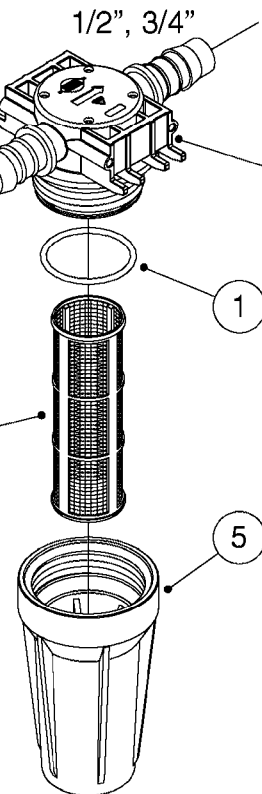

COMPLETE ASSEMBLIES

T25

3/4" BSP

1/2", 3/4"

K0270

Pos.	parts-n°	order qty	description
1	240925	1	O-RING D49.5X3 NITRIL
2	242594	1	O-RING D14 X 1.78 SCH.70-EPDM
3	320283	1	FITT.DK NUT 3/4"BSP
4	322241	1	FILTER HOUSING W.3/4' BARBS
4	322249	1	FILTER HOUSING W.1/2' BARBS
5	322242	1	FILTER BOWL / IN-LINE
6	322250	1	FILTER HOUSING W.3/4"BSP THRD
7	341291	1	RUBBER HOSE CLAMP COVER 130MM
7	341292	1	RUBBER HOSE CLAMP COVER 180MM
8	410605	1	BOLT HEX 8.8 DEL M6X80
9	440673	1	SCREW F.PLASTIC 5X12 SS
10	440737	1	BOLT CARRIAGE M10x25 SS
11	460261	1	NUT HEX M6X1.00 LOCK DIN985 A2 SS
12	460423	1	NUT HEX M10X1.50 LOCK DIN985A2 SS
13	615443	1	FILTER ELEM.50 MESH BLUE
13	615444	1	FILTER ELEM.80 MESH RED
13	615445	1	FILTER ELEM.100 MESH YELLOW
14	716236	1	FITT.DK HB 1/2" ASSY. F. 3/4"
14	724621	1	FITT.DK HB 3/4"ASSY F.3/4" NUT
15	845205	1	FILTER IN-LINE 1/2' 50 MESH
15	845208	1	FILTER IN-LINE 3/4' 50 MESH
15	845209	1	FILTER IN-LINE 3/4' 80 MESH
15	845210	1	FILTER IN-LINE 3/4" 100 MESH
16	845218	1	FILTER IN-LINE 3/4'50 MESH OML
16	845219	1	FILTER IN-LINE 3/4'80 MESH OML
17	16022203	1	PLATE 3.0 X 55 X 196
18	16022403	1	BRACKET 60MM TUBE
19	16321500	1	LINE FILTER BRACKET, TDZ/DDZ
20	24263000	1	O-RING Ø24.4 X 3.1 NITRIL SH70
21	28029903	1	CLAMP HOSE GEAR P3/4"-S1" 6712
22	28047103	1	CLAMP HOSE GEAR 50 X 50 6740
22	28047203	1	CLAMP HOSE GEAR 60 X 80 6756
23	32239700	1	FITT.DK NUT T25
24	32239800	1	FITT.DK IN-LINE FILTER TOP T25
25	33515500	1	FITT.DK NUT LOCK RING T25
26	44076200	1	SCREW WN5451 5X16 SS TORX
27	72700600	1	FILTER IN-LINE 80 MESH, T25
28	92702103	1	HOSE R X1/2" X300PSI WP X0012"
28	92703203	1	HOSE R X3/4" X300PSI WP X0012"