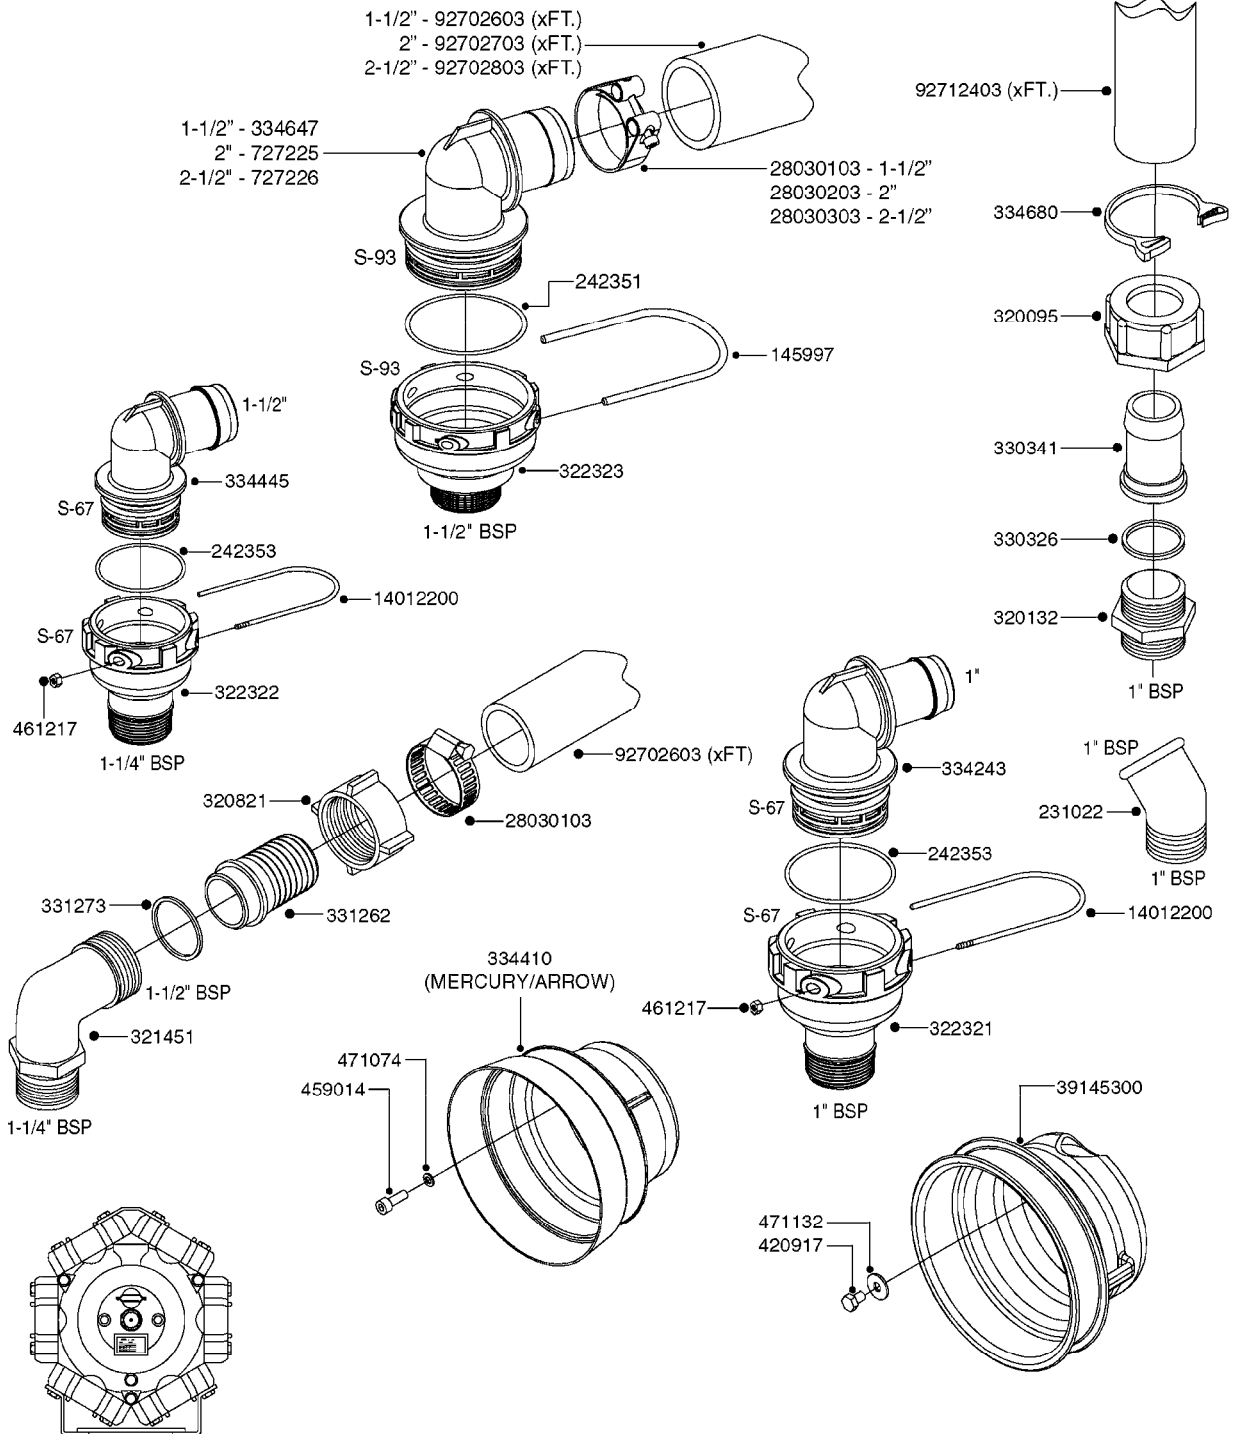

SUCTION SIDE OF PUMP

PRESSURE SIDE OF PUMP

COMPLETE PUMP
(NLA) REPLACED BY 364 PUMP (SEE PAGE A0280)

A0300

PUMP - 361/363 FITTINGS
A0300-HIN, 28:05:19

Page 1
Date 07.02.2020 10:33

parts-n°	order qty	description
145997	1	FITT.DK S-93 FORK
231022	1	FITT.DK ELB. 1' BSP GF 121
242351	1	O-RING D69.5X3.0 VITON F.S-93
242353	1	O-RING 3 X 44.2 VITON
320095	1	FITT.DK NUT 1" BSP
320132	1	FITT.DK HN 1" BSP
320821	1	FITT.DK NUT 1-1/2" BSP
321451	1	FITT.DK ELB.1-1/2 X1-1/4 80DEG
322321	1	FITT.DK S-67 X 1"BSP MALE
322322	1	FITT.DK S-67 X 1-1/4"BSP MALE
322323	1	FITT.DK S-93 X 1-1/2"BSP MALE
330326	1	O-RING D30/D24X2 F.1"NUT
330341	1	FITT.DK HB 1" F. 1" NUT
331262	1	FITT.DK HB 1-1/2" F. 1-1/2"NUT
331273	1	O-RING D44/D38X2 F.1-1/2"
334243	1	FITT.DK S-67 ELB.1"
334410	1	PROTECTION PUM
334445	1	FITT.DK S-67 ELB.1-1/2"
334647	1	FITT.DK S93 ELB 1-1/2" 90 PVC
334680	1	CLAMP HOSE PLASTIC 1"
420917	1	BOLT HEX 8.8 RAW M8X12 FT
459014	1	ALLEN SCREW M8 X 15 GALV.DIN93
461217	1	NUT HEX M5 LOCK
471074	1	WASHER M8 ELZ
471132	1	WASHER D24/D8.4 X 2 SS
727225	1	FITT.DK S-93 ELB.2'PVC W/ORING
727226	1	FITT. S93 2-1/2" 90° S W/O-RING
14012200	1	FITT.DK S-67 FORK W/M5 THREADS
28030103	1	CLAMP HOSE GEAR P5/4-S1.5"6724
28030203	1	CLAMP HOSE T-BOLT S2" 235-67
28030303	1	CLAMP HOSE T-BOLT S2.5" 235-76
39145300	1	PTO SHIELD Ø203 4-POLET MACHINED
92702603	1	HOSE PVC SUCT GRAY 1-1/2"
92702703	1	HOSE PVC SUCT GRAY 2"
92702803	1	HOSE PVC SUCT GRAY 2.5"
92712403	1	HOSE R X1" X300PSI WP X0012"