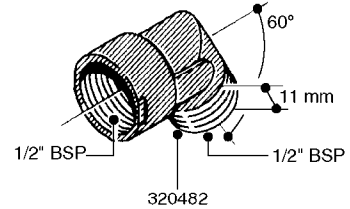

L0030

FITTINGS - HEXAGON NIPPLES
L0030-HIN, 01:01:16

Page 1
Date 07.02.2020 10:34

parts-n°	order qty	description
10015303	1	FITT.PO.HN 1.00X1.00 M1000
10425003	1	FITT.PO.HN 1.25X1.00 MCPHEE
320132	1	FITT.DK HN 1" BSP
320176	1	FITT.DK HN 3/8"X1/2" BSP
320445	1	FITT.DK HN 1/4"X3/8" BSP
320655	1	FITT.DK HN 1/2"-1/2" BSP
320692	1	FITT.DK HN 3/8'BSPX1/4'NPT
320703	1	FITT.DK HN 3/8BSP X1/2 &1/4NPT
320725	1	FITT.DK NIPPLE 3/8"-3/8" BSP
320902	1	FITT.DK HN 3/8'X 1/4' BSP
390232	1	FITT.DK HN 1-1/2' X 1-1/4' BSP
390276	1	FITT.DK HN 1'BSP