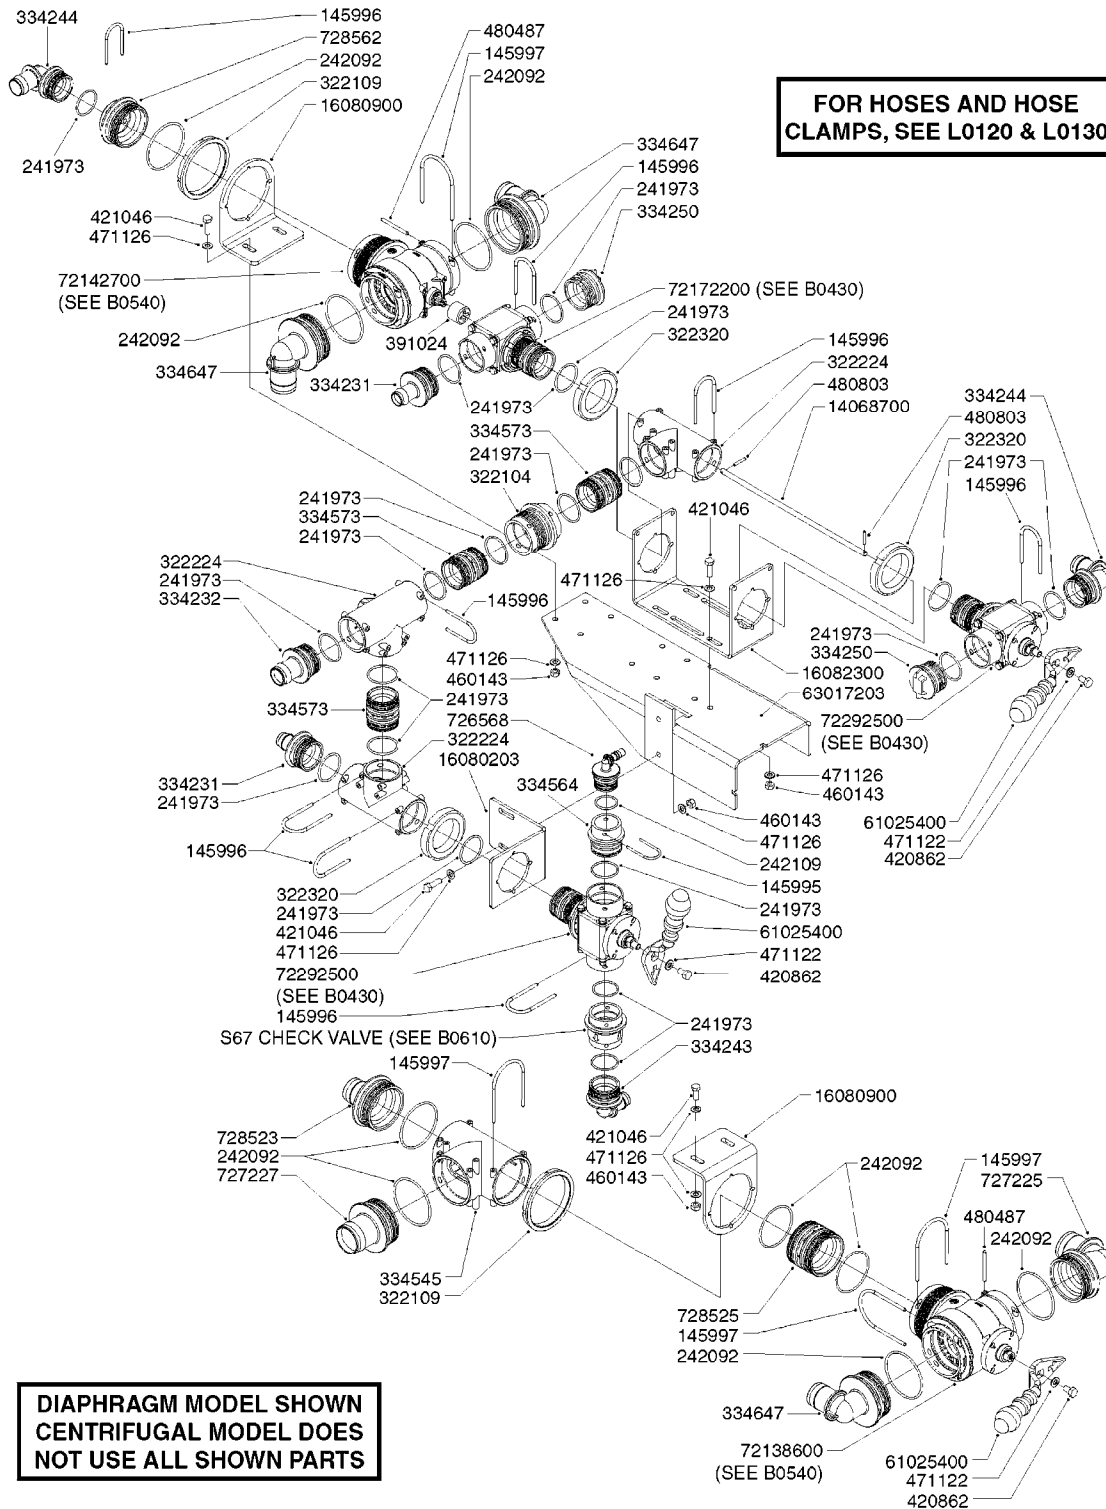

**FOR HOSES AND HOSE
CLAMPS, SEE L0120 & L0130**

**DIAPHRAGM MODEL SHOWN
CENTRIFUGAL MODEL DOES
NOT USE ALL SHOWN PARTS**

B0460

SMART VALVE-NEW NAVIGATOR S67
B0460-HIN, 28:05:19

Page 1
Date 07.02.2020 10:33

parts-n°	order qty	description
145995	1	FITT.DK S-53 FORK
145996	1	FITT.DK S-67 FORK
145997	1	FITT.DK S-93 FORK
241973	1	O-RING Ø3 X 44.2 70 SHORES NITRIL
242092	1	O-RING D69.5X3
242109	1	O-RING D32.2x3.0
322104	1	FITT.DK S-67 BULKHEAD
322109	1	FITT.DK S-93 BULKHEAD NUT
322224	1	FITT.DK S-67 TEE
322320	1	NUT F.3 WAY VALVE S56
334231	1	FITT.DK S-67 STR.1"
334232	1	FITT.DK S-67 STR.1-1/4"
334243	1	FITT.DK S-67 ELB.1"
334244	1	FITT.DK S-67 ELB.1-1/4"
334250	1	FITT.DK S-67 PLUG
334545	1	FITT.DK S-93 TEE
334564	1	FITT.DK S-67 TO S-53 ADAPTER
334573	1	FITT.DK S-67 CONNECTOR
334647	1	FITT.DK S93 ELB 1-1/2" 90 PVC
391024	1	COUPLING FOR 3RD SMART VALVE
420862	1	BOLT HEX 8.8 DEL M10X16 FT
421046	1	BOLT HEX M8X25/25 A2 SS DIN933
460143	1	SELF LOCK NUT M8 SST A2 DIN985
471122	1	WASHER, M10, Ø20/10.5X 2.0, SS
471126	1	WASHER, M8, Ø16/ 8.4X 1.6, SS
480487	1	PIN M5X60 SLOTTED GALV
480803	1	PIN Ø4 X 25
726568	1	FITT.DK.S-53 HB 1/2"90 W/O-RING
727225	1	FITT.DK S-93 ELB.2'PVC W/ORING
727227	1	FITT.DK S-93 STR.2" W/ORING
728523	1	FITT.DK S-93 STR.1-1/2" W.O-RING
728525	1	FITT. S93 CONNECTOR W/O-RINGS
728562	1	FITT.DK S-93 TO S67 ADAPTOR
14068700	1	SPINDLE,SMART VALVE S67 10MM
16080203	1	BRACKET 1 STK S67 VALVE
16080900	1	BRACKET 1 STK S93 VALVE 15BAR
16082300	1	BRACKET 2PCS S67 VALVE 15 BAR
61025400	1	HANDLE SMART VALVE
63017203	1	SMART VALVE MOUNTING BKT.1100
72138600	1	VALVE S93 "V3" SMART VALVE
72142700	1	VALVE S93 "V4" SMART VALVE
72172200	1	VALVE S67 "V2" SMART VALVE
72292500	1	VALVE S67 SMART VALVE NEW NAV