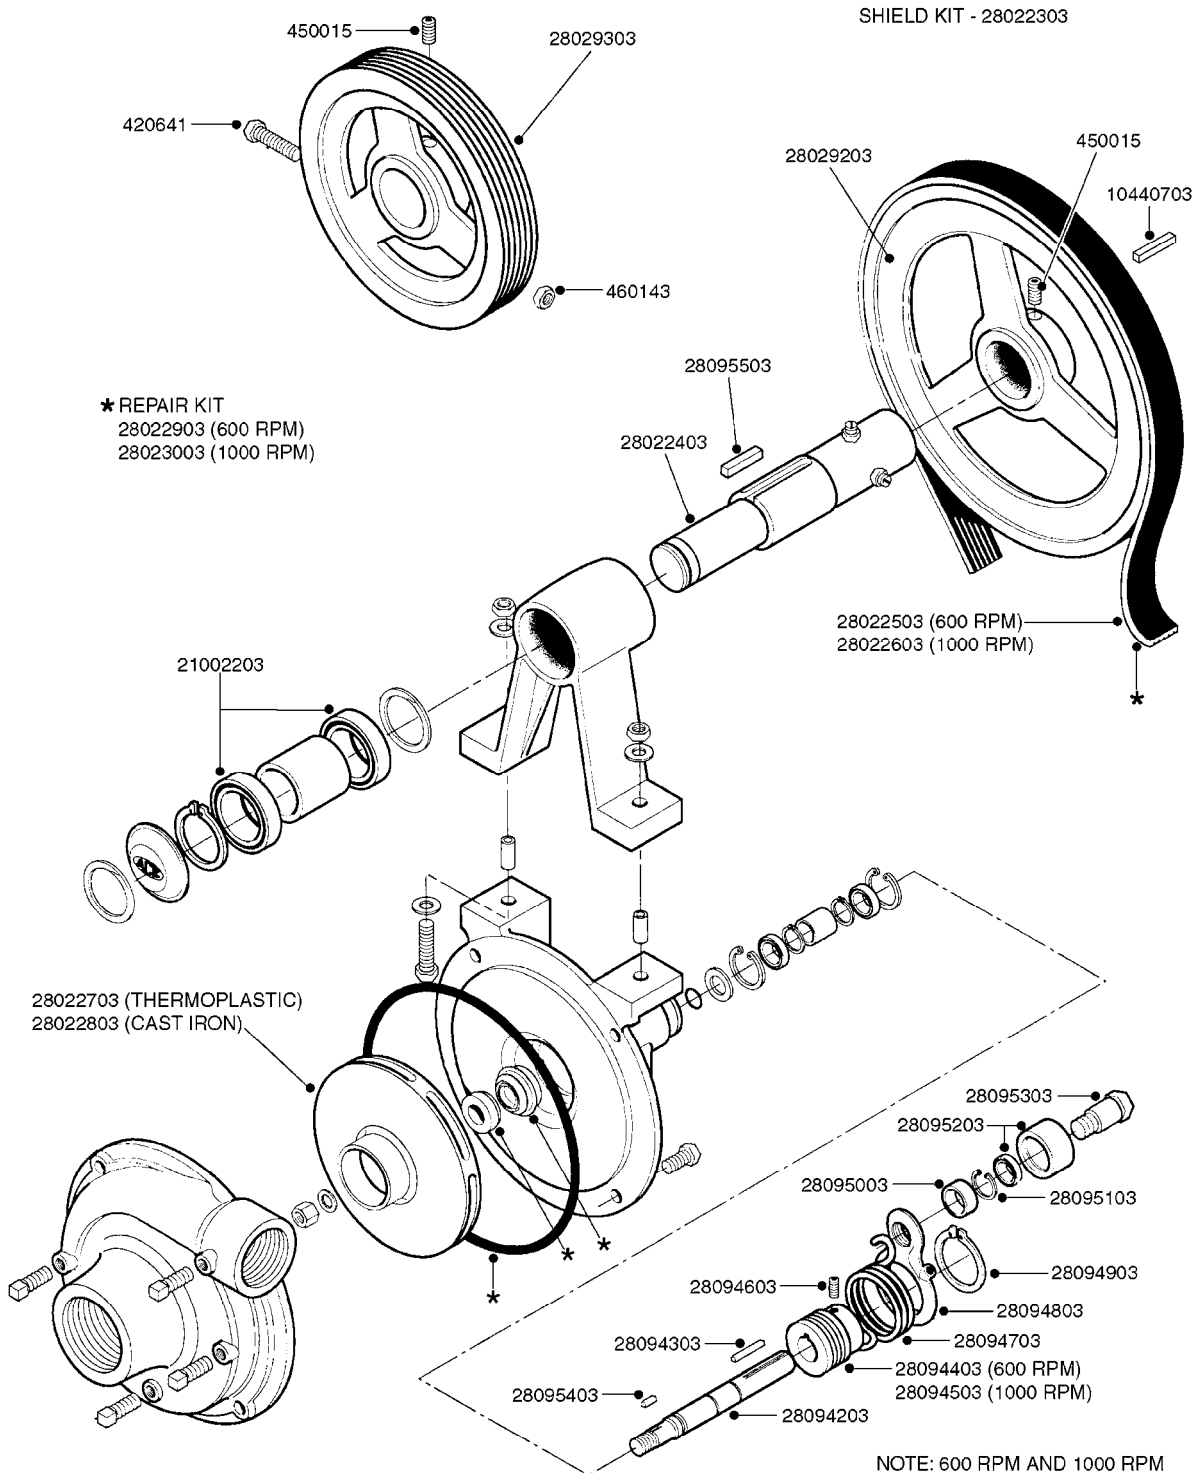

NOTE: 600 RPM AND 1000 RPM
PUMPS HAVE 1" INPUT SHAFT

A0430

PUMP - ACE 150 BELT DRIVE
A0430-HIN, 05:12:19

Page 1

Date 07.02.2020 10:33

parts-n°	order qty	description
420641	1	BOLT HM 8X35/22 A2 SS DIN931
450015	1	SCREW ALLAN 3/8'X5/8' BLACK
460143	1	SELF LOCK NUT M8 SST A2 DIN985
10440703	1	KEY SQ 1/4"x1-1/2"
21002203	1	BEARING, SEALED ACE BELT DRIVE
28022303	1	SHIELD KIT
28022403	1	OUTPUT SHAFT ACE BELT DR PUMP
28022503	1	BELT 600 RPM ACE PUMP
28022603	1	BELT 1000 RPM ACE PUMP
28022703	1	IMPELLER THERMOPLASTIC
28022803	1	IMPELLER CAST IRON
28022903	1	REPAIR KIT 600 RPM
28023003	1	REPAIR KIT 1000 RPM
28029203	1	11.6"P.D.X2"BORE PULLEY 600RPM
28029303	1	7.9"P.D.X2"BORE PULLEY 1000RPM
28094203	1	5/8" DRIVEN SHAFT W.KEYWAY SS
28094303	1	KEY 3/16"X3/16"X1-1/4"
28094403	1	1.35"P.D.X5/8"BORE PULLEY 600RPM
28094503	1	1.7"P.D.X5/8"BORE PULLEY 1000RPM
28094603	1	SCREW ALLEN 5/16"NC X 5/16"
28094703	1	IDLER MOUNTED TORSION SPRING
28094803	1	IDLER ARM
28094903	1	EXTERNAL SNAP RING F.IDLER ARM
28095003	1	5/8" SPACER
28095103	1	RETAINER RING
28095203	1	IDLER BEARING/OUTER ROLLER ASSEMBLY
28095303	1	HEX HEAD IDLER CAP SCREW 5/8"NCX2-1/8"
28095403	1	KEY F.IMPELLER 1/8"X1/8"X1/2"
28095503	1	KEY 3/8"X1/2"X1-1/2"