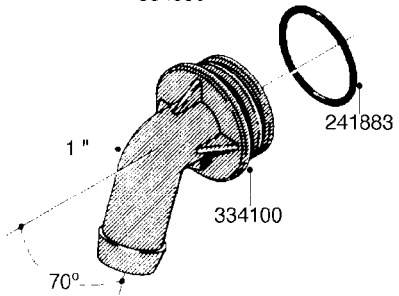

L0080

FITTINGS - S-53
L0080-HIN, 12:09:17

Page 1

Date 07.02.2020 10:34

Pos.	parts-n°	order qty	description
1	145995	1	FITT.DK S-53 FORK
2	241973	1	O-RING Ø3 X 44.2 70 SHORES NITRIL NITRIL (BLACK)
2	242353	1	O-RING 3 X 44.2 VITON VITON (BROWN)
3	242109	1	O-RING D32.2x3.0 NITRIL (BLACK)
3	242354	1	O-RING D32.2X3.0 VITON VITON (BROWN)
4	322103	1	FITT.DK S-53 BULKHEAD
5	322107	1	FITT.DK S-53 BULKHEAD NUT
6	322110	1	FITT.DK S-53 ELB. 1/2" BSP
7	322352	1	FITT.DK S-53 TEE
8	334229	1	FITT.DK S-53 STR.3/4"
9	334260	1	GASKET F. S-53 BULKHEAD
10	334564	1	FITT.DK S-67 TO S-53 ADAPTER
11	391100	1	FITT.DK S-53THREAD INS.1/2"BSP
12	726463	1	FITT.DK S53 BULKHEAD W/GASKET
13	726552	1	FIT.DK S-53X90 1/2" BSP,O-RING
14	726556	1	FITT.DK S-53 HB 1/2" W/O-RING
15	726558	1	FITT.DK S53 STR. 3/4" W.ORING
16	726559	1	FITT DK. S-53 HB 1" W/O-RING
17	726568	1	FITT.DK.S-53 HB 1/2"90 W/O-RING
18	726570	1	FITT.DK S-53 ELB.3/4" W.ORING
19	726571	1	FITT.DK S-53 ELB.1", W ORING
20	726578	1	FITT.DK S53 PLUG WITH O-RING
21	728561	1	FITT.DK. S67M - S53F REDUCER