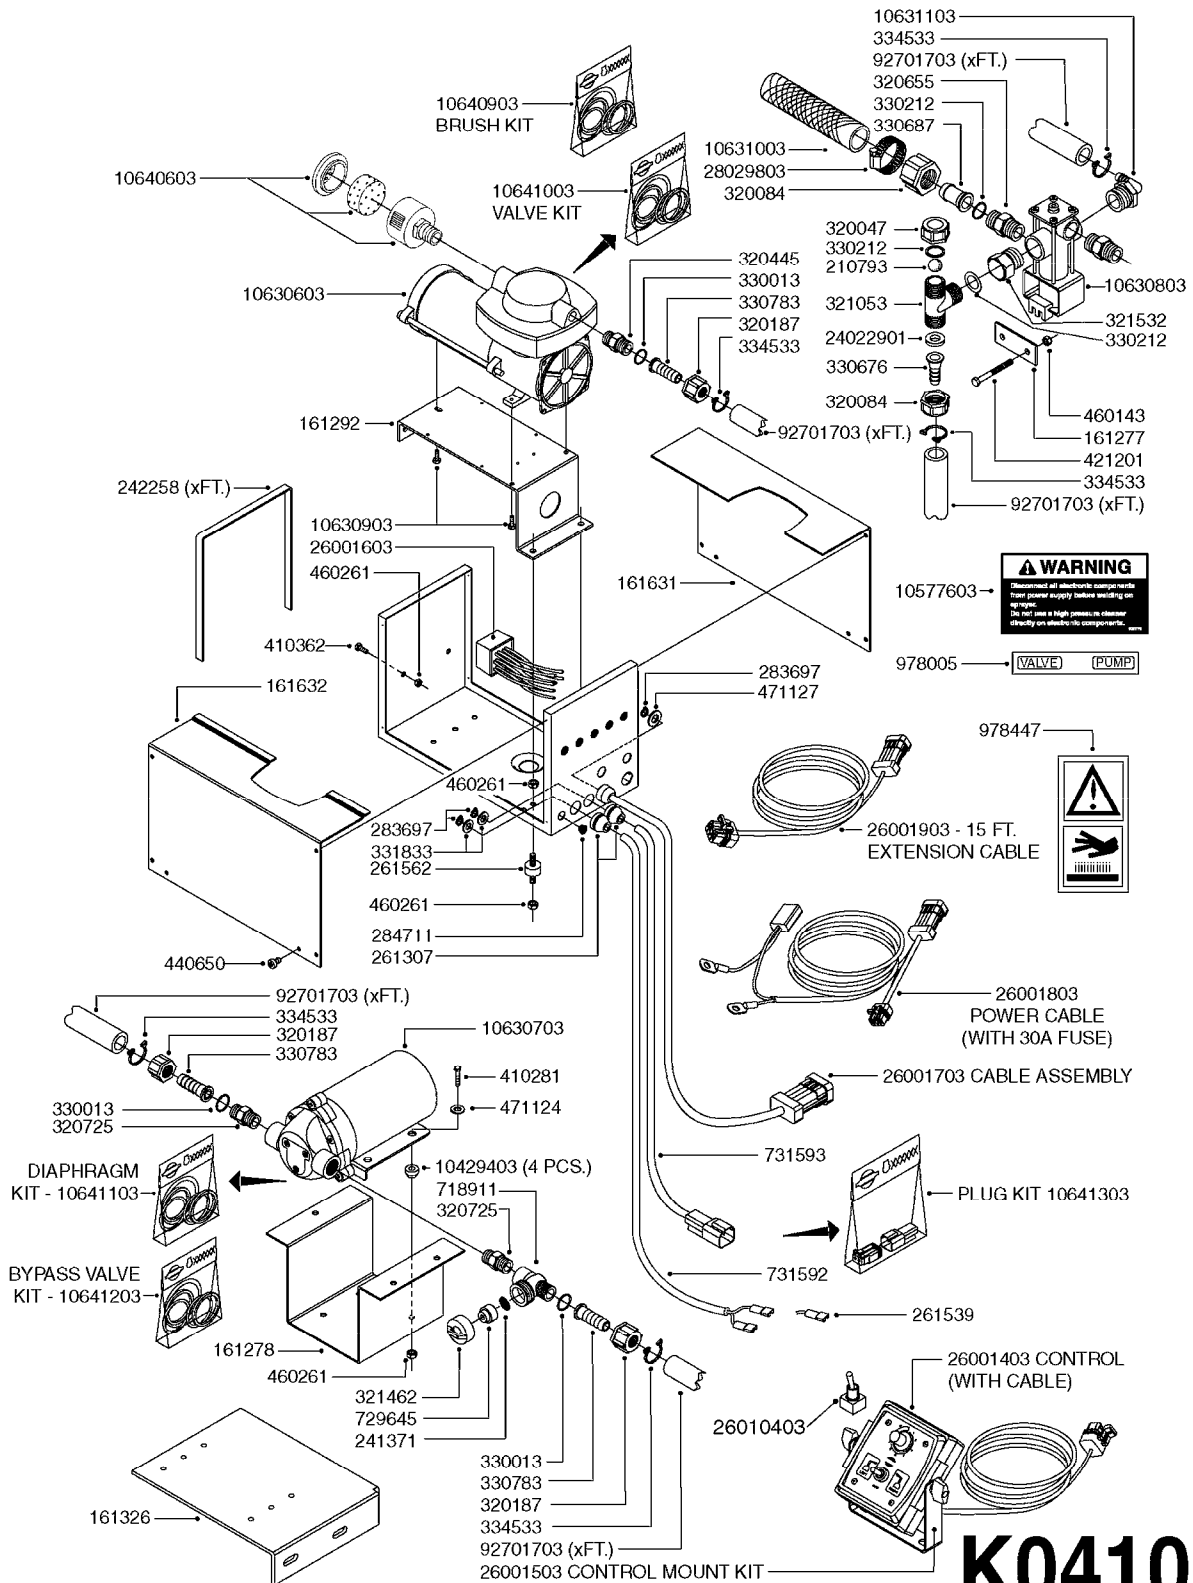

K0400

*Ø8mm 927306 (xFT.)
*Ø10mm 927330 (xFT.)

70062503 - COMPLETE ASSEMBLY

FOAM MARKER COMPRESSOR 2007
K0400-HIN, 01:01:16

Page 1
Date 07.02.2020 10:34

parts-n°	order qty	description
147011	1	HEX NIPPLE 3/8'X1/4'BSP BRASS
161326	1	MOUNT BKT. F. FOAM COMP.BOX 98
168847	1	ENCLOSURE LOWER F.MARKER
168848	1	COVER F. FOAM MARKER
232111	1	QUICK COUPLER 6MM X 1/8 EXT.
232112	1	QUICK COUPLER 6MM 1/8 INT.
232113	1	QUICK COUPLER 6MM T-PIECE
232114	1	COUPLER 1/8" THREADX8MM HOSE
232143	1	REDUCER 1/4'INT-1/8'EXT
232144	1	QUICK COUPLER 10MM X 1/4 EXT
232152	1	QUICK COUPLER 8MMX1/8 EXT.LONG
241371	1	DIAPHRAGM F.NO-DRIP,VULC
242242	1	O-RING F.AIR HOSE FITTING
242258	1	TRIM 3X10 SELF ADHESIVE 0012"
261562	1	RUBBER DAMPER 2XM6X25
283697	1	TIESTRAP 200MM
320445	1	FITT.DK HN 1/4"X3/8" BSP
321462	1	CAP F.NO-DRIP ASSY.
322261	1	HOUSING F.SAFETY VALVE 3/8"
440650	1	SCREW 3.5x13 STAINLESS
460261	1	NUT HEX M6X1.00 LOCK DIN985 A2 SS
718911	1	VALVE (SAFETY) F.MARKER
729645	1	NON-DRIP SPRING ASSY.GREEN 10
927264	1	HOSE R X PE D6/D4 X 0012"
927306	1	HOSE R X PE D8/D6 X 0012"BLACK
927330	1	HOSE R X PE D10/D8 X 012"BLACK
26004103	1	FOAM MARKER CNTRL MOD CABL STD
26008703	1	FOAM MARKER CONTROL SCII
26011103	1	FOAMER POWER/CONTROL CABLE 39P
26023400	1	COMPRESSOR F.FOAM MARKER CM40
26023700	1	SOLENOID VAL 12V 1/8' FLO '07
28025503	1	PLUG F.DRILLED HOLE 1/2"
28025603	1	PLUG F.DRILLED HOLE 3/4"
39122000	1	DISTR.HOUSING F.FOAM MARKER'07
70062503	1	FOAM MARKER COMPRESSOR,STD,39P