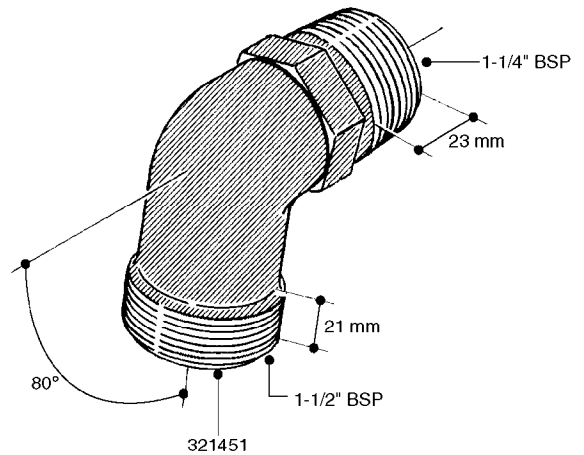

L0030

FITTINGS - HEXAGON NIPPLES
L0030-HIN, 01:01:16

Page 1
Date 07.02.2020 10:34

parts-n°	order qty	description
10015303	1	FITT.PO.HN 1.00X1.00 M1000
10425003	1	FITT.PO.HN 1.25X1.00 MCPHEE
320132	1	FITT.DK HN 1" BSP
320176	1	FITT.DK HN 3/8"X1/2" BSP
320445	1	FITT.DK HN 1/4"X3/8" BSP
320655	1	FITT.DK HN 1/2"-1/2" BSP
320692	1	FITT.DK HN 3/8'BSPX1/4'NPT
320703	1	FITT.DK HN 3/8BSP X1/2 &1/4NPT
320725	1	FITT.DK NIPPLE 3/8"-3/8" BSP
320902	1	FITT.DK HN 3/8'X 1/4' BSP
390232	1	FITT.DK HN 1-1/2' X 1-1/4' BSP
390276	1	FITT.DK HN 1'BSP