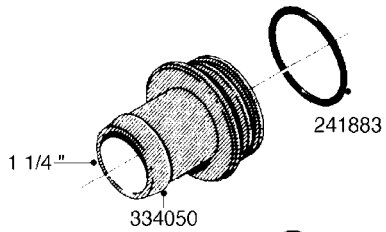

L0080

FITTINGS - S-53
L0080-HIN, 12:09:17

Page 1

Date 07.02.2020 10:34

Pos.	parts-n°	order qty	description
1	145995	1	FITT.DK S-53 FORK
2	241973	1	O-RING Ø3 X 44.2 70 SHORES NITRIL NITRIL (BLACK)
2	242353	1	O-RING 3 X 44.2 VITON VITON (BROWN)
3	242109	1	O-RING D32.2x3.0 NITRIL (BLACK)
3	242354	1	O-RING D32.2X3.0 VITON VITON (BROWN)
4	322103	1	FITT.DK S-53 BULKHEAD
5	322107	1	FITT.DK S-53 BULKHEAD NUT
6	322110	1	FITT.DK S-53 ELB. 1/2" BSP
7	322352	1	FITT.DK S-53 TEE
8	334229	1	FITT.DK S-53 STR.3/4"
9	334260	1	GASKET F. S-53 BULKHEAD
10	334564	1	FITT.DK S-67 TO S-53 ADAPTER
11	391100	1	FITT.DK S-53THREAD INS.1/2"BSP
12	726463	1	FITT.DK S53 BULKHEAD W/GASKET
13	726552	1	FIT.DK S-53X90 1/2" BSP,O-RING
14	726556	1	FITT.DK S-53 HB 1/2" W/O-RING
15	726558	1	FITT.DK S53 STR. 3/4" W.ORING
16	726559	1	FITT DK. S-53 HB 1" W/O-RING
17	726568	1	FITT.DK.S-53 HB 1/2"90 W/O-RING
18	726570	1	FITT.DK S-53 ELB.3/4" W.ORING
19	726571	1	FITT.DK S-53 ELB.1", W ORING
20	726578	1	FITT.DK S53 PLUG WITH O-RING
21	728561	1	FITT.DK. S67M - S53F REDUCER