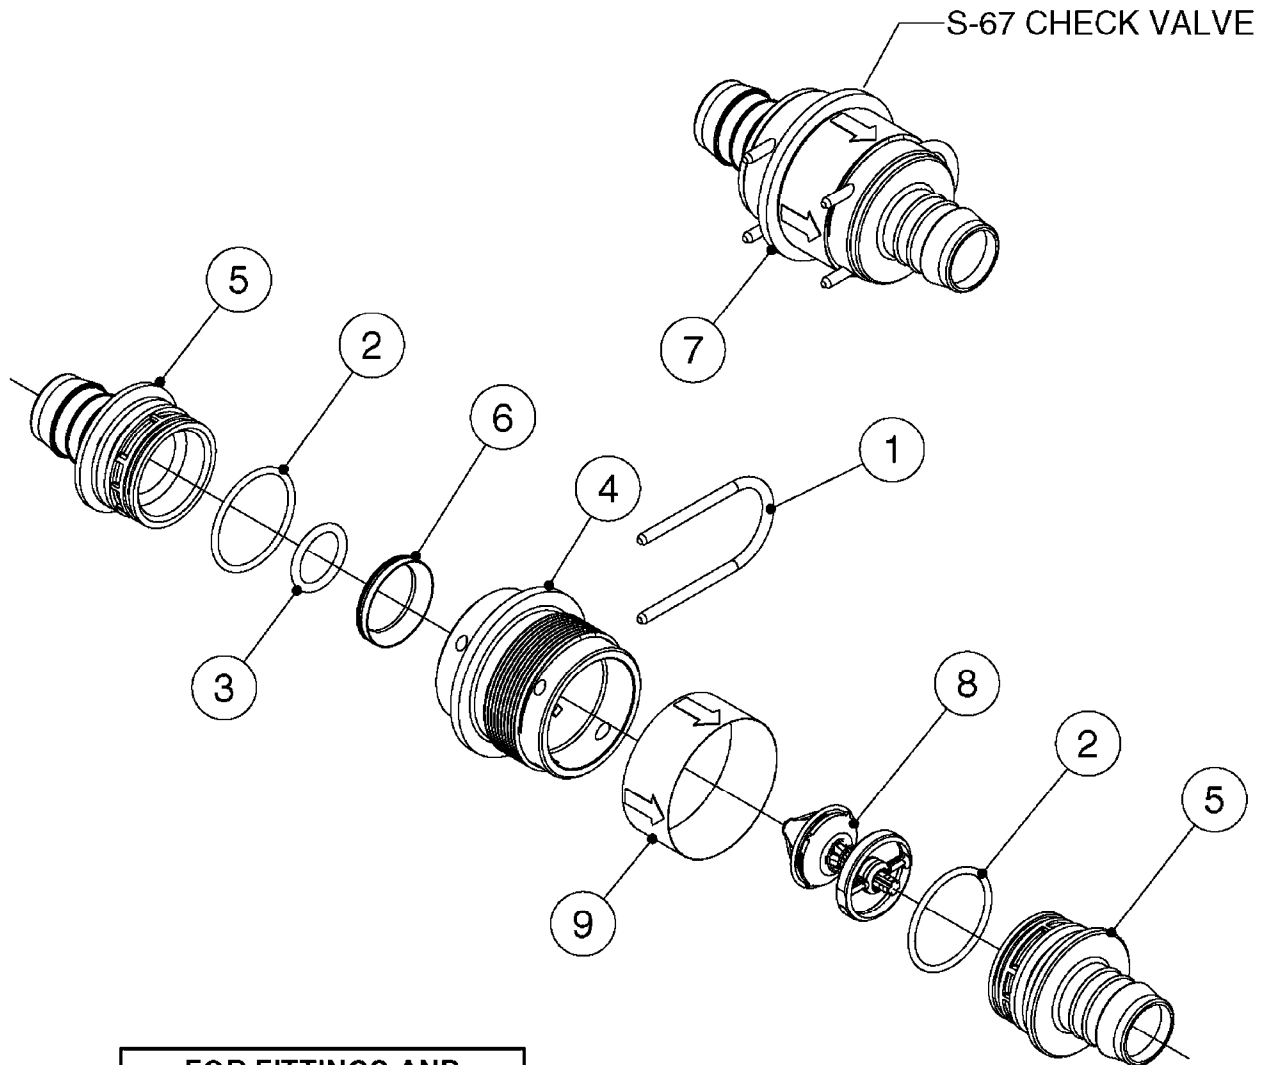

FOR FITTINGS AND
HOSES, SEE SECTION L

B0630

CHECK VALVES - S67
B0630-HIN, 31:07:19

Page 1

Date 07.02.2020 10:33

Pos.	parts-n°	order qty	description
1	145996	1	FITT.DK S-67 FORK
2	241973	1	O-RING Ø3 X 44.2 70 SHORES NITRIL
2	242353	1	O-RING 3 X 44.2 VITON
3	242504	1	O-RING D35x2 NITRIL
4	322104	1	FITT.DK S-67 BULKHEAD
5	334231	1	FITT.DK S-67 STR.1"
5	334232	1	FITT.DK S-67 STR.1-1/4"
5	334444	1	FITT.DK S-67 STR.1-1/2" PVC
6	14103100	1	SEAT F.CHECK VALVE D40.8 2010
7	70063603	1	VALVE, CHECK S67 1-1/2"
			COMPLETE IN-LINE CHECK VALVE FOR 1-1/2" HOSE
7	72001803	1	CHCK VLV,S67, 2 X 1" HB
			COMPLETE IN-LINE CHECK VALVE FOR 1" HOSE
7	72206600	1	CHCK VLV,S67, 2 X 1.25" HB
			COMPLETE IN-LINE CHECK VALVE FOR 1-1/4" HOSE
8	72089900	1	CHECK VALVE S67 SUBASMBLY.2001
9	97800500	1	DECAL 230X28 BLACK ARROW