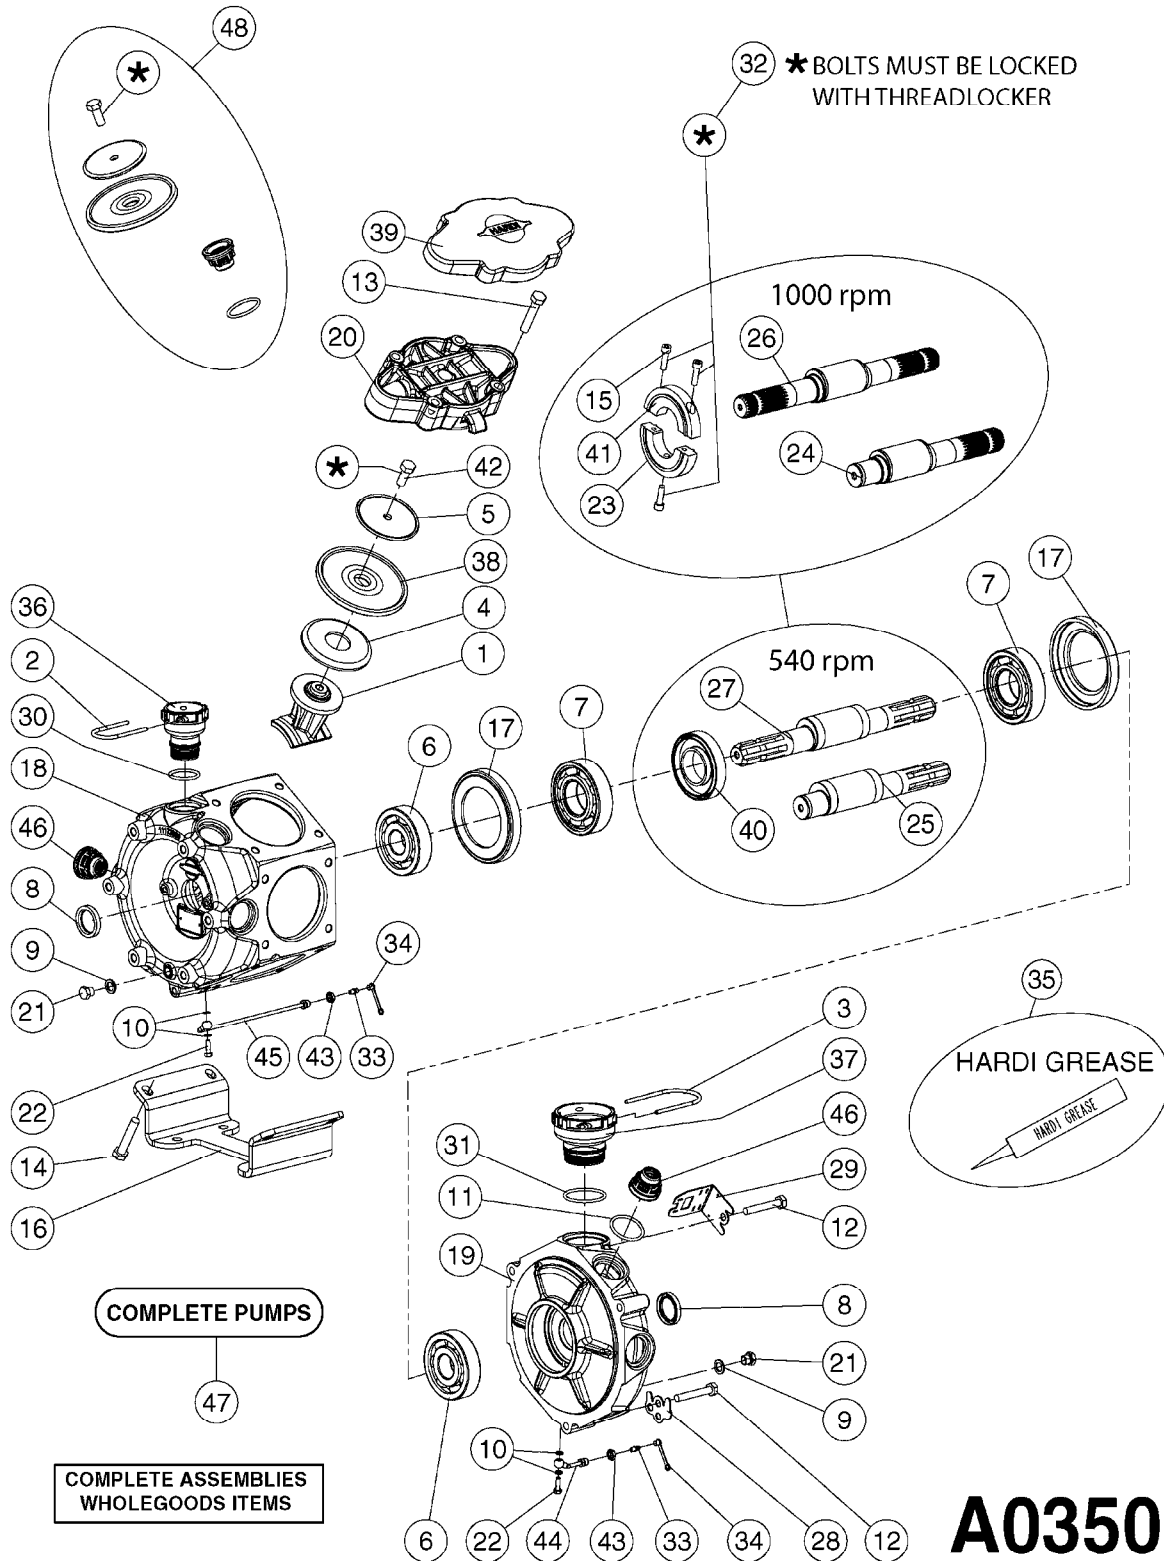

A0340

PUMP - 463/1000 RPM W/MOUNTING
A0340-HIN, 01:01:16

Page 1

Date 07.02.2020 10:33

parts-n°	order qty	description
111183	1	PUMP CASTING 460-463 (PAINTED)
111547	1	PUMP FRONT 460-463-2' (PAINT)
111622	1	CONNECTING ROD 463/5.5MM
111638	1	VALVE COVER 463 HC+1000 VERS.
111645	1	CONNECTING ROD 463/6.5MM
147662	1	CRANK SHAFT F.363/463-5.5MM
147663	1	CRANK SHAFT 363/463-5.5 THROUG
147664	1	COUNTERBALANCE 363/463 WEIGHT
147706	1	CRANK SHAFT F.363/463-6.5MM
147707	1	CRANK SHAFT 363/463-6.5 THROUG
161012	1	DIAPHRAGM BACKING DISC F. 463
161175	1	DIAPHRAGM DISC 463/464 PUMP
161745	1	METAL SPACER F.363/463
170183	1	LIFT STRAP F.PUMP 360/361/462
173901	1	LIFT STRAP F.PUMP 463
210221	1	BEARING BALL 6407
210232	1	BEARING BALL 6310
210243	1	SEAL OIL 35 X 47 X 7
241404	1	DOWTY SEAL 1/4"
242153	1	O-RING D26X4 EPDM
242216	1	O-RING VITON F/1202/1302/462
280011	1	GREASE NIPPLE 1/8' SAE H TR
330072	1	O-RING D53.5/D45.5X4
334321	1	O-RING POLY. 34.0x26.0x4.0
390844	1	COUNTERBALANCE 363/463 POM
420917	1	BOLT HEX 8.8 RAW M8X12 FT
421083	1	BOLT HEX 8.8 DEL M10X65
430286	1	BOLT HEX 8.8 DEL M12X30 FT
430323	1	BOLT HEX 8.8 DEL M12X60
430438	1	BOLT HEX 8.8 DEL M12X65
450996	1	BOLT ALLEN M8X35 DIN 912 RAW
460703	1	NUT HEX M12X1.75 LOCK DIN985A2 SS
614628	1	FOOT F. 46X PUMP, RED
821585	1	PUMP 463/5.5 THRGH SHAFT 1000R
821587	1	PUMP 463/10 THROUGH SHAFT TWNF
14010400	1	PLUG 1/4" BSP
33511600	1	DIAPHRAGM PUMP 463/464 PUMP PUR
43099200	1	BOLT HEX SS M12 X 30 DIN933 A4
72043600	1	VALVE FOR 462/463
72043700	1	VALVE FOR 462/463 W.VENT HOLE
72293300	1	PUMP 463/6.5 MED-2-1000-GG
75073900	1	PUMP KIT 460/463 "06"
82168700	1	PUMP 464-12 540 OFFSET PORTS
82168800	1	PUMP 464 6.5 1000 OFFSET PORTS
82169400	1	PUMP 464-6.5-STD-2-1000 FK