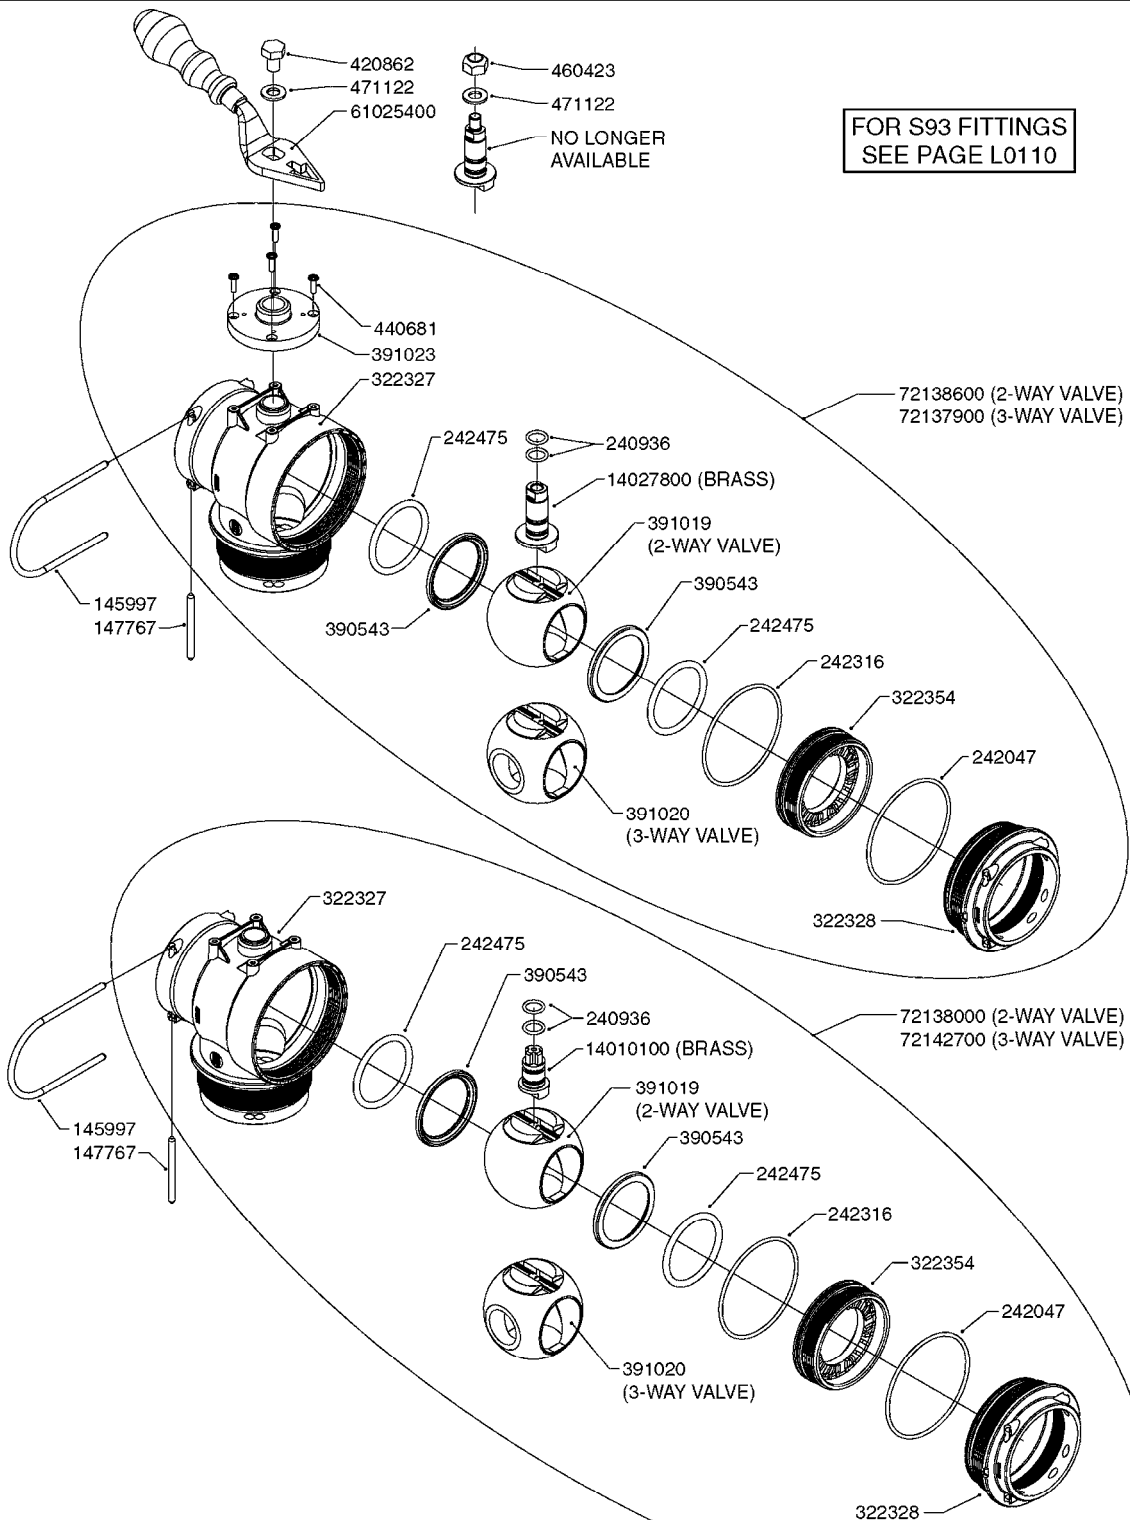

B0540

SMART VALVE-S93 MANIFOLD VALVE
B0540-HIN, 01:01:16

Page 1

Date 07.02.2020 10:33

parts-n°	order qty	description
145997	1	FITT.DK S-93 FORK
147767	1	PIN 5Ø X 60 S-93 DOUBLE CLAMP
240936	1	O-RING D13.3X2.4 NITRIL
242047	1	O-RING 89.5 X 3.0 VITON
242316	1	O-RING D84.5X3.0 NITRIL
242475	1	O'RING D56.52x5.33 SH70-VITON
322327	1	HOUSING, VALVE, S93, 220 PSI
322328	1	END CAP F.VALVE S-93
322354	1	THRUST PLATE F.3-WAY VALVES-93
390543	1	SEAT F.BALL 3-WAY VALVE S-93
391019	1	BALL F.2 WAY S93 SMART VALVE
391020	1	BALL F.3 WAY S93 SMART VALVE
391023	1	SMART VALVE MOUNTING BRACKET
420862	1	BOLT HEX 8.8 DEL M10X16 FT
440681	1	SCREW F. PLASTIC 4MM X 14LG SS
460423	1	NUT HEX M10X1.50 LOCK DIN985A2 SS
471122	1	WASHER, M10, Ø20/10.5X 2.0, SS
14010100	1	SPINDLE F.SMART VALVE S-93
14027800	1	SPINDLE F.SMART VALVE S-93
61025400	1	HANDLE SMART VALVE
72137900	1	VALVE S93 "V1" SMART VALVE
72138000	1	VALVE S93 "V2" SMART VALVE
72138600	1	VALVE S93 "V3" SMART VALVE
72142700	1	VALVE S93 "V4" SMART VALVE