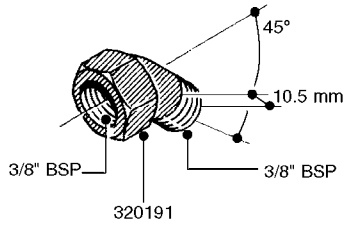

L0030

FITTINGS - HEXAGON NIPPLES
L0030-HIN, 01:01:16

Page 1
Date 07.02.2020 10:34

parts-n°	order qty	description
10015303	1	FITT.PO.HN 1.00X1.00 M1000
10425003	1	FITT.PO.HN 1.25X1.00 MCPHEE
320132	1	FITT.DK HN 1" BSP
320176	1	FITT.DK HN 3/8"X1/2" BSP
320445	1	FITT.DK HN 1/4"X3/8" BSP
320655	1	FITT.DK HN 1/2"-1/2" BSP
320692	1	FITT.DK HN 3/8'BSPX1/4'NPT
320703	1	FITT.DK HN 3/8BSP X1/2 &1/4NPT
320725	1	FITT.DK NIPPLE 3/8"-3/8" BSP
320902	1	FITT.DK HN 3/8'X 1/4' BSP
390232	1	FITT.DK HN 1-1/2' X 1-1/4' BSP
390276	1	FITT.DK HN 1'BSP