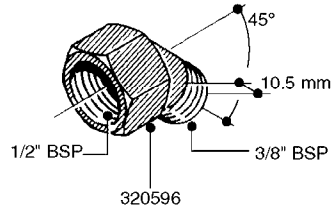

L0030

FITTINGS - HEXAGON NIPPLES
L0030-HIN, 01:01:16

Page 1
Date 07.02.2020 10:34

parts-n°	order qty	description
10015303	1	FITT.PO.HN 1.00X1.00 M1000
10425003	1	FITT.PO.HN 1.25X1.00 MCPHEE
320132	1	FITT.DK HN 1" BSP
320176	1	FITT.DK HN 3/8"X1/2" BSP
320445	1	FITT.DK HN 1/4"X3/8" BSP
320655	1	FITT.DK HN 1/2"-1/2" BSP
320692	1	FITT.DK HN 3/8'BSPX1/4'NPT
320703	1	FITT.DK HN 3/8BSP X1/2 &1/4NPT
320725	1	FITT.DK NIPPLE 3/8"-3/8" BSP
320902	1	FITT.DK HN 3/8'X 1/4' BSP
390232	1	FITT.DK HN 1-1/2' X 1-1/4' BSP
390276	1	FITT.DK HN 1'BSP