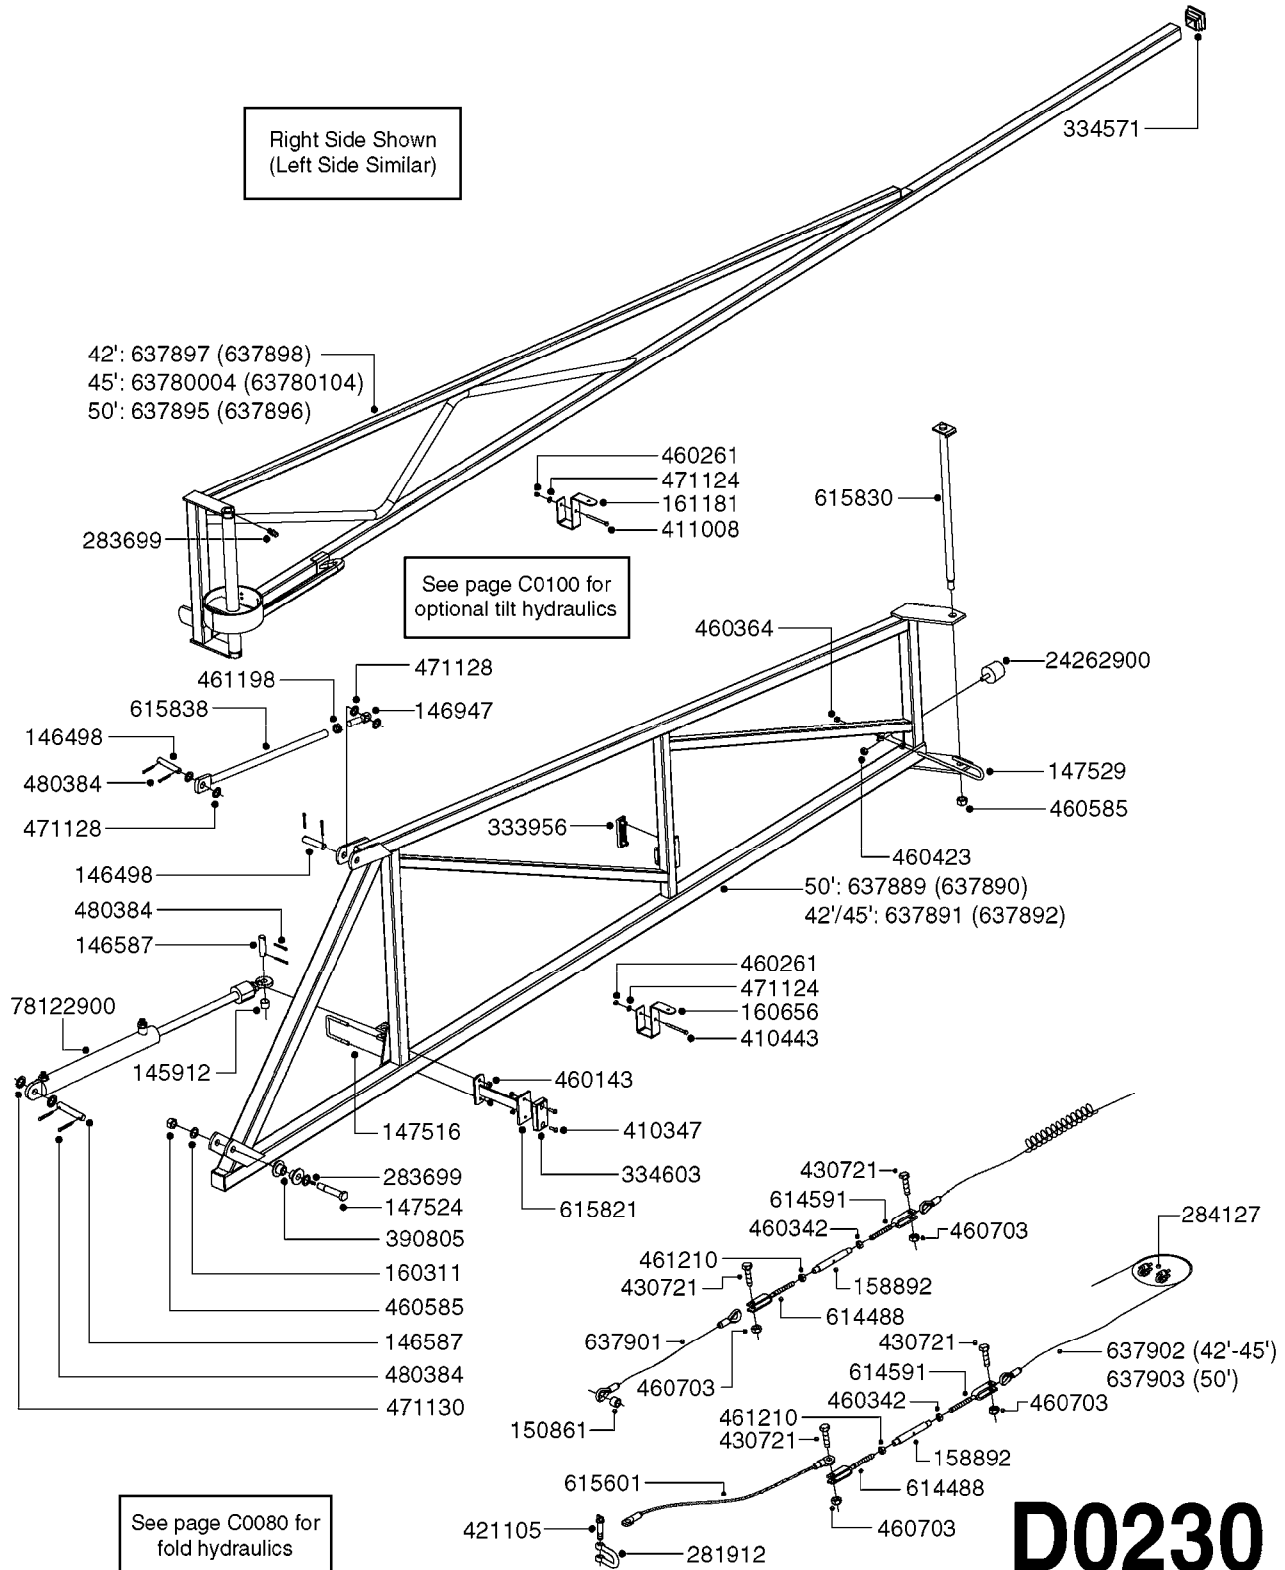

Right Side Shown
(Left Side Similar)

BOOM FALCON WINGS 42',45',50'
D0230-HIN, 01:01:16

Page 1

Date 07.02.2020 10:33

parts-n°	order qty	description
145912	1	BUSHING D19.8/D17.0X7MM
146498	1	PIN D16.8 X 75
146587	1	PIN D16.8 X 65
146947	1	LINK EYE F. SUB TILT SPL
147516	1	U-BOLT M8-50x50
147524	1	PIN F. PIVOT SPL
147529	1	CABLE SUPPORT BKT.
150861	1	BUSHING D16/D13X14
158892	1	TURN BUCKLE HOUS
160311	1	WASHER D30/D20.4X2
160656	1	CLAMP NOZZLE TUBE 50X50
161181	1	NOZZLE CLAMP 40 x 40 SPL OUTER
281912	1	SHACKLE M-10
283699	1	GREASE NIPPLE M6X1
284127	1	U-CLAMP F.CABLE 6MM NUTS
333956	1	SLIDE SHOE 91X25X10
334571	1	PLUG 40x40x2 F.SQ.TUBE
334603	1	RUBBER STOP 86X48X15
390805	1	BUSHING F. PIVOT SPL
410347	1	SCREW M6X20 8.8
410443	1	BOLT HEX 8.8 DEL M6X70
411008	1	BOLT HEX 8.8 DEL M6X55
421105	1	M10X45 MACHINE SCREW STAINLESS
430721	1	BOLT HEX 8.8 DEL M12X40 FT
460143	1	SELF LOCK NUT M8 SST A2 DIN985
460261	1	NUT HEX M6X1.00 LOCK DIN985 A2 SS
460342	1	NUT HEX M10 DEL DIN934
460364	1	NUT HU M8 A2 SS DIN934
460423	1	NUT HEX M10X1.50 LOCK DIN985A2 SS
460585	1	LOCKING NUT M16 DIN985 A2 SS
460703	1	NUT HEX M12X1.75 LOCK DIN985A2 SS
461198	1	NUT HEX M16X2 JAMB
461210	1	NUT HEX M10X1.5 L.THREAD A4
471124	1	WASHER, M6, Ø18/ 6.4X 1.6, SS
471128	1	WASHER, M16, Ø30/17.0X 3.0, SS
471130	1	WASHER, M24, Ø44/25.0X 4.0, SS
480384	1	PIN COTTER 3/16 x 1-1/2"
614488	1	FORK/ R.THREAD 10mmX144mm
614591	1	FORK /L.THREAD
615601	1	BUNGEE CORD 21-1/4"
615821	1	BOOM STOP SPL
615830	1	PIN F. OUTER WING SPL
615838	1	TILT ROD FALCON BOOM
637889	1	WING INNER 50' SPL R.H.
637890	1	WING INNER 50' SPL L.H.
637891	1	WING INNER 42'-45' SPL R.H.
637892	1	WING INNER 42'-45' SPL L.H.
637895	1	WING OUTER 50' SPL R.H.
637896	1	WING OUTER 50' SPL L.H.
637897	1	WING OUTER 42' SPL R.H.
637898	1	WING OUTER 42' SPL L.H.
637901	1	CABLE 750mm SPL
637902	1	CABLE 42'-45' l=4300MM SPL
637903	1	CABLE 50' l=5300MM SPL
24262900	1	RUBBER STOP D50X40 M10X33
63780004	1	WING OUTER 45' SPL R.H.
63780104	1	WING OUTER 45' SPL L.H.
78122900	1	CYLINDER 40/22X300MM RED