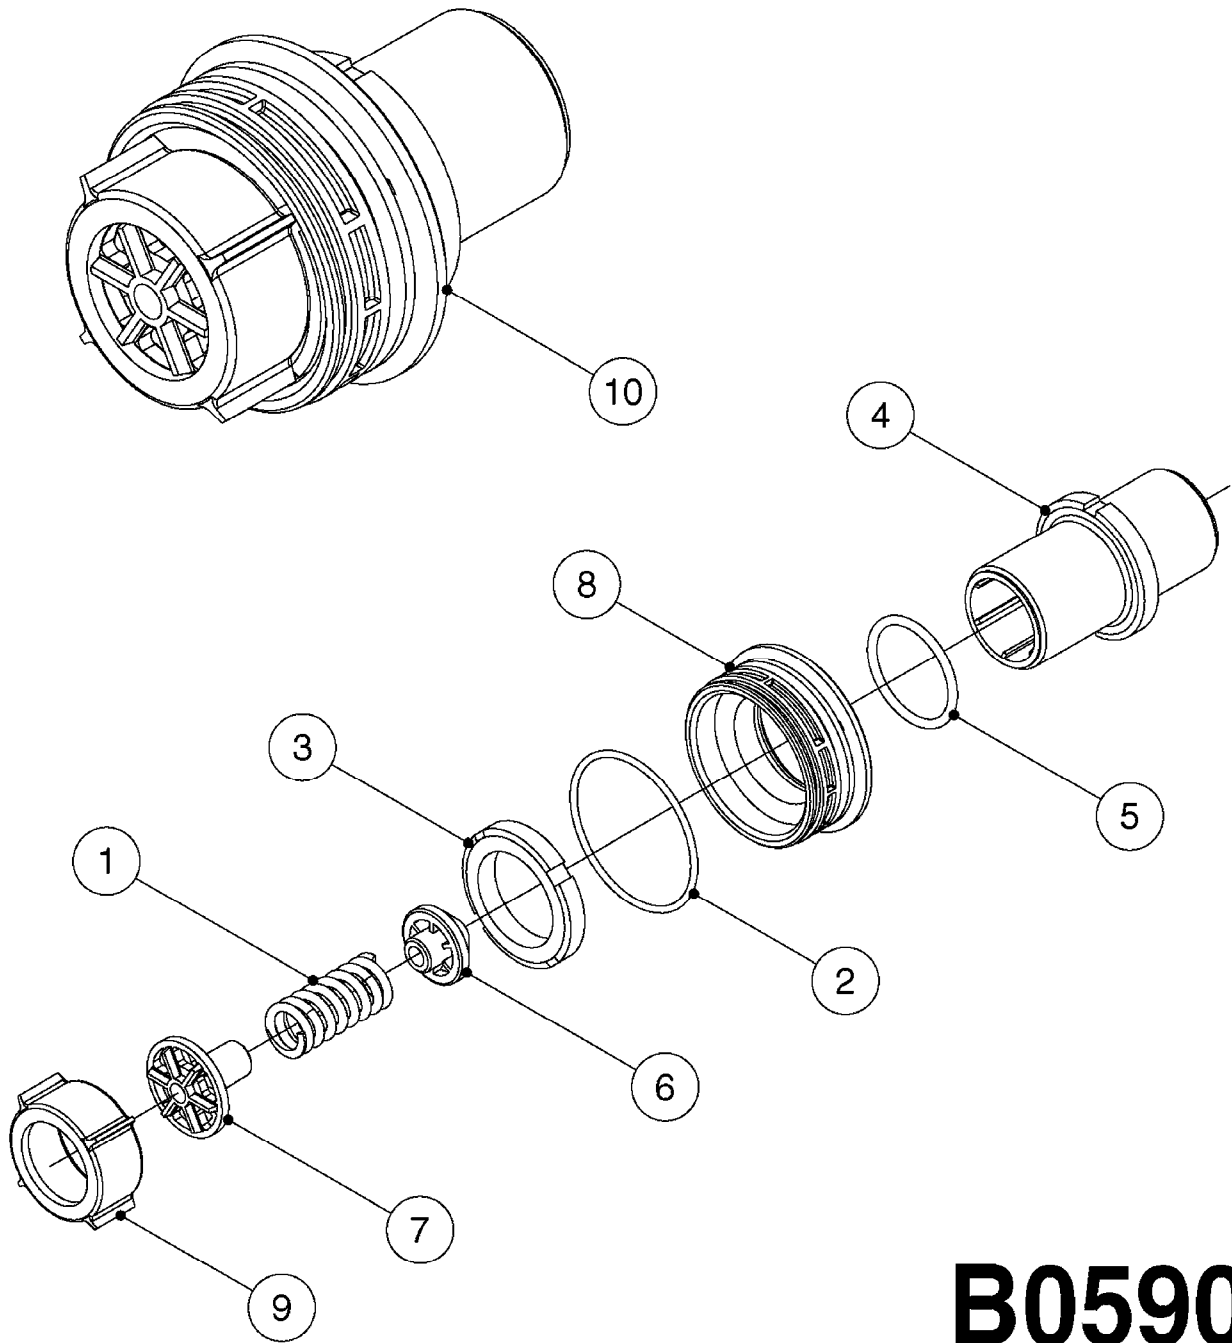

B0540

SMART VALVE-S93 MANIFOLD VALVE
B0540-HIN, 01:01:16

Page 1

Date 07.02.2020 10:33

parts-n°	order qty	description
145997	1	FITT.DK S-93 FORK
147767	1	PIN 5Ø X 60 S-93 DOUBLE CLAMP
240936	1	O-RING D13.3X2.4 NITRIL
242047	1	O-RING 89.5 X 3.0 VITON
242316	1	O-RING D84.5X3.0 NITRIL
242475	1	O'RING D56.52x5.33 SH70-VITON
322327	1	HOUSING, VALVE, S93, 220 PSI
322328	1	END CAP F.VALVE S-93
322354	1	THRUST PLATE F.3-WAY VALVES-93
390543	1	SEAT F.BALL 3-WAY VALVE S-93
391019	1	BALL F.2 WAY S93 SMART VALVE
391020	1	BALL F.3 WAY S93 SMART VALVE
391023	1	SMART VALVE MOUNTING BRACKET
420862	1	BOLT HEX 8.8 DEL M10X16 FT
440681	1	SCREW F. PLASTIC 4MM X 14LG SS
460423	1	NUT HEX M10X1.50 LOCK DIN985A2 SS
471122	1	WASHER, M10, Ø20/10.5X 2.0, SS
14010100	1	SPINDLE F.SMART VALVE S-93
14027800	1	SPINDLE F.SMART VALVE S-93
61025400	1	HANDLE SMART VALVE
72137900	1	VALVE S93 "V1" SMART VALVE
72138000	1	VALVE S93 "V2" SMART VALVE
72138600	1	VALVE S93 "V3" SMART VALVE
72142700	1	VALVE S93 "V4" SMART VALVE