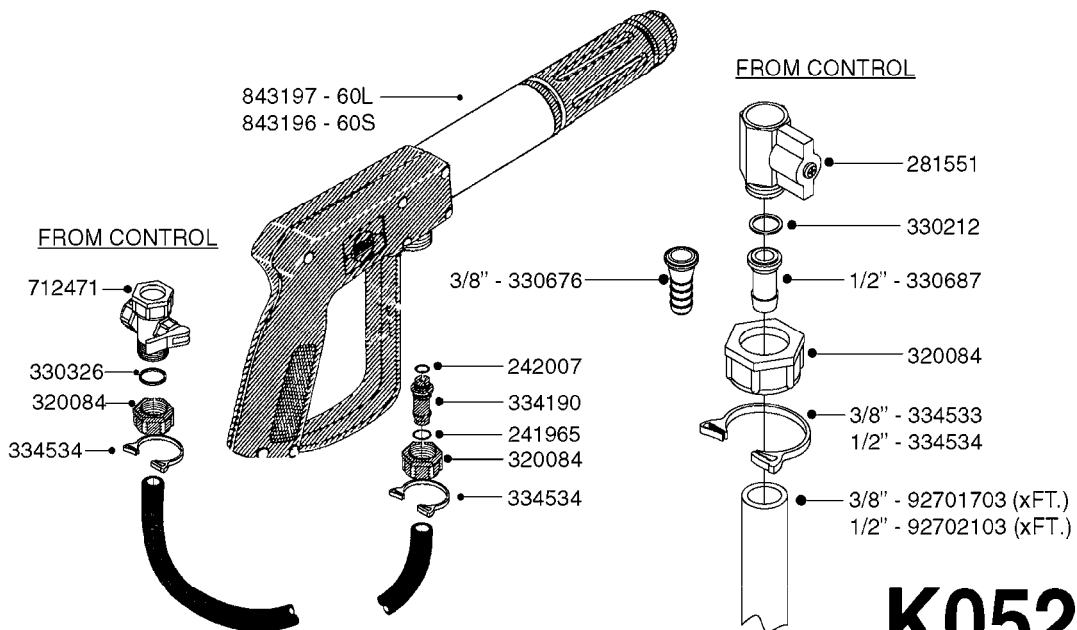

Page 1

Date 07.02.2020 10:34

parts-n°	order qty	description
130390	1	TEE 3/8'X 1/2' BSP F.TYPE 60S
145791	1	CONE FOR ON/OFF
147063	1	SWIRL F.SPRAY GUN TYPE 60
240936	1	O-RING D13.3X2.4 NITRIL
241441	1	O-RING D29.3X3
241965	1	O-RING Ø12.1 X 1.6 NITRILE
242007	1	O-RING Ø9.1 X 1.6 NITRILE
242013	1	SPRING RUBBER F/TRIGGER
242033	1	O-RING Ø14.1 X 1.6 NITRILE
242064	1	SLEEVE RUBBER 3X8X4MM
320084	1	FITT.DK NUT 1/2" BSP
322073	1	HOUSING F.SWIRL TYPE 60S H.G.
322075	1	HOUSING F. NOZZLE
330013	1	O-RING 2.5 X 10 PUR
334117	1	HANDLE PIECE RIGHT F.60S/60L
334118	1	HANDLE PIECE LEFT F.60S/60L
334121	1	SEAT FOR ON-OFF TYPE
334190	1	FITT.DK HB 1/2' F. PISTOL 60S
334533	1	CLAMP HOSE PLASTIC 3/8"
334534	1	CLAMP HOSE PLASTIC 1/2"
334653	1	FITT.DK HB 3/8' F.HANDGUN
334655	1	TRIGGER SAFETY F.60S/60L GUN
371314	1	NOZZLE CERAMIC 1099-20
440634	1	SCREW 5/8"
480716	1	PIN D3X6 STAINLESS
615455	1	TUBE F.LANCE TYPE 60L
725476	1	SPINDLE
725477	1	TRIGGER
750270	1	GASKET KIT F.SPRAY GUN
843196	1	SPRAY GUN KIT TYPE 60 SHORT
843197	1	HANDGUN KIT TYPE 60 LONG
92701703	1	HOSE R X3/8" X300PSI WP X0012"
92702103	1	HOSE R X1/2" X300PSI WP X0012"