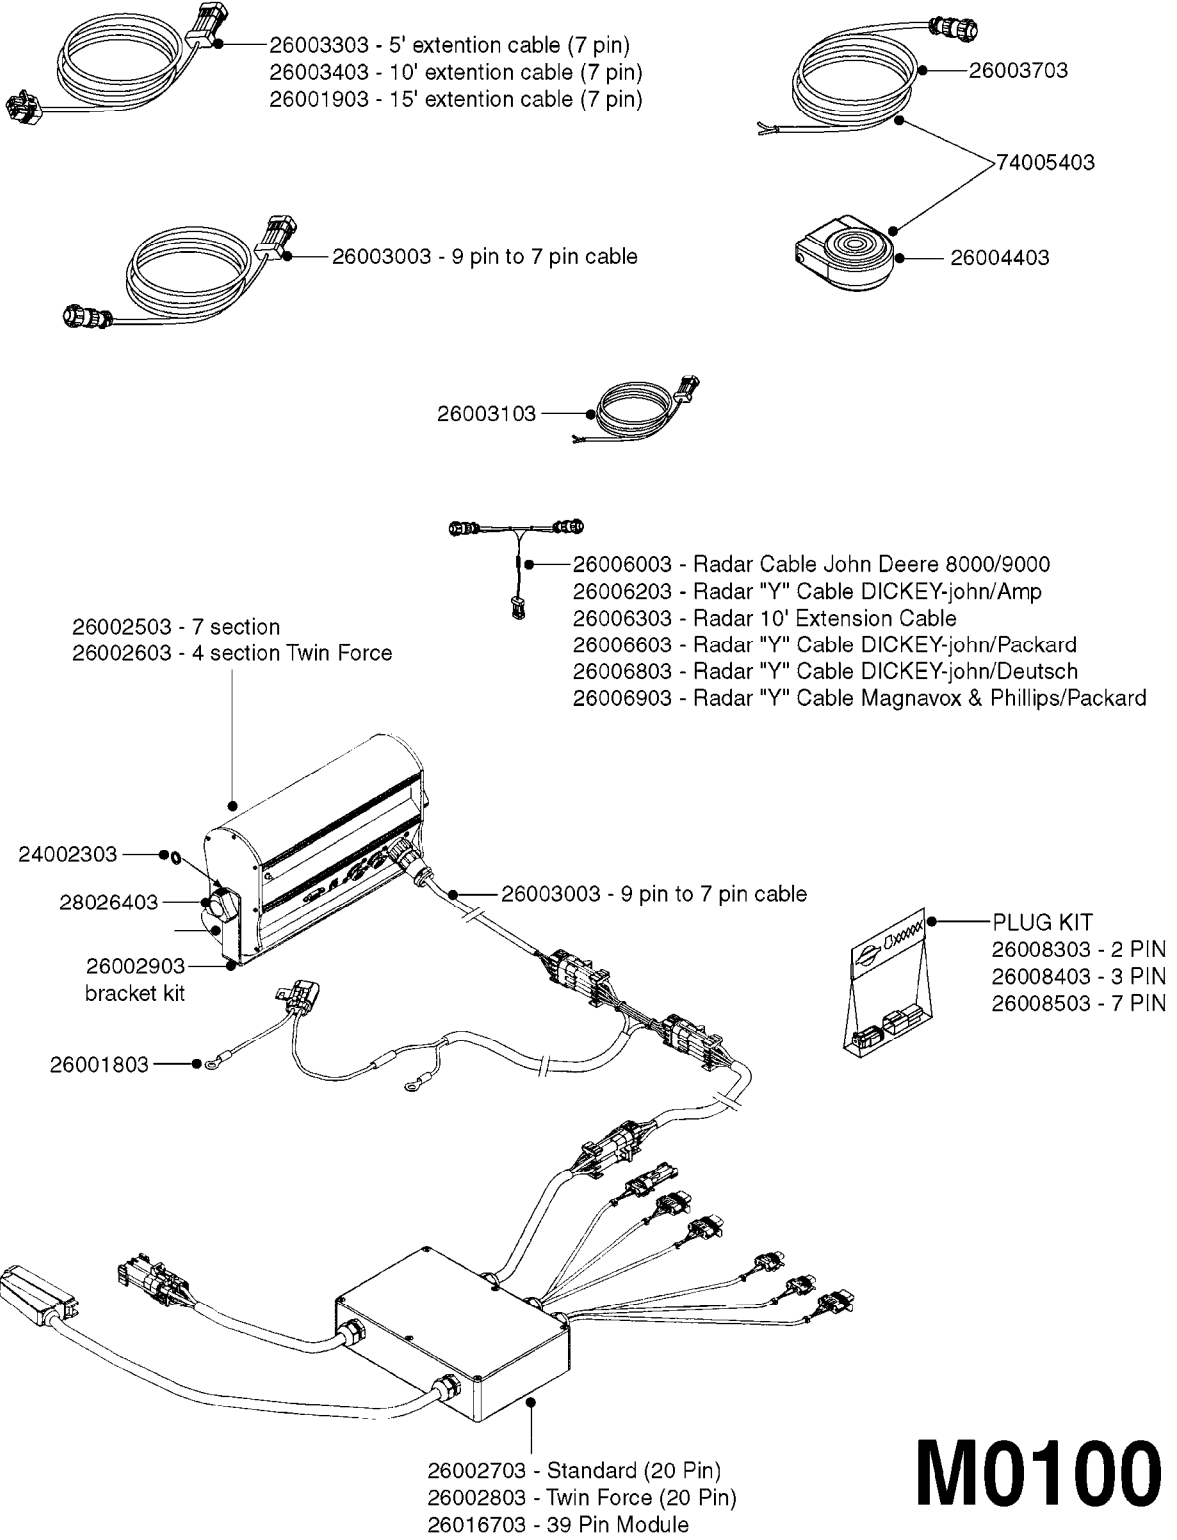

M0100

MUSTANG 3500 CONTROLLER
M0100-HIN, 01:01:16

Page 1
Date 07.02.2020 10:34

parts-n°	order qty	description
24002303	1	WASHER, RUBBER
26001803	1	POWER CABLE
26001903	1	15' 7-PIN EXTENSION CABLE
26002503	1	MUSTANG 3500/7 CONSOLE
26002603	1	MUSTANG 3500/4/TF CONSOLE
26002703	1	MUSTANG 3500/20PIN SC MODULE
26002803	1	MUSTANG 3500/20PIN TF SC MODUL
26002903	1	MUSTANG 3500 CONSOLE MNT KIT
26003003	1	MUSTANG 3500 CONSOLE CABLE
26003103	1	MUSTANG 3500/7 SC MOD CNECT KT
26003303	1	MUSTANG/FM 5FT 7PIN EXT CABLE
26003403	1	MUSTANG/FM 10FT 7PIN EXT CABLE
26003703	1	MUSTANG RUN/HOLD ADAPT CABLE
26004403	1	SWITCH, FOOT
26006003	1	MUSTANG RADR CBLE JD 8000/9000
26006203	1	MUSTANG RDR "Y" CABLE DCKY-JHN
26006303	1	MUSTANG RDR EXTNSN CABLE 10FT
26006603	1	MUSTANG RDR"Y"CABLE D-J PACKRD
26006803	1	MUSTANG RDR"Y"CABLE D-J DEUTS.
26006903	1	MUSTANG RDR"Y"CABLE MAG.PHILIP
26008303	1	MICRO TRAK PLUG KIT - 2 PIN
26008403	1	MICRO TRAK PLUG KIT - 3 PIN
26008503	1	MICRO TRAK PLUG KIT - 7 PIN
26016703	1	MUSTANG 3500/39PIN SC MODULE
28026403	1	KNOB, MUSTANG CONSOLE MOUNT
74005403	1	FOOT SWITCH FOR MUSTANG 3500