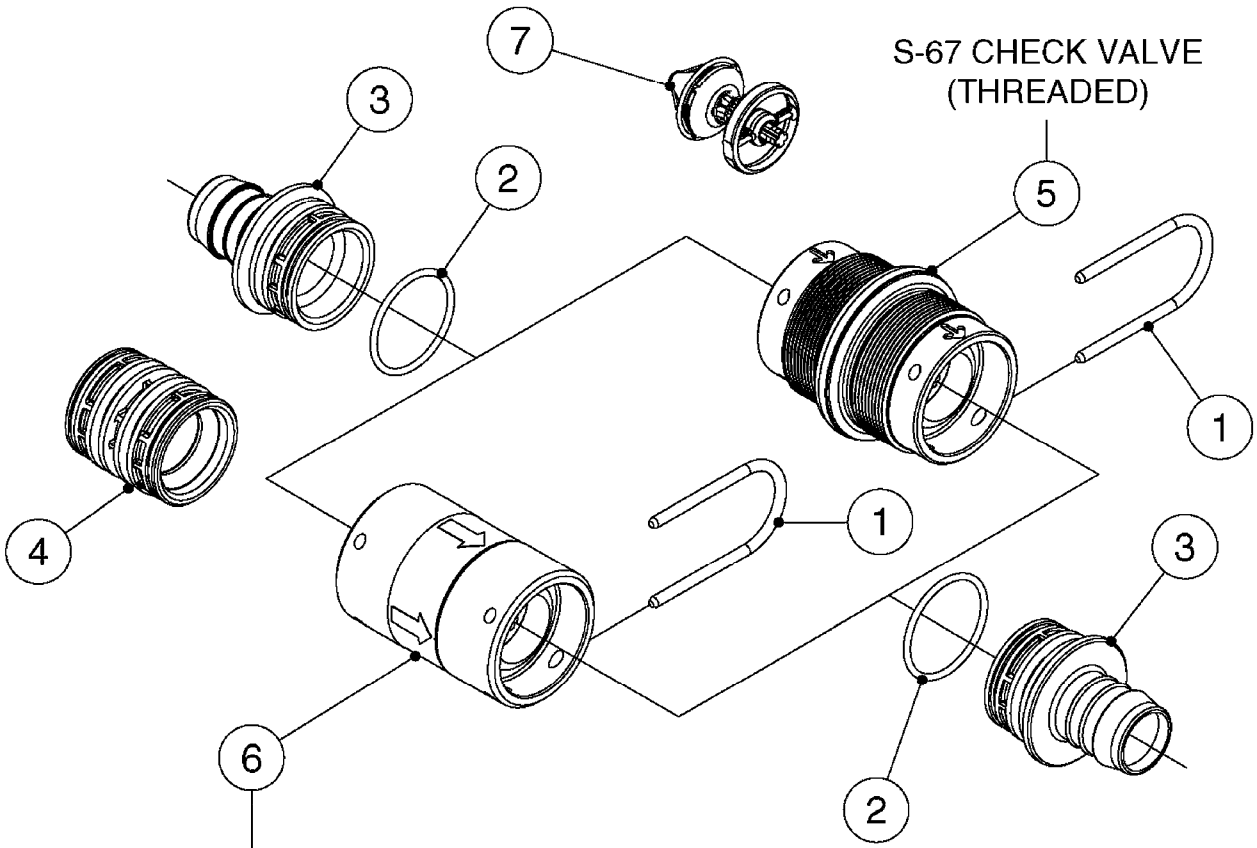

FOR FITTINGS AND
HOSES, SEE SECTION L

B0630

CHECK VALVES - S67
B0630-HIN, 31:07:19

Page 1

Date 07.02.2020 10:33

Pos.	parts-n°	order qty	description
1	145996	1	FITT.DK S-67 FORK
2	241973	1	O-RING Ø3 X 44.2 70 SHORES NITRIL
2	242353	1	O-RING 3 X 44.2 VITON
3	242504	1	O-RING D35x2 NITRIL
4	322104	1	FITT.DK S-67 BULKHEAD
5	334231	1	FITT.DK S-67 STR.1"
5	334232	1	FITT.DK S-67 STR.1-1/4"
5	334444	1	FITT.DK S-67 STR.1-1/2" PVC
6	14103100	1	SEAT F.CHECK VALVE D40.8 2010
7	70063603	1	VALVE, CHECK S67 1-1/2"
			COMPLETE IN-LINE CHECK VALVE FOR 1-1/2" HOSE
7	72001803	1	CHCK VLV,S67, 2 X 1" HB
			COMPLETE IN-LINE CHECK VALVE FOR 1" HOSE
7	72206600	1	CHCK VLV,S67, 2 X 1.25" HB
			COMPLETE IN-LINE CHECK VALVE FOR 1-1/4" HOSE
8	72089900	1	CHECK VALVE S67 SUBASMBLY.2001
9	97800500	1	DECAL 230X28 BLACK ARROW