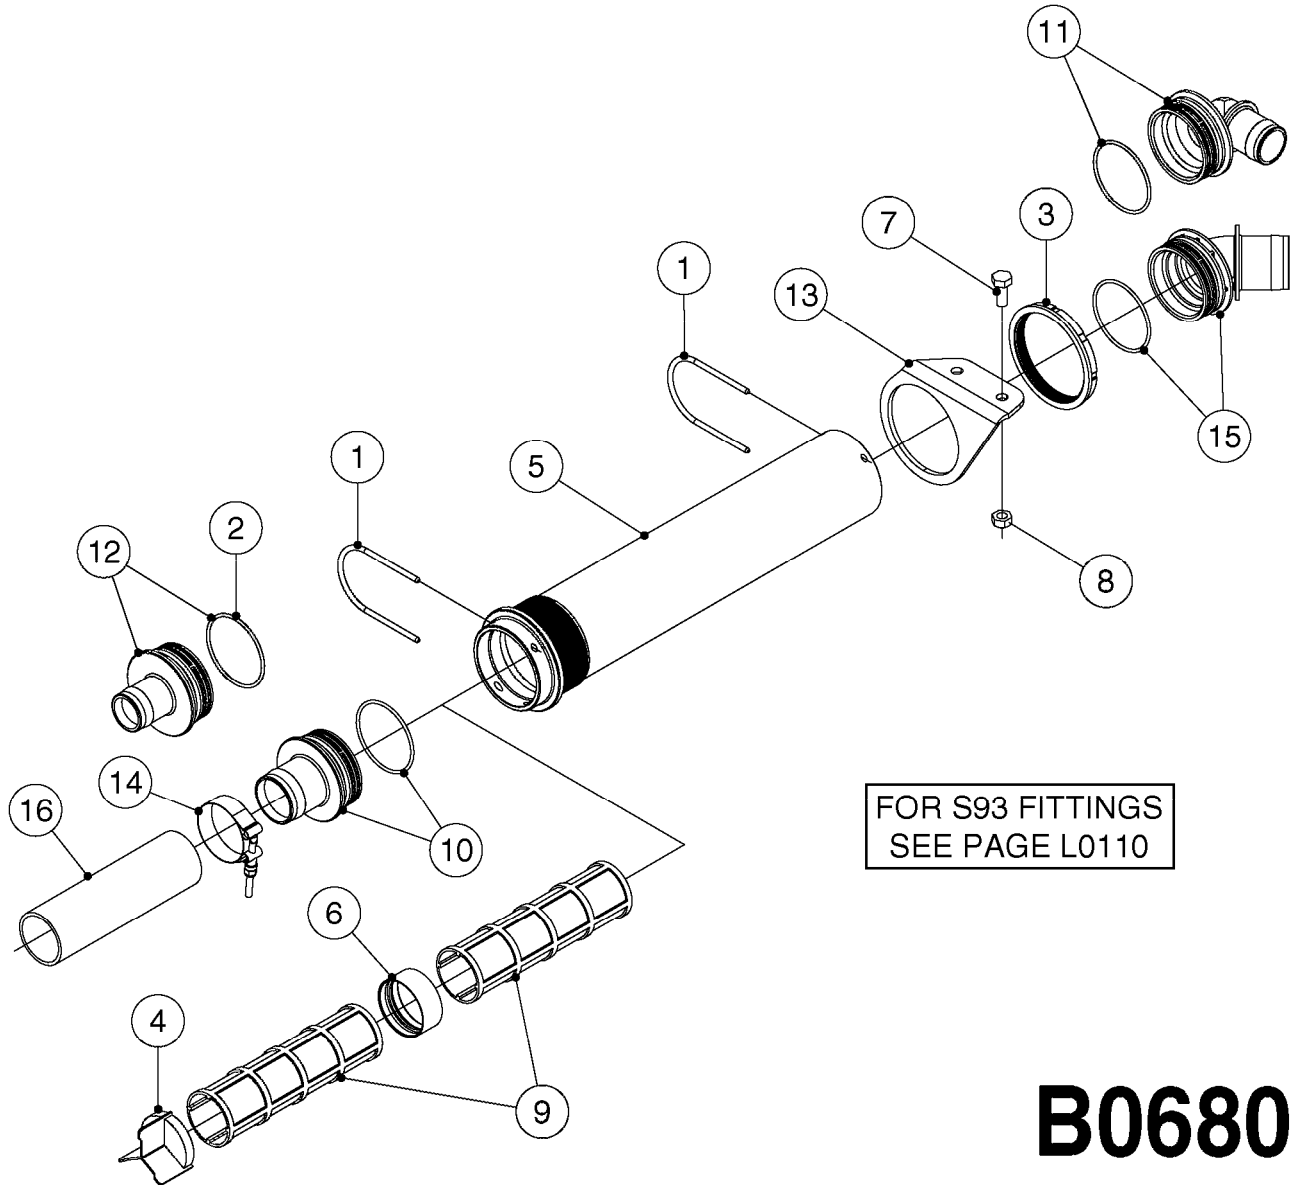

DOUBLE SUCTION FILTER - S93
B0680-HIN, 01:01:16

Page 1
Date 07.02.2020 10:33

Pos.	parts-n°	order qty	description
1	145997	1	FITT.DK S-93 FORK
2	242351	1	O-RING D69.5X3.0 VITON F.S-93
3	322109	1	FITT.DK S-93 BULKHEAD NUT
4	334605	1	VANE F.TOP SUCTION FILTER
5	390906	1	DOUBLE FILTER CASING S93 99
6	390907	1	SOCKET F.DOUB.FILTER CAS. S93
7	420604	1	BOLT HEX 8.8 DEL M10X25 FT DIN933
8	460423	1	NUT HEX M10X1.50 LOCK DIN985A2 SS
9	615415	1	FILTER ELEM.S93,30 MESH-GREEN
9	615416	1	FILTER ELEM.S93,50 MESH-BLUE
9	615417	1	FILTER ELEM.S93,80 MESH-RED
10	727227	1	FITT.DK S-93 STR.2" W/ORING
11	728395	1	FITT.DK S-93 ELB.1-1/2" 90 DEG
12	728523	1	FITT.DK S-93 STR.1-1/2" W.O-RING
13	16029503	1	PLATE 5.0X114X160/BOW/HOLE D94
14	28030103	1	CLAMP HOSE GEAR P5/4-S1.5"6724
14	28030203	1	CLAMP HOSE T-BOLT S2" 235-67
15	72072700	1	FITT.DK S-93 45D 2" PVC
16	92702603	1	HOSE PVC SUCT GRAY 1-1/2"
16	92702703	1	HOSE PVC SUCT GRAY 2"