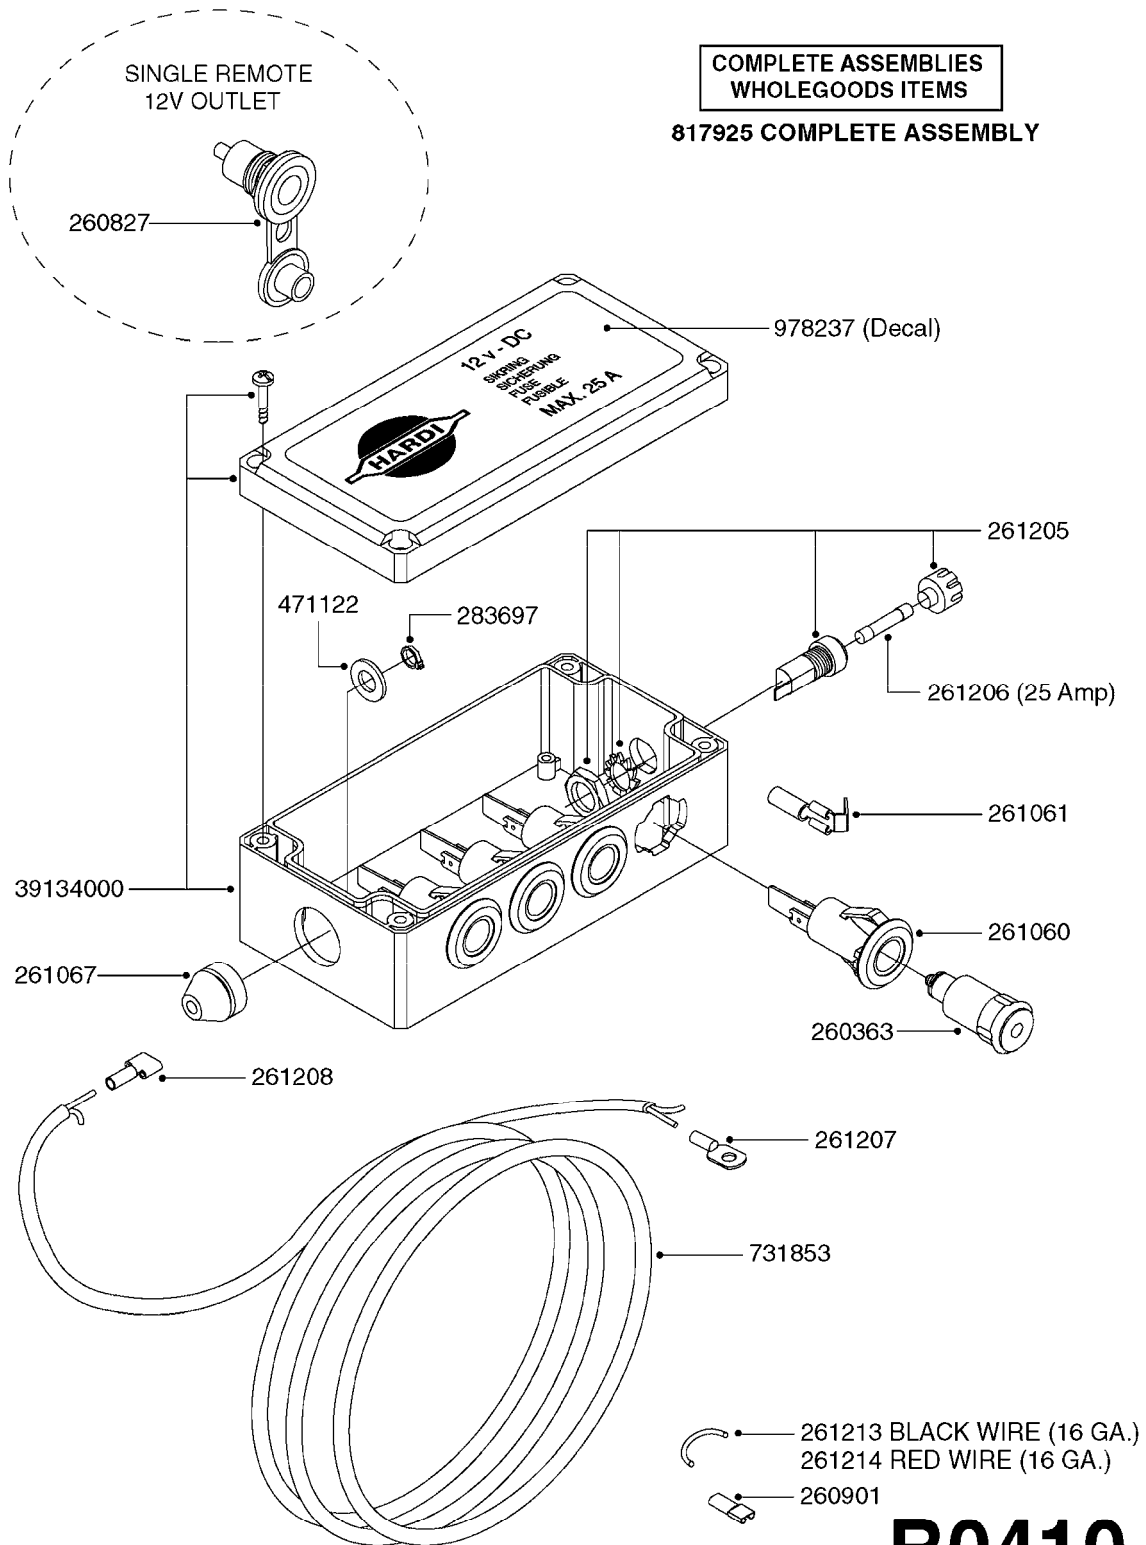

12 VOLT OUTLET BOX
B0410-HIN, 01:01:16

Page 0
Date 07.02.2020 10:33

12 VOLT OUTLET BOX
B0410-HIN, 01:01:16

Page 1

Date 07.02.2020 10:33

parts-n°	order qty	description
260363	1	PLUG 2 POLE 12V
260827	1	PLUG F.EC ATTACHMENTS
260901	1	SPADE F.ELEC CONN.1.5MM BLUE
261060	1	PLUG F.EC ATTACHMENTS
261061	1	SPADE F.ELEC.2 WAY CONNECTOR
261067	1	GROMMET 10-14 GREY
261205	1	FUSE HOLDER
261206	1	FUSE 25 A
261207	1	ELECTRIC CONNECTOR 4MM
261208	1	SPADE F.ELEC.CONNECTOR 4MM
261213	1	WIRE 6.4MM BLACK
261214	1	WIRE 6.4MM RED
283697	1	TIESTRAP 200MM
471122	1	WASHER, M10, Ø20/10.5X 2.0, SS
731853	1	CABLE 2X4MM L=138"
817925	1	OUTLET BOX 12 VOLT ELEC.
978237	1	DECAL OUTLET BOX
39134000	1	BOX, COMPLETE, 12V POWER BOX