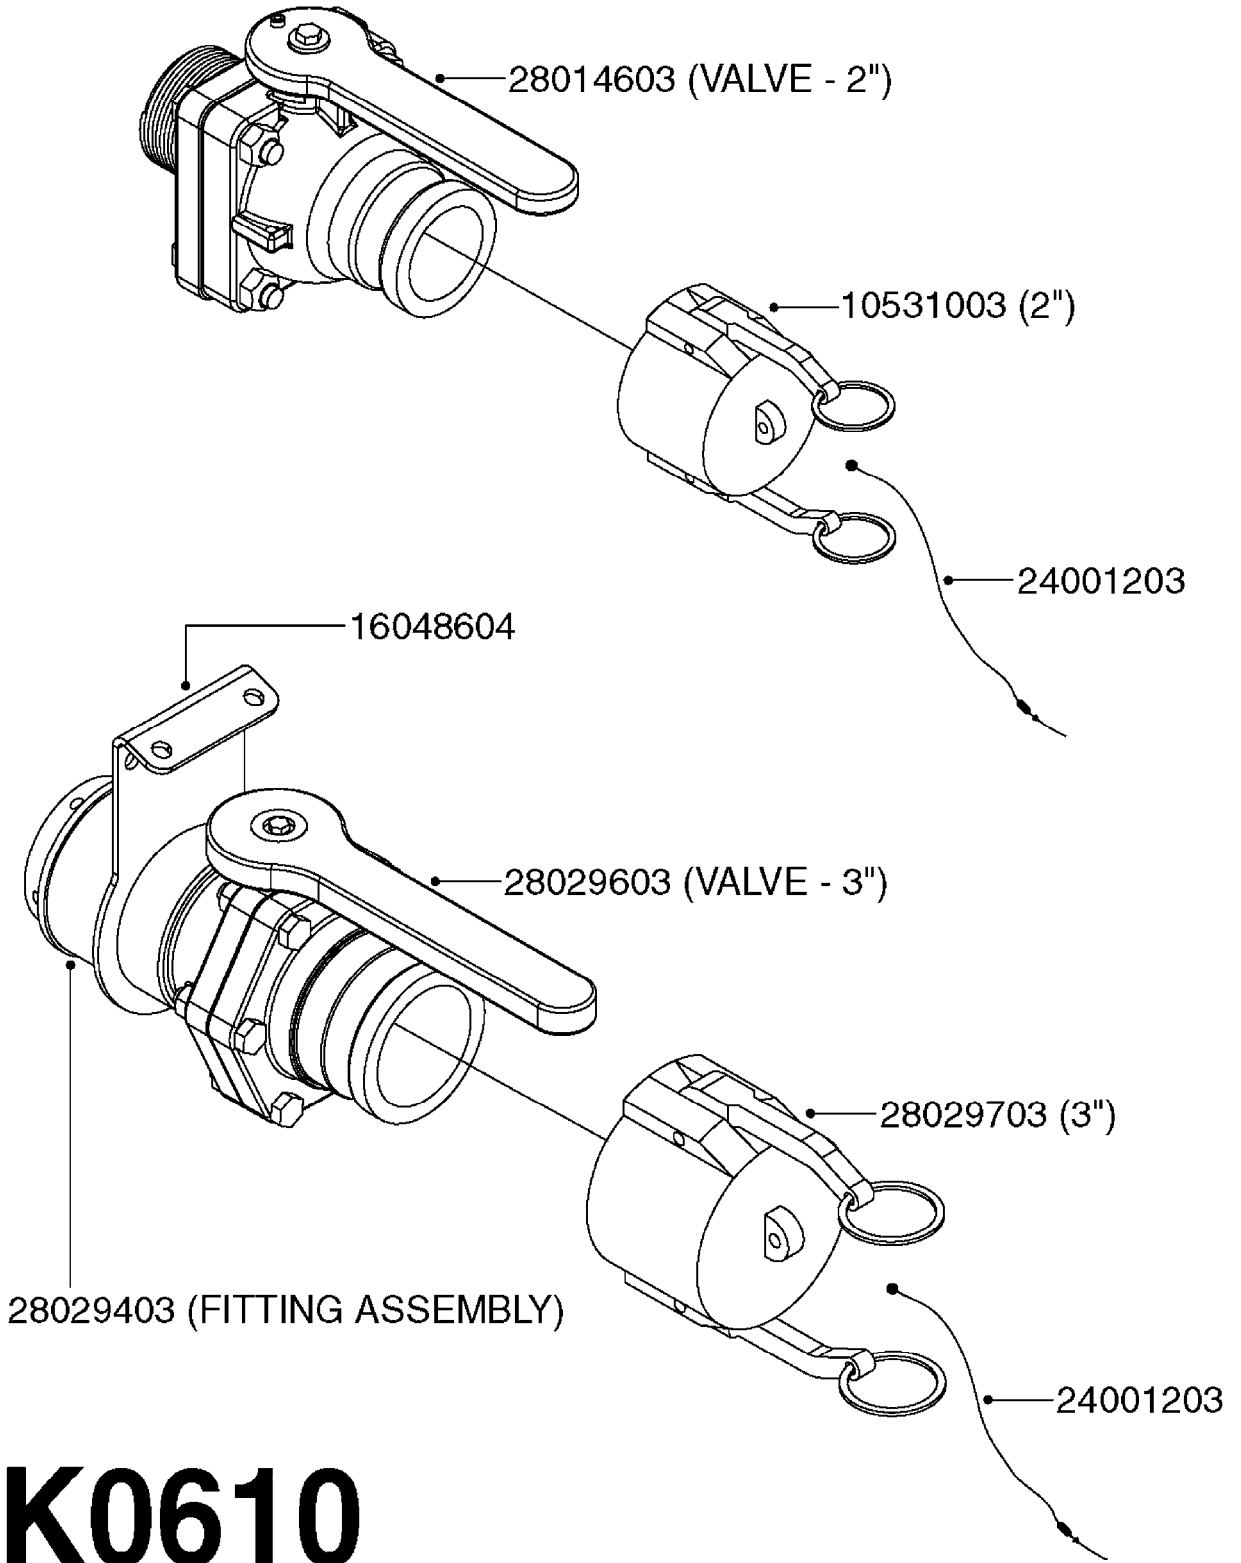

K0610

QUICKFILL-VALVES-BANJO 2" & 3"
K0610-HIN, 01:01:16

Page 1
Date 07.02.2020 10:34

parts-n°	order qty	description
10531003	1	CAP F.MALE QUICK COUPLER 2"
16048604	1	QUICK FILL BKT. NAV. 575-1100
24001203	1	RBR LANYARD 11" F.QCK FILL CAP
28014603	1	VALVE STUBBY 2" BANJO
28029403	1	3"NPT MALE X S93 FEMALE
28029603	1	VALVE STUBBY 3" BANJO
28029703	1	CAP F.MALE QUICK COUPLER 3"