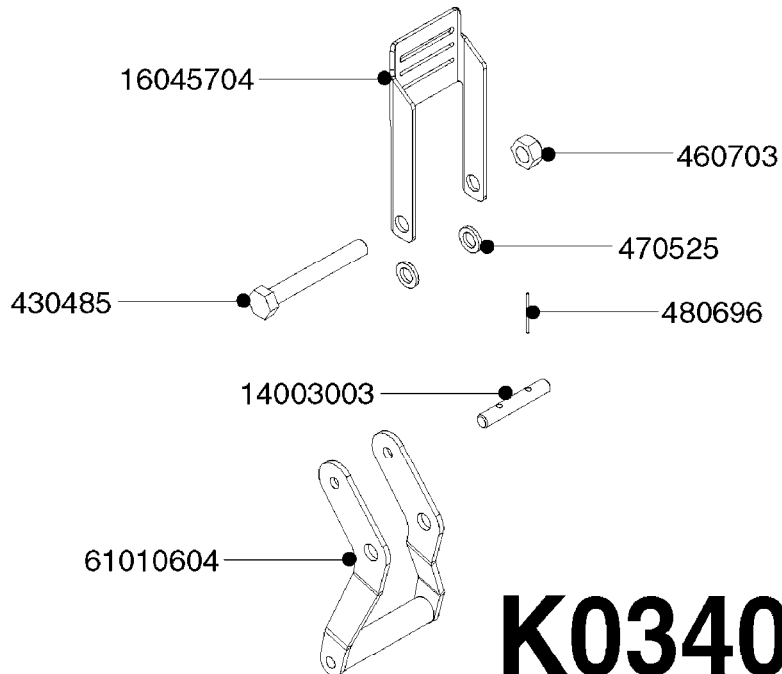

FLUSH TANK LATCH ASSM. NEW NAV
K0340-HIN, 01:01:16

Page 0
Date 07.02.2020 10:34

K0340