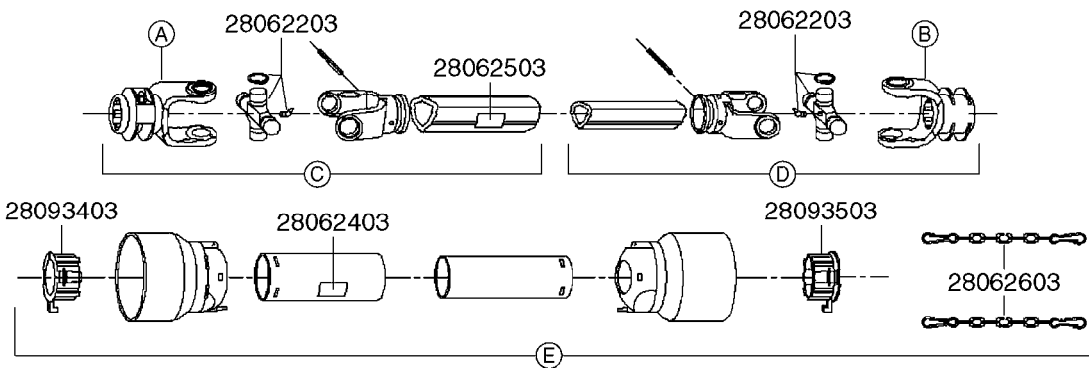

* Changed in 2016 from 100 series to G-Series (see page A0600).

A520

PTO SHAFTS - BONDIOLI CENT.
A0520-HIN, 23:10:18

Page 1
Date 07.02.2020 10:33

parts-n°	order qty	description
289042	1	UNIV. JOINT 22x54mm
421024	1	BOLT HEX 8.8 DEL M8X60
450015	1	SCREW ALLAN 3/8'X5/8' BLACK
460143	1	SELF LOCK NUT M8 SST A2 DIN985
28009803	1	PTO PIN TUBE RETAINER OUTER
28009903	1	PTO TUBE RETAINER INNER
28010103	1	PTO YOKE F.INNER TUBE CV PTO
28021403	1	PTO 1"STR/1-3/8" 6SPL B&P
28021503	1	PTO 1"STR/1-3/8" 21SPL B&P
28021603	1	PTO 1"STR/1-3/4" 20SPL B&P
28027903	1	PTO BALL LOCK.KIT F.1-3/8 YOKE
28040503	1	UNIV. JOINT 27x74.6mm
28040703	1	SAFETY CHAIN F.CV BLACK PTO (SET OF 2)
28041803	1	DECAL DANGER GUARD MISSING
28041903	1	DECAL DANGER ROT.DRIVELINE
28056703	1	PTO YOKE #1 1-3/8" X 6 SPLINE
28056803	1	PTO YOKE #1 1-3/8" X 21 SPLINE
28056903	1	PTO YOKE #4 1-3/4" X 20 SPLINE
28057003	1	PTO TUBE YOKE #1-G1 OUTER
28057103	1	PTO TUBE YOKE #4-G4 OUTER
28057203	1	PTO PIN TUBE RETAINER OUTER
28057303	1	PTO TUBE OUTER #1 745MM
28057403	1	PTO TUBE OUTER #4 720MM
28057503	1	PTO TUBE INNER #1 745MM
28057603	1	PTO TUBE INNER #4 720MM
28057703	1	PTO TUBE RETAINER INNER
28057803	1	PTO TUBE YOKE #1 Ø=1"
28057903	1	PTO TUBE YOKE #4 Ø=1"
28058003	1	PTO HALF SAFETY SHIELD OUTER
28058103	1	PTO HALF SAFETY SHIELD OUTER
28058203	1	PTO HALF SAFETY SHIELD INNER
28058303	1	PTO HALF SAFETY SHIELD INNER
28058403	1	PTO BALL LOCK.KIT F.1-3/4 YOKE
28058503	1	PTO TUBE YOKE #1-G1 INNER