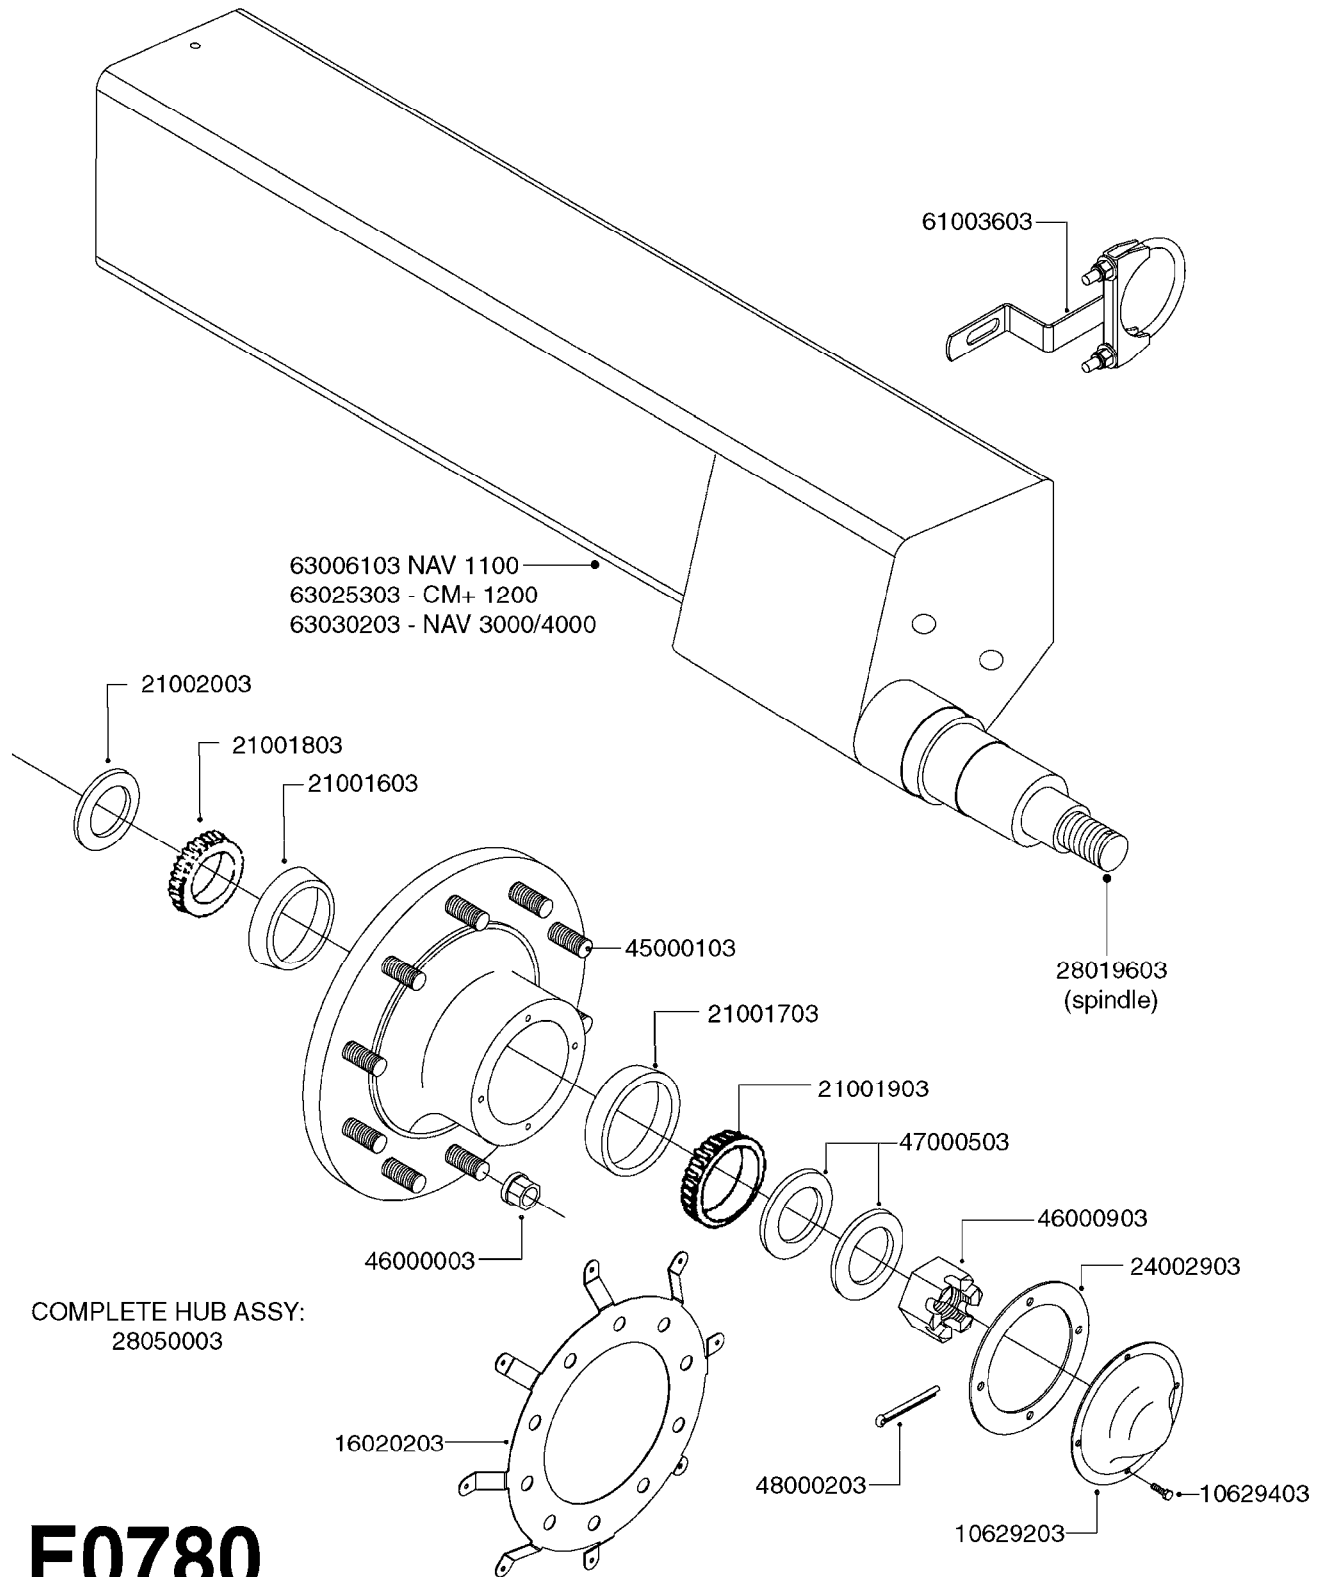

HUB ASSEMBLY F.3-1/2" SPINDLE
E0780-HIN, 01:01:16

Page 1
Date 07.02.2020 10:34

parts-n°	order qty	description
10629203	1	DUST CAP F.10 BOLT HUB 3.5"
10629403	1	BOLT HEX 5/16 NC GR.2 00.50"
16020203	1	WHEEL SENSOR MAGNET MNT 10BLT
21001603	1	BEARING INN CUP 873 HUB 33462
21001703	1	BEARING OUT CUP 873 HUB 453A
21001803	1	BEARING INN CONE 873 HUB 33275
21001903	1	BEARING OUT CONE 873 HUB 460
21002003	1	SEAL GREASE P602127
24002903	1	GASKET F. HUB 3.5" HUB ASSY
28019603	1	SPINDLE, 3.50 X 17.375 CRS
28050003	1	HUB F 3.5" 873 15000# PACKAGE
45000103	1	BOLT, WHEEL STUD 3/4-16X2 3/4
46000003	1	NUT HEX NF 3/4" FLANGED F.HUB
46000903	1	NUT CSTL 1-1/4"NF 3-1/2" SPNDL
47000503	1	WASHER, SPNDL 3.5" 1.31x3 .16T
48000203	1	PIN, COTTER 7/32" X 3.00"
61003603	1	SPEED SNS MNT CLAMP 3.5" SP
63006103	1	AXLE INSERT W/M NAV. 1100
63025303	1	AXLE INSRT CM+1200W.SPDL 71-82
63030203	1	AXLE ADJ 60-120 INSERT NAV DBL