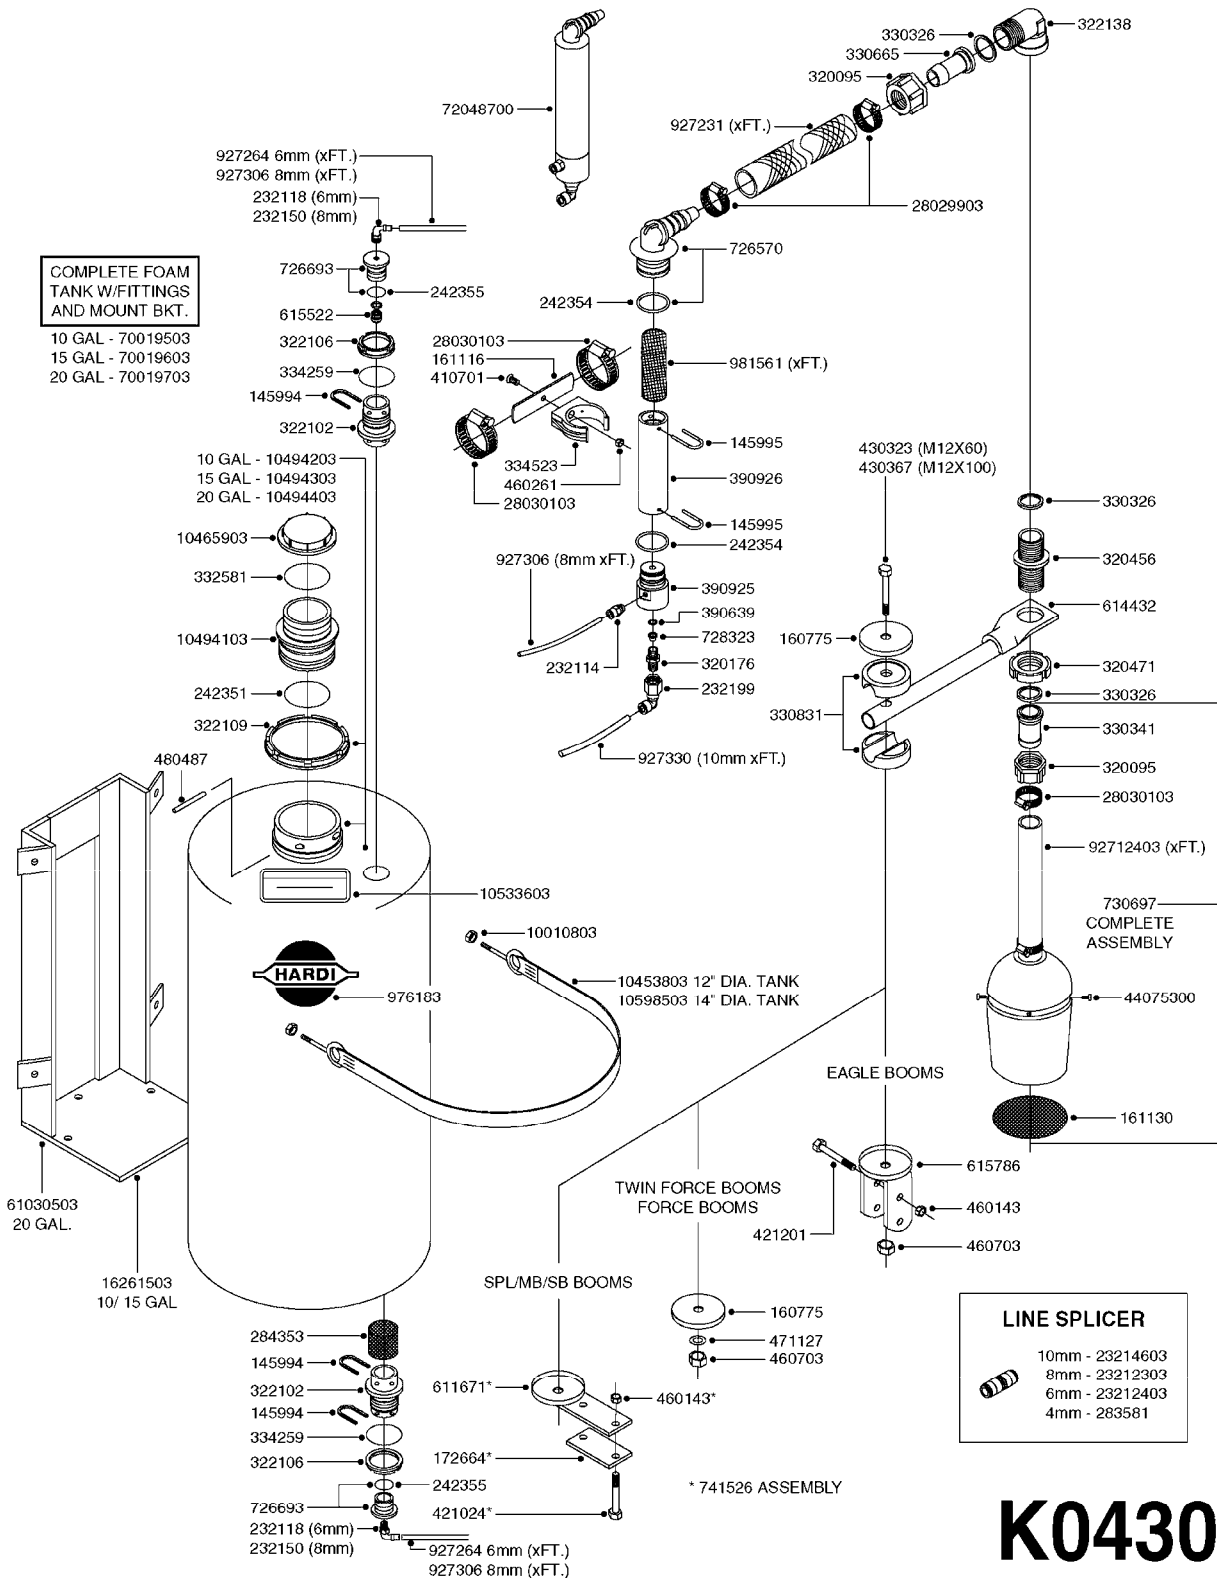

COMPLETE FOAM
TANK W/FITTINGS
AND MOUNT BKT.

- 10 GAL - 70019503
- 15 GAL - 70019603
- 20 GAL - 70019703

- 10 GAL - 10494203
- 15 GAL - 10494303
- 20 GAL - 10494403

FOAMMARKER TANK/DROPPER 2000
K0430-HIN, 05:12:19

Page 1
Date 07.02.2020 10:34

parts-n°	order qty	description
145994	1	FITT.DK S-40 FORK
145995	1	FITT.DK S-53 FORK
160775	1	WASHER F. FRICTION PLATE
161116	1	FLATBAR PLATE 3 X 25 X 110
161130	1	FILTER SCREEN F/FOAM DROPPER
172664	1	FLATBAR BACKING PLATE
232114	1	COUPLER 1/8" THREADX8MM HOSE
232118	1	HOSE CONN. 90DEG 1/8'X 6MM PE
232150	1	HOSE CONN. 90DEG. 1/8'X8MM PE
232199	1	COUPLER 3/8' BSP-90/10MM HOSE
242351	1	O-RING D69.5X3.0 VITON F.S-93
242354	1	O-RING D32.2X3.0 VITON
242355	1	O-RING D19.2X3.0 VITON F.S-40
283581	1	HOSE CONNECTOR STR. F.4MM PE
284353	1	SPONGE FOR FOAM MARKER
320095	1	FITT.DK NUT 1" BSP
320176	1	FITT.DK HN 3/8"X1/2" BSP
320456	1	FITT.DK BULKHEAD 1"BSP DOUBLE
320471	1	FITT.DK NUT 1" BSP JAMB
322102	1	FITT.DK S-40 BULKHEAD
322106	1	FITT.DK S-40 BULKHEAD NUT
322109	1	FITT.DK S-93 BULKHEAD NUT
322138	1	FITT.DK ELB 1"M X 1"F BSP
330326	1	O-RING D30/D24X2 F.1"NUT
330341	1	FITT.DK HB 1" F. 1" NUT
330665	1	FITT.DK HB 3/4"F.1" NUT
330831	1	FRICTION PLATE
332581	1	GASKET F. 1-1/2" BSP CAPNUT.
334259	1	GASKET F. S-40 BULKHEAD
334523	1	PIPE HOLDER Ø51.5
390639	1	O-RING F.NOZZLE FILTER
390925	1	FITTING F.FOAM MIX.CHAMB. STD
390926	1	TUBE,MIX CHAMB. FOAM MARK STD
410701	1	SCREW M6X16 GALV.
421024	1	BOLT HEX 8.8 DEL M8X60
421201	1	BOLT HEX 8.8 DEL M8X70
430323	1	BOLT HEX 8.8 DEL M12X60
430367	1	BOLT HEX 8.8 DEL M12X100 DIN931
460143	1	SELF LOCK NUT M8 SST A2 DIN985
460261	1	NUT HEX M6X1.00 LOCK DIN985 A2 SS
460703	1	NUT HEX M12X1.75 LOCK DIN985A2 SS
471127	1	WASHER, M12, Ø24/13X24X2.5 SS
480487	1	PIN M5X60 SLOTTED GALV
611671	1	BREAK AWAY HOLDER F-MARKER
614432	1	BREAK AWAY ARM F. FOAM MARKER
615522	1	CHECK VALVE F.FOAM MARKER
615786	1	MOUNT BKT. F.FOAM DROPPER 98
726570	1	FITT.DK S-53 ELB.3/4" W.ORING
726693	1	FITT.DK S-40 PLUG 1/8BSP ORING
728323	1	VALVE NON-RETURN
730697	1	FOAM DROPPER COMP. BLACK '97
741526	1	FOAM DROPPER MT. KIT MB-SPL
927231	1	HOSE R X PVCX3/4 CLR/BRD 0012"
927264	1	HOSE R X PE D6/D4 X 0012"
927306	1	HOSE R X PE D8/D6 X 0012"BLACK
927330	1	HOSE R X PE D10/D8 X 012"BLACK
976183	1	DECAL COMPANY D.18,2 X 29,6
981561	1	SPONGE MAT. MIX.CHAMBER-x0012"
10010803	1	NUT HEX NC (NYLON LOCK) 5/16
10453803	1	STRAP F.FOAMER TANK (755mm)
10465903	1	*LID F.FOAM MARKER, DRILLED