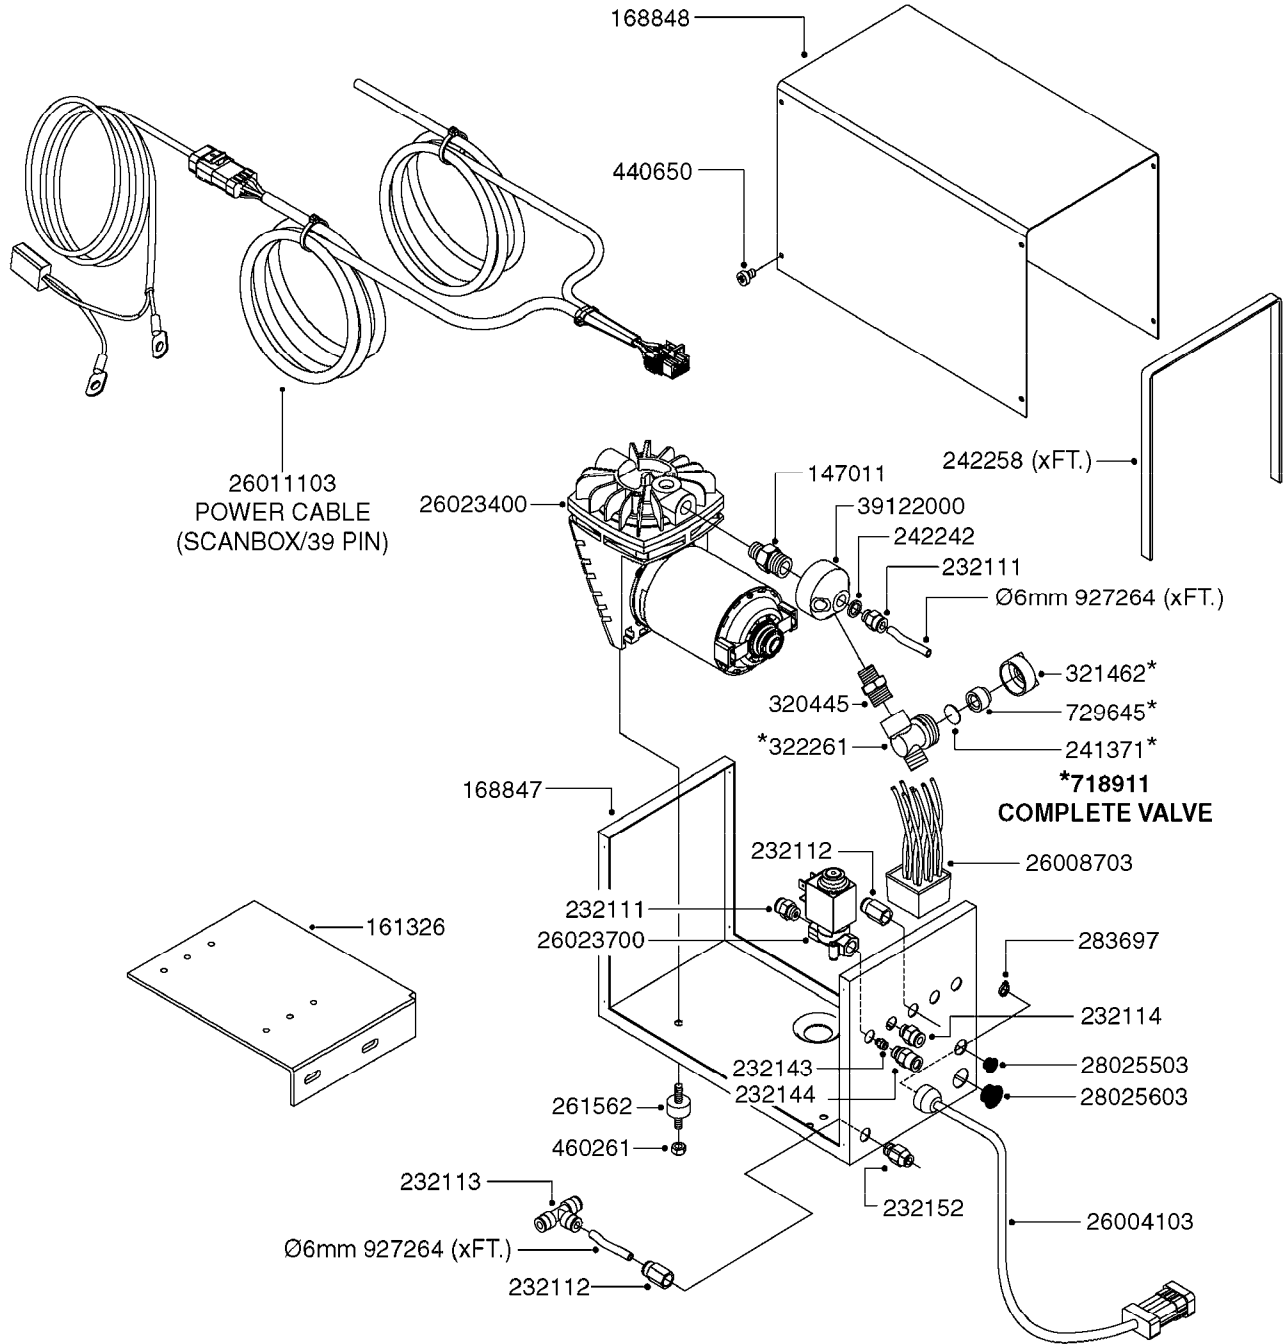

K0390

*Ø8mm 927306 (xFT.)
*Ø10mm 927330 (xFT.)

70019403 - COMPLETE ASSEMBLY

FOAM MARKER COMPRESSOR 2002
K0390-HIN, 01:01:16

Page 1
Date 07.02.2020 10:34

parts-n°	order qty	description
147011	1	HEX NIPPLE 3/8'X1/4'BSP BRASS
161326	1	MOUNT BKT. F. FOAM COMP.BOX 98
168847	1	ENCLOSURE LOWER F.MARKER
168848	1	COVER F. FOAM MARKER
210796	1	BEARING BALL D22/D8 X 7 608ZZ
210806	1	BEARING BALL D40/D17X12MM
220803	1	VALVE F. COMPRESSOR
232111	1	QUICK COUPLER 6MM X 1/8 EXT.
232112	1	QUICK COUPLER 6MM 1/8 INT.
232113	1	QUICK COUPLER 6MM T-PIECE
232114	1	COUPLER 1/8" THREADX8MM HOSE
232143	1	REDUCER 1/4'INT-1/8'EXT
232144	1	QUICK COUPLER 10MM X 1/4 EXT
232152	1	QUICK COUPLER 8MMX1/8 EXT.LONG
241371	1	DIAPHRAGM F.NO-DRIP,VULC
242242	1	O-RING F.AIR HOSE FITTING
242258	1	TRIM 3X10 SELF ADHESIVE 0012"
242284	1	HEAD GASKET F. COMPRESSOR
242285	1	DIAPHRAGM F. F/M COMP.
261455	1	BRUSH KIT-FOAM MARKER MOTOR
261562	1	RUBBER DAMPER 2XM6X25
283697	1	TIESTRAP 200MM
284564	1	PLATE F.COMPRESSOR HEAD
284565	1	PLATE F.COMPRESSOR HEAD
284643	1	COMPRESSOR HEAD F.FOAM MARKER
284665	1	CONNECTING ROD F.COMPRESSOR
284980	1	FLANGE REAR F. F.M.COMPRESSOR
320445	1	FITT.DK HN 1/4"X3/8" BSP
321462	1	CAP F.NO-DRIP ASSY.
322261	1	HOUSING F.SAFETY VALVE 3/8"
440650	1	SCREW 3.5x13 STAINLESS
460261	1	NUT HEX M6X1.00 LOCK DIN985 A2 SS
729645	1	NON-DRIP SPRING ASSY.GREEN 10
927264	1	HOSE R X PE D6/D4 X 0012"
927306	1	HOSE R X PE D8/D6 X 0012"BLACK
927330	1	HOSE R X PE D10/D8 X 012"BLACK
10518703	1	SNAP-RING OUTER 8X1
21002103	1	BEARING, 6200 2ZJEM (SKF)
26001403	1	HC FOAM MARKR CONSOLE VS3.0.00
26001503	1	HC FOAM MARKER CONSOLE MT.KIT
26001803	1	POWER CABLE
26001903	1	15' 7-PIN EXTENSION CABLE
26004103	1	FOAM MARKER CNTRL MOD CABL STD
26008703	1	FOAM MARKER CONTROL SCII
26010403	1	TOGGLE SWITCH MICRO-TRAK F.M.
26023700	1	SOLENOID VAL 12V 1/8' FLO '07
28025503	1	PLUG F.DRILLED HOLE 1/2"
28025603	1	PLUG F.DRILLED HOLE 3/4"
39122000	1	DISTR.HOUSING F.FOAM MARKER'07
70019403	1	FOAM MARKER COMPRESSOR KIT STD