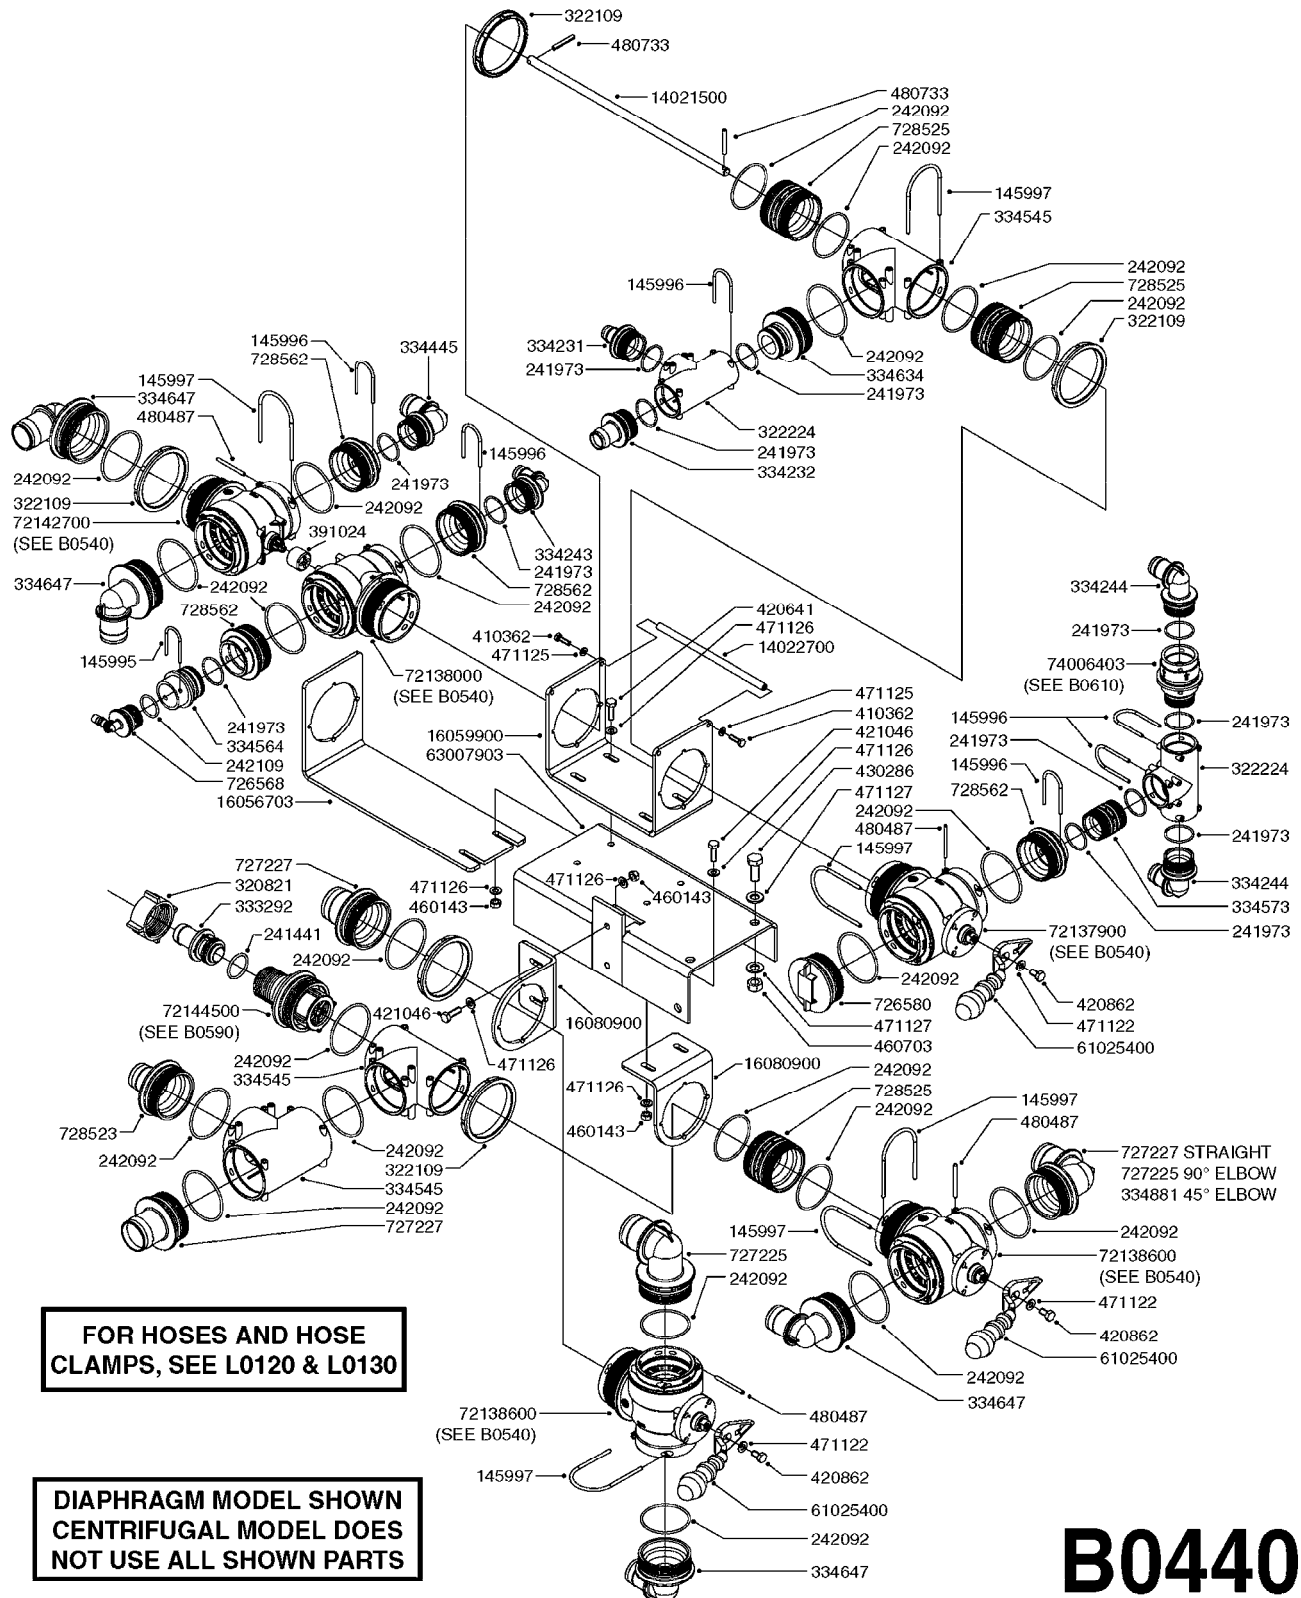

**FOR HOSES AND HOSE
CLAMPS, SEE L0120 & L0130**

**DIAPHRAGM MODEL SHOWN
CENTRIFUGAL MODEL DOES
NOT USE ALL SHOWN PARTS**

B0440

SMART VALVE - NEW NAVIGATOR
B0440-HIN, 28:05:19

Page 1
Date 07.02.2020 10:33

parts-n°	order qty	description
145995	1	FITT.DK S-53 FORK
145996	1	FITT.DK S-67 FORK
145997	1	FITT.DK S-93 FORK
241441	1	O-RING D29.3X3
241973	1	O-RING Ø3 X 44.2 70 SHORES NITRIL
242092	1	O-RING D69.5X3
242109	1	O-RING D32.2x3.0
320821	1	FITT.DK NUT 1-1/2" BSP
322109	1	FITT.DK S-93 BULKHEAD NUT
322224	1	FITT.DK S-67 TEE
333292	1	FITT.DK HB 1"O'RING F.1-1/2"
334231	1	FITT.DK S-67 STR.1"
334232	1	FITT.DK S-67 STR.1-1/4"
334243	1	FITT.DK S-67 ELB.1"
334244	1	FITT.DK S-67 ELB.1-1/4"
334445	1	FITT.DK S-67 ELB.1-1/2"
334545	1	FITT.DK S-93 TEE
334564	1	FITT.DK S-67 TO S-53 ADAPTER
334573	1	FITT.DK S-67 CONNECTOR
334634	1	FITT.DK ADAPTER S-93M S67M
334647	1	FITT.DK S93 ELB 1-1/2" 90 PVC
334881	1	FITT.DK S-93 ELB. 2" 45D PVC
391024	1	COUPLING FOR 3RD SMART VALVE
410362	1	BOLT HEX 8.8 SS M6X20
420641	1	BOLT HM 8X35/22 A2 SS DIN931
420862	1	BOLT HEX 8.8 DEL M10X16 FT
421046	1	BOLT HEX M8X25/25 A2 SS DIN933
430286	1	BOLT HEX 8.8 DEL M12X30 FT
460143	1	SELF LOCK NUT M8 SST A2 DIN985
460703	1	NUT HEX M12X1.75 LOCK DIN985A2 SS
471122	1	WASHER, M10, Ø20/10.5X 2.0, SS
471125	1	WASHER M6U 6.4X14X1.2,A2 SS
471126	1	WASHER, M8, Ø16/ 8.4X 1.6, SS
471127	1	WASHER, M12, Ø24/13X24X2.5 SS
480487	1	PIN M5X60 SLOTTED GALV
480733	1	PIN D6 X 40
726568	1	FITT.DK.S-53 HB 1/2"90 W/O-RING
726580	1	FITT. S93 PLUG W/O-RING
727225	1	FITT.DK S-93 ELB.2'PVC W/ORING
727227	1	FITT.DK S-93 STR.2" W/ORING
728523	1	FITT.DK S-93 STR.1-1/2" W.O-RING
728525	1	FITT. S93 CONNECTOR W/O-RINGS
728562	1	FITT.DK S-93 TO S67 ADAPTOR
14021500	1	SPINDLE F.S93 SMART VALVE
14022700	1	SPACER TUBE Ø10 L=212 SS
16056703	1	PLATE 6.0X492X116/SMART VALVE
16059900	1	BRACKET 2 STK S93 SMART VALVE
16080900	1	BRACKET 1 STK S93 VALVE 15BAR
61025400	1	HANDLE SMART VALVE
63007903	1	SMART VALVE MOUNTING BKT.1100
72137900	1	VALVE S93 "V1" SMART VALVE
72138000	1	VALVE S93 "V2" SMART VALVE
72138600	1	VALVE S93 "V3" SMART VALVE
72142700	1	VALVE S93 "V4" SMART VALVE
72144500	1	SAFETY VALVE 15 BAR S93
74006403	1	CHECK VALVE S67 BAG