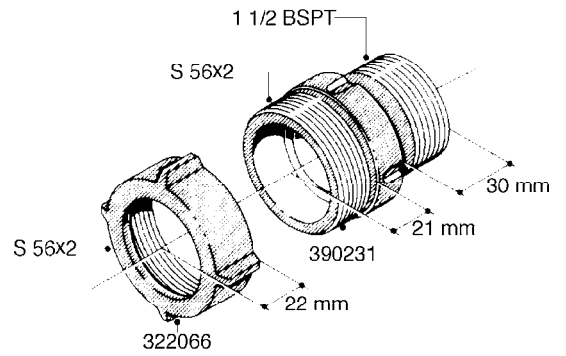

L0080

FITTINGS - S-53
L0080-HIN, 12:09:17

Page 1

Date 07.02.2020 10:34

Pos.	parts-n°	order qty	description
1	145995	1	FITT.DK S-53 FORK
2	241973	1	O-RING Ø3 X 44.2 70 SHORES NITRIL NITRIL (BLACK)
2	242353	1	O-RING 3 X 44.2 VITON VITON (BROWN)
3	242109	1	O-RING D32.2x3.0 NITRIL (BLACK)
3	242354	1	O-RING D32.2X3.0 VITON VITON (BROWN)
4	322103	1	FITT.DK S-53 BULKHEAD
5	322107	1	FITT.DK S-53 BULKHEAD NUT
6	322110	1	FITT.DK S-53 ELB. 1/2" BSP
7	322352	1	FITT.DK S-53 TEE
8	334229	1	FITT.DK S-53 STR.3/4"
9	334260	1	GASKET F. S-53 BULKHEAD
10	334564	1	FITT.DK S-67 TO S-53 ADAPTER
11	391100	1	FITT.DK S-53THREAD INS.1/2"BSP
12	726463	1	FITT.DK S53 BULKHEAD W/GASKET
13	726552	1	FIT.DK S-53X90 1/2" BSP,O-RING
14	726556	1	FITT.DK S-53 HB 1/2" W/O-RING
15	726558	1	FITT.DK S53 STR. 3/4" W.ORING
16	726559	1	FITT DK. S-53 HB 1" W/O-RING
17	726568	1	FITT.DK.S-53 HB 1/2"90 W/O-RING
18	726570	1	FITT.DK S-53 ELB.3/4" W.ORING
19	726571	1	FITT.DK S-53 ELB.1", W ORING
20	726578	1	FITT.DK S53 PLUG WITH O-RING
21	728561	1	FITT.DK. S67M - S53F REDUCER