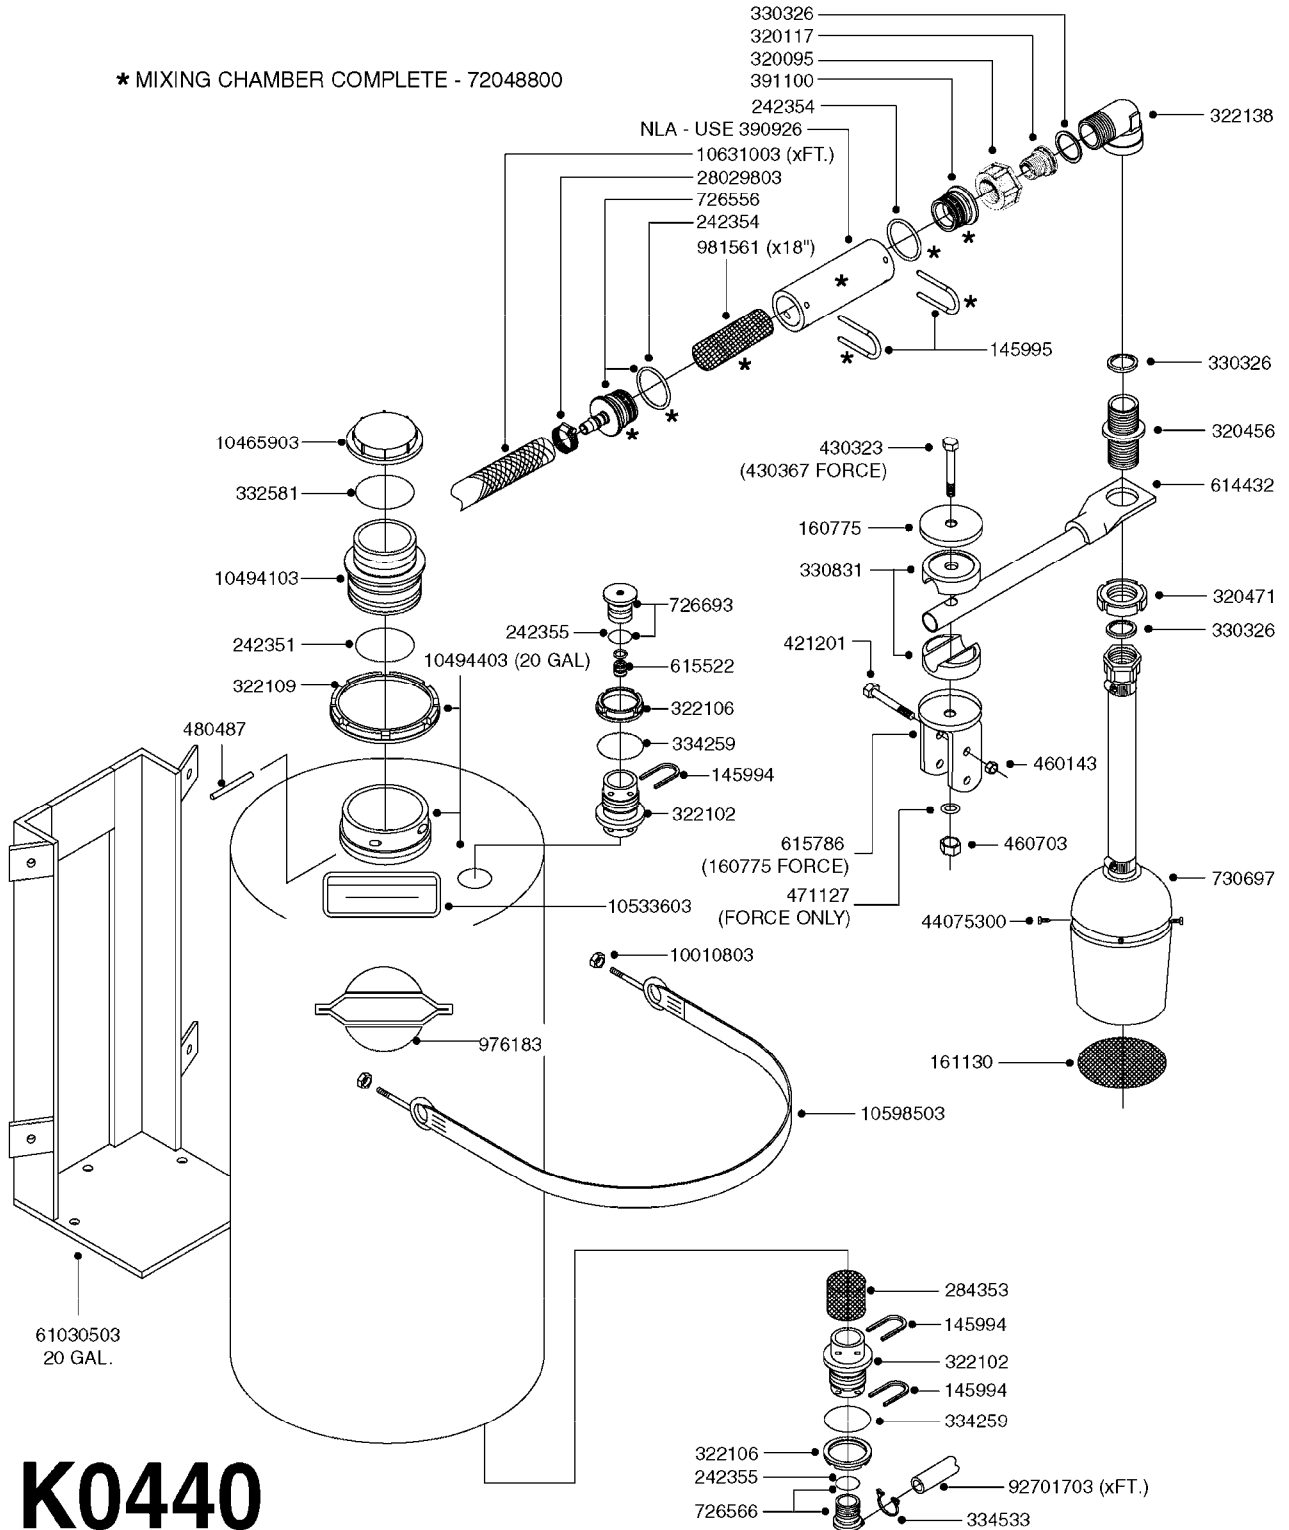

* MIXING CHAMBER COMPLETE - 72048800

F MARKER TANK/DROPPER HIGH CAP
K0440-HIN, 05:12:19

Page 1
Date 07.02.2020 10:34

parts-n°	order qty	description
145994	1	FITT.DK S-40 FORK
145995	1	FITT.DK S-53 FORK
160775	1	WASHER F. FRICTION PLATE
161130	1	FILTER SCREEN F/FOAM DROPPER
242351	1	O-RING D69.5X3.0 VITON F.S-93
242354	1	O-RING D32.2X3.0 VITON
242355	1	O-RING D19.2X3.0 VITON F.S-40
284353	1	SPONGE FOR FOAM MARKER
320095	1	FITT.DK NUT 1" BSP
320117	1	FITT.DK CONN.1/2"BSP F. 1" CAP
320456	1	FITT.DK BULKHEAD 1"BSP DOUBLE
320471	1	FITT.DK NUT 1" BSP JAMB
322102	1	FITT.DK S-40 BULKHEAD
322106	1	FITT.DK S-40 BULKHEAD NUT
322109	1	FITT.DK S-93 BULKHEAD NUT
322138	1	FITT.DK ELB 1"M X 1"F BSP
330326	1	O-RING D30/D24X2 F.1"NUT
330831	1	FRICTION PLATE
332581	1	GASKET F. 1-1/2" BSP CAPNUT.
334259	1	GASKET F. S-40 BULKHEAD
334533	1	CLAMP HOSE PLASTIC 3/8"
390926	1	TUBE,MIX CHAMB. FOAM MARK STD LONGER THAN ORIGINAL
391100	1	FITT.DK S-53THREAD INS.1/2"BSP
421201	1	BOLT HEX 8.8 DEL M8X70
430323	1	BOLT HEX 8.8 DEL M12X60
430367	1	BOLT HEX 8.8 DEL M12X100 DIN931
460143	1	SELF LOCK NUT M8 SST A2 DIN985
460703	1	NUT HEX M12X1.75 LOCK DIN985A2 SS
471127	1	WASHER, M12, Ø24/13X24X2.5 SS
480487	1	PIN M5X60 SLOTTED GALV
614432	1	BREAK AWAY ARM F. FOAM MARKER
615522	1	CHECK VALVE F.FOAM MARKER
615786	1	MOUNT BKT. F.FOAM DROPPER 98
726556	1	FITT.DK S-53 HB 1/2" W/O-RING
726566	1	HOSE TAIL S40 3/8" STRAIGHT + O-RING
726693	1	FITT.DK S-40 PLUG 1/8BSP ORING
730697	1	FOAM DROPPER COMP. BLACK '97
976183	1	DECAL COMPANY D.18,2 X 29,6
981561	1	SPONGE MAT. MIX.CHAMBER-x0012"
10010803	1	NUT HEX NC (NYLON LOCK) 5/16
10465903	1	*LID F.FOAM MARKER, DRILLED
10494103	1	FILL WELL ASSY.FOAM MARK EPOXY
10494403	1	*TANK ASSY. 20 GAL. D14'F/M
10533603	1	DECAL CAUTION-OPEN SLOWLY ENG
10598503	1	STRAP F.FOAMER TANK (880mm)
10631003	1	HOSE R X CLEAR BRAID.X 1/2 12"
28029803	1	CLAMP HOSE GEAR P1/2" 6708
44075300	1	SCREW 3.5X9.5SS/X15 ISO 14585C
61030503	1	BRKT, FOAM MRKR TANK, 20GAL, RED
72048800	1	MIXING CHAMBER,FOAM MARK. HC
92701703	1	HOSE R X3/8" X300PSI WP X0012"