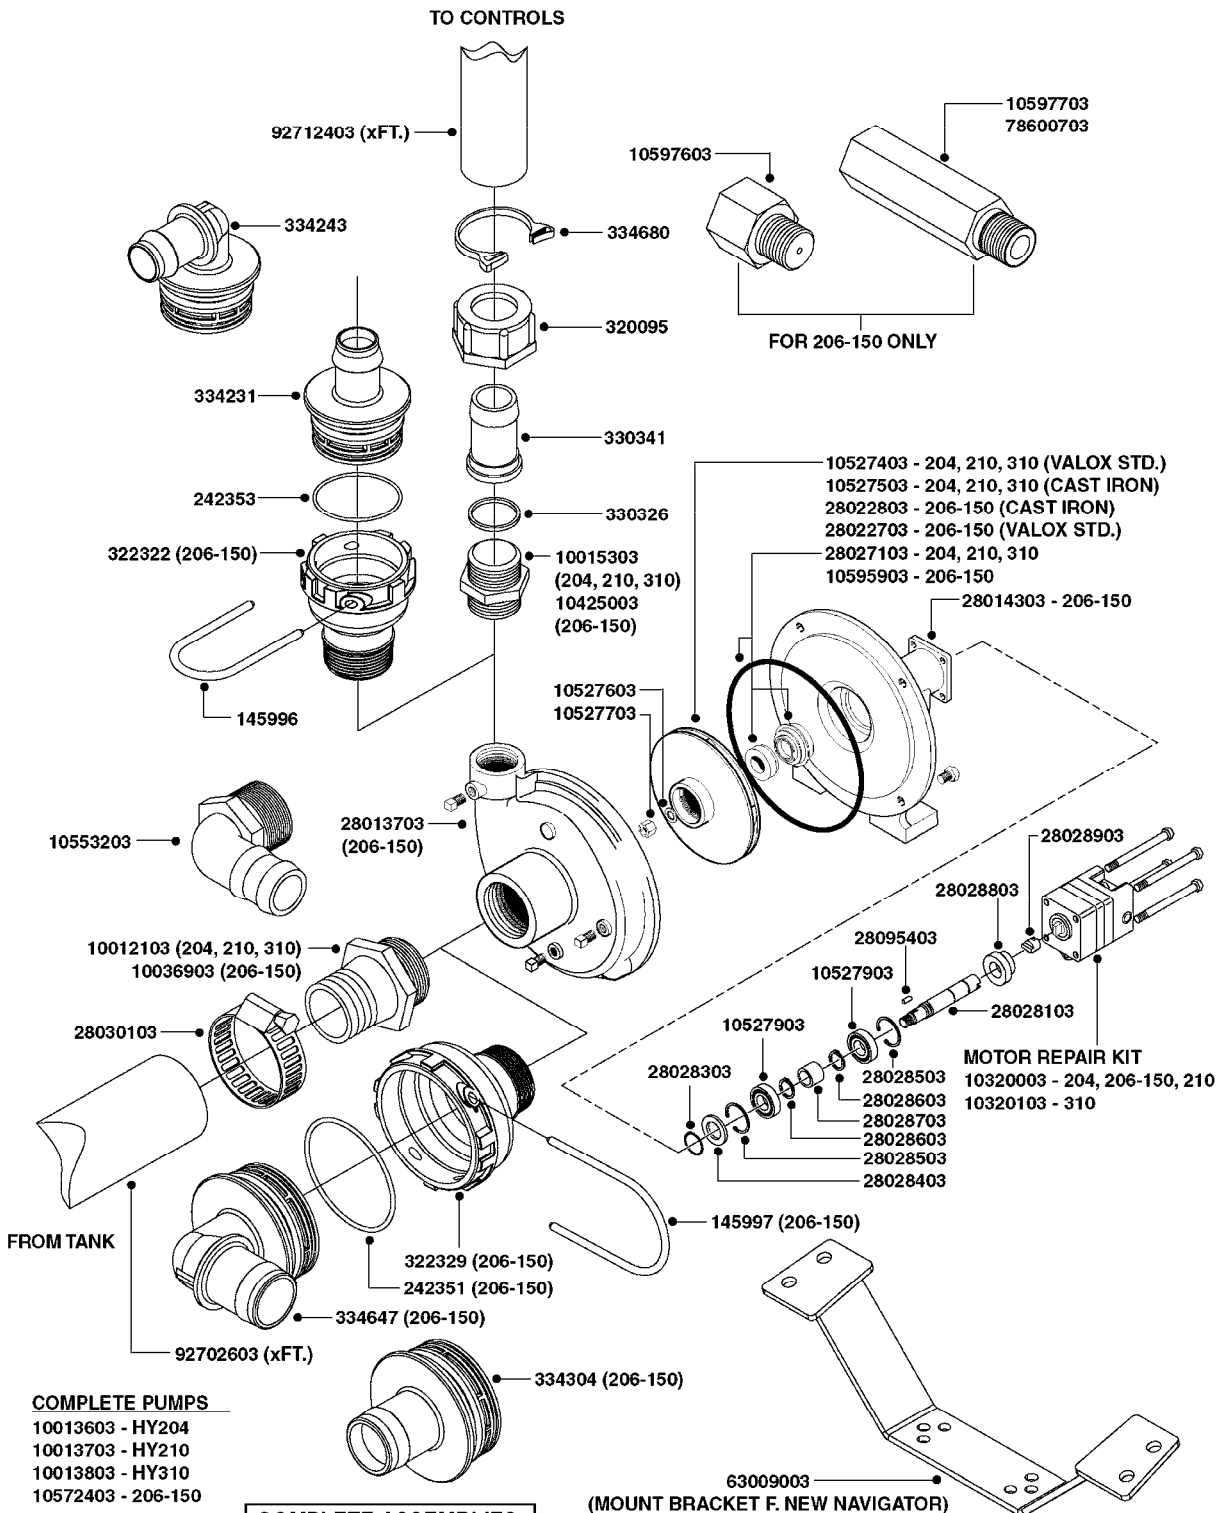

1. **COMPLETE PUMPS**
2. 10013603 - HY204
   - 10013703 - HY210
   - 10013803 - HY310
   - 10572403 - 206-150

COMPLETE ASSEMBLIES
WHOLEGOODS ITEMS

A0420

PUMP-204,206-150,210,310 ACE
A0420-HIN, 02:05:16

Page 1
Date 07.02.2020 10:33

parts-n°	order qty	description
145996	1	FITT.DK S-67 FORK
145997	1	FITT.DK S-93 FORK
242351	1	O-RING D69.5X3.0 VITON F.S-93
242353	1	O-RING 3 X 44.2 VITON
320095	1	FITT.DK NUT 1" BSP
322322	1	FITT.DK S-67 X 1-1/4"BSP MALE
322329	1	FITT.DK S-93 X 1-1/2"BSP MALE2
330326	1	O-RING D30/D24X2 F.1"NUT
330341	1	FITT.DK HB 1" F. 1" NUT
334231	1	FITT.DK S-67 STR.1"
334243	1	FITT.DK S-67 ELB.1"
334304	1	FITT.DK S-93 STR.1-1/2" PVC
334647	1	FITT.DK S93 ELB 1-1/2" 90 PVC
334680	1	CLAMP HOSE PLASTIC 1"
10012103	1	FITT.PO.HB 1.25X1.50 IMB1012
10013603	1	PUMP ACE HY 204
10013703	1	PUMP ACE HY 210
10013803	1	PUMP ACE HY 310
10015303	1	FITT.PO.HN 1.00X1.00 M1000
10036903	1	FITT.PO.HB 1.50X1.50 IMB1212
10320003	1	MOTOR REPAIRKIT ACE204,206,210
10320103	1	MOTOR REPAIR KIT ACE 304,310
10425003	1	FITT.PO.HN 1.25X1.00 MCPHEE
10527403	1	IMPELLER VALOX F.ACE PUMP
10527503	1	IMPELLER CASTIRON F.ACE PUMP
10527603	1	WASHER 3/8' F.ACE PUMP
10527703	1	NUT HEX NF 3/8 F.ACE PUMP
10527903	1	BEARING F.ACE PUMP (#40870)
10553203	1	FITT.PO.EL 1.5X1.5 HB BLACK
10572403	1	PUMP ACE HY 206 SERIES 150
10595903	1	REPAIR KIT ACE 206-150
10597603	1	ORIFACE RESTRICTOR F. ACE 206
10597703	1	FITT, HYD FLOW FUSE ACE 206OLD
28013703	1	PUMP HOUSING FRONT ACE 206-150
28014303	1	PUMP HOUSING W.FEET 206-150
28022703	1	IMPELLER THERMOPLASTIC
28022803	1	IMPELLER CAST IRON
28027103	1	REPAIR KIT ACE 204,210,304,310
28028103	1	SHAFT 5/8"DIA.1/2"KEYWAY SS
28028303	1	O-RING, SHAFT SEAL
28028403	1	SLINGER
28028503	1	SNAP RING - INTERNAL
28028603	1	SNAP RING - EXTERNAL
28028703	1	SPACER FOR SHAFT
28028803	1	SEAL SUPPORT SPACER 200 SERIES
28028903	1	COUPLING FOR HYDRAULIC MOTOR
28030103	1	CLAMP HOSE GEAR P5/4-S1.5"6724
28095403	1	KEY F.IMPELLER 1/8"X1/8"X1/2"
63009003	1	CENTRIFUGAL PUMP BRACKET
78600703	1	FITT, HYD FLOW FUSE ACE 206N
92702603	1	HOSE PVC SUCT GRAY 1-1/2"
92712403	1	HOSE R X1" X300PSI WP X0012"