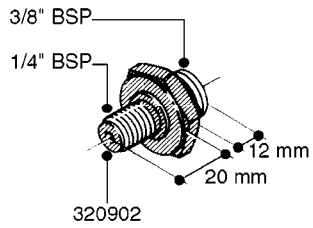

FITTINGS - HEXAGON NIPPLES
L0030-HIN, 01:01:16

Page 0
Date 07.02.2020 10:32

L0030

FITTINGS - HEXAGON NIPPLES
L0030-HIN, 01:01:16

Page 1
Date 07.02.2020 10:32

parts-n°	order qty	description
10015303	1	FITT.PO.HN 1.00X1.00 M1000
10425003	1	FITT.PO.HN 1.25X1.00 MCPHEE
320132	1	FITT.DK HN 1" BSP
320176	1	FITT.DK HN 3/8"X1/2" BSP
320445	1	FITT.DK HN 1/4"X3/8" BSP
320655	1	FITT.DK HN 1/2"-1/2" BSP
320692	1	FITT.DK HN 3/8'BSPX1/4'NPT
320703	1	FITT.DK HN 3/8BSP X1/2 &1/4NPT
320725	1	FITT.DK NIPPLE 3/8"-3/8" BSP
320902	1	FITT.DK HN 3/8'X 1/4' BSP
390232	1	FITT.DK HN 1-1/2' X 1-1/4' BSP
390276	1	FITT.DK HN 1'BSP