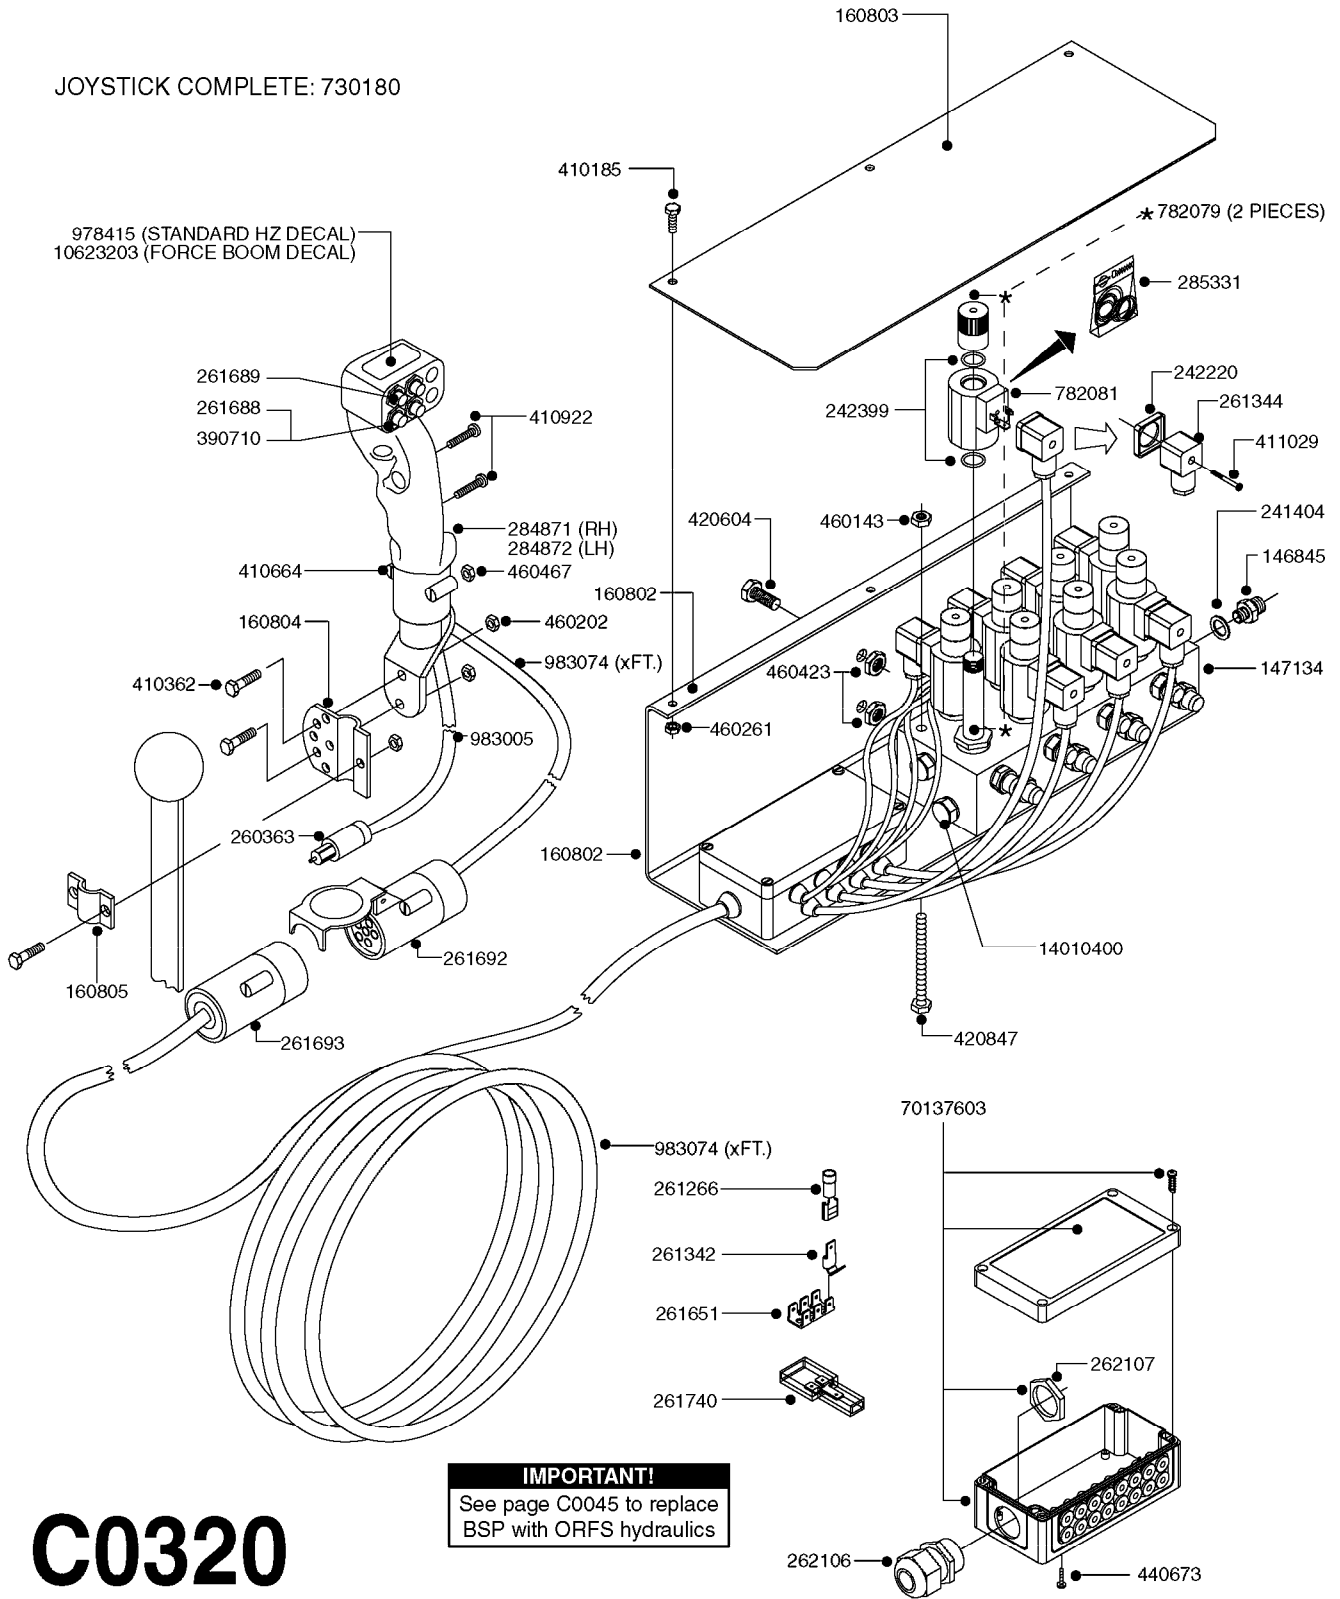

JOYSTICK COMPLETE: 730180

978415 (STANDARD HZ DECAL)
10623203 (FORCE BOOM DECAL)

HYD EAGLE HZ JOYSTICK CONTROL
C0320-HIN, 30:03:16

Page 1
Date 07.02.2020 10:31

parts-n°	order qty	description
146845	1	HEX NIPPLE 1/4"X1/4"
147134	1	MANIFOLD 4-FUNCTION
160802	1	MOUNT PLATE F.HYD SOLENOID'HZ'
160803	1	COVER PLATE F.HYD SOLENOID'HZ'
160804	1	MOUNT BRACKET F.HANDLE
160805	1	MOUNT STRAP F.HANDLE
241404	1	DOWTY SEAL 1/4"
242220	1	GASKET F. HIRSMANN PLUG
242399	1	O-RING F.HYD SOLENOID VALVE
260363	1	PLUG 2 POLE 12V
261266	1	CONNECTOR END F.CABLE HP
261342	1	SPADE F.ELEC.3 WAY CONNECTOR
261344	1	HIRSCHMANN PLUG B
261651	1	SPADE F.ELEC.6 POLE CONNECTOR
261688	1	SWITCH F. HANDLE WHITE
261689	1	CAP RUBBER F. SWITCH JOYSTICK
261692	1	PLUG ELEC.7 POLE FEMALE F.CABL
261693	1	PLUG ELEC. 7 POLE MALE
261740	1	SPADE F.ELEC.3 POLE CONN.INSUL
262106	1	BULKHEAD F. CABLE 6.5-14 BLACK
262107	1	NUT F. BULKHEAD CABLE GRAY
284871	1	CONTROL HANDLE RIGHT HALF
284872	1	CONTROL HANDLE LEFT HALF
285331	1	SEAL KIT F. HZ HYD.SOLENOID 96
390710	1	SWITCH F.HANDLE GREY MACHINED
410185	1	BOLT HEX 8.8 DEL M6X16
410362	1	BOLT HEX 8.8 SS M6X20
410664	1	BOLT HEX M5 X 20
410922	1	CYL.SKR 8.8 DEL M4X20 RST
411029	1	SCREW M3X35 F.HIRSMANN PLUG
420604	1	BOLT HEX 8.8 DEL M10X25 FT DIN933
420847	1	BOLT HEX 8.8 DEL M8X85
440673	1	SCREW F.PLASTIC 5X12 SS
460143	1	SELF LOCK NUT M8 SST A2 DIN985
460202	1	NUT HEX M6
460261	1	NUT HEX M6X1.00 LOCK DIN985 A2 SS
460423	1	NUT HEX M10X1.50 LOCK DIN985A2 SS
460467	1	NUT HEX M5 GALV.
730180	1	HYD.KIT JOYSTICK CTRL HANDLE
782079	1	CARTRIDGE VALVE
782081	1	SOLENOID F. CARTRIDGE VALVE
978415	1	DECAL CONTROL HANDLE
983005	1	ELEC. CABLE 2 WIRE X 1.5MM
983074	1	ELEC. CABLE 5 WIRE X 1.5MM
10623203	1	DECAL F.JOYSTICK - FORCE
14010400	1	PLUG 1/4" BSP
70137603	1	JUNC. BOX, FLUID, COMPLETE, 2015