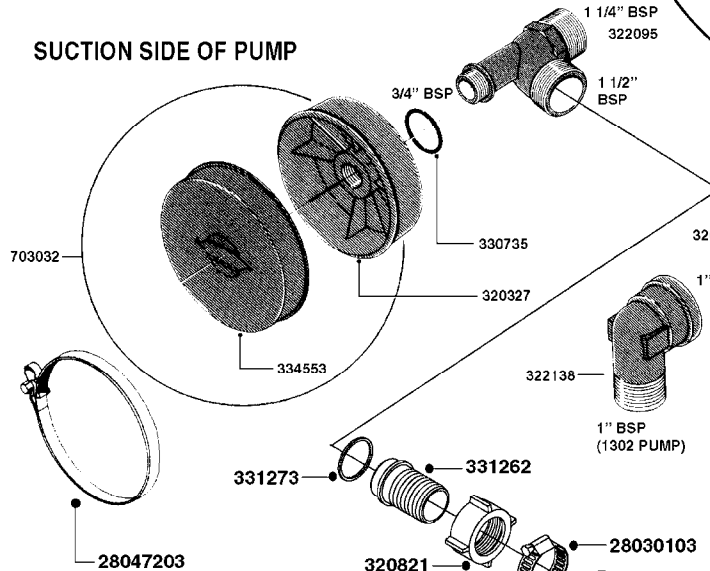

SUCTION SIDE OF PUMP

NLA - 1302 PUMP (REPLACES 1301 PUMP)
#726854 - COMPLETE DAMPER KIT (SUCTION & PRESSURE)

COMPLETE ASSEMBLIES
WHOLEGOODS ITEMS

A0240