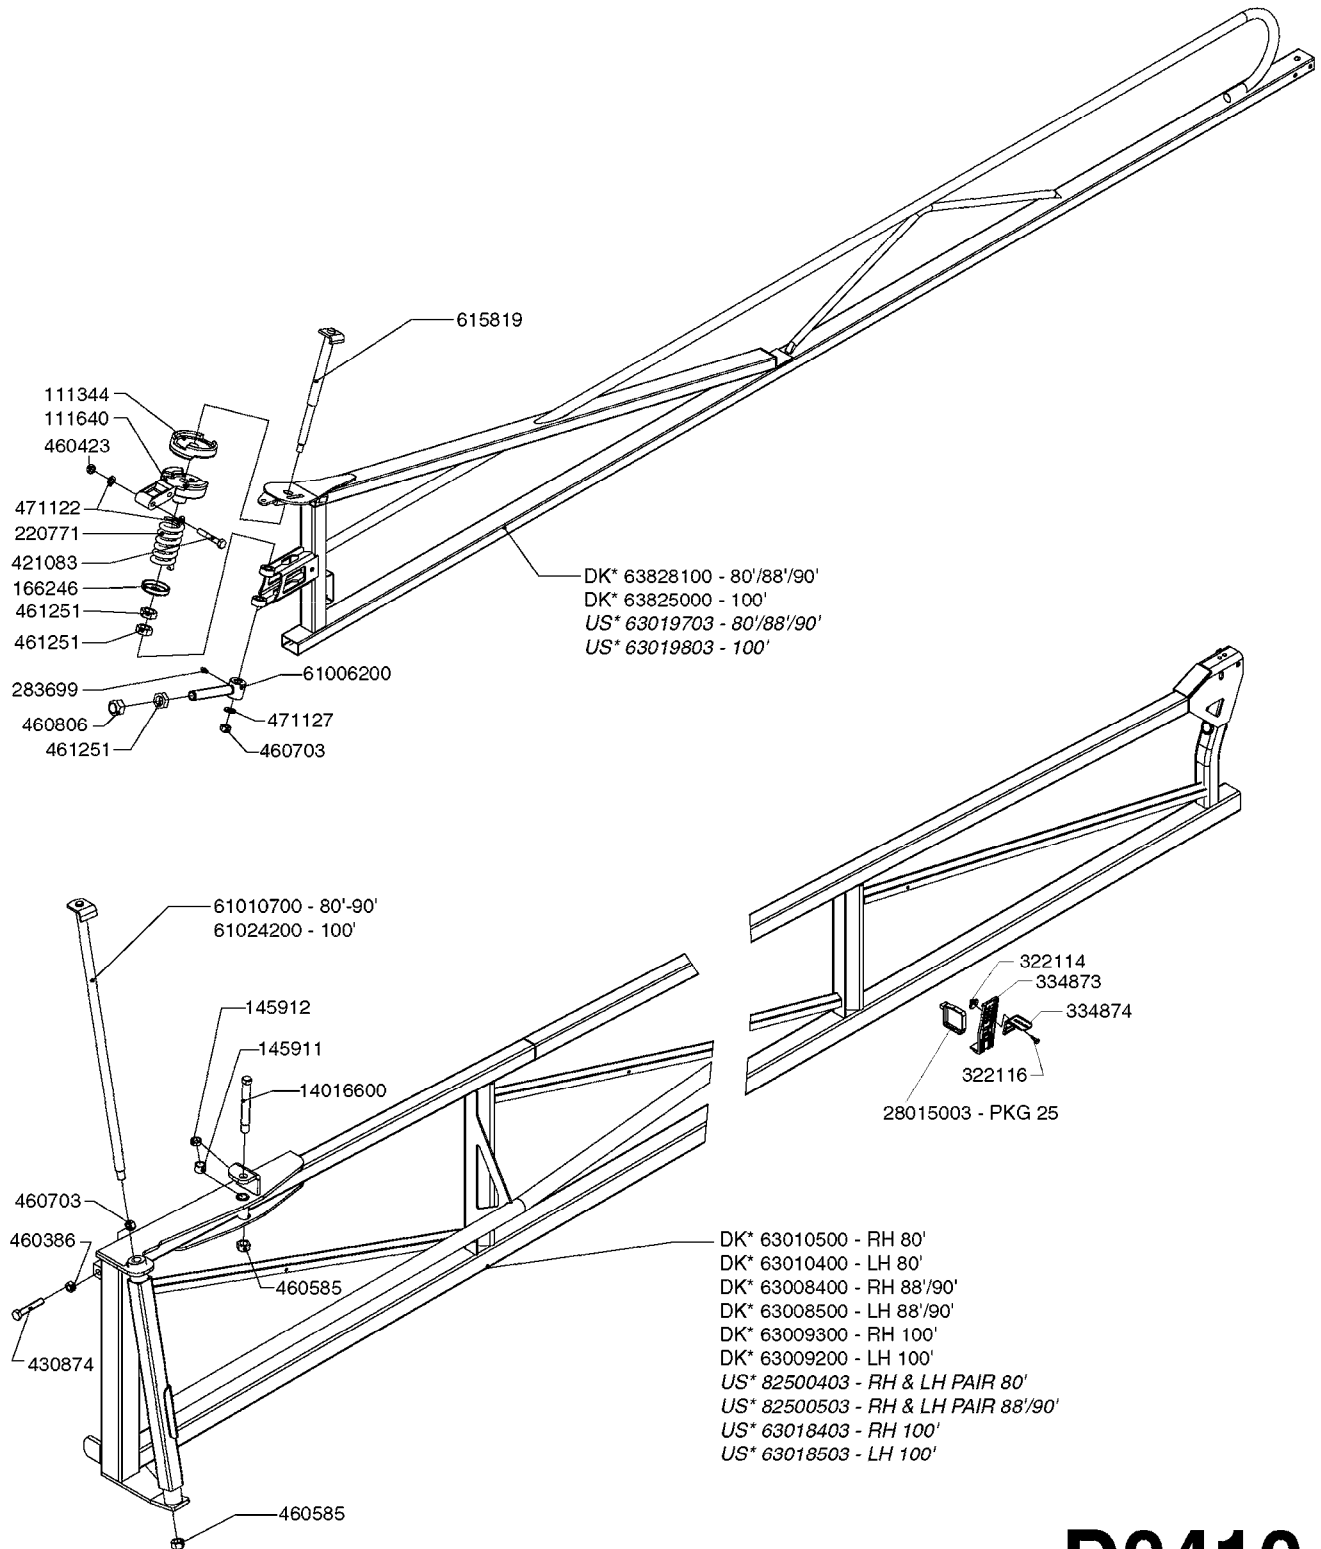

DK* = DENMARK STEEL PARTS
US* = NORTH AMERICAN STEEL PARTS

D0410

BOOM - SPC OUTER WING 80-100'
D0410-HIN, 01:01:16

Page 1
Date 07.02.2020 10:32

parts-n°	order qty	description
111344	1	CLAW CLUTCH Ø100/Ø20,5 UNDER PART RED
111640	1	CLAW CLUTCH Ø100 TOP PART RED
145911	1	BUSHING FOR HY CYL 21M LZ
145912	1	BUSHING D19.8/D17.0X7MM
166246	1	WASHER CUP D53 F.SPRING
220771	1	SPRING D53/D43X100
283699	1	GREASE NIPPLE M6X1
322114	1	NUT PLASTIC F.NOZZ.H
322116	1	BOLT PLASTIC F.NOZZ.H.
334873	1	NOZZ.HOLDER BOTTOM HLF33487300
334874	1	NOZZLE HOLDER - TOP HALF
421083	1	BOLT HEX 8.8 DEL M10X65
430874	1	SCREW SET 8.8 DEL M12X70 FT
460386	1	NUT HEX M12X1.75
460423	1	NUT HEX M10X1.50 LOCK DIN985A2 SS
460585	1	LOCKING NUT M16 DIN985 A2 SS
460703	1	NUT HEX M12X1.75 LOCK DIN985A2 SS
460806	1	NUT HEX M20X2.50 LOCK DIN985A2 SS
461251	1	NUT HEX M20 X 2.5 JAMB
471122	1	WASHER, M10, Ø20/10.5X 2.0, SS
471127	1	WASHER, M12, Ø24/13X24X2.5 SS
615819	1	PIN
14016600	1	PIN F. LINK ARM / SPC
28015003	1	PANDUIT TIE STRAP, PKG. 25
61006200	1	ADJ. ARM F.BREAKAWAY FTZ
61010700	1	PIN F.HINGE 80-90'/SPC L=664
61024200	1	PIN F. PIVOT HINGE 100'/SPC
63008400	1	OUTERWING 90' RH / SPC
63008500	1	OUTERWING 90' LH / SPC
63009200	1	OUTERWING 100' LH / SPC
63009300	1	OUTERWING 100' RH / SPC
63010400	1	OUTERWING 80' LH / SPC
63010500	1	OUTERWING 80' RH / SPC
63018403	1	WING OUTER RH 100' SPC
63018503	1	WING OUTER LH 100' SPC
63019703	1	BREAKAWAY 2.5M SPC/FTZ
63019803	1	BREAKAWAY 3M SPC/FTZ
63828100	1	BREAKAWAY FTZ/SPC 2.5M, RED
63825000	1	BREAKAWAY FTZ/SPC 3.0M, RED
82500403	1	WING OUTER SET FPS 80' SPC
82500503	1	WING OUTER SET FPS 88-90' SPC