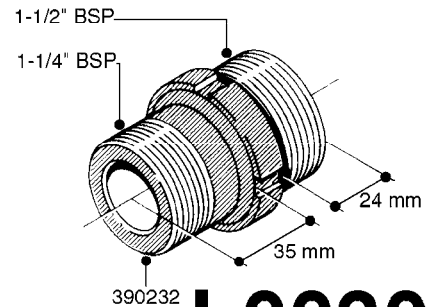

FITTINGS - HEXAGON NIPPLES
L0030-HIN, 01:01:16

Page 0
Date 07.02.2020 10:32

L0030