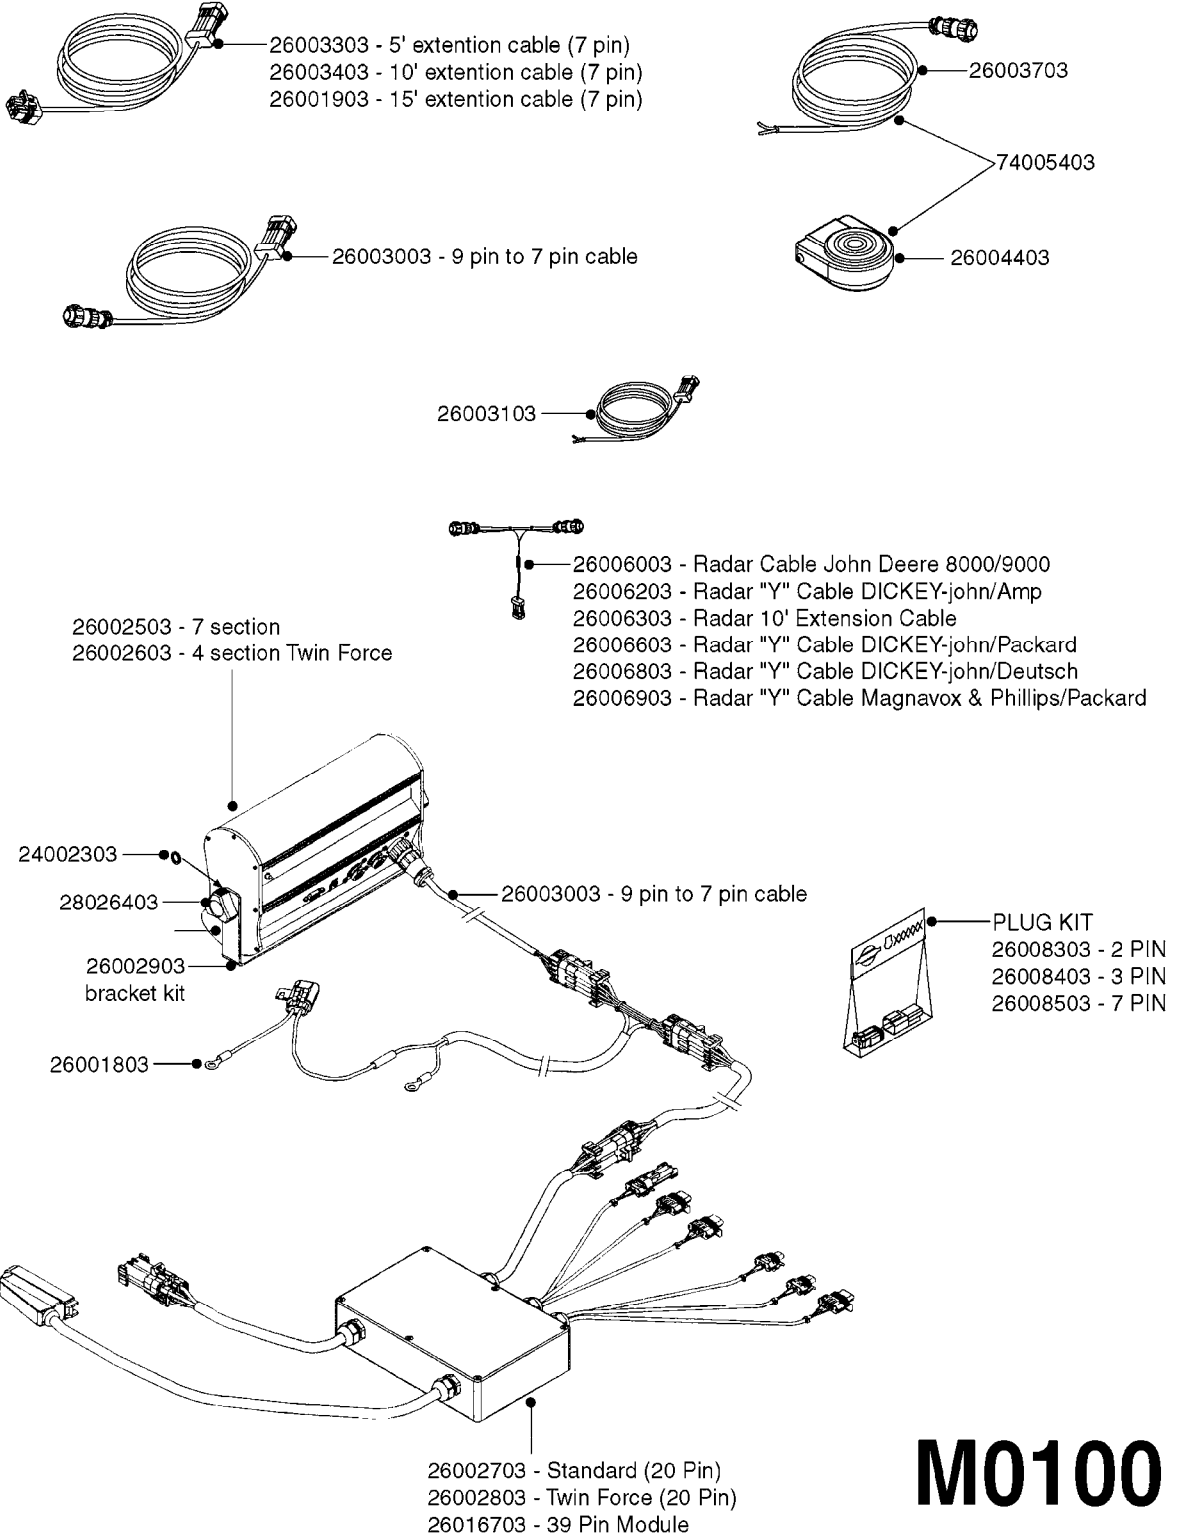

M0090

HC 2500/HM1500 DISPLAY/SCANBOX
M0090-HIN, 01:01:16

Page 1

Date 07.02.2020 10:33

parts-n°	order qty	description
142516	1	SCREW SET M10 BENT F. LOCKING
161411	1	MT.BRK. HC2500/HM1500 DISPLAY
26018300	1	ADAPTOR 2500 FOR SPRAYBOX II 39-PIN/REPLACES SCANBOX
260363	1	PLUG 2 POLE 12V
260827	1	PLUG F.EC ATTACHMENTS
261060	1	PLUG F.EC ATTACHMENTS
261589	1	FUSE 5 X 20 1.25 AMP
26176203	1	FUSE 5.0A QUICK-ACT.
261933	1	CABLE W/PLUG 2X25 L=71"
261934	1	CABLE W/PLUG 18X0.5MM L=79"
261935	1	SWITCH 2 POLE
261937	1	CIRCUIT BOARD F. SCANBOX
262099	1	PLUG SOCKET 3-POLE 2.5/3
450902	1	BOLT ALLEN HEAD M4 X 16MM
471055	1	WASHER D4.1/7.6 X 0.9
61029900	1	BRACKET FOR HC2500
731613	1	DISPLAY HC2500 NEW
731983	1	DISPLAY HM1500 REFURBISHED
732095	1	DISPLAY HM1500 NEW
732096	1	SCANBOX F.HM1500/HC2500
741580	1	PLUG 3-POLE 2.5/3
978045	1	DECAL QUICK GUIDE 1500/2500
978097	1	DECAL QUICK GUIDE 1500/2500 FR