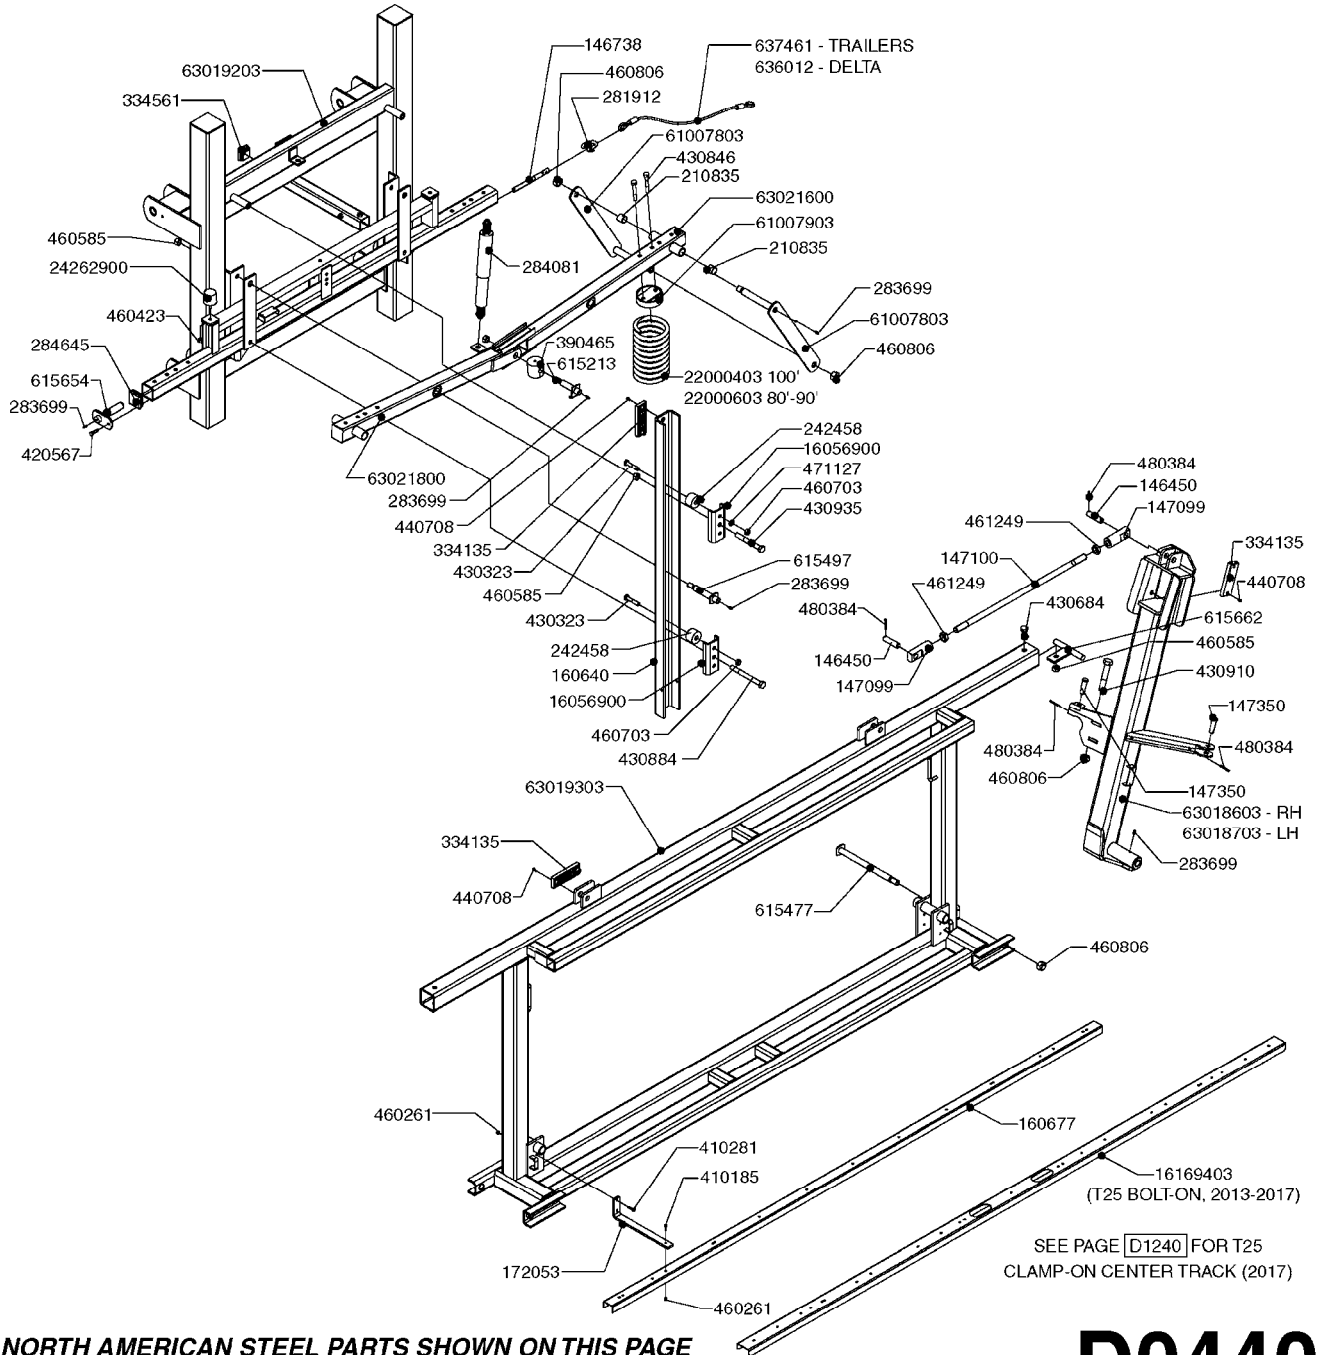

DK* = DENMARK STEEL PARTS
US* = NORTH AMERICAN STEEL PARTS

D0410

BOOM - SPC OUTER WING 80-100'
D0410-HIN, 01:01:16

Page 1
Date 07.02.2020 10:32

parts-n°	order qty	description
111344	1	CLAW CLUTCH Ø100/Ø20,5 UNDER PART RED
111640	1	CLAW CLUTCH Ø100 TOP PART RED
145911	1	BUSHING FOR HY CYL 21M LZ
145912	1	BUSHING D19.8/D17.0X7MM
166246	1	WASHER CUP D53 F.SPRING
220771	1	SPRING D53/D43X100
283699	1	GREASE NIPPLE M6X1
322114	1	NUT PLASTIC F.NOZZ.H
322116	1	BOLT PLASTIC F.NOZZ.H.
334873	1	NOZZ.HOLDER BOTTOM HLF33487300
334874	1	NOZZLE HOLDER - TOP HALF
421083	1	BOLT HEX 8.8 DEL M10X65
430874	1	SCREW SET 8.8 DEL M12X70 FT
460386	1	NUT HEX M12X1.75
460423	1	NUT HEX M10X1.50 LOCK DIN985A2 SS
460585	1	LOCKING NUT M16 DIN985 A2 SS
460703	1	NUT HEX M12X1.75 LOCK DIN985A2 SS
460806	1	NUT HEX M20X2.50 LOCK DIN985A2 SS
461251	1	NUT HEX M20 X 2.5 JAMB
471122	1	WASHER, M10, Ø20/10.5X 2.0, SS
471127	1	WASHER, M12, Ø24/13X24X2.5 SS
615819	1	PIN
14016600	1	PIN F. LINK ARM / SPC
28015003	1	PANDUIT TIE STRAP, PKG. 25
61006200	1	ADJ. ARM F.BREAKAWAY FTZ
61010700	1	PIN F.HINGE 80-90'/SPC L=664
61024200	1	PIN F. PIVOT HINGE 100'/SPC
63008400	1	OUTERWING 90' RH / SPC
63008500	1	OUTERWING 90' LH / SPC
63009200	1	OUTERWING 100' LH / SPC
63009300	1	OUTERWING 100' RH / SPC
63010400	1	OUTERWING 80' LH / SPC
63010500	1	OUTERWING 80' RH / SPC
63018403	1	WING OUTER RH 100' SPC
63018503	1	WING OUTER LH 100' SPC
63019703	1	BREAKAWAY 2.5M SPC/FTZ
63019803	1	BREAKAWAY 3M SPC/FTZ
63828100	1	BREAKAWAY FTZ/SPC 2.5M, RED
63825000	1	BREAKAWAY FTZ/SPC 3.0M, RED
82500403	1	WING OUTER SET FPS 80' SPC
82500503	1	WING OUTER SET FPS 88-90' SPC