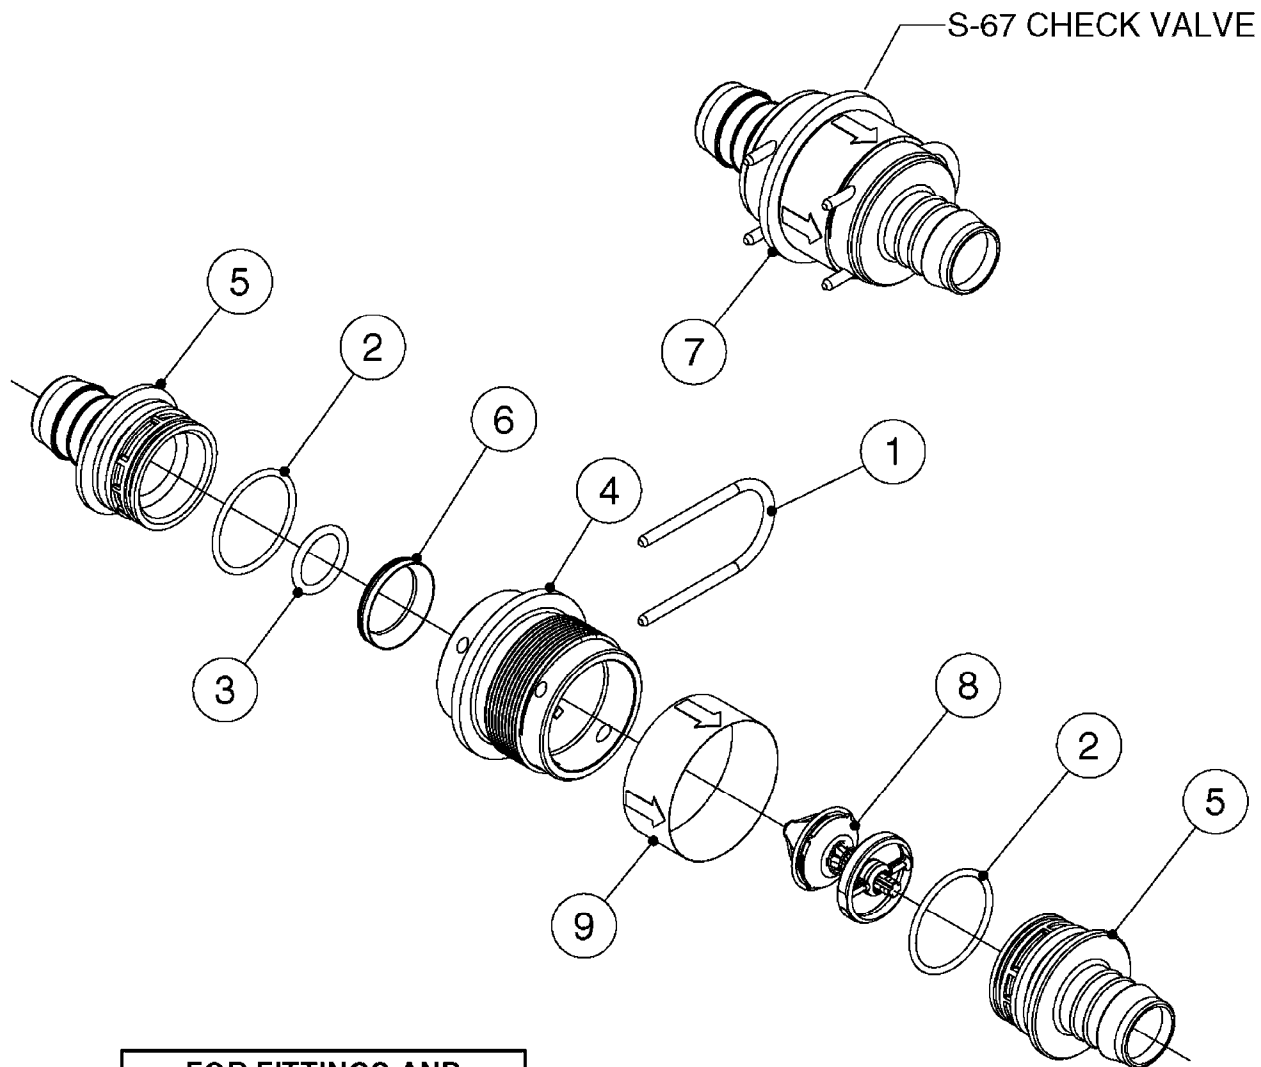

S-67 CHECK VALVE

FOR FITTINGS AND
HOSES, SEE SECTION L

B0630

CHECK VALVES - S67
B0630-HIN, 31:07:19

Page 1

Date 07.02.2020 10:31

Pos.	parts-n°	order qty	description
1	145996	1	FITT.DK S-67 FORK
2	241973	1	O-RING Ø3 X 44.2 70 SHORES NITRIL
2	242353	1	O-RING 3 X 44.2 VITON
3	242504	1	O-RING D35x2 NITRIL
4	322104	1	FITT.DK S-67 BULKHEAD
5	334231	1	FITT.DK S-67 STR.1"
5	334232	1	FITT.DK S-67 STR.1-1/4"
5	334444	1	FITT.DK S-67 STR.1-1/2" PVC
6	14103100	1	SEAT F.CHECK VALVE D40.8 2010
7	70063603	1	VALVE, CHECK S67 1-1/2"
			COMPLETE IN-LINE CHECK VALVE FOR 1-1/2" HOSE
7	72001803	1	CHCK VLV,S67, 2 X 1" HB
			COMPLETE IN-LINE CHECK VALVE FOR 1" HOSE
7	72206600	1	CHCK VLV,S67, 2 X 1.25" HB
			COMPLETE IN-LINE CHECK VALVE FOR 1-1/4" HOSE
8	72089900	1	CHECK VALVE S67 SUBASMBLY.2001
9	97800500	1	DECAL 230X28 BLACK ARROW