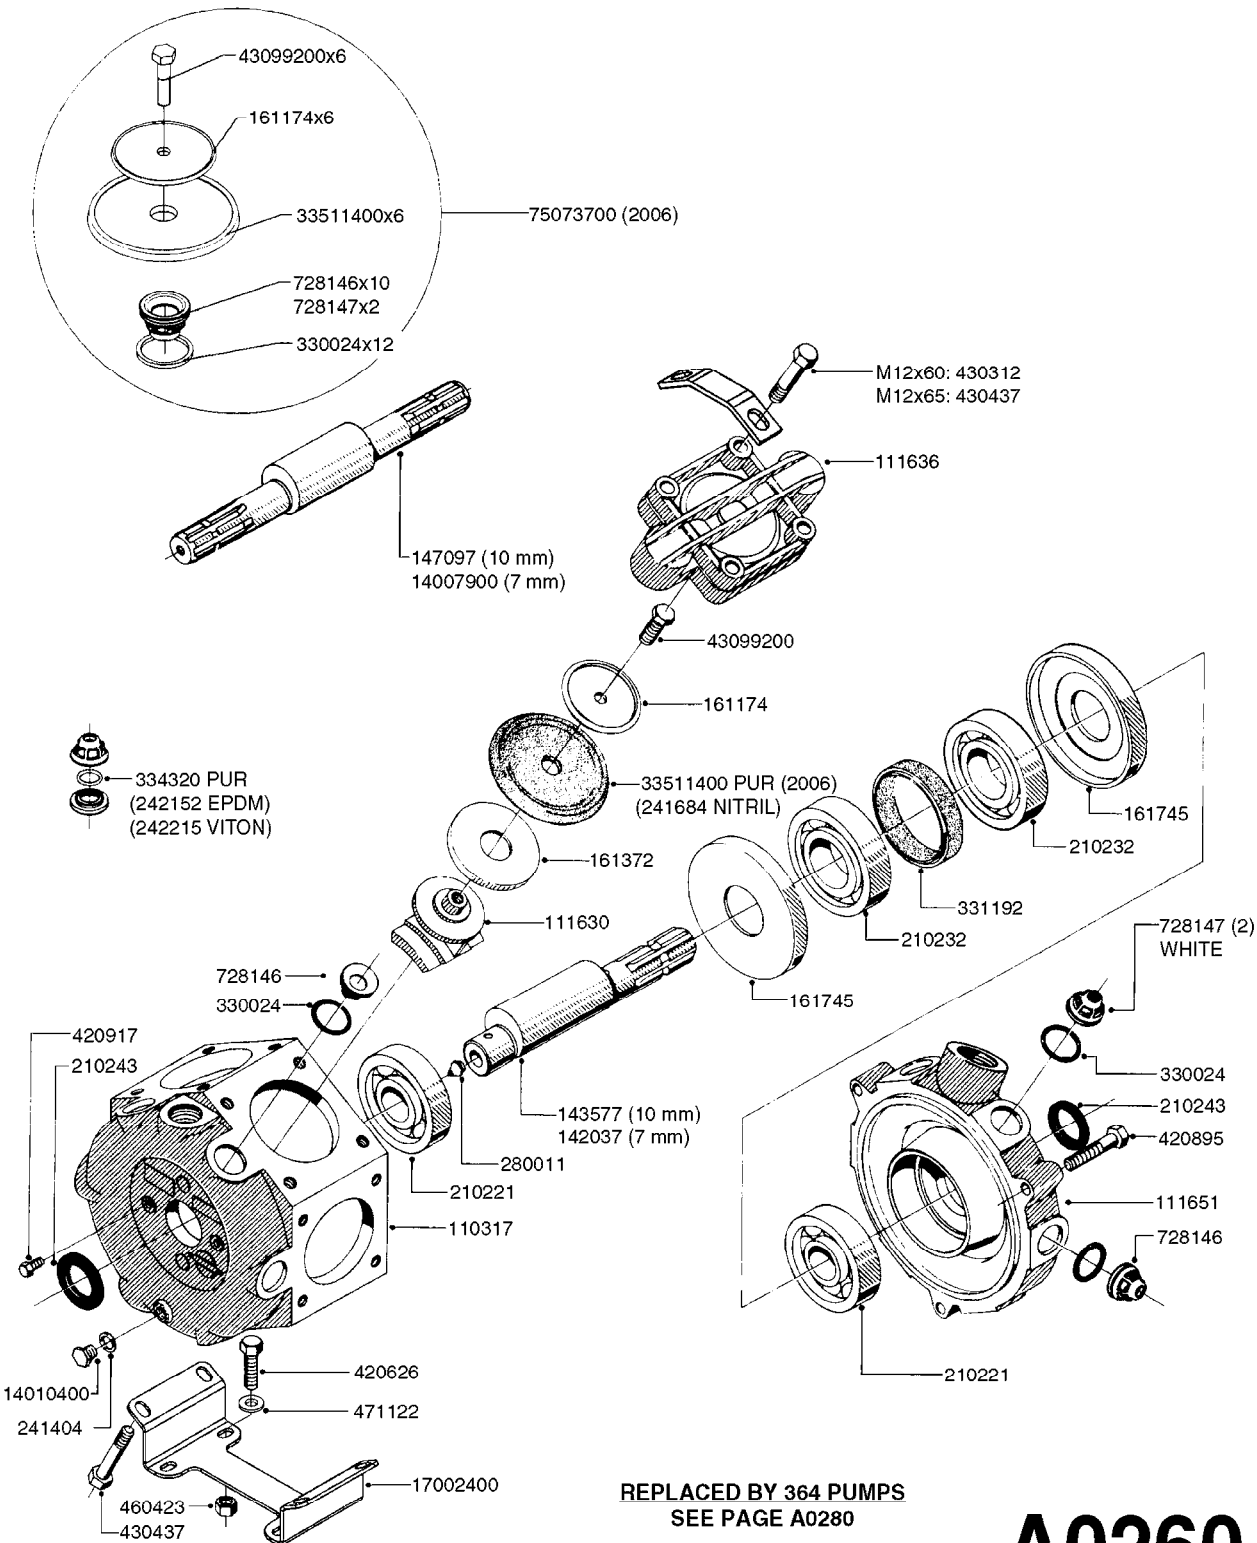

REPLACED BY 364 PUMPS
SEE PAGE A0280

A0260

PUMP - 363 W/MOUNTING BASE
A0260-HIN, 17:03:16

Page 1
Date 07.02.2020 10:31

parts-n°	order qty	description
110317	1	PUMP CASING MODEL 360/361 PNTD
111630	1	CONNECTING ROD 363/364-10 PUMP
111636	1	VALVE COVER 363 HEAVY DUTY
111651	1	CASTING F.363 1.5" PUMP(FRONT)
142037	1	CRANK SHAFT 361-20
143577	1	CRANK SHAFT F.363/462/463-10mm
147097	1	CRANK SHAFT 363-463/10 THROUGH
161174	1	DIAPHRAGM DISC SS 361/363/364 PUMP
161372	1	DIAPHRAGM BACKING DISC,320-361
161745	1	METAL SPACER F.363/463
210221	1	BEARING BALL 6407
210232	1	BEARING BALL 6310
210243	1	SEAL OIL 35 X 47 X 7
241404	1	DOWTY SEAL 1/4"
241684	1	DEICER PARTS: DIAPHRAGM MODEL 361 NITRIL
242152	1	O-RING D18.2X3 EPDM
242215	1	O-RING D18X3 VITON
280011	1	GREASE NIPPLE 1/8" SAE H TR
330024	1	O-RING D41,1/D34.5 X 3,5
331192	1	SPACER, MODEL 361/363
334320	1	O-RING D18X3 POLYURETHANE
420626	1	BOLT HEX 8.8 DEL M10X20 FT
420895	1	BOLT HEX 8.8 RAW M10X60
420917	1	BOLT HEX 8.8 RAW M8X12 FT
430312	1	BOLT HEX 8.8 M12X60
430437	1	BOLT HEX 8.8 RAW M12X65
460423	1	NUT HEX M10X1.50 LOCK DIN985A2 SS
471122	1	WASHER, M10, Ø20/10.5X 2.0, SS
728146	1	VALVE FOR 361(726890/707932)
728147	1	VALVE FOR 361 WHITE WITH HOLE
14007900	1	CRANK 363/462/463-7mm 540/THRU
14010400	1	PLUG 1/4" BSP
17002400	1	FOOT F. 36X PUMP, RED
33511400	1	DIAPHRAGM PUMP 361/361/363/364 PUR
43099200	1	BOLT HEX SS M12 X 30 DIN933 A4
75073700	1	PUMP KIT 361/363 "06"