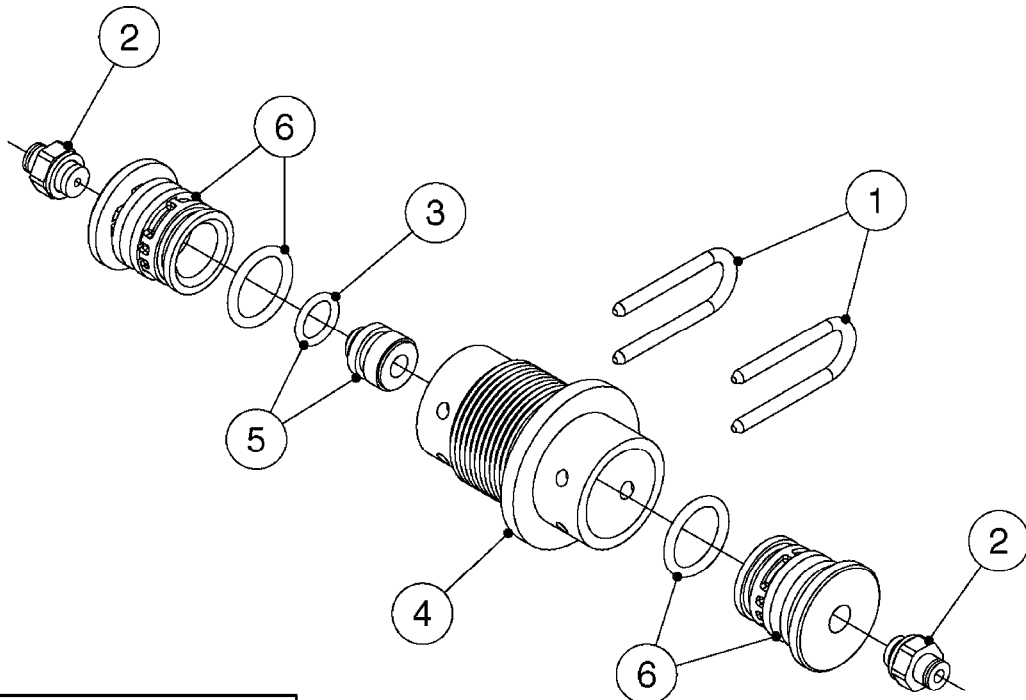

FOR FITTINGS AND
HOSES, SEE SECTION L

B0610

CHECK VALVES - S40
B0610-HIN, 04:01:18

Page 1

Date 07.02.2020 10:31

Pos.	parts-n°	order qty	description
1	145994	1	FITT.DK S-40 FORK
2	231346	1	QUICK COUPLER 1/8"BSP X 4 MM
3	241905	1	O-RING 12,3X2,4 VITON DKR.1,05
4	322102	1	FITT.DK S-40 BULKHEAD
5	615522	1	CHECK VALVE F.FOAM MARKER
6	726693	1	FITT.DK S-40 PLUG 1/8BSP ORING
7	70036203	1	RINSE PRESSURE KIT