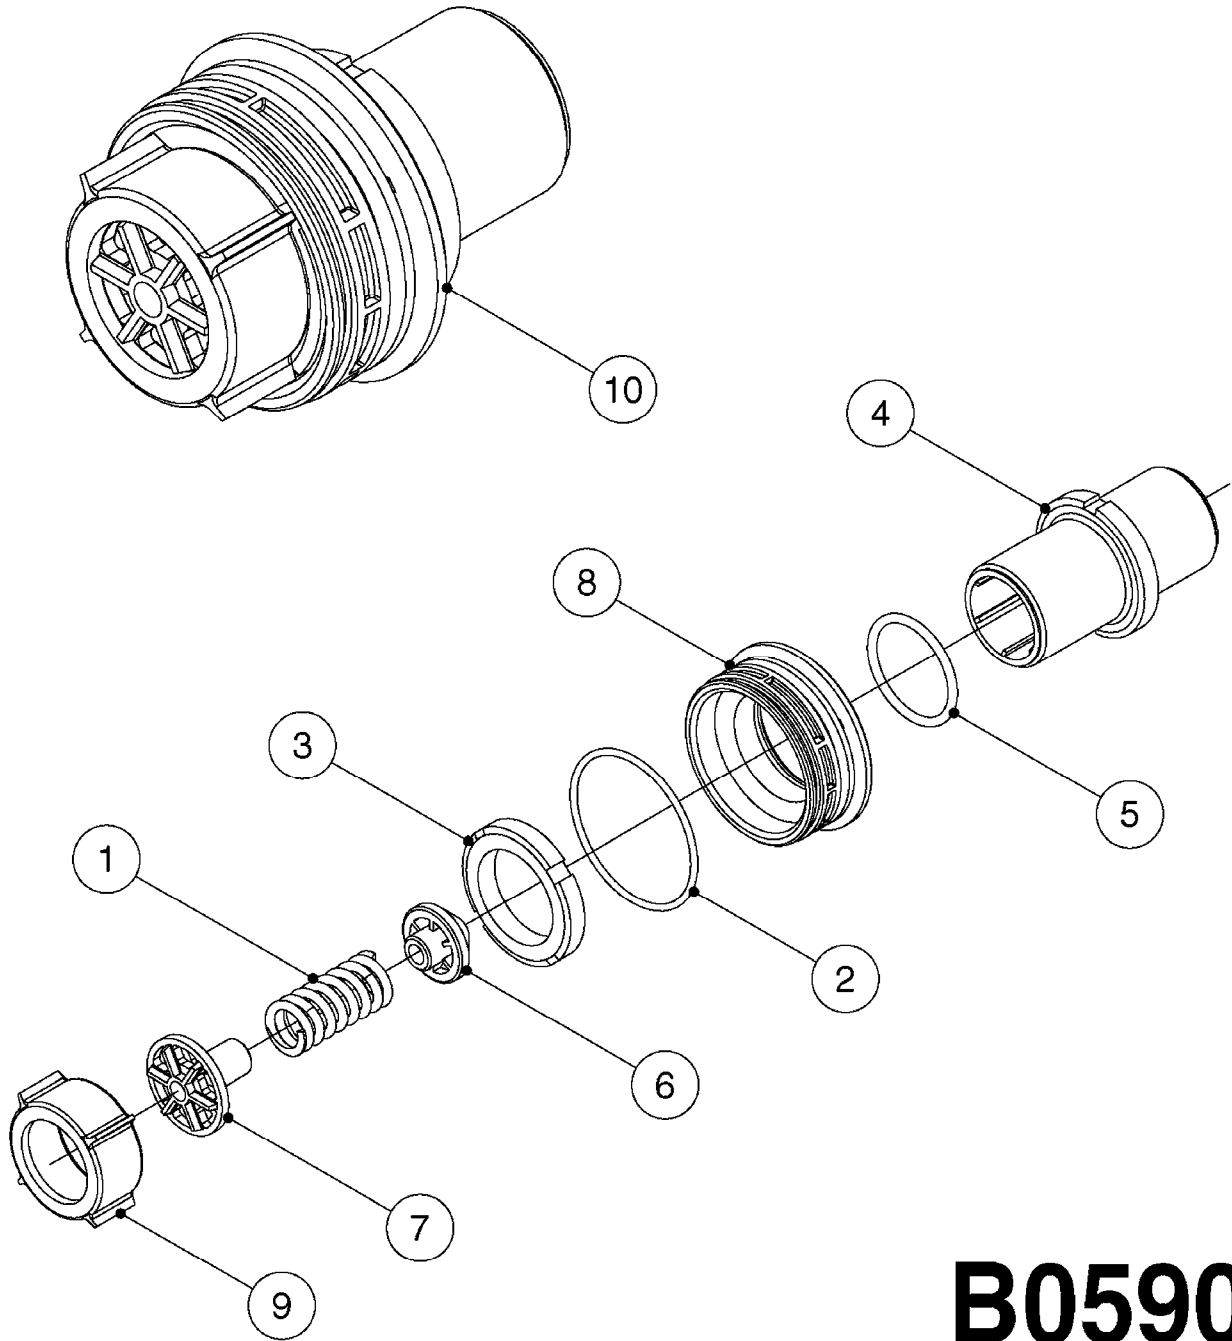

B0540

SMART VALVE-S93 MANIFOLD VALVE
B0540-HIN, 01:01:16

Page 1

Date 07.02.2020 10:31

parts-n°	order qty	description
145997	1	FITT.DK S-93 FORK
147767	1	PIN 5Ø X 60 S-93 DOUBLE CLAMP
240936	1	O-RING D13.3X2.4 NITRIL
242047	1	O-RING 89.5 X 3.0 VITON
242316	1	O-RING D84.5X3.0 NITRIL
242475	1	O'RING D56.52x5.33 SH70-VITON
322327	1	HOUSING, VALVE, S93, 220 PSI
322328	1	END CAP F.VALVE S-93
322354	1	THRUST PLATE F.3-WAY VALVES-93
390543	1	SEAT F.BALL 3-WAY VALVE S-93
391019	1	BALL F.2 WAY S93 SMART VALVE
391020	1	BALL F.3 WAY S93 SMART VALVE
391023	1	SMART VALVE MOUNTING BRACKET
420862	1	BOLT HEX 8.8 DEL M10X16 FT
440681	1	SCREW F. PLASTIC 4MM X 14LG SS
460423	1	NUT HEX M10X1.50 LOCK DIN985A2 SS
471122	1	WASHER, M10, Ø20/10.5X 2.0, SS
14010100	1	SPINDLE F.SMART VALVE S-93
14027800	1	SPINDLE F.SMART VALVE S-93
61025400	1	HANDLE SMART VALVE
72137900	1	VALVE S93 "V1" SMART VALVE
72138000	1	VALVE S93 "V2" SMART VALVE
72138600	1	VALVE S93 "V3" SMART VALVE
72142700	1	VALVE S93 "V4" SMART VALVE