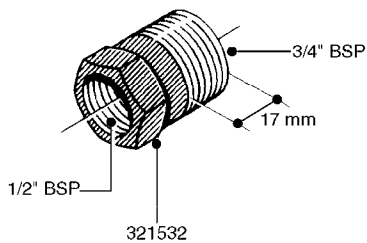

FITTINGS - HEXAGON NIPPLES
L0030-HIN, 01:01:16

Page 0
Date 07.02.2020 10:32

L0030

FITTINGS - HEXAGON NIPPLES
L0030-HIN, 01:01:16

Page 1
Date 07.02.2020 10:32

parts-n°	order qty	description
10015303	1	FITT.PO.HN 1.00X1.00 M1000
10425003	1	FITT.PO.HN 1.25X1.00 MCPHEE
320132	1	FITT.DK HN 1" BSP
320176	1	FITT.DK HN 3/8"X1/2" BSP
320445	1	FITT.DK HN 1/4"X3/8" BSP
320655	1	FITT.DK HN 1/2"-1/2" BSP
320692	1	FITT.DK HN 3/8'BSPX1/4'NPT
320703	1	FITT.DK HN 3/8BSP X1/2 &1/4NPT
320725	1	FITT.DK NIPPLE 3/8"-3/8" BSP
320902	1	FITT.DK HN 3/8'X 1/4' BSP
390232	1	FITT.DK HN 1-1/2' X 1-1/4' BSP
390276	1	FITT.DK HN 1'BSP