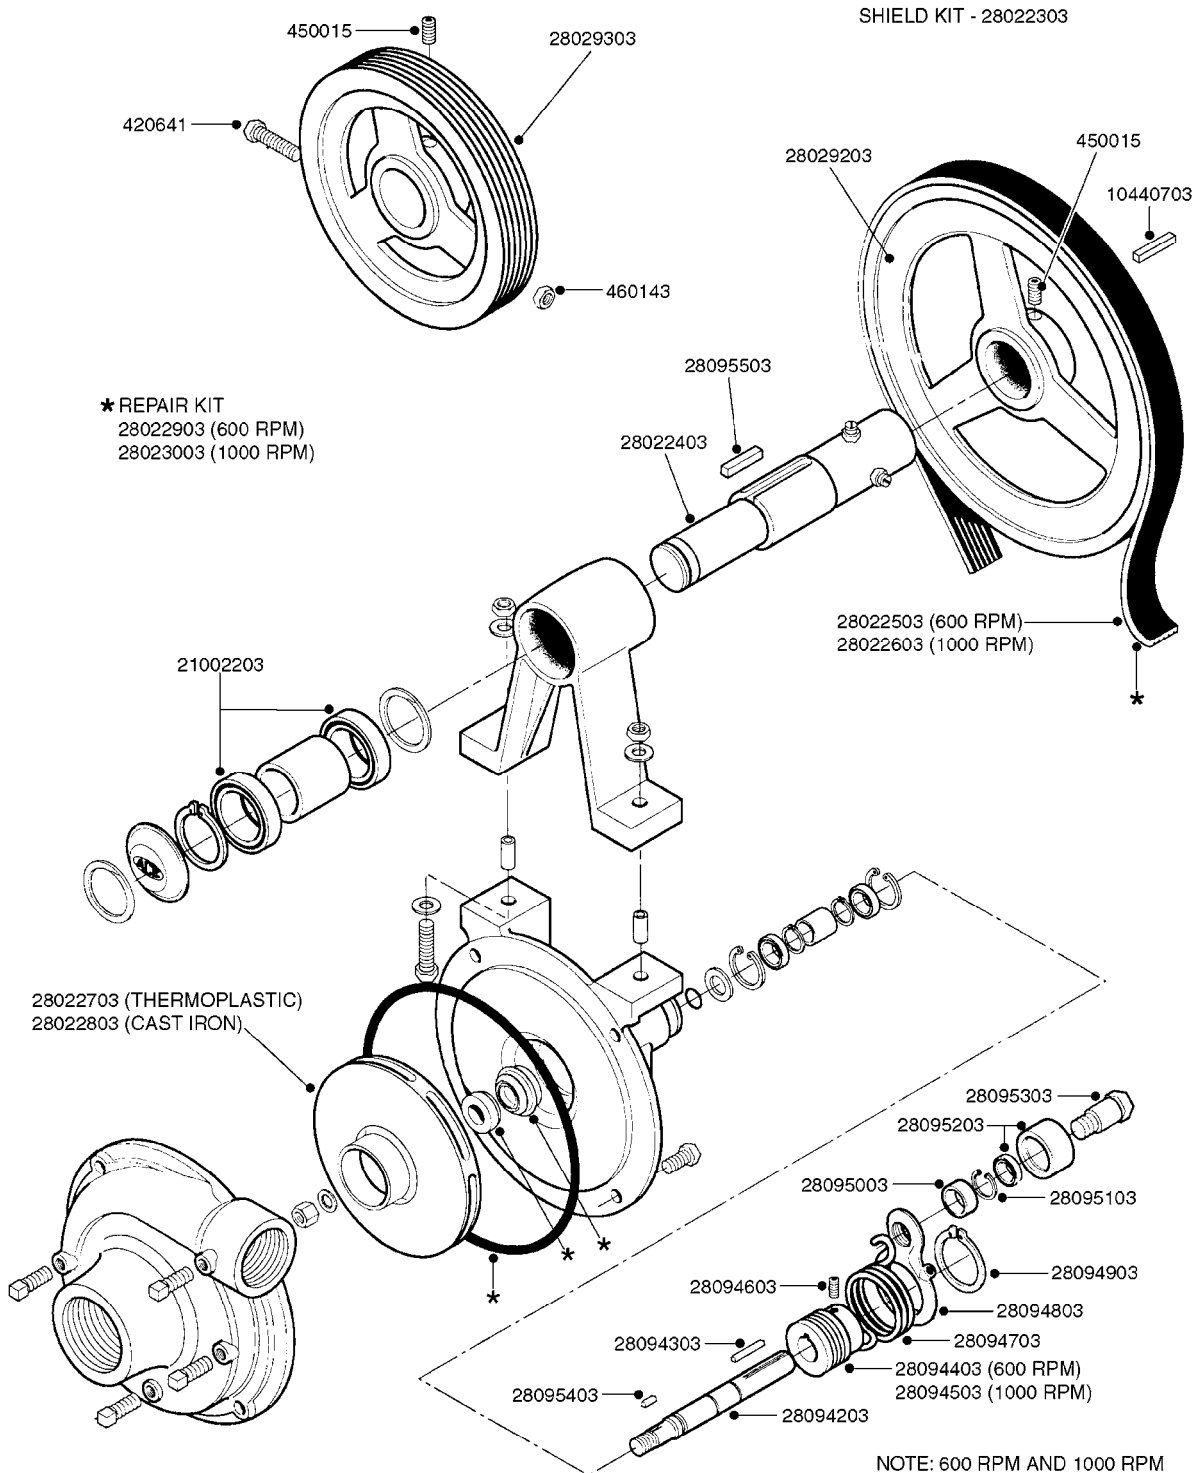

NOTE: 600 RPM AND 1000 RPM
PUMPS HAVE 1" INPUT SHAFT

A0430

PUMP - ACE 150 BELT DRIVE
A0430-HIN, 05:12:19

Page 1
Date 07.02.2020 10:31

parts-n°	order qty	description
420641	1	BOLT HM 8X35/22 A2 SS DIN931
450015	1	SCREW ALLAN 3/8'X5/8' BLACK
460143	1	SELF LOCK NUT M8 SST A2 DIN985
10440703	1	KEY SQ 1/4"x1-1/2"
21002203	1	BEARING, SEALED ACE BELT DRIVE
28022303	1	SHIELD KIT
28022403	1	OUTPUT SHAFT ACE BELT DR PUMP
28022503	1	BELT 600 RPM ACE PUMP
28022603	1	BELT 1000 RPM ACE PUMP
28022703	1	IMPELLER THERMOPLASTIC
28022803	1	IMPELLER CAST IRON
28022903	1	REPAIR KIT 600 RPM
28023003	1	REPAIR KIT 1000 RPM
28029203	1	11.6"P.D.X2"BORE PULLEY 600RPM
28029303	1	7.9"P.D.X2"BORE PULLEY 1000RPM
28094203	1	5/8" DRIVEN SHAFT W.KEYWAY SS
28094303	1	KEY 3/16"X3/16"X1-1/4"
28094403	1	1.35"P.D.X5/8"BORE PULLEY 600RPM
28094503	1	1.7"P.D.X5/8"BORE PULLEY 1000RPM
28094603	1	SCREW ALLEN 5/16"NC X 5/16"
28094703	1	IDLER MOUNTED TORSION SPRING
28094803	1	IDLER ARM
28094903	1	EXTERNAL SNAP RING F.IDLER ARM
28095003	1	5/8" SPACER
28095103	1	RETAINER RING
28095203	1	IDLER BEARING/OUTER ROLLER ASSEMBLY
28095303	1	HEX HEAD IDLER CAP SCREW 5/8"NCX2-1/8"
28095403	1	KEY F.IMPELLER 1/8"X1/8"X1/2"
28095503	1	KEY 3/8"X1/2"X1-1/2"