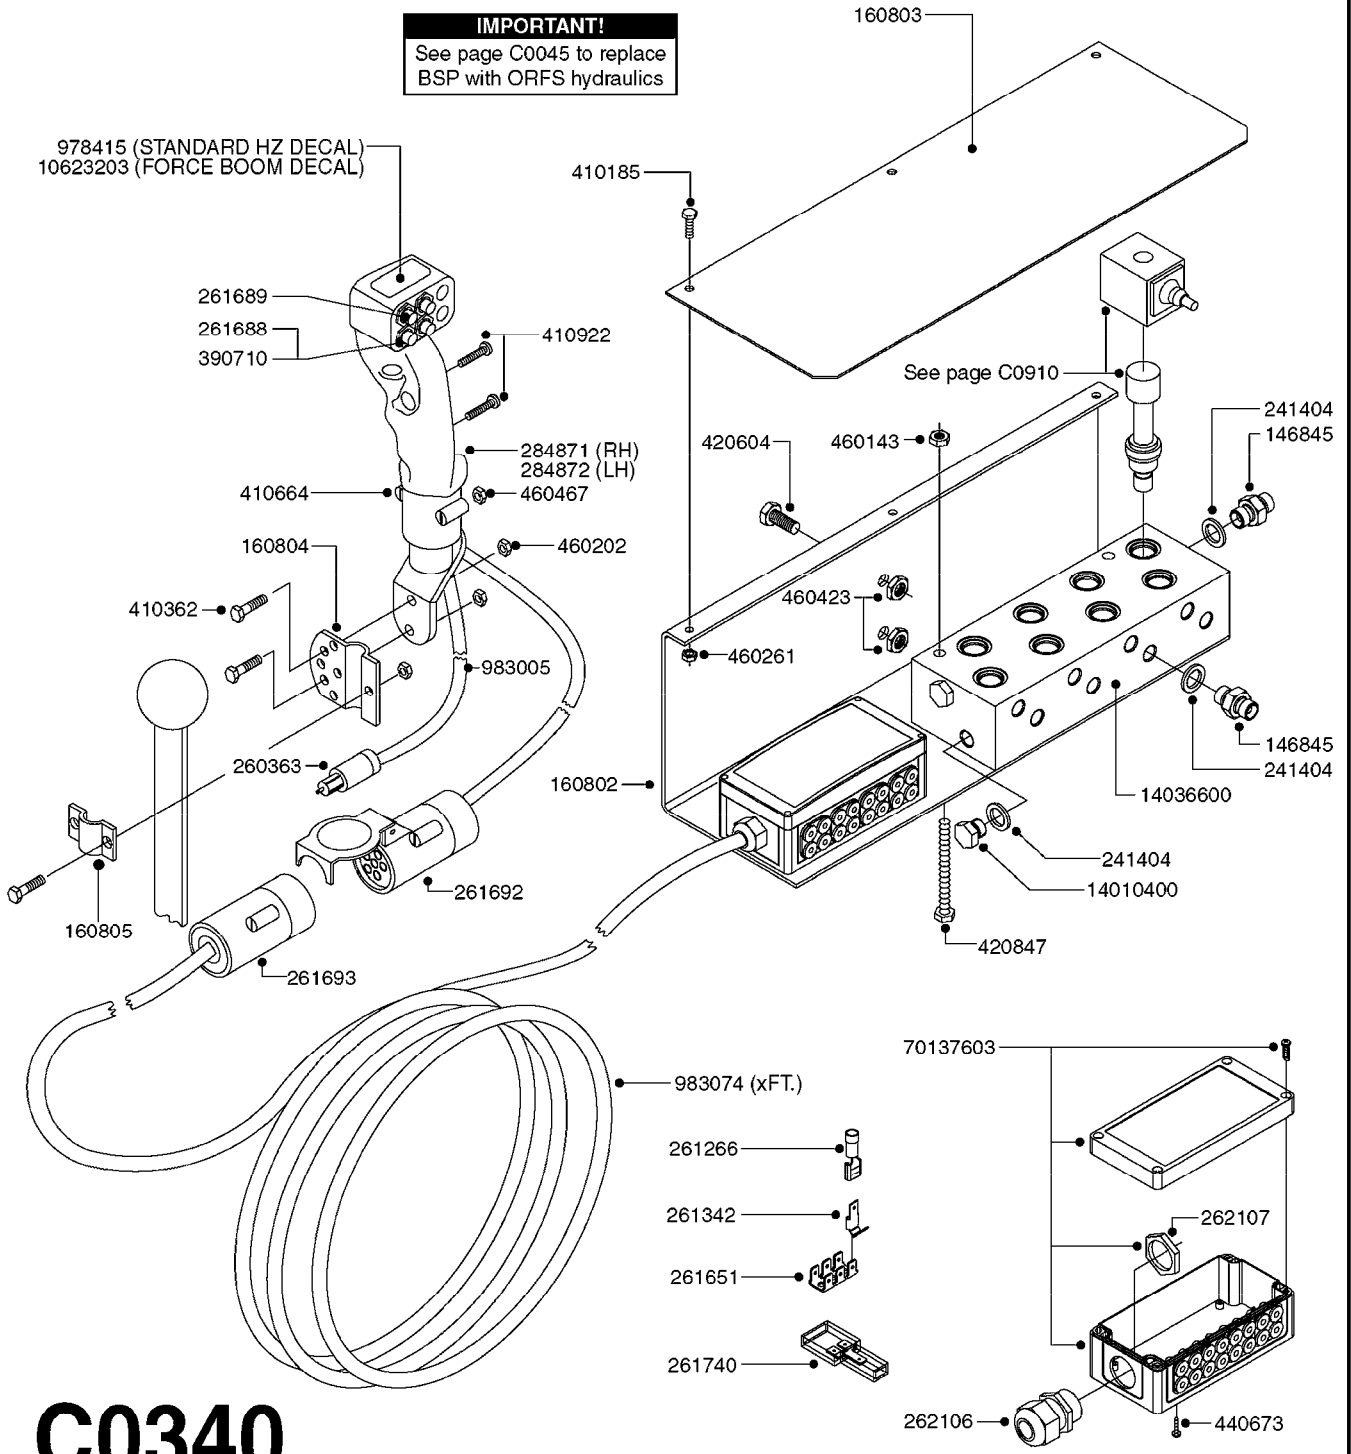

IMPORTANT!
See page C0045 to replace
BSP with ORFS hydraulics

HYD EAGLE HZ JOYSTICK 2005
C0340-HIN, 13:05:19

Page 1
Date 07.02.2020 10:31

parts-n°	order qty	description
146845	1	HEX NIPPLE 1/4"X1/4"
160802	1	MOUNT PLATE F.HYD SOLENOID'HZ'
160803	1	COVER PLATE F.HYD SOLENOID'HZ'
160804	1	MOUNT BRACKET F.HANDLE
160805	1	MOUNT STRAP F.HANDLE
241404	1	DOWTY SEAL 1/4"
260363	1	PLUG 2 POLE 12V
261266	1	CONNECTOR END F.CABLE HP
261342	1	SPADE F.ELEC.3 WAY CONNECTOR
261651	1	SPADE F.ELEC.6 POLE CONNECTOR
261688	1	SWITCH F. HANDLE WHITE
261689	1	CAP RUBBER F. SWITCH JOYSTICK
261692	1	PLUG ELEC.7 POLE FEMALE F.CABL
261693	1	PLUG ELEC. 7 POLE MALE
261740	1	SPADE F.ELEC.3 POLE CONN.INSUL
262106	1	BULKHEAD F. CABLE 6.5-14 BLACK
262107	1	NUT F. BULKHEAD CABLE GRAY
284871	1	CONTROL HANDLE RIGHT HALF
284872	1	CONTROL HANDLE LEFT HALF
390710	1	SWITCH F.HANDLE GREY MACHINED
410185	1	BOLT HEX 8.8 DEL M6X16
410362	1	BOLT HEX 8.8 SS M6X20
410664	1	BOLT HEX M5 X 20
410922	1	CYL.SKR 8.8 DEL M4X20 RST
420604	1	BOLT HEX 8.8 DEL M10X25 FT DIN933
420847	1	BOLT HEX 8.8 DEL M8X85
440673	1	SCREW F.PLASTIC 5X12 SS
460143	1	SELF LOCK NUT M8 SST A2 DIN985
460202	1	NUT HEX M6
460261	1	NUT HEX M6X1.00 LOCK DIN985 A2 SS
460423	1	NUT HEX M10X1.50 LOCK DIN985A2 SS
460467	1	NUT HEX M5 GALV.
978415	1	DECAL CONTROL HANDLE
983005	1	ELEC. CABLE 2 WIRE X 1.5MM
983074	1	ELEC. CABLE 5 WIRE X 1.5MM
10623203	1	DECAL F.JOYSTICK - FORCE
14010400	1	PLUG 1/4" BSP
14036600	1	MANIFOLD 4-FUNCTION SPC 2004
70137603	1	JUNC. BOX, FLUID, COMPLETE, 2015