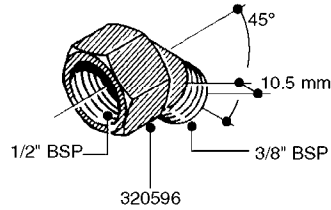

FITTINGS - HEXAGON NIPPLES
L0030-HIN, 01:01:16

Page 0
Date 07.02.2020 10:32

L0030

FITTINGS - HEXAGON NIPPLES
L0030-HIN, 01:01:16

Page 1
Date 07.02.2020 10:32

parts-n°	order qty	description
10015303	1	FITT.PO.HN 1.00X1.00 M1000
10425003	1	FITT.PO.HN 1.25X1.00 MCPHEE
320132	1	FITT.DK HN 1" BSP
320176	1	FITT.DK HN 3/8"X1/2" BSP
320445	1	FITT.DK HN 1/4"X3/8" BSP
320655	1	FITT.DK HN 1/2"-1/2" BSP
320692	1	FITT.DK HN 3/8'BSPX1/4'NPT
320703	1	FITT.DK HN 3/8BSP X1/2 &1/4NPT
320725	1	FITT.DK NIPPLE 3/8"-3/8" BSP
320902	1	FITT.DK HN 3/8'X 1/4' BSP
390232	1	FITT.DK HN 1-1/2' X 1-1/4' BSP
390276	1	FITT.DK HN 1'BSP