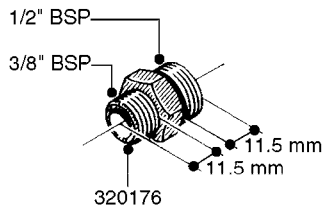

FITTINGS - HEXAGON NIPPLES
L0030-HIN, 01:01:16

Page 0
Date 07.02.2020 10:32

L0030

FITTINGS - HEXAGON NIPPLES
L0030-HIN, 01:01:16

Page 1
Date 07.02.2020 10:32

parts-n°	order qty	description
10015303	1	FITT.PO.HN 1.00X1.00 M1000
10425003	1	FITT.PO.HN 1.25X1.00 MCPHEE
320132	1	FITT.DK HN 1" BSP
320176	1	FITT.DK HN 3/8"X1/2" BSP
320445	1	FITT.DK HN 1/4"X3/8" BSP
320655	1	FITT.DK HN 1/2"-1/2" BSP
320692	1	FITT.DK HN 3/8'BSPX1/4'NPT
320703	1	FITT.DK HN 3/8BSP X1/2 &1/4NPT
320725	1	FITT.DK NIPPLE 3/8"-3/8" BSP
320902	1	FITT.DK HN 3/8'X 1/4' BSP
390232	1	FITT.DK HN 1-1/2' X 1-1/4' BSP
390276	1	FITT.DK HN 1'BSP