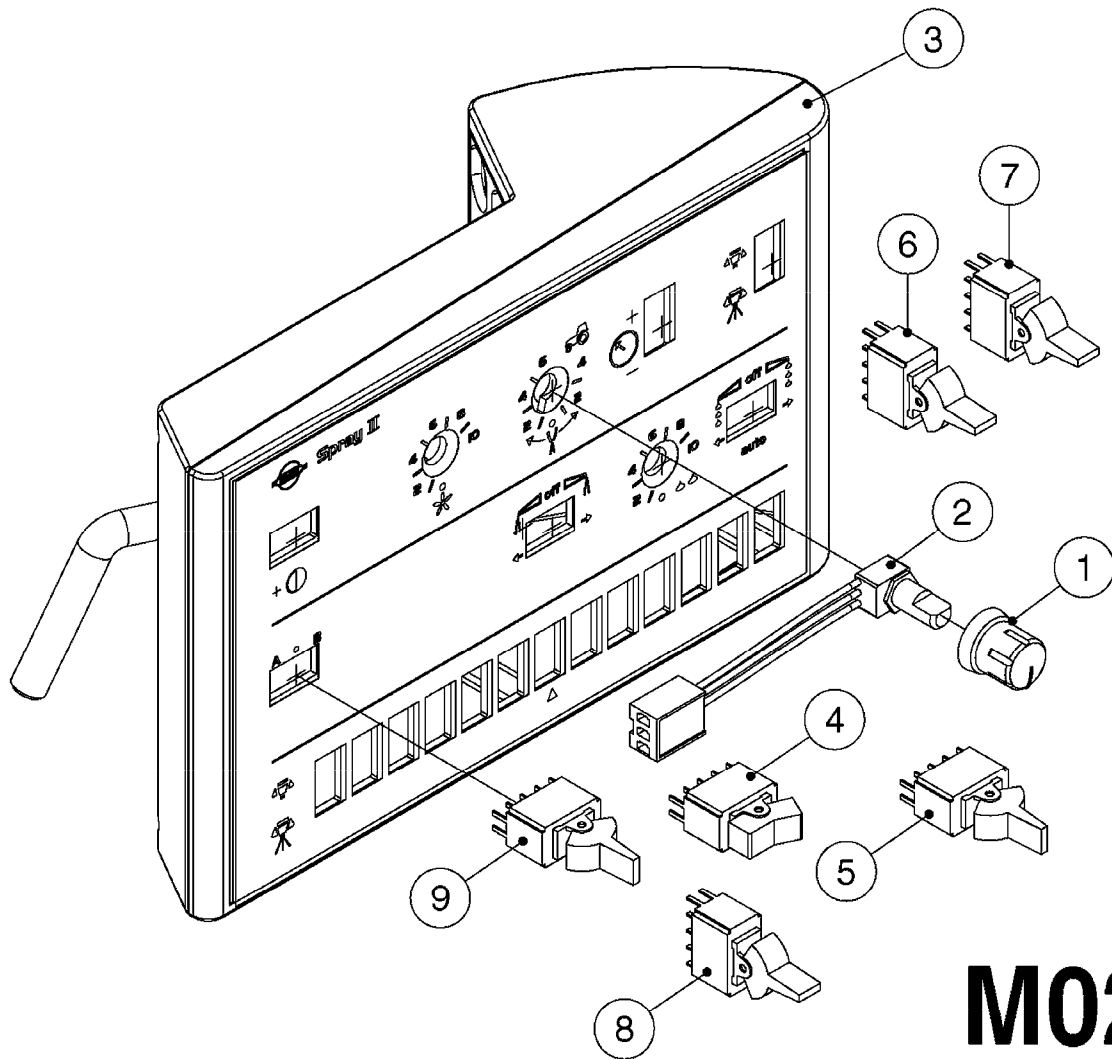

M0200

SPRAYBOX II
M0200-HIN, 23:06:16

Page 1

Date 07.02.2020 10:33

Pos.	parts-n°	order qty	description
1	26000400	1	KNOB F.FOAM ADJUST HC5500
2	26005300	1	POT.METER F. SPRAYBOX II
3	26010200	1	CONTROL BOX 2SEC, SPRAY BOX II
3	26010300	1	CONTROL BOX 3SEC, SPRAY BOX II
3	26010400	1	CONTROL BOX 4SEC, SPRAY BOX II
3	26010500	1	CONTROL BOX 5SEC, SPRAY BOX II
3	26010600	1	CONTROL BOX 6SEC, SPRAY BOX II
3	26010700	1	CONTROL BOX 7SEC, SPRAY BOX II
3	26010800	1	CONTROL BOX 8SEC, SPRAY BOX II
3	26010900	1	CONTROL BOX 9SEC, SPRAYBOX II
3	26011000	1	SPRAY CONT. II EVC 4 SEC. HAZ
3	26011100	1	SPRAY CONT. II EVC 5 SEC. HAZ
3	26011200	1	SPRAY CONT. II EVC 6 SEC. HAZ
3	26011300	1	SPRAY CONT. II EVC 7 SEC. HAZ
3	26013600	1	CONTROL BOX 13SEC, SPRAYBOX II
4	26020200	1	SWITCH ON-ON SP ROCKER RED
5	26020300	1	SWITCH ON-OFF-ON SP BLACK
6	26020400	1	SWITCH MOM-OFF-MOM SP YELLOW
7	26020600	1	SWITCH ON-ON SP GREEN
8	26020800	1	SWITCH ON-ON DP GREEN
9	26021000	1	SWITCH ON-OFF-ON DP BLACK