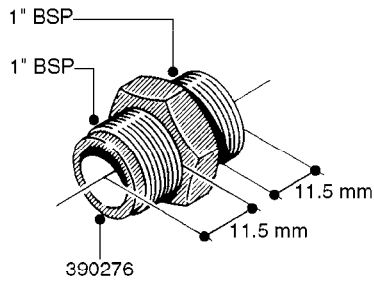

FITTINGS - HEXAGON NIPPLES
L0030-HIN, 01:01:16

Page 0
Date 07.02.2020 10:32

L0030

FITTINGS - HEXAGON NIPPLES
L0030-HIN, 01:01:16

Page 1
Date 07.02.2020 10:32

parts-n°	order qty	description
10015303	1	FITT.PO.HN 1.00X1.00 M1000
10425003	1	FITT.PO.HN 1.25X1.00 MCPHEE
320132	1	FITT.DK HN 1" BSP
320176	1	FITT.DK HN 3/8"X1/2" BSP
320445	1	FITT.DK HN 1/4"X3/8" BSP
320655	1	FITT.DK HN 1/2"-1/2" BSP
320692	1	FITT.DK HN 3/8'BSPX1/4'NPT
320703	1	FITT.DK HN 3/8BSP X1/2 &1/4NPT
320725	1	FITT.DK NIPPLE 3/8"-3/8" BSP
320902	1	FITT.DK HN 3/8'X 1/4' BSP
390232	1	FITT.DK HN 1-1/2' X 1-1/4' BSP
390276	1	FITT.DK HN 1'BSP