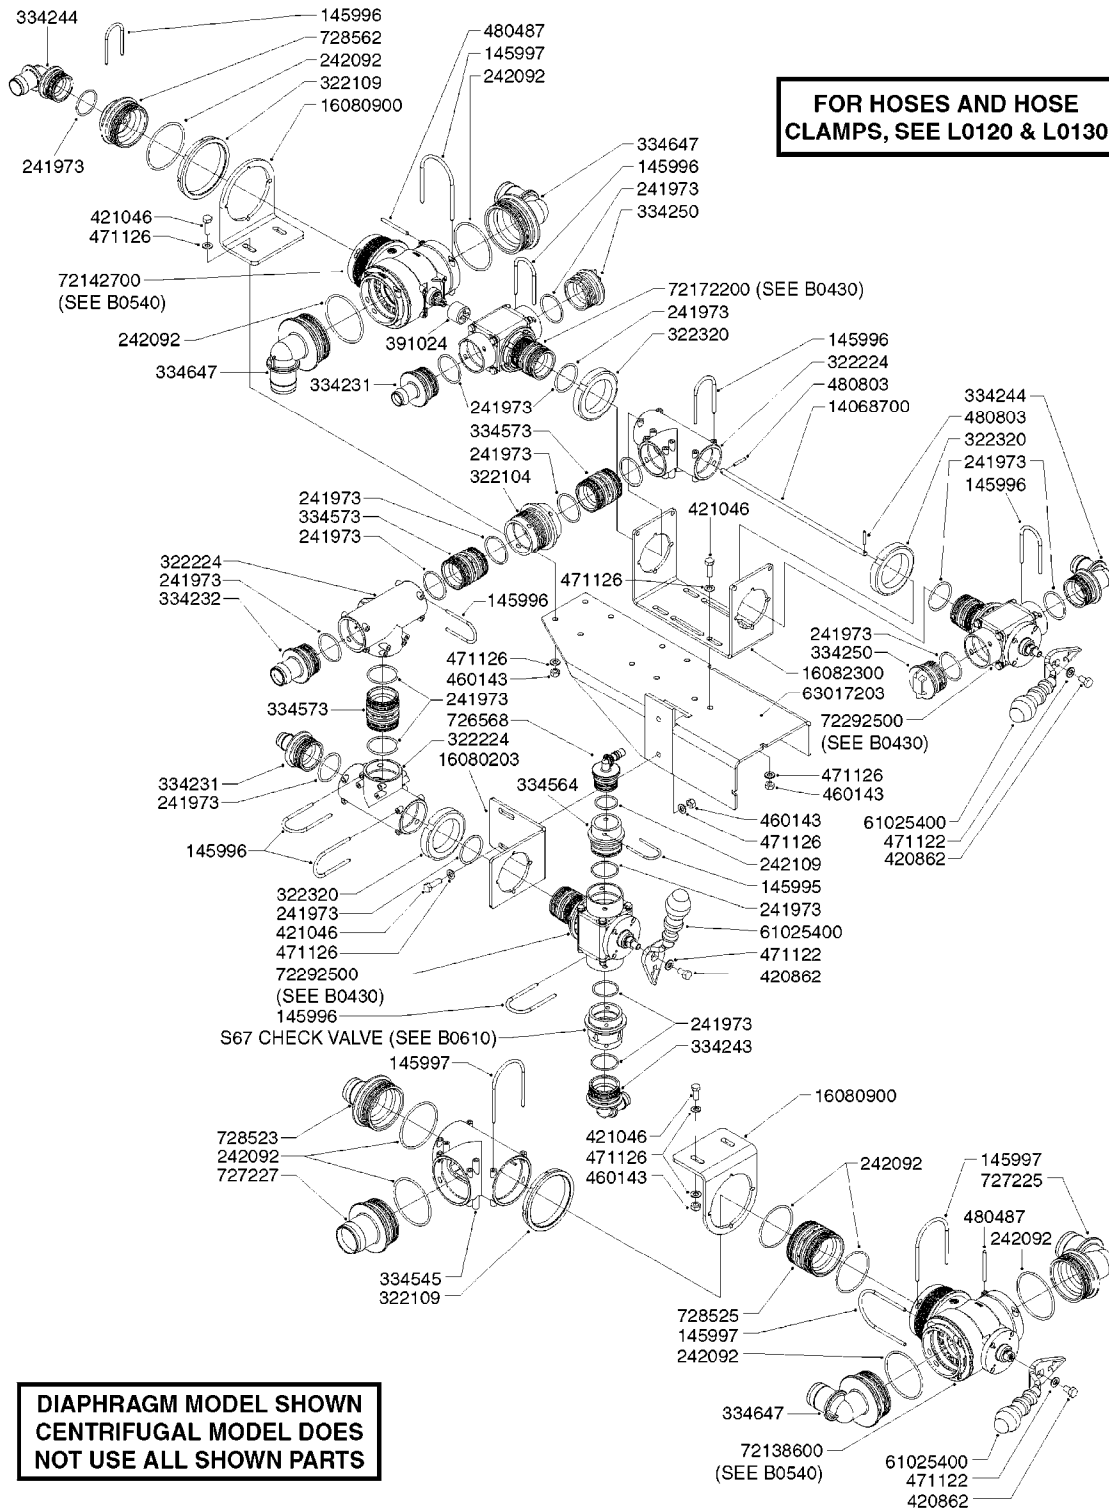

**FOR HOSES AND HOSE
CLAMPS, SEE L0120 & L0130**

**DIAPHRAGM MODEL SHOWN
CENTRIFUGAL MODEL DOES
NOT USE ALL SHOWN PARTS**

B0460

SMART VALVE-NEW NAVIGATOR S67
B0460-HIN, 28:05:19

Page 1
Date 07.02.2020 10:31

parts-n°	order qty	description
145995	1	FITT.DK S-53 FORK
145996	1	FITT.DK S-67 FORK
145997	1	FITT.DK S-93 FORK
241973	1	O-RING Ø3 X 44.2 70 SHORES NITRIL
242092	1	O-RING D69.5X3
242109	1	O-RING D32.2x3.0
322104	1	FITT.DK S-67 BULKHEAD
322109	1	FITT.DK S-93 BULKHEAD NUT
322224	1	FITT.DK S-67 TEE
322320	1	NUT F.3 WAY VALVE S56
334231	1	FITT.DK S-67 STR.1"
334232	1	FITT.DK S-67 STR.1-1/4"
334243	1	FITT.DK S-67 ELB.1"
334244	1	FITT.DK S-67 ELB.1-1/4"
334250	1	FITT.DK S-67 PLUG
334545	1	FITT.DK S-93 TEE
334564	1	FITT.DK S-67 TO S-53 ADAPTER
334573	1	FITT.DK S-67 CONNECTOR
334647	1	FITT.DK S93 ELB 1-1/2" 90 PVC
391024	1	COUPLING FOR 3RD SMART VALVE
420862	1	BOLT HEX 8.8 DEL M10X16 FT
421046	1	BOLT HEX M8X25/25 A2 SS DIN933
460143	1	SELF LOCK NUT M8 SST A2 DIN985
471122	1	WASHER, M10, Ø20/10.5X 2.0, SS
471126	1	WASHER, M8, Ø16/ 8.4X 1.6, SS
480487	1	PIN M5X60 SLOTTED GALV
480803	1	PIN Ø4 X 25
726568	1	FITT.DK.S-53 HB 1/2"90 W/O-RING
727225	1	FITT.DK S-93 ELB.2'PVC W/ORING
727227	1	FITT.DK S-93 STR.2" W/ORING
728523	1	FITT.DK S-93 STR.1-1/2" W.O-RING
728525	1	FITT. S93 CONNECTOR W/O-RINGS
728562	1	FITT.DK S-93 TO S67 ADAPTOR
14068700	1	SPINDLE,SMART VALVE S67 10MM
16080203	1	BRACKET 1 STK S67 VALVE
16080900	1	BRACKET 1 STK S93 VALVE 15BAR
16082300	1	BRACKET 2PCS S67 VALVE 15 BAR
61025400	1	HANDLE SMART VALVE
63017203	1	SMART VALVE MOUNTING BKT.1100
72138600	1	VALVE S93 "V3" SMART VALVE
72142700	1	VALVE S93 "V4" SMART VALVE
72172200	1	VALVE S67 "V2" SMART VALVE
72292500	1	VALVE S67 SMART VALVE NEW NAV