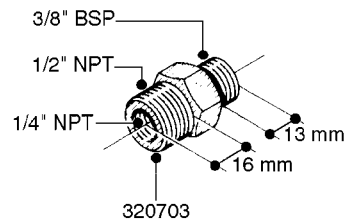

FITTINGS - HEXAGON NIPPLES
L0030-HIN, 01:01:16

Page 0
Date 07.02.2020 10:32

L0030

FITTINGS - HEXAGON NIPPLES
L0030-HIN, 01:01:16

Page 1
Date 07.02.2020 10:32

parts-n°	order qty	description
10015303	1	FITT.PO.HN 1.00X1.00 M1000
10425003	1	FITT.PO.HN 1.25X1.00 MCPHEE
320132	1	FITT.DK HN 1" BSP
320176	1	FITT.DK HN 3/8"X1/2" BSP
320445	1	FITT.DK HN 1/4"X3/8" BSP
320655	1	FITT.DK HN 1/2"-1/2" BSP
320692	1	FITT.DK HN 3/8'BSPX1/4'NPT
320703	1	FITT.DK HN 3/8BSP X1/2 &1/4NPT
320725	1	FITT.DK NIPPLE 3/8"-3/8" BSP
320902	1	FITT.DK HN 3/8'X 1/4' BSP
390232	1	FITT.DK HN 1-1/2' X 1-1/4' BSP
390276	1	FITT.DK HN 1'BSP