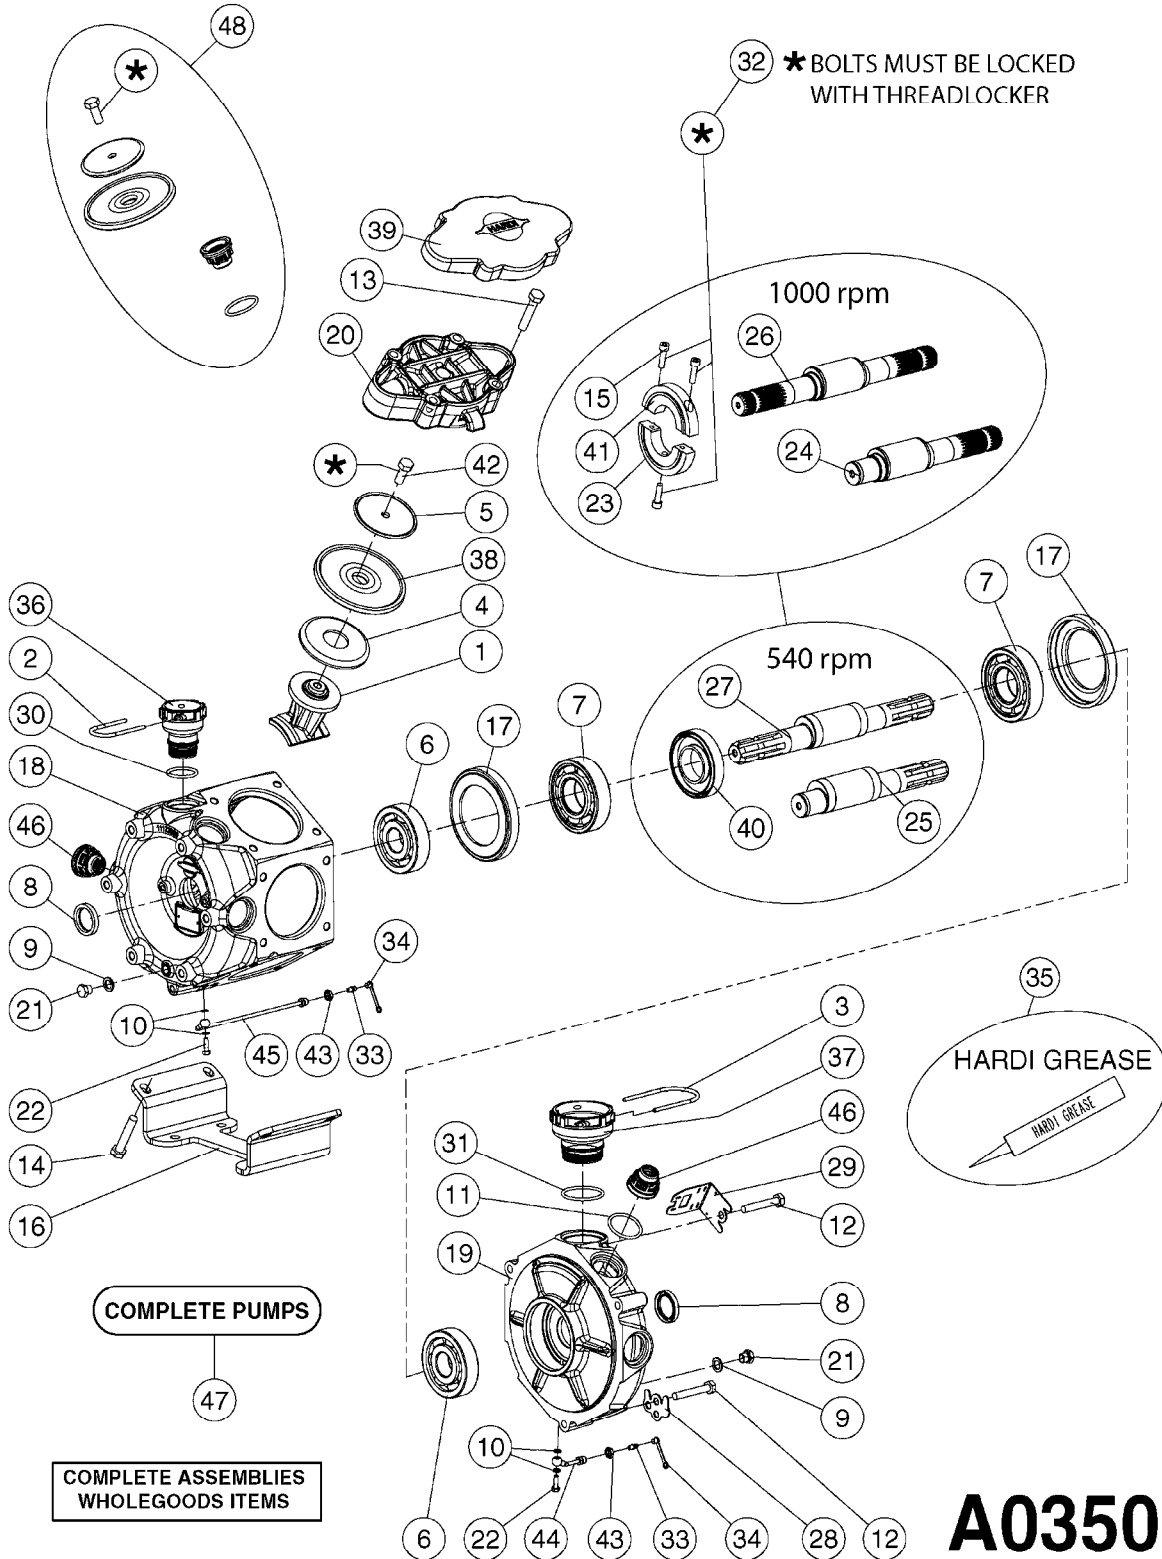

PUMP - 464 540/1000 RPM
A0350-HIN, 23:04:19

Page 1
Date 07.02.2020 10:31

Pos.	parts-n°	order qty	description
1	111622	1	CONNECTING ROD 463/5.5MM
1	111623	1	CONNECTING ROD 463/10MM
1	111624	1	CONNECTING ROD 463/12MM
1	111645	1	CONNECTING ROD 463/6.5MM
2	145996	1	FITT.DK S-67 FORK
3	145997	1	FITT.DK S-93 FORK
4	161012	1	DIAPHRAGM BACKING DISC F. 463
5	161175	1	DIAPHRAGM DISC 463/464 PUMP
6	210221	1	BEARING BALL 6407
7	210232	1	BEARING BALL 6310
8	210243	1	SEAL OIL 35 X 47 X 7
9	241404	1	DOWTY SEAL 1/4"
10	242374	1	WASHER Ø10/Ø6X1 COPPER
11	330072	1	O-RING D53.5/D45.5X4
12	421072	1	BOLT HEX 8.8 RAW M10X65
13	430312	1	BOLT HEX 8.8 M12X60
14	430438	1	BOLT HEX 8.8 DEL M12X65
15	450995	1	BOLT ALLEN M8X30 DIN 912 RAW
16	614628	1	FOOT F. 46X PUMP, RED
16	16410800	1	PUMP BASE 463/464 BLACK
17	11171900	1	CONROD RING 364/464 MACHINED
18	11172200	1	PUMP HOUSE 464 MACHINED 5/4" BSP RED
19	11172600	1	FRONTPART 464 MACHINED 2" BSP RED
20	11173000	1	VALVE COVER.463/464 MACHINED RED
21	14010400	1	PLUG 1/4" BSP
22	14120400	1	BANJOBOLT M6 X 19
23	14120700	1	COUNTERWEIGHT 364/464-1000
24	14137300	1	CRANKSHAFT 364/464-5.5 1000
24	14137400	1	CRANKSHAFT 364/464-6.5 1000
25	14137600	1	CRANKSHAFT 364/464-10
25	14137700	1	CRANKSHAFT 464-12
26	14137900	1	CRANKSHAFT 364/464-5.5 GG 1000
26	14138000	1	CRANKSHAFT 364/464-6.5 GG 1000
27	14138200	1	CRANKSHAFT 364/464-10 GG
27	14138300	1	CRANKSHAFT 464-12 GG
28	16383000	1	GREASE NIPPLE PLATE 464
29	16390600	1	BRACKET FOR RPM SENSOR
30	24266600	1	O-RING D 38,0 X 4,0 70SH.NITR
31	24266800	1	O-RING D 54,0 X 4,0 70SH.NITR
32	28045503	1	LOCTITE 262 .5ML (.017oz.)
33	28163300	1	GREASE NIPPLE H1 M6X1 DIN 7412
34	28163400	1	CAP F. GREASENIPPLE YELLOW M6X1
35	28164600	1	HARDI PUMP GREASE S3 V550L 1
36	32242200	1	FITTING S67 5/4" KON. RG 2014
37	32242400	1	FITTING S93 2" KON. RG 2014
38	33511600	1	DIAPHRAGM PUMP 463/464 PUMP PUR
39	33524000	1	COVER PLASTIC 464 PUMP
40	33527200	1	GREASE SPLIT 364/464
41	39136200	1	HALFPART 364/464-1000
42	43099200	1	BOLT HEX SS M12 X 30 DIN933 A4
43	46134000	1	NUT HEX M10x1 H=2.3 NV=14 ELZIN
44	61097000	1	BANJOTUBE SHORT 464 COMPL.
45	61097100	1	BANJOTUBE LONG 464 COMPL.
46	72043600	1	VALVE FOR 462/463
47	72993500	1	PUMP 464-12-540, CM
47	72993600	1	PUMP 464-6.5 MED-2-1000
47	82168100	1	PUMP 464-5.5 THROUGH SHAFT 1000RPM
47	82168200	1	PUMP 464-10 2" SUCT. 540RPM
47	82168500	1	PUMP 464-12 2" SUCT. 540 RPM
47	82168700	1	PUMP 464-12 540 OFFSET PORTS
47	82168800	1	PUMP 464 6.5 1000 OFFSET PORTS