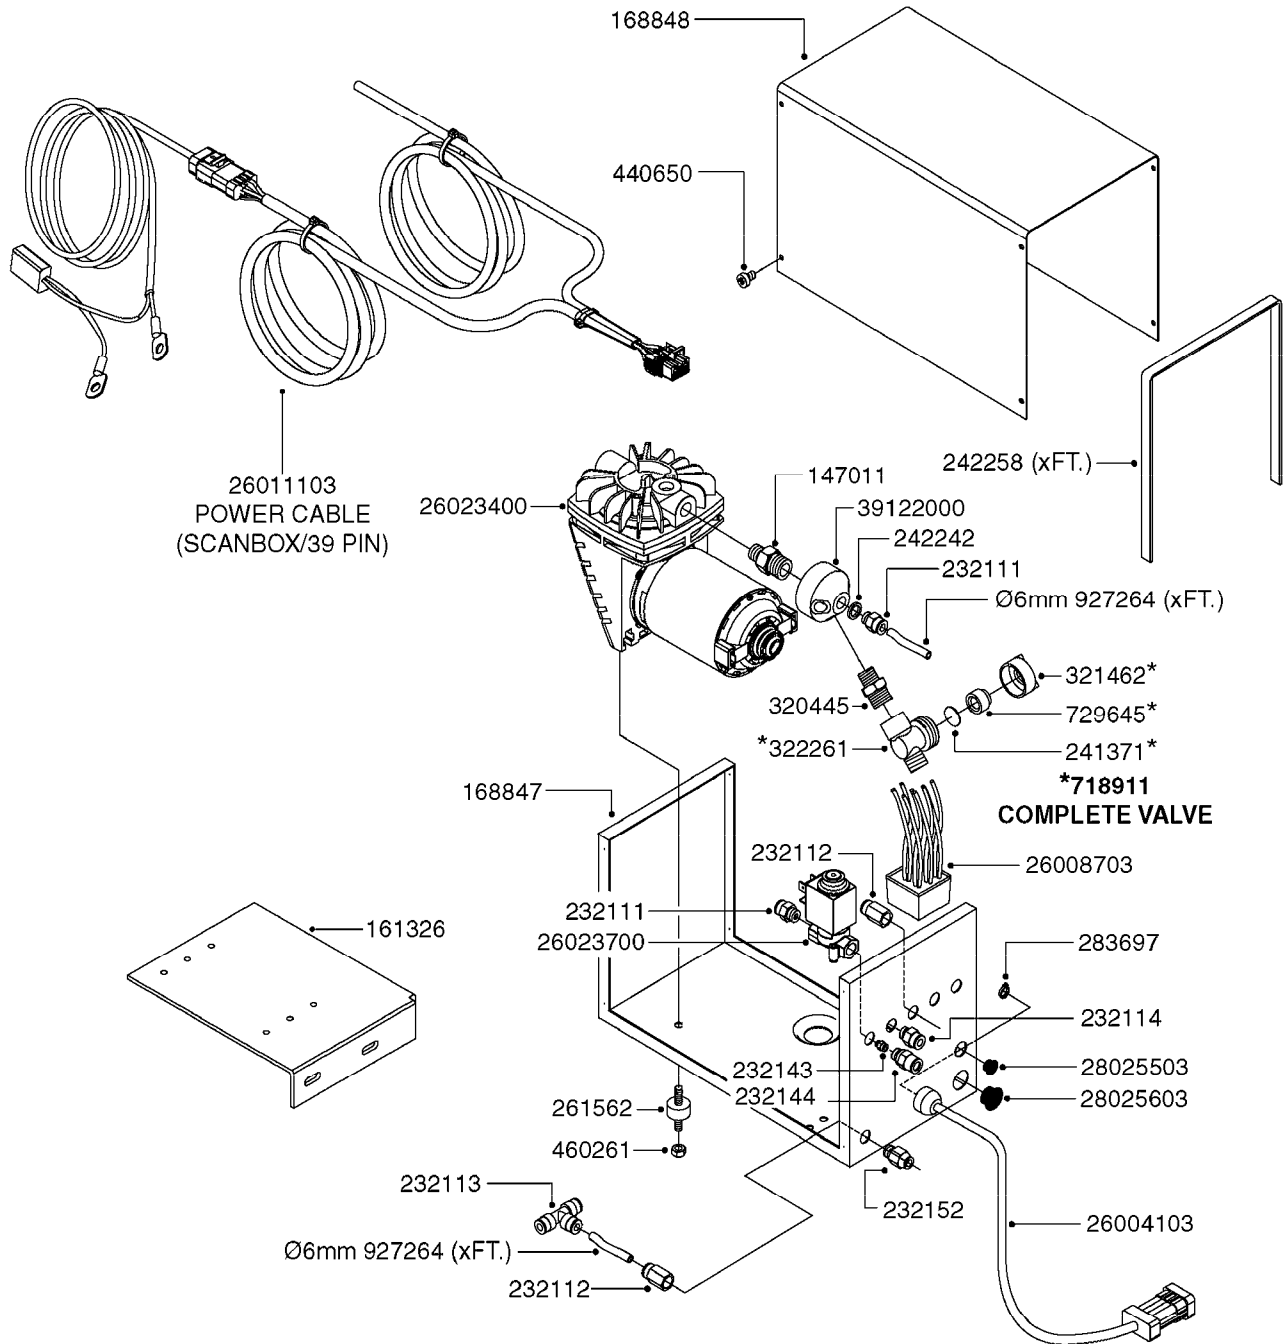

K0390

*Ø8mm 927306 (xFT.)
*Ø10mm 927330 (xFT.)

70019403 - COMPLETE ASSEMBLY

FOAM MARKER COMPRESSOR 2002
K0390-HIN, 01:01:16

Page 1
Date 07.02.2020 10:32

parts-n°	order qty	description
147011	1	HEX NIPPLE 3/8'X1/4'BSP BRASS
161326	1	MOUNT BKT. F. FOAM COMP.BOX 98
168847	1	ENCLOSURE LOWER F.MARKER
168848	1	COVER F. FOAM MARKER
210796	1	BEARING BALL D22/D8 X 7 608ZZ
210806	1	BEARING BALL D40/D17X12MM
220803	1	VALVE F. COMPRESSOR
232111	1	QUICK COUPLER 6MM X 1/8 EXT.
232112	1	QUICK COUPLER 6MM 1/8 INT.
232113	1	QUICK COUPLER 6MM T-PIECE
232114	1	COUPLER 1/8" THREADX8MM HOSE
232143	1	REDUCER 1/4'INT-1/8'EXT
232144	1	QUICK COUPLER 10MM X 1/4 EXT
232152	1	QUICK COUPLER 8MMX1/8 EXT.LONG
241371	1	DIAPHRAGM F.NO-DRIP,VULC
242242	1	O-RING F.AIR HOSE FITTING
242258	1	TRIM 3X10 SELF ADHESIVE 0012"
242284	1	HEAD GASKET F. COMPRESSOR
242285	1	DIAPHRAGM F. F/M COMP.
261455	1	BRUSH KIT-FOAM MARKER MOTOR
261562	1	RUBBER DAMPER 2XM6X25
283697	1	TIESTRAP 200MM
284564	1	PLATE F.COMPRESSOR HEAD
284565	1	PLATE F.COMPRESSOR HEAD
284643	1	COMPRESSOR HEAD F.FOAM MARKER
284665	1	CONNECTING ROD F.COMPRESSOR
284980	1	FLANGE REAR F. F.M.COMPRESSOR
320445	1	FITT.DK HN 1/4"X3/8" BSP
321462	1	CAP F.NO-DRIP ASSY.
322261	1	HOUSING F.SAFETY VALVE 3/8"
440650	1	SCREW 3.5x13 STAINLESS
460261	1	NUT HEX M6X1.00 LOCK DIN985 A2 SS
729645	1	NON-DRIP SPRING ASSY.GREEN 10
927264	1	HOSE R X PE D6/D4 X 0012"
927306	1	HOSE R X PE D8/D6 X 0012"BLACK
927330	1	HOSE R X PE D10/D8 X 012"BLACK
10518703	1	SNAP-RING OUTER 8X1
21002103	1	BEARING, 6200 2ZJEM (SKF)
26001403	1	HC FOAM MARKR CONSOLE VS3.0.00
26001503	1	HC FOAM MARKER CONSOLE MT.KIT
26001803	1	POWER CABLE
26001903	1	15' 7-PIN EXTENSION CABLE
26004103	1	FOAM MARKER CNTRL MOD CABL STD
26008703	1	FOAM MARKER CONTROL SCII
26010403	1	TOGGLE SWITCH MICRO-TRAK F.M.
26023700	1	SOLENOID VAL 12V 1/8' FLO '07
28025503	1	PLUG F.DRILLED HOLE 1/2"
28025603	1	PLUG F.DRILLED HOLE 3/4"
39122000	1	DISTR.HOUSING F.FOAM MARKER'07
70019403	1	FOAM MARKER COMPRESSOR KIT STD