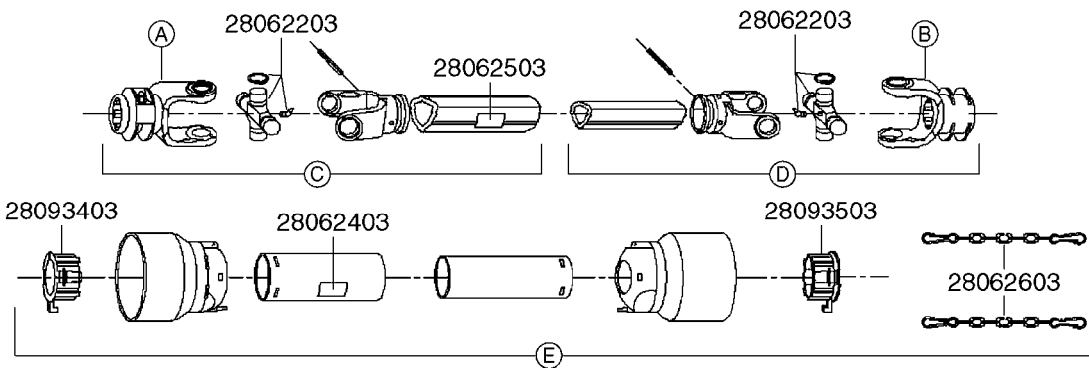

* Changed in 2016 from 100 series to G-Series (see page A0600).

A520

PTO SHAFTS - BONDIOLI CENT.
A0520-HIN, 23:10:18

Page 1
Date 07.02.2020 10:31

parts-n°	order qty	description
289042	1	UNIV. JOINT 22x54mm
421024	1	BOLT HEX 8.8 DEL M8X60
450015	1	SCREW ALLAN 3/8'X5/8' BLACK
460143	1	SELF LOCK NUT M8 SST A2 DIN985
28009803	1	PTO PIN TUBE RETAINER OUTER
28009903	1	PTO TUBE RETAINER INNER
28010103	1	PTO YOKE F.INNER TUBE CV PTO
28021403	1	PTO 1"STR/1-3/8" 6SPL B&P
28021503	1	PTO 1"STR/1-3/8" 21SPL B&P
28021603	1	PTO 1"STR/1-3/4" 20SPL B&P
28027903	1	PTO BALL LOCK.KIT F.1-3/8 YOKE
28040503	1	UNIV. JOINT 27x74.6mm
28040703	1	SAFETY CHAIN F.CV BLACK PTO (SET OF 2)
28041803	1	DECAL DANGER GUARD MISSING
28041903	1	DECAL DANGER ROT.DRIVELINE
28056703	1	PTO YOKE #1 1-3/8" X 6 SPLINE
28056803	1	PTO YOKE #1 1-3/8" X 21 SPLINE
28056903	1	PTO YOKE #4 1-3/4" X 20 SPLINE
28057003	1	PTO TUBE YOKE #1-G1 OUTER
28057103	1	PTO TUBE YOKE #4-G4 OUTER
28057203	1	PTO PIN TUBE RETAINER OUTER
28057303	1	PTO TUBE OUTER #1 745MM
28057403	1	PTO TUBE OUTER #4 720MM
28057503	1	PTO TUBE INNER #1 745MM
28057603	1	PTO TUBE INNER #4 720MM
28057703	1	PTO TUBE RETAINER INNER
28057803	1	PTO TUBE YOKE #1 Ø=1"
28057903	1	PTO TUBE YOKE #4 Ø=1"
28058003	1	PTO HALF SAFETY SHIELD OUTER
28058103	1	PTO HALF SAFETY SHIELD OUTER
28058203	1	PTO HALF SAFETY SHIELD INNER
28058303	1	PTO HALF SAFETY SHIELD INNER
28058403	1	PTO BALL LOCK.KIT F.1-3/4 YOKE
28058503	1	PTO TUBE YOKE #1-G1 INNER