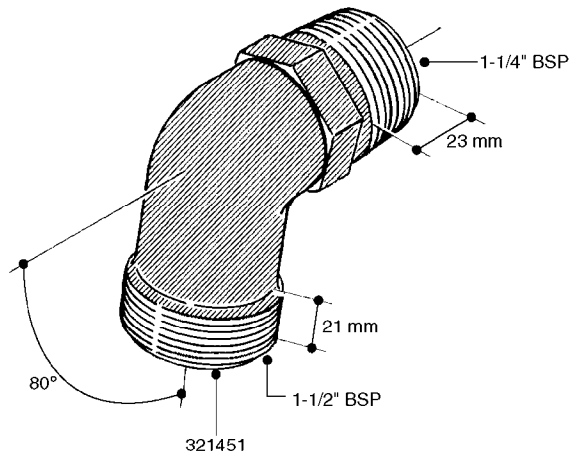

FITTINGS - HEXAGON NIPPLES
L0030-HIN, 01:01:16

Page 0
Date 07.02.2020 10:32

L0030

FITTINGS - HEXAGON NIPPLES
L0030-HIN, 01:01:16

Page 1
Date 07.02.2020 10:32

parts-n°	order qty	description
10015303	1	FITT.PO.HN 1.00X1.00 M1000
10425003	1	FITT.PO.HN 1.25X1.00 MCPHEE
320132	1	FITT.DK HN 1" BSP
320176	1	FITT.DK HN 3/8"X1/2" BSP
320445	1	FITT.DK HN 1/4"X3/8" BSP
320655	1	FITT.DK HN 1/2"-1/2" BSP
320692	1	FITT.DK HN 3/8'BSPX1/4'NPT
320703	1	FITT.DK HN 3/8BSP X1/2 &1/4NPT
320725	1	FITT.DK NIPPLE 3/8"-3/8" BSP
320902	1	FITT.DK HN 3/8'X 1/4' BSP
390232	1	FITT.DK HN 1-1/2' X 1-1/4' BSP
390276	1	FITT.DK HN 1'BSP