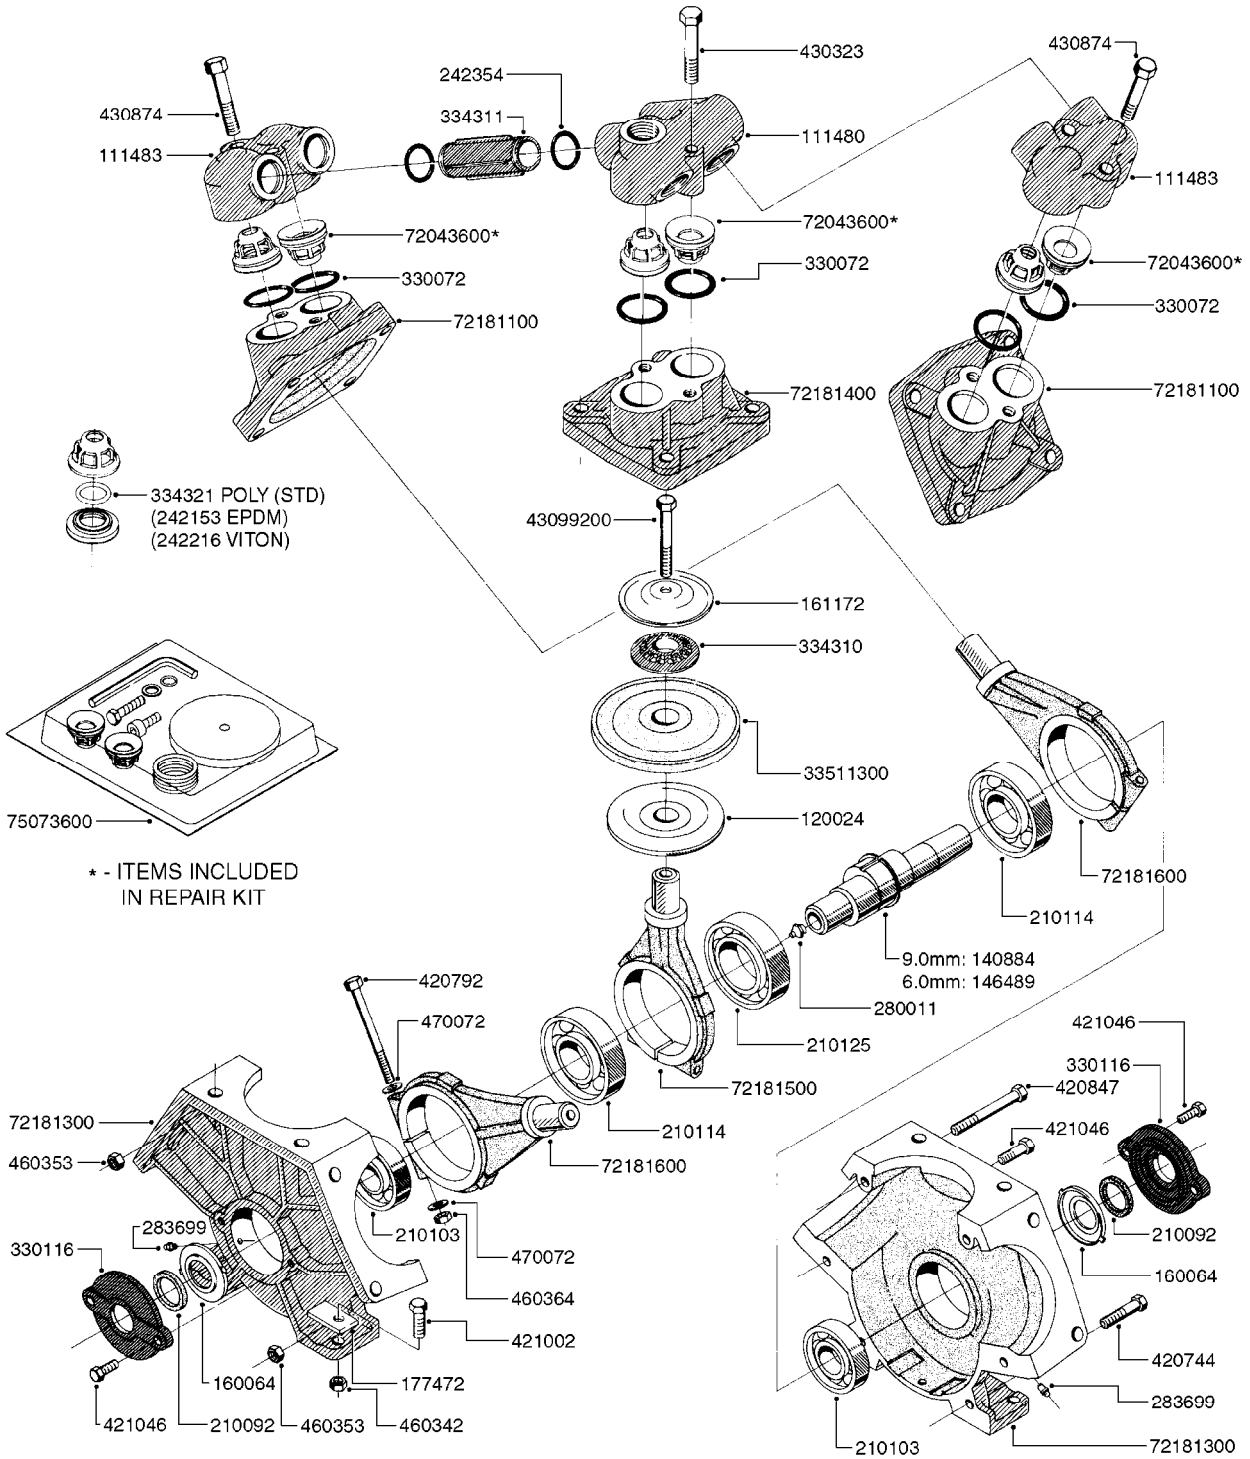

COMPLETE PUMPS
821635 - PUMP ONLY
10396203 - WITH PTO & DAMPER

COMPLETE ASSEMBLIES
WHOLEGOODS ITEMS

A0230

PUMP - 1303 W/ MOUNTING BASE
A0230-HIN, 01:01:16

Page 1
Date 07.02.2020 10:31

parts-n°	order qty	description
111480	1	VALVE HEAD 1302 CENTER
111483	1	VALVE HEAD SIDE 1302
120024	1	DIAPHRAGM BACK DISC 1200-1300
140884	1	CRANK SHAFT MODEL 1300-9
146489	1	CRANK SHAFT MODEL 1302-6MM
160064	1	DUST PLATE
161172	1	DIAPHRAGM DISC F. 1203/1303
177472	1	BRACKET 25 X 5
210092	1	SEAL FELT D43/30X5
210103	1	BEARING BALL 6306
210114	1	BEARING BALL 6308
210125	1	BEARING BALL 6210
242153	1	O-RING D26X4 EPDM
242216	1	O-RING VITON F/1202/1302/462
242354	1	O-RING D32.2X3.0 VITON
280011	1	GREASE NIPPLE 1/8" SAE H TR
283699	1	GREASE NIPPLE M6X1
330072	1	O-RING D53.5/D45.5X4
330116	1	SEAL RETAINER, MODEL 1300
334310	1	NYLON WASHER 1202/1302/462
334311	1	CONNECTION PIPE INLET MOD.1302
334321	1	O-RING POLY. 34.0x26.0x4.0
420744	1	BOLT HEX 8.8 DEL M8X40
420792	1	BOLT HEX 8.8 RAW M8X95
420847	1	BOLT HEX 8.8 DEL M8X85
421002	1	BOLT HEX 8.8 DEL M10X30 FT DIN933
421046	1	BOLT HEX M8X25/25 A2 SS DIN933
430323	1	BOLT HEX 8.8 DEL M12X60
430874	1	SCREW SET 8.8 DEL M12X70 FT
460342	1	NUT HEX M10 DEL DIN934
460353	1	NUT HEX M8 BLACK
460364	1	NUT HU M8 A2 SS DIN934
470072	1	WASHER D15/D8X.5 LOCK
821635	1	PUMP 1303/9 540RPM
10396203	1	PUMP 1303 C/W PTO 540 RPM
33511300	1	DIAPHRAGM 1202-1303 POLY 2006
43099200	1	BOLT HEX SS M12 X 30 DIN933 A4
72043600	1	VALVE FOR 462/463
72181100	1	DIAPHRAGM COVER 1203/1303+BLTS
72181300	1	PUMP CASTING 1300 RED W/BOLTS
72181400	1	DIAPHRAGM COVER 1303 W/BOLTS
72181500	1	CONNECTING ROD, CENTER 1303
72181600	1	CONNECTING ROD, SIDE MOD.1300
75073600	1	PUMP KIT 1303 MM "06"