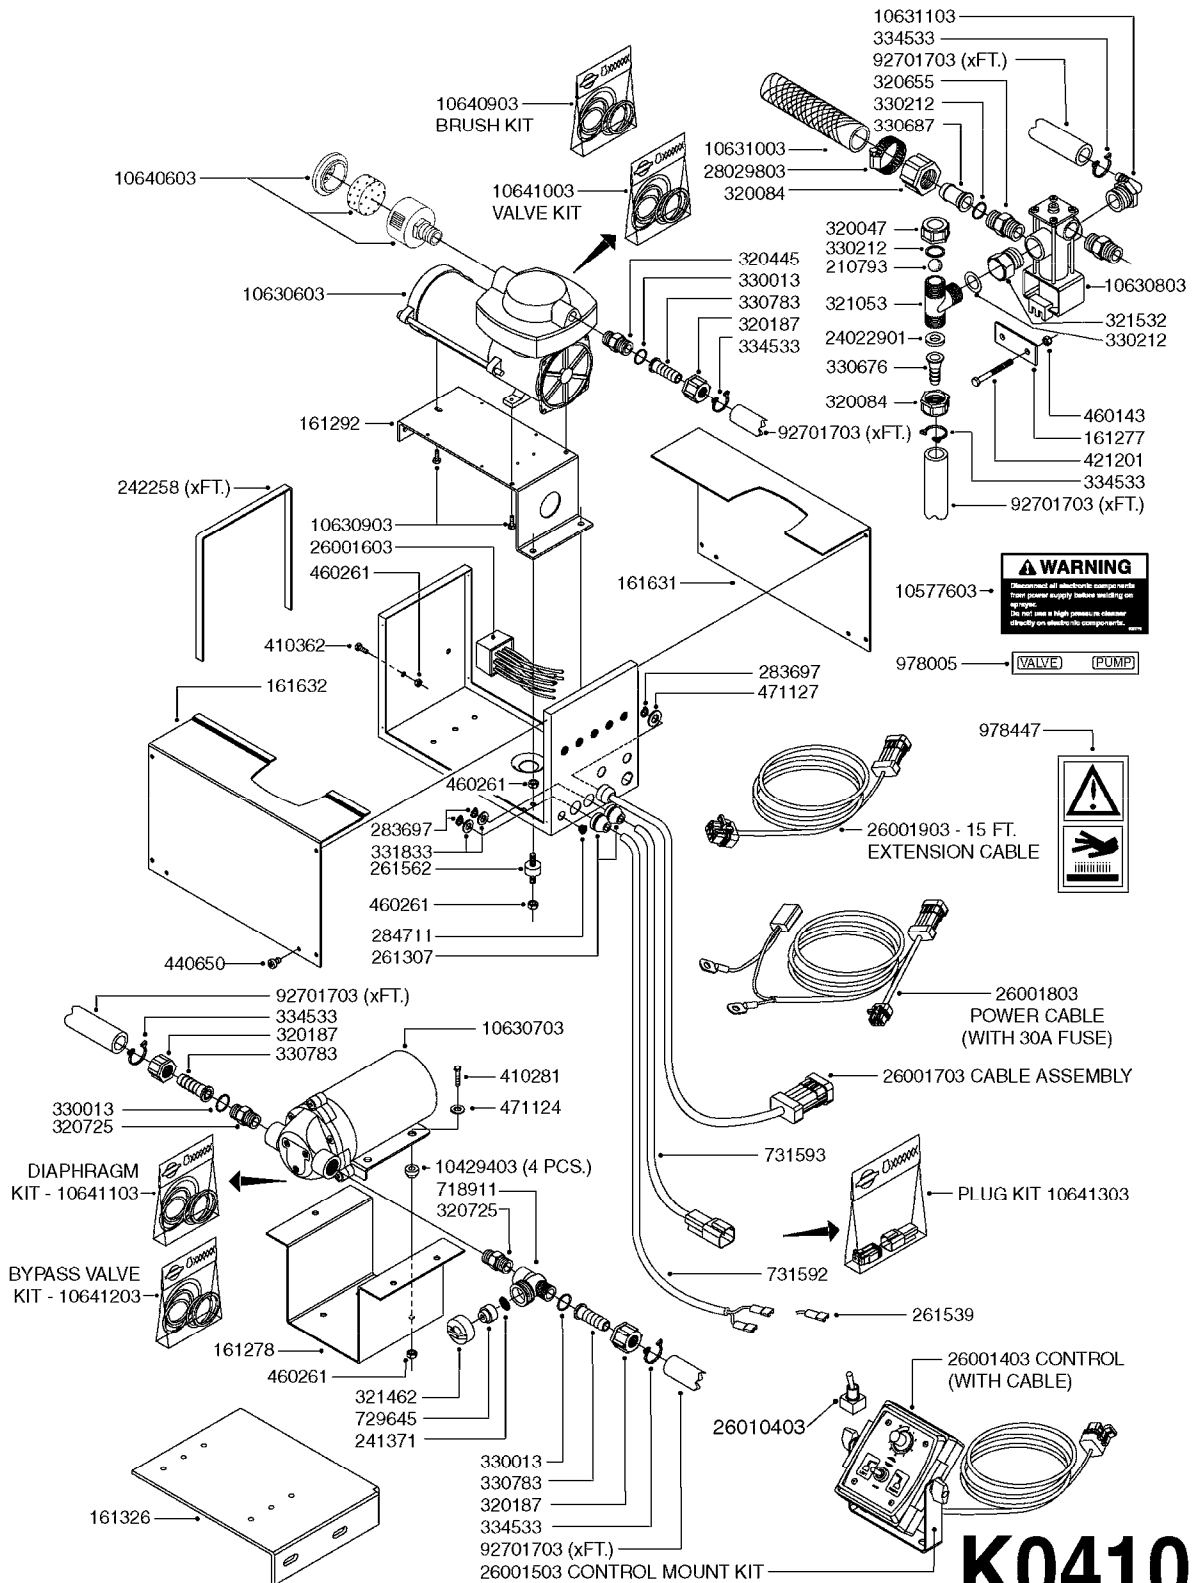

K0400

*Ø8mm 927306 (xFT.)
*Ø10mm 927330 (xFT.)

70062503 - COMPLETE ASSEMBLY

FOAM MARKER COMPRESSOR 2007
K0400-HIN, 01:01:16

Page 1
Date 07.02.2020 10:32

parts-n°	order qty	description
147011	1	HEX NIPPLE 3/8'X1/4'BSP BRASS
161326	1	MOUNT BKT. F. FOAM COMP.BOX 98
168847	1	ENCLOSURE LOWER F.MARKER
168848	1	COVER F. FOAM MARKER
232111	1	QUICK COUPLER 6MM X 1/8 EXT.
232112	1	QUICK COUPLER 6MM 1/8 INT.
232113	1	QUICK COUPLER 6MM T-PIECE
232114	1	COUPLER 1/8" THREADX8MM HOSE
232143	1	REDUCER 1/4'INT-1/8'EXT
232144	1	QUICK COUPLER 10MM X 1/4 EXT
232152	1	QUICK COUPLER 8MMX1/8 EXT.LONG
241371	1	DIAPHRAGM F.NO-DRIP,VULC
242242	1	O-RING F.AIR HOSE FITTING
242258	1	TRIM 3X10 SELF ADHESIVE 0012"
261562	1	RUBBER DAMPER 2XM6X25
283697	1	TIESTRAP 200MM
320445	1	FITT.DK HN 1/4"X3/8" BSP
321462	1	CAP F.NO-DRIP ASSY.
322261	1	HOUSING F.SAFETY VALVE 3/8"
440650	1	SCREW 3.5x13 STAINLESS
460261	1	NUT HEX M6X1.00 LOCK DIN985 A2 SS
718911	1	VALVE (SAFETY) F.MARKER
729645	1	NON-DRIP SPRING ASSY.GREEN 10
927264	1	HOSE R X PE D6/D4 X 0012"
927306	1	HOSE R X PE D8/D6 X 0012"BLACK
927330	1	HOSE R X PE D10/D8 X 012"BLACK
26004103	1	FOAM MARKER CNTRL MOD CABL STD
26008703	1	FOAM MARKER CONTROL SCII
26011103	1	FOAMER POWER/CONTROL CABLE 39P
26023400	1	COMPRESSOR F.FOAM MARKER CM40
26023700	1	SOLENOID VAL 12V 1/8' FLO '07
28025503	1	PLUG F.DRILLED HOLE 1/2"
28025603	1	PLUG F.DRILLED HOLE 3/4"
39122000	1	DISTR.HOUSING F.FOAM MARKER'07
70062503	1	FOAM MARKER COMPRESSOR,STD,39P