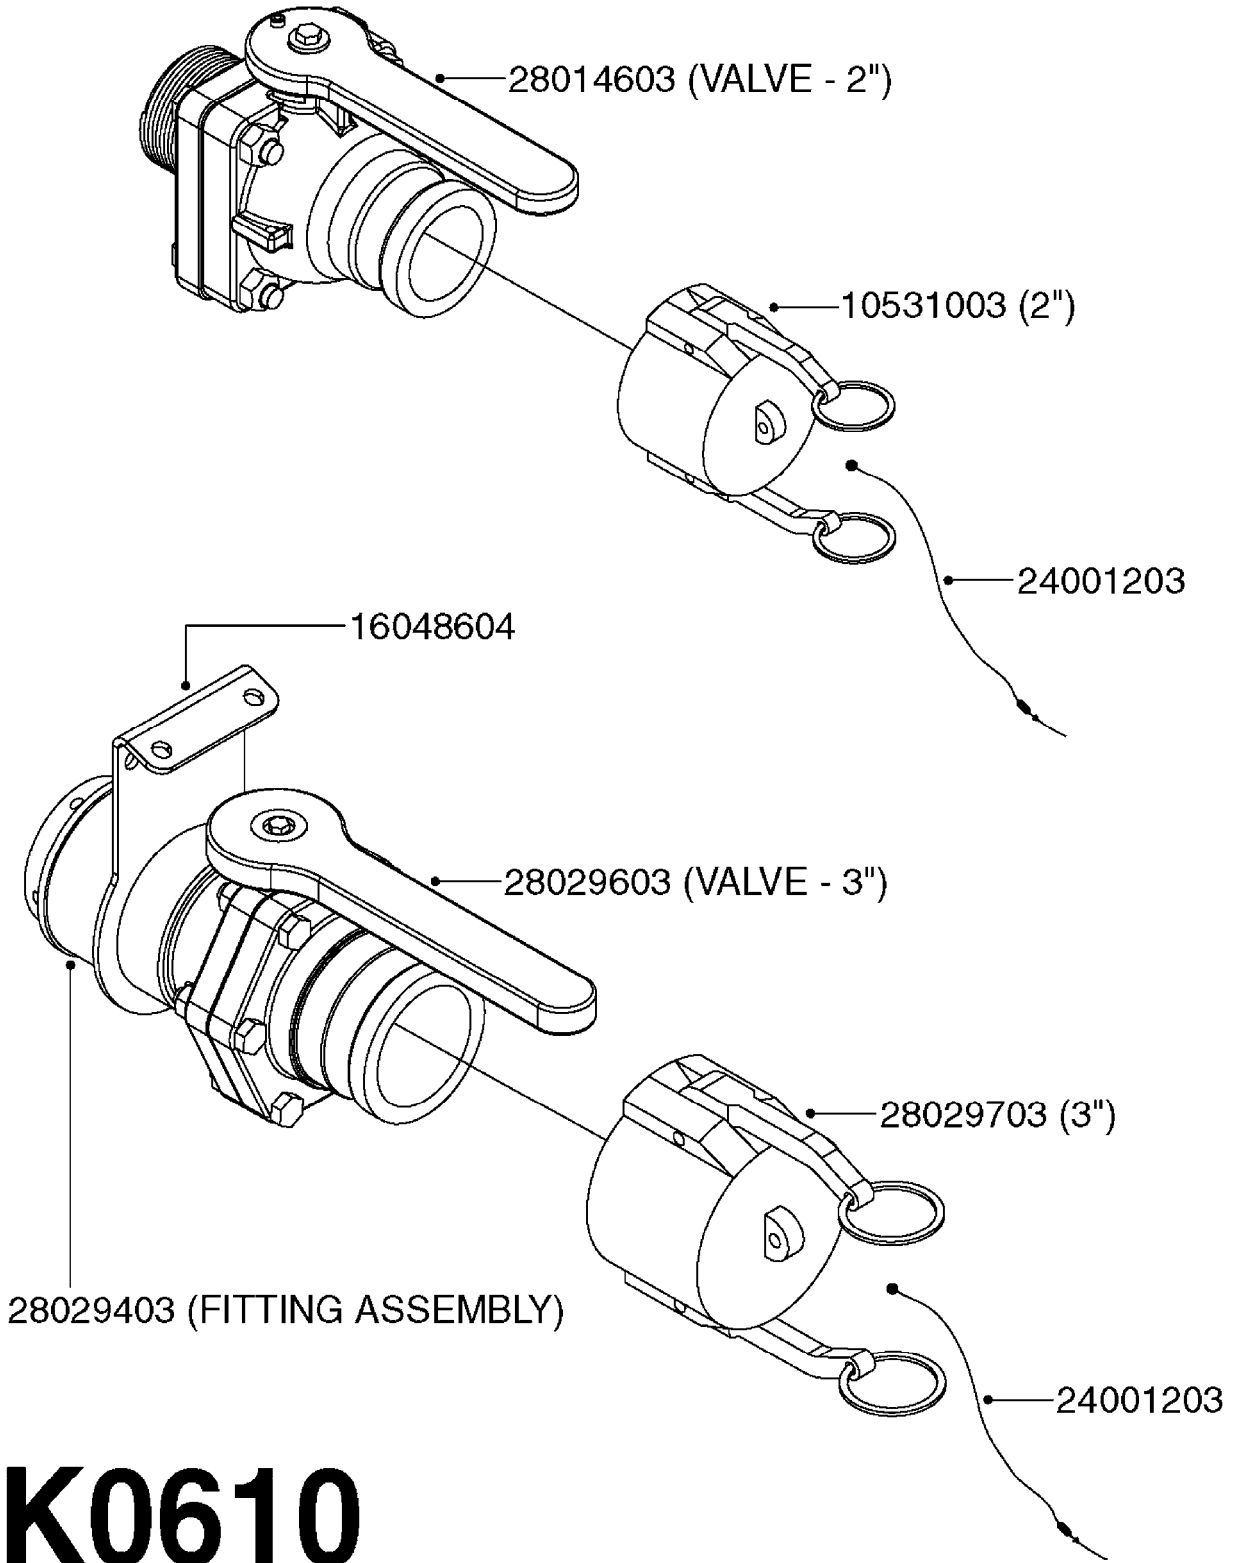

K0610

QUICKFILL-VALVES-BANJO 2" & 3"
K0610-HIN, 01:01:16

Page 1
Date 07.02.2020 10:32

parts-n°	order qty	description
10531003	1	CAP F.MALE QUICK COUPLER 2"
16048604	1	QUICK FILL BKT. NAV. 575-1100
24001203	1	RBR LANYARD 11" F.QCK FILL CAP
28014603	1	VALVE STUBBY 2" BANJO
28029403	1	3"NPT MALE X S93 FEMALE
28029603	1	VALVE STUBBY 3" BANJO
28029703	1	CAP F.MALE QUICK COUPLER 3"