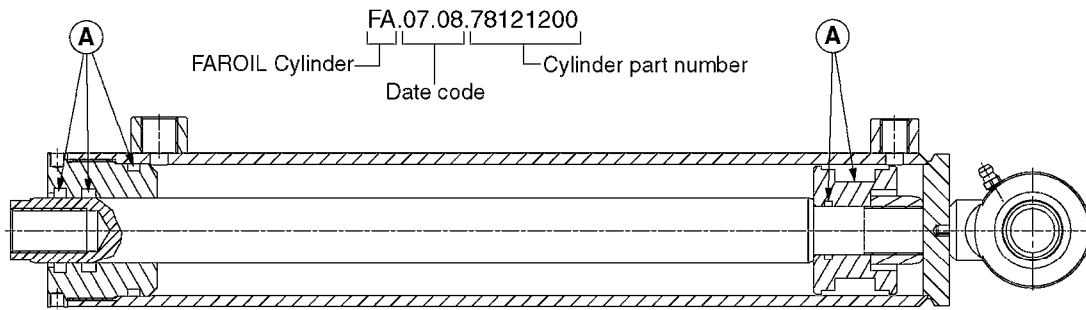

HYDRAULICS - CYLINDERS
C0020-HIN, 01:01:16

Page 3

Date 07.02.2020 10:31

parts-n°	order qty	description
63039300 78100003	1 1	CYLINDER ROD F.781132 CYL. PARA-LIFT CM+750 W/STOP

Check cylinder barrel for stamped part number.