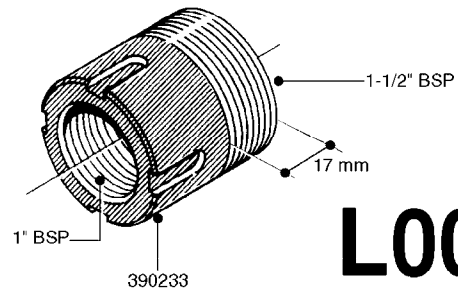

FITTINGS - HEXAGON NIPPLES
L0030-HIN, 01:01:16

Page 0
Date 07.02.2020 10:32

L0030

FITTINGS - HEXAGON NIPPLES
L0030-HIN, 01:01:16

Page 1
Date 07.02.2020 10:32

parts-n°	order qty	description
10015303	1	FITT.PO.HN 1.00X1.00 M1000
10425003	1	FITT.PO.HN 1.25X1.00 MCPHEE
320132	1	FITT.DK HN 1" BSP
320176	1	FITT.DK HN 3/8"X1/2" BSP
320445	1	FITT.DK HN 1/4"X3/8" BSP
320655	1	FITT.DK HN 1/2"-1/2" BSP
320692	1	FITT.DK HN 3/8'BSPX1/4'NPT
320703	1	FITT.DK HN 3/8BSP X1/2 &1/4NPT
320725	1	FITT.DK NIPPLE 3/8"-3/8" BSP
320902	1	FITT.DK HN 3/8'X 1/4' BSP
390232	1	FITT.DK HN 1-1/2' X 1-1/4' BSP
390276	1	FITT.DK HN 1'BSP