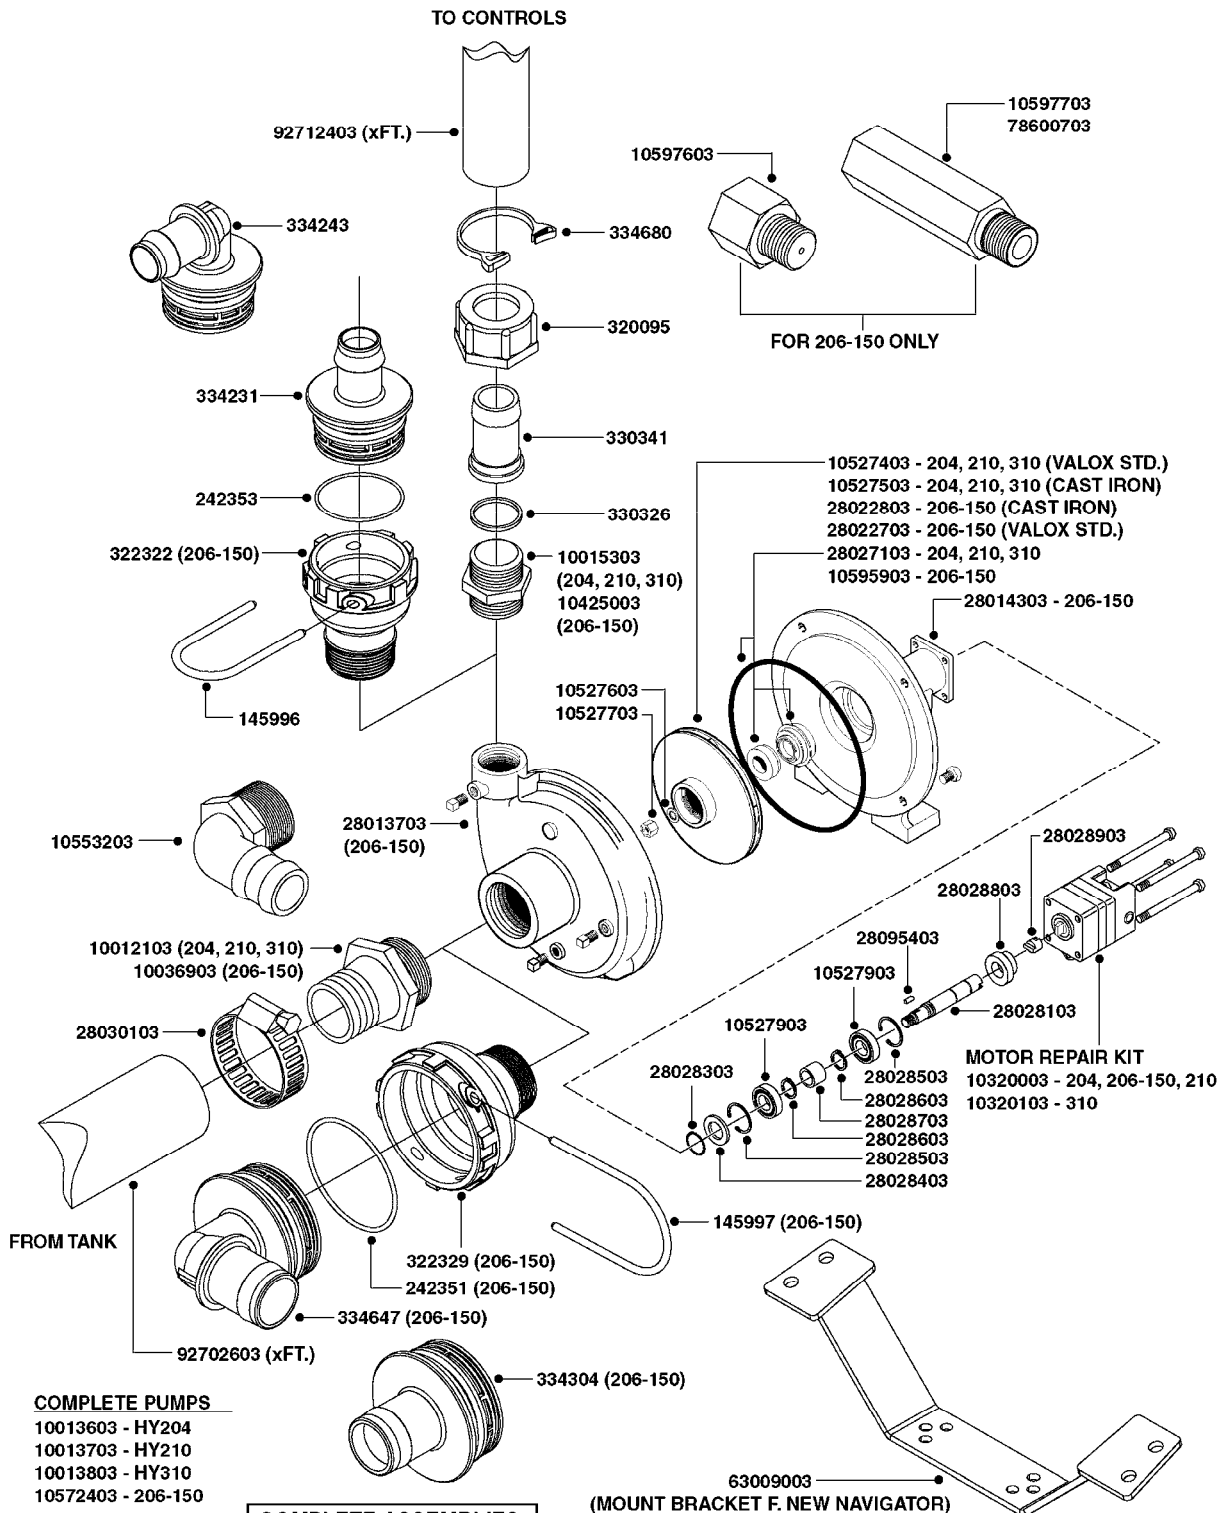

1. **COMPLETE PUMPS**
2. 10013603 - HY204
   - 10013703 - HY210
   - 10013803 - HY310
   - 10572403 - 206-150

COMPLETE ASSEMBLIES
WHOLEGOODS ITEMS

A0420

PUMP-204,206-150,210,310 ACE
A0420-HIN, 02:05:16

Page 1
Date 07.02.2020 10:31

parts-n°	order qty	description
145996	1	FITT.DK S-67 FORK
145997	1	FITT.DK S-93 FORK
242351	1	O-RING D69.5X3.0 VITON F.S-93
242353	1	O-RING 3 X 44.2 VITON
320095	1	FITT.DK NUT 1" BSP
322322	1	FITT.DK S-67 X 1-1/4"BSP MALE
322329	1	FITT.DK S-93 X 1-1/2"BSP MALE2
330326	1	O-RING D30/D24X2 F.1"NUT
330341	1	FITT.DK HB 1" F. 1" NUT
334231	1	FITT.DK S-67 STR.1"
334243	1	FITT.DK S-67 ELB.1"
334304	1	FITT.DK S-93 STR.1-1/2" PVC
334647	1	FITT.DK S93 ELB 1-1/2" 90 PVC
334680	1	CLAMP HOSE PLASTIC 1"
10012103	1	FITT.PO.HB 1.25X1.50 IMB1012
10013603	1	PUMP ACE HY 204
10013703	1	PUMP ACE HY 210
10013803	1	PUMP ACE HY 310
10015303	1	FITT.PO.HN 1.00X1.00 M1000
10036903	1	FITT.PO.HB 1.50X1.50 IMB1212
10320003	1	MOTOR REPAIRKIT ACE204,206,210
10320103	1	MOTOR REPAIR KIT ACE 304,310
10425003	1	FITT.PO.HN 1.25X1.00 MCPHEE
10527403	1	IMPELLER VALOX F.ACE PUMP
10527503	1	IMPELLER CASTIRON F.ACE PUMP
10527603	1	WASHER 3/8' F.ACE PUMP
10527703	1	NUT HEX NF 3/8 F.ACE PUMP
10527903	1	BEARING F.ACE PUMP (#40870)
10553203	1	FITT.PO.EL 1.5X1.5 HB BLACK
10572403	1	PUMP ACE HY 206 SERIES 150
10595903	1	REPAIR KIT ACE 206-150
10597603	1	ORIFACE RESTRICTOR F. ACE 206
10597703	1	FITT, HYD FLOW FUSE ACE 206OLD
28013703	1	PUMP HOUSING FRONT ACE 206-150
28014303	1	PUMP HOUSING W.FEET 206-150
28022703	1	IMPELLER THERMOPLASTIC
28022803	1	IMPELLER CAST IRON
28027103	1	REPAIR KIT ACE 204,210,304,310
28028103	1	SHAFT 5/8"DIA.1/2"KEYWAY SS
28028303	1	O-RING, SHAFT SEAL
28028403	1	SLINGER
28028503	1	SNAP RING - INTERNAL
28028603	1	SNAP RING - EXTERNAL
28028703	1	SPACER FOR SHAFT
28028803	1	SEAL SUPPORT SPACER 200 SERIES
28028903	1	COUPLING FOR HYDRAULIC MOTOR
28030103	1	CLAMP HOSE GEAR P5/4-S1.5"6724
28095403	1	KEY F.IMPELLER 1/8"X1/8"X1/2"
63009003	1	CENTRIFUGAL PUMP BRACKET
78600703	1	FITT, HYD FLOW FUSE ACE 206N
92702603	1	HOSE PVC SUCT GRAY 1-1/2"
92712403	1	HOSE R X1" X300PSI WP X0012"