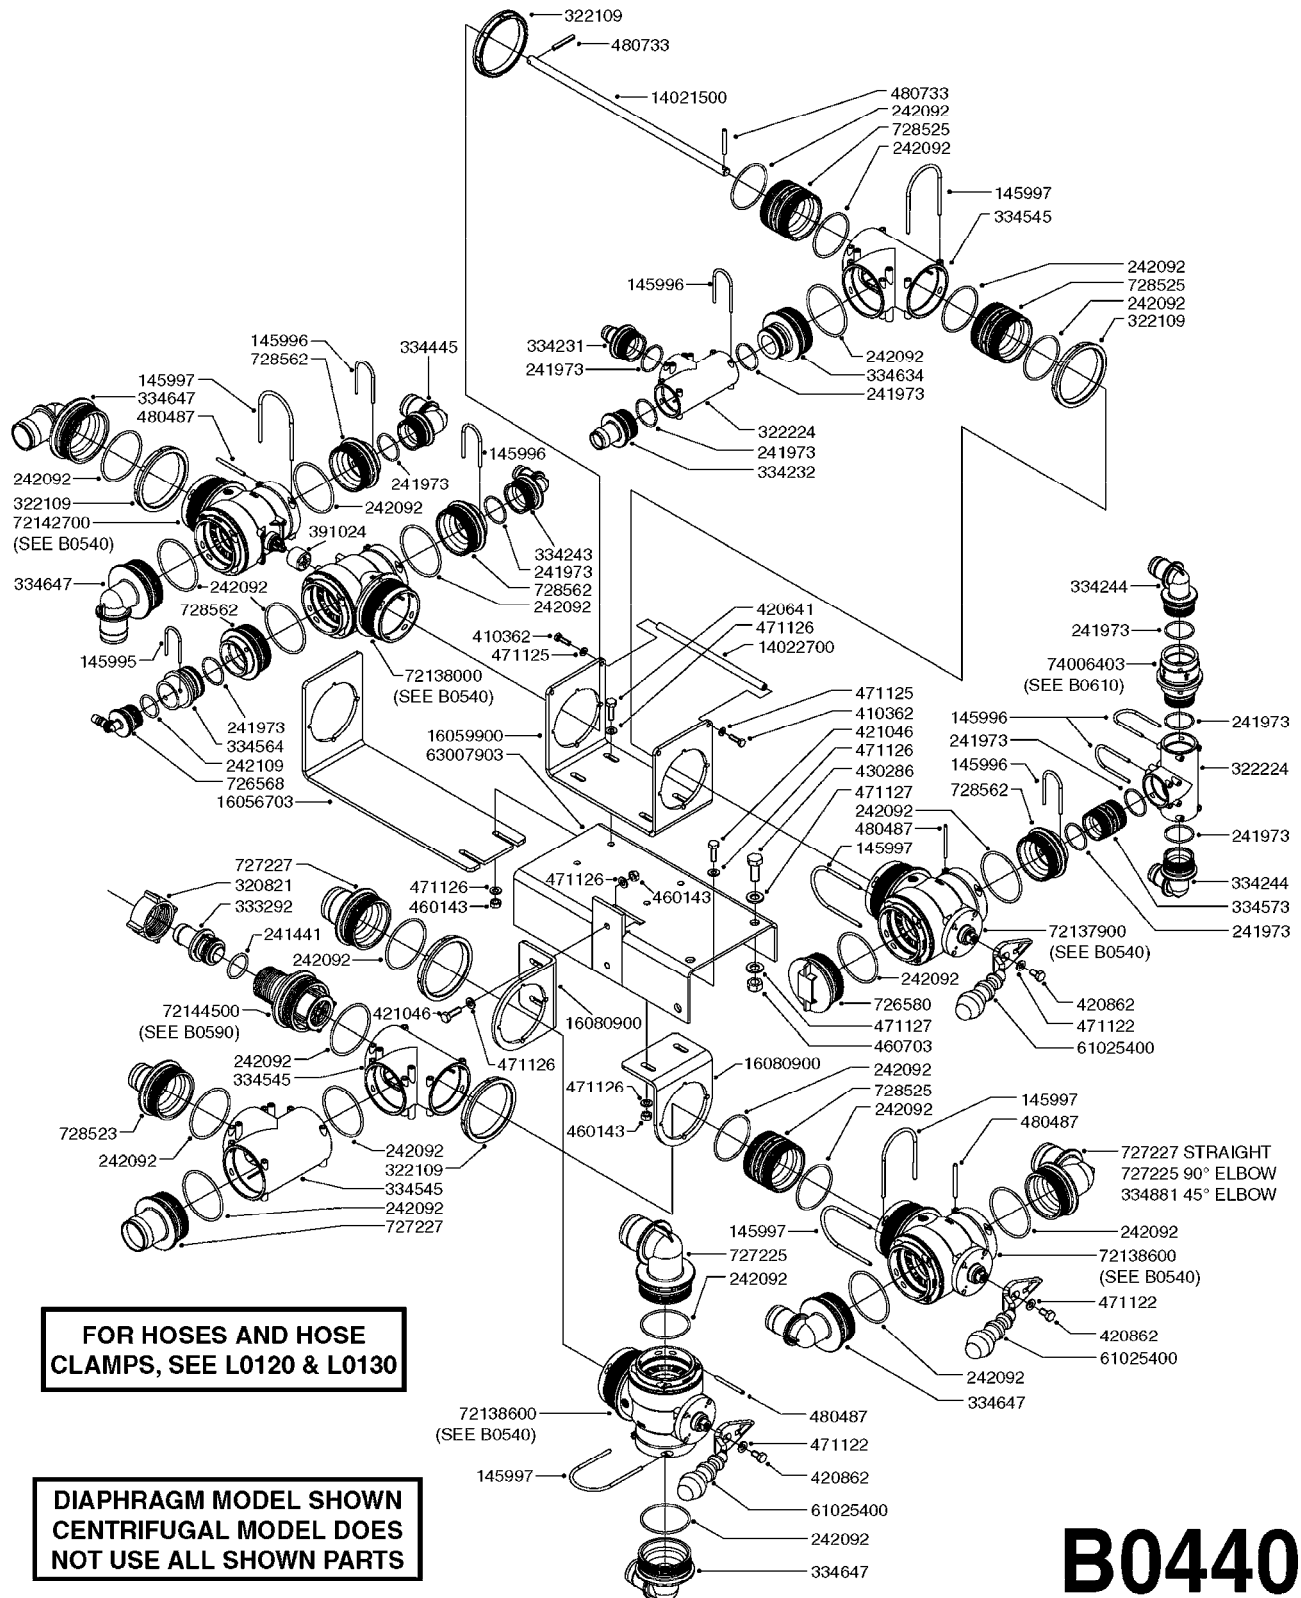

**FOR HOSES AND HOSE
CLAMPS, SEE L0120 & L0130**

**DIAPHRAGM MODEL SHOWN
CENTRIFUGAL MODEL DOES
NOT USE ALL SHOWN PARTS**

B0440

parts-n°	order qty	description
145995	1	FITT.DK S-53 FORK
145996	1	FITT.DK S-67 FORK
145997	1	FITT.DK S-93 FORK
241441	1	O-RING D29.3X3
241973	1	O-RING Ø3 X 44.2 70 SHORES NITRIL
242092	1	O-RING D69.5X3
242109	1	O-RING D32.2x3.0
320821	1	FITT.DK NUT 1-1/2" BSP
322109	1	FITT.DK S-93 BULKHEAD NUT
322224	1	FITT.DK S-67 TEE
333292	1	FITT.DK HB 1"O'RING F.1-1/2"
334231	1	FITT.DK S-67 STR.1"
334232	1	FITT.DK S-67 STR.1-1/4"
334243	1	FITT.DK S-67 ELB.1"
334244	1	FITT.DK S-67 ELB.1-1/4"
334445	1	FITT.DK S-67 ELB.1-1/2"
334545	1	FITT.DK S-93 TEE
334564	1	FITT.DK S-67 TO S-53 ADAPTER
334573	1	FITT.DK S-67 CONNECTOR
334634	1	FITT.DK ADAPTER S-93M S67M
334647	1	FITT.DK S93 ELB 1-1/2" 90 PVC
334881	1	FITT.DK S-93 ELB. 2" 45D PVC
391024	1	COUPLING FOR 3RD SMART VALVE
410362	1	BOLT HEX 8.8 SS M6X20
420641	1	BOLT HM 8X35/22 A2 SS DIN931
420862	1	BOLT HEX 8.8 DEL M10X16 FT
421046	1	BOLT HEX M8X25/25 A2 SS DIN933
430286	1	BOLT HEX 8.8 DEL M12X30 FT
460143	1	SELF LOCK NUT M8 SST A2 DIN985
460703	1	NUT HEX M12X1.75 LOCK DIN985A2 SS
471122	1	WASHER, M10, Ø20/10.5X 2.0, SS
471125	1	WASHER M6U 6.4X14X1.2,A2 SS
471126	1	WASHER, M8, Ø16/ 8.4X 1.6, SS
471127	1	WASHER, M12, Ø24/13X24X2.5 SS
480487	1	PIN M5X60 SLOTTED GALV
480733	1	PIN D6 X 40
726568	1	FITT.DK.S-53 HB 1/2"90 W/O-RING
726580	1	FITT. S93 PLUG W/O-RING
727225	1	FITT.DK S-93 ELB.2'PVC W/ORING
727227	1	FITT.DK S-93 STR.2" W/ORING
728523	1	FITT.DK S-93 STR.1-1/2" W.O-RING
728525	1	FITT. S93 CONNECTOR W/O-RINGS
728562	1	FITT.DK S-93 TO S67 ADAPTOR
14021500	1	SPINDLE F.S93 SMART VALVE
14022700	1	SPACER TUBE Ø10 L=212 SS
16056703	1	PLATE 6.0X492X116/SMART VALVE
16059900	1	BRACKET 2 STK S93 SMART VALVE
16080900	1	BRACKET 1 STK S93 VALVE 15BAR
61025400	1	HANDLE SMART VALVE
63007903	1	SMART VALVE MOUNTING BKT.1100
72137900	1	VALVE S93 "V1" SMART VALVE
72138000	1	VALVE S93 "V2" SMART VALVE
72138600	1	VALVE S93 "V3" SMART VALVE
72142700	1	VALVE S93 "V4" SMART VALVE
72144500	1	SAFETY VALVE 15 BAR S93
74006403	1	CHECK VALVE S67 BAG