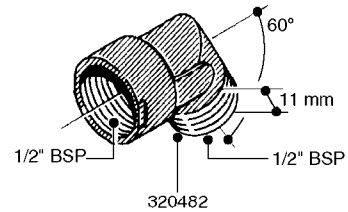

FITTINGS - HEXAGON NIPPLES
L0030-HIN, 01:01:16

Page 0
Date 07.02.2020 10:32

L0030

FITTINGS - HEXAGON NIPPLES
L0030-HIN, 01:01:16

Page 1
Date 07.02.2020 10:32

parts-n°	order qty	description
10015303	1	FITT.PO.HN 1.00X1.00 M1000
10425003	1	FITT.PO.HN 1.25X1.00 MCPHEE
320132	1	FITT.DK HN 1" BSP
320176	1	FITT.DK HN 3/8"X1/2" BSP
320445	1	FITT.DK HN 1/4"X3/8" BSP
320655	1	FITT.DK HN 1/2"-1/2" BSP
320692	1	FITT.DK HN 3/8'BSPX1/4'NPT
320703	1	FITT.DK HN 3/8BSP X1/2 &1/4NPT
320725	1	FITT.DK NIPPLE 3/8"-3/8" BSP
320902	1	FITT.DK HN 3/8'X 1/4' BSP
390232	1	FITT.DK HN 1-1/2' X 1-1/4' BSP
390276	1	FITT.DK HN 1'BSP