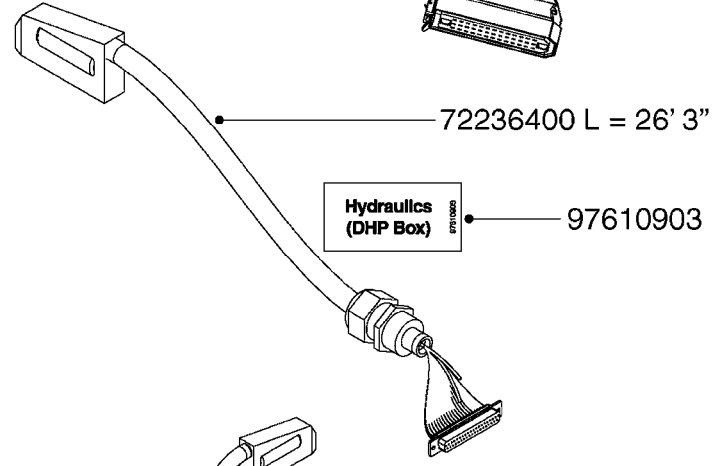

M0280

39 PIN CABLES
M0280-HIN, 28:03:17

Page 1
Date 07.02.2020 10:33

parts-n°	order qty	description
262158	1	PLUG INSERT 39 POLE MALE
262159	1	PLUG INSERT 39 POLE FEMALE
262160	1	PLUG HOUSING 39 POLE FEMALE
262161	1	PLUG HOUSING F/39 POLE MALE
440634	1	SCREW 5/8"
440732	1	PT SCREW 35X12B Z5452 ELZ
14034200	1	CODE BRACKET FOR 39 PIN CABLE
26003900	1	WIRE 37-39 PIN EVC, 6.6'
26004200	1	WIRE 37-39 PIN EVC, 57.4'
26008400	1	WIRE 39-PIN 24 WIRE L=8M
26011903	1	WIRE 39-39 POLE EXT. 3660MM
28027500	1	WIRE 37-39 PIN EVC, 37.7'
28028700	1	WIRE 37-39 PIN EVC, 45.9'
28028800	1	WIRE 37-39 PIN EVC, 16.4'
28028900	1	WIRE 37-39 PIN EVC, 26.2'
72236400	1	DAH CONN. WIRE/TRACTOR L=8M
97610803	1	DECAL-SRAY BOX 39-PIN
97610903	1	DECAL-HYDRAULIC BOX 39-PIN