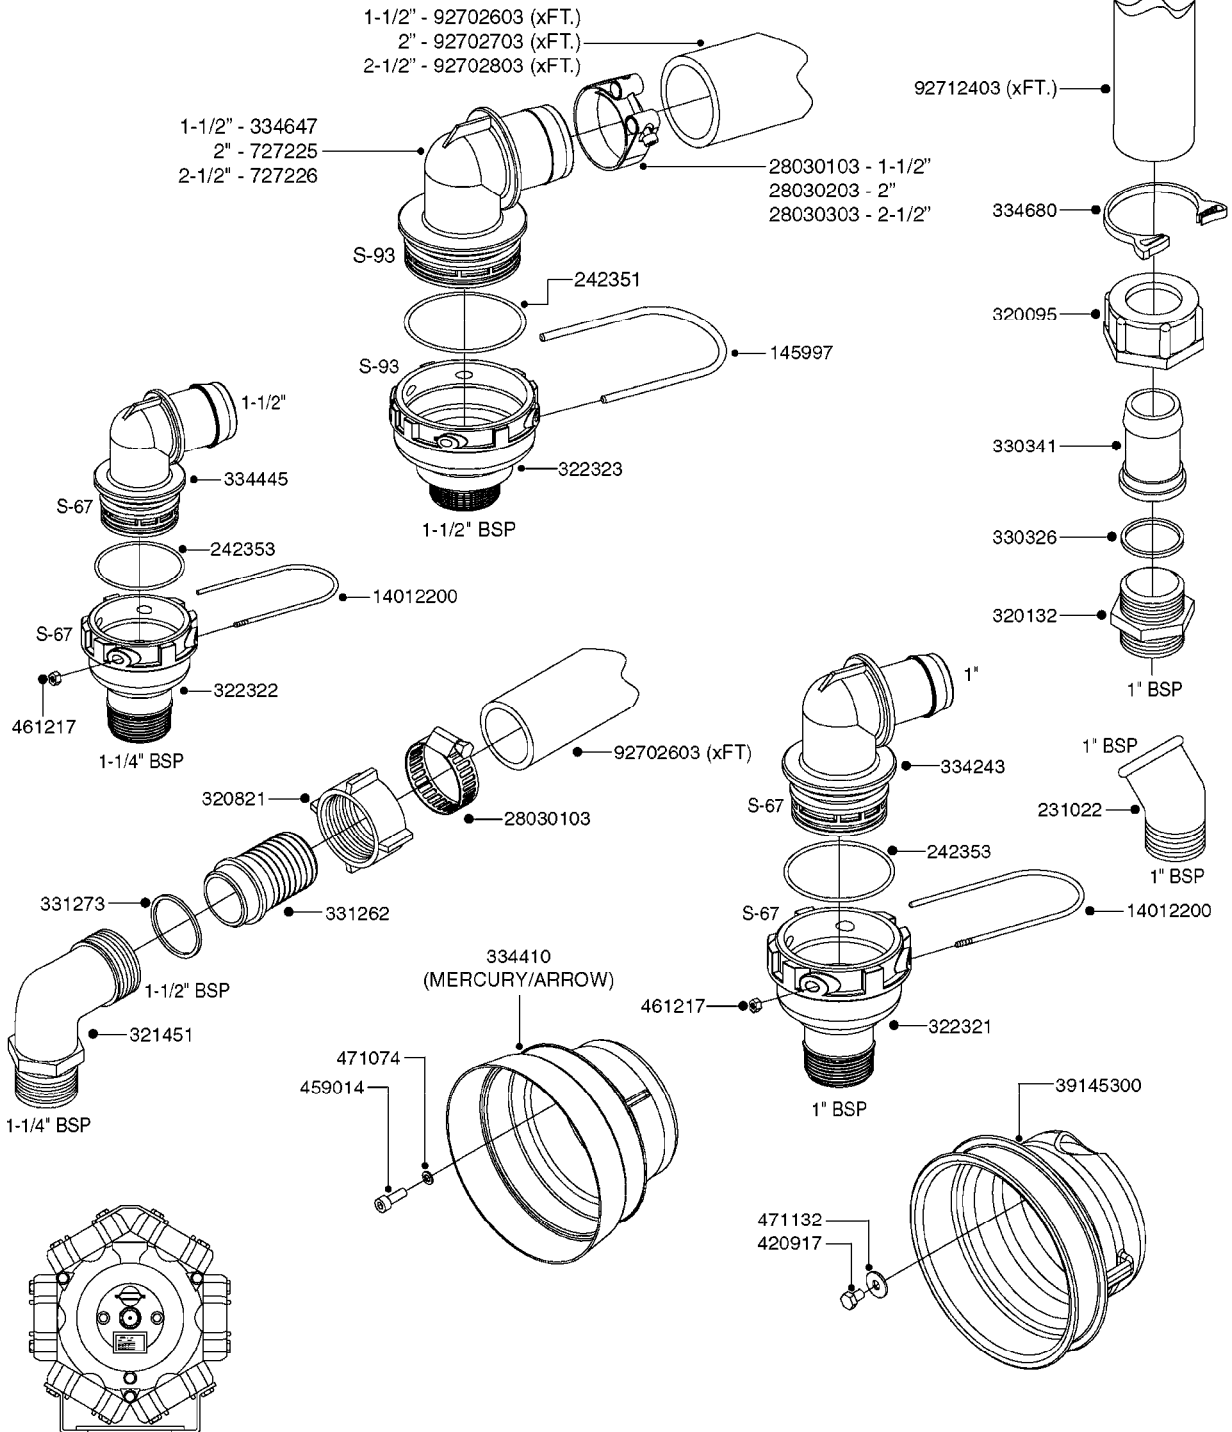

SUCTION SIDE OF PUMP

PRESSURE SIDE OF PUMP

COMPLETE PUMP
(NLA) REPLACED BY 364 PUMP (SEE PAGE A0280)

A0300

PUMP - 361/363 FITTINGS
A0300-HIN, 28:05:19

Page 1
Date 07.02.2020 10:31

parts-n°	order qty	description
145997	1	FITT.DK S-93 FORK
231022	1	FITT.DK ELB. 1' BSP GF 121
242351	1	O-RING D69.5X3.0 VITON F.S-93
242353	1	O-RING 3 X 44.2 VITON
320095	1	FITT.DK NUT 1" BSP
320132	1	FITT.DK HN 1" BSP
320821	1	FITT.DK NUT 1-1/2" BSP
321451	1	FITT.DK ELB.1-1/2 X1-1/4 80DEG
322321	1	FITT.DK S-67 X 1"BSP MALE
322322	1	FITT.DK S-67 X 1-1/4"BSP MALE
322323	1	FITT.DK S-93 X 1-1/2"BSP MALE
330326	1	O-RING D30/D24X2 F.1"NUT
330341	1	FITT.DK HB 1" F. 1" NUT
331262	1	FITT.DK HB 1-1/2" F. 1-1/2"NUT
331273	1	O-RING D44/D38X2 F.1-1/2"
334243	1	FITT.DK S-67 ELB.1"
334410	1	PROTECTION PUM
334445	1	FITT.DK S-67 ELB.1-1/2"
334647	1	FITT.DK S93 ELB 1-1/2" 90 PVC
334680	1	CLAMP HOSE PLASTIC 1"
420917	1	BOLT HEX 8.8 RAW M8X12 FT
459014	1	ALLEN SCREW M8 X 15 GALV.DIN93
461217	1	NUT HEX M5 LOCK
471074	1	WASHER M8 ELZ
471132	1	WASHER D24/D8.4 X 2 SS
727225	1	FITT.DK S-93 ELB.2'PVC W/ORING
727226	1	FITT. S93 2-1/2" 90° S W/O-RING
14012200	1	FITT.DK S-67 FORK W/M5 THREADS
28030103	1	CLAMP HOSE GEAR P5/4-S1.5"6724
28030203	1	CLAMP HOSE T-BOLT S2" 235-67
28030303	1	CLAMP HOSE T-BOLT S2.5" 235-76
39145300	1	PTO SHIELD Ø203 4-POLET MACHINED
92702603	1	HOSE PVC SUCT GRAY 1-1/2"
92702703	1	HOSE PVC SUCT GRAY 2"
92702803	1	HOSE PVC SUCT GRAY 2.5"
92712403	1	HOSE R X1" X300PSI WP X0012"