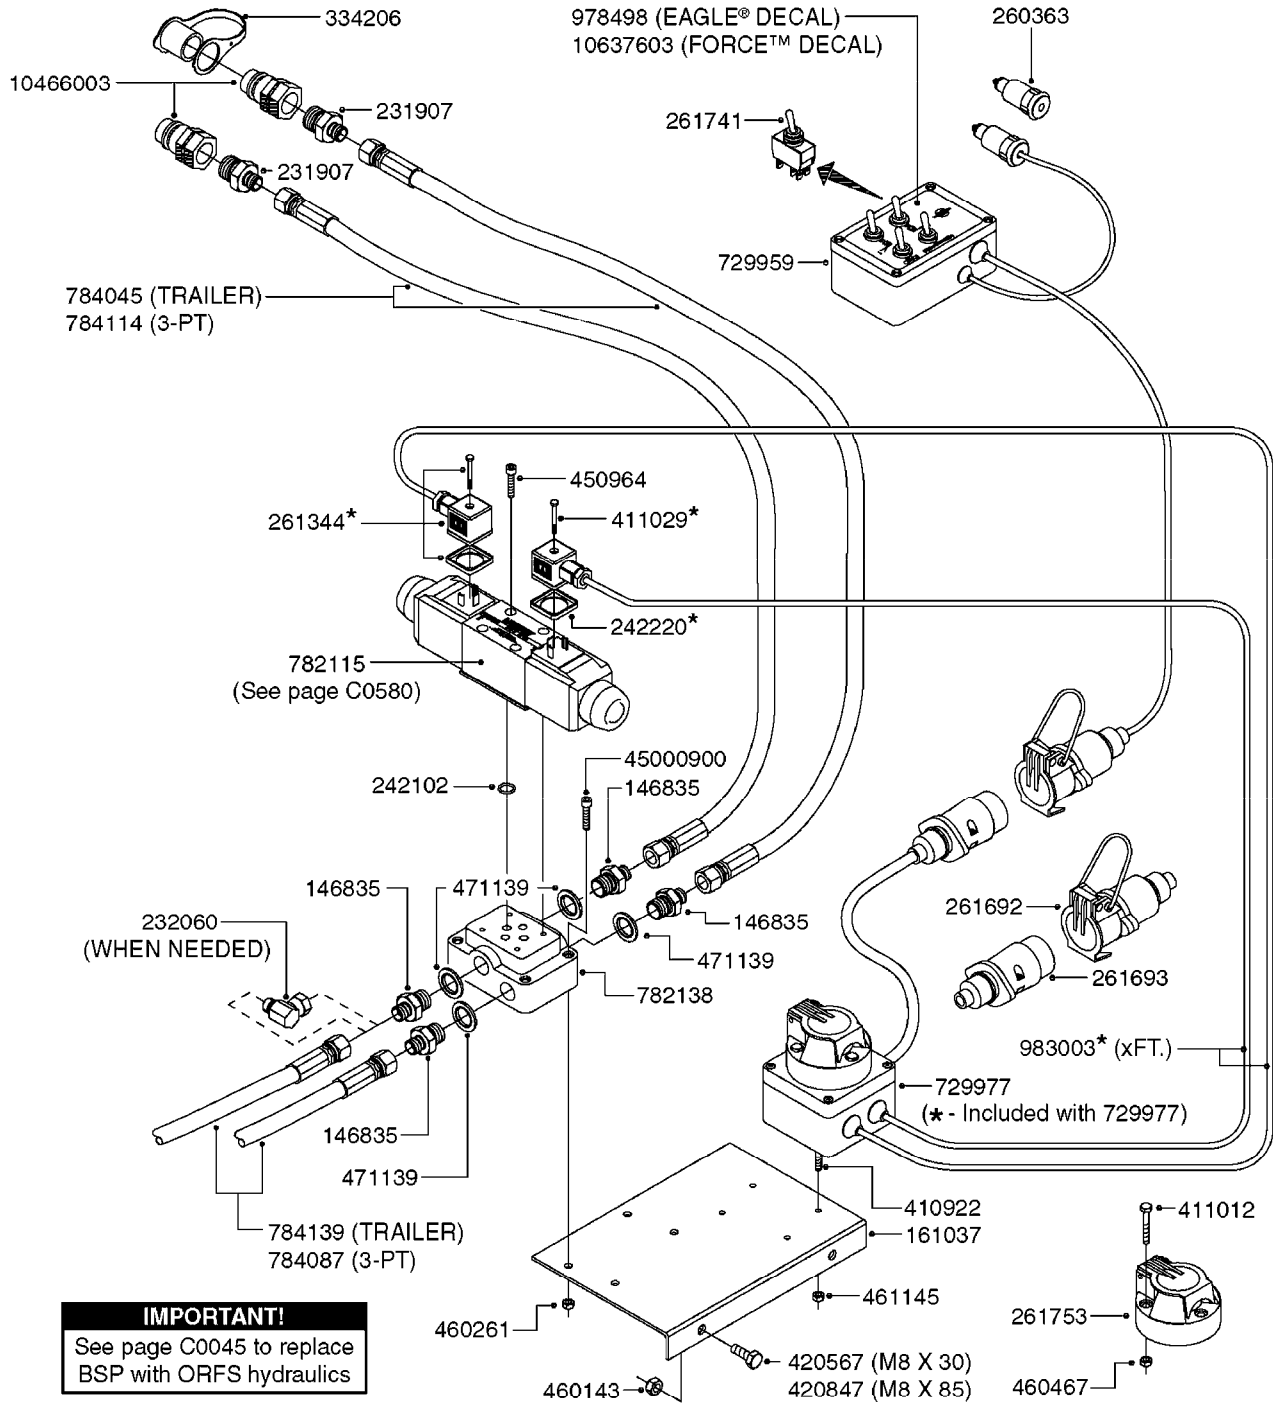

C0310

HYDRAULICS EAGLE/FORCE DH
C0310-HIN, 22:01:18

Page 1
Date 07.02.2020 10:31

parts-n°	order qty	description
146835	1	HEX NIPPLE 1/4" - 3/8" BSP
161037	1	MOUNT PLATE F.DH VICKERS VALVE
231907	1	HEX NIPPLE 1/4"BSP X 1/2"NPT
232060	1	HY.ELBOW 1/4" BSP SWIVEL
242102	1	O-RING Ø9.25X1.78 NITRIL 90SH
242220	1	GASKET F. HIRSMANN PLUG INCLUDED WITH 729977
260363	1	PLUG 2 POLE 12V
261344	1	HIRSCHMANN PLUG B INCLUDED WITH 729977
261692	1	PLUG ELEC.7 POLE FEMALE F.CABL
261693	1	PLUG ELEC. 7 POLE MALE
261741	1	SWITCH 2 POLE 12V TOGGLE PRESS
261753	1	PLUG ELEC.7 POLE FEMALE F.BASE
334206	1	DUST HOOD FOR HY-COUPLING
410922	1	CYL.SKR 8.8 DEL M4X20 RST
411012	1	SCREW M5X30 STAINLESS
411029	1	SCREW M3X35 F.HIRSMANN PLUG INCLUDED WITH 729977
420567	1	BOLT HEX 8.8 DEL M8X30 FT
420847	1	BOLT HEX 8.8 DEL M8X85
450964	1	SCREW M5X30 F.CYLINDER
460143	1	SELF LOCK NUT M8 SST A2 DIN985
460261	1	NUT HEX M6X1.00 LOCK DIN985 A2 SS
460467	1	NUT HEX M5 GALV.
461145	1	NUT HEX M4 LOCK
471139	1	WASHER D22/D17X1.5 BRASS
729959	1	CONTROL BOX DAH 4-FUNCTION
729977	1	DAH DIRECTIONAL VLV JUNC. BOX
782115	1	HY SOLENOID VALVE DH HYD
782138	1	HY-BLOCK 1-VALVE W LS-PORT
784045	1	HOSE HY X 1/4 X 157.50"STR+STR
784087	1	HOSE HY X 1/4 X 126.00"STR+STR
784114	1	HOSE HY X 1/4 X 80.7" STR+STR
784139	1	HOSE HY X 1/4 X 216.50"STR+STR
978498	1	DECAL SWITCH BOX DH HYD.
983003	1	CABLE ELEC.2X1MM WIRE BLACK EC INCLUDED WITH 729977
10466003	1	COUPLER PIONEER 8010-04 1/2NPT
10637603	1	DECAL F.SWITCH BOX - FORCE
45000900	1	BOLT ALLEN HEAD M6 X 60 SS