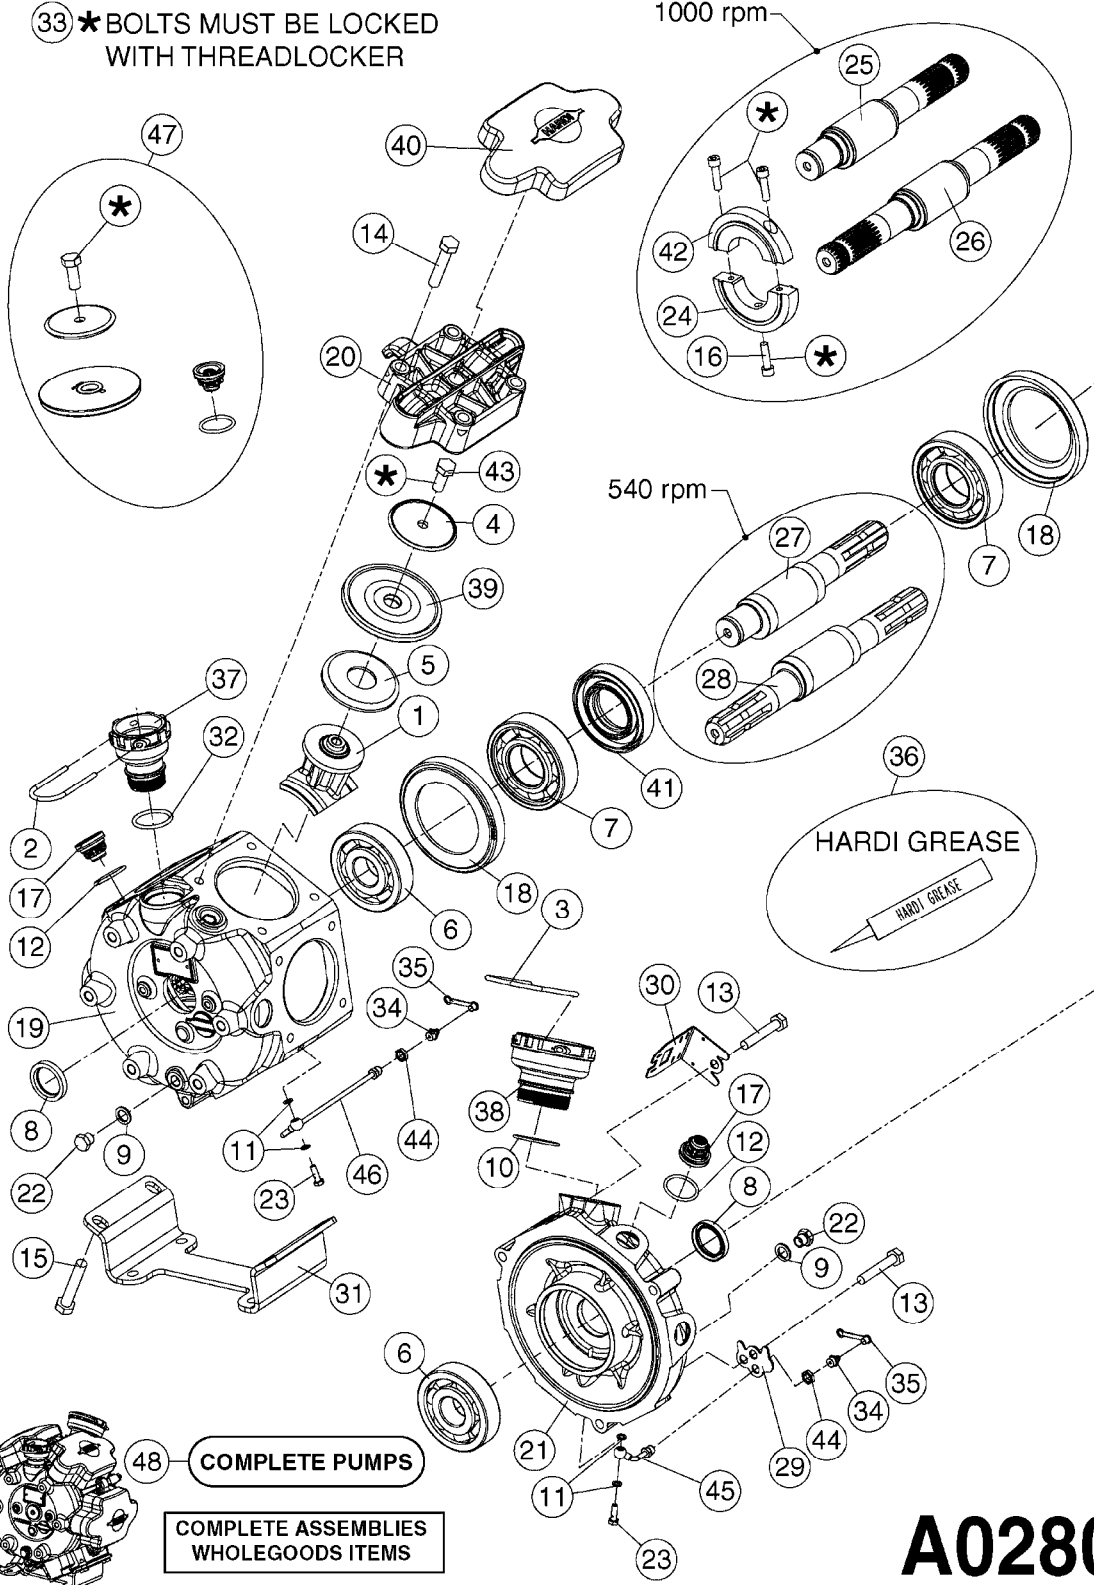

33 *BOLTS MUST BE LOCKED WITH THREADLOCKER

1000 rpm

540 rpm

HARDI GREASE

48 COMPLETE PUMPS

COMPLETE ASSEMBLIES
WHOLEGOODS ITEMS

A0280

PUMP - 364 540/1000 RPM
A0280-HIN, 24:04:19