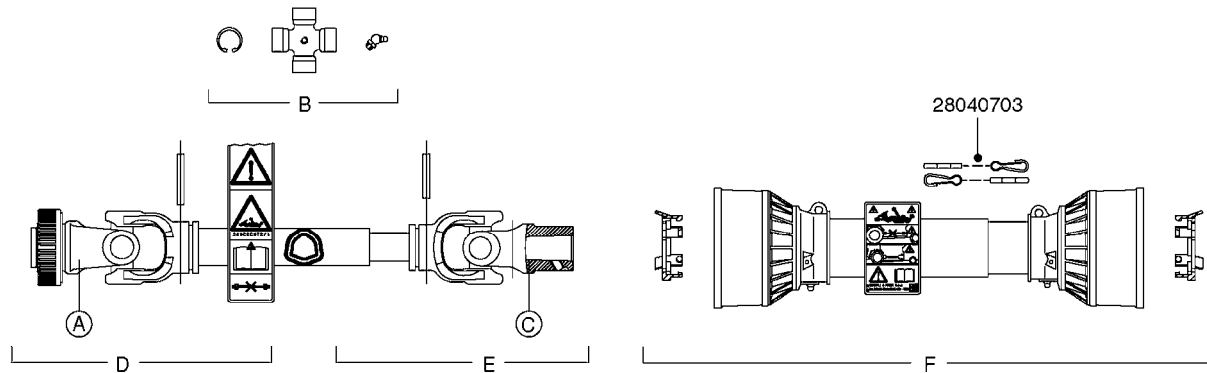

NOTE: 600 RPM AND 1000 RPM
PUMPS HAVE 1" INPUT SHAFT

A0430

PUMP - ACE 150 BELT DRIVE
A0430-HIN, 05:12:19

Page 1
Date 07.02.2020 10:31

parts-n°	order qty	description
420641	1	BOLT HM 8X35/22 A2 SS DIN931
450015	1	SCREW ALLAN 3/8'X5/8' BLACK
460143	1	SELF LOCK NUT M8 SST A2 DIN985
10440703	1	KEY SQ 1/4"x1-1/2"
21002203	1	BEARING, SEALED ACE BELT DRIVE
28022303	1	SHIELD KIT
28022403	1	OUTPUT SHAFT ACE BELT DR PUMP
28022503	1	BELT 600 RPM ACE PUMP
28022603	1	BELT 1000 RPM ACE PUMP
28022703	1	IMPELLER THERMOPLASTIC
28022803	1	IMPELLER CAST IRON
28022903	1	REPAIR KIT 600 RPM
28023003	1	REPAIR KIT 1000 RPM
28029203	1	11.6"P.D.X2"BORE PULLEY 600RPM
28029303	1	7.9"P.D.X2"BORE PULLEY 1000RPM
28094203	1	5/8" DRIVEN SHAFT W.KEYWAY SS
28094303	1	KEY 3/16"X3/16"X1-1/4"
28094403	1	1.35"P.D.X5/8"BORE PULLEY 600RPM
28094503	1	1.7"P.D.X5/8"BORE PULLEY 1000RPM
28094603	1	SCREW ALLEN 5/16"NC X 5/16"
28094703	1	IDLER MOUNTED TORSION SPRING
28094803	1	IDLER ARM
28094903	1	EXTERNAL SNAP RING F.IDLER ARM
28095003	1	5/8" SPACER
28095103	1	RETAINER RING
28095203	1	IDLER BEARING/OUTER ROLLER ASSEMBLY
28095303	1	HEX HEAD IDLER CAP SCREW 5/8"NCX2-1/8"
28095403	1	KEY F.IMPELLER 1/8"X1/8"X1/2"
28095503	1	KEY 3/8"X1/2"X1-1/2"