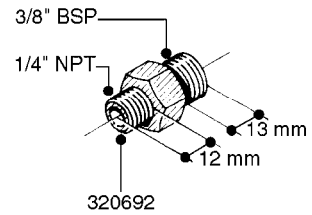

FITTINGS - HEXAGON NIPPLES
L0030-HIN, 01:01:16

Page 0
Date 07.02.2020 10:32

L0030

FITTINGS - HEXAGON NIPPLES
L0030-HIN, 01:01:16

Page 1
Date 07.02.2020 10:32

parts-n°	order qty	description
10015303	1	FITT.PO.HN 1.00X1.00 M1000
10425003	1	FITT.PO.HN 1.25X1.00 MCPHEE
320132	1	FITT.DK HN 1" BSP
320176	1	FITT.DK HN 3/8"X1/2" BSP
320445	1	FITT.DK HN 1/4"X3/8" BSP
320655	1	FITT.DK HN 1/2"-1/2" BSP
320692	1	FITT.DK HN 3/8'BSPX1/4'NPT
320703	1	FITT.DK HN 3/8BSP X1/2 &1/4NPT
320725	1	FITT.DK NIPPLE 3/8"-3/8" BSP
320902	1	FITT.DK HN 3/8'X 1/4' BSP
390232	1	FITT.DK HN 1-1/2' X 1-1/4' BSP
390276	1	FITT.DK HN 1'BSP