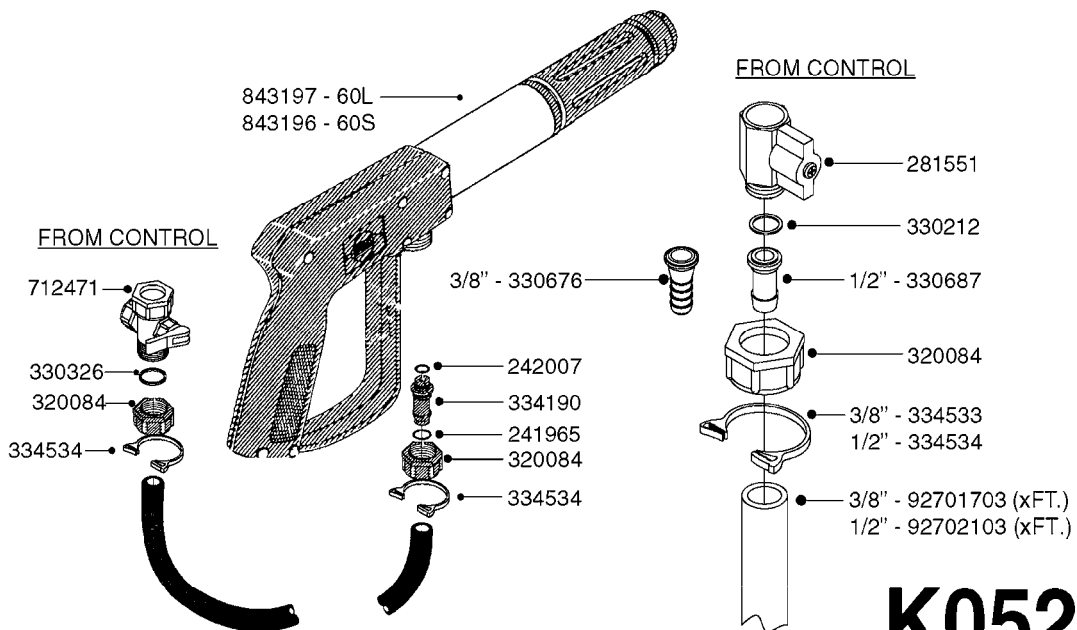

K0520

HOSE WRAPS
K0520-HIN, 05:12:19

Page 1
Date 07.02.2020 10:32

parts-n°	order qty	description
241965	1	O-RING Ø12.1 X 1.6 NITRILE
242007	1	O-RING Ø9.1 X 1.6 NITRILE
281551	1	BALL VALVE 1/2"
320084	1	FITT.DK NUT 1/2" BSP
330212	1	O-RING D19/D14X2.4 F.1/2"NUT
330326	1	O-RING D30/D24X2 F.1"NUT
330676	1	FITT.DK HB 3/8" F. 1/2" NUT
330687	1	FITT.DK HB 1/2" F. 1/2" NUT
334190	1	FITT.DK HB 1/2' F. PISTOL 60S
334533	1	CLAMP HOSE PLASTIC 3/8"
334534	1	CLAMP HOSE PLASTIC 1/2"
636223	1	POST 12 VOLT TR30
712471	1	AGITATION VALVE ASSY. ON/OFF
843196	1	SPRAY GUN KIT TYPE 60 SHORT
843197	1	HANDGUN KIT TYPE 60 LONG
10013403	1	BOLT HEX 3/8-16X1 1/4 HCS Z5
10013503	1	NUT HEX NC 3/8"
10178903	1	WRAP HOSE SIDE MOUNT PLATE
10179003	1	WRAP HOSE BOTTOM PLATE MOUNT
10179403	1	WRAP WELDMENT FOR HI101789
10179503	1	WRAP WELDMENT FOR HI101790
10225603	1	BKT.FOR HOSE WRAP MOUNT NL NK
10225703	1	WRAP HOSE BDL.BOTTOM PLATE
92701703	1	HOSE R X3/8" X300PSI WP X0012"
92702103	1	HOSE R X1/2" X300PSI WP X0012"