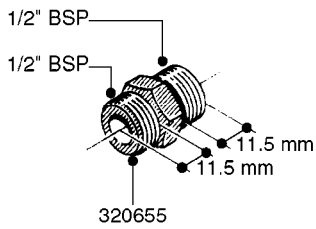

FITTINGS - HEXAGON NIPPLES
L0030-HIN, 01:01:16

Page 0
Date 07.02.2020 10:32

L0030

FITTINGS - HEXAGON NIPPLES
L0030-HIN, 01:01:16

Page 1
Date 07.02.2020 10:32

parts-n°	order qty	description
10015303	1	FITT.PO.HN 1.00X1.00 M1000
10425003	1	FITT.PO.HN 1.25X1.00 MCPHEE
320132	1	FITT.DK HN 1" BSP
320176	1	FITT.DK HN 3/8"X1/2" BSP
320445	1	FITT.DK HN 1/4"X3/8" BSP
320655	1	FITT.DK HN 1/2"-1/2" BSP
320692	1	FITT.DK HN 3/8'BSPX1/4'NPT
320703	1	FITT.DK HN 3/8BSP X1/2 &1/4NPT
320725	1	FITT.DK NIPPLE 3/8"-3/8" BSP
320902	1	FITT.DK HN 3/8'X 1/4' BSP
390232	1	FITT.DK HN 1-1/2' X 1-1/4' BSP
390276	1	FITT.DK HN 1'BSP