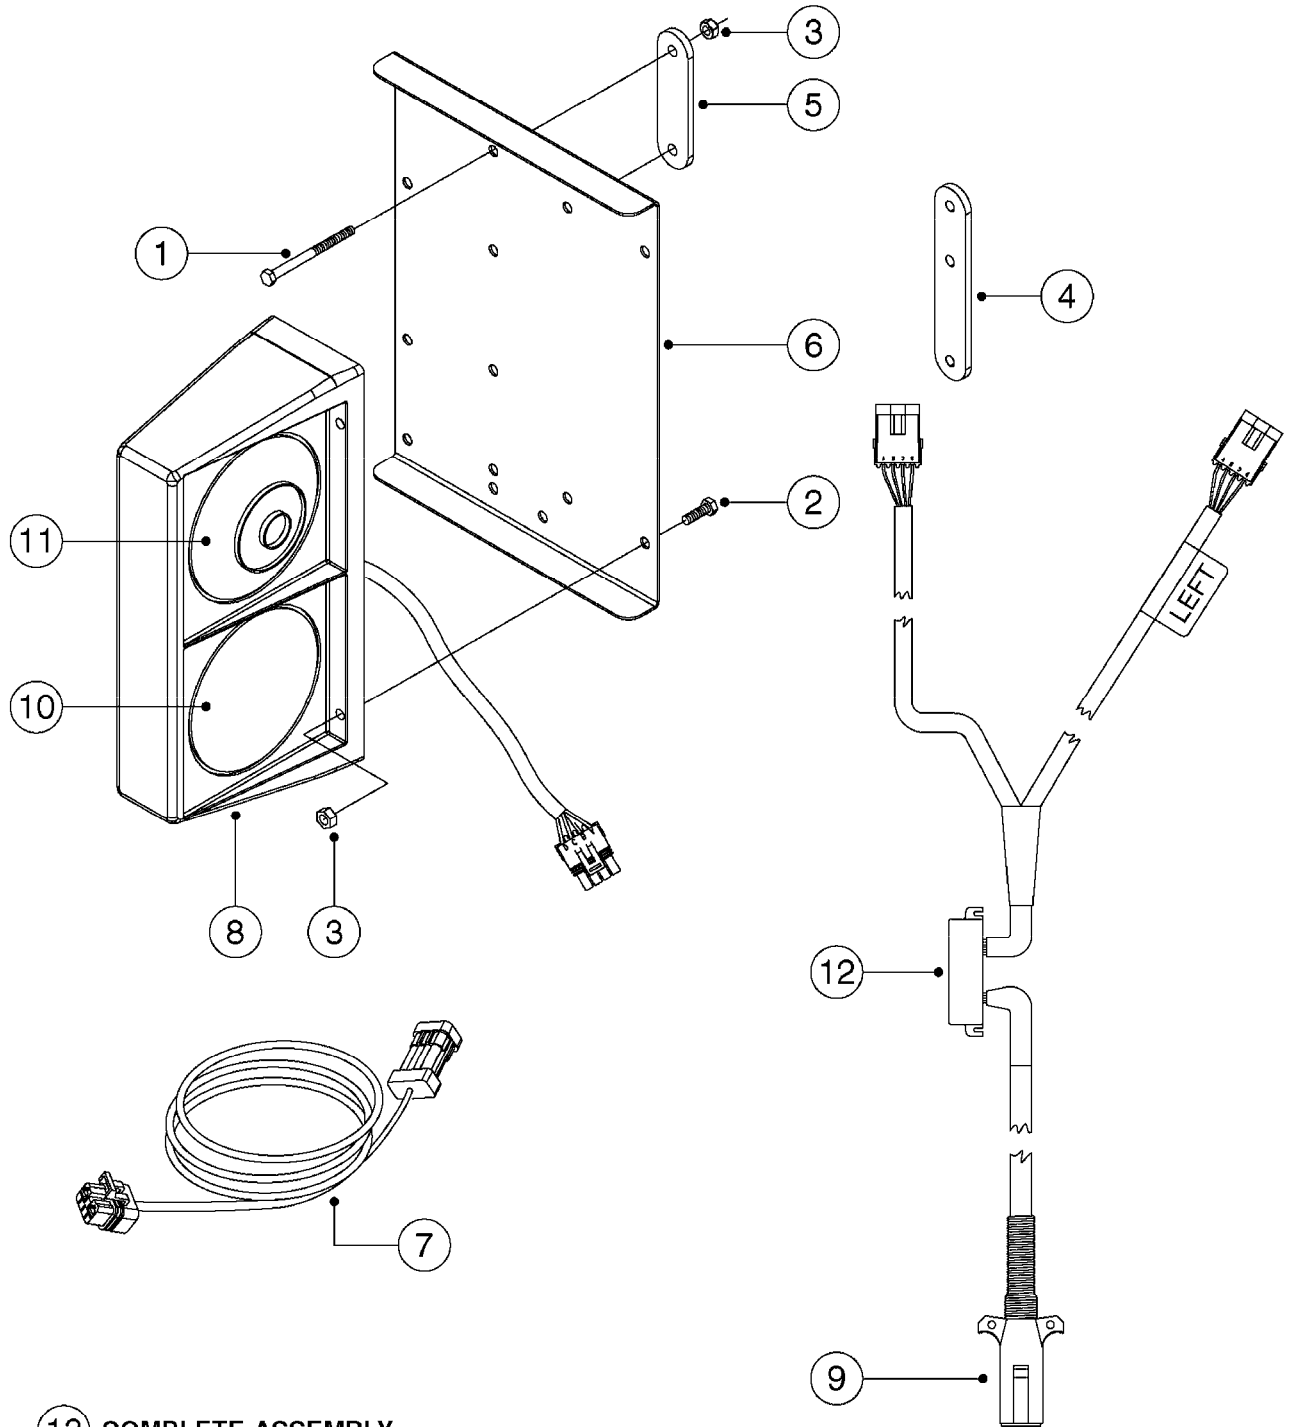

13 COMPLETE ASSEMBLY

COMPLETE ASSEMBLIES
WHOLEGOODS ITEMS

M0160

TRAFFIC LIGHT KIT
M0160-HIN, 13:08:19

Page 1
Date 07.02.2020 10:33

Pos.	parts-n°	order qty	description
1	410266	1	BOLT HEX 8.8 DEL M6X120
1	410421	1	BOLT HEX M6X110 DIN931-A2 SS
1	410524	1	BOLT HEX 8.8 DEL M6X100
1	410605	1	BOLT HEX 8.8 DEL M6X80
2	410362	1	BOLT HEX 8.8 SS M6X20
3	460261	1	NUT HEX M6X1.00 LOCK DIN985 A2 SS
4	16022303	1	BRACKET 100MM TUBE
5	16022403	1	BRACKET 60MM TUBE
6	16025603	1	BRACKET TAIL LIGHT DUAL LAMP
7	26004703	1	HARNESS 13' EXT 4 WIRE WP
8	26004903	1	TAIL LIGHT GREEN WIRE LH
8	26005003	1	TAIL LIGHT YELLOW WIRE RH
9	26005103	1	PLUG 7-PIN AG TAIL LIGHT
10	26005403	1	LENS BLACK BEFORE 2009
10	26017003	1	LENS RED
11	26016903	1	LENS AMBER
12	26032703	1	HARNESS COMPLETE, TAIL LIGHT, 2013
13	83308603	1	TRAFFIC LIGHT KIT