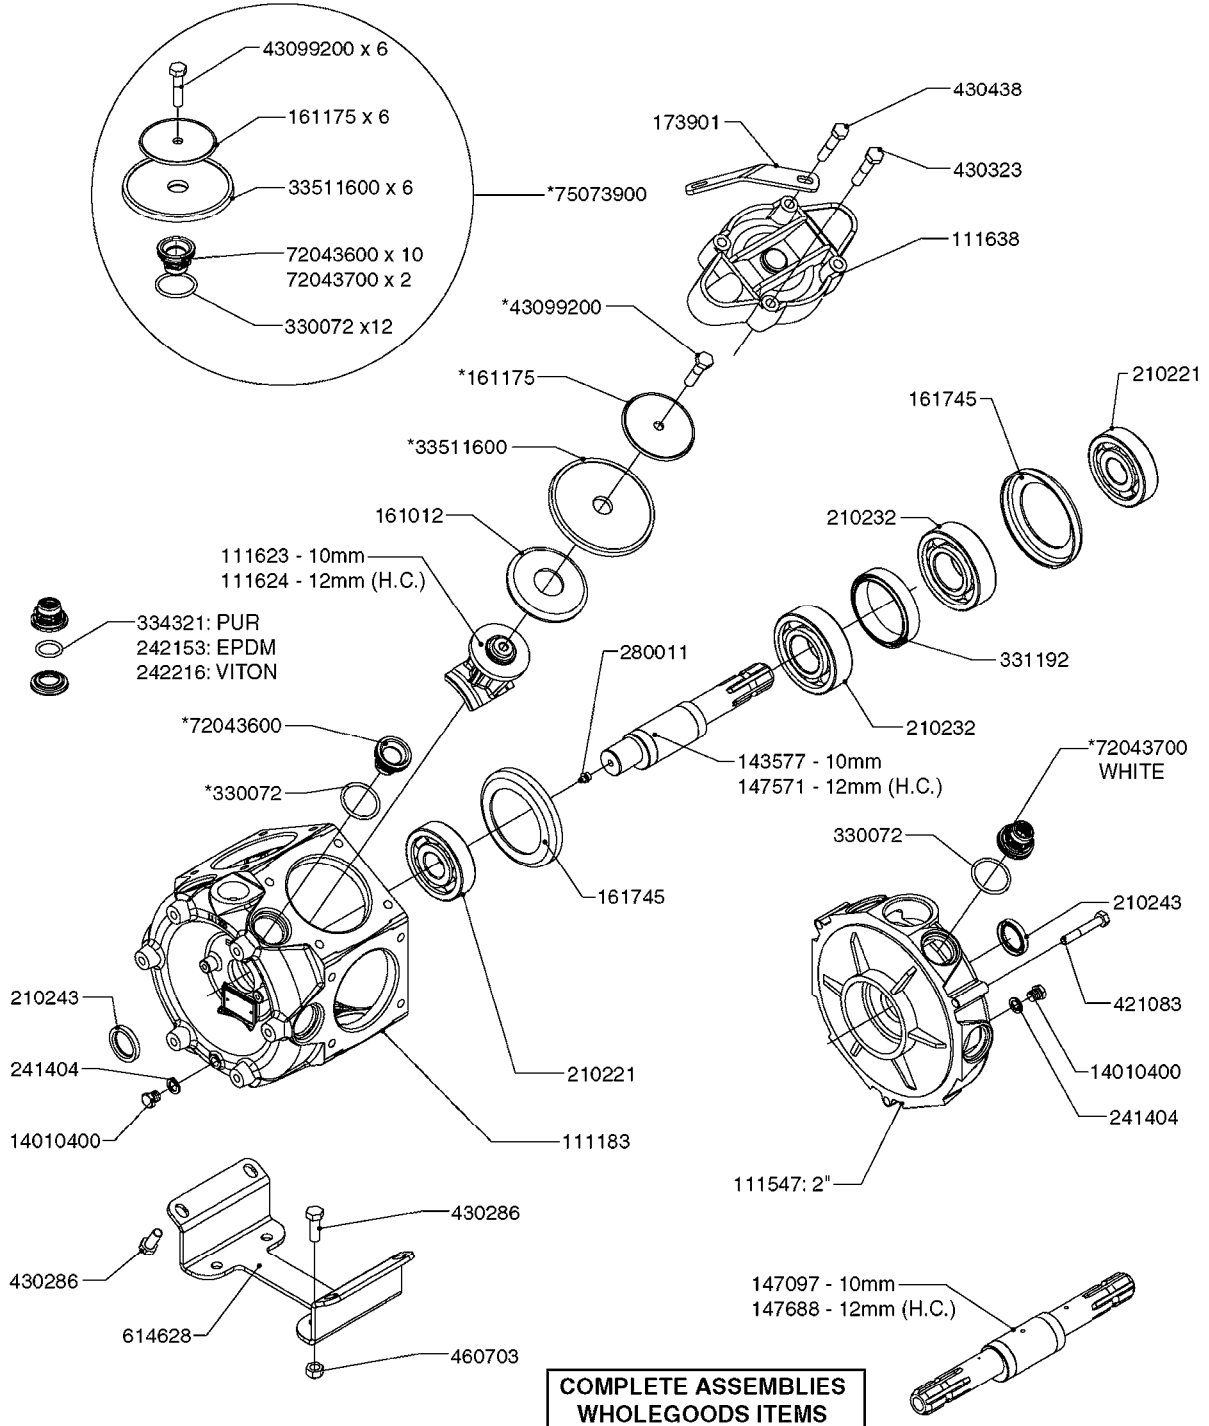

PUMP REPAIR KIT

**COMPLETE ASSEMBLIES
WHOLEGOODS ITEMS**

COMPLETE PUMPS
821587 - 463/10 2" W/THROUGH SHAFT (540 RPM)
82166300 - 463/12 2" (540 RPM H.C. INLINE PORTS)
463/12 2" (540 RPM H.C. OFFSET PORTS) REPLACED BY 82168700 (PAGE A0350)

A0330

PUMP - 463 W/ MOUNTING BASE
A0330-HIN, 01:01:16

Page 1
Date 07.02.2020 10:31

parts-n°	order qty	description
111183	1	PUMP CASTING 460-463 (PAINTED)
111547	1	PUMP FRONT 460-463-2' (PAINT)
111623	1	CONNECTING ROD 463/10MM
111624	1	CONNECTING ROD 463/12MM
111638	1	VALVE COVER 463 HC+1000 VERS.
143577	1	CRANK SHAFT F.363/462/463-10mm
147097	1	CRANK SHAFT 363-463/10 THROUGH
147571	1	CRANK SHAFT F.463-12mm
147688	1	CRANK SHAFT 462/12 THROUGH
161012	1	DIAPHRAGM BACKING DISC F. 463
161175	1	DIAPHRAGM DISC 463/464 PUMP
161745	1	METAL SPACER F.363/463
173901	1	LIFT STRAP F.PUMP 463
210221	1	BEARING BALL 6407
210232	1	BEARING BALL 6310
210243	1	SEAL OIL 35 X 47 X 7
241404	1	DOWTY SEAL 1/4"
242153	1	O-RING D26X4 EPDM
242216	1	O-RING VITON F/1202/1302/462
280011	1	GREASE NIPPLE 1/8' SAE H TR
330072	1	O-RING D53.5/D45.5X4
331192	1	SPACER, MODEL 361/363
334321	1	O-RING POLY. 34.0x26.0x4.0
421083	1	BOLT HEX 8.8 DEL M10X65
430286	1	BOLT HEX 8.8 DEL M12X30 FT
430323	1	BOLT HEX 8.8 DEL M12X60
430438	1	BOLT HEX 8.8 DEL M12X65
460703	1	NUT HEX M12X1.75 LOCK DIN985A2 SS
614628	1	FOOT F. 46X PUMP, RED
821587	1	PUMP 463/10 THROUGH SHAFT TWNF
14010400	1	PLUG 1/4" BSP
33511600	1	DIAPHRAGM PUMP 463/464 PUMP PUR
43099200	1	BOLT HEX SS M12 X 30 DIN933 A4
72043600	1	VALVE FOR 462/463
72043700	1	VALVE FOR 462/463 W.VENT HOLE
75073900	1	PUMP KIT 460/463 "06"
82166300	1	PUMP 464-12-MED-2-540
82168700	1	PUMP 464-12 540 OFFSET PORTS