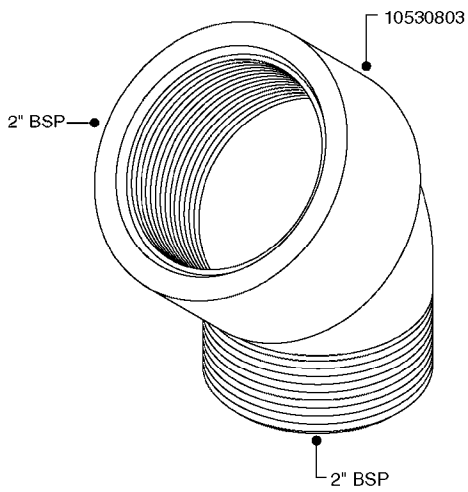

FITTINGS - HEXAGON NIPPLES
L0030-HIN, 01:01:16

Page 0
Date 07.02.2020 10:32

L0030

FITTINGS - HEXAGON NIPPLES
L0030-HIN, 01:01:16

Page 1
Date 07.02.2020 10:32

parts-n°	order qty	description
10015303	1	FITT.PO.HN 1.00X1.00 M1000
10425003	1	FITT.PO.HN 1.25X1.00 MCPHEE
320132	1	FITT.DK HN 1" BSP
320176	1	FITT.DK HN 3/8"X1/2" BSP
320445	1	FITT.DK HN 1/4"X3/8" BSP
320655	1	FITT.DK HN 1/2"-1/2" BSP
320692	1	FITT.DK HN 3/8'BSPX1/4'NPT
320703	1	FITT.DK HN 3/8BSP X1/2 &1/4NPT
320725	1	FITT.DK NIPPLE 3/8"-3/8" BSP
320902	1	FITT.DK HN 3/8'X 1/4' BSP
390232	1	FITT.DK HN 1-1/2' X 1-1/4' BSP
390276	1	FITT.DK HN 1'BSP