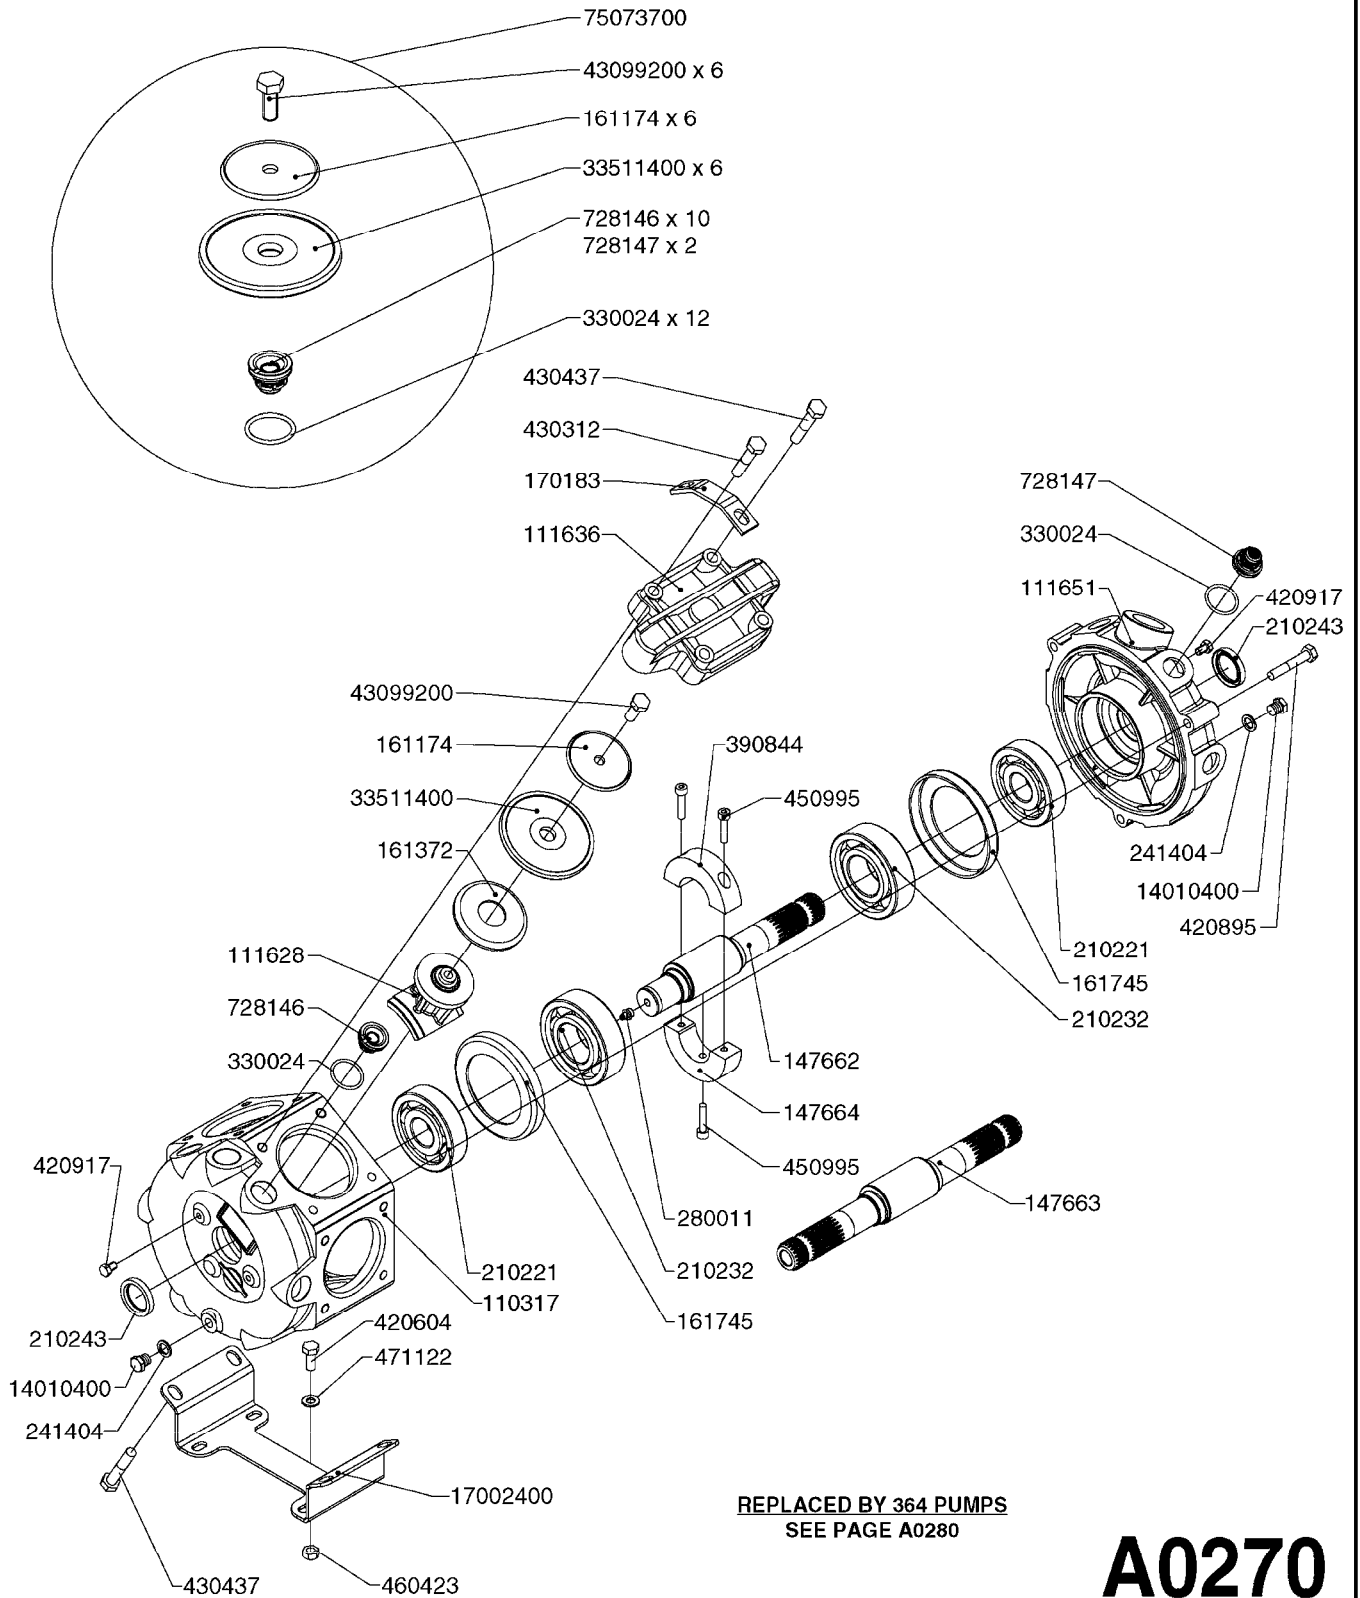

PUMP - 363/1000 RPM W/MOUNTING
A0270-HIN, 17:03:16

Page 1
Date 07.02.2020 10:31

parts-n°	order qty	description
110317	1	PUMP CASING MODEL 360/361 PNTD
111628	1	CONNECTING ROD 363/5.5 PUMP
111636	1	VALVE COVER 363 HEAVY DUTY
111651	1	CASTING F.363 1.5" PUMP(FRONT)
147662	1	CRANK SHAFT F.363/463-5.5MM
147663	1	CRANK SHAFT 363/463-5.5 THROUG
147664	1	COUNTERBALANCE 363/463 WEIGHT
161174	1	DIAPHRAGM DISC SS 361/363/364 PUMP
161372	1	DIAPHRAGM BACKING DISC,320-361
161745	1	METAL SPACER F.363/463
170183	1	LIFT STRAP F.PUMP 360/361/462
210221	1	BEARING BALL 6407
210232	1	BEARING BALL 6310
210243	1	SEAL OIL 35 X 47 X 7
241404	1	DOWTY SEAL 1/4"
280011	1	GREASE NIPPLE 1/8' SAE H TR
330024	1	O-RING D41,1/D34.5 X 3,5
390844	1	COUNTERBALANCE 363/463 POM
420604	1	BOLT HEX 8.8 DEL M10X25 FT DIN933
420895	1	BOLT HEX 8.8 RAW M10X60
420917	1	BOLT HEX 8.8 RAW M8X12 FT
430312	1	BOLT HEX 8.8 M12X60
430437	1	BOLT HEX 8.8 RAW M12X65
450995	1	BOLT ALLEN M8X30 DIN 912 RAW
460423	1	NUT HEX M10X1.50 LOCK DIN985A2 SS
471122	1	WASHER, M10, Ø20/10.5X 2.0, SS
728146	1	VALVE FOR 361(726890/707932)
728147	1	VALVE FOR 361 WHITE WITH HOLE
14010400	1	PLUG 1/4" BSP
17002400	1	FOOT F. 36X PUMP, RED
33511400	1	DIAPHRAGM PUMP 361/361/363/364 PUR
43099200	1	BOLT HEX SS M12 X 30 DIN933 A4
75073700	1	PUMP KIT 361/363 "06"