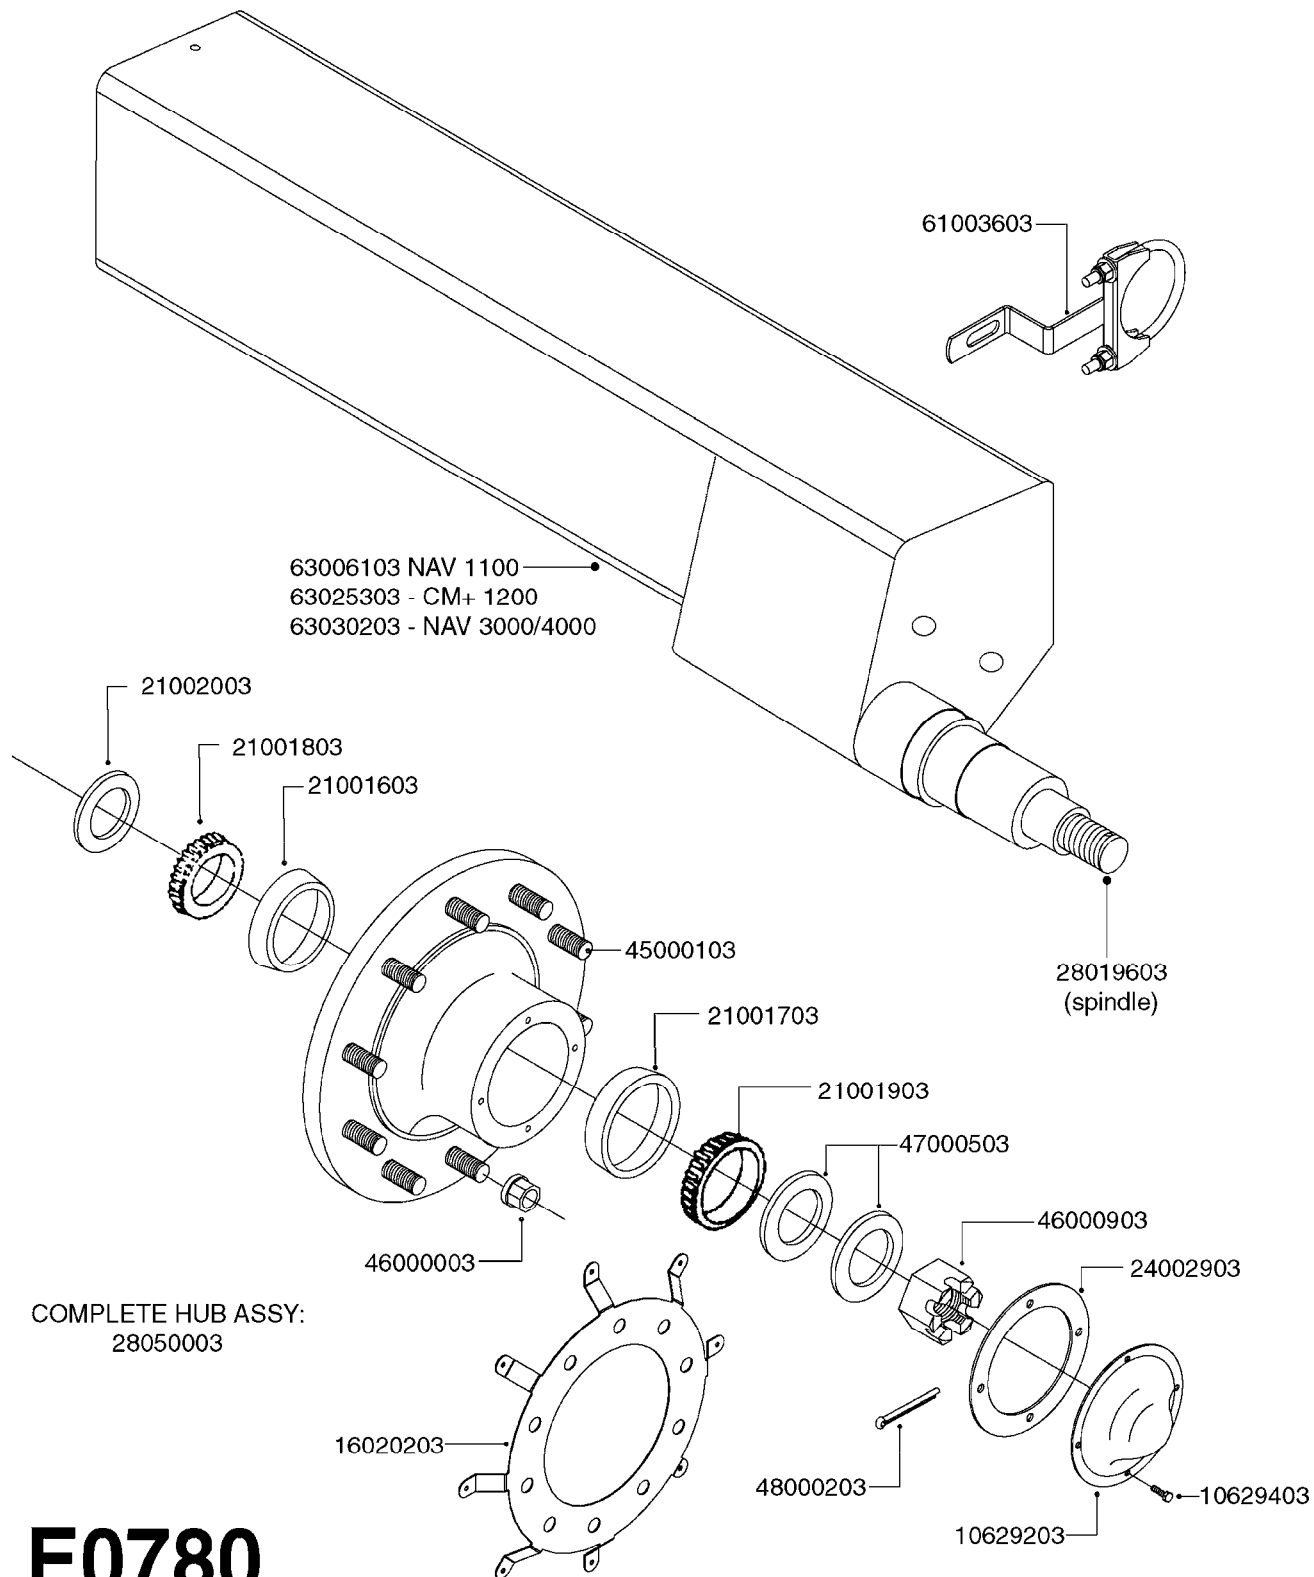

E0780

HUB ASSEMBLY F.3-1/2" SPINDLE
E0780-HIN, 01:01:16

Page 1

Date 07.02.2020 10:32

parts-n°	order qty	description
10629203	1	DUST CAP F.10 BOLT HUB 3.5"
10629403	1	BOLT HEX 5/16 NC GR.2 00.50"
16020203	1	WHEEL SENSOR MAGNET MNT 10BLT
21001603	1	BEARING INN CUP 873 HUB 33462
21001703	1	BEARING OUT CUP 873 HUB 453A
21001803	1	BEARING INN CONE 873 HUB 33275
21001903	1	BEARING OUT CONE 873 HUB 460
21002003	1	SEAL GREASE P602127
24002903	1	GASKET F. HUB 3.5" HUB ASSY
28019603	1	SPINDLE, 3.50 X 17.375 CRS
28050003	1	HUB F 3.5" 873 15000# PACKAGE
45000103	1	BOLT, WHEEL STUD 3/4-16X2 3/4
46000003	1	NUT HEX NF 3/4" FLANGED F.HUB
46000903	1	NUT CSTL 1-1/4"NF 3-1/2" SPNDL
47000503	1	WASHER, SPNDL 3.5" 1.31x3 .16T
48000203	1	PIN, COTTER 7/32" X 3.00"
61003603	1	SPEED SNS MNT CLAMP 3.5" SP
63006103	1	AXLE INSERT W/M NAV. 1100
63025303	1	AXLE INSRT CM+1200W.SPDL 71-82
63030203	1	AXLE ADJ 60-120 INSERT NAV DBL