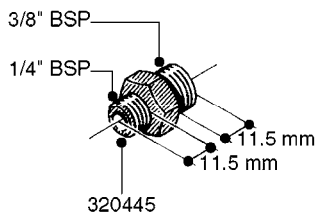

FITTINGS - HEXAGON NIPPLES
L0030-HIN, 01:01:16

Page 0
Date 07.02.2020 10:32

L0030

FITTINGS - HEXAGON NIPPLES
L0030-HIN, 01:01:16

Page 1
Date 07.02.2020 10:32

parts-n°	order qty	description
10015303	1	FITT.PO.HN 1.00X1.00 M1000
10425003	1	FITT.PO.HN 1.25X1.00 MCPHEE
320132	1	FITT.DK HN 1" BSP
320176	1	FITT.DK HN 3/8"X1/2" BSP
320445	1	FITT.DK HN 1/4"X3/8" BSP
320655	1	FITT.DK HN 1/2"-1/2" BSP
320692	1	FITT.DK HN 3/8'BSPX1/4'NPT
320703	1	FITT.DK HN 3/8BSP X1/2 &1/4NPT
320725	1	FITT.DK NIPPLE 3/8"-3/8" BSP
320902	1	FITT.DK HN 3/8'X 1/4' BSP
390232	1	FITT.DK HN 1-1/2' X 1-1/4' BSP
390276	1	FITT.DK HN 1'BSP