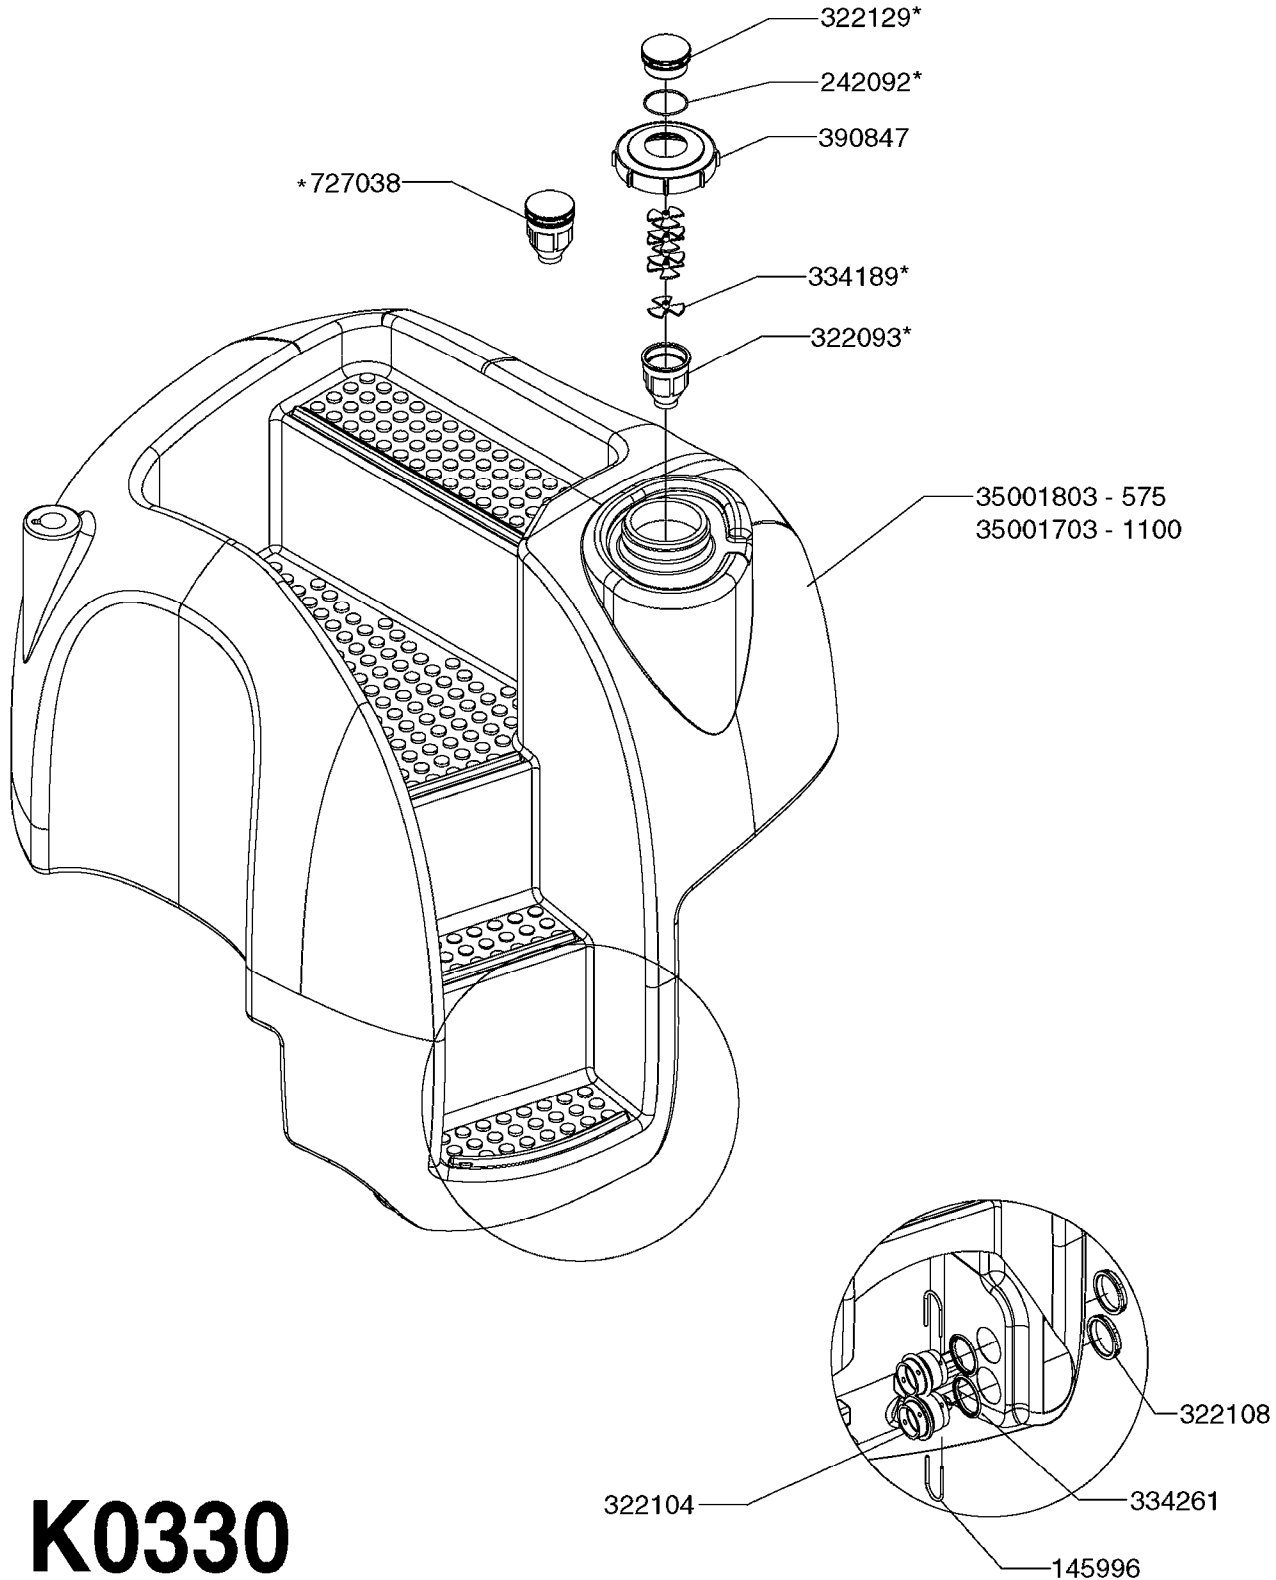

COMPLETE ASSEMBLIES

T25

3/4" BSP

1/2", 3/4"

K0270

Pos.	parts-n°	order qty	description
1	240925	1	O-RING D49.5X3 NITRIL
2	242594	1	O-RING D14 X 1.78 SCH.70-EPDM
3	320283	1	FITT.DK NUT 3/4"BSP
4	322241	1	FILTER HOUSING W.3/4' BARBS
4	322249	1	FILTER HOUSING W.1/2' BARBS
5	322242	1	FILTER BOWL / IN-LINE
6	322250	1	FILTER HOUSING W.3/4"BSP THRD
7	341291	1	RUBBER HOSE CLAMP COVER 130MM
7	341292	1	RUBBER HOSE CLAMP COVER 180MM
8	410605	1	BOLT HEX 8.8 DEL M6X80
9	440673	1	SCREW F.PLASTIC 5X12 SS
10	440737	1	BOLT CARRIAGE M10x25 SS
11	460261	1	NUT HEX M6X1.00 LOCK DIN985 A2 SS
12	460423	1	NUT HEX M10X1.50 LOCK DIN985A2 SS
13	615443	1	FILTER ELEM.50 MESH BLUE
13	615444	1	FILTER ELEM.80 MESH RED
13	615445	1	FILTER ELEM.100 MESH YELLOW
14	716236	1	FITT.DK HB 1/2" ASSY. F. 3/4"
14	724621	1	FITT.DK HB 3/4"ASSY F.3/4" NUT
15	845205	1	FILTER IN-LINE 1/2' 50 MESH
15	845208	1	FILTER IN-LINE 3/4' 50 MESH
15	845209	1	FILTER IN-LINE 3/4' 80 MESH
15	845210	1	FILTER IN-LINE 3/4" 100 MESH
16	845218	1	FILTER IN-LINE 3/4'50 MESH OML
16	845219	1	FILTER IN-LINE 3/4'80 MESH OML
17	16022203	1	PLATE 3.0 X 55 X 196
18	16022403	1	BRACKET 60MM TUBE
19	16321500	1	LINE FILTER BRACKET, TDZ/DDZ
20	24263000	1	O-RING Ø24.4 X 3.1 NITRIL SH70
21	28029903	1	CLAMP HOSE GEAR P3/4"-S1" 6712
22	28047103	1	CLAMP HOSE GEAR 50 X 50 6740
22	28047203	1	CLAMP HOSE GEAR 60 X 80 6756
23	32239700	1	FITT.DK NUT T25
24	32239800	1	FITT.DK IN-LINE FILTER TOP T25
25	33515500	1	FITT.DK NUT LOCK RING T25
26	44076200	1	SCREW WN5451 5X16 SS TORX
27	72700600	1	FILTER IN-LINE 80 MESH, T25
28	92702103	1	HOSE R X1/2" X300PSI WP X0012"
28	92703203	1	HOSE R X3/4" X300PSI WP X0012"