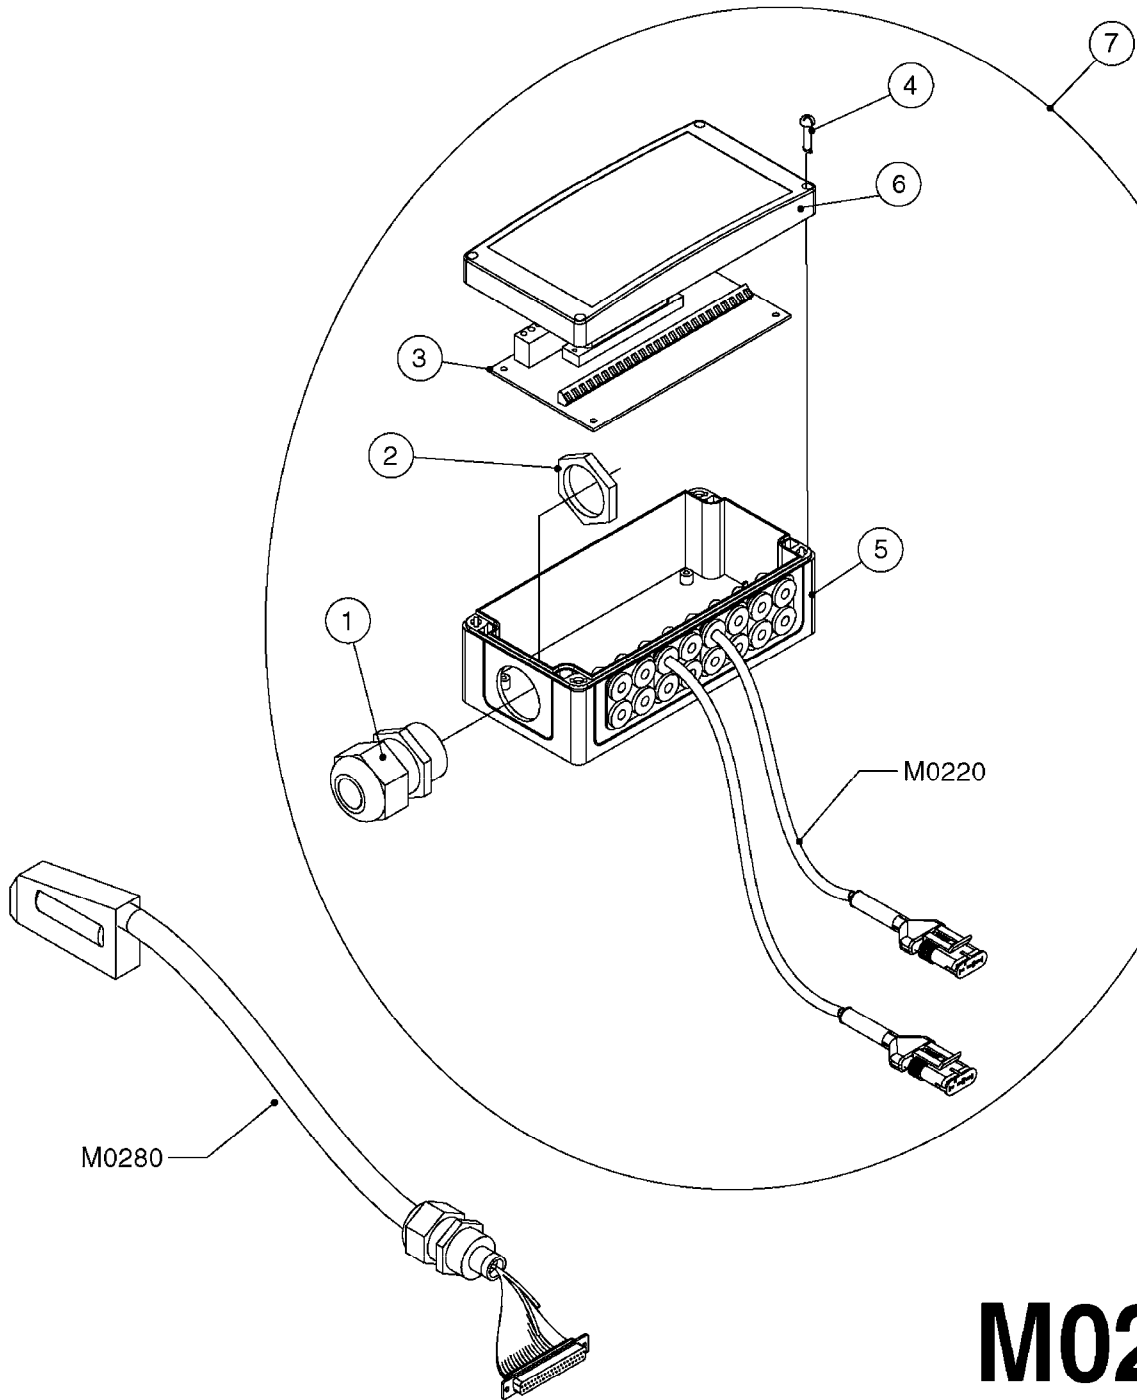

M0230

JUNCTION BOX - LIQUID
M0230-HIN, 01:01:16

Page 1
Date 07.02.2020 10:33

Pos.	parts-n°	order qty	description
1	262106	1	BULKHEAD F. CABLE 6.5-14 BLACK
2	262107	1	NUT F. BULKHEAD CABLE GRAY
3	26004800	1	CIRCUIT BD SEC VLV NCM 13SEC 13 SECTION
3	72173900	1	CIRCUIT BD SEC VLV 39PIN 9SEC 9 SECTION
4	28082100	1	SCREW F. BOX LID 1/4" L=20
5	33508700	1	BOX BOTTOM 160X80X40 BLACK 1-HOLE
6	33508800	1	LID 160X80X15 BLK W/SCREWS
7	72115400	1	CONNECTION BOX F. OP. UNIT SV9