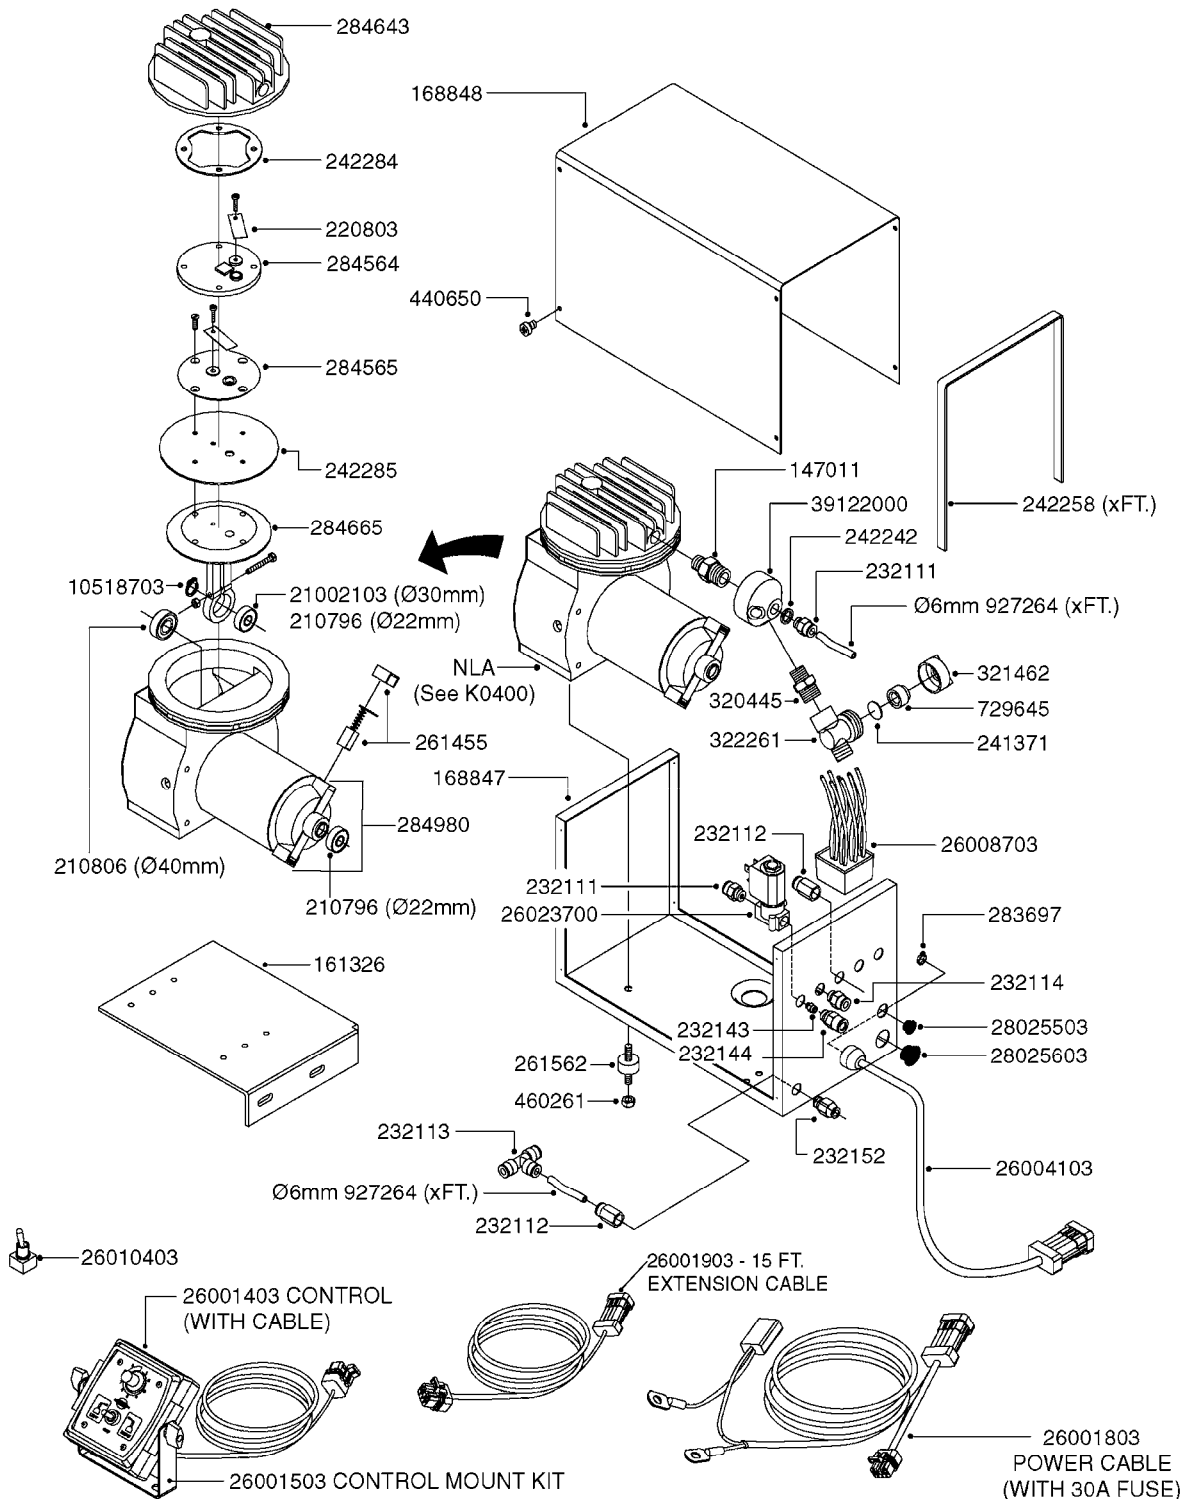

K0390

*Ø8mm 927306 (xFT.)
*Ø10mm 927330 (xFT.)

70019403 - COMPLETE ASSEMBLY

FOAM MARKER COMPRESSOR 2002
K0390-HIN, 01:01:16

Page 1
Date 07.02.2020 10:32

parts-n°	order qty	description
147011	1	HEX NIPPLE 3/8'X1/4'BSP BRASS
161326	1	MOUNT BKT. F. FOAM COMP.BOX 98
168847	1	ENCLOSURE LOWER F.MARKER
168848	1	COVER F. FOAM MARKER
210796	1	BEARING BALL D22/D8 X 7 608ZZ
210806	1	BEARING BALL D40/D17X12MM
220803	1	VALVE F. COMPRESSOR
232111	1	QUICK COUPLER 6MM X 1/8 EXT.
232112	1	QUICK COUPLER 6MM 1/8 INT.
232113	1	QUICK COUPLER 6MM T-PIECE
232114	1	COUPLER 1/8" THREADX8MM HOSE
232143	1	REDUCER 1/4'INT-1/8'EXT
232144	1	QUICK COUPLER 10MM X 1/4 EXT
232152	1	QUICK COUPLER 8MMX1/8 EXT.LONG
241371	1	DIAPHRAGM F.NO-DRIP,VULC
242242	1	O-RING F.AIR HOSE FITTING
242258	1	TRIM 3X10 SELF ADHESIVE 0012"
242284	1	HEAD GASKET F. COMPRESSOR
242285	1	DIAPHRAGM F. F/M COMP.
261455	1	BRUSH KIT-FOAM MARKER MOTOR
261562	1	RUBBER DAMPER 2XM6X25
283697	1	TIESTRAP 200MM
284564	1	PLATE F.COMPRESSOR HEAD
284565	1	PLATE F.COMPRESSOR HEAD
284643	1	COMPRESSOR HEAD F.FOAM MARKER
284665	1	CONNECTING ROD F.COMPRESSOR
284980	1	FLANGE REAR F. F.M.COMPRESSOR
320445	1	FITT.DK HN 1/4"X3/8" BSP
321462	1	CAP F.NO-DRIP ASSY.
322261	1	HOUSING F.SAFETY VALVE 3/8"
440650	1	SCREW 3.5x13 STAINLESS
460261	1	NUT HEX M6X1.00 LOCK DIN985 A2 SS
729645	1	NON-DRIP SPRING ASSY.GREEN 10
927264	1	HOSE R X PE D6/D4 X 0012"
927306	1	HOSE R X PE D8/D6 X 0012"BLACK
927330	1	HOSE R X PE D10/D8 X 012"BLACK
10518703	1	SNAP-RING OUTER 8X1
21002103	1	BEARING, 6200 2ZJEM (SKF)
26001403	1	HC FOAM MARKR CONSOLE VS3.0.00
26001503	1	HC FOAM MARKER CONSOLE MT.KIT
26001803	1	POWER CABLE
26001903	1	15' 7-PIN EXTENSION CABLE
26004103	1	FOAM MARKER CNTRL MOD CABL STD
26008703	1	FOAM MARKER CONTROL SCII
26010403	1	TOGGLE SWITCH MICRO-TRAK F.M.
26023700	1	SOLENOID VAL 12V 1/8' FLO '07
28025503	1	PLUG F.DRILLED HOLE 1/2"
28025603	1	PLUG F.DRILLED HOLE 3/4"
39122000	1	DISTR.HOUSING F.FOAM MARKER'07
70019403	1	FOAM MARKER COMPRESSOR KIT STD