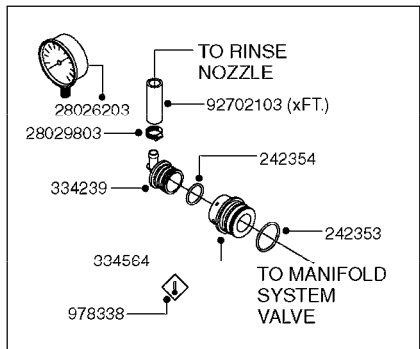

RINSE SYSTEM PLUMBING
K0750-HIN, 01:01:16