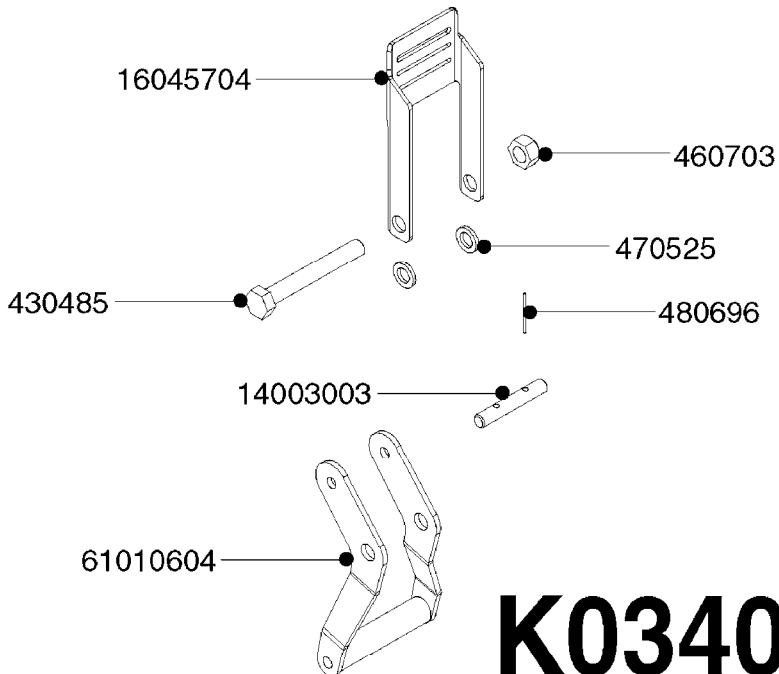

FLUSH TANK LATCH ASSM. NEW NAV
K0340-HIN, 01:01:16

Page 0
Date 07.02.2020 10:32

K0340