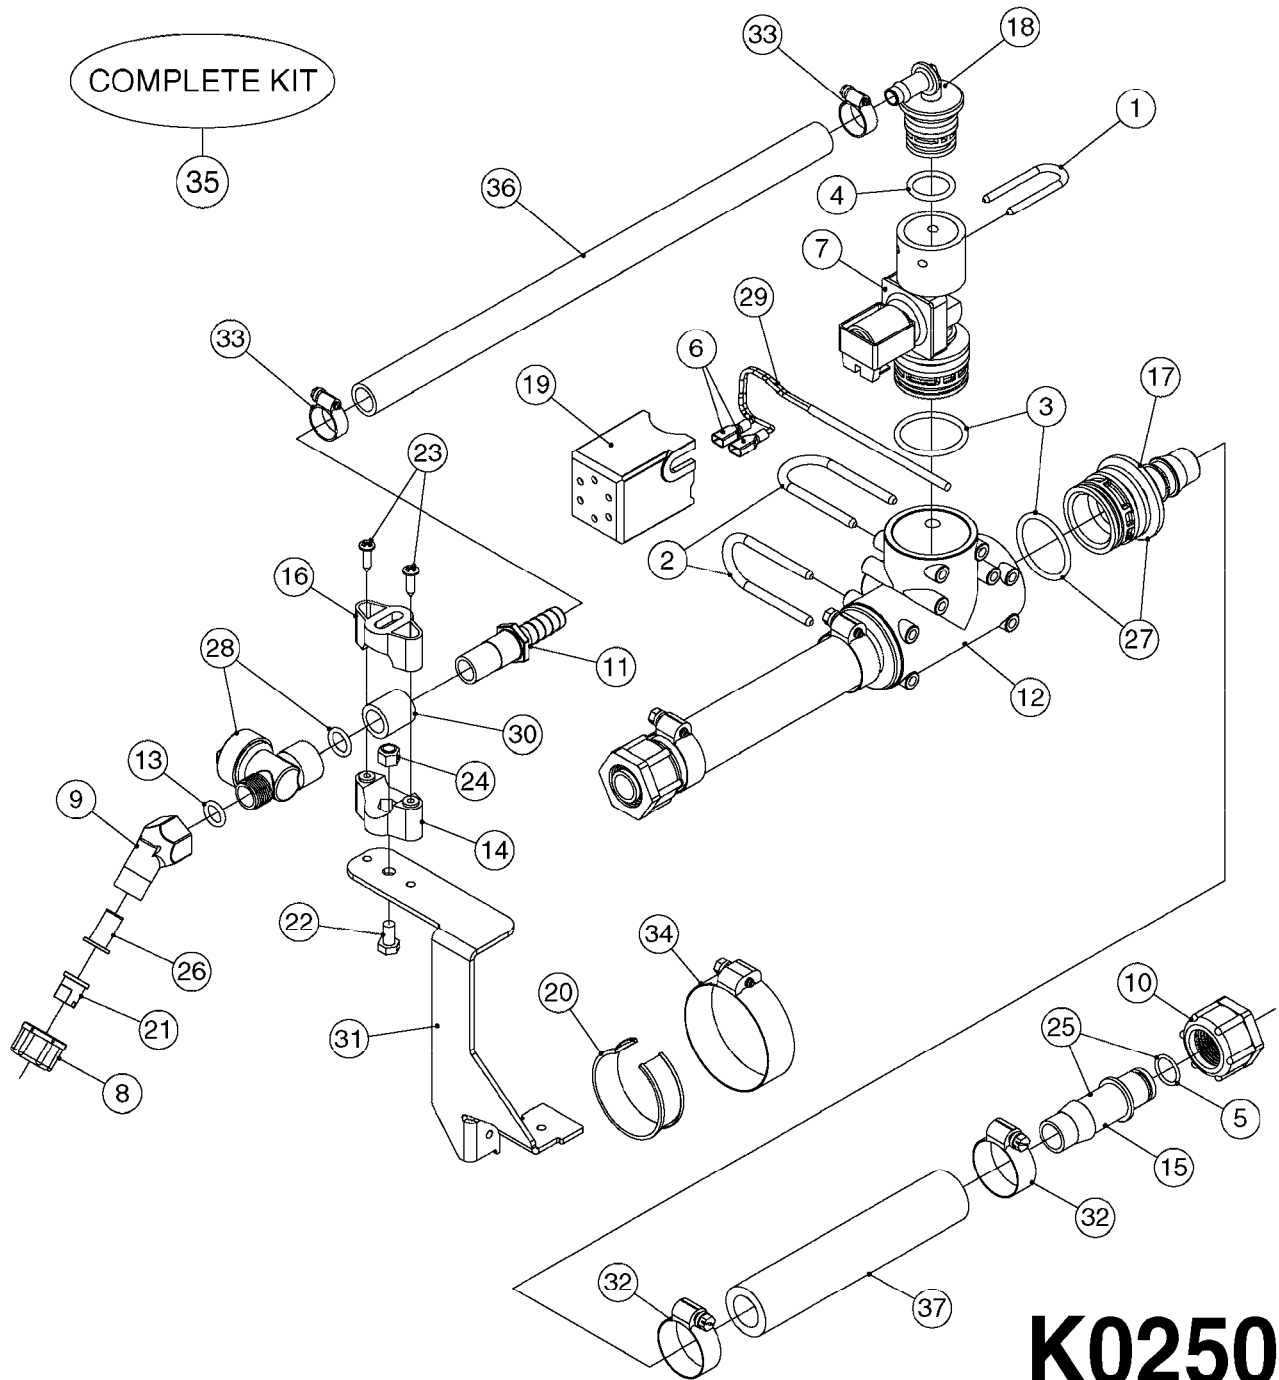

ELECTRIC END NOZZLE KIT '09
K0250-HIN, 01:01:16

Page 1
Date 07.02.2020 10:32

Pos.	parts-n°	order qty	description
1	145994	1	FITT.DK S-40 FORK
2	145995	1	FITT.DK S-53 FORK
3	242354	1	O-RING D32.2X3.0 VITON
4	242355	1	O-RING D19.2X3.0 VITON F.S-40
5	242594	1	O-RING D14 X 1.78 SCH.70-EPDM
6	261539	1	SPADE F.ELEC CONNEX BLUE INSUL
7	262104	1	VALVE, SOLENOID, S53/S40
8	320187	1	FITT.DK CAP 3/8" BSP BLACK
9	320191	1	FITT.DK ELB 3/8' BSP 45 DEGREE
10	320283	1	FITT.DK NUT 3/4"BSP
11	320891	1	FITT.DK HB 3/8'- 3/8' BSP
12	322352	1	FITT.DK S-53 TEE
13	330013	1	O-RING 2.5 X 10 PUR
14	333012	1	NOZZLE HOLD. UPPER PART
15	334044	1	FITT.DK HB 3/4' F. 3/4' CAP
16	334220	1	YOKE, UPPER NOZZLE BODY
17	334229	1	FITT.DK S-53 STR.3/4"
18	334237	1	FITT.DK S-40 ELB.3/8"
19	334965	1	COVER FOR S53 SOLENOID VALVE
20	341291	1	RUBBER HOSE CLAMP COVER 130MM
21	370392	1	NOZZLE END FAN 1850-G 300
22	410546	1	BOLT HEX M6X12 A2 SS DIN933
23	440665	1	SCREW M4.2X16 STAINLESS
24	460261	1	NUT HEX M6X1.00 LOCK DIN985 A2 SS
25	724621	1	FITT.DK HB 3/4"ASSY F.3/4" NUT
26	725042	1	SCREEN 80 MESH W.GASKET, RED
27	726558	1	FITT.DK S53 STR. 3/4" W.ORING
28	729610	1	NOZZLE ASSY. NON DRIP 3/8 THRD
29	983087	1	ELEC. CABLE 2 WIRE X 0.75MM
30	10631003	1	HOSE R X CLEAR BRAID.X 1/2 12"
31	16110803	1	NOZZLE BRACKET VAR SPACINGS
32	28029903	1	CLAMP HOSE GEAR P3/4"-S1" 6712
33	28044903	1	CLAMP HOSE GEAR P3/8" 6706
34	28047003	1	CLAMP HOSE GEAR 30 X 50 6732
35	82613203	1	ELECTRIC END NOZZLE KIT 2009
36	92701703	1	HOSE R X3/8" X300PSI WP X0012"
37	92703203	1	HOSE R X3/4" X300PSI WP X0012"