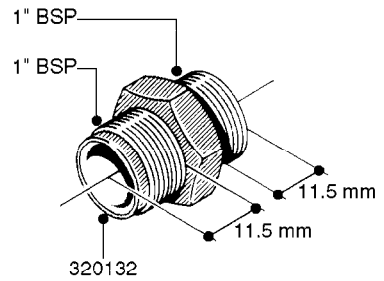

FITTINGS - HEXAGON NIPPLES
L0030-HIN, 01:01:16

Page 0
Date 07.02.2020 10:32

L0030

FITTINGS - HEXAGON NIPPLES
L0030-HIN, 01:01:16

Page 1
Date 07.02.2020 10:32

parts-n°	order qty	description
10015303	1	FITT.PO.HN 1.00X1.00 M1000
10425003	1	FITT.PO.HN 1.25X1.00 MCPHEE
320132	1	FITT.DK HN 1" BSP
320176	1	FITT.DK HN 3/8"X1/2" BSP
320445	1	FITT.DK HN 1/4"X3/8" BSP
320655	1	FITT.DK HN 1/2"-1/2" BSP
320692	1	FITT.DK HN 3/8'BSPX1/4'NPT
320703	1	FITT.DK HN 3/8BSP X1/2 &1/4NPT
320725	1	FITT.DK NIPPLE 3/8"-3/8" BSP
320902	1	FITT.DK HN 3/8'X 1/4' BSP
390232	1	FITT.DK HN 1-1/2' X 1-1/4' BSP
390276	1	FITT.DK HN 1'BSP