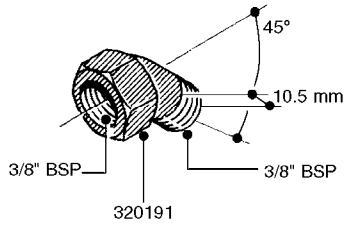

FITTINGS - HEXAGON NIPPLES
L0030-HIN, 01:01:16

Page 0
Date 07.02.2020 10:32

L0030

FITTINGS - HEXAGON NIPPLES
L0030-HIN, 01:01:16

Page 1
Date 07.02.2020 10:32

parts-n°	order qty	description
10015303	1	FITT.PO.HN 1.00X1.00 M1000
10425003	1	FITT.PO.HN 1.25X1.00 MCPHEE
320132	1	FITT.DK HN 1" BSP
320176	1	FITT.DK HN 3/8"X1/2" BSP
320445	1	FITT.DK HN 1/4"X3/8" BSP
320655	1	FITT.DK HN 1/2"-1/2" BSP
320692	1	FITT.DK HN 3/8'BSPX1/4'NPT
320703	1	FITT.DK HN 3/8BSP X1/2 &1/4NPT
320725	1	FITT.DK NIPPLE 3/8"-3/8" BSP
320902	1	FITT.DK HN 3/8'X 1/4' BSP
390232	1	FITT.DK HN 1-1/2' X 1-1/4' BSP
390276	1	FITT.DK HN 1'BSP