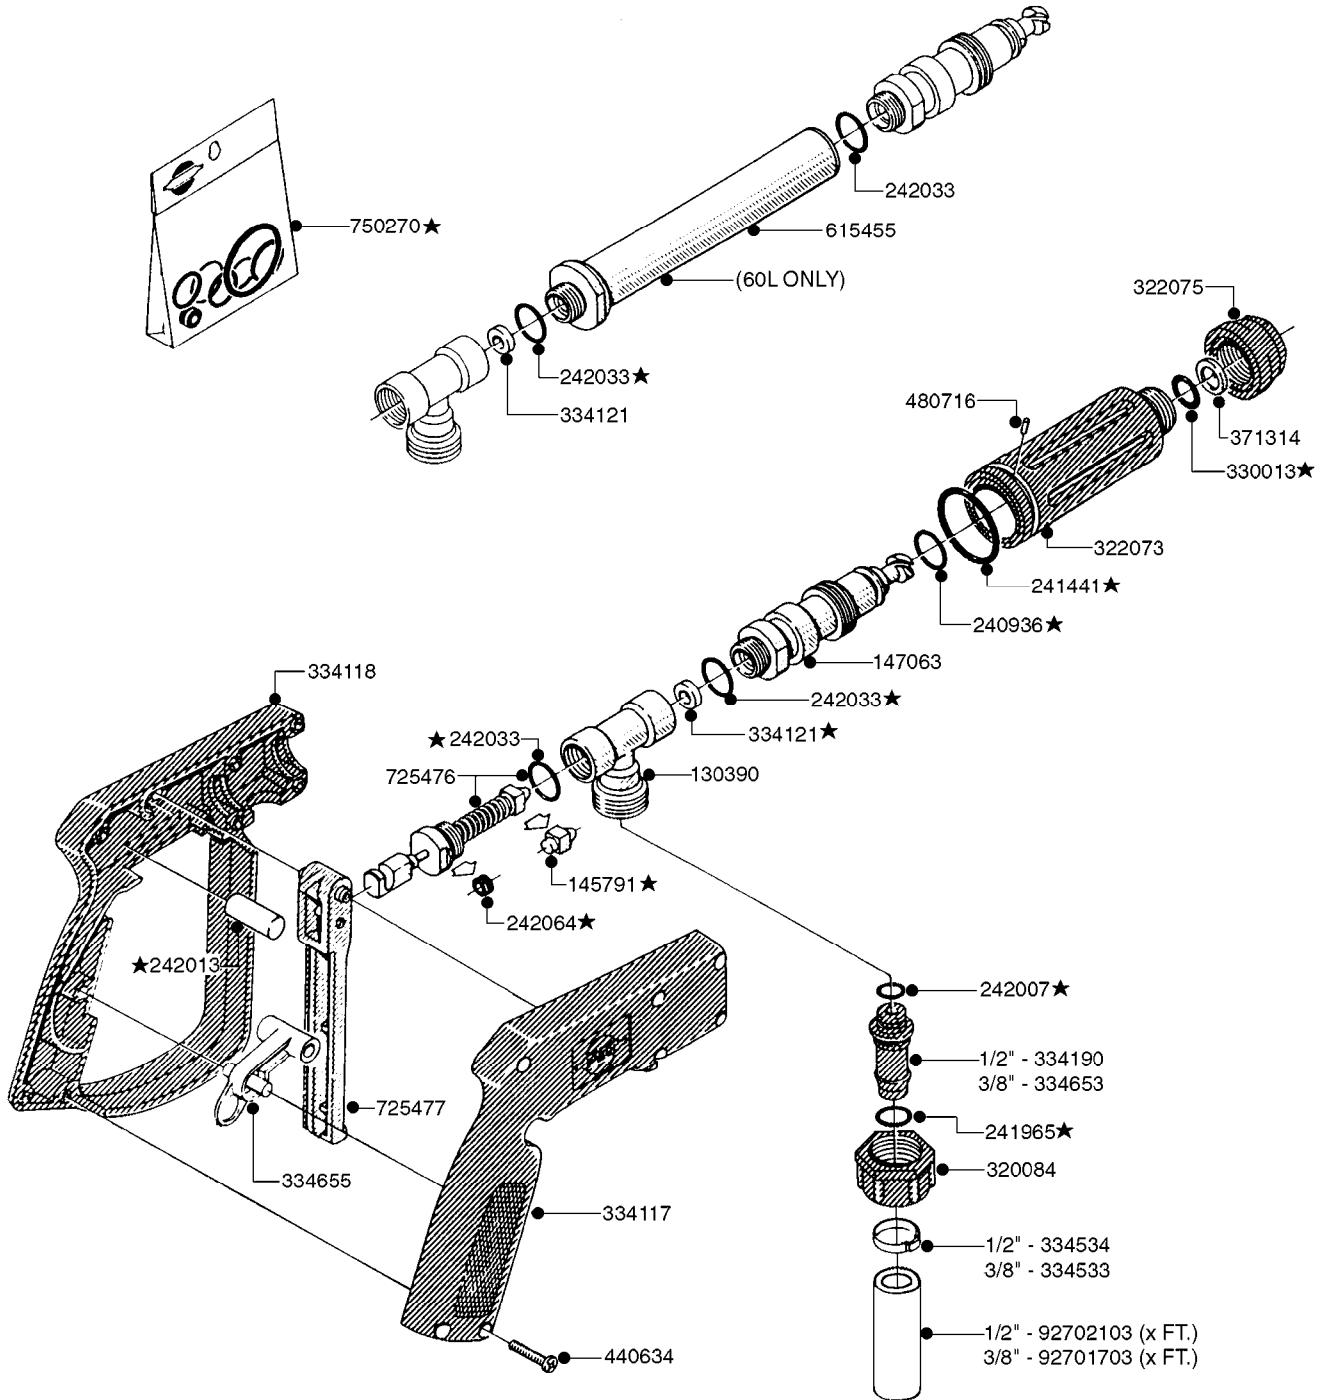

COMPLETE ASSEMBLY:
843197 - 60L
843196 - 60S

COMPLETE ASSEMBLIES
WHOLEGOODS ITEMS

K0480

HANDGUN TYPE 60S/60L POST 95
K0480-HIN, 01:01:16

Page 1

Date 07.02.2020 10:32

parts-n°	order qty	description
130390	1	TEE 3/8'X 1/2' BSP F.TYPE 60S
145791	1	CONE FOR ON/OFF
147063	1	SWIRL F.SPRAY GUN TYPE 60
240936	1	O-RING D13.3X2.4 NITRIL
241441	1	O-RING D29.3X3
241965	1	O-RING Ø12.1 X 1.6 NITRILE
242007	1	O-RING Ø9.1 X 1.6 NITRILE
242013	1	SPRING RUBBER F/TRIGGER
242033	1	O-RING Ø14.1 X 1.6 NITRILE
242064	1	SLEEVE RUBBER 3X8X4MM
320084	1	FITT.DK NUT 1/2" BSP
322073	1	HOUSING F.SWIRL TYPE 60S H.G.
322075	1	HOUSING F. NOZZLE
330013	1	O-RING 2.5 X 10 PUR
334117	1	HANDLE PIECE RIGHT F.60S/60L
334118	1	HANDLE PIECE LEFT F.60S/60L
334121	1	SEAT FOR ON-OFF TYPE
334190	1	FITT.DK HB 1/2' F. PISTOL 60S
334533	1	CLAMP HOSE PLASTIC 3/8"
334534	1	CLAMP HOSE PLASTIC 1/2"
334653	1	FITT.DK HB 3/8' F.HANDGUN
334655	1	TRIGGER SAFETY F.60S/60L GUN
371314	1	NOZZLE CERAMIC 1099-20
440634	1	SCREW 5/8"
480716	1	PIN D3X6 STAINLESS
615455	1	TUBE F.LANCE TYPE 60L
725476	1	SPINDLE
725477	1	TRIGGER
750270	1	GASKET KIT F.SPRAY GUN
843196	1	SPRAY GUN KIT TYPE 60 SHORT
843197	1	HANDGUN KIT TYPE 60 LONG
92701703	1	HOSE R X3/8" X300PSI WP X0012"
92702103	1	HOSE R X1/2" X300PSI WP X0012"