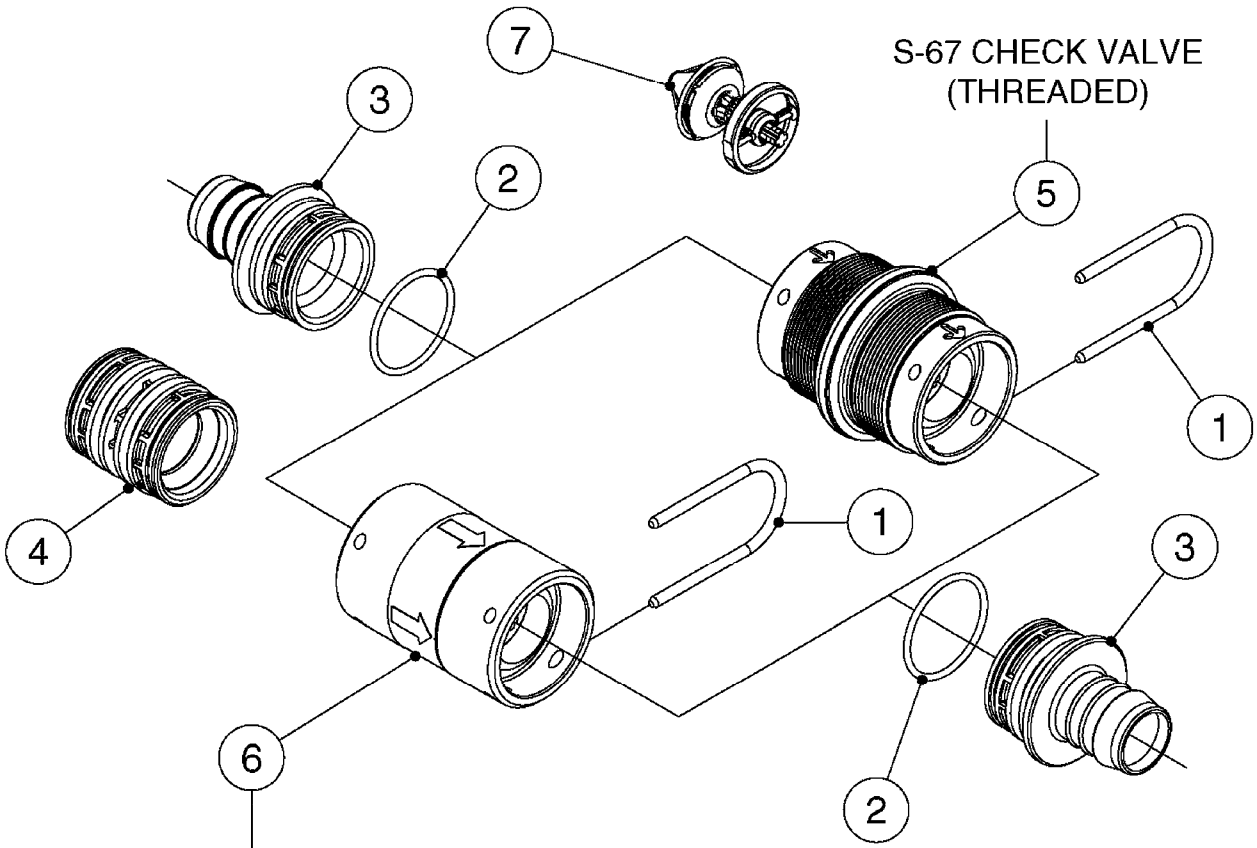

S-67 CHECK VALVE

FOR FITTINGS AND
HOSES, SEE SECTION L

B0630

CHECK VALVES - S67
B0630-HIN, 31:07:19

Page 1

Date 07.02.2020 10:31

Pos.	parts-n°	order qty	description
1	145996	1	FITT.DK S-67 FORK
2	241973	1	O-RING Ø3 X 44.2 70 SHORES NITRIL
2	242353	1	O-RING 3 X 44.2 VITON
3	242504	1	O-RING D35x2 NITRIL
4	322104	1	FITT.DK S-67 BULKHEAD
5	334231	1	FITT.DK S-67 STR.1"
5	334232	1	FITT.DK S-67 STR.1-1/4"
5	334444	1	FITT.DK S-67 STR.1-1/2" PVC
6	14103100	1	SEAT F.CHECK VALVE D40.8 2010
7	70063603	1	VALVE, CHECK S67 1-1/2"
			COMPLETE IN-LINE CHECK VALVE FOR 1-1/2" HOSE
7	72001803	1	CHCK VLV,S67, 2 X 1" HB
			COMPLETE IN-LINE CHECK VALVE FOR 1" HOSE
7	72206600	1	CHCK VLV,S67, 2 X 1.25" HB
			COMPLETE IN-LINE CHECK VALVE FOR 1-1/4" HOSE
8	72089900	1	CHECK VALVE S67 SUBASMBLY.2001
9	97800500	1	DECAL 230X28 BLACK ARROW