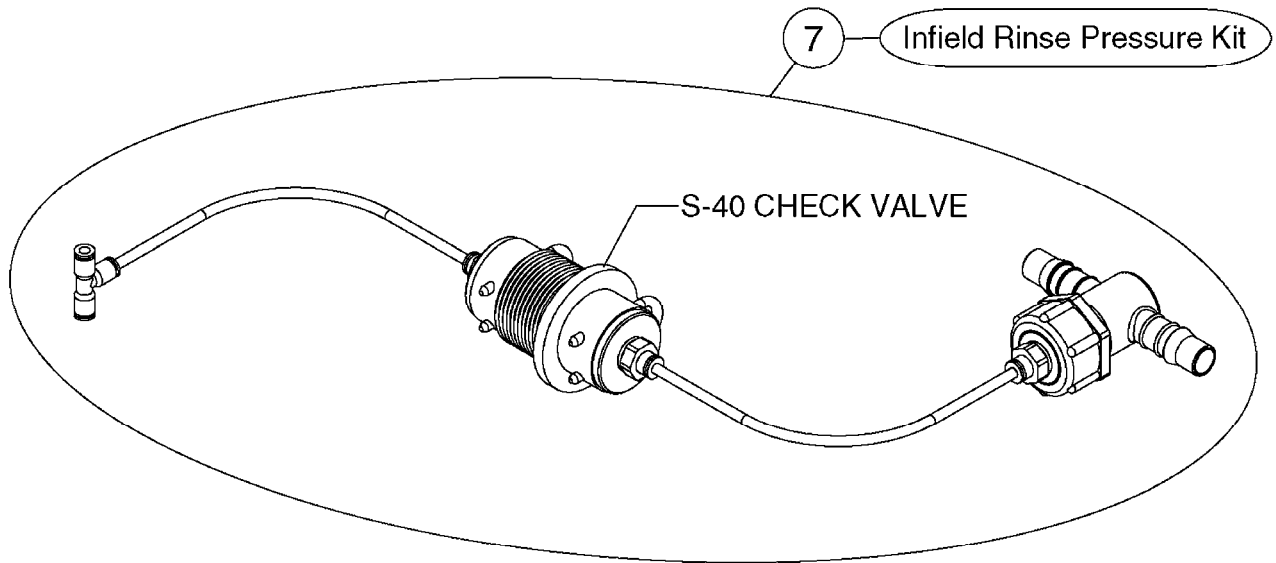

FOR FITTINGS AND
HOSES, SEE SECTION L

B0610

CHECK VALVES - S40
B0610-HIN, 04:01:18

Page 1

Date 07.02.2020 10:31

Pos.	parts-n°	order qty	description
1	145994	1	FITT.DK S-40 FORK
2	231346	1	QUICK COUPLER 1/8"BSP X 4 MM
3	241905	1	O-RING 12,3X2,4 VITON DKR.1,05
4	322102	1	FITT.DK S-40 BULKHEAD
5	615522	1	CHECK VALVE F.FOAM MARKER
6	726693	1	FITT.DK S-40 PLUG 1/8BSP ORING
7	70036203	1	RINSE PRESSURE KIT