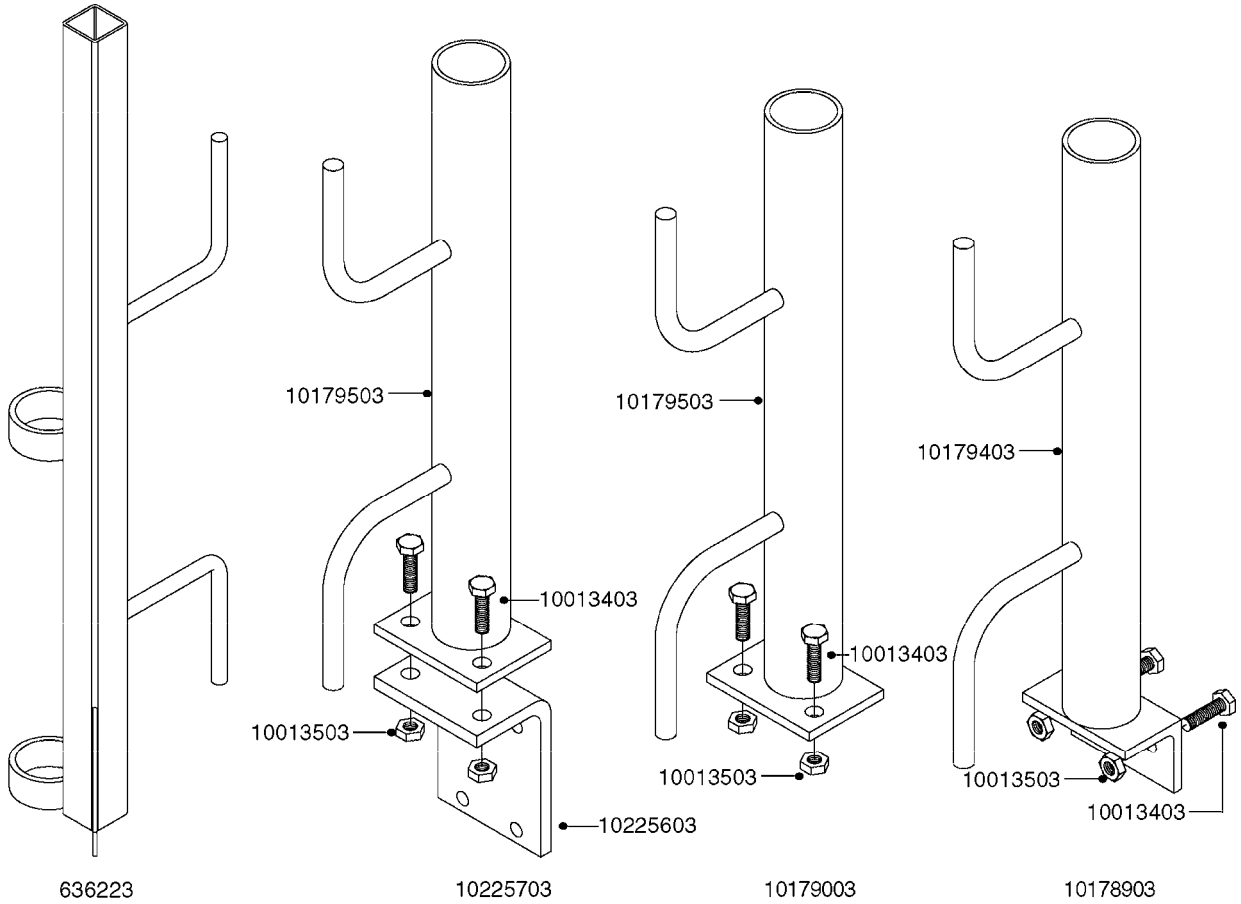

K0520

HOSE WRAPS
K0520-HIN, 05:12:19

Page 1
Date 07.02.2020 10:32

parts-n°	order qty	description
241965	1	O-RING Ø12.1 X 1.6 NITRILE
242007	1	O-RING Ø9.1 X 1.6 NITRILE
281551	1	BALL VALVE 1/2"
320084	1	FITT.DK NUT 1/2" BSP
330212	1	O-RING D19/D14X2.4 F.1/2"NUT
330326	1	O-RING D30/D24X2 F.1"NUT
330676	1	FITT.DK HB 3/8" F. 1/2" NUT
330687	1	FITT.DK HB 1/2" F. 1/2" NUT
334190	1	FITT.DK HB 1/2' F. PISTOL 60S
334533	1	CLAMP HOSE PLASTIC 3/8"
334534	1	CLAMP HOSE PLASTIC 1/2"
636223	1	POST 12 VOLT TR30
712471	1	AGITATION VALVE ASSY. ON/OFF
843196	1	SPRAY GUN KIT TYPE 60 SHORT
843197	1	HANDGUN KIT TYPE 60 LONG
10013403	1	BOLT HEX 3/8-16X1 1/4 HCS Z5
10013503	1	NUT HEX NC 3/8"
10178903	1	WRAP HOSE SIDE MOUNT PLATE
10179003	1	WRAP HOSE BOTTOM PLATE MOUNT
10179403	1	WRAP WELDMENT FOR HI101789
10179503	1	WRAP WELDMENT FOR HI101790
10225603	1	BKT.FOR HOSE WRAP MOUNT NL NK
10225703	1	WRAP HOSE BDL.BOTTOM PLATE
92701703	1	HOSE R X3/8" X300PSI WP X0012"
92702103	1	HOSE R X1/2" X300PSI WP X0012"