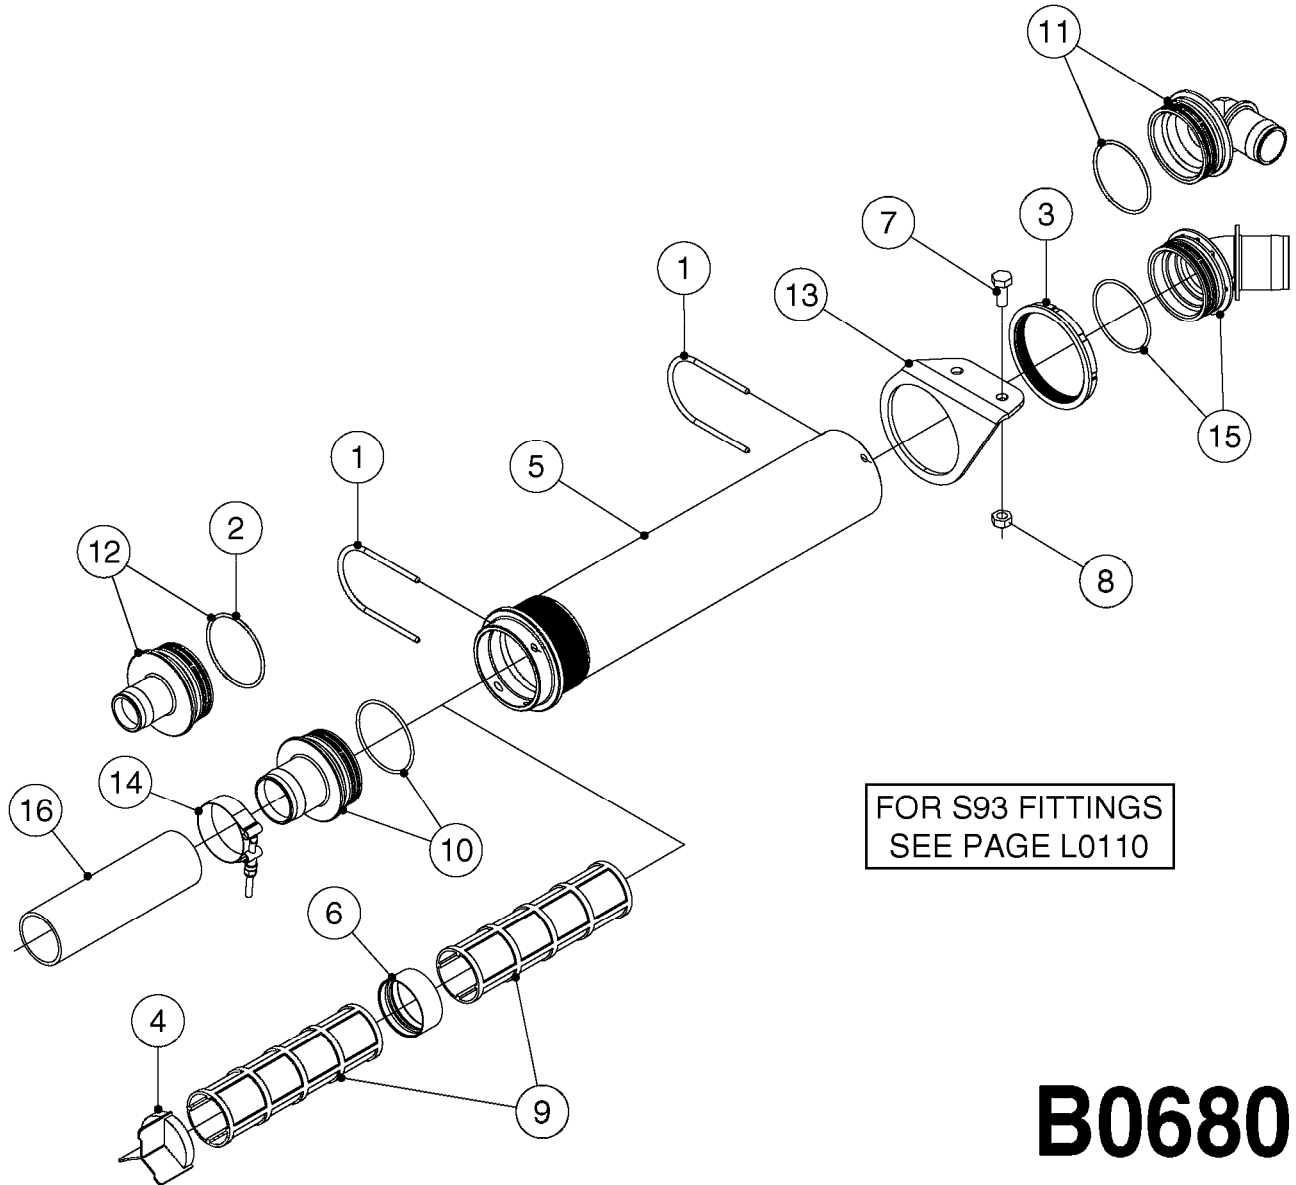

DOUBLE SUCTION FILTER - S93
B0680-HIN, 01:01:16

Page 1
Date 07.02.2020 10:31

Pos.	parts-n°	order qty	description
1	145997	1	FITT.DK S-93 FORK
2	242351	1	O-RING D69.5X3.0 VITON F.S-93
3	322109	1	FITT.DK S-93 BULKHEAD NUT
4	334605	1	VANE F.TOP SUCTION FILTER
5	390906	1	DOUBLE FILTER CASING S93 99
6	390907	1	SOCKET F.DOUB.FILTER CAS. S93
7	420604	1	BOLT HEX 8.8 DEL M10X25 FT DIN933
8	460423	1	NUT HEX M10X1.50 LOCK DIN985A2 SS
9	615415	1	FILTER ELEM.S93,30 MESH-GREEN
9	615416	1	FILTER ELEM.S93,50 MESH-BLUE
9	615417	1	FILTER ELEM.S93,80 MESH-RED
10	727227	1	FITT.DK S-93 STR.2" W/ORING
11	728395	1	FITT.DK S-93 ELB.1-1/2" 90 DEG
12	728523	1	FITT.DK S-93 STR.1-1/2" W.O-RING
13	16029503	1	PLATE 5.0X114X160/BOW/HOLE D94
14	28030103	1	CLAMP HOSE GEAR P5/4-S1.5"6724
14	28030203	1	CLAMP HOSE T-BOLT S2" 235-67
15	72072700	1	FITT.DK S-93 45D 2" PVC
16	92702603	1	HOSE PVC SUCT GRAY 1-1/2"
16	92702703	1	HOSE PVC SUCT GRAY 2"