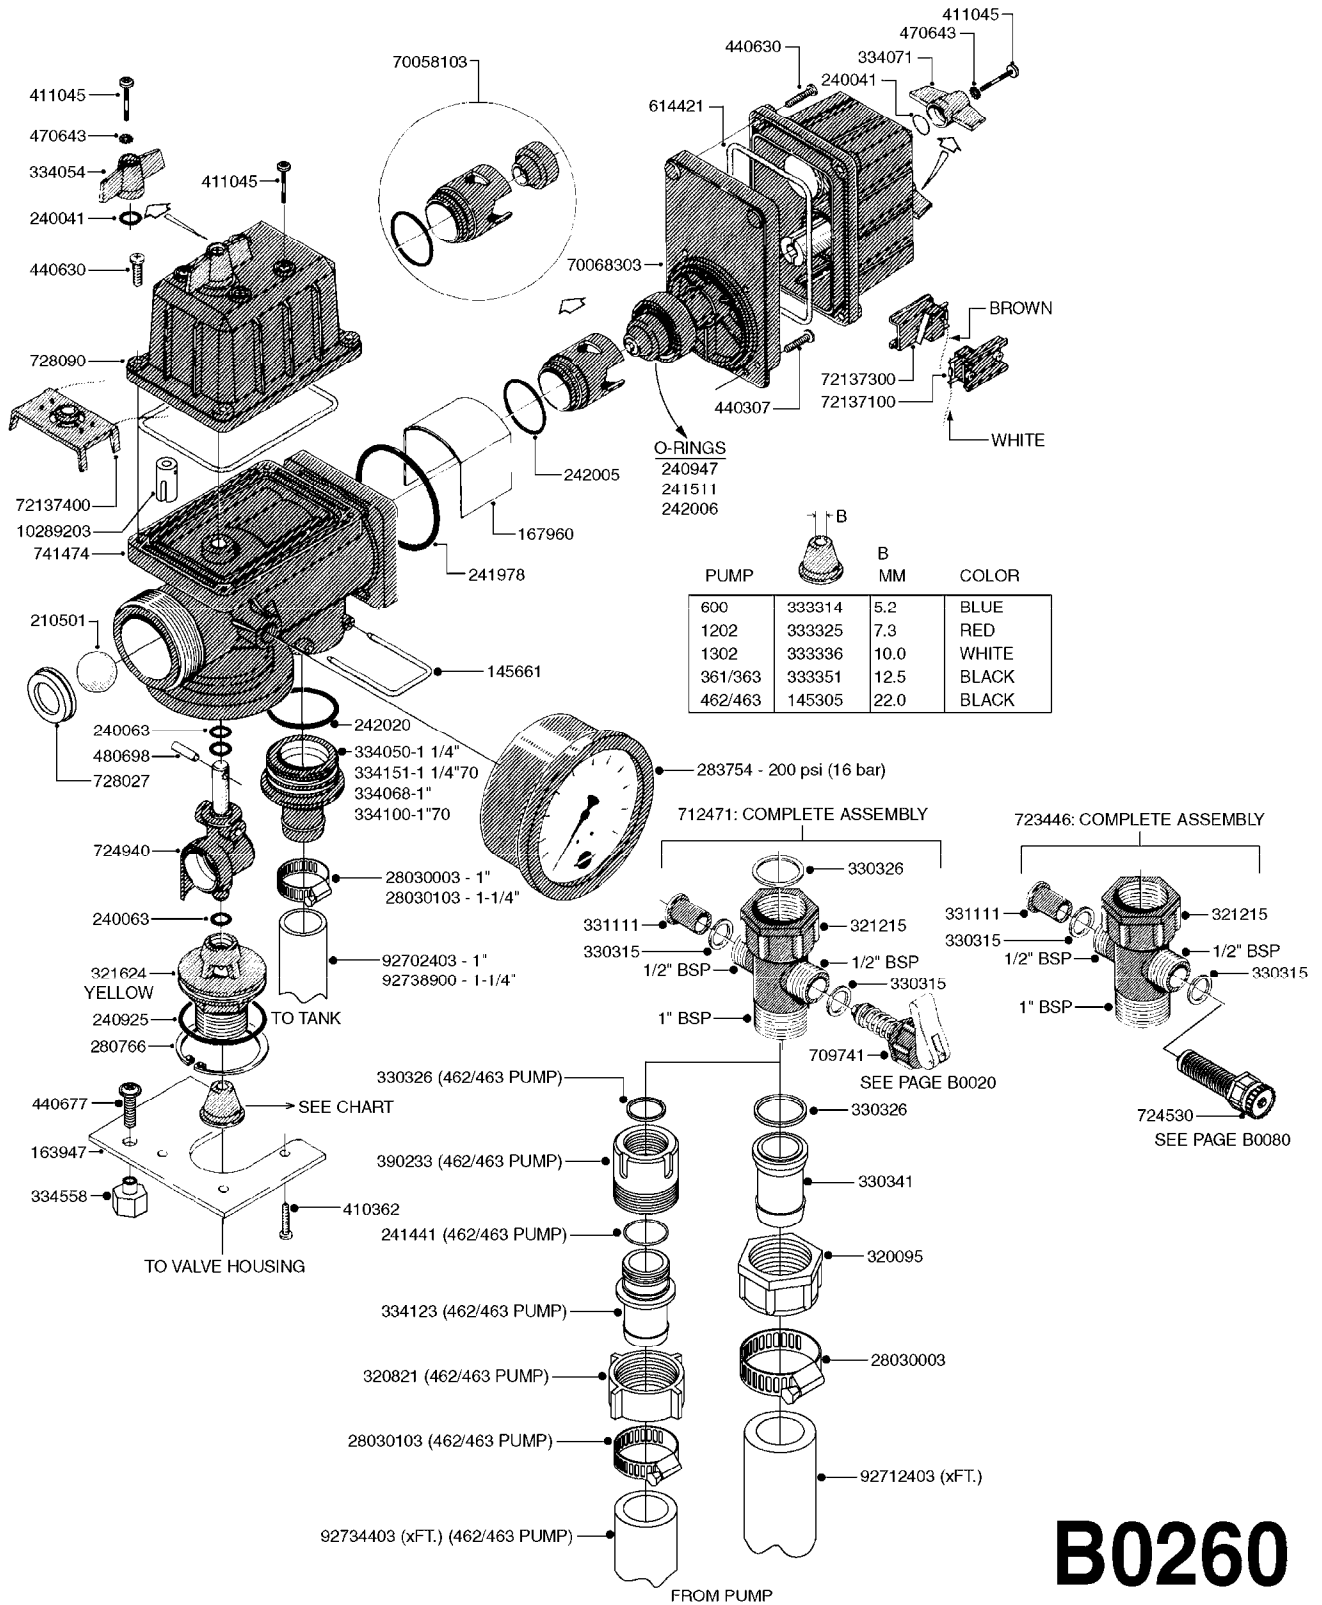

B0260

EC MASTER VALVE-ELEC. (RED GRP)
B0260-HIN, 05:10:17

Page

1

Date

07.02.2020 10:01

parts-n°	order qty	description
145305	1	NOZZLE F.OP.UNIT PUMP 462
145661	1	FITT.DK S-61 FORK
163947	1	FITTING FOR BK 180
167960	1	WEAR SHIELD EC CONTROL
210501	1	BALL PLASTIC D25
240041	1	O-RING D15.1/10.3 X 2.4
240063	1	O-RING D14.1/9.3 X 2.4
240925	1	O-RING D49.5X3 NITRIL
240947	1	O-RING D7.3X2.4 NITRIL
241441	1	O-RING D29.3X3
241511	1	O-RING D18X2
241978	1	O-RING 64.5X3.0
242005	1	O-RING D32.1X1.6 NITRIL
242006	1	O-RING D22/D19 X 1.5
242020	1	O-RING 39.2 X 3 VITON
280766	1	SNAP-RING INNER 55X2 DIN 472
283754	1	GAUGE 2.5'BR REAR PSI200 BAR16
320095	1	FITT.DK NUT 1" BSP
320821	1	FITT.DK NUT 1-1/2" BSP
321215	1	FITT.DK HOUSING F. AGITATION
321624	1	BOTTOM PIECE F.BALL OPER.UNIT
330315	1	O-RING D18.4/D13X.6
330326	1	O-RING D30/D24X2 F.1"NUT
330341	1	FITT.DK HB 1" F. 1" NUT
331111	1	VALVE SEAT FOR 1/2" DISTRIBUT.
333314	1	NOZZ.RESTRICTOR 600 BLUE
333325	1	NOZZ.RESTRICTOR 1202 RED
333336	1	NOZZ.RESTRICTOR 1302 WHITE
333351	1	NOZZ.RESTRICTOR 361 BLACK
334050	1	FITT.DK S-61 STR.1-1/4"
334054	1	GRIP F.MAN.OP.EC ON/OFF RED
334068	1	FITT.DK S-61 STR.1"
334071	1	GRIP F.MAN.OP.EC PRESS.REG.RED
334100	1	FITT.DK S-61 ELB.1" 110 DEG.
334123	1	FITT.DK HB 1-1/4"O-RNG F.1-1/2
334151	1	FITT.DK S-61 ELB.1-1/4"110 DEG
334558	1	NUT HEX PLASTIC INSERT
390233	1	FITT.DK REDUC 1-1/2" X 1" BSP
410362	1	BOLT HEX 8.8 SS M6X20
411045	1	SCREW M4 X 16MM STAINLESS
440307	1	SCREW SHEET-METAL 3/4" NO. 10
440630	1	SCREW 1"PLATED
440677	1	SCREW F. PLASTIC 5X20 SS
470643	1	WASHER LOCK
480698	1	PIN M5X16 SLOTTED
614421	1	GASKET F/MOTOR HOUSE-ON/OFF TR
709741	1	VALVE ASSY. 1/2" FLIP LEVER
712471	1	AGITATION VALVE ASSY. ON/OFF
723446	1	AGITATION VALVE ASSY. ADJUST.
724530	1	THUMB WHEEL FOR AGITATION
724940	1	BALL HOUSE MOUNTED - EC
725011	1	MOTOR UNIT F.PRES.REG.EC RED
728027	1	BUSHING WITH SEAT
728090	1	MOTOR UNIT F.ON/OFF EC GREEN
741474	1	OP.UNIT ON/OF/REG KIT W/322136
10289203	1	COUPLER FOR EC ELEC.CONTROL
28030003	1	CLAMP HOSE GEAR P1" 6716
28030103	1	CLAMP HOSE GEAR P5/4-S1.5"6724
70058103	1	REG. REPAIR KIT UNIVERSAL
70068303	1	BRKT. PLATE F/PRES. CONT.2XNUT
72137100	1	MCROSWCH ASSY F.PRSR REG WHT W