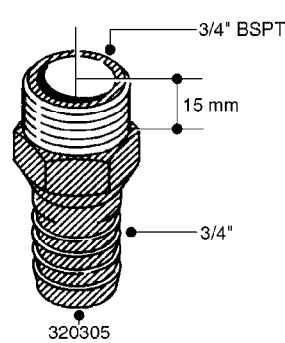

L0050

FITTINGS - HOSE CONNECTORS
L0050-HIN, 01:01:16

Page 1
Date 07.02.2020 10:02

parts-n°	order qty	description
242594	1	O-RING D14 X 1.78 SCH.70-EPDM
320294	1	FITT.DK TEE 3/8X3/8HB X1/2"BSP
320305	1	FITT.DK HB 3/4'- 3/4' BSP
320386	1	FITT.DK TEE 3/8X3/8HB X3/8"BSP
320397	1	FITT.DK ELB 3/8"HB X 3/8" BSP
320401	1	FITT.DK TEE 1/2X1/2HB X1/2"BSP
320412	1	FITT.DK TEE 1/2X1/2HB X3/8'BSP
320423	1	FITT.DK ELB 1/2'HB X 3/8' BSP
320891	1	FITT.DK HB 3/8'- 3/8' BSP
320972	1	FITT.DK HB 5/16'- 1/4' BSP
322046	1	FITT.DK TEE 1/2X1/2HB X3/4'BSP
322048	1	FITT.DK TEE 3/4X3/4HB X3/4'BSP
330595	1	O-RING D24.6/D20X2.1 -3/4"
333137	1	FITT.DK CONN.1/2" F.NOZZ. DOUB
333141	1	FITT.DK CONN.1/2" F.NOZZ.SING
334041	1	FITT.DK CONN.3/4' F.NOZZ. SING
334042	1	FITT.DK CONN.3/4' F.NOZZ. DOUB
334195	1	FITT.DK ELB. 3/4"HB X 3/4"HB
10012103	1	FITT.PO.HB 1.25X1.50 IMB1012
10014003	1	FITT.PO.HB 1.25X1.25 IMB1010
10036903	1	FITT.PO.HB 1.50X1.50 IMB1212
28019303	1	FITTING HB ELB 3/4NPT-3/4HOSE
61016500	1	HOSE TAIL 3/4" 90°+RG CAP 3/4"
72026700	1	NOZZLE TUBE ADAPTER W/O-RING