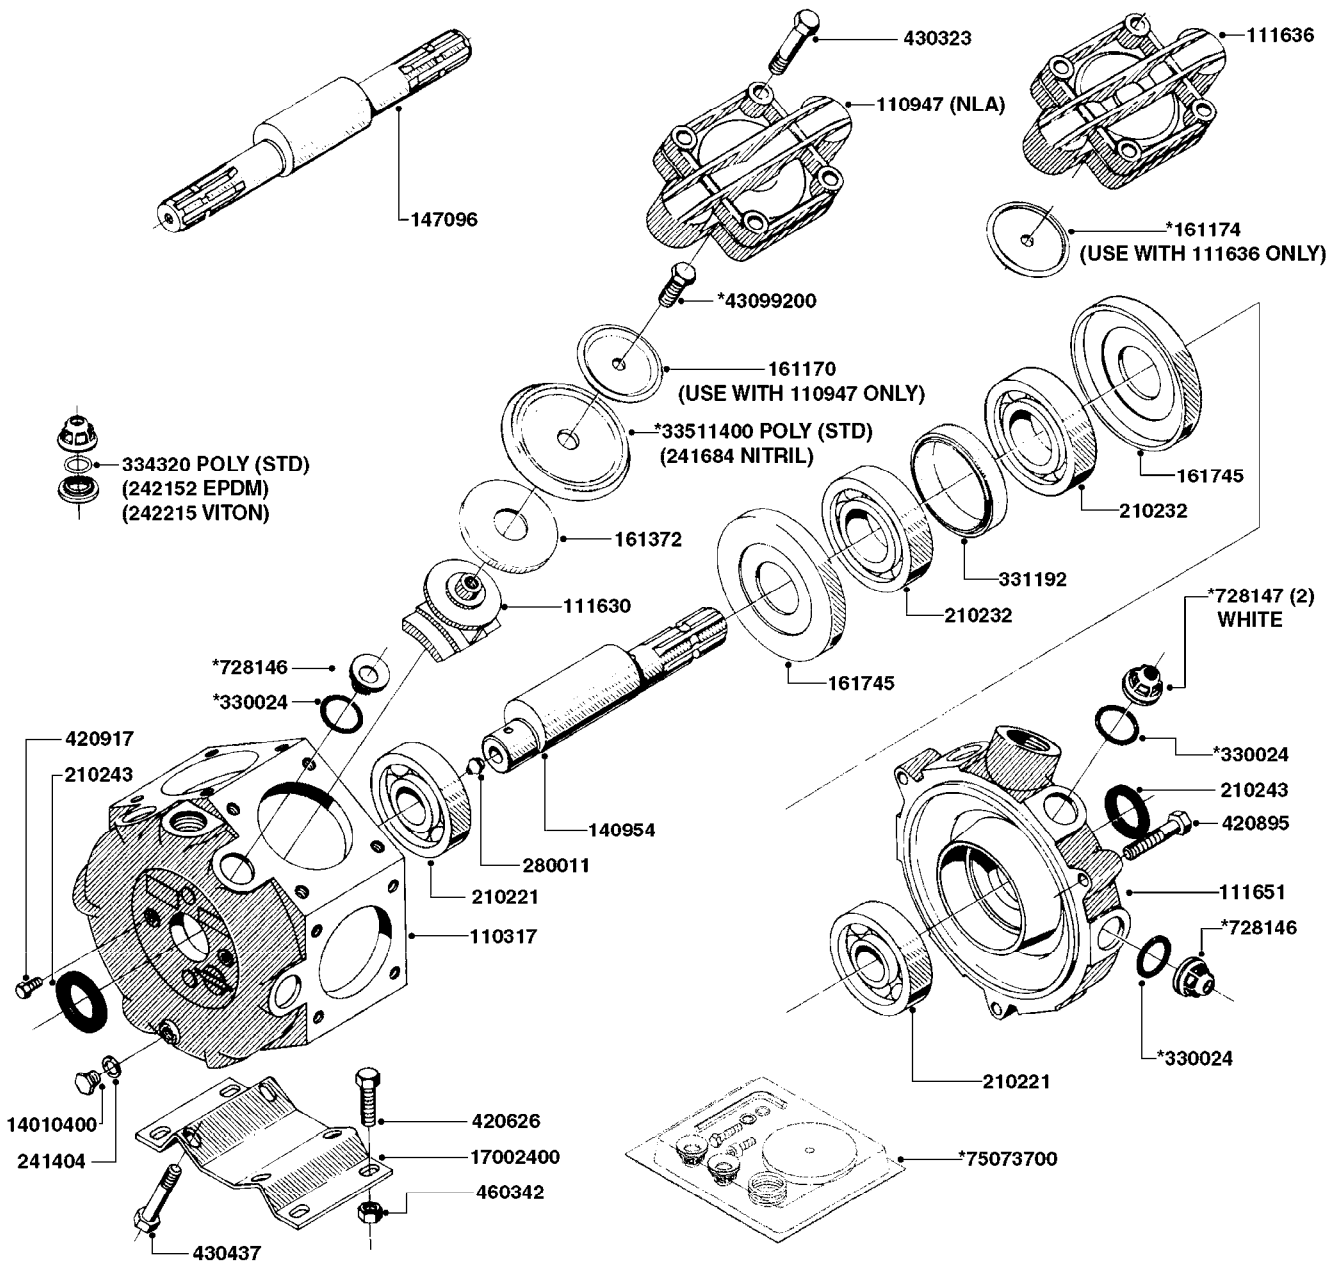

REPLACED BY 364 PUMPS
SEE PAGE A0280

A0250

PUMP - 361 W/MOUNTING BASE
A0250-HIN, 17:03:16

Page 1
Date 07.02.2020 10:01

parts-n°	order qty	description
110317	1	PUMP CASING MODEL 360/361 PNTD
110947	1	VALVE COVER MDL 361 (PAINTED)
111630	1	CONNECTING ROD 363/364-10 PUMP
111636	1	VALVE COVER 363 HEAVY DUTY
111651	1	CASTING F.363 1.5" PUMP(FRONT)
140954	1	CRANK SHAFT MODEL 360/361
147096	1	CRANK SHAFT 361/9.5 THROUGH
161170	1	DIAPH UPPER DISC, 321/361/363
161174	1	DIAPHRAGM DISC SS 361/363/364 PUMP
161372	1	DIAPHRAGM BACKING DISC,320-361
161745	1	METAL SPACER F.363/463
210221	1	BEARING BALL 6407
210232	1	BEARING BALL 6310
210243	1	SEAL OIL 35 X 47 X 7
241404	1	DOWTY SEAL 1/4"
241684	1	DEICER PARTS: DIAPHRAGM MODEL 361 NITRIL
242152	1	O-RING D18.2X3 EPDM
242215	1	O-RING D18X3 VITON
280011	1	GREASE NIPPLE 1/8' SAE H TR
330024	1	O-RING D41,1/D34.5 X 3,5
331192	1	SPACER, MODEL 361/363
334320	1	O-RING D18X3 POLYURETHANE
420626	1	BOLT HEX 8.8 DEL M10X20 FT
420895	1	BOLT HEX 8.8 RAW M10X60
420917	1	BOLT HEX 8.8 RAW M8X12 FT
430323	1	BOLT HEX 8.8 DEL M12X60
430437	1	BOLT HEX 8.8 RAW M12X65
460342	1	NUT HEX M10 DEL DIN934
728146	1	VALVE FOR 361(726890/707932)
728147	1	VALVE FOR 361 WHITE WITH HOLE
14010400	1	PLUG 1/4" BSP
17002400	1	FOOT F. 36X PUMP, RED
33511400	1	DIAPHRAGM PUMP 361/361/363/364 PUR
43099200	1	BOLT HEX SS M12 X 30 DIN933 A4
75073700	1	PUMP KIT 361/363 "06"