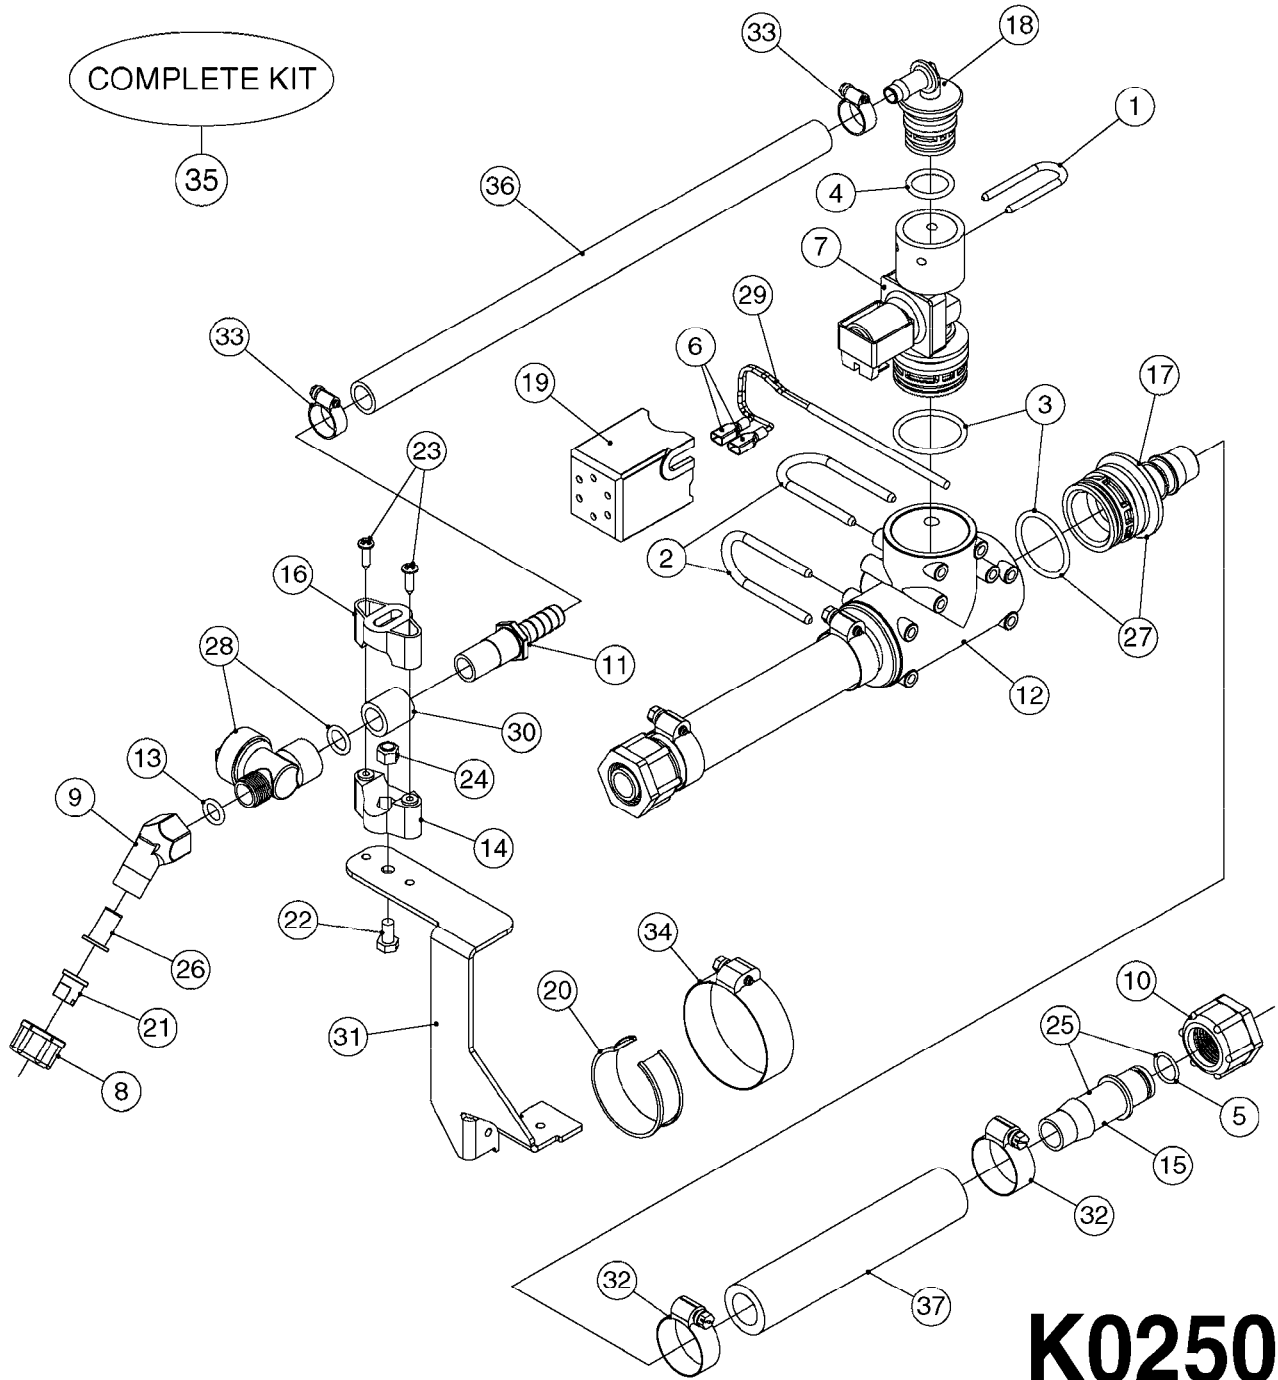

K0250

ELECTRIC END NOZZLE KIT '09
K0250-HIN, 01:01:16

Page 1
Date 07.02.2020 10:02

Pos.	parts-n°	order qty	description
1	145994	1	FITT.DK S-40 FORK
2	145995	1	FITT.DK S-53 FORK
3	242354	1	O-RING D32.2X3.0 VITON
4	242355	1	O-RING D19.2X3.0 VITON F.S-40
5	242594	1	O-RING D14 X 1.78 SCH.70-EPDM
6	261539	1	SPADE F.ELEC CONNEX BLUE INSUL
7	262104	1	VALVE, SOLENOID, S53/S40
8	320187	1	FITT.DK CAP 3/8" BSP BLACK
9	320191	1	FITT.DK ELB 3/8' BSP 45 DEGREE
10	320283	1	FITT.DK NUT 3/4"BSP
11	320891	1	FITT.DK HB 3/8'- 3/8' BSP
12	322352	1	FITT.DK S-53 TEE
13	330013	1	O-RING 2.5 X 10 PUR
14	333012	1	NOZZLE HOLD. UPPER PART
15	334044	1	FITT.DK HB 3/4' F. 3/4' CAP
16	334220	1	YOKE, UPPER NOZZLE BODY
17	334229	1	FITT.DK S-53 STR.3/4"
18	334237	1	FITT.DK S-40 ELB.3/8"
19	334965	1	COVER FOR S53 SOLENOID VALVE
20	341291	1	RUBBER HOSE CLAMP COVER 130MM
21	370392	1	NOZZLE END FAN 1850-G 300
22	410546	1	BOLT HEX M6X12 A2 SS DIN933
23	440665	1	SCREW M4.2X16 STAINLESS
24	460261	1	NUT HEX M6X1.00 LOCK DIN985 A2 SS
25	724621	1	FITT.DK HB 3/4"ASSY F.3/4" NUT
26	725042	1	SCREEN 80 MESH W.GASKET, RED
27	726558	1	FITT.DK S53 STR. 3/4" W. ORING
28	729610	1	NOZZLE ASSY. NON DRIP 3/8 THRD
29	983087	1	ELEC. CABLE 2 WIRE X 0.75MM
30	10631003	1	HOSE R X CLEAR BRAID.X 1/2 12"
31	16110803	1	NOZZLE BRACKET VAR SPACINGS
32	28029903	1	CLAMP HOSE GEAR P3/4"-S1" 6712
33	28044903	1	CLAMP HOSE GEAR P3/8" 6706
34	28047003	1	CLAMP HOSE GEAR 30 X 50 6732
35	82613203	1	ELECTRIC END NOZZLE KIT 2009
36	92701703	1	HOSE R X3/8" X300PSI WP X0012"
37	92703203	1	HOSE R X3/4" X300PSI WP X0012"