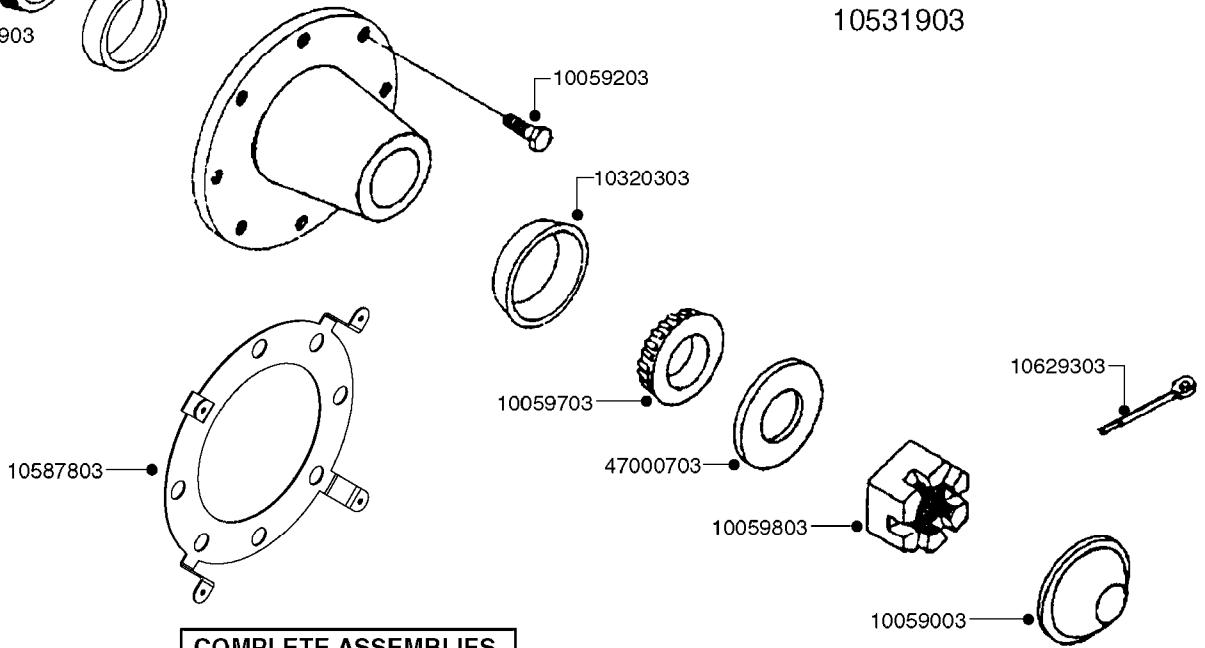

**COMPLETE HUB W/BEARINGS:
10531903**