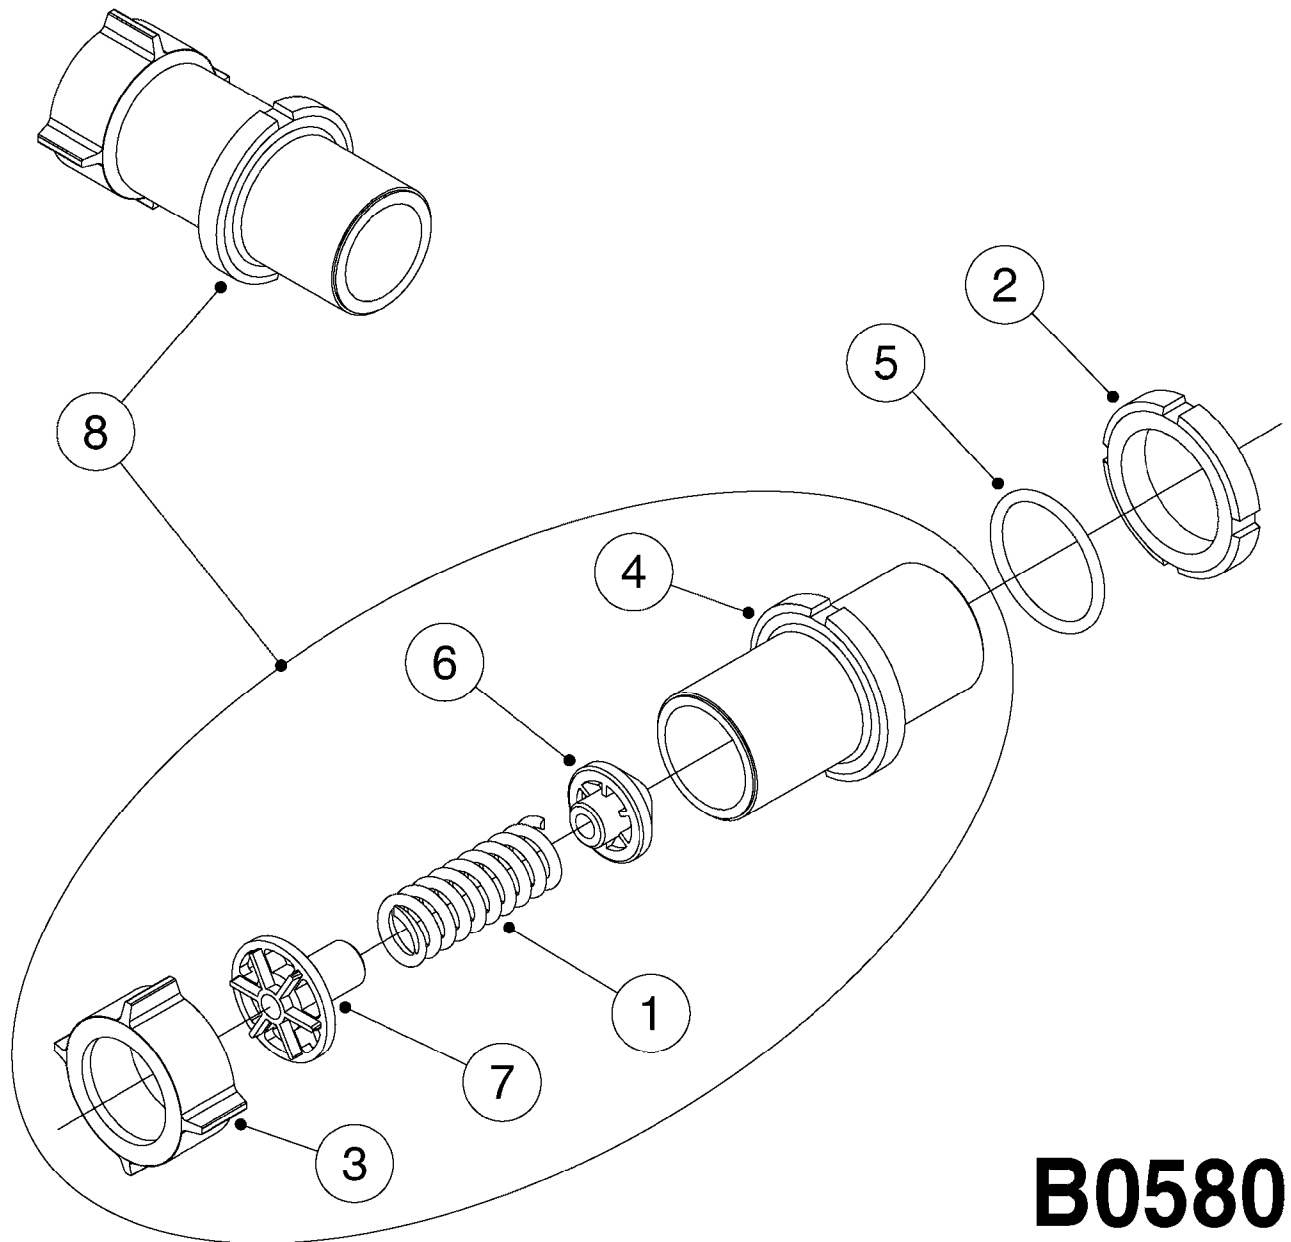

**B0540**

SMART VALVE-S93 MANIFOLD VALVE  
B0540-HIN, 01:01:16

Page 1

Date 07.02.2020 10:01

parts-n°	order qty	description
145997	1	FITT.DK S-93 FORK
147767	1	PIN 5Ø X 60 S-93 DOUBLE CLAMP
240936	1	O-RING D13.3X2.4 NITRIL
242047	1	O-RING 89.5 X 3.0 VITON
242316	1	O-RING D84.5X3.0 NITRIL
242475	1	O'RING D56.52x5.33 SH70-VITON
322327	1	HOUSING, VALVE, S93, 220 PSI
322328	1	END CAP F.VALVE S-93
322354	1	THRUST PLATE F.3-WAY VALVES-93
390543	1	SEAT F.BALL 3-WAY VALVE S-93
391019	1	BALL F.2 WAY S93 SMART VALVE
391020	1	BALL F.3 WAY S93 SMART VALVE
391023	1	SMART VALVE MOUNTING BRACKET
420862	1	BOLT HEX 8.8 DEL M10X16 FT
440681	1	SCREW F. PLASTIC 4MM X 14LG SS
460423	1	NUT HEX M10X1.50 LOCK DIN985A2 SS
471122	1	WASHER, M10, Ø20/10.5X 2.0, SS
14010100	1	SPINDLE F.SMART VALVE S-93
14027800	1	SPINDLE F.SMART VALVE S-93
61025400	1	HANDLE SMART VALVE
72137900	1	VALVE S93 "V1" SMART VALVE
72138000	1	VALVE S93 "V2" SMART VALVE
72138600	1	VALVE S93 "V3" SMART VALVE
72142700	1	VALVE S93 "V4" SMART VALVE