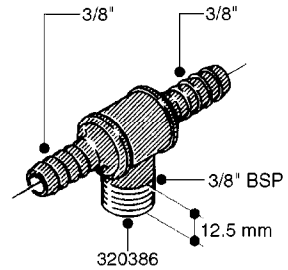

L0050

FITTINGS - HOSE CONNECTORS
L0050-HIN, 01:01:16

Page 1
Date 07.02.2020 10:02

parts-n°	order qty	description
242594	1	O-RING D14 X 1.78 SCH.70-EPDM
320294	1	FITT.DK TEE 3/8X3/8HB X1/2"BSP
320305	1	FITT.DK HB 3/4'- 3/4' BSP
320386	1	FITT.DK TEE 3/8X3/8HB X3/8"BSP
320397	1	FITT.DK ELB 3/8"HB X 3/8" BSP
320401	1	FITT.DK TEE 1/2X1/2HB X1/2"BSP
320412	1	FITT.DK TEE 1/2X1/2HB X3/8'BSP
320423	1	FITT.DK ELB 1/2'HB X 3/8' BSP
320891	1	FITT.DK HB 3/8'- 3/8' BSP
320972	1	FITT.DK HB 5/16'- 1/4' BSP
322046	1	FITT.DK TEE 1/2X1/2HB X3/4'BSP
322048	1	FITT.DK TEE 3/4X3/4HB X3/4'BSP
330595	1	O-RING D24.6/D20X2.1 -3/4"
333137	1	FITT.DK CONN.1/2" F.NOZZ. DOUB
333141	1	FITT.DK CONN.1/2" F.NOZZ.SING
334041	1	FITT.DK CONN.3/4' F.NOZZ. SING
334042	1	FITT.DK CONN.3/4' F.NOZZ. DOUB
334195	1	FITT.DK ELB. 3/4"HB X 3/4"HB
10012103	1	FITT.PO.HB 1.25X1.50 IMB1012
10014003	1	FITT.PO.HB 1.25X1.25 IMB1010
10036903	1	FITT.PO.HB 1.50X1.50 IMB1212
28019303	1	FITTING HB ELB 3/4NPT-3/4HOSE
61016500	1	HOSE TAIL 3/4" 90°+RG CAP 3/4"
72026700	1	NOZZLE TUBE ADAPTER W/O-RING