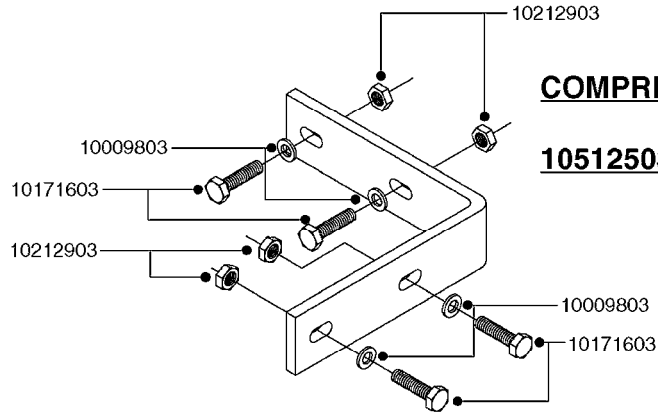

# K0400

\*Ø8mm 927306 (xFT.)  
\*Ø10mm 927330 (xFT.)

70062503 - COMPLETE ASSEMBLY

FOAM MARKER COMPRESSOR 2007  
K0400-HIN, 01:01:16

Page 1  
Date 07.02.2020 10:02

parts-n°	order qty	description
147011	1	HEX NIPPLE 3/8'X1/4'BSP BRASS
161326	1	MOUNT BKT. F. FOAM COMP.BOX 98
168847	1	ENCLOSURE LOWER F.MARKER
168848	1	COVER F. FOAM MARKER
232111	1	QUICK COUPLER 6MM X 1/8 EXT.
232112	1	QUICK COUPLER 6MM 1/8 INT.
232113	1	QUICK COUPLER 6MM T-PIECE
232114	1	COUPLER 1/8" THREADX8MM HOSE
232143	1	REDUCER 1/4'INT-1/8'EXT
232144	1	QUICK COUPLER 10MM X 1/4 EXT
232152	1	QUICK COUPLER 8MMX1/8 EXT.LONG
241371	1	DIAPHRAGM F.NO-DRIP,VULC
242242	1	O-RING F.AIR HOSE FITTING
242258	1	TRIM 3X10 SELF ADHESIVE 0012"
261562	1	RUBBER DAMPER 2XM6X25
283697	1	TIESTRAP 200MM
320445	1	FITT.DK HN 1/4"X3/8" BSP
321462	1	CAP F.NO-DRIP ASSY.
322261	1	HOUSING F.SAFETY VALVE 3/8"
440650	1	SCREW 3.5x13 STAINLESS
460261	1	NUT HEX M6X1.00 LOCK DIN985 A2 SS
718911	1	VALVE (SAFETY) F.MARKER
729645	1	NON-DRIP SPRING ASSY.GREEN 10
927264	1	HOSE R X PE D6/D4 X 0012"
927306	1	HOSE R X PE D8/D6 X 0012"BLACK
927330	1	HOSE R X PE D10/D8 X 012"BLACK
26004103	1	FOAM MARKER CNTRL MOD CABL STD
26008703	1	FOAM MARKER CONTROL SCII
26011103	1	FOAMER POWER/CONTROL CABLE 39P
26023400	1	COMPRESSOR F.FOAM MARKER CM40
26023700	1	SOLENOID VAL 12V 1/8' FLO '07
28025503	1	PLUG F.DRILLED HOLE 1/2"
28025603	1	PLUG F.DRILLED HOLE 3/4"
39122000	1	DISTR.HOUSING F.FOAM MARKER'07
70062503	1	FOAM MARKER COMPRESSOR,STD,39P