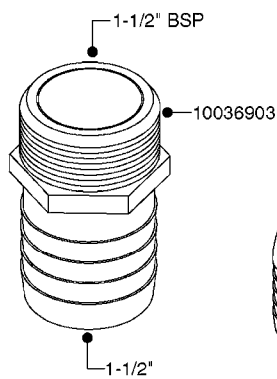

L0050

FITTINGS - HOSE CONNECTORS
L0050-HIN, 01:01:16

Page 1
Date 07.02.2020 10:02

parts-n°	order qty	description
242594	1	O-RING D14 X 1.78 SCH.70-EPDM
320294	1	FITT.DK TEE 3/8X3/8HB X1/2"BSP
320305	1	FITT.DK HB 3/4'- 3/4' BSP
320386	1	FITT.DK TEE 3/8X3/8HB X3/8"BSP
320397	1	FITT.DK ELB 3/8"HB X 3/8" BSP
320401	1	FITT.DK TEE 1/2X1/2HB X1/2"BSP
320412	1	FITT.DK TEE 1/2X1/2HB X3/8'BSP
320423	1	FITT.DK ELB 1/2'HB X 3/8' BSP
320891	1	FITT.DK HB 3/8'- 3/8' BSP
320972	1	FITT.DK HB 5/16'- 1/4' BSP
322046	1	FITT.DK TEE 1/2X1/2HB X3/4'BSP
322048	1	FITT.DK TEE 3/4X3/4HB X3/4'BSP
330595	1	O-RING D24.6/D20X2.1 -3/4"
333137	1	FITT.DK CONN.1/2" F.NOZZ. DOUB
333141	1	FITT.DK CONN.1/2" F.NOZZ.SING
334041	1	FITT.DK CONN.3/4' F.NOZZ. SING
334042	1	FITT.DK CONN.3/4' F.NOZZ. DOUB
334195	1	FITT.DK ELB. 3/4"HB X 3/4"HB
10012103	1	FITT.PO.HB 1.25X1.50 IMB1012
10014003	1	FITT.PO.HB 1.25X1.25 IMB1010
10036903	1	FITT.PO.HB 1.50X1.50 IMB1212
28019303	1	FITTING HB ELB 3/4NPT-3/4HOSE
61016500	1	HOSE TAIL 3/4" 90°+RG CAP 3/4"
72026700	1	NOZZLE TUBE ADAPTER W/O-RING