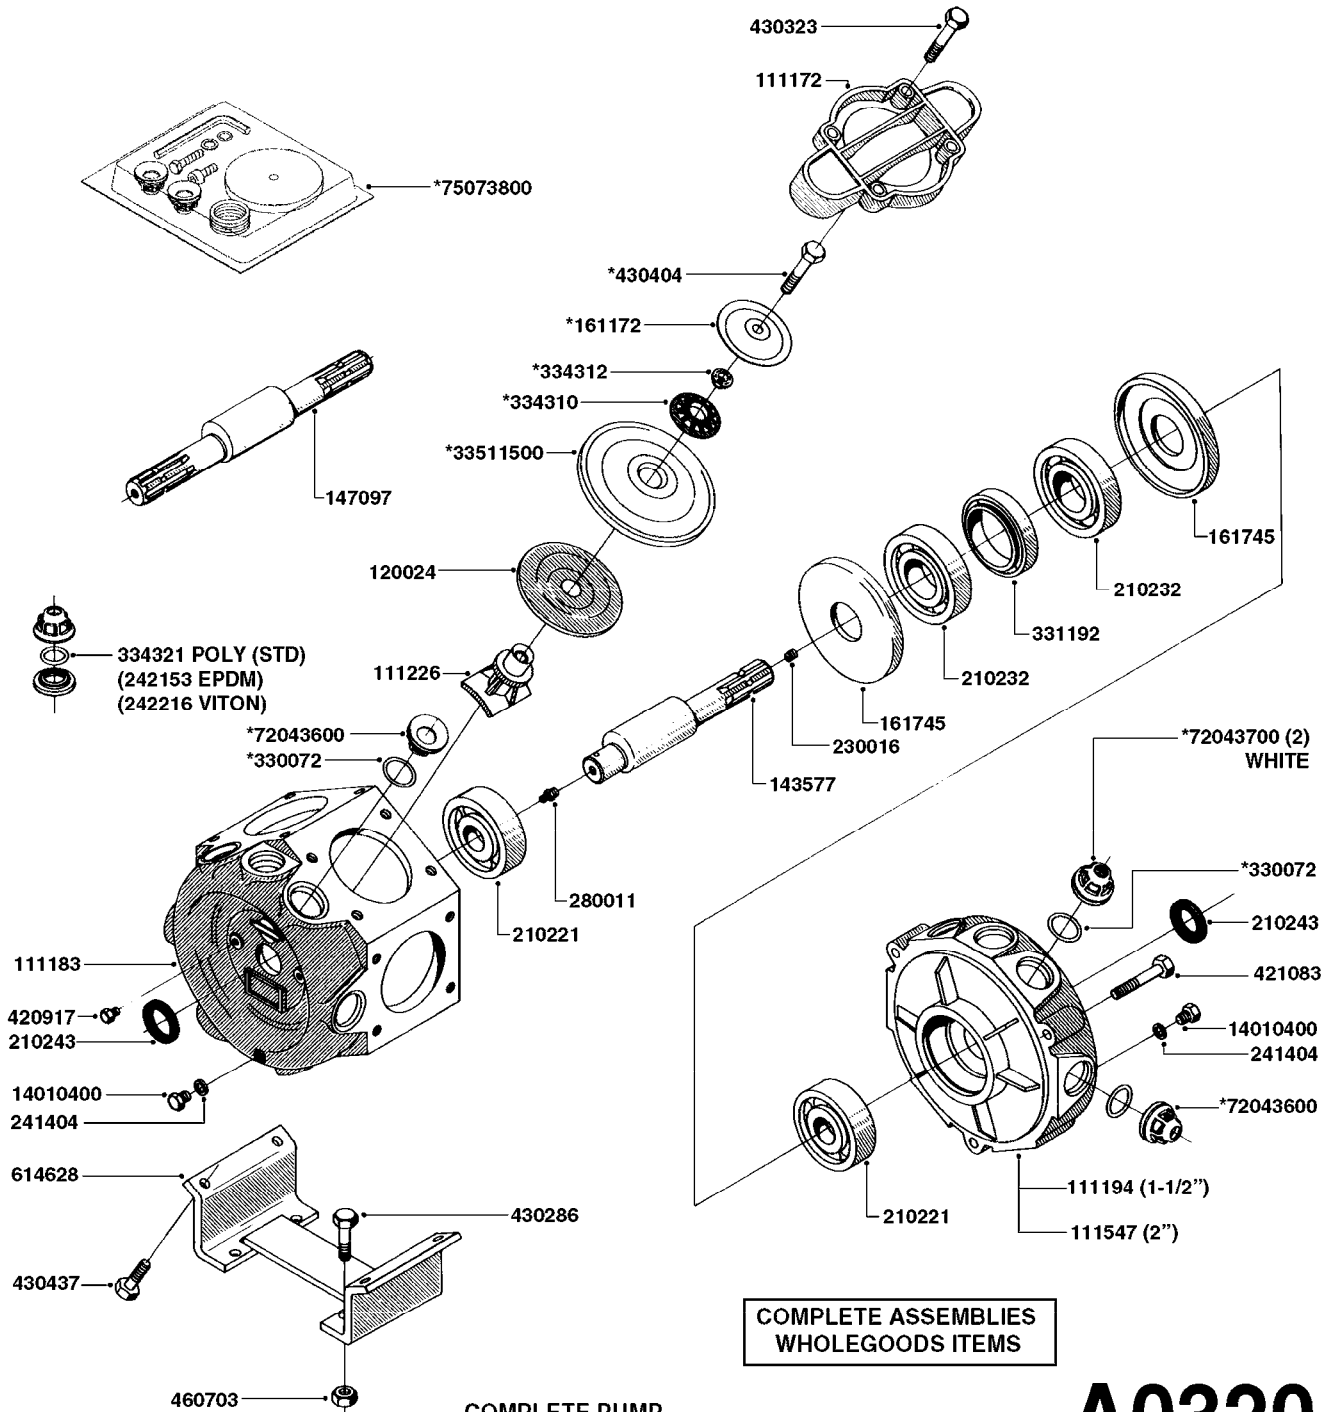

SUCTION SIDE OF PUMP

PRESSURE SIDE OF PUMP

**COMPLETE PUMP**  
(NLA) REPLACED BY 364 PUMP (SEE PAGE A0280)

**A0300**

PUMP - 361/363 FITTINGS  
A0300-HIN, 28:05:19

Page 1  
Date 07.02.2020 10:01

parts-n°	order qty	description
145997	1	FITT.DK S-93 FORK
231022	1	FITT.DK ELB. 1' BSP GF 121
242351	1	O-RING D69.5X3.0 VITON F.S-93
242353	1	O-RING 3 X 44.2 VITON
320095	1	FITT.DK NUT 1" BSP
320132	1	FITT.DK HN 1" BSP
320821	1	FITT.DK NUT 1-1/2" BSP
321451	1	FITT.DK ELB.1-1/2 X1-1/4 80DEG
322321	1	FITT.DK S-67 X 1"BSP MALE
322322	1	FITT.DK S-67 X 1-1/4"BSP MALE
322323	1	FITT.DK S-93 X 1-1/2"BSP MALE
330326	1	O-RING D30/D24X2 F.1"NUT
330341	1	FITT.DK HB 1" F. 1" NUT
331262	1	FITT.DK HB 1-1/2" F. 1-1/2"NUT
331273	1	O-RING D44/D38X2 F.1-1/2"
334243	1	FITT.DK S-67 ELB.1"
334410	1	PROTECTION PUM
334445	1	FITT.DK S-67 ELB.1-1/2"
334647	1	FITT.DK S93 ELB 1-1/2" 90 PVC
334680	1	CLAMP HOSE PLASTIC 1"
420917	1	BOLT HEX 8.8 RAW M8X12 FT
459014	1	ALLEN SCREW M8 X 15 GALV.DIN93
461217	1	NUT HEX M5 LOCK
471074	1	WASHER M8 ELZ
471132	1	WASHER D24/D8.4 X 2 SS
727225	1	FITT.DK S-93 ELB.2'PVC W/ORING
727226	1	FITT. S93 2-1/2" 90° S W/O-RING
14012200	1	FITT.DK S-67 FORK W/M5 THREADS
28030103	1	CLAMP HOSE GEAR P5/4-S1.5"6724
28030203	1	CLAMP HOSE T-BOLT S2" 235-67
28030303	1	CLAMP HOSE T-BOLT S2.5" 235-76
39145300	1	PTO SHIELD Ø203 4-POLET MACHINED
92702603	1	HOSE PVC SUCT GRAY 1-1/2"
92702703	1	HOSE PVC SUCT GRAY 2"
92702803	1	HOSE PVC SUCT GRAY 2.5"
92712403	1	HOSE R X1" X300PSI WP X0012"