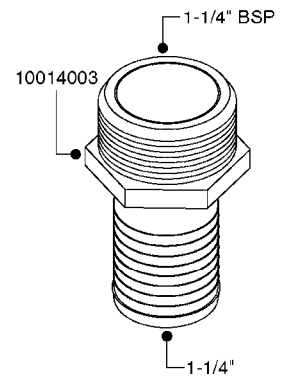

L0050

FITTINGS - HOSE CONNECTORS
L0050-HIN, 01:01:16

Page 1
Date 07.02.2020 10:02

parts-n°	order qty	description
242594	1	O-RING D14 X 1.78 SCH.70-EPDM
320294	1	FITT.DK TEE 3/8X3/8HB X1/2"BSP
320305	1	FITT.DK HB 3/4'- 3/4' BSP
320386	1	FITT.DK TEE 3/8X3/8HB X3/8"BSP
320397	1	FITT.DK ELB 3/8"HB X 3/8" BSP
320401	1	FITT.DK TEE 1/2X1/2HB X1/2"BSP
320412	1	FITT.DK TEE 1/2X1/2HB X3/8'BSP
320423	1	FITT.DK ELB 1/2'HB X 3/8' BSP
320891	1	FITT.DK HB 3/8'- 3/8' BSP
320972	1	FITT.DK HB 5/16'- 1/4' BSP
322046	1	FITT.DK TEE 1/2X1/2HB X3/4'BSP
322048	1	FITT.DK TEE 3/4X3/4HB X3/4'BSP
330595	1	O-RING D24.6/D20X2.1 -3/4"
333137	1	FITT.DK CONN.1/2" F.NOZZ. DOUB
333141	1	FITT.DK CONN.1/2" F.NOZZ.SING
334041	1	FITT.DK CONN.3/4' F.NOZZ. SING
334042	1	FITT.DK CONN.3/4' F.NOZZ. DOUB
334195	1	FITT.DK ELB. 3/4"HB X 3/4"HB
10012103	1	FITT.PO.HB 1.25X1.50 IMB1012
10014003	1	FITT.PO.HB 1.25X1.25 IMB1010
10036903	1	FITT.PO.HB 1.50X1.50 IMB1212
28019303	1	FITTING HB ELB 3/4NPT-3/4HOSE
61016500	1	HOSE TAIL 3/4" 90°+RG CAP 3/4"
72026700	1	NOZZLE TUBE ADAPTER W/O-RING