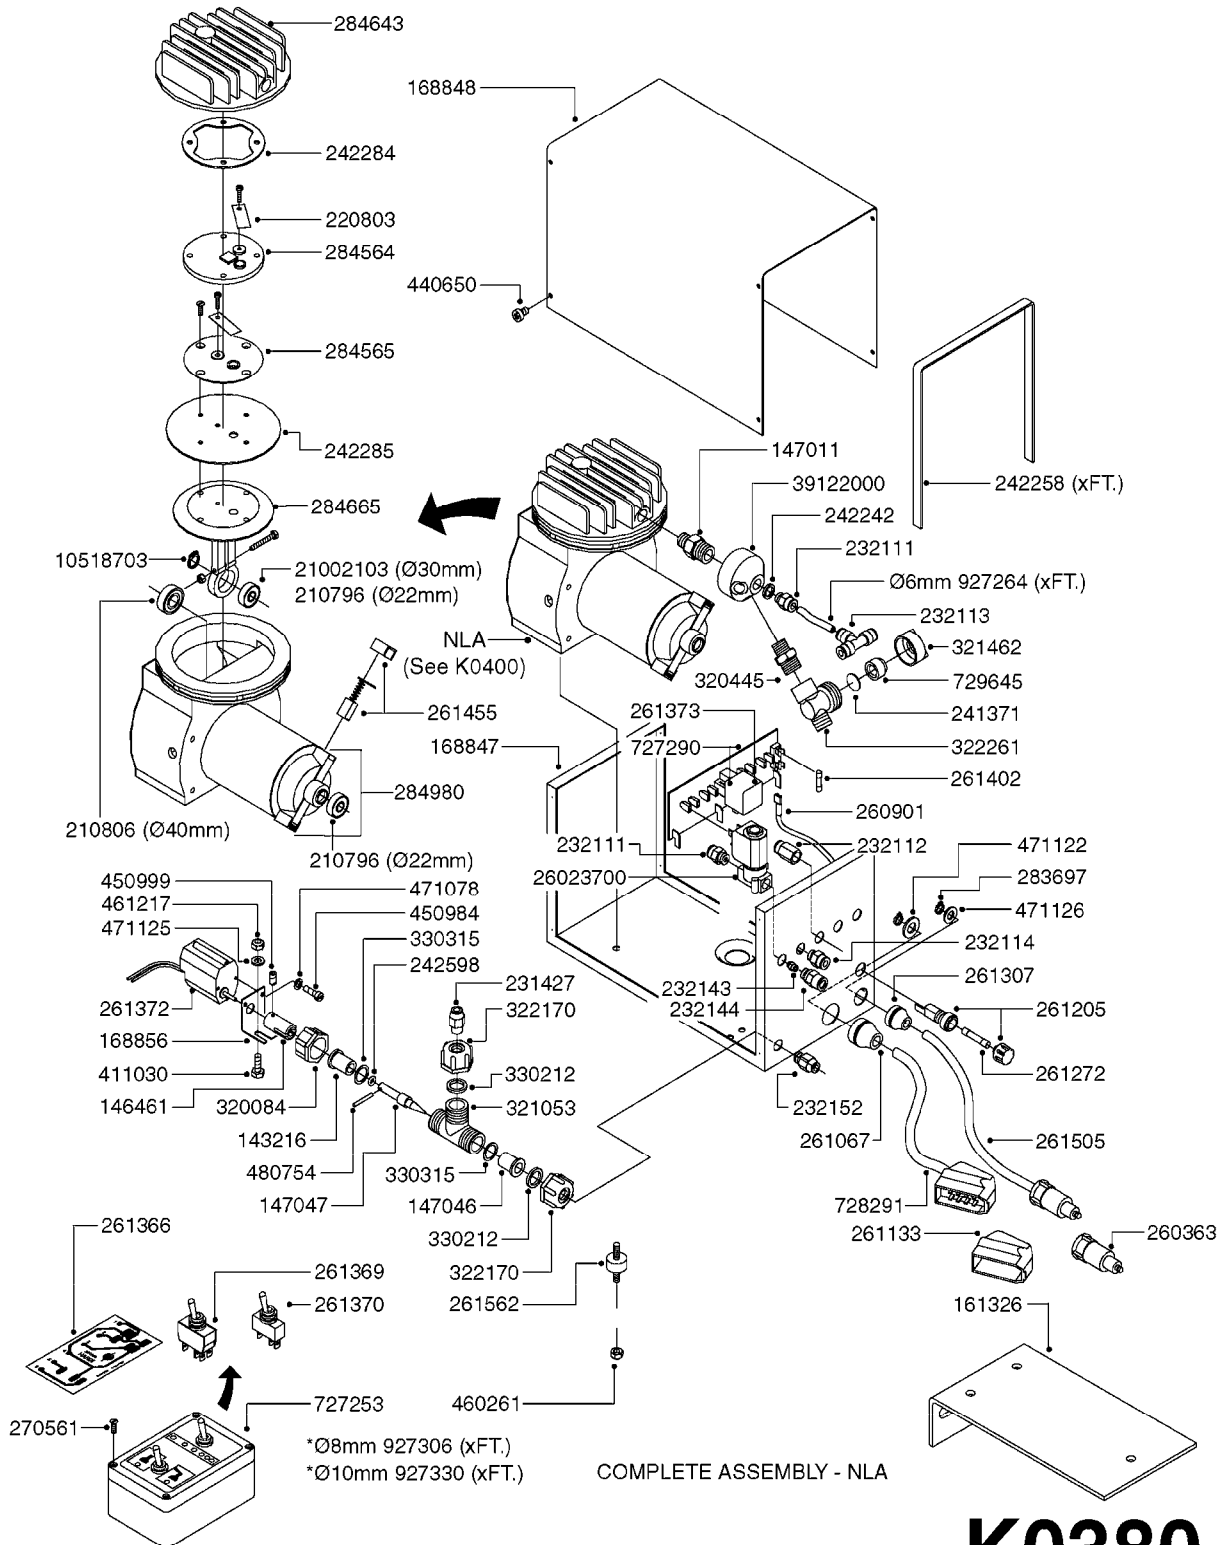

COMPLETE ASSEMBLY - NLA

K0380

FOAM MARKER COMPRESSOR POST 94
K0380-HIN, 17:03:16

Page 1
Date 07.02.2020 10:02

parts-n°	order qty	description
143216	1	BUSHING THREAD F.FOAM MARKER
146461	1	COUPLER F.THROTTLE VALVE
147011	1	HEX NIPPLE 3/8'X1/4'BSP BRASS
147046	1	SEAT FOR THROTTLE VALVE
147047	1	SPINDLE FOR THROTTLE VALVE
161326	1	MOUNT BKT. F. FOAM COMP.BOX 98
168847	1	ENCLOSURE LOWER F.MARKER
168848	1	COVER F. FOAM MARKER
168856	1	MOUNT FOR GEAR MOTOR
210796	1	BEARING BALL D22/D8 X 7 608ZZ
210806	1	BEARING BALL D40/D17X12MM
220803	1	VALVE F. COMPRESSOR
231427	1	COUPLER 1/8'THREAD X6MM HOSE
232111	1	QUICK COUPLER 6MM X 1/8 EXT.
232112	1	QUICK COUPLER 6MM 1/8 INT.
232113	1	QUICK COUPLER 6MM T-PIECE
232114	1	COUPLER 1/8" THREADX8MM HOSE
232143	1	REDUCER 1/4'INT-1/8'EXT
232144	1	QUICK COUPLER 10MM X 1/4 EXT
232152	1	QUICK COUPLER 8MMX1/8 EXT.LONG
241371	1	DIAPHRAGM F.NO-DRIP,VULC
242242	1	O-RING F.AIR HOSE FITTING
242258	1	TRIM 3X10 SELF ADHESIVE 0012"
242284	1	HEAD GASKET F. COMPRESSOR
242285	1	DIAPHRAGM F. F/M COMP.
242598	1	O-RING D7.0 X 2.5 NITRIL
260363	1	PLUG 2 POLE 12V
260901	1	SPADE F.ELEC CONN.1.5MM BLUE
261067	1	GROMMET 10-14 GREY
261133	1	PLUG HOUSING F.8 POLE PLUG
261205	1	FUSE HOLDER
261272	1	FUSE 10A D6X32 MM
261307	1	GROMMET 7-10 BLACK
261366	1	CIRCUIT BOARD F.F/M CONTROL
261369	1	SWITCH 2 WAY 12V SPRING RETURN
261370	1	SWITCH 2 WAY 12V
261372	1	GEAR MOTOR BOSCH 13RPM
261373	1	RELAY 12V/30W
261402	1	FUSE 3.15A SLOW BURN
261455	1	BRUSH KIT-FOAM MARKER MOTOR
261505	1	CABLE 2X4MM L8000MM
261562	1	RUBBER DAMPER 2XM6X25
270561	1	SCREW W/SPRING ASSY. (QTY 1)
283697	1	TIESTRAP 200MM
284564	1	PLATE F.COMPRESSOR HEAD
284565	1	PLATE F.COMPRESSOR HEAD
284643	1	COMPRESSOR HEAD F.FOAM MARKER
284665	1	CONNECTING ROD F.COMPRESSOR
284980	1	FLANGE REAR F. F.M.COMPRESSOR
320084	1	FITT.DK NUT 1/2" BSP
320445	1	FITT.DK HN 1/4"X3/8" BSP
321053	1	FITT.DK TEE 1/2 X1/2 X1/2" BSP
321462	1	CAP F.NO-DRIP ASSY.
322170	1	FITT.DK NUT 1/2"x 1/8"F BSP
322261	1	HOUSING F.SAFETY VALVE 3/8"
330212	1	O-RING D19/D14X2.4 F.1/2"NUT
330315	1	O-RING D18.4/D13X.6
411030	1	BOLT HEX M5X10
440650	1	SCREW 3.5x13 STAINLESS
450984	1	BOLT HEX M2.5X8 SLOTTED
450999	1	SCREW SET M3X8