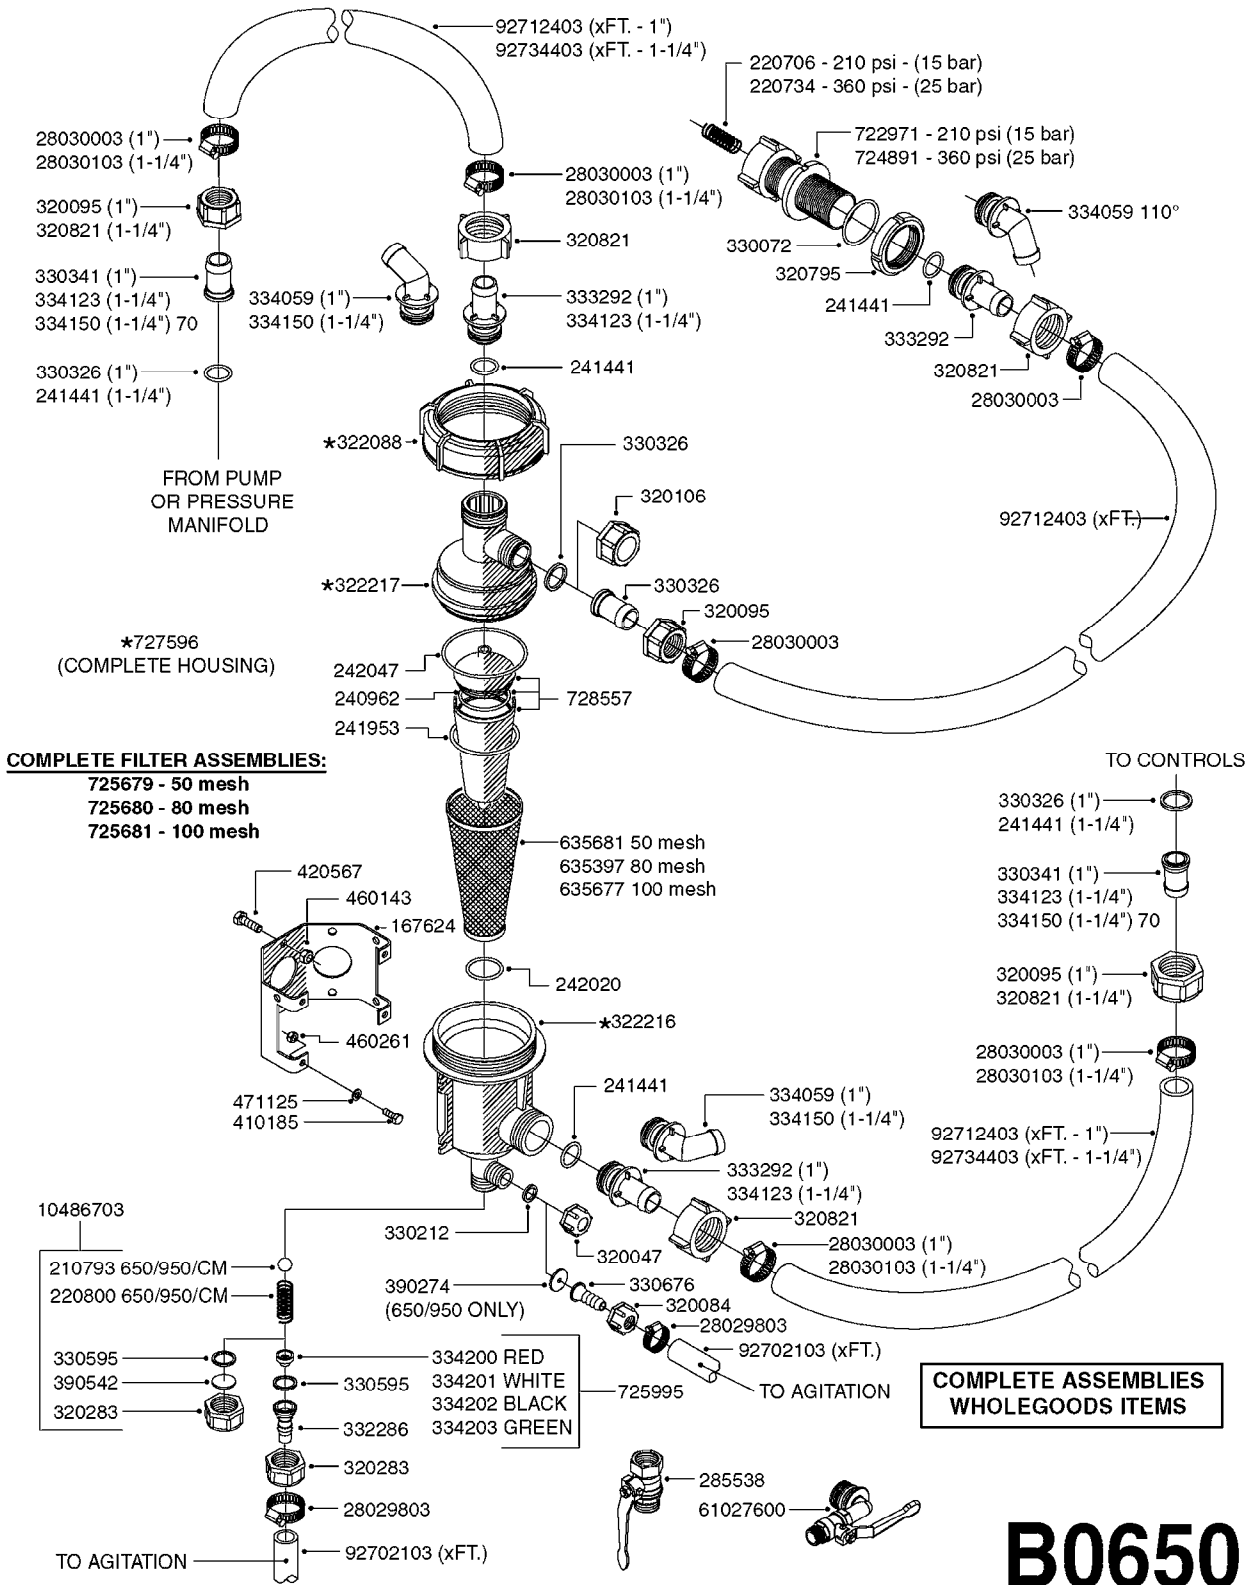

B0650

SELF CLEANING FILTER-SCREW TOP
B0650-HIN, 01:01:16

Page 1
Date 07.02.2020 10:01

parts-n°	order qty	description
10486703	1	KIT F.UPDATING SCF
167624	1	MOUNT BRACKET F. SCF
210793	1	BALL F.SCF
220706	1	SPRING SCF 12 BAR
220734	1	SPRING SCF 25 BAR
220800	1	SPRING F.SCF
240962	1	O-RING D57,2X3 NITRIL
241441	1	O-RING D29.3X3
241953	1	O-RING D73,03X3,53 VITON
242020	1	O-RING 39.2 X 3 VITON
242047	1	O-RING 89.5 X 3.0 VITON
28029803	1	CLAMP HOSE GEAR P1/2" 6708
28030003	1	CLAMP HOSE GEAR P1" 6716
28030103	1	CLAMP HOSE GEAR P5/4-S1.5"6724
285538	1	BALL VALVE 3/4" BSP
320047	1	FITT.DK CAPNUT 1/2" BSP
320084	1	FITT.DK NUT 1/2" BSP
320095	1	FITT.DK NUT 1" BSP
320106	1	FITT.DK CAPNUT 1" BSP
320283	1	FITT.DK NUT 3/4"BSP
320795	1	FITT.DK NUT 1-1/2" BSP JAMB
320821	1	FITT.DK NUT 1-1/2" BSP
322088	1	NUT LARGE F.SCF BODY
322216	1	SCF HOUSING (THREADED) F.GROVE
322217	1	SCF TOP (THREADED) W/GROVE
330072	1	O-RING D53.5/D45.5X4
330212	1	O-RING D19/D14X2.4 F.1/2"NUT
330326	1	O-RING D30/D24X2 F.1"NUT
330341	1	FITT.DK HB 1" F. 1" NUT
330595	1	O-RING D24.6/D20X2.1 -3/4"
330676	1	FITT.DK HB 3/8" F. 1/2" NUT
332286	1	FITT.DK HB 1/2" F. 3/4" NUT
333292	1	FITT.DK HB 1"O'RING F.1-1/2"
334059	1	FITT.DK EL 1" 110 DEG.F.1-1/2"
334123	1	FITT.DK HB 1-1/4"O-RNG F.1-1/2"
334150	1	FITT.DK HB 1-1/4" 110 F.1-1/2"
334200	1	ORFICE 3MM FOR SCF RED
334201	1	ORFICE 4MM FOR SCF WHITE
334202	1	ORFICE 5MM FOR SCF BLACK
334203	1	ORFICE 6MM FOR SCF GREEN
390274	1	ORIFICE ID4.0/18/1.5
390542	1	PLUG WASHER FOR 3/4'CAP NUT
410185	1	BOLT HEX 8.8 DEL M6X16
420567	1	BOLT HEX 8.8 DEL M8X30 FT
460143	1	SELF LOCK NUT M8 SST A2 DIN985
460261	1	NUT HEX M6X1.00 LOCK DIN985 A2 SS
471125	1	WASHER M6U 6.4X14X1.2,A2 SS
61027600	1	VALVE 1/2"BSP ASSY S5390
635397	1	SCREEN SCF 80 MESH
635677	1	SCREEN SCF 100 MESH
635681	1	SCREEN SCF 50 MESH
722971	1	SAFETY VALVE SCF 217PSI (15BAR)
724891	1	SAFETY VALVE SCF 25 BAR
725679	1	SCF ASSY.50 W/THREADED TOP CAP
725680	1	SCF ASSY.80 W/THREADED TOP CAP
725681	1	SCF ASSY.100 W/THREADED CAP
725995	1	BAG FOR SCF
727596	1	SCF HOUSING COMPLETE
728557	1	CONE F.SCF RED
92702103	1	HOSE R X1/2" X300PSI WP X0012"
92712403	1	HOSE R X1" X300PSI WP X0012"