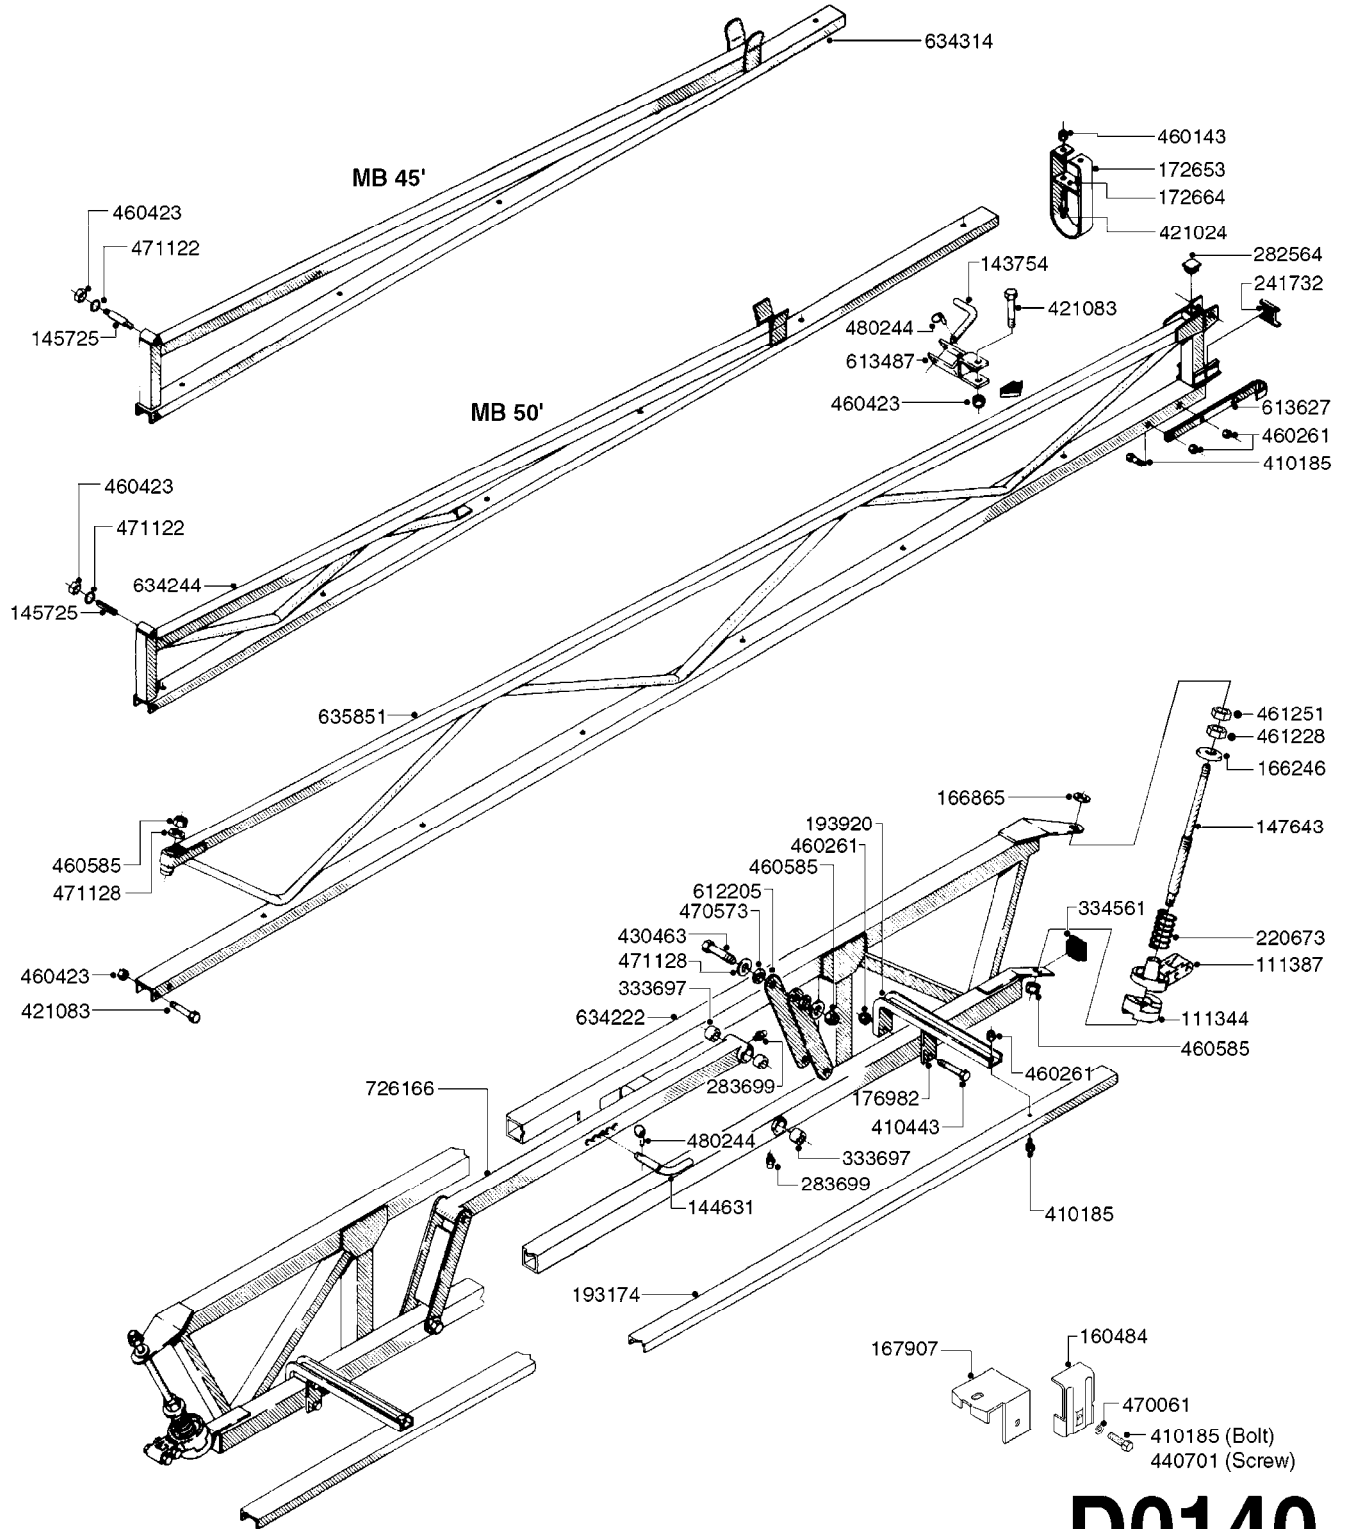

# D0130

BOOM - MB 35' 40' 42'  
D0130-HIN, 26:07:16

Page 1

Date 07.02.2020 10:02

parts-n°	order qty	description
111344	1	CLAW CLUTCH Ø100/Ø20,5 UNDER PART RED
111387	1	CLAW CLUTCH D100 UPPER PART
143754	1	PIN D10 X 56
145725	1	PIN FOR 12 MB BOOM
147643	1	AXLE F.BM BRKWKY. W. ZERT L=426
160484	1	WIRE GUIDE FOR DROP-LEG
166246	1	WASHER CUP D53 F.SPRING
166865	1	WASHER D35/D25X2
167907	1	NOZZ. HOLD. KIT F/ADJ. BOOM
172653	1	WING TIP GUARD
172664	1	FLATBAR BACKING PLATE
176982	1	RETAINING PLATE
193756	1	TRACK MB 10,6/12,6M
193920	1	BRACKET F.NOZZLE TRACK
220673	1	SPRING F.PIVOT 100 X 51
241732	1	RUBBER STOP FOR MB
282564	1	PLUG 35MM SQ.BLACK
333697	1	BUSHING D22/D16x25
334561	1	PLUG 50x50x2 F.SQ.TUBE
410185	1	BOLT HEX 8.8 DEL M6X16
410443	1	BOLT HEX 8.8 DEL M6X70
421024	1	BOLT HEX 8.8 DEL M8X60
421083	1	BOLT HEX 8.8 DEL M10X65
430463	1	BOLT HEX 8.8 DEL M16X110
440701	1	SCREW NO.14 3/4" PLATED
460143	1	SELF LOCK NUT M8 SST A2 DIN985
460261	1	NUT HEX M6X1.00 LOCK DIN985 A2 SS
460423	1	NUT HEX M10X1.50 LOCK DIN985A2 SS
460585	1	LOCKING NUT M16 DIN985 A2 SS
461228	1	NUT HEX M20
461251	1	NUT HEX M20 X 2.5 JAMB
470061	1	WASHER D11/D7X0.5 LOCK
470573	1	WASHER D29/D17X2 SPRING BLACK
471122	1	WASHER, M10, Ø20/10.5X 2.0, SS
471128	1	WASHER, M16, Ø30/17.0X 3.0, SS
480244	1	PIN SNAP D4.5
612205	1	TRAPEZE ARM,WELDED
613487	1	TRANSPORT FITTINGS FOR SB BOOM
613627	1	LOCK STRAP FOR MB BOOM
634281	1	BOOM CENTER MB 35/40/42
634303	1	BOOM WING OUTER 33' MB L=47'
634314	1	BOOM WING OUTER 40', 45' MB
635316	1	BOOM WING OUTER MB42
635327	1	BOOM WING OUTER 35'MB L=58.5"
635850	1	BOOM WING INNER MB35/40/42
723612	1	CENTER PART MB BOOM