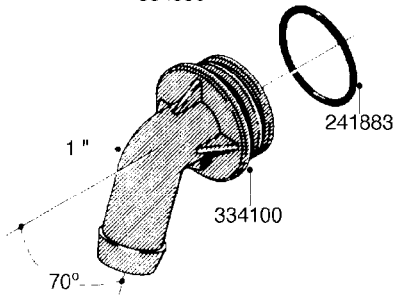

**L0080**

FITTINGS - S-53  
L0080-HIN, 12:09:17

Page 1

Date 07.02.2020 10:02

Pos.	parts-n°	order qty	description
1	145995	1	FITT.DK S-53 FORK
2	241973	1	O-RING Ø3 X 44.2 70 SHORES NITRIL NITRIL (BLACK)
2	242353	1	O-RING 3 X 44.2 VITON VITON (BROWN)
3	242109	1	O-RING D32.2x3.0 NITRIL (BLACK)
3	242354	1	O-RING D32.2X3.0 VITON VITON (BROWN)
4	322103	1	FITT.DK S-53 BULKHEAD
5	322107	1	FITT.DK S-53 BULKHEAD NUT
6	322110	1	FITT.DK S-53 ELB. 1/2" BSP
7	322352	1	FITT.DK S-53 TEE
8	334229	1	FITT.DK S-53 STR.3/4"
9	334260	1	GASKET F. S-53 BULKHEAD
10	334564	1	FITT.DK S-67 TO S-53 ADAPTER
11	391100	1	FITT.DK S-53THREAD INS.1/2"BSP
12	726463	1	FITT.DK S53 BULKHEAD W/GASKET
13	726552	1	FIT.DK S-53X90 1/2" BSP,O-RING
14	726556	1	FITT.DK S-53 HB 1/2" W/O-RING
15	726558	1	FITT.DK S53 STR. 3/4" W. ORING
16	726559	1	FITT DK. S-53 HB 1" W/O-RING
17	726568	1	FITT.DK.S-53 HB 1/2"90 W/O-RING
18	726570	1	FITT.DK S-53 ELB.3/4" W. ORING
19	726571	1	FITT.DK S-53 ELB.1", W ORING
20	726578	1	FITT.DK S53 PLUG WITH O-RING
21	728561	1	FITT.DK. S67M - S53F REDUCER