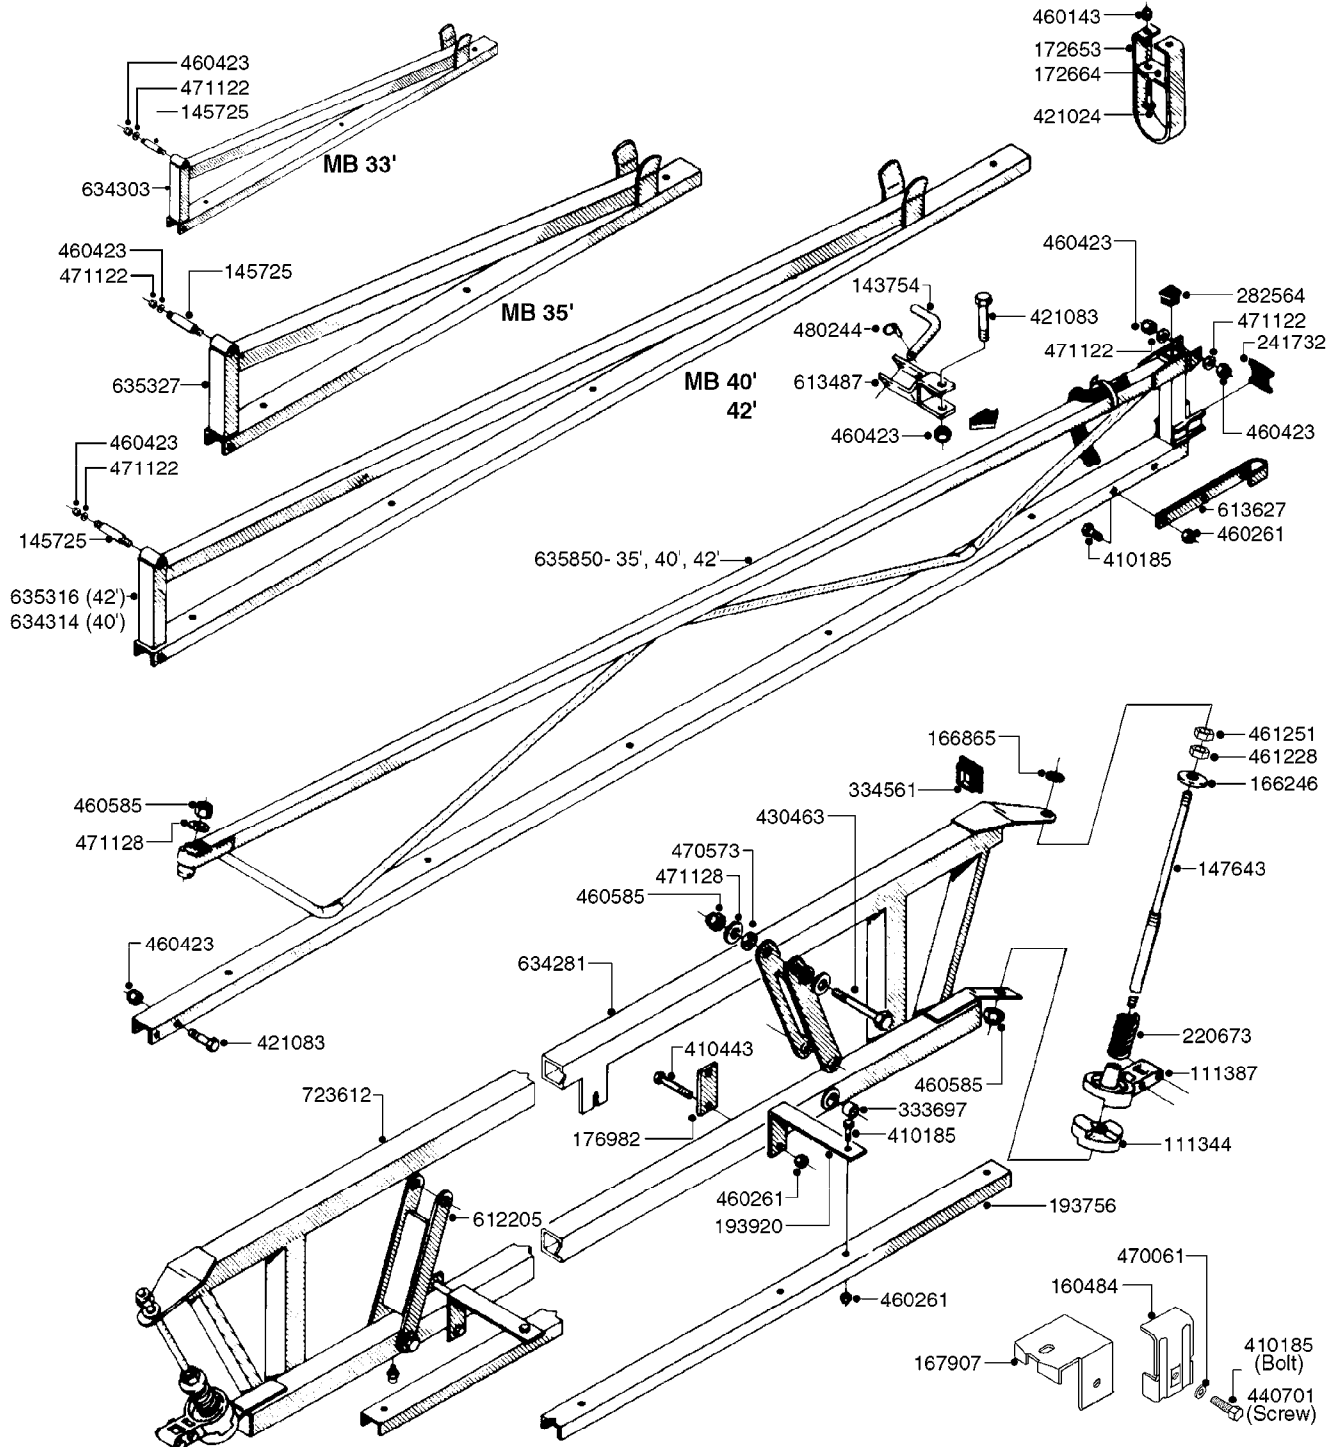

BOOM - MB 35' 40' 42'
D0130-HIN, 26:07:16

Page 0
Date 07.02.2020 10:02

BOOM - MB 35' 40' 42'
D0130-HIN, 26:07:16

Page 1

Date 07.02.2020 10:02

parts-n°	order qty	description
111344	1	CLAW CLUTCH Ø100/Ø20,5 UNDER PART RED
111387	1	CLAW CLUTCH D100 UPPER PART
143754	1	PIN D10 X 56
145725	1	PIN FOR 12 MB BOOM
147643	1	AXLE F.BM BRKWKY. W. ZERT L=426
160484	1	WIRE GUIDE FOR DROP-LEG
166246	1	WASHER CUP D53 F.SPRING
166865	1	WASHER D35/D25X2
167907	1	NOZZ. HOLD. KIT F/ADJ. BOOM
172653	1	WING TIP GUARD
172664	1	FLATBAR BACKING PLATE
176982	1	RETAINING PLATE
193756	1	TRACK MB 10,6/12,6M
193920	1	BRACKET F.NOZZLE TRACK
220673	1	SPRING F.PIVOT 100 X 51
241732	1	RUBBER STOP FOR MB
282564	1	PLUG 35MM SQ.BLACK
333697	1	BUSHING D22/D16x25
334561	1	PLUG 50x50x2 F.SQ.TUBE
410185	1	BOLT HEX 8.8 DEL M6X16
410443	1	BOLT HEX 8.8 DEL M6X70
421024	1	BOLT HEX 8.8 DEL M8X60
421083	1	BOLT HEX 8.8 DEL M10X65
430463	1	BOLT HEX 8.8 DEL M16X110
440701	1	SCREW NO.14 3/4" PLATED
460143	1	SELF LOCK NUT M8 SST A2 DIN985
460261	1	NUT HEX M6X1.00 LOCK DIN985 A2 SS
460423	1	NUT HEX M10X1.50 LOCK DIN985A2 SS
460585	1	LOCKING NUT M16 DIN985 A2 SS
461228	1	NUT HEX M20
461251	1	NUT HEX M20 X 2.5 JAMB
470061	1	WASHER D11/D7X0.5 LOCK
470573	1	WASHER D29/D17X2 SPRING BLACK
471122	1	WASHER, M10, Ø20/10.5X 2.0, SS
471128	1	WASHER, M16, Ø30/17.0X 3.0, SS
480244	1	PIN SNAP D4.5
612205	1	TRAPEZE ARM,WELDED
613487	1	TRANSPORT FITTINGS FOR SB BOOM
613627	1	LOCK STRAP FOR MB BOOM
634281	1	BOOM CENTER MB 35/40/42
634303	1	BOOM WING OUTER 33' MB L=47'
634314	1	BOOM WING OUTER 40', 45' MB
635316	1	BOOM WING OUTER MB42
635327	1	BOOM WING OUTER 35'MB L=58.5"
635850	1	BOOM WING INNER MB35/40/42
723612	1	CENTER PART MB BOOM