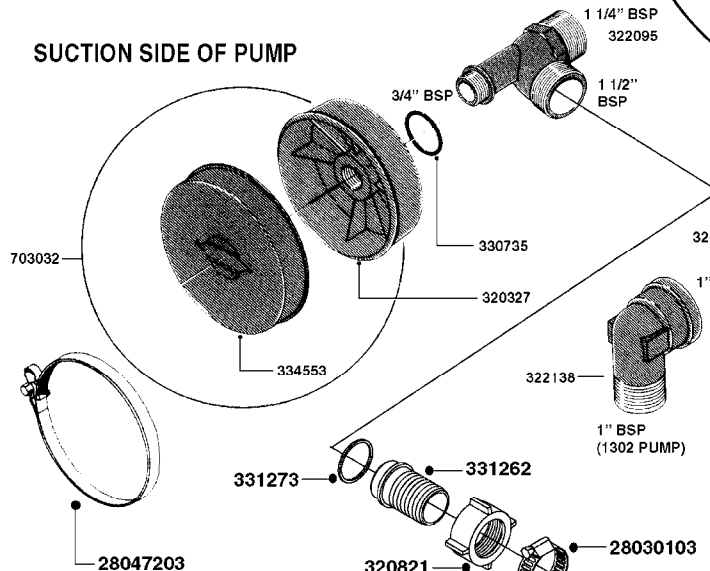

SUCTION SIDE OF PUMP

NLA - 1302 PUMP (REPLACES 1301 PUMP)
#726854 - COMPLETE DAMPER KIT (SUCTION & PRESSURE)

**COMPLETE ASSEMBLIES
WHOLEGOODS ITEMS**

A0240