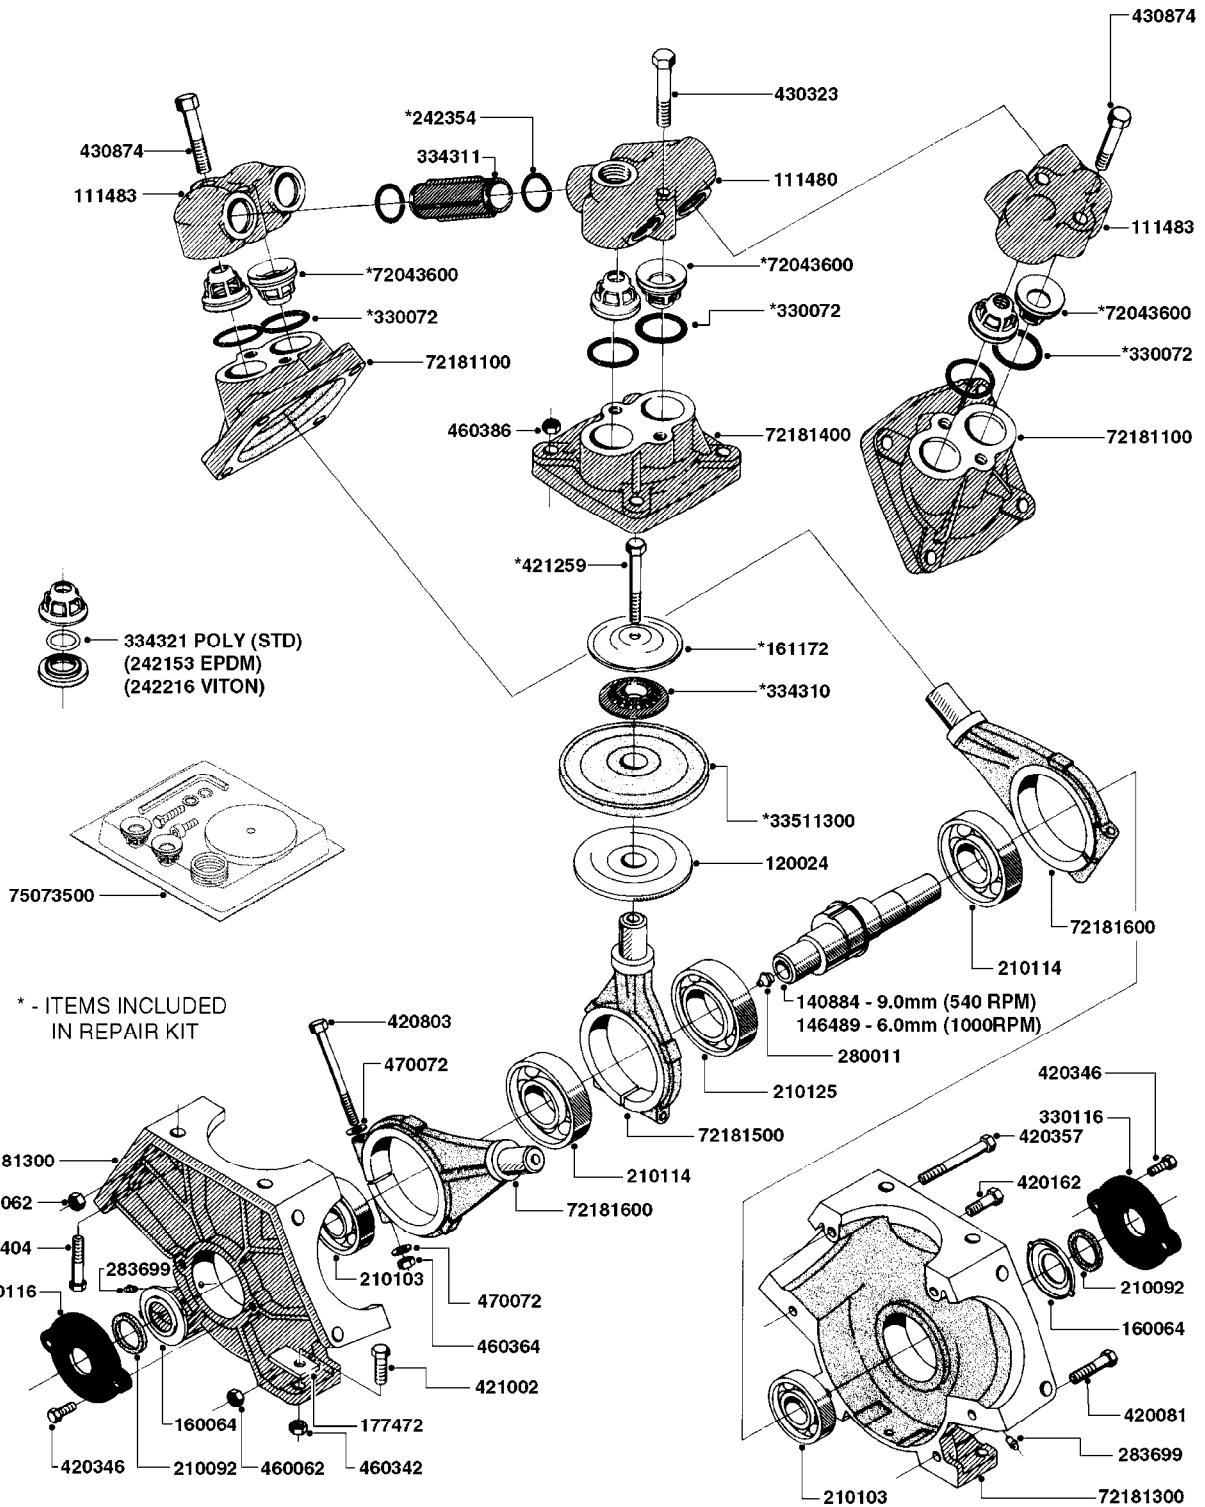

A0220

PUMP - 1302 W/ MOUNTING BASE
A0220-HIN, 27:04:17

Page 1

Date 07.02.2020 10:01

parts-n°	order qty	description
111480	1	VALVE HEAD 1302 CENTER
111483	1	VALVE HEAD SIDE 1302
120024	1	DIAPHRAGM BACK DISC 1200-1300
140884	1	CRANK SHAFT MODEL 1300-9
146489	1	CRANK SHAFT MODEL 1302-6MM
160064	1	DUST PLATE
161172	1	DIAPHRAGM DISC F. 1203/1303
177472	1	BRACKET 25 X 5
210092	1	SEAL FELT D43/30X5
210103	1	BEARING BALL 6306
210114	1	BEARING BALL 6308
210125	1	BEARING BALL 6210
242153	1	O-RING D26X4 EPDM
242216	1	O-RING VITON F/1202/1302/462
242354	1	O-RING D32.2X3.0 VITON
280011	1	GREASE NIPPLE 1/8" SAE H TR
283699	1	GREASE NIPPLE M6X1
330072	1	O-RING D53.5/D45.5X4
330116	1	SEAL RETAINER, MODEL 1300
334310	1	NYLON WASHER 1202/1302/462
334311	1	CONNECTION PIPE INLET MOD.1302
334321	1	O-RING POLY. 34.0x26.0x4.0
420081	1	BOLT HEX 8.8 DEL 3/8"X40MM
420162	1	BOLT HEX 8.8 DEL 3/8"X15MM
420346	1	BOLT HEX 8.8 DEL 3/8"X 25MM
420357	1	BOLT HEX 8.8 RAW 3/8"X85MM
420803	1	BOLT HEX 8.8 DEL M8X90
421002	1	BOLT HEX 8.8 DEL M10X30 FT DIN933
421259	1	BOLT HEX UNC7/16"x2.25" 18-8SS
430323	1	BOLT HEX 8.8 DEL M12X60
430404	1	BOLT HEX 8.8 DEL M12X50
430874	1	SCREW SET 8.8 DEL M12X70 FT
460062	1	NUT HEX 3/8" GALV.
460342	1	NUT HEX M10 DEL DIN934
460364	1	NUT HU M8 A2 SS DIN934
460386	1	NUT HEX M12X1.75
470072	1	WASHER D15/D8X.5 LOCK
33511300	1	DIAPHRAGM 1202-1303 POLY 2006
72043600	1	VALVE FOR 462/463
72181100	1	DIAPHRAGM COVER 1203/1303+BLTS
72181300	1	PUMP CASTING 1300 RED W/BOLTS
72181400	1	DIAPHRAGM COVER 1303 W/BOLTS
72181500	1	CONNECTING ROD, CENTER 1303
72181600	1	CONNECTING ROD, SIDE MOD.1300
75073500	1	PUMP KIT 1300/1302 "06"