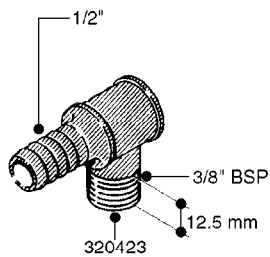

L0050

FITTINGS - HOSE CONNECTORS
L0050-HIN, 01:01:16

Page 1
Date 07.02.2020 10:02

parts-n°	order qty	description
242594	1	O-RING D14 X 1.78 SCH.70-EPDM
320294	1	FITT.DK TEE 3/8X3/8HB X1/2"BSP
320305	1	FITT.DK HB 3/4'- 3/4' BSP
320386	1	FITT.DK TEE 3/8X3/8HB X3/8"BSP
320397	1	FITT.DK ELB 3/8"HB X 3/8" BSP
320401	1	FITT.DK TEE 1/2X1/2HB X1/2"BSP
320412	1	FITT.DK TEE 1/2X1/2HB X3/8'BSP
320423	1	FITT.DK ELB 1/2'HB X 3/8' BSP
320891	1	FITT.DK HB 3/8'- 3/8' BSP
320972	1	FITT.DK HB 5/16'- 1/4' BSP
322046	1	FITT.DK TEE 1/2X1/2HB X3/4'BSP
322048	1	FITT.DK TEE 3/4X3/4HB X3/4'BSP
330595	1	O-RING D24.6/D20X2.1 -3/4"
333137	1	FITT.DK CONN.1/2" F.NOZZ. DOUB
333141	1	FITT.DK CONN.1/2" F.NOZZ.SING
334041	1	FITT.DK CONN.3/4' F.NOZZ. SING
334042	1	FITT.DK CONN.3/4' F.NOZZ. DOUB
334195	1	FITT.DK ELB. 3/4"HB X 3/4"HB
10012103	1	FITT.PO.HB 1.25X1.50 IMB1012
10014003	1	FITT.PO.HB 1.25X1.25 IMB1010
10036903	1	FITT.PO.HB 1.50X1.50 IMB1212
28019303	1	FITTING HB ELB 3/4NPT-3/4HOSE
61016500	1	HOSE TAIL 3/4" 90°+RG CAP 3/4"
72026700	1	NOZZLE TUBE ADAPTER W/O-RING