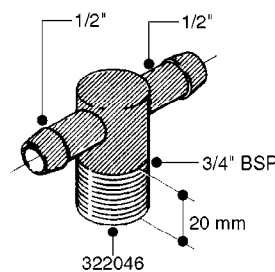

L0050

FITTINGS - HOSE CONNECTORS
L0050-HIN, 01:01:16

Page 1
Date 07.02.2020 10:02

parts-n°	order qty	description
242594	1	O-RING D14 X 1.78 SCH.70-EPDM
320294	1	FITT.DK TEE 3/8X3/8HB X1/2"BSP
320305	1	FITT.DK HB 3/4'- 3/4' BSP
320386	1	FITT.DK TEE 3/8X3/8HB X3/8"BSP
320397	1	FITT.DK ELB 3/8"HB X 3/8" BSP
320401	1	FITT.DK TEE 1/2X1/2HB X1/2"BSP
320412	1	FITT.DK TEE 1/2X1/2HB X3/8'BSP
320423	1	FITT.DK ELB 1/2'HB X 3/8' BSP
320891	1	FITT.DK HB 3/8'- 3/8' BSP
320972	1	FITT.DK HB 5/16'- 1/4' BSP
322046	1	FITT.DK TEE 1/2X1/2HB X3/4'BSP
322048	1	FITT.DK TEE 3/4X3/4HB X3/4'BSP
330595	1	O-RING D24.6/D20X2.1 -3/4"
333137	1	FITT.DK CONN.1/2" F.NOZZ. DOUB
333141	1	FITT.DK CONN.1/2" F.NOZZ.SING
334041	1	FITT.DK CONN.3/4' F.NOZZ. SING
334042	1	FITT.DK CONN.3/4' F.NOZZ. DOUB
334195	1	FITT.DK ELB. 3/4"HB X 3/4"HB
10012103	1	FITT.PO.HB 1.25X1.50 IMB1012
10014003	1	FITT.PO.HB 1.25X1.25 IMB1010
10036903	1	FITT.PO.HB 1.50X1.50 IMB1212
28019303	1	FITTING HB ELB 3/4NPT-3/4HOSE
61016500	1	HOSE TAIL 3/4" 90°+RG CAP 3/4"
72026700	1	NOZZLE TUBE ADAPTER W/O-RING