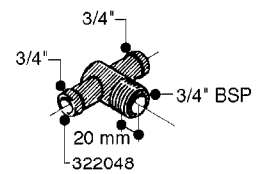

L0050

FITTINGS - HOSE CONNECTORS
L0050-HIN, 01:01:16

Page 1
Date 07.02.2020 10:02

parts-n°	order qty	description
242594	1	O-RING D14 X 1.78 SCH.70-EPDM
320294	1	FITT.DK TEE 3/8X3/8HB X1/2"BSP
320305	1	FITT.DK HB 3/4'- 3/4' BSP
320386	1	FITT.DK TEE 3/8X3/8HB X3/8"BSP
320397	1	FITT.DK ELB 3/8"HB X 3/8" BSP
320401	1	FITT.DK TEE 1/2X1/2HB X1/2"BSP
320412	1	FITT.DK TEE 1/2X1/2HB X3/8'BSP
320423	1	FITT.DK ELB 1/2'HB X 3/8' BSP
320891	1	FITT.DK HB 3/8'- 3/8' BSP
320972	1	FITT.DK HB 5/16'- 1/4' BSP
322046	1	FITT.DK TEE 1/2X1/2HB X3/4'BSP
322048	1	FITT.DK TEE 3/4X3/4HB X3/4'BSP
330595	1	O-RING D24.6/D20X2.1 -3/4"
333137	1	FITT.DK CONN.1/2" F.NOZZ. DOUB
333141	1	FITT.DK CONN.1/2" F.NOZZ.SING
334041	1	FITT.DK CONN.3/4' F.NOZZ. SING
334042	1	FITT.DK CONN.3/4' F.NOZZ. DOUB
334195	1	FITT.DK ELB. 3/4"HB X 3/4"HB
10012103	1	FITT.PO.HB 1.25X1.50 IMB1012
10014003	1	FITT.PO.HB 1.25X1.25 IMB1010
10036903	1	FITT.PO.HB 1.50X1.50 IMB1212
28019303	1	FITTING HB ELB 3/4NPT-3/4HOSE
61016500	1	HOSE TAIL 3/4" 90°+RG CAP 3/4"
72026700	1	NOZZLE TUBE ADAPTER W/O-RING