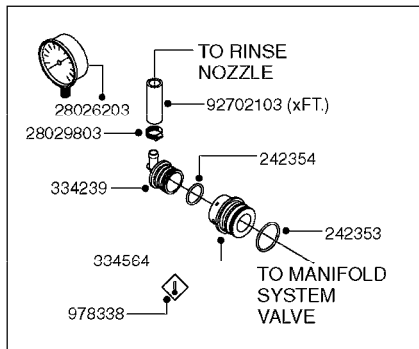

RINSE SYSTEM PLUMBING
K0750-HIN, 01:01:16

Page 0
Date 07.02.2020 10:02

RINSE SYSTEM- MANIFOLD SYSTEM

K0750