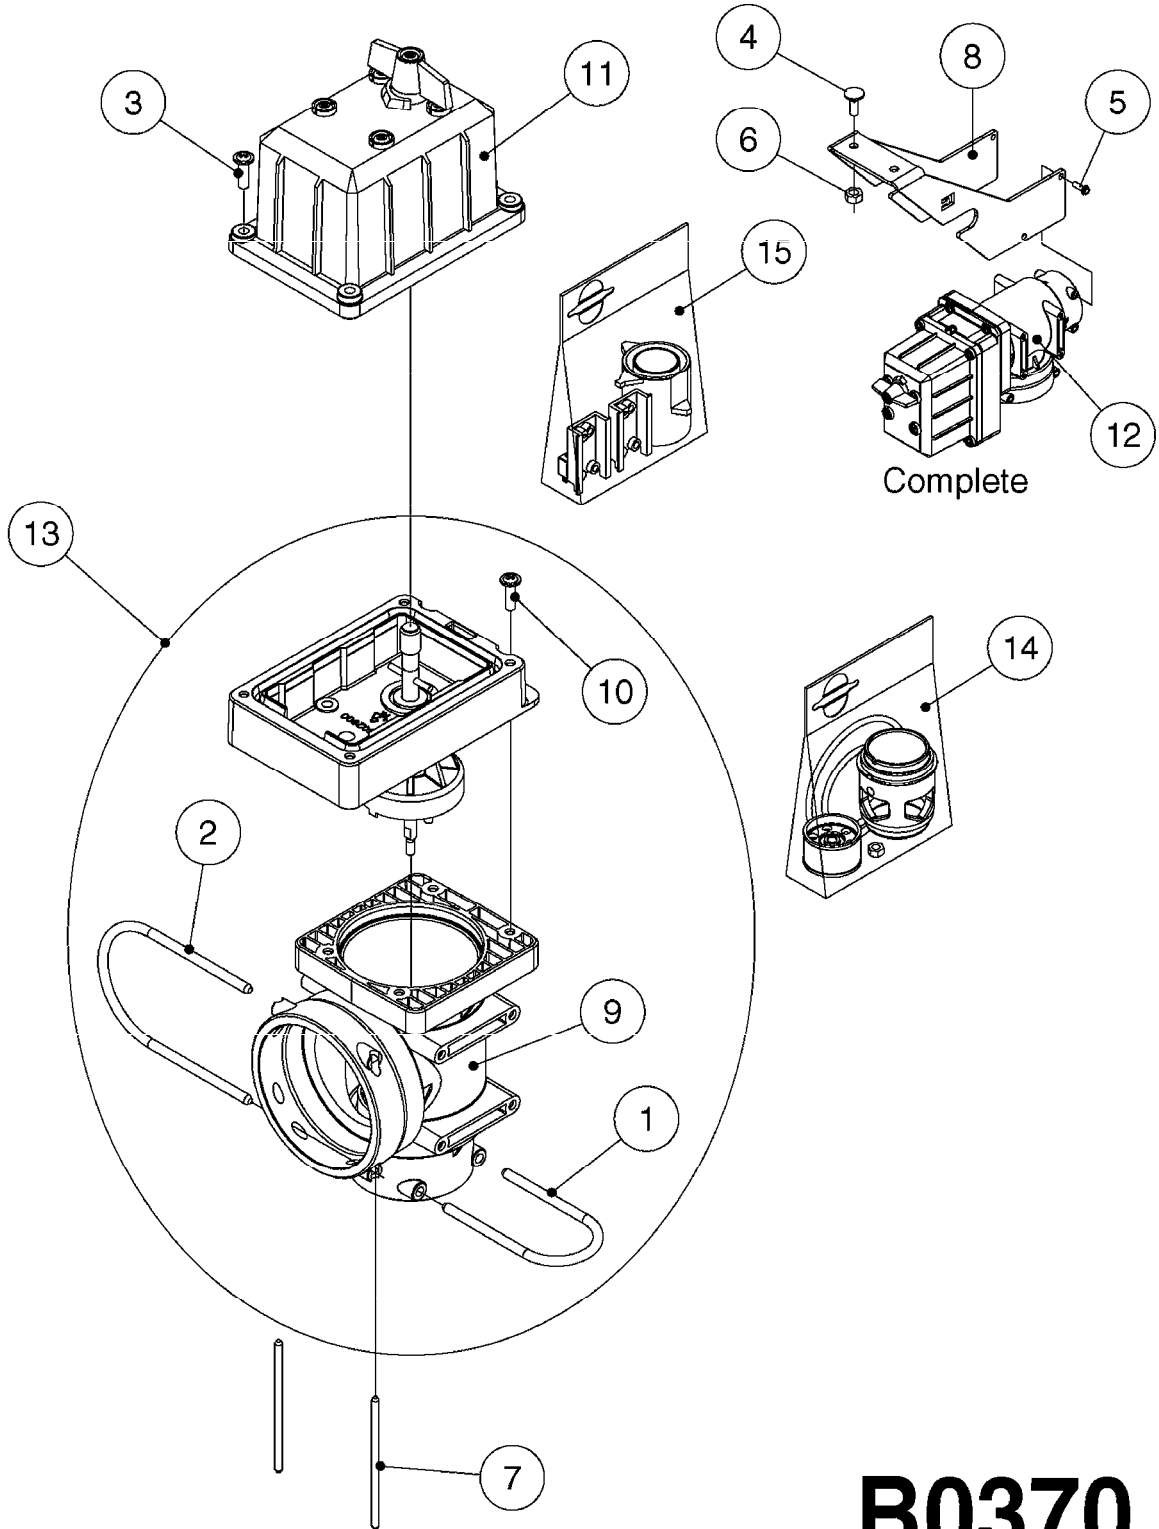

PRESSURE REGULATOR - S93 06
B0370-HIN, 12:05:16

Page 1

Date 07.02.2020 10:01

Pos.	parts-n°	order qty	description
1	145996	1	FITT.DK S-67 FORK
2	145997	1	FITT.DK S-93 FORK
3	440677	1	SCREW F. PLASTIC 5X20 SS
4	440695	1	BOLT CARRIAGE M8X25
5	440698	1	SCREW F.PLASTIC 6X18 SS HEXHD
6	460143	1	SELF LOCK NUT M8 SST A2 DIN985
7	480487	1	PIN M5X60 SLOTTED GALV
8	16244000	1	BRACKET FOR REG. NAV, PAINTED NAVIGATOR PLATFORM BRACKET
9	33510800	1	HOUSING F.PRESS.REG.S67/S93
10	44076200	1	SCREW WN5451 5X16 SS TORX
11	72374200	1	MOTOR HOUS.REG.1:150 ENCODER
12	72374300	1	REGUL S67/S93 ASSY W SS CONE
12	72425500	1	REGULATOR S67/S93 CROSS-DRILL
12	72678700	1	REGULATOR S67/S93 CROSS-DRILL CERAMIC COMPONENTS
13	72481600	1	BAG W. CONSOLE&SPINDLE COMPL
14	72678900	1	BAG W.CONE/CYL/GASKET CERAMIC CERAMIC COMPONENTS
14	74190800	1	BAG W.CONE/CYL. AND GASKET. SYNTAL
15	74187500	1	SWITCH 5A PRESS.REG REP.KIT 08