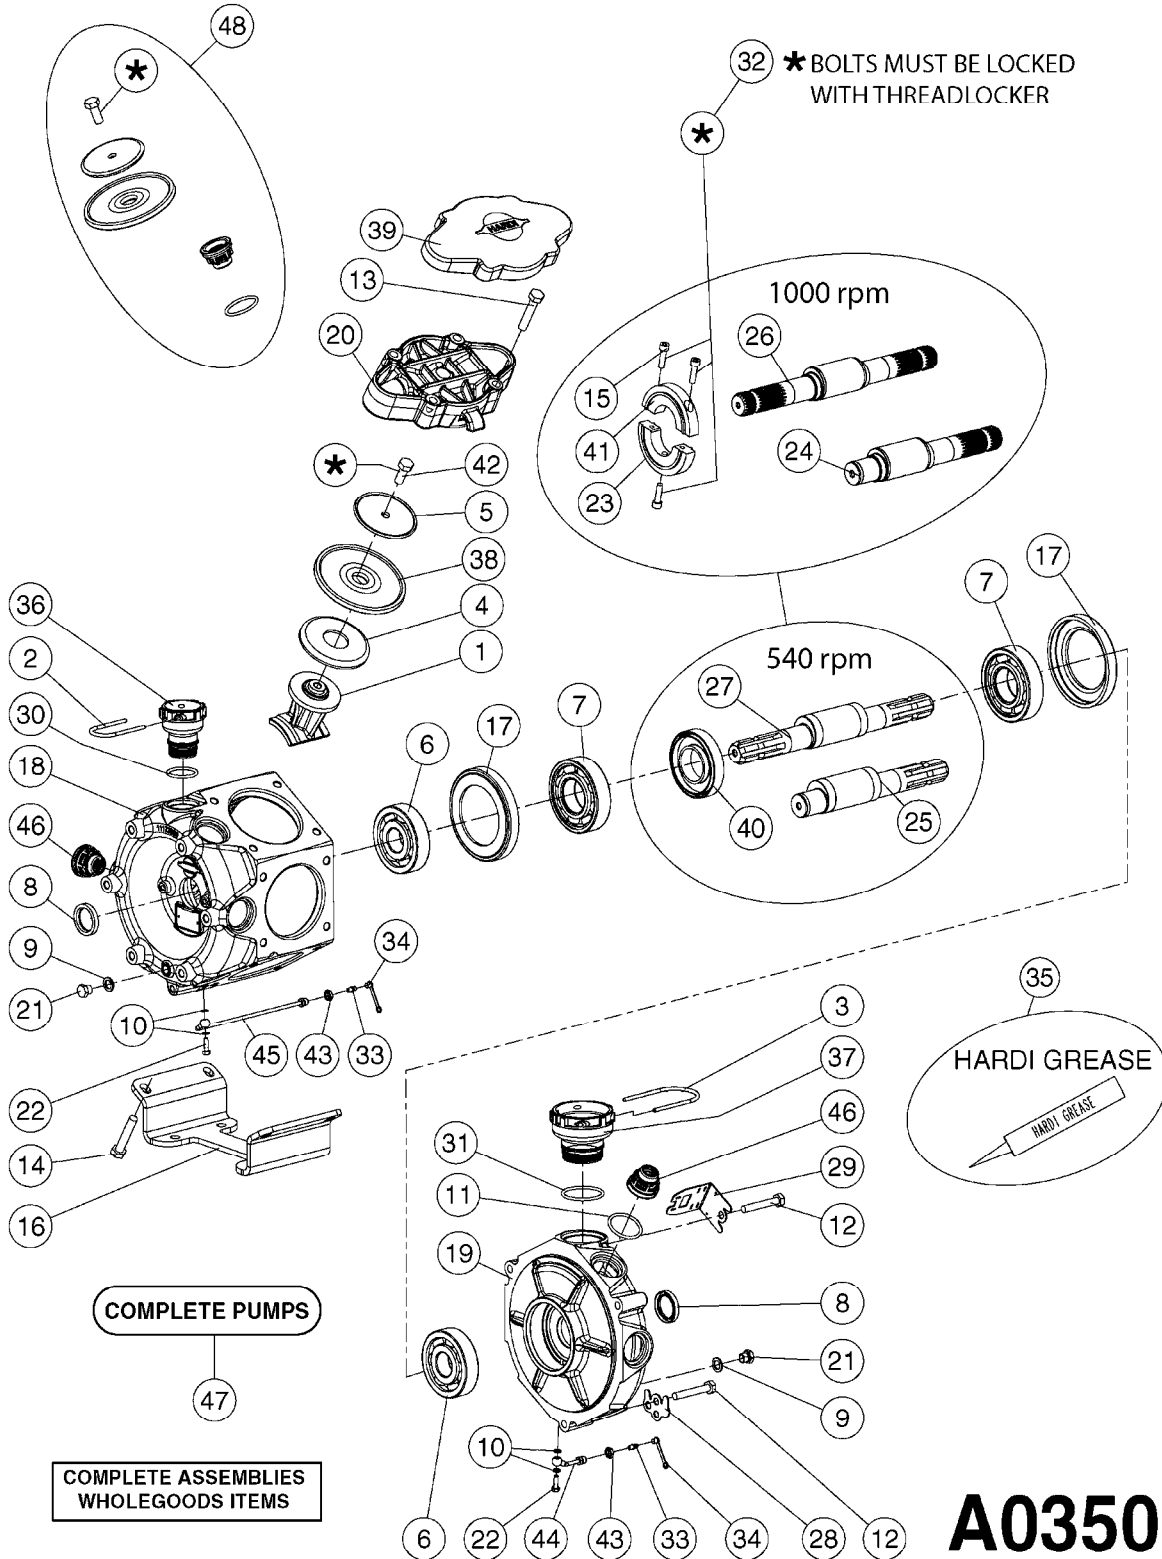

PUMP - 464 540/1000 RPM
A0350-HIN, 23:04:19

Page 1
Date 07.02.2020 10:01

Pos.	parts-n°	order qty	description
1	111622	1	CONNECTING ROD 463/5.5MM
1	111623	1	CONNECTING ROD 463/10MM
1	111624	1	CONNECTING ROD 463/12MM
1	111645	1	CONNECTING ROD 463/6.5MM
2	145996	1	FITT.DK S-67 FORK
3	145997	1	FITT.DK S-93 FORK
4	161012	1	DIAPHRAGM BACKING DISC F. 463
5	161175	1	DIAPHRAGM DISC 463/464 PUMP
6	210221	1	BEARING BALL 6407
7	210232	1	BEARING BALL 6310
8	210243	1	SEAL OIL 35 X 47 X 7
9	241404	1	DOWTY SEAL 1/4"
10	242374	1	WASHER Ø10/Ø6X1 COPPER
11	330072	1	O-RING D53.5/D45.5X4
12	421072	1	BOLT HEX 8.8 RAW M10X65
13	430312	1	BOLT HEX 8.8 M12X60
14	430438	1	BOLT HEX 8.8 DEL M12X65
15	450995	1	BOLT ALLEN M8X30 DIN 912 RAW
16	614628	1	FOOT F. 46X PUMP, RED
16	16410800	1	PUMP BASE 463/464 BLACK
17	11171900	1	CONROD RING 364/464 MACHINED
18	11172200	1	PUMP HOUSE 464 MACHINED 5/4" BSP RED
19	11172600	1	FRONTPART 464 MACHINED 2" BSP RED
20	11173000	1	VALVE COVER.463/464 MACHINED RED
21	14010400	1	PLUG 1/4" BSP
22	14120400	1	BANJOBOLT M6 X 19
23	14120700	1	COUNTERWEIGHT 364/464-1000
24	14137300	1	CRANKSHAFT 364/464-5.5 1000
24	14137400	1	CRANKSHAFT 364/464-6.5 1000
25	14137600	1	CRANKSHAFT 364/464-10
25	14137700	1	CRANKSHAFT 464-12
26	14137900	1	CRANKSHAFT 364/464-5.5 GG 1000
26	14138000	1	CRANKSHAFT 364/464-6.5 GG 1000
27	14138200	1	CRANKSHAFT 364/464-10 GG
27	14138300	1	CRANKSHAFT 464-12 GG
28	16383000	1	GREASE NIPPLE PLATE 464
29	16390600	1	BRACKET FOR RPM SENSOR
30	24266600	1	O-RING D 38,0 X 4,0 70SH.NITR
31	24266800	1	O-RING D 54,0 X 4,0 70SH.NITR
32	28045503	1	LOCTITE 262 .5ML (.017oz.)
33	28163300	1	GREASE NIPPLE H1 M6X1 DIN 7412
34	28163400	1	CAP F. GREASENIPPLE YELLOW M6X1
35	28164600	1	HARDI PUMP GREASE S3 V550L 1
36	32242200	1	FITTING S67 5/4" KON. RG 2014
37	32242400	1	FITTING S93 2" KON. RG 2014
38	33511600	1	DIAPHRAGM PUMP 463/464 PUMP PUR
39	33524000	1	COVER PLASTIC 464 PUMP
40	33527200	1	GREASE SPLIT 364/464
41	39136200	1	HALFPART 364/464-1000
42	43099200	1	BOLT HEX SS M12 X 30 DIN933 A4
43	46134000	1	NUT HEX M10x1 H=2.3 NV=14 ELZIN
44	61097000	1	BANJOTUBE SHORT 464 COMPL.
45	61097100	1	BANJOTUBE LONG 464 COMPL.
46	72043600	1	VALVE FOR 462/463
47	72993500	1	PUMP 464-12-540, CM
47	72993600	1	PUMP 464-6.5 MED-2-1000
47	82168100	1	PUMP 464-5.5 THROUGH SHAFT 1000RPM
47	82168200	1	PUMP 464-10 2" SUCT. 540RPM
47	82168500	1	PUMP 464-12 2" SUCT. 540 RPM
47	82168700	1	PUMP 464-12 540 OFFSET PORTS
47	82168800	1	PUMP 464 6.5 1000 OFFSET PORTS