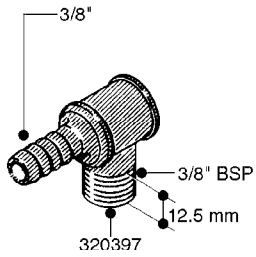

L0050

FITTINGS - HOSE CONNECTORS
L0050-HIN, 01:01:16

Page 1
Date 07.02.2020 10:02

parts-n°	order qty	description
242594	1	O-RING D14 X 1.78 SCH.70-EPDM
320294	1	FITT.DK TEE 3/8X3/8HB X1/2"BSP
320305	1	FITT.DK HB 3/4'- 3/4' BSP
320386	1	FITT.DK TEE 3/8X3/8HB X3/8"BSP
320397	1	FITT.DK ELB 3/8"HB X 3/8" BSP
320401	1	FITT.DK TEE 1/2X1/2HB X1/2"BSP
320412	1	FITT.DK TEE 1/2X1/2HB X3/8'BSP
320423	1	FITT.DK ELB 1/2'HB X 3/8' BSP
320891	1	FITT.DK HB 3/8'- 3/8' BSP
320972	1	FITT.DK HB 5/16'- 1/4' BSP
322046	1	FITT.DK TEE 1/2X1/2HB X3/4'BSP
322048	1	FITT.DK TEE 3/4X3/4HB X3/4'BSP
330595	1	O-RING D24.6/D20X2.1 -3/4"
333137	1	FITT.DK CONN.1/2" F.NOZZ. DOUB
333141	1	FITT.DK CONN.1/2" F.NOZZ.SING
334041	1	FITT.DK CONN.3/4' F.NOZZ. SING
334042	1	FITT.DK CONN.3/4' F.NOZZ. DOUB
334195	1	FITT.DK ELB. 3/4"HB X 3/4"HB
10012103	1	FITT.PO.HB 1.25X1.50 IMB1012
10014003	1	FITT.PO.HB 1.25X1.25 IMB1010
10036903	1	FITT.PO.HB 1.50X1.50 IMB1212
28019303	1	FITTING HB ELB 3/4NPT-3/4HOSE
61016500	1	HOSE TAIL 3/4" 90°+RG CAP 3/4"
72026700	1	NOZZLE TUBE ADAPTER W/O-RING