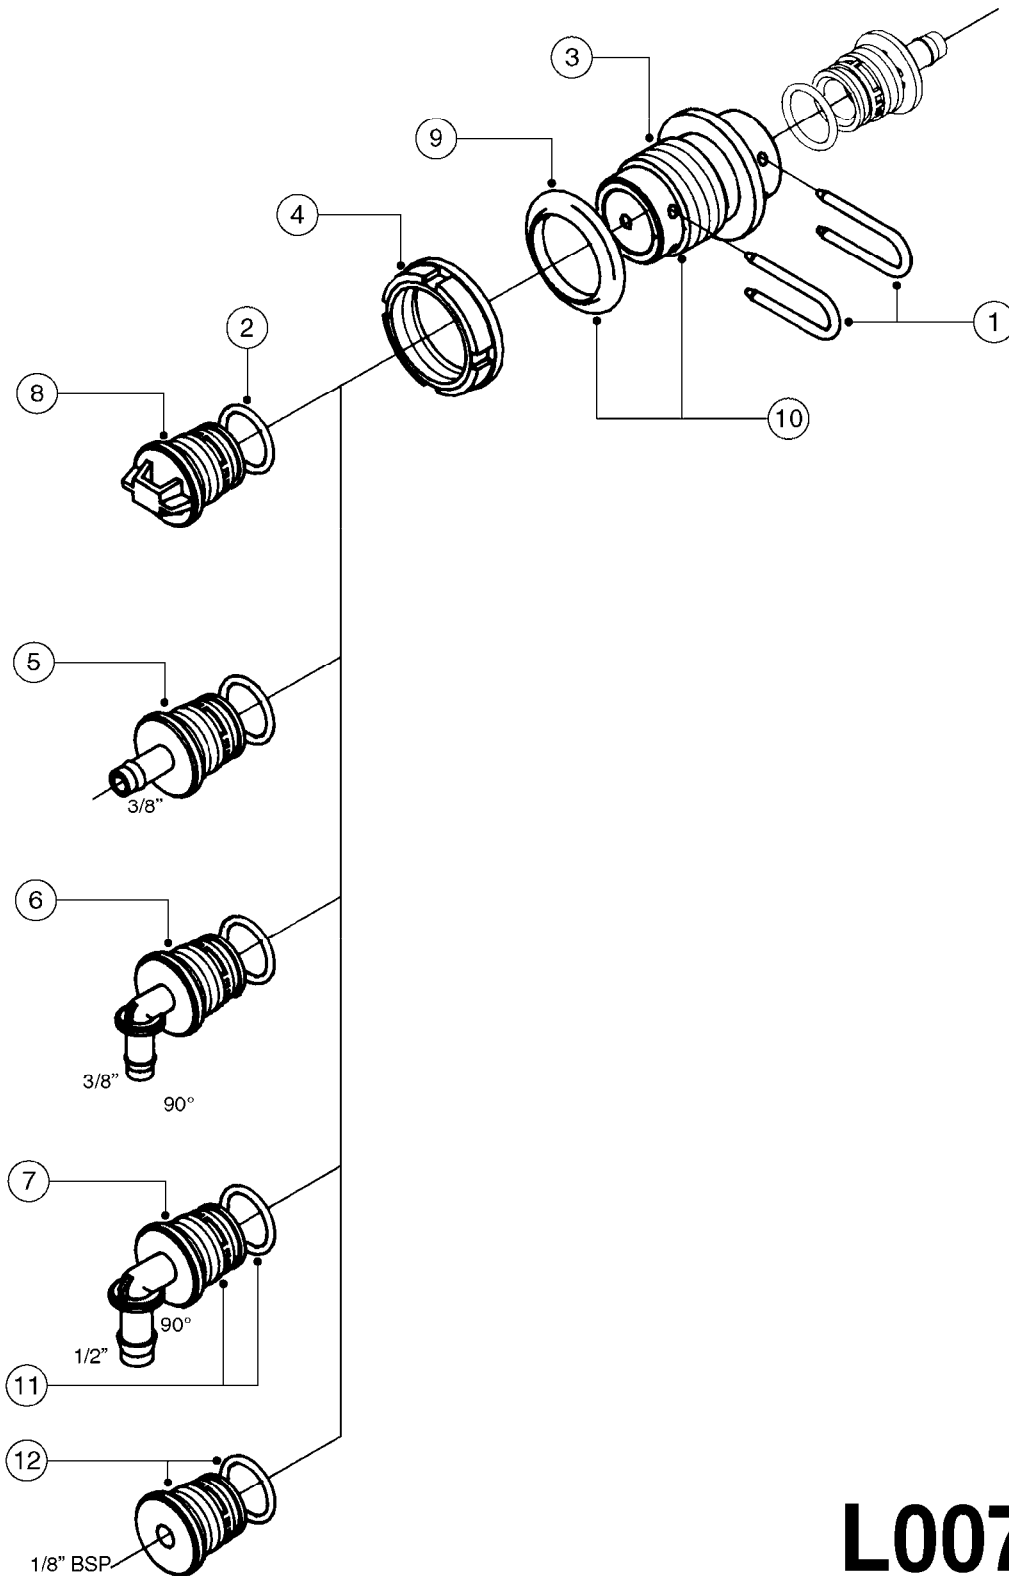

L0070

FITTINGS - S-40
L0070-HIN, 13:09:17

Page 1

Date 07.02.2020 10:02

Pos.	parts-n°	order qty	description
1	145994	1	FITT.DK S-40 FORK
2	242108	1	O-RING 3 X 19,2 70SH NITRIL NITRIL (BLACK)
2	242355	1	O-RING D19.2X3.0 VITON F.S-40 VITON (BROWN)
3	322102	1	FITT.DK S-40 BULKHEAD
4	322106	1	FITT.DK S-40 BULKHEAD NUT
5	334225	1	FITT.DK S-40 STR.3/8"
6	334237	1	FITT.DK S-40 ELB.3/8"
7	334238	1	FITT.DK S-40 ELB.1/2"
8	334248	1	FITT.DK S-40 PLUG
9	334259	1	GASKET F. S-40 BULKHEAD
10	726462	1	FITT. S40 BULKHEAD W.GASKET
11	726567	1	FITT.DK S-40 ELB.1/2" W.O-RING
12	726693	1	FITT.DK S-40 PLUG 1/8BSP ORING