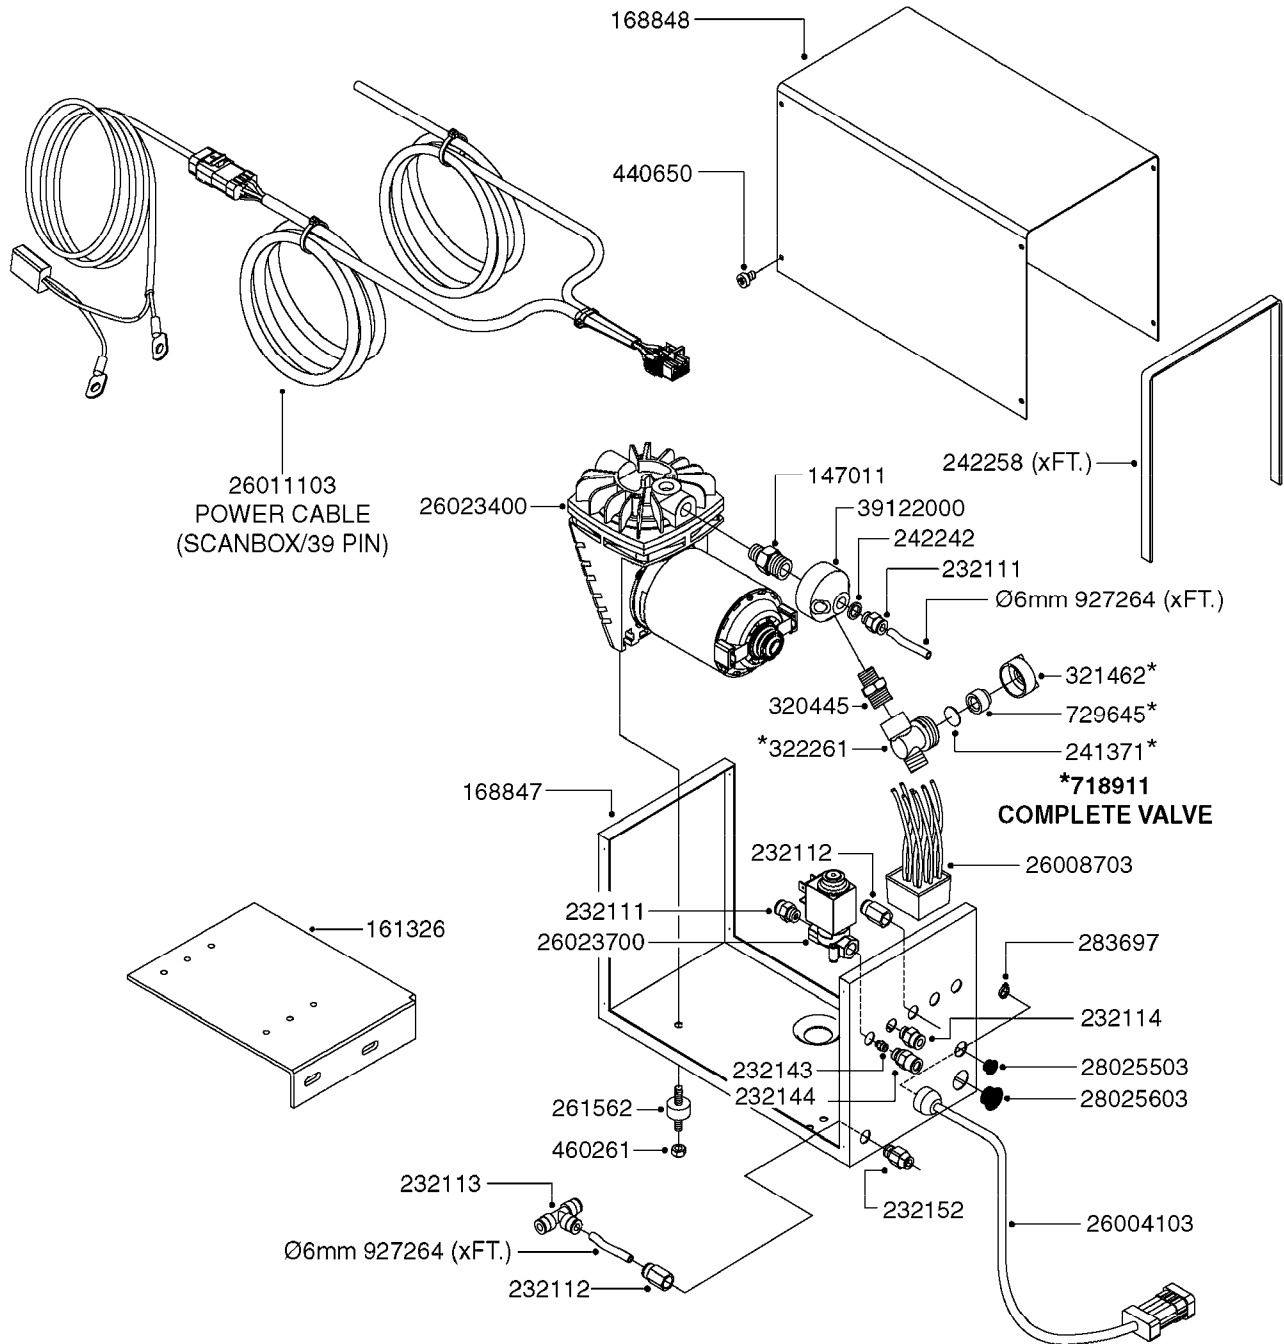

K0400

*Ø8mm 927306 (xFT.)
*Ø10mm 927330 (xFT.)

70062503 - COMPLETE ASSEMBLY

FOAM MARKER COMPRESSOR 2007
K0400-HIN, 01:01:16

Page 1
Date 07.02.2020 10:02

parts-n°	order qty	description
147011	1	HEX NIPPLE 3/8'X1/4'BSP BRASS
161326	1	MOUNT BKT. F. FOAM COMP.BOX 98
168847	1	ENCLOSURE LOWER F.MARKER
168848	1	COVER F. FOAM MARKER
232111	1	QUICK COUPLER 6MM X 1/8 EXT.
232112	1	QUICK COUPLER 6MM 1/8 INT.
232113	1	QUICK COUPLER 6MM T-PIECE
232114	1	COUPLER 1/8" THREADX8MM HOSE
232143	1	REDUCER 1/4'INT-1/8'EXT
232144	1	QUICK COUPLER 10MM X 1/4 EXT
232152	1	QUICK COUPLER 8MMX1/8 EXT.LONG
241371	1	DIAPHRAGM F.NO-DRIP,VULC
242242	1	O-RING F.AIR HOSE FITTING
242258	1	TRIM 3X10 SELF ADHESIVE 0012"
261562	1	RUBBER DAMPER 2XM6X25
283697	1	TIESTRAP 200MM
320445	1	FITT.DK HN 1/4"X3/8" BSP
321462	1	CAP F.NO-DRIP ASSY.
322261	1	HOUSING F.SAFETY VALVE 3/8"
440650	1	SCREW 3.5x13 STAINLESS
460261	1	NUT HEX M6X1.00 LOCK DIN985 A2 SS
718911	1	VALVE (SAFETY) F.MARKER
729645	1	NON-DRIP SPRING ASSY.GREEN 10
927264	1	HOSE R X PE D6/D4 X 0012"
927306	1	HOSE R X PE D8/D6 X 0012"BLACK
927330	1	HOSE R X PE D10/D8 X 012"BLACK
26004103	1	FOAM MARKER CNTRL MOD CABL STD
26008703	1	FOAM MARKER CONTROL SCII
26011103	1	FOAMER POWER/CONTROL CABLE 39P
26023400	1	COMPRESSOR F.FOAM MARKER CM40
26023700	1	SOLENOID VAL 12V 1/8' FLO '07
28025503	1	PLUG F.DRILLED HOLE 1/2"
28025603	1	PLUG F.DRILLED HOLE 3/4"
39122000	1	DISTR.HOUSING F.FOAM MARKER'07
70062503	1	FOAM MARKER COMPRESSOR,STD,39P