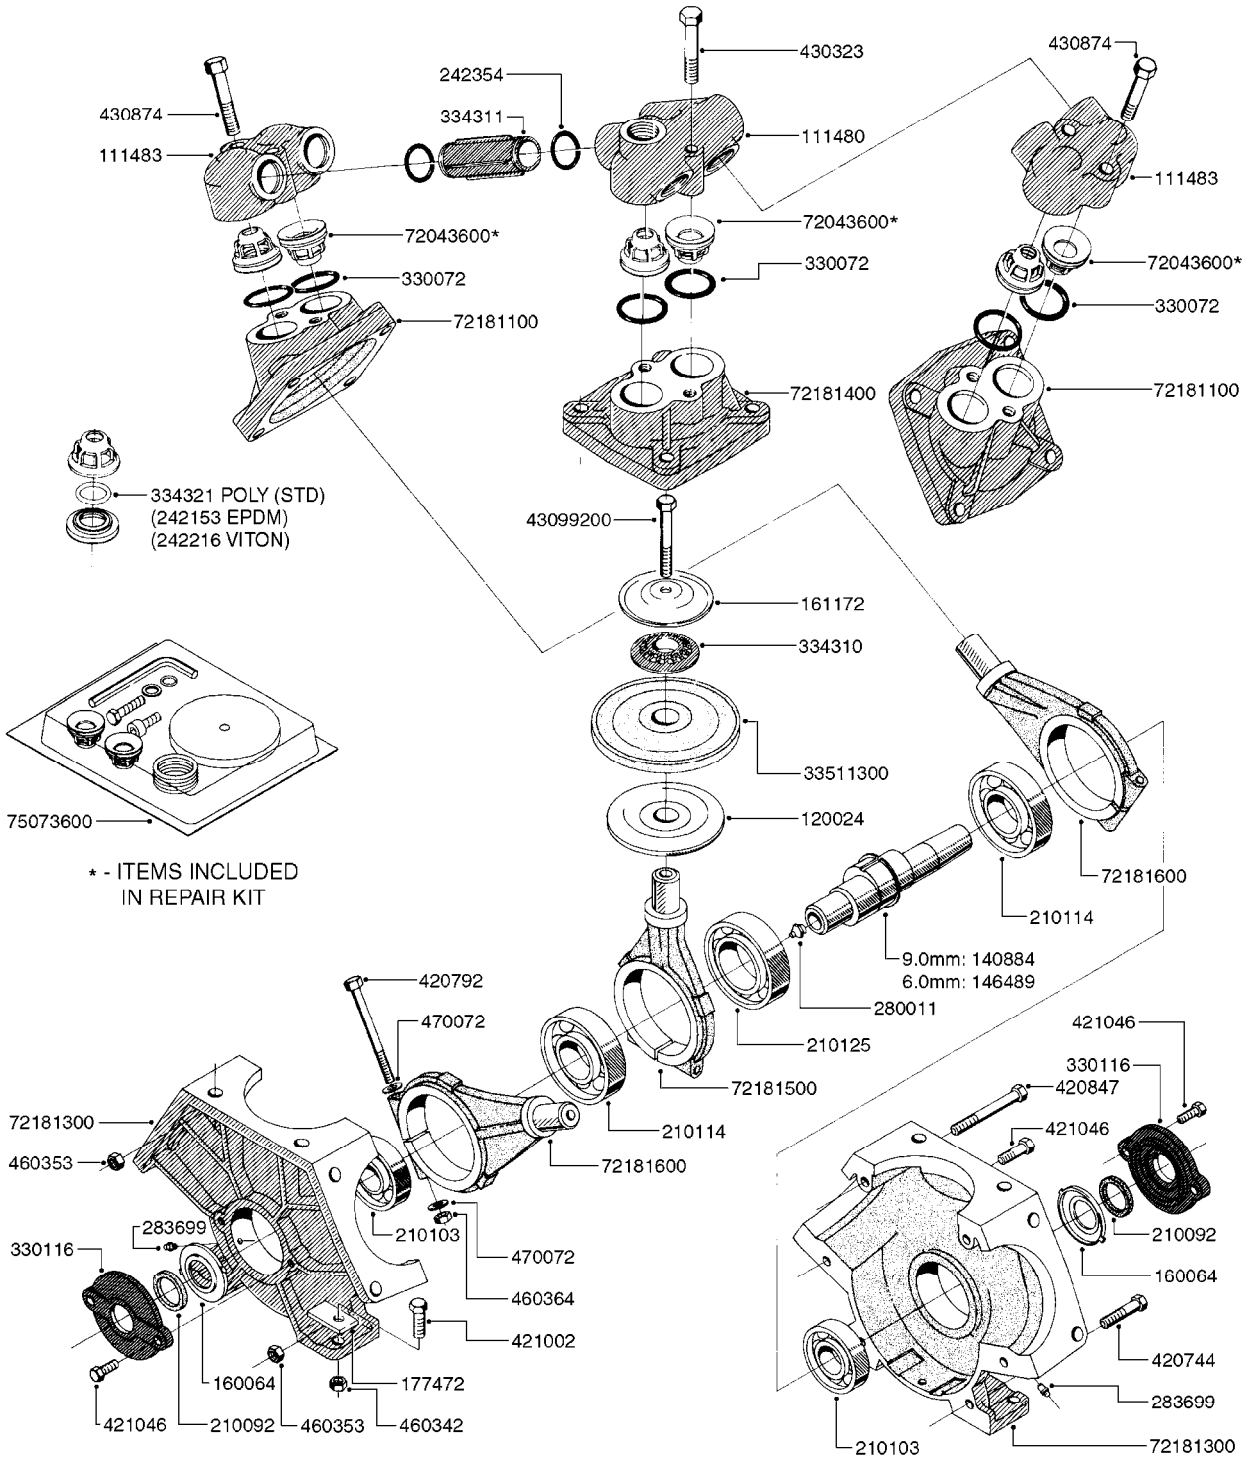

**A0220**

PUMP - 1302 W/ MOUNTING BASE  
A0220-HIN, 27:04:17

Page 1

Date 07.02.2020 10:01

parts-n°	order qty	description
111480	1	VALVE HEAD 1302 CENTER
111483	1	VALVE HEAD SIDE 1302
120024	1	DIAPHRAGM BACK DISC 1200-1300
140884	1	CRANK SHAFT MODEL 1300-9
146489	1	CRANK SHAFT MODEL 1302-6MM
160064	1	DUST PLATE
161172	1	DIAPHRAGM DISC F. 1203/1303
177472	1	BRACKET 25 X 5
210092	1	SEAL FELT D43/30X5
210103	1	BEARING BALL 6306
210114	1	BEARING BALL 6308
210125	1	BEARING BALL 6210
242153	1	O-RING D26X4 EPDM
242216	1	O-RING VITON F/1202/1302/462
242354	1	O-RING D32.2X3.0 VITON
280011	1	GREASE NIPPLE 1/8" SAE H TR
283699	1	GREASE NIPPLE M6X1
330072	1	O-RING D53.5/D45.5X4
330116	1	SEAL RETAINER, MODEL 1300
334310	1	NYLON WASHER 1202/1302/462
334311	1	CONNECTION PIPE INLET MOD.1302
334321	1	O-RING POLY. 34.0x26.0x4.0
420081	1	BOLT HEX 8.8 DEL 3/8"X40MM
420162	1	BOLT HEX 8.8 DEL 3/8"X15MM
420346	1	BOLT HEX 8.8 DEL 3/8"X 25MM
420357	1	BOLT HEX 8.8 RAW 3/8"X85MM
420803	1	BOLT HEX 8.8 DEL M8X90
421002	1	BOLT HEX 8.8 DEL M10X30 FT DIN933
421259	1	BOLT HEX UNC7/16"x2.25" 18-8SS
430323	1	BOLT HEX 8.8 DEL M12X60
430404	1	BOLT HEX 8.8 DEL M12X50
430874	1	SCREW SET 8.8 DEL M12X70 FT
460062	1	NUT HEX 3/8" GALV.
460342	1	NUT HEX M10 DEL DIN934
460364	1	NUT HU M8 A2 SS DIN934
460386	1	NUT HEX M12X1.75
470072	1	WASHER D15/D8X.5 LOCK
33511300	1	DIAPHRAGM 1202-1303 POLY 2006
72043600	1	VALVE FOR 462/463
72181100	1	DIAPHRAGM COVER 1203/1303+BLTS
72181300	1	PUMP CASTING 1300 RED W/BOLTS
72181400	1	DIAPHRAGM COVER 1303 W/BOLTS
72181500	1	CONNECTING ROD, CENTER 1303
72181600	1	CONNECTING ROD, SIDE MOD.1300
75073500	1	PUMP KIT 1300/1302 "06"