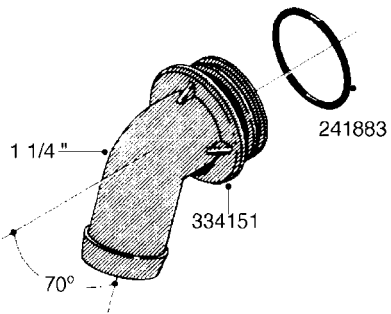

**L0080**

FITTINGS - S-53  
L0080-HIN, 12:09:17

Page 1

Date 07.02.2020 10:02

Pos.	parts-n°	order qty	description
1	145995	1	FITT.DK S-53 FORK
2	241973	1	O-RING Ø3 X 44.2 70 SHORES NITRIL NITRIL (BLACK)
2	242353	1	O-RING 3 X 44.2 VITON VITON (BROWN)
3	242109	1	O-RING D32.2x3.0 NITRIL (BLACK)
3	242354	1	O-RING D32.2X3.0 VITON VITON (BROWN)
4	322103	1	FITT.DK S-53 BULKHEAD
5	322107	1	FITT.DK S-53 BULKHEAD NUT
6	322110	1	FITT.DK S-53 ELB. 1/2" BSP
7	322352	1	FITT.DK S-53 TEE
8	334229	1	FITT.DK S-53 STR.3/4"
9	334260	1	GASKET F. S-53 BULKHEAD
10	334564	1	FITT.DK S-67 TO S-53 ADAPTER
11	391100	1	FITT.DK S-53THREAD INS.1/2"BSP
12	726463	1	FITT.DK S53 BULKHEAD W/GASKET
13	726552	1	FIT.DK S-53X90 1/2" BSP,O-RING
14	726556	1	FITT.DK S-53 HB 1/2" W/O-RING
15	726558	1	FITT.DK S53 STR. 3/4" W. ORING
16	726559	1	FITT DK. S-53 HB 1" W/O-RING
17	726568	1	FITT.DK.S-53 HB 1/2"90 W/O-RING
18	726570	1	FITT.DK S-53 ELB.3/4" W. ORING
19	726571	1	FITT.DK S-53 ELB.1", W ORING
20	726578	1	FITT.DK S53 PLUG WITH O-RING
21	728561	1	FITT.DK. S67M - S53F REDUCER