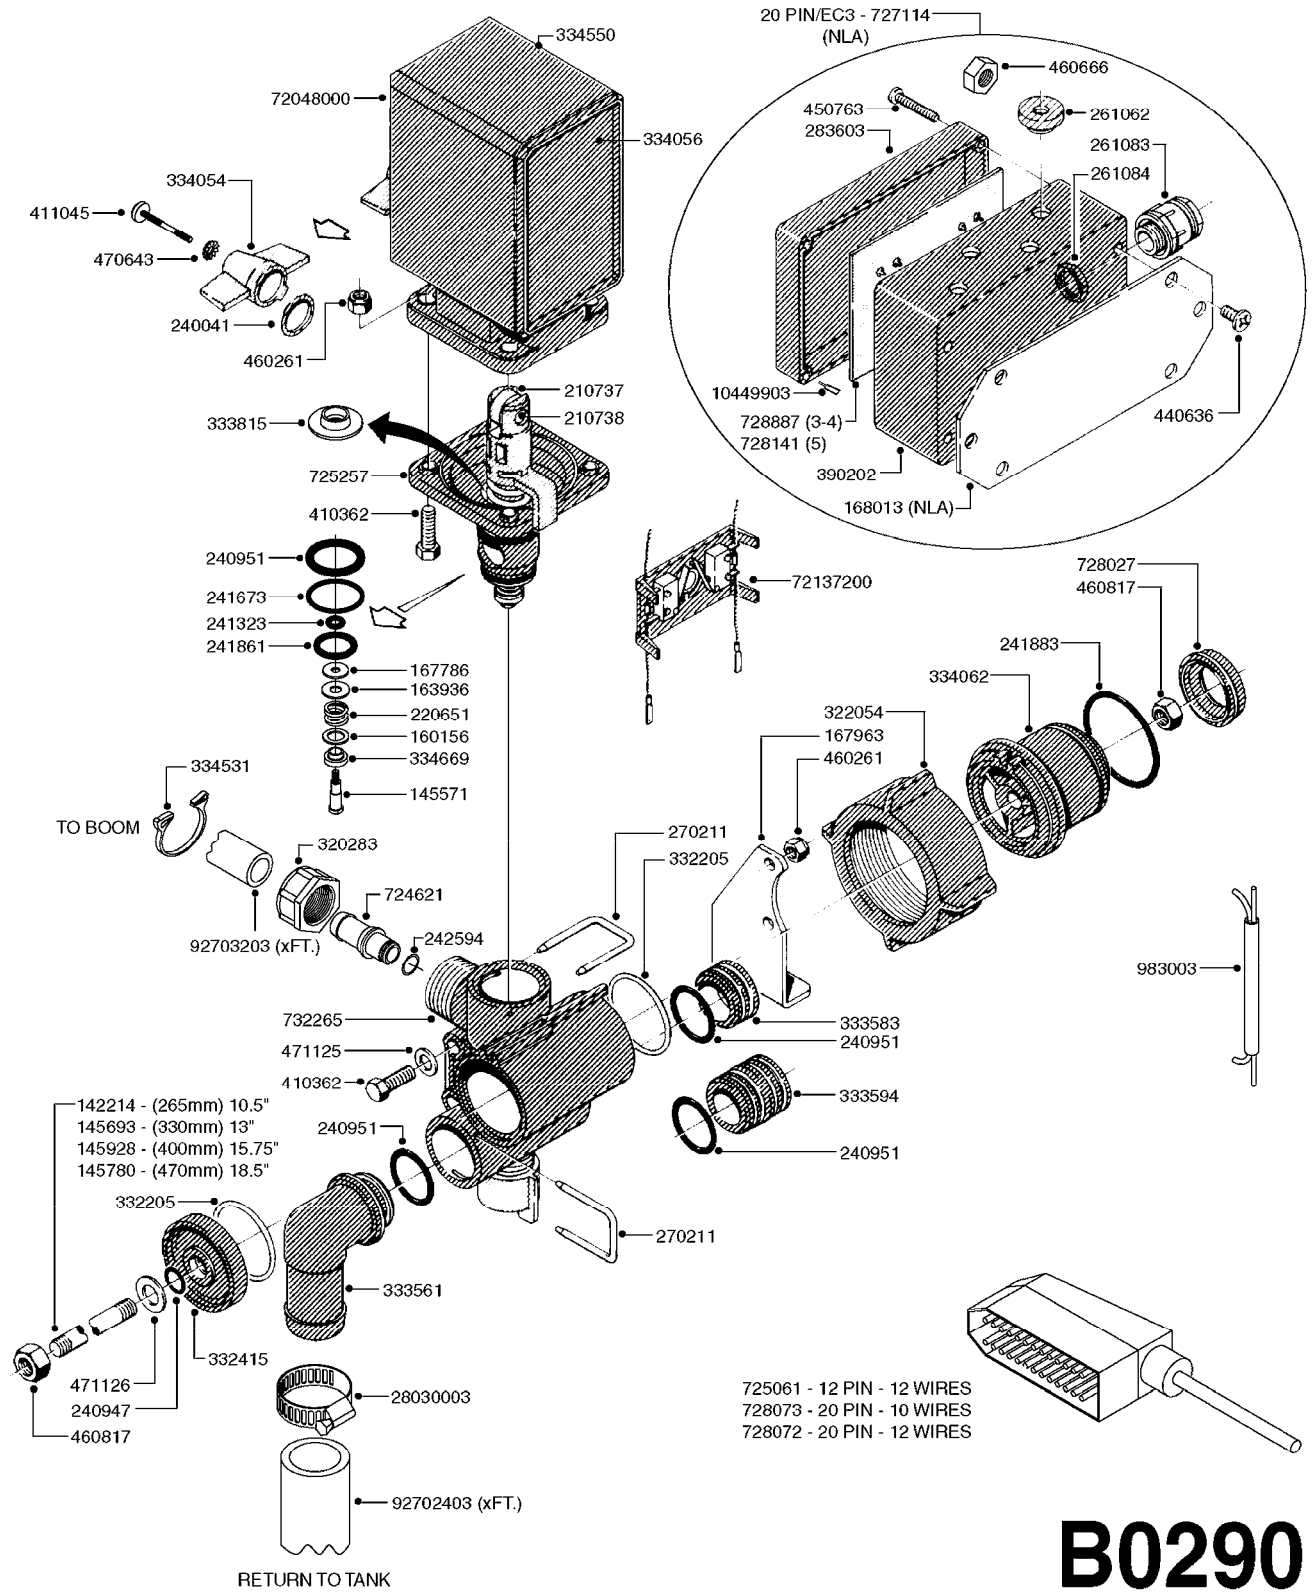

B0290

EC BOOM VALVE - ELEC. (RED GRP)
B0290-HIN, 01:01:16

Page 1
Date 07.02.2020 10:01

parts-n°	order qty	description
142214	1	STUD BOLT - M8X265, 3 SECTION
145571	1	STUD BOLT F/PNEUM. DISTRIBUTOR
145693	1	STUD BOLT - M8X330, 4 SECTION
145780	1	STUD BOLT - M8X470, 6 SECTION
145928	1	STUD BOLT - M8X400, 5 SECTION
160156	1	WASHER D14.1/D9.2X1 SS
163936	1	WASHER D15/D6.2X1
167786	1	WASHER D13/D4.2X1
167963	1	MOUNT BKT.F.EC BOOM SEC.
168013	1	MOUNT BRKT F.CONNECT BOX-NLA
210737	1	BEARING BALL D7 RSTO 5 TN
210738	1	PIN Ø7 L16
220651	1	SPRING PRESSURE D12.5/5
240041	1	O-RING D15.1/10.3 X 2.4
240947	1	O-RING D7.3X2.4 NITRIL
240951	1	O-RING D21.2X3 NITRIL
241323	1	O-RING D5.3X2.4 NITRIL
241673	1	O-RING D22.1X1.6
241861	1	O-RING D15.3X2.4 VITON
241883	1	O-RING 3 X 39.2 NITRIL
242594	1	O-RING D14 X 1.78 SCH.70-EPDM
261062	1	GROMMET
261083	1	GROMMET (PLASTIC)F.ELEC.CABLE
261084	1	NUT F.261083 GROMMET
270211	1	FITT.DK S25 FORK L=37.5
283603	1	LID F. SQ.BOX 120X80X15 MM
320283	1	FITT.DK NUT 3/4"BSP
322054	1	UNION NUT BLACK S61 x 2
332205	1	O-RING D43/39XD2
332415	1	COVER
333561	1	FITT.DK ELB.1" EC RETURN
333583	1	END PIECE FOR BYPASS
333594	1	CONNECTING PIECE F. BYPASS
333815	1	DISTANCE RING
334054	1	GRIP F.MAN.OP.EC ON/OFF RED
334056	1	COVER F/MOTOR HOUSE EC DIST.
334062	1	CONNECT. BRANCH F/EC OP. UNIT
334531	1	CLAMP HOSE PLASTIC 3/4"
334550	1	MOTOR HOUSE SECT VALVE
334669	1	VALVE CONE D14/D7-SH 63 WHITE
390202	1	CONN.BOX EC OPER.UNIT
410362	1	BOLT HEX 8.8 SS M6X20
411045	1	SCREW M4 X 16MM STAINLESS
440636	1	SCREW SHEET-METAL 1/2" NO 12
450763	1	SCREW M4X25
460261	1	NUT HEX M6X1.00 LOCK DIN985 A2 SS
460666	1	NUT HEX M4
460817	1	NUT HEX M8 STAINLESS DIN 934
470643	1	WASHER LOCK
471125	1	WASHER M6U 6.4X14X1.2,A2 SS
471126	1	WASHER, M8, Ø16/ 8.4X 1.6, SS
724621	1	FITT.DK HB 3/4"ASSY F.3/4" NUT
725061	1	CABLE - EC 12WIRE L=6000mm
725257	1	SPINDLE SECT. F/EC DISTRIBUTOR
727114	1	CONNECTOR BOX WITH CABLE
728027	1	BUSHING WITH SEAT
728072	1	CABLE,20-PIN,6M EC/4
728073	1	CABLE,20-PIN,6M, EC/3
728141	1	CIRCUIT BOARD F.EC7 CONN. BOX
728887	1	CIRCUIT BOARD EC CONTROL
732265	1	DISTRIB HOUSING W/CONST PR RED