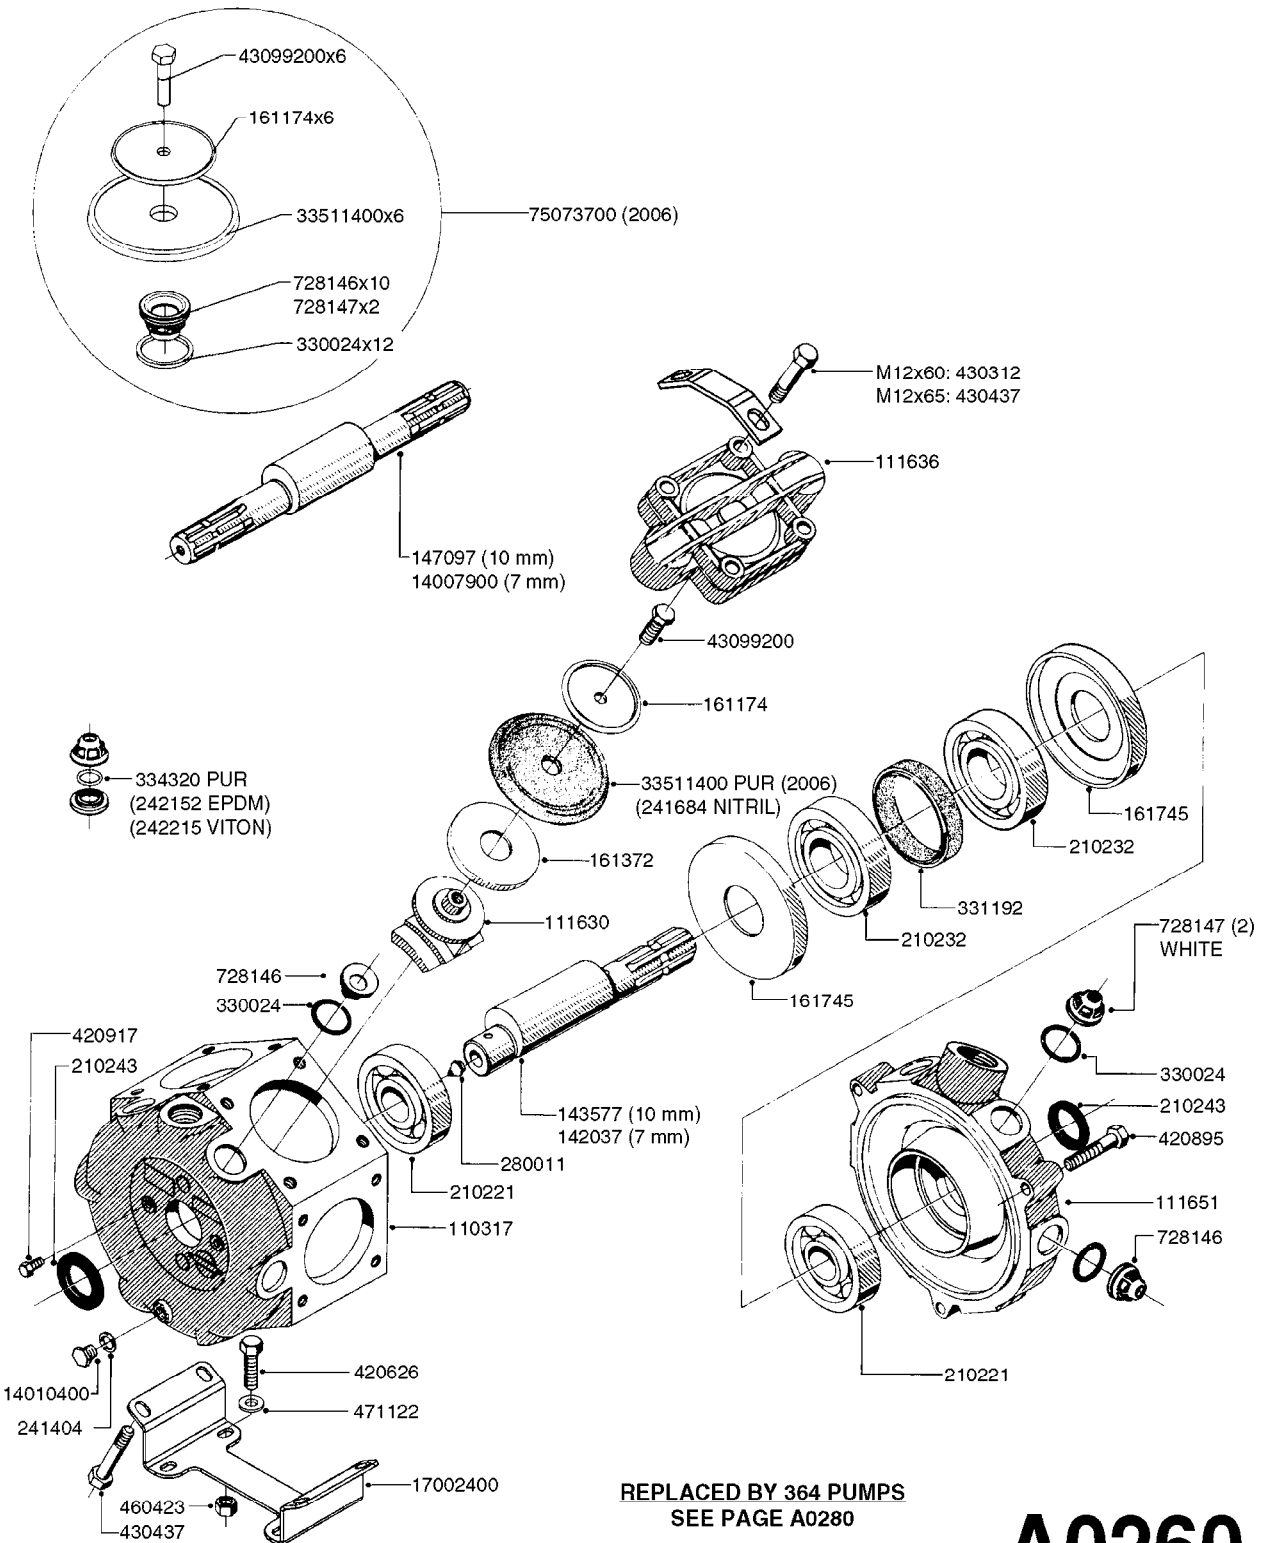

REPLACED BY 364 PUMPS
SEE PAGE A0280

A0260

PUMP - 363 W/MOUNTING BASE
A0260-HIN, 17:03:16

Page 1
Date 07.02.2020 10:01

parts-n°	order qty	description
110317	1	PUMP CASING MODEL 360/361 PNTD
111630	1	CONNECTING ROD 363/364-10 PUMP
111636	1	VALVE COVER 363 HEAVY DUTY
111651	1	CASTING F.363 1.5" PUMP(FRONT)
142037	1	CRANK SHAFT 361-20
143577	1	CRANK SHAFT F.363/462/463-10mm
147097	1	CRANK SHAFT 363-463/10 THROUGH
161174	1	DIAPHRAGM DISC SS 361/363/364 PUMP
161372	1	DIAPHRAGM BACKING DISC,320-361
161745	1	METAL SPACER F.363/463
210221	1	BEARING BALL 6407
210232	1	BEARING BALL 6310
210243	1	SEAL OIL 35 X 47 X 7
241404	1	DOWTY SEAL 1/4"
241684	1	DEICER PARTS: DIAPHRAGM MODEL 361 NITRIL
242152	1	O-RING D18.2X3 EPDM
242215	1	O-RING D18X3 VITON
280011	1	GREASE NIPPLE 1/8" SAE H TR
330024	1	O-RING D41,1/D34.5 X 3,5
331192	1	SPACER, MODEL 361/363
334320	1	O-RING D18X3 POLYURETHANE
420626	1	BOLT HEX 8.8 DEL M10X20 FT
420895	1	BOLT HEX 8.8 RAW M10X60
420917	1	BOLT HEX 8.8 RAW M8X12 FT
430312	1	BOLT HEX 8.8 M12X60
430437	1	BOLT HEX 8.8 RAW M12X65
460423	1	NUT HEX M10X1.50 LOCK DIN985A2 SS
471122	1	WASHER, M10, Ø20/10.5X 2.0, SS
728146	1	VALVE FOR 361(726890/707932)
728147	1	VALVE FOR 361 WHITE WITH HOLE
14007900	1	CRANK 363/462/463-7mm 540/THRU
14010400	1	PLUG 1/4" BSP
17002400	1	FOOT F. 36X PUMP, RED
33511400	1	DIAPHRAGM PUMP 361/361/363/364 PUR
43099200	1	BOLT HEX SS M12 X 30 DIN933 A4
75073700	1	PUMP KIT 361/363 "06"