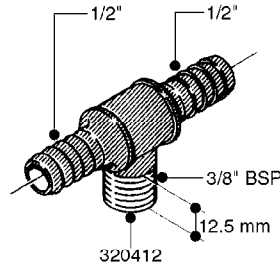

L0050

FITTINGS - HOSE CONNECTORS
L0050-HIN, 01:01:16

Page 1
Date 07.02.2020 10:02

parts-n°	order qty	description
242594	1	O-RING D14 X 1.78 SCH.70-EPDM
320294	1	FITT.DK TEE 3/8X3/8HB X1/2"BSP
320305	1	FITT.DK HB 3/4'- 3/4' BSP
320386	1	FITT.DK TEE 3/8X3/8HB X3/8"BSP
320397	1	FITT.DK ELB 3/8"HB X 3/8" BSP
320401	1	FITT.DK TEE 1/2X1/2HB X1/2"BSP
320412	1	FITT.DK TEE 1/2X1/2HB X3/8'BSP
320423	1	FITT.DK ELB 1/2'HB X 3/8' BSP
320891	1	FITT.DK HB 3/8'- 3/8' BSP
320972	1	FITT.DK HB 5/16'- 1/4' BSP
322046	1	FITT.DK TEE 1/2X1/2HB X3/4'BSP
322048	1	FITT.DK TEE 3/4X3/4HB X3/4'BSP
330595	1	O-RING D24.6/D20X2.1 -3/4"
333137	1	FITT.DK CONN.1/2" F.NOZZ. DOUB
333141	1	FITT.DK CONN.1/2" F.NOZZ.SING
334041	1	FITT.DK CONN.3/4' F.NOZZ. SING
334042	1	FITT.DK CONN.3/4' F.NOZZ. DOUB
334195	1	FITT.DK ELB. 3/4"HB X 3/4"HB
10012103	1	FITT.PO.HB 1.25X1.50 IMB1012
10014003	1	FITT.PO.HB 1.25X1.25 IMB1010
10036903	1	FITT.PO.HB 1.50X1.50 IMB1212
28019303	1	FITTING HB ELB 3/4NPT-3/4HOSE
61016500	1	HOSE TAIL 3/4" 90°+RG CAP 3/4"
72026700	1	NOZZLE TUBE ADAPTER W/O-RING