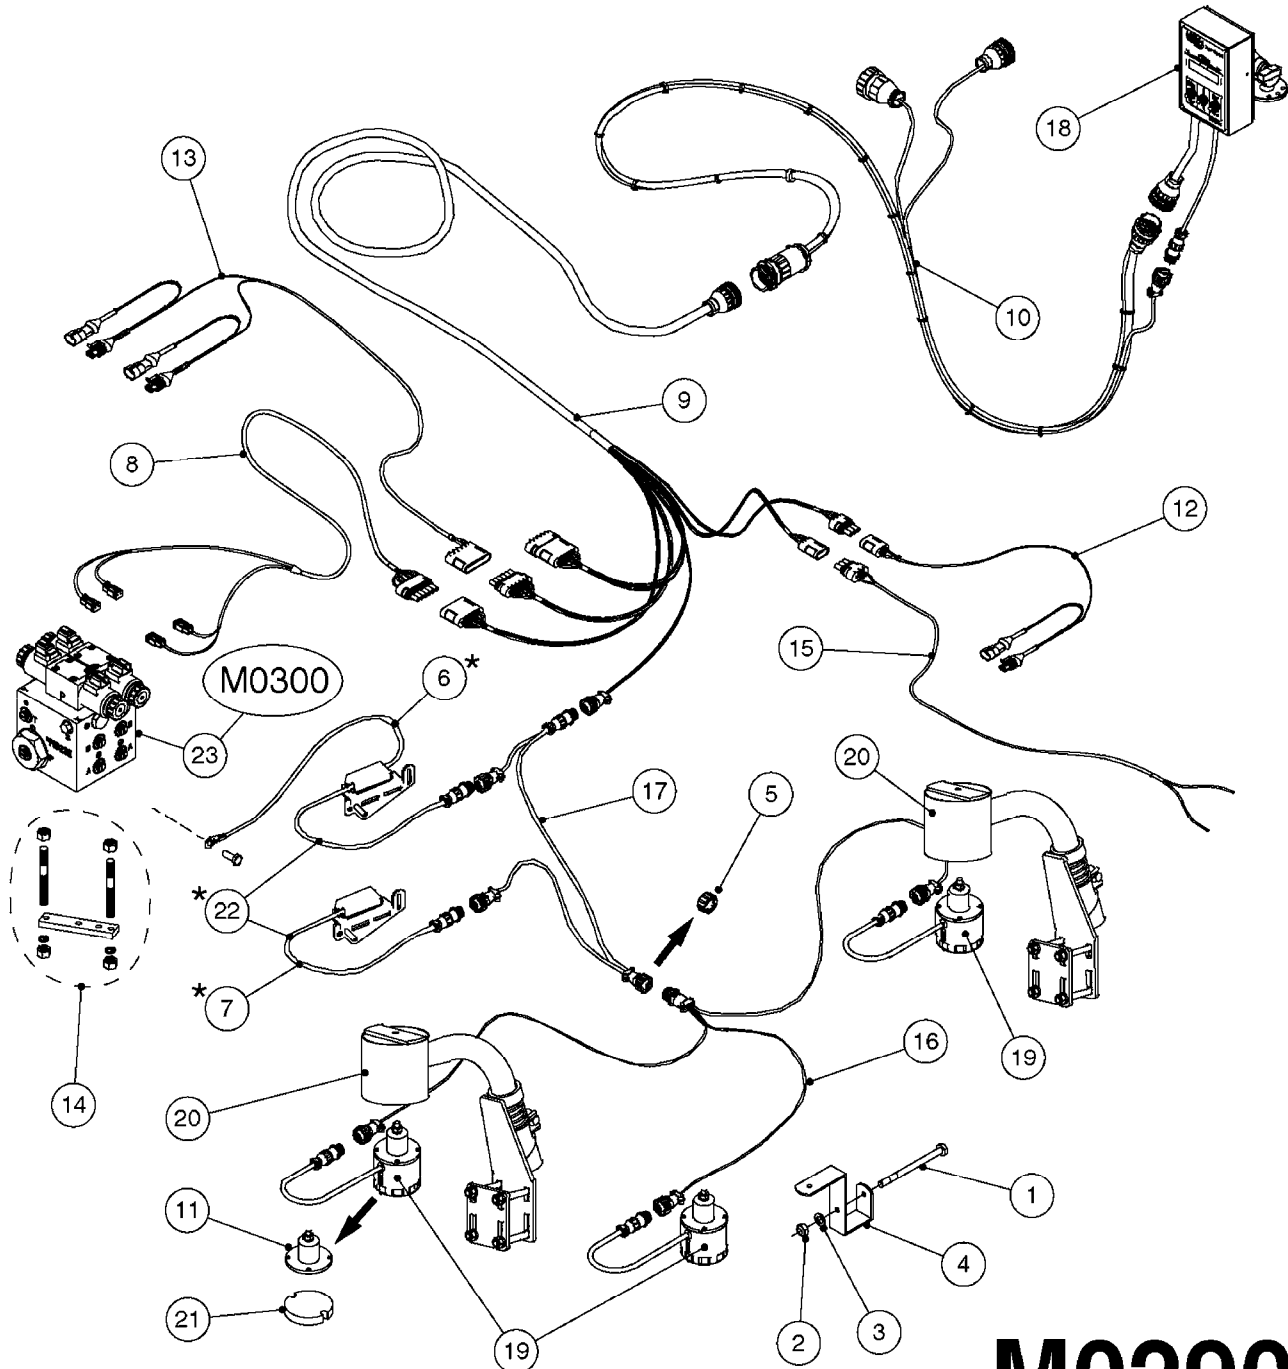

M0290

*CANNOT MIX OLD AND NEW STYLE ROLL SENSORS!

If replacing Norac P/N 44641 or 44642, must use pair of new style sensors (22).

Only new style sensors sold separately; (6) (Norac P/N 45000), (7) (Norac P/N 45001).

If unsure, pair of new style sensors works with all versions of UC4.

NORAC UC4 BOOM HEIGHT CONTROL
M0290-HIN, 01:01:16

Page 1
Date 07.02.2020 10:03

Pos.	parts-n°	order qty	description
1	410443	1	BOLT HEX 8.8 DEL M6X70
1	410605	1	BOLT HEX 8.8 DEL M6X80
2	460261	1	SPB/SPC BOOM
3	471124	1	NUT HEX M6X1.00 LOCK DIN985 A2 SS
4	16128603	1	WASHER, M6, Ø18/ 6.4X 1.6, SS
4	16128703	1	BRACKET F. SENSOR 60X60 TUBE SPB/SPC BOOM
5	26016303	1	BRACKET F. SENSOR 50x50 TUBE
6	26025903	1	FORCE BOOM (FTZ)
7	26026003	1	CONNECTOR RING CPC #11 NORAC
8	26026600	1	NORAC UC4+ ROLL SENSOR W/TEMP. CONFIRM NORAC P/N 45000
8	28055603	1	NORAC UC4+ ROLL SENSOR CONFIRM NORAC P/N 45001
9	28049503	1	NORAC CABLE VAR.RT.VLV DIN
10	28049603	1	3-PIN CONNECTORS/HIRSCHMAN
11	28050303	1	NORAC CABLE VAR.RT.VLV DEUTSCH
12	28050703	1	2-PIN CONNECTORS/DEUTSCH
13	28054303	1	NORAC CABLE EXTENSION
14	28055503	1	NORAC POWER CABLE
15	28055703	1	NORAC RUBBER TOP&BOLT F.SENSOR DIA.30MMX30MMX8MM
16	28085900	1	NORAC UC4+ OPEN CTR. CABLE
17	28086200	1	PARALIFT INTERFACE CABLE NORAC
18	28086300	1	NORAC VALVE MOUNTING HARDWARE
19	28086400	1	NORAC VALVE CABLE ROLL PIGTAIL
20	28086500	1	SENSOR BRANCH CABLE NORAC
21	28086600	1	CAN NODE DUAL CABLE NORAC
22	70112503	1	UC4 DISPLAY PANEL NORAC
23	78216100	1	UC4 ULTRASONIC SENSOR
			UC4 SENSOR MOUNTING BKT. NORAC
			FOAM DISC F. SENSOR NORAC
			UC4+ ROLL SENSOR KIT '11 HIN INCLUDES NORAC P/N 45000 & 45001
			NORAC VALVE BLOCK COMP, DEUTSCH CON.