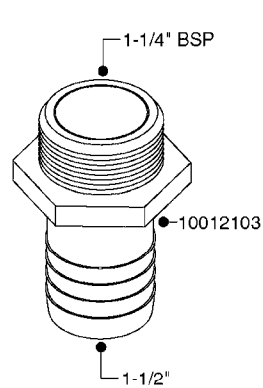

L0050

FITTINGS - HOSE CONNECTORS
L0050-HIN, 01:01:16

Page 1
Date 07.02.2020 10:02

parts-n°	order qty	description
242594	1	O-RING D14 X 1.78 SCH.70-EPDM
320294	1	FITT.DK TEE 3/8X3/8HB X1/2"BSP
320305	1	FITT.DK HB 3/4'- 3/4' BSP
320386	1	FITT.DK TEE 3/8X3/8HB X3/8"BSP
320397	1	FITT.DK ELB 3/8"HB X 3/8" BSP
320401	1	FITT.DK TEE 1/2X1/2HB X1/2"BSP
320412	1	FITT.DK TEE 1/2X1/2HB X3/8'BSP
320423	1	FITT.DK ELB 1/2'HB X 3/8' BSP
320891	1	FITT.DK HB 3/8'- 3/8' BSP
320972	1	FITT.DK HB 5/16'- 1/4' BSP
322046	1	FITT.DK TEE 1/2X1/2HB X3/4'BSP
322048	1	FITT.DK TEE 3/4X3/4HB X3/4'BSP
330595	1	O-RING D24.6/D20X2.1 -3/4"
333137	1	FITT.DK CONN.1/2" F.NOZZ. DOUB
333141	1	FITT.DK CONN.1/2" F.NOZZ.SING
334041	1	FITT.DK CONN.3/4' F.NOZZ. SING
334042	1	FITT.DK CONN.3/4' F.NOZZ. DOUB
334195	1	FITT.DK ELB. 3/4"HB X 3/4"HB
10012103	1	FITT.PO.HB 1.25X1.50 IMB1012
10014003	1	FITT.PO.HB 1.25X1.25 IMB1010
10036903	1	FITT.PO.HB 1.50X1.50 IMB1212
28019303	1	FITTING HB ELB 3/4NPT-3/4HOSE
61016500	1	HOSE TAIL 3/4" 90°+RG CAP 3/4"
72026700	1	NOZZLE TUBE ADAPTER W/O-RING