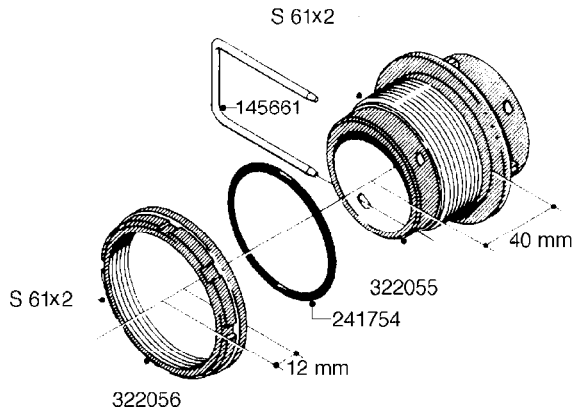

**L0080**

FITTINGS - S-53  
L0080-HIN, 12:09:17

Page 1

Date 07.02.2020 10:02

Pos.	parts-n°	order qty	description
1	145995	1	FITT.DK S-53 FORK
2	241973	1	O-RING Ø3 X 44.2 70 SHORES NITRIL NITRIL (BLACK)
2	242353	1	O-RING 3 X 44.2 VITON VITON (BROWN)
3	242109	1	O-RING D32.2x3.0 NITRIL (BLACK)
3	242354	1	O-RING D32.2X3.0 VITON VITON (BROWN)
4	322103	1	FITT.DK S-53 BULKHEAD
5	322107	1	FITT.DK S-53 BULKHEAD NUT
6	322110	1	FITT.DK S-53 ELB. 1/2" BSP
7	322352	1	FITT.DK S-53 TEE
8	334229	1	FITT.DK S-53 STR.3/4"
9	334260	1	GASKET F. S-53 BULKHEAD
10	334564	1	FITT.DK S-67 TO S-53 ADAPTER
11	391100	1	FITT.DK S-53THREAD INS.1/2"BSP
12	726463	1	FITT.DK S53 BULKHEAD W/GASKET
13	726552	1	FIT.DK S-53X90 1/2" BSP,O-RING
14	726556	1	FITT.DK S-53 HB 1/2" W/O-RING
15	726558	1	FITT.DK S53 STR. 3/4" W. ORING
16	726559	1	FITT DK. S-53 HB 1" W/O-RING
17	726568	1	FITT.DK.S-53 HB 1/2"90 W/O-RING
18	726570	1	FITT.DK S-53 ELB.3/4" W. ORING
19	726571	1	FITT.DK S-53 ELB.1", W ORING
20	726578	1	FITT.DK S53 PLUG WITH O-RING
21	728561	1	FITT.DK. S67M - S53F REDUCER