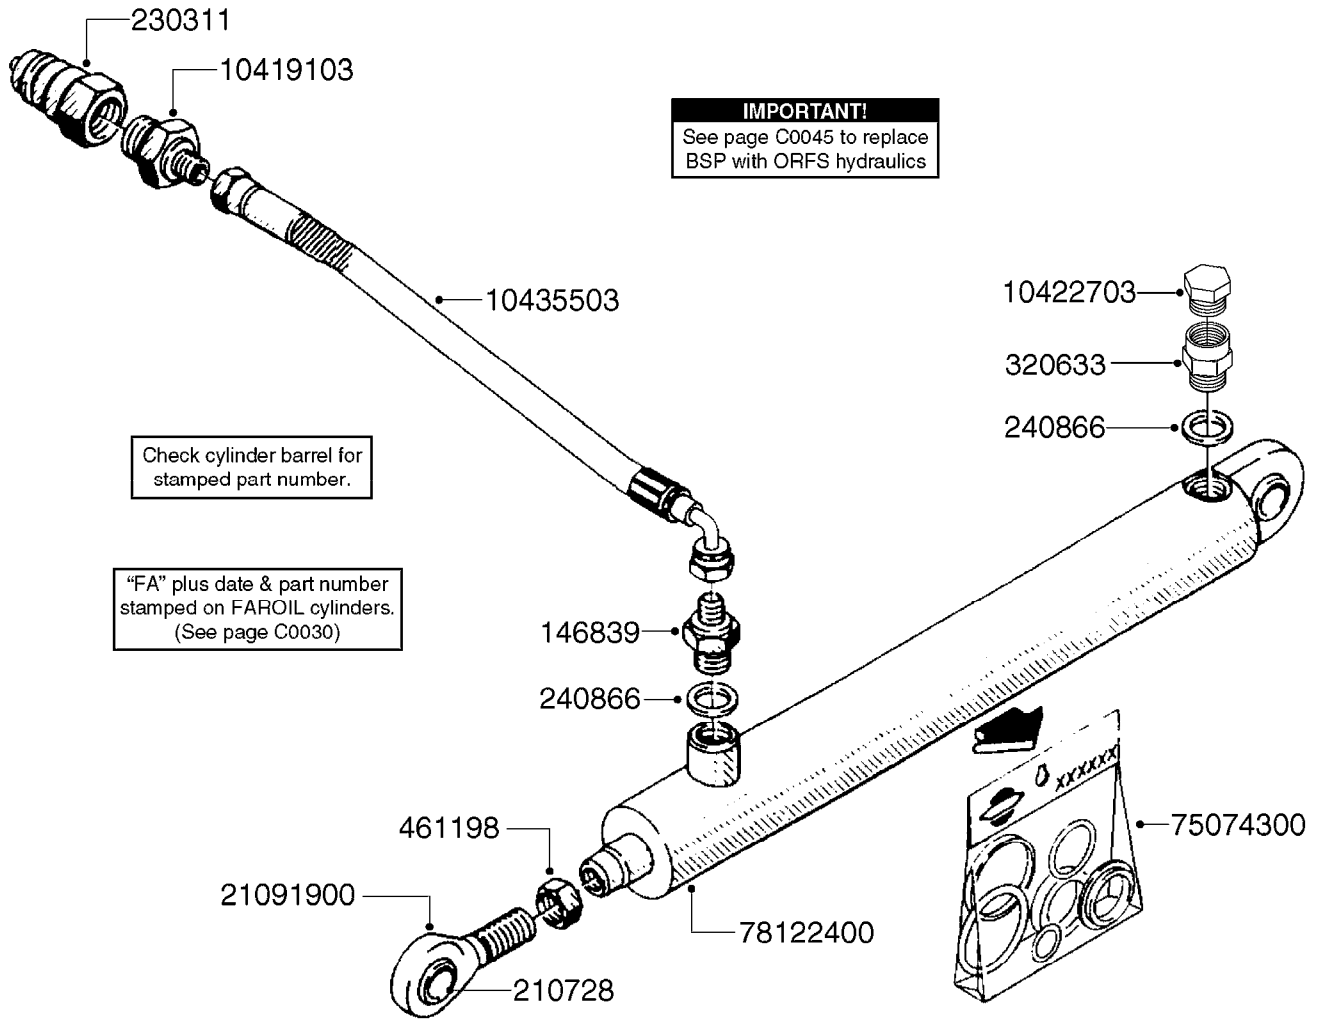

**C0060**

HYDRAULICS-MB BOOM LIFT CYLNR  
C0060-HIN, 23:03:16

Page 1

Date 07.02.2020 10:01

parts-n°	order qty	description
143426	1	PIN 20x160mm F/HYD/CYL.
145176	1	PIN D19.8 X 60
146850	1	HEX NIPPLE 3/8"x3/8" - 1.8mm
231906	1	HEX NIPPLE 3/8"BSP X 1/2"NPT
240866	1	DOWTYSEAL 3/8"
284412	1	HOSE HY 3/8" X 315" STR+STR
480384	1	PIN COTTER 3/16 x 1-1/2"
10466003	1	COUPLER PIONEER 8010-04 1/2NPT
78120000	1	CYL.TELESCOPING Ø50/40/25_1100