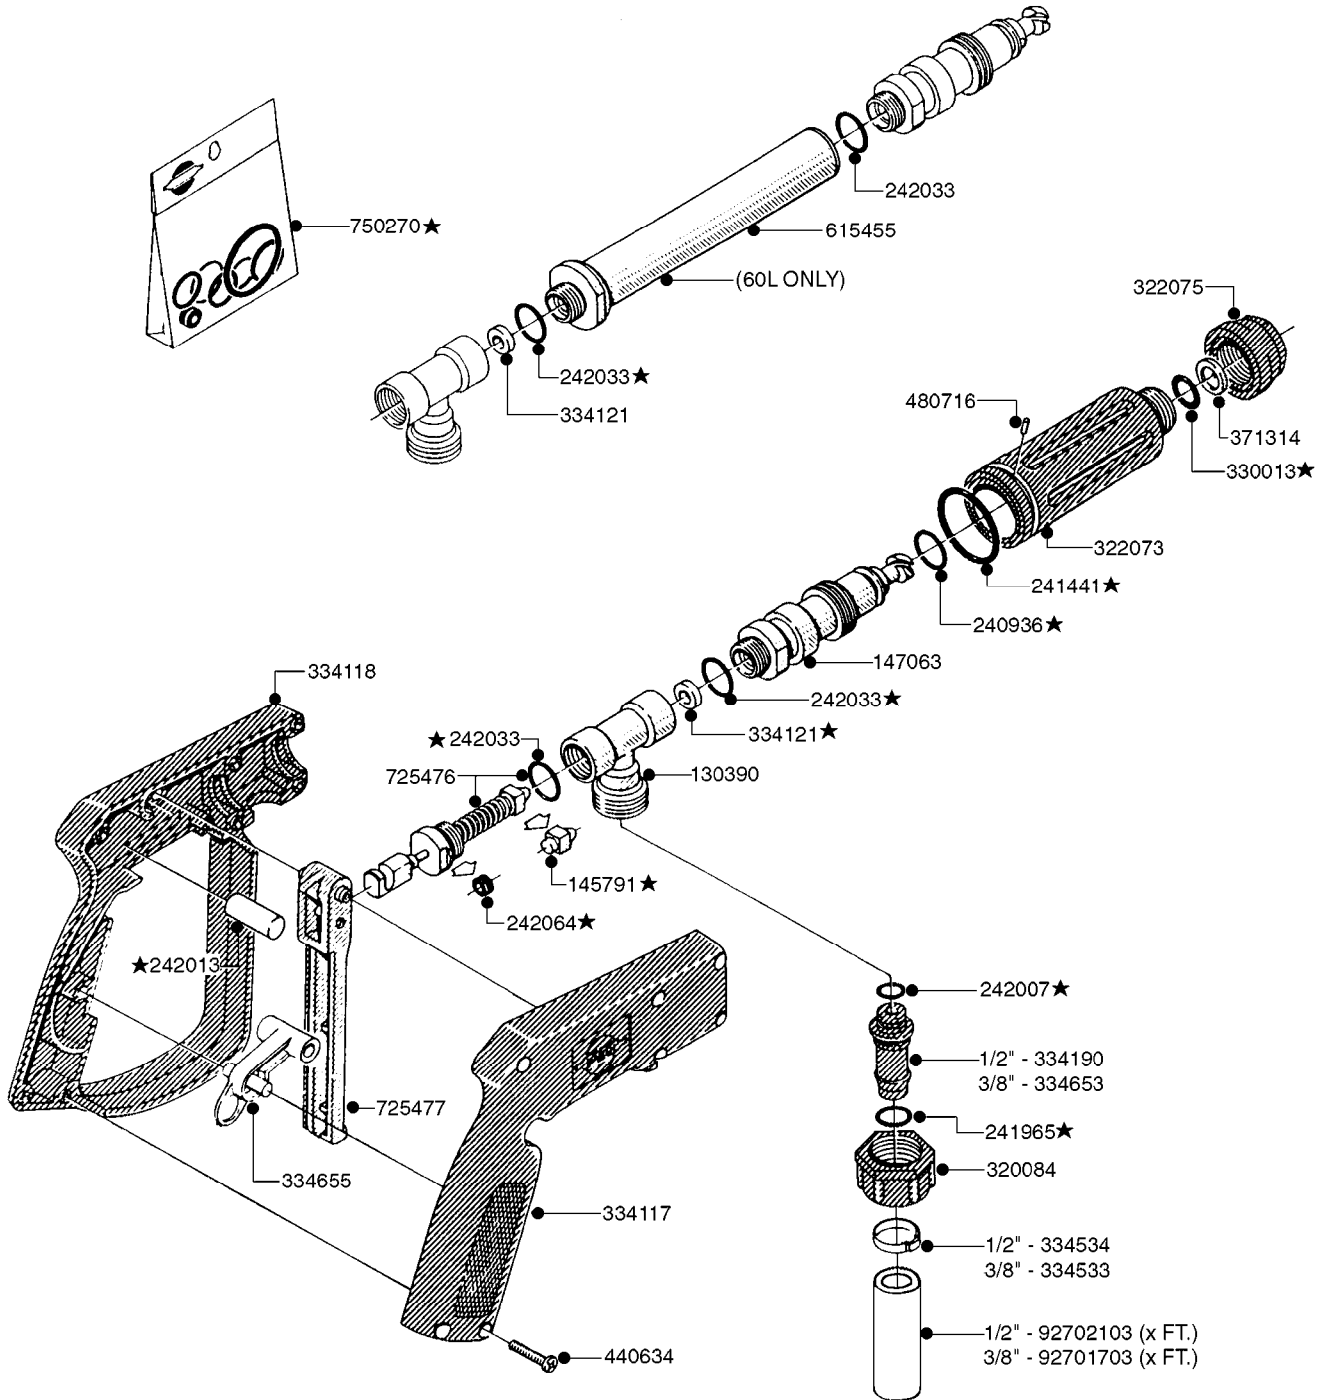

COMPLETE ASSEMBLY:
843197 - 60L
843196 - 60S

COMPLETE ASSEMBLIES
WHOLEGOODS ITEMS

K0480

HANDGUN TYPE 60S/60L POST 95
K0480-HIN, 01:01:16

Page 1
Date 07.02.2020 10:02

parts-n°	order qty	description
130390	1	TEE 3/8'X 1/2' BSP F.TYPE 60S
145791	1	CONE FOR ON/OFF
147063	1	SWIRL F.SPRAY GUN TYPE 60
240936	1	O-RING D13.3X2.4 NITRIL
241441	1	O-RING D29.3X3
241965	1	O-RING Ø12.1 X 1.6 NITRILE
242007	1	O-RING Ø9.1 X 1.6 NITRILE
242013	1	SPRING RUBBER F/TRIGGER
242033	1	O-RING Ø14.1 X 1.6 NITRILE
242064	1	SLEEVE RUBBER 3X8X4MM
320084	1	FITT.DK NUT 1/2" BSP
322073	1	HOUSING F.SWIRL TYPE 60S H.G.
322075	1	HOUSING F. NOZZLE
330013	1	O-RING 2.5 X 10 PUR
334117	1	HANDLE PIECE RIGHT F.60S/60L
334118	1	HANDLE PIECE LEFT F.60S/60L
334121	1	SEAT FOR ON-OFF TYPE
334190	1	FITT.DK HB 1/2' F. PISTOL 60S
334533	1	CLAMP HOSE PLASTIC 3/8"
334534	1	CLAMP HOSE PLASTIC 1/2"
334653	1	FITT.DK HB 3/8' F.HANDGUN
334655	1	TRIGGER SAFETY F.60S/60L GUN
371314	1	NOZZLE CERAMIC 1099-20
440634	1	SCREW 5/8"
480716	1	PIN D3X6 STAINLESS
615455	1	TUBE F.LANCE TYPE 60L
725476	1	SPINDLE
725477	1	TRIGGER
750270	1	GASKET KIT F.SPRAY GUN
843196	1	SPRAY GUN KIT TYPE 60 SHORT
843197	1	HANDGUN KIT TYPE 60 LONG
92701703	1	HOSE R X3/8" X300PSI WP X0012"
92702103	1	HOSE R X1/2" X300PSI WP X0012"