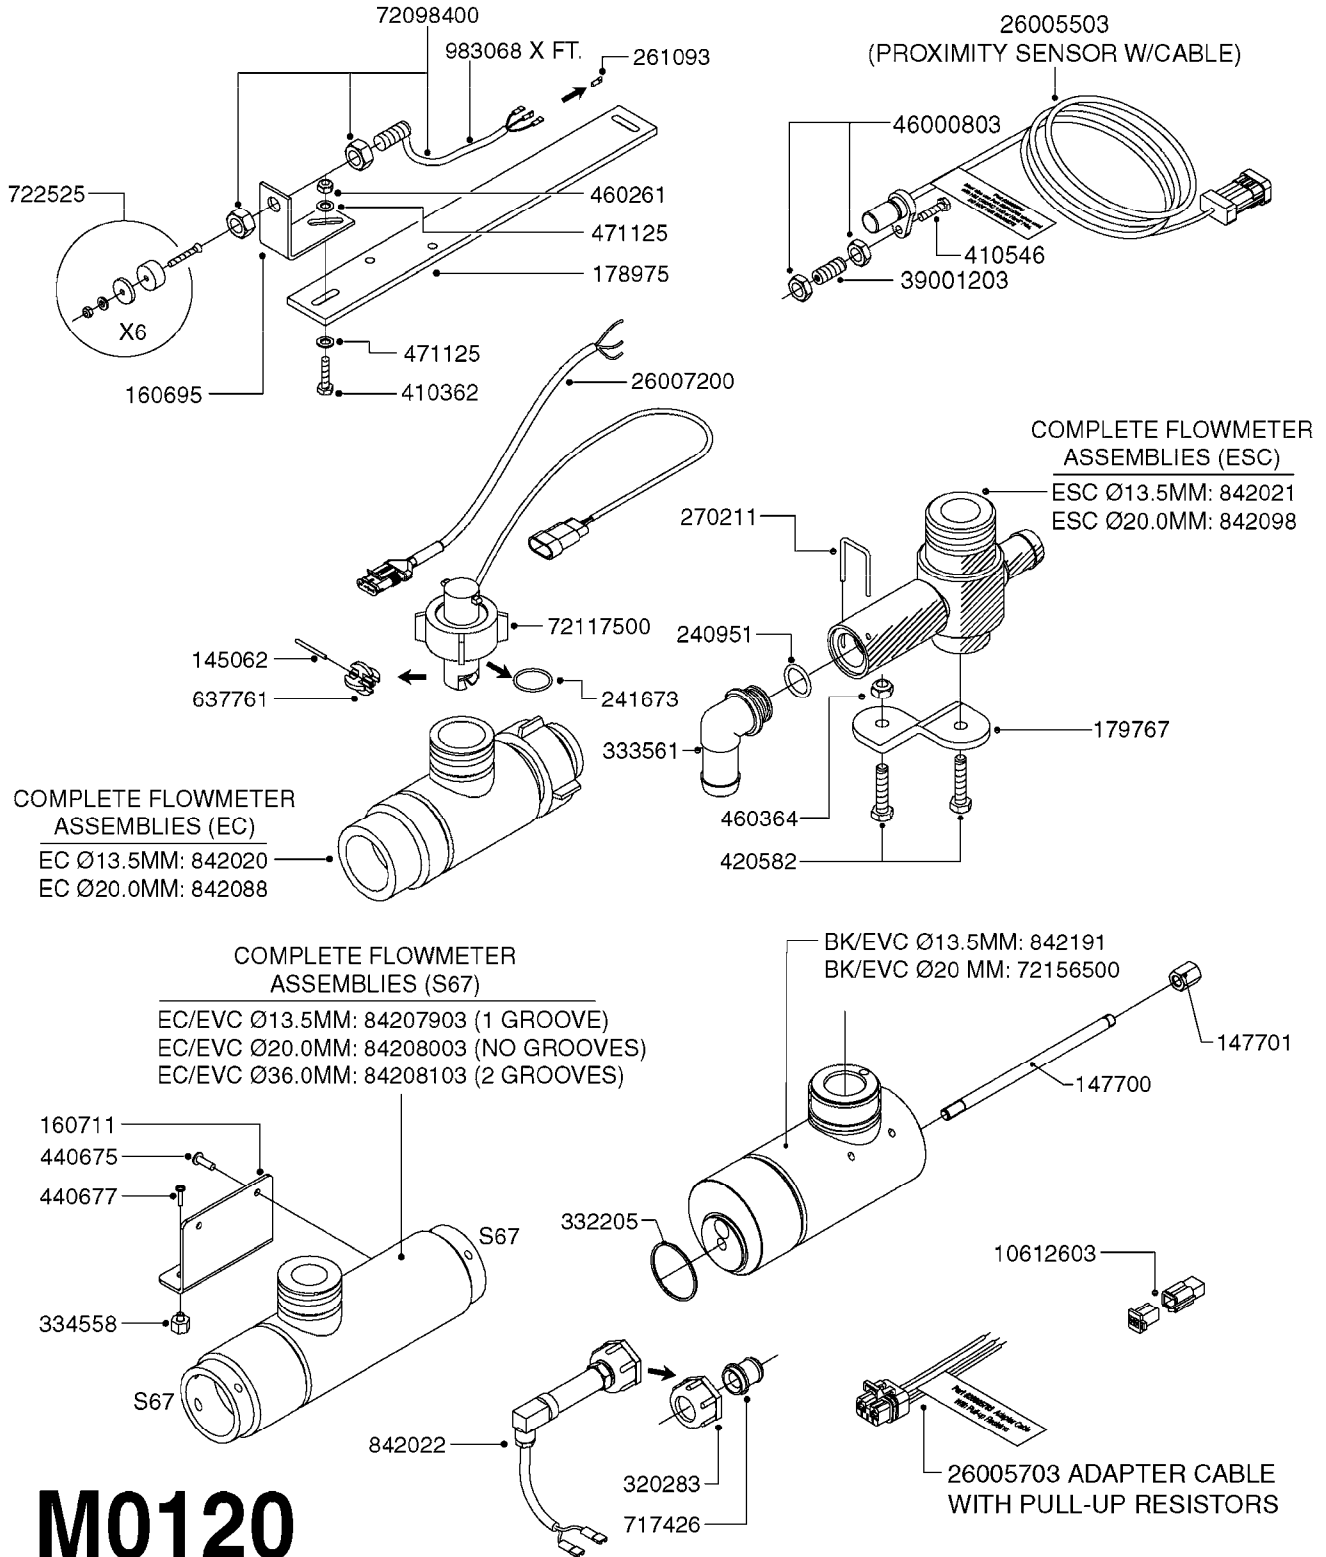

M0120

parts-n°	order qty	description
145062	1	ROTOR SHAFT
147700	1	STUD BOLT M8 X 158MM
147701	1	NUT HEX M8 STAINLESS L=16
160695	1	BRACKET F.SENSOR
160711	1	BRACKET FOR FLOW METER
178975	1	MOUNT BRACKET F. SPEED SENSOR
179767	1	FLOW SENSOR MOUNTING BRACKET
240951	1	O-RING D21.2X3 NITRIL
241673	1	O-RING D22.1X1.6
261093	1	SPADE F.ELEC.WIRE DK 2.8X0.8
270211	1	FITT.DK S25 FORK L=37.5
320283	1	FITT.DK NUT 3/4"BSP
332205	1	O-RING D43/39XD2
333561	1	FITT.DK ELB.1" EC RETURN
334558	1	NUT HEX PLASTIC INSERT
410362	1	BOLT HEX 8.8 SS M6X20
410546	1	BOLT HEX M6X12 A2 SS DIN933
420582	1	BOLT HEX 8.8 DEL M8X20 FT A2
440675	1	SCREW F. PLASTIC 5X16 SS
440677	1	SCREW F. PLASTIC 5X20 SS
460261	1	NUT HEX M6X1.00 LOCK DIN985 A2 SS
460364	1	NUT HU M8 A2 SS DIN934
471125	1	WASHER M6U 6.4X14X1.2,A2 SS
637761	1	ROTOR F.FLOWMETER - PILOT
717426	1	FITT.DK REDUC 1/4"BSP F.3/4"N
722525	1	MONITOR MAGNETS SET OF 8PCS
842020	1	HP FLOW METER EC 2-30 GPM
842021	1	HP FLOW METER ESC 2-30 GPM
842022	1	HP PRESS. TRANSDUCER 0-150 PSI
842088	1	HP FLOW METER EC 4-70 GPM
842098	1	HP FLOW METER ESC 4-70 GPM
842191	1	HP FLOW METER BK/EVC 2-30 GPM
983068	1	ELEC. CABLE 3 WIRE X .25MM HP
10612603	1	KIT PLUG 6 PIN F.PILOT MONITOR
26005503	1	SPEED SENSOR/CABLE ASSY PROX
26005703	1	*SPEED SENS ADPT CBLE W PULLUP
26007200	1	CABLE 3POL AMP FEMALE L13M
39001203	1	THREAD PLST 1/2-13UNCXM6X1L=1"
46000803	1	NUT, 1/2-13 THIN
72098400	1	SPEED SENSOR W/CABLE 10000MM
72117500	1	FLOW SENSOR - M.AMP L=1M
72156500	1	HP FLOW METER PIN 4-70 GPM 20Ø
84207903	1	FLOW METER,2-30 GPM,S67,CAL
84208003	1	FLOW METER,4-70 GPM,S67,CAL
84208103	1	FLOW METER,20-160 GPM,S67,CAL