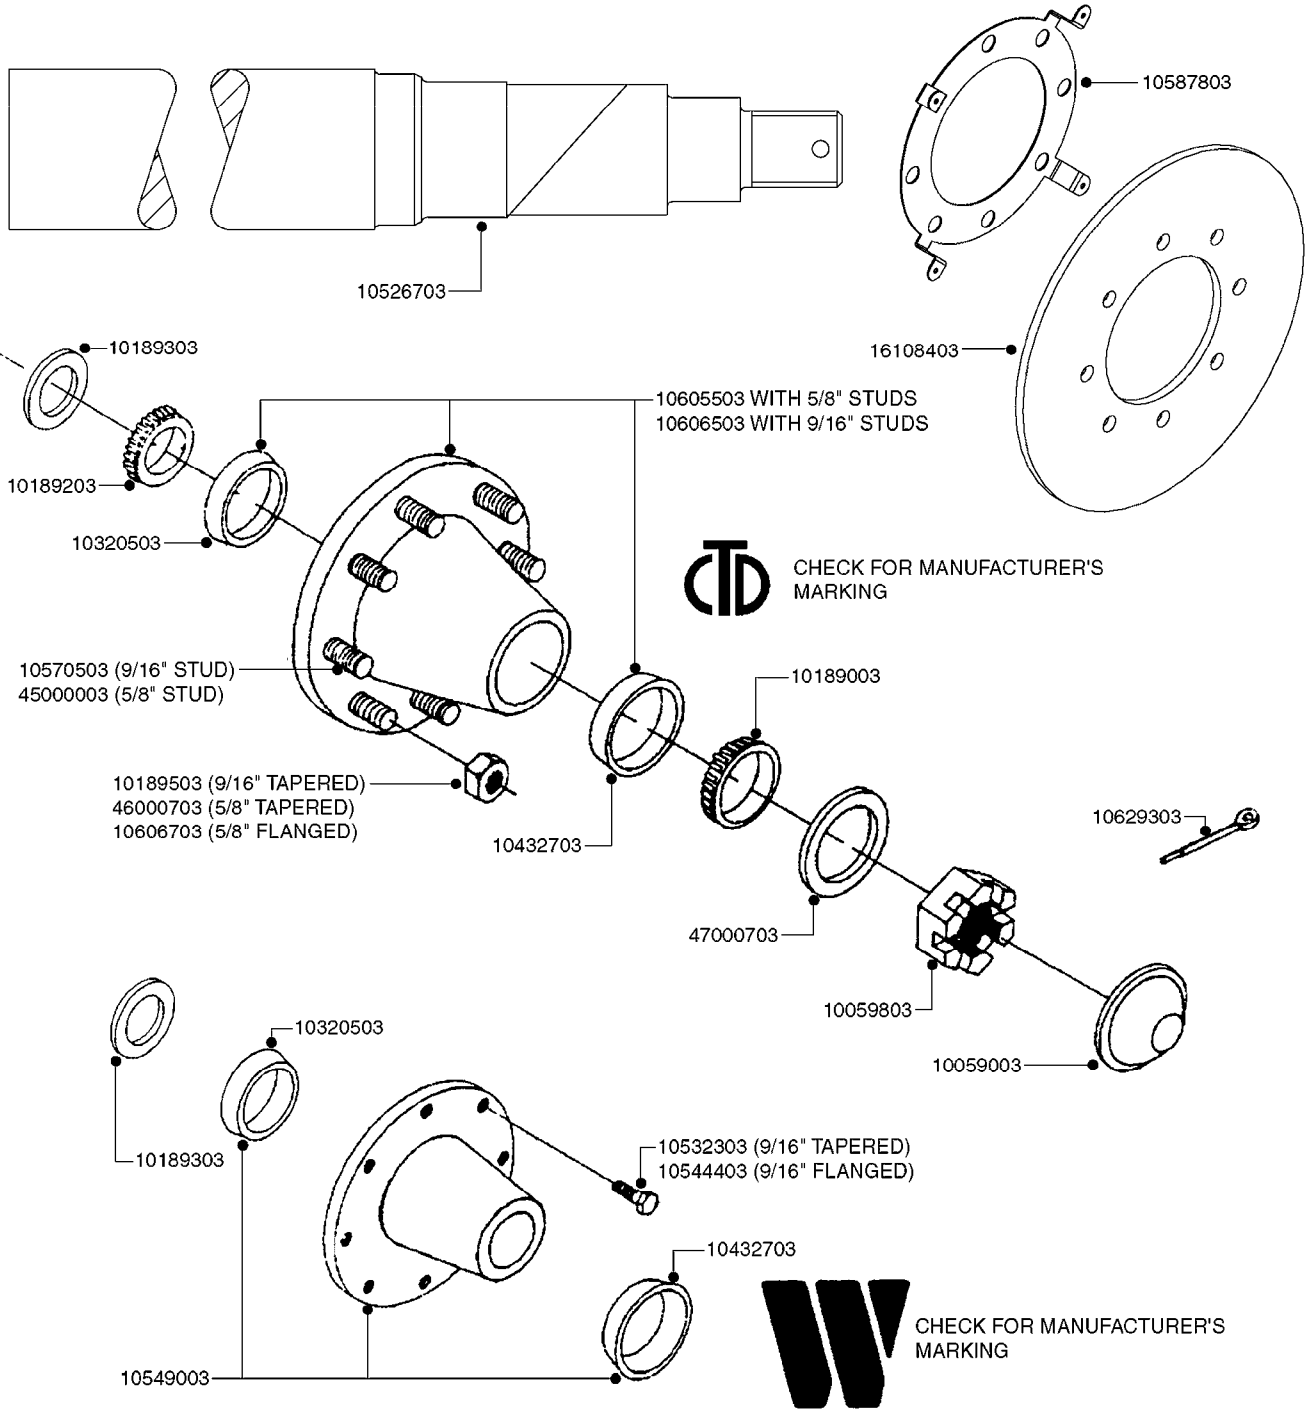

**COMPLETE HUB W/BEARINGS:  
10531903**

**COMPLETE ASSEMBLIES  
WHOLEGOODS ITEMS**

**E0730**

HUB ASSEMBLY F.2 1/8" SPINDLE  
E0730-HIN, 01:01:16

Page 1  
Date 07.02.2020 10:02

parts-n°	order qty	description
10058803	1	BEARING INNER CONE A25590
10058903	1	SEAL HUB ASE41
10059003	1	DUST CAP 800/1000 GAL EDC17
10059203	1	BOLT WHEEL 9/16"x1-1/4"UNF 90D
10059703	1	BEARING OUTER CONE A25877
10059803	1	NUT HEX NF 1"
10320203	1	BEARING INNER CUP1000GAL.TR/TA
10320303	1	BEARING OUTER CUP1000GAL.TR/TA
10531903	1	HUB ASSY.COMP.F.2-1/8" SPINDLE
10587803	1	MAG MNT F. SPEED SNS 8 BOLT
10629303	1	PIN, COTTER 7/32" X 1.75" LONG
28020103	1	SPINDLE 2.125 CRS 14" 811
47000703	1	WASHER, SPNDL 1.1" 1.06x2 .19T