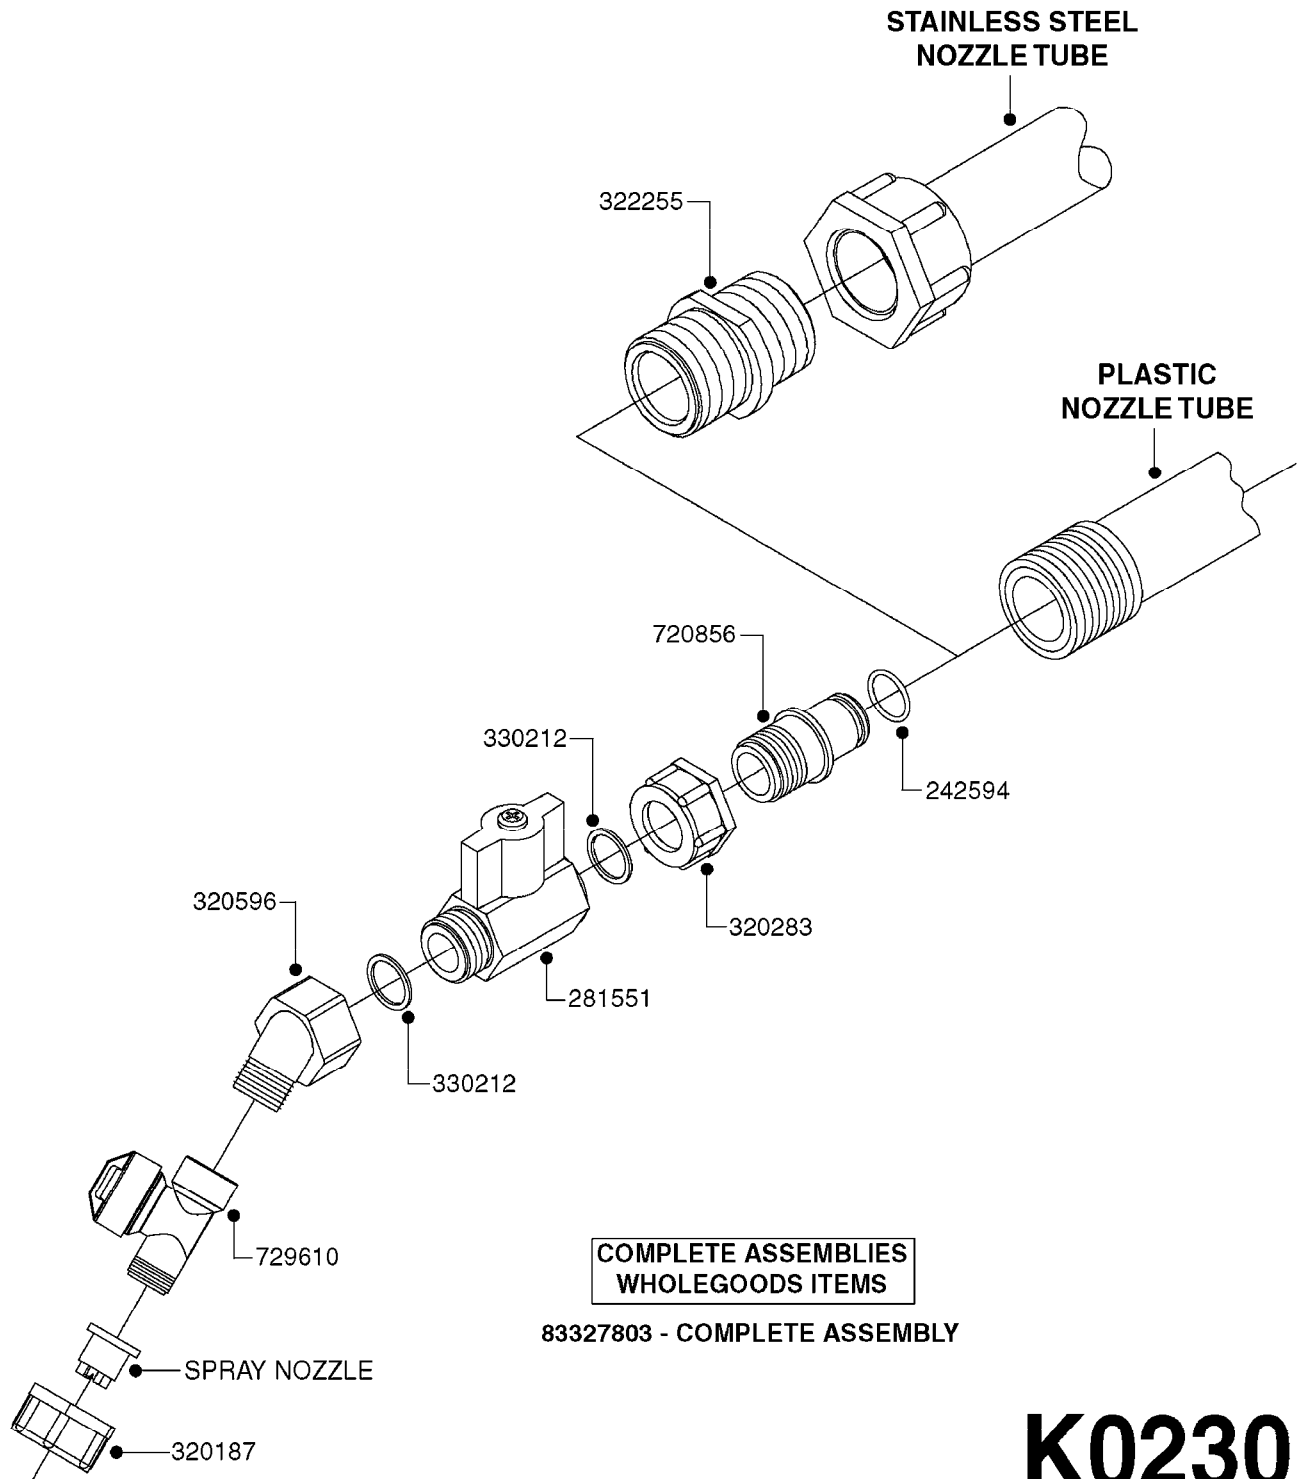

K0230

END NOZZLE KIT
K0230-HIN, 01:01:16

Page 1

Date 07.02.2020 10:02

parts-n°	order qty	description
242594	1	O-RING D14 X 1.78 SCH.70-EPDM
281551	1	BALL VALVE 1/2"
320187	1	FITT.DK CAP 3/8" BSP BLACK
320283	1	FITT.DK NUT 3/4"BSP
320596	1	FITT.DK ELB 3/8'-1/2'BSP 45DEG
322255	1	FITT.DK NIPPLE 3/4"X 3/4"
330212	1	O-RING D19/D14X2.4 F.1/2"NUT
720856	1	FITT.DK 1/2'BSP ASSY.F.3/4'NUT
729610	1	NOZZLE ASSY. NON DRIP 3/8 THRD
83327803	1	END NOZZLE KIT "04"