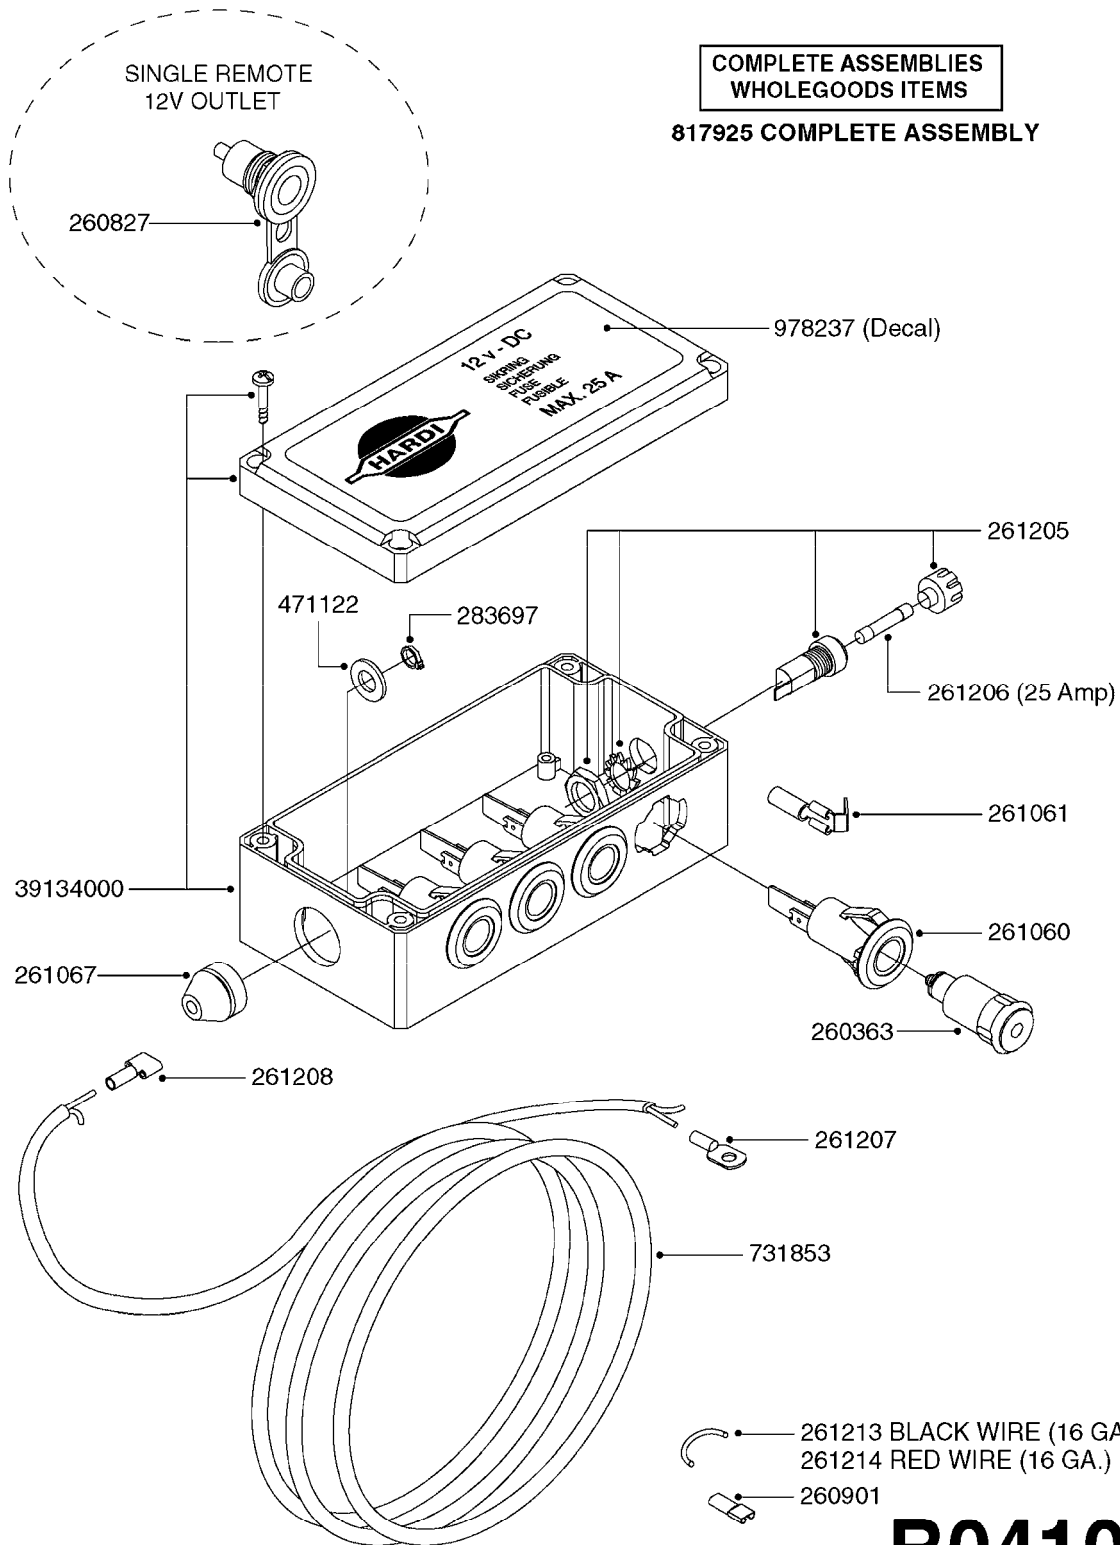

12 VOLT OUTLET BOX
B0410-HIN, 01:01:16

Page 0
Date 07.02.2020 10:01

12 VOLT OUTLET BOX
B0410-HIN, 01:01:16

Page 1
Date 07.02.2020 10:01

parts-n°	order qty	description
260363	1	PLUG 2 POLE 12V
260827	1	PLUG F.EC ATTACHMENTS
260901	1	SPADE F.ELEC CONN.1.5MM BLUE
261060	1	PLUG F.EC ATTACHMENTS
261061	1	SPADE F.ELEC.2 WAY CONNECTOR
261067	1	GROMMET 10-14 GREY
261205	1	FUSE HOLDER
261206	1	FUSE 25 A
261207	1	ELECTRIC CONNECTOR 4MM
261208	1	SPADE F.ELEC.CONNECTOR 4MM
261213	1	WIRE 6.4MM BLACK
261214	1	WIRE 6.4MM RED
283697	1	TIESTRAP 200MM
471122	1	WASHER, M10, Ø20/10.5X 2.0, SS
731853	1	CABLE 2X4MM L=138"
817925	1	OUTLET BOX 12 VOLT ELEC.
978237	1	DECAL OUTLET BOX
39134000	1	BOX, COMPLETE, 12V POWER BOX