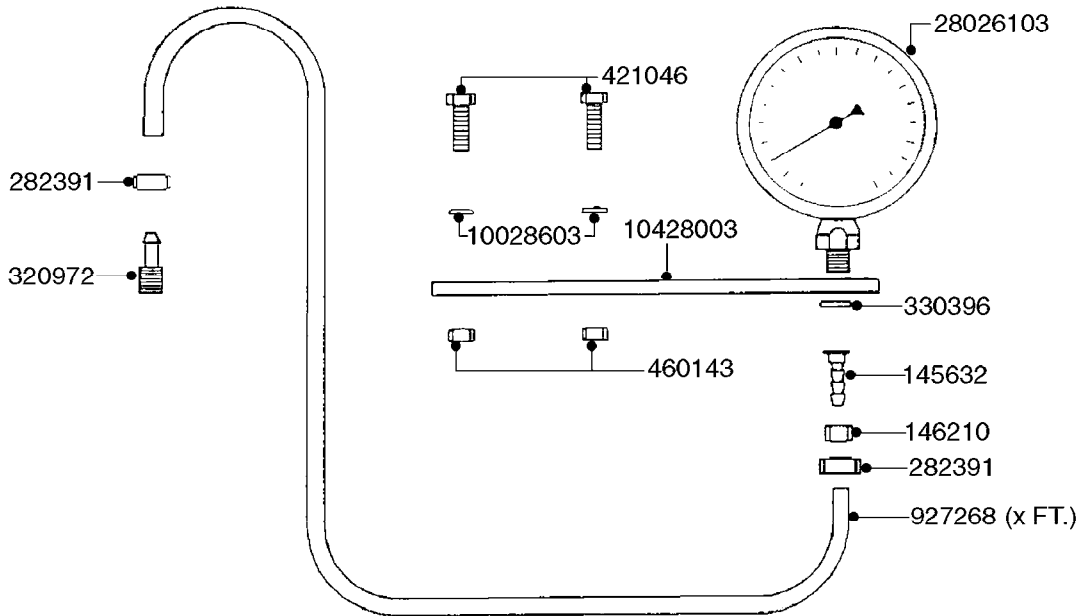

COMPLETE ASSEMBLIES
WHOLEGOODS ITEMS

70043903 - COMPLETE ASSEMBLY

K0680

REMOTE GAUGE-ESC SPRAYERS-4"
K0680-HIN, 01:01:16

Page 1

Date 07.02.2020 10:02

parts-n°	order qty	description
145632	1	FITT.DK HB 1/4' BRASS F.GUAGE
146210	1	NUT 1/4'BSP BRASS
282391	1	CLAMP HOSE CRIMP 5/16'
320972	1	FITT.DK HB 5/16'- 1/4' BSP
330396	1	O-RING D11.2/D6.6X3.2
421046	1	BOLT HEX M8X25/25 A2 SS DIN933
460143	1	SELF LOCK NUT M8 SST A2 DIN985
927268	1	HOSE BLUE PVC X 1/4 X 0012"
10028603	1	WASHER LOCK 5/16'
10428003	1	BKT. FOR ESC GAUGE KIT
28026103	1	GAUGE 200PSI/BR,4",1/4"BSP-BTM
70043903	1	*GAUGE KIT,4" OP UNIT INFEILD