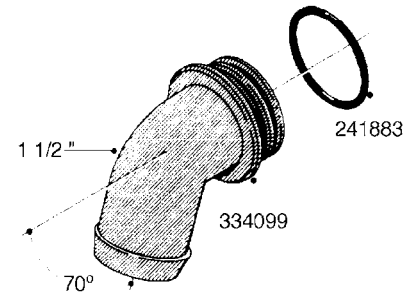

**L0080**

FITTINGS - S-53  
L0080-HIN, 12:09:17

Page 1

Date 07.02.2020 10:02

Pos.	parts-n°	order qty	description
1	145995	1	FITT.DK S-53 FORK
2	241973	1	O-RING Ø3 X 44.2 70 SHORES NITRIL NITRIL (BLACK)
2	242353	1	O-RING 3 X 44.2 VITON VITON (BROWN)
3	242109	1	O-RING D32.2x3.0 NITRIL (BLACK)
3	242354	1	O-RING D32.2X3.0 VITON VITON (BROWN)
4	322103	1	FITT.DK S-53 BULKHEAD
5	322107	1	FITT.DK S-53 BULKHEAD NUT
6	322110	1	FITT.DK S-53 ELB. 1/2" BSP
7	322352	1	FITT.DK S-53 TEE
8	334229	1	FITT.DK S-53 STR.3/4"
9	334260	1	GASKET F. S-53 BULKHEAD
10	334564	1	FITT.DK S-67 TO S-53 ADAPTER
11	391100	1	FITT.DK S-53THREAD INS.1/2"BSP
12	726463	1	FITT.DK S53 BULKHEAD W/GASKET
13	726552	1	FIT.DK S-53X90 1/2" BSP,O-RING
14	726556	1	FITT.DK S-53 HB 1/2" W/O-RING
15	726558	1	FITT.DK S53 STR. 3/4" W. ORING
16	726559	1	FITT DK. S-53 HB 1" W/O-RING
17	726568	1	FITT.DK.S-53 HB 1/2"90 W/O-RING
18	726570	1	FITT.DK S-53 ELB.3/4" W. ORING
19	726571	1	FITT.DK S-53 ELB.1", W ORING
20	726578	1	FITT.DK S53 PLUG WITH O-RING
21	728561	1	FITT.DK. S67M - S53F REDUCER