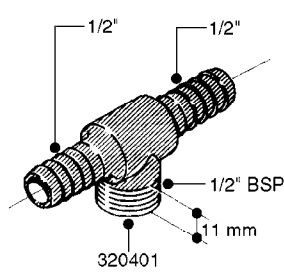

L0050

FITTINGS - HOSE CONNECTORS
L0050-HIN, 01:01:16

Page 1
Date 07.02.2020 10:02

parts-n°	order qty	description
242594	1	O-RING D14 X 1.78 SCH.70-EPDM
320294	1	FITT.DK TEE 3/8X3/8HB X1/2"BSP
320305	1	FITT.DK HB 3/4'- 3/4' BSP
320386	1	FITT.DK TEE 3/8X3/8HB X3/8"BSP
320397	1	FITT.DK ELB 3/8"HB X 3/8" BSP
320401	1	FITT.DK TEE 1/2X1/2HB X1/2"BSP
320412	1	FITT.DK TEE 1/2X1/2HB X3/8'BSP
320423	1	FITT.DK ELB 1/2'HB X 3/8' BSP
320891	1	FITT.DK HB 3/8'- 3/8' BSP
320972	1	FITT.DK HB 5/16'- 1/4' BSP
322046	1	FITT.DK TEE 1/2X1/2HB X3/4'BSP
322048	1	FITT.DK TEE 3/4X3/4HB X3/4'BSP
330595	1	O-RING D24.6/D20X2.1 -3/4"
333137	1	FITT.DK CONN.1/2" F.NOZZ. DOUB
333141	1	FITT.DK CONN.1/2" F.NOZZ.SING
334041	1	FITT.DK CONN.3/4' F.NOZZ. SING
334042	1	FITT.DK CONN.3/4' F.NOZZ. DOUB
334195	1	FITT.DK ELB. 3/4"HB X 3/4"HB
10012103	1	FITT.PO.HB 1.25X1.50 IMB1012
10014003	1	FITT.PO.HB 1.25X1.25 IMB1010
10036903	1	FITT.PO.HB 1.50X1.50 IMB1212
28019303	1	FITTING HB ELB 3/4NPT-3/4HOSE
61016500	1	HOSE TAIL 3/4" 90°+RG CAP 3/4"
72026700	1	NOZZLE TUBE ADAPTER W/O-RING