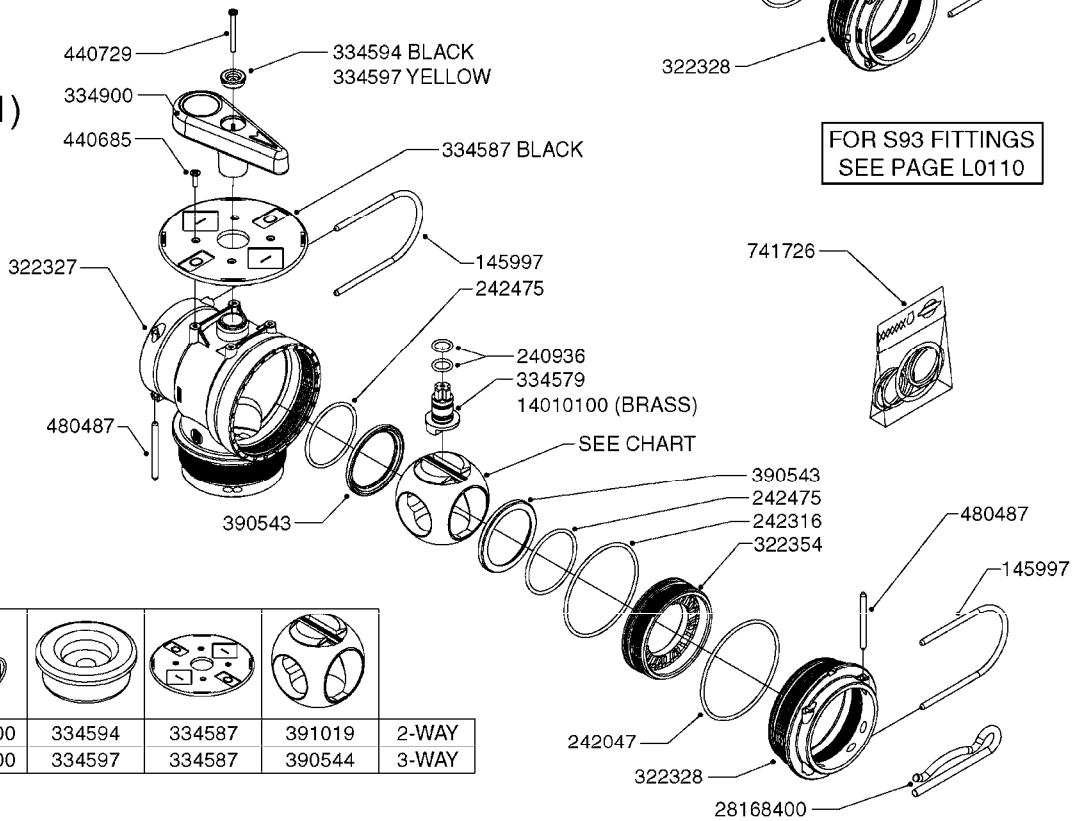

MANIFOLD - S93 VALVE  
B0530-HIN, 28:01:19

Page

0

Date

07.02.2020 10:01

S93

				2-WAY
				3-WAY

S93 (01)