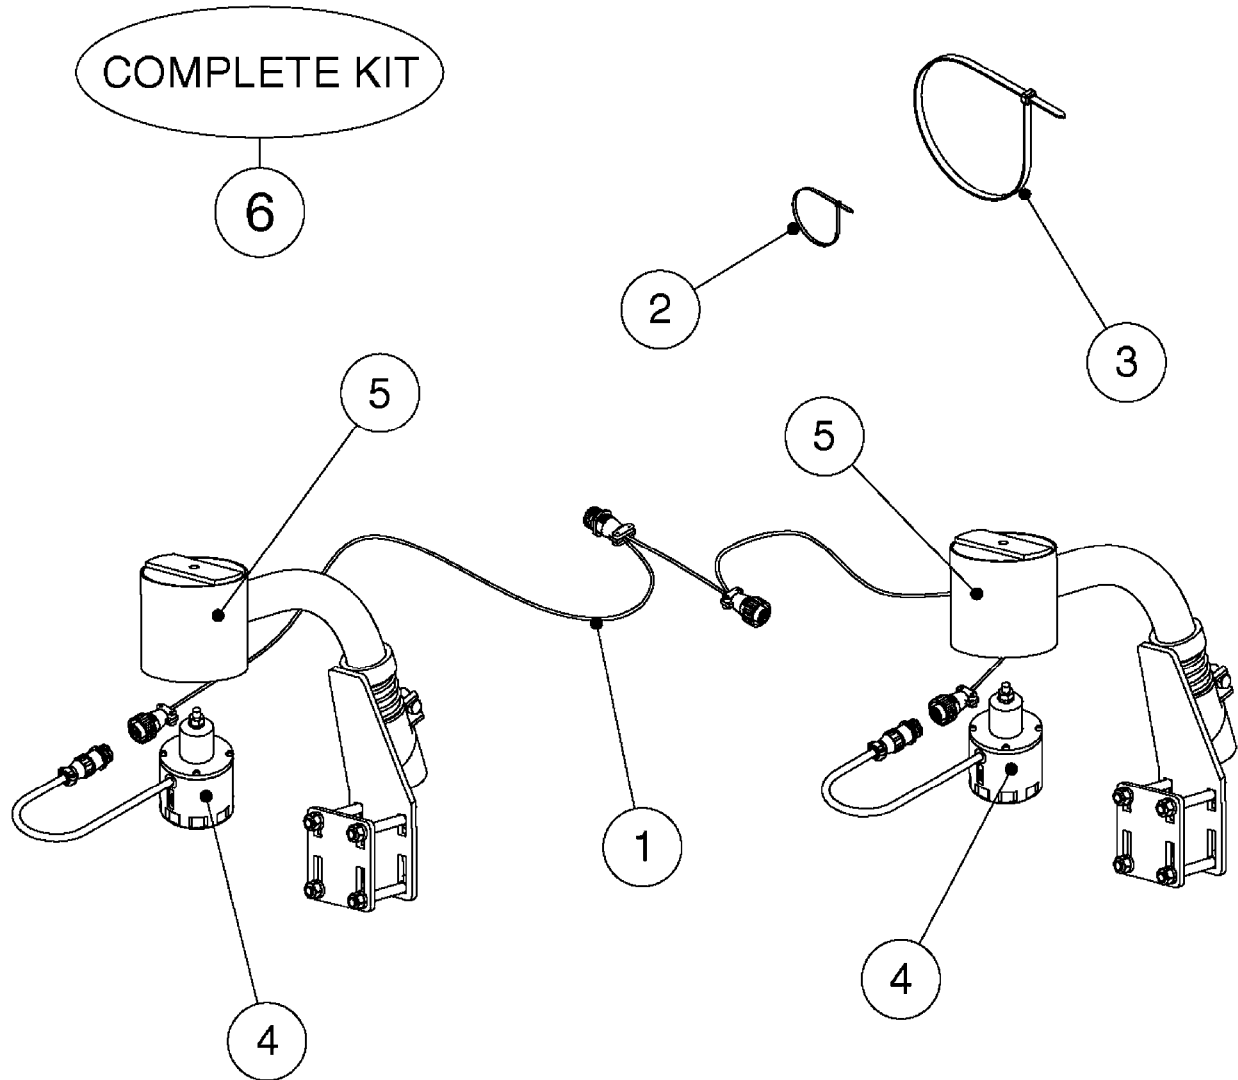

M0360

NORAC SEVERE TERRAIN KIT
M0360-HIN, 01:01:16

Page 1
Date 07.02.2020 10:03

Pos.	parts-n°	order qty	description
1	26030300	1	NORAC SEVERE TERRAIN CABLE
2	28024103	1	TIE STRAP L=8" x W=3/16"
3	28025203	1	TIE STRAP L=23" x W=1/2"
4	28086400	1	UC4 ULTRASONIC SENSOR
5	28086500	1	UC4 SENSOR MOUNTING BKT. NORAC
6	72591600	1	NORAC HC SEVERE TERRAIN KIT