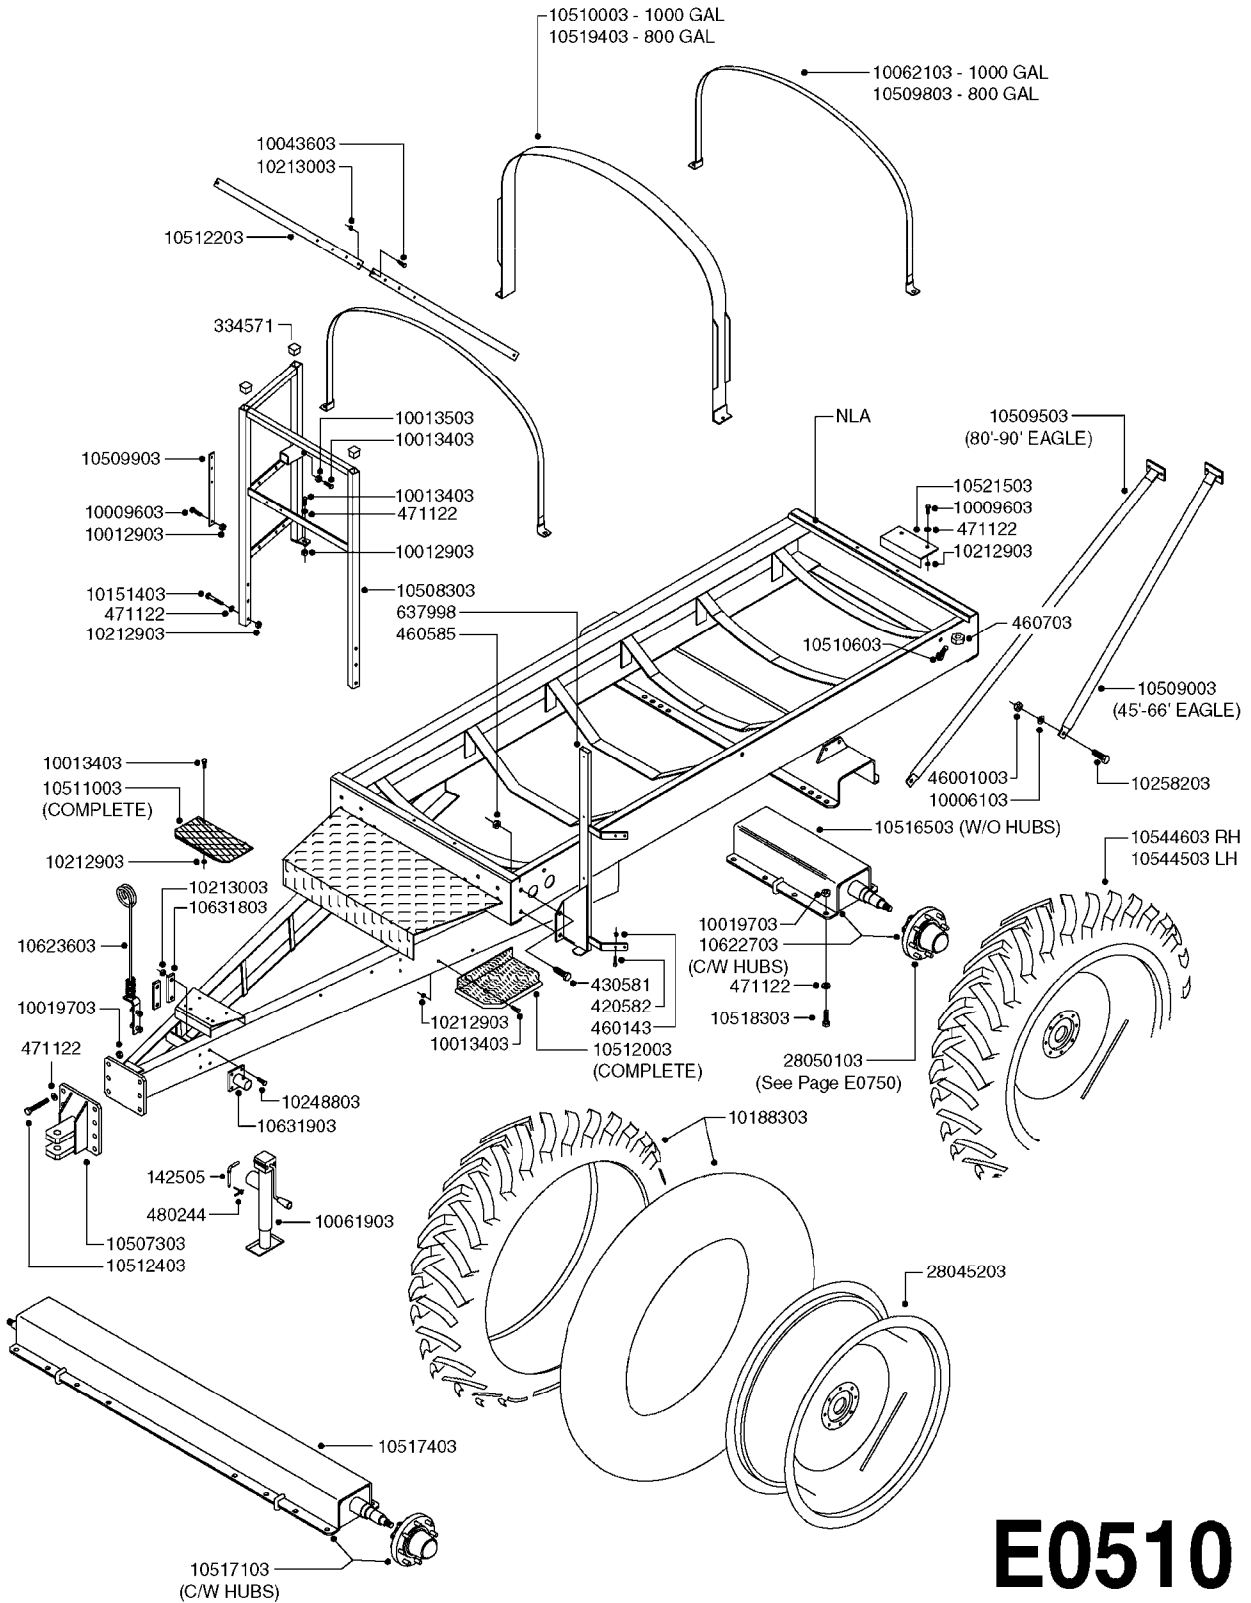

# E0500

FRAME - NAVIGATOR HC 800/1000  
E0500-HIN, 15:08:16

Page 1

Date 07.02.2020 10:02

parts-n°	order qty	description
142505	1	LOCKING PAWL 12 X 70MM
334571	1	PLUG 40x40x2 F.SQ.TUBE
460703	1	NUT HEX M12X1.75 LOCK DIN985A2 SS
480244	1	PIN SNAP D4.5
614461	1	JACK STAND ATTACHMENT
10019703	1	NUT HEX NC FHN 3/4-10 Z 5
10019803	1	WASHER LOCK L/W Z 3/4"
10061903	1	JACK F300/500/575 5000LB
10062103	1	STRAP F. NAV M TNK 1000 110"LG
10188303	1	TIRE 13.6" X 38"
10507303	1	CLEVIS NAV.550/800/1000 GAL.
10508303	1	HANDRAIL NAV 800/1000 GAL.
10509003	1	SIDE BRACE NAV8/1000 45-66'EAG
10509503	1	SIDE BRACE NAV8/1000 80-90'EAG
10509803	1	STRAP F.NAV TANK 800 GAL.
10509903	1	FLATBAR F.FILTER
10510003	1	STRAP F.TANK REINFOR.1000 NAV
10510603	1	BOLT F.ANCHOR STRAP
10511003	1	FRONT STEP ASSY.550/800/1000
10512003	1	SIDE STEP ASSY.550/800/1000
10512203	1	FLATBAR SIDE STRAP F.NAV8/1000
10512403	1	BOLT HEX 3/4 NC GR.8 02.25"
10516503	1	INSERT W/M NAV HC W/SPINDLE INCLUDES 3" SPINDLE
10517103	1	AXLE ASSY NAV M 1000 HC 120"
10517403	1	AXLE W/M NAV.HC 120"W/SPINDLES
10518303	1	BOLT HEX 2&3/4 NC GR.8 3.00"
10519403	1	STRAP F.TANK REINFOR.800 NAV
10521503	1	NAV TANK STOP BKT.KIT
10544503	1	TIRE ASSY 13.6 X 38 LH 8BLT HD
10544603	1	TIRE ASSY 13.6 X 38 RH 8BLT HD
10606503	1	HUB ASSY.NAV550/800/1000 HC CONFIRM 2-3/4" SPINDLE
10622703	1	AXLE ASSY NAV M 1000 HC 72-88" INCLUDES 3" SPINDLE
10623603	1	CABLE & HOSE HOLDER NAV.
28045203	1	RIM 38X12 8/8/6 1.06-OS GRAY
28050103	1	HUB F 3" 758 7500# PACKAGE CONFIRM 3" SPINDLE