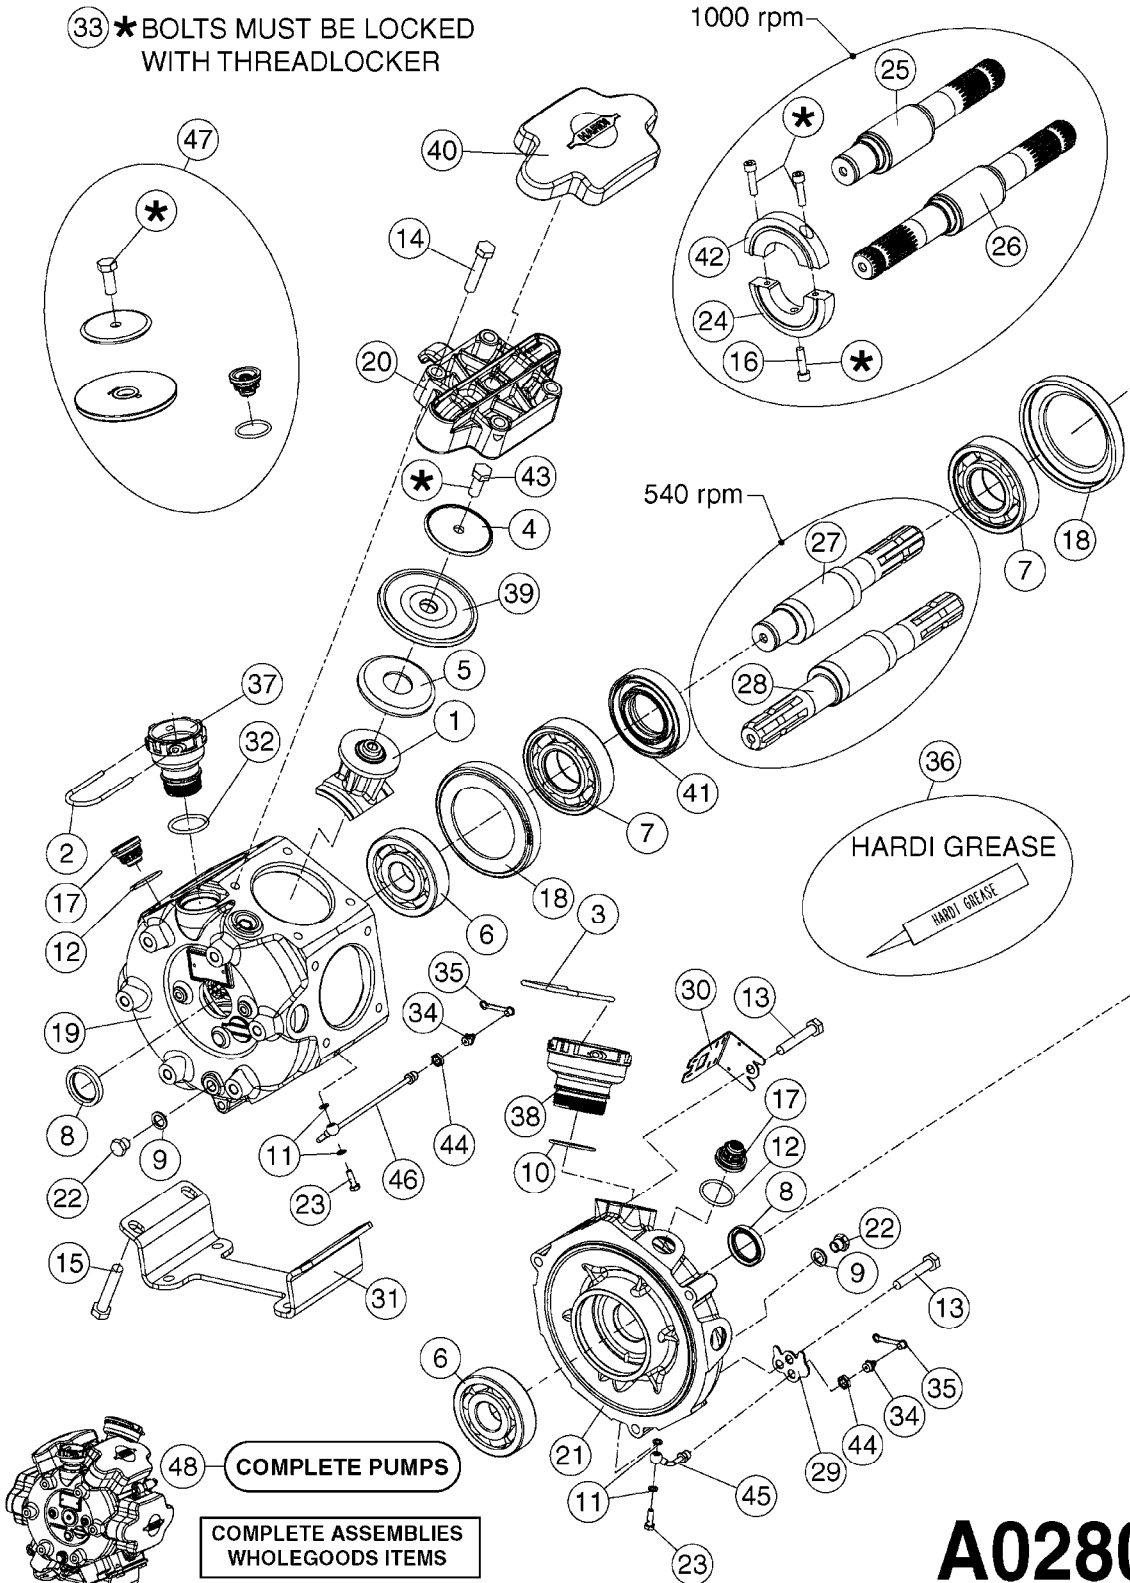

33 * BOLTS MUST BE LOCKED WITH THREADLOCKER

1000 rpm

540 rpm

PUMP - 364 540/1000 RPM
A0280-HIN, 24:04:19

Page 1

Date 07.02.2020 10:01

Pos.	parts-n°	order qty	description
1	111622	1	CONNECTING ROD 463/5.5MM
1	111628	1	CONNECTING ROD 363/5.5 PUMP
1	111629	1	CONNECTING ROD 363/364-7 PUMP
1	111630	1	CONNECTING ROD 363/364-10 PUMP
2	145996	1	FITT.DK S-67 FORK
3	145997	1	FITT.DK S-93 FORK
4	161174	1	DIAPHRAGM DISC SS 361/363/364 PUMP
5	161372	1	DIAPHRAGM BACKING DISC,320-361
6	210221	1	BEARING BALL 6407
7	210232	1	BEARING BALL 6310
8	210243	1	SEAL OIL 35 X 47 X 7
9	241404	1	DOWTY SEAL 1/4"
10	242225	1	O-RING D45.0 X 4.0 RUBBER
11	242374	1	WASHER Ø10/Ø6X1 COPPER
12	330024	1	O-RING D41,1/D34.5 X 3,5
13	420895	1	BOLT HEX 8.8 RAW M10X60
14	430312	1	BOLT HEX 8.8 M12X60
15	430438	1	BOLT HEX 8.8 DEL M12X65
16	450995	1	BOLT ALLEN M8X30 DIN 912 RAW
17	728146	1	VALVE FOR 361(726890/707932)
18	11171900	1	CONROD RING 364/464 MACHINED
19	11172000	1	PUMP HOUSE 364 MACHINED 5/4" BSP RED
20	11172800	1	VALVE COVER 363/364 MACHINED RED
21	11173200	1	FRONTPART 364, 1½" BSP RED
22	14010400	1	PLUG 1/4" BSP
23	14120400	1	BANJOBOLT M6 X 19
24	14120700	1	COUNTERWEIGHT 364/464-1000
25	14137300	1	CRANKSHAFT 364/464-5.5 1000
26	14137900	1	CRANKSHAFT 364/464-5.5 GG 1000
27	14137600	1	CRANKSHAFT 364/464-10
28	14138200	1	CRANKSHAFT 364/464-10 GG
29	16382900	1	GREASE NIPPLE PLATE, 364
30	16390600	1	BRACKET FOR RPM SENSOR
31	16410700	1	PUMP BASE 363/364 BLACK
31	17002400	1	FOOT F. 36X PUMP, RED
32	24266600	1	O-RING D 38,0 X 4,0 70SH.NITR
33	28045503	1	LOCTITE 262 .5ML (.017oz.)
34	28163300	1	GREASE NIPPLE H1 M6X1 DIN 7412
35	28163400	1	CAP F. GREASENIPPLE YELLOW M6X1
36	28164600	1	HARDI PUMP GREASE S3 V550L 1
37	32242200	1	FITTING S67 5/4" KON. RG 2014
38	32242300	1	NIPPLE S93 1,5' KON.RG 2014
39	33511400	1	DIAPHRAGM PUMP 361/361/363/364 PUR
40	33524300	1	COVER PLASTIC 364 PUMP
41	33527200	1	GREASE SPLIT 364/464
42	39136200	1	HALFPART 364/464-1000
43	43099200	1	BOLT HEX SS M12 X 30 DIN933 A4
44	46134000	1	NUT HEX M10x1 H=2.3 NV=14 ELZIN
45	61096800	1	BANJOTUBE SHORT 364 COMPL.
46	61096900	1	BANJOTUBE LONG 364 COMPL.
47	75585900	1	PUMP KIT 364
48	82169500	1	PUMP 364-5.5-MED-1000
48	82169700	1	PUMP 364-5.5-MOD2-1000-OSP
48	82170000	1	PUMP 364-10-STD-540 FK
48	82170300	1	PUMP 364-10-MOD-540-GG THROUGH SHAFT
48	82170400	1	PUMP 364-10-MOD-540-OSP