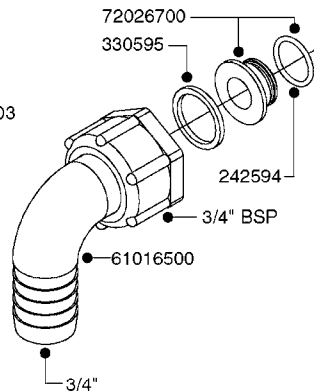

L0050

FITTINGS - HOSE CONNECTORS
L0050-HIN, 01:01:16

Page 1
Date 07.02.2020 10:02

parts-n°	order qty	description
242594	1	O-RING D14 X 1.78 SCH.70-EPDM
320294	1	FITT.DK TEE 3/8X3/8HB X1/2"BSP
320305	1	FITT.DK HB 3/4'- 3/4' BSP
320386	1	FITT.DK TEE 3/8X3/8HB X3/8"BSP
320397	1	FITT.DK ELB 3/8"HB X 3/8" BSP
320401	1	FITT.DK TEE 1/2X1/2HB X1/2"BSP
320412	1	FITT.DK TEE 1/2X1/2HB X3/8'BSP
320423	1	FITT.DK ELB 1/2'HB X 3/8' BSP
320891	1	FITT.DK HB 3/8'- 3/8' BSP
320972	1	FITT.DK HB 5/16'- 1/4' BSP
322046	1	FITT.DK TEE 1/2X1/2HB X3/4'BSP
322048	1	FITT.DK TEE 3/4X3/4HB X3/4'BSP
330595	1	O-RING D24.6/D20X2.1 -3/4"
333137	1	FITT.DK CONN.1/2" F.NOZZ. DOUB
333141	1	FITT.DK CONN.1/2" F.NOZZ.SING
334041	1	FITT.DK CONN.3/4' F.NOZZ. SING
334042	1	FITT.DK CONN.3/4' F.NOZZ. DOUB
334195	1	FITT.DK ELB. 3/4"HB X 3/4"HB
10012103	1	FITT.PO.HB 1.25X1.50 IMB1012
10014003	1	FITT.PO.HB 1.25X1.25 IMB1010
10036903	1	FITT.PO.HB 1.50X1.50 IMB1212
28019303	1	FITTING HB ELB 3/4NPT-3/4HOSE
61016500	1	HOSE TAIL 3/4" 90°+RG CAP 3/4"
72026700	1	NOZZLE TUBE ADAPTER W/O-RING