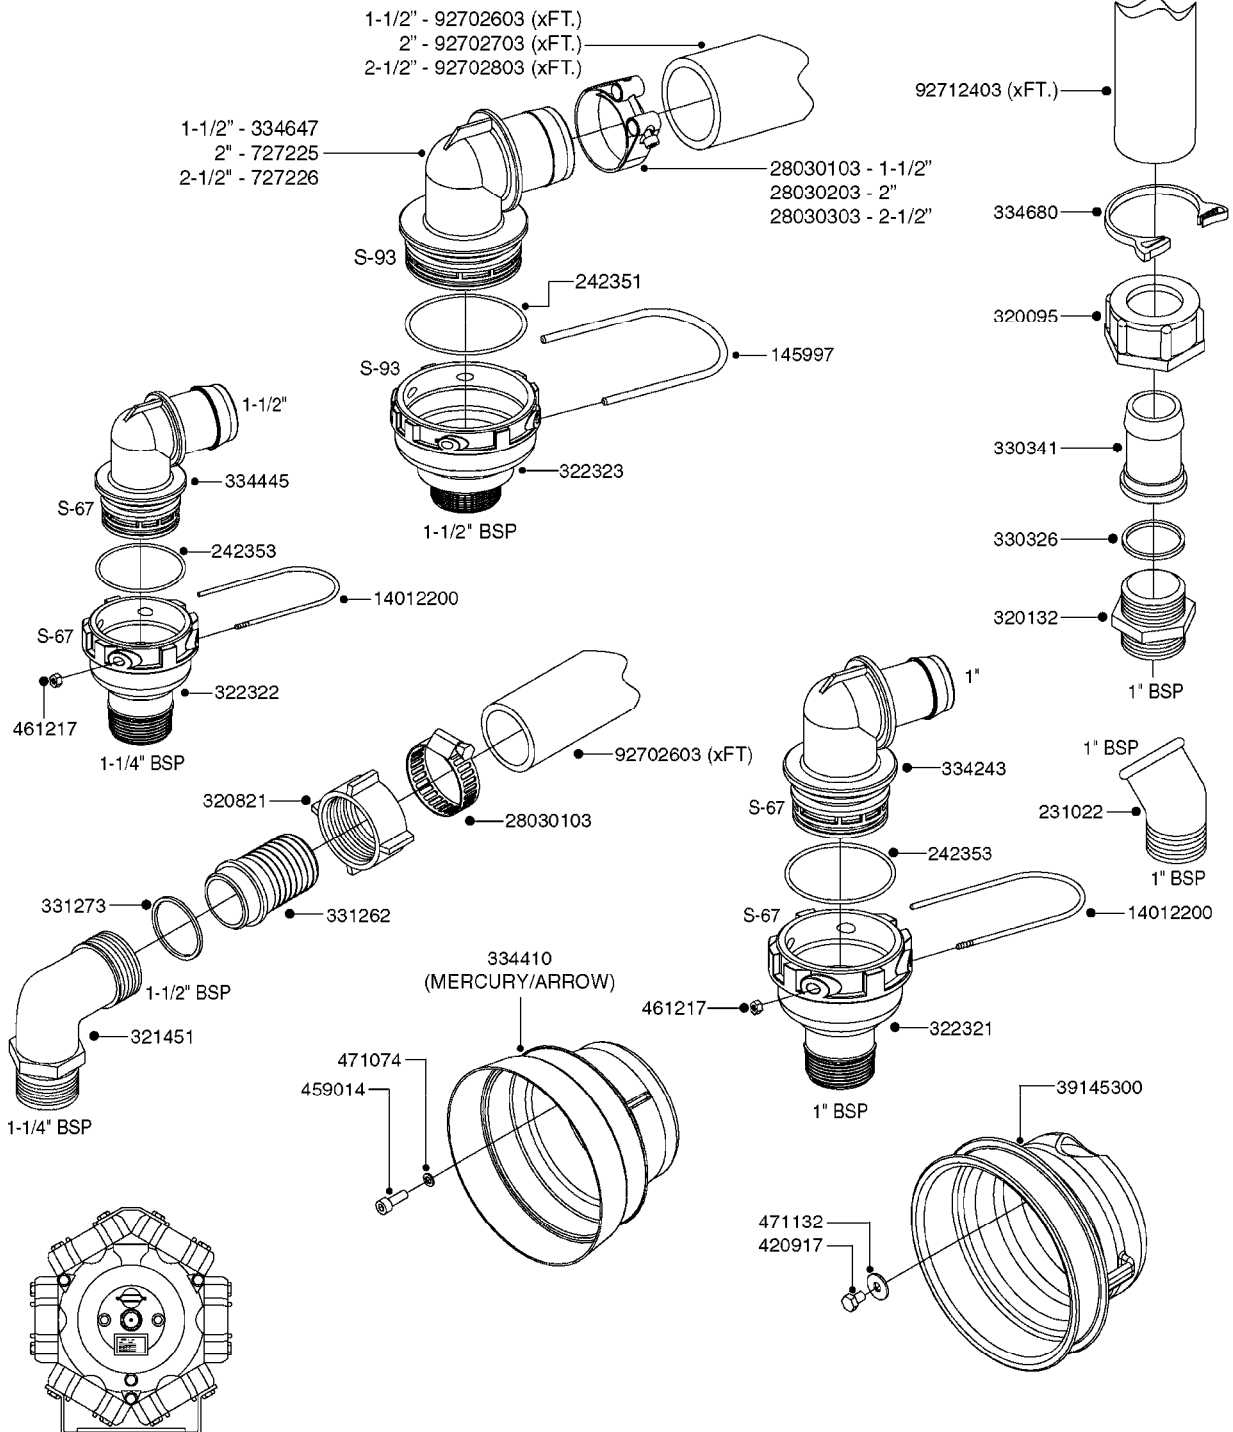

SUCTION SIDE OF PUMP

PRESSURE SIDE OF PUMP

COMPLETE PUMP
(NLA) REPLACED BY 364 PUMP (SEE PAGE A0280)

A0300

PUMP - 361/363 FITTINGS
A0300-HIN, 28:05:19

Page 1
Date 07.02.2020 10:01

parts-n°	order qty	description
145997	1	FITT.DK S-93 FORK
231022	1	FITT.DK ELB. 1' BSP GF 121
242351	1	O-RING D69.5X3.0 VITON F.S-93
242353	1	O-RING 3 X 44.2 VITON
320095	1	FITT.DK NUT 1" BSP
320132	1	FITT.DK HN 1" BSP
320821	1	FITT.DK NUT 1-1/2" BSP
321451	1	FITT.DK ELB.1-1/2 X1-1/4 80DEG
322321	1	FITT.DK S-67 X 1"BSP MALE
322322	1	FITT.DK S-67 X 1-1/4"BSP MALE
322323	1	FITT.DK S-93 X 1-1/2"BSP MALE
330326	1	O-RING D30/D24X2 F.1"NUT
330341	1	FITT.DK HB 1" F. 1" NUT
331262	1	FITT.DK HB 1-1/2" F. 1-1/2"NUT
331273	1	O-RING D44/D38X2 F.1-1/2"
334243	1	FITT.DK S-67 ELB.1"
334410	1	PROTECTION PUM
334445	1	FITT.DK S-67 ELB.1-1/2"
334647	1	FITT.DK S93 ELB 1-1/2" 90 PVC
334680	1	CLAMP HOSE PLASTIC 1"
420917	1	BOLT HEX 8.8 RAW M8X12 FT
459014	1	ALLEN SCREW M8 X 15 GALV.DIN93
461217	1	NUT HEX M5 LOCK
471074	1	WASHER M8 ELZ
471132	1	WASHER D24/D8.4 X 2 SS
727225	1	FITT.DK S-93 ELB.2'PVC W/ORING
727226	1	FITT. S93 2-1/2" 90° S W/O-RING
14012200	1	FITT.DK S-67 FORK W/M5 THREADS
28030103	1	CLAMP HOSE GEAR P5/4-S1.5"6724
28030203	1	CLAMP HOSE T-BOLT S2" 235-67
28030303	1	CLAMP HOSE T-BOLT S2.5" 235-76
39145300	1	PTO SHIELD Ø203 4-POLET MACHINED
92702603	1	HOSE PVC SUCT GRAY 1-1/2"
92702703	1	HOSE PVC SUCT GRAY 2"
92702803	1	HOSE PVC SUCT GRAY 2.5"
92712403	1	HOSE R X1" X300PSI WP X0012"