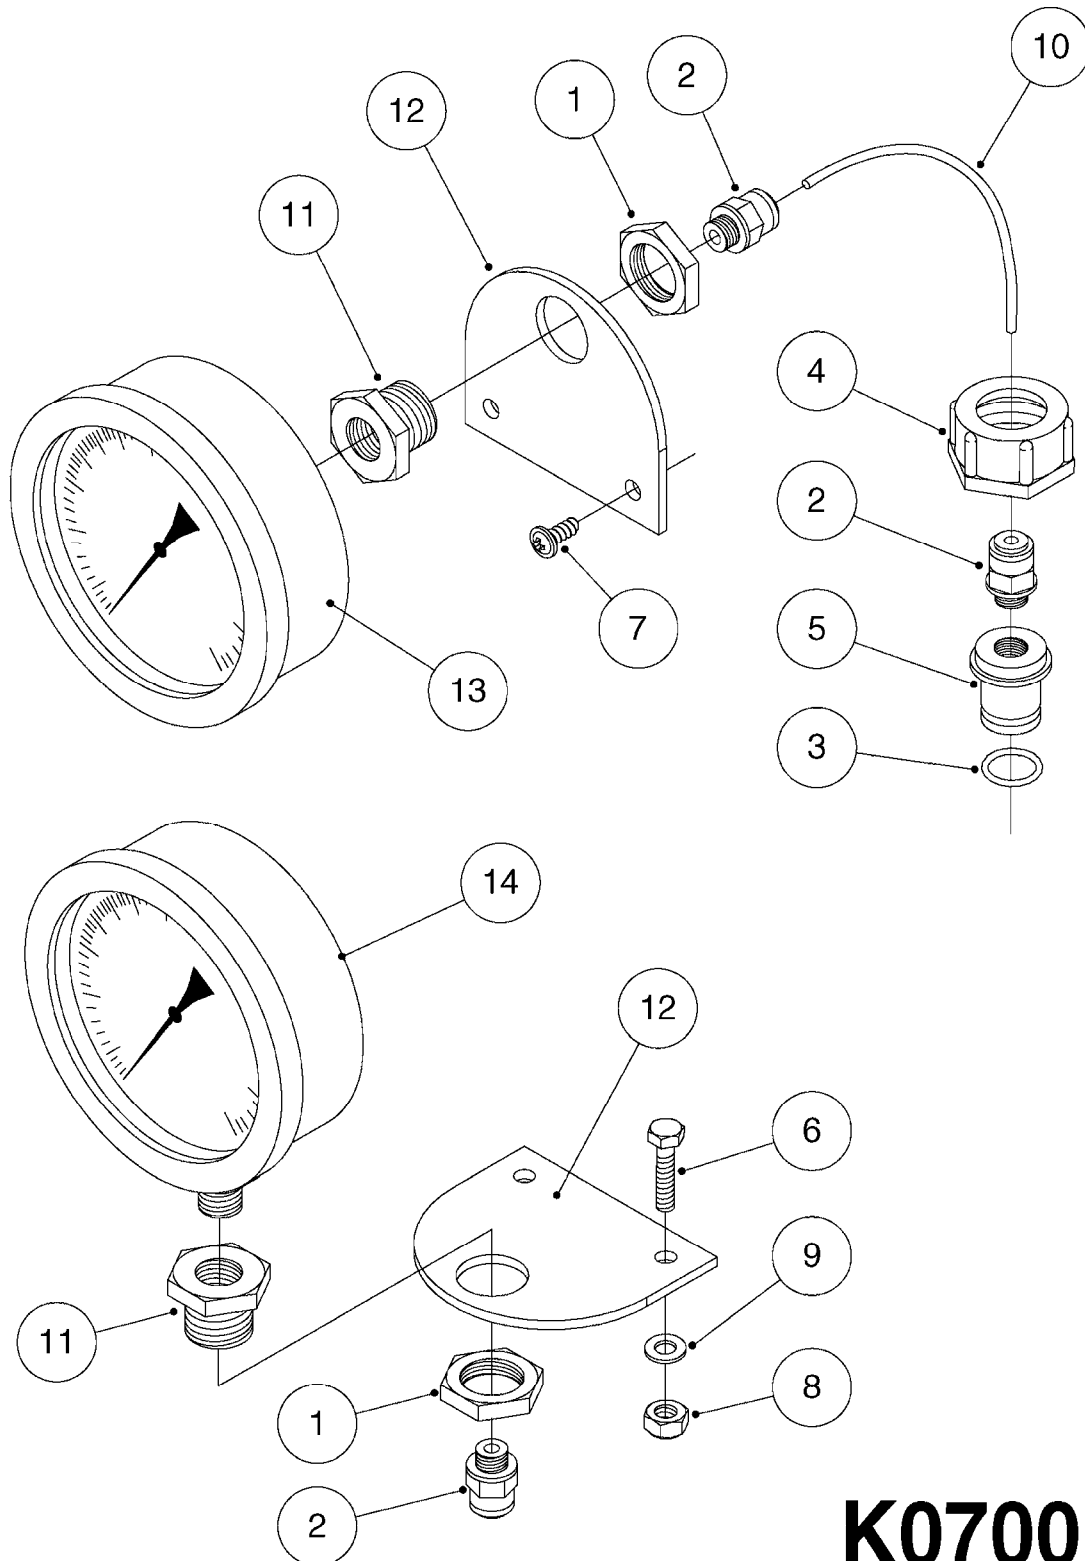

# K0690

REMOTE GAUGE-MAGNETIC BASE KIT  
K0690-HIN, 01:01:16

Page 1  
Date 07.02.2020 10:02

parts-n°	order qty	description
231346	1	QUICK COUPLER 1/8"BSP X 4 MM
232230	1	QUICK COUPLER 1/4"BSP X 4 MM
241651	1	O-RING D14.0X3.0 NITRIL
242594	1	O-RING D14 X 1.78 SCH.70-EPDM
283581	1	HOSE CONNECTOR STR. F.4MM PE
284582	1	CLAMP HOSE GEAR - 5/16"
320187	1	FITT.DK CAP 3/8" BSP BLACK
320283	1	FITT.DK NUT 3/4"BSP
320445	1	FITT.DK HN 1/4"X3/8" BSP
321926	1	FITTING BSP3/4"-1/8"
322046	1	FITT.DK TEE 1/2X1/2HB X3/4'BSP
322048	1	FITT.DK TEE 3/4X3/4HB X3/4'BSP
330013	1	O-RING 2.5 X 10 PUR
330061	1	O-RING D16/D11X2,5
331807	1	FITT.DK HB 5/16" F.3/8" NUT
334531	1	CLAMP HOSE PLASTIC 3/4"
334534	1	CLAMP HOSE PLASTIC 1/2"
390713	1	GAUGE ADAPTOR 1/4" BSP
440698	1	SCREW F.PLASTIC 6X18 SS HEXHD
721851	1	SCREW PLUG W/QUICK FIT
724637	1	FITT.DK HB 5/16' F. 3/4" COMP.
927253	1	RED AIR HOSE, Ø4/2 1810 E
927268	1	HOSE BLUE PVC X 1/4 X 0012"
10536703	1	MAGNETIC BASE D3,2'/90LB
10536803	1	MAGNETIC BASE KIT F.GAUGE
28026203	1	GAUGE 200PSI/BR,2.5"1/4BSP-BTM
92702103	1	HOSE R X1/2" X300PSI WP X0012"
92703203	1	HOSE R X3/4" X300PSI WP X0012"