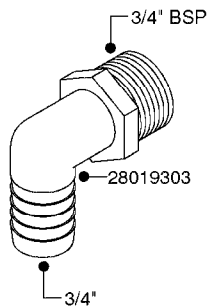

L0050

FITTINGS - HOSE CONNECTORS
L0050-HIN, 01:01:16

Page 1
Date 07.02.2020 10:02

parts-n°	order qty	description
242594	1	O-RING D14 X 1.78 SCH.70-EPDM
320294	1	FITT.DK TEE 3/8X3/8HB X1/2"BSP
320305	1	FITT.DK HB 3/4'- 3/4' BSP
320386	1	FITT.DK TEE 3/8X3/8HB X3/8"BSP
320397	1	FITT.DK ELB 3/8"HB X 3/8" BSP
320401	1	FITT.DK TEE 1/2X1/2HB X1/2"BSP
320412	1	FITT.DK TEE 1/2X1/2HB X3/8'BSP
320423	1	FITT.DK ELB 1/2'HB X 3/8' BSP
320891	1	FITT.DK HB 3/8'- 3/8' BSP
320972	1	FITT.DK HB 5/16'- 1/4' BSP
322046	1	FITT.DK TEE 1/2X1/2HB X3/4'BSP
322048	1	FITT.DK TEE 3/4X3/4HB X3/4'BSP
330595	1	O-RING D24.6/D20X2.1 -3/4"
333137	1	FITT.DK CONN.1/2" F.NOZZ. DOUB
333141	1	FITT.DK CONN.1/2" F.NOZZ.SING
334041	1	FITT.DK CONN.3/4' F.NOZZ. SING
334042	1	FITT.DK CONN.3/4' F.NOZZ. DOUB
334195	1	FITT.DK ELB. 3/4"HB X 3/4"HB
10012103	1	FITT.PO.HB 1.25X1.50 IMB1012
10014003	1	FITT.PO.HB 1.25X1.25 IMB1010
10036903	1	FITT.PO.HB 1.50X1.50 IMB1212
28019303	1	FITTING HB ELB 3/4NPT-3/4HOSE
61016500	1	HOSE TAIL 3/4" 90°+RG CAP 3/4"
72026700	1	NOZZLE TUBE ADAPTER W/O-RING