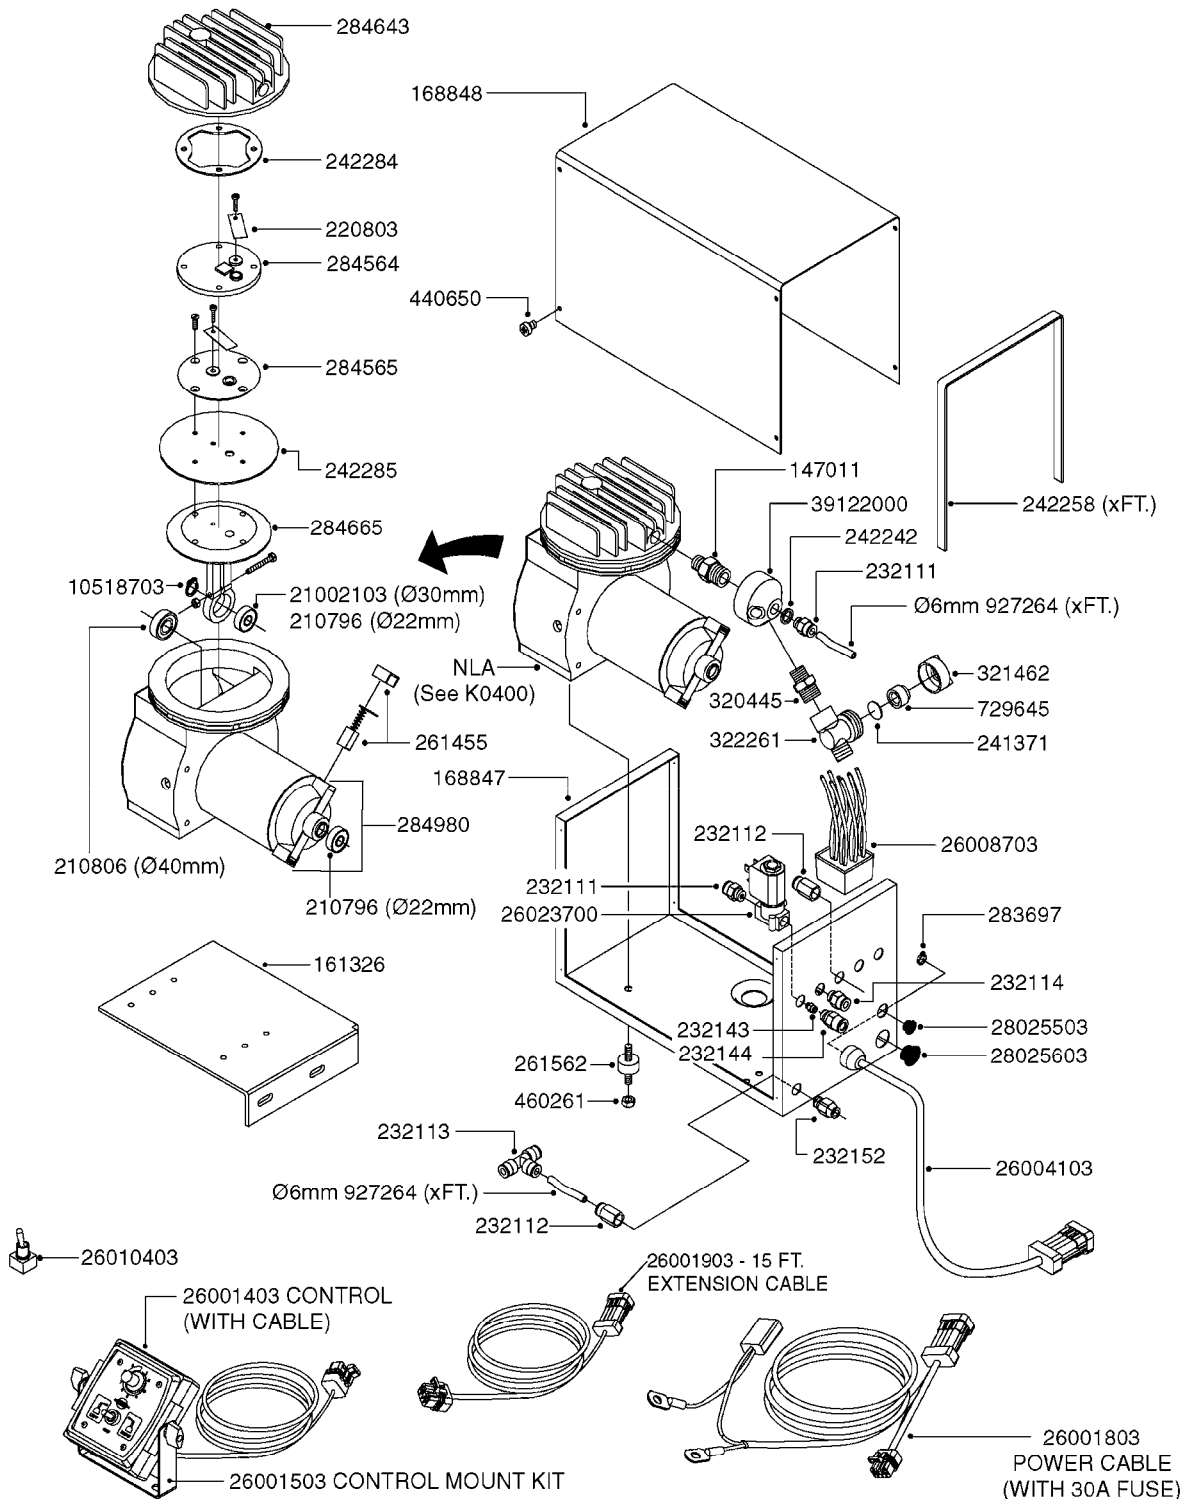

K0390

*Ø8mm 927306 (xFT.)
*Ø10mm 927330 (xFT.)

70019403 - COMPLETE ASSEMBLY

FOAM MARKER COMPRESSOR 2002
K0390-HIN, 01:01:16

Page 1
Date 07.02.2020 10:02

parts-n°	order qty	description
147011	1	HEX NIPPLE 3/8'X1/4'BSP BRASS
161326	1	MOUNT BKT. F. FOAM COMP.BOX 98
168847	1	ENCLOSURE LOWER F.MARKER
168848	1	COVER F. FOAM MARKER
210796	1	BEARING BALL D22/D8 X 7 608ZZ
210806	1	BEARING BALL D40/D17X12MM
220803	1	VALVE F. COMPRESSOR
232111	1	QUICK COUPLER 6MM X 1/8 EXT.
232112	1	QUICK COUPLER 6MM 1/8 INT.
232113	1	QUICK COUPLER 6MM T-PIECE
232114	1	COUPLER 1/8" THREADX8MM HOSE
232143	1	REDUCER 1/4'INT-1/8'EXT
232144	1	QUICK COUPLER 10MM X 1/4 EXT
232152	1	QUICK COUPLER 8MMX1/8 EXT.LONG
241371	1	DIAPHRAGM F.NO-DRIP,VULC
242242	1	O-RING F.AIR HOSE FITTING
242258	1	TRIM 3X10 SELF ADHESIVE 0012"
242284	1	HEAD GASKET F. COMPRESSOR
242285	1	DIAPHRAGM F. F/M COMP.
261455	1	BRUSH KIT-FOAM MARKER MOTOR
261562	1	RUBBER DAMPER 2XM6X25
283697	1	TIESTRAP 200MM
284564	1	PLATE F.COMPRESSOR HEAD
284565	1	PLATE F.COMPRESSOR HEAD
284643	1	COMPRESSOR HEAD F.FOAM MARKER
284665	1	CONNECTING ROD F.COMPRESSOR
284980	1	FLANGE REAR F. F.M.COMPRESSOR
320445	1	FITT.DK HN 1/4"X3/8" BSP
321462	1	CAP F.NO-DRIP ASSY.
322261	1	HOUSING F.SAFETY VALVE 3/8"
440650	1	SCREW 3.5x13 STAINLESS
460261	1	NUT HEX M6X1.00 LOCK DIN985 A2 SS
729645	1	NON-DRIP SPRING ASSY.GREEN 10
927264	1	HOSE R X PE D6/D4 X 0012"
927306	1	HOSE R X PE D8/D6 X 0012"BLACK
927330	1	HOSE R X PE D10/D8 X 012"BLACK
10518703	1	SNAP-RING OUTER 8X1
21002103	1	BEARING, 6200 2ZJEM (SKF)
26001403	1	HC FOAM MARKR CONSOLE VS3.0.00
26001503	1	HC FOAM MARKER CONSOLE MT.KIT
26001803	1	POWER CABLE
26001903	1	15' 7-PIN EXTENSION CABLE
26004103	1	FOAM MARKER CNTRL MOD CABL STD
26008703	1	FOAM MARKER CONTROL SCII
26010403	1	TOGGLE SWITCH MICRO-TRAK F.M.
26023700	1	SOLENOID VAL 12V 1/8' FLO '07
28025503	1	PLUG F.DRILLED HOLE 1/2"
28025603	1	PLUG F.DRILLED HOLE 3/4"
39122000	1	DISTR.HOUSING F.FOAM MARKER'07
70019403	1	FOAM MARKER COMPRESSOR KIT STD