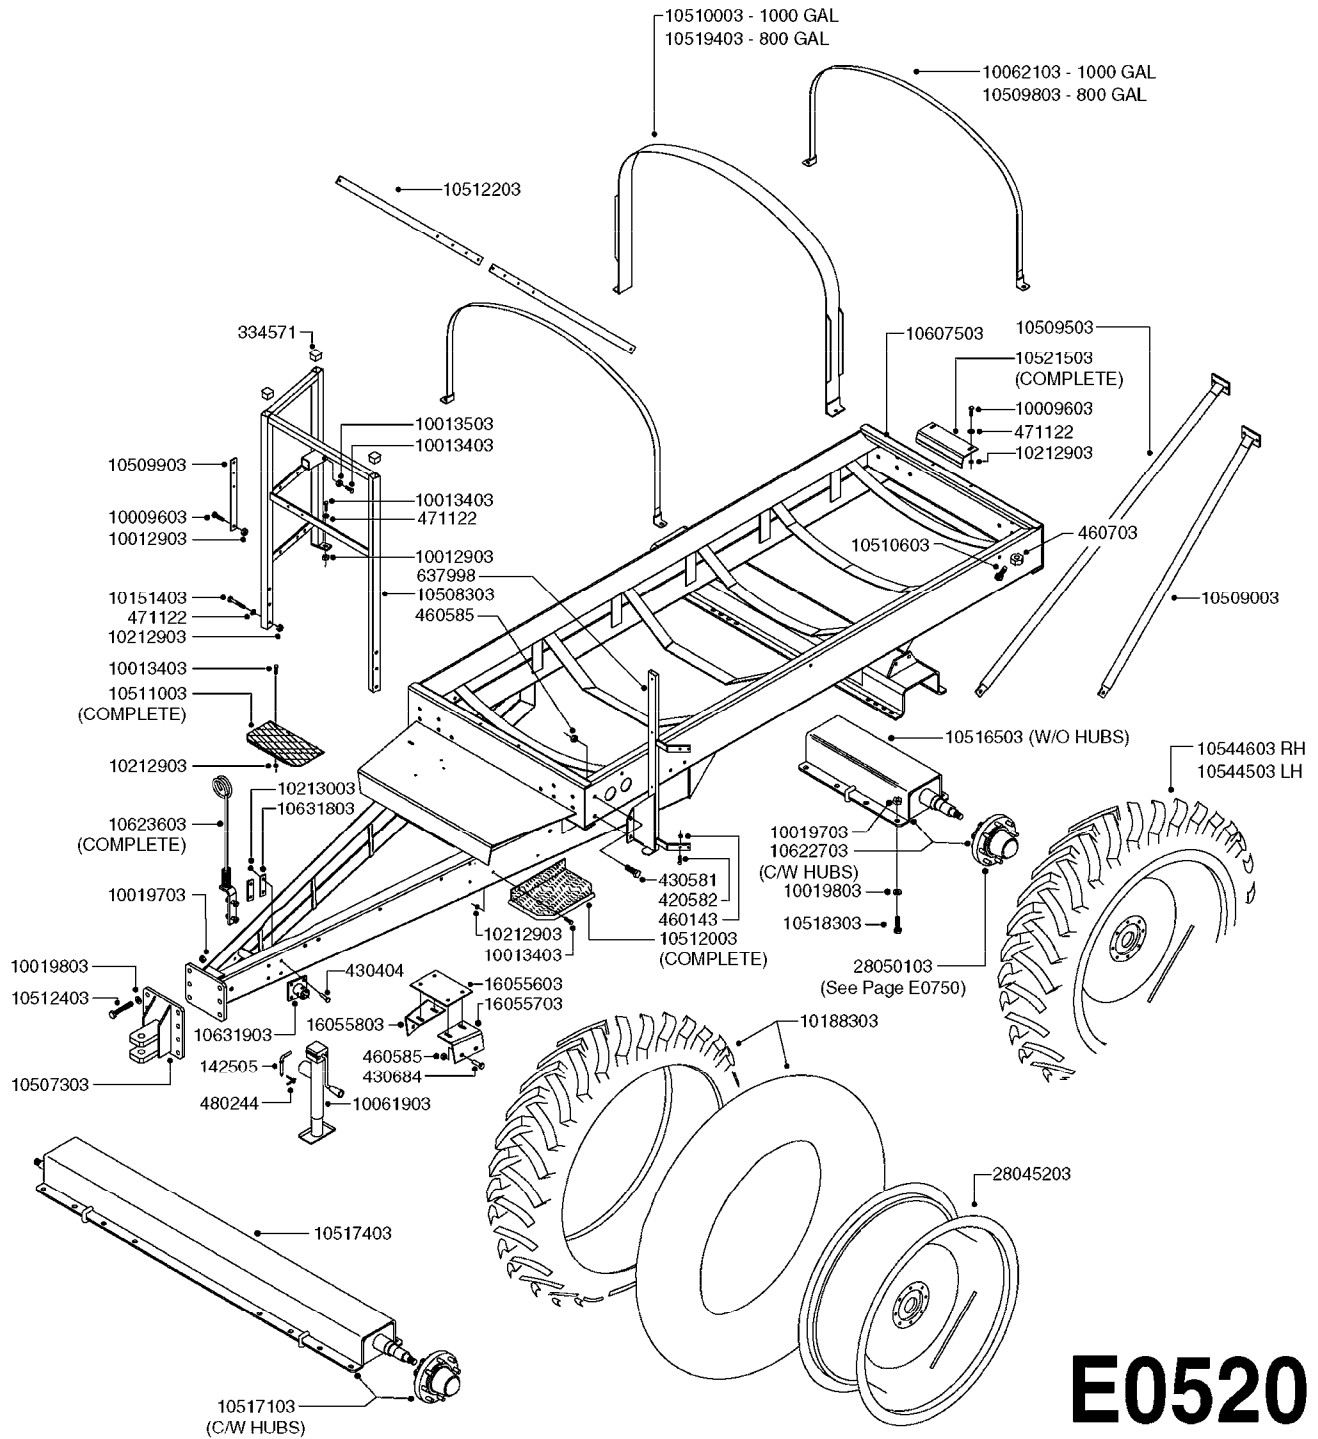

E0520

FRAME-NAV.M HC800/1000 POST'05
E0520-HIN, 15:08:16

Page 1
Date 07.02.2020 10:02

parts-n°	order qty	description
142505	1	LOCKING PAWL 12 X 70MM
334571	1	PLUG 40x40x2 F.SQ.TUBE
420582	1	BOLT HEX 8.8 DEL M8X20 FT A2
430404	1	BOLT HEX 8.8 DEL M12X50
430581	1	BOLT HEX 8.8 DEL M16X40 FT
430684	1	BOLT HEX 8.8 DEL M16X30 FT
460143	1	SELF LOCK NUT M8 SST A2 DIN985
460585	1	LOCKING NUT M16 DIN985 A2 SS
460703	1	NUT HEX M12X1.75 LOCK DIN985A2 SS
471122	1	WASHER, M10, Ø20/10.5X 2.0, SS
480244	1	PIN SNAP D4.5
637998	1	MANIFOLD BKT. NAVIGATOR
10009603	1	BOLT HEX 3/8 NC GR.2 01.00"
10012903	1	PUMP HYPRO C9016 540 RPM 90023
10013403	1	BOLT HEX 3/8-16X1 1/4 HCS Z5
10013503	1	NUT HEX NC 3/8"
10019703	1	NUT HEX NC FHN 3/4-10 Z 5
10019803	1	WASHER LOCK L/W Z 3/4"
10061903	1	JACK F300/500/575 5000LB
10062103	1	STRAP F. NAV M TNK 1000 110"LG
10151403	1	BOLT HEX 3/8 NC GR.2 02.50"
10188303	1	TIRE 13.6" X 38"
10212903	1	NUT HEX NC (NYLON LOCK) 3/8"
10213003	1	NUT HEX NC (NYLON LOCK) 7/16"
10507303	1	CLEVIS NAV.550/800/1000 GAL.
10508303	1	HANDRAIL NAV 800/1000 GAL.
10509003	1	SIDE BRACE NAV8/1000 45-66'EAG
10509503	1	SIDE BRACE NAV8/1000 80-90'EAG
10509803	1	STRAP F.NAV TANK 800 GAL.
10509903	1	FLATBAR F.FILTER
10510003	1	STRAP F.TANK REINFOR.1000 NAV
10510603	1	BOLT F.ANCHOR STRAP
10511003	1	FRONT STEP ASSY.550/800/1000
10512003	1	SIDE STEP ASSY.550/800/1000
10512203	1	FLATBAR SIDE STRAP F.NAV8/1000
10512403	1	BOLT HEX 3/4 NC GR.8 02.25"
10516503	1	INSERT W/M NAV HC W/SPINDLE
10517103	1	AXLE ASSY NAV M 1000 HC 120"
10517403	1	AXLE W/M NAV.HC 120"W/SPINDLES
10518303	1	BOLT HEX 2&3/4 NC GR.8 3.00"
10519403	1	STRAP F.TANK REINFOR.800 NAV
10521503	1	NAV TANK STOP BKT.KIT
10544503	1	TIRE ASSY 13.6 X 38 LH 8BLT HD
10544603	1	TIRE ASSY 13.6 X 38 RH 8BLT HD
10607503	1	FRAME NAVIGATOR 800/1000-98
10622703	1	AXLE ASSY NAV M 1000 HC 72-88"
10623603	1	CABLE & HOSE HOLDER NAV.
10631803	1	FLATBAR 1/4" x 110MM F.JACK
10631903	1	JACK MOUNT NAV550/1000 W/MOUNT
16055603	1	PUMP MT. PLATE DIA. NAV. M
16055703	1	PUMP MT. PLATE L.H. DIA. NAV.M
16055803	1	PUMP MT. PLATE R.H. DIA. NAV.M
28045203	1	RIM 38X12 8/8/6 1.06-OS GRAY
28050103	1	HUB F 3" 758 7500# PACKAGE