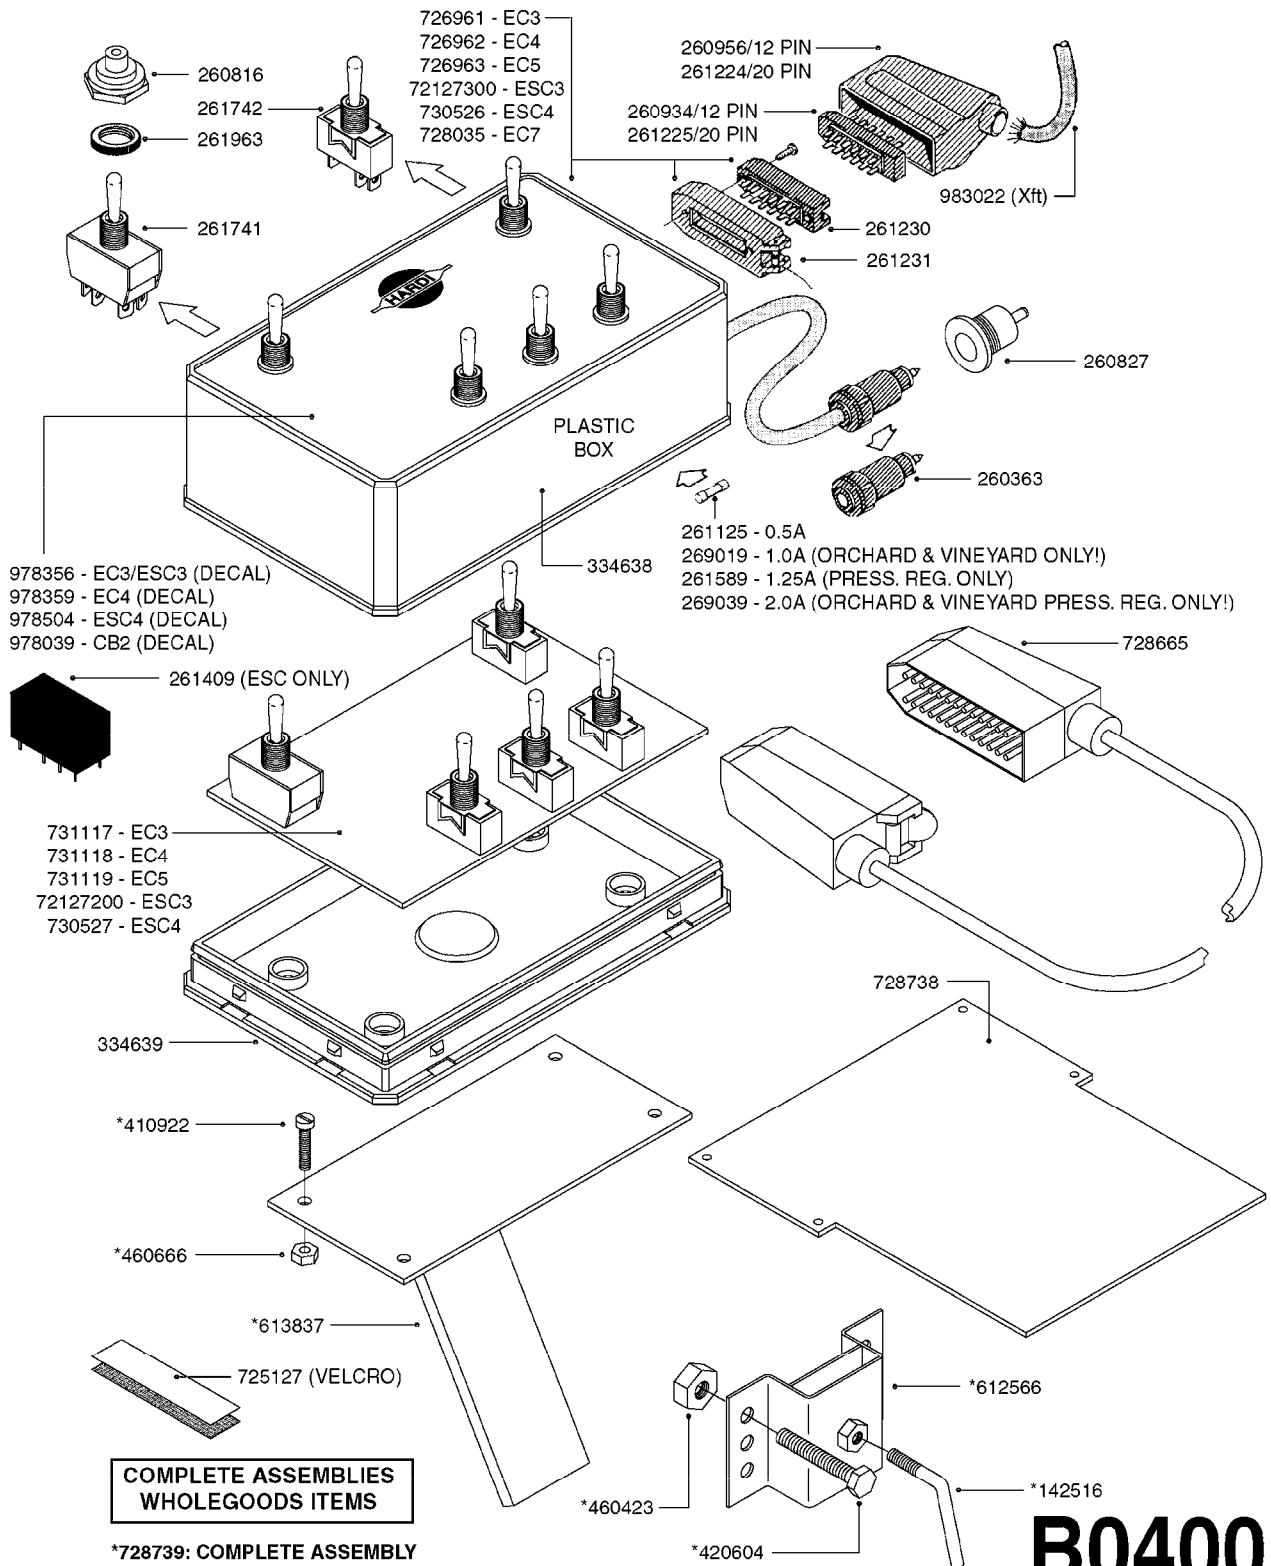

# B0390

CONTROL BOX F/EC+EC-SC  
B0390-HIN, 01:01:16

Page 1  
Date 07.02.2020 10:01

parts-n°	order qty	description
142516	1	SCREW SET M10 BENT F. LOCKING
260363	1	PLUG 2 POLE 12V
260794	1	SWITCH F.PRESS ADJ.EC CONTROL
260816	1	CAP W/RUBBER BOOT F.EC SWITCH
260827	1	PLUG F.EC ATTACHMENTS
260864	1	SWITCH F.HY BOOM CONTROL BOX
260923	1	PLUG INSERT 12 POLE FEMALE
260934	1	PLUG INSERT 12 POLE MALE
260945	1	PLUG HOUSE 12 POLE FEMALE
260956	1	PLUG HOUSE 12 POL.MALE
261066	1	SWITCH 2 POLE
261125	1	FUSE 5 X 20 500mA
261224	1	PLUG HOUSING F/20 POLE MALE
261225	1	PLUG INSERT 20 POLE MALE
261230	1	PLUG INSERT 20 POLE FEMALE
261231	1	PLUG HOUSING 20 POLE FEMALE
410922	1	CYL.SKR 8.8 DEL M4X20 RST
411006	1	SCREW M4X40 SLOTTED
420604	1	BOLT HEX 8.8 DEL M10X25 FT DIN933
460423	1	NUT HEX M10X1.50 LOCK DIN985A2 SS
460666	1	NUT HEX M4
612566	1	MOUNT BRACKET F.FAN CABLE ASSY
613837	1	MOUNT PLATE FOR EC CONTROL BOX
725006	1	CIRCUIT BOARD 4 VALVE
725014	1	CONTROL BOX EC 4 SEC./12 PIN
725056	1	PRINTED CIRC.W SW 3WAY 726961
726961	1	CONTROL BOX EC 3 SEC./20 PIN
726962	1	CONTROL BOX EC 4 SEC./20 PIN
727376	1	CIRCUIT BOARD F.ESC 3 BANK
728072	1	CABLE,20-PIN,6M EC/4
728073	1	CABLE,20-PIN,6M, EC/3
728075	1	CABLE F.CONTROL BOX 5M EC/3
728665	1	CABLE EXT.-QUICK ATTACH 20 PIN
728666	1	CABLE-QUICK ATTACH 12 PIN
728738	1	DOUB.CONT.BOX & OR F/M PLATE
728739	1	IN CAB CONTROL MOUNT KIT
729721	1	CONTROL BOX ESC3
983022	1	WIRE 12 x 0.5 x 2MM x 12"
10297303	1	CIRCUIT BOARD FOR T.M.S.
10411203	1	RELAY T-82