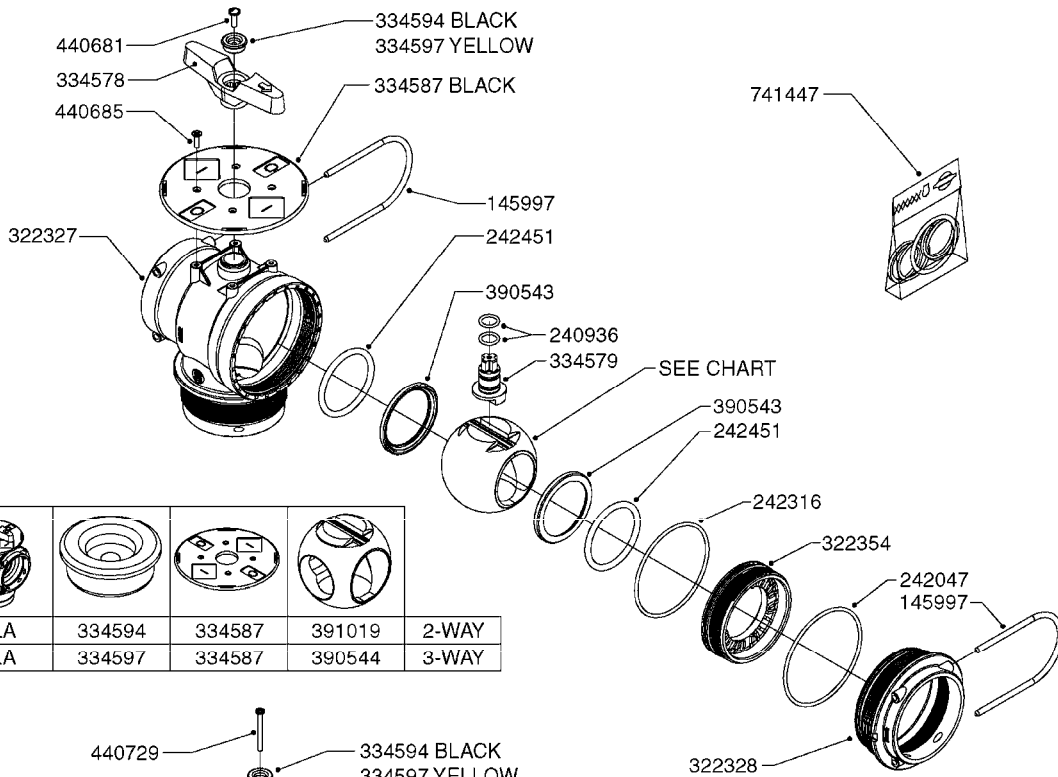

MANIFOLD - S93 VALVE  
B0530-HIN, 28:01:19

Page

0

Date

07.02.2020 10:01

S93

				2-WAY
				3-WAY

S93 (01)