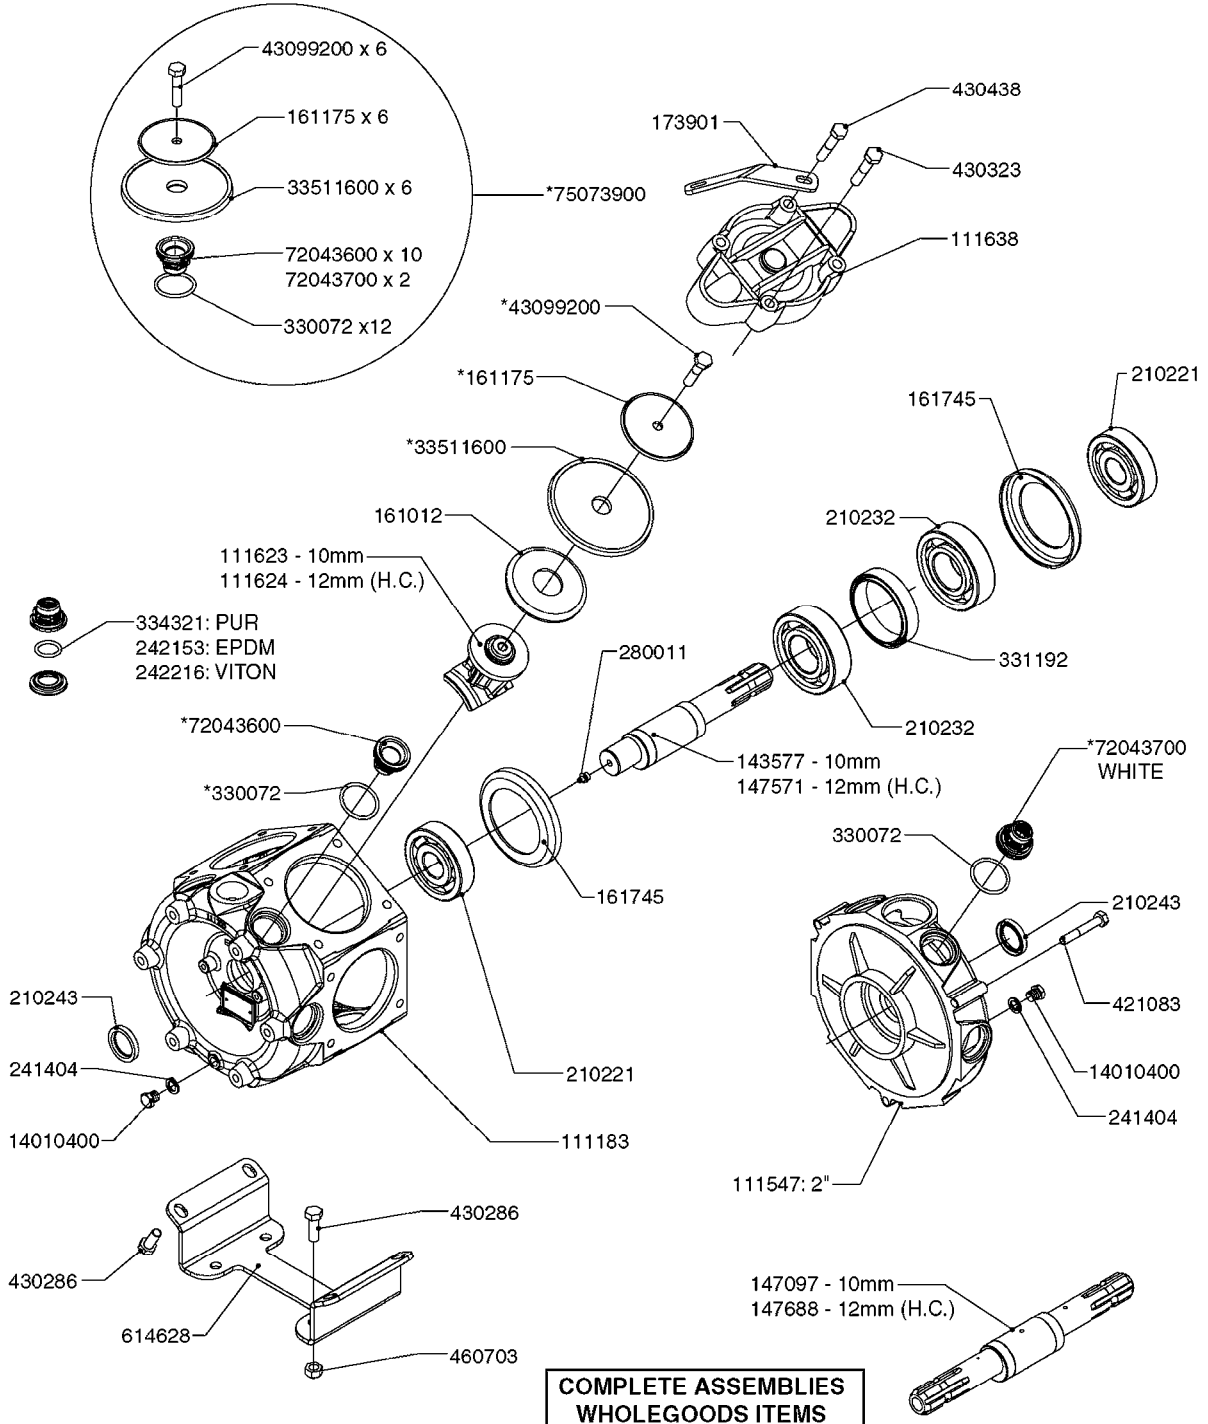

PUMP REPAIR KIT

**COMPLETE ASSEMBLIES
WHOLEGOODS ITEMS**

COMPLETE PUMPS

- 821587 - 463/10 2" W/THROUGH SHAFT (540 RPM)
- 82166300 - 463/12 2" (540 RPM H.C. INLINE PORTS)
- 463/12 2" (540 RPM H.C. OFFSET PORTS) REPLACED BY 82168700 (PAGE A0350)

A0330

PUMP - 463 W/ MOUNTING BASE
A0330-HIN, 01:01:16

Page 1
Date 07.02.2020 10:01

parts-n°	order qty	description
111183	1	PUMP CASTING 460-463 (PAINTED)
111547	1	PUMP FRONT 460-463-2' (PAINT)
111623	1	CONNECTING ROD 463/10MM
111624	1	CONNECTING ROD 463/12MM
111638	1	VALVE COVER 463 HC+1000 VERS.
143577	1	CRANK SHAFT F.363/462/463-10mm
147097	1	CRANK SHAFT 363-463/10 THROUGH
147571	1	CRANK SHAFT F.463-12mm
147688	1	CRANK SHAFT 462/12 THROUGH
161012	1	DIAPHRAGM BACKING DISC F. 463
161175	1	DIAPHRAGM DISC 463/464 PUMP
161745	1	METAL SPACER F.363/463
173901	1	LIFT STRAP F.PUMP 463
210221	1	BEARING BALL 6407
210232	1	BEARING BALL 6310
210243	1	SEAL OIL 35 X 47 X 7
241404	1	DOWTY SEAL 1/4"
242153	1	O-RING D26X4 EPDM
242216	1	O-RING VITON F/1202/1302/462
280011	1	GREASE NIPPLE 1/8' SAE H TR
330072	1	O-RING D53.5/D45.5X4
331192	1	SPACER, MODEL 361/363
334321	1	O-RING POLY. 34.0x26.0x4.0
421083	1	BOLT HEX 8.8 DEL M10X65
430286	1	BOLT HEX 8.8 DEL M12X30 FT
430323	1	BOLT HEX 8.8 DEL M12X60
430438	1	BOLT HEX 8.8 DEL M12X65
460703	1	NUT HEX M12X1.75 LOCK DIN985A2 SS
614628	1	FOOT F. 46X PUMP, RED
821587	1	PUMP 463/10 THROUGH SHAFT TWNF
14010400	1	PLUG 1/4" BSP
33511600	1	DIAPHRAGM PUMP 463/464 PUMP PUR
43099200	1	BOLT HEX SS M12 X 30 DIN933 A4
72043600	1	VALVE FOR 462/463
72043700	1	VALVE FOR 462/463 W.VENT HOLE
75073900	1	PUMP KIT 460/463 "06"
82166300	1	PUMP 464-12-MED-2-540
82168700	1	PUMP 464-12 540 OFFSET PORTS