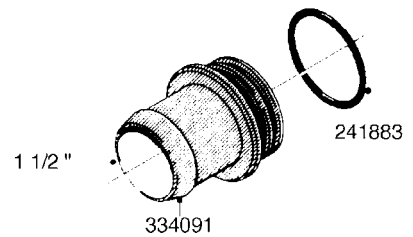

**L0080**

FITTINGS - S-53  
L0080-HIN, 12:09:17

Page 1

Date 07.02.2020 10:02

Pos.	parts-n°	order qty	description
1	145995	1	FITT.DK S-53 FORK
2	241973	1	O-RING Ø3 X 44.2 70 SHORES NITRIL NITRIL (BLACK)
2	242353	1	O-RING 3 X 44.2 VITON VITON (BROWN)
3	242109	1	O-RING D32.2x3.0 NITRIL (BLACK)
3	242354	1	O-RING D32.2X3.0 VITON VITON (BROWN)
4	322103	1	FITT.DK S-53 BULKHEAD
5	322107	1	FITT.DK S-53 BULKHEAD NUT
6	322110	1	FITT.DK S-53 ELB. 1/2" BSP
7	322352	1	FITT.DK S-53 TEE
8	334229	1	FITT.DK S-53 STR.3/4"
9	334260	1	GASKET F. S-53 BULKHEAD
10	334564	1	FITT.DK S-67 TO S-53 ADAPTER
11	391100	1	FITT.DK S-53THREAD INS.1/2"BSP
12	726463	1	FITT.DK S53 BULKHEAD W/GASKET
13	726552	1	FIT.DK S-53X90 1/2" BSP,O-RING
14	726556	1	FITT.DK S-53 HB 1/2" W/O-RING
15	726558	1	FITT.DK S53 STR. 3/4" W. ORING
16	726559	1	FITT DK. S-53 HB 1" W/O-RING
17	726568	1	FITT.DK.S-53 HB 1/2"90 W/O-RING
18	726570	1	FITT.DK S-53 ELB.3/4" W. ORING
19	726571	1	FITT.DK S-53 ELB.1", W ORING
20	726578	1	FITT.DK S53 PLUG WITH O-RING
21	728561	1	FITT.DK. S67M - S53F REDUCER