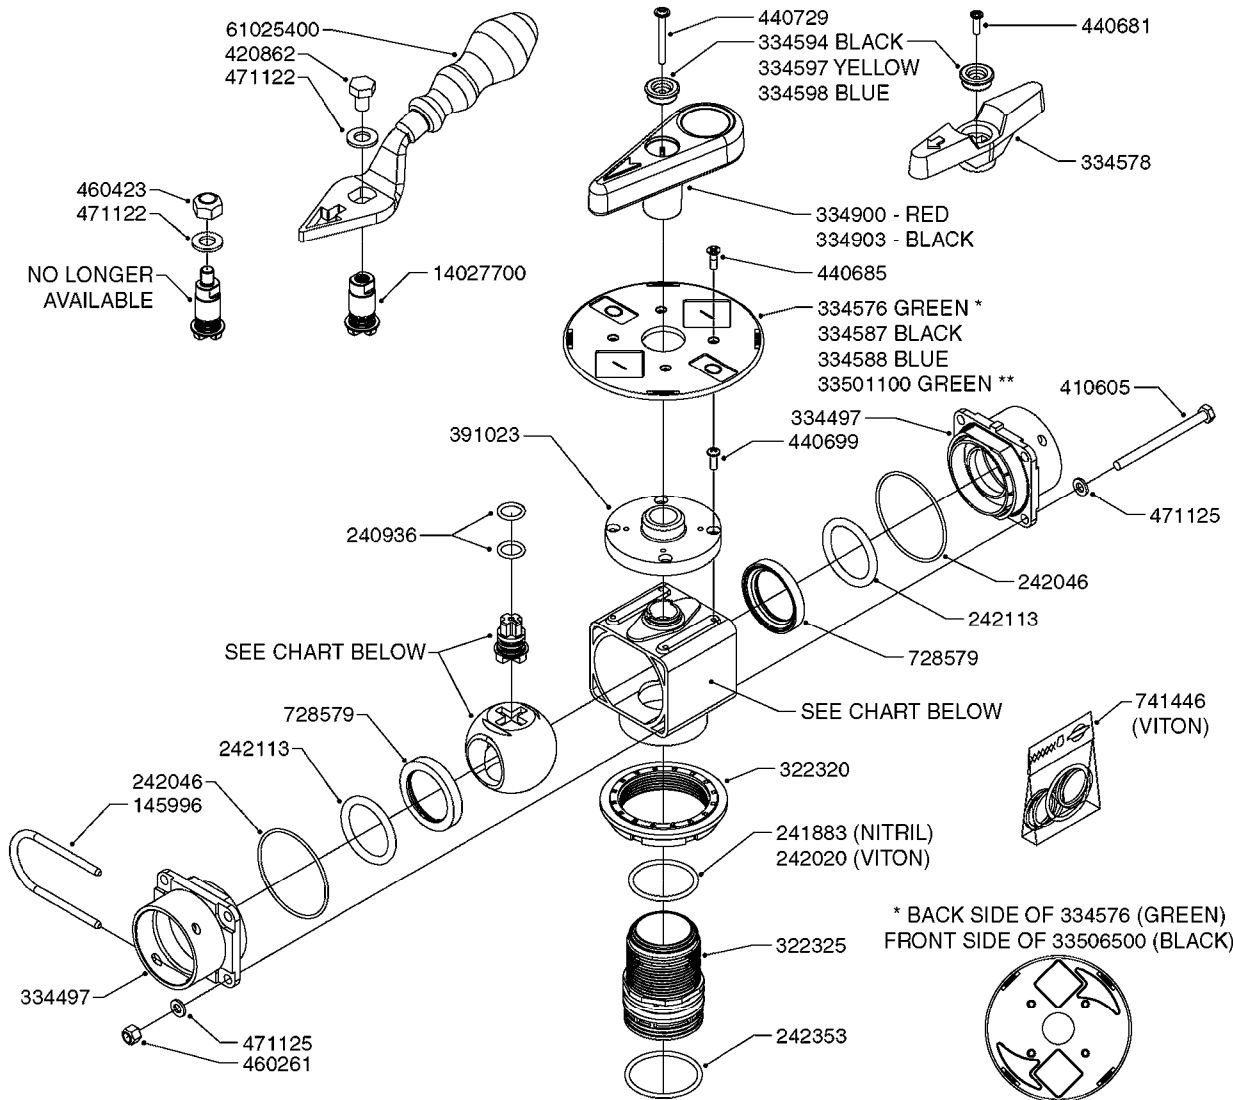

FOR S67 FITTINGS  
SEE PAGE L0100

**B0420**

MANIFOLD SYSTEM - PRESSURE  
B0420-HIN, 01:01:16

Page 1

Date 07.02.2020 10:01

parts-n°	order qty	description
145996	1	FITT.DK S-67 FORK
160353	1	BRACKET F.PRESSURE MANIFOLD
160918	1	BRACKET F. MANIFOLD CM
242353	1	O-RING 3 X 44.2 VITON
322224	1	FITT.DK S-67 TEE
322320	1	NUT F.3 WAY VALVE S56
334250	1	FITT.DK S-67 PLUG
334573	1	FITT.DK S-67 CONNECTOR
440675	1	SCREW F. PLASTIC 5X16 SS
841062	1	VALVE KIT S67 PRESS. MANIFOLD
841067	1	VALVE S67 PRESS.W/TEE MANIFOLD