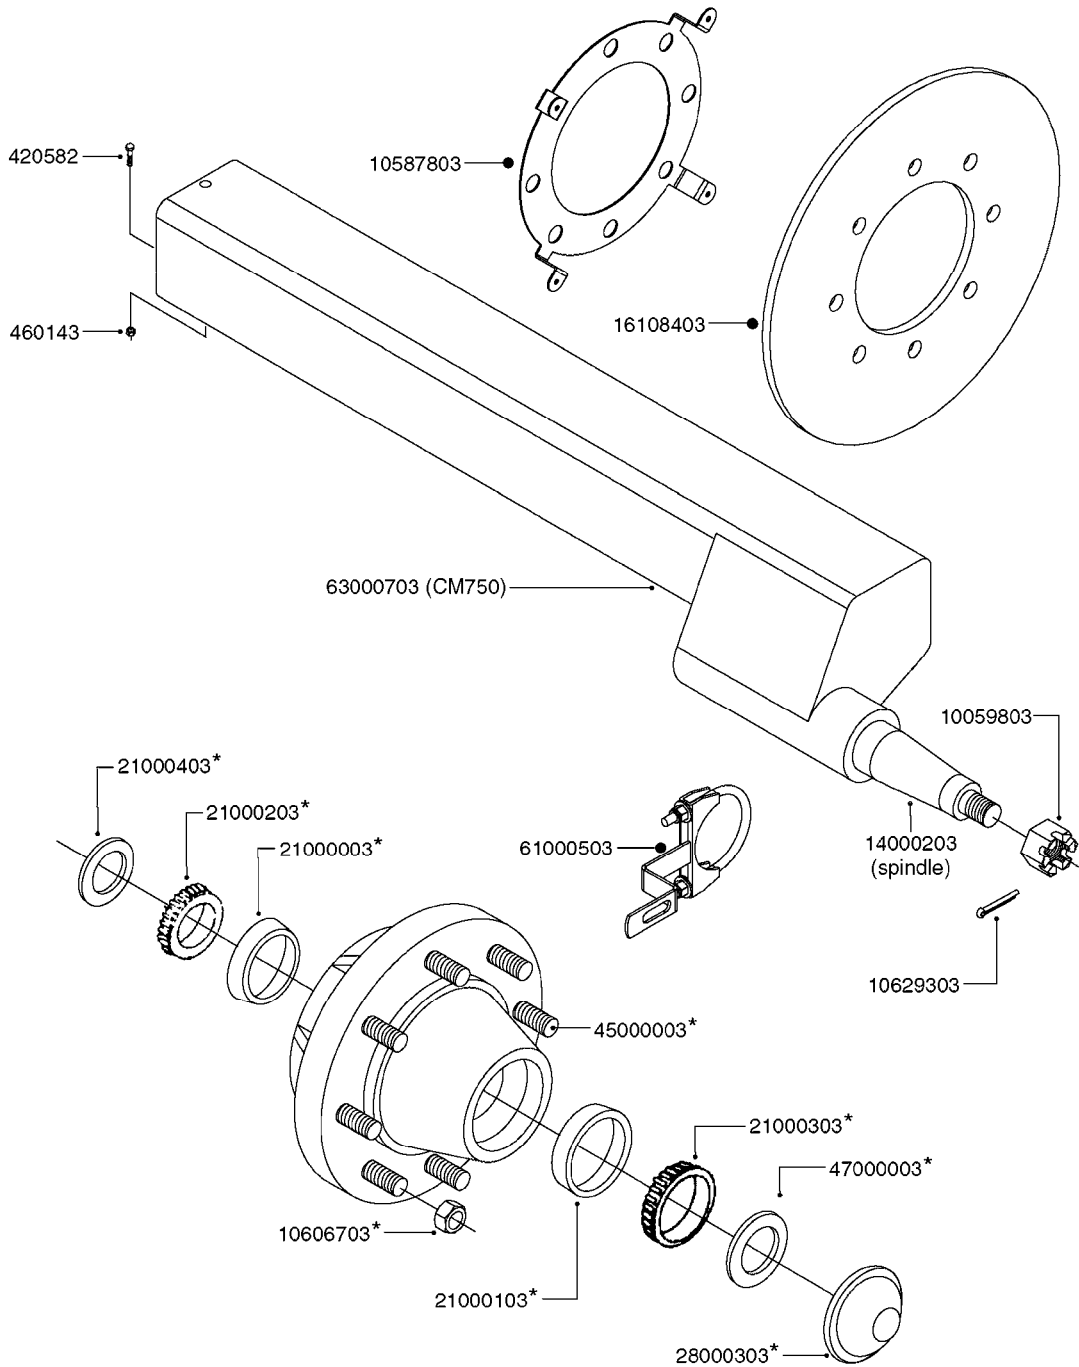

**TAPERED NUTS OR BOLTS  
NEEDED FOR 12.4" X 24" RIMS ONLY**

**E0740**

HUB ASSEMBLY F.2 3/4" SPINDLE  
E0740-HIN, 09:10:19

Page 1

Date 07.02.2020 10:02

parts-n°	order qty	description
10059003	1	DUST CAP 800/1000 GAL AEDC17
10059803	1	NUT HEX NF 1"
10189003	1	BEARING OUTER 800/1000 GAL.SA
10189203	1	BEARING INNER CONE 3780
10189303	1	SEAL OIL 800/1000 GAL.SA
10189503	1	NUT HEX NF 9/16 WHEEL STUD
10320503	1	BEARING INNER CUP F. 2-3/4"
10432703	1	BEARING OUTER CUP F. 2.3/4"
10526703	1	SPINDLE 2.75X15.75 W/NUT&WASH
10532303	1	BOLT WHEEL 9/16"UNF X 1-1/2"
10544403	1	BOLT HEX 9/16 NF GR.5 01.25FL
10549003	1	HUB ASSY. RED 2-3/4" W.9/16" THREAD
10570503	1	STUD F. HUB 9/16" x 2-1/4"
10587803	1	MAG MNT F. SPEED SNS 8 BOLT
10605503	1	HUB ASSY F.2-3/4" HUB 5/8"STUD
10606503	1	HUB ASSY.NAV550/800/1000 HC
10606703	1	NUT HEX NF 5/8" FLANGED F.STUD
10629303	1	PIN, COTTER 7/32" X 1.75" LONG
16108403	1	REINFORCEMENT RING 8-8-6 HUB FOR NON-REINFORCED 3/8" RIMS ONLY
45000003	1	STUD BOLT 5/8" X 2-1/2"
46000703	1	NUT TAPERED LUG 5/8-18
47000703	1	WASHER, SPNDL 1.1" 1.06x2 .19T