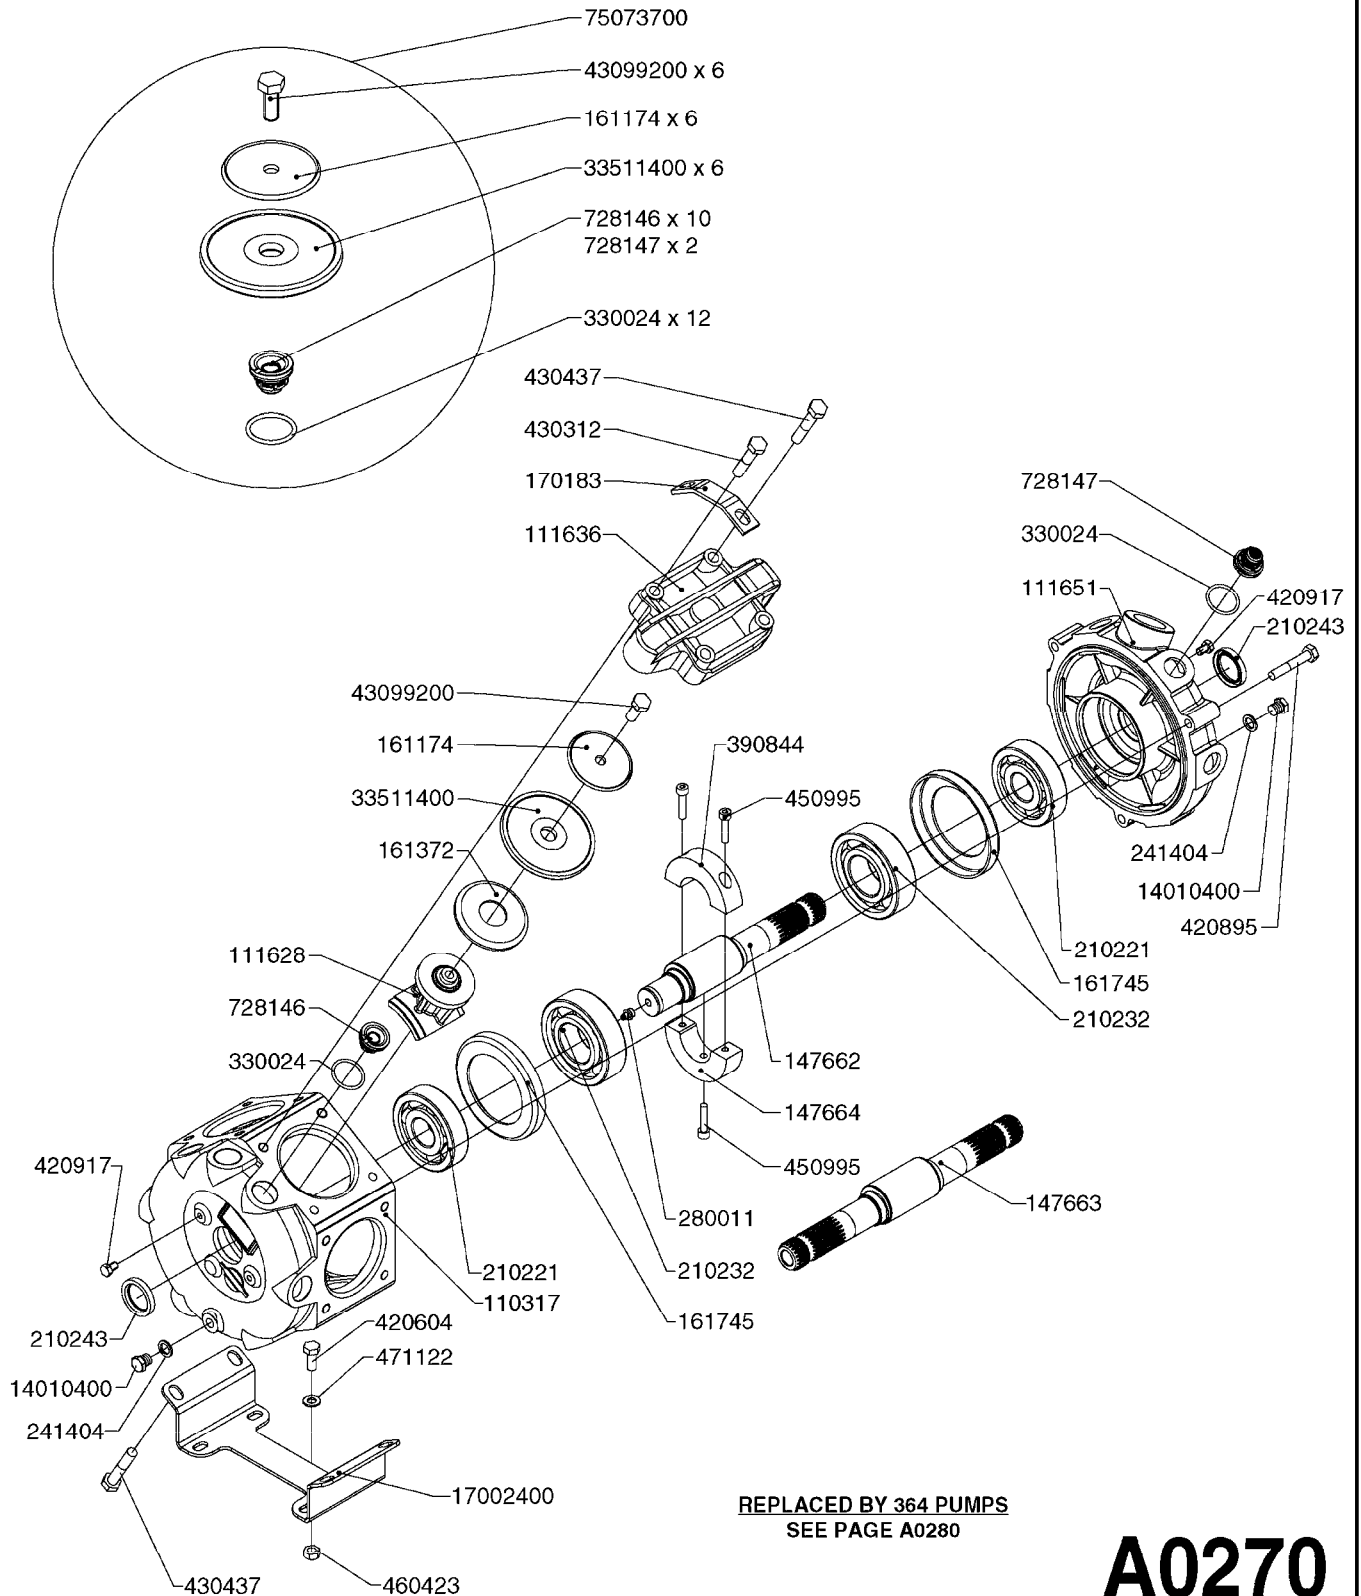

PUMP - 363/1000 RPM W/MOUNTING
A0270-HIN, 17:03:16

Page 1
Date 07.02.2020 10:01

parts-n°	order qty	description
110317	1	PUMP CASING MODEL 360/361 PNTD
111628	1	CONNECTING ROD 363/5.5 PUMP
111636	1	VALVE COVER 363 HEAVY DUTY
111651	1	CASTING F.363 1.5" PUMP(FRONT)
147662	1	CRANK SHAFT F.363/463-5.5MM
147663	1	CRANK SHAFT 363/463-5.5 THROUG
147664	1	COUNTERBALANCE 363/463 WEIGHT
161174	1	DIAPHRAGM DISC SS 361/363/364 PUMP
161372	1	DIAPHRAGM BACKING DISC,320-361
161745	1	METAL SPACER F.363/463
170183	1	LIFT STRAP F.PUMP 360/361/462
210221	1	BEARING BALL 6407
210232	1	BEARING BALL 6310
210243	1	SEAL OIL 35 X 47 X 7
241404	1	DOWTY SEAL 1/4"
280011	1	GREASE NIPPLE 1/8' SAE H TR
330024	1	O-RING D41,1/D34.5 X 3,5
390844	1	COUNTERBALANCE 363/463 POM
420604	1	BOLT HEX 8.8 DEL M10X25 FT DIN933
420895	1	BOLT HEX 8.8 RAW M10X60
420917	1	BOLT HEX 8.8 RAW M8X12 FT
430312	1	BOLT HEX 8.8 M12X60
430437	1	BOLT HEX 8.8 RAW M12X65
450995	1	BOLT ALLEN M8X30 DIN 912 RAW
460423	1	NUT HEX M10X1.50 LOCK DIN985A2 SS
471122	1	WASHER, M10, Ø20/10.5X 2.0, SS
728146	1	VALVE FOR 361(726890/707932)
728147	1	VALVE FOR 361 WHITE WITH HOLE
14010400	1	PLUG 1/4" BSP
17002400	1	FOOT F. 36X PUMP, RED
33511400	1	DIAPHRAGM PUMP 361/361/363/364 PUR
43099200	1	BOLT HEX SS M12 X 30 DIN933 A4
75073700	1	PUMP KIT 361/363 "06"