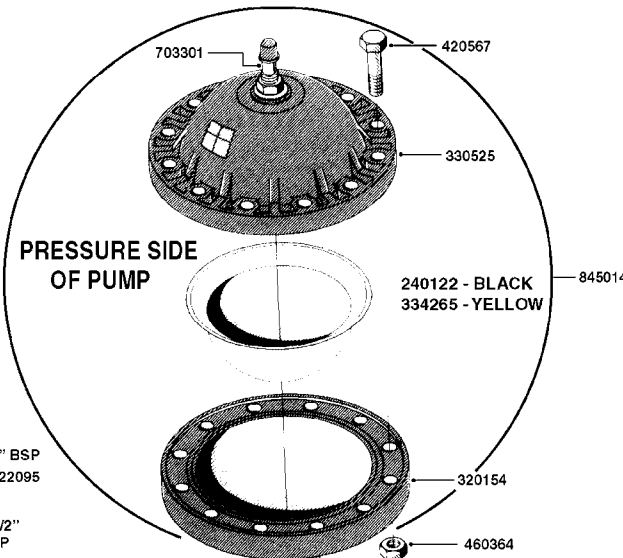

Housing for Black Diaphragm:

This groove on the lower housing of the Pressure Damper is for the BLACK diaphragm (240122). Never upgrade diaphragms to the YELLOW style unless you also upgrade Pressure Dampers to the housing style shown below.

The YELLOW style diaphragm will not seal correctly in this housing.

Housing for Yellow Diaphragm:

The groove on the lower housing of a the Pressure Damper is recognized by the extra lip on the bottom inside of the groove. For this style Pressure Damper, you need the YELLOW diaphragm (334265).

SUCTION SIDE OF PUMP

**COMPLETE ASSEMBLIES
WHOLEGOODS ITEMS**

A0240