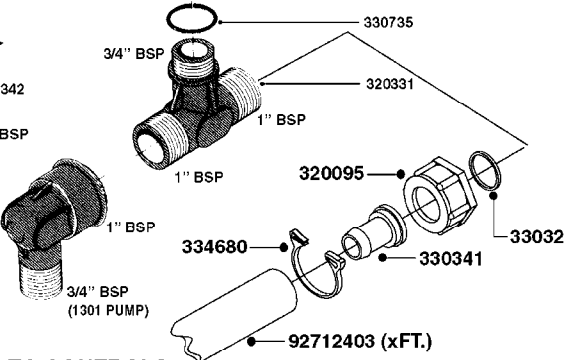

SUCTION SIDE OF PUMP

NLA - 1302 PUMP (REPLACES 1301 PUMP)
#726854 - COMPLETE DAMPER KIT (SUCTION & PRESSURE)

**COMPLETE ASSEMBLIES
WHOLEGOODS ITEMS**

A0240