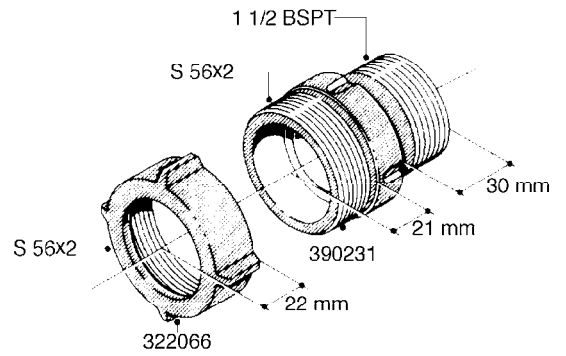

**L0080**

FITTINGS - S-53  
L0080-HIN, 12:09:17

Page 1

Date 07.02.2020 10:02

Pos.	parts-n°	order qty	description
1	145995	1	FITT.DK S-53 FORK
2	241973	1	O-RING Ø3 X 44.2 70 SHORES NITRIL NITRIL (BLACK)
2	242353	1	O-RING 3 X 44.2 VITON VITON (BROWN)
3	242109	1	O-RING D32.2x3.0 NITRIL (BLACK)
3	242354	1	O-RING D32.2X3.0 VITON VITON (BROWN)
4	322103	1	FITT.DK S-53 BULKHEAD
5	322107	1	FITT.DK S-53 BULKHEAD NUT
6	322110	1	FITT.DK S-53 ELB. 1/2" BSP
7	322352	1	FITT.DK S-53 TEE
8	334229	1	FITT.DK S-53 STR.3/4"
9	334260	1	GASKET F. S-53 BULKHEAD
10	334564	1	FITT.DK S-67 TO S-53 ADAPTER
11	391100	1	FITT.DK S-53THREAD INS.1/2"BSP
12	726463	1	FITT.DK S53 BULKHEAD W/GASKET
13	726552	1	FIT.DK S-53X90 1/2" BSP,O-RING
14	726556	1	FITT.DK S-53 HB 1/2" W/O-RING
15	726558	1	FITT.DK S53 STR. 3/4" W. ORING
16	726559	1	FITT DK. S-53 HB 1" W/O-RING
17	726568	1	FITT.DK.S-53 HB 1/2"90 W/O-RING
18	726570	1	FITT.DK S-53 ELB.3/4" W. ORING
19	726571	1	FITT.DK S-53 ELB.1", W ORING
20	726578	1	FITT.DK S53 PLUG WITH O-RING
21	728561	1	FITT.DK. S67M - S53F REDUCER