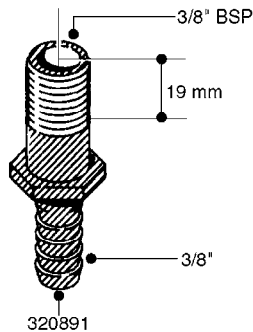

L0050

FITTINGS - HOSE CONNECTORS
L0050-HIN, 01:01:16

Page 1
Date 07.02.2020 10:02

parts-n°	order qty	description
242594	1	O-RING D14 X 1.78 SCH.70-EPDM
320294	1	FITT.DK TEE 3/8X3/8HB X1/2"BSP
320305	1	FITT.DK HB 3/4'- 3/4' BSP
320386	1	FITT.DK TEE 3/8X3/8HB X3/8"BSP
320397	1	FITT.DK ELB 3/8"HB X 3/8" BSP
320401	1	FITT.DK TEE 1/2X1/2HB X1/2"BSP
320412	1	FITT.DK TEE 1/2X1/2HB X3/8'BSP
320423	1	FITT.DK ELB 1/2'HB X 3/8' BSP
320891	1	FITT.DK HB 3/8'- 3/8' BSP
320972	1	FITT.DK HB 5/16'- 1/4' BSP
322046	1	FITT.DK TEE 1/2X1/2HB X3/4'BSP
322048	1	FITT.DK TEE 3/4X3/4HB X3/4'BSP
330595	1	O-RING D24.6/D20X2.1 -3/4"
333137	1	FITT.DK CONN.1/2" F.NOZZ. DOUB
333141	1	FITT.DK CONN.1/2" F.NOZZ.SING
334041	1	FITT.DK CONN.3/4' F.NOZZ. SING
334042	1	FITT.DK CONN.3/4' F.NOZZ. DOUB
334195	1	FITT.DK ELB. 3/4"HB X 3/4"HB
10012103	1	FITT.PO.HB 1.25X1.50 IMB1012
10014003	1	FITT.PO.HB 1.25X1.25 IMB1010
10036903	1	FITT.PO.HB 1.50X1.50 IMB1212
28019303	1	FITTING HB ELB 3/4NPT-3/4HOSE
61016500	1	HOSE TAIL 3/4" 90°+RG CAP 3/4"
72026700	1	NOZZLE TUBE ADAPTER W/O-RING