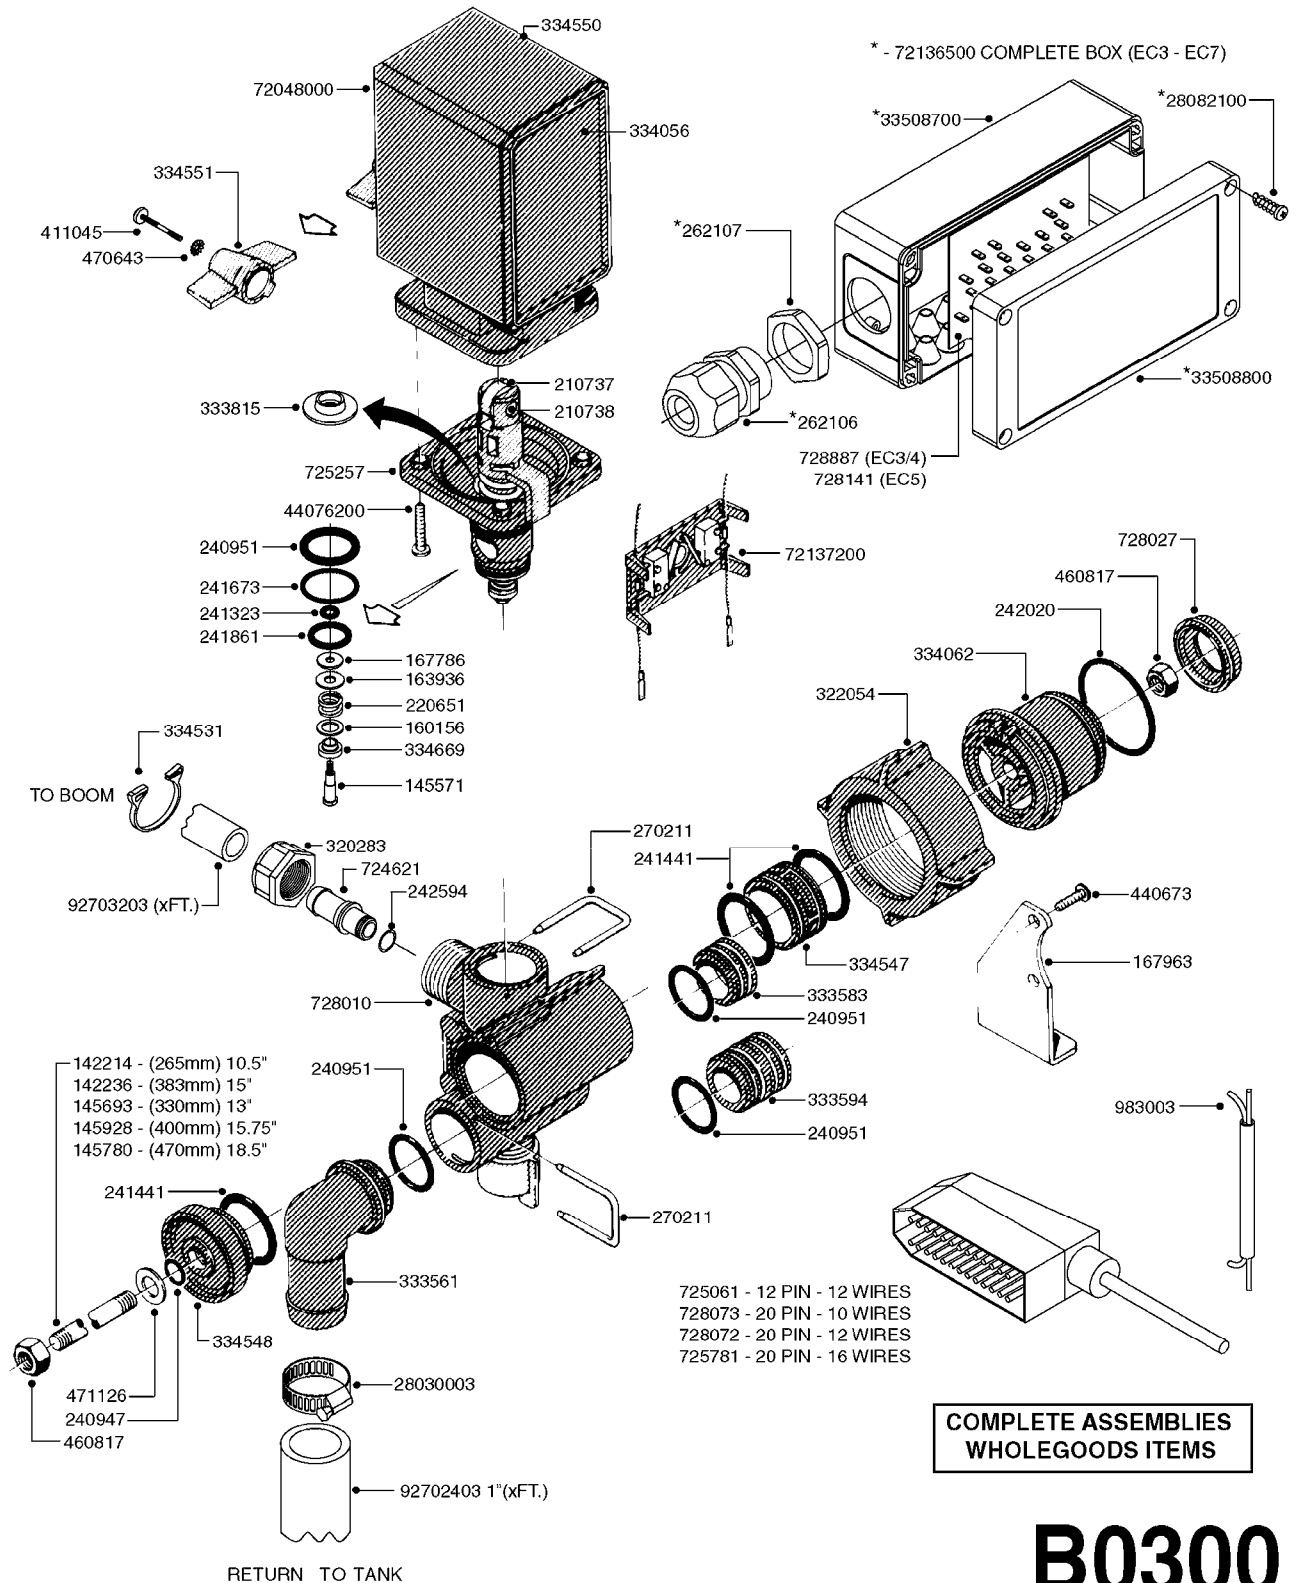

EC BOOM VALVE-ELEC.(GRN GRIP)
B0300-HIN, 01:01:16

Page 1
Date 07.02.2020 10:01

parts-n°	order qty	description
142214	1	STUD BOLT - M8X265, 3 SECTION
142236	1	STUD BOLT 8 X 381 - 8 MODULS
145571	1	STUD BOLT F/PNEUM. DISTRIBUTOR
145693	1	STUD BOLT - M8X330, 4 SECTION
145780	1	STUD BOLT - M8X470, 6 SECTION
145928	1	STUD BOLT - M8X400, 5 SECTION
160156	1	WASHER D14.1/D9.2X1 SS
163936	1	WASHER D15/D6.2X1
167786	1	WASHER D13/D4.2X1
167963	1	MOUNT BKT.F.EC BOOM SEC.
210737	1	BEARING BALL D7 RSTO 5 TN
210738	1	PIN Ø7 L16
220651	1	SPRING PRESSURE D12.5/5
240947	1	O-RING D7.3X2.4 NITRIL
240951	1	O-RING D21.2X3 NITRIL
241323	1	O-RING D5.3X2.4 NITRIL
241441	1	O-RING D29.3X3
241673	1	O-RING D22.1X1.6
241861	1	O-RING D15.3X2.4 VITON
242020	1	O-RING 39.2 X 3 VITON
242594	1	O-RING D14 X 1.78 SCH.70-EPDM
262106	1	BULKHEAD F. CABLE 6.5-14 BLACK
262107	1	NUT F. BULKHEAD CABLE GRAY
270211	1	FITT.DK S25 FORK L=37.5
320283	1	FITT.DK NUT 3/4"BSP
322054	1	UNION NUT BLACK S61 x 2
333561	1	FITT.DK ELB.1" EC RETURN
333583	1	END PIECE FOR BYPASS
333594	1	CONNECTING PIECE F. BYPASS
333815	1	DISTANCE RING
334056	1	COVER F/MOTOR HOUSE EC DIST.
334062	1	CONNECT. BRANCH F/EC OP. UNIT
334531	1	CLAMP HOSE PLASTIC 3/4"
334547	1	CONNECTING PIECE F. PRESSURE
334548	1	END COVER
334550	1	MOTOR HOUSE SECT VALVE
334551	1	GRIP F.MAN.OP.EC ON/OFF GREEN
334669	1	VALVE CONE D14/D7-SH 63 WHITE
411045	1	SCREW M4 X 16MM STAINLESS
440673	1	SCREW F.PLASTIC 5X12 SS
460817	1	NUT HEX M8 STAINLESS DIN 934
470643	1	WASHER LOCK
471126	1	WASHER, M8, Ø16/ 8.4X 1.6, SS
724621	1	FITT.DK HB 3/4"ASSY F.3/4" NUT
725061	1	CABLE - EC 12WIRE L=6000mm
725257	1	SPINDLE SECT. F/EC DISTRIBUTOR
725781	1	CONNECTING CABLE L=6000-AC 5
728010	1	DISTRIB HOUSING W/CONST PR GRN
728027	1	BUSHING WITH SEAT
728072	1	CABLE,20-PIN,6M EC/4
728073	1	CABLE,20-PIN,6M, EC/3
728141	1	CIRCUIT BOARD F.EC7 CONN. BOX
728887	1	CIRCUIT BOARD EC CONTROL
983003	1	CABLE ELEC.2X1MM WIRE BLACK EC
28030003	1	CLAMP HOSE GEAR P1" 6716
28082100	1	SCREW F. BOX LID 1/4" L=20
33508700	1	BOX BOTTOM 160X80X40 BLACK 1-HOLE
33508800	1	LID 160X80X15 BLK W/SCREWS
44076200	1	SCREW WN5451 5X16 SS TORX
72048000	1	MOTOR, DISTRIBUTION 1:300
72136500	1	UNIV. CONNECTION BOX F. EC