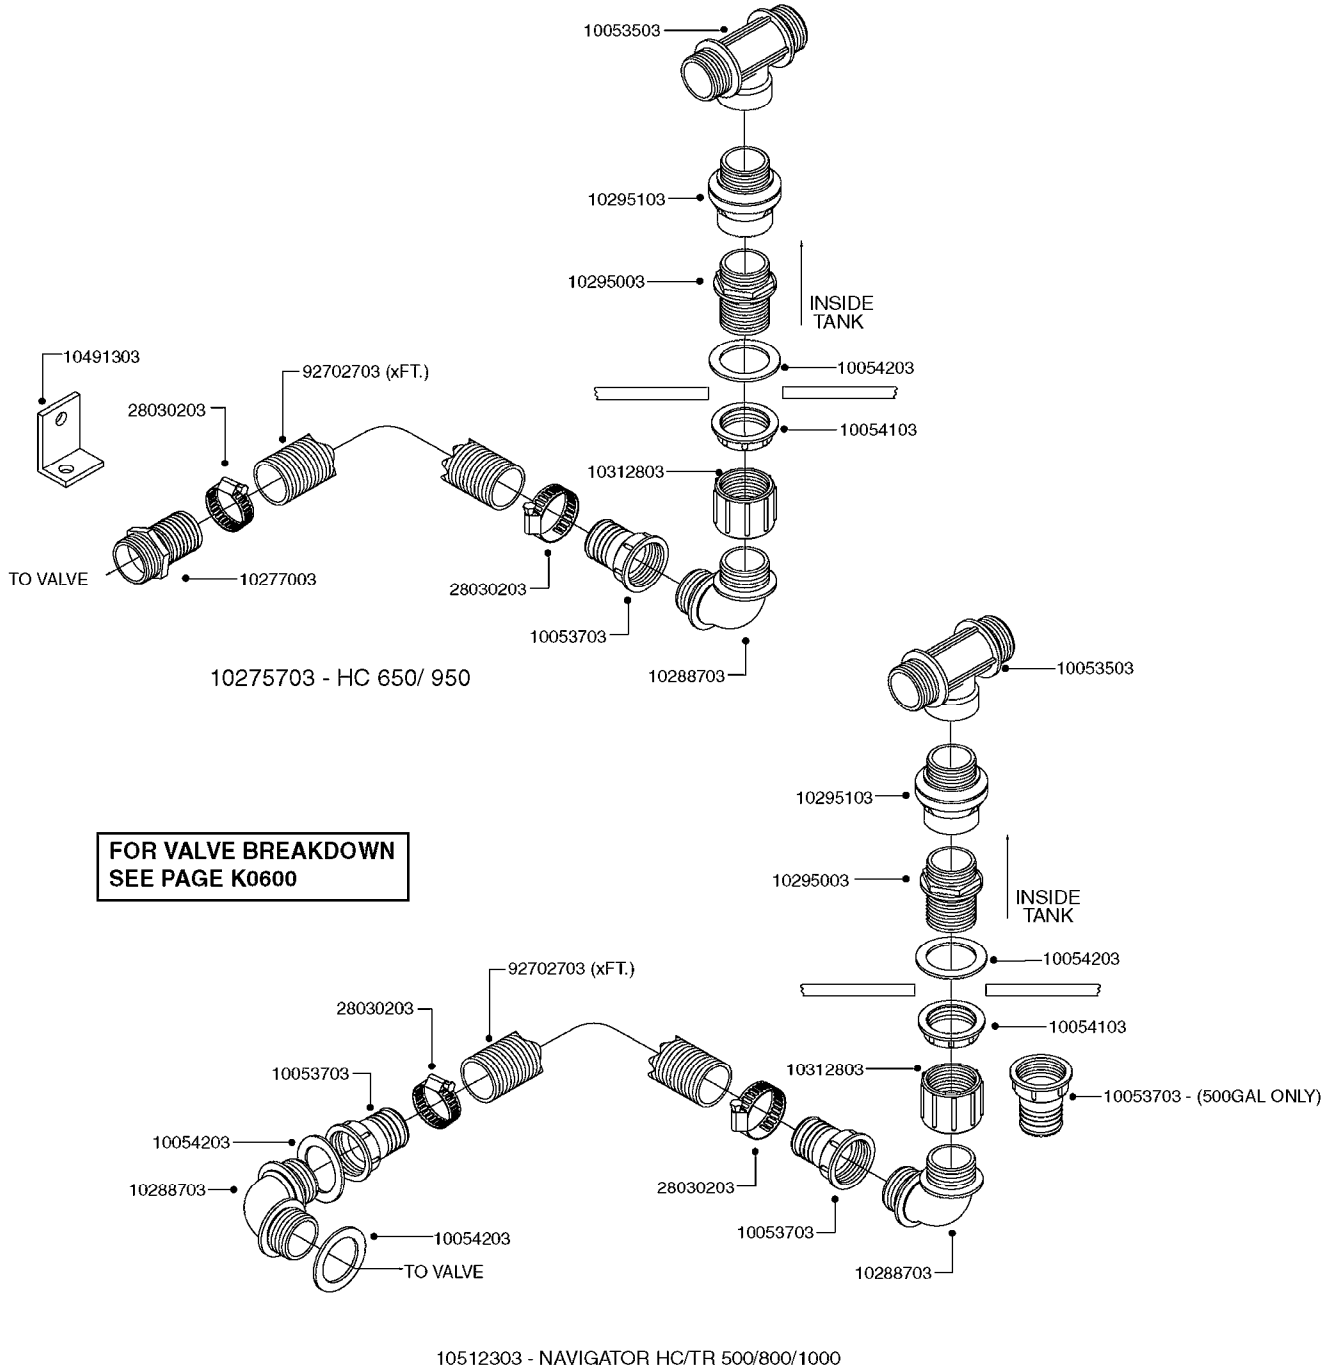

K0580

**COMPLETE ASSEMBLIES
WHOLEGOODS ITEMS**

QUICKFILL-PLMBNG SYS-TRLR SPYR
K0580-HIN, 01:01:16

Page 1
Date 07.02.2020 10:02

parts-n°	order qty	description
10053503	1	FITT.PO.TEE 2"MX2"FX2"M BSP
10053703	1	FITT.PO.HB STR. 2"BSP #4411
10054103	1	FITT.PO.NUT 2" BSP JAMB MCPHEE
10054203	1	GASKET F. 2" FITTINGS RUBBER
10275703	1	*QUICK FILL KIT 650/950M
10277003	1	FITT.PO.HB 2.00X2.00 MCPHEE
10288703	1	FITT.PO.EL 2MX2M 90 DEG MCPHEE
10295003	1	FITT.PO.HN 2' 250071
10295103	1	FOOT VALVE 2" 504019
10312803	1	FITT.PO.BU 2' X 2'
10491303	1	ANGLE FOR HC950 QUICK FILL
10512303	1	QUICK FILL KIT NAV. (DON'T ORD)
28030203	1	CLAMP HOSE T-BOLT S2" 235-67
92702703	1	HOSE PVC SUCT GRAY 2"