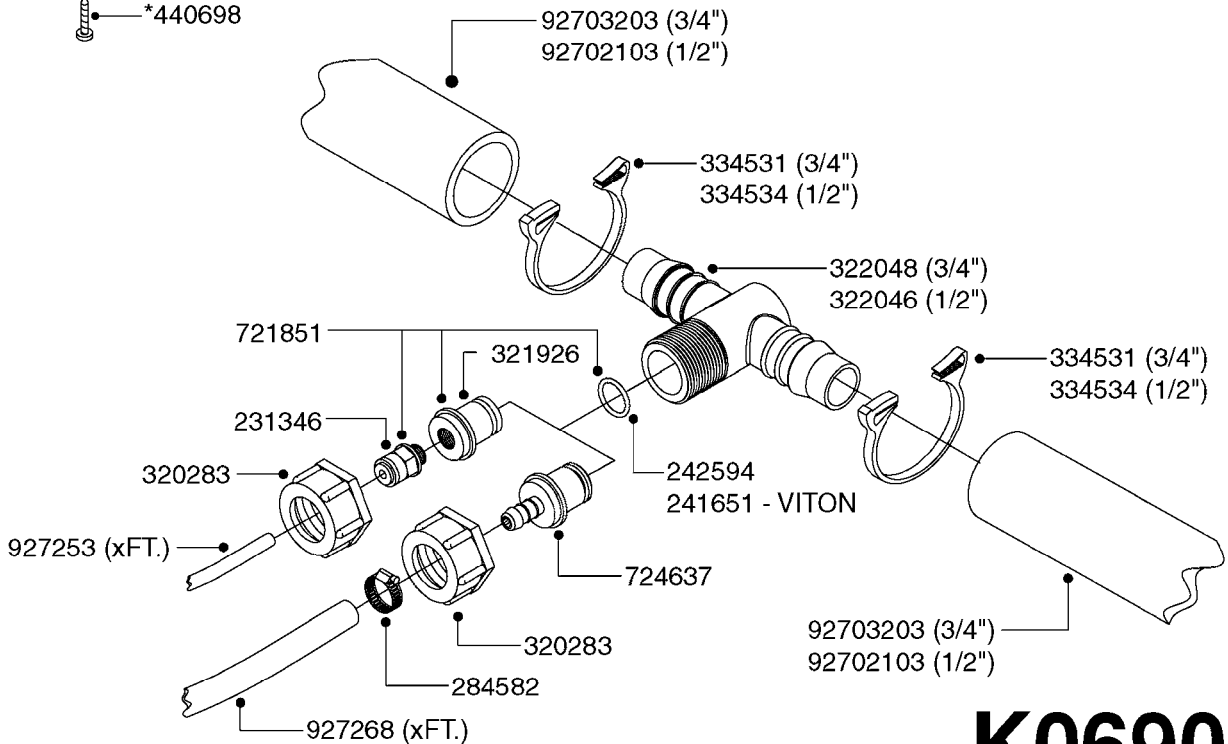

# K0690

REMOTE GAUGE-MAGNETIC BASE KIT  
K0690-HIN, 01:01:16

Page 1  
Date 07.02.2020 10:02

parts-n°	order qty	description
231346	1	QUICK COUPLER 1/8"BSP X 4 MM
232230	1	QUICK COUPLER 1/4"BSP X 4 MM
241651	1	O-RING D14.0X3.0 NITRIL
242594	1	O-RING D14 X 1.78 SCH.70-EPDM
283581	1	HOSE CONNECTOR STR. F.4MM PE
284582	1	CLAMP HOSE GEAR - 5/16"
320187	1	FITT.DK CAP 3/8" BSP BLACK
320283	1	FITT.DK NUT 3/4"BSP
320445	1	FITT.DK HN 1/4"X3/8" BSP
321926	1	FITTING BSP3/4"-1/8"
322046	1	FITT.DK TEE 1/2X1/2HB X3/4'BSP
322048	1	FITT.DK TEE 3/4X3/4HB X3/4'BSP
330013	1	O-RING 2.5 X 10 PUR
330061	1	O-RING D16/D11X2,5
331807	1	FITT.DK HB 5/16" F.3/8" NUT
334531	1	CLAMP HOSE PLASTIC 3/4"
334534	1	CLAMP HOSE PLASTIC 1/2"
390713	1	GAUGE ADAPTOR 1/4" BSP
440698	1	SCREW F.PLASTIC 6X18 SS HEXHD
721851	1	SCREW PLUG W/QUICK FIT
724637	1	FITT.DK HB 5/16' F. 3/4" COMP.
927253	1	RED AIR HOSE, Ø4/2 1810 E
927268	1	HOSE BLUE PVC X 1/4 X 0012"
10536703	1	MAGNETIC BASE D3,2'/90LB
10536803	1	MAGNETIC BASE KIT F.GAUGE
28026203	1	GAUGE 200PSI/BR,2.5"1/4BSP-BTM
92702103	1	HOSE R X1/2" X300PSI WP X0012"
92703203	1	HOSE R X3/4" X300PSI WP X0012"