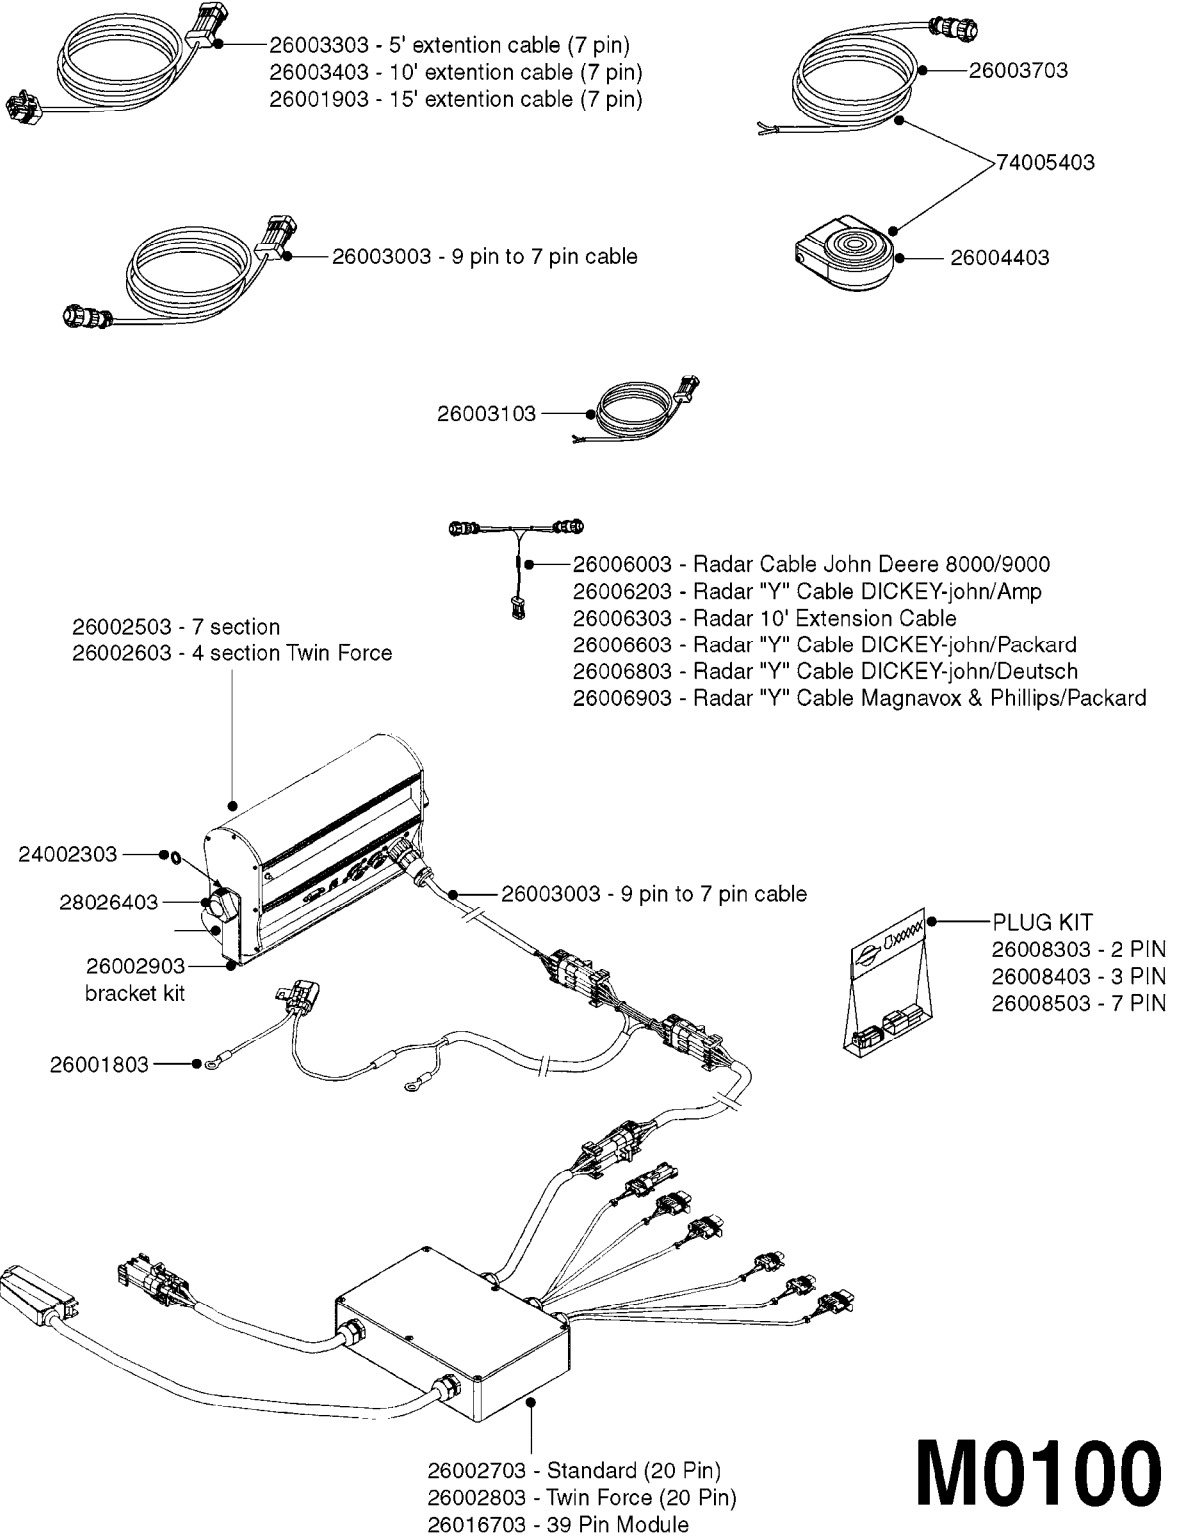

**M0090**

HC 2500/HM1500 DISPLAY/SCANBOX  
M0090-HIN, 01:01:16

Page 1

Date 07.02.2020 10:03

parts-n°	order qty	description
142516	1	SCREW SET M10 BENT F. LOCKING
161411	1	MT.BRK. HC2500/HM1500 DISPLAY
26018300	1	ADAPTOR 2500 FOR SPRAYBOX II 39-PIN/REPLACES SCANBOX
260363	1	PLUG 2 POLE 12V
260827	1	PLUG F.EC ATTACHMENTS
261060	1	PLUG F.EC ATTACHMENTS
261589	1	FUSE 5 X 20 1.25 AMP
26176203	1	FUSE 5.0A QUICK-ACT.
261933	1	CABLE W/PLUG 2X25 L=71"
261934	1	CABLE W/PLUG 18X0.5MM L=79"
261935	1	SWITCH 2 POLE
261937	1	CIRCUIT BOARD F. SCANBOX
262099	1	PLUG SOCKET 3-POLE 2.5/3
450902	1	BOLT ALLEN HEAD M4 X 16MM
471055	1	WASHER D4.1/7.6 X 0.9
61029900	1	BRACKET FOR HC2500
731613	1	DISPLAY HC2500 NEW
731983	1	DISPLAY HM1500 REFURBISHED
732095	1	DISPLAY HM1500 NEW
732096	1	SCANBOX F.HM1500/HC2500
741580	1	PLUG 3-POLE 2.5/3
978045	1	DECAL QUICK GUIDE 1500/2500
978097	1	DECAL QUICK GUIDE 1500/2500 FR