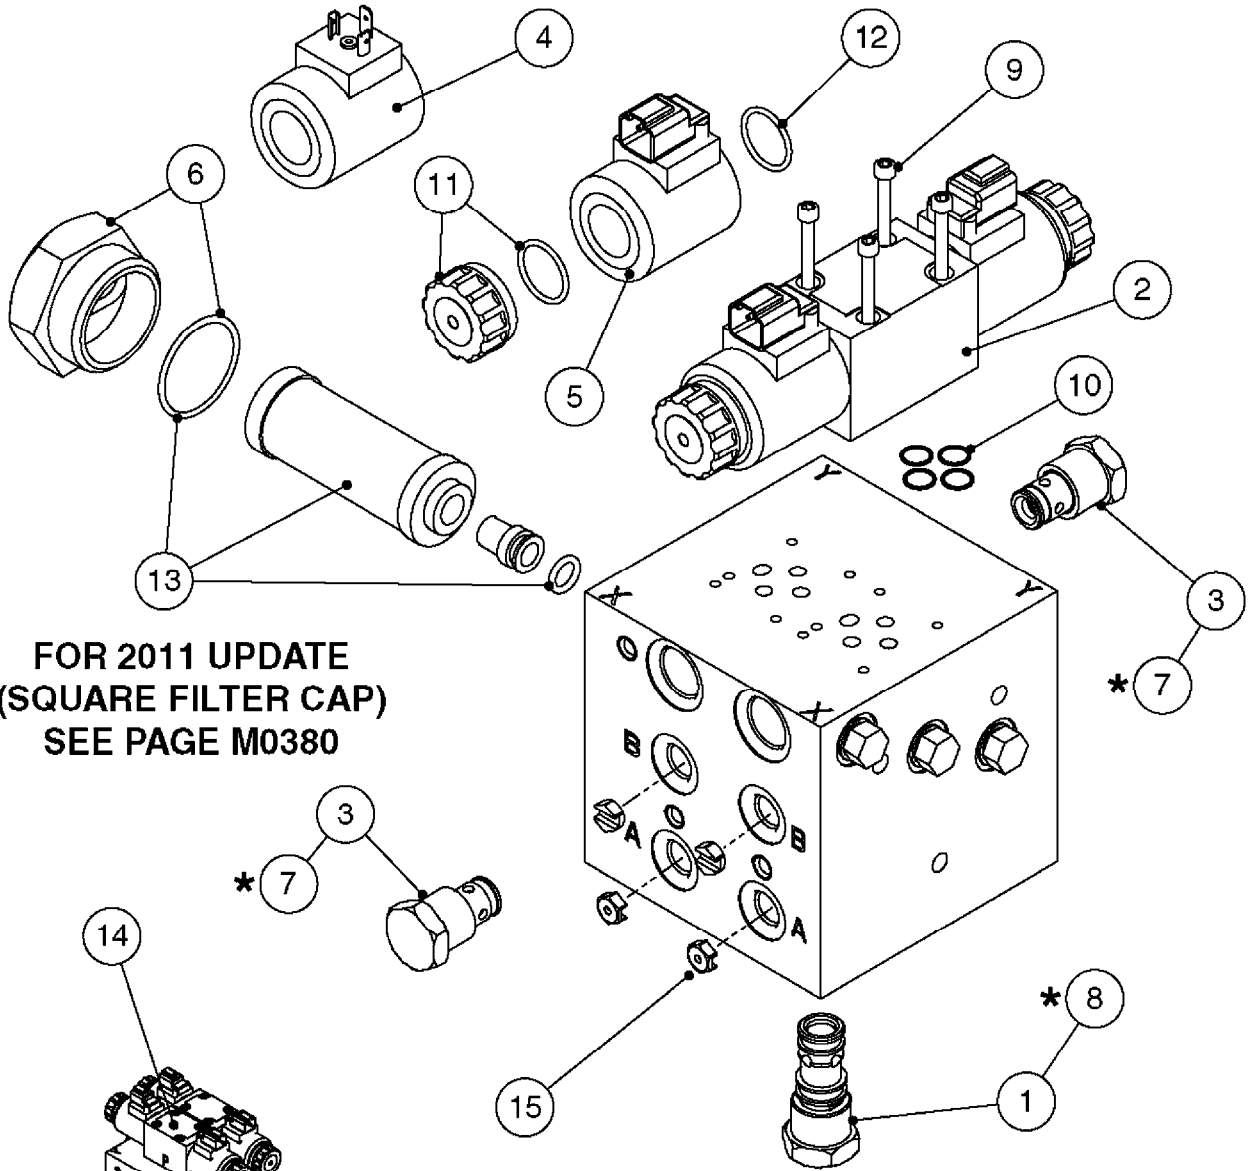

If unsure, pair of new style sensors works with all versions of UC4.

NORAC UC4 BOOM HEIGHT CONTROL  
M0290-HIN, 01:01:16

Page 1  
Date 07.02.2020 10:03

Pos.	parts-n°	order qty	description
1	410443	1	BOLT HEX 8.8 DEL M6X70
1	410605	1	BOLT HEX 8.8 DEL M6X80
2	460261	1	SPB/SPC BOOM
3	471124	1	NUT HEX M6X1.00 LOCK DIN985 A2 SS
4	16128603	1	WASHER, M6, Ø18/ 6.4X 1.6, SS
4	16128703	1	BRACKET F. SENSOR 60X60 TUBE SPB/SPC BOOM
5	26016303	1	BRACKET F. SENSOR 50x50 TUBE
6	26025903	1	FORCE BOOM (FTZ)
7	26026003	1	CONNECTOR RING CPC #11 NORAC
8	26026600	1	NORAC UC4+ ROLL SENSOR W/TEMP. CONFIRM NORAC P/N 45000
8	28055603	1	NORAC UC4+ ROLL SENSOR CONFIRM NORAC P/N 45001
9	28049503	1	NORAC CABLE VAR.RT.VLV DIN
10	28049603	1	3-PIN CONNECTORS/HIRSCHMAN
11	28050303	1	NORAC CABLE VAR.RT.VLV DEUTSCH
12	28050703	1	2-PIN CONNECTORS/DEUTSCH
13	28054303	1	NORAC CABLE EXTENSION
14	28055503	1	NORAC POWER CABLE
15	28055703	1	NORAC RUBBER TOP&BOLT F.SENSOR DIA.30MMX30MMX8MM
16	28085900	1	NORAC UC4+ OPEN CTR. CABLE
17	28086200	1	PARALIFT INTERFACE CABLE NORAC
18	28086300	1	NORAC VALVE MOUNTING HARDWARE
19	28086400	1	NORAC VALVE CABLE ROLL PIGTAIL
20	28086500	1	SENSOR BRANCH CABLE NORAC
21	28086600	1	CAN NODE DUAL CABLE NORAC
22	70112503	1	UC4 DISPLAY PANEL NORAC
23	78216100	1	UC4 ULTRASONIC SENSOR
			UC4 SENSOR MOUNTING BKT. NORAC
			FOAM DISC F. SENSOR NORAC
			UC4+ ROLL SENSOR KIT '11 HIN INCLUDES NORAC P/N 45000 & 45001
			NORAC VALVE BLOCK COMP, DEUTSCH CON.