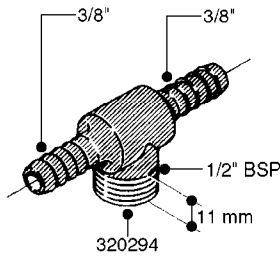

L0050

FITTINGS - HOSE CONNECTORS
L0050-HIN, 01:01:16

Page 1
Date 07.02.2020 10:02

parts-n°	order qty	description
242594	1	O-RING D14 X 1.78 SCH.70-EPDM
320294	1	FITT.DK TEE 3/8X3/8HB X1/2"BSP
320305	1	FITT.DK HB 3/4'- 3/4' BSP
320386	1	FITT.DK TEE 3/8X3/8HB X3/8"BSP
320397	1	FITT.DK ELB 3/8"HB X 3/8" BSP
320401	1	FITT.DK TEE 1/2X1/2HB X1/2"BSP
320412	1	FITT.DK TEE 1/2X1/2HB X3/8'BSP
320423	1	FITT.DK ELB 1/2'HB X 3/8' BSP
320891	1	FITT.DK HB 3/8'- 3/8' BSP
320972	1	FITT.DK HB 5/16'- 1/4' BSP
322046	1	FITT.DK TEE 1/2X1/2HB X3/4'BSP
322048	1	FITT.DK TEE 3/4X3/4HB X3/4'BSP
330595	1	O-RING D24.6/D20X2.1 -3/4"
333137	1	FITT.DK CONN.1/2" F.NOZZ. DOUB
333141	1	FITT.DK CONN.1/2" F.NOZZ.SING
334041	1	FITT.DK CONN.3/4' F.NOZZ. SING
334042	1	FITT.DK CONN.3/4' F.NOZZ. DOUB
334195	1	FITT.DK ELB. 3/4"HB X 3/4"HB
10012103	1	FITT.PO.HB 1.25X1.50 IMB1012
10014003	1	FITT.PO.HB 1.25X1.25 IMB1010
10036903	1	FITT.PO.HB 1.50X1.50 IMB1212
28019303	1	FITTING HB ELB 3/4NPT-3/4HOSE
61016500	1	HOSE TAIL 3/4" 90°+RG CAP 3/4"
72026700	1	NOZZLE TUBE ADAPTER W/O-RING