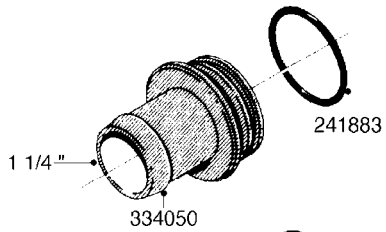

**L0080**

FITTINGS - S-53  
L0080-HIN, 12:09:17

Page 1

Date 07.02.2020 10:02

Pos.	parts-n°	order qty	description
1	145995	1	FITT.DK S-53 FORK
2	241973	1	O-RING Ø3 X 44.2 70 SHORES NITRIL NITRIL (BLACK)
2	242353	1	O-RING 3 X 44.2 VITON VITON (BROWN)
3	242109	1	O-RING D32.2x3.0 NITRIL (BLACK)
3	242354	1	O-RING D32.2X3.0 VITON VITON (BROWN)
4	322103	1	FITT.DK S-53 BULKHEAD
5	322107	1	FITT.DK S-53 BULKHEAD NUT
6	322110	1	FITT.DK S-53 ELB. 1/2" BSP
7	322352	1	FITT.DK S-53 TEE
8	334229	1	FITT.DK S-53 STR.3/4"
9	334260	1	GASKET F. S-53 BULKHEAD
10	334564	1	FITT.DK S-67 TO S-53 ADAPTER
11	391100	1	FITT.DK S-53THREAD INS.1/2"BSP
12	726463	1	FITT.DK S53 BULKHEAD W/GASKET
13	726552	1	FIT.DK S-53X90 1/2" BSP,O-RING
14	726556	1	FITT.DK S-53 HB 1/2" W/O-RING
15	726558	1	FITT.DK S53 STR. 3/4" W. ORING
16	726559	1	FITT DK. S-53 HB 1" W/O-RING
17	726568	1	FITT.DK.S-53 HB 1/2"90 W/O-RING
18	726570	1	FITT.DK S-53 ELB.3/4" W. ORING
19	726571	1	FITT.DK S-53 ELB.1", W ORING
20	726578	1	FITT.DK S53 PLUG WITH O-RING
21	728561	1	FITT.DK. S67M - S53F REDUCER