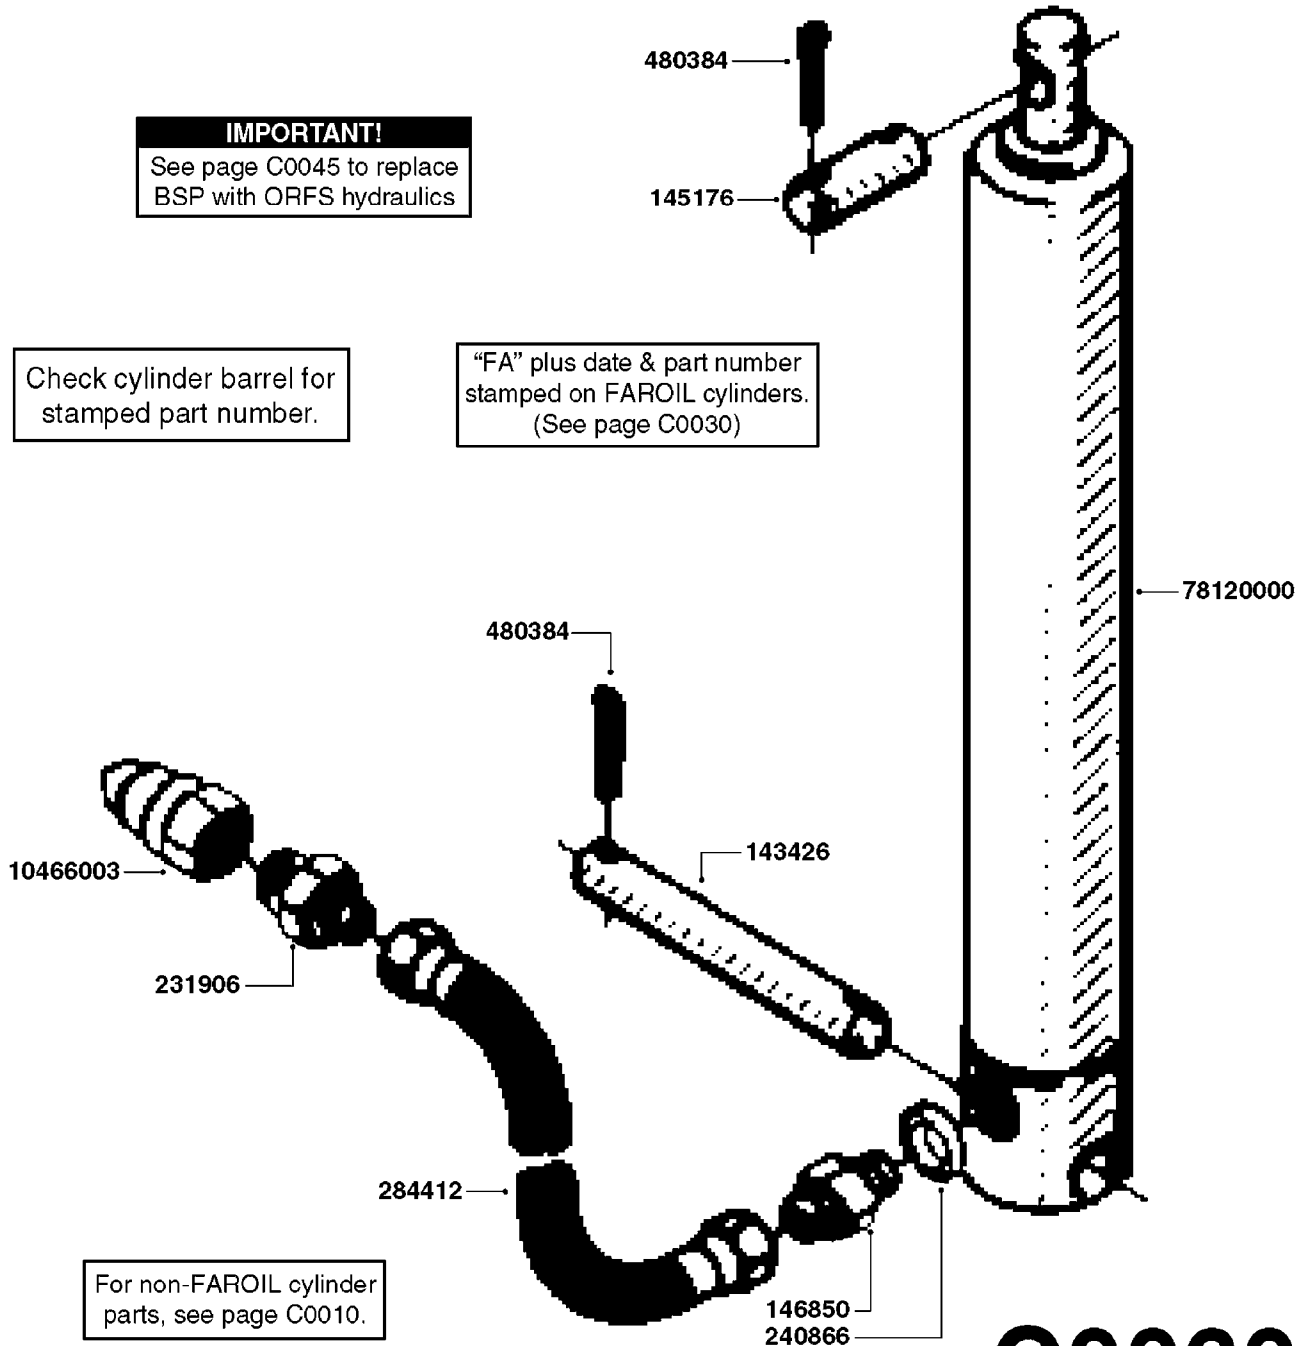

IMPORTANT!
See page C0045 to replace
BSP with ORFS hydraulics

Check cylinder barrel for
stamped part number.

"FA" plus date & part number
stamped on FAROIL cylinders.
(See page C0030)

HYDRAULICS-MB BOOM LIFT CYLNR
C0060-HIN, 23:03:16

Page 1

Date 07.02.2020 10:01

parts-n°	order qty	description
143426	1	PIN 20x160mm F/HYD/CYL.
145176	1	PIN D19.8 X 60
146850	1	HEX NIPPLE 3/8"x3/8" - 1.8mm
231906	1	HEX NIPPLE 3/8"BSP X 1/2"NPT
240866	1	DOWTYSEAL 3/8"
284412	1	HOSE HY 3/8" X 315" STR+STR
480384	1	PIN COTTER 3/16 x 1-1/2"
10466003	1	COUPLER PIONEER 8010-04 1/2NPT
78120000	1	CYL.TELESCOPING Ø50/40/25_1100