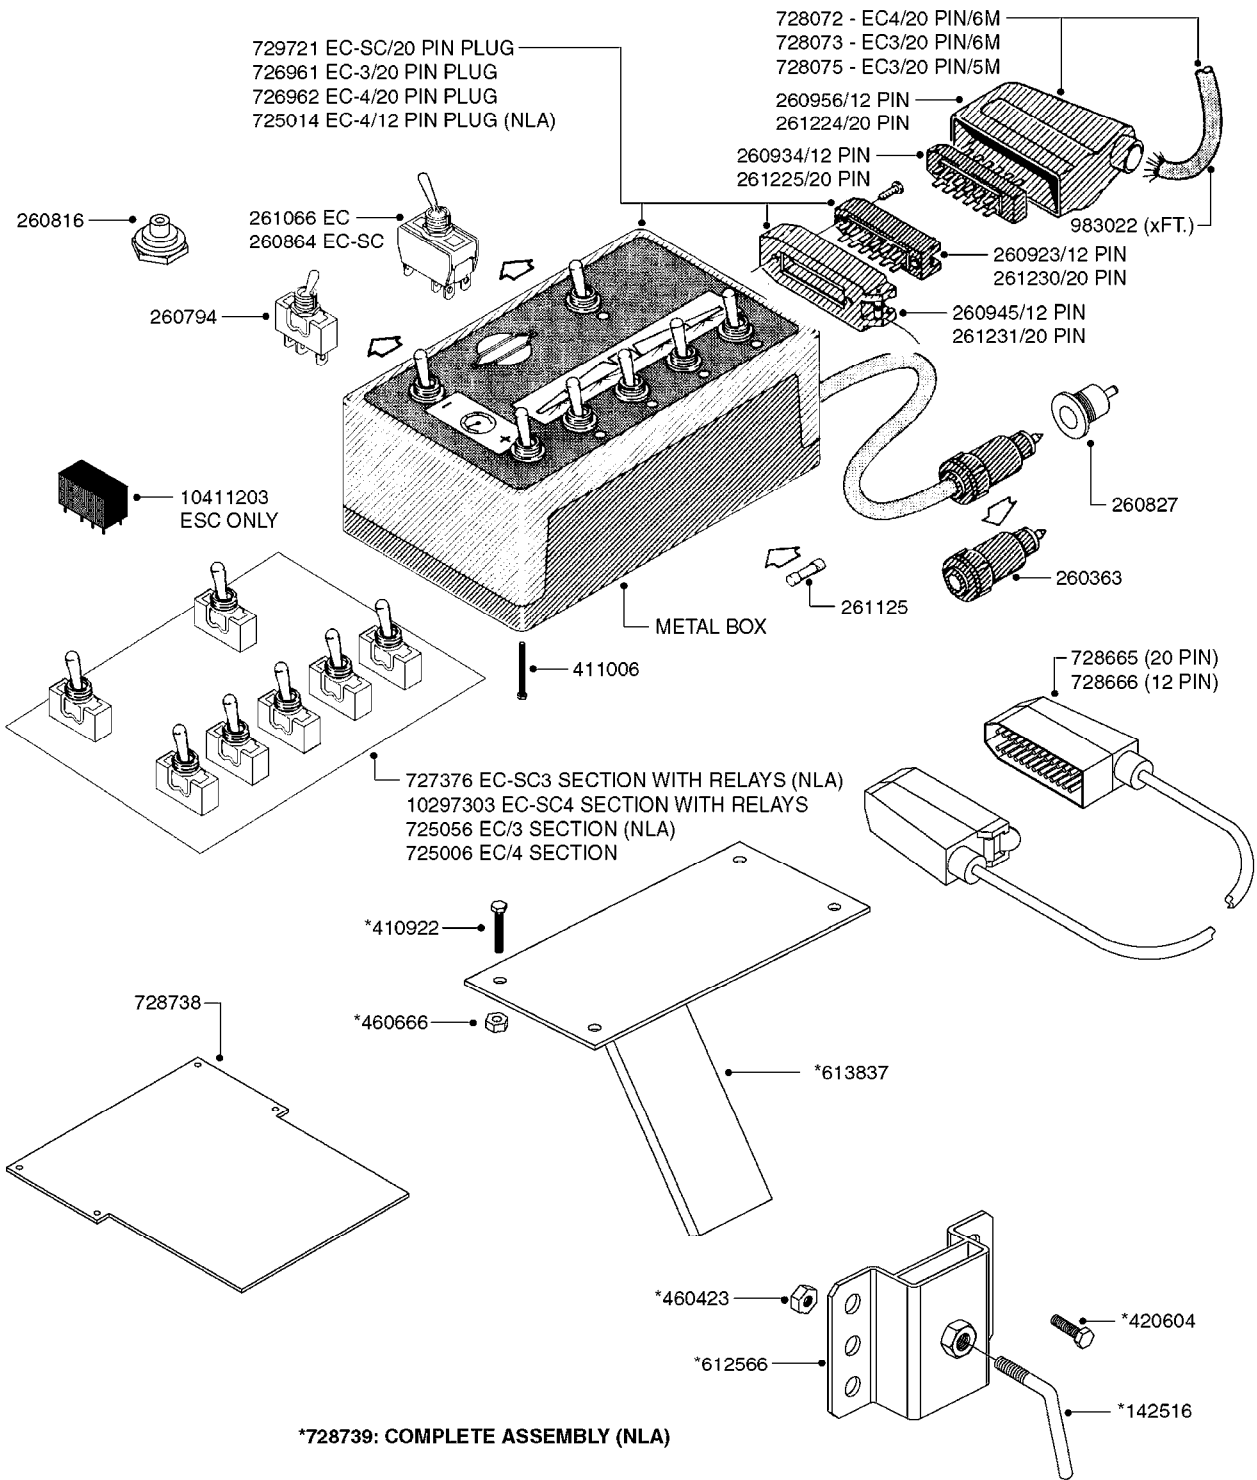

PRESSURE REGULATOR - S93 06  
B0370-HIN, 12:05:16

Page 1

Date 07.02.2020 10:01

Pos.	parts-n°	order qty	description
1	145996	1	FITT.DK S-67 FORK
2	145997	1	FITT.DK S-93 FORK
3	440677	1	SCREW F. PLASTIC 5X20 SS
4	440695	1	BOLT CARRIAGE M8X25
5	440698	1	SCREW F.PLASTIC 6X18 SS HEXHD
6	460143	1	SELF LOCK NUT M8 SST A2 DIN985
7	480487	1	PIN M5X60 SLOTTED GALV
8	16244000	1	BRACKET FOR REG. NAV, PAINTED NAVIGATOR PLATFORM BRACKET
9	33510800	1	HOUSING F.PRESS.REG.S67/S93
10	44076200	1	SCREW WN5451 5X16 SS TORX
11	72374200	1	MOTOR HOUS.REG.1:150 ENCODER
12	72374300	1	REGUL S67/S93 ASSY W SS CONE
12	72425500	1	REGULATOR S67/S93 CROSS-DRILL
12	72678700	1	REGULATOR S67/S93 CROSS-DRILL CERAMIC COMPONENTS
13	72481600	1	BAG W. CONSOLE&SPINDLE COMPL
14	72678900	1	BAG W.CONE/CYL/GASKET CERAMIC CERAMIC COMPONENTS
14	74190800	1	BAG W.CONE/CYL. AND GASKET. SYNTAL
15	74187500	1	SWITCH 5A PRESS.REG REP.KIT 08