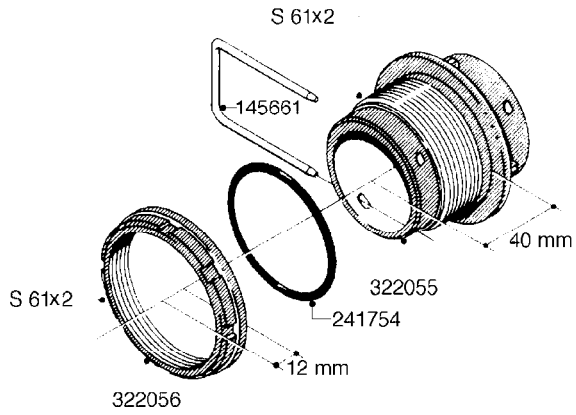

L0080

FITTINGS - S-53
L0080-HIN, 12:09:17

Page 1

Date 07.02.2020 10:00

Pos.	parts-n°	order qty	description
1	145995	1	FITT.DK S-53 FORK
2	241973	1	O-RING Ø3 X 44.2 70 SHORES NITRIL NITRIL (BLACK)
2	242353	1	O-RING 3 X 44.2 VITON VITON (BROWN)
3	242109	1	O-RING D32.2x3.0 NITRIL (BLACK)
3	242354	1	O-RING D32.2X3.0 VITON VITON (BROWN)
4	322103	1	FITT.DK S-53 BULKHEAD
5	322107	1	FITT.DK S-53 BULKHEAD NUT
6	322110	1	FITT.DK S-53 ELB. 1/2" BSP
7	322352	1	FITT.DK S-53 TEE
8	334229	1	FITT.DK S-53 STR.3/4"
9	334260	1	GASKET F. S-53 BULKHEAD
10	334564	1	FITT.DK S-67 TO S-53 ADAPTER
11	391100	1	FITT.DK S-53THREAD INS.1/2"BSP
12	726463	1	FITT.DK S53 BULKHEAD W/GASKET
13	726552	1	FIT.DK S-53X90 1/2" BSP,O-RING
14	726556	1	FITT.DK S-53 HB 1/2" W/O-RING
15	726558	1	FITT.DK S53 STR. 3/4" W.ORING
16	726559	1	FITT DK. S-53 HB 1" W/O-RING
17	726568	1	FITT.DK.S-53 HB 1/2"90 W/O-RING
18	726570	1	FITT.DK S-53 ELB.3/4" W.ORING
19	726571	1	FITT.DK S-53 ELB.1", W ORING
20	726578	1	FITT.DK S53 PLUG WITH O-RING
21	728561	1	FITT.DK. S67M - S53F REDUCER