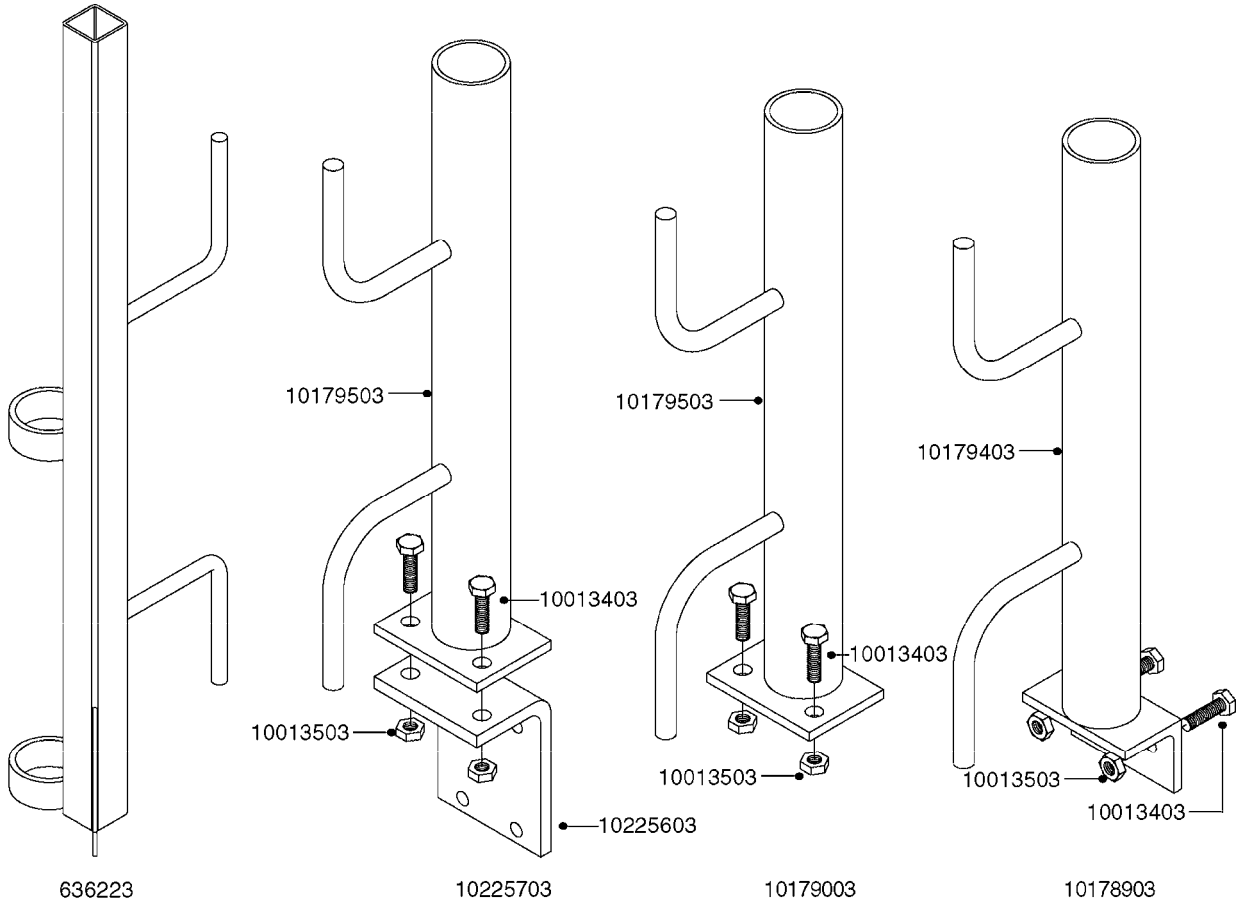

K0520

HOSE WRAPS
K0520-HIN, 05:12:19

Page 1
Date 07.02.2020 10:00

parts-n°	order qty	description
241965	1	O-RING Ø12.1 X 1.6 NITRILE
242007	1	O-RING Ø9.1 X 1.6 NITRILE
281551	1	BALL VALVE 1/2"
320084	1	FITT.DK NUT 1/2" BSP
330212	1	O-RING D19/D14X2.4 F.1/2"NUT
330326	1	O-RING D30/D24X2 F.1"NUT
330676	1	FITT.DK HB 3/8" F. 1/2" NUT
330687	1	FITT.DK HB 1/2" F. 1/2" NUT
334190	1	FITT.DK HB 1/2' F. PISTOL 60S
334533	1	CLAMP HOSE PLASTIC 3/8"
334534	1	CLAMP HOSE PLASTIC 1/2"
636223	1	POST 12 VOLT TR30
712471	1	AGITATION VALVE ASSY. ON/OFF
843196	1	SPRAY GUN KIT TYPE 60 SHORT
843197	1	HANDGUN KIT TYPE 60 LONG
10013403	1	BOLT HEX 3/8-16X1 1/4 HCS Z5
10013503	1	NUT HEX NC 3/8"
10178903	1	WRAP HOSE SIDE MOUNT PLATE
10179003	1	WRAP HOSE BOTTOM PLATE MOUNT
10179403	1	WRAP WELDMENT FOR HI101789
10179503	1	WRAP WELDMENT FOR HI101790
10225603	1	BKT.FOR HOSE WRAP MOUNT NL NK
10225703	1	WRAP HOSE BDL.BOTTOM PLATE
92701703	1	HOSE R X3/8" X300PSI WP X0012"
92702103	1	HOSE R X1/2" X300PSI WP X0012"