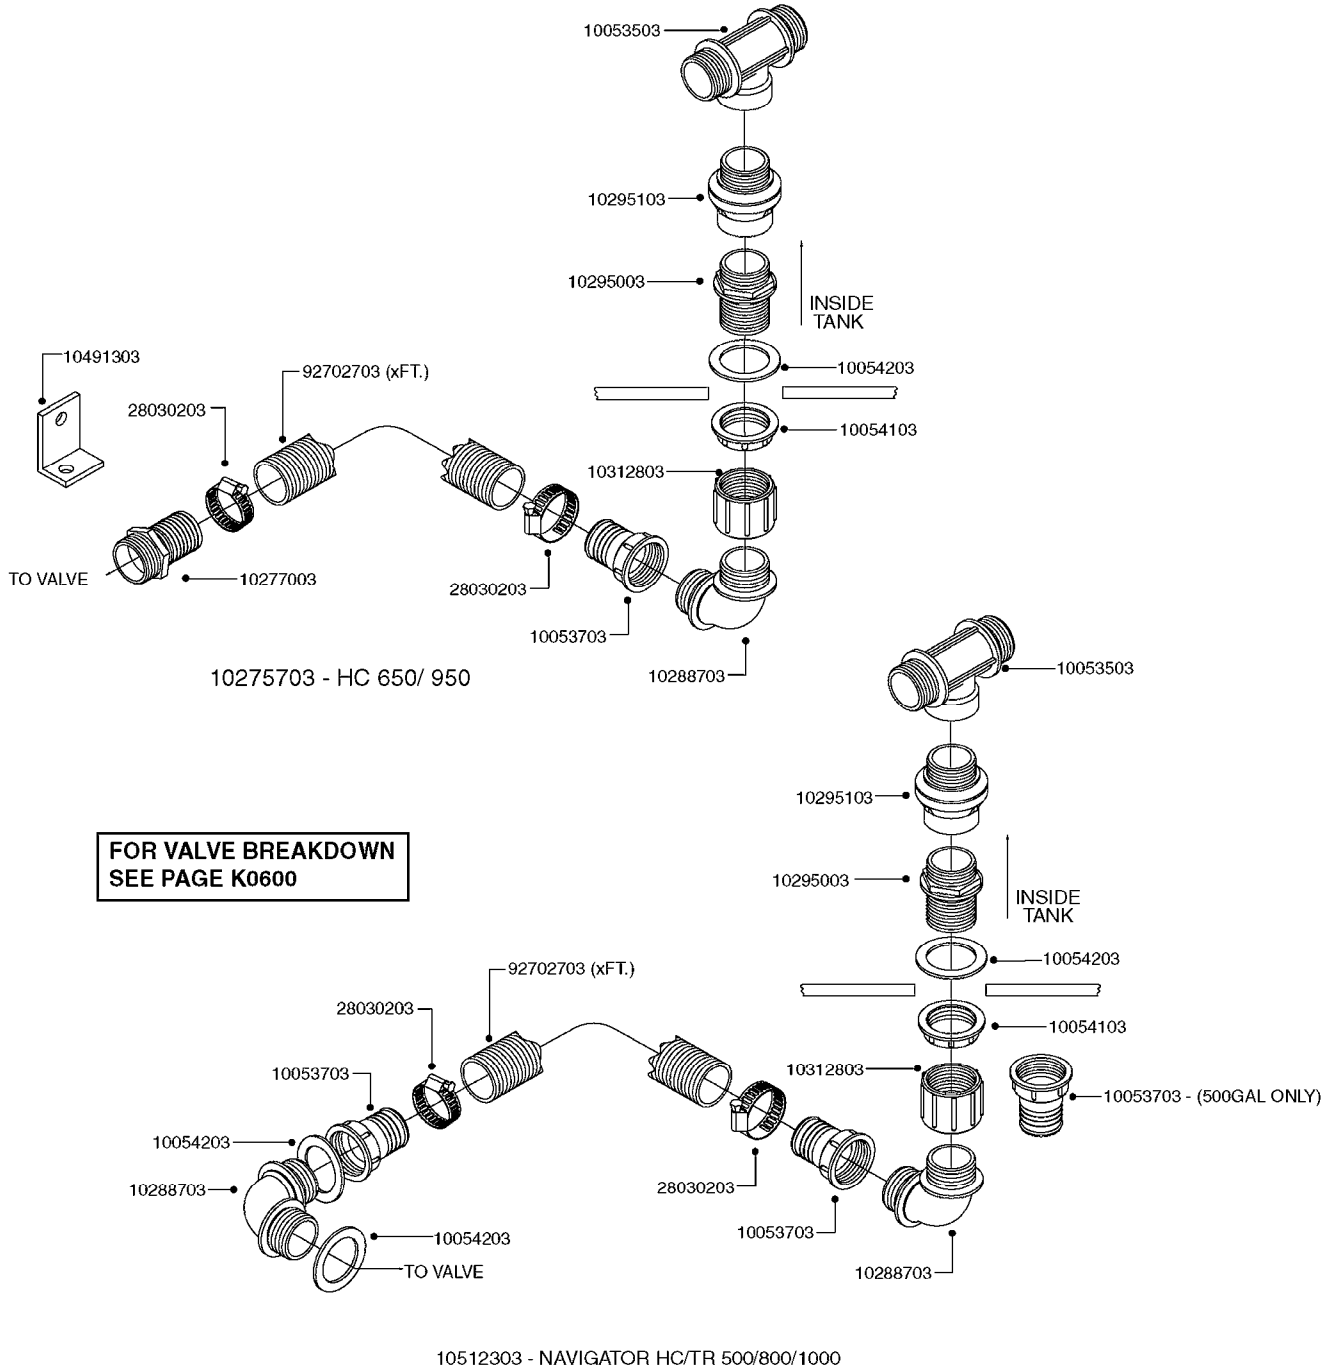

K0580

COMPLETE ASSEMBLIES
WHOLEGOODS ITEMS

QUICKFILL-PLMBNG SYS-TRLR SPYR
K0580-HIN, 01:01:16

Page 1
Date 07.02.2020 10:00

parts-n°	order qty	description
10053503	1	FITT.PO.TEE 2"MX2"FX2"M BSP
10053703	1	FITT.PO.HB STR. 2"BSP #4411
10054103	1	FITT.PO.NUT 2" BSP JAMB MCPHEE
10054203	1	GASKET F. 2" FITTINGS RUBBER
10275703	1	*QUICK FILL KIT 650/950M
10277003	1	FITT.PO.HB 2.00X2.00 MCPHEE
10288703	1	FITT.PO.EL 2MX2M 90 DEG MCPHEE
10295003	1	FITT.PO.HN 2' 250071
10295103	1	FOOT VALVE 2" 504019
10312803	1	FITT.PO.BU 2' X 2'
10491303	1	ANGLE FOR HC950 QUICK FILL
10512303	1	QUICK FILL KIT NAV. (DON'T ORD)
28030203	1	CLAMP HOSE T-BOLT S2" 235-67
92702703	1	HOSE PVC SUCT GRAY 2"