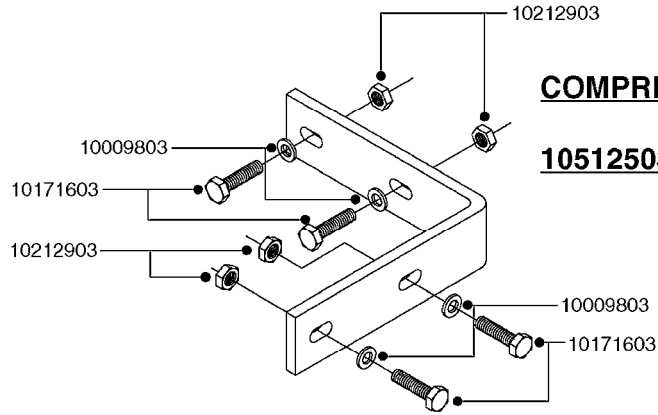

K0400

*Ø8mm 927306 (xFT.)
*Ø10mm 927330 (xFT.)

70062503 - COMPLETE ASSEMBLY

FOAM MARKER COMPRESSOR 2007
K0400-HIN, 01:01:16

Page 1
Date 07.02.2020 10:00

parts-n°	order qty	description
147011	1	HEX NIPPLE 3/8'X1/4'BSP BRASS
161326	1	MOUNT BKT. F. FOAM COMP.BOX 98
168847	1	ENCLOSURE LOWER F.MARKER
168848	1	COVER F. FOAM MARKER
232111	1	QUICK COUPLER 6MM X 1/8 EXT.
232112	1	QUICK COUPLER 6MM 1/8 INT.
232113	1	QUICK COUPLER 6MM T-PIECE
232114	1	COUPLER 1/8" THREADX8MM HOSE
232143	1	REDUCER 1/4'INT-1/8'EXT
232144	1	QUICK COUPLER 10MM X 1/4 EXT
232152	1	QUICK COUPLER 8MMX1/8 EXT.LONG
241371	1	DIAPHRAGM F.NO-DRIP,VULC
242242	1	O-RING F.AIR HOSE FITTING
242258	1	TRIM 3X10 SELF ADHESIVE 0012"
261562	1	RUBBER DAMPER 2XM6X25
283697	1	TIESTRAP 200MM
320445	1	FITT.DK HN 1/4"X3/8" BSP
321462	1	CAP F.NO-DRIP ASSY.
322261	1	HOUSING F.SAFETY VALVE 3/8"
440650	1	SCREW 3.5x13 STAINLESS
460261	1	NUT HEX M6X1.00 LOCK DIN985 A2 SS
718911	1	VALVE (SAFETY) F.MARKER
729645	1	NON-DRIP SPRING ASSY.GREEN 10
927264	1	HOSE R X PE D6/D4 X 0012"
927306	1	HOSE R X PE D8/D6 X 0012"BLACK
927330	1	HOSE R X PE D10/D8 X 012"BLACK
26004103	1	FOAM MARKER CNTRL MOD CABL STD
26008703	1	FOAM MARKER CONTROL SCII
26011103	1	FOAMER POWER/CONTROL CABLE 39P
26023400	1	COMPRESSOR F.FOAM MARKER CM40
26023700	1	SOLENOID VAL 12V 1/8' FLO '07
28025503	1	PLUG F.DRILLED HOLE 1/2"
28025603	1	PLUG F.DRILLED HOLE 3/4"
39122000	1	DISTR.HOUSING F.FOAM MARKER'07
70062503	1	FOAM MARKER COMPRESSOR,STD,39P