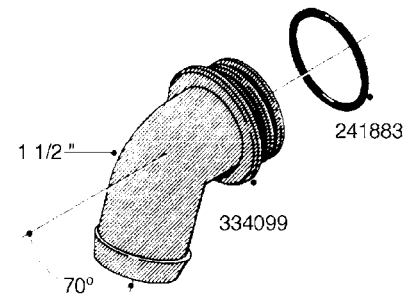

L0080

FITTINGS - S-53
L0080-HIN, 12:09:17

Page 1

Date 07.02.2020 10:00

Pos.	parts-n°	order qty	description
1	145995	1	FITT.DK S-53 FORK
2	241973	1	O-RING Ø3 X 44.2 70 SHORES NITRIL NITRIL (BLACK)
2	242353	1	O-RING 3 X 44.2 VITON VITON (BROWN)
3	242109	1	O-RING D32.2x3.0 NITRIL (BLACK)
3	242354	1	O-RING D32.2X3.0 VITON VITON (BROWN)
4	322103	1	FITT.DK S-53 BULKHEAD
5	322107	1	FITT.DK S-53 BULKHEAD NUT
6	322110	1	FITT.DK S-53 ELB. 1/2" BSP
7	322352	1	FITT.DK S-53 TEE
8	334229	1	FITT.DK S-53 STR.3/4"
9	334260	1	GASKET F. S-53 BULKHEAD
10	334564	1	FITT.DK S-67 TO S-53 ADAPTER
11	391100	1	FITT.DK S-53THREAD INS.1/2"BSP
12	726463	1	FITT.DK S53 BULKHEAD W/GASKET
13	726552	1	FIT.DK S-53X90 1/2" BSP,O-RING
14	726556	1	FITT.DK S-53 HB 1/2" W/O-RING
15	726558	1	FITT.DK S53 STR. 3/4" W.ORING
16	726559	1	FITT DK. S-53 HB 1" W/O-RING
17	726568	1	FITT.DK.S-53 HB 1/2"90 W/O-RING
18	726570	1	FITT.DK S-53 ELB.3/4" W.ORING
19	726571	1	FITT.DK S-53 ELB.1", W ORING
20	726578	1	FITT.DK S53 PLUG WITH O-RING
21	728561	1	FITT.DK. S67M - S53F REDUCER