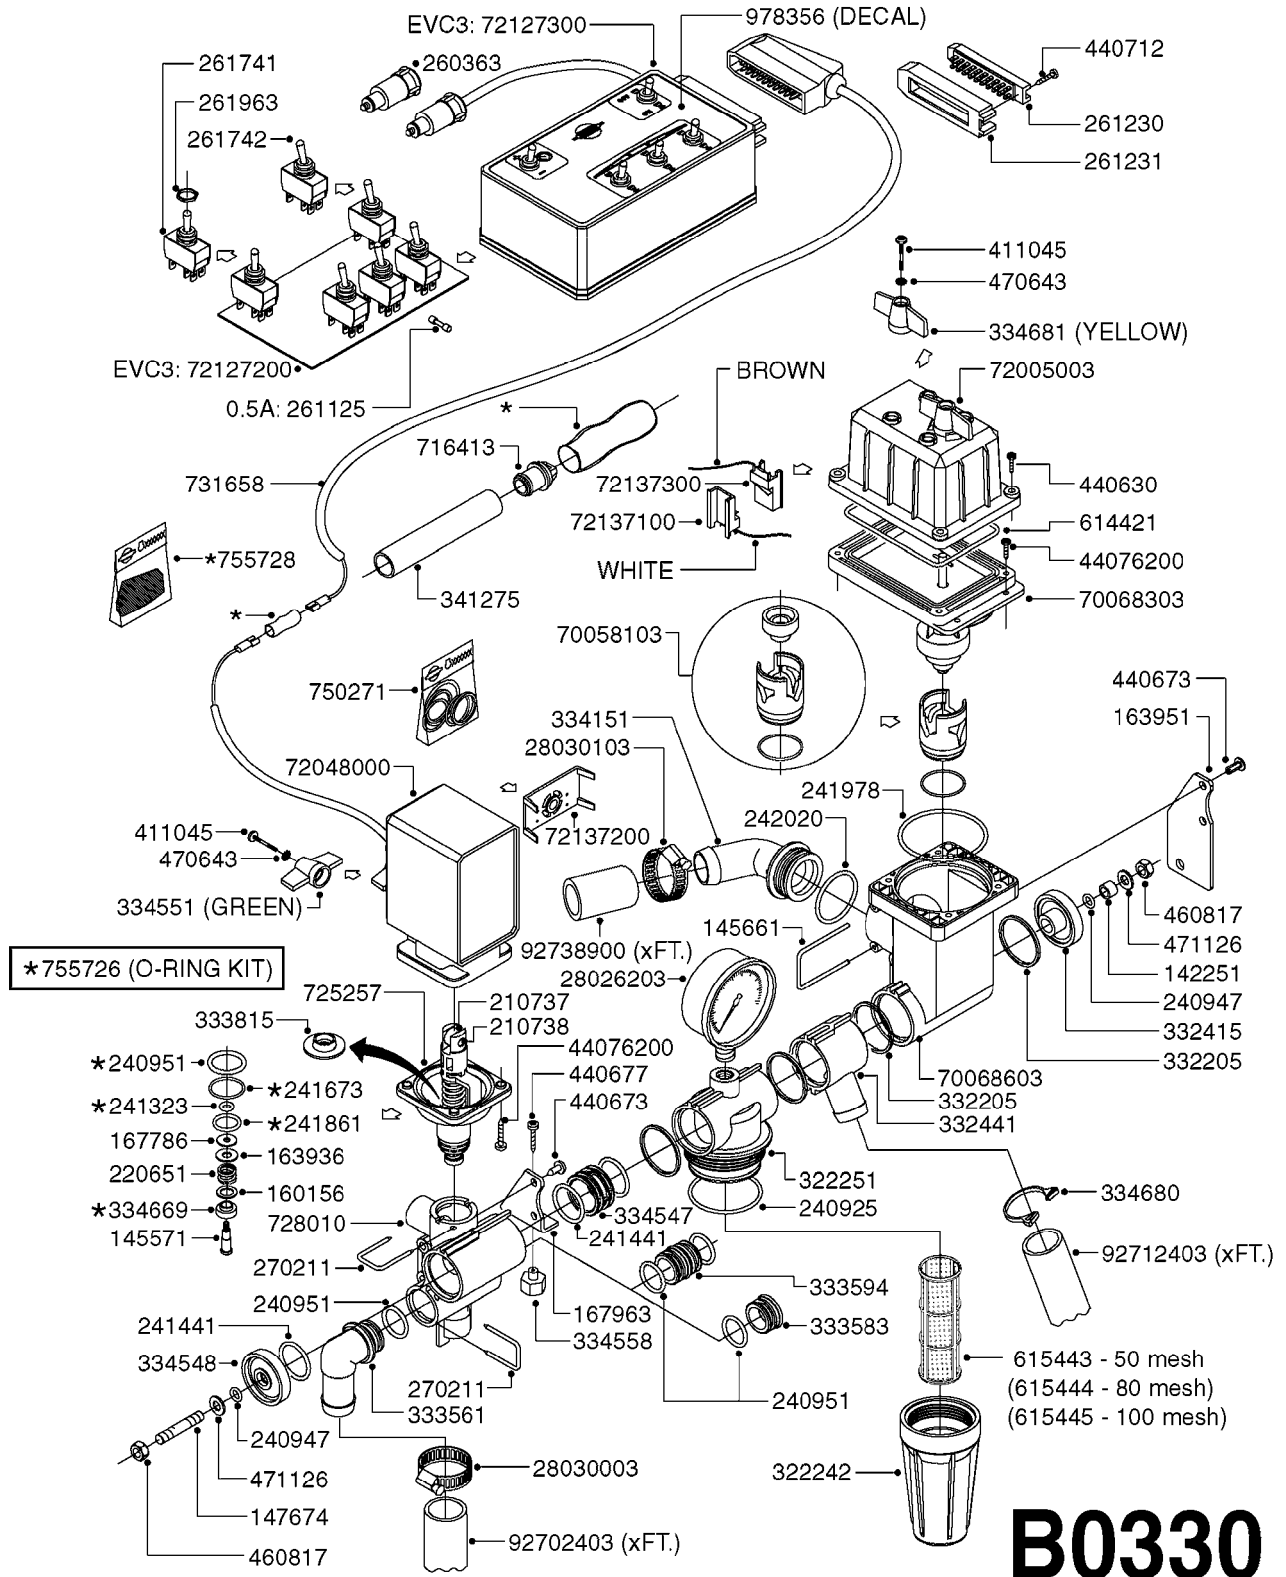

EVC CONTROL
B0330-HIN, 05:10:17

EVC CONTROL
B0330-HIN, 05:10:17

parts-n°	order qty	description
142251	1	BUSHING FOR LID
145571	1	STUD BOLT F/PNEUM. DISTRIBUTOR
145661	1	FITT.DK S-61 FORK
147674	1	STUD BOLT M8 X 463MM
160156	1	WASHER D14.1/D9.2X1 SS
163936	1	WASHER D15/D6.2X1
163951	1	MOUNT BRACKET FOR BK180 SECTIO
167786	1	WASHER D13/D4.2X1
167963	1	MOUNT BKT.F.EC BOOM SEC.
210737	1	BEARING BALL D7 RSTO 5 TN
210738	1	PIN Ø7 L16
220651	1	SPRING PRESSURE D12.5/5
240925	1	O-RING D49.5X3 NITRIL
240947	1	O-RING D7.3X2.4 NITRIL
240951	1	O-RING D21.2X3 NITRIL
241323	1	O-RING D5.3X2.4 NITRIL
241441	1	O-RING D29.3X3
241673	1	O-RING D22.1X1.6
241861	1	O-RING D15.3X2.4 VITON
241978	1	O-RING 64.5X3.0
242020	1	O-RING 39.2 X 3 VITON
260363	1	PLUG 2 POLE 12V
261125	1	FUSE 5 X 20 500mA
261230	1	PLUG INSERT 20 POLE FEMALE
261231	1	PLUG HOUSING 20 POLE FEMALE
261741	1	SWITCH 2 POLE 12V TOGGLE PRESS
261742	1	SWITCH 2 POLE 12V ON/OFF
261963	1	NUT F.EC SWITCH
270211	1	FITT.DK S25 FORK L=37.5
322242	1	FILTER BOWL / IN-LINE
322251	1	HOUSING F.FILTER MOUNT BK/EC
332205	1	O-RING D43/39XD2
332415	1	COVER
332441	1	FITT.DK ELB 1" F.EC VALVE
333561	1	FITT.DK ELB.1" EC RETURN
333583	1	END PIECE FOR BYPASS
333594	1	CONNECTING PIECE F. BYPASS
333815	1	DISTANCE RING
334151	1	FITT.DK S-61 ELB.1-1/4"110 DEG
334547	1	CONNECTING PIECE F. PRESSURE
334548	1	END COVER
334551	1	GRIP F.MAN.OP.EC ON/OFF GREEN
334558	1	NUT HEX PLASTIC INSERT
334669	1	VALVE CONE D14/D7-SH 63 WHITE
334680	1	CLAMP HOSE PLASTIC 1"
334681	1	GRIP F.MAN.OP.EC PRES.REG.YELL
341275	1	TUBE D22, L=120
411045	1	SCREW M4 X 16MM STAINLESS
440630	1	SCREW 1"PLATED
440673	1	SCREW F.PLASTIC 5X12 SS
440677	1	SCREW F. PLASTIC 5X20 SS
440712	1	SCREW 30X16 STAINLESS
460817	1	NUT HEX M8 STAINLESS DIN 934
470643	1	WASHER LOCK
471126	1	WASHER, M8, Ø16/ 8.4X 1.6, SS
614421	1	GASKET F/MOTOR HOUSE-ON/OFF TR
615443	1	FILTER ELEM.50 MESH BLUE
615444	1	FILTER ELEM.80 MESH RED
615445	1	FILTER ELEM.100 MESH YELLOW
716413	1	FITT.DK PLUG ASSY. F.NOZ TUBE
725257	1	SPINDLE SECT. F/EC DISTRIBUTOR