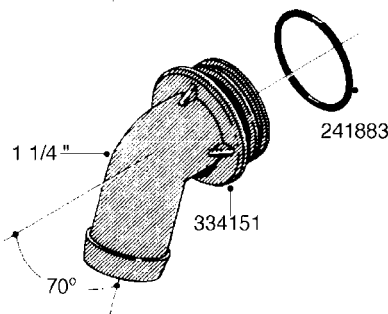

L0080

FITTINGS - S-53
L0080-HIN, 12:09:17

Page 1

Date 07.02.2020 10:00

Pos.	parts-n°	order qty	description
1	145995	1	FITT.DK S-53 FORK
2	241973	1	O-RING Ø3 X 44.2 70 SHORES NITRIL NITRIL (BLACK)
2	242353	1	O-RING 3 X 44.2 VITON VITON (BROWN)
3	242109	1	O-RING D32.2x3.0 NITRIL (BLACK)
3	242354	1	O-RING D32.2X3.0 VITON VITON (BROWN)
4	322103	1	FITT.DK S-53 BULKHEAD
5	322107	1	FITT.DK S-53 BULKHEAD NUT
6	322110	1	FITT.DK S-53 ELB. 1/2" BSP
7	322352	1	FITT.DK S-53 TEE
8	334229	1	FITT.DK S-53 STR.3/4"
9	334260	1	GASKET F. S-53 BULKHEAD
10	334564	1	FITT.DK S-67 TO S-53 ADAPTER
11	391100	1	FITT.DK S-53THREAD INS.1/2"BSP
12	726463	1	FITT.DK S53 BULKHEAD W/GASKET
13	726552	1	FIT.DK S-53X90 1/2" BSP,O-RING
14	726556	1	FITT.DK S-53 HB 1/2" W/O-RING
15	726558	1	FITT.DK S53 STR. 3/4" W.ORING
16	726559	1	FITT DK. S-53 HB 1" W/O-RING
17	726568	1	FITT.DK.S-53 HB 1/2"90 W/O-RING
18	726570	1	FITT.DK S-53 ELB.3/4" W.ORING
19	726571	1	FITT.DK S-53 ELB.1", W ORING
20	726578	1	FITT.DK S53 PLUG WITH O-RING
21	728561	1	FITT.DK. S67M - S53F REDUCER