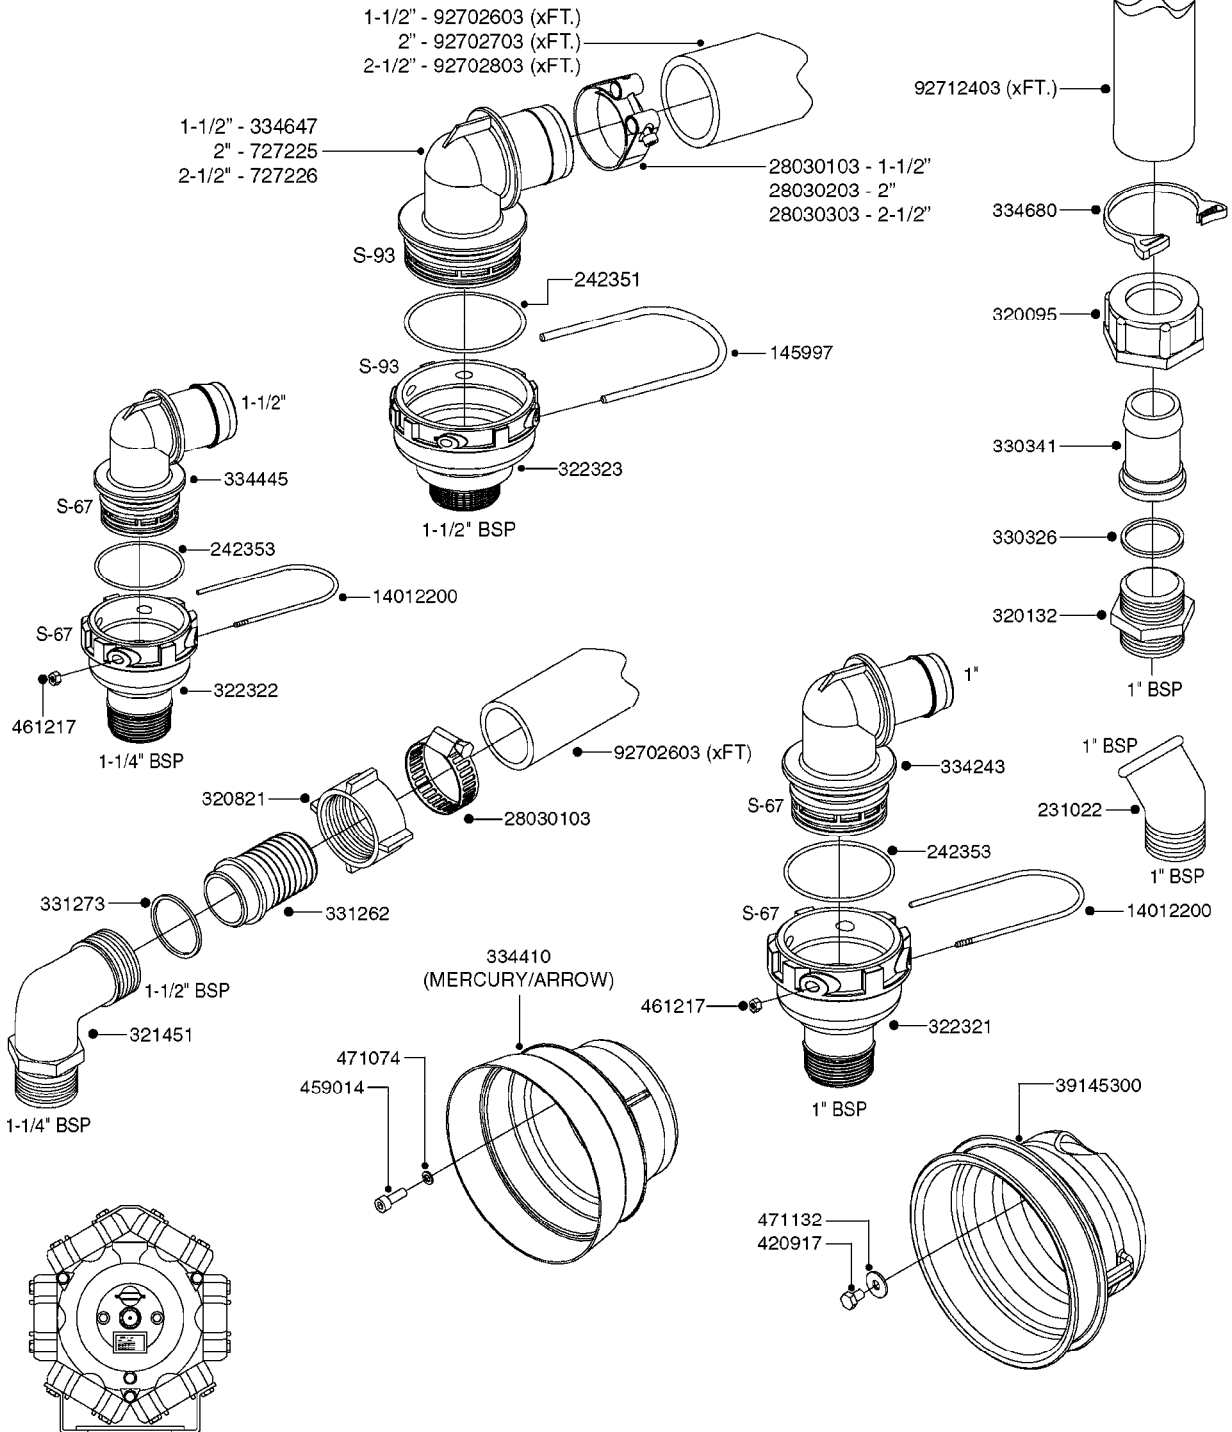

SUCTION SIDE OF PUMP

PRESSURE SIDE OF PUMP

COMPLETE PUMP
(NLA) REPLACED BY 364 PUMP (SEE PAGE A0280)

A0300

PUMP - 361/363 FITTINGS
A0300-HIN, 28:05:19

Page 1
Date 07.02.2020 9:59

parts-n°	order qty	description
145997	1	FITT.DK S-93 FORK
231022	1	FITT.DK ELB. 1' BSP GF 121
242351	1	O-RING D69.5X3.0 VITON F.S-93
242353	1	O-RING 3 X 44.2 VITON
320095	1	FITT.DK NUT 1" BSP
320132	1	FITT.DK HN 1" BSP
320821	1	FITT.DK NUT 1-1/2" BSP
321451	1	FITT.DK ELB.1-1/2 X1-1/4 80DEG
322321	1	FITT.DK S-67 X 1"BSP MALE
322322	1	FITT.DK S-67 X 1-1/4"BSP MALE
322323	1	FITT.DK S-93 X 1-1/2"BSP MALE
330326	1	O-RING D30/D24X2 F.1"NUT
330341	1	FITT.DK HB 1" F. 1" NUT
331262	1	FITT.DK HB 1-1/2" F. 1-1/2"NUT
331273	1	O-RING D44/D38X2 F.1-1/2"
334243	1	FITT.DK S-67 ELB.1"
334410	1	PROTECTION PUM
334445	1	FITT.DK S-67 ELB.1-1/2"
334647	1	FITT.DK S93 ELB 1-1/2" 90 PVC
334680	1	CLAMP HOSE PLASTIC 1"
420917	1	BOLT HEX 8.8 RAW M8X12 FT
459014	1	ALLEN SCREW M8 X 15 GALV.DIN93
461217	1	NUT HEX M5 LOCK
471074	1	WASHER M8 ELZ
471132	1	WASHER D24/D8.4 X 2 SS
727225	1	FITT.DK S-93 ELB.2'PVC W/ORING
727226	1	FITT. S93 2-1/2" 90° S W/O-RING
14012200	1	FITT.DK S-67 FORK W/M5 THREADS
28030103	1	CLAMP HOSE GEAR P5/4-S1.5"6724
28030203	1	CLAMP HOSE T-BOLT S2" 235-67
28030303	1	CLAMP HOSE T-BOLT S2.5" 235-76
39145300	1	PTO SHIELD Ø203 4-POLET MACHINED
92702603	1	HOSE PVC SUCT GRAY 1-1/2"
92702703	1	HOSE PVC SUCT GRAY 2"
92702803	1	HOSE PVC SUCT GRAY 2.5"
92712403	1	HOSE R X1" X300PSI WP X0012"