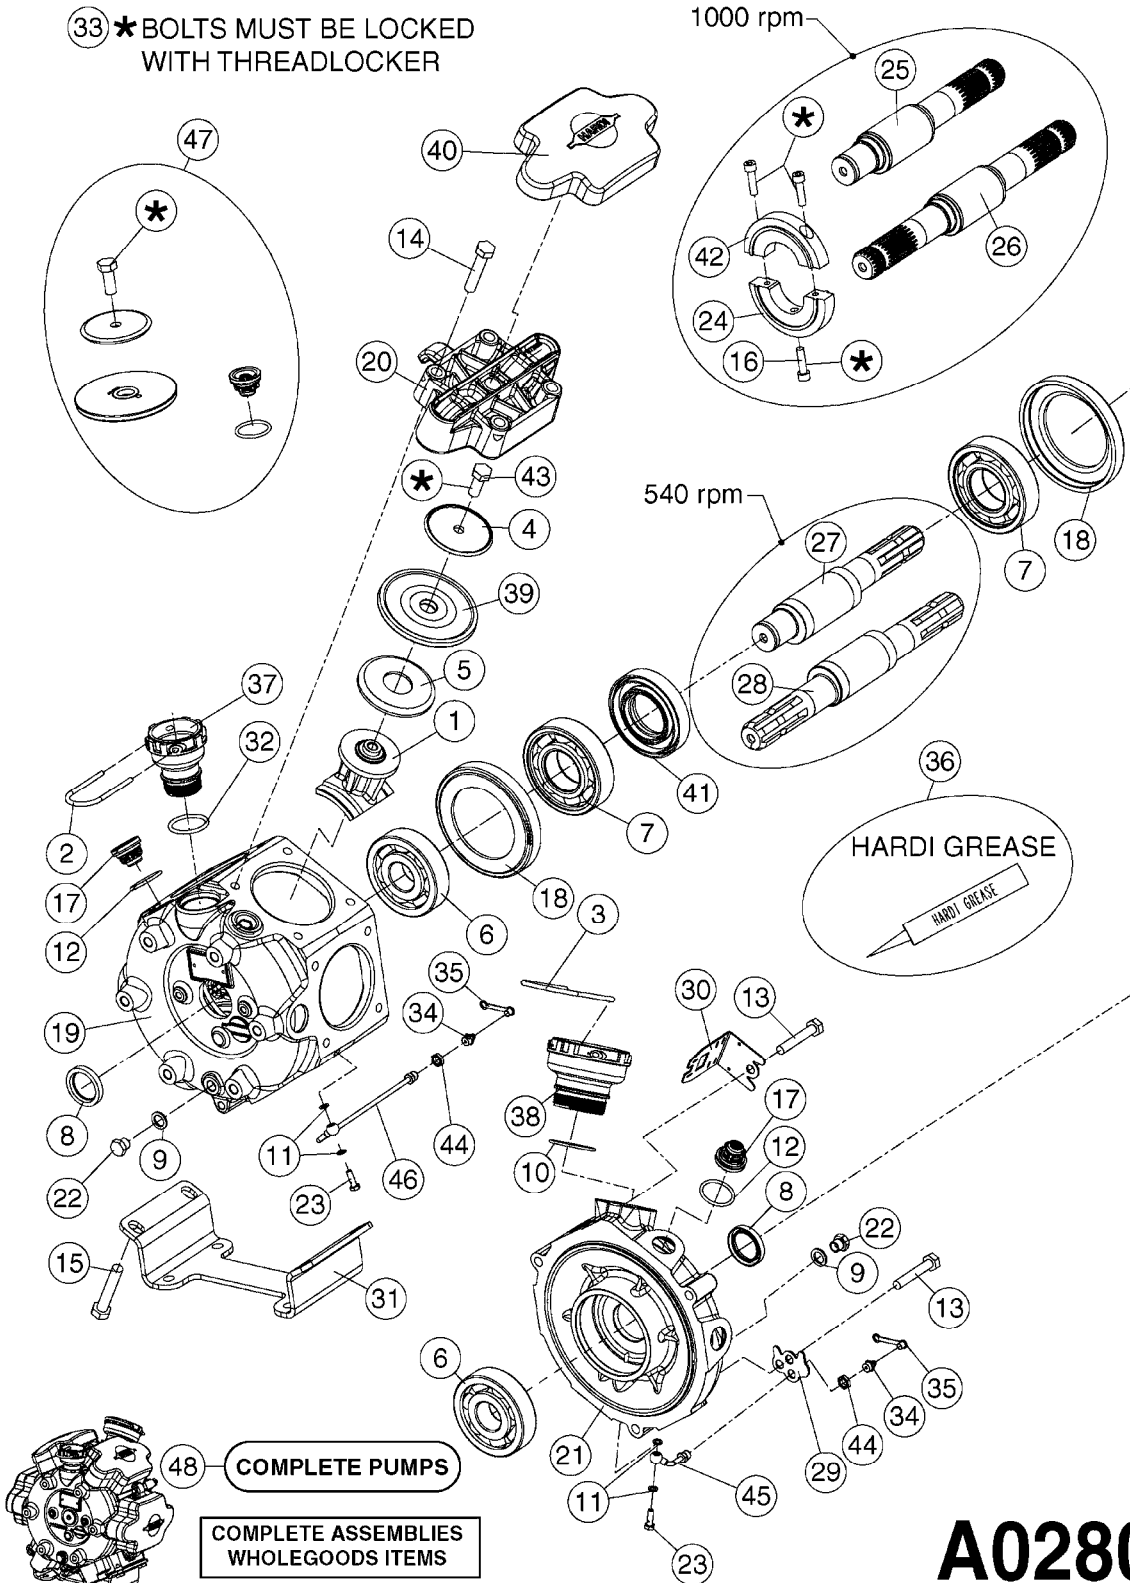

33 *BOLTS MUST BE LOCKED WITH THREADLOCKER

1000 rpm

540 rpm

HARDI GREASE

PUMP - 364 540/1000 RPM
A0280-HIN, 24:04:19

Page 1
Date 07.02.2020 9:59

Pos.	parts-n°	order qty	description
1	111622	1	CONNECTING ROD 463/5.5MM
1	111628	1	CONNECTING ROD 363/5.5 PUMP
1	111629	1	CONNECTING ROD 363/364-7 PUMP
1	111630	1	CONNECTING ROD 363/364-10 PUMP
2	145996	1	FITT.DK S-67 FORK
3	145997	1	FITT.DK S-93 FORK
4	161174	1	DIAPHRAGM DISC SS 361/363/364 PUMP
5	161372	1	DIAPHRAGM BACKING DISC,320-361
6	210221	1	BEARING BALL 6407
7	210232	1	BEARING BALL 6310
8	210243	1	SEAL OIL 35 X 47 X 7
9	241404	1	DOWTY SEAL 1/4"
10	242225	1	O-RING D45.0 X 4.0 RUBBER
11	242374	1	WASHER Ø10/Ø6X1 COPPER
12	330024	1	O-RING D41,1/D34.5 X 3,5
13	420895	1	BOLT HEX 8.8 RAW M10X60
14	430312	1	BOLT HEX 8.8 M12X60
15	430438	1	BOLT HEX 8.8 DEL M12X65
16	450995	1	BOLT ALLEN M8X30 DIN 912 RAW
17	728146	1	VALVE FOR 361(726890/707932)
18	11171900	1	CONROD RING 364/464 MACHINED
19	11172000	1	PUMP HOUSE 364 MACHINED 5/4" BSP RED
20	11172800	1	VALVE COVER 363/364 MACHINED RED
21	11173200	1	FRONTPART 364, 1½" BSP RED
22	14010400	1	PLUG 1/4" BSP
23	14120400	1	BANJOBOLT M6 X 19
24	14120700	1	COUNTERWEIGHT 364/464-1000
25	14137300	1	CRANKSHAFT 364/464-5.5 1000
26	14137900	1	CRANKSHAFT 364/464-5.5 GG 1000
27	14137600	1	CRANKSHAFT 364/464-10
28	14138200	1	CRANKSHAFT 364/464-10 GG
29	16382900	1	GREASE NIPPLE PLATE, 364
30	16390600	1	BRACKET FOR RPM SENSOR
31	16410700	1	PUMP BASE 363/364 BLACK
31	17002400	1	FOOT F. 36X PUMP, RED
32	24266600	1	O-RING D 38,0 X 4,0 70SH.NITR
33	28045503	1	LOCTITE 262 .5ML (.017oz.)
34	28163300	1	GREASE NIPPLE H1 M6X1 DIN 7412
35	28163400	1	CAP F. GREASENIPPLE YELLOW M6X1
36	28164600	1	HARDI PUMP GREASE S3 V550L 1
37	32242200	1	FITTING S67 5/4" KON. RG 2014
38	32242300	1	NIPPLE S93 1,5' KON.RG 2014
39	33511400	1	DIAPHRAGM PUMP 361/361/363/364 PUR
40	33524300	1	COVER PLASTIC 364 PUMP
41	33527200	1	GREASE SPLIT 364/464
42	39136200	1	HALFPART 364/464-1000
43	43099200	1	BOLT HEX SS M12 X 30 DIN933 A4
44	46134000	1	NUT HEX M10x1 H=2.3 NV=14 ELZIN
45	61096800	1	BANJOTUBE SHORT 364 COMPL.
46	61096900	1	BANJOTUBE LONG 364 COMPL.
47	75585900	1	PUMP KIT 364
48	82169500	1	PUMP 364-5.5-MED-1000
48	82169700	1	PUMP 364-5.5-MOD2-1000-OSP
48	82170000	1	PUMP 364-10-STD-540 FK
48	82170300	1	PUMP 364-10-MOD-540-GG THROUGH SHAFT
48	82170400	1	PUMP 364-10-MOD-540-OSP