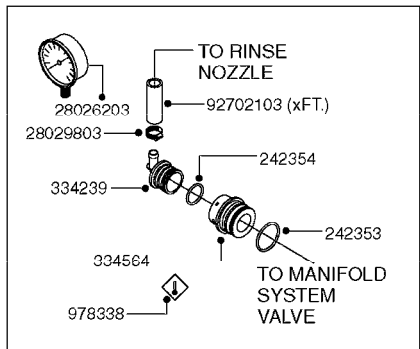

RINSE SYSTEM PLUMBING
K0750-HIN, 01:01:16

Page 0
Date 07.02.2020 10:00

RINSE SYSTEM- MANIFOLD SYSTEM

K0750