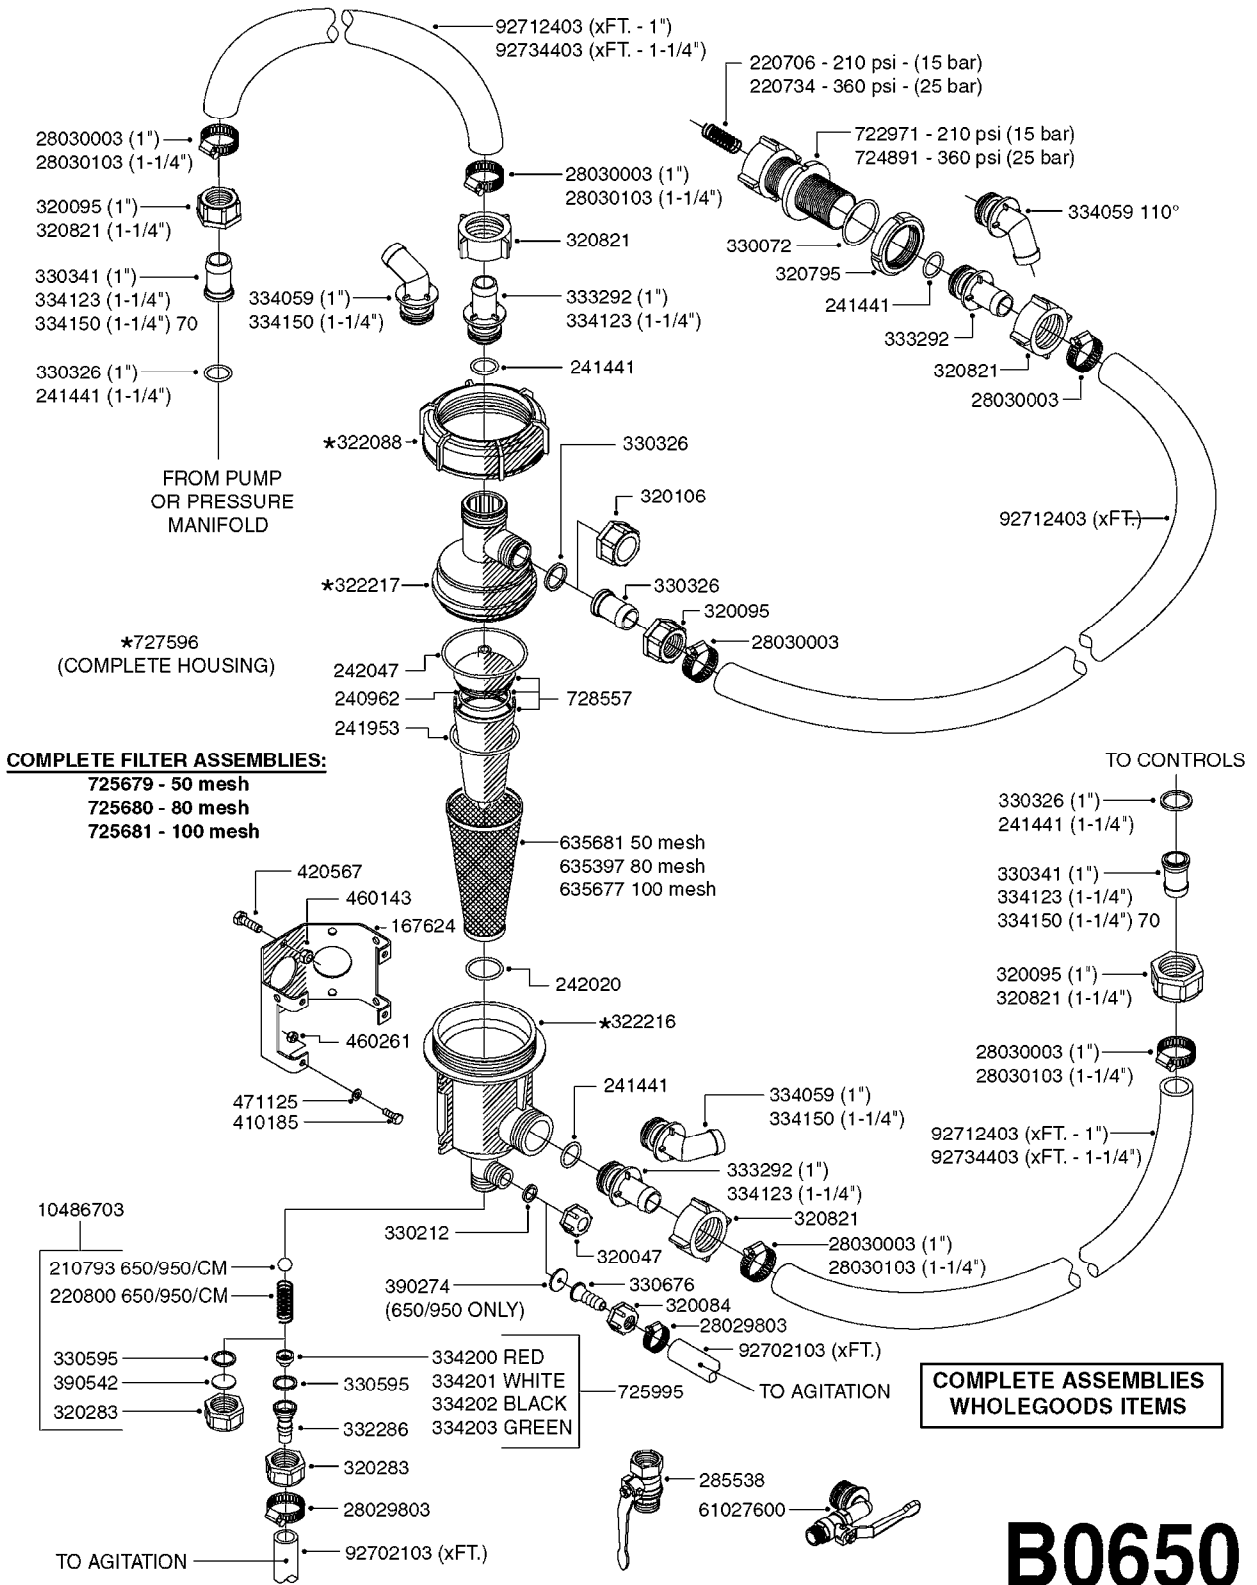

B0650

SELF CLEANING FILTER-SCREW TOP
B0650-HIN, 01:01:16

Page 1
Date 07.02.2020 9:59

parts-n°	order qty	description
10486703	1	KIT F.UPDATING SCF
167624	1	MOUNT BRACKET F. SCF
210793	1	BALL F.SCF
220706	1	SPRING SCF 12 BAR
220734	1	SPRING SCF 25 BAR
220800	1	SPRING F.SCF
240962	1	O-RING D57,2X3 NITRIL
241441	1	O-RING D29.3X3
241953	1	O-RING D73,03X3,53 VITON
242020	1	O-RING 39.2 X 3 VITON
242047	1	O-RING 89.5 X 3.0 VITON
28029803	1	CLAMP HOSE GEAR P1/2" 6708
28030003	1	CLAMP HOSE GEAR P1" 6716
28030103	1	CLAMP HOSE GEAR P5/4-S1.5"6724
285538	1	BALL VALVE 3/4" BSP
320047	1	FITT.DK CAPNUT 1/2" BSP
320084	1	FITT.DK NUT 1/2" BSP
320095	1	FITT.DK NUT 1" BSP
320106	1	FITT.DK CAPNUT 1" BSP
320283	1	FITT.DK NUT 3/4"BSP
320795	1	FITT.DK NUT 1-1/2" BSP JAMB
320821	1	FITT.DK NUT 1-1/2" BSP
322088	1	NUT LARGE F.SCF BODY
322216	1	SCF HOUSING (THREADED) F.GROVE
322217	1	SCF TOP (THREADED) W/GROVE
330072	1	O-RING D53.5/D45.5X4
330212	1	O-RING D19/D14X2.4 F.1/2"NUT
330326	1	O-RING D30/D24X2 F.1"NUT
330341	1	FITT.DK HB 1" F. 1" NUT
330595	1	O-RING D24.6/D20X2.1 -3/4"
330676	1	FITT.DK HB 3/8" F. 1/2" NUT
332286	1	FITT.DK HB 1/2" F. 3/4" NUT
333292	1	FITT.DK HB 1"O'RING F.1-1/2"
334059	1	FITT.DK EL 1" 110 DEG.F.1-1/2"
334123	1	FITT.DK HB 1-1/4"O-RNG F.1-1/2"
334150	1	FITT.DK HB 1-1/4" 110 F.1-1/2"
334200	1	ORFICE 3MM FOR SCF RED
334201	1	ORFICE 4MM FOR SCF WHITE
334202	1	ORFICE 5MM FOR SCF BLACK
334203	1	ORFICE 6MM FOR SCF GREEN
390274	1	ORIFICE ID4.0/18/1.5
390542	1	PLUG WASHER FOR 3/4'CAP NUT
410185	1	BOLT HEX 8.8 DEL M6X16
420567	1	BOLT HEX 8.8 DEL M8X30 FT
460143	1	SELF LOCK NUT M8 SST A2 DIN985
460261	1	NUT HEX M6X1.00 LOCK DIN985 A2 SS
471125	1	WASHER M6U 6.4X14X1.2,A2 SS
61027600	1	VALVE 1/2"BSP ASSY S5390
635397	1	SCREEN SCF 80 MESH
635677	1	SCREEN SCF 100 MESH
635681	1	SCREEN SCF 50 MESH
722971	1	SAFETY VALVE SCF 217PSI (15BAR)
724891	1	SAFETY VALVE SCF 25 BAR
725679	1	SCF ASSY.50 W/THREADED TOP CAP
725680	1	SCF ASSY.80 W/THREADED TOP CAP
725681	1	SCF ASSY.100 W/THREADED CAP
725995	1	BAG FOR SCF
727596	1	SCF HOUSING COMPLETE
728557	1	CONE F.SCF RED
92702103	1	HOSE R X1/2" X300PSI WP X0012"
92712403	1	HOSE R X1" X300PSI WP X0012"