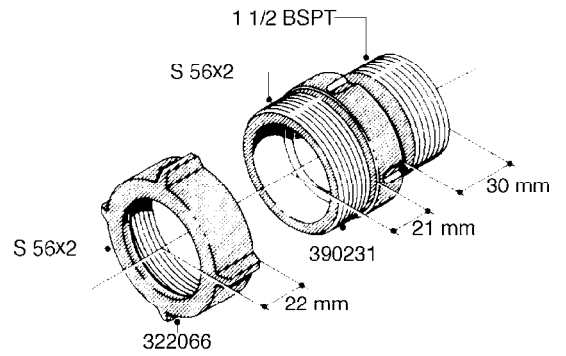

L0080

FITTINGS - S-53
L0080-HIN, 12:09:17

Page 1

Date 07.02.2020 10:00

Pos.	parts-n°	order qty	description
1	145995	1	FITT.DK S-53 FORK
2	241973	1	O-RING Ø3 X 44.2 70 SHORES NITRIL NITRIL (BLACK)
2	242353	1	O-RING 3 X 44.2 VITON VITON (BROWN)
3	242109	1	O-RING D32.2x3.0 NITRIL (BLACK)
3	242354	1	O-RING D32.2X3.0 VITON VITON (BROWN)
4	322103	1	FITT.DK S-53 BULKHEAD
5	322107	1	FITT.DK S-53 BULKHEAD NUT
6	322110	1	FITT.DK S-53 ELB. 1/2" BSP
7	322352	1	FITT.DK S-53 TEE
8	334229	1	FITT.DK S-53 STR.3/4"
9	334260	1	GASKET F. S-53 BULKHEAD
10	334564	1	FITT.DK S-67 TO S-53 ADAPTER
11	391100	1	FITT.DK S-53THREAD INS.1/2"BSP
12	726463	1	FITT.DK S53 BULKHEAD W/GASKET
13	726552	1	FIT.DK S-53X90 1/2" BSP,O-RING
14	726556	1	FITT.DK S-53 HB 1/2" W/O-RING
15	726558	1	FITT.DK S53 STR. 3/4" W.ORING
16	726559	1	FITT DK. S-53 HB 1" W/O-RING
17	726568	1	FITT.DK.S-53 HB 1/2"90 W/O-RING
18	726570	1	FITT.DK S-53 ELB.3/4" W.ORING
19	726571	1	FITT.DK S-53 ELB.1", W ORING
20	726578	1	FITT.DK S53 PLUG WITH O-RING
21	728561	1	FITT.DK. S67M - S53F REDUCER