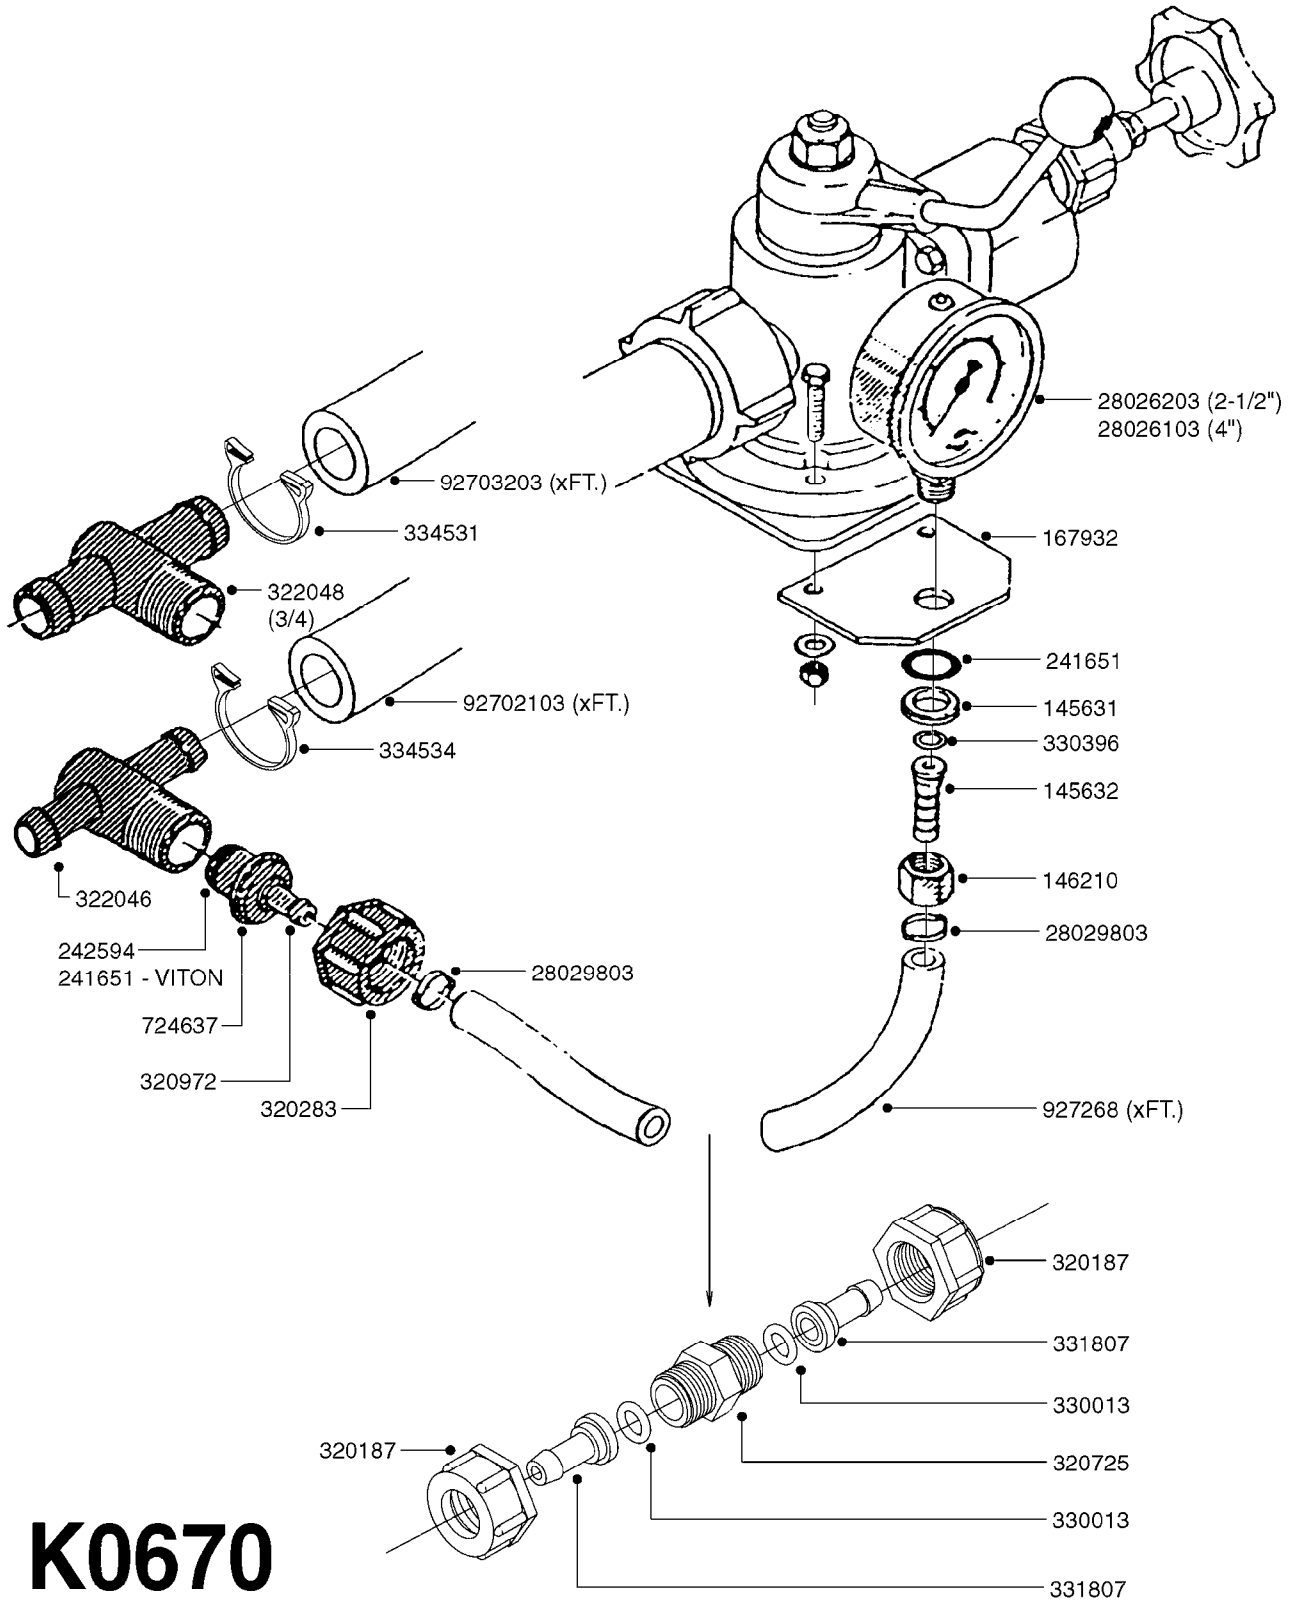

K0670

REMOTE GAUGE-BK 180 & EC
K0670-HIN, 01:01:16

Page 1

Date 07.02.2020 10:00

parts-n°	order qty	description
145631	1	WASHER D21.5/D13.5X2.5 BRASS
145632	1	FITT.DK HB 1/4' BRASS F.GUAGE
146210	1	NUT 1/4'BSP BRASS
167932	1	MTG. BRACKET (PRESSURE GAUGE)
241651	1	O-RING D14.0X3.0 NITRIL
242594	1	O-RING D14 X 1.78 SCH.70-EPDM
320187	1	FITT.DK CAP 3/8" BSP BLACK
320283	1	FITT.DK NUT 3/4"BSP
320725	1	FITT.DK NIPPLE 3/8"-3/8" BSP
320972	1	FITT.DK HB 5/16'- 1/4' BSP
322046	1	FITT.DK TEE 1/2X1/2HB X3/4'BSP
322048	1	FITT.DK TEE 3/4X3/4HB X3/4'BSP
330013	1	O-RING 2.5 X 10 PUR
330396	1	O-RING D11.2/D6.6X3.2
331807	1	FITT.DK HB 5/16" F.3/8" NUT
334531	1	CLAMP HOSE PLASTIC 3/4"
334534	1	CLAMP HOSE PLASTIC 1/2"
724637	1	FITT.DK HB 5/16' F. 3/4" COMP.
927268	1	HOSE BLUE PVC X 1/4 X 0012"
28026103	1	GAUGE 200PSI/BR,4",1/4"BSP-BTM
28026203	1	GAUGE 200PSI/BR,2.5"1/4BSP-BTM
28029803	1	CLAMP HOSE GEAR P1/2" 6708
92702103	1	HOSE R X1/2" X300PSI WP X0012"
92703203	1	HOSE R X3/4" X300PSI WP X0012"