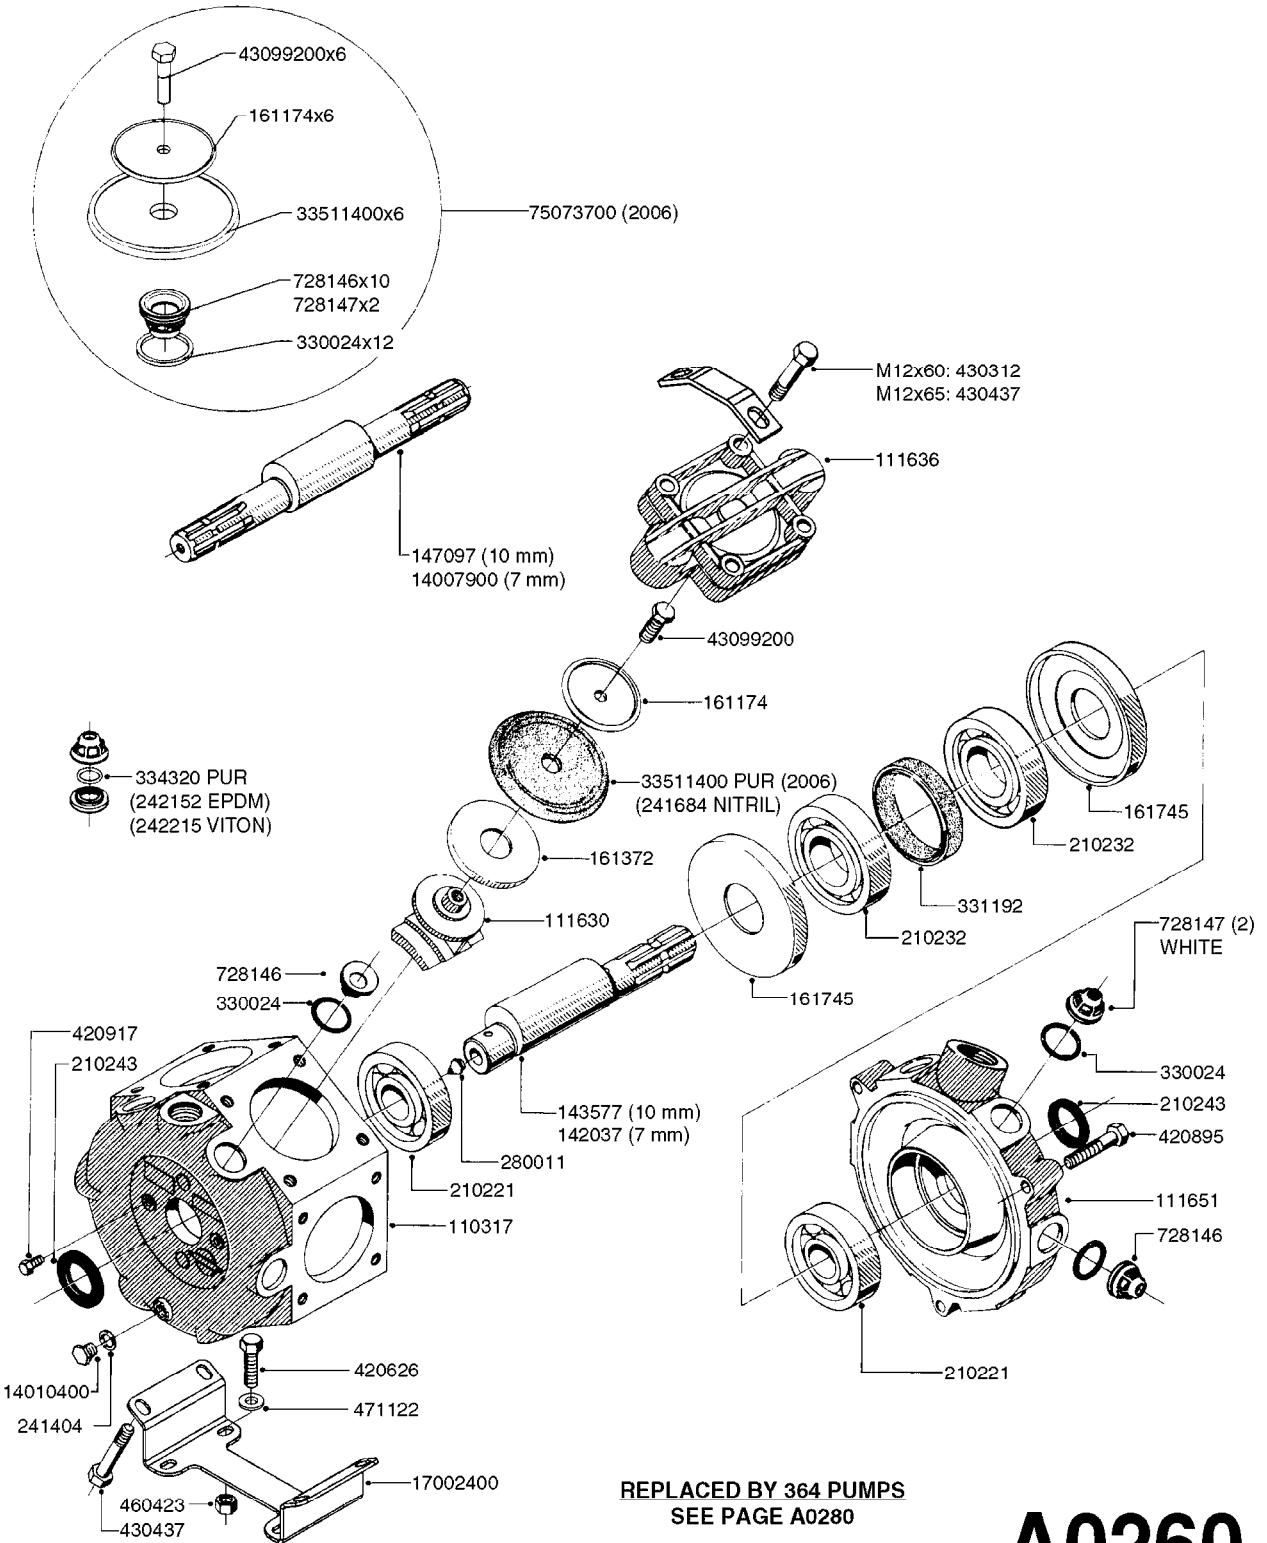

REPLACED BY 364 PUMPS
SEE PAGE A0280

A0260

PUMP - 363 W/MOUNTING BASE
A0260-HIN, 17:03:16

Page 1
Date 07.02.2020 9:59

parts-n°	order qty	description
110317	1	PUMP CASING MODEL 360/361 PNTD
111630	1	CONNECTING ROD 363/364-10 PUMP
111636	1	VALVE COVER 363 HEAVY DUTY
111651	1	CASTING F.363 1.5" PUMP(FRONT)
142037	1	CRANK SHAFT 361-20
143577	1	CRANK SHAFT F.363/462/463-10mm
147097	1	CRANK SHAFT 363-463/10 THROUGH
161174	1	DIAPHRAGM DISC SS 361/363/364 PUMP
161372	1	DIAPHRAGM BACKING DISC,320-361
161745	1	METAL SPACER F.363/463
210221	1	BEARING BALL 6407
210232	1	BEARING BALL 6310
210243	1	SEAL OIL 35 X 47 X 7
241404	1	DOWTY SEAL 1/4"
241684	1	DEICER PARTS: DIAPHRAGM MODEL 361 NITRIL
242152	1	O-RING D18.2X3 EPDM
242215	1	O-RING D18X3 VITON
280011	1	GREASE NIPPLE 1/8" SAE H TR
330024	1	O-RING D41,1/D34.5 X 3,5
331192	1	SPACER, MODEL 361/363
334320	1	O-RING D18X3 POLYURETHANE
420626	1	BOLT HEX 8.8 DEL M10X20 FT
420895	1	BOLT HEX 8.8 RAW M10X60
420917	1	BOLT HEX 8.8 RAW M8X12 FT
430312	1	BOLT HEX 8.8 M12X60
430437	1	BOLT HEX 8.8 RAW M12X65
460423	1	NUT HEX M10X1.50 LOCK DIN985A2 SS
471122	1	WASHER, M10, Ø20/10.5X 2.0, SS
728146	1	VALVE FOR 361(726890/707932)
728147	1	VALVE FOR 361 WHITE WITH HOLE
14007900	1	CRANK 363/462/463-7mm 540/THRU
14010400	1	PLUG 1/4" BSP
17002400	1	FOOT F. 36X PUMP, RED
33511400	1	DIAPHRAGM PUMP 361/361/363/364 PUR
43099200	1	BOLT HEX SS M12 X 30 DIN933 A4
75073700	1	PUMP KIT 361/363 "06"