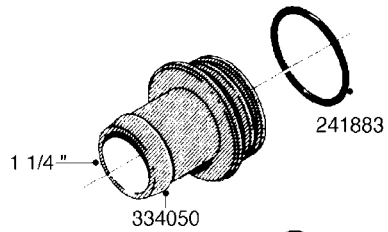

L0080

FITTINGS - S-53
L0080-HIN, 12:09:17

Page 1

Date 07.02.2020 10:00

Pos.	parts-n°	order qty	description
1	145995	1	FITT.DK S-53 FORK
2	241973	1	O-RING Ø3 X 44.2 70 SHORES NITRIL NITRIL (BLACK)
2	242353	1	O-RING 3 X 44.2 VITON VITON (BROWN)
3	242109	1	O-RING D32.2x3.0 NITRIL (BLACK)
3	242354	1	O-RING D32.2X3.0 VITON VITON (BROWN)
4	322103	1	FITT.DK S-53 BULKHEAD
5	322107	1	FITT.DK S-53 BULKHEAD NUT
6	322110	1	FITT.DK S-53 ELB. 1/2" BSP
7	322352	1	FITT.DK S-53 TEE
8	334229	1	FITT.DK S-53 STR.3/4"
9	334260	1	GASKET F. S-53 BULKHEAD
10	334564	1	FITT.DK S-67 TO S-53 ADAPTER
11	391100	1	FITT.DK S-53THREAD INS.1/2"BSP
12	726463	1	FITT.DK S53 BULKHEAD W/GASKET
13	726552	1	FIT.DK S-53X90 1/2" BSP,O-RING
14	726556	1	FITT.DK S-53 HB 1/2" W/O-RING
15	726558	1	FITT.DK S53 STR. 3/4" W.ORING
16	726559	1	FITT DK. S-53 HB 1" W/O-RING
17	726568	1	FITT.DK.S-53 HB 1/2"90 W/O-RING
18	726570	1	FITT.DK S-53 ELB.3/4" W.ORING
19	726571	1	FITT.DK S-53 ELB.1", W ORING
20	726578	1	FITT.DK S53 PLUG WITH O-RING
21	728561	1	FITT.DK. S67M - S53F REDUCER