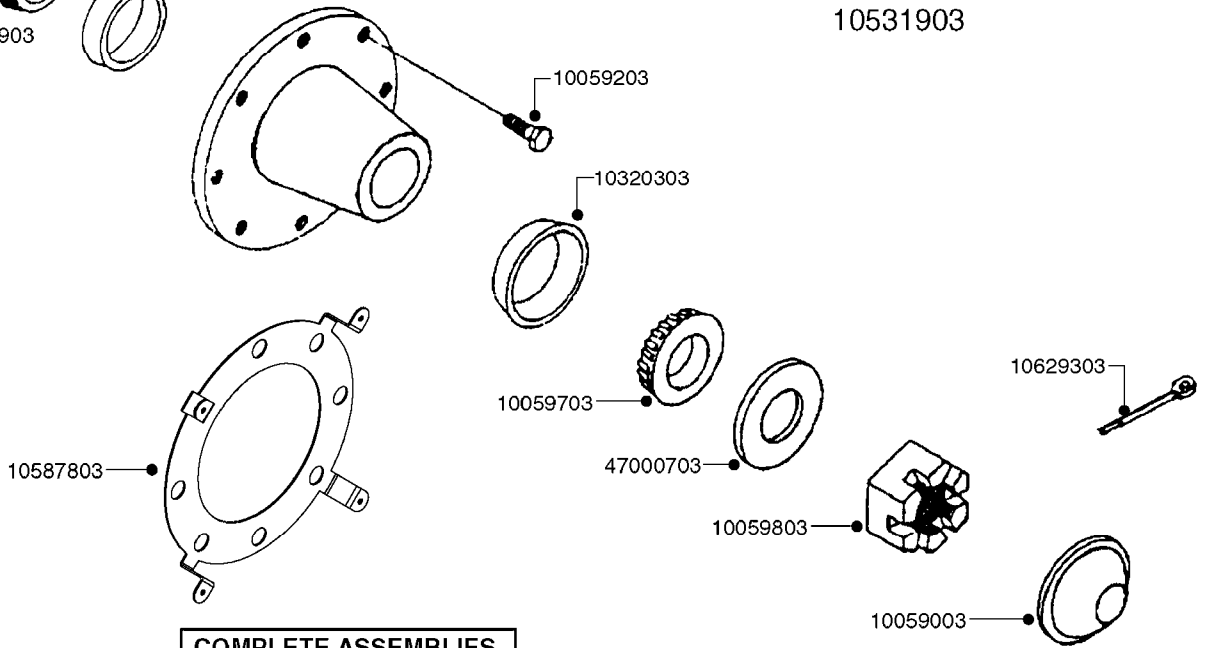

COMPLETE HUB W/BEARINGS:
10531903

**COMPLETE ASSEMBLIES
WHOLEGOODS ITEMS**

E0730

HUB ASSEMBLY F.2 1/8" SPINDLE
E0730-HIN, 01:01:16

Page 1
Date 07.02.2020 10:00

parts-n°	order qty	description
10058803	1	BEARING INNER CONE A25590
10058903	1	SEAL HUB ASE41
10059003	1	DUST CAP 800/1000 GAL EDC17
10059203	1	BOLT WHEEL 9/16"x1-1/4"UNF 90D
10059703	1	BEARING OUTER CONE A25877
10059803	1	NUT HEX NF 1"
10320203	1	BEARING INNER CUP1000GAL.TR/TA
10320303	1	BEARING OUTER CUP1000GAL.TR/TA
10531903	1	HUB ASSY.COMP.F.2-1/8" SPINDLE
10587803	1	MAG MNT F. SPEED SNS 8 BOLT
10629303	1	PIN, COTTER 7/32" X 1.75" LONG
28020103	1	SPINDLE 2.125 CRS 14" 811
47000703	1	WASHER, SPNDL 1.1" 1.06x2 .19T