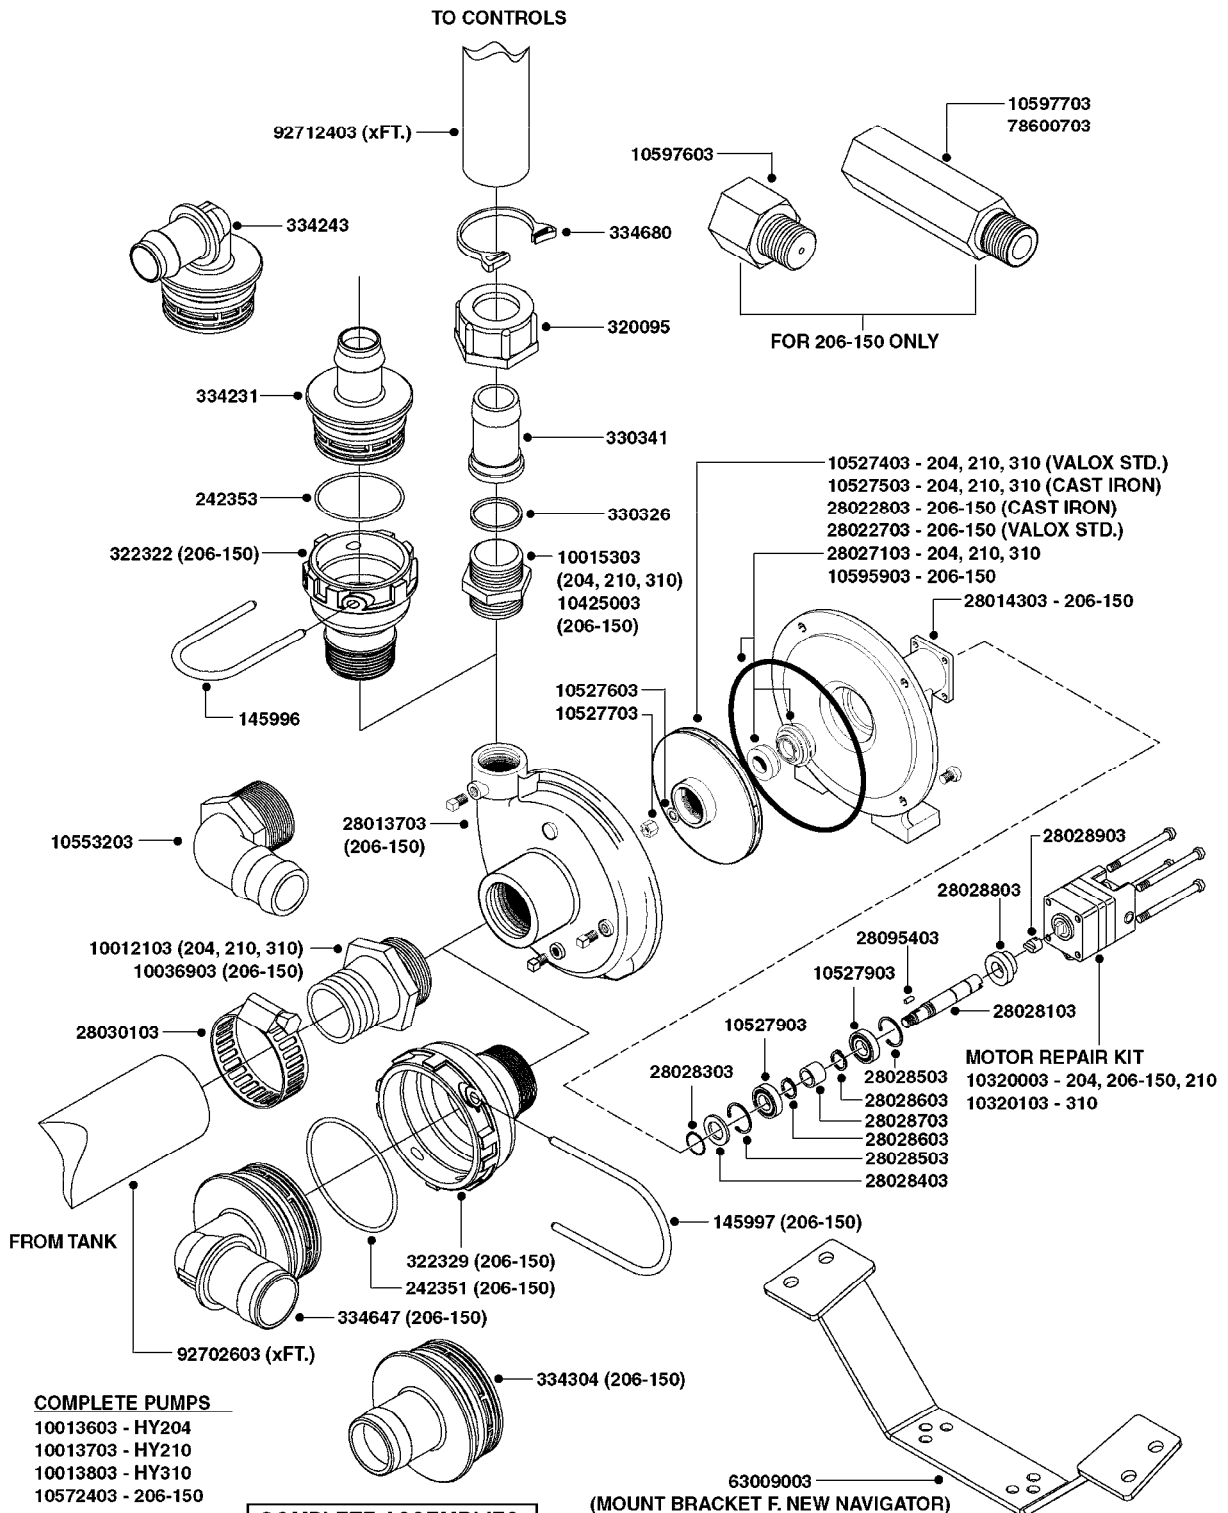

A0420

PUMP-204,206-150,210,310 ACE
A0420-HIN, 02:05:16

Page 1
Date 07.02.2020 9:59

parts-n°	order qty	description
145996	1	FITT.DK S-67 FORK
145997	1	FITT.DK S-93 FORK
242351	1	O-RING D69.5X3.0 VITON F.S-93
242353	1	O-RING 3 X 44.2 VITON
320095	1	FITT.DK NUT 1" BSP
322322	1	FITT.DK S-67 X 1-1/4"BSP MALE
322329	1	FITT.DK S-93 X 1-1/2"BSP MALE2
330326	1	O-RING D30/D24X2 F.1"NUT
330341	1	FITT.DK HB 1" F. 1" NUT
334231	1	FITT.DK S-67 STR.1"
334243	1	FITT.DK S-67 ELB.1"
334304	1	FITT.DK S-93 STR.1-1/2" PVC
334647	1	FITT.DK S93 ELB 1-1/2" 90 PVC
334680	1	CLAMP HOSE PLASTIC 1"
10012103	1	FITT.PO.HB 1.25X1.50 IMB1012
10013603	1	PUMP ACE HY 204
10013703	1	PUMP ACE HY 210
10013803	1	PUMP ACE HY 310
10015303	1	FITT.PO.HN 1.00X1.00 M1000
10036903	1	FITT.PO.HB 1.50X1.50 IMB1212
10320003	1	MOTOR REPAIRKIT ACE204,206,210
10320103	1	MOTOR REPAIR KIT ACE 304,310
10425003	1	FITT.PO.HN 1.25X1.00 MCPHEE
10527403	1	IMPELLER VALOX F.ACE PUMP
10527503	1	IMPELLER CASTIRON F.ACE PUMP
10527603	1	WASHER 3/8' F.ACE PUMP
10527703	1	NUT HEX NF 3/8 F.ACE PUMP
10527903	1	BEARING F.ACE PUMP (#40870)
10553203	1	FITT.PO.EL 1.5X1.5 HB BLACK
10572403	1	PUMP ACE HY 206 SERIES 150
10595903	1	REPAIR KIT ACE 206-150
10597603	1	ORIFACE RESTRICTOR F. ACE 206
10597703	1	FITT, HYD FLOW FUSE ACE 206OLD
28013703	1	PUMP HOUSING FRONT ACE 206-150
28014303	1	PUMP HOUSING W.FEET 206-150
28022703	1	IMPELLER THERMOPLASTIC
28022803	1	IMPELLER CAST IRON
28027103	1	REPAIR KIT ACE 204,210,304,310
28028103	1	SHAFT 5/8"DIA.1/2"KEYWAY SS
28028303	1	O-RING, SHAFT SEAL
28028403	1	SLINGER
28028503	1	SNAP RING - INTERNAL
28028603	1	SNAP RING - EXTERNAL
28028703	1	SPACER FOR SHAFT
28028803	1	SEAL SUPPORT SPACER 200 SERIES
28028903	1	COUPLING FOR HYDRAULIC MOTOR
28030103	1	CLAMP HOSE GEAR P5/4-S1.5"6724
28095403	1	KEY F.IMPELLER 1/8"X1/8"X1/2"
63009003	1	CENTRIFUGAL PUMP BRACKET
78600703	1	FITT, HYD FLOW FUSE ACE 206N
92702603	1	HOSE PVC SUCT GRAY 1-1/2"
92712403	1	HOSE R X1" X300PSI WP X0012"