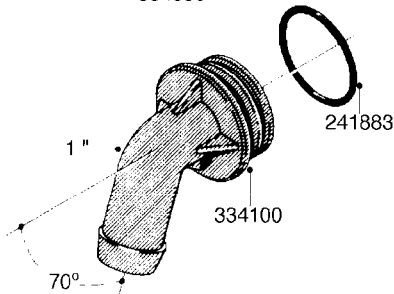

L0080

FITTINGS - S-53
L0080-HIN, 12:09:17

Page 1

Date 07.02.2020 10:00

Pos.	parts-n°	order qty	description
1	145995	1	FITT.DK S-53 FORK
2	241973	1	O-RING Ø3 X 44.2 70 SHORES NITRIL NITRIL (BLACK)
2	242353	1	O-RING 3 X 44.2 VITON VITON (BROWN)
3	242109	1	O-RING D32.2x3.0 NITRIL (BLACK)
3	242354	1	O-RING D32.2X3.0 VITON VITON (BROWN)
4	322103	1	FITT.DK S-53 BULKHEAD
5	322107	1	FITT.DK S-53 BULKHEAD NUT
6	322110	1	FITT.DK S-53 ELB. 1/2" BSP
7	322352	1	FITT.DK S-53 TEE
8	334229	1	FITT.DK S-53 STR.3/4"
9	334260	1	GASKET F. S-53 BULKHEAD
10	334564	1	FITT.DK S-67 TO S-53 ADAPTER
11	391100	1	FITT.DK S-53THREAD INS.1/2"BSP
12	726463	1	FITT.DK S53 BULKHEAD W/GASKET
13	726552	1	FIT.DK S-53X90 1/2" BSP,O-RING
14	726556	1	FITT.DK S-53 HB 1/2" W/O-RING
15	726558	1	FITT.DK S53 STR. 3/4" W.ORING
16	726559	1	FITT DK. S-53 HB 1" W/O-RING
17	726568	1	FITT.DK.S-53 HB 1/2"90 W/O-RING
18	726570	1	FITT.DK S-53 ELB.3/4" W.ORING
19	726571	1	FITT.DK S-53 ELB.1", W ORING
20	726578	1	FITT.DK S53 PLUG WITH O-RING
21	728561	1	FITT.DK. S67M - S53F REDUCER