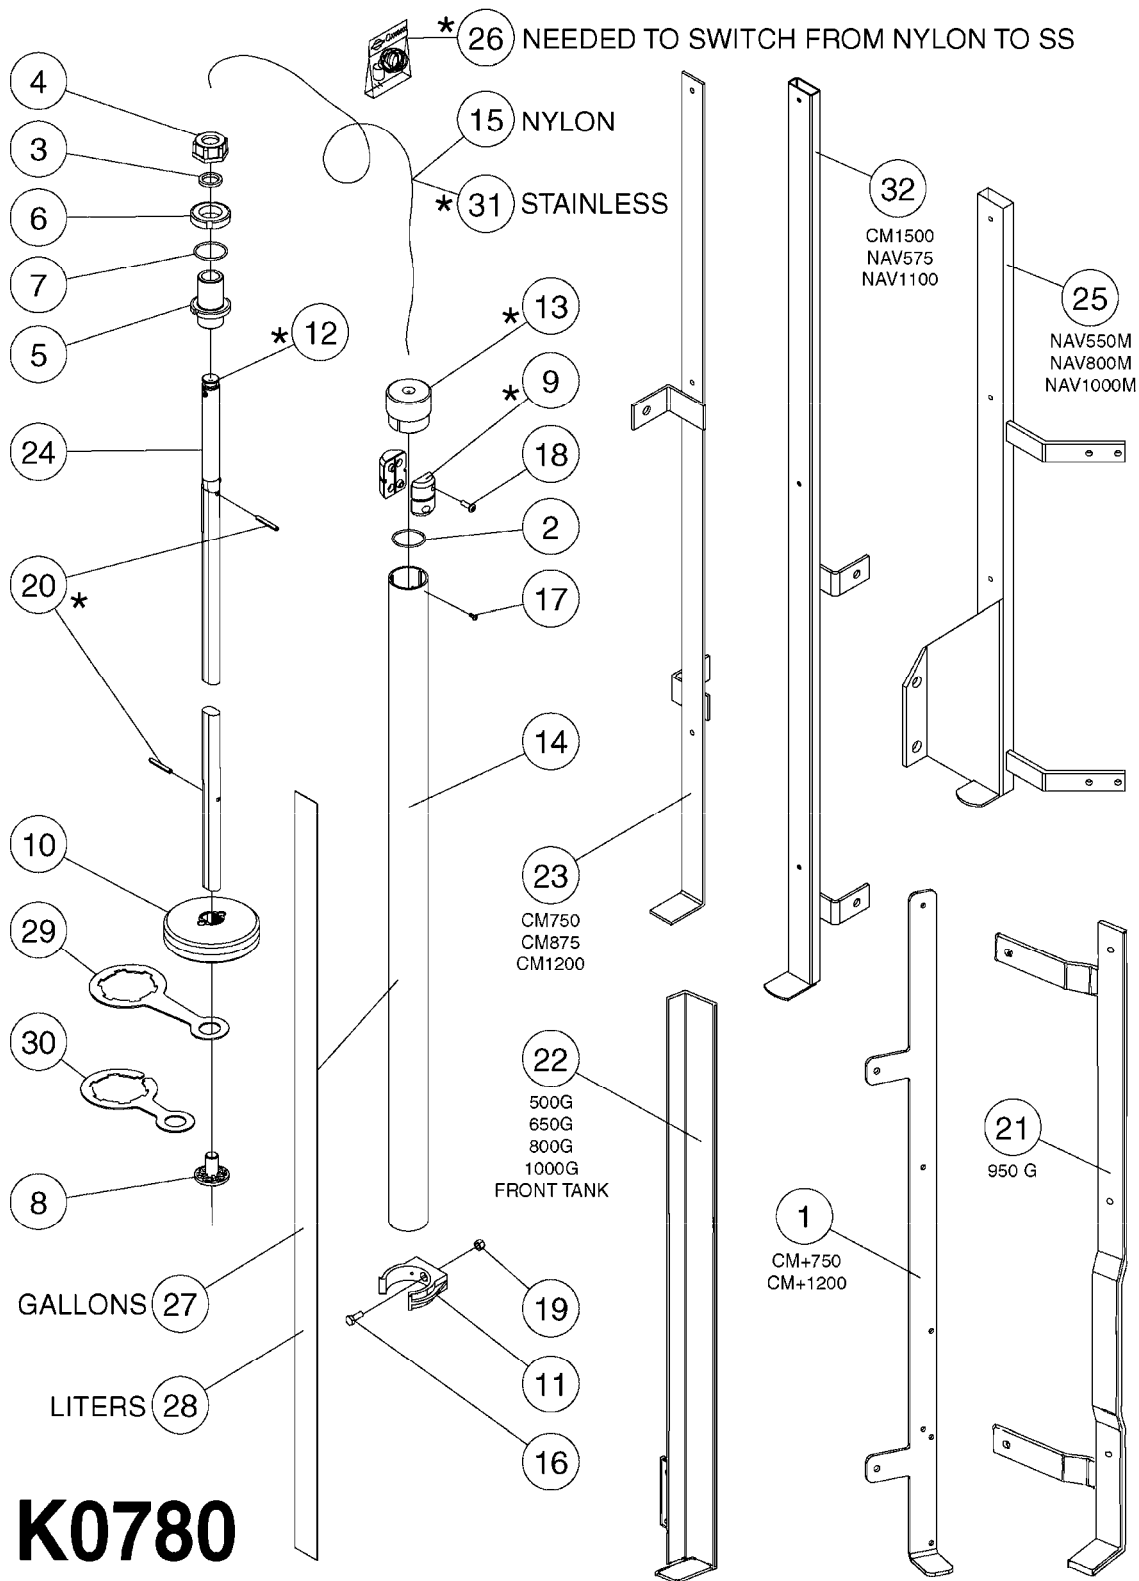

K0780

SIGHT GAUGE - REMOTE
K0780-HIN, 25:09:19

Page 1
Date 07.02.2020 10:00

Pos.	parts-n°	order qty	description
1	161950	1	SIGHT GAUGE MT BKT CM+ 750/120
2	242262	1	O-RING D31X3 VITON
3	242309	1	SEAL Ø22 ID Ø30 OD X 4 HIGH
4	320095	1	FITT.DK NUT 1" BSP
5	320456	1	FITT.DK BULKHEAD 1"BSP DOUBLE
6	320471	1	FITT.DK NUT 1" BSP JAMB
7	332577	1	O-RING D38/D30X4 F.1" PUR.
8	333864	1	GUIDE F. SAFETY VALVE SPRING
9	334513	1	MARKER HALF SIGHT GAUGE
10	334515	1	FLOATER FOR LIQUID LEVEL
11	334523	1	PIPE HOLDER Ø51.5
12	334849	1	SIGHT GAUGE GUIDE F. SS TUBE
13	334850	1	GUIDE F. SIGHT GAUGE TUBE TOP
14	341202	1	TUBE F.SIGHT GAUGE L=40"
14	341204	1	SIGHT GAUGE TUBE L=59"
14	341283	1	TUBE F.SIGHT GAUGE L=72"
14	341307	1	TUBE F.SIGHT GAUGE L=75" NCM 4400
14	341339	1	TUBE F.SIGHT GAUGE L=82" NCM 6600
14	341340	1	TUBE F.SIGHT GAUGE L=94" (2382) NCM 9000
14	34000703	1	TUBE F. DRY GAUGE L=1200 BENT RANGER 2000 & 2200
15	390487	1	CORD NYLON/SIGHT GAUGE 4500mm OLDER MODELS ONLY
16	410185	1	BOLT HEX 8.8 DEL M6X16
16	410362	1	BOLT HEX 8.8 SS M6X20
17	440663	1	SCREW 3/8" NR4 STAINLESS
18	440677	1	SCREW F. PLASTIC 5X20 SS
19	460261	1	NUT HEX M6X1.00 LOCK DIN985 A2 SS
20	480717	1	PIN E 5X40 SST
20	480730	1	PIN ROLL 5X30 STAINLESS STEEL
21	615197	1	BKT.SIGHT GAUGE HC950
22	615308	1	BRACKET FOR SIGHT TUBE
23	615941	1	SIGHT GAUGE MOUNT BRACKET CM
24	615942	1	GUIDE TUBE F.FLOATER CM1200G
24	615943	1	GUIDE TUBE F.FLOATER CM875G
24	615944	1	GUIDE TUBE F.FLOATER, L=1680 HC 950, NAV 575, NAV 3500, CM 750
24	615945	1	GUIDE TUBE F.FLOATER, L=1610, NV3000 NAV 3000 & HC650
24	615947	1	GUIDE TUBE F.FLOATER TR 500G
24	615948	1	GUIDE TUBE F.FLOATER MA 1000-1200-1500 L
24	615949	1	GUIDE TUBE F.FLOATER MEGA 230G
24	615951	1	GUIDE TUBE F.FLOATER NAV800G
24	615952	1	GUIDE TUBE F.FLOATER NAV1000G
24	615954	1	GUIDE TUBE F. FLOATER F.T.250G
24	615955	1	GUIDE TUBE F.FLOATER FT.350G
24	615957	1	GUIDE TUBE F.FLOATER NAV.550G
24	61022100	1	GUIDE TUBE F NP1100/CM1500
24	61022600	1	GUIDE TUBE F.FLOATER RANGER RANGER 2000 & 2200
24	61036700	1	GUIDE TUBE F.FLOATER, L=1850, NV4000/CM4400 NCM 4400 & NAV 4000
24	61038600	1	GUIDE TUBE F.FLOAT NCM 9000
24	61038700	1	GUIDE TUBE F.FLOAT NCM 6600
25	637998	1	MANIFOLD BKT. NAVIGATOR
26	741527	1	SIGHT GAUGE KIT SS WIRE '98 SS CABLE & PARTS NEEDED
27	978056	1	DECAL S/G TUBE 500GAL-99