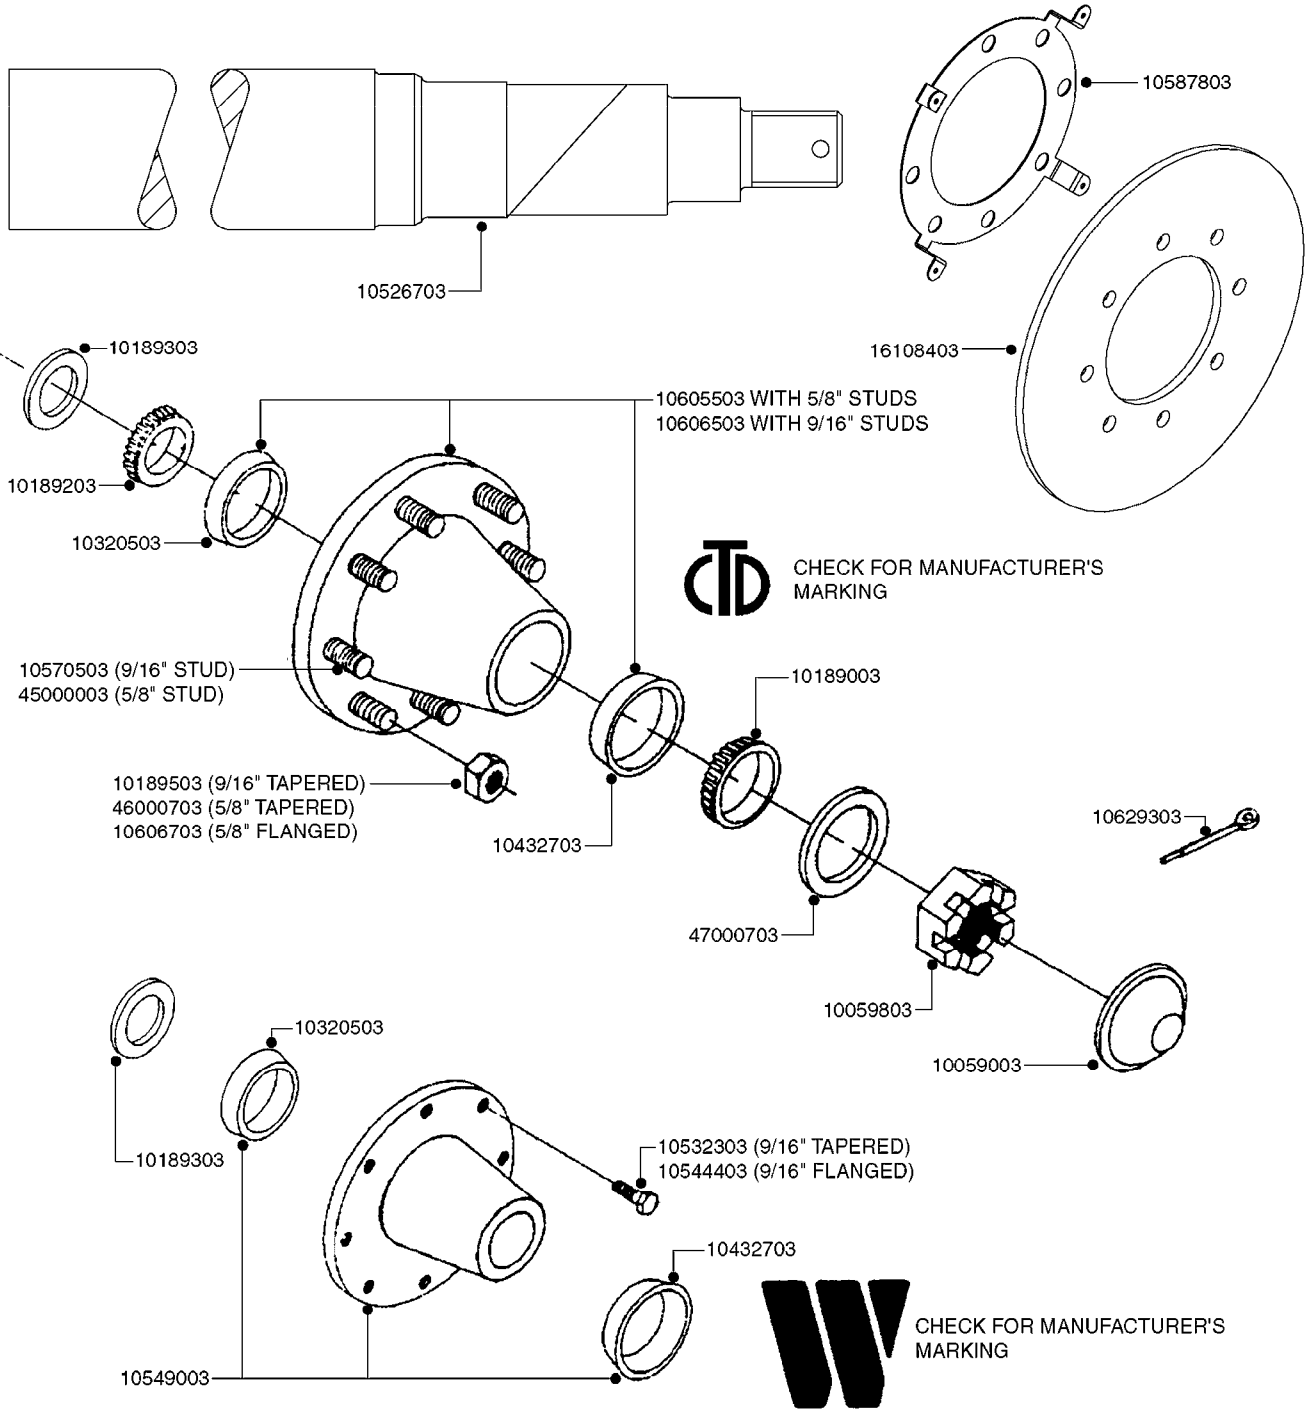

COMPLETE HUB W/BEARINGS:
10531903

**COMPLETE ASSEMBLIES
WHOLEGOODS ITEMS**

E0730

HUB ASSEMBLY F.2 1/8" SPINDLE
E0730-HIN, 01:01:16

Page 1
Date 07.02.2020 10:00

parts-n°	order qty	description
10058803	1	BEARING INNER CONE A25590
10058903	1	SEAL HUB ASE41
10059003	1	DUST CAP 800/1000 GAL EDC17
10059203	1	BOLT WHEEL 9/16"x1-1/4"UNF 90D
10059703	1	BEARING OUTER CONE A25877
10059803	1	NUT HEX NF 1"
10320203	1	BEARING INNER CUP1000GAL.TR/TA
10320303	1	BEARING OUTER CUP1000GAL.TR/TA
10531903	1	HUB ASSY.COMP.F.2-1/8" SPINDLE
10587803	1	MAG MNT F. SPEED SNS 8 BOLT
10629303	1	PIN, COTTER 7/32" X 1.75" LONG
28020103	1	SPINDLE 2.125 CRS 14" 811
47000703	1	WASHER, SPNDL 1.1" 1.06x2 .19T