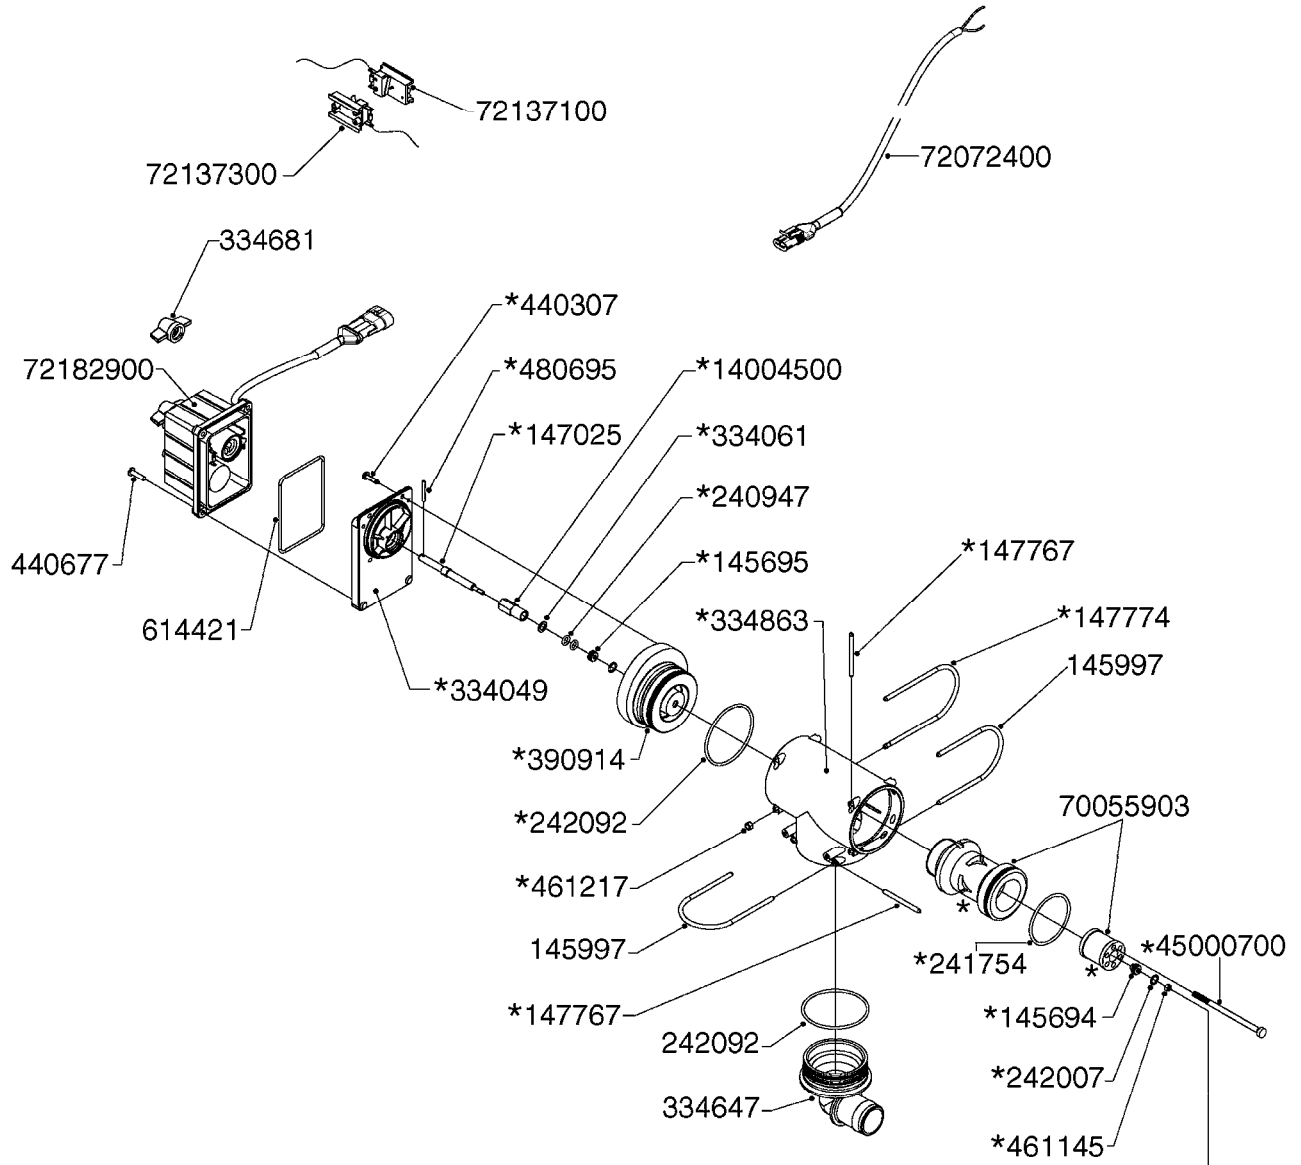

REGULATOR VALVE ASSEMBLY: *72027300

COMPLETE ASSEMBLIES
WHOLEGOODS ITEMS

PRESSURE REGULATOR - S93
B0340-HIN, 01:01:16

Page 1

Date 07.02.2020 9:59

parts-n°	order qty	description
145694	1	BUSHING CONE SPACER S93 REGU.
145695	1	GUIDE FOR CONE
145996	1	FITT.DK S-67 FORK
145997	1	FITT.DK S-93 FORK
147025	1	SPINDLE F.S93 PRES. REGULATOR
147767	1	PIN 5Ø X 60 S-93 DOUBLE CLAMP
147774	1	FITT.DK S-93 FORK W. M5 THREAD
240947	1	O-RING D7.3X2.4 NITRIL
241754	1	O-RING D59.5X3
241973	1	O-RING Ø3 X 44.2 70 SHORES NITRIL
242007	1	O-RING Ø9.1 X 1.6 NITRILE
242092	1	O-RING D69.5X3
334049	1	BRACKET FOR ENGINE CASING
334061	1	WASHER PLASTIC Ø13.0/8.1 X 1TK
334244	1	FITT.DK S-67 ELB.1-1/4"
334601	1	FITT.DK S-93 TO S67 ADAPTOR
334647	1	FITT.DK S93 ELB 1-1/2" 90 PVC
334681	1	GRIP F.MAN.OP.EC PRES.REG.YELL
334863	1	T PIECE S 93 15 BAR
390914	1	COVER REG VALVE S93
440307	1	SCREW SHEET-METAL 3/4" NO. 10
440677	1	SCREW F. PLASTIC 5X20 SS
461145	1	NUT HEX M4 LOCK
461217	1	NUT HEX M5 LOCK
480695	1	PIN ROLL D 3X28 SLOTTED
614421	1	GASKET F/MOTOR HOUSE-ON/OFF TR
14004500	1	NUT M10 SS F. S93 PRES. REG.
45000700	1	BOLT ALLEN HEAD M6 X 100 SS
70055903	1	REGUL SPOOL AND SLEEVE S93
72027300	1	REG.VALVE S93/600 15B U.MOTER
72072400	1	WIRE CONTR. VALVE.CM+ AMP-PLUG
72137100	1	MCROSWCH ASSY F.PRSR REG WHT W
72137300	1	MCROSWCH ASSY F.PRSR REG BRN W
72182900	1	MOTER REG.DME37 1:150 AMP YELL