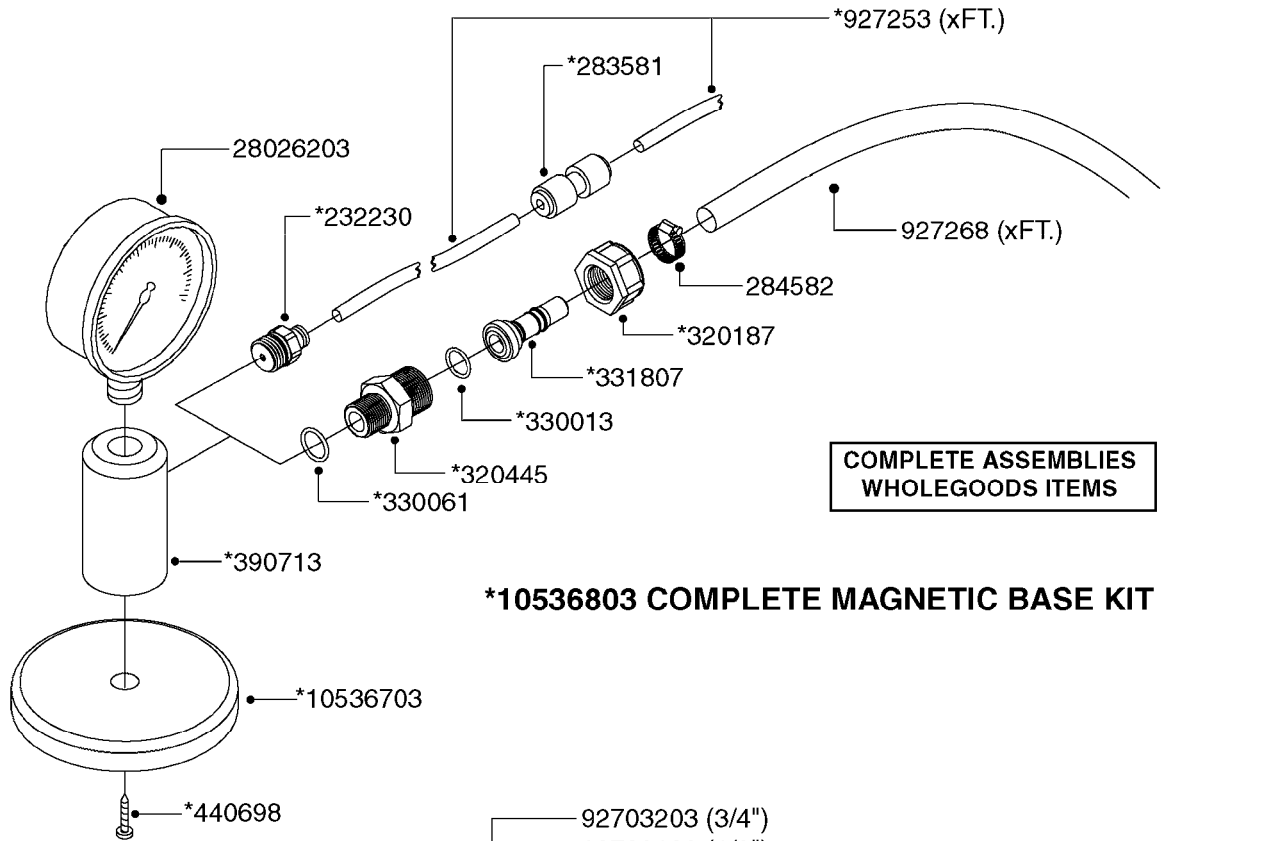

COMPLETE ASSEMBLIES
WHOLEGOODS ITEMS

70043903 - COMPLETE ASSEMBLY

K0680

REMOTE GAUGE-ESC SPRAYERS-4"
K0680-HIN, 01:01:16

Page 1

Date 07.02.2020 10:00

parts-n°	order qty	description
145632	1	FITT.DK HB 1/4' BRASS F.GUAGE
146210	1	NUT 1/4'BSP BRASS
282391	1	CLAMP HOSE CRIMP 5/16'
320972	1	FITT.DK HB 5/16'- 1/4' BSP
330396	1	O-RING D11.2/D6.6X3.2
421046	1	BOLT HEX M8X25/25 A2 SS DIN933
460143	1	SELF LOCK NUT M8 SST A2 DIN985
927268	1	HOSE BLUE PVC X 1/4 X 0012"
10028603	1	WASHER LOCK 5/16'
10428003	1	BKT. FOR ESC GAUGE KIT
28026103	1	GAUGE 200PSI/BR,4",1/4"BSP-BTM
70043903	1	*GAUGE KIT,4" OP UNIT INFEILD