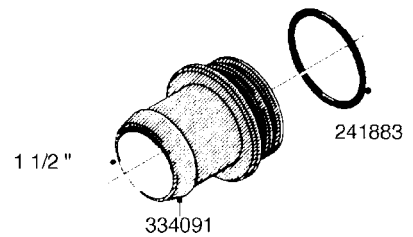

L0080

FITTINGS - S-53
L0080-HIN, 12:09:17

Page 1

Date 07.02.2020 10:00

Pos.	parts-n°	order qty	description
1	145995	1	FITT.DK S-53 FORK
2	241973	1	O-RING Ø3 X 44.2 70 SHORES NITRIL NITRIL (BLACK)
2	242353	1	O-RING 3 X 44.2 VITON VITON (BROWN)
3	242109	1	O-RING D32.2x3.0 NITRIL (BLACK)
3	242354	1	O-RING D32.2X3.0 VITON VITON (BROWN)
4	322103	1	FITT.DK S-53 BULKHEAD
5	322107	1	FITT.DK S-53 BULKHEAD NUT
6	322110	1	FITT.DK S-53 ELB. 1/2" BSP
7	322352	1	FITT.DK S-53 TEE
8	334229	1	FITT.DK S-53 STR.3/4"
9	334260	1	GASKET F. S-53 BULKHEAD
10	334564	1	FITT.DK S-67 TO S-53 ADAPTER
11	391100	1	FITT.DK S-53THREAD INS.1/2"BSP
12	726463	1	FITT.DK S53 BULKHEAD W/GASKET
13	726552	1	FIT.DK S-53X90 1/2" BSP,O-RING
14	726556	1	FITT.DK S-53 HB 1/2" W/O-RING
15	726558	1	FITT.DK S53 STR. 3/4" W.ORING
16	726559	1	FITT DK. S-53 HB 1" W/O-RING
17	726568	1	FITT.DK.S-53 HB 1/2"90 W/O-RING
18	726570	1	FITT.DK S-53 ELB.3/4" W.ORING
19	726571	1	FITT.DK S-53 ELB.1", W ORING
20	726578	1	FITT.DK S53 PLUG WITH O-RING
21	728561	1	FITT.DK. S67M - S53F REDUCER