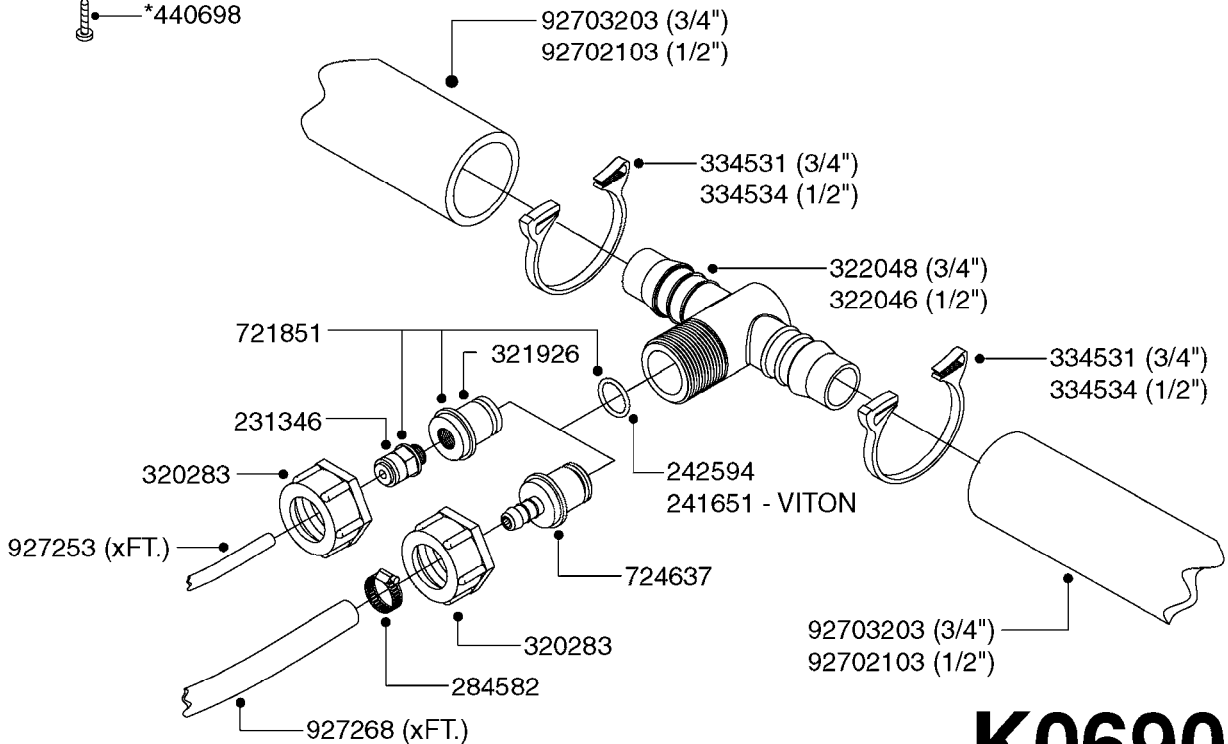

COMPLETE ASSEMBLIES
WHOLEGOODS ITEMS

70043903 - COMPLETE ASSEMBLY

K0680

REMOTE GAUGE-ESC SPRAYERS-4"
K0680-HIN, 01:01:16

Page 1

Date 07.02.2020 10:00

parts-n°	order qty	description
145632	1	FITT.DK HB 1/4' BRASS F.GUAGE
146210	1	NUT 1/4'BSP BRASS
282391	1	CLAMP HOSE CRIMP 5/16'
320972	1	FITT.DK HB 5/16'- 1/4' BSP
330396	1	O-RING D11.2/D6.6X3.2
421046	1	BOLT HEX M8X25/25 A2 SS DIN933
460143	1	SELF LOCK NUT M8 SST A2 DIN985
927268	1	HOSE BLUE PVC X 1/4 X 0012"
10028603	1	WASHER LOCK 5/16'
10428003	1	BKT. FOR ESC GAUGE KIT
28026103	1	GAUGE 200PSI/BR,4",1/4"BSP-BTM
70043903	1	*GAUGE KIT,4" OP UNIT INFEILD