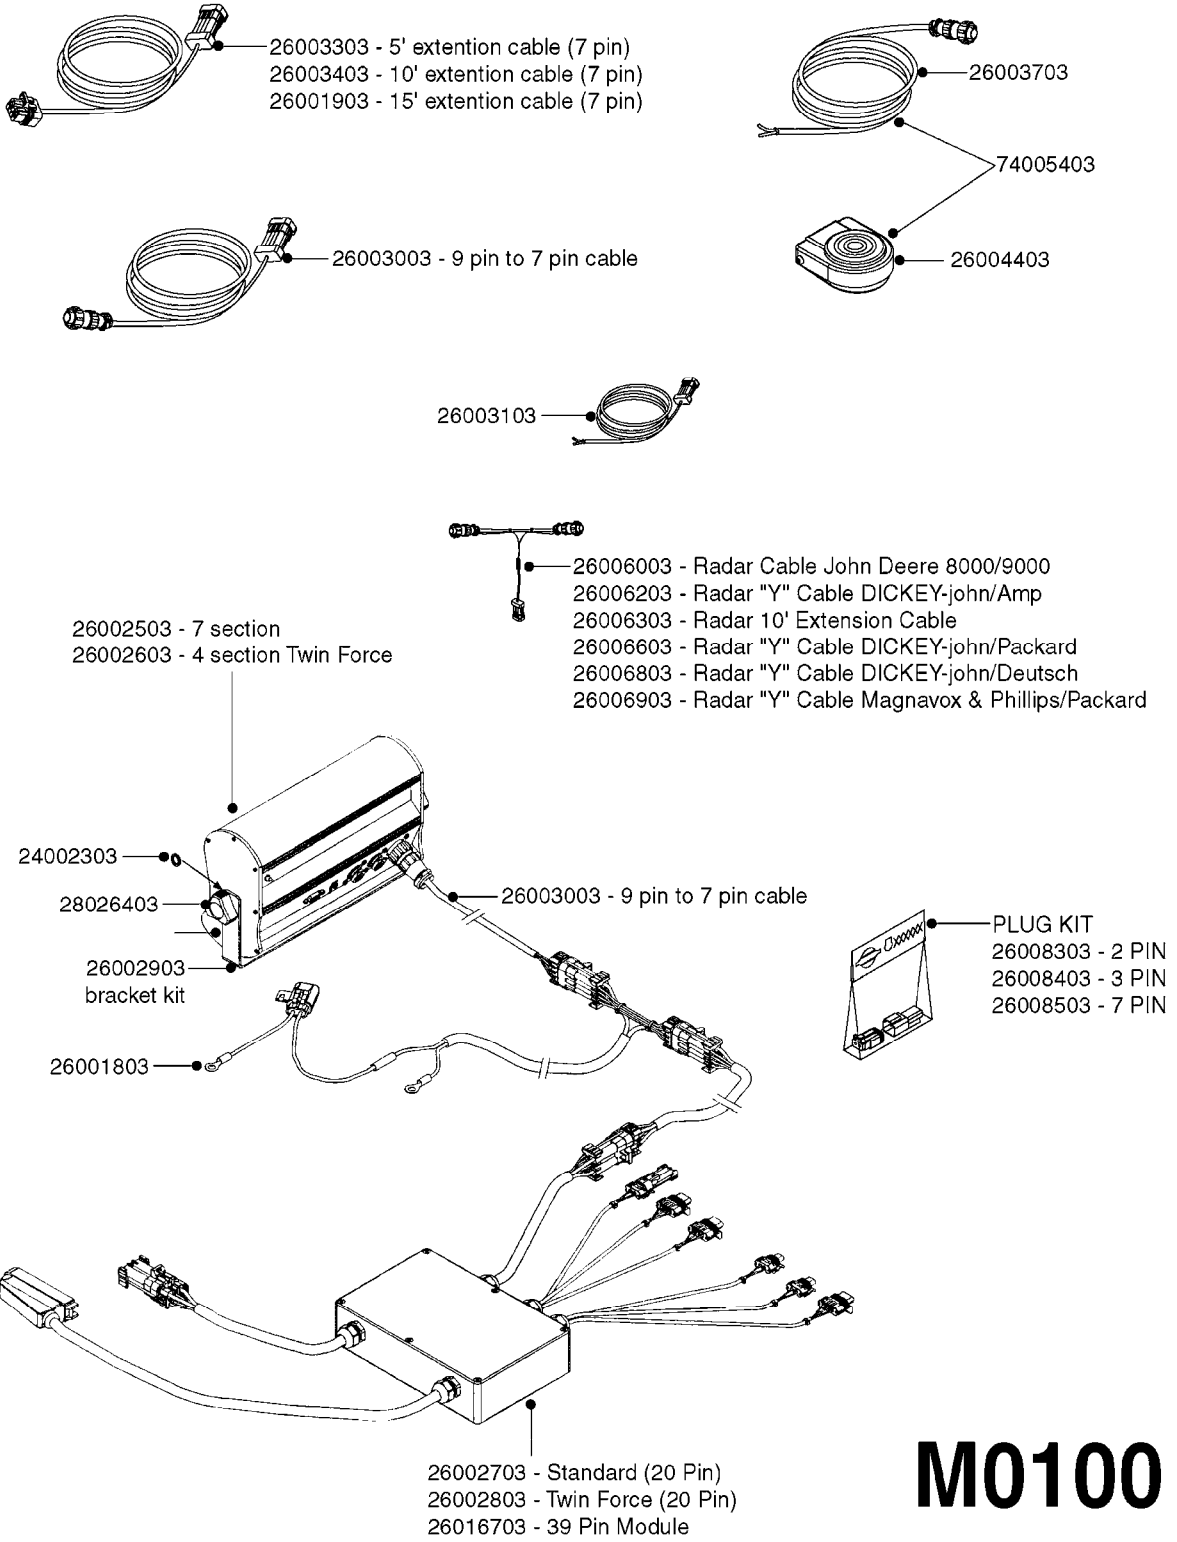

MUSTANG 3500 CONTROLLER
M0100-HIN, 01:01:16

Page 0
Date 07.02.2020 10:00

MUSTANG 3500 CONTROLLER
M0100-HIN, 01:01:16

Page 1
Date 07.02.2020 10:00

parts-n°	order qty	description
24002303	1	WASHER, RUBBER
26001803	1	POWER CABLE
26001903	1	15' 7-PIN EXTENSION CABLE
26002503	1	MUSTANG 3500/7 CONSOLE
26002603	1	MUSTANG 3500/4/TF CONSOLE
26002703	1	MUSTANG 3500/20PIN SC MODULE
26002803	1	MUSTANG 3500/20PIN TF SC MODUL
26002903	1	MUSTANG 3500 CONSOLE MNT KIT
26003003	1	MUSTANG 3500 CONSOLE CABLE
26003103	1	MUSTANG 3500/7 SC MOD CNECT KT
26003303	1	MUSTANG/FM 5FT 7PIN EXT CABLE
26003403	1	MUSTANG/FM 10FT 7PIN EXT CABLE
26003703	1	MUSTANG RUN/HOLD ADAPT CABLE
26004403	1	SWITCH, FOOT
26006003	1	MUSTANG RADR CBLE JD 8000/9000
26006203	1	MUSTANG RDR "Y" CABLE DCKY-JHN
26006303	1	MUSTANG RDR EXTNSN CABLE 10FT
26006603	1	MUSTANG RDR"Y"CABLE D-J PACKRD
26006803	1	MUSTANG RDR"Y"CABLE D-J DEUTS.
26006903	1	MUSTANG RDR"Y"CABLE MAG.PHILIP
26008303	1	MICRO TRAK PLUG KIT - 2 PIN
26008403	1	MICRO TRAK PLUG KIT - 3 PIN
26008503	1	MICRO TRAK PLUG KIT - 7 PIN
26016703	1	MUSTANG 3500/39PIN SC MODULE
28026403	1	KNOB, MUSTANG CONSOLE MOUNT
74005403	1	FOOT SWITCH FOR MUSTANG 3500