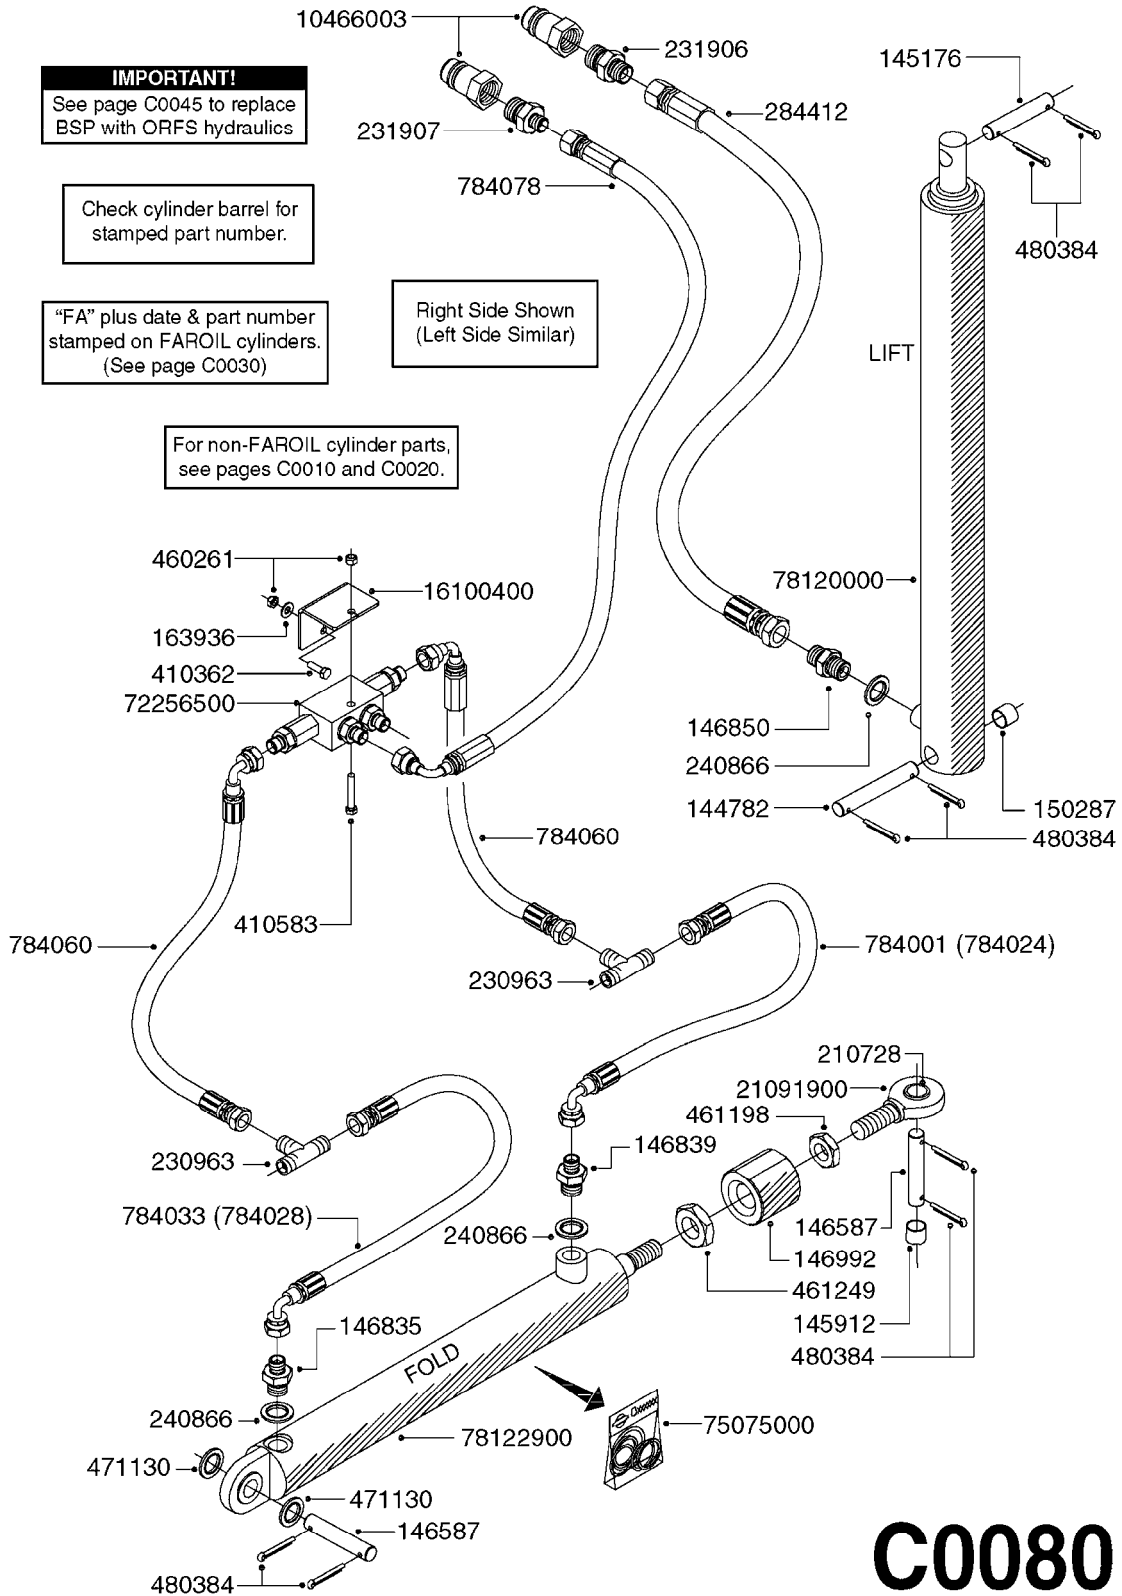

IMPORTANT!
See page C0045 to replace
BSP with ORFS hydraulics

Check cylinder barrel for
stamped part number.

"FA" plus date & part number
stamped on FAROIL cylinders.
(See page C0030)

Right Side Shown
(Left Side Similar)

For non-FAROIL cylinder parts,
see pages C0010 and C0020.

HYDRAULICS-FALCON FOLD 42'-50'
C0080-HIN, 08:01:18

Page 1

Date 07.02.2020 9:59

parts-n°	order qty	description
144782	1	SHAFT 20 X 140
145176	1	PIN D19.8 X 60
145912	1	BUSHING D19.8/D17.0X7MM
146587	1	PIN D16.8 X 65
146835	1	HEX NIPPLE 1/4" - 3/8" BSP
146839	1	HEX NIPPLE 1/4"X3/8" BSP 0.7MM
146850	1	HEX NIPPLE 3/8"x3/8" - 1.8mm
146992	1	BUSHING F.CYLINDER
150287	1	SPACER D25.4/1.5 L=15MM
163936	1	WASHER D15/D6.2X1
210728	1	BEARING F.LINK HEAD M17
230963	1	TEE 1/4"M X 1/4"M X 1/4"M BSP
231906	1	HEX NIPPLE 3/8"BSP X 1/2"NPT
231907	1	HEX NIPPLE 1/4"BSP X 1/2"NPT
240866	1	DOWTYSEAL 3/8"
284412	1	HOSE HY 3/8" X 315" STR+STR
410362	1	BOLT HEX 8.8 SS M6X20
410583	1	BOLT HEX 8.8 DEL M6X40
460261	1	NUT HEX M6X1.00 LOCK DIN985 A2 SS
461198	1	NUT HEX M16X2 JAMB
461249	1	NUT M22X1.5 DIN439B
471130	1	WASHER, M24, Ø44/25.0X 4.0, SS
480384	1	PIN COTTER 3/16 x 1-1/2"
784001	1	HOSE HY X 1/4 X 067.00"STR+ELB
784024	1	HOSE HY X 1/4" x 73.0"STR+ELB
784028	1	HOSE HY X 1/4" X 53.0"STR+ELB
784033	1	HOSE HY X 1/4" X 61.0"STR+ELB
784060	1	HOSE HY X 1/4 X 017.75"STR+ELB
784078	1	HOSE HY X 1/4 X 417.33"STR+ELB
10466003	1	COUPLER PIONEER 8010-04 1/2NPT
16100400	1	PLATE 3 X 60 X 91 HY BLOCK MT
21091900	1	LINK HEAD M16 x D17 DELTA
72256500	1	DOUB.PILOT STEERED COUNT.VALVE
75075000	1	SEAL KIT 78122600/27/28/29
78120000	1	CYL.TELESOPING Ø50/40/25_1100
78122900	1	CYLINDER 40/22X300MM RED