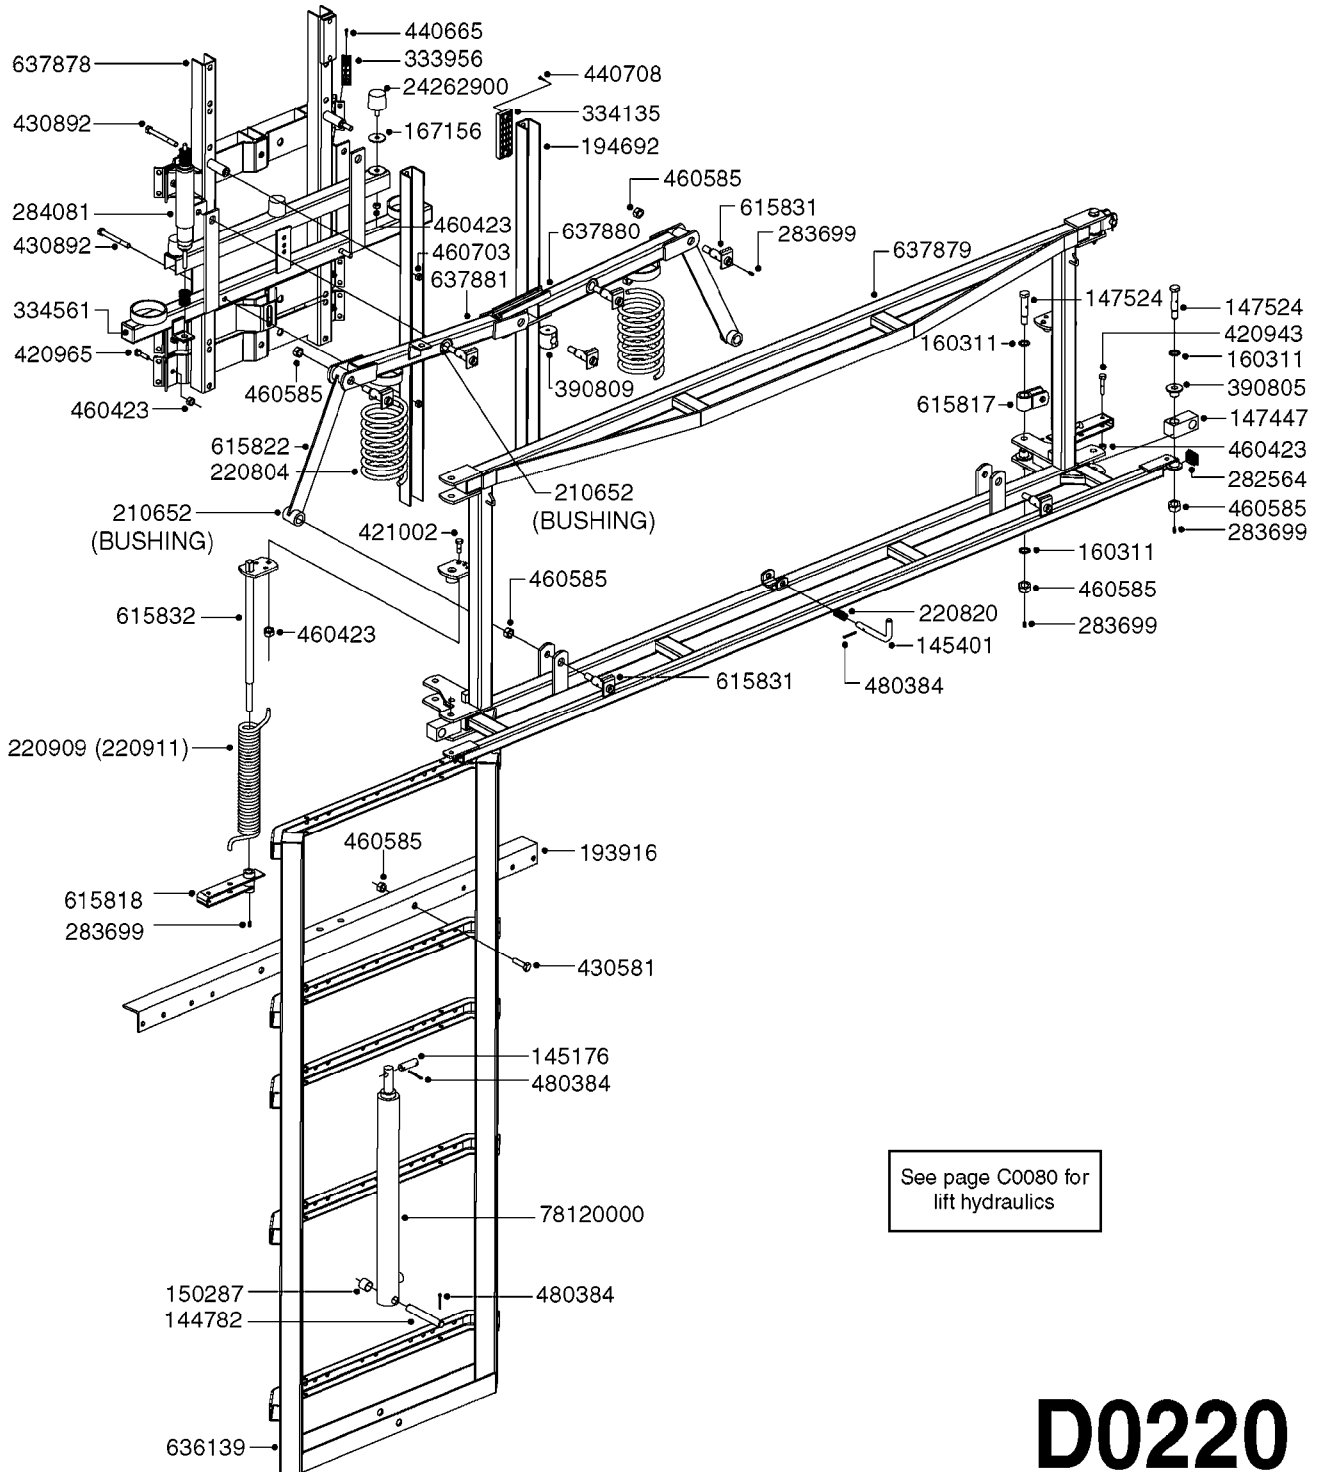

Right Side Shown
(Left Side Similar)

TILT CYLINDER KIT: 83301503

C0100

HYDRAULICS FALCON TILT 42'-50'
C0100-HIN, 08:01:18

Page 1

Date 07.02.2020 9:59

parts-n°	order qty	description
146498	1	PIN D16.8 X 75
146839	1	HEX NIPPLE 1/4"X3/8" BSP 0.7MM
210728	1	BEARING F.LINK HEAD M17
231907	1	HEX NIPPLE 1/4"BSP X 1/2"NPT
240866	1	DOWTYSEAL 3/8"
242220	1	GASKET F. HIRSMANN PLUG
260363	1	PLUG 2 POLE 12V
260816	1	CAP W/RUBBER BOOT F.EC SWITCH
261062	1	GROMMET
261066	1	SWITCH 2 POLE
261090	1	FUSE 5 X 20 6.3A, 250V
261161	1	FUSE HOLDER 5 X 20 MM
261344	1	HIRSCHMANN PLUG B
262094	1	PLUG F. CABLE MALE
262095	1	PLUG F. CABLE FEMALE
270561	1	SCREW W/SPRING ASSY. (QTY 1)
283697	1	TIESTRAP 200MM
390941	1	LID FOR TILT CONTROL BOX
390942	1	TILT CONTROL BOX
410561	1	BOLT HEX 8.8 DEL M6X50 FT
411029	1	SCREW M3X35 F.HIRSMANN PLUG
460261	1	NUT HEX M6X1.00 LOCK DIN985 A2 SS
461198	1	NUT HEX M16X2 JAMB
471124	1	WASHER, M6, Ø18/ 6.4X 1.6, SS
471128	1	WASHER, M16, Ø30/17.0X 3.0, SS
480384	1	PIN COTTER 3/16 x 1-1/2"
784049	1	HOSE HY X 1/4" X 240"STR+ELB
784084	1	HOSE HY X 1/4 X 191.25"STR+STR
978126	1	DECAL FOR SPL TILT CONTROL BOX
983087	1	ELEC. CABLE 2 WIRE X 0.75MM
10422703	1	BREATHER FOR HY CYLINDER
10466003	1	COUPLER PIONEER 8010-04 1/2NPT
21091900	1	LINK HEAD M16 x D17 DELTA
23000003	1	FITT, HYD, 3/8"O-RINGx1/4"BSPP
27000403	1	STERLING VALVE GS02-30-00-N
27000503	1	STERLING COIL 12VDC CCS012D
27000603	1	STERLING BODY LB1-0523-A
28007903	1	TIE STRAP WHITE 9/64"W x 6"L
39127600	1	NIPPEL 3/8"-1/2"NPT + 1/4"RG
70010803	1	VALVE ASSY. TILT SPL
72078700	1	CONTROL BOX F. BOOM TILT SPL
75074300	1	SEALKIT78122000/23-25/30-32/46
78129900	1	CYLINDER DOUBLE D40/20 180 1/4
83301503	1	TILT CYLINDER KIT F.FALCON