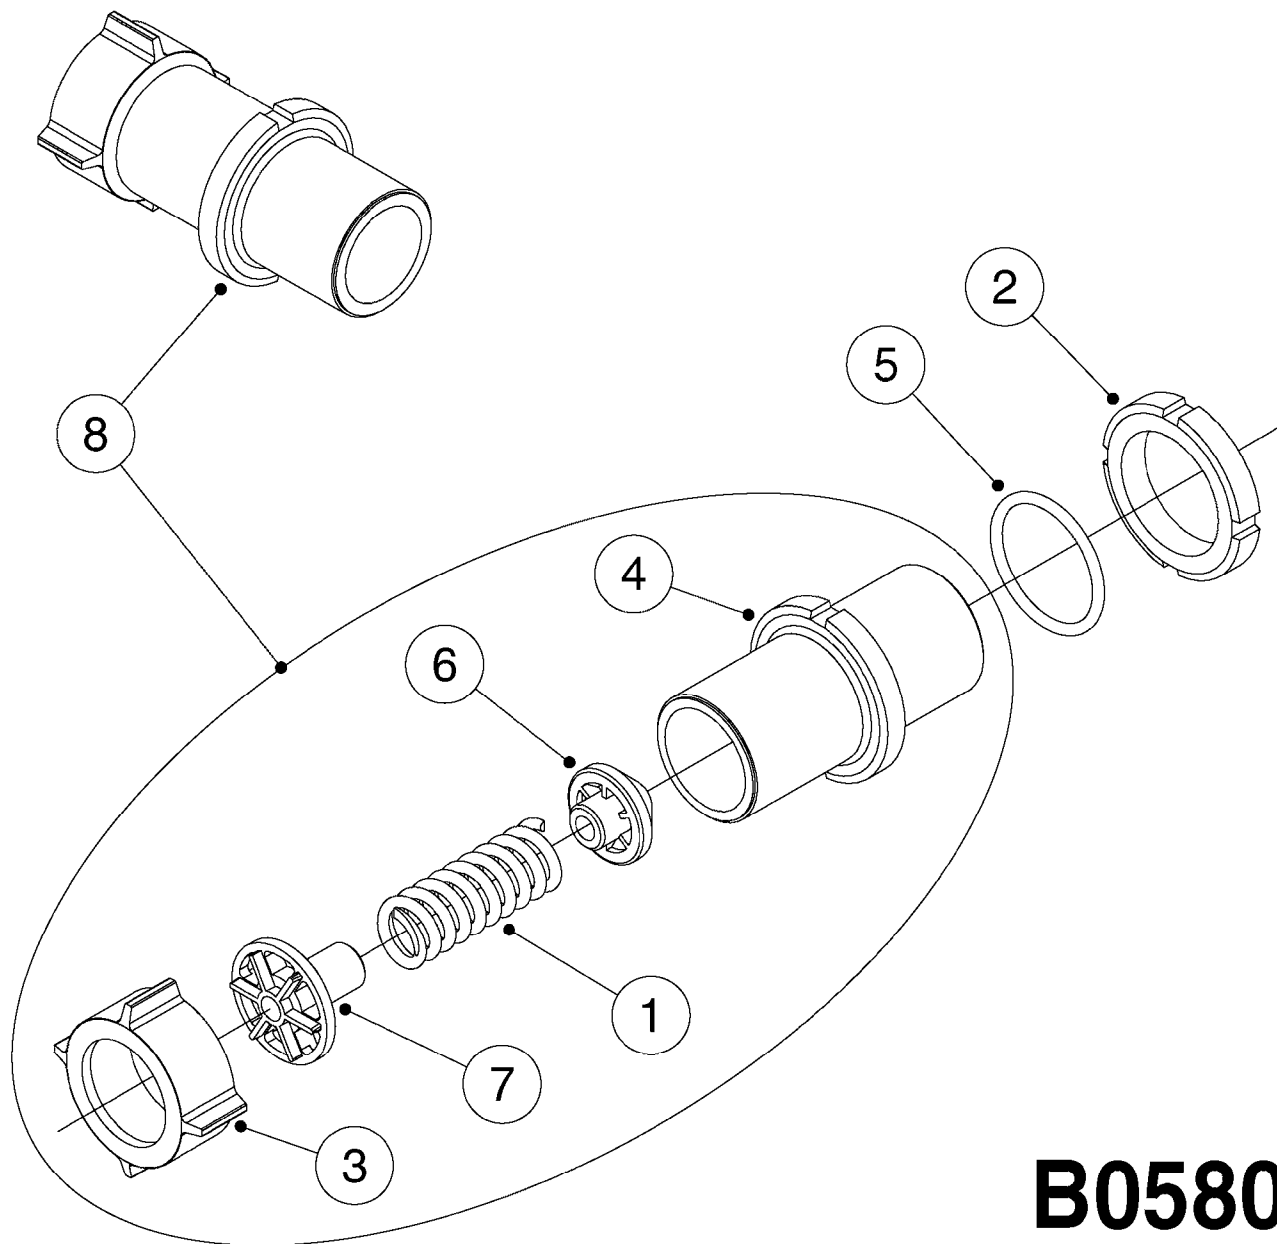

B0540

SMART VALVE-S93 MANIFOLD VALVE
B0540-HIN, 01:01:16

Page 1

Date 07.02.2020 9:59

parts-n°	order qty	description
145997	1	FITT.DK S-93 FORK
147767	1	PIN 5Ø X 60 S-93 DOUBLE CLAMP
240936	1	O-RING D13.3X2.4 NITRIL
242047	1	O-RING 89.5 X 3.0 VITON
242316	1	O-RING D84.5X3.0 NITRIL
242475	1	O'RING D56.52x5.33 SH70-VITON
322327	1	HOUSING, VALVE, S93, 220 PSI
322328	1	END CAP F.VALVE S-93
322354	1	THRUST PLATE F.3-WAY VALVES-93
390543	1	SEAT F.BALL 3-WAY VALVE S-93
391019	1	BALL F.2 WAY S93 SMART VALVE
391020	1	BALL F.3 WAY S93 SMART VALVE
391023	1	SMART VALVE MOUNTING BRACKET
420862	1	BOLT HEX 8.8 DEL M10X16 FT
440681	1	SCREW F. PLASTIC 4MM X 14LG SS
460423	1	NUT HEX M10X1.50 LOCK DIN985A2 SS
471122	1	WASHER, M10, Ø20/10.5X 2.0, SS
14010100	1	SPINDLE F.SMART VALVE S-93
14027800	1	SPINDLE F.SMART VALVE S-93
61025400	1	HANDLE SMART VALVE
72137900	1	VALVE S93 "V1" SMART VALVE
72138000	1	VALVE S93 "V2" SMART VALVE
72138600	1	VALVE S93 "V3" SMART VALVE
72142700	1	VALVE S93 "V4" SMART VALVE