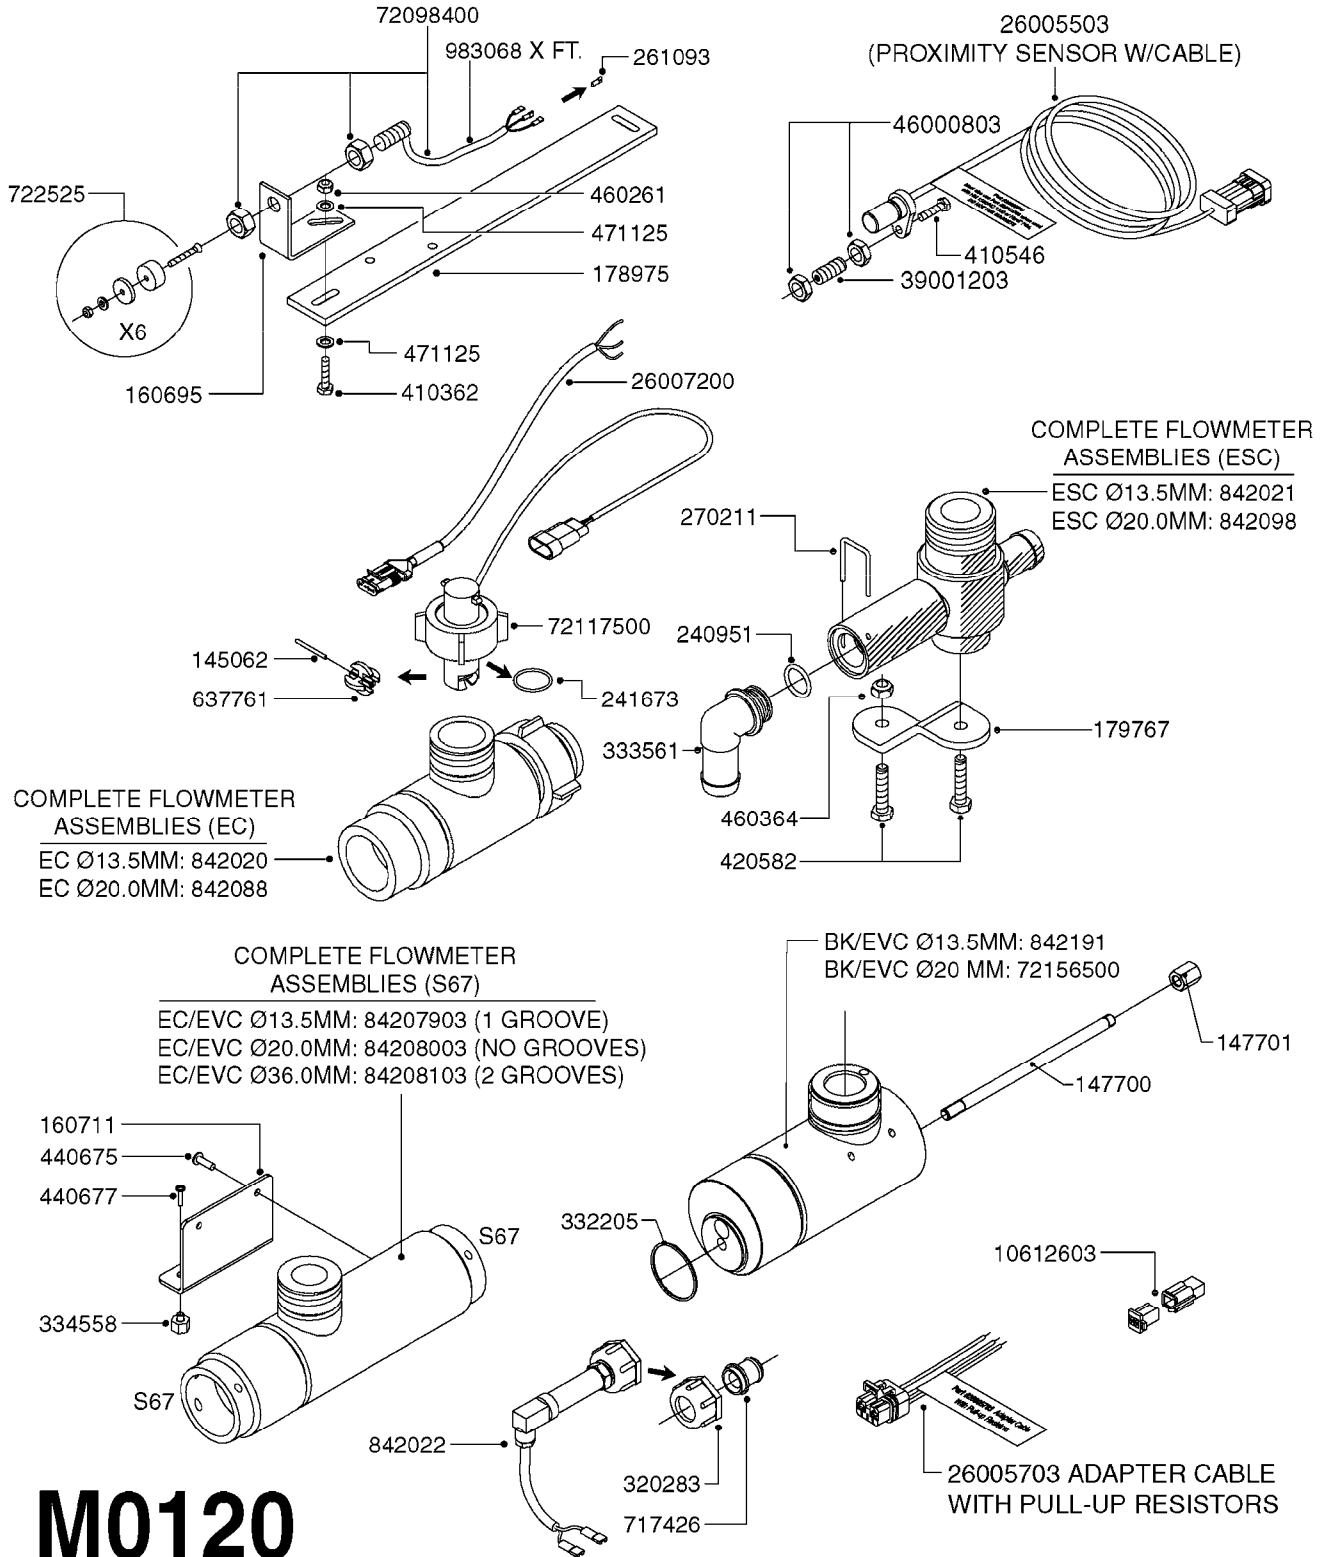

MUSTANG 3500 CONTROLLER
M0100-HIN, 01:01:16

Page 0
Date 07.02.2020 10:00

M0100

MUSTANG 3500 CONTROLLER
M0100-HIN, 01:01:16

Page 1
Date 07.02.2020 10:00

parts-n°	order qty	description
24002303	1	WASHER, RUBBER
26001803	1	POWER CABLE
26001903	1	15' 7-PIN EXTENSION CABLE
26002503	1	MUSTANG 3500/7 CONSOLE
26002603	1	MUSTANG 3500/4/TF CONSOLE
26002703	1	MUSTANG 3500/20PIN SC MODULE
26002803	1	MUSTANG 3500/20PIN TF SC MODUL
26002903	1	MUSTANG 3500 CONSOLE MNT KIT
26003003	1	MUSTANG 3500 CONSOLE CABLE
26003103	1	MUSTANG 3500/7 SC MOD CNECT KT
26003303	1	MUSTANG/FM 5FT 7PIN EXT CABLE
26003403	1	MUSTANG/FM 10FT 7PIN EXT CABLE
26003703	1	MUSTANG RUN/HOLD ADAPT CABLE
26004403	1	SWITCH, FOOT
26006003	1	MUSTANG RADR CBLE JD 8000/9000
26006203	1	MUSTANG RDR "Y" CABLE DCKY-JHN
26006303	1	MUSTANG RDR EXTNSN CABLE 10FT
26006603	1	MUSTANG RDR"Y"CABLE D-J PACKRD
26006803	1	MUSTANG RDR"Y"CABLE D-J DEUTS.
26006903	1	MUSTANG RDR"Y"CABLE MAG.PHILIP
26008303	1	MICRO TRAK PLUG KIT - 2 PIN
26008403	1	MICRO TRAK PLUG KIT - 3 PIN
26008503	1	MICRO TRAK PLUG KIT - 7 PIN
26016703	1	MUSTANG 3500/39PIN SC MODULE
28026403	1	KNOB, MUSTANG CONSOLE MOUNT
74005403	1	FOOT SWITCH FOR MUSTANG 3500