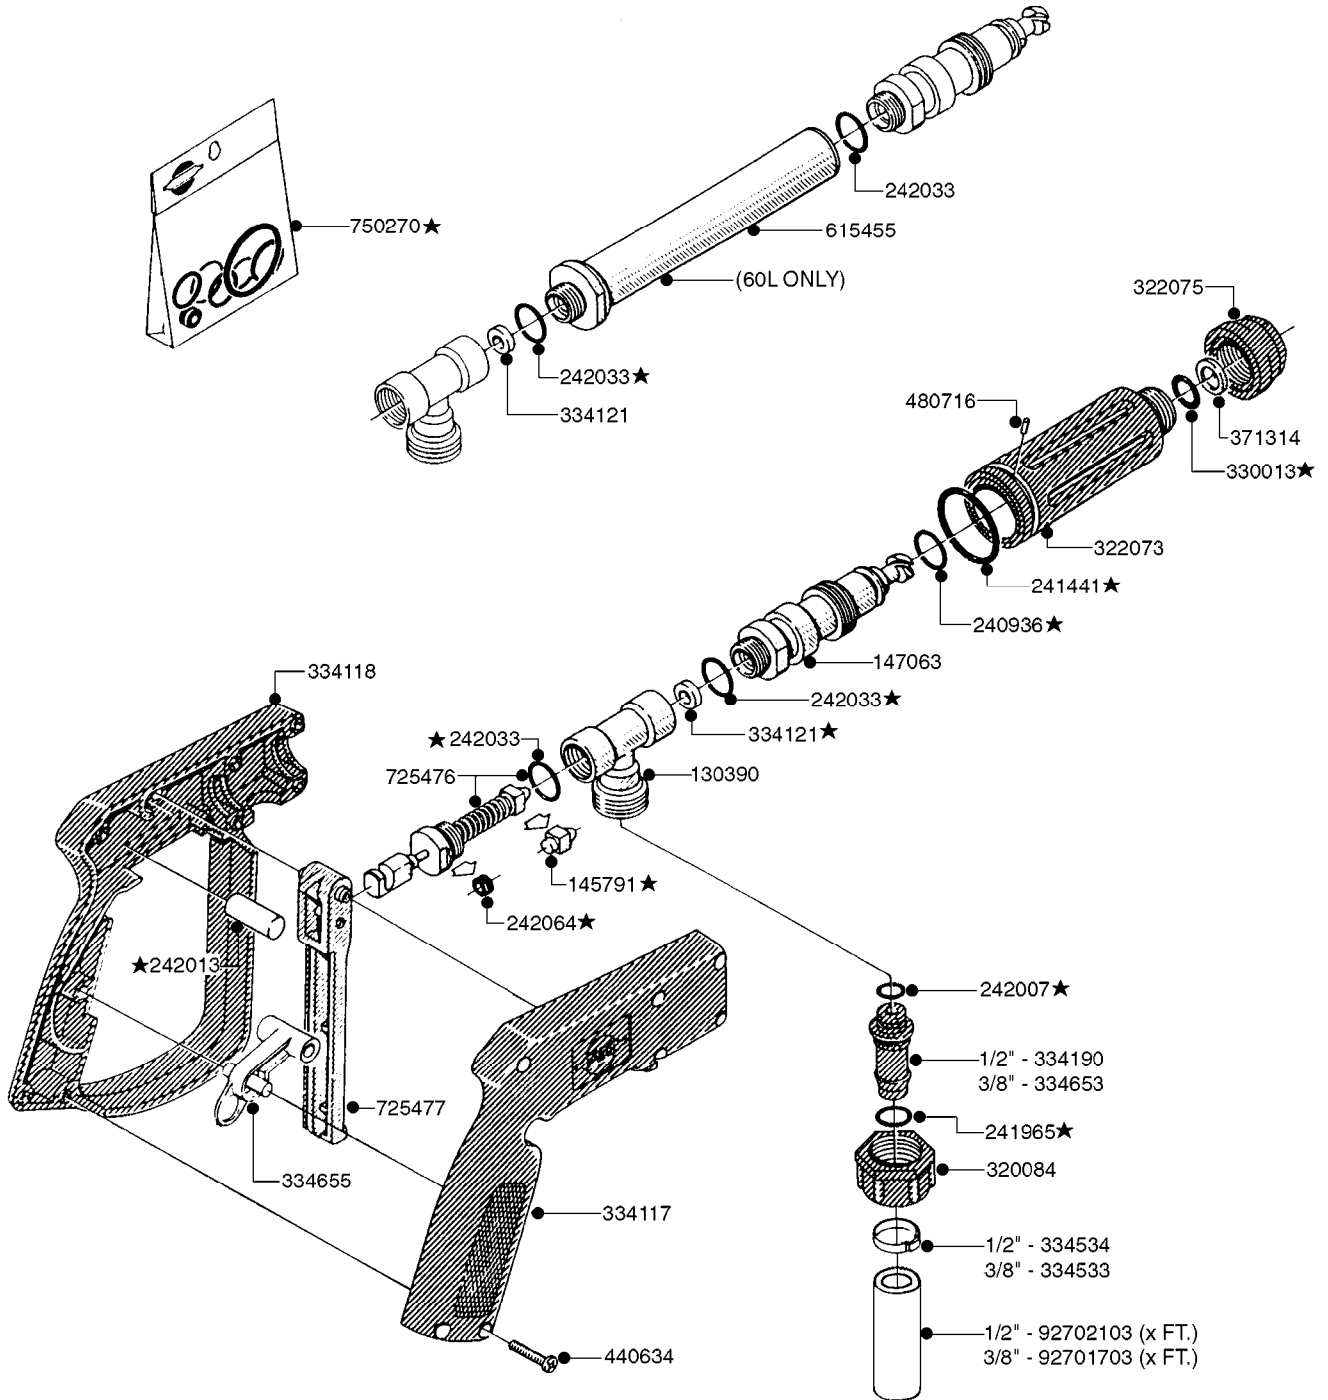

COMPLETE ASSEMBLY:
843197 - 60L
843196 - 60S

COMPLETE ASSEMBLIES
WHOLEGOODS ITEMS

K0480

HANDGUN TYPE 60S/60L POST 95
K0480-HIN, 01:01:16

Page 1
Date 07.02.2020 10:00

parts-n°	order qty	description
130390	1	TEE 3/8'X 1/2' BSP F.TYPE 60S
145791	1	CONE FOR ON/OFF
147063	1	SWIRL F.SPRAY GUN TYPE 60
240936	1	O-RING D13.3X2.4 NITRIL
241441	1	O-RING D29.3X3
241965	1	O-RING Ø12.1 X 1.6 NITRILE
242007	1	O-RING Ø9.1 X 1.6 NITRILE
242013	1	SPRING RUBBER F/TRIGGER
242033	1	O-RING Ø14.1 X 1.6 NITRILE
242064	1	SLEEVE RUBBER 3X8X4MM
320084	1	FITT.DK NUT 1/2" BSP
322073	1	HOUSING F.SWIRL TYPE 60S H.G.
322075	1	HOUSING F. NOZZLE
330013	1	O-RING 2.5 X 10 PUR
334117	1	HANDLE PIECE RIGHT F.60S/60L
334118	1	HANDLE PIECE LEFT F.60S/60L
334121	1	SEAT FOR ON-OFF TYPE
334190	1	FITT.DK HB 1/2' F. PISTOL 60S
334533	1	CLAMP HOSE PLASTIC 3/8"
334534	1	CLAMP HOSE PLASTIC 1/2"
334653	1	FITT.DK HB 3/8' F.HANDGUN
334655	1	TRIGGER SAFETY F.60S/60L GUN
371314	1	NOZZLE CERAMIC 1099-20
440634	1	SCREW 5/8"
480716	1	PIN D3X6 STAINLESS
615455	1	TUBE F.LANCE TYPE 60L
725476	1	SPINDLE
725477	1	TRIGGER
750270	1	GASKET KIT F.SPRAY GUN
843196	1	SPRAY GUN KIT TYPE 60 SHORT
843197	1	HANDGUN KIT TYPE 60 LONG
92701703	1	HOSE R X3/8" X300PSI WP X0012"
92702103	1	HOSE R X1/2" X300PSI WP X0012"