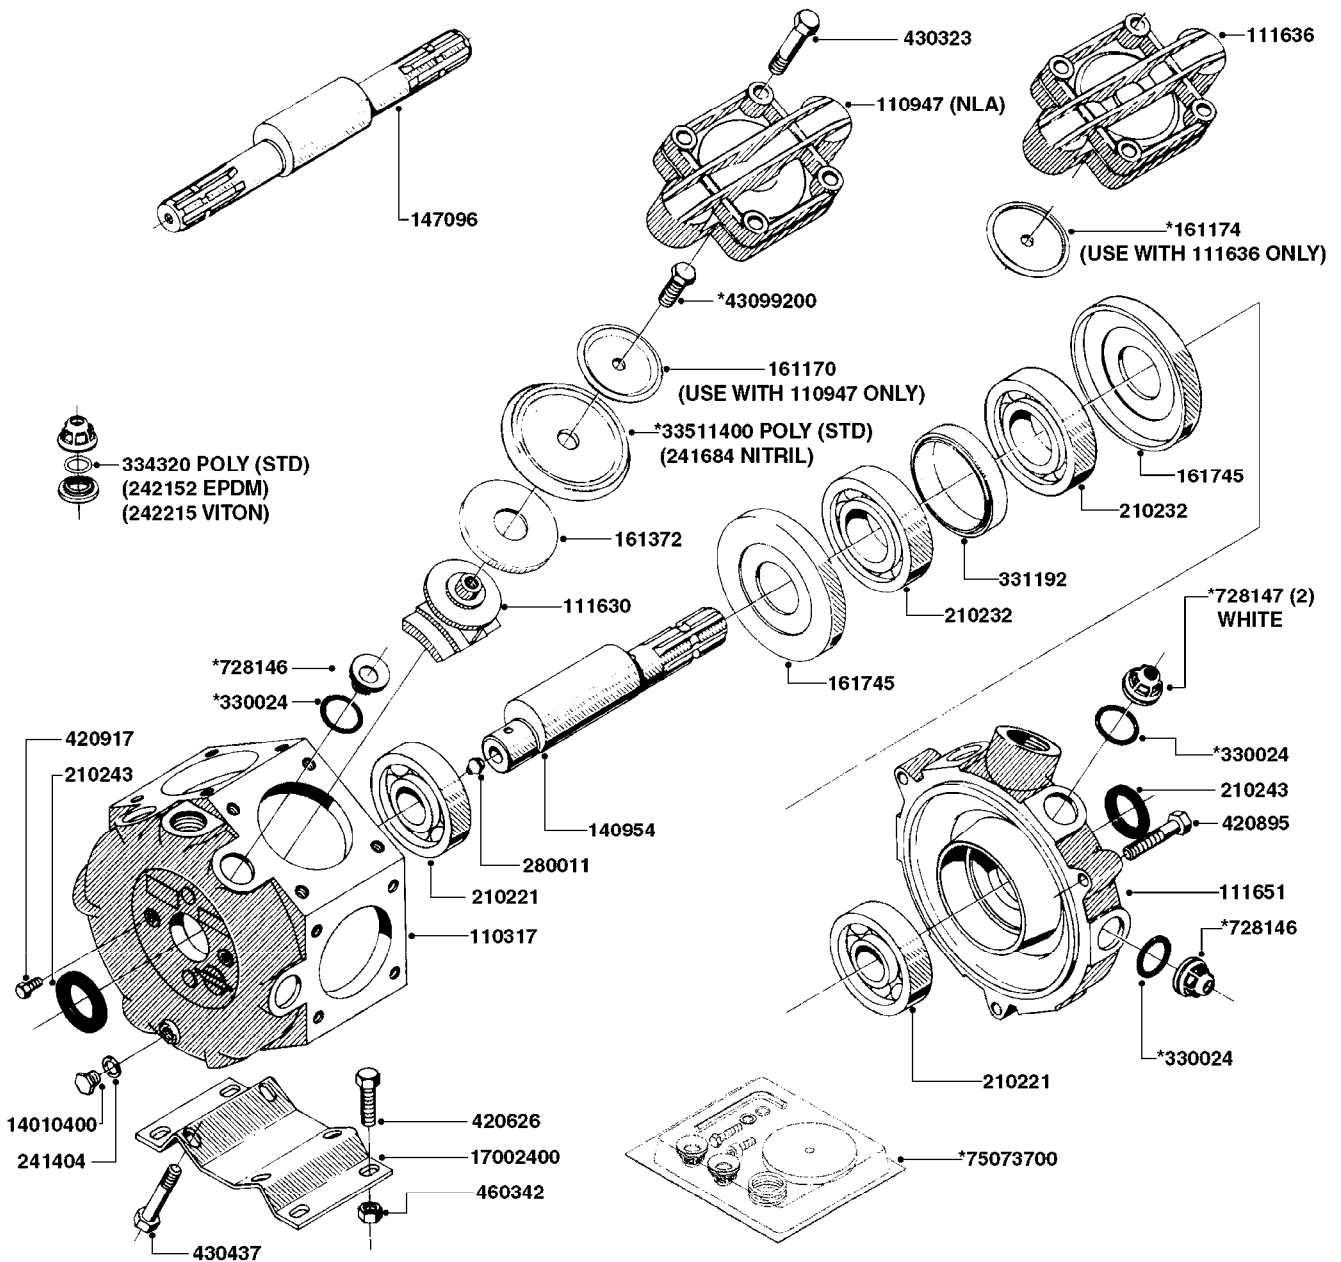

REPLACED BY 364 PUMPS
SEE PAGE A0280

A0250

PUMP - 361 W/MOUNTING BASE
A0250-HIN, 17:03:16

Page 1
Date 07.02.2020 9:59

parts-n°	order qty	description
110317	1	PUMP CASING MODEL 360/361 PNTD
110947	1	VALVE COVER MDL 361 (PAINTED)
111630	1	CONNECTING ROD 363/364-10 PUMP
111636	1	VALVE COVER 363 HEAVY DUTY
111651	1	CASTING F.363 1.5" PUMP(FRONT)
140954	1	CRANK SHAFT MODEL 360/361
147096	1	CRANK SHAFT 361/9.5 THROUGH
161170	1	DIAPH UPPER DISC, 321/361/363
161174	1	DIAPHRAGM DISC SS 361/363/364 PUMP
161372	1	DIAPHRAGM BACKING DISC,320-361
161745	1	METAL SPACER F.363/463
210221	1	BEARING BALL 6407
210232	1	BEARING BALL 6310
210243	1	SEAL OIL 35 X 47 X 7
241404	1	DOWTY SEAL 1/4"
241684	1	DEICER PARTS: DIAPHRAGM MODEL 361 NITRIL
242152	1	O-RING D18.2X3 EPDM
242215	1	O-RING D18X3 VITON
280011	1	GREASE NIPPLE 1/8' SAE H TR
330024	1	O-RING D41,1/D34.5 X 3,5
331192	1	SPACER, MODEL 361/363
334320	1	O-RING D18X3 POLYURETHANE
420626	1	BOLT HEX 8.8 DEL M10X20 FT
420895	1	BOLT HEX 8.8 RAW M10X60
420917	1	BOLT HEX 8.8 RAW M8X12 FT
430323	1	BOLT HEX 8.8 DEL M12X60
430437	1	BOLT HEX 8.8 RAW M12X65
460342	1	NUT HEX M10 DEL DIN934
728146	1	VALVE FOR 361(726890/707932)
728147	1	VALVE FOR 361 WHITE WITH HOLE
14010400	1	PLUG 1/4" BSP
17002400	1	FOOT F. 36X PUMP, RED
33511400	1	DIAPHRAGM PUMP 361/361/363/364 PUR
43099200	1	BOLT HEX SS M12 X 30 DIN933 A4
75073700	1	PUMP KIT 361/363 "06"