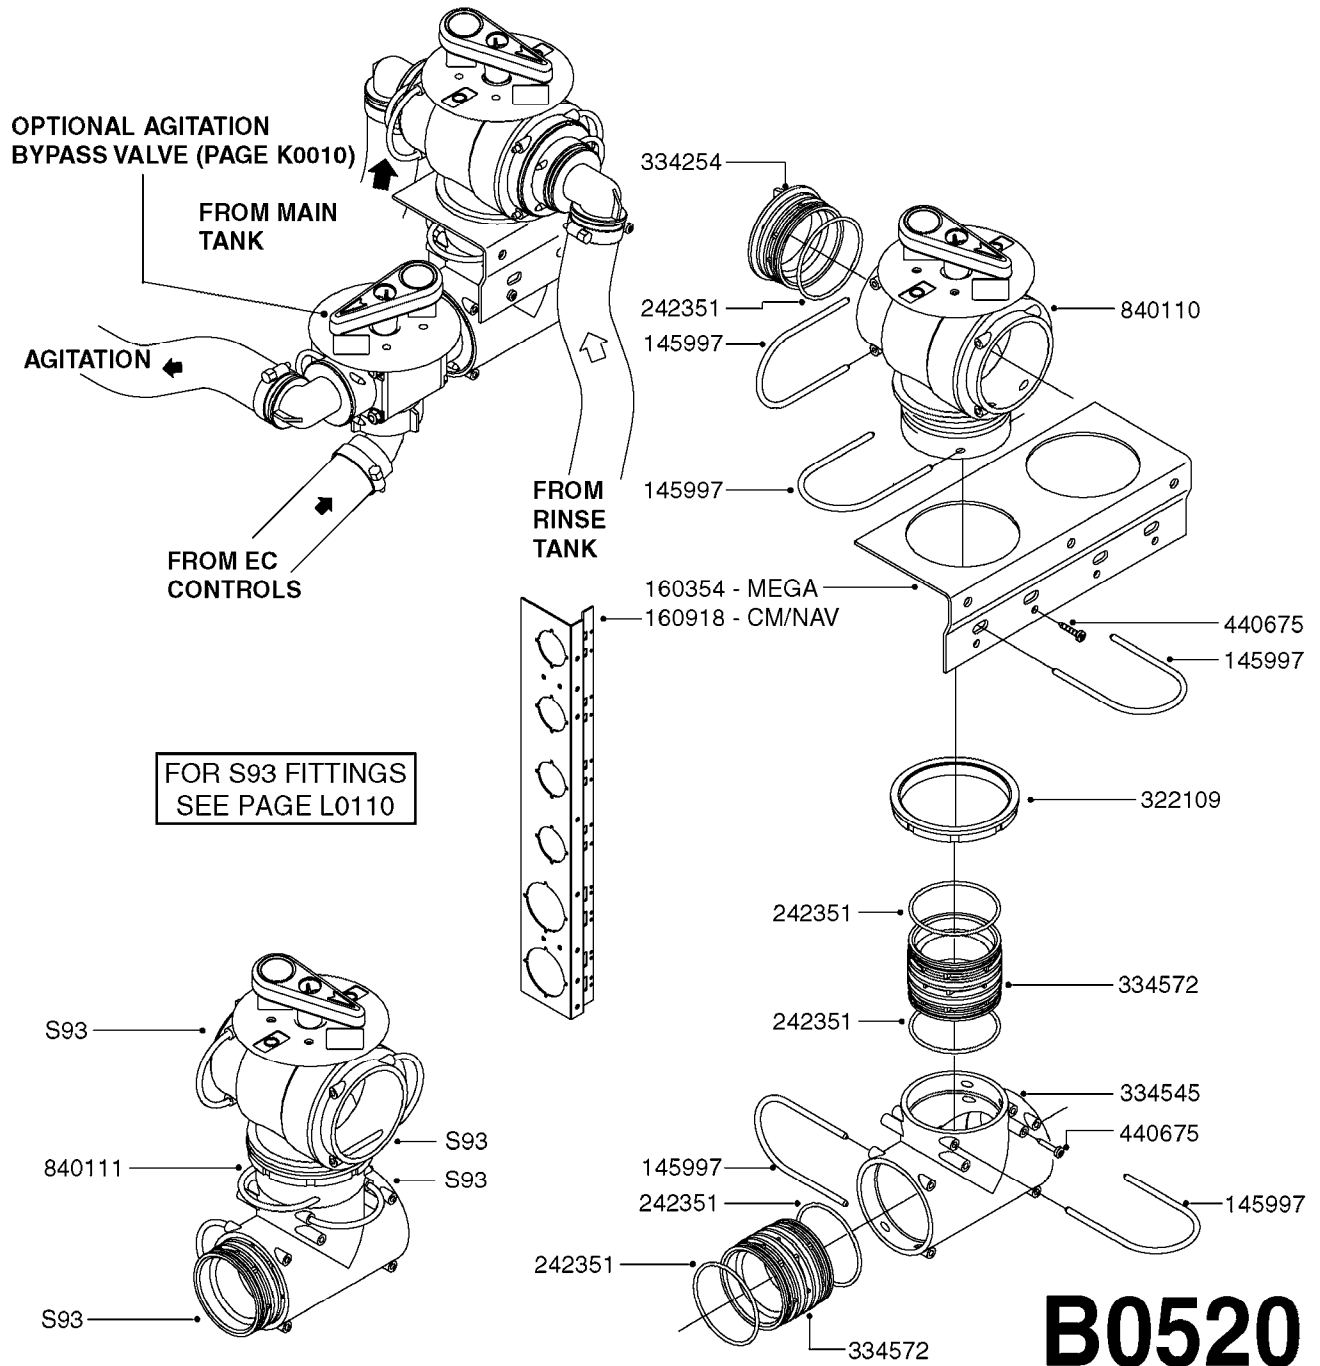

B0520

MANIFOLD SYSTEM - SUCTION
B0520-HIN, 01:01:16

Page 1
Date 07.02.2020 9:59

parts-n°	order qty	description
145997	1	FITT.DK S-93 FORK
160354	1	BRACKET F.SUCTION MANIFOLD
160918	1	BRACKET F. MANIFOLD CM
242351	1	O-RING D69.5X3.0 VITON F.S-93
322109	1	FITT.DK S-93 BULKHEAD NUT
334254	1	FITT.DK S-93 PLUG
334545	1	FITT.DK S-93 TEE
334572	1	FITT.DK S-93 ADAPTOR MALE MALE
440675	1	SCREW F. PLASTIC 5X16 SS
840110	1	VALVE SUCTION S-93 F.MANIFOLD
840111	1	VALVE SUCTION 3 WAY S-93 W.TEE