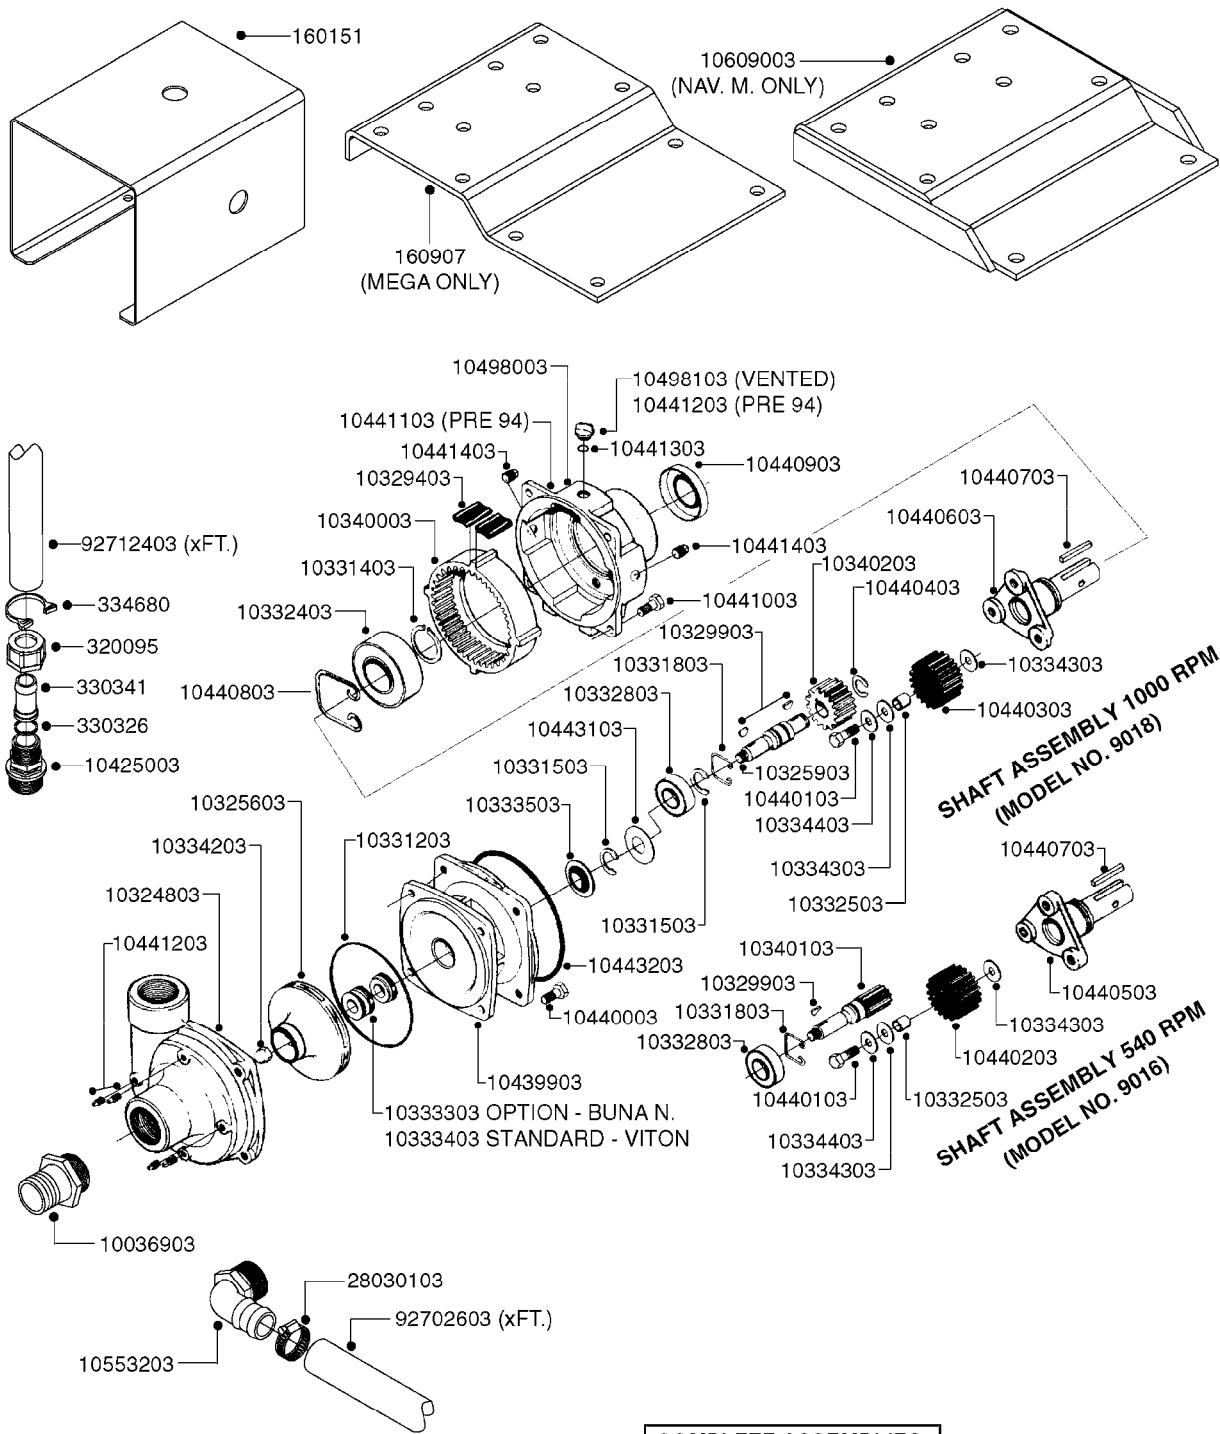

COMPLETE ASSEMBLIES
WHOLEGOODS ITEMS

COMPLETE PUMPS

10012903 - 9016C 540 RPM

10013103 - 9018C 1000RPM

Gear lube requirement: 6fl. oz. 80W90 Oil

A0470

PUMP 9016/9018 HYPRO CENT.
A0470-HIN, 01:01:16

Page 1
Date 07.02.2020 9:59

parts-n°	order qty	description
10012903	1	PUMP HYPRO C9016 540 RPM 90023
10013103	1	PUMP HYPRO 9018C CENT.1000 RPM
10036903	1	FITT.PO.HB 1.50X1.50 IMB1212
10324803	1	PUMP CASING
10325603	1	IMPELLER NYLON
10325903	1	IMPELLER SHAFT
10329403	1	CUSHION BUMPER
10329903	1	KEY WOODRUFF
10331203	1	O-RING
10331403	1	RING RETAINING
10331503	1	SNAP-RING
10331803	1	RING RETAINING
10332403	1	BEARING BALL
10332503	1	BEARING INNER RACE
10332803	1	BEARING BALL
10333303	1	SEAL KIT F. HYPRO 9016/18 BUNA
10333403	1	SEAL KIT F.HYPRO 9016/18 VITON
10333503	1	BEARING SHIELD & OIL SEAL
10334203	1	NUT HEX CAP HYPRO PUMP
10334303	1	WASHER 32OD X 19ID X 2.5TK PLA
10334403	1	WASHER 32OD X13ID X 1.5
10340003	1	RING GEAR
10340103	1	PINION GEARED IMPELLER SHAFT
10340203	1	SUN GEAR
10425003	1	FITT.PO.HN 1.25X1.00 MCPHEE
10439903	1	MOUNTING FLANGE ADAPTOR
10440003	1	SCREW HEX HEAD CAP
10440103	1	SCREW HEX HEAD CAP
10440203	1	GEAR W BGRS.540 RPM (DRIVER)
10440303	1	GEAR W BGRS. 1000 RPM (DRIVER)
10440403	1	RING RETAINER HYPRO 1K CENT.
10440503	1	DRIVER HUB 540 RPM
10440603	1	DRIVER HUB 1000 RPM
10440703	1	KEY SQ 1/4"x1-1/2"
10440803	1	RING RETAINER
10440903	1	OIL SEAL
10441003	1	SCREW HEX HEAD CAP
10441103	1	GEAR CASING
10441203	1	OIL FILL PLUG
10441303	1	O-RING
10441403	1	OIL PLUG
10443103	1	WASHER SEAL (PAPER)
10443203	1	O-RING
10498003	1	CASTING F.HYPRO 9016/18 (GEAR)
10498103	1	PLUG F.HYPRO GEAR CASTING 9016
10553203	1	FITT.PO.EL 1.5X1.5 HB BLACK
10609003	1	PUMP BASE HYPRO NAV.
160151	1	SHEILD FOR 9016 PUMP ESC
160907	1	MOUNT PLATE F.CENT.PUMP MEGA
28030103	1	CLAMP HOSE GEAR P5/4-S1.5"6724
320095	1	FITT.DK NUT 1" BSP
330326	1	O-RING D30/D24X2 F.1"NUT
330341	1	FITT.DK HB 1" F. 1" NUT
334680	1	CLAMP HOSE PLASTIC 1"
92702603	1	HOSE PVC SUCT GRAY 1-1/2"
92712403	1	HOSE R X1" X300PSI WP X0012"