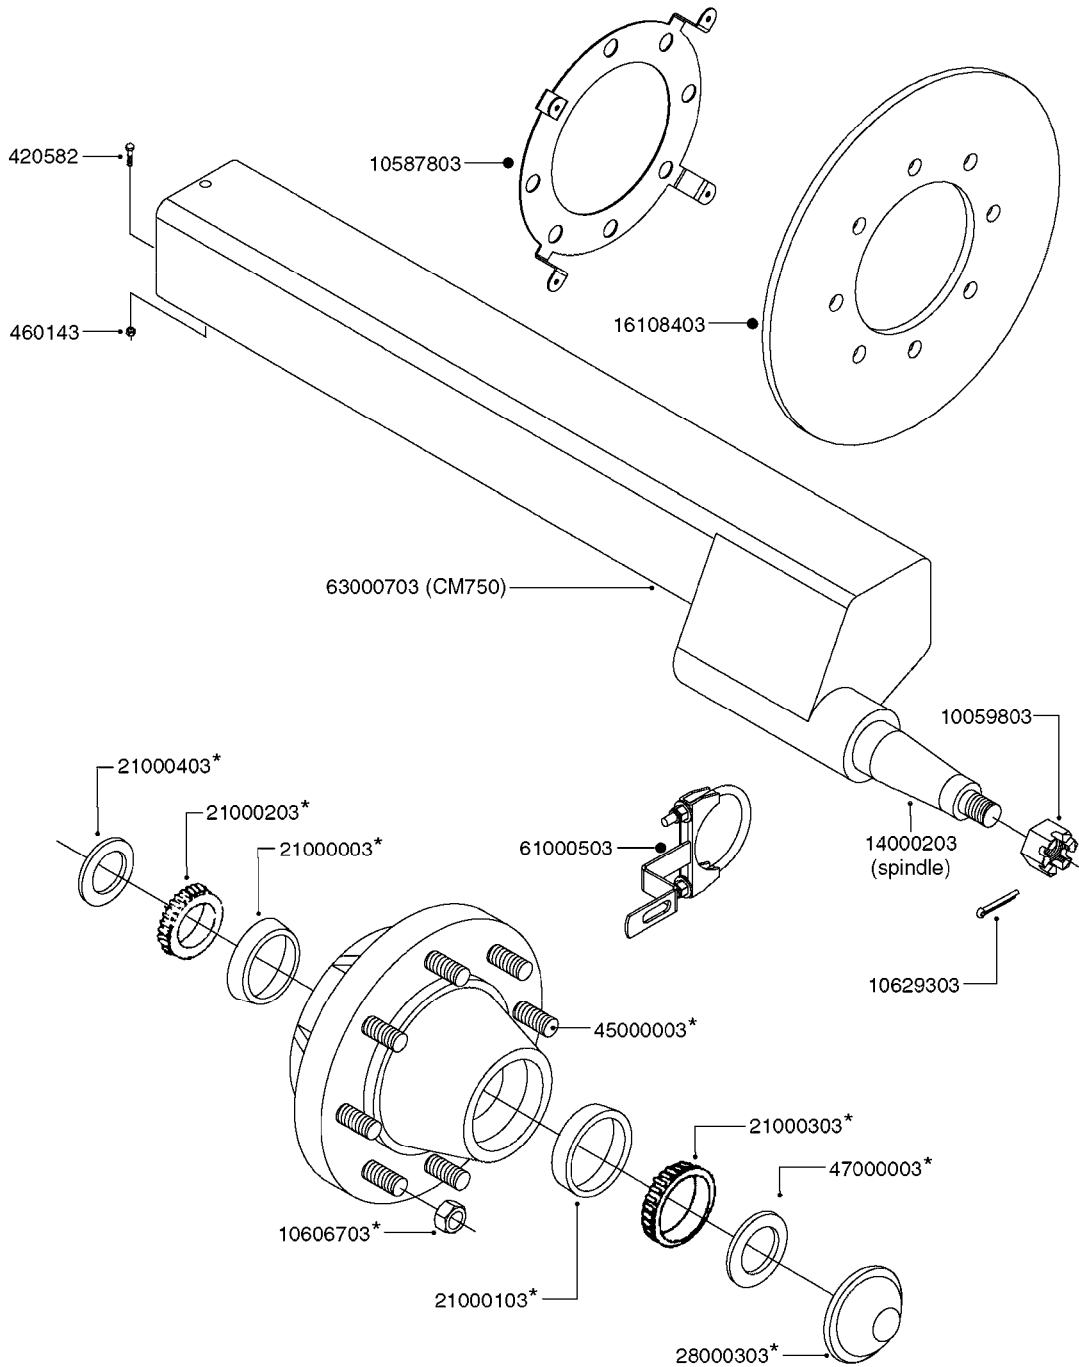

**TAPERED NUTS OR BOLTS
NEEDED FOR 12.4" X 24" RIMS ONLY**

E0740

HUB ASSEMBLY F.2 3/4" SPINDLE
E0740-HIN, 09:10:19

Page 1

Date 07.02.2020 10:00

parts-n°	order qty	description
10059003	1	DUST CAP 800/1000 GAL AEDC17
10059803	1	NUT HEX NF 1"
10189003	1	BEARING OUTER 800/1000 GAL.SA
10189203	1	BEARING INNER CONE 3780
10189303	1	SEAL OIL 800/1000 GAL.SA
10189503	1	NUT HEX NF 9/16 WHEEL STUD
10320503	1	BEARING INNER CUP F. 2-3/4"
10432703	1	BEARING OUTER CUP F. 2.3/4"
10526703	1	SPINDLE 2.75X15.75 W/NUT&WASH
10532303	1	BOLT WHEEL 9/16"UNF X 1-1/2"
10544403	1	BOLT HEX 9/16 NF GR.5 01.25FL
10549003	1	HUB ASSY. RED 2-3/4" W.9/16" THREAD
10570503	1	STUD F. HUB 9/16" x 2-1/4"
10587803	1	MAG MNT F. SPEED SNS 8 BOLT
10605503	1	HUB ASSY F.2-3/4" HUB 5/8"STUD
10606503	1	HUB ASSY.NAV550/800/1000 HC
10606703	1	NUT HEX NF 5/8" FLANGED F.STUD
10629303	1	PIN, COTTER 7/32" X 1.75" LONG
16108403	1	REINFORCEMENT RING 8-8-6 HUB FOR NON-REINFORCED 3/8" RIMS ONLY
45000003	1	STUD BOLT 5/8" X 2-1/2"
46000703	1	NUT TAPERED LUG 5/8-18
47000703	1	WASHER, SPNDL 1.1" 1.06x2 .19T