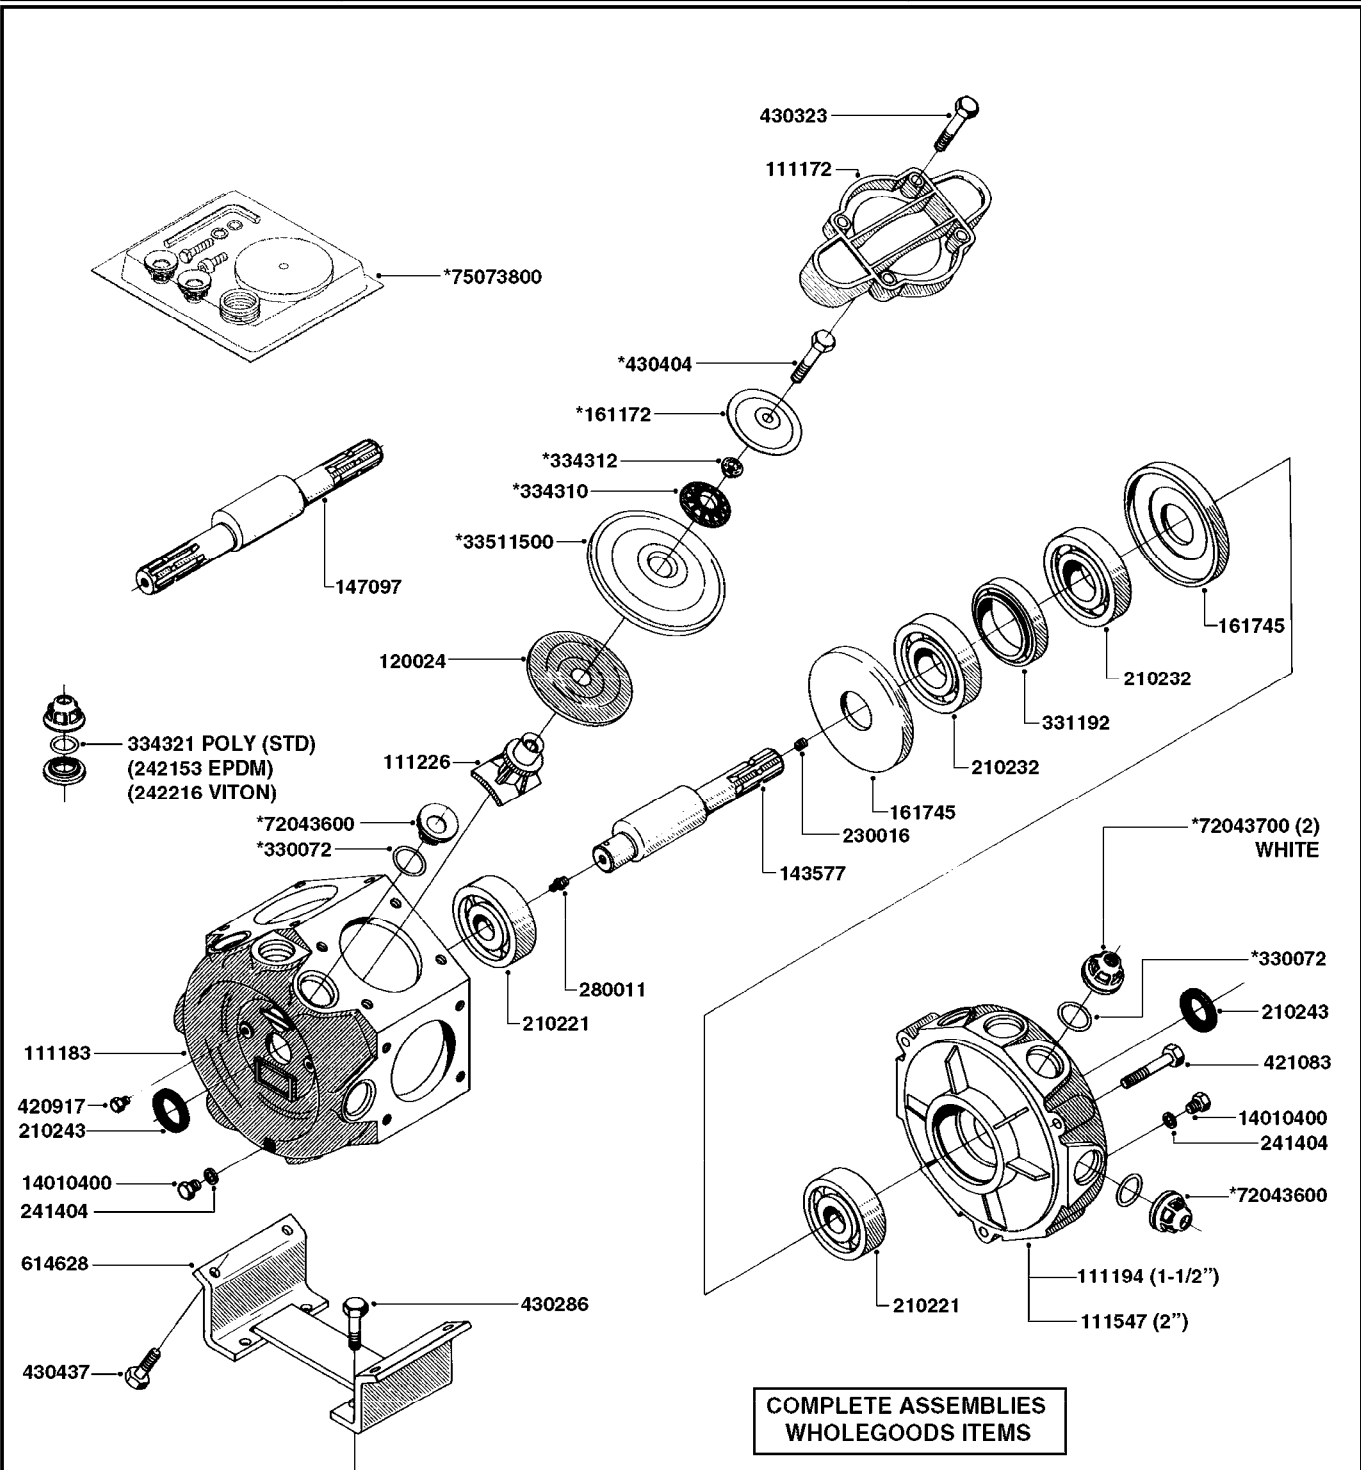

SUCTION SIDE OF PUMP

PRESSURE SIDE OF PUMP

COMPLETE PUMP
(NLA) REPLACED BY 364 PUMP (SEE PAGE A0280)

A0300

PUMP - 361/363 FITTINGS
A0300-HIN, 28:05:19

Page 1
Date 07.02.2020 9:59

parts-n°	order qty	description
145997	1	FITT.DK S-93 FORK
231022	1	FITT.DK ELB. 1' BSP GF 121
242351	1	O-RING D69.5X3.0 VITON F.S-93
242353	1	O-RING 3 X 44.2 VITON
320095	1	FITT.DK NUT 1" BSP
320132	1	FITT.DK HN 1" BSP
320821	1	FITT.DK NUT 1-1/2" BSP
321451	1	FITT.DK ELB.1-1/2 X1-1/4 80DEG
322321	1	FITT.DK S-67 X 1"BSP MALE
322322	1	FITT.DK S-67 X 1-1/4"BSP MALE
322323	1	FITT.DK S-93 X 1-1/2"BSP MALE
330326	1	O-RING D30/D24X2 F.1"NUT
330341	1	FITT.DK HB 1" F. 1" NUT
331262	1	FITT.DK HB 1-1/2" F. 1-1/2"NUT
331273	1	O-RING D44/D38X2 F.1-1/2"
334243	1	FITT.DK S-67 ELB.1"
334410	1	PROTECTION PUM
334445	1	FITT.DK S-67 ELB.1-1/2"
334647	1	FITT.DK S93 ELB 1-1/2" 90 PVC
334680	1	CLAMP HOSE PLASTIC 1"
420917	1	BOLT HEX 8.8 RAW M8X12 FT
459014	1	ALLEN SCREW M8 X 15 GALV.DIN93
461217	1	NUT HEX M5 LOCK
471074	1	WASHER M8 ELZ
471132	1	WASHER D24/D8.4 X 2 SS
727225	1	FITT.DK S-93 ELB.2'PVC W/ORING
727226	1	FITT. S93 2-1/2" 90° S W/O-RING
14012200	1	FITT.DK S-67 FORK W/M5 THREADS
28030103	1	CLAMP HOSE GEAR P5/4-S1.5"6724
28030203	1	CLAMP HOSE T-BOLT S2" 235-67
28030303	1	CLAMP HOSE T-BOLT S2.5" 235-76
39145300	1	PTO SHIELD Ø203 4-POLET MACHINED
92702603	1	HOSE PVC SUCT GRAY 1-1/2"
92702703	1	HOSE PVC SUCT GRAY 2"
92702803	1	HOSE PVC SUCT GRAY 2.5"
92712403	1	HOSE R X1" X300PSI WP X0012"