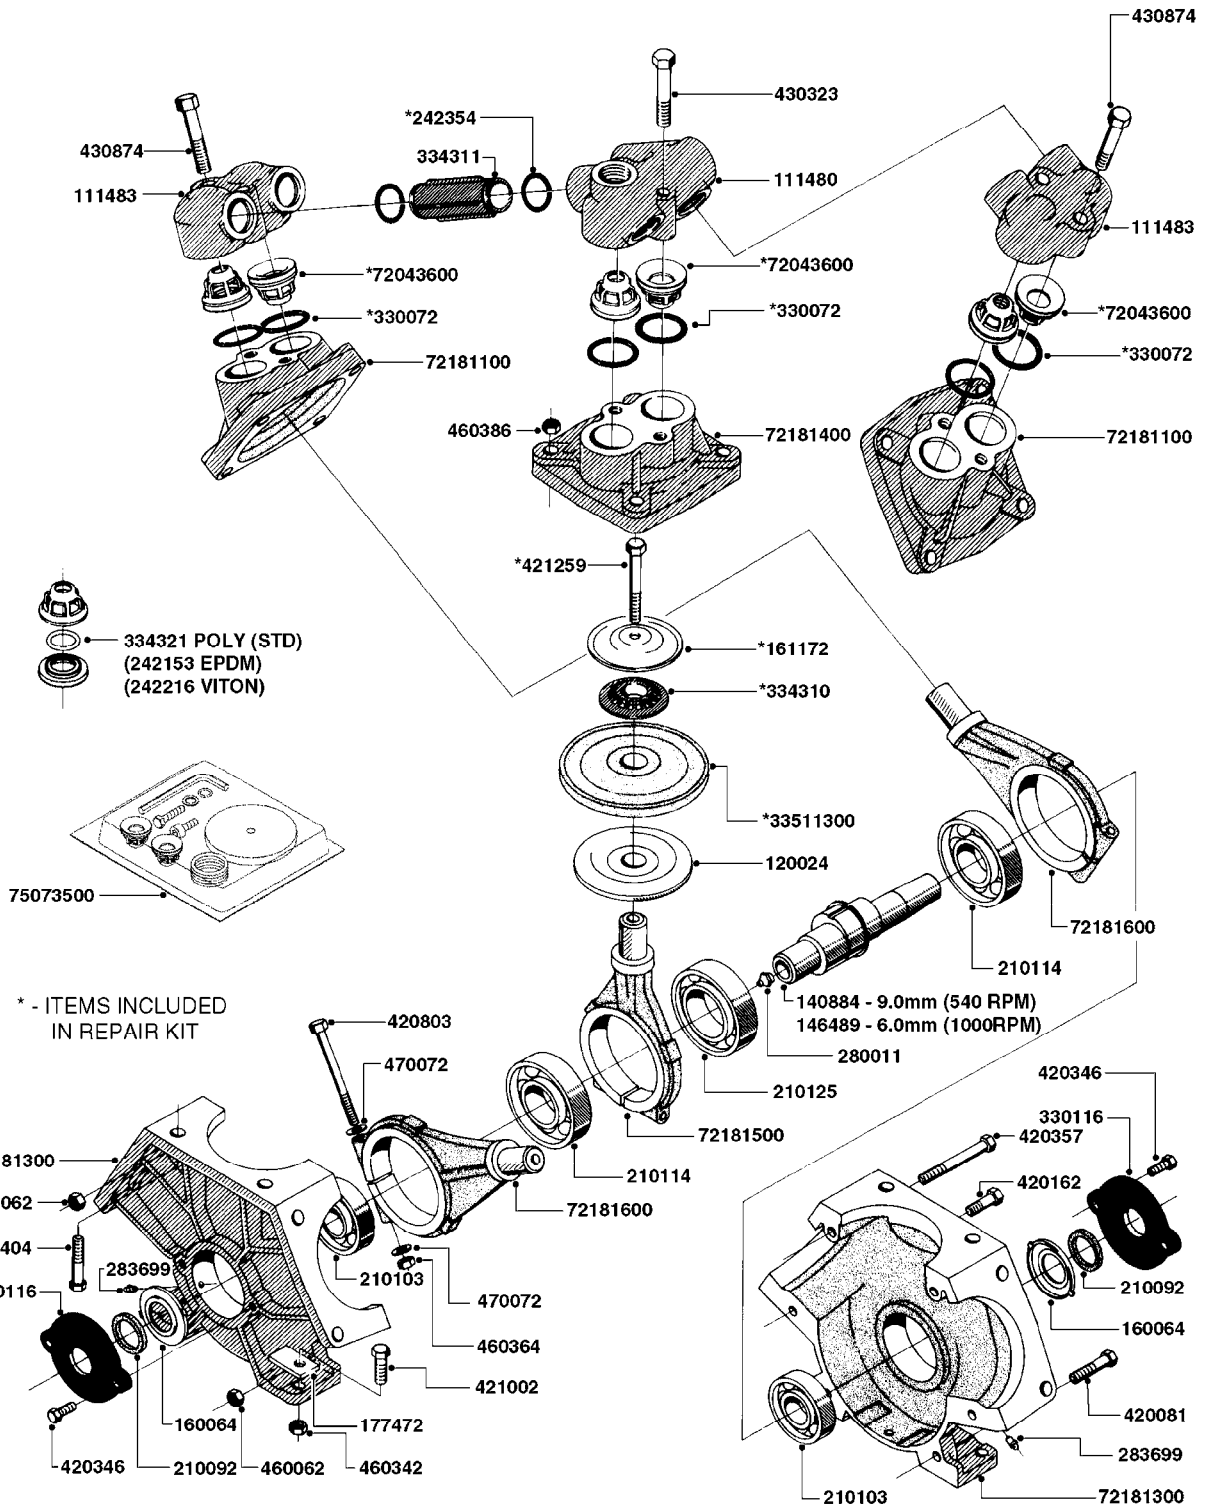

A0220

PUMP - 1302 W/ MOUNTING BASE
A0220-HIN, 27:04:17

Page 1
Date 07.02.2020 9:59

parts-n°	order qty	description
111480	1	VALVE HEAD 1302 CENTER
111483	1	VALVE HEAD SIDE 1302
120024	1	DIAPHRAGM BACK DISC 1200-1300
140884	1	CRANK SHAFT MODEL 1300-9
146489	1	CRANK SHAFT MODEL 1302-6MM
160064	1	DUST PLATE
161172	1	DIAPHRAGM DISC F. 1203/1303
177472	1	BRACKET 25 X 5
210092	1	SEAL FELT D43/30X5
210103	1	BEARING BALL 6306
210114	1	BEARING BALL 6308
210125	1	BEARING BALL 6210
242153	1	O-RING D26X4 EPDM
242216	1	O-RING VITON F/1202/1302/462
242354	1	O-RING D32.2X3.0 VITON
280011	1	GREASE NIPPLE 1/8" SAE H TR
283699	1	GREASE NIPPLE M6X1
330072	1	O-RING D53.5/D45.5X4
330116	1	SEAL RETAINER, MODEL 1300
334310	1	NYLON WASHER 1202/1302/462
334311	1	CONNECTION PIPE INLET MOD.1302
334321	1	O-RING POLY. 34.0x26.0x4.0
420081	1	BOLT HEX 8.8 DEL 3/8"X40MM
420162	1	BOLT HEX 8.8 DEL 3/8"X15MM
420346	1	BOLT HEX 8.8 DEL 3/8"X 25MM
420357	1	BOLT HEX 8.8 RAW 3/8"X85MM
420803	1	BOLT HEX 8.8 DEL M8X90
421002	1	BOLT HEX 8.8 DEL M10X30 FT DIN933
421259	1	BOLT HEX UNC7/16"x2.25" 18-8SS
430323	1	BOLT HEX 8.8 DEL M12X60
430404	1	BOLT HEX 8.8 DEL M12X50
430874	1	SCREW SET 8.8 DEL M12X70 FT
460062	1	NUT HEX 3/8" GALV.
460342	1	NUT HEX M10 DEL DIN934
460364	1	NUT HU M8 A2 SS DIN934
460386	1	NUT HEX M12X1.75
470072	1	WASHER D15/D8X.5 LOCK
33511300	1	DIAPHRAGM 1202-1303 POLY 2006
72043600	1	VALVE FOR 462/463
72181100	1	DIAPHRAGM COVER 1203/1303+BLTS
72181300	1	PUMP CASTING 1300 RED W/BOLTS
72181400	1	DIAPHRAGM COVER 1303 W/BOLTS
72181500	1	CONNECTING ROD, CENTER 1303
72181600	1	CONNECTING ROD, SIDE MOD.1300
75073500	1	PUMP KIT 1300/1302 "06"