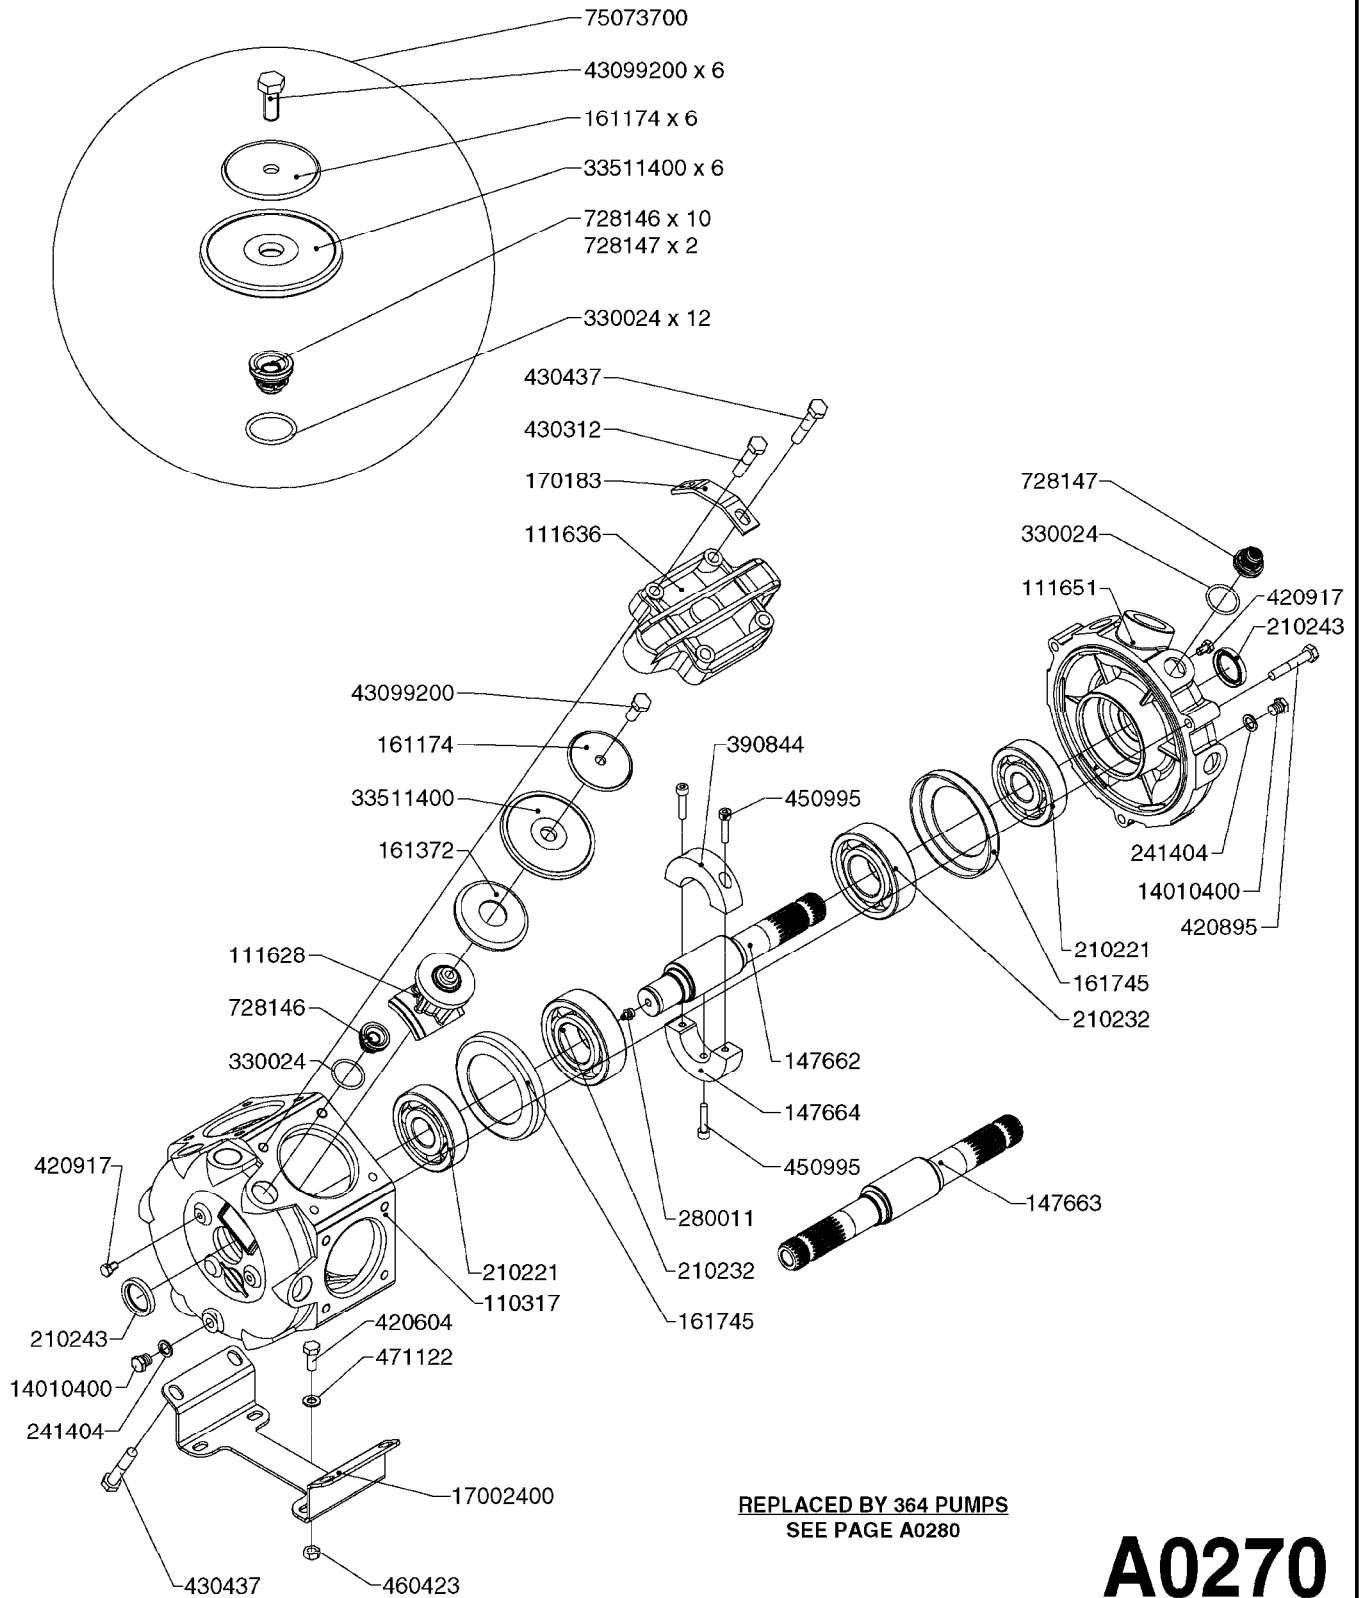

REPLACED BY 364 PUMPS
SEE PAGE A0280

A0270

PUMP - 363/1000 RPM W/MOUNTING
A0270-HIN, 17:03:16

Page 1

Date 07.02.2020 9:59

parts-n°	order qty	description
110317	1	PUMP CASING MODEL 360/361 PNTD
111628	1	CONNECTING ROD 363/5.5 PUMP
111636	1	VALVE COVER 363 HEAVY DUTY
111651	1	CASTING F.363 1.5" PUMP(FRONT)
147662	1	CRANK SHAFT F.363/463-5.5MM
147663	1	CRANK SHAFT 363/463-5.5 THROUG
147664	1	COUNTERBALANCE 363/463 WEIGHT
161174	1	DIAPHRAGM DISC SS 361/363/364 PUMP
161372	1	DIAPHRAGM BACKING DISC,320-361
161745	1	METAL SPACER F.363/463
170183	1	LIFT STRAP F.PUMP 360/361/462
210221	1	BEARING BALL 6407
210232	1	BEARING BALL 6310
210243	1	SEAL OIL 35 X 47 X 7
241404	1	DOWTY SEAL 1/4"
280011	1	GREASE NIPPLE 1/8' SAE H TR
330024	1	O-RING D41,1/D34.5 X 3,5
390844	1	COUNTERBALANCE 363/463 POM
420604	1	BOLT HEX 8.8 DEL M10X25 FT DIN933
420895	1	BOLT HEX 8.8 RAW M10X60
420917	1	BOLT HEX 8.8 RAW M8X12 FT
430312	1	BOLT HEX 8.8 M12X60
430437	1	BOLT HEX 8.8 RAW M12X65
450995	1	BOLT ALLEN M8X30 DIN 912 RAW
460423	1	NUT HEX M10X1.50 LOCK DIN985A2 SS
471122	1	WASHER, M10, Ø20/10.5X 2.0, SS
728146	1	VALVE FOR 361(726890/707932)
728147	1	VALVE FOR 361 WHITE WITH HOLE
14010400	1	PLUG 1/4" BSP
17002400	1	FOOT F. 36X PUMP, RED
33511400	1	DIAPHRAGM PUMP 361/361/363/364 PUR
43099200	1	BOLT HEX SS M12 X 30 DIN933 A4
75073700	1	PUMP KIT 361/363 "06"