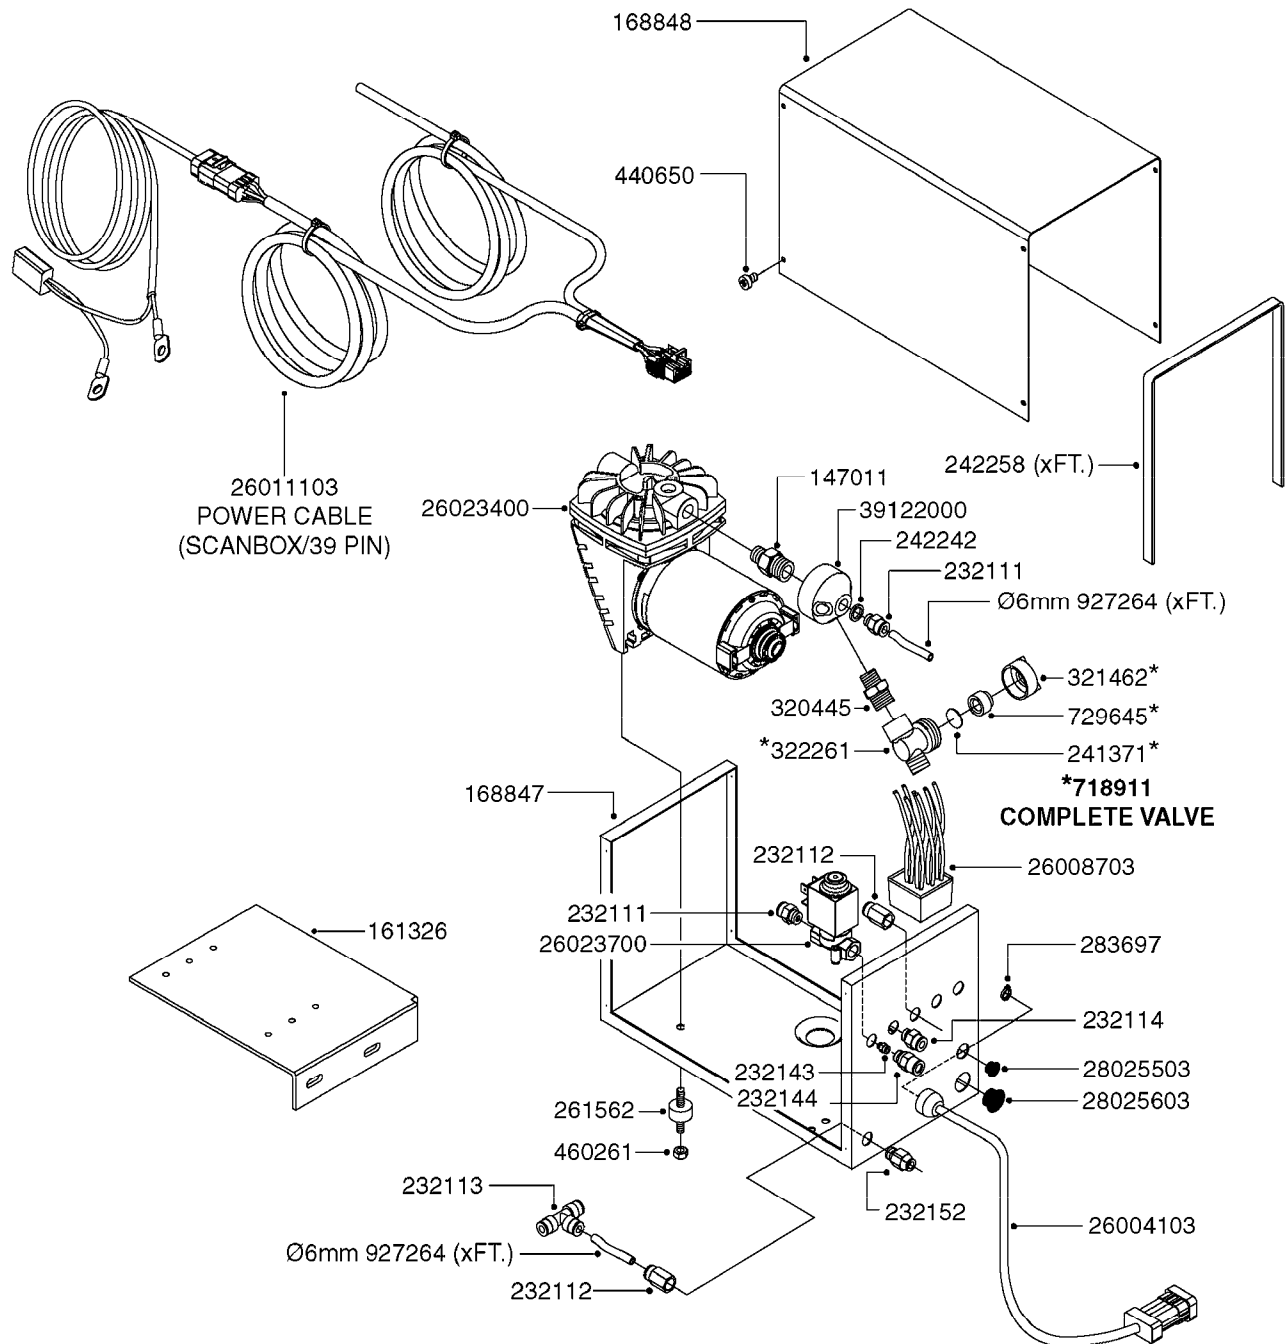

K0400

*Ø8mm 927306 (xFT.)
*Ø10mm 927330 (xFT.)

70062503 - COMPLETE ASSEMBLY

FOAM MARKER COMPRESSOR 2007
K0400-HIN, 01:01:16

Page 1
Date 07.02.2020 10:00

parts-n°	order qty	description
147011	1	HEX NIPPLE 3/8'X1/4'BSP BRASS
161326	1	MOUNT BKT. F. FOAM COMP.BOX 98
168847	1	ENCLOSURE LOWER F.MARKER
168848	1	COVER F. FOAM MARKER
232111	1	QUICK COUPLER 6MM X 1/8 EXT.
232112	1	QUICK COUPLER 6MM 1/8 INT.
232113	1	QUICK COUPLER 6MM T-PIECE
232114	1	COUPLER 1/8" THREADX8MM HOSE
232143	1	REDUCER 1/4'INT-1/8'EXT
232144	1	QUICK COUPLER 10MM X 1/4 EXT
232152	1	QUICK COUPLER 8MMX1/8 EXT.LONG
241371	1	DIAPHRAGM F.NO-DRIP,VULC
242242	1	O-RING F.AIR HOSE FITTING
242258	1	TRIM 3X10 SELF ADHESIVE 0012"
261562	1	RUBBER DAMPER 2XM6X25
283697	1	TIESTRAP 200MM
320445	1	FITT.DK HN 1/4"X3/8" BSP
321462	1	CAP F.NO-DRIP ASSY.
322261	1	HOUSING F.SAFETY VALVE 3/8"
440650	1	SCREW 3.5x13 STAINLESS
460261	1	NUT HEX M6X1.00 LOCK DIN985 A2 SS
718911	1	VALVE (SAFETY) F.MARKER
729645	1	NON-DRIP SPRING ASSY.GREEN 10
927264	1	HOSE R X PE D6/D4 X 0012"
927306	1	HOSE R X PE D8/D6 X 0012"BLACK
927330	1	HOSE R X PE D10/D8 X 012"BLACK
26004103	1	FOAM MARKER CNTRL MOD CABL STD
26008703	1	FOAM MARKER CONTROL SCII
26011103	1	FOAMER POWER/CONTROL CABLE 39P
26023400	1	COMPRESSOR F.FOAM MARKER CM40
26023700	1	SOLENOID VAL 12V 1/8' FLO '07
28025503	1	PLUG F.DRILLED HOLE 1/2"
28025603	1	PLUG F.DRILLED HOLE 3/4"
39122000	1	DISTR.HOUSING F.FOAM MARKER'07
70062503	1	FOAM MARKER COMPRESSOR,STD,39P