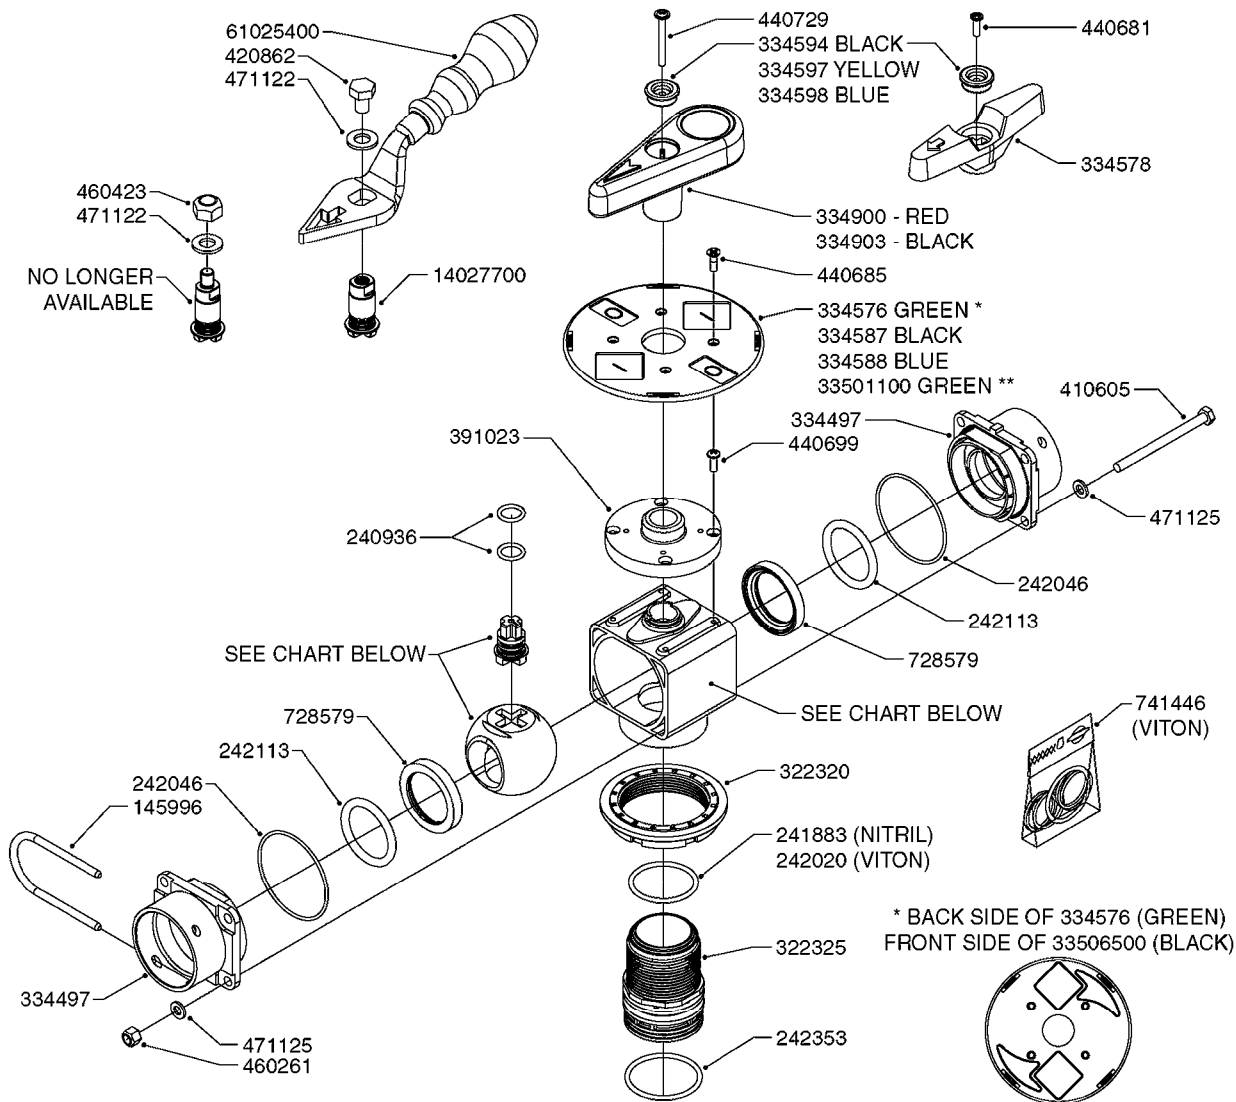

FOR S67 FITTINGS
SEE PAGE L0100

B0420

MANIFOLD SYSTEM - PRESSURE
B0420-HIN, 01:01:16

Page 1

Date 07.02.2020 9:59

parts-n°	order qty	description
145996	1	FITT.DK S-67 FORK
160353	1	BRACKET F.PRESSURE MANIFOLD
160918	1	BRACKET F. MANIFOLD CM
242353	1	O-RING 3 X 44.2 VITON
322224	1	FITT.DK S-67 TEE
322320	1	NUT F.3 WAY VALVE S56
334250	1	FITT.DK S-67 PLUG
334573	1	FITT.DK S-67 CONNECTOR
440675	1	SCREW F. PLASTIC 5X16 SS
841062	1	VALVE KIT S67 PRESS. MANIFOLD
841067	1	VALVE S67 PRESS.W/TEE MANIFOLD