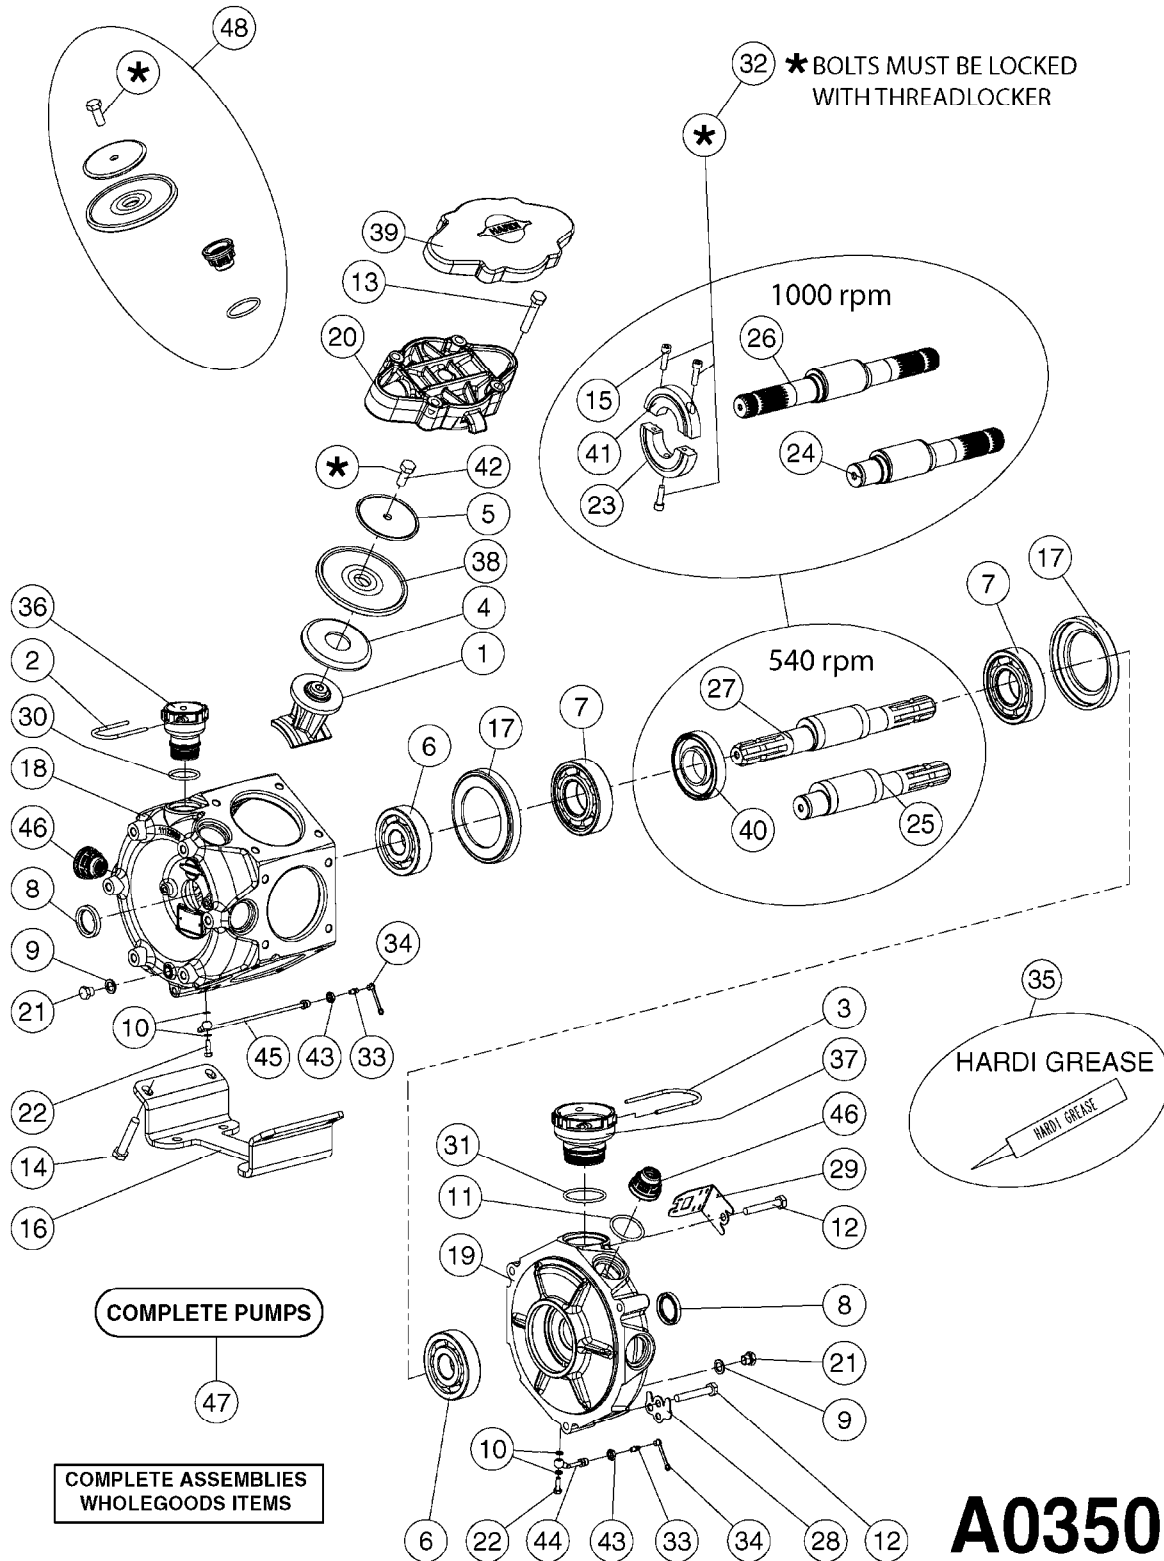

PUMP - 464 540/1000 RPM
A0350-HIN, 23:04:19

Page 1
Date 07.02.2020 9:59

Pos.	parts-n°	order qty	description
1	111622	1	CONNECTING ROD 463/5.5MM
1	111623	1	CONNECTING ROD 463/10MM
1	111624	1	CONNECTING ROD 463/12MM
1	111645	1	CONNECTING ROD 463/6.5MM
2	145996	1	FITT.DK S-67 FORK
3	145997	1	FITT.DK S-93 FORK
4	161012	1	DIAPHRAGM BACKING DISC F. 463
5	161175	1	DIAPHRAGM DISC 463/464 PUMP
6	210221	1	BEARING BALL 6407
7	210232	1	BEARING BALL 6310
8	210243	1	SEAL OIL 35 X 47 X 7
9	241404	1	DOWTY SEAL 1/4"
10	242374	1	WASHER Ø10/Ø6X1 COPPER
11	330072	1	O-RING D53.5/D45.5X4
12	421072	1	BOLT HEX 8.8 RAW M10X65
13	430312	1	BOLT HEX 8.8 M12X60
14	430438	1	BOLT HEX 8.8 DEL M12X65
15	450995	1	BOLT ALLEN M8X30 DIN 912 RAW
16	614628	1	FOOT F. 46X PUMP, RED
16	16410800	1	PUMP BASE 463/464 BLACK
17	11171900	1	CONROD RING 364/464 MACHINED
18	11172200	1	PUMP HOUSE 464 MACHINED 5/4" BSP RED
19	11172600	1	FRONTPART 464 MACHINED 2" BSP RED
20	11173000	1	VALVE COVER.463/464 MACHINED RED
21	14010400	1	PLUG 1/4" BSP
22	14120400	1	BANJOBOLT M6 X 19
23	14120700	1	COUNTERWEIGHT 364/464-1000
24	14137300	1	CRANKSHAFT 364/464-5.5 1000
24	14137400	1	CRANKSHAFT 364/464-6.5 1000
25	14137600	1	CRANKSHAFT 364/464-10
25	14137700	1	CRANKSHAFT 464-12
26	14137900	1	CRANKSHAFT 364/464-5.5 GG 1000
26	14138000	1	CRANKSHAFT 364/464-6.5 GG 1000
27	14138200	1	CRANKSHAFT 364/464-10 GG
27	14138300	1	CRANKSHAFT 464-12 GG
28	16383000	1	GREASE NIPPLE PLATE 464
29	16390600	1	BRACKET FOR RPM SENSOR
30	24266600	1	O-RING D 38,0 X 4,0 70SH.NITR
31	24266800	1	O-RING D 54,0 X 4,0 70SH.NITR
32	28045503	1	LOCTITE 262 .5ML (.017oz.)
33	28163300	1	GREASE NIPPLE H1 M6X1 DIN 7412
34	28163400	1	CAP F. GREASENIPPLE YELLOW M6X1
35	28164600	1	HARDI PUMP GREASE S3 V550L 1
36	32242200	1	FITTING S67 5/4" KON. RG 2014
37	32242400	1	FITTING S93 2" KON. RG 2014
38	33511600	1	DIAPHRAGM PUMP 463/464 PUMP PUR
39	33524000	1	COVER PLASTIC 464 PUMP
40	33527200	1	GREASE SPLIT 364/464
41	39136200	1	HALFPART 364/464-1000
42	43099200	1	BOLT HEX SS M12 X 30 DIN933 A4
43	46134000	1	NUT HEX M10x1 H=2.3 NV=14 ELZIN
44	61097000	1	BANJOTUBE SHORT 464 COMPL.
45	61097100	1	BANJOTUBE LONG 464 COMPL.
46	72043600	1	VALVE FOR 462/463
47	72993500	1	PUMP 464-12-540, CM
47	72993600	1	PUMP 464-6.5 MED-2-1000
47	82168100	1	PUMP 464-5.5 THROUGH SHAFT 1000RPM
47	82168200	1	PUMP 464-10 2" SUCT. 540RPM
47	82168500	1	PUMP 464-12 2" SUCT. 540 RPM
47	82168700	1	PUMP 464-12 540 OFFSET PORTS
47	82168800	1	PUMP 464 6.5 1000 OFFSET PORTS