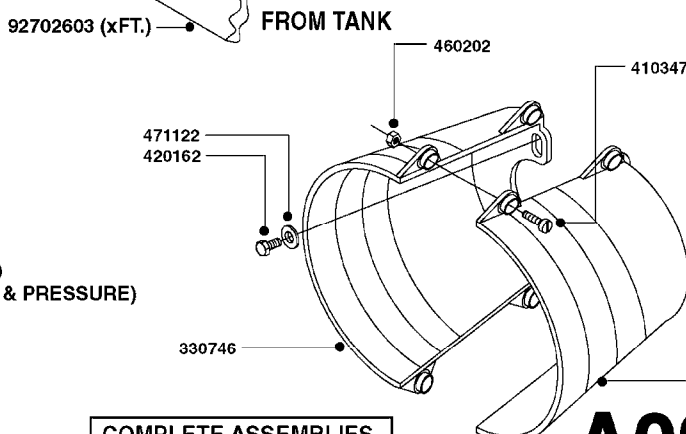

SUCTION SIDE OF PUMP

NLA - 1302 PUMP (REPLACES 1301 PUMP)
#726854 - COMPLETE DAMPER KIT (SUCTION & PRESSURE)

COMPLETE ASSEMBLIES
WHOLEGOODS ITEMS

A0240

PUMP - 1301/1302 FITTINGS
A0240-HIN, 01:01:16

Page 1

Date 07.02.2020 9:59