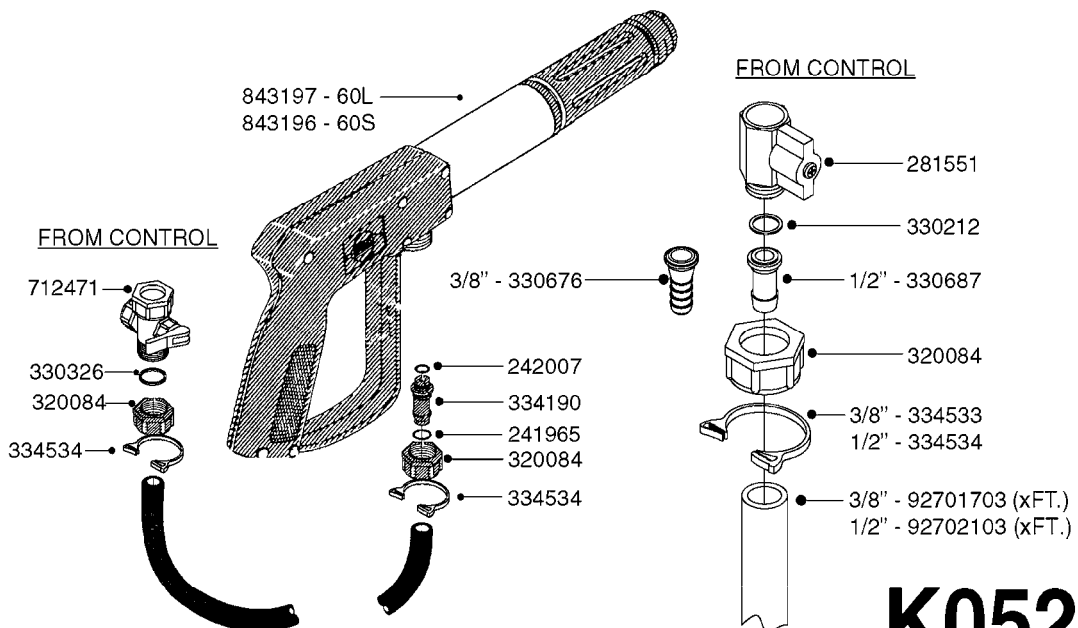

K0520

HOSE WRAPS
K0520-HIN, 05:12:19

Page 1
Date 07.02.2020 10:00

parts-n°	order qty	description
241965	1	O-RING Ø12.1 X 1.6 NITRILE
242007	1	O-RING Ø9.1 X 1.6 NITRILE
281551	1	BALL VALVE 1/2"
320084	1	FITT.DK NUT 1/2" BSP
330212	1	O-RING D19/D14X2.4 F.1/2"NUT
330326	1	O-RING D30/D24X2 F.1"NUT
330676	1	FITT.DK HB 3/8" F. 1/2" NUT
330687	1	FITT.DK HB 1/2" F. 1/2" NUT
334190	1	FITT.DK HB 1/2' F. PISTOL 60S
334533	1	CLAMP HOSE PLASTIC 3/8"
334534	1	CLAMP HOSE PLASTIC 1/2"
636223	1	POST 12 VOLT TR30
712471	1	AGITATION VALVE ASSY. ON/OFF
843196	1	SPRAY GUN KIT TYPE 60 SHORT
843197	1	HANDGUN KIT TYPE 60 LONG
10013403	1	BOLT HEX 3/8-16X1 1/4 HCS Z5
10013503	1	NUT HEX NC 3/8"
10178903	1	WRAP HOSE SIDE MOUNT PLATE
10179003	1	WRAP HOSE BOTTOM PLATE MOUNT
10179403	1	WRAP WELDMENT FOR HI101789
10179503	1	WRAP WELDMENT FOR HI101790
10225603	1	BKT.FOR HOSE WRAP MOUNT NL NK
10225703	1	WRAP HOSE BDL.BOTTOM PLATE
92701703	1	HOSE R X3/8" X300PSI WP X0012"
92702103	1	HOSE R X1/2" X300PSI WP X0012"