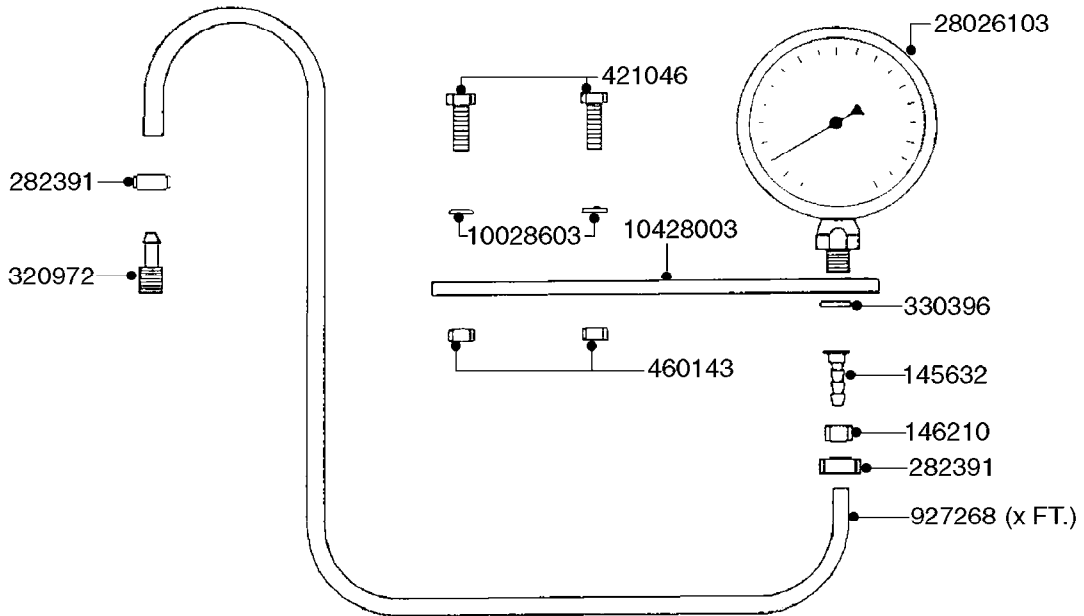

COMPLETE ASSEMBLIES
WHOLEGOODS ITEMS

70043903 - COMPLETE ASSEMBLY

K0680

REMOTE GAUGE-ESC SPRAYERS-4"
K0680-HIN, 01:01:16

Page 1

Date 07.02.2020 10:00

parts-n°	order qty	description
145632	1	FITT.DK HB 1/4' BRASS F.GUAGE
146210	1	NUT 1/4'BSP BRASS
282391	1	CLAMP HOSE CRIMP 5/16'
320972	1	FITT.DK HB 5/16'- 1/4' BSP
330396	1	O-RING D11.2/D6.6X3.2
421046	1	BOLT HEX M8X25/25 A2 SS DIN933
460143	1	SELF LOCK NUT M8 SST A2 DIN985
927268	1	HOSE BLUE PVC X 1/4 X 0012"
10028603	1	WASHER LOCK 5/16'
10428003	1	BKT. FOR ESC GAUGE KIT
28026103	1	GAUGE 200PSI/BR,4",1/4"BSP-BTM
70043903	1	*GAUGE KIT,4" OP UNIT INFEILD