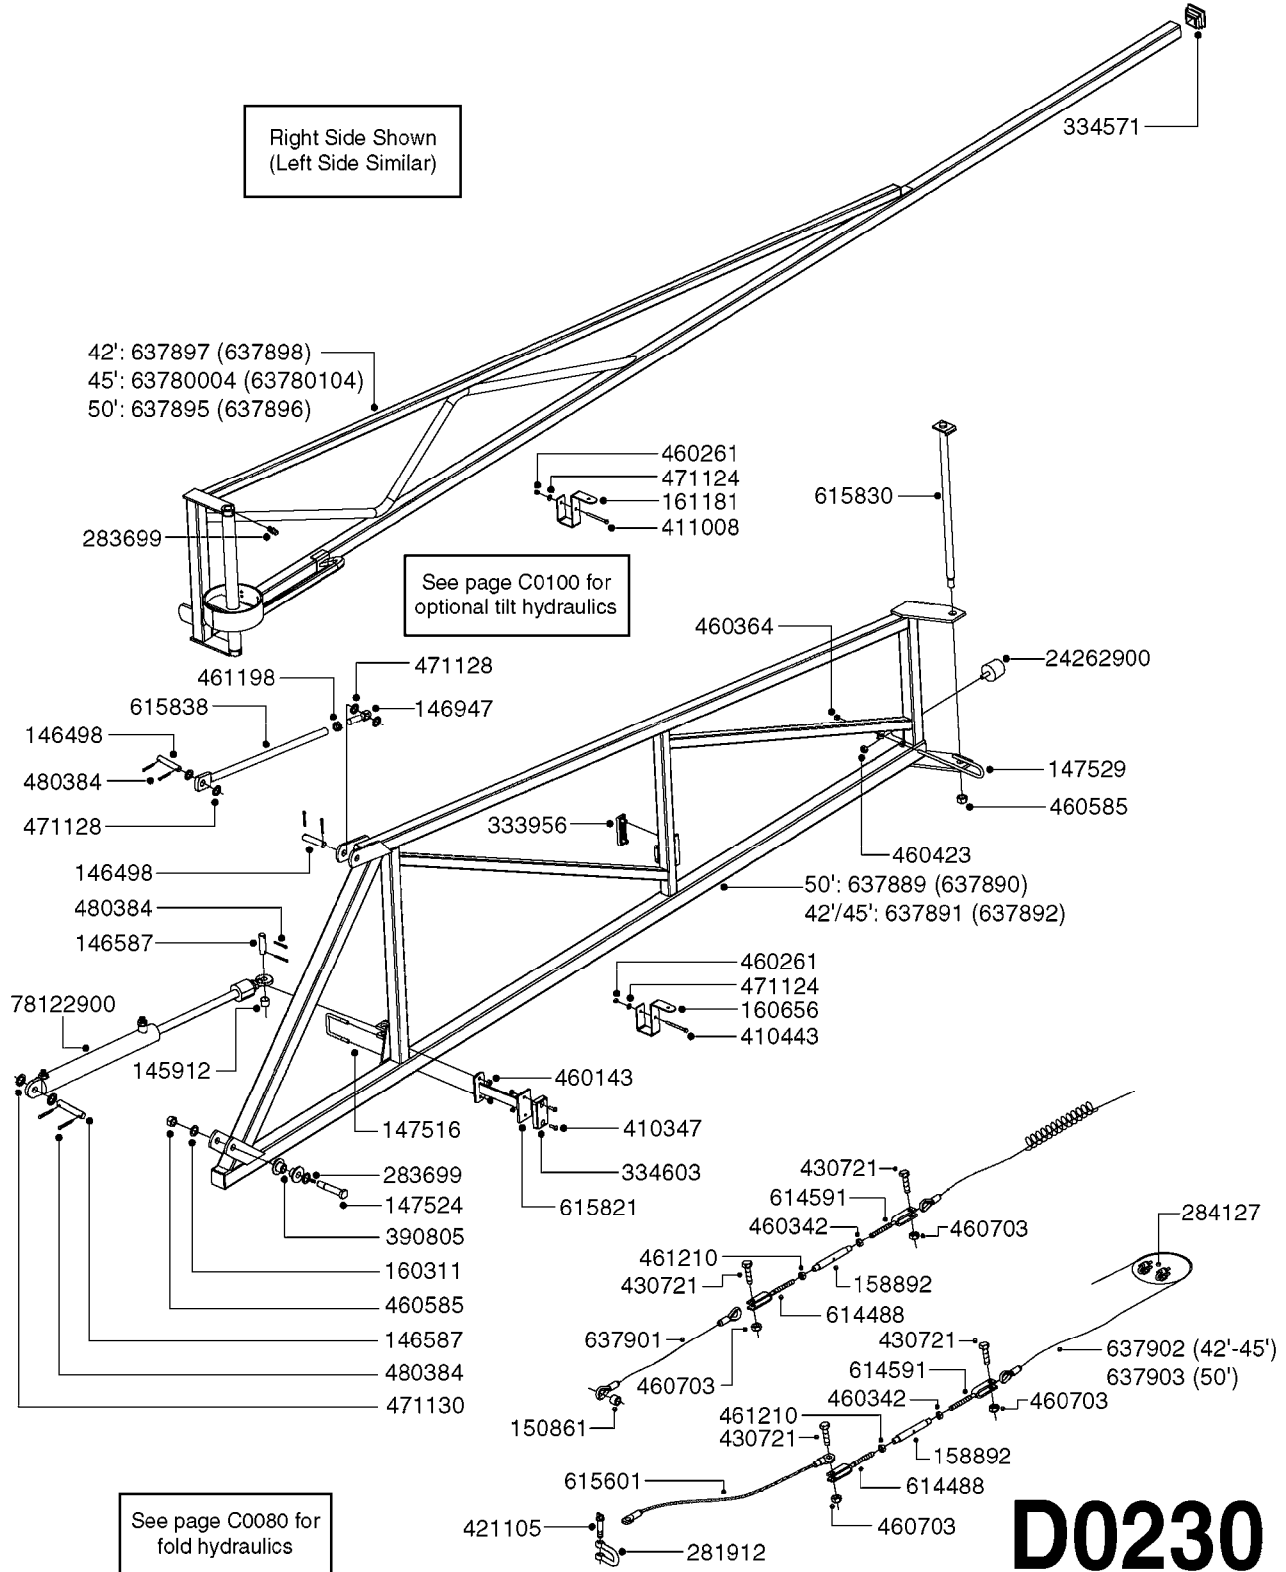

Right Side Shown
(Left Side Similar)

BOOM FALCON WINGS 42',45',50'
D0230-HIN, 01:01:16

Page 1

Date 07.02.2020 9:59

parts-n°	order qty	description
145912	1	BUSHING D19.8/D17.0X7MM
146498	1	PIN D16.8 X 75
146587	1	PIN D16.8 X 65
146947	1	LINK EYE F. SUB TILT SPL
147516	1	U-BOLT M8-50x50
147524	1	PIN F. PIVOT SPL
147529	1	CABLE SUPPORT BKT.
150861	1	BUSHING D16/D13X14
158892	1	TURN BUCKLE HOUS
160311	1	WASHER D30/D20.4X2
160656	1	CLAMP NOZZLE TUBE 50X50
161181	1	NOZZLE CLAMP 40 x 40 SPL OUTER
281912	1	SHACKLE M-10
283699	1	GREASE NIPPLE M6X1
284127	1	U-CLAMP F.CABLE 6MM NUTS
333956	1	SLIDE SHOE 91X25X10
334571	1	PLUG 40x40x2 F.SQ.TUBE
334603	1	RUBBER STOP 86X48X15
390805	1	BUSHING F. PIVOT SPL
410347	1	SCREW M6X20 8.8
410443	1	BOLT HEX 8.8 DEL M6X70
411008	1	BOLT HEX 8.8 DEL M6X55
421105	1	M10X45 MACHINE SCREW STAINLESS
430721	1	BOLT HEX 8.8 DEL M12X40 FT
460143	1	SELF LOCK NUT M8 SST A2 DIN985
460261	1	NUT HEX M6X1.00 LOCK DIN985 A2 SS
460342	1	NUT HEX M10 DEL DIN934
460364	1	NUT HU M8 A2 SS DIN934
460423	1	NUT HEX M10X1.50 LOCK DIN985A2 SS
460585	1	LOCKING NUT M16 DIN985 A2 SS
460703	1	NUT HEX M12X1.75 LOCK DIN985A2 SS
461198	1	NUT HEX M16X2 JAMB
461210	1	NUT HEX M10X1.5 L.THREAD A4
471124	1	WASHER, M6, Ø18/ 6.4X 1.6, SS
471128	1	WASHER, M16, Ø30/17.0X 3.0, SS
471130	1	WASHER, M24, Ø44/25.0X 4.0, SS
480384	1	PIN COTTER 3/16 x 1-1/2"
614488	1	FORK/ R.THREAD 10mmX144mm
614591	1	FORK /L.THREAD
615601	1	BUNGEE CORD 21-1/4"
615821	1	BOOM STOP SPL
615830	1	PIN F. OUTER WING SPL
615838	1	TILT ROD FALCON BOOM
637889	1	WING INNER 50' SPL R.H.
637890	1	WING INNER 50' SPL L.H.
637891	1	WING INNER 42'-45' SPL R.H.
637892	1	WING INNER 42'-45' SPL L.H.
637895	1	WING OUTER 50' SPL R.H.
637896	1	WING OUTER 50' SPL L.H.
637897	1	WING OUTER 42' SPL R.H.
637898	1	WING OUTER 42' SPL L.H.
637901	1	CABLE 750mm SPL
637902	1	CABLE 42'-45' l=4300MM SPL
637903	1	CABLE 50' l=5300MM SPL
24262900	1	RUBBER STOP D50X40 M10X33
63780004	1	WING OUTER 45' SPL R.H.
63780104	1	WING OUTER 45' SPL L.H.
78122900	1	CYLINDER 40/22X300MM RED