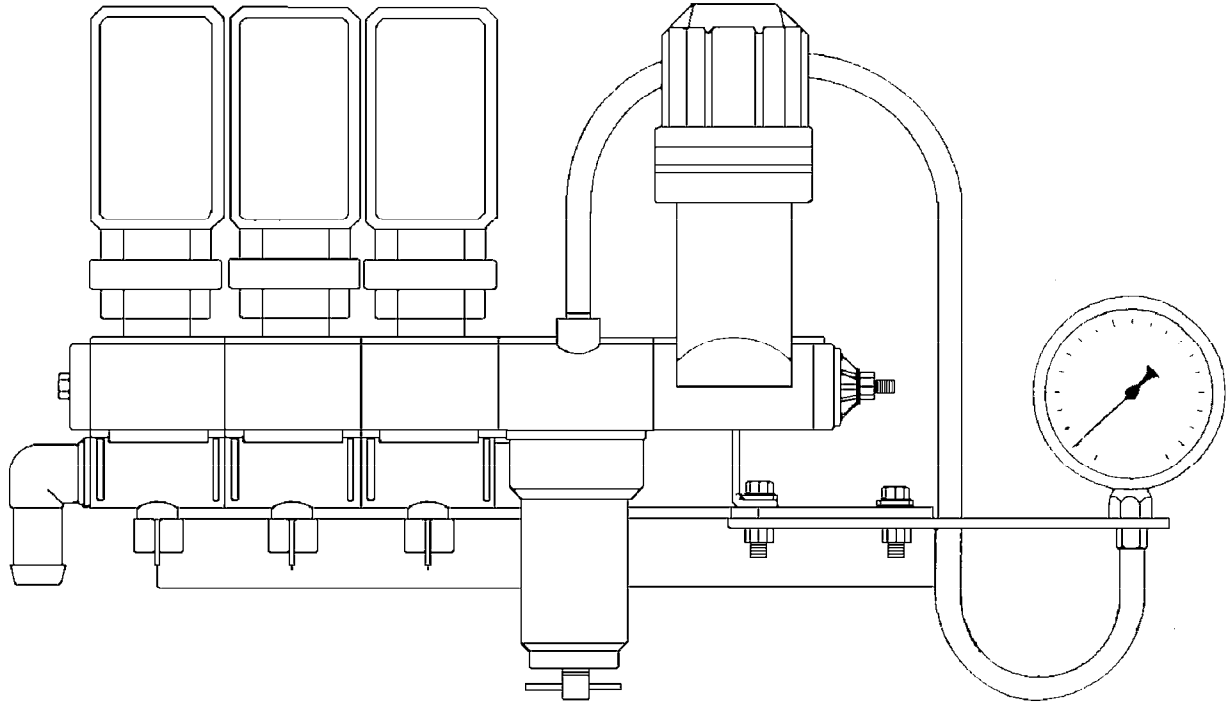

COMPLETE ASSEMBLIES
WHOLEGOODS ITEMS

70043903 - COMPLETE ASSEMBLY

K0680

REMOTE GAUGE-ESC SPRAYERS-4"
K0680-HIN, 01:01:16

Page 1

Date 07.02.2020 10:00

parts-n°	order qty	description
145632	1	FITT.DK HB 1/4' BRASS F.GUAGE
146210	1	NUT 1/4'BSP BRASS
282391	1	CLAMP HOSE CRIMP 5/16'
320972	1	FITT.DK HB 5/16'- 1/4' BSP
330396	1	O-RING D11.2/D6.6X3.2
421046	1	BOLT HEX M8X25/25 A2 SS DIN933
460143	1	SELF LOCK NUT M8 SST A2 DIN985
927268	1	HOSE BLUE PVC X 1/4 X 0012"
10028603	1	WASHER LOCK 5/16'
10428003	1	BKT. FOR ESC GAUGE KIT
28026103	1	GAUGE 200PSI/BR,4",1/4"BSP-BTM
70043903	1	*GAUGE KIT,4" OP UNIT INFEILD