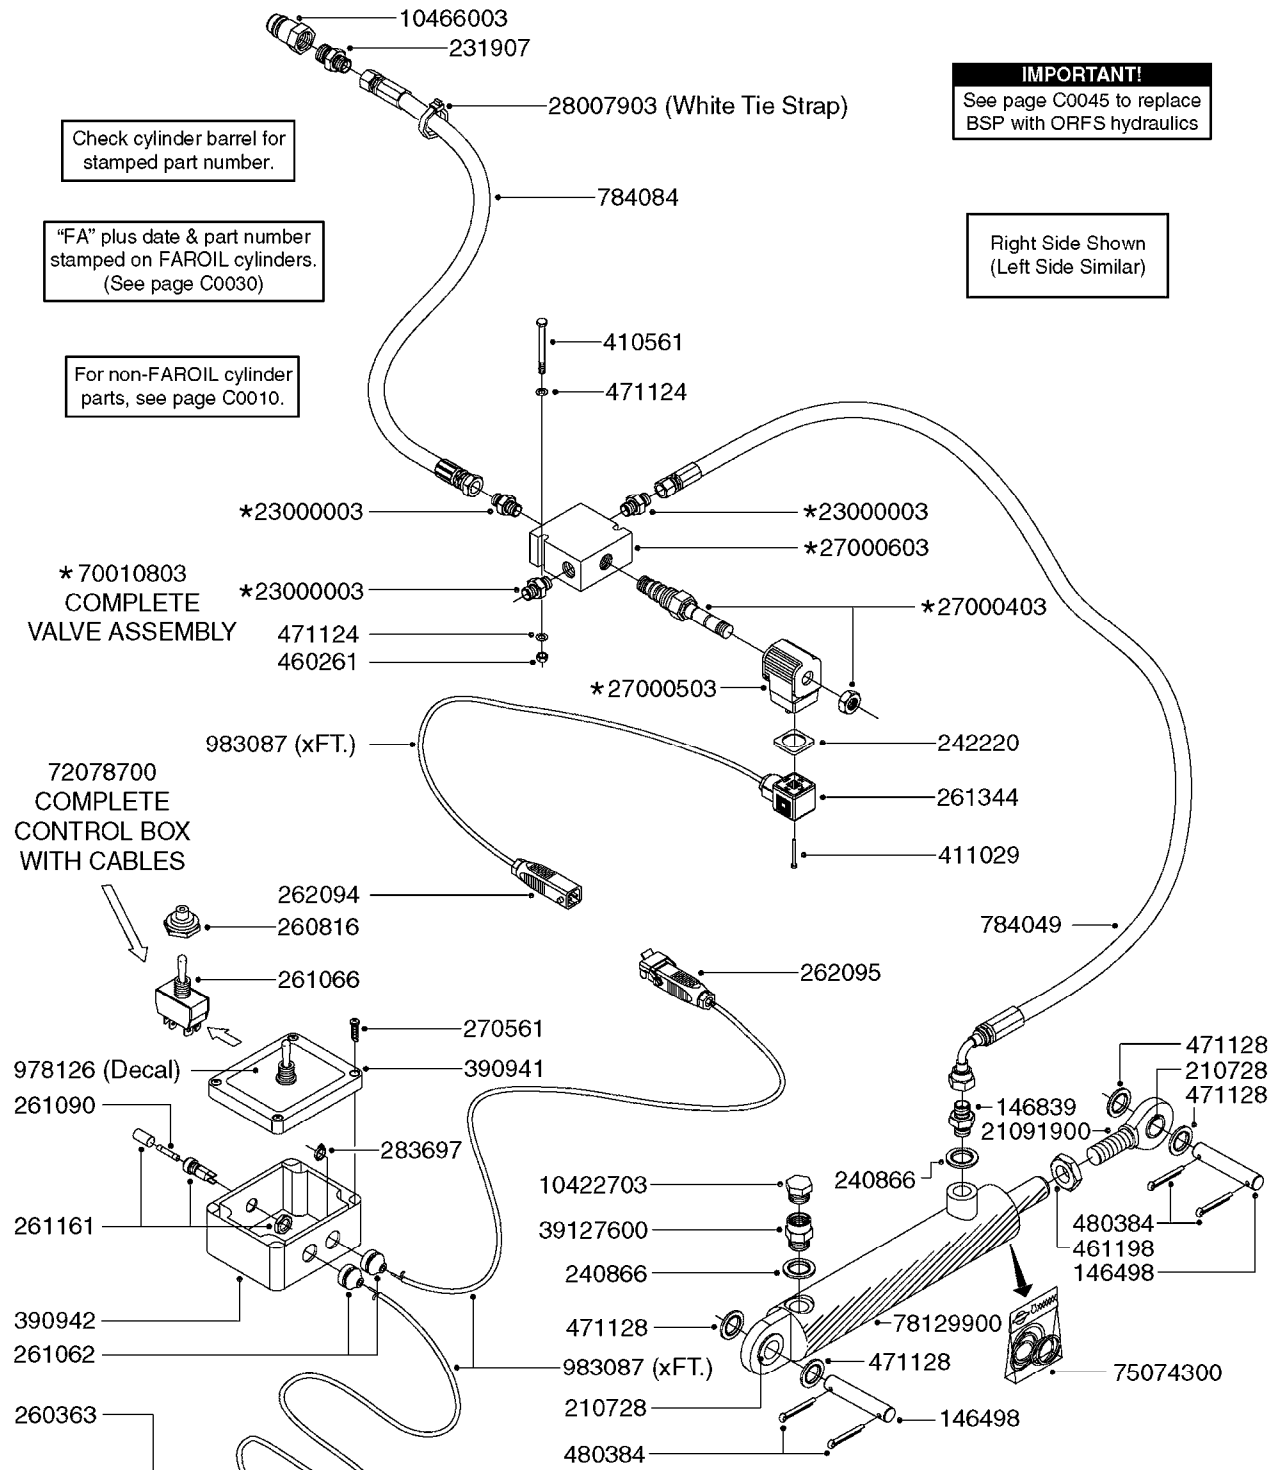

Check cylinder barrel for stamped part number.

"FA" plus date & part number stamped on FAROIL cylinders. (See page C0030)

For non-FAROIL cylinder parts, see page C0010.

IMPORTANT!
See page C0045 to replace BSP with ORFS hydraulics

Right Side Shown
(Left Side Similar)

TILT CYLINDER KIT: 83301503