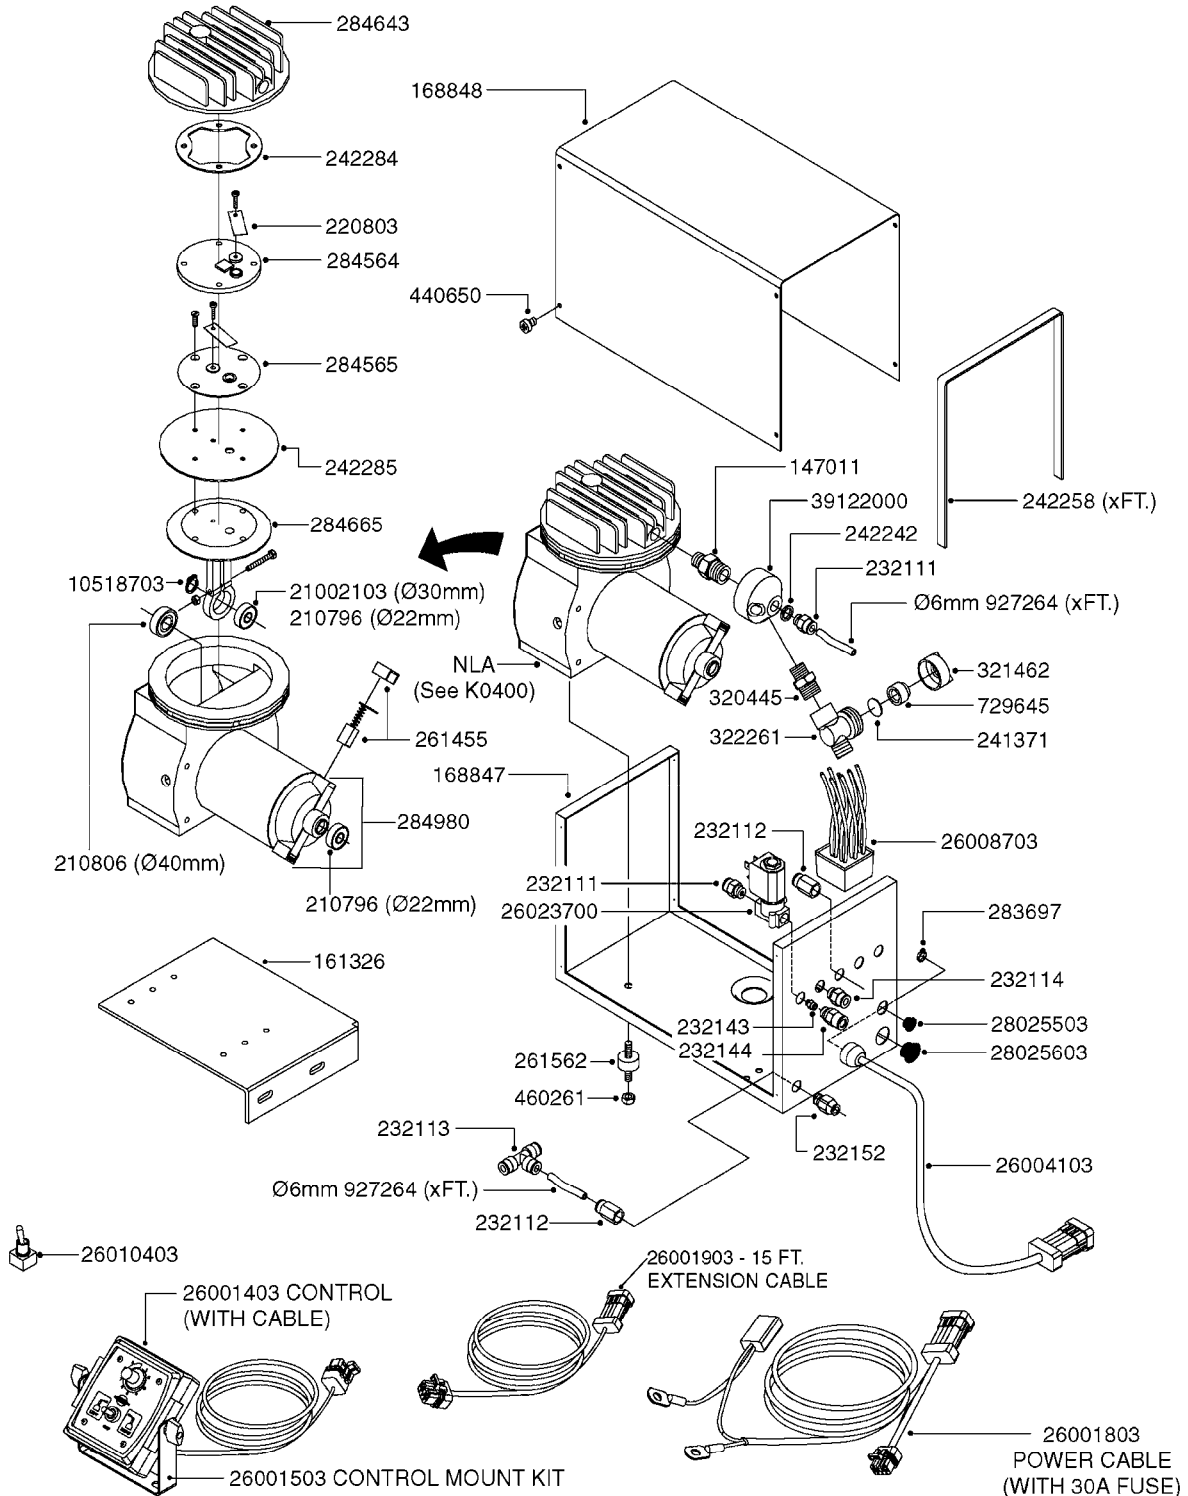

K0390

*Ø8mm 927306 (xFT.)
*Ø10mm 927330 (xFT.)

70019403 - COMPLETE ASSEMBLY

FOAM MARKER COMPRESSOR 2002
K0390-HIN, 01:01:16

Page 1
Date 07.02.2020 10:00

parts-n°	order qty	description
147011	1	HEX NIPPLE 3/8'X1/4'BSP BRASS
161326	1	MOUNT BKT. F. FOAM COMP.BOX 98
168847	1	ENCLOSURE LOWER F.MARKER
168848	1	COVER F. FOAM MARKER
210796	1	BEARING BALL D22/D8 X 7 608ZZ
210806	1	BEARING BALL D40/D17X12MM
220803	1	VALVE F. COMPRESSOR
232111	1	QUICK COUPLER 6MM X 1/8 EXT.
232112	1	QUICK COUPLER 6MM 1/8 INT.
232113	1	QUICK COUPLER 6MM T-PIECE
232114	1	COUPLER 1/8" THREADX8MM HOSE
232143	1	REDUCER 1/4'INT-1/8'EXT
232144	1	QUICK COUPLER 10MM X 1/4 EXT
232152	1	QUICK COUPLER 8MMX1/8 EXT.LONG
241371	1	DIAPHRAGM F.NO-DRIP,VULC
242242	1	O-RING F.AIR HOSE FITTING
242258	1	TRIM 3X10 SELF ADHESIVE 0012"
242284	1	HEAD GASKET F. COMPRESSOR
242285	1	DIAPHRAGM F. F/M COMP.
261455	1	BRUSH KIT-FOAM MARKER MOTOR
261562	1	RUBBER DAMPER 2XM6X25
283697	1	TIESTRAP 200MM
284564	1	PLATE F.COMPRESSOR HEAD
284565	1	PLATE F.COMPRESSOR HEAD
284643	1	COMPRESSOR HEAD F.FOAM MARKER
284665	1	CONNECTING ROD F.COMPRESSOR
284980	1	FLANGE REAR F. F.M.COMPRESSOR
320445	1	FITT.DK HN 1/4"X3/8" BSP
321462	1	CAP F.NO-DRIP ASSY.
322261	1	HOUSING F.SAFETY VALVE 3/8"
440650	1	SCREW 3.5x13 STAINLESS
460261	1	NUT HEX M6X1.00 LOCK DIN985 A2 SS
729645	1	NON-DRIP SPRING ASSY.GREEN 10
927264	1	HOSE R X PE D6/D4 X 0012"
927306	1	HOSE R X PE D8/D6 X 0012"BLACK
927330	1	HOSE R X PE D10/D8 X 012"BLACK
10518703	1	SNAP-RING OUTER 8X1
21002103	1	BEARING, 6200 2ZJEM (SKF)
26001403	1	HC FOAM MARKR CONSOLE VS3.0.00
26001503	1	HC FOAM MARKER CONSOLE MT.KIT
26001803	1	POWER CABLE
26001903	1	15' 7-PIN EXTENSION CABLE
26004103	1	FOAM MARKER CNTRL MOD CABL STD
26008703	1	FOAM MARKER CONTROL SCII
26010403	1	TOGGLE SWITCH MICRO-TRAK F.M.
26023700	1	SOLENOID VAL 12V 1/8' FLO '07
28025503	1	PLUG F.DRILLED HOLE 1/2"
28025603	1	PLUG F.DRILLED HOLE 3/4"
39122000	1	DISTR.HOUSING F.FOAM MARKER'07
70019403	1	FOAM MARKER COMPRESSOR KIT STD