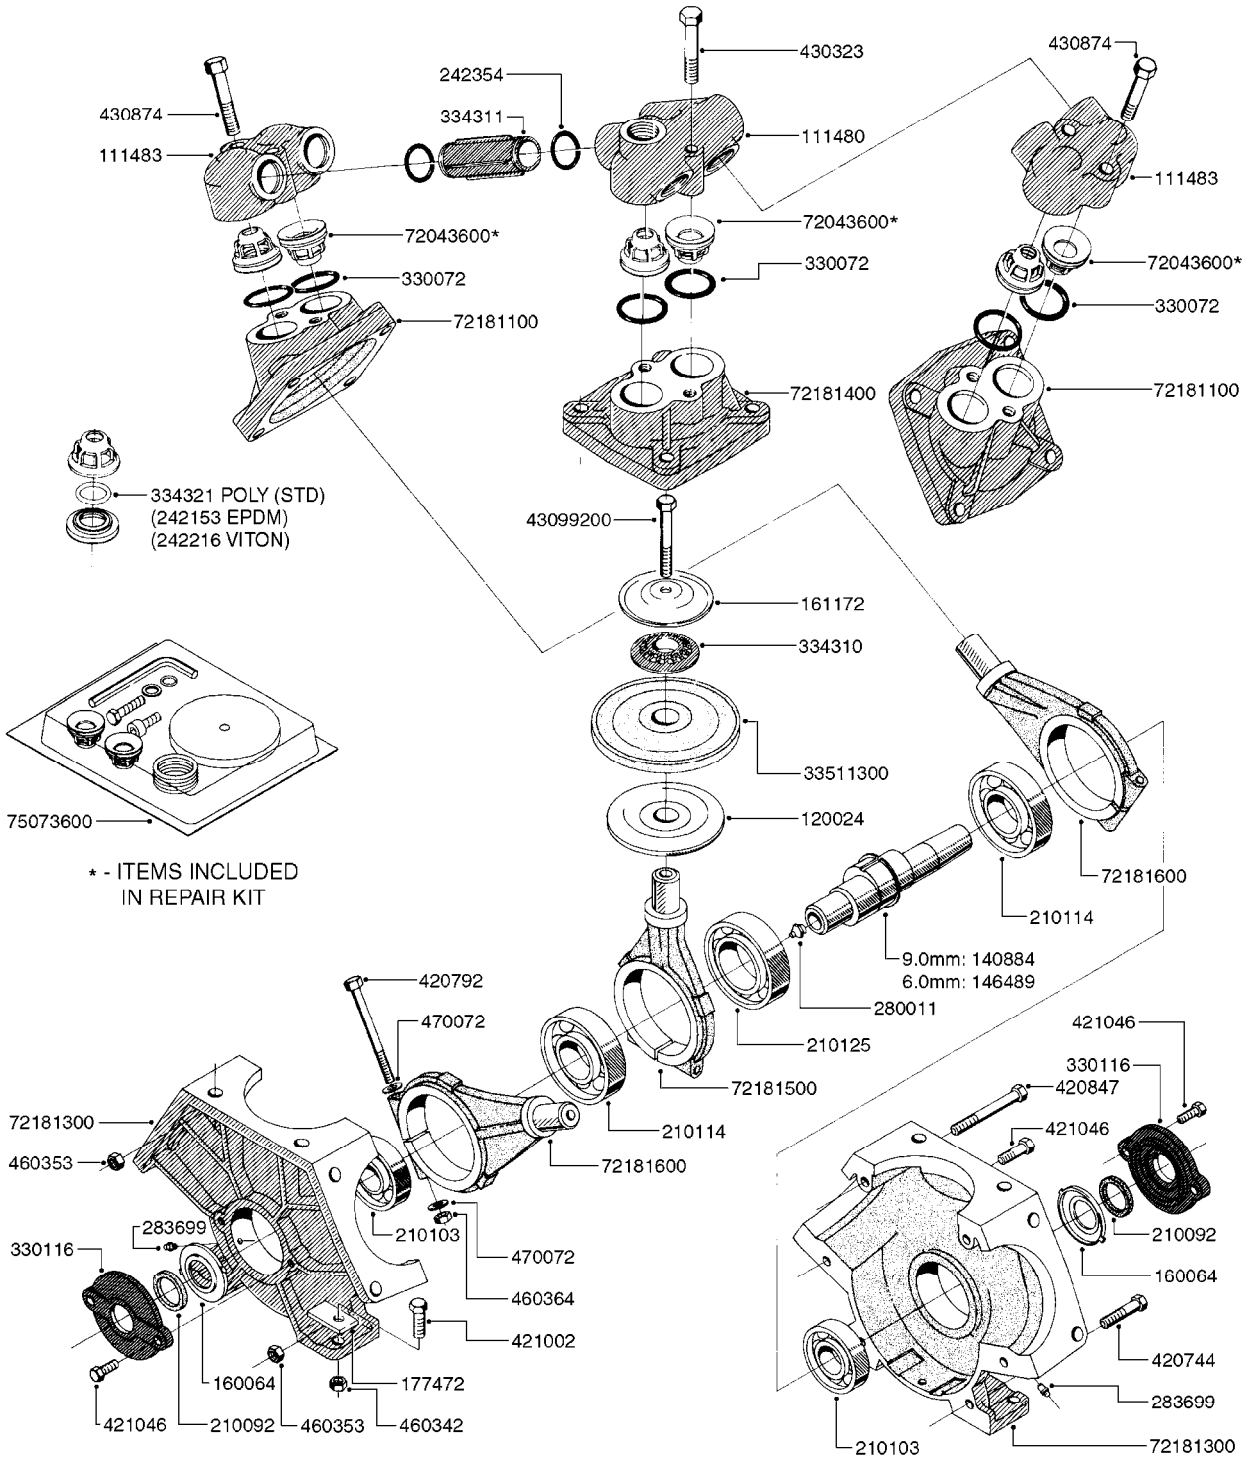

A0220

PUMP - 1302 W/ MOUNTING BASE
A0220-HIN, 27:04:17

Page 1
Date 07.02.2020 9:59

parts-n°	order qty	description
111480	1	VALVE HEAD 1302 CENTER
111483	1	VALVE HEAD SIDE 1302
120024	1	DIAPHRAGM BACK DISC 1200-1300
140884	1	CRANK SHAFT MODEL 1300-9
146489	1	CRANK SHAFT MODEL 1302-6MM
160064	1	DUST PLATE
161172	1	DIAPHRAGM DISC F. 1203/1303
177472	1	BRACKET 25 X 5
210092	1	SEAL FELT D43/30X5
210103	1	BEARING BALL 6306
210114	1	BEARING BALL 6308
210125	1	BEARING BALL 6210
242153	1	O-RING D26X4 EPDM
242216	1	O-RING VITON F/1202/1302/462
242354	1	O-RING D32.2X3.0 VITON
280011	1	GREASE NIPPLE 1/8" SAE H TR
283699	1	GREASE NIPPLE M6X1
330072	1	O-RING D53.5/D45.5X4
330116	1	SEAL RETAINER, MODEL 1300
334310	1	NYLON WASHER 1202/1302/462
334311	1	CONNECTION PIPE INLET MOD.1302
334321	1	O-RING POLY. 34.0x26.0x4.0
420081	1	BOLT HEX 8.8 DEL 3/8"X40MM
420162	1	BOLT HEX 8.8 DEL 3/8"X15MM
420346	1	BOLT HEX 8.8 DEL 3/8"X 25MM
420357	1	BOLT HEX 8.8 RAW 3/8"X85MM
420803	1	BOLT HEX 8.8 DEL M8X90
421002	1	BOLT HEX 8.8 DEL M10X30 FT DIN933
421259	1	BOLT HEX UNC7/16"x2.25" 18-8SS
430323	1	BOLT HEX 8.8 DEL M12X60
430404	1	BOLT HEX 8.8 DEL M12X50
430874	1	SCREW SET 8.8 DEL M12X70 FT
460062	1	NUT HEX 3/8" GALV.
460342	1	NUT HEX M10 DEL DIN934
460364	1	NUT HU M8 A2 SS DIN934
460386	1	NUT HEX M12X1.75
470072	1	WASHER D15/D8X.5 LOCK
33511300	1	DIAPHRAGM 1202-1303 POLY 2006
72043600	1	VALVE FOR 462/463
72181100	1	DIAPHRAGM COVER 1203/1303+BLTS
72181300	1	PUMP CASTING 1300 RED W/BOLTS
72181400	1	DIAPHRAGM COVER 1303 W/BOLTS
72181500	1	CONNECTING ROD, CENTER 1303
72181600	1	CONNECTING ROD, SIDE MOD.1300
75073500	1	PUMP KIT 1300/1302 "06"