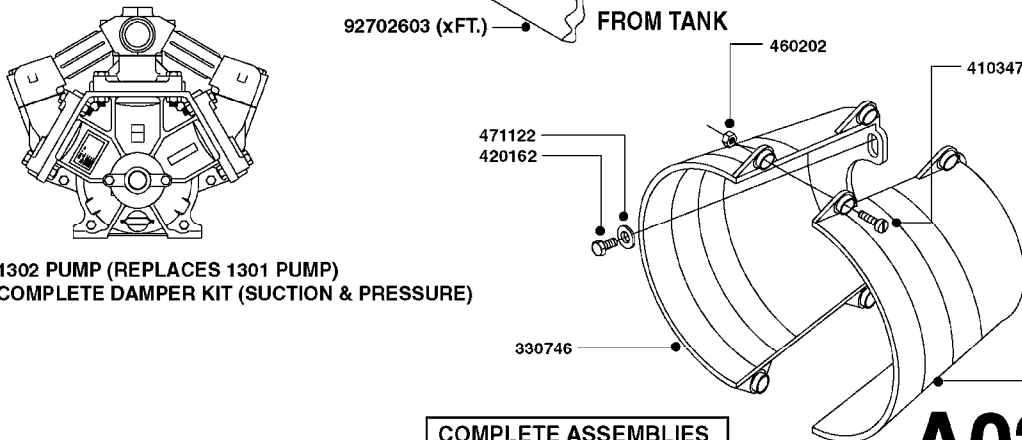

**SUCTION SIDE OF PUMP**

**TO CONTROLS**

**FROM TANK**

NLA - 1302 PUMP (REPLACES 1301 PUMP)  
#726854 - COMPLETE DAMPER KIT (SUCTION & PRESSURE)

COMPLETE ASSEMBLIES  
WHOLEGOODS ITEMS

**A0240**

PUMP - 1301/1302 FITTINGS  
A0240-HIN, 01:01:16