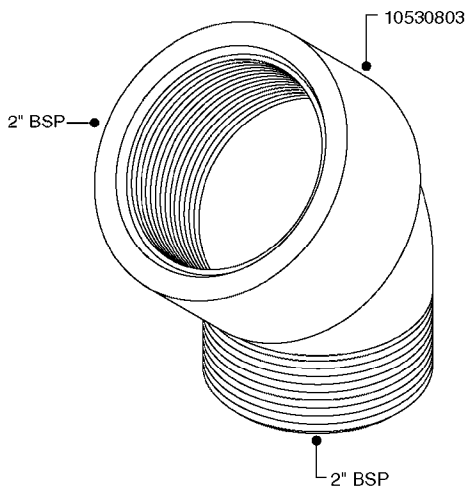

FITTINGS - HEXAGON NIPPLES  
L0030-HIN, 01:01:16

Page 0  
Date 07.02.2020 9:56

**L0030**

FITTINGS - HEXAGON NIPPLES  
L0030-HIN, 01:01:16

Page 1  
Date 07.02.2020 9:56

parts-n°	order qty	description
10015303	1	FITT.PO.HN 1.00X1.00 M1000
10425003	1	FITT.PO.HN 1.25X1.00 MCPHEE
320132	1	FITT.DK HN 1" BSP
320176	1	FITT.DK HN 3/8"X1/2" BSP
320445	1	FITT.DK HN 1/4"X3/8" BSP
320655	1	FITT.DK HN 1/2"-1/2" BSP
320692	1	FITT.DK HN 3/8'BSPX1/4'NPT
320703	1	FITT.DK HN 3/8BSP X1/2 &1/4NPT
320725	1	FITT.DK NIPPLE 3/8"-3/8" BSP
320902	1	FITT.DK HN 3/8'X 1/4' BSP
390232	1	FITT.DK HN 1-1/2' X 1-1/4' BSP
390276	1	FITT.DK HN 1'BSP