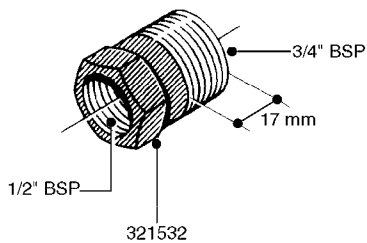

FITTINGS - HEXAGON NIPPLES  
L0030-HIN, 01:01:16

Page 0  
Date 07.02.2020 9:56

**L0030**

FITTINGS - HEXAGON NIPPLES  
L0030-HIN, 01:01:16

Page 1  
Date 07.02.2020 9:56

parts-n°	order qty	description
10015303	1	FITT.PO.HN 1.00X1.00 M1000
10425003	1	FITT.PO.HN 1.25X1.00 MCPHEE
320132	1	FITT.DK HN 1" BSP
320176	1	FITT.DK HN 3/8"X1/2" BSP
320445	1	FITT.DK HN 1/4"X3/8" BSP
320655	1	FITT.DK HN 1/2"-1/2" BSP
320692	1	FITT.DK HN 3/8'BSPX1/4'NPT
320703	1	FITT.DK HN 3/8BSP X1/2 &1/4NPT
320725	1	FITT.DK NIPPLE 3/8"-3/8" BSP
320902	1	FITT.DK HN 3/8'X 1/4' BSP
390232	1	FITT.DK HN 1-1/2' X 1-1/4' BSP
390276	1	FITT.DK HN 1'BSP