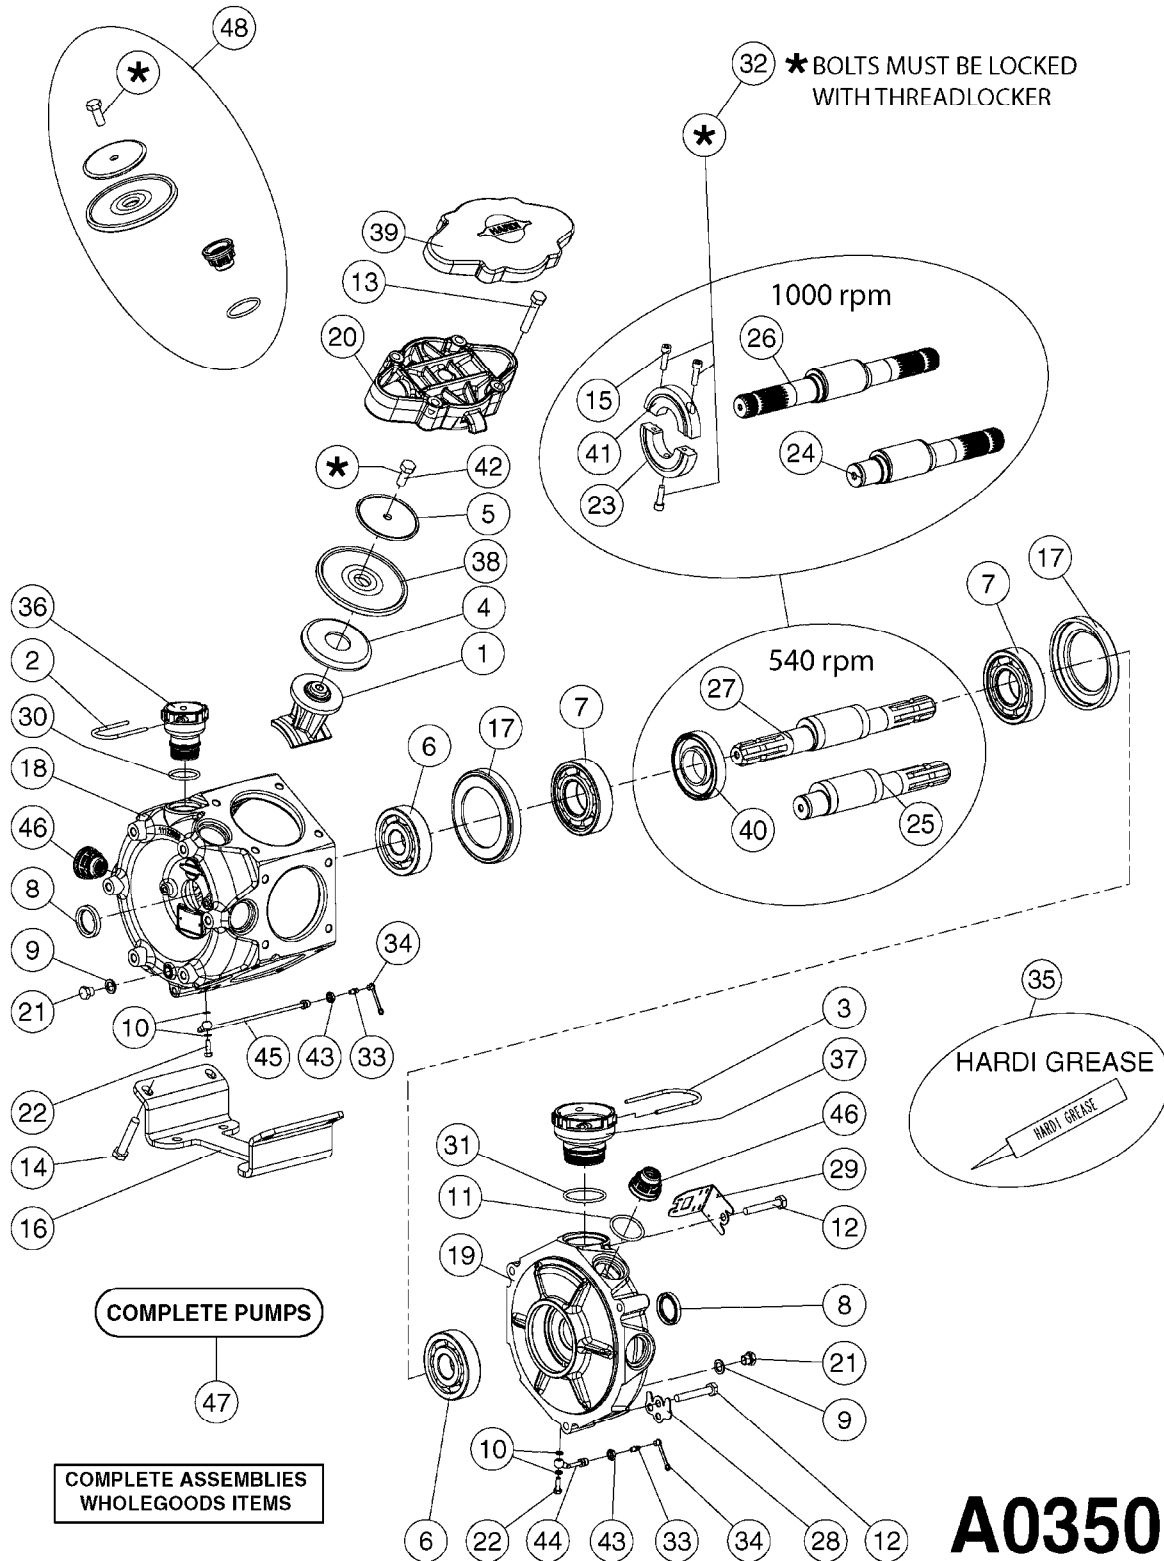

PUMP - 464 540/1000 RPM
A0350-HIN, 23:04:19

Page 1
Date 07.02.2020 9:54

Pos.	parts-n°	order qty	description
1	111622	1	CONNECTING ROD 463/5.5MM
1	111623	1	CONNECTING ROD 463/10MM
1	111624	1	CONNECTING ROD 463/12MM
1	111645	1	CONNECTING ROD 463/6.5MM
2	145996	1	FITT.DK S-67 FORK
3	145997	1	FITT.DK S-93 FORK
4	161012	1	DIAPHRAGM BACKING DISC F. 463
5	161175	1	DIAPHRAGM DISC 463/464 PUMP
6	210221	1	BEARING BALL 6407
7	210232	1	BEARING BALL 6310
8	210243	1	SEAL OIL 35 X 47 X 7
9	241404	1	DOWTY SEAL 1/4"
10	242374	1	WASHER Ø10/Ø6X1 COPPER
11	330072	1	O-RING D53.5/D45.5X4
12	421072	1	BOLT HEX 8.8 RAW M10X65
13	430312	1	BOLT HEX 8.8 M12X60
14	430438	1	BOLT HEX 8.8 DEL M12X65
15	450995	1	BOLT ALLEN M8X30 DIN 912 RAW
16	614628	1	FOOT F. 46X PUMP, RED
16	16410800	1	PUMP BASE 463/464 BLACK
17	11171900	1	CONROD RING 364/464 MACHINED
18	11172200	1	PUMP HOUSE 464 MACHINED 5/4" BSP RED
19	11172600	1	FRONTPART 464 MACHINED 2" BSP RED
20	11173000	1	VALVE COVER.463/464 MACHINED RED
21	14010400	1	PLUG 1/4" BSP
22	14120400	1	BANJOBOLT M6 X 19
23	14120700	1	COUNTERWEIGHT 364/464-1000
24	14137300	1	CRANKSHAFT 364/464-5.5 1000
24	14137400	1	CRANKSHAFT 364/464-6.5 1000
25	14137600	1	CRANKSHAFT 364/464-10
25	14137700	1	CRANKSHAFT 464-12
26	14137900	1	CRANKSHAFT 364/464-5.5 GG 1000
26	14138000	1	CRANKSHAFT 364/464-6.5 GG 1000
27	14138200	1	CRANKSHAFT 364/464-10 GG
27	14138300	1	CRANKSHAFT 464-12 GG
28	16383000	1	GREASE NIPPLE PLATE 464
29	16390600	1	BRACKET FOR RPM SENSOR
30	24266600	1	O-RING D 38,0 X 4,0 70SH.NITR
31	24266800	1	O-RING D 54,0 X 4,0 70SH.NITR
32	28045503	1	LOCTITE 262 .5ML (.017oz.)
33	28163300	1	GREASE NIPPLE H1 M6X1 DIN 7412
34	28163400	1	CAP F. GREASENIPPLE YELLOW M6X1
35	28164600	1	HARDI PUMP GREASE S3 V550L 1
36	32242200	1	FITTING S67 5/4" KON. RG 2014
37	32242400	1	FITTING S93 2" KON. RG 2014
38	33511600	1	DIAPHRAGM PUMP 463/464 PUMP PUR
39	33524000	1	COVER PLASTIC 464 PUMP
40	33527200	1	GREASE SPLIT 364/464
41	39136200	1	HALFPART 364/464-1000
42	43099200	1	BOLT HEX SS M12 X 30 DIN933 A4
43	46134000	1	NUT HEX M10x1 H=2.3 NV=14 ELZIN
44	61097000	1	BANJOTUBE SHORT 464 COMPL.
45	61097100	1	BANJOTUBE LONG 464 COMPL.
46	72043600	1	VALVE FOR 462/463
47	72993500	1	PUMP 464-12-540, CM
47	72993600	1	PUMP 464-6.5 MED-2-1000
47	82168100	1	PUMP 464-5.5 THROUGH SHAFT 1000RPM
47	82168200	1	PUMP 464-10 2" SUCT. 540RPM
47	82168500	1	PUMP 464-12 2" SUCT. 540 RPM
47	82168700	1	PUMP 464-12 540 OFFSET PORTS
47	82168800	1	PUMP 464 6.5 1000 OFFSET PORTS