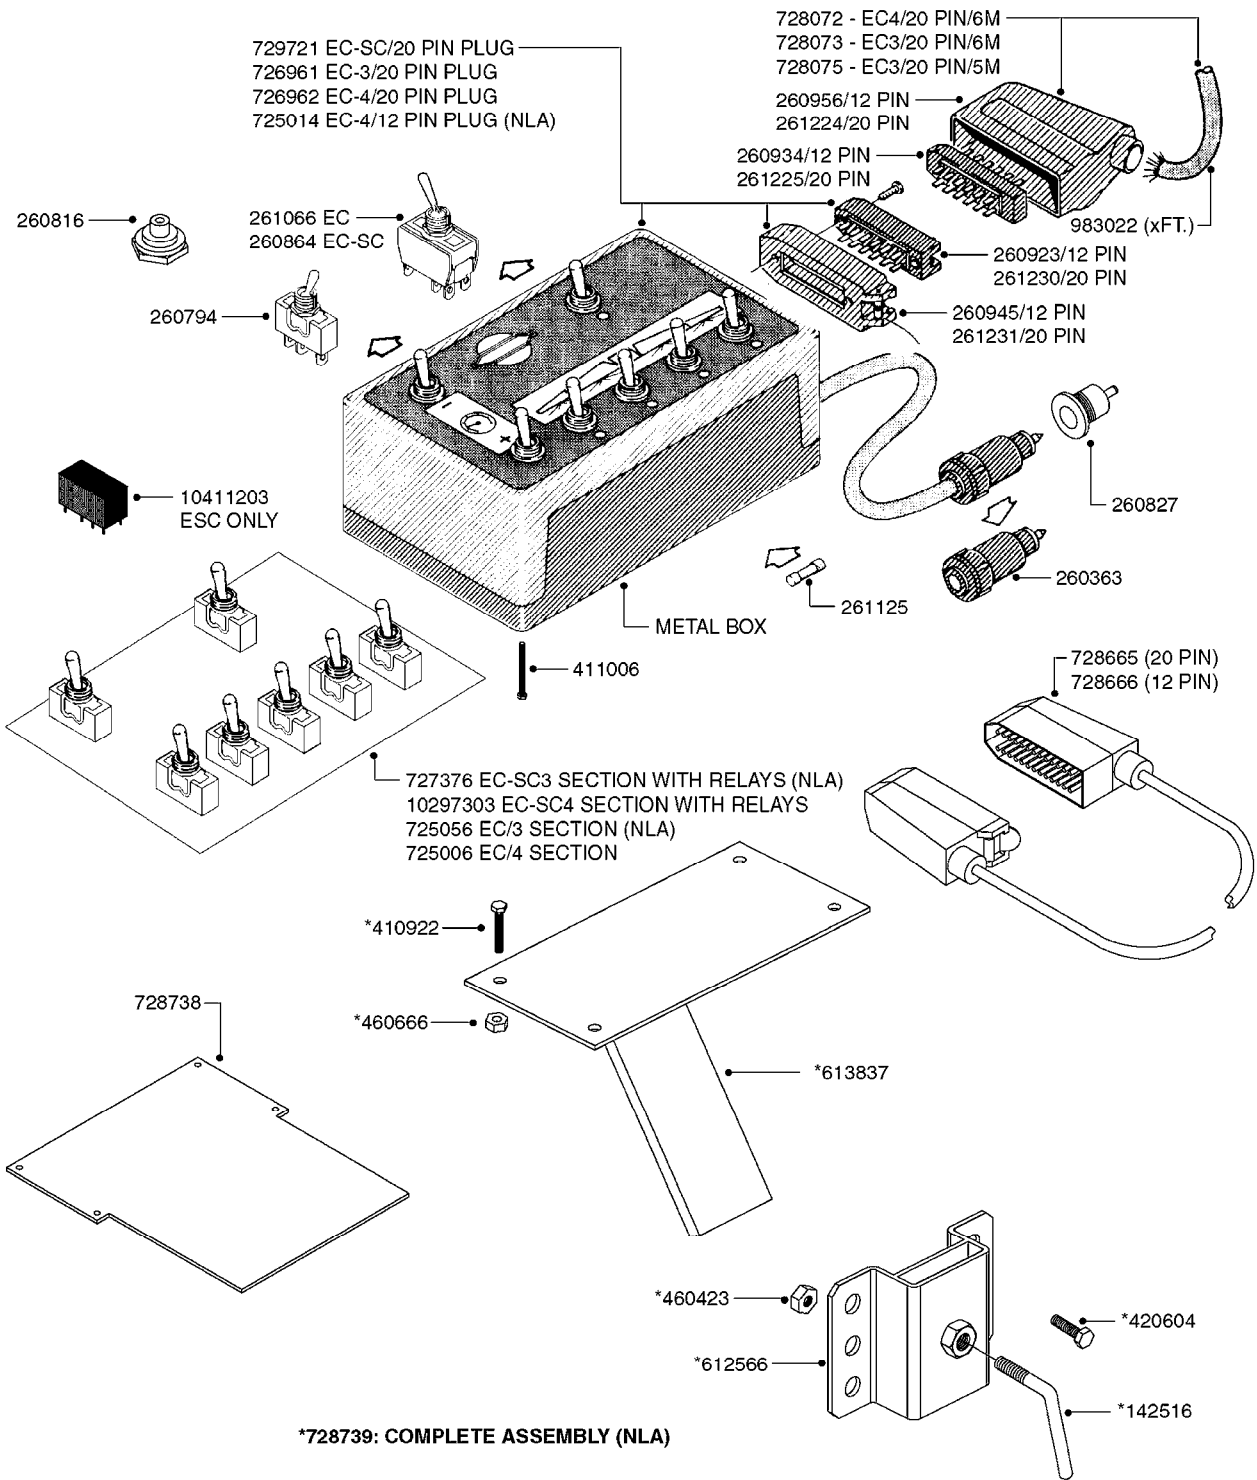

*728739: COMPLETE ASSEMBLY (NLA)

COMPLETE ASSEMBLIES
WHOLEGOODS ITEMS

B0390

CONTROL BOX F/EC+EC-SC
B0390-HIN, 01:01:16

Page 1
Date 07.02.2020 9:54

parts-n°	order qty	description
142516	1	SCREW SET M10 BENT F. LOCKING
260363	1	PLUG 2 POLE 12V
260794	1	SWITCH F.PRESS ADJ.EC CONTROL
260816	1	CAP W/RUBBER BOOT F.EC SWITCH
260827	1	PLUG F.EC ATTACHMENTS
260864	1	SWITCH F.HY BOOM CONTROL BOX
260923	1	PLUG INSERT 12 POLE FEMALE
260934	1	PLUG INSERT 12 POLE MALE
260945	1	PLUG HOUSE 12 POLE FEMALE
260956	1	PLUG HOUSE 12 POL.MALE
261066	1	SWITCH 2 POLE
261125	1	FUSE 5 X 20 500mA
261224	1	PLUG HOUSING F/20 POLE MALE
261225	1	PLUG INSERT 20 POLE MALE
261230	1	PLUG INSERT 20 POLE FEMALE
261231	1	PLUG HOUSING 20 POLE FEMALE
410922	1	CYL.SKR 8.8 DEL M4X20 RST
411006	1	SCREW M4X40 SLOTTED
420604	1	BOLT HEX 8.8 DEL M10X25 FT DIN933
460423	1	NUT HEX M10X1.50 LOCK DIN985A2 SS
460666	1	NUT HEX M4
612566	1	MOUNT BRACKET F.FAN CABLE ASSY
613837	1	MOUNT PLATE FOR EC CONTROL BOX
725006	1	CIRCUIT BOARD 4 VALVE
725014	1	CONTROL BOX EC 4 SEC./12 PIN
725056	1	PRINTED CIRC.W SW 3WAY 726961
726961	1	CONTROL BOX EC 3 SEC./20 PIN
726962	1	CONTROL BOX EC 4 SEC./20 PIN
727376	1	CIRCUIT BOARD F.ESC 3 BANK
728072	1	CABLE,20-PIN,6M EC/4
728073	1	CABLE,20-PIN,6M, EC/3
728075	1	CABLE F.CONTROL BOX 5M EC/3
728665	1	CABLE EXT.-QUICK ATTACH 20 PIN
728666	1	CABLE-QUICK ATTACH 12 PIN
728738	1	DOUB.CONT.BOX & OR F/M PLATE
728739	1	IN CAB CONTROL MOUNT KIT
729721	1	CONTROL BOX ESC3
983022	1	WIRE 12 x 0.5 x 2MM x 12"
10297303	1	CIRCUIT BOARD FOR T.M.S.
10411203	1	RELAY T-82