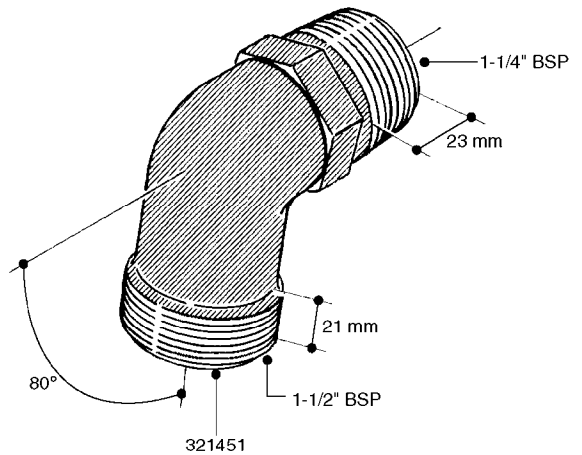

FITTINGS - HEXAGON NIPPLES  
L0030-HIN, 01:01:16

Page 0  
Date 07.02.2020 9:56

**L0030**

FITTINGS - HEXAGON NIPPLES  
L0030-HIN, 01:01:16

Page 1  
Date 07.02.2020 9:56

parts-n°	order qty	description
10015303	1	FITT.PO.HN 1.00X1.00 M1000
10425003	1	FITT.PO.HN 1.25X1.00 MCPHEE
320132	1	FITT.DK HN 1" BSP
320176	1	FITT.DK HN 3/8"X1/2" BSP
320445	1	FITT.DK HN 1/4"X3/8" BSP
320655	1	FITT.DK HN 1/2"-1/2" BSP
320692	1	FITT.DK HN 3/8'BSPX1/4'NPT
320703	1	FITT.DK HN 3/8BSP X1/2 &1/4NPT
320725	1	FITT.DK NIPPLE 3/8"-3/8" BSP
320902	1	FITT.DK HN 3/8'X 1/4' BSP
390232	1	FITT.DK HN 1-1/2' X 1-1/4' BSP
390276	1	FITT.DK HN 1'BSP