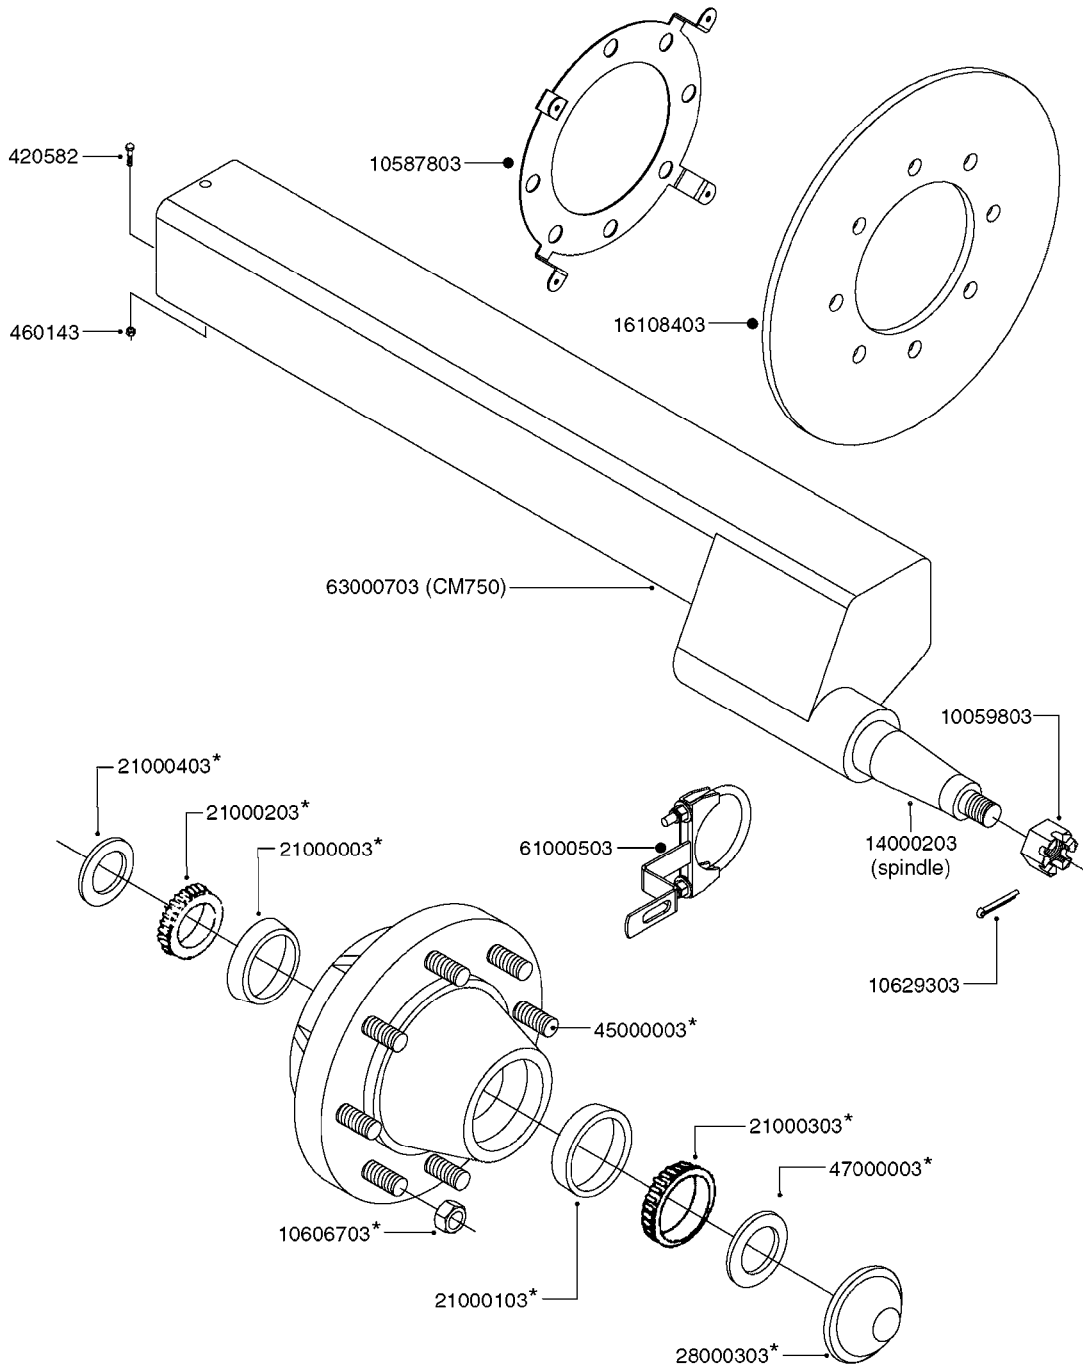

*28050103 - COMPLETE HUB ASSEMBLY

COMPLETE ASSEMBLIES
WHOLEGOODS ITEMS

E0750

HUB ASSY F. 3" SPINDLE CM750
E0750-HIN, 01:01:16

Page 1

Date 07.02.2020 9:55

parts-n°	order qty	description
420582	1	BOLT HEX 8.8 DEL M8X20 FT A2
460143	1	SELF LOCK NUT M8 SST A2 DIN985
10059803	1	NUT HEX NF 1"
10587803	1	MAG MNT F. SPEED SNS 8 BOLT
10606703	1	NUT HEX NF 5/8" FLANGED F.STUD
10629303	1	PIN, COTTER 7/32" X 1.75" LONG
14000203	1	SPINDLE 3" X 16" W/NUT &WASHER
16108403	1	REINFORCEMENT RING 8-8-6 HUB FOR NON-REINFORCED 3/8" RIMS ONLY
21000003	1	BEARING INNER CUP #382A
21000103	1	BEARING OUTER CUP #LM501310
21000203	1	BEARING INNER CONE #387AS
21000303	1	BEARING OUTER CONE #LM501349
21000403	1	SEAL GREASE #CR29968
28000303	1	DUST CAP #1609
28050103	1	HUB F 3" 758 7500# PACKAGE
45000003	1	STUD BOLT 5/8" X 2-1/2"
47000003	1	WASHER SPNDL 3" 1.12X2.1 .25TK
61000503	1	SPEED SNS MNT CLAMP - 3"
63000703	1	AXLE INSERT W/M CM750