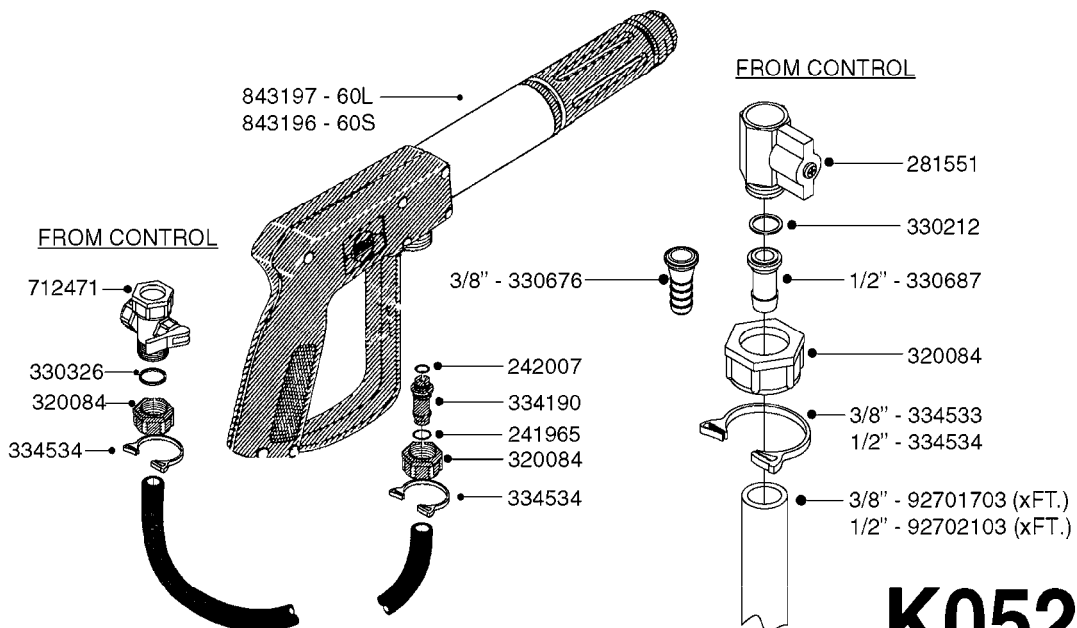

**K0520**

HOSE WRAPS  
K0520-HIN, 05:12:19

Page 1  
Date 07.02.2020 9:55

parts-n°	order qty	description
241965	1	O-RING Ø12.1 X 1.6 NITRILE
242007	1	O-RING Ø9.1 X 1.6 NITRILE
281551	1	BALL VALVE 1/2"
320084	1	FITT.DK NUT 1/2" BSP
330212	1	O-RING D19/D14X2.4 F.1/2"NUT
330326	1	O-RING D30/D24X2 F.1"NUT
330676	1	FITT.DK HB 3/8" F. 1/2" NUT
330687	1	FITT.DK HB 1/2" F. 1/2" NUT
334190	1	FITT.DK HB 1/2' F. PISTOL 60S
334533	1	CLAMP HOSE PLASTIC 3/8"
334534	1	CLAMP HOSE PLASTIC 1/2"
636223	1	POST 12 VOLT TR30
712471	1	AGITATION VALVE ASSY. ON/OFF
843196	1	SPRAY GUN KIT TYPE 60 SHORT
843197	1	HANDGUN KIT TYPE 60 LONG
10013403	1	BOLT HEX 3/8-16X1 1/4 HCS Z5
10013503	1	NUT HEX NC 3/8"
10178903	1	WRAP HOSE SIDE MOUNT PLATE
10179003	1	WRAP HOSE BOTTOM PLATE MOUNT
10179403	1	WRAP WELDMENT FOR HI101789
10179503	1	WRAP WELDMENT FOR HI101790
10225603	1	BKT.FOR HOSE WRAP MOUNT NL NK
10225703	1	WRAP HOSE BDL.BOTTOM PLATE
92701703	1	HOSE R X3/8" X300PSI WP X0012"
92702103	1	HOSE R X1/2" X300PSI WP X0012"