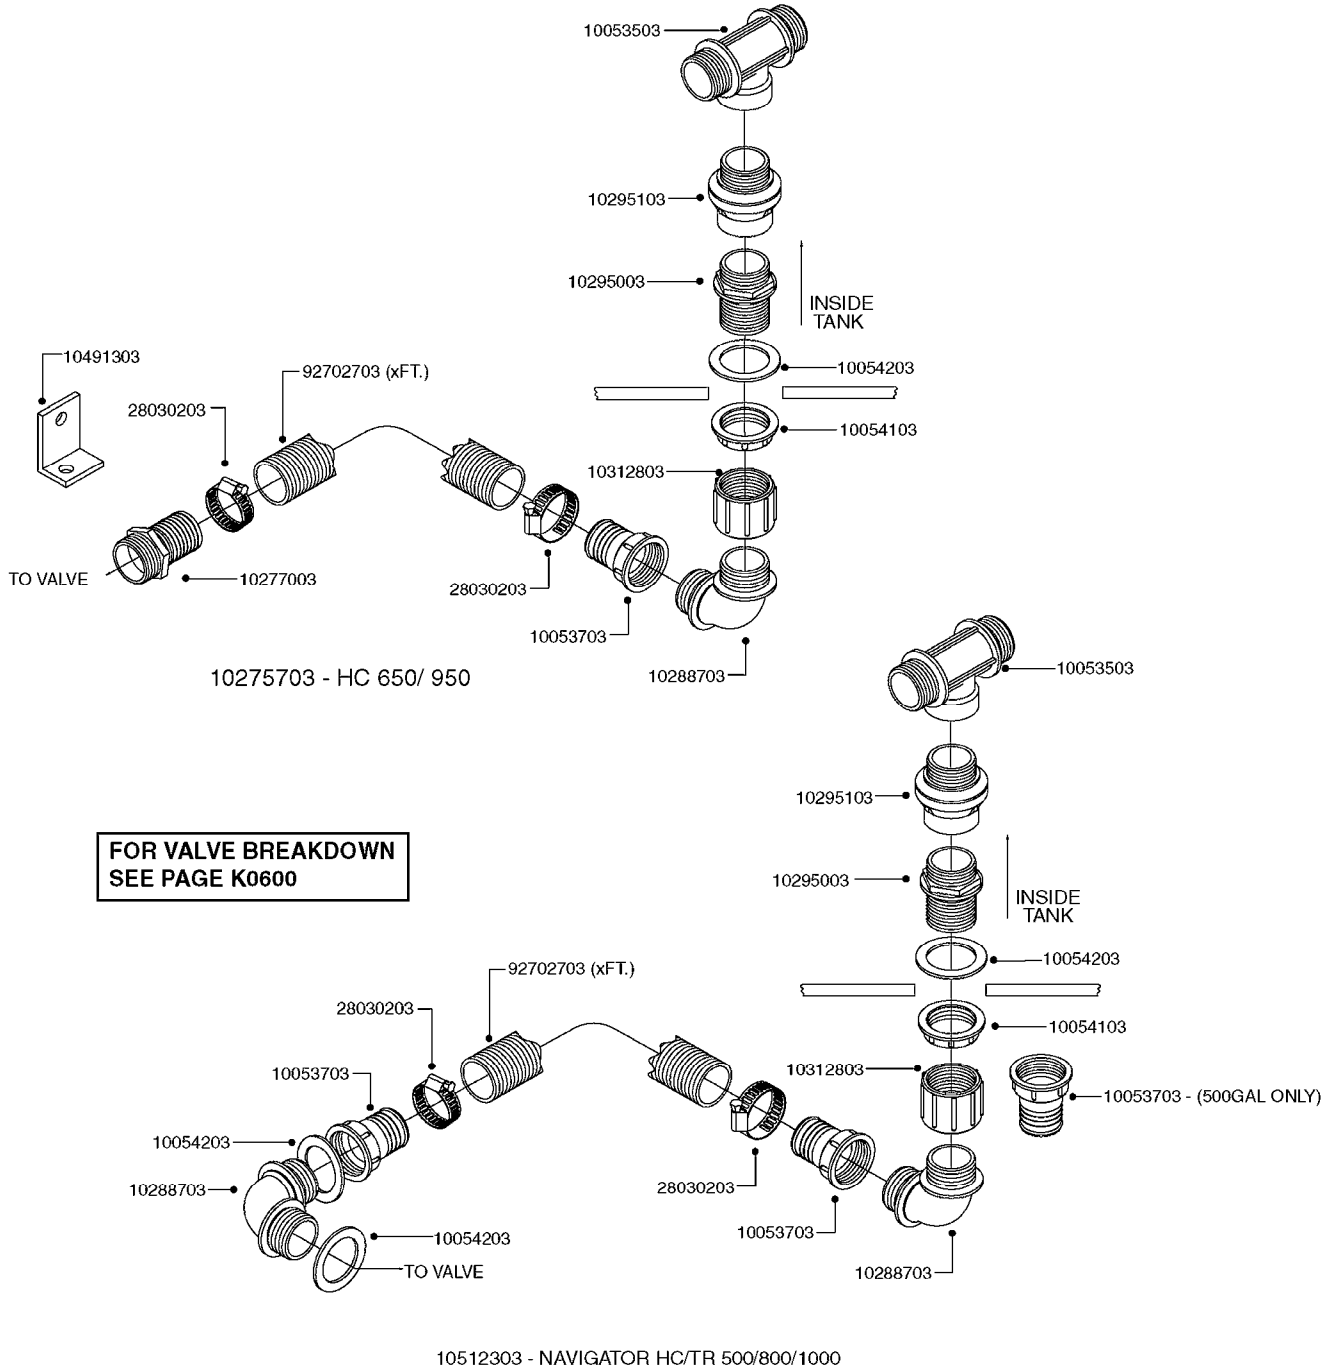

K0580

COMPLETE ASSEMBLIES
WHOLEGOODS ITEMS

QUICKFILL-PLMBNG SYS-TRLR SPYR
K0580-HIN, 01:01:16

Page 1
Date 07.02.2020 9:55

parts-n°	order qty	description
10053503	1	FITT.PO.TEE 2"MX2"FX2"M BSP
10053703	1	FITT.PO.HB STR. 2"BSP #4411
10054103	1	FITT.PO.NUT 2" BSP JAMB MCPHEE
10054203	1	GASKET F. 2" FITTINGS RUBBER
10275703	1	*QUICK FILL KIT 650/950M
10277003	1	FITT.PO.HB 2.00X2.00 MCPHEE
10288703	1	FITT.PO.EL 2MX2M 90 DEG MCPHEE
10295003	1	FITT.PO.HN 2' 250071
10295103	1	FOOT VALVE 2" 504019
10312803	1	FITT.PO.BU 2' X 2'
10491303	1	ANGLE FOR HC950 QUICK FILL
10512303	1	QUICK FILL KIT NAV. (DON'T ORD)
28030203	1	CLAMP HOSE T-BOLT S2" 235-67
92702703	1	HOSE PVC SUCT GRAY 2"