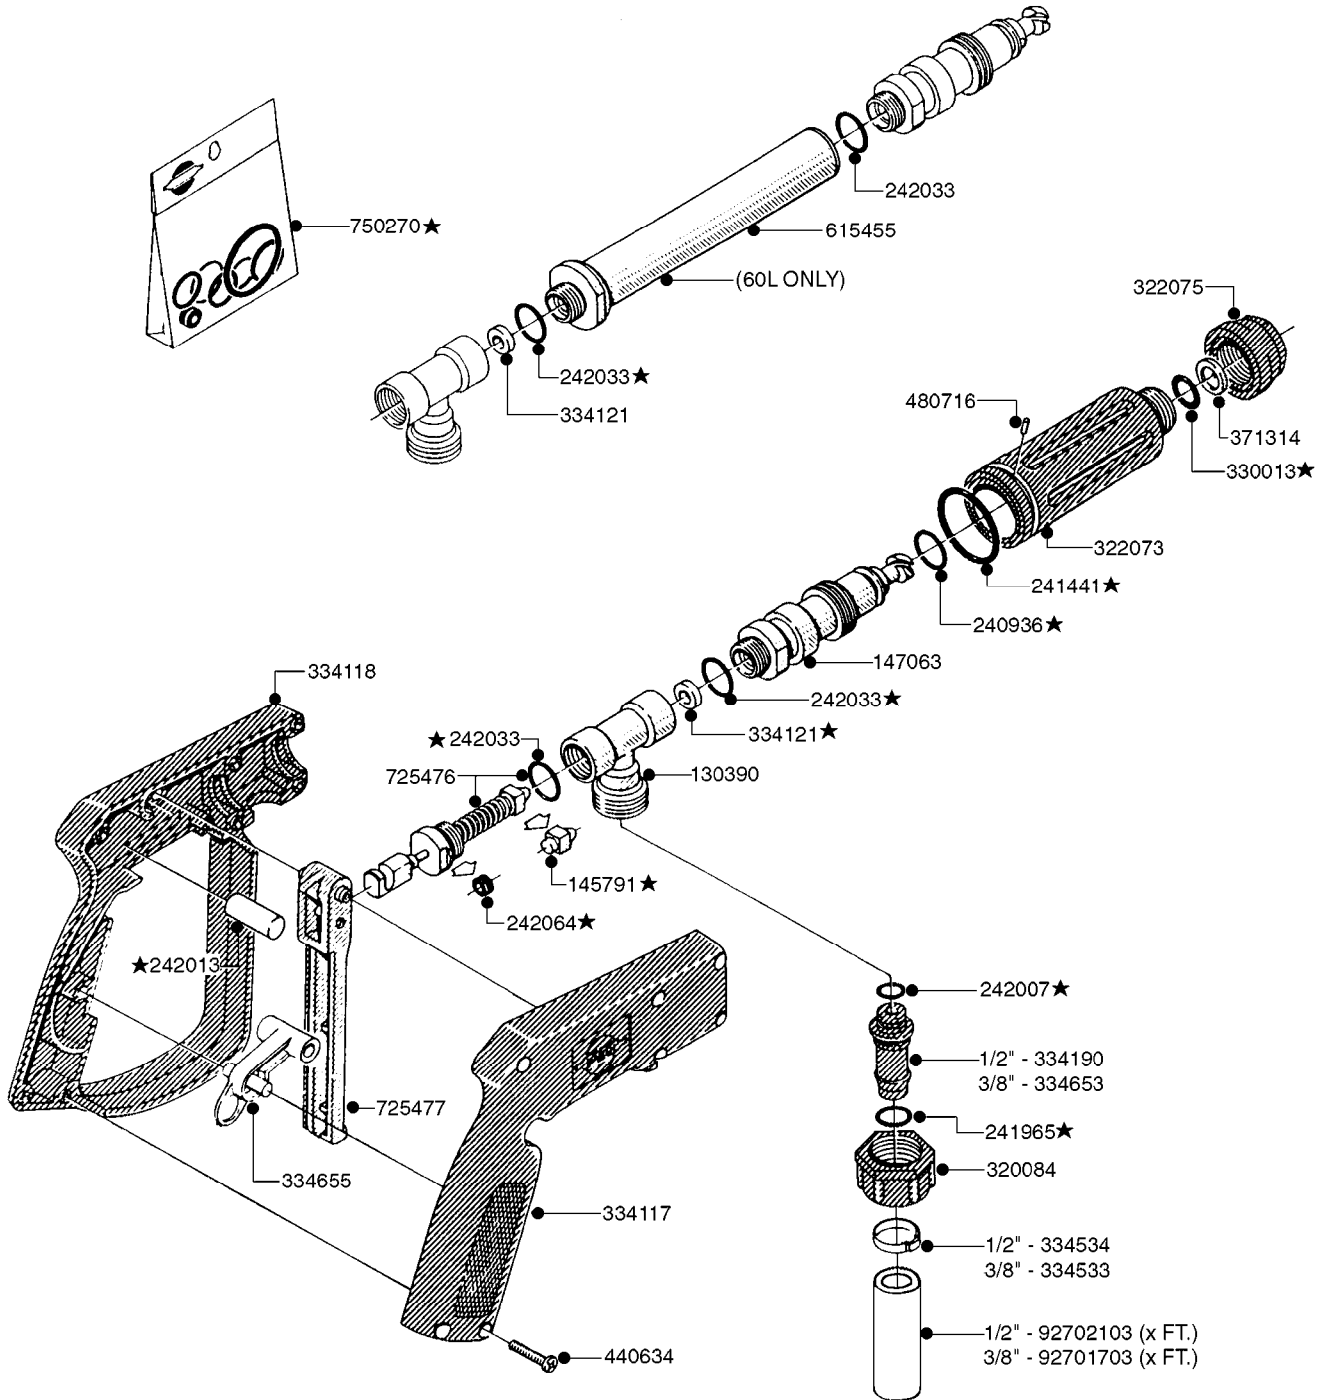

COMPLETE ASSEMBLY:
843197 - 60L
843196 - 60S

COMPLETE ASSEMBLIES
WHOLEGOODS ITEMS

K0480

HANDGUN TYPE 60S/60L POST 95
K0480-HIN, 01:01:16

Page 1

Date 07.02.2020 9:55

parts-n°	order qty	description
130390	1	TEE 3/8'X 1/2' BSP F.TYPE 60S
145791	1	CONE FOR ON/OFF
147063	1	SWIRL F.SPRAY GUN TYPE 60
240936	1	O-RING D13.3X2.4 NITRIL
241441	1	O-RING D29.3X3
241965	1	O-RING Ø12.1 X 1.6 NITRILE
242007	1	O-RING Ø9.1 X 1.6 NITRILE
242013	1	SPRING RUBBER F/TRIGGER
242033	1	O-RING Ø14.1 X 1.6 NITRILE
242064	1	SLEEVE RUBBER 3X8X4MM
320084	1	FITT.DK NUT 1/2" BSP
322073	1	HOUSING F.SWIRL TYPE 60S H.G.
322075	1	HOUSING F. NOZZLE
330013	1	O-RING 2.5 X 10 PUR
334117	1	HANDLE PIECE RIGHT F.60S/60L
334118	1	HANDLE PIECE LEFT F.60S/60L
334121	1	SEAT FOR ON-OFF TYPE
334190	1	FITT.DK HB 1/2' F. PISTOL 60S
334533	1	CLAMP HOSE PLASTIC 3/8"
334534	1	CLAMP HOSE PLASTIC 1/2"
334653	1	FITT.DK HB 3/8' F.HANDGUN
334655	1	TRIGGER SAFETY F.60S/60L GUN
371314	1	NOZZLE CERAMIC 1099-20
440634	1	SCREW 5/8"
480716	1	PIN D3X6 STAINLESS
615455	1	TUBE F.LANCE TYPE 60L
725476	1	SPINDLE
725477	1	TRIGGER
750270	1	GASKET KIT F.SPRAY GUN
843196	1	SPRAY GUN KIT TYPE 60 SHORT
843197	1	HANDGUN KIT TYPE 60 LONG
92701703	1	HOSE R X3/8" X300PSI WP X0012"
92702103	1	HOSE R X1/2" X300PSI WP X0012"