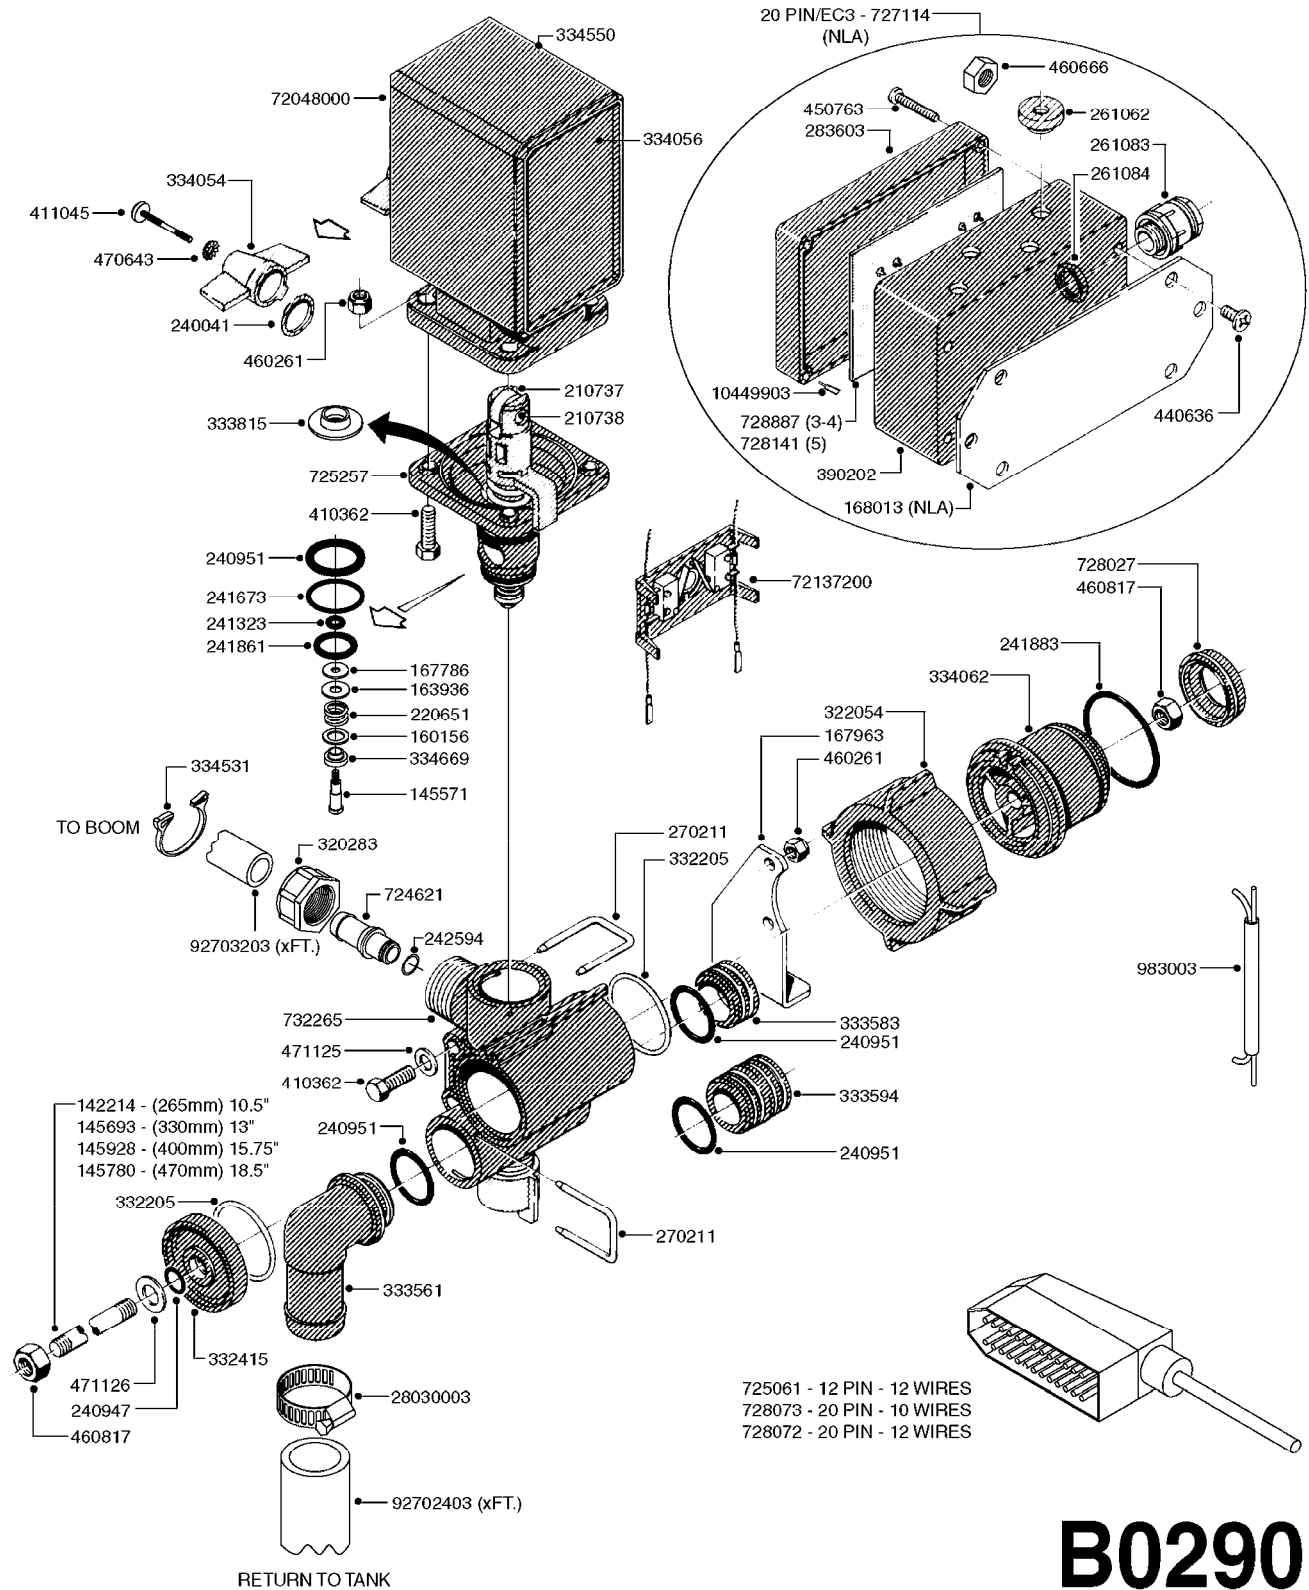

B0290

EC BOOM VALVE - ELEC. (RED GRP)
B0290-HIN, 01:01:16

Page 1
Date 07.02.2020 9:54

parts-n°	order qty	description
142214	1	STUD BOLT - M8X265, 3 SECTION
145571	1	STUD BOLT F/PNEUM. DISTRIBUTOR
145693	1	STUD BOLT - M8X330, 4 SECTION
145780	1	STUD BOLT - M8X470, 6 SECTION
145928	1	STUD BOLT - M8X400, 5 SECTION
160156	1	WASHER D14.1/D9.2X1 SS
163936	1	WASHER D15/D6.2X1
167786	1	WASHER D13/D4.2X1
167963	1	MOUNT BKT.F.EC BOOM SEC.
168013	1	MOUNT BRKT F.CONNECT BOX-NLA
210737	1	BEARING BALL D7 RSTO 5 TN
210738	1	PIN Ø7 L16
220651	1	SPRING PRESSURE D12.5/5
240041	1	O-RING D15.1/10.3 X 2.4
240947	1	O-RING D7.3X2.4 NITRIL
240951	1	O-RING D21.2X3 NITRIL
241323	1	O-RING D5.3X2.4 NITRIL
241673	1	O-RING D22.1X1.6
241861	1	O-RING D15.3X2.4 VITON
241883	1	O-RING 3 X 39.2 NITRIL
242594	1	O-RING D14 X 1.78 SCH.70-EPDM
261062	1	GROMMET
261083	1	GROMMET (PLASTIC)F.ELEC.CABLE
261084	1	NUT F.261083 GROMMET
270211	1	FITT.DK S25 FORK L=37.5
283603	1	LID F. SQ.BOX 120X80X15 MM
320283	1	FITT.DK NUT 3/4"BSP
322054	1	UNION NUT BLACK S61 x 2
332205	1	O-RING D43/39XD2
332415	1	COVER
333561	1	FITT.DK ELB.1" EC RETURN
333583	1	END PIECE FOR BYPASS
333594	1	CONNECTING PIECE F. BYPASS
333815	1	DISTANCE RING
334054	1	GRIP F.MAN.OP.EC ON/OFF RED
334056	1	COVER F/MOTOR HOUSE EC DIST.
334062	1	CONNECT. BRANCH F/EC OP. UNIT
334531	1	CLAMP HOSE PLASTIC 3/4"
334550	1	MOTOR HOUSE SECT VALVE
334669	1	VALVE CONE D14/D7-SH 63 WHITE
390202	1	CONN.BOX EC OPER.UNIT
410362	1	BOLT HEX 8.8 SS M6X20
411045	1	SCREW M4 X 16MM STAINLESS
440636	1	SCREW SHEET-METAL 1/2" NO 12
450763	1	SCREW M4X25
460261	1	NUT HEX M6X1.00 LOCK DIN985 A2 SS
460666	1	NUT HEX M4
460817	1	NUT HEX M8 STAINLESS DIN 934
470643	1	WASHER LOCK
471125	1	WASHER M6U 6.4X14X1.2,A2 SS
471126	1	WASHER, M8, Ø16/ 8.4X 1.6, SS
724621	1	FITT.DK HB 3/4"ASSY F.3/4" NUT
725061	1	CABLE - EC 12WIRE L=6000mm
725257	1	SPINDLE SECT. F/EC DISTRIBUTOR
727114	1	CONNECTOR BOX WITH CABLE
728027	1	BUSHING WITH SEAT
728072	1	CABLE,20-PIN,6M EC/4
728073	1	CABLE,20-PIN,6M, EC/3
728141	1	CIRCUIT BOARD F.EC7 CONN. BOX
728887	1	CIRCUIT BOARD EC CONTROL
732265	1	DISTRIB HOUSING W/CONST PR RED