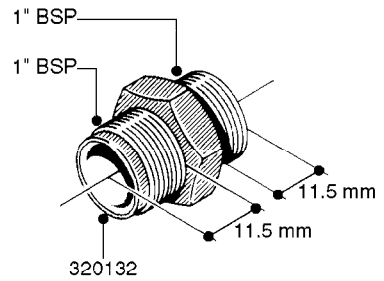

FITTINGS - HEXAGON NIPPLES  
L0030-HIN, 01:01:16

Page 0  
Date 07.02.2020 9:56

**L0030**

FITTINGS - HEXAGON NIPPLES  
L0030-HIN, 01:01:16

Page 1  
Date 07.02.2020 9:56

parts-n°	order qty	description
10015303	1	FITT.PO.HN 1.00X1.00 M1000
10425003	1	FITT.PO.HN 1.25X1.00 MCPHEE
320132	1	FITT.DK HN 1" BSP
320176	1	FITT.DK HN 3/8"X1/2" BSP
320445	1	FITT.DK HN 1/4"X3/8" BSP
320655	1	FITT.DK HN 1/2"-1/2" BSP
320692	1	FITT.DK HN 3/8'BSPX1/4'NPT
320703	1	FITT.DK HN 3/8BSP X1/2 &1/4NPT
320725	1	FITT.DK NIPPLE 3/8"-3/8" BSP
320902	1	FITT.DK HN 3/8'X 1/4' BSP
390232	1	FITT.DK HN 1-1/2' X 1-1/4' BSP
390276	1	FITT.DK HN 1'BSP