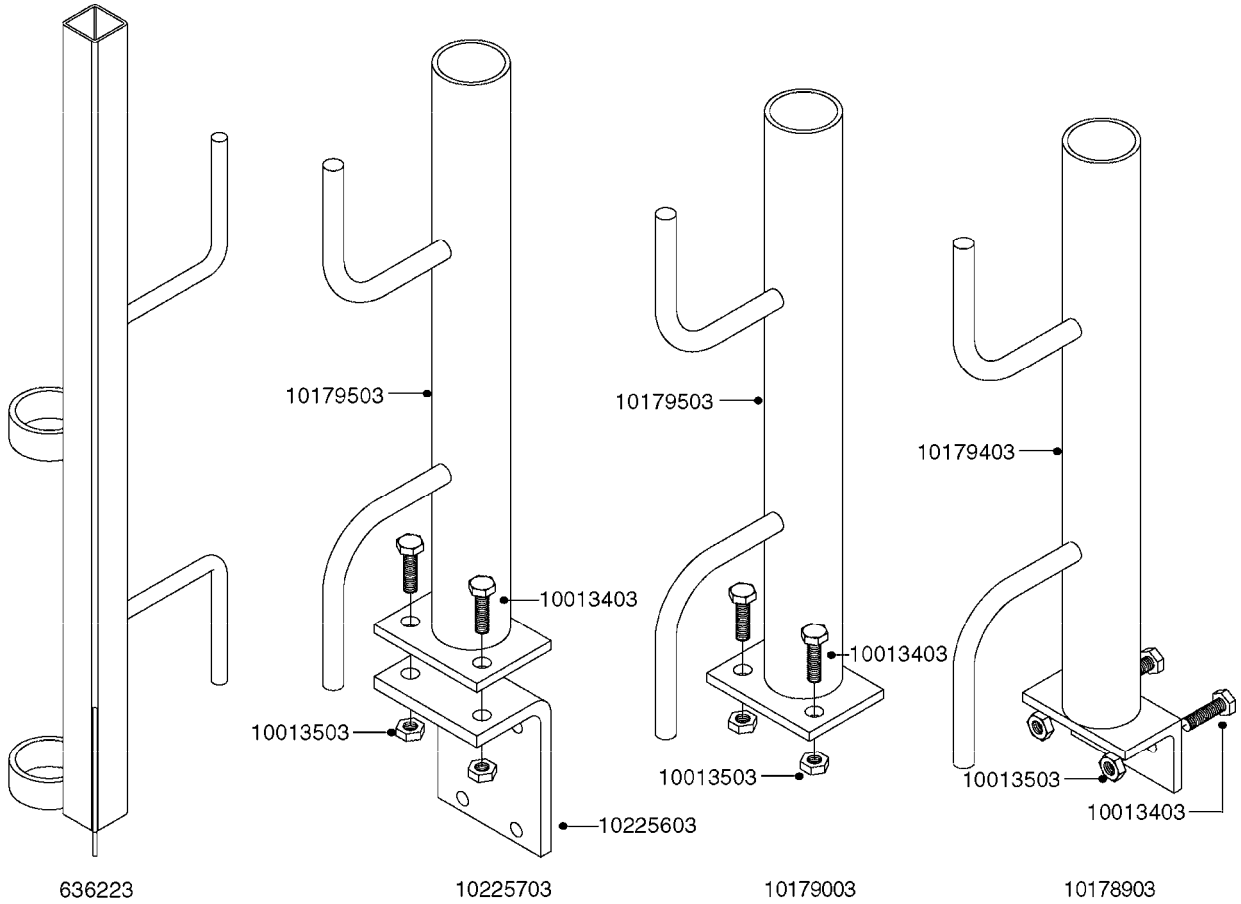

**K0520**

HOSE WRAPS  
K0520-HIN, 05:12:19

Page 1  
Date 07.02.2020 9:55

parts-n°	order qty	description
241965	1	O-RING Ø12.1 X 1.6 NITRILE
242007	1	O-RING Ø9.1 X 1.6 NITRILE
281551	1	BALL VALVE 1/2"
320084	1	FITT.DK NUT 1/2" BSP
330212	1	O-RING D19/D14X2.4 F.1/2"NUT
330326	1	O-RING D30/D24X2 F.1"NUT
330676	1	FITT.DK HB 3/8" F. 1/2" NUT
330687	1	FITT.DK HB 1/2" F. 1/2" NUT
334190	1	FITT.DK HB 1/2' F. PISTOL 60S
334533	1	CLAMP HOSE PLASTIC 3/8"
334534	1	CLAMP HOSE PLASTIC 1/2"
636223	1	POST 12 VOLT TR30
712471	1	AGITATION VALVE ASSY. ON/OFF
843196	1	SPRAY GUN KIT TYPE 60 SHORT
843197	1	HANDGUN KIT TYPE 60 LONG
10013403	1	BOLT HEX 3/8-16X1 1/4 HCS Z5
10013503	1	NUT HEX NC 3/8"
10178903	1	WRAP HOSE SIDE MOUNT PLATE
10179003	1	WRAP HOSE BOTTOM PLATE MOUNT
10179403	1	WRAP WELDMENT FOR HI101789
10179503	1	WRAP WELDMENT FOR HI101790
10225603	1	BKT.FOR HOSE WRAP MOUNT NL NK
10225703	1	WRAP HOSE BDL.BOTTOM PLATE
92701703	1	HOSE R X3/8" X300PSI WP X0012"
92702103	1	HOSE R X1/2" X300PSI WP X0012"