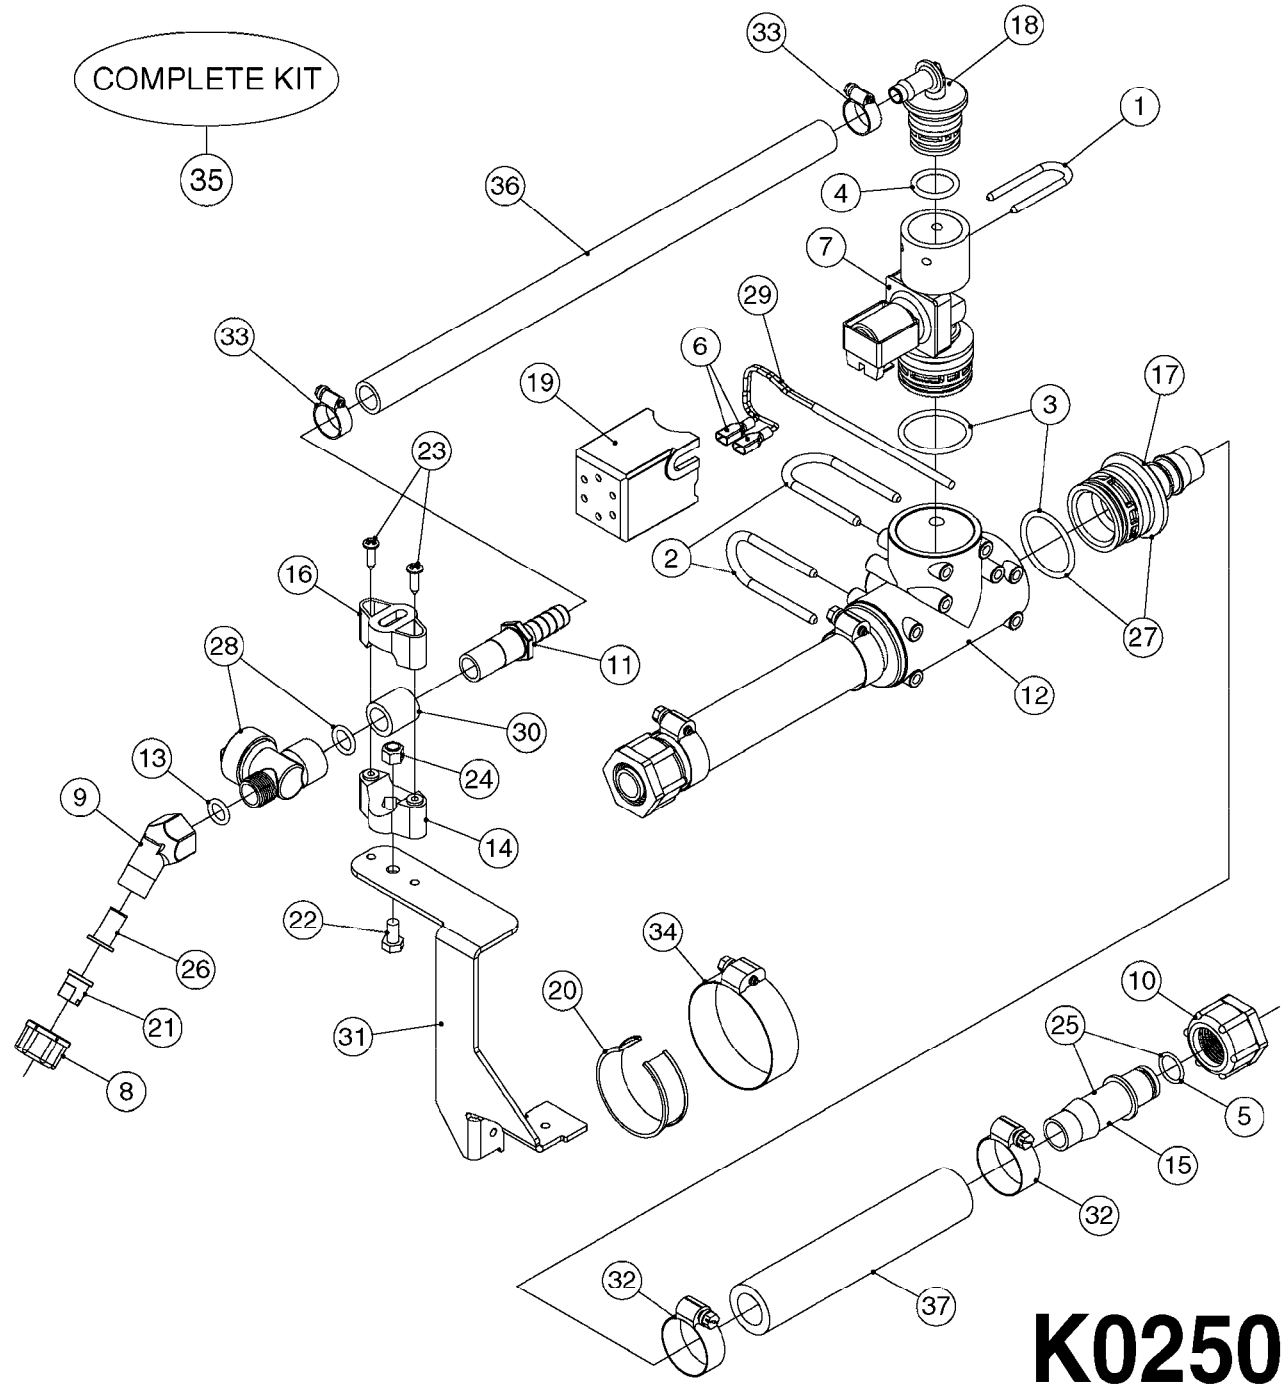

K0250

ELECTRIC END NOZZLE KIT '09
K0250-HIN, 01:01:16

Page 1
Date 07.02.2020 9:55

Pos.	parts-n°	order qty	description
1	145994	1	FITT.DK S-40 FORK
2	145995	1	FITT.DK S-53 FORK
3	242354	1	O-RING D32.2X3.0 VITON
4	242355	1	O-RING D19.2X3.0 VITON F.S-40
5	242594	1	O-RING D14 X 1.78 SCH.70-EPDM
6	261539	1	SPADE F.ELEC CONNEX BLUE INSUL
7	262104	1	VALVE, SOLENOID, S53/S40
8	320187	1	FITT.DK CAP 3/8" BSP BLACK
9	320191	1	FITT.DK ELB 3/8' BSP 45 DEGREE
10	320283	1	FITT.DK NUT 3/4"BSP
11	320891	1	FITT.DK HB 3/8'- 3/8' BSP
12	322352	1	FITT.DK S-53 TEE
13	330013	1	O-RING 2.5 X 10 PUR
14	333012	1	NOZZLE HOLD. UPPER PART
15	334044	1	FITT.DK HB 3/4' F. 3/4' CAP
16	334220	1	YOKE, UPPER NOZZLE BODY
17	334229	1	FITT.DK S-53 STR.3/4"
18	334237	1	FITT.DK S-40 ELB.3/8"
19	334965	1	COVER FOR S53 SOLENOID VALVE
20	341291	1	RUBBER HOSE CLAMP COVER 130MM
21	370392	1	NOZZLE END FAN 1850-G 300
22	410546	1	BOLT HEX M6X12 A2 SS DIN933
23	440665	1	SCREW M4.2X16 STAINLESS
24	460261	1	NUT HEX M6X1.00 LOCK DIN985 A2 SS
25	724621	1	FITT.DK HB 3/4"ASSY F.3/4" NUT
26	725042	1	SCREEN 80 MESH W.GASKET, RED
27	726558	1	FITT.DK S53 STR. 3/4" W. ORING
28	729610	1	NOZZLE ASSY. NON DRIP 3/8 THRD
29	983087	1	ELEC. CABLE 2 WIRE X 0.75MM
30	10631003	1	HOSE R X CLEAR BRAID.X 1/2 12"
31	16110803	1	NOZZLE BRACKET VAR SPACINGS
32	28029903	1	CLAMP HOSE GEAR P3/4"-S1" 6712
33	28044903	1	CLAMP HOSE GEAR P3/8" 6706
34	28047003	1	CLAMP HOSE GEAR 30 X 50 6732
35	82613203	1	ELECTRIC END NOZZLE KIT 2009
36	92701703	1	HOSE R X3/8" X300PSI WP X0012"
37	92703203	1	HOSE R X3/4" X300PSI WP X0012"