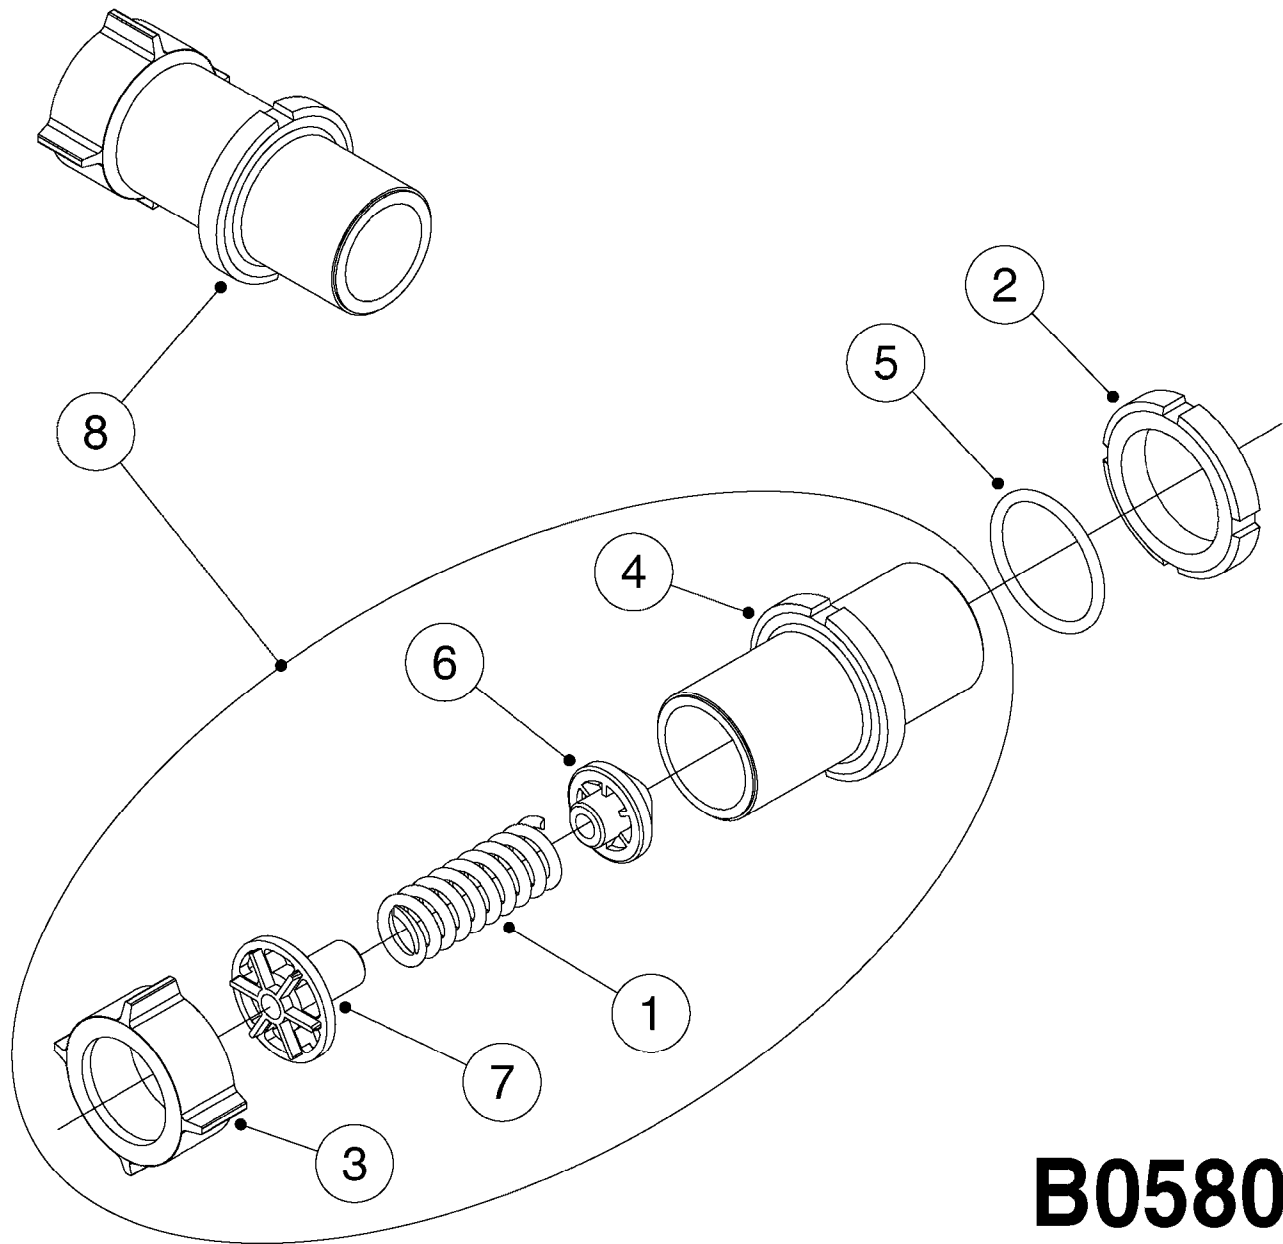

SMART VALVE-S93 MANIFOLD VALVE  
B0540-HIN, 01:01:16

Page 0  
Date 07.02.2020 9:55

**B0540**

SMART VALVE-S93 MANIFOLD VALVE  
B0540-HIN, 01:01:16

Page 1

Date 07.02.2020 9:55

parts-n°	order qty	description
145997	1	FITT.DK S-93 FORK
147767	1	PIN 5Ø X 60 S-93 DOUBLE CLAMP
240936	1	O-RING D13.3X2.4 NITRIL
242047	1	O-RING 89.5 X 3.0 VITON
242316	1	O-RING D84.5X3.0 NITRIL
242475	1	O'RING D56.52x5.33 SH70-VITON
322327	1	HOUSING, VALVE, S93, 220 PSI
322328	1	END CAP F.VALVE S-93
322354	1	THRUST PLATE F.3-WAY VALVES-93
390543	1	SEAT F.BALL 3-WAY VALVE S-93
391019	1	BALL F.2 WAY S93 SMART VALVE
391020	1	BALL F.3 WAY S93 SMART VALVE
391023	1	SMART VALVE MOUNTING BRACKET
420862	1	BOLT HEX 8.8 DEL M10X16 FT
440681	1	SCREW F. PLASTIC 4MM X 14LG SS
460423	1	NUT HEX M10X1.50 LOCK DIN985A2 SS
471122	1	WASHER, M10, Ø20/10.5X 2.0, SS
14010100	1	SPINDLE F.SMART VALVE S-93
14027800	1	SPINDLE F.SMART VALVE S-93
61025400	1	HANDLE SMART VALVE
72137900	1	VALVE S93 "V1" SMART VALVE
72138000	1	VALVE S93 "V2" SMART VALVE
72138600	1	VALVE S93 "V3" SMART VALVE
72142700	1	VALVE S93 "V4" SMART VALVE