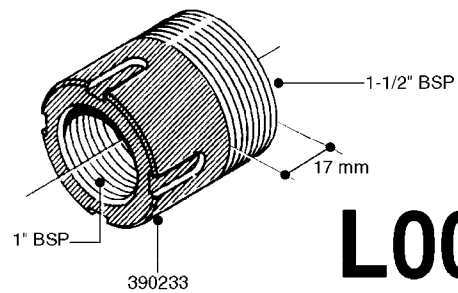

FITTINGS - HEXAGON NIPPLES  
L0030-HIN, 01:01:16

Page 0  
Date 07.02.2020 9:56

**L0030**

FITTINGS - HEXAGON NIPPLES  
L0030-HIN, 01:01:16

Page 1  
Date 07.02.2020 9:56

parts-n°	order qty	description
10015303	1	FITT.PO.HN 1.00X1.00 M1000
10425003	1	FITT.PO.HN 1.25X1.00 MCPHEE
320132	1	FITT.DK HN 1" BSP
320176	1	FITT.DK HN 3/8"X1/2" BSP
320445	1	FITT.DK HN 1/4"X3/8" BSP
320655	1	FITT.DK HN 1/2"-1/2" BSP
320692	1	FITT.DK HN 3/8'BSPX1/4'NPT
320703	1	FITT.DK HN 3/8BSP X1/2 &1/4NPT
320725	1	FITT.DK NIPPLE 3/8"-3/8" BSP
320902	1	FITT.DK HN 3/8'X 1/4' BSP
390232	1	FITT.DK HN 1-1/2' X 1-1/4' BSP
390276	1	FITT.DK HN 1'BSP