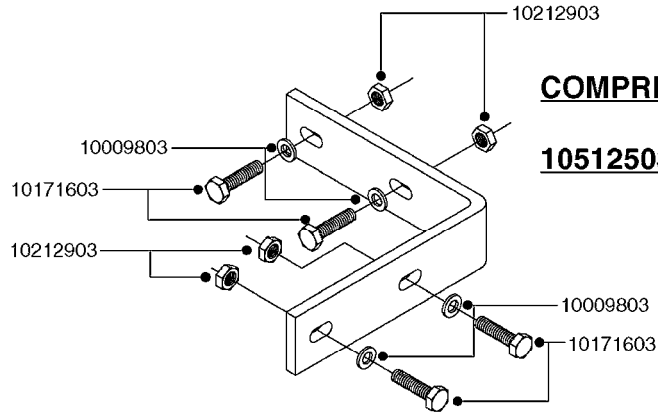

# K0400

\*Ø8mm 927306 (xFT.)  
\*Ø10mm 927330 (xFT.)

70062503 - COMPLETE ASSEMBLY

FOAM MARKER COMPRESSOR 2007  
K0400-HIN, 01:01:16

Page 1  
Date 07.02.2020 9:55

parts-n°	order qty	description
147011	1	HEX NIPPLE 3/8'X1/4'BSP BRASS
161326	1	MOUNT BKT. F. FOAM COMP.BOX 98
168847	1	ENCLOSURE LOWER F.MARKER
168848	1	COVER F. FOAM MARKER
232111	1	QUICK COUPLER 6MM X 1/8 EXT.
232112	1	QUICK COUPLER 6MM 1/8 INT.
232113	1	QUICK COUPLER 6MM T-PIECE
232114	1	COUPLER 1/8" THREADX8MM HOSE
232143	1	REDUCER 1/4'INT-1/8'EXT
232144	1	QUICK COUPLER 10MM X 1/4 EXT
232152	1	QUICK COUPLER 8MMX1/8 EXT.LONG
241371	1	DIAPHRAGM F.NO-DRIP,VULC
242242	1	O-RING F.AIR HOSE FITTING
242258	1	TRIM 3X10 SELF ADHESIVE 0012"
261562	1	RUBBER DAMPER 2XM6X25
283697	1	TIESTRAP 200MM
320445	1	FITT.DK HN 1/4"X3/8" BSP
321462	1	CAP F.NO-DRIP ASSY.
322261	1	HOUSING F.SAFETY VALVE 3/8"
440650	1	SCREW 3.5x13 STAINLESS
460261	1	NUT HEX M6X1.00 LOCK DIN985 A2 SS
718911	1	VALVE (SAFETY) F.MARKER
729645	1	NON-DRIP SPRING ASSY.GREEN 10
927264	1	HOSE R X PE D6/D4 X 0012"
927306	1	HOSE R X PE D8/D6 X 0012"BLACK
927330	1	HOSE R X PE D10/D8 X 012"BLACK
26004103	1	FOAM MARKER CNTRL MOD CABL STD
26008703	1	FOAM MARKER CONTROL SCII
26011103	1	FOAMER POWER/CONTROL CABLE 39P
26023400	1	COMPRESSOR F.FOAM MARKER CM40
26023700	1	SOLENOID VAL 12V 1/8' FLO '07
28025503	1	PLUG F.DRILLED HOLE 1/2"
28025603	1	PLUG F.DRILLED HOLE 3/4"
39122000	1	DISTR.HOUSING F.FOAM MARKER'07
70062503	1	FOAM MARKER COMPRESSOR,STD,39P