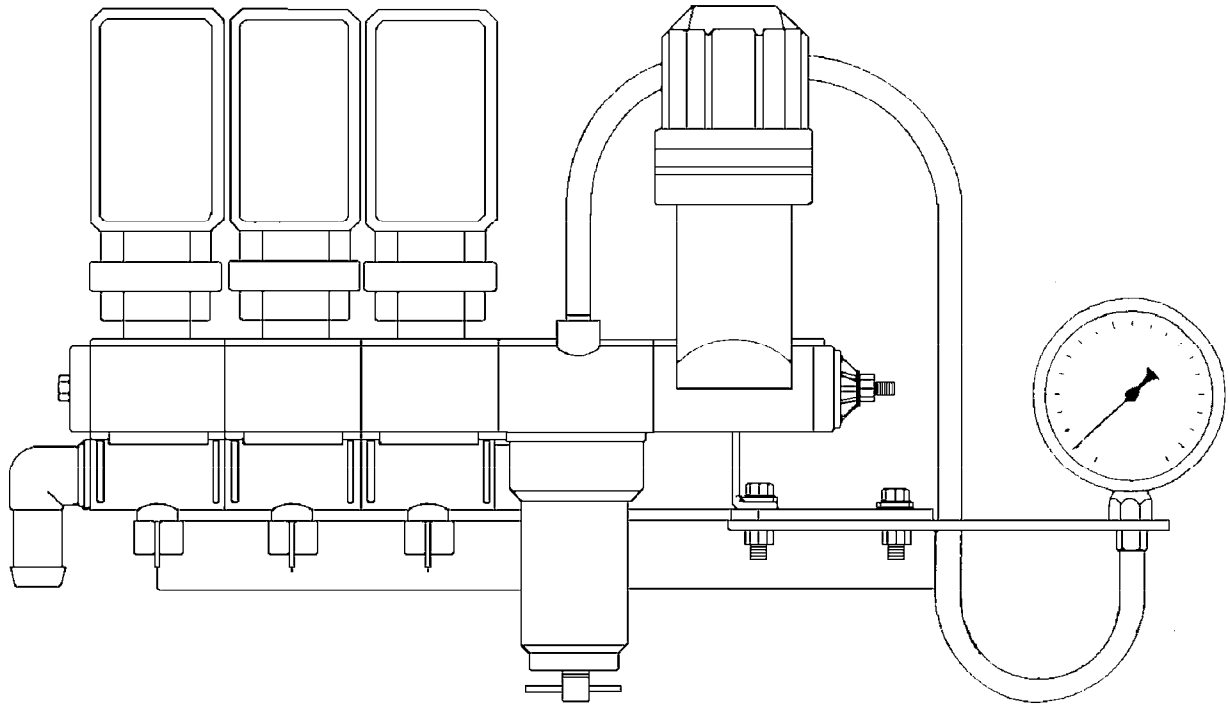

COMPLETE ASSEMBLIES
WHOLEGOODS ITEMS

70043903 - COMPLETE ASSEMBLY

K0680

REMOTE GAUGE-ESC SPRAYERS-4"
K0680-HIN, 01:01:16

Page 1
Date 07.02.2020 9:55

parts-n°	order qty	description
145632	1	FITT.DK HB 1/4' BRASS F.GUAGE
146210	1	NUT 1/4'BSP BRASS
282391	1	CLAMP HOSE CRIMP 5/16'
320972	1	FITT.DK HB 5/16'- 1/4' BSP
330396	1	O-RING D11.2/D6.6X3.2
421046	1	BOLT HEX M8X25/25 A2 SS DIN933
460143	1	SELF LOCK NUT M8 SST A2 DIN985
927268	1	HOSE BLUE PVC X 1/4 X 0012"
10028603	1	WASHER LOCK 5/16'
10428003	1	BKT. FOR ESC GAUGE KIT
28026103	1	GAUGE 200PSI/BR,4",1/4"BSP-BTM
70043903	1	*GAUGE KIT,4" OP UNIT INFEILD