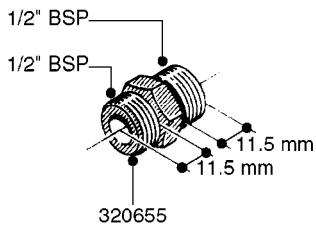

FITTINGS - HEXAGON NIPPLES  
L0030-HIN, 01:01:16

Page 0  
Date 07.02.2020 9:56

**L0030**

FITTINGS - HEXAGON NIPPLES  
L0030-HIN, 01:01:16

Page 1  
Date 07.02.2020 9:56

parts-n°	order qty	description
10015303	1	FITT.PO.HN 1.00X1.00 M1000
10425003	1	FITT.PO.HN 1.25X1.00 MCPHEE
320132	1	FITT.DK HN 1" BSP
320176	1	FITT.DK HN 3/8"X1/2" BSP
320445	1	FITT.DK HN 1/4"X3/8" BSP
320655	1	FITT.DK HN 1/2"-1/2" BSP
320692	1	FITT.DK HN 3/8'BSPX1/4'NPT
320703	1	FITT.DK HN 3/8BSP X1/2 &1/4NPT
320725	1	FITT.DK NIPPLE 3/8"-3/8" BSP
320902	1	FITT.DK HN 3/8'X 1/4' BSP
390232	1	FITT.DK HN 1-1/2' X 1-1/4' BSP
390276	1	FITT.DK HN 1'BSP