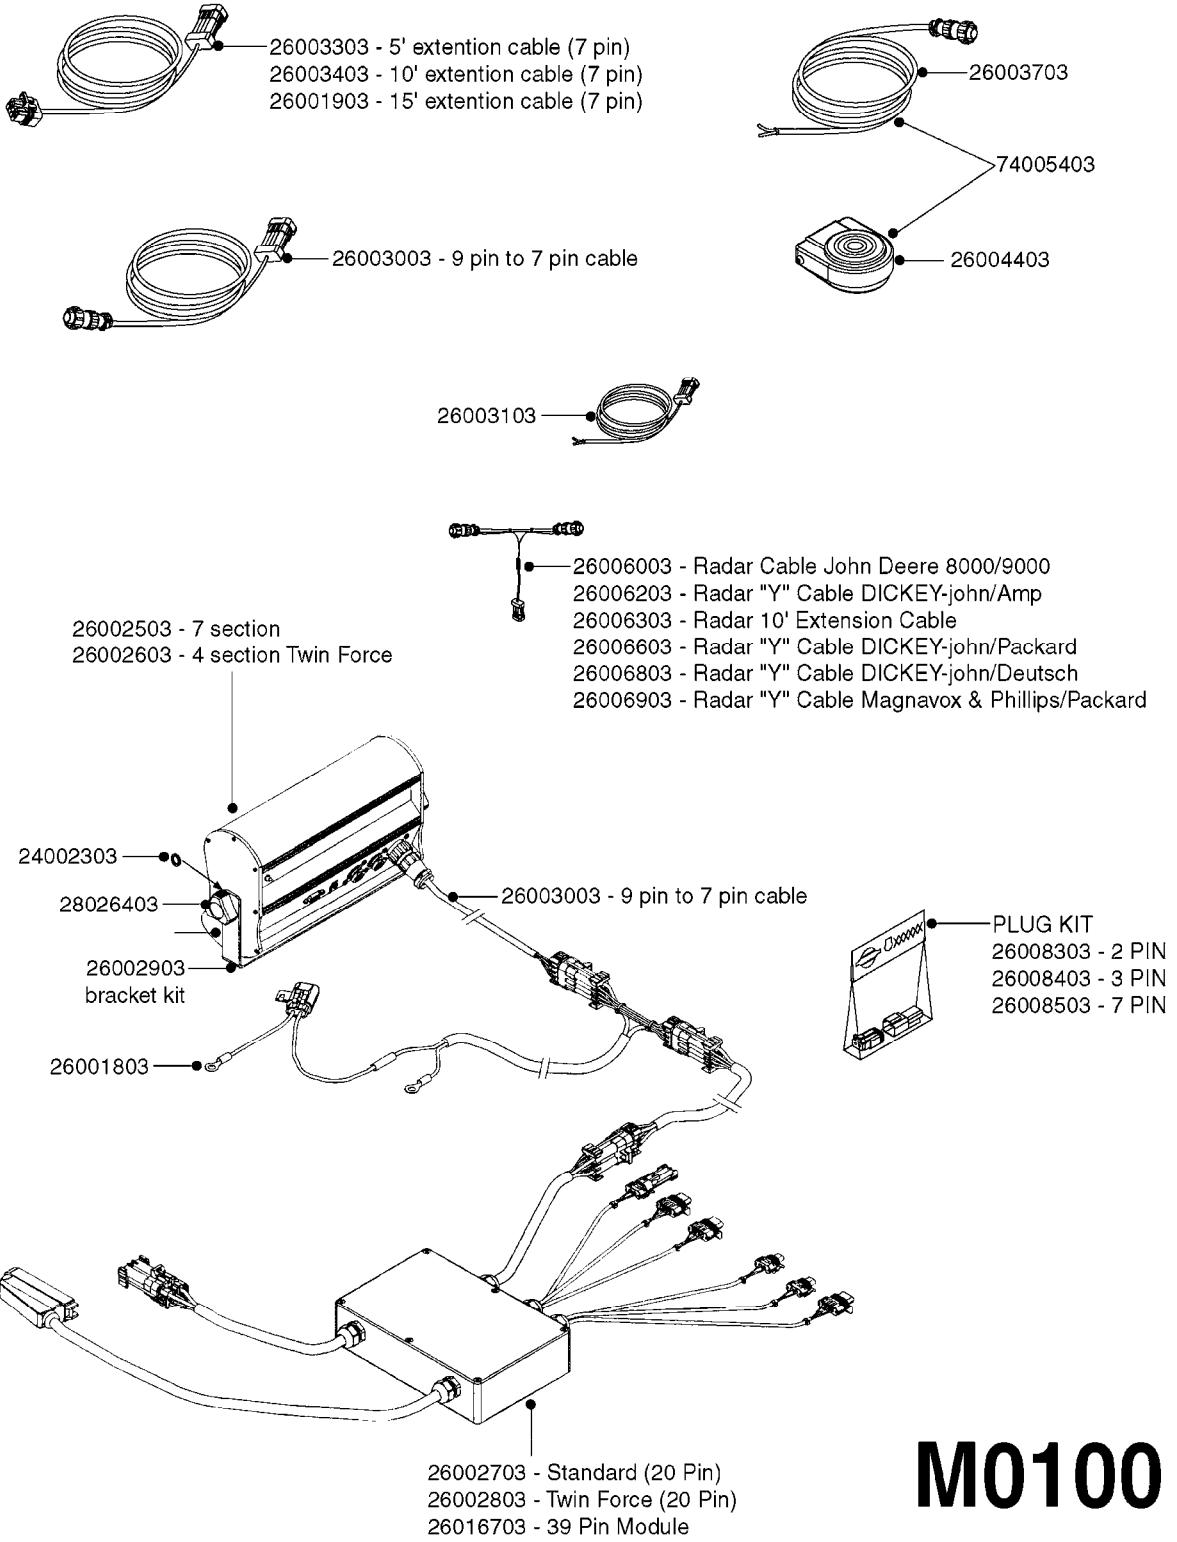

MUSTANG 3500 CONTROLLER
M0100-HIN, 01:01:16

Page 1
Date 07.02.2020 9:56

parts-n°	order qty	description
24002303	1	WASHER, RUBBER
26001803	1	POWER CABLE
26001903	1	15' 7-PIN EXTENSION CABLE
26002503	1	MUSTANG 3500/7 CONSOLE
26002603	1	MUSTANG 3500/4/TF CONSOLE
26002703	1	MUSTANG 3500/20PIN SC MODULE
26002803	1	MUSTANG 3500/20PIN TF SC MODUL
26002903	1	MUSTANG 3500 CONSOLE MNT KIT
26003003	1	MUSTANG 3500 CONSOLE CABLE
26003103	1	MUSTANG 3500/7 SC MOD CNECT KT
26003303	1	MUSTANG/FM 5FT 7PIN EXT CABLE
26003403	1	MUSTANG/FM 10FT 7PIN EXT CABLE
26003703	1	MUSTANG RUN/HOLD ADAPT CABLE
26004403	1	SWITCH, FOOT
26006003	1	MUSTANG RADR CBLE JD 8000/9000
26006203	1	MUSTANG RDR "Y" CABLE DCKY-JHN
26006303	1	MUSTANG RDR EXTNSN CABLE 10FT
26006603	1	MUSTANG RDR"Y"CABLE D-J PACKRD
26006803	1	MUSTANG RDR"Y"CABLE D-J DEUTS.
26006903	1	MUSTANG RDR"Y"CABLE MAG.PHILIP
26008303	1	MICRO TRAK PLUG KIT - 2 PIN
26008403	1	MICRO TRAK PLUG KIT - 3 PIN
26008503	1	MICRO TRAK PLUG KIT - 7 PIN
26016703	1	MUSTANG 3500/39PIN SC MODULE
28026403	1	KNOB, MUSTANG CONSOLE MOUNT
74005403	1	FOOT SWITCH FOR MUSTANG 3500