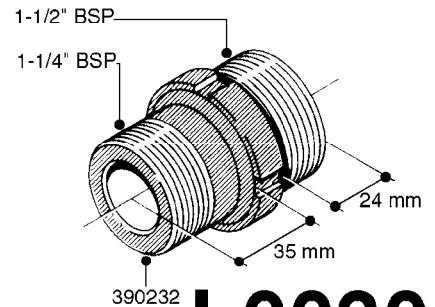

FITTINGS - HEXAGON NIPPLES  
L0030-HIN, 01:01:16

Page 0  
Date 07.02.2020 9:56

**L0030**

FITTINGS - HEXAGON NIPPLES  
L0030-HIN, 01:01:16

Page 1  
Date 07.02.2020 9:56

parts-n°	order qty	description
10015303	1	FITT.PO.HN 1.00X1.00 M1000
10425003	1	FITT.PO.HN 1.25X1.00 MCPHEE
320132	1	FITT.DK HN 1" BSP
320176	1	FITT.DK HN 3/8"X1/2" BSP
320445	1	FITT.DK HN 1/4"X3/8" BSP
320655	1	FITT.DK HN 1/2"-1/2" BSP
320692	1	FITT.DK HN 3/8'BSPX1/4'NPT
320703	1	FITT.DK HN 3/8BSP X1/2 &1/4NPT
320725	1	FITT.DK NIPPLE 3/8"-3/8" BSP
320902	1	FITT.DK HN 3/8'X 1/4' BSP
390232	1	FITT.DK HN 1-1/2' X 1-1/4' BSP
390276	1	FITT.DK HN 1'BSP