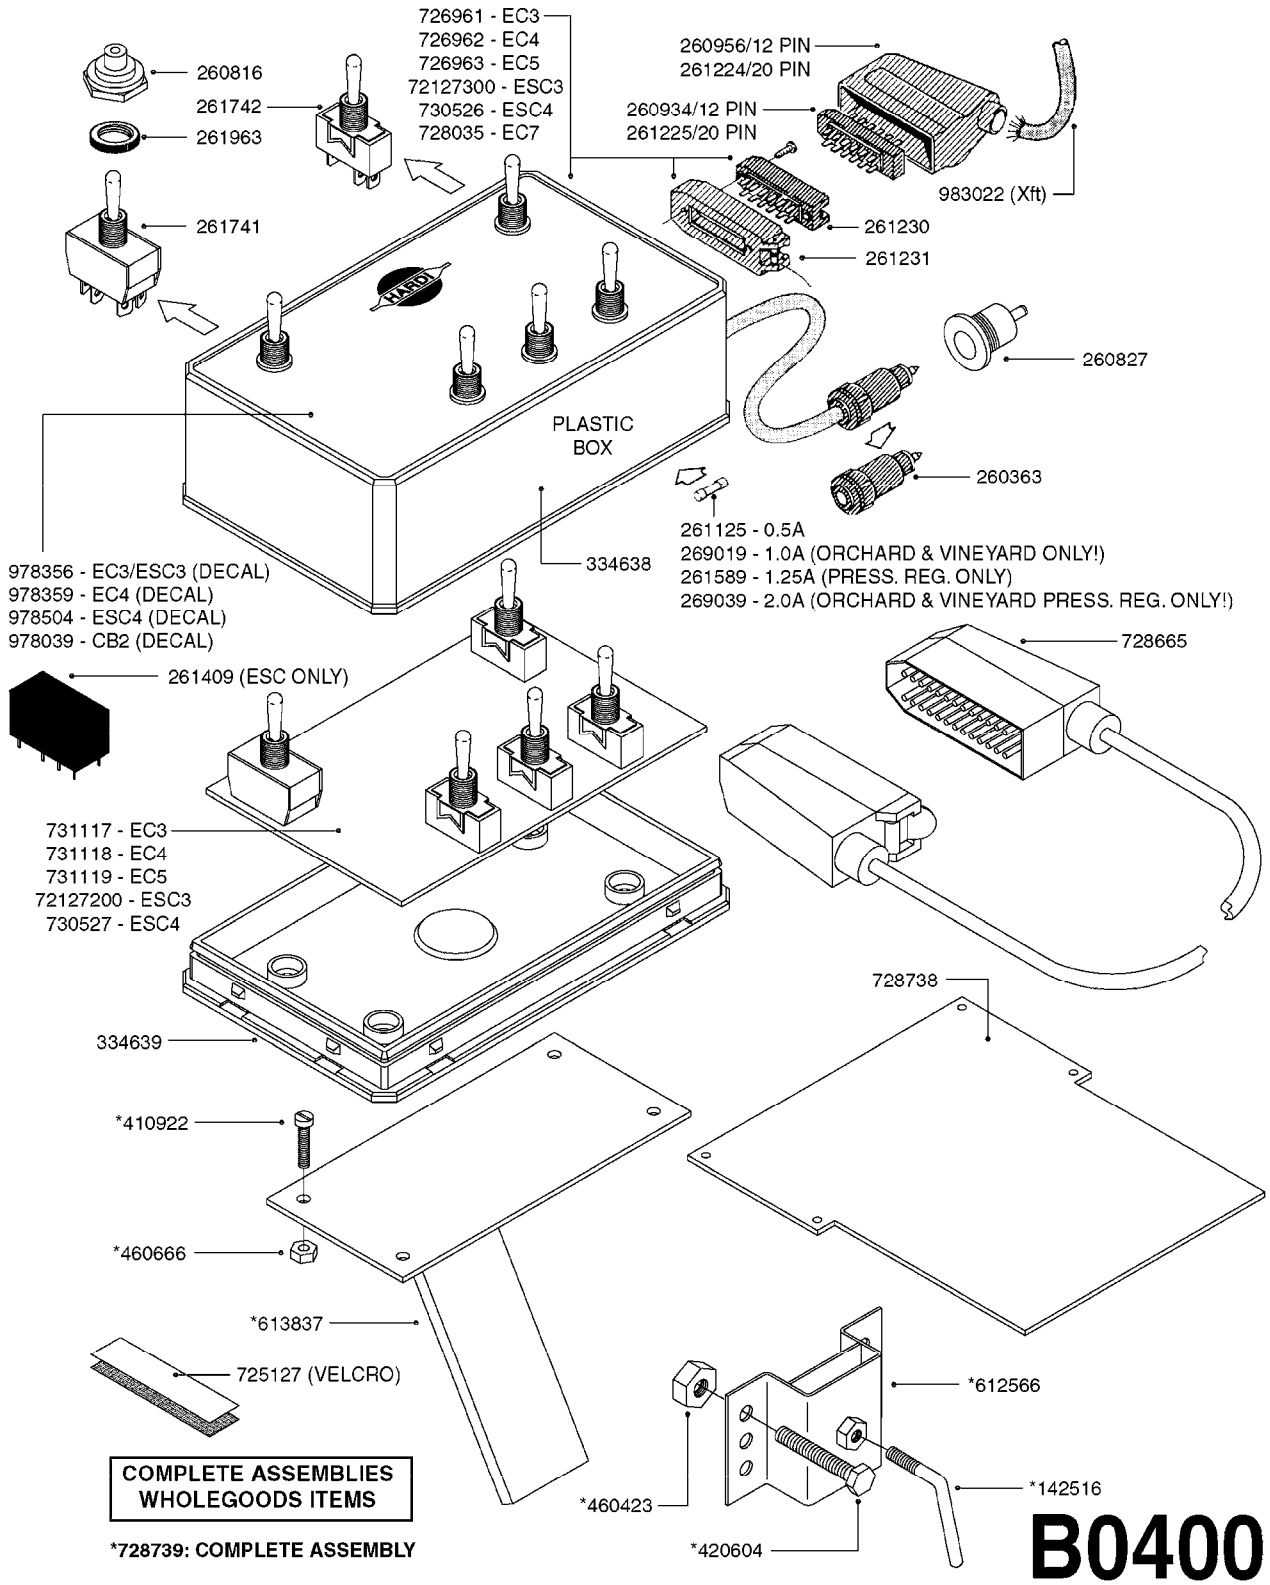

# B0390

CONTROL BOX F/EC+EC-SC  
B0390-HIN, 01:01:16

Page 1  
Date 07.02.2020 9:54

parts-n°	order qty	description
142516	1	SCREW SET M10 BENT F. LOCKING
260363	1	PLUG 2 POLE 12V
260794	1	SWITCH F.PRESS ADJ.EC CONTROL
260816	1	CAP W/RUBBER BOOT F.EC SWITCH
260827	1	PLUG F.EC ATTACHMENTS
260864	1	SWITCH F.HY BOOM CONTROL BOX
260923	1	PLUG INSERT 12 POLE FEMALE
260934	1	PLUG INSERT 12 POLE MALE
260945	1	PLUG HOUSE 12 POLE FEMALE
260956	1	PLUG HOUSE 12 POL.MALE
261066	1	SWITCH 2 POLE
261125	1	FUSE 5 X 20 500mA
261224	1	PLUG HOUSING F/20 POLE MALE
261225	1	PLUG INSERT 20 POLE MALE
261230	1	PLUG INSERT 20 POLE FEMALE
261231	1	PLUG HOUSING 20 POLE FEMALE
410922	1	CYL.SKR 8.8 DEL M4X20 RST
411006	1	SCREW M4X40 SLOTTED
420604	1	BOLT HEX 8.8 DEL M10X25 FT DIN933
460423	1	NUT HEX M10X1.50 LOCK DIN985A2 SS
460666	1	NUT HEX M4
612566	1	MOUNT BRACKET F.FAN CABLE ASSY
613837	1	MOUNT PLATE FOR EC CONTROL BOX
725006	1	CIRCUIT BOARD 4 VALVE
725014	1	CONTROL BOX EC 4 SEC./12 PIN
725056	1	PRINTED CIRC.W SW 3WAY 726961
726961	1	CONTROL BOX EC 3 SEC./20 PIN
726962	1	CONTROL BOX EC 4 SEC./20 PIN
727376	1	CIRCUIT BOARD F.ESC 3 BANK
728072	1	CABLE,20-PIN,6M EC/4
728073	1	CABLE,20-PIN,6M, EC/3
728075	1	CABLE F.CONTROL BOX 5M EC/3
728665	1	CABLE EXT.-QUICK ATTACH 20 PIN
728666	1	CABLE-QUICK ATTACH 12 PIN
728738	1	DOUB.CONT.BOX & OR F/M PLATE
728739	1	IN CAB CONTROL MOUNT KIT
729721	1	CONTROL BOX ESC3
983022	1	WIRE 12 x 0.5 x 2MM x 12"
10297303	1	CIRCUIT BOARD FOR T.M.S.
10411203	1	RELAY T-82