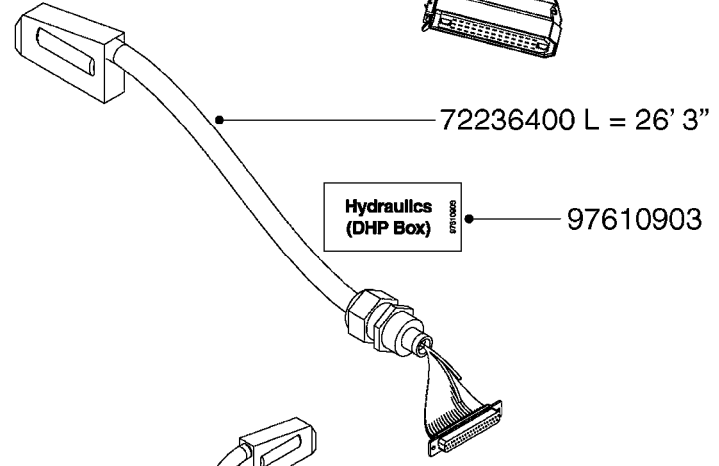

**M0280**

39 PIN CABLES  
M0280-HIN, 28:03:17

Page 1  
Date 07.02.2020 9:56

parts-n°	order qty	description
262158	1	PLUG INSERT 39 POLE MALE
262159	1	PLUG INSERT 39 POLE FEMALE
262160	1	PLUG HOUSING 39 POLE FEMALE
262161	1	PLUG HOUSING F/39 POLE MALE
440634	1	SCREW 5/8"
440732	1	PT SCREW 35X12B Z5452 ELZ
14034200	1	CODE BRACKET FOR 39 PIN CABLE
26003900	1	WIRE 37-39 PIN EVC, 6.6'
26004200	1	WIRE 37-39 PIN EVC, 57.4'
26008400	1	WIRE 39-PIN 24 WIRE L=8M
26011903	1	WIRE 39-39 POLE EXT. 3660MM
28027500	1	WIRE 37-39 PIN EVC, 37.7'
28028700	1	WIRE 37-39 PIN EVC, 45.9'
28028800	1	WIRE 37-39 PIN EVC, 16.4'
28028900	1	WIRE 37-39 PIN EVC, 26.2'
72236400	1	DAH CONN. WIRE/TRACTOR L=8M
97610803	1	DECAL-SRAY BOX 39-PIN
97610903	1	DECAL-HYDRAULIC BOX 39-PIN