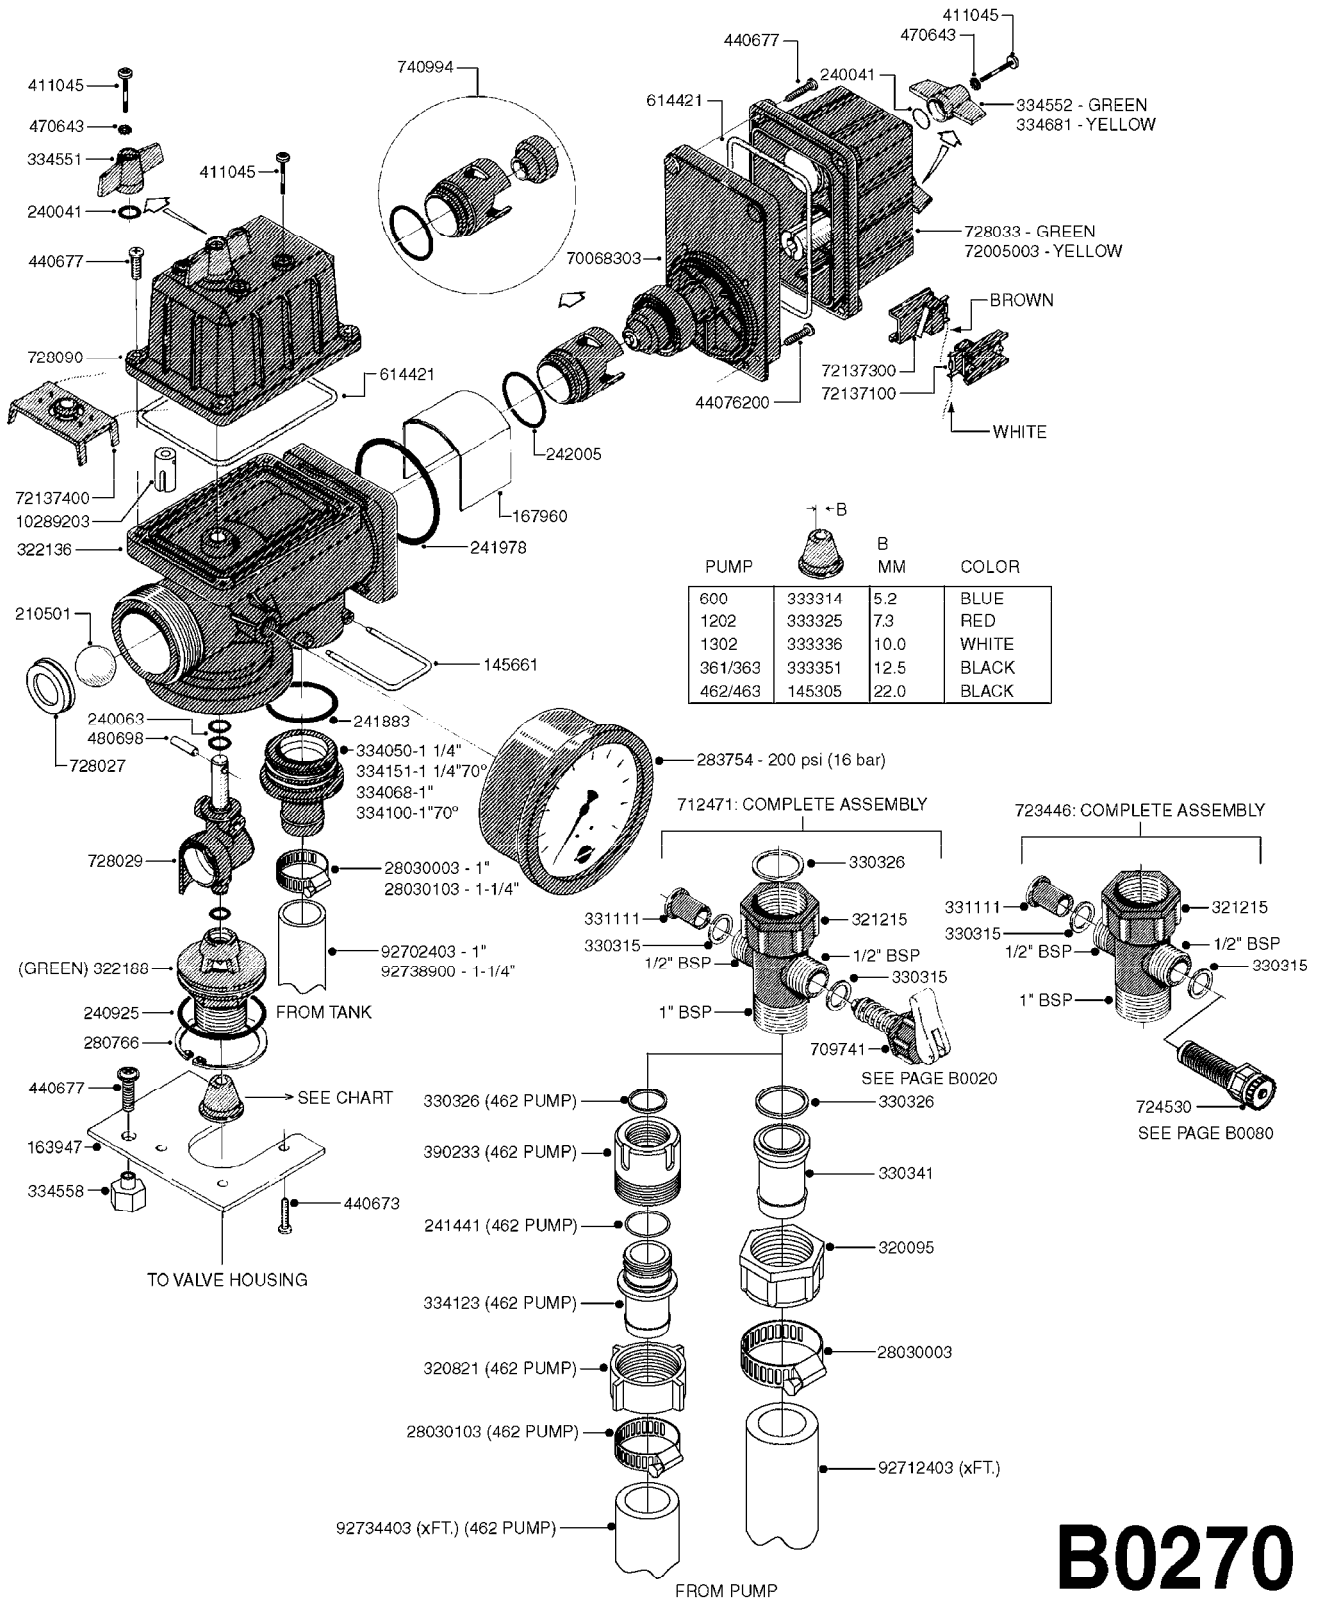

B0270

EC MASTER VALVE-ELEC. (GRN GRP)
B0270-HIN, 05:10:17

Page 1
Date 07.02.2020 9:54

parts-n°	order qty	description
145305	1	NOZZLE F.OP.UNIT PUMP 462
145661	1	FITT.DK S-61 FORK
163947	1	FITTING FOR BK 180
167960	1	WEAR SHIELD EC CONTROL
210501	1	BALL PLASTIC D25
240041	1	O-RING D15.1/10.3 X 2.4
240063	1	O-RING D14.1/9.3 X 2.4
240925	1	O-RING D49.5X3 NITRIL
241441	1	O-RING D29.3X3
241883	1	O-RING 3 X 39.2 NITRIL
241978	1	O-RING 64.5X3.0
242005	1	O-RING D32.1X1.6 NITRIL
280766	1	SNAP-RING INNER 55X2 DIN 472
283754	1	GAUGE 2.5'BR REAR PSI200 BAR16
320095	1	FITT.DK NUT 1" BSP
320821	1	FITT.DK NUT 1-1/2" BSP
321215	1	FITT.DK HOUSING F. AGITATION
322136	1	HOUSING F.OPERATING UNIT EC
322188	1	BOTTOM PIECE F.BALL EC
330315	1	O-RING D18.4/D13X.6
330326	1	O-RING D30/D24X2 F.1"NUT
330341	1	FITT.DK HB 1" F. 1" NUT
331111	1	VALVE SEAT FOR 1/2" DISTRIBUT.
333314	1	NOZZ.RESTRICTOR 600 BLUE
333325	1	NOZZ.RESTRICTOR 1202 RED
333336	1	NOZZ.RESTRICTOR 1302 WHITE
333351	1	NOZZ.RESTRICTOR 361 BLACK
334050	1	FITT.DK S-61 STR.1-1/4"
334068	1	FITT.DK S-61 STR.1"
334100	1	FITT.DK S-61 ELB.1" 110 DEG.
334123	1	FITT.DK HB 1-1/4"O-RNG F.1-1/2"
334151	1	FITT.DK S-61 ELB.1-1/4"110 DEG
334551	1	GRIP F.MAN.OP.EC ON/OFF GREEN
334552	1	GRIP F.MAN.OP.EC PRES.REG.GREE
334558	1	NUT HEX PLASTIC INSERT
334681	1	GRIP F.MAN.OP.EC PRES.REG.YELL
390233	1	FITT.DK REDUC 1-1/2" X 1" BSP
411045	1	SCREW M4 X 16MM STAINLESS
440673	1	SCREW F.PLASTIC 5X12 SS
440677	1	SCREW F. PLASTIC 5X20 SS
470643	1	WASHER LOCK
480698	1	PIN M5X16 SLOTTED
614421	1	GASKET F/MOTOR HOUSE-ON/OFF TR
709741	1	VALVE ASSY. 1/2" FLIP LEVER
712471	1	AGITATION VALVE ASSY. ON/OFF
723446	1	AGITATION VALVE ASSY. ADJUST.
724530	1	THUMB WHEEL FOR AGITATION
728027	1	BUSHING WITH SEAT
728029	1	HOUSING F.BALL MOUNT EC
728033	1	MOTOR UNIT F.PRES.REG.EC GREEN
728090	1	MOTOR UNIT F.ON/OFF EC GREEN
740994	1	PRESS REG.CONE&CYL. STD RATE
10289203	1	COUPLER FOR EC ELEC.CONTROL
28030003	1	CLAMP HOSE GEAR P1" 6716
28030103	1	CLAMP HOSE GEAR P5/4-S1.5"6724
44076200	1	SCREW WN5451 5X16 SS TORX
70068303	1	BRKT. PLATE F/PRES. CONT.2XNUT
72005003	1	REGULATOR MOTOR SUBST.
72137100	1	MCROSWCH ASSY F.PRSR REG WHT W
72137300	1	MCROSWCH ASSY F.PRSR REG BRN W
72137400	1	MCROSWCH ASSY F. ON/OFF VLV