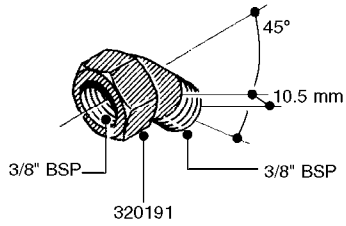

FITTINGS - HEXAGON NIPPLES  
L0030-HIN, 01:01:16

Page 0  
Date 07.02.2020 9:56

**L0030**

FITTINGS - HEXAGON NIPPLES  
L0030-HIN, 01:01:16

Page 1  
Date 07.02.2020 9:56

parts-n°	order qty	description
10015303	1	FITT.PO.HN 1.00X1.00 M1000
10425003	1	FITT.PO.HN 1.25X1.00 MCPHEE
320132	1	FITT.DK HN 1" BSP
320176	1	FITT.DK HN 3/8"X1/2" BSP
320445	1	FITT.DK HN 1/4"X3/8" BSP
320655	1	FITT.DK HN 1/2"-1/2" BSP
320692	1	FITT.DK HN 3/8'BSPX1/4'NPT
320703	1	FITT.DK HN 3/8BSP X1/2 &1/4NPT
320725	1	FITT.DK NIPPLE 3/8"-3/8" BSP
320902	1	FITT.DK HN 3/8'X 1/4' BSP
390232	1	FITT.DK HN 1-1/2' X 1-1/4' BSP
390276	1	FITT.DK HN 1'BSP