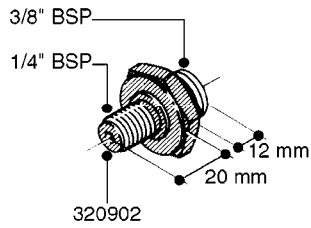

FITTINGS - HEXAGON NIPPLES  
L0030-HIN, 01:01:16

Page 0  
Date 07.02.2020 9:56

**L0030**

FITTINGS - HEXAGON NIPPLES  
L0030-HIN, 01:01:16

Page 1  
Date 07.02.2020 9:56

parts-n°	order qty	description
10015303	1	FITT.PO.HN 1.00X1.00 M1000
10425003	1	FITT.PO.HN 1.25X1.00 MCPHEE
320132	1	FITT.DK HN 1" BSP
320176	1	FITT.DK HN 3/8"X1/2" BSP
320445	1	FITT.DK HN 1/4"X3/8" BSP
320655	1	FITT.DK HN 1/2"-1/2" BSP
320692	1	FITT.DK HN 3/8'BSPX1/4'NPT
320703	1	FITT.DK HN 3/8BSP X1/2 &1/4NPT
320725	1	FITT.DK NIPPLE 3/8"-3/8" BSP
320902	1	FITT.DK HN 3/8'X 1/4' BSP
390232	1	FITT.DK HN 1-1/2' X 1-1/4' BSP
390276	1	FITT.DK HN 1'BSP