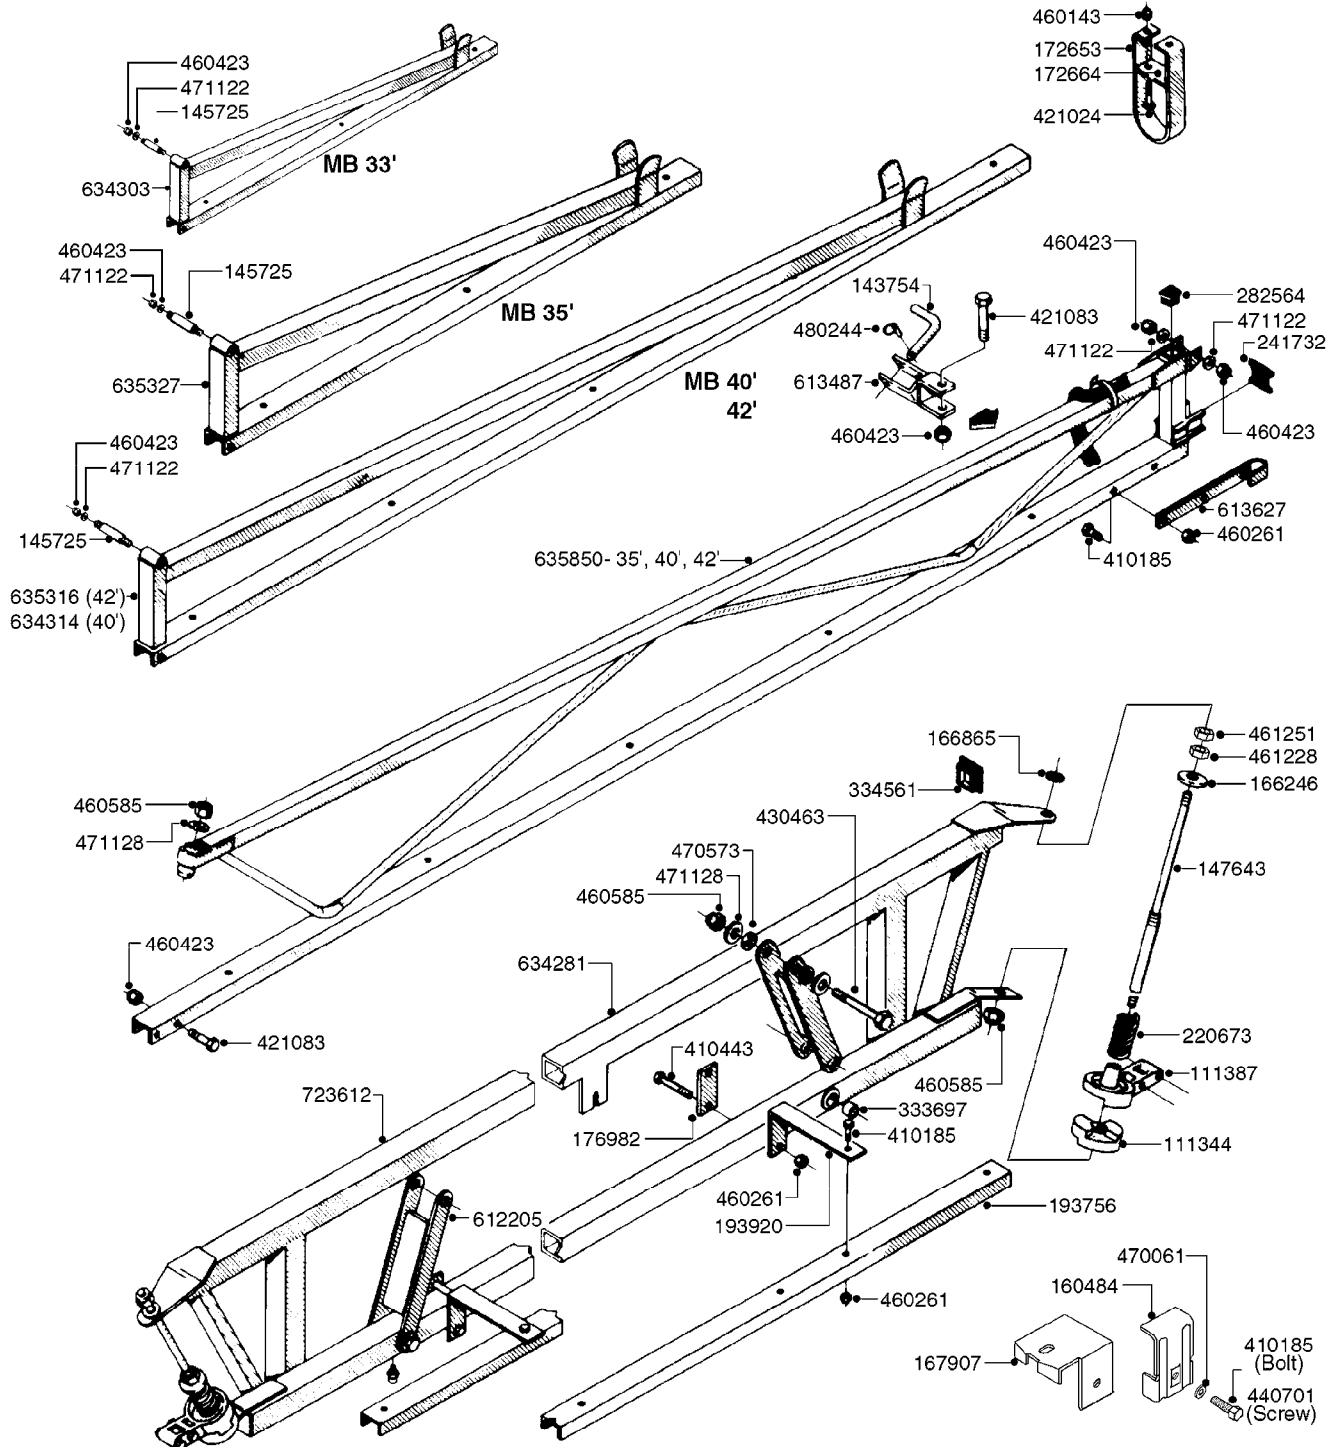

BOOM - MB 35' 40' 42'
D0130-HIN, 26:07:16

Page	0
Date	07.02.2020 9:55

BOOM - MB 35' 40' 42'
D0130-HIN, 26:07:16

Page 1
Date 07.02.2020 9:55

parts-n°	order qty	description
111344	1	CLAW CLUTCH Ø100/Ø20,5 UNDER PART RED
111387	1	CLAW CLUTCH D100 UPPER PART
143754	1	PIN D10 X 56
145725	1	PIN FOR 12 MB BOOM
147643	1	AXLE F.BM BRKWKY. W. ZERT L=426
160484	1	WIRE GUIDE FOR DROP-LEG
166246	1	WASHER CUP D53 F.SPRING
166865	1	WASHER D35/D25X2
167907	1	NOZZ. HOLD. KIT F/ADJ. BOOM
172653	1	WING TIP GUARD
172664	1	FLATBAR BACKING PLATE
176982	1	RETAINING PLATE
193756	1	TRACK MB 10,6/12,6M
193920	1	BRACKET F.NOZZLE TRACK
220673	1	SPRING F.PIVOT 100 X 51
241732	1	RUBBER STOP FOR MB
282564	1	PLUG 35MM SQ.BLACK
333697	1	BUSHING D22/D16x25
334561	1	PLUG 50x50x2 F.SQ.TUBE
410185	1	BOLT HEX 8.8 DEL M6X16
410443	1	BOLT HEX 8.8 DEL M6X70
421024	1	BOLT HEX 8.8 DEL M8X60
421083	1	BOLT HEX 8.8 DEL M10X65
430463	1	BOLT HEX 8.8 DEL M16X110
440701	1	SCREW NO.14 3/4" PLATED
460143	1	SELF LOCK NUT M8 SST A2 DIN985
460261	1	NUT HEX M6X1.00 LOCK DIN985 A2 SS
460423	1	NUT HEX M10X1.50 LOCK DIN985A2 SS
460585	1	LOCKING NUT M16 DIN985 A2 SS
461228	1	NUT HEX M20
461251	1	NUT HEX M20 X 2.5 JAMB
470061	1	WASHER D11/D7X0.5 LOCK
470573	1	WASHER D29/D17X2 SPRING BLACK
471122	1	WASHER, M10, Ø20/10.5X 2.0, SS
471128	1	WASHER, M16, Ø30/17.0X 3.0, SS
480244	1	PIN SNAP D4.5
612205	1	TRAPEZE ARM,WELDED
613487	1	TRANSPORT FITTINGS FOR SB BOOM
613627	1	LOCK STRAP FOR MB BOOM
634281	1	BOOM CENTER MB 35/40/42
634303	1	BOOM WING OUTER 33' MB L=47'
634314	1	BOOM WING OUTER 40', 45' MB
635316	1	BOOM WING OUTER MB42
635327	1	BOOM WING OUTER 35'MB L=58.5"
635850	1	BOOM WING INNER MB35/40/42
723612	1	CENTER PART MB BOOM