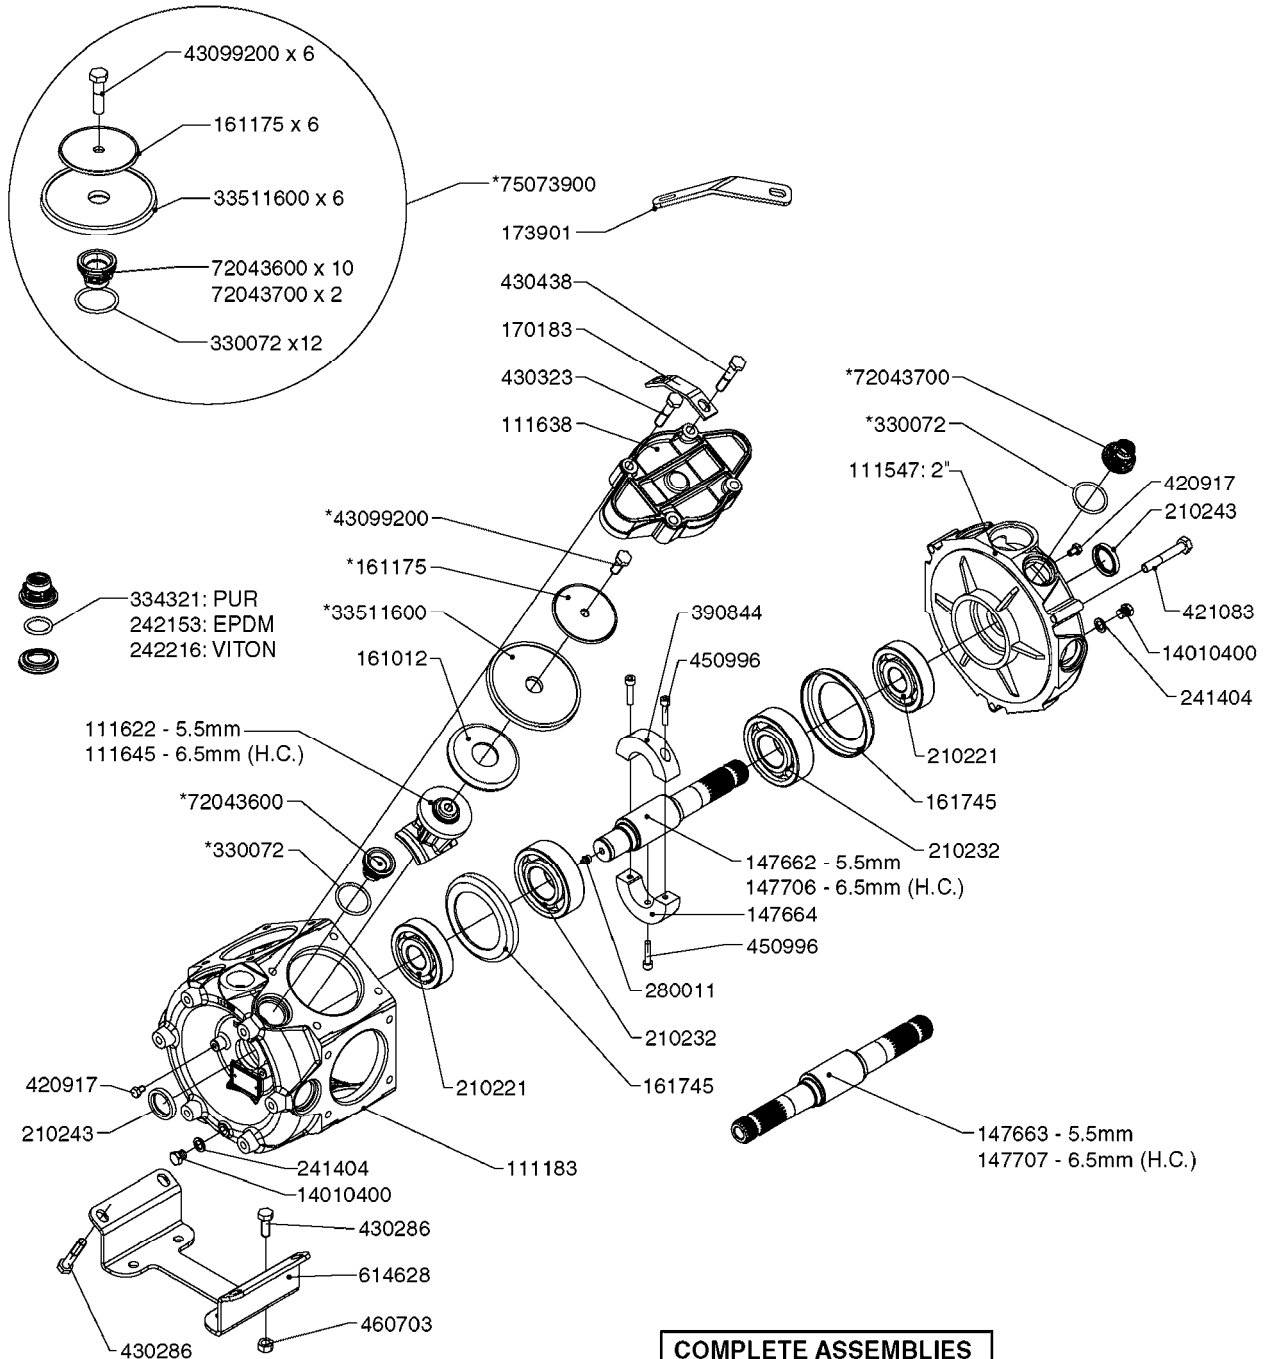

**A0330**

PUMP - 463 W/ MOUNTING BASE  
A0330-HIN, 01:01:16

Page 1  
Date 07.02.2020 9:54

parts-n°	order qty	description
111183	1	PUMP CASTING 460-463 (PAINTED)
111547	1	PUMP FRONT 460-463-2' (PAINT)
111623	1	CONNECTING ROD 463/10MM
111624	1	CONNECTING ROD 463/12MM
111638	1	VALVE COVER 463 HC+1000 VERS.
143577	1	CRANK SHAFT F.363/462/463-10mm
147097	1	CRANK SHAFT 363-463/10 THROUGH
147571	1	CRANK SHAFT F.463-12mm
147688	1	CRANK SHAFT 462/12 THROUGH
161012	1	DIAPHRAGM BACKING DISC F. 463
161175	1	DIAPHRAGM DISC 463/464 PUMP
161745	1	METAL SPACER F.363/463
173901	1	LIFT STRAP F.PUMP 463
210221	1	BEARING BALL 6407
210232	1	BEARING BALL 6310
210243	1	SEAL OIL 35 X 47 X 7
241404	1	DOWTY SEAL 1/4"
242153	1	O-RING D26X4 EPDM
242216	1	O-RING VITON F/1202/1302/462
280011	1	GREASE NIPPLE 1/8' SAE H TR
330072	1	O-RING D53.5/D45.5X4
331192	1	SPACER, MODEL 361/363
334321	1	O-RING POLY. 34.0x26.0x4.0
421083	1	BOLT HEX 8.8 DEL M10X65
430286	1	BOLT HEX 8.8 DEL M12X30 FT
430323	1	BOLT HEX 8.8 DEL M12X60
430438	1	BOLT HEX 8.8 DEL M12X65
460703	1	NUT HEX M12X1.75 LOCK DIN985A2 SS
614628	1	FOOT F. 46X PUMP, RED
821587	1	PUMP 463/10 THROUGH SHAFT TWNF
14010400	1	PLUG 1/4" BSP
33511600	1	DIAPHRAGM PUMP 463/464 PUMP PUR
43099200	1	BOLT HEX SS M12 X 30 DIN933 A4
72043600	1	VALVE FOR 462/463
72043700	1	VALVE FOR 462/463 W.VENT HOLE
75073900	1	PUMP KIT 460/463 "06"
82166300	1	PUMP 464-12-MED-2-540
82168700	1	PUMP 464-12 540 OFFSET PORTS