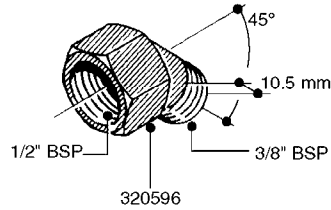

FITTINGS - HEXAGON NIPPLES  
L0030-HIN, 01:01:16

Page 0  
Date 07.02.2020 9:56

**L0030**

FITTINGS - HEXAGON NIPPLES  
L0030-HIN, 01:01:16

Page 1  
Date 07.02.2020 9:56

parts-n°	order qty	description
10015303	1	FITT.PO.HN 1.00X1.00 M1000
10425003	1	FITT.PO.HN 1.25X1.00 MCPHEE
320132	1	FITT.DK HN 1" BSP
320176	1	FITT.DK HN 3/8"X1/2" BSP
320445	1	FITT.DK HN 1/4"X3/8" BSP
320655	1	FITT.DK HN 1/2"-1/2" BSP
320692	1	FITT.DK HN 3/8'BSPX1/4'NPT
320703	1	FITT.DK HN 3/8BSP X1/2 &1/4NPT
320725	1	FITT.DK NIPPLE 3/8"-3/8" BSP
320902	1	FITT.DK HN 3/8'X 1/4' BSP
390232	1	FITT.DK HN 1-1/2' X 1-1/4' BSP
390276	1	FITT.DK HN 1'BSP