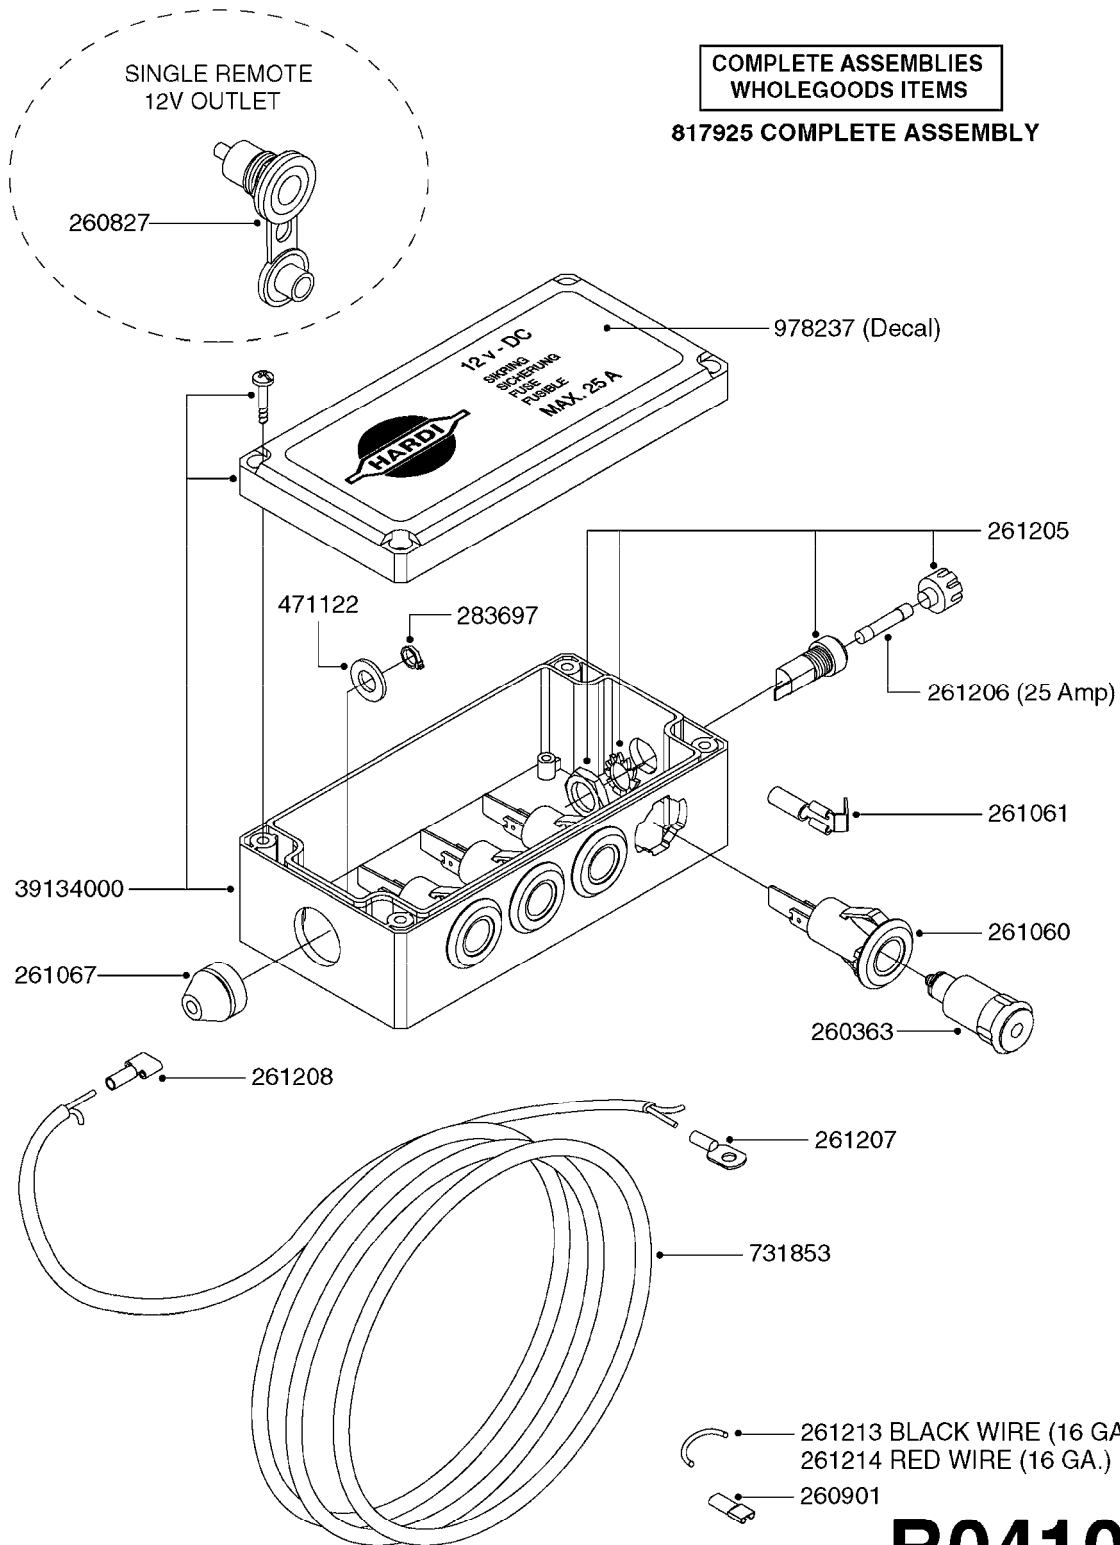

12 VOLT OUTLET BOX
B0410-HIN, 01:01:16

12 VOLT OUTLET BOX
B0410-HIN, 01:01:16

Page 1
Date 07.02.2020 9:55

parts-n°	order qty	description
260363	1	PLUG 2 POLE 12V
260827	1	PLUG F.EC ATTACHMENTS
260901	1	SPADE F.ELEC CONN.1.5MM BLUE
261060	1	PLUG F.EC ATTACHMENTS
261061	1	SPADE F.ELEC.2 WAY CONNECTOR
261067	1	GROMMET 10-14 GREY
261205	1	FUSE HOLDER
261206	1	FUSE 25 A
261207	1	ELECTRIC CONNECTOR 4MM
261208	1	SPADE F.ELEC.CONNECTOR 4MM
261213	1	WIRE 6.4MM BLACK
261214	1	WIRE 6.4MM RED
283697	1	TIESTRAP 200MM
471122	1	WASHER, M10, Ø20/10.5X 2.0, SS
731853	1	CABLE 2X4MM L=138"
817925	1	OUTLET BOX 12 VOLT ELEC.
978237	1	DECAL OUTLET BOX
39134000	1	BOX, COMPLETE, 12V POWER BOX