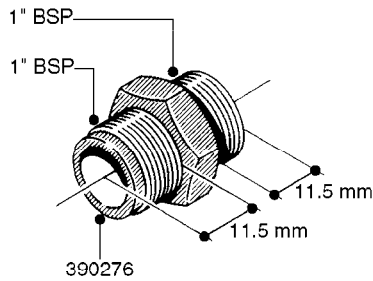

FITTINGS - HEXAGON NIPPLES  
L0030-HIN, 01:01:16

Page 0  
Date 07.02.2020 9:56

**L0030**

FITTINGS - HEXAGON NIPPLES  
L0030-HIN, 01:01:16

Page 1  
Date 07.02.2020 9:56

parts-n°	order qty	description
10015303	1	FITT.PO.HN 1.00X1.00 M1000
10425003	1	FITT.PO.HN 1.25X1.00 MCPHEE
320132	1	FITT.DK HN 1" BSP
320176	1	FITT.DK HN 3/8"X1/2" BSP
320445	1	FITT.DK HN 1/4"X3/8" BSP
320655	1	FITT.DK HN 1/2"-1/2" BSP
320692	1	FITT.DK HN 3/8'BSPX1/4'NPT
320703	1	FITT.DK HN 3/8BSP X1/2 &1/4NPT
320725	1	FITT.DK NIPPLE 3/8"-3/8" BSP
320902	1	FITT.DK HN 3/8'X 1/4' BSP
390232	1	FITT.DK HN 1-1/2' X 1-1/4' BSP
390276	1	FITT.DK HN 1'BSP