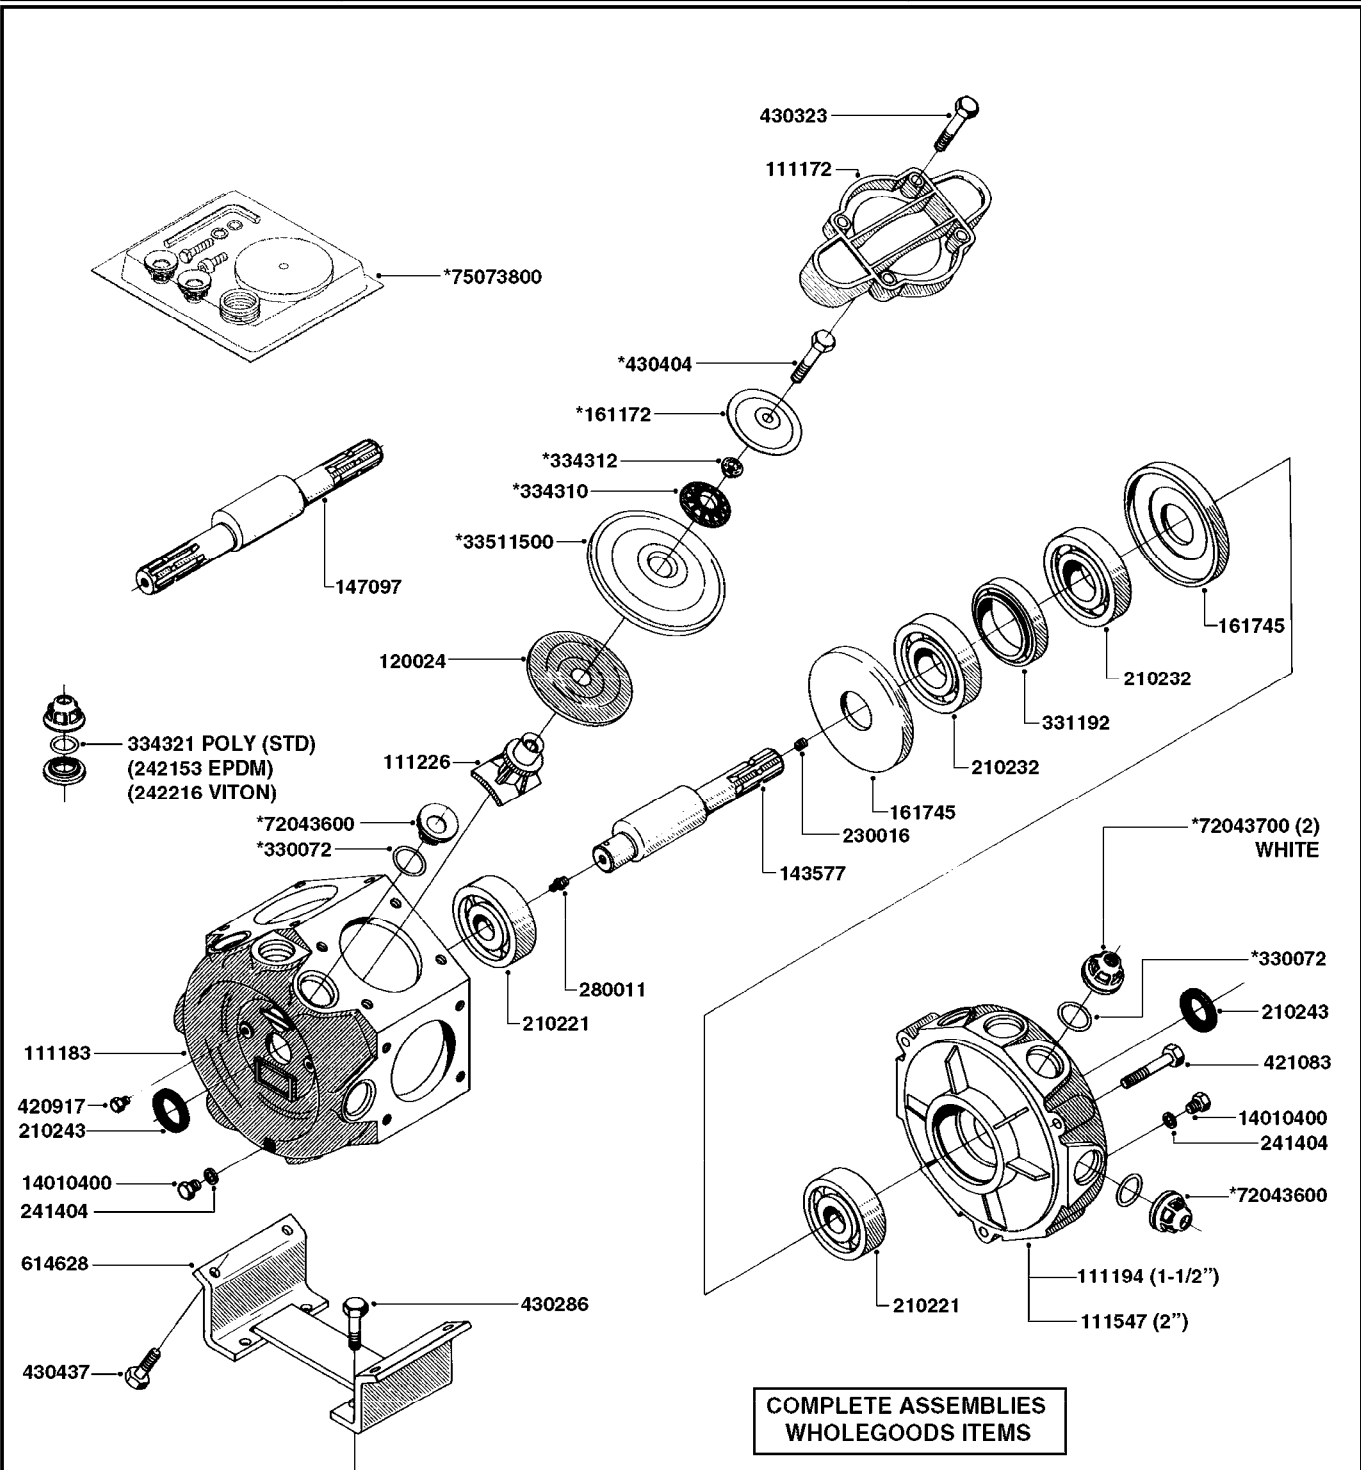

**SUCTION SIDE OF PUMP**

**PRESSURE SIDE OF PUMP**

**COMPLETE PUMP**  
(NLA) REPLACED BY 364 PUMP (SEE PAGE A0280)

**A0300**

PUMP - 361/363 FITTINGS  
A0300-HIN, 28:05:19

Page 1

Date 07.02.2020 9:54

parts-n°	order qty	description
145997	1	FITT.DK S-93 FORK
231022	1	FITT.DK ELB. 1' BSP GF 121
242351	1	O-RING D69.5X3.0 VITON F.S-93
242353	1	O-RING 3 X 44.2 VITON
320095	1	FITT.DK NUT 1" BSP
320132	1	FITT.DK HN 1" BSP
320821	1	FITT.DK NUT 1-1/2" BSP
321451	1	FITT.DK ELB.1-1/2 X1-1/4 80DEG
322321	1	FITT.DK S-67 X 1"BSP MALE
322322	1	FITT.DK S-67 X 1-1/4"BSP MALE
322323	1	FITT.DK S-93 X 1-1/2"BSP MALE
330326	1	O-RING D30/D24X2 F.1"NUT
330341	1	FITT.DK HB 1" F. 1" NUT
331262	1	FITT.DK HB 1-1/2" F. 1-1/2"NUT
331273	1	O-RING D44/D38X2 F.1-1/2"
334243	1	FITT.DK S-67 ELB.1"
334410	1	PROTECTION PUM
334445	1	FITT.DK S-67 ELB.1-1/2"
334647	1	FITT.DK S93 ELB 1-1/2" 90 PVC
334680	1	CLAMP HOSE PLASTIC 1"
420917	1	BOLT HEX 8.8 RAW M8X12 FT
459014	1	ALLEN SCREW M8 X 15 GALV.DIN93
461217	1	NUT HEX M5 LOCK
471074	1	WASHER M8 ELZ
471132	1	WASHER D24/D8.4 X 2 SS
727225	1	FITT.DK S-93 ELB.2'PVC W/ORING
727226	1	FITT. S93 2-1/2" 90° S W/O-RING
14012200	1	FITT.DK S-67 FORK W/M5 THREADS
28030103	1	CLAMP HOSE GEAR P5/4-S1.5"6724
28030203	1	CLAMP HOSE T-BOLT S2" 235-67
28030303	1	CLAMP HOSE T-BOLT S2.5" 235-76
39145300	1	PTO SHIELD Ø203 4-POLET MACHINED
92702603	1	HOSE PVC SUCT GRAY 1-1/2"
92702703	1	HOSE PVC SUCT GRAY 2"
92702803	1	HOSE PVC SUCT GRAY 2.5"
92712403	1	HOSE R X1" X300PSI WP X0012"