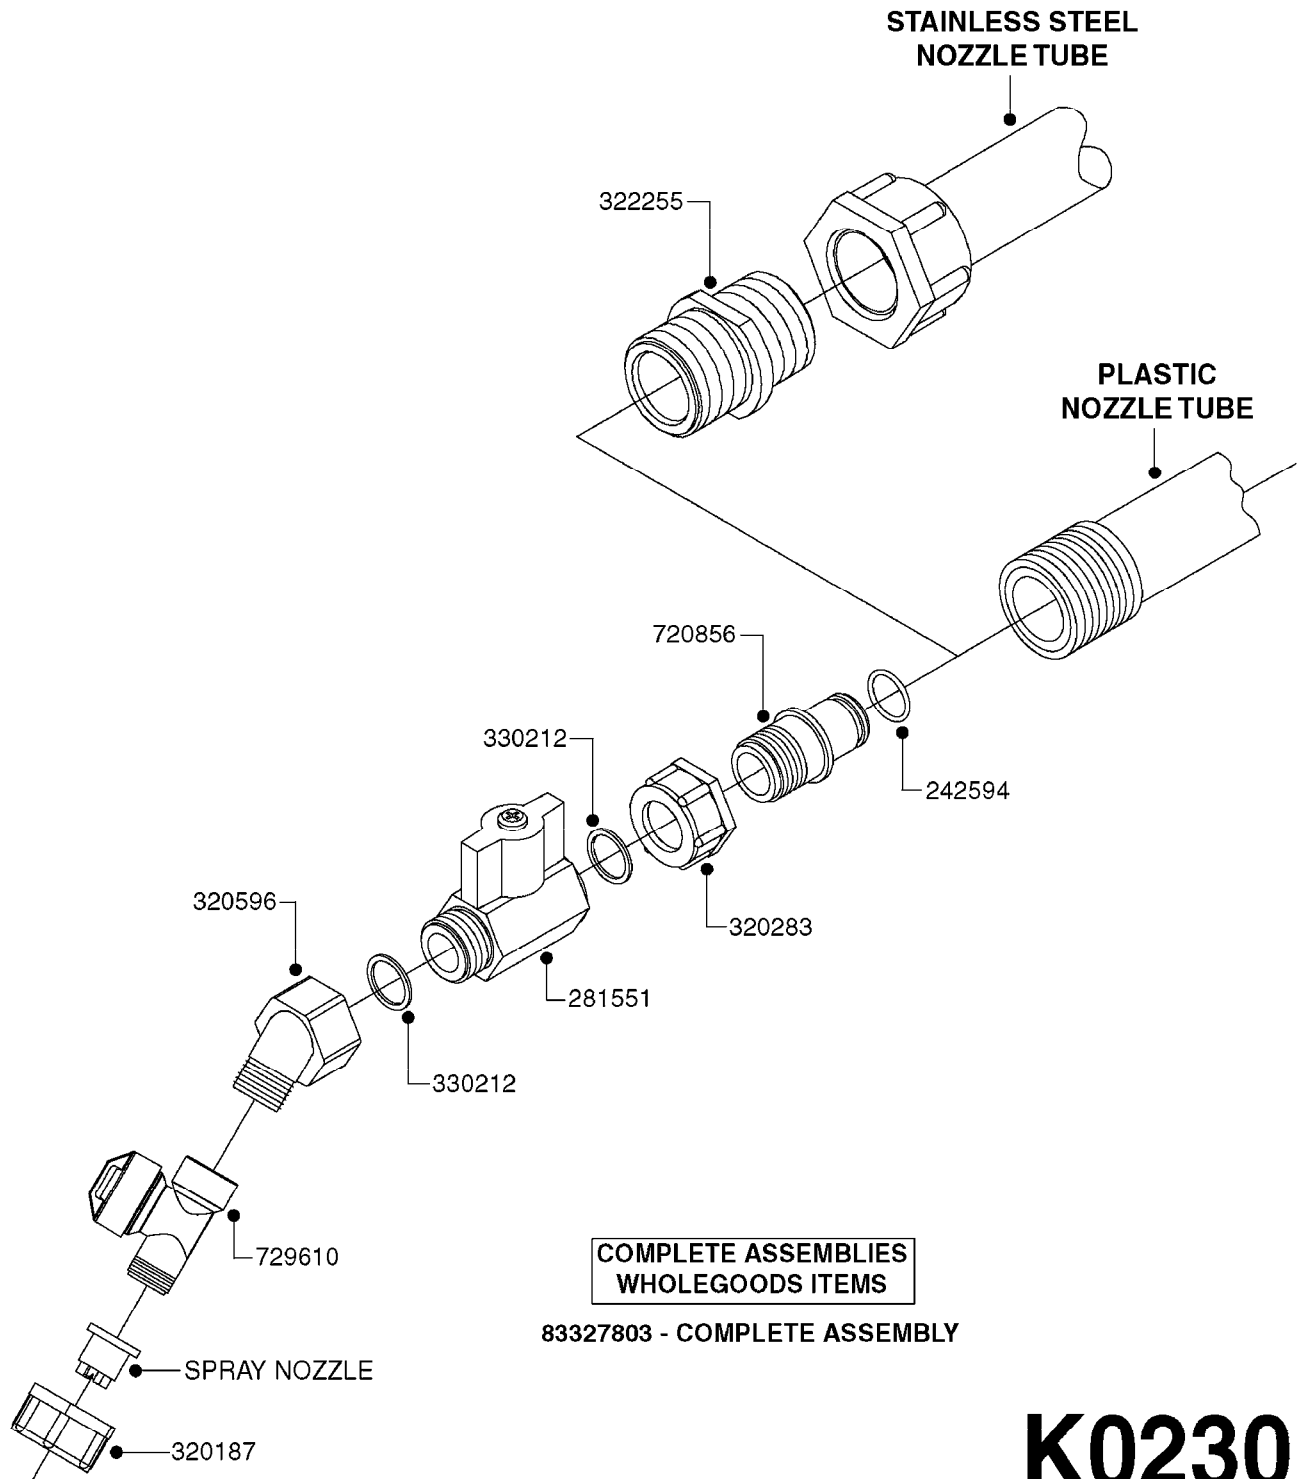

K0230

END NOZZLE KIT
K0230-HIN, 01:01:16

Page 1

Date 07.02.2020 9:55

parts-n°	order qty	description
242594	1	O-RING D14 X 1.78 SCH.70-EPDM
281551	1	BALL VALVE 1/2"
320187	1	FITT.DK CAP 3/8" BSP BLACK
320283	1	FITT.DK NUT 3/4"BSP
320596	1	FITT.DK ELB 3/8'-1/2'BSP 45DEG
322255	1	FITT.DK NIPPLE 3/4"X 3/4"
330212	1	O-RING D19/D14X2.4 F.1/2"NUT
720856	1	FITT.DK 1/2'BSP ASSY.F.3/4'NUT
729610	1	NOZZLE ASSY. NON DRIP 3/8 THRD
83327803	1	END NOZZLE KIT "04"