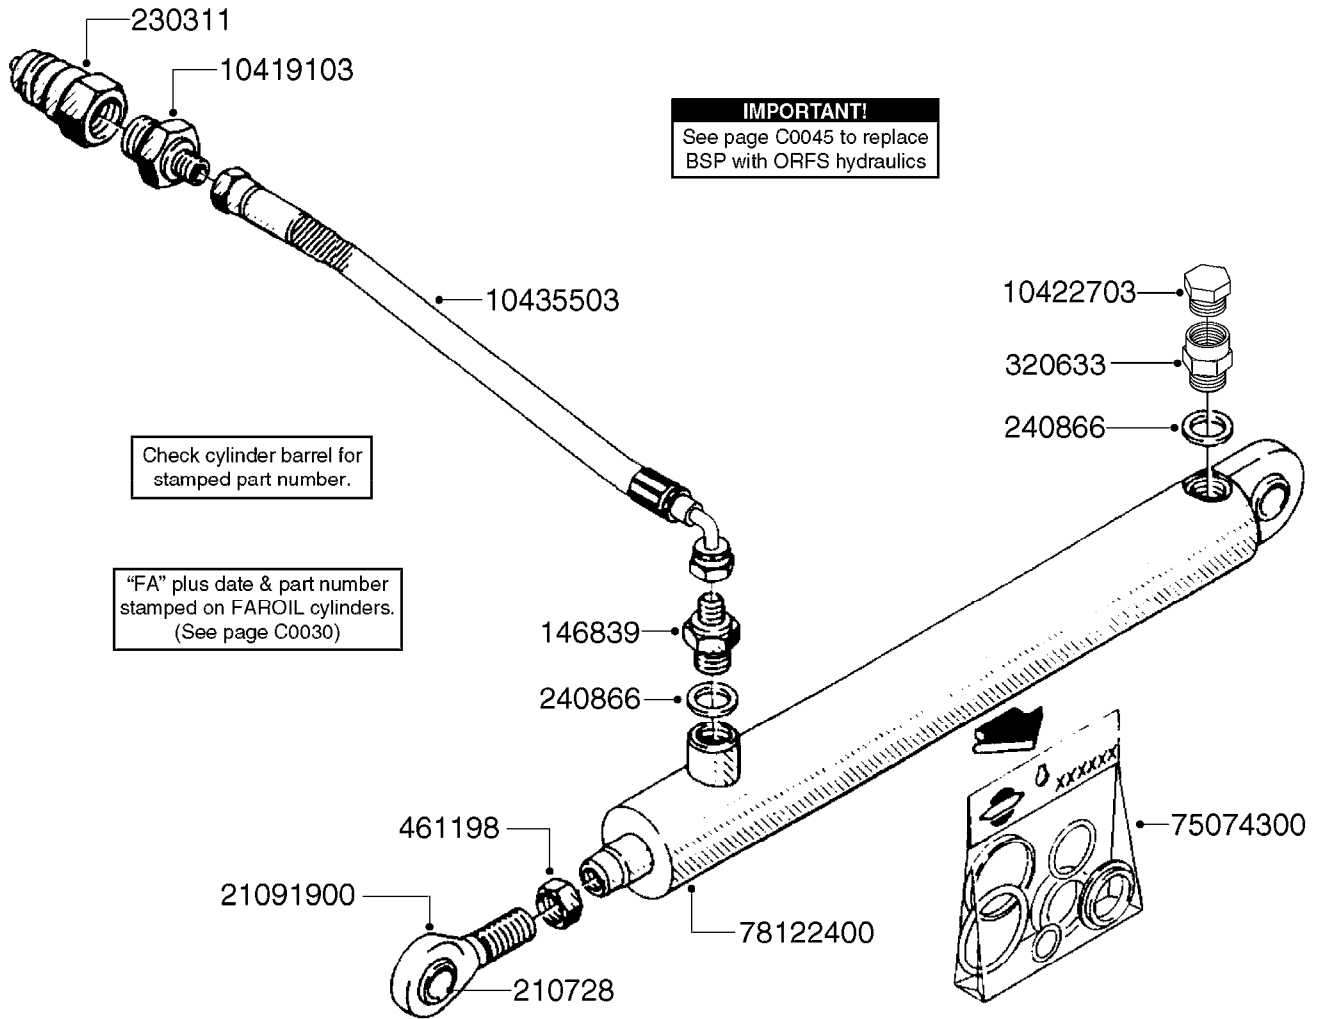

**C0060**

HYDRAULICS-MB BOOM LIFT CYLNR  
C0060-HIN, 23:03:16

Page 1

Date 07.02.2020 9:55

parts-n°	order qty	description
143426	1	PIN 20x160mm F/HYD/CYL.
145176	1	PIN D19.8 X 60
146850	1	HEX NIPPLE 3/8"x3/8" - 1.8mm
231906	1	HEX NIPPLE 3/8"BSP X 1/2"NPT
240866	1	DOWTYSEAL 3/8"
284412	1	HOSE HY 3/8" X 315" STR+STR
480384	1	PIN COTTER 3/16 x 1-1/2"
10466003	1	COUPLER PIONEER 8010-04 1/2NPT
78120000	1	CYL.TELESCOPING Ø50/40/25_1100