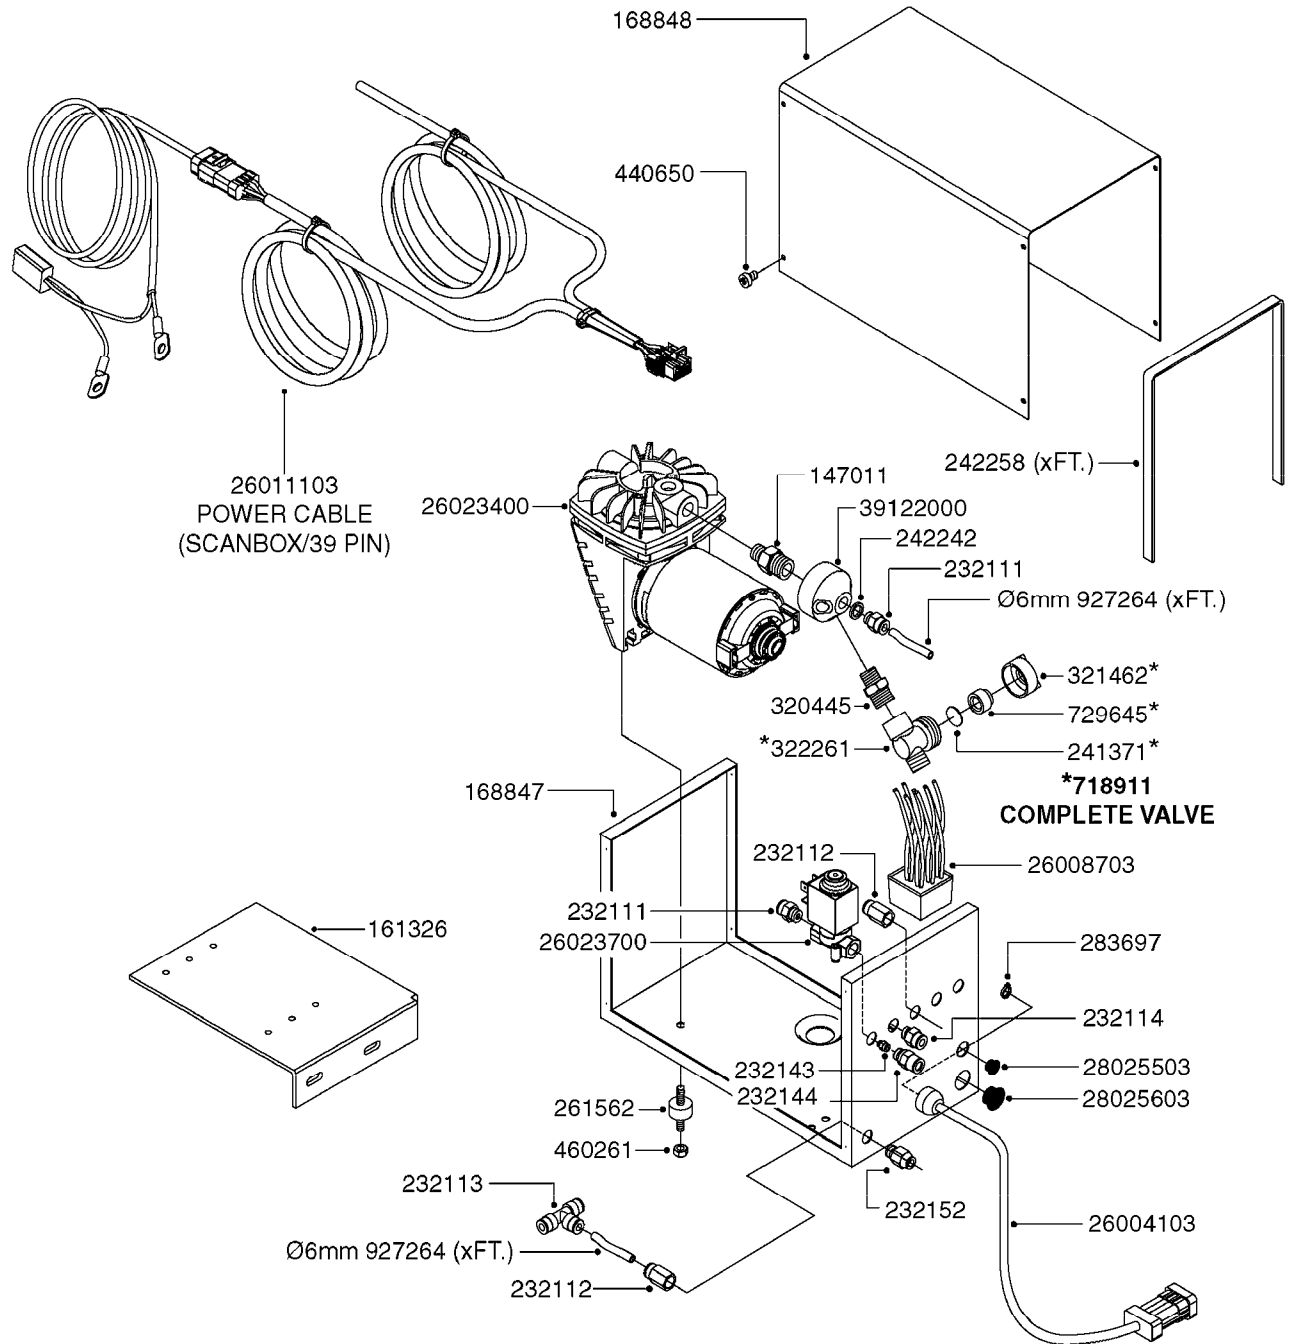

K0400

*Ø8mm 927306 (xFT.)
*Ø10mm 927330 (xFT.)

70062503 - COMPLETE ASSEMBLY

FOAM MARKER COMPRESSOR 2007
K0400-HIN, 01:01:16

Page 1
Date 07.02.2020 9:55

parts-n°	order qty	description
147011	1	HEX NIPPLE 3/8'X1/4'BSP BRASS
161326	1	MOUNT BKT. F. FOAM COMP.BOX 98
168847	1	ENCLOSURE LOWER F.MARKER
168848	1	COVER F. FOAM MARKER
232111	1	QUICK COUPLER 6MM X 1/8 EXT.
232112	1	QUICK COUPLER 6MM 1/8 INT.
232113	1	QUICK COUPLER 6MM T-PIECE
232114	1	COUPLER 1/8" THREADX8MM HOSE
232143	1	REDUCER 1/4'INT-1/8'EXT
232144	1	QUICK COUPLER 10MM X 1/4 EXT
232152	1	QUICK COUPLER 8MMX1/8 EXT.LONG
241371	1	DIAPHRAGM F.NO-DRIP,VULC
242242	1	O-RING F.AIR HOSE FITTING
242258	1	TRIM 3X10 SELF ADHESIVE 0012"
261562	1	RUBBER DAMPER 2XM6X25
283697	1	TIESTRAP 200MM
320445	1	FITT.DK HN 1/4"X3/8" BSP
321462	1	CAP F.NO-DRIP ASSY.
322261	1	HOUSING F.SAFETY VALVE 3/8"
440650	1	SCREW 3.5x13 STAINLESS
460261	1	NUT HEX M6X1.00 LOCK DIN985 A2 SS
718911	1	VALVE (SAFETY) F.MARKER
729645	1	NON-DRIP SPRING ASSY.GREEN 10
927264	1	HOSE R X PE D6/D4 X 0012"
927306	1	HOSE R X PE D8/D6 X 0012"BLACK
927330	1	HOSE R X PE D10/D8 X 012"BLACK
26004103	1	FOAM MARKER CNTRL MOD CABL STD
26008703	1	FOAM MARKER CONTROL SCII
26011103	1	FOAMER POWER/CONTROL CABLE 39P
26023400	1	COMPRESSOR F.FOAM MARKER CM40
26023700	1	SOLENOID VAL 12V 1/8' FLO '07
28025503	1	PLUG F.DRILLED HOLE 1/2"
28025603	1	PLUG F.DRILLED HOLE 3/4"
39122000	1	DISTR.HOUSING F.FOAM MARKER'07
70062503	1	FOAM MARKER COMPRESSOR,STD,39P