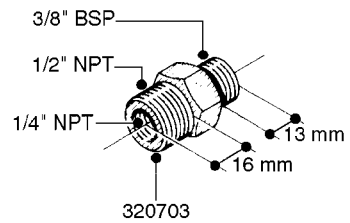

FITTINGS - HEXAGON NIPPLES  
L0030-HIN, 01:01:16

Page 0  
Date 07.02.2020 9:56

**L0030**

FITTINGS - HEXAGON NIPPLES  
L0030-HIN, 01:01:16

Page 1  
Date 07.02.2020 9:56

parts-n°	order qty	description
10015303	1	FITT.PO.HN 1.00X1.00 M1000
10425003	1	FITT.PO.HN 1.25X1.00 MCPHEE
320132	1	FITT.DK HN 1" BSP
320176	1	FITT.DK HN 3/8"X1/2" BSP
320445	1	FITT.DK HN 1/4"X3/8" BSP
320655	1	FITT.DK HN 1/2"-1/2" BSP
320692	1	FITT.DK HN 3/8'BSPX1/4'NPT
320703	1	FITT.DK HN 3/8BSP X1/2 &1/4NPT
320725	1	FITT.DK NIPPLE 3/8"-3/8" BSP
320902	1	FITT.DK HN 3/8'X 1/4' BSP
390232	1	FITT.DK HN 1-1/2' X 1-1/4' BSP
390276	1	FITT.DK HN 1'BSP