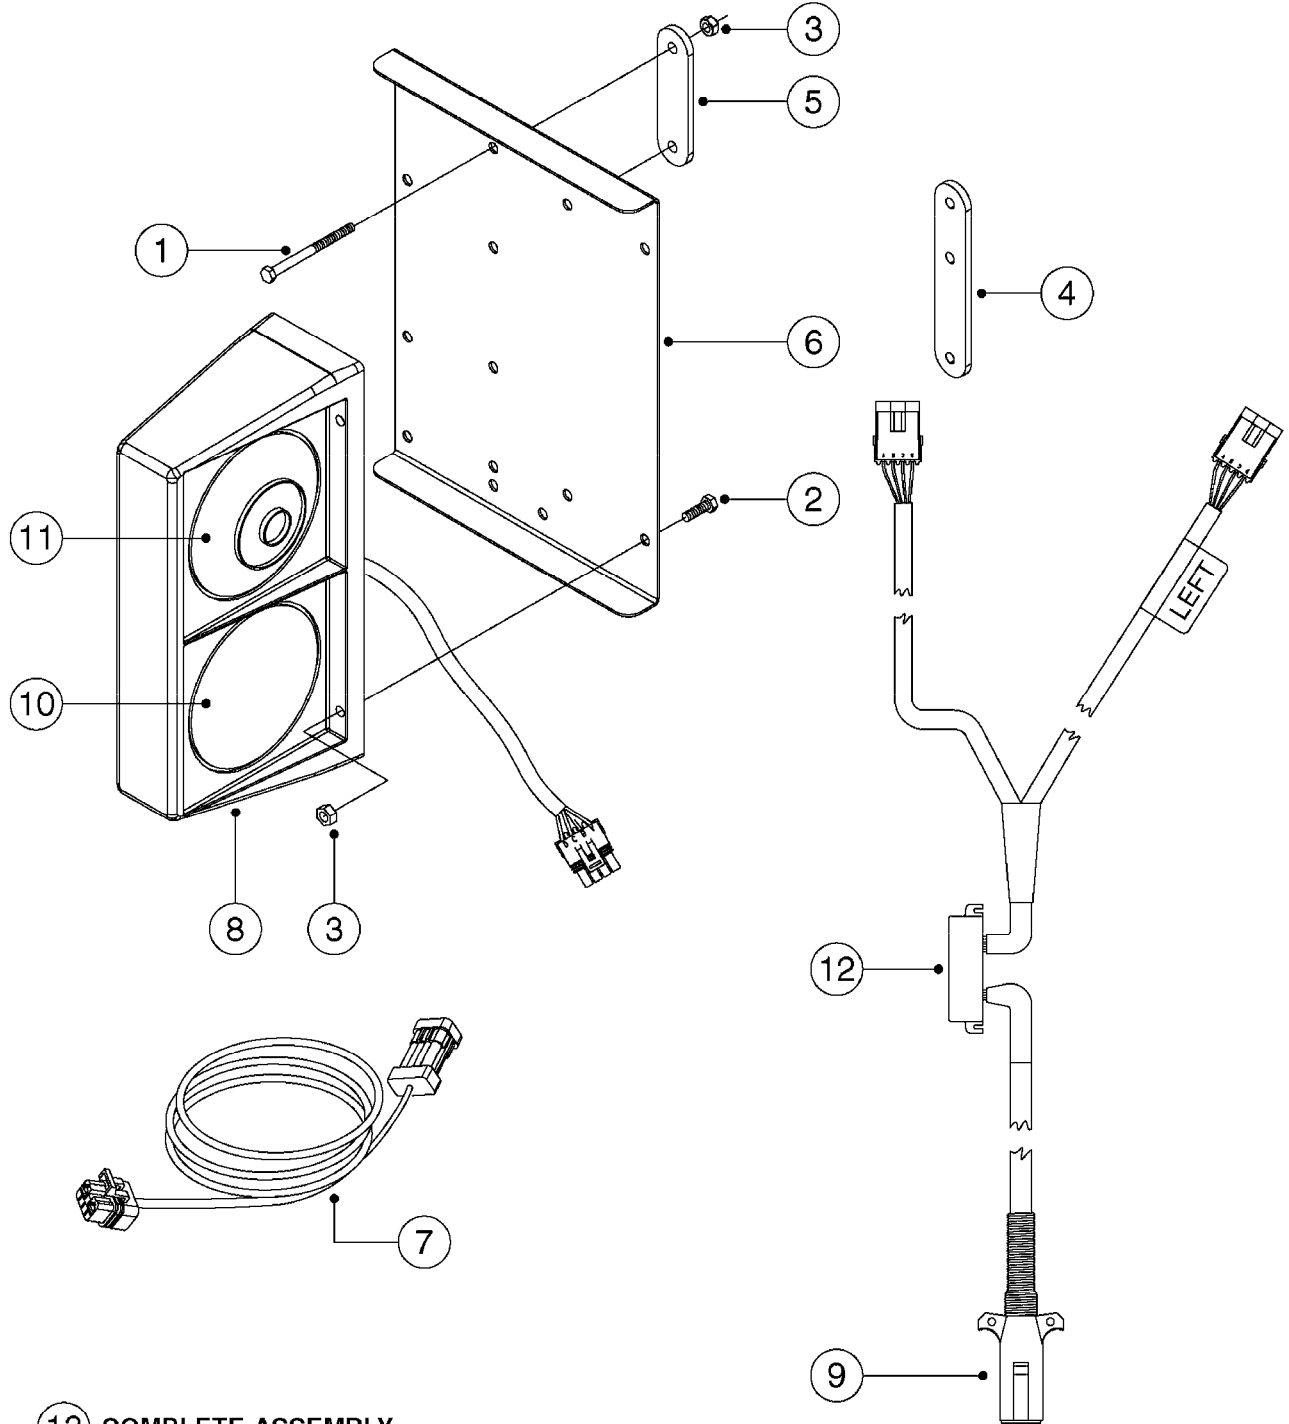

13 COMPLETE ASSEMBLY

COMPLETE ASSEMBLIES
WHOLEGOODS ITEMS

M0160

TRAFFIC LIGHT KIT
M0160-HIN, 13:08:19

Page 1
Date 07.02.2020 9:56

Pos.	parts-n°	order qty	description
1	410266	1	BOLT HEX 8.8 DEL M6X120
1	410421	1	BOLT HEX M6X110 DIN931-A2 SS
1	410524	1	BOLT HEX 8.8 DEL M6X100
1	410605	1	BOLT HEX 8.8 DEL M6X80
2	410362	1	BOLT HEX 8.8 SS M6X20
3	460261	1	NUT HEX M6X1.00 LOCK DIN985 A2 SS
4	16022303	1	BRACKET 100MM TUBE
5	16022403	1	BRACKET 60MM TUBE
6	16025603	1	BRACKET TAIL LIGHT DUAL LAMP
7	26004703	1	HARNESS 13' EXT 4 WIRE WP
8	26004903	1	TAIL LIGHT GREEN WIRE LH
8	26005003	1	TAIL LIGHT YELLOW WIRE RH
9	26005103	1	PLUG 7-PIN AG TAIL LIGHT
10	26005403	1	LENS BLACK BEFORE 2009
10	26017003	1	LENS RED
11	26016903	1	LENS AMBER
12	26032703	1	HARNESS COMPLETE, TAIL LIGHT, 2013
13	83308603	1	TRAFFIC LIGHT KIT