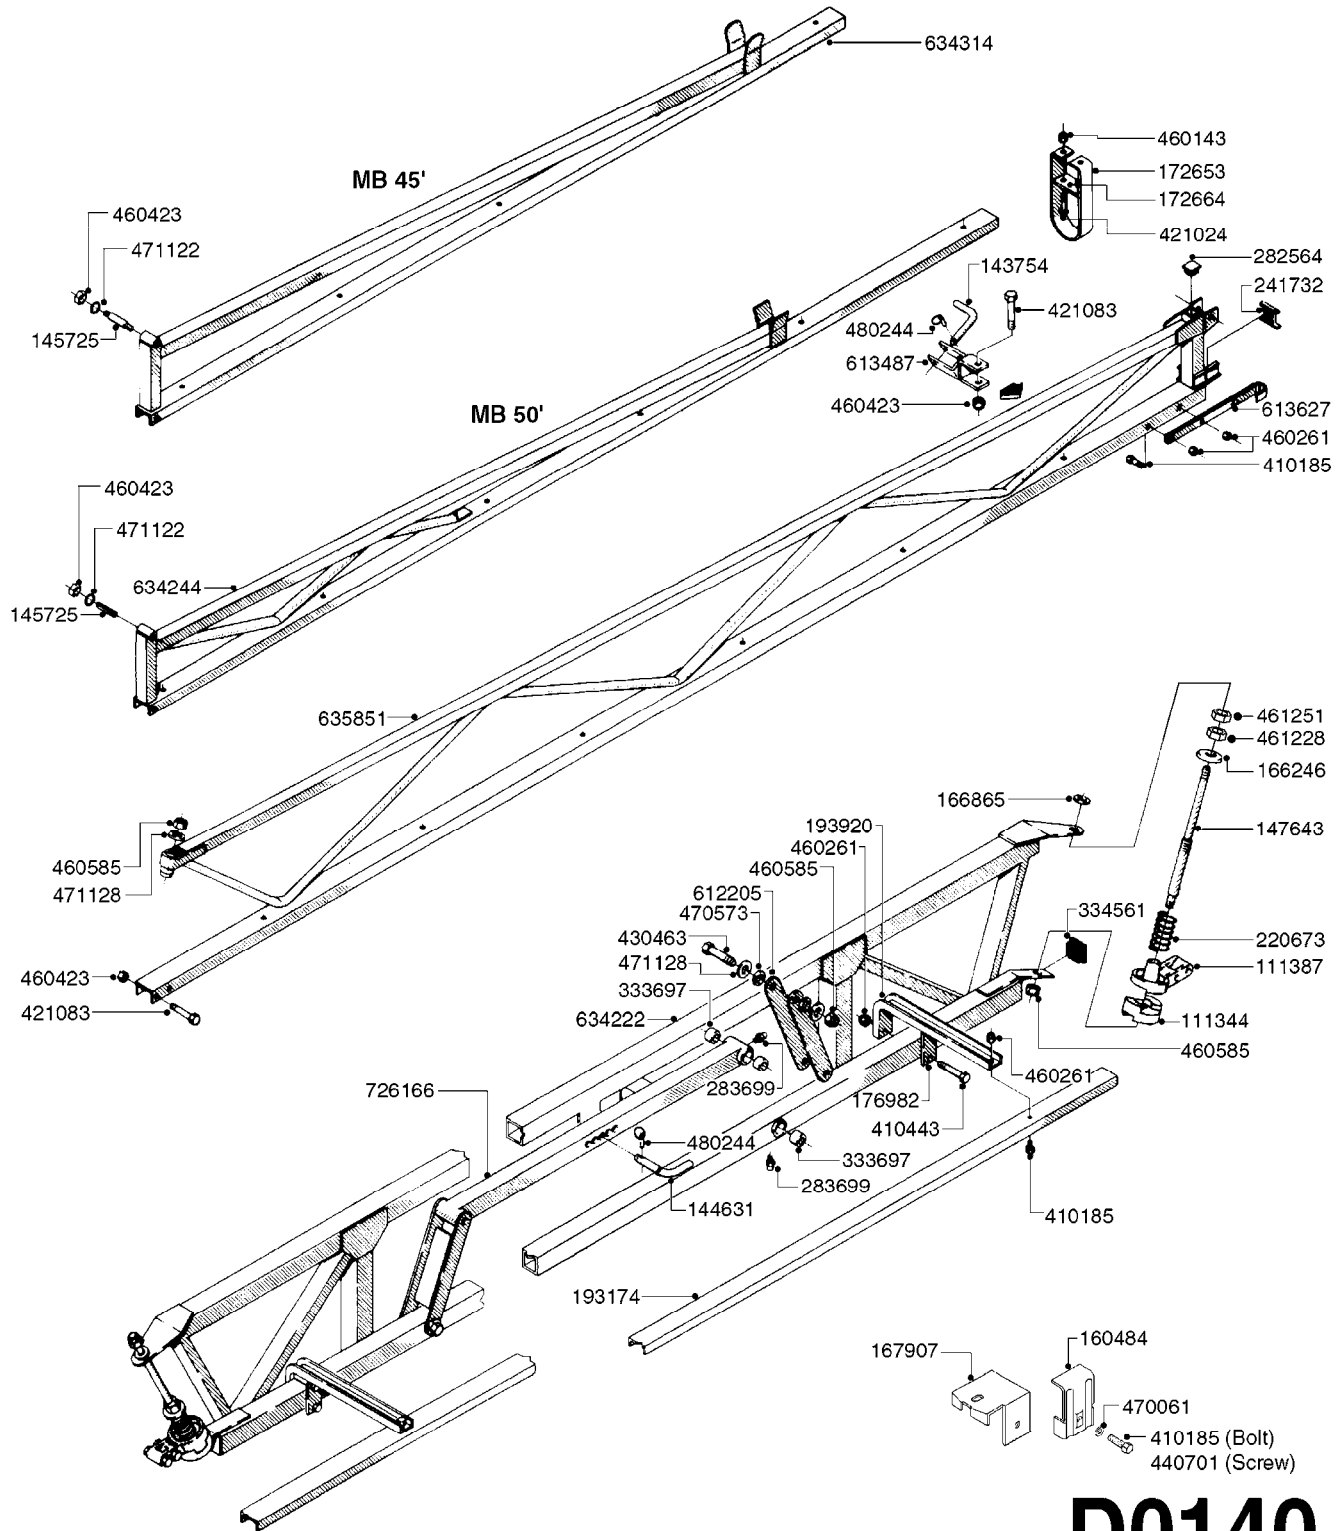

# D0130

BOOM - MB 35' 40' 42'  
D0130-HIN, 26:07:16

Page 1  
Date 07.02.2020 9:55

parts-n°	order qty	description
111344	1	CLAW CLUTCH Ø100/Ø20,5 UNDER PART RED
111387	1	CLAW CLUTCH D100 UPPER PART
143754	1	PIN D10 X 56
145725	1	PIN FOR 12 MB BOOM
147643	1	AXLE F.BM BRKWKY. W. ZERT L=426
160484	1	WIRE GUIDE FOR DROP-LEG
166246	1	WASHER CUP D53 F.SPRING
166865	1	WASHER D35/D25X2
167907	1	NOZZ. HOLD. KIT F/ADJ. BOOM
172653	1	WING TIP GUARD
172664	1	FLATBAR BACKING PLATE
176982	1	RETAINING PLATE
193756	1	TRACK MB 10,6/12,6M
193920	1	BRACKET F.NOZZLE TRACK
220673	1	SPRING F.PIVOT 100 X 51
241732	1	RUBBER STOP FOR MB
282564	1	PLUG 35MM SQ.BLACK
333697	1	BUSHING D22/D16x25
334561	1	PLUG 50x50x2 F.SQ.TUBE
410185	1	BOLT HEX 8.8 DEL M6X16
410443	1	BOLT HEX 8.8 DEL M6X70
421024	1	BOLT HEX 8.8 DEL M8X60
421083	1	BOLT HEX 8.8 DEL M10X65
430463	1	BOLT HEX 8.8 DEL M16X110
440701	1	SCREW NO.14 3/4" PLATED
460143	1	SELF LOCK NUT M8 SST A2 DIN985
460261	1	NUT HEX M6X1.00 LOCK DIN985 A2 SS
460423	1	NUT HEX M10X1.50 LOCK DIN985A2 SS
460585	1	LOCKING NUT M16 DIN985 A2 SS
461228	1	NUT HEX M20
461251	1	NUT HEX M20 X 2.5 JAMB
470061	1	WASHER D11/D7X0.5 LOCK
470573	1	WASHER D29/D17X2 SPRING BLACK
471122	1	WASHER, M10, Ø20/10.5X 2.0, SS
471128	1	WASHER, M16, Ø30/17.0X 3.0, SS
480244	1	PIN SNAP D4.5
612205	1	TRAPEZE ARM,WELDED
613487	1	TRANSPORT FITTINGS FOR SB BOOM
613627	1	LOCK STRAP FOR MB BOOM
634281	1	BOOM CENTER MB 35/40/42
634303	1	BOOM WING OUTER 33' MB L=47'
634314	1	BOOM WING OUTER 40', 45' MB
635316	1	BOOM WING OUTER MB42
635327	1	BOOM WING OUTER 35'MB L=58.5"
635850	1	BOOM WING INNER MB35/40/42
723612	1	CENTER PART MB BOOM