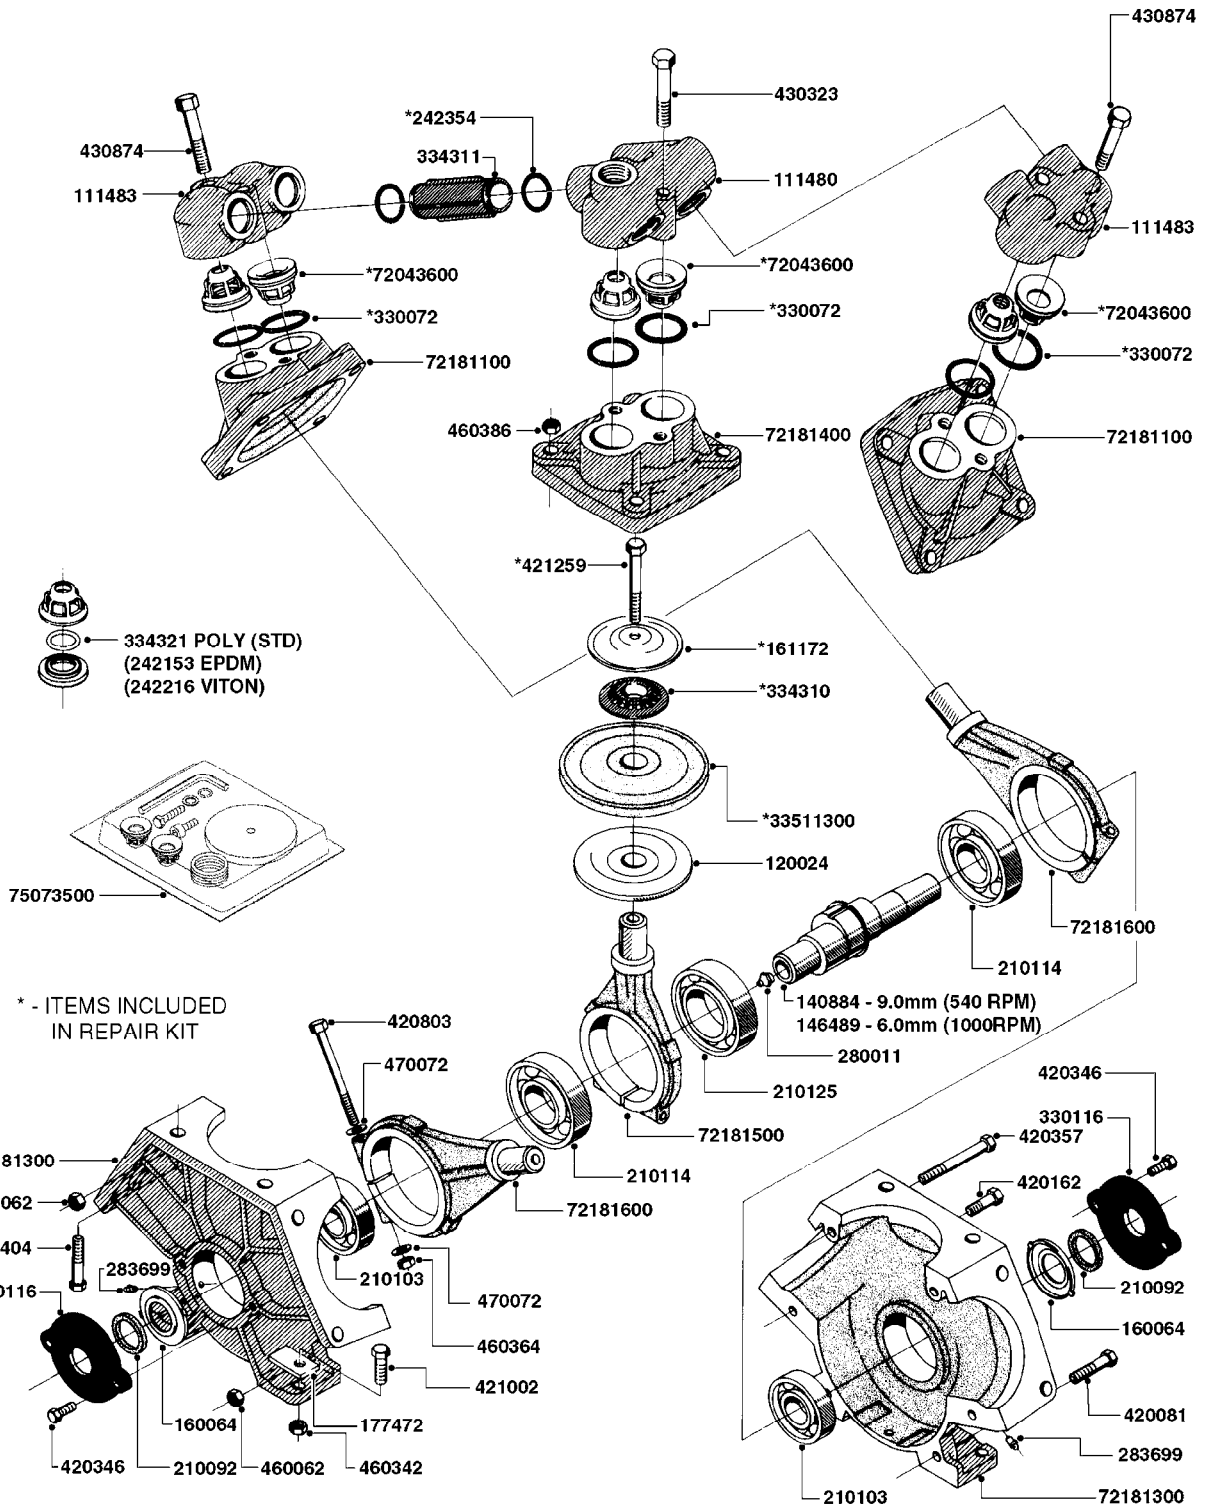

A0220

PUMP - 1302 W/ MOUNTING BASE
A0220-HIN, 27:04:17

Page 1

Date 07.02.2020 9:54

parts-n°	order qty	description
111480	1	VALVE HEAD 1302 CENTER
111483	1	VALVE HEAD SIDE 1302
120024	1	DIAPHRAGM BACK DISC 1200-1300
140884	1	CRANK SHAFT MODEL 1300-9
146489	1	CRANK SHAFT MODEL 1302-6MM
160064	1	DUST PLATE
161172	1	DIAPHRAGM DISC F. 1203/1303
177472	1	BRACKET 25 X 5
210092	1	SEAL FELT D43/30X5
210103	1	BEARING BALL 6306
210114	1	BEARING BALL 6308
210125	1	BEARING BALL 6210
242153	1	O-RING D26X4 EPDM
242216	1	O-RING VITON F/1202/1302/462
242354	1	O-RING D32.2X3.0 VITON
280011	1	GREASE NIPPLE 1/8" SAE H TR
283699	1	GREASE NIPPLE M6X1
330072	1	O-RING D53.5/D45.5X4
330116	1	SEAL RETAINER, MODEL 1300
334310	1	NYLON WASHER 1202/1302/462
334311	1	CONNECTION PIPE INLET MOD.1302
334321	1	O-RING POLY. 34.0x26.0x4.0
420081	1	BOLT HEX 8.8 DEL 3/8"X40MM
420162	1	BOLT HEX 8.8 DEL 3/8"X15MM
420346	1	BOLT HEX 8.8 DEL 3/8"X 25MM
420357	1	BOLT HEX 8.8 RAW 3/8"X85MM
420803	1	BOLT HEX 8.8 DEL M8X90
421002	1	BOLT HEX 8.8 DEL M10X30 FT DIN933
421259	1	BOLT HEX UNC7/16"x2.25" 18-8SS
430323	1	BOLT HEX 8.8 DEL M12X60
430404	1	BOLT HEX 8.8 DEL M12X50
430874	1	SCREW SET 8.8 DEL M12X70 FT
460062	1	NUT HEX 3/8" GALV.
460342	1	NUT HEX M10 DEL DIN934
460364	1	NUT HU M8 A2 SS DIN934
460386	1	NUT HEX M12X1.75
470072	1	WASHER D15/D8X.5 LOCK
33511300	1	DIAPHRAGM 1202-1303 POLY 2006
72043600	1	VALVE FOR 462/463
72181100	1	DIAPHRAGM COVER 1203/1303+BLTS
72181300	1	PUMP CASTING 1300 RED W/BOLTS
72181400	1	DIAPHRAGM COVER 1303 W/BOLTS
72181500	1	CONNECTING ROD, CENTER 1303
72181600	1	CONNECTING ROD, SIDE MOD.1300
75073500	1	PUMP KIT 1300/1302 "06"