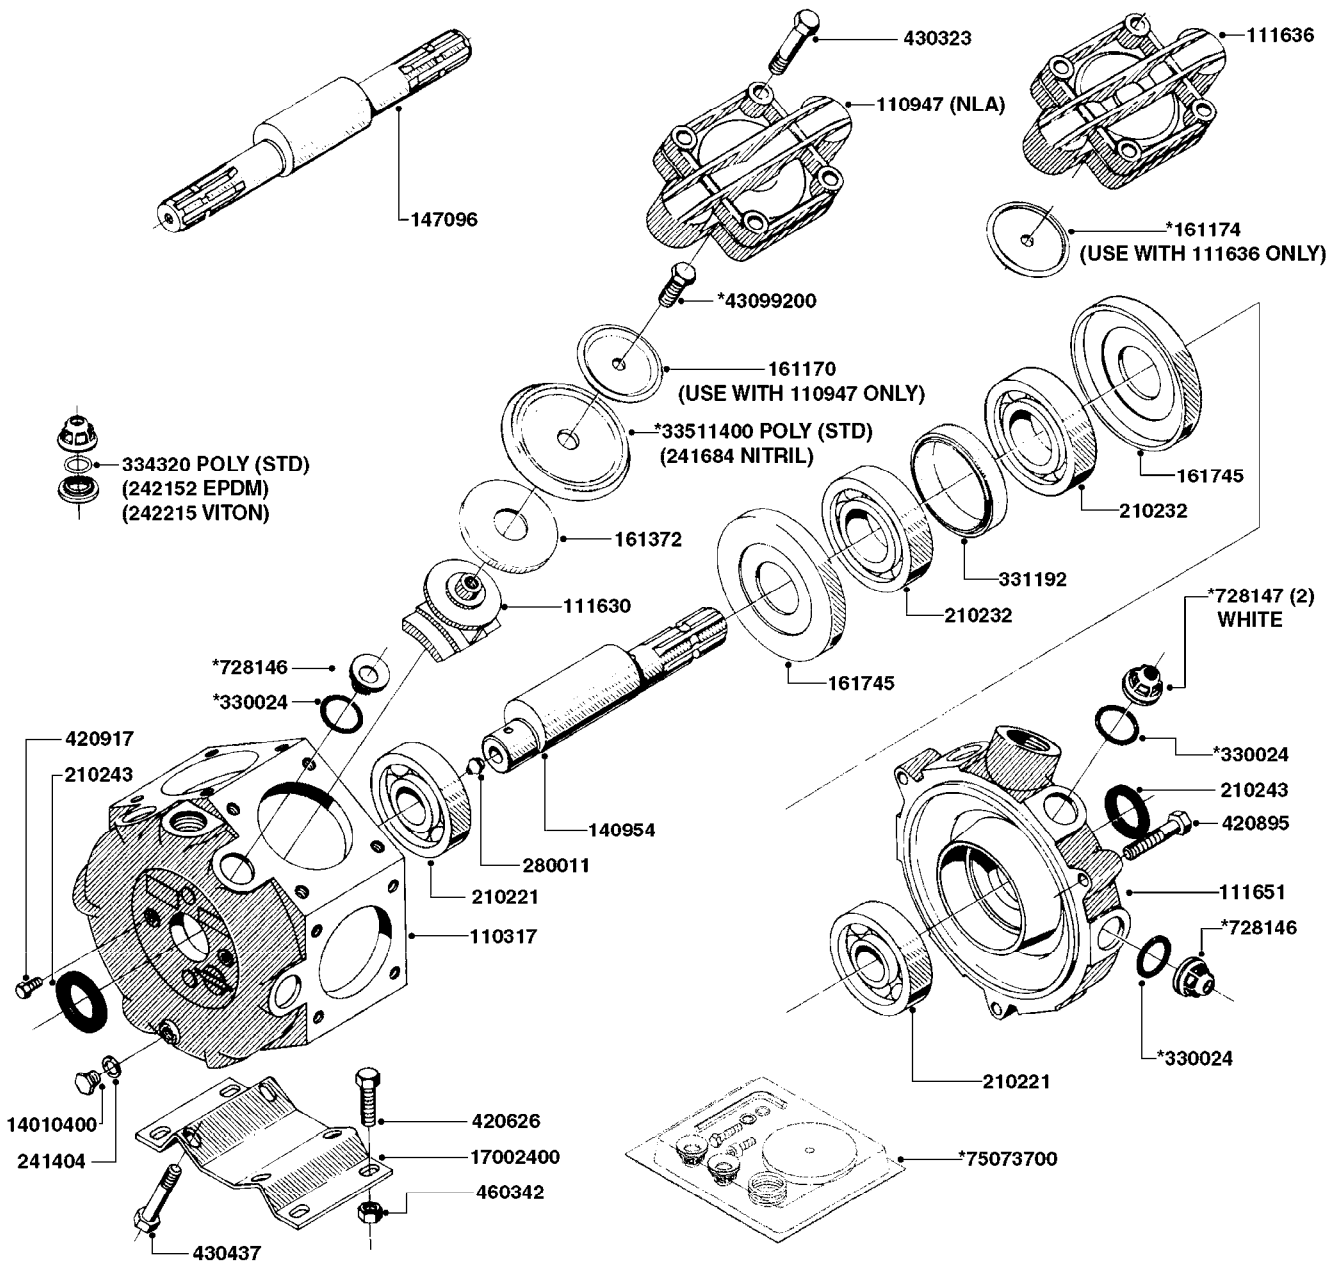

REPLACED BY 364 PUMPS
SEE PAGE A0280

A0250

PUMP - 361 W/MOUNTING BASE
A0250-HIN, 17:03:16

Page 1
Date 07.02.2020 9:54

parts-n°	order qty	description
110317	1	PUMP CASING MODEL 360/361 PNTD
110947	1	VALVE COVER MDL 361 (PAINTED)
111630	1	CONNECTING ROD 363/364-10 PUMP
111636	1	VALVE COVER 363 HEAVY DUTY
111651	1	CASTING F.363 1.5" PUMP(FRONT)
140954	1	CRANK SHAFT MODEL 360/361
147096	1	CRANK SHAFT 361/9.5 THROUGH
161170	1	DIAPH UPPER DISC, 321/361/363
161174	1	DIAPHRAGM DISC SS 361/363/364 PUMP
161372	1	DIAPHRAGM BACKING DISC,320-361
161745	1	METAL SPACER F.363/463
210221	1	BEARING BALL 6407
210232	1	BEARING BALL 6310
210243	1	SEAL OIL 35 X 47 X 7
241404	1	DOWTY SEAL 1/4"
241684	1	DEICER PARTS: DIAPHRAGM MODEL 361 NITRIL
242152	1	O-RING D18.2X3 EPDM
242215	1	O-RING D18X3 VITON
280011	1	GREASE NIPPLE 1/8' SAE H TR
330024	1	O-RING D41,1/D34.5 X 3,5
331192	1	SPACER, MODEL 361/363
334320	1	O-RING D18X3 POLYURETHANE
420626	1	BOLT HEX 8.8 DEL M10X20 FT
420895	1	BOLT HEX 8.8 RAW M10X60
420917	1	BOLT HEX 8.8 RAW M8X12 FT
430323	1	BOLT HEX 8.8 DEL M12X60
430437	1	BOLT HEX 8.8 RAW M12X65
460342	1	NUT HEX M10 DEL DIN934
728146	1	VALVE FOR 361(726890/707932)
728147	1	VALVE FOR 361 WHITE WITH HOLE
14010400	1	PLUG 1/4" BSP
17002400	1	FOOT F. 36X PUMP, RED
33511400	1	DIAPHRAGM PUMP 361/361/363/364 PUR
43099200	1	BOLT HEX SS M12 X 30 DIN933 A4
75073700	1	PUMP KIT 361/363 "06"