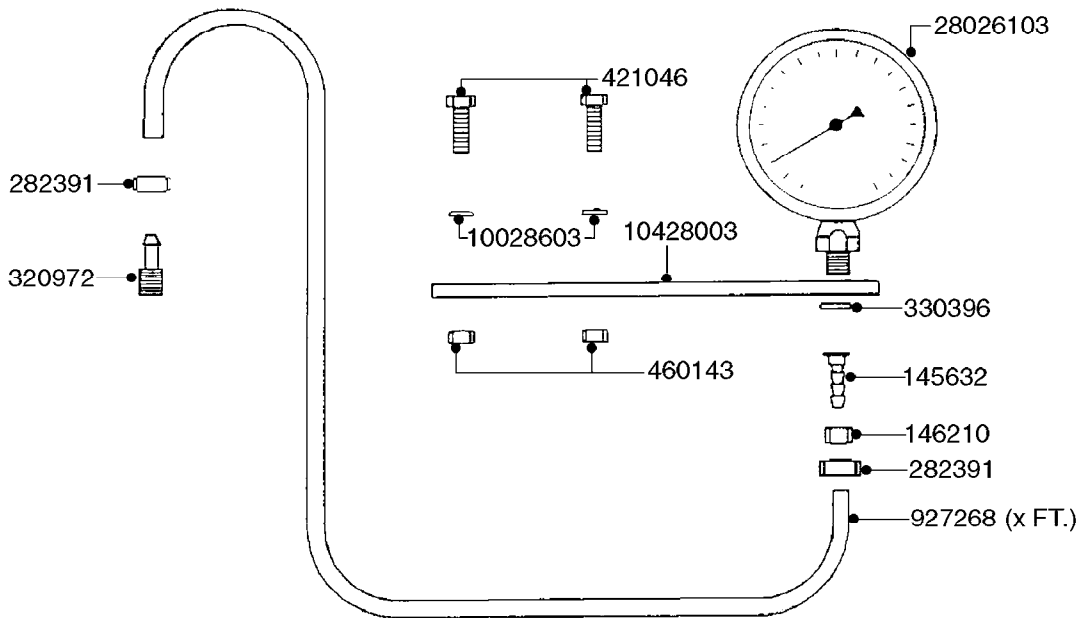

COMPLETE ASSEMBLIES
WHOLEGOODS ITEMS

70043903 - COMPLETE ASSEMBLY

K0680

REMOTE GAUGE-ESC SPRAYERS-4"
K0680-HIN, 01:01:16

Page 1
Date 07.02.2020 9:55

parts-n°	order qty	description
145632	1	FITT.DK HB 1/4' BRASS F.GUAGE
146210	1	NUT 1/4'BSP BRASS
282391	1	CLAMP HOSE CRIMP 5/16'
320972	1	FITT.DK HB 5/16'- 1/4' BSP
330396	1	O-RING D11.2/D6.6X3.2
421046	1	BOLT HEX M8X25/25 A2 SS DIN933
460143	1	SELF LOCK NUT M8 SST A2 DIN985
927268	1	HOSE BLUE PVC X 1/4 X 0012"
10028603	1	WASHER LOCK 5/16'
10428003	1	BKT. FOR ESC GAUGE KIT
28026103	1	GAUGE 200PSI/BR,4",1/4"BSP-BTM
70043903	1	*GAUGE KIT,4" OP UNIT INFEILD