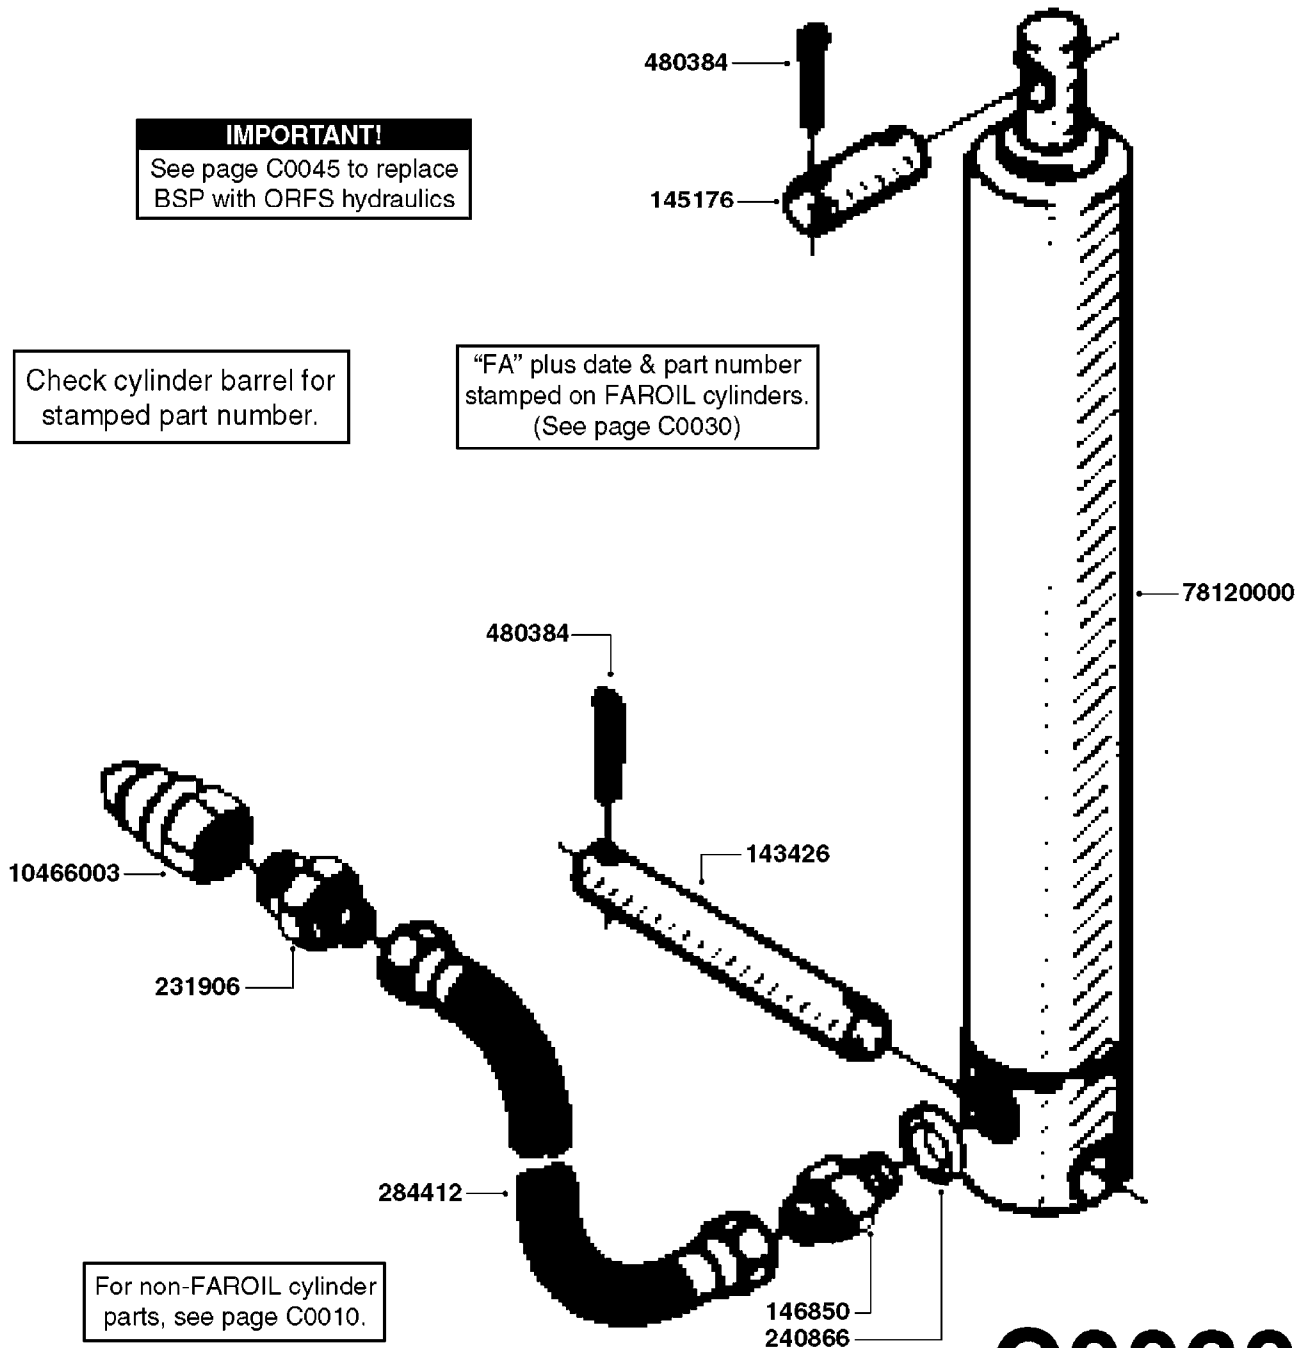

IMPORTANT!

See page C0045 to replace
BSP with ORFS hydraulics

Check cylinder barrel for
stamped part number.

"FA" plus date & part number
stamped on FAROIL cylinders.
(See page C0030)

HYDRAULICS-MB BOOM LIFT CYLNR
C0060-HIN, 23:03:16

Page 1

Date 07.02.2020 9:55

parts-n°	order qty	description
143426	1	PIN 20x160mm F/HYD/CYL.
145176	1	PIN D19.8 X 60
146850	1	HEX NIPPLE 3/8"x3/8" - 1.8mm
231906	1	HEX NIPPLE 3/8"BSP X 1/2"NPT
240866	1	DOWTYSEAL 3/8"
284412	1	HOSE HY 3/8" X 315" STR+STR
480384	1	PIN COTTER 3/16 x 1-1/2"
10466003	1	COUPLER PIONEER 8010-04 1/2NPT
78120000	1	CYL.TELESCOPING Ø50/40/25_1100