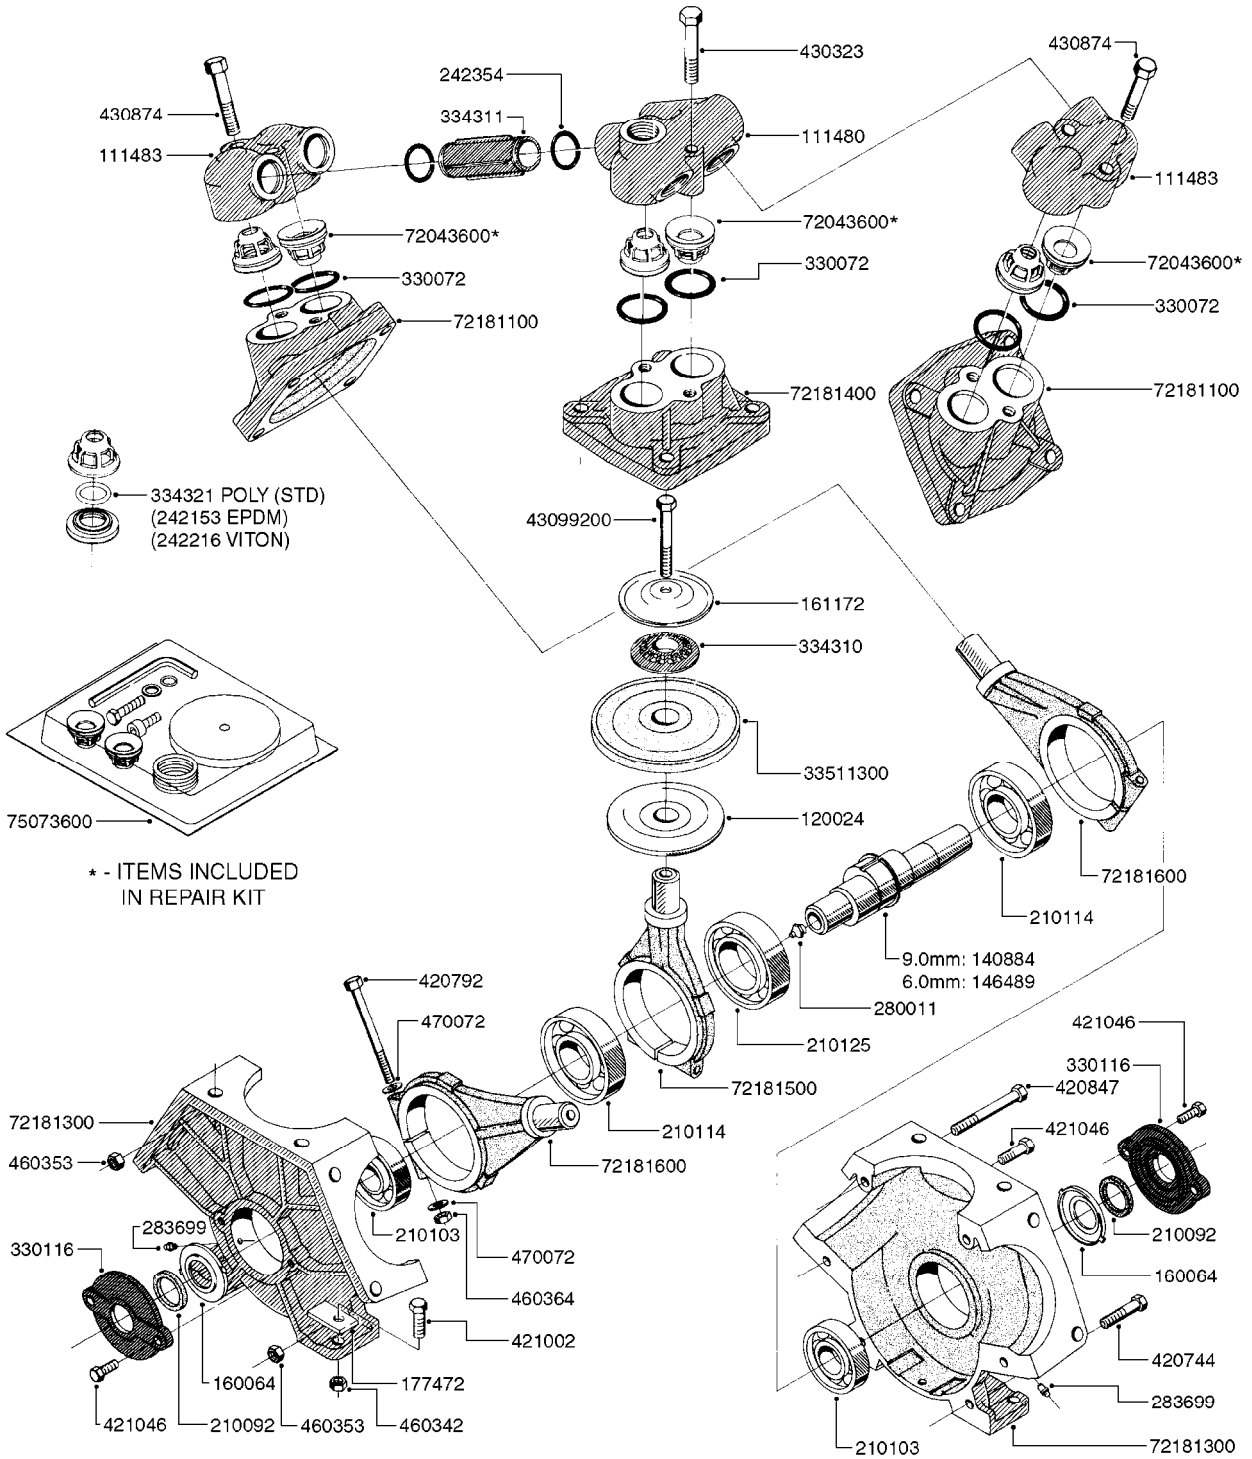

**A0220**

PUMP - 1302 W/ MOUNTING BASE  
A0220-HIN, 27:04:17

Page 1

Date 07.02.2020 9:54

parts-n°	order qty	description
111480	1	VALVE HEAD 1302 CENTER
111483	1	VALVE HEAD SIDE 1302
120024	1	DIAPHRAGM BACK DISC 1200-1300
140884	1	CRANK SHAFT MODEL 1300-9
146489	1	CRANK SHAFT MODEL 1302-6MM
160064	1	DUST PLATE
161172	1	DIAPHRAGM DISC F. 1203/1303
177472	1	BRACKET 25 X 5
210092	1	SEAL FELT D43/30X5
210103	1	BEARING BALL 6306
210114	1	BEARING BALL 6308
210125	1	BEARING BALL 6210
242153	1	O-RING D26X4 EPDM
242216	1	O-RING VITON F/1202/1302/462
242354	1	O-RING D32.2X3.0 VITON
280011	1	GREASE NIPPLE 1/8" SAE H TR
283699	1	GREASE NIPPLE M6X1
330072	1	O-RING D53.5/D45.5X4
330116	1	SEAL RETAINER, MODEL 1300
334310	1	NYLON WASHER 1202/1302/462
334311	1	CONNECTION PIPE INLET MOD.1302
334321	1	O-RING POLY. 34.0x26.0x4.0
420081	1	BOLT HEX 8.8 DEL 3/8"X40MM
420162	1	BOLT HEX 8.8 DEL 3/8"X15MM
420346	1	BOLT HEX 8.8 DEL 3/8"X 25MM
420357	1	BOLT HEX 8.8 RAW 3/8"X85MM
420803	1	BOLT HEX 8.8 DEL M8X90
421002	1	BOLT HEX 8.8 DEL M10X30 FT DIN933
421259	1	BOLT HEX UNC7/16"x2.25" 18-8SS
430323	1	BOLT HEX 8.8 DEL M12X60
430404	1	BOLT HEX 8.8 DEL M12X50
430874	1	SCREW SET 8.8 DEL M12X70 FT
460062	1	NUT HEX 3/8" GALV.
460342	1	NUT HEX M10 DEL DIN934
460364	1	NUT HU M8 A2 SS DIN934
460386	1	NUT HEX M12X1.75
470072	1	WASHER D15/D8X.5 LOCK
33511300	1	DIAPHRAGM 1202-1303 POLY 2006
72043600	1	VALVE FOR 462/463
72181100	1	DIAPHRAGM COVER 1203/1303+BLTS
72181300	1	PUMP CASTING 1300 RED W/BOLTS
72181400	1	DIAPHRAGM COVER 1303 W/BOLTS
72181500	1	CONNECTING ROD, CENTER 1303
72181600	1	CONNECTING ROD, SIDE MOD.1300
75073500	1	PUMP KIT 1300/1302 "06"