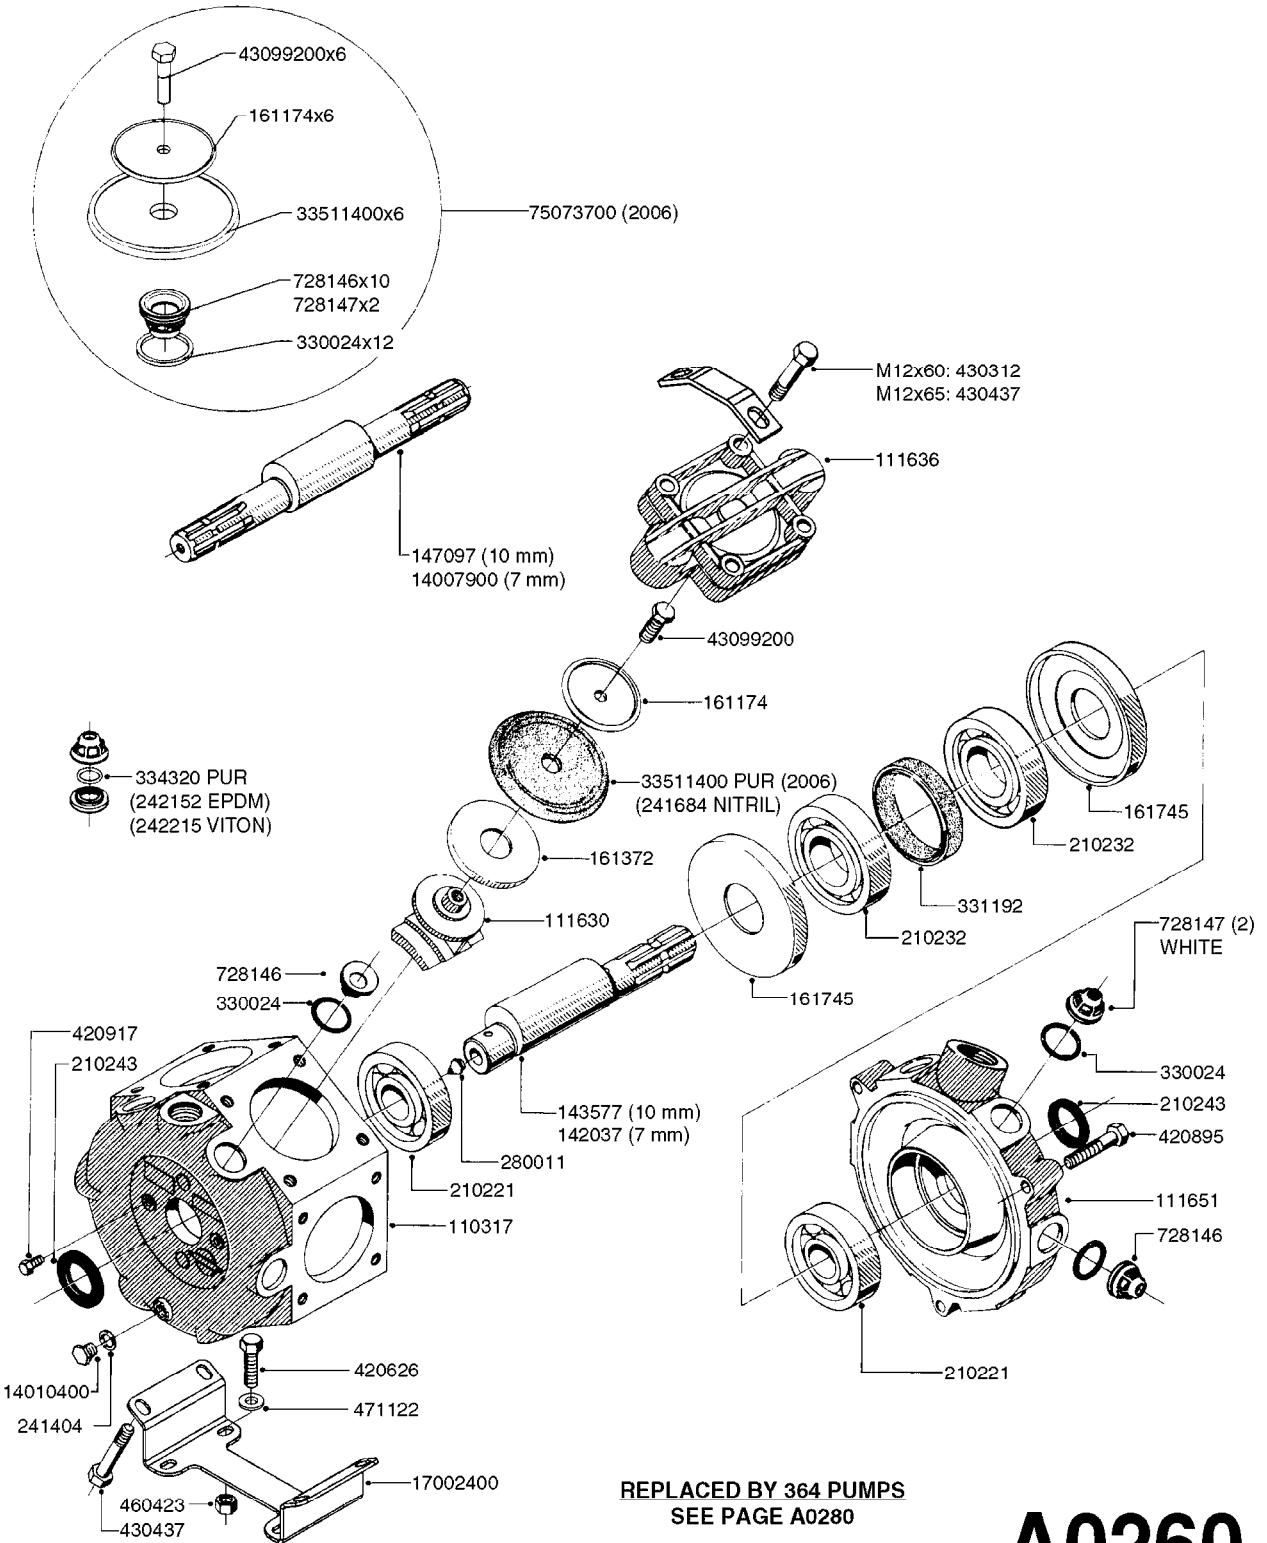

REPLACED BY 364 PUMPS
SEE PAGE A0280

A0260

PUMP - 363 W/MOUNTING BASE
A0260-HIN, 17:03:16

Page 1
Date 07.02.2020 9:54

parts-n°	order qty	description
110317	1	PUMP CASING MODEL 360/361 PNTD
111630	1	CONNECTING ROD 363/364-10 PUMP
111636	1	VALVE COVER 363 HEAVY DUTY
111651	1	CASTING F.363 1.5" PUMP(FRONT)
142037	1	CRANK SHAFT 361-20
143577	1	CRANK SHAFT F.363/462/463-10mm
147097	1	CRANK SHAFT 363-463/10 THROUGH
161174	1	DIAPHRAGM DISC SS 361/363/364 PUMP
161372	1	DIAPHRAGM BACKING DISC,320-361
161745	1	METAL SPACER F.363/463
210221	1	BEARING BALL 6407
210232	1	BEARING BALL 6310
210243	1	SEAL OIL 35 X 47 X 7
241404	1	DOWTY SEAL 1/4"
241684	1	DEICER PARTS: DIAPHRAGM MODEL 361 NITRIL
242152	1	O-RING D18.2X3 EPDM
242215	1	O-RING D18X3 VITON
280011	1	GREASE NIPPLE 1/8" SAE H TR
330024	1	O-RING D41,1/D34.5 X 3,5
331192	1	SPACER, MODEL 361/363
334320	1	O-RING D18X3 POLYURETHANE
420626	1	BOLT HEX 8.8 DEL M10X20 FT
420895	1	BOLT HEX 8.8 RAW M10X60
420917	1	BOLT HEX 8.8 RAW M8X12 FT
430312	1	BOLT HEX 8.8 M12X60
430437	1	BOLT HEX 8.8 RAW M12X65
460423	1	NUT HEX M10X1.50 LOCK DIN985A2 SS
471122	1	WASHER, M10, Ø20/10.5X 2.0, SS
728146	1	VALVE FOR 361(726890/707932)
728147	1	VALVE FOR 361 WHITE WITH HOLE
14007900	1	CRANK 363/462/463-7mm 540/THRU
14010400	1	PLUG 1/4" BSP
17002400	1	FOOT F. 36X PUMP, RED
33511400	1	DIAPHRAGM PUMP 361/361/363/364 PUR
43099200	1	BOLT HEX SS M12 X 30 DIN933 A4
75073700	1	PUMP KIT 361/363 "06"