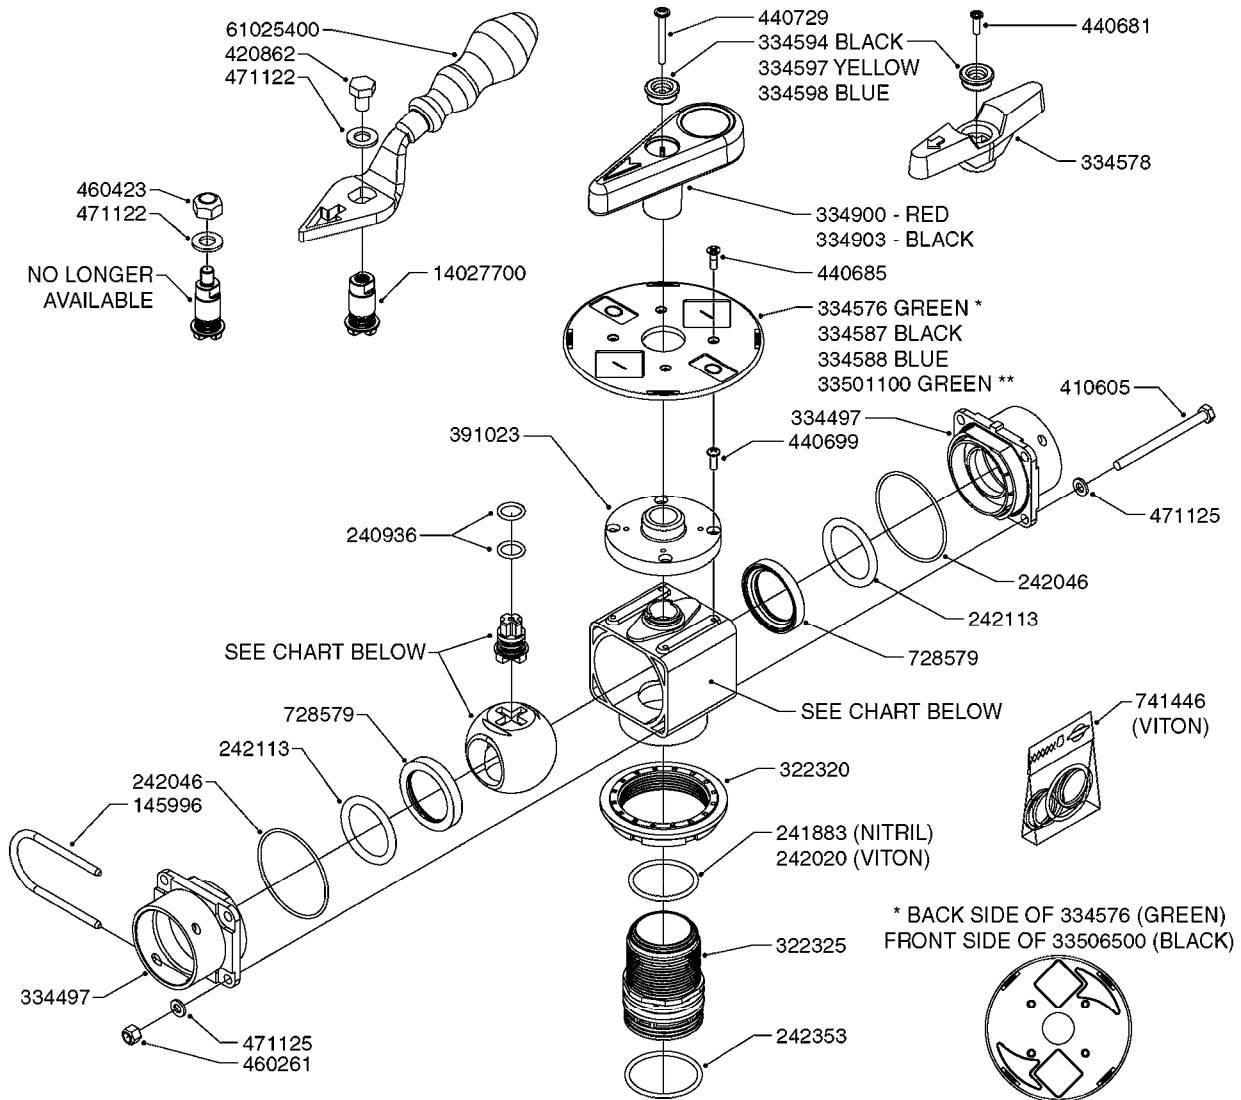

FOR S67 FITTINGS  
SEE PAGE L0100

**B0420**

MANIFOLD SYSTEM - PRESSURE  
B0420-HIN, 01:01:16

Page 1

Date 07.02.2020 9:55

parts-n°	order qty	description
145996	1	FITT.DK S-67 FORK
160353	1	BRACKET F.PRESSURE MANIFOLD
160918	1	BRACKET F. MANIFOLD CM
242353	1	O-RING 3 X 44.2 VITON
322224	1	FITT.DK S-67 TEE
322320	1	NUT F.3 WAY VALVE S56
334250	1	FITT.DK S-67 PLUG
334573	1	FITT.DK S-67 CONNECTOR
440675	1	SCREW F. PLASTIC 5X16 SS
841062	1	VALVE KIT S67 PRESS. MANIFOLD
841067	1	VALVE S67 PRESS.W/TEE MANIFOLD