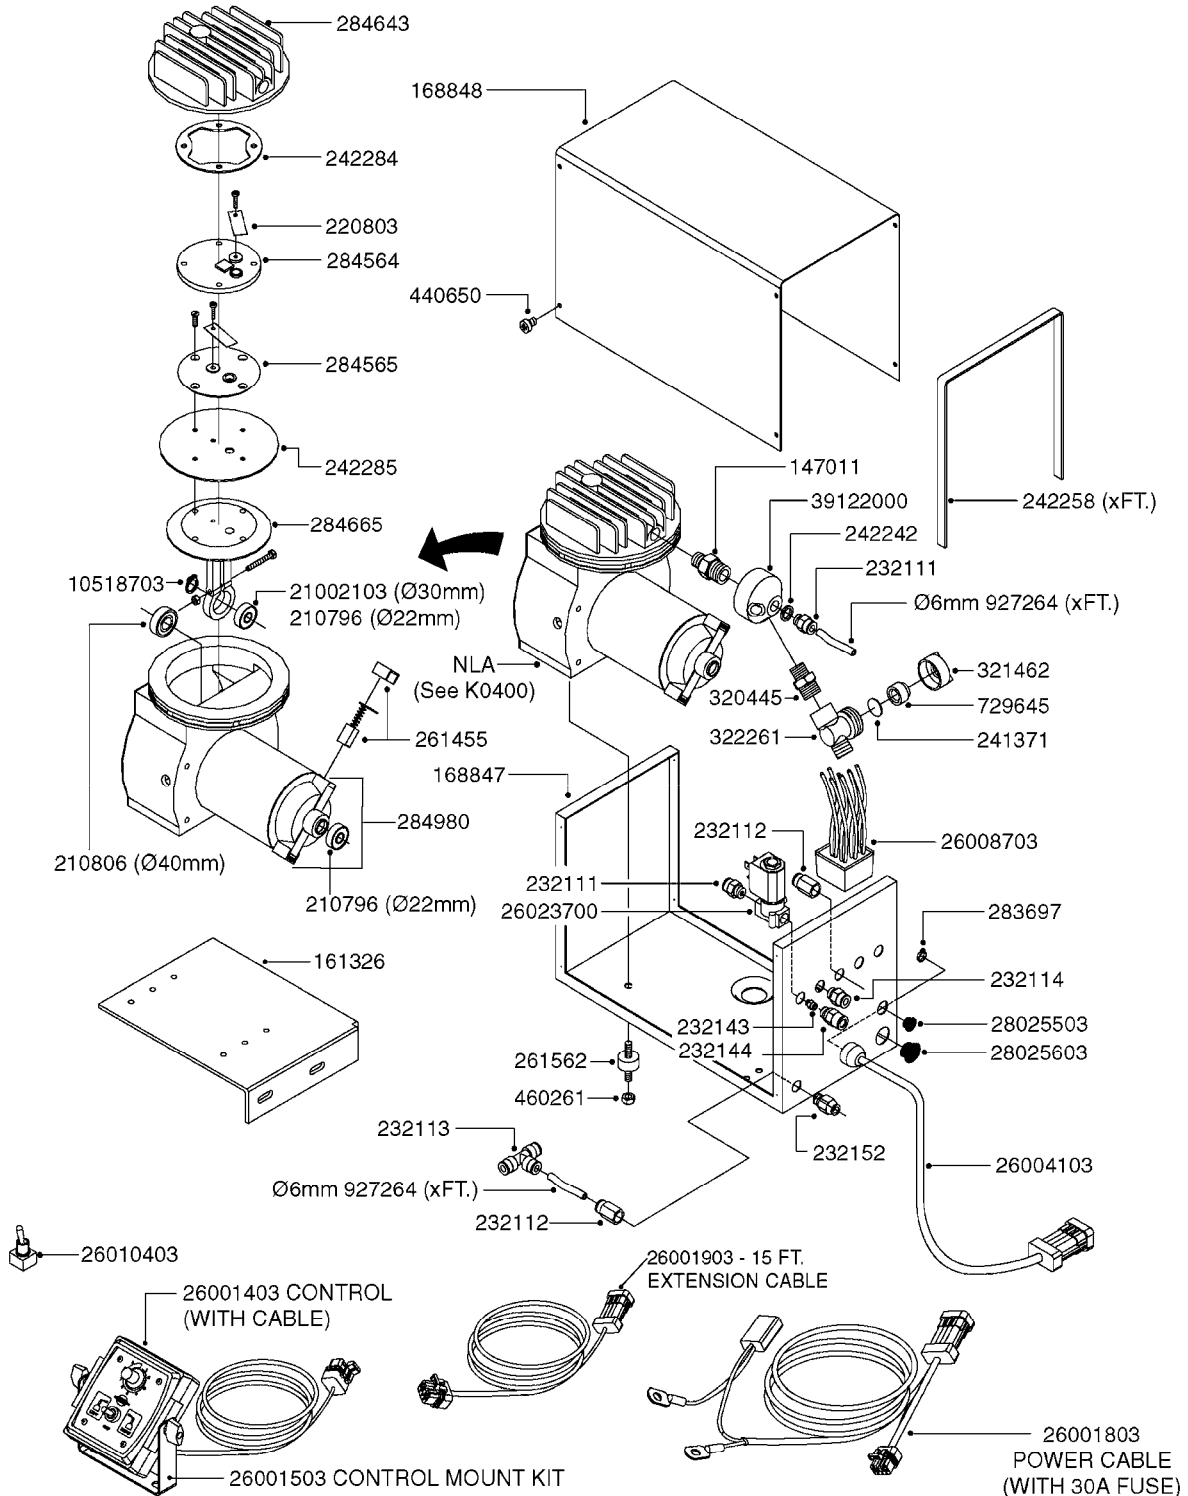

K0390

*Ø8mm 927306 (xFT.)
*Ø10mm 927330 (xFT.)

70019403 - COMPLETE ASSEMBLY

FOAM MARKER COMPRESSOR 2002
K0390-HIN, 01:01:16

Page 1
Date 07.02.2020 9:55

parts-n°	order qty	description
147011	1	HEX NIPPLE 3/8'X1/4'BSP BRASS
161326	1	MOUNT BKT. F. FOAM COMP.BOX 98
168847	1	ENCLOSURE LOWER F.MARKER
168848	1	COVER F. FOAM MARKER
210796	1	BEARING BALL D22/D8 X 7 608ZZ
210806	1	BEARING BALL D40/D17X12MM
220803	1	VALVE F. COMPRESSOR
232111	1	QUICK COUPLER 6MM X 1/8 EXT.
232112	1	QUICK COUPLER 6MM 1/8 INT.
232113	1	QUICK COUPLER 6MM T-PIECE
232114	1	COUPLER 1/8" THREADX8MM HOSE
232143	1	REDUCER 1/4'INT-1/8'EXT
232144	1	QUICK COUPLER 10MM X 1/4 EXT
232152	1	QUICK COUPLER 8MMX1/8 EXT.LONG
241371	1	DIAPHRAGM F.NO-DRIP,VULC
242242	1	O-RING F.AIR HOSE FITTING
242258	1	TRIM 3X10 SELF ADHESIVE 0012"
242284	1	HEAD GASKET F. COMPRESSOR
242285	1	DIAPHRAGM F. F/M COMP.
261455	1	BRUSH KIT-FOAM MARKER MOTOR
261562	1	RUBBER DAMPER 2XM6X25
283697	1	TIESTRAP 200MM
284564	1	PLATE F.COMPRESSOR HEAD
284565	1	PLATE F.COMPRESSOR HEAD
284643	1	COMPRESSOR HEAD F.FOAM MARKER
284665	1	CONNECTING ROD F.COMPRESSOR
284980	1	FLANGE REAR F. F.M.COMPRESSOR
320445	1	FITT.DK HN 1/4"X3/8" BSP
321462	1	CAP F.NO-DRIP ASSY.
322261	1	HOUSING F.SAFETY VALVE 3/8"
440650	1	SCREW 3.5x13 STAINLESS
460261	1	NUT HEX M6X1.00 LOCK DIN985 A2 SS
729645	1	NON-DRIP SPRING ASSY.GREEN 10
927264	1	HOSE R X PE D6/D4 X 0012"
927306	1	HOSE R X PE D8/D6 X 0012"BLACK
927330	1	HOSE R X PE D10/D8 X 012"BLACK
10518703	1	SNAP-RING OUTER 8X1
21002103	1	BEARING, 6200 2ZJEM (SKF)
26001403	1	HC FOAM MARKR CONSOLE VS3.0.00
26001503	1	HC FOAM MARKER CONSOLE MT.KIT
26001803	1	POWER CABLE
26001903	1	15' 7-PIN EXTENSION CABLE
26004103	1	FOAM MARKER CNTRL MOD CABL STD
26008703	1	FOAM MARKER CONTROL SCII
26010403	1	TOGGLE SWITCH MICRO-TRAK F.M.
26023700	1	SOLENOID VAL 12V 1/8' FLO '07
28025503	1	PLUG F.DRILLED HOLE 1/2"
28025603	1	PLUG F.DRILLED HOLE 3/4"
39122000	1	DISTR.HOUSING F.FOAM MARKER'07
70019403	1	FOAM MARKER COMPRESSOR KIT STD