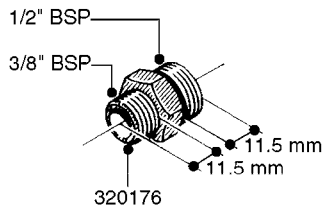

FITTINGS - HEXAGON NIPPLES  
L0030-HIN, 01:01:16

Page 0  
Date 07.02.2020 9:56

**L0030**

FITTINGS - HEXAGON NIPPLES  
L0030-HIN, 01:01:16

Page 1  
Date 07.02.2020 9:56

parts-n°	order qty	description
10015303	1	FITT.PO.HN 1.00X1.00 M1000
10425003	1	FITT.PO.HN 1.25X1.00 MCPHEE
320132	1	FITT.DK HN 1" BSP
320176	1	FITT.DK HN 3/8"X1/2" BSP
320445	1	FITT.DK HN 1/4"X3/8" BSP
320655	1	FITT.DK HN 1/2"-1/2" BSP
320692	1	FITT.DK HN 3/8'BSPX1/4'NPT
320703	1	FITT.DK HN 3/8BSP X1/2 &1/4NPT
320725	1	FITT.DK NIPPLE 3/8"-3/8" BSP
320902	1	FITT.DK HN 3/8'X 1/4' BSP
390232	1	FITT.DK HN 1-1/2' X 1-1/4' BSP
390276	1	FITT.DK HN 1'BSP