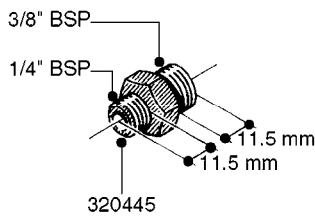

FITTINGS - HEXAGON NIPPLES  
L0030-HIN, 01:01:16

Page 0  
Date 07.02.2020 9:56

**L0030**

FITTINGS - HEXAGON NIPPLES  
L0030-HIN, 01:01:16

Page 1  
Date 07.02.2020 9:56

parts-n°	order qty	description
10015303	1	FITT.PO.HN 1.00X1.00 M1000
10425003	1	FITT.PO.HN 1.25X1.00 MCPHEE
320132	1	FITT.DK HN 1" BSP
320176	1	FITT.DK HN 3/8"X1/2" BSP
320445	1	FITT.DK HN 1/4"X3/8" BSP
320655	1	FITT.DK HN 1/2"-1/2" BSP
320692	1	FITT.DK HN 3/8'BSPX1/4'NPT
320703	1	FITT.DK HN 3/8BSP X1/2 &1/4NPT
320725	1	FITT.DK NIPPLE 3/8"-3/8" BSP
320902	1	FITT.DK HN 3/8'X 1/4' BSP
390232	1	FITT.DK HN 1-1/2' X 1-1/4' BSP
390276	1	FITT.DK HN 1'BSP