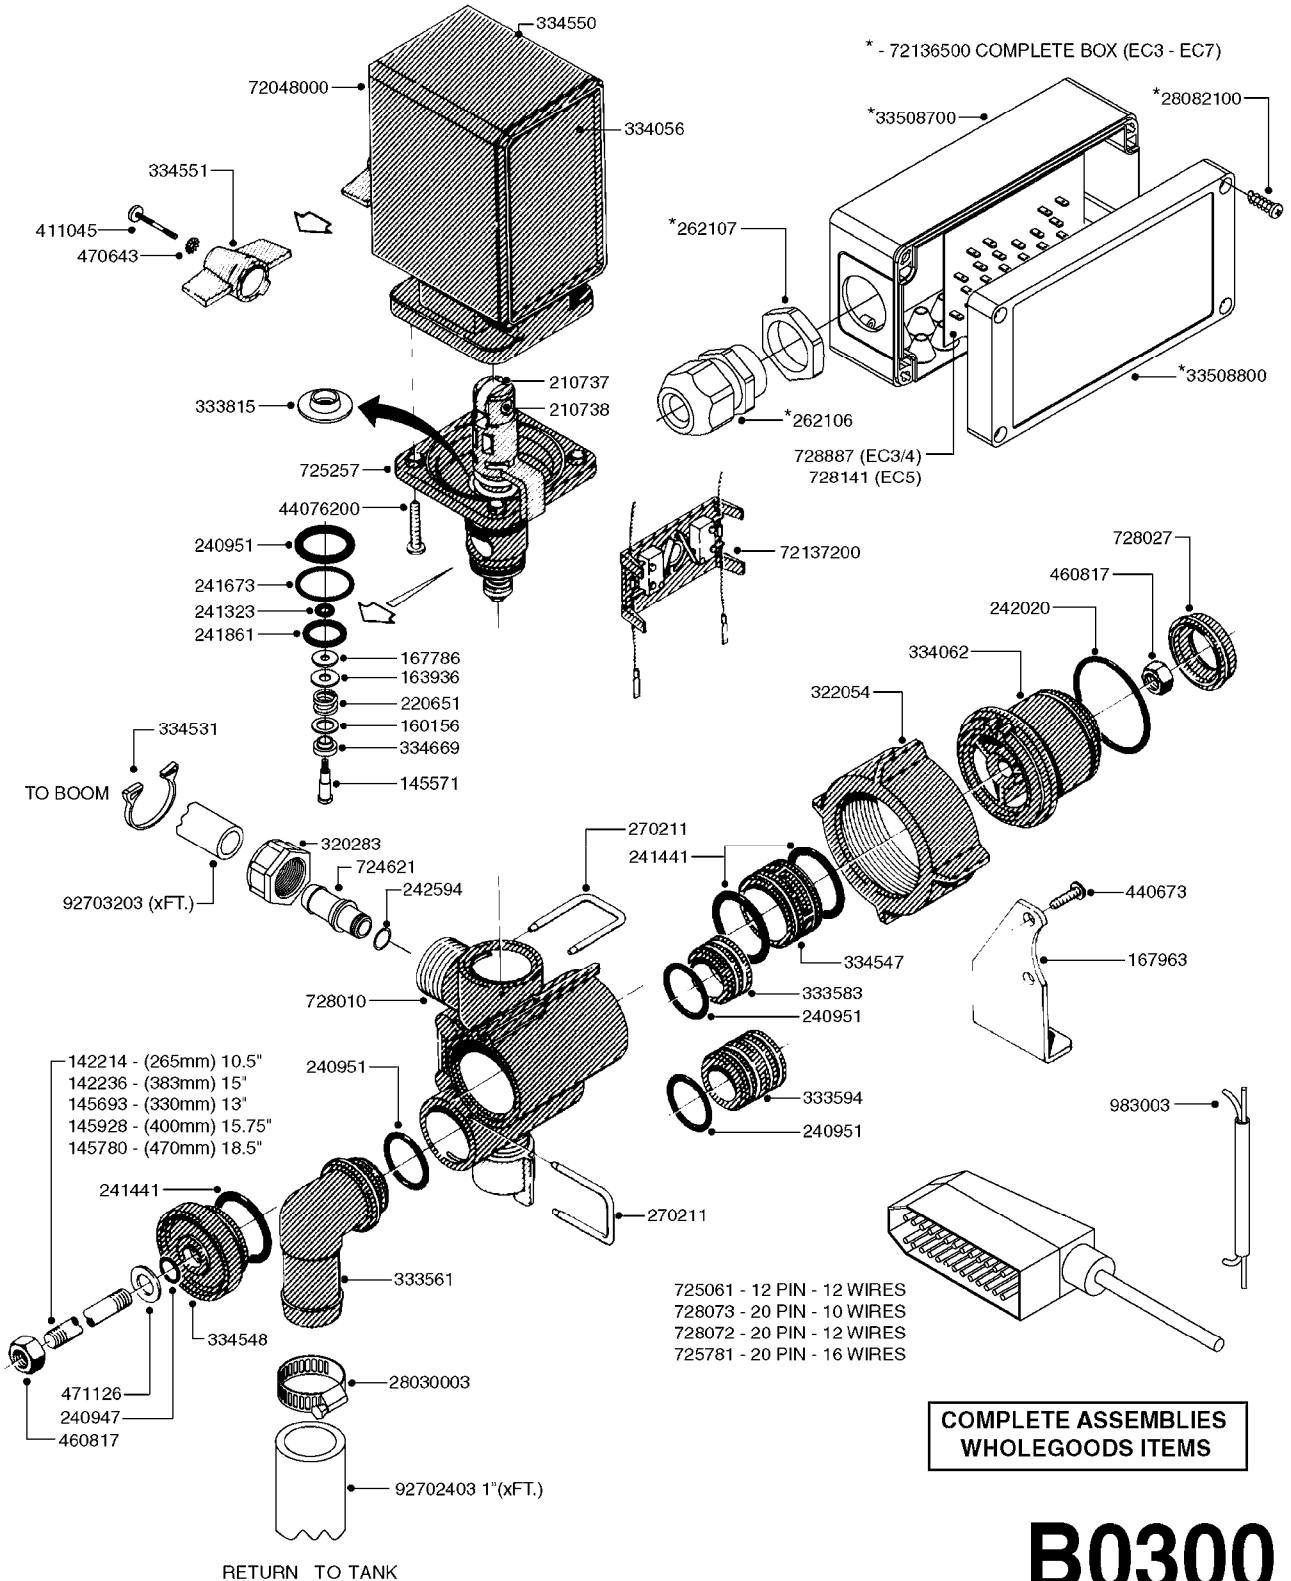

EC BOOM VALVE-ELEC.(GRN GRIP)
B0300-HIN, 01:01:16

Page 1
Date 07.02.2020 9:54

parts-n°	order qty	description
142214	1	STUD BOLT - M8X265, 3 SECTION
142236	1	STUD BOLT 8 X 381 - 8 MODULS
145571	1	STUD BOLT F/PNEUM. DISTRIBUTOR
145693	1	STUD BOLT - M8X330, 4 SECTION
145780	1	STUD BOLT - M8X470, 6 SECTION
145928	1	STUD BOLT - M8X400, 5 SECTION
160156	1	WASHER D14.1/D9.2X1 SS
163936	1	WASHER D15/D6.2X1
167786	1	WASHER D13/D4.2X1
167963	1	MOUNT BKT.F.EC BOOM SEC.
210737	1	BEARING BALL D7 RSTO 5 TN
210738	1	PIN Ø7 L16
220651	1	SPRING PRESSURE D12.5/5
240947	1	O-RING D7.3X2.4 NITRIL
240951	1	O-RING D21.2X3 NITRIL
241323	1	O-RING D5.3X2.4 NITRIL
241441	1	O-RING D29.3X3
241673	1	O-RING D22.1X1.6
241861	1	O-RING D15.3X2.4 VITON
242020	1	O-RING 39.2 X 3 VITON
242594	1	O-RING D14 X 1.78 SCH.70-EPDM
262106	1	BULKHEAD F. CABLE 6.5-14 BLACK
262107	1	NUT F. BULKHEAD CABLE GRAY
270211	1	FITT.DK S25 FORK L=37.5
320283	1	FITT.DK NUT 3/4"BSP
322054	1	UNION NUT BLACK S61 x 2
333561	1	FITT.DK ELB.1" EC RETURN
333583	1	END PIECE FOR BYPASS
333594	1	CONNECTING PIECE F. BYPASS
333815	1	DISTANCE RING
334056	1	COVER F/MOTOR HOUSE EC DIST.
334062	1	CONNECT. BRANCH F/EC OP. UNIT
334531	1	CLAMP HOSE PLASTIC 3/4"
334547	1	CONNECTING PIECE F. PRESSURE
334548	1	END COVER
334550	1	MOTOR HOUSE SECT VALVE
334551	1	GRIP F.MAN.OP.EC ON/OFF GREEN
334669	1	VALVE CONE D14/D7-SH 63 WHITE
411045	1	SCREW M4 X 16MM STAINLESS
440673	1	SCREW F.PLASTIC 5X12 SS
460817	1	NUT HEX M8 STAINLESS DIN 934
470643	1	WASHER LOCK
471126	1	WASHER, M8, Ø16/ 8.4X 1.6, SS
724621	1	FITT.DK HB 3/4"ASSY F.3/4" NUT
725061	1	CABLE - EC 12WIRE L=6000mm
725257	1	SPINDLE SECT. F/EC DISTRIBUTOR
725781	1	CONNECTING CABLE L=6000-AC 5
728010	1	DISTRIB HOUSING W/CONST PR GRN
728027	1	BUSHING WITH SEAT
728072	1	CABLE,20-PIN,6M EC/4
728073	1	CABLE,20-PIN,6M, EC/3
728141	1	CIRCUIT BOARD F.EC7 CONN. BOX
728887	1	CIRCUIT BOARD EC CONTROL
983003	1	CABLE ELEC.2X1MM WIRE BLACK EC
28030003	1	CLAMP HOSE GEAR P1" 6716
28082100	1	SCREW F. BOX LID 1/4" L=20
33508700	1	BOX BOTTOM 160X80X40 BLACK 1-HOLE
33508800	1	LID 160X80X15 BLK W/SCREWS
44076200	1	SCREW WN5451 5X16 SS TORX
72048000	1	MOTOR, DISTRIBUTION 1:300
72136500	1	UNIV. CONNECTION BOX F. EC