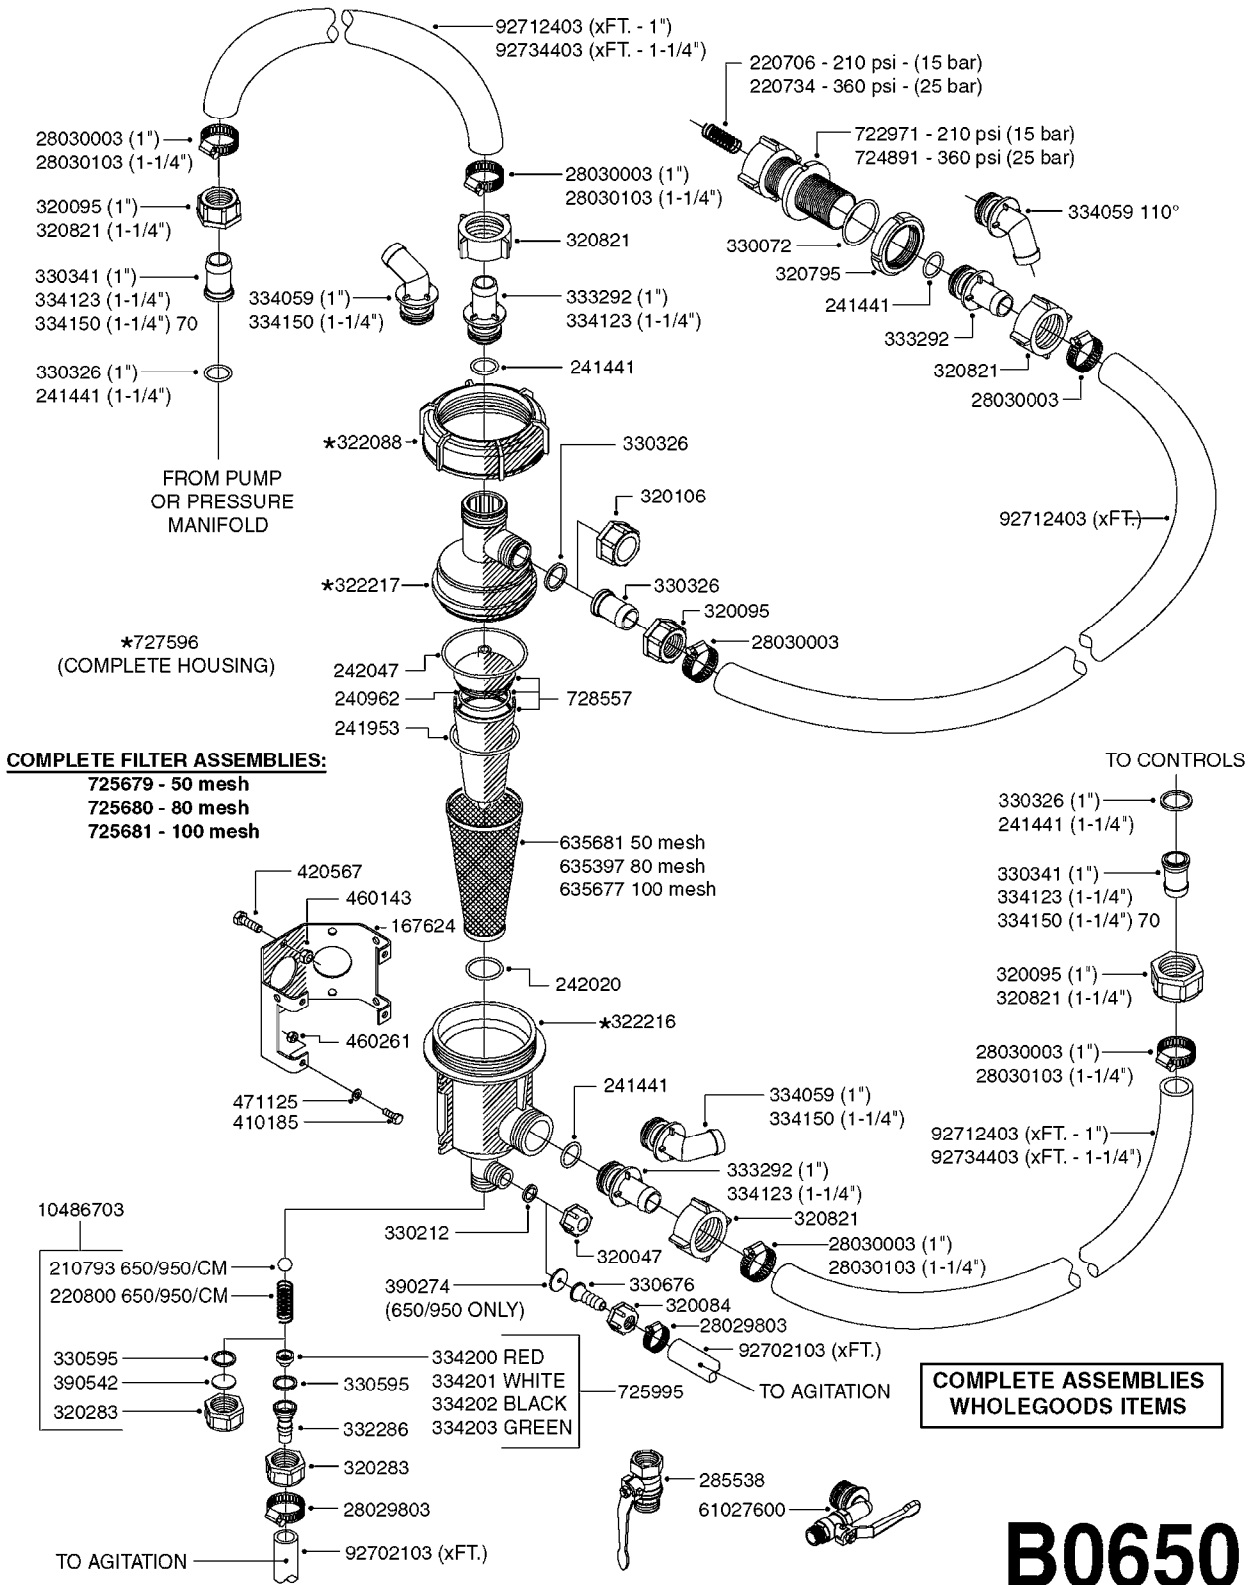

B0650

parts-n°	order qty	description
10486703	1	KIT F.UPDATING SCF
167624	1	MOUNT BRACKET F. SCF
210793	1	BALL F.SCF
220706	1	SPRING SCF 12 BAR
220734	1	SPRING SCF 25 BAR
220800	1	SPRING F.SCF
240962	1	O-RING D57,2X3 NITRIL
241441	1	O-RING D29.3X3
241953	1	O-RING D73,03X3,53 VITON
242020	1	O-RING 39.2 X 3 VITON
242047	1	O-RING 89.5 X 3.0 VITON
28029803	1	CLAMP HOSE GEAR P1/2" 6708
28030003	1	CLAMP HOSE GEAR P1" 6716
28030103	1	CLAMP HOSE GEAR P5/4-S1.5"6724
285538	1	BALL VALVE 3/4" BSP
320047	1	FITT.DK CAPNUT 1/2" BSP
320084	1	FITT.DK NUT 1/2" BSP
320095	1	FITT.DK NUT 1" BSP
320106	1	FITT.DK CAPNUT 1" BSP
320283	1	FITT.DK NUT 3/4"BSP
320795	1	FITT.DK NUT 1-1/2" BSP JAMB
320821	1	FITT.DK NUT 1-1/2" BSP
322088	1	NUT LARGE F.SCF BODY
322216	1	SCF HOUSING (THREADED) F.GROVE
322217	1	SCF TOP (THREADED) W/GROVE
330072	1	O-RING D53.5/D45.5X4
330212	1	O-RING D19/D14X2.4 F.1/2"NUT
330326	1	O-RING D30/D24X2 F.1"NUT
330341	1	FITT.DK HB 1" F. 1" NUT
330595	1	O-RING D24.6/D20X2.1 -3/4"
330676	1	FITT.DK HB 3/8" F. 1/2" NUT
332286	1	FITT.DK HB 1/2" F. 3/4" NUT
333292	1	FITT.DK HB 1"O'RING F.1-1/2"
334059	1	FITT.DK EL 1" 110 DEG.F.1-1/2"
334123	1	FITT.DK HB 1-1/4"O-RNG F.1-1/2"
334150	1	FITT.DK HB 1-1/4" 110 F.1-1/2"
334200	1	ORFICE 3MM FOR SCF RED
334201	1	ORFICE 4MM FOR SCF WHITE
334202	1	ORFICE 5MM FOR SCF BLACK
334203	1	ORFICE 6MM FOR SCF GREEN
390274	1	ORIFICE ID4.0/18/1.5
390542	1	PLUG WASHER FOR 3/4'CAP NUT
410185	1	BOLT HEX 8.8 DEL M6X16
420567	1	BOLT HEX 8.8 DEL M8X30 FT
460143	1	SELF LOCK NUT M8 SST A2 DIN985
460261	1	NUT HEX M6X1.00 LOCK DIN985 A2 SS
471125	1	WASHER M6U 6.4X14X1.2,A2 SS
61027600	1	VALVE 1/2"BSP ASSY S5390
635397	1	SCREEN SCF 80 MESH
635677	1	SCREEN SCF 100 MESH
635681	1	SCREEN SCF 50 MESH
722971	1	SAFETY VALVE SCF 217PSI (15BAR)
724891	1	SAFETY VALVE SCF 25 BAR
725679	1	SCF ASSY.50 W/THREADED TOP CAP
725680	1	SCF ASSY.80 W/THREADED TOP CAP
725681	1	SCF ASSY.100 W/THREADED CAP
725995	1	BAG FOR SCF
727596	1	SCF HOUSING COMPLETE
728557	1	CONE F.SCF RED
92702103	1	HOSE R X1/2" X300PSI WP X0012"
92712403	1	HOSE R X1" X300PSI WP X0012"