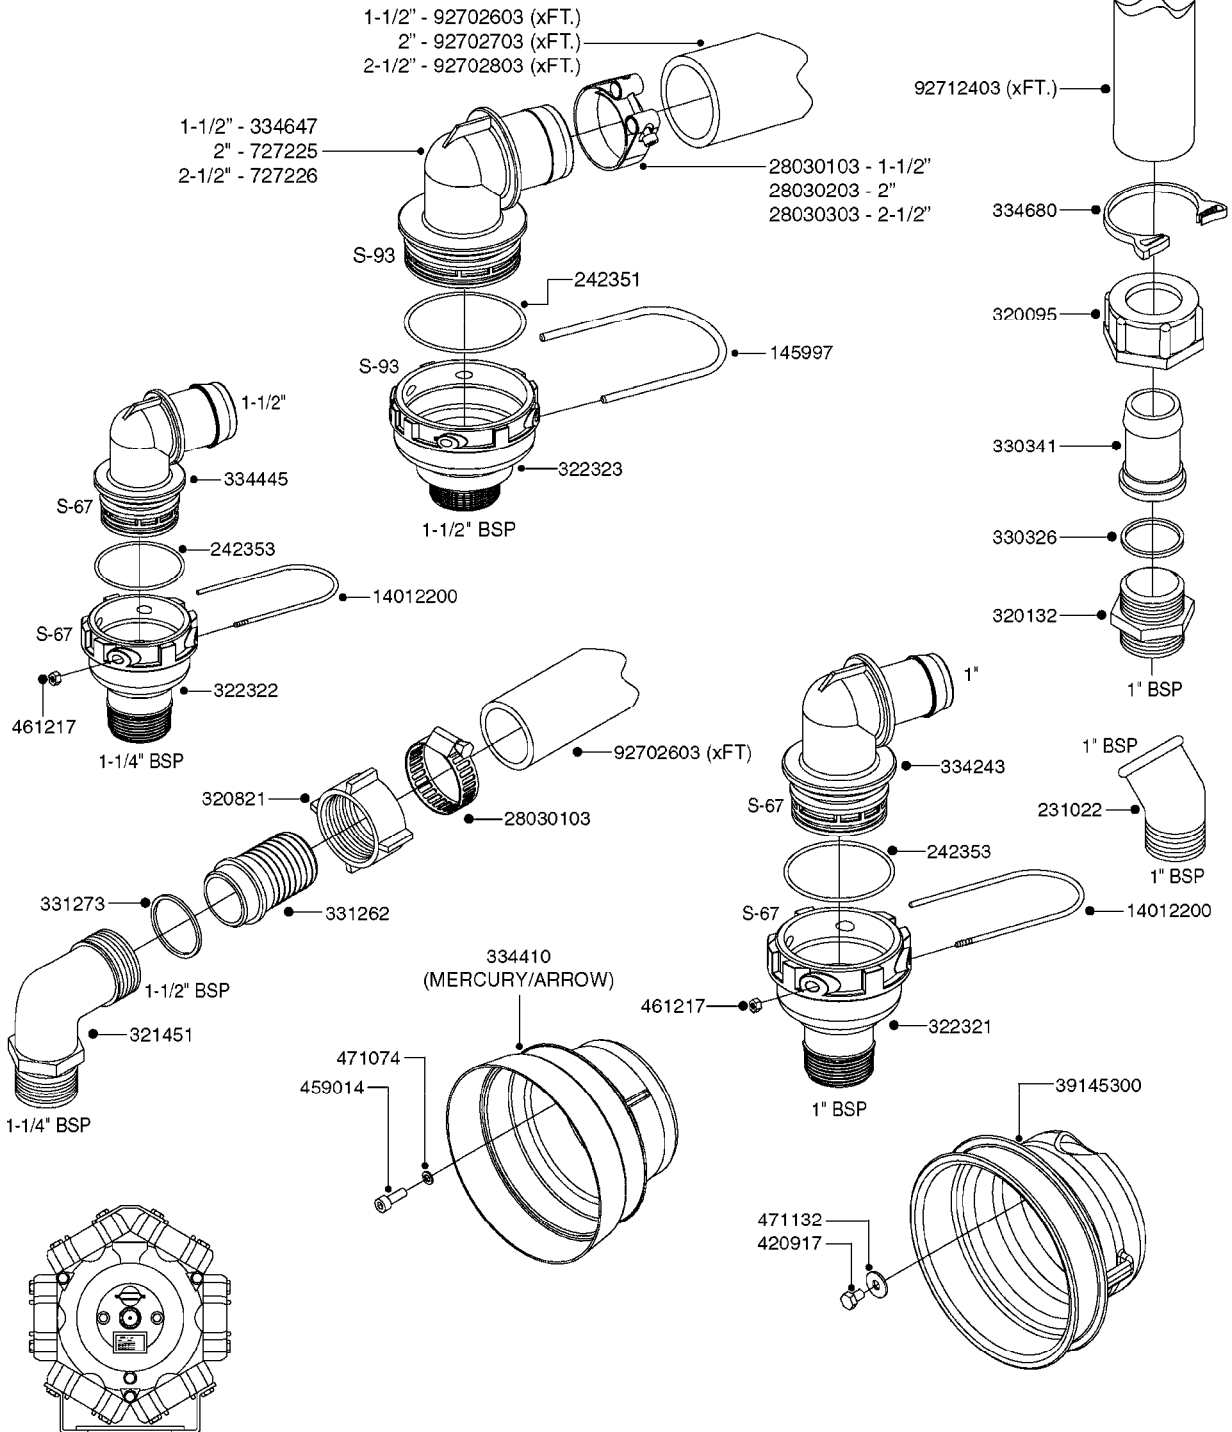

SUCTION SIDE OF PUMP

PRESSURE SIDE OF PUMP

COMPLETE PUMP
(NLA) REPLACED BY 364 PUMP (SEE PAGE A0280)

A0300

PUMP - 361/363 FITTINGS
A0300-HIN, 28:05:19

Page 1

Date 07.02.2020 9:54

parts-n°	order qty	description
145997	1	FITT.DK S-93 FORK
231022	1	FITT.DK ELB. 1' BSP GF 121
242351	1	O-RING D69.5X3.0 VITON F.S-93
242353	1	O-RING 3 X 44.2 VITON
320095	1	FITT.DK NUT 1" BSP
320132	1	FITT.DK HN 1" BSP
320821	1	FITT.DK NUT 1-1/2" BSP
321451	1	FITT.DK ELB.1-1/2 X1-1/4 80DEG
322321	1	FITT.DK S-67 X 1"BSP MALE
322322	1	FITT.DK S-67 X 1-1/4"BSP MALE
322323	1	FITT.DK S-93 X 1-1/2"BSP MALE
330326	1	O-RING D30/D24X2 F.1"NUT
330341	1	FITT.DK HB 1" F. 1" NUT
331262	1	FITT.DK HB 1-1/2" F. 1-1/2"NUT
331273	1	O-RING D44/D38X2 F.1-1/2"
334243	1	FITT.DK S-67 ELB.1"
334410	1	PROTECTION PUM
334445	1	FITT.DK S-67 ELB.1-1/2"
334647	1	FITT.DK S93 ELB 1-1/2" 90 PVC
334680	1	CLAMP HOSE PLASTIC 1"
420917	1	BOLT HEX 8.8 RAW M8X12 FT
459014	1	ALLEN SCREW M8 X 15 GALV.DIN93
461217	1	NUT HEX M5 LOCK
471074	1	WASHER M8 ELZ
471132	1	WASHER D24/D8.4 X 2 SS
727225	1	FITT.DK S-93 ELB.2'PVC W/ORING
727226	1	FITT. S93 2-1/2" 90° S W/O-RING
14012200	1	FITT.DK S-67 FORK W/M5 THREADS
28030103	1	CLAMP HOSE GEAR P5/4-S1.5"6724
28030203	1	CLAMP HOSE T-BOLT S2" 235-67
28030303	1	CLAMP HOSE T-BOLT S2.5" 235-76
39145300	1	PTO SHIELD Ø203 4-POLET MACHINED
92702603	1	HOSE PVC SUCT GRAY 1-1/2"
92702703	1	HOSE PVC SUCT GRAY 2"
92702803	1	HOSE PVC SUCT GRAY 2.5"
92712403	1	HOSE R X1" X300PSI WP X0012"