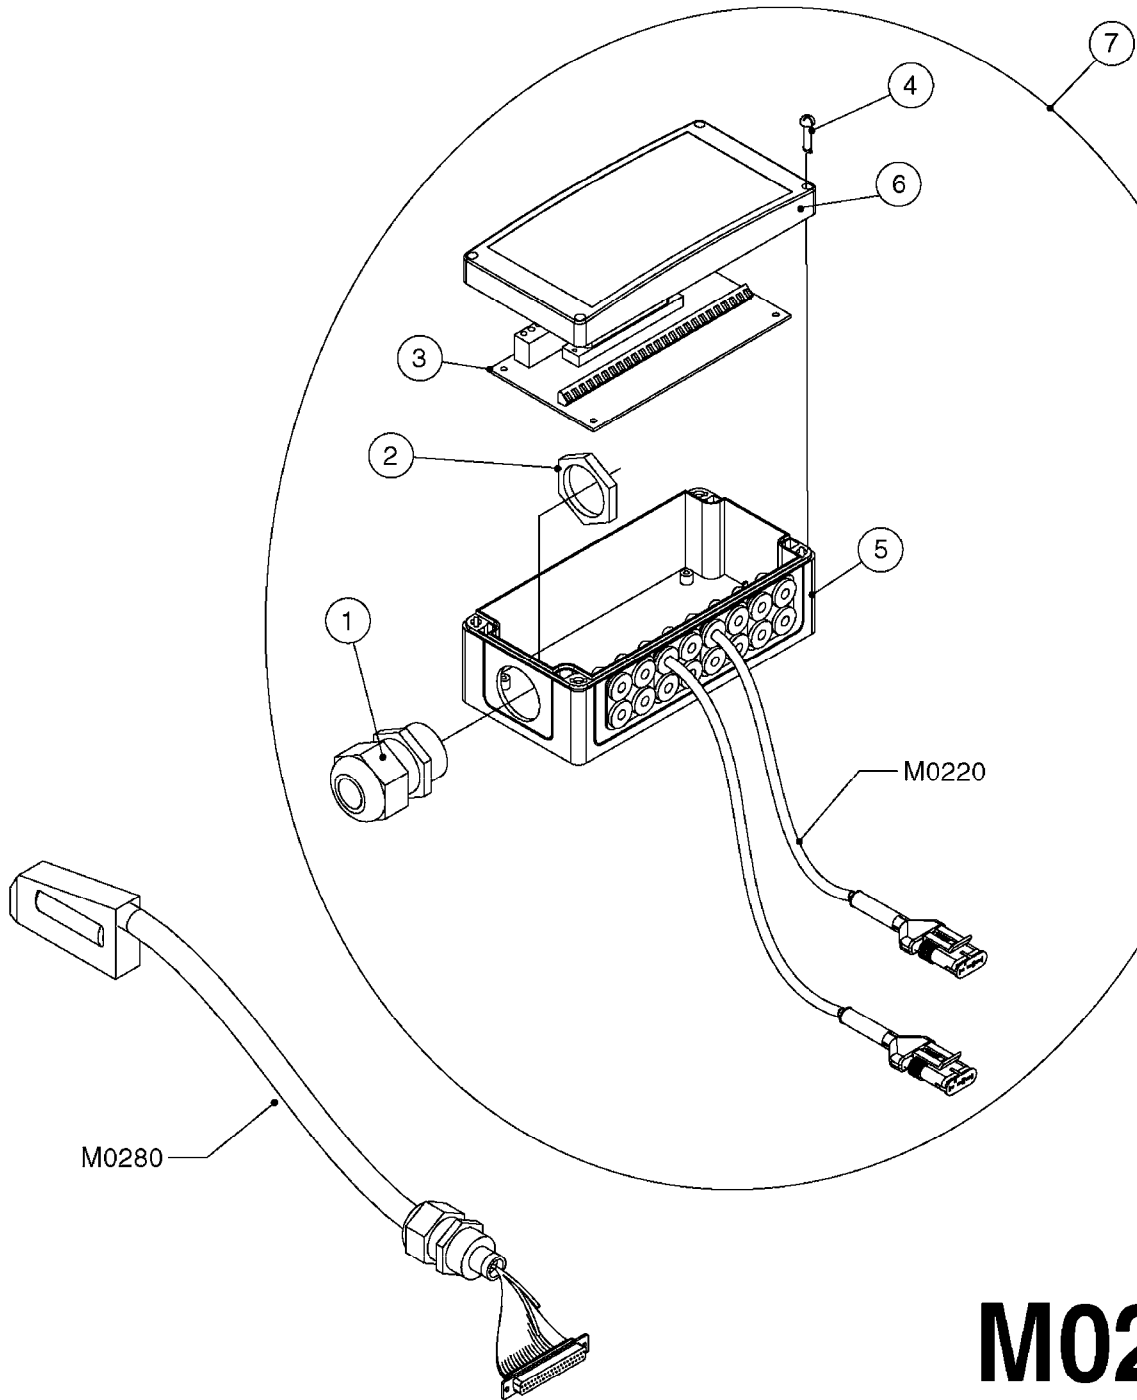

M0230

JUNCTION BOX - LIQUID
M0230-HIN, 01:01:16

Page 1

Date 07.02.2020 9:56

Pos.	parts-n°	order qty	description
1	262106	1	BULKHEAD F. CABLE 6.5-14 BLACK
2	262107	1	NUT F. BULKHEAD CABLE GRAY
3	26004800	1	CIRCUIT BD SEC VLV NCM 13SEC 13 SECTION
3	72173900	1	CIRCUIT BD SEC VLV 39PIN 9SEC 9 SECTION
4	28082100	1	SCREW F. BOX LID 1/4" L=20
5	33508700	1	BOX BOTTOM 160X80X40 BLACK 1-HOLE
6	33508800	1	LID 160X80X15 BLK W/SCREWS
7	72115400	1	CONNECTION BOX F. OP. UNIT SV9