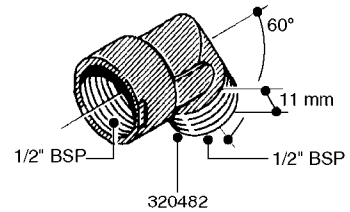

FITTINGS - HEXAGON NIPPLES  
L0030-HIN, 01:01:16

Page 0  
Date 07.02.2020 9:56

**L0030**

FITTINGS - HEXAGON NIPPLES  
L0030-HIN, 01:01:16

Page 1  
Date 07.02.2020 9:56

parts-n°	order qty	description
10015303	1	FITT.PO.HN 1.00X1.00 M1000
10425003	1	FITT.PO.HN 1.25X1.00 MCPHEE
320132	1	FITT.DK HN 1" BSP
320176	1	FITT.DK HN 3/8"X1/2" BSP
320445	1	FITT.DK HN 1/4"X3/8" BSP
320655	1	FITT.DK HN 1/2"-1/2" BSP
320692	1	FITT.DK HN 3/8'BSPX1/4'NPT
320703	1	FITT.DK HN 3/8BSP X1/2 &1/4NPT
320725	1	FITT.DK NIPPLE 3/8"-3/8" BSP
320902	1	FITT.DK HN 3/8'X 1/4' BSP
390232	1	FITT.DK HN 1-1/2' X 1-1/4' BSP
390276	1	FITT.DK HN 1'BSP