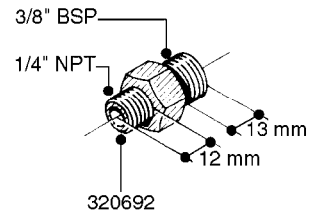

FITTINGS - HEXAGON NIPPLES  
L0030-HIN, 01:01:16

Page 0  
Date 07.02.2020 9:56

**L0030**

FITTINGS - HEXAGON NIPPLES  
L0030-HIN, 01:01:16

Page 1  
Date 07.02.2020 9:56

parts-n°	order qty	description
10015303	1	FITT.PO.HN 1.00X1.00 M1000
10425003	1	FITT.PO.HN 1.25X1.00 MCPHEE
320132	1	FITT.DK HN 1" BSP
320176	1	FITT.DK HN 3/8"X1/2" BSP
320445	1	FITT.DK HN 1/4"X3/8" BSP
320655	1	FITT.DK HN 1/2"-1/2" BSP
320692	1	FITT.DK HN 3/8'BSPX1/4'NPT
320703	1	FITT.DK HN 3/8BSP X1/2 &1/4NPT
320725	1	FITT.DK NIPPLE 3/8"-3/8" BSP
320902	1	FITT.DK HN 3/8'X 1/4' BSP
390232	1	FITT.DK HN 1-1/2' X 1-1/4' BSP
390276	1	FITT.DK HN 1'BSP