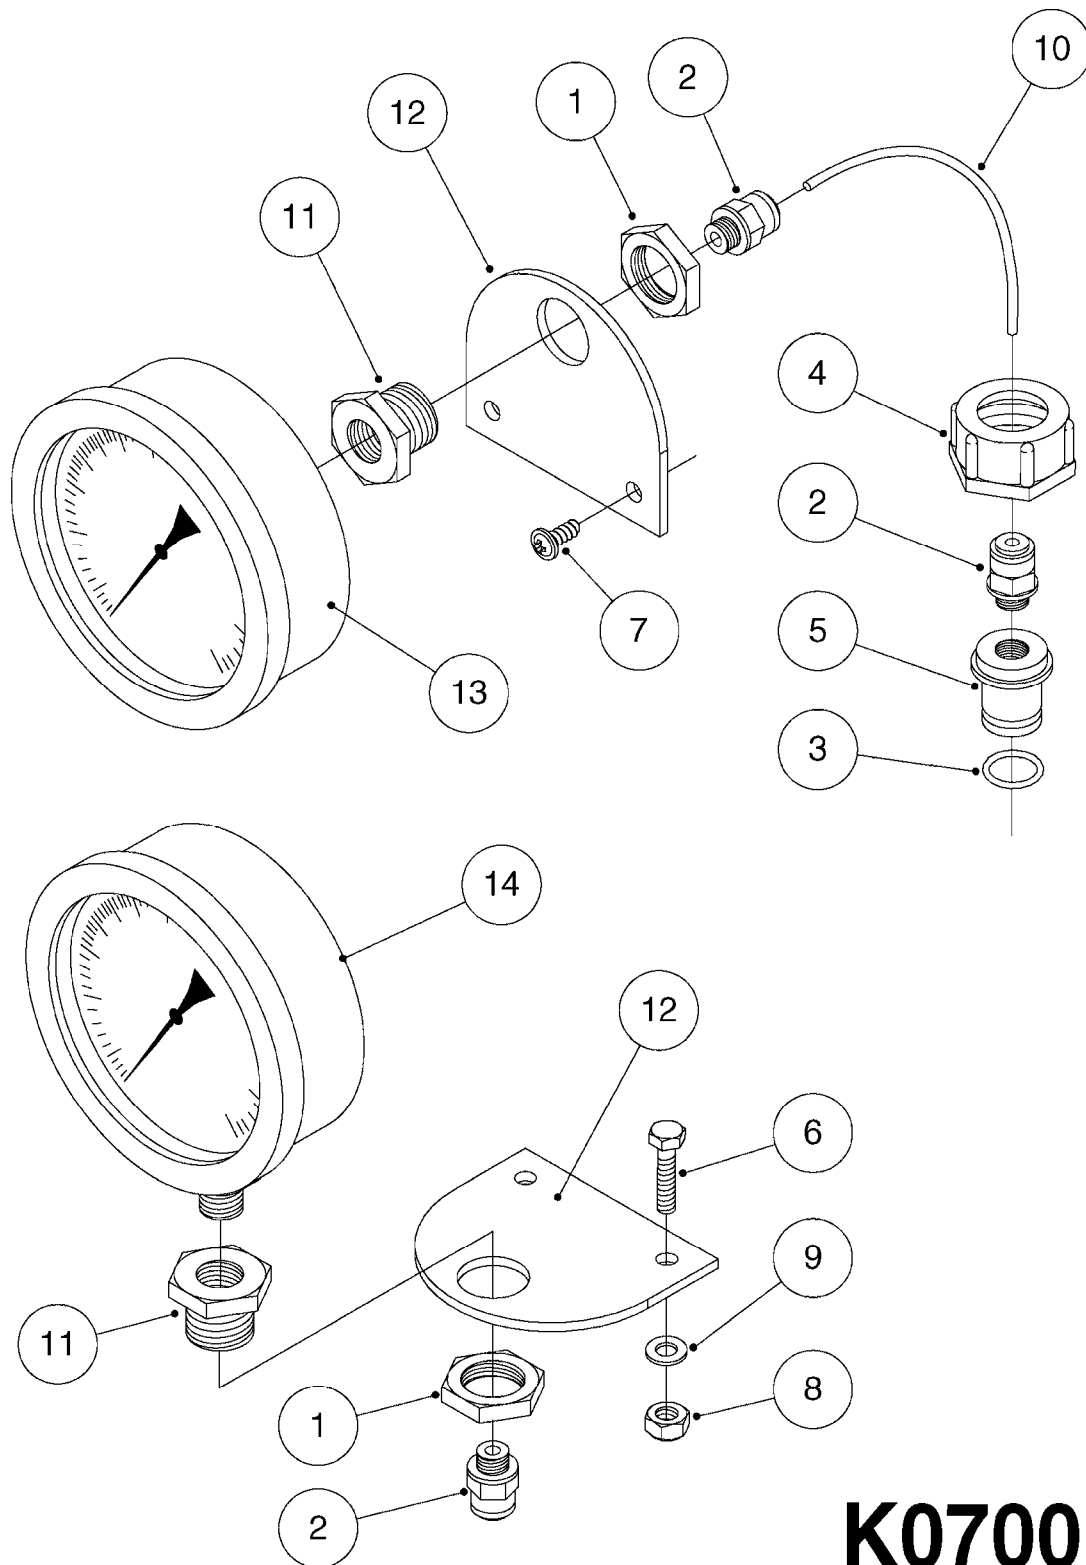

# K0690

REMOTE GAUGE-MAGNETIC BASE KIT  
K0690-HIN, 01:01:16

Page 1  
Date 07.02.2020 9:55

parts-n°	order qty	description
231346	1	QUICK COUPLER 1/8"BSP X 4 MM
232230	1	QUICK COUPLER 1/4"BSP X 4 MM
241651	1	O-RING D14.0X3.0 NITRIL
242594	1	O-RING D14 X 1.78 SCH.70-EPDM
283581	1	HOSE CONNECTOR STR. F.4MM PE
284582	1	CLAMP HOSE GEAR - 5/16"
320187	1	FITT.DK CAP 3/8" BSP BLACK
320283	1	FITT.DK NUT 3/4"BSP
320445	1	FITT.DK HN 1/4"X3/8" BSP
321926	1	FITTING BSP3/4"-1/8"
322046	1	FITT.DK TEE 1/2X1/2HB X3/4'BSP
322048	1	FITT.DK TEE 3/4X3/4HB X3/4'BSP
330013	1	O-RING 2.5 X 10 PUR
330061	1	O-RING D16/D11X2,5
331807	1	FITT.DK HB 5/16" F.3/8" NUT
334531	1	CLAMP HOSE PLASTIC 3/4"
334534	1	CLAMP HOSE PLASTIC 1/2"
390713	1	GAUGE ADAPTOR 1/4" BSP
440698	1	SCREW F.PLASTIC 6X18 SS HEXHD
721851	1	SCREW PLUG W/QUICK FIT
724637	1	FITT.DK HB 5/16' F. 3/4" COMP.
927253	1	RED AIR HOSE, Ø4/2 1810 E
927268	1	HOSE BLUE PVC X 1/4 X 0012"
10536703	1	MAGNETIC BASE D3,2'/90LB
10536803	1	MAGNETIC BASE KIT F.GAUGE
28026203	1	GAUGE 200PSI/BR,2.5"1/4BSP-BTM
92702103	1	HOSE R X1/2" X300PSI WP X0012"
92703203	1	HOSE R X3/4" X300PSI WP X0012"