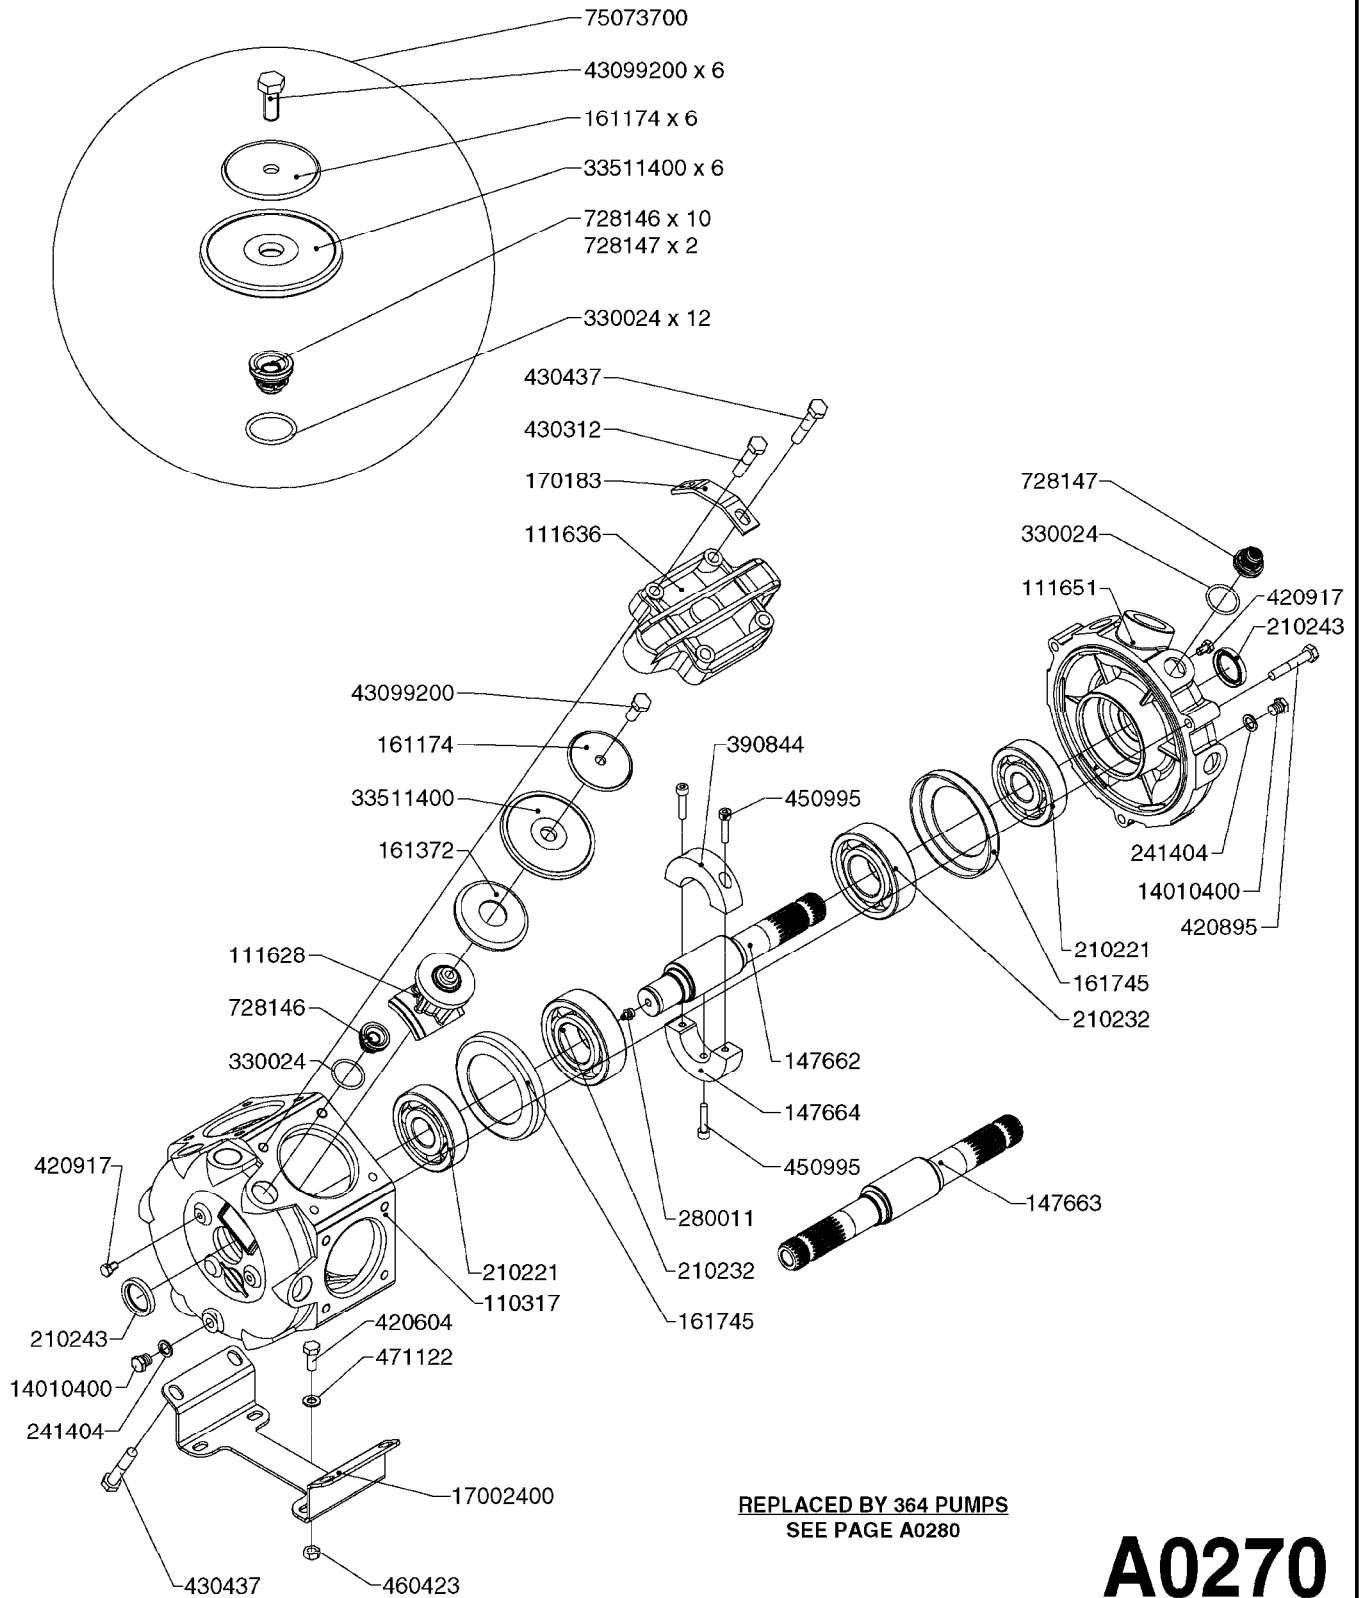

REPLACED BY 364 PUMPS
SEE PAGE A0280

A0270

PUMP - 363/1000 RPM W/MOUNTING
A0270-HIN, 17:03:16

Page 1
Date 07.02.2020 9:54

parts-n°	order qty	description
110317	1	PUMP CASING MODEL 360/361 PNTD
111628	1	CONNECTING ROD 363/5.5 PUMP
111636	1	VALVE COVER 363 HEAVY DUTY
111651	1	CASTING F.363 1.5" PUMP(FRONT)
147662	1	CRANK SHAFT F.363/463-5.5MM
147663	1	CRANK SHAFT 363/463-5.5 THROUG
147664	1	COUNTERBALANCE 363/463 WEIGHT
161174	1	DIAPHRAGM DISC SS 361/363/364 PUMP
161372	1	DIAPHRAGM BACKING DISC,320-361
161745	1	METAL SPACER F.363/463
170183	1	LIFT STRAP F.PUMP 360/361/462
210221	1	BEARING BALL 6407
210232	1	BEARING BALL 6310
210243	1	SEAL OIL 35 X 47 X 7
241404	1	DOWTY SEAL 1/4"
280011	1	GREASE NIPPLE 1/8' SAE H TR
330024	1	O-RING D41,1/D34.5 X 3,5
390844	1	COUNTERBALANCE 363/463 POM
420604	1	BOLT HEX 8.8 DEL M10X25 FT DIN933
420895	1	BOLT HEX 8.8 RAW M10X60
420917	1	BOLT HEX 8.8 RAW M8X12 FT
430312	1	BOLT HEX 8.8 M12X60
430437	1	BOLT HEX 8.8 RAW M12X65
450995	1	BOLT ALLEN M8X30 DIN 912 RAW
460423	1	NUT HEX M10X1.50 LOCK DIN985A2 SS
471122	1	WASHER, M10, Ø20/10.5X 2.0, SS
728146	1	VALVE FOR 361(726890/707932)
728147	1	VALVE FOR 361 WHITE WITH HOLE
14010400	1	PLUG 1/4" BSP
17002400	1	FOOT F. 36X PUMP, RED
33511400	1	DIAPHRAGM PUMP 361/361/363/364 PUR
43099200	1	BOLT HEX SS M12 X 30 DIN933 A4
75073700	1	PUMP KIT 361/363 "06"