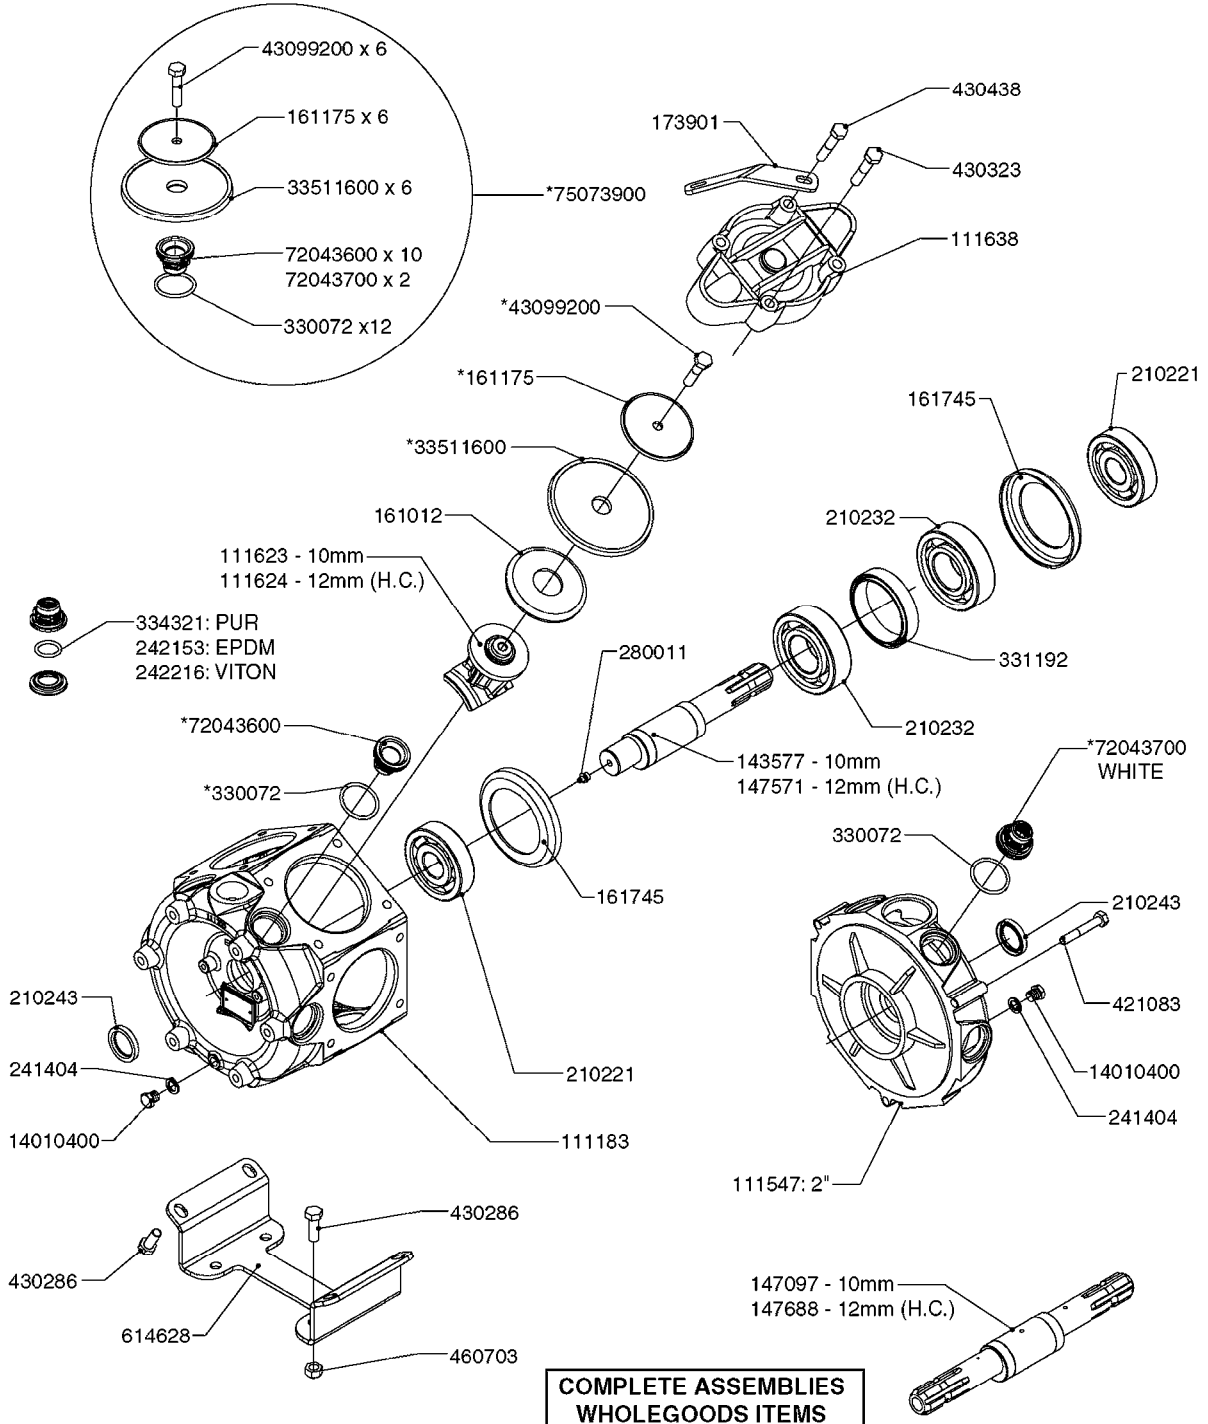

PUMP REPAIR KIT

**COMPLETE ASSEMBLIES
WHOLEGOODS ITEMS**

COMPLETE PUMPS

- 821587 - 463/10 2" W/THROUGH SHAFT (540 RPM)
- 82166300 - 463/12 2" (540 RPM H.C. INLINE PORTS)
- 463/12 2" (540 RPM H.C. OFFSET PORTS) REPLACED BY 82168700 (PAGE A0350)

A0330

PUMP - 463 W/ MOUNTING BASE
A0330-HIN, 01:01:16

Page 1
Date 07.02.2020 9:54

parts-n°	order qty	description
111183	1	PUMP CASTING 460-463 (PAINTED)
111547	1	PUMP FRONT 460-463-2' (PAINT)
111623	1	CONNECTING ROD 463/10MM
111624	1	CONNECTING ROD 463/12MM
111638	1	VALVE COVER 463 HC+1000 VERS.
143577	1	CRANK SHAFT F.363/462/463-10mm
147097	1	CRANK SHAFT 363-463/10 THROUGH
147571	1	CRANK SHAFT F.463-12mm
147688	1	CRANK SHAFT 462/12 THROUGH
161012	1	DIAPHRAGM BACKING DISC F. 463
161175	1	DIAPHRAGM DISC 463/464 PUMP
161745	1	METAL SPACER F.363/463
173901	1	LIFT STRAP F.PUMP 463
210221	1	BEARING BALL 6407
210232	1	BEARING BALL 6310
210243	1	SEAL OIL 35 X 47 X 7
241404	1	DOWTY SEAL 1/4"
242153	1	O-RING D26X4 EPDM
242216	1	O-RING VITON F/1202/1302/462
280011	1	GREASE NIPPLE 1/8' SAE H TR
330072	1	O-RING D53.5/D45.5X4
331192	1	SPACER, MODEL 361/363
334321	1	O-RING POLY. 34.0x26.0x4.0
421083	1	BOLT HEX 8.8 DEL M10X65
430286	1	BOLT HEX 8.8 DEL M12X30 FT
430323	1	BOLT HEX 8.8 DEL M12X60
430438	1	BOLT HEX 8.8 DEL M12X65
460703	1	NUT HEX M12X1.75 LOCK DIN985A2 SS
614628	1	FOOT F. 46X PUMP, RED
821587	1	PUMP 463/10 THROUGH SHAFT TWNF
14010400	1	PLUG 1/4" BSP
33511600	1	DIAPHRAGM PUMP 463/464 PUMP PUR
43099200	1	BOLT HEX SS M12 X 30 DIN933 A4
72043600	1	VALVE FOR 462/463
72043700	1	VALVE FOR 462/463 W.VENT HOLE
75073900	1	PUMP KIT 460/463 "06"
82166300	1	PUMP 464-12-MED-2-540
82168700	1	PUMP 464-12 540 OFFSET PORTS