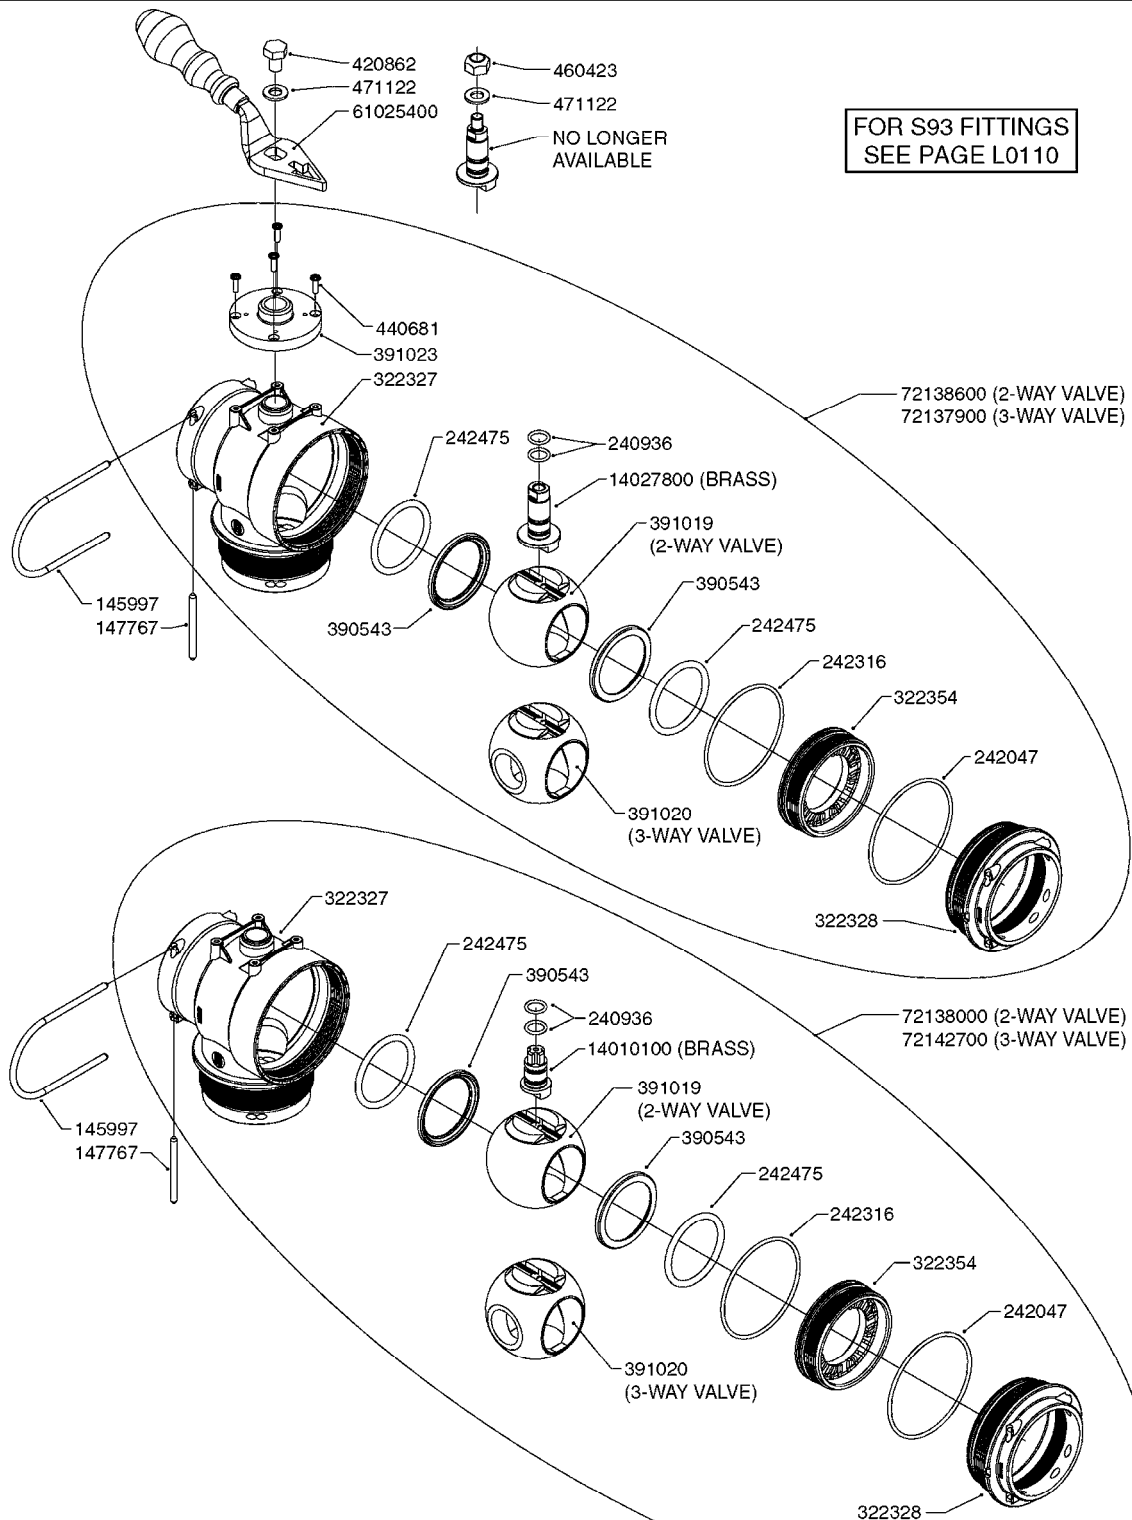

SMART VALVE-S93 MANIFOLD VALVE
B0540-HIN, 01:01:16

Page 0
Date 07.02.2020 9:55

SMART VALVE-S93 MANIFOLD VALVE
B0540-HIN, 01:01:16

Page 1

Date 07.02.2020 9:55

parts-n°	order qty	description
145997	1	FITT.DK S-93 FORK
147767	1	PIN 5Ø X 60 S-93 DOUBLE CLAMP
240936	1	O-RING D13.3X2.4 NITRIL
242047	1	O-RING 89.5 X 3.0 VITON
242316	1	O-RING D84.5X3.0 NITRIL
242475	1	O'RING D56.52x5.33 SH70-VITON
322327	1	HOUSING, VALVE, S93, 220 PSI
322328	1	END CAP F.VALVE S-93
322354	1	THRUST PLATE F.3-WAY VALVES-93
390543	1	SEAT F.BALL 3-WAY VALVE S-93
391019	1	BALL F.2 WAY S93 SMART VALVE
391020	1	BALL F.3 WAY S93 SMART VALVE
391023	1	SMART VALVE MOUNTING BRACKET
420862	1	BOLT HEX 8.8 DEL M10X16 FT
440681	1	SCREW F. PLASTIC 4MM X 14LG SS
460423	1	NUT HEX M10X1.50 LOCK DIN985A2 SS
471122	1	WASHER, M10, Ø20/10.5X 2.0, SS
14010100	1	SPINDLE F.SMART VALVE S-93
14027800	1	SPINDLE F.SMART VALVE S-93
61025400	1	HANDLE SMART VALVE
72137900	1	VALVE S93 "V1" SMART VALVE
72138000	1	VALVE S93 "V2" SMART VALVE
72138600	1	VALVE S93 "V3" SMART VALVE
72142700	1	VALVE S93 "V4" SMART VALVE