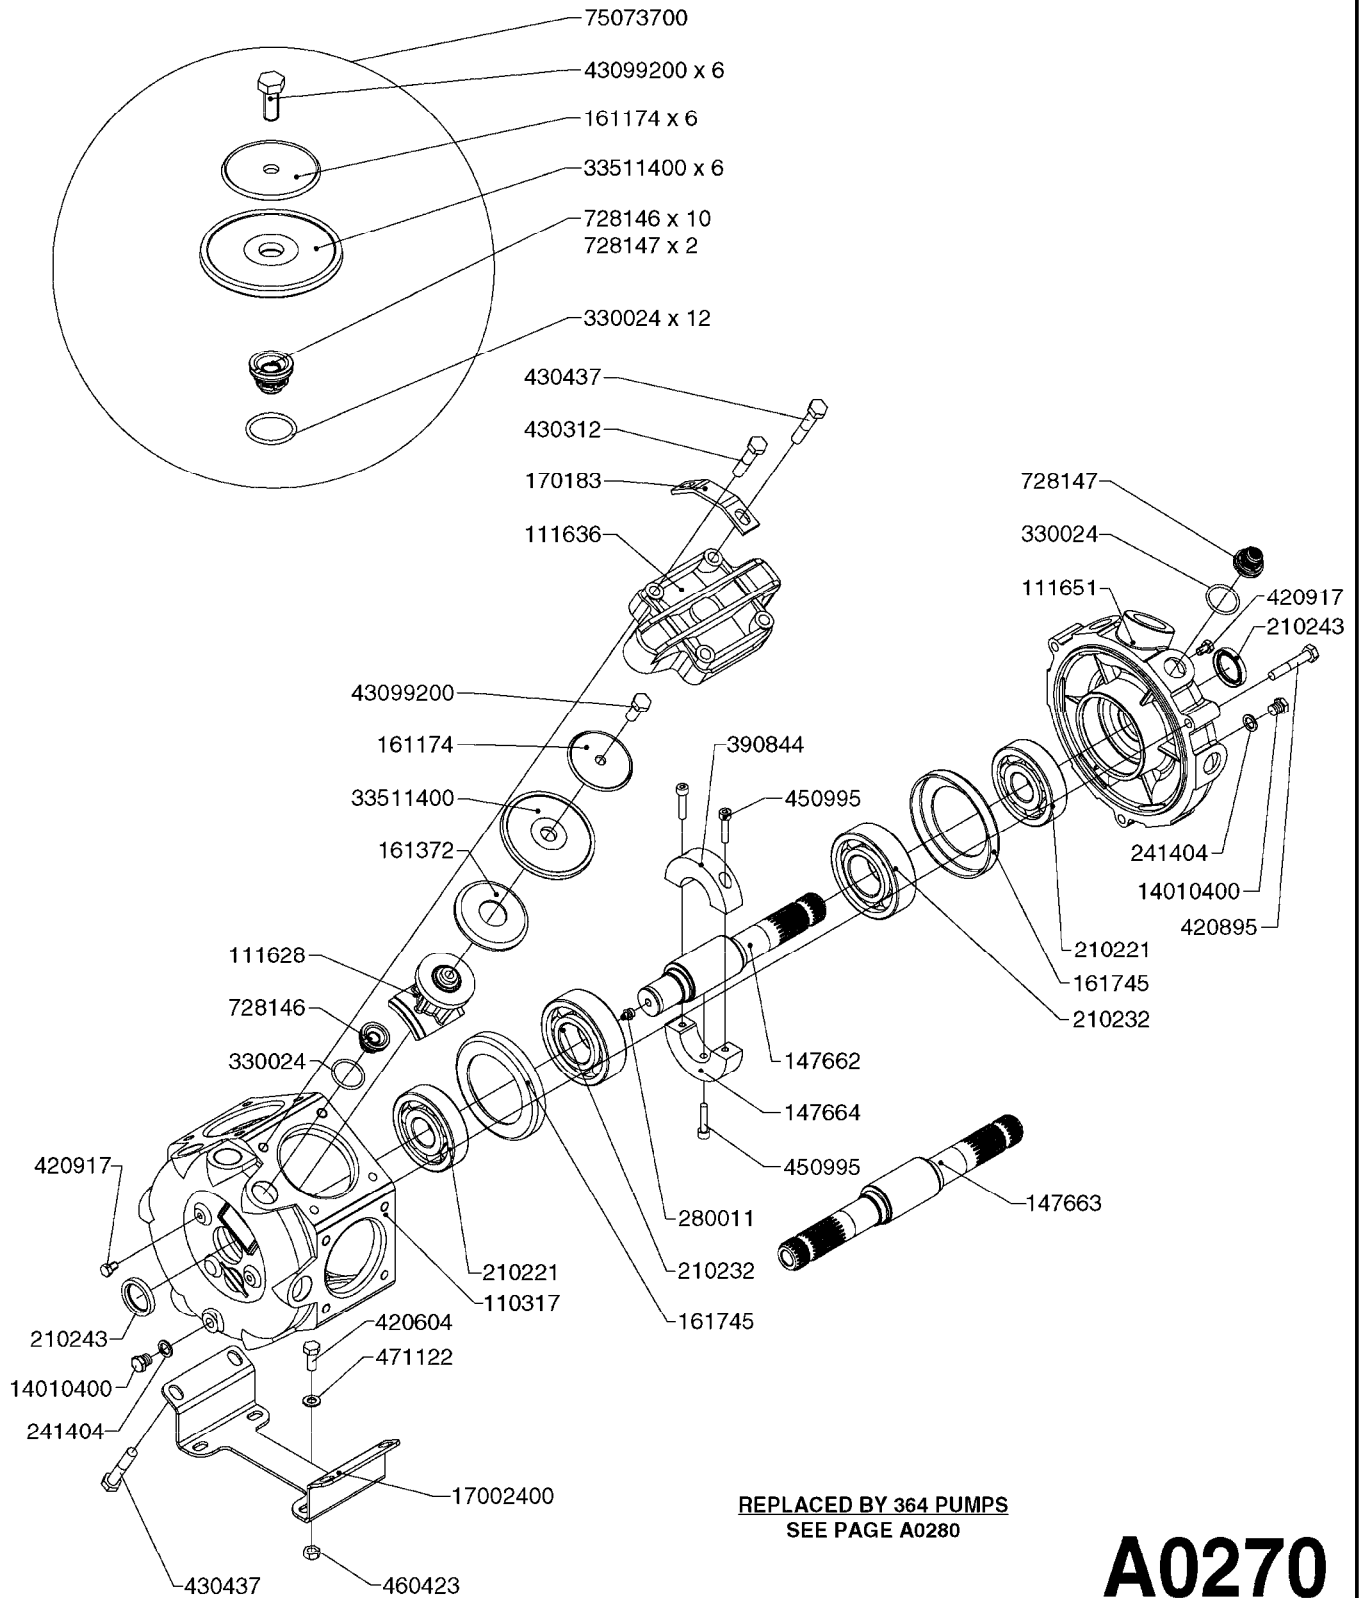

REPLACED BY 364 PUMPS
SEE PAGE A0280

A0270

PUMP - 363/1000 RPM W/MOUNTING
A0270-HIN, 17:03:16

Page 1
Date 07.02.2020 9:51

parts-n°	order qty	description
110317	1	PUMP CASING MODEL 360/361 PNTD
111628	1	CONNECTING ROD 363/5.5 PUMP
111636	1	VALVE COVER 363 HEAVY DUTY
111651	1	CASTING F.363 1.5" PUMP(FRONT)
147662	1	CRANK SHAFT F.363/463-5.5MM
147663	1	CRANK SHAFT 363/463-5.5 THROUG
147664	1	COUNTERBALANCE 363/463 WEIGHT
161174	1	DIAPHRAGM DISC SS 361/363/364 PUMP
161372	1	DIAPHRAGM BACKING DISC,320-361
161745	1	METAL SPACER F.363/463
170183	1	LIFT STRAP F.PUMP 360/361/462
210221	1	BEARING BALL 6407
210232	1	BEARING BALL 6310
210243	1	SEAL OIL 35 X 47 X 7
241404	1	DOWTY SEAL 1/4"
280011	1	GREASE NIPPLE 1/8' SAE H TR
330024	1	O-RING D41,1/D34.5 X 3,5
390844	1	COUNTERBALANCE 363/463 POM
420604	1	BOLT HEX 8.8 DEL M10X25 FT DIN933
420895	1	BOLT HEX 8.8 RAW M10X60
420917	1	BOLT HEX 8.8 RAW M8X12 FT
430312	1	BOLT HEX 8.8 M12X60
430437	1	BOLT HEX 8.8 RAW M12X65
450995	1	BOLT ALLEN M8X30 DIN 912 RAW
460423	1	NUT HEX M10X1.50 LOCK DIN985A2 SS
471122	1	WASHER, M10, Ø20/10.5X 2.0, SS
728146	1	VALVE FOR 361(726890/707932)
728147	1	VALVE FOR 361 WHITE WITH HOLE
14010400	1	PLUG 1/4" BSP
17002400	1	FOOT F. 36X PUMP, RED
33511400	1	DIAPHRAGM PUMP 361/361/363/364 PUR
43099200	1	BOLT HEX SS M12 X 30 DIN933 A4
75073700	1	PUMP KIT 361/363 "06"