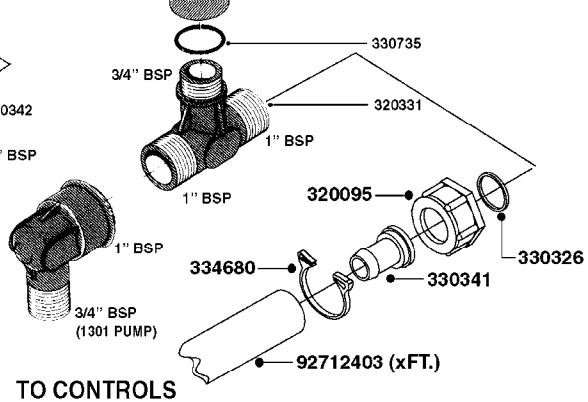

PRESSURE SIDE OF PUMP

SUCTION SIDE OF PUMP

TO CONTROLS

NLA - 1302 PUMP (REPLACES 1301 PUMP)
#726854 - COMPLETE DAMPER KIT (SUCTION & PRESSURE)

FROM TANK

COMPLETE ASSEMBLIES
WHOLEGOODS ITEMS

A0240

PUMP - 1301/1302 FITTINGS
A0240-HIN, 01:01:16