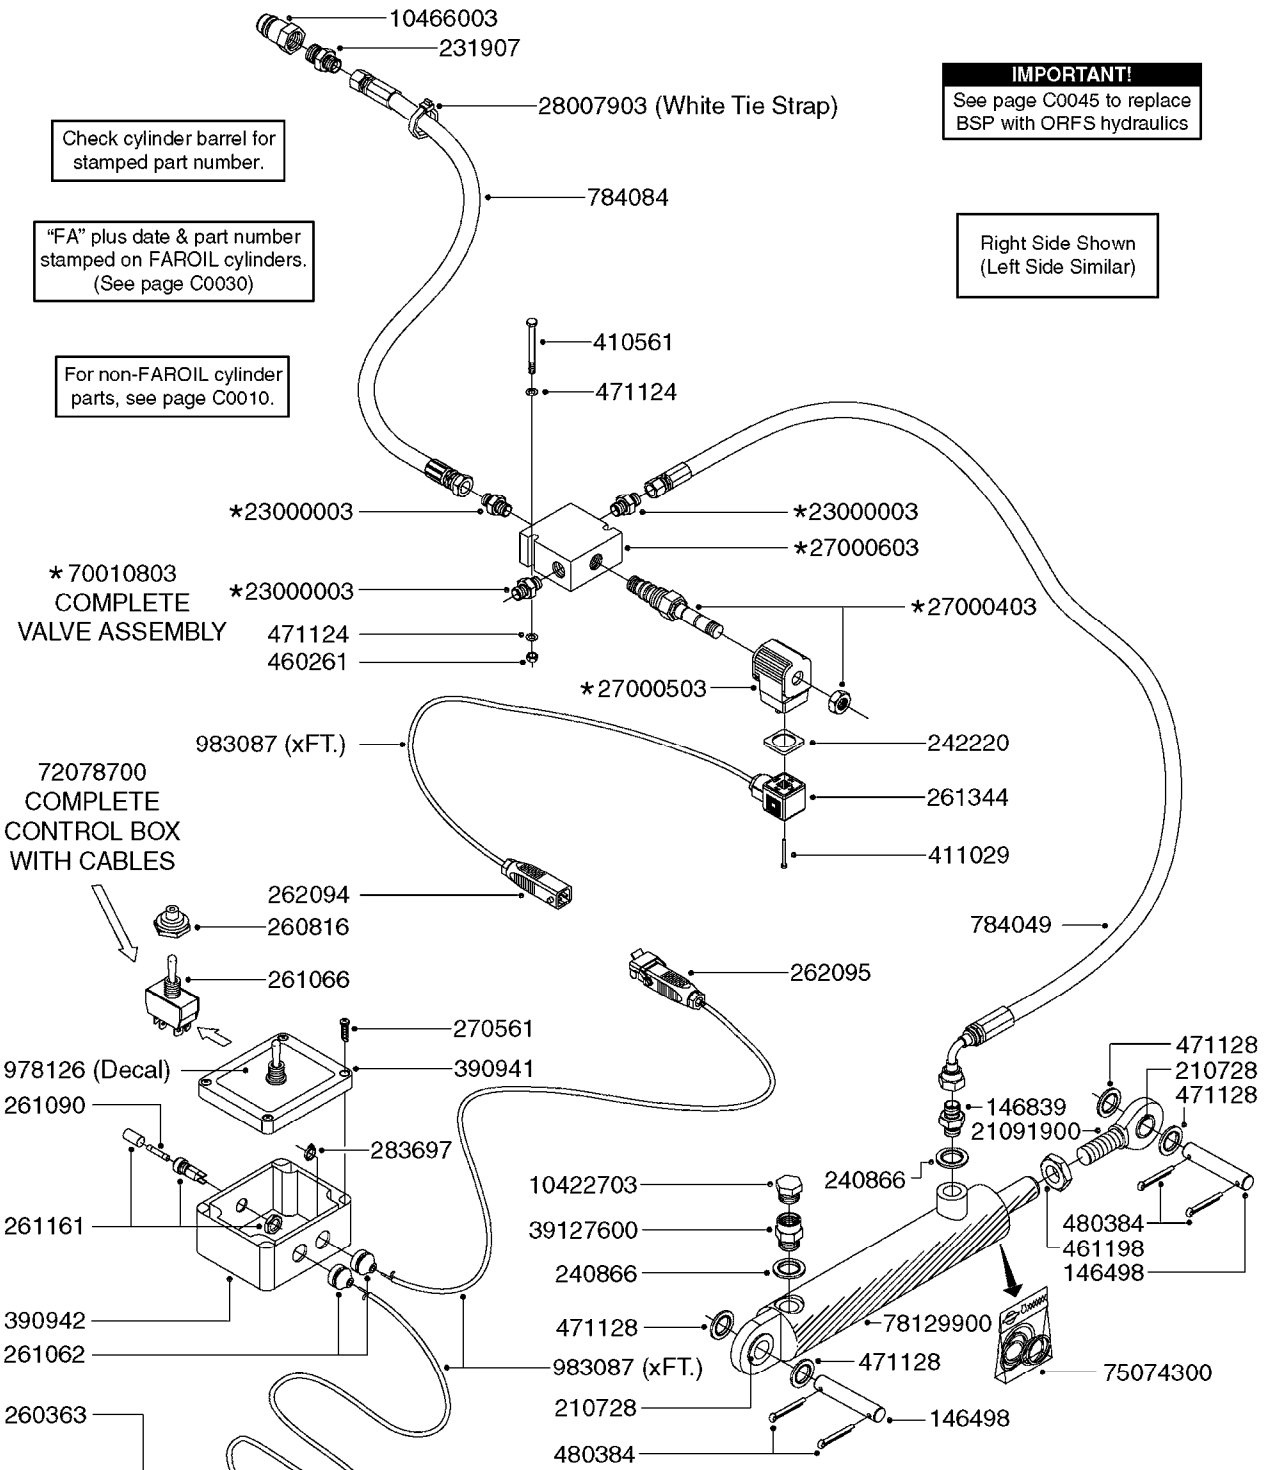

Check cylinder barrel for stamped part number.

"FA" plus date & part number stamped on FAROIL cylinders. (See page C0030)

For non-FAROIL cylinder parts, see page C0010.

IMPORTANT!
See page C0045 to replace BSP with ORFS hydraulics

Right Side Shown
(Left Side Similar)

TILT CYLINDER KIT: 83301503