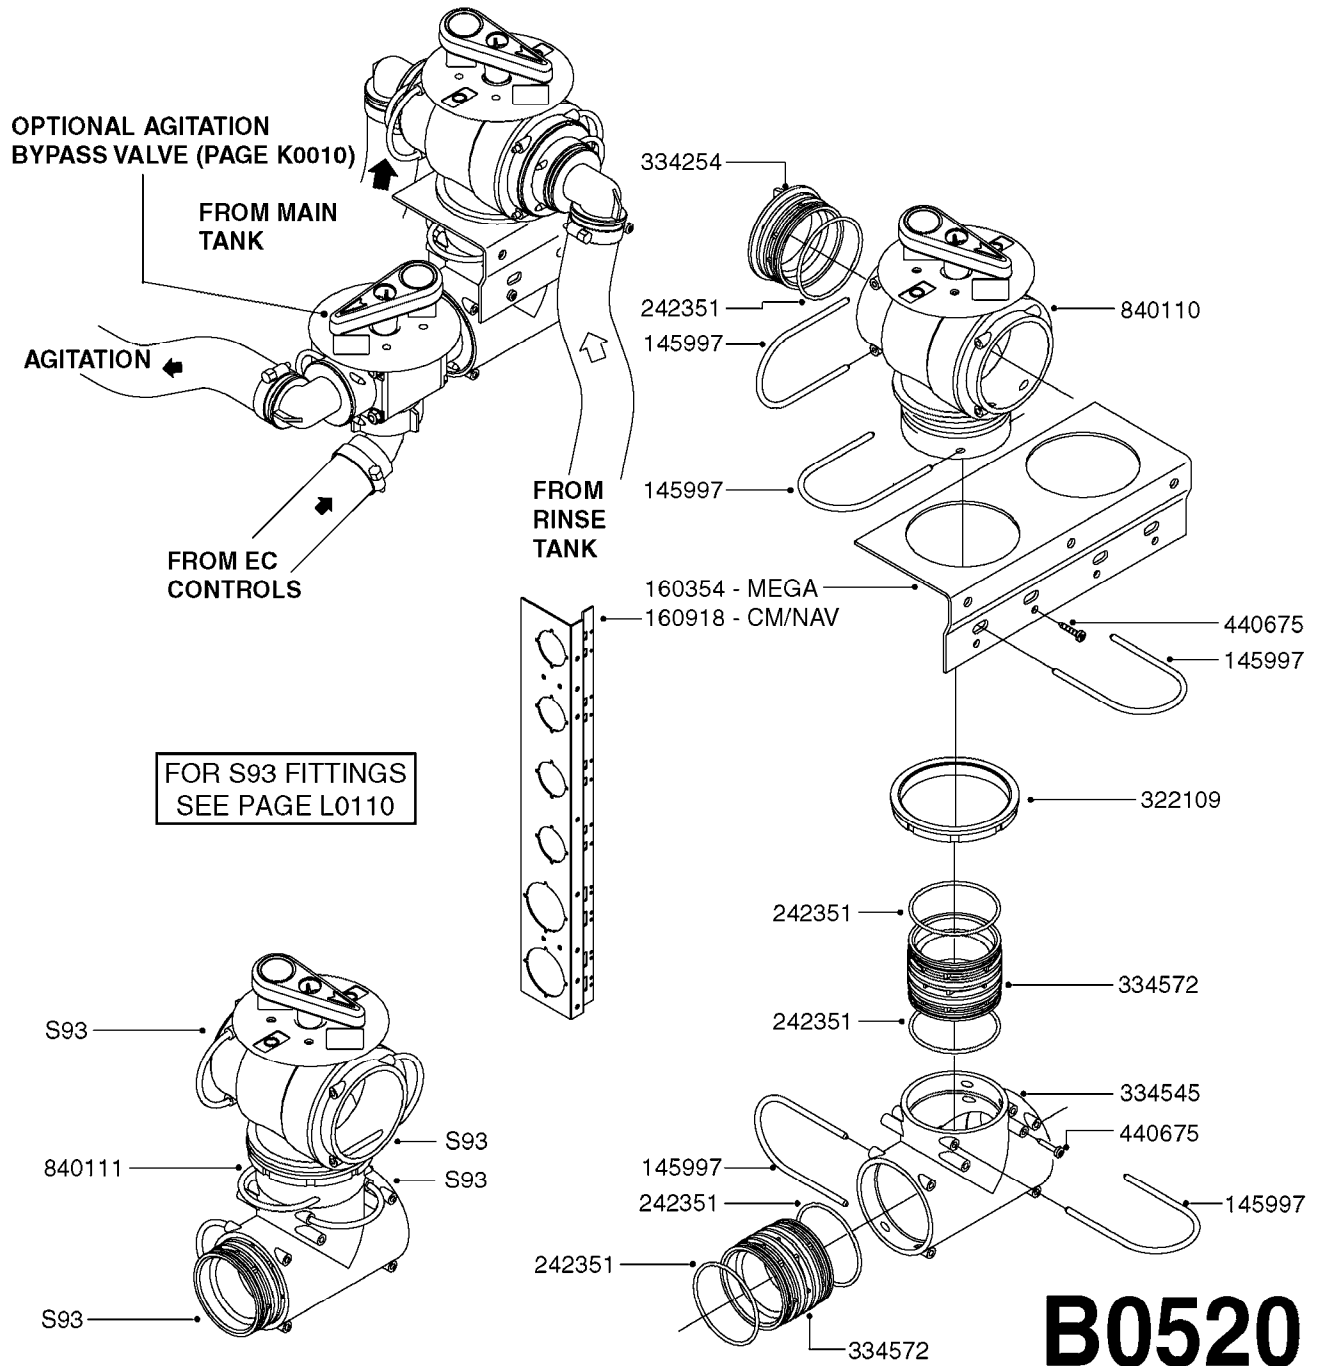

MANIFOLD SYSTEM - SUCTION
B0520-HIN, 01:01:16

Page 1

Date 07.02.2020 9:51

parts-n°	order qty	description
145997	1	FITT.DK S-93 FORK
160354	1	BRACKET F.SUCTION MANIFOLD
160918	1	BRACKET F. MANIFOLD CM
242351	1	O-RING D69.5X3.0 VITON F.S-93
322109	1	FITT.DK S-93 BULKHEAD NUT
334254	1	FITT.DK S-93 PLUG
334545	1	FITT.DK S-93 TEE
334572	1	FITT.DK S-93 ADAPTOR MALE MALE
440675	1	SCREW F. PLASTIC 5X16 SS
840110	1	VALVE SUCTION S-93 F.MANIFOLD
840111	1	VALVE SUCTION 3 WAY S-93 W.TEE