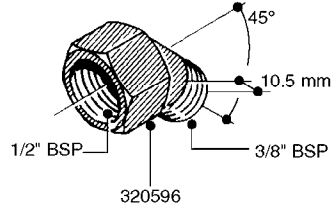

FITTINGS - HEXAGON NIPPLES
L0030-HIN, 01:01:16

Page 0
Date 07.02.2020 9:52

L0030

FITTINGS - HEXAGON NIPPLES
L0030-HIN, 01:01:16

Page 1
Date 07.02.2020 9:52

parts-n°	order qty	description
10015303	1	FITT.PO.HN 1.00X1.00 M1000
10425003	1	FITT.PO.HN 1.25X1.00 MCPHEE
320132	1	FITT.DK HN 1" BSP
320176	1	FITT.DK HN 3/8"X1/2" BSP
320445	1	FITT.DK HN 1/4"X3/8" BSP
320655	1	FITT.DK HN 1/2"-1/2" BSP
320692	1	FITT.DK HN 3/8'BSPX1/4'NPT
320703	1	FITT.DK HN 3/8BSP X1/2 &1/4NPT
320725	1	FITT.DK NIPPLE 3/8"-3/8" BSP
320902	1	FITT.DK HN 3/8'X 1/4' BSP
390232	1	FITT.DK HN 1-1/2' X 1-1/4' BSP
390276	1	FITT.DK HN 1'BSP