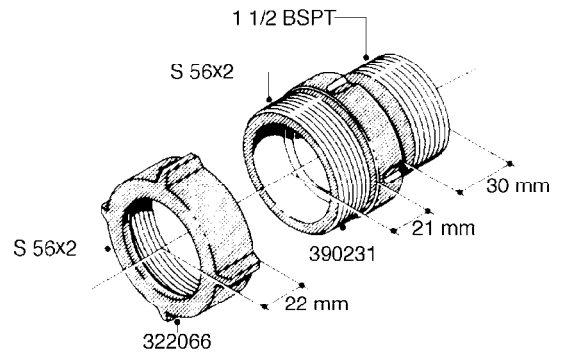

L0080

FITTINGS - S-53
L0080-HIN, 12:09:17

Page 1

Date 07.02.2020 9:52

Pos.	parts-n°	order qty	description
1	145995	1	FITT.DK S-53 FORK
2	241973	1	O-RING Ø3 X 44.2 70 SHORES NITRIL NITRIL (BLACK)
2	242353	1	O-RING 3 X 44.2 VITON VITON (BROWN)
3	242109	1	O-RING D32.2x3.0 NITRIL (BLACK)
3	242354	1	O-RING D32.2X3.0 VITON VITON (BROWN)
4	322103	1	FITT.DK S-53 BULKHEAD
5	322107	1	FITT.DK S-53 BULKHEAD NUT
6	322110	1	FITT.DK S-53 ELB. 1/2" BSP
7	322352	1	FITT.DK S-53 TEE
8	334229	1	FITT.DK S-53 STR.3/4"
9	334260	1	GASKET F. S-53 BULKHEAD
10	334564	1	FITT.DK S-67 TO S-53 ADAPTER
11	391100	1	FITT.DK S-53THREAD INS.1/2"BSP
12	726463	1	FITT.DK S53 BULKHEAD W/GASKET
13	726552	1	FIT.DK S-53X90 1/2" BSP,O-RING
14	726556	1	FITT.DK S-53 HB 1/2" W/O-RING
15	726558	1	FITT.DK S53 STR. 3/4" W.ORING
16	726559	1	FITT DK. S-53 HB 1" W/O-RING
17	726568	1	FITT.DK.S-53 HB 1/2"90 W/O-RING
18	726570	1	FITT.DK S-53 ELB.3/4" W.ORING
19	726571	1	FITT.DK S-53 ELB.1", W ORING
20	726578	1	FITT.DK S53 PLUG WITH O-RING
21	728561	1	FITT.DK. S67M - S53F REDUCER