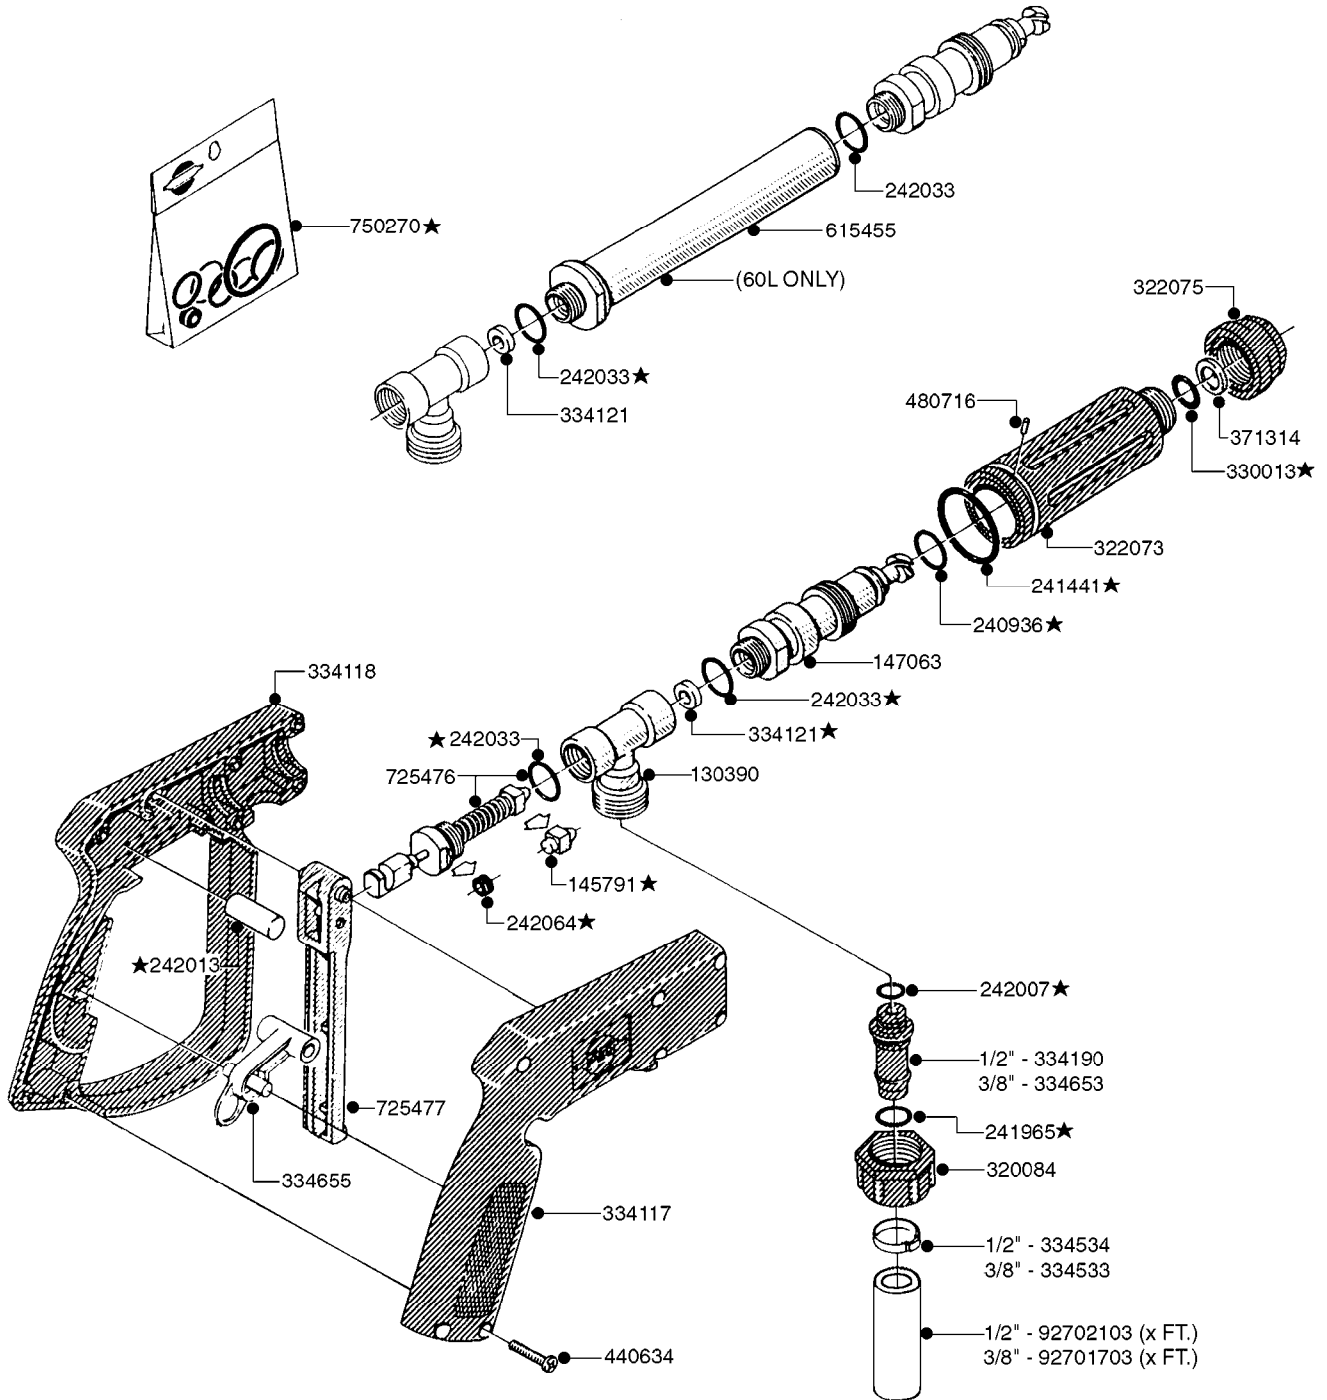

COMPLETE ASSEMBLY:
843197 - 60L
843196 - 60S

COMPLETE ASSEMBLIES
WHOLEGOODS ITEMS

K0480

HANDGUN TYPE 60S/60L POST 95
K0480-HIN, 01:01:16

Page 1
Date 07.02.2020 9:52

parts-n°	order qty	description
130390	1	TEE 3/8'X 1/2' BSP F.TYPE 60S
145791	1	CONE FOR ON/OFF
147063	1	SWIRL F.SPRAY GUN TYPE 60
240936	1	O-RING D13.3X2.4 NITRIL
241441	1	O-RING D29.3X3
241965	1	O-RING Ø12.1 X 1.6 NITRILE
242007	1	O-RING Ø9.1 X 1.6 NITRILE
242013	1	SPRING RUBBER F/TRIGGER
242033	1	O-RING Ø14.1 X 1.6 NITRILE
242064	1	SLEEVE RUBBER 3X8X4MM
320084	1	FITT.DK NUT 1/2" BSP
322073	1	HOUSING F.SWIRL TYPE 60S H.G.
322075	1	HOUSING F. NOZZLE
330013	1	O-RING 2.5 X 10 PUR
334117	1	HANDLE PIECE RIGHT F.60S/60L
334118	1	HANDLE PIECE LEFT F.60S/60L
334121	1	SEAT FOR ON-OFF TYPE
334190	1	FITT.DK HB 1/2' F. PISTOL 60S
334533	1	CLAMP HOSE PLASTIC 3/8"
334534	1	CLAMP HOSE PLASTIC 1/2"
334653	1	FITT.DK HB 3/8' F.HANDGUN
334655	1	TRIGGER SAFETY F.60S/60L GUN
371314	1	NOZZLE CERAMIC 1099-20
440634	1	SCREW 5/8"
480716	1	PIN D3X6 STAINLESS
615455	1	TUBE F.LANCE TYPE 60L
725476	1	SPINDLE
725477	1	TRIGGER
750270	1	GASKET KIT F.SPRAY GUN
843196	1	SPRAY GUN KIT TYPE 60 SHORT
843197	1	HANDGUN KIT TYPE 60 LONG
92701703	1	HOSE R X3/8" X300PSI WP X0012"
92702103	1	HOSE R X1/2" X300PSI WP X0012"