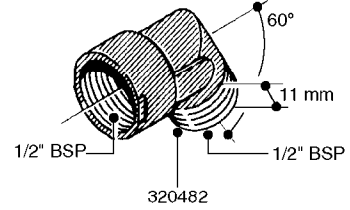

FITTINGS - HEXAGON NIPPLES
L0030-HIN, 01:01:16

Page 0
Date 07.02.2020 9:52

L0030

FITTINGS - HEXAGON NIPPLES
L0030-HIN, 01:01:16

Page 1
Date 07.02.2020 9:52

parts-n°	order qty	description
10015303	1	FITT.PO.HN 1.00X1.00 M1000
10425003	1	FITT.PO.HN 1.25X1.00 MCPHEE
320132	1	FITT.DK HN 1" BSP
320176	1	FITT.DK HN 3/8"X1/2" BSP
320445	1	FITT.DK HN 1/4"X3/8" BSP
320655	1	FITT.DK HN 1/2"-1/2" BSP
320692	1	FITT.DK HN 3/8'BSPX1/4'NPT
320703	1	FITT.DK HN 3/8BSP X1/2 &1/4NPT
320725	1	FITT.DK NIPPLE 3/8"-3/8" BSP
320902	1	FITT.DK HN 3/8'X 1/4' BSP
390232	1	FITT.DK HN 1-1/2' X 1-1/4' BSP
390276	1	FITT.DK HN 1'BSP