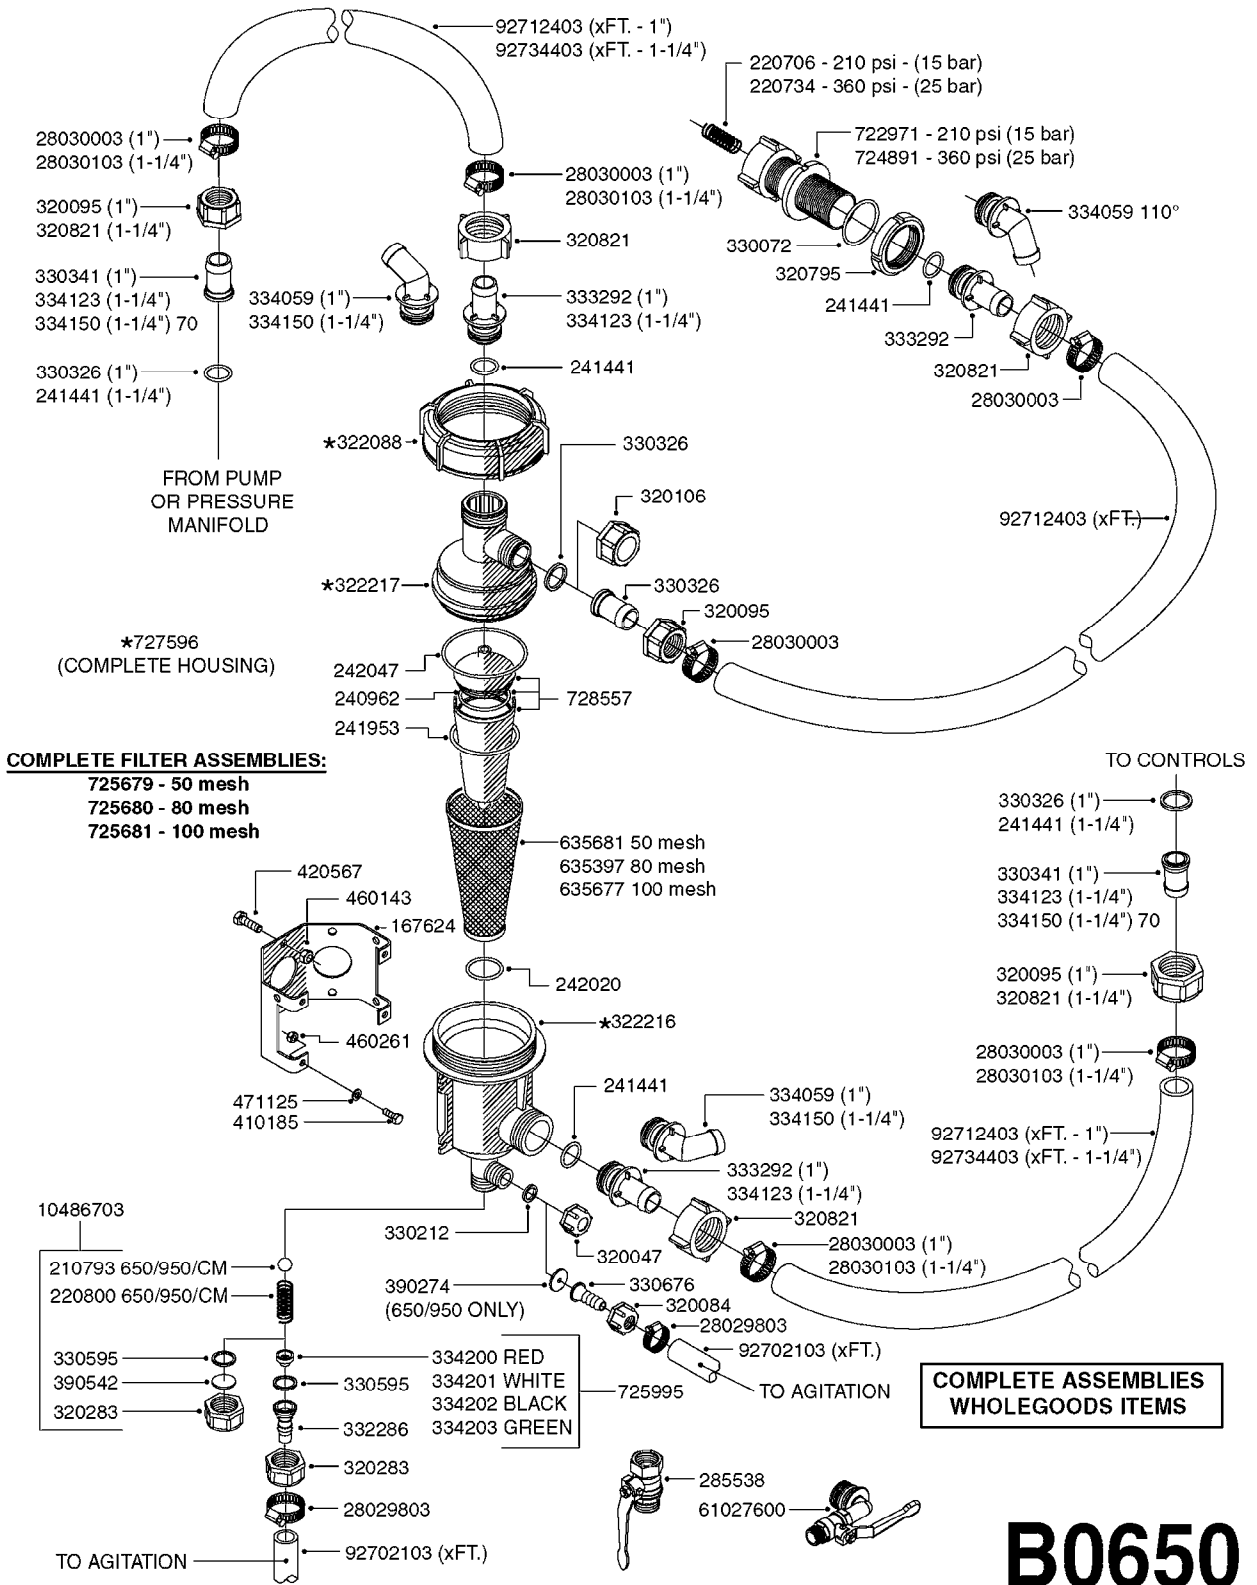

B0650

SELF CLEANING FILTER-SCREW TOP
B0650-HIN, 01:01:16

Page 1
Date 07.02.2020 9:51

parts-n°	order qty	description
10486703	1	KIT F.UPDATING SCF
167624	1	MOUNT BRACKET F. SCF
210793	1	BALL F.SCF
220706	1	SPRING SCF 12 BAR
220734	1	SPRING SCF 25 BAR
220800	1	SPRING F.SCF
240962	1	O-RING D57,2X3 NITRIL
241441	1	O-RING D29.3X3
241953	1	O-RING D73,03X3,53 VITON
242020	1	O-RING 39.2 X 3 VITON
242047	1	O-RING 89.5 X 3.0 VITON
28029803	1	CLAMP HOSE GEAR P1/2" 6708
28030003	1	CLAMP HOSE GEAR P1" 6716
28030103	1	CLAMP HOSE GEAR P5/4-S1.5"6724
285538	1	BALL VALVE 3/4" BSP
320047	1	FITT.DK CAPNUT 1/2" BSP
320084	1	FITT.DK NUT 1/2" BSP
320095	1	FITT.DK NUT 1" BSP
320106	1	FITT.DK CAPNUT 1" BSP
320283	1	FITT.DK NUT 3/4"BSP
320795	1	FITT.DK NUT 1-1/2" BSP JAMB
320821	1	FITT.DK NUT 1-1/2" BSP
322088	1	NUT LARGE F.SCF BODY
322216	1	SCF HOUSING (THREADED) F.GROVE
322217	1	SCF TOP (THREADED) W/GROVE
330072	1	O-RING D53.5/D45.5X4
330212	1	O-RING D19/D14X2.4 F.1/2"NUT
330326	1	O-RING D30/D24X2 F.1"NUT
330341	1	FITT.DK HB 1" F. 1" NUT
330595	1	O-RING D24.6/D20X2.1 -3/4"
330676	1	FITT.DK HB 3/8" F. 1/2" NUT
332286	1	FITT.DK HB 1/2" F. 3/4" NUT
333292	1	FITT.DK HB 1"O'RING F.1-1/2"
334059	1	FITT.DK EL 1" 110 DEG.F.1-1/2"
334123	1	FITT.DK HB 1-1/4"O-RNG F.1-1/2"
334150	1	FITT.DK HB 1-1/4" 110 F.1-1/2"
334200	1	ORFICE 3MM FOR SCF RED
334201	1	ORFICE 4MM FOR SCF WHITE
334202	1	ORFICE 5MM FOR SCF BLACK
334203	1	ORFICE 6MM FOR SCF GREEN
390274	1	ORIFICE ID4.0/18/1.5
390542	1	PLUG WASHER FOR 3/4'CAP NUT
410185	1	BOLT HEX 8.8 DEL M6X16
420567	1	BOLT HEX 8.8 DEL M8X30 FT
460143	1	SELF LOCK NUT M8 SST A2 DIN985
460261	1	NUT HEX M6X1.00 LOCK DIN985 A2 SS
471125	1	WASHER M6U 6.4X14X1.2,A2 SS
61027600	1	VALVE 1/2"BSP ASSY S5390
635397	1	SCREEN SCF 80 MESH
635677	1	SCREEN SCF 100 MESH
635681	1	SCREEN SCF 50 MESH
722971	1	SAFETY VALVE SCF 217PSI (15BAR)
724891	1	SAFETY VALVE SCF 25 BAR
725679	1	SCF ASSY.50 W/THREADED TOP CAP
725680	1	SCF ASSY.80 W/THREADED TOP CAP
725681	1	SCF ASSY.100 W/THREADED CAP
725995	1	BAG FOR SCF
727596	1	SCF HOUSING COMPLETE
728557	1	CONE F.SCF RED
92702103	1	HOSE R X1/2" X300PSI WP X0012"
92712403	1	HOSE R X1" X300PSI WP X0012"