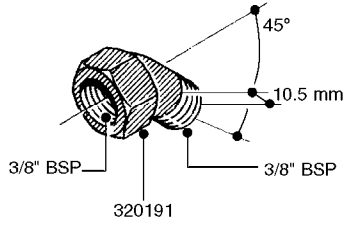

FITTINGS - HEXAGON NIPPLES
L0030-HIN, 01:01:16

Page 0
Date 07.02.2020 9:52

L0030

FITTINGS - HEXAGON NIPPLES
L0030-HIN, 01:01:16

Page 1
Date 07.02.2020 9:52

parts-n°	order qty	description
10015303	1	FITT.PO.HN 1.00X1.00 M1000
10425003	1	FITT.PO.HN 1.25X1.00 MCPHEE
320132	1	FITT.DK HN 1" BSP
320176	1	FITT.DK HN 3/8"X1/2" BSP
320445	1	FITT.DK HN 1/4"X3/8" BSP
320655	1	FITT.DK HN 1/2"-1/2" BSP
320692	1	FITT.DK HN 3/8'BSPX1/4'NPT
320703	1	FITT.DK HN 3/8BSP X1/2 &1/4NPT
320725	1	FITT.DK NIPPLE 3/8"-3/8" BSP
320902	1	FITT.DK HN 3/8'X 1/4' BSP
390232	1	FITT.DK HN 1-1/2' X 1-1/4' BSP
390276	1	FITT.DK HN 1'BSP