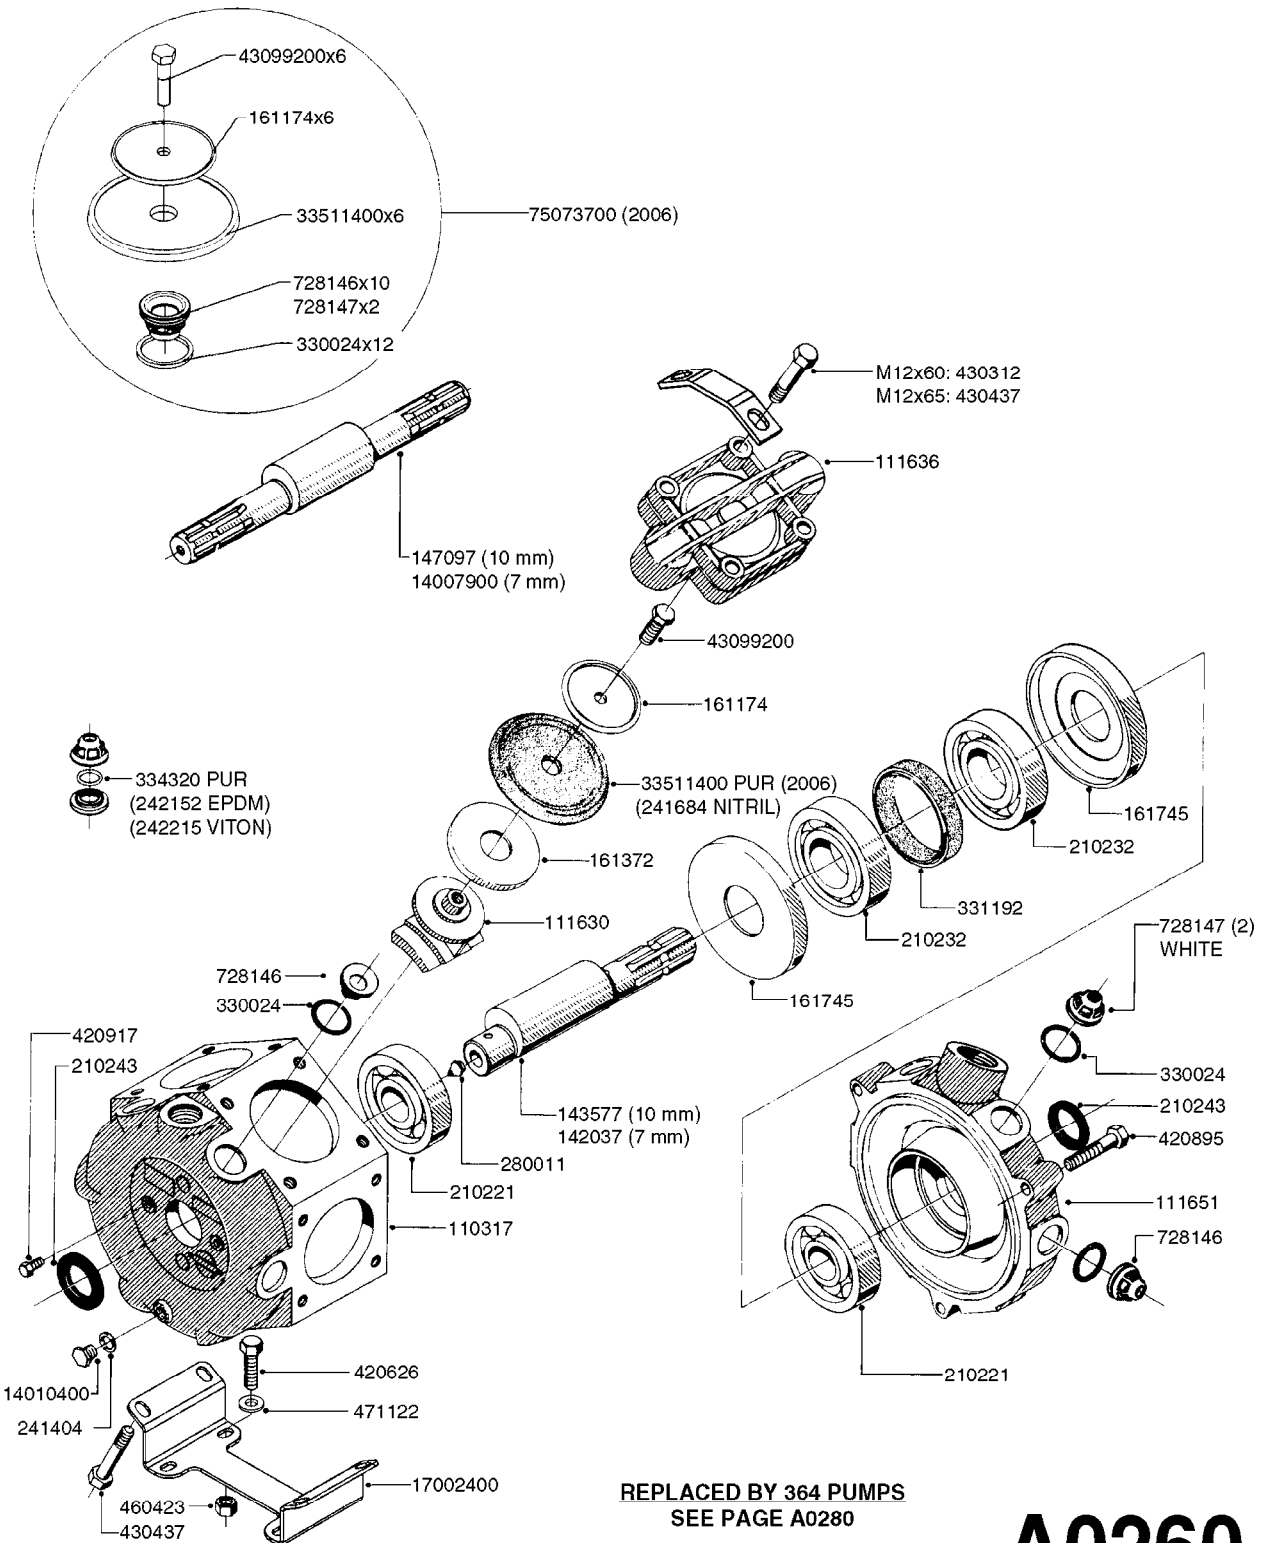

REPLACED BY 364 PUMPS
SEE PAGE A0280

A0250

PUMP - 361 W/MOUNTING BASE
A0250-HIN, 17:03:16

Page 1

Date 07.02.2020 9:51

parts-n°	order qty	description
110317	1	PUMP CASING MODEL 360/361 PNTD
110947	1	VALVE COVER MDL 361 (PAINTED)
111630	1	CONNECTING ROD 363/364-10 PUMP
111636	1	VALVE COVER 363 HEAVY DUTY
111651	1	CASTING F.363 1.5" PUMP(FRONT)
140954	1	CRANK SHAFT MODEL 360/361
147096	1	CRANK SHAFT 361/9.5 THROUGH
161170	1	DIAPH UPPER DISC, 321/361/363
161174	1	DIAPHRAGM DISC SS 361/363/364 PUMP
161372	1	DIAPHRAGM BACKING DISC,320-361
161745	1	METAL SPACER F.363/463
210221	1	BEARING BALL 6407
210232	1	BEARING BALL 6310
210243	1	SEAL OIL 35 X 47 X 7
241404	1	DOWTY SEAL 1/4"
241684	1	DEICER PARTS: DIAPHRAGM MODEL 361 NITRIL
242152	1	O-RING D18.2X3 EPDM
242215	1	O-RING D18X3 VITON
280011	1	GREASE NIPPLE 1/8' SAE H TR
330024	1	O-RING D41,1/D34.5 X 3,5
331192	1	SPACER, MODEL 361/363
334320	1	O-RING D18X3 POLYURETHANE
420626	1	BOLT HEX 8.8 DEL M10X20 FT
420895	1	BOLT HEX 8.8 RAW M10X60
420917	1	BOLT HEX 8.8 RAW M8X12 FT
430323	1	BOLT HEX 8.8 DEL M12X60
430437	1	BOLT HEX 8.8 RAW M12X65
460342	1	NUT HEX M10 DEL DIN934
728146	1	VALVE FOR 361(726890/707932)
728147	1	VALVE FOR 361 WHITE WITH HOLE
14010400	1	PLUG 1/4" BSP
17002400	1	FOOT F. 36X PUMP, RED
33511400	1	DIAPHRAGM PUMP 361/361/363/364 PUR
43099200	1	BOLT HEX SS M12 X 30 DIN933 A4
75073700	1	PUMP KIT 361/363 "06"