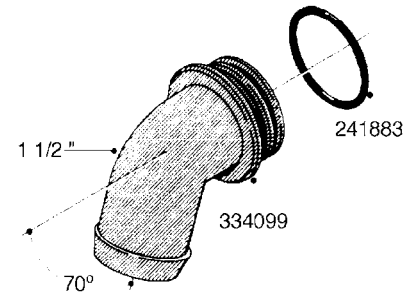

L0080

FITTINGS - S-53
L0080-HIN, 12:09:17

Page 1

Date 07.02.2020 9:52

Pos.	parts-n°	order qty	description
1	145995	1	FITT.DK S-53 FORK
2	241973	1	O-RING Ø3 X 44.2 70 SHORES NITRIL NITRIL (BLACK)
2	242353	1	O-RING 3 X 44.2 VITON VITON (BROWN)
3	242109	1	O-RING D32.2x3.0 NITRIL (BLACK)
3	242354	1	O-RING D32.2X3.0 VITON VITON (BROWN)
4	322103	1	FITT.DK S-53 BULKHEAD
5	322107	1	FITT.DK S-53 BULKHEAD NUT
6	322110	1	FITT.DK S-53 ELB. 1/2" BSP
7	322352	1	FITT.DK S-53 TEE
8	334229	1	FITT.DK S-53 STR.3/4"
9	334260	1	GASKET F. S-53 BULKHEAD
10	334564	1	FITT.DK S-67 TO S-53 ADAPTER
11	391100	1	FITT.DK S-53THREAD INS.1/2"BSP
12	726463	1	FITT.DK S53 BULKHEAD W/GASKET
13	726552	1	FIT.DK S-53X90 1/2" BSP,O-RING
14	726556	1	FITT.DK S-53 HB 1/2" W/O-RING
15	726558	1	FITT.DK S53 STR. 3/4" W.ORING
16	726559	1	FITT DK. S-53 HB 1" W/O-RING
17	726568	1	FITT.DK.S-53 HB 1/2"90 W/O-RING
18	726570	1	FITT.DK S-53 ELB.3/4" W.ORING
19	726571	1	FITT.DK S-53 ELB.1", W ORING
20	726578	1	FITT.DK S53 PLUG WITH O-RING
21	728561	1	FITT.DK. S67M - S53F REDUCER