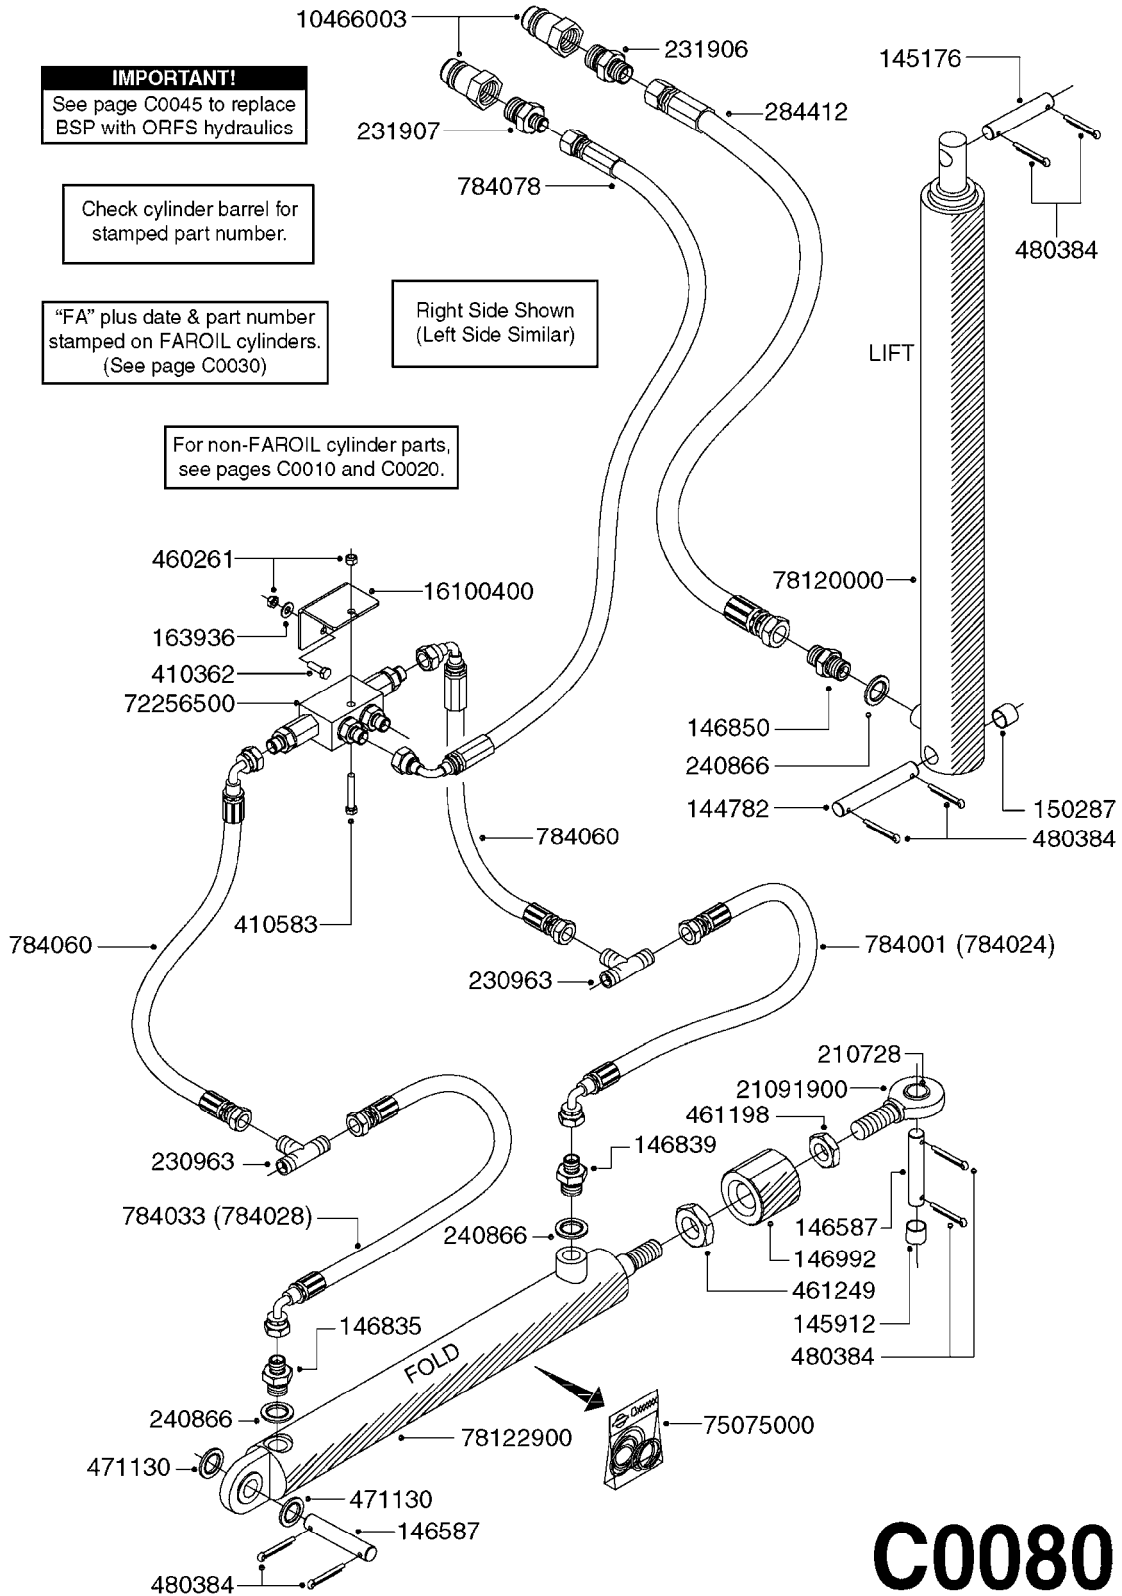

IMPORTANT!
See page C0045 to replace
BSP with ORFS hydraulics

Check cylinder barrel for
stamped part number.

"FA" plus date & part number
stamped on FAROIL cylinders.
(See page C0030)

Right Side Shown
(Left Side Similar)

For non-FAROIL cylinder parts,
see pages C0010 and C0020.

HYDRAULICS-FALCON FOLD 42'-50'
C0080-HIN, 08:01:18

Page 1

Date 07.02.2020 9:51

parts-n°	order qty	description
144782	1	SHAFT 20 X 140
145176	1	PIN D19.8 X 60
145912	1	BUSHING D19.8/D17.0X7MM
146587	1	PIN D16.8 X 65
146835	1	HEX NIPPLE 1/4" - 3/8" BSP
146839	1	HEX NIPPLE 1/4"X3/8" BSP 0.7MM
146850	1	HEX NIPPLE 3/8"x3/8" - 1.8mm
146992	1	BUSHING F.CYLINDER
150287	1	SPACER D25.4/1.5 L=15MM
163936	1	WASHER D15/D6.2X1
210728	1	BEARING F.LINK HEAD M17
230963	1	TEE 1/4"M X 1/4"M X 1/4"M BSP
231906	1	HEX NIPPLE 3/8"BSP X 1/2"NPT
231907	1	HEX NIPPLE 1/4"BSP X 1/2"NPT
240866	1	DOWTYSEAL 3/8"
284412	1	HOSE HY 3/8" X 315" STR+STR
410362	1	BOLT HEX 8.8 SS M6X20
410583	1	BOLT HEX 8.8 DEL M6X40
460261	1	NUT HEX M6X1.00 LOCK DIN985 A2 SS
461198	1	NUT HEX M16X2 JAMB
461249	1	NUT M22X1.5 DIN439B
471130	1	WASHER, M24, Ø44/25.0X 4.0, SS
480384	1	PIN COTTER 3/16 x 1-1/2"
784001	1	HOSE HY X 1/4 X 067.00"STR+ELB
784024	1	HOSE HY X 1/4" x 73.0"STR+ELB
784028	1	HOSE HY X 1/4" X 53.0"STR+ELB
784033	1	HOSE HY X 1/4" X 61.0"STR+ELB
784060	1	HOSE HY X 1/4 X 017.75"STR+ELB
784078	1	HOSE HY X 1/4 X 417.33"STR+ELB
10466003	1	COUPLER PIONEER 8010-04 1/2NPT
16100400	1	PLATE 3 X 60 X 91 HY BLOCK MT
21091900	1	LINK HEAD M16 x D17 DELTA
72256500	1	DOUB.PILOT STEERED COUNT.VALVE
75075000	1	SEAL KIT 78122600/27/28/29
78120000	1	CYL.TELESCOPING Ø50/40/25_1100
78122900	1	CYLINDER 40/22X300MM RED