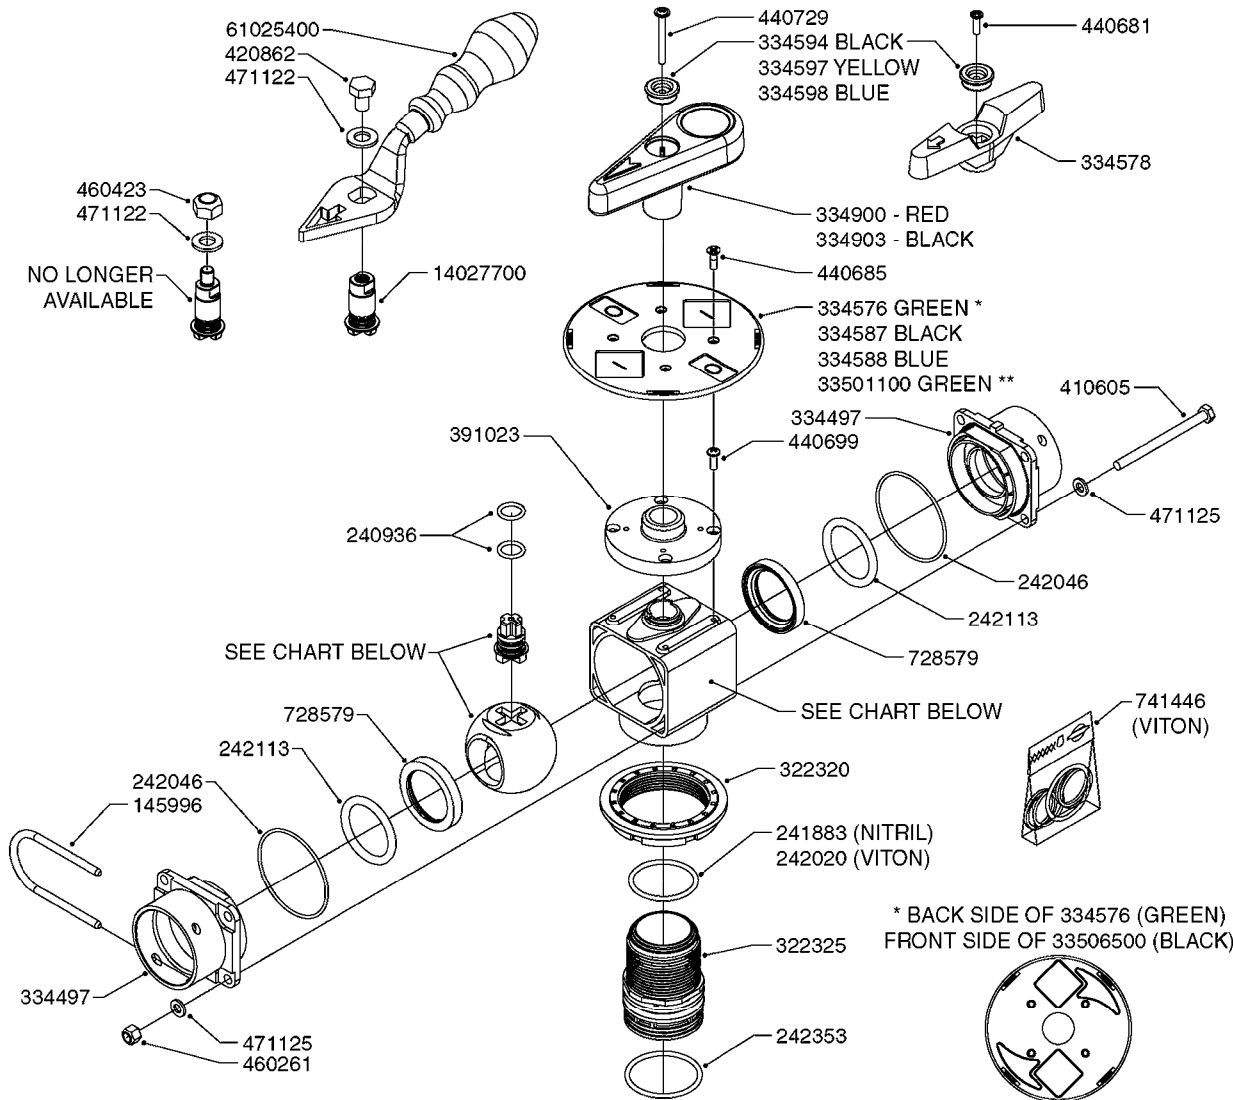

FOR S67 FITTINGS
SEE PAGE L0100

B0420

MANIFOLD SYSTEM - PRESSURE
B0420-HIN, 01:01:16

Page 1
Date 07.02.2020 9:51

parts-n°	order qty	description
145996	1	FITT.DK S-67 FORK
160353	1	BRACKET F.PRESSURE MANIFOLD
160918	1	BRACKET F. MANIFOLD CM
242353	1	O-RING 3 X 44.2 VITON
322224	1	FITT.DK S-67 TEE
322320	1	NUT F.3 WAY VALVE S56
334250	1	FITT.DK S-67 PLUG
334573	1	FITT.DK S-67 CONNECTOR
440675	1	SCREW F. PLASTIC 5X16 SS
841062	1	VALVE KIT S67 PRESS. MANIFOLD
841067	1	VALVE S67 PRESS.W/TEE MANIFOLD