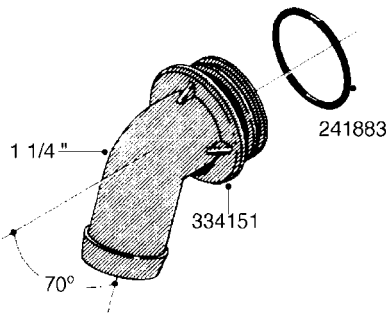

L0080

FITTINGS - S-53
L0080-HIN, 12:09:17

Page 1

Date 07.02.2020 9:52

Pos.	parts-n°	order qty	description
1	145995	1	FITT.DK S-53 FORK
2	241973	1	O-RING Ø3 X 44.2 70 SHORES NITRIL NITRIL (BLACK)
2	242353	1	O-RING 3 X 44.2 VITON VITON (BROWN)
3	242109	1	O-RING D32.2x3.0 NITRIL (BLACK)
3	242354	1	O-RING D32.2X3.0 VITON VITON (BROWN)
4	322103	1	FITT.DK S-53 BULKHEAD
5	322107	1	FITT.DK S-53 BULKHEAD NUT
6	322110	1	FITT.DK S-53 ELB. 1/2" BSP
7	322352	1	FITT.DK S-53 TEE
8	334229	1	FITT.DK S-53 STR.3/4"
9	334260	1	GASKET F. S-53 BULKHEAD
10	334564	1	FITT.DK S-67 TO S-53 ADAPTER
11	391100	1	FITT.DK S-53THREAD INS.1/2"BSP
12	726463	1	FITT.DK S53 BULKHEAD W/GASKET
13	726552	1	FIT.DK S-53X90 1/2" BSP,O-RING
14	726556	1	FITT.DK S-53 HB 1/2" W/O-RING
15	726558	1	FITT.DK S53 STR. 3/4" W.ORING
16	726559	1	FITT DK. S-53 HB 1" W/O-RING
17	726568	1	FITT.DK.S-53 HB 1/2"90 W/O-RING
18	726570	1	FITT.DK S-53 ELB.3/4" W.ORING
19	726571	1	FITT.DK S-53 ELB.1", W ORING
20	726578	1	FITT.DK S53 PLUG WITH O-RING
21	728561	1	FITT.DK. S67M - S53F REDUCER