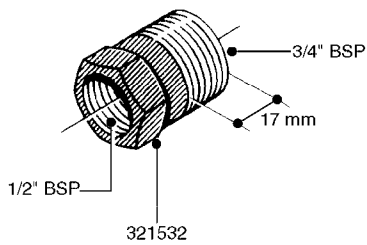

FITTINGS - HEXAGON NIPPLES
L0030-HIN, 01:01:16

Page 0
Date 07.02.2020 9:52

L0030

FITTINGS - HEXAGON NIPPLES
L0030-HIN, 01:01:16

Page 1
Date 07.02.2020 9:52

parts-n°	order qty	description
10015303	1	FITT.PO.HN 1.00X1.00 M1000
10425003	1	FITT.PO.HN 1.25X1.00 MCPHEE
320132	1	FITT.DK HN 1" BSP
320176	1	FITT.DK HN 3/8"X1/2" BSP
320445	1	FITT.DK HN 1/4"X3/8" BSP
320655	1	FITT.DK HN 1/2"-1/2" BSP
320692	1	FITT.DK HN 3/8'BSPX1/4'NPT
320703	1	FITT.DK HN 3/8BSP X1/2 &1/4NPT
320725	1	FITT.DK NIPPLE 3/8"-3/8" BSP
320902	1	FITT.DK HN 3/8'X 1/4' BSP
390232	1	FITT.DK HN 1-1/2' X 1-1/4' BSP
390276	1	FITT.DK HN 1'BSP