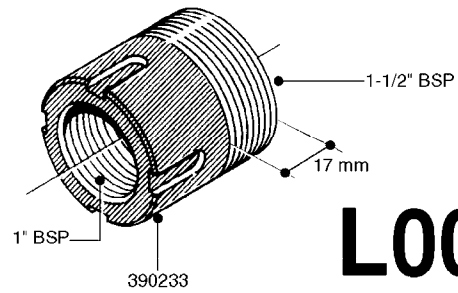

FITTINGS - HEXAGON NIPPLES
L0030-HIN, 01:01:16

Page 0
Date 07.02.2020 9:52

L0030

FITTINGS - HEXAGON NIPPLES
L0030-HIN, 01:01:16

Page 1
Date 07.02.2020 9:52

parts-n°	order qty	description
10015303	1	FITT.PO.HN 1.00X1.00 M1000
10425003	1	FITT.PO.HN 1.25X1.00 MCPHEE
320132	1	FITT.DK HN 1" BSP
320176	1	FITT.DK HN 3/8"X1/2" BSP
320445	1	FITT.DK HN 1/4"X3/8" BSP
320655	1	FITT.DK HN 1/2"-1/2" BSP
320692	1	FITT.DK HN 3/8'BSPX1/4'NPT
320703	1	FITT.DK HN 3/8BSP X1/2 &1/4NPT
320725	1	FITT.DK NIPPLE 3/8"-3/8" BSP
320902	1	FITT.DK HN 3/8'X 1/4' BSP
390232	1	FITT.DK HN 1-1/2' X 1-1/4' BSP
390276	1	FITT.DK HN 1'BSP