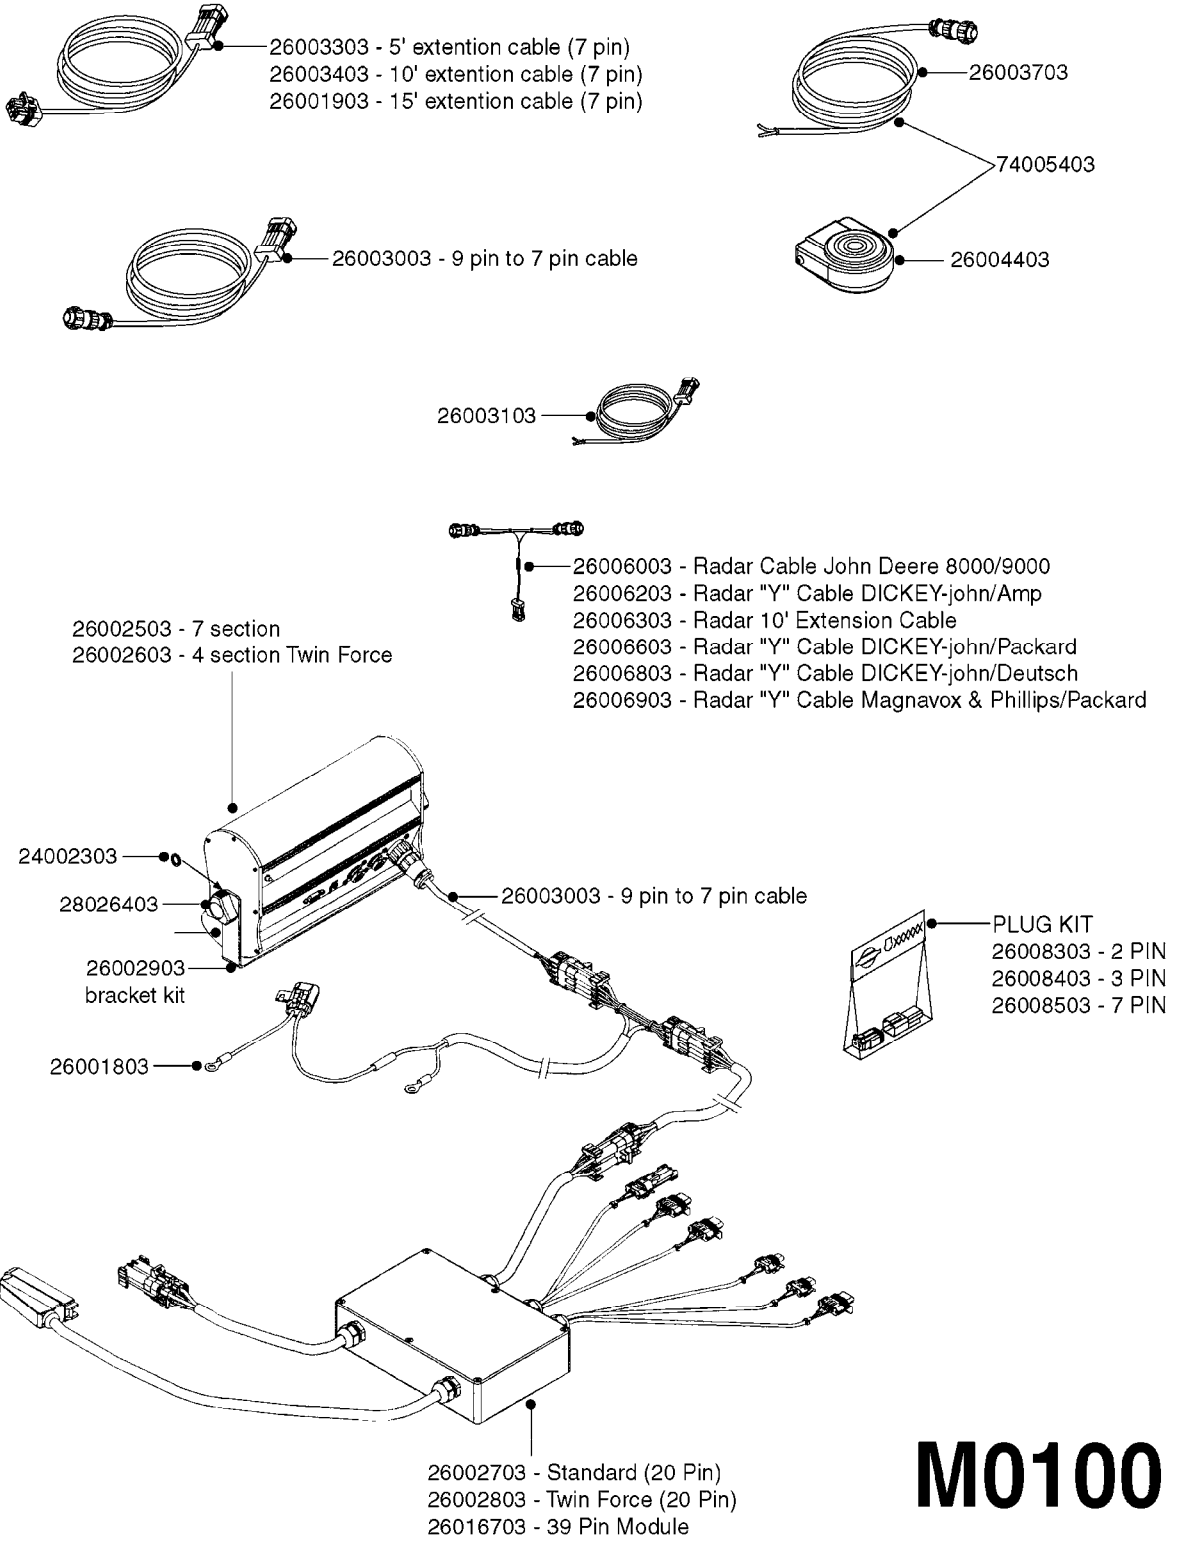

MUSTANG 3500 CONTROLLER
M0100-HIN, 01:01:16

Page 1
Date 07.02.2020 9:52

parts-n°	order qty	description
24002303	1	WASHER, RUBBER
26001803	1	POWER CABLE
26001903	1	15' 7-PIN EXTENSION CABLE
26002503	1	MUSTANG 3500/7 CONSOLE
26002603	1	MUSTANG 3500/4/TF CONSOLE
26002703	1	MUSTANG 3500/20PIN SC MODULE
26002803	1	MUSTANG 3500/20PIN TF SC MODUL
26002903	1	MUSTANG 3500 CONSOLE MNT KIT
26003003	1	MUSTANG 3500 CONSOLE CABLE
26003103	1	MUSTANG 3500/7 SC MOD CNECT KT
26003303	1	MUSTANG/FM 5FT 7PIN EXT CABLE
26003403	1	MUSTANG/FM 10FT 7PIN EXT CABLE
26003703	1	MUSTANG RUN/HOLD ADAPT CABLE
26004403	1	SWITCH, FOOT
26006003	1	MUSTANG RADR CBLE JD 8000/9000
26006203	1	MUSTANG RDR "Y" CABLE DCKY-JHN
26006303	1	MUSTANG RDR EXTNSN CABLE 10FT
26006603	1	MUSTANG RDR"Y"CABLE D-J PACKRD
26006803	1	MUSTANG RDR"Y"CABLE D-J DEUTS.
26006903	1	MUSTANG RDR"Y"CABLE MAG.PHILIP
26008303	1	MICRO TRAK PLUG KIT - 2 PIN
26008403	1	MICRO TRAK PLUG KIT - 3 PIN
26008503	1	MICRO TRAK PLUG KIT - 7 PIN
26016703	1	MUSTANG 3500/39PIN SC MODULE
28026403	1	KNOB, MUSTANG CONSOLE MOUNT
74005403	1	FOOT SWITCH FOR MUSTANG 3500