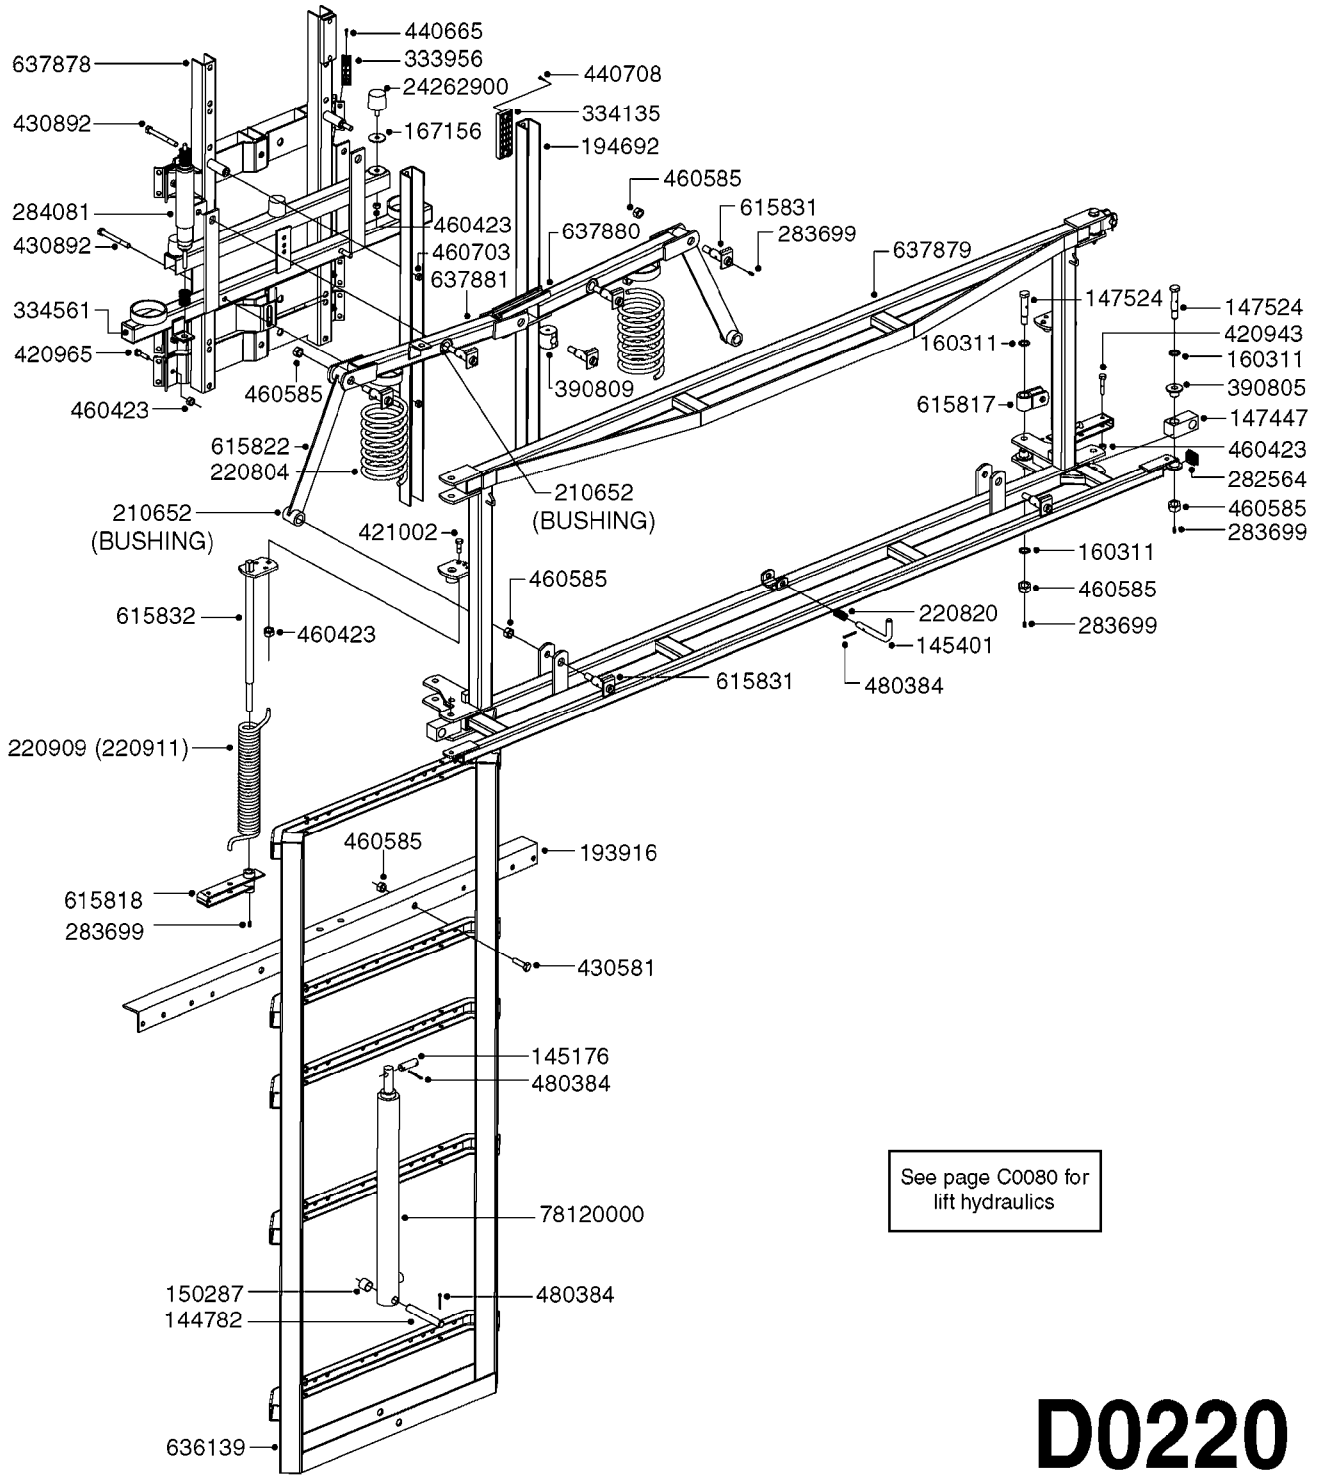

Right Side Shown
(Left Side Similar)

TILT CYLINDER KIT: 83301503

C0100

HYDRAULICS FALCON TILT 42'-50'
C0100-HIN, 08:01:18

Page 1
Date 07.02.2020 9:51

parts-n°	order qty	description
146498	1	PIN D16.8 X 75
146839	1	HEX NIPPLE 1/4"X3/8" BSP 0.7MM
210728	1	BEARING F.LINK HEAD M17
231907	1	HEX NIPPLE 1/4"BSP X 1/2"NPT
240866	1	DOWTYSEAL 3/8"
242220	1	GASKET F. HIRSMANN PLUG
260363	1	PLUG 2 POLE 12V
260816	1	CAP W/RUBBER BOOT F.EC SWITCH
261062	1	GROMMET
261066	1	SWITCH 2 POLE
261090	1	FUSE 5 X 20 6.3A, 250V
261161	1	FUSE HOLDER 5 X 20 MM
261344	1	HIRSCHMANN PLUG B
262094	1	PLUG F. CABLE MALE
262095	1	PLUG F. CABLE FEMALE
270561	1	SCREW W/SPRING ASSY. (QTY 1)
283697	1	TIESTRAP 200MM
390941	1	LID FOR TILT CONTROL BOX
390942	1	TILT CONTROL BOX
410561	1	BOLT HEX 8.8 DEL M6X50 FT
411029	1	SCREW M3X35 F.HIRSMANN PLUG
460261	1	NUT HEX M6X1.00 LOCK DIN985 A2 SS
461198	1	NUT HEX M16X2 JAMB
471124	1	WASHER, M6, Ø18/ 6.4X 1.6, SS
471128	1	WASHER, M16, Ø30/17.0X 3.0, SS
480384	1	PIN COTTER 3/16 x 1-1/2"
784049	1	HOSE HY X 1/4" X 240"STR+ELB
784084	1	HOSE HY X 1/4 X 191.25"STR+STR
978126	1	DECAL FOR SPL TILT CONTROL BOX
983087	1	ELEC. CABLE 2 WIRE X 0.75MM
10422703	1	BREATHER FOR HY CYLINDER
10466003	1	COUPLER PIONEER 8010-04 1/2NPT
21091900	1	LINK HEAD M16 x D17 DELTA
23000003	1	FITT, HYD, 3/8"O-RINGx1/4"BSPP
27000403	1	STERLING VALVE GS02-30-00-N
27000503	1	STERLING COIL 12VDC CCS012D
27000603	1	STERLING BODY LB1-0523-A
28007903	1	TIE STRAP WHITE 9/64"W x 6"L
39127600	1	NIPPEL 3/8"-1/2"NPT + 1/4"RG
70010803	1	VALVE ASSY. TILT SPL
72078700	1	CONTROL BOX F. BOOM TILT SPL
75074300	1	SEALKIT78122000/23-25/30-32/46
78129900	1	CYLINDER DOUBLE D40/20 180 1/4
83301503	1	TILT CYLINDER KIT F.FALCON