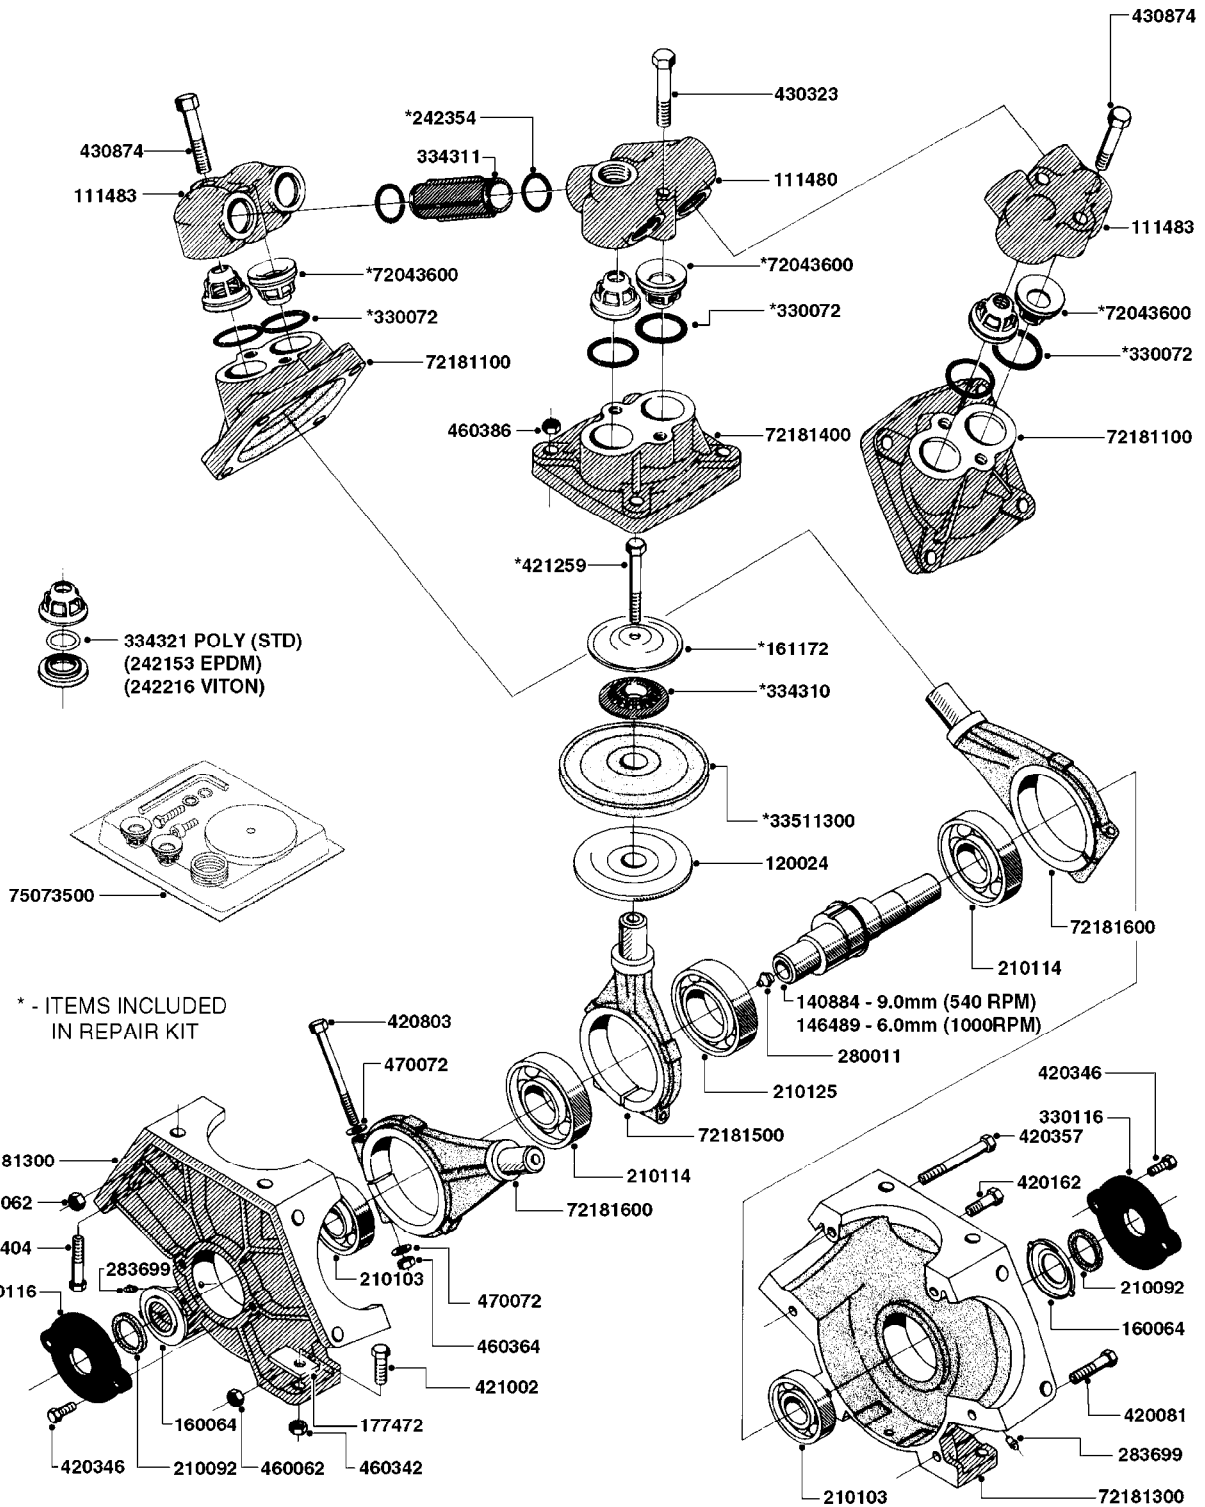

A0220

PUMP - 1302 W/ MOUNTING BASE
A0220-HIN, 27:04:17

Page 1
Date 07.02.2020 9:51

parts-n°	order qty	description
111480	1	VALVE HEAD 1302 CENTER
111483	1	VALVE HEAD SIDE 1302
120024	1	DIAPHRAGM BACK DISC 1200-1300
140884	1	CRANK SHAFT MODEL 1300-9
146489	1	CRANK SHAFT MODEL 1302-6MM
160064	1	DUST PLATE
161172	1	DIAPHRAGM DISC F. 1203/1303
177472	1	BRACKET 25 X 5
210092	1	SEAL FELT D43/30X5
210103	1	BEARING BALL 6306
210114	1	BEARING BALL 6308
210125	1	BEARING BALL 6210
242153	1	O-RING D26X4 EPDM
242216	1	O-RING VITON F/1202/1302/462
242354	1	O-RING D32.2X3.0 VITON
280011	1	GREASE NIPPLE 1/8" SAE H TR
283699	1	GREASE NIPPLE M6X1
330072	1	O-RING D53.5/D45.5X4
330116	1	SEAL RETAINER, MODEL 1300
334310	1	NYLON WASHER 1202/1302/462
334311	1	CONNECTION PIPE INLET MOD.1302
334321	1	O-RING POLY. 34.0x26.0x4.0
420081	1	BOLT HEX 8.8 DEL 3/8"X40MM
420162	1	BOLT HEX 8.8 DEL 3/8"X15MM
420346	1	BOLT HEX 8.8 DEL 3/8"X 25MM
420357	1	BOLT HEX 8.8 RAW 3/8"X85MM
420803	1	BOLT HEX 8.8 DEL M8X90
421002	1	BOLT HEX 8.8 DEL M10X30 FT DIN933
421259	1	BOLT HEX UNC7/16"x2.25" 18-8SS
430323	1	BOLT HEX 8.8 DEL M12X60
430404	1	BOLT HEX 8.8 DEL M12X50
430874	1	SCREW SET 8.8 DEL M12X70 FT
460062	1	NUT HEX 3/8" GALV.
460342	1	NUT HEX M10 DEL DIN934
460364	1	NUT HU M8 A2 SS DIN934
460386	1	NUT HEX M12X1.75
470072	1	WASHER D15/D8X.5 LOCK
33511300	1	DIAPHRAGM 1202-1303 POLY 2006
72043600	1	VALVE FOR 462/463
72181100	1	DIAPHRAGM COVER 1203/1303+BLTS
72181300	1	PUMP CASTING 1300 RED W/BOLTS
72181400	1	DIAPHRAGM COVER 1303 W/BOLTS
72181500	1	CONNECTING ROD, CENTER 1303
72181600	1	CONNECTING ROD, SIDE MOD.1300
75073500	1	PUMP KIT 1300/1302 "06"