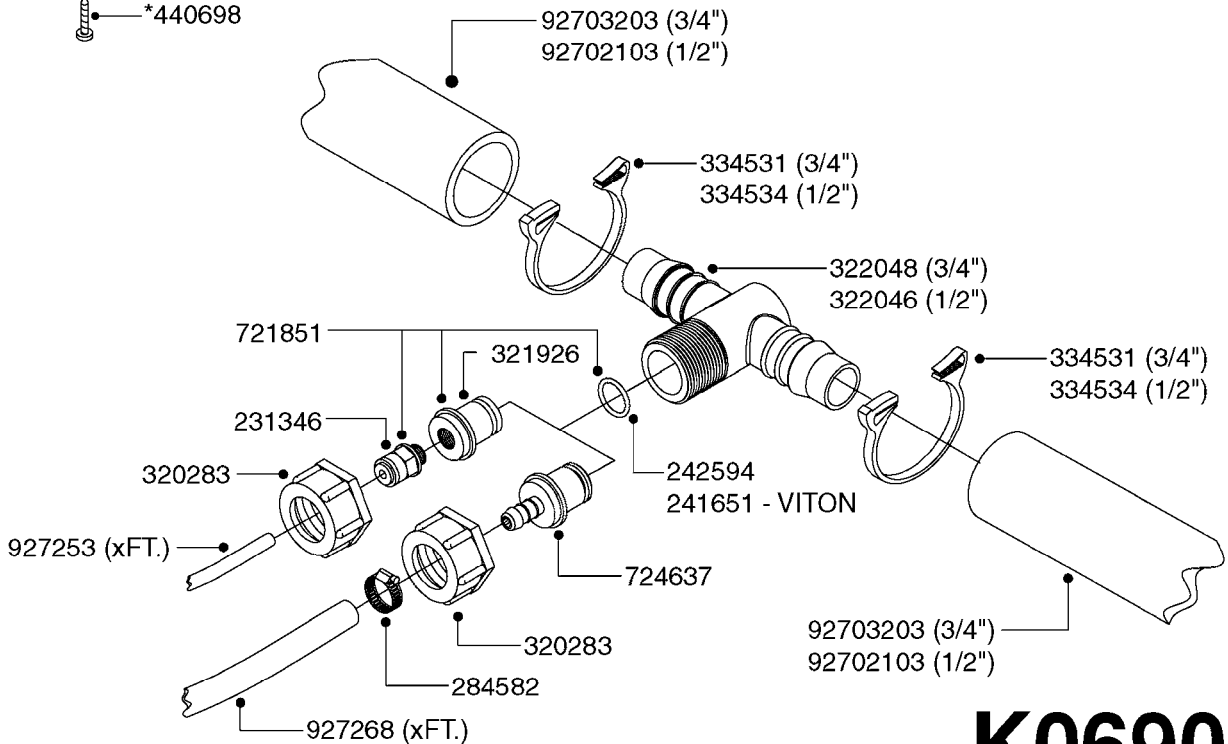

COMPLETE ASSEMBLIES
WHOLEGOODS ITEMS

70043903 - COMPLETE ASSEMBLY

K0680

REMOTE GAUGE-ESC SPRAYERS-4"
K0680-HIN, 01:01:16

Page 1

Date 07.02.2020 9:52

parts-n°	order qty	description
145632	1	FITT.DK HB 1/4' BRASS F.GUAGE
146210	1	NUT 1/4'BSP BRASS
282391	1	CLAMP HOSE CRIMP 5/16'
320972	1	FITT.DK HB 5/16'- 1/4' BSP
330396	1	O-RING D11.2/D6.6X3.2
421046	1	BOLT HEX M8X25/25 A2 SS DIN933
460143	1	SELF LOCK NUT M8 SST A2 DIN985
927268	1	HOSE BLUE PVC X 1/4 X 0012"
10028603	1	WASHER LOCK 5/16'
10428003	1	BKT. FOR ESC GAUGE KIT
28026103	1	GAUGE 200PSI/BR,4",1/4"BSP-BTM
70043903	1	*GAUGE KIT,4" OP UNIT INFEILD