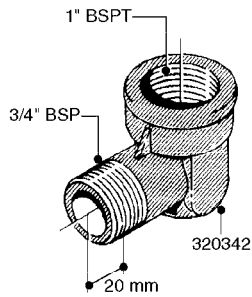

L0020

FITTINGS-T-PIECES, CAPS & ELBOWS
L0020-HIN, 01:01:16

Page 1
Date 07.02.2020 9:52

parts-n°	order qty	description
10053603	1	FITT. CAPNUT 2"BSP 5601
10194303	1	CAP BLANK 1 1/2 MCPHEE 210060
320047	1	FITT.DK CAPNUT 1/2" BSP
320106	1	FITT.DK CAPNUT 1" BSP
320272	1	FITT.DK CAPNUT 3/8" BSP
320316	1	FITT.DK TEE 3/4" X3/4" X1"BSP
320331	1	FITT.DK TEE 1" - 1" - 3/4" BSP
320342	1	FITT.DK EL 3/4"M X 1"F BSP
320563	1	FITT.DK 3 WAY 1/2" 110 DEG.
320677	1	NO LONGER AVAILABLE
320961	1	FITT.DK CAPNUT 1-1/2" BSP
321053	1	FITT.DK TEE 1/2 X1/2 X1/2" BSP
322072	1	FITT.DK TEE 3/8'X3/8'X3/8' BSP
322095	1	FITT.DK TEE 1-1/2 X1-1/4 X3/4" BSP
322138	1	FITT.DK ELB 1"M X 1"F BSP
330013	1	O-RING 2.5 X 10 PUR
330212	1	O-RING D19/D14X2.4 F.1/2"NUT
330326	1	O-RING D30/D24X2 F.1"NUT
331273	1	O-RING D44/D38X2 F.1-1/2"