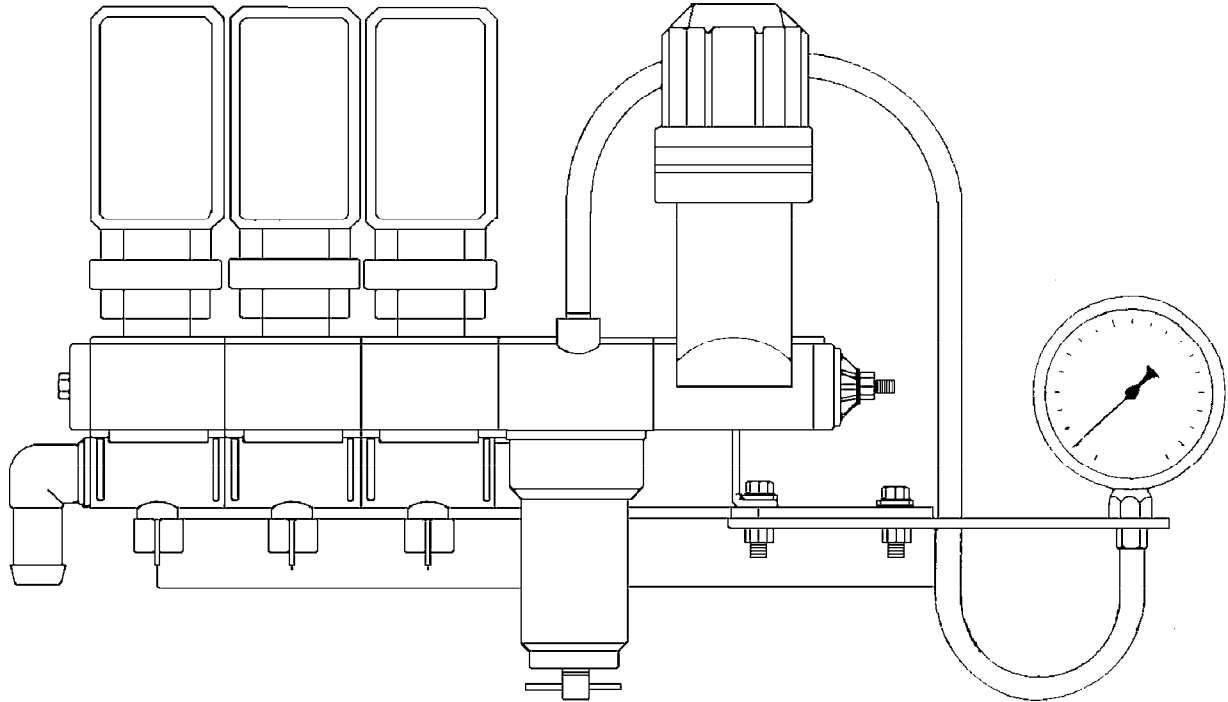

COMPLETE ASSEMBLIES
WHOLEGOODS ITEMS

70043903 - COMPLETE ASSEMBLY

K0680

REMOTE GAUGE-ESC SPRAYERS-4"
K0680-HIN, 01:01:16

Page 1

Date 07.02.2020 9:52

parts-n°	order qty	description
145632	1	FITT.DK HB 1/4' BRASS F.GUAGE
146210	1	NUT 1/4'BSP BRASS
282391	1	CLAMP HOSE CRIMP 5/16'
320972	1	FITT.DK HB 5/16'- 1/4' BSP
330396	1	O-RING D11.2/D6.6X3.2
421046	1	BOLT HEX M8X25/25 A2 SS DIN933
460143	1	SELF LOCK NUT M8 SST A2 DIN985
927268	1	HOSE BLUE PVC X 1/4 X 0012"
10028603	1	WASHER LOCK 5/16'
10428003	1	BKT. FOR ESC GAUGE KIT
28026103	1	GAUGE 200PSI/BR,4",1/4"BSP-BTM
70043903	1	*GAUGE KIT,4" OP UNIT INFEILD