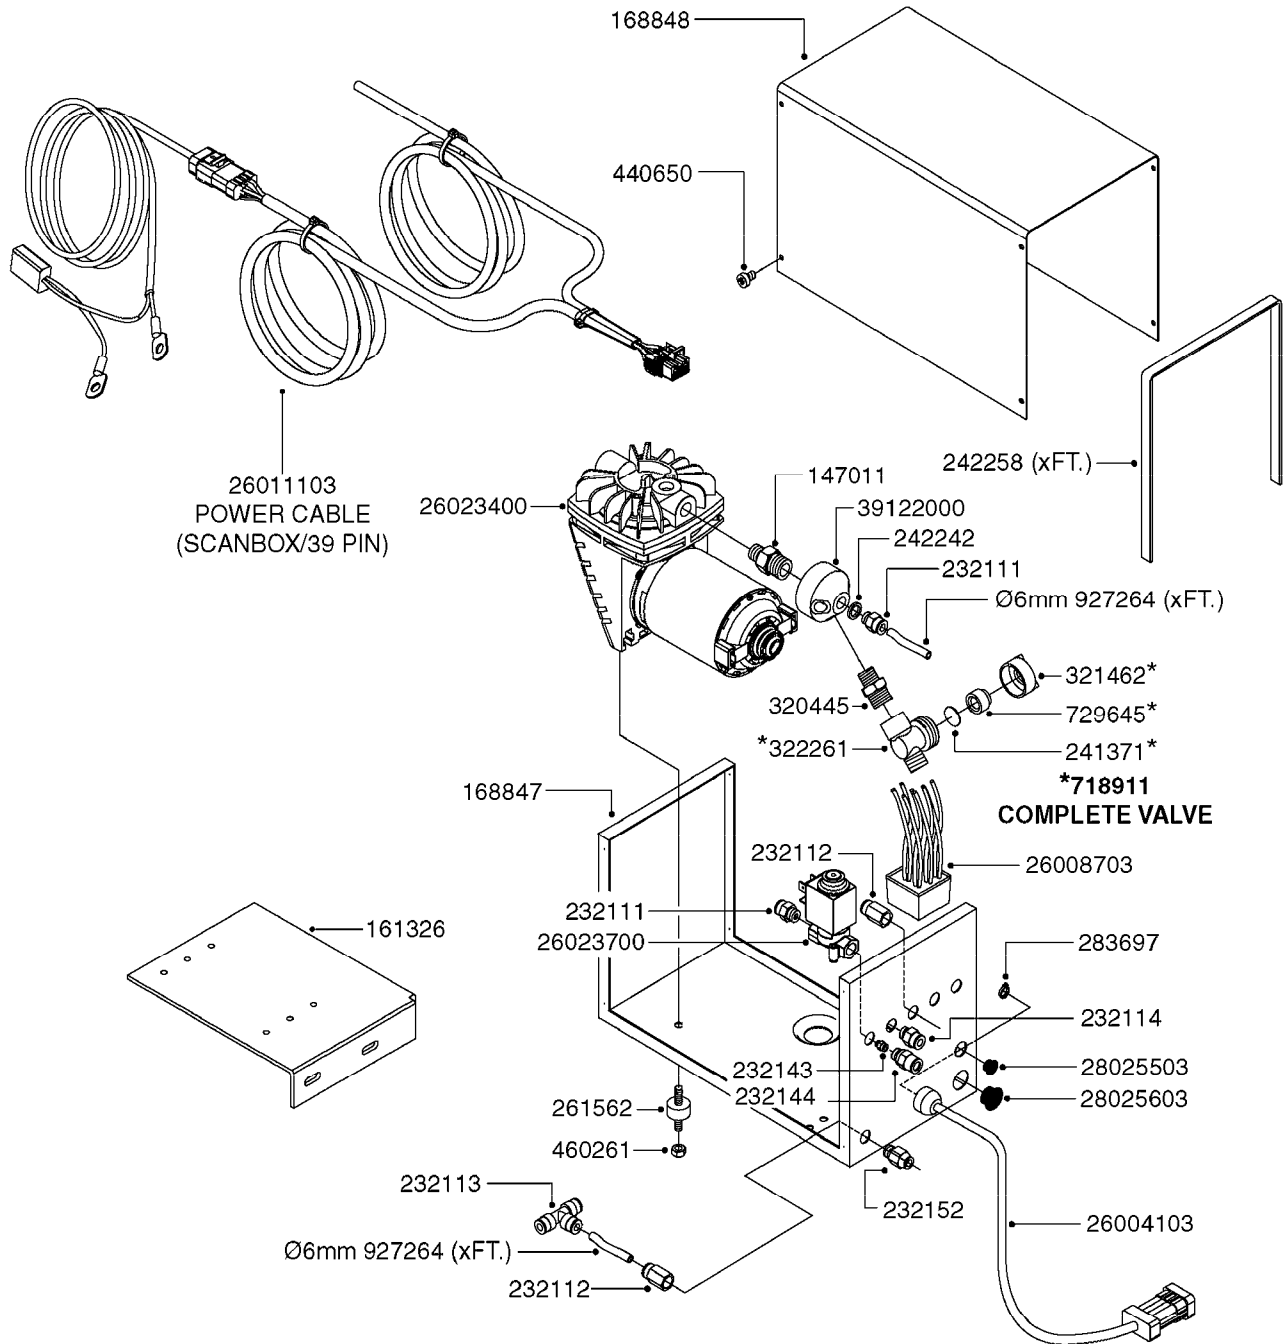

K0400

*Ø8mm 927306 (xFT.)
*Ø10mm 927330 (xFT.)

70062503 - COMPLETE ASSEMBLY

FOAM MARKER COMPRESSOR 2007
K0400-HIN, 01:01:16

Page 1
Date 07.02.2020 9:52

parts-n°	order qty	description
147011	1	HEX NIPPLE 3/8'X1/4'BSP BRASS
161326	1	MOUNT BKT. F. FOAM COMP.BOX 98
168847	1	ENCLOSURE LOWER F.MARKER
168848	1	COVER F. FOAM MARKER
232111	1	QUICK COUPLER 6MM X 1/8 EXT.
232112	1	QUICK COUPLER 6MM 1/8 INT.
232113	1	QUICK COUPLER 6MM T-PIECE
232114	1	COUPLER 1/8" THREADX8MM HOSE
232143	1	REDUCER 1/4'INT-1/8'EXT
232144	1	QUICK COUPLER 10MM X 1/4 EXT
232152	1	QUICK COUPLER 8MMX1/8 EXT.LONG
241371	1	DIAPHRAGM F.NO-DRIP,VULC
242242	1	O-RING F.AIR HOSE FITTING
242258	1	TRIM 3X10 SELF ADHESIVE 0012"
261562	1	RUBBER DAMPER 2XM6X25
283697	1	TIESTRAP 200MM
320445	1	FITT.DK HN 1/4"X3/8" BSP
321462	1	CAP F.NO-DRIP ASSY.
322261	1	HOUSING F.SAFETY VALVE 3/8"
440650	1	SCREW 3.5x13 STAINLESS
460261	1	NUT HEX M6X1.00 LOCK DIN985 A2 SS
718911	1	VALVE (SAFETY) F.MARKER
729645	1	NON-DRIP SPRING ASSY.GREEN 10
927264	1	HOSE R X PE D6/D4 X 0012"
927306	1	HOSE R X PE D8/D6 X 0012"BLACK
927330	1	HOSE R X PE D10/D8 X 012"BLACK
26004103	1	FOAM MARKER CNTRL MOD CABL STD
26008703	1	FOAM MARKER CONTROL SCII
26011103	1	FOAMER POWER/CONTROL CABLE 39P
26023400	1	COMPRESSOR F.FOAM MARKER CM40
26023700	1	SOLENOID VAL 12V 1/8' FLO '07
28025503	1	PLUG F.DRILLED HOLE 1/2"
28025603	1	PLUG F.DRILLED HOLE 3/4"
39122000	1	DISTR.HOUSING F.FOAM MARKER'07
70062503	1	FOAM MARKER COMPRESSOR,STD,39P