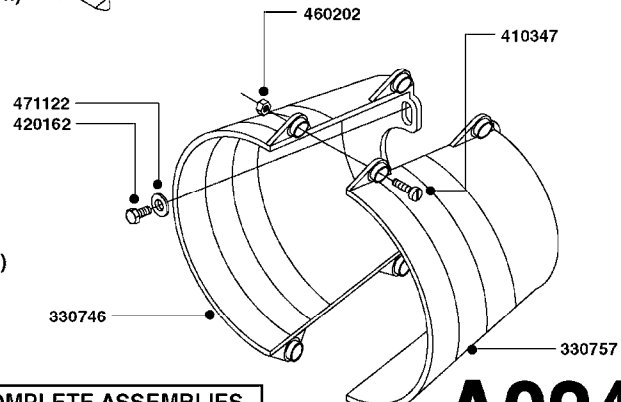

PRESSURE SIDE OF PUMP

SUCTION SIDE OF PUMP

TO CONTROLS

NLA - 1302 PUMP (REPLACES 1301 PUMP)
#726854 - COMPLETE DAMPER KIT (SUCTION & PRESSURE)

FROM TANK

COMPLETE ASSEMBLIES
WHOLEGOODS ITEMS

A0240

PUMP - 1301/1302 FITTINGS
A0240-HIN, 01:01:16