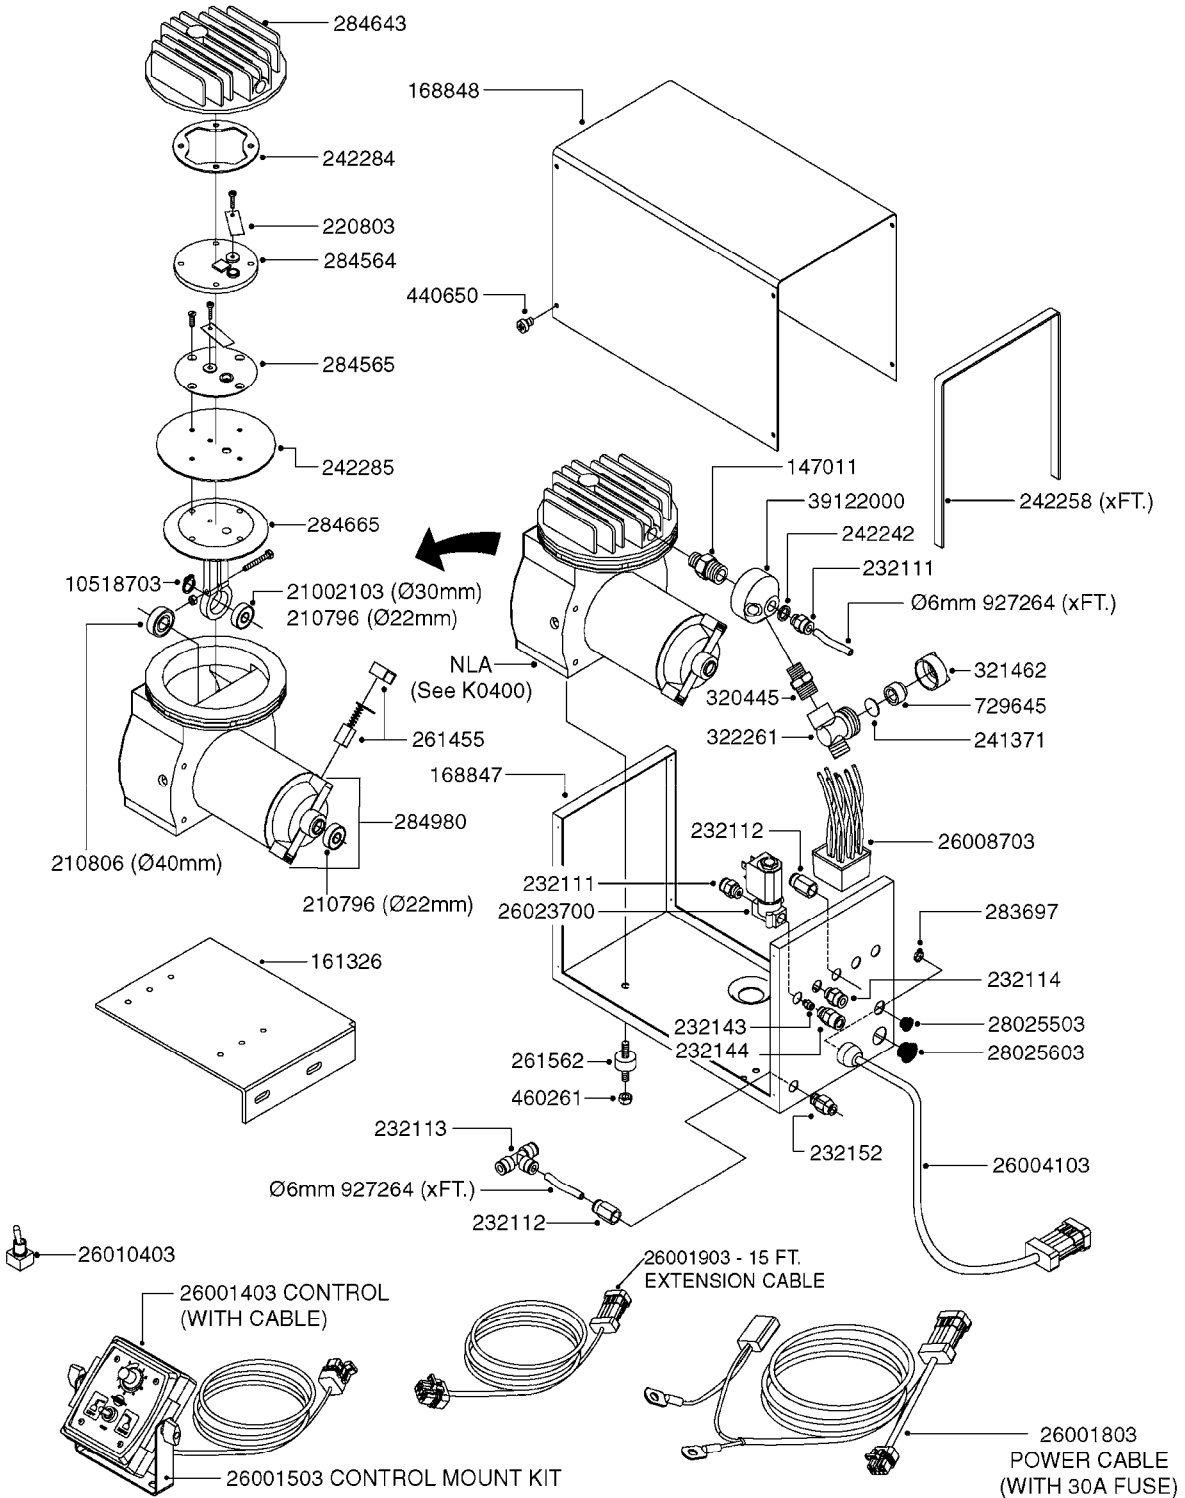

K0390

*Ø8mm 927306 (xFT.)
*Ø10mm 927330 (xFT.)

70019403 - COMPLETE ASSEMBLY

FOAM MARKER COMPRESSOR 2002
K0390-HIN, 01:01:16

Page 1
Date 07.02.2020 9:52

parts-n°	order qty	description
147011	1	HEX NIPPLE 3/8'X1/4'BSP BRASS
161326	1	MOUNT BKT. F. FOAM COMP.BOX 98
168847	1	ENCLOSURE LOWER F.MARKER
168848	1	COVER F. FOAM MARKER
210796	1	BEARING BALL D22/D8 X 7 608ZZ
210806	1	BEARING BALL D40/D17X12MM
220803	1	VALVE F. COMPRESSOR
232111	1	QUICK COUPLER 6MM X 1/8 EXT.
232112	1	QUICK COUPLER 6MM 1/8 INT.
232113	1	QUICK COUPLER 6MM T-PIECE
232114	1	COUPLER 1/8" THREADX8MM HOSE
232143	1	REDUCER 1/4'INT-1/8'EXT
232144	1	QUICK COUPLER 10MM X 1/4 EXT
232152	1	QUICK COUPLER 8MMX1/8 EXT.LONG
241371	1	DIAPHRAGM F.NO-DRIP,VULC
242242	1	O-RING F.AIR HOSE FITTING
242258	1	TRIM 3X10 SELF ADHESIVE 0012"
242284	1	HEAD GASKET F. COMPRESSOR
242285	1	DIAPHRAGM F. F/M COMP.
261455	1	BRUSH KIT-FOAM MARKER MOTOR
261562	1	RUBBER DAMPER 2XM6X25
283697	1	TIESTRAP 200MM
284564	1	PLATE F.COMPRESSOR HEAD
284565	1	PLATE F.COMPRESSOR HEAD
284643	1	COMPRESSOR HEAD F.FOAM MARKER
284665	1	CONNECTING ROD F.COMPRESSOR
284980	1	FLANGE REAR F. F.M.COMPRESSOR
320445	1	FITT.DK HN 1/4"X3/8" BSP
321462	1	CAP F.NO-DRIP ASSY.
322261	1	HOUSING F.SAFETY VALVE 3/8"
440650	1	SCREW 3.5x13 STAINLESS
460261	1	NUT HEX M6X1.00 LOCK DIN985 A2 SS
729645	1	NON-DRIP SPRING ASSY.GREEN 10
927264	1	HOSE R X PE D6/D4 X 0012"
927306	1	HOSE R X PE D8/D6 X 0012"BLACK
927330	1	HOSE R X PE D10/D8 X 012"BLACK
10518703	1	SNAP-RING OUTER 8X1
21002103	1	BEARING, 6200 2ZJEM (SKF)
26001403	1	HC FOAM MARKR CONSOLE VS3.0.00
26001503	1	HC FOAM MARKER CONSOLE MT.KIT
26001803	1	POWER CABLE
26001903	1	15' 7-PIN EXTENSION CABLE
26004103	1	FOAM MARKER CNTRL MOD CABL STD
26008703	1	FOAM MARKER CONTROL SCII
26010403	1	TOGGLE SWITCH MICRO-TRAK F.M.
26023700	1	SOLENOID VAL 12V 1/8' FLO '07
28025503	1	PLUG F.DRILLED HOLE 1/2"
28025603	1	PLUG F.DRILLED HOLE 3/4"
39122000	1	DISTR.HOUSING F.FOAM MARKER'07
70019403	1	FOAM MARKER COMPRESSOR KIT STD