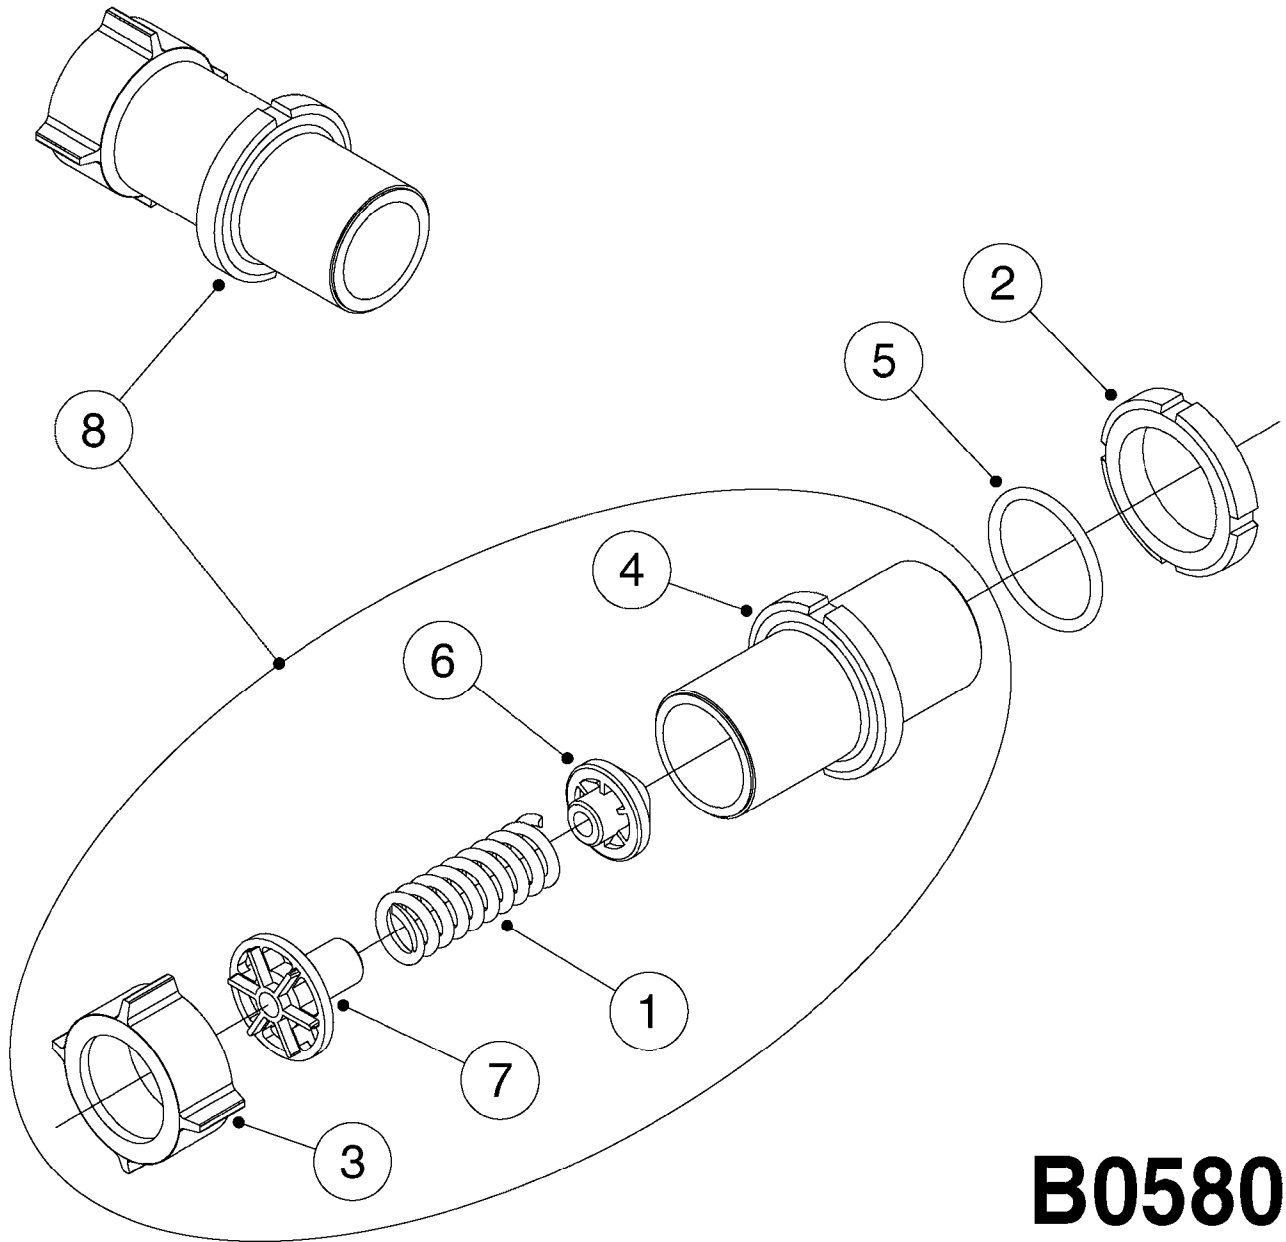

B0540

SMART VALVE-S93 MANIFOLD VALVE
B0540-HIN, 01:01:16

Page 1

Date 07.02.2020 9:51

parts-n°	order qty	description
145997	1	FITT.DK S-93 FORK
147767	1	PIN 5Ø X 60 S-93 DOUBLE CLAMP
240936	1	O-RING D13.3X2.4 NITRIL
242047	1	O-RING 89.5 X 3.0 VITON
242316	1	O-RING D84.5X3.0 NITRIL
242475	1	O'RING D56.52x5.33 SH70-VITON
322327	1	HOUSING, VALVE, S93, 220 PSI
322328	1	END CAP F.VALVE S-93
322354	1	THRUST PLATE F.3-WAY VALVES-93
390543	1	SEAT F.BALL 3-WAY VALVE S-93
391019	1	BALL F.2 WAY S93 SMART VALVE
391020	1	BALL F.3 WAY S93 SMART VALVE
391023	1	SMART VALVE MOUNTING BRACKET
420862	1	BOLT HEX 8.8 DEL M10X16 FT
440681	1	SCREW F. PLASTIC 4MM X 14LG SS
460423	1	NUT HEX M10X1.50 LOCK DIN985A2 SS
471122	1	WASHER, M10, Ø20/10.5X 2.0, SS
14010100	1	SPINDLE F.SMART VALVE S-93
14027800	1	SPINDLE F.SMART VALVE S-93
61025400	1	HANDLE SMART VALVE
72137900	1	VALVE S93 "V1" SMART VALVE
72138000	1	VALVE S93 "V2" SMART VALVE
72138600	1	VALVE S93 "V3" SMART VALVE
72142700	1	VALVE S93 "V4" SMART VALVE