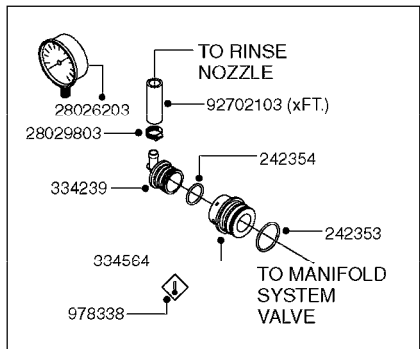

RINSE SYSTEM PLUMBING
K0750-HIN, 01:01:16

Page 0
Date 07.02.2020 9:52

RINSE SYSTEM- MANIFOLD SYSTEM

K0750