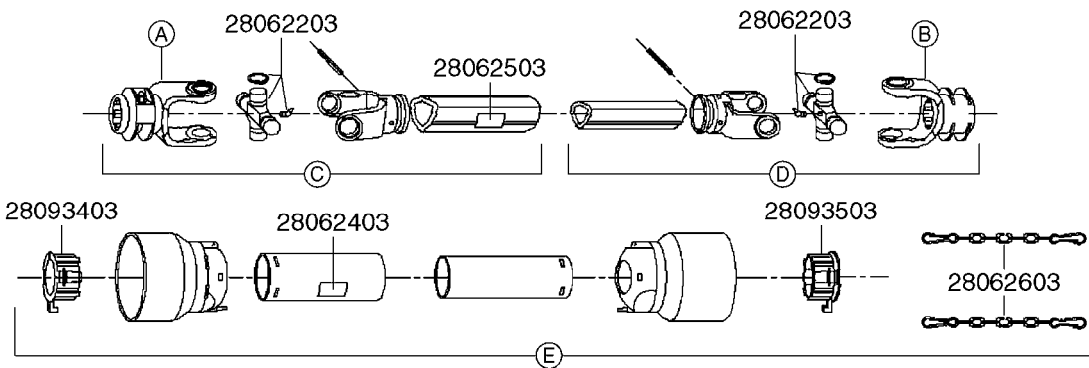

* Changed in 2016 from 100 series to G-Series (see page A0600).

A520

PTO SHAFTS - BONDIOLI CENT.
A0520-HIN, 23:10:18

Page 1
Date 07.02.2020 9:51

parts-n°	order qty	description
289042	1	UNIV. JOINT 22x54mm
421024	1	BOLT HEX 8.8 DEL M8X60
450015	1	SCREW ALLAN 3/8'X5/8' BLACK
460143	1	SELF LOCK NUT M8 SST A2 DIN985
28009803	1	PTO PIN TUBE RETAINER OUTER
28009903	1	PTO TUBE RETAINER INNER
28010103	1	PTO YOKE F.INNER TUBE CV PTO
28021403	1	PTO 1"STR/1-3/8" 6SPL B&P
28021503	1	PTO 1"STR/1-3/8" 21SPL B&P
28021603	1	PTO 1"STR/1-3/4" 20SPL B&P
28027903	1	PTO BALL LOCK.KIT F.1-3/8 YOKE
28040503	1	UNIV. JOINT 27x74.6mm
28040703	1	SAFETY CHAIN F.CV BLACK PTO (SET OF 2)
28041803	1	DECAL DANGER GUARD MISSING
28041903	1	DECAL DANGER ROT.DRIVELINE
28056703	1	PTO YOKE #1 1-3/8" X 6 SPLINE
28056803	1	PTO YOKE #1 1-3/8" X 21 SPLINE
28056903	1	PTO YOKE #4 1-3/4" X 20 SPLINE
28057003	1	PTO TUBE YOKE #1-G1 OUTER
28057103	1	PTO TUBE YOKE #4-G4 OUTER
28057203	1	PTO PIN TUBE RETAINER OUTER
28057303	1	PTO TUBE OUTER #1 745MM
28057403	1	PTO TUBE OUTER #4 720MM
28057503	1	PTO TUBE INNER #1 745MM
28057603	1	PTO TUBE INNER #4 720MM
28057703	1	PTO TUBE RETAINER INNER
28057803	1	PTO TUBE YOKE #1 Ø=1"
28057903	1	PTO TUBE YOKE #4 Ø=1"
28058003	1	PTO HALF SAFETY SHIELD OUTER
28058103	1	PTO HALF SAFETY SHIELD OUTER
28058203	1	PTO HALF SAFETY SHIELD INNER
28058303	1	PTO HALF SAFETY SHIELD INNER
28058403	1	PTO BALL LOCK.KIT F.1-3/4 YOKE
28058503	1	PTO TUBE YOKE #1-G1 INNER