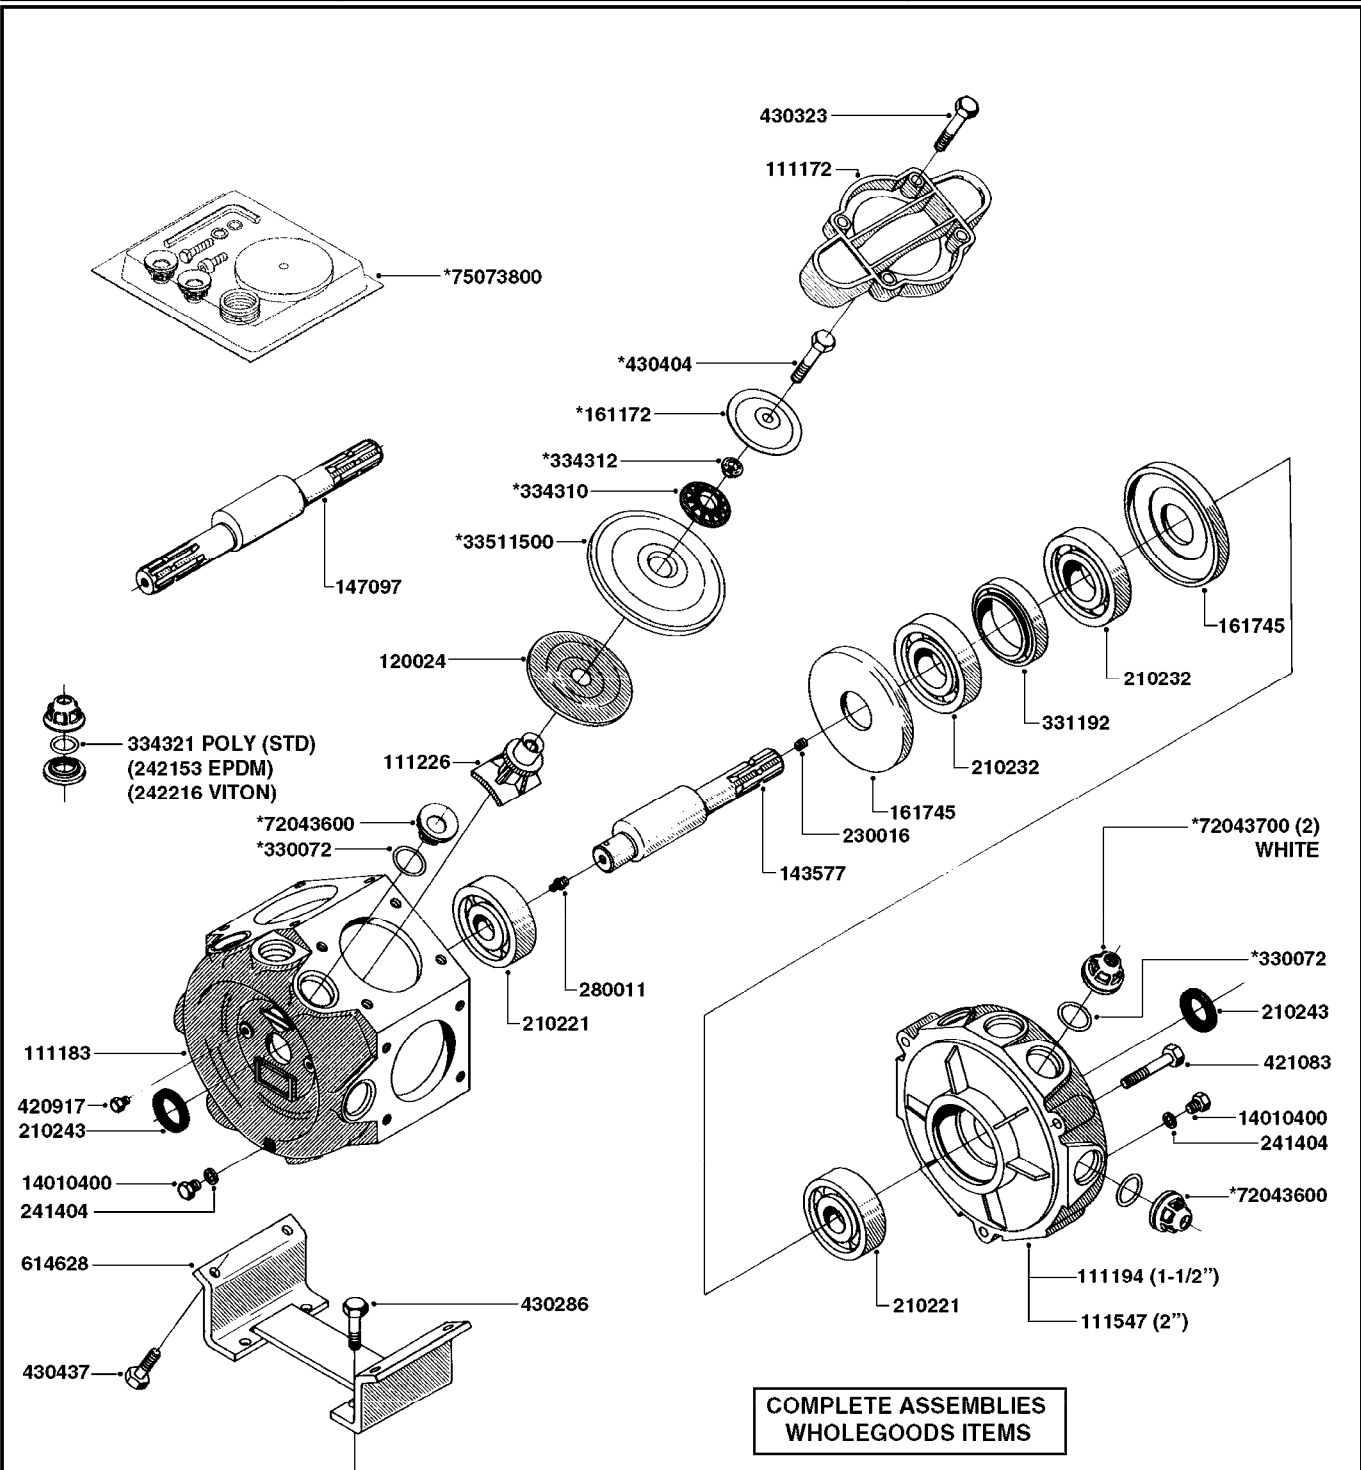

SUCTION SIDE OF PUMP

PRESSURE SIDE OF PUMP

A0300

PUMP - 361/363 FITTINGS
A0300-HIN, 28:05:19

Page 1
Date 07.02.2020 9:51

parts-n°	order qty	description
145997	1	FITT.DK S-93 FORK
231022	1	FITT.DK ELB. 1' BSP GF 121
242351	1	O-RING D69.5X3.0 VITON F.S-93
242353	1	O-RING 3 X 44.2 VITON
320095	1	FITT.DK NUT 1" BSP
320132	1	FITT.DK HN 1" BSP
320821	1	FITT.DK NUT 1-1/2" BSP
321451	1	FITT.DK ELB.1-1/2 X1-1/4 80DEG
322321	1	FITT.DK S-67 X 1"BSP MALE
322322	1	FITT.DK S-67 X 1-1/4"BSP MALE
322323	1	FITT.DK S-93 X 1-1/2"BSP MALE
330326	1	O-RING D30/D24X2 F.1"NUT
330341	1	FITT.DK HB 1" F. 1" NUT
331262	1	FITT.DK HB 1-1/2" F. 1-1/2"NUT
331273	1	O-RING D44/D38X2 F.1-1/2"
334243	1	FITT.DK S-67 ELB.1"
334410	1	PROTECTION PUM
334445	1	FITT.DK S-67 ELB.1-1/2"
334647	1	FITT.DK S93 ELB 1-1/2" 90 PVC
334680	1	CLAMP HOSE PLASTIC 1"
420917	1	BOLT HEX 8.8 RAW M8X12 FT
459014	1	ALLEN SCREW M8 X 15 GALV.DIN93
461217	1	NUT HEX M5 LOCK
471074	1	WASHER M8 ELZ
471132	1	WASHER D24/D8.4 X 2 SS
727225	1	FITT.DK S-93 ELB.2'PVC W/ORING
727226	1	FITT. S93 2-1/2" 90° S W/O-RING
14012200	1	FITT.DK S-67 FORK W/M5 THREADS
28030103	1	CLAMP HOSE GEAR P5/4-S1.5"6724
28030203	1	CLAMP HOSE T-BOLT S2" 235-67
28030303	1	CLAMP HOSE T-BOLT S2.5" 235-76
39145300	1	PTO SHIELD Ø203 4-POLET MACHINED
92702603	1	HOSE PVC SUCT GRAY 1-1/2"
92702703	1	HOSE PVC SUCT GRAY 2"
92702803	1	HOSE PVC SUCT GRAY 2.5"
92712403	1	HOSE R X1" X300PSI WP X0012"