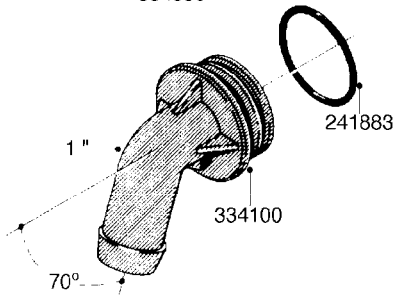

L0080

FITTINGS - S-53
L0080-HIN, 12:09:17

Page 1

Date 07.02.2020 9:52

Pos.	parts-n°	order qty	description
1	145995	1	FITT.DK S-53 FORK
2	241973	1	O-RING Ø3 X 44.2 70 SHORES NITRIL NITRIL (BLACK)
2	242353	1	O-RING 3 X 44.2 VITON VITON (BROWN)
3	242109	1	O-RING D32.2x3.0 NITRIL (BLACK)
3	242354	1	O-RING D32.2X3.0 VITON VITON (BROWN)
4	322103	1	FITT.DK S-53 BULKHEAD
5	322107	1	FITT.DK S-53 BULKHEAD NUT
6	322110	1	FITT.DK S-53 ELB. 1/2" BSP
7	322352	1	FITT.DK S-53 TEE
8	334229	1	FITT.DK S-53 STR.3/4"
9	334260	1	GASKET F. S-53 BULKHEAD
10	334564	1	FITT.DK S-67 TO S-53 ADAPTER
11	391100	1	FITT.DK S-53THREAD INS.1/2"BSP
12	726463	1	FITT.DK S53 BULKHEAD W/GASKET
13	726552	1	FIT.DK S-53X90 1/2" BSP,O-RING
14	726556	1	FITT.DK S-53 HB 1/2" W/O-RING
15	726558	1	FITT.DK S53 STR. 3/4" W.ORING
16	726559	1	FITT DK. S-53 HB 1" W/O-RING
17	726568	1	FITT.DK.S-53 HB 1/2"90 W/O-RING
18	726570	1	FITT.DK S-53 ELB.3/4" W.ORING
19	726571	1	FITT.DK S-53 ELB.1", W ORING
20	726578	1	FITT.DK S53 PLUG WITH O-RING
21	728561	1	FITT.DK. S67M - S53F REDUCER