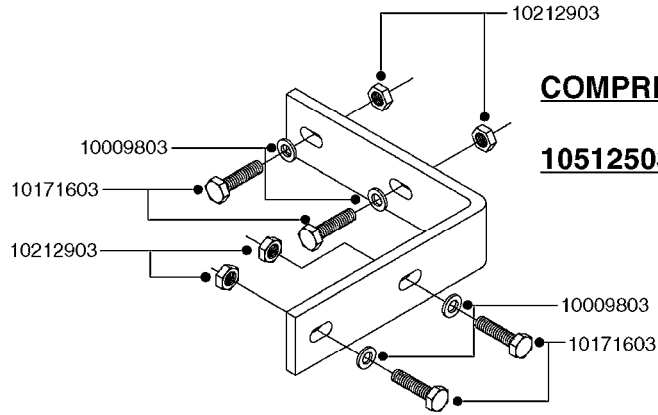

K0400

*Ø8mm 927306 (xFT.)
*Ø10mm 927330 (xFT.)

70062503 - COMPLETE ASSEMBLY

FOAM MARKER COMPRESSOR 2007
K0400-HIN, 01:01:16

Page 1
Date 07.02.2020 9:52

parts-n°	order qty	description
147011	1	HEX NIPPLE 3/8'X1/4'BSP BRASS
161326	1	MOUNT BKT. F. FOAM COMP.BOX 98
168847	1	ENCLOSURE LOWER F.MARKER
168848	1	COVER F. FOAM MARKER
232111	1	QUICK COUPLER 6MM X 1/8 EXT.
232112	1	QUICK COUPLER 6MM 1/8 INT.
232113	1	QUICK COUPLER 6MM T-PIECE
232114	1	COUPLER 1/8" THREADX8MM HOSE
232143	1	REDUCER 1/4'INT-1/8'EXT
232144	1	QUICK COUPLER 10MM X 1/4 EXT
232152	1	QUICK COUPLER 8MMX1/8 EXT.LONG
241371	1	DIAPHRAGM F.NO-DRIP,VULC
242242	1	O-RING F.AIR HOSE FITTING
242258	1	TRIM 3X10 SELF ADHESIVE 0012"
261562	1	RUBBER DAMPER 2XM6X25
283697	1	TIESTRAP 200MM
320445	1	FITT.DK HN 1/4"X3/8" BSP
321462	1	CAP F.NO-DRIP ASSY.
322261	1	HOUSING F.SAFETY VALVE 3/8"
440650	1	SCREW 3.5x13 STAINLESS
460261	1	NUT HEX M6X1.00 LOCK DIN985 A2 SS
718911	1	VALVE (SAFETY) F.MARKER
729645	1	NON-DRIP SPRING ASSY.GREEN 10
927264	1	HOSE R X PE D6/D4 X 0012"
927306	1	HOSE R X PE D8/D6 X 0012"BLACK
927330	1	HOSE R X PE D10/D8 X 012"BLACK
26004103	1	FOAM MARKER CNTRL MOD CABL STD
26008703	1	FOAM MARKER CONTROL SCII
26011103	1	FOAMER POWER/CONTROL CABLE 39P
26023400	1	COMPRESSOR F.FOAM MARKER CM40
26023700	1	SOLENOID VAL 12V 1/8' FLO '07
28025503	1	PLUG F.DRILLED HOLE 1/2"
28025603	1	PLUG F.DRILLED HOLE 3/4"
39122000	1	DISTR.HOUSING F.FOAM MARKER'07
70062503	1	FOAM MARKER COMPRESSOR,STD,39P