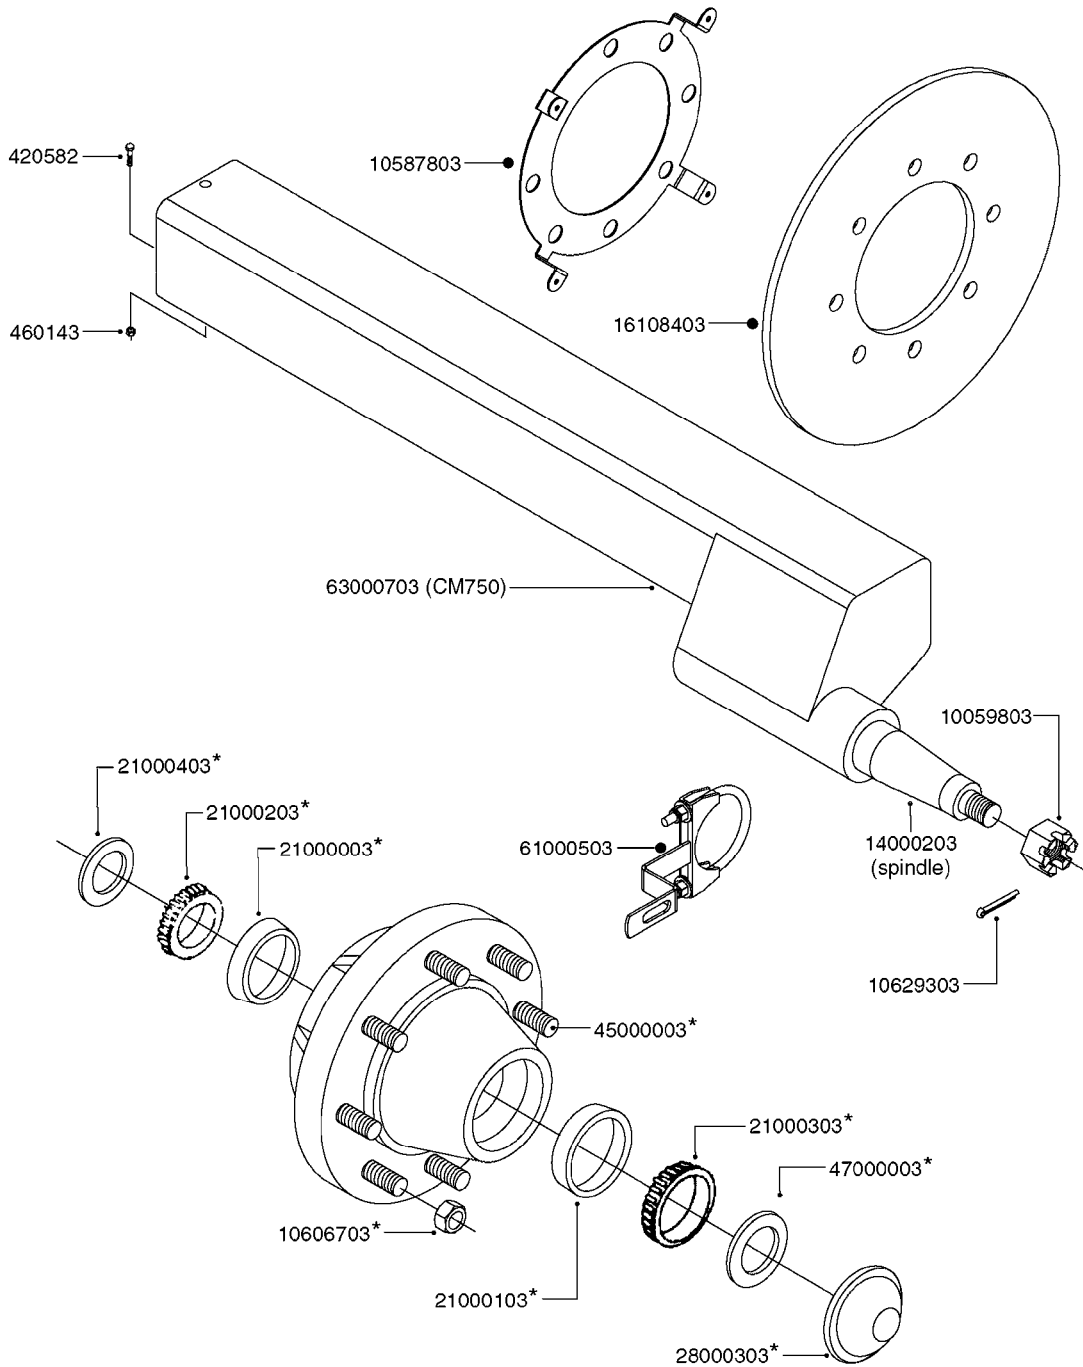

10008403 (WELD IN)

145806 (SA 500/L=375MM)

145809 (TA 500, SA 300/L=355MM)

E0720

HUB ASSEMBLY F.1-3/4" SPINDLE
E0720-HIN, 11:09:17

Page 1

Date 07.02.2020 9:52

parts-n°	order qty	description
145806	1	SPINDLE 500 SINGLE
145809	1	SPINDLE 300 SINGLE
10008403	1	SPINDLE ASSY. 1.75x13.25
10008503	1	HUB TR300/500 H611-3 C/W CUPS
10008603	1	COTTER PIN 1/8"X 1-1/2"
10020603	1	DUST CAP DC13
10020703	1	BEARING INNER CORE LM48548
10020803	1	BEARING OUTER CORE LM67048
10020903	1	SEAL OIL CR15190
10021003	1	BOLT HEX 1/2 NF 01.375" WHEEL
10021103	1	NUT HEX NF 7/8 WB32
10021203	1	WASHER PLATE D2"D.937"
10320703	1	BEARING INNER CUP
10320803	1	BEARING OUTER CUP
10531803	1	HUB ASSY.COMP.F.1-3/4" SPINDLE DOES NOT INCLUDE WHEEL BOLTS, NUT OR COTTER PIN