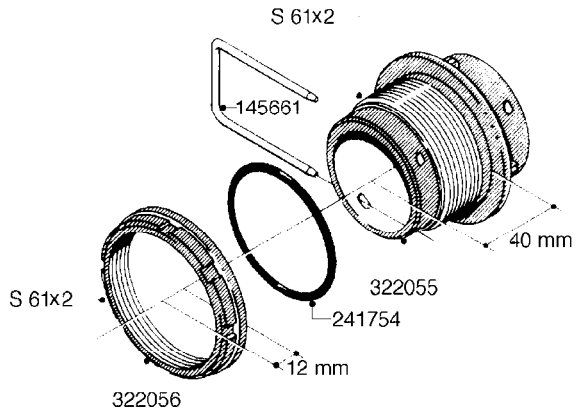

L0080

FITTINGS - S-53
L0080-HIN, 12:09:17

Page 1

Date 07.02.2020 9:52

Pos.	parts-n°	order qty	description
1	145995	1	FITT.DK S-53 FORK
2	241973	1	O-RING Ø3 X 44.2 70 SHORES NITRIL NITRIL (BLACK)
2	242353	1	O-RING 3 X 44.2 VITON VITON (BROWN)
3	242109	1	O-RING D32.2x3.0 NITRIL (BLACK)
3	242354	1	O-RING D32.2X3.0 VITON VITON (BROWN)
4	322103	1	FITT.DK S-53 BULKHEAD
5	322107	1	FITT.DK S-53 BULKHEAD NUT
6	322110	1	FITT.DK S-53 ELB. 1/2" BSP
7	322352	1	FITT.DK S-53 TEE
8	334229	1	FITT.DK S-53 STR.3/4"
9	334260	1	GASKET F. S-53 BULKHEAD
10	334564	1	FITT.DK S-67 TO S-53 ADAPTER
11	391100	1	FITT.DK S-53THREAD INS.1/2"BSP
12	726463	1	FITT.DK S53 BULKHEAD W/GASKET
13	726552	1	FIT.DK S-53X90 1/2" BSP,O-RING
14	726556	1	FITT.DK S-53 HB 1/2" W/O-RING
15	726558	1	FITT.DK S53 STR. 3/4" W.ORING
16	726559	1	FITT DK. S-53 HB 1" W/O-RING
17	726568	1	FITT.DK.S-53 HB 1/2"90 W/O-RING
18	726570	1	FITT.DK S-53 ELB.3/4" W.ORING
19	726571	1	FITT.DK S-53 ELB.1", W ORING
20	726578	1	FITT.DK S53 PLUG WITH O-RING
21	728561	1	FITT.DK. S67M - S53F REDUCER