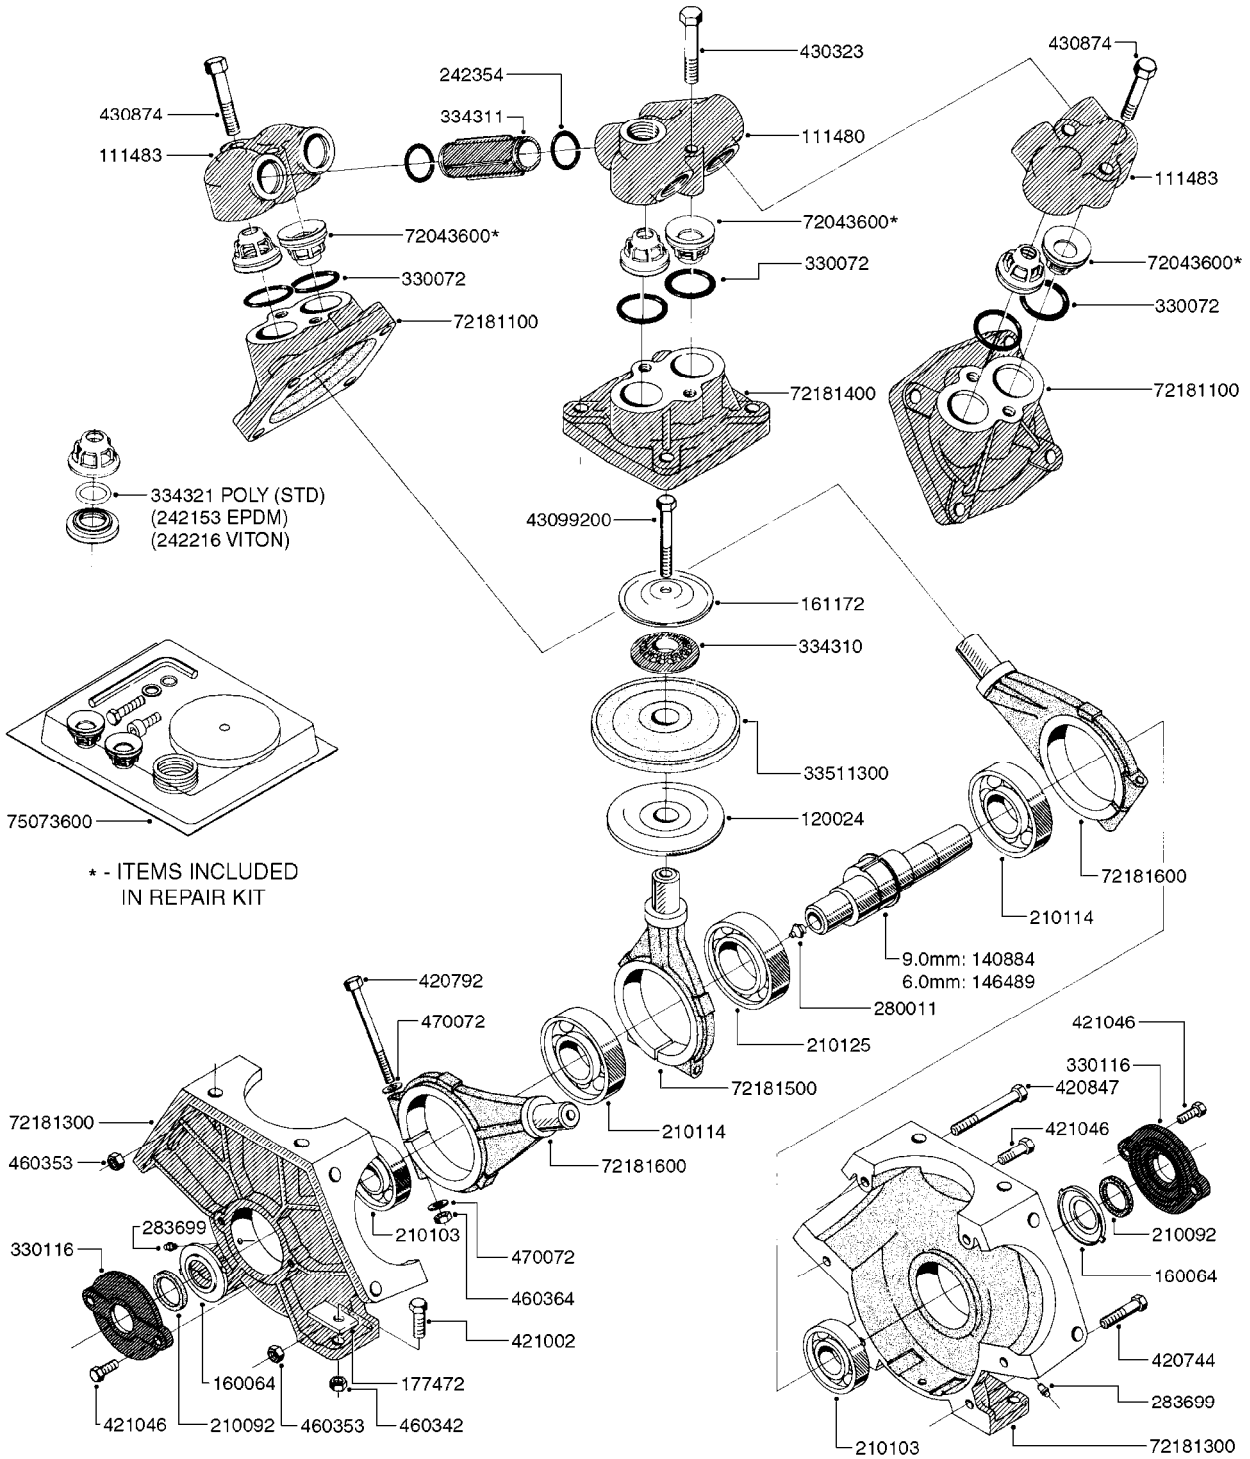

A0220

PUMP - 1302 W/ MOUNTING BASE
A0220-HIN, 27:04:17

Page 1
Date 07.02.2020 9:51

parts-n°	order qty	description
111480	1	VALVE HEAD 1302 CENTER
111483	1	VALVE HEAD SIDE 1302
120024	1	DIAPHRAGM BACK DISC 1200-1300
140884	1	CRANK SHAFT MODEL 1300-9
146489	1	CRANK SHAFT MODEL 1302-6MM
160064	1	DUST PLATE
161172	1	DIAPHRAGM DISC F. 1203/1303
177472	1	BRACKET 25 X 5
210092	1	SEAL FELT D43/30X5
210103	1	BEARING BALL 6306
210114	1	BEARING BALL 6308
210125	1	BEARING BALL 6210
242153	1	O-RING D26X4 EPDM
242216	1	O-RING VITON F/1202/1302/462
242354	1	O-RING D32.2X3.0 VITON
280011	1	GREASE NIPPLE 1/8" SAE H TR
283699	1	GREASE NIPPLE M6X1
330072	1	O-RING D53.5/D45.5X4
330116	1	SEAL RETAINER, MODEL 1300
334310	1	NYLON WASHER 1202/1302/462
334311	1	CONNECTION PIPE INLET MOD.1302
334321	1	O-RING POLY. 34.0x26.0x4.0
420081	1	BOLT HEX 8.8 DEL 3/8"X40MM
420162	1	BOLT HEX 8.8 DEL 3/8"X15MM
420346	1	BOLT HEX 8.8 DEL 3/8"X 25MM
420357	1	BOLT HEX 8.8 RAW 3/8"X85MM
420803	1	BOLT HEX 8.8 DEL M8X90
421002	1	BOLT HEX 8.8 DEL M10X30 FT DIN933
421259	1	BOLT HEX UNC7/16"x2.25" 18-8SS
430323	1	BOLT HEX 8.8 DEL M12X60
430404	1	BOLT HEX 8.8 DEL M12X50
430874	1	SCREW SET 8.8 DEL M12X70 FT
460062	1	NUT HEX 3/8" GALV.
460342	1	NUT HEX M10 DEL DIN934
460364	1	NUT HU M8 A2 SS DIN934
460386	1	NUT HEX M12X1.75
470072	1	WASHER D15/D8X.5 LOCK
33511300	1	DIAPHRAGM 1202-1303 POLY 2006
72043600	1	VALVE FOR 462/463
72181100	1	DIAPHRAGM COVER 1203/1303+BLTS
72181300	1	PUMP CASTING 1300 RED W/BOLTS
72181400	1	DIAPHRAGM COVER 1303 W/BOLTS
72181500	1	CONNECTING ROD, CENTER 1303
72181600	1	CONNECTING ROD, SIDE MOD.1300
75073500	1	PUMP KIT 1300/1302 "06"