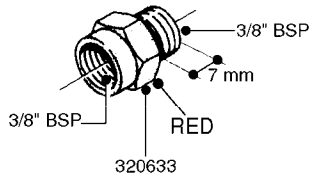

FITTINGS - HEXAGON NIPPLES
L0030-HIN, 01:01:16

Page 0
Date 07.02.2020 9:52

L0030

FITTINGS - HEXAGON NIPPLES
L0030-HIN, 01:01:16

Page 1
Date 07.02.2020 9:52

parts-n°	order qty	description
10015303	1	FITT.PO.HN 1.00X1.00 M1000
10425003	1	FITT.PO.HN 1.25X1.00 MCPHEE
320132	1	FITT.DK HN 1" BSP
320176	1	FITT.DK HN 3/8"X1/2" BSP
320445	1	FITT.DK HN 1/4"X3/8" BSP
320655	1	FITT.DK HN 1/2"-1/2" BSP
320692	1	FITT.DK HN 3/8'BSPX1/4'NPT
320703	1	FITT.DK HN 3/8BSP X1/2 &1/4NPT
320725	1	FITT.DK NIPPLE 3/8"-3/8" BSP
320902	1	FITT.DK HN 3/8'X 1/4' BSP
390232	1	FITT.DK HN 1-1/2' X 1-1/4' BSP
390276	1	FITT.DK HN 1'BSP