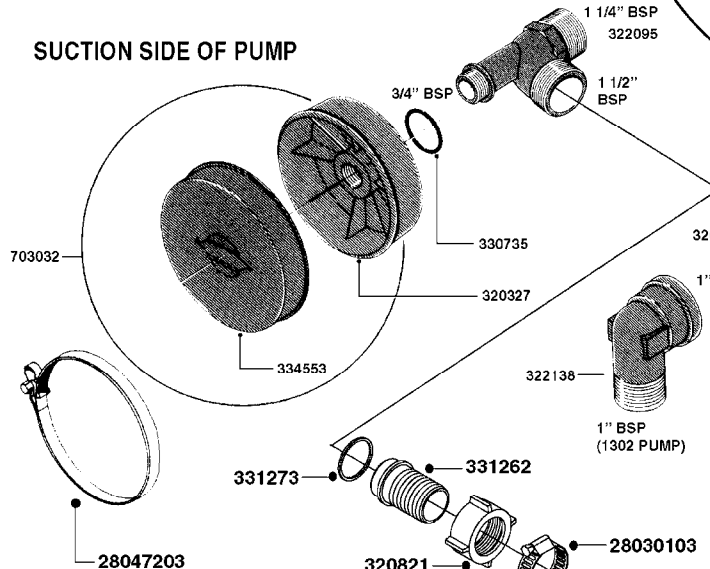

PRESSURE SIDE OF PUMP

SUCTION SIDE OF PUMP

TO CONTROLS

NLA - 1302 PUMP (REPLACES 1301 PUMP)
#726854 - COMPLETE DAMPER KIT (SUCTION & PRESSURE)

FROM TANK

COMPLETE ASSEMBLIES
WHOLEGOODS ITEMS

A0240

PUMP - 1301/1302 FITTINGS
A0240-HIN, 01:01:16