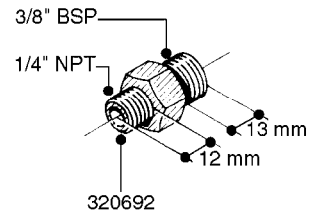

FITTINGS - HEXAGON NIPPLES
L0030-HIN, 01:01:16

Page 0
Date 07.02.2020 9:52

L0030

FITTINGS - HEXAGON NIPPLES
L0030-HIN, 01:01:16

Page 1
Date 07.02.2020 9:52

parts-n°	order qty	description
10015303	1	FITT.PO.HN 1.00X1.00 M1000
10425003	1	FITT.PO.HN 1.25X1.00 MCPHEE
320132	1	FITT.DK HN 1" BSP
320176	1	FITT.DK HN 3/8"X1/2" BSP
320445	1	FITT.DK HN 1/4"X3/8" BSP
320655	1	FITT.DK HN 1/2"-1/2" BSP
320692	1	FITT.DK HN 3/8'BSPX1/4'NPT
320703	1	FITT.DK HN 3/8BSP X1/2 &1/4NPT
320725	1	FITT.DK NIPPLE 3/8"-3/8" BSP
320902	1	FITT.DK HN 3/8'X 1/4' BSP
390232	1	FITT.DK HN 1-1/2' X 1-1/4' BSP
390276	1	FITT.DK HN 1'BSP