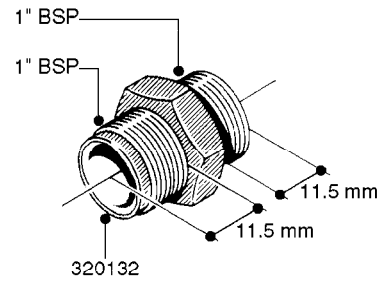

FITTINGS - HEXAGON NIPPLES
L0030-HIN, 01:01:16

Page 0
Date 07.02.2020 9:52

L0030

FITTINGS - HEXAGON NIPPLES
L0030-HIN, 01:01:16

Page 1
Date 07.02.2020 9:52

parts-n°	order qty	description
10015303	1	FITT.PO.HN 1.00X1.00 M1000
10425003	1	FITT.PO.HN 1.25X1.00 MCPHEE
320132	1	FITT.DK HN 1" BSP
320176	1	FITT.DK HN 3/8"X1/2" BSP
320445	1	FITT.DK HN 1/4"X3/8" BSP
320655	1	FITT.DK HN 1/2"-1/2" BSP
320692	1	FITT.DK HN 3/8'BSPX1/4'NPT
320703	1	FITT.DK HN 3/8BSP X1/2 &1/4NPT
320725	1	FITT.DK NIPPLE 3/8"-3/8" BSP
320902	1	FITT.DK HN 3/8'X 1/4' BSP
390232	1	FITT.DK HN 1-1/2' X 1-1/4' BSP
390276	1	FITT.DK HN 1'BSP