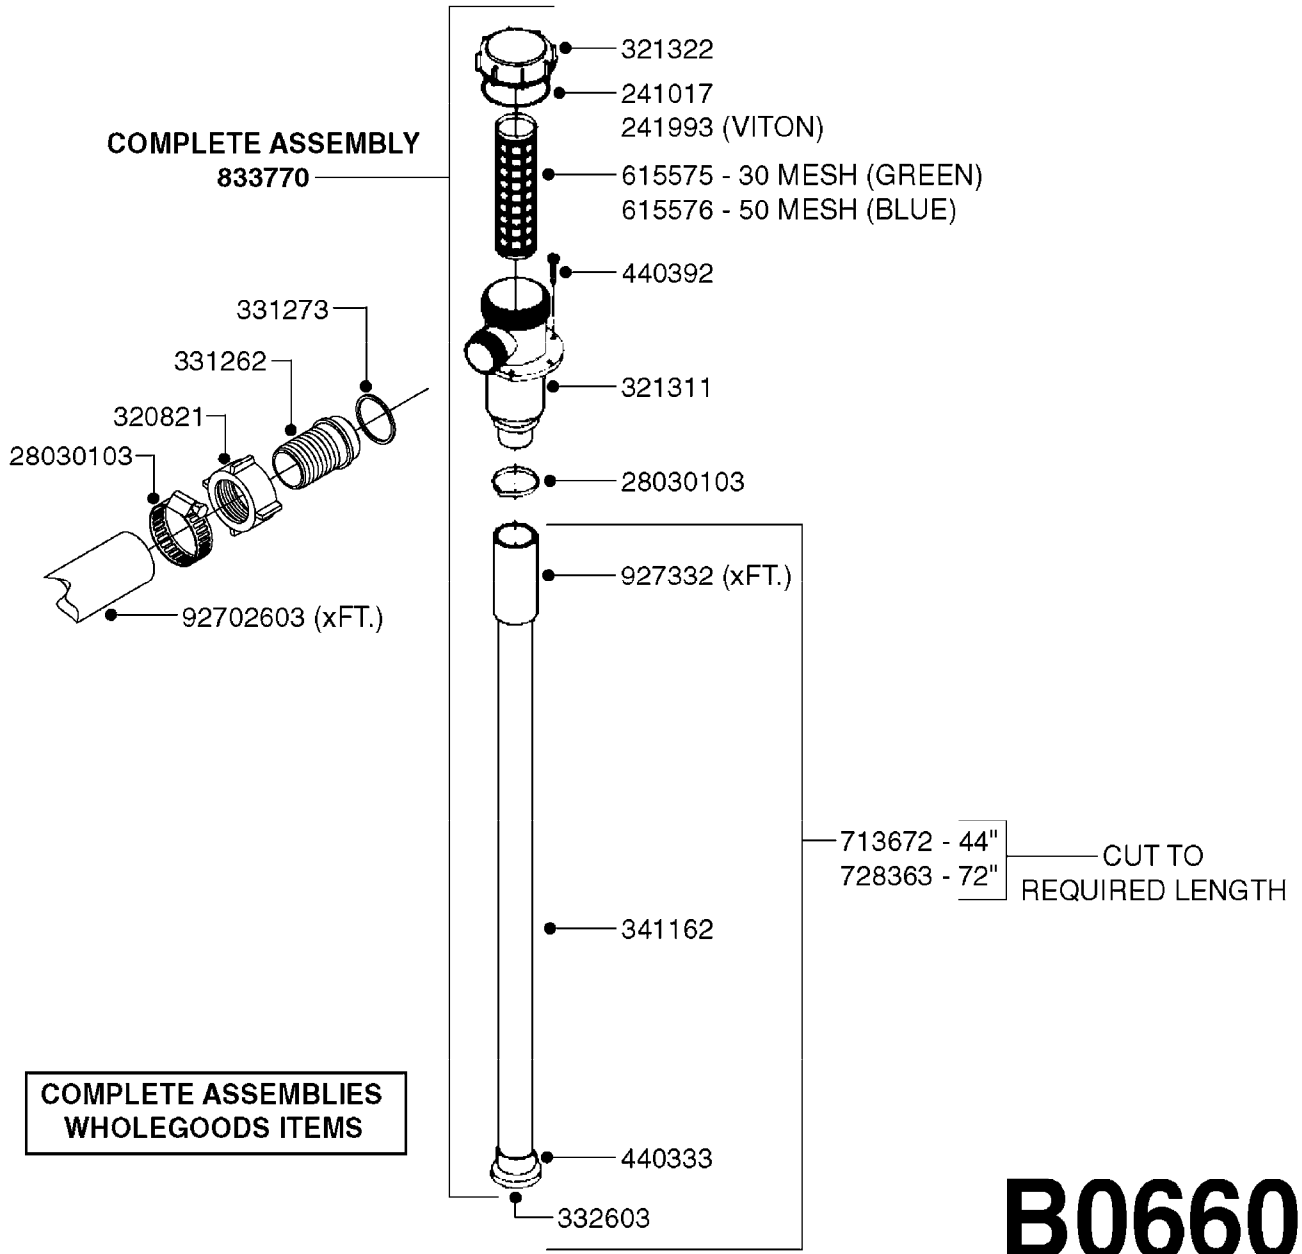

TOP SUCTION ASSEMBLY-SCREW CAP
B0660-HIN, 01:01:16

Page 1
Date 07.02.2020 9:51

parts-n°	order qty	description
241017	1	O-RING D74,5X3 NITRIL
241993	1	O-RING 74.5 X 3MM VIT/241017
320821	1	FITT.DK NUT 1-1/2" BSP
321311	1	FILTER BODY S 80 X 4
321322	1	SCREW CAP F. S80 X 4
331262	1	FITT.DK HB 1-1/2" F. 1-1/2"NUT
331273	1	O-RING D44/D38X2 F.1-1/2"
332603	1	CAP F. SUCTION TUBE
341162	1	SUCTION TUBE F.650
440333	1	SCREW 3.5 X 9.5 SS
440392	1	SCREW 6.3 X 25.0 DIN7981C TORX
615575	1	FILTER F.TOP SUCT.30 MESH GRN.
615576	1	FILTER F.TOP SUCT.50 MESH BLUE
713672	1	SUCTION TUBE L=44"
728363	1	SUCTION TUBE ASSY.L=72"
833770	1	TOP SUCTION KIT 300/500
927332	1	HOSE R X 28 BAR X 40MM X 0012"
28030103	1	CLAMP HOSE GEAR P5/4-S1.5"6724
92702603	1	HOSE PVC SUCT GRAY 1-1/2"