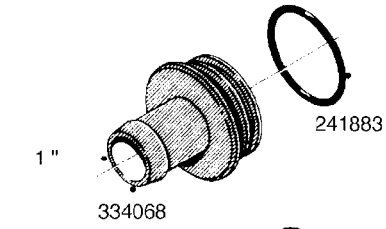

L0080

FITTINGS - S-53
L0080-HIN, 12:09:17

Page 1

Date 07.02.2020 9:52

Pos.	parts-n°	order qty	description
1	145995	1	FITT.DK S-53 FORK
2	241973	1	O-RING Ø3 X 44.2 70 SHORES NITRIL NITRIL (BLACK)
2	242353	1	O-RING 3 X 44.2 VITON VITON (BROWN)
3	242109	1	O-RING D32.2x3.0 NITRIL (BLACK)
3	242354	1	O-RING D32.2X3.0 VITON VITON (BROWN)
4	322103	1	FITT.DK S-53 BULKHEAD
5	322107	1	FITT.DK S-53 BULKHEAD NUT
6	322110	1	FITT.DK S-53 ELB. 1/2" BSP
7	322352	1	FITT.DK S-53 TEE
8	334229	1	FITT.DK S-53 STR.3/4"
9	334260	1	GASKET F. S-53 BULKHEAD
10	334564	1	FITT.DK S-67 TO S-53 ADAPTER
11	391100	1	FITT.DK S-53THREAD INS.1/2"BSP
12	726463	1	FITT.DK S53 BULKHEAD W/GASKET
13	726552	1	FIT.DK S-53X90 1/2" BSP,O-RING
14	726556	1	FITT.DK S-53 HB 1/2" W/O-RING
15	726558	1	FITT.DK S53 STR. 3/4" W.ORING
16	726559	1	FITT DK. S-53 HB 1" W/O-RING
17	726568	1	FITT.DK.S-53 HB 1/2"90 W/O-RING
18	726570	1	FITT.DK S-53 ELB.3/4" W.ORING
19	726571	1	FITT.DK S-53 ELB.1", W ORING
20	726578	1	FITT.DK S53 PLUG WITH O-RING
21	728561	1	FITT.DK. S67M - S53F REDUCER