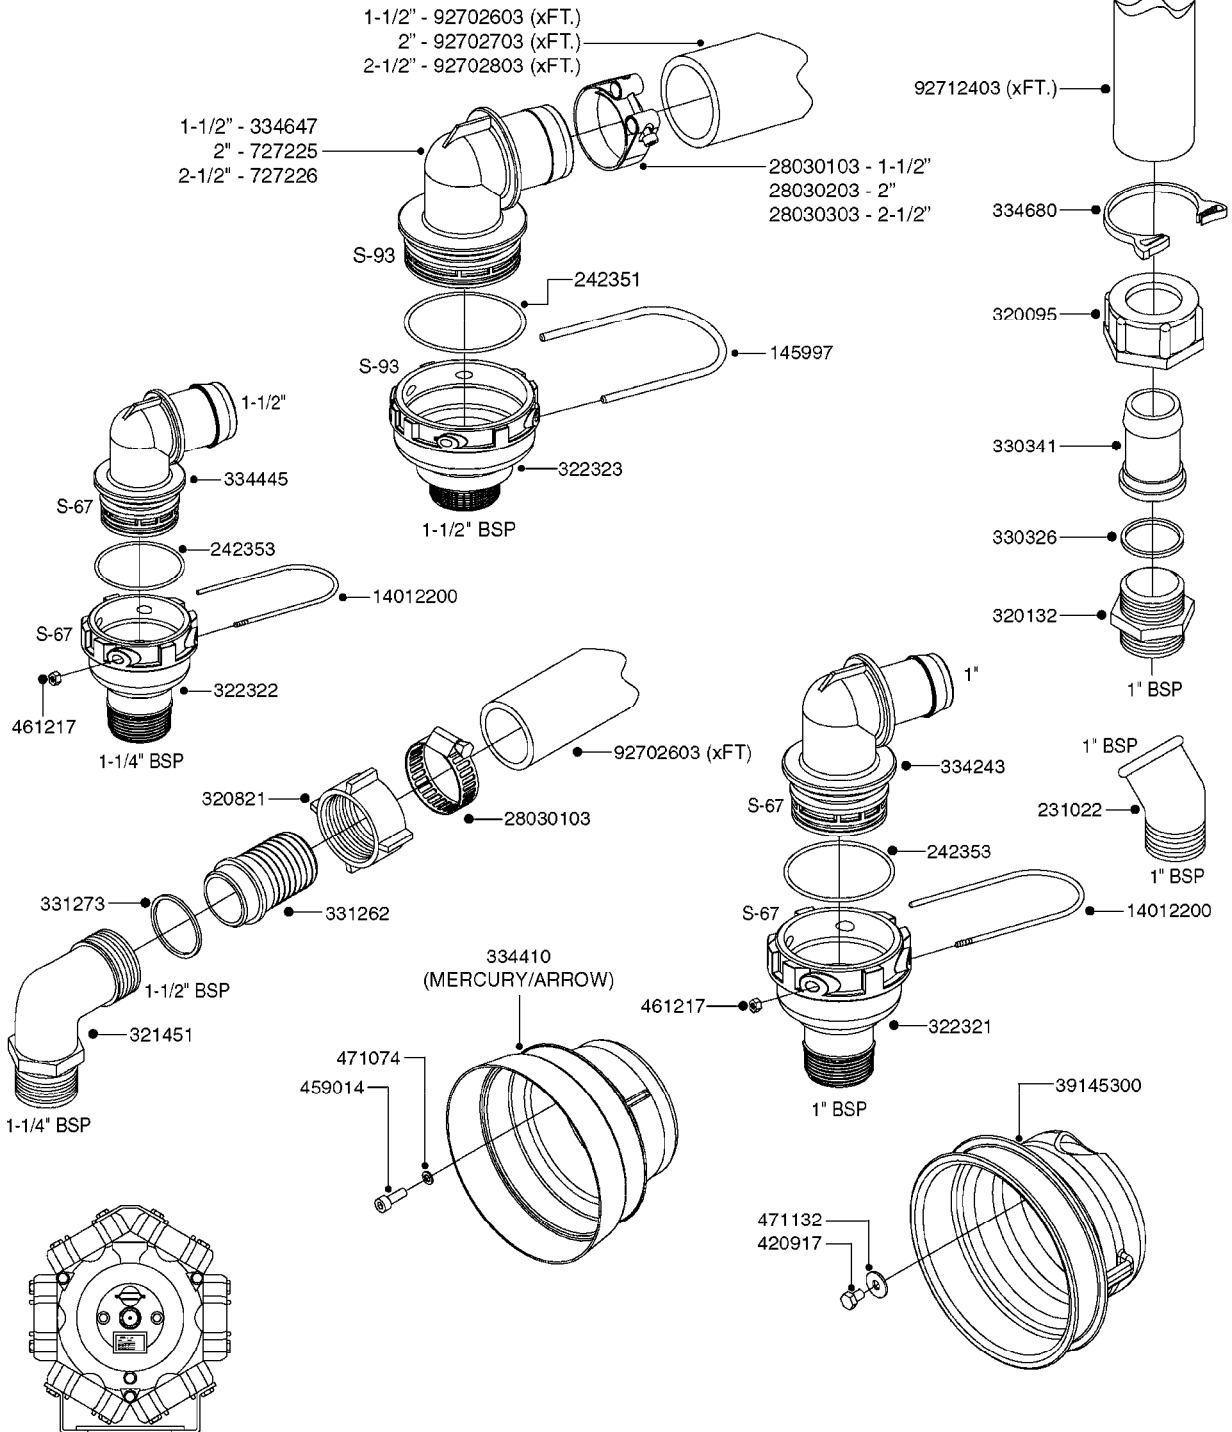

SUCTION SIDE OF PUMP

PRESSURE SIDE OF PUMP

PUMP - 361/363 FITTINGS
A0300-HIN, 28:05:19

Page 1
Date 07.02.2020 9:51

parts-n°	order qty	description
145997	1	FITT.DK S-93 FORK
231022	1	FITT.DK ELB. 1' BSP GF 121
242351	1	O-RING D69.5X3.0 VITON F.S-93
242353	1	O-RING 3 X 44.2 VITON
320095	1	FITT.DK NUT 1" BSP
320132	1	FITT.DK HN 1" BSP
320821	1	FITT.DK NUT 1-1/2" BSP
321451	1	FITT.DK ELB.1-1/2 X1-1/4 80DEG
322321	1	FITT.DK S-67 X 1"BSP MALE
322322	1	FITT.DK S-67 X 1-1/4"BSP MALE
322323	1	FITT.DK S-93 X 1-1/2"BSP MALE
330326	1	O-RING D30/D24X2 F.1"NUT
330341	1	FITT.DK HB 1" F. 1" NUT
331262	1	FITT.DK HB 1-1/2" F. 1-1/2"NUT
331273	1	O-RING D44/D38X2 F.1-1/2"
334243	1	FITT.DK S-67 ELB.1"
334410	1	PROTECTION PUM
334445	1	FITT.DK S-67 ELB.1-1/2"
334647	1	FITT.DK S93 ELB 1-1/2" 90 PVC
334680	1	CLAMP HOSE PLASTIC 1"
420917	1	BOLT HEX 8.8 RAW M8X12 FT
459014	1	ALLEN SCREW M8 X 15 GALV.DIN93
461217	1	NUT HEX M5 LOCK
471074	1	WASHER M8 ELZ
471132	1	WASHER D24/D8.4 X 2 SS
727225	1	FITT.DK S-93 ELB.2'PVC W/ORING
727226	1	FITT. S93 2-1/2" 90° S W/O-RING
14012200	1	FITT.DK S-67 FORK W/M5 THREADS
28030103	1	CLAMP HOSE GEAR P5/4-S1.5"6724
28030203	1	CLAMP HOSE T-BOLT S2" 235-67
28030303	1	CLAMP HOSE T-BOLT S2.5" 235-76
39145300	1	PTO SHIELD Ø203 4-POLET MACHINED
92702603	1	HOSE PVC SUCT GRAY 1-1/2"
92702703	1	HOSE PVC SUCT GRAY 2"
92702803	1	HOSE PVC SUCT GRAY 2.5"
92712403	1	HOSE R X1" X300PSI WP X0012"