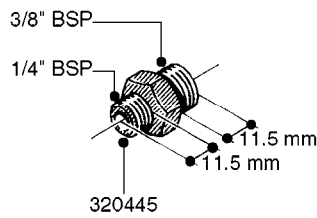

FITTINGS - HEXAGON NIPPLES
L0030-HIN, 01:01:16

Page 0
Date 07.02.2020 9:52

L0030

FITTINGS - HEXAGON NIPPLES
L0030-HIN, 01:01:16

Page 1
Date 07.02.2020 9:52

parts-n°	order qty	description
10015303	1	FITT.PO.HN 1.00X1.00 M1000
10425003	1	FITT.PO.HN 1.25X1.00 MCPHEE
320132	1	FITT.DK HN 1" BSP
320176	1	FITT.DK HN 3/8"X1/2" BSP
320445	1	FITT.DK HN 1/4"X3/8" BSP
320655	1	FITT.DK HN 1/2"-1/2" BSP
320692	1	FITT.DK HN 3/8'BSPX1/4'NPT
320703	1	FITT.DK HN 3/8BSP X1/2 &1/4NPT
320725	1	FITT.DK NIPPLE 3/8"-3/8" BSP
320902	1	FITT.DK HN 3/8'X 1/4' BSP
390232	1	FITT.DK HN 1-1/2' X 1-1/4' BSP
390276	1	FITT.DK HN 1'BSP