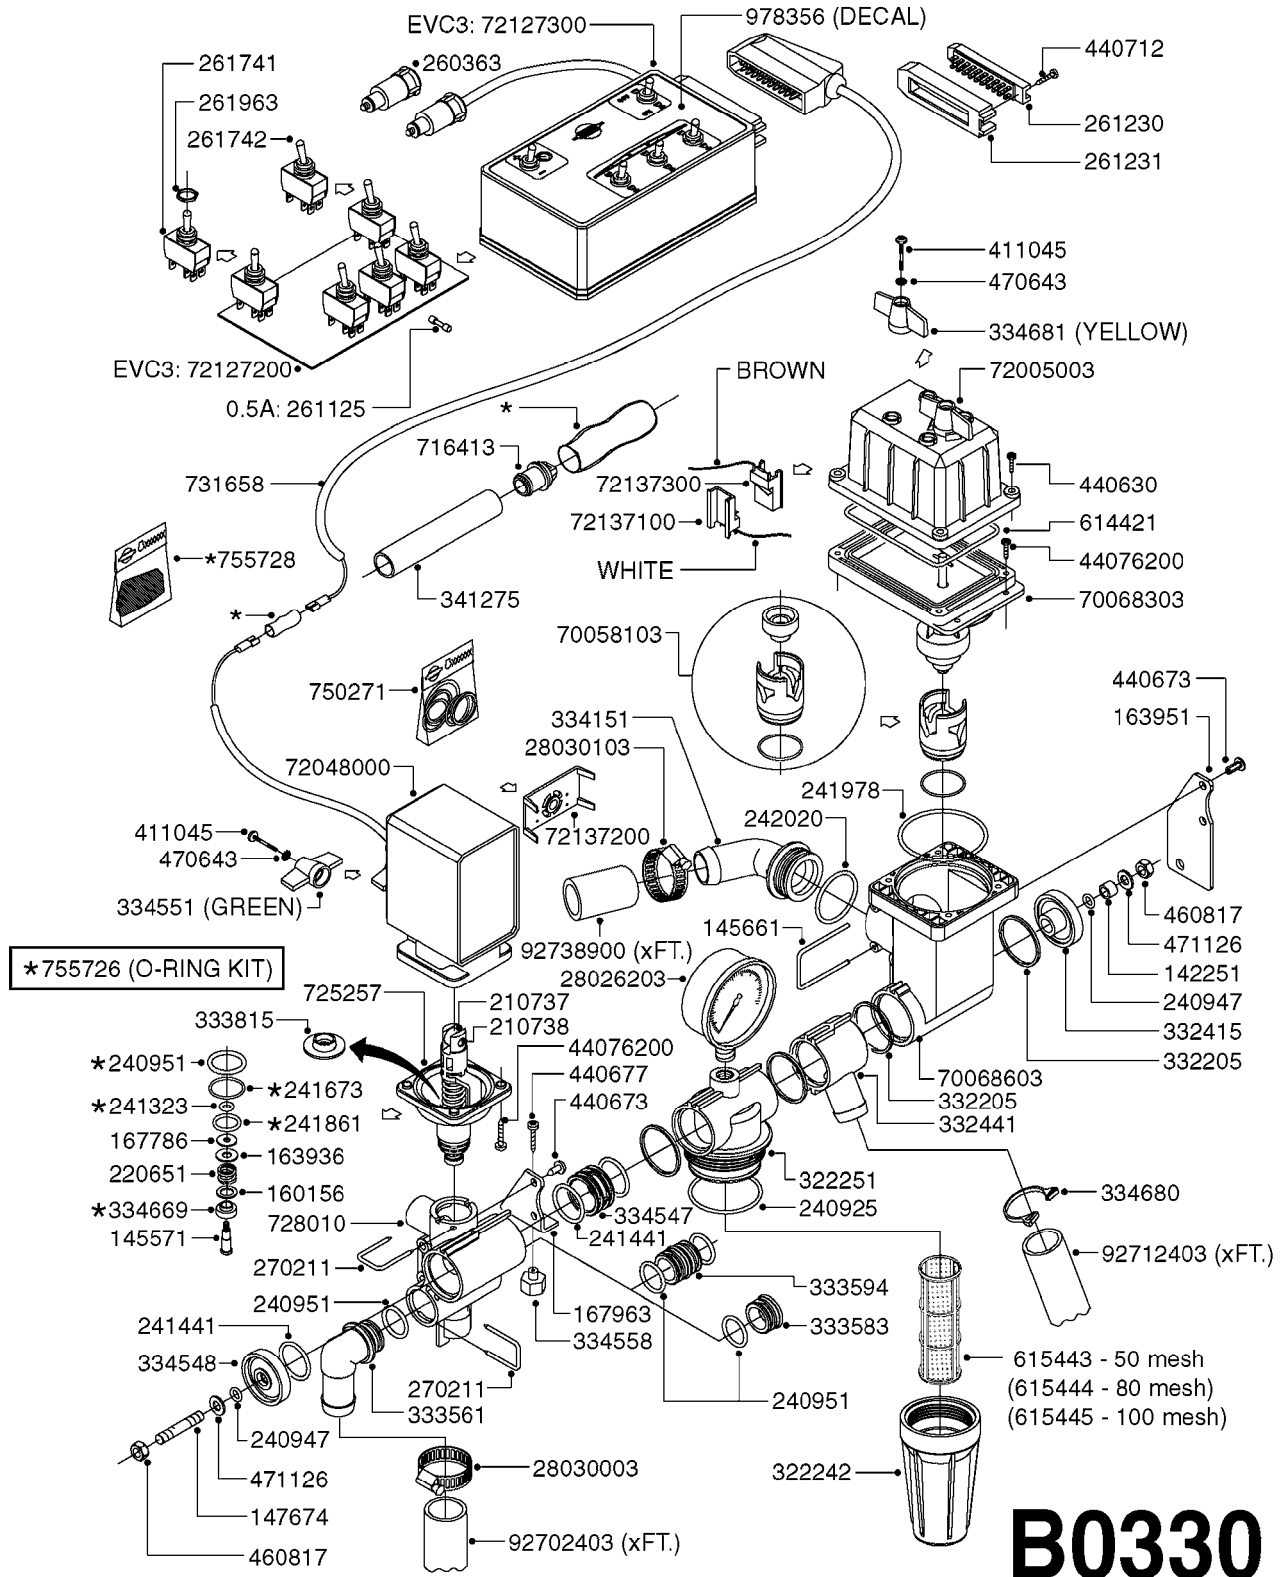

EVC CONTROL
B0330-HIN, 05:10:17

EVC CONTROL
B0330-HIN, 05:10:17

Page 1
Date 07.02.2020 9:51

parts-n°	order qty	description
142251	1	BUSHING FOR LID
145571	1	STUD BOLT F/PNEUM. DISTRIBUTOR
145661	1	FITT.DK S-61 FORK
147674	1	STUD BOLT M8 X 463MM
160156	1	WASHER D14.1/D9.2X1 SS
163936	1	WASHER D15/D6.2X1
163951	1	MOUNT BRACKET FOR BK180 SECTIO
167786	1	WASHER D13/D4.2X1
167963	1	MOUNT BKT.F.EC BOOM SEC.
210737	1	BEARING BALL D7 RSTO 5 TN
210738	1	PIN Ø7 L16
220651	1	SPRING PRESSURE D12.5/5
240925	1	O-RING D49.5X3 NITRIL
240947	1	O-RING D7.3X2.4 NITRIL
240951	1	O-RING D21.2X3 NITRIL
241323	1	O-RING D5.3X2.4 NITRIL
241441	1	O-RING D29.3X3
241673	1	O-RING D22.1X1.6
241861	1	O-RING D15.3X2.4 VITON
241978	1	O-RING 64.5X3.0
242020	1	O-RING 39.2 X 3 VITON
260363	1	PLUG 2 POLE 12V
261125	1	FUSE 5 X 20 500mA
261230	1	PLUG INSERT 20 POLE FEMALE
261231	1	PLUG HOUSING 20 POLE FEMALE
261741	1	SWITCH 2 POLE 12V TOGGLE PRESS
261742	1	SWITCH 2 POLE 12V ON/OFF
261963	1	NUT F.EC SWITCH
270211	1	FITT.DK S25 FORK L=37.5
322242	1	FILTER BOWL / IN-LINE
322251	1	HOUSING F.FILTER MOUNT BK/EC
332205	1	O-RING D43/39XD2
332415	1	COVER
332441	1	FITT.DK ELB 1" F.EC VALVE
333561	1	FITT.DK ELB.1" EC RETURN
333583	1	END PIECE FOR BYPASS
333594	1	CONNECTING PIECE F. BYPASS
333815	1	DISTANCE RING
334151	1	FITT.DK S-61 ELB.1-1/4"110 DEG
334547	1	CONNECTING PIECE F. PRESSURE
334548	1	END COVER
334551	1	GRIP F.MAN.OP.EC ON/OFF GREEN
334558	1	NUT HEX PLASTIC INSERT
334669	1	VALVE CONE D14/D7-SH 63 WHITE
334680	1	CLAMP HOSE PLASTIC 1"
334681	1	GRIP F.MAN.OP.EC PRES.REG.YELL
341275	1	TUBE D22, L=120
411045	1	SCREW M4 X 16MM STAINLESS
440630	1	SCREW 1"PLATED
440673	1	SCREW F.PLASTIC 5X12 SS
440677	1	SCREW F. PLASTIC 5X20 SS
440712	1	SCREW 30X16 STAINLESS
460817	1	NUT HEX M8 STAINLESS DIN 934
470643	1	WASHER LOCK
471126	1	WASHER, M8, Ø16/ 8.4X 1.6, SS
614421	1	GASKET F/MOTOR HOUSE-ON/OFF TR
615443	1	FILTER ELEM.50 MESH BLUE
615444	1	FILTER ELEM.80 MESH RED
615445	1	FILTER ELEM.100 MESH YELLOW
716413	1	FITT.DK PLUG ASSY. F.NOZ TUBE
725257	1	SPINDLE SECT. F/EC DISTRIBUTOR