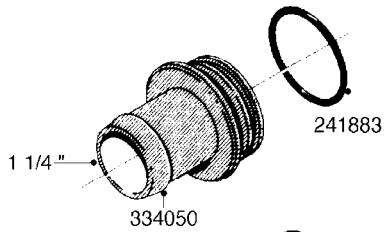

L0080

FITTINGS - S-53
L0080-HIN, 12:09:17

Page 1

Date 07.02.2020 9:52

Pos.	parts-n°	order qty	description
1	145995	1	FITT.DK S-53 FORK
2	241973	1	O-RING Ø3 X 44.2 70 SHORES NITRIL NITRIL (BLACK)
2	242353	1	O-RING 3 X 44.2 VITON VITON (BROWN)
3	242109	1	O-RING D32.2x3.0 NITRIL (BLACK)
3	242354	1	O-RING D32.2X3.0 VITON VITON (BROWN)
4	322103	1	FITT.DK S-53 BULKHEAD
5	322107	1	FITT.DK S-53 BULKHEAD NUT
6	322110	1	FITT.DK S-53 ELB. 1/2" BSP
7	322352	1	FITT.DK S-53 TEE
8	334229	1	FITT.DK S-53 STR.3/4"
9	334260	1	GASKET F. S-53 BULKHEAD
10	334564	1	FITT.DK S-67 TO S-53 ADAPTER
11	391100	1	FITT.DK S-53THREAD INS.1/2"BSP
12	726463	1	FITT.DK S53 BULKHEAD W/GASKET
13	726552	1	FIT.DK S-53X90 1/2" BSP,O-RING
14	726556	1	FITT.DK S-53 HB 1/2" W/O-RING
15	726558	1	FITT.DK S53 STR. 3/4" W.ORING
16	726559	1	FITT DK. S-53 HB 1" W/O-RING
17	726568	1	FITT.DK.S-53 HB 1/2"90 W/O-RING
18	726570	1	FITT.DK S-53 ELB.3/4" W.ORING
19	726571	1	FITT.DK S-53 ELB.1", W ORING
20	726578	1	FITT.DK S53 PLUG WITH O-RING
21	728561	1	FITT.DK. S67M - S53F REDUCER