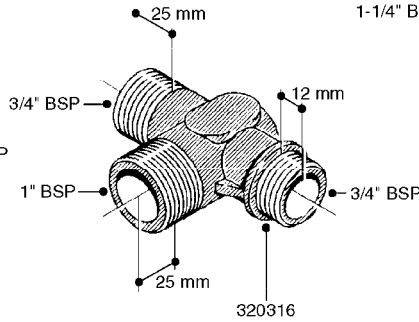

L0020

FITTINGS-T-PIECES, CAPS & ELBOWS
L0020-HIN, 01:01:16

Page 1
Date 07.02.2020 9:52

parts-n°	order qty	description
10053603	1	FITT. CAPNUT 2"BSP 5601
10194303	1	CAP BLANK 1 1/2 MCPHEE 210060
320047	1	FITT.DK CAPNUT 1/2" BSP
320106	1	FITT.DK CAPNUT 1" BSP
320272	1	FITT.DK CAPNUT 3/8" BSP
320316	1	FITT.DK TEE 3/4" X3/4" X1"BSP
320331	1	FITT.DK TEE 1" - 1" - 3/4" BSP
320342	1	FITT.DK EL 3/4"M X 1"F BSP
320563	1	FITT.DK 3 WAY 1/2" 110 DEG.
320677	1	NO LONGER AVAILABLE
320961	1	FITT.DK CAPNUT 1-1/2" BSP
321053	1	FITT.DK TEE 1/2 X1/2 X1/2" BSP
322072	1	FITT.DK TEE 3/8'X3/8'X3/8' BSP
322095	1	FITT.DK TEE 1-1/2 X1-1/4 X3/4" BSP
322138	1	FITT.DK ELB 1"M X 1"F BSP
330013	1	O-RING 2.5 X 10 PUR
330212	1	O-RING D19/D14X2.4 F.1/2"NUT
330326	1	O-RING D30/D24X2 F.1"NUT
331273	1	O-RING D44/D38X2 F.1-1/2"