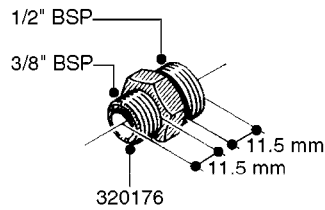

FITTINGS - HEXAGON NIPPLES
L0030-HIN, 01:01:16

Page 0
Date 07.02.2020 9:52

L0030

FITTINGS - HEXAGON NIPPLES
L0030-HIN, 01:01:16

Page 1
Date 07.02.2020 9:52

parts-n°	order qty	description
10015303	1	FITT.PO.HN 1.00X1.00 M1000
10425003	1	FITT.PO.HN 1.25X1.00 MCPHEE
320132	1	FITT.DK HN 1" BSP
320176	1	FITT.DK HN 3/8"X1/2" BSP
320445	1	FITT.DK HN 1/4"X3/8" BSP
320655	1	FITT.DK HN 1/2"-1/2" BSP
320692	1	FITT.DK HN 3/8'BSPX1/4'NPT
320703	1	FITT.DK HN 3/8BSP X1/2 &1/4NPT
320725	1	FITT.DK NIPPLE 3/8"-3/8" BSP
320902	1	FITT.DK HN 3/8'X 1/4' BSP
390232	1	FITT.DK HN 1-1/2' X 1-1/4' BSP
390276	1	FITT.DK HN 1'BSP