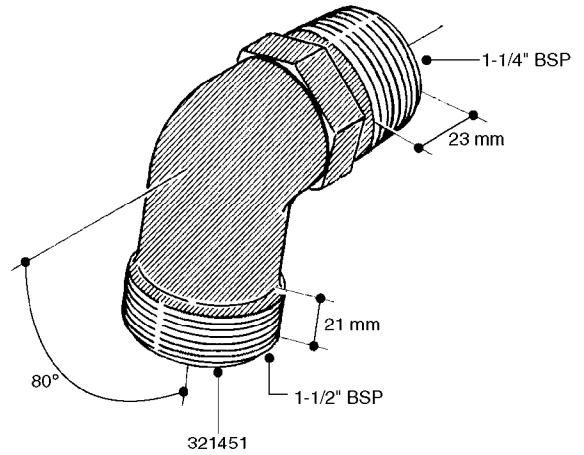

FITTINGS - HEXAGON NIPPLES
L0030-HIN, 01:01:16

Page 0
Date 07.02.2020 9:52

L0030

FITTINGS - HEXAGON NIPPLES
L0030-HIN, 01:01:16

Page 1
Date 07.02.2020 9:52

parts-n°	order qty	description
10015303	1	FITT.PO.HN 1.00X1.00 M1000
10425003	1	FITT.PO.HN 1.25X1.00 MCPHEE
320132	1	FITT.DK HN 1" BSP
320176	1	FITT.DK HN 3/8"X1/2" BSP
320445	1	FITT.DK HN 1/4"X3/8" BSP
320655	1	FITT.DK HN 1/2"-1/2" BSP
320692	1	FITT.DK HN 3/8'BSPX1/4'NPT
320703	1	FITT.DK HN 3/8BSP X1/2 &1/4NPT
320725	1	FITT.DK NIPPLE 3/8"-3/8" BSP
320902	1	FITT.DK HN 3/8'X 1/4' BSP
390232	1	FITT.DK HN 1-1/2' X 1-1/4' BSP
390276	1	FITT.DK HN 1'BSP