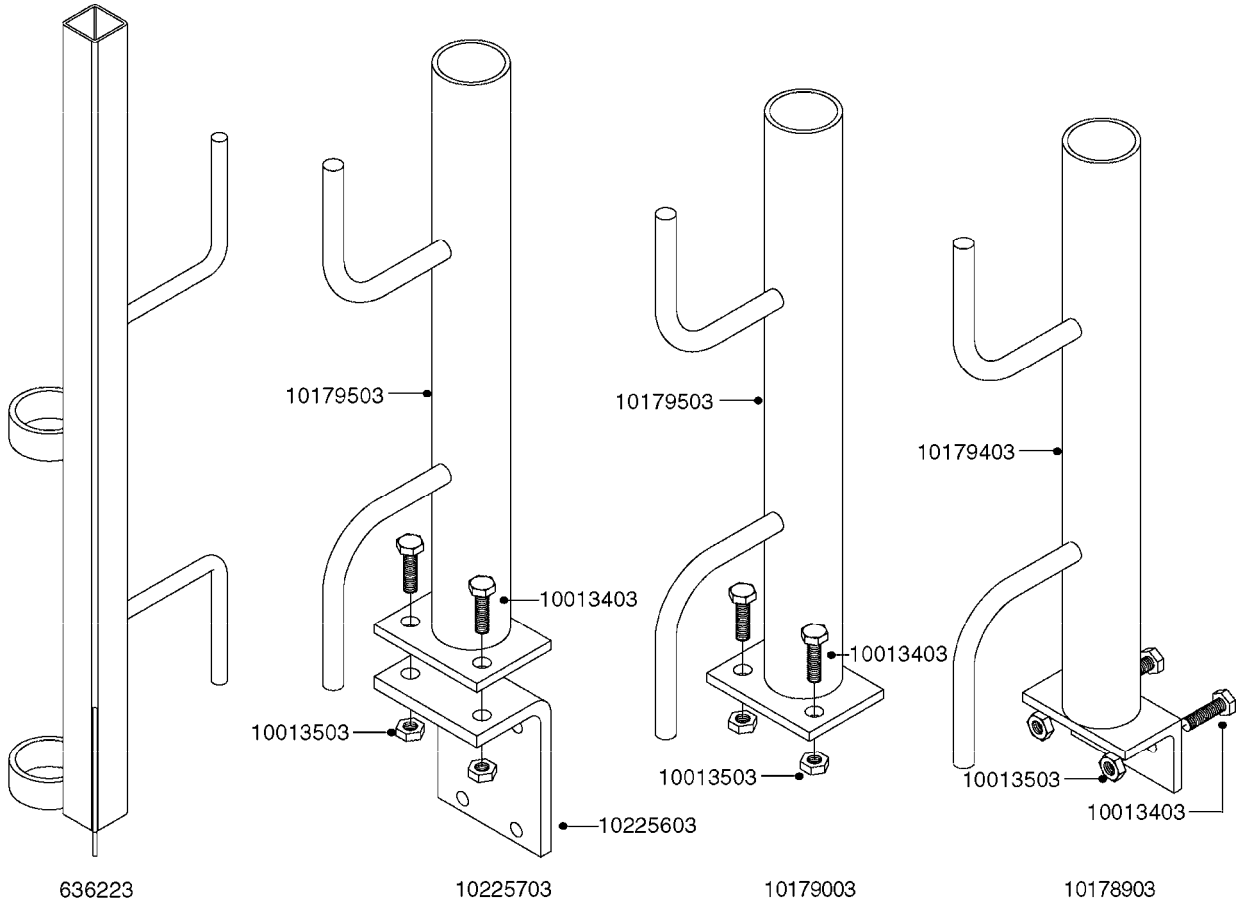

Page 1
Date 07.02.2020 9:52

parts-n°	order qty	description
130390	1	TEE 3/8'X 1/2' BSP F.TYPE 60S
145791	1	CONE FOR ON/OFF
147063	1	SWIRL F.SPRAY GUN TYPE 60
240936	1	O-RING D13.3X2.4 NITRIL
241441	1	O-RING D29.3X3
241965	1	O-RING Ø12.1 X 1.6 NITRILE
242007	1	O-RING Ø9.1 X 1.6 NITRILE
242013	1	SPRING RUBBER F/TRIGGER
242033	1	O-RING Ø14.1 X 1.6 NITRILE
242064	1	SLEEVE RUBBER 3X8X4MM
320084	1	FITT.DK NUT 1/2" BSP
322073	1	HOUSING F.SWIRL TYPE 60S H.G.
322075	1	HOUSING F. NOZZLE
330013	1	O-RING 2.5 X 10 PUR
334117	1	HANDLE PIECE RIGHT F.60S/60L
334118	1	HANDLE PIECE LEFT F.60S/60L
334121	1	SEAT FOR ON-OFF TYPE
334190	1	FITT.DK HB 1/2' F. PISTOL 60S
334533	1	CLAMP HOSE PLASTIC 3/8"
334534	1	CLAMP HOSE PLASTIC 1/2"
334653	1	FITT.DK HB 3/8' F.HANDGUN
334655	1	TRIGGER SAFETY F.60S/60L GUN
371314	1	NOZZLE CERAMIC 1099-20
440634	1	SCREW 5/8"
480716	1	PIN D3X6 STAINLESS
615455	1	TUBE F.LANCE TYPE 60L
725476	1	SPINDLE
725477	1	TRIGGER
750270	1	GASKET KIT F.SPRAY GUN
843196	1	SPRAY GUN KIT TYPE 60 SHORT
843197	1	HANDGUN KIT TYPE 60 LONG
92701703	1	HOSE R X3/8" X300PSI WP X0012"
92702103	1	HOSE R X1/2" X300PSI WP X0012"