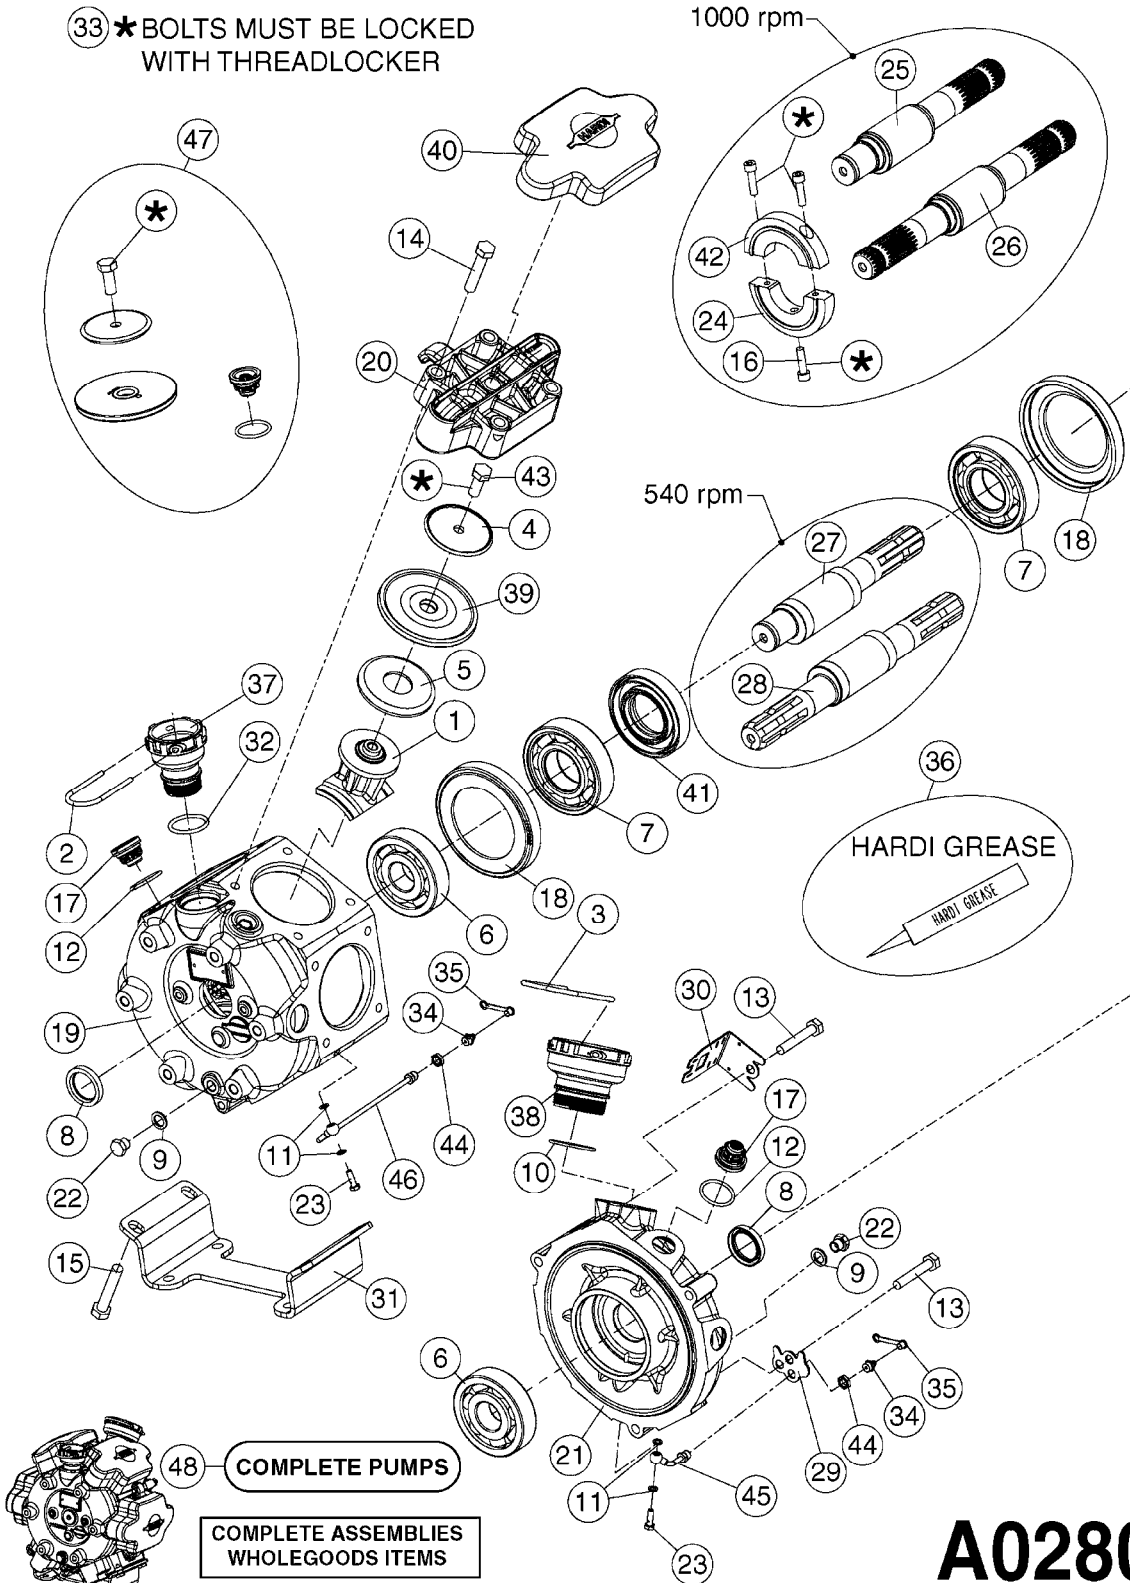

33 * BOLTS MUST BE LOCKED WITH THREADLOCKER

1000 rpm

540 rpm

PUMP - 364 540/1000 RPM
A0280-HIN, 24:04:19

Pos.	parts-n°	order qty	description
1	111622	1	CONNECTING ROD 463/5.5MM
1	111628	1	CONNECTING ROD 363/5.5 PUMP
1	111629	1	CONNECTING ROD 363/364-7 PUMP
1	111630	1	CONNECTING ROD 363/364-10 PUMP
2	145996	1	FITT.DK S-67 FORK
3	145997	1	FITT.DK S-93 FORK
4	161174	1	DIAPHRAGM DISC SS 361/363/364 PUMP
5	161372	1	DIAPHRAGM BACKING DISC,320-361
6	210221	1	BEARING BALL 6407
7	210232	1	BEARING BALL 6310
8	210243	1	SEAL OIL 35 X 47 X 7
9	241404	1	DOWTY SEAL 1/4"
10	242225	1	O-RING D45.0 X 4.0 RUBBER
11	242374	1	WASHER Ø10/Ø6X1 COPPER
12	330024	1	O-RING D41,1/D34.5 X 3,5
13	420895	1	BOLT HEX 8.8 RAW M10X60
14	430312	1	BOLT HEX 8.8 M12X60
15	430438	1	BOLT HEX 8.8 DEL M12X65
16	450995	1	BOLT ALLEN M8X30 DIN 912 RAW
17	728146	1	VALVE FOR 361(726890/707932)
18	11171900	1	CONROD RING 364/464 MACHINED
19	11172000	1	PUMP HOUSE 364 MACHINED 5/4" BSP RED
20	11172800	1	VALVE COVER 363/364 MACHINED RED
21	11173200	1	FRONTPART 364, 1½" BSP RED
22	14010400	1	PLUG 1/4" BSP
23	14120400	1	BANJOBOLT M6 X 19
24	14120700	1	COUNTERWEIGHT 364/464-1000
25	14137300	1	CRANKSHAFT 364/464-5.5 1000
26	14137900	1	CRANKSHAFT 364/464-5.5 GG 1000
27	14137600	1	CRANKSHAFT 364/464-10
28	14138200	1	CRANKSHAFT 364/464-10 GG
29	16382900	1	GREASE NIPPLE PLATE, 364
30	16390600	1	BRACKET FOR RPM SENSOR
31	16410700	1	PUMP BASE 363/364 BLACK
31	17002400	1	FOOT F. 36X PUMP, RED
32	24266600	1	O-RING D 38,0 X 4,0 70SH.NITR
33	28045503	1	LOCTITE 262 .5ML (.017oz.)
34	28163300	1	GREASE NIPPLE H1 M6X1 DIN 7412
35	28163400	1	CAP F. GREASENIPPLE YELLOW M6X1
36	28164600	1	HARDI PUMP GREASE S3 V550L 1
37	32242200	1	FITTING S67 5/4" KON. RG 2014
38	32242300	1	NIPPLE S93 1,5' KON.RG 2014
39	33511400	1	DIAPHRAGM PUMP 361/361/363/364 PUR
40	33524300	1	COVER PLASTIC 364 PUMP
41	33527200	1	GREASE SPLIT 364/464
42	39136200	1	HALFPART 364/464-1000
43	43099200	1	BOLT HEX SS M12 X 30 DIN933 A4
44	46134000	1	NUT HEX M10x1 H=2.3 NV=14 ELZIN
45	61096800	1	BANJOTUBE SHORT 364 COMPL.
46	61096900	1	BANJOTUBE LONG 364 COMPL.
47	75585900	1	PUMP KIT 364
48	82169500	1	PUMP 364-5.5-MED-1000
48	82169700	1	PUMP 364-5.5-MOD2-1000-OSP
48	82170000	1	PUMP 364-10-STD-540 FK
48	82170300	1	PUMP 364-10-MOD-540-GG THROUGH SHAFT
48	82170400	1	PUMP 364-10-MOD-540-OSP