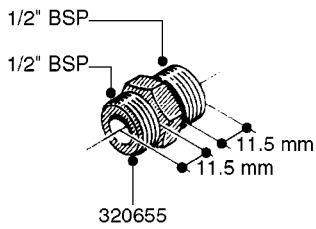

FITTINGS - HEXAGON NIPPLES
L0030-HIN, 01:01:16

Page 0
Date 07.02.2020 9:52

L0030

FITTINGS - HEXAGON NIPPLES
L0030-HIN, 01:01:16

Page 1
Date 07.02.2020 9:52

parts-n°	order qty	description
10015303	1	FITT.PO.HN 1.00X1.00 M1000
10425003	1	FITT.PO.HN 1.25X1.00 MCPHEE
320132	1	FITT.DK HN 1" BSP
320176	1	FITT.DK HN 3/8"X1/2" BSP
320445	1	FITT.DK HN 1/4"X3/8" BSP
320655	1	FITT.DK HN 1/2"-1/2" BSP
320692	1	FITT.DK HN 3/8'BSPX1/4'NPT
320703	1	FITT.DK HN 3/8BSP X1/2 &1/4NPT
320725	1	FITT.DK NIPPLE 3/8"-3/8" BSP
320902	1	FITT.DK HN 3/8'X 1/4' BSP
390232	1	FITT.DK HN 1-1/2' X 1-1/4' BSP
390276	1	FITT.DK HN 1'BSP