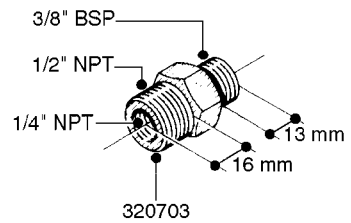

FITTINGS - HEXAGON NIPPLES
L0030-HIN, 01:01:16

Page 0
Date 07.02.2020 9:52

L0030

FITTINGS - HEXAGON NIPPLES
L0030-HIN, 01:01:16

Page 1
Date 07.02.2020 9:52

parts-n°	order qty	description
10015303	1	FITT.PO.HN 1.00X1.00 M1000
10425003	1	FITT.PO.HN 1.25X1.00 MCPHEE
320132	1	FITT.DK HN 1" BSP
320176	1	FITT.DK HN 3/8"X1/2" BSP
320445	1	FITT.DK HN 1/4"X3/8" BSP
320655	1	FITT.DK HN 1/2"-1/2" BSP
320692	1	FITT.DK HN 3/8'BSPX1/4'NPT
320703	1	FITT.DK HN 3/8BSP X1/2 &1/4NPT
320725	1	FITT.DK NIPPLE 3/8"-3/8" BSP
320902	1	FITT.DK HN 3/8'X 1/4' BSP
390232	1	FITT.DK HN 1-1/2' X 1-1/4' BSP
390276	1	FITT.DK HN 1'BSP