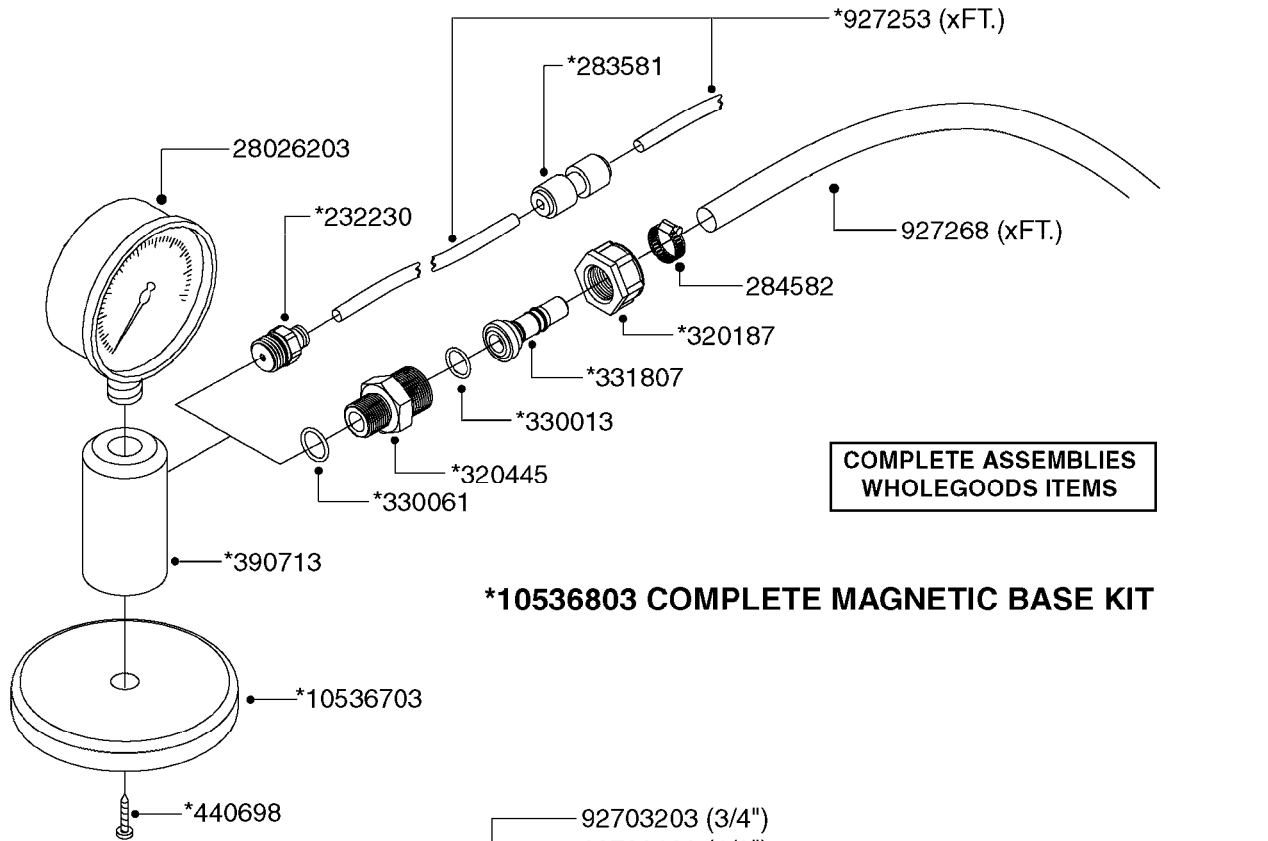

COMPLETE ASSEMBLIES
WHOLEGOODS ITEMS

70043903 - COMPLETE ASSEMBLY

K0680

REMOTE GAUGE-ESC SPRAYERS-4"
K0680-HIN, 01:01:16

Page 1

Date 07.02.2020 9:52

parts-n°	order qty	description
145632	1	FITT.DK HB 1/4' BRASS F.GUAGE
146210	1	NUT 1/4'BSP BRASS
282391	1	CLAMP HOSE CRIMP 5/16'
320972	1	FITT.DK HB 5/16'- 1/4' BSP
330396	1	O-RING D11.2/D6.6X3.2
421046	1	BOLT HEX M8X25/25 A2 SS DIN933
460143	1	SELF LOCK NUT M8 SST A2 DIN985
927268	1	HOSE BLUE PVC X 1/4 X 0012"
10028603	1	WASHER LOCK 5/16'
10428003	1	BKT. FOR ESC GAUGE KIT
28026103	1	GAUGE 200PSI/BR,4",1/4"BSP-BTM
70043903	1	*GAUGE KIT,4" OP UNIT INFEILD