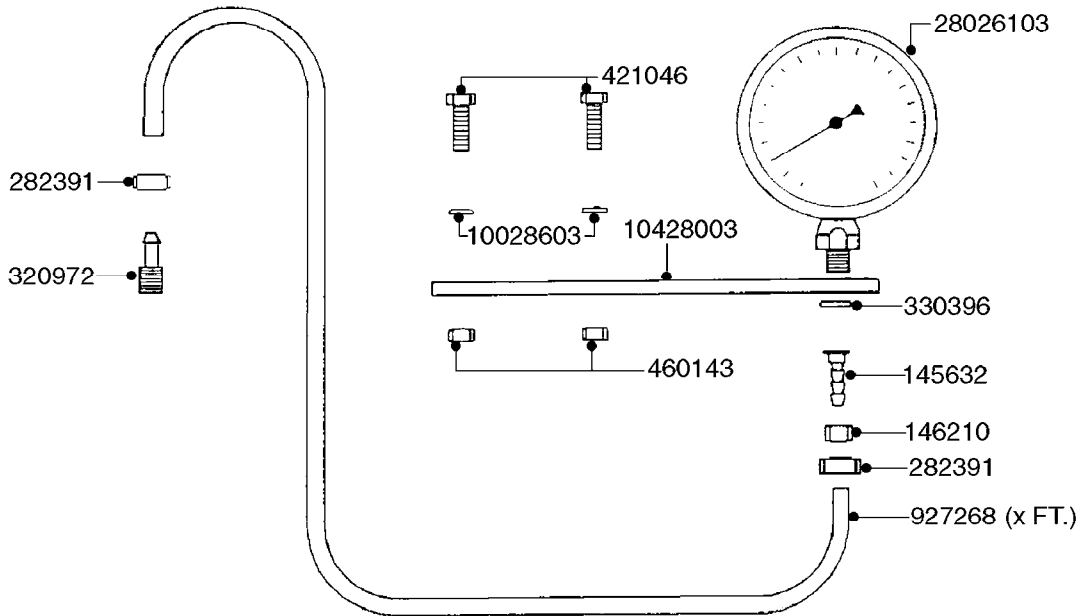

COMPLETE ASSEMBLIES
WHOLEGOODS ITEMS

70043903 - COMPLETE ASSEMBLY

K0680

REMOTE GAUGE-ESC SPRAYERS-4"
K0680-HIN, 01:01:16

Page 1

Date 07.02.2020 9:52

parts-n°	order qty	description
145632	1	FITT.DK HB 1/4' BRASS F.GUAGE
146210	1	NUT 1/4'BSP BRASS
282391	1	CLAMP HOSE CRIMP 5/16'
320972	1	FITT.DK HB 5/16'- 1/4' BSP
330396	1	O-RING D11.2/D6.6X3.2
421046	1	BOLT HEX M8X25/25 A2 SS DIN933
460143	1	SELF LOCK NUT M8 SST A2 DIN985
927268	1	HOSE BLUE PVC X 1/4 X 0012"
10028603	1	WASHER LOCK 5/16'
10428003	1	BKT. FOR ESC GAUGE KIT
28026103	1	GAUGE 200PSI/BR,4",1/4"BSP-BTM
70043903	1	*GAUGE KIT,4" OP UNIT INFEILD