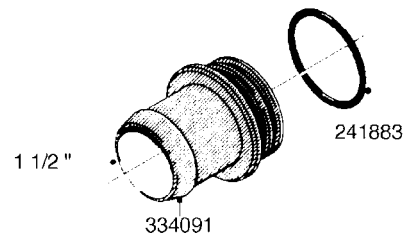

L0080

FITTINGS - S-53
L0080-HIN, 12:09:17

Page 1

Date 07.02.2020 9:52

Pos.	parts-n°	order qty	description
1	145995	1	FITT.DK S-53 FORK
2	241973	1	O-RING Ø3 X 44.2 70 SHORES NITRIL NITRIL (BLACK)
2	242353	1	O-RING 3 X 44.2 VITON VITON (BROWN)
3	242109	1	O-RING D32.2x3.0 NITRIL (BLACK)
3	242354	1	O-RING D32.2X3.0 VITON VITON (BROWN)
4	322103	1	FITT.DK S-53 BULKHEAD
5	322107	1	FITT.DK S-53 BULKHEAD NUT
6	322110	1	FITT.DK S-53 ELB. 1/2" BSP
7	322352	1	FITT.DK S-53 TEE
8	334229	1	FITT.DK S-53 STR.3/4"
9	334260	1	GASKET F. S-53 BULKHEAD
10	334564	1	FITT.DK S-67 TO S-53 ADAPTER
11	391100	1	FITT.DK S-53THREAD INS.1/2"BSP
12	726463	1	FITT.DK S53 BULKHEAD W/GASKET
13	726552	1	FIT.DK S-53X90 1/2" BSP,O-RING
14	726556	1	FITT.DK S-53 HB 1/2" W/O-RING
15	726558	1	FITT.DK S53 STR. 3/4" W.ORING
16	726559	1	FITT DK. S-53 HB 1" W/O-RING
17	726568	1	FITT.DK.S-53 HB 1/2"90 W/O-RING
18	726570	1	FITT.DK S-53 ELB.3/4" W.ORING
19	726571	1	FITT.DK S-53 ELB.1", W ORING
20	726578	1	FITT.DK S53 PLUG WITH O-RING
21	728561	1	FITT.DK. S67M - S53F REDUCER