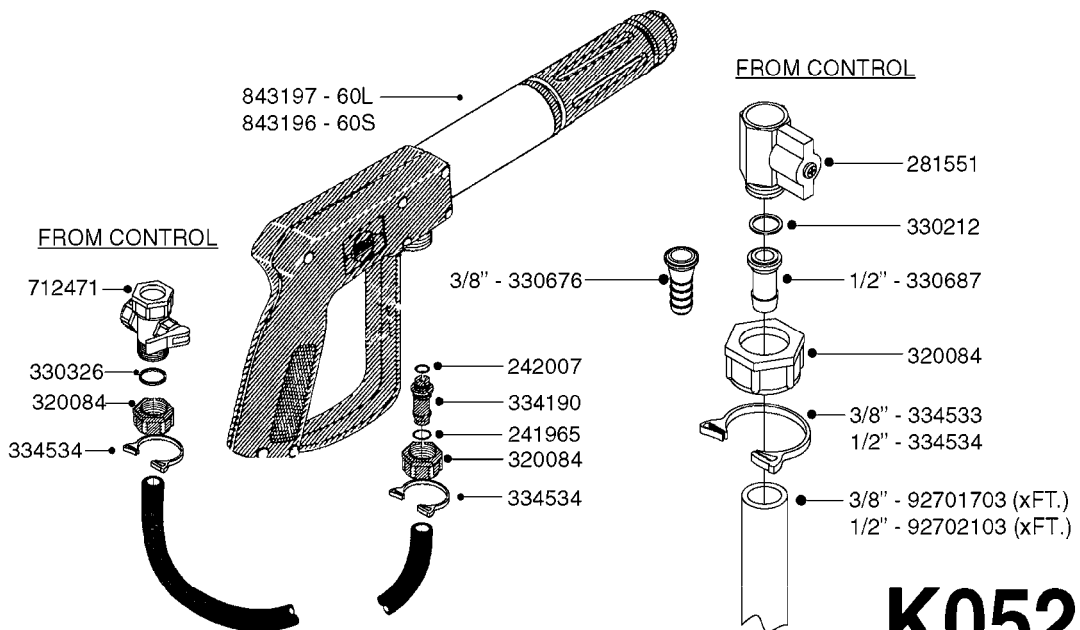

Page 1
Date 07.02.2020 9:52

parts-n°	order qty	description
130390	1	TEE 3/8'X 1/2' BSP F.TYPE 60S
145791	1	CONE FOR ON/OFF
147063	1	SWIRL F.SPRAY GUN TYPE 60
240936	1	O-RING D13.3X2.4 NITRIL
241441	1	O-RING D29.3X3
241965	1	O-RING Ø12.1 X 1.6 NITRILE
242007	1	O-RING Ø9.1 X 1.6 NITRILE
242013	1	SPRING RUBBER F/TRIGGER
242033	1	O-RING Ø14.1 X 1.6 NITRILE
242064	1	SLEEVE RUBBER 3X8X4MM
320084	1	FITT.DK NUT 1/2" BSP
322073	1	HOUSING F.SWIRL TYPE 60S H.G.
322075	1	HOUSING F. NOZZLE
330013	1	O-RING 2.5 X 10 PUR
334117	1	HANDLE PIECE RIGHT F.60S/60L
334118	1	HANDLE PIECE LEFT F.60S/60L
334121	1	SEAT FOR ON-OFF TYPE
334190	1	FITT.DK HB 1/2' F. PISTOL 60S
334533	1	CLAMP HOSE PLASTIC 3/8"
334534	1	CLAMP HOSE PLASTIC 1/2"
334653	1	FITT.DK HB 3/8' F.HANDGUN
334655	1	TRIGGER SAFETY F.60S/60L GUN
371314	1	NOZZLE CERAMIC 1099-20
440634	1	SCREW 5/8"
480716	1	PIN D3X6 STAINLESS
615455	1	TUBE F.LANCE TYPE 60L
725476	1	SPINDLE
725477	1	TRIGGER
750270	1	GASKET KIT F.SPRAY GUN
843196	1	SPRAY GUN KIT TYPE 60 SHORT
843197	1	HANDGUN KIT TYPE 60 LONG
92701703	1	HOSE R X3/8" X300PSI WP X0012"
92702103	1	HOSE R X1/2" X300PSI WP X0012"