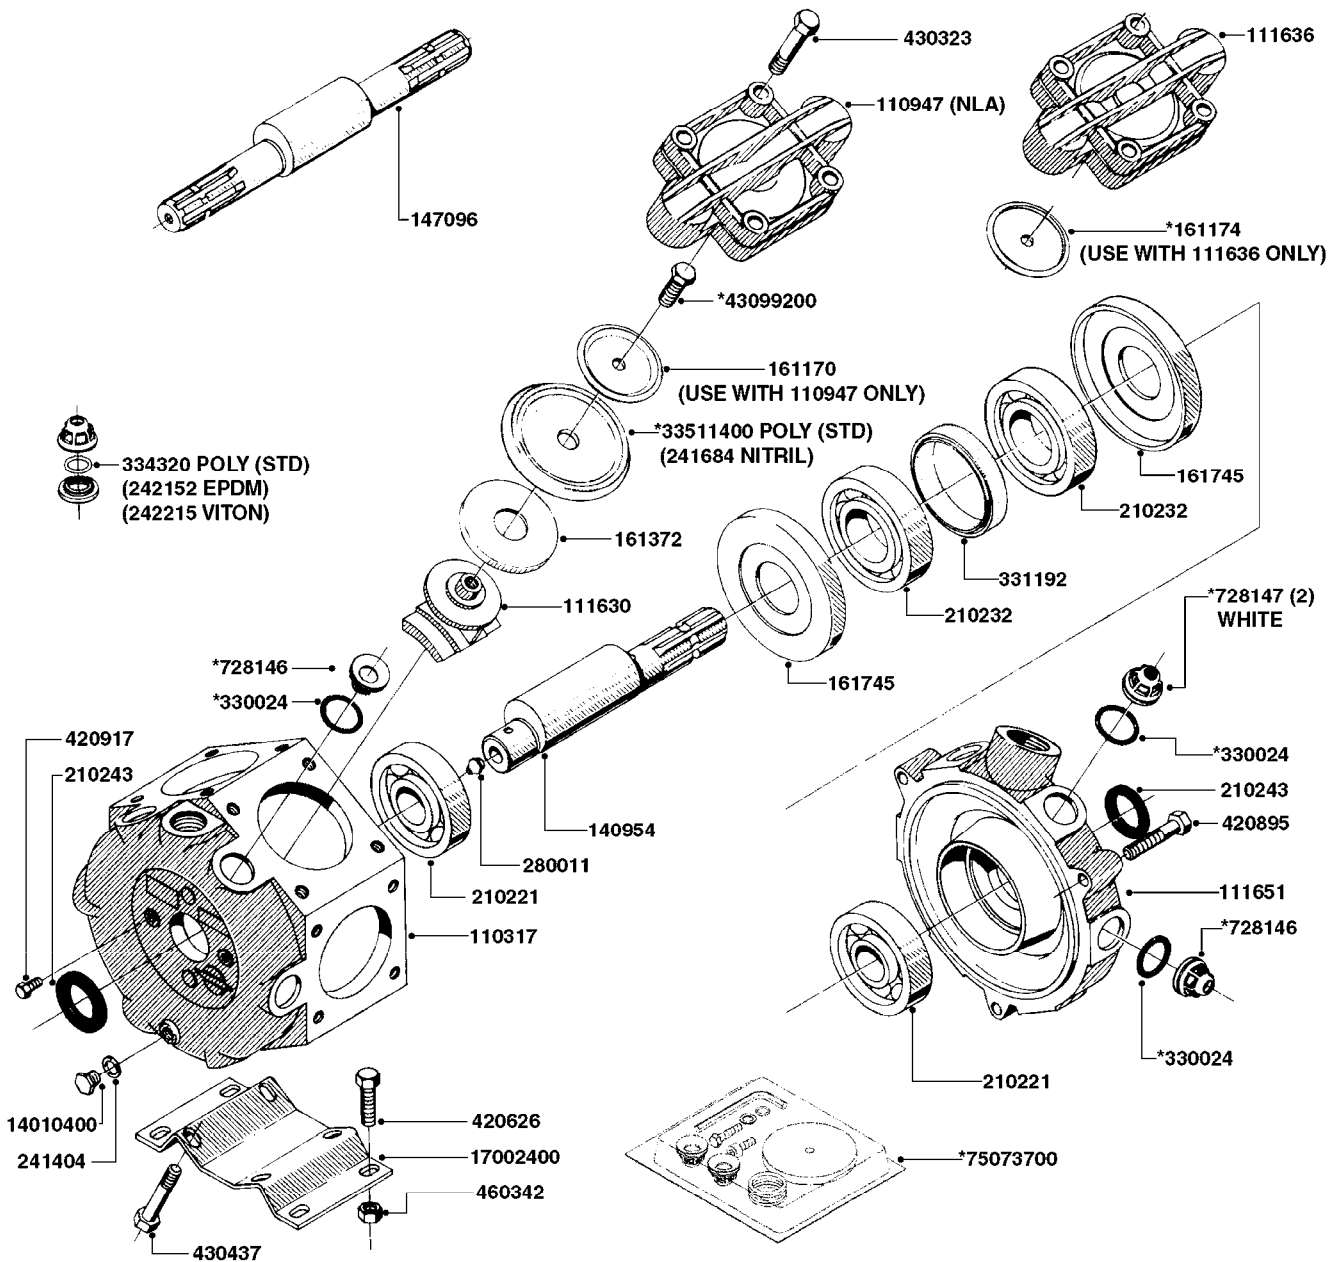

REPLACED BY 364 PUMPS
SEE PAGE A0280

A0250

PUMP - 361 W/MOUNTING BASE
A0250-HIN, 17:03:16

Page 1

Date 07.02.2020 9:51

parts-n°	order qty	description
110317	1	PUMP CASING MODEL 360/361 PNTD
110947	1	VALVE COVER MDL 361 (PAINTED)
111630	1	CONNECTING ROD 363/364-10 PUMP
111636	1	VALVE COVER 363 HEAVY DUTY
111651	1	CASTING F.363 1.5" PUMP(FRONT)
140954	1	CRANK SHAFT MODEL 360/361
147096	1	CRANK SHAFT 361/9.5 THROUGH
161170	1	DIAPH UPPER DISC, 321/361/363
161174	1	DIAPHRAGM DISC SS 361/363/364 PUMP
161372	1	DIAPHRAGM BACKING DISC,320-361
161745	1	METAL SPACER F.363/463
210221	1	BEARING BALL 6407
210232	1	BEARING BALL 6310
210243	1	SEAL OIL 35 X 47 X 7
241404	1	DOWTY SEAL 1/4"
241684	1	DEICER PARTS: DIAPHRAGM MODEL 361 NITRIL
242152	1	O-RING D18.2X3 EPDM
242215	1	O-RING D18X3 VITON
280011	1	GREASE NIPPLE 1/8' SAE H TR
330024	1	O-RING D41,1/D34.5 X 3,5
331192	1	SPACER, MODEL 361/363
334320	1	O-RING D18X3 POLYURETHANE
420626	1	BOLT HEX 8.8 DEL M10X20 FT
420895	1	BOLT HEX 8.8 RAW M10X60
420917	1	BOLT HEX 8.8 RAW M8X12 FT
430323	1	BOLT HEX 8.8 DEL M12X60
430437	1	BOLT HEX 8.8 RAW M12X65
460342	1	NUT HEX M10 DEL DIN934
728146	1	VALVE FOR 361(726890/707932)
728147	1	VALVE FOR 361 WHITE WITH HOLE
14010400	1	PLUG 1/4" BSP
17002400	1	FOOT F. 36X PUMP, RED
33511400	1	DIAPHRAGM PUMP 361/361/363/364 PUR
43099200	1	BOLT HEX SS M12 X 30 DIN933 A4
75073700	1	PUMP KIT 361/363 "06"