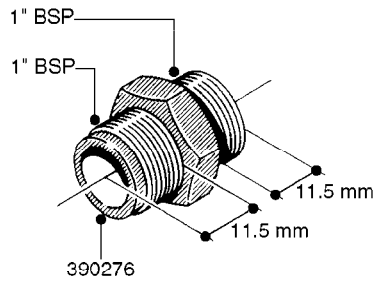

FITTINGS - HEXAGON NIPPLES
L0030-HIN, 01:01:16

Page 0
Date 07.02.2020 9:52

L0030

FITTINGS - HEXAGON NIPPLES
L0030-HIN, 01:01:16

Page 1
Date 07.02.2020 9:52

parts-n°	order qty	description
10015303	1	FITT.PO.HN 1.00X1.00 M1000
10425003	1	FITT.PO.HN 1.25X1.00 MCPHEE
320132	1	FITT.DK HN 1" BSP
320176	1	FITT.DK HN 3/8"X1/2" BSP
320445	1	FITT.DK HN 1/4"X3/8" BSP
320655	1	FITT.DK HN 1/2"-1/2" BSP
320692	1	FITT.DK HN 3/8'BSPX1/4'NPT
320703	1	FITT.DK HN 3/8BSP X1/2 &1/4NPT
320725	1	FITT.DK NIPPLE 3/8"-3/8" BSP
320902	1	FITT.DK HN 3/8'X 1/4' BSP
390232	1	FITT.DK HN 1-1/2' X 1-1/4' BSP
390276	1	FITT.DK HN 1'BSP