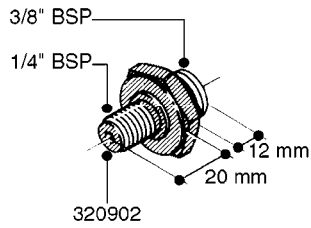

FITTINGS - HEXAGON NIPPLES
L0030-HIN, 01:01:16

Page 0
Date 07.02.2020 9:52

L0030

FITTINGS - HEXAGON NIPPLES
L0030-HIN, 01:01:16

Page 1
Date 07.02.2020 9:52

parts-n°	order qty	description
10015303	1	FITT.PO.HN 1.00X1.00 M1000
10425003	1	FITT.PO.HN 1.25X1.00 MCPHEE
320132	1	FITT.DK HN 1" BSP
320176	1	FITT.DK HN 3/8"X1/2" BSP
320445	1	FITT.DK HN 1/4"X3/8" BSP
320655	1	FITT.DK HN 1/2"-1/2" BSP
320692	1	FITT.DK HN 3/8'BSPX1/4'NPT
320703	1	FITT.DK HN 3/8BSP X1/2 &1/4NPT
320725	1	FITT.DK NIPPLE 3/8"-3/8" BSP
320902	1	FITT.DK HN 3/8'X 1/4' BSP
390232	1	FITT.DK HN 1-1/2' X 1-1/4' BSP
390276	1	FITT.DK HN 1'BSP