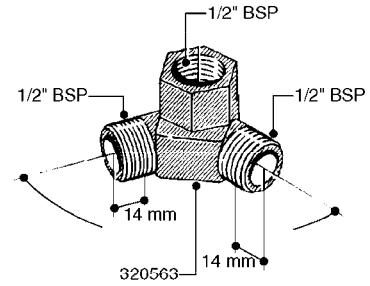

L0020

FITTINGS-T-PIECES, CAPS & ELBOWS
L0020-HIN, 01:01:16

Page 1
Date 07.02.2020 9:52

parts-n°	order qty	description
10053603	1	FITT. CAPNUT 2"BSP 5601
10194303	1	CAP BLANK 1 1/2 MCPHEE 210060
320047	1	FITT.DK CAPNUT 1/2" BSP
320106	1	FITT.DK CAPNUT 1" BSP
320272	1	FITT.DK CAPNUT 3/8" BSP
320316	1	FITT.DK TEE 3/4" X3/4" X1"BSP
320331	1	FITT.DK TEE 1" - 1" - 3/4" BSP
320342	1	FITT.DK EL 3/4"M X 1"F BSP
320563	1	FITT.DK 3 WAY 1/2" 110 DEG.
320677	1	NO LONGER AVAILABLE
320961	1	FITT.DK CAPNUT 1-1/2" BSP
321053	1	FITT.DK TEE 1/2 X1/2 X1/2" BSP
322072	1	FITT.DK TEE 3/8'X3/8'X3/8' BSP
322095	1	FITT.DK TEE 1-1/2 X1-1/4 X3/4" BSP
322138	1	FITT.DK ELB 1"M X 1"F BSP
330013	1	O-RING 2.5 X 10 PUR
330212	1	O-RING D19/D14X2.4 F.1/2"NUT
330326	1	O-RING D30/D24X2 F.1"NUT
331273	1	O-RING D44/D38X2 F.1-1/2"