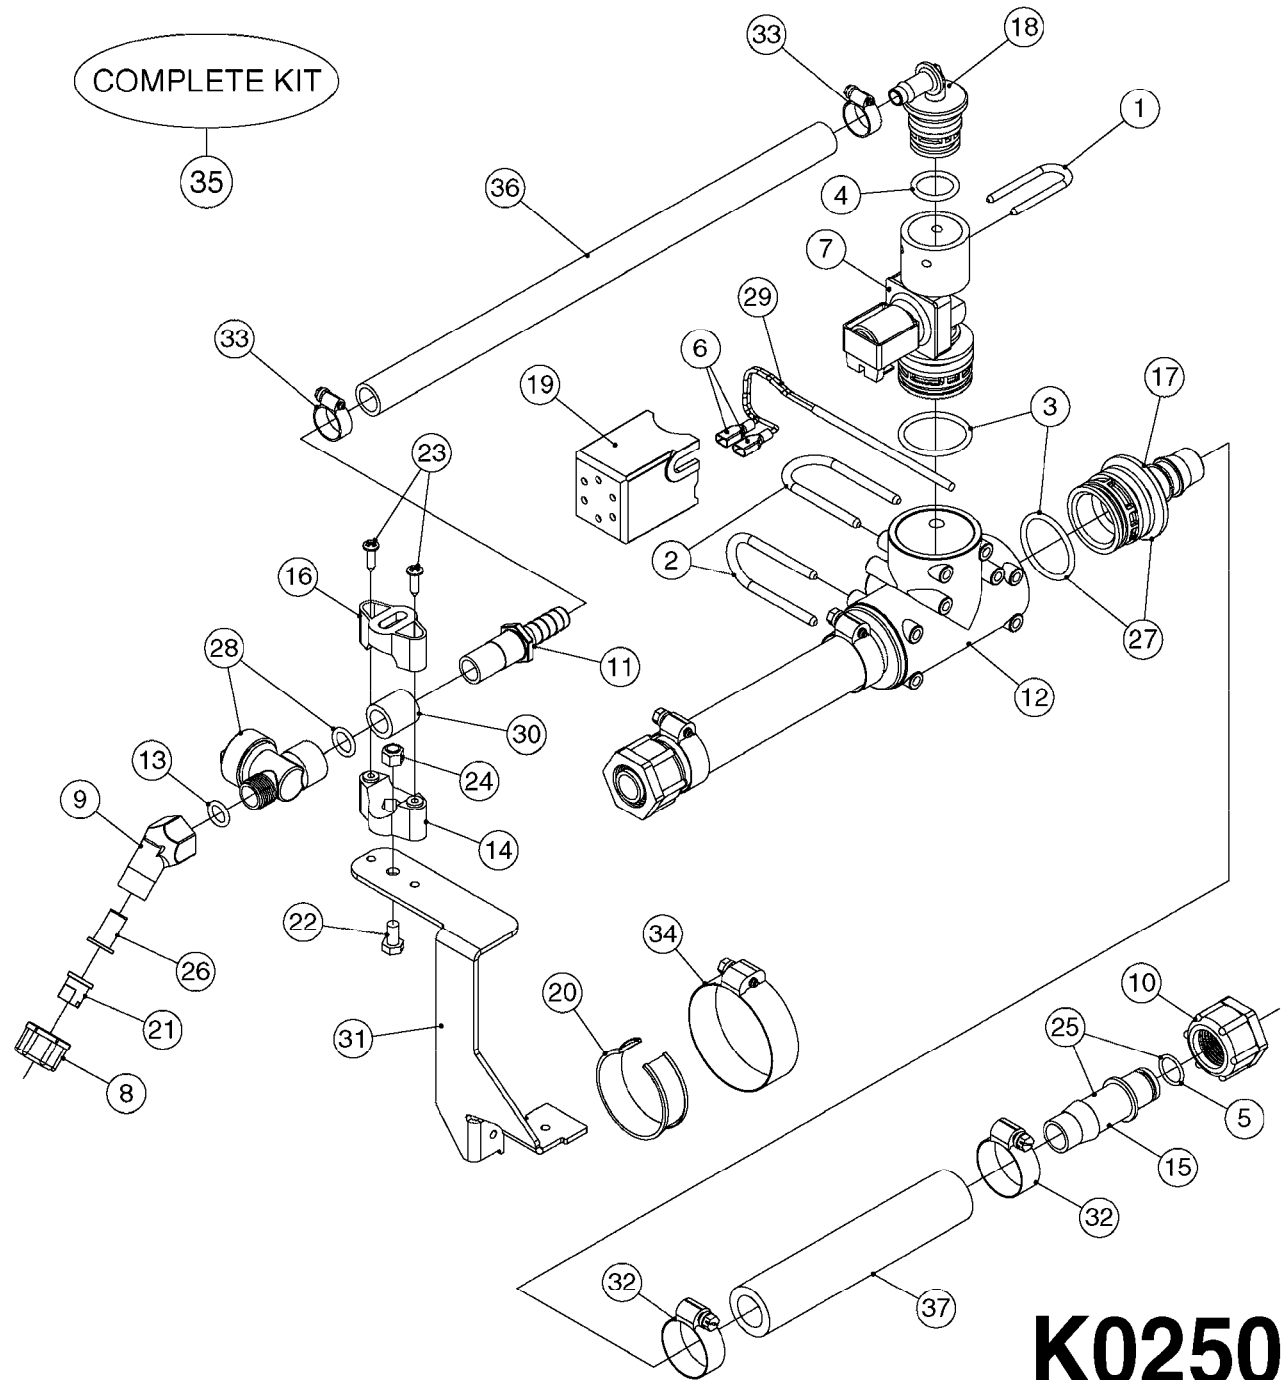

K0250

ELECTRIC END NOZZLE KIT '09
K0250-HIN, 01:01:16

Page 1
Date 07.02.2020 9:52

Pos.	parts-n°	order qty	description
1	145994	1	FITT.DK S-40 FORK
2	145995	1	FITT.DK S-53 FORK
3	242354	1	O-RING D32.2X3.0 VITON
4	242355	1	O-RING D19.2X3.0 VITON F.S-40
5	242594	1	O-RING D14 X 1.78 SCH.70-EPDM
6	261539	1	SPADE F.ELEC CONNEX BLUE INSUL
7	262104	1	VALVE, SOLENOID, S53/S40
8	320187	1	FITT.DK CAP 3/8" BSP BLACK
9	320191	1	FITT.DK ELB 3/8' BSP 45 DEGREE
10	320283	1	FITT.DK NUT 3/4"BSP
11	320891	1	FITT.DK HB 3/8'- 3/8' BSP
12	322352	1	FITT.DK S-53 TEE
13	330013	1	O-RING 2.5 X 10 PUR
14	333012	1	NOZZLE HOLD. UPPER PART
15	334044	1	FITT.DK HB 3/4' F. 3/4' CAP
16	334220	1	YOKE, UPPER NOZZLE BODY
17	334229	1	FITT.DK S-53 STR.3/4"
18	334237	1	FITT.DK S-40 ELB.3/8"
19	334965	1	COVER FOR S53 SOLENOID VALVE
20	341291	1	RUBBER HOSE CLAMP COVER 130MM
21	370392	1	NOZZLE END FAN 1850-G 300
22	410546	1	BOLT HEX M6X12 A2 SS DIN933
23	440665	1	SCREW M4.2X16 STAINLESS
24	460261	1	NUT HEX M6X1.00 LOCK DIN985 A2 SS
25	724621	1	FITT.DK HB 3/4"ASSY F.3/4" NUT
26	725042	1	SCREEN 80 MESH W.GASKET, RED
27	726558	1	FITT.DK S53 STR. 3/4" W.ORING
28	729610	1	NOZZLE ASSY. NON DRIP 3/8 THRD
29	983087	1	ELEC. CABLE 2 WIRE X 0.75MM
30	10631003	1	HOSE R X CLEAR BRAID.X 1/2 12"
31	16110803	1	NOZZLE BRACKET VAR SPACINGS
32	28029903	1	CLAMP HOSE GEAR P3/4"-S1" 6712
33	28044903	1	CLAMP HOSE GEAR P3/8" 6706
34	28047003	1	CLAMP HOSE GEAR 30 X 50 6732
35	82613203	1	ELECTRIC END NOZZLE KIT 2009
36	92701703	1	HOSE R X3/8" X300PSI WP X0012"
37	92703203	1	HOSE R X3/4" X300PSI WP X0012"