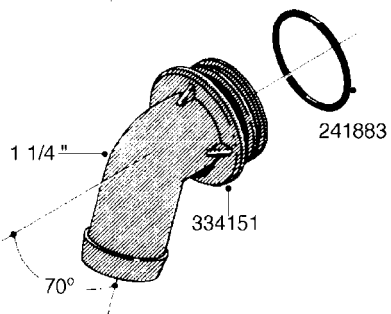

**L0080**

FITTINGS - S-53  
L0080-HIN, 12:09:17

Page 1

Date 07.02.2020 9:49

Pos.	parts-n°	order qty	description
1	145995	1	FITT.DK S-53 FORK
2	241973	1	O-RING Ø3 X 44.2 70 SHORES NITRIL NITRIL (BLACK)
2	242353	1	O-RING 3 X 44.2 VITON VITON (BROWN)
3	242109	1	O-RING D32.2x3.0 NITRIL (BLACK)
3	242354	1	O-RING D32.2X3.0 VITON VITON (BROWN)
4	322103	1	FITT.DK S-53 BULKHEAD
5	322107	1	FITT.DK S-53 BULKHEAD NUT
6	322110	1	FITT.DK S-53 ELB. 1/2" BSP
7	322352	1	FITT.DK S-53 TEE
8	334229	1	FITT.DK S-53 STR.3/4"
9	334260	1	GASKET F. S-53 BULKHEAD
10	334564	1	FITT.DK S-67 TO S-53 ADAPTER
11	391100	1	FITT.DK S-53THREAD INS.1/2"BSP
12	726463	1	FITT.DK S53 BULKHEAD W/GASKET
13	726552	1	FIT.DK S-53X90 1/2" BSP,O-RING
14	726556	1	FITT.DK S-53 HB 1/2" W/O-RING
15	726558	1	FITT.DK S53 STR. 3/4" W.ORING
16	726559	1	FITT DK. S-53 HB 1" W/O-RING
17	726568	1	FITT.DK.S-53 HB 1/2"90 W/O-RING
18	726570	1	FITT.DK S-53 ELB.3/4" W.ORING
19	726571	1	FITT.DK S-53 ELB.1", W ORING
20	726578	1	FITT.DK S53 PLUG WITH O-RING
21	728561	1	FITT.DK. S67M - S53F REDUCER