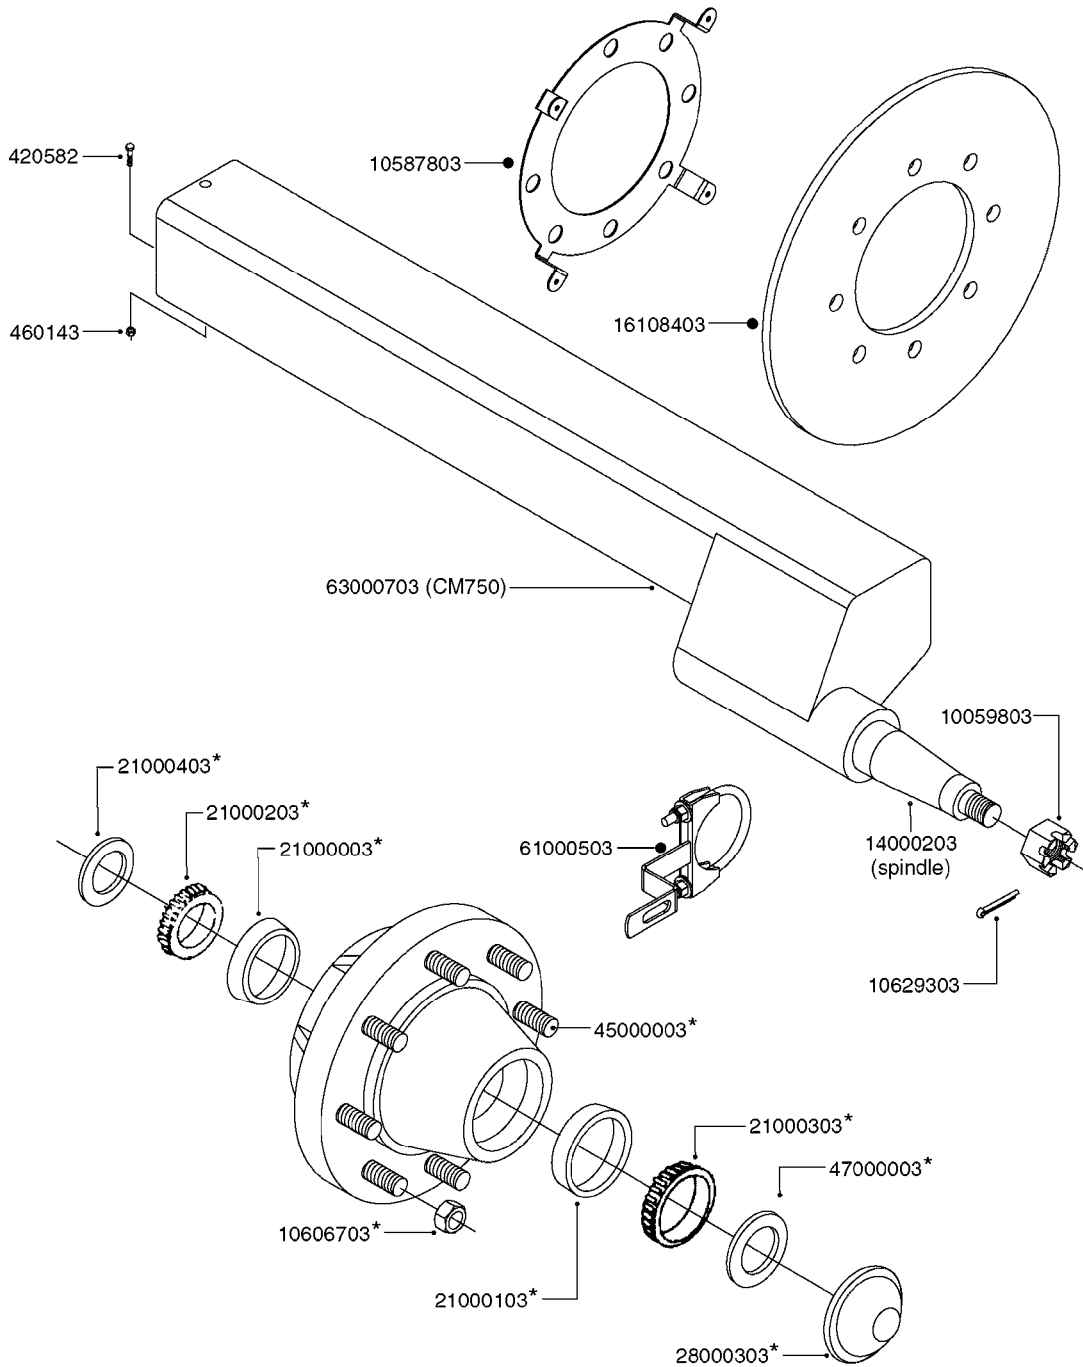

10008403 (WELD IN)

145806 (SA 500/L=375MM)  
145809 (TA 500, SA 300/L=355MM)

**E0720**

HUB ASSEMBLY F.1-3/4" SPINDLE  
E0720-HIN, 11:09:17

Page 1  
Date 07.02.2020 9:48

parts-n°	order qty	description
145806	1	SPINDLE 500 SINGLE
145809	1	SPINDLE 300 SINGLE
10008403	1	SPINDLE ASSY. 1.75x13.25
10008503	1	HUB TR300/500 H611-3 C/W CUPS
10008603	1	COTTER PIN 1/8"X 1-1/2"
10020603	1	DUST CAP DC13
10020703	1	BEARING INNER CORE LM48548
10020803	1	BEARING OUTER CORE LM67048
10020903	1	SEAL OIL CR15190
10021003	1	BOLT HEX 1/2 NF 01.375" WHEEL
10021103	1	NUT HEX NF 7/8 WB32
10021203	1	WASHER PLATE D2"D.937"
10320703	1	BEARING INNER CUP
10320803	1	BEARING OUTER CUP
10531803	1	HUB ASSY.COMP.F.1-3/4" SPINDLE DOES NOT INCLUDE WHEEL BOLTS, NUT OR COTTER PIN