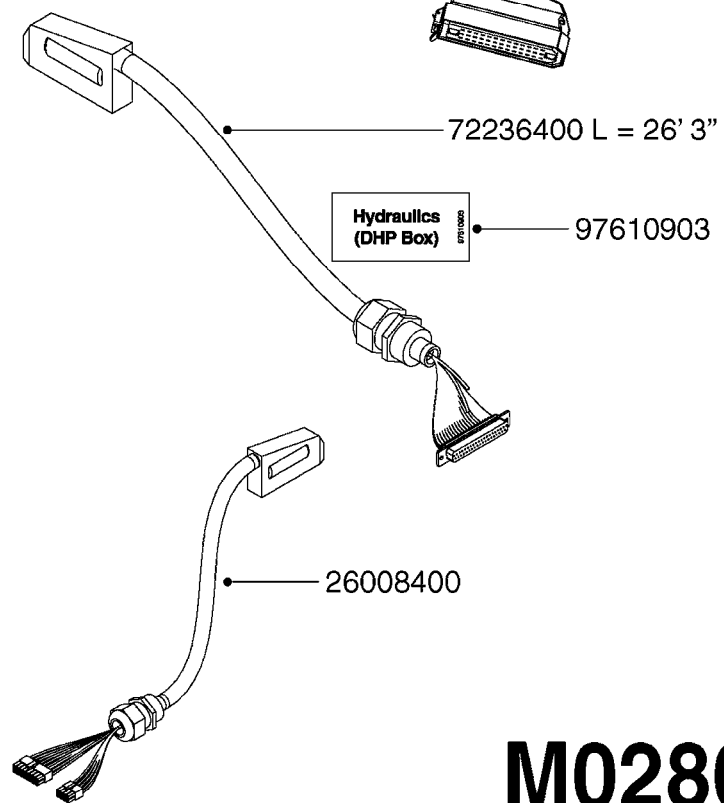

LIQUID SYSTEM

HYDRAULIC SYSTEM

\* Note orientation of bracket  
 1 = Liquid system  
 2 = Hydraulic system

**M0280**

39 PIN CABLES  
M0280-HIN, 28:03:17

Page 1  
Date 07.02.2020 9:49

parts-n°	order qty	description
262158	1	PLUG INSERT 39 POLE MALE
262159	1	PLUG INSERT 39 POLE FEMALE
262160	1	PLUG HOUSING 39 POLE FEMALE
262161	1	PLUG HOUSING F/39 POLE MALE
440634	1	SCREW 5/8"
440732	1	PT SCREW 35X12B Z5452 ELZ
14034200	1	CODE BRACKET FOR 39 PIN CABLE
26003900	1	WIRE 37-39 PIN EVC, 6.6'
26004200	1	WIRE 37-39 PIN EVC, 57.4'
26008400	1	WIRE 39-PIN 24 WIRE L=8M
26011903	1	WIRE 39-39 POLE EXT. 3660MM
28027500	1	WIRE 37-39 PIN EVC, 37.7'
28028700	1	WIRE 37-39 PIN EVC, 45.9'
28028800	1	WIRE 37-39 PIN EVC, 16.4'
28028900	1	WIRE 37-39 PIN EVC, 26.2'
72236400	1	DAH CONN. WIRE/TRACTOR L=8M
97610803	1	DECAL-SRAY BOX 39-PIN
97610903	1	DECAL-HYDRAULIC BOX 39-PIN