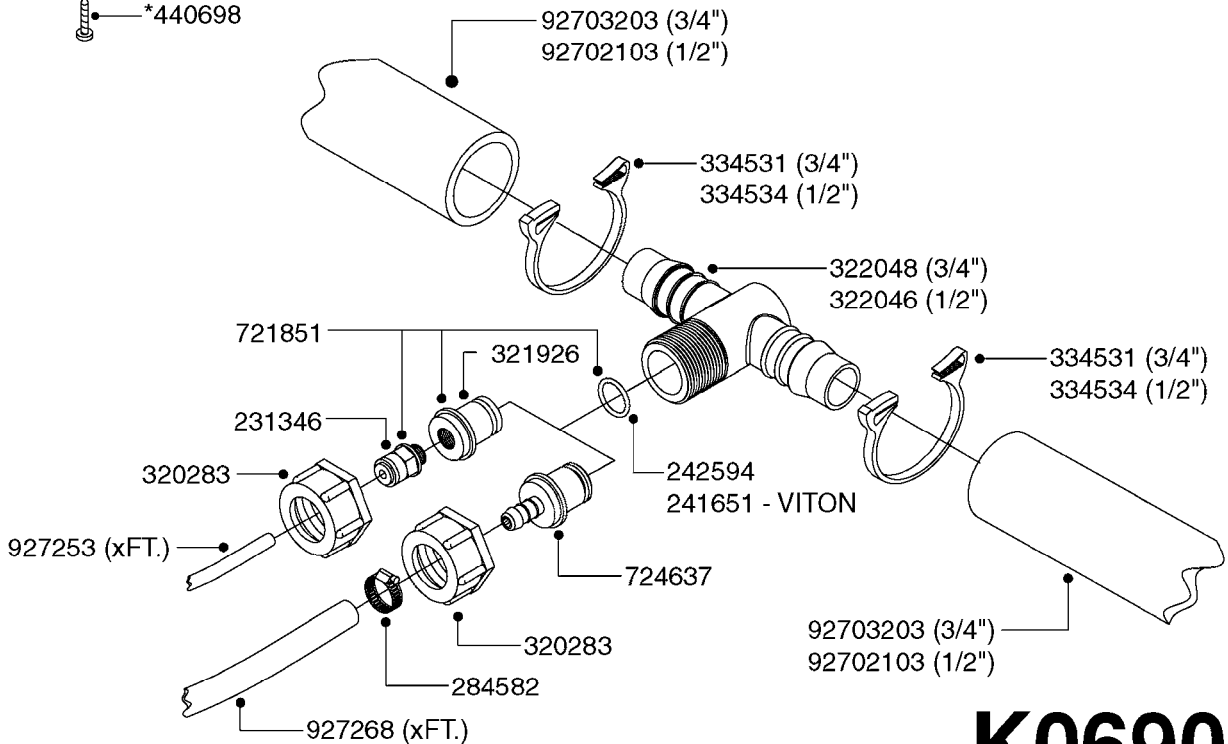

**K0690**

REMOTE GAUGE-MAGNETIC BASE KIT  
K0690-HIN, 01:01:16

Page 1  
Date 07.02.2020 9:48

parts-n°	order qty	description
231346	1	QUICK COUPLER 1/8"BSP X 4 MM
232230	1	QUICK COUPLER 1/4"BSP X 4 MM
241651	1	O-RING D14.0X3.0 NITRIL
242594	1	O-RING D14 X 1.78 SCH.70-EPDM
283581	1	HOSE CONNECTOR STR. F.4MM PE
284582	1	CLAMP HOSE GEAR - 5/16"
320187	1	FITT.DK CAP 3/8" BSP BLACK
320283	1	FITT.DK NUT 3/4"BSP
320445	1	FITT.DK HN 1/4"X3/8" BSP
321926	1	FITTING BSP3/4"-1/8"
322046	1	FITT.DK TEE 1/2X1/2HB X3/4'BSP
322048	1	FITT.DK TEE 3/4X3/4HB X3/4'BSP
330013	1	O-RING 2.5 X 10 PUR
330061	1	O-RING D16/D11X2,5
331807	1	FITT.DK HB 5/16" F.3/8" NUT
334531	1	CLAMP HOSE PLASTIC 3/4"
334534	1	CLAMP HOSE PLASTIC 1/2"
390713	1	GAUGE ADAPTOR 1/4" BSP
440698	1	SCREW F.PLASTIC 6X18 SS HEXHD
721851	1	SCREW PLUG W/QUICK FIT
724637	1	FITT.DK HB 5/16' F. 3/4" COMP.
927253	1	RED AIR HOSE, Ø4/2 1810 E
927268	1	HOSE BLUE PVC X 1/4 X 0012"
10536703	1	MAGNETIC BASE D3,2'/90LB
10536803	1	MAGNETIC BASE KIT F.GAUGE
28026203	1	GAUGE 200PSI/BR,2.5"1/4BSP-BTM
92702103	1	HOSE R X1/2" X300PSI WP X0012"
92703203	1	HOSE R X3/4" X300PSI WP X0012"