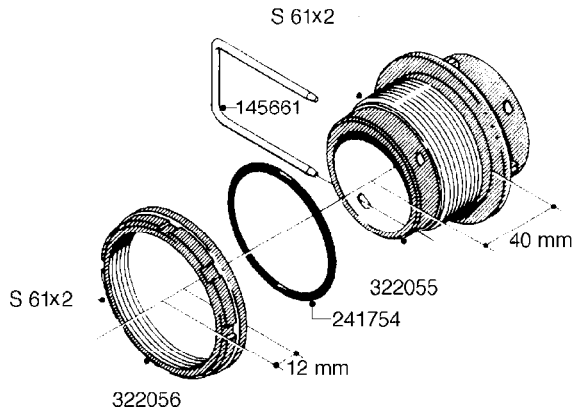

**L0080**

FITTINGS - S-53  
L0080-HIN, 12:09:17

Page 1

Date 07.02.2020 9:49

Pos.	parts-n°	order qty	description
1	145995	1	FITT.DK S-53 FORK
2	241973	1	O-RING Ø3 X 44.2 70 SHORES NITRIL NITRIL (BLACK)
2	242353	1	O-RING 3 X 44.2 VITON VITON (BROWN)
3	242109	1	O-RING D32.2x3.0 NITRIL (BLACK)
3	242354	1	O-RING D32.2X3.0 VITON VITON (BROWN)
4	322103	1	FITT.DK S-53 BULKHEAD
5	322107	1	FITT.DK S-53 BULKHEAD NUT
6	322110	1	FITT.DK S-53 ELB. 1/2" BSP
7	322352	1	FITT.DK S-53 TEE
8	334229	1	FITT.DK S-53 STR.3/4"
9	334260	1	GASKET F. S-53 BULKHEAD
10	334564	1	FITT.DK S-67 TO S-53 ADAPTER
11	391100	1	FITT.DK S-53THREAD INS.1/2"BSP
12	726463	1	FITT.DK S53 BULKHEAD W/GASKET
13	726552	1	FIT.DK S-53X90 1/2" BSP,O-RING
14	726556	1	FITT.DK S-53 HB 1/2" W/O-RING
15	726558	1	FITT.DK S53 STR. 3/4" W.ORING
16	726559	1	FITT DK. S-53 HB 1" W/O-RING
17	726568	1	FITT.DK.S-53 HB 1/2"90 W/O-RING
18	726570	1	FITT.DK S-53 ELB.3/4" W.ORING
19	726571	1	FITT.DK S-53 ELB.1", W ORING
20	726578	1	FITT.DK S53 PLUG WITH O-RING
21	728561	1	FITT.DK. S67M - S53F REDUCER