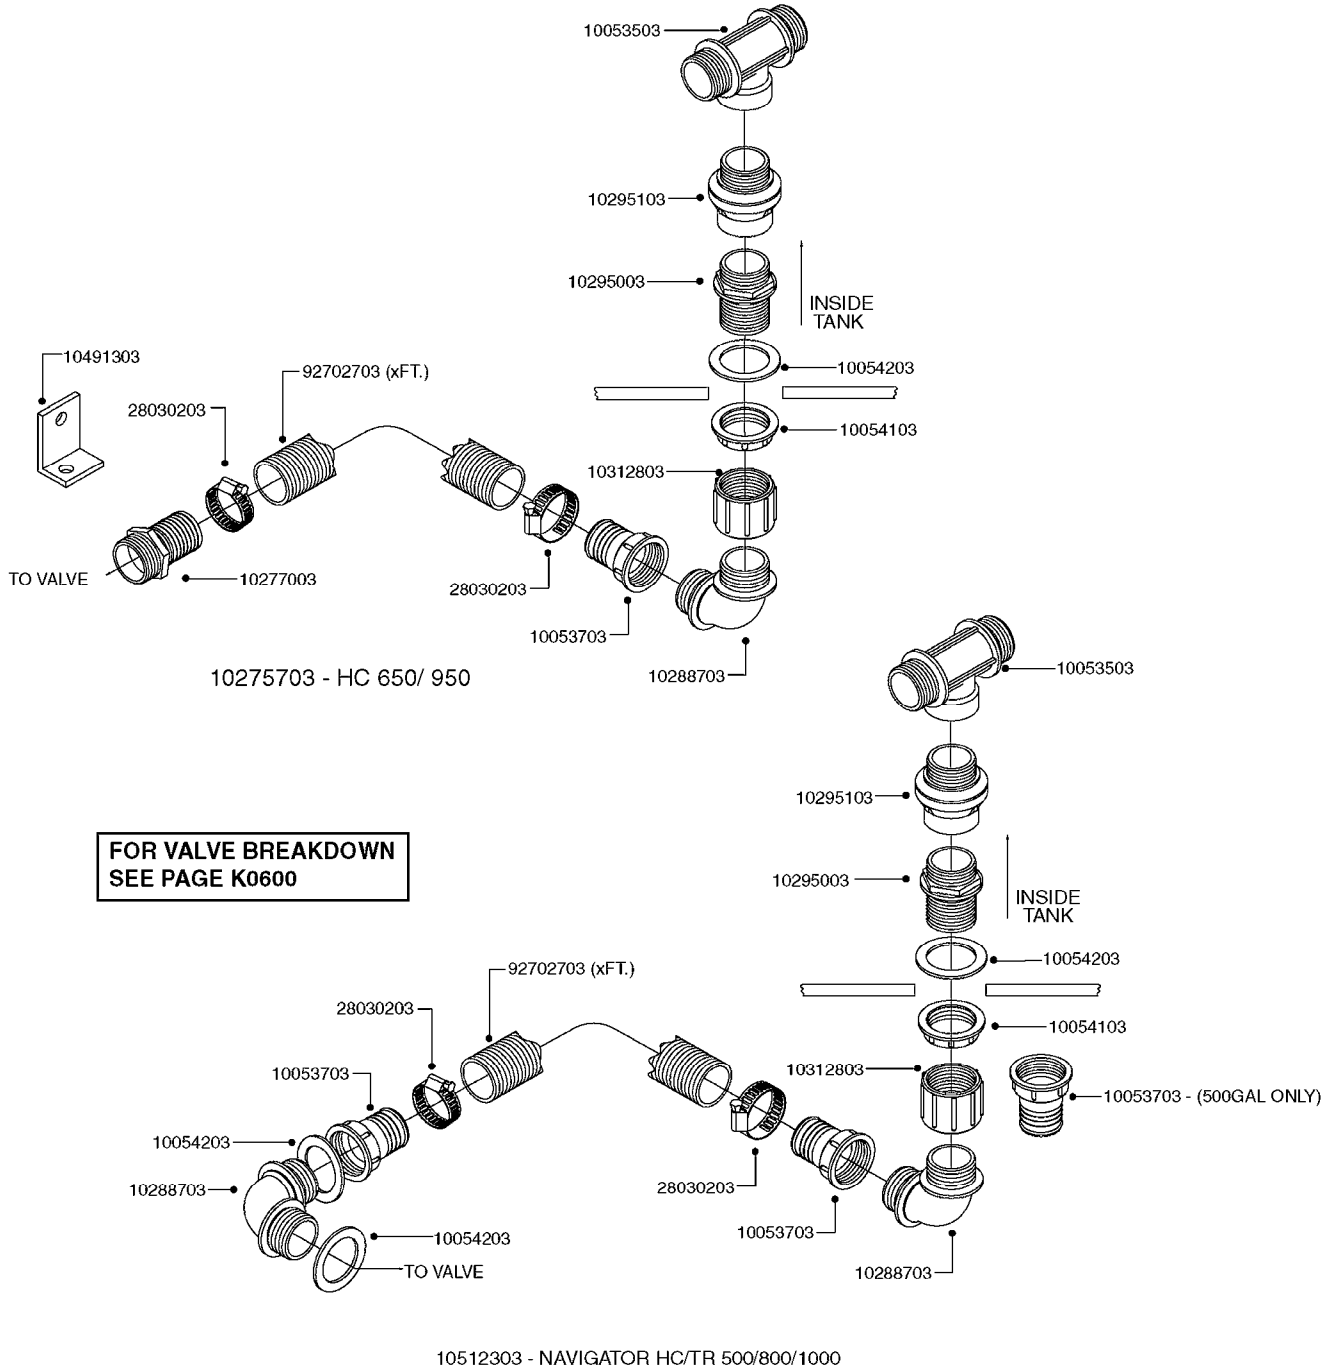

K0580

**COMPLETE ASSEMBLIES
WHOLEGOODS ITEMS**

QUICKFILL-PLMBNG SYS-TRLR SPYR
K0580-HIN, 01:01:16

Page 1
Date 07.02.2020 9:48

parts-n°	order qty	description
10053503	1	FITT.PO.TEE 2"MX2"FX2"M BSP
10053703	1	FITT.PO.HB STR. 2"BSP #4411
10054103	1	FITT.PO.NUT 2" BSP JAMB MCPHEE
10054203	1	GASKET F. 2" FITTINGS RUBBER
10275703	1	*QUICK FILL KIT 650/950M
10277003	1	FITT.PO.HB 2.00X2.00 MCPHEE
10288703	1	FITT.PO.EL 2MX2M 90 DEG MCPHEE
10295003	1	FITT.PO.HN 2' 250071
10295103	1	FOOT VALVE 2" 504019
10312803	1	FITT.PO.BU 2' X 2'
10491303	1	ANGLE FOR HC950 QUICK FILL
10512303	1	QUICK FILL KIT NAV. (DON'T ORD)
28030203	1	CLAMP HOSE T-BOLT S2" 235-67
92702703	1	HOSE PVC SUCT GRAY 2"