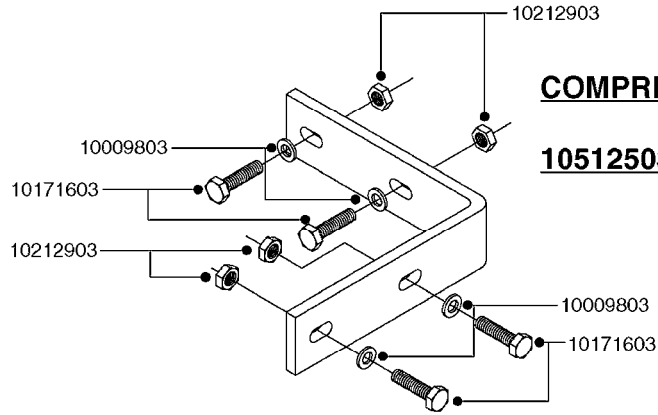

# K0400

\*Ø8mm 927306 (xFT.)  
\*Ø10mm 927330 (xFT.)

70062503 - COMPLETE ASSEMBLY

FOAM MARKER COMPRESSOR 2007  
K0400-HIN, 01:01:16

Page 1  
Date 07.02.2020 9:48

parts-n°	order qty	description
147011	1	HEX NIPPLE 3/8'X1/4'BSP BRASS
161326	1	MOUNT BKT. F. FOAM COMP.BOX 98
168847	1	ENCLOSURE LOWER F.MARKER
168848	1	COVER F. FOAM MARKER
232111	1	QUICK COUPLER 6MM X 1/8 EXT.
232112	1	QUICK COUPLER 6MM 1/8 INT.
232113	1	QUICK COUPLER 6MM T-PIECE
232114	1	COUPLER 1/8" THREADX8MM HOSE
232143	1	REDUCER 1/4'INT-1/8'EXT
232144	1	QUICK COUPLER 10MM X 1/4 EXT
232152	1	QUICK COUPLER 8MMX1/8 EXT.LONG
241371	1	DIAPHRAGM F.NO-DRIP,VULC
242242	1	O-RING F.AIR HOSE FITTING
242258	1	TRIM 3X10 SELF ADHESIVE 0012"
261562	1	RUBBER DAMPER 2XM6X25
283697	1	TIESTRAP 200MM
320445	1	FITT.DK HN 1/4"X3/8" BSP
321462	1	CAP F.NO-DRIP ASSY.
322261	1	HOUSING F.SAFETY VALVE 3/8"
440650	1	SCREW 3.5x13 STAINLESS
460261	1	NUT HEX M6X1.00 LOCK DIN985 A2 SS
718911	1	VALVE (SAFETY) F.MARKER
729645	1	NON-DRIP SPRING ASSY.GREEN 10
927264	1	HOSE R X PE D6/D4 X 0012"
927306	1	HOSE R X PE D8/D6 X 0012"BLACK
927330	1	HOSE R X PE D10/D8 X 012"BLACK
26004103	1	FOAM MARKER CNTRL MOD CABL STD
26008703	1	FOAM MARKER CONTROL SCII
26011103	1	FOAMER POWER/CONTROL CABLE 39P
26023400	1	COMPRESSOR F.FOAM MARKER CM40
26023700	1	SOLENOID VAL 12V 1/8' FLO '07
28025503	1	PLUG F.DRILLED HOLE 1/2"
28025603	1	PLUG F.DRILLED HOLE 3/4"
39122000	1	DISTR.HOUSING F.FOAM MARKER'07
70062503	1	FOAM MARKER COMPRESSOR,STD,39P