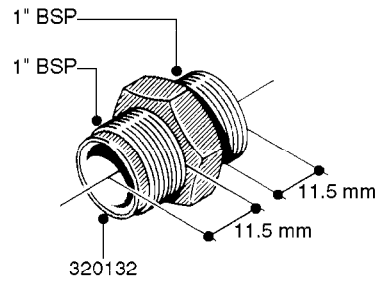

FITTINGS - HEXAGON NIPPLES  
L0030-HIN, 01:01:16

Page 0  
Date 07.02.2020 9:48

**L0030**

FITTINGS - HEXAGON NIPPLES  
L0030-HIN, 01:01:16

Page 1

Date 07.02.2020 9:48

parts-n°	order qty	description
10015303	1	FITT.PO.HN 1.00X1.00 M1000
10425003	1	FITT.PO.HN 1.25X1.00 MCPHEE
320132	1	FITT.DK HN 1" BSP
320176	1	FITT.DK HN 3/8"X1/2" BSP
320445	1	FITT.DK HN 1/4"X3/8" BSP
320655	1	FITT.DK HN 1/2"-1/2" BSP
320692	1	FITT.DK HN 3/8'BSPX1/4'NPT
320703	1	FITT.DK HN 3/8BSP X1/2 &1/4NPT
320725	1	FITT.DK NIPPLE 3/8"-3/8" BSP
320902	1	FITT.DK HN 3/8'X 1/4' BSP
390232	1	FITT.DK HN 1-1/2' X 1-1/4' BSP
390276	1	FITT.DK HN 1'BSP