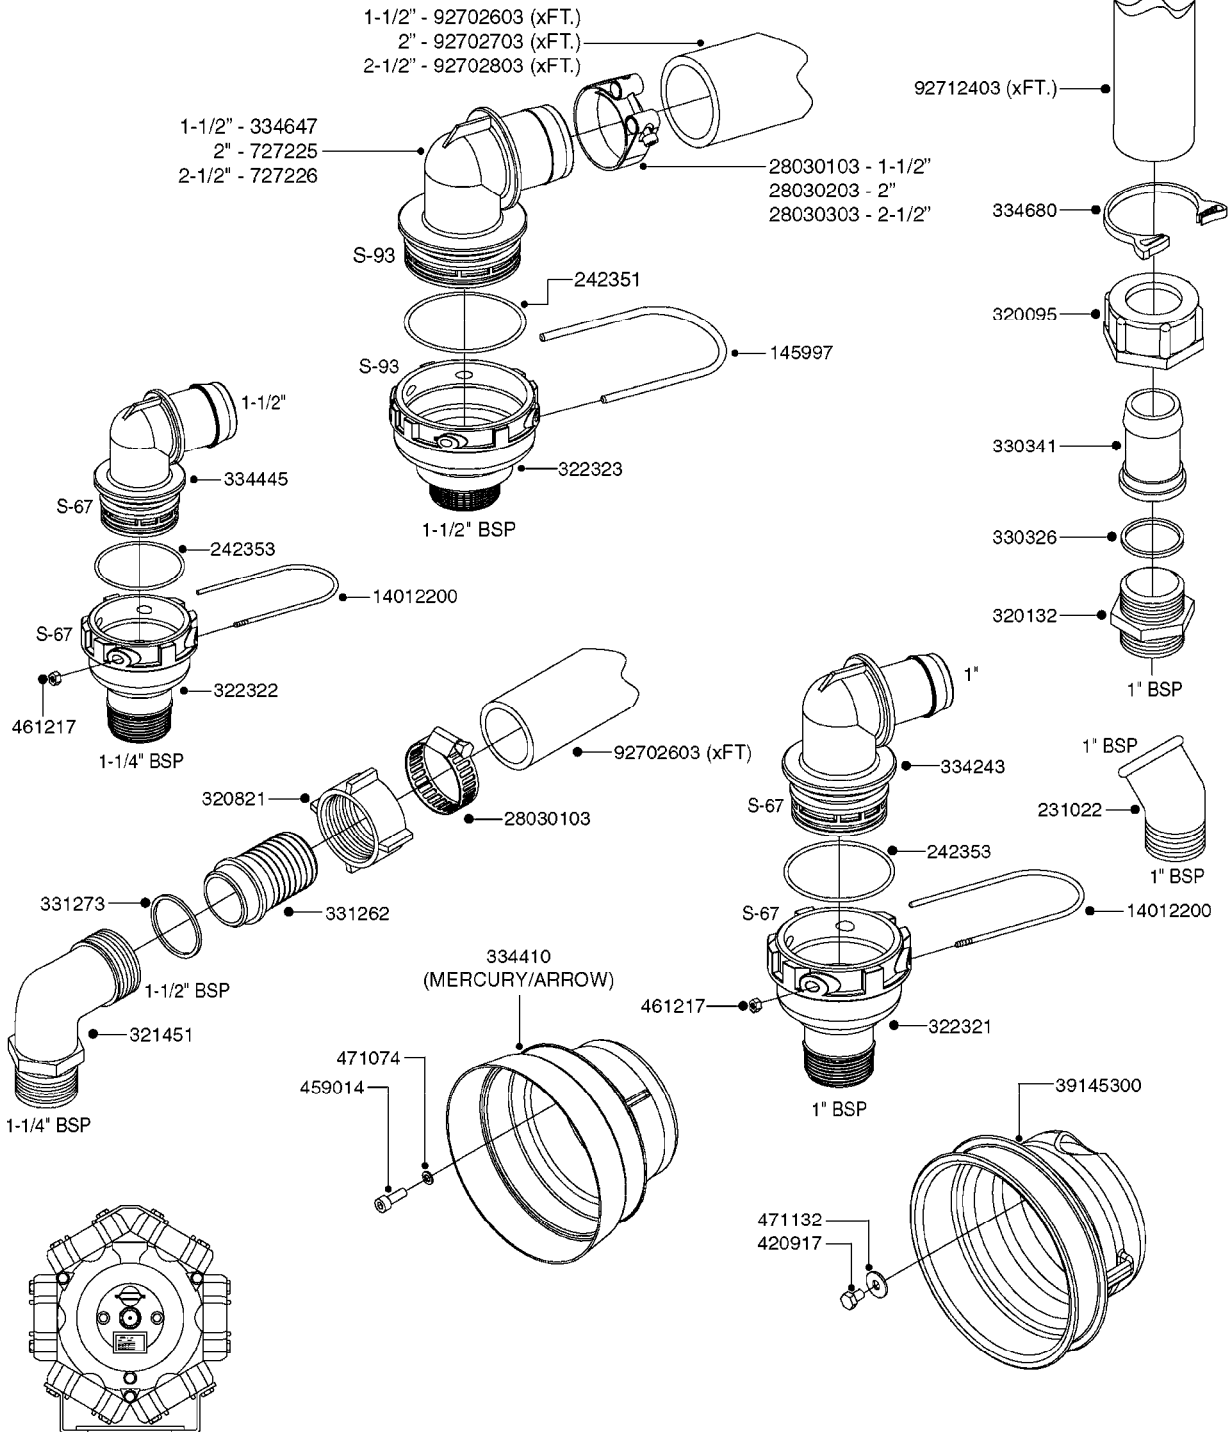

**SUCTION SIDE OF PUMP**

**PRESSURE SIDE OF PUMP**

**COMPLETE PUMP**  
(NLA) REPLACED BY 364 PUMP (SEE PAGE A0280)

**A0300**

PUMP - 361/363 FITTINGS  
A0300-HIN, 28:05:19

Page 1  
Date 07.02.2020 9:47

parts-n°	order qty	description
145997	1	FITT.DK S-93 FORK
231022	1	FITT.DK ELB. 1' BSP GF 121
242351	1	O-RING D69.5X3.0 VITON F.S-93
242353	1	O-RING 3 X 44.2 VITON
320095	1	FITT.DK NUT 1" BSP
320132	1	FITT.DK HN 1" BSP
320821	1	FITT.DK NUT 1-1/2" BSP
321451	1	FITT.DK ELB.1-1/2 X1-1/4 80DEG
322321	1	FITT.DK S-67 X 1"BSP MALE
322322	1	FITT.DK S-67 X 1-1/4"BSP MALE
322323	1	FITT.DK S-93 X 1-1/2"BSP MALE
330326	1	O-RING D30/D24X2 F.1"NUT
330341	1	FITT.DK HB 1" F. 1" NUT
331262	1	FITT.DK HB 1-1/2" F. 1-1/2"NUT
331273	1	O-RING D44/D38X2 F.1-1/2"
334243	1	FITT.DK S-67 ELB.1"
334410	1	PROTECTION PUM
334445	1	FITT.DK S-67 ELB.1-1/2"
334647	1	FITT.DK S93 ELB 1-1/2" 90 PVC
334680	1	CLAMP HOSE PLASTIC 1"
420917	1	BOLT HEX 8.8 RAW M8X12 FT
459014	1	ALLEN SCREW M8 X 15 GALV.DIN93
461217	1	NUT HEX M5 LOCK
471074	1	WASHER M8 ELZ
471132	1	WASHER D24/D8.4 X 2 SS
727225	1	FITT.DK S-93 ELB.2'PVC W/ORING
727226	1	FITT. S93 2-1/2" 90° S W/O-RING
14012200	1	FITT.DK S-67 FORK W/M5 THREADS
28030103	1	CLAMP HOSE GEAR P5/4-S1.5"6724
28030203	1	CLAMP HOSE T-BOLT S2" 235-67
28030303	1	CLAMP HOSE T-BOLT S2.5" 235-76
39145300	1	PTO SHIELD Ø203 4-POLET MACHINED
92702603	1	HOSE PVC SUCT GRAY 1-1/2"
92702703	1	HOSE PVC SUCT GRAY 2"
92702803	1	HOSE PVC SUCT GRAY 2.5"
92712403	1	HOSE R X1" X300PSI WP X0012"