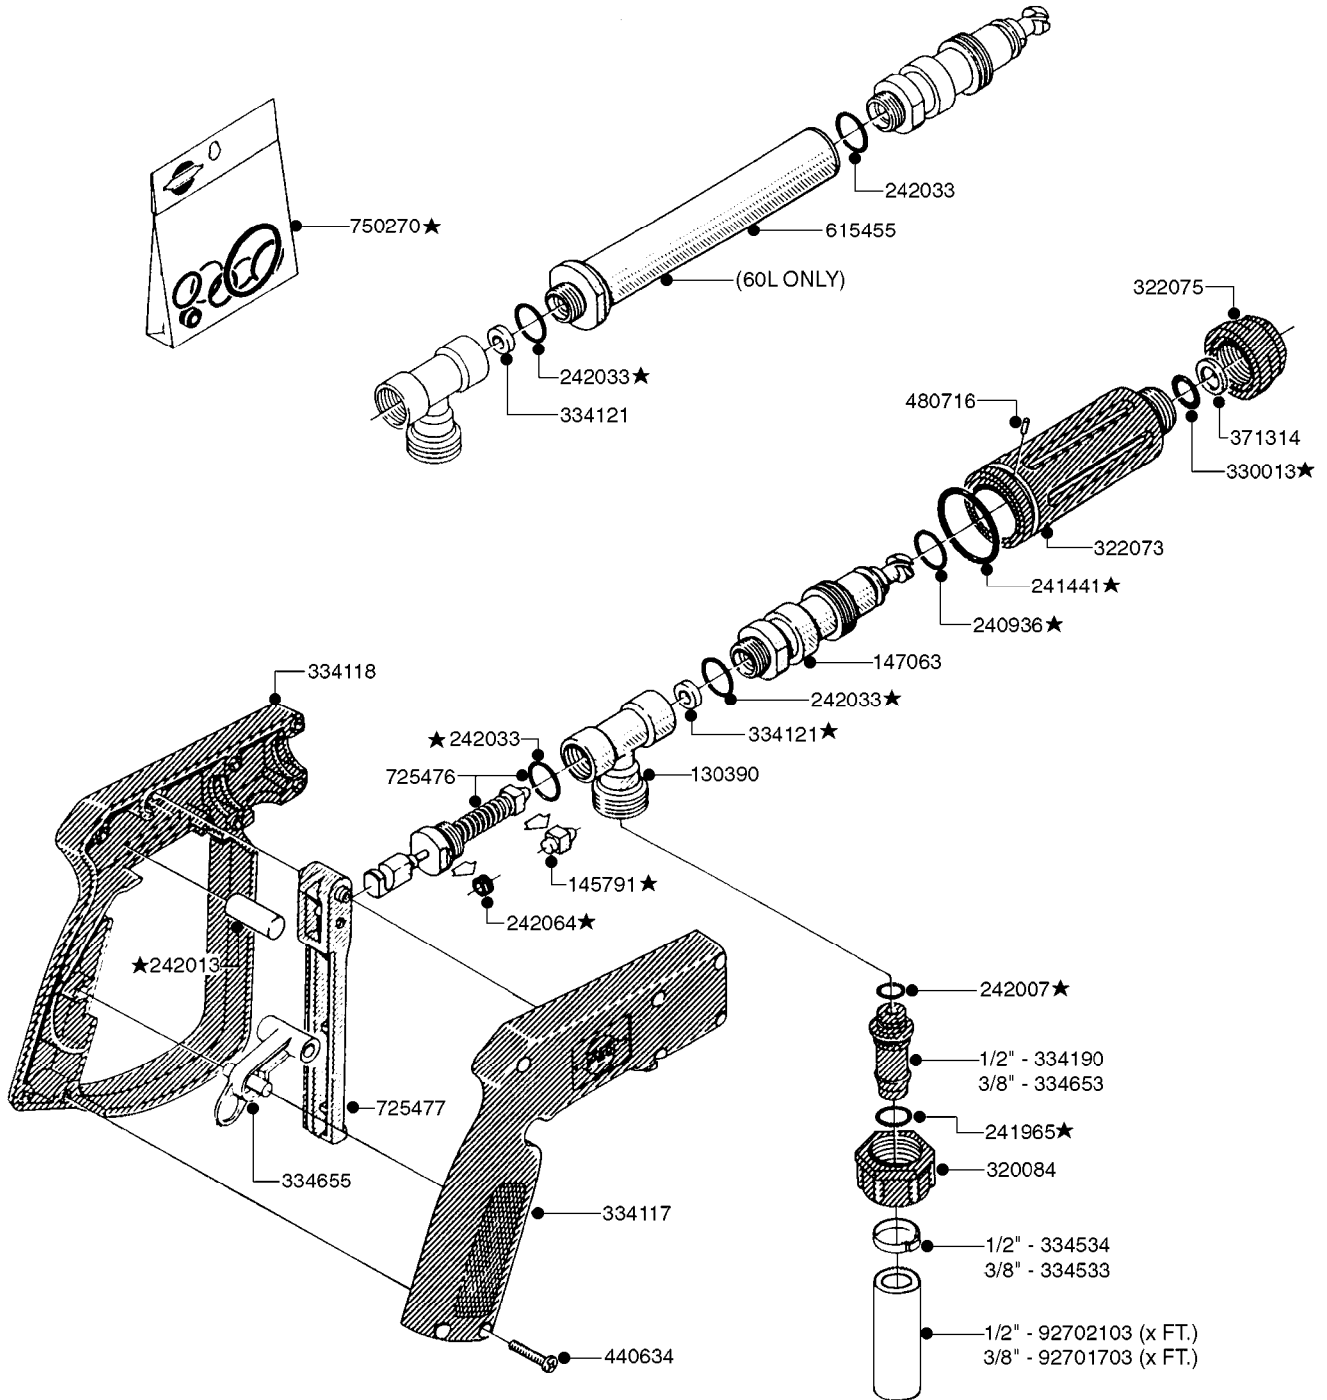

COMPLETE ASSEMBLY:
843197 - 60L
843196 - 60S

COMPLETE ASSEMBLIES
WHOLEGOODS ITEMS

K0480

HANDGUN TYPE 60S/60L POST 95
K0480-HIN, 01:01:16

Page 1

Date 07.02.2020 9:48

parts-n°	order qty	description
130390	1	TEE 3/8'X 1/2' BSP F.TYPE 60S
145791	1	CONE FOR ON/OFF
147063	1	SWIRL F.SPRAY GUN TYPE 60
240936	1	O-RING D13.3X2.4 NITRIL
241441	1	O-RING D29.3X3
241965	1	O-RING Ø12.1 X 1.6 NITRILE
242007	1	O-RING Ø9.1 X 1.6 NITRILE
242013	1	SPRING RUBBER F/TRIGGER
242033	1	O-RING Ø14.1 X 1.6 NITRILE
242064	1	SLEEVE RUBBER 3X8X4MM
320084	1	FITT.DK NUT 1/2" BSP
322073	1	HOUSING F.SWIRL TYPE 60S H.G.
322075	1	HOUSING F. NOZZLE
330013	1	O-RING 2.5 X 10 PUR
334117	1	HANDLE PIECE RIGHT F.60S/60L
334118	1	HANDLE PIECE LEFT F.60S/60L
334121	1	SEAT FOR ON-OFF TYPE
334190	1	FITT.DK HB 1/2' F. PISTOL 60S
334533	1	CLAMP HOSE PLASTIC 3/8"
334534	1	CLAMP HOSE PLASTIC 1/2"
334653	1	FITT.DK HB 3/8' F.HANDGUN
334655	1	TRIGGER SAFETY F.60S/60L GUN
371314	1	NOZZLE CERAMIC 1099-20
440634	1	SCREW 5/8"
480716	1	PIN D3X6 STAINLESS
615455	1	TUBE F.LANCE TYPE 60L
725476	1	SPINDLE
725477	1	TRIGGER
750270	1	GASKET KIT F.SPRAY GUN
843196	1	SPRAY GUN KIT TYPE 60 SHORT
843197	1	HANDGUN KIT TYPE 60 LONG
92701703	1	HOSE R X3/8" X300PSI WP X0012"
92702103	1	HOSE R X1/2" X300PSI WP X0012"