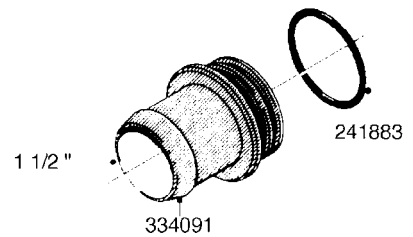

**L0080**

FITTINGS - S-53  
L0080-HIN, 12:09:17

Page 1

Date 07.02.2020 9:49

Pos.	parts-n°	order qty	description
1	145995	1	FITT.DK S-53 FORK
2	241973	1	O-RING Ø3 X 44.2 70 SHORES NITRIL NITRIL (BLACK)
2	242353	1	O-RING 3 X 44.2 VITON VITON (BROWN)
3	242109	1	O-RING D32.2x3.0 NITRIL (BLACK)
3	242354	1	O-RING D32.2X3.0 VITON VITON (BROWN)
4	322103	1	FITT.DK S-53 BULKHEAD
5	322107	1	FITT.DK S-53 BULKHEAD NUT
6	322110	1	FITT.DK S-53 ELB. 1/2" BSP
7	322352	1	FITT.DK S-53 TEE
8	334229	1	FITT.DK S-53 STR.3/4"
9	334260	1	GASKET F. S-53 BULKHEAD
10	334564	1	FITT.DK S-67 TO S-53 ADAPTER
11	391100	1	FITT.DK S-53THREAD INS.1/2"BSP
12	726463	1	FITT.DK S53 BULKHEAD W/GASKET
13	726552	1	FIT.DK S-53X90 1/2" BSP,O-RING
14	726556	1	FITT.DK S-53 HB 1/2" W/O-RING
15	726558	1	FITT.DK S53 STR. 3/4" W.ORING
16	726559	1	FITT DK. S-53 HB 1" W/O-RING
17	726568	1	FITT.DK.S-53 HB 1/2"90 W/O-RING
18	726570	1	FITT.DK S-53 ELB.3/4" W.ORING
19	726571	1	FITT.DK S-53 ELB.1", W ORING
20	726578	1	FITT.DK S53 PLUG WITH O-RING
21	728561	1	FITT.DK. S67M - S53F REDUCER