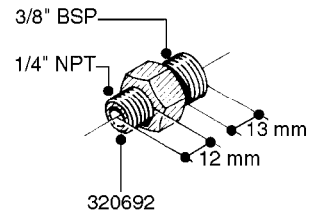

FITTINGS - HEXAGON NIPPLES  
L0030-HIN, 01:01:16

Page 0  
Date 07.02.2020 9:48

**L0030**

FITTINGS - HEXAGON NIPPLES  
L0030-HIN, 01:01:16

Page 1

Date 07.02.2020 9:48

parts-n°	order qty	description
10015303	1	FITT.PO.HN 1.00X1.00 M1000
10425003	1	FITT.PO.HN 1.25X1.00 MCPHEE
320132	1	FITT.DK HN 1" BSP
320176	1	FITT.DK HN 3/8"X1/2" BSP
320445	1	FITT.DK HN 1/4"X3/8" BSP
320655	1	FITT.DK HN 1/2"-1/2" BSP
320692	1	FITT.DK HN 3/8'BSPX1/4'NPT
320703	1	FITT.DK HN 3/8BSP X1/2 &1/4NPT
320725	1	FITT.DK NIPPLE 3/8"-3/8" BSP
320902	1	FITT.DK HN 3/8'X 1/4' BSP
390232	1	FITT.DK HN 1-1/2' X 1-1/4' BSP
390276	1	FITT.DK HN 1'BSP