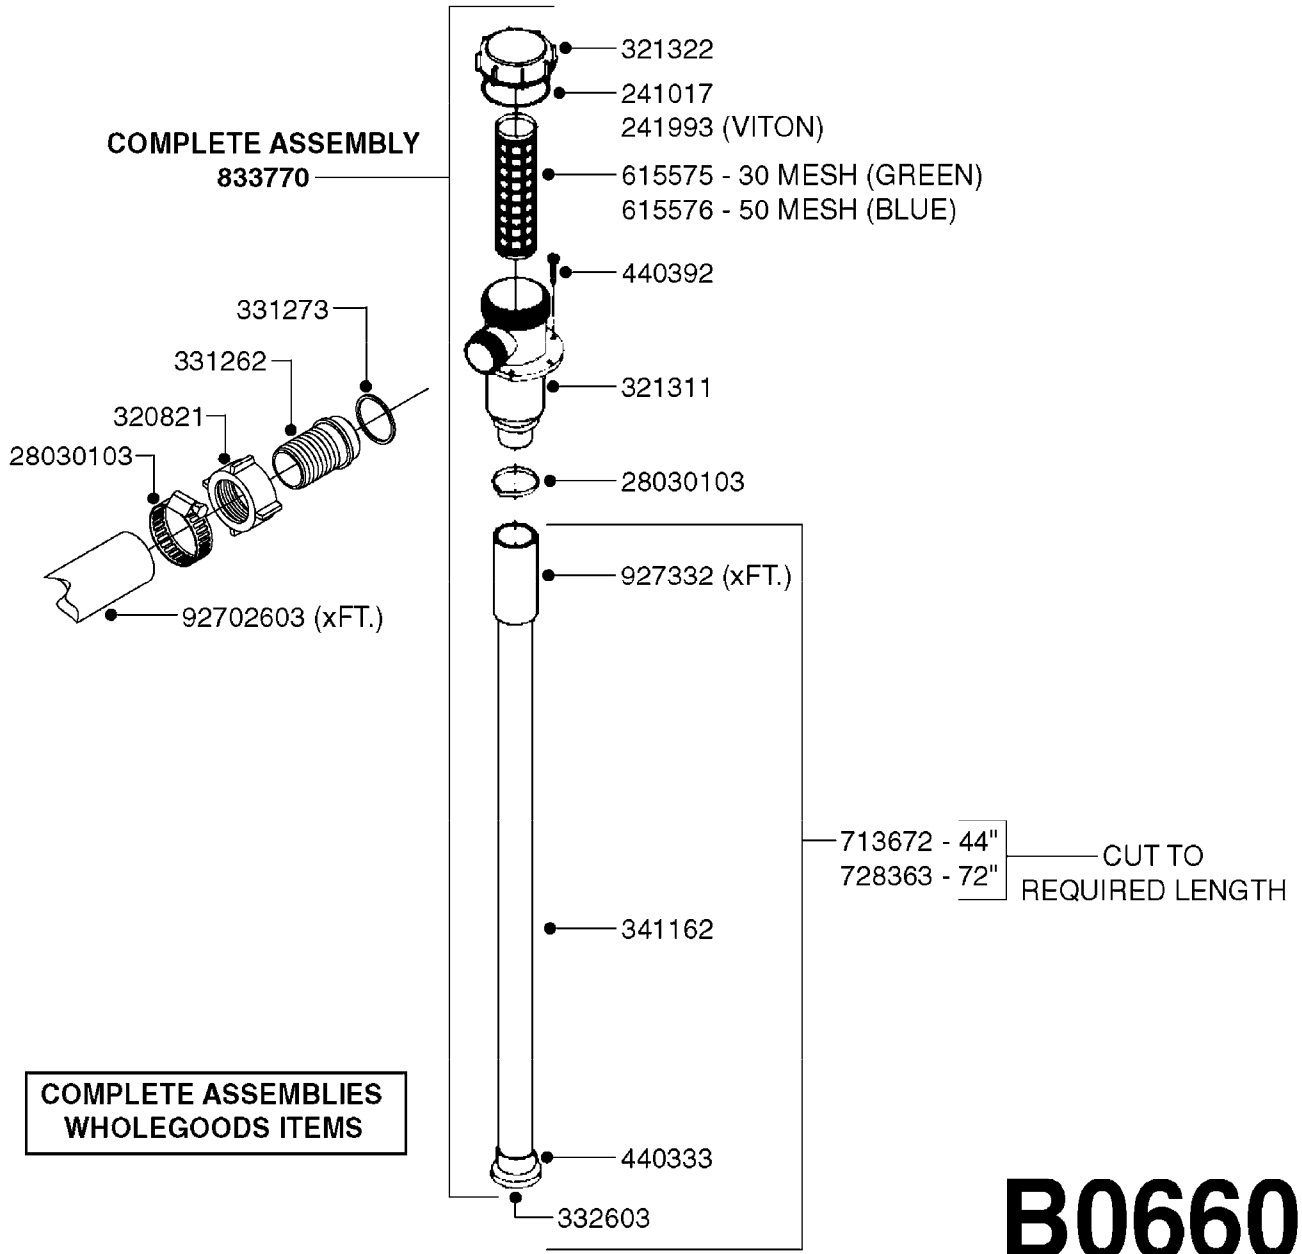

TOP SUCTION ASSEMBLY-SCREW CAP
B0660-HIN, 01:01:16

Page 1
Date 07.02.2020 9:47

parts-n°	order qty	description
241017	1	O-RING D74,5X3 NITRIL
241993	1	O-RING 74.5 X 3MM VIT/241017
320821	1	FITT.DK NUT 1-1/2" BSP
321311	1	FILTER BODY S 80 X 4
321322	1	SCREW CAP F. S80 X 4
331262	1	FITT.DK HB 1-1/2" F. 1-1/2"NUT
331273	1	O-RING D44/D38X2 F.1-1/2"
332603	1	CAP F. SUCTION TUBE
341162	1	SUCTION TUBE F.650
440333	1	SCREW 3.5 X 9.5 SS
440392	1	SCREW 6.3 X 25.0 DIN7981C TORX
615575	1	FILTER F.TOP SUCT.30 MESH GRN.
615576	1	FILTER F.TOP SUCT.50 MESH BLUE
713672	1	SUCTION TUBE L=44"
728363	1	SUCTION TUBE ASSY.L=72"
833770	1	TOP SUCTION KIT 300/500
927332	1	HOSE R X 28 BAR X 40MM X 0012"
28030103	1	CLAMP HOSE GEAR P5/4-S1.5"6724
92702603	1	HOSE PVC SUCT GRAY 1-1/2"