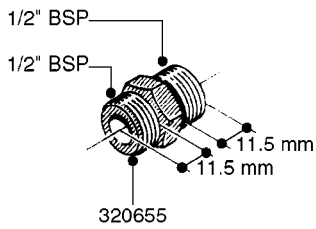

FITTINGS - HEXAGON NIPPLES  
L0030-HIN, 01:01:16

Page 0  
Date 07.02.2020 9:48

**L0030**

FITTINGS - HEXAGON NIPPLES  
L0030-HIN, 01:01:16

Page 1

Date 07.02.2020 9:48

parts-n°	order qty	description
10015303	1	FITT.PO.HN 1.00X1.00 M1000
10425003	1	FITT.PO.HN 1.25X1.00 MCPHEE
320132	1	FITT.DK HN 1" BSP
320176	1	FITT.DK HN 3/8"X1/2" BSP
320445	1	FITT.DK HN 1/4"X3/8" BSP
320655	1	FITT.DK HN 1/2"-1/2" BSP
320692	1	FITT.DK HN 3/8'BSPX1/4'NPT
320703	1	FITT.DK HN 3/8BSP X1/2 &1/4NPT
320725	1	FITT.DK NIPPLE 3/8"-3/8" BSP
320902	1	FITT.DK HN 3/8'X 1/4' BSP
390232	1	FITT.DK HN 1-1/2' X 1-1/4' BSP
390276	1	FITT.DK HN 1'BSP