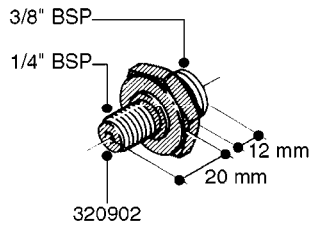

FITTINGS - HEXAGON NIPPLES  
L0030-HIN, 01:01:16

Page 0  
Date 07.02.2020 9:48

**L0030**

FITTINGS - HEXAGON NIPPLES  
L0030-HIN, 01:01:16

Page 1

Date 07.02.2020 9:48

parts-n°	order qty	description
10015303	1	FITT.PO.HN 1.00X1.00 M1000
10425003	1	FITT.PO.HN 1.25X1.00 MCPHEE
320132	1	FITT.DK HN 1" BSP
320176	1	FITT.DK HN 3/8"X1/2" BSP
320445	1	FITT.DK HN 1/4"X3/8" BSP
320655	1	FITT.DK HN 1/2"-1/2" BSP
320692	1	FITT.DK HN 3/8'BSPX1/4'NPT
320703	1	FITT.DK HN 3/8BSP X1/2 &1/4NPT
320725	1	FITT.DK NIPPLE 3/8"-3/8" BSP
320902	1	FITT.DK HN 3/8'X 1/4' BSP
390232	1	FITT.DK HN 1-1/2' X 1-1/4' BSP
390276	1	FITT.DK HN 1'BSP