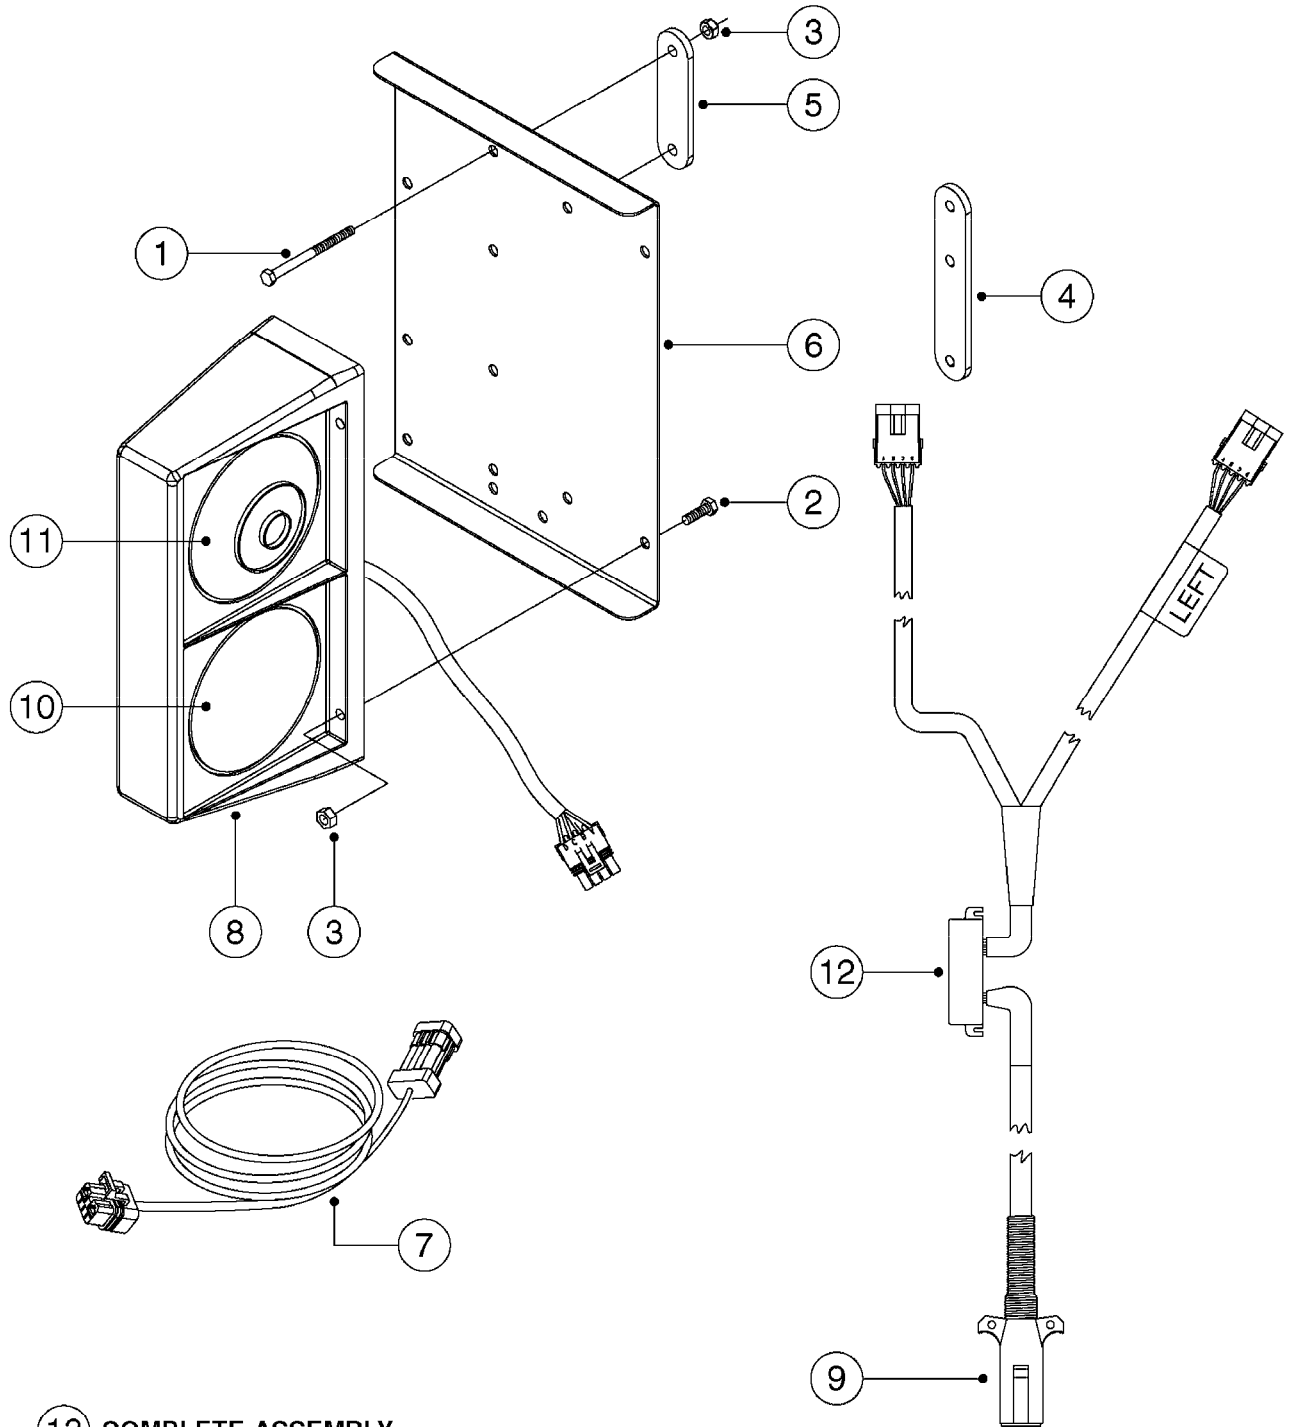

13 COMPLETE ASSEMBLY

COMPLETE ASSEMBLIES
WHOLEGOODS ITEMS

M0160

TRAFFIC LIGHT KIT
M0160-HIN, 13:08:19

Page 1
Date 07.02.2020 9:49

Pos.	parts-n°	order qty	description
1	410266	1	BOLT HEX 8.8 DEL M6X120
1	410421	1	BOLT HEX M6X110 DIN931-A2 SS
1	410524	1	BOLT HEX 8.8 DEL M6X100
1	410605	1	BOLT HEX 8.8 DEL M6X80
2	410362	1	BOLT HEX 8.8 SS M6X20
3	460261	1	NUT HEX M6X1.00 LOCK DIN985 A2 SS
4	16022303	1	BRACKET 100MM TUBE
5	16022403	1	BRACKET 60MM TUBE
6	16025603	1	BRACKET TAIL LIGHT DUAL LAMP
7	26004703	1	HARNESS 13' EXT 4 WIRE WP
8	26004903	1	TAIL LIGHT GREEN WIRE LH
8	26005003	1	TAIL LIGHT YELLOW WIRE RH
9	26005103	1	PLUG 7-PIN AG TAIL LIGHT
10	26005403	1	LENS BLACK BEFORE 2009
10	26017003	1	LENS RED
11	26016903	1	LENS AMBER
12	26032703	1	HARNESS COMPLETE, TAIL LIGHT, 2013
13	83308603	1	TRAFFIC LIGHT KIT