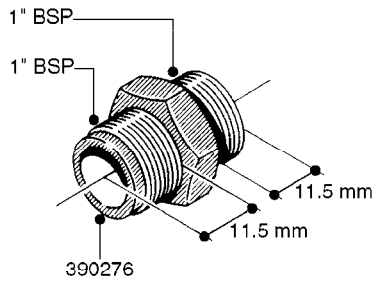

FITTINGS - HEXAGON NIPPLES  
L0030-HIN, 01:01:16

Page 0  
Date 07.02.2020 9:48

**L0030**

FITTINGS - HEXAGON NIPPLES  
L0030-HIN, 01:01:16

Page 1

Date 07.02.2020 9:48

parts-n°	order qty	description
10015303	1	FITT.PO.HN 1.00X1.00 M1000
10425003	1	FITT.PO.HN 1.25X1.00 MCPHEE
320132	1	FITT.DK HN 1" BSP
320176	1	FITT.DK HN 3/8"X1/2" BSP
320445	1	FITT.DK HN 1/4"X3/8" BSP
320655	1	FITT.DK HN 1/2"-1/2" BSP
320692	1	FITT.DK HN 3/8'BSPX1/4'NPT
320703	1	FITT.DK HN 3/8BSP X1/2 &1/4NPT
320725	1	FITT.DK NIPPLE 3/8"-3/8" BSP
320902	1	FITT.DK HN 3/8'X 1/4' BSP
390232	1	FITT.DK HN 1-1/2' X 1-1/4' BSP
390276	1	FITT.DK HN 1'BSP