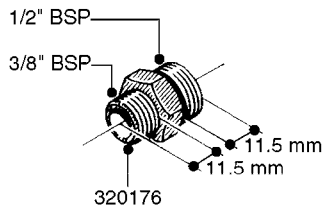

FITTINGS - HEXAGON NIPPLES  
L0030-HIN, 01:01:16

Page 0  
Date 07.02.2020 9:48

**L0030**

FITTINGS - HEXAGON NIPPLES  
L0030-HIN, 01:01:16

Page 1

Date 07.02.2020 9:48

parts-n°	order qty	description
10015303	1	FITT.PO.HN 1.00X1.00 M1000
10425003	1	FITT.PO.HN 1.25X1.00 MCPHEE
320132	1	FITT.DK HN 1" BSP
320176	1	FITT.DK HN 3/8"X1/2" BSP
320445	1	FITT.DK HN 1/4"X3/8" BSP
320655	1	FITT.DK HN 1/2"-1/2" BSP
320692	1	FITT.DK HN 3/8'BSPX1/4'NPT
320703	1	FITT.DK HN 3/8BSP X1/2 &1/4NPT
320725	1	FITT.DK NIPPLE 3/8"-3/8" BSP
320902	1	FITT.DK HN 3/8'X 1/4' BSP
390232	1	FITT.DK HN 1-1/2' X 1-1/4' BSP
390276	1	FITT.DK HN 1'BSP