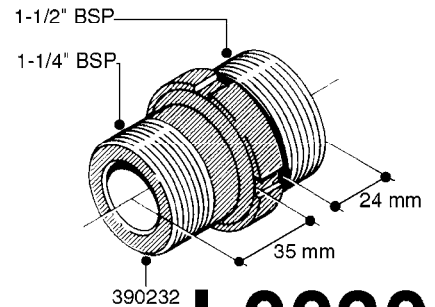

FITTINGS - HEXAGON NIPPLES  
L0030-HIN, 01:01:16

Page 0  
Date 07.02.2020 9:48

**L0030**

FITTINGS - HEXAGON NIPPLES  
L0030-HIN, 01:01:16

Page 1

Date 07.02.2020 9:48

parts-n°	order qty	description
10015303	1	FITT.PO.HN 1.00X1.00 M1000
10425003	1	FITT.PO.HN 1.25X1.00 MCPHEE
320132	1	FITT.DK HN 1" BSP
320176	1	FITT.DK HN 3/8"X1/2" BSP
320445	1	FITT.DK HN 1/4"X3/8" BSP
320655	1	FITT.DK HN 1/2"-1/2" BSP
320692	1	FITT.DK HN 3/8'BSPX1/4'NPT
320703	1	FITT.DK HN 3/8BSP X1/2 &1/4NPT
320725	1	FITT.DK NIPPLE 3/8"-3/8" BSP
320902	1	FITT.DK HN 3/8'X 1/4' BSP
390232	1	FITT.DK HN 1-1/2' X 1-1/4' BSP
390276	1	FITT.DK HN 1'BSP