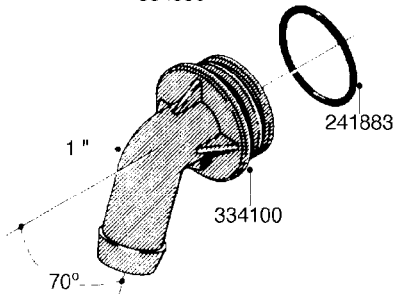

**L0080**

FITTINGS - S-53  
L0080-HIN, 12:09:17

Page 1

Date 07.02.2020 9:49

Pos.	parts-n°	order qty	description
1	145995	1	FITT.DK S-53 FORK
2	241973	1	O-RING Ø3 X 44.2 70 SHORES NITRIL NITRIL (BLACK)
2	242353	1	O-RING 3 X 44.2 VITON VITON (BROWN)
3	242109	1	O-RING D32.2x3.0 NITRIL (BLACK)
3	242354	1	O-RING D32.2X3.0 VITON VITON (BROWN)
4	322103	1	FITT.DK S-53 BULKHEAD
5	322107	1	FITT.DK S-53 BULKHEAD NUT
6	322110	1	FITT.DK S-53 ELB. 1/2" BSP
7	322352	1	FITT.DK S-53 TEE
8	334229	1	FITT.DK S-53 STR.3/4"
9	334260	1	GASKET F. S-53 BULKHEAD
10	334564	1	FITT.DK S-67 TO S-53 ADAPTER
11	391100	1	FITT.DK S-53THREAD INS.1/2"BSP
12	726463	1	FITT.DK S53 BULKHEAD W/GASKET
13	726552	1	FIT.DK S-53X90 1/2" BSP,O-RING
14	726556	1	FITT.DK S-53 HB 1/2" W/O-RING
15	726558	1	FITT.DK S53 STR. 3/4" W.ORING
16	726559	1	FITT DK. S-53 HB 1" W/O-RING
17	726568	1	FITT.DK.S-53 HB 1/2"90 W/O-RING
18	726570	1	FITT.DK S-53 ELB.3/4" W.ORING
19	726571	1	FITT.DK S-53 ELB.1", W ORING
20	726578	1	FITT.DK S53 PLUG WITH O-RING
21	728561	1	FITT.DK. S67M - S53F REDUCER