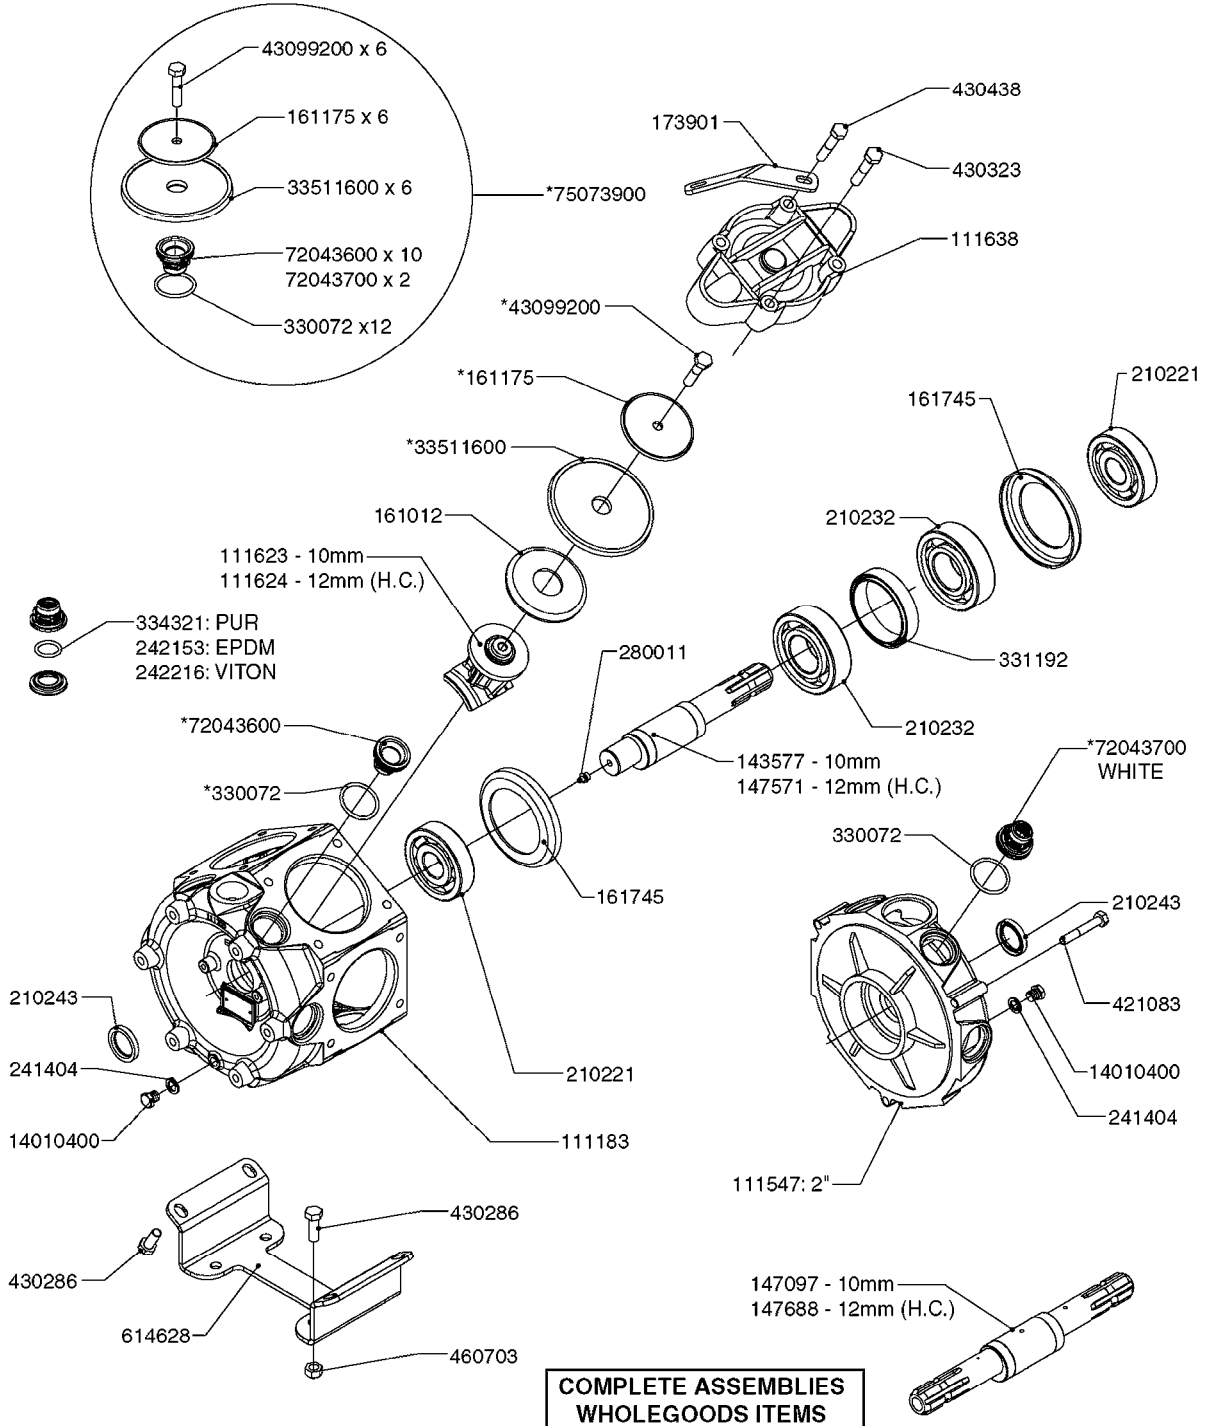

PUMP REPAIR KIT

**COMPLETE ASSEMBLIES
WHOLEGOODS ITEMS**

COMPLETE PUMPS

- 821587 - 463/10 2" W/THROUGH SHAFT (540 RPM)
- 82166300 - 463/12 2" (540 RPM H.C. INLINE PORTS)
- 463/12 2" (540 RPM H.C. OFFSET PORTS) REPLACED BY 82168700 (PAGE A0350)

A0330

PUMP - 463 W/ MOUNTING BASE
A0330-HIN, 01:01:16

Page 1
Date 07.02.2020 9:47

parts-n°	order qty	description
111183	1	PUMP CASTING 460-463 (PAINTED)
111547	1	PUMP FRONT 460-463-2' (PAINT)
111623	1	CONNECTING ROD 463/10MM
111624	1	CONNECTING ROD 463/12MM
111638	1	VALVE COVER 463 HC+1000 VERS.
143577	1	CRANK SHAFT F.363/462/463-10mm
147097	1	CRANK SHAFT 363-463/10 THROUGH
147571	1	CRANK SHAFT F.463-12mm
147688	1	CRANK SHAFT 462/12 THROUGH
161012	1	DIAPHRAGM BACKING DISC F. 463
161175	1	DIAPHRAGM DISC 463/464 PUMP
161745	1	METAL SPACER F.363/463
173901	1	LIFT STRAP F.PUMP 463
210221	1	BEARING BALL 6407
210232	1	BEARING BALL 6310
210243	1	SEAL OIL 35 X 47 X 7
241404	1	DOWTY SEAL 1/4"
242153	1	O-RING D26X4 EPDM
242216	1	O-RING VITON F/1202/1302/462
280011	1	GREASE NIPPLE 1/8' SAE H TR
330072	1	O-RING D53.5/D45.5X4
331192	1	SPACER, MODEL 361/363
334321	1	O-RING POLY. 34.0x26.0x4.0
421083	1	BOLT HEX 8.8 DEL M10X65
430286	1	BOLT HEX 8.8 DEL M12X30 FT
430323	1	BOLT HEX 8.8 DEL M12X60
430438	1	BOLT HEX 8.8 DEL M12X65
460703	1	NUT HEX M12X1.75 LOCK DIN985A2 SS
614628	1	FOOT F. 46X PUMP, RED
821587	1	PUMP 463/10 THROUGH SHAFT TWNF
14010400	1	PLUG 1/4" BSP
33511600	1	DIAPHRAGM PUMP 463/464 PUMP PUR
43099200	1	BOLT HEX SS M12 X 30 DIN933 A4
72043600	1	VALVE FOR 462/463
72043700	1	VALVE FOR 462/463 W.VENT HOLE
75073900	1	PUMP KIT 460/463 "06"
82166300	1	PUMP 464-12-MED-2-540
82168700	1	PUMP 464-12 540 OFFSET PORTS