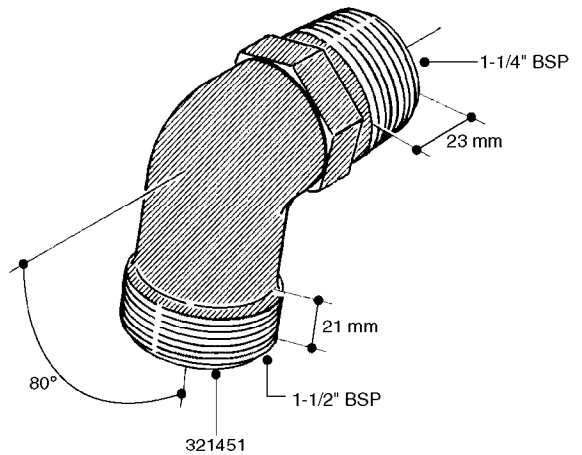

FITTINGS - HEXAGON NIPPLES  
L0030-HIN, 01:01:16

Page 0  
Date 07.02.2020 9:48

**L0030**

FITTINGS - HEXAGON NIPPLES  
L0030-HIN, 01:01:16

Page 1

Date 07.02.2020 9:48

parts-n°	order qty	description
10015303	1	FITT.PO.HN 1.00X1.00 M1000
10425003	1	FITT.PO.HN 1.25X1.00 MCPHEE
320132	1	FITT.DK HN 1" BSP
320176	1	FITT.DK HN 3/8"X1/2" BSP
320445	1	FITT.DK HN 1/4"X3/8" BSP
320655	1	FITT.DK HN 1/2"-1/2" BSP
320692	1	FITT.DK HN 3/8'BSPX1/4'NPT
320703	1	FITT.DK HN 3/8BSP X1/2 &1/4NPT
320725	1	FITT.DK NIPPLE 3/8"-3/8" BSP
320902	1	FITT.DK HN 3/8'X 1/4' BSP
390232	1	FITT.DK HN 1-1/2' X 1-1/4' BSP
390276	1	FITT.DK HN 1'BSP