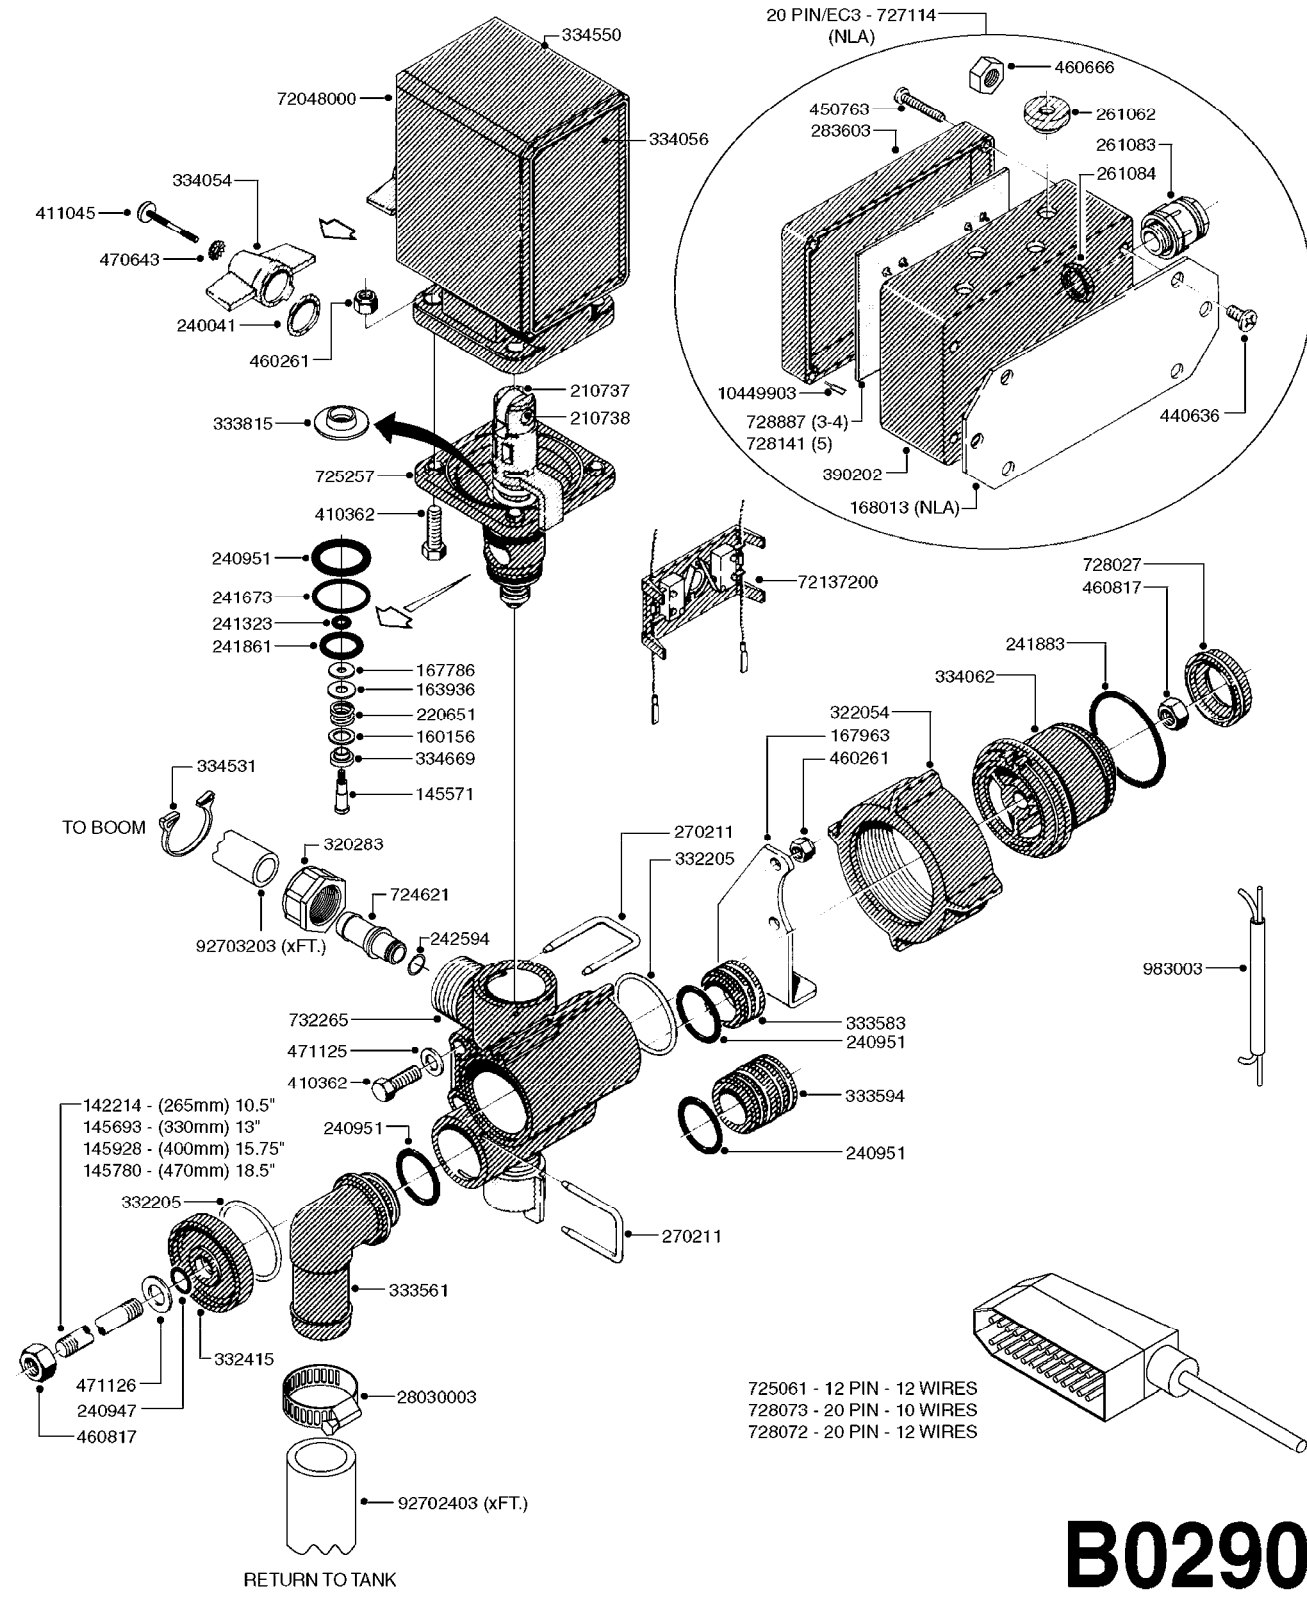

B0290

EC BOOM VALVE - ELEC. (RED GRP)
B0290-HIN, 01:01:16

Page 1

Date 07.02.2020 9:47

parts-n°	order qty	description
142214	1	STUD BOLT - M8X265, 3 SECTION
145571	1	STUD BOLT F/PNEUM. DISTRIBUTOR
145693	1	STUD BOLT - M8X330, 4 SECTION
145780	1	STUD BOLT - M8X470, 6 SECTION
145928	1	STUD BOLT - M8X400, 5 SECTION
160156	1	WASHER D14.1/D9.2X1 SS
163936	1	WASHER D15/D6.2X1
167786	1	WASHER D13/D4.2X1
167963	1	MOUNT BKT.F.EC BOOM SEC.
168013	1	MOUNT BRKT F.CONNECT BOX-NLA
210737	1	BEARING BALL D7 RSTO 5 TN
210738	1	PIN Ø7 L16
220651	1	SPRING PRESSURE D12.5/5
240041	1	O-RING D15.1/10.3 X 2.4
240947	1	O-RING D7.3X2.4 NITRIL
240951	1	O-RING D21.2X3 NITRIL
241323	1	O-RING D5.3X2.4 NITRIL
241673	1	O-RING D22.1X1.6
241861	1	O-RING D15.3X2.4 VITON
241883	1	O-RING 3 X 39.2 NITRIL
242594	1	O-RING D14 X 1.78 SCH.70-EPDM
261062	1	GROMMET
261083	1	GROMMET (PLASTIC)F.ELEC.CABLE
261084	1	NUT F.261083 GROMMET
270211	1	FITT.DK S25 FORK L=37.5
283603	1	LID F. SQ.BOX 120X80X15 MM
320283	1	FITT.DK NUT 3/4"BSP
322054	1	UNION NUT BLACK S61 x 2
332205	1	O-RING D43/39XD2
332415	1	COVER
333561	1	FITT.DK ELB.1" EC RETURN
333583	1	END PIECE FOR BYPASS
333594	1	CONNECTING PIECE F. BYPASS
333815	1	DISTANCE RING
334054	1	GRIP F.MAN.OP.EC ON/OFF RED
334056	1	COVER F/MOTOR HOUSE EC DIST.
334062	1	CONNECT. BRANCH F/EC OP. UNIT
334531	1	CLAMP HOSE PLASTIC 3/4"
334550	1	MOTOR HOUSE SECT VALVE
334669	1	VALVE CONE D14/D7-SH 63 WHITE
390202	1	CONN.BOX EC OPER.UNIT
410362	1	BOLT HEX 8.8 SS M6X20
411045	1	SCREW M4 X 16MM STAINLESS
440636	1	SCREW SHEET-METAL 1/2" NO 12
450763	1	SCREW M4X25
460261	1	NUT HEX M6X1.00 LOCK DIN985 A2 SS
460666	1	NUT HEX M4
460817	1	NUT HEX M8 STAINLESS DIN 934
470643	1	WASHER LOCK
471125	1	WASHER M6U 6.4X14X1.2,A2 SS
471126	1	WASHER, M8, Ø16/ 8.4X 1.6, SS
724621	1	FITT.DK HB 3/4"ASSY F.3/4" NUT
725061	1	CABLE - EC 12WIRE L=6000mm
725257	1	SPINDLE SECT. F/EC DISTRIBUTOR
727114	1	CONNECTOR BOX WITH CABLE
728027	1	BUSHING WITH SEAT
728072	1	CABLE,20-PIN,6M EC/4
728073	1	CABLE,20-PIN,6M, EC/3
728141	1	CIRCUIT BOARD F.EC7 CONN. BOX
728887	1	CIRCUIT BOARD EC CONTROL
732265	1	DISTRIB HOUSING W/CONST PR RED