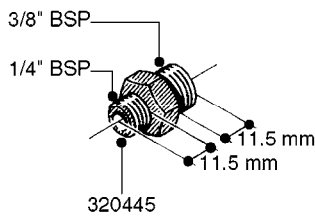

FITTINGS - HEXAGON NIPPLES  
L0030-HIN, 01:01:16

Page 0  
Date 07.02.2020 9:48

**L0030**

FITTINGS - HEXAGON NIPPLES  
L0030-HIN, 01:01:16

Page 1

Date 07.02.2020 9:48

parts-n°	order qty	description
10015303	1	FITT.PO.HN 1.00X1.00 M1000
10425003	1	FITT.PO.HN 1.25X1.00 MCPHEE
320132	1	FITT.DK HN 1" BSP
320176	1	FITT.DK HN 3/8"X1/2" BSP
320445	1	FITT.DK HN 1/4"X3/8" BSP
320655	1	FITT.DK HN 1/2"-1/2" BSP
320692	1	FITT.DK HN 3/8'BSPX1/4'NPT
320703	1	FITT.DK HN 3/8BSP X1/2 &1/4NPT
320725	1	FITT.DK NIPPLE 3/8"-3/8" BSP
320902	1	FITT.DK HN 3/8'X 1/4' BSP
390232	1	FITT.DK HN 1-1/2' X 1-1/4' BSP
390276	1	FITT.DK HN 1'BSP