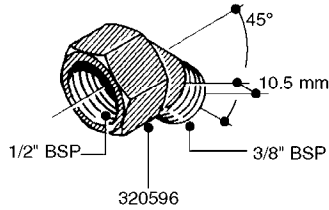

FITTINGS - HEXAGON NIPPLES  
L0030-HIN, 01:01:16

Page 0  
Date 07.02.2020 9:48

**L0030**

FITTINGS - HEXAGON NIPPLES  
L0030-HIN, 01:01:16

Page 1

Date 07.02.2020 9:48

parts-n°	order qty	description
10015303	1	FITT.PO.HN 1.00X1.00 M1000
10425003	1	FITT.PO.HN 1.25X1.00 MCPHEE
320132	1	FITT.DK HN 1" BSP
320176	1	FITT.DK HN 3/8"X1/2" BSP
320445	1	FITT.DK HN 1/4"X3/8" BSP
320655	1	FITT.DK HN 1/2"-1/2" BSP
320692	1	FITT.DK HN 3/8'BSPX1/4'NPT
320703	1	FITT.DK HN 3/8BSP X1/2 &1/4NPT
320725	1	FITT.DK NIPPLE 3/8"-3/8" BSP
320902	1	FITT.DK HN 3/8'X 1/4' BSP
390232	1	FITT.DK HN 1-1/2' X 1-1/4' BSP
390276	1	FITT.DK HN 1'BSP