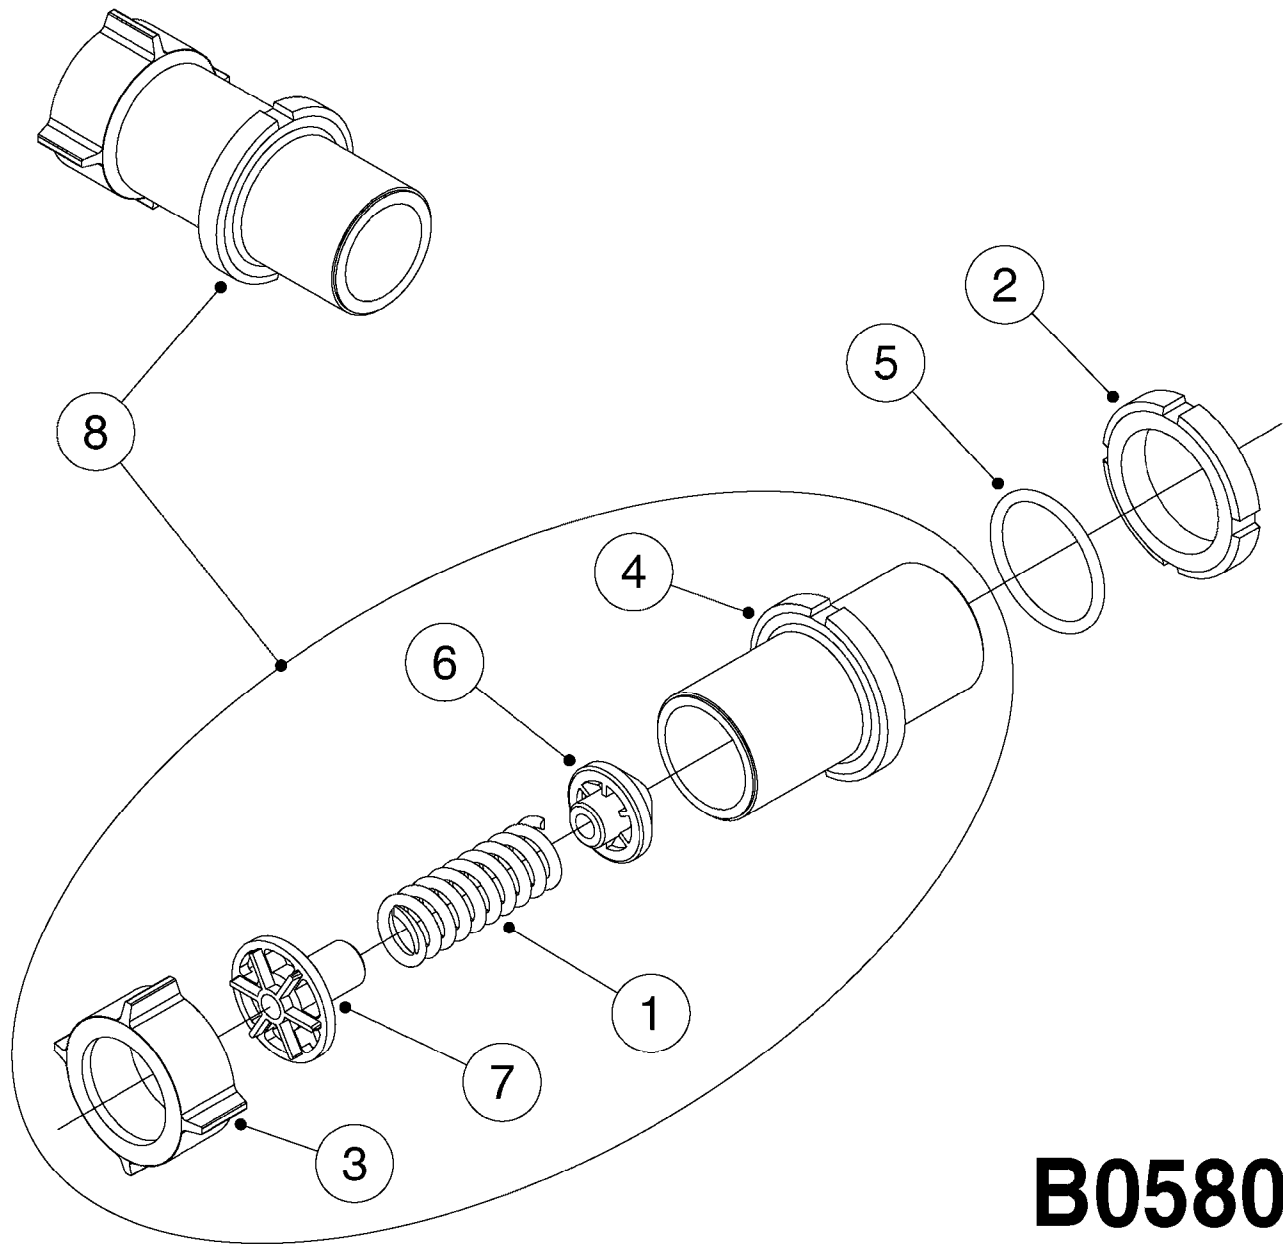

SMART VALVE-S93 MANIFOLD VALVE  
B0540-HIN, 01:01:16

**B0540**

SMART VALVE-S93 MANIFOLD VALVE  
B0540-HIN, 01:01:16

Page 1

Date 07.02.2020 9:47

parts-n°	order qty	description
145997	1	FITT.DK S-93 FORK
147767	1	PIN 5Ø X 60 S-93 DOUBLE CLAMP
240936	1	O-RING D13.3X2.4 NITRIL
242047	1	O-RING 89.5 X 3.0 VITON
242316	1	O-RING D84.5X3.0 NITRIL
242475	1	O'RING D56.52x5.33 SH70-VITON
322327	1	HOUSING, VALVE, S93, 220 PSI
322328	1	END CAP F.VALVE S-93
322354	1	THRUST PLATE F.3-WAY VALVES-93
390543	1	SEAT F.BALL 3-WAY VALVE S-93
391019	1	BALL F.2 WAY S93 SMART VALVE
391020	1	BALL F.3 WAY S93 SMART VALVE
391023	1	SMART VALVE MOUNTING BRACKET
420862	1	BOLT HEX 8.8 DEL M10X16 FT
440681	1	SCREW F. PLASTIC 4MM X 14LG SS
460423	1	NUT HEX M10X1.50 LOCK DIN985A2 SS
471122	1	WASHER, M10, Ø20/10.5X 2.0, SS
14010100	1	SPINDLE F.SMART VALVE S-93
14027800	1	SPINDLE F.SMART VALVE S-93
61025400	1	HANDLE SMART VALVE
72137900	1	VALVE S93 "V1" SMART VALVE
72138000	1	VALVE S93 "V2" SMART VALVE
72138600	1	VALVE S93 "V3" SMART VALVE
72142700	1	VALVE S93 "V4" SMART VALVE