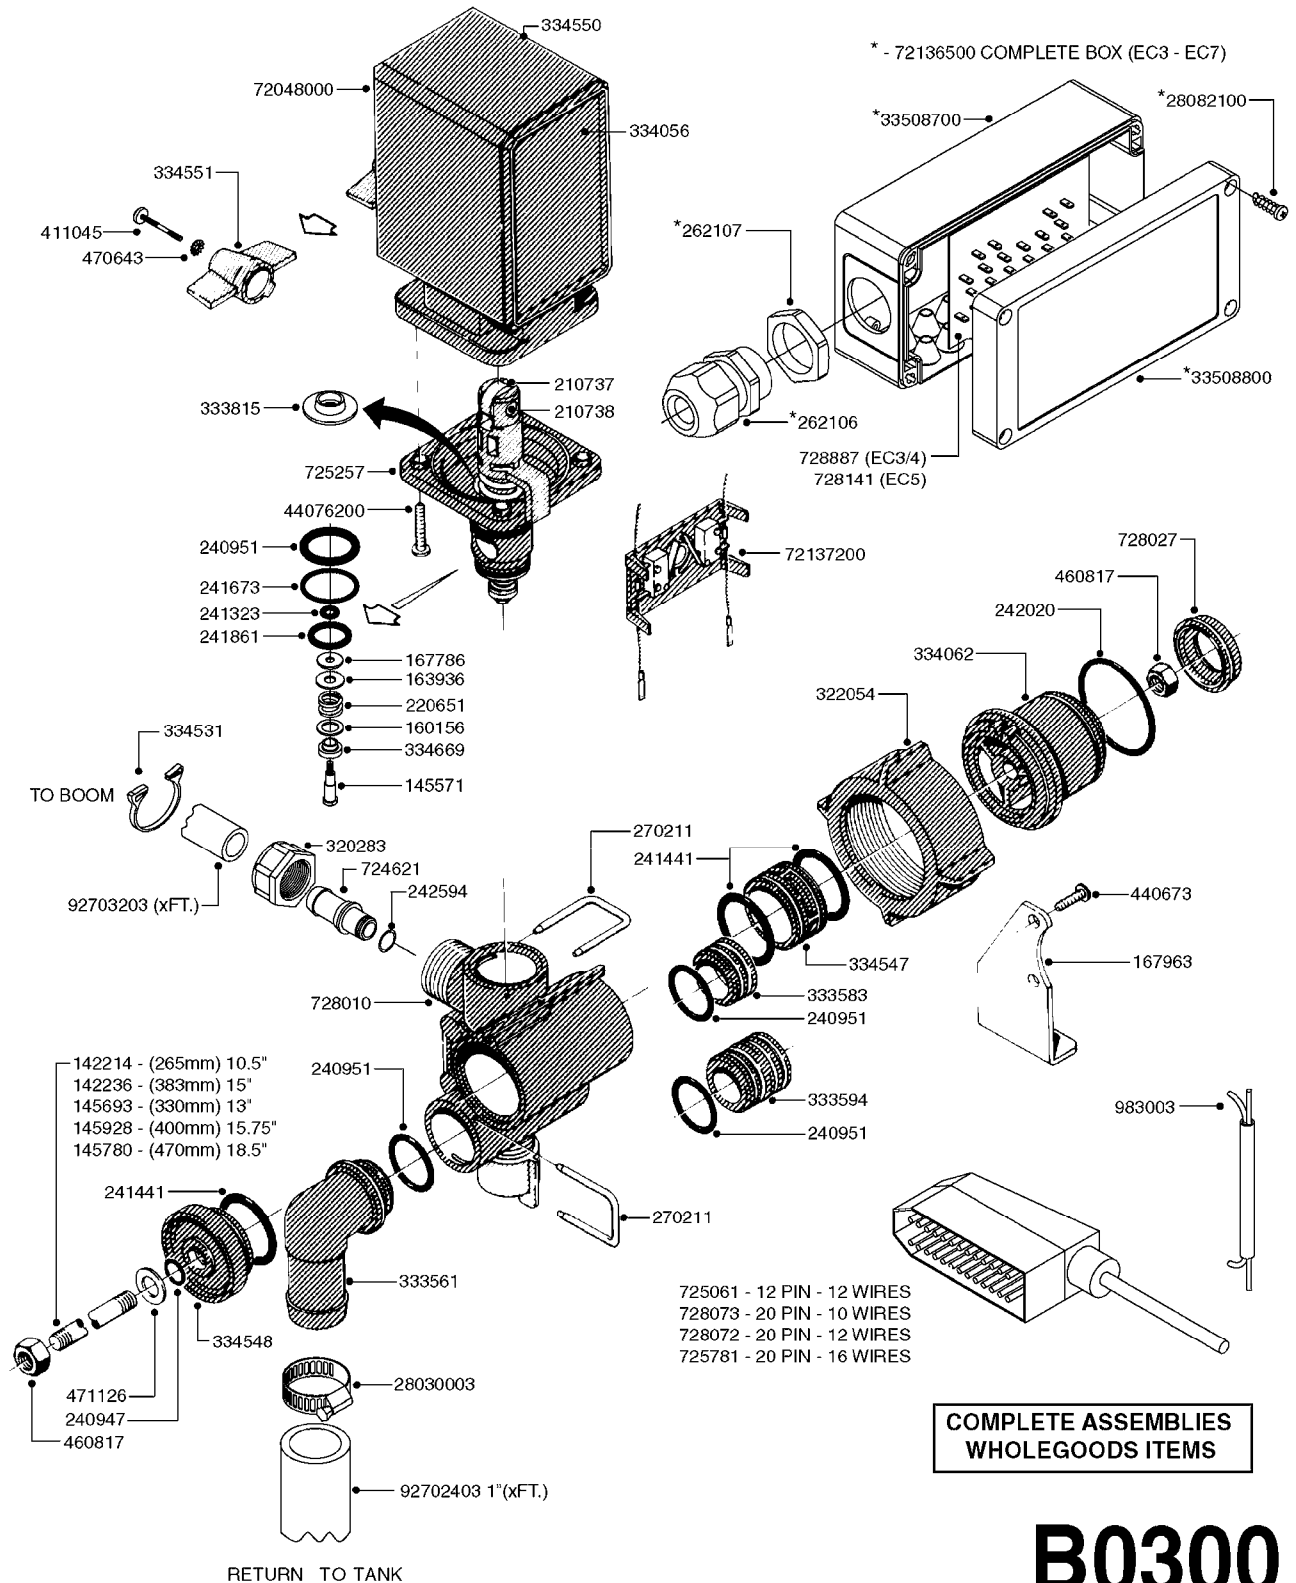

EC BOOM VALVE-ELEC.(GRN GRIP)
B0300-HIN, 01:01:16

Page 1
Date 07.02.2020 9:47

parts-n°	order qty	description
142214	1	STUD BOLT - M8X265, 3 SECTION
142236	1	STUD BOLT 8 X 381 - 8 MODULS
145571	1	STUD BOLT F/PNEUM. DISTRIBUTOR
145693	1	STUD BOLT - M8X330, 4 SECTION
145780	1	STUD BOLT - M8X470, 6 SECTION
145928	1	STUD BOLT - M8X400, 5 SECTION
160156	1	WASHER D14.1/D9.2X1 SS
163936	1	WASHER D15/D6.2X1
167786	1	WASHER D13/D4.2X1
167963	1	MOUNT BKT.F.EC BOOM SEC.
210737	1	BEARING BALL D7 RSTO 5 TN
210738	1	PIN Ø7 L16
220651	1	SPRING PRESSURE D12.5/5
240947	1	O-RING D7.3X2.4 NITRIL
240951	1	O-RING D21.2X3 NITRIL
241323	1	O-RING D5.3X2.4 NITRIL
241441	1	O-RING D29.3X3
241673	1	O-RING D22.1X1.6
241861	1	O-RING D15.3X2.4 VITON
242020	1	O-RING 39.2 X 3 VITON
242594	1	O-RING D14 X 1.78 SCH.70-EPDM
262106	1	BULKHEAD F. CABLE 6.5-14 BLACK
262107	1	NUT F. BULKHEAD CABLE GRAY
270211	1	FITT.DK S25 FORK L=37.5
320283	1	FITT.DK NUT 3/4"BSP
322054	1	UNION NUT BLACK S61 x 2
333561	1	FITT.DK ELB.1" EC RETURN
333583	1	END PIECE FOR BYPASS
333594	1	CONNECTING PIECE F. BYPASS
333815	1	DISTANCE RING
334056	1	COVER F/MOTOR HOUSE EC DIST.
334062	1	CONNECT. BRANCH F/EC OP. UNIT
334531	1	CLAMP HOSE PLASTIC 3/4"
334547	1	CONNECTING PIECE F. PRESSURE
334548	1	END COVER
334550	1	MOTOR HOUSE SECT VALVE
334551	1	GRIP F.MAN.OP.EC ON/OFF GREEN
334669	1	VALVE CONE D14/D7-SH 63 WHITE
411045	1	SCREW M4 X 16MM STAINLESS
440673	1	SCREW F.PLASTIC 5X12 SS
460817	1	NUT HEX M8 STAINLESS DIN 934
470643	1	WASHER LOCK
471126	1	WASHER, M8, Ø16/ 8.4X 1.6, SS
724621	1	FITT.DK HB 3/4"ASSY F.3/4" NUT
725061	1	CABLE - EC 12WIRE L=6000mm
725257	1	SPINDLE SECT. F/EC DISTRIBUTOR
725781	1	CONNECTING CABLE L=6000-AC 5
728010	1	DISTRIB HOUSING W/CONST PR GRN
728027	1	BUSHING WITH SEAT
728072	1	CABLE,20-PIN,6M EC/4
728073	1	CABLE,20-PIN,6M, EC/3
728141	1	CIRCUIT BOARD F.EC7 CONN. BOX
728887	1	CIRCUIT BOARD EC CONTROL
983003	1	CABLE ELEC.2X1MM WIRE BLACK EC
28030003	1	CLAMP HOSE GEAR P1" 6716
28082100	1	SCREW F. BOX LID 1/4" L=20
33508700	1	BOX BOTTOM 160X80X40 BLACK 1-HOLE
33508800	1	LID 160X80X15 BLK W/SCREWS
44076200	1	SCREW WN5451 5X16 SS TORX
72048000	1	MOTOR, DISTRIBUTION 1:300
72136500	1	UNIV. CONNECTION BOX F. EC