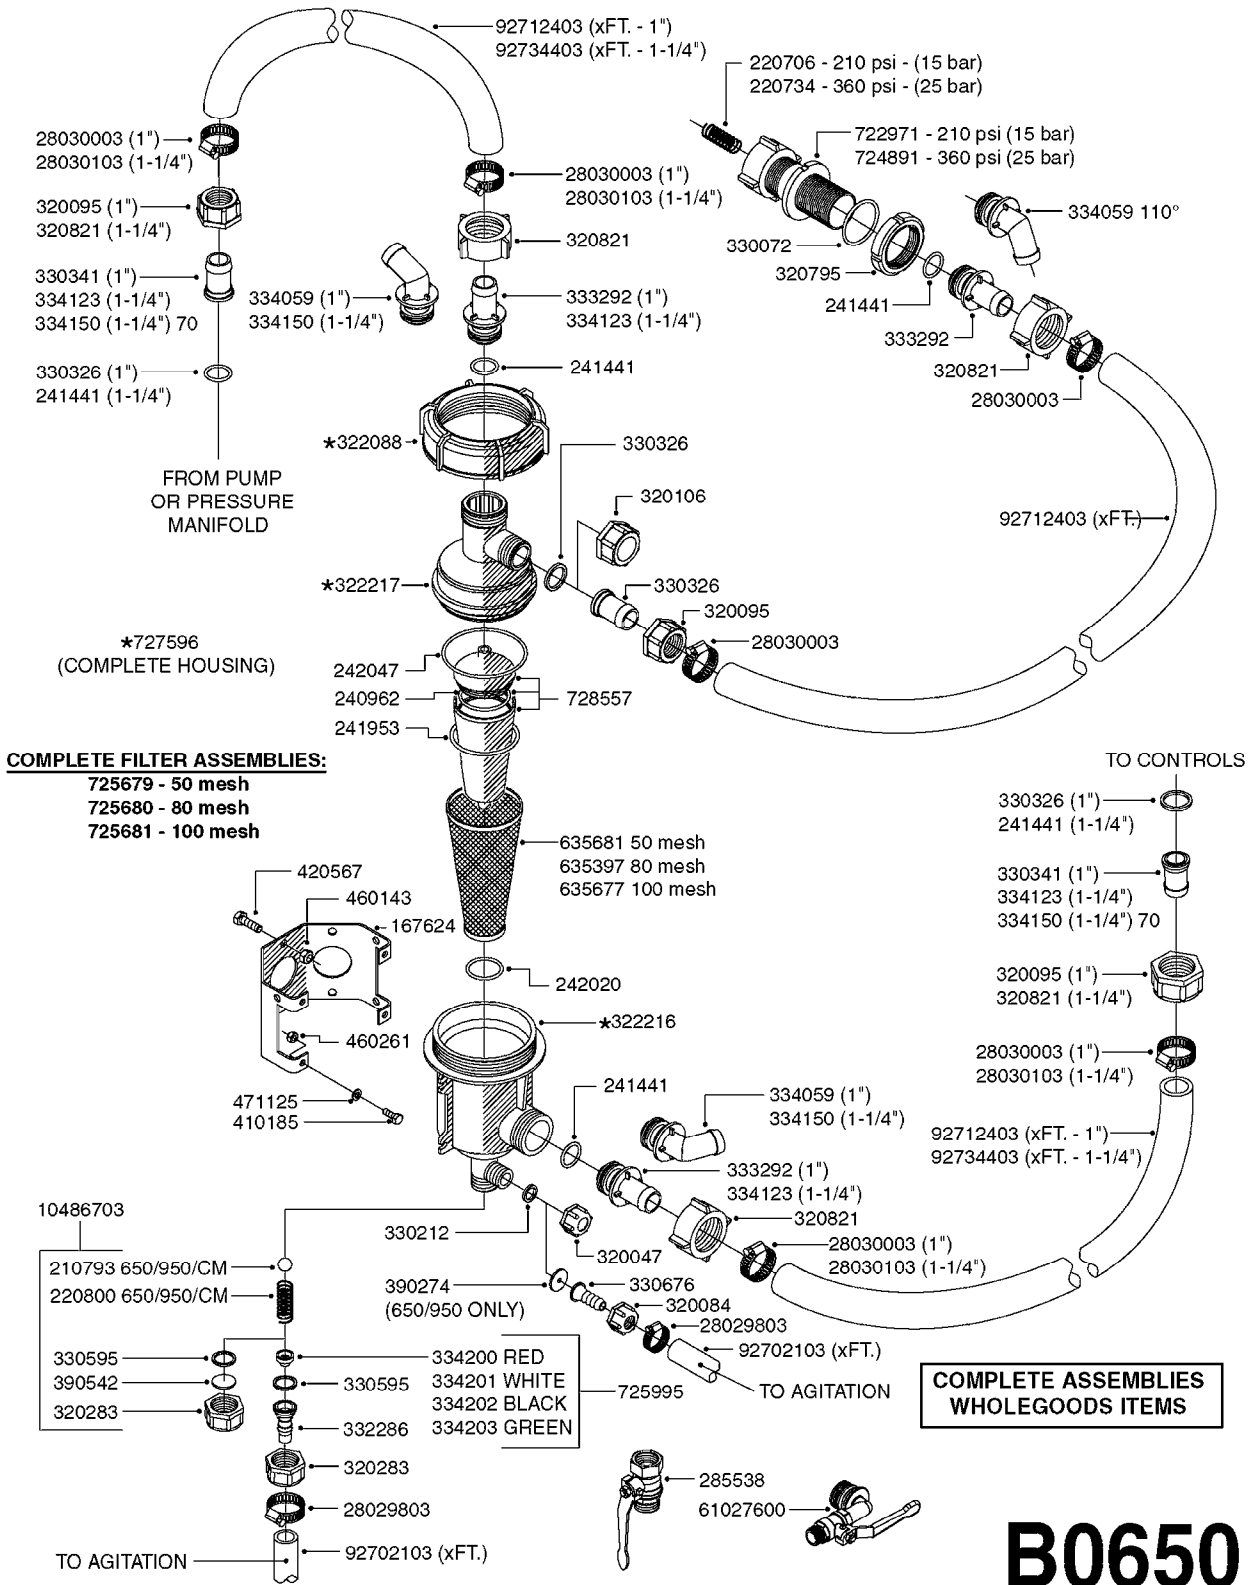

B0650

SELF CLEANING FILTER-SCREW TOP
B0650-HIN, 01:01:16

Page 1
Date 07.02.2020 9:47

parts-n°	order qty	description
10486703	1	KIT F.UPDATING SCF
167624	1	MOUNT BRACKET F. SCF
210793	1	BALL F.SCF
220706	1	SPRING SCF 12 BAR
220734	1	SPRING SCF 25 BAR
220800	1	SPRING F.SCF
240962	1	O-RING D57,2X3 NITRIL
241441	1	O-RING D29.3X3
241953	1	O-RING D73,03X3,53 VITON
242020	1	O-RING 39.2 X 3 VITON
242047	1	O-RING 89.5 X 3.0 VITON
28029803	1	CLAMP HOSE GEAR P1/2" 6708
28030003	1	CLAMP HOSE GEAR P1" 6716
28030103	1	CLAMP HOSE GEAR P5/4-S1.5"6724
285538	1	BALL VALVE 3/4" BSP
320047	1	FITT.DK CAPNUT 1/2" BSP
320084	1	FITT.DK NUT 1/2" BSP
320095	1	FITT.DK NUT 1" BSP
320106	1	FITT.DK CAPNUT 1" BSP
320283	1	FITT.DK NUT 3/4"BSP
320795	1	FITT.DK NUT 1-1/2" BSP JAMB
320821	1	FITT.DK NUT 1-1/2" BSP
322088	1	NUT LARGE F.SCF BODY
322216	1	SCF HOUSING (THREADED) F.GROVE
322217	1	SCF TOP (THREADED) W/GROVE
330072	1	O-RING D53.5/D45.5X4
330212	1	O-RING D19/D14X2.4 F.1/2"NUT
330326	1	O-RING D30/D24X2 F.1"NUT
330341	1	FITT.DK HB 1" F. 1" NUT
330595	1	O-RING D24.6/D20X2.1 -3/4"
330676	1	FITT.DK HB 3/8" F. 1/2" NUT
332286	1	FITT.DK HB 1/2" F. 3/4" NUT
333292	1	FITT.DK HB 1"O'RING F.1-1/2"
334059	1	FITT.DK EL 1" 110 DEG.F.1-1/2"
334123	1	FITT.DK HB 1-1/4"O-RNG F.1-1/2"
334150	1	FITT.DK HB 1-1/4" 110 F.1-1/2"
334200	1	ORFICE 3MM FOR SCF RED
334201	1	ORFICE 4MM FOR SCF WHITE
334202	1	ORFICE 5MM FOR SCF BLACK
334203	1	ORFICE 6MM FOR SCF GREEN
390274	1	ORIFICE ID4.0/18/1.5
390542	1	PLUG WASHER FOR 3/4'CAP NUT
410185	1	BOLT HEX 8.8 DEL M6X16
420567	1	BOLT HEX 8.8 DEL M8X30 FT
460143	1	SELF LOCK NUT M8 SST A2 DIN985
460261	1	NUT HEX M6X1.00 LOCK DIN985 A2 SS
471125	1	WASHER M6U 6.4X14X1.2,A2 SS
61027600	1	VALVE 1/2"BSP ASSY S5390
635397	1	SCREEN SCF 80 MESH
635677	1	SCREEN SCF 100 MESH
635681	1	SCREEN SCF 50 MESH
722971	1	SAFETY VALVE SCF 217PSI (15BAR)
724891	1	SAFETY VALVE SCF 25 BAR
725679	1	SCF ASSY.50 W/THREADED TOP CAP
725680	1	SCF ASSY.80 W/THREADED TOP CAP
725681	1	SCF ASSY.100 W/THREADED CAP
725995	1	BAG FOR SCF
727596	1	SCF HOUSING COMPLETE
728557	1	CONE F.SCF RED
92702103	1	HOSE R X1/2" X300PSI WP X0012"
92712403	1	HOSE R X1" X300PSI WP X0012"