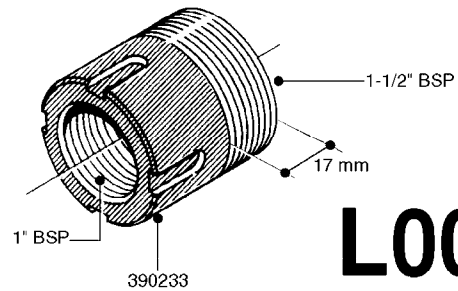

FITTINGS - HEXAGON NIPPLES  
L0030-HIN, 01:01:16

Page 0  
Date 07.02.2020 9:48

**L0030**

FITTINGS - HEXAGON NIPPLES  
L0030-HIN, 01:01:16

Page 1

Date 07.02.2020 9:48

parts-n°	order qty	description
10015303	1	FITT.PO.HN 1.00X1.00 M1000
10425003	1	FITT.PO.HN 1.25X1.00 MCPHEE
320132	1	FITT.DK HN 1" BSP
320176	1	FITT.DK HN 3/8"X1/2" BSP
320445	1	FITT.DK HN 1/4"X3/8" BSP
320655	1	FITT.DK HN 1/2"-1/2" BSP
320692	1	FITT.DK HN 3/8'BSPX1/4'NPT
320703	1	FITT.DK HN 3/8BSP X1/2 &1/4NPT
320725	1	FITT.DK NIPPLE 3/8"-3/8" BSP
320902	1	FITT.DK HN 3/8'X 1/4' BSP
390232	1	FITT.DK HN 1-1/2' X 1-1/4' BSP
390276	1	FITT.DK HN 1'BSP