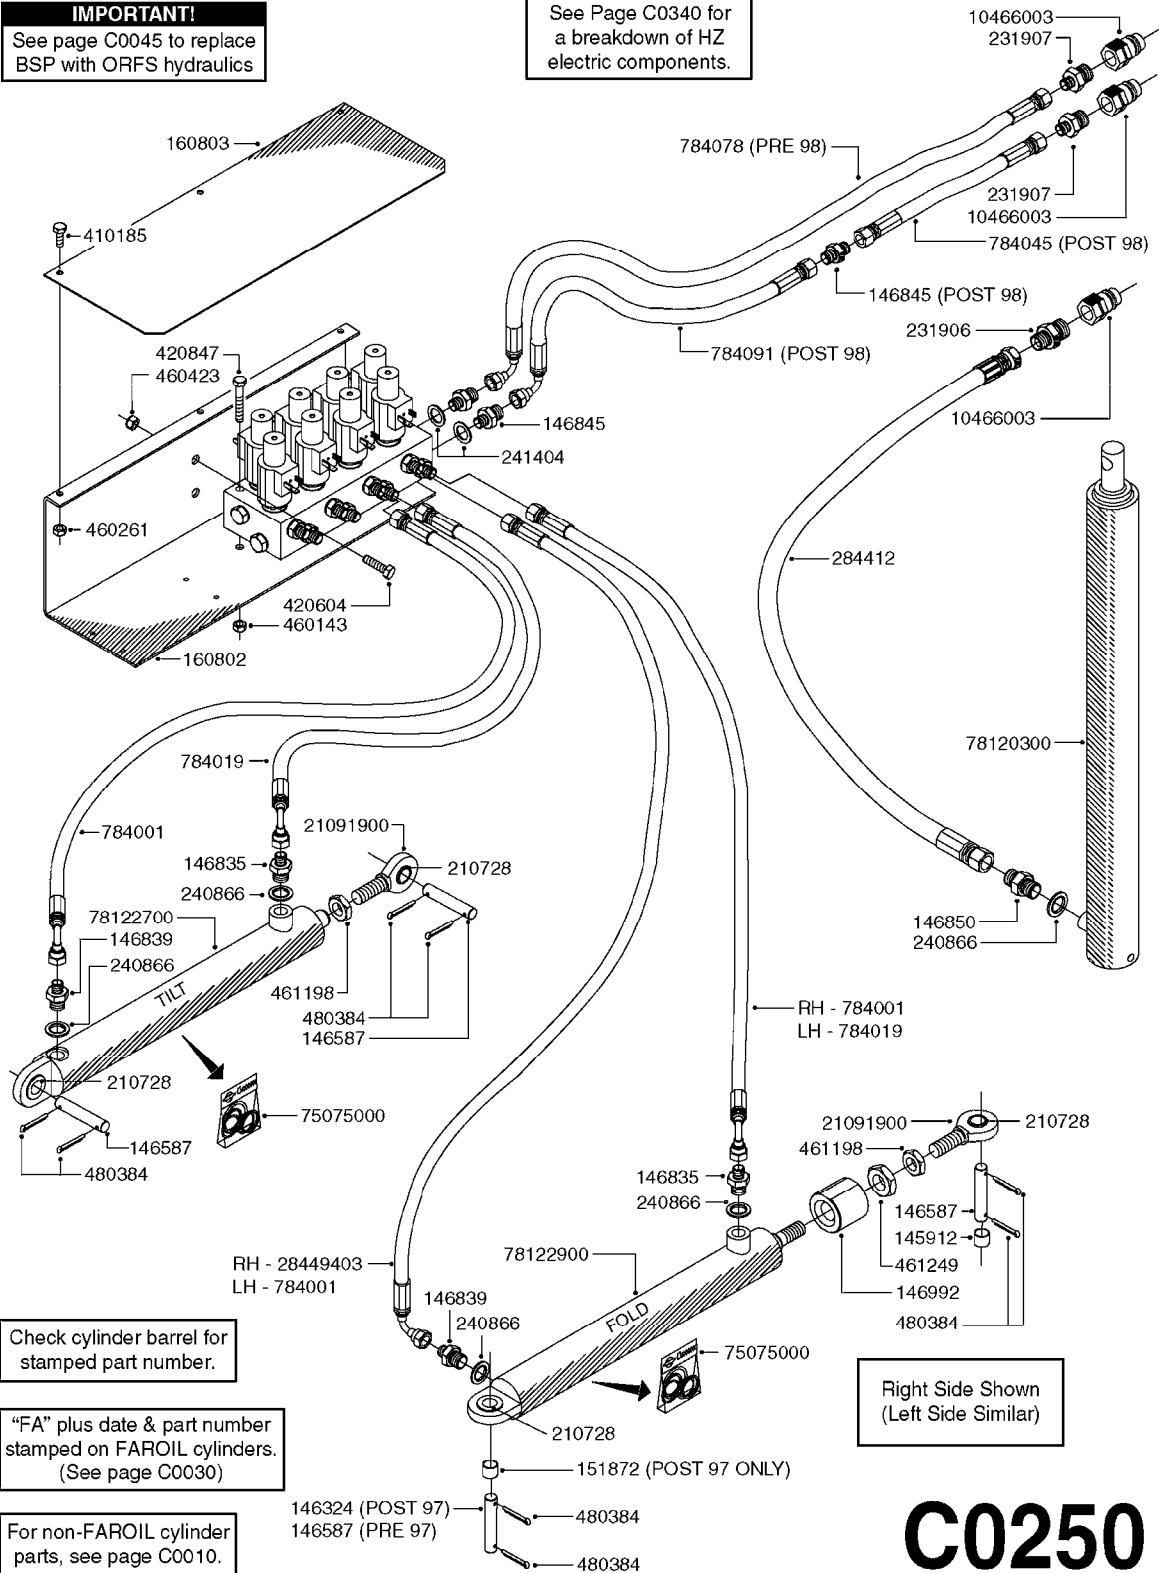

IMPORTANT!
See page C0045 to replace
BSP with ORFS hydraulics

See Page C0340 for
a breakdown of HZ
electric components.