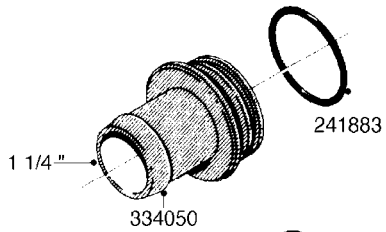

**L0080**

FITTINGS - S-53  
L0080-HIN, 12:09:17

Page 1

Date 07.02.2020 9:49

Pos.	parts-n°	order qty	description
1	145995	1	FITT.DK S-53 FORK
2	241973	1	O-RING Ø3 X 44.2 70 SHORES NITRIL NITRIL (BLACK)
2	242353	1	O-RING 3 X 44.2 VITON VITON (BROWN)
3	242109	1	O-RING D32.2x3.0 NITRIL (BLACK)
3	242354	1	O-RING D32.2X3.0 VITON VITON (BROWN)
4	322103	1	FITT.DK S-53 BULKHEAD
5	322107	1	FITT.DK S-53 BULKHEAD NUT
6	322110	1	FITT.DK S-53 ELB. 1/2" BSP
7	322352	1	FITT.DK S-53 TEE
8	334229	1	FITT.DK S-53 STR.3/4"
9	334260	1	GASKET F. S-53 BULKHEAD
10	334564	1	FITT.DK S-67 TO S-53 ADAPTER
11	391100	1	FITT.DK S-53THREAD INS.1/2"BSP
12	726463	1	FITT.DK S53 BULKHEAD W/GASKET
13	726552	1	FIT.DK S-53X90 1/2" BSP,O-RING
14	726556	1	FITT.DK S-53 HB 1/2" W/O-RING
15	726558	1	FITT.DK S53 STR. 3/4" W.ORING
16	726559	1	FITT DK. S-53 HB 1" W/O-RING
17	726568	1	FITT.DK.S-53 HB 1/2"90 W/O-RING
18	726570	1	FITT.DK S-53 ELB.3/4" W.ORING
19	726571	1	FITT.DK S-53 ELB.1", W ORING
20	726578	1	FITT.DK S53 PLUG WITH O-RING
21	728561	1	FITT.DK. S67M - S53F REDUCER