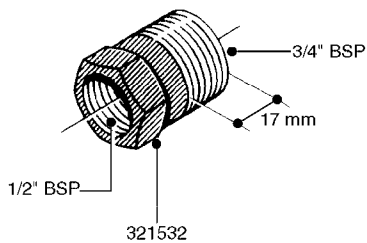

FITTINGS - HEXAGON NIPPLES  
L0030-HIN, 01:01:16

Page 0  
Date 07.02.2020 9:48

**L0030**

FITTINGS - HEXAGON NIPPLES  
L0030-HIN, 01:01:16

Page 1

Date 07.02.2020 9:48

parts-n°	order qty	description
10015303	1	FITT.PO.HN 1.00X1.00 M1000
10425003	1	FITT.PO.HN 1.25X1.00 MCPHEE
320132	1	FITT.DK HN 1" BSP
320176	1	FITT.DK HN 3/8"X1/2" BSP
320445	1	FITT.DK HN 1/4"X3/8" BSP
320655	1	FITT.DK HN 1/2"-1/2" BSP
320692	1	FITT.DK HN 3/8'BSPX1/4'NPT
320703	1	FITT.DK HN 3/8BSP X1/2 &1/4NPT
320725	1	FITT.DK NIPPLE 3/8"-3/8" BSP
320902	1	FITT.DK HN 3/8'X 1/4' BSP
390232	1	FITT.DK HN 1-1/2' X 1-1/4' BSP
390276	1	FITT.DK HN 1'BSP