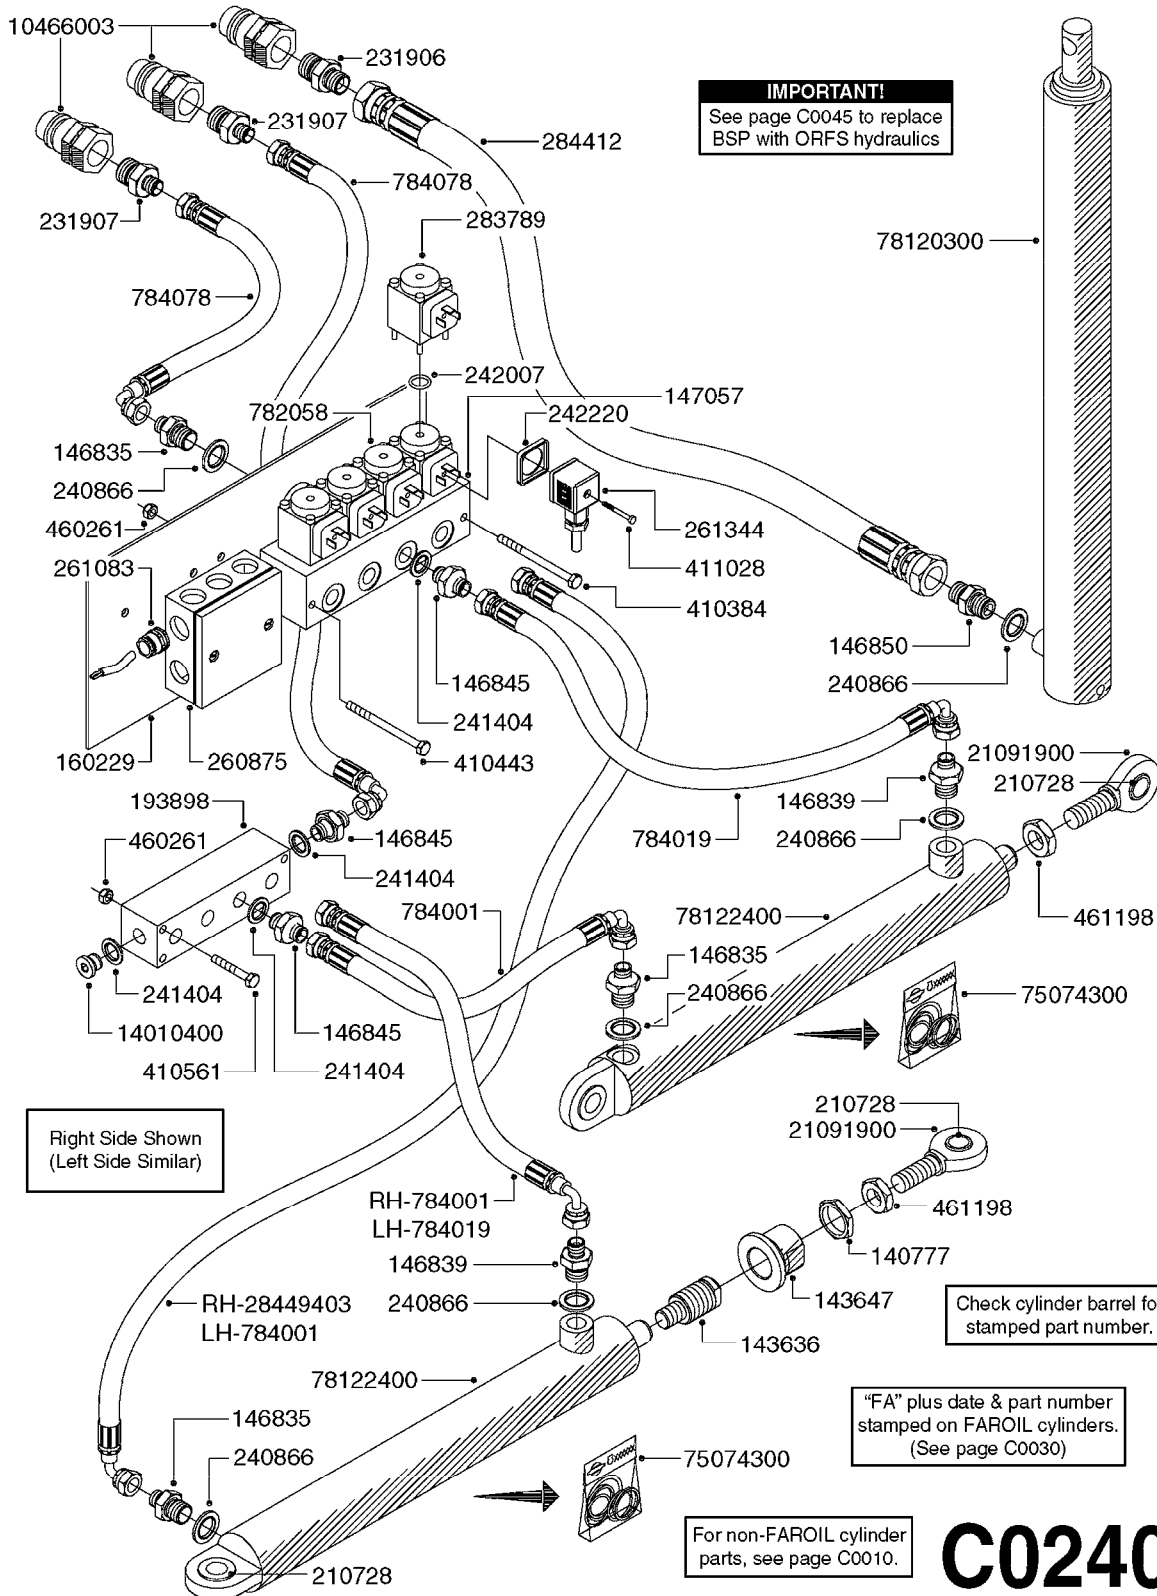

Right Side Shown  
(Left Side Similar)

**C0170**

HYDRAULICS - EAGLE HY 45'-66'  
C0170-HIN, 08:01:18

Page 1  
Date 07.02.2020 9:47

parts-n°	order qty	description
140777	1	NUT HEX 3/4" BSP JAMB
143636	1	THREADED INSERT F.CYLINDER END
143647	1	COLLAR F.THREAD.ROD EXTENTON
145912	1	BUSHING D19.8/D17.0X7MM
146324	1	SHAFT D16.8 L102/2 X 5
146587	1	PIN D16.8 X 65
146835	1	HEX NIPPLE 1/4" - 3/8" BSP
146839	1	HEX NIPPLE 1/4"X3/8" BSP 0.7MM
146850	1	HEX NIPPLE 3/8"x3/8" - 1.8mm
146992	1	BUSHING F.CYLINDER
151872	1	BUSHING D22.0/18.0 10MM
163936	1	WASHER D15/D6.2X1
210728	1	BEARING F.LINK HEAD M17
230963	1	TEE 1/4"M X 1/4"M X 1/4"M BSP
231906	1	HEX NIPPLE 3/8"BSP X 1/2"NPT
231907	1	HEX NIPPLE 1/4"BSP X 1/2"NPT
240866	1	DOWTYSEAL 3/8"
284412	1	HOSE HY 3/8" X 315" STR+STR
410362	1	BOLT HEX 8.8 SS M6X20
410583	1	BOLT HEX 8.8 DEL M6X40
460261	1	NUT HEX M6X1.00 LOCK DIN985 A2 SS
461198	1	NUT HEX M16X2 JAMB
461249	1	NUT M22X1.5 DIN439B
480384	1	PIN COTTER 3/16 x 1-1/2"
784001	1	HOSE HY X 1/4 X 067.00"STR+ELB
784019	1	HOSE HY X 1/4 X 078.75"STR+ELB
784076	1	HOSE, HY, 1/4" L=8.5" STR-ELB
784078	1	HOSE HY X 1/4 X 417.33"STR+ELB
10466003	1	COUPLER PIONEER 8010-04 1/2NPT
16100400	1	PLATE 3 X 60 X 91 HY BLOCK MT
21091900	1	LINK HEAD M16 x D17 DELTA
28449403	1	HOSE HY X1/4X057.08"STR+ELB
72256500	1	DOUB.PILOT STEERED COUNT.VALVE
75074300	1	SEALKIT78122000/23-25/30-32/46
75075000	1	SEAL KIT 78122600/27/28/29
78120300	1	CYLINDER 60/50/30 1100MM
78122400	1	DOUBLE CYLINDER D 40/20-300
78122900	1	CYLINDER 40/22X300MM RED