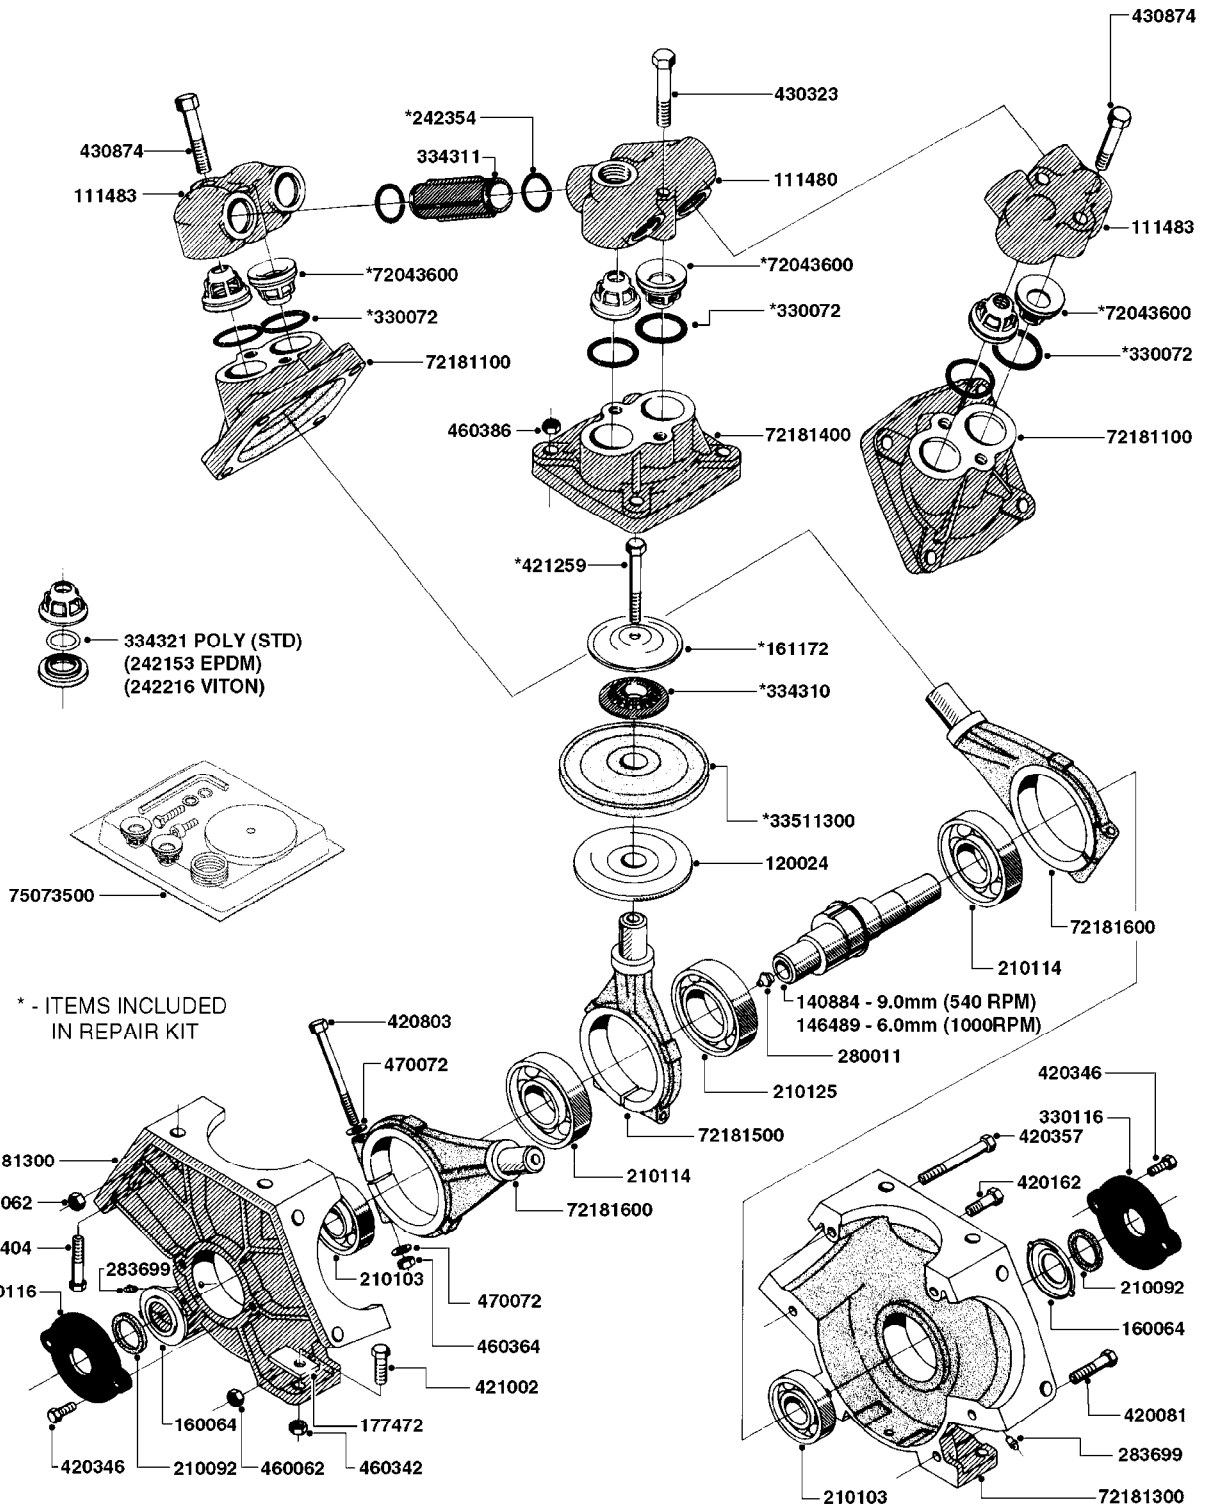

A0220

PUMP - 1302 W/ MOUNTING BASE
A0220-HIN, 27:04:17

Page 1

Date 07.02.2020 9:47

parts-n°	order qty	description
111480	1	VALVE HEAD 1302 CENTER
111483	1	VALVE HEAD SIDE 1302
120024	1	DIAPHRAGM BACK DISC 1200-1300
140884	1	CRANK SHAFT MODEL 1300-9
146489	1	CRANK SHAFT MODEL 1302-6MM
160064	1	DUST PLATE
161172	1	DIAPHRAGM DISC F. 1203/1303
177472	1	BRACKET 25 X 5
210092	1	SEAL FELT D43/30X5
210103	1	BEARING BALL 6306
210114	1	BEARING BALL 6308
210125	1	BEARING BALL 6210
242153	1	O-RING D26X4 EPDM
242216	1	O-RING VITON F/1202/1302/462
242354	1	O-RING D32.2X3.0 VITON
280011	1	GREASE NIPPLE 1/8" SAE H TR
283699	1	GREASE NIPPLE M6X1
330072	1	O-RING D53.5/D45.5X4
330116	1	SEAL RETAINER, MODEL 1300
334310	1	NYLON WASHER 1202/1302/462
334311	1	CONNECTION PIPE INLET MOD.1302
334321	1	O-RING POLY. 34.0x26.0x4.0
420081	1	BOLT HEX 8.8 DEL 3/8"X40MM
420162	1	BOLT HEX 8.8 DEL 3/8"X15MM
420346	1	BOLT HEX 8.8 DEL 3/8"X 25MM
420357	1	BOLT HEX 8.8 RAW 3/8"X85MM
420803	1	BOLT HEX 8.8 DEL M8X90
421002	1	BOLT HEX 8.8 DEL M10X30 FT DIN933
421259	1	BOLT HEX UNC7/16"x2.25" 18-8SS
430323	1	BOLT HEX 8.8 DEL M12X60
430404	1	BOLT HEX 8.8 DEL M12X50
430874	1	SCREW SET 8.8 DEL M12X70 FT
460062	1	NUT HEX 3/8" GALV.
460342	1	NUT HEX M10 DEL DIN934
460364	1	NUT HU M8 A2 SS DIN934
460386	1	NUT HEX M12X1.75
470072	1	WASHER D15/D8X.5 LOCK
33511300	1	DIAPHRAGM 1202-1303 POLY 2006
72043600	1	VALVE FOR 462/463
72181100	1	DIAPHRAGM COVER 1203/1303+BLTS
72181300	1	PUMP CASTING 1300 RED W/BOLTS
72181400	1	DIAPHRAGM COVER 1303 W/BOLTS
72181500	1	CONNECTING ROD, CENTER 1303
72181600	1	CONNECTING ROD, SIDE MOD.1300
75073500	1	PUMP KIT 1300/1302 "06"