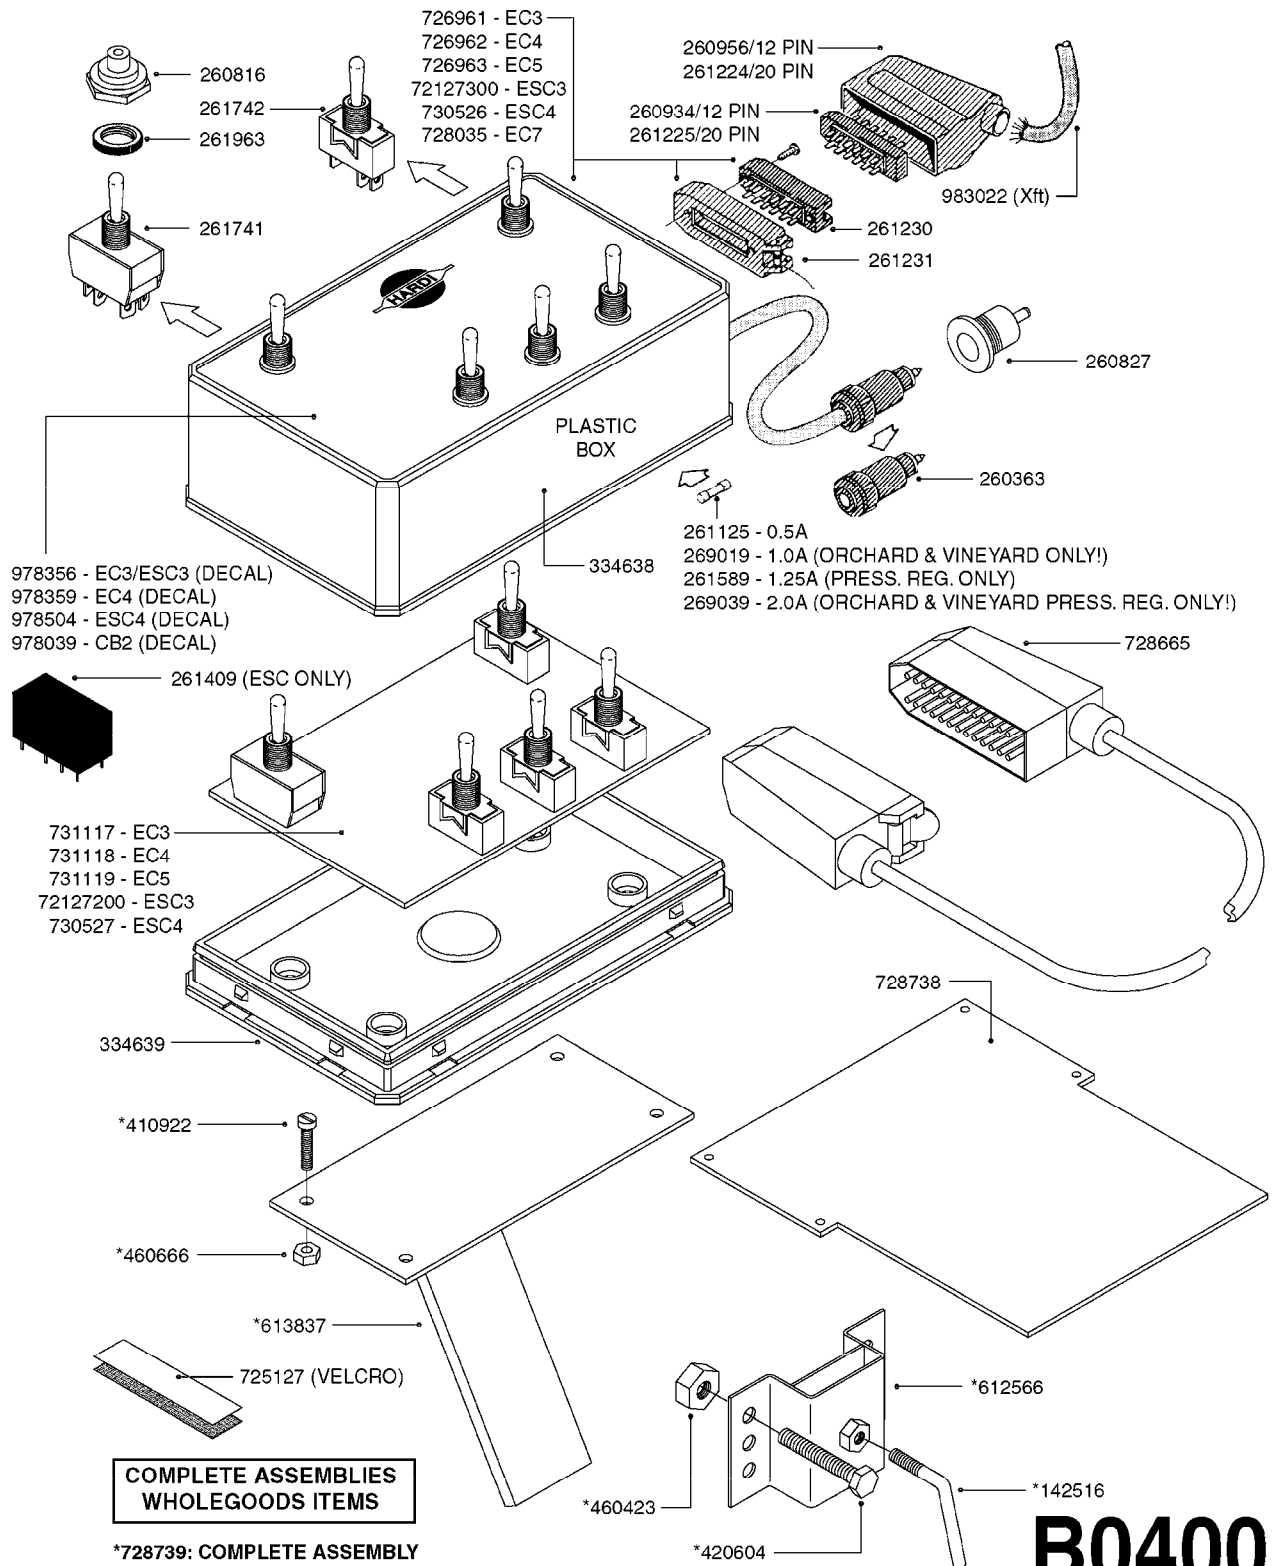

# B0390

CONTROL BOX F/EC+EC-SC  
B0390-HIN, 01:01:16

Page 1  
Date 07.02.2020 9:47

parts-n°	order qty	description
142516	1	SCREW SET M10 BENT F. LOCKING
260363	1	PLUG 2 POLE 12V
260794	1	SWITCH F.PRESS ADJ.EC CONTROL
260816	1	CAP W/RUBBER BOOT F.EC SWITCH
260827	1	PLUG F.EC ATTACHMENTS
260864	1	SWITCH F.HY BOOM CONTROL BOX
260923	1	PLUG INSERT 12 POLE FEMALE
260934	1	PLUG INSERT 12 POLE MALE
260945	1	PLUG HOUSE 12 POLE FEMALE
260956	1	PLUG HOUSE 12 POL.MALE
261066	1	SWITCH 2 POLE
261125	1	FUSE 5 X 20 500mA
261224	1	PLUG HOUSING F/20 POLE MALE
261225	1	PLUG INSERT 20 POLE MALE
261230	1	PLUG INSERT 20 POLE FEMALE
261231	1	PLUG HOUSING 20 POLE FEMALE
410922	1	CYL.SKR 8.8 DEL M4X20 RST
411006	1	SCREW M4X40 SLOTTED
420604	1	BOLT HEX 8.8 DEL M10X25 FT DIN933
460423	1	NUT HEX M10X1.50 LOCK DIN985A2 SS
460666	1	NUT HEX M4
612566	1	MOUNT BRACKET F.FAN CABLE ASSY
613837	1	MOUNT PLATE FOR EC CONTROL BOX
725006	1	CIRCUIT BOARD 4 VALVE
725014	1	CONTROL BOX EC 4 SEC./12 PIN
725056	1	PRINTED CIRC.W SW 3WAY 726961
726961	1	CONTROL BOX EC 3 SEC./20 PIN
726962	1	CONTROL BOX EC 4 SEC./20 PIN
727376	1	CIRCUIT BOARD F.ESC 3 BANK
728072	1	CABLE,20-PIN,6M EC/4
728073	1	CABLE,20-PIN,6M, EC/3
728075	1	CABLE F.CONTROL BOX 5M EC/3
728665	1	CABLE EXT.-QUICK ATTACH 20 PIN
728666	1	CABLE-QUICK ATTACH 12 PIN
728738	1	DOUB.CONT.BOX & OR F/M PLATE
728739	1	IN CAB CONTROL MOUNT KIT
729721	1	CONTROL BOX ESC3
983022	1	WIRE 12 x 0.5 x 2MM x 12"
10297303	1	CIRCUIT BOARD FOR T.M.S.
10411203	1	RELAY T-82