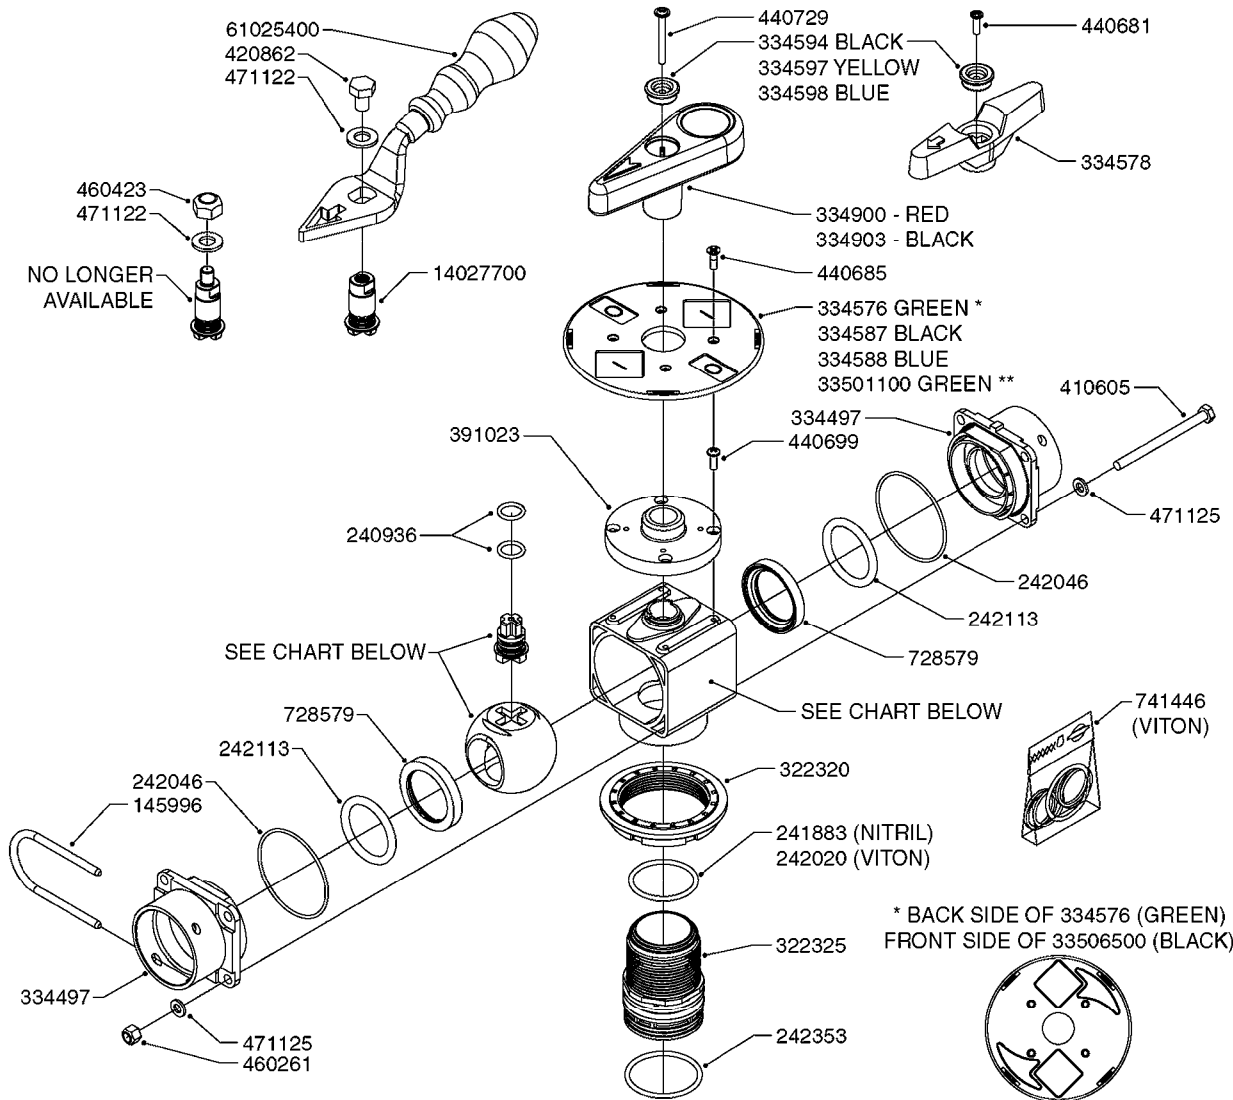

FOR S67 FITTINGS  
SEE PAGE L0100

**B0420**

MANIFOLD SYSTEM - PRESSURE  
B0420-HIN, 01:01:16

Page 1

Date 07.02.2020 9:47

parts-n°	order qty	description
145996	1	FITT.DK S-67 FORK
160353	1	BRACKET F.PRESSURE MANIFOLD
160918	1	BRACKET F. MANIFOLD CM
242353	1	O-RING 3 X 44.2 VITON
322224	1	FITT.DK S-67 TEE
322320	1	NUT F.3 WAY VALVE S56
334250	1	FITT.DK S-67 PLUG
334573	1	FITT.DK S-67 CONNECTOR
440675	1	SCREW F. PLASTIC 5X16 SS
841062	1	VALVE KIT S67 PRESS. MANIFOLD
841067	1	VALVE S67 PRESS.W/TEE MANIFOLD