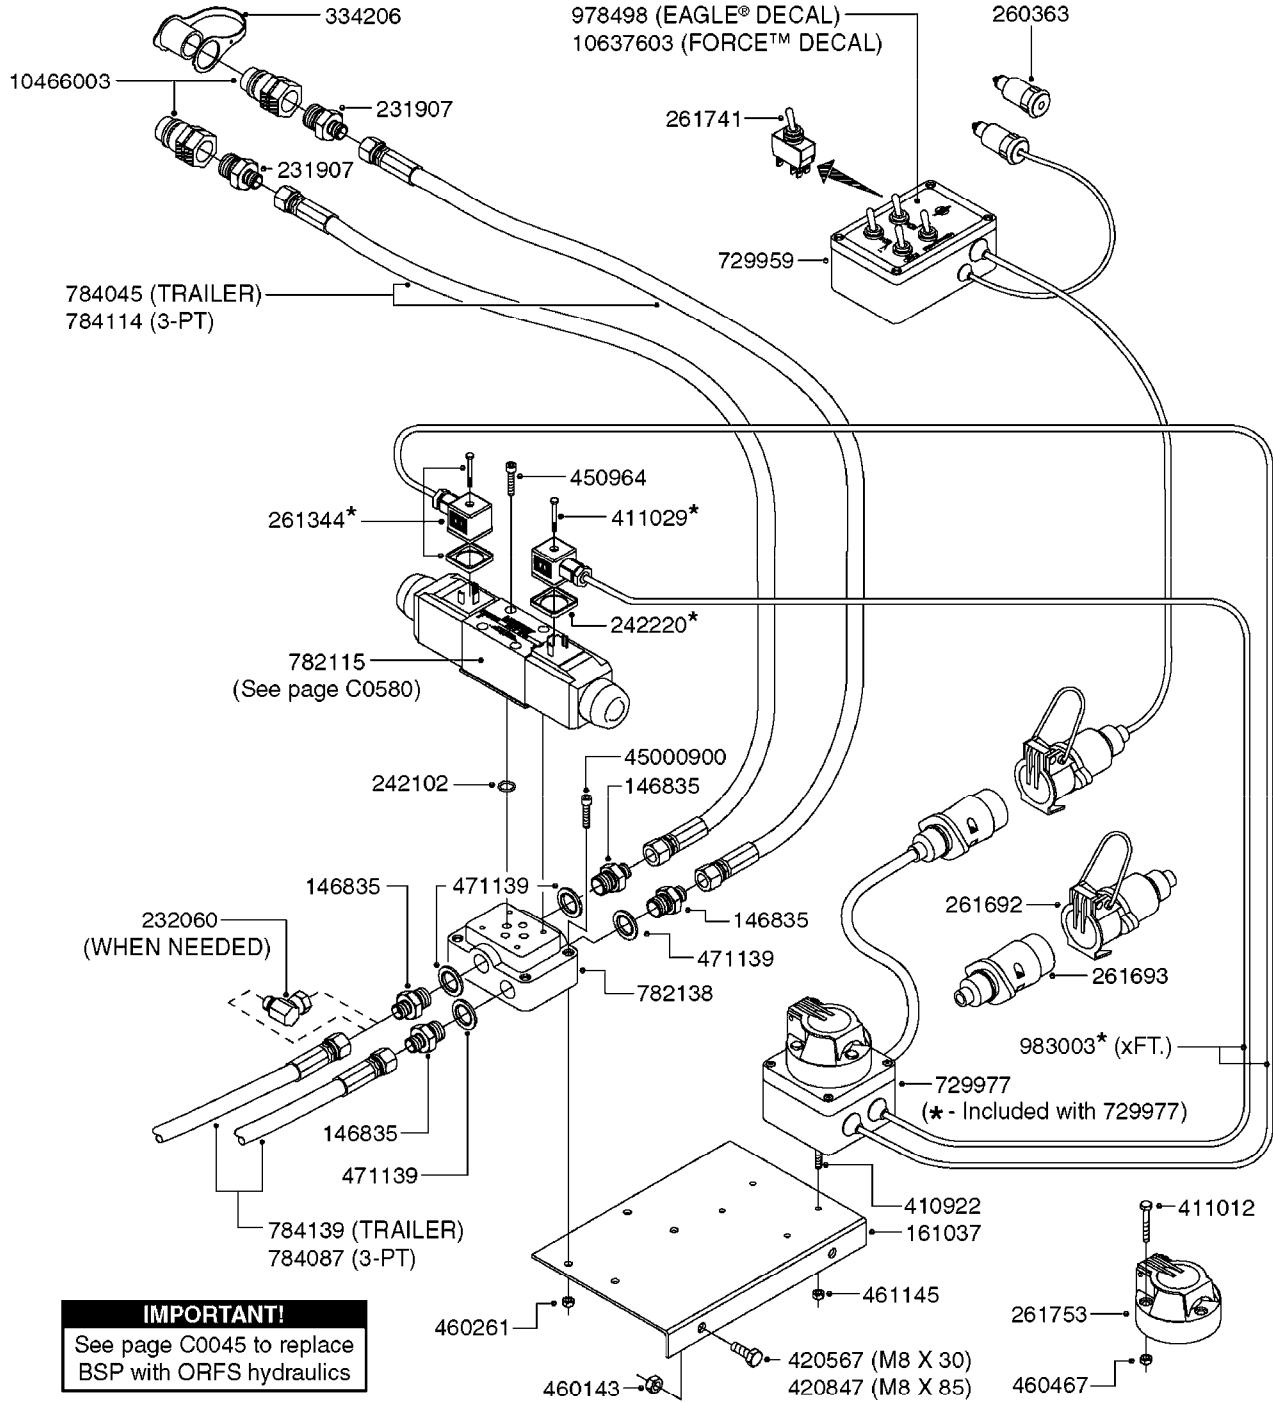

C0310

HYDRAULICS EAGLE/FORCE DH
C0310-HIN, 22:01:18

Page 1
Date 07.02.2020 9:48

parts-n°	order qty	description
146835	1	HEX NIPPLE 1/4" - 3/8" BSP
161037	1	MOUNT PLATE F.DH VICKERS VALVE
231907	1	HEX NIPPLE 1/4"BSP X 1/2"NPT
232060	1	HY.ELBOW 1/4" BSP SWIVEL
242102	1	O-RING Ø9.25X1.78 NITRIL 90SH
242220	1	GASKET F. HIRSMANN PLUG INCLUDED WITH 729977
260363	1	PLUG 2 POLE 12V
261344	1	HIRSCHMANN PLUG B INCLUDED WITH 729977
261692	1	PLUG ELEC.7 POLE FEMALE F.CABL
261693	1	PLUG ELEC. 7 POLE MALE
261741	1	SWITCH 2 POLE 12V TOGGLE PRESS
261753	1	PLUG ELEC.7 POLE FEMALE F.BASE
334206	1	DUST HOOD FOR HY-COUPLING
410922	1	CYL.SKR 8.8 DEL M4X20 RST
411012	1	SCREW M5X30 STAINLESS
411029	1	SCREW M3X35 F.HIRSMANN PLUG INCLUDED WITH 729977
420567	1	BOLT HEX 8.8 DEL M8X30 FT
420847	1	BOLT HEX 8.8 DEL M8X85
450964	1	SCREW M5X30 F.CYLINDER
460143	1	SELF LOCK NUT M8 SST A2 DIN985
460261	1	NUT HEX M6X1.00 LOCK DIN985 A2 SS
460467	1	NUT HEX M5 GALV.
461145	1	NUT HEX M4 LOCK
471139	1	WASHER D22/D17X1.5 BRASS
729959	1	CONTROL BOX DAH 4-FUNCTION
729977	1	DAH DIRECTIONAL VLV JUNC. BOX
782115	1	HY SOLENOID VALVE DH HYD
782138	1	HY-BLOCK 1-VALVE W LS-PORT
784045	1	HOSE HY X 1/4 X 157.50"STR+STR
784087	1	HOSE HY X 1/4 X 126.00"STR+STR
784114	1	HOSE HY X 1/4 X 80.7" STR+STR
784139	1	HOSE HY X 1/4 X 216.50"STR+STR
978498	1	DECAL SWITCH BOX DH HYD.
983003	1	CABLE ELEC.2X1MM WIRE BLACK EC INCLUDED WITH 729977
10466003	1	COUPLER PIONEER 8010-04 1/2NPT
10637603	1	DECAL F.SWITCH BOX - FORCE
45000900	1	BOLT ALLEN HEAD M6 X 60 SS