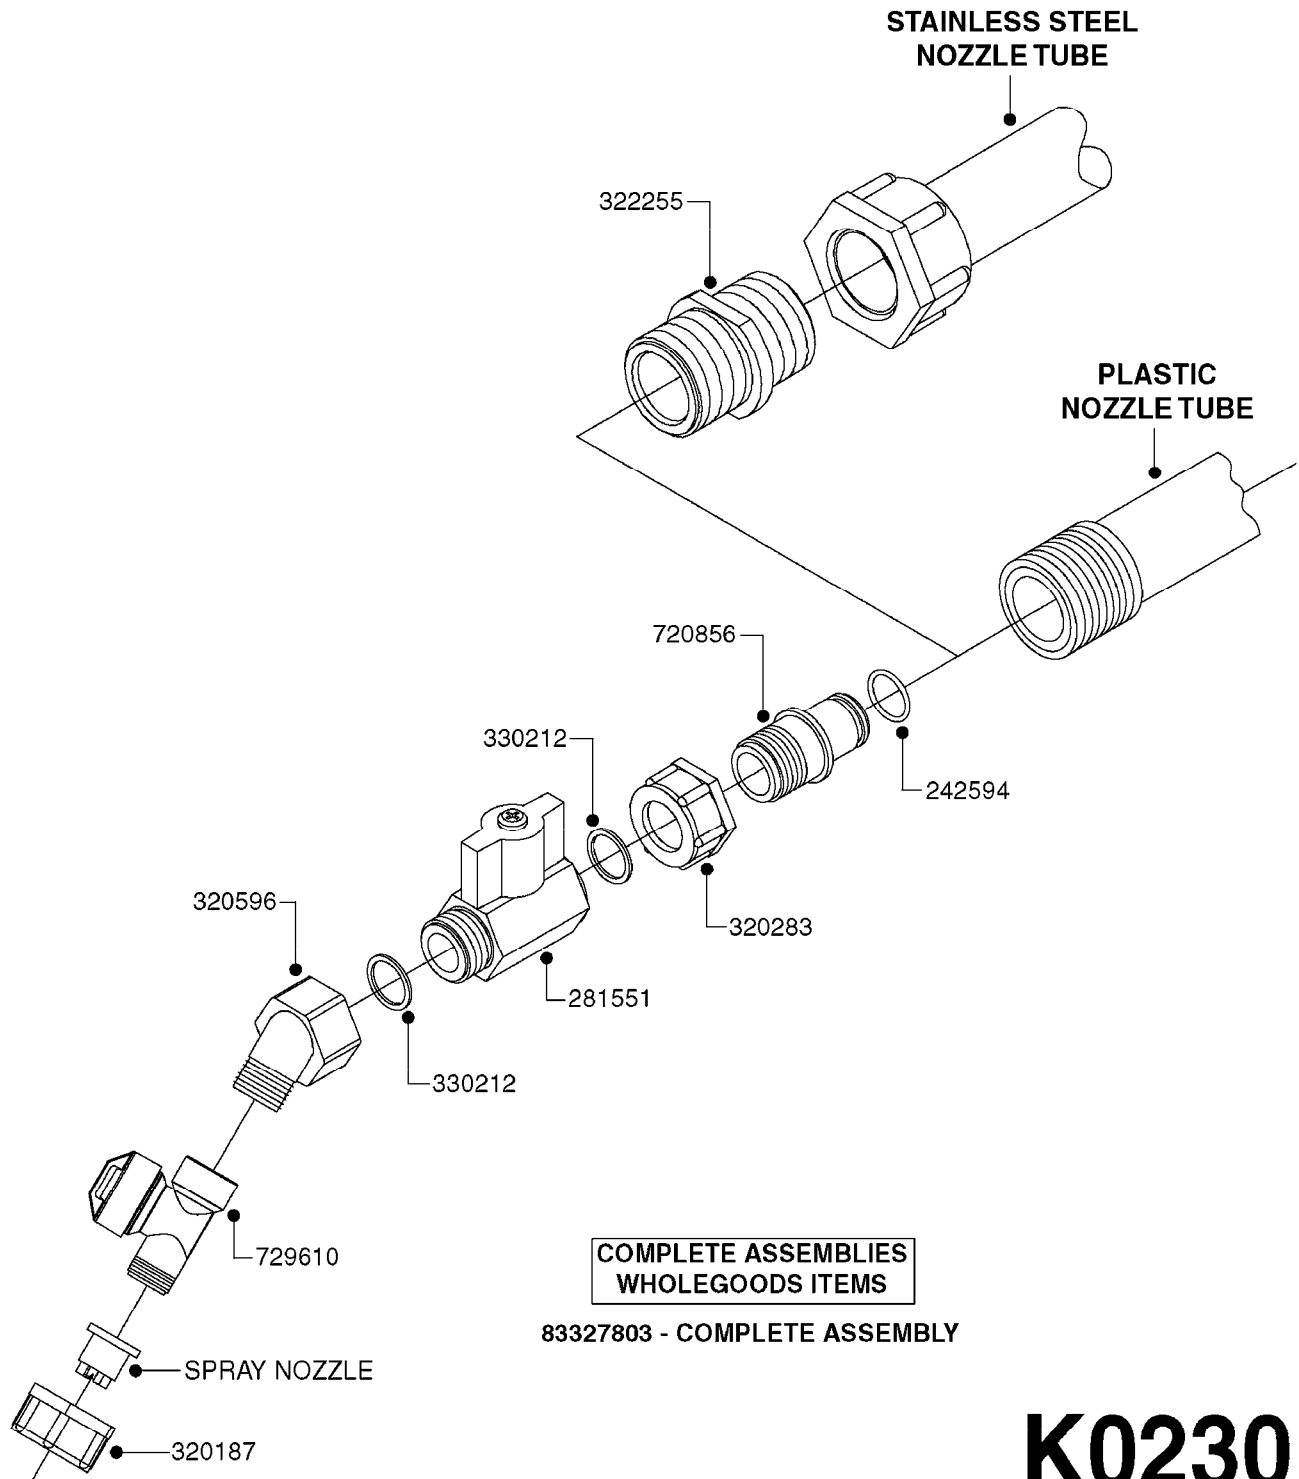

K0230

END NOZZLE KIT
K0230-HIN, 01:01:16

Page 1

Date 07.02.2020 9:48

parts-n°	order qty	description
242594	1	O-RING D14 X 1.78 SCH.70-EPDM
281551	1	BALL VALVE 1/2"
320187	1	FITT.DK CAP 3/8" BSP BLACK
320283	1	FITT.DK NUT 3/4"BSP
320596	1	FITT.DK ELB 3/8'-1/2'BSP 45DEG
322255	1	FITT.DK NIPPLE 3/4"X 3/4"
330212	1	O-RING D19/D14X2.4 F.1/2"NUT
720856	1	FITT.DK 1/2'BSP ASSY.F.3/4'NUT
729610	1	NOZZLE ASSY. NON DRIP 3/8 THRD
83327803	1	END NOZZLE KIT "04"