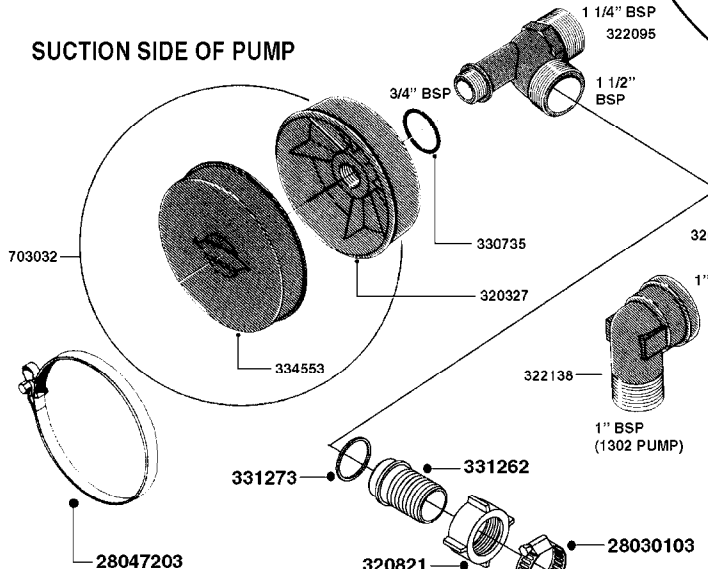

PRESSURE SIDE OF PUMP

SUCTION SIDE OF PUMP

TO CONTROLS

FROM TANK

NLA - 1302 PUMP (REPLACES 1301 PUMP)  
#726854 - COMPLETE DAMPER KIT (SUCTION & PRESSURE)

COMPLETE ASSEMBLIES  
WHOLEGOODS ITEMS

**A0240**

PUMP - 1301/1302 FITTINGS  
A0240-HIN, 01:01:16