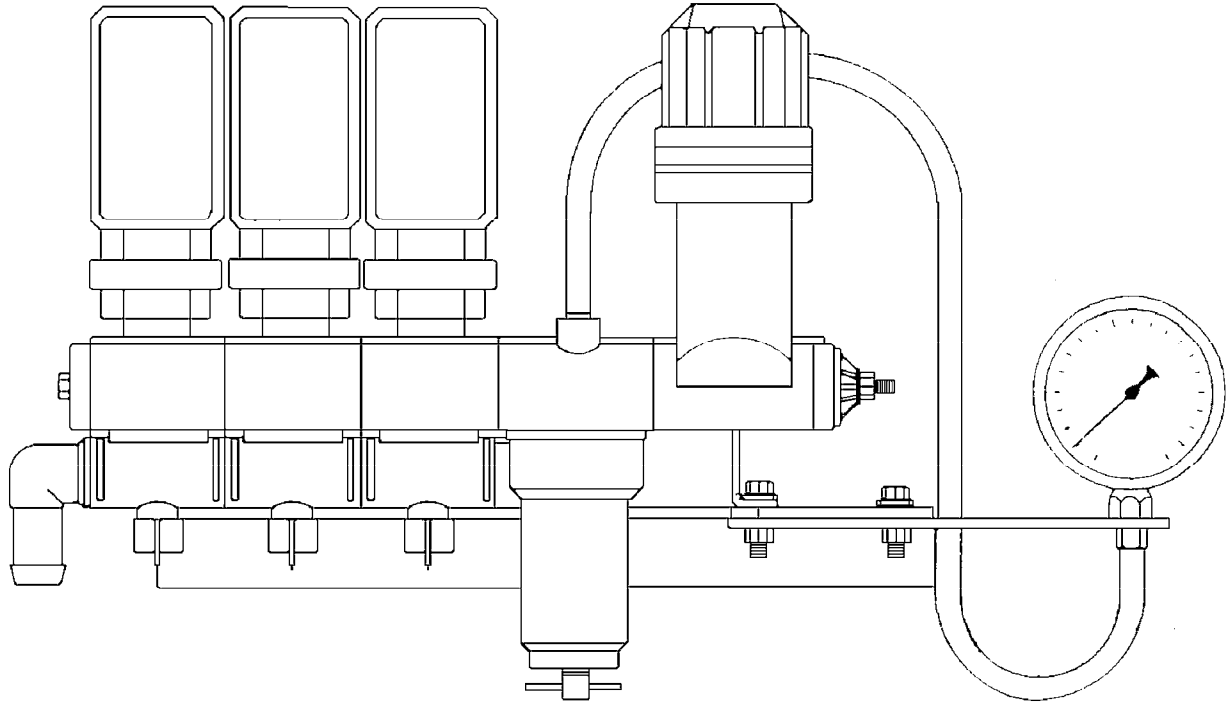

COMPLETE ASSEMBLIES
WHOLEGOODS ITEMS

70043903 - COMPLETE ASSEMBLY

K0680

REMOTE GAUGE-ESC SPRAYERS-4"
K0680-HIN, 01:01:16

Page 1

Date 07.02.2020 9:48

parts-n°	order qty	description
145632	1	FITT.DK HB 1/4' BRASS F.GUAGE
146210	1	NUT 1/4'BSP BRASS
282391	1	CLAMP HOSE CRIMP 5/16'
320972	1	FITT.DK HB 5/16'- 1/4' BSP
330396	1	O-RING D11.2/D6.6X3.2
421046	1	BOLT HEX M8X25/25 A2 SS DIN933
460143	1	SELF LOCK NUT M8 SST A2 DIN985
927268	1	HOSE BLUE PVC X 1/4 X 0012"
10028603	1	WASHER LOCK 5/16'
10428003	1	BKT. FOR ESC GAUGE KIT
28026103	1	GAUGE 200PSI/BR,4",1/4"BSP-BTM
70043903	1	*GAUGE KIT,4" OP UNIT INFEILD