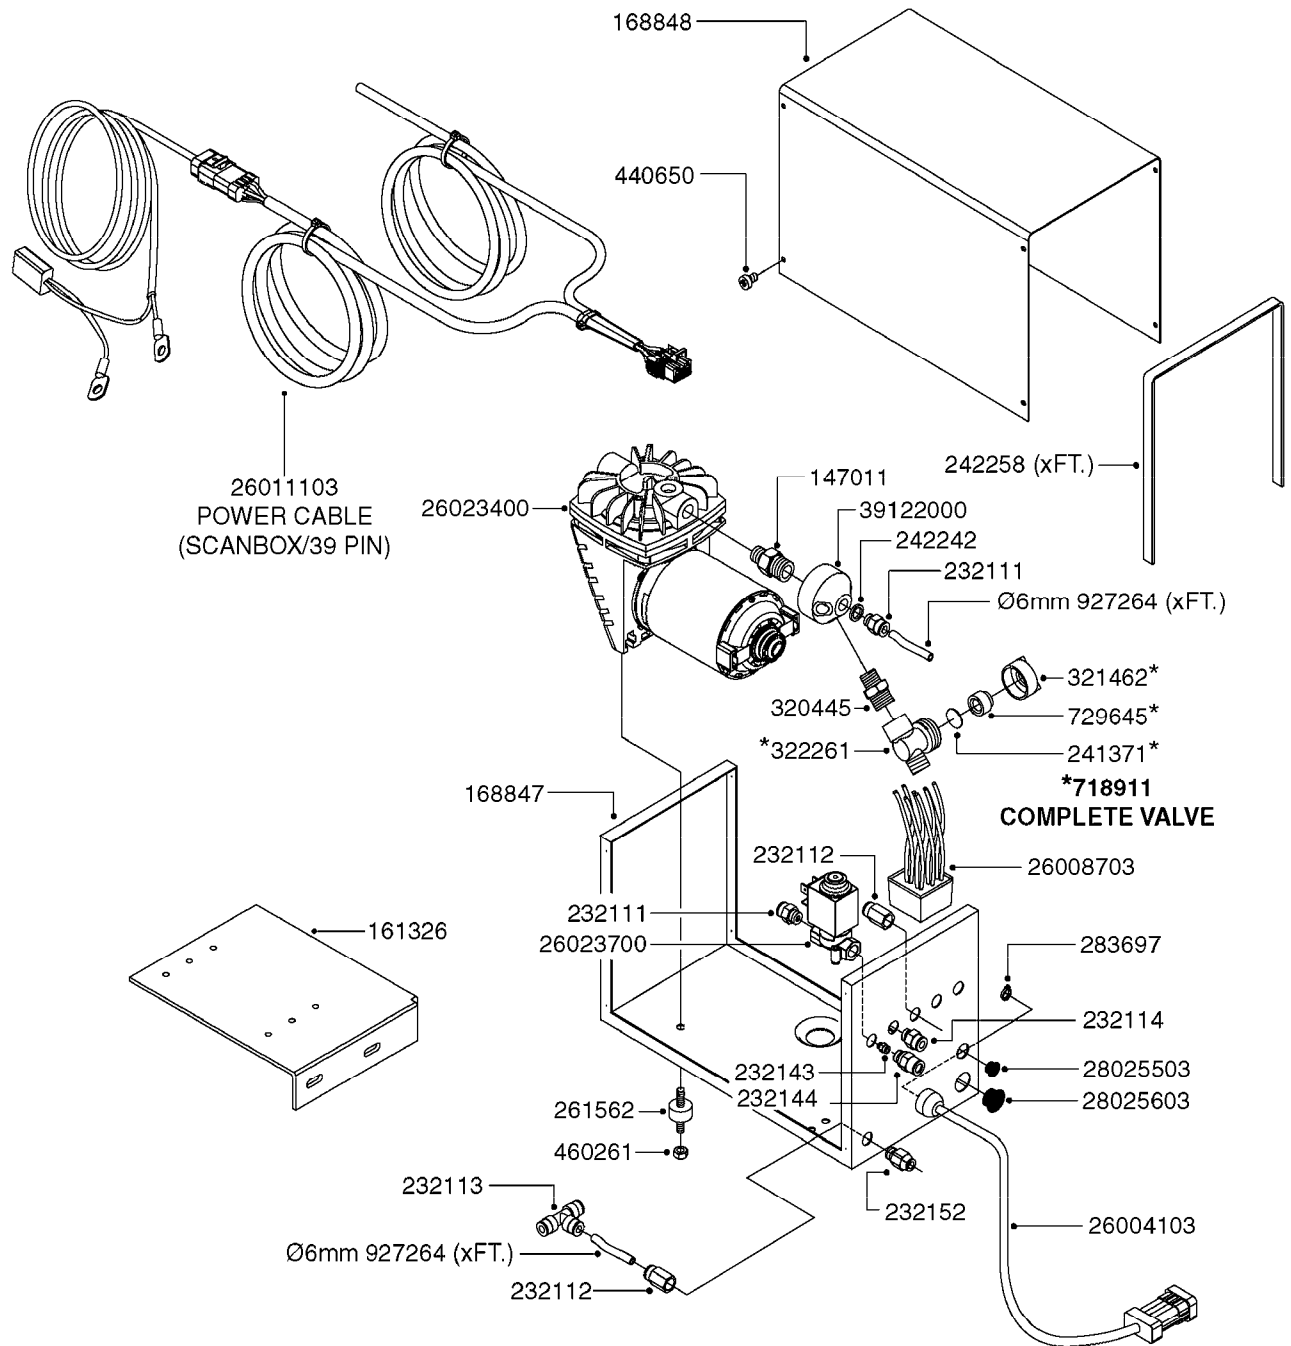

K0400

*Ø8mm 927306 (xFT.)
*Ø10mm 927330 (xFT.)

70062503 - COMPLETE ASSEMBLY

FOAM MARKER COMPRESSOR 2007
K0400-HIN, 01:01:16

Page 1
Date 07.02.2020 9:48

parts-n°	order qty	description
147011	1	HEX NIPPLE 3/8'X1/4'BSP BRASS
161326	1	MOUNT BKT. F. FOAM COMP.BOX 98
168847	1	ENCLOSURE LOWER F.MARKER
168848	1	COVER F. FOAM MARKER
232111	1	QUICK COUPLER 6MM X 1/8 EXT.
232112	1	QUICK COUPLER 6MM 1/8 INT.
232113	1	QUICK COUPLER 6MM T-PIECE
232114	1	COUPLER 1/8" THREADX8MM HOSE
232143	1	REDUCER 1/4'INT-1/8'EXT
232144	1	QUICK COUPLER 10MM X 1/4 EXT
232152	1	QUICK COUPLER 8MMX1/8 EXT.LONG
241371	1	DIAPHRAGM F.NO-DRIP,VULC
242242	1	O-RING F.AIR HOSE FITTING
242258	1	TRIM 3X10 SELF ADHESIVE 0012"
261562	1	RUBBER DAMPER 2XM6X25
283697	1	TIESTRAP 200MM
320445	1	FITT.DK HN 1/4"X3/8" BSP
321462	1	CAP F.NO-DRIP ASSY.
322261	1	HOUSING F.SAFETY VALVE 3/8"
440650	1	SCREW 3.5x13 STAINLESS
460261	1	NUT HEX M6X1.00 LOCK DIN985 A2 SS
718911	1	VALVE (SAFETY) F.MARKER
729645	1	NON-DRIP SPRING ASSY.GREEN 10
927264	1	HOSE R X PE D6/D4 X 0012"
927306	1	HOSE R X PE D8/D6 X 0012"BLACK
927330	1	HOSE R X PE D10/D8 X 012"BLACK
26004103	1	FOAM MARKER CNTRL MOD CABL STD
26008703	1	FOAM MARKER CONTROL SCII
26011103	1	FOAMER POWER/CONTROL CABLE 39P
26023400	1	COMPRESSOR F.FOAM MARKER CM40
26023700	1	SOLENOID VAL 12V 1/8' FLO '07
28025503	1	PLUG F.DRILLED HOLE 1/2"
28025603	1	PLUG F.DRILLED HOLE 3/4"
39122000	1	DISTR.HOUSING F.FOAM MARKER'07
70062503	1	FOAM MARKER COMPRESSOR,STD,39P