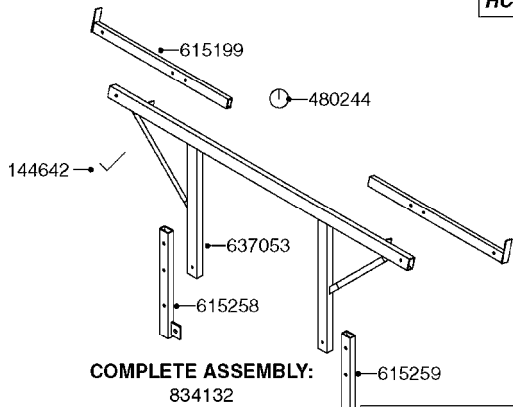

**45'-66' EAGLE ON
NAVIGATOR TA
TR 500 TA
TR 800 TA
TR 1000 TA**

**45'-66' EAGLE
ON HC 650M/ 950M**