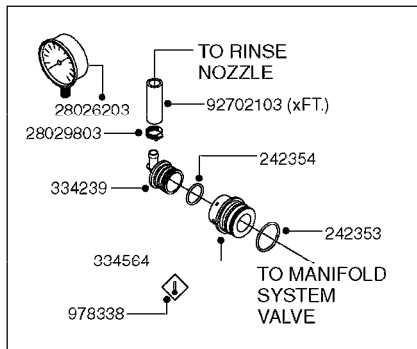

RINSE SYSTEM PLUMBING
K0750-HIN, 01:01:16

Page 0
Date 07.02.2020 9:48

RINSE SYSTEM- MANIFOLD SYSTEM

K0750