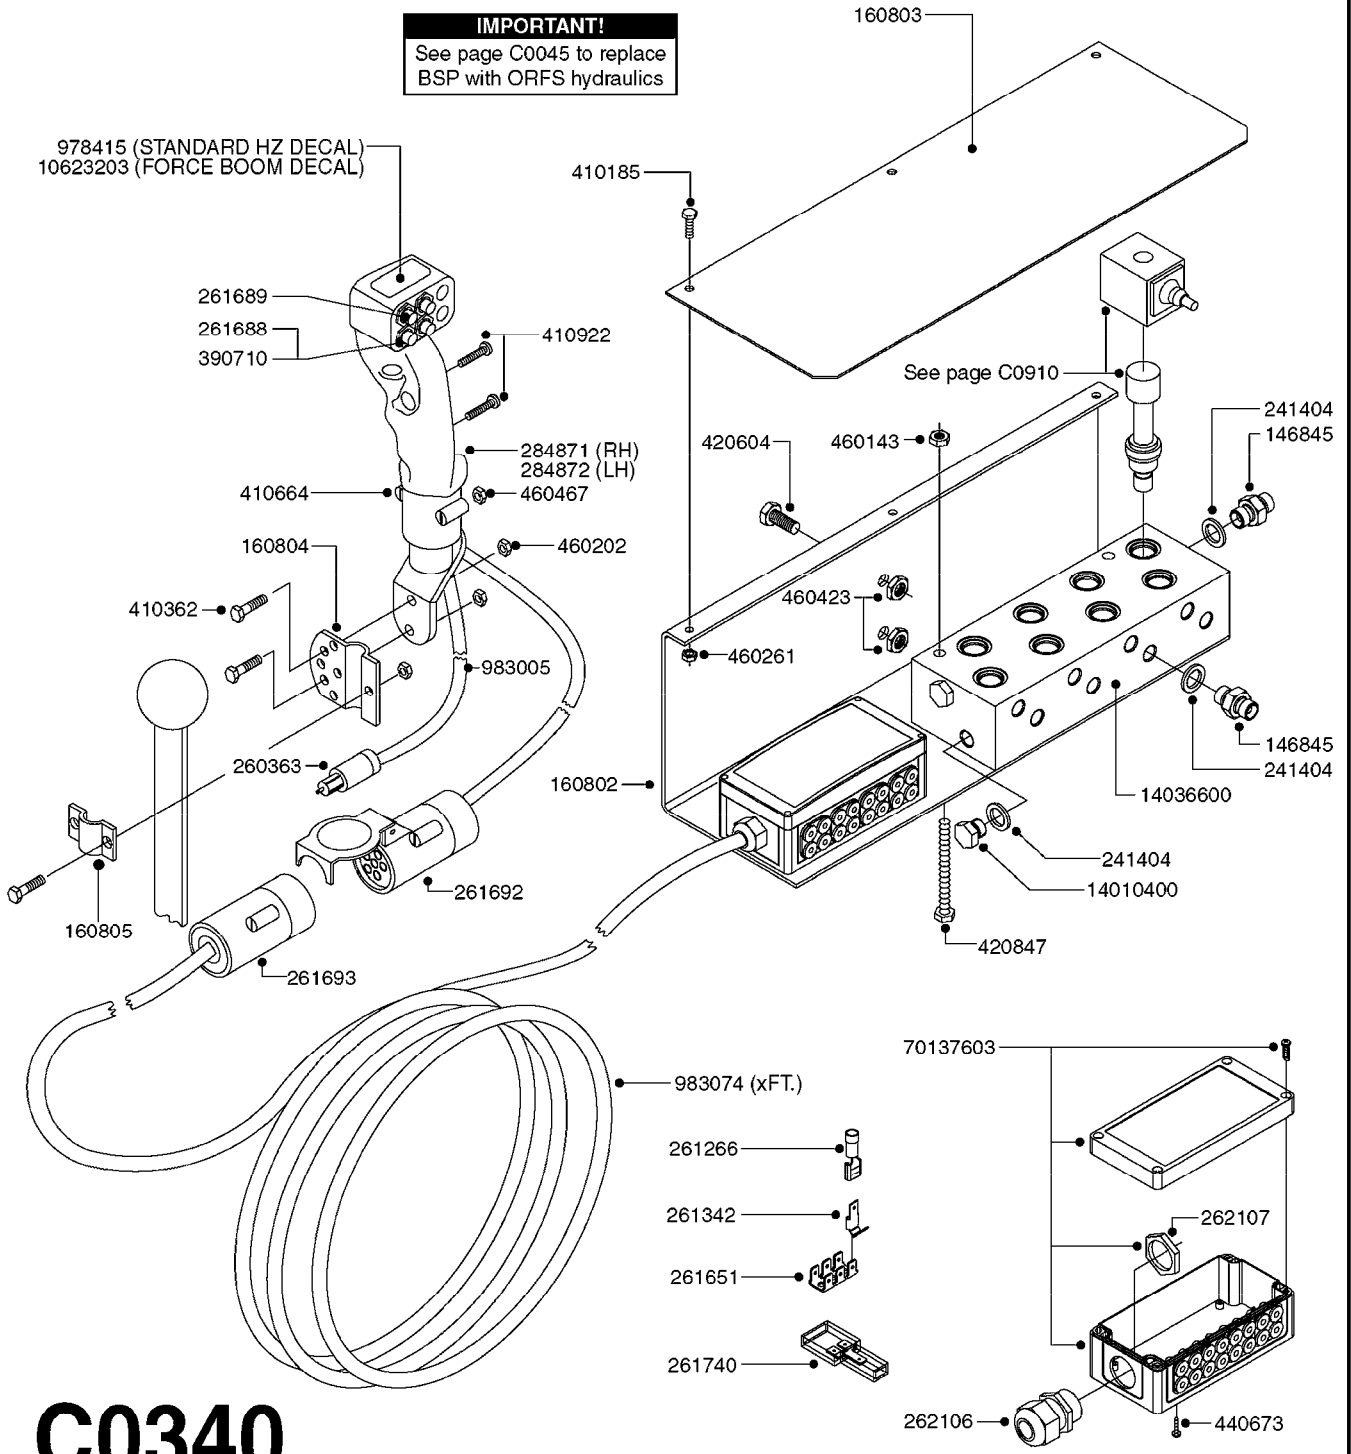

IMPORTANT!
See page C0045 to replace
BSP with ORFS hydraulics

HYD EAGLE HZ JOYSTICK 2005
C0340-HIN, 13:05:19

Page 1

Date 07.02.2020 9:48

parts-n°	order qty	description
146845	1	HEX NIPPLE 1/4"X1/4"
160802	1	MOUNT PLATE F.HYD SOLENOID'HZ'
160803	1	COVER PLATE F.HYD SOLENOID'HZ'
160804	1	MOUNT BRACKET F.HANDLE
160805	1	MOUNT STRAP F.HANDLE
241404	1	DOWTY SEAL 1/4"
260363	1	PLUG 2 POLE 12V
261266	1	CONNECTOR END F.CABLE HP
261342	1	SPADE F.ELEC.3 WAY CONNECTOR
261651	1	SPADE F.ELEC.6 POLE CONNECTOR
261688	1	SWITCH F. HANDLE WHITE
261689	1	CAP RUBBER F. SWITCH JOYSTICK
261692	1	PLUG ELEC.7 POLE FEMALE F.CABL
261693	1	PLUG ELEC. 7 POLE MALE
261740	1	SPADE F.ELEC.3 POLE CONN.INSUL
262106	1	BULKHEAD F. CABLE 6.5-14 BLACK
262107	1	NUT F. BULKHEAD CABLE GRAY
284871	1	CONTROL HANDLE RIGHT HALF
284872	1	CONTROL HANDLE LEFT HALF
390710	1	SWITCH F.HANDLE GREY MACHINED
410185	1	BOLT HEX 8.8 DEL M6X16
410362	1	BOLT HEX 8.8 SS M6X20
410664	1	BOLT HEX M5 X 20
410922	1	CYL.SKR 8.8 DEL M4X20 RST
420604	1	BOLT HEX 8.8 DEL M10X25 FT DIN933
420847	1	BOLT HEX 8.8 DEL M8X85
440673	1	SCREW F.PLASTIC 5X12 SS
460143	1	SELF LOCK NUT M8 SST A2 DIN985
460202	1	NUT HEX M6
460261	1	NUT HEX M6X1.00 LOCK DIN985 A2 SS
460423	1	NUT HEX M10X1.50 LOCK DIN985A2 SS
460467	1	NUT HEX M5 GALV.
978415	1	DECAL CONTROL HANDLE
983005	1	ELEC. CABLE 2 WIRE X 1.5MM
983074	1	ELEC. CABLE 5 WIRE X 1.5MM
10623203	1	DECAL F.JOYSTICK - FORCE
14010400	1	PLUG 1/4" BSP
14036600	1	MANIFOLD 4-FUNCTION SPC 2004
70137603	1	JUNC. BOX, FLUID, COMPLETE, 2015