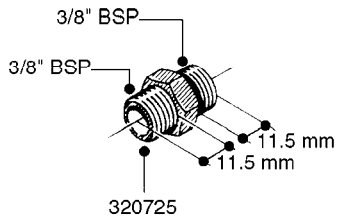

FITTINGS - HEXAGON NIPPLES  
L0030-HIN, 01:01:16

Page 0  
Date 07.02.2020 9:48

**L0030**

FITTINGS - HEXAGON NIPPLES  
L0030-HIN, 01:01:16

Page 1

Date 07.02.2020 9:48

parts-n°	order qty	description
10015303	1	FITT.PO.HN 1.00X1.00 M1000
10425003	1	FITT.PO.HN 1.25X1.00 MCPHEE
320132	1	FITT.DK HN 1" BSP
320176	1	FITT.DK HN 3/8"X1/2" BSP
320445	1	FITT.DK HN 1/4"X3/8" BSP
320655	1	FITT.DK HN 1/2"-1/2" BSP
320692	1	FITT.DK HN 3/8'BSPX1/4'NPT
320703	1	FITT.DK HN 3/8BSP X1/2 &1/4NPT
320725	1	FITT.DK NIPPLE 3/8"-3/8" BSP
320902	1	FITT.DK HN 3/8'X 1/4' BSP
390232	1	FITT.DK HN 1-1/2' X 1-1/4' BSP
390276	1	FITT.DK HN 1'BSP