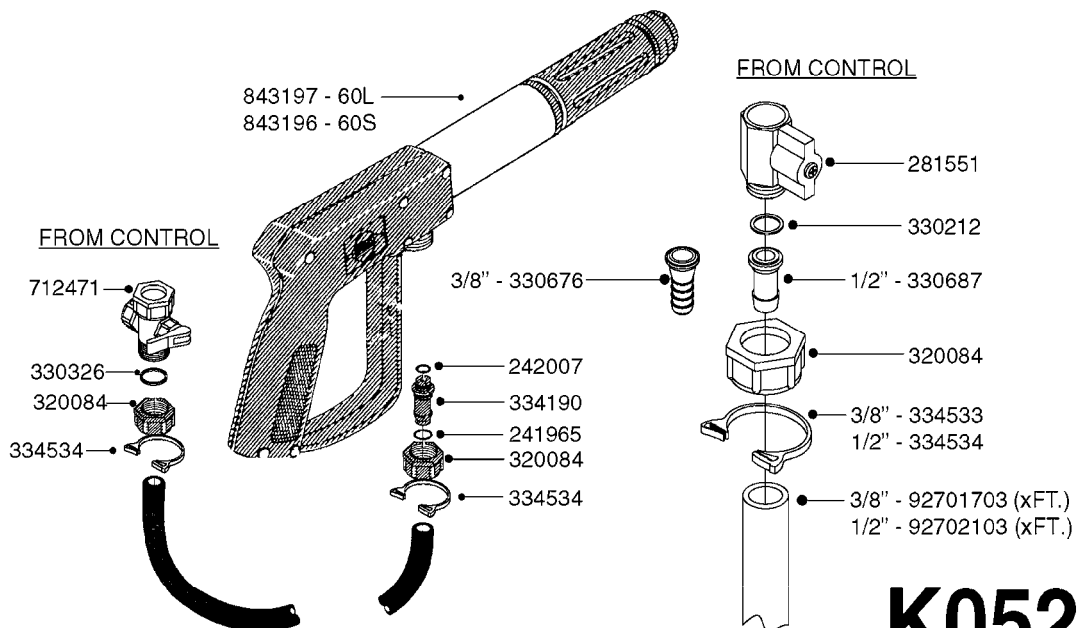

**K0520**

HOSE WRAPS  
K0520-HIN, 05:12:19

Page 1  
Date 07.02.2020 9:48

parts-n°	order qty	description
241965	1	O-RING Ø12.1 X 1.6 NITRILE
242007	1	O-RING Ø9.1 X 1.6 NITRILE
281551	1	BALL VALVE 1/2"
320084	1	FITT.DK NUT 1/2" BSP
330212	1	O-RING D19/D14X2.4 F.1/2"NUT
330326	1	O-RING D30/D24X2 F.1"NUT
330676	1	FITT.DK HB 3/8" F. 1/2" NUT
330687	1	FITT.DK HB 1/2" F. 1/2" NUT
334190	1	FITT.DK HB 1/2' F. PISTOL 60S
334533	1	CLAMP HOSE PLASTIC 3/8"
334534	1	CLAMP HOSE PLASTIC 1/2"
636223	1	POST 12 VOLT TR30
712471	1	AGITATION VALVE ASSY. ON/OFF
843196	1	SPRAY GUN KIT TYPE 60 SHORT
843197	1	HANDGUN KIT TYPE 60 LONG
10013403	1	BOLT HEX 3/8-16X1 1/4 HCS Z5
10013503	1	NUT HEX NC 3/8"
10178903	1	WRAP HOSE SIDE MOUNT PLATE
10179003	1	WRAP HOSE BOTTOM PLATE MOUNT
10179403	1	WRAP WELDMENT FOR HI101789
10179503	1	WRAP WELDMENT FOR HI101790
10225603	1	BKT.FOR HOSE WRAP MOUNT NL NK
10225703	1	WRAP HOSE BDL.BOTTOM PLATE
92701703	1	HOSE R X3/8" X300PSI WP X0012"
92702103	1	HOSE R X1/2" X300PSI WP X0012"