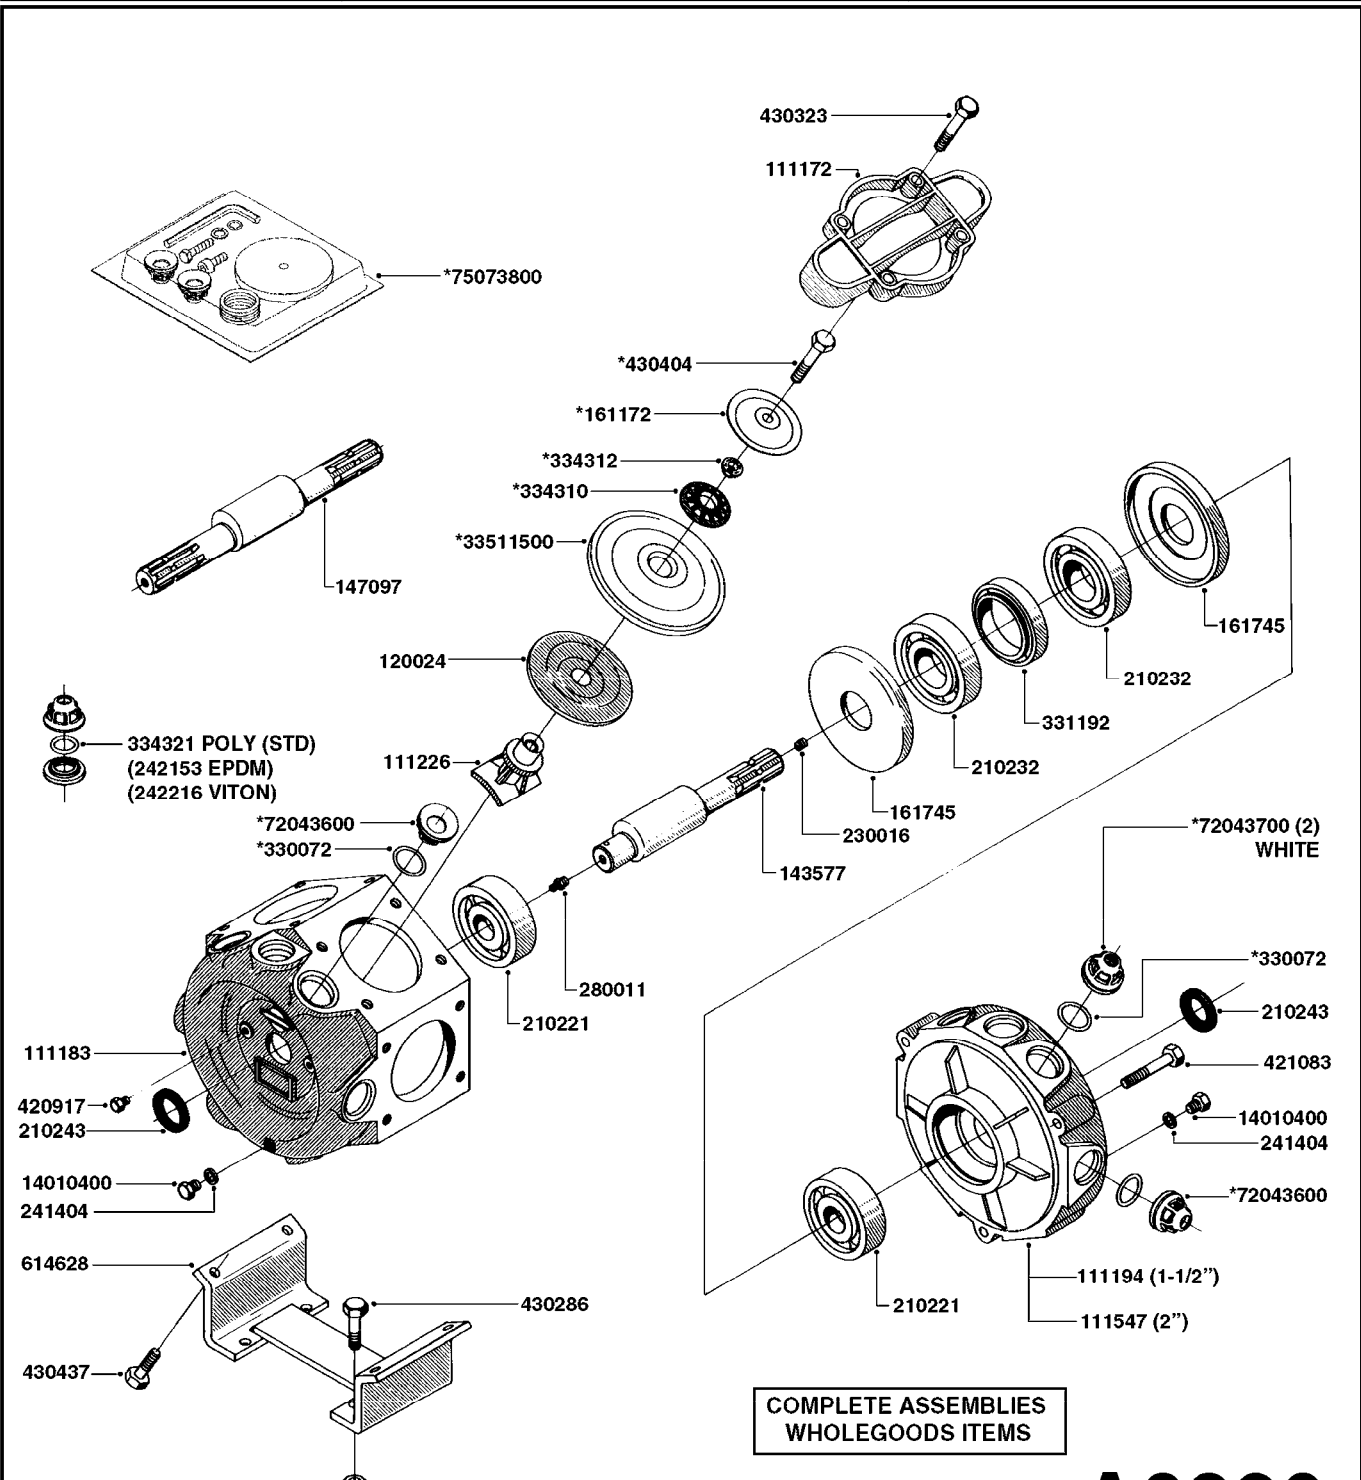

**SUCTION SIDE OF PUMP**

**PRESSURE SIDE OF PUMP**

**COMPLETE PUMP**  
(NLA) REPLACED BY 364 PUMP (SEE PAGE A0280)

**A0300**

PUMP - 361/363 FITTINGS  
A0300-HIN, 28:05:19

Page 1  
Date 07.02.2020 9:47

parts-n°	order qty	description
145997	1	FITT.DK S-93 FORK
231022	1	FITT.DK ELB. 1' BSP GF 121
242351	1	O-RING D69.5X3.0 VITON F.S-93
242353	1	O-RING 3 X 44.2 VITON
320095	1	FITT.DK NUT 1" BSP
320132	1	FITT.DK HN 1" BSP
320821	1	FITT.DK NUT 1-1/2" BSP
321451	1	FITT.DK ELB.1-1/2 X1-1/4 80DEG
322321	1	FITT.DK S-67 X 1"BSP MALE
322322	1	FITT.DK S-67 X 1-1/4"BSP MALE
322323	1	FITT.DK S-93 X 1-1/2"BSP MALE
330326	1	O-RING D30/D24X2 F.1"NUT
330341	1	FITT.DK HB 1" F. 1" NUT
331262	1	FITT.DK HB 1-1/2" F. 1-1/2"NUT
331273	1	O-RING D44/D38X2 F.1-1/2"
334243	1	FITT.DK S-67 ELB.1"
334410	1	PROTECTION PUM
334445	1	FITT.DK S-67 ELB.1-1/2"
334647	1	FITT.DK S93 ELB 1-1/2" 90 PVC
334680	1	CLAMP HOSE PLASTIC 1"
420917	1	BOLT HEX 8.8 RAW M8X12 FT
459014	1	ALLEN SCREW M8 X 15 GALV.DIN93
461217	1	NUT HEX M5 LOCK
471074	1	WASHER M8 ELZ
471132	1	WASHER D24/D8.4 X 2 SS
727225	1	FITT.DK S-93 ELB.2'PVC W/ORING
727226	1	FITT. S93 2-1/2" 90° S W/O-RING
14012200	1	FITT.DK S-67 FORK W/M5 THREADS
28030103	1	CLAMP HOSE GEAR P5/4-S1.5"6724
28030203	1	CLAMP HOSE T-BOLT S2" 235-67
28030303	1	CLAMP HOSE T-BOLT S2.5" 235-76
39145300	1	PTO SHIELD Ø203 4-POLET MACHINED
92702603	1	HOSE PVC SUCT GRAY 1-1/2"
92702703	1	HOSE PVC SUCT GRAY 2"
92702803	1	HOSE PVC SUCT GRAY 2.5"
92712403	1	HOSE R X1" X300PSI WP X0012"