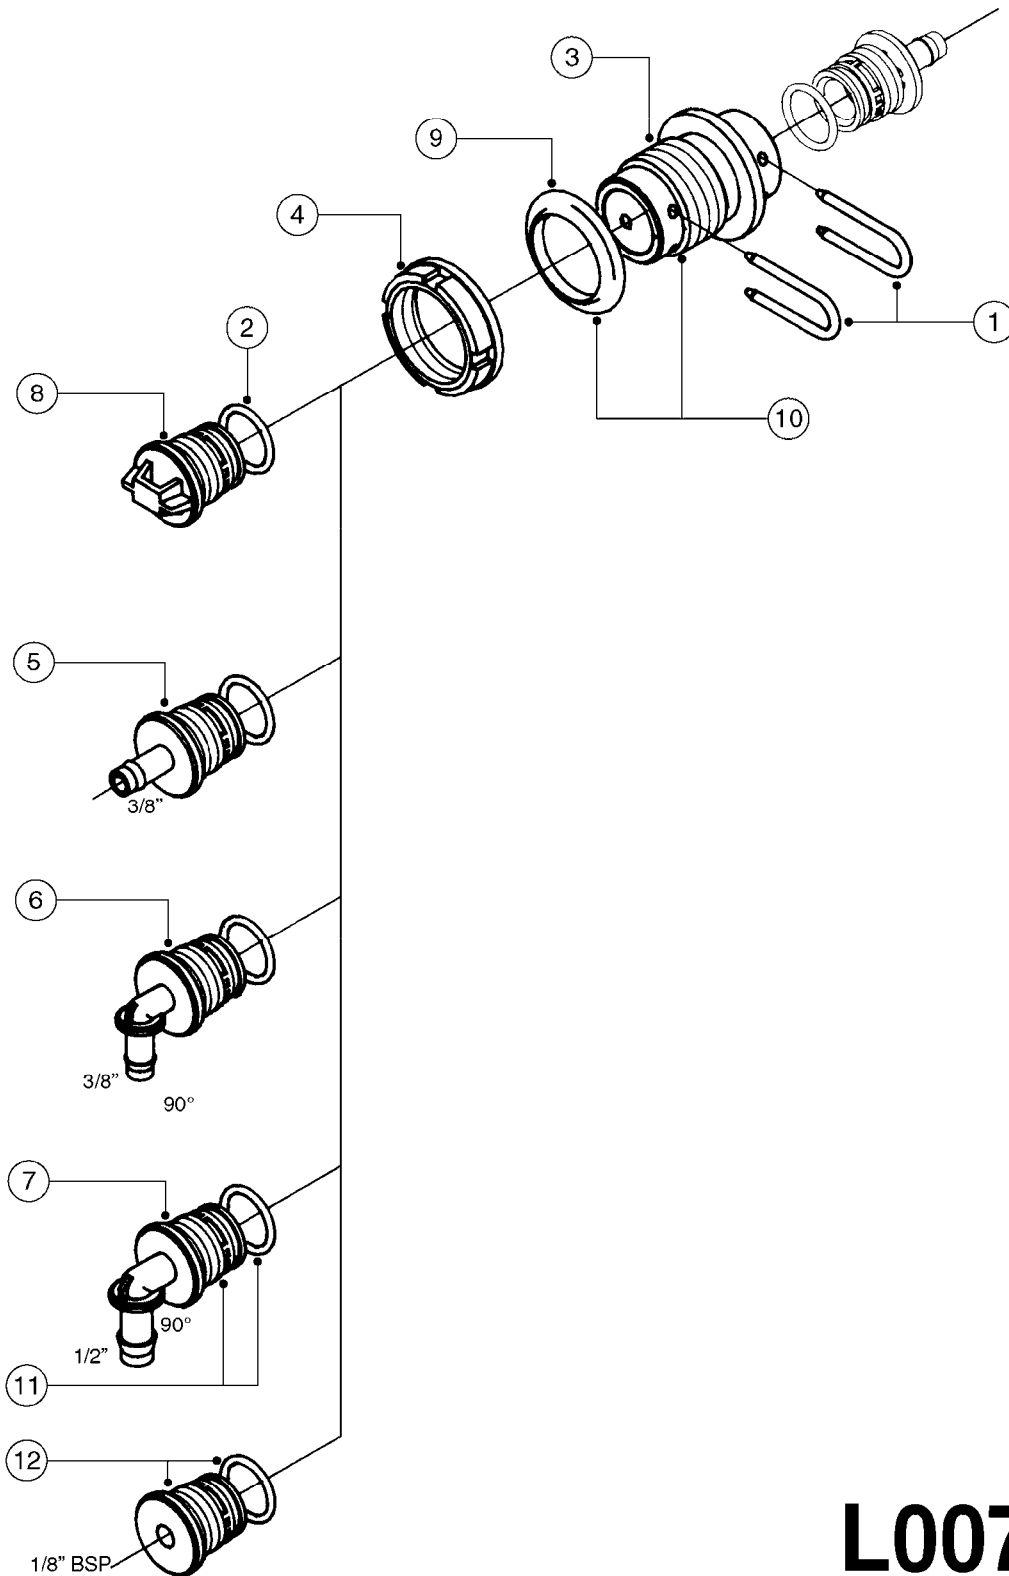

L0070

FITTINGS - S-40
L0070-HIN, 13:09:17

Page 1

Date 07.02.2020 9:49

Pos.	parts-n°	order qty	description
1	145994	1	FITT.DK S-40 FORK
2	242108	1	O-RING 3 X 19,2 70SH NITRIL NITRIL (BLACK)
2	242355	1	O-RING D19.2X3.0 VITON F.S-40 VITON (BROWN)
3	322102	1	FITT.DK S-40 BULKHEAD
4	322106	1	FITT.DK S-40 BULKHEAD NUT
5	334225	1	FITT.DK S-40 STR.3/8"
6	334237	1	FITT.DK S-40 ELB.3/8"
7	334238	1	FITT.DK S-40 ELB.1/2"
8	334248	1	FITT.DK S-40 PLUG
9	334259	1	GASKET F. S-40 BULKHEAD
10	726462	1	FITT. S40 BULKHEAD W.GASKET
11	726567	1	FITT.DK S-40 ELB.1/2" W.O-RING
12	726693	1	FITT.DK S-40 PLUG 1/8BSP ORING