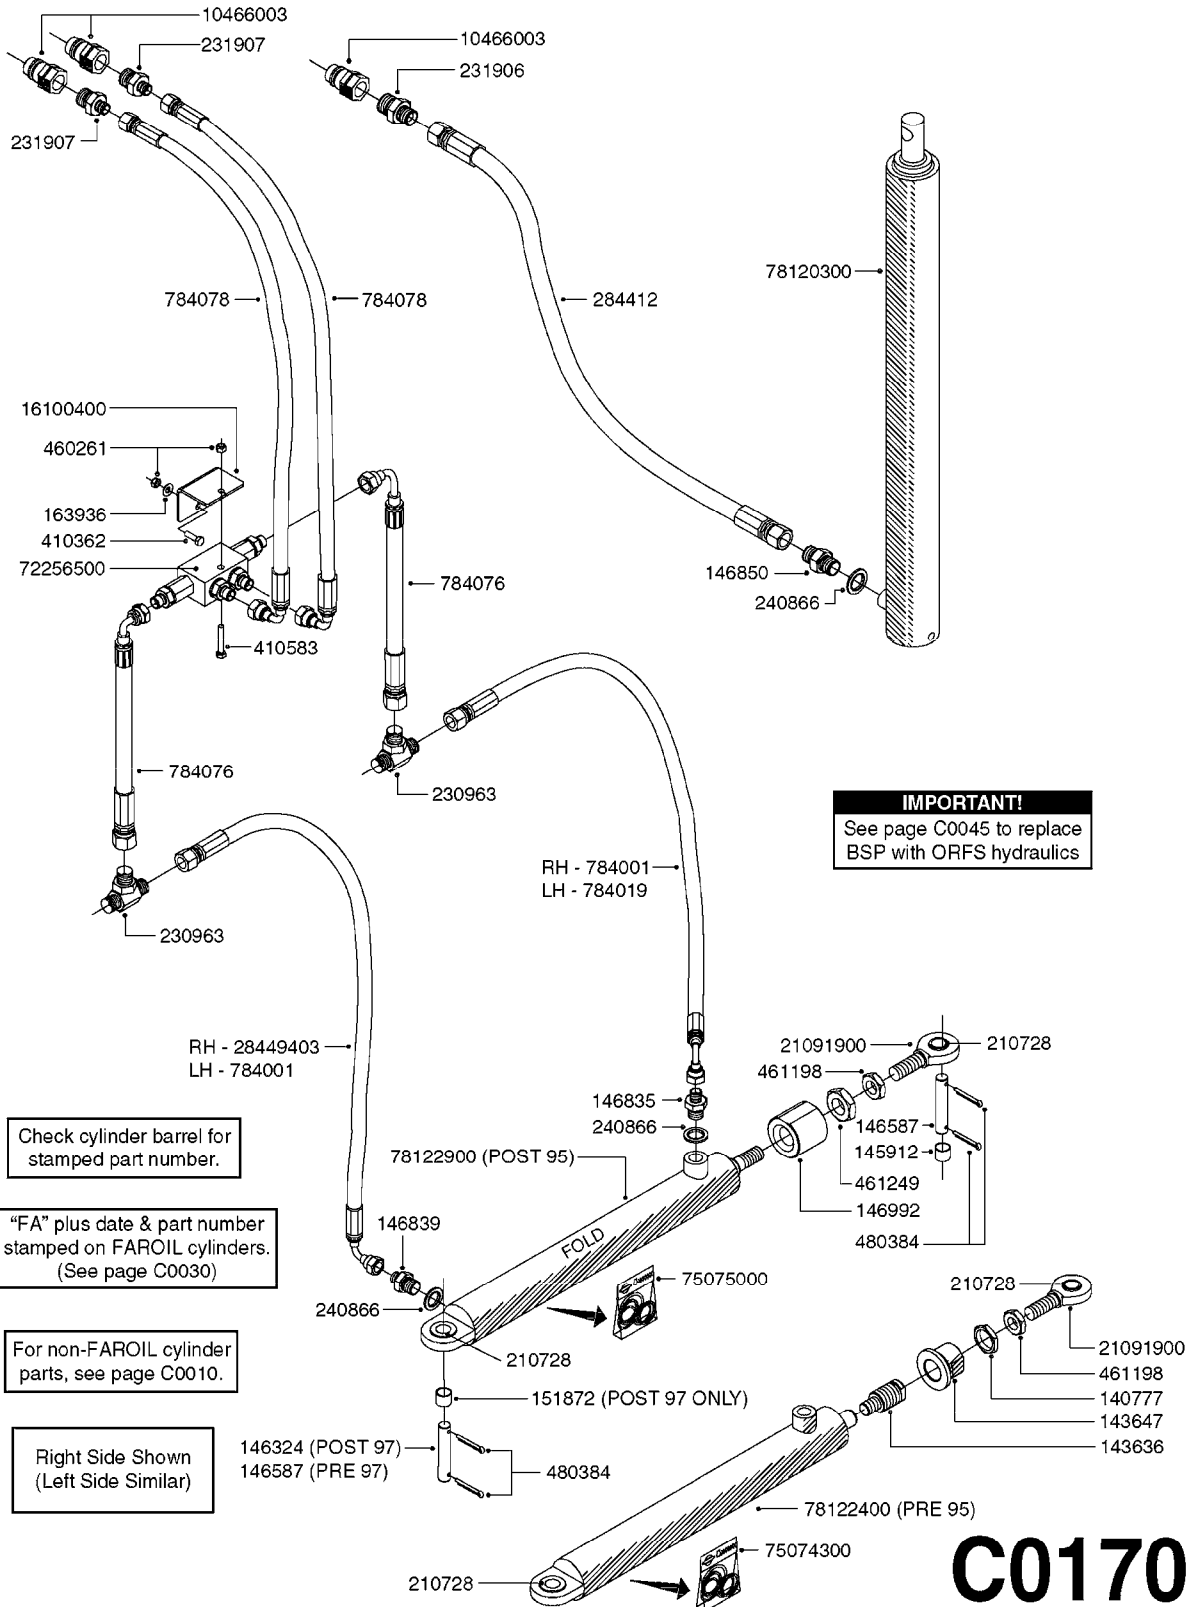

**C0045**

HYDRAULICS - BSP TO ORFS  
C0045-HIN, 24:03:16

Page 1

Date 07.02.2020 9:47

Pos.	parts-n°	order qty	description
1	10466003	1	COUPLER PIONEER 8010-04 1/2NPT
2	231907	1	HEX NIPPLE 1/4"BSP X 1/2"NPT
2	231906	1	HEX NIPPLE 3/8"BSP X 1/2"NPT
2	147132	1	HEX NIPPLE 1/2"X1/2" BSP DEL
3	230311	1	QUICK COUPLING 1/2"
4	241356	1	DOWTYSEAL 1/2"
5	23234800	1	HEX NIPPLE 1/2"-9/16" ORFS FITTING FOR 1/4" HOSE
5	23234900	1	HEX NIPPLE 1/2"-11/16" ORFS FITTING FOR 3/8" HOSE
5	23235300	1	HEX NIPPLE 1/2"-13/16" ORFS FITTING FOR 1/2" HOSE
6	242102	1	O-RING Ø9.25X1.78 NITRIL 90SH
6	24263200	1	O-RING Ø7.66X1.78 NITRIL 90SH
6	24263300	1	O-RING Ø12.42X1.78 NITRIL 90SH
6	24263400	1	O-RING Ø18.77X1.78 NITRIL 90SH
7	67002403	1	CHART - BSP TO ORFS HOSES
8	67002503	1	CHART - BSP TO ORFS FITTINGS