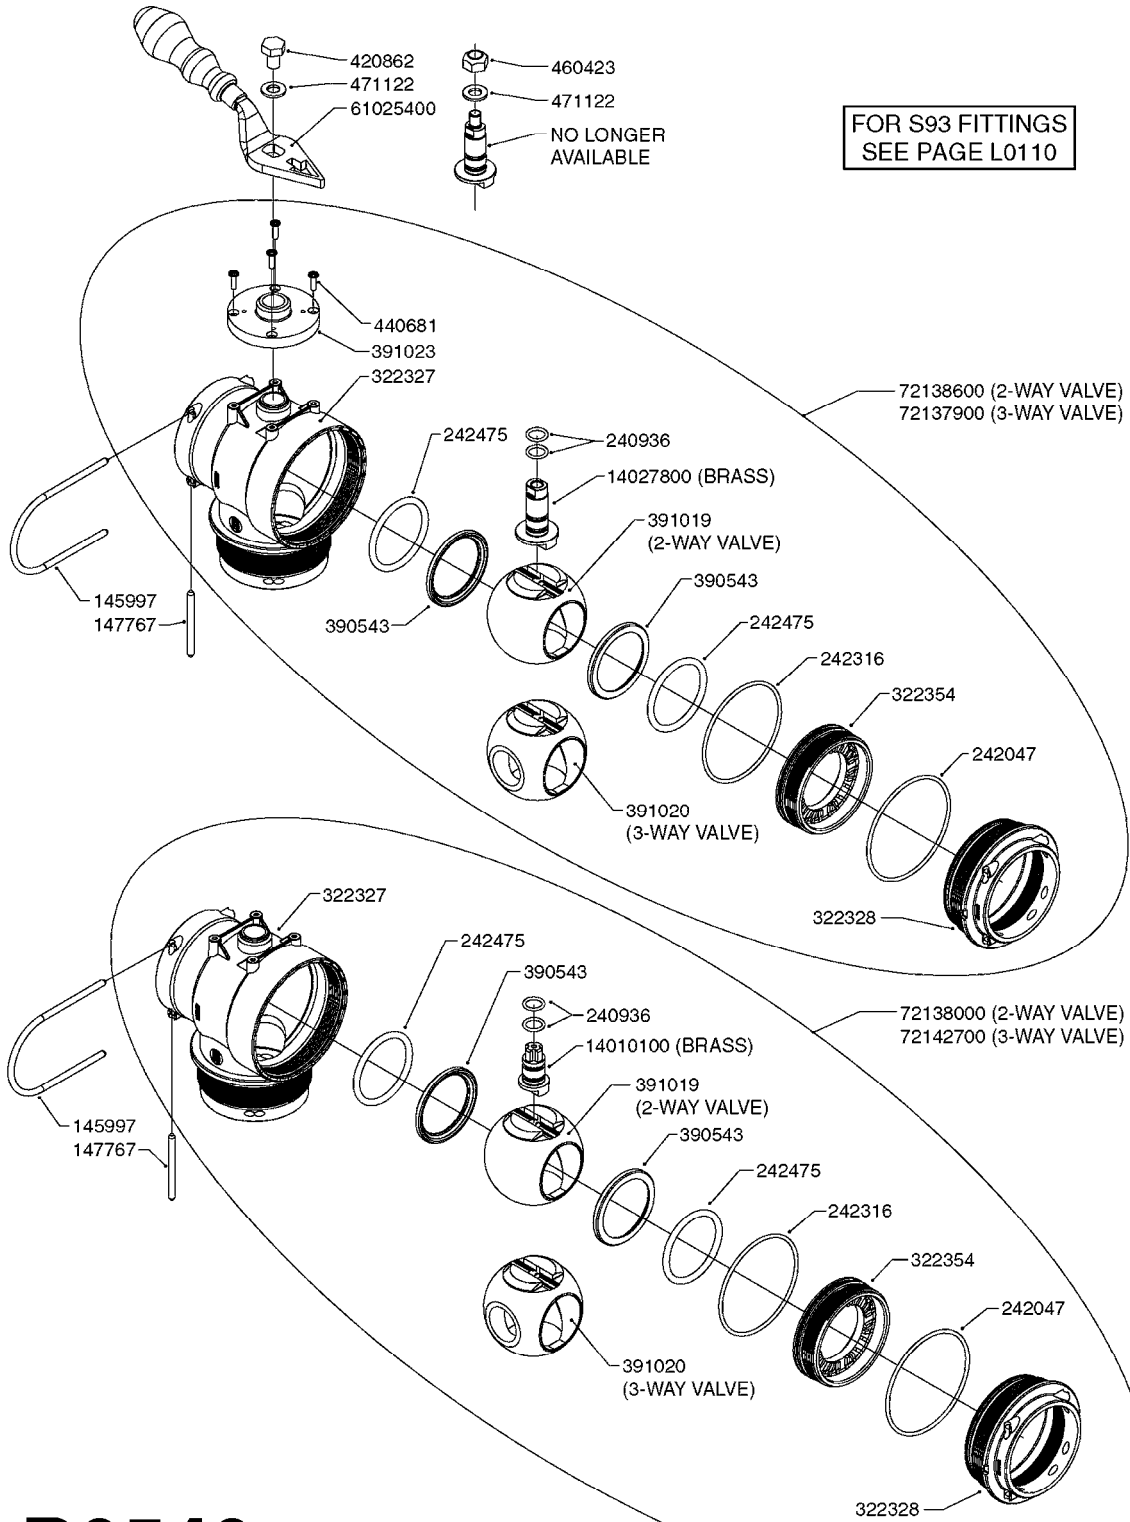

B0540

SMART VALVE-S93 MANIFOLD VALVE
B0540-HIN, 01:01:16

Page 1

Date 07.02.2020 9:47

parts-n°	order qty	description
145997	1	FITT.DK S-93 FORK
147767	1	PIN 5Ø X 60 S-93 DOUBLE CLAMP
240936	1	O-RING D13.3X2.4 NITRIL
242047	1	O-RING 89.5 X 3.0 VITON
242316	1	O-RING D84.5X3.0 NITRIL
242475	1	O'RING D56.52x5.33 SH70-VITON
322327	1	HOUSING, VALVE, S93, 220 PSI
322328	1	END CAP F.VALVE S-93
322354	1	THRUST PLATE F.3-WAY VALVES-93
390543	1	SEAT F.BALL 3-WAY VALVE S-93
391019	1	BALL F.2 WAY S93 SMART VALVE
391020	1	BALL F.3 WAY S93 SMART VALVE
391023	1	SMART VALVE MOUNTING BRACKET
420862	1	BOLT HEX 8.8 DEL M10X16 FT
440681	1	SCREW F. PLASTIC 4MM X 14LG SS
460423	1	NUT HEX M10X1.50 LOCK DIN985A2 SS
471122	1	WASHER, M10, Ø20/10.5X 2.0, SS
14010100	1	SPINDLE F.SMART VALVE S-93
14027800	1	SPINDLE F.SMART VALVE S-93
61025400	1	HANDLE SMART VALVE
72137900	1	VALVE S93 "V1" SMART VALVE
72138000	1	VALVE S93 "V2" SMART VALVE
72138600	1	VALVE S93 "V3" SMART VALVE
72142700	1	VALVE S93 "V4" SMART VALVE