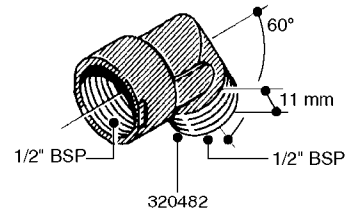

FITTINGS - HEXAGON NIPPLES  
L0030-HIN, 01:01:16

Page 0  
Date 07.02.2020 9:48

**L0030**

FITTINGS - HEXAGON NIPPLES  
L0030-HIN, 01:01:16

Page 1

Date 07.02.2020 9:48

parts-n°	order qty	description
10015303	1	FITT.PO.HN 1.00X1.00 M1000
10425003	1	FITT.PO.HN 1.25X1.00 MCPHEE
320132	1	FITT.DK HN 1" BSP
320176	1	FITT.DK HN 3/8"X1/2" BSP
320445	1	FITT.DK HN 1/4"X3/8" BSP
320655	1	FITT.DK HN 1/2"-1/2" BSP
320692	1	FITT.DK HN 3/8'BSPX1/4'NPT
320703	1	FITT.DK HN 3/8BSP X1/2 &1/4NPT
320725	1	FITT.DK NIPPLE 3/8"-3/8" BSP
320902	1	FITT.DK HN 3/8'X 1/4' BSP
390232	1	FITT.DK HN 1-1/2' X 1-1/4' BSP
390276	1	FITT.DK HN 1'BSP