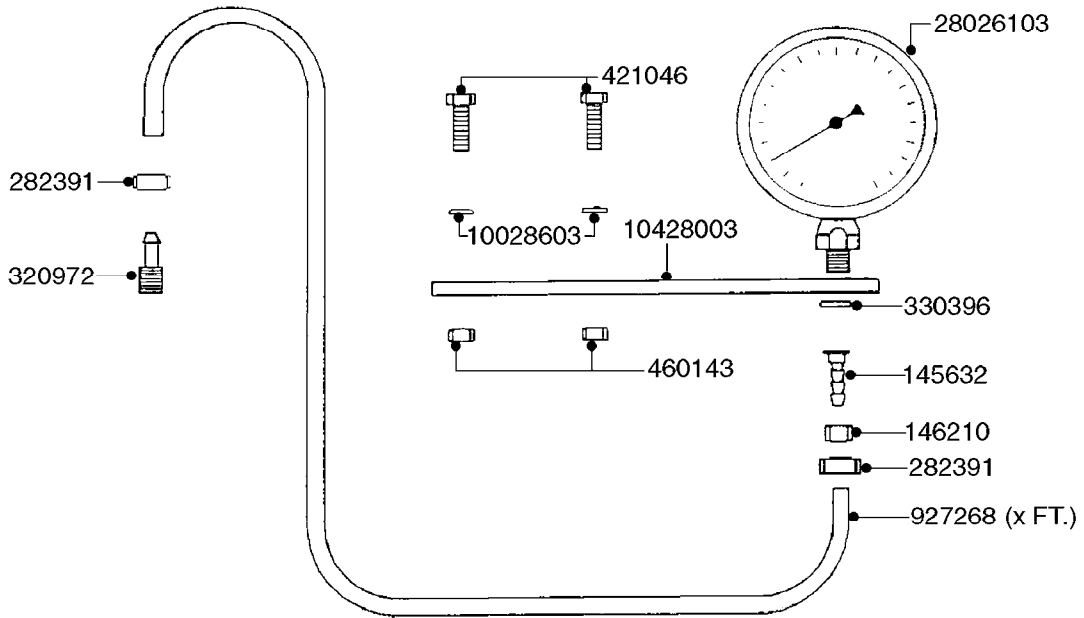

COMPLETE ASSEMBLIES
WHOLEGOODS ITEMS

70043903 - COMPLETE ASSEMBLY

K0680

REMOTE GAUGE-ESC SPRAYERS-4"
K0680-HIN, 01:01:16

Page 1

Date 07.02.2020 9:48

parts-n°	order qty	description
145632	1	FITT.DK HB 1/4' BRASS F.GUAGE
146210	1	NUT 1/4'BSP BRASS
282391	1	CLAMP HOSE CRIMP 5/16'
320972	1	FITT.DK HB 5/16'- 1/4' BSP
330396	1	O-RING D11.2/D6.6X3.2
421046	1	BOLT HEX M8X25/25 A2 SS DIN933
460143	1	SELF LOCK NUT M8 SST A2 DIN985
927268	1	HOSE BLUE PVC X 1/4 X 0012"
10028603	1	WASHER LOCK 5/16'
10428003	1	BKT. FOR ESC GAUGE KIT
28026103	1	GAUGE 200PSI/BR,4",1/4"BSP-BTM
70043903	1	*GAUGE KIT,4" OP UNIT INFEILD