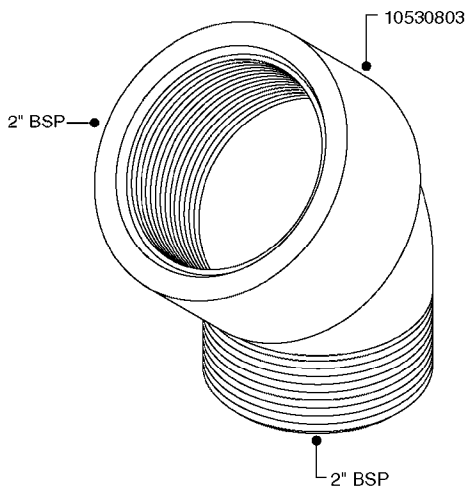

FITTINGS - HEXAGON NIPPLES  
L0030-HIN, 01:01:16

Page 0  
Date 07.02.2020 9:48

**L0030**

FITTINGS - HEXAGON NIPPLES  
L0030-HIN, 01:01:16

Page 1

Date 07.02.2020 9:48

parts-n°	order qty	description
10015303	1	FITT.PO.HN 1.00X1.00 M1000
10425003	1	FITT.PO.HN 1.25X1.00 MCPHEE
320132	1	FITT.DK HN 1" BSP
320176	1	FITT.DK HN 3/8"X1/2" BSP
320445	1	FITT.DK HN 1/4"X3/8" BSP
320655	1	FITT.DK HN 1/2"-1/2" BSP
320692	1	FITT.DK HN 3/8'BSPX1/4'NPT
320703	1	FITT.DK HN 3/8BSP X1/2 &1/4NPT
320725	1	FITT.DK NIPPLE 3/8"-3/8" BSP
320902	1	FITT.DK HN 3/8'X 1/4' BSP
390232	1	FITT.DK HN 1-1/2' X 1-1/4' BSP
390276	1	FITT.DK HN 1'BSP