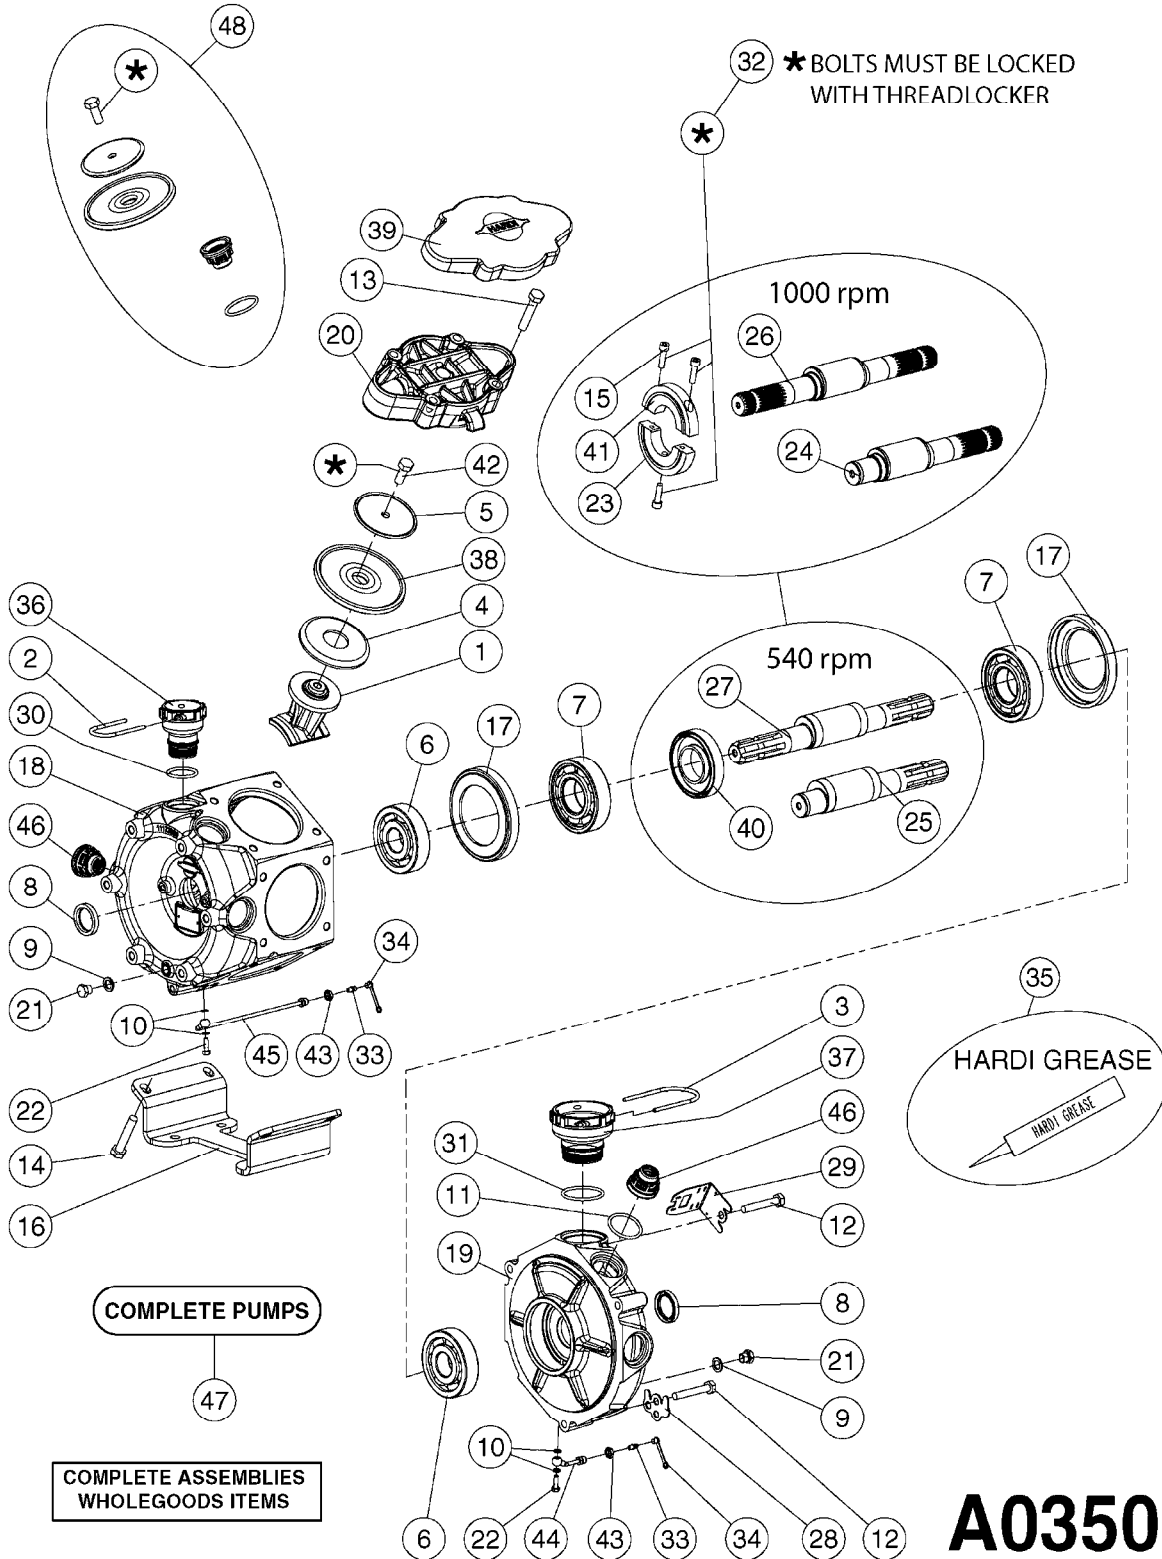

PUMP - 464 540/1000 RPM
A0350-HIN, 23:04:19

Page 1
Date 07.02.2020 9:47

Pos.	parts-n°	order qty	description
1	111622	1	CONNECTING ROD 463/5.5MM
1	111623	1	CONNECTING ROD 463/10MM
1	111624	1	CONNECTING ROD 463/12MM
1	111645	1	CONNECTING ROD 463/6.5MM
2	145996	1	FITT.DK S-67 FORK
3	145997	1	FITT.DK S-93 FORK
4	161012	1	DIAPHRAGM BACKING DISC F. 463
5	161175	1	DIAPHRAGM DISC 463/464 PUMP
6	210221	1	BEARING BALL 6407
7	210232	1	BEARING BALL 6310
8	210243	1	SEAL OIL 35 X 47 X 7
9	241404	1	DOWTY SEAL 1/4"
10	242374	1	WASHER Ø10/Ø6X1 COPPER
11	330072	1	O-RING D53.5/D45.5X4
12	421072	1	BOLT HEX 8.8 RAW M10X65
13	430312	1	BOLT HEX 8.8 M12X60
14	430438	1	BOLT HEX 8.8 DEL M12X65
15	450995	1	BOLT ALLEN M8X30 DIN 912 RAW
16	614628	1	FOOT F. 46X PUMP, RED
16	16410800	1	PUMP BASE 463/464 BLACK
17	11171900	1	CONROD RING 364/464 MACHINED
18	11172200	1	PUMP HOUSE 464 MACHINED 5/4" BSP RED
19	11172600	1	FRONTPART 464 MACHINED 2" BSP RED
20	11173000	1	VALVE COVER.463/464 MACHINED RED
21	14010400	1	PLUG 1/4" BSP
22	14120400	1	BANJOBOLT M6 X 19
23	14120700	1	COUNTERWEIGHT 364/464-1000
24	14137300	1	CRANKSHAFT 364/464-5.5 1000
24	14137400	1	CRANKSHAFT 364/464-6.5 1000
25	14137600	1	CRANKSHAFT 364/464-10
25	14137700	1	CRANKSHAFT 464-12
26	14137900	1	CRANKSHAFT 364/464-5.5 GG 1000
26	14138000	1	CRANKSHAFT 364/464-6.5 GG 1000
27	14138200	1	CRANKSHAFT 364/464-10 GG
27	14138300	1	CRANKSHAFT 464-12 GG
28	16383000	1	GREASE NIPPLE PLATE 464
29	16390600	1	BRACKET FOR RPM SENSOR
30	24266600	1	O-RING D 38,0 X 4,0 70SH.NITR
31	24266800	1	O-RING D 54,0 X 4,0 70SH.NITR
32	28045503	1	LOCTITE 262 .5ML (.017oz.)
33	28163300	1	GREASE NIPPLE H1 M6X1 DIN 7412
34	28163400	1	CAP F. GREASENIPPLE YELLOW M6X1
35	28164600	1	HARDI PUMP GREASE S3 V550L 1
36	32242200	1	FITTING S67 5/4" KON. RG 2014
37	32242400	1	FITTING S93 2" KON. RG 2014
38	33511600	1	DIAPHRAGM PUMP 463/464 PUMP PUR
39	33524000	1	COVER PLASTIC 464 PUMP
40	33527200	1	GREASE SPLIT 364/464
41	39136200	1	HALFPART 364/464-1000
42	43099200	1	BOLT HEX SS M12 X 30 DIN933 A4
43	46134000	1	NUT HEX M10x1 H=2.3 NV=14 ELZIN
44	61097000	1	BANJOTUBE SHORT 464 COMPL.
45	61097100	1	BANJOTUBE LONG 464 COMPL.
46	72043600	1	VALVE FOR 462/463
47	72993500	1	PUMP 464-12-540, CM
47	72993600	1	PUMP 464-6.5 MED-2-1000
47	82168100	1	PUMP 464-5.5 THROUGH SHAFT 1000RPM
47	82168200	1	PUMP 464-10 2" SUCT. 540RPM
47	82168500	1	PUMP 464-12 2" SUCT. 540 RPM
47	82168700	1	PUMP 464-12 540 OFFSET PORTS
47	82168800	1	PUMP 464 6.5 1000 OFFSET PORTS