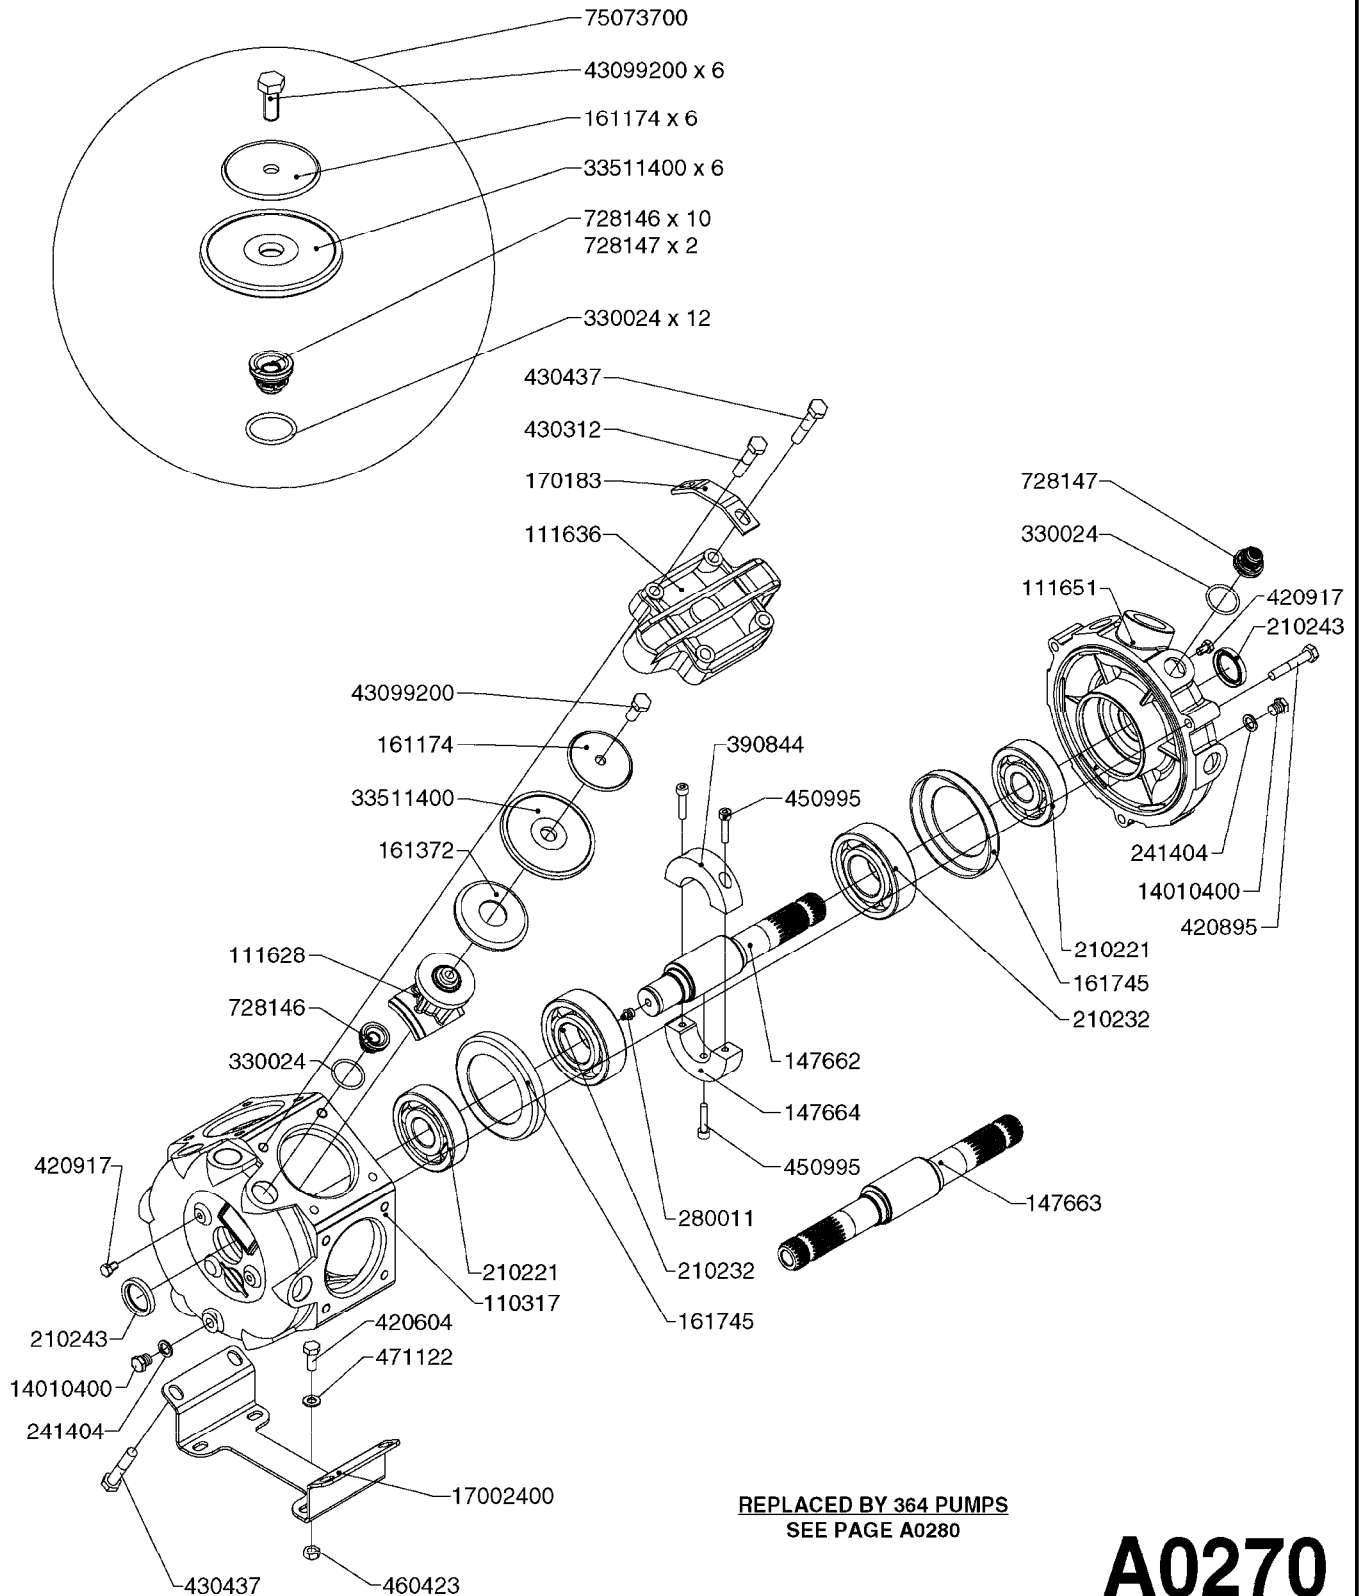

PUMP - 363/1000 RPM W/MOUNTING
A0270-HIN, 17:03:16

Page 1
Date 07.02.2020 9:47

parts-n°	order qty	description
110317	1	PUMP CASING MODEL 360/361 PNTD
111628	1	CONNECTING ROD 363/5.5 PUMP
111636	1	VALVE COVER 363 HEAVY DUTY
111651	1	CASTING F.363 1.5" PUMP(FRONT)
147662	1	CRANK SHAFT F.363/463-5.5MM
147663	1	CRANK SHAFT 363/463-5.5 THROUG
147664	1	COUNTERBALANCE 363/463 WEIGHT
161174	1	DIAPHRAGM DISC SS 361/363/364 PUMP
161372	1	DIAPHRAGM BACKING DISC,320-361
161745	1	METAL SPACER F.363/463
170183	1	LIFT STRAP F.PUMP 360/361/462
210221	1	BEARING BALL 6407
210232	1	BEARING BALL 6310
210243	1	SEAL OIL 35 X 47 X 7
241404	1	DOWTY SEAL 1/4"
280011	1	GREASE NIPPLE 1/8' SAE H TR
330024	1	O-RING D41,1/D34.5 X 3,5
390844	1	COUNTERBALANCE 363/463 POM
420604	1	BOLT HEX 8.8 DEL M10X25 FT DIN933
420895	1	BOLT HEX 8.8 RAW M10X60
420917	1	BOLT HEX 8.8 RAW M8X12 FT
430312	1	BOLT HEX 8.8 M12X60
430437	1	BOLT HEX 8.8 RAW M12X65
450995	1	BOLT ALLEN M8X30 DIN 912 RAW
460423	1	NUT HEX M10X1.50 LOCK DIN985A2 SS
471122	1	WASHER, M10, Ø20/10.5X 2.0, SS
728146	1	VALVE FOR 361(726890/707932)
728147	1	VALVE FOR 361 WHITE WITH HOLE
14010400	1	PLUG 1/4" BSP
17002400	1	FOOT F. 36X PUMP, RED
33511400	1	DIAPHRAGM PUMP 361/361/363/364 PUR
43099200	1	BOLT HEX SS M12 X 30 DIN933 A4
75073700	1	PUMP KIT 361/363 "06"