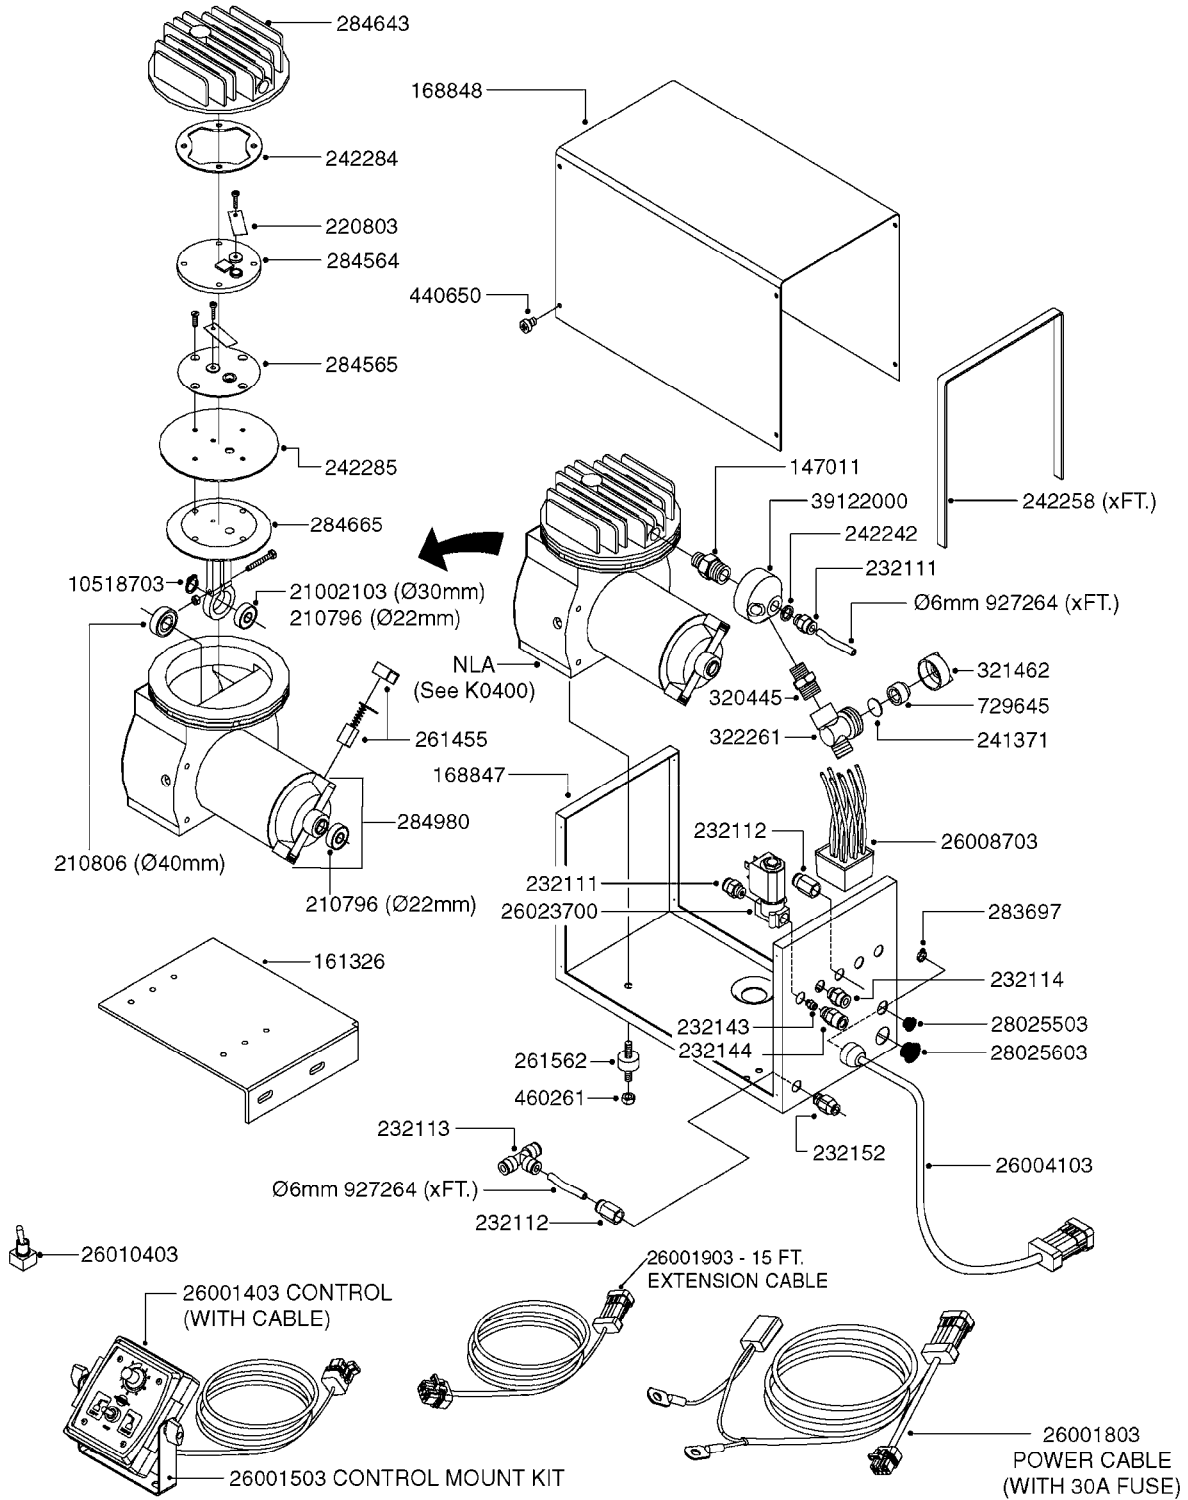

K0390

*Ø8mm 927306 (xFT.)
*Ø10mm 927330 (xFT.)

70019403 - COMPLETE ASSEMBLY

FOAM MARKER COMPRESSOR 2002
K0390-HIN, 01:01:16

Page 1
Date 07.02.2020 9:48

parts-n°	order qty	description
147011	1	HEX NIPPLE 3/8'X1/4'BSP BRASS
161326	1	MOUNT BKT. F. FOAM COMP.BOX 98
168847	1	ENCLOSURE LOWER F.MARKER
168848	1	COVER F. FOAM MARKER
210796	1	BEARING BALL D22/D8 X 7 608ZZ
210806	1	BEARING BALL D40/D17X12MM
220803	1	VALVE F. COMPRESSOR
232111	1	QUICK COUPLER 6MM X 1/8 EXT.
232112	1	QUICK COUPLER 6MM 1/8 INT.
232113	1	QUICK COUPLER 6MM T-PIECE
232114	1	COUPLER 1/8" THREADX8MM HOSE
232143	1	REDUCER 1/4'INT-1/8'EXT
232144	1	QUICK COUPLER 10MM X 1/4 EXT
232152	1	QUICK COUPLER 8MMX1/8 EXT.LONG
241371	1	DIAPHRAGM F.NO-DRIP,VULC
242242	1	O-RING F.AIR HOSE FITTING
242258	1	TRIM 3X10 SELF ADHESIVE 0012"
242284	1	HEAD GASKET F. COMPRESSOR
242285	1	DIAPHRAGM F. F/M COMP.
261455	1	BRUSH KIT-FOAM MARKER MOTOR
261562	1	RUBBER DAMPER 2XM6X25
283697	1	TIESTRAP 200MM
284564	1	PLATE F.COMPRESSOR HEAD
284565	1	PLATE F.COMPRESSOR HEAD
284643	1	COMPRESSOR HEAD F.FOAM MARKER
284665	1	CONNECTING ROD F.COMPRESSOR
284980	1	FLANGE REAR F. F.M.COMPRESSOR
320445	1	FITT.DK HN 1/4"X3/8" BSP
321462	1	CAP F.NO-DRIP ASSY.
322261	1	HOUSING F.SAFETY VALVE 3/8"
440650	1	SCREW 3.5x13 STAINLESS
460261	1	NUT HEX M6X1.00 LOCK DIN985 A2 SS
729645	1	NON-DRIP SPRING ASSY.GREEN 10
927264	1	HOSE R X PE D6/D4 X 0012"
927306	1	HOSE R X PE D8/D6 X 0012"BLACK
927330	1	HOSE R X PE D10/D8 X 012"BLACK
10518703	1	SNAP-RING OUTER 8X1
21002103	1	BEARING, 6200 2ZJEM (SKF)
26001403	1	HC FOAM MARKR CONSOLE VS3.0.00
26001503	1	HC FOAM MARKER CONSOLE MT.KIT
26001803	1	POWER CABLE
26001903	1	15' 7-PIN EXTENSION CABLE
26004103	1	FOAM MARKER CNTRL MOD CABL STD
26008703	1	FOAM MARKER CONTROL SCII
26010403	1	TOGGLE SWITCH MICRO-TRAK F.M.
26023700	1	SOLENOID VAL 12V 1/8' FLO '07
28025503	1	PLUG F.DRILLED HOLE 1/2"
28025603	1	PLUG F.DRILLED HOLE 3/4"
39122000	1	DISTR.HOUSING F.FOAM MARKER'07
70019403	1	FOAM MARKER COMPRESSOR KIT STD