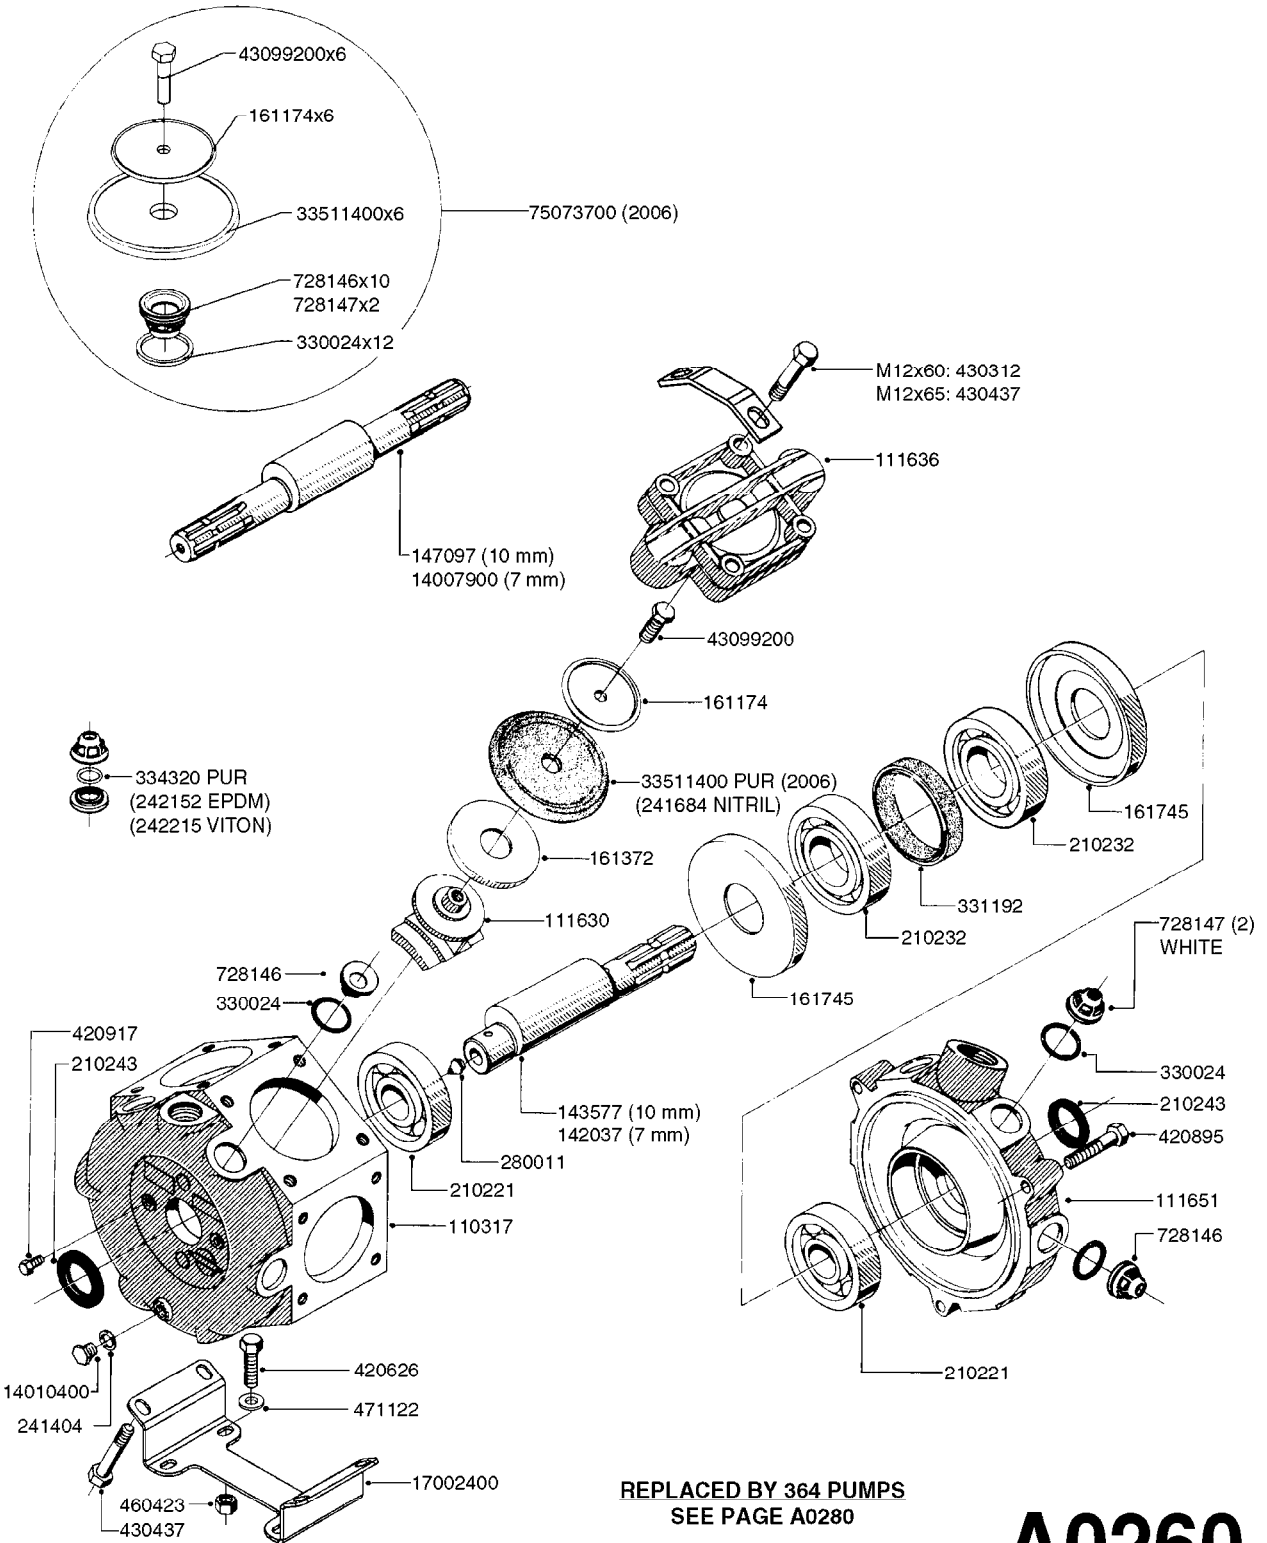

REPLACED BY 364 PUMPS
SEE PAGE A0280

A0260

PUMP - 363 W/MOUNTING BASE
A0260-HIN, 17:03:16

Page 1
Date 07.02.2020 9:47

parts-n°	order qty	description
110317	1	PUMP CASING MODEL 360/361 PNTD
111630	1	CONNECTING ROD 363/364-10 PUMP
111636	1	VALVE COVER 363 HEAVY DUTY
111651	1	CASTING F.363 1.5" PUMP(FRONT)
142037	1	CRANK SHAFT 361-20
143577	1	CRANK SHAFT F.363/462/463-10mm
147097	1	CRANK SHAFT 363-463/10 THROUGH
161174	1	DIAPHRAGM DISC SS 361/363/364 PUMP
161372	1	DIAPHRAGM BACKING DISC,320-361
161745	1	METAL SPACER F.363/463
210221	1	BEARING BALL 6407
210232	1	BEARING BALL 6310
210243	1	SEAL OIL 35 X 47 X 7
241404	1	DOWTY SEAL 1/4"
241684	1	DEICER PARTS: DIAPHRAGM MODEL 361 NITRIL
242152	1	O-RING D18.2X3 EPDM
242215	1	O-RING D18X3 VITON
280011	1	GREASE NIPPLE 1/8' SAE H TR
330024	1	O-RING D41,1/D34.5 X 3,5
331192	1	SPACER, MODEL 361/363
334320	1	O-RING D18X3 POLYURETHANE
420626	1	BOLT HEX 8.8 DEL M10X20 FT
420895	1	BOLT HEX 8.8 RAW M10X60
420917	1	BOLT HEX 8.8 RAW M8X12 FT
430312	1	BOLT HEX 8.8 M12X60
430437	1	BOLT HEX 8.8 RAW M12X65
460423	1	NUT HEX M10X1.50 LOCK DIN985A2 SS
471122	1	WASHER, M10, Ø20/10.5X 2.0, SS
728146	1	VALVE FOR 361(726890/707932)
728147	1	VALVE FOR 361 WHITE WITH HOLE
14007900	1	CRANK 363/462/463-7mm 540/THRU
14010400	1	PLUG 1/4" BSP
17002400	1	FOOT F. 36X PUMP, RED
33511400	1	DIAPHRAGM PUMP 361/361/363/364 PUR
43099200	1	BOLT HEX SS M12 X 30 DIN933 A4
75073700	1	PUMP KIT 361/363 "06"