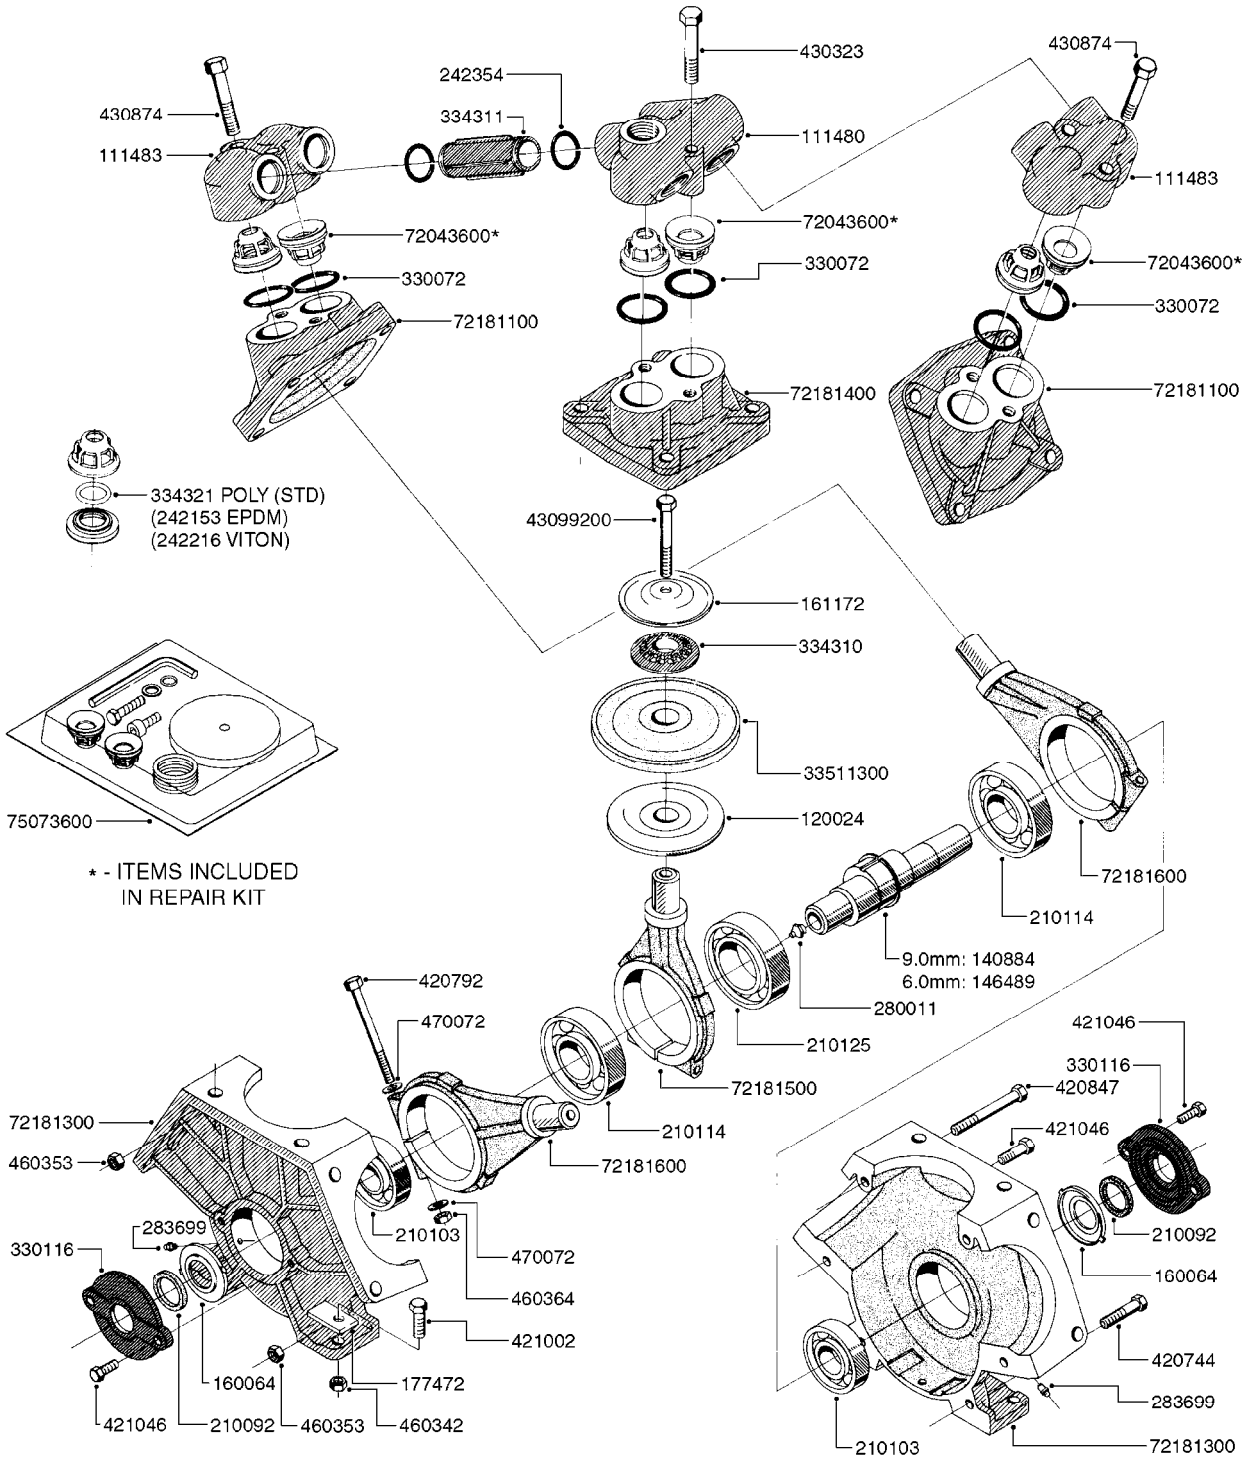

**A0220**

PUMP - 1302 W/ MOUNTING BASE  
A0220-HIN, 27:04:17

Page 1

Date 07.02.2020 9:47

parts-n°	order qty	description
111480	1	VALVE HEAD 1302 CENTER
111483	1	VALVE HEAD SIDE 1302
120024	1	DIAPHRAGM BACK DISC 1200-1300
140884	1	CRANK SHAFT MODEL 1300-9
146489	1	CRANK SHAFT MODEL 1302-6MM
160064	1	DUST PLATE
161172	1	DIAPHRAGM DISC F. 1203/1303
177472	1	BRACKET 25 X 5
210092	1	SEAL FELT D43/30X5
210103	1	BEARING BALL 6306
210114	1	BEARING BALL 6308
210125	1	BEARING BALL 6210
242153	1	O-RING D26X4 EPDM
242216	1	O-RING VITON F/1202/1302/462
242354	1	O-RING D32.2X3.0 VITON
280011	1	GREASE NIPPLE 1/8" SAE H TR
283699	1	GREASE NIPPLE M6X1
330072	1	O-RING D53.5/D45.5X4
330116	1	SEAL RETAINER, MODEL 1300
334310	1	NYLON WASHER 1202/1302/462
334311	1	CONNECTION PIPE INLET MOD.1302
334321	1	O-RING POLY. 34.0x26.0x4.0
420081	1	BOLT HEX 8.8 DEL 3/8"X40MM
420162	1	BOLT HEX 8.8 DEL 3/8"X15MM
420346	1	BOLT HEX 8.8 DEL 3/8"X 25MM
420357	1	BOLT HEX 8.8 RAW 3/8"X85MM
420803	1	BOLT HEX 8.8 DEL M8X90
421002	1	BOLT HEX 8.8 DEL M10X30 FT DIN933
421259	1	BOLT HEX UNC7/16"x2.25" 18-8SS
430323	1	BOLT HEX 8.8 DEL M12X60
430404	1	BOLT HEX 8.8 DEL M12X50
430874	1	SCREW SET 8.8 DEL M12X70 FT
460062	1	NUT HEX 3/8" GALV.
460342	1	NUT HEX M10 DEL DIN934
460364	1	NUT HU M8 A2 SS DIN934
460386	1	NUT HEX M12X1.75
470072	1	WASHER D15/D8X.5 LOCK
33511300	1	DIAPHRAGM 1202-1303 POLY 2006
72043600	1	VALVE FOR 462/463
72181100	1	DIAPHRAGM COVER 1203/1303+BLTS
72181300	1	PUMP CASTING 1300 RED W/BOLTS
72181400	1	DIAPHRAGM COVER 1303 W/BOLTS
72181500	1	CONNECTING ROD, CENTER 1303
72181600	1	CONNECTING ROD, SIDE MOD.1300
75073500	1	PUMP KIT 1300/1302 "06"