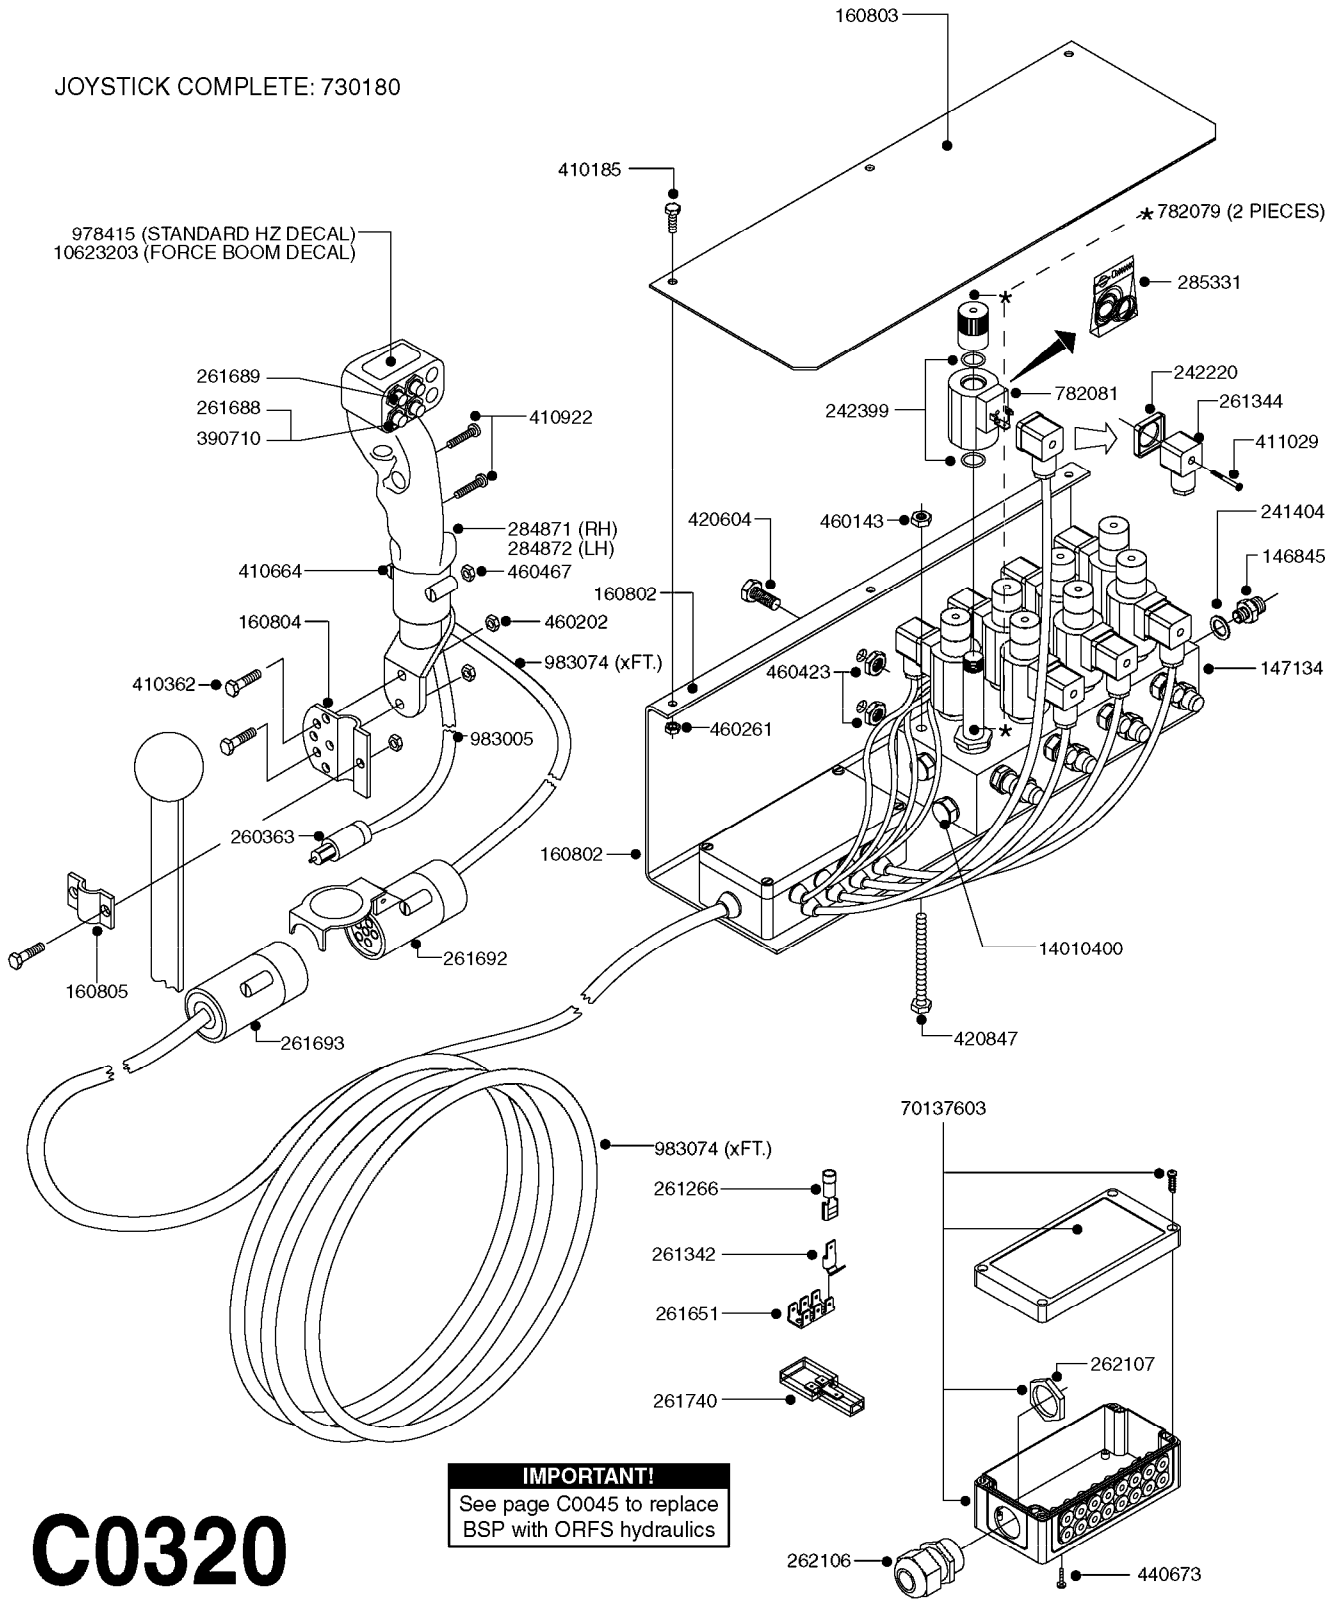

JOYSTICK COMPLETE: 730180

978415 (STANDARD HZ DECAL)
10623203 (FORCE BOOM DECAL)

HYD EAGLE HZ JOYSTICK CONTROL
C0320-HIN, 30:03:16

Page 1

Date 07.02.2020 9:48

parts-n°	order qty	description
146845	1	HEX NIPPLE 1/4"X1/4"
147134	1	MANIFOLD 4-FUNCTION
160802	1	MOUNT PLATE F.HYD SOLENOID'HZ'
160803	1	COVER PLATE F.HYD SOLENOID'HZ'
160804	1	MOUNT BRACKET F.HANDLE
160805	1	MOUNT STRAP F.HANDLE
241404	1	DOWTY SEAL 1/4"
242220	1	GASKET F. HIRSMANN PLUG
242399	1	O-RING F.HYD SOLENOID VALVE
260363	1	PLUG 2 POLE 12V
261266	1	CONNECTOR END F.CABLE HP
261342	1	SPADE F.ELEC.3 WAY CONNECTOR
261344	1	HIRSCHMANN PLUG B
261651	1	SPADE F.ELEC.6 POLE CONNECTOR
261688	1	SWITCH F. HANDLE WHITE
261689	1	CAP RUBBER F. SWITCH JOYSTICK
261692	1	PLUG ELEC.7 POLE FEMALE F.CABL
261693	1	PLUG ELEC. 7 POLE MALE
261740	1	SPADE F.ELEC.3 POLE CONN.INSUL
262106	1	BULKHEAD F. CABLE 6.5-14 BLACK
262107	1	NUT F. BULKHEAD CABLE GRAY
284871	1	CONTROL HANDLE RIGHT HALF
284872	1	CONTROL HANDLE LEFT HALF
285331	1	SEAL KIT F. HZ HYD.SOLENOID 96
390710	1	SWITCH F.HANDLE GREY MACHINED
410185	1	BOLT HEX 8.8 DEL M6X16
410362	1	BOLT HEX 8.8 SS M6X20
410664	1	BOLT HEX M5 X 20
410922	1	CYL.SKR 8.8 DEL M4X20 RST
411029	1	SCREW M3X35 F.HIRSMANN PLUG
420604	1	BOLT HEX 8.8 DEL M10X25 FT DIN933
420847	1	BOLT HEX 8.8 DEL M8X85
440673	1	SCREW F.PLASTIC 5X12 SS
460143	1	SELF LOCK NUT M8 SST A2 DIN985
460202	1	NUT HEX M6
460261	1	NUT HEX M6X1.00 LOCK DIN985 A2 SS
460423	1	NUT HEX M10X1.50 LOCK DIN985A2 SS
460467	1	NUT HEX M5 GALV.
730180	1	HYD.KIT JOYSTICK CTRL HANDLE
782079	1	CARTRIDGE VALVE
782081	1	SOLENOID F. CARTRIDGE VALVE
978415	1	DECAL CONTROL HANDLE
983005	1	ELEC. CABLE 2 WIRE X 1.5MM
983074	1	ELEC. CABLE 5 WIRE X 1.5MM
10623203	1	DECAL F.JOYSTICK - FORCE
14010400	1	PLUG 1/4" BSP
70137603	1	JUNC. BOX, FLUID, COMPLETE, 2015