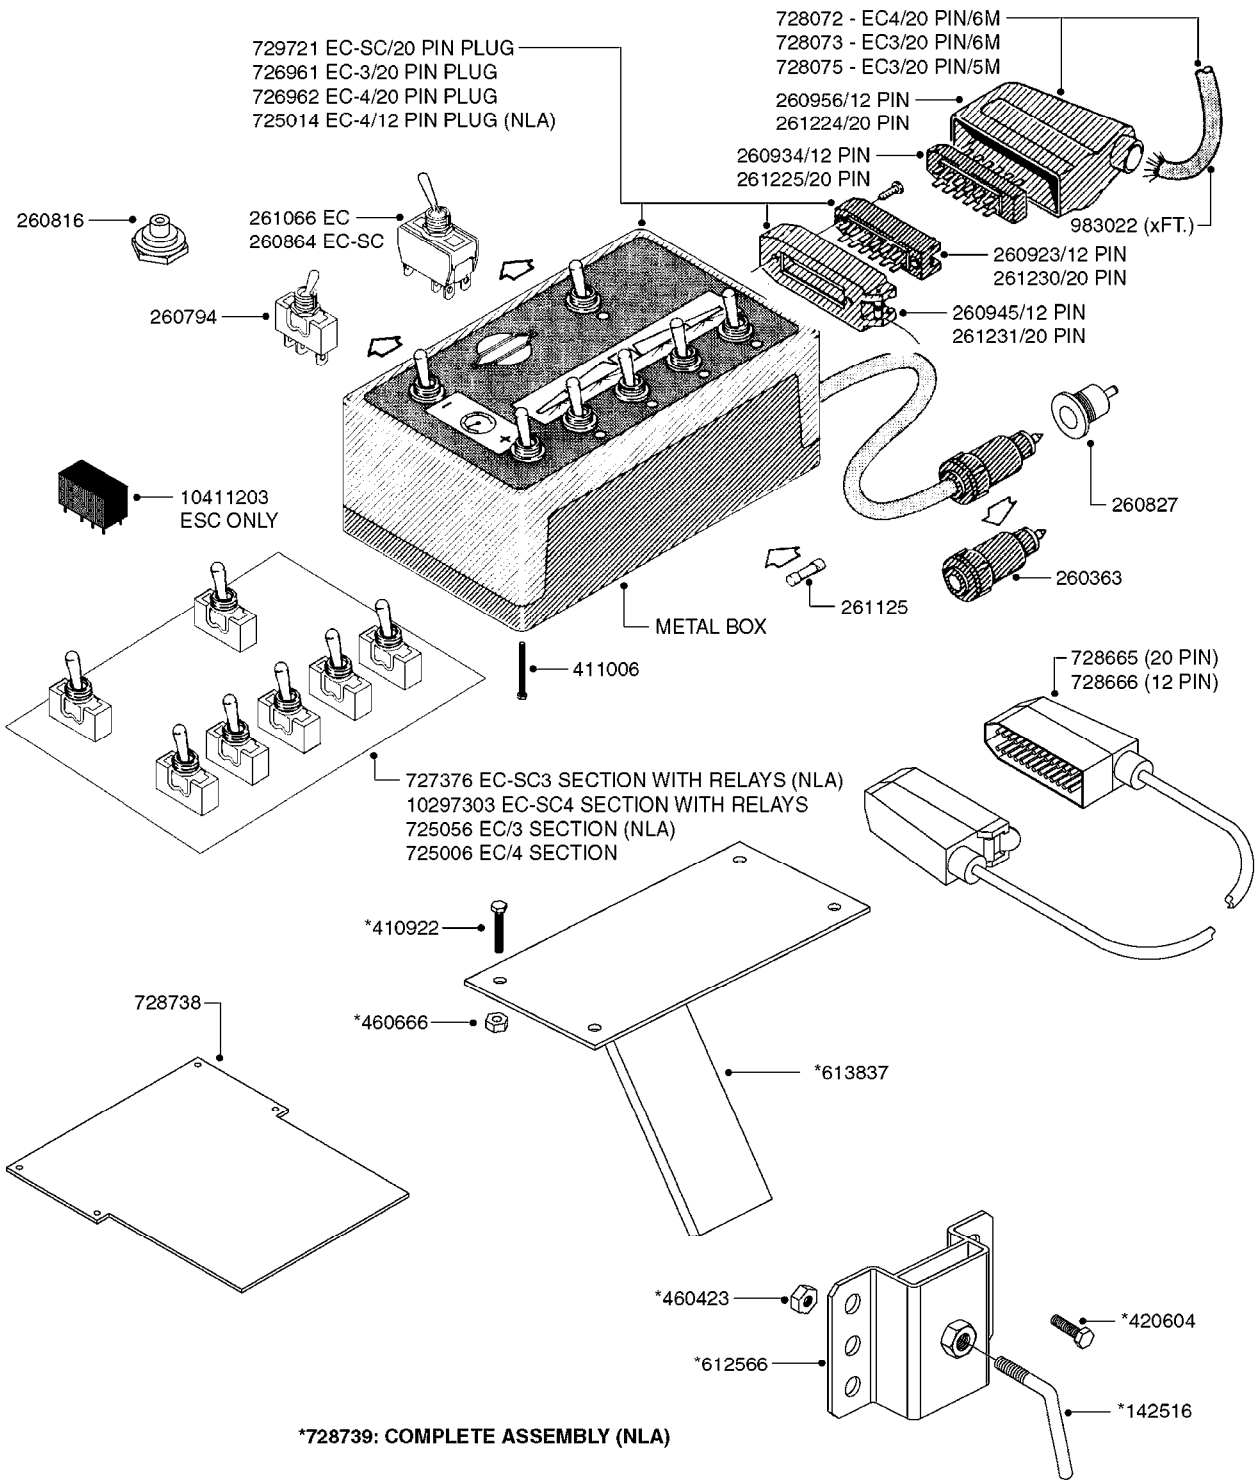

*728739: COMPLETE ASSEMBLY (NLA)

COMPLETE ASSEMBLIES
WHOLEGOODS ITEMS

B0390

CONTROL BOX F/EC+EC-SC
B0390-HIN, 01:01:16

Page 1
Date 07.02.2020 9:47

parts-n°	order qty	description
142516	1	SCREW SET M10 BENT F. LOCKING
260363	1	PLUG 2 POLE 12V
260794	1	SWITCH F.PRESS ADJ.EC CONTROL
260816	1	CAP W/RUBBER BOOT F.EC SWITCH
260827	1	PLUG F.EC ATTACHMENTS
260864	1	SWITCH F.HY BOOM CONTROL BOX
260923	1	PLUG INSERT 12 POLE FEMALE
260934	1	PLUG INSERT 12 POLE MALE
260945	1	PLUG HOUSE 12 POLE FEMALE
260956	1	PLUG HOUSE 12 POL.MALE
261066	1	SWITCH 2 POLE
261125	1	FUSE 5 X 20 500mA
261224	1	PLUG HOUSING F/20 POLE MALE
261225	1	PLUG INSERT 20 POLE MALE
261230	1	PLUG INSERT 20 POLE FEMALE
261231	1	PLUG HOUSING 20 POLE FEMALE
410922	1	CYL.SKR 8.8 DEL M4X20 RST
411006	1	SCREW M4X40 SLOTTED
420604	1	BOLT HEX 8.8 DEL M10X25 FT DIN933
460423	1	NUT HEX M10X1.50 LOCK DIN985A2 SS
460666	1	NUT HEX M4
612566	1	MOUNT BRACKET F.FAN CABLE ASSY
613837	1	MOUNT PLATE FOR EC CONTROL BOX
725006	1	CIRCUIT BOARD 4 VALVE
725014	1	CONTROL BOX EC 4 SEC./12 PIN
725056	1	PRINTED CIRC.W SW 3WAY 726961
726961	1	CONTROL BOX EC 3 SEC./20 PIN
726962	1	CONTROL BOX EC 4 SEC./20 PIN
727376	1	CIRCUIT BOARD F.ESC 3 BANK
728072	1	CABLE,20-PIN,6M EC/4
728073	1	CABLE,20-PIN,6M, EC/3
728075	1	CABLE F.CONTROL BOX 5M EC/3
728665	1	CABLE EXT.-QUICK ATTACH 20 PIN
728666	1	CABLE-QUICK ATTACH 12 PIN
728738	1	DOUB.CONT.BOX & OR F/M PLATE
728739	1	IN CAB CONTROL MOUNT KIT
729721	1	CONTROL BOX ESC3
983022	1	WIRE 12 x 0.5 x 2MM x 12"
10297303	1	CIRCUIT BOARD FOR T.M.S.
10411203	1	RELAY T-82