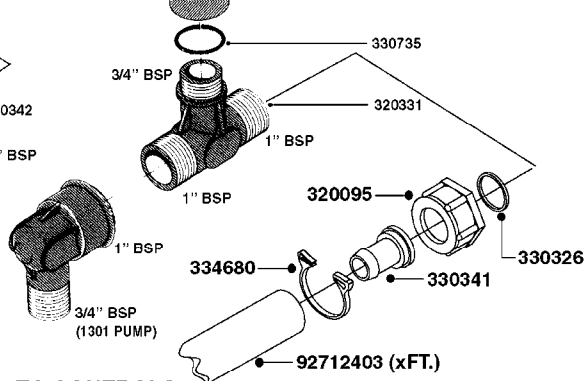

PRESSURE SIDE OF PUMP

SUCTION SIDE OF PUMP

TO CONTROLS

FROM TANK

NLA - 1302 PUMP (REPLACES 1301 PUMP)  
#726854 - COMPLETE DAMPER KIT (SUCTION & PRESSURE)

COMPLETE ASSEMBLIES  
WHOLEGOODS ITEMS

**A0240**

PUMP - 1301/1302 FITTINGS  
A0240-HIN, 01:01:16