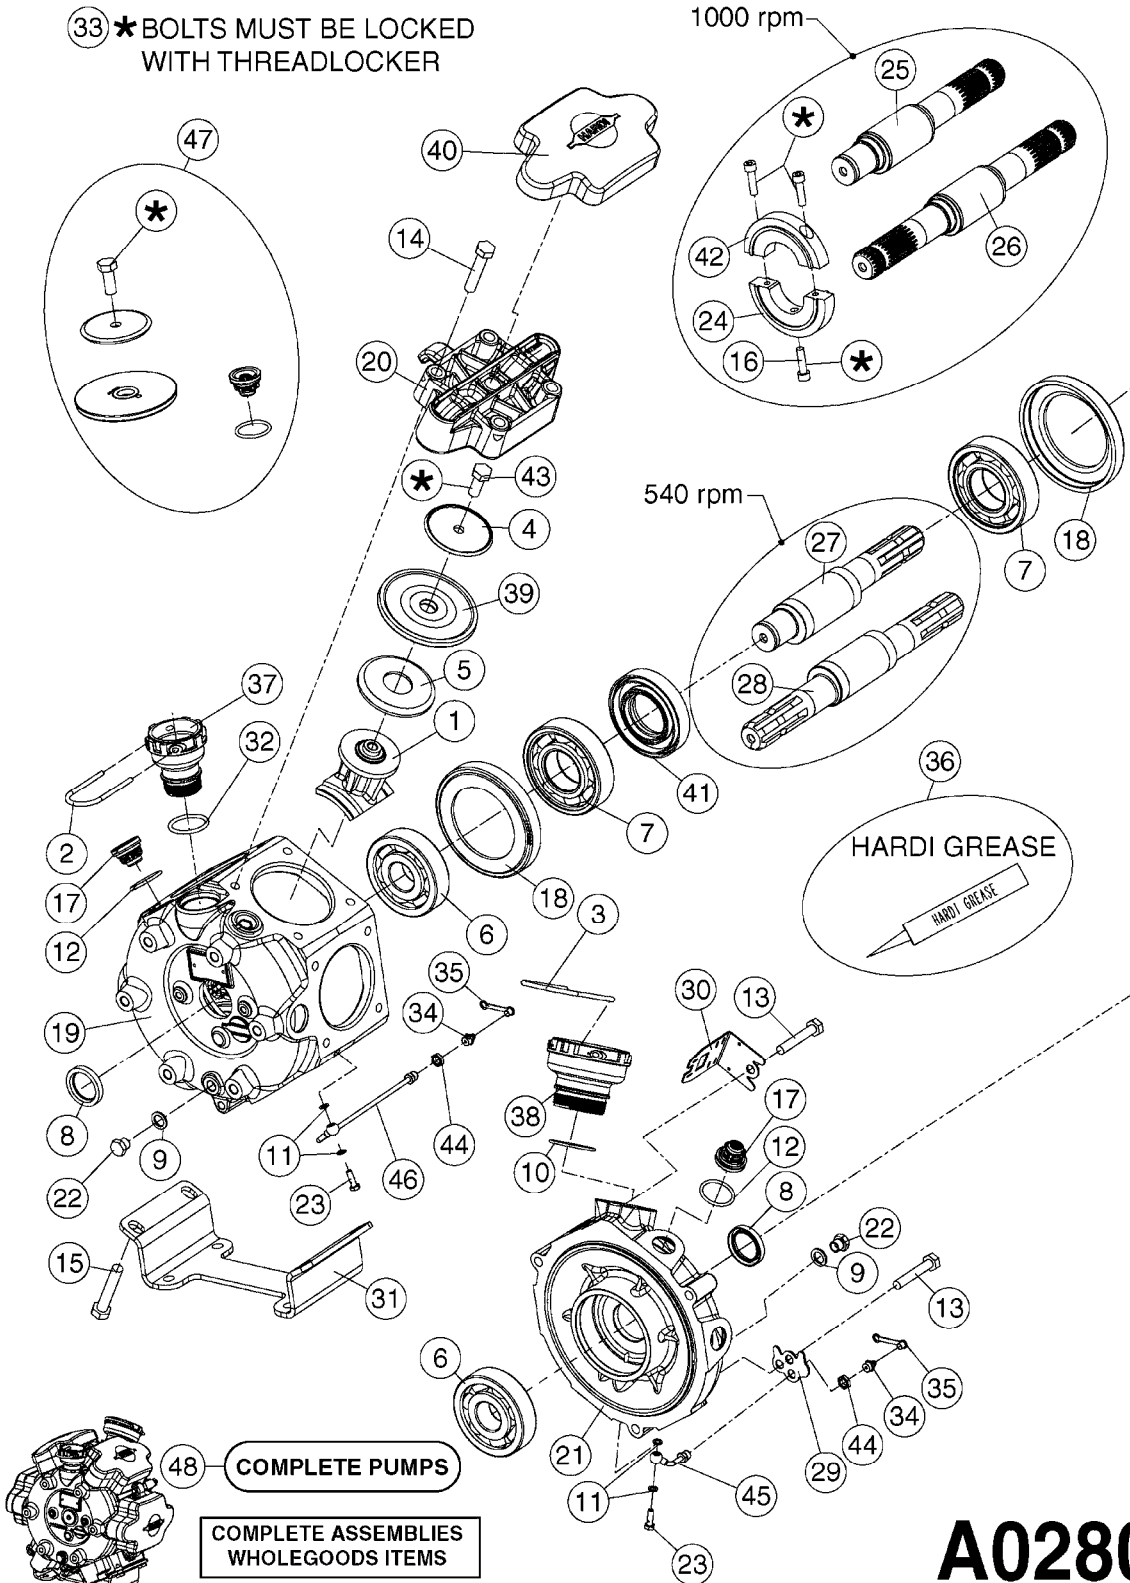

33 * BOLTS MUST BE LOCKED WITH THREADLOCKER

1000 rpm

540 rpm

HARDI GREASE

PUMP - 364 540/1000 RPM
A0280-HIN, 24:04:19

Page 1
Date 07.02.2020 9:47

Pos.	parts-n°	order qty	description
1	111622	1	CONNECTING ROD 463/5.5MM
1	111628	1	CONNECTING ROD 363/5.5 PUMP
1	111629	1	CONNECTING ROD 363/364-7 PUMP
1	111630	1	CONNECTING ROD 363/364-10 PUMP
2	145996	1	FITT.DK S-67 FORK
3	145997	1	FITT.DK S-93 FORK
4	161174	1	DIAPHRAGM DISC SS 361/363/364 PUMP
5	161372	1	DIAPHRAGM BACKING DISC,320-361
6	210221	1	BEARING BALL 6407
7	210232	1	BEARING BALL 6310
8	210243	1	SEAL OIL 35 X 47 X 7
9	241404	1	DOWTY SEAL 1/4"
10	242225	1	O-RING D45.0 X 4.0 RUBBER
11	242374	1	WASHER Ø10/Ø6X1 COPPER
12	330024	1	O-RING D41,1/D34.5 X 3,5
13	420895	1	BOLT HEX 8.8 RAW M10X60
14	430312	1	BOLT HEX 8.8 M12X60
15	430438	1	BOLT HEX 8.8 DEL M12X65
16	450995	1	BOLT ALLEN M8X30 DIN 912 RAW
17	728146	1	VALVE FOR 361(726890/707932)
18	11171900	1	CONROD RING 364/464 MACHINED
19	11172000	1	PUMP HOUSE 364 MACHINED 5/4" BSP RED
20	11172800	1	VALVE COVER 363/364 MACHINED RED
21	11173200	1	FRONTPART 364, 1½" BSP RED
22	14010400	1	PLUG 1/4" BSP
23	14120400	1	BANJOBOLT M6 X 19
24	14120700	1	COUNTERWEIGHT 364/464-1000
25	14137300	1	CRANKSHAFT 364/464-5.5 1000
26	14137900	1	CRANKSHAFT 364/464-5.5 GG 1000
27	14137600	1	CRANKSHAFT 364/464-10
28	14138200	1	CRANKSHAFT 364/464-10 GG
29	16382900	1	GREASE NIPPLE PLATE, 364
30	16390600	1	BRACKET FOR RPM SENSOR
31	16410700	1	PUMP BASE 363/364 BLACK
31	17002400	1	FOOT F. 36X PUMP, RED
32	24266600	1	O-RING D 38,0 X 4,0 70SH.NITR
33	28045503	1	LOCTITE 262 .5ML (.017oz.)
34	28163300	1	GREASE NIPPLE H1 M6X1 DIN 7412
35	28163400	1	CAP F. GREASENIPPLE YELLOW M6X1
36	28164600	1	HARDI PUMP GREASE S3 V550L 1
37	32242200	1	FITTING S67 5/4" KON. RG 2014
38	32242300	1	NIPPLE S93 1,5' KON.RG 2014
39	33511400	1	DIAPHRAGM PUMP 361/361/363/364 PUR
40	33524300	1	COVER PLASTIC 364 PUMP
41	33527200	1	GREASE SPLIT 364/464
42	39136200	1	HALFPART 364/464-1000
43	43099200	1	BOLT HEX SS M12 X 30 DIN933 A4
44	46134000	1	NUT HEX M10x1 H=2.3 NV=14 ELZIN
45	61096800	1	BANJOTUBE SHORT 364 COMPL.
46	61096900	1	BANJOTUBE LONG 364 COMPL.
47	75585900	1	PUMP KIT 364
48	82169500	1	PUMP 364-5.5-MED-1000
48	82169700	1	PUMP 364-5.5-MOD2-1000-OSP
48	82170000	1	PUMP 364-10-STD-540 FK
48	82170300	1	PUMP 364-10-MOD-540-GG THROUGH SHAFT
48	82170400	1	PUMP 364-10-MOD-540-OSP