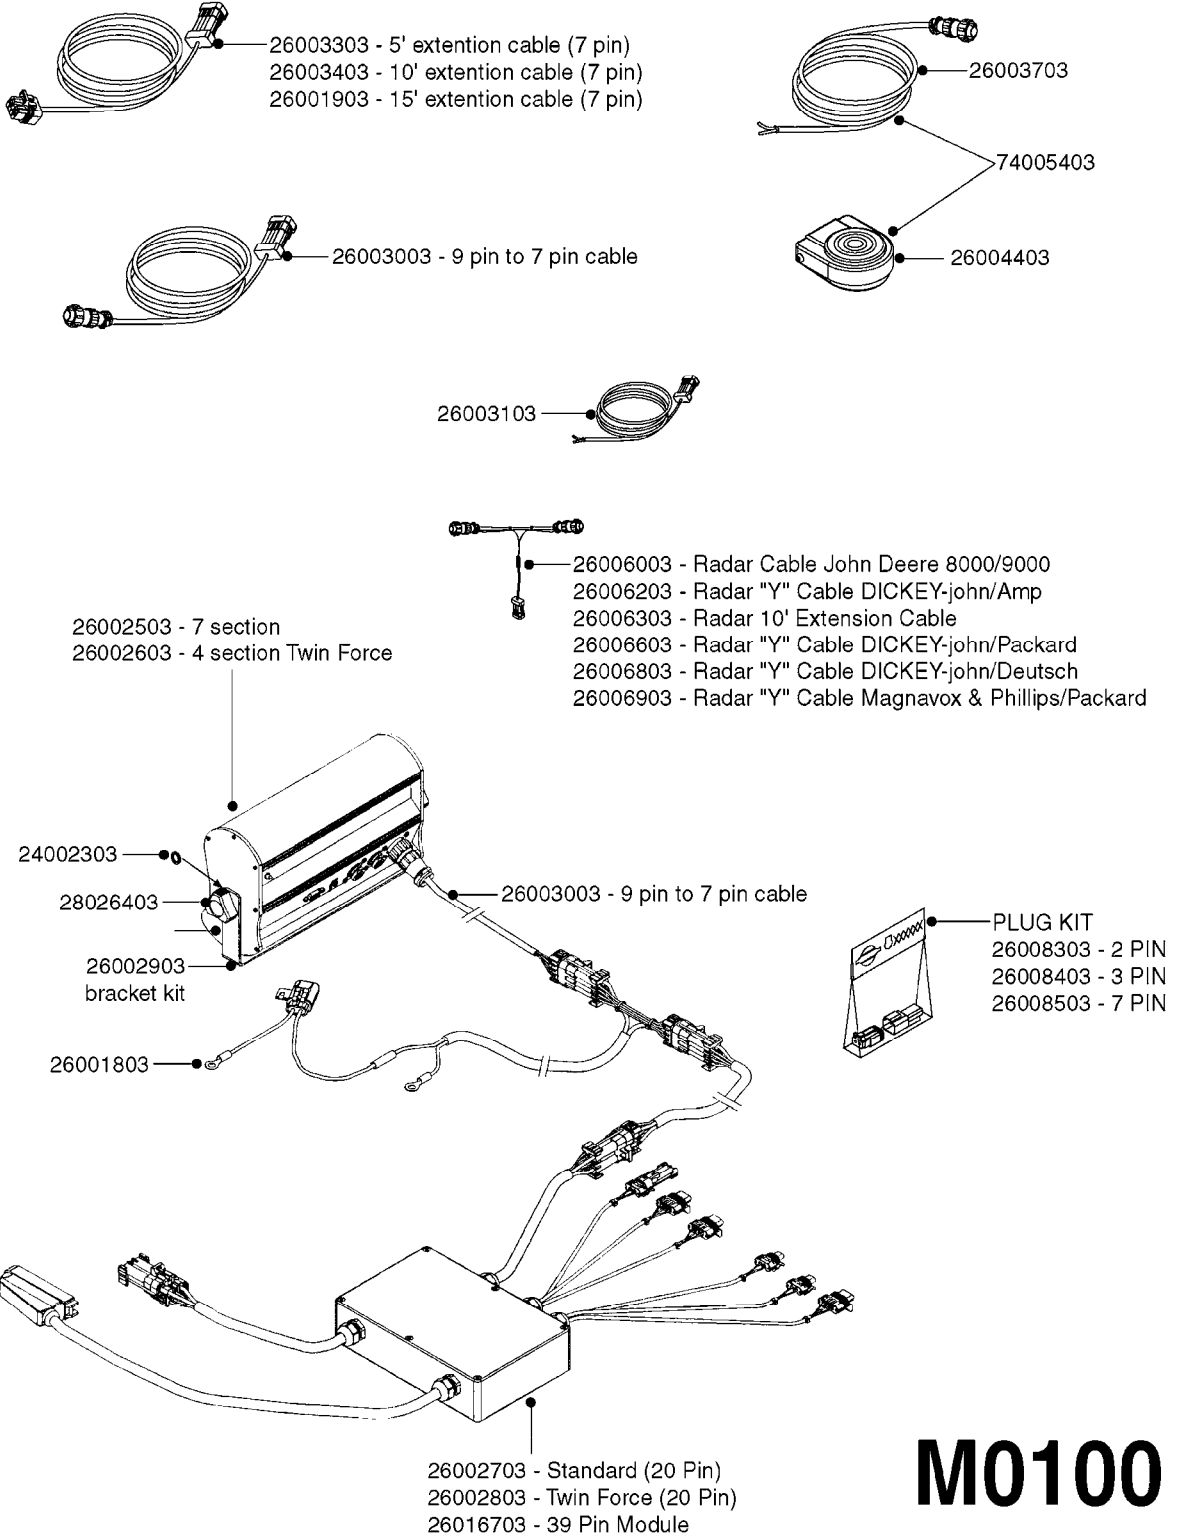

MUSTANG 3500 CONTROLLER
M0100-HIN, 01:01:16

Page 0
Date 07.02.2020 9:49

MUSTANG 3500 CONTROLLER
M0100-HIN, 01:01:16

Page 1
Date 07.02.2020 9:49

parts-n°	order qty	description
24002303	1	WASHER, RUBBER
26001803	1	POWER CABLE
26001903	1	15' 7-PIN EXTENSION CABLE
26002503	1	MUSTANG 3500/7 CONSOLE
26002603	1	MUSTANG 3500/4/TF CONSOLE
26002703	1	MUSTANG 3500/20PIN SC MODULE
26002803	1	MUSTANG 3500/20PIN TF SC MODUL
26002903	1	MUSTANG 3500 CONSOLE MNT KIT
26003003	1	MUSTANG 3500 CONSOLE CABLE
26003103	1	MUSTANG 3500/7 SC MOD CNECT KT
26003303	1	MUSTANG/FM 5FT 7PIN EXT CABLE
26003403	1	MUSTANG/FM 10FT 7PIN EXT CABLE
26003703	1	MUSTANG RUN/HOLD ADAPT CABLE
26004403	1	SWITCH, FOOT
26006003	1	MUSTANG RADR CBLE JD 8000/9000
26006203	1	MUSTANG RDR "Y" CABLE DCKY-JHN
26006303	1	MUSTANG RDR EXTNSN CABLE 10FT
26006603	1	MUSTANG RDR"Y"CABLE D-J PACKRD
26006803	1	MUSTANG RDR"Y"CABLE D-J DEUTS.
26006903	1	MUSTANG RDR"Y"CABLE MAG.PHILIP
26008303	1	MICRO TRAK PLUG KIT - 2 PIN
26008403	1	MICRO TRAK PLUG KIT - 3 PIN
26008503	1	MICRO TRAK PLUG KIT - 7 PIN
26016703	1	MUSTANG 3500/39PIN SC MODULE
28026403	1	KNOB, MUSTANG CONSOLE MOUNT
74005403	1	FOOT SWITCH FOR MUSTANG 3500