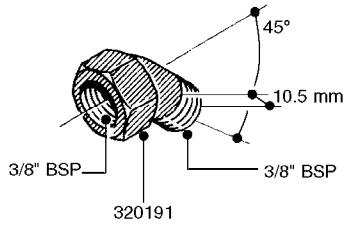

FITTINGS - HEXAGON NIPPLES  
L0030-HIN, 01:01:16

Page 0  
Date 07.02.2020 9:48

**L0030**

FITTINGS - HEXAGON NIPPLES  
L0030-HIN, 01:01:16

Page 1

Date 07.02.2020 9:48

parts-n°	order qty	description
10015303	1	FITT.PO.HN 1.00X1.00 M1000
10425003	1	FITT.PO.HN 1.25X1.00 MCPHEE
320132	1	FITT.DK HN 1" BSP
320176	1	FITT.DK HN 3/8"X1/2" BSP
320445	1	FITT.DK HN 1/4"X3/8" BSP
320655	1	FITT.DK HN 1/2"-1/2" BSP
320692	1	FITT.DK HN 3/8'BSPX1/4'NPT
320703	1	FITT.DK HN 3/8BSP X1/2 &1/4NPT
320725	1	FITT.DK NIPPLE 3/8"-3/8" BSP
320902	1	FITT.DK HN 3/8'X 1/4' BSP
390232	1	FITT.DK HN 1-1/2' X 1-1/4' BSP
390276	1	FITT.DK HN 1'BSP