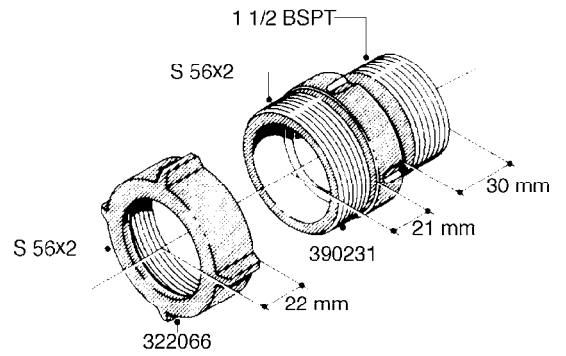

**L0080**

FITTINGS - S-53  
L0080-HIN, 12:09:17

Page 1

Date 07.02.2020 9:49

Pos.	parts-n°	order qty	description
1	145995	1	FITT.DK S-53 FORK
2	241973	1	O-RING Ø3 X 44.2 70 SHORES NITRIL NITRIL (BLACK)
2	242353	1	O-RING 3 X 44.2 VITON VITON (BROWN)
3	242109	1	O-RING D32.2x3.0 NITRIL (BLACK)
3	242354	1	O-RING D32.2X3.0 VITON VITON (BROWN)
4	322103	1	FITT.DK S-53 BULKHEAD
5	322107	1	FITT.DK S-53 BULKHEAD NUT
6	322110	1	FITT.DK S-53 ELB. 1/2" BSP
7	322352	1	FITT.DK S-53 TEE
8	334229	1	FITT.DK S-53 STR.3/4"
9	334260	1	GASKET F. S-53 BULKHEAD
10	334564	1	FITT.DK S-67 TO S-53 ADAPTER
11	391100	1	FITT.DK S-53THREAD INS.1/2"BSP
12	726463	1	FITT.DK S53 BULKHEAD W/GASKET
13	726552	1	FIT.DK S-53X90 1/2" BSP,O-RING
14	726556	1	FITT.DK S-53 HB 1/2" W/O-RING
15	726558	1	FITT.DK S53 STR. 3/4" W.ORING
16	726559	1	FITT DK. S-53 HB 1" W/O-RING
17	726568	1	FITT.DK.S-53 HB 1/2"90 W/O-RING
18	726570	1	FITT.DK S-53 ELB.3/4" W.ORING
19	726571	1	FITT.DK S-53 ELB.1", W ORING
20	726578	1	FITT.DK S53 PLUG WITH O-RING
21	728561	1	FITT.DK. S67M - S53F REDUCER