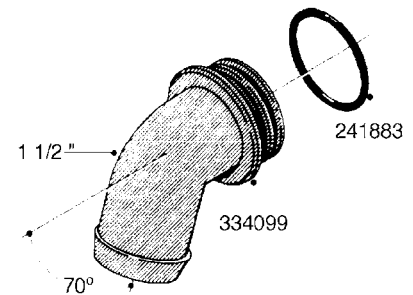

**L0080**

FITTINGS - S-53  
L0080-HIN, 12:09:17

Page 1

Date 07.02.2020 9:49

Pos.	parts-n°	order qty	description
1	145995	1	FITT.DK S-53 FORK
2	241973	1	O-RING Ø3 X 44.2 70 SHORES NITRIL NITRIL (BLACK)
2	242353	1	O-RING 3 X 44.2 VITON VITON (BROWN)
3	242109	1	O-RING D32.2x3.0 NITRIL (BLACK)
3	242354	1	O-RING D32.2X3.0 VITON VITON (BROWN)
4	322103	1	FITT.DK S-53 BULKHEAD
5	322107	1	FITT.DK S-53 BULKHEAD NUT
6	322110	1	FITT.DK S-53 ELB. 1/2" BSP
7	322352	1	FITT.DK S-53 TEE
8	334229	1	FITT.DK S-53 STR.3/4"
9	334260	1	GASKET F. S-53 BULKHEAD
10	334564	1	FITT.DK S-67 TO S-53 ADAPTER
11	391100	1	FITT.DK S-53THREAD INS.1/2"BSP
12	726463	1	FITT.DK S53 BULKHEAD W/GASKET
13	726552	1	FIT.DK S-53X90 1/2" BSP,O-RING
14	726556	1	FITT.DK S-53 HB 1/2" W/O-RING
15	726558	1	FITT.DK S53 STR. 3/4" W.ORING
16	726559	1	FITT DK. S-53 HB 1" W/O-RING
17	726568	1	FITT.DK.S-53 HB 1/2"90 W/O-RING
18	726570	1	FITT.DK S-53 ELB.3/4" W.ORING
19	726571	1	FITT.DK S-53 ELB.1", W ORING
20	726578	1	FITT.DK S53 PLUG WITH O-RING
21	728561	1	FITT.DK. S67M - S53F REDUCER