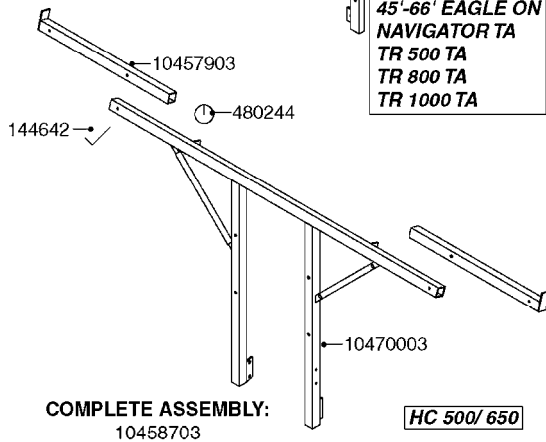

**COMPLETE ASSEMBLIES
WHOLEGOODS ITEMS**

**80'-90' EAGLE
ON HC 650M/ 950M**

D0510