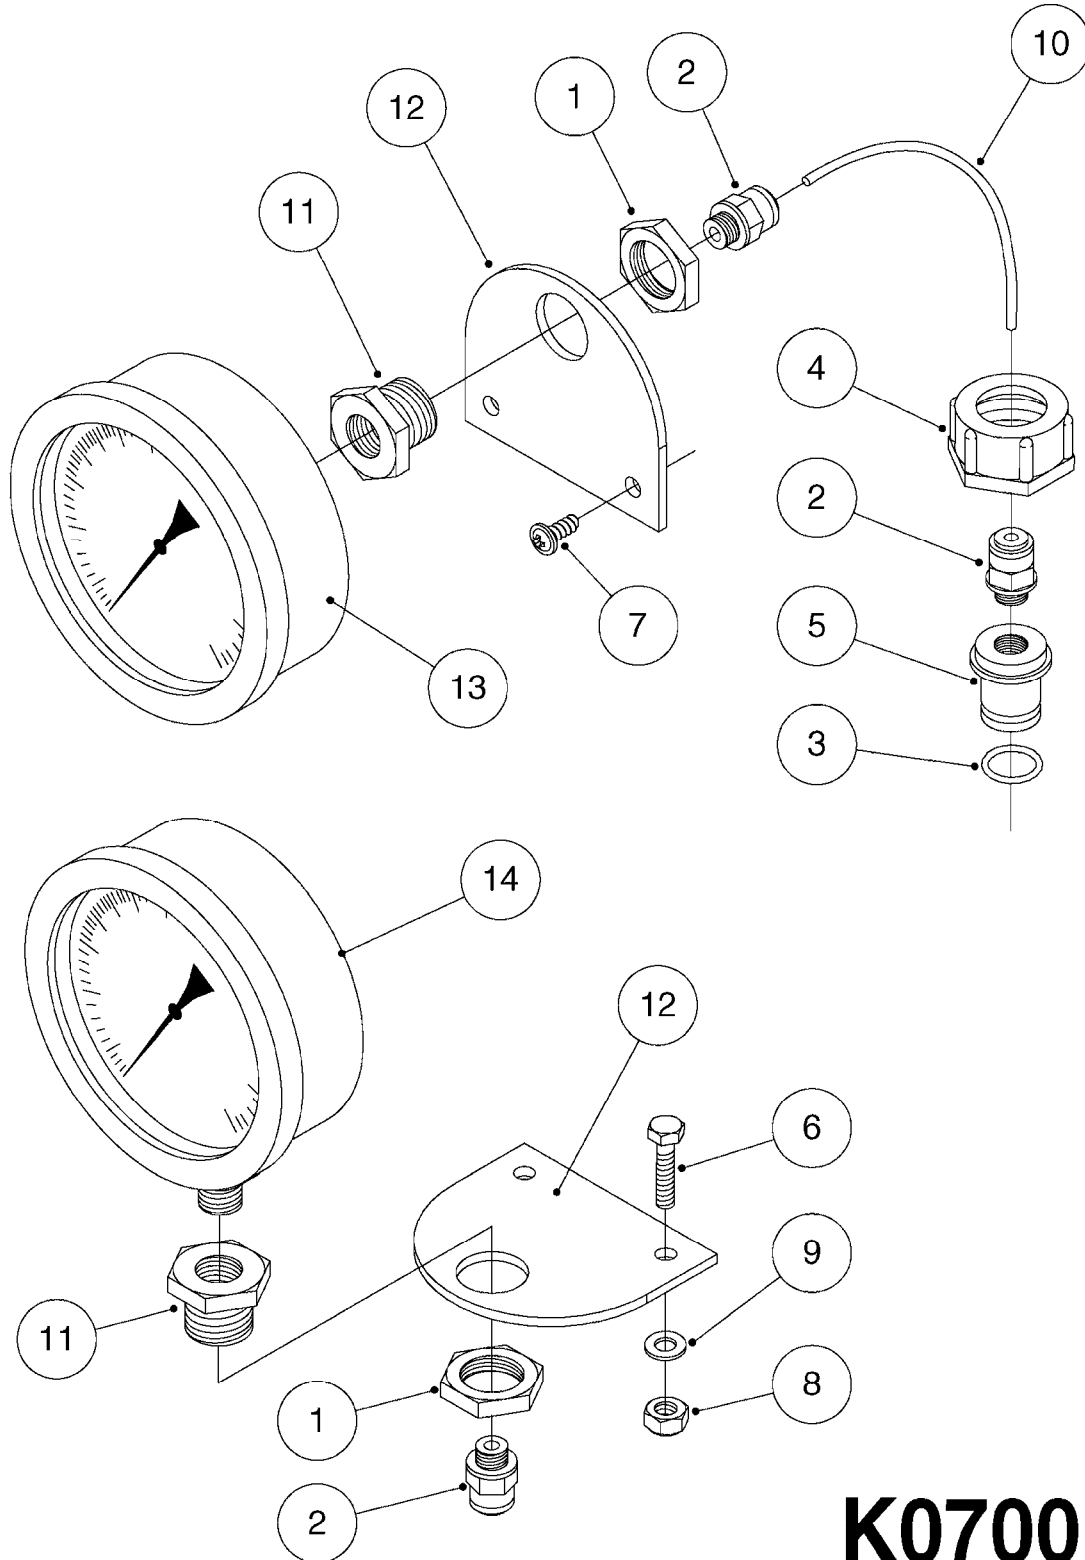

**K0690**

REMOTE GAUGE-MAGNETIC BASE KIT  
K0690-HIN, 01:01:16

Page 1  
Date 07.02.2020 9:48

parts-n°	order qty	description
231346	1	QUICK COUPLER 1/8"BSP X 4 MM
232230	1	QUICK COUPLER 1/4"BSP X 4 MM
241651	1	O-RING D14.0X3.0 NITRIL
242594	1	O-RING D14 X 1.78 SCH.70-EPDM
283581	1	HOSE CONNECTOR STR. F.4MM PE
284582	1	CLAMP HOSE GEAR - 5/16"
320187	1	FITT.DK CAP 3/8" BSP BLACK
320283	1	FITT.DK NUT 3/4"BSP
320445	1	FITT.DK HN 1/4"X3/8" BSP
321926	1	FITTING BSP3/4"-1/8"
322046	1	FITT.DK TEE 1/2X1/2HB X3/4'BSP
322048	1	FITT.DK TEE 3/4X3/4HB X3/4'BSP
330013	1	O-RING 2.5 X 10 PUR
330061	1	O-RING D16/D11X2,5
331807	1	FITT.DK HB 5/16" F.3/8" NUT
334531	1	CLAMP HOSE PLASTIC 3/4"
334534	1	CLAMP HOSE PLASTIC 1/2"
390713	1	GAUGE ADAPTOR 1/4" BSP
440698	1	SCREW F.PLASTIC 6X18 SS HEXHD
721851	1	SCREW PLUG W/QUICK FIT
724637	1	FITT.DK HB 5/16' F. 3/4" COMP.
927253	1	RED AIR HOSE, Ø4/2 1810 E
927268	1	HOSE BLUE PVC X 1/4 X 0012"
10536703	1	MAGNETIC BASE D3,2'/90LB
10536803	1	MAGNETIC BASE KIT F.GAUGE
28026203	1	GAUGE 200PSI/BR,2.5"1/4BSP-BTM
92702103	1	HOSE R X1/2" X300PSI WP X0012"
92703203	1	HOSE R X3/4" X300PSI WP X0012"