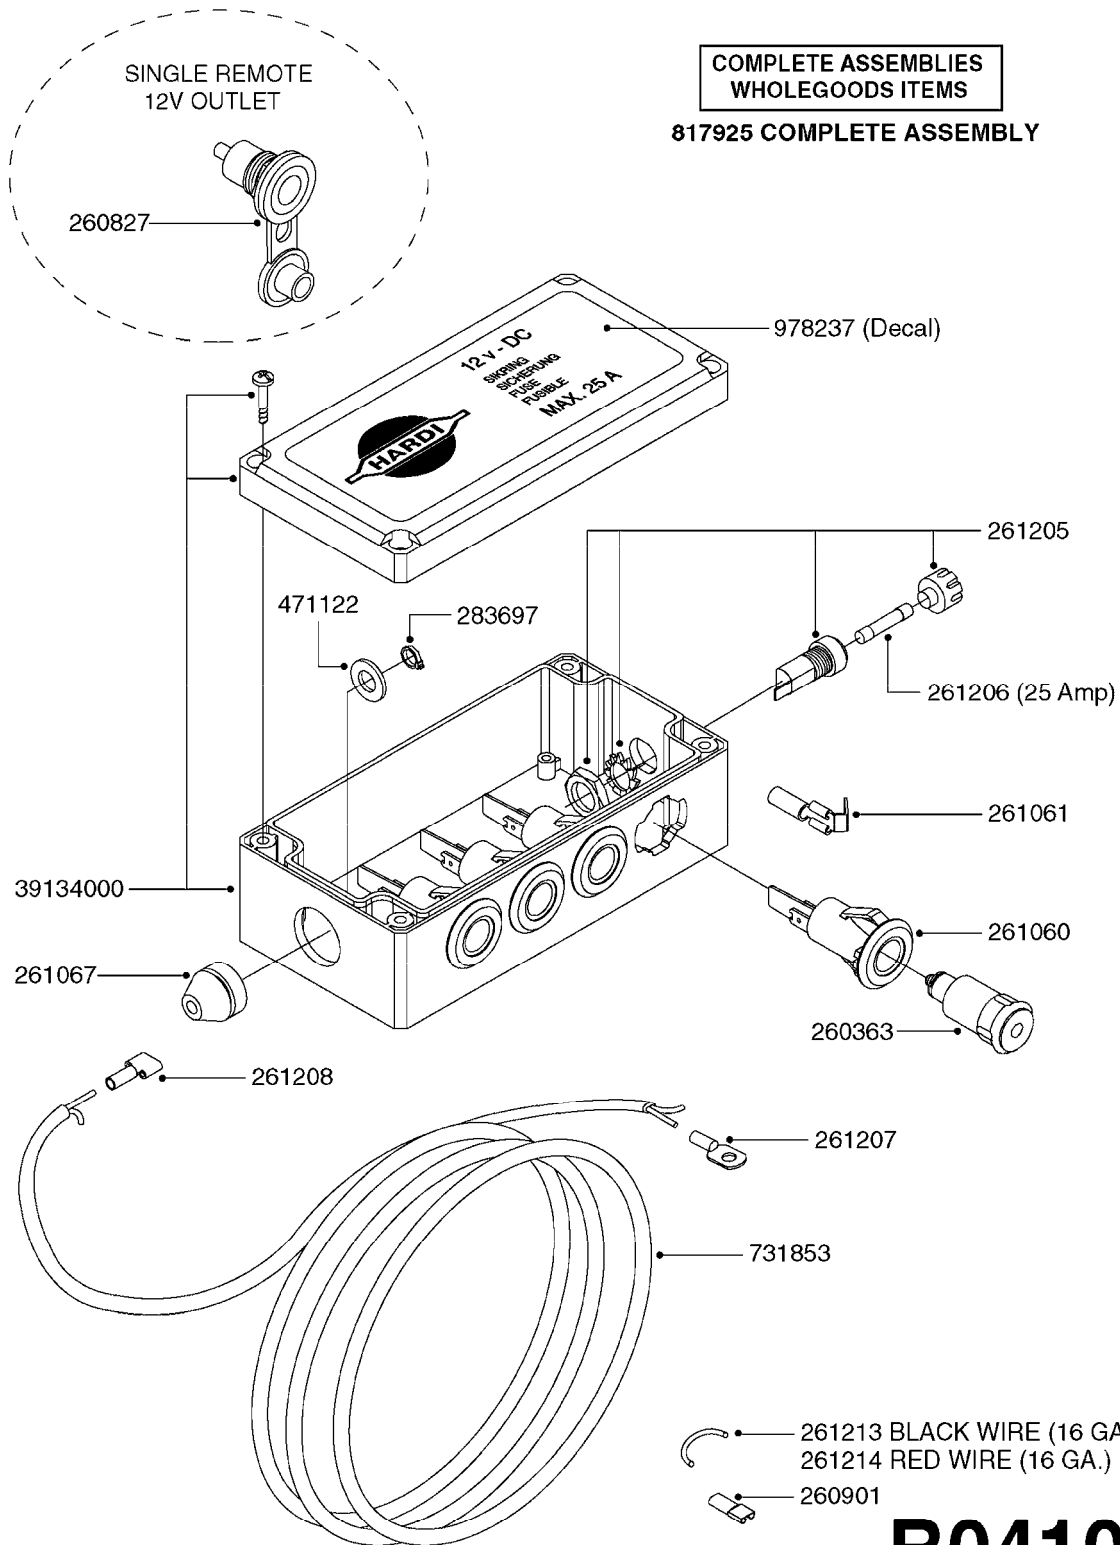

12 VOLT OUTLET BOX
B0410-HIN, 01:01:16

Page 0
Date 07.02.2020 9:47

12 VOLT OUTLET BOX
B0410-HIN, 01:01:16

Page 1
Date 07.02.2020 9:47

parts-n°	order qty	description
260363	1	PLUG 2 POLE 12V
260827	1	PLUG F.EC ATTACHMENTS
260901	1	SPADE F.ELEC CONN.1.5MM BLUE
261060	1	PLUG F.EC ATTACHMENTS
261061	1	SPADE F.ELEC.2 WAY CONNECTOR
261067	1	GROMMET 10-14 GREY
261205	1	FUSE HOLDER
261206	1	FUSE 25 A
261207	1	ELECTRIC CONNECTOR 4MM
261208	1	SPADE F.ELEC.CONNECTOR 4MM
261213	1	WIRE 6.4MM BLACK
261214	1	WIRE 6.4MM RED
283697	1	TIESTRAP 200MM
471122	1	WASHER, M10, Ø20/10.5X 2.0, SS
731853	1	CABLE 2X4MM L=138"
817925	1	OUTLET BOX 12 VOLT ELEC.
978237	1	DECAL OUTLET BOX
39134000	1	BOX, COMPLETE, 12V POWER BOX