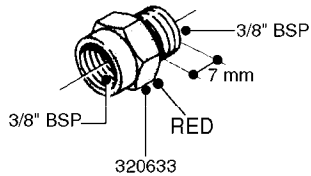

FITTINGS - HEXAGON NIPPLES  
L0030-HIN, 01:01:16

Page 0  
Date 07.02.2020 9:48

**L0030**

FITTINGS - HEXAGON NIPPLES  
L0030-HIN, 01:01:16

Page 1

Date 07.02.2020 9:48

parts-n°	order qty	description
10015303	1	FITT.PO.HN 1.00X1.00 M1000
10425003	1	FITT.PO.HN 1.25X1.00 MCPHEE
320132	1	FITT.DK HN 1" BSP
320176	1	FITT.DK HN 3/8"X1/2" BSP
320445	1	FITT.DK HN 1/4"X3/8" BSP
320655	1	FITT.DK HN 1/2"-1/2" BSP
320692	1	FITT.DK HN 3/8'BSPX1/4'NPT
320703	1	FITT.DK HN 3/8BSP X1/2 &1/4NPT
320725	1	FITT.DK NIPPLE 3/8"-3/8" BSP
320902	1	FITT.DK HN 3/8'X 1/4' BSP
390232	1	FITT.DK HN 1-1/2' X 1-1/4' BSP
390276	1	FITT.DK HN 1'BSP