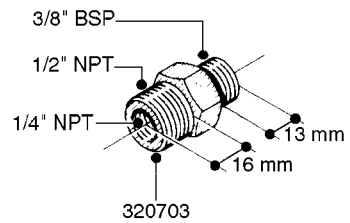

FITTINGS - HEXAGON NIPPLES  
L0030-HIN, 01:01:16

Page 0  
Date 07.02.2020 9:48

**L0030**

FITTINGS - HEXAGON NIPPLES  
L0030-HIN, 01:01:16

Page 1

Date 07.02.2020 9:48

parts-n°	order qty	description
10015303	1	FITT.PO.HN 1.00X1.00 M1000
10425003	1	FITT.PO.HN 1.25X1.00 MCPHEE
320132	1	FITT.DK HN 1" BSP
320176	1	FITT.DK HN 3/8"X1/2" BSP
320445	1	FITT.DK HN 1/4"X3/8" BSP
320655	1	FITT.DK HN 1/2"-1/2" BSP
320692	1	FITT.DK HN 3/8'BSPX1/4'NPT
320703	1	FITT.DK HN 3/8BSP X1/2 &1/4NPT
320725	1	FITT.DK NIPPLE 3/8"-3/8" BSP
320902	1	FITT.DK HN 3/8'X 1/4' BSP
390232	1	FITT.DK HN 1-1/2' X 1-1/4' BSP
390276	1	FITT.DK HN 1'BSP