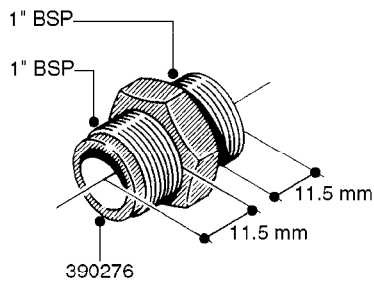

FITTINGS - HEXAGON NIPPLES
L0030-HIN, 01:01:16

Page 0
Date 07.02.2020 9:40

L0030

FITTINGS - HEXAGON NIPPLES
L0030-HIN, 01:01:16

Page 1
Date 07.02.2020 9:40

parts-n°	order qty	description
10015303	1	FITT.PO.HN 1.00X1.00 M1000
10425003	1	FITT.PO.HN 1.25X1.00 MCPHEE
320132	1	FITT.DK HN 1" BSP
320176	1	FITT.DK HN 3/8"X1/2" BSP
320445	1	FITT.DK HN 1/4"X3/8" BSP
320655	1	FITT.DK HN 1/2"-1/2" BSP
320692	1	FITT.DK HN 3/8'BSPX1/4'NPT
320703	1	FITT.DK HN 3/8BSP X1/2 &1/4NPT
320725	1	FITT.DK NIPPLE 3/8"-3/8" BSP
320902	1	FITT.DK HN 3/8'X 1/4' BSP
390232	1	FITT.DK HN 1-1/2' X 1-1/4' BSP
390276	1	FITT.DK HN 1'BSP