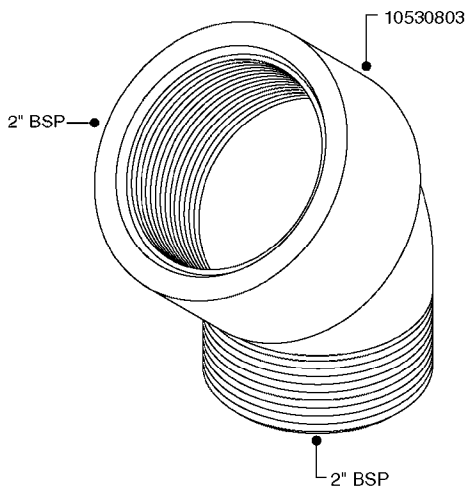

FITTINGS - HEXAGON NIPPLES
L0030-HIN, 01:01:16

Page 0
Date 07.02.2020 9:40

L0030

FITTINGS - HEXAGON NIPPLES
L0030-HIN, 01:01:16

Page 1
Date 07.02.2020 9:40

parts-n°	order qty	description
10015303	1	FITT.PO.HN 1.00X1.00 M1000
10425003	1	FITT.PO.HN 1.25X1.00 MCPHEE
320132	1	FITT.DK HN 1" BSP
320176	1	FITT.DK HN 3/8"X1/2" BSP
320445	1	FITT.DK HN 1/4"X3/8" BSP
320655	1	FITT.DK HN 1/2"-1/2" BSP
320692	1	FITT.DK HN 3/8'BSPX1/4'NPT
320703	1	FITT.DK HN 3/8BSP X1/2 &1/4NPT
320725	1	FITT.DK NIPPLE 3/8"-3/8" BSP
320902	1	FITT.DK HN 3/8'X 1/4' BSP
390232	1	FITT.DK HN 1-1/2' X 1-1/4' BSP
390276	1	FITT.DK HN 1'BSP