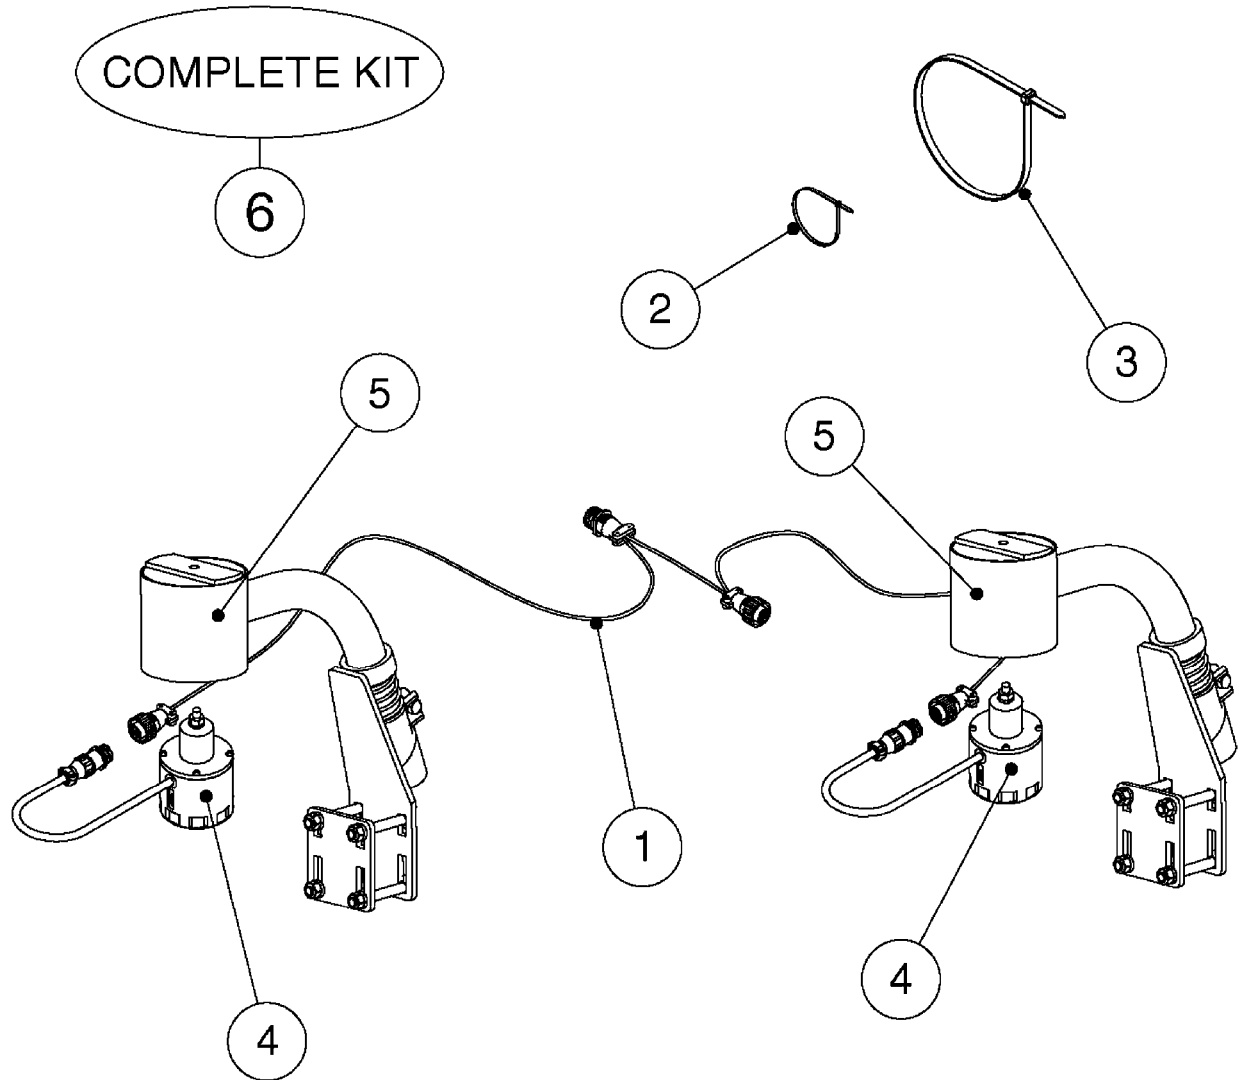

M0360

NORAC SEVERE TERRAIN KIT
M0360-HIN, 01:01:16

Page 1
Date 07.02.2020 9:40

Pos.	parts-n°	order qty	description
1	26030300	1	NORAC SEVERE TERRAIN CABLE
2	28024103	1	TIE STRAP L=8" x W=3/16"
3	28025203	1	TIE STRAP L=23" x W=1/2"
4	28086400	1	UC4 ULTRASONIC SENSOR
5	28086500	1	UC4 SENSOR MOUNTING BKT. NORAC
6	72591600	1	NORAC HC SEVERE TERRAIN KIT