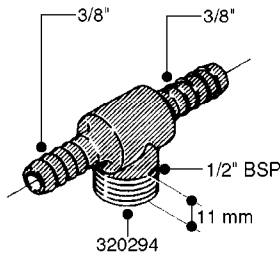

L0050

FITTINGS - HOSE CONNECTORS
L0050-HIN, 01:01:16

Page 1
Date 07.02.2020 9:40

parts-n°	order qty	description
242594	1	O-RING D14 X 1.78 SCH.70-EPDM
320294	1	FITT.DK TEE 3/8X3/8HB X1/2"BSP
320305	1	FITT.DK HB 3/4'- 3/4' BSP
320386	1	FITT.DK TEE 3/8X3/8HB X3/8"BSP
320397	1	FITT.DK ELB 3/8"HB X 3/8" BSP
320401	1	FITT.DK TEE 1/2X1/2HB X1/2"BSP
320412	1	FITT.DK TEE 1/2X1/2HB X3/8'BSP
320423	1	FITT.DK ELB 1/2'HB X 3/8' BSP
320891	1	FITT.DK HB 3/8'- 3/8' BSP
320972	1	FITT.DK HB 5/16'- 1/4' BSP
322046	1	FITT.DK TEE 1/2X1/2HB X3/4'BSP
322048	1	FITT.DK TEE 3/4X3/4HB X3/4'BSP
330595	1	O-RING D24.6/D20X2.1 -3/4"
333137	1	FITT.DK CONN.1/2" F.NOZZ. DOUB
333141	1	FITT.DK CONN.1/2" F.NOZZ.SING
334041	1	FITT.DK CONN.3/4' F.NOZZ. SING
334042	1	FITT.DK CONN.3/4' F.NOZZ. DOUB
334195	1	FITT.DK ELB. 3/4"HB X 3/4"HB
10012103	1	FITT.PO.HB 1.25X1.50 IMB1012
10014003	1	FITT.PO.HB 1.25X1.25 IMB1010
10036903	1	FITT.PO.HB 1.50X1.50 IMB1212
28019303	1	FITTING HB ELB 3/4NPT-3/4HOSE
61016500	1	HOSE TAIL 3/4" 90°+RG CAP 3/4"
72026700	1	NOZZLE TUBE ADAPTER W/O-RING