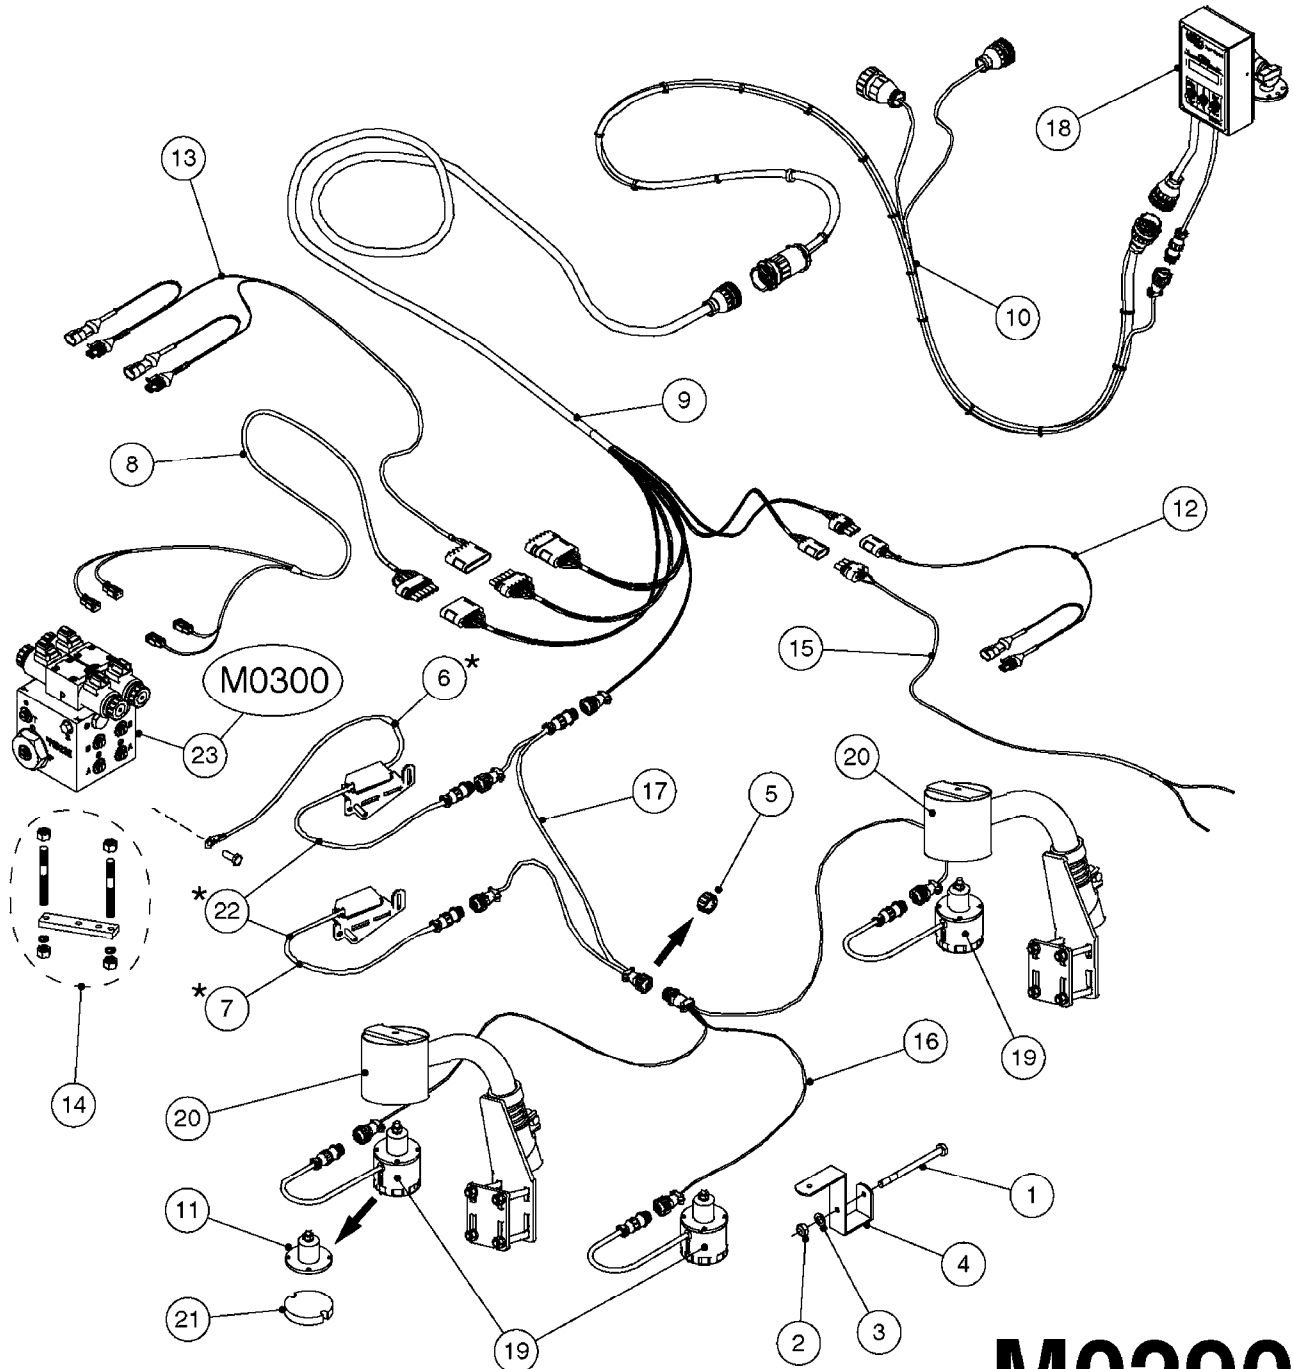

M0290

*CANNOT MIX OLD AND NEW STYLE ROLL SENSORS!

If replacing Norac P/N 44641 or 44642, must use pair of new style sensors (22).

Only new style sensors sold separately; (6) (Norac P/N 45000), (7) (Norac P/N 45001).

If unsure, pair of new style sensors works with all versions of UC4.

NORAC UC4 BOOM HEIGHT CONTROL
M0290-HIN, 01:01:16

Page 1
Date 07.02.2020 9:40

Pos.	parts-n°	order qty	description
1	410443	1	BOLT HEX 8.8 DEL M6X70
1	410605	1	BOLT HEX 8.8 DEL M6X80
2	460261	1	SPB/SPC BOOM
3	471124	1	NUT HEX M6X1.00 LOCK DIN985 A2 SS
4	16128603	1	WASHER, M6, Ø18/ 6.4X 1.6, SS
4	16128703	1	BRACKET F. SENSOR 60X60 TUBE SPB/SPC BOOM
5	26016303	1	BRACKET F. SENSOR 50x50 TUBE
6	26025903	1	FORCE BOOM (FTZ)
7	26026003	1	CONNECTOR RING CPC #11 NORAC
8	26026600	1	NORAC UC4+ ROLL SENSOR W/TEMP. CONFIRM NORAC P/N 45000
8	28055603	1	NORAC UC4+ ROLL SENSOR CONFIRM NORAC P/N 45001
9	28049503	1	NORAC CABLE VAR.RT.VLV DIN
10	28049603	1	3-PIN CONNECTORS/HIRSCHMAN
11	28050303	1	NORAC CABLE VAR.RT.VLV DEUTSCH
12	28050703	1	2-PIN CONNECTORS/DEUTSCH
13	28054303	1	NORAC CABLE EXTENSION
14	28055503	1	NORAC POWER CABLE
15	28055703	1	NORAC RUBBER TOP&BOLT F.SENSOR DIA.30MMX30MMX8MM
16	28085900	1	NORAC UC4+ OPEN CTR. CABLE
17	28086200	1	PARALIFT INTERFACE CABLE NORAC
18	28086300	1	NORAC VALVE MOUNTING HARDWARE
19	28086400	1	NORAC VALVE CABLE ROLL PIGTAIL
20	28086500	1	SENSOR BRANCH CABLE NORAC
21	28086600	1	CAN NODE DUAL CABLE NORAC
22	70112503	1	UC4 DISPLAY PANEL NORAC
23	78216100	1	UC4 ULTRASONIC SENSOR
			UC4 SENSOR MOUNTING BKT. NORAC
			FOAM DISC F. SENSOR NORAC
			UC4+ ROLL SENSOR KIT '11 HIN INCLUDES NORAC P/N 45000 & 45001
			NORAC VALVE BLOCK COMP, DEUTSCH CON.