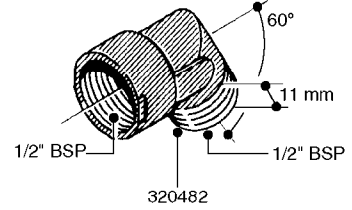

FITTINGS - HEXAGON NIPPLES
L0030-HIN, 01:01:16

Page 0
Date 07.02.2020 9:40

L0030

FITTINGS - HEXAGON NIPPLES
L0030-HIN, 01:01:16

Page 1
Date 07.02.2020 9:40

parts-n°	order qty	description
10015303	1	FITT.PO.HN 1.00X1.00 M1000
10425003	1	FITT.PO.HN 1.25X1.00 MCPHEE
320132	1	FITT.DK HN 1" BSP
320176	1	FITT.DK HN 3/8"X1/2" BSP
320445	1	FITT.DK HN 1/4"X3/8" BSP
320655	1	FITT.DK HN 1/2"-1/2" BSP
320692	1	FITT.DK HN 3/8'BSPX1/4'NPT
320703	1	FITT.DK HN 3/8BSP X1/2 &1/4NPT
320725	1	FITT.DK NIPPLE 3/8"-3/8" BSP
320902	1	FITT.DK HN 3/8'X 1/4' BSP
390232	1	FITT.DK HN 1-1/2' X 1-1/4' BSP
390276	1	FITT.DK HN 1'BSP