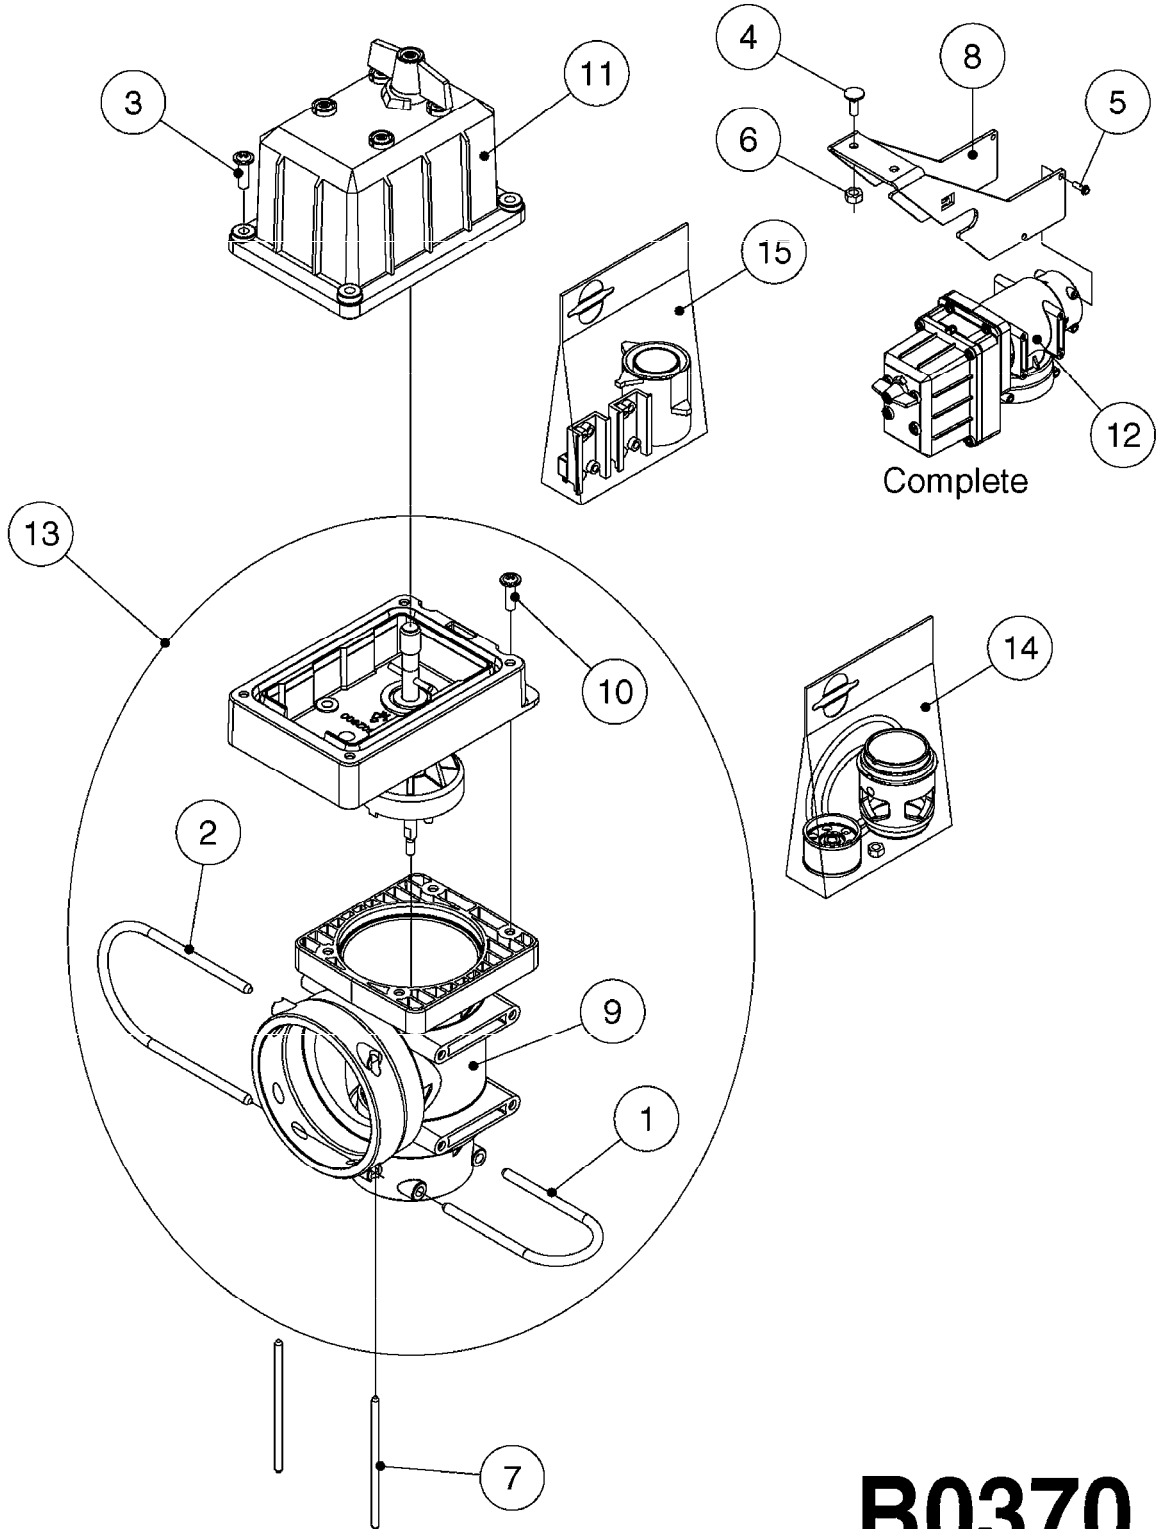

B0370

PRESSURE REGULATOR - S93 06
B0370-HIN, 12:05:16

Page 1
Date 07.02.2020 9:39

Pos.	parts-n°	order qty	description
1	145996	1	FITT.DK S-67 FORK
2	145997	1	FITT.DK S-93 FORK
3	440677	1	SCREW F. PLASTIC 5X20 SS
4	440695	1	BOLT CARRIAGE M8X25
5	440698	1	SCREW F.PLASTIC 6X18 SS HEXHD
6	460143	1	SELF LOCK NUT M8 SST A2 DIN985
7	480487	1	PIN M5X60 SLOTTED GALV
8	16244000	1	BRACKET FOR REG. NAV, PAINTED NAVIGATOR PLATFORM BRACKET
9	33510800	1	HOUSING F.PRESS.REG.S67/S93
10	44076200	1	SCREW WN5451 5X16 SS TORX
11	72374200	1	MOTOR HOUS.REG.1:150 ENCODER
12	72374300	1	REGUL S67/S93 ASSY W SS CONE
12	72425500	1	REGULATOR S67/S93 CROSS-DRILL
12	72678700	1	REGULATOR S67/S93 CROSS-DRILL CERAMIC COMPONENTS
13	72481600	1	BAG W. CONSOLE&SPINDLE COMPL
14	72678900	1	BAG W.CONE/CYL/GASKET CERAMIC CERAMIC COMPONENTS
14	74190800	1	BAG W.CONE/CYL. AND GASKET. SYNTAL
15	74187500	1	SWITCH 5A PRESS.REG REP.KIT 08