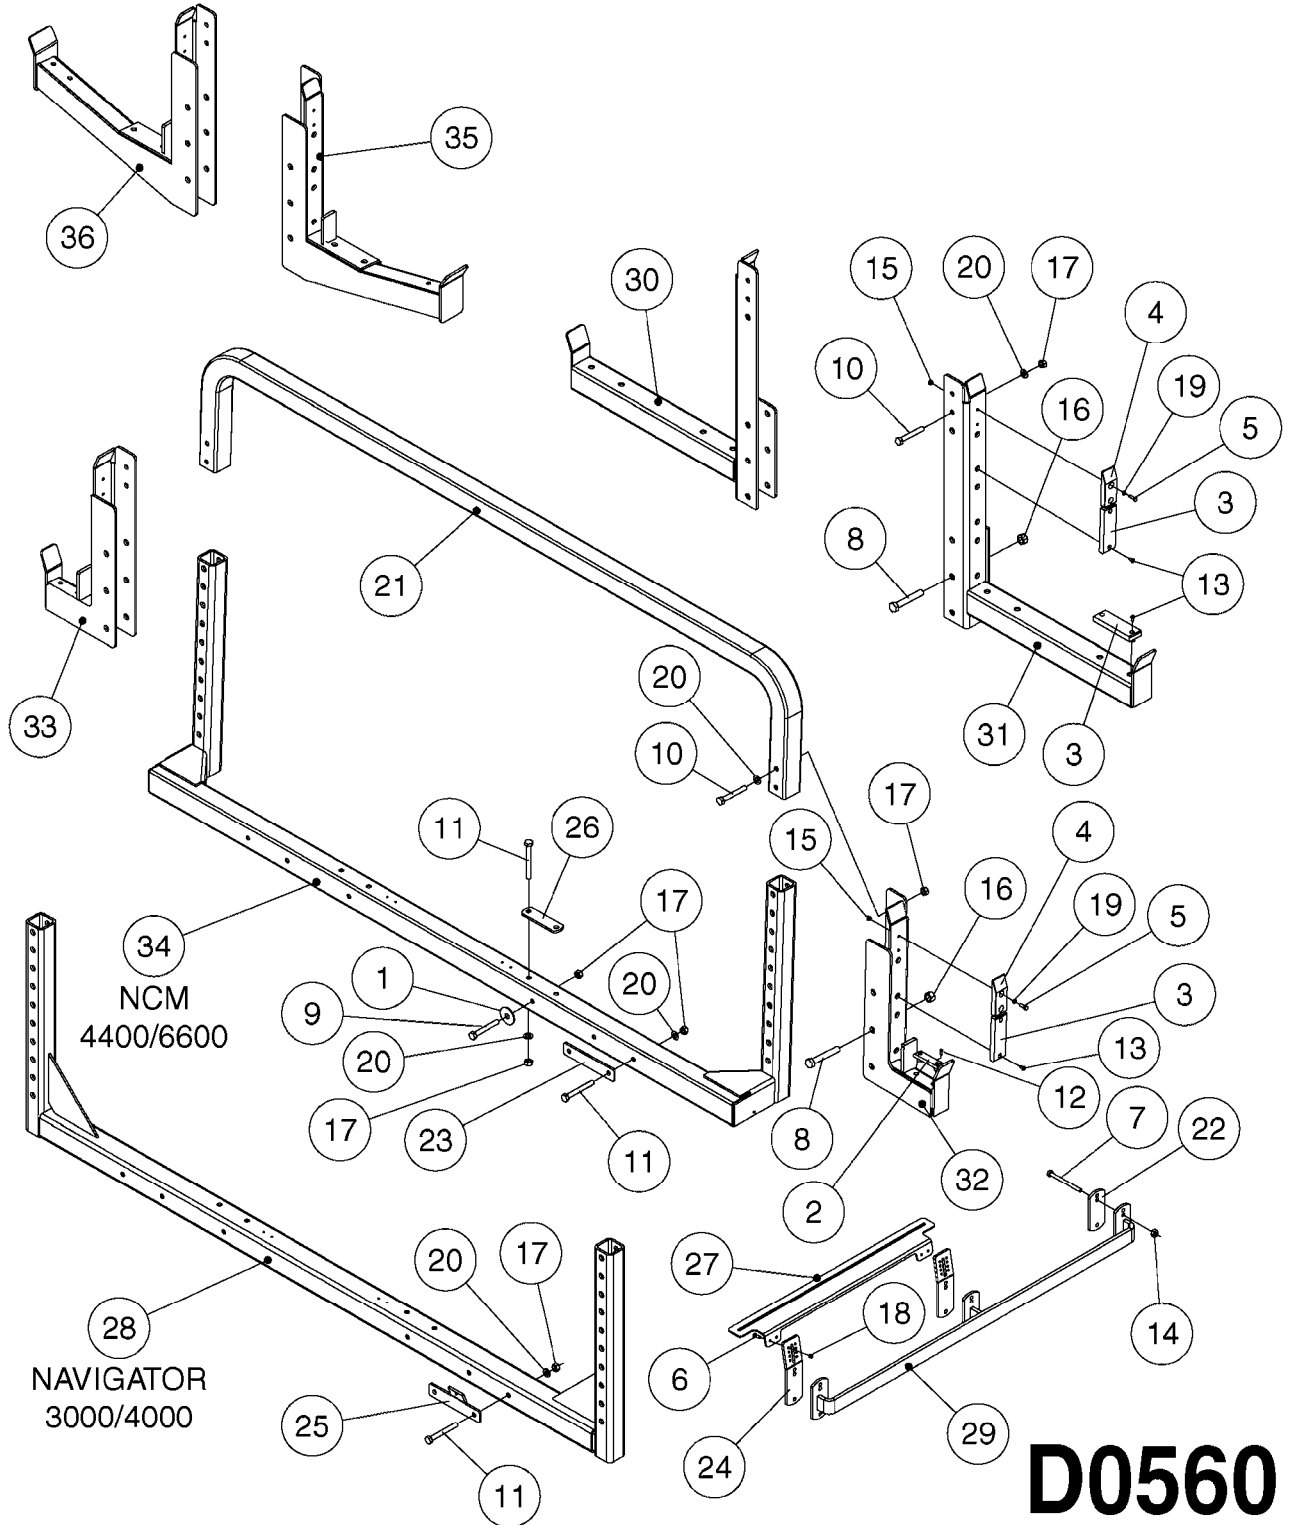

D0500

SPC PLUMB.BRACKETS - T25
D0500-HIN, 21:02:17

Page 1

Date 07.02.2020 9:39

Pos.	parts-n°	order qty	description
1	341291	1	RUBBER HOSE CLAMP COVER 130MM
2	410384	1	BOLT HEX 8.8 DEL M6X65
3	410406	1	BOLT HEX 8.8 DEL M5X16 FT
4	410524	1	BOLT HEX 8.8 DEL M6X100
5	460261	1	NUT HEX M6X1.00 LOCK DIN985 A2 SS
6	461217	1	NUT HEX M5 LOCK
7	480783	1	RIVET Ø4x14, GR 7.9-9.5 ALUM
8	480804	1	RIVET Ø4.8x14.5
9	16109303	1	PLATE F. TRANSPORT REST CM
10	16110803	1	NOZZLE BRACKET VAR SPACINGS
11	16162503	1	BRACKET,NOZZLE OFFSET,R,BLACK
12	16163003	1	BRACKET,NOZZLE OFFSET,L,BLACK
13	16164803	1	BRACKET, T25 FEEDTUBE HANG
14	16166203	1	BRACKET, T25 FEED TUBE HANG 80X60
15	16183403	1	BRACKET, TRANSPORT BAR NOZ SPC, RED
16	16183603	1	BRACKET, NOZZLE OFFSET, LH, RED
17	16183803	1	BRACKET, NOZZLE OFFSET, RH, RED
18	16380800	1	BRACKET, NOZZLE DUMMY, T25
19	28047003	1	CLAMP HOSE GEAR 30 X 50 6732