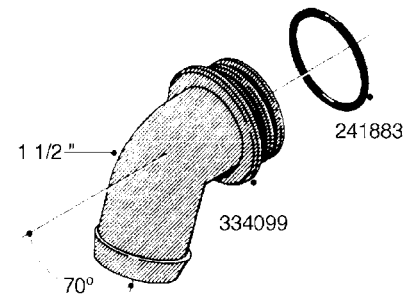

L0080

FITTINGS - S-53
L0080-HIN, 12:09:17

Page 1

Date 07.02.2020 9:40

Pos.	parts-n°	order qty	description
1	145995	1	FITT.DK S-53 FORK
2	241973	1	O-RING Ø3 X 44.2 70 SHORES NITRIL NITRIL (BLACK)
2	242353	1	O-RING 3 X 44.2 VITON VITON (BROWN)
3	242109	1	O-RING D32.2x3.0 NITRIL (BLACK)
3	242354	1	O-RING D32.2X3.0 VITON VITON (BROWN)
4	322103	1	FITT.DK S-53 BULKHEAD
5	322107	1	FITT.DK S-53 BULKHEAD NUT
6	322110	1	FITT.DK S-53 ELB. 1/2" BSP
7	322352	1	FITT.DK S-53 TEE
8	334229	1	FITT.DK S-53 STR.3/4"
9	334260	1	GASKET F. S-53 BULKHEAD
10	334564	1	FITT.DK S-67 TO S-53 ADAPTER
11	391100	1	FITT.DK S-53THREAD INS.1/2"BSP
12	726463	1	FITT.DK S53 BULKHEAD W/GASKET
13	726552	1	FIT.DK S-53X90 1/2" BSP,O-RING
14	726556	1	FITT.DK S-53 HB 1/2" W/O-RING
15	726558	1	FITT.DK S53 STR. 3/4" W.ORING
16	726559	1	FITT DK. S-53 HB 1" W/O-RING
17	726568	1	FITT.DK.S-53 HB 1/2"90 W/O-RING
18	726570	1	FITT.DK S-53 ELB.3/4" W.ORING
19	726571	1	FITT.DK S-53 ELB.1", W ORING
20	726578	1	FITT.DK S53 PLUG WITH O-RING
21	728561	1	FITT.DK. S67M - S53F REDUCER