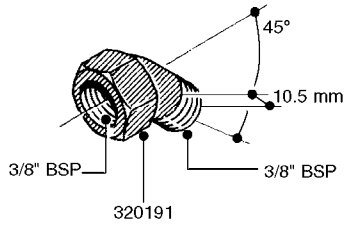

FITTINGS - HEXAGON NIPPLES
L0030-HIN, 01:01:16

Page 0
Date 07.02.2020 9:40

L0030

FITTINGS - HEXAGON NIPPLES
L0030-HIN, 01:01:16

Page 1
Date 07.02.2020 9:40

parts-n°	order qty	description
10015303	1	FITT.PO.HN 1.00X1.00 M1000
10425003	1	FITT.PO.HN 1.25X1.00 MCPHEE
320132	1	FITT.DK HN 1" BSP
320176	1	FITT.DK HN 3/8"X1/2" BSP
320445	1	FITT.DK HN 1/4"X3/8" BSP
320655	1	FITT.DK HN 1/2"-1/2" BSP
320692	1	FITT.DK HN 3/8'BSPX1/4'NPT
320703	1	FITT.DK HN 3/8BSP X1/2 &1/4NPT
320725	1	FITT.DK NIPPLE 3/8"-3/8" BSP
320902	1	FITT.DK HN 3/8'X 1/4' BSP
390232	1	FITT.DK HN 1-1/2' X 1-1/4' BSP
390276	1	FITT.DK HN 1'BSP