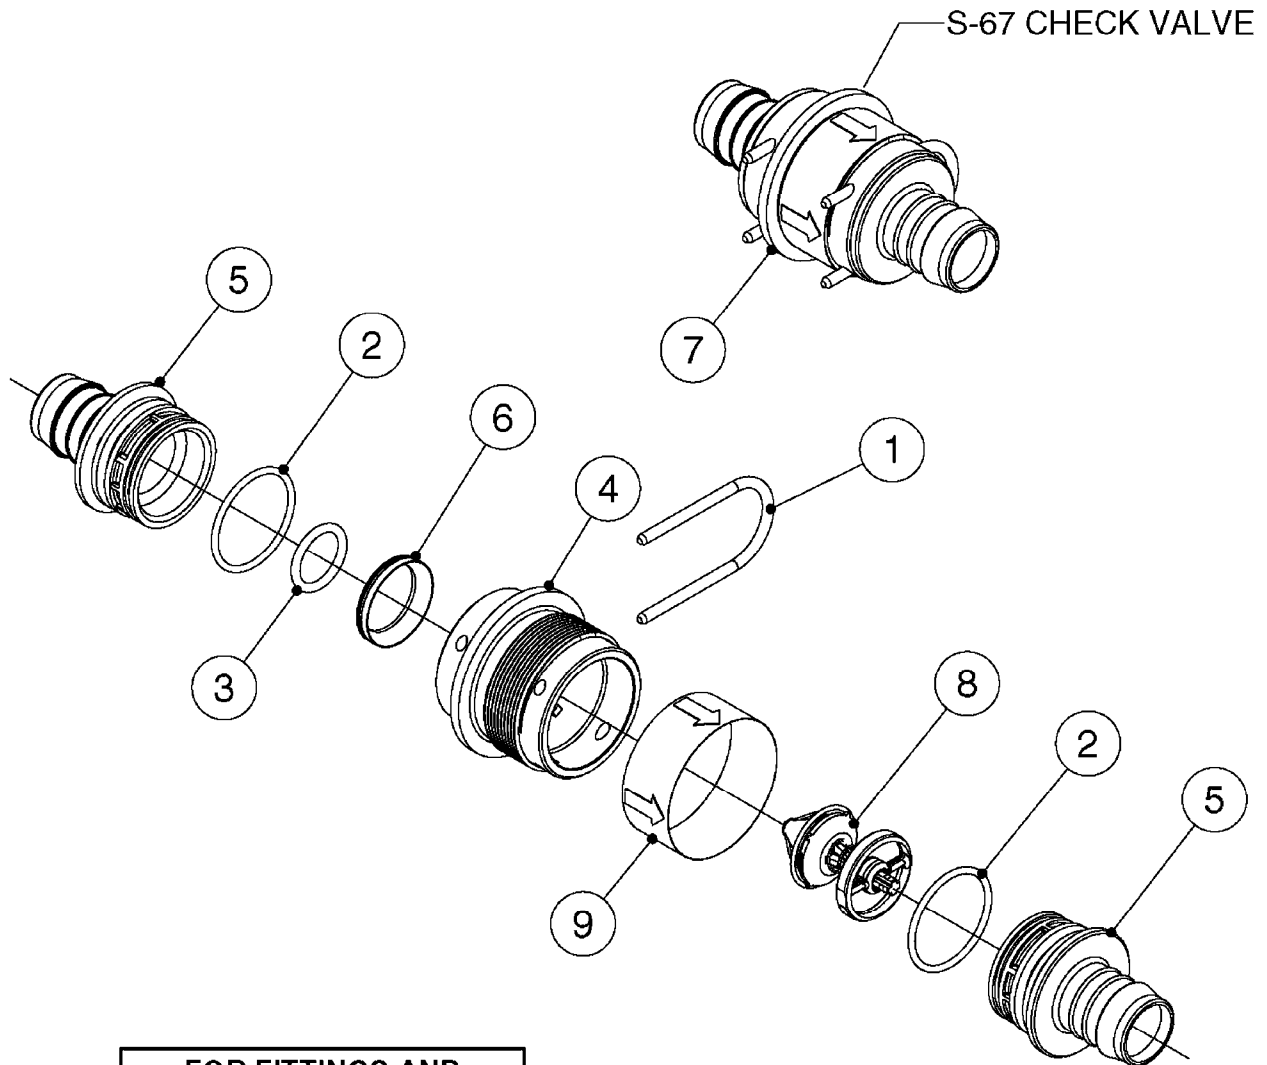

FOR FITTINGS AND
HOSES, SEE SECTION L

B0630

CHECK VALVES - S67
B0630-HIN, 31:07:19

Page 1
Date 07.02.2020 9:39

Pos.	parts-n°	order qty	description
1	145996	1	FITT.DK S-67 FORK
2	241973	1	O-RING Ø3 X 44.2 70 SHORES NITRIL
2	242353	1	O-RING 3 X 44.2 VITON
3	242504	1	O-RING D35x2 NITRIL
4	322104	1	FITT.DK S-67 BULKHEAD
5	334231	1	FITT.DK S-67 STR.1"
5	334232	1	FITT.DK S-67 STR.1-1/4"
5	334444	1	FITT.DK S-67 STR.1-1/2" PVC
6	14103100	1	SEAT F.CHECK VALVE D40.8 2010
7	70063603	1	VALVE, CHECK S67 1-1/2" COMPLETE IN-LINE CHECK VALVE FOR 1-1/2" HOSE
7	72001803	1	CHCK VLV,S67, 2 X 1" HB COMPLETE IN-LINE CHECK VALVE FOR 1" HOSE
7	72206600	1	CHCK VLV,S67, 2 X 1.25" HB COMPLETE IN-LINE CHECK VALVE FOR 1-1/4" HOSE
8	72089900	1	CHECK VALVE S67 SUBASMBLY.2001
9	97800500	1	DECAL 230X28 BLACK ARROW