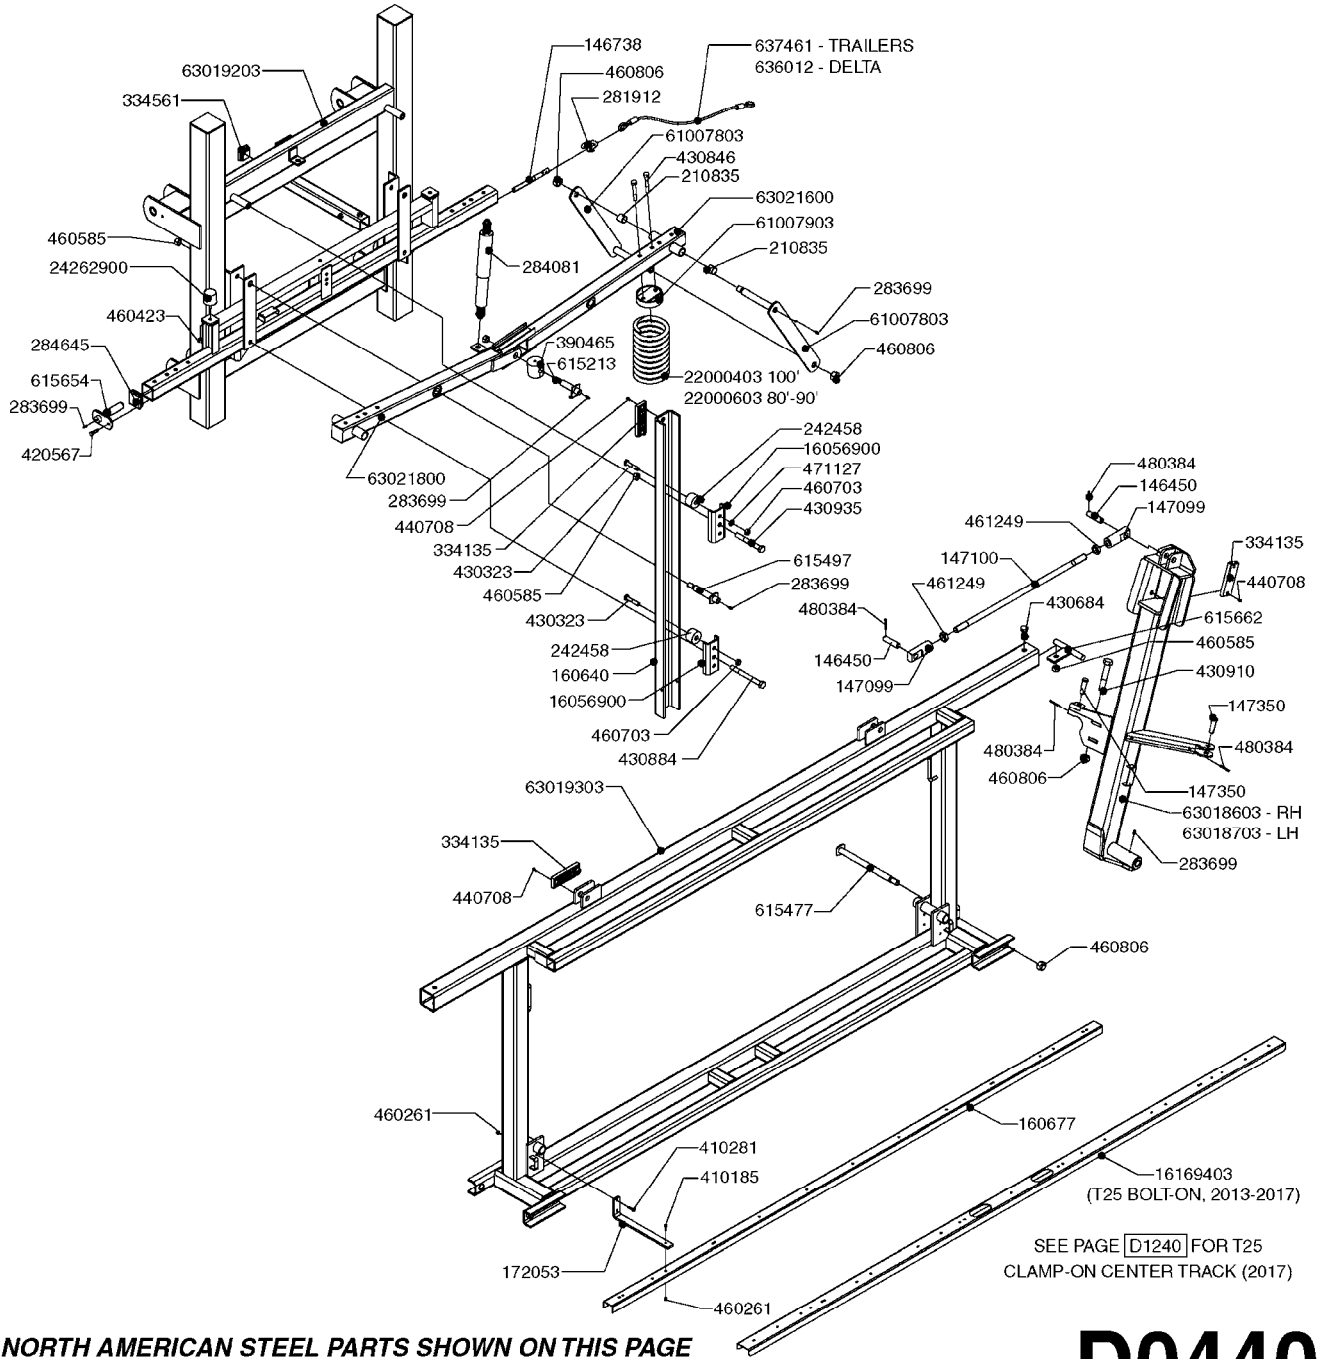

DK* = DENMARK STEEL PARTS
US* = NORTH AMERICAN STEEL PARTS

D0410

BOOM - SPC OUTER WING 80-100'
D0410-HIN, 01:01:16

Page 1
Date 07.02.2020 9:39

parts-n°	order qty	description
111344	1	CLAW CLUTCH Ø100/Ø20,5 UNDER PART RED
111640	1	CLAW CLUTCH Ø100 TOP PART RED
145911	1	BUSHING FOR HY CYL 21M LZ
145912	1	BUSHING D19.8/D17.0X7MM
166246	1	WASHER CUP D53 F.SPRING
220771	1	SPRING D53/D43X100
283699	1	GREASE NIPPLE M6X1
322114	1	NUT PLASTIC F.NOZZ.H
322116	1	BOLT PLASTIC F.NOZZ.H.
334873	1	NOZZ.HOLDER BOTTOM HLF33487300
334874	1	NOZZLE HOLDER - TOP HALF
421083	1	BOLT HEX 8.8 DEL M10X65
430874	1	SCREW SET 8.8 DEL M12X70 FT
460386	1	NUT HEX M12X1.75
460423	1	NUT HEX M10X1.50 LOCK DIN985A2 SS
460585	1	LOCKING NUT M16 DIN985 A2 SS
460703	1	NUT HEX M12X1.75 LOCK DIN985A2 SS
460806	1	NUT HEX M20X2.50 LOCK DIN985A2 SS
461251	1	NUT HEX M20 X 2.5 JAMB
471122	1	WASHER, M10, Ø20/10.5X 2.0, SS
471127	1	WASHER, M12, Ø24/13X24X2.5 SS
615819	1	PIN
14016600	1	PIN F. LINK ARM / SPC
28015003	1	PANDUIT TIE STRAP, PKG. 25
61006200	1	ADJ. ARM F.BREAKAWAY FTZ
61010700	1	PIN F.HINGE 80-90'/SPC L=664
61024200	1	PIN F. PIVOT HINGE 100'/SPC
63008400	1	OUTERWING 90' RH / SPC
63008500	1	OUTERWING 90' LH / SPC
63009200	1	OUTERWING 100' LH / SPC
63009300	1	OUTERWING 100' RH / SPC
63010400	1	OUTERWING 80' LH / SPC
63010500	1	OUTERWING 80' RH / SPC
63018403	1	WING OUTER RH 100' SPC
63018503	1	WING OUTER LH 100' SPC
63019703	1	BREAKAWAY 2.5M SPC/FTZ
63019803	1	BREAKAWAY 3M SPC/FTZ
63828100	1	BREAKAWAY FTZ/SPC 2.5M, RED
63825000	1	BREAKAWAY FTZ/SPC 3.0M, RED
82500403	1	WING OUTER SET FPS 80' SPC
82500503	1	WING OUTER SET FPS 88-90' SPC