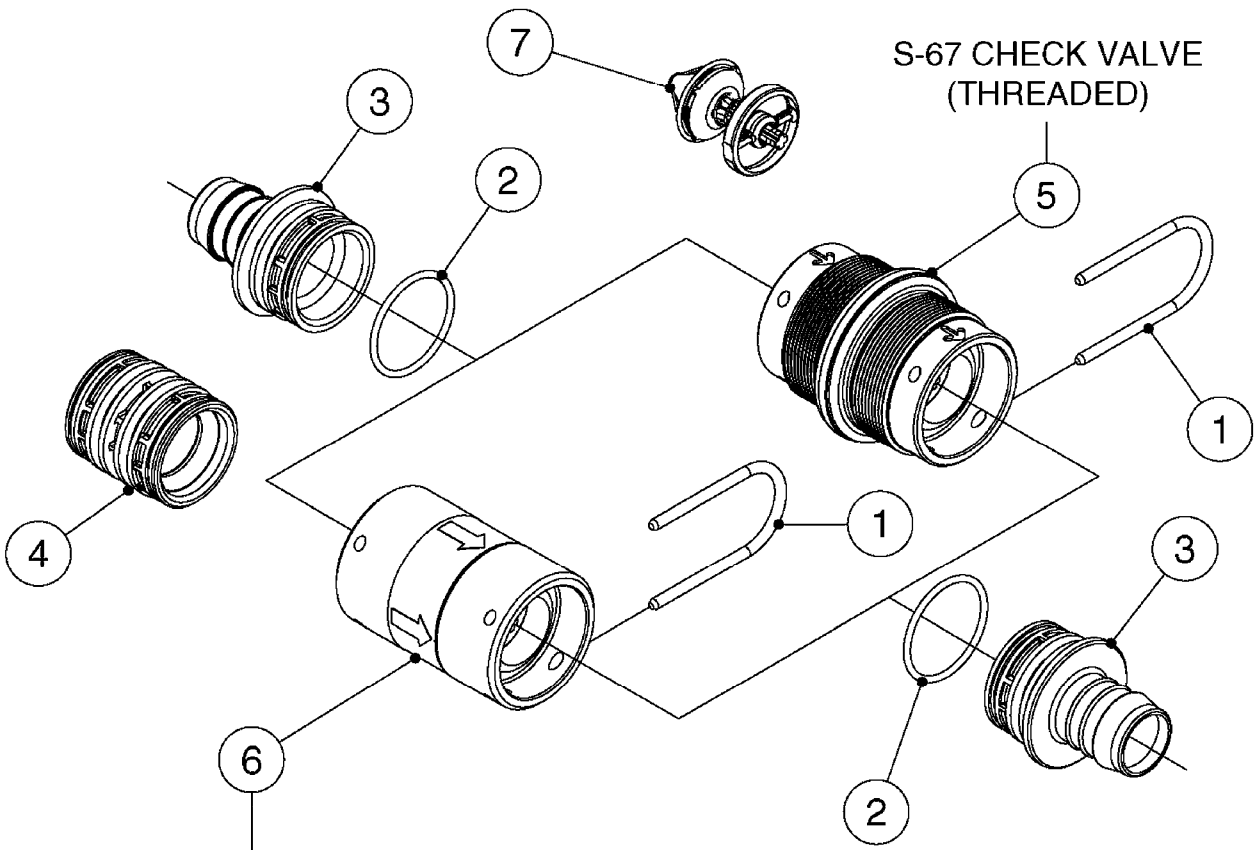

FOR FITTINGS AND
HOSES, SEE SECTION L

B0630

CHECK VALVES - S67
B0630-HIN, 31:07:19

Page 1
Date 07.02.2020 9:39

Pos.	parts-n°	order qty	description
1	145996	1	FITT.DK S-67 FORK
2	241973	1	O-RING Ø3 X 44.2 70 SHORES NITRIL
2	242353	1	O-RING 3 X 44.2 VITON
3	242504	1	O-RING D35x2 NITRIL
4	322104	1	FITT.DK S-67 BULKHEAD
5	334231	1	FITT.DK S-67 STR.1"
5	334232	1	FITT.DK S-67 STR.1-1/4"
5	334444	1	FITT.DK S-67 STR.1-1/2" PVC
6	14103100	1	SEAT F.CHECK VALVE D40.8 2010
7	70063603	1	VALVE, CHECK S67 1-1/2" COMPLETE IN-LINE CHECK VALVE FOR 1-1/2" HOSE
7	72001803	1	CHCK VLV,S67, 2 X 1" HB COMPLETE IN-LINE CHECK VALVE FOR 1" HOSE
7	72206600	1	CHCK VLV,S67, 2 X 1.25" HB COMPLETE IN-LINE CHECK VALVE FOR 1-1/4" HOSE
8	72089900	1	CHECK VALVE S67 SUBASMBLY.2001
9	97800500	1	DECAL 230X28 BLACK ARROW