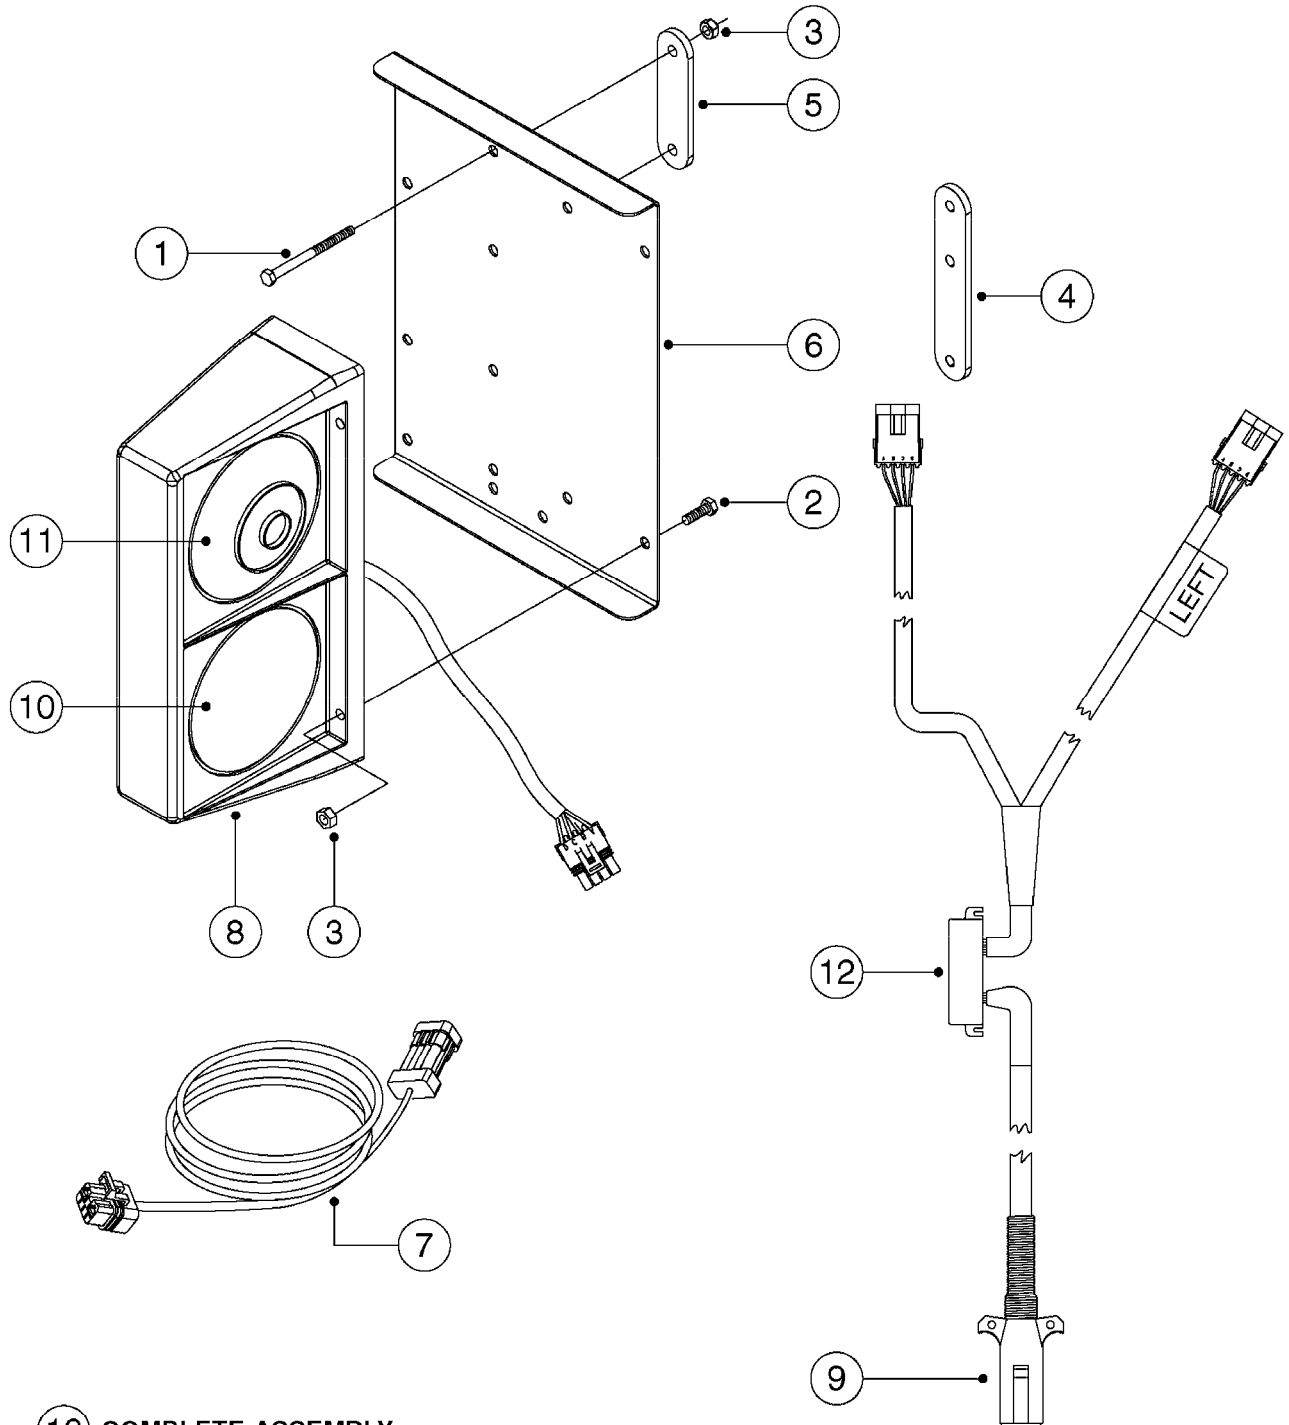

13 COMPLETE ASSEMBLY

COMPLETE ASSEMBLIES
WHOLEGOODS ITEMS

M0160

TRAFFIC LIGHT KIT
M0160-HIN, 13:08:19

Page 1
Date 07.02.2020 9:40

Pos.	parts-n°	order qty	description
1	410266	1	BOLT HEX 8.8 DEL M6X120
1	410421	1	BOLT HEX M6X110 DIN931-A2 SS
1	410524	1	BOLT HEX 8.8 DEL M6X100
1	410605	1	BOLT HEX 8.8 DEL M6X80
2	410362	1	BOLT HEX 8.8 SS M6X20
3	460261	1	NUT HEX M6X1.00 LOCK DIN985 A2 SS
4	16022303	1	BRACKET 100MM TUBE
5	16022403	1	BRACKET 60MM TUBE
6	16025603	1	BRACKET TAIL LIGHT DUAL LAMP
7	26004703	1	HARNESS 13' EXT 4 WIRE WP
8	26004903	1	TAIL LIGHT GREEN WIRE LH
8	26005003	1	TAIL LIGHT YELLOW WIRE RH
9	26005103	1	PLUG 7-PIN AG TAIL LIGHT
10	26005403	1	LENS BLACK BEFORE 2009
10	26017003	1	LENS RED
11	26016903	1	LENS AMBER
12	26032703	1	HARNESS COMPLETE, TAIL LIGHT, 2013
13	83308603	1	TRAFFIC LIGHT KIT