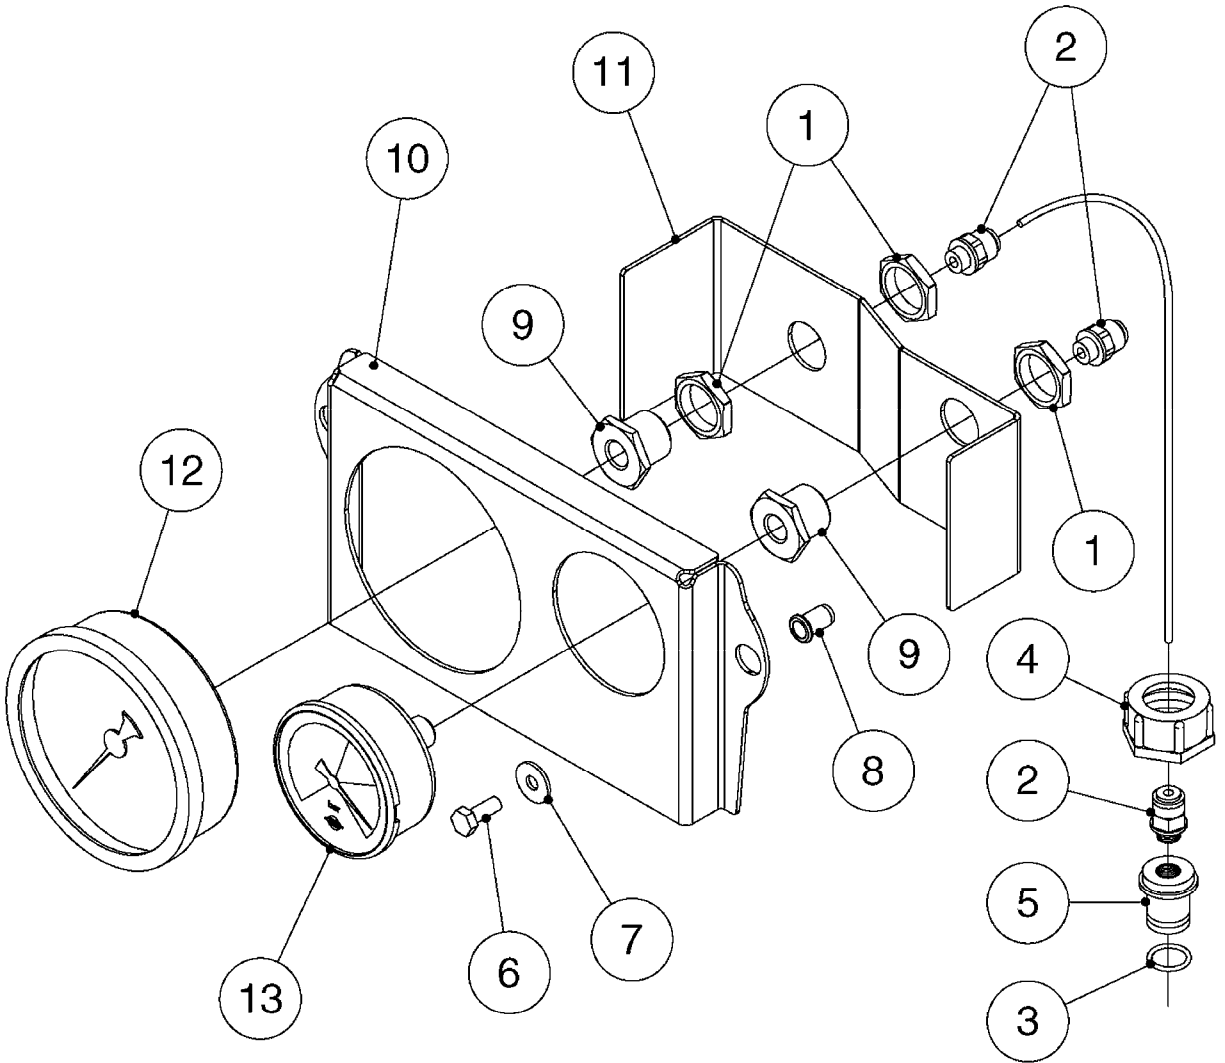

K0710

REMOTE GAUGES - NAVIGATOR
K0710-HIN, 01:01:16

Page 1
Date 07.02.2020 9:40

Pos.	parts-n°	order qty	description
1	140766	1	NUT 1/2" BSP
2	231346	1	QUICK COUPLER 1/8"BSP X 4 MM
3	242594	1	O-RING D14 X 1.78 SCH.70-EPDM
4	320283	1	FITT.DK NUT 3/4"BSP
5	321926	1	FITTING BSP3/4""-1/8"
6	410185	1	BOLT HEX 8.8 DEL M6X16
7	471124	1	WASHER, M6, Ø18/ 6.4X 1.6, SS
8	480811	1	BLIND FASTENER M6 STAINLESS
9	14055400	1	FITT.DK REDUC 1/2"x1/8"x1/4"BS
10	16421800	1	PLATE F. PRESS GAUGE FRONT, NAV 5/6000
11	16421900	1	PLATE F. PRESS GAUGE BACK, NAV 5/6000
12	28014403	1	GAUGE 4"BR REAR PSI200
13	28053400	1	GAUGE VACUUM SUCT. FILTER NCM