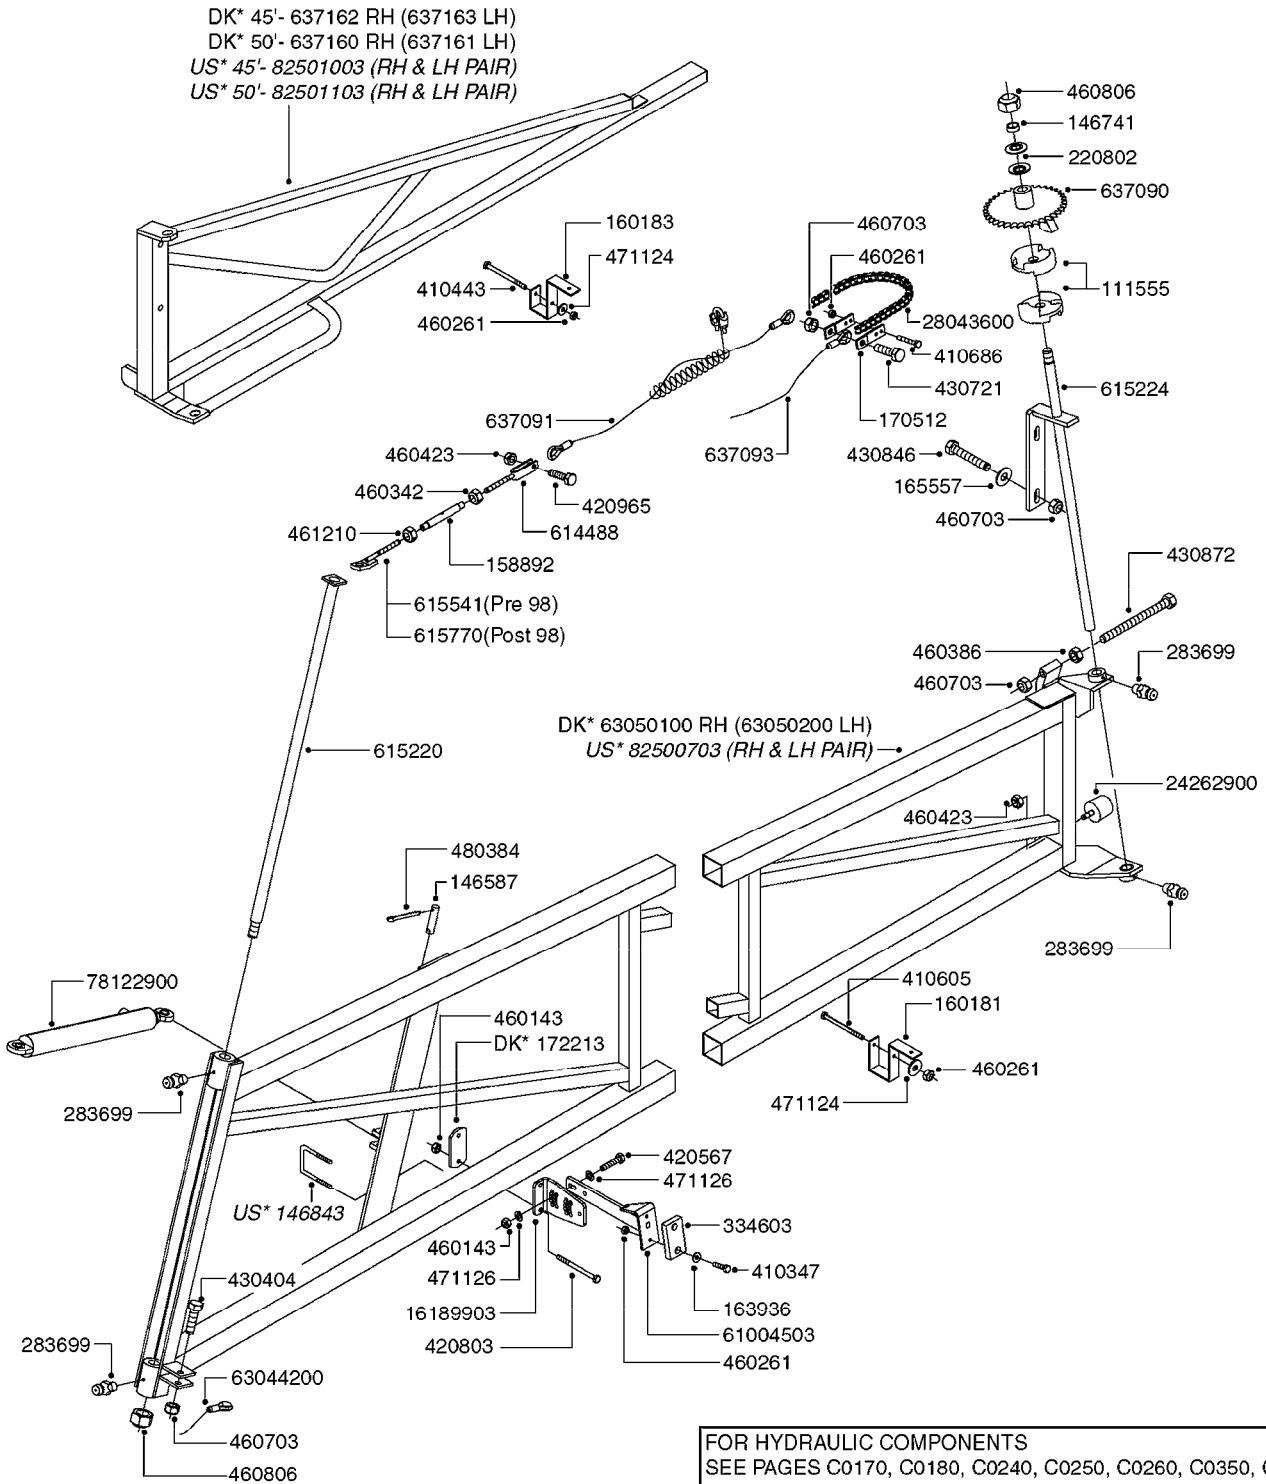

FOR HYDRAULIC COMPONENTS
SEE PAGES C0170, C0180, C0240, C0250, C0260, C0350, C0360

D0260

DK* = DENMARK STEEL PARTS
US* = NORTH AMERICAN STEEL PARTS

BOOM EAGLE WINGS 45' 50'
D0260-HIN, 01:01:16

Page 1
Date 07.02.2020 9:39