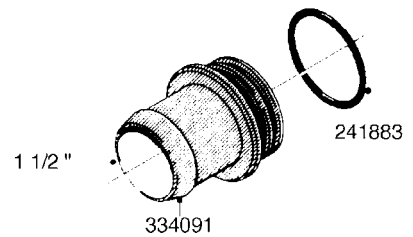

L0080

FITTINGS - S-53
L0080-HIN, 12:09:17

Page 1

Date 07.02.2020 9:40

Pos.	parts-n°	order qty	description
1	145995	1	FITT.DK S-53 FORK
2	241973	1	O-RING Ø3 X 44.2 70 SHORES NITRIL NITRIL (BLACK)
2	242353	1	O-RING 3 X 44.2 VITON VITON (BROWN)
3	242109	1	O-RING D32.2x3.0 NITRIL (BLACK)
3	242354	1	O-RING D32.2X3.0 VITON VITON (BROWN)
4	322103	1	FITT.DK S-53 BULKHEAD
5	322107	1	FITT.DK S-53 BULKHEAD NUT
6	322110	1	FITT.DK S-53 ELB. 1/2" BSP
7	322352	1	FITT.DK S-53 TEE
8	334229	1	FITT.DK S-53 STR.3/4"
9	334260	1	GASKET F. S-53 BULKHEAD
10	334564	1	FITT.DK S-67 TO S-53 ADAPTER
11	391100	1	FITT.DK S-53THREAD INS.1/2"BSP
12	726463	1	FITT.DK S53 BULKHEAD W/GASKET
13	726552	1	FIT.DK S-53X90 1/2" BSP,O-RING
14	726556	1	FITT.DK S-53 HB 1/2" W/O-RING
15	726558	1	FITT.DK S53 STR. 3/4" W.ORING
16	726559	1	FITT DK. S-53 HB 1" W/O-RING
17	726568	1	FITT.DK.S-53 HB 1/2"90 W/O-RING
18	726570	1	FITT.DK S-53 ELB.3/4" W.ORING
19	726571	1	FITT.DK S-53 ELB.1", W ORING
20	726578	1	FITT.DK S53 PLUG WITH O-RING
21	728561	1	FITT.DK. S67M - S53F REDUCER