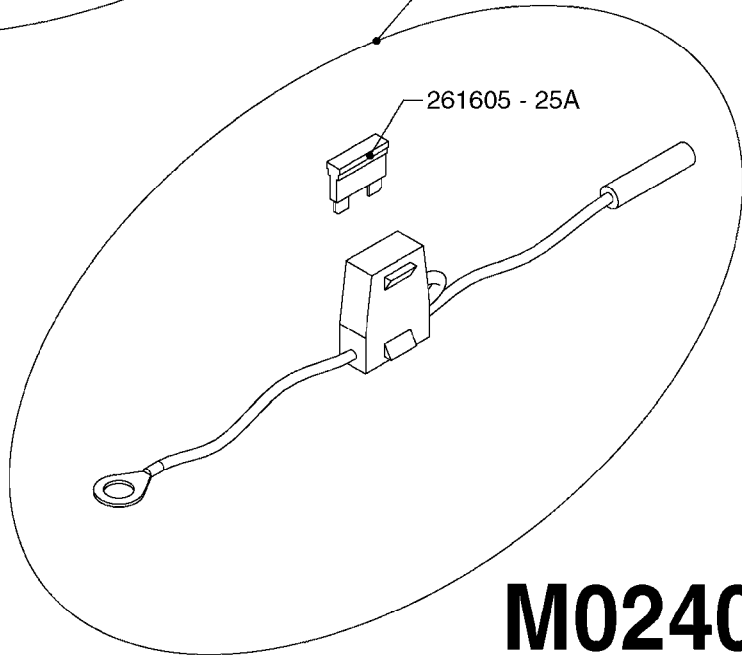

POWER SUPPLY CABLES
M0240-HIN, 01:01:16

Page 0

Date 07.02.2020 9:40

M0240

POWER SUPPLY CABLES
M0240-HIN, 01:01:16

Page 1

Date 07.02.2020 9:40

parts-n°	order qty	description
261605	1	Fuse 25A ATOF Series
983070	1	CABLE 2X6²
16112800	1	BRACKET F.12V POWER CABLE/PLUG
28048000	1	PLUG 3-POL DIN 9680 FEM.CHASS
72266300	1	CABLE 12VDC POWER F. TRACTOR