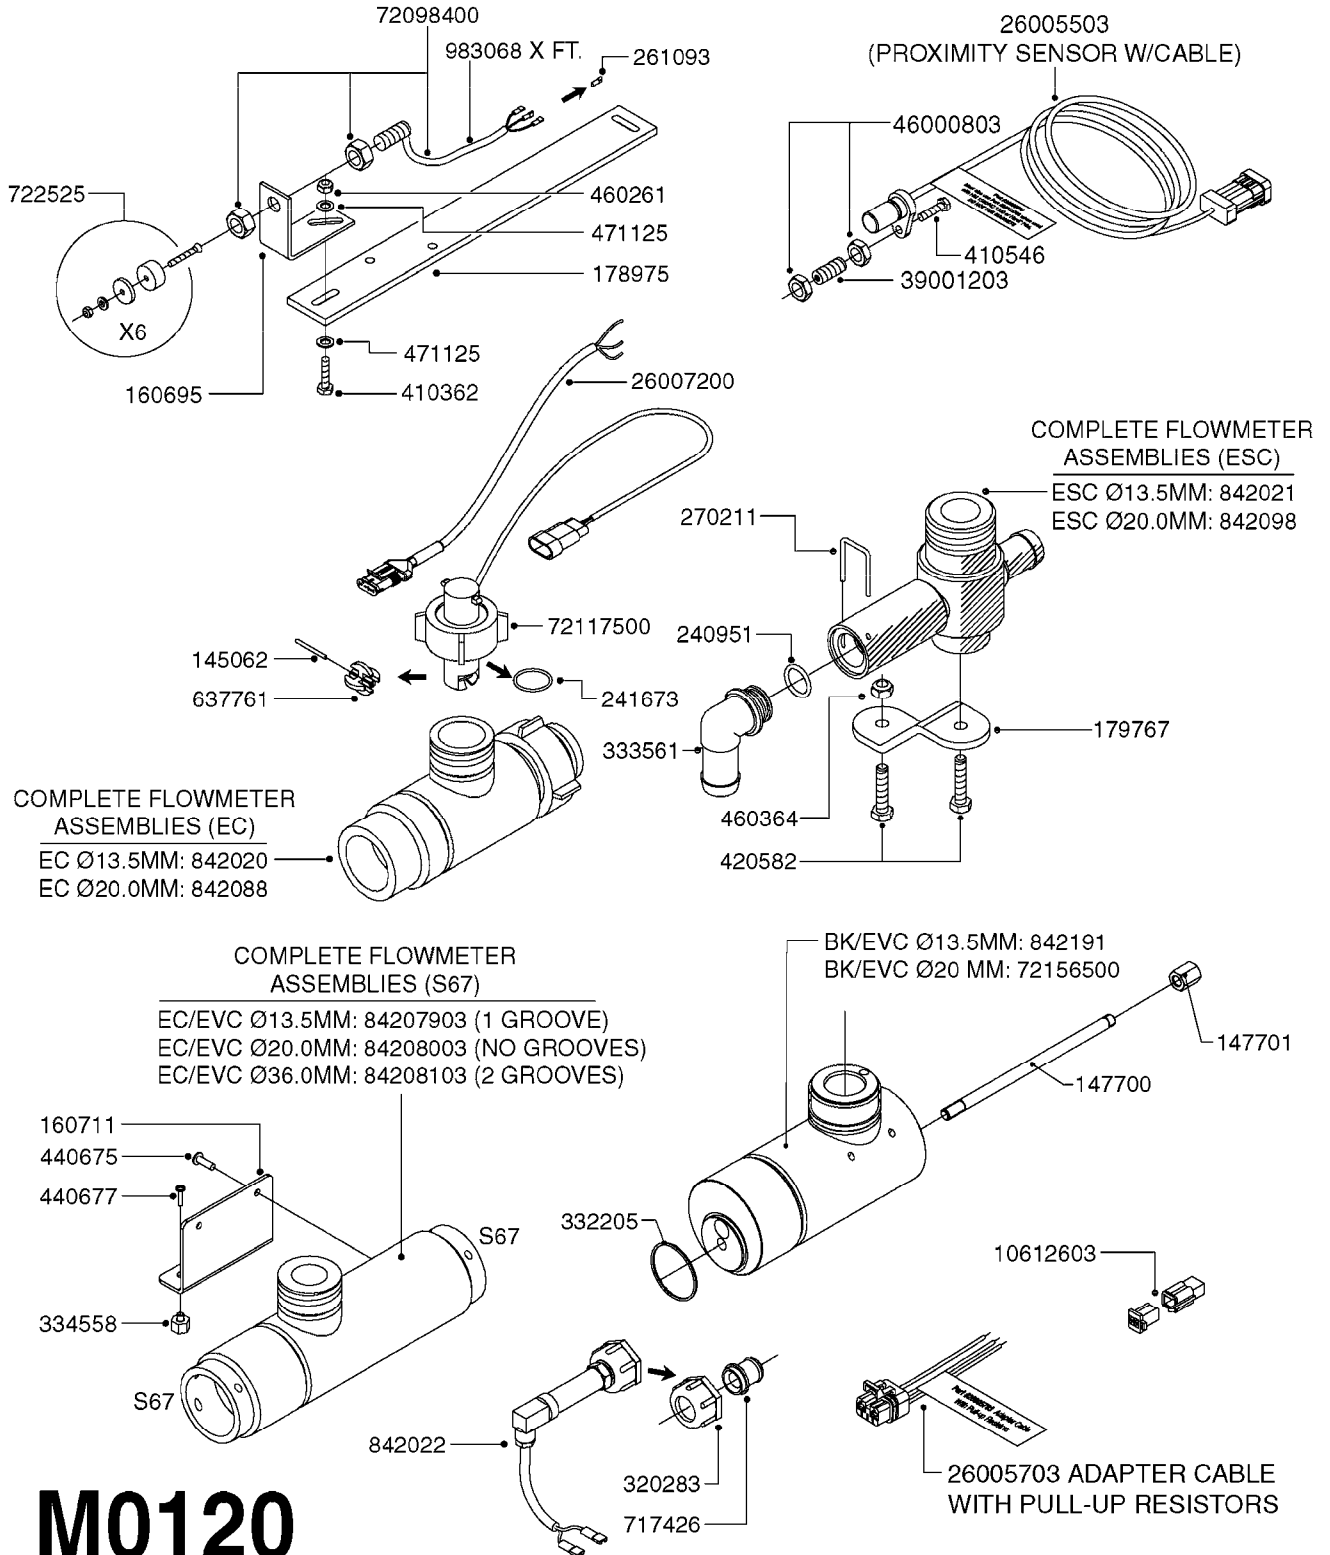

M0090

HC 2500/HM1500 DISPLAY/SCANBOX
M0090-HIN, 01:01:16

Page 1

Date 07.02.2020 9:40

parts-n°	order qty	description
142516	1	SCREW SET M10 BENT F. LOCKING
161411	1	MT.BRK. HC2500/HM1500 DISPLAY
26018300	1	ADAPTOR 2500 FOR SPRAYBOX II 39-PIN/REPLACES SCANBOX
260363	1	PLUG 2 POLE 12V
260827	1	PLUG F.EC ATTACHMENTS
261060	1	PLUG F.EC ATTACHMENTS
261589	1	FUSE 5 X 20 1.25 AMP
26176203	1	FUSE 5.0A QUICK-ACT.
261933	1	CABLE W/PLUG 2X25 L=71"
261934	1	CABLE W/PLUG 18X0.5MM L=79"
261935	1	SWITCH 2 POLE
261937	1	CIRCUIT BOARD F. SCANBOX
262099	1	PLUG SOCKET 3-POLE 2.5/3
450902	1	BOLT ALLEN HEAD M4 X 16MM
471055	1	WASHER D4.1/7.6 X 0.9
61029900	1	BRACKET FOR HC2500
731613	1	DISPLAY HC2500 NEW
731983	1	DISPLAY HM1500 REFURBISHED
732095	1	DISPLAY HM1500 NEW
732096	1	SCANBOX F.HM1500/HC2500
741580	1	PLUG 3-POLE 2.5/3
978045	1	DECAL QUICK GUIDE 1500/2500
978097	1	DECAL QUICK GUIDE 1500/2500 FR