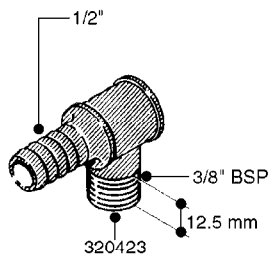

L0050

FITTINGS - HOSE CONNECTORS
L0050-HIN, 01:01:16

Page 1
Date 07.02.2020 9:40

parts-n°	order qty	description
242594	1	O-RING D14 X 1.78 SCH.70-EPDM
320294	1	FITT.DK TEE 3/8X3/8HB X1/2"BSP
320305	1	FITT.DK HB 3/4'- 3/4' BSP
320386	1	FITT.DK TEE 3/8X3/8HB X3/8"BSP
320397	1	FITT.DK ELB 3/8"HB X 3/8" BSP
320401	1	FITT.DK TEE 1/2X1/2HB X1/2"BSP
320412	1	FITT.DK TEE 1/2X1/2HB X3/8'BSP
320423	1	FITT.DK ELB 1/2'HB X 3/8' BSP
320891	1	FITT.DK HB 3/8'- 3/8' BSP
320972	1	FITT.DK HB 5/16'- 1/4' BSP
322046	1	FITT.DK TEE 1/2X1/2HB X3/4'BSP
322048	1	FITT.DK TEE 3/4X3/4HB X3/4'BSP
330595	1	O-RING D24.6/D20X2.1 -3/4"
333137	1	FITT.DK CONN.1/2" F.NOZZ. DOUB
333141	1	FITT.DK CONN.1/2" F.NOZZ.SING
334041	1	FITT.DK CONN.3/4' F.NOZZ. SING
334042	1	FITT.DK CONN.3/4' F.NOZZ. DOUB
334195	1	FITT.DK ELB. 3/4"HB X 3/4"HB
10012103	1	FITT.PO.HB 1.25X1.50 IMB1012
10014003	1	FITT.PO.HB 1.25X1.25 IMB1010
10036903	1	FITT.PO.HB 1.50X1.50 IMB1212
28019303	1	FITTING HB ELB 3/4NPT-3/4HOSE
61016500	1	HOSE TAIL 3/4" 90°+RG CAP 3/4"
72026700	1	NOZZLE TUBE ADAPTER W/O-RING