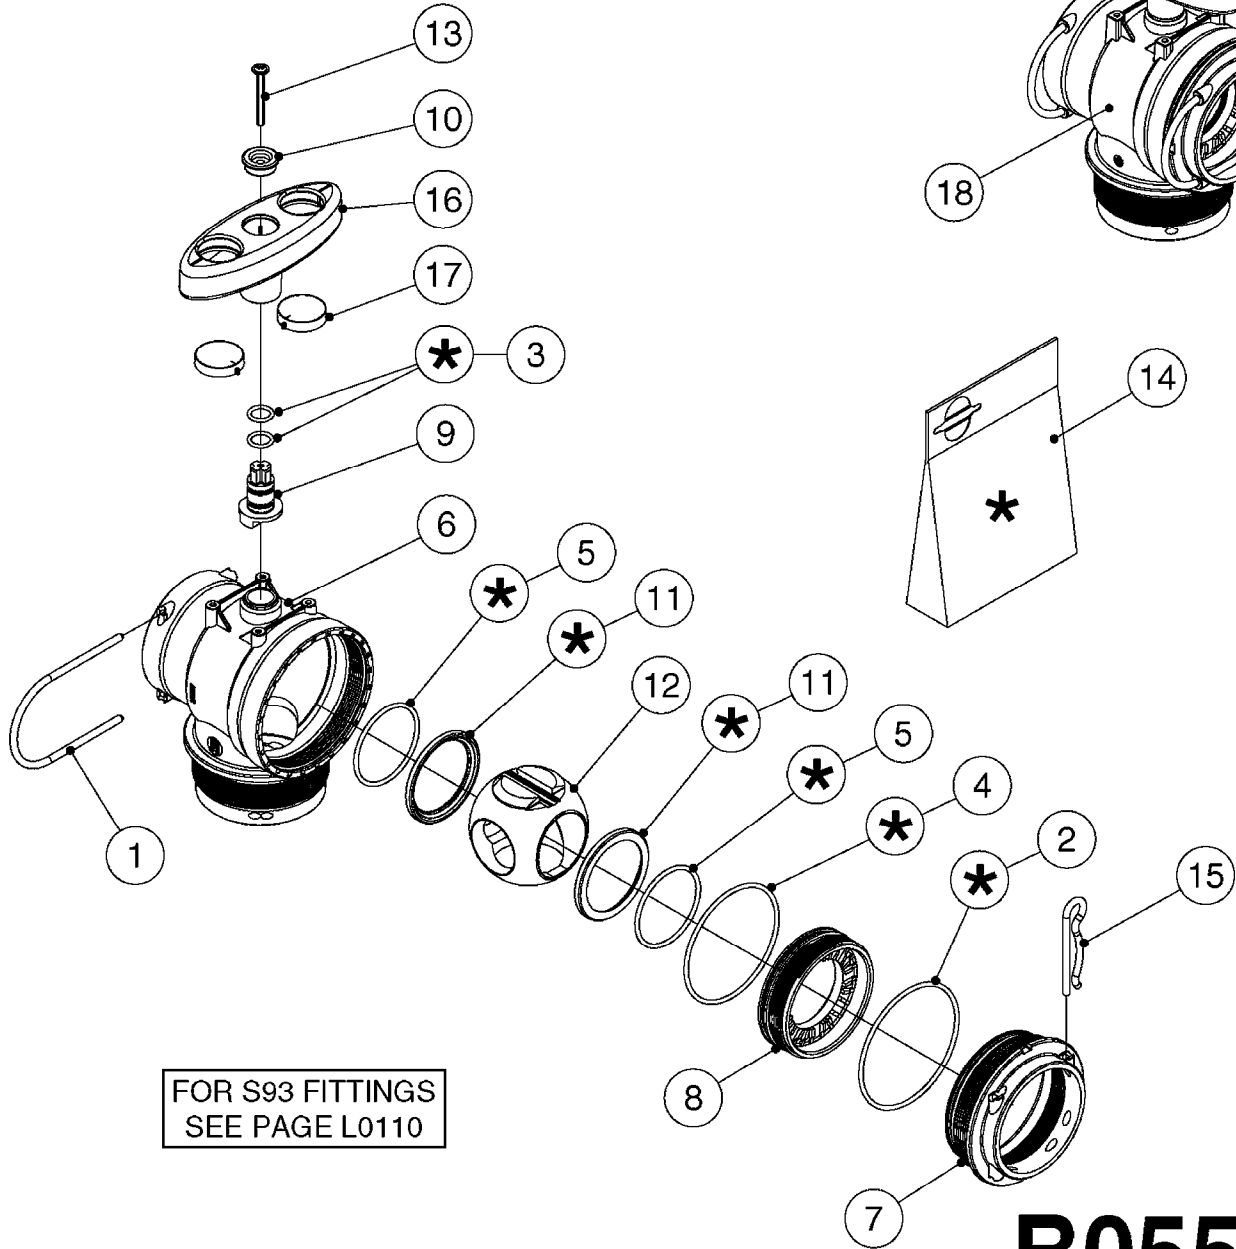

S93 (07)

MANIFOLD - S93 VALVE (07)
B0550-HIN, 28:01:19

Page 1

Date 07.02.2020 9:39

Pos.	parts-n°	order qty	description
1	145997	1	FITT.DK S-93 FORK
2	242047	1	O-RING 89.5 X 3.0 VITON
3	242449	1	O'RING 13.3 x 2.4 VITON
4	242450	1	O-RING D84.5X3.0 VITON
5	242475	1	O'RING D56.52x5.33 SH70-VITON
6	322327	1	HOUSING, VALVE, S93, 220 PSI
7	322328	1	END CAP F. VALVE S-93
8	322354	1	THRUST PLATE F.3-WAY VALVES-93
9	334579	1	SPINDLE F.3 WAY VALVE S-93
10	334594	1	PLUG F. VALVE HANDLE BLACK
11	390543	1	SEAT F. BALL 3-WAY VALVE S-93
12	390544	1	BALL FOR S93 VALVE, 3 HOLES
12	391019	1	BALL F.2 WAY S93 SMART VALVE
13	440729	1	SCREW F. PLASTIC 4MM X40LG SS
14	741726	1	REPAIR KIT F.S93 VALVE VIT.'02
15	28168400	1	HAIRPIN Ø5 S67/S93
16	33514400	1	HANDLE FOR 2 ICONS 07
17	33514500	1	PLUG FOR HANDLE ,2 ICONS
18	72518800	1	QUICK FILL VALVE 2008 NAV
18	72518900	1	SUCTION VALVE 2008 NAV