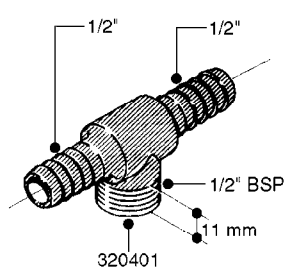

L0050

FITTINGS - HOSE CONNECTORS
L0050-HIN, 01:01:16

Page 1
Date 07.02.2020 9:40

parts-n°	order qty	description
242594	1	O-RING D14 X 1.78 SCH.70-EPDM
320294	1	FITT.DK TEE 3/8X3/8HB X1/2"BSP
320305	1	FITT.DK HB 3/4'- 3/4' BSP
320386	1	FITT.DK TEE 3/8X3/8HB X3/8"BSP
320397	1	FITT.DK ELB 3/8"HB X 3/8" BSP
320401	1	FITT.DK TEE 1/2X1/2HB X1/2"BSP
320412	1	FITT.DK TEE 1/2X1/2HB X3/8'BSP
320423	1	FITT.DK ELB 1/2'HB X 3/8' BSP
320891	1	FITT.DK HB 3/8'- 3/8' BSP
320972	1	FITT.DK HB 5/16'- 1/4' BSP
322046	1	FITT.DK TEE 1/2X1/2HB X3/4'BSP
322048	1	FITT.DK TEE 3/4X3/4HB X3/4'BSP
330595	1	O-RING D24.6/D20X2.1 -3/4"
333137	1	FITT.DK CONN.1/2" F.NOZZ. DOUB
333141	1	FITT.DK CONN.1/2" F.NOZZ.SING
334041	1	FITT.DK CONN.3/4' F.NOZZ. SING
334042	1	FITT.DK CONN.3/4' F.NOZZ. DOUB
334195	1	FITT.DK ELB. 3/4"HB X 3/4"HB
10012103	1	FITT.PO.HB 1.25X1.50 IMB1012
10014003	1	FITT.PO.HB 1.25X1.25 IMB1010
10036903	1	FITT.PO.HB 1.50X1.50 IMB1212
28019303	1	FITTING HB ELB 3/4NPT-3/4HOSE
61016500	1	HOSE TAIL 3/4" 90°+RG CAP 3/4"
72026700	1	NOZZLE TUBE ADAPTER W/O-RING