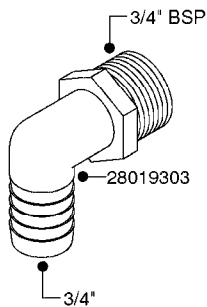

L0050

FITTINGS - HOSE CONNECTORS
L0050-HIN, 01:01:16

Page 1
Date 07.02.2020 9:40

parts-n°	order qty	description
242594	1	O-RING D14 X 1.78 SCH.70-EPDM
320294	1	FITT.DK TEE 3/8X3/8HB X1/2"BSP
320305	1	FITT.DK HB 3/4'- 3/4' BSP
320386	1	FITT.DK TEE 3/8X3/8HB X3/8"BSP
320397	1	FITT.DK ELB 3/8"HB X 3/8" BSP
320401	1	FITT.DK TEE 1/2X1/2HB X1/2"BSP
320412	1	FITT.DK TEE 1/2X1/2HB X3/8'BSP
320423	1	FITT.DK ELB 1/2'HB X 3/8' BSP
320891	1	FITT.DK HB 3/8'- 3/8' BSP
320972	1	FITT.DK HB 5/16'- 1/4' BSP
322046	1	FITT.DK TEE 1/2X1/2HB X3/4'BSP
322048	1	FITT.DK TEE 3/4X3/4HB X3/4'BSP
330595	1	O-RING D24.6/D20X2.1 -3/4"
333137	1	FITT.DK CONN.1/2" F.NOZZ. DOUB
333141	1	FITT.DK CONN.1/2" F.NOZZ.SING
334041	1	FITT.DK CONN.3/4' F.NOZZ. SING
334042	1	FITT.DK CONN.3/4' F.NOZZ. DOUB
334195	1	FITT.DK ELB. 3/4"HB X 3/4"HB
10012103	1	FITT.PO.HB 1.25X1.50 IMB1012
10014003	1	FITT.PO.HB 1.25X1.25 IMB1010
10036903	1	FITT.PO.HB 1.50X1.50 IMB1212
28019303	1	FITTING HB ELB 3/4NPT-3/4HOSE
61016500	1	HOSE TAIL 3/4" 90°+RG CAP 3/4"
72026700	1	NOZZLE TUBE ADAPTER W/O-RING