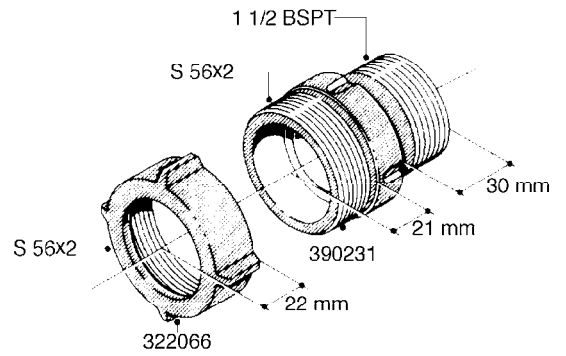

L0080

FITTINGS - S-53
L0080-HIN, 12:09:17

Page 1

Date 07.02.2020 9:40

Pos.	parts-n°	order qty	description
1	145995	1	FITT.DK S-53 FORK
2	241973	1	O-RING Ø3 X 44.2 70 SHORES NITRIL NITRIL (BLACK)
2	242353	1	O-RING 3 X 44.2 VITON VITON (BROWN)
3	242109	1	O-RING D32.2x3.0 NITRIL (BLACK)
3	242354	1	O-RING D32.2X3.0 VITON VITON (BROWN)
4	322103	1	FITT.DK S-53 BULKHEAD
5	322107	1	FITT.DK S-53 BULKHEAD NUT
6	322110	1	FITT.DK S-53 ELB. 1/2" BSP
7	322352	1	FITT.DK S-53 TEE
8	334229	1	FITT.DK S-53 STR.3/4"
9	334260	1	GASKET F. S-53 BULKHEAD
10	334564	1	FITT.DK S-67 TO S-53 ADAPTER
11	391100	1	FITT.DK S-53THREAD INS.1/2"BSP
12	726463	1	FITT.DK S53 BULKHEAD W/GASKET
13	726552	1	FIT.DK S-53X90 1/2" BSP,O-RING
14	726556	1	FITT.DK S-53 HB 1/2" W/O-RING
15	726558	1	FITT.DK S53 STR. 3/4" W.ORING
16	726559	1	FITT DK. S-53 HB 1" W/O-RING
17	726568	1	FITT.DK.S-53 HB 1/2"90 W/O-RING
18	726570	1	FITT.DK S-53 ELB.3/4" W.ORING
19	726571	1	FITT.DK S-53 ELB.1", W ORING
20	726578	1	FITT.DK S53 PLUG WITH O-RING
21	728561	1	FITT.DK. S67M - S53F REDUCER