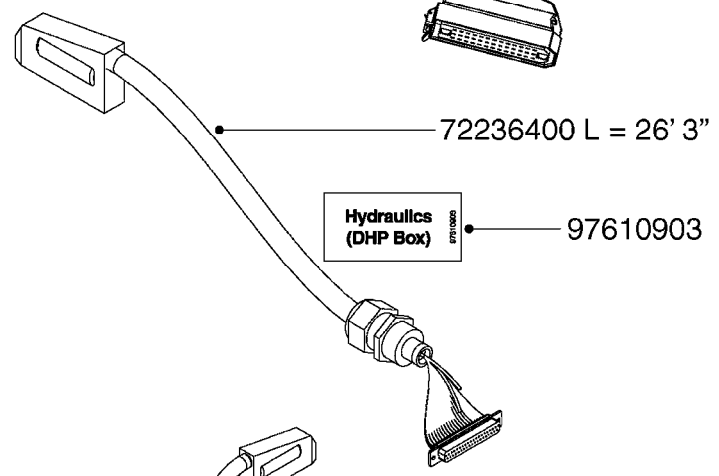

M0280

39 PIN CABLES
M0280-HIN, 28:03:17

Page 1
Date 07.02.2020 9:40

parts-n°	order qty	description
262158	1	PLUG INSERT 39 POLE MALE
262159	1	PLUG INSERT 39 POLE FEMALE
262160	1	PLUG HOUSING 39 POLE FEMALE
262161	1	PLUG HOUSING F/39 POLE MALE
440634	1	SCREW 5/8"
440732	1	PT SCREW 35X12B Z5452 ELZ
14034200	1	CODE BRACKET FOR 39 PIN CABLE
26003900	1	WIRE 37-39 PIN EVC, 6.6'
26004200	1	WIRE 37-39 PIN EVC, 57.4'
26008400	1	WIRE 39-PIN 24 WIRE L=8M
26011903	1	WIRE 39-39 POLE EXT. 3660MM
28027500	1	WIRE 37-39 PIN EVC, 37.7'
28028700	1	WIRE 37-39 PIN EVC, 45.9'
28028800	1	WIRE 37-39 PIN EVC, 16.4'
28028900	1	WIRE 37-39 PIN EVC, 26.2'
72236400	1	DAH CONN. WIRE/TRACTOR L=8M
97610803	1	DECAL-SRAY BOX 39-PIN
97610903	1	DECAL-HYDRAULIC BOX 39-PIN