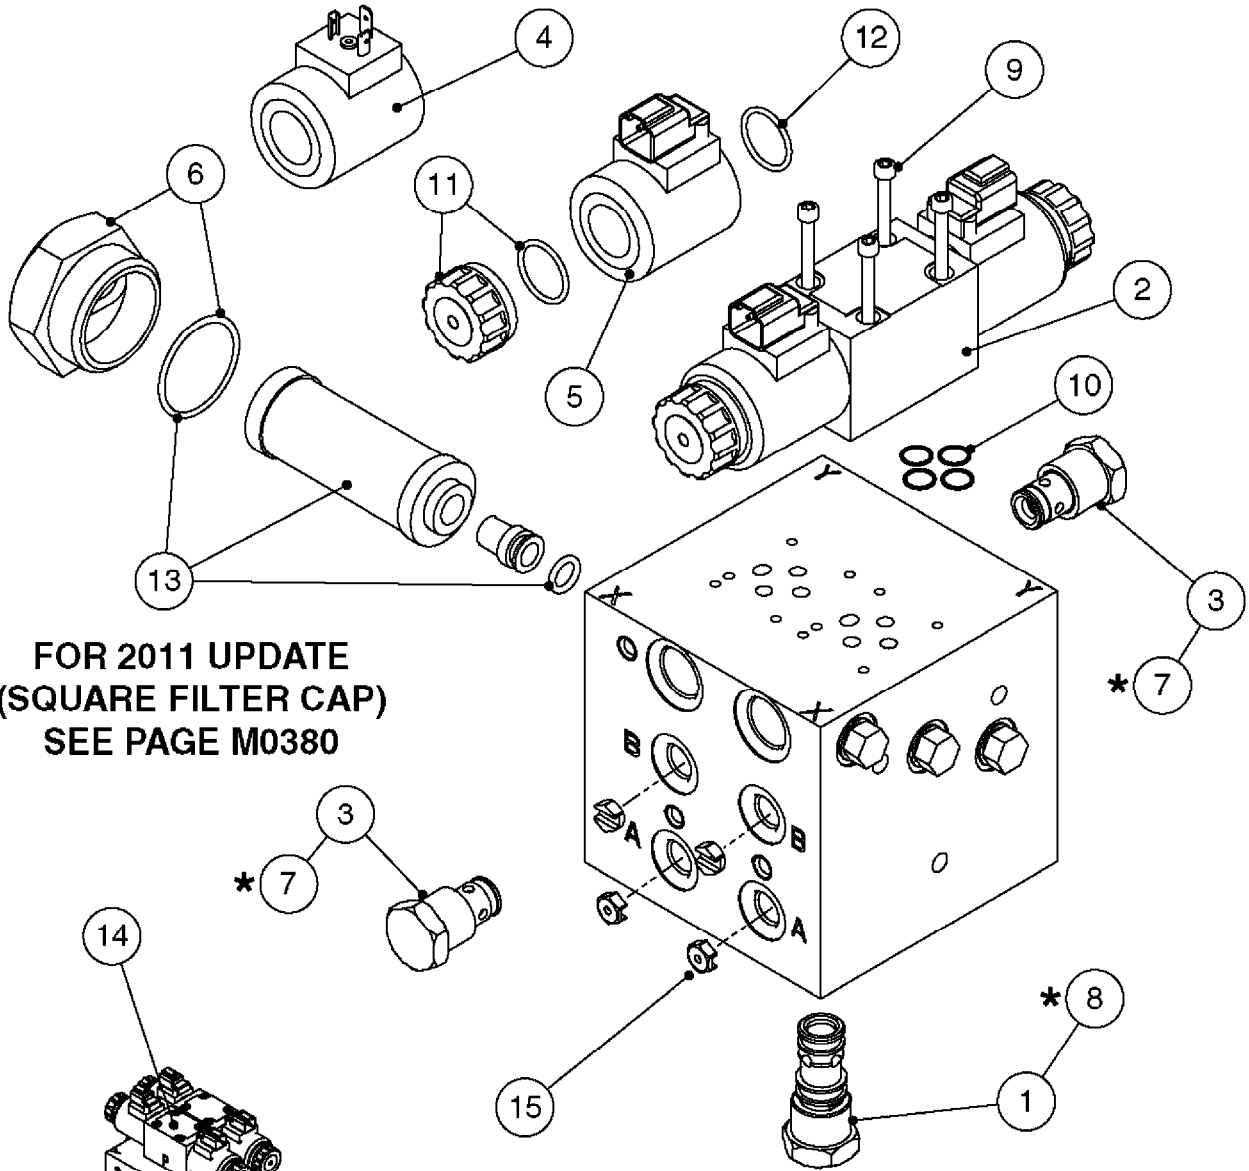

FOR 2011 UPDATE
(SQUARE FILTER CAP)
SEE PAGE M0380

COMPLETE
ASSEMBLY

* SEAL KITS

M0300

NORAC VARIABLE RATE VALVE UC4
M0300-HIN, 30:04:19

Page 1

Date 07.02.2020 9:40

Pos.	parts-n°	order qty	description
1	28048803	1	NORAC CHECK VALVE
2	28048903	1	NORAC PROP VALVE
2	28055803	1	3-PIN CONNECTORS/HIRSCHMAN NORAC SOLENOID - DEUTSCH CONN. 2-PIN CONNECTORS/DEUTSCH
3	28049403	1	NORAC CHECK VALVE
4	28056403	1	COIL, NORAC, PROP, DIN
5	28056503	1	COIL, NORAC, PROP, DEUTSCH
6	28066803	1	NORAC FILTER CAP W/O-RING
7	28066903	1	NORAC SEAL KIT F.28049403
8	28067003	1	NORAC SEAL KIT F.28048803
9	28068103	1	NORAC HEX CAPSCREW 10-24X2 SS
10	28068203	1	NORAC O-RING F.SOLENOID VALVE
11	28074903	1	NORAC COIL NUT AND O-RING
12	28103603	1	O-RING SOLENOID BODY SEAL NORAC
13	75076900	1	NORAC FILTER ELEMENT KIT
14	78216100	1	NORAC VALVE BLOCK COMP, DEUTSCH CON. COMPLETE W/2-PIN DEUTSCH SOLENOIDS
15	78603300	1	NORAC ONE WAY ORIFICE, .047"