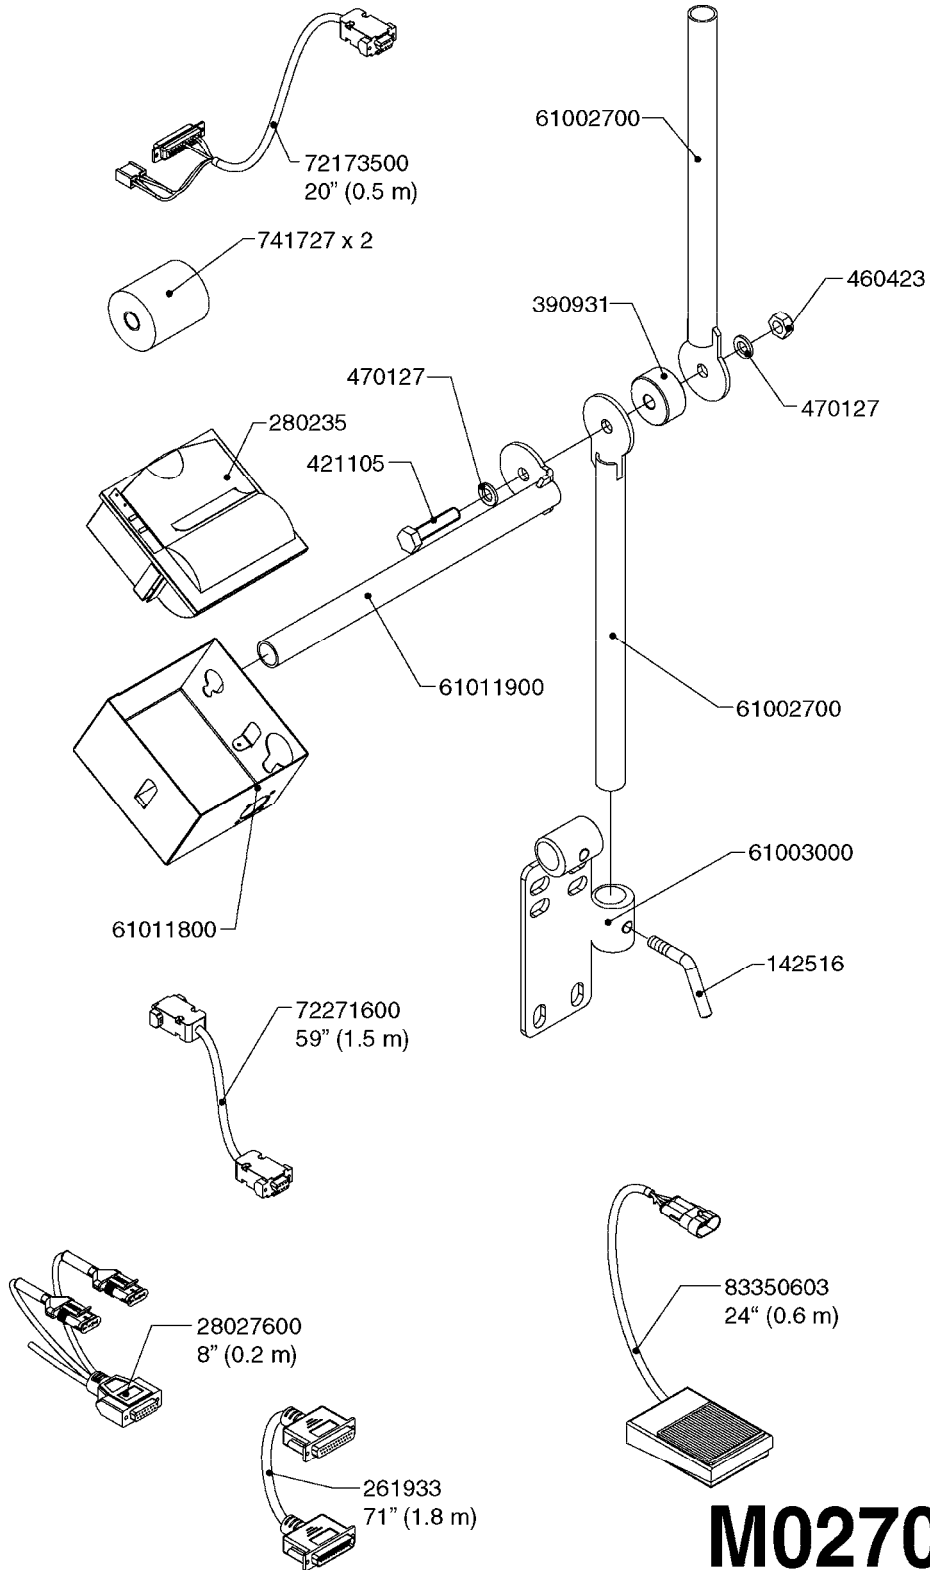

*Included with (1) box complete

M0250

JOB COM AND BREAK OUT
M0250-HIN, 01:02:17

Page 1
Date 07.02.2020 9:40

Pos.	parts-n°	order qty	description
1	391095	1	BOX COMPL. 300X300X135 DRILLED
2	440673	1	SCREW F.PLASTIC 5X12 SS
3	16132400	1	PLATE 1.5X270X270/JOB COMPUTER
4	26004600	1	PLUG F.DRILLED HOLE 21MM
5	26004700	1	PG13.5 BUNG
6	26005100	1	CONNECTOR FOR PCB, PLASTIC
7	26005500	1	PCB BREAKOUT BOX EL BOX CM"05"
8	26013800	1	CABLE HC6500 JOB COM TO CABIN
9	26029200	1	DAH PCB F. JOB COM NCM '09
10	26052700	1	JOB COM PCB ASSY HW3.1
10	72369300	1	JOB COM PCB NCM44/6600 REFURB.
11	28048600	1	FULE 15A ATOF SERIES
12	28091400	1	FINGER SCREW F.BOX 300X300X135