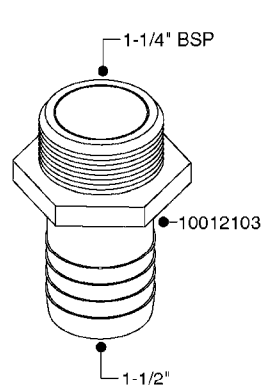

L0050

FITTINGS - HOSE CONNECTORS
L0050-HIN, 01:01:16

Page 1
Date 07.02.2020 9:40

parts-n°	order qty	description
242594	1	O-RING D14 X 1.78 SCH.70-EPDM
320294	1	FITT.DK TEE 3/8X3/8HB X1/2"BSP
320305	1	FITT.DK HB 3/4'- 3/4' BSP
320386	1	FITT.DK TEE 3/8X3/8HB X3/8"BSP
320397	1	FITT.DK ELB 3/8"HB X 3/8" BSP
320401	1	FITT.DK TEE 1/2X1/2HB X1/2"BSP
320412	1	FITT.DK TEE 1/2X1/2HB X3/8'BSP
320423	1	FITT.DK ELB 1/2'HB X 3/8' BSP
320891	1	FITT.DK HB 3/8'- 3/8' BSP
320972	1	FITT.DK HB 5/16'- 1/4' BSP
322046	1	FITT.DK TEE 1/2X1/2HB X3/4'BSP
322048	1	FITT.DK TEE 3/4X3/4HB X3/4'BSP
330595	1	O-RING D24.6/D20X2.1 -3/4"
333137	1	FITT.DK CONN.1/2" F.NOZZ. DOUB
333141	1	FITT.DK CONN.1/2" F.NOZZ.SING
334041	1	FITT.DK CONN.3/4' F.NOZZ. SING
334042	1	FITT.DK CONN.3/4' F.NOZZ. DOUB
334195	1	FITT.DK ELB. 3/4"HB X 3/4"HB
10012103	1	FITT.PO.HB 1.25X1.50 IMB1012
10014003	1	FITT.PO.HB 1.25X1.25 IMB1010
10036903	1	FITT.PO.HB 1.50X1.50 IMB1212
28019303	1	FITTING HB ELB 3/4NPT-3/4HOSE
61016500	1	HOSE TAIL 3/4" 90°+RG CAP 3/4"
72026700	1	NOZZLE TUBE ADAPTER W/O-RING