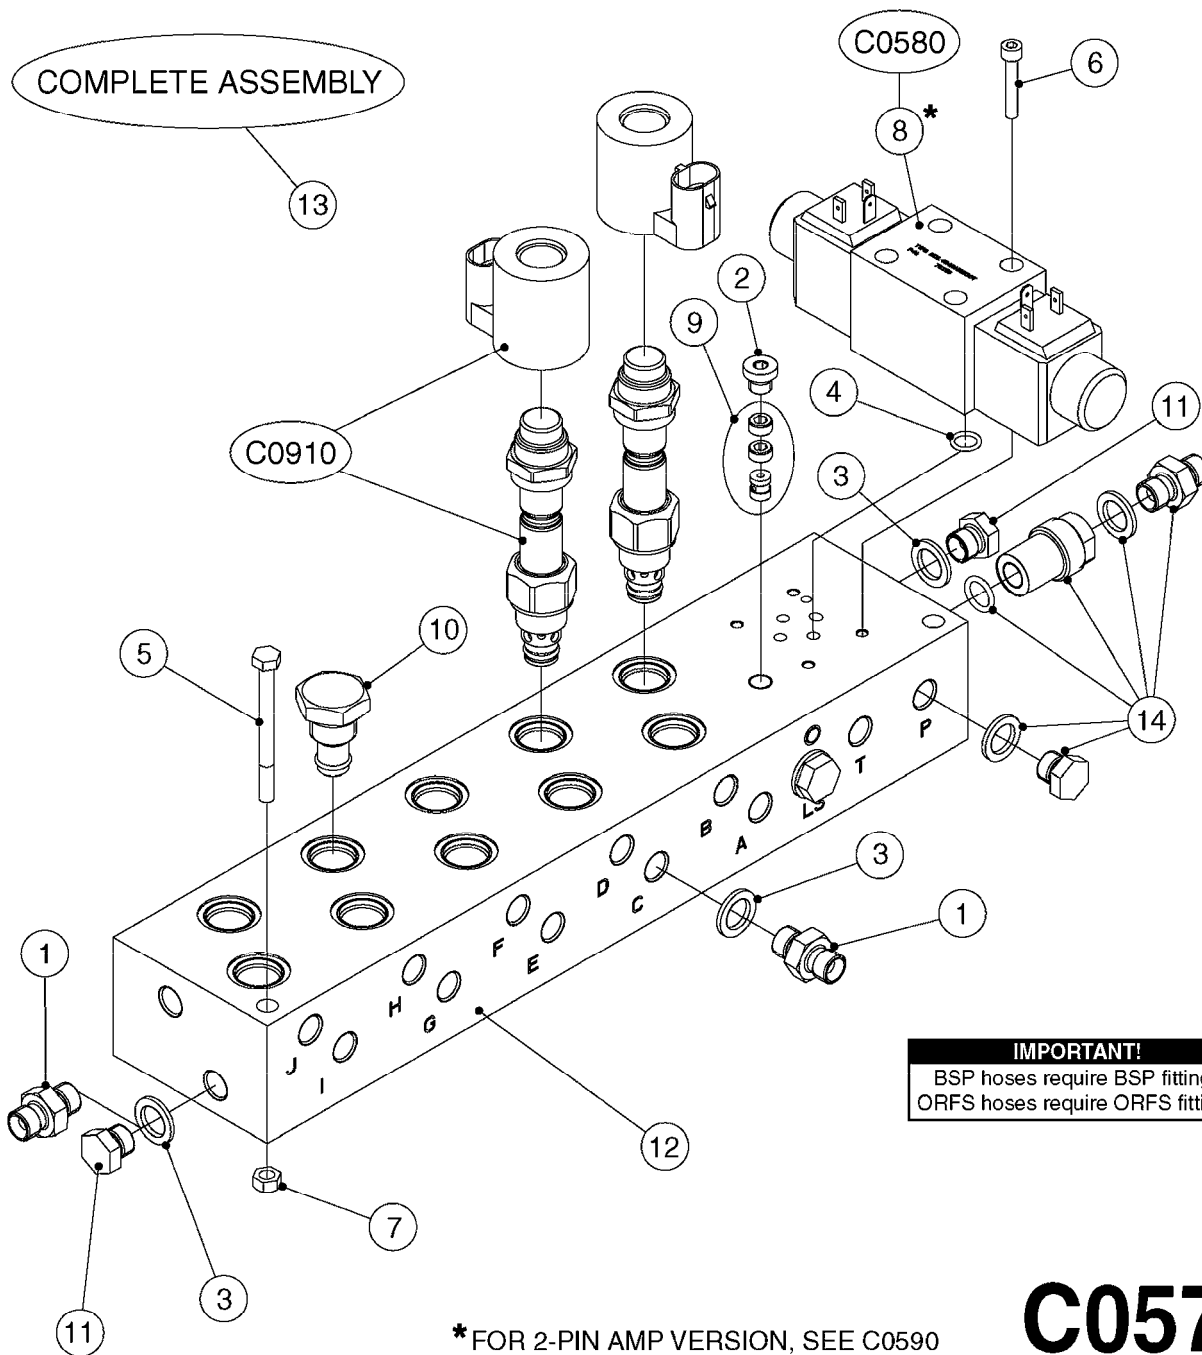

HYD.BLOCK EAGLE/FORCE PRE 2012
C0570-HIN, 13:05:19

Page 1
Date 07.02.2020 9:39

Pos.	parts-n°	order qty	description
1	146845	1	HEX NIPPLE 1/4"x1/4" BSP
1	23234500	1	HEX NIPPLE 1/4" - 9/16" ORFS
1	146851	1	HEX NIPPLE 1/4"x1/4" 0.7MM BSP
1	23234700	1	HEX NIPPLE 1/4"-9/16" - 0.7mm ORFS
1	147498	1	HEX NIPPLE 1/4"-1/4" 1.2mm BSP
1	23234100	1	HEX NIPPLE 1/4"-9/16" - 1.2mm ORFS
2	231987	1	PLUG 1/8' BSP W/GASKET
3	241404	1	DOWTY SEAL 1/4"
4	242102	1	O-RING Ø9.25X1.78 NITRIL 90SH
5	420847	1	BOLT HEX 8.8 DEL M8X85
6	450964	1	SCREW M5X30 F.CYLINDER
7	460143	1	SELF LOCK NUT M8 SST A2 DIN985
8	782116	1	HY SOLENOID VALVE MD1L-S3/10N-D12K1/P
9	782124	1	SWITCH VALVE OUTS.1/8" 5000PSI
10	782131	1	BLIND PLUG F.3/4" CARTR.VALVE
11	14010400	1	PLUG 1/4" BSP
12	14098600	1	HYD. BLOCK SPC/FTZ 3/4" 2010
13	72679100	1	HY.BLOCK BOOM HYDR. FTZ 2010
14	74191700	1	ADJ. FLOW VALVE REPAIR KIT DHP