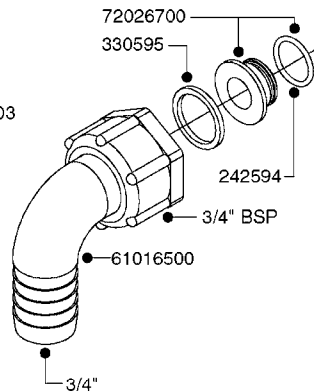

L0050

FITTINGS - HOSE CONNECTORS
L0050-HIN, 01:01:16

Page 1
Date 07.02.2020 9:40

parts-n°	order qty	description
242594	1	O-RING D14 X 1.78 SCH.70-EPDM
320294	1	FITT.DK TEE 3/8X3/8HB X1/2"BSP
320305	1	FITT.DK HB 3/4'- 3/4' BSP
320386	1	FITT.DK TEE 3/8X3/8HB X3/8"BSP
320397	1	FITT.DK ELB 3/8"HB X 3/8" BSP
320401	1	FITT.DK TEE 1/2X1/2HB X1/2"BSP
320412	1	FITT.DK TEE 1/2X1/2HB X3/8'BSP
320423	1	FITT.DK ELB 1/2'HB X 3/8' BSP
320891	1	FITT.DK HB 3/8'- 3/8' BSP
320972	1	FITT.DK HB 5/16'- 1/4' BSP
322046	1	FITT.DK TEE 1/2X1/2HB X3/4'BSP
322048	1	FITT.DK TEE 3/4X3/4HB X3/4'BSP
330595	1	O-RING D24.6/D20X2.1 -3/4"
333137	1	FITT.DK CONN.1/2" F.NOZZ. DOUB
333141	1	FITT.DK CONN.1/2" F.NOZZ.SING
334041	1	FITT.DK CONN.3/4' F.NOZZ. SING
334042	1	FITT.DK CONN.3/4' F.NOZZ. DOUB
334195	1	FITT.DK ELB. 3/4"HB X 3/4"HB
10012103	1	FITT.PO.HB 1.25X1.50 IMB1012
10014003	1	FITT.PO.HB 1.25X1.25 IMB1010
10036903	1	FITT.PO.HB 1.50X1.50 IMB1212
28019303	1	FITTING HB ELB 3/4NPT-3/4HOSE
61016500	1	HOSE TAIL 3/4" 90°+RG CAP 3/4"
72026700	1	NOZZLE TUBE ADAPTER W/O-RING