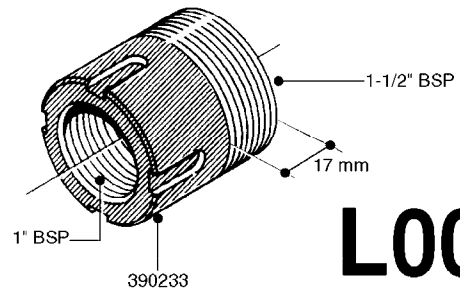

FITTINGS - HEXAGON NIPPLES
L0030-HIN, 01:01:16

Page 0
Date 07.02.2020 9:40

L0030

FITTINGS - HEXAGON NIPPLES
L0030-HIN, 01:01:16

Page 1
Date 07.02.2020 9:40

parts-n°	order qty	description
10015303	1	FITT.PO.HN 1.00X1.00 M1000
10425003	1	FITT.PO.HN 1.25X1.00 MCPHEE
320132	1	FITT.DK HN 1" BSP
320176	1	FITT.DK HN 3/8"X1/2" BSP
320445	1	FITT.DK HN 1/4"X3/8" BSP
320655	1	FITT.DK HN 1/2"-1/2" BSP
320692	1	FITT.DK HN 3/8'BSPX1/4'NPT
320703	1	FITT.DK HN 3/8BSP X1/2 &1/4NPT
320725	1	FITT.DK NIPPLE 3/8"-3/8" BSP
320902	1	FITT.DK HN 3/8'X 1/4' BSP
390232	1	FITT.DK HN 1-1/2' X 1-1/4' BSP
390276	1	FITT.DK HN 1'BSP