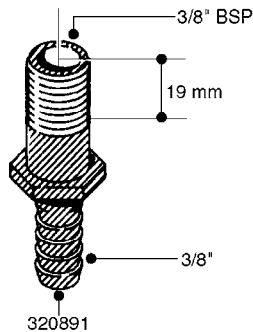

L0050

FITTINGS - HOSE CONNECTORS
L0050-HIN, 01:01:16

Page 1
Date 07.02.2020 9:40

parts-n°	order qty	description
242594	1	O-RING D14 X 1.78 SCH.70-EPDM
320294	1	FITT.DK TEE 3/8X3/8HB X1/2"BSP
320305	1	FITT.DK HB 3/4'- 3/4' BSP
320386	1	FITT.DK TEE 3/8X3/8HB X3/8"BSP
320397	1	FITT.DK ELB 3/8"HB X 3/8" BSP
320401	1	FITT.DK TEE 1/2X1/2HB X1/2"BSP
320412	1	FITT.DK TEE 1/2X1/2HB X3/8'BSP
320423	1	FITT.DK ELB 1/2'HB X 3/8' BSP
320891	1	FITT.DK HB 3/8'- 3/8' BSP
320972	1	FITT.DK HB 5/16'- 1/4' BSP
322046	1	FITT.DK TEE 1/2X1/2HB X3/4'BSP
322048	1	FITT.DK TEE 3/4X3/4HB X3/4'BSP
330595	1	O-RING D24.6/D20X2.1 -3/4"
333137	1	FITT.DK CONN.1/2" F.NOZZ. DOUB
333141	1	FITT.DK CONN.1/2" F.NOZZ.SING
334041	1	FITT.DK CONN.3/4' F.NOZZ. SING
334042	1	FITT.DK CONN.3/4' F.NOZZ. DOUB
334195	1	FITT.DK ELB. 3/4"HB X 3/4"HB
10012103	1	FITT.PO.HB 1.25X1.50 IMB1012
10014003	1	FITT.PO.HB 1.25X1.25 IMB1010
10036903	1	FITT.PO.HB 1.50X1.50 IMB1212
28019303	1	FITTING HB ELB 3/4NPT-3/4HOSE
61016500	1	HOSE TAIL 3/4" 90°+RG CAP 3/4"
72026700	1	NOZZLE TUBE ADAPTER W/O-RING