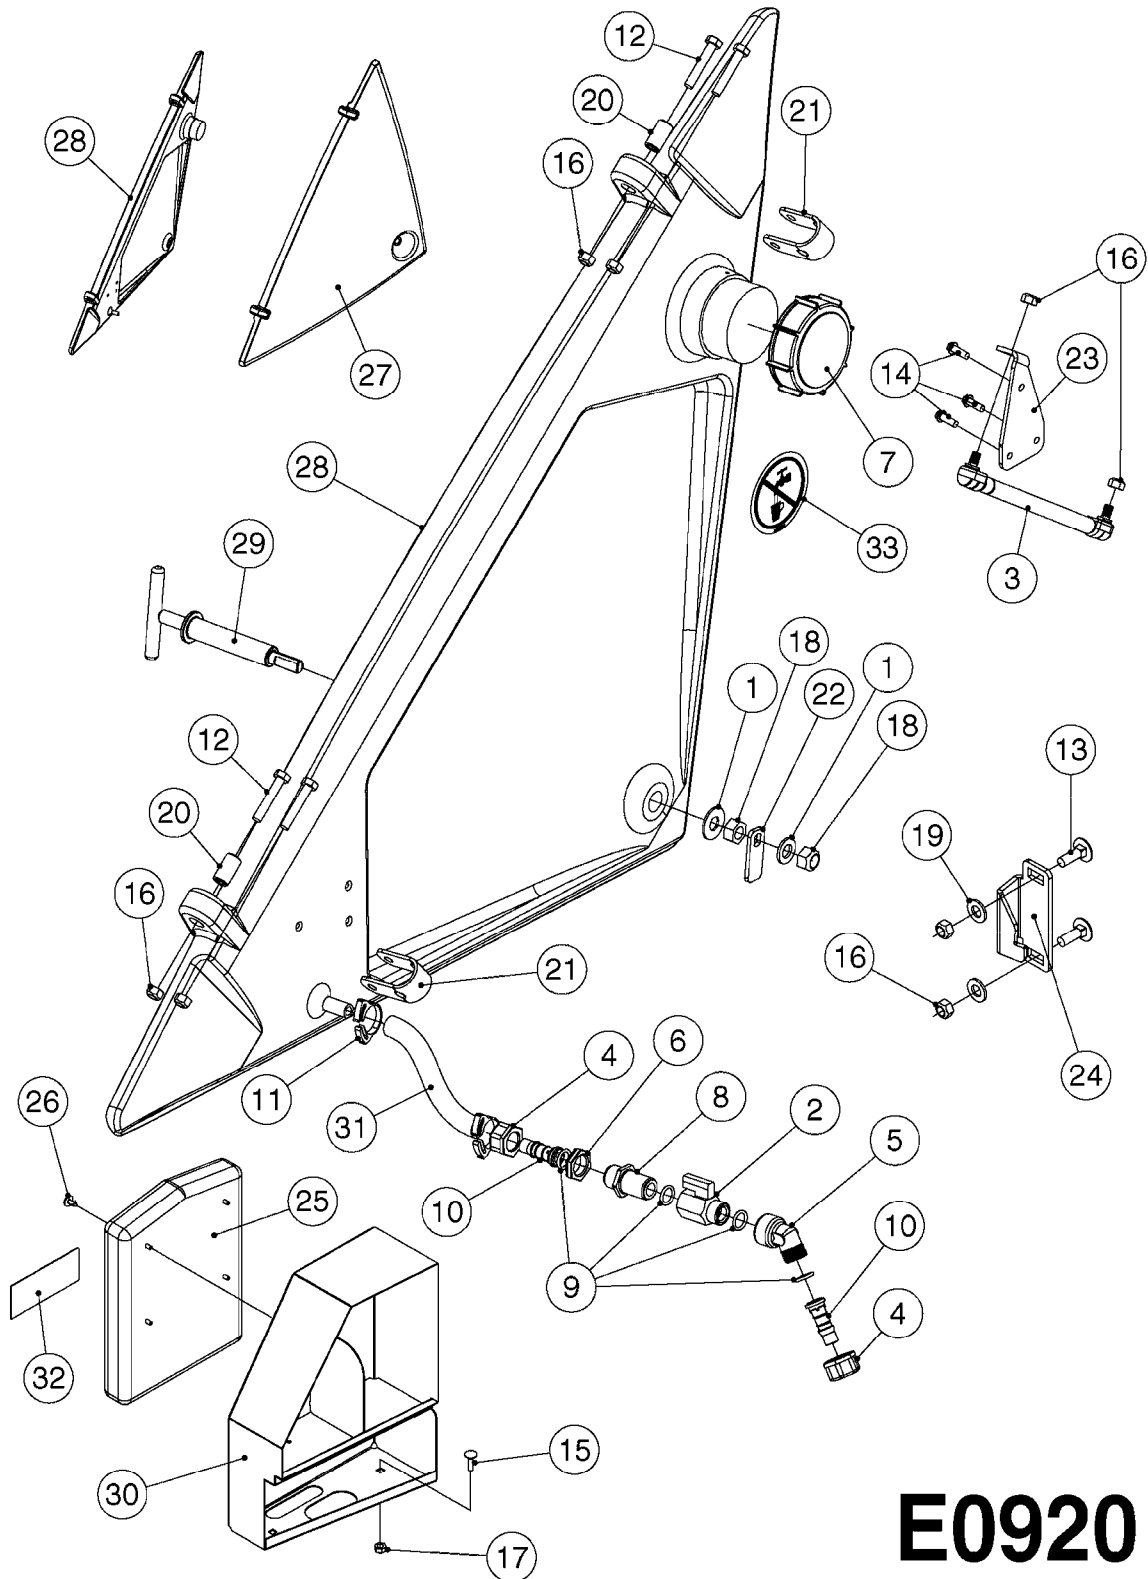

E0920

LOCKER & CLEAN WATER TANK NAV
E0920-HIN, 01:01:16

Page 1
Date 07.02.2020 9:39

Pos.	parts-n°	order qty	description
1	160521	1	WASHER D30.5/D13X2
2	281551	1	BALL VALVE 1/2"
3	285793	1	GAS CYLINDER
4	320084	1	FITT.DK NUT 1/2" BSP
5	320482	1	FITT.DK ELB. 1/2" BSP 60 DEG.
6	321307	1	FITT.DK NUT 1/2" BSP JAMB
7	321322	1	SCREW CAP F. S80 X 4
8	321742	1	FITT.DK BULKHEAD 1/2' BSP
9	330212	1	O-RING D19/D14X2.4 F.1/2"NUT
10	330687	1	FITT.DK HB 1/2" F. 1/2" NUT
11	334534	1	CLAMP HOSE PLASTIC 1/2"
12	420766	1	BOLT HEX M8-45/22 SST A2 DIN931
13	440695	1	BOLT CARRIAGE M8X25
14	440698	1	SCREW F.PLASTIC 6X18 SS HEXHD
15	440737	1	BOLT CARRIAGE M10x25 SS
16	460143	1	SELF LOCK NUT M8 SST A2 DIN985
17	460423	1	NUT HEX M10X1.50 LOCK DIN985A2 SS
18	460703	1	NUT HEX M12X1.75 LOCK DIN985A2 SS
19	471122	1	WASHER, M10, Ø20/10.5X 2.0, SS
20	14072600	1	BUSHING FOR NAV SHIELD
21	16213600	1	U-CLAMP FOR NAVIGATOR
22	16215900	1	LOCKING DEVICE F.SIDE SHIELD
23	16225500	1	BRACKET F.GAS CYLINDER NAV.
24	16226300	1	PLATE, LOCK CHEEK NAV LEFT,RAW FOR LEFT SIDE SHIELD (NOT SHOWN)
24	16226500	1	PLATE, LOCK CHEEK NV RIGHT,RAW FOR RIGHT SIDE SHIELD (SHOWN)
25	29003003	1	MANUAL HOLDER, FLAT
26	29003103	1	PLASTIC PUSH RIVET, 1/4" HOLE
27	35179100	1	SIDE SHIELD L. NAVIGATOR
28	35180000	1	SIDE SHIELD CLEAN WATER R.NAV
29	61049000	1	HANDLE FOR SIDE SHIELD
30	63062300	1	SAFETYLOCKER NAVIGATOR PAINTED
31	92702103	1	HOSE R X1/2" X300PSI WP X0012"
32	97607503	1	DECAL-OPERATOR'S MANUAL (LRG.)
33	97802300	1	DECAL - NOT DRINKING WATER D60