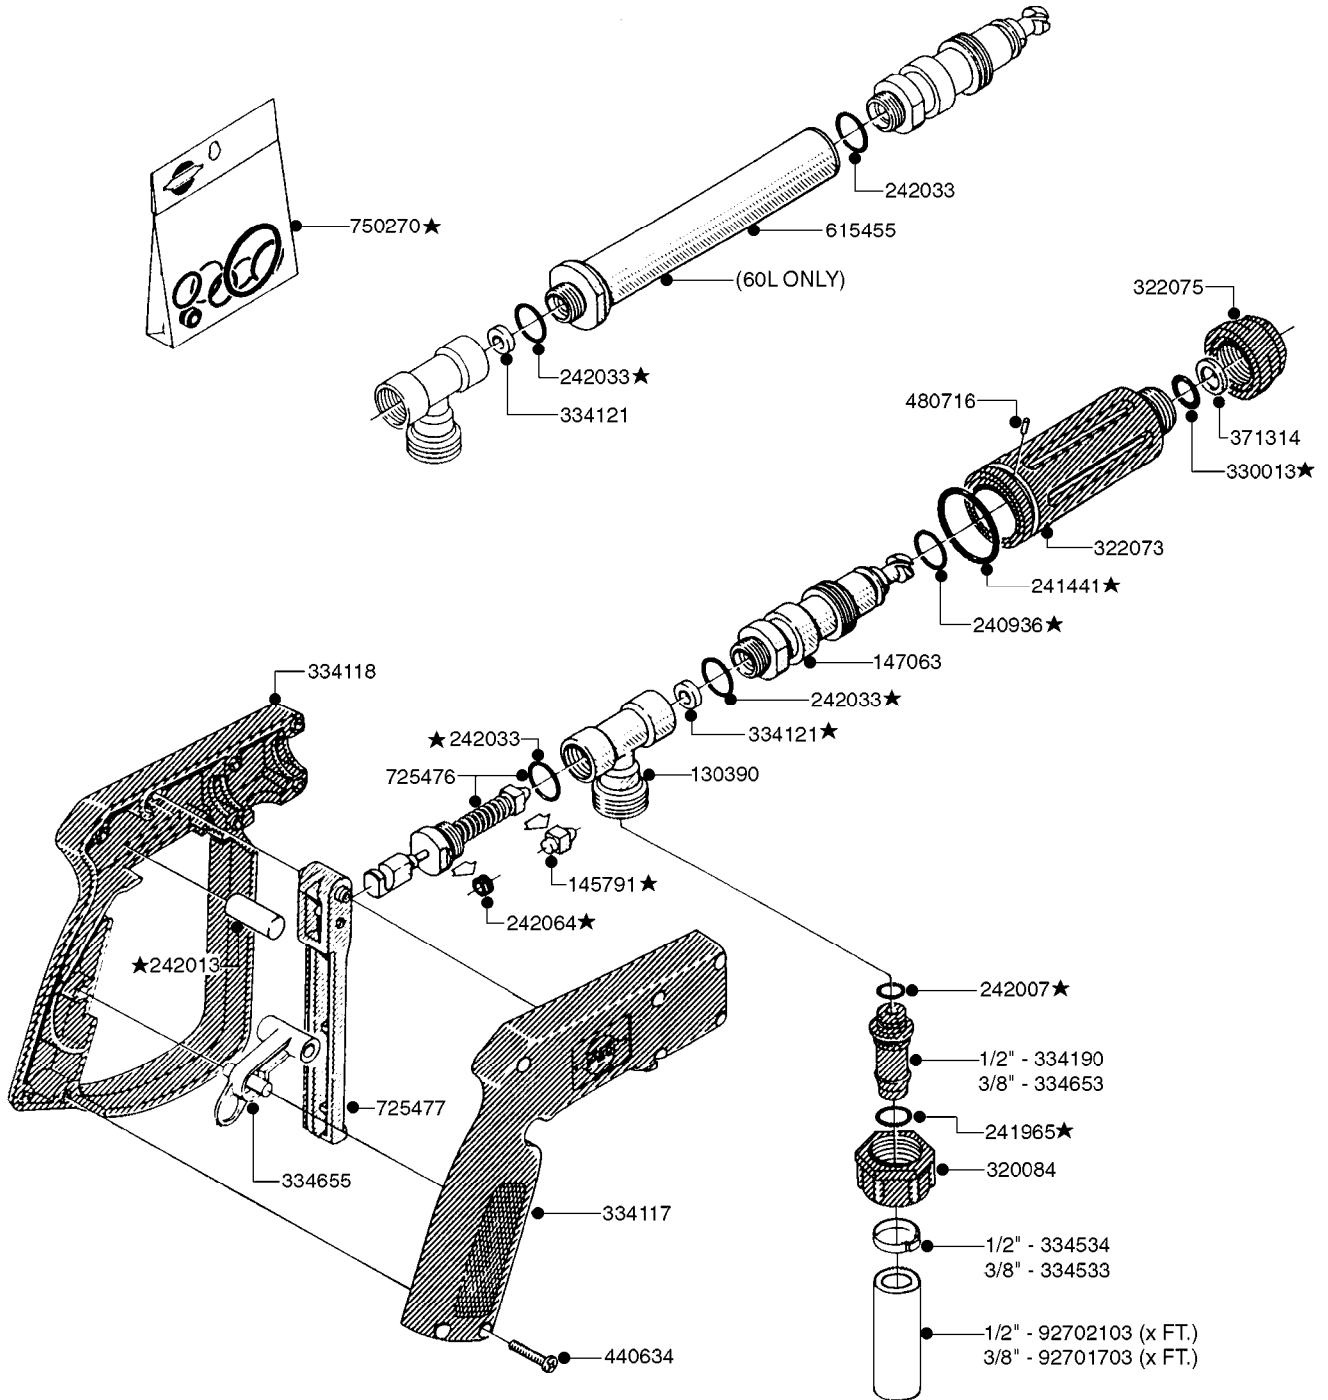

COMPLETE ASSEMBLY:
843197 - 60L
843196 - 60S

COMPLETE ASSEMBLIES
WHOLEGOODS ITEMS

K0480

HANDGUN TYPE 60S/60L POST 95
K0480-HIN, 01:01:16

Page 1

Date 07.02.2020 9:40

parts-n°	order qty	description
130390	1	TEE 3/8'X 1/2' BSP F.TYPE 60S
145791	1	CONE FOR ON/OFF
147063	1	SWIRL F.SPRAY GUN TYPE 60
240936	1	O-RING D13.3X2.4 NITRIL
241441	1	O-RING D29.3X3
241965	1	O-RING Ø12.1 X 1.6 NITRILE
242007	1	O-RING Ø9.1 X 1.6 NITRILE
242013	1	SPRING RUBBER F/TRIGGER
242033	1	O-RING Ø14.1 X 1.6 NITRILE
242064	1	SLEEVE RUBBER 3X8X4MM
320084	1	FITT.DK NUT 1/2" BSP
322073	1	HOUSING F.SWIRL TYPE 60S H.G.
322075	1	HOUSING F. NOZZLE
330013	1	O-RING 2.5 X 10 PUR
334117	1	HANDLE PIECE RIGHT F.60S/60L
334118	1	HANDLE PIECE LEFT F.60S/60L
334121	1	SEAT FOR ON-OFF TYPE
334190	1	FITT.DK HB 1/2' F. PISTOL 60S
334533	1	CLAMP HOSE PLASTIC 3/8"
334534	1	CLAMP HOSE PLASTIC 1/2"
334653	1	FITT.DK HB 3/8' F.HANDGUN
334655	1	TRIGGER SAFETY F.60S/60L GUN
371314	1	NOZZLE CERAMIC 1099-20
440634	1	SCREW 5/8"
480716	1	PIN D3X6 STAINLESS
615455	1	TUBE F.LANCE TYPE 60L
725476	1	SPINDLE
725477	1	TRIGGER
750270	1	GASKET KIT F.SPRAY GUN
843196	1	SPRAY GUN KIT TYPE 60 SHORT
843197	1	HANDGUN KIT TYPE 60 LONG
92701703	1	HOSE R X3/8" X300PSI WP X0012"
92702103	1	HOSE R X1/2" X300PSI WP X0012"