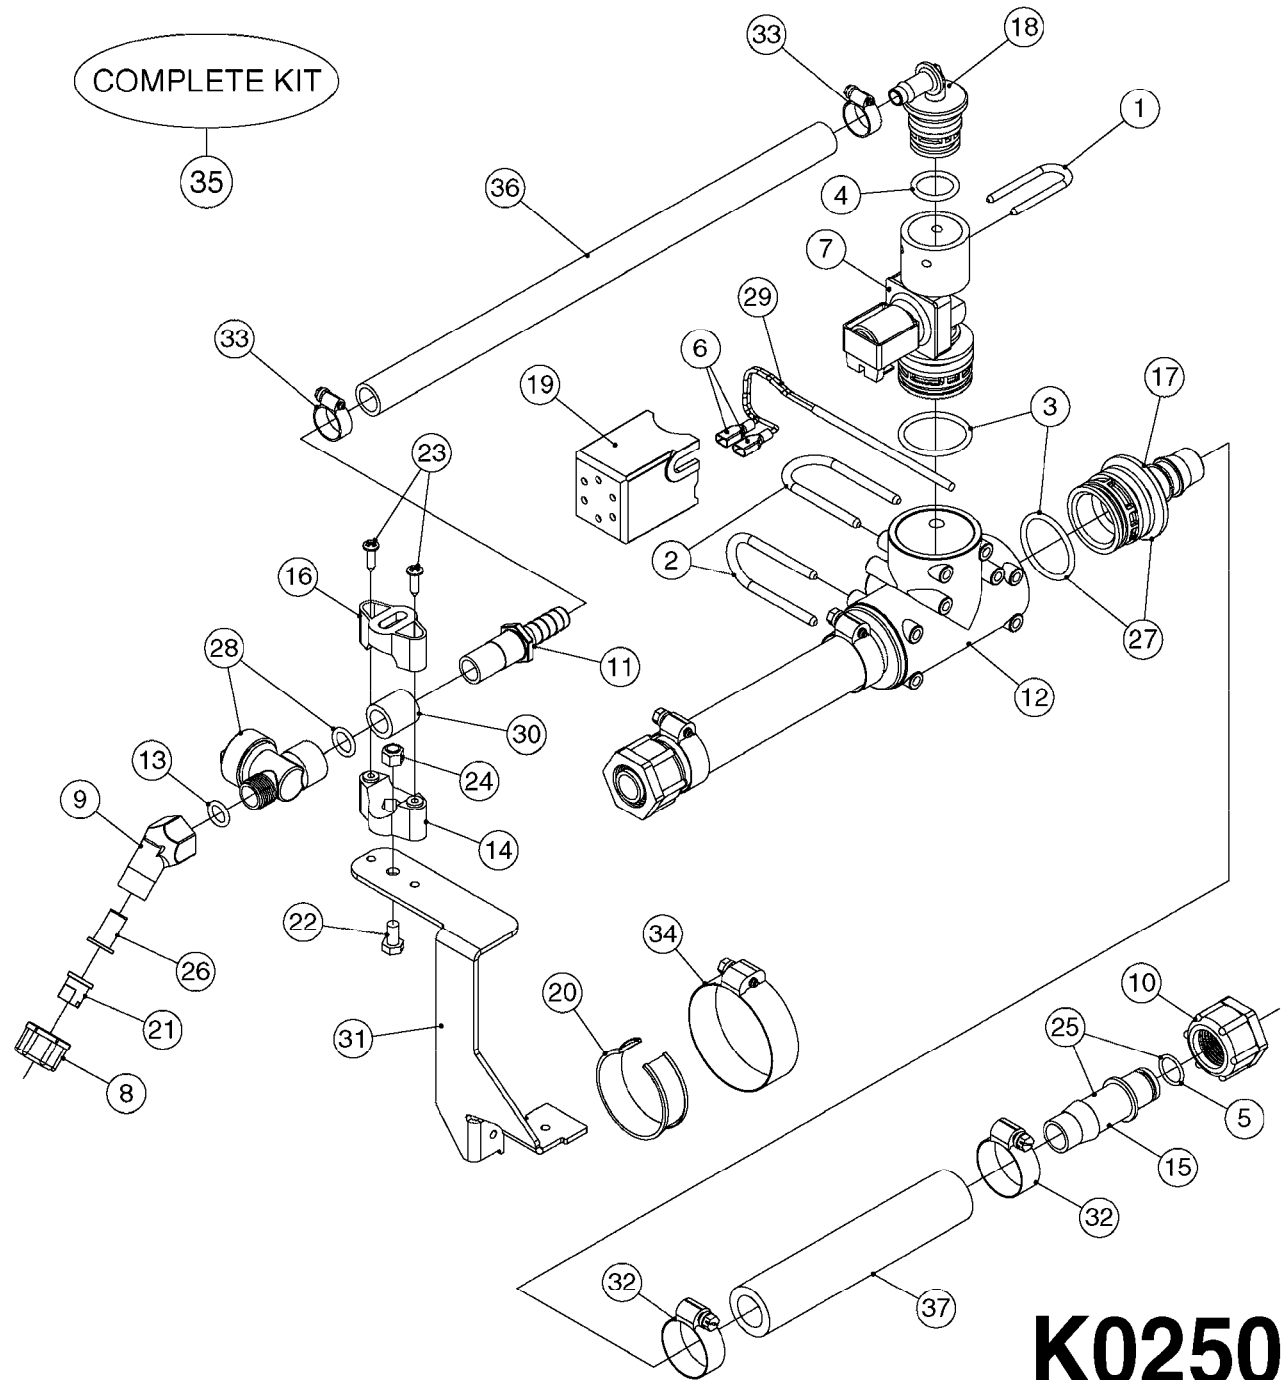

K0250

ELECTRIC END NOZZLE KIT '09
K0250-HIN, 01:01:16

Page 1

Date 07.02.2020 9:40

Pos.	parts-n°	order qty	description
1	145994	1	FITT.DK S-40 FORK
2	145995	1	FITT.DK S-53 FORK
3	242354	1	O-RING D32.2X3.0 VITON
4	242355	1	O-RING D19.2X3.0 VITON F.S-40
5	242594	1	O-RING D14 X 1.78 SCH.70-EPDM
6	261539	1	SPADE F.ELEC CONNEX BLUE INSUL
7	262104	1	VALVE, SOLENOID, S53/S40
8	320187	1	FITT.DK CAP 3/8" BSP BLACK
9	320191	1	FITT.DK ELB 3/8' BSP 45 DEGREE
10	320283	1	FITT.DK NUT 3/4"BSP
11	320891	1	FITT.DK HB 3/8'- 3/8' BSP
12	322352	1	FITT.DK S-53 TEE
13	330013	1	O-RING 2.5 X 10 PUR
14	333012	1	NOZZLE HOLD. UPPER PART
15	334044	1	FITT.DK HB 3/4' F. 3/4' CAP
16	334220	1	YOKE, UPPER NOZZLE BODY
17	334229	1	FITT.DK S-53 STR.3/4"
18	334237	1	FITT.DK S-40 ELB.3/8"
19	334965	1	COVER FOR S53 SOLENOID VALVE
20	341291	1	RUBBER HOSE CLAMP COVER 130MM
21	370392	1	NOZZLE END FAN 1850-G 300
22	410546	1	BOLT HEX M6X12 A2 SS DIN933
23	440665	1	SCREW M4.2X16 STAINLESS
24	460261	1	NUT HEX M6X1.00 LOCK DIN985 A2 SS
25	724621	1	FITT.DK HB 3/4"ASSY F.3/4" NUT
26	725042	1	SCREEN 80 MESH W.GASKET, RED
27	726558	1	FITT.DK S53 STR. 3/4" W. ORING
28	729610	1	NOZZLE ASSY. NON DRIP 3/8 THRD
29	983087	1	ELEC. CABLE 2 WIRE X 0.75MM
30	10631003	1	HOSE R X CLEAR BRAID.X 1/2 12"
31	16110803	1	NOZZLE BRACKET VAR SPACINGS
32	28029903	1	CLAMP HOSE GEAR P3/4"-S1" 6712
33	28044903	1	CLAMP HOSE GEAR P3/8" 6706
34	28047003	1	CLAMP HOSE GEAR 30 X 50 6732
35	82613203	1	ELECTRIC END NOZZLE KIT 2009
36	92701703	1	HOSE R X3/8" X300PSI WP X0012"
37	92703203	1	HOSE R X3/4" X300PSI WP X0012"