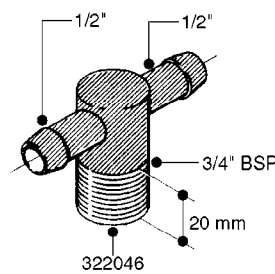

L0050

FITTINGS - HOSE CONNECTORS
L0050-HIN, 01:01:16

Page 1
Date 07.02.2020 9:40

parts-n°	order qty	description
242594	1	O-RING D14 X 1.78 SCH.70-EPDM
320294	1	FITT.DK TEE 3/8X3/8HB X1/2"BSP
320305	1	FITT.DK HB 3/4'- 3/4' BSP
320386	1	FITT.DK TEE 3/8X3/8HB X3/8"BSP
320397	1	FITT.DK ELB 3/8"HB X 3/8" BSP
320401	1	FITT.DK TEE 1/2X1/2HB X1/2"BSP
320412	1	FITT.DK TEE 1/2X1/2HB X3/8'BSP
320423	1	FITT.DK ELB 1/2'HB X 3/8' BSP
320891	1	FITT.DK HB 3/8'- 3/8' BSP
320972	1	FITT.DK HB 5/16'- 1/4' BSP
322046	1	FITT.DK TEE 1/2X1/2HB X3/4'BSP
322048	1	FITT.DK TEE 3/4X3/4HB X3/4'BSP
330595	1	O-RING D24.6/D20X2.1 -3/4"
333137	1	FITT.DK CONN.1/2" F.NOZZ. DOUB
333141	1	FITT.DK CONN.1/2" F.NOZZ.SING
334041	1	FITT.DK CONN.3/4' F.NOZZ. SING
334042	1	FITT.DK CONN.3/4' F.NOZZ. DOUB
334195	1	FITT.DK ELB. 3/4"HB X 3/4"HB
10012103	1	FITT.PO.HB 1.25X1.50 IMB1012
10014003	1	FITT.PO.HB 1.25X1.25 IMB1010
10036903	1	FITT.PO.HB 1.50X1.50 IMB1212
28019303	1	FITTING HB ELB 3/4NPT-3/4HOSE
61016500	1	HOSE TAIL 3/4" 90°+RG CAP 3/4"
72026700	1	NOZZLE TUBE ADAPTER W/O-RING