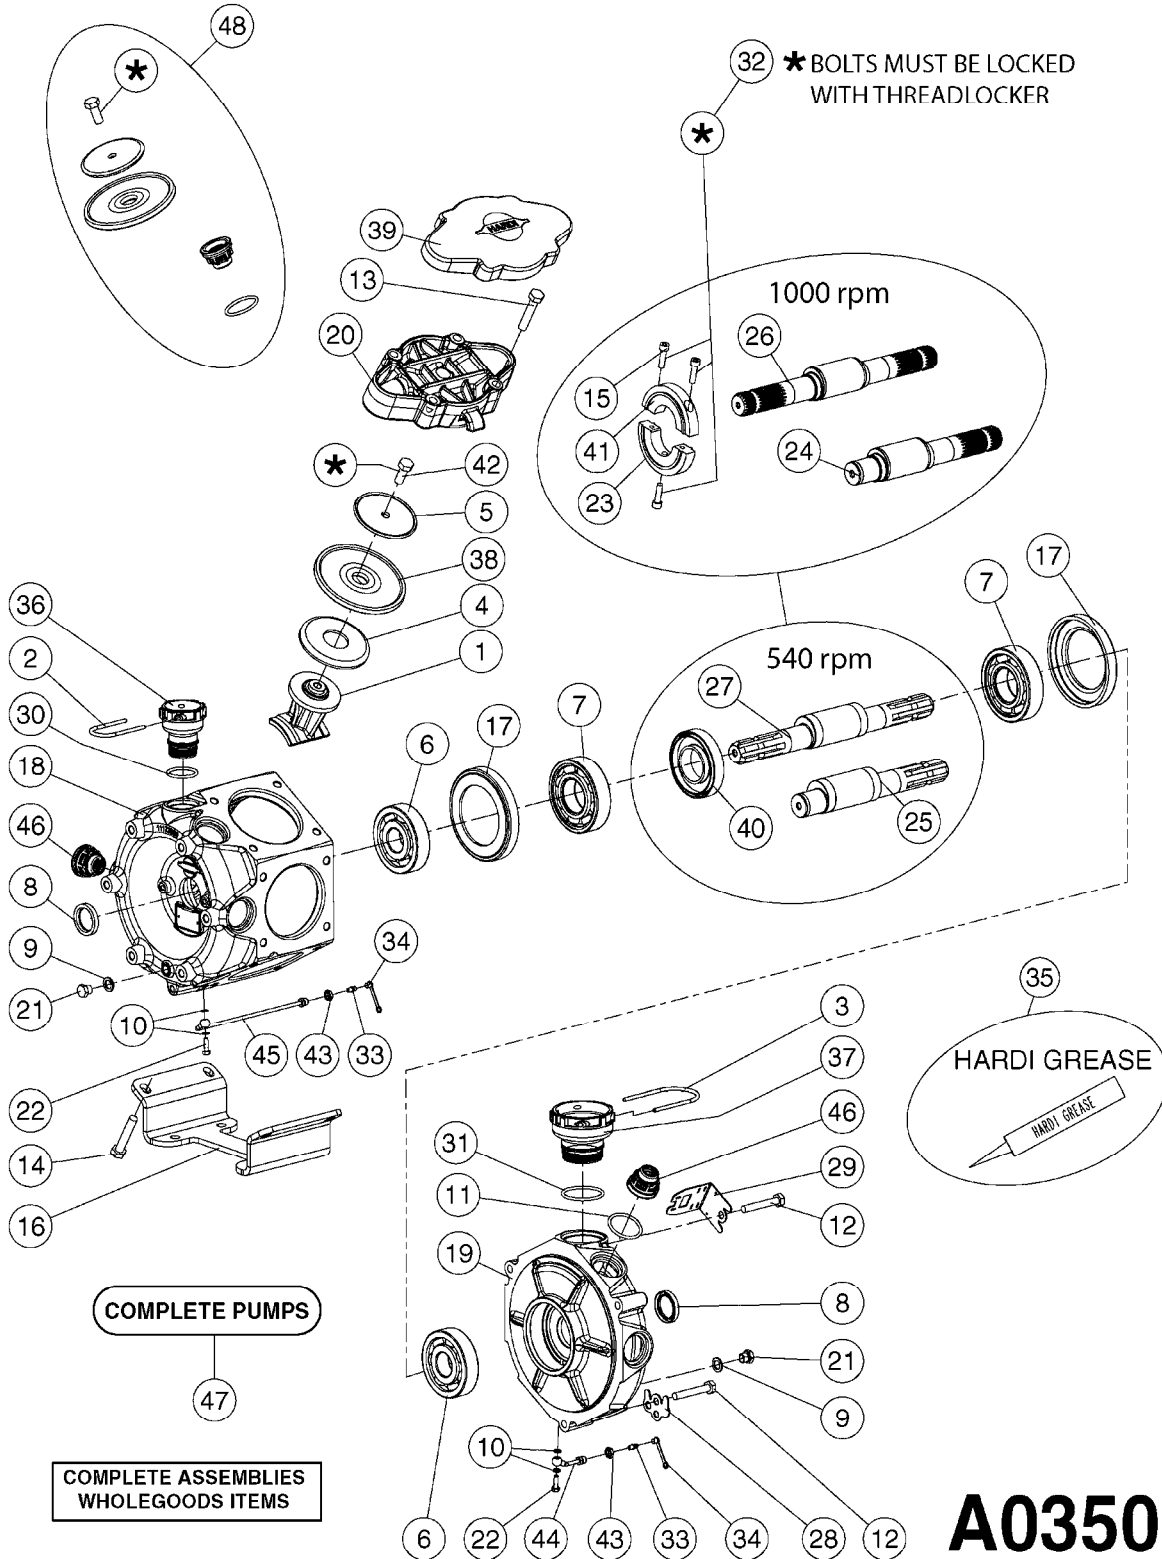

A0340

PUMP - 463/1000 RPM W/MOUNTING
A0340-HIN, 01:01:16

Page 1

Date 07.02.2020 9:38

parts-n°	order qty	description
111183	1	PUMP CASTING 460-463 (PAINTED)
111547	1	PUMP FRONT 460-463-2' (PAINT)
111622	1	CONNECTING ROD 463/5.5MM
111638	1	VALVE COVER 463 HC+1000 VERS.
111645	1	CONNECTING ROD 463/6.5MM
147662	1	CRANK SHAFT F.363/463-5.5MM
147663	1	CRANK SHAFT 363/463-5.5 THROUG
147664	1	COUNTERBALANCE 363/463 WEIGHT
147706	1	CRANK SHAFT F.363/463-6.5MM
147707	1	CRANK SHAFT 363/463-6.5 THROUG
161012	1	DIAPHRAGM BACKING DISC F. 463
161175	1	DIAPHRAGM DISC 463/464 PUMP
161745	1	METAL SPACER F.363/463
170183	1	LIFT STRAP F.PUMP 360/361/462
173901	1	LIFT STRAP F.PUMP 463
210221	1	BEARING BALL 6407
210232	1	BEARING BALL 6310
210243	1	SEAL OIL 35 X 47 X 7
241404	1	DOWTY SEAL 1/4"
242153	1	O-RING D26X4 EPDM
242216	1	O-RING VITON F/1202/1302/462
280011	1	GREASE NIPPLE 1/8' SAE H TR
330072	1	O-RING D53.5/D45.5X4
334321	1	O-RING POLY. 34.0x26.0x4.0
390844	1	COUNTERBALANCE 363/463 POM
420917	1	BOLT HEX 8.8 RAW M8X12 FT
421083	1	BOLT HEX 8.8 DEL M10X65
430286	1	BOLT HEX 8.8 DEL M12X30 FT
430323	1	BOLT HEX 8.8 DEL M12X60
430438	1	BOLT HEX 8.8 DEL M12X65
450996	1	BOLT ALLEN M8X35 DIN 912 RAW
460703	1	NUT HEX M12X1.75 LOCK DIN985A2 SS
614628	1	FOOT F. 46X PUMP, RED
821585	1	PUMP 463/5.5 THRGH SHAFT 1000R
821587	1	PUMP 463/10 THROUGH SHAFT TWNF
14010400	1	PLUG 1/4" BSP
33511600	1	DIAPHRAGM PUMP 463/464 PUMP PUR
43099200	1	BOLT HEX SS M12 X 30 DIN933 A4
72043600	1	VALVE FOR 462/463
72043700	1	VALVE FOR 462/463 W.VENT HOLE
72293300	1	PUMP 463/6.5 MED-2-1000-GG
75073900	1	PUMP KIT 460/463 "06"
82168700	1	PUMP 464-12 540 OFFSET PORTS
82168800	1	PUMP 464 6.5 1000 OFFSET PORTS
82169400	1	PUMP 464-6.5-STD-2-1000 FK