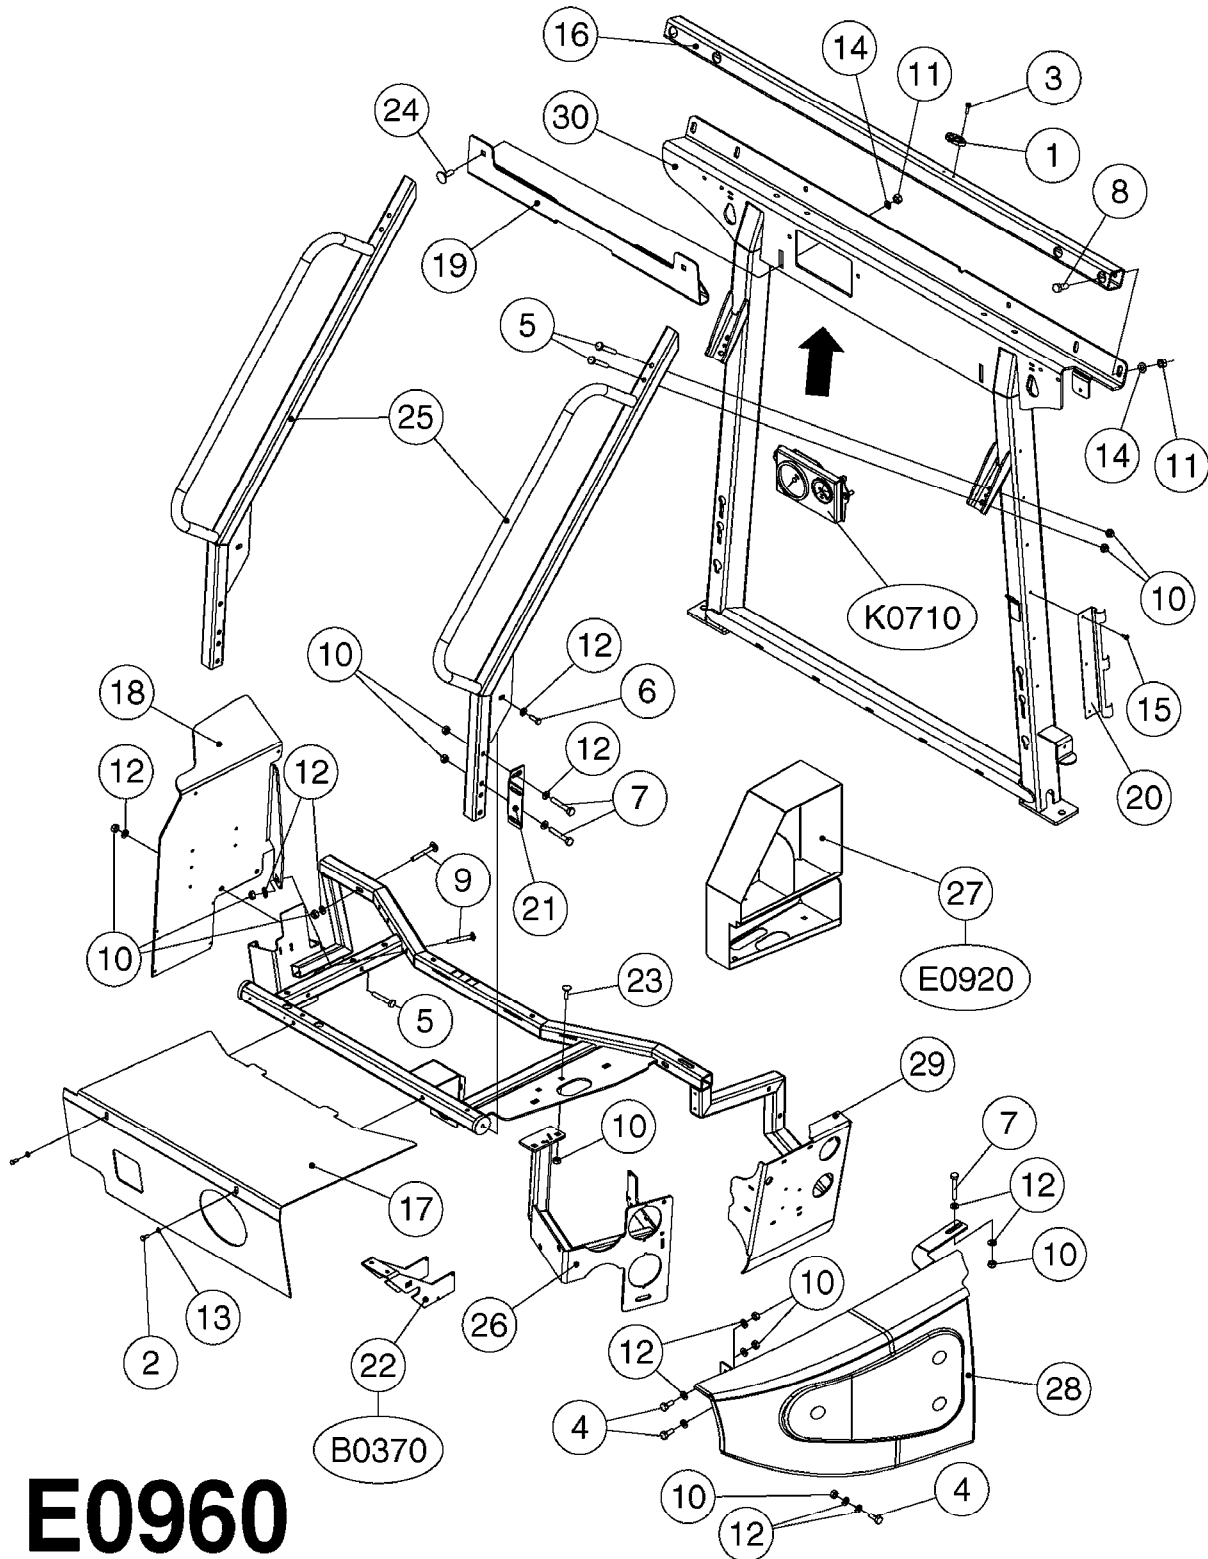

E0960

Pos.	parts-n°	order qty	description
1	334469	1	CLEVIS F.CORD TOP DRAIN ASSY.
2	410185	1	BOLT HEX 8.8 DEL M6X16
3	410362	1	BOLT HEX 8.8 SS M6X20
4	420604	1	BOLT HEX 8.8 DEL M10X25 FT DIN933
5	420906	1	BOLT HEX 8.8 DEL M10X60
6	421046	1	BOLT HEX M8X25/25 A2 SS DIN933
7	421083	1	BOLT HEX 8.8 DEL M10X65
8	430286	1	BOLT HEX 8.8 DEL M12X30 FT
9	440718	1	BOLT CRG M10 X 65 DEL
10	460423	1	NUT HEX M10X1.50 LOCK DIN985A2 SS
11	460703	1	NUT HEX M12X1.75 LOCK DIN985A2 SS
12	471122	1	WASHER, M10, Ø20/10.5X 2.0, SS
13	471124	1	WASHER, M6, Ø18/ 6.4X 1.6, SS
14	471127	1	WASHER, M12, Ø24/13X24X2.5 SS
15	480804	1	RIVET Ø4.8x14.5
16	15104700	1	TUBE 50X50 FRONT XPORT DUMMY
17	16171303	1	NAVIGATOR DECK PLATE
18	16198200	1	PLATE FOR ELECTRONICS NAV '13
19	16198400	1	TANK STOP FOR NAV. PAINTED
20	16226200	1	BRACKET F.TANK SCALE - PAINTED
21	16229200	1	BRACKET FOR SHIELD - PAINTED
22	16244000	1	BRACKET FOR REG. NAV, PAINTED
23	44074300	1	BOLT CARRIAGE M10x30 SS
24	45001300	1	CARRIAGE BOLT M12X35 DIN603 A2
25	63058700	1	PLATFORM HANDRAIL NAV.PAINTED
26	63059900	1	BRACKET MANIFOLD GNAV PRE2009
26	63085200	1	BRACKET MANIFOLD SUCTION NAV09
27	63062300	1	SAFETYLOCKER NAVIGATOR PAINTED
28	63069600	1	LEFT SHIELD NAVIGATOR PRE2009 (2 PIECES WELDED) ONLY USE W/BKT.63059900
28	63085600	1	LEFT SHIELD NAVIGATOR MAY 2009 (SINGLE FORMED PIECE) ONLY USE W/BKT.63085200
29	63163300	1	FRAME F.FLUID COMP. '13
30	63165300	1	TRANSPORT FRAME NAV 5/6000