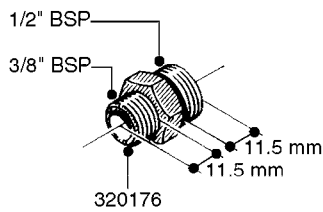

FITTINGS - HEXAGON NIPPLES
L0030-HIN, 01:01:16

Page 0
Date 07.02.2020 9:40

L0030

FITTINGS - HEXAGON NIPPLES
L0030-HIN, 01:01:16

Page 1
Date 07.02.2020 9:40

parts-n°	order qty	description
10015303	1	FITT.PO.HN 1.00X1.00 M1000
10425003	1	FITT.PO.HN 1.25X1.00 MCPHEE
320132	1	FITT.DK HN 1" BSP
320176	1	FITT.DK HN 3/8"X1/2" BSP
320445	1	FITT.DK HN 1/4"X3/8" BSP
320655	1	FITT.DK HN 1/2"-1/2" BSP
320692	1	FITT.DK HN 3/8'BSPX1/4'NPT
320703	1	FITT.DK HN 3/8BSP X1/2 &1/4NPT
320725	1	FITT.DK NIPPLE 3/8"-3/8" BSP
320902	1	FITT.DK HN 3/8'X 1/4' BSP
390232	1	FITT.DK HN 1-1/2' X 1-1/4' BSP
390276	1	FITT.DK HN 1'BSP