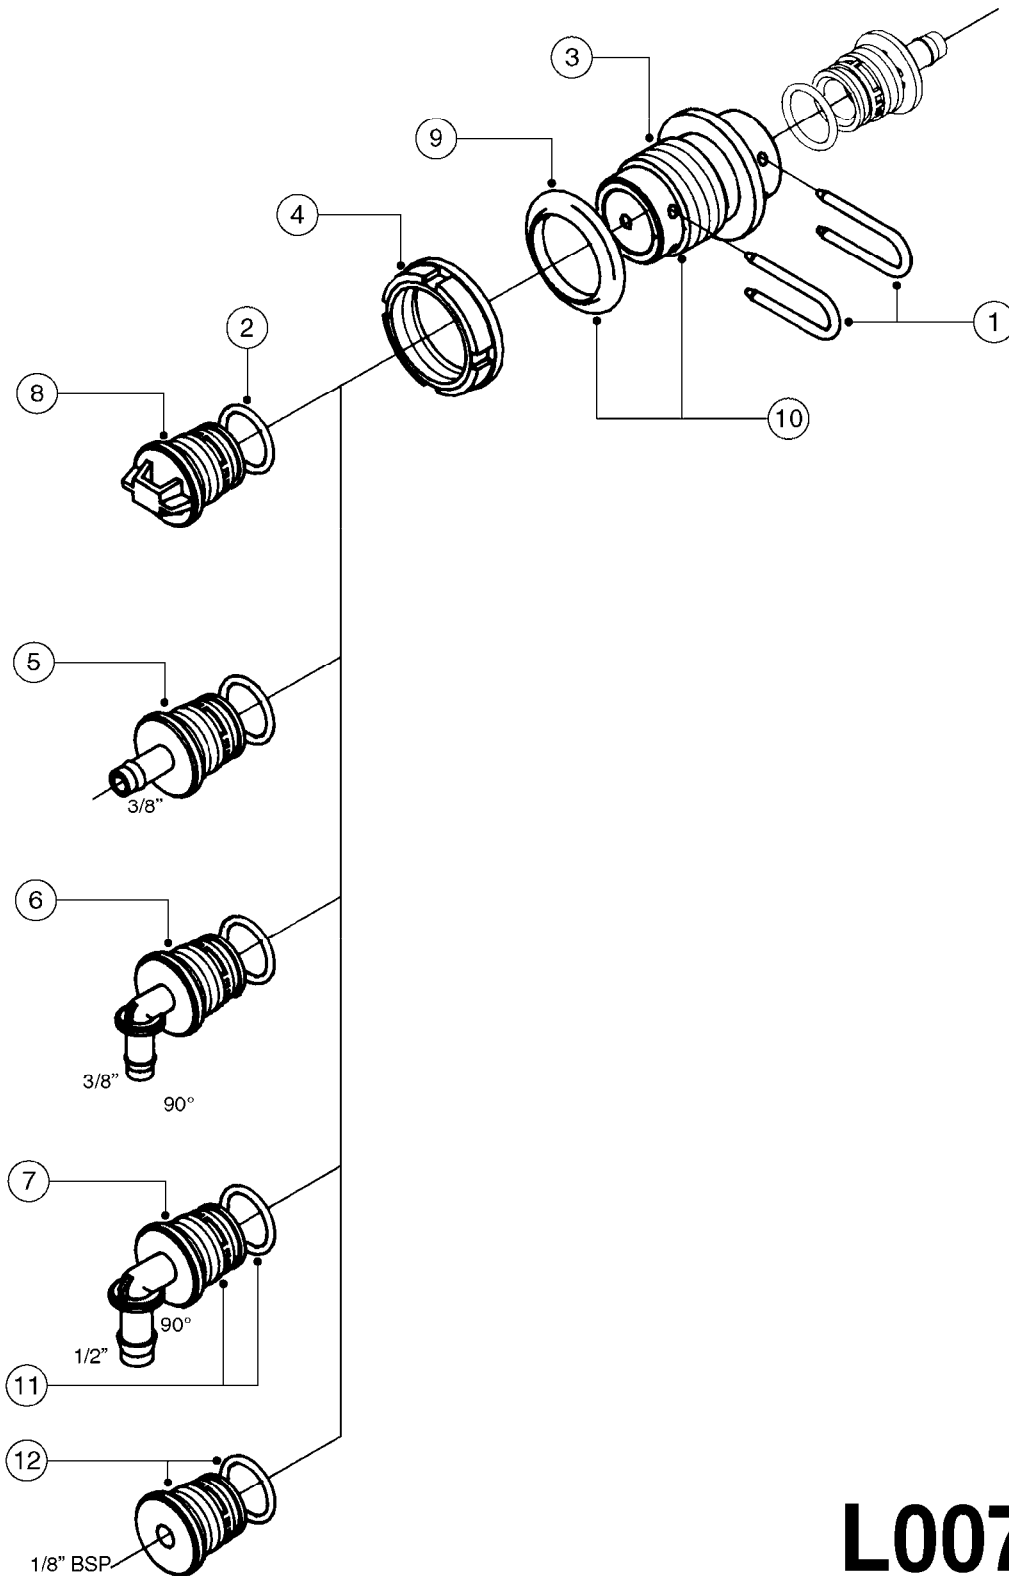

L0070

FITTINGS - S-40
L0070-HIN, 13:09:17

Page 1

Date 07.02.2020 9:40

Pos.	parts-n°	order qty	description
1	145994	1	FITT.DK S-40 FORK
2	242108	1	O-RING 3 X 19,2 70SH NITRIL NITRIL (BLACK)
2	242355	1	O-RING D19.2X3.0 VITON F.S-40 VITON (BROWN)
3	322102	1	FITT.DK S-40 BULKHEAD
4	322106	1	FITT.DK S-40 BULKHEAD NUT
5	334225	1	FITT.DK S-40 STR.3/8"
6	334237	1	FITT.DK S-40 ELB.3/8"
7	334238	1	FITT.DK S-40 ELB.1/2"
8	334248	1	FITT.DK S-40 PLUG
9	334259	1	GASKET F. S-40 BULKHEAD
10	726462	1	FITT. S40 BULKHEAD W.GASKET
11	726567	1	FITT.DK S-40 ELB.1/2" W.O-RING
12	726693	1	FITT.DK S-40 PLUG 1/8BSP ORING