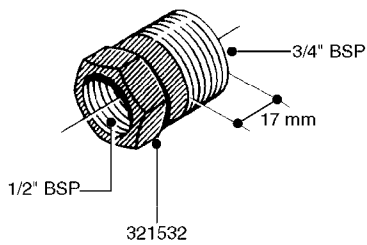

FITTINGS - HEXAGON NIPPLES
L0030-HIN, 01:01:16

Page 0
Date 07.02.2020 9:40

L0030

FITTINGS - HEXAGON NIPPLES
L0030-HIN, 01:01:16

Page 1
Date 07.02.2020 9:40

parts-n°	order qty	description
10015303	1	FITT.PO.HN 1.00X1.00 M1000
10425003	1	FITT.PO.HN 1.25X1.00 MCPHEE
320132	1	FITT.DK HN 1" BSP
320176	1	FITT.DK HN 3/8"X1/2" BSP
320445	1	FITT.DK HN 1/4"X3/8" BSP
320655	1	FITT.DK HN 1/2"-1/2" BSP
320692	1	FITT.DK HN 3/8'BSPX1/4'NPT
320703	1	FITT.DK HN 3/8BSP X1/2 &1/4NPT
320725	1	FITT.DK NIPPLE 3/8"-3/8" BSP
320902	1	FITT.DK HN 3/8'X 1/4' BSP
390232	1	FITT.DK HN 1-1/2' X 1-1/4' BSP
390276	1	FITT.DK HN 1'BSP