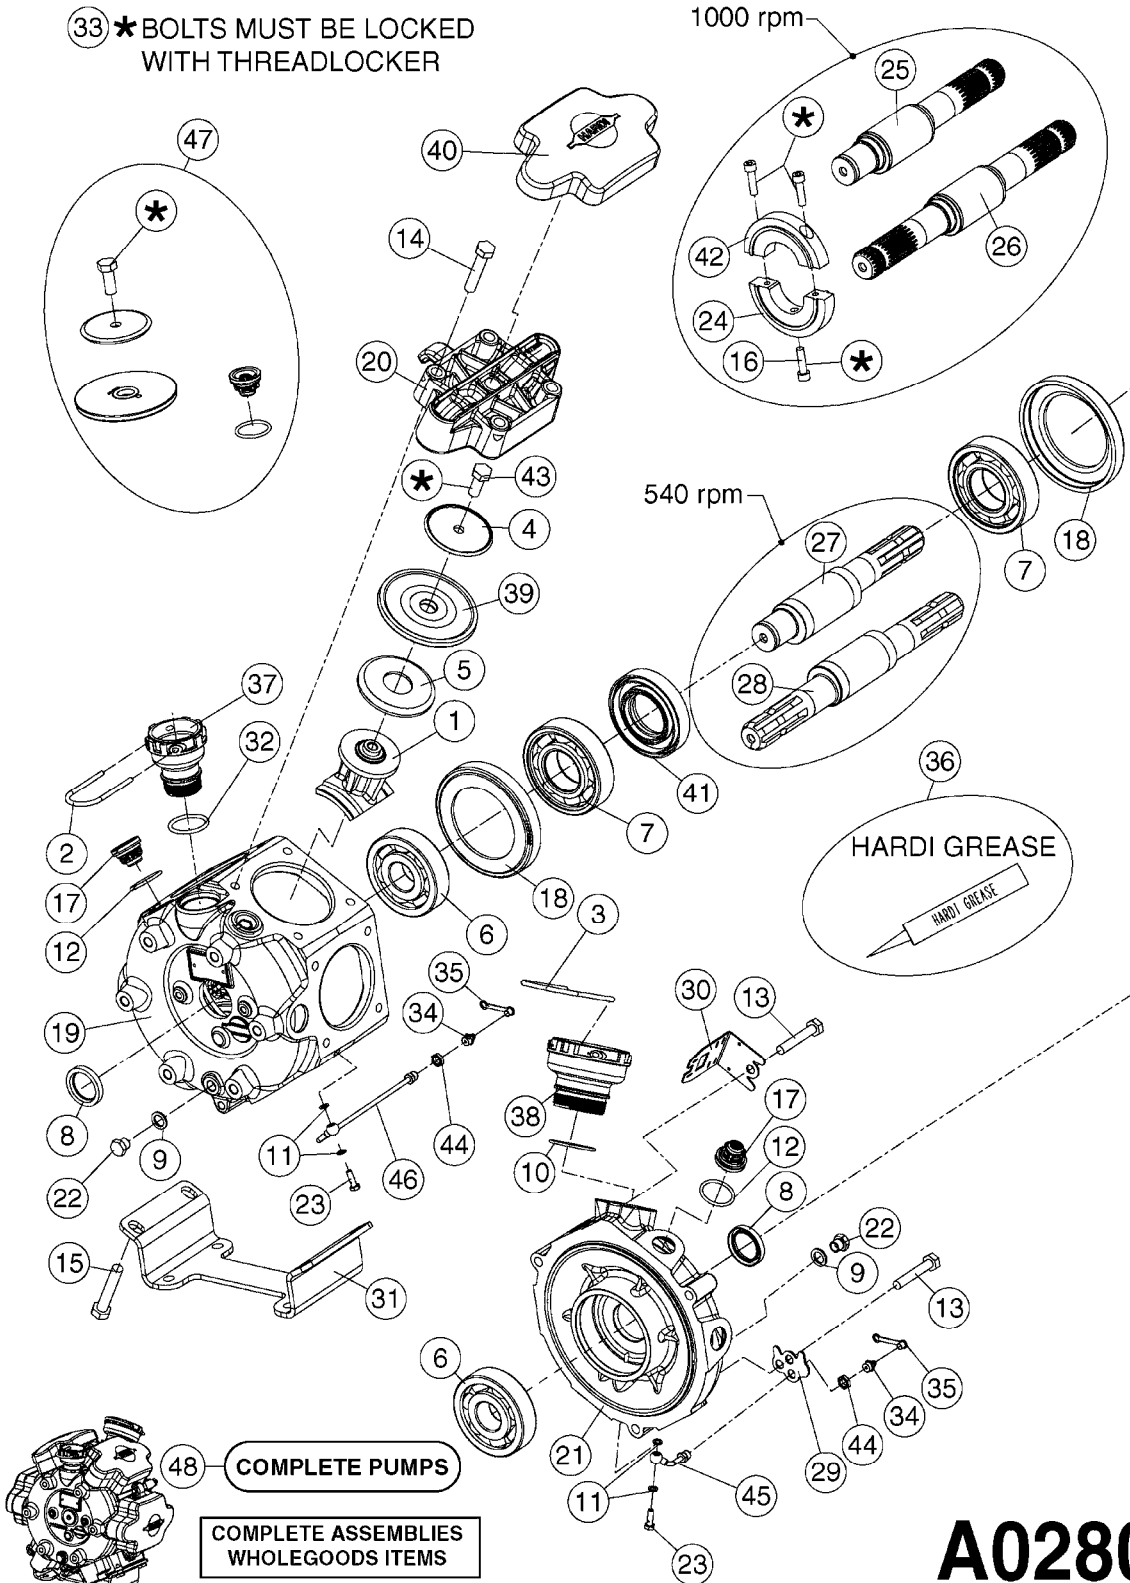

33 * BOLTS MUST BE LOCKED WITH THREADLOCKER

1000 rpm

540 rpm

A0280

PUMP - 364 540/1000 RPM
A0280-HIN, 24:04:19

Page 1
Date 07.02.2020 9:38

Pos.	parts-n°	order qty	description
1	111622	1	CONNECTING ROD 463/5.5MM
1	111628	1	CONNECTING ROD 363/5.5 PUMP
1	111629	1	CONNECTING ROD 363/364-7 PUMP
1	111630	1	CONNECTING ROD 363/364-10 PUMP
2	145996	1	FITT.DK S-67 FORK
3	145997	1	FITT.DK S-93 FORK
4	161174	1	DIAPHRAGM DISC SS 361/363/364 PUMP
5	161372	1	DIAPHRAGM BACKING DISC,320-361
6	210221	1	BEARING BALL 6407
7	210232	1	BEARING BALL 6310
8	210243	1	SEAL OIL 35 X 47 X 7
9	241404	1	DOWTY SEAL 1/4"
10	242225	1	O-RING D45.0 X 4.0 RUBBER
11	242374	1	WASHER Ø10/Ø6X1 COPPER
12	330024	1	O-RING D41,1/D34.5 X 3,5
13	420895	1	BOLT HEX 8.8 RAW M10X60
14	430312	1	BOLT HEX 8.8 M12X60
15	430438	1	BOLT HEX 8.8 DEL M12X65
16	450995	1	BOLT ALLEN M8X30 DIN 912 RAW
17	728146	1	VALVE FOR 361(726890/707932)
18	11171900	1	CONROD RING 364/464 MACHINED
19	11172000	1	PUMP HOUSE 364 MACHINED 5/4" BSP RED
20	11172800	1	VALVE COVER 363/364 MACHINED RED
21	11173200	1	FRONTPART 364, 1½" BSP RED
22	14010400	1	PLUG 1/4" BSP
23	14120400	1	BANJOBOLT M6 X 19
24	14120700	1	COUNTERWEIGHT 364/464-1000
25	14137300	1	CRANKSHAFT 364/464-5.5 1000
26	14137900	1	CRANKSHAFT 364/464-5.5 GG 1000
27	14137600	1	CRANKSHAFT 364/464-10
28	14138200	1	CRANKSHAFT 364/464-10 GG
29	16382900	1	GREASE NIPPLE PLATE, 364
30	16390600	1	BRACKET FOR RPM SENSOR
31	16410700	1	PUMP BASE 363/364 BLACK
31	17002400	1	FOOT F. 36X PUMP, RED
32	24266600	1	O-RING D 38,0 X 4,0 70SH.NITR
33	28045503	1	LOCTITE 262 .5ML (.017oz.)
34	28163300	1	GREASE NIPPLE H1 M6X1 DIN 7412
35	28163400	1	CAP F. GREASENIPPLE YELLOW M6X1
36	28164600	1	HARDI PUMP GREASE S3 V550L 1
37	32242200	1	FITTING S67 5/4" KON. RG 2014
38	32242300	1	NIPPLE S93 1,5' KON.RG 2014
39	33511400	1	DIAPHRAGM PUMP 361/361/363/364 PUR
40	33524300	1	COVER PLASTIC 364 PUMP
41	33527200	1	GREASE SPLIT 364/464
42	39136200	1	HALFPART 364/464-1000
43	43099200	1	BOLT HEX SS M12 X 30 DIN933 A4
44	46134000	1	NUT HEX M10x1 H=2.3 NV=14 ELZIN
45	61096800	1	BANJOTUBE SHORT 364 COMPL.
46	61096900	1	BANJOTUBE LONG 364 COMPL.
47	75585900	1	PUMP KIT 364
48	82169500	1	PUMP 364-5.5-MED-1000
48	82169700	1	PUMP 364-5.5-MOD2-1000-OSP
48	82170000	1	PUMP 364-10-STD-540 FK
48	82170300	1	PUMP 364-10-MOD-540-GG THROUGH SHAFT
48	82170400	1	PUMP 364-10-MOD-540-OSP