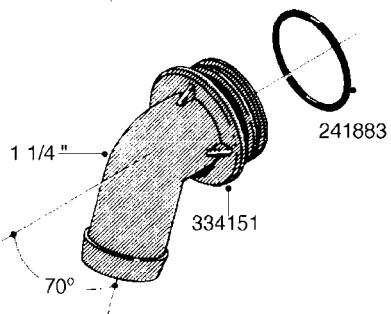

L0080

FITTINGS - S-53
L0080-HIN, 12:09:17

Page 1

Date 07.02.2020 9:40

Pos.	parts-n°	order qty	description
1	145995	1	FITT.DK S-53 FORK
2	241973	1	O-RING Ø3 X 44.2 70 SHORES NITRIL NITRIL (BLACK)
2	242353	1	O-RING 3 X 44.2 VITON VITON (BROWN)
3	242109	1	O-RING D32.2x3.0 NITRIL (BLACK)
3	242354	1	O-RING D32.2X3.0 VITON VITON (BROWN)
4	322103	1	FITT.DK S-53 BULKHEAD
5	322107	1	FITT.DK S-53 BULKHEAD NUT
6	322110	1	FITT.DK S-53 ELB. 1/2" BSP
7	322352	1	FITT.DK S-53 TEE
8	334229	1	FITT.DK S-53 STR.3/4"
9	334260	1	GASKET F. S-53 BULKHEAD
10	334564	1	FITT.DK S-67 TO S-53 ADAPTER
11	391100	1	FITT.DK S-53THREAD INS.1/2"BSP
12	726463	1	FITT.DK S53 BULKHEAD W/GASKET
13	726552	1	FIT.DK S-53X90 1/2" BSP,O-RING
14	726556	1	FITT.DK S-53 HB 1/2" W/O-RING
15	726558	1	FITT.DK S53 STR. 3/4" W.ORING
16	726559	1	FITT DK. S-53 HB 1" W/O-RING
17	726568	1	FITT.DK.S-53 HB 1/2"90 W/O-RING
18	726570	1	FITT.DK S-53 ELB.3/4" W.ORING
19	726571	1	FITT.DK S-53 ELB.1", W ORING
20	726578	1	FITT.DK S53 PLUG WITH O-RING
21	728561	1	FITT.DK. S67M - S53F REDUCER