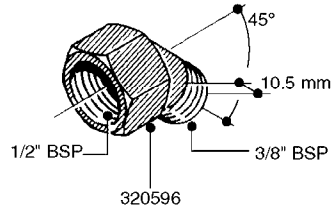

FITTINGS - HEXAGON NIPPLES
L0030-HIN, 01:01:16

Page 0
Date 07.02.2020 9:40

L0030

FITTINGS - HEXAGON NIPPLES
L0030-HIN, 01:01:16

Page 1
Date 07.02.2020 9:40

parts-n°	order qty	description
10015303	1	FITT.PO.HN 1.00X1.00 M1000
10425003	1	FITT.PO.HN 1.25X1.00 MCPHEE
320132	1	FITT.DK HN 1" BSP
320176	1	FITT.DK HN 3/8"X1/2" BSP
320445	1	FITT.DK HN 1/4"X3/8" BSP
320655	1	FITT.DK HN 1/2"-1/2" BSP
320692	1	FITT.DK HN 3/8'BSPX1/4'NPT
320703	1	FITT.DK HN 3/8BSP X1/2 &1/4NPT
320725	1	FITT.DK NIPPLE 3/8"-3/8" BSP
320902	1	FITT.DK HN 3/8'X 1/4' BSP
390232	1	FITT.DK HN 1-1/2' X 1-1/4' BSP
390276	1	FITT.DK HN 1'BSP