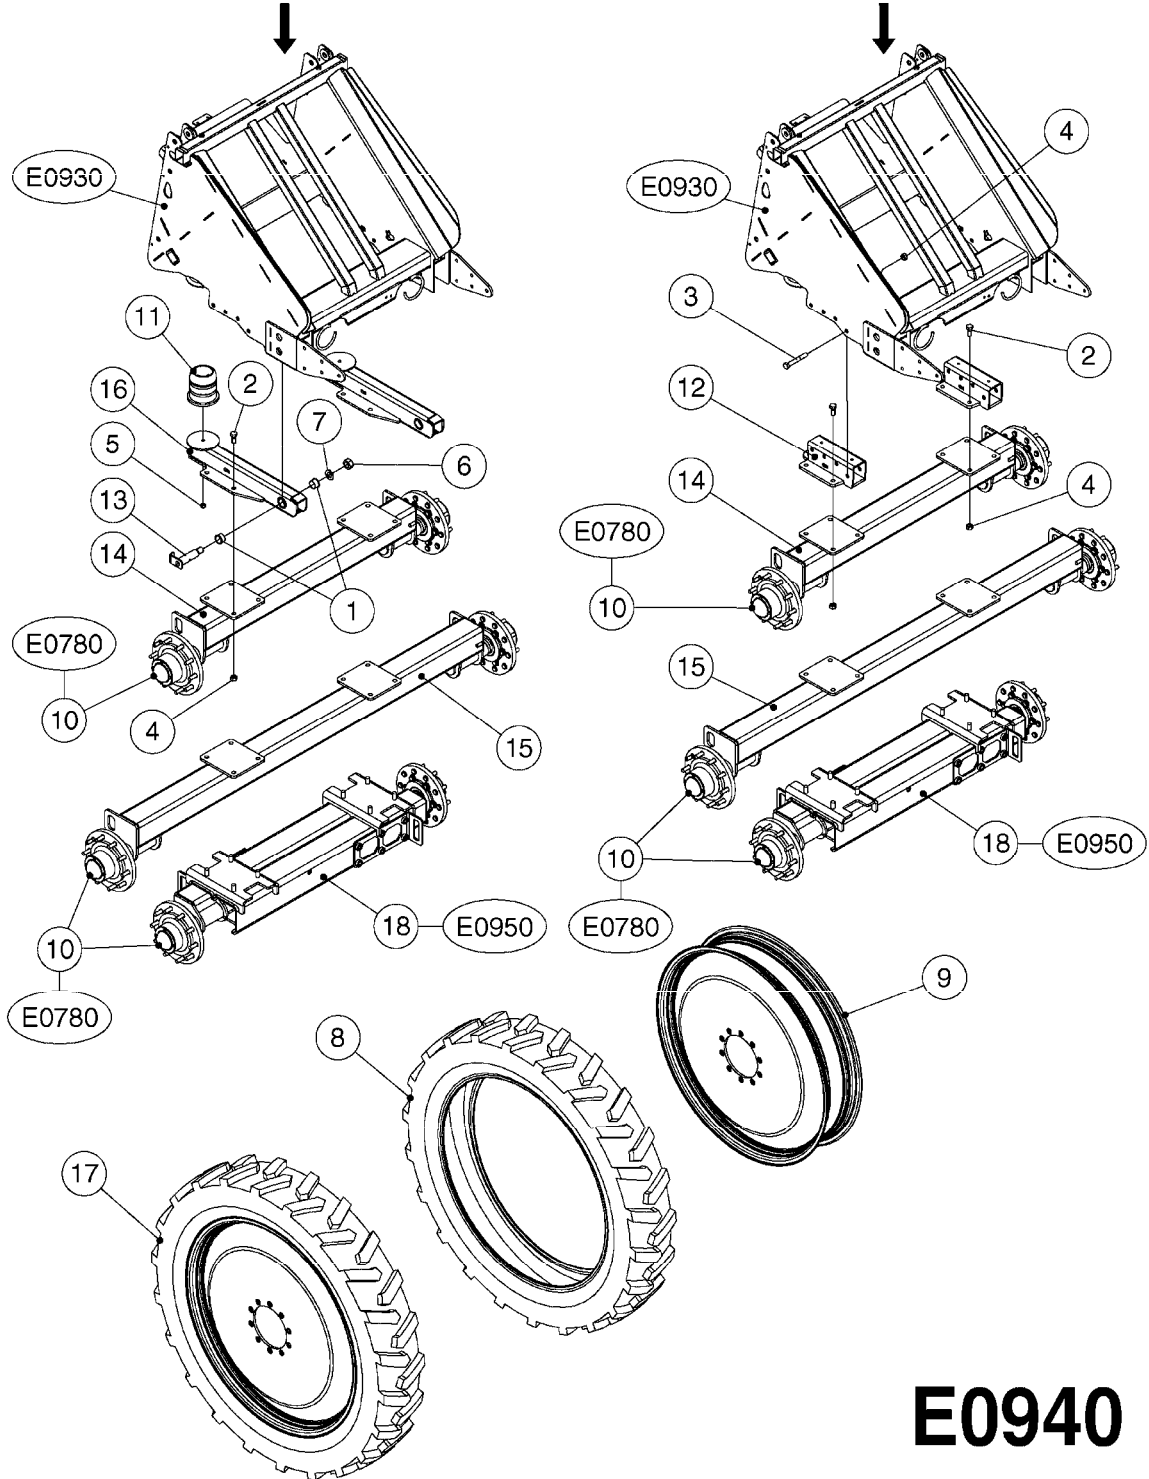

SUSPENDED
AXLE SYSTEM

NON SUSPENDED
AXLE SYSTEM

Pos.	parts-n°	order qty	description
1	210863	1	BUSHING DU FLNG. D40/44 L=26
2	430890	1	BOLT HEX 8.8 DEL M20X50
3	430970	1	BOLT HEX M20X120 DIN931- DEL
4	460806	1	NUT HEX M20X2.50 LOCK DIN985A2 SS
5	461253	1	NUT HEX M14 NV=22 A4 RST
6	461316	1	NUT HEX LOCK M30X3.5 DIN 985
7	471131	1	WASHER, M30, Ø56/31.0X 4.0, SS
8	10615703	1	TIRE 320 90R46' RAD.TL 357774
8	28061803	1	TIRE, 380/90 R46 168LI R1
9	28021703	1	RIM 46"Ø-10"W 10B-11.25BC-5.19
9	28061403	1	RIM 46X13,11.25BC,8.7P,-5.19OS
10	28050003	1	HUB F 3.5" 873 15000# PACKAGE
11	28076200	1	BUMPER PUR Ø140X166-M14 BLACK
12	61044300	1	FIXED AXLE NAV NO SUSPENSION
13	61046700	1	PIN SWING ARM NAV SUSP
14	63034803	1	AXLE NAVIGATOR 60" 2010 AXLE ONLY
14	70079703	1	AXLE FIXED 60" NAVIGATOR 2010 COMPLETE W/HUBS & SPEED SENS.MT.
15	63034903	1	AXLE NAVIGATOR 120" 2010 AXLE ONLY
15	70079803	1	AXLE FIXED 120" NAVIGATOR 2010 COMPLETE W/HUBS & SPEED SENS.MT.
16	63059100	1	SUSPENSION SWINGARM, NAVIGATOR
17	70024003	1	WHEEL/TIRE 5 3/160S 320/46 LH
17	70024103	1	WHEEL/TIRE 5 3/160S 320/46 RH
17	70092003	1	WHEEL/TIRE 5 3/160S 380/46 LH
17	70092103	1	WHEEL/TIRE 5 3/160S 380/46 RH
18	70074703	1	AXLE ADJUSTABLE 60-120 NV DBL