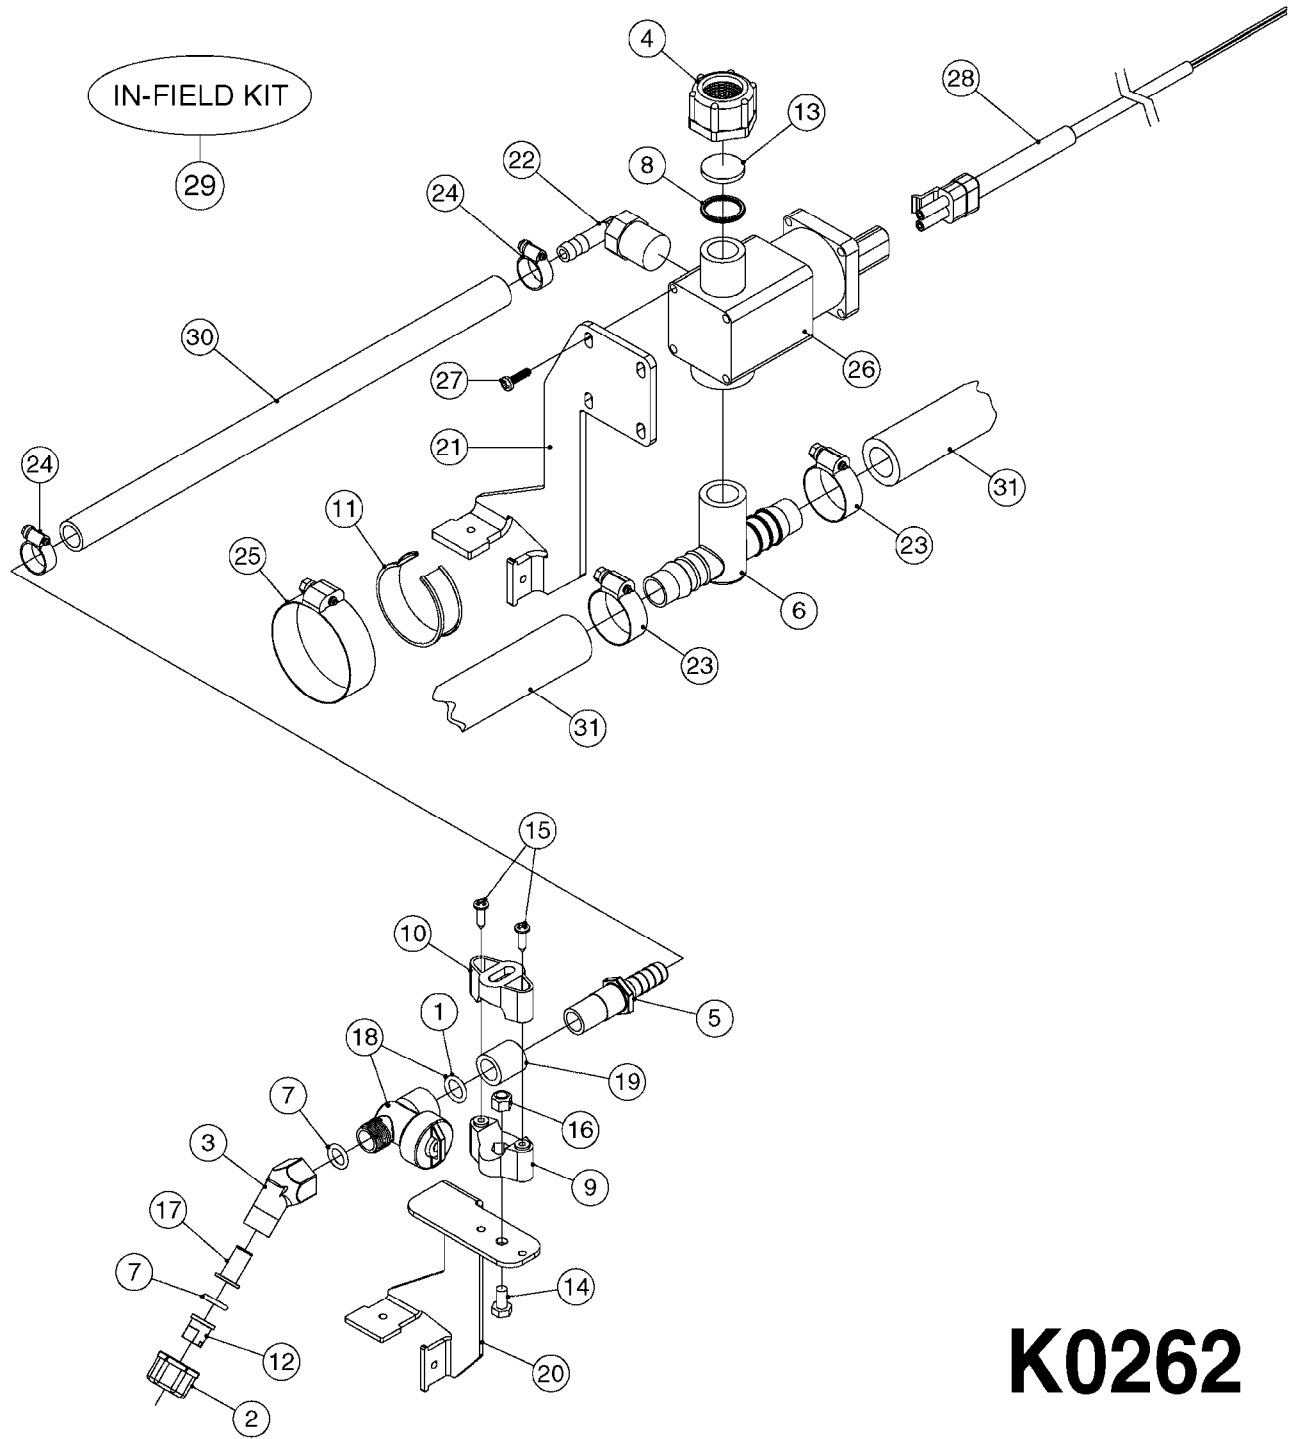

ELECTRIC END NOZZLE KIT
SPB/SPC '13
K0262-HIN, 14:11:17

ELECTRIC END NOZZLE KIT
SPB/SPC '13
K0262-HIN, 14:11:17

Page 1
Date 07.02.2020 9:40

Pos.	parts-n°	order qty	description
1	240177	1	O-RING D16.1/11.3 X 2.4
2	320187	1	FITT.DK CAP 3/8" BSP BLACK
3	320191	1	FITT.DK ELB 3/8' BSP 45 DEGREE
4	320283	1	FITT.DK NUT 3/4"BSP
5	320891	1	FITT.DK HB 3/8'- 3/8' BSP
6	322048	1	FITT.DK TEE 3/4X3/4HB X3/4'BSP
7	330013	1	O-RING 2.5 X 10 PUR
8	330595	1	O-RING D24.6/D20X2.1 -3/4"
9	333012	1	NOZZLE HOLD. UPPER PART
10	334220	1	YOKE, UPPER NOZZLE BODY
11	341291	1	RUBBER HOSE CLAMP COVER 130MM
12	370392	1	NOZZLE END FAN 1850-G 300
13	390542	1	PLUG WASHER FOR 3/4'CAP NUT
14	410546	1	BOLT HEX M6X12 A2 SS DIN933
15	440665	1	SCREW M4.2X16 STAINLESS
16	460261	1	NUT HEX M6X1.00 LOCK DIN985 A2 SS
17	725042	1	SCREEN 80 MESH W.GASKET, RED
18	729610	1	NOZZLE ASSY. NON DRIP 3/8 THRD
19	10631003	1	HOSE R X CLEAR BRAID.X 1/2 12"
20	16110803	1	NOZZLE BRACKET VAR SPACINGS
21	16166803	1	END-NOZZLE SOLENOID MOUNT
22	23005603	1	FITT, 1/2" NPT X 3/8" HOSE SHANK 90
23	28029903	1	CLAMP HOSE GEAR P3/4"-S1" 6712
24	28044903	1	CLAMP HOSE GEAR P3/8" 6706
25	28047003	1	CLAMP HOSE GEAR 30 X 50 6732
26	28085803	1	SOLENOID VALVE, TIR, 3/4X1/2X3/4
27	44076200	1	SCREW WN5451 5X16 SS TORX
28	70113203	1	END NOZZLE 2013, 2 WIRE CABLE
29	82614103	1	ELECTRIC END NOZZLE IN-FIELD KIT 2013
30	92701703	1	HOSE R X3/8" X300PSI WP X0012"
31	92703203	1	HOSE R X3/4" X300PSI WP X0012"