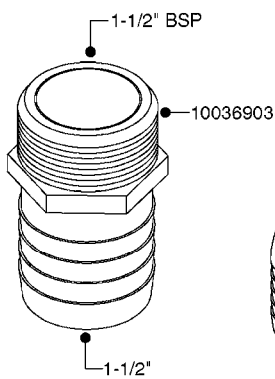

L0050

FITTINGS - HOSE CONNECTORS
L0050-HIN, 01:01:16

Page 1
Date 07.02.2020 9:40

parts-n°	order qty	description
242594	1	O-RING D14 X 1.78 SCH.70-EPDM
320294	1	FITT.DK TEE 3/8X3/8HB X1/2"BSP
320305	1	FITT.DK HB 3/4'- 3/4' BSP
320386	1	FITT.DK TEE 3/8X3/8HB X3/8"BSP
320397	1	FITT.DK ELB 3/8"HB X 3/8" BSP
320401	1	FITT.DK TEE 1/2X1/2HB X1/2"BSP
320412	1	FITT.DK TEE 1/2X1/2HB X3/8'BSP
320423	1	FITT.DK ELB 1/2'HB X 3/8' BSP
320891	1	FITT.DK HB 3/8'- 3/8' BSP
320972	1	FITT.DK HB 5/16'- 1/4' BSP
322046	1	FITT.DK TEE 1/2X1/2HB X3/4'BSP
322048	1	FITT.DK TEE 3/4X3/4HB X3/4'BSP
330595	1	O-RING D24.6/D20X2.1 -3/4"
333137	1	FITT.DK CONN.1/2" F.NOZZ. DOUB
333141	1	FITT.DK CONN.1/2" F.NOZZ.SING
334041	1	FITT.DK CONN.3/4' F.NOZZ. SING
334042	1	FITT.DK CONN.3/4' F.NOZZ. DOUB
334195	1	FITT.DK ELB. 3/4"HB X 3/4"HB
10012103	1	FITT.PO.HB 1.25X1.50 IMB1012
10014003	1	FITT.PO.HB 1.25X1.25 IMB1010
10036903	1	FITT.PO.HB 1.50X1.50 IMB1212
28019303	1	FITTING HB ELB 3/4NPT-3/4HOSE
61016500	1	HOSE TAIL 3/4" 90°+RG CAP 3/4"
72026700	1	NOZZLE TUBE ADAPTER W/O-RING