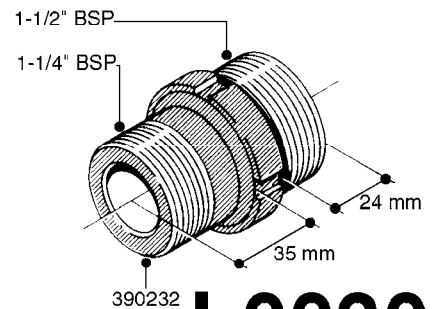

FITTINGS - HEXAGON NIPPLES
L0030-HIN, 01:01:16

Page 0
Date 07.02.2020 9:40

L0030