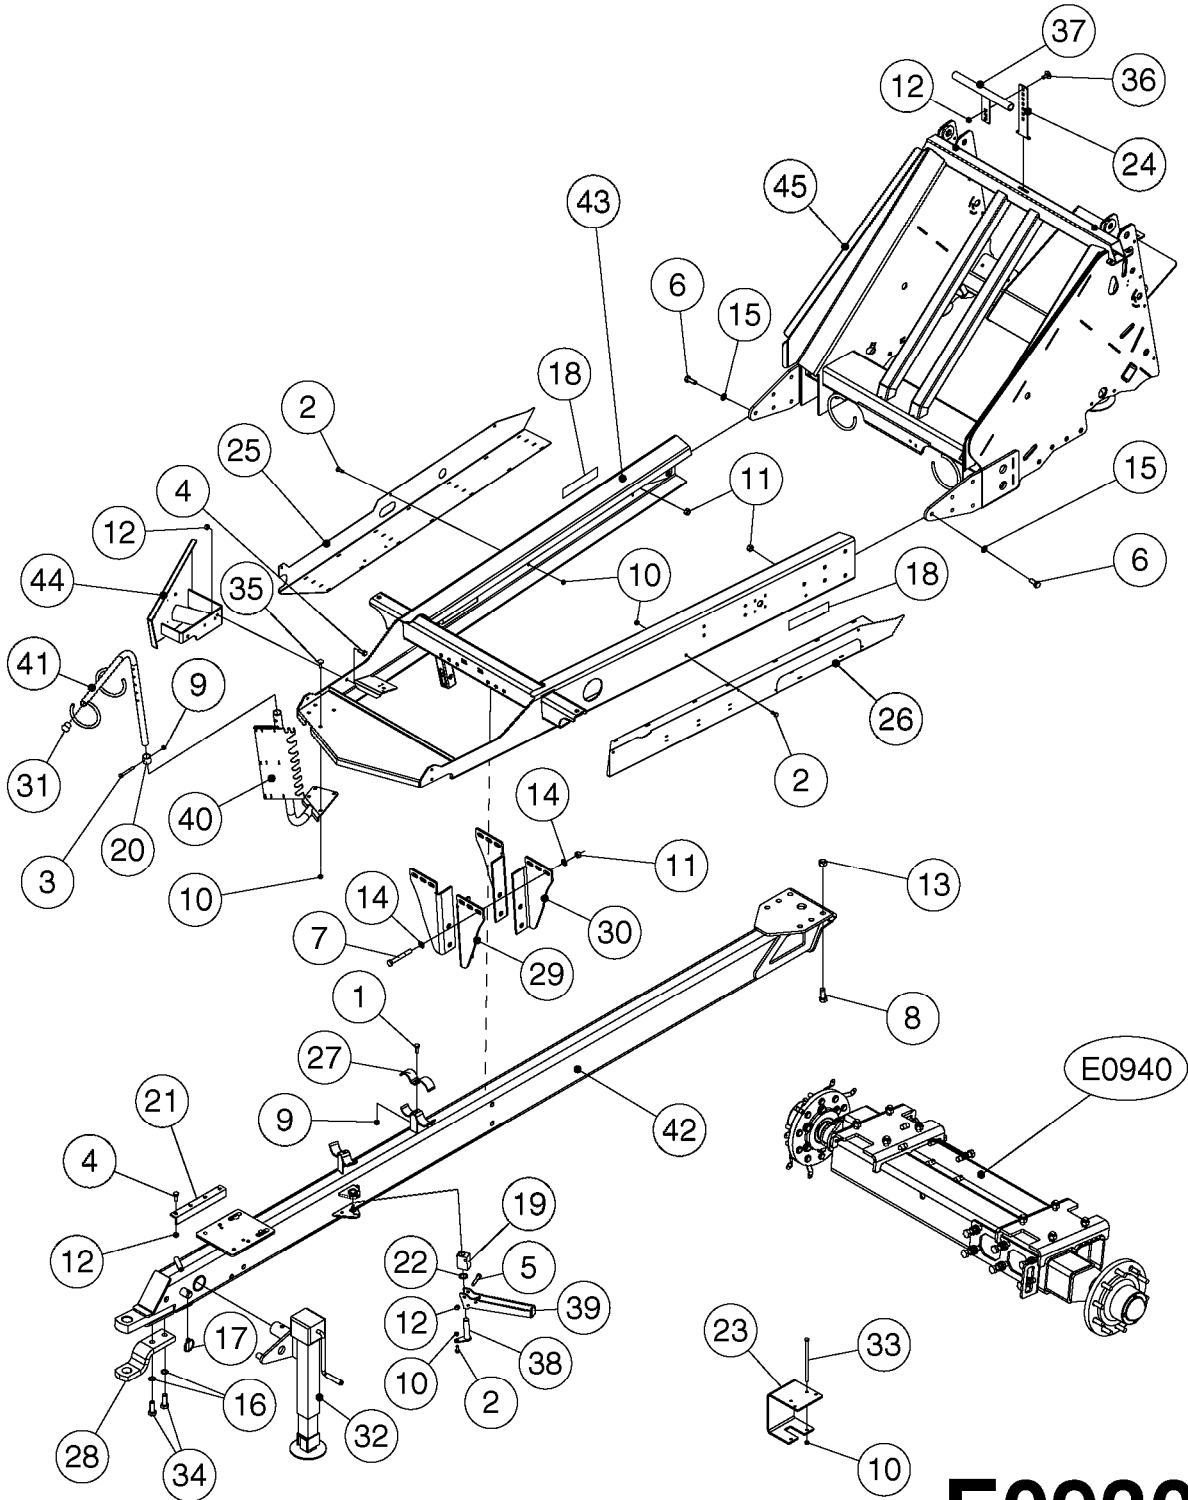

E0930

FRAME-NAVIGATOR 3000/3500/4000
E0930-HIN, 12:07:17

Page 1
Date 07.02.2020 9:39

Pos.	parts-n°	order qty	description
1	420567	1	BOLT HEX 8.8 DEL M8X30 FT
2	420604	1	BOLT HEX 8.8 DEL M10X25 FT DIN933
3	420766	1	BOLT HEX M8-45/22 SST A2 DIN931
4	430286	1	BOLT HEX 8.8 DEL M12X30 FT
5	430438	1	BOLT HEX 8.8 DEL M12X65
6	430581	1	BOLT HEX 8.8 DEL M16X40 FT
7	430864	1	BOLT HEX 8.8 DEL M16X120
8	430890	1	BOLT HEX 8.8 DEL M20X50
9	460143	1	SELF LOCK NUT M8 SST A2 DIN985
10	460423	1	NUT HEX M10X1.50 LOCK DIN985A2 SS
11	460585	1	LOCKING NUT M16 DIN985 A2 SS
12	460703	1	NUT HEX M12X1.75 LOCK DIN985A2 SS
13	460806	1	NUT HEX M20X2.50 LOCK DIN985A2 SS
14	471128	1	WASHER, M16, Ø30/17.0X 3.0, SS
15	471168	1	PAIR OF WASHERS NL16 17X25,4x3,4
16	471180	1	LOCK WASHER NORDLOCK M20 ELZ
17	480303	1	PIN 7/16 SNAP RING
18	10533903	1	DECAL REFLECTIVE AMBER 50X230
19	14073600	1	50X35X75 BRACKET F.STEP
20	15116700	1	BUSHING NAVIGATOR HOSE HOLDER
21	16116803	1	PLATE, PUMP MOUNT NAVIGATOR ONLY ON FRAMES BUILT BEFORE 9/2008
22	16127500	1	WASHER D40.0/27.0/2.0/RED
23	16159803	1	BRKT, ACE 650, US NAV ACE 650 BRACKET F.LONG DRAWBAR
23	16162103	1	BRKT, ACE 650, DK NAV ACE 650 BRACKET FOR STD. DRAWBAR
24	16198600	1	T FOR REAR NAV TANK MOUNT B
25	16212600	1	CABLE TRAY NAV RIGHT
26	16212800	1	CABLE TRAY NAV LEFT
27	16216500	1	CLAMP, PUMP HOSES NAVIGATOR
28	16391700	1	FLATBAR F. CLEVIS, PAINTED
29	16441600	1	BRKT, DB TO FRAME 1 (2014)
30	16441800	1	BRKT, DB TO FRAME 2 (2014)
31	28046400	1	PIPE PLUG Ø25/1.0-2.0, BLACK
32	28082600	1	SUPPORT LEG F. NAV, CM+3000KG
33	42000103	1	BOLT HEX 8.8 DEL M10X230
34	43000803	1	BOLT HEX M20 X 70MM DEL - FT
35	44074300	1	BOLT CARRIAGE M10x30 SS
36	45001300	1	CARRIAGE BOLT M12X35 DIN603 A2
37	61044000	1	T FOR REAR NAV TANK MOUNT A
38	61048100	1	PIN D24.8 L=107
39	61050100	1	PAINTED STEP F.NAV
40	61053300	1	HOSE HOLDER LOWER NAVIGATOR
41	61053400	1	HOSE HOLDER UPPER NAVIGATOR
42	63036903	1	DRAWBAR FOR NAV-120' SPC LONG DRAWBAR (FOR 120'/90' DUAL FOLD BOOM)
42	63052700	1	DRAWBAR D42 NAVIGATOR RED STANDARD (SHORT) DRAWBAR
43	63057700	1	FRAME MID "A" SHAPE NAVIGATOR
44	63068000	1	SHIELD NAV RIGHT JACK MOUNT
45	63144300	1	REAR CHASSIS F.NAV. '13