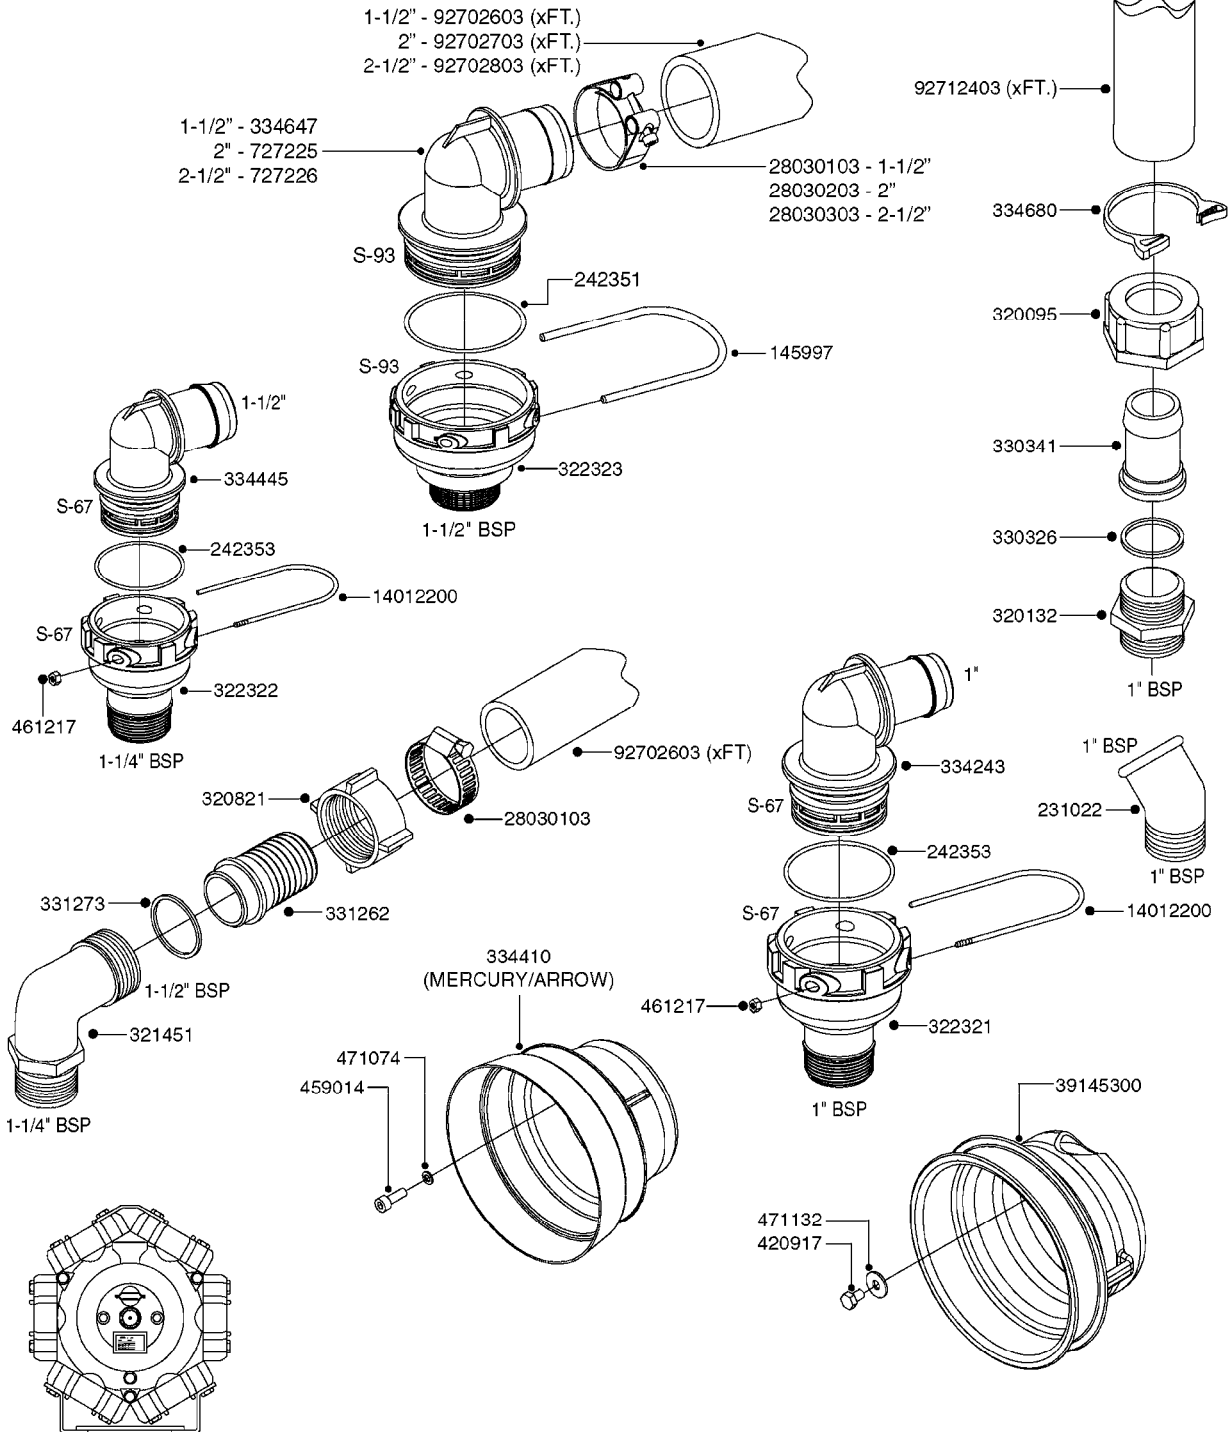

SUCTION SIDE OF PUMP

PRESSURE SIDE OF PUMP

COMPLETE PUMP
(NLA) REPLACED BY 364 PUMP (SEE PAGE A0280)

A0300

PUMP - 361/363 FITTINGS
A0300-HIN, 28:05:19

Page 1
Date 07.02.2020 9:38

parts-n°	order qty	description
145997	1	FITT.DK S-93 FORK
231022	1	FITT.DK ELB. 1' BSP GF 121
242351	1	O-RING D69.5X3.0 VITON F.S-93
242353	1	O-RING 3 X 44.2 VITON
320095	1	FITT.DK NUT 1" BSP
320132	1	FITT.DK HN 1" BSP
320821	1	FITT.DK NUT 1-1/2" BSP
321451	1	FITT.DK ELB.1-1/2 X1-1/4 80DEG
322321	1	FITT.DK S-67 X 1"BSP MALE
322322	1	FITT.DK S-67 X 1-1/4"BSP MALE
322323	1	FITT.DK S-93 X 1-1/2"BSP MALE
330326	1	O-RING D30/D24X2 F.1"NUT
330341	1	FITT.DK HB 1" F. 1" NUT
331262	1	FITT.DK HB 1-1/2" F. 1-1/2"NUT
331273	1	O-RING D44/D38X2 F.1-1/2"
334243	1	FITT.DK S-67 ELB.1"
334410	1	PROTECTION PUM
334445	1	FITT.DK S-67 ELB.1-1/2"
334647	1	FITT.DK S93 ELB 1-1/2" 90 PVC
334680	1	CLAMP HOSE PLASTIC 1"
420917	1	BOLT HEX 8.8 RAW M8X12 FT
459014	1	ALLEN SCREW M8 X 15 GALV.DIN93
461217	1	NUT HEX M5 LOCK
471074	1	WASHER M8 ELZ
471132	1	WASHER D24/D8.4 X 2 SS
727225	1	FITT.DK S-93 ELB.2'PVC W/ORING
727226	1	FITT. S93 2-1/2" 90° S W/O-RING
14012200	1	FITT.DK S-67 FORK W/M5 THREADS
28030103	1	CLAMP HOSE GEAR P5/4-S1.5"6724
28030203	1	CLAMP HOSE T-BOLT S2" 235-67
28030303	1	CLAMP HOSE T-BOLT S2.5" 235-76
39145300	1	PTO SHIELD Ø203 4-POLET MACHINED
92702603	1	HOSE PVC SUCT GRAY 1-1/2"
92702703	1	HOSE PVC SUCT GRAY 2"
92702803	1	HOSE PVC SUCT GRAY 2.5"
92712403	1	HOSE R X1" X300PSI WP X0012"