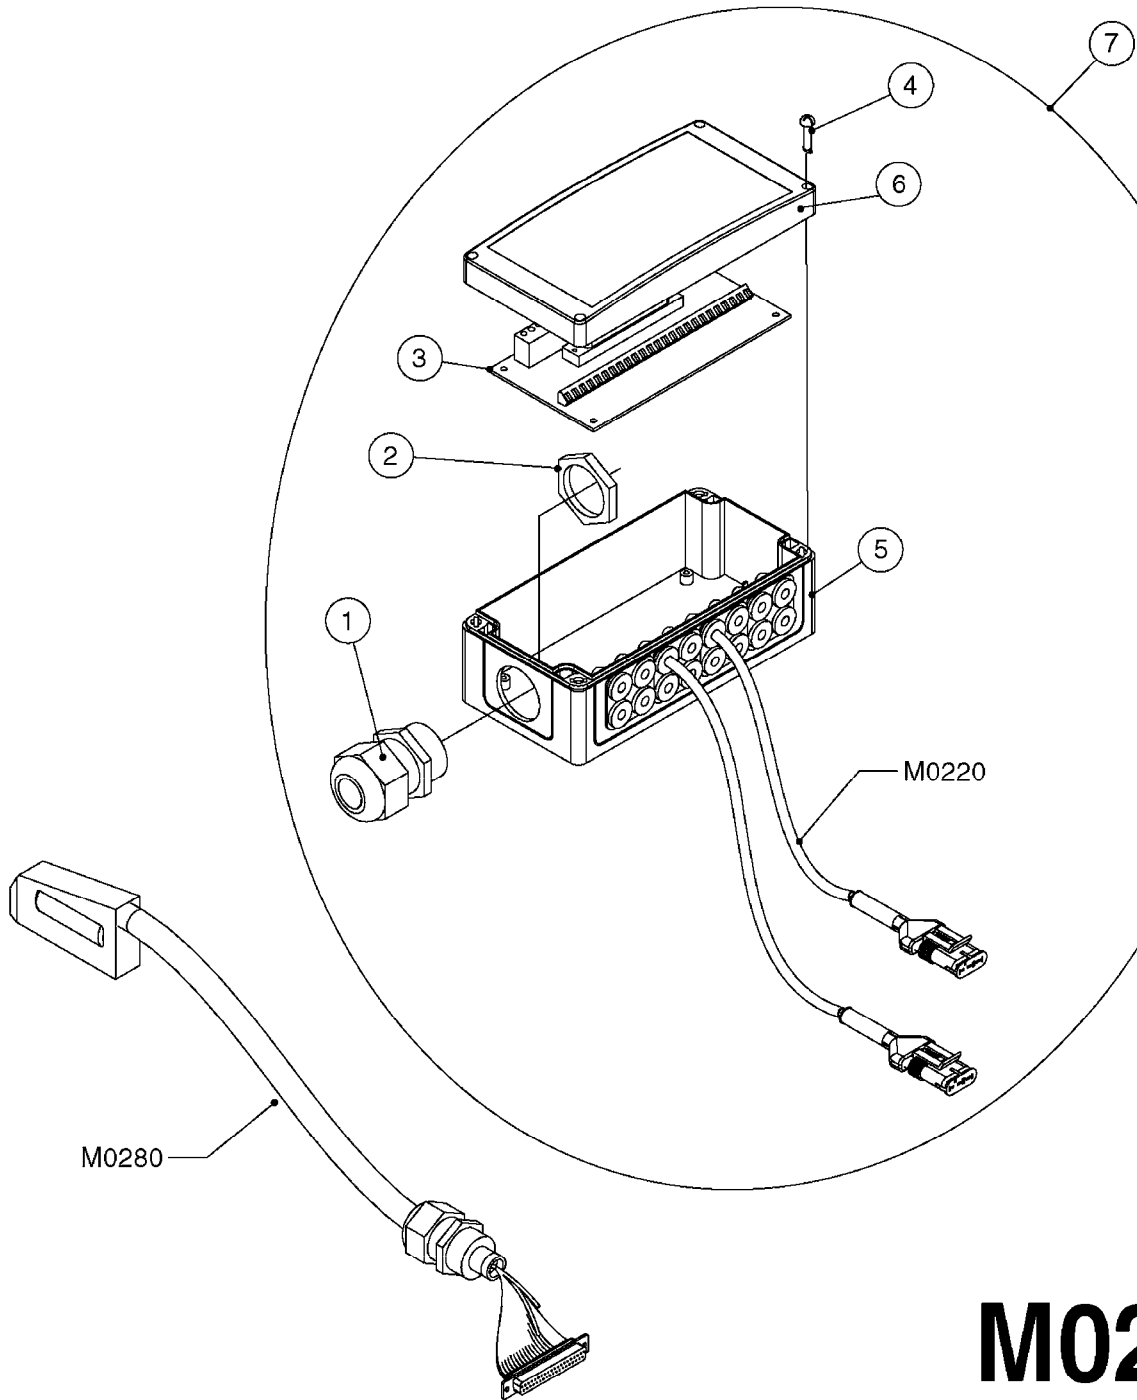

M0230

JUNCTION BOX - LIQUID
M0230-HIN, 01:01:16

Page 1
Date 07.02.2020 9:40

Pos.	parts-n°	order qty	description
1	262106	1	BULKHEAD F. CABLE 6.5-14 BLACK
2	262107	1	NUT F. BULKHEAD CABLE GRAY
3	26004800	1	CIRCUIT BD SEC VLV NCM 13SEC 13 SECTION
3	72173900	1	CIRCUIT BD SEC VLV 39PIN 9SEC 9 SECTION
4	28082100	1	SCREW F. BOX LID 1/4" L=20
5	33508700	1	BOX BOTTOM 160X80X40 BLACK 1-HOLE
6	33508800	1	LID 160X80X15 BLK W/SCREWS
7	72115400	1	CONNECTION BOX F. OP. UNIT SV9