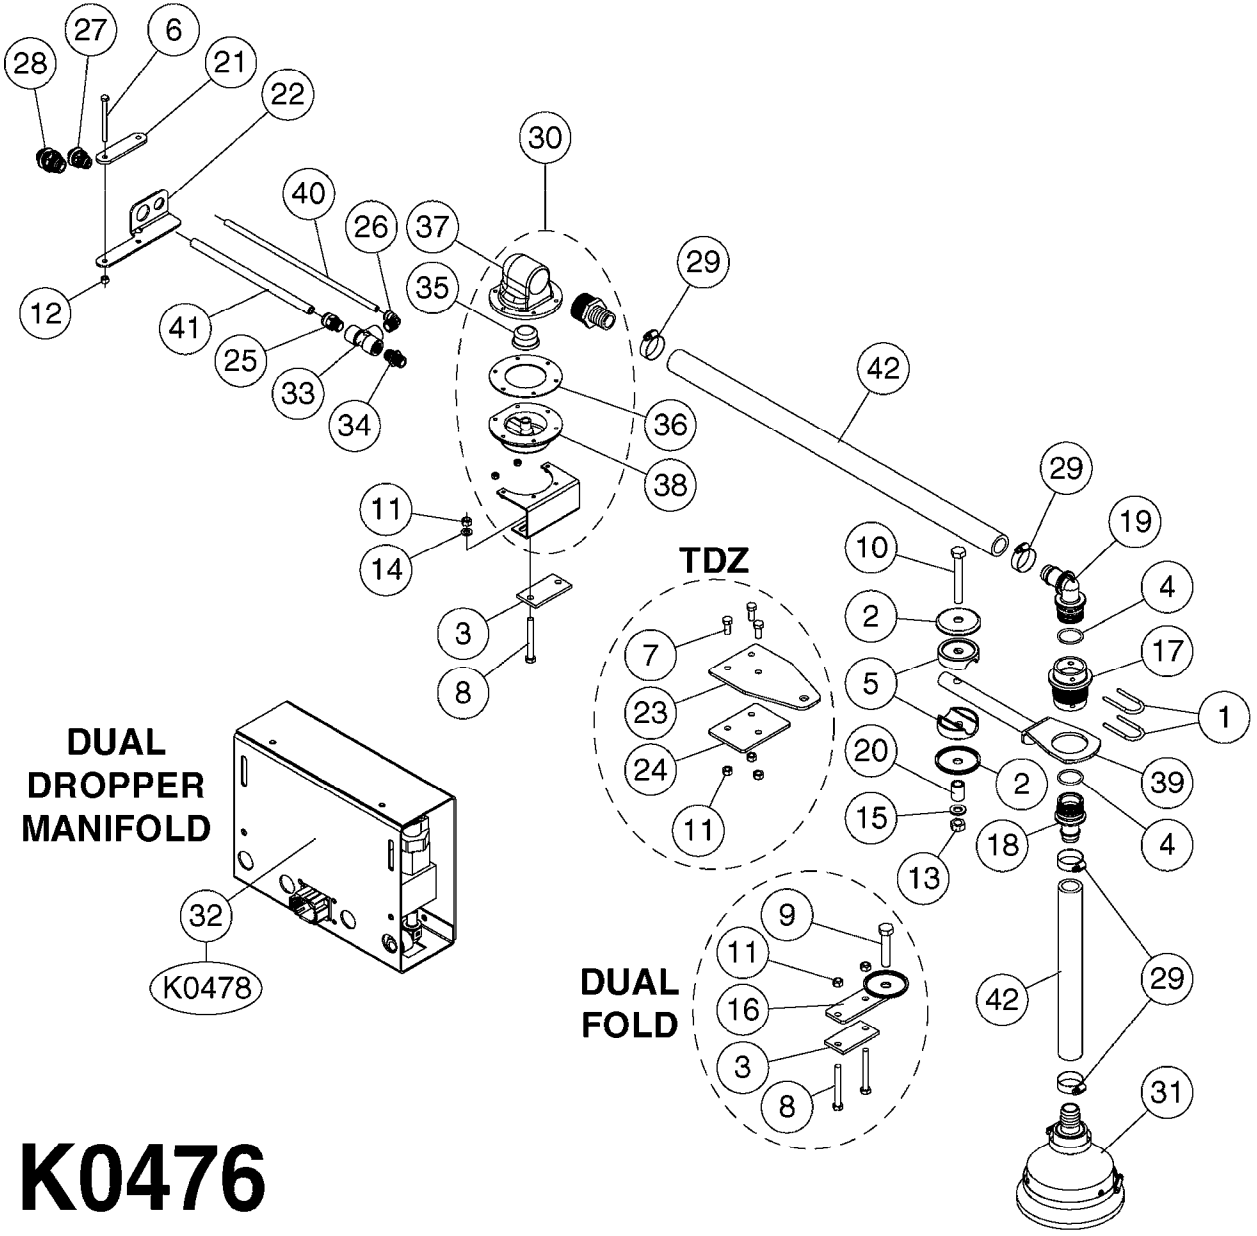

K0476

FOAM MARKER - DROPPER RICHWAY
K0476-HIN, 26:02:18

Page 1

Date 07.02.2020 9:40

Pos.	parts-n°	order qty	description
1	145995	1	FITT.DK S-53 FORK
2	160775	1	WASHER F. FRICTION PLATE
3	172664	1	FLATBAR BACKING PLATE
4	242109	1	O-RING D32.2x3.0
4	242354	1	O-RING D32.2X3.0 VITON
5	330831	1	FRICTION PLATE
6	410605	1	BOLT HEX 8.8 DEL M6X80
7	420582	1	BOLT HEX 8.8 DEL M8X20 FT A2
8	421201	1	BOLT HEX 8.8 DEL M8X70
9	430323	1	BOLT HEX 8.8 DEL M12X60
10	430924	1	BOLT HEX 8.8 DEL M12 X 85
11	460143	1	SELF LOCK NUT M8 SST A2 DIN985
12	460261	1	NUT HEX M6X1.00 LOCK DIN985 A2 SS
13	460703	1	NUT HEX M12X1.75 LOCK DIN985A2 SS
14	471126	1	WASHER, M8, Ø16/ 8.4X 1.6, SS
15	471127	1	WASHER, M12, Ø24/13X24X2.5 SS
16	611671	1	BREAK AWAY HOLDER F-MARKER
17	726463	1	FITT.DK S53 BULKHEAD W/GASKET
18	726559	1	FITT DK. S-53 HB 1" W/O-RING
19	726571	1	FITT.DK S-53 ELB.1", W ORING
20	14103900	1	BUSHING Ø19/Ø13 L=26.5 SPC/FTZ BOOMS ONLY
21	16022403	1	BRACKET 60MM TUBE
22	16162903	1	BRKT, FOAM LINE DISCONNECT
23	16169803	1	BRACKET, TDZ FOAM MARKER MOUNT
24	16170003	1	PLATE, TDZ FOAM MARKER MOUNT BACKER
25	23004303	1	FITT, 3/8"NPT-3/8"TUBE-PTC
26	23004403	1	FITT, 3/8"NPT-1/4"90-PTC
27	23004503	1	FITT, BULKHEAD-1/4" TUBE-PTC
28	23004603	1	FITT, BULKHEAD-3/8" TUBE-PTC
29	28030003	1	CLAMP HOSE GEAR P1" 6716
30	28064903	1	FOAMHEAD ASSEMBLY, RICHWAY
31	28065003	1	COLLECTOR HEAD ASSY, RICHWAY
32	28065103	1	DUAL DROP MANIFOLD, RICHWAY
33	28066303	1	FITT, BANJO, 3/8" TEE
34	28066403	1	FITT, BANJO, 3/8"-3/8" STR NIP
35	28087803	1	3/8" FOAMHEAD SCREEN, FOAM MARKER, RICHWAY
36	28087903	1	FOAMHEAD GASKET, FOAM MARKER, RICHWAY
37	28088003	1	FOAMHEAD TOP HOUSING, FOAM MARKER, RICHWAY
38	28088103	1	FOAMHEAD BOTTOM HOUSING, FOAM MARKER, RICHWAY
39	61065900	1	BRACKET FOR FOAM DROPPER, S53
40	92703303	1	HOSE LLDPE .25"X.17"X12" BLACK
41	92703403	1	HOSE LLDPE .38"X.25"X12" BLACK
42	92712403	1	HOSE R X1" X300PSI WP X0012"