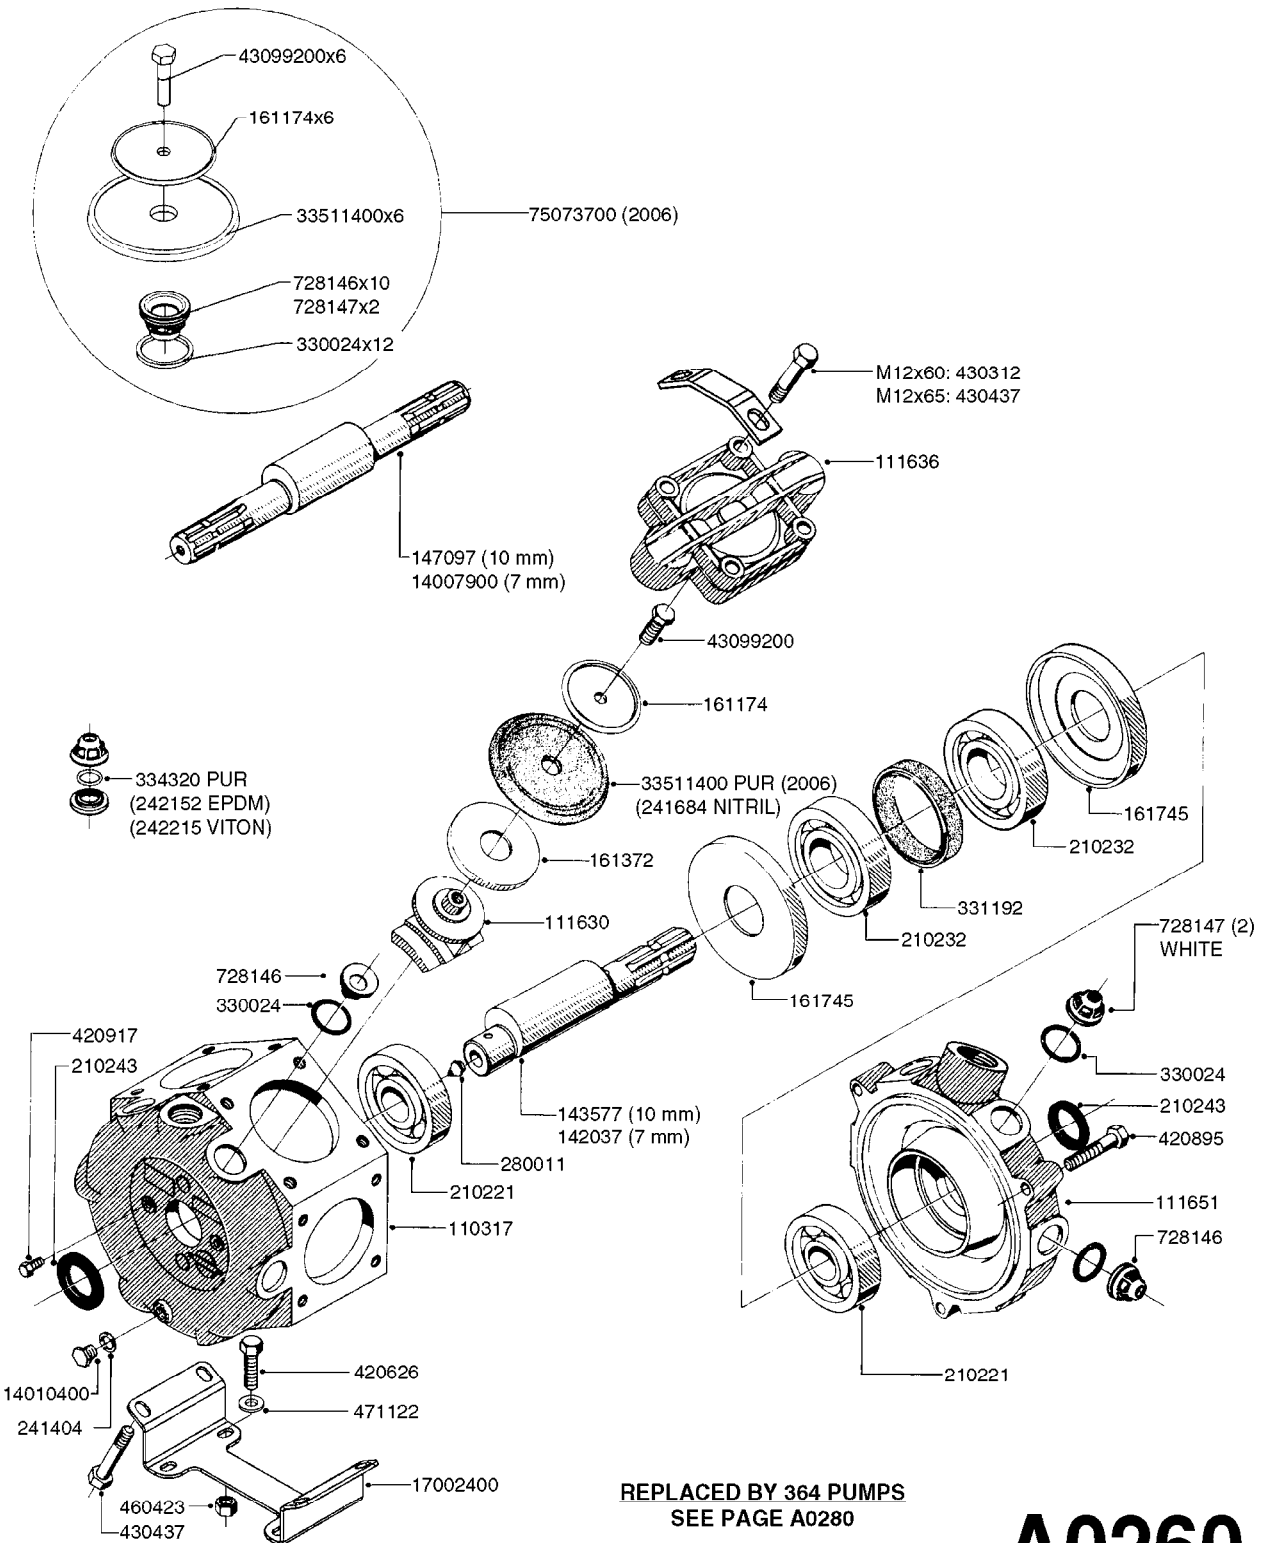

REPLACED BY 364 PUMPS
SEE PAGE A0280

A0260

PUMP - 363 W/MOUNTING BASE
A0260-HIN, 17:03:16

Page 1

Date 07.02.2020 9:38

parts-n°	order qty	description
110317	1	PUMP CASING MODEL 360/361 PNTD
111630	1	CONNECTING ROD 363/364-10 PUMP
111636	1	VALVE COVER 363 HEAVY DUTY
111651	1	CASTING F.363 1.5" PUMP(FRONT)
142037	1	CRANK SHAFT 361-20
143577	1	CRANK SHAFT F.363/462/463-10mm
147097	1	CRANK SHAFT 363-463/10 THROUGH
161174	1	DIAPHRAGM DISC SS 361/363/364 PUMP
161372	1	DIAPHRAGM BACKING DISC,320-361
161745	1	METAL SPACER F.363/463
210221	1	BEARING BALL 6407
210232	1	BEARING BALL 6310
210243	1	SEAL OIL 35 X 47 X 7
241404	1	DOWTY SEAL 1/4"
241684	1	DEICER PARTS: DIAPHRAGM MODEL 361 NITRIL
242152	1	O-RING D18.2X3 EPDM
242215	1	O-RING D18X3 VITON
280011	1	GREASE NIPPLE 1/8" SAE H TR
330024	1	O-RING D41,1/D34.5 X 3,5
331192	1	SPACER, MODEL 361/363
334320	1	O-RING D18X3 POLYURETHANE
420626	1	BOLT HEX 8.8 DEL M10X20 FT
420895	1	BOLT HEX 8.8 RAW M10X60
420917	1	BOLT HEX 8.8 RAW M8X12 FT
430312	1	BOLT HEX 8.8 M12X60
430437	1	BOLT HEX 8.8 RAW M12X65
460423	1	NUT HEX M10X1.50 LOCK DIN985A2 SS
471122	1	WASHER, M10, Ø20/10.5X 2.0, SS
728146	1	VALVE FOR 361(726890/707932)
728147	1	VALVE FOR 361 WHITE WITH HOLE
14007900	1	CRANK 363/462/463-7mm 540/THRU
14010400	1	PLUG 1/4" BSP
17002400	1	FOOT F. 36X PUMP, RED
33511400	1	DIAPHRAGM PUMP 361/361/363/364 PUR
43099200	1	BOLT HEX SS M12 X 30 DIN933 A4
75073700	1	PUMP KIT 361/363 "06"