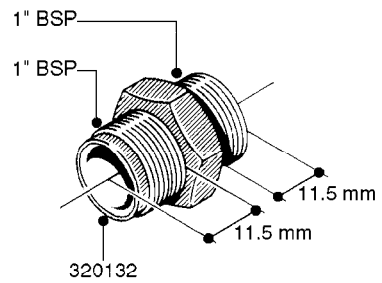

FITTINGS - HEXAGON NIPPLES
L0030-HIN, 01:01:16

Page 0
Date 07.02.2020 9:40

L0030

FITTINGS - HEXAGON NIPPLES
L0030-HIN, 01:01:16

Page 1
Date 07.02.2020 9:40

parts-n°	order qty	description
10015303	1	FITT.PO.HN 1.00X1.00 M1000
10425003	1	FITT.PO.HN 1.25X1.00 MCPHEE
320132	1	FITT.DK HN 1" BSP
320176	1	FITT.DK HN 3/8"X1/2" BSP
320445	1	FITT.DK HN 1/4"X3/8" BSP
320655	1	FITT.DK HN 1/2"-1/2" BSP
320692	1	FITT.DK HN 3/8'BSPX1/4'NPT
320703	1	FITT.DK HN 3/8BSP X1/2 &1/4NPT
320725	1	FITT.DK NIPPLE 3/8"-3/8" BSP
320902	1	FITT.DK HN 3/8'X 1/4' BSP
390232	1	FITT.DK HN 1-1/2' X 1-1/4' BSP
390276	1	FITT.DK HN 1'BSP