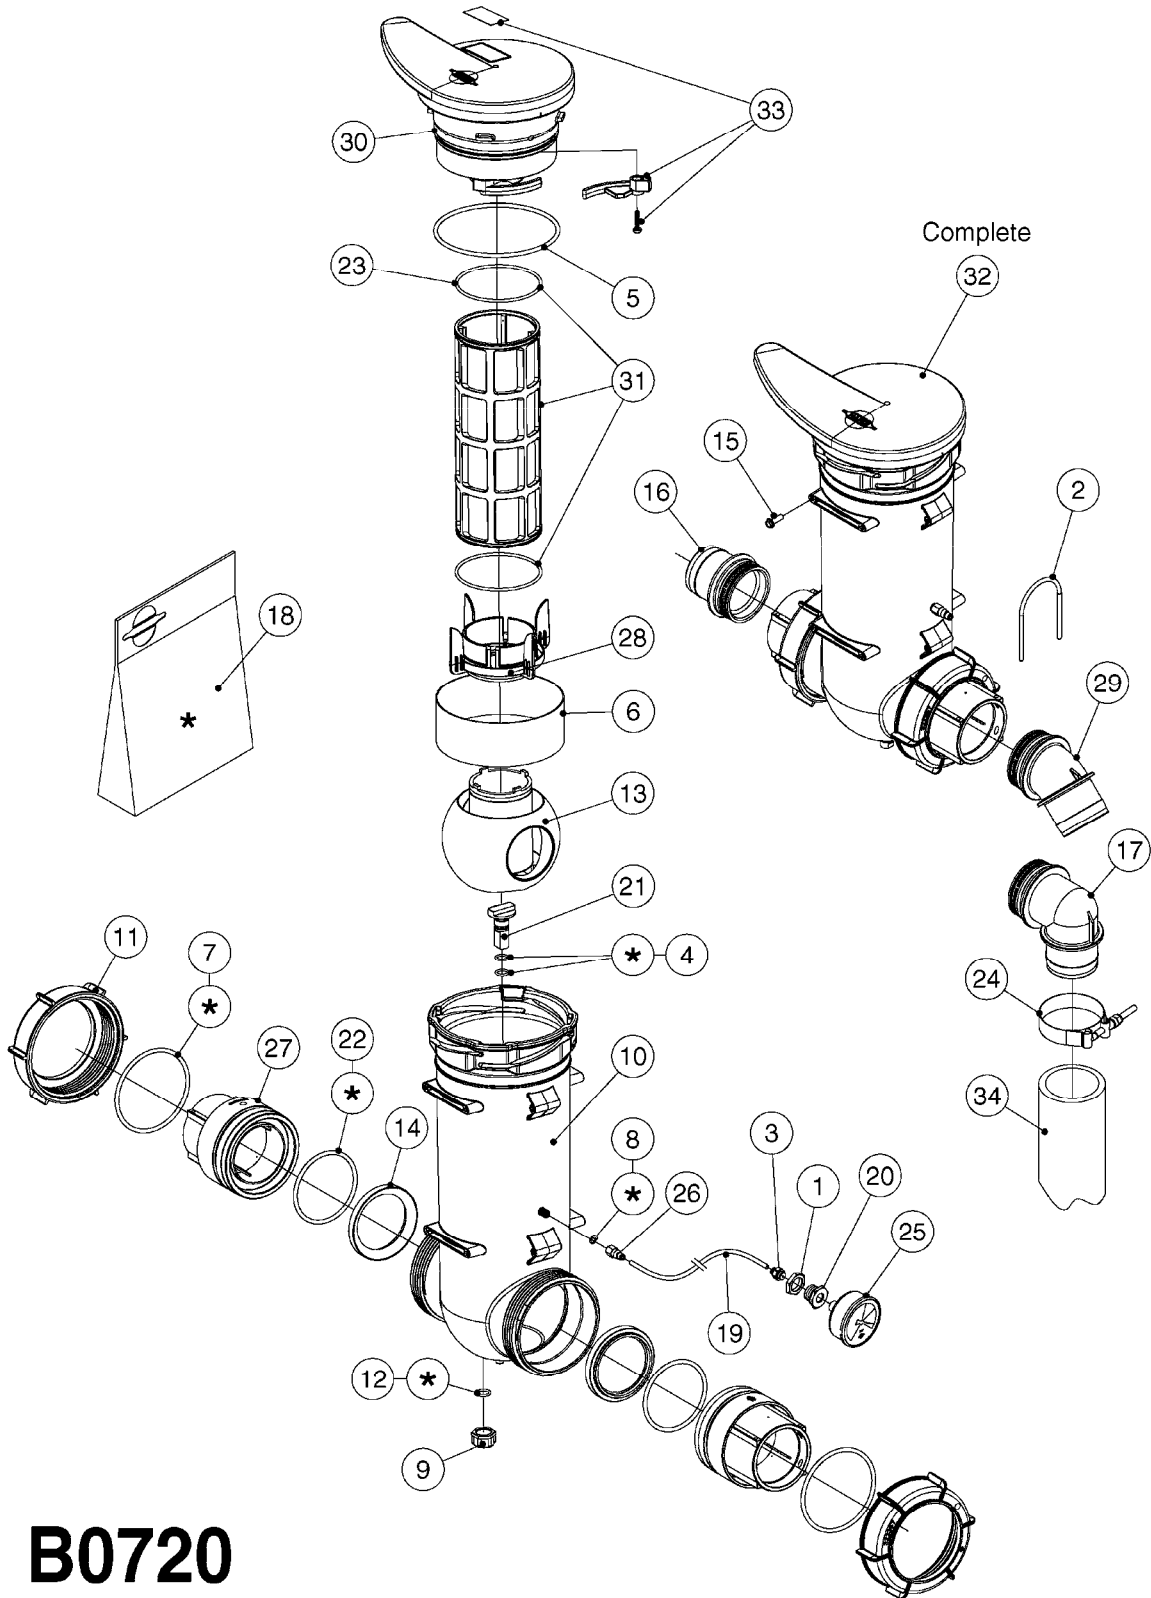

S-67 CHECK VALVE
(NON-THREADED)

S-67 CHECK VALVE
(THREADED)

FOR FITTINGS AND
HOSES, SEE SECTION L

B0640

CHECK VALVES - S67 (2011)
B0640-HIN, 15:10:19

Page 1
Date 07.02.2020 9:39

Pos.	parts-n°	order qty	description
1	145996	1	FITT.DK S-67 FORK
2	242353	1	O-RING 3 X 44.2 VITON
3	334231	1	FITT.DK S-67 STR.1"
3	334232	1	FITT.DK S-67 STR.1-1/4"
4	72432400	1	FITT.DK S-67 CONNEC W.CHK SEAT
5	72819200	1	CHECK VALVE S67 2012 THREADED
6	72819300	1	CHECK VALVE S67 2012 NO THREAD
7	72878800	1	CHECK VALVE S67 SUBASSEMBLY 2013 INCLUDED WITH #5 & #6