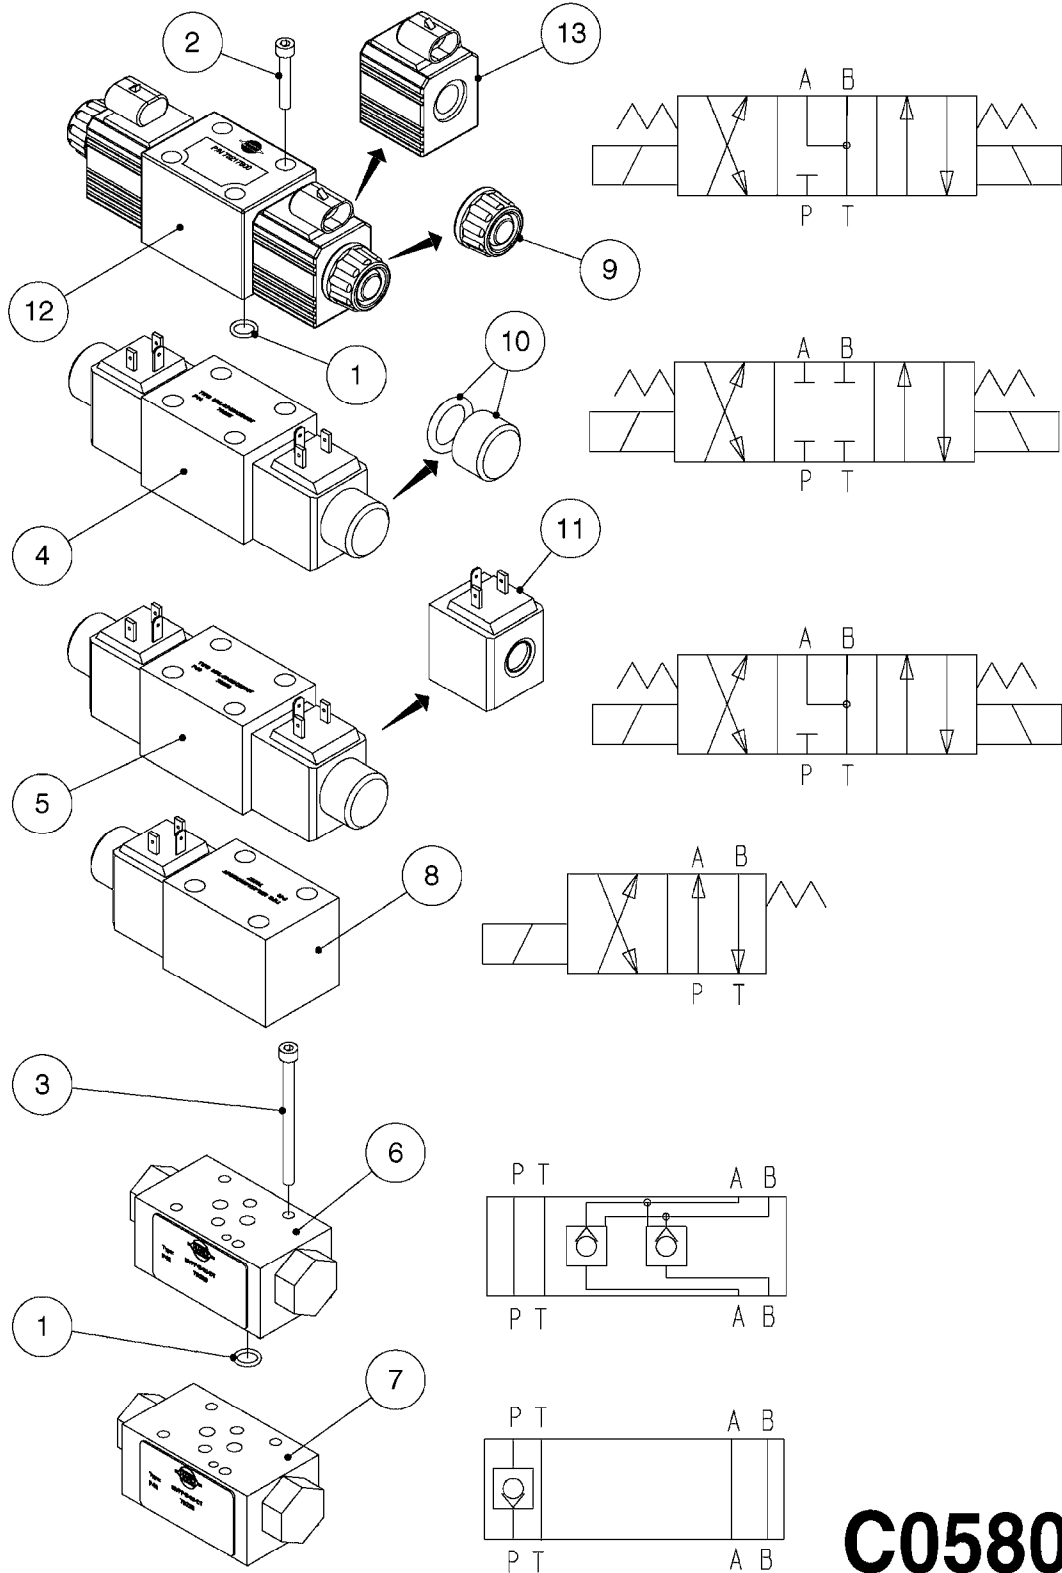

C0580

CETOP VALVES
C0580-HIN, 01:01:16

Page 1

Date 07.02.2020 9:39

Pos.	parts-n°	order qty	description
1	242102	1	O-RING Ø9.25X1.78 NITRIL 90SH
2	450964	1	SCREW M5X30 F.CYLINDER
3	450965	1	SCREW ROUND M5X70
4	782115	1	HY SOLENOID VALVE DH HYD
5	782116	1	HY SOLENOID VALVE MD1L-S3/10N-D12K1/P
6	782118	1	LOCK VALVE MVPP-D
7	782146	1	HYD. CHECK VALVE 1 WAY
8	782829	1	SOLENOID MD1L-TA/10N-D12K1/DT
9	28123700	1	CAP F.SOLENOID - MD1L
10	74187700	1	CAP + O-RING F.CETOP - MD1L
11	78216000	1	SOLENOID F.CETOP VALVE - MD1L
12	78217800	1	MAGNET VLV.MD1L-S3/10N-D12K8DT
13	78218200	1	SOLENOID W/AMP F.MD1L