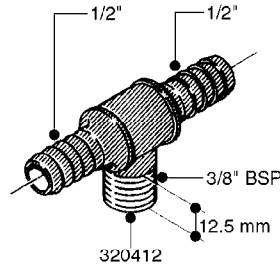

L0050

FITTINGS - HOSE CONNECTORS
L0050-HIN, 01:01:16

Page 1
Date 07.02.2020 9:40

parts-n°	order qty	description
242594	1	O-RING D14 X 1.78 SCH.70-EPDM
320294	1	FITT.DK TEE 3/8X3/8HB X1/2"BSP
320305	1	FITT.DK HB 3/4'- 3/4' BSP
320386	1	FITT.DK TEE 3/8X3/8HB X3/8"BSP
320397	1	FITT.DK ELB 3/8"HB X 3/8" BSP
320401	1	FITT.DK TEE 1/2X1/2HB X1/2"BSP
320412	1	FITT.DK TEE 1/2X1/2HB X3/8'BSP
320423	1	FITT.DK ELB 1/2'HB X 3/8' BSP
320891	1	FITT.DK HB 3/8'- 3/8' BSP
320972	1	FITT.DK HB 5/16'- 1/4' BSP
322046	1	FITT.DK TEE 1/2X1/2HB X3/4'BSP
322048	1	FITT.DK TEE 3/4X3/4HB X3/4'BSP
330595	1	O-RING D24.6/D20X2.1 -3/4"
333137	1	FITT.DK CONN.1/2" F.NOZZ. DOUB
333141	1	FITT.DK CONN.1/2" F.NOZZ.SING
334041	1	FITT.DK CONN.3/4' F.NOZZ. SING
334042	1	FITT.DK CONN.3/4' F.NOZZ. DOUB
334195	1	FITT.DK ELB. 3/4"HB X 3/4"HB
10012103	1	FITT.PO.HB 1.25X1.50 IMB1012
10014003	1	FITT.PO.HB 1.25X1.25 IMB1010
10036903	1	FITT.PO.HB 1.50X1.50 IMB1212
28019303	1	FITTING HB ELB 3/4NPT-3/4HOSE
61016500	1	HOSE TAIL 3/4" 90°+RG CAP 3/4"
72026700	1	NOZZLE TUBE ADAPTER W/O-RING