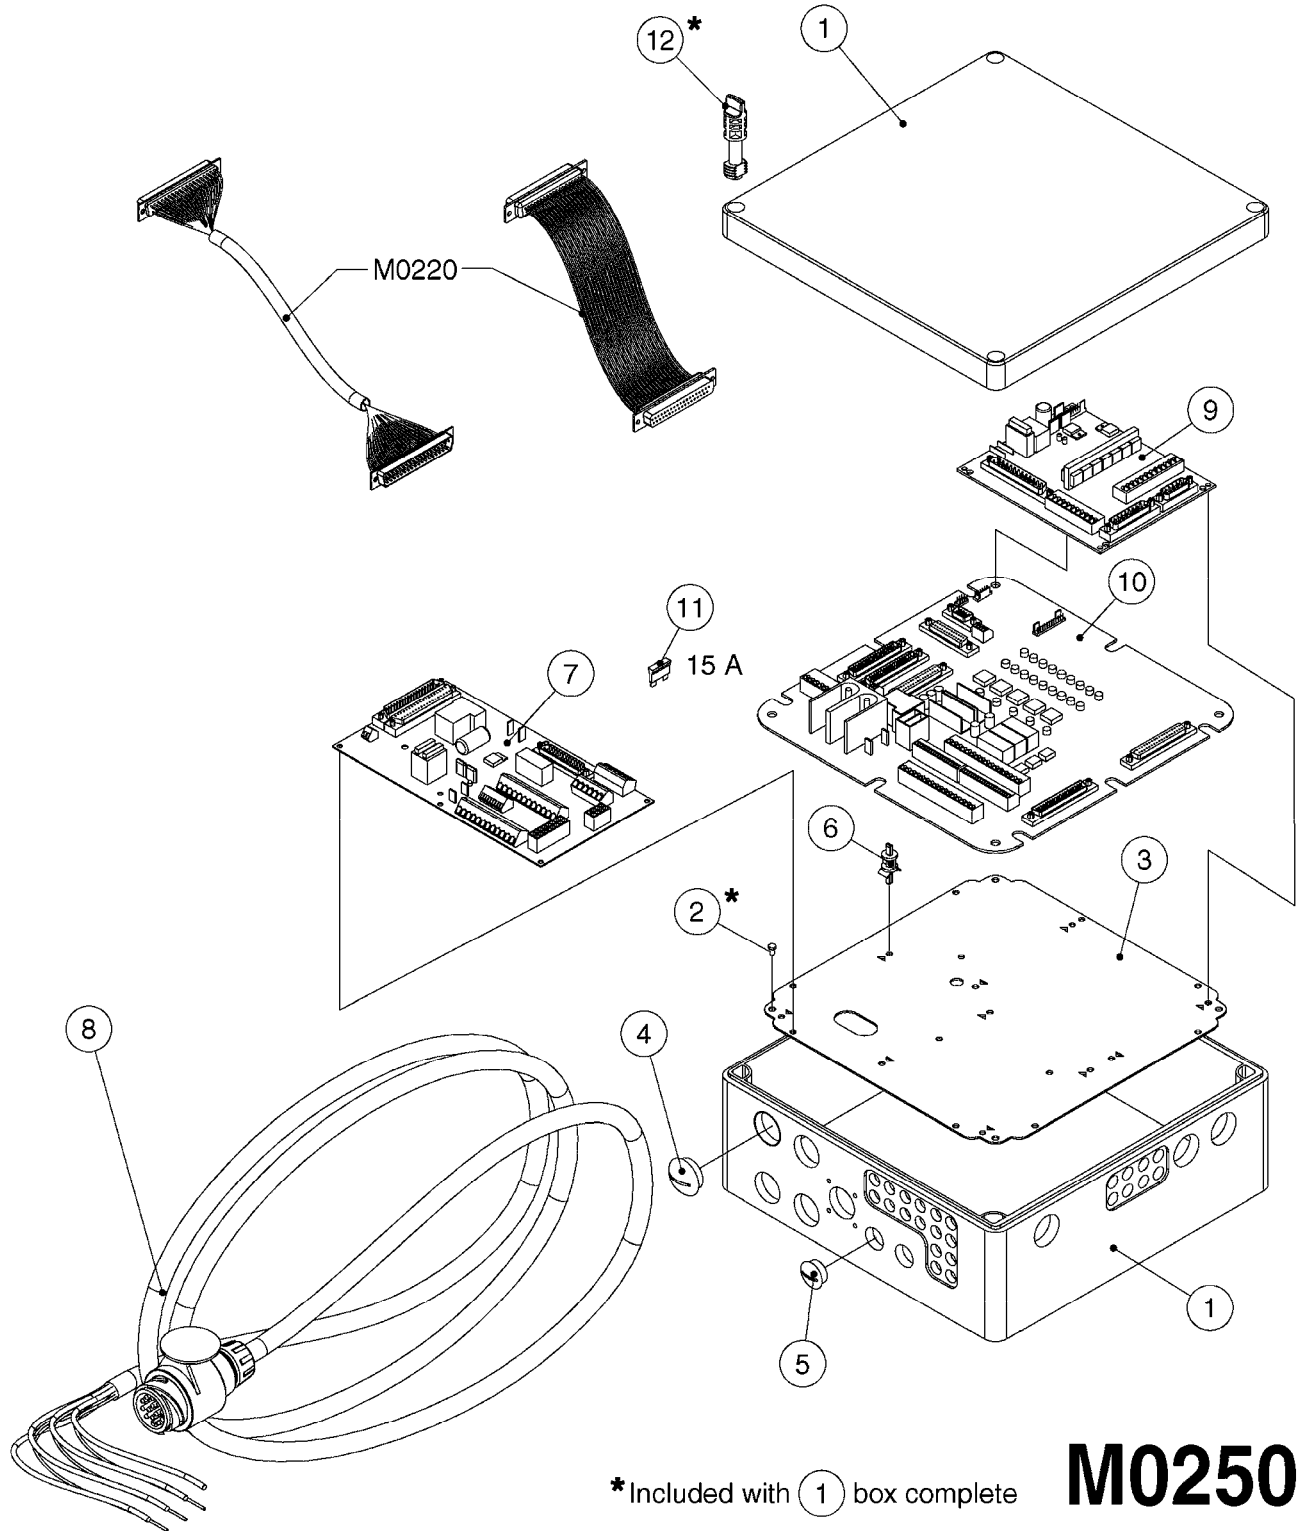

*Included with (1) box complete

M0250

JOB COM AND BREAK OUT
M0250-HIN, 01:02:17

Page 1
Date 07.02.2020 9:40

Pos.	parts-n°	order qty	description
1	391095	1	BOX COMPL. 300X300X135 DRILLED
2	440673	1	SCREW F.PLASTIC 5X12 SS
3	16132400	1	PLATE 1.5X270X270/JOB COMPUTER
4	26004600	1	PLUG F.DRILLED HOLE 21MM
5	26004700	1	PG13.5 BUNG
6	26005100	1	CONNECTOR FOR PCB, PLASTIC
7	26005500	1	PCB BREAKOUT BOX EL BOX CM"05"
8	26013800	1	CABLE HC6500 JOB COM TO CABIN
9	26029200	1	DAH PCB F. JOB COM NCM '09
10	26052700	1	JOB COM PCB ASSY HW3.1
10	72369300	1	JOB COM PCB NCM44/6600 REFURB.
11	28048600	1	FULE 15A ATOF SERIES
12	28091400	1	FINGER SCREW F.BOX 300X300X135