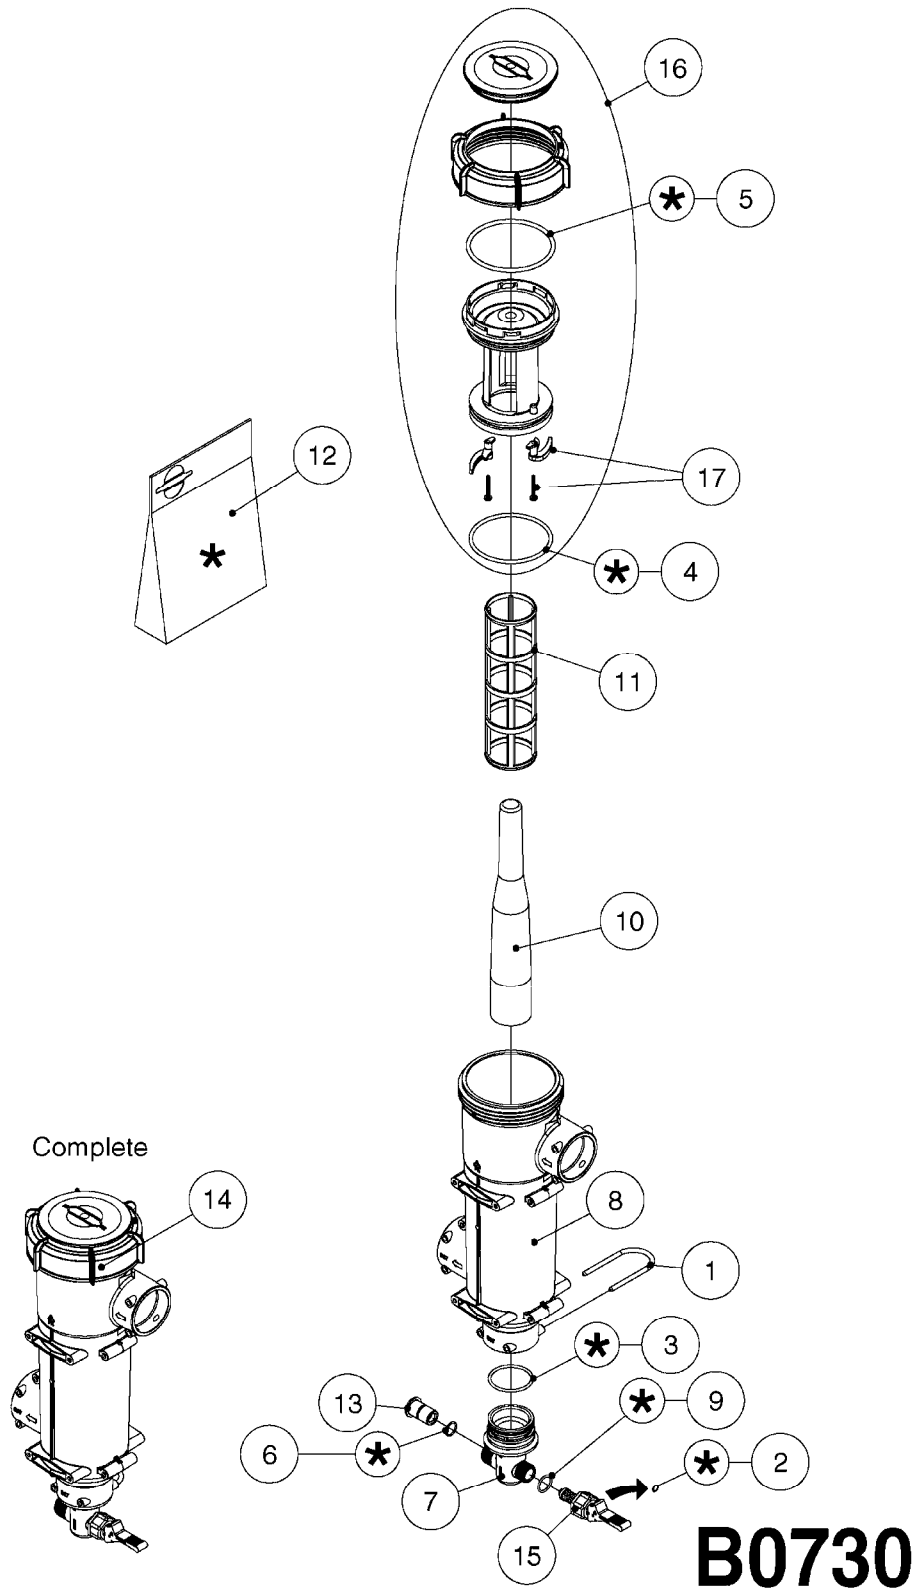

B0730

PRESSURE FILTER - CYCLONE
B0730-HIN, 01:01:16

Page 1
Date 07.02.2020 9:39

Pos.	parts-n°	order qty	description
1	145996	1	FITT.DK S-67 FORK
2	241323	1	O-RING D5.3X2.4 NITRIL
3	242353	1	O-RING 3 X 44.2 VITON
4	242565	1	O-RING Ø 85 X 4.0 SH70 VITON
5	242577	1	O-RING Ø 86 X 4.5 SH70 VITON
6	242594	1	O-RING D14 X 1.78 SCH.70-EPDM
7	322358	1	T-PIECE S67-1/2"-3/4"
8	322359	1	CYCLONE FILTER HOUSING
9	330315	1	O-RING D18.4/D13X.6
10	391093	1	CONE F. CYCLONE FILTER
11	61036000	1	FILTER ELEM.S93,100 MSH-YELLOW
11	615416	1	FILTER ELEM.S93,50 MESH-BLUE
11	72557200	1	FILTER ELEM.S93,80# CYCLONE
12	741827	1	SEAL KIT CYCLONE FILTER
13	39127500	1	VALVE SEAT D18/10 3/4"-1/2" 09
14	72281200	1	CYCLONE FILT.COMP. 80 MSH S67
14	72316500	1	CYCLONE FILT.COMP.50 MSH S67
14	72316600	1	CYCLONE FILT.COMP.100 MSH S67
15	72281300	1	VALVE BOOSTER/ON/OFF CYCLONE F
16	72352200	1	LID COMPLETE F. CYCLONE FILTER
17	74192900	1	FILTER LOCK PARTS - CYCLONE