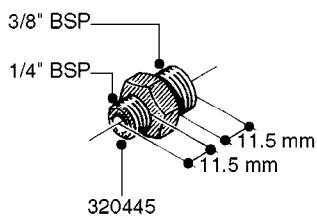

FITTINGS - HEXAGON NIPPLES
L0030-HIN, 01:01:16

Page 0
Date 07.02.2020 9:40

L0030

FITTINGS - HEXAGON NIPPLES
L0030-HIN, 01:01:16

Page 1
Date 07.02.2020 9:40

parts-n°	order qty	description
10015303	1	FITT.PO.HN 1.00X1.00 M1000
10425003	1	FITT.PO.HN 1.25X1.00 MCPHEE
320132	1	FITT.DK HN 1" BSP
320176	1	FITT.DK HN 3/8"X1/2" BSP
320445	1	FITT.DK HN 1/4"X3/8" BSP
320655	1	FITT.DK HN 1/2"-1/2" BSP
320692	1	FITT.DK HN 3/8'BSPX1/4'NPT
320703	1	FITT.DK HN 3/8BSP X1/2 &1/4NPT
320725	1	FITT.DK NIPPLE 3/8"-3/8" BSP
320902	1	FITT.DK HN 3/8'X 1/4' BSP
390232	1	FITT.DK HN 1-1/2' X 1-1/4' BSP
390276	1	FITT.DK HN 1'BSP