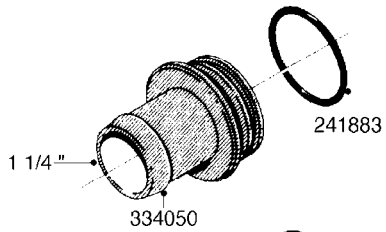

L0080

FITTINGS - S-53
L0080-HIN, 12:09:17

Page 1

Date 07.02.2020 9:40

Pos.	parts-n°	order qty	description
1	145995	1	FITT.DK S-53 FORK
2	241973	1	O-RING Ø3 X 44.2 70 SHORES NITRIL NITRIL (BLACK)
2	242353	1	O-RING 3 X 44.2 VITON VITON (BROWN)
3	242109	1	O-RING D32.2x3.0 NITRIL (BLACK)
3	242354	1	O-RING D32.2X3.0 VITON VITON (BROWN)
4	322103	1	FITT.DK S-53 BULKHEAD
5	322107	1	FITT.DK S-53 BULKHEAD NUT
6	322110	1	FITT.DK S-53 ELB. 1/2" BSP
7	322352	1	FITT.DK S-53 TEE
8	334229	1	FITT.DK S-53 STR.3/4"
9	334260	1	GASKET F. S-53 BULKHEAD
10	334564	1	FITT.DK S-67 TO S-53 ADAPTER
11	391100	1	FITT.DK S-53THREAD INS.1/2"BSP
12	726463	1	FITT.DK S53 BULKHEAD W/GASKET
13	726552	1	FIT.DK S-53X90 1/2" BSP,O-RING
14	726556	1	FITT.DK S-53 HB 1/2" W/O-RING
15	726558	1	FITT.DK S53 STR. 3/4" W.ORING
16	726559	1	FITT DK. S-53 HB 1" W/O-RING
17	726568	1	FITT.DK.S-53 HB 1/2"90 W/O-RING
18	726570	1	FITT.DK S-53 ELB.3/4" W.ORING
19	726571	1	FITT.DK S-53 ELB.1", W ORING
20	726578	1	FITT.DK S53 PLUG WITH O-RING
21	728561	1	FITT.DK. S67M - S53F REDUCER