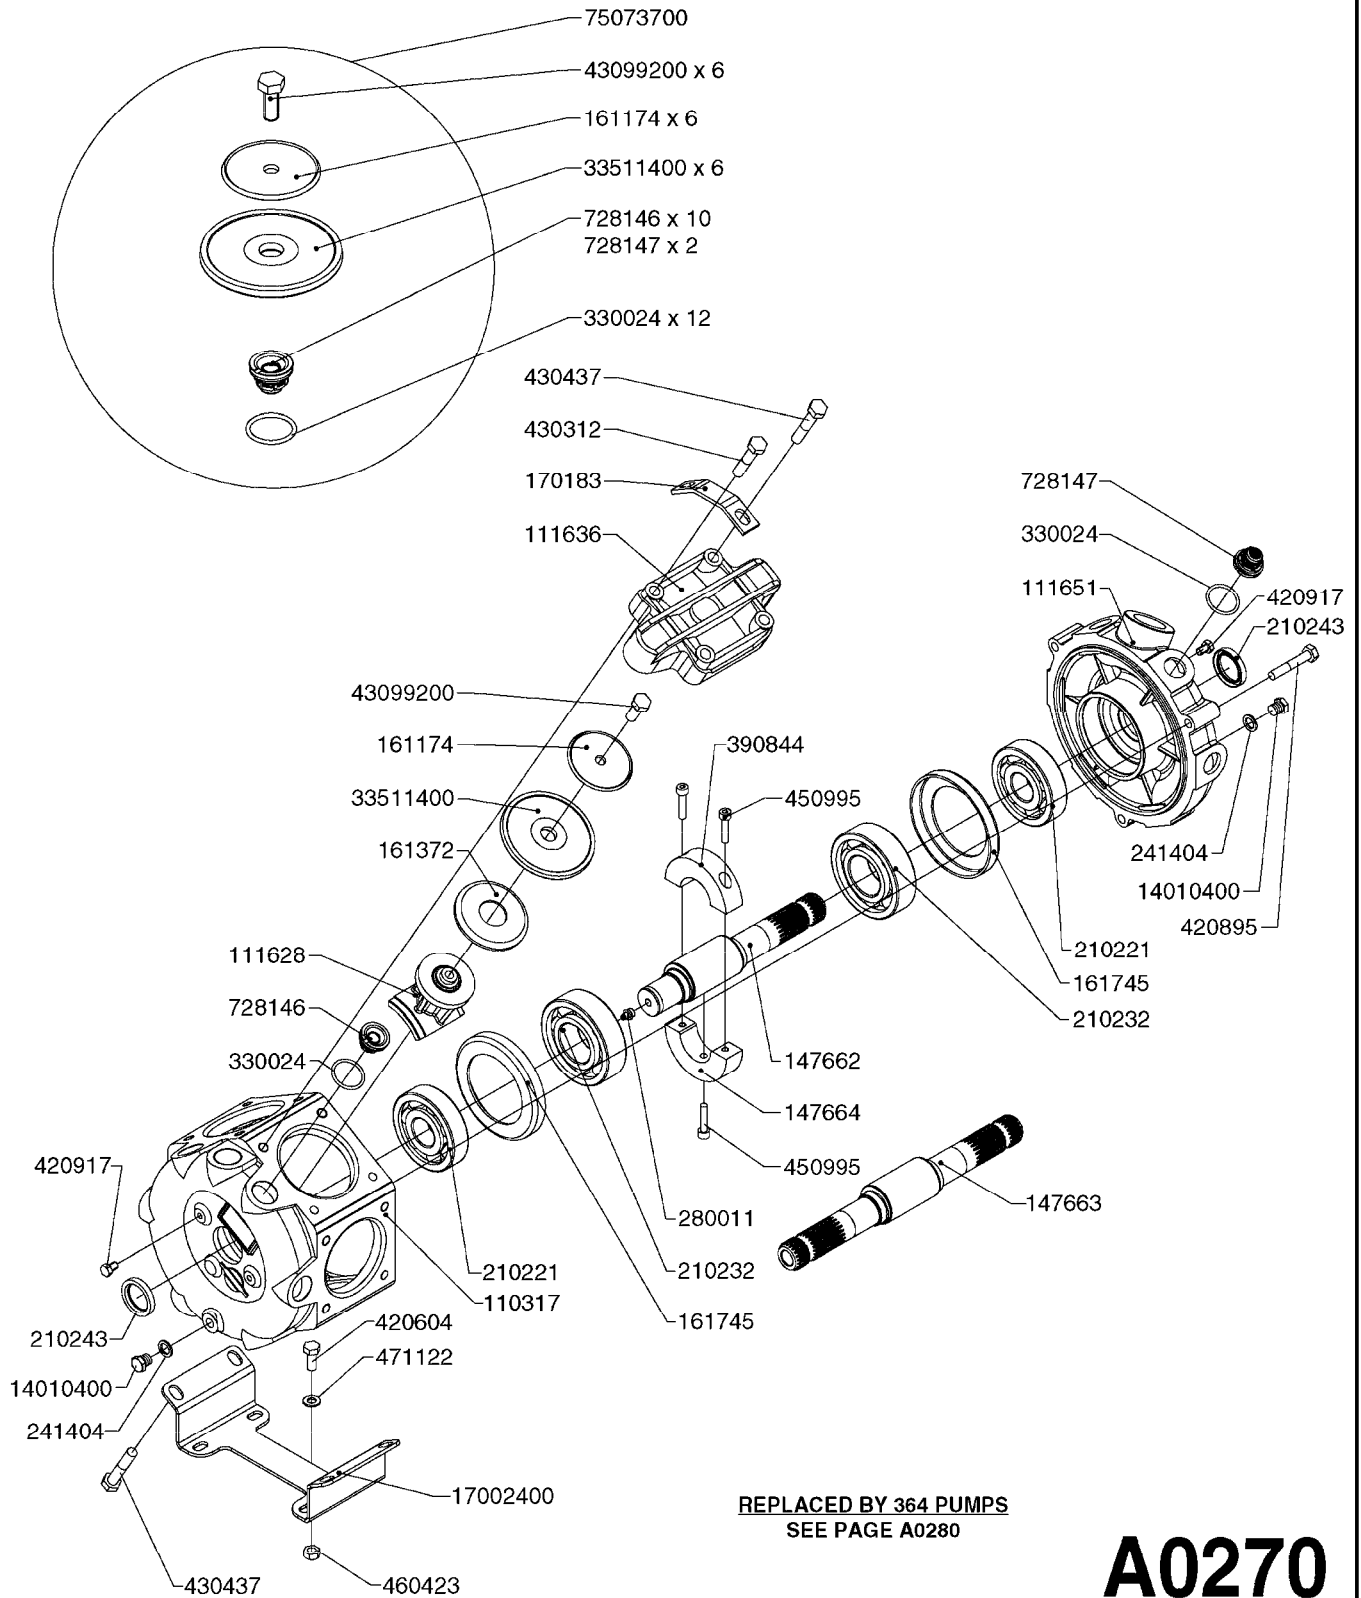

REPLACED BY 364 PUMPS
SEE PAGE A0280

A0260

PUMP - 363 W/MOUNTING BASE
A0260-HIN, 17:03:16

Page 1

Date 07.02.2020 9:38

parts-n°	order qty	description
110317	1	PUMP CASING MODEL 360/361 PNTD
111630	1	CONNECTING ROD 363/364-10 PUMP
111636	1	VALVE COVER 363 HEAVY DUTY
111651	1	CASTING F.363 1.5" PUMP(FRONT)
142037	1	CRANK SHAFT 361-20
143577	1	CRANK SHAFT F.363/462/463-10mm
147097	1	CRANK SHAFT 363-463/10 THROUGH
161174	1	DIAPHRAGM DISC SS 361/363/364 PUMP
161372	1	DIAPHRAGM BACKING DISC,320-361
161745	1	METAL SPACER F.363/463
210221	1	BEARING BALL 6407
210232	1	BEARING BALL 6310
210243	1	SEAL OIL 35 X 47 X 7
241404	1	DOWTY SEAL 1/4"
241684	1	DEICER PARTS: DIAPHRAGM MODEL 361 NITRIL
242152	1	O-RING D18.2X3 EPDM
242215	1	O-RING D18X3 VITON
280011	1	GREASE NIPPLE 1/8" SAE H TR
330024	1	O-RING D41,1/D34.5 X 3,5
331192	1	SPACER, MODEL 361/363
334320	1	O-RING D18X3 POLYURETHANE
420626	1	BOLT HEX 8.8 DEL M10X20 FT
420895	1	BOLT HEX 8.8 RAW M10X60
420917	1	BOLT HEX 8.8 RAW M8X12 FT
430312	1	BOLT HEX 8.8 M12X60
430437	1	BOLT HEX 8.8 RAW M12X65
460423	1	NUT HEX M10X1.50 LOCK DIN985A2 SS
471122	1	WASHER, M10, Ø20/10.5X 2.0, SS
728146	1	VALVE FOR 361(726890/707932)
728147	1	VALVE FOR 361 WHITE WITH HOLE
14007900	1	CRANK 363/462/463-7mm 540/THRU
14010400	1	PLUG 1/4" BSP
17002400	1	FOOT F. 36X PUMP, RED
33511400	1	DIAPHRAGM PUMP 361/361/363/364 PUR
43099200	1	BOLT HEX SS M12 X 30 DIN933 A4
75073700	1	PUMP KIT 361/363 "06"