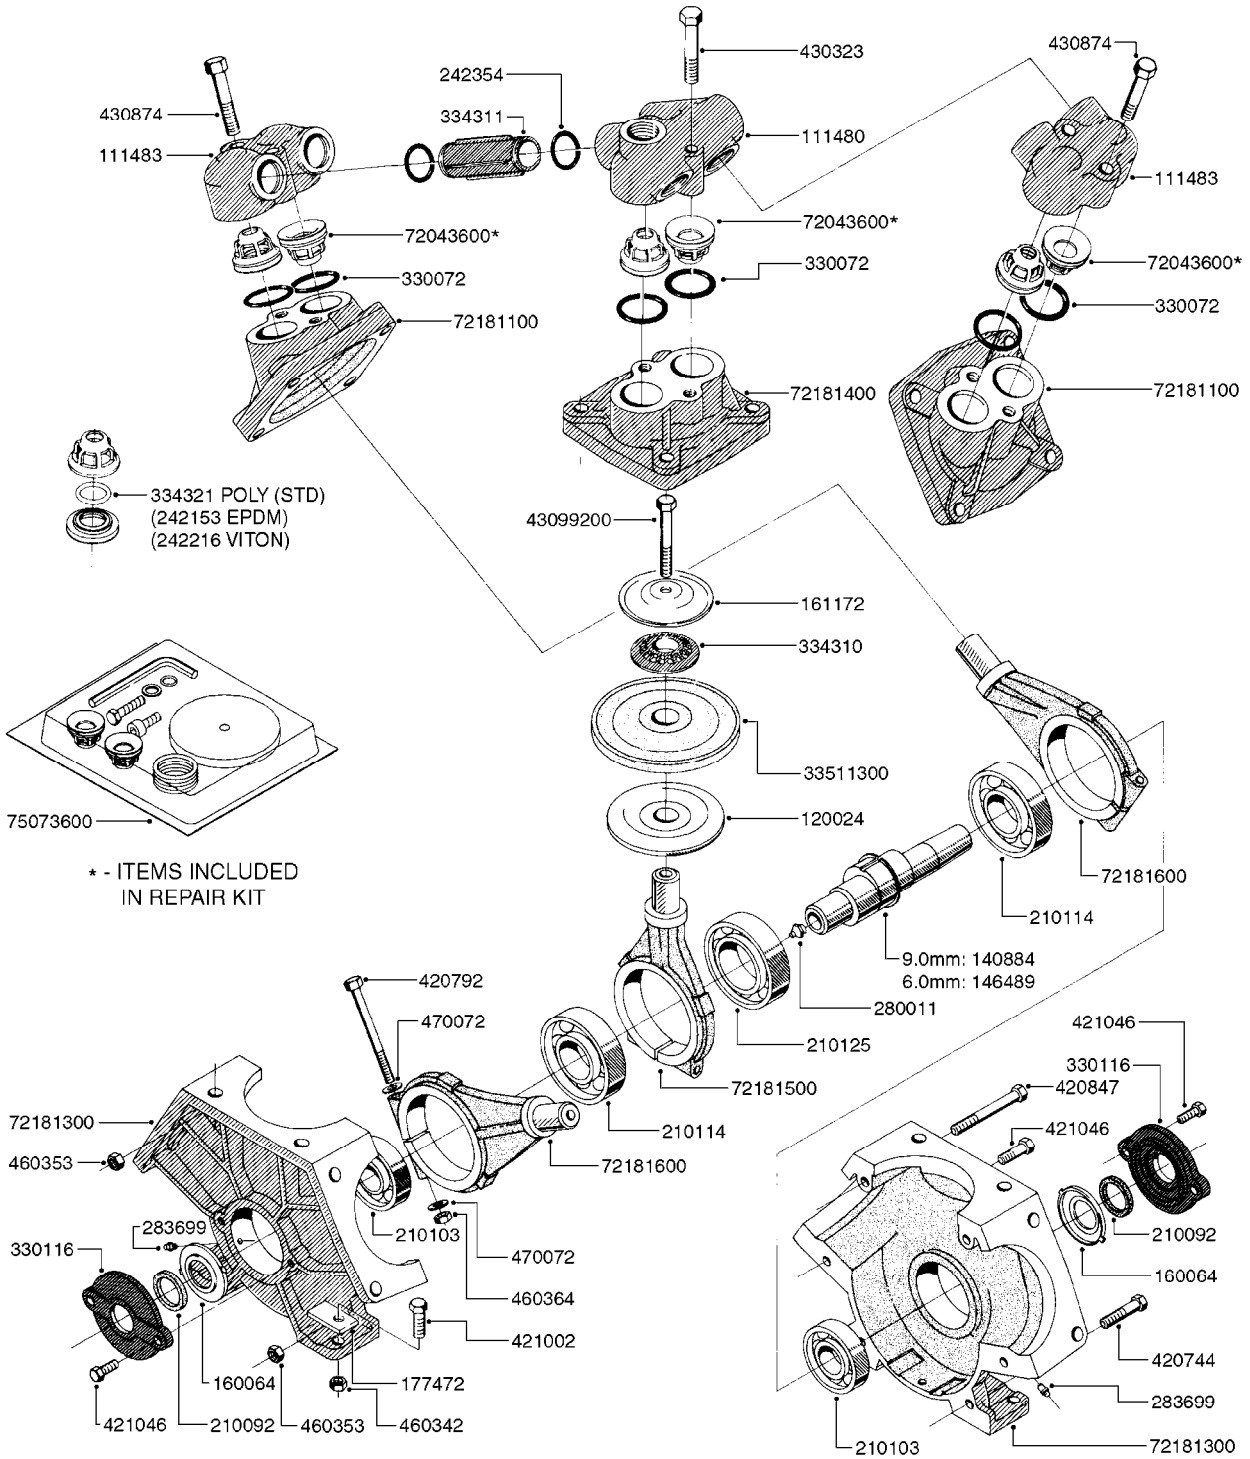

COMPLETE PUMPS
821635 - PUMP ONLY
10396203 - WITH PTO & DAMPER

COMPLETE ASSEMBLIES
WHOLEGOODS ITEMS

A0230

PUMP - 1303 W/ MOUNTING BASE
A0230-HIN, 01:01:16

Page 1
Date 07.02.2020 9:38

parts-n°	order qty	description
111480	1	VALVE HEAD 1302 CENTER
111483	1	VALVE HEAD SIDE 1302
120024	1	DIAPHRAGM BACK DISC 1200-1300
140884	1	CRANK SHAFT MODEL 1300-9
146489	1	CRANK SHAFT MODEL 1302-6MM
160064	1	DUST PLATE
161172	1	DIAPHRAGM DISC F. 1203/1303
177472	1	BRACKET 25 X 5
210092	1	SEAL FELT D43/30X5
210103	1	BEARING BALL 6306
210114	1	BEARING BALL 6308
210125	1	BEARING BALL 6210
242153	1	O-RING D26X4 EPDM
242216	1	O-RING VITON F/1202/1302/462
242354	1	O-RING D32.2X3.0 VITON
280011	1	GREASE NIPPLE 1/8" SAE H TR
283699	1	GREASE NIPPLE M6X1
330072	1	O-RING D53.5/D45.5X4
330116	1	SEAL RETAINER, MODEL 1300
334310	1	NYLON WASHER 1202/1302/462
334311	1	CONNECTION PIPE INLET MOD.1302
334321	1	O-RING POLY. 34.0x26.0x4.0
420744	1	BOLT HEX 8.8 DEL M8X40
420792	1	BOLT HEX 8.8 RAW M8X95
420847	1	BOLT HEX 8.8 DEL M8X85
421002	1	BOLT HEX 8.8 DEL M10X30 FT DIN933
421046	1	BOLT HEX M8X25/25 A2 SS DIN933
430323	1	BOLT HEX 8.8 DEL M12X60
430874	1	SCREW SET 8.8 DEL M12X70 FT
460342	1	NUT HEX M10 DEL DIN934
460353	1	NUT HEX M8 BLACK
460364	1	NUT HU M8 A2 SS DIN934
470072	1	WASHER D15/D8X.5 LOCK
821635	1	PUMP 1303/9 540RPM
10396203	1	PUMP 1303 C/W PTO 540 RPM
33511300	1	DIAPHRAGM 1202-1303 POLY 2006
43099200	1	BOLT HEX SS M12 X 30 DIN933 A4
72043600	1	VALVE FOR 462/463
72181100	1	DIAPHRAGM COVER 1203/1303+BLTS
72181300	1	PUMP CASTING 1300 RED W/BOLTS
72181400	1	DIAPHRAGM COVER 1303 W/BOLTS
72181500	1	CONNECTING ROD, CENTER 1303
72181600	1	CONNECTING ROD, SIDE MOD.1300
75073600	1	PUMP KIT 1303 MM "06"