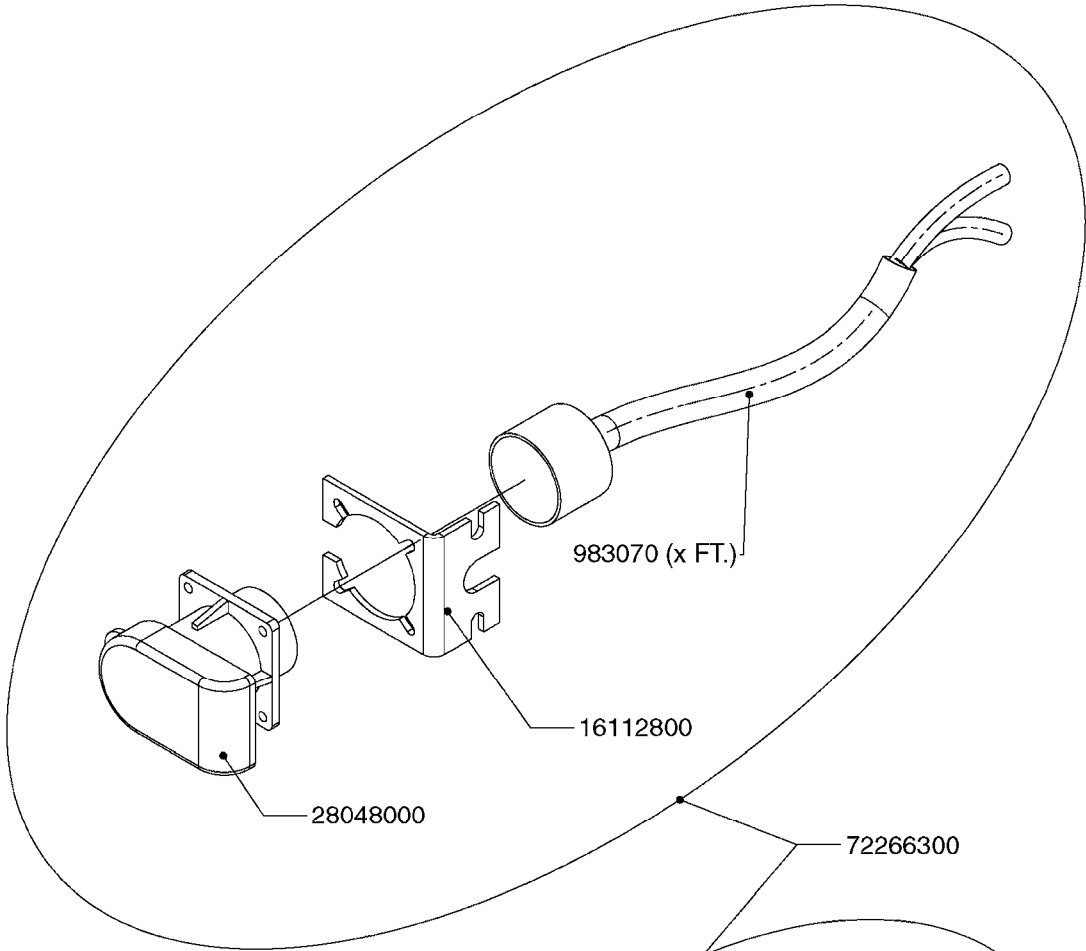

POWER SUPPLY CABLES
M0240-HIN, 01:01:16

Page 0

Date 07.02.2020 9:40