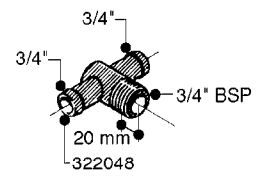

L0050

FITTINGS - HOSE CONNECTORS
L0050-HIN, 01:01:16

Page 1
Date 07.02.2020 9:40

parts-n°	order qty	description
242594	1	O-RING D14 X 1.78 SCH.70-EPDM
320294	1	FITT.DK TEE 3/8X3/8HB X1/2"BSP
320305	1	FITT.DK HB 3/4'- 3/4' BSP
320386	1	FITT.DK TEE 3/8X3/8HB X3/8"BSP
320397	1	FITT.DK ELB 3/8"HB X 3/8" BSP
320401	1	FITT.DK TEE 1/2X1/2HB X1/2"BSP
320412	1	FITT.DK TEE 1/2X1/2HB X3/8'BSP
320423	1	FITT.DK ELB 1/2'HB X 3/8' BSP
320891	1	FITT.DK HB 3/8'- 3/8' BSP
320972	1	FITT.DK HB 5/16'- 1/4' BSP
322046	1	FITT.DK TEE 1/2X1/2HB X3/4'BSP
322048	1	FITT.DK TEE 3/4X3/4HB X3/4'BSP
330595	1	O-RING D24.6/D20X2.1 -3/4"
333137	1	FITT.DK CONN.1/2" F.NOZZ. DOUB
333141	1	FITT.DK CONN.1/2" F.NOZZ.SING
334041	1	FITT.DK CONN.3/4' F.NOZZ. SING
334042	1	FITT.DK CONN.3/4' F.NOZZ. DOUB
334195	1	FITT.DK ELB. 3/4"HB X 3/4"HB
10012103	1	FITT.PO.HB 1.25X1.50 IMB1012
10014003	1	FITT.PO.HB 1.25X1.25 IMB1010
10036903	1	FITT.PO.HB 1.50X1.50 IMB1212
28019303	1	FITTING HB ELB 3/4NPT-3/4HOSE
61016500	1	HOSE TAIL 3/4" 90°+RG CAP 3/4"
72026700	1	NOZZLE TUBE ADAPTER W/O-RING