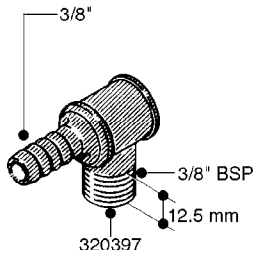

L0050

FITTINGS - HOSE CONNECTORS
L0050-HIN, 01:01:16

Page 1
Date 07.02.2020 9:40

parts-n°	order qty	description
242594	1	O-RING D14 X 1.78 SCH.70-EPDM
320294	1	FITT.DK TEE 3/8X3/8HB X1/2"BSP
320305	1	FITT.DK HB 3/4'- 3/4' BSP
320386	1	FITT.DK TEE 3/8X3/8HB X3/8"BSP
320397	1	FITT.DK ELB 3/8"HB X 3/8" BSP
320401	1	FITT.DK TEE 1/2X1/2HB X1/2"BSP
320412	1	FITT.DK TEE 1/2X1/2HB X3/8'BSP
320423	1	FITT.DK ELB 1/2'HB X 3/8' BSP
320891	1	FITT.DK HB 3/8'- 3/8' BSP
320972	1	FITT.DK HB 5/16'- 1/4' BSP
322046	1	FITT.DK TEE 1/2X1/2HB X3/4'BSP
322048	1	FITT.DK TEE 3/4X3/4HB X3/4'BSP
330595	1	O-RING D24.6/D20X2.1 -3/4"
333137	1	FITT.DK CONN.1/2" F.NOZZ. DOUB
333141	1	FITT.DK CONN.1/2" F.NOZZ.SING
334041	1	FITT.DK CONN.3/4' F.NOZZ. SING
334042	1	FITT.DK CONN.3/4' F.NOZZ. DOUB
334195	1	FITT.DK ELB. 3/4"HB X 3/4"HB
10012103	1	FITT.PO.HB 1.25X1.50 IMB1012
10014003	1	FITT.PO.HB 1.25X1.25 IMB1010
10036903	1	FITT.PO.HB 1.50X1.50 IMB1212
28019303	1	FITTING HB ELB 3/4NPT-3/4HOSE
61016500	1	HOSE TAIL 3/4" 90°+RG CAP 3/4"
72026700	1	NOZZLE TUBE ADAPTER W/O-RING