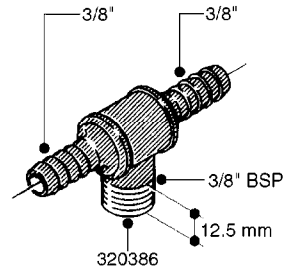

L0050

FITTINGS - HOSE CONNECTORS
L0050-HIN, 01:01:16

Page 1
Date 07.02.2020 9:40

parts-n°	order qty	description
242594	1	O-RING D14 X 1.78 SCH.70-EPDM
320294	1	FITT.DK TEE 3/8X3/8HB X1/2"BSP
320305	1	FITT.DK HB 3/4'- 3/4' BSP
320386	1	FITT.DK TEE 3/8X3/8HB X3/8"BSP
320397	1	FITT.DK ELB 3/8"HB X 3/8" BSP
320401	1	FITT.DK TEE 1/2X1/2HB X1/2"BSP
320412	1	FITT.DK TEE 1/2X1/2HB X3/8'BSP
320423	1	FITT.DK ELB 1/2'HB X 3/8' BSP
320891	1	FITT.DK HB 3/8'- 3/8' BSP
320972	1	FITT.DK HB 5/16'- 1/4' BSP
322046	1	FITT.DK TEE 1/2X1/2HB X3/4'BSP
322048	1	FITT.DK TEE 3/4X3/4HB X3/4'BSP
330595	1	O-RING D24.6/D20X2.1 -3/4"
333137	1	FITT.DK CONN.1/2" F.NOZZ. DOUB
333141	1	FITT.DK CONN.1/2" F.NOZZ.SING
334041	1	FITT.DK CONN.3/4' F.NOZZ. SING
334042	1	FITT.DK CONN.3/4' F.NOZZ. DOUB
334195	1	FITT.DK ELB. 3/4"HB X 3/4"HB
10012103	1	FITT.PO.HB 1.25X1.50 IMB1012
10014003	1	FITT.PO.HB 1.25X1.25 IMB1010
10036903	1	FITT.PO.HB 1.50X1.50 IMB1212
28019303	1	FITTING HB ELB 3/4NPT-3/4HOSE
61016500	1	HOSE TAIL 3/4" 90°+RG CAP 3/4"
72026700	1	NOZZLE TUBE ADAPTER W/O-RING