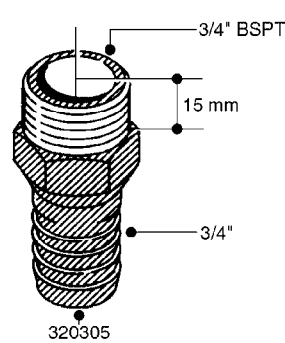

L0050

FITTINGS - HOSE CONNECTORS
L0050-HIN, 01:01:16

Page 1
Date 07.02.2020 9:40

parts-n°	order qty	description
242594	1	O-RING D14 X 1.78 SCH.70-EPDM
320294	1	FITT.DK TEE 3/8X3/8HB X1/2"BSP
320305	1	FITT.DK HB 3/4'- 3/4' BSP
320386	1	FITT.DK TEE 3/8X3/8HB X3/8"BSP
320397	1	FITT.DK ELB 3/8"HB X 3/8" BSP
320401	1	FITT.DK TEE 1/2X1/2HB X1/2"BSP
320412	1	FITT.DK TEE 1/2X1/2HB X3/8'BSP
320423	1	FITT.DK ELB 1/2'HB X 3/8' BSP
320891	1	FITT.DK HB 3/8'- 3/8' BSP
320972	1	FITT.DK HB 5/16'- 1/4' BSP
322046	1	FITT.DK TEE 1/2X1/2HB X3/4'BSP
322048	1	FITT.DK TEE 3/4X3/4HB X3/4'BSP
330595	1	O-RING D24.6/D20X2.1 -3/4"
333137	1	FITT.DK CONN.1/2" F.NOZZ. DOUB
333141	1	FITT.DK CONN.1/2" F.NOZZ.SING
334041	1	FITT.DK CONN.3/4' F.NOZZ. SING
334042	1	FITT.DK CONN.3/4' F.NOZZ. DOUB
334195	1	FITT.DK ELB. 3/4"HB X 3/4"HB
10012103	1	FITT.PO.HB 1.25X1.50 IMB1012
10014003	1	FITT.PO.HB 1.25X1.25 IMB1010
10036903	1	FITT.PO.HB 1.50X1.50 IMB1212
28019303	1	FITTING HB ELB 3/4NPT-3/4HOSE
61016500	1	HOSE TAIL 3/4" 90°+RG CAP 3/4"
72026700	1	NOZZLE TUBE ADAPTER W/O-RING