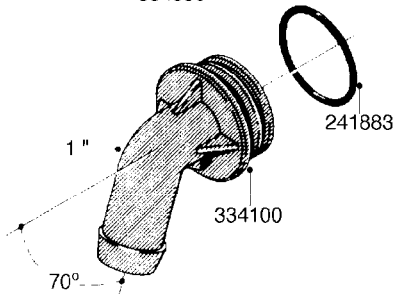

L0080

FITTINGS - S-53
L0080-HIN, 12:09:17

Page 1

Date 07.02.2020 9:40

Pos.	parts-n°	order qty	description
1	145995	1	FITT.DK S-53 FORK
2	241973	1	O-RING Ø3 X 44.2 70 SHORES NITRIL NITRIL (BLACK)
2	242353	1	O-RING 3 X 44.2 VITON VITON (BROWN)
3	242109	1	O-RING D32.2x3.0 NITRIL (BLACK)
3	242354	1	O-RING D32.2X3.0 VITON VITON (BROWN)
4	322103	1	FITT.DK S-53 BULKHEAD
5	322107	1	FITT.DK S-53 BULKHEAD NUT
6	322110	1	FITT.DK S-53 ELB. 1/2" BSP
7	322352	1	FITT.DK S-53 TEE
8	334229	1	FITT.DK S-53 STR.3/4"
9	334260	1	GASKET F. S-53 BULKHEAD
10	334564	1	FITT.DK S-67 TO S-53 ADAPTER
11	391100	1	FITT.DK S-53THREAD INS.1/2"BSP
12	726463	1	FITT.DK S53 BULKHEAD W/GASKET
13	726552	1	FIT.DK S-53X90 1/2" BSP,O-RING
14	726556	1	FITT.DK S-53 HB 1/2" W/O-RING
15	726558	1	FITT.DK S53 STR. 3/4" W.ORING
16	726559	1	FITT DK. S-53 HB 1" W/O-RING
17	726568	1	FITT.DK.S-53 HB 1/2"90 W/O-RING
18	726570	1	FITT.DK S-53 ELB.3/4" W.ORING
19	726571	1	FITT.DK S-53 ELB.1", W ORING
20	726578	1	FITT.DK S53 PLUG WITH O-RING
21	728561	1	FITT.DK. S67M - S53F REDUCER