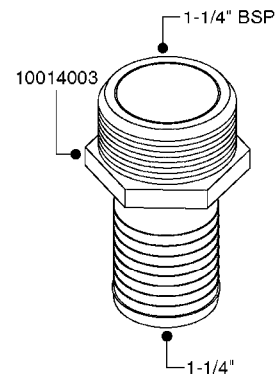

L0050

FITTINGS - HOSE CONNECTORS
L0050-HIN, 01:01:16

Page 1
Date 07.02.2020 9:40

parts-n°	order qty	description
242594	1	O-RING D14 X 1.78 SCH.70-EPDM
320294	1	FITT.DK TEE 3/8X3/8HB X1/2"BSP
320305	1	FITT.DK HB 3/4'- 3/4' BSP
320386	1	FITT.DK TEE 3/8X3/8HB X3/8"BSP
320397	1	FITT.DK ELB 3/8"HB X 3/8" BSP
320401	1	FITT.DK TEE 1/2X1/2HB X1/2"BSP
320412	1	FITT.DK TEE 1/2X1/2HB X3/8'BSP
320423	1	FITT.DK ELB 1/2'HB X 3/8' BSP
320891	1	FITT.DK HB 3/8'- 3/8' BSP
320972	1	FITT.DK HB 5/16'- 1/4' BSP
322046	1	FITT.DK TEE 1/2X1/2HB X3/4'BSP
322048	1	FITT.DK TEE 3/4X3/4HB X3/4'BSP
330595	1	O-RING D24.6/D20X2.1 -3/4"
333137	1	FITT.DK CONN.1/2" F.NOZZ. DOUB
333141	1	FITT.DK CONN.1/2" F.NOZZ.SING
334041	1	FITT.DK CONN.3/4' F.NOZZ. SING
334042	1	FITT.DK CONN.3/4' F.NOZZ. DOUB
334195	1	FITT.DK ELB. 3/4"HB X 3/4"HB
10012103	1	FITT.PO.HB 1.25X1.50 IMB1012
10014003	1	FITT.PO.HB 1.25X1.25 IMB1010
10036903	1	FITT.PO.HB 1.50X1.50 IMB1212
28019303	1	FITTING HB ELB 3/4NPT-3/4HOSE
61016500	1	HOSE TAIL 3/4" 90°+RG CAP 3/4"
72026700	1	NOZZLE TUBE ADAPTER W/O-RING