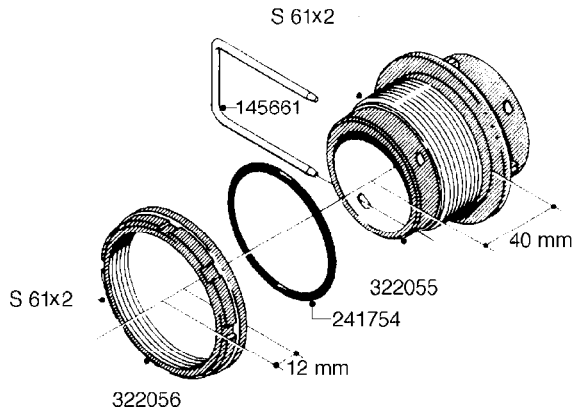

L0080

FITTINGS - S-53
L0080-HIN, 12:09:17

Page 1

Date 07.02.2020 9:40

Pos.	parts-n°	order qty	description
1	145995	1	FITT.DK S-53 FORK
2	241973	1	O-RING Ø3 X 44.2 70 SHORES NITRIL NITRIL (BLACK)
2	242353	1	O-RING 3 X 44.2 VITON VITON (BROWN)
3	242109	1	O-RING D32.2x3.0 NITRIL (BLACK)
3	242354	1	O-RING D32.2X3.0 VITON VITON (BROWN)
4	322103	1	FITT.DK S-53 BULKHEAD
5	322107	1	FITT.DK S-53 BULKHEAD NUT
6	322110	1	FITT.DK S-53 ELB. 1/2" BSP
7	322352	1	FITT.DK S-53 TEE
8	334229	1	FITT.DK S-53 STR.3/4"
9	334260	1	GASKET F. S-53 BULKHEAD
10	334564	1	FITT.DK S-67 TO S-53 ADAPTER
11	391100	1	FITT.DK S-53THREAD INS.1/2"BSP
12	726463	1	FITT.DK S53 BULKHEAD W/GASKET
13	726552	1	FIT.DK S-53X90 1/2" BSP,O-RING
14	726556	1	FITT.DK S-53 HB 1/2" W/O-RING
15	726558	1	FITT.DK S53 STR. 3/4" W.ORING
16	726559	1	FITT DK. S-53 HB 1" W/O-RING
17	726568	1	FITT.DK.S-53 HB 1/2"90 W/O-RING
18	726570	1	FITT.DK S-53 ELB.3/4" W.ORING
19	726571	1	FITT.DK S-53 ELB.1", W ORING
20	726578	1	FITT.DK S53 PLUG WITH O-RING
21	728561	1	FITT.DK. S67M - S53F REDUCER