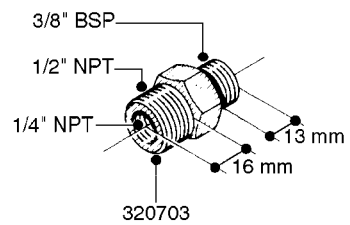

FITTINGS - HEXAGON NIPPLES
L0030-HIN, 01:01:16

Page 0
Date 07.02.2020 9:40

L0030

FITTINGS - HEXAGON NIPPLES
L0030-HIN, 01:01:16

Page 1
Date 07.02.2020 9:40

parts-n°	order qty	description
10015303	1	FITT.PO.HN 1.00X1.00 M1000
10425003	1	FITT.PO.HN 1.25X1.00 MCPHEE
320132	1	FITT.DK HN 1" BSP
320176	1	FITT.DK HN 3/8"X1/2" BSP
320445	1	FITT.DK HN 1/4"X3/8" BSP
320655	1	FITT.DK HN 1/2"-1/2" BSP
320692	1	FITT.DK HN 3/8'BSPX1/4'NPT
320703	1	FITT.DK HN 3/8BSP X1/2 &1/4NPT
320725	1	FITT.DK NIPPLE 3/8"-3/8" BSP
320902	1	FITT.DK HN 3/8'X 1/4' BSP
390232	1	FITT.DK HN 1-1/2' X 1-1/4' BSP
390276	1	FITT.DK HN 1'BSP