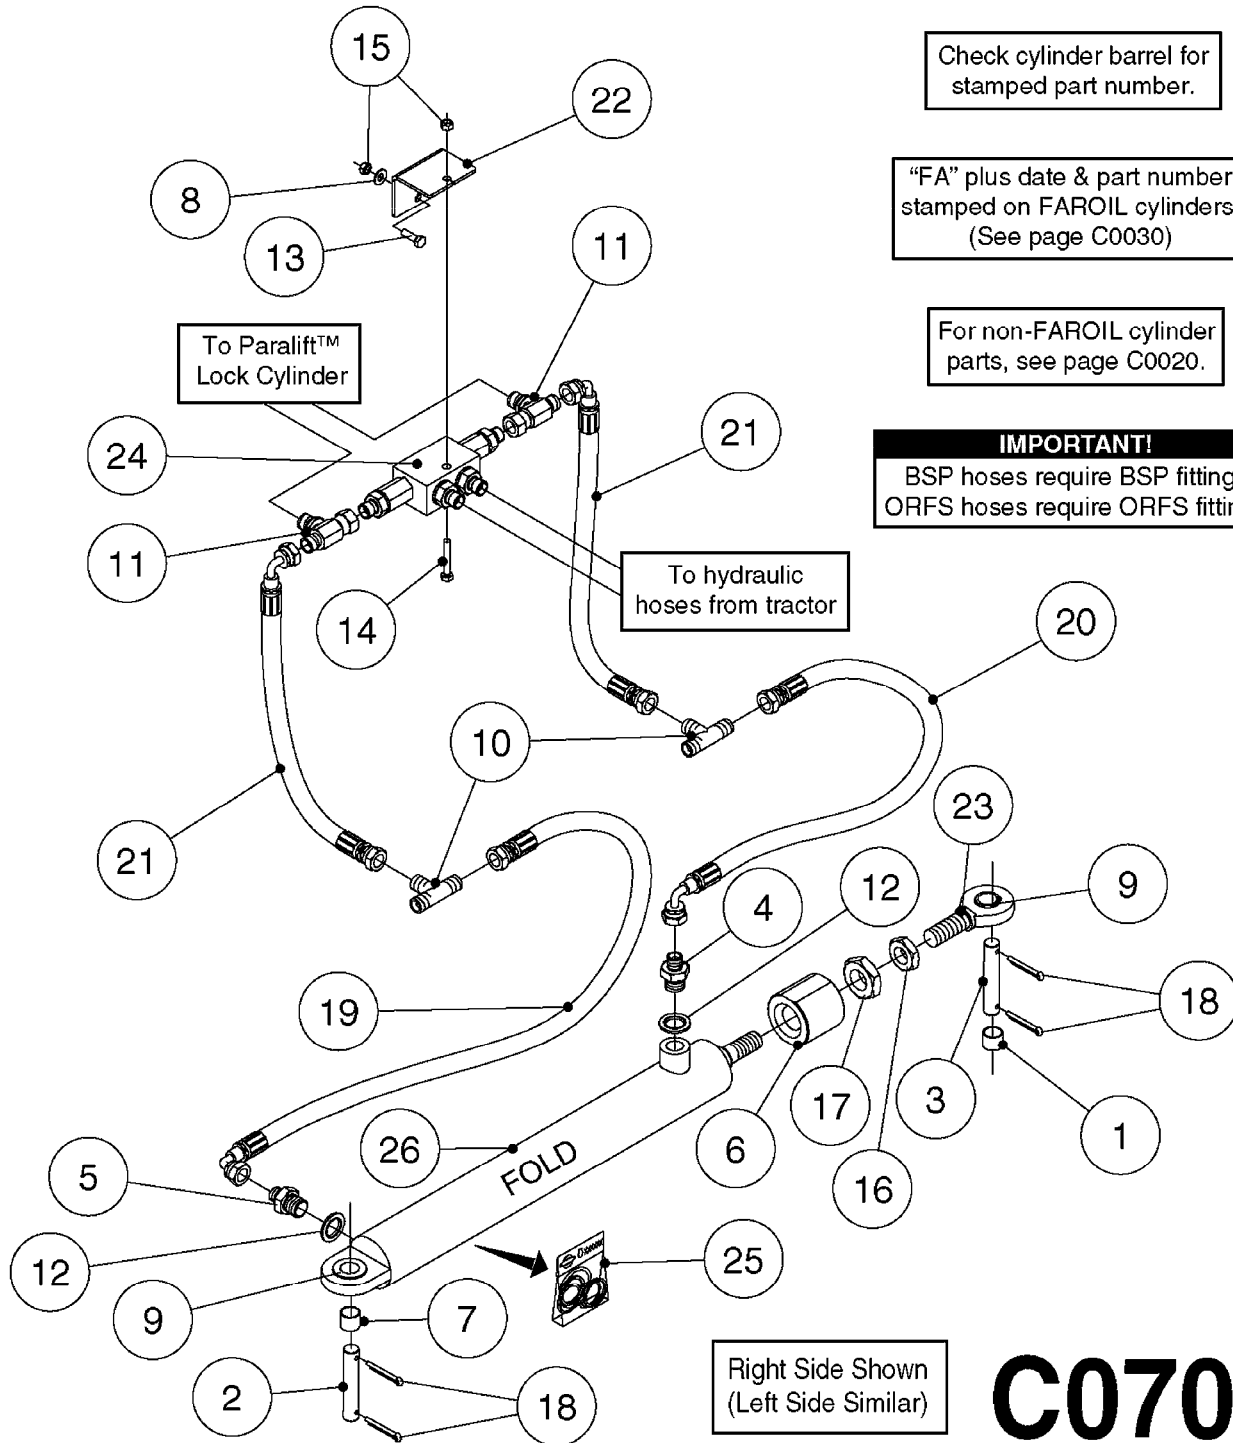

Check cylinder barrel for stamped part number.

“FA” plus date & part number stamped on FAROIL cylinders. (See page C0030)

For non-FAROIL cylinder parts, see page C0020.

IMPORTANT!
BSP hoses require BSP fittings
ORFS hoses require ORFS fittings

Right Side Shown
(Left Side Similar)

C0700

HYD EAGLE HY SPB 45'-66'
C0700-HIN, 10:01:18

Page 1
Date 07.02.2020 9:39

Pos.	parts-n°	order qty	description
1	145912	1	BUSHING D19.8/D17.0X7MM
2	146324	1	SHAFT D16.8 L102/2 X 5
3	146587	1	PIN D16.8 X 65
4	146835	1	HEX NIPPLE 1/4" - 3/8" BSP
4	23235700	1	HEX NIPPLE 3/8"-9/16" ORFS
5	146839	1	HEX NIPPLE 1/4"X3/8" BSP 0.7MM BSP
5	23235800	1	HEX NIPPLE 3/8"-9/16" - 0.7mm ORFS
6	146992	1	BUSHING F.CYLINDER
7	151872	1	BUSHING D22.0/18.0 10MM
8	163936	1	WASHER D15/D6.2X1
9	210728	1	BEARING F.LINK HEAD M17
10	230963	1	TEE 1/4"M X 1/4"M X 1/4"M BSP BSP
10	23240400	1	TEE 9/16"-9/16"-9/16" ORFS ORFS
11	232109	1	FITT.HY TEE 1/4"BSP UNION BSP
11	23241000	1	TEE 9/16"M-9/16"M-9/16"F ORFS ORFS
12	240866	1	DOWTYSEAL 3/8"
13	410362	1	BOLT HEX 8.8 SS M6X20
14	410583	1	BOLT HEX 8.8 DEL M6X40
15	460261	1	NUT HEX M6X1.00 LOCK DIN985 A2 SS
16	461198	1	NUT HEX M16X2 JAMB
17	461249	1	NUT M22X1.5 DIN439B
18	480384	1	PIN COTTER 3/16 x 1-1/2"
19	784001	1	HOSE HY X 1/4 X 067.00"STR+ELB BSP
19	78500200	1	HY.HO.1/4"L= 1700 STR-90° ORFS
20	784019	1	HOSE HY X 1/4 X 078.75"STR+ELB BSP
20	78501500	1	HY.HO.1/4"L= 2000 STR-90° ORFS
21	784076	1	HOSE, HY, 1/4" L=8.5" STR-ELB BSP
21	78505400	1	HY.HO.1/4"L= 215 STR-90° ORFS
22	16100400	1	PLATE 3 X 60 X 91 HY BLOCK MT
23	21091900	1	LINK HEAD M16 x D17 DELTA
24	72256500	1	DOUB.PILOT STEERED COUNT.VALVE
25	75075000	1	SEAL KIT 78122600/27/28/29
26	78122900	1	CYLINDER 40/22X300MM RED