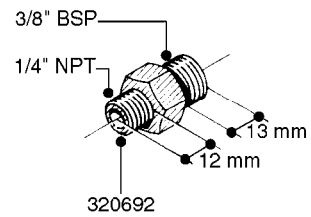

FITTINGS - HEXAGON NIPPLES
L0030-HIN, 01:01:16

Page 0
Date 07.02.2020 9:40

L0030

FITTINGS - HEXAGON NIPPLES
L0030-HIN, 01:01:16

Page 1
Date 07.02.2020 9:40

parts-n°	order qty	description
10015303	1	FITT.PO.HN 1.00X1.00 M1000
10425003	1	FITT.PO.HN 1.25X1.00 MCPHEE
320132	1	FITT.DK HN 1" BSP
320176	1	FITT.DK HN 3/8"X1/2" BSP
320445	1	FITT.DK HN 1/4"X3/8" BSP
320655	1	FITT.DK HN 1/2"-1/2" BSP
320692	1	FITT.DK HN 3/8'BSPX1/4'NPT
320703	1	FITT.DK HN 3/8BSP X1/2 &1/4NPT
320725	1	FITT.DK NIPPLE 3/8"-3/8" BSP
320902	1	FITT.DK HN 3/8'X 1/4' BSP
390232	1	FITT.DK HN 1-1/2' X 1-1/4' BSP
390276	1	FITT.DK HN 1'BSP