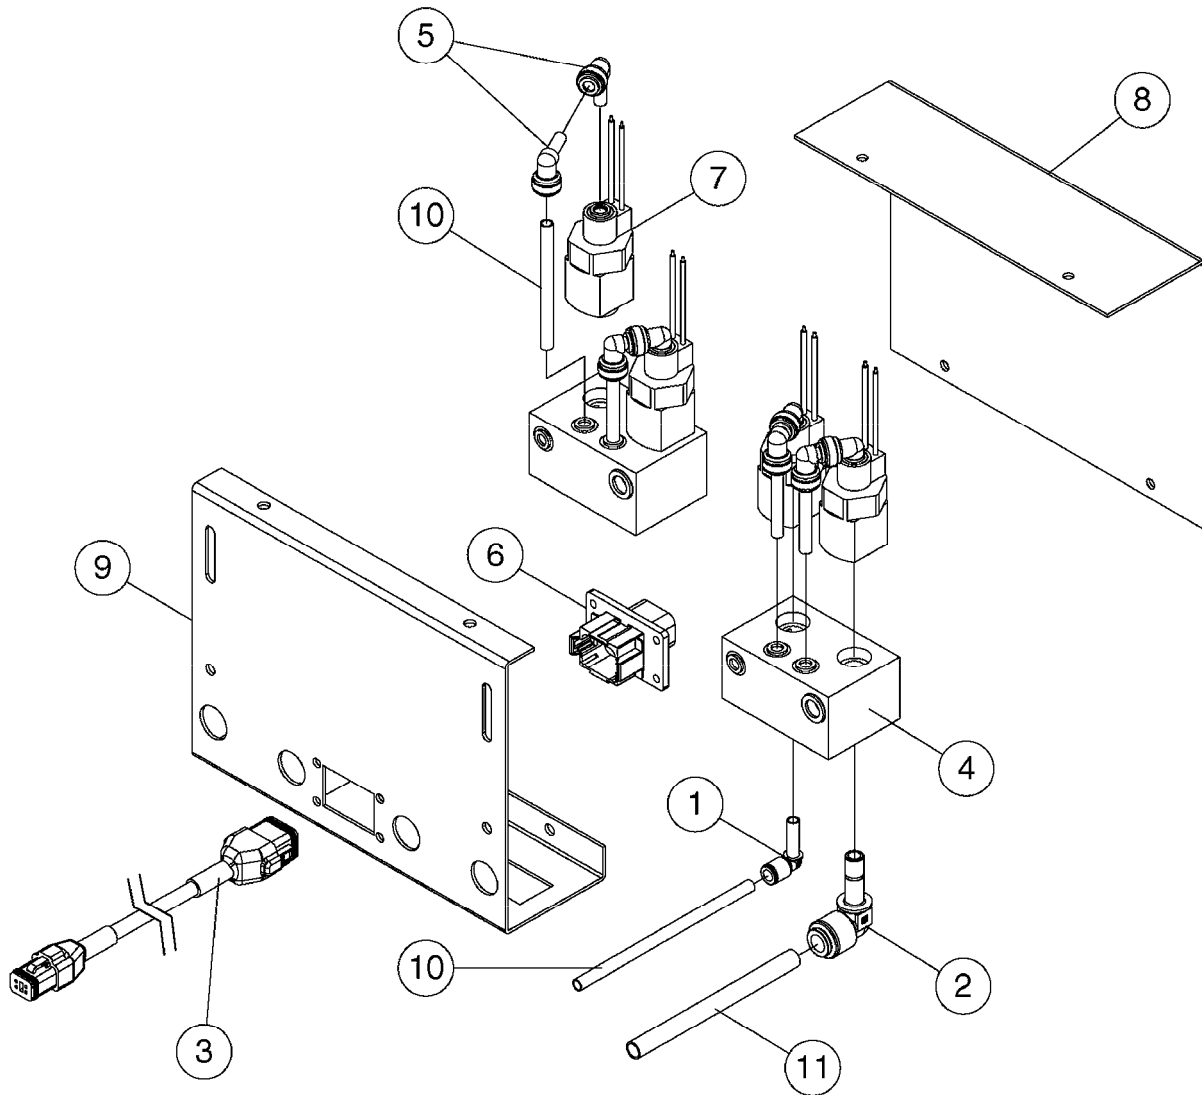

K0476

FOAM MARKER - DROPPER RICHWAY
K0476-HIN, 26:02:18

Page 1

Date 07.02.2020 9:40

Pos.	parts-n°	order qty	description
1	145995	1	FITT.DK S-53 FORK
2	160775	1	WASHER F. FRICTION PLATE
3	172664	1	FLATBAR BACKING PLATE
4	242109	1	O-RING D32.2x3.0
4	242354	1	O-RING D32.2X3.0 VITON
5	330831	1	FRICTION PLATE
6	410605	1	BOLT HEX 8.8 DEL M6X80
7	420582	1	BOLT HEX 8.8 DEL M8X20 FT A2
8	421201	1	BOLT HEX 8.8 DEL M8X70
9	430323	1	BOLT HEX 8.8 DEL M12X60
10	430924	1	BOLT HEX 8.8 DEL M12 X 85
11	460143	1	SELF LOCK NUT M8 SST A2 DIN985
12	460261	1	NUT HEX M6X1.00 LOCK DIN985 A2 SS
13	460703	1	NUT HEX M12X1.75 LOCK DIN985A2 SS
14	471126	1	WASHER, M8, Ø16/ 8.4X 1.6, SS
15	471127	1	WASHER, M12, Ø24/13X24X2.5 SS
16	611671	1	BREAK AWAY HOLDER F-MARKER
17	726463	1	FITT.DK S53 BULKHEAD W/GASKET
18	726559	1	FITT DK. S-53 HB 1" W/O-RING
19	726571	1	FITT.DK S-53 ELB.1", W ORING
20	14103900	1	BUSHING Ø19/Ø13 L=26.5 SPC/FTZ BOOMS ONLY
21	16022403	1	BRACKET 60MM TUBE
22	16162903	1	BRKT, FOAM LINE DISCONNECT
23	16169803	1	BRACKET, TDZ FOAM MARKER MOUNT
24	16170003	1	PLATE, TDZ FOAM MARKER MOUNT BACKER
25	23004303	1	FITT, 3/8"NPT-3/8"TUBE-PTC
26	23004403	1	FITT, 3/8"NPT-1/4"90-PTC
27	23004503	1	FITT, BULKHEAD-1/4" TUBE-PTC
28	23004603	1	FITT, BULKHEAD-3/8" TUBE-PTC
29	28030003	1	CLAMP HOSE GEAR P1" 6716
30	28064903	1	FOAMHEAD ASSEMBLY, RICHWAY
31	28065003	1	COLLECTOR HEAD ASSY, RICHWAY
32	28065103	1	DUAL DROP MANIFOLD, RICHWAY
33	28066303	1	FITT, BANJO, 3/8" TEE
34	28066403	1	FITT, BANJO, 3/8"-3/8" STR NIP
35	28087803	1	3/8" FOAMHEAD SCREEN, FOAM MARKER, RICHWAY
36	28087903	1	FOAMHEAD GASKET, FOAM MARKER, RICHWAY
37	28088003	1	FOAMHEAD TOP HOUSING, FOAM MARKER, RICHWAY
38	28088103	1	FOAMHEAD BOTTOM HOUSING, FOAM MARKER, RICHWAY
39	61065900	1	BRACKET FOR FOAM DROPPER, S53
40	92703303	1	HOSE LLDPE .25"X.17"X12" BLACK
41	92703403	1	HOSE LLDPE .38"X.25"X12" BLACK
42	92712403	1	HOSE R X1" X300PSI WP X0012"