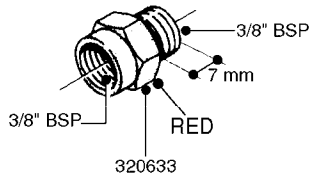

FITTINGS - HEXAGON NIPPLES
L0030-HIN, 01:01:16

Page 0
Date 07.02.2020 9:40

L0030

FITTINGS - HEXAGON NIPPLES
L0030-HIN, 01:01:16

Page 1
Date 07.02.2020 9:40

parts-n°	order qty	description
10015303	1	FITT.PO.HN 1.00X1.00 M1000
10425003	1	FITT.PO.HN 1.25X1.00 MCPHEE
320132	1	FITT.DK HN 1" BSP
320176	1	FITT.DK HN 3/8"X1/2" BSP
320445	1	FITT.DK HN 1/4"X3/8" BSP
320655	1	FITT.DK HN 1/2"-1/2" BSP
320692	1	FITT.DK HN 3/8'BSPX1/4'NPT
320703	1	FITT.DK HN 3/8BSP X1/2 &1/4NPT
320725	1	FITT.DK NIPPLE 3/8"-3/8" BSP
320902	1	FITT.DK HN 3/8'X 1/4' BSP
390232	1	FITT.DK HN 1-1/2' X 1-1/4' BSP
390276	1	FITT.DK HN 1'BSP