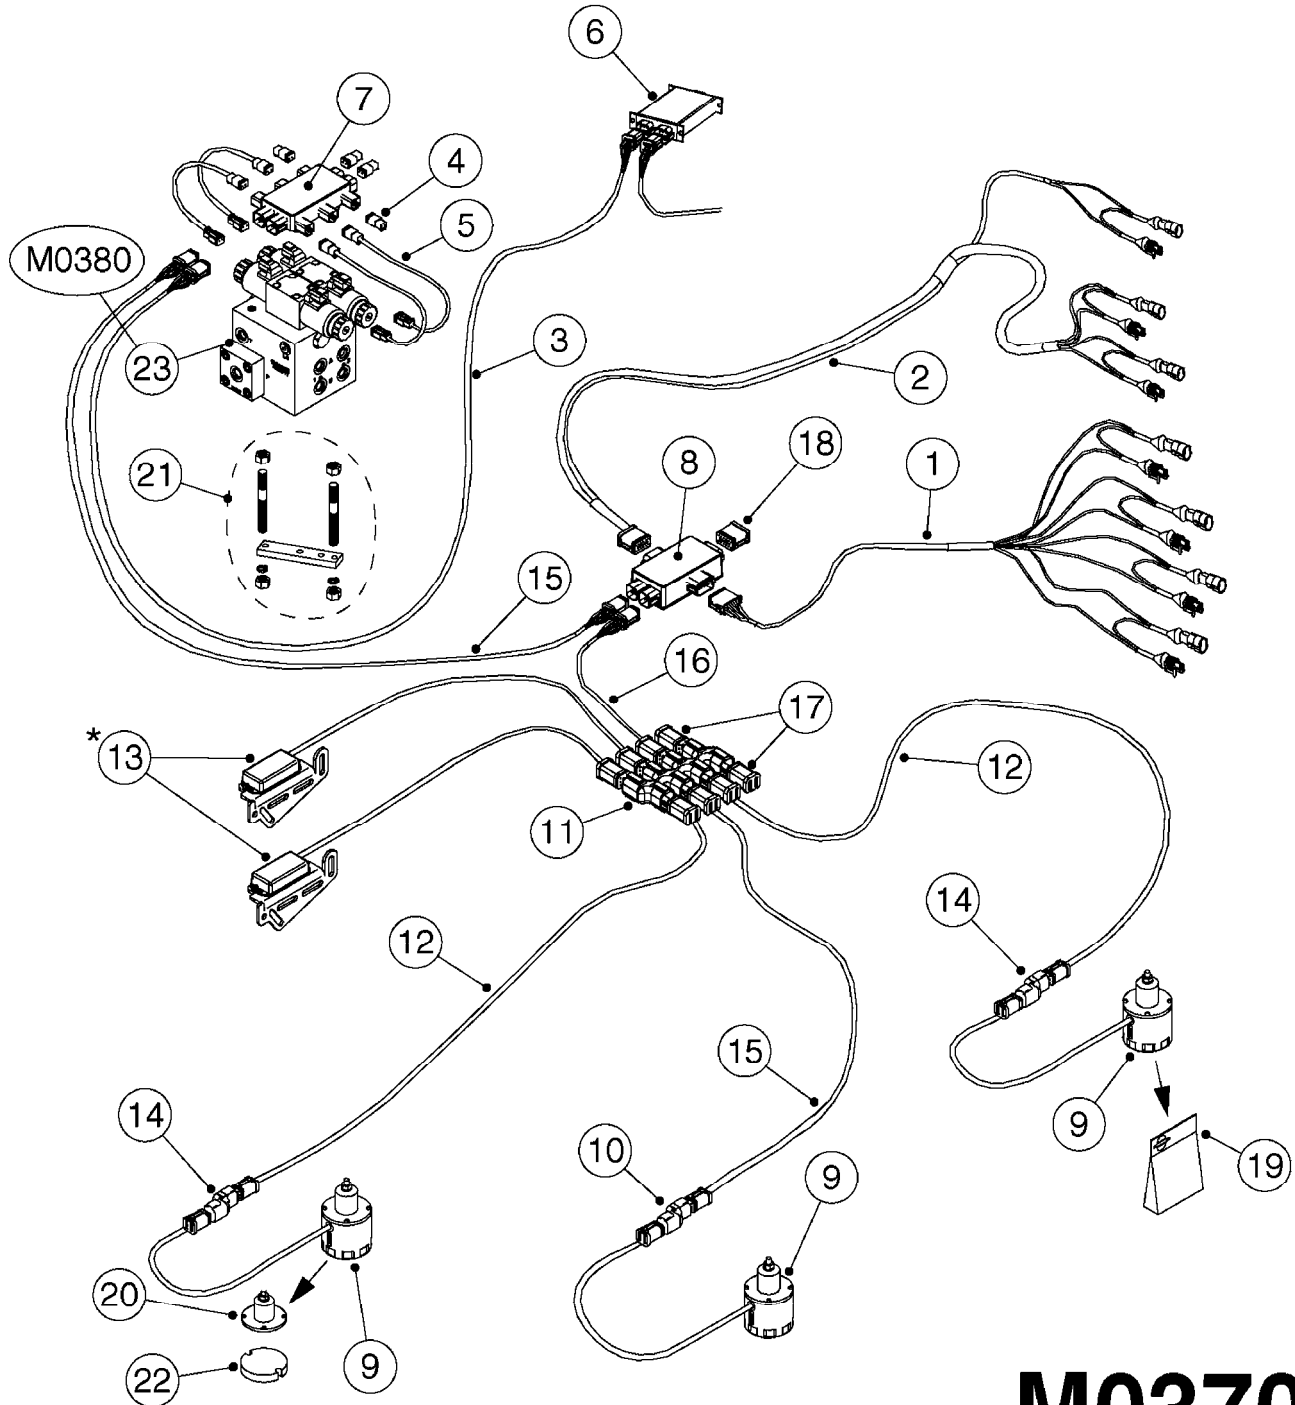

M0370

*CANNOT MIX OLD AND NEW STYLE ROLL SENSORS!

If replacing Norac P/N 43740, must replace both roll sensors with new style (13).
If unsure, new style (Norac P/N 43741) works with all versions of UC5.

NORAC UC5 BOOM HEIGHT CONTROL
M0370-HIN, 16:10:18

Page 1
Date 07.02.2020 9:41

Pos.	parts-n°	order qty	description
1	26022703	1	CABLE, INTERFACE, TILT, NORAC UC5
2	26023503	1	CABLE UC5 INTERFACE MAIN AMP
3	26032600	1	CABLE UC5 NETWORK 14 AWG 10M
4	26043000	1	NORAC UC5 NETWORK 2 PIN PLUG
5	26043300	1	CABLE UC5 VALVE 2PIN/2PIN DT
6	26043400	1	NORAC UC5 CONTROLLER MODULE
7	26043500	1	NORAC UC5 VALVE MODULE
8	26043600	1	MODULE, INPUT, NORAC UC5
9	26043700	1	SENSOR, NORAC, UC5, ULTRASONIC
10	26043800	1	NORAC UC5 NETWORK COUPLER 2-WAY
11	26043900	1	NORAC UC5 NETWORK COUPLER 8-WAY
12	26044200	1	CABLE UC5 NETWORK 18 AWG 20M
13	26023803	1	NORAC UC5 ROLL SENSOR OLD STYLE NORAC P/N 43740
13	26044300	1	NORAC UC5 ROLL SENSOR NEW STYLE NORAC P/N 43741
14	26044400	1	NORAC UC5 - UC7 COUPLER 2-WAY/TERM.
15	26047100	1	CABLE UC5 NETWORK 14 AWG 1M
16	26049900	1	CABLE UC5 NETWORK 14 AWG 3M
17	26057900	1	UC5 NETWORK 6 PIN PLUG
18	26058000	1	NORAC UC5 NETWORK 12-PIN PLUG
19	26084700	1	MESH KIT ULTRASONIC SENSOR FOR 2018 AND NEWER SENSORS
19	28098003	1	MESH AND CLIP KIT, NORAC FOR PRE-2018 SENSORS
20	28050303	1	NORAC RUBBER TOP&BOLT F.SENSOR DIA.30MMX30MMX8MM
21	28055503	1	NORAC VALVE MOUNTING HARDWARE
22	28086600	1	FOAM DISC F. SENSOR NORAC
23	78216100	1	NORAC VALVE BLOCK COMP, DEUTSCH CON.