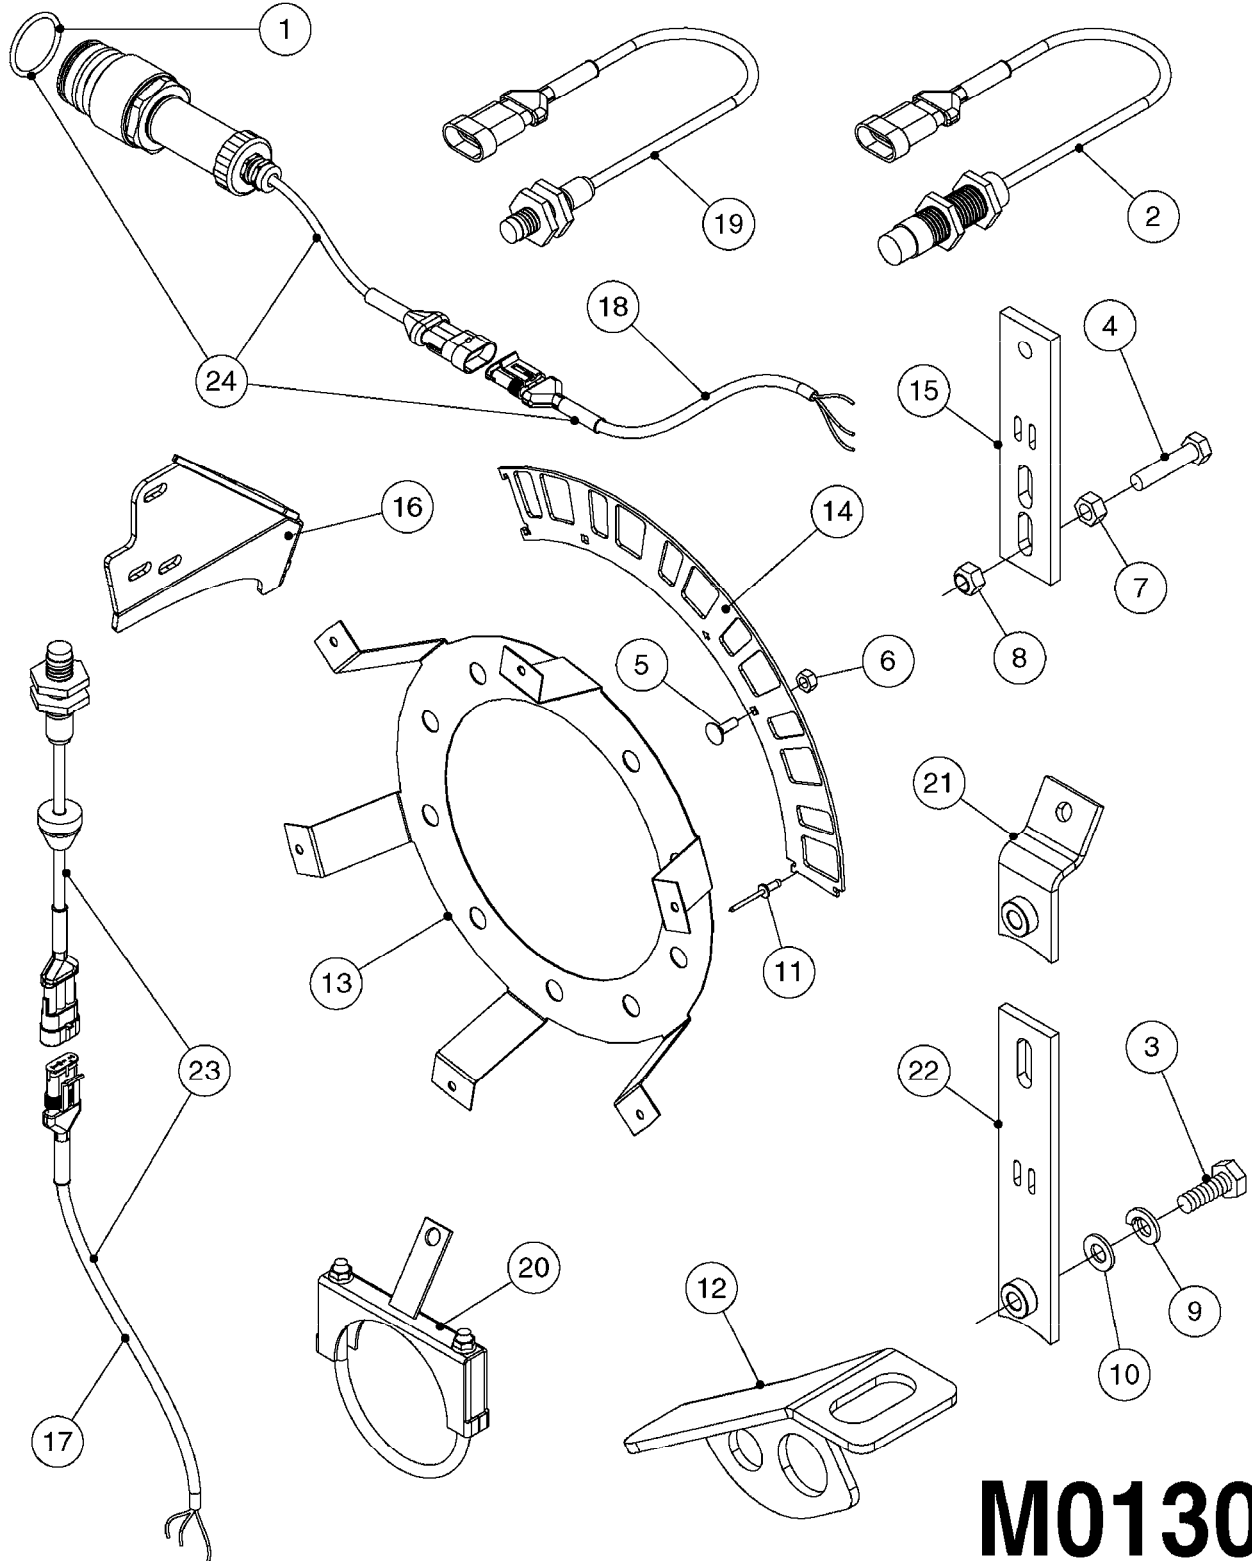

M0130

COMMON SENSORS AND BRACKETS
M0130-HIN, 12:12:16

Page 1
Date 07.02.2020 9:40

Pos.	parts-n°	order qty	description
1	242354	1	O-RING D32.2X3.0 VITON
2	285855	1	SENSOR INDUCTIVE M18 W/WIRE
3	430286	1	BOLT HEX 8.8 DEL M12X30 FT
4	430870	1	BOLT HEX 8.8 DEL M12X55 FT
5	440695	1	BOLT CARRIAGE M8X25
6	460143	1	SELF LOCK NUT M8 SST A2 DIN985
7	460386	1	NUT HEX M12X1.75
8	460703	1	NUT HEX M12X1.75 LOCK DIN985A2 SS
9	470466	1	WASHER D21.1/D12.2X2.5 LOCK
10	471127	1	WASHER, M12, Ø24/13X24X2.5 SS
11	480804	1	RIVET Ø4.8x14.5
12	16020300	1	BRACKET FOR SPEED SENSOR
13	16094703	1	WHEEL SENSOR MT BKT
13	16182403	1	BRACKET, SPEED RING, PRESIDIO
14	16138203	1	SPEED SENSOR RING NCM 2009 1/3
15	16138403	1	PLATE F. SPEED SENSOR
16	16182303	1	BRACKET, SPEED SENSOR, PR
17	26006100	1	CABLE L = 5.00M, AMP, MALE, 3P
18	26007100	1	CABLE L = 9.00M, AMP, MALE, 3P
19	28047500	1	INDUCTIV SENSOR M12 L1M
20	61000603	1	SPEED SNS MNT CLAMP F/DLS 4.5"
21	61010703	1	SPEED SENSOR BKT NCM NON-S OLD
22	61015803	1	SPEED SENSOR BKT NCM 2010
23	72050100	1	TWIN RPM SENSOR HN
24	72534000	1	TANK LEVEL ELEC SENSOR KIT 9M