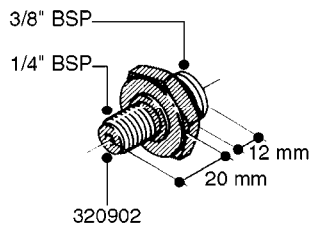

FITTINGS - HEXAGON NIPPLES
L0030-HIN, 01:01:16

Page 0
Date 07.02.2020 9:40

L0030

FITTINGS - HEXAGON NIPPLES
L0030-HIN, 01:01:16

Page 1
Date 07.02.2020 9:40

parts-n°	order qty	description
10015303	1	FITT.PO.HN 1.00X1.00 M1000
10425003	1	FITT.PO.HN 1.25X1.00 MCPHEE
320132	1	FITT.DK HN 1" BSP
320176	1	FITT.DK HN 3/8"X1/2" BSP
320445	1	FITT.DK HN 1/4"X3/8" BSP
320655	1	FITT.DK HN 1/2"-1/2" BSP
320692	1	FITT.DK HN 3/8'BSPX1/4'NPT
320703	1	FITT.DK HN 3/8BSP X1/2 &1/4NPT
320725	1	FITT.DK NIPPLE 3/8"-3/8" BSP
320902	1	FITT.DK HN 3/8'X 1/4' BSP
390232	1	FITT.DK HN 1-1/2' X 1-1/4' BSP
390276	1	FITT.DK HN 1'BSP