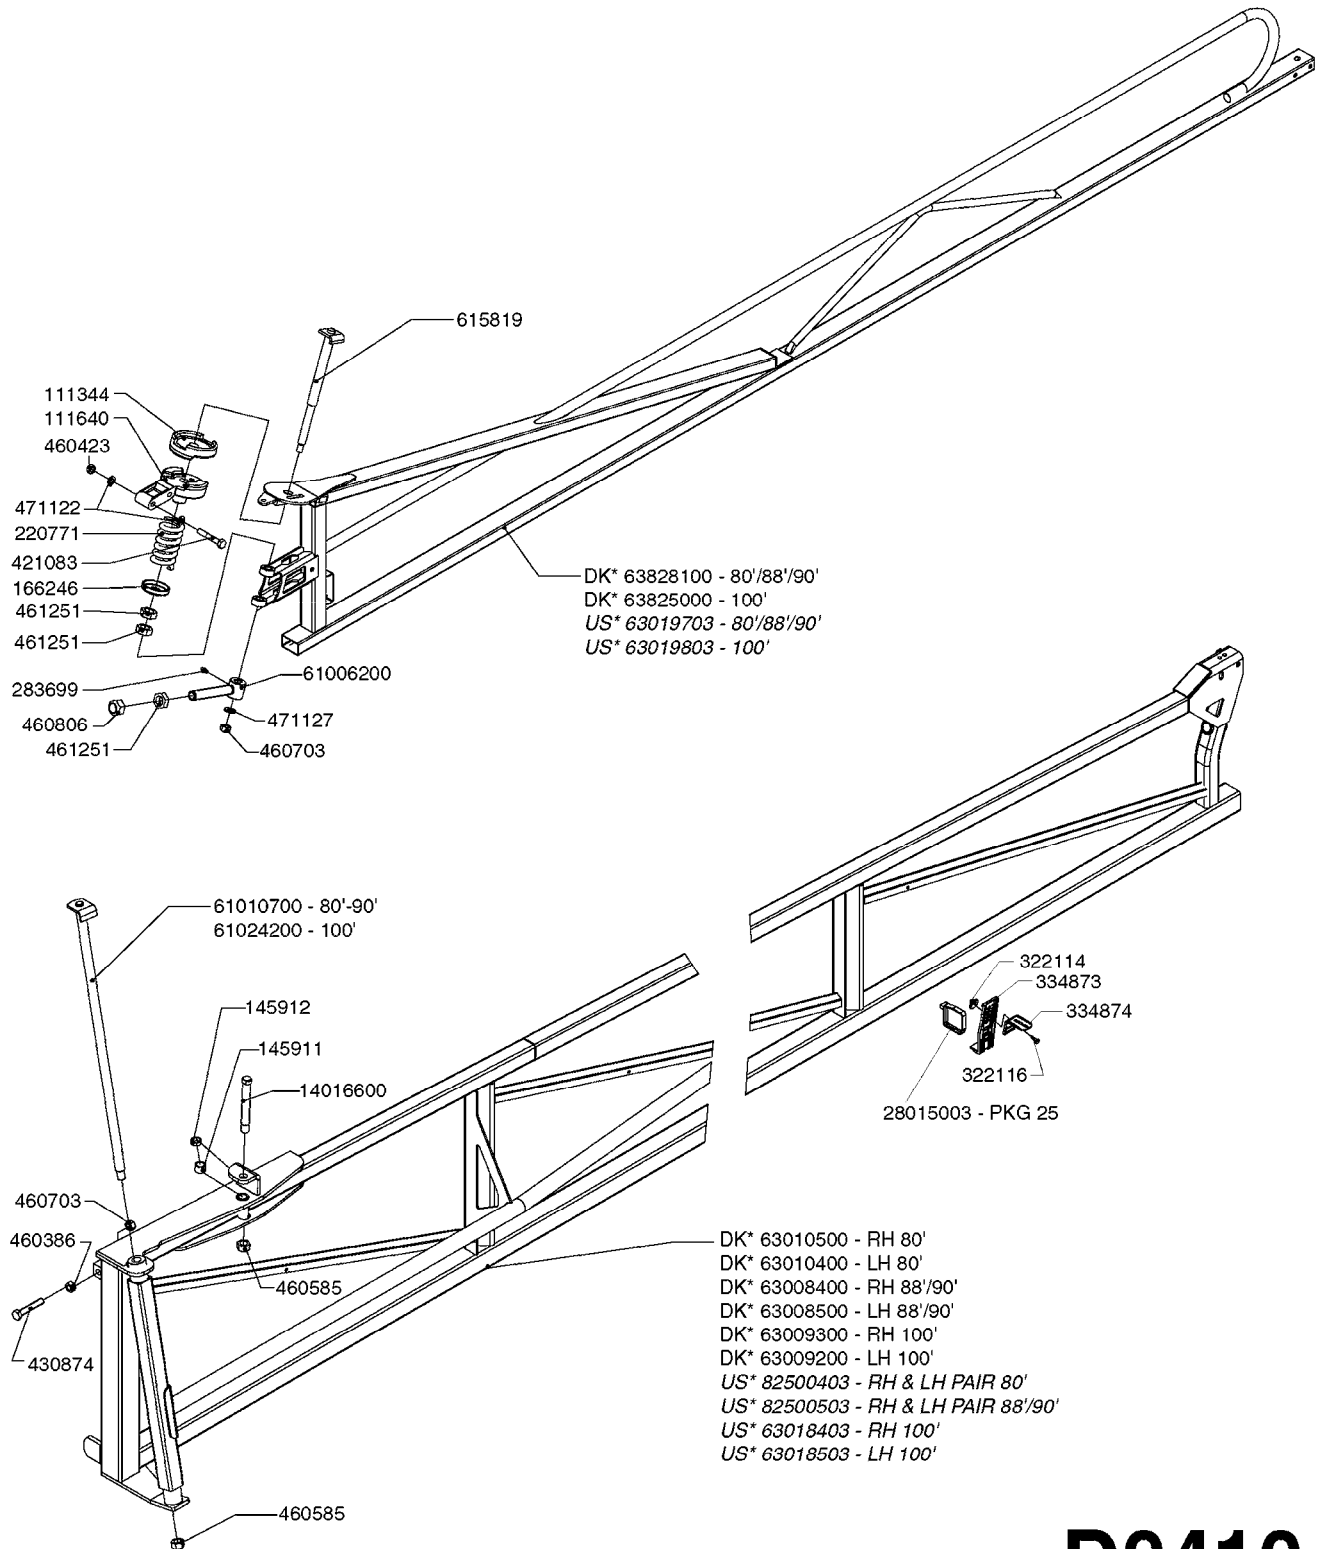

DK* = DENMARK STEEL PARTS
US* = NORTH AMERICAN STEEL PARTS

D0410

BOOM - SPC OUTER WING 80-100'
D0410-HIN, 01:01:16

Page 1
Date 07.02.2020 9:39

parts-n°	order qty	description
111344	1	CLAW CLUTCH Ø100/Ø20,5 UNDER PART RED
111640	1	CLAW CLUTCH Ø100 TOP PART RED
145911	1	BUSHING FOR HY CYL 21M LZ
145912	1	BUSHING D19.8/D17.0X7MM
166246	1	WASHER CUP D53 F.SPRING
220771	1	SPRING D53/D43X100
283699	1	GREASE NIPPLE M6X1
322114	1	NUT PLASTIC F.NOZZ.H
322116	1	BOLT PLASTIC F.NOZZ.H.
334873	1	NOZZ.HOLDER BOTTOM HLF33487300
334874	1	NOZZLE HOLDER - TOP HALF
421083	1	BOLT HEX 8.8 DEL M10X65
430874	1	SCREW SET 8.8 DEL M12X70 FT
460386	1	NUT HEX M12X1.75
460423	1	NUT HEX M10X1.50 LOCK DIN985A2 SS
460585	1	LOCKING NUT M16 DIN985 A2 SS
460703	1	NUT HEX M12X1.75 LOCK DIN985A2 SS
460806	1	NUT HEX M20X2.50 LOCK DIN985A2 SS
461251	1	NUT HEX M20 X 2.5 JAMB
471122	1	WASHER, M10, Ø20/10.5X 2.0, SS
471127	1	WASHER, M12, Ø24/13X24X2.5 SS
615819	1	PIN
14016600	1	PIN F. LINK ARM / SPC
28015003	1	PANDUIT TIE STRAP, PKG. 25
61006200	1	ADJ. ARM F.BREAKAWAY FTZ
61010700	1	PIN F.HINGE 80-90'/SPC L=664
61024200	1	PIN F. PIVOT HINGE 100'/SPC
63008400	1	OUTERWING 90' RH / SPC
63008500	1	OUTERWING 90' LH / SPC
63009200	1	OUTERWING 100' LH / SPC
63009300	1	OUTERWING 100' RH / SPC
63010400	1	OUTERWING 80' LH / SPC
63010500	1	OUTERWING 80' RH / SPC
63018403	1	WING OUTER RH 100' SPC
63018503	1	WING OUTER LH 100' SPC
63019703	1	BREAKAWAY 2.5M SPC/FTZ
63019803	1	BREAKAWAY 3M SPC/FTZ
63828100	1	BREAKAWAY FTZ/SPC 2.5M, RED
63825000	1	BREAKAWAY FTZ/SPC 3.0M, RED
82500403	1	WING OUTER SET FPS 80' SPC
82500503	1	WING OUTER SET FPS 88-90' SPC