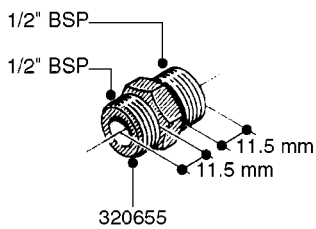

FITTINGS - HEXAGON NIPPLES
L0030-HIN, 01:01:16

Page 0
Date 07.02.2020 9:40

L0030

FITTINGS - HEXAGON NIPPLES
L0030-HIN, 01:01:16

Page 1
Date 07.02.2020 9:40

parts-n°	order qty	description
10015303	1	FITT.PO.HN 1.00X1.00 M1000
10425003	1	FITT.PO.HN 1.25X1.00 MCPHEE
320132	1	FITT.DK HN 1" BSP
320176	1	FITT.DK HN 3/8"X1/2" BSP
320445	1	FITT.DK HN 1/4"X3/8" BSP
320655	1	FITT.DK HN 1/2"-1/2" BSP
320692	1	FITT.DK HN 3/8'BSPX1/4'NPT
320703	1	FITT.DK HN 3/8BSP X1/2 &1/4NPT
320725	1	FITT.DK NIPPLE 3/8"-3/8" BSP
320902	1	FITT.DK HN 3/8'X 1/4' BSP
390232	1	FITT.DK HN 1-1/2' X 1-1/4' BSP
390276	1	FITT.DK HN 1'BSP