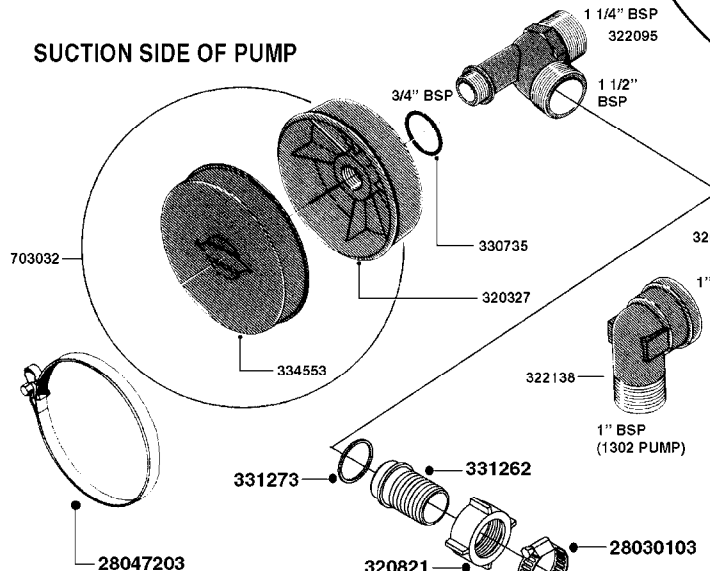

PRESSURE SIDE OF PUMP

SUCTION SIDE OF PUMP

TO CONTROLS

FROM TANK

NLA - 1302 PUMP (REPLACES 1301 PUMP)
#726854 - COMPLETE DAMPER KIT (SUCTION & PRESSURE)

COMPLETE ASSEMBLIES
WHOLEGOODS ITEMS

A0240

PUMP - 1301/1302 FITTINGS
A0240-HIN, 01:01:16