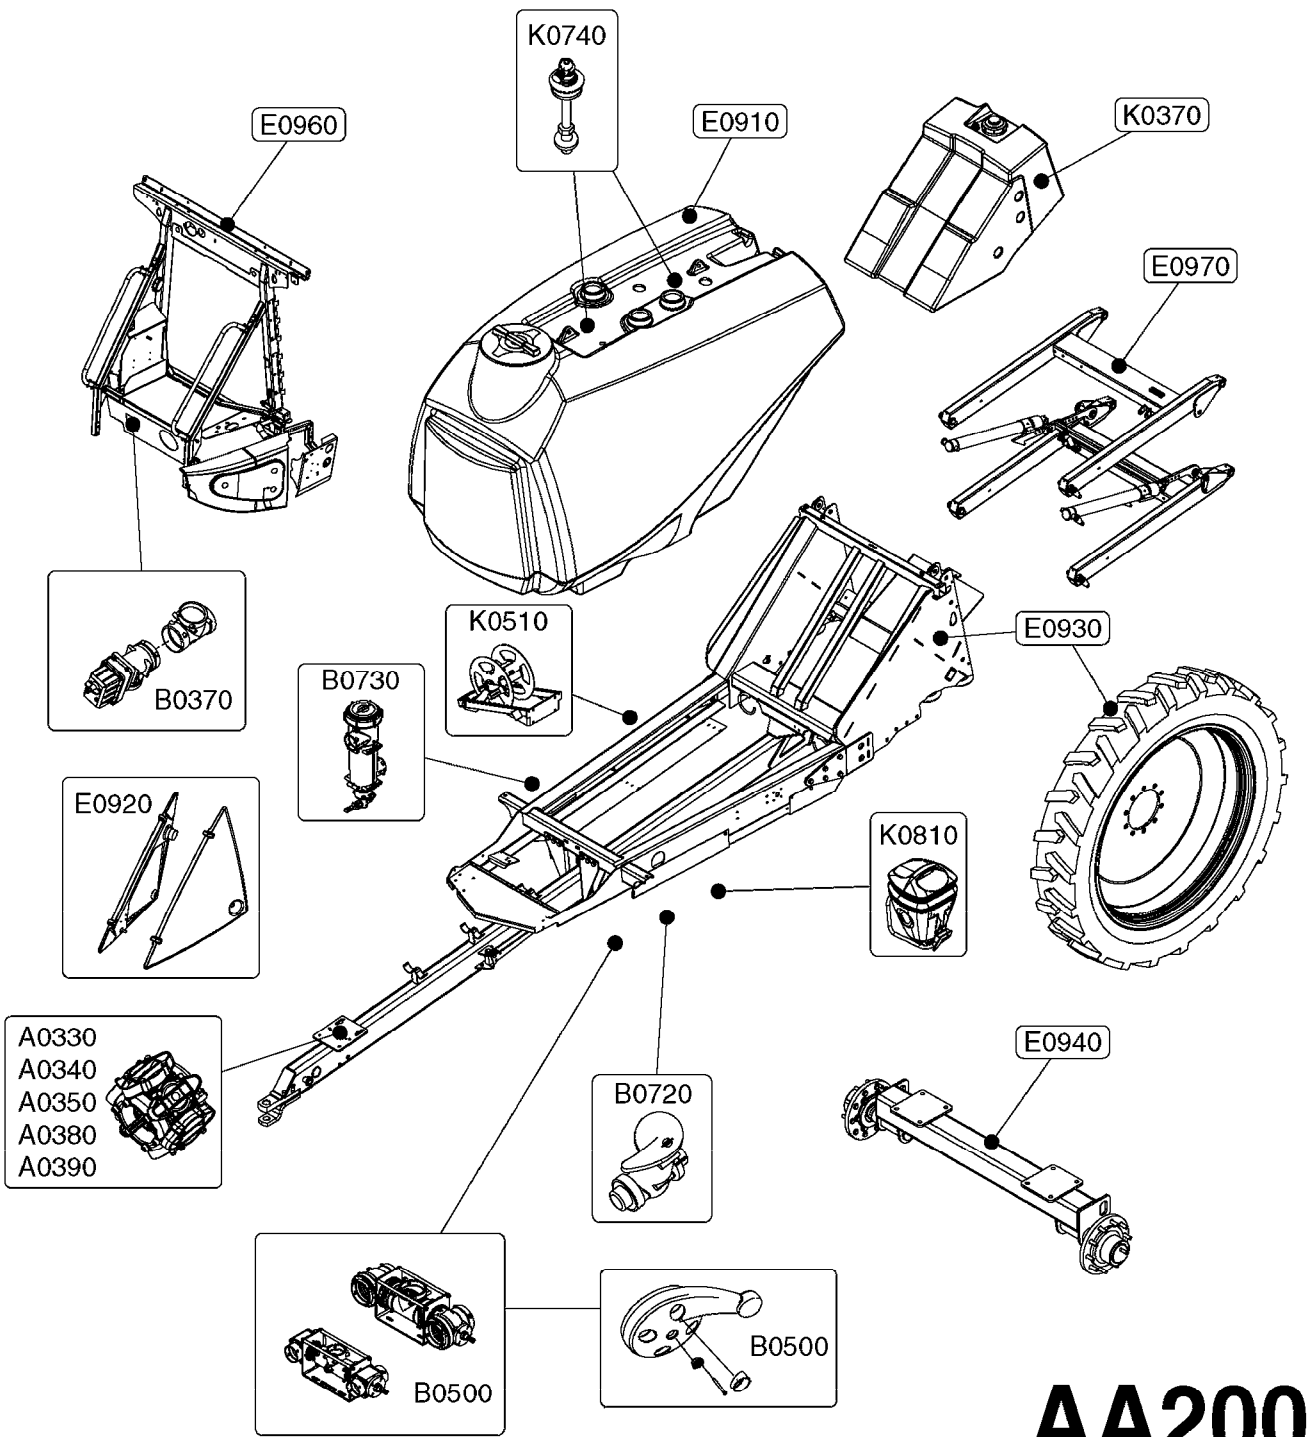

FOR PRE-2016 100 SERIES PTO PARTS
SEE PAGES A0510, A0520, A0560, A0570

COMPLETE ASSEMBLIES
WHOLEGOODS ITEMS

A0600

PTO SHAFTS - BONDIOLI G-SERIES
A0600-HIN, 23:10:18

Page 1
Date 07.02.2020 9:39

parts-n°	order qty	description
289041	1	PTO YOKE 1-3/8" X 6 SPLINE
421024	1	BOLT HEX 8.8 DEL M8X60
450015	1	SCREW ALLAN 3/8'X5/8' BLACK
460143	1	SELF LOCK NUT M8 SST A2 DIN985
829445	1	PTO 1-3/8/6X1-3/8/6X810M AXIAL
28009803	1	PTO PIN TUBE RETAINER OUTER
28009903	1	PTO TUBE RETAINER INNER
28010103	1	PTO YOKE F.INNER TUBE CV PTO
28010203	1	PTO YOKE 1-3/8X21SPL
28015303	1	PTO YOKE 1-3/8"X21 BALL COLLAR
28015703	1	PTO YOKE 1-3/4"X20 SPL OUTER
28020203	1	PTO 1-3/4/20x1-3/8/21 BP L=860
28020303	1	PTO 1-3/8/21 x 1-3/8/21 B&P
28021403	1	PTO 1"STR/1-3/8" 6SPL B&P
28021503	1	PTO 1"STR/1-3/8" 21SPL B&P
28040503	1	UNIV. JOINT 27x74.6mm
28040703	1	SAFETY CHAIN F.CV BLACK PTO (SET OF 2)
28040903	1	SELF TAPPING SHIELDING SCREW
28041803	1	DECAL DANGER GUARD MISSING
28041903	1	DECAL DANGER ROT.DRIVELINE
28042803	1	UNIV. JOINT 30.2x79.4mm F/BLK.
28056703	1	PTO YOKE #1 1-3/8" X 6 SPLINE
28056803	1	PTO YOKE #1 1-3/8" X 21 SPLINE
28057003	1	PTO TUBE YOKE #1-G1 OUTER
28057203	1	PTO PIN TUBE RETAINER OUTER
28057303	1	PTO TUBE OUTER #1 745MM
28057403	1	PTO TUBE OUTER #4 720MM
28057503	1	PTO TUBE INNER #1 745MM
28057603	1	PTO TUBE INNER #4 720MM
28057703	1	PTO TUBE RETAINER INNER
28057803	1	PTO TUBE YOKE #1 Ø=1"
28058503	1	PTO TUBE YOKE #1-G1 INNER
28075103	1	TRACK 249" X 18" (45-1801)
28098503	1	PTO TUBE YOKE #2-G2 OUTER
28098603	1	PTO TUBE YOKE #2-G2 INNER
28098703	1	PTO TUBE YOKE OUTER
28098803	1	PTO TUBE YOKE INNER
28099003	1	PTO TUBE INNER #2 735MM
28099103	1	PTO TUBE OUTER #2 735MM
28099403	1	PTO TUBE INNER 660MM
28099603	1	PTO TUBE OUTER 660MM
28099903	1	ROLL PIN
28100103	1	ROLL PIN
28100203	1	UNIV. JOINT S1-G1 22X54MM
28100303	1	UNIV. JOINT S2-G2 23.8X61.3MM
28100703	1	PTO SHIELD COMPLETE BLACK
28100803	1	PTO SHIELD COMPLETE
28100903	1	PTO SHIELD COMPLETE
28101003	1	PTO SHIELD COMPLETE