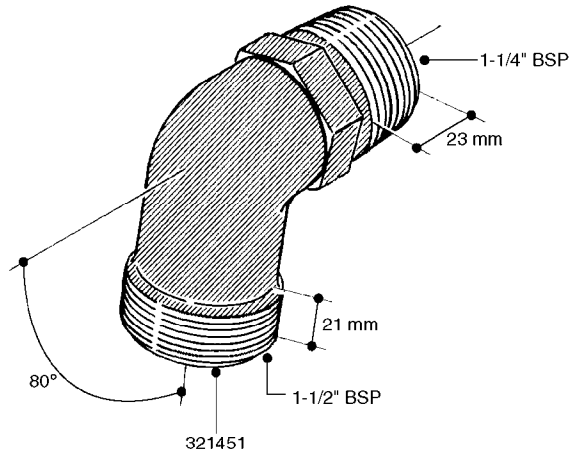

FITTINGS - HEXAGON NIPPLES
L0030-HIN, 01:01:16

Page 0
Date 07.02.2020 9:40

L0030

FITTINGS - HEXAGON NIPPLES
L0030-HIN, 01:01:16

Page 1
Date 07.02.2020 9:40

parts-n°	order qty	description
10015303	1	FITT.PO.HN 1.00X1.00 M1000
10425003	1	FITT.PO.HN 1.25X1.00 MCPHEE
320132	1	FITT.DK HN 1" BSP
320176	1	FITT.DK HN 3/8"X1/2" BSP
320445	1	FITT.DK HN 1/4"X3/8" BSP
320655	1	FITT.DK HN 1/2"-1/2" BSP
320692	1	FITT.DK HN 3/8'BSPX1/4'NPT
320703	1	FITT.DK HN 3/8BSP X1/2 &1/4NPT
320725	1	FITT.DK NIPPLE 3/8"-3/8" BSP
320902	1	FITT.DK HN 3/8'X 1/4' BSP
390232	1	FITT.DK HN 1-1/2' X 1-1/4' BSP
390276	1	FITT.DK HN 1'BSP