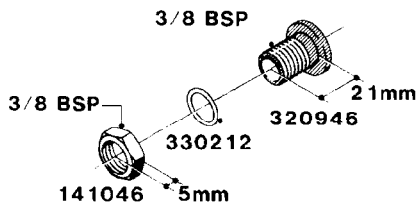

**L0050**

FITTINGS - HOSE CONNECTORS  
L0050-HIN, 01:01:16

Page 1  
Date 07.02.2020 9:37

parts-n°	order qty	description
242594	1	O-RING D14 X 1.78 SCH.70-EPDM
320294	1	FITT.DK TEE 3/8X3/8HB X1/2"BSP
320305	1	FITT.DK HB 3/4'- 3/4' BSP
320386	1	FITT.DK TEE 3/8X3/8HB X3/8"BSP
320397	1	FITT.DK ELB 3/8"HB X 3/8" BSP
320401	1	FITT.DK TEE 1/2X1/2HB X1/2"BSP
320412	1	FITT.DK TEE 1/2X1/2HB X3/8'BSP
320423	1	FITT.DK ELB 1/2'HB X 3/8' BSP
320891	1	FITT.DK HB 3/8'- 3/8' BSP
320972	1	FITT.DK HB 5/16'- 1/4' BSP
322046	1	FITT.DK TEE 1/2X1/2HB X3/4'BSP
322048	1	FITT.DK TEE 3/4X3/4HB X3/4'BSP
330595	1	O-RING D24.6/D20X2.1 -3/4"
333137	1	FITT.DK CONN.1/2" F.NOZZ. DOUB
333141	1	FITT.DK CONN.1/2" F.NOZZ.SING
334041	1	FITT.DK CONN.3/4' F.NOZZ. SING
334042	1	FITT.DK CONN.3/4' F.NOZZ. DOUB
334195	1	FITT.DK ELB. 3/4"HB X 3/4"HB
10012103	1	FITT.PO.HB 1.25X1.50 IMB1012
10014003	1	FITT.PO.HB 1.25X1.25 IMB1010
10036903	1	FITT.PO.HB 1.50X1.50 IMB1212
28019303	1	FITTING HB ELB 3/4NPT-3/4HOSE
61016500	1	HOSE TAIL 3/4" 90°+RG CAP 3/4"
72026700	1	NOZZLE TUBE ADAPTER W/O-RING