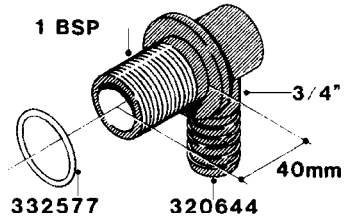

**L0040**

FITTINGS - NIPPLES & ELBOWS  
L0040-HIN, 01:01:16

Page 1

Date 07.02.2020 9:37

parts-n°	order qty	description
10530803	1	FITT.PO.SE 2.00X2.00 45 DEG.
320191	1	FITT.DK ELB 3/8' BSP 45 DEGREE
320482	1	FITT.DK ELB. 1/2" BSP 60 DEG.
320596	1	FITT.DK ELB 3/8'-1/2'BSP 45DEG
320607	1	FITT.DK HN 3/8M X 3/8F BSP LNG
320633	1	FITT.DK HN 3/8"M X 3/8"F BSP
321451	1	FITT.DK ELB.1-1/2 X1-1/4 80DEG
321532	1	FITT.DK REDUC 3/4' X 1/2' BSP
390233	1	FITT.DK REDUC 1-1/2" X 1" BSP

**L0050**

FITTINGS - HOSE CONNECTORS  
L0050-HIN, 01:01:16

Page 1  
Date 07.02.2020 9:37

parts-n°	order qty	description
242594	1	O-RING D14 X 1.78 SCH.70-EPDM
320294	1	FITT.DK TEE 3/8X3/8HB X1/2"BSP
320305	1	FITT.DK HB 3/4'- 3/4' BSP
320386	1	FITT.DK TEE 3/8X3/8HB X3/8"BSP
320397	1	FITT.DK ELB 3/8"HB X 3/8" BSP
320401	1	FITT.DK TEE 1/2X1/2HB X1/2"BSP
320412	1	FITT.DK TEE 1/2X1/2HB X3/8'BSP
320423	1	FITT.DK ELB 1/2'HB X 3/8' BSP
320891	1	FITT.DK HB 3/8'- 3/8' BSP
320972	1	FITT.DK HB 5/16'- 1/4' BSP
322046	1	FITT.DK TEE 1/2X1/2HB X3/4'BSP
322048	1	FITT.DK TEE 3/4X3/4HB X3/4'BSP
330595	1	O-RING D24.6/D20X2.1 -3/4"
333137	1	FITT.DK CONN.1/2" F.NOZZ. DOUB
333141	1	FITT.DK CONN.1/2" F.NOZZ.SING
334041	1	FITT.DK CONN.3/4' F.NOZZ. SING
334042	1	FITT.DK CONN.3/4' F.NOZZ. DOUB
334195	1	FITT.DK ELB. 3/4"HB X 3/4"HB
10012103	1	FITT.PO.HB 1.25X1.50 IMB1012
10014003	1	FITT.PO.HB 1.25X1.25 IMB1010
10036903	1	FITT.PO.HB 1.50X1.50 IMB1212
28019303	1	FITTING HB ELB 3/4NPT-3/4HOSE
61016500	1	HOSE TAIL 3/4" 90°+RG CAP 3/4"
72026700	1	NOZZLE TUBE ADAPTER W/O-RING