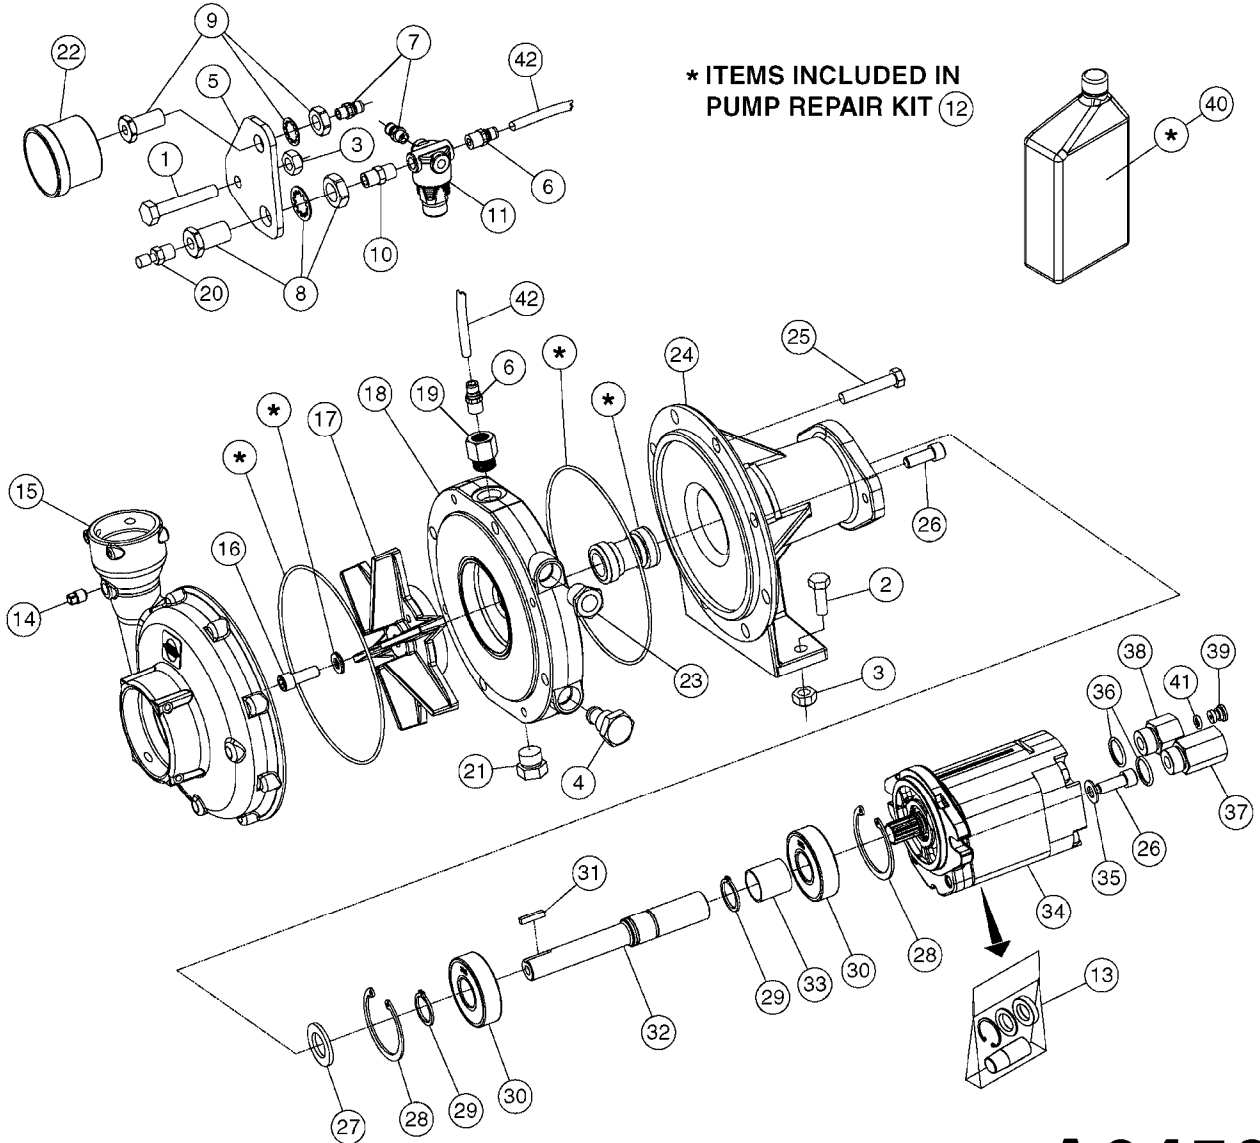

# A0440

PUMP - 304 ACE CENTRIFUGAL  
A0440-HIN, 28:05:19

Page 1  
Date 07.02.2020 9:36

parts-n°	order qty	description
145996	1	FITT.DK S-67 FORK
145997	1	FITT.DK S-93 FORK
242351	1	O-RING D69.5X3.0 VITON F.S-93
242353	1	O-RING 3 X 44.2 VITON
322323	1	FITT.DK S-93 X 1-1/2"BSP MALE
322324	1	FITTING S93 FEMALE - BSP 2" MALE
334244	1	FITT.DK S-67 ELB.1-1/4"
727225	1	FITT.DK S-93 ELB.2'PVC W/ORING
728562	1	FITT.DK S-93 TO S67 ADAPTOR
10320103	1	MOTOR REPAIR KIT ACE 304,310
10527603	1	WASHER 3/8' F.ACE PUMP
10527703	1	NUT HEX NF 3/8 F.ACE PUMP
10527903	1	BEARING F.ACE PUMP (#40870)
28020903	1	PUMP ACE 304 HYD.
28021003	1	FITT, HYD FLOW FUSE ACE 304
28026903	1	PUMP HOUSING FRONT ACE 304
28027003	1	PUMP HOUSING W.FEET 304
28027103	1	REPAIR KIT ACE 204,210,304,310
28027203	1	IMPELLER CAST IRON 13/16"SLOT
28027303	1	IMPELLER VALOX 13/16"SLOT
28027403	1	IMPELLER CAST IRON 1/2"SLOT
28027503	1	KEY 1/8x1/8x13/16"F.ACE PUMP
28028203	1	SHAFT 5/8"DIA.13/16"KEYWAY SS
28028303	1	O-RING, SHAFT SEAL
28028403	1	SLINGER
28028503	1	SNAP RING - INTERNAL
28028603	1	SNAP RING - EXTERNAL
28028703	1	SPACER FOR SHAFT
28029003	1	SEAL SUPPORT SPACER 300 SERIES
28030203	1	CLAMP HOSE T-BOLT S2" 235-67
28095403	1	KEY F.IMPELLER 1/8"X1/8"X1/2"
63009003	1	CENTRIFUGAL PUMP BRACKET
92702703	1	HOSE PVC SUCT GRAY 2"
92734403	1	HOSE R X5/4" X200PSI WP X0012"