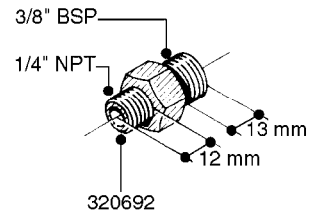

FITTINGS - HEXAGON NIPPLES  
L0030-HIN, 01:01:16

Page 0  
Date 07.02.2020 9:37

**L0030**

FITTINGS - HEXAGON NIPPLES  
L0030-HIN, 01:01:16

Page 1  
Date 07.02.2020 9:37

parts-n°	order qty	description
10015303	1	FITT.PO.HN 1.00X1.00 M1000
10425003	1	FITT.PO.HN 1.25X1.00 MCPHEE
320132	1	FITT.DK HN 1" BSP
320176	1	FITT.DK HN 3/8"X1/2" BSP
320445	1	FITT.DK HN 1/4"X3/8" BSP
320655	1	FITT.DK HN 1/2"-1/2" BSP
320692	1	FITT.DK HN 3/8'BSPX1/4'NPT
320703	1	FITT.DK HN 3/8BSP X1/2 &1/4NPT
320725	1	FITT.DK NIPPLE 3/8"-3/8" BSP
320902	1	FITT.DK HN 3/8'X 1/4' BSP
390232	1	FITT.DK HN 1-1/2' X 1-1/4' BSP
390276	1	FITT.DK HN 1'BSP