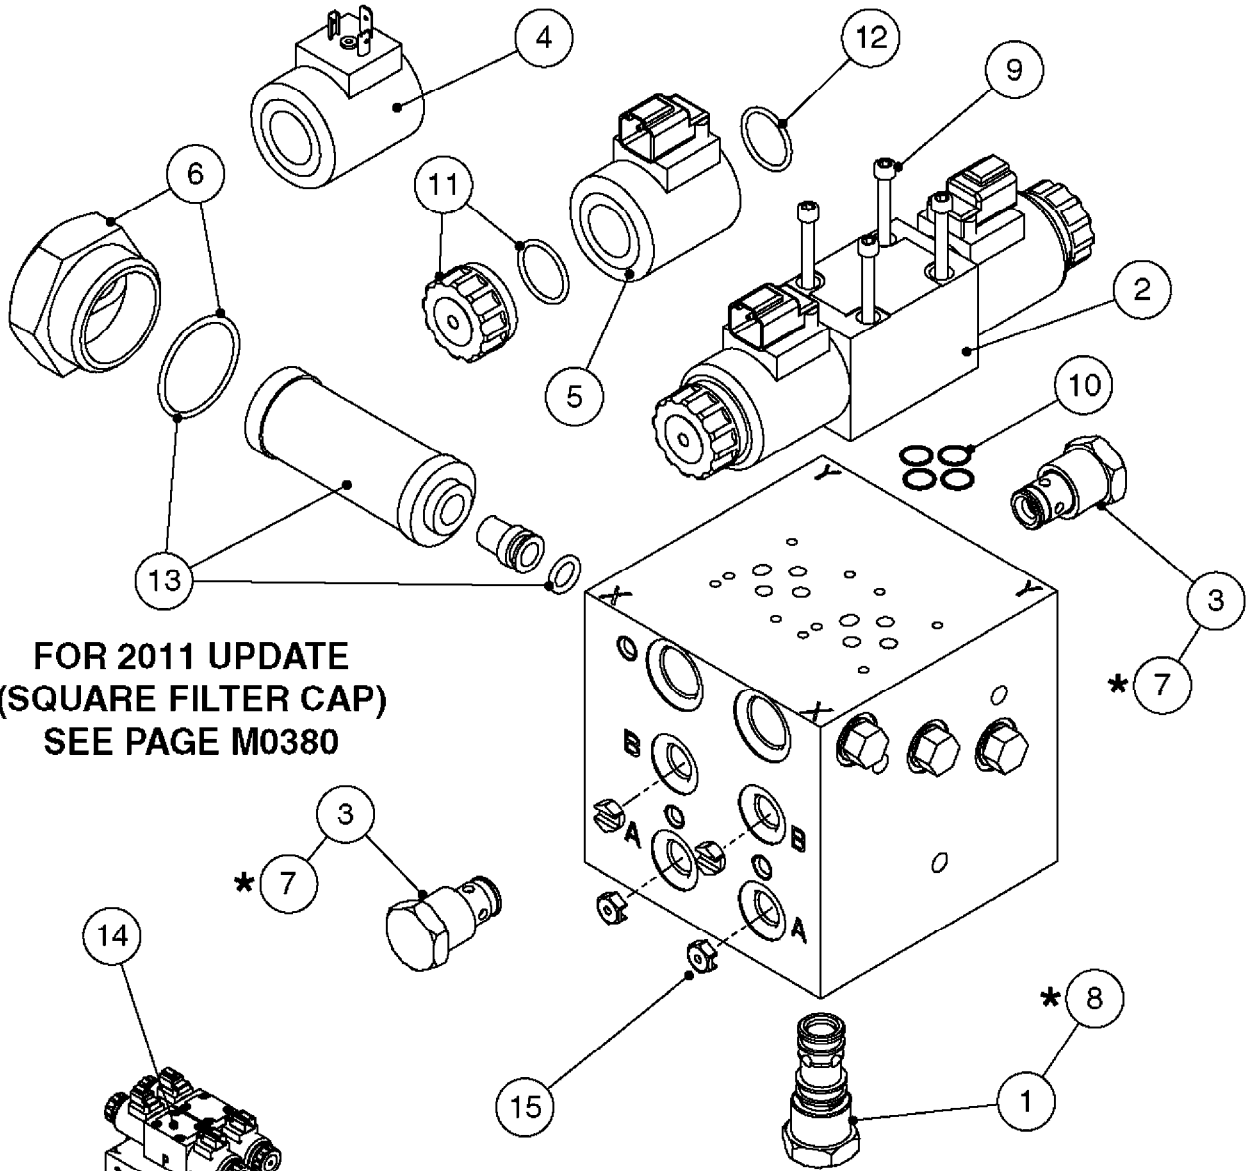

FOR 2011 UPDATE
(SQUARE FILTER CAP)
SEE PAGE M0380

COMPLETE
ASSEMBLY

* SEAL KITS

M0300

NORAC VARIABLE RATE VALVE UC4
M0300-HIN, 30:04:19

Page 1

Date 07.02.2020 9:38

Pos.	parts-n°	order qty	description
1	28048803	1	NORAC CHECK VALVE
2	28048903	1	NORAC PROP VALVE
2	28055803	1	3-PIN CONNECTORS/HIRSCHMAN NORAC SOLENOID - DEUTSCH CONN. 2-PIN CONNECTORS/DEUTSCH
3	28049403	1	NORAC CHECK VALVE
4	28056403	1	COIL, NORAC, PROP, DIN
5	28056503	1	COIL, NORAC, PROP, DEUTSCH
6	28066803	1	NORAC FILTER CAP W/O-RING
7	28066903	1	NORAC SEAL KIT F.28049403
8	28067003	1	NORAC SEAL KIT F.28048803
9	28068103	1	NORAC HEX CAPSCREW 10-24X2 SS
10	28068203	1	NORAC O-RING F.SOLENOID VALVE
11	28074903	1	NORAC COIL NUT AND O-RING
12	28103603	1	O-RING SOLENOID BODY SEAL NORAC
13	75076900	1	NORAC FILTER ELEMENT KIT
14	78216100	1	NORAC VALVE BLOCK COMP, DEUTSCH CON. COMPLETE W/2-PIN DEUTSCH SOLENOIDS
15	78603300	1	NORAC ONE WAY ORIFICE, .047"