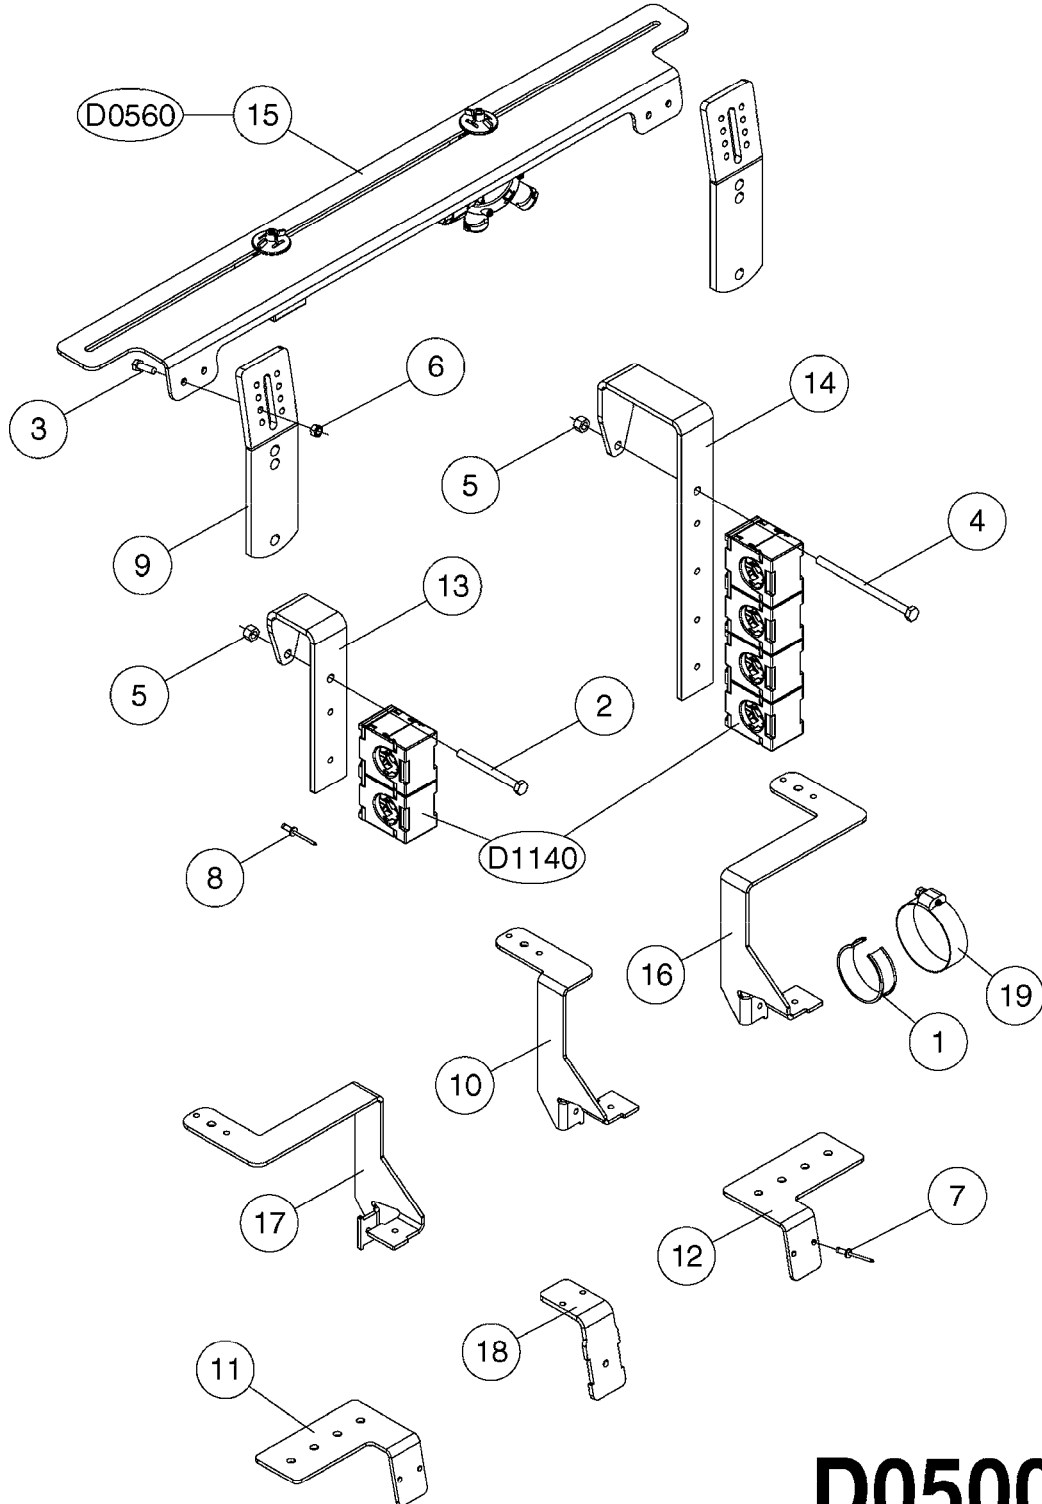

**D0500**

SPC PLUMB.BRACKETS - T25  
D0500-HIN, 21:02:17

Page 1

Date 07.02.2020 9:37

Pos.	parts-n°	order qty	description
1	341291	1	RUBBER HOSE CLAMP COVER 130MM
2	410384	1	BOLT HEX 8.8 DEL M6X65
3	410406	1	BOLT HEX 8.8 DEL M5X16 FT
4	410524	1	BOLT HEX 8.8 DEL M6X100
5	460261	1	NUT HEX M6X1.00 LOCK DIN985 A2 SS
6	461217	1	NUT HEX M5 LOCK
7	480783	1	RIVET Ø4x14, GR 7.9-9.5 ALUM
8	480804	1	RIVET Ø4.8x14.5
9	16109303	1	PLATE F. TRANSPORT REST CM
10	16110803	1	NOZZLE BRACKET VAR SPACINGS
11	16162503	1	BRACKET,NOZZLE OFFSET,R,BLACK
12	16163003	1	BRACKET,NOZZLE OFFSET,L,BLACK
13	16164803	1	BRACKET, T25 FEEDTUBE HANG
14	16166203	1	BRACKET, T25 FEED TUBE HANG 80X60
15	16183403	1	BRACKET, TRANSPORT BAR NOZ SPC, RED
16	16183603	1	BRACKET, NOZZLE OFFSET, LH, RED
17	16183803	1	BRACKET, NOZZLE OFFSET, RH, RED
18	16380800	1	BRACKET, NOZZLE DUMMY, T25
19	28047003	1	CLAMP HOSE GEAR 30 X 50 6732