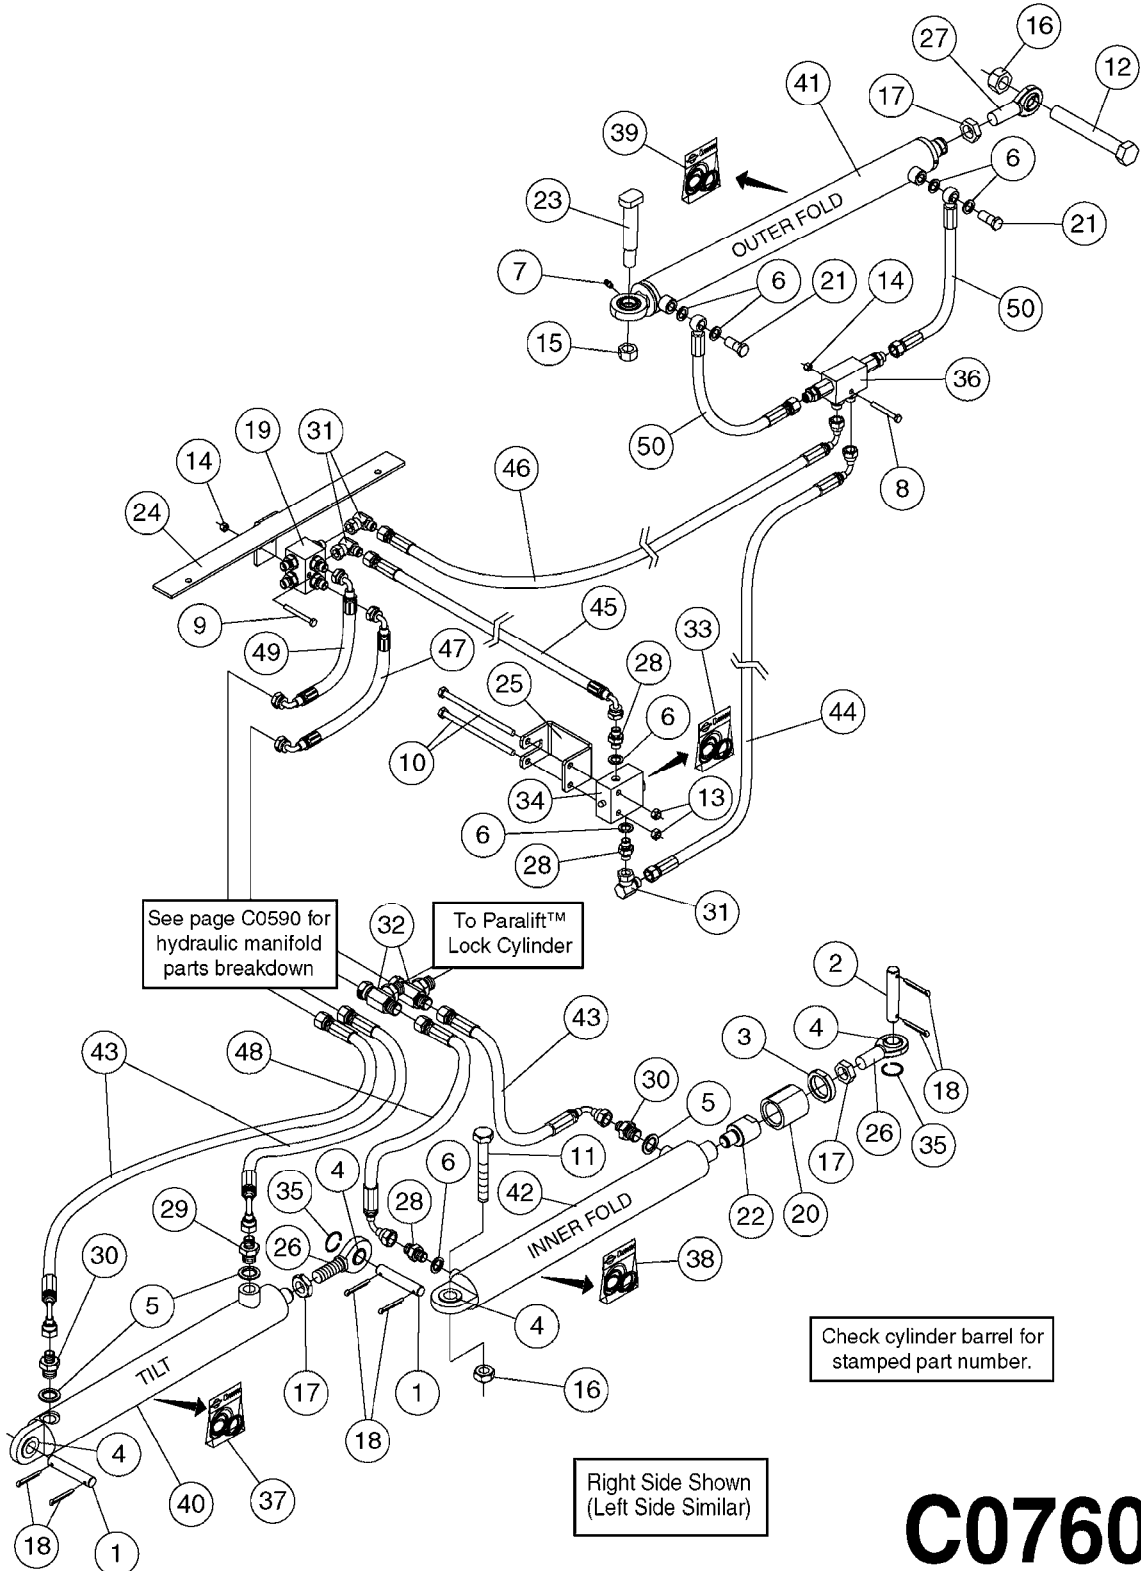

HYD EAG. HZ SPC 90/60'DUALFOLD
C0760-HIN, 11:10:17

Page 1
Date 07.02.2020 9:36

Pos.	parts-n°	order qty	description
1	146450	1	PIN D19.8 X 75 WITH 2 X D5
2	146589	1	PIN D19.8 X 65
3	146672	1	NUT HEX LOCK F.ADJUSTER
4	210730	1	BEARING F.LINK HEAD M20
5	240866	1	DOWTYSEAL 3/8"
6	241404	1	DOWTY SEAL 1/4"
7	283699	1	GREASE NIPPLE M6X1
8	410561	1	BOLT HEX 8.8 DEL M6X50 FT
9	411008	1	BOLT HEX 8.8 DEL M6X55
10	420987	1	BOLT HEX 8.8 SS M8X140
11	430910	1	BOLT HEX 8.8 DEL M20X110
12	430979	1	BOLT HEX M20x140 8.8 DELTA
13	460143	1	SELF LOCK NUT M8 SST A2 DIN985
14	460261	1	NUT HEX M6X1.00 LOCK DIN985 A2 SS
15	460585	1	LOCKING NUT M16 DIN985 A2 SS
16	460806	1	NUT HEX M20X2.50 LOCK DIN985A2 SS
17	461200	1	NUT HEX M20X1.5 JAMB.
18	480384	1	PIN COTTER 3/16 x 1-1/2"
19	731941	1	HYD. BLOCK MANIFOLD
20	14023000	1	BUSHING Ø50.0/36.0 L=52 DEL
21	14027000	1	BANJO BOLT, 1/4" BSP, 0.7MM
22	14031800	1	ADAPTOR F.HY CYLINDER L=40
23	14107700	1	PIN, Ø19.8 F. 90/60 CYLINDER
24	16158003	1	PLATE, 3/16", 375 X 119, FOLDED
25	16349600	1	BRACKET, END-STOP VALVE, 90/60
26	21092000	1	LINK HEAD M20 x D20 L=78 DELTA
27	21092100	1	LINK HEAD M20 x D20 L=73, DELTA
28	23234500	1	HEX NIPPLE 1/4" - 9/16"
29	23235700	1	HEX NIPPLE 3/8"-9/16"
30	23235800	1	HEX NIPPLE 3/8"-9/16" - 0.7mm
31	23240900	1	HYD.FIT. M-F 90° 9/16"-9/16"
32	23241000	1	TEE 9/16"M-9/16"M-9/16"F ORFS
33	28001800	1	REPAIR KIT F.ENDSTOP 1/4"
34	28028600	1	END STOP 1/4"
35	48000603	1	SNAP RING, Ø36X1.5 F.210730
36	72256500	1	DOUB.PILOT STEERED COUNT.VALVE
37	75074400	1	SEAL KIT 78121800/21/44
38	75074600	1	SEAL KIT 78120500/49
39	75084400	1	SEAL KIT FOR 78127200/7500
40	78122100	1	CYLINDER DOUBLE D50/25-298
41	78127200	1	CYLINDER DOUB. D40/25 L=455
42	78128000	1	CYLINDER DOUB. D60/30 L=300 09
43	78500800	1	HY.HO.1/4"L= 2500 STR-90°
44	78501703	1	HY.HO.1/4"L= 2586 STR-90°
45	78501803	1	HY.HO.1/4"L= 7879 STR-90°
46	78501903	1	HY.HO.1/4"L= 9849 STR-90°
47	78502003	1	HY.HO.1/4"L= 250 90°-90°A=0
48	78502100	1	HY.HO.1/4"L= 2200 STR-90°
49	78502103	1	HY.HO.1/4"L= 206 90°-90°A=0
50	78502203	1	HY.HO.1/4"L= 250 STR-BAN