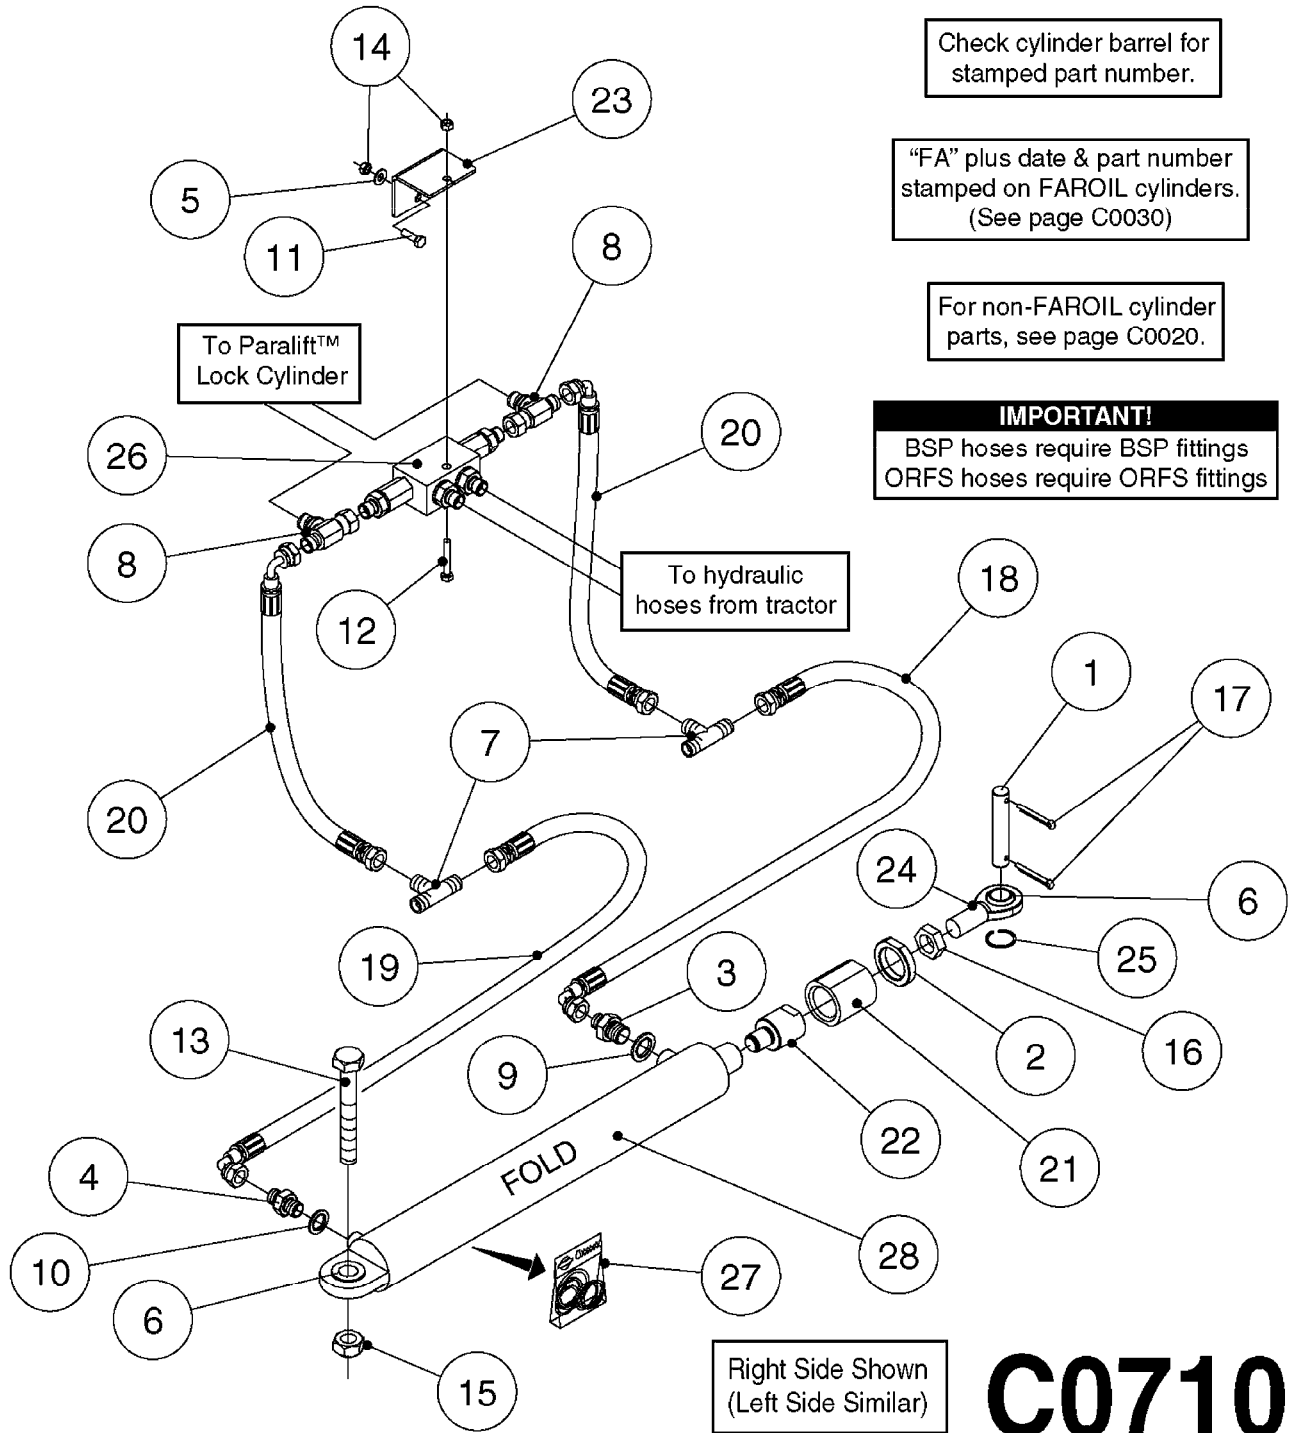

Check cylinder barrel for stamped part number.

"FA" plus date & part number stamped on FAROIL cylinders. (See page C0030)

For non-FAROIL cylinder parts, see page C0020.

IMPORTANT!
BSP hoses require BSP fittings
ORFS hoses require ORFS fittings

Right Side Shown
(Left Side Similar)

C0710

HYD EAGLE HY SPC 80'-100'
C0710-HIN, 27:09:17

Page 1

Date 07.02.2020 9:36

Pos.	parts-n°	order qty	description
1	146589	1	PIN D19.8 X 65
2	146672	1	NUT HEX LOCK F.ADJUSTER
3	146839	1	HEX NIPPLE 1/4"X3/8" BSP 0.7MM BSP
3	23235800	1	HEX NIPPLE 3/8"-9/16" - 0.7mm ORFS
4	146845	1	HEX NIPPLE 1/4"X1/4" BSP
4	23234500	1	HEX NIPPLE 1/4" - 9/16" ORFS
5	163936	1	WASHER D15/D6.2X1
6	210730	1	BEARING F.LINK HEAD M20
7	230963	1	TEE 1/4"M X 1/4"M X 1/4"M BSP BSP
7	23240400	1	TEE 9/16"-9/16"-9/16" ORFS ORFS
8	232109	1	FITT.HY TEE 1/4"BSP UNION BSP
8	23241000	1	TEE 9/16"M-9/16"M-9/16"F ORFS ORFS
9	240866	1	DOWTYSEAL 3/8"
10	241404	1	DOWTY SEAL 1/4"
11	410362	1	BOLT HEX 8.8 SS M6X20
12	410583	1	BOLT HEX 8.8 DEL M6X40
13	430910	1	BOLT HEX 8.8 DEL M20X110
14	460261	1	NUT HEX M6X1.00 LOCK DIN985 A2 SS
15	460806	1	NUT HEX M20X2.50 LOCK DIN985A2 SS
16	461200	1	NUT HEX M20X1.5 JAMB.
17	480384	1	PIN COTTER 3/16 x 1-1/2"
18	784008	1	HOSE HY X 1/4" X 98.4"STR+ELB BSP
18	78500800	1	HY.HO.1/4"L= 2500 STR-90° ORFS
19	784025	1	HOSE HY X 1/4" x 86.6"STR+ELB BSP
19	78502100	1	HY.HO.1/4"L= 2200 STR-90° ORFS
20	784076	1	HOSE, HY, 1/4" L=8.5" STR-ELB BSP
20	78505400	1	HY.HO.1/4"L= 215 STR-90° ORFS
21	14023000	1	BUSHING Ø50.0/36.0 L=52 DEL
22	14031800	1	ADAPTOR F.HY CYLINDER L=40
23	16100400	1	PLATE 3 X 60 X 91 HY BLOCK MT
24	21092000	1	LINK HEAD M20 x D20 L=78 DELTA
25	48000603	1	SNAP RING, Ø36X1.5 F.210730
26	72256500	1	DOUB.PILOT STEERED COUNT.VALVE
27	75074600	1	SEAL KIT 78120500/49
28	78128000	1	CYLINDER DOUB. D60/30 L=300 09