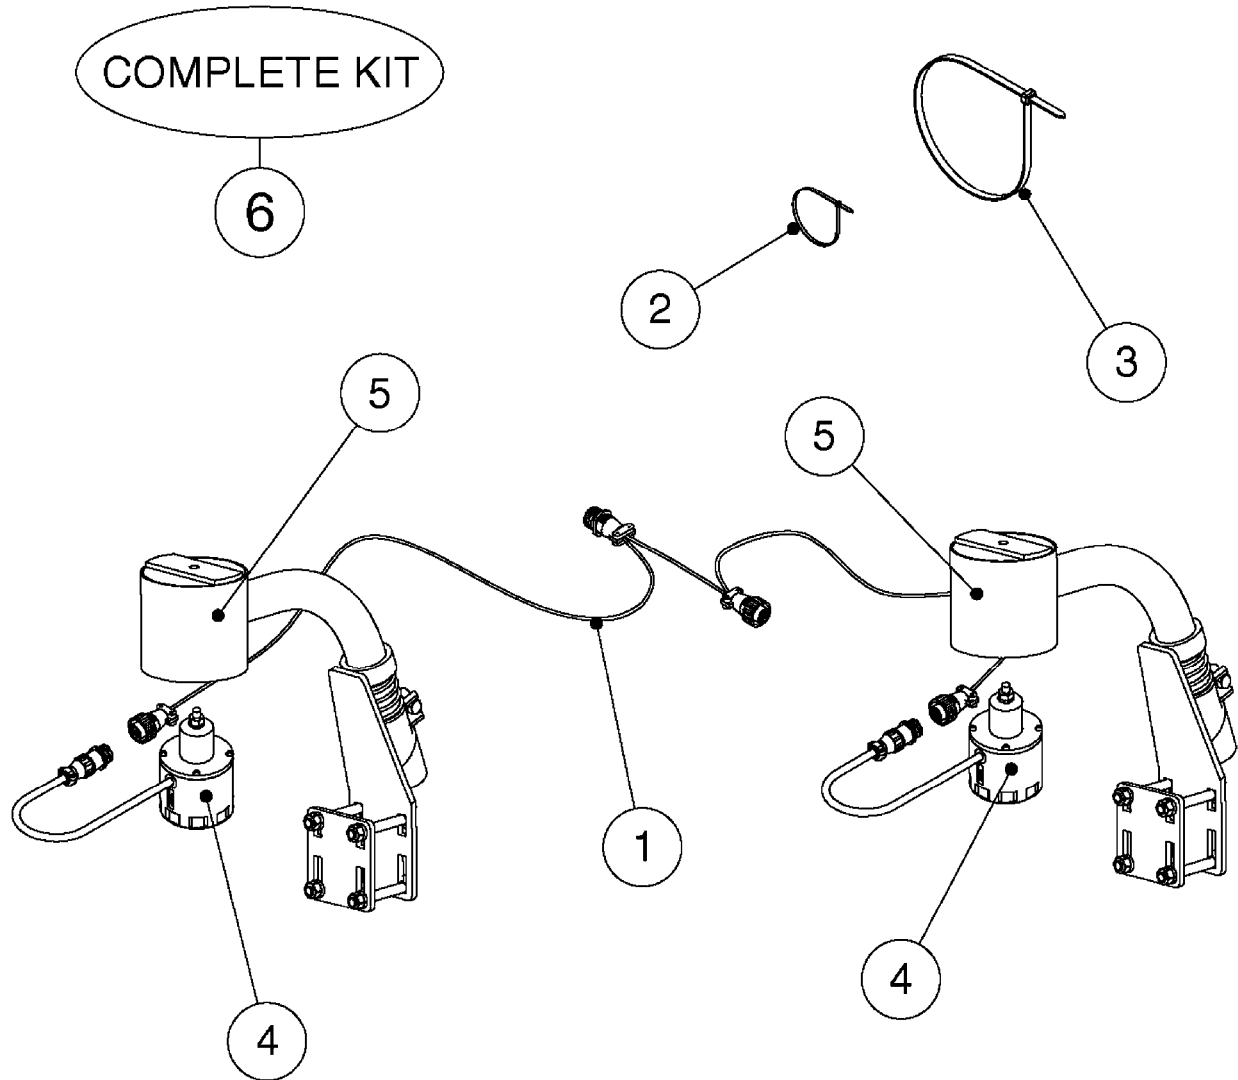

M0360

NORAC SEVERE TERRAIN KIT
M0360-HIN, 01:01:16

Page 1
Date 07.02.2020 9:38

Pos.	parts-n°	order qty	description
1	26030300	1	NORAC SEVERE TERRAIN CABLE
2	28024103	1	TIE STRAP L=8" x W=3/16"
3	28025203	1	TIE STRAP L=23" x W=1/2"
4	28086400	1	UC4 ULTRASONIC SENSOR
5	28086500	1	UC4 SENSOR MOUNTING BKT. NORAC
6	72591600	1	NORAC HC SEVERE TERRAIN KIT