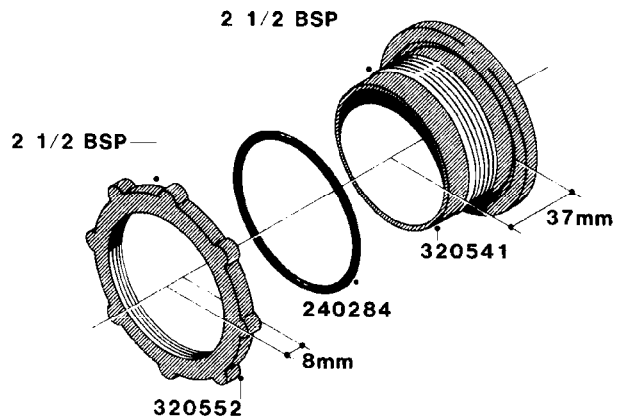

**L0050**

FITTINGS - HOSE CONNECTORS  
L0050-HIN, 01:01:16

Page 1  
Date 07.02.2020 9:37

parts-n°	order qty	description
242594	1	O-RING D14 X 1.78 SCH.70-EPDM
320294	1	FITT.DK TEE 3/8X3/8HB X1/2"BSP
320305	1	FITT.DK HB 3/4'- 3/4' BSP
320386	1	FITT.DK TEE 3/8X3/8HB X3/8"BSP
320397	1	FITT.DK ELB 3/8"HB X 3/8" BSP
320401	1	FITT.DK TEE 1/2X1/2HB X1/2"BSP
320412	1	FITT.DK TEE 1/2X1/2HB X3/8'BSP
320423	1	FITT.DK ELB 1/2'HB X 3/8' BSP
320891	1	FITT.DK HB 3/8'- 3/8' BSP
320972	1	FITT.DK HB 5/16'- 1/4' BSP
322046	1	FITT.DK TEE 1/2X1/2HB X3/4'BSP
322048	1	FITT.DK TEE 3/4X3/4HB X3/4'BSP
330595	1	O-RING D24.6/D20X2.1 -3/4"
333137	1	FITT.DK CONN.1/2" F.NOZZ. DOUB
333141	1	FITT.DK CONN.1/2" F.NOZZ.SING
334041	1	FITT.DK CONN.3/4' F.NOZZ. SING
334042	1	FITT.DK CONN.3/4' F.NOZZ. DOUB
334195	1	FITT.DK ELB. 3/4"HB X 3/4"HB
10012103	1	FITT.PO.HB 1.25X1.50 IMB1012
10014003	1	FITT.PO.HB 1.25X1.25 IMB1010
10036903	1	FITT.PO.HB 1.50X1.50 IMB1212
28019303	1	FITTING HB ELB 3/4NPT-3/4HOSE
61016500	1	HOSE TAIL 3/4" 90°+RG CAP 3/4"
72026700	1	NOZZLE TUBE ADAPTER W/O-RING