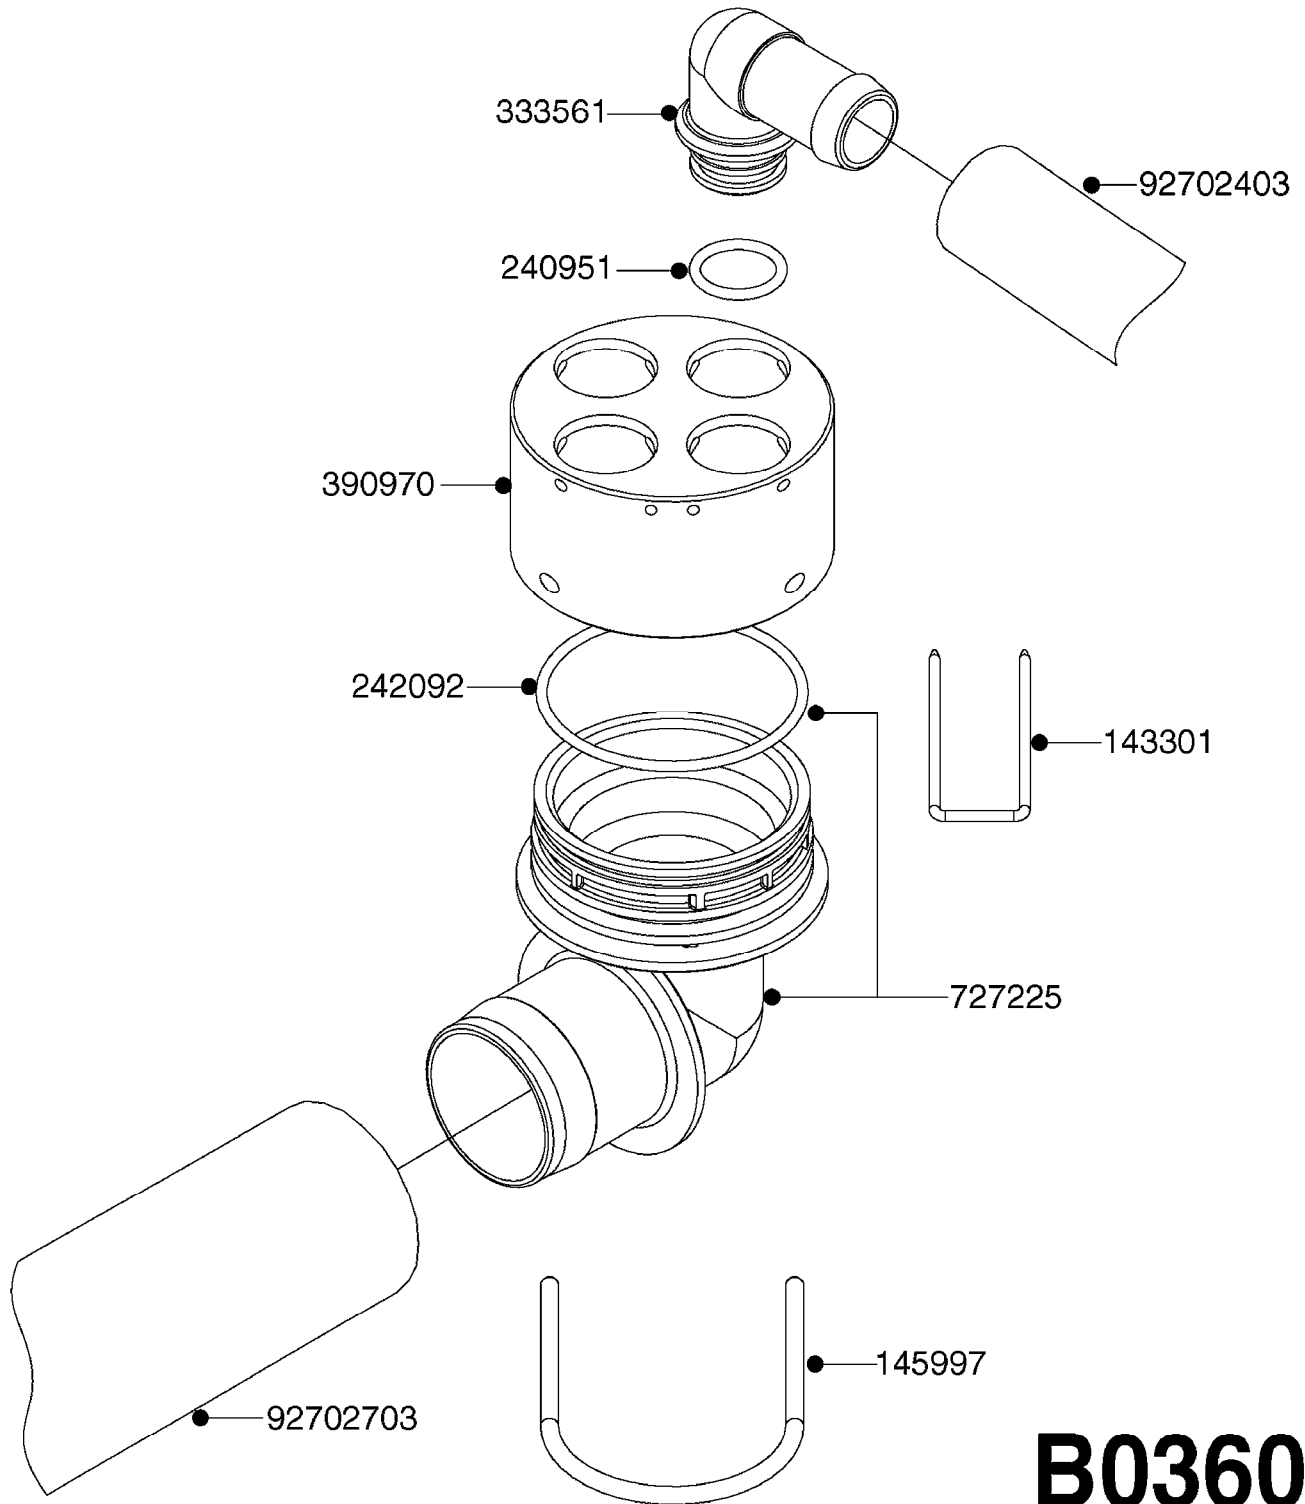

B0360

EC RETURN MANIFOLD
B0360-HIN, 28:05:19

Page 1

Date 07.02.2020 9:36

parts-n°	order qty	description
143301	1	LOCK CLAMP 78 MM
145997	1	FITT.DK S-93 FORK
240951	1	O-RING D21.2X3 NITRIL
242092	1	O-RING D69.5X3
333561	1	FITT.DK ELB.1" EC RETURN
390970	1	DISTRIBUTOR S93 4XD27
727225	1	FITT.DK S-93 ELB.2'PVC W/ORING
92702403	1	HOSE PVC SUCT GRAY 1"
92702703	1	HOSE PVC SUCT GRAY 2"