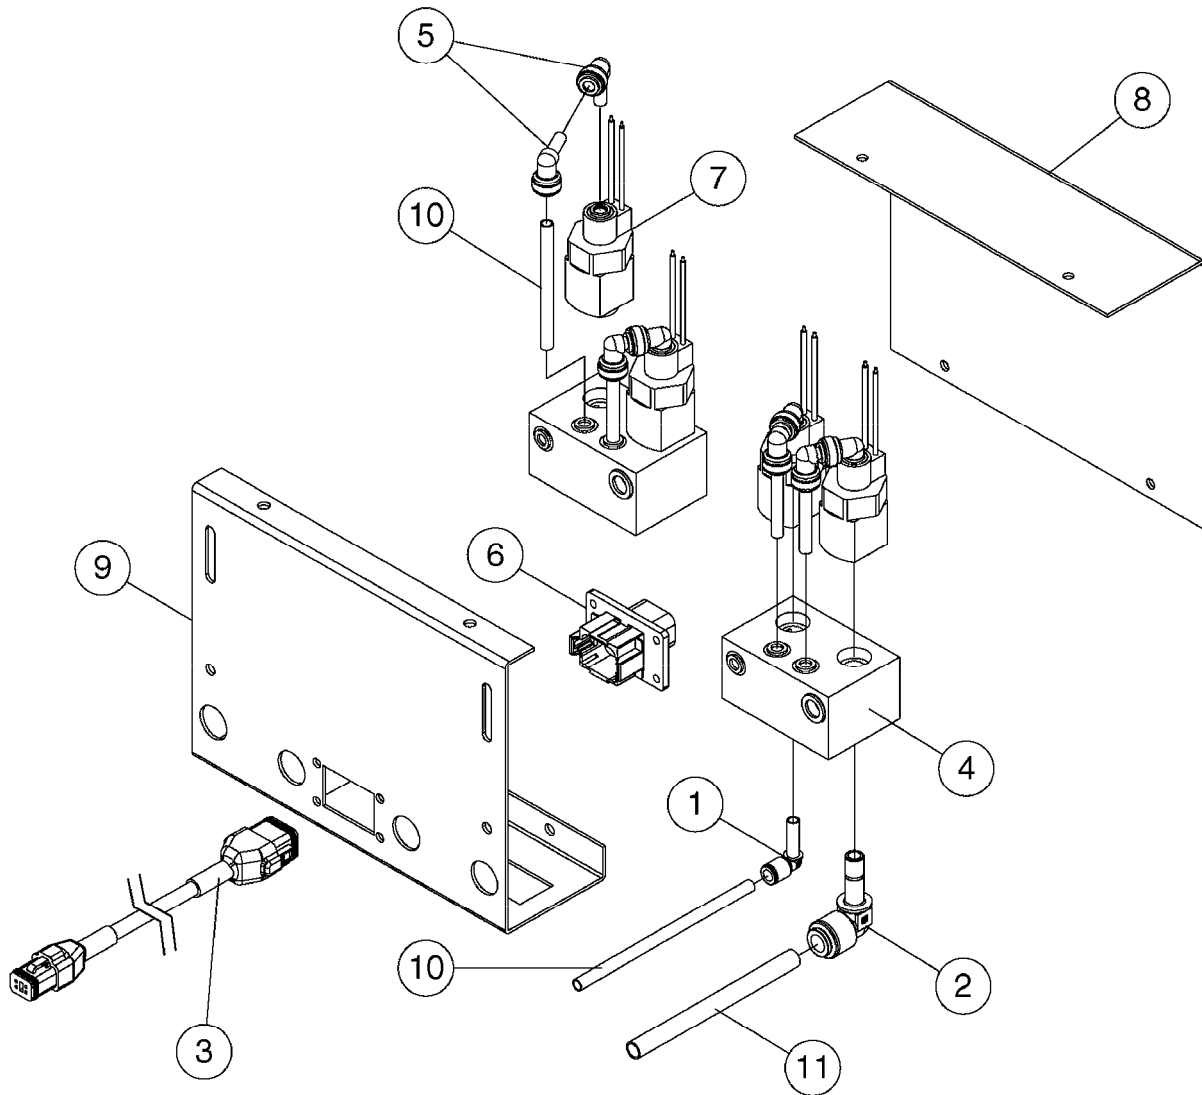

K0478

FOAM MARKER - DUAL DROPPER
RICHWAY
K0478-HIN, 26:09:16

Page 1
Date 07.02.2020 9:37

Pos.	parts-n°	order qty	description
1	23004903	1	FITT, 1/4"PLUG-IN-1/4"90-PTC
2	23005003	1	FITT, 3/8"PLUG-IN-3/8"90-PTC
3	28065203	1	DUAL DROP HARNESS, RICHWAY
4	28088603	1	RHD-DDASY SOLENOID BLOCK, FOAM MARKER, RICHWAY
5	28096203	1	1/4" STEM X 1/4"T ELBOW
6	28096603	1	FEMALE DEUTSCH CONNECTOR
7	28096703	1	3-WAY SOLENOID VALVE
8	28096803	1	DUAL DROPPER LID
9	28096903	1	DUAL DROPPER BODY
10	92703303	1	HOSE LLDPE .25"X.17"X12" BLACK
11	92703403	1	HOSE LLDPE .38"X.25"X12" BLACK