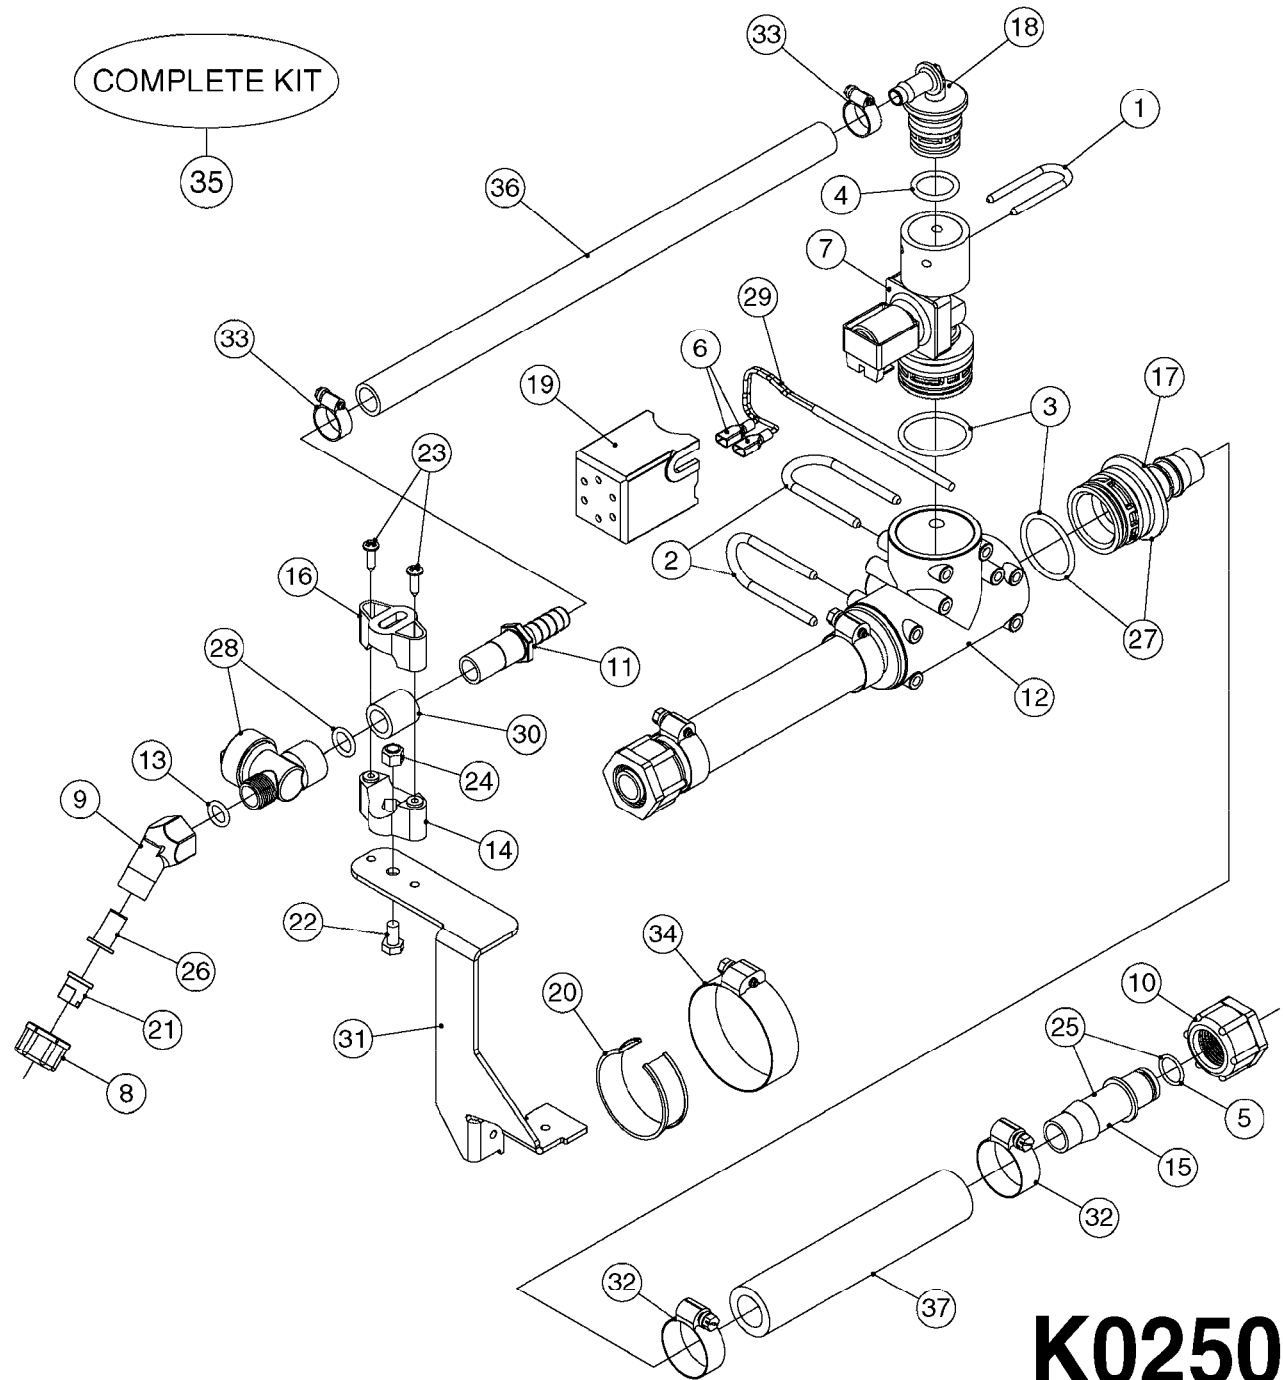

K0250

ELECTRIC END NOZZLE KIT '09
K0250-HIN, 01:01:16

Page 1
Date 07.02.2020 9:37

Pos.	parts-n°	order qty	description
1	145994	1	FITT.DK S-40 FORK
2	145995	1	FITT.DK S-53 FORK
3	242354	1	O-RING D32.2X3.0 VITON
4	242355	1	O-RING D19.2X3.0 VITON F.S-40
5	242594	1	O-RING D14 X 1.78 SCH.70-EPDM
6	261539	1	SPADE F.ELEC CONNEX BLUE INSUL
7	262104	1	VALVE, SOLENOID, S53/S40
8	320187	1	FITT.DK CAP 3/8" BSP BLACK
9	320191	1	FITT.DK ELB 3/8' BSP 45 DEGREE
10	320283	1	FITT.DK NUT 3/4"BSP
11	320891	1	FITT.DK HB 3/8'- 3/8' BSP
12	322352	1	FITT.DK S-53 TEE
13	330013	1	O-RING 2.5 X 10 PUR
14	333012	1	NOZZLE HOLD. UPPER PART
15	334044	1	FITT.DK HB 3/4' F. 3/4' CAP
16	334220	1	YOKE, UPPER NOZZLE BODY
17	334229	1	FITT.DK S-53 STR.3/4"
18	334237	1	FITT.DK S-40 ELB.3/8"
19	334965	1	COVER FOR S53 SOLENOID VALVE
20	341291	1	RUBBER HOSE CLAMP COVER 130MM
21	370392	1	NOZZLE END FAN 1850-G 300
22	410546	1	BOLT HEX M6X12 A2 SS DIN933
23	440665	1	SCREW M4.2X16 STAINLESS
24	460261	1	NUT HEX M6X1.00 LOCK DIN985 A2 SS
25	724621	1	FITT.DK HB 3/4"ASSY F.3/4" NUT
26	725042	1	SCREEN 80 MESH W.GASKET, RED
27	726558	1	FITT.DK S53 STR. 3/4" W. ORING
28	729610	1	NOZZLE ASSY. NON DRIP 3/8 THRD
29	983087	1	ELEC. CABLE 2 WIRE X 0.75MM
30	10631003	1	HOSE R X CLEAR BRAID.X 1/2 12"
31	16110803	1	NOZZLE BRACKET VAR SPACINGS
32	28029903	1	CLAMP HOSE GEAR P3/4"-S1" 6712
33	28044903	1	CLAMP HOSE GEAR P3/8" 6706
34	28047003	1	CLAMP HOSE GEAR 30 X 50 6732
35	82613203	1	ELECTRIC END NOZZLE KIT 2009
36	92701703	1	HOSE R X3/8" X300PSI WP X0012"
37	92703203	1	HOSE R X3/4" X300PSI WP X0012"