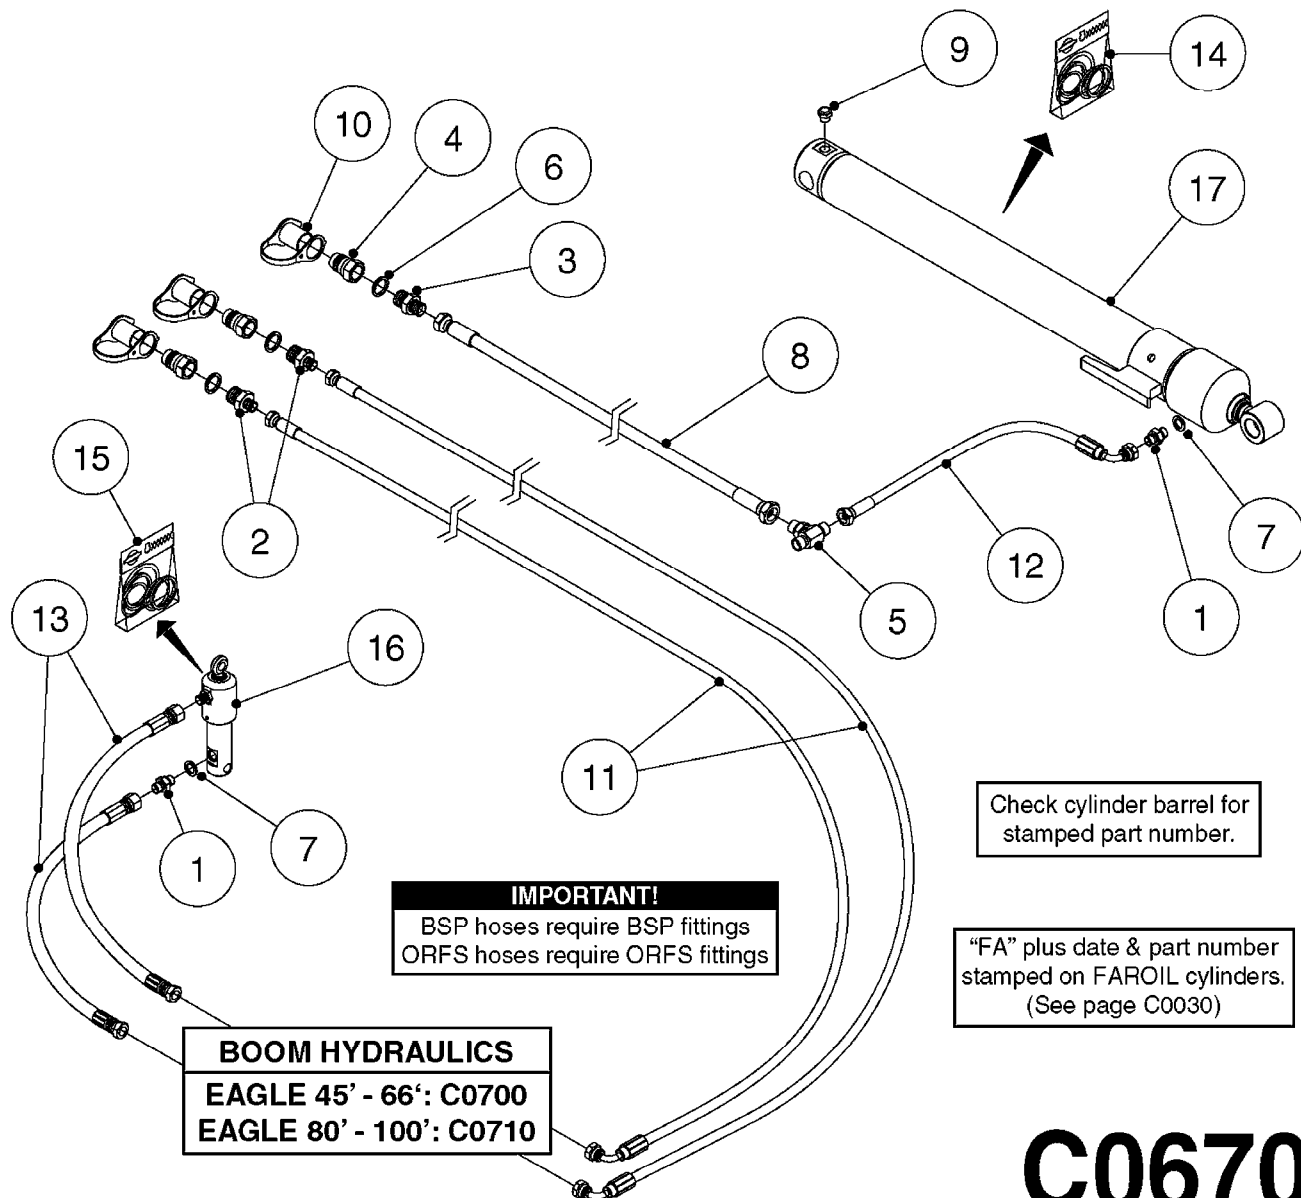

Check cylinder barrel for stamped part number.

IMPORTANT!
BSP hoses require BSP fittings
ORFS hoses require ORFS fittings

"FA" plus date & part number stamped on FAROIL cylinders.
(See page C0030)

BOOM HYDRAULICS
EAGLE 45' - 66': C0700
EAGLE 80' - 100': C0710

C0670

HYDRAULICS HY - NAV 3000/4000
C0670-HIN, 26:02:16

Pos.	parts-n°	order qty	description
1	146845	1	HEX NIPPLE 1/4"X1/4" BSP
1	23234500	1	HEX NIPPLE 1/4" - 9/16" ORFS
2	146846	1	HEX NIPPLE 1/2" X 1/4" BSP
2	23234800	1	HEX NIPPLE 1/2"-9/16" ORFS
3	146847	1	HEX NIPPLE 1/2"X3/8" BSP
3	23234900	1	HEX NIPPLE 1/2"-11/16" ORFS
4	230311	1	QUICK COUPLING 1/2"
5	232057	1	T-PIECE 3/8" BSP HY. BSP
5	23240800	1	TEE 11/16"-11/16"-11/16" ORFS ORFS
6	241356	1	DOWTYSEAL 1/2"
7	241404	1	DOWTY SEAL 1/4"
8	284141	1	HYD HOSE 3/8" L=6000 STR.+STR BSP
8	78563000	1	HY.HO.3/8"L= 6150 STR-STR ORFS
9	284265	1	PLUG BREATHER 1/4" F/CYLINDER
10	334206	1	DUST HOOD FOR HY-COUPLING
11	784056	1	HOSE HY X 1/4 X 394.00'STR+ELB BSP
11	78504000	1	HY.HO.1/4"L=10000 STR-90° ORFS
12	784151	1	HOSE HY 1/4 3/8 OML X 79" S+E HOSE FOR RIGHT SIDE (BSP)
12	78508900	1	HY.HO.1/4"L= 2000 3/8STR-90° HOSE FOR RIGHT SIDE (ORFS)
12	784152	1	HOSE HY 1/4 3/8 OML X 106" S+E HOSE FOR LEFT SIDE (BSP)
12	78509000	1	HY.HO.1/4"L= 2700 3/8STR-90° HOSE FOR LEFT SIDE (ORFS)
13	784161	1	HOSE HY X 1/4 X 59" STR+STR BSP
13	78509900	1	HY.HO.1/4"L= 1500 STR-STR ORFS
14	28117300	1	SEAL KIT 78120600/07/43
15	75074800	1	SEAL KIT 78123400/42 SEAL KIT FOR 78100203 CYLINDER
16	78100203	1	CYL. D25/12-50/72531000 W/BSP ADAPT
17	78120600	1	CYLINDER 60/25 X 662 NAV PAR L CYLINDER FOR LEFT SIDE
17	78125500	1	CYLINDER 60/25 X 662 NAV PAR R CYLINDER FOR RIGHT SIDE