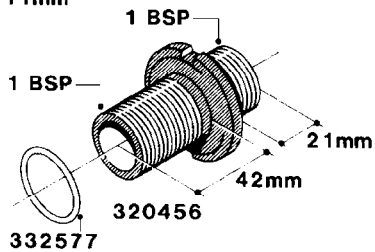

**L0050**

FITTINGS - HOSE CONNECTORS  
L0050-HIN, 01:01:16

Page 1  
Date 07.02.2020 9:37

parts-n°	order qty	description
242594	1	O-RING D14 X 1.78 SCH.70-EPDM
320294	1	FITT.DK TEE 3/8X3/8HB X1/2"BSP
320305	1	FITT.DK HB 3/4'- 3/4' BSP
320386	1	FITT.DK TEE 3/8X3/8HB X3/8"BSP
320397	1	FITT.DK ELB 3/8"HB X 3/8" BSP
320401	1	FITT.DK TEE 1/2X1/2HB X1/2"BSP
320412	1	FITT.DK TEE 1/2X1/2HB X3/8'BSP
320423	1	FITT.DK ELB 1/2'HB X 3/8' BSP
320891	1	FITT.DK HB 3/8'- 3/8' BSP
320972	1	FITT.DK HB 5/16'- 1/4' BSP
322046	1	FITT.DK TEE 1/2X1/2HB X3/4'BSP
322048	1	FITT.DK TEE 3/4X3/4HB X3/4'BSP
330595	1	O-RING D24.6/D20X2.1 -3/4"
333137	1	FITT.DK CONN.1/2" F.NOZZ. DOUB
333141	1	FITT.DK CONN.1/2" F.NOZZ.SING
334041	1	FITT.DK CONN.3/4' F.NOZZ. SING
334042	1	FITT.DK CONN.3/4' F.NOZZ. DOUB
334195	1	FITT.DK ELB. 3/4"HB X 3/4"HB
10012103	1	FITT.PO.HB 1.25X1.50 IMB1012
10014003	1	FITT.PO.HB 1.25X1.25 IMB1010
10036903	1	FITT.PO.HB 1.50X1.50 IMB1212
28019303	1	FITTING HB ELB 3/4NPT-3/4HOSE
61016500	1	HOSE TAIL 3/4" 90°+RG CAP 3/4"
72026700	1	NOZZLE TUBE ADAPTER W/O-RING