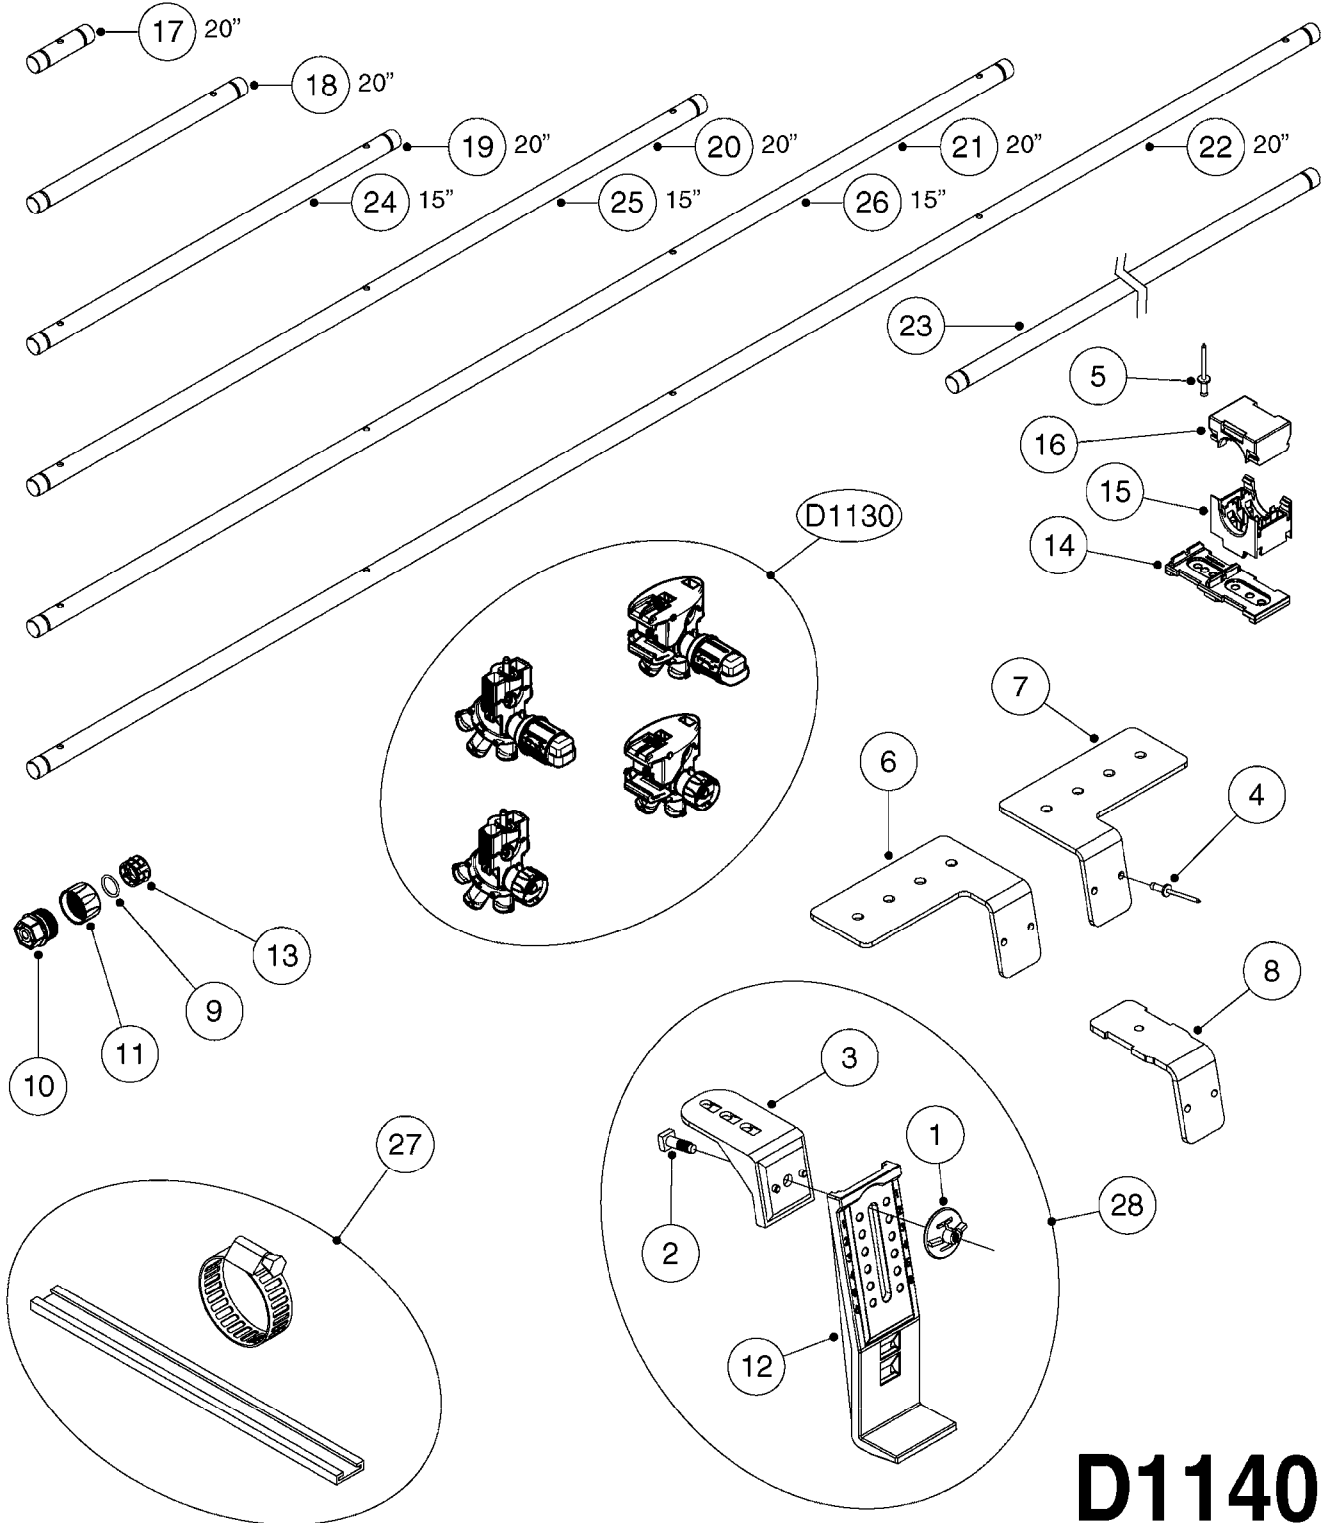

D1140

NOZZLE TUBES - PLASTIC T25
D1140-HIN, 29:11:17

Pos.	parts-n°	order qty	description
1	322114	1	NUT PLASTIC F.NOZZ.H
2	322116	1	BOLT PLASTIC F.NOZZ.H.
3	334874	1	NOZZLE HOLDER - TOP HALF
4	480783	1	RIVET Ø4x14, GR 7.9-9.5 ALUM
5	480804	1	RIVET Ø4.8x14.5
6	16162503	1	BRACKET,NOZZLE OFFSET,R,BLACK
7	16163003	1	BRACKET,NOZZLE OFFSET,L,BLACK
8	16380800	1	BRACKET, NOZZLE DUMMY, T25
9	24263000	1	O-RING Ø24.4 X 3.1 NITRIL SH70
10	32239300	1	FITT.DK CAP T25
11	32239700	1	FITT.DK NUT T25
12	33487300	1	NOZZLE HOLDER - BOTTOM HALF
13	33515500	1	FITT.DK NUT LOCK RING T25
14	33517900	1	SOCKET F. PIPE HOLDER
15	33518000	1	PIPE HOLDER BETWEEN Ø25
16	33518100	1	PIPE HOLDER TOP Ø25
17	34141700	1	NOZ.TUBE-PP, T25 X 200, 1-HOLE
18	34141800	1	NOZ.TUBE-PP, T25 X 374, 1-HOLE
19	34141900	1	NOZ.TUBE-PP, T25 X 628, 2-20"
20	34142000	1	NOZ.TUBE-PP, T25 X 1136, 3-20"
21	34142100	1	NOZ.TUBE-PP, T25 X 1644, 4-20"
22	34142200	1	NOZ.TUBE-PP, T25 X 2152, 5-20"
23	34144800	1	FEED TUBE-PP, T25 X 1020
23	34145400	1	FEED TUBE-PP, T25 X 1270
23	34145500	1	FEED TUBE-PP, T25 X 1320
23	34145600	1	FEED TUBE-PP, T25 X 1370
23	34146900	1	FEED TUBE-PP, T25 X 1970
23	34148000	1	FEED TUBE-PP, T25 X 2470
23	34148200	1	FEED TUBE-PP, T25 X 2570
23	34148300	1	FEED TUBE-PP, T25 X 2620
23	34148800	1	FEED TUBE-PP, T25 X 2820
23	34149600	1	FEED TUBE-PP, T25 X 3170
23	34150400	1	FEED TUBE-PP, T25 X 3570
23	34150700	1	FEED TUBE-PP, T25 X 3670
23	34150800	1	FEED TUBE-PP, T25 X 3720
23	34152500	1	FEED TUBE-PP, T25 X 4520
24	34158600	1	NOZ.TUBE-PP, T25 X 501, 2-15"
25	34158700	1	NOZ.TUBE-PP, T25 X 882, 3-15"
26	34158800	1	NOZ.TUBE-PP, T25 X 1283, 4-15"
27	74008203	1	CLAMP & INSULATOR 100X60 (QTY.10)
27	74008303	1	CLAMP & INSULATOR 80X60 MM (QTY.10)
27	74008403	1	CLAMP & INSULATOR 80X60 MM (QTY.5)
27	74008503	1	CLAMP & INSULATOR 50X50 MM (QTY.10)
27	74008603	1	CLAMP & INSULATOR 50X50 MM (QTY.5)
27	74008703	1	CLAMP & INSULATOR 30X50 MM (QTY.10)
27	74008803	1	CLAMP & INSULATOR 30X50 MM (QTY.5)
28	74008903	1	NOZZLE HOLDER COMPLETE (QTY.10)
28	74009003	1	NOZZLE HOLDER COMPLETE (QTY.5)