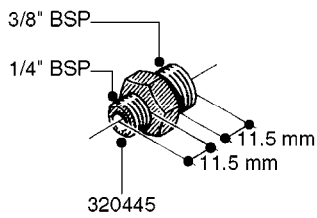

FITTINGS - HEXAGON NIPPLES  
L0030-HIN, 01:01:16

Page 0  
Date 07.02.2020 9:37

**L0030**

FITTINGS - HEXAGON NIPPLES  
L0030-HIN, 01:01:16

Page 1  
Date 07.02.2020 9:37

parts-n°	order qty	description
10015303	1	FITT.PO.HN 1.00X1.00 M1000
10425003	1	FITT.PO.HN 1.25X1.00 MCPHEE
320132	1	FITT.DK HN 1" BSP
320176	1	FITT.DK HN 3/8"X1/2" BSP
320445	1	FITT.DK HN 1/4"X3/8" BSP
320655	1	FITT.DK HN 1/2"-1/2" BSP
320692	1	FITT.DK HN 3/8'BSPX1/4'NPT
320703	1	FITT.DK HN 3/8BSP X1/2 &1/4NPT
320725	1	FITT.DK NIPPLE 3/8"-3/8" BSP
320902	1	FITT.DK HN 3/8'X 1/4' BSP
390232	1	FITT.DK HN 1-1/2' X 1-1/4' BSP
390276	1	FITT.DK HN 1'BSP