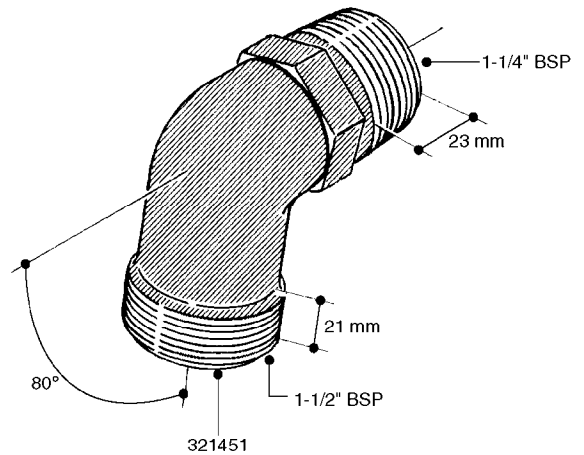

FITTINGS - HEXAGON NIPPLES  
L0030-HIN, 01:01:16

Page 0  
Date 07.02.2020 9:37

**L0030**

FITTINGS - HEXAGON NIPPLES  
L0030-HIN, 01:01:16

Page 1  
Date 07.02.2020 9:37

parts-n°	order qty	description
10015303	1	FITT.PO.HN 1.00X1.00 M1000
10425003	1	FITT.PO.HN 1.25X1.00 MCPHEE
320132	1	FITT.DK HN 1" BSP
320176	1	FITT.DK HN 3/8"X1/2" BSP
320445	1	FITT.DK HN 1/4"X3/8" BSP
320655	1	FITT.DK HN 1/2"-1/2" BSP
320692	1	FITT.DK HN 3/8'BSPX1/4'NPT
320703	1	FITT.DK HN 3/8BSP X1/2 &1/4NPT
320725	1	FITT.DK NIPPLE 3/8"-3/8" BSP
320902	1	FITT.DK HN 3/8'X 1/4' BSP
390232	1	FITT.DK HN 1-1/2' X 1-1/4' BSP
390276	1	FITT.DK HN 1'BSP