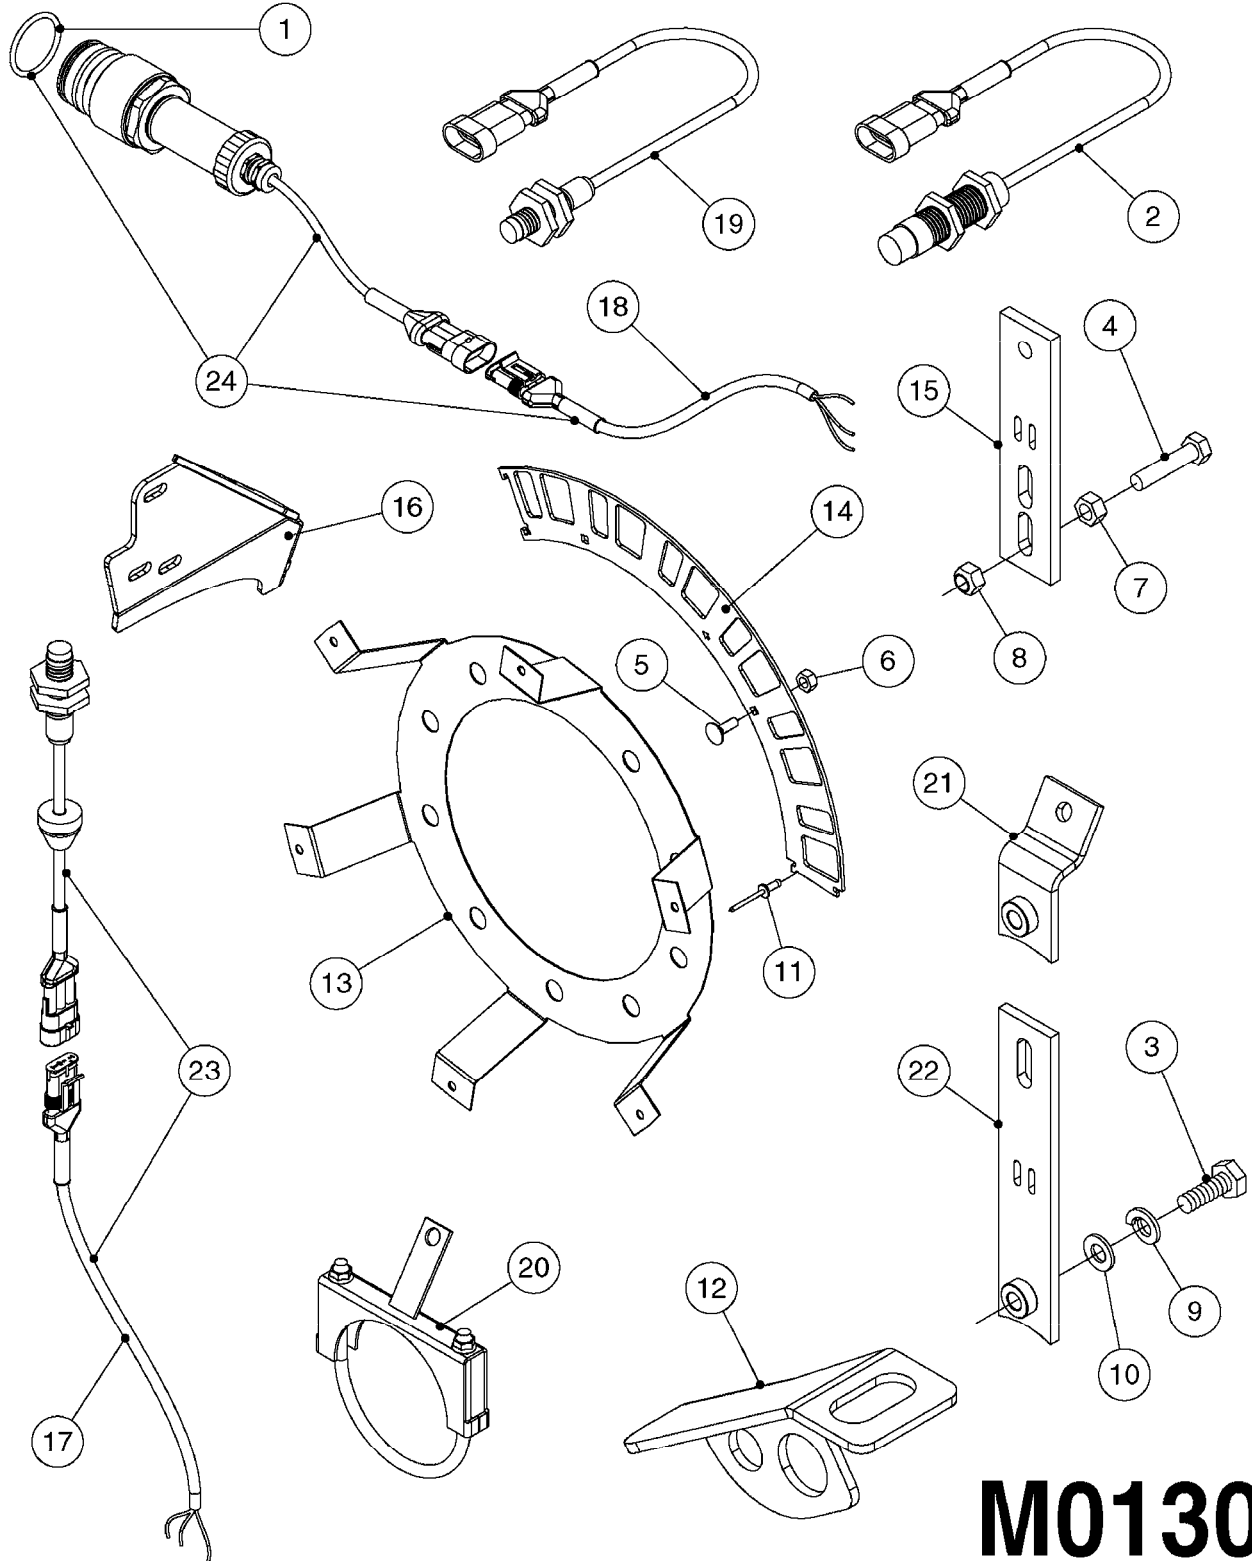

M0130

COMMON SENSORS AND BRACKETS
M0130-HIN, 12:12:16

Page 1

Date 07.02.2020 9:38

Pos.	parts-n°	order qty	description
1	242354	1	O-RING D32.2X3.0 VITON
2	285855	1	SENSOR INDUCTIVE M18 W/WIRE
3	430286	1	BOLT HEX 8.8 DEL M12X30 FT
4	430870	1	BOLT HEX 8.8 DEL M12X55 FT
5	440695	1	BOLT CARRIAGE M8X25
6	460143	1	SELF LOCK NUT M8 SST A2 DIN985
7	460386	1	NUT HEX M12X1.75
8	460703	1	NUT HEX M12X1.75 LOCK DIN985A2 SS
9	470466	1	WASHER D21.1/D12.2X2.5 LOCK
10	471127	1	WASHER, M12, Ø24/13X24X2.5 SS
11	480804	1	RIVET Ø4.8x14.5
12	16020300	1	BRACKET FOR SPEED SENSOR
13	16094703	1	WHEEL SENSOR MT BKT
13	16182403	1	BRACKET, SPEED RING, PRESIDIO
14	16138203	1	SPEED SENSOR RING NCM 2009 1/3
15	16138403	1	PLATE F. SPEED SENSOR
16	16182303	1	BRACKET, SPEED SENSOR, PR
17	26006100	1	CABLE L = 5.00M, AMP, MALE, 3P
18	26007100	1	CABLE L = 9.00M, AMP, MALE, 3P
19	28047500	1	INDUCTIV SENSOR M12 L1M
20	61000603	1	SPEED SNS MNT CLAMP F/DLS 4.5"
21	61010703	1	SPEED SENSOR BKT NCM NON-S OLD
22	61015803	1	SPEED SENSOR BKT NCM 2010
23	72050100	1	TWIN RPM SENSOR HN
24	72534000	1	TANK LEVEL ELEC SENSOR KIT 9M