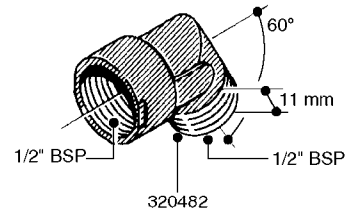

FITTINGS - HEXAGON NIPPLES  
L0030-HIN, 01:01:16

Page 0  
Date 07.02.2020 9:37

**L0030**

FITTINGS - HEXAGON NIPPLES  
L0030-HIN, 01:01:16

Page 1  
Date 07.02.2020 9:37

parts-n°	order qty	description
10015303	1	FITT.PO.HN 1.00X1.00 M1000
10425003	1	FITT.PO.HN 1.25X1.00 MCPHEE
320132	1	FITT.DK HN 1" BSP
320176	1	FITT.DK HN 3/8"X1/2" BSP
320445	1	FITT.DK HN 1/4"X3/8" BSP
320655	1	FITT.DK HN 1/2"-1/2" BSP
320692	1	FITT.DK HN 3/8'BSPX1/4'NPT
320703	1	FITT.DK HN 3/8BSP X1/2 &1/4NPT
320725	1	FITT.DK NIPPLE 3/8"-3/8" BSP
320902	1	FITT.DK HN 3/8'X 1/4' BSP
390232	1	FITT.DK HN 1-1/2' X 1-1/4' BSP
390276	1	FITT.DK HN 1'BSP