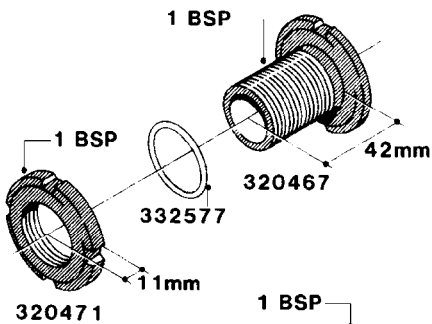

**L0040**

FITTINGS - NIPPLES & ELBOWS  
L0040-HIN, 01:01:16

Page 1

Date 07.02.2020 9:37

parts-n°	order qty	description
10530803	1	FITT.PO.SE 2.00X2.00 45 DEG.
320191	1	FITT.DK ELB 3/8' BSP 45 DEGREE
320482	1	FITT.DK ELB. 1/2" BSP 60 DEG.
320596	1	FITT.DK ELB 3/8'-1/2'BSP 45DEG
320607	1	FITT.DK HN 3/8M X 3/8F BSP LNG
320633	1	FITT.DK HN 3/8"M X 3/8"F BSP
321451	1	FITT.DK ELB.1-1/2 X1-1/4 80DEG
321532	1	FITT.DK REDUC 3/4' X 1/2' BSP
390233	1	FITT.DK REDUC 1-1/2" X 1" BSP

**L0050**

FITTINGS - HOSE CONNECTORS  
L0050-HIN, 01:01:16

Page 1  
Date 07.02.2020 9:37

parts-n°	order qty	description
242594	1	O-RING D14 X 1.78 SCH.70-EPDM
320294	1	FITT.DK TEE 3/8X3/8HB X1/2"BSP
320305	1	FITT.DK HB 3/4'- 3/4' BSP
320386	1	FITT.DK TEE 3/8X3/8HB X3/8"BSP
320397	1	FITT.DK ELB 3/8"HB X 3/8" BSP
320401	1	FITT.DK TEE 1/2X1/2HB X1/2"BSP
320412	1	FITT.DK TEE 1/2X1/2HB X3/8'BSP
320423	1	FITT.DK ELB 1/2'HB X 3/8' BSP
320891	1	FITT.DK HB 3/8'- 3/8' BSP
320972	1	FITT.DK HB 5/16'- 1/4' BSP
322046	1	FITT.DK TEE 1/2X1/2HB X3/4'BSP
322048	1	FITT.DK TEE 3/4X3/4HB X3/4'BSP
330595	1	O-RING D24.6/D20X2.1 -3/4"
333137	1	FITT.DK CONN.1/2" F.NOZZ. DOUB
333141	1	FITT.DK CONN.1/2" F.NOZZ.SING
334041	1	FITT.DK CONN.3/4' F.NOZZ. SING
334042	1	FITT.DK CONN.3/4' F.NOZZ. DOUB
334195	1	FITT.DK ELB. 3/4"HB X 3/4"HB
10012103	1	FITT.PO.HB 1.25X1.50 IMB1012
10014003	1	FITT.PO.HB 1.25X1.25 IMB1010
10036903	1	FITT.PO.HB 1.50X1.50 IMB1212
28019303	1	FITTING HB ELB 3/4NPT-3/4HOSE
61016500	1	HOSE TAIL 3/4" 90°+RG CAP 3/4"
72026700	1	NOZZLE TUBE ADAPTER W/O-RING