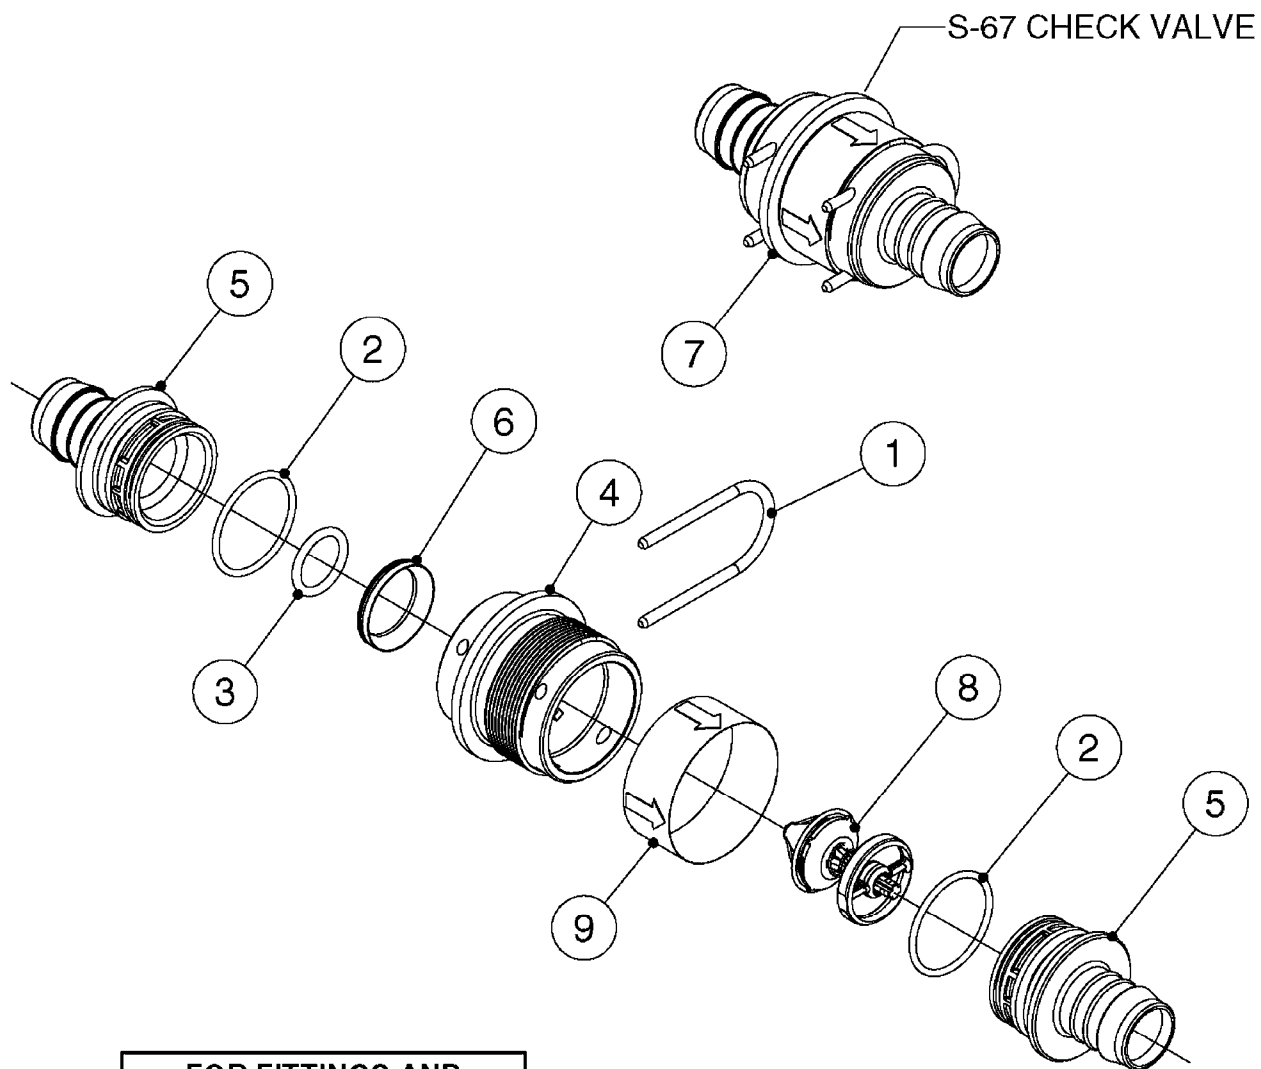

S-67 CHECK VALVE

FOR FITTINGS AND  
HOSES, SEE SECTION L

**B0630**

CHECK VALVES - S67  
B0630-HIN, 31:07:19

Page 1

Date 07.02.2020 9:36

Pos.	parts-n°	order qty	description
1	145996	1	FITT.DK S-67 FORK
2	241973	1	O-RING Ø3 X 44.2 70 SHORES NITRIL
2	242353	1	O-RING 3 X 44.2 VITON
3	242504	1	O-RING D35x2 NITRIL
4	322104	1	FITT.DK S-67 BULKHEAD
5	334231	1	FITT.DK S-67 STR.1"
5	334232	1	FITT.DK S-67 STR.1-1/4"
5	334444	1	FITT.DK S-67 STR.1-1/2" PVC
6	14103100	1	SEAT F.CHECK VALVE D40.8 2010
7	70063603	1	VALVE, CHECK S67 1-1/2"
			COMPLETE IN-LINE CHECK VALVE FOR 1-1/2" HOSE
7	72001803	1	CHCK VLV,S67, 2 X 1" HB
			COMPLETE IN-LINE CHECK VALVE FOR 1" HOSE
7	72206600	1	CHCK VLV,S67, 2 X 1.25" HB
			COMPLETE IN-LINE CHECK VALVE FOR 1-1/4" HOSE
8	72089900	1	CHECK VALVE S67 SUBASMBLY.2001
9	97800500	1	DECAL 230X28 BLACK ARROW