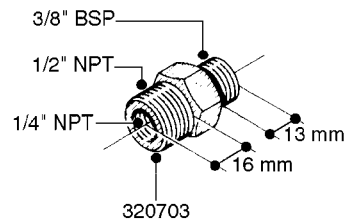

FITTINGS - HEXAGON NIPPLES  
L0030-HIN, 01:01:16

Page 0  
Date 07.02.2020 9:37

**L0030**

FITTINGS - HEXAGON NIPPLES  
L0030-HIN, 01:01:16

Page 1  
Date 07.02.2020 9:37

parts-n°	order qty	description
10015303	1	FITT.PO.HN 1.00X1.00 M1000
10425003	1	FITT.PO.HN 1.25X1.00 MCPHEE
320132	1	FITT.DK HN 1" BSP
320176	1	FITT.DK HN 3/8"X1/2" BSP
320445	1	FITT.DK HN 1/4"X3/8" BSP
320655	1	FITT.DK HN 1/2"-1/2" BSP
320692	1	FITT.DK HN 3/8'BSPX1/4'NPT
320703	1	FITT.DK HN 3/8BSP X1/2 &1/4NPT
320725	1	FITT.DK NIPPLE 3/8"-3/8" BSP
320902	1	FITT.DK HN 3/8'X 1/4' BSP
390232	1	FITT.DK HN 1-1/2' X 1-1/4' BSP
390276	1	FITT.DK HN 1'BSP