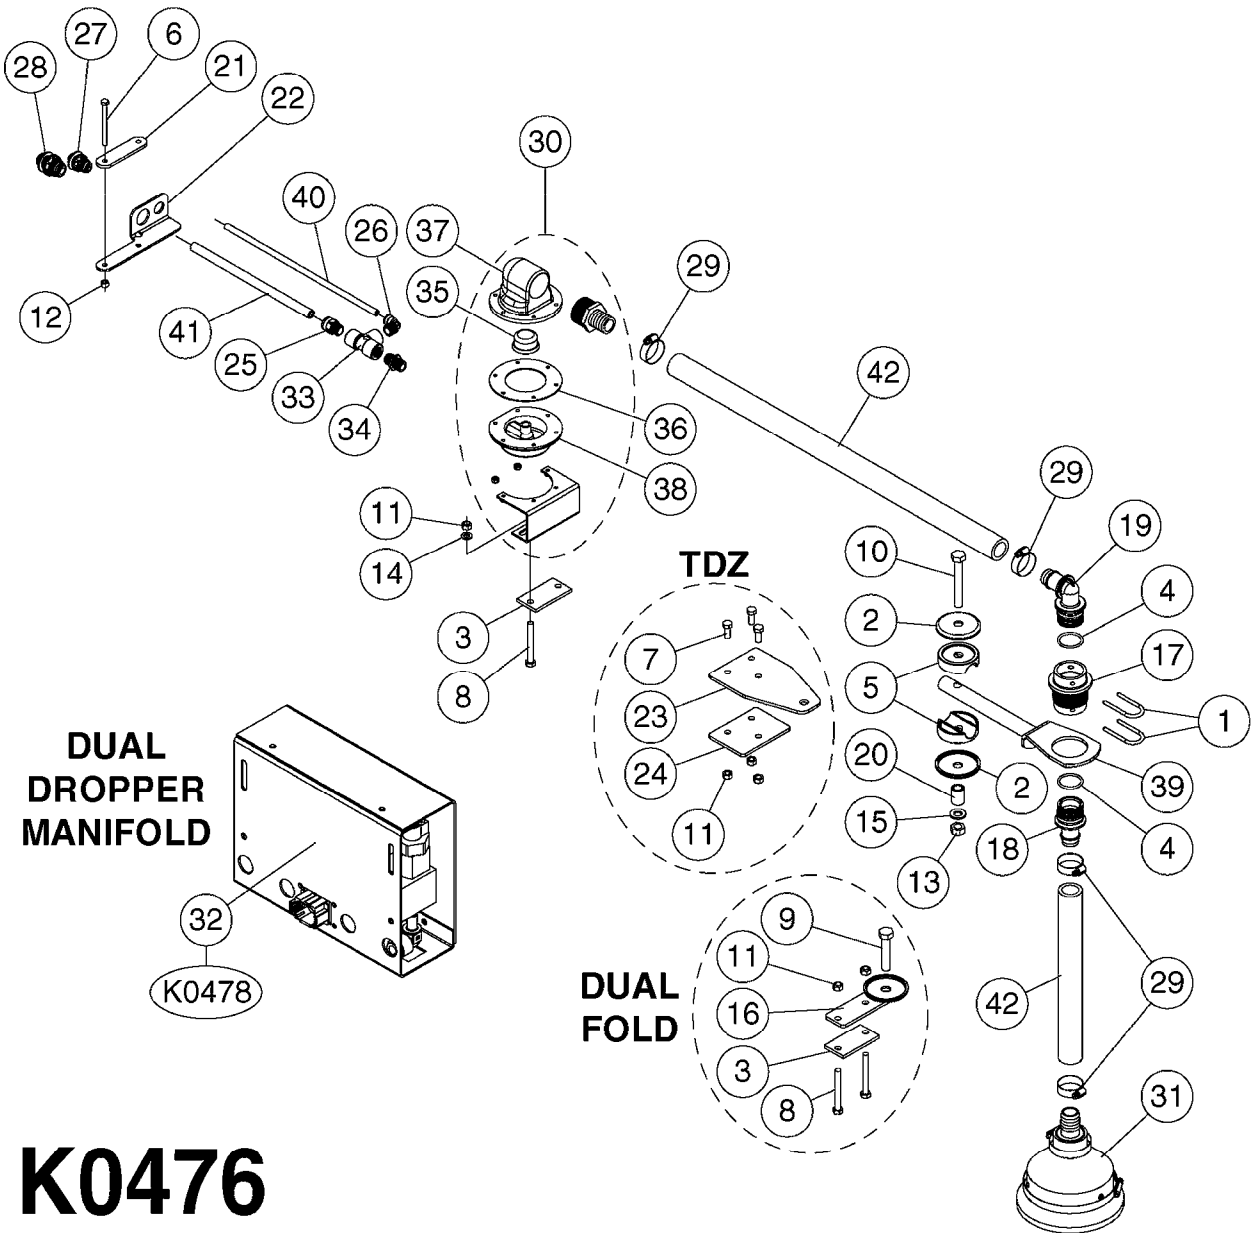

K0476

FOAM MARKER - DROPPER RICHWAY
K0476-HIN, 26:02:18

Page 1
Date 07.02.2020 9:37

Pos.	parts-n°	order qty	description
1	145995	1	FITT.DK S-53 FORK
2	160775	1	WASHER F. FRICTION PLATE
3	172664	1	FLATBAR BACKING PLATE
4	242109	1	O-RING D32.2x3.0
4	242354	1	O-RING D32.2X3.0 VITON
5	330831	1	FRICTION PLATE
6	410605	1	BOLT HEX 8.8 DEL M6X80
7	420582	1	BOLT HEX 8.8 DEL M8X20 FT A2
8	421201	1	BOLT HEX 8.8 DEL M8X70
9	430323	1	BOLT HEX 8.8 DEL M12X60
10	430924	1	BOLT HEX 8.8 DEL M12 X 85
11	460143	1	SELF LOCK NUT M8 SST A2 DIN985
12	460261	1	NUT HEX M6X1.00 LOCK DIN985 A2 SS
13	460703	1	NUT HEX M12X1.75 LOCK DIN985A2 SS
14	471126	1	WASHER, M8, Ø16/ 8.4X 1.6, SS
15	471127	1	WASHER, M12, Ø24/13X24X2.5 SS
16	611671	1	BREAK AWAY HOLDER F-MARKER
17	726463	1	FITT.DK S53 BULKHEAD W/GASKET
18	726559	1	FITT DK. S-53 HB 1" W/O-RING
19	726571	1	FITT.DK S-53 ELB.1", W ORING
20	14103900	1	BUSHING Ø19/Ø13 L=26.5 SPC/FTZ BOOMS ONLY
21	16022403	1	BRACKET 60MM TUBE
22	16162903	1	BRKT, FOAM LINE DISCONNECT
23	16169803	1	BRACKET, TDZ FOAM MARKER MOUNT
24	16170003	1	PLATE, TDZ FOAM MARKER MOUNT BACKER
25	23004303	1	FITT, 3/8"NPT-3/8"TUBE-PTC
26	23004403	1	FITT, 3/8"NPT-1/4"90-PTC
27	23004503	1	FITT, BULKHEAD-1/4" TUBE-PTC
28	23004603	1	FITT, BULKHEAD-3/8" TUBE-PTC
29	28030003	1	CLAMP HOSE GEAR P1" 6716
30	28064903	1	FOAMHEAD ASSEMBLY, RICHWAY
31	28065003	1	COLLECTOR HEAD ASSY, RICHWAY
32	28065103	1	DUAL DROP MANIFOLD, RICHWAY
33	28066303	1	FITT, BANJO, 3/8" TEE
34	28066403	1	FITT, BANJO, 3/8"-3/8" STR NIP
35	28087803	1	3/8" FOAMHEAD SCREEN, FOAM MARKER, RICHWAY
36	28087903	1	FOAMHEAD GASKET, FOAM MARKER, RICHWAY
37	28088003	1	FOAMHEAD TOP HOUSING, FOAM MARKER, RICHWAY
38	28088103	1	FOAMHEAD BOTTOM HOUSING, FOAM MARKER, RICHWAY
39	61065900	1	BRACKET FOR FOAM DROPPER, S53
40	92703303	1	HOSE LLDPE .25"X.17"X12" BLACK
41	92703403	1	HOSE LLDPE .38"X.25"X12" BLACK
42	92712403	1	HOSE R X1" X300PSI WP X0012"