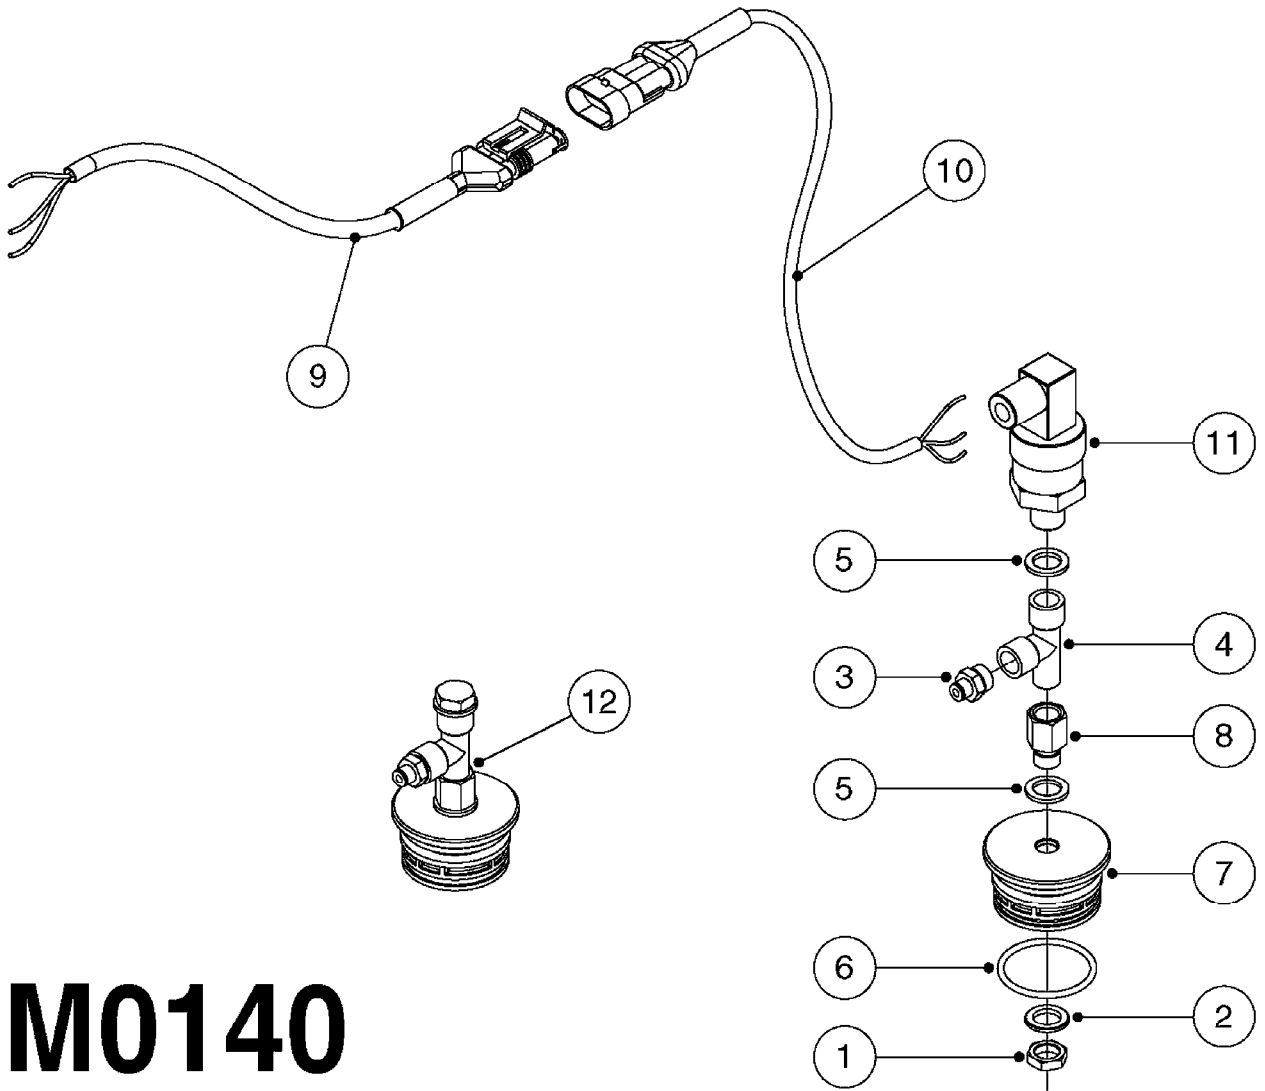

PRESSURE SENSOR - AMP
M0140-HIN, 01:01:16

M0140