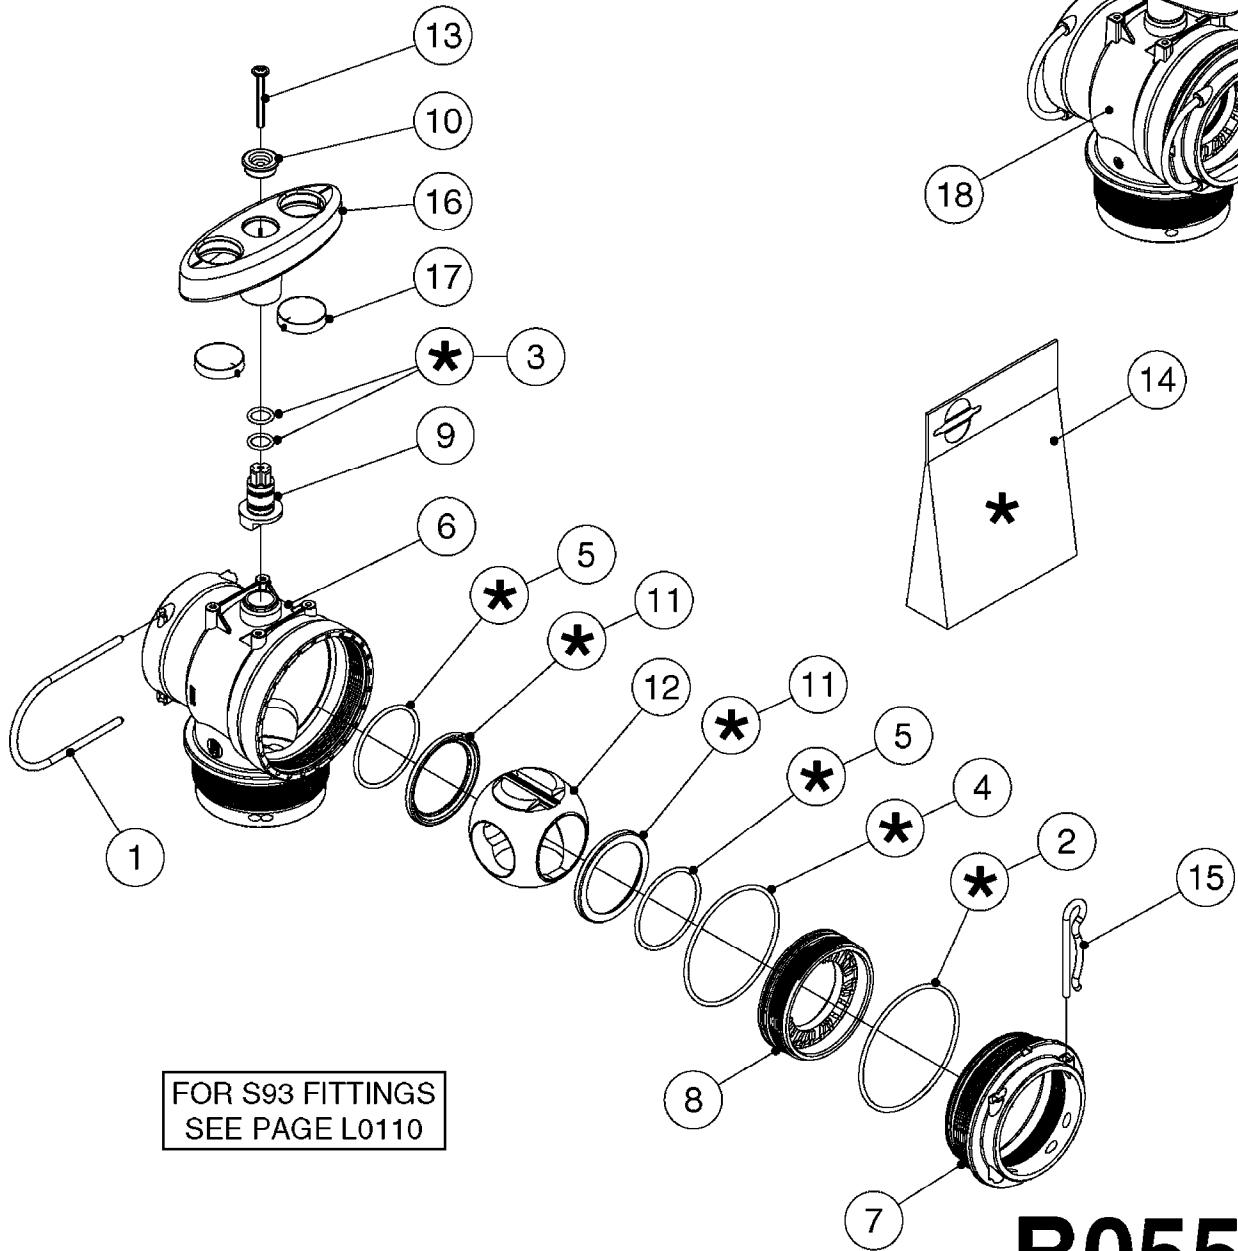

S93 (07)

MANIFOLD - S93 VALVE (07)
B0550-HIN, 28:01:19

Page 1

Date 07.02.2020 9:36

Pos.	parts-n°	order qty	description
1	145997	1	FITT.DK S-93 FORK
2	242047	1	O-RING 89.5 X 3.0 VITON
3	242449	1	O'RING 13.3 x 2.4 VITON
4	242450	1	O-RING D84.5X3.0 VITON
5	242475	1	O'RING D56.52x5.33 SH70-VITON
6	322327	1	HOUSING, VALVE, S93, 220 PSI
7	322328	1	END CAP F. VALVE S-93
8	322354	1	THRUST PLATE F.3-WAY VALVES-93
9	334579	1	SPINDLE F.3 WAY VALVE S-93
10	334594	1	PLUG F. VALVE HANDLE BLACK
11	390543	1	SEAT F. BALL 3-WAY VALVE S-93
12	390544	1	BALL FOR S93 VALVE, 3 HOLES
12	391019	1	BALL F.2 WAY S93 SMART VALVE
13	440729	1	SCREW F. PLASTIC 4MM X40LG SS
14	741726	1	REPAIR KIT F.S93 VALVE VIT.'02
15	28168400	1	HAIRPIN Ø5 S67/S93
16	33514400	1	HANDLE FOR 2 ICONS 07
17	33514500	1	PLUG FOR HANDLE ,2 ICONS
18	72518800	1	QUICK FILL VALVE 2008 NAV
18	72518900	1	SUCTION VALVE 2008 NAV