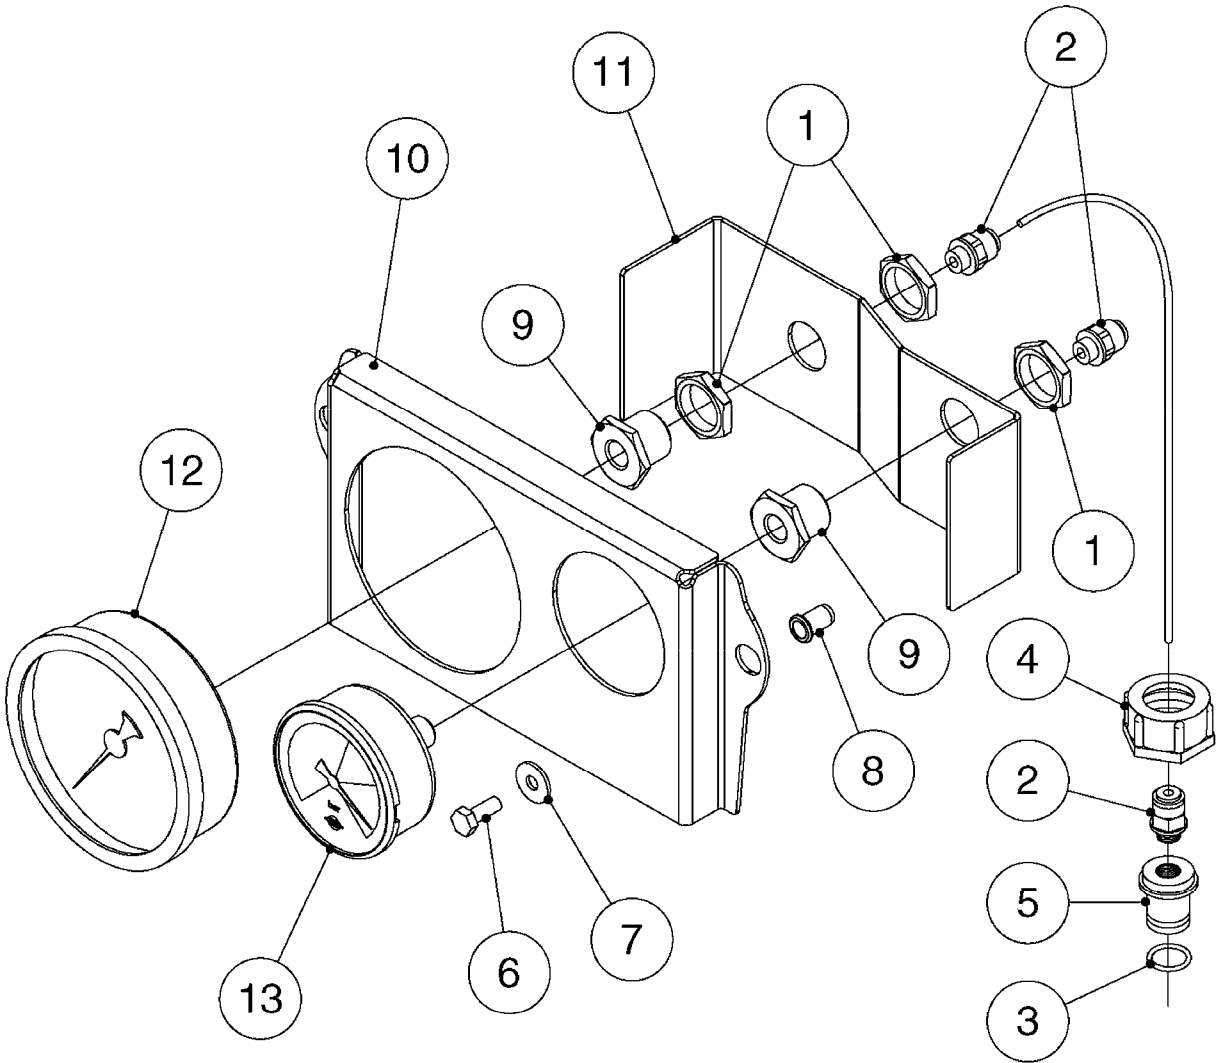

K0710

REMOTE GAUGES - NAVIGATOR
K0710-HIN, 01:01:16

Page 1

Date 07.02.2020 9:37

Pos.	parts-n°	order qty	description
1	140766	1	NUT 1/2" BSP
2	231346	1	QUICK COUPLER 1/8"BSP X 4 MM
3	242594	1	O-RING D14 X 1.78 SCH.70-EPDM
4	320283	1	FITT.DK NUT 3/4"BSP
5	321926	1	FITTING BSP3/4""-1/8"
6	410185	1	BOLT HEX 8.8 DEL M6X16
7	471124	1	WASHER, M6, Ø18/ 6.4X 1.6, SS
8	480811	1	BLIND FASTENER M6 STAINLESS
9	14055400	1	FITT.DK REDUC 1/2"x1/8"x1/4"BS
10	16421800	1	PLATE F. PRESS GAUGE FRONT, NAV 5/6000
11	16421900	1	PLATE F. PRESS GAUGE BACK, NAV 5/6000
12	28014403	1	GAUGE 4"BR REAR PSI200
13	28053400	1	GAUGE VACUUM SUCT. FILTER NCM