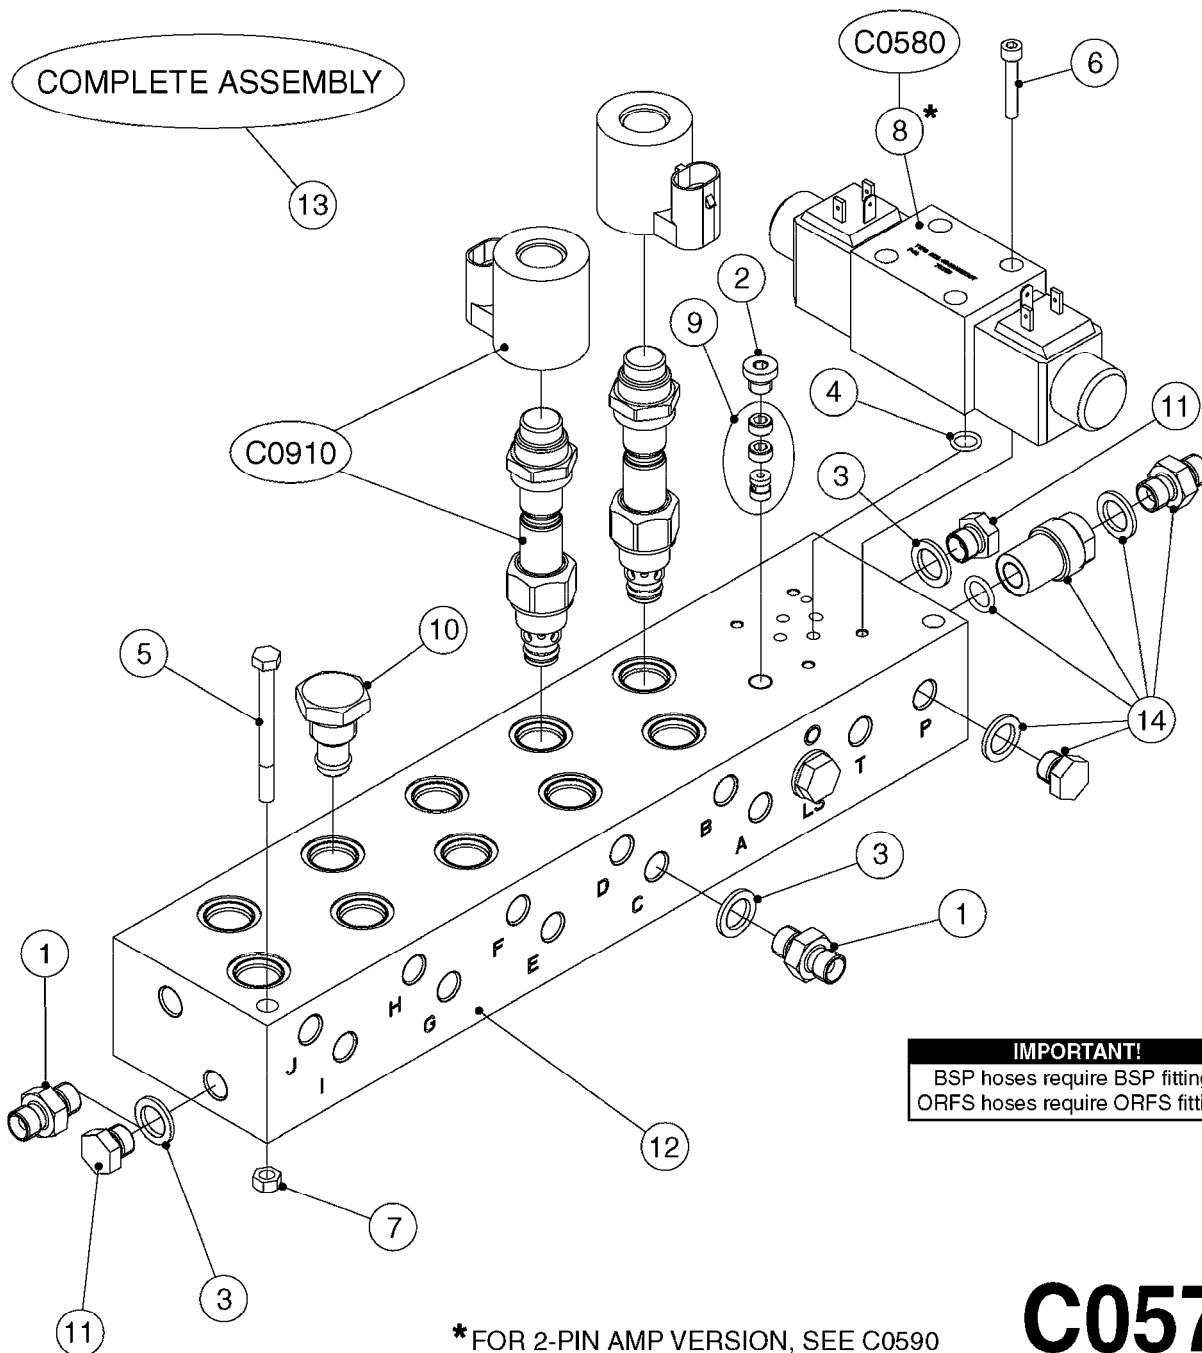

HYD.BLOCK EAGLE/FORCE PRE 2012
C0570-HIN, 13:05:19

Page 1
Date 07.02.2020 9:36

Pos.	parts-n°	order qty	description
1	146845	1	HEX NIPPLE 1/4"x1/4" BSP
1	23234500	1	HEX NIPPLE 1/4" - 9/16" ORFS
1	146851	1	HEX NIPPLE 1/4"x1/4" 0.7MM BSP
1	23234700	1	HEX NIPPLE 1/4"-9/16" - 0.7mm ORFS
1	147498	1	HEX NIPPLE 1/4"-1/4" 1.2mm BSP
1	23234100	1	HEX NIPPLE 1/4"-9/16" - 1.2mm ORFS
2	231987	1	PLUG 1/8' BSP W/GASKET
3	241404	1	DOWTY SEAL 1/4"
4	242102	1	O-RING Ø9.25X1.78 NITRIL 90SH
5	420847	1	BOLT HEX 8.8 DEL M8X85
6	450964	1	SCREW M5X30 F.CYLINDER
7	460143	1	SELF LOCK NUT M8 SST A2 DIN985
8	782116	1	HY SOLENOID VALVE MD1L-S3/10N-D12K1/P
9	782124	1	SWITCH VALVE OUTS.1/8" 5000PSI
10	782131	1	BLIND PLUG F.3/4" CARTR.VALVE
11	14010400	1	PLUG 1/4" BSP
12	14098600	1	HYD. BLOCK SPC/FTZ 3/4" 2010
13	72679100	1	HY.BLOCK BOOM HYDR. FTZ 2010
14	74191700	1	ADJ. FLOW VALVE REPAIR KIT DHP