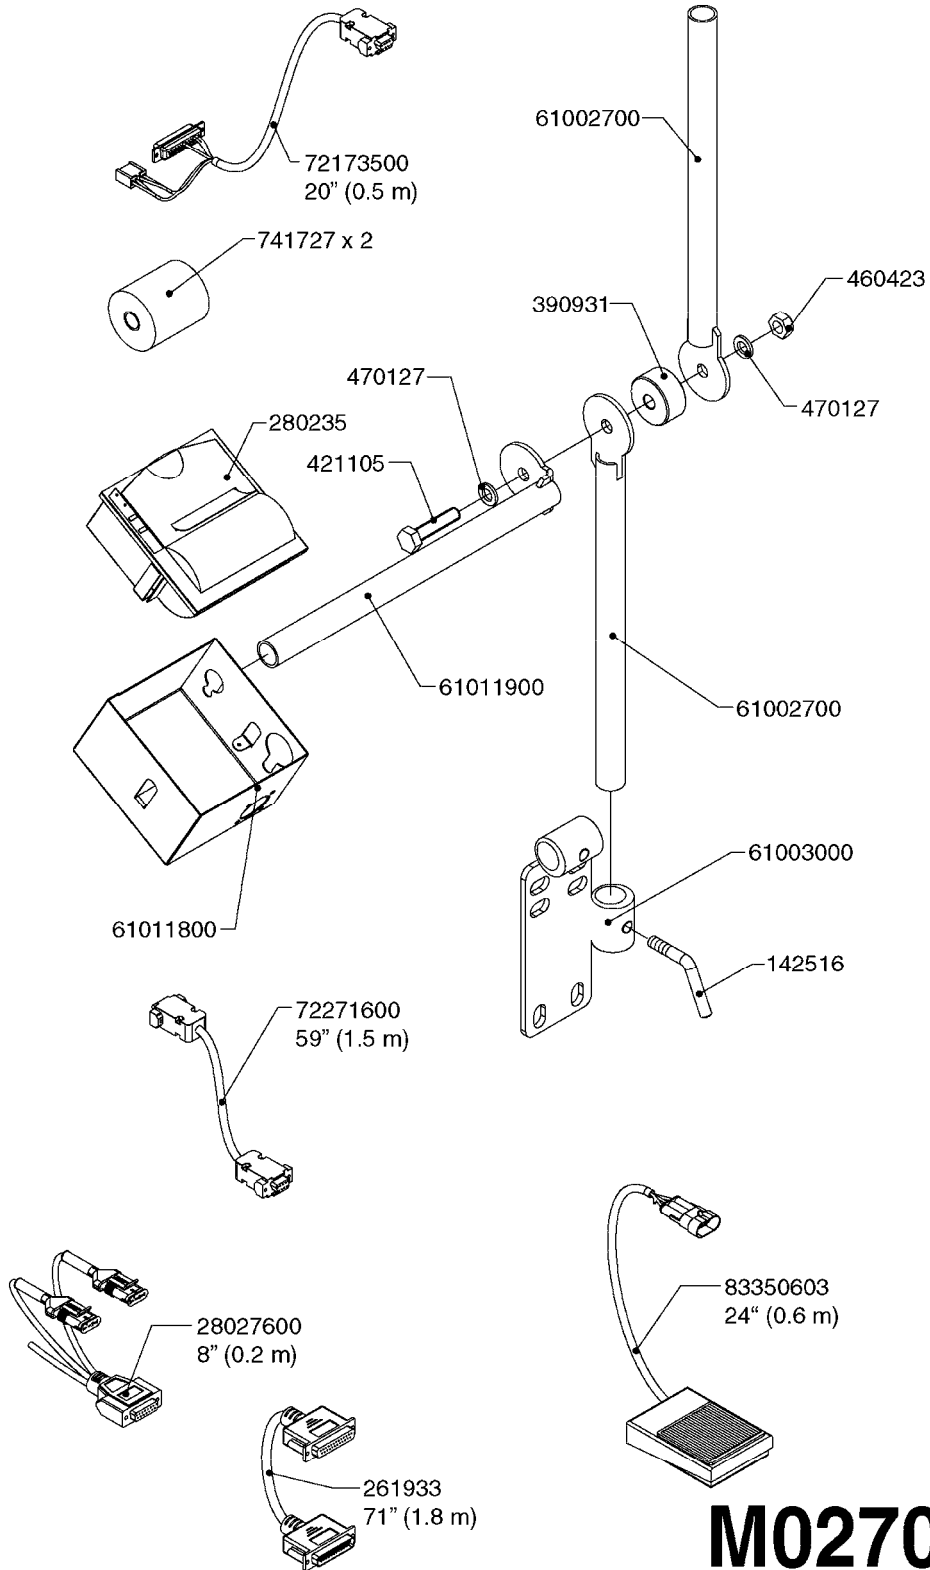

\*Included with (1) box complete

**M0250**

JOB COM AND BREAK OUT  
M0250-HIN, 01:02:17

Page 1

Date 07.02.2020 9:38

Pos.	parts-n°	order qty	description
1	391095	1	BOX COMPL. 300X300X135 DRILLED
2	440673	1	SCREW F.PLASTIC 5X12 SS
3	16132400	1	PLATE 1.5X270X270/JOB COMPUTER
4	26004600	1	PLUG F.DRILLED HOLE 21MM
5	26004700	1	PG13.5 BUNG
6	26005100	1	CONNECTOR FOR PCB, PLASTIC
7	26005500	1	PCB BREAKOUT BOX EL BOX CM"05"
8	26013800	1	CABLE HC6500 JOB COM TO CABIN
9	26029200	1	DAH PCB F. JOB COM NCM '09
10	26052700	1	JOB COM PCB ASSY HW3.1
10	72369300	1	JOB COM PCB NCM44/6600 REFURB.
11	28048600	1	FULE 15A ATOF SERIES
12	28091400	1	FINGER SCREW F.BOX 300X300X135