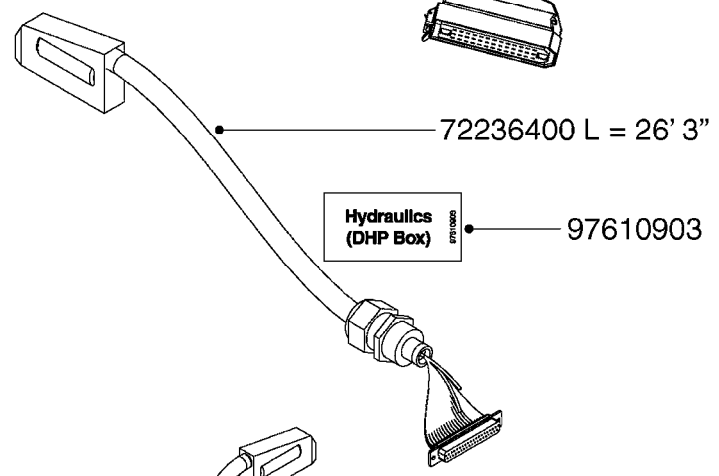

**M0280**

39 PIN CABLES  
M0280-HIN, 28:03:17

Page 1

Date 07.02.2020 9:38

parts-n°	order qty	description
262158	1	PLUG INSERT 39 POLE MALE
262159	1	PLUG INSERT 39 POLE FEMALE
262160	1	PLUG HOUSING 39 POLE FEMALE
262161	1	PLUG HOUSING F/39 POLE MALE
440634	1	SCREW 5/8"
440732	1	PT SCREW 35X12B Z5452 ELZ
14034200	1	CODE BRACKET FOR 39 PIN CABLE
26003900	1	WIRE 37-39 PIN EVC, 6.6'
26004200	1	WIRE 37-39 PIN EVC, 57.4'
26008400	1	WIRE 39-PIN 24 WIRE L=8M
26011903	1	WIRE 39-39 POLE EXT. 3660MM
28027500	1	WIRE 37-39 PIN EVC, 37.7'
28028700	1	WIRE 37-39 PIN EVC, 45.9'
28028800	1	WIRE 37-39 PIN EVC, 16.4'
28028900	1	WIRE 37-39 PIN EVC, 26.2'
72236400	1	DAH CONN. WIRE/TRACTOR L=8M
97610803	1	DECAL-SRAY BOX 39-PIN
97610903	1	DECAL-HYDRAULIC BOX 39-PIN