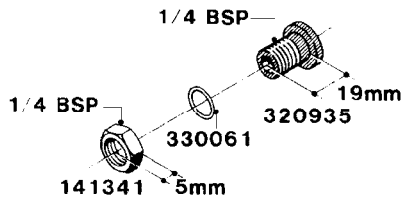

**L0050**

FITTINGS - HOSE CONNECTORS  
L0050-HIN, 01:01:16

Page 1  
Date 07.02.2020 9:37

parts-n°	order qty	description
242594	1	O-RING D14 X 1.78 SCH.70-EPDM
320294	1	FITT.DK TEE 3/8X3/8HB X1/2"BSP
320305	1	FITT.DK HB 3/4'- 3/4' BSP
320386	1	FITT.DK TEE 3/8X3/8HB X3/8"BSP
320397	1	FITT.DK ELB 3/8"HB X 3/8" BSP
320401	1	FITT.DK TEE 1/2X1/2HB X1/2"BSP
320412	1	FITT.DK TEE 1/2X1/2HB X3/8'BSP
320423	1	FITT.DK ELB 1/2'HB X 3/8' BSP
320891	1	FITT.DK HB 3/8'- 3/8' BSP
320972	1	FITT.DK HB 5/16'- 1/4' BSP
322046	1	FITT.DK TEE 1/2X1/2HB X3/4'BSP
322048	1	FITT.DK TEE 3/4X3/4HB X3/4'BSP
330595	1	O-RING D24.6/D20X2.1 -3/4"
333137	1	FITT.DK CONN.1/2" F.NOZZ. DOUB
333141	1	FITT.DK CONN.1/2" F.NOZZ.SING
334041	1	FITT.DK CONN.3/4' F.NOZZ. SING
334042	1	FITT.DK CONN.3/4' F.NOZZ. DOUB
334195	1	FITT.DK ELB. 3/4"HB X 3/4"HB
10012103	1	FITT.PO.HB 1.25X1.50 IMB1012
10014003	1	FITT.PO.HB 1.25X1.25 IMB1010
10036903	1	FITT.PO.HB 1.50X1.50 IMB1212
28019303	1	FITTING HB ELB 3/4NPT-3/4HOSE
61016500	1	HOSE TAIL 3/4" 90°+RG CAP 3/4"
72026700	1	NOZZLE TUBE ADAPTER W/O-RING