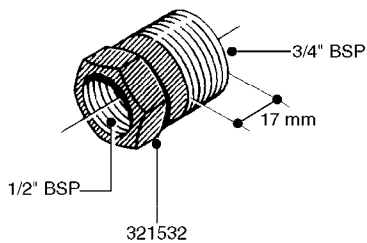

FITTINGS - HEXAGON NIPPLES  
L0030-HIN, 01:01:16

Page 0  
Date 07.02.2020 9:37

**L0030**

FITTINGS - HEXAGON NIPPLES  
L0030-HIN, 01:01:16

Page 1  
Date 07.02.2020 9:37

parts-n°	order qty	description
10015303	1	FITT.PO.HN 1.00X1.00 M1000
10425003	1	FITT.PO.HN 1.25X1.00 MCPHEE
320132	1	FITT.DK HN 1" BSP
320176	1	FITT.DK HN 3/8"X1/2" BSP
320445	1	FITT.DK HN 1/4"X3/8" BSP
320655	1	FITT.DK HN 1/2"-1/2" BSP
320692	1	FITT.DK HN 3/8'BSPX1/4'NPT
320703	1	FITT.DK HN 3/8BSP X1/2 &1/4NPT
320725	1	FITT.DK NIPPLE 3/8"-3/8" BSP
320902	1	FITT.DK HN 3/8'X 1/4' BSP
390232	1	FITT.DK HN 1-1/2' X 1-1/4' BSP
390276	1	FITT.DK HN 1'BSP