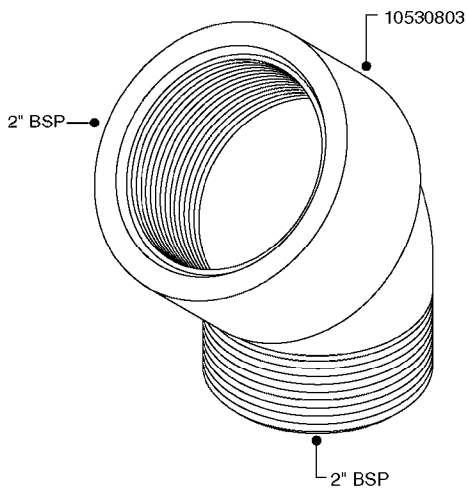

FITTINGS - HEXAGON NIPPLES  
L0030-HIN, 01:01:16

Page 0  
Date 07.02.2020 9:37

**L0030**

FITTINGS - HEXAGON NIPPLES  
L0030-HIN, 01:01:16

Page 1  
Date 07.02.2020 9:37

parts-n°	order qty	description
10015303	1	FITT.PO.HN 1.00X1.00 M1000
10425003	1	FITT.PO.HN 1.25X1.00 MCPHEE
320132	1	FITT.DK HN 1" BSP
320176	1	FITT.DK HN 3/8"X1/2" BSP
320445	1	FITT.DK HN 1/4"X3/8" BSP
320655	1	FITT.DK HN 1/2"-1/2" BSP
320692	1	FITT.DK HN 3/8'BSPX1/4'NPT
320703	1	FITT.DK HN 3/8BSP X1/2 &1/4NPT
320725	1	FITT.DK NIPPLE 3/8"-3/8" BSP
320902	1	FITT.DK HN 3/8'X 1/4' BSP
390232	1	FITT.DK HN 1-1/2' X 1-1/4' BSP
390276	1	FITT.DK HN 1'BSP