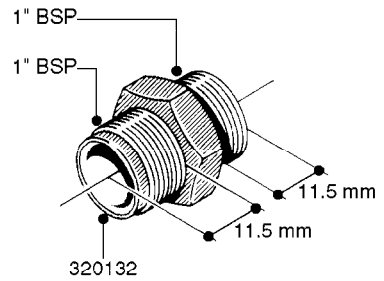

FITTINGS - HEXAGON NIPPLES  
L0030-HIN, 01:01:16

Page 0  
Date 07.02.2020 9:37

**L0030**

FITTINGS - HEXAGON NIPPLES  
L0030-HIN, 01:01:16

Page 1  
Date 07.02.2020 9:37

parts-n°	order qty	description
10015303	1	FITT.PO.HN 1.00X1.00 M1000
10425003	1	FITT.PO.HN 1.25X1.00 MCPHEE
320132	1	FITT.DK HN 1" BSP
320176	1	FITT.DK HN 3/8"X1/2" BSP
320445	1	FITT.DK HN 1/4"X3/8" BSP
320655	1	FITT.DK HN 1/2"-1/2" BSP
320692	1	FITT.DK HN 3/8'BSPX1/4'NPT
320703	1	FITT.DK HN 3/8BSP X1/2 &1/4NPT
320725	1	FITT.DK NIPPLE 3/8"-3/8" BSP
320902	1	FITT.DK HN 3/8'X 1/4' BSP
390232	1	FITT.DK HN 1-1/2' X 1-1/4' BSP
390276	1	FITT.DK HN 1'BSP