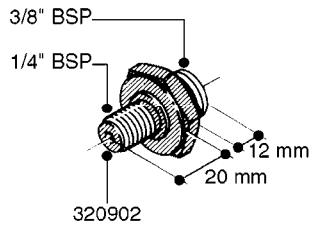

FITTINGS - HEXAGON NIPPLES  
L0030-HIN, 01:01:16

Page 0  
Date 07.02.2020 9:37

**L0030**

FITTINGS - HEXAGON NIPPLES  
L0030-HIN, 01:01:16

Page 1  
Date 07.02.2020 9:37

parts-n°	order qty	description
10015303	1	FITT.PO.HN 1.00X1.00 M1000
10425003	1	FITT.PO.HN 1.25X1.00 MCPHEE
320132	1	FITT.DK HN 1" BSP
320176	1	FITT.DK HN 3/8"X1/2" BSP
320445	1	FITT.DK HN 1/4"X3/8" BSP
320655	1	FITT.DK HN 1/2"-1/2" BSP
320692	1	FITT.DK HN 3/8'BSPX1/4'NPT
320703	1	FITT.DK HN 3/8BSP X1/2 &1/4NPT
320725	1	FITT.DK NIPPLE 3/8"-3/8" BSP
320902	1	FITT.DK HN 3/8'X 1/4' BSP
390232	1	FITT.DK HN 1-1/2' X 1-1/4' BSP
390276	1	FITT.DK HN 1'BSP