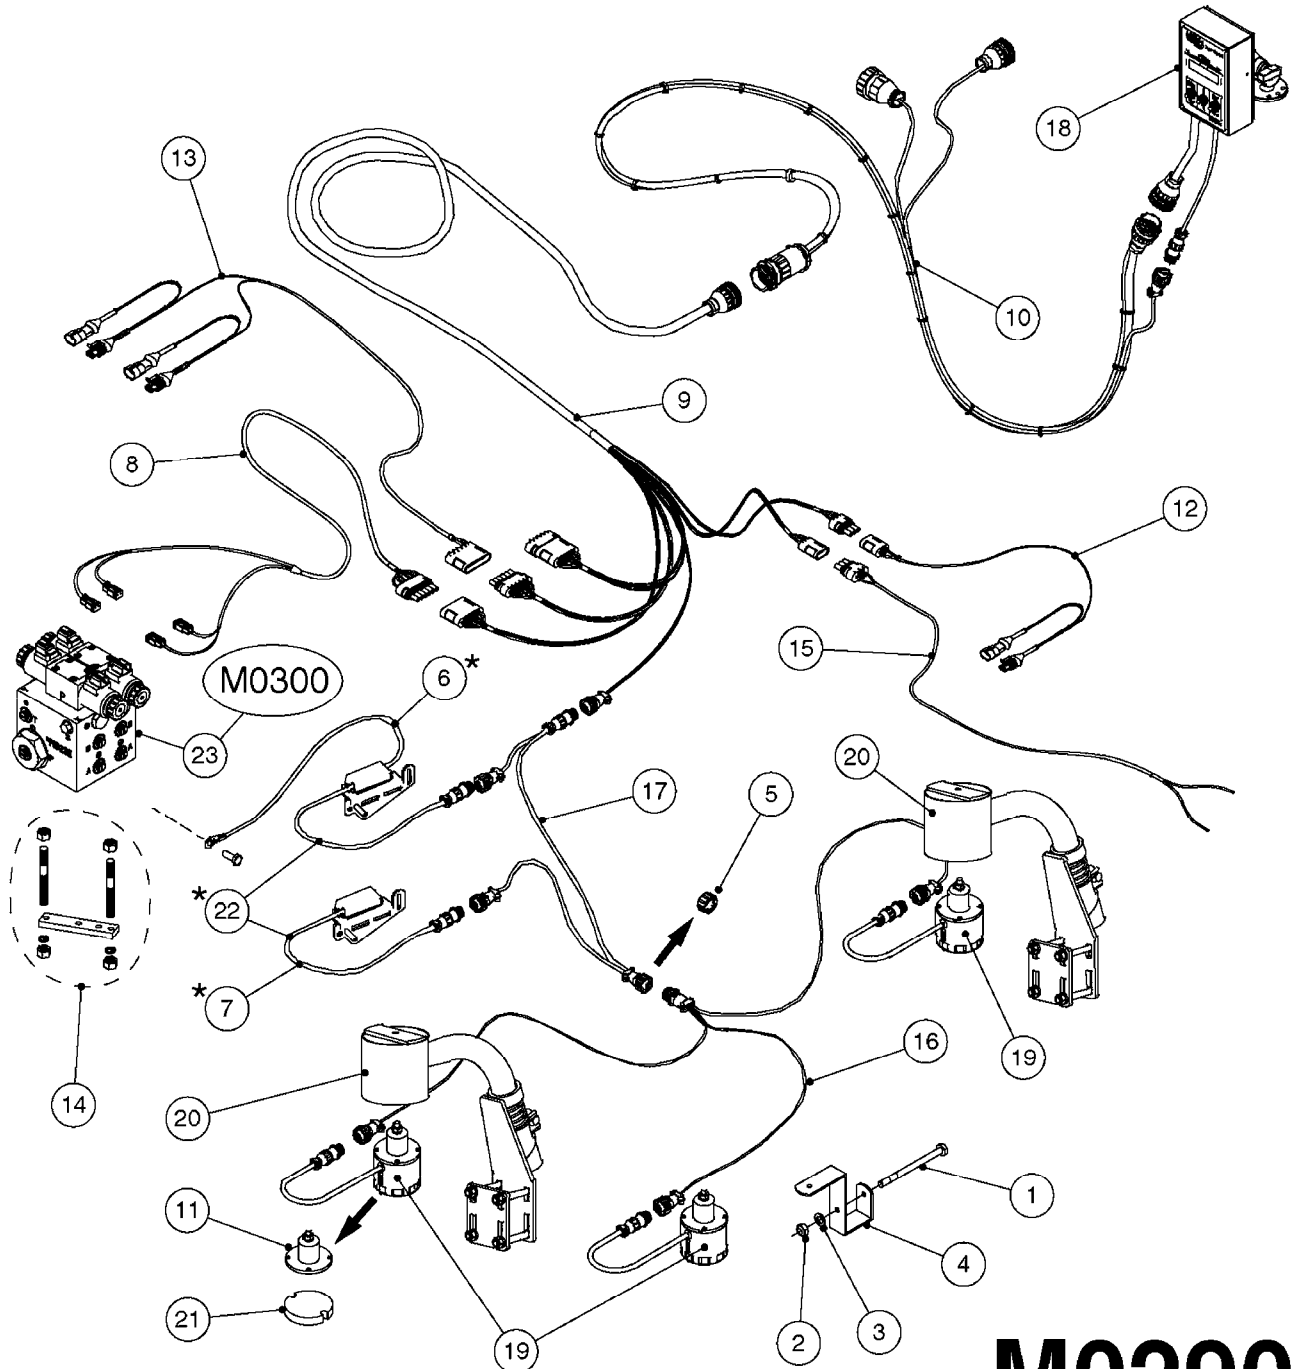

**M0280**

39 PIN CABLES  
M0280-HIN, 28:03:17

Page 1

Date 07.02.2020 9:38

parts-n°	order qty	description
262158	1	PLUG INSERT 39 POLE MALE
262159	1	PLUG INSERT 39 POLE FEMALE
262160	1	PLUG HOUSING 39 POLE FEMALE
262161	1	PLUG HOUSING F/39 POLE MALE
440634	1	SCREW 5/8"
440732	1	PT SCREW 35X12B Z5452 ELZ
14034200	1	CODE BRACKET FOR 39 PIN CABLE
26003900	1	WIRE 37-39 PIN EVC, 6.6'
26004200	1	WIRE 37-39 PIN EVC, 57.4'
26008400	1	WIRE 39-PIN 24 WIRE L=8M
26011903	1	WIRE 39-39 POLE EXT. 3660MM
28027500	1	WIRE 37-39 PIN EVC, 37.7'
28028700	1	WIRE 37-39 PIN EVC, 45.9'
28028800	1	WIRE 37-39 PIN EVC, 16.4'
28028900	1	WIRE 37-39 PIN EVC, 26.2'
72236400	1	DAH CONN. WIRE/TRACTOR L=8M
97610803	1	DECAL-SRAY BOX 39-PIN
97610903	1	DECAL-HYDRAULIC BOX 39-PIN