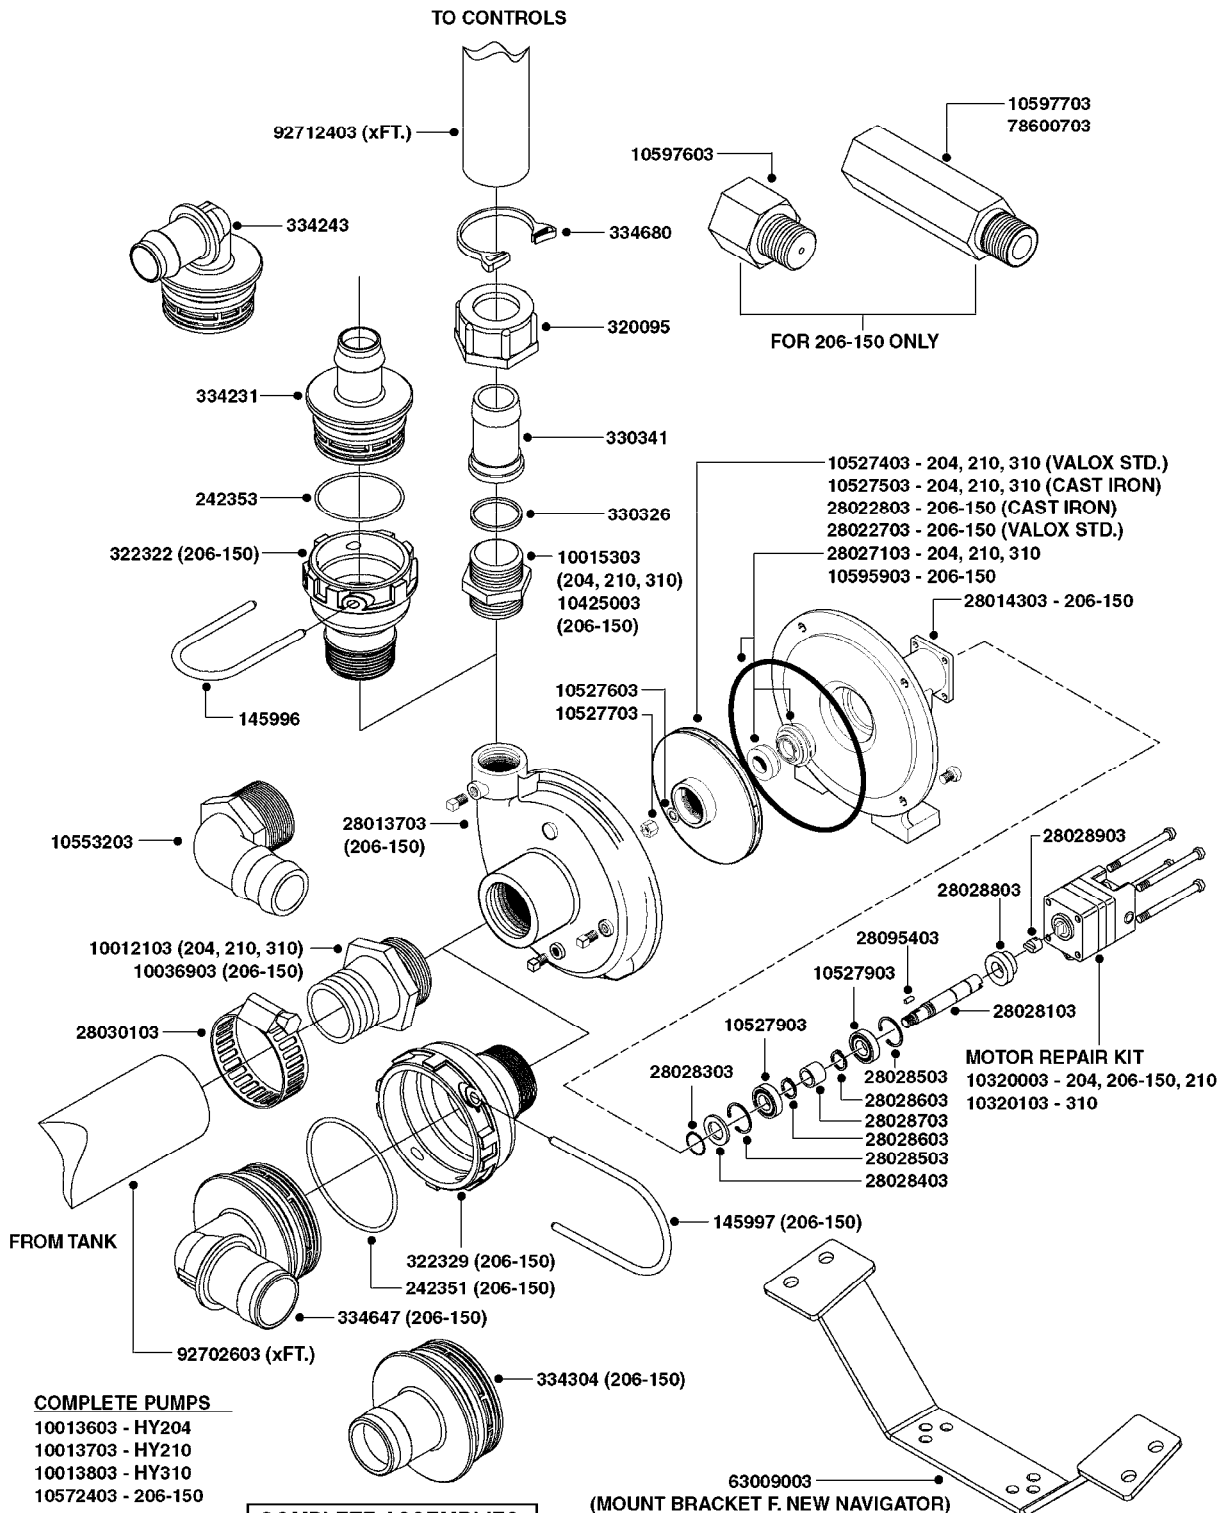

A0420

PUMP-204,206-150,210,310 ACE
A0420-HIN, 02:05:16

Page 1
Date 07.02.2020 9:36

parts-n°	order qty	description
145996	1	FITT.DK S-67 FORK
145997	1	FITT.DK S-93 FORK
242351	1	O-RING D69.5X3.0 VITON F.S-93
242353	1	O-RING 3 X 44.2 VITON
320095	1	FITT.DK NUT 1" BSP
322322	1	FITT.DK S-67 X 1-1/4"BSP MALE
322329	1	FITT.DK S-93 X 1-1/2"BSP MALE2
330326	1	O-RING D30/D24X2 F.1"NUT
330341	1	FITT.DK HB 1" F. 1" NUT
334231	1	FITT.DK S-67 STR.1"
334243	1	FITT.DK S-67 ELB.1"
334304	1	FITT.DK S-93 STR.1-1/2" PVC
334647	1	FITT.DK S93 ELB 1-1/2" 90 PVC
334680	1	CLAMP HOSE PLASTIC 1"
10012103	1	FITT.PO.HB 1.25X1.50 IMB1012
10013603	1	PUMP ACE HY 204
10013703	1	PUMP ACE HY 210
10013803	1	PUMP ACE HY 310
10015303	1	FITT.PO.HN 1.00X1.00 M1000
10036903	1	FITT.PO.HB 1.50X1.50 IMB1212
10320003	1	MOTOR REPAIRKIT ACE204,206,210
10320103	1	MOTOR REPAIR KIT ACE 304,310
10425003	1	FITT.PO.HN 1.25X1.00 MCPHEE
10527403	1	IMPELLER VALOX F.ACE PUMP
10527503	1	IMPELLER CASTIRON F.ACE PUMP
10527603	1	WASHER 3/8' F.ACE PUMP
10527703	1	NUT HEX NF 3/8 F.ACE PUMP
10527903	1	BEARING F.ACE PUMP (#40870)
10553203	1	FITT.PO.EL 1.5X1.5 HB BLACK
10572403	1	PUMP ACE HY 206 SERIES 150
10595903	1	REPAIR KIT ACE 206-150
10597603	1	ORIFACE RESTRICTOR F. ACE 206
10597703	1	FITT, HYD FLOW FUSE ACE 206OLD
28013703	1	PUMP HOUSING FRONT ACE 206-150
28014303	1	PUMP HOUSING W.FEET 206-150
28022703	1	IMPELLER THERMOPLASTIC
28022803	1	IMPELLER CAST IRON
28027103	1	REPAIR KIT ACE 204,210,304,310
28028103	1	SHAFT 5/8"DIA.1/2"KEYWAY SS
28028303	1	O-RING, SHAFT SEAL
28028403	1	SLINGER
28028503	1	SNAP RING - INTERNAL
28028603	1	SNAP RING - EXTERNAL
28028703	1	SPACER FOR SHAFT
28028803	1	SEAL SUPPORT SPACER 200 SERIES
28028903	1	COUPLING FOR HYDRAULIC MOTOR
28030103	1	CLAMP HOSE GEAR P5/4-S1.5"6724
28095403	1	KEY F.IMPELLER 1/8"X1/8"X1/2"
63009003	1	CENTRIFUGAL PUMP BRACKET
78600703	1	FITT, HYD FLOW FUSE ACE 206N
92702603	1	HOSE PVC SUCT GRAY 1-1/2"
92712403	1	HOSE R X1" X300PSI WP X0012"