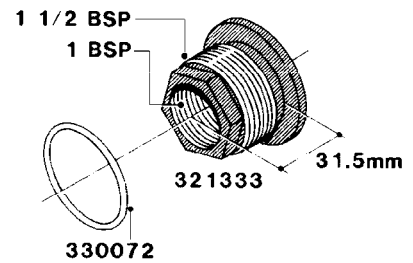

**L0050**

FITTINGS - HOSE CONNECTORS  
L0050-HIN, 01:01:16

Page 1  
Date 07.02.2020 9:37

parts-n°	order qty	description
242594	1	O-RING D14 X 1.78 SCH.70-EPDM
320294	1	FITT.DK TEE 3/8X3/8HB X1/2"BSP
320305	1	FITT.DK HB 3/4'- 3/4' BSP
320386	1	FITT.DK TEE 3/8X3/8HB X3/8"BSP
320397	1	FITT.DK ELB 3/8"HB X 3/8" BSP
320401	1	FITT.DK TEE 1/2X1/2HB X1/2"BSP
320412	1	FITT.DK TEE 1/2X1/2HB X3/8'BSP
320423	1	FITT.DK ELB 1/2'HB X 3/8' BSP
320891	1	FITT.DK HB 3/8'- 3/8' BSP
320972	1	FITT.DK HB 5/16'- 1/4' BSP
322046	1	FITT.DK TEE 1/2X1/2HB X3/4'BSP
322048	1	FITT.DK TEE 3/4X3/4HB X3/4'BSP
330595	1	O-RING D24.6/D20X2.1 -3/4"
333137	1	FITT.DK CONN.1/2" F.NOZZ. DOUB
333141	1	FITT.DK CONN.1/2" F.NOZZ.SING
334041	1	FITT.DK CONN.3/4' F.NOZZ. SING
334042	1	FITT.DK CONN.3/4' F.NOZZ. DOUB
334195	1	FITT.DK ELB. 3/4"HB X 3/4"HB
10012103	1	FITT.PO.HB 1.25X1.50 IMB1012
10014003	1	FITT.PO.HB 1.25X1.25 IMB1010
10036903	1	FITT.PO.HB 1.50X1.50 IMB1212
28019303	1	FITTING HB ELB 3/4NPT-3/4HOSE
61016500	1	HOSE TAIL 3/4" 90°+RG CAP 3/4"
72026700	1	NOZZLE TUBE ADAPTER W/O-RING