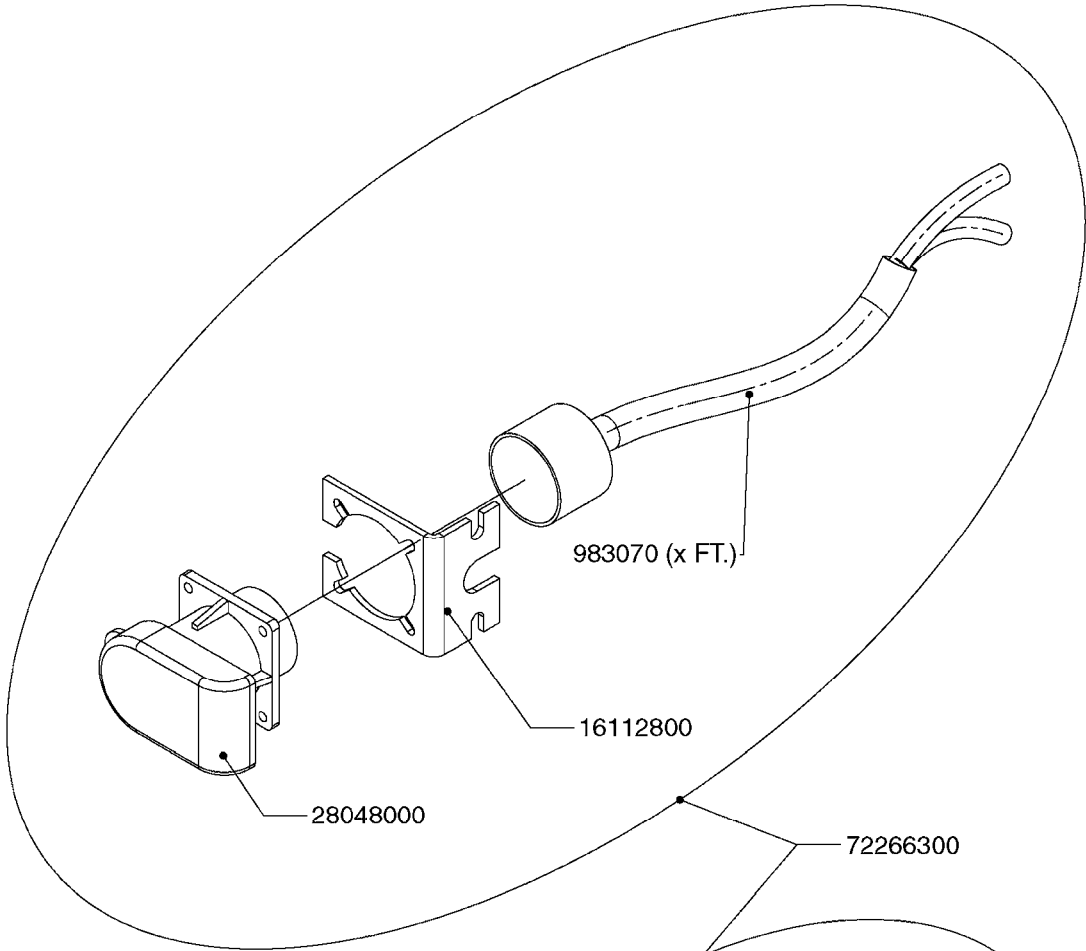

POWER SUPPLY CABLES
M0240-HIN, 01:01:16

Page 0

Date 07.02.2020 9:38