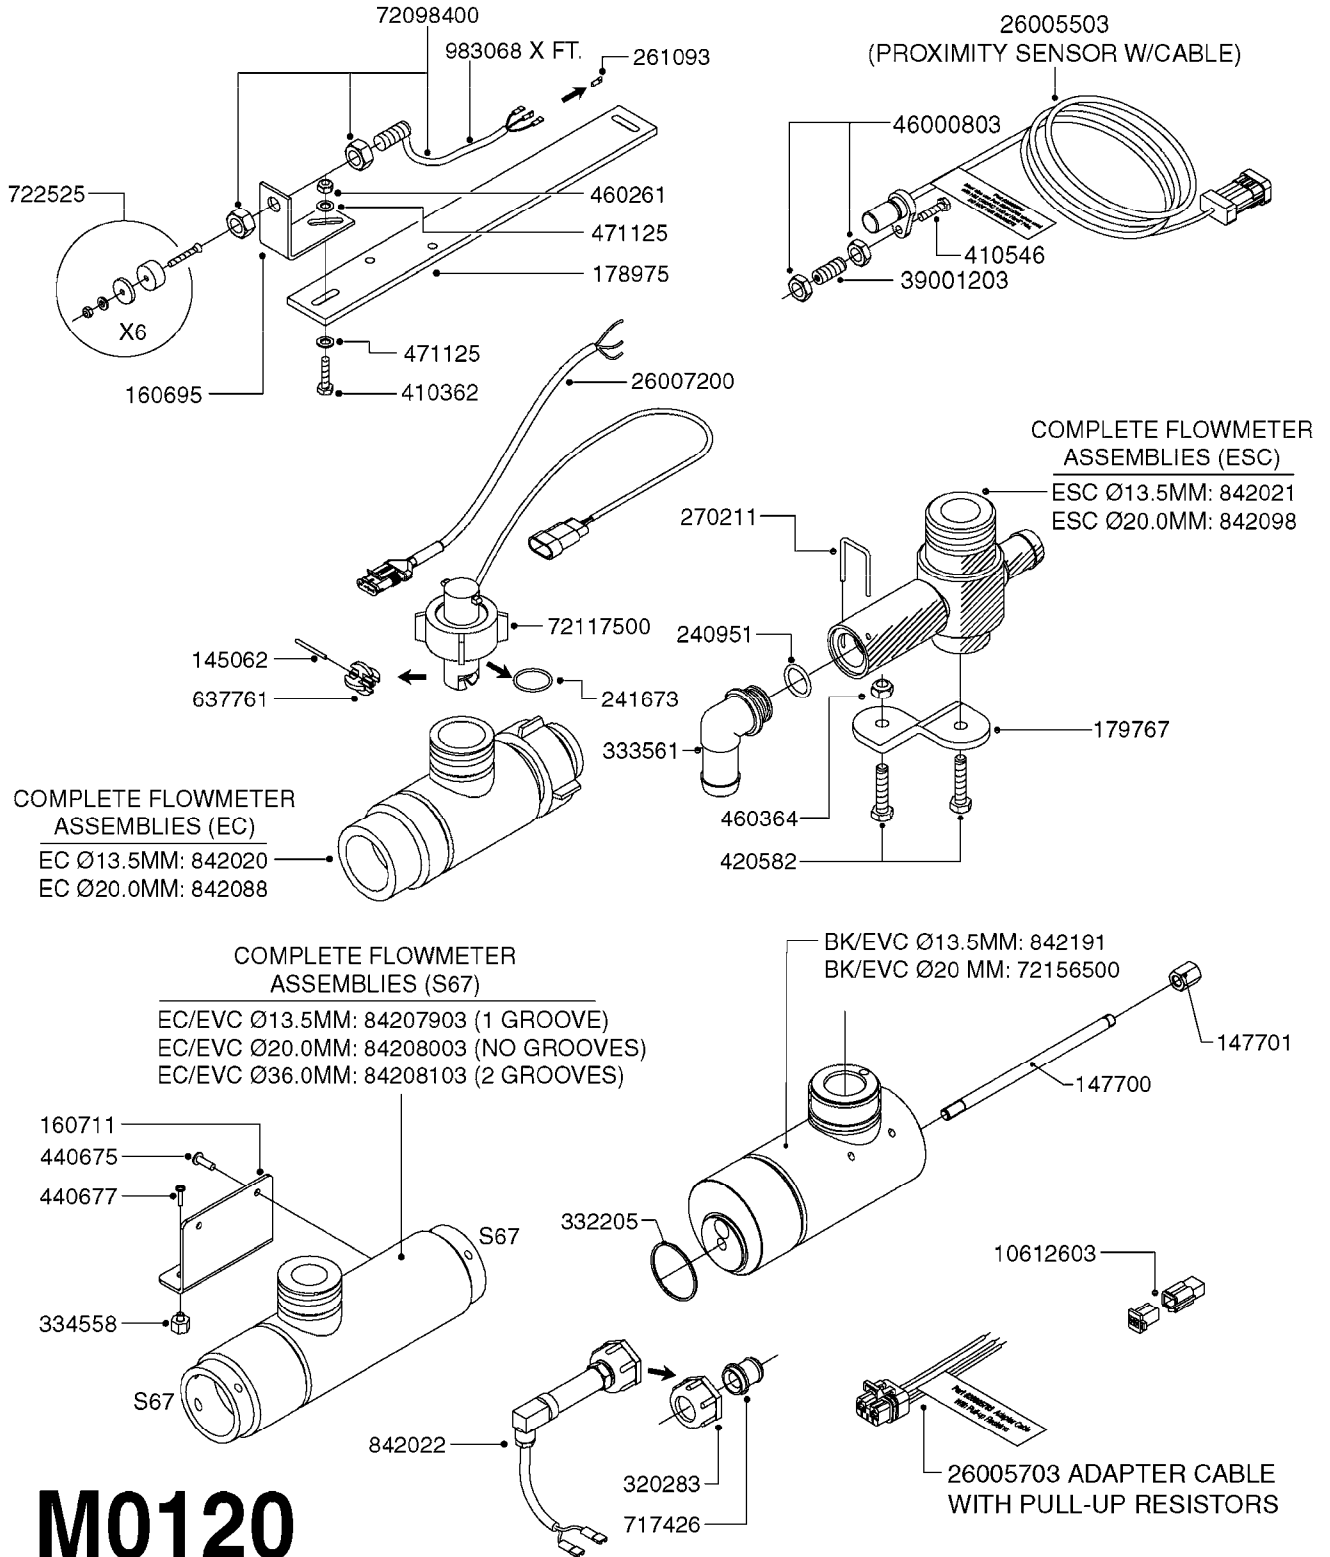

M0120

TRANSDUCERS AND ACCESSORIES
M0120-HIN, 01:01:16

Page 1
Date 07.02.2020 9:38

parts-n°	order qty	description
145062	1	ROTOR SHAFT
147700	1	STUD BOLT M8 X 158MM
147701	1	NUT HEX M8 STAINLESS L=16
160695	1	BRACKET F.SENSOR
160711	1	BRACKET FOR FLOW METER
178975	1	MOUNT BRACKET F. SPEED SENSOR
179767	1	FLOW SENSOR MOUNTING BRACKET
240951	1	O-RING D21.2X3 NITRIL
241673	1	O-RING D22.1X1.6
261093	1	SPADE F.ELEC.WIRE DK 2.8X0.8
270211	1	FITT.DK S25 FORK L=37.5
320283	1	FITT.DK NUT 3/4"BSP
332205	1	O-RING D43/39XD2
333561	1	FITT.DK ELB.1" EC RETURN
334558	1	NUT HEX PLASTIC INSERT
410362	1	BOLT HEX 8.8 SS M6X20
410546	1	BOLT HEX M6X12 A2 SS DIN933
420582	1	BOLT HEX 8.8 DEL M8X20 FT A2
440675	1	SCREW F. PLASTIC 5X16 SS
440677	1	SCREW F. PLASTIC 5X20 SS
460261	1	NUT HEX M6X1.00 LOCK DIN985 A2 SS
460364	1	NUT HU M8 A2 SS DIN934
471125	1	WASHER M6U 6.4X14X1.2,A2 SS
637761	1	ROTOR F.FLOWMETER - PILOT
717426	1	FITT.DK REDUC 1/4"BSP F.3/4"N
722525	1	MONITOR MAGNETS SET OF 8PCS
842020	1	HP FLOW METER EC 2-30 GPM
842021	1	HP FLOW METER ESC 2-30 GPM
842022	1	HP PRESS. TRANSDUCER 0-150 PSI
842088	1	HP FLOW METER EC 4-70 GPM
842098	1	HP FLOW METER ESC 4-70 GPM
842191	1	HP FLOW METER BK/EVC 2-30 GPM
983068	1	ELEC. CABLE 3 WIRE X .25MM HP
10612603	1	KIT PLUG 6 PIN F.PILOT MONITOR
26005503	1	SPEED SENSOR/CABLE ASSY PROX
26005703	1	*SPEED SENS ADPT CBLE W PULLUP
26007200	1	CABLE 3POL AMP FEMALE L13M
39001203	1	THREAD PLST 1/2-13UNCXM6X1L=1"
46000803	1	NUT, 1/2-13 THIN
72098400	1	SPEED SENSOR W/CABLE 10000MM
72117500	1	FLOW SENSOR - M.AMP L=1M
72156500	1	HP FLOW METER PIN 4-70 GPM 20Ø
84207903	1	FLOW METER,2-30 GPM,S67,CAL
84208003	1	FLOW METER,4-70 GPM,S67,CAL
84208103	1	FLOW METER,20-160 GPM,S67,CAL