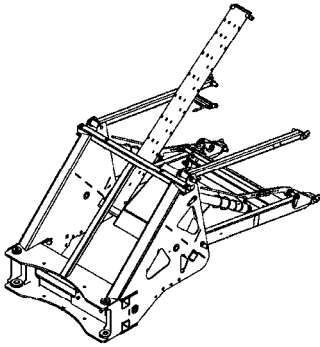

HY - C0670
HZ - C0680

E0970