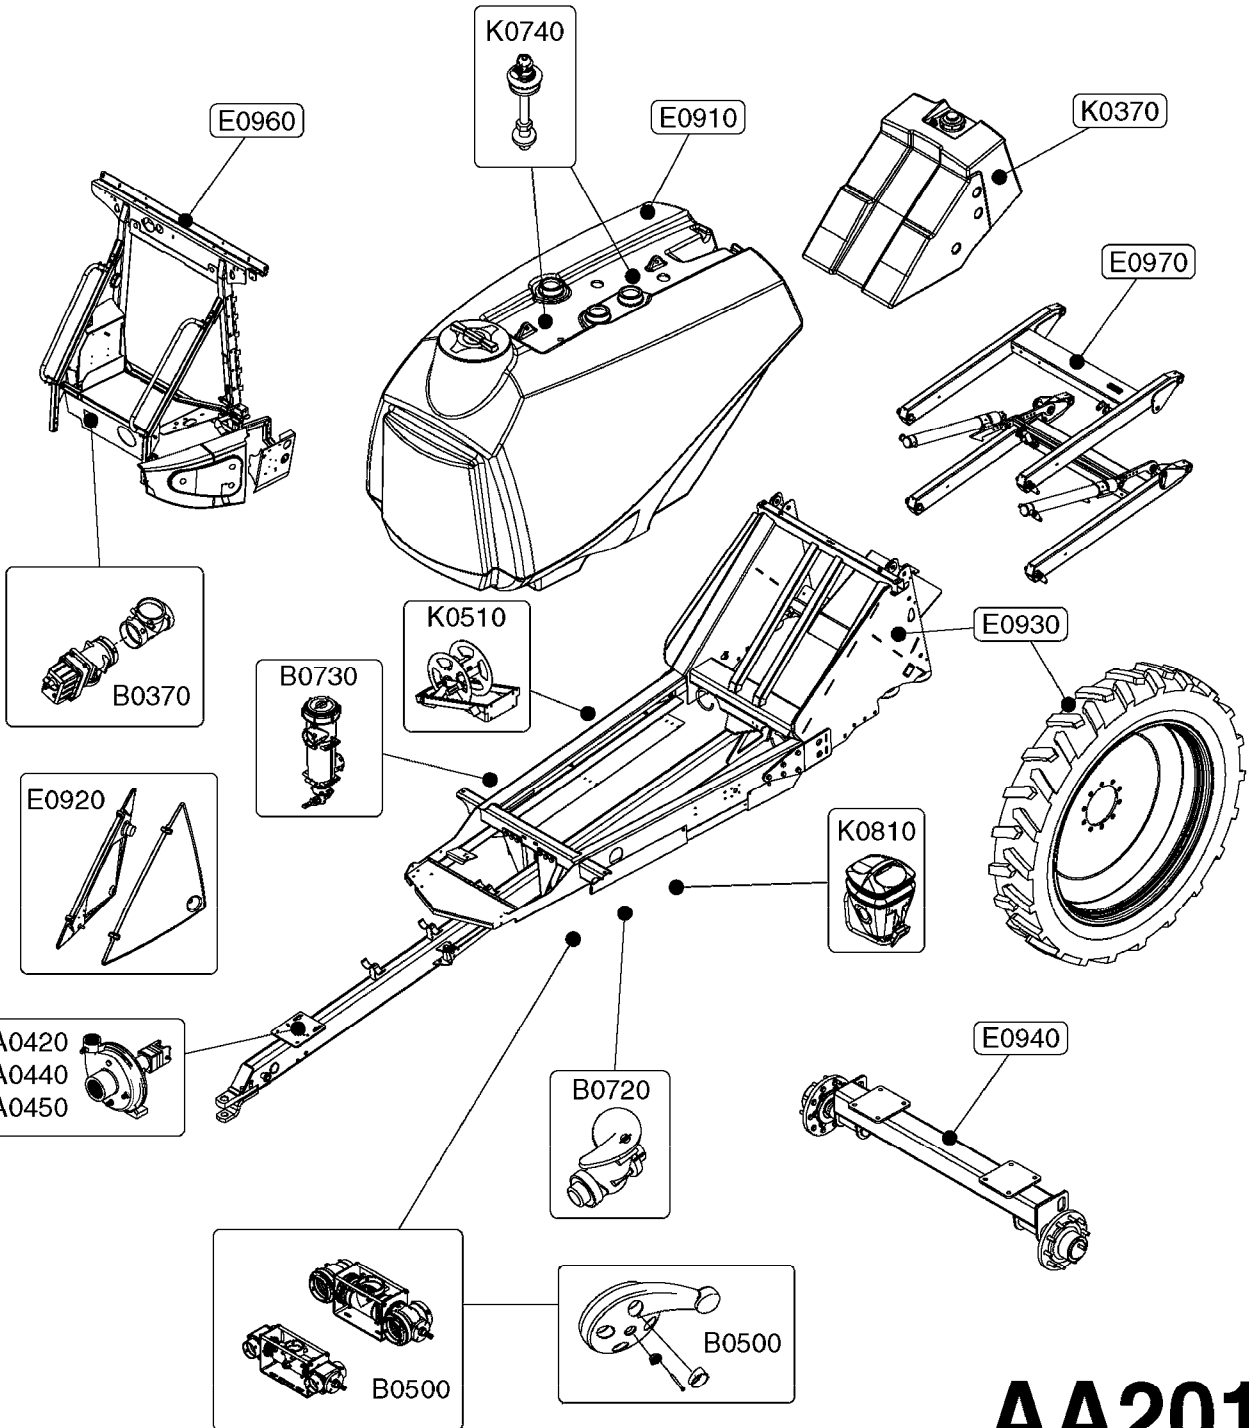

**A0450**

PUMP - 650 ACE CENTRIFUGAL  
TRAILER  
A0450-HIN, 31:08:16

Page 1  
Date 07.02.2020 9:36

Pos.	parts-n°	order qty	description
1	420906	1	BOLT HEX 8.8 DEL M10X60
2	421002	1	BOLT HEX 8.8 DEL M10X30 FT DIN933
3	460423	1	NUT HEX M10X1.50 LOCK DIN985A2 SS
4	782131	1	BLIND PLUG F.3/4" CARTR.VALVE
5	16162703	1	BRKT, ACE 650, NAV. GAUGE
6	23003703	1	FITT 1/4 NPTF-1/4 PTC
7	23003803	1	FITT 1/8 NPTF-1/4 PTC
8	23003903	1	FITT 1/4 THRU-WALL COUP,3/4-16
9	23004003	1	FITT 1/8 THRU-WALL COUP,5/8-18
10	23004203	1	FITT 1/4" NPTF-1/4" NPTF UNION
11	28065303	1	REGULATOR 1/4", 30PSI, PARKER
12	28066503	1	PUMP REPAIR KIT ACE 650
13	28066603	1	MOTOR REPAIR KIT ACE 650
14	28068303	1	PLUG 1/8" NPT SS
15	28068403	1	PUMP HOUSING FRONT ACE 650
16	28068503	1	CAP SCREW 3/8" X 3/4" SS
17	28068603	1	IMPELLER, WETSEAL SS ACE 650
18	28068703	1	SEAL PLATE SS ACE 650
19	28068803	1	ADAPTER #8 SAE X 1/4" FNPT
20	28068903	1	AIR VALVE 1/4"
21	28069003	1	PLUG #8 SAE X 1/8" FNPT
22	28069203	1	PRESS.GAUGE 0-60 PSI 1/8" NPT
23	28069303	1	SIGHT GAUGE #8 SAE W/FLOAT
24	28069403	1	PUMP HOUSING REAR ACE 650
25	28069503	1	CAP SCREW 3/8" X 2"
26	28069603	1	CAP SCREW 3/8" X 1"
27	28069703	1	SLINGER 1.5" X 7/8"
28	28069803	1	SNAP RING INTERNAL, FRAME
29	28069903	1	SNAP RING EXTERNAL, SHAFT
30	28070003	1	BEARING F.ACE 650 PUMP
31	28070103	1	KEY 0.188 X 0.188 X 0.875
32	28070203	1	SHAFT 11T FEMALE SPLINE SS
33	28070303	1	SPACER, SHAFT ACE 650
34	28070403	1	HYDRAULIC MOTOR ACE 650
35	28070503	1	WASHER 3/8" SS
36	28070603	1	O-RING #10 SAE
37	28070703	1	REVERSE CHECK ASSEMBLY #10 SAE
38	28070803	1	BODY F.RESTRICTOR, #10 SAE
39	28070903	1	RESTRICTOR
40	29004303	1	ACE 650, BARRIER FLUID 32oz
41	78601603	1	O-RING F. RESTRIC ACE HYD PUMP
42	92703303	1	HOSE LLDPE .25"X.17"X12" BLACK