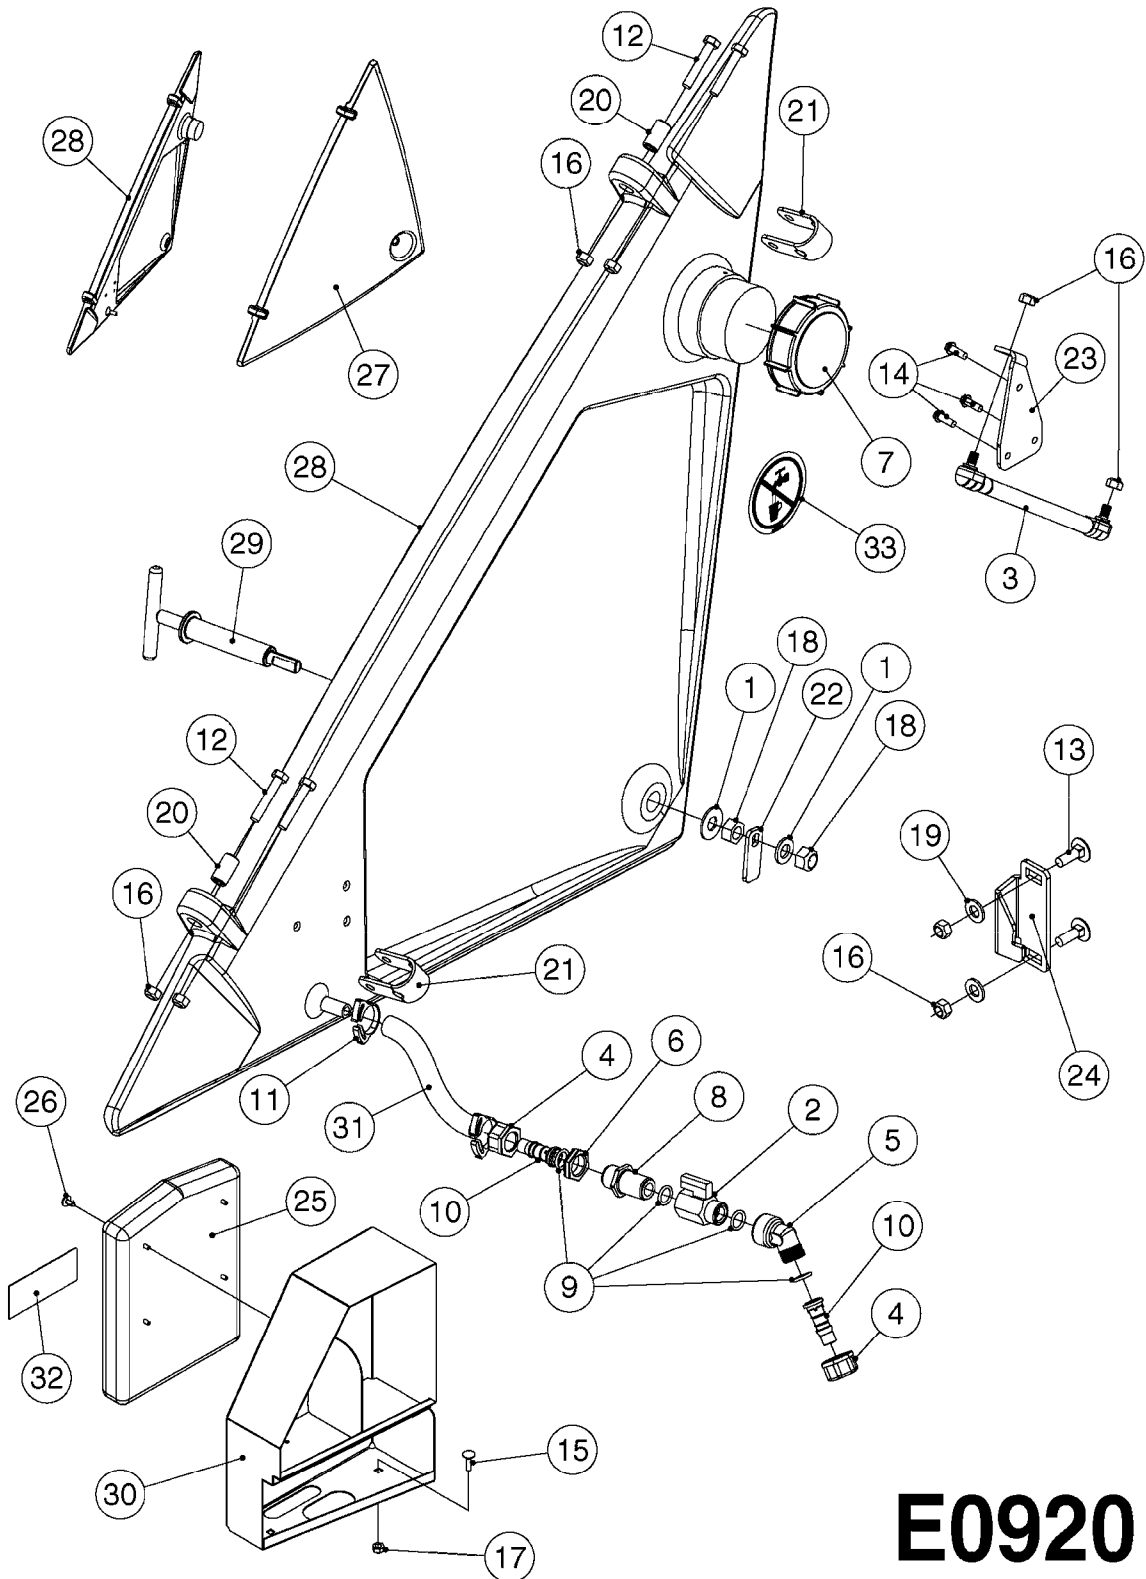

E0920

LOCKER & CLEAN WATER TANK NAV
E0920-HIN, 01:01:16

Page 1
Date 07.02.2020 9:37

Pos.	parts-n°	order qty	description
1	160521	1	WASHER D30.5/D13X2
2	281551	1	BALL VALVE 1/2"
3	285793	1	GAS CYLINDER
4	320084	1	FITT.DK NUT 1/2" BSP
5	320482	1	FITT.DK ELB. 1/2" BSP 60 DEG.
6	321307	1	FITT.DK NUT 1/2" BSP JAMB
7	321322	1	SCREW CAP F. S80 X 4
8	321742	1	FITT.DK BULKHEAD 1/2' BSP
9	330212	1	O-RING D19/D14X2.4 F.1/2"NUT
10	330687	1	FITT.DK HB 1/2" F. 1/2" NUT
11	334534	1	CLAMP HOSE PLASTIC 1/2"
12	420766	1	BOLT HEX M8-45/22 SST A2 DIN931
13	440695	1	BOLT CARRIAGE M8X25
14	440698	1	SCREW F.PLASTIC 6X18 SS HEXHD
15	440737	1	BOLT CARRIAGE M10x25 SS
16	460143	1	SELF LOCK NUT M8 SST A2 DIN985
17	460423	1	NUT HEX M10X1.50 LOCK DIN985A2 SS
18	460703	1	NUT HEX M12X1.75 LOCK DIN985A2 SS
19	471122	1	WASHER, M10, Ø20/10.5X 2.0, SS
20	14072600	1	BUSHING FOR NAV SHIELD
21	16213600	1	U-CLAMP FOR NAVIGATOR
22	16215900	1	LOCKING DEVICE F.SIDE SHIELD
23	16225500	1	BRACKET F.GAS CYLINDER NAV.
24	16226300	1	PLATE, LOCK CHEEK NAV LEFT,RAW FOR LEFT SIDE SHIELD (NOT SHOWN)
24	16226500	1	PLATE, LOCK CHEEK NV RIGHT,RAW FOR RIGHT SIDE SHIELD (SHOWN)
25	29003003	1	MANUAL HOLDER, FLAT
26	29003103	1	PLASTIC PUSH RIVET, 1/4" HOLE
27	35179100	1	SIDE SHIELD L. NAVIGATOR
28	35180000	1	SIDE SHIELD CLEAN WATER R.NAV
29	61049000	1	HANDLE FOR SIDE SHIELD
30	63062300	1	SAFETYLOCKER NAVIGATOR PAINTED
31	92702103	1	HOSE R X1/2" X300PSI WP X0012"
32	97607503	1	DECAL-OPERATOR'S MANUAL (LRG.)
33	97802300	1	DECAL - NOT DRINKING WATER D60