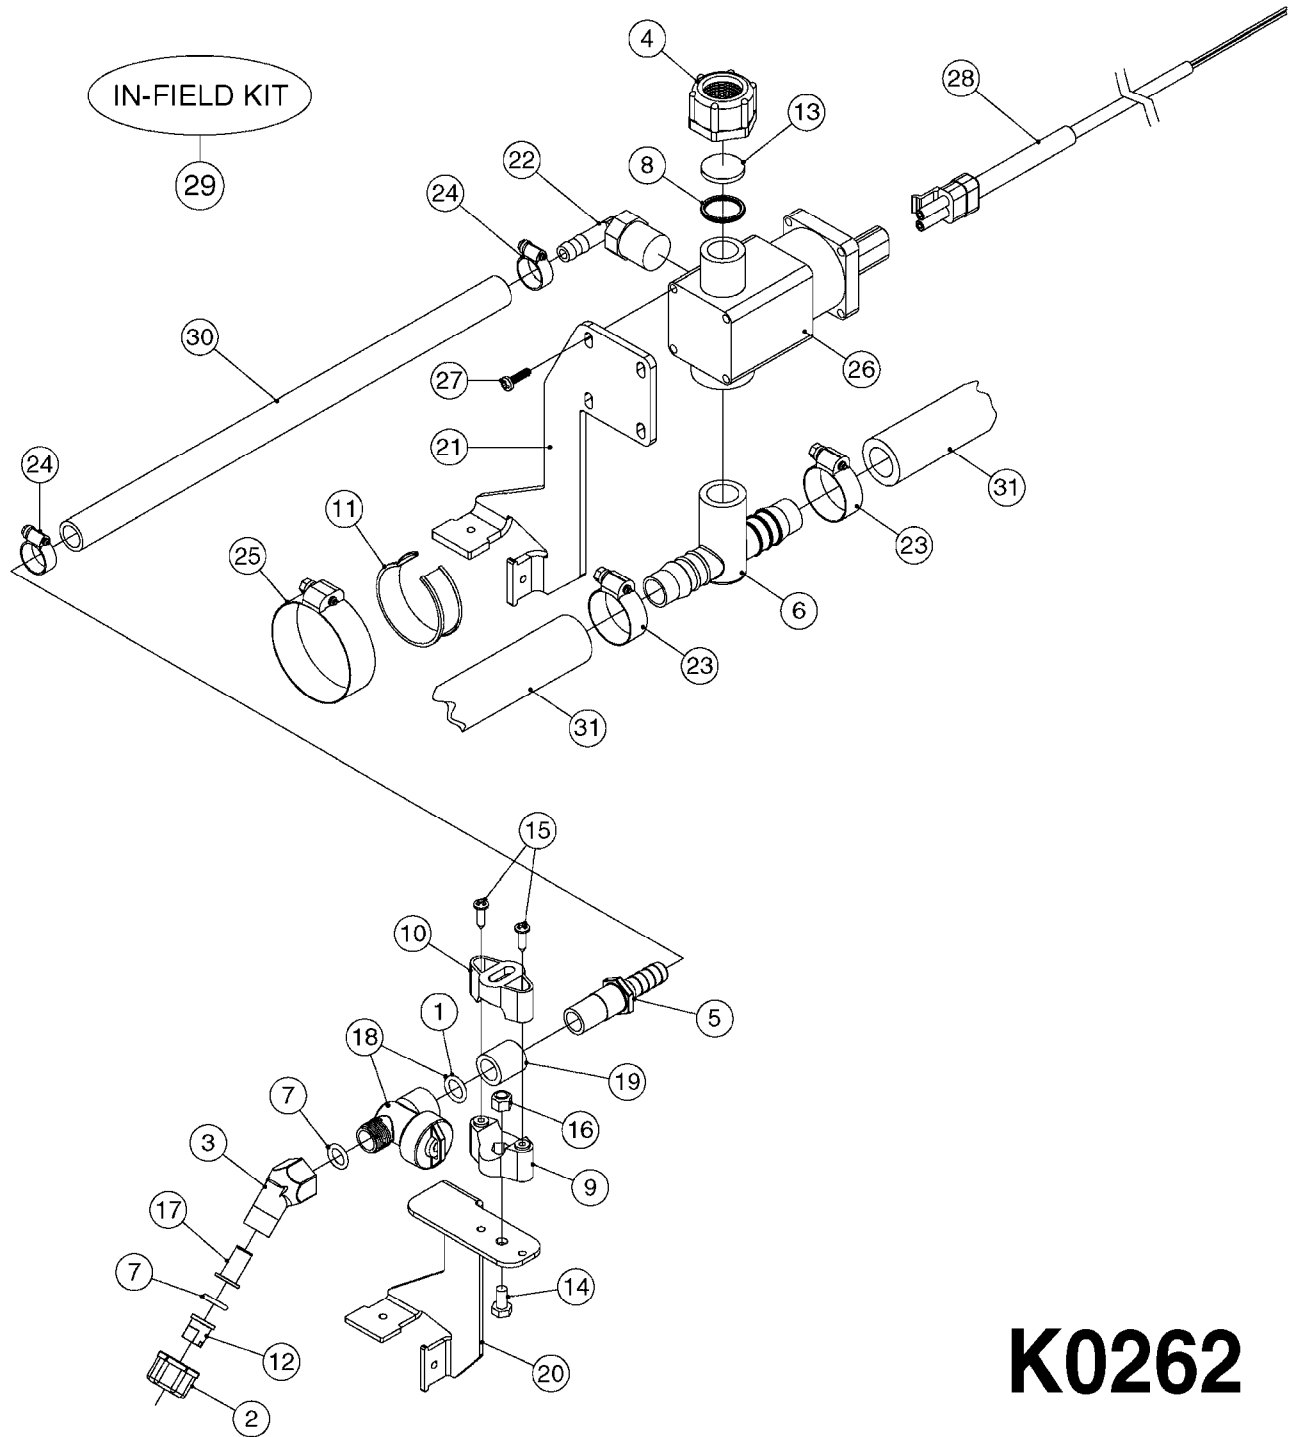

ELECTRIC END NOZZLE KIT
SPB/SPC '13
K0262-HIN, 14:11:17

Page 0
Date 07.02.2020 9:37

ELECTRIC END NOZZLE KIT
SPB/SPC '13
K0262-HIN, 14:11:17

Page 1
Date 07.02.2020 9:37

Pos.	parts-n°	order qty	description
1	240177	1	O-RING D16.1/11.3 X 2.4
2	320187	1	FITT.DK CAP 3/8" BSP BLACK
3	320191	1	FITT.DK ELB 3/8' BSP 45 DEGREE
4	320283	1	FITT.DK NUT 3/4"BSP
5	320891	1	FITT.DK HB 3/8'- 3/8' BSP
6	322048	1	FITT.DK TEE 3/4X3/4HB X3/4'BSP
7	330013	1	O-RING 2.5 X 10 PUR
8	330595	1	O-RING D24.6/D20X2.1 -3/4"
9	333012	1	NOZZLE HOLD. UPPER PART
10	334220	1	YOKE, UPPER NOZZLE BODY
11	341291	1	RUBBER HOSE CLAMP COVER 130MM
12	370392	1	NOZZLE END FAN 1850-G 300
13	390542	1	PLUG WASHER FOR 3/4'CAP NUT
14	410546	1	BOLT HEX M6X12 A2 SS DIN933
15	440665	1	SCREW M4.2X16 STAINLESS
16	460261	1	NUT HEX M6X1.00 LOCK DIN985 A2 SS
17	725042	1	SCREEN 80 MESH W.GASKET, RED
18	729610	1	NOZZLE ASSY. NON DRIP 3/8 THRD
19	10631003	1	HOSE R X CLEAR BRAID.X 1/2 12"
20	16110803	1	NOZZLE BRACKET VAR SPACINGS
21	16166803	1	END-NOZZLE SOLENOID MOUNT
22	23005603	1	FITT, 1/2" NPT X 3/8" HOSE SHANK 90
23	28029903	1	CLAMP HOSE GEAR P3/4"-S1" 6712
24	28044903	1	CLAMP HOSE GEAR P3/8" 6706
25	28047003	1	CLAMP HOSE GEAR 30 X 50 6732
26	28085803	1	SOLENOID VALVE, TIR, 3/4X1/2X3/4
27	44076200	1	SCREW WN5451 5X16 SS TORX
28	70113203	1	END NOZZLE 2013, 2 WIRE CABLE
29	82614103	1	ELECTRIC END NOZZLE IN-FIELD KIT 2013
30	92701703	1	HOSE R X3/8" X300PSI WP X0012"
31	92703203	1	HOSE R X3/4" X300PSI WP X0012"