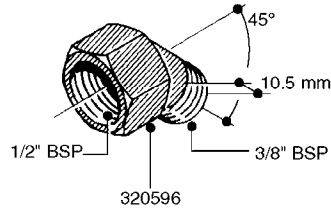

FITTINGS - HEXAGON NIPPLES  
L0030-HIN, 01:01:16

Page 0  
Date 07.02.2020 9:37

**L0030**

FITTINGS - HEXAGON NIPPLES  
L0030-HIN, 01:01:16

Page 1  
Date 07.02.2020 9:37

parts-n°	order qty	description
10015303	1	FITT.PO.HN 1.00X1.00 M1000
10425003	1	FITT.PO.HN 1.25X1.00 MCPHEE
320132	1	FITT.DK HN 1" BSP
320176	1	FITT.DK HN 3/8"X1/2" BSP
320445	1	FITT.DK HN 1/4"X3/8" BSP
320655	1	FITT.DK HN 1/2"-1/2" BSP
320692	1	FITT.DK HN 3/8'BSPX1/4'NPT
320703	1	FITT.DK HN 3/8BSP X1/2 &1/4NPT
320725	1	FITT.DK NIPPLE 3/8"-3/8" BSP
320902	1	FITT.DK HN 3/8'X 1/4' BSP
390232	1	FITT.DK HN 1-1/2' X 1-1/4' BSP
390276	1	FITT.DK HN 1'BSP