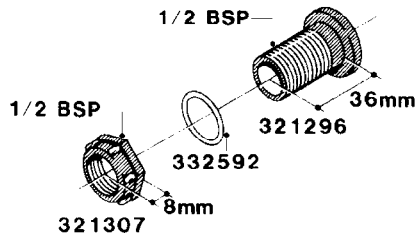

**L0050**

FITTINGS - HOSE CONNECTORS  
L0050-HIN, 01:01:16

Page 1  
Date 07.02.2020 9:37

parts-n°	order qty	description
242594	1	O-RING D14 X 1.78 SCH.70-EPDM
320294	1	FITT.DK TEE 3/8X3/8HB X1/2"BSP
320305	1	FITT.DK HB 3/4'- 3/4' BSP
320386	1	FITT.DK TEE 3/8X3/8HB X3/8"BSP
320397	1	FITT.DK ELB 3/8"HB X 3/8" BSP
320401	1	FITT.DK TEE 1/2X1/2HB X1/2"BSP
320412	1	FITT.DK TEE 1/2X1/2HB X3/8'BSP
320423	1	FITT.DK ELB 1/2'HB X 3/8' BSP
320891	1	FITT.DK HB 3/8'- 3/8' BSP
320972	1	FITT.DK HB 5/16'- 1/4' BSP
322046	1	FITT.DK TEE 1/2X1/2HB X3/4'BSP
322048	1	FITT.DK TEE 3/4X3/4HB X3/4'BSP
330595	1	O-RING D24.6/D20X2.1 -3/4"
333137	1	FITT.DK CONN.1/2" F.NOZZ. DOUB
333141	1	FITT.DK CONN.1/2" F.NOZZ.SING
334041	1	FITT.DK CONN.3/4' F.NOZZ. SING
334042	1	FITT.DK CONN.3/4' F.NOZZ. DOUB
334195	1	FITT.DK ELB. 3/4"HB X 3/4"HB
10012103	1	FITT.PO.HB 1.25X1.50 IMB1012
10014003	1	FITT.PO.HB 1.25X1.25 IMB1010
10036903	1	FITT.PO.HB 1.50X1.50 IMB1212
28019303	1	FITTING HB ELB 3/4NPT-3/4HOSE
61016500	1	HOSE TAIL 3/4" 90°+RG CAP 3/4"
72026700	1	NOZZLE TUBE ADAPTER W/O-RING