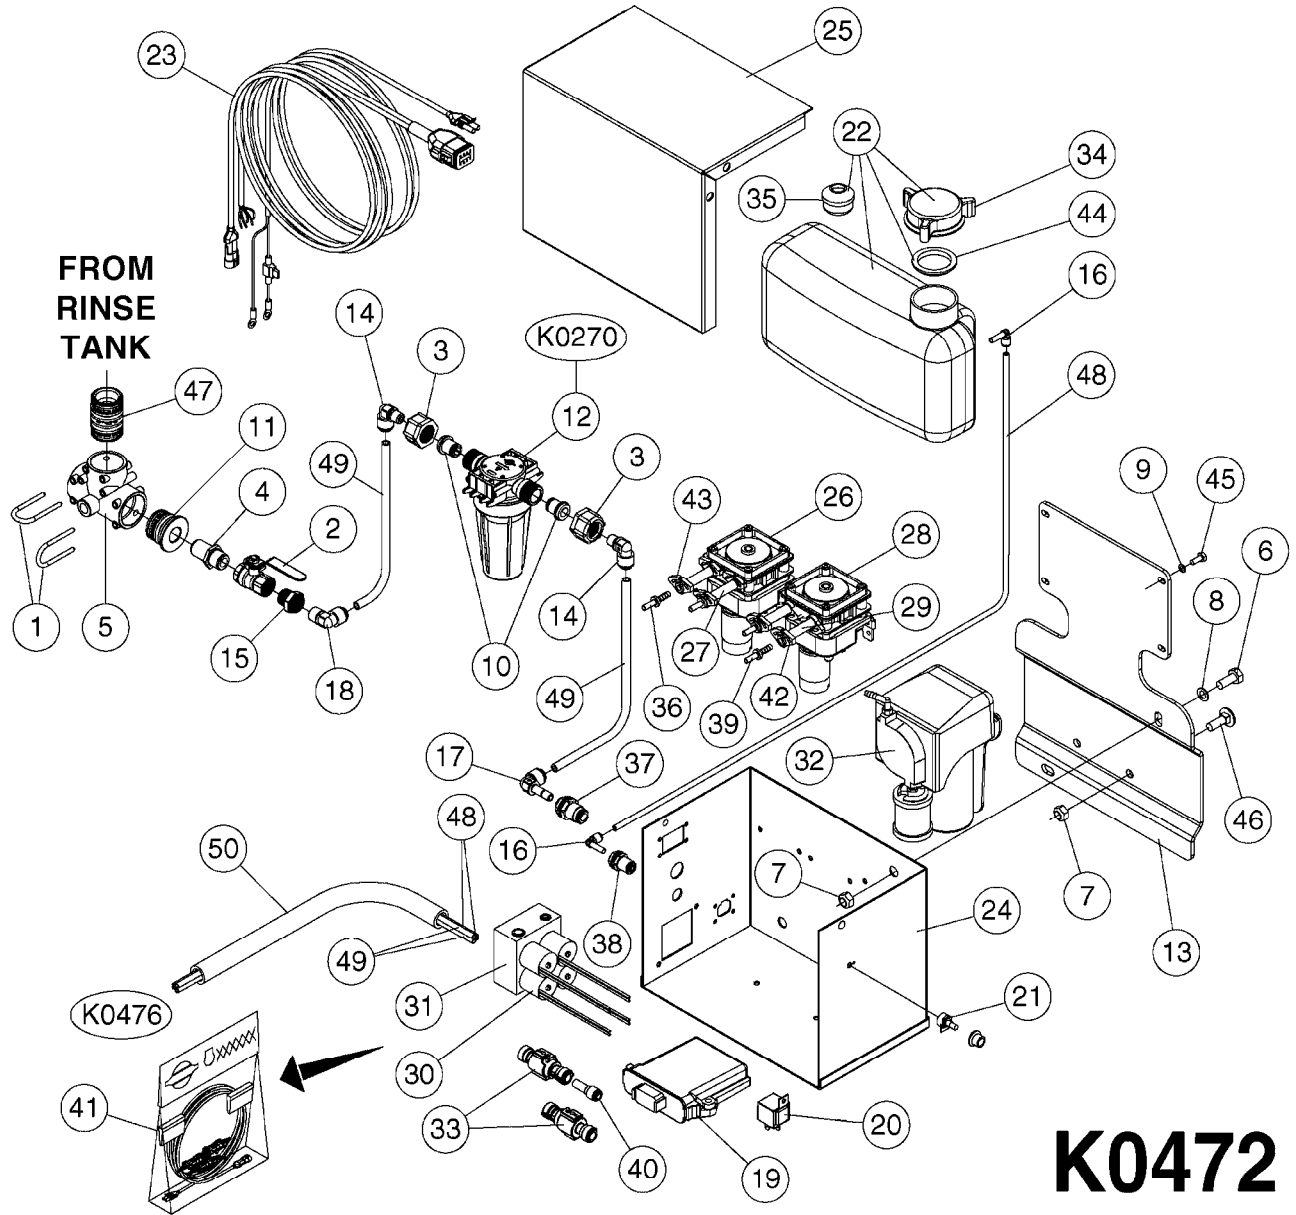

FOAM MARKER - RICHWAY
NAVIGATOR
K0472-HIN, 23:10:18

Page 1
Date 07.02.2020 9:37

Pos.	parts-n°	order qty	description
1	145995	1	FITT.DK S-53 FORK
2	284227	1	BALL VALVE 1/2"FEMALE THREADS
3	320283	1	FITT.DK NUT 3/4"BSP
4	321742	1	FITT.DK BULKHEAD 1/2' BSP
5	322352	1	FITT.DK S-53 TEE
6	420604	1	BOLT HEX 8.8 DEL M10X25 FT DIN933
7	460423	1	NUT HEX M10X1.50 LOCK DIN985A2 SS
8	470046	1	WASHER D18D11X1 LOCK
9	470901	1	WASHER D11.8/D6.1X1.6 SS LOCK
10	717426	1	FITT.DK REDUC 1/4"BSP F.3/4"N
11	726694	1	PLUG,S53,1/2"FBSP THD W.ORING
12	845219	1	FILTER IN-LINE 3/4'80 MESH OML
13	16162803	1	BRKT, FOAM MARKER, RICHWAY
14	23004703	1	FITT, 1/4"NPT-3/8"90-PTC
15	23004803	1	FITT, 1/2"MPT-3/8"FPT REDUCER
16	23004903	1	FITT, 1/4"PLUG-IN-1/4"90-PTC
17	23005003	1	FITT, 3/8"PLUG-IN-3/8"90-PTC
18	23005103	1	FITT, 3/8"NPT-3/8"90-PTC
19	26029503	1	MODULE, CONTROL, FOAM MARKER, RICHWAY
20	26029603	1	RELAY, 12VDC, RICHWAY
21	26029703	1	POTENTIOMETER, FOAM MARKER, RICHWAY
22	28064703	1	FOAM MARKER CONC. TANK,RICHWAY COMPLETE TANK ASSEMBLY
23	28064803	1	FOAM MARKER CONT.CABLE, RICHWAY
24	28086403	1	STEEL BODY, FOAM MARKER, RICHWAY
25	28086503	1	STEEL LID, FOAM MARKER, RICHWAY
26	28086603	1	WATER PUMP, FOAM MARKER, RICHWAY
26	28102303	1	RICHWAY WATER PUMP GEAR MOTOR ONLY
27	28086703	1	1/4" PUMP TUBE, WATER, FOAM MARKER, RICHWAY
28	28086803	1	CONCENTRATE PUMP, FOAM MARKER, RICHWAY
29	28086903	1	1/8" PUMP TUBE, CONCENTRATE, FOAM MARKER, RICHWAY
30	28087003	1	2-WAY SOLENOID VALVE, FOAM MARKER, RICHWAY
31	28087103	1	RHD-VTD SOLENOID BLOCK, FOAM MARKER, RICHWAY
32	28087203	1	DIAPHRAGM AIR COMPRESSOR, FOAM MARKER, RICHWAY
33	28087403	1	3/8" CHECK VALVE, FOAM MARKER, RICHWAY
34	28087603	1	1 GALLON TANK CAP, FOAM MARKER, RICHWAY INCLUDED WITH TANK ASSEMBLY
35	28087703	1	1 GALLON TANK SCREEN, FOAM MARKER, RICHWAY INCLUDED WITH TANK ASSEMBLY
36	28094103	1	FITT.1/4" STEM X 1/4" HOSE BARB
37	28095803	1	3/8"T BULKHEAD
38	28095903	1	1/4"T BULKHEAD
39	28096403	1	1/4" STEM X 3/16" HB
40	28096503	1	3/8" STEM X 1/4"T
41	28097103	1	POWER UNIT HARNESS, RICHWAY TRAILER INSIDE WIRING HARNESS COMPLETE
42	28102103	1	RICHWAY #23 QUICK CLAMP
43	28102203	1	RICHWAY #26 QUICK CLAMP
44	28102403	1	RICHWAY TANK CAP GASKET
45	41000603	1	BOLT HEX 1/4"X1/2" SS
46	44074300	1	BOLT CARRIAGE M10x30 SS
47	72114300	1	FITT. DK S-53 MALE MALE W.ORIN
48	92703303	1	HOSE LLDPE .25"X.17"X12" BLACK
49	92703403	1	HOSE LLDPE .38"X.25"X12" BLACK
50	92712403	1	HOSE R X1" X300PSI WP X0012"