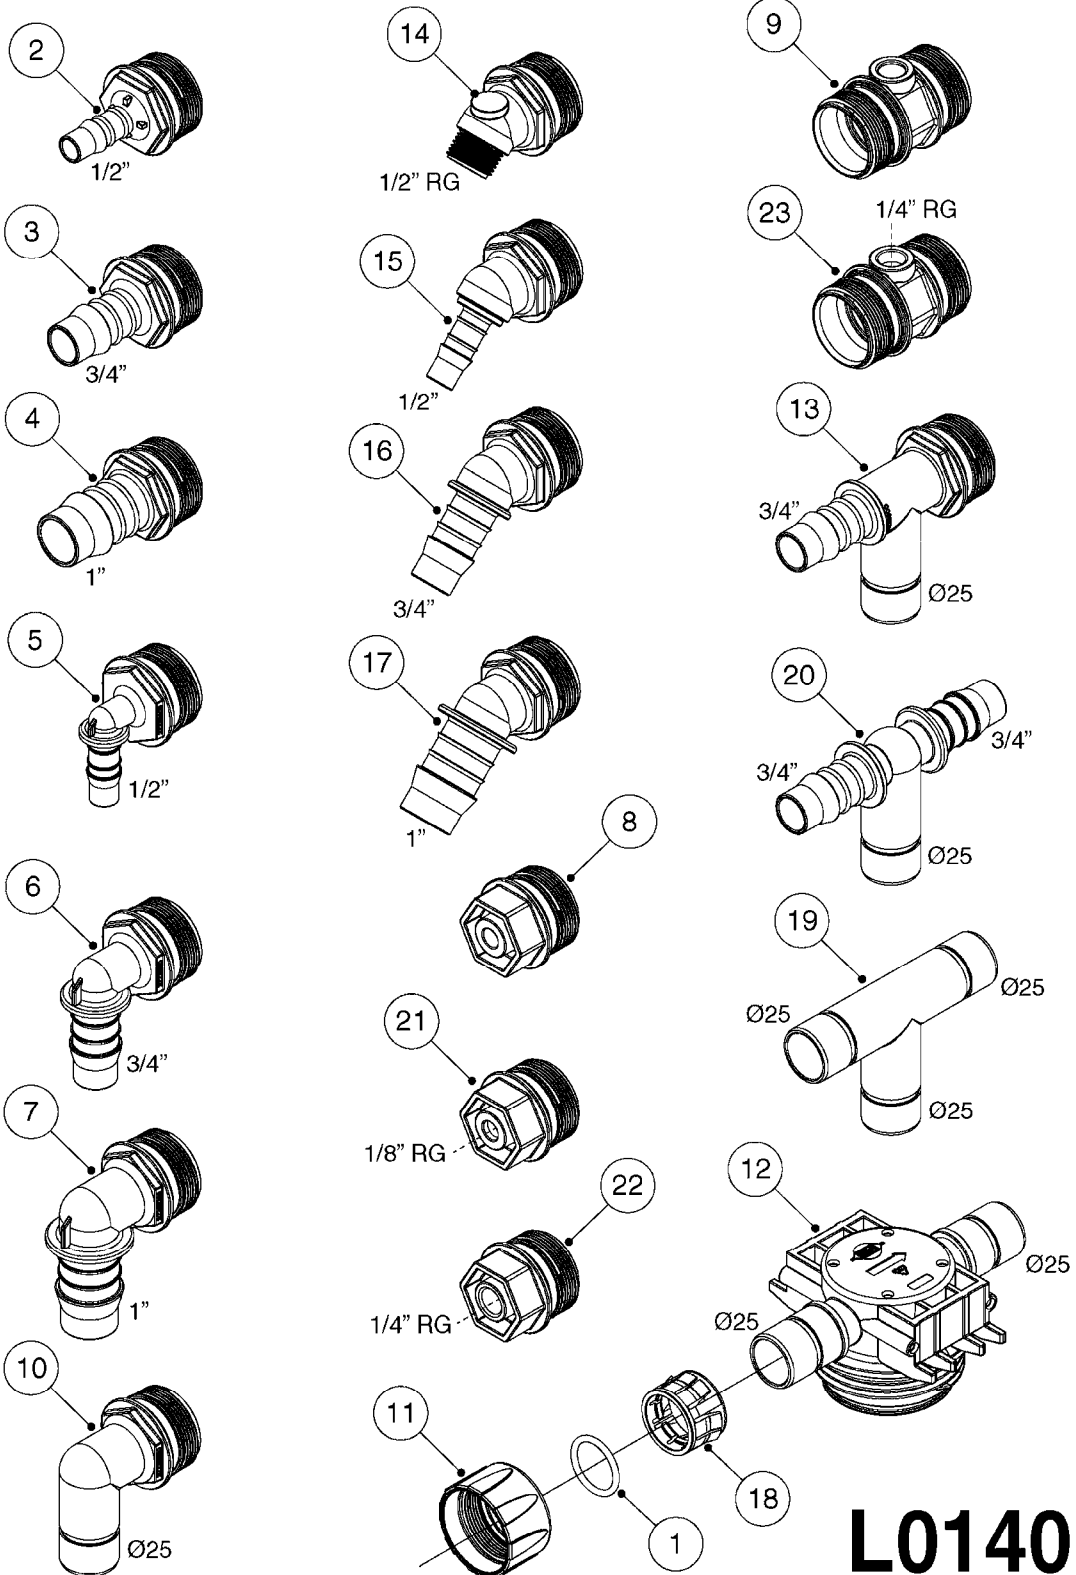

# L0130

HOSE CLAMPS  
L0130-HIN, 16:10:19

Page 1  
Date 07.02.2020 9:38

parts-n°	order qty	description
284582	1	CLAMP HOSE GEAR - 5/16"
334531	1	CLAMP HOSE PLASTIC 3/4"
334533	1	CLAMP HOSE PLASTIC 3/8"
334534	1	CLAMP HOSE PLASTIC 1/2"
334680	1	CLAMP HOSE PLASTIC 1"
334686	1	CLAMP HOSE PLASTIC 5/16"
341291	1	RUBBER HOSE CLAMP COVER 130MM
341292	1	RUBBER HOSE CLAMP COVER 180MM
341301	1	RUBBER HOSE CLAMP COVER 230MM
28029803	1	CLAMP HOSE GEAR P1/2" 6708
28029903	1	CLAMP HOSE GEAR P3/4"-S1" 6712
28030003	1	CLAMP HOSE GEAR P1" 6716
28030103	1	CLAMP HOSE GEAR P5/4-S1.5" 6724
28030203	1	CLAMP HOSE T-BOLT S2" 235-67
28030303	1	CLAMP HOSE T-BOLT S2.5" 235-76
28030403	1	CLAMP HOSE T-BOLT S3" 235-82
28044903	1	CLAMP HOSE GEAR P3/8" 6706