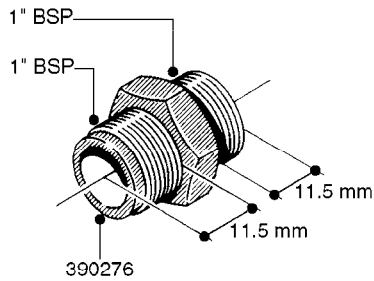

FITTINGS - HEXAGON NIPPLES  
L0030-HIN, 01:01:16

Page 0  
Date 07.02.2020 9:37

**L0030**

FITTINGS - HEXAGON NIPPLES  
L0030-HIN, 01:01:16

Page 1  
Date 07.02.2020 9:37

parts-n°	order qty	description
10015303	1	FITT.PO.HN 1.00X1.00 M1000
10425003	1	FITT.PO.HN 1.25X1.00 MCPHEE
320132	1	FITT.DK HN 1" BSP
320176	1	FITT.DK HN 3/8"X1/2" BSP
320445	1	FITT.DK HN 1/4"X3/8" BSP
320655	1	FITT.DK HN 1/2"-1/2" BSP
320692	1	FITT.DK HN 3/8'BSPX1/4'NPT
320703	1	FITT.DK HN 3/8BSP X1/2 &1/4NPT
320725	1	FITT.DK NIPPLE 3/8"-3/8" BSP
320902	1	FITT.DK HN 3/8'X 1/4' BSP
390232	1	FITT.DK HN 1-1/2' X 1-1/4' BSP
390276	1	FITT.DK HN 1'BSP