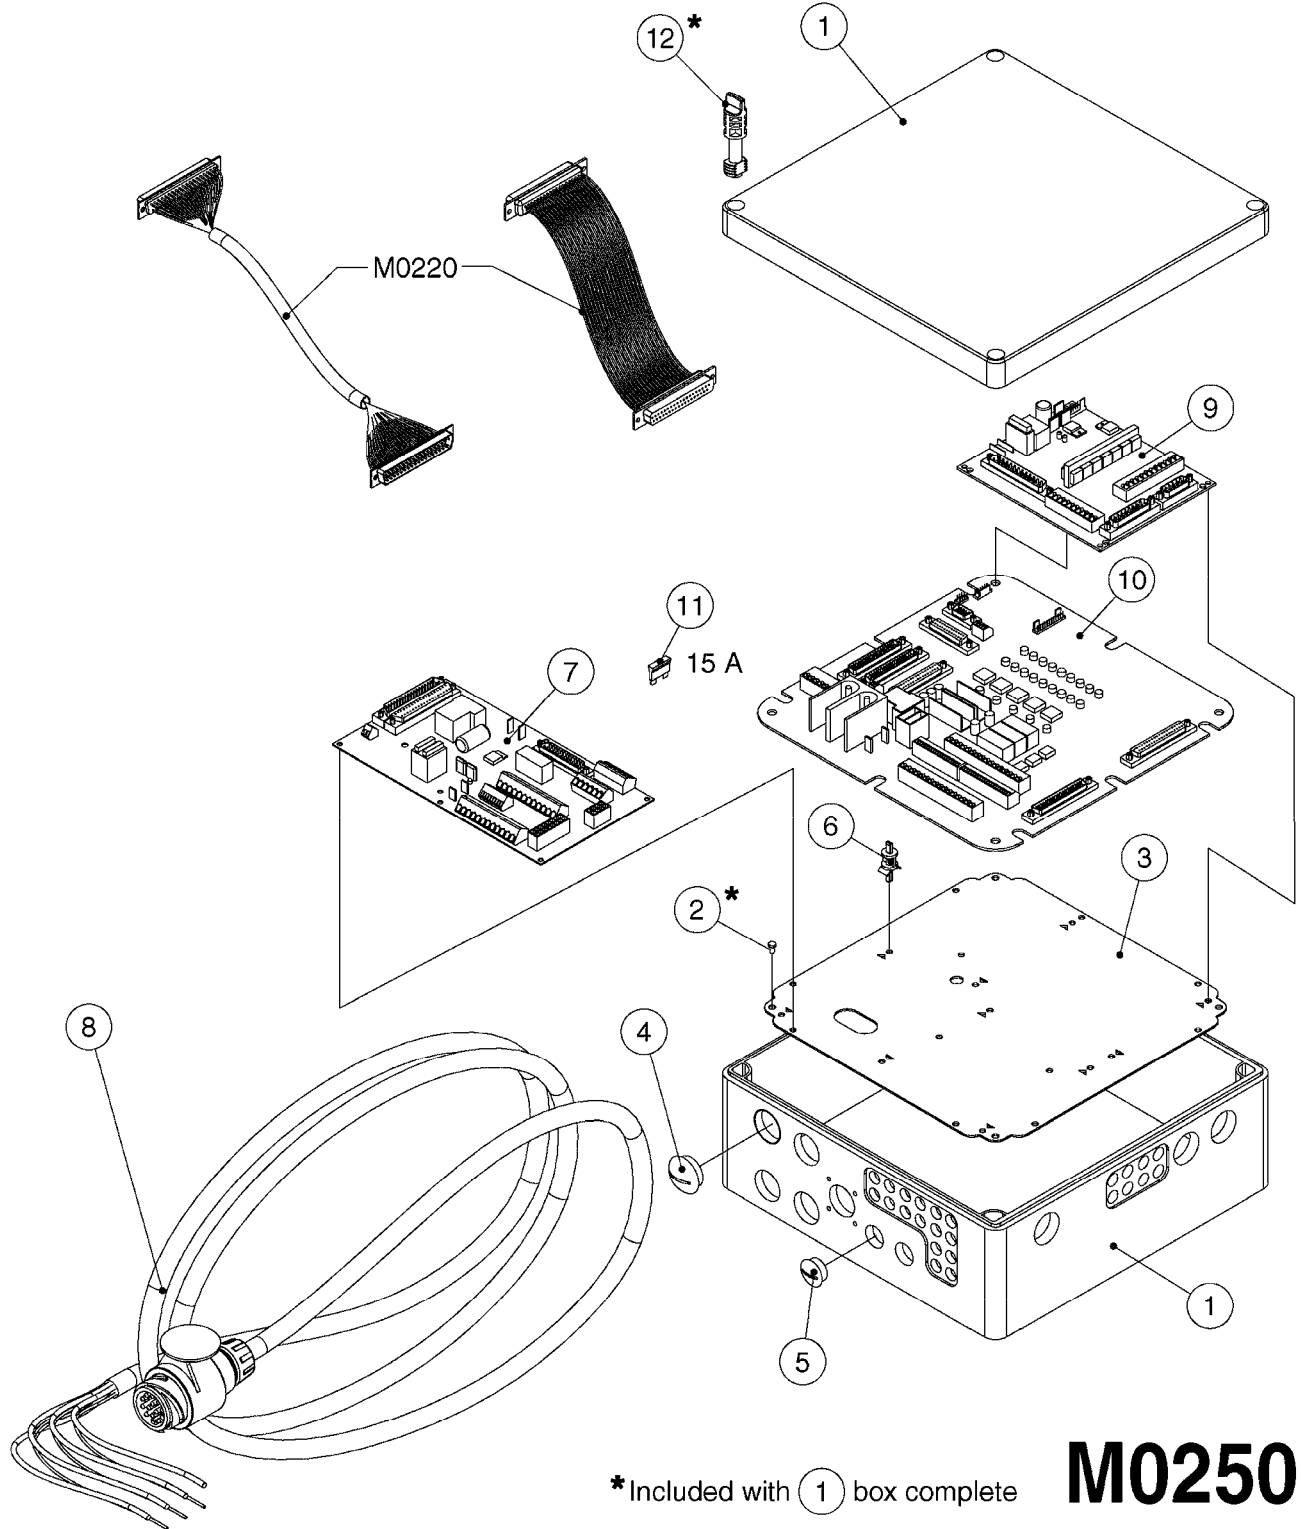

\*Included with (1) box complete

**M0250**

JOB COM AND BREAK OUT  
M0250-HIN, 01:02:17

Page 1

Date 07.02.2020 9:38

Pos.	parts-n°	order qty	description
1	391095	1	BOX COMPL. 300X300X135 DRILLED
2	440673	1	SCREW F.PLASTIC 5X12 SS
3	16132400	1	PLATE 1.5X270X270/JOB COMPUTER
4	26004600	1	PLUG F.DRILLED HOLE 21MM
5	26004700	1	PG13.5 BUNG
6	26005100	1	CONNECTOR FOR PCB, PLASTIC
7	26005500	1	PCB BREAKOUT BOX EL BOX CM"05"
8	26013800	1	CABLE HC6500 JOB COM TO CABIN
9	26029200	1	DAH PCB F. JOB COM NCM '09
10	26052700	1	JOB COM PCB ASSY HW3.1
10	72369300	1	JOB COM PCB NCM44/6600 REFURB.
11	28048600	1	FULE 15A ATOF SERIES
12	28091400	1	FINGER SCREW F.BOX 300X300X135