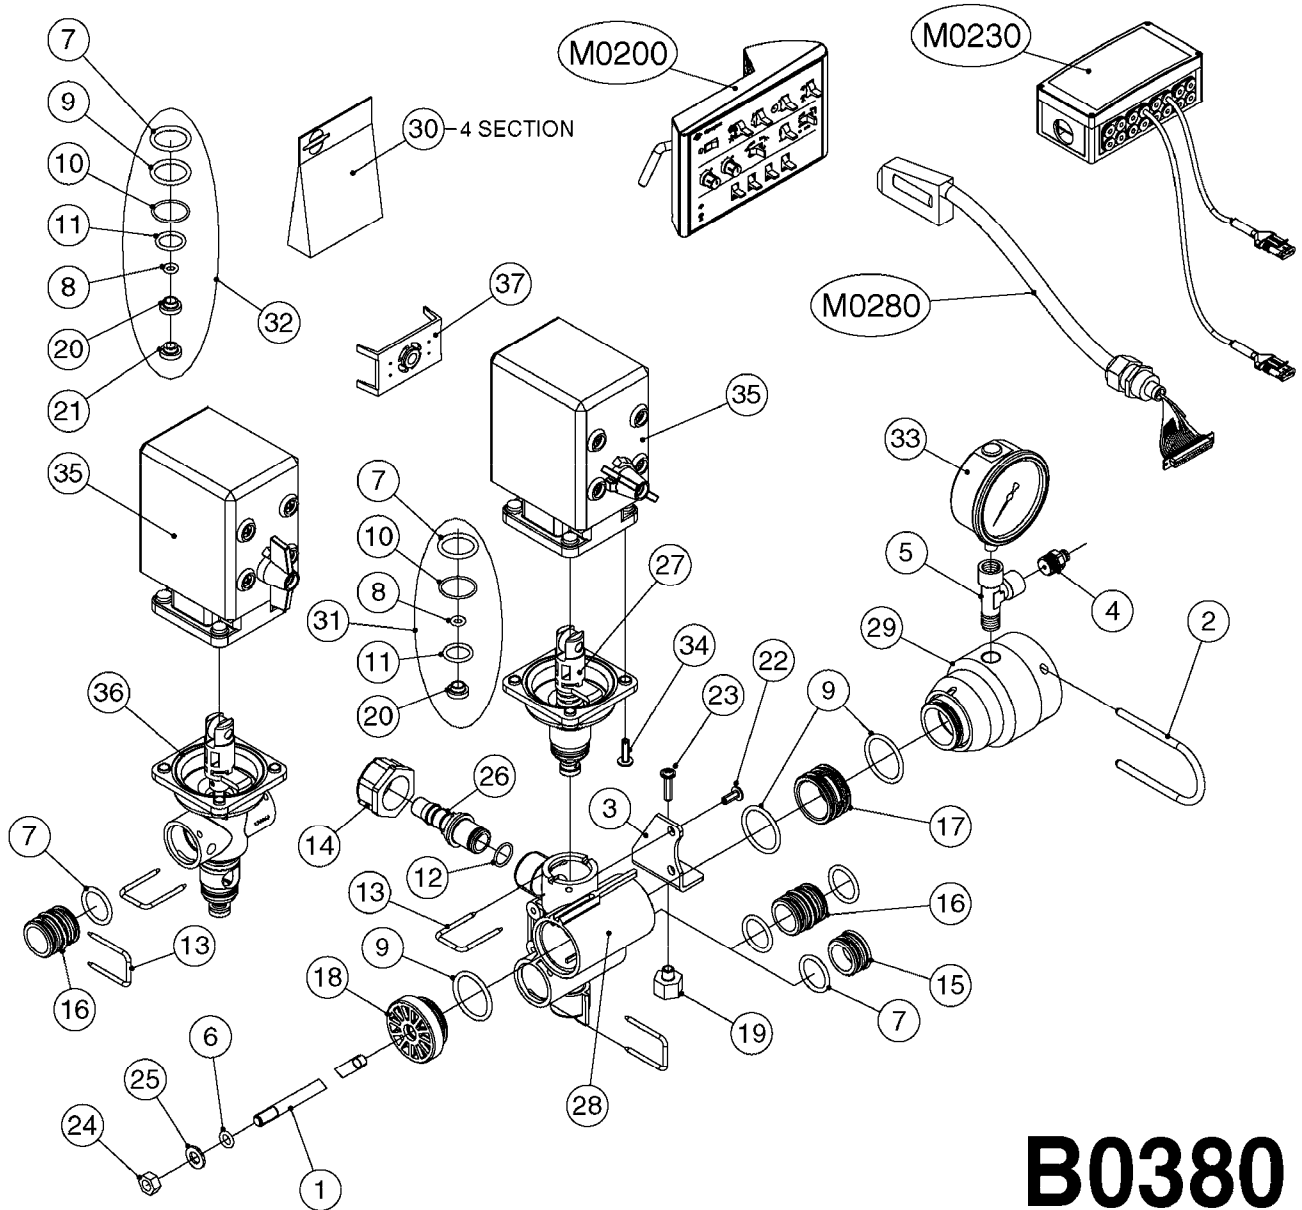

**B0370**

PRESSURE REGULATOR - S93 06  
B0370-HIN, 12:05:16

Page 1  
Date 07.02.2020 9:36

Pos.	parts-n°	order qty	description
1	145996	1	FITT.DK S-67 FORK
2	145997	1	FITT.DK S-93 FORK
3	440677	1	SCREW F. PLASTIC 5X20 SS
4	440695	1	BOLT CARRIAGE M8X25
5	440698	1	SCREW F.PLASTIC 6X18 SS HEXHD
6	460143	1	SELF LOCK NUT M8 SST A2 DIN985
7	480487	1	PIN M5X60 SLOTTED GALV
8	16244000	1	BRACKET FOR REG. NAV, PAINTED NAVIGATOR PLATFORM BRACKET
9	33510800	1	HOUSING F.PRESS.REG.S67/S93
10	44076200	1	SCREW WN5451 5X16 SS TORX
11	72374200	1	MOTOR HOUS.REG.1:150 ENCODER
12	72374300	1	REGUL S67/S93 ASSY W SS CONE
12	72425500	1	REGULATOR S67/S93 CROSS-DRILL
12	72678700	1	REGULATOR S67/S93 CROSS-DRILL CERAMIC COMPONENTS
13	72481600	1	BAG W. CONSOLE&SPINDLE COMPL
14	72678900	1	BAG W.CONE/CYL/GASKET CERAMIC CERAMIC COMPONENTS
14	74190800	1	BAG W.CONE/CYL. AND GASKET. SYNTAL
15	74187500	1	SWITCH 5A PRESS.REG REP.KIT 08