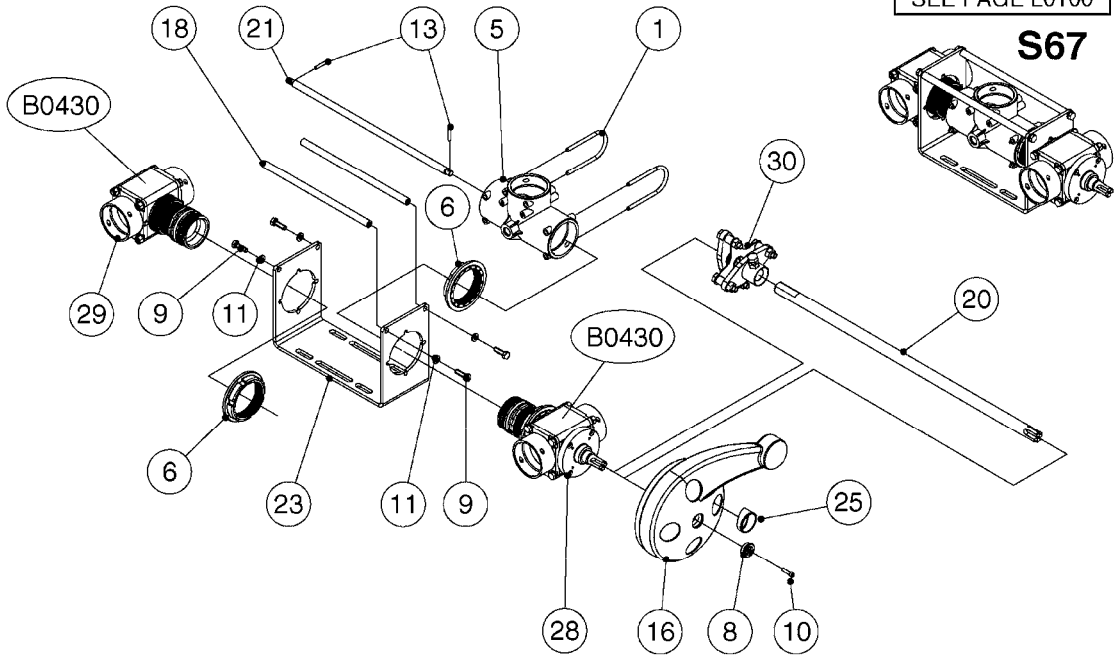

FOR S67 FITTINGS  
SEE PAGE L0100

**S67**

FOR S93 FITTINGS  
SEE PAGE L0110

**S93**

**B0500**

SMART VALVE S67 S93 (07)  
B0500-HIN, 28:01:19

Pos.	parts-n°	order qty	description
1	145996	1	FITT.DK S-67 FORK
2	145997	1	FITT.DK S-93 FORK
3	242351	1	O-RING D69.5X3.0 VITON F.S-93
4	322109	1	FITT.DK S-93 BULKHEAD NUT
5	322224	1	FITT.DK S-67 TEE
6	322320	1	NUT F.3 WAY VALVE S56
7	334545	1	FITT.DK S-93 TEE
8	334594	1	PLUG F.VALVE HANDLE BLACK
9	410362	1	BOLT HEX 8.8 SS M6X20
10	410922	1	CYL.SKR 8.8 DEL M4X20 RST
10	450902	1	BOLT ALLEN HEAD M4 X 16MM
11	471125	1	WASHER M6U 6.4X14X1.2,A2 SS
12	480733	1	PIN D6 X 40
13	480803	1	PIN Ø4 X 25
14	728525	1	FITT. S93 CONNECTOR W/O-RINGS
15	741844	1	VALVE HANDLE ASSY. SUCTION NCM
16	741845	1	VALVE HANDLE ASSY. PRESSUR NCM
17	14021500	1	SPINDLE F.S93 SMART VALVE
18	14022700	1	SPACER TUBE Ø10 L=212 SS
19	14038100	1	AXLE FOR SUCTION VALVE HANDLE
20	14038200	1	AXLE FOR PRESSURE VALVE HANDLE
21	14068700	1	SPINDLE,SMART VALVE S67 10MM
22	16059900	1	BRACKET 2 STK S93 SMART VALVE
23	16082300	1	BRACKET 2PCS S67 VALVE 15 BAR
24	28168400	1	HAIRPIN Ø5 S67/S93
25	33505200	1	PLUG FOR SMART VALVE HANDLE
26	72138000	1	VALVE S93 "V2" SMART VALVE
27	72138600	1	VALVE S93 "V3" SMART VALVE
28	72172100	1	VALVE S67 "V1" SMART VALVE
28	72538000	1	NCM 4400/6600 VALVE S67, LONG SPINDLE NAV 3000/4000
29	72172200	1	VALVE S67 "V2" SMART VALVE
30	72283000	1	AXLE JOINT F. SMARTVALVE HANDL