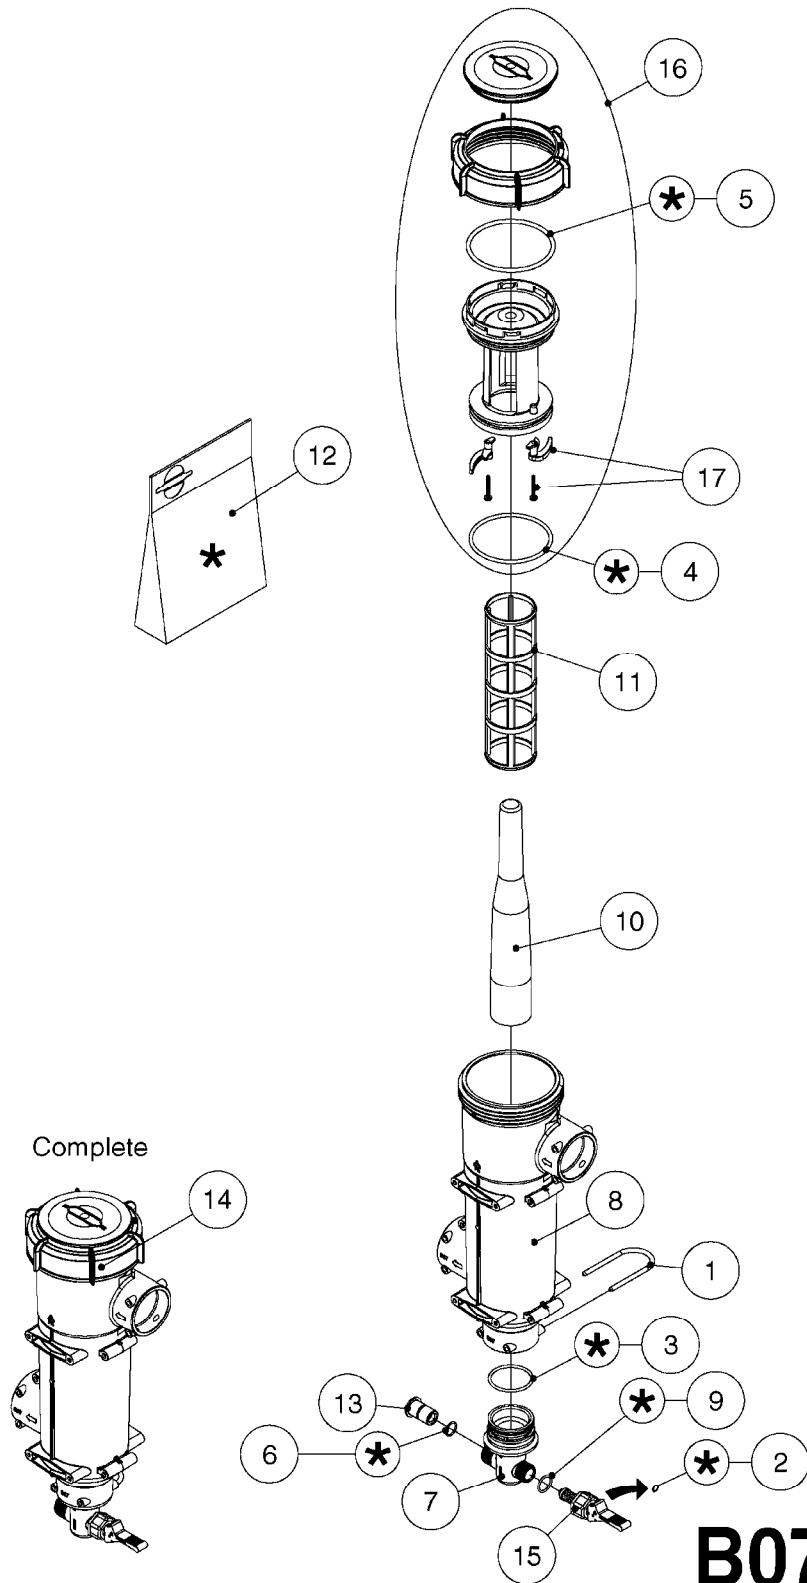

B0730

PRESSURE FILTER - CYCLONE
B0730-HIN, 01:01:16

Page 1
Date 07.02.2020 9:36

Pos.	parts-n°	order qty	description
1	145996	1	FITT.DK S-67 FORK
2	241323	1	O-RING D5.3X2.4 NITRIL
3	242353	1	O-RING 3 X 44.2 VITON
4	242565	1	O-RING Ø 85 X 4.0 SH70 VITON
5	242577	1	O-RING Ø 86 X 4.5 SH70 VITON
6	242594	1	O-RING D14 X 1.78 SCH.70-EPDM
7	322358	1	T-PIECE S67-1/2"-3/4"
8	322359	1	CYCLONE FILTER HOUSING
9	330315	1	O-RING D18.4/D13X.6
10	391093	1	CONE F. CYCLONE FILTER
11	61036000	1	FILTER ELEM.S93,100 MSH-YELLOW
11	615416	1	FILTER ELEM.S93,50 MESH-BLUE
11	72557200	1	FILTER ELEM.S93,80# CYCLONE
12	741827	1	SEAL KIT CYCLONE FILTER
13	39127500	1	VALVE SEAT D18/10 3/4"-1/2" 09
14	72281200	1	CYCLONE FILT.COMP. 80 MSH S67
14	72316500	1	CYCLONE FILT.COMP.50 MSH S67
14	72316600	1	CYCLONE FILT.COMP.100 MSH S67
15	72281300	1	VALVE BOOSTER/ON/OFF CYCLONE F
16	72352200	1	LID COMPLETE F. CYCLONE FILTER
17	74192900	1	FILTER LOCK PARTS - CYCLONE