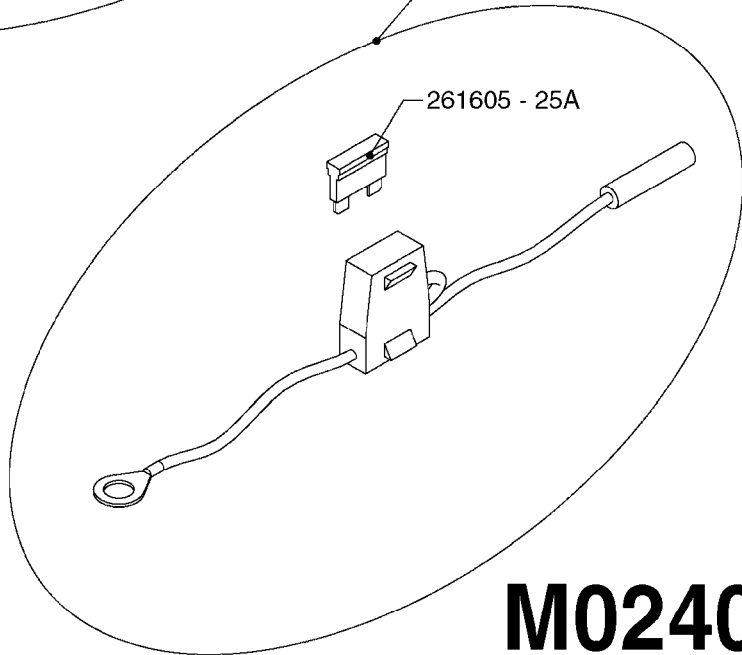

POWER SUPPLY CABLES  
M0240-HIN, 01:01:16

Page 0

Date 07.02.2020 9:38

**M0240**

POWER SUPPLY CABLES  
M0240-HIN, 01:01:16

Page 1

Date 07.02.2020 9:38

parts-n°	order qty	description
261605	1	Fuse 25A ATOF Series
983070	1	CABLE 2X6²
16112800	1	BRACKET F.12V POWER CABLE/PLUG
28048000	1	PLUG 3-POL DIN 9680 FEM.CHASS
72266300	1	CABLE 12VDC POWER F. TRACTOR