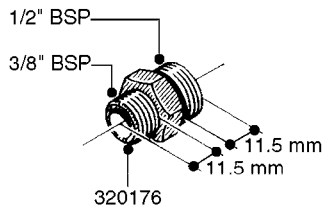

FITTINGS - HEXAGON NIPPLES  
L0030-HIN, 01:01:16

Page 0  
Date 07.02.2020 9:37

**L0030**

FITTINGS - HEXAGON NIPPLES  
L0030-HIN, 01:01:16

Page 1  
Date 07.02.2020 9:37

parts-n°	order qty	description
10015303	1	FITT.PO.HN 1.00X1.00 M1000
10425003	1	FITT.PO.HN 1.25X1.00 MCPHEE
320132	1	FITT.DK HN 1" BSP
320176	1	FITT.DK HN 3/8"X1/2" BSP
320445	1	FITT.DK HN 1/4"X3/8" BSP
320655	1	FITT.DK HN 1/2"-1/2" BSP
320692	1	FITT.DK HN 3/8'BSPX1/4'NPT
320703	1	FITT.DK HN 3/8BSP X1/2 &1/4NPT
320725	1	FITT.DK NIPPLE 3/8"-3/8" BSP
320902	1	FITT.DK HN 3/8'X 1/4' BSP
390232	1	FITT.DK HN 1-1/2' X 1-1/4' BSP
390276	1	FITT.DK HN 1'BSP