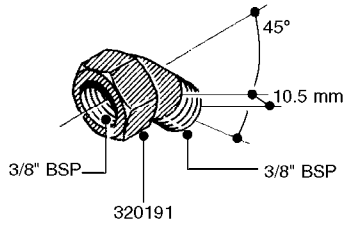

FITTINGS - HEXAGON NIPPLES  
L0030-HIN, 01:01:16

Page 0  
Date 07.02.2020 9:37

**L0030**

FITTINGS - HEXAGON NIPPLES  
L0030-HIN, 01:01:16

Page 1  
Date 07.02.2020 9:37

parts-n°	order qty	description
10015303	1	FITT.PO.HN 1.00X1.00 M1000
10425003	1	FITT.PO.HN 1.25X1.00 MCPHEE
320132	1	FITT.DK HN 1" BSP
320176	1	FITT.DK HN 3/8"X1/2" BSP
320445	1	FITT.DK HN 1/4"X3/8" BSP
320655	1	FITT.DK HN 1/2"-1/2" BSP
320692	1	FITT.DK HN 3/8'BSPX1/4'NPT
320703	1	FITT.DK HN 3/8BSP X1/2 &1/4NPT
320725	1	FITT.DK NIPPLE 3/8"-3/8" BSP
320902	1	FITT.DK HN 3/8'X 1/4' BSP
390232	1	FITT.DK HN 1-1/2' X 1-1/4' BSP
390276	1	FITT.DK HN 1'BSP