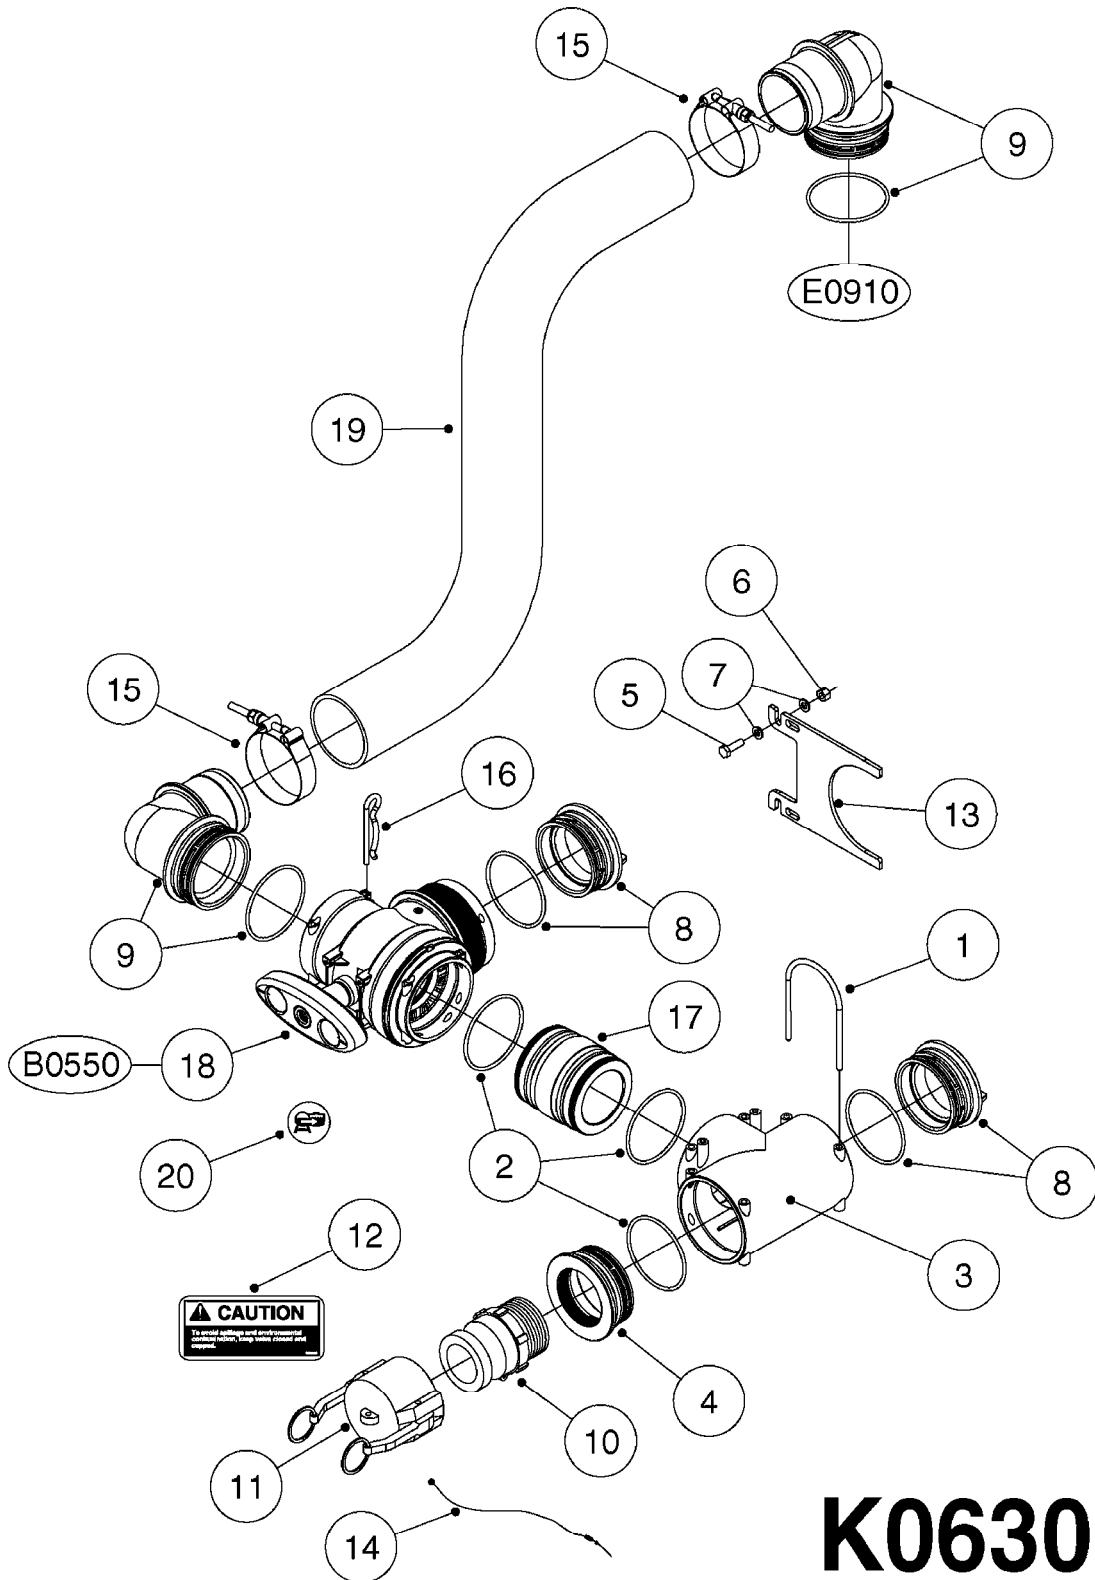

K0630

QUICKFILL - NAV3000/3500/4000
K0630-HIN, 28:01:19

Page 1

Date 07.02.2020 9:37

Pos.	parts-n°	order qty	description
1	145997	1	FITT.DK S-93 FORK
2	242351	1	O-RING D69.5X3.0 VITON F.S-93
3	334545	1	FITT.DK S-93 TEE
4	390721	1	FITT.DK S-93 PLUG W/2" NPT THRE
5	410362	1	BOLT HEX 8.8 SS M6X20
6	460261	1	NUT HEX M6X1.00 LOCK DIN985 A2 SS
7	471125	1	WASHER M6U 6.4X14X1.2,A2 SS
8	726580	1	FITT. S93 PLUG W/O-RING
9	727226	1	FITT. S93 2-1/2" 90° S W/O-RING
10	10530903	1	QUICK COUPLER MALE 2"
11	10531003	1	CAP F.MALE QUICK COUPLER 2"
12	10533303	1	DECAL CAUTION-LEAK Q.FILL ENG
13	16476000	1	BRACKET F. FILLING DEV. NAV.
14	24001203	1	RBR LANYARD 11" F.QCK FILL CAP
15	28030303	1	CLAMP HOSE T-BOLT S2.5" 235-76
16	28168400	1	HAIRPIN Ø5 S67/S93
17	39121700	1	FITT.DK S93 ADAP LG MALE MALE
18	72518800	1	QUICK FILL VALVE 2008 NAV
19	92702803	1	HOSE PVC SUCT GRAY 2.5"
20	97822100	1	DECAL QUICK FILL NAV 3000/4000