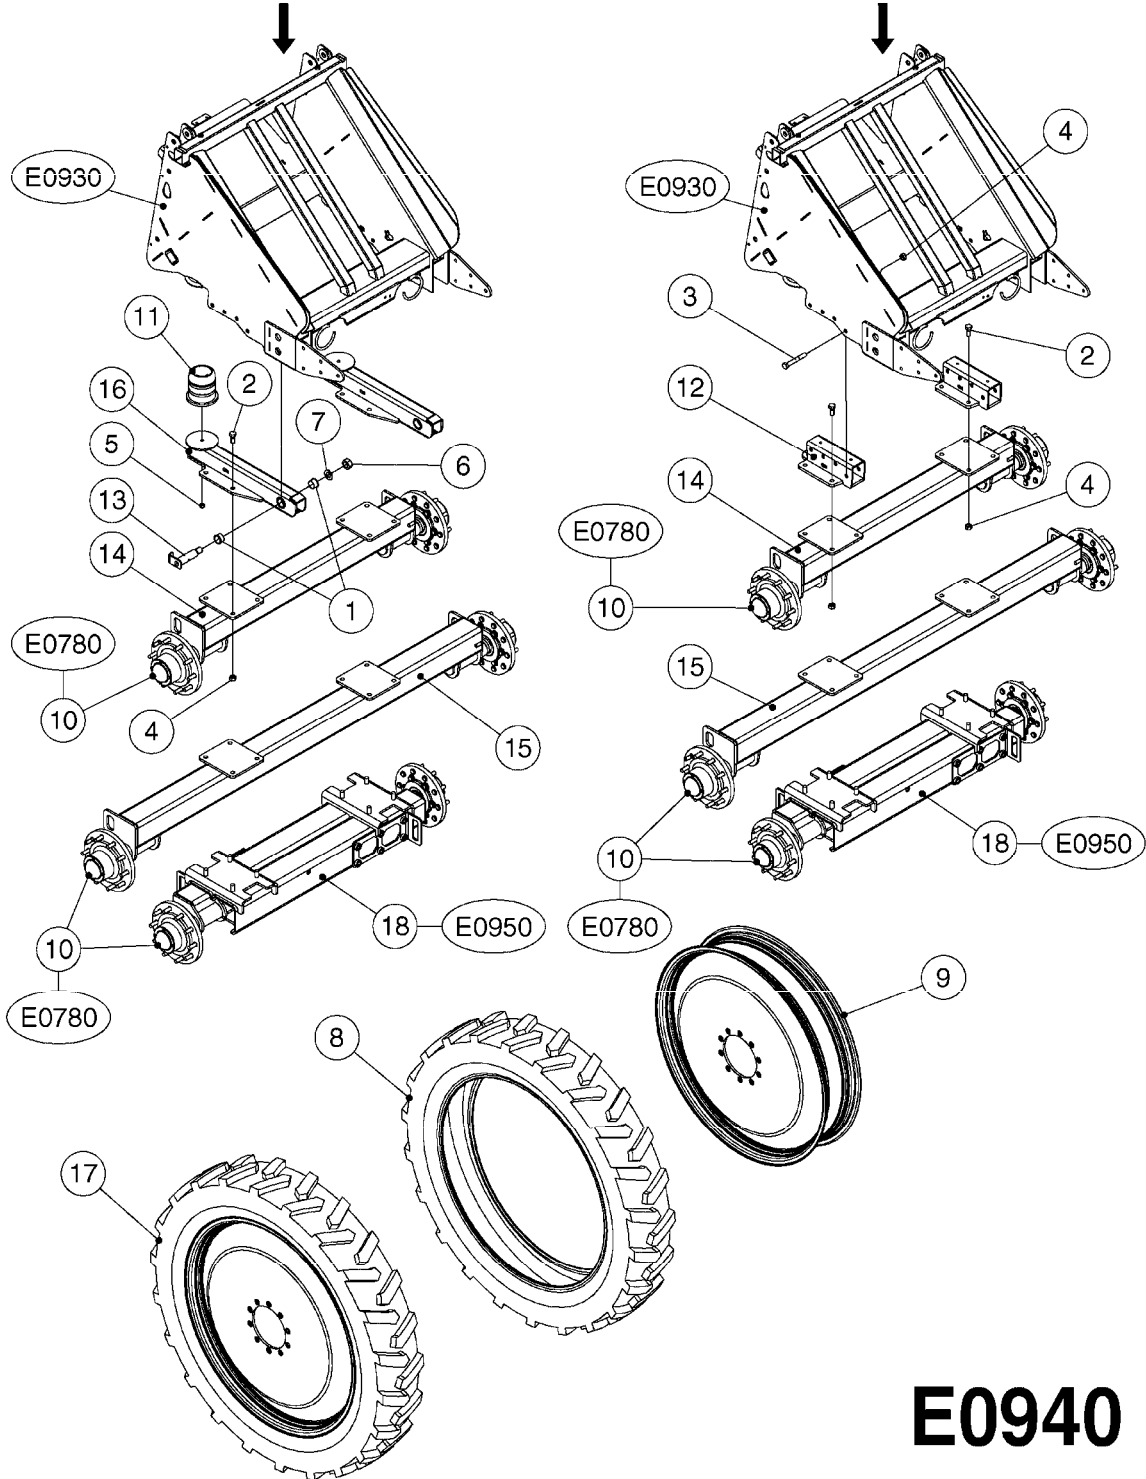

SUSPENDED
AXLE SYSTEM

NON SUSPENDED
AXLE SYSTEM

Pos.	parts-n°	order qty	description
1	210863	1	BUSHING DU FLNG. D40/44 L=26
2	430890	1	BOLT HEX 8.8 DEL M20X50
3	430970	1	BOLT HEX M20X120 DIN931- DEL
4	460806	1	NUT HEX M20X2.50 LOCK DIN985A2 SS
5	461253	1	NUT HEX M14 NV=22 A4 RST
6	461316	1	NUT HEX LOCK M30X3.5 DIN 985
7	471131	1	WASHER, M30, Ø56/31.0X 4.0, SS
8	10615703	1	TIRE 320 90R46' RAD.TL 357774
8	28061803	1	TIRE, 380/90 R46 168LI R1
9	28021703	1	RIM 46"Ø-10"W 10B-11.25BC-5.19
9	28061403	1	RIM 46X13,11.25BC,8.7P,-5.19OS
10	28050003	1	HUB F 3.5" 873 15000# PACKAGE
11	28076200	1	BUMPER PUR Ø140X166-M14 BLACK
12	61044300	1	FIXED AXLE NAV NO SUSPENSION
13	61046700	1	PIN SWING ARM NAV SUSP
14	63034803	1	AXLE NAVIGATOR 60" 2010 AXLE ONLY
14	70079703	1	AXLE FIXED 60" NAVIGATOR 2010 COMPLETE W/HUBS & SPEED SENS.MT.
15	63034903	1	AXLE NAVIGATOR 120" 2010 AXLE ONLY
15	70079803	1	AXLE FIXED 120" NAVIGATOR 2010 COMPLETE W/HUBS & SPEED SENS.MT.
16	63059100	1	SUSPENSION SWINGARM, NAVIGATOR
17	70024003	1	WHEEL/TIRE 5 3/160S 320/46 LH
17	70024103	1	WHEEL/TIRE 5 3/160S 320/46 RH
17	70092003	1	WHEEL/TIRE 5 3/160S 380/46 LH
17	70092103	1	WHEEL/TIRE 5 3/160S 380/46 RH
18	70074703	1	AXLE ADJUSTABLE 60-120 NV DBL