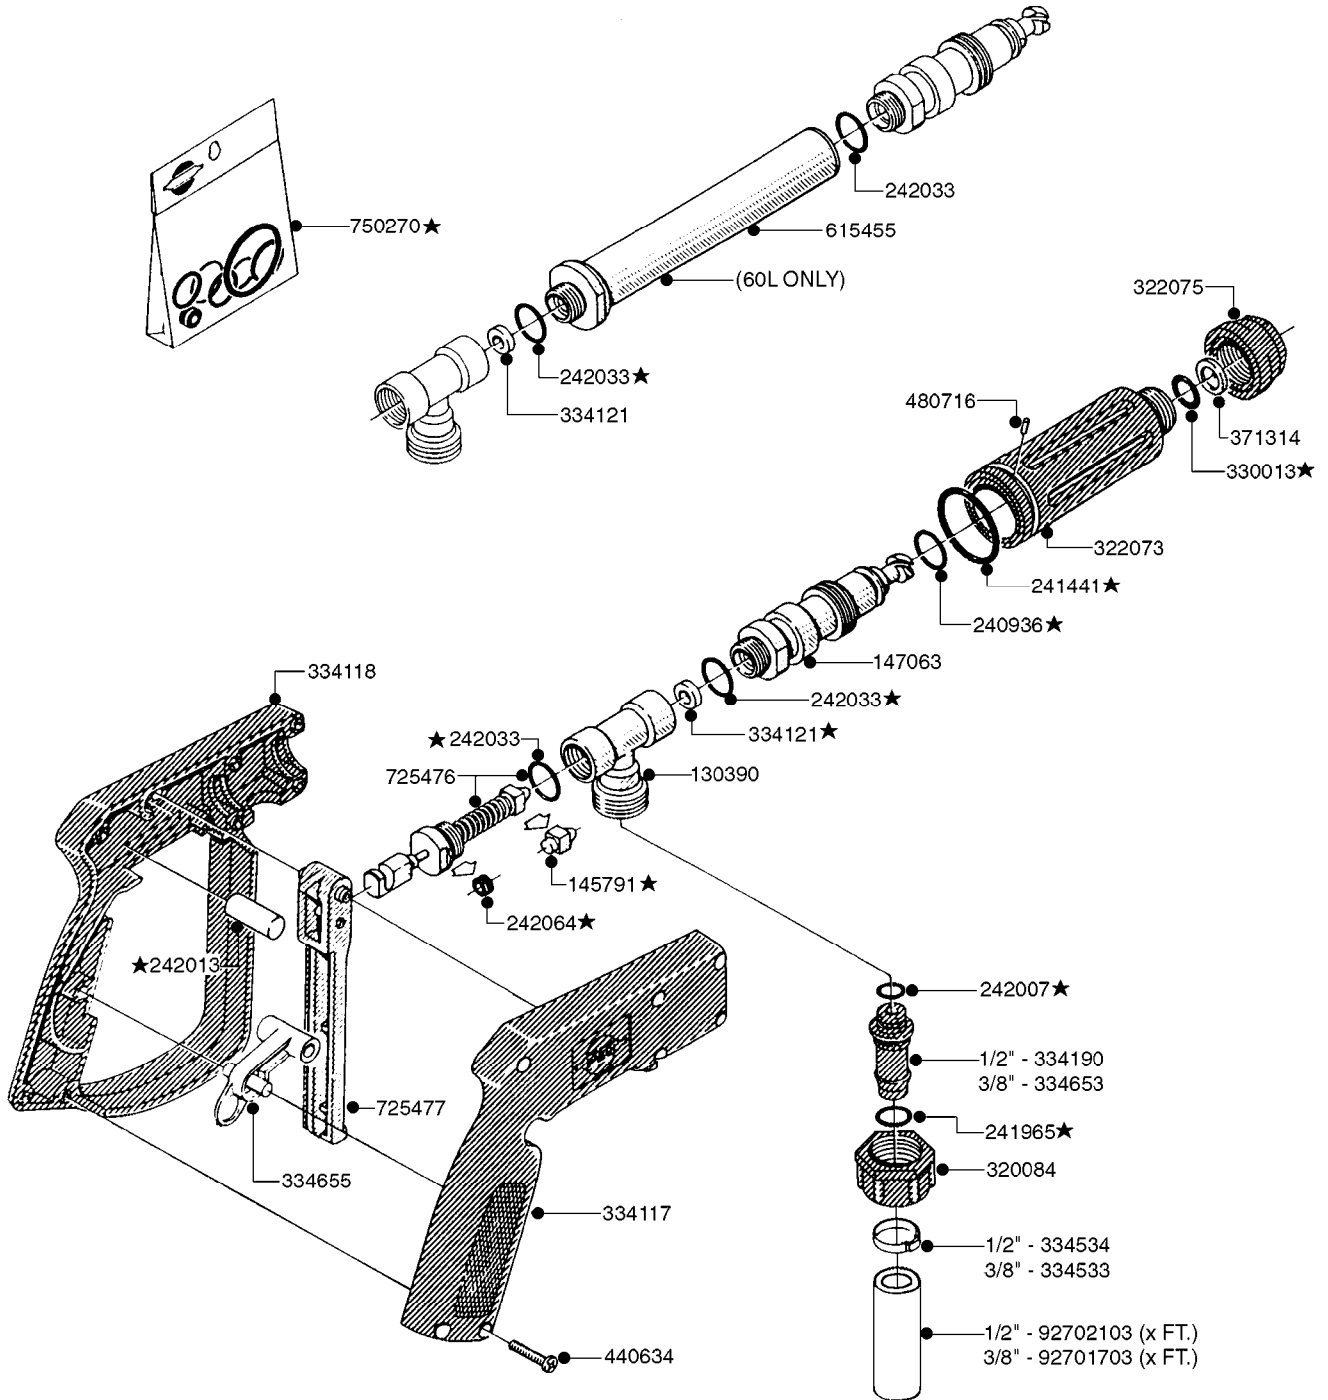

COMPLETE ASSEMBLY:
843197 - 60L
843196 - 60S

COMPLETE ASSEMBLIES
WHOLEGOODS ITEMS

K0480

HANDGUN TYPE 60S/60L POST 95
K0480-HIN, 01:01:16

Page 1

Date 07.02.2020 9:37

parts-n°	order qty	description
130390	1	TEE 3/8'X 1/2' BSP F.TYPE 60S
145791	1	CONE FOR ON/OFF
147063	1	SWIRL F.SPRAY GUN TYPE 60
240936	1	O-RING D13.3X2.4 NITRIL
241441	1	O-RING D29.3X3
241965	1	O-RING Ø12.1 X 1.6 NITRILE
242007	1	O-RING Ø9.1 X 1.6 NITRILE
242013	1	SPRING RUBBER F/TRIGGER
242033	1	O-RING Ø14.1 X 1.6 NITRILE
242064	1	SLEEVE RUBBER 3X8X4MM
320084	1	FITT.DK NUT 1/2" BSP
322073	1	HOUSING F.SWIRL TYPE 60S H.G.
322075	1	HOUSING F. NOZZLE
330013	1	O-RING 2.5 X 10 PUR
334117	1	HANDLE PIECE RIGHT F.60S/60L
334118	1	HANDLE PIECE LEFT F.60S/60L
334121	1	SEAT FOR ON-OFF TYPE
334190	1	FITT.DK HB 1/2' F. PISTOL 60S
334533	1	CLAMP HOSE PLASTIC 3/8"
334534	1	CLAMP HOSE PLASTIC 1/2"
334653	1	FITT.DK HB 3/8' F.HANDGUN
334655	1	TRIGGER SAFETY F.60S/60L GUN
371314	1	NOZZLE CERAMIC 1099-20
440634	1	SCREW 5/8"
480716	1	PIN D3X6 STAINLESS
615455	1	TUBE F.LANCE TYPE 60L
725476	1	SPINDLE
725477	1	TRIGGER
750270	1	GASKET KIT F.SPRAY GUN
843196	1	SPRAY GUN KIT TYPE 60 SHORT
843197	1	HANDGUN KIT TYPE 60 LONG
92701703	1	HOSE R X3/8" X300PSI WP X0012"
92702103	1	HOSE R X1/2" X300PSI WP X0012"