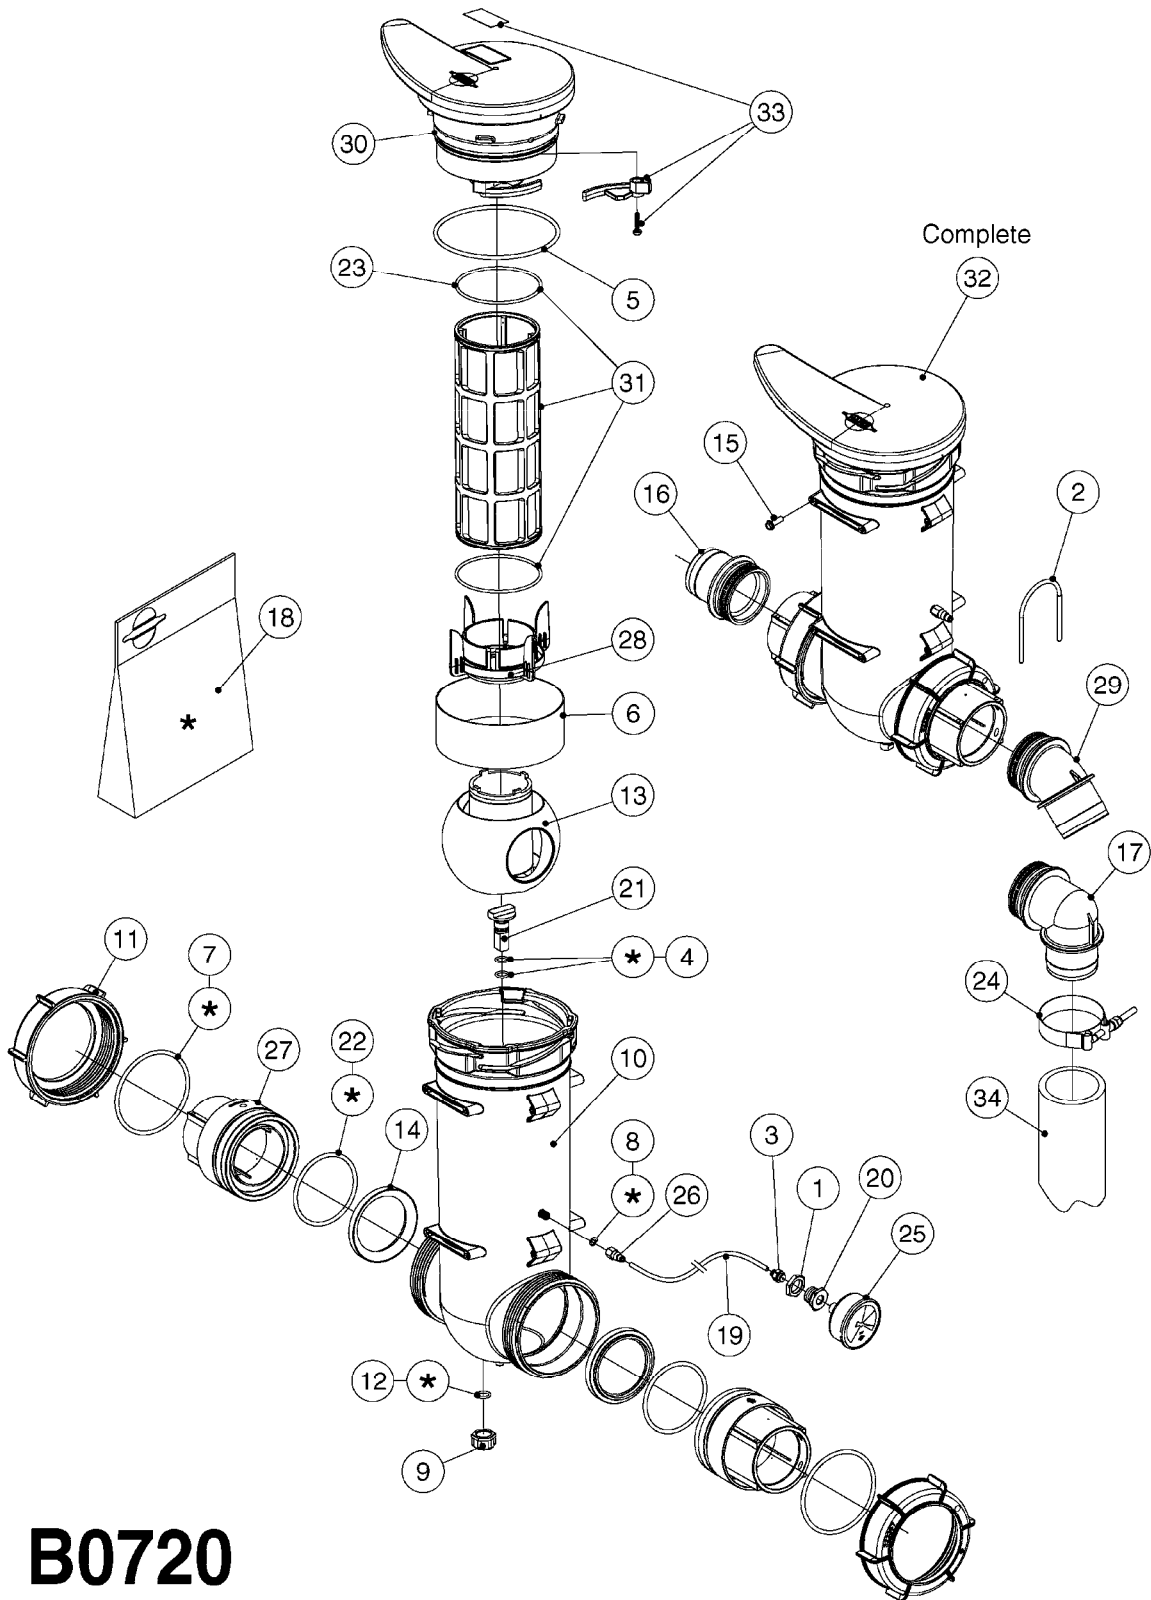

B0720

EASY CLEAN FILTER
B0720-HIN, 01:01:16

Page 1

Date 07.02.2020 9:36

Pos.	parts-n°	order qty	description
1	140766	1	NUT 1/2" BSP
2	145997	1	FITT.DK S-93 FORK
3	231346	1	QUICK COUPLER 1/8"BSP X 4 MM
4	240936	1	O-RING D13.3X2.4 NITRIL
5	242570	1	O-RING D150.0 x5.0 SH70 VITON
6	242572	1	RUBBER BELT Ø160x1.5 B=60 EPDM
7	242573	1	O-RING Ø104.14X5.33SH70 NITRIL
8	242593	1	GASKET Ø8/Ø5x1 (PA) 266N-M5X1
9	320047	1	FITT.DK CAPNUT 1/2" BSP
10	322356	1	EASYCLEAN FILTER HOUSING
11	322357	1	CAP F. COUPLER EASYCLEAN FILTE
12	330212	1	O-RING D19/D14X2.4 F.1/2"NUT
13	391090	1	BALL F. EASYCLEAN FILTER ON/OF
14	391091	1	SEAL F. BALL EASYCLEAN FILTER
15	440698	1	SCREW F.PLASTIC 6X18 SS HEXHD
16	727133	1	FITT. S93 2-1/2" STR. S W/O-RI
17	727226	1	FITT. S93 2-1/2" 90° S W/O-RING
18	741826	1	SEAL KIT F. EASYCLEAN FILTER
19	927253	1	RED AIR HOSE, Ø4/2 1810 E
20	14055400	1	FITT.DK REDUC 1/2"x1/8"x1/4"BS
21	14117700	1	SPINDLE S93 L46 NV13 SS
22	24260100	1	O-RING Ø88.0X5.0 SH70 VITON
23	24260700	1	O-RING Ø101.19X3.53 SH70 VITON
24	28030303	1	CLAMP HOSE T-BOLT S2.5" 235-76
25	28053400	1	GAUGE VACUUM SUCT. FILTER NCM
26	28054300	1	QUICK COUPLER 1/8"BSP/Ø4 FEMAL
27	33503200	1	HOSE COUPLER F. EASYCLEAN FILT
28	33503600	1	FILTER CARRIER F. EASYCLEAN
29	72072900	1	FITT. S93 2-1/2" 45° S W/O-RING
30	72270600	1	LID ASSM. EASYCLEAN FILTER
31	72278800	1	FILTER 30 MESH GREEN D110/284
31	72278900	1	FILTER 50 MESH BLUE D110/284
31	72279000	1	FILTER 80 MESH RED D110/284
32	72318900	1	EASYCLEAN FILTER COMPL.
33	74192800	1	FILTER LOCK PARTS - EASYCLEAN
34	92702803	1	HOSE PVC SUCT GRAY 2.5"