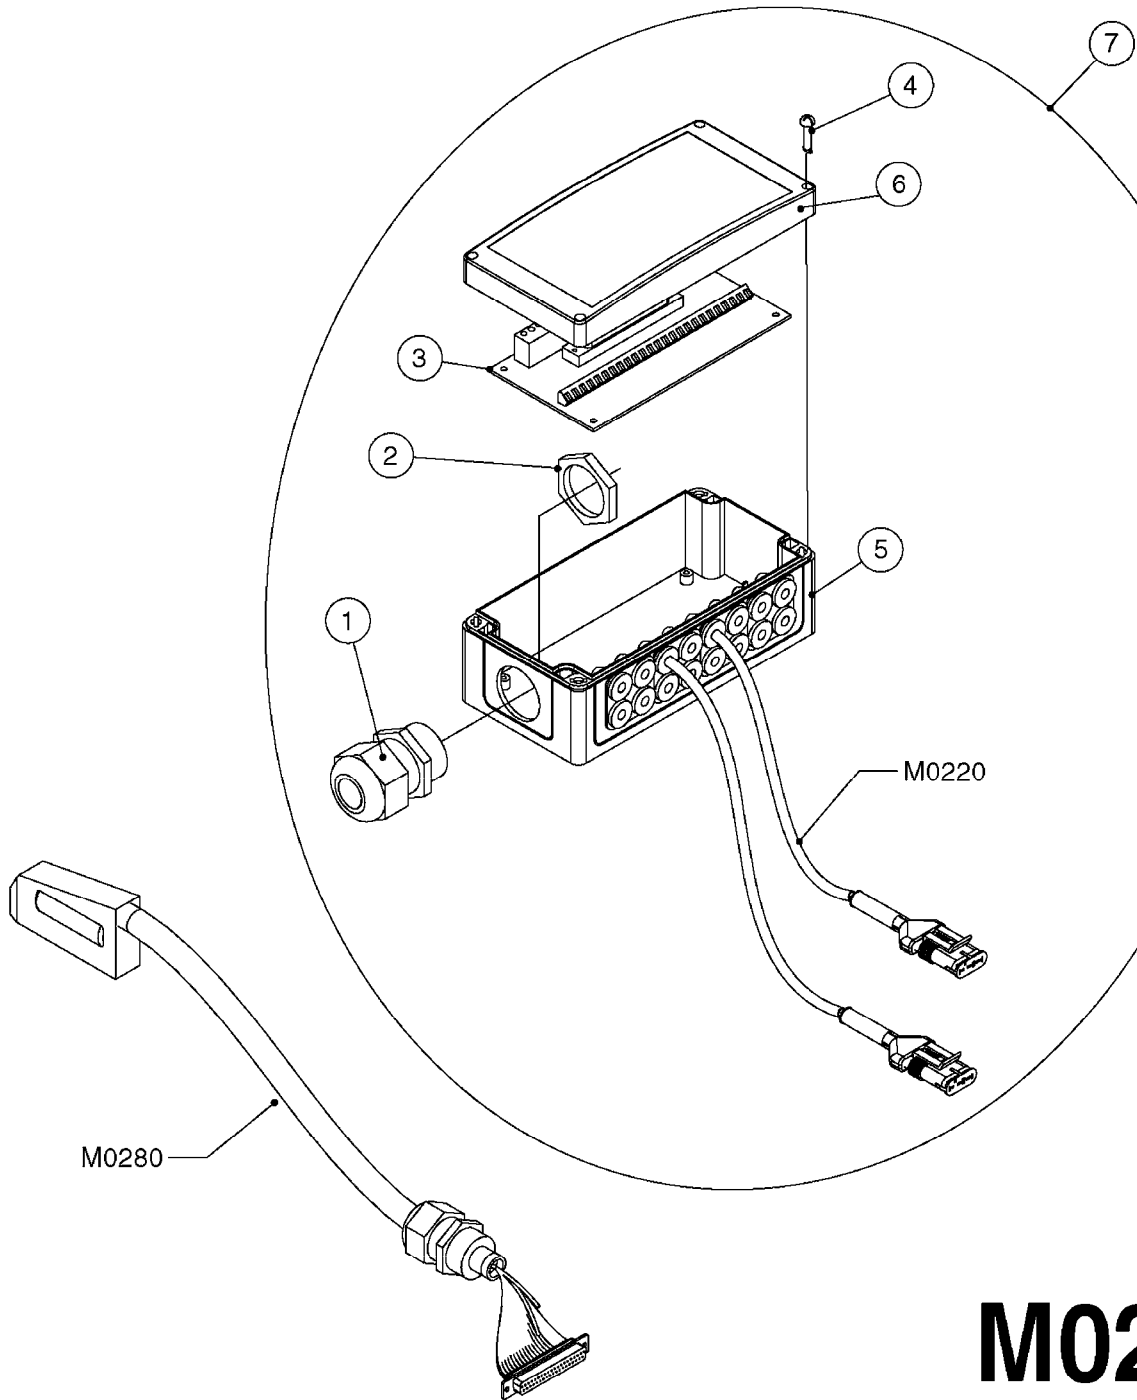

**M0220**

CABLES  
M0220-HIN, 12:05:18

Page 1  
Date 07.02.2020 9:38

Pos.	parts-n°	order qty	description
1	262150	1	SCREW ASSM.FOR D-SUB PLUG
2	26004900	1	CABLE FEM/MALE 37P L=9.5M
3	26005900	1	WIRE 37/37 POLE DAH/JOB COM
4	26006000	1	LEAD F AMP SUPERSEAL 3 WAYS L1,5M
4	26006100	1	CABLE L = 5.00M, AMP, MALE, 3P
4	26007000	1	CABLE L = 0.20M, AMP, MALE, 3P
4	26007100	1	CABLE L = 9.00M, AMP, MALE, 3P
4	26007200	1	CABLE 3POL AMP FEMALE L13M
5	26006200	1	CABLE L = 4.50M, AMP, MALE, 2P
5	26006300	1	CABLE L = 0.50M, AMP, MALE, 2P
5	26006400	1	CABLE L = 0.75M, AMP, MALE, 2P
5	26006500	1	CABLE L = 1.50M, AMP, MALE, 2P
5	26006600	1	CABLE L = 9.00M, AMP, MALE, 2P
6	26006700	1	CABLE L = 0.12M, AMP, FEMALE, 2P
7	26006800	1	CABLE L = 1.00M, AMP, FEMALE, 2P
8	26007300	1	CABLE L = 1.00M, AMP, FEMALE, 3P
9	26007400	1	CABLE L = 3.00M, AMP, EXT, 3P
9	26009800	1	CABLE L = 0.50M, AMP, EXT, 2P
10	26007500	1	CABLE FEM/FEM 15P L=3.5M
11	26016900	1	CABLE DB25M - DB25F L=8.5m
12	72450600	1	CAP F. AMP SUPER SEAL 2P PLUG
13	72450700	1	CAP F. AMP SUPER SEAL 3P PLUG
14	72450800	1	CAP F. AMP SUPER SEAL 4P PLUG