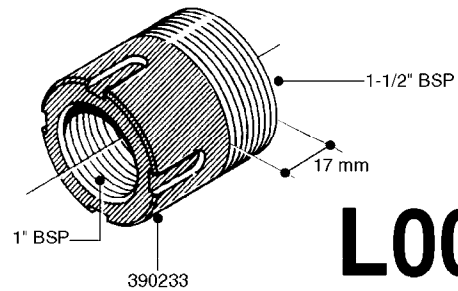

FITTINGS - HEXAGON NIPPLES  
L0030-HIN, 01:01:16

Page 0  
Date 07.02.2020 9:37

**L0030**

FITTINGS - HEXAGON NIPPLES  
L0030-HIN, 01:01:16

Page 1  
Date 07.02.2020 9:37

parts-n°	order qty	description
10015303	1	FITT.PO.HN 1.00X1.00 M1000
10425003	1	FITT.PO.HN 1.25X1.00 MCPHEE
320132	1	FITT.DK HN 1" BSP
320176	1	FITT.DK HN 3/8"X1/2" BSP
320445	1	FITT.DK HN 1/4"X3/8" BSP
320655	1	FITT.DK HN 1/2"-1/2" BSP
320692	1	FITT.DK HN 3/8'BSPX1/4'NPT
320703	1	FITT.DK HN 3/8BSP X1/2 &1/4NPT
320725	1	FITT.DK NIPPLE 3/8"-3/8" BSP
320902	1	FITT.DK HN 3/8'X 1/4' BSP
390232	1	FITT.DK HN 1-1/2' X 1-1/4' BSP
390276	1	FITT.DK HN 1'BSP