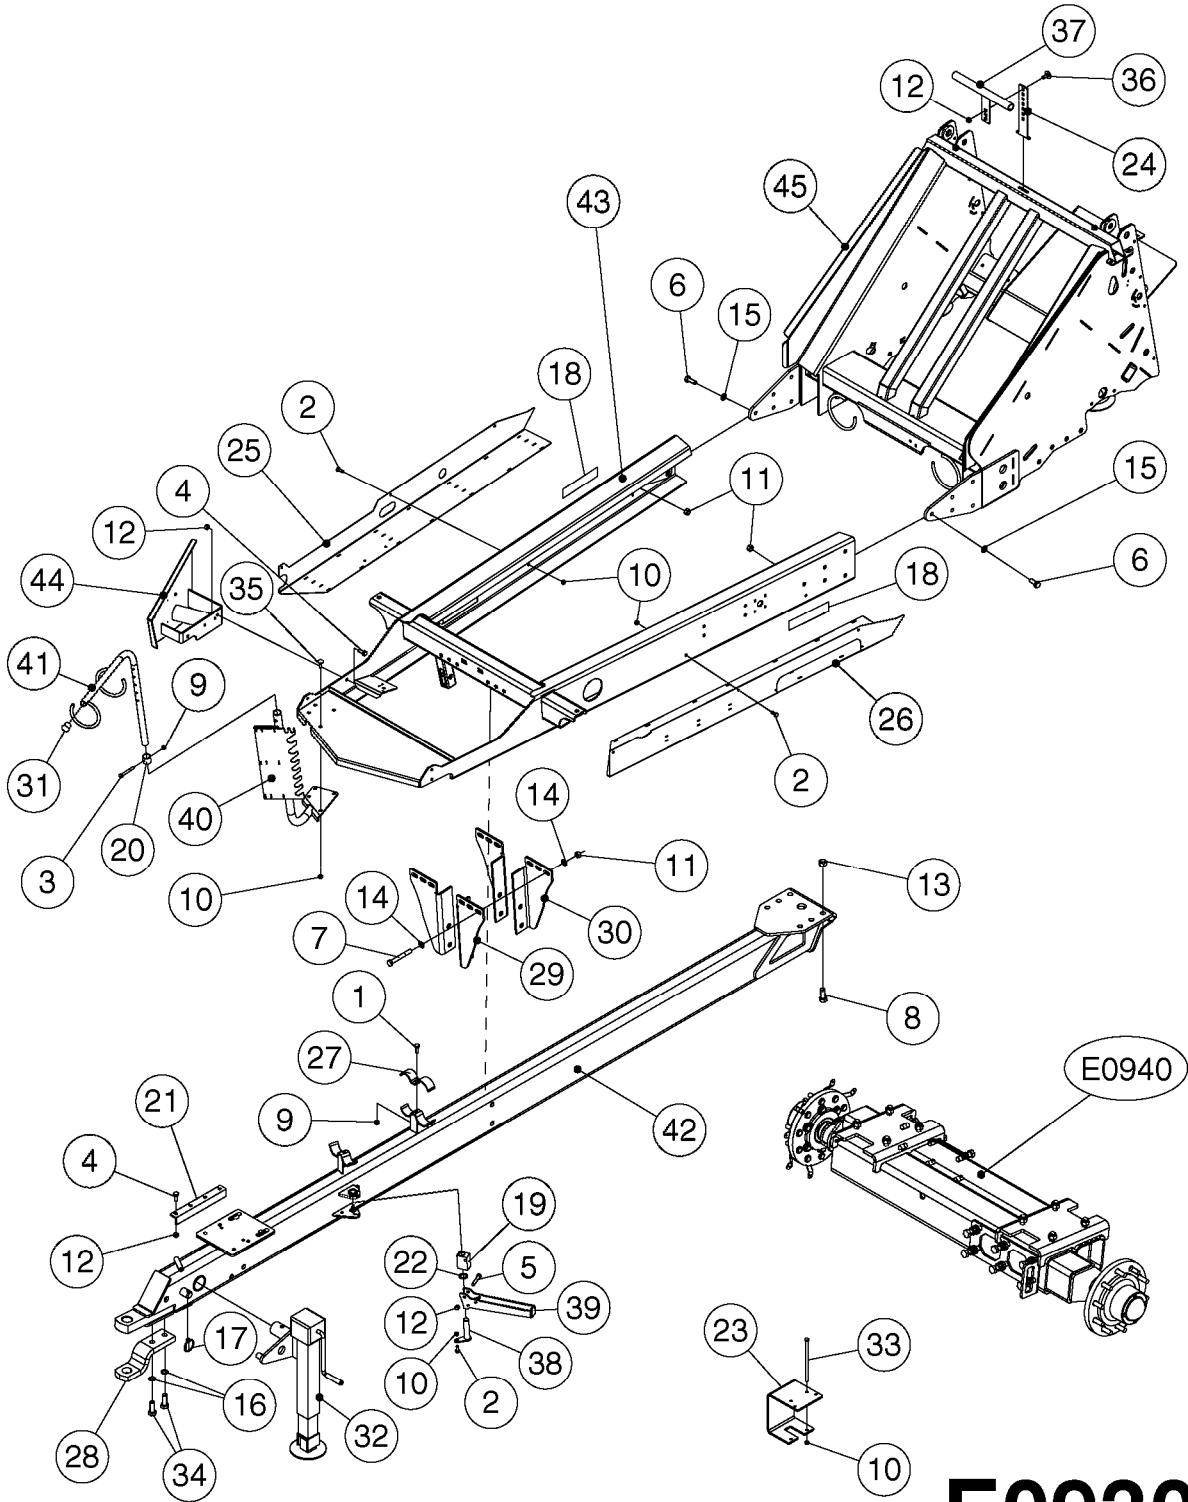

**E0930**

FRAME-NAVIGATOR 3000/3500/4000  
E0930-HIN, 12:07:17

Page 1  
Date 07.02.2020 9:37

Pos.	parts-n°	order qty	description
1	420567	1	BOLT HEX 8.8 DEL M8X30 FT
2	420604	1	BOLT HEX 8.8 DEL M10X25 FT DIN933
3	420766	1	BOLT HEX M8-45/22 SST A2 DIN931
4	430286	1	BOLT HEX 8.8 DEL M12X30 FT
5	430438	1	BOLT HEX 8.8 DEL M12X65
6	430581	1	BOLT HEX 8.8 DEL M16X40 FT
7	430864	1	BOLT HEX 8.8 DEL M16X120
8	430890	1	BOLT HEX 8.8 DEL M20X50
9	460143	1	SELF LOCK NUT M8 SST A2 DIN985
10	460423	1	NUT HEX M10X1.50 LOCK DIN985A2 SS
11	460585	1	LOCKING NUT M16 DIN985 A2 SS
12	460703	1	NUT HEX M12X1.75 LOCK DIN985A2 SS
13	460806	1	NUT HEX M20X2.50 LOCK DIN985A2 SS
14	471128	1	WASHER, M16, Ø30/17.0X 3.0, SS
15	471168	1	PAIR OF WASHERS NL16 17X25,4x3,4
16	471180	1	LOCK WASHER NORDLOCK M20 ELZ
17	480303	1	PIN 7/16 SNAP RING
18	10533903	1	DECAL REFLECTIVE AMBER 50X230
19	14073600	1	50X35X75 BRACKET F.STEP
20	15116700	1	BUSHING NAVIGATOR HOSE HOLDER
21	16116803	1	PLATE, PUMP MOUNT NAVIGATOR ONLY ON FRAMES BUILT BEFORE 9/2008
22	16127500	1	WASHER D40.0/27.0/2.0/RED
23	16159803	1	BRKT, ACE 650, US NAV ACE 650 BRACKET F.LONG DRAWBAR
23	16162103	1	BRKT, ACE 650, DK NAV ACE 650 BRACKET FOR STD. DRAWBAR
24	16198600	1	T FOR REAR NAV TANK MOUNT B
25	16212600	1	CABLE TRAY NAV RIGHT
26	16212800	1	CABLE TRAY NAV LEFT
27	16216500	1	CLAMP, PUMP HOSES NAVIGATOR
28	16391700	1	FLATBAR F. CLEVIS, PAINTED
29	16441600	1	BRKT, DB TO FRAME 1 (2014)
30	16441800	1	BRKT, DB TO FRAME 2 (2014)
31	28046400	1	PIPE PLUG Ø25/1.0-2.0, BLACK
32	28082600	1	SUPPORT LEG F. NAV, CM+3000KG
33	42000103	1	BOLT HEX 8.8 DEL M10X230
34	43000803	1	BOLT HEX M20 X 70MM DEL - FT
35	44074300	1	BOLT CARRIAGE M10x30 SS
36	45001300	1	CARRIAGE BOLT M12X35 DIN603 A2
37	61044000	1	T FOR REAR NAV TANK MOUNT A
38	61048100	1	PIN D24.8 L=107
39	61050100	1	PAINTED STEP F.NAV
40	61053300	1	HOSE HOLDER LOWER NAVIGATOR
41	61053400	1	HOSE HOLDER UPPER NAVIGATOR
42	63036903	1	DRAWBAR FOR NAV-120' SPC LONG DRAWBAR (FOR 120'/90' DUAL FOLD BOOM)
42	63052700	1	DRAWBAR D42 NAVIGATOR RED STANDARD (SHORT) DRAWBAR
43	63057700	1	FRAME MID "A" SHAPE NAVIGATOR
44	63068000	1	SHIELD NAV RIGHT JACK MOUNT
45	63144300	1	REAR CHASSIS F.NAV. '13