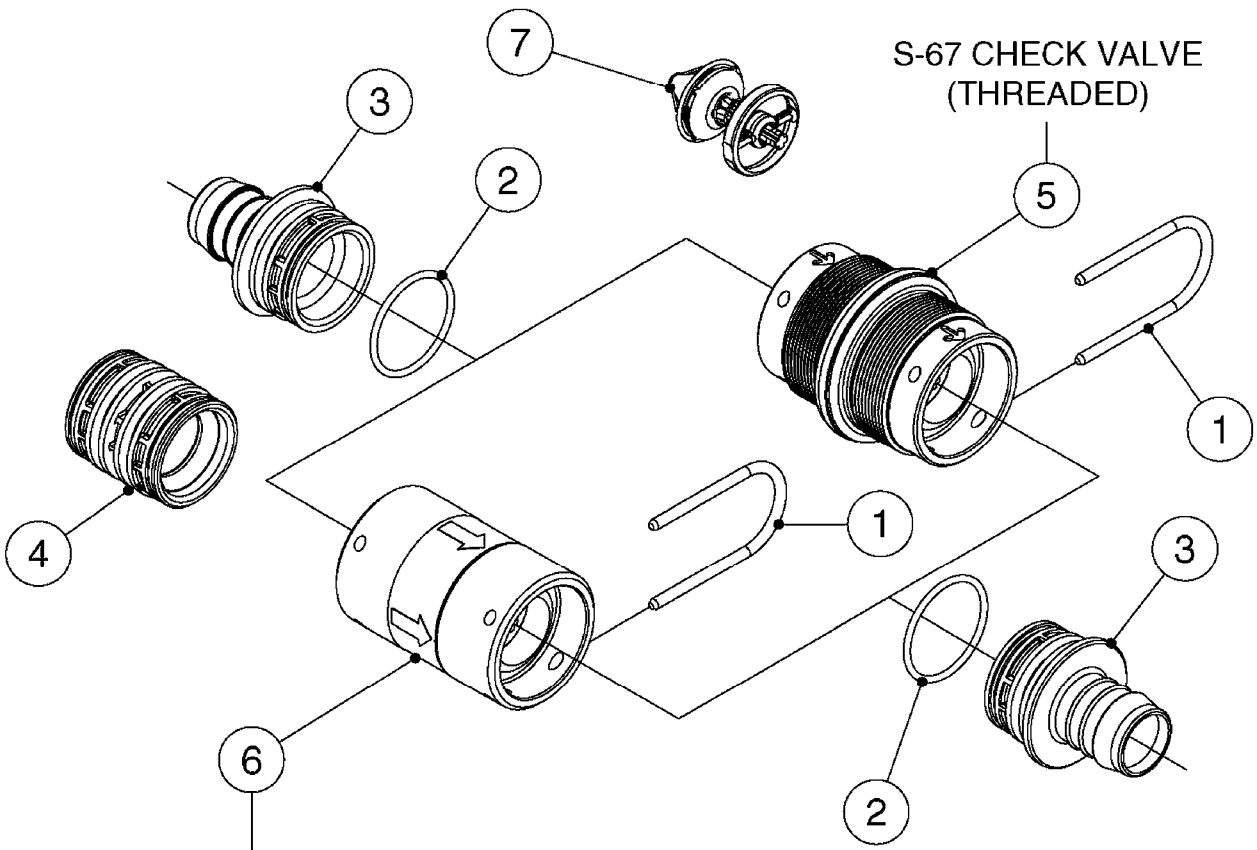

S-67 CHECK VALVE

FOR FITTINGS AND  
HOSES, SEE SECTION L

**B0630**

CHECK VALVES - S67  
B0630-HIN, 31:07:19

Page 1

Date 07.02.2020 9:36

Pos.	parts-n°	order qty	description
1	145996	1	FITT.DK S-67 FORK
2	241973	1	O-RING Ø3 X 44.2 70 SHORES NITRIL
2	242353	1	O-RING 3 X 44.2 VITON
3	242504	1	O-RING D35x2 NITRIL
4	322104	1	FITT.DK S-67 BULKHEAD
5	334231	1	FITT.DK S-67 STR.1"
5	334232	1	FITT.DK S-67 STR.1-1/4"
5	334444	1	FITT.DK S-67 STR.1-1/2" PVC
6	14103100	1	SEAT F.CHECK VALVE D40.8 2010
7	70063603	1	VALVE, CHECK S67 1-1/2"
			COMPLETE IN-LINE CHECK VALVE FOR 1-1/2" HOSE
7	72001803	1	CHCK VLV,S67, 2 X 1" HB
			COMPLETE IN-LINE CHECK VALVE FOR 1" HOSE
7	72206600	1	CHCK VLV,S67, 2 X 1.25" HB
			COMPLETE IN-LINE CHECK VALVE FOR 1-1/4" HOSE
8	72089900	1	CHECK VALVE S67 SUBASMBLY.2001
9	97800500	1	DECAL 230X28 BLACK ARROW