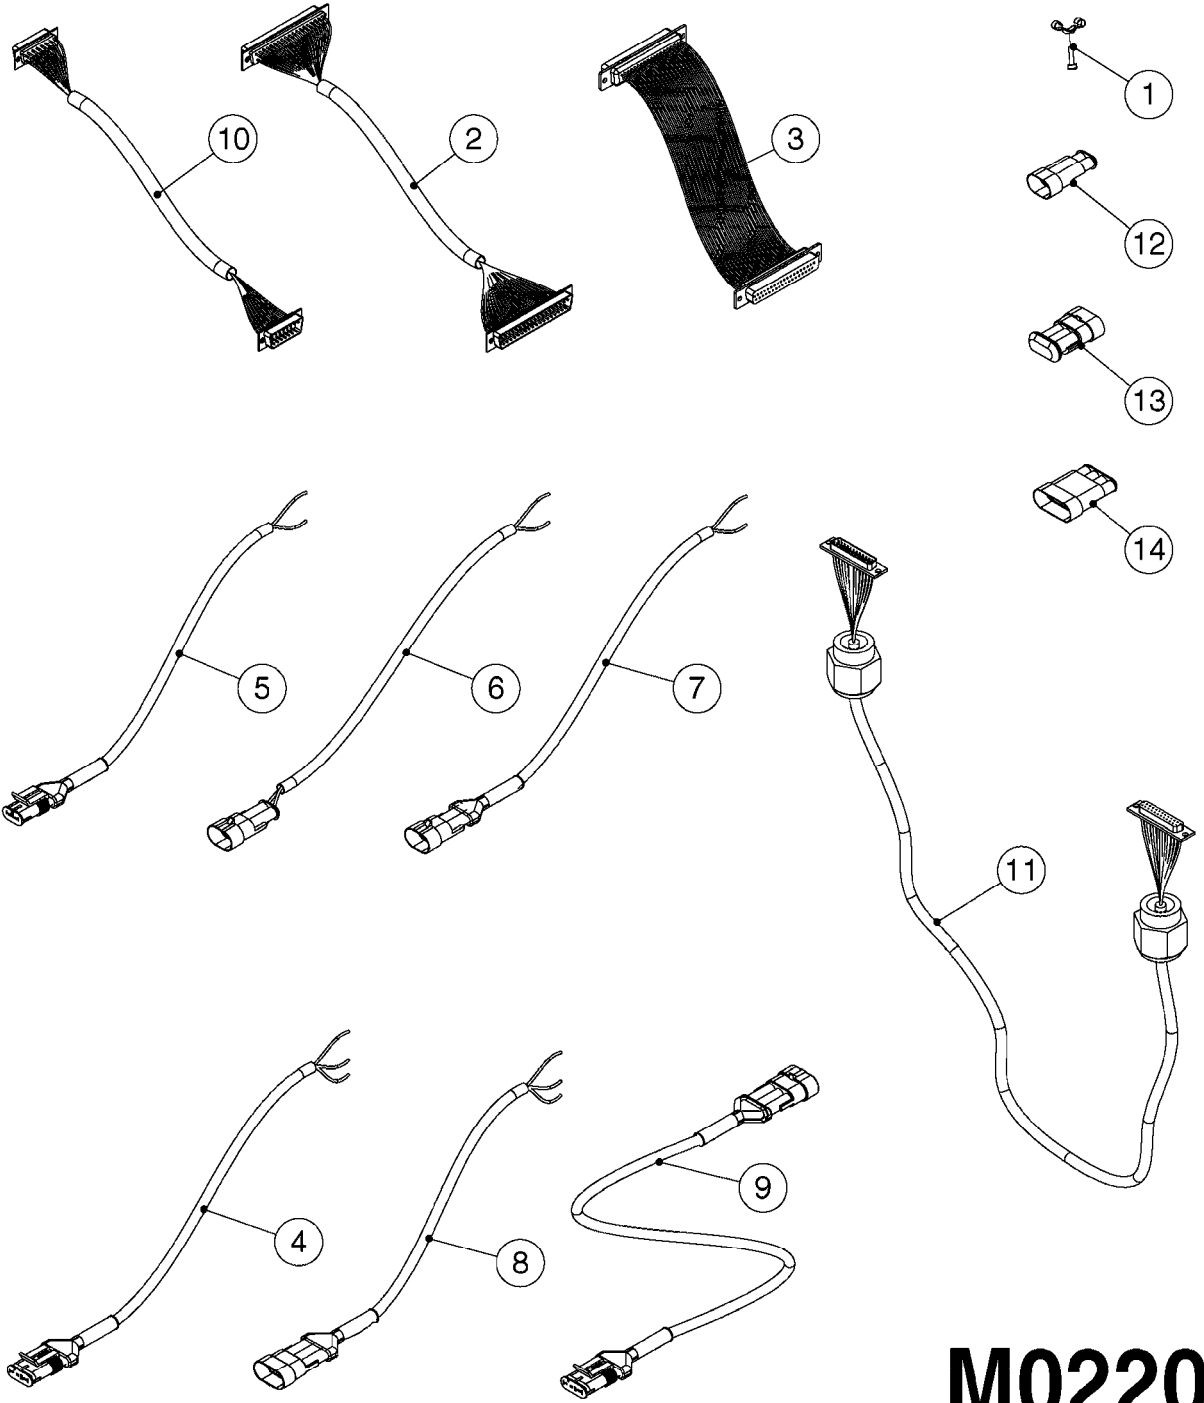

**M0220**

CABLES  
M0220-HIN, 12:05:18

Page 1  
Date 07.02.2020 9:38

Pos.	parts-n°	order qty	description
1	262150	1	SCREW ASSM.FOR D-SUB PLUG
2	26004900	1	CABLE FEM/MALE 37P L=9.5M
3	26005900	1	WIRE 37/37 POLE DAH/JOB COM
4	26006000	1	LEAD F AMP SUPERSEAL 3 WAYS L1,5M
4	26006100	1	CABLE L = 5.00M, AMP, MALE, 3P
4	26007000	1	CABLE L = 0.20M, AMP, MALE, 3P
4	26007100	1	CABLE L = 9.00M, AMP, MALE, 3P
4	26007200	1	CABLE 3POL AMP FEMALE L13M
5	26006200	1	CABLE L = 4.50M, AMP, MALE, 2P
5	26006300	1	CABLE L = 0.50M, AMP, MALE, 2P
5	26006400	1	CABLE L = 0.75M, AMP, MALE, 2P
5	26006500	1	CABLE L = 1.50M, AMP, MALE, 2P
5	26006600	1	CABLE L = 9.00M, AMP, MALE, 2P
6	26006700	1	CABLE L = 0.12M, AMP, FEMALE, 2P
7	26006800	1	CABLE L = 1.00M, AMP, FEMALE, 2P
8	26007300	1	CABLE L = 1.00M, AMP, FEMALE, 3P
9	26007400	1	CABLE L = 3.00M, AMP, EXT, 3P
9	26009800	1	CABLE L = 0.50M, AMP, EXT, 2P
10	26007500	1	CABLE FEM/FEM 15P L=3.5M
11	26016900	1	CABLE DB25M - DB25F L=8.5m
12	72450600	1	CAP F. AMP SUPER SEAL 2P PLUG
13	72450700	1	CAP F. AMP SUPER SEAL 3P PLUG
14	72450800	1	CAP F. AMP SUPER SEAL 4P PLUG