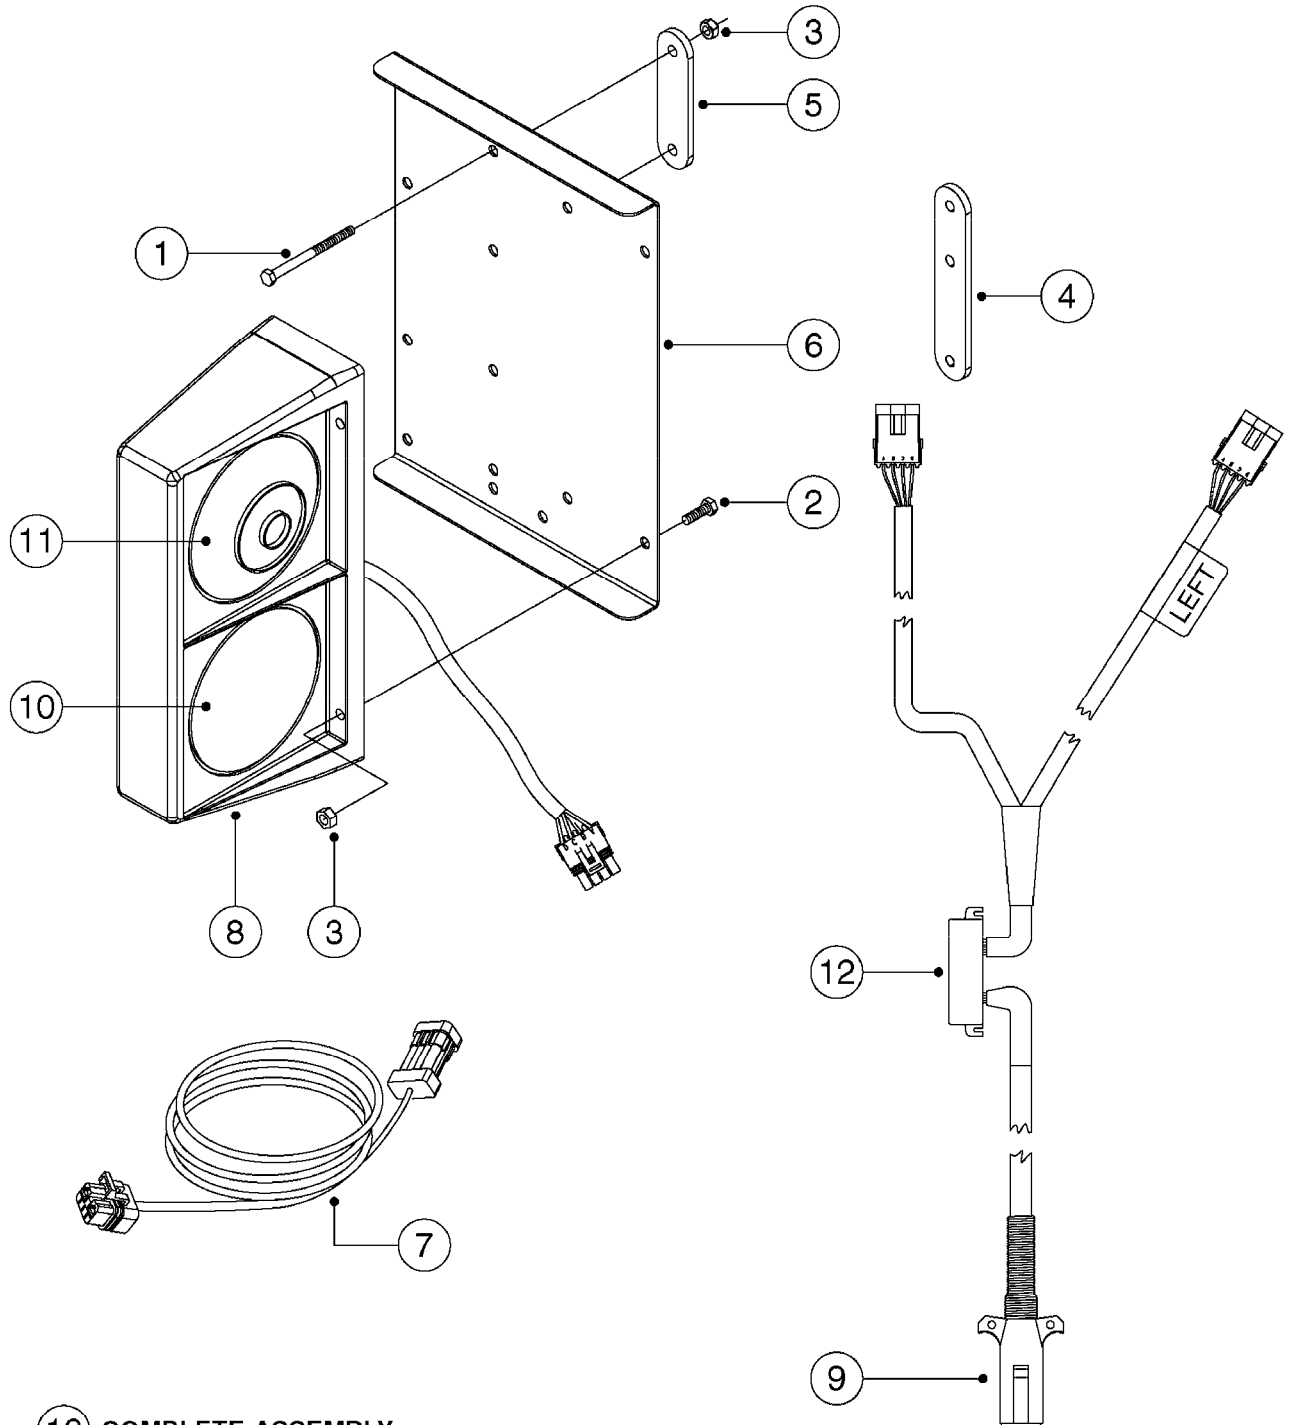

# M0140

PRESSURE SENSOR - AMP  
M0140-HIN, 01:01:16

Page 1

Date 07.02.2020 9:38

Pos.	parts-n°	order qty	description
1	141341	1	NUT 1/4' BSP
2	145631	1	WASHER D21.5/D13.5X2.5 BRASS
3	232230	1	QUICK COUPLER 1/4"BSP X 4 MM
4	232285	1	T-PIECE 1/4" 2 X INT. 1
5	241404	1	DOWTY SEAL 1/4"
6	242353	1	O-RING 3 X 44.2 VITON
7	391135	1	FITT. S67 PLUG W/13.2Ø HOLE
8	14076900	1	NIPPLE 1/4" I-1/4" U L=28.5 SS
9	26007000	1	CABLE L = 0.20M, AMP, MALE, 3P
10	26007300	1	CABLE L = 1.00M, AMP, FEMALE, 3P
11	26026200	1	PRESSURE TRANS. 0-10BAR 4-20mA
12	72553900	1	S67 W/T-PIECE F. PRES. TRANS.