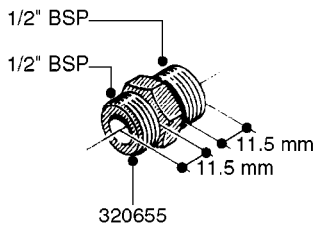

FITTINGS - HEXAGON NIPPLES  
L0030-HIN, 01:01:16

Page 0  
Date 07.02.2020 9:37

**L0030**

FITTINGS - HEXAGON NIPPLES  
L0030-HIN, 01:01:16

Page 1  
Date 07.02.2020 9:37

parts-n°	order qty	description
10015303	1	FITT.PO.HN 1.00X1.00 M1000
10425003	1	FITT.PO.HN 1.25X1.00 MCPHEE
320132	1	FITT.DK HN 1" BSP
320176	1	FITT.DK HN 3/8"X1/2" BSP
320445	1	FITT.DK HN 1/4"X3/8" BSP
320655	1	FITT.DK HN 1/2"-1/2" BSP
320692	1	FITT.DK HN 3/8'BSPX1/4'NPT
320703	1	FITT.DK HN 3/8BSP X1/2 &1/4NPT
320725	1	FITT.DK NIPPLE 3/8"-3/8" BSP
320902	1	FITT.DK HN 3/8'X 1/4' BSP
390232	1	FITT.DK HN 1-1/2' X 1-1/4' BSP
390276	1	FITT.DK HN 1'BSP