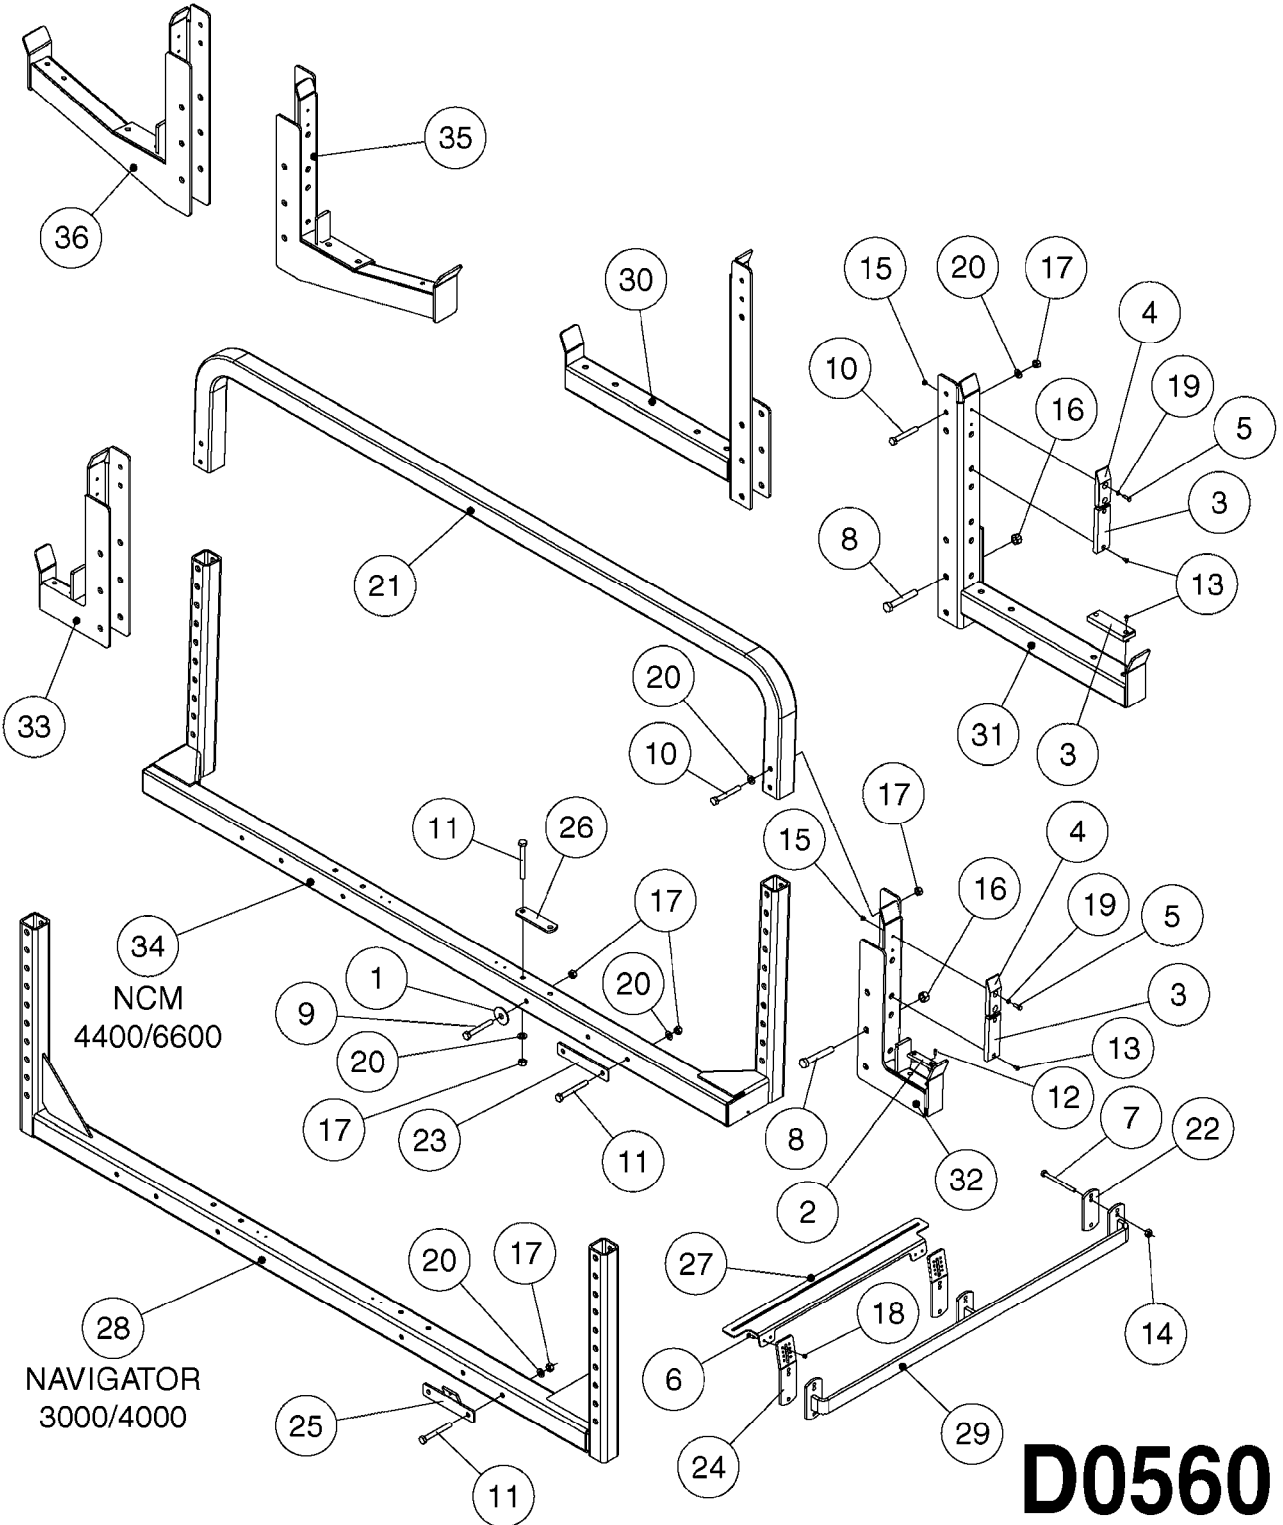

**D0500**

SPC PLUMB.BRACKETS - T25  
D0500-HIN, 21:02:17

Page 1

Date 07.02.2020 9:37

Pos.	parts-n°	order qty	description
1	341291	1	RUBBER HOSE CLAMP COVER 130MM
2	410384	1	BOLT HEX 8.8 DEL M6X65
3	410406	1	BOLT HEX 8.8 DEL M5X16 FT
4	410524	1	BOLT HEX 8.8 DEL M6X100
5	460261	1	NUT HEX M6X1.00 LOCK DIN985 A2 SS
6	461217	1	NUT HEX M5 LOCK
7	480783	1	RIVET Ø4x14, GR 7.9-9.5 ALUM
8	480804	1	RIVET Ø4.8x14.5
9	16109303	1	PLATE F. TRANSPORT REST CM
10	16110803	1	NOZZLE BRACKET VAR SPACINGS
11	16162503	1	BRACKET,NOZZLE OFFSET,R,BLACK
12	16163003	1	BRACKET,NOZZLE OFFSET,L,BLACK
13	16164803	1	BRACKET, T25 FEEDTUBE HANG
14	16166203	1	BRACKET, T25 FEED TUBE HANG 80X60
15	16183403	1	BRACKET, TRANSPORT BAR NOZ SPC, RED
16	16183603	1	BRACKET, NOZZLE OFFSET, LH, RED
17	16183803	1	BRACKET, NOZZLE OFFSET, RH, RED
18	16380800	1	BRACKET, NOZZLE DUMMY, T25
19	28047003	1	CLAMP HOSE GEAR 30 X 50 6732