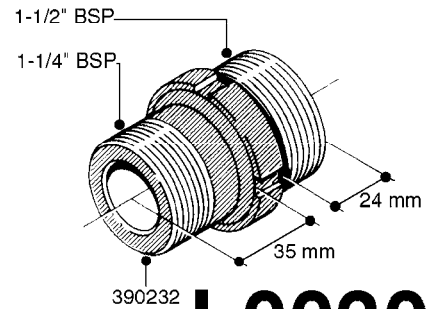

FITTINGS - HEXAGON NIPPLES
L0030-HIN, 01:01:16

Page 0
Date 07.02.2020 9:37

L0030