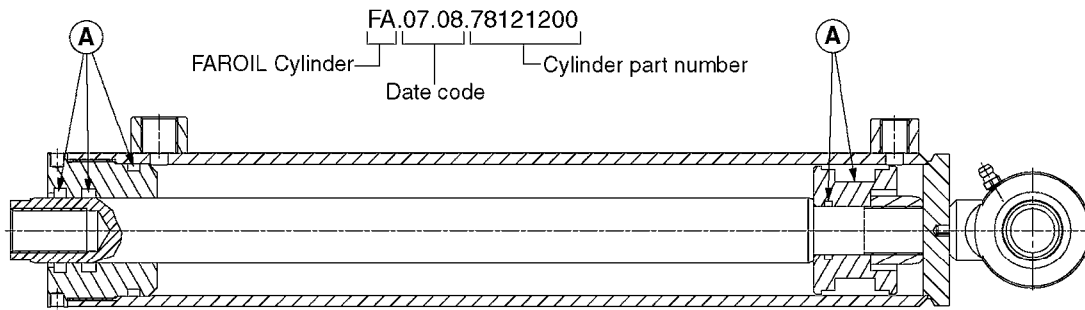

HYDRAULICS - CYLINDERS
C0020-HIN, 01:01:16

Page 3

Date 07.02.2020 10:23

parts-n°	order qty	description
63039300 78100003	1 1	CYLINDER ROD F.781132 CYL. PARA-LIFT CM+750 W/STOP

Check cylinder barrel for stamped part number.