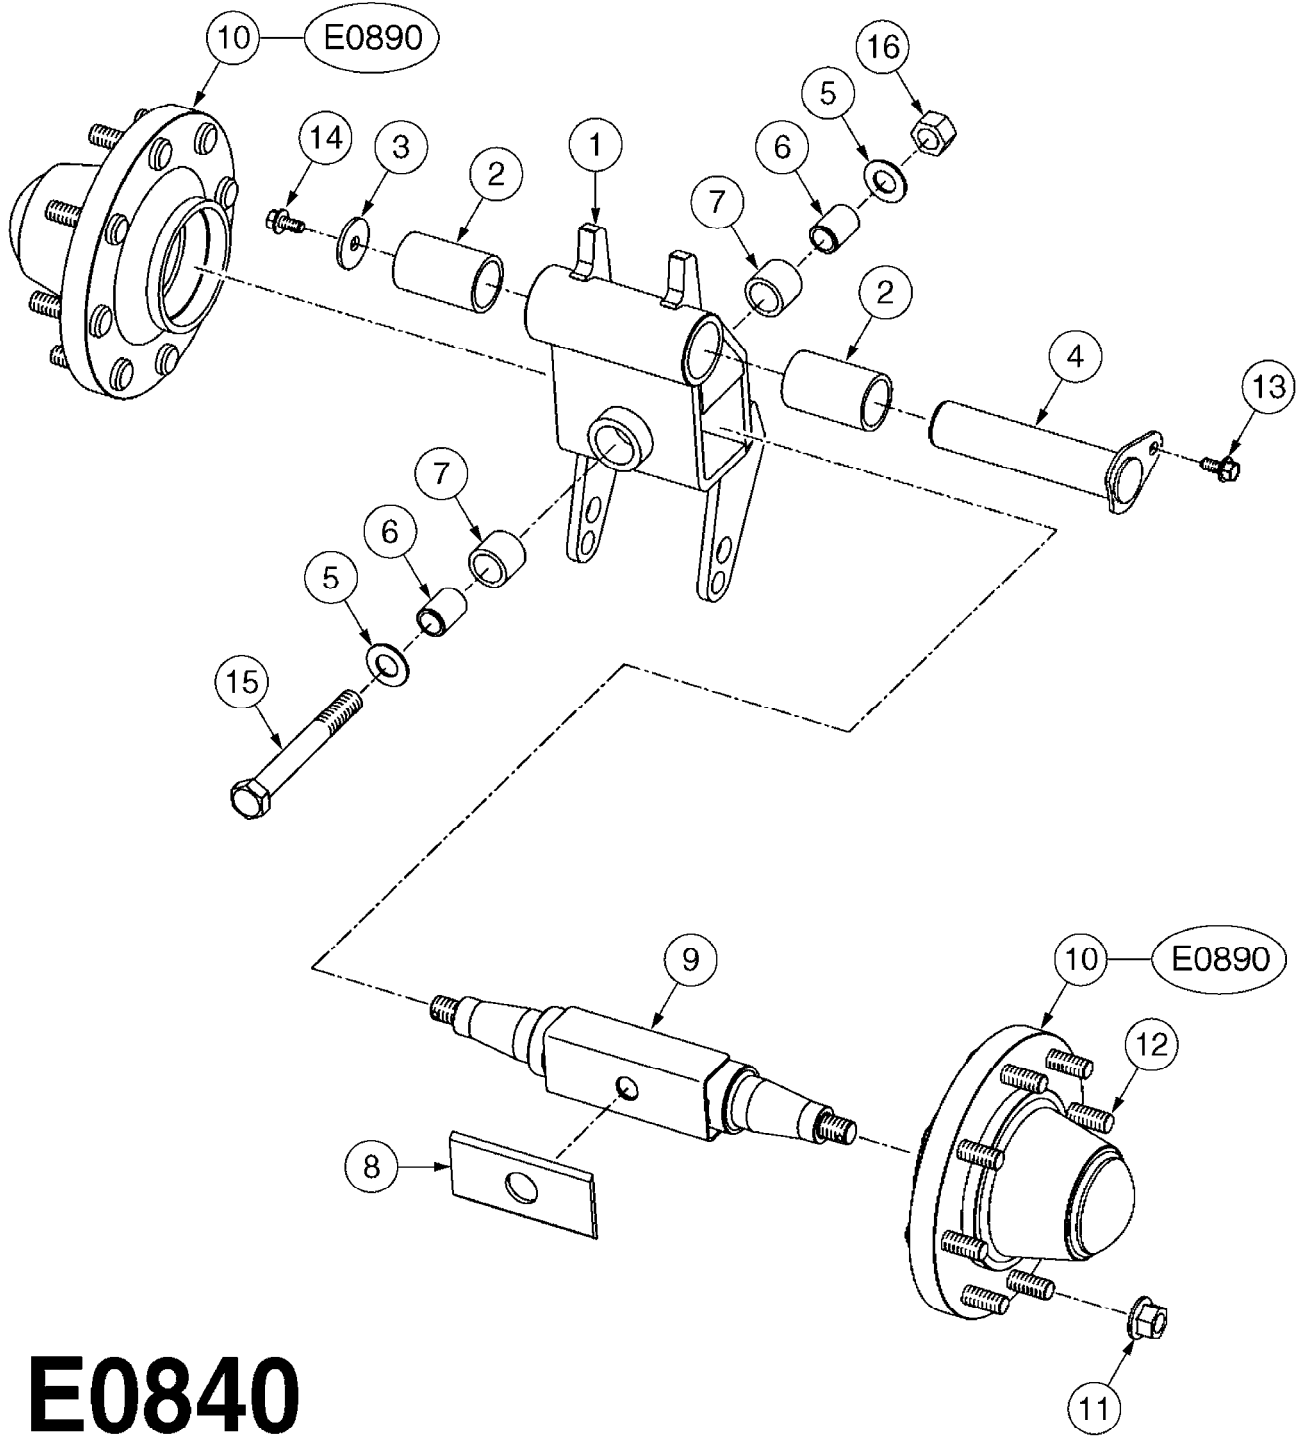

E0830

CAMOPLAST FRAME 40 SERIES
E0830-HIN, 01:01:16

Page 1

Date 07.02.2020 10:23

Pos.	parts-n°	order qty	description
1	28076003	1	WASHER, 3"X2.02"X3/16"
2	28076303	1	BUSHING 2.55"ODX2.012ID"X2"
3	28076403	1	SHIM, TILT STOPPER
4	28076503	1	STOPPER, TILT
5	28076603	1	TENSION ARM (40 SERIES)
6	28076703	1	BUSHING, TENS. 3.48X3.15X1.98"
7	28076803	1	LOCK PLATE
8	28076903	1	FRAME W/BUSHINGS (40 SERIES)
9	28077003	1	SNAP RING EXT. 3"
10	28077103	1	WASHER
11	28077203	1	PIN, 3" OD X 9.56"
12	28077303	1	SPACER
13	28083403	1	LOCK NUT 1/2"-20 UNF
14	28083503	1	BOLT HEX FLG.1"X1/2"-13UNC GR5
15	28083603	1	JAM NUT 3/8"-16 UNC GR 8
16	28083703	1	SET SCREW 1-1/2"X3/8"-16 UNC
17	28083803	1	BOLT HEX 2"X1/2"-13 UNC
18	28083903	1	LOCK WASHER 1/2"
19	28084003	1	BOLT HEX 2" X 5/8"-11
20	28084103	1	GREASE FITTING
21	28084203	1	BOLT HEX 6-1/2"X1/2"-20UNF GR8