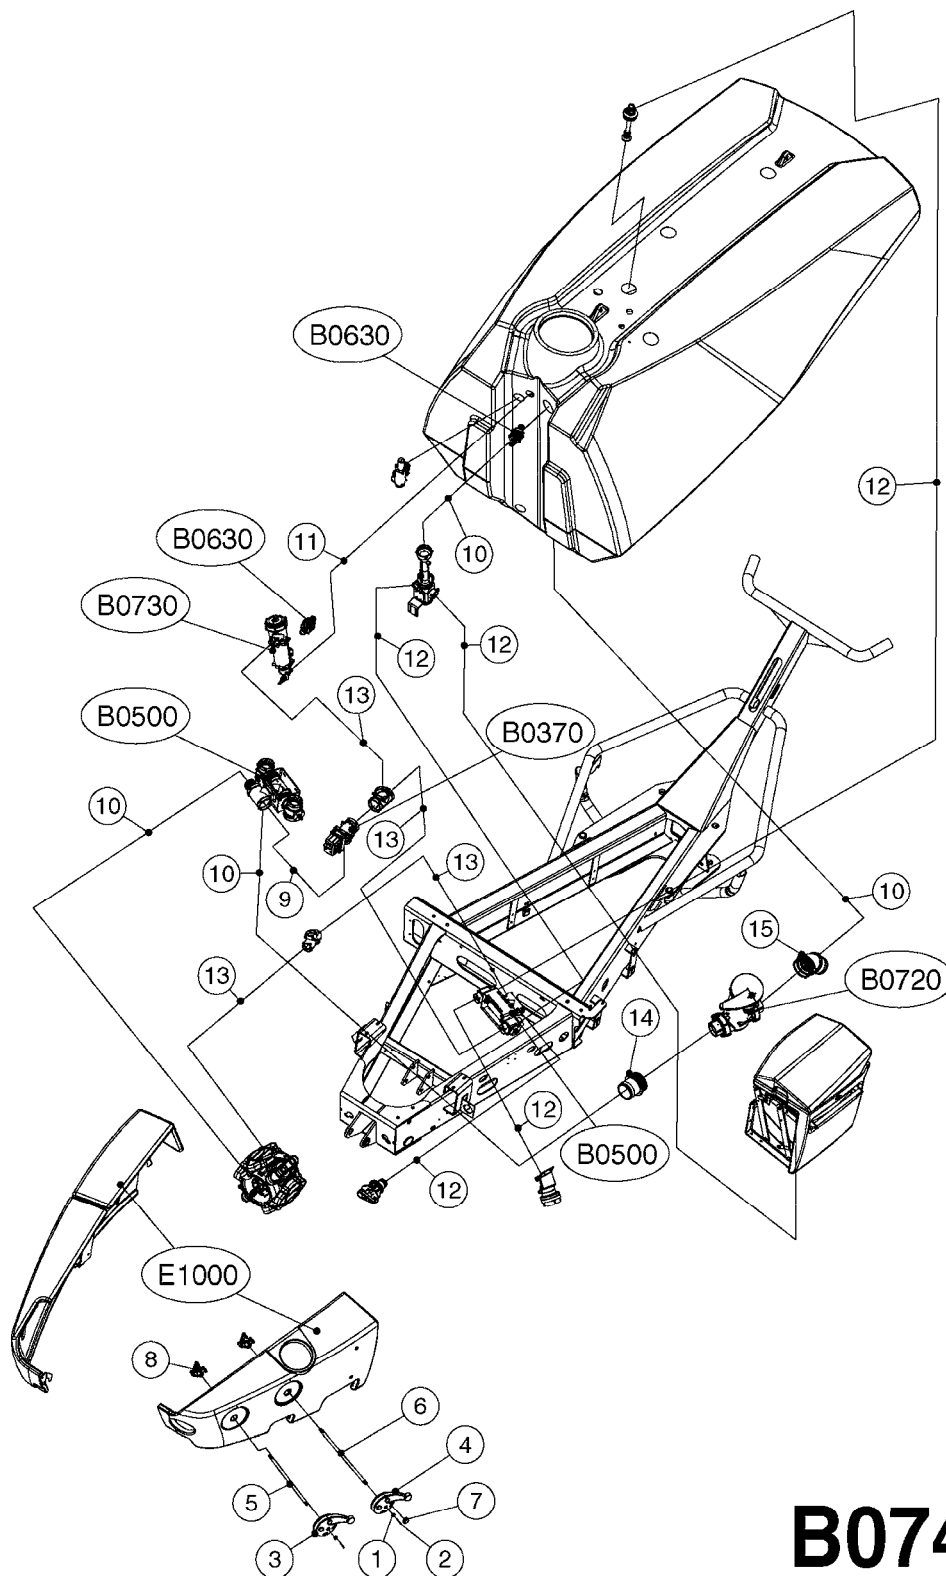

B0740

NCM 4400/6600 MANIFOLD
B0740-HIN, 01:01:16

Page 1

Date 07.02.2020 10:23

Pos.	parts-n°	order qty	description
1	334594	1	PLUG F.VALVE HANDLE BLACK
2	411006	1	SCREW M4X40 SLOTTED
3	741844	1	VALVE HANDLE ASSY. SUCTION NCM
4	741845	1	VALVE HANDLE ASSY. PRESSUR NCM
5	14038100	1	AXLE FOR SUCTION VALVE HANDLE
6	14038200	1	AXLE FOR PRESSURE VALVE HANDLE
7	33505200	1	PLUG FOR SMART VALVE HANDLE
8	72283000	1	AXLE JOINT F. SMARTVALVE HANDL
9	92702703	1	HOSE PVC SUCT GRAY 2"
10	92702803	1	HOSE PVC SUCT GRAY 2.5"
11	92703203	1	HOSE R X3/4" X300PSI WP X0012"
12	92712403	1	HOSE R X1" X300PSI WP X0012"
13	92734403	1	HOSE R X5/4" X200PSI WP X0012"
14	727133	1	FITT. S93 2-1/2" STR. S W/O-RI
15	72072900	1	FITT. S93 2-1/2" 45° S W/O-RING