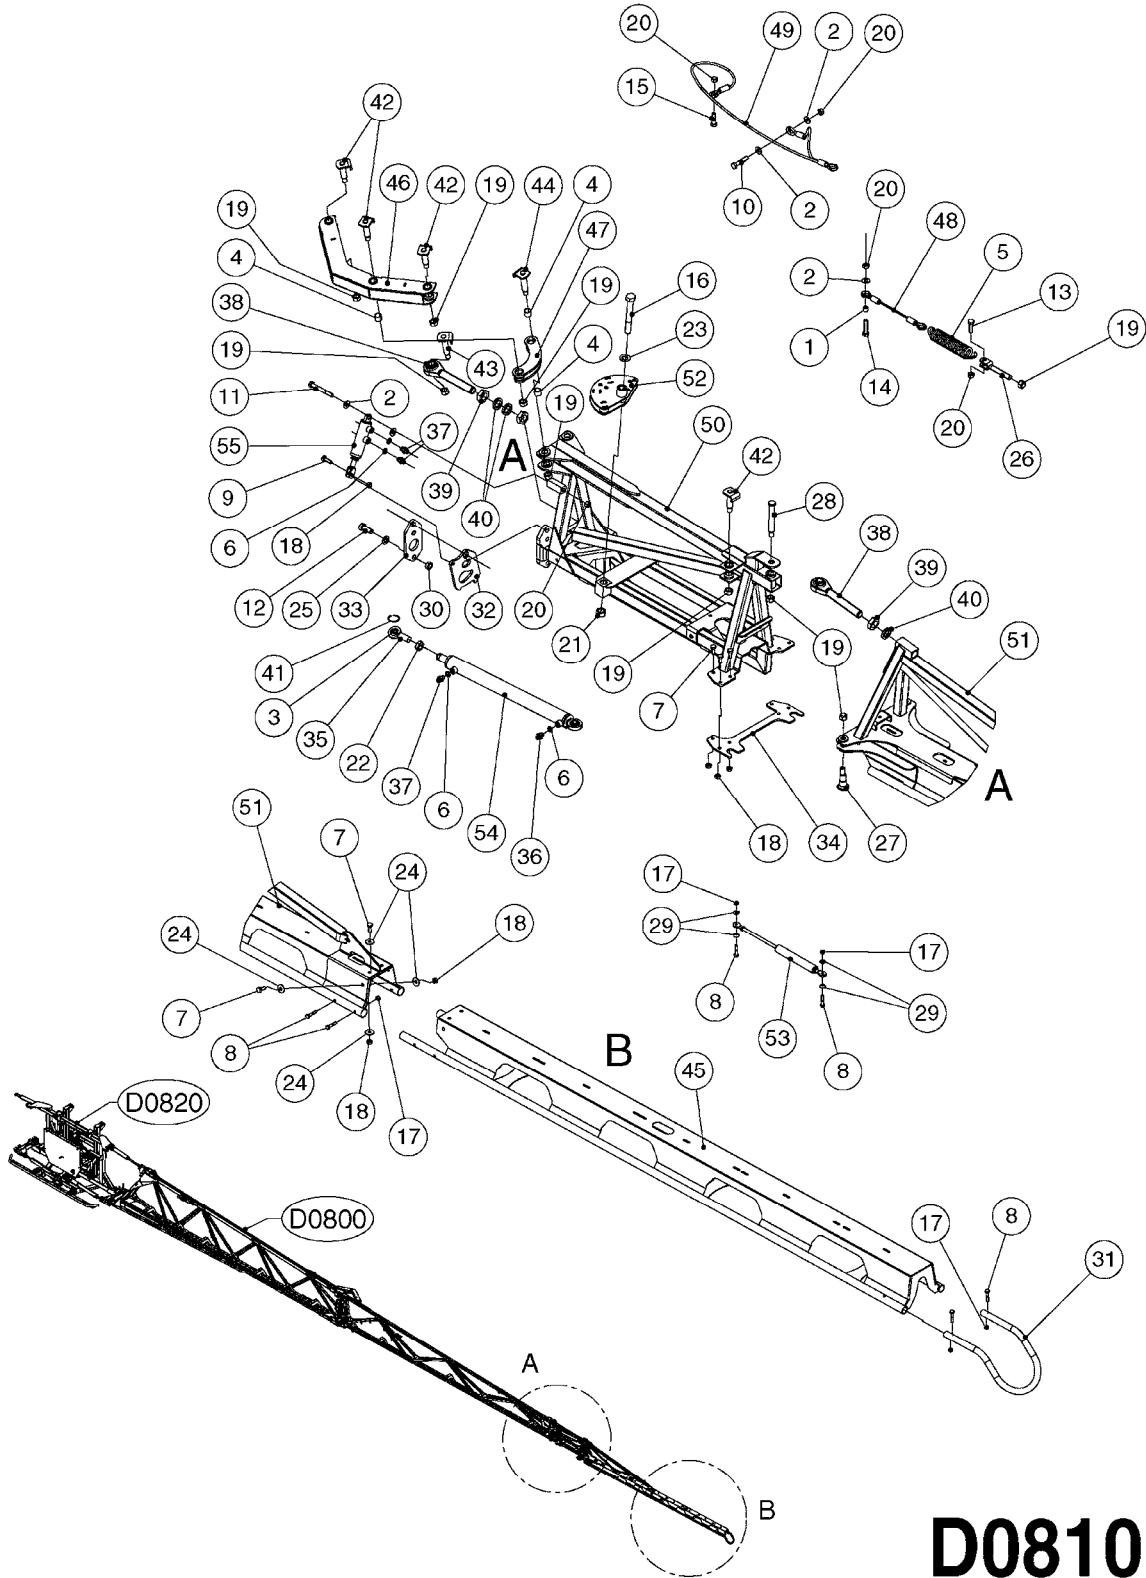

D0810

BOOM TERRA FORCE OUTER
D0810-HIN, 12:09:17

Page 1
Date 07.02.2020 10:23

Pos.	parts-n°	order qty	description
1	150861	1	BUSHING D16/D13X14
2	165557	1	WASHER D28.0/D12.2X2.0 SS
3	210730	1	BEARING F.LINK HEAD M20
4	210859	1	BUSH Ø23X20 L20
5	220929	1	DRAW SPRING D45.0/7.0-240.0
6	241404	1	DOWTY SEAL 1/4"
7	420604	1	BOLT HEX 8.8 DEL M10X25 FT DIN933
8	420744	1	BOLT HEX 8.8 DEL M8X40
9	421002	1	BOLT HEX 8.8 DEL M10X30 FT DIN933
10	430323	1	BOLT HEX 8.8 DEL M12X60
11	430367	1	BOLT HEX 8.8 DEL M12X100 DIN931
12	430581	1	BOLT HEX 8.8 DEL M16X40 FT
13	430721	1	BOLT HEX 8.8 DEL M12X40 FT
14	430870	1	BOLT HEX 8.8 DEL M12X55 FT
15	430878	1	BOLT HEX 8.8 DEL M12X45 DIN931
16	430902	1	BOLT HEX 8.8 M20X150
17	460143	1	SELF LOCK NUT M8 SST A2 DIN985
18	460423	1	NUT HEX M10X1.50 LOCK DIN985A2 SS
19	460585	1	LOCKING NUT M16 DIN985 A2 SS
20	460703	1	NUT HEX M12X1.75 LOCK DIN985A2 SS
21	460806	1	NUT HEX M20X2.50 LOCK DIN985A2 SS
22	461200	1	NUT HEX M20X1.5 JAMB.
23	471129	1	WASHER, M20, Ø37/21.0X 3.0, SS
24	471140	1	WASHER D30/D10.5X2.5 STAINLESS
25	471168	1	PAIR OF WASHERS NL16 17X25,4x3,4
26	615348	1	CLEVIS TURNBUCKLE M16 RH
27	14093600	1	PIN D40/25/20 M16
28	14096900	1	PIN D25/19 M16 L=118 DEL
29	14099000	1	BUSHING D20/8 CHAMFER
30	15140000	1	BUSHING D25.5/16.5 L= 9 DEL
31	15167000	1	BREAKAWAY TIP TDZ
32	16296100	1	PLATE 8.0X140X146 DEL
33	16332900	1	PLATE 10.0X80X174, RED
34	16333000	1	BREAK AWAY PLATE TDZ
35	21092000	1	LINK HEAD M20 x D20 L=78 DELTA
36	23234100	1	HEX NIPPLE 1/4"-9/16" - 1.2mm
37	23234500	1	HEX NIPPLE 1/4" - 9/16"
38	28096700	1	EYEBOLT W/SWIVEL Ø19.3 M27 RH
39	46133100	1	JAM NUT M27 DIN 439 B DEL
40	47118500	1	NORDLOCK WASHER M27 LIM ZNK
41	48000603	1	SNAP RING, Ø36X1.5 F.210730
42	61056200	1	PIN D19.8 L=80 M16
43	61056300	1	PIN D19 L=76 M16
44	61061400	1	PIN D20 L=75/104 M16
45	63079100	1	BREAKAWAY TIP 2.5M TDZ 132' BOOM
45	63126600	1	BOOM WING BREAKAWAY TIP TDZ .5 120' BOOM
45	63143900	1	BREAKAWAY TIP, 0.5M, TDZ, RED 88'/90' BOOMS
45	63156100	1	BREAKAWAY TIP, 1.5M, TDZ, RED 100' BOOM
46	63095200	1	FOLD ARM SMALL TDZ
47	63095600	1	FOLD ARM SMALL OUTER TDZ
48	63108200	1	CABLE D7 L= 300
49	63108300	1	CABLE DOUBLE D7 L= 1115/525
50	63110700	1	2.OUTER, TDZ RH, RED 120' & 132' BOOMS
50	63110800	1	2.OUTER, TDZ LH, RED 120' & 132' BOOMS