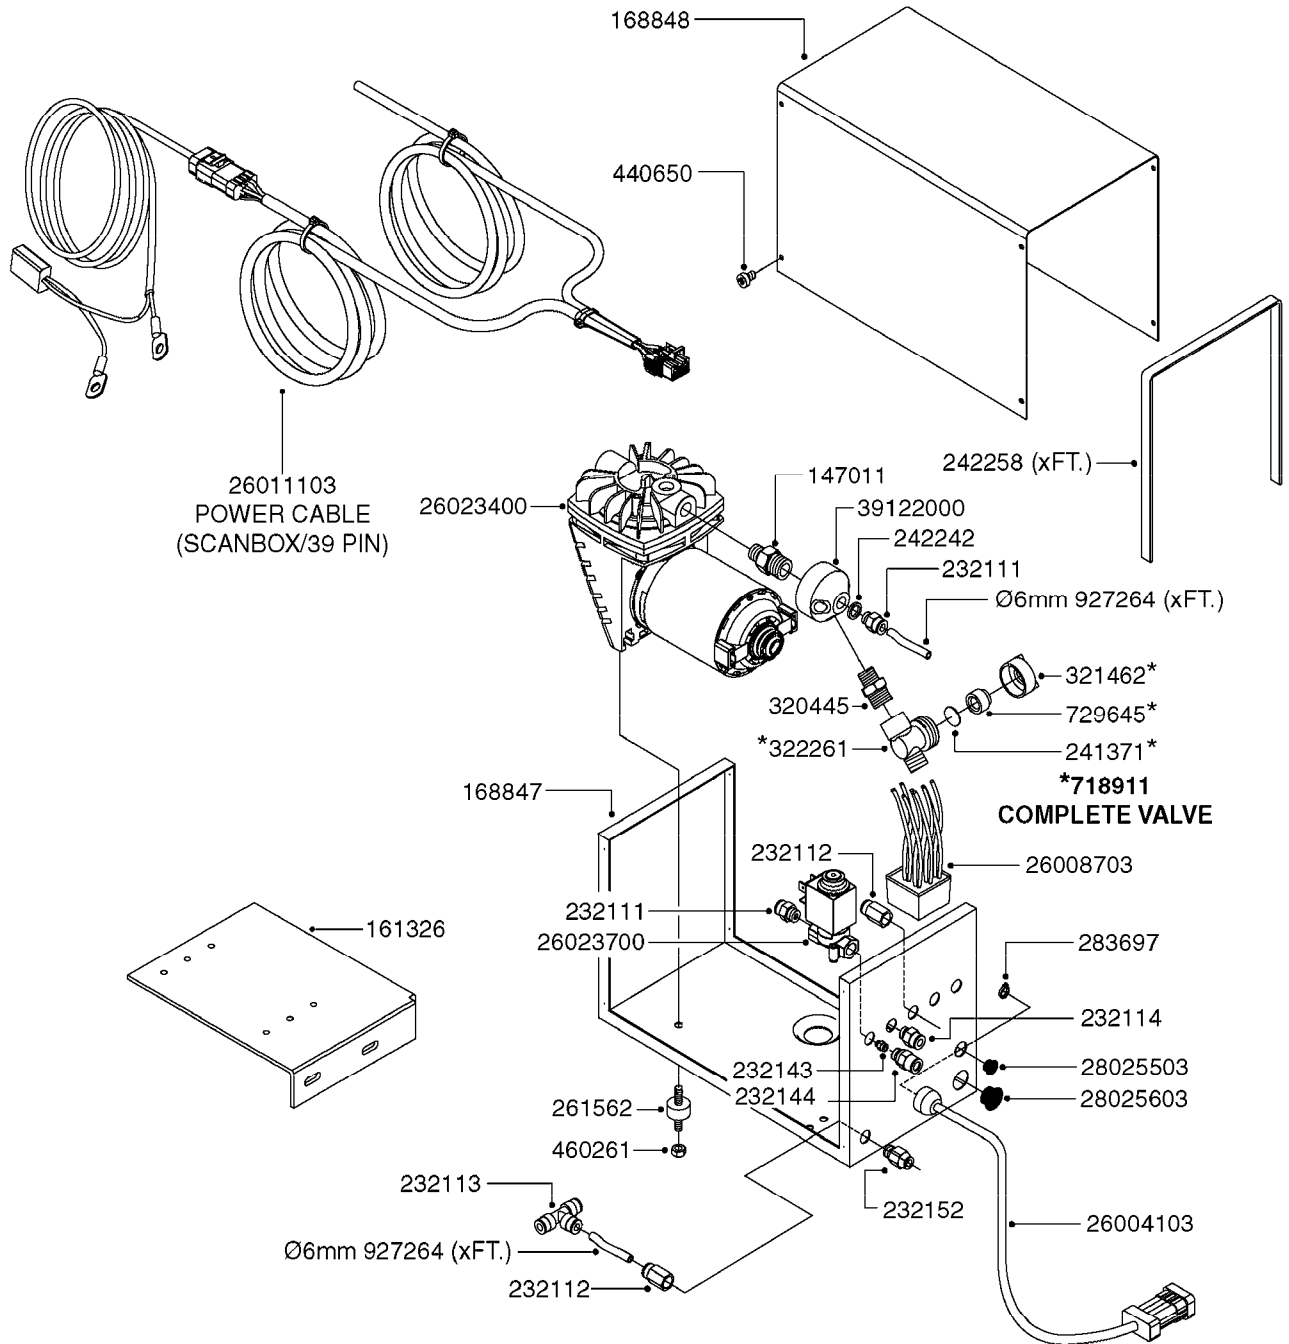

K0400

*Ø8mm 927306 (xFT.)
*Ø10mm 927330 (xFT.)

70062503 - COMPLETE ASSEMBLY

FOAM MARKER COMPRESSOR 2007
K0400-HIN, 01:01:16

Page 1
Date 07.02.2020 10:23

parts-n°	order qty	description
147011	1	HEX NIPPLE 3/8'X1/4'BSP BRASS
161326	1	MOUNT BKT. F. FOAM COMP.BOX 98
168847	1	ENCLOSURE LOWER F.MARKER
168848	1	COVER F. FOAM MARKER
232111	1	QUICK COUPLER 6MM X 1/8 EXT.
232112	1	QUICK COUPLER 6MM 1/8 INT.
232113	1	QUICK COUPLER 6MM T-PIECE
232114	1	COUPLER 1/8" THREADX8MM HOSE
232143	1	REDUCER 1/4'INT-1/8'EXT
232144	1	QUICK COUPLER 10MM X 1/4 EXT
232152	1	QUICK COUPLER 8MMX1/8 EXT.LONG
241371	1	DIAPHRAGM F.NO-DRIP,VULC
242242	1	O-RING F.AIR HOSE FITTING
242258	1	TRIM 3X10 SELF ADHESIVE 0012"
261562	1	RUBBER DAMPER 2XM6X25
283697	1	TIESTRAP 200MM
320445	1	FITT.DK HN 1/4"X3/8" BSP
321462	1	CAP F.NO-DRIP ASSY.
322261	1	HOUSING F.SAFETY VALVE 3/8"
440650	1	SCREW 3.5x13 STAINLESS
460261	1	NUT HEX M6X1.00 LOCK DIN985 A2 SS
718911	1	VALVE (SAFETY) F.MARKER
729645	1	NON-DRIP SPRING ASSY.GREEN 10
927264	1	HOSE R X PE D6/D4 X 0012"
927306	1	HOSE R X PE D8/D6 X 0012"BLACK
927330	1	HOSE R X PE D10/D8 X 012"BLACK
26004103	1	FOAM MARKER CNTRL MOD CABL STD
26008703	1	FOAM MARKER CONTROL SCII
26011103	1	FOAMER POWER/CONTROL CABLE 39P
26023400	1	COMPRESSOR F.FOAM MARKER CM40
26023700	1	SOLENOID VAL 12V 1/8' FLO '07
28025503	1	PLUG F.DRILLED HOLE 1/2"
28025603	1	PLUG F.DRILLED HOLE 3/4"
39122000	1	DISTR.HOUSING F.FOAM MARKER'07
70062503	1	FOAM MARKER COMPRESSOR,STD,39P