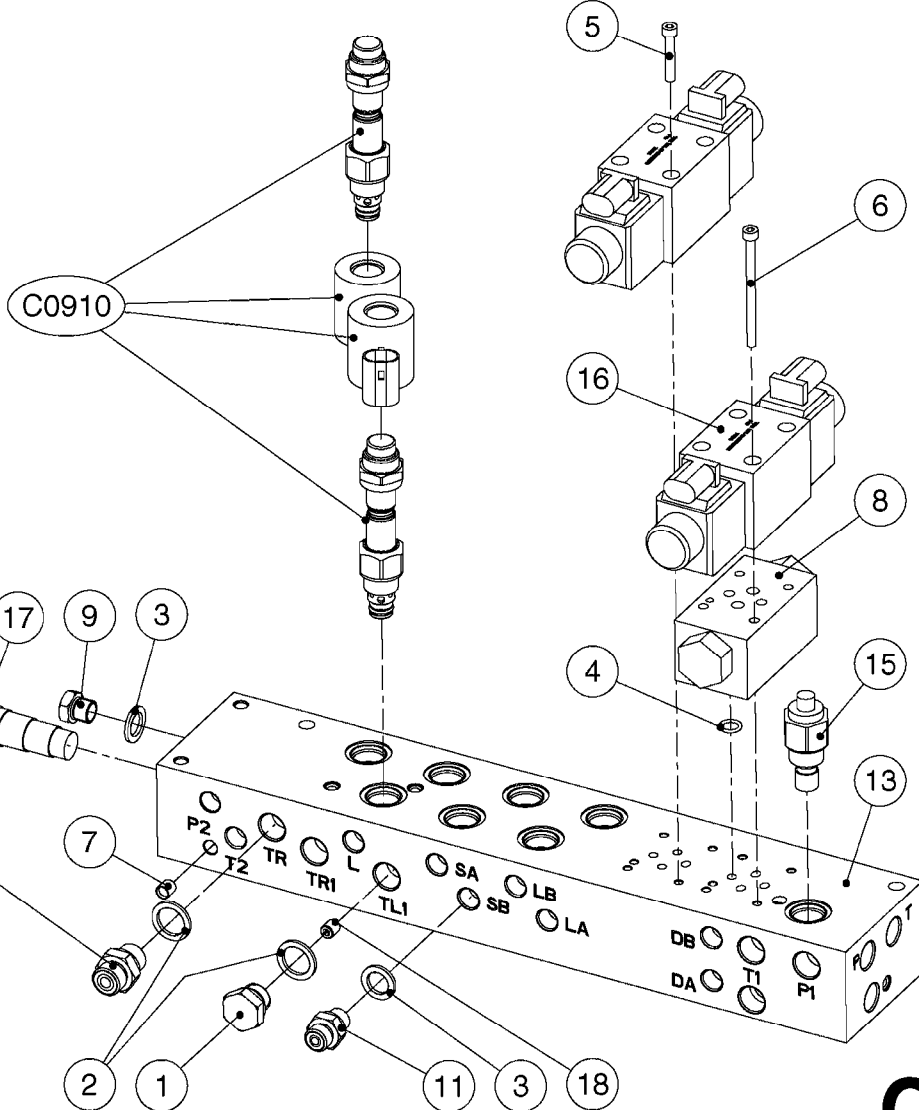

C0045

HYDRAULICS - BSP TO ORFS
C0045-HIN, 24:03:16

Page 1

Date 07.02.2020 10:23

Pos.	parts-n°	order qty	description
1	10466003	1	COUPLER PIONEER 8010-04 1/2NPT
2	231907	1	HEX NIPPLE 1/4"BSP X 1/2"NPT
2	231906	1	HEX NIPPLE 3/8"BSP X 1/2"NPT
2	147132	1	HEX NIPPLE 1/2"X1/2" BSP DEL
3	230311	1	QUICK COUPLING 1/2"
4	241356	1	DOWTYSEAL 1/2"
5	23234800	1	HEX NIPPLE 1/2"-9/16" ORFS FITTING FOR 1/4" HOSE
5	23234900	1	HEX NIPPLE 1/2"-11/16" ORFS FITTING FOR 3/8" HOSE
5	23235300	1	HEX NIPPLE 1/2"-13/16" ORFS FITTING FOR 1/2" HOSE
6	242102	1	O-RING Ø9.25X1.78 NITRIL 90SH
6	24263200	1	O-RING Ø7.66X1.78 NITRIL 90SH
6	24263300	1	O-RING Ø12.42X1.78 NITRIL 90SH
6	24263400	1	O-RING Ø18.77X1.78 NITRIL 90SH
7	67002403	1	CHART - BSP TO ORFS HOSES
8	67002503	1	CHART - BSP TO ORFS FITTINGS