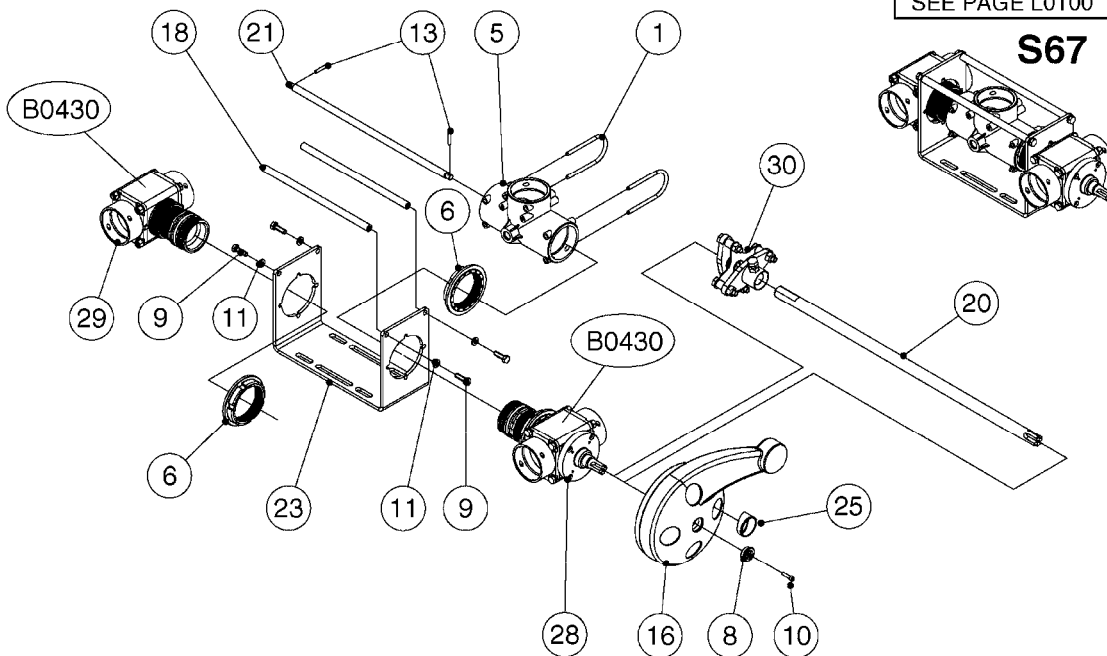

FOR S67 FITTINGS
SEE PAGE L0100

S67