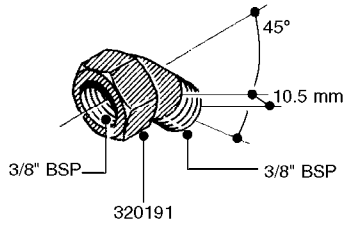

FITTINGS - HEXAGON NIPPLES
L0030-HIN, 01:01:16

L0030

FITTINGS - HEXAGON NIPPLES
L0030-HIN, 01:01:16

Page 1
Date 07.02.2020 10:24

parts-n°	order qty	description
10015303	1	FITT.PO.HN 1.00X1.00 M1000
10425003	1	FITT.PO.HN 1.25X1.00 MCPHEE
320132	1	FITT.DK HN 1" BSP
320176	1	FITT.DK HN 3/8"X1/2" BSP
320445	1	FITT.DK HN 1/4"X3/8" BSP
320655	1	FITT.DK HN 1/2"-1/2" BSP
320692	1	FITT.DK HN 3/8'BSPX1/4'NPT
320703	1	FITT.DK HN 3/8BSP X1/2 &1/4NPT
320725	1	FITT.DK NIPPLE 3/8"-3/8" BSP
320902	1	FITT.DK HN 3/8'X 1/4' BSP
390232	1	FITT.DK HN 1-1/2' X 1-1/4' BSP
390276	1	FITT.DK HN 1'BSP