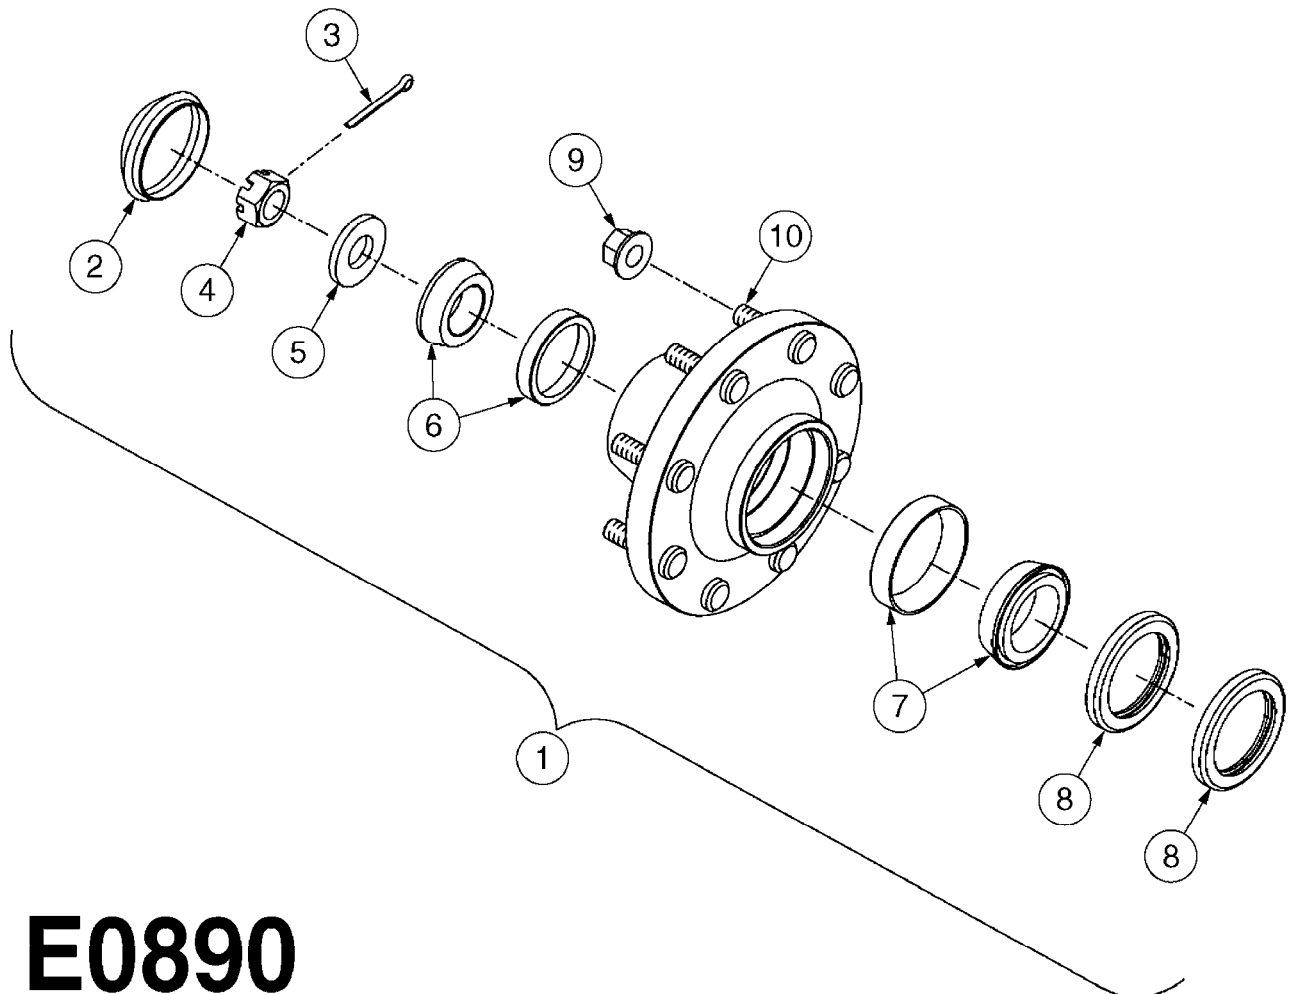

E0890

CAMOPLAST HUB ASSEMBLY - IDLER
E0890-HIN, 01:01:16

Page 1

Date 07.02.2020 10:23

Pos.	parts-n°	order qty	description
1	28078303	1	HUB ASSY.IDLER, G60-8
2	28081403	1	DUST CAP
3	28081503	1	COTTER PIN 7/32" X 2-1/4"
4	28081603	1	CASTLE NUT 1-1/4"-12
5	28081703	1	WASHER 1.28"IDX2.5"ODX0.13"
6	28081803	1	BEARING ASSEMBLY - OUTER
7	28081903	1	BEARING ASSEMBLY - INNER
8	28082003	1	WHEEL SEAL, SINGLE LIP
9	28082103	1	LUG NUT SET (8) IDLER
10	28082203	1	WHEEL STUD SET (8) IDLER