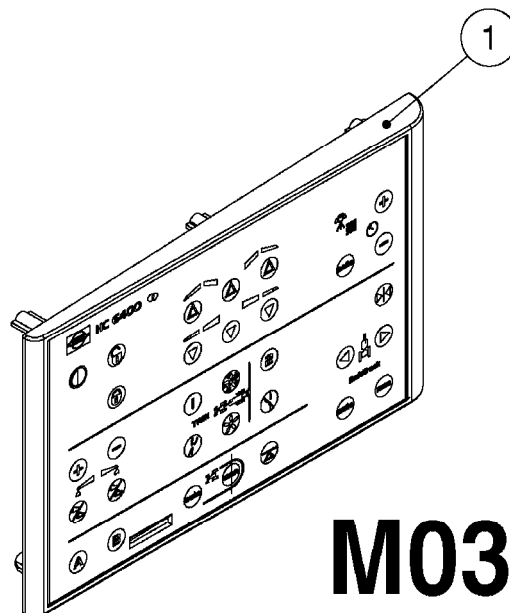

HC6400 SETBOX
M0330-HIN, 01:01:16

Page 0

Date 07.02.2020 10:24