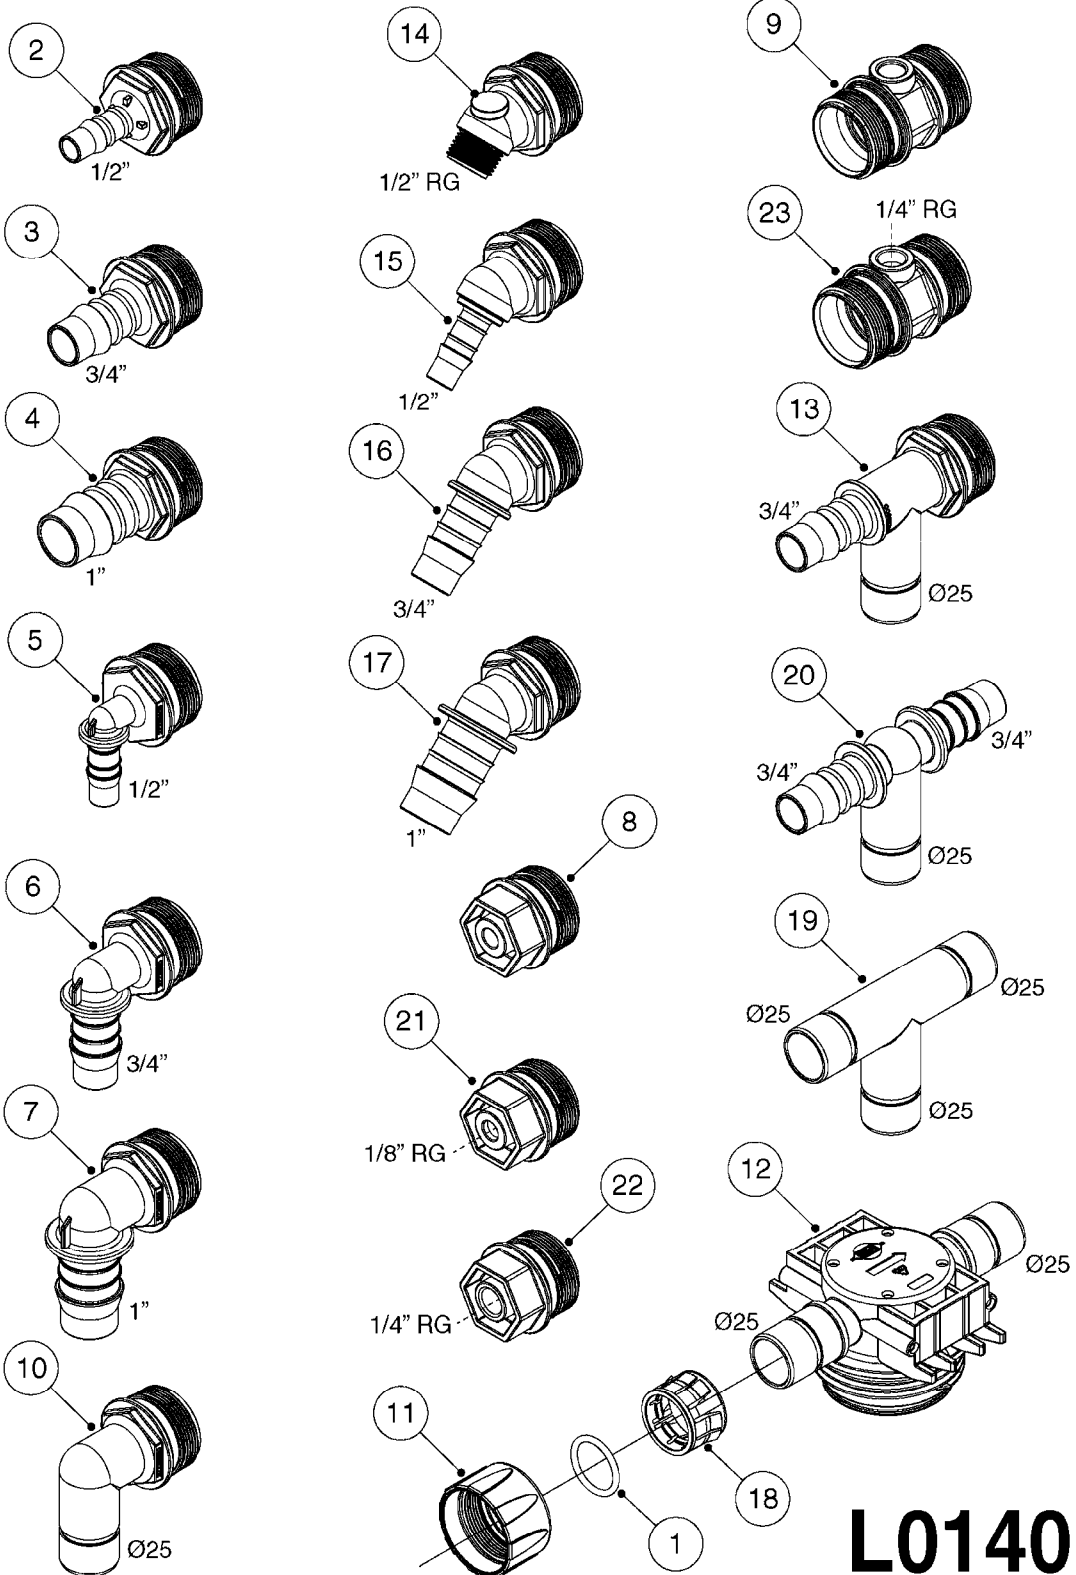

L0130

HOSE CLAMPS
L0130-HIN, 16:10:19

Page 1

Date 07.02.2020 10:24

parts-n°	order qty	description
284582	1	CLAMP HOSE GEAR - 5/16"
334531	1	CLAMP HOSE PLASTIC 3/4"
334533	1	CLAMP HOSE PLASTIC 3/8"
334534	1	CLAMP HOSE PLASTIC 1/2"
334680	1	CLAMP HOSE PLASTIC 1"
334686	1	CLAMP HOSE PLASTIC 5/16"
341291	1	RUBBER HOSE CLAMP COVER 130MM
341292	1	RUBBER HOSE CLAMP COVER 180MM
341301	1	RUBBER HOSE CLAMP COVER 230MM
28029803	1	CLAMP HOSE GEAR P1/2" 6708
28029903	1	CLAMP HOSE GEAR P3/4"-S1" 6712
28030003	1	CLAMP HOSE GEAR P1" 6716
28030103	1	CLAMP HOSE GEAR P5/4-S1.5" 6724
28030203	1	CLAMP HOSE T-BOLT S2" 235-67
28030303	1	CLAMP HOSE T-BOLT S2.5" 235-76
28030403	1	CLAMP HOSE T-BOLT S3" 235-82
28044903	1	CLAMP HOSE GEAR P3/8" 6706