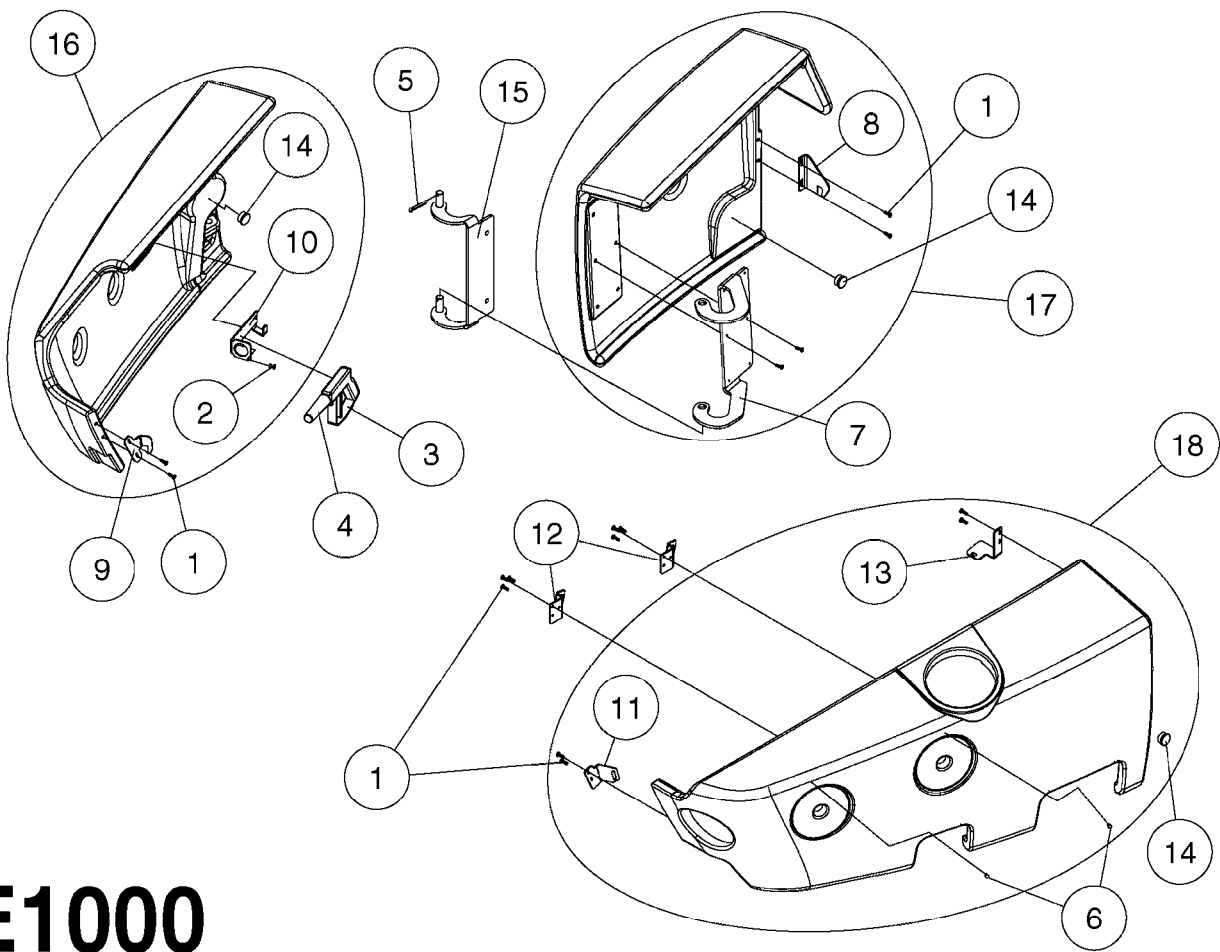

Complete

E0990

LOCKER & CLEAN WATER TANK NCM
E0990-HIN, 15:05:19

Page 1

Date 07.02.2020 10:23

Pos.	parts-n°	order qty	description
1	242474	1	SEAL 16X28XL=' LOCKER DOOR CM+
2	285793	1	GAS CYLINDER
3	334523	1	PIPE HOLDER Ø51.5
4	334850	1	GUIDE F. SIGHT GAUGE TUBE TOP
5	351766	1	SIDE SHIELD MOUNT RIGHT
6	351767	1	SIDE SHIELD MOUNT LEFT
7	430846	1	BOLT HEX 8.8 DEL M12X80
8	440718	1	BOLT CRG M10 X 65 DEL
9	460423	1	NUT HEX M10X1.50 LOCK DIN985A2 SS
10	460703	1	NUT HEX M12X1.75 LOCK DIN985A2 SS
11	480141	1	PIN COTTER M4X20
12	480809	1	BLIND RIVET, EMHART ACD616ASM
13	15057800	1	HANDLE F.LEFT SIDE LOCKER
14	16124500	1	DIVIDER F.LOCKER L.SIDE SHIELD
15	16124600	1	SHELF FLOOR-LEFT SIDE LOCKER
16	16124700	1	SHELF WALL-LEFT SIDE LOCKER
17	16126900	1	BRACKET F.DOOR-STORAGE LOCKER
18	16127300	1	SHELF FLOOR-RIGHT SIDE LOCKER
19	44075300	1	SCREW 3.5X9.5SS/X15 ISO 14585C
20	61033900	1	BRACKET F. SIDE PANEL R.H. NCM
21	61034000	1	BRACKET F. SIDE PANEL L.H. NCM
22	61037500	1	ADJUSTING BRACKET, BOTTOM NCM
23	63037800	1	BRACKET F.DOOR-STORAGE LOCKER
24	72280100	1	SIDE SHIELD RIGHT NCM COMPLETE
25	72280200	1	SIDE SHIELD LEFT+CLEAN W.TANK
26	72280600	1	CLEAN W.TANK LEFT SIDE NCM
27	72282800	1	SIGHT GAUGE W/SCALE NCM4400 LITER PRE'15 TUBE LENGTH = 75"
27	72357100	1	SIGHT GAUGE W/SCALE NCM6600 LITER
27	72358300	1	SIGHT GAUGE TUBE 85/90/10000 L=2382 BENT
27	72440100	1	SIGHT GAUGE W/SCALE,CM6600 GAL
27	72932100	1	SIGHT GAUGE TUBE W/DECAL CM4400/4500 GAL PRE'15 TUBE LENGTH = 75"
27	73125500	1	SIGHT GAUGE W/SCALE,CM4500 '15 LITER POST'15 TUBE LENGTH = 82"
27	73277500	1	SIGHT GAUGE W/SCALE,CM4500 '15 GAL POST'15 TUBE LENGTH = 82"
27	97610003	1	DECAL SIGHT GAUGE NCM 9000 GAL