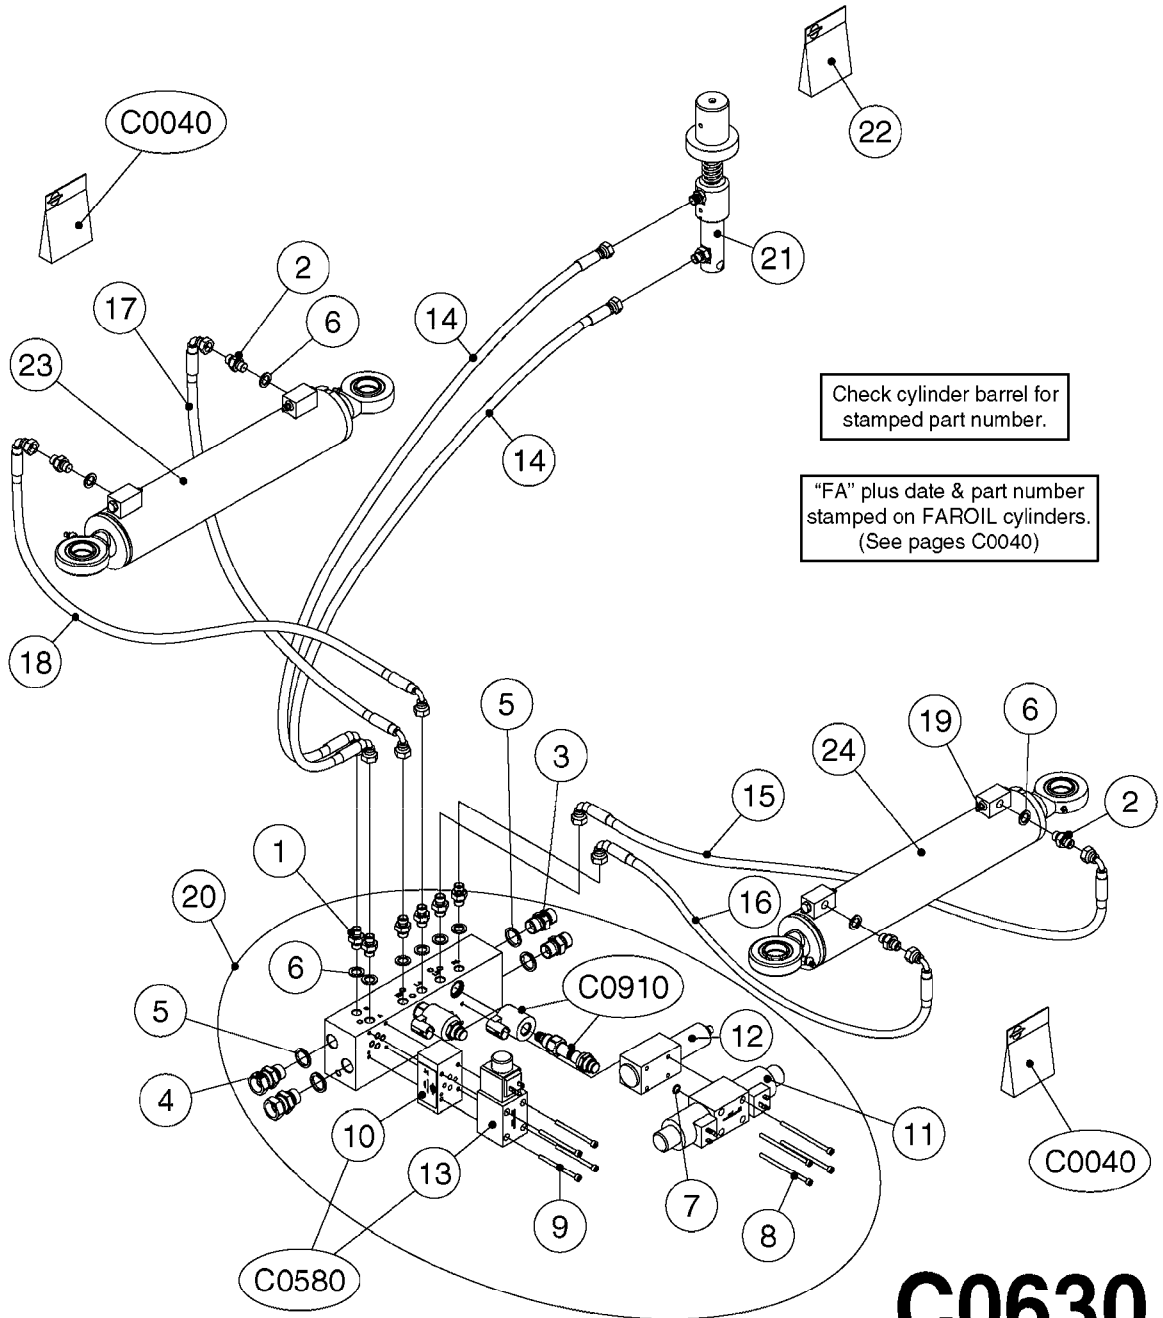

TRACK HYDRAULICS NCM 4400/6600
C0630-HIN, 14:05:19

Page 1
Date 07.02.2020 10:23

Pos.	parts-n°	order qty	description
		1	BSP
1	146845	1	HEX NIPPLE 1/4"X1/4"
1	23234500	1	HEX NIPPLE 1/4" - 9/16"
			ORFS
2	146851	1	HEX NIPPLE 1/4"x1/4" 0.7MM
			BSP
2	23234700	1	HEX NIPPLE 1/4"-9/16" - 0.7mm
			ORFS
3	147132	1	HEX NIPPLE 1/2"X1/2" BSP DEL
			BSP
3	23235300	1	HEX NIPPLE 1/2"-13/16"
			ORFS
4	232289	1	NIPPLE 1/2" W. 1/2" UNION DEL
			BSP
4	23242000	1	HYD NIPPLE 1/2 X 13/16 SWIVEL
			ORFS
5	241356	1	DOWTYSEAL 1/2"
6	241404	1	DOWTY SEAL 1/4"
7	242102	1	O-RING Ø9.25X1.78 NITRIL 90SH
8	450952	1	SCREW M5 X 90 10.9
9	450965	1	SCREW ROUND M5X70
10	782146	1	HYD. CHECK VALVE 1 WAY
11	782151	1	MAGNET V PLUG DSE3-C26/10N-D12
12	782152	1	2 WAY MODULAR COMPENSATOR
13	782829	1	SOLENOID MD1L-TA/10N-D12K1/DT
14	784005	1	HOSE HY X 1/4 X 037.38"STR+ELB
			BSP
14	78515500	1	HY.HO.1/4"L= 950
			90°-45° A=180
			ORFS
15	784155	1	HOSE HY 1/4 X 17" ELB+ELB 90°
			BSP
15	78509300	1	HYD HOSE ORFS 4E-4-4E L=425 90 DEG
			ORFS
16	784156	1	HOSE HY 1/4 X 17" ELB+ELB 270°
			BSP
16	78509400	1	HYD HOSE ORFS 4E-4-4E L=455 270 DEG
			ORFS
17	784157	1	HOSE HY 1/4 X 32" ELB+ELB 90°
			BSP
17	78509500	1	HYD HOSE ORFS 4E-4-4E L=825 90 DEG
			ORFS
18	784158	1	HOSE HY 1/4 X 32" ELB+ELB 270°
			BSP
18	78509600	1	HY.HO.1/4"L= 825
			90°-90°A=270
			ORFS
19	28076000	1	BLEED SCREW M8
20	72290400	1	HYD. BLK COMP STEERING CM "05
21	72320300	1	HYD. CYL. STEERING LOCK CM "05
22	75074800	1	SEAL KIT 78123400/42
			SEAL KIT FOR 72320300 CYLINDER
23	78133900	1	DOB.CYL.Ø70/40-322 TRACK RIGHT '15
			CM4400 (REPLACES 78125100)
23	78134100	1	DOB.CYL.D70/40-270 TRACK RIGHT CM
			CM66/55/7000 (REPLACES 78124100)
24	78134000	1	DOB.CYL.Ø70/40-322 TRACK LEFT '15
			CM4400 (REPLACES 78123300)
24	78134200	1	DOB.CYL.D70/40-270 TRACK LEFT CM
			CM66/55/7000 (REPLACES 78125300)