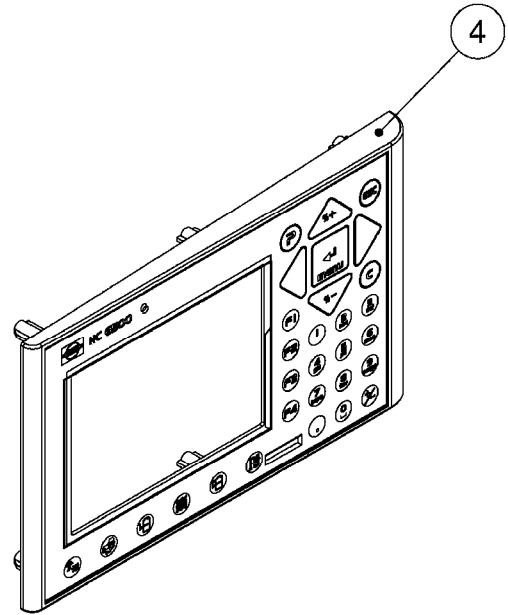

M0320

HC6500 TERMINAL AND CABLE
M0320-HIN, 01:01:16

Page 1
Date 07.02.2020 10:24

Pos.	parts-n°	order qty	description
1	26014000	1	HC6500 CABLE TO CABIN
2	26024300	1	DSUB PLUG TO PLUG COUPLER
3	26032800	1	HC 6500 CAB CABLE W/TERMINATOR
4	33507100	1	HC6500 DIS. FRONT BLACK/GREY
5	72365000	1	HC6500 TERMINAL