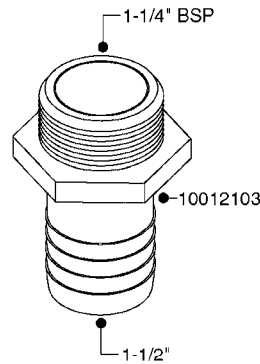

L0050

parts-n°	order qty	description
242594	1	O-RING D14 X 1.78 SCH.70-EPDM
320294	1	FITT.DK TEE 3/8X3/8HB X1/2"BSP
320305	1	FITT.DK HB 3/4'- 3/4' BSP
320386	1	FITT.DK TEE 3/8X3/8HB X3/8"BSP
320397	1	FITT.DK ELB 3/8"HB X 3/8" BSP
320401	1	FITT.DK TEE 1/2X1/2HB X1/2"BSP
320412	1	FITT.DK TEE 1/2X1/2HB X3/8'BSP
320423	1	FITT.DK ELB 1/2'HB X 3/8' BSP
320891	1	FITT.DK HB 3/8'- 3/8' BSP
320972	1	FITT.DK HB 5/16'- 1/4' BSP
322046	1	FITT.DK TEE 1/2X1/2HB X3/4'BSP
322048	1	FITT.DK TEE 3/4X3/4HB X3/4'BSP
330595	1	O-RING D24.6/D20X2.1 -3/4"
333137	1	FITT.DK CONN.1/2" F.NOZZ. DOUB
333141	1	FITT.DK CONN.1/2" F.NOZZ.SING
334041	1	FITT.DK CONN.3/4' F.NOZZ. SING
334042	1	FITT.DK CONN.3/4' F.NOZZ. DOUB
334195	1	FITT.DK ELB. 3/4"HB X 3/4"HB
10012103	1	FITT.PO.HB 1.25X1.50 IMB1012
10014003	1	FITT.PO.HB 1.25X1.25 IMB1010
10036903	1	FITT.PO.HB 1.50X1.50 IMB1212
28019303	1	FITTING HB ELB 3/4NPT-3/4HOSE
61016500	1	HOSE TAIL 3/4" 90°+RG CAP 3/4"
72026700	1	NOZZLE TUBE ADAPTER W/O-RING