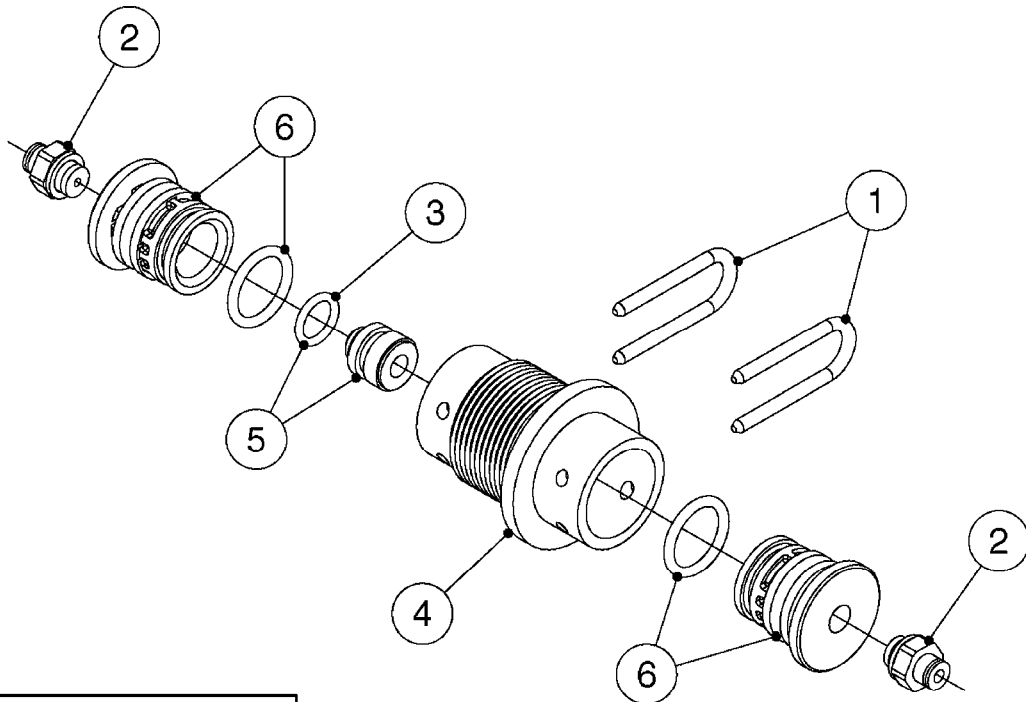

FOR FITTINGS AND
HOSES, SEE SECTION L

B0610

CHECK VALVES - S40
B0610-HIN, 04:01:18

Page 1

Date 07.02.2020 10:23

Pos.	parts-n°	order qty	description
1	145994	1	FITT.DK S-40 FORK
2	231346	1	QUICK COUPLER 1/8"BSP X 4 MM
3	241905	1	O-RING 12,3X2,4 VITON DKR.1,05
4	322102	1	FITT.DK S-40 BULKHEAD
5	615522	1	CHECK VALVE F.FOAM MARKER
6	726693	1	FITT.DK S-40 PLUG 1/8BSP ORING
7	70036203	1	RINSE PRESSURE KIT