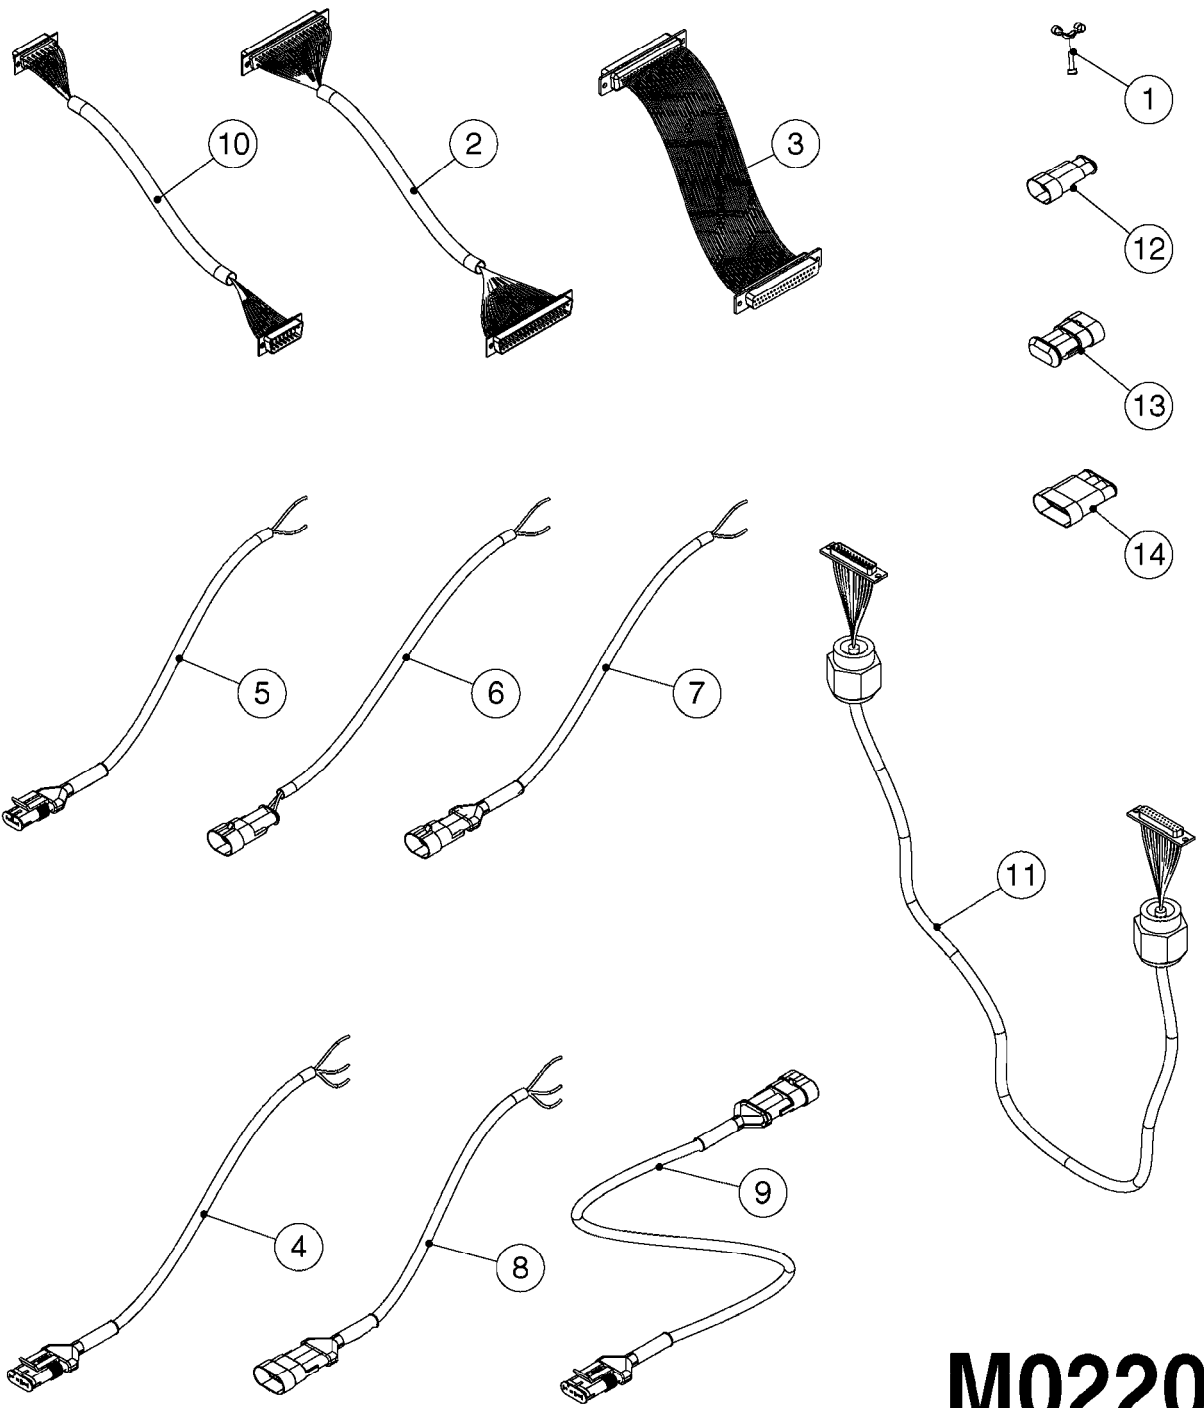

M0220

CABLES
M0220-HIN, 12:05:18

Page 1
Date 07.02.2020 10:24

Pos.	parts-n°	order qty	description
1	262150	1	SCREW ASSM.FOR D-SUB PLUG
2	26004900	1	CABLE FEM/MALE 37P L=9.5M
3	26005900	1	WIRE 37/37 POLE DAH/JOB COM
4	26006000	1	LEAD F AMP SUPERSEAL 3 WAYS L1,5M
4	26006100	1	CABLE L = 5.00M, AMP, MALE, 3P
4	26007000	1	CABLE L = 0.20M, AMP, MALE, 3P
4	26007100	1	CABLE L = 9.00M, AMP, MALE, 3P
4	26007200	1	CABLE 3POL AMP FEMALE L13M
5	26006200	1	CABLE L = 4.50M, AMP, MALE, 2P
5	26006300	1	CABLE L = 0.50M, AMP, MALE, 2P
5	26006400	1	CABLE L = 0.75M, AMP, MALE, 2P
5	26006500	1	CABLE L = 1.50M, AMP, MALE, 2P
5	26006600	1	CABLE L = 9.00M, AMP, MALE, 2P
6	26006700	1	CABLE L = 0.12M, AMP, FEMALE, 2P
7	26006800	1	CABLE L = 1.00M, AMP, FEMALE, 2P
8	26007300	1	CABLE L = 1.00M, AMP, FEMALE, 3P
9	26007400	1	CABLE L = 3.00M, AMP, EXT, 3P
9	26009800	1	CABLE L = 0.50M, AMP, EXT, 2P
10	26007500	1	CABLE FEM/FEM 15P L=3.5M
11	26016900	1	CABLE DB25M - DB25F L=8.5m
12	72450600	1	CAP F. AMP SUPER SEAL 2P PLUG
13	72450700	1	CAP F. AMP SUPER SEAL 3P PLUG
14	72450800	1	CAP F. AMP SUPER SEAL 4P PLUG