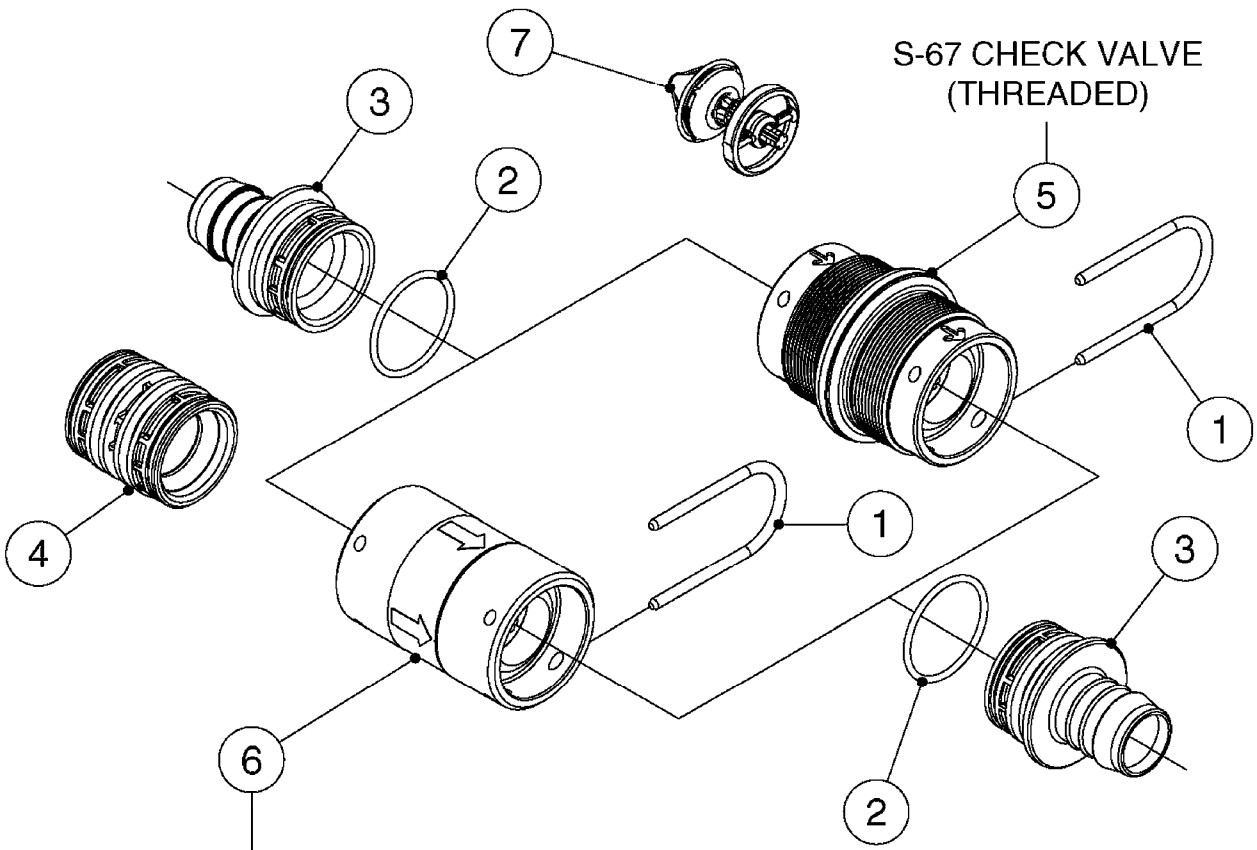

S-67 CHECK VALVE
(NON-THREADED)

S-67 CHECK VALVE
(THREADED)

FOR FITTINGS AND
HOSES, SEE SECTION L

B0640

CHECK VALVES - S67 (2011)
B0640-HIN, 15:10:19

Page 1

Date 07.02.2020 10:23

Pos.	parts-n°	order qty	description
1	145996	1	FITT.DK S-67 FORK
2	242353	1	O-RING 3 X 44.2 VITON
3	334231	1	FITT.DK S-67 STR.1"
3	334232	1	FITT.DK S-67 STR.1-1/4"
4	72432400	1	FITT.DK S-67 CONNEC W.CHK SEAT
5	72819200	1	CHECK VALVE S67 2012 THREADED
6	72819300	1	CHECK VALVE S67 2012 NO THREAD
7	72878800	1	CHECK VALVE S67 SUBASSEMBLY 2013 INCLUDED WITH #5 & #6