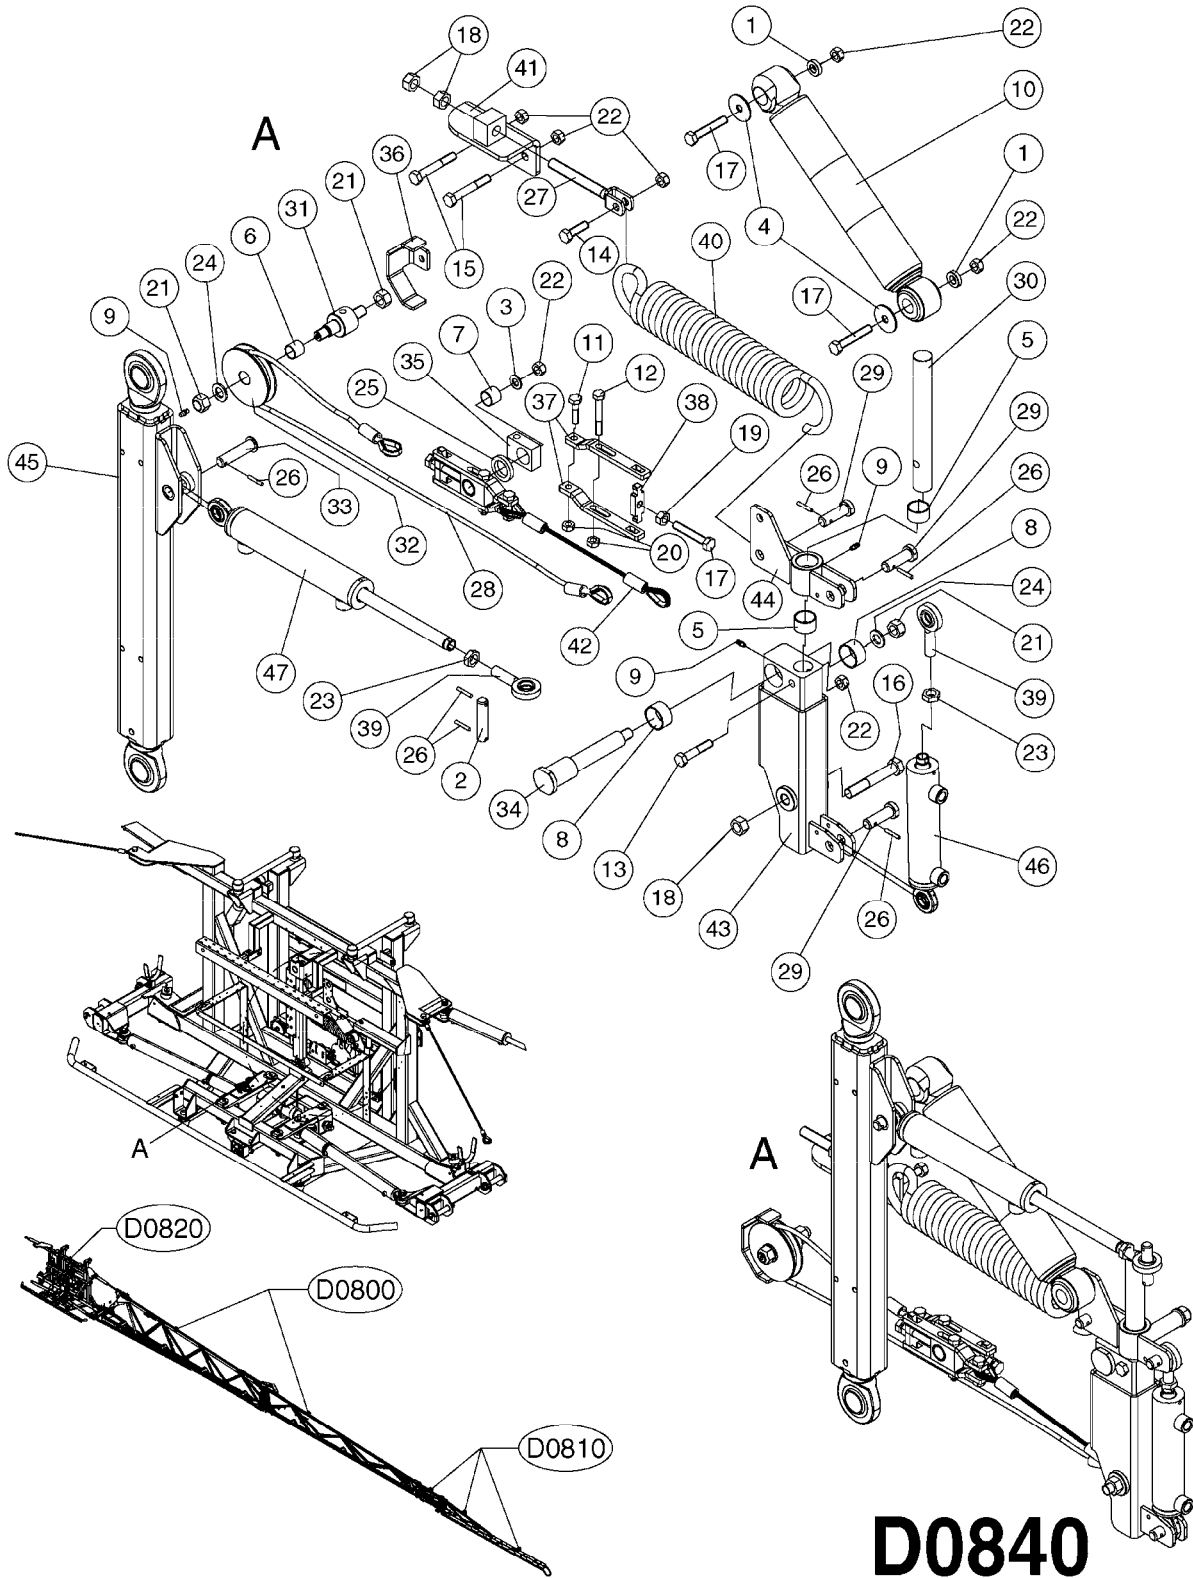

TERRA FORCE DYNAMIC CENTER
D0840-HIN, 10:01:18

Page 1

Date 07.02.2020 10:23

Pos.	parts-n°	order qty	description
1	146240	1	BUSHING D26.0/13.0 L=7MM
2	146498	1	PIN D16.8 X 75
3	160624	1	WASHER PLATE 6/13 X3
4	167156	1	WASHER D46.5/D12.4X2.5
5	210858	1	BUSHING 034/30 L=20
6	210859	1	BUSH Ø23X20 L20
7	210862	1	BUSHING 28X25X20
8	210866	1	BUSHING D39/35 L=20
9	283699	1	GREASE NIPPLE M6X1
10	285668	1	SHOCK ABSORBER L=300/465
11	420965	1	M10X40 MACHINE SCREW STAINLESS
12	421164	1	BOLT HEX 8.8 DEL M10X70
13	430323	1	BOLT HEX 8.8 DEL M12X60
14	430721	1	BOLT HEX 8.8 DEL M12X40 FT
15	430846	1	BOLT HEX 8.8 DEL M12X80
16	430861	1	BOLT HEX 8.8 DEL M16X100 FT
17	430874	1	SCREW SET 8.8 DEL M12X70 FT
18	460327	1	NUT HEX M16X2
19	460386	1	NUT HEX M12X1.75
20	460423	1	NUT HEX M10X1.50 LOCK DIN985A2 SS
21	460585	1	LOCKING NUT M16 DIN985 A2 SS
22	460703	1	NUT HEX M12X1.75 LOCK DIN985A2 SS
23	461198	1	NUT HEX M16X2 JAMB
24	471128	1	WASHER, M16, Ø30/17.0X 3.0, SS
25	471130	1	WASHER, M24, Ø44/25.0X 4.0, SS
26	480730	1	PIN ROLL 5X30 STAINLESS STEEL
27	615561	1	CLEVIS F.TURNBUCKLE M16 RH
28	637697	1	CABLE CENTER MEGA 7mm x 1230mm
29	14018400	1	PIN D16.8 L=52 D26/NV24 DEL
30	14053400	1	AXLE D30.0 L=300 /D12.2
31	14053800	1	DBLE.PIN D40 M16/M16 L=101 DEL
32	14053900	1	PULLEY D100
33	14070900	1	PIN D17 L=70 DEL
34	14095900	1	PIN D45/35/25 M16 L=189
35	14096000	1	BLOCK 40X20 D28/10.5
36	16311900	1	CLAMP F.PULLEY
37	16312100	1	PLATE 8MM, D10.5/BEND
38	16312200	1	PLATE 10MM, D10.5/CUT
39	21091900	1	LINK HEAD M16 x D17 DELTA
40	22097500	1	SPRING D79.0 /14 L=450
41	61067200	1	SPRING BRACKET TDZ, RED
42	63108200	1	CABLE D7 L= 300
43	63109000	1	SUSPENSION ARM TDZ, RED
44	63109100	1	DIAMOND ARM TDZ, RED
45	63111100	1	PENDULUM SUPER FORCE, RED
46	78123100	1	CYLINDER DOUBLE D40/20-120
47	78129900	1	CYLINDER DOUBLE D40/20 180 1/4