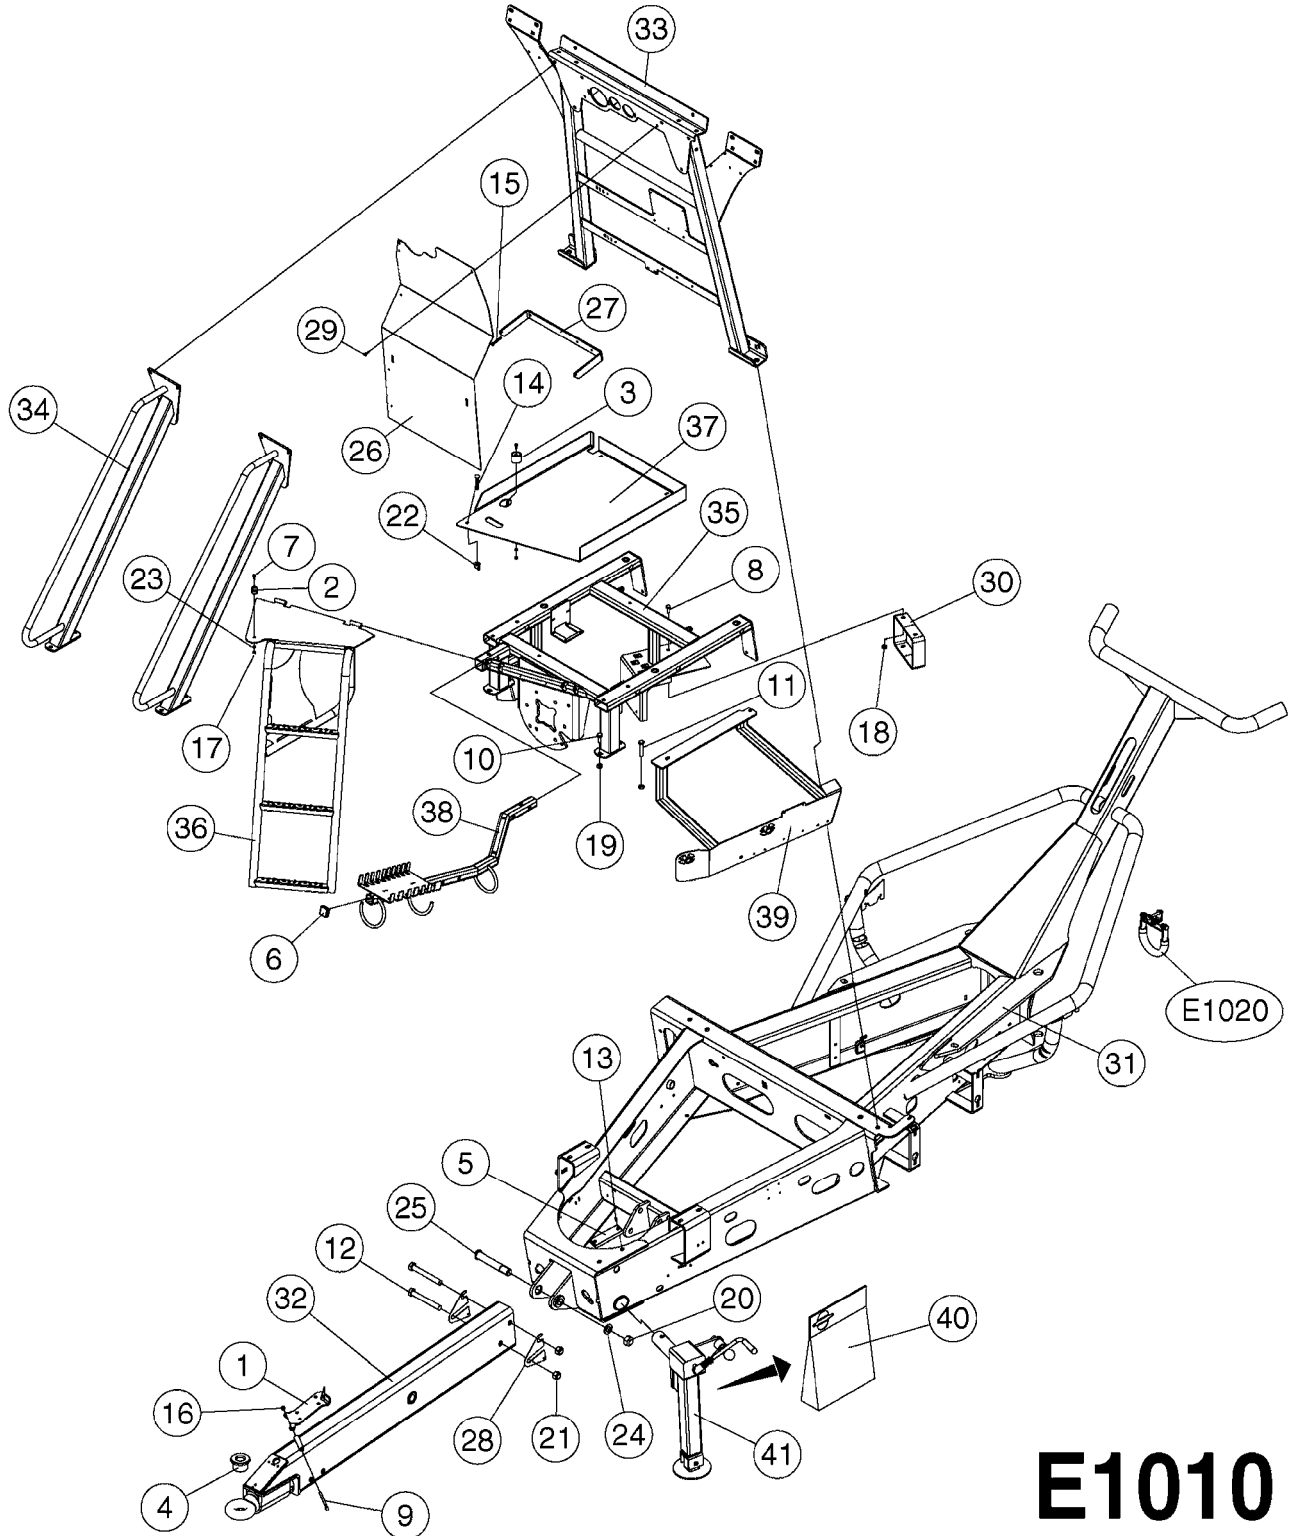

E1010

FRAME - NCM 4400/6600
E1010-HIN, 01:01:16

Page 1

Date 07.02.2020 10:23

Pos.	parts-n°	order qty	description
1	161923	1	SUPPORT PLATE F. PTO CM+
2	242567	1	DOOR STOP, MALE
3	242568	1	DOOR STOP, FEMALE
4	14011603	1	BUSHING, DRAWBAR, 1.5"
4	270608	1	BUSHING F. DRAWBAR NCM Ø50/Ø33
5	334135	1	SLIDE SHOE 140X45X15
6	334571	1	PLUG 40x40x2 F.SQ.TUBE
7	410185	1	BOLT HEX 8.8 DEL M6X16
8	421002	1	BOLT HEX 8.8 DEL M10X30 FT DIN933
9	421232	1	BOLT HEX 8.8 DEL M8X110
10	430286	1	BOLT HEX 8.8 DEL M12X30 FT
11	430438	1	BOLT HEX 8.8 DEL M12X65
12	430886	1	BOLT HEX 8.8 DEL M20X160
13	440708	1	SCREW M5.5X16 SELF TAPPING SS
14	440718	1	BOLT CRG M10 X 65 DEL
15	450402	1	BOLT HEX M6X50
16	460143	1	SELF LOCK NUT M8 SST A2 DIN985
17	460261	1	NUT HEX M6X1.00 LOCK DIN985 A2 SS
18	460423	1	NUT HEX M10X1.50 LOCK DIN985A2 SS
19	460703	1	NUT HEX M12X1.75 LOCK DIN985A2 SS
20	460747	1	NUT HEX M24 LOCK
21	460806	1	NUT HEX M20X2.50 LOCK DIN985A2 SS
22	461324	1	NUT WING M10 STAINLESS STEEL
23	471125	1	WASHER M6U 6.4X14X1.2,A2 SS
24	471130	1	WASHER, M24, Ø44/25.0X 4.0, SS
25	14033300	1	PIN D30.0 F. DRAWBAR NCM
26	16128300	1	COVER F. EL-BOX. NCM 4400
26	16156000	1	COVER F. EL-BOX. NCM 6600
27	16128600	1	BRACKET F. COVER PLATE NCM
28	16144700	1	SHIM F. DRAWBAR NCM4400
29	45001500	1	SCREW THUMB PLASTIC HEAD M6x20
30	61018703	1	BRKT, ACE 650, COMMANDER MOUNT BRACKET FOR ACE 650 PUMP
31	63033300	1	FRAME NCM 4400 PAINTED
31	63043300	1	FRAME NCM 6600 PAINTED
32	63033500	1	DRAWBAR SWIVEL D50 NCM 4400
33	63033600	1	TRANSPORT FRAME NCM 4400
33	63043600	1	TRANSPORT FRAME NCM 6600
34	63033700	1	HANDRAIL FOR PLATFORM PAINTED
35	63034100	1	MOUNT PLATFORM NCM 4400
35	63043700	1	MOUNT PLATFORM NCM 6600
36	63035700	1	STEP FOR NCM 4400/6600
37	63035800	1	DECKPLATE F.PLATFORM NCM 4400
37	63043800	1	DECKPLATE F.PLATFORM NCM 6600
38	63038700	1	HOSE & CABLE SUPPORT NCM
39	63040500	1	VALVE CONSOLE PAINTED
40	72280700	1	REPAIR KIT F.JACK STAND
41	72280900	1	JACK STAND F. NCM4400 COMP.