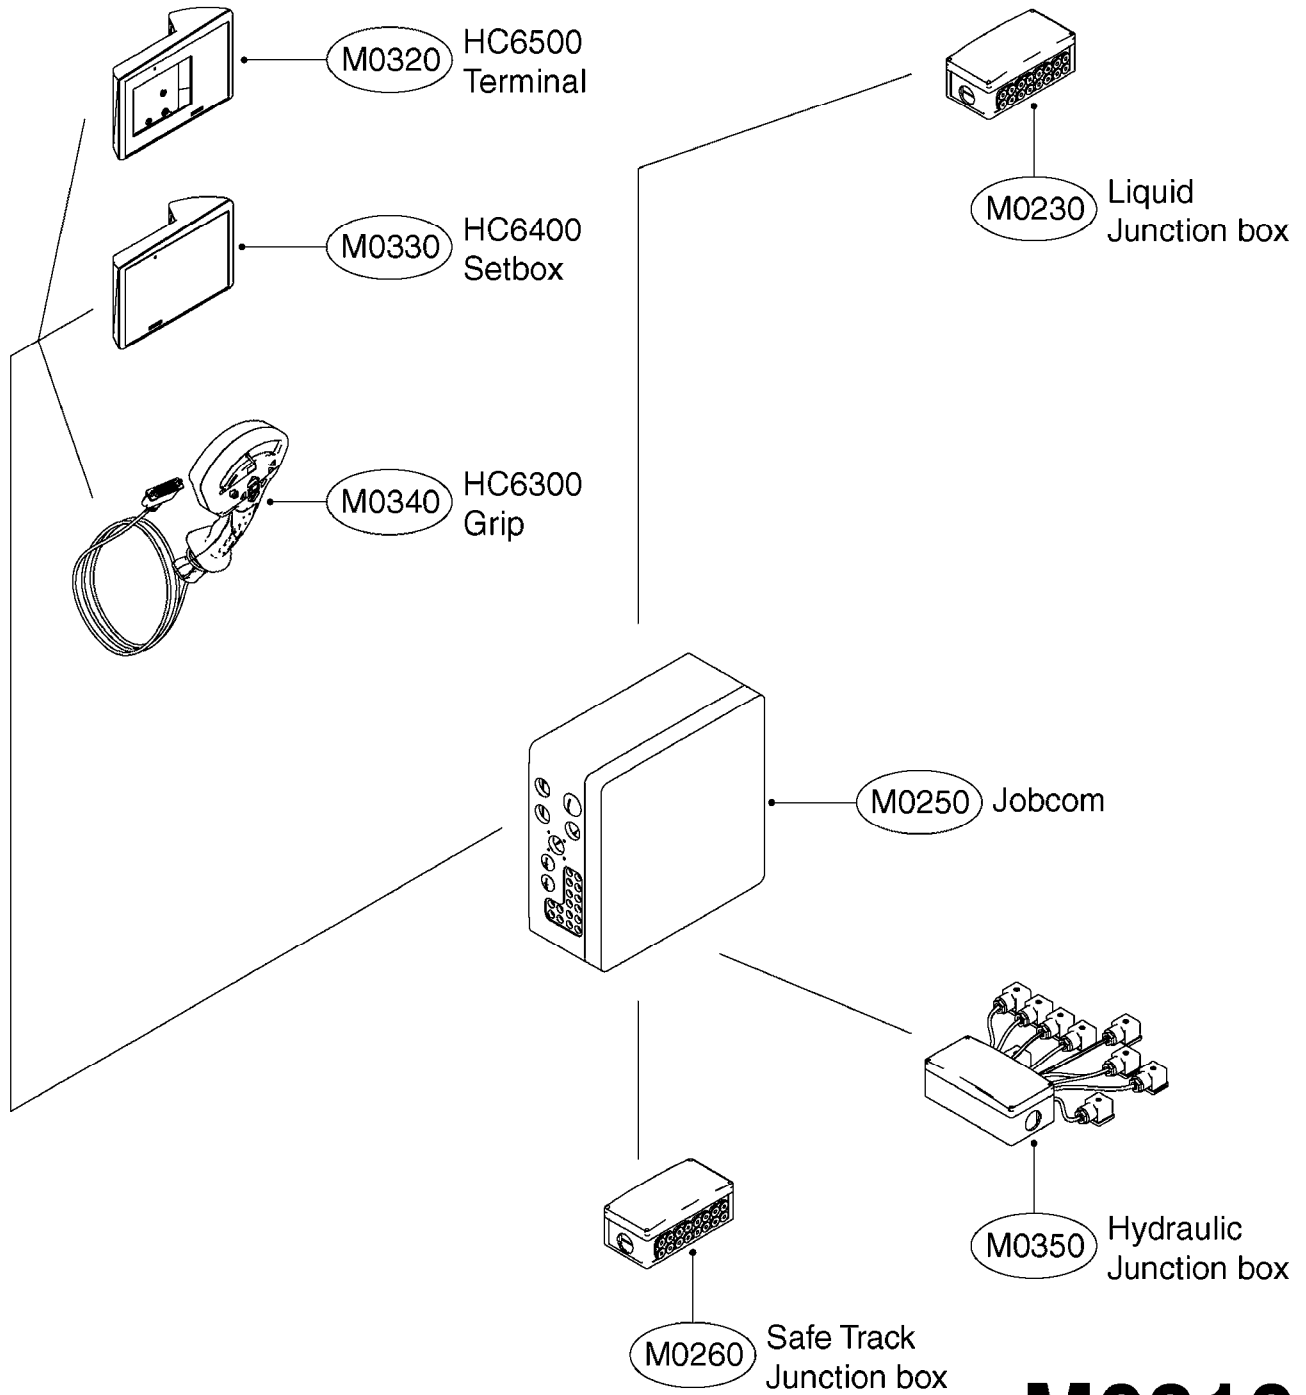

39 PIN CABLES
M0280-HIN, 28:03:17

Page 1
Date 07.02.2020 10:24

parts-n°	order qty	description
262158	1	PLUG INSERT 39 POLE MALE
262159	1	PLUG INSERT 39 POLE FEMALE
262160	1	PLUG HOUSING 39 POLE FEMALE
262161	1	PLUG HOUSING F/39 POLE MALE
440634	1	SCREW 5/8"
440732	1	PT SCREW 35X12B Z5452 ELZ
14034200	1	CODE BRACKET FOR 39 PIN CABLE
26003900	1	WIRE 37-39 PIN EVC, 6.6'
26004200	1	WIRE 37-39 PIN EVC, 57.4'
26008400	1	WIRE 39-PIN 24 WIRE L=8M
26011903	1	WIRE 39-39 POLE EXT. 3660MM
28027500	1	WIRE 37-39 PIN EVC, 37.7'
28028700	1	WIRE 37-39 PIN EVC, 45.9'
28028800	1	WIRE 37-39 PIN EVC, 16.4'
28028900	1	WIRE 37-39 PIN EVC, 26.2'
72236400	1	DAH CONN. WIRE/TRACTOR L=8M
97610803	1	DECAL-SRAY BOX 39-PIN
97610903	1	DECAL-HYDRAULIC BOX 39-PIN

M0310