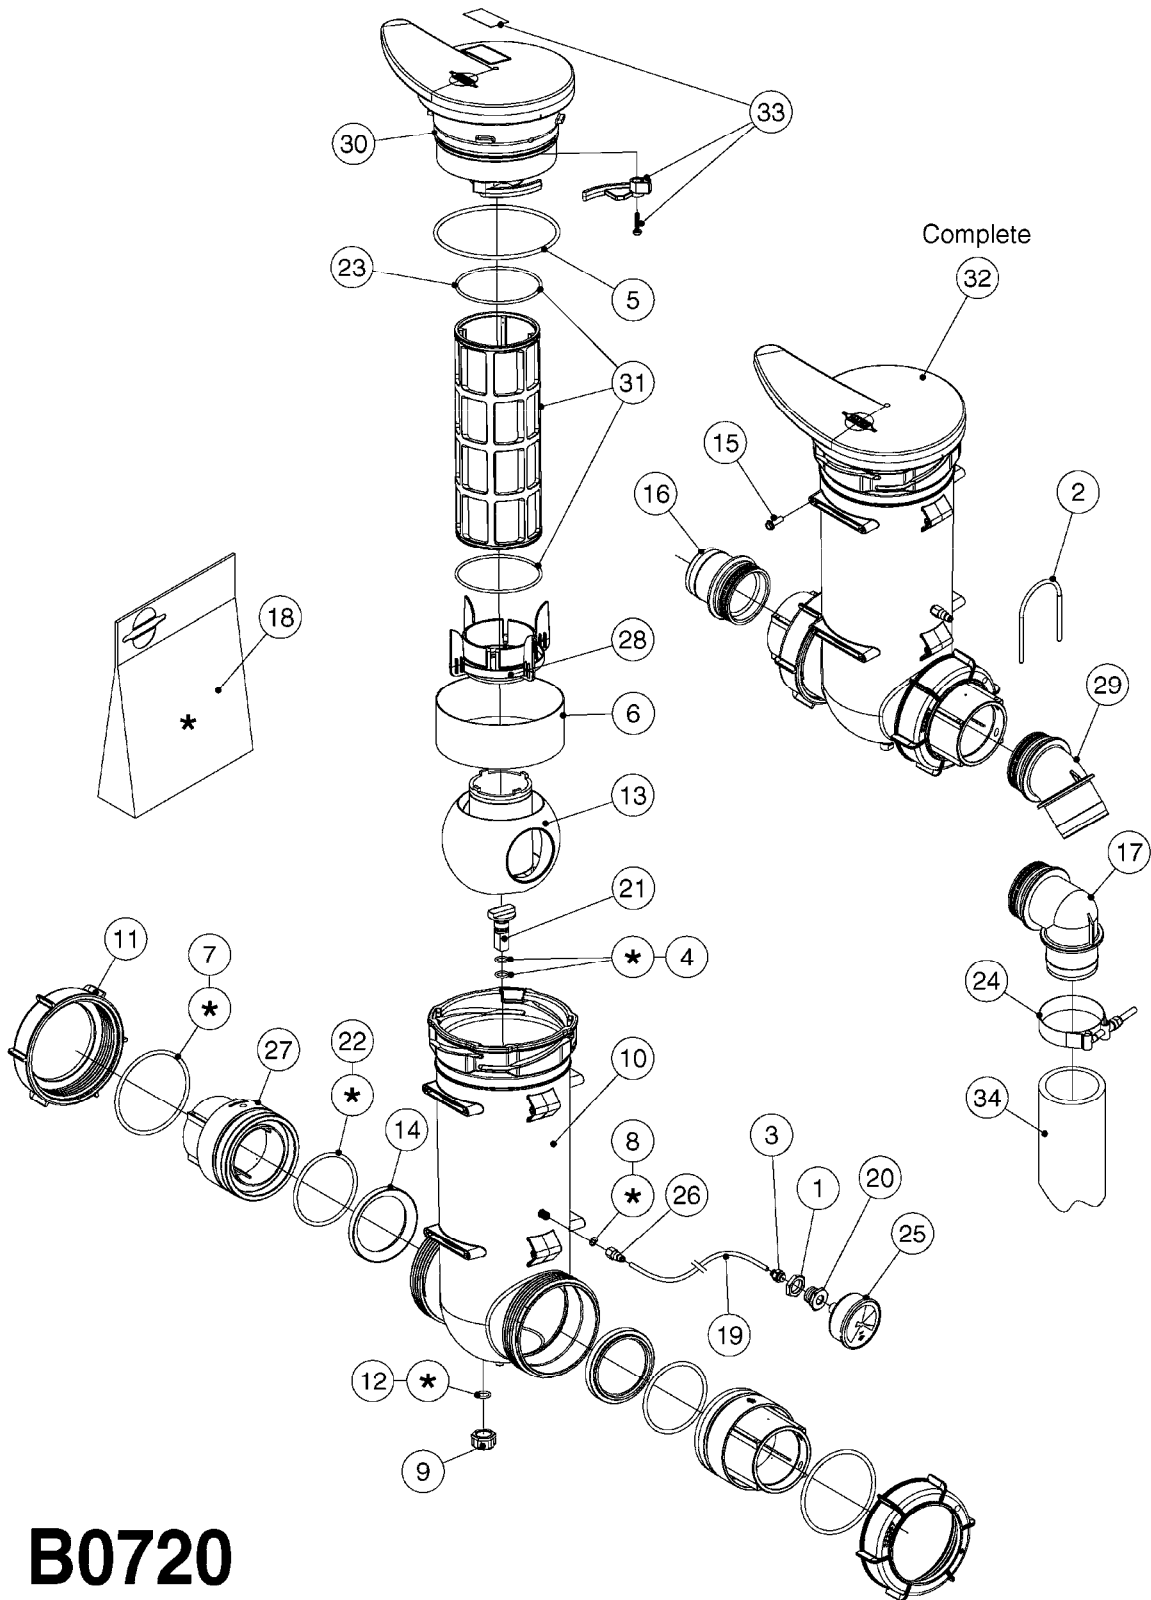

S-67 CHECK VALVE
(NON-THREADED)

S-67 CHECK VALVE
(THREADED)

FOR FITTINGS AND
HOSES, SEE SECTION L

B0640

CHECK VALVES - S67 (2011)
B0640-HIN, 15:10:19

Page 1

Date 07.02.2020 10:23

Pos.	parts-n°	order qty	description
1	145996	1	FITT.DK S-67 FORK
2	242353	1	O-RING 3 X 44.2 VITON
3	334231	1	FITT.DK S-67 STR.1"
3	334232	1	FITT.DK S-67 STR.1-1/4"
4	72432400	1	FITT.DK S-67 CONNEC W.CHK SEAT
5	72819200	1	CHECK VALVE S67 2012 THREADED
6	72819300	1	CHECK VALVE S67 2012 NO THREAD
7	72878800	1	CHECK VALVE S67 SUBASSEMBLY 2013 INCLUDED WITH #5 & #6