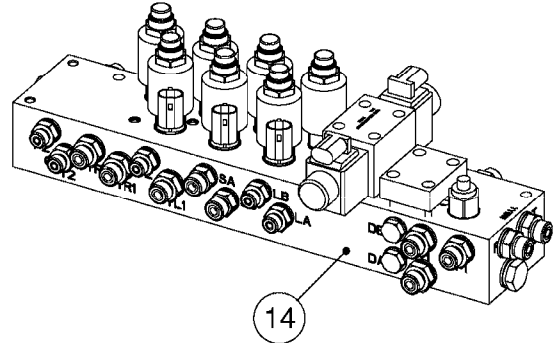

C0045

HYDRAULICS - BSP TO ORFS
C0045-HIN, 24:03:16

Page 1

Date 07.02.2020 10:23

Pos.	parts-n°	order qty	description
1	10466003	1	COUPLER PIONEER 8010-04 1/2NPT
2	231907	1	HEX NIPPLE 1/4"BSP X 1/2"NPT
2	231906	1	HEX NIPPLE 3/8"BSP X 1/2"NPT
2	147132	1	HEX NIPPLE 1/2"X1/2" BSP DEL
3	230311	1	QUICK COUPLING 1/2"
4	241356	1	DOWTYSEAL 1/2"
5	23234800	1	HEX NIPPLE 1/2"-9/16" ORFS FITTING FOR 1/4" HOSE
5	23234900	1	HEX NIPPLE 1/2"-11/16" ORFS FITTING FOR 3/8" HOSE
5	23235300	1	HEX NIPPLE 1/2"-13/16" ORFS FITTING FOR 1/2" HOSE
6	242102	1	O-RING Ø9.25X1.78 NITRIL 90SH
6	24263200	1	O-RING Ø7.66X1.78 NITRIL 90SH
6	24263300	1	O-RING Ø12.42X1.78 NITRIL 90SH
6	24263400	1	O-RING Ø18.77X1.78 NITRIL 90SH
7	67002403	1	CHART - BSP TO ORFS HOSES
8	67002503	1	CHART - BSP TO ORFS FITTINGS