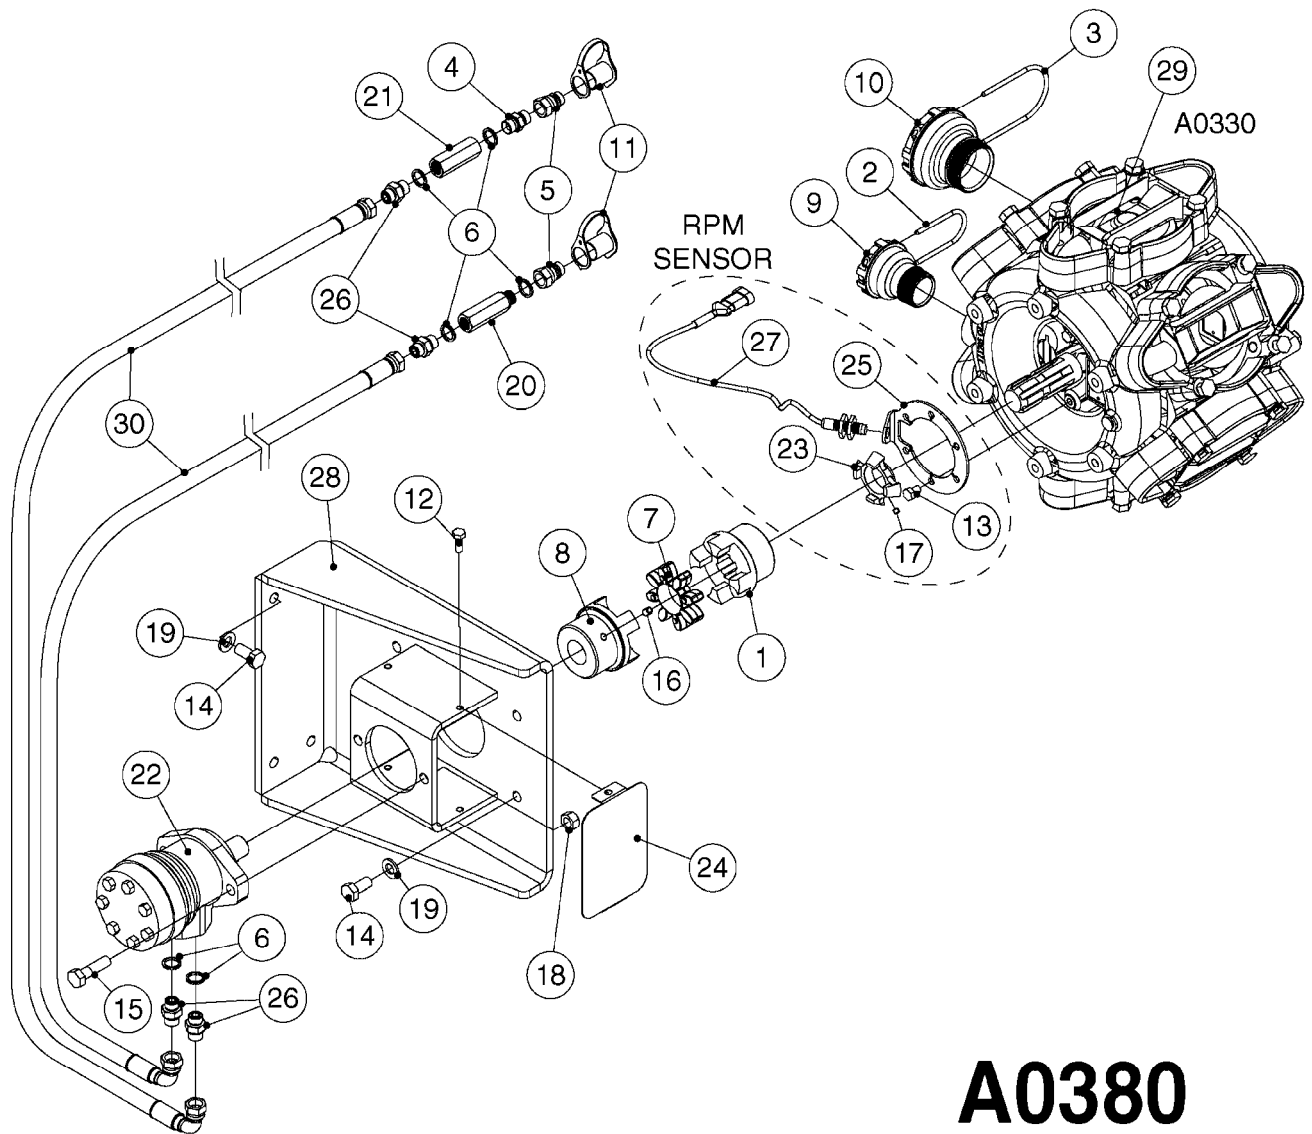

A0380

PUMP - 463 FLEX CAPACITY
A0380-HIN, 07:11:16

Page 1

Date 07.02.2020 10:22

Pos.	parts-n°	order qty	description
1	111438	1	HUB F.CLUTCH 361/460 PUMP
2	145996	1	FITT.DK S-67 FORK
3	145997	1	FITT.DK S-93 FORK
4	147132	1	HEX NIPPLE 1/2"X1/2" BSP DEL
5	230311	1	QUICK COUPLING 1/2"
6	241356	1	DOWTYSEAL 1/2"
7	283916	1	TOOTHED RIM FOR CLUTCH
8	284521	1	COUPLING HALF CYL.D25MM-KEY
9	322322	1	FITT.DK S-67 X 1-1/4"BSP MALE
10	322324	1	FITTING S93 FEMALE - BSP 2" MALE
11	334206	1	DUST HOOD FOR HY-COUPLING
12	420582	1	BOLT HEX 8.8 DEL M8X20 FT A2
13	420917	1	BOLT HEX 8.8 RAW M8X12 FT
14	430522	1	BOLT HEX 8.8 DEL M12X25 FT
15	430878	1	BOLT HEX 8.8 DEL M12X45 DIN931
16	450052	1	SCREW SET M8X10 BLACK ALLAN
17	450645	1	SCREW ALLAN M6 X 6 SS
18	460703	1	NUT HEX M12X1.75 LOCK DIN985A2 SS
19	471127	1	WASHER, M12, Ø24/13X24X2.5 SS
20	782153	1	PRESS. FLOW VALVE 1/2", 32L/MIN, PAINTED (BLACK)
21	782154	1	CHECK VALVE 284794 (BLACK)
22	783010	1	MOTOR HYDRAULIC OMR50
23	14117800	1	ROTOR RPM SENSOR 4-POL
24	16154400	1	COVER PLATE F. FLEX PUMP MT.
25	16382700	1	PLATE 3 X 148 X 116 / BEND
26	23235300	1	HEX NIPPLE 1/2"-13/16"
27	28120200	1	INDUCTIVE SENSOR M12 0.25M CABLE
28	61038400	1	BRACKET FLEX PUMP MOUNT NCM
29	72363900	1	PUMP 463/10-MOD-2-540
30	78571100	1	HOSE HY X 1/2" X 248" STR+ELB