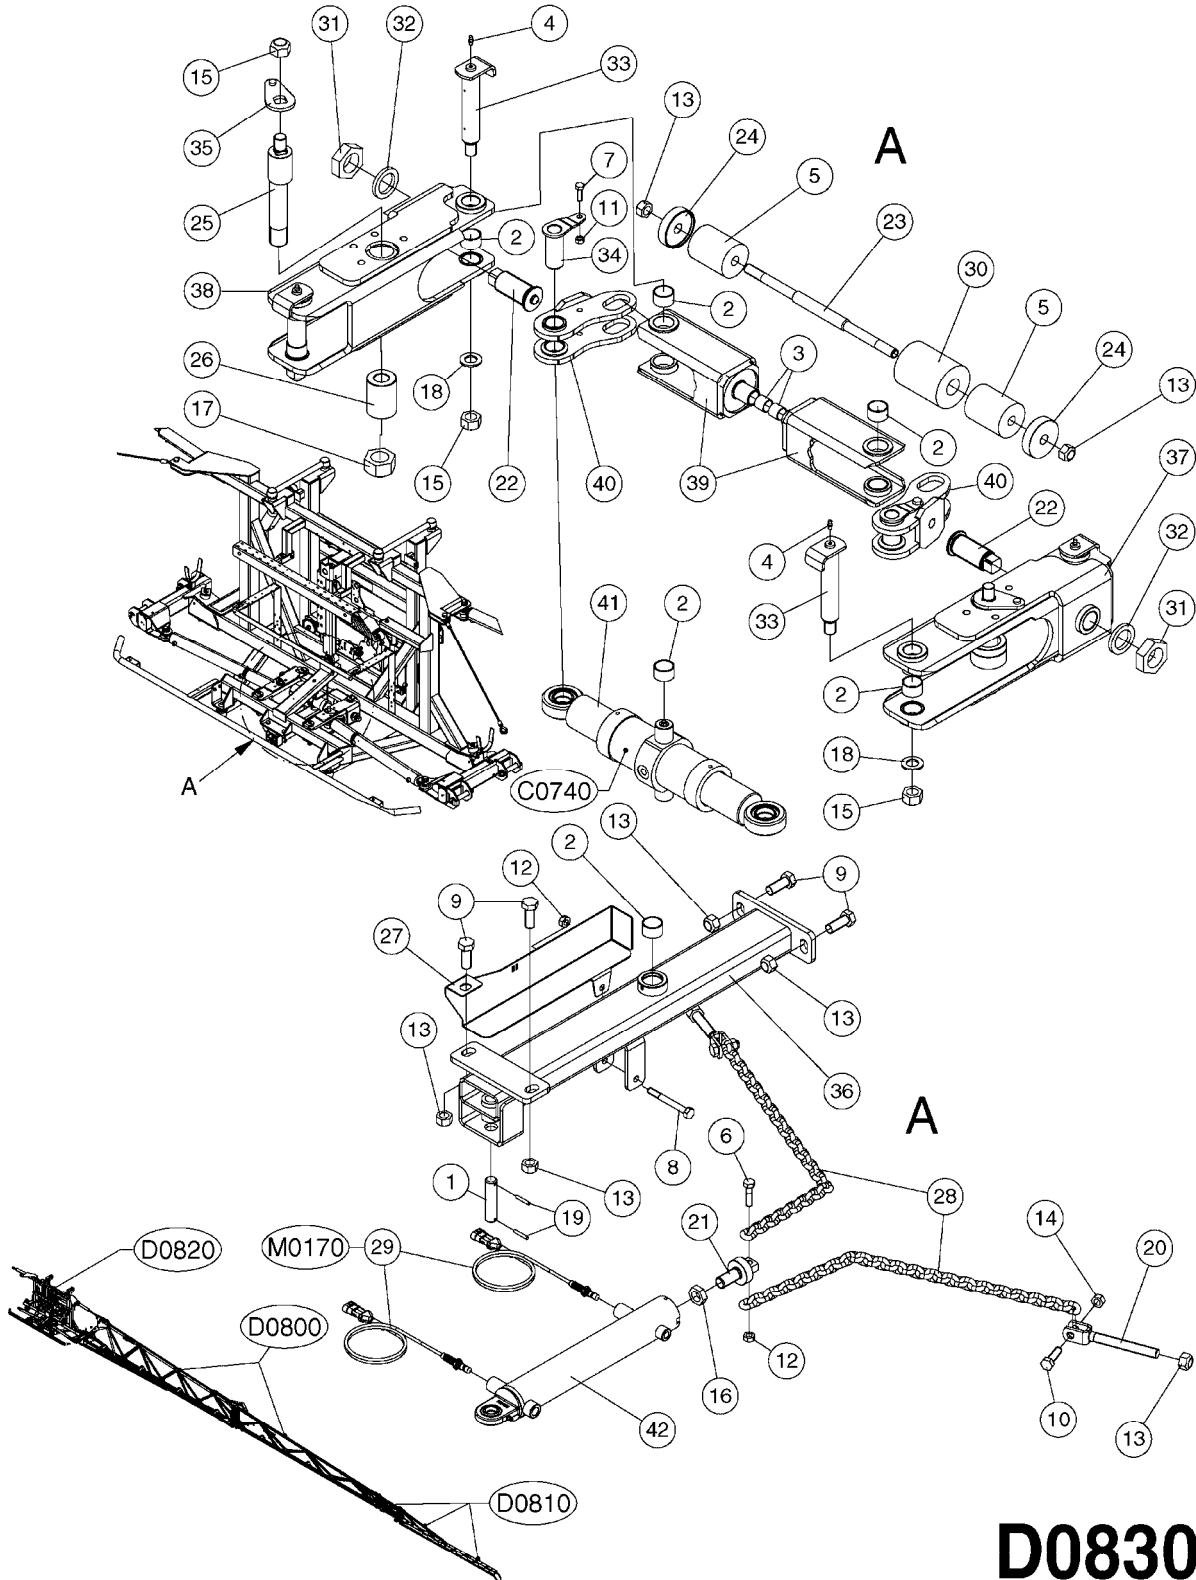

TERRA FORCE YAW/PEND.LOCK PRE
2014
D0830-HIN, 04:12:17

Page 1
Date 07.02.2020 10:23

Pos.	parts-n°	order qty	description
1	146390	1	PIN D19.8 X 95
2	210858	1	BUSHING 034/30 L=20
3	210859	1	BUSH Ø23X20 L20
4	283699	1	GREASE NIPPLE M6X1
5	390789	1	RUBBER DAMPENER D63/17 L=80
6	420965	1	M10X40 MACHINE SCREW STAINLESS
7	421046	1	BOLT HEX M8X25/25 A2 SS DIN933
8	421218	1	BOLT HEX 8.8 DEL M10X90
9	430581	1	BOLT HEX 8.8 DEL M16X40 FT
10	430721	1	BOLT HEX 8.8 DEL M12X40 FT
11	460143	1	SELF LOCK NUT M8 SST A2 DIN985
12	460423	1	NUT HEX M10X1.50 LOCK DIN985A2 SS
13	460585	1	LOCKING NUT M16 DIN985 A2 SS
14	460703	1	NUT HEX M12X1.75 LOCK DIN985A2 SS
15	460806	1	NUT HEX M20X2.50 LOCK DIN985A2 SS
16	461200	1	NUT HEX M20X1.5 JAMB.
17	461316	1	NUT HEX LOCK M30X3.5 DIN 985
18	471129	1	WASHER, M20, Ø37/21.0X 3.0, SS
19	480730	1	PIN ROLL 5X30 STAINLESS STEEL
20	615561	1	CLEVIS F.TURNUCKLE M16 RH
21	14098900	1	PIN D45/20/M20 L=80
22	14103300	1	YAW TAP Ø45/M36X3 DEL
23	14103500	1	AXLE Ø20/M16 L=350 DEL TDZ
24	14103600	1	BUSHING D70/65/D17 DELTA
25	14112100	1	PIN D40/30/M30 L=206 DEL
26	14112200	1	BUSHING D40/30 L=70 ECCENTRIC
27	16345700	1	COVER F.LOCK TDZ, RED
28	19487100	1	CHAIN D7X21 L=640
29	28102400	1	INDUCTIVE SENSOR M12 F. CYL.
30	39131600	1	RUBBER BUMPER D80/30 L=1000 SH
31	46132800	1	NUT, JAMB M36X3 DIN439 DEL
32	47118300	1	NORDLOCK WASHER M36 LIM ZNK
33	61064000	1	PIN D30.0 L=142 M20 DEL
34	61065800	1	PIN BOLT D19.8 L=80 M16 DEL
35	61074400	1	TOP PLATE TDZ, YAW-SHAFT DELTA
36	63111500	1	YAW LOWER CONSOLE, RED
37	63126200	1	YAW BRACKET TDZ RIGHT, RED
38	63126300	1	YAW BRACKET TDZ LEFT, RED
39	63126400	1	BUFFER BRACKET TDZ, RED
40	63126500	1	YAW BRACKET TDZ, RED
41	78128500	1	CYLINDER DOUBLE PLUNGER D60X75
42	78130600	1	DOB.CYL.Ø50/25-240/M. SENSOR