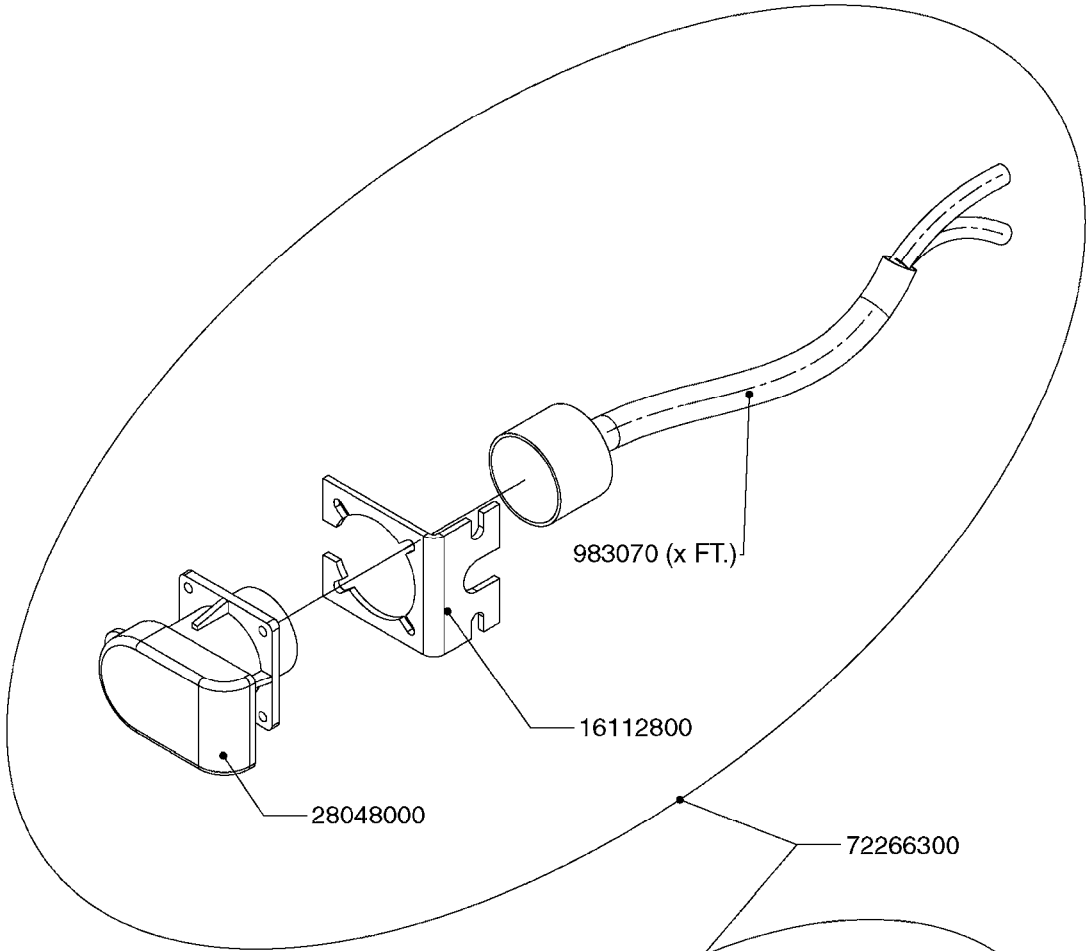

POWER SUPPLY CABLES
M0240-HIN, 01:01:16

Page 0

Date 07.02.2020 10:24