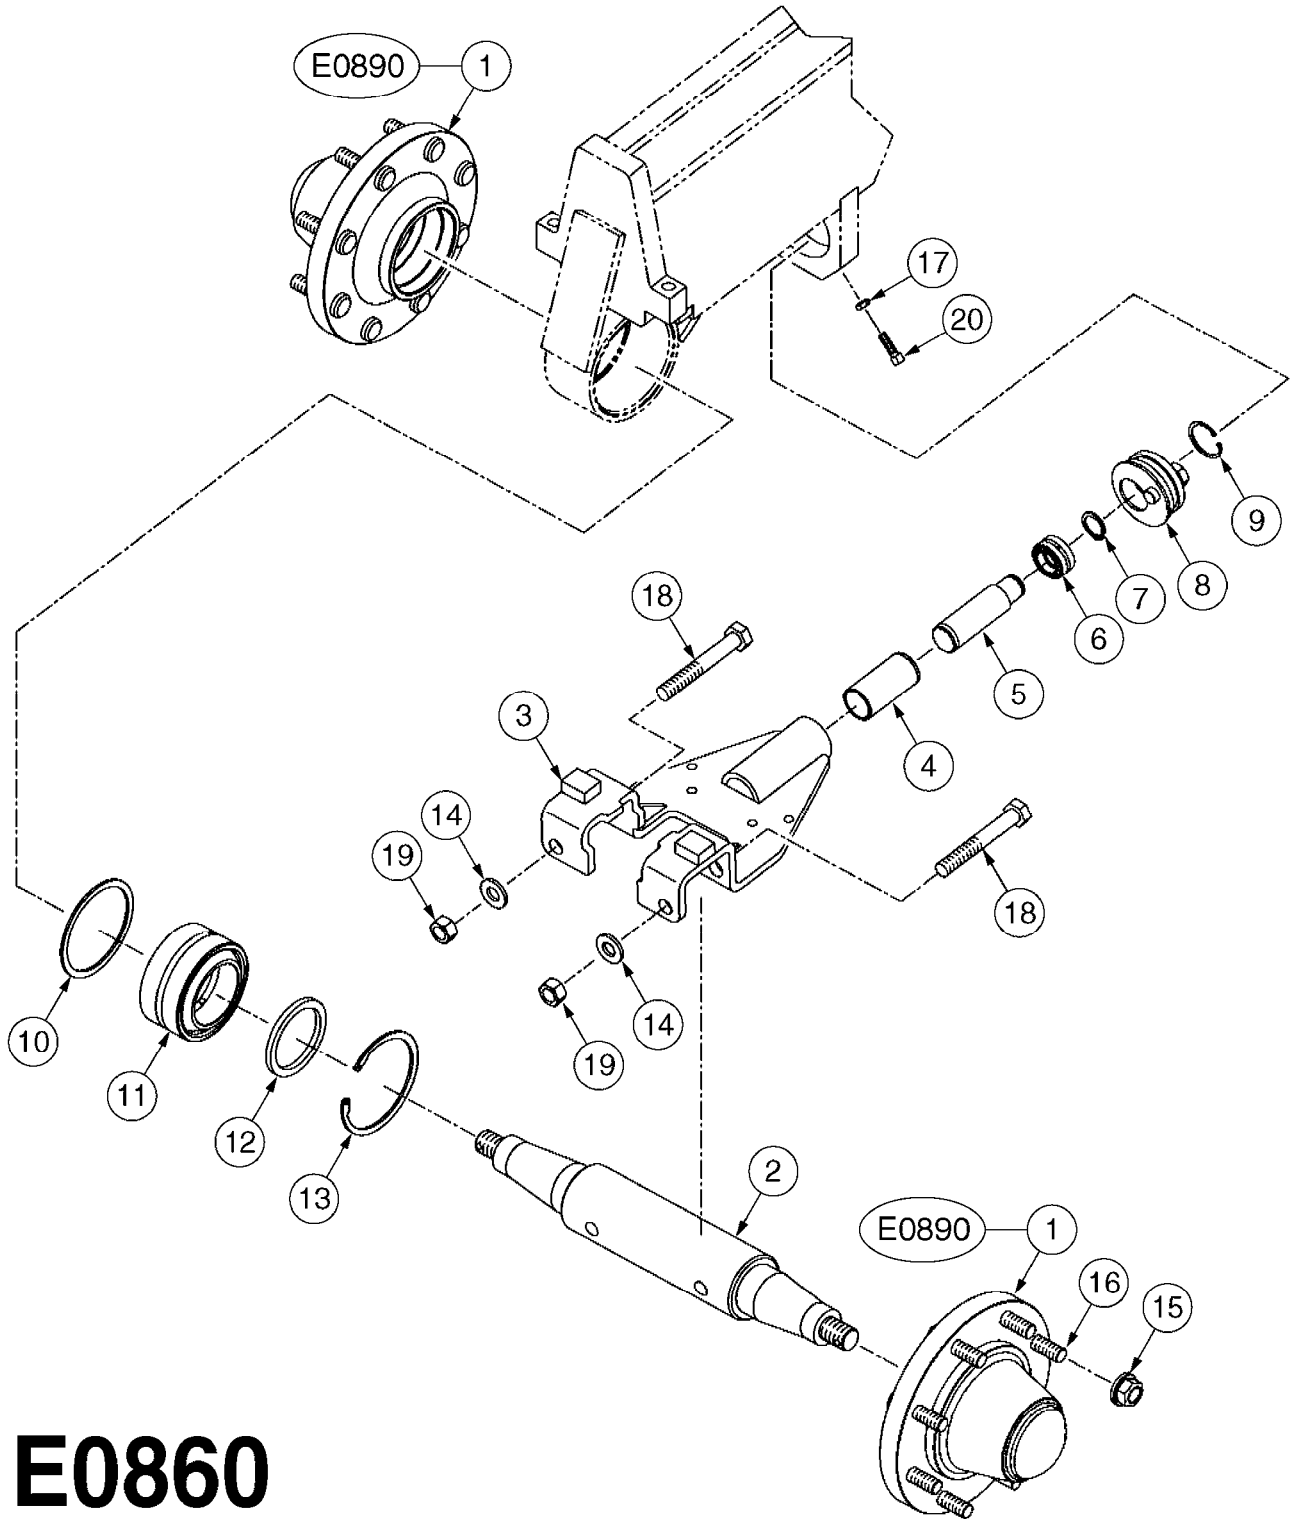

E0850

CAMOPLAST TENSIONER ASSEMBLY
E0850-HIN, 01:01:16

Page 1

Date 07.02.2020 10:23

Pos.	parts-n°	order qty	description
1	28074003	1	LOCK PLATE
2	28074103	1	SNAP RING
3	28078403	1	SPRING MOUNT
4	28078503	1	RETAINER PLATE
5	28078603	1	SLEEVE W/NOTCH
6	28078703	1	BUSHING 1/2"X1-1/4"ODX1"ID
7	28078803	1	ACME SCREW
8	28078903	1	SLEEVE, EXTEN.1"X1/2"IDX1.04"OD
9	28079003	1	SEAT, WASHER
10	28079103	1	SPRING PILOT
11	28083803	1	BOLT HEX 2"X1/2"-13 UNC
12	28084603	1	COTTER PIN 1-1/4" X 5/32"
13	28085103	1	SPRING SPRING FOR 30 SERIES
13	28085203	1	SPRING 9" X 5" X 3/4" SPRING FOR 40 SERIES