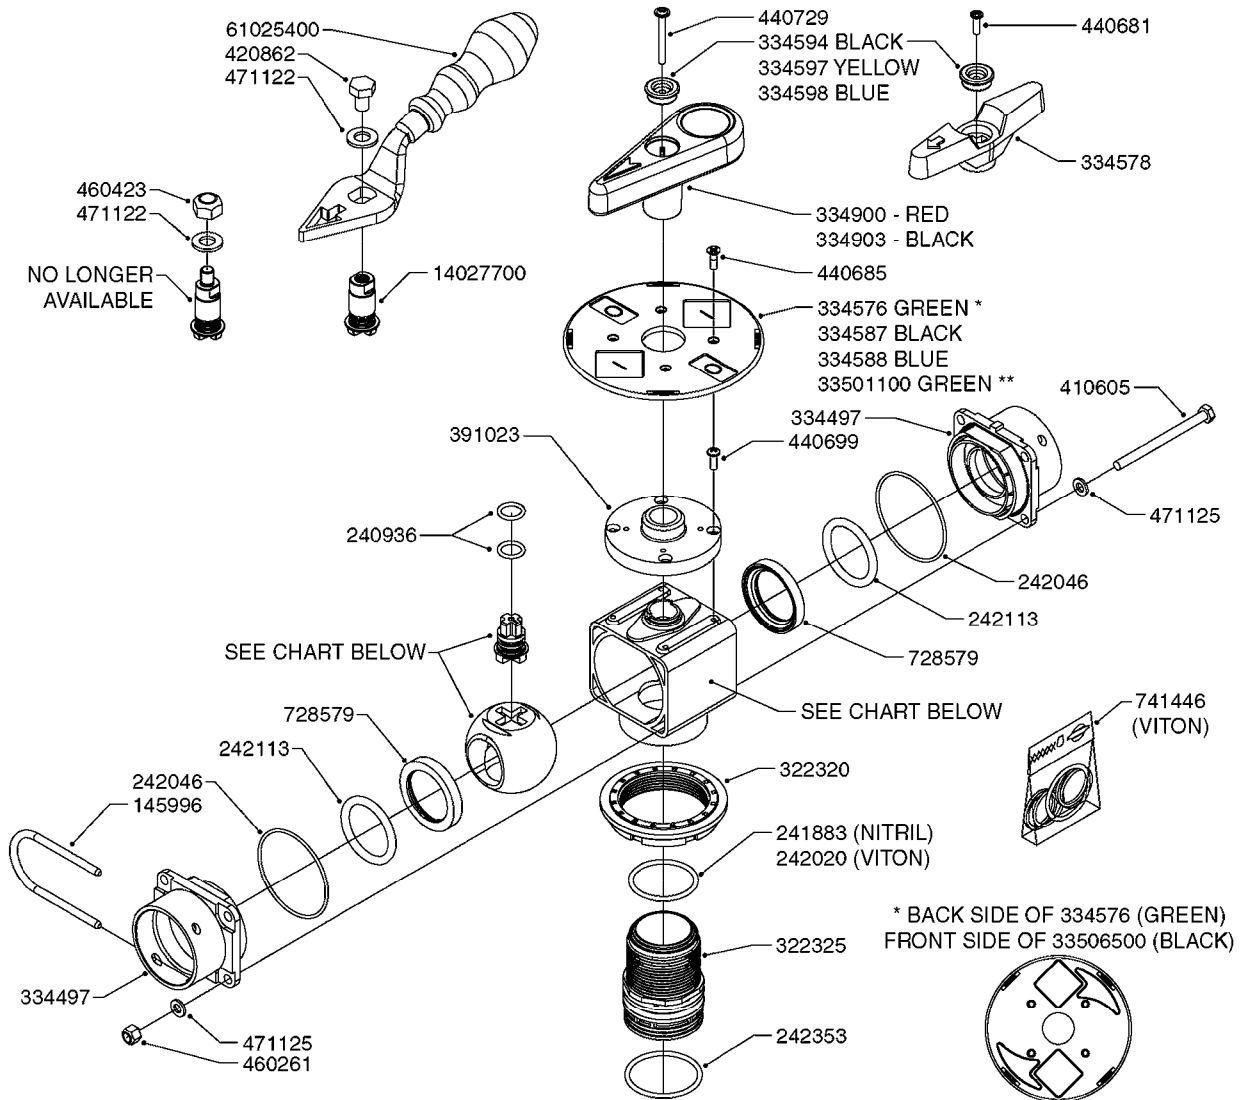

B0370

PRESSURE REGULATOR - S93 06
B0370-HIN, 12:05:16

Page 1

Date 07.02.2020 10:23

Pos.	parts-n°	order qty	description
1	145996	1	FITT.DK S-67 FORK
2	145997	1	FITT.DK S-93 FORK
3	440677	1	SCREW F. PLASTIC 5X20 SS
4	440695	1	BOLT CARRIAGE M8X25
5	440698	1	SCREW F.PLASTIC 6X18 SS HEXHD
6	460143	1	SELF LOCK NUT M8 SST A2 DIN985
7	480487	1	PIN M5X60 SLOTTED GALV
8	16244000	1	BRACKET FOR REG. NAV, PAINTED NAVIGATOR PLATFORM BRACKET
9	33510800	1	HOUSING F.PRESS.REG.S67/S93
10	44076200	1	SCREW WN5451 5X16 SS TORX
11	72374200	1	MOTOR HOUS.REG.1:150 ENCODER
12	72374300	1	REGUL S67/S93 ASSY W SS CONE
12	72425500	1	REGULATOR S67/S93 CROSS-DRILL
12	72678700	1	REGULATOR S67/S93 CROSS-DRILL CERAMIC COMPONENTS
13	72481600	1	BAG W. CONSOLE&SPINDLE COMPL
14	72678900	1	BAG W.CONE/CYL/GASKET CERAMIC CERAMIC COMPONENTS
14	74190800	1	BAG W.CONE/CYL. AND GASKET. SYNTAL
15	74187500	1	SWITCH 5A PRESS.REG REP.KIT 08