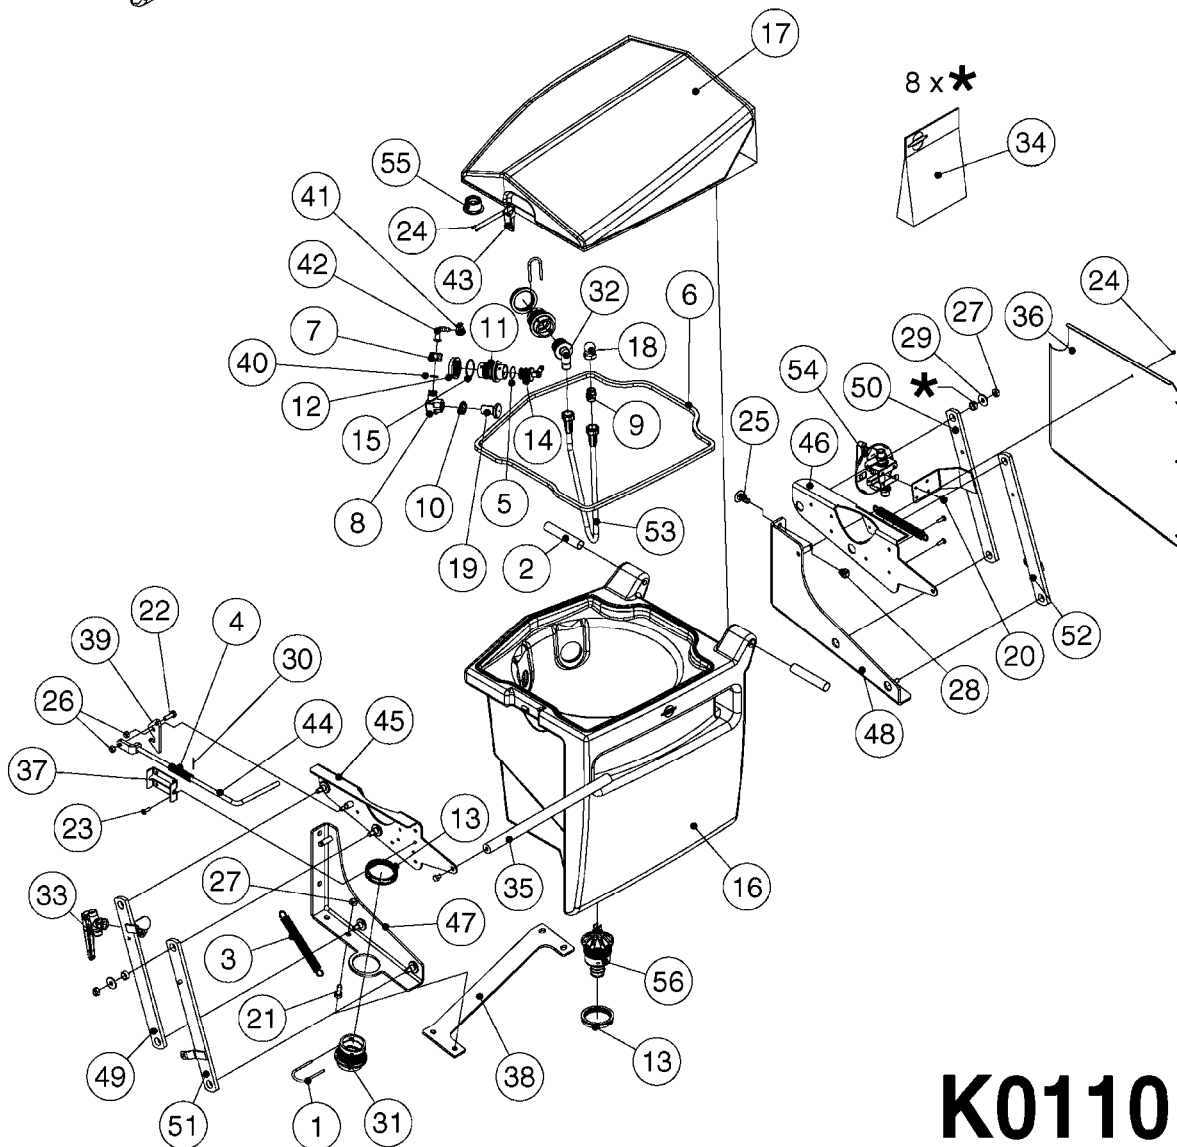

K0110

CHEMICAL FILLER-HOPPER NCM
K0110-HIN, 28:11:17

Page

1

Date

07.02.2020 10:23

Pos.	parts-n°	order qty	description
1	145996	1	FITT.DK S-67 FORK
2	151162	1	PIN F. LID HINGE CHEM-FILLER
3	220949	1	SPRING Ø20.0/3.0 L=240 BLACK
4	220951	1	SPRING D15/1.5 L=90 20V
5	242355	1	O-RING D19.2X3.0 VITON F.S-40
6	242563	1	NEOPRENE SEAL 10X10
7	320084	1	FITT.DK NUT 1/2" BSP
8	320563	1	FITT.DK 3 WAY 1/2" 110 DEG.
9	320655	1	FITT.DK HN 1/2"-1/2" BSP
10	321307	1	FITT.DK NUT 1/2" BSP JAMB
11	322102	1	FITT.DK S-40 BULKHEAD
12	322106	1	FITT.DK S-40 BULKHEAD NUT
13	322108	1	FITT.DK S-67 BULKHEAD NUT
14	334237	1	FITT.DK S-40 ELB.3/8"
15	334259	1	GASKET F. S-40 BULKHEAD
16	351769	1	HOPPER FOR CHEMFILLER
17	351770	1	LID F. TURBO FILL NCM
18	371552	1	NOZZLE F.RINSING
19	372044	1	NOZZLE FOR CHEMFILLER
20	410185	1	BOLT HEX 8.8 DEL M6X16
21	420604	1	BOLT HEX 8.8 DEL M10X25 FT DIN933
22	421046	1	BOLT HEX M8X25/25 A2 SS DIN933
23	440392	1	SCREW 6.3 X 25.0 DIN7981C TORX
24	440632	1	SCREW M4X13
25	451070	1	CARRIAGE BOLT M12X30
26	460143	1	SELF LOCK NUT M8 SST A2 DIN985
27	460423	1	NUT HEX M10X1.50 LOCK DIN985A2 SS
28	460703	1	NUT HEX M12X1.75 LOCK DIN985A2 SS
29	471140	1	WASHER D30/D10.5X2.5 STAINLESS
30	480798	1	ROLL PIN D3X30 DIN1481 RST
31	726464	1	FITT.DK S-67 BULKHEAD W/GASKET
32	726552	1	FIT.DK S-53X90 1/2" BSP,O-RING
33	727543	1	VALVE F.CHEM FILL JUG RINSE
34	741830	1	BUSHINGS F.PARALLELARMS
35	14036900	1	HAND GRIP FOR CHEMFILLER
36	16137400	1	PLATE BACK F. CHEM-FILL NCM
37	16137700	1	GUIDE BRACKET F.CHEMFILL LOCK
38	16138100	1	SUPPORT FOR CONSOLE
39	16149500	1	HOOK LATCH F.CHEMFILL'05
40	24022901	1	GASKET D10X19 EP 3.2
41	28029803	1	CLAMP HOSE GEAR P1/2" 6708
42	28054500	1	ANGLE HOSE BARB 90 1/2 10MM
43	28055800	1	LOCK (SNAP CLIP) SS
44	61038200	1	HANDLE F.CHEMFILL LOCK '05
45	63035000	1	MOUNT.BRACKET F.CHEMFILL RIGHT
46	63035100	1	MOUNT.BRACKET F.CHEMFILL LEFT
47	63035200	1	MT.BRACKET F.PARALLELARMS LEFT
48	63035300	1	MT.BRACKET F.PARALLELARMS RIGHT
49	63040700	1	INNER ARM F.CHEMFILL LEFT
50	63040800	1	INNER ARM F.CHEMFILL RIGHT
51	63040900	1	OUTER ARM F.CHEMFILL LEFT
52	63041000	1	OUTER ARM F.CHEMFILL RIGHT
53	63041300	1	RINSE PIPE F. CHEM-FILLER
54	72246800	1	VALVE 1/2" 2 POSITION
55	72339500	1	AIR VALVE F.CHEMFILLER
56	72726900	1	CHECK VALVE F.CHEMFILLER