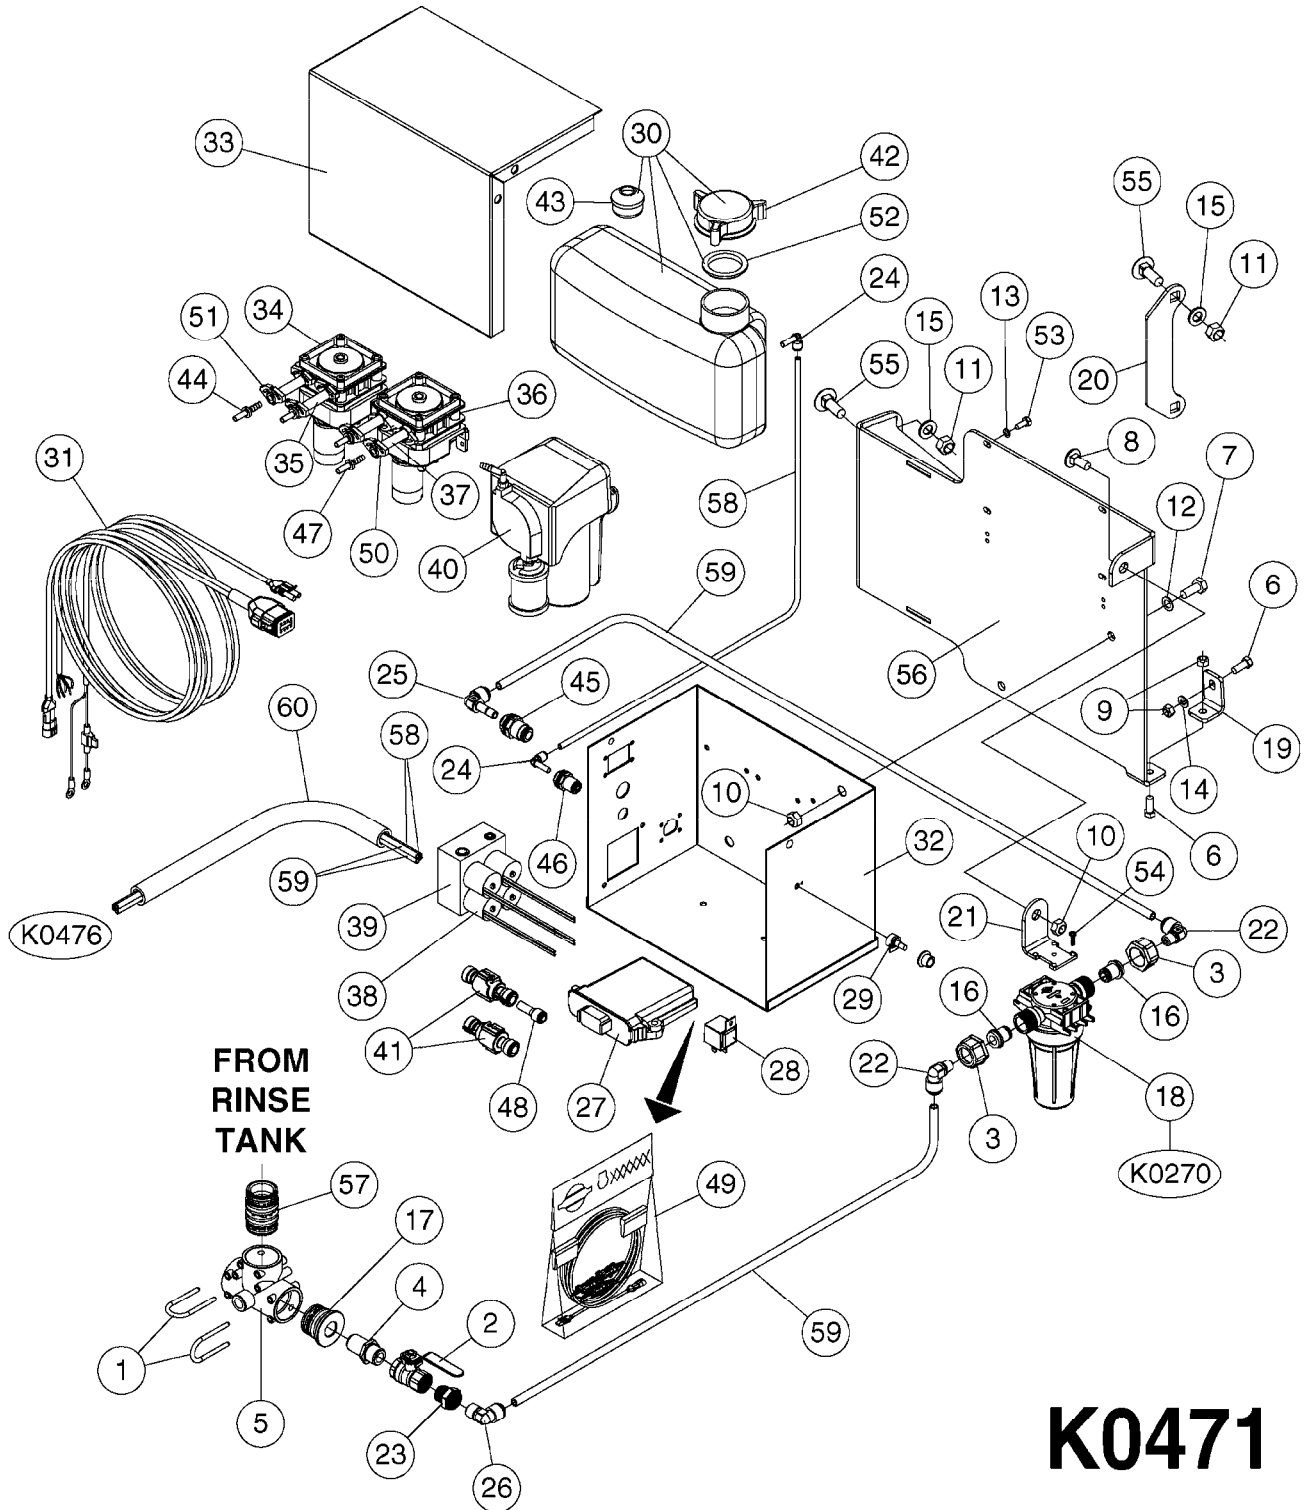

FOAM MARKER - RICHWAY
COMMANDER
K0471-HIN, 22:10:18

Page	0
Date	07.02.2020 10:24

FOAM MARKER - RICHWAY
COMMANDER
K0471-HIN, 22:10:18

Page 1
Date 07.02.2020 10:24

Pos.	parts-n°	order qty	description
1	145995	1	FITT.DK S-53 FORK
2	284227	1	BALL VALVE 1/2"FEMALE THREADS
3	320283	1	FITT.DK NUT 3/4"BSP
4	321742	1	FITT.DK BULKHEAD 1/2' BSP
5	322352	1	FITT.DK S-53 TEE
6	420582	1	BOLT HEX 8.8 DEL M8X20 FT A2
7	420604	1	BOLT HEX 8.8 DEL M10X25 FT DIN933
8	440737	1	BOLT CARRIAGE M10x25 SS
9	460143	1	SELF LOCK NUT M8 SST A2 DIN985
10	460423	1	NUT HEX M10X1.50 LOCK DIN985A2 SS
11	460703	1	NUT HEX M12X1.75 LOCK DIN985A2 SS
12	470046	1	WASHER D18D11X1 LOCK
13	470901	1	WASHER D11.8/D6.1X1.6 SS LOCK
14	471126	1	WASHER, M8, Ø16/ 8.4X 1.6, SS
15	471127	1	WASHER, M12, Ø24/13X24X2.5 SS
16	717426	1	FITT.DK REDUC 1/4"BSP F.3/4"N
17	726694	1	PLUG,S53,1/2"FBSP THD W.ORING
18	845219	1	FILTER IN-LINE 3/4'80 MESH OML
19	16184403	1	FOAM M. COMPRESSOR HANGER
20	16184603	1	FOAM M. COMPRESSOR SHIM
21	16321500	1	LINE FILTER BRACKET, TDZ/DDZ
22	23004703	1	FITT, 1/4"NPT-3/8"90-PTC
23	23004803	1	FITT, 1/2"MPT-3/8"FPT REDUCER
24	23004903	1	FITT, 1/4"PLUG-IN-1/4"90-PTC
25	23005003	1	FITT, 3/8"PLUG-IN-3/8"90-PTC
26	23005103	1	FITT, 3/8"NPT-3/8"90-PTC
27	26029503	1	MODULE, CONTROL, FOAM MARKER, RICHWAY
28	26029603	1	RELAY, 12VDC, RICHWAY
29	26029703	1	POTENTIOMETER, FOAM MARKER, RICHWAY
30	28064703	1	FOAM MARKER CONC. TANK,RICHWAY
31	28064803	1	FOAM MARKER CONT.CABLE,RICHWAY
32	28086403	1	STEEL BODY, FOAM MARKER, RICHWAY
33	28086503	1	STEEL LID, FOAM MARKER, RICHWAY
34	28086603	1	WATER PUMP, FOAM MARKER, RICHWAY
34	28102303	1	RICHWAY WATER PUMP GEAR MOTOR ONLY
35	28086703	1	1/4" PUMP TUBE, WATER, FOAM MARKER, RICHWAY
36	28086803	1	CONCENTRATE PUMP, FOAM MARKER, RICHWAY
37	28086903	1	1/8" PUMP TUBE, CONCENTRATE, FOAM MARKER, RICHWAY
38	28087003	1	2-WAY SOLENOID VALVE, FOAM MARKER, RICHWAY
39	28087103	1	RHD-VTD SOLENOID BLOCK, FOAM MARKER, RICHWAY
40	28087203	1	DIAPHRAGM AIR COMPRESSOR, FOAM MARKER, RICHWAY
41	28087403	1	3/8" CHECK VALVE, FOAM MARKER, RICHWAY
42	28087603	1	1 GALLON TANK CAP, FOAM MARKER, RICHWAY
43	28087703	1	1 GALLON TANK SCREEN, FOAM MARKER, RICHWAY
44	28094103	1	FITT.1/4" STEM X 1/4" HOSE BARB
45	28095803	1	3/8"T BULKHEAD
46	28095903	1	1/4"T BULKHEAD
47	28096403	1	1/4" STEM X 3/16" HB
48	28096503	1	3/8" STEM X 1/4"T
49	28097103	1	POWER UNIT HARNESS, RICHWAY TRAILER INSIDE WIRING HARNESS COMPLETE
50	28102103	1	RICHWAY #23 QUICK CLAMP
51	28102203	1	RICHWAY #26 QUICK CLAMP
52	28102403	1	RICHWAY TANK CAP GASKET
53	41000603	1	BOLT HEX 1/4"X1/2" SS
54	44076200	1	SCREW WN5451 5X16 SS TORX
55	45001300	1	CARRIAGE BOLT M12X35 DIN603 A2
56	61020003	1	BRKT, FOAM MARKER F.COM, RICHWAY
57	72114300	1	FITT. DK S-53 MALE MALE W.ORIN
58	92703303	1	HOSE LLDPE .25"X.17"X12" BLACK
59	92703403	1	HOSE LLDPE .38"X.25"X12" BLACK