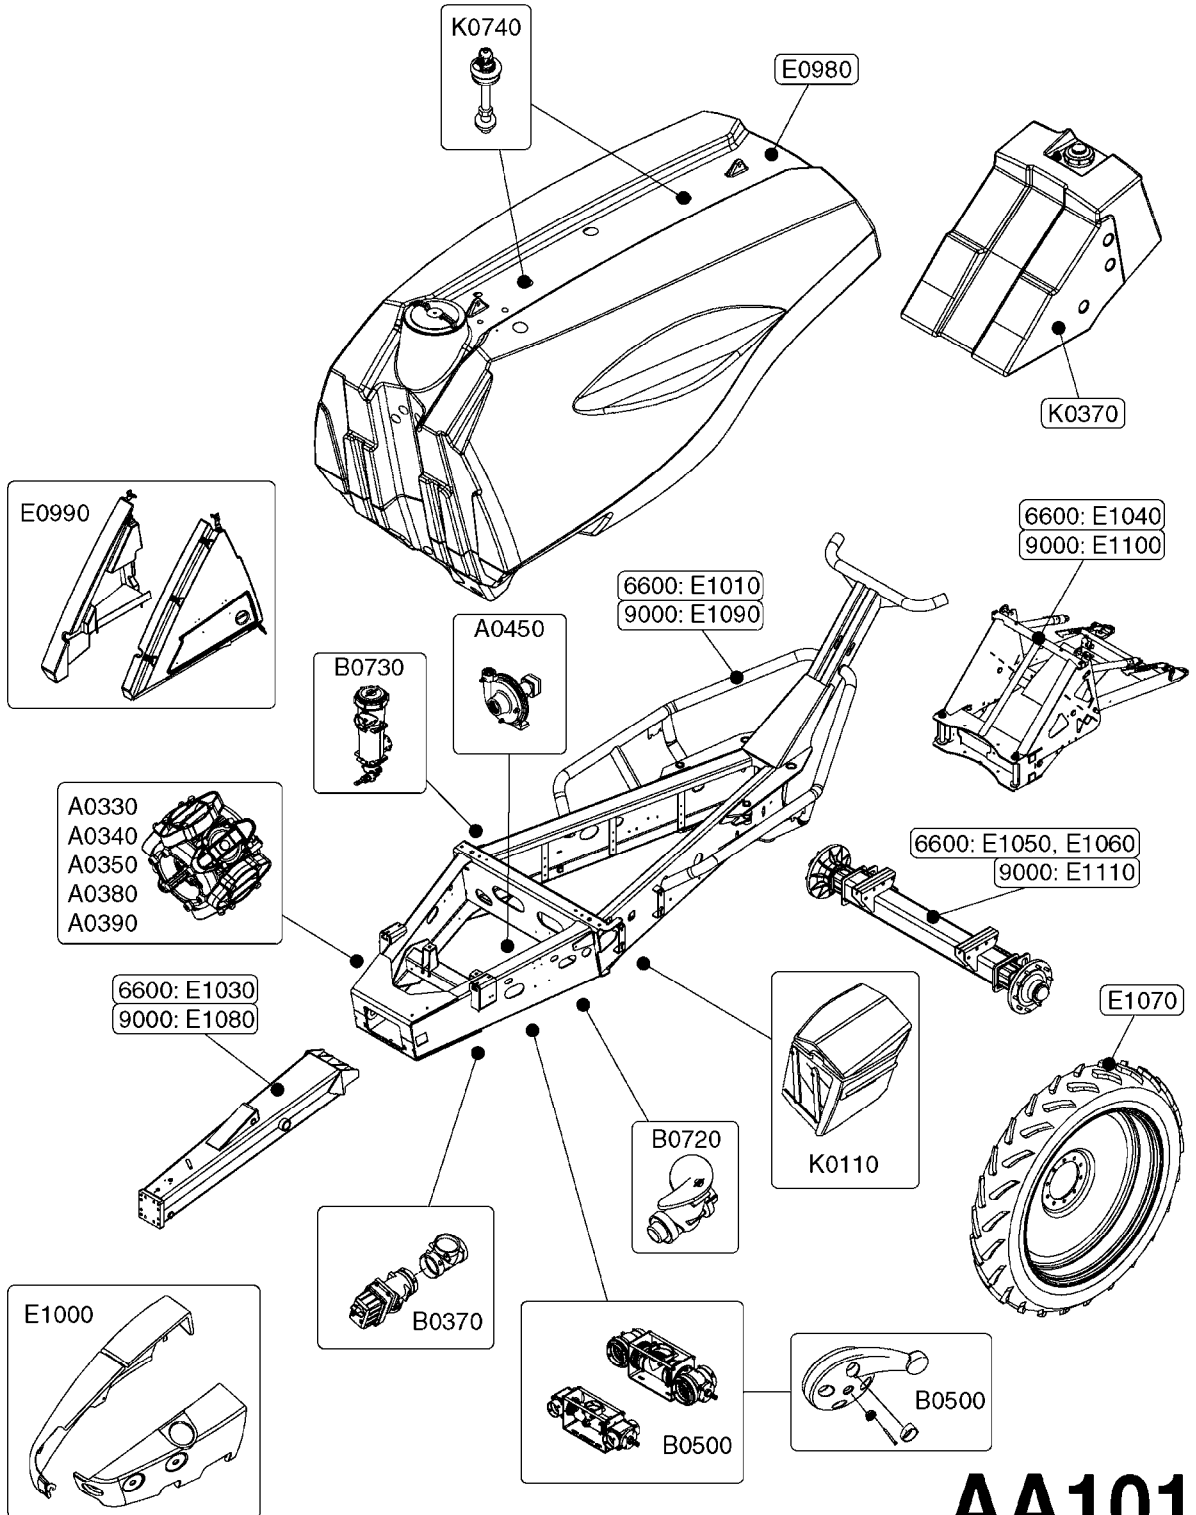

FOR PRE-2016 100 SERIES PTO PARTS
SEE PAGES A0510, A0520, A0560, A0570

COMPLETE ASSEMBLIES
WHOLEGOODS ITEMS

A0610

C.V. PTO SHAFTS - BONDIOLI
G-SERIES
A0610-HIN, 23:10:18

Page 1
Date 07.02.2020 10:22

parts-n°	order qty	description
10627103	1	PTO PIN TUBE RETAINER CV OUTER
28009003	1	PTO TUBE OUTER F.CV 1060MM
28009803	1	PTO PIN TUBE RETAINER OUTER
28009903	1	PTO TUBE RETAINER INNER
28010103	1	PTO YOKE F.INNER TUBE CV PTO
28010203	1	PTO YOKE 1-3/8X21SPL
28035003	1	PTO 1-3/8/21X1-3/8/21X1260 CV
28035103	1	PTO 1-3/4/20X1-3/8/21X1260 CV
28035203	1	PTO 1-3/4/20X1-3/8/21X1210 CVH
28040203	1	PTO YOKE 1-3/8X21SPL SLIP F.CV
28040303	1	UNIV. JOINT 22x86mm CV BLK.
28040403	1	PTO YOKE INNER F.CV PTO SHAFT
28040603	1	PTO YOKE 1-3/8X21SPL BLACK
28040703	1	SAFETY CHAIN F.CV BLACK PTO (SET OF 2)
28040903	1	SELF TAPPING SHIELDING SCREW
28041303	1	PTO YOKE 1-3/4X20SPL SLIP F.CV
28041803	1	DECAL DANGER GUARD MISSING
28041903	1	DECAL DANGER ROT.DRIVELINE
28042003	1	PTO YOKE 1-3/4X20SPL SLIP F.CV
28089203	1	UNIV.JOINT 27X100MM F.CV
28094003	1	PTO SHIELD COMPLETE BLACK
28098103	1	PTO SHIELD COMPLETE BLACK
28098903	1	PTO TUBE YOKE #6-G7 INNER
28099203	1	PTO TUBE INNER #4 1050MM
28099303	1	PTO TUBE YOKE G7 OUTER
28099503	1	PTO TUBE OUTER 1040MM
28099703	1	PTO TUBE INNER #6 1050MM
28099803	1	SELF TAPPING SCREW 4.8X22
28100003	1	ROLL PIN 10X65
28100403	1	UNIV. JOINT S4-G4 27X74.6MM
28100503	1	UNIV. JOINT S7-G7 30.2X91.5MM
28100603	1	PTO YOKE 1-3/8"X21 S7-G7 BALL LOCK