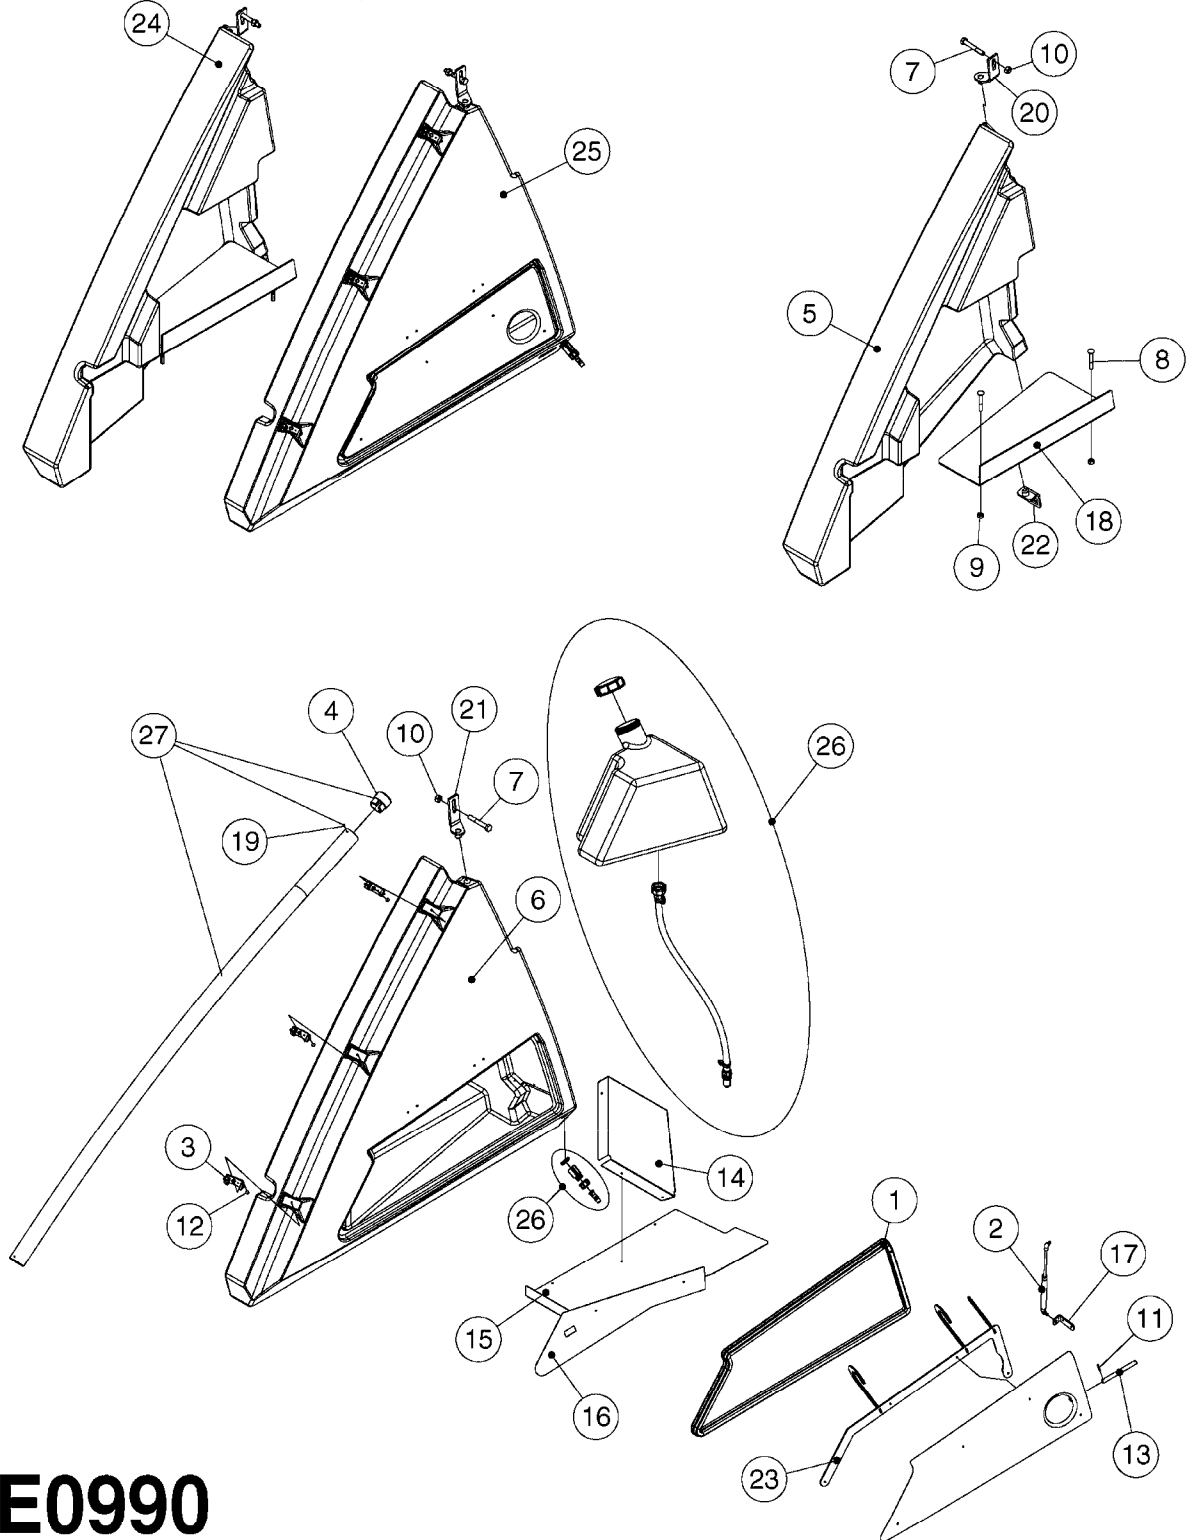

Complete

LOCKER & CLEAN WATER TANK NCM
E0990-HIN, 15:05:19

Page 1

Date 07.02.2020 10:23

Pos.	parts-n°	order qty	description
1	242474	1	SEAL 16X28XL=' LOCKER DOOR CM+
2	285793	1	GAS CYLINDER
3	334523	1	PIPE HOLDER Ø51.5
4	334850	1	GUIDE F. SIGHT GAUGE TUBE TOP
5	351766	1	SIDE SHIELD MOUNT RIGHT
6	351767	1	SIDE SHIELD MOUNT LEFT
7	430846	1	BOLT HEX 8.8 DEL M12X80
8	440718	1	BOLT CRG M10 X 65 DEL
9	460423	1	NUT HEX M10X1.50 LOCK DIN985A2 SS
10	460703	1	NUT HEX M12X1.75 LOCK DIN985A2 SS
11	480141	1	PIN COTTER M4X20
12	480809	1	BLIND RIVET, EMHART ACD616ASM
13	15057800	1	HANDLE F.LEFT SIDE LOCKER
14	16124500	1	DIVIDER F.LOCKER L.SIDE SHIELD
15	16124600	1	SHELF FLOOR-LEFT SIDE LOCKER
16	16124700	1	SHELF WALL-LEFT SIDE LOCKER
17	16126900	1	BRACKET F.DOOR-STORAGE LOCKER
18	16127300	1	SHELF FLOOR-RIGHT SIDE LOCKER
19	44075300	1	SCREW 3.5X9.5SS/X15 ISO 14585C
20	61033900	1	BRACKET F. SIDE PANEL R.H. NCM
21	61034000	1	BRACKET F. SIDE PANEL L.H. NCM
22	61037500	1	ADJUSTING BRACKET, BOTTOM NCM
23	63037800	1	BRACKET F.DOOR-STORAGE LOCKER
24	72280100	1	SIDE SHIELD RIGHT NCM COMPLETE
25	72280200	1	SIDE SHIELD LEFT+CLEAN W.TANK
26	72280600	1	CLEAN W.TANK LEFT SIDE NCM
27	72282800	1	SIGHT GAUGE W/SCALE NCM4400 LITER PRE'15 TUBE LENGTH = 75"
27	72357100	1	SIGHT GAUGE W/SCALE NCM6600 LITER
27	72358300	1	SIGHT GAUGE TUBE 85/90/10000 L=2382 BENT
27	72440100	1	SIGHT GAUGE W/SCALE,CM6600 GAL
27	72932100	1	SIGHT GAUGE TUBE W/DECAL CM4400/4500 GAL PRE'15 TUBE LENGTH = 75"
27	73125500	1	SIGHT GAUGE W/SCALE,CM4500 '15 LITER POST'15 TUBE LENGTH = 82"
27	73277500	1	SIGHT GAUGE W/SCALE,CM4500 '15 GAL POST'15 TUBE LENGTH = 82"
27	97610003	1	DECAL SIGHT GAUGE NCM 9000 GAL