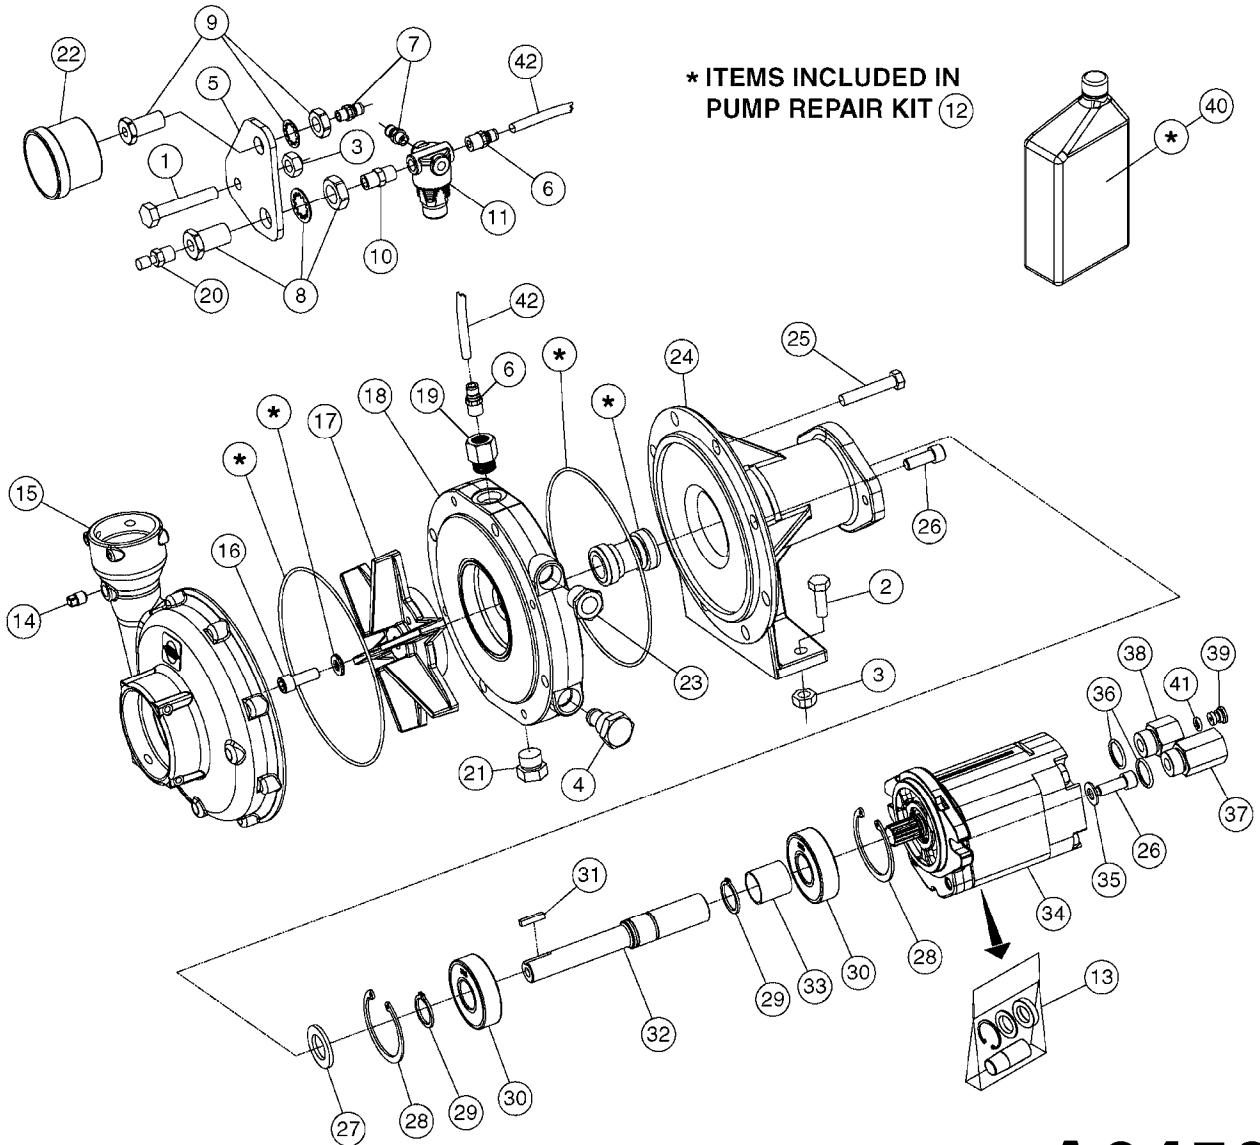

A0450

PUMP - 650 ACE CENTRIFUGAL
TRAILER
A0450-HIN, 31:08:16

Page 1
Date 07.02.2020 10:22

Pos.	parts-n°	order qty	description
1	420906	1	BOLT HEX 8.8 DEL M10X60
2	421002	1	BOLT HEX 8.8 DEL M10X30 FT DIN933
3	460423	1	NUT HEX M10X1.50 LOCK DIN985A2 SS
4	782131	1	BLIND PLUG F.3/4" CARTR.VALVE
5	16162703	1	BRKT, ACE 650, NAV. GAUGE
6	23003703	1	FITT 1/4 NPTF-1/4 PTC
7	23003803	1	FITT 1/8 NPTF-1/4 PTC
8	23003903	1	FITT 1/4 THRU-WALL COUP,3/4-16
9	23004003	1	FITT 1/8 THRU-WALL COUP,5/8-18
10	23004203	1	FITT 1/4" NPTF-1/4" NPTF UNION
11	28065303	1	REGULATOR 1/4", 30PSI, PARKER
12	28066503	1	PUMP REPAIR KIT ACE 650
13	28066603	1	MOTOR REPAIR KIT ACE 650
14	28068303	1	PLUG 1/8" NPT SS
15	28068403	1	PUMP HOUSING FRONT ACE 650
16	28068503	1	CAP SCREW 3/8" X 3/4" SS
17	28068603	1	IMPELLER, WETSEAL SS ACE 650
18	28068703	1	SEAL PLATE SS ACE 650
19	28068803	1	ADAPTER #8 SAE X 1/4" FNPT
20	28068903	1	AIR VALVE 1/4"
21	28069003	1	PLUG #8 SAE X 1/8" FNPT
22	28069203	1	PRESS.GAUGE 0-60 PSI 1/8" NPT
23	28069303	1	SIGHT GAUGE #8 SAE W/FLOAT
24	28069403	1	PUMP HOUSING REAR ACE 650
25	28069503	1	CAP SCREW 3/8" X 2"
26	28069603	1	CAP SCREW 3/8" X 1"
27	28069703	1	SLINGER 1.5" X 7/8"
28	28069803	1	SNAP RING INTERNAL, FRAME
29	28069903	1	SNAP RING EXTERNAL, SHAFT
30	28070003	1	BEARING F.ACE 650 PUMP
31	28070103	1	KEY 0.188 X 0.188 X 0.875
32	28070203	1	SHAFT 11T FEMALE SPLINE SS
33	28070303	1	SPACER, SHAFT ACE 650
34	28070403	1	HYDRAULIC MOTOR ACE 650
35	28070503	1	WASHER 3/8" SS
36	28070603	1	O-RING #10 SAE
37	28070703	1	REVERSE CHECK ASSEMBLY #10 SAE
38	28070803	1	BODY F.RESTRICTOR, #10 SAE
39	28070903	1	RESTRICTOR
40	29004303	1	ACE 650, BARRIER FLUID 32oz
41	78601603	1	O-RING F. RESTRIC ACE HYD PUMP
42	92703303	1	HOSE LLDPE .25"X.17"X12" BLACK