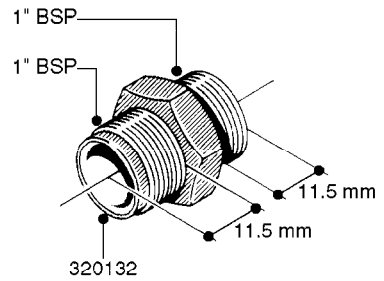

FITTINGS - HEXAGON NIPPLES
L0030-HIN, 01:01:16

L0030

FITTINGS - HEXAGON NIPPLES
L0030-HIN, 01:01:16

Page 1
Date 07.02.2020 10:24

parts-n°	order qty	description
10015303	1	FITT.PO.HN 1.00X1.00 M1000
10425003	1	FITT.PO.HN 1.25X1.00 MCPHEE
320132	1	FITT.DK HN 1" BSP
320176	1	FITT.DK HN 3/8"X1/2" BSP
320445	1	FITT.DK HN 1/4"X3/8" BSP
320655	1	FITT.DK HN 1/2"-1/2" BSP
320692	1	FITT.DK HN 3/8'BSPX1/4'NPT
320703	1	FITT.DK HN 3/8BSP X1/2 &1/4NPT
320725	1	FITT.DK NIPPLE 3/8"-3/8" BSP
320902	1	FITT.DK HN 3/8'X 1/4' BSP
390232	1	FITT.DK HN 1-1/2' X 1-1/4' BSP
390276	1	FITT.DK HN 1'BSP