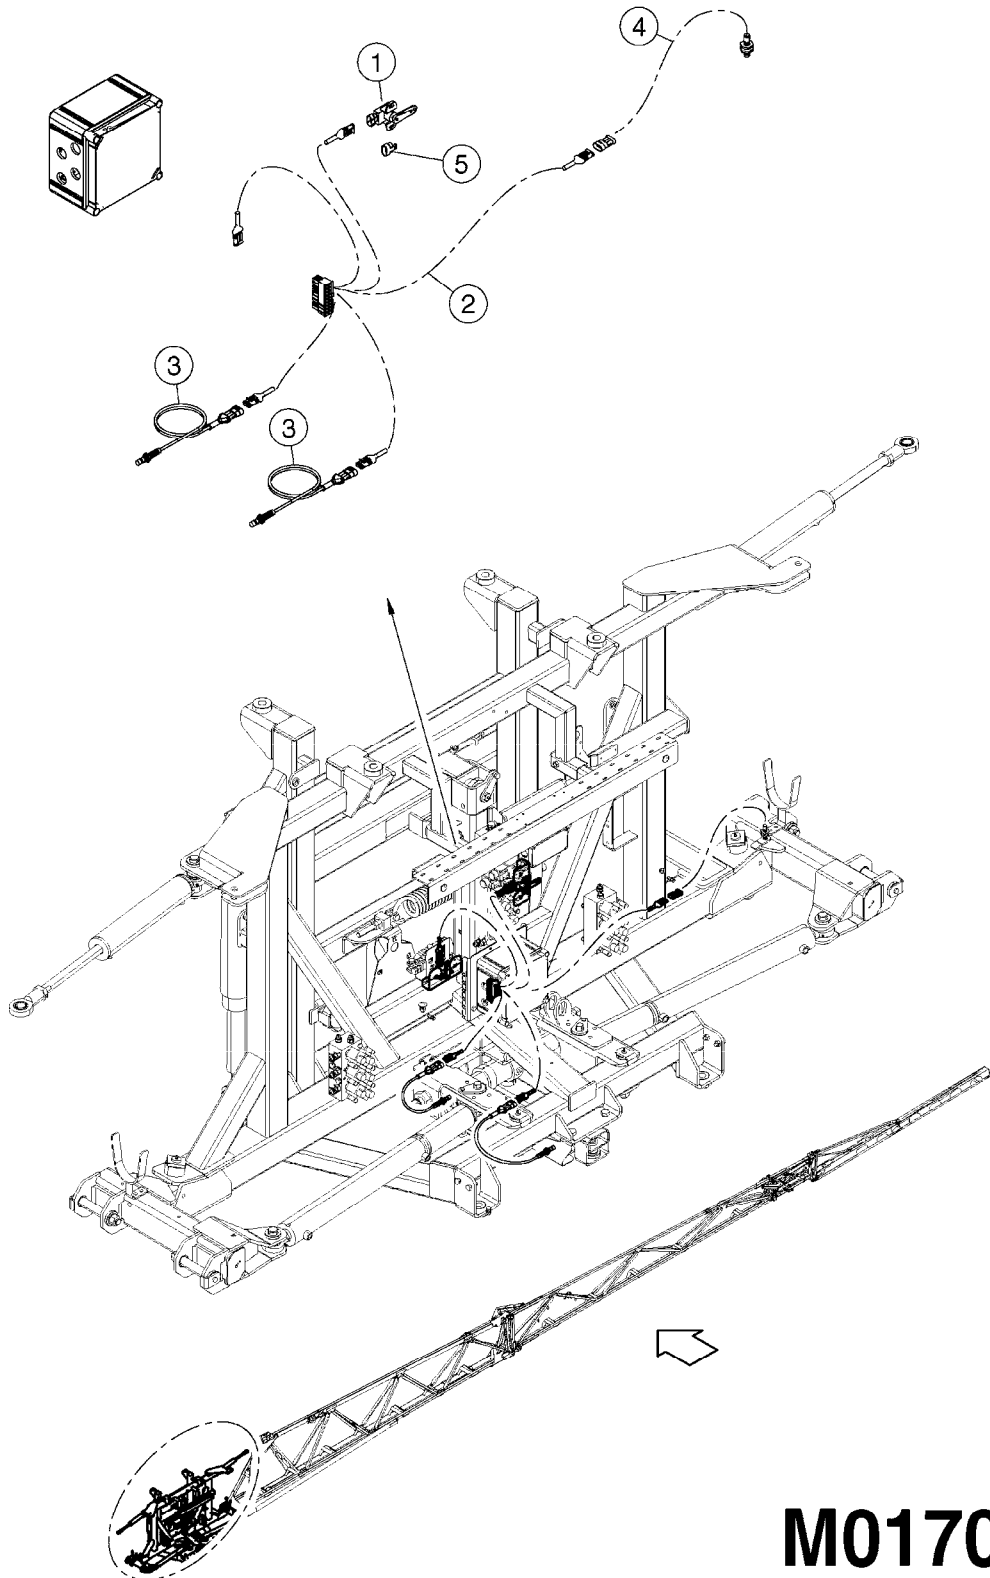

TERRA FORCE BOOM SENSORS
M0170-HIN, 04:12:17

Page 1

Date 07.02.2020 10:24

Pos.	parts-n°	order qty	description
1	26005800	1	ANGLE SENSOR 120° 0.5-4.5 VDC + LEVER
2	26034400	1	CABLE SENSOR TO HY JUNCBOX TDZ
3	28102400	1	INDUCTIVE SENSOR M12 F. CYL.
4	28129300	1	INDUCTIV SENSOR UNSHIELDED M12 L1M SD=8MM
5	33520500	1	CAP, AMP, 3P, FEMALE