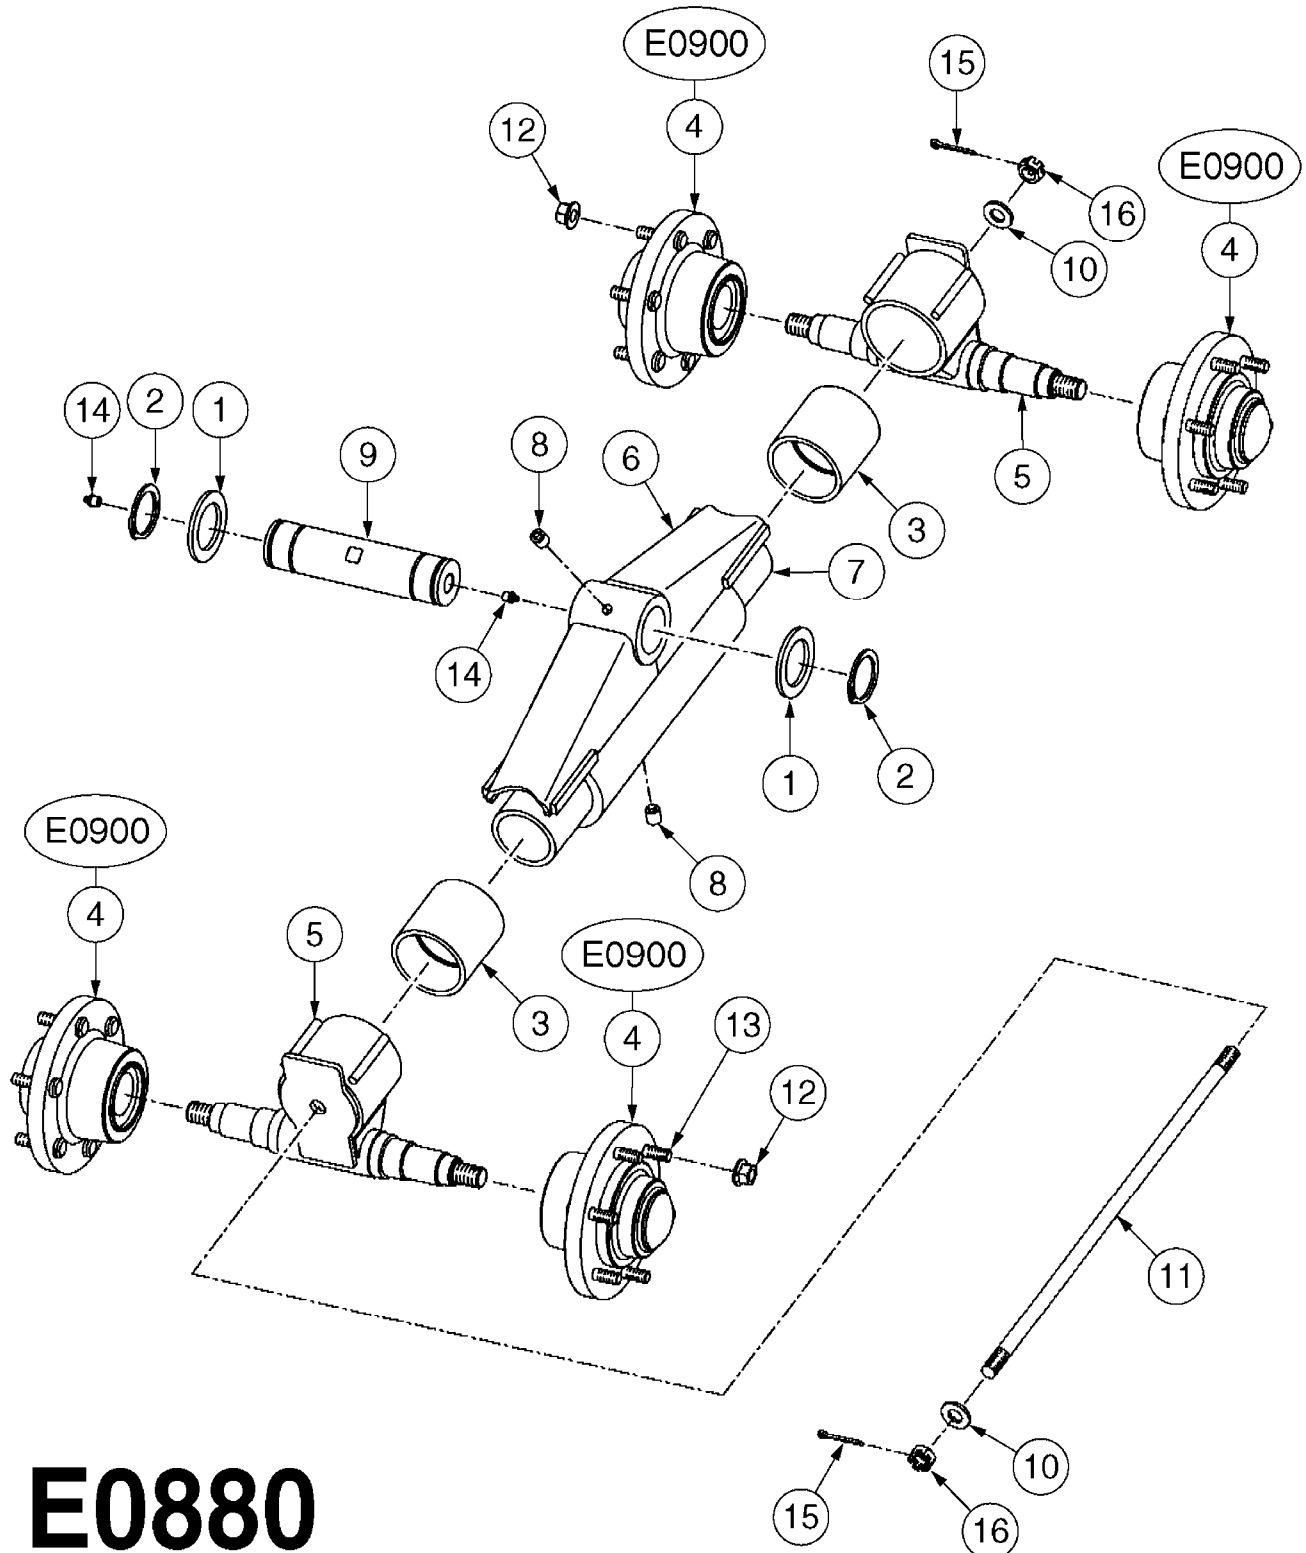

E0880

CAMOPLAST BOGIE MID-ROLLER 40
E0880-HIN, 01:01:16

Page 1

Date 07.02.2020 10:23

Pos.	parts-n°	order qty	description
1	28076003	1	WASHER, 3"X2.02"X3/16"
2	28076103	1	SNAP RING EXT. 2"
3	28080503	1	BUSHING
4	28080603	1	HUB ASSY.MID-ROLLER HUB COMPLETE W/LUG NUTS
5	28080703	1	MID-ROLLER DOGHOUSE(40 SERIES)
6	28080803	1	HOUSING, BOGIE
7	28080903	1	AXLE, MID-ROLLER
8	28081003	1	SET SCREW, 3/4"X1/2"-13 UNC
9	28081103	1	PIN, BOGIE
10	28081203	1	WASHER21/32"IDX1-5/16"ODX0.146
11	28081303	1	RETAINER ROD
12	28083003	1	LUG NUT SET (6) MID-ROLLER
13	28083103	1	WHEEL STUD SET (6) MID-ROLLER
14	28084103	1	GREASE FITTING
15	28084603	1	COTTER PIN 1-1/4" X 5/32"
16	28085003	1	CASTLE NUT 5/8"-11 UNC GR 5