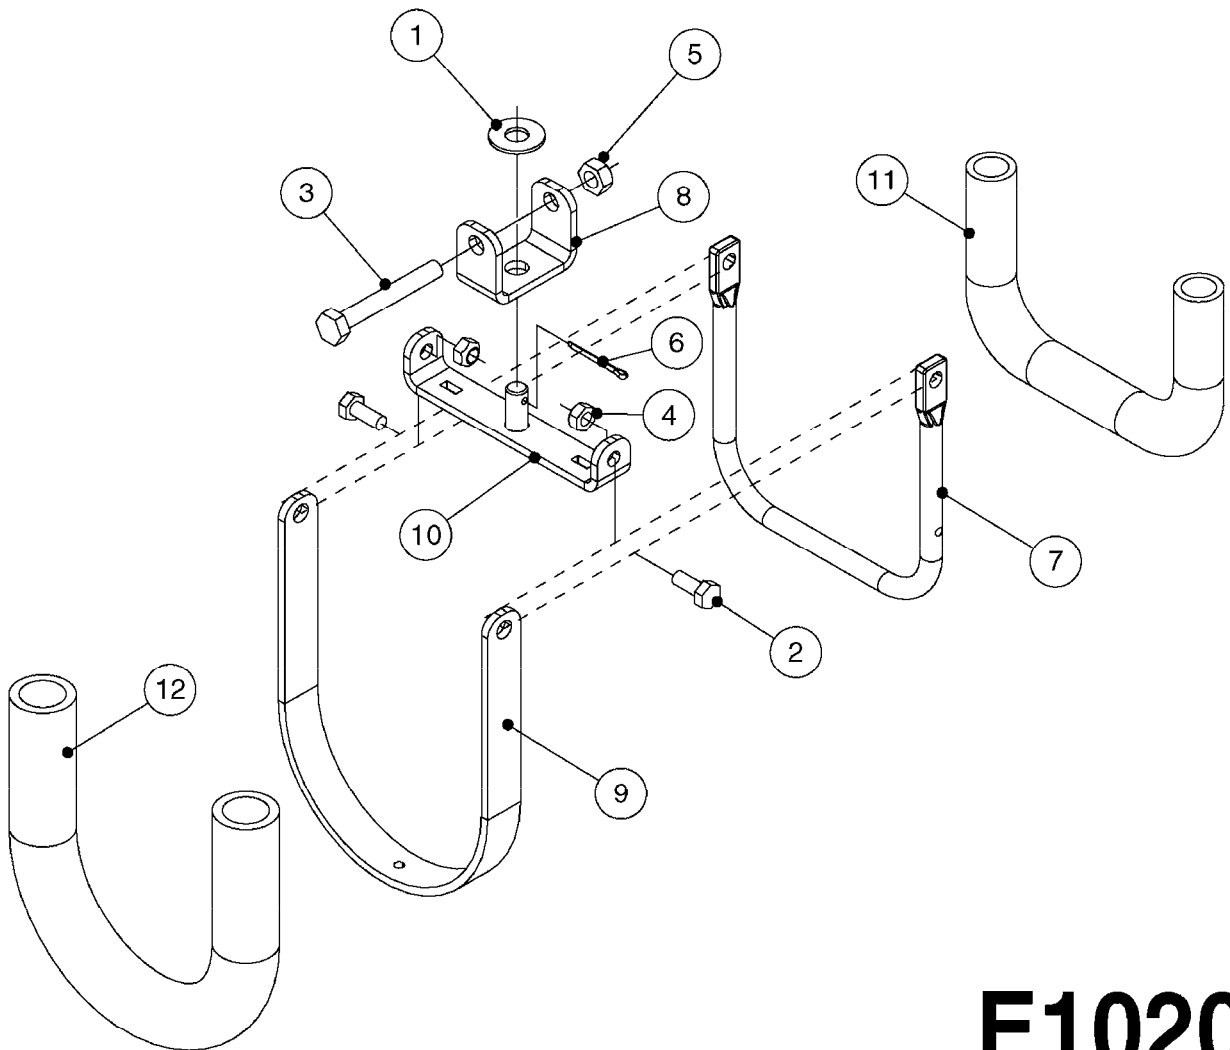

E1020

SWIVEL HOSE GUARD
E1020-HIN, 17:11:16

Page 1

Date 07.02.2020 10:23

Pos.	parts-n°	order qty	description
1	165557	1	WASHER D28.0/D12.2X2.0 SS
2	421046	1	BOLT HEX M8X25/25 A2 SS DIN933
3	421222	1	BOLT HEX 8.8 DEL M10X75 FT
4	460143	1	SELF LOCK NUT M8 SST A2 DIN985
5	460423	1	NUT HEX M10X1.50 LOCK DIN985A2 SS
6	480126	1	PIN COTTER M4X30
7	15118200	1	HOSE & TUBE HOLDER NCM
8	16143600	1	HOSE AND CABLE HOLDER TOP
9	16160900	1	HOSE AND CABLE GUARD 160X502MM
9	16187700	1	HOSE AND CABLE GUARD 160X402MM
10	61042200	1	HOSE AND CABLE HOLDER PIVOT
11	92703203	1	HOSE R X3/4" X300PSI WP X0012"
12	92712403	1	HOSE R X1" X300PSI WP X0012"