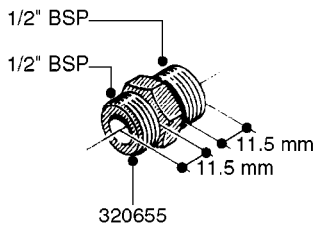

FITTINGS - HEXAGON NIPPLES
L0030-HIN, 01:01:16

L0030

FITTINGS - HEXAGON NIPPLES
L0030-HIN, 01:01:16

Page 1
Date 07.02.2020 10:24

parts-n°	order qty	description
10015303	1	FITT.PO.HN 1.00X1.00 M1000
10425003	1	FITT.PO.HN 1.25X1.00 MCPHEE
320132	1	FITT.DK HN 1" BSP
320176	1	FITT.DK HN 3/8"X1/2" BSP
320445	1	FITT.DK HN 1/4"X3/8" BSP
320655	1	FITT.DK HN 1/2"-1/2" BSP
320692	1	FITT.DK HN 3/8'BSPX1/4'NPT
320703	1	FITT.DK HN 3/8BSP X1/2 &1/4NPT
320725	1	FITT.DK NIPPLE 3/8"-3/8" BSP
320902	1	FITT.DK HN 3/8'X 1/4' BSP
390232	1	FITT.DK HN 1-1/2' X 1-1/4' BSP
390276	1	FITT.DK HN 1'BSP