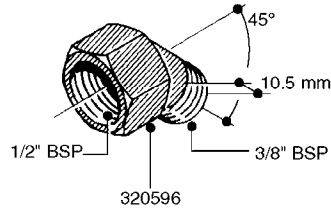

FITTINGS - HEXAGON NIPPLES
L0030-HIN, 01:01:16

L0030

FITTINGS - HEXAGON NIPPLES
L0030-HIN, 01:01:16

Page 1
Date 07.02.2020 10:24

parts-n°	order qty	description
10015303	1	FITT.PO.HN 1.00X1.00 M1000
10425003	1	FITT.PO.HN 1.25X1.00 MCPHEE
320132	1	FITT.DK HN 1" BSP
320176	1	FITT.DK HN 3/8"X1/2" BSP
320445	1	FITT.DK HN 1/4"X3/8" BSP
320655	1	FITT.DK HN 1/2"-1/2" BSP
320692	1	FITT.DK HN 3/8'BSPX1/4'NPT
320703	1	FITT.DK HN 3/8BSP X1/2 &1/4NPT
320725	1	FITT.DK NIPPLE 3/8"-3/8" BSP
320902	1	FITT.DK HN 3/8'X 1/4' BSP
390232	1	FITT.DK HN 1-1/2' X 1-1/4' BSP
390276	1	FITT.DK HN 1'BSP