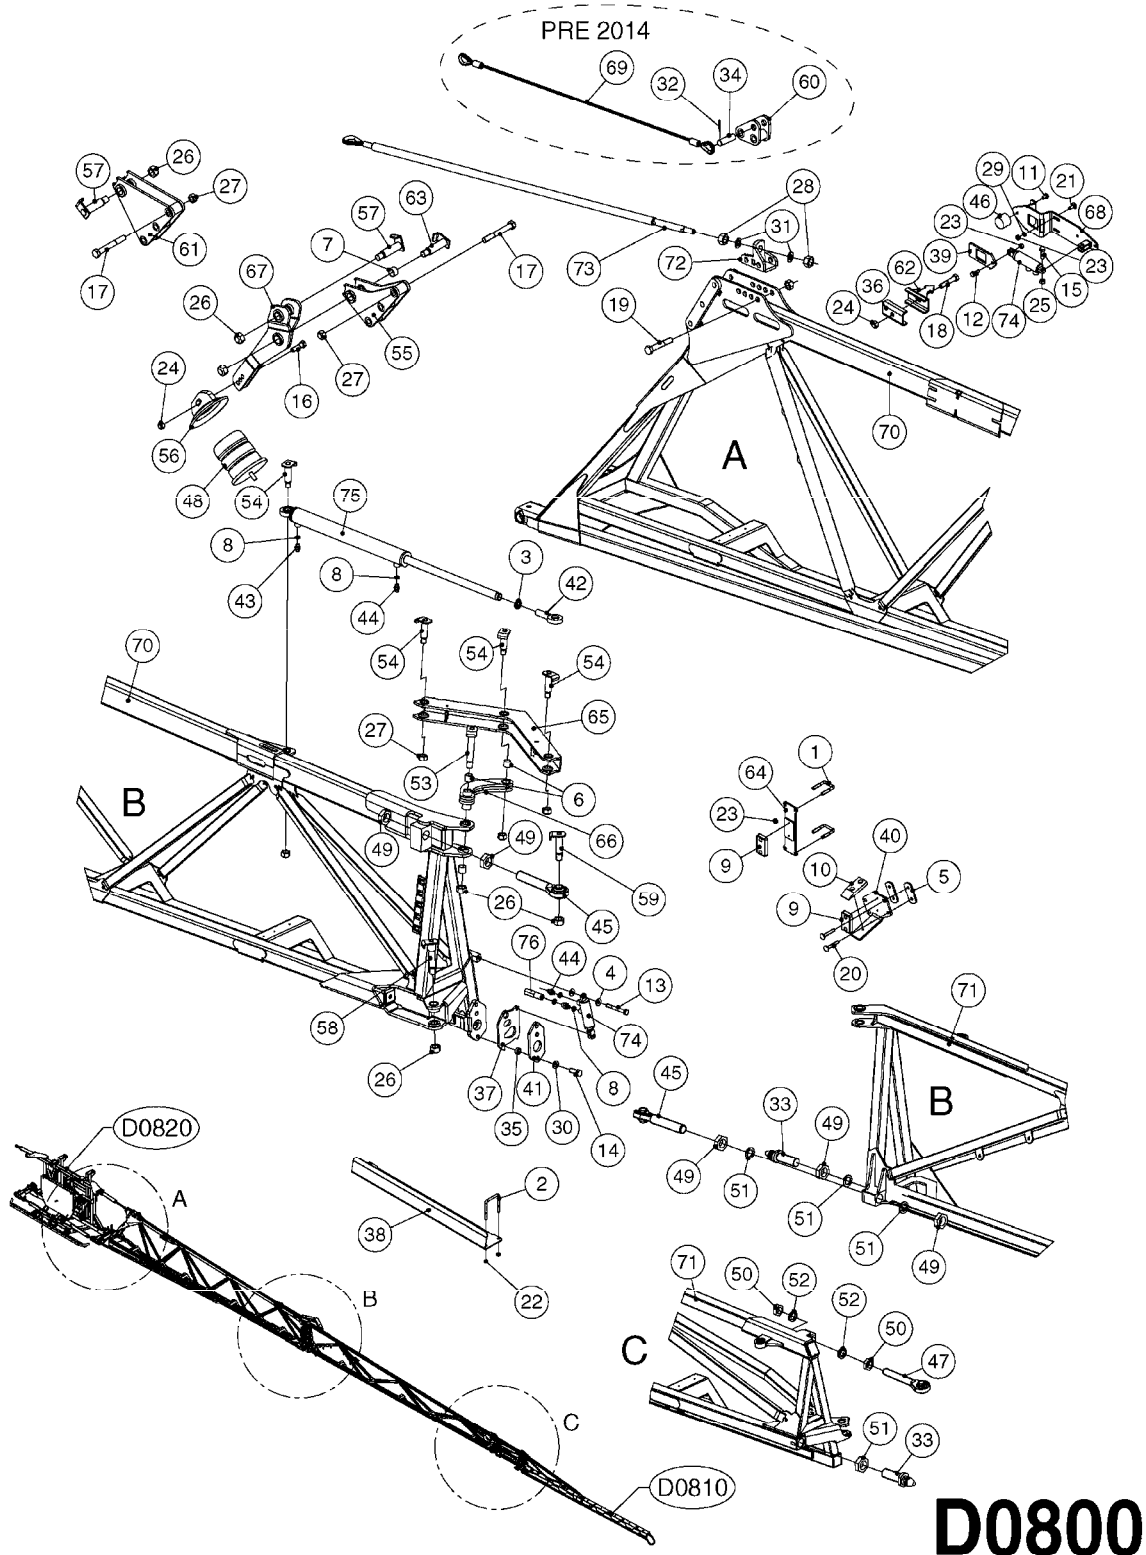

BOOM TERRA FORCE INNER
D0800-HIN, 17:07:19

Page 1
Date 07.02.2020 10:23

Pos.	parts-n°	order qty	description
1	143161	1	BOLT U M10 40X40
2	146843	1	BOLT U M8 F.60 x 60
3	147128	1	NUT M24X2 NV-32
4	165557	1	WASHER D28.0/D12.2X2.0 SS
5	171558	1	PLATE 6X92X40
6	210835	1	BUSHING D28/25 L=25
7	210858	1	BUSHING 034/30 L=20
8	241404	1	DOWTY SEAL 1/4"
9	334603	1	RUBBER STOP 86X48X15
10	390826	1	SLIDE PAD F.TRANSPORT BKT.CM/D
11	420862	1	BOLT HEX 8.8 DEL M10X16 FT
12	421002	1	BOLT HEX 8.8 DEL M10X30 FT DIN933
13	430367	1	BOLT HEX 8.8 DEL M12X100 DIN931
14	430581	1	BOLT HEX 8.8 DEL M16X40 FT
15	430721	1	BOLT HEX 8.8 DEL M12X40 FT
16	430765	1	BOLT HEX 8.8 DEL M16X55
17	430902	1	BOLT HEX 8.8 M20X150
18	430934	1	BOLT HEX 8.8 DEL M16X80
19	430970	1	BOLT HEX M20X120 DIN931- DEL
20	440718	1	BOLT CRG M10 X 65 DEL
21	440737	1	BOLT CARRIAGE M10x25 SS
22	460143	1	SELF LOCK NUT M8 SST A2 DIN985
23	460423	1	NUT HEX M10X1.50 LOCK DIN985A2 SS
24	460585	1	LOCKING NUT M16 DIN985 A2 SS
25	460703	1	NUT HEX M12X1.75 LOCK DIN985A2 SS
26	460747	1	NUT HEX M24 LOCK
27	460806	1	NUT HEX M20X2.50 LOCK DIN985A2 SS
28	461242	1	NUT HEX M24X3
29	471122	1	WASHER, M10, Ø20/10.5X 2.0, SS
30	471168	1	PAIR OF WASHERS NL16 17X25,4x3,4
31	471179	1	LOCK WASHER NORDLOCK M24 ELZ
32	480708	1	PIN D4 X 45
33	14089000	1	PIN D36.0 L= 167
34	14098300	1	PIN D24.0 L=83/2XD4
35	15140000	1	BUSHING D25.5/16.5 L= 9 DEL
36	16270800	1	U-CHANNEL 63X27X6/L= 200, RED
37	16296100	1	PLATE 8.0X140X146 DEL
38	16318100	1	TRANSPORT PLATE, SS, TDZ
39	16330400	1	PLATE 8.0X74X145
40	16332700	1	TRANSPORT BRKT OUTER TDZ RIGHT
41	16332900	1	PLATE 10.0X80X174, RED
42	21091800	1	LINK HEAD Ø25,M24X55 W/ GREASE NIP. DELTA
43	23234100	1	HEX NIPPLE 1/4"-9/16" - 1.2mm
44	23234500	1	HEX NIPPLE 1/4" - 9/16"
45	28036600	1	EYEBOLT W/SWIVEL Ø25 M36X3 RH
46	28088100	1	RUBBER STOP E 50X40 M10
47	28096700	1	EYEBOLT W/SWIVEL Ø19.3 M27 RH
48	28103800	1	BUMPER PUR Ø160X161-M16 BLACK
49	46132800	1	NUT, JAMB M36X3 DIN439 DEL
50	46133100	1	JAM NUT M27 DIN 439 B DEL
51	47118300	1	NORDLOCK WASHER M36 LIM ZNK
52	47118500	1	NORDLOCK WASHER M27 LIM ZNK
53	61056000	1	PIN D25 L=134/M24
54	61056100	1	PIN D24.9 L=73/M20
55	61056800	1	TILT CYL.CONSOLE SUPP. TDZ
56	61057200	1	BUFFER GUIDE
57	61057300	1	PIN D29.8 L=92/M24
58	61057400	1	PIN D25.2 L=102/M24
59	61057500	1	PIN D25.2 L=77/M24 DEL
60	61066800	1	TILT CYL.CONSOLE STD. TDZ
61	61067000	1	TILT CYL.CONSOLE NORAC TDZ