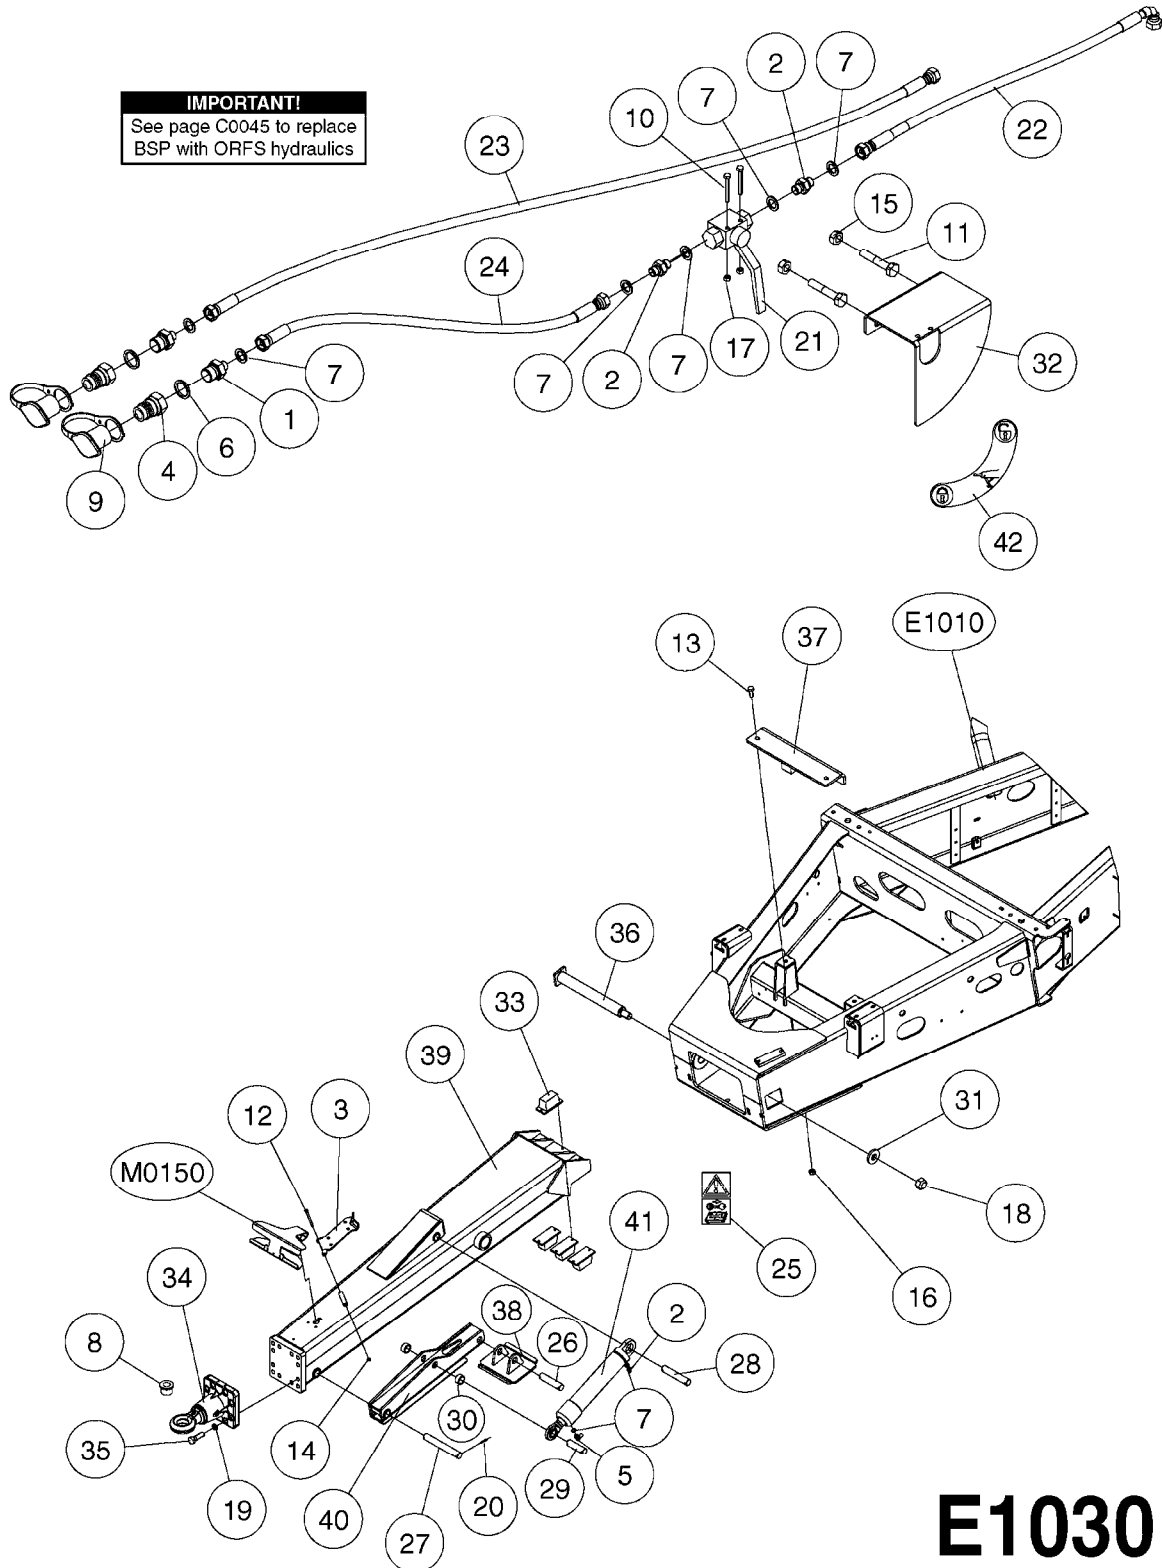

HYD. DRAWBAR - NCM 6600
E1030-HIN, 07:02:19

Page 0

Date 07.02.2020 10:23

IMPORTANT!
See page C0045 to replace
BSP with ORFS hydraulics

HYD. DRAWBAR - NCM 6600
E1030-HIN, 07:02:19

Page 1
Date 07.02.2020 10:23

Pos.	parts-n°	order qty	description
1	146846	1	HEX NIPPLE 1/2" X 1/4"
2	146851	1	HEX NIPPLE 1/4"x1/4" 0.7MM
3	161923	1	SUPPORT PLATE F. PTO CM+
4	230311	1	QUICK COUPLING 1/2"
5	232294	1	HYD.FITTING 1/4"X1/4"
6	241356	1	DOWTYSEAL 1/2"
7	241404	1	DOWTY SEAL 1/4"
8	270608	1	BUSHING F. DRAWBAR NCM Ø50/Ø33
9	334206	1	DUST HOOD FOR HY-COUPLING
10	421142	1	BOLT HEX 8.8 DEL M5X40
11	421224	1	BOLT HEX 8.8 DEL M10X55
12	421232	1	BOLT HEX 8.8 DEL M8X110
13	430581	1	BOLT HEX 8.8 DEL M16X40 FT
14	460143	1	SELF LOCK NUT M8 SST A2 DIN985
15	460423	1	NUT HEX M10X1.50 LOCK DIN985A2 SS
16	460585	1	LOCKING NUT M16 DIN985 A2 SS
17	461217	1	NUT HEX M5 LOCK
18	461316	1	NUT HEX LOCK M30X3.5 DIN 985
19	471180	1	LOCK WASHER NORDLOCK M20 ELZ
20	480733	1	PIN D6 X 40
21	781049	1	HYD. BALL VALVE
22	784001	1	HOSE HY X 1/4 X 067.00"STR+ELB
23	784143	1	HOSE HY X 1/4 X 138" STR+STR
24	784161	1	HOSE HY X 1/4 X 59" STR+STR
25	978436	1	DECAL - WARNING! SERVICE
26	14047100	1	PIN D30.0 L= 132 /D6.0
27	14047200	1	PIN D30.0 L= 223 /D6.0
28	14047300	1	PIN D30.0 L= 161 /D6.0
29	14047400	1	PIN D30.0 L= 104 /D6.0
30	15073000	1	THREADED PIPE 1-1/4" L=20
31	16155900	1	DISC D70.0/ 31.0X10.0/RED
32	16160000	1	PLATE F. HYD. VALVE CM66/9000
33	24267600	1	RUBBERSTOP 15/238 T=56 SS
34	28164100	1	SWIVEL HITCH D50/8 BOLT
35	43000803	1	BOLT HEX M20 X 70MM DEL - FT
36	61037800	1	PIN F. STEERING 6600
37	61038500	1	BRACKET FOR DRAWBAR NCM 6600
38	61039700	1	FOOT F. HYD. JACK NCM6600
39	63043900	1	DRAWBAR ADJUSTABLE CM6600
40	63045400	1	SUPPORT LEG HYD. JACK 6600
41	78134000	1	DOB.CYL.Ø70/40-322 TRACK LEFT '15
42	97814500	1	DECAL JACK STAND LOCK VALVE