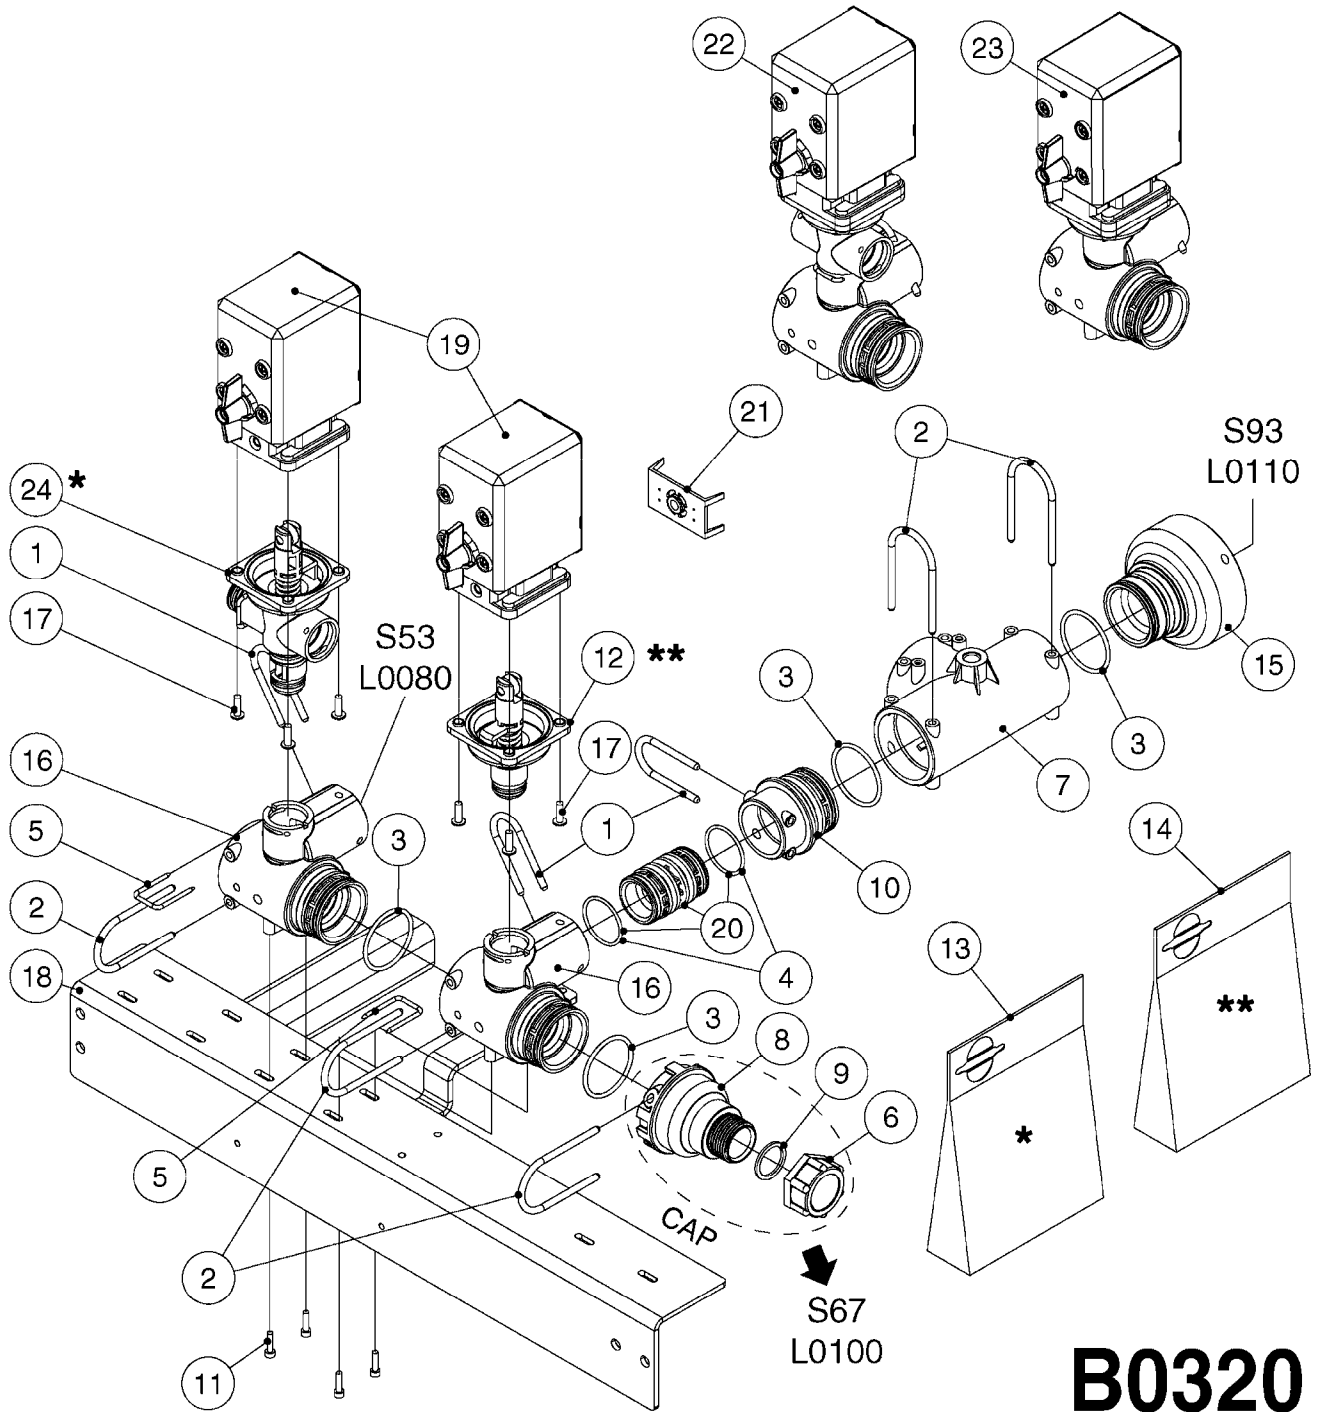

EFC BOOM VALVES
B0320-HIN, 08:04:19

Page 1
Date 07.02.2020 10:23

Pos.	parts-n°	order qty	description
1	145995	1	FITT.DK S-53 FORK
2	145996	1	FITT.DK S-67 FORK
3	242353	1	O-RING 3 X 44.2 VITON
4	242354	1	O-RING D32.2X3.0 VITON
5	270211	1	FITT.DK S25 FORK L=37.5
6	320106	1	FITT.DK CAPNUT 1" BSP
7	322224	1	FITT.DK S-67 TEE
8	322321	1	FITT.DK S-67 X 1"BSP MALE
9	330326	1	O-RING D30/D24X2 F.1"NUT
10	334564	1	FITT.DK S-67 TO S-53 ADAPTER
11	450902	1	BOLT ALLEN HEAD M4 X 16MM
12	725257	1	SPINDLE SECT. F/EC DISTRIBUTOR
13	741822	1	SEAL KIT - 1 SECTION (05)
14	755726	1	O-RING KIT F.EC/ESC SEC.VALVE
15	33500700	1	FITT.DK ADAPTER S-93F S67M
16	33502400	1	DISTRIBUTION HOUSING EFC
17	44076200	1	SCREW WN5451 5X16 SS TORX
18	61032700	1	BRACKET F. EFC SEC. VALVES < 7
18	61032800	1	BRACKET F. EFC SEC.VALVES <4>6
19	72048000	1	MOTOR, DISTRIBUTION 1:300
20	72114300	1	FITT. DK S-53 MALE MALE W.ORIN
21	72137200	1	MCROSWCH ASSY F.Boom VLV 300:1
22	72233700	1	SECTION VALVE, EFC, 1:300
23	72284000	1	BYPASS VALVE, EFC, 1:300
24	72591700	1	SPINDLE SECT.W/O CONS.PRESSURE