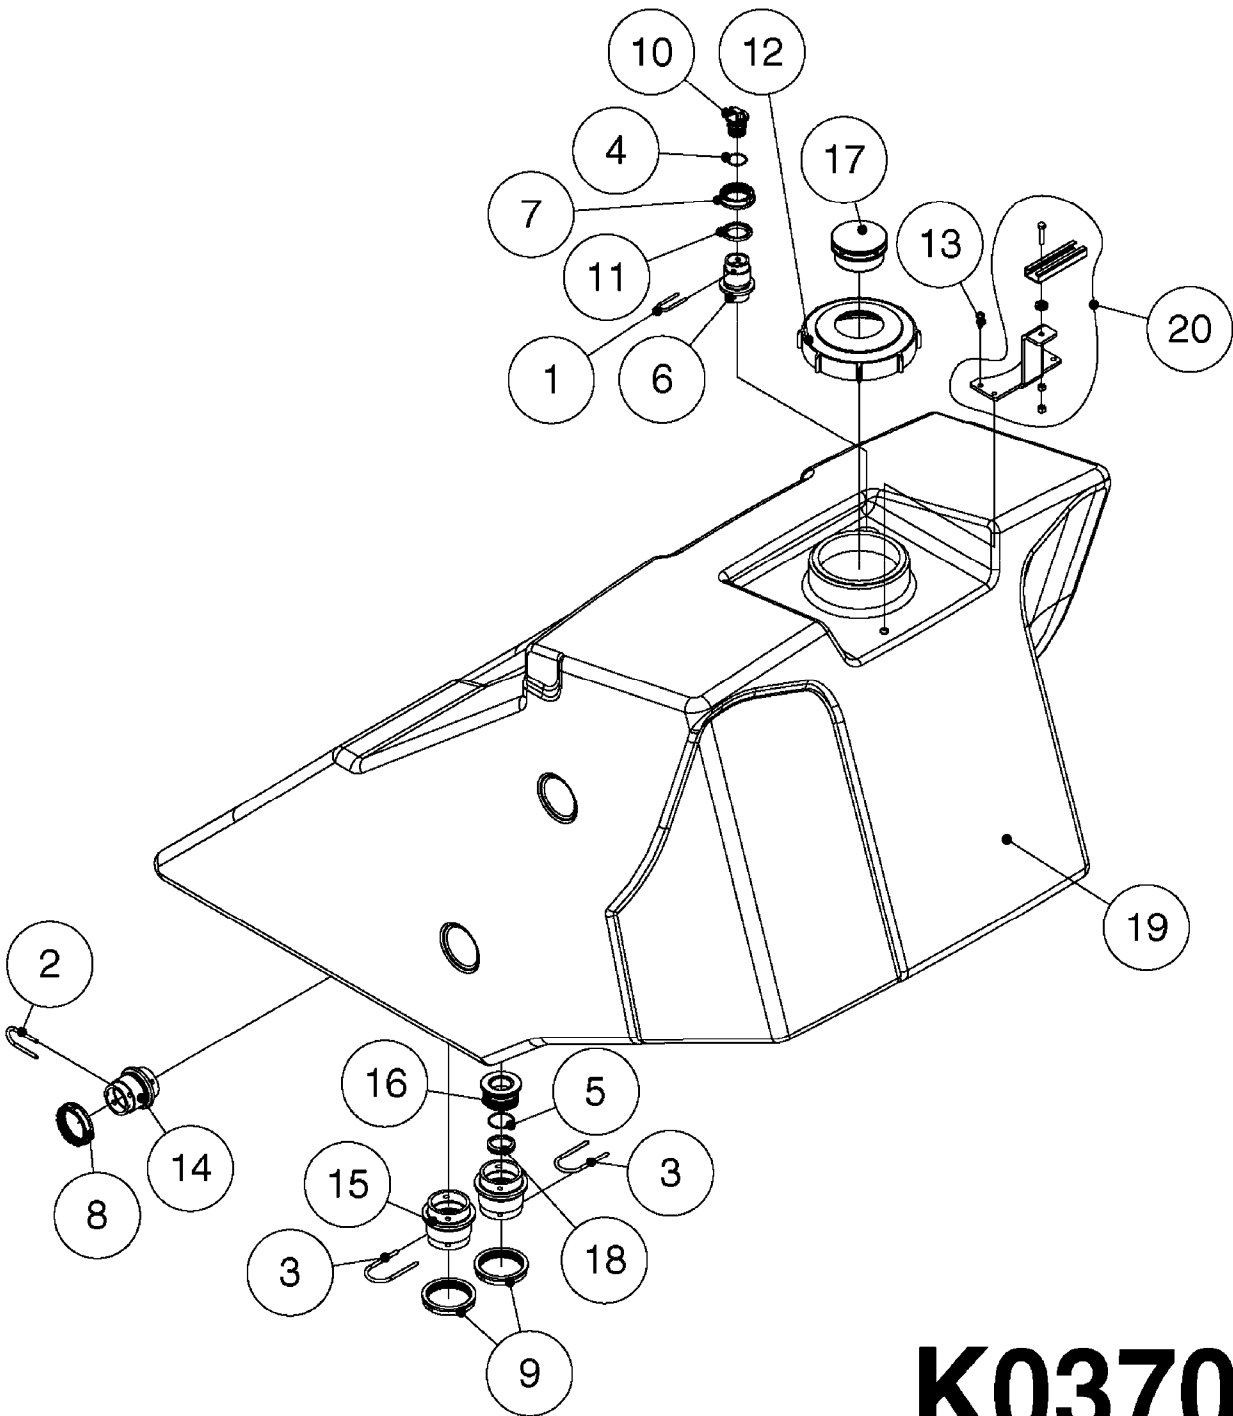

K0370

FLUSH SYSTEM - NCM/NAVIGATOR
K0370-HIN, 01:01:16

Page 1

Date 07.02.2020 10:23

Pos.	parts-n°	order qty	description
1	145994	1	FITT.DK S-40 FORK
2	145995	1	FITT.DK S-53 FORK
3	145996	1	FITT.DK S-67 FORK
4	242355	1	O-RING D19.2X3.0 VITON F.S-40
5	242504	1	O-RING D35x2 NITRIL
6	322102	1	FITT.DK S-40 BULKHEAD
7	322106	1	FITT.DK S-40 BULKHEAD NUT
8	322107	1	FITT.DK S-53 BULKHEAD NUT
9	322108	1	FITT.DK S-67 BULKHEAD NUT
10	334248	1	FITT.DK S-40 PLUG
11	334259	1	GASKET F. S-40 BULKHEAD
12	390847	1	LID F. RINSE TANK CM
13	440392	1	SCREW 6.3 X 25.0 DIN7981C TORX
14	726463	1	FITT.DK S53 BULKHEAD W/GASKET
15	726464	1	FITT.DK S-67 BULKHEAD W/GASKET
16	726695	1	FITTING S67 - BSP 1" + O-RING
17	727038	1	VENT F.TANK (FAST FILL)
18	14014400	1	SEAT F.CHECK VALVE D41.8 S67
19	72285500	1	RINSE TANK 120G. W/FITTINGS NCM/NAV
20	72348600	1	HOSE MT. BKT NCM FLUSH TANK