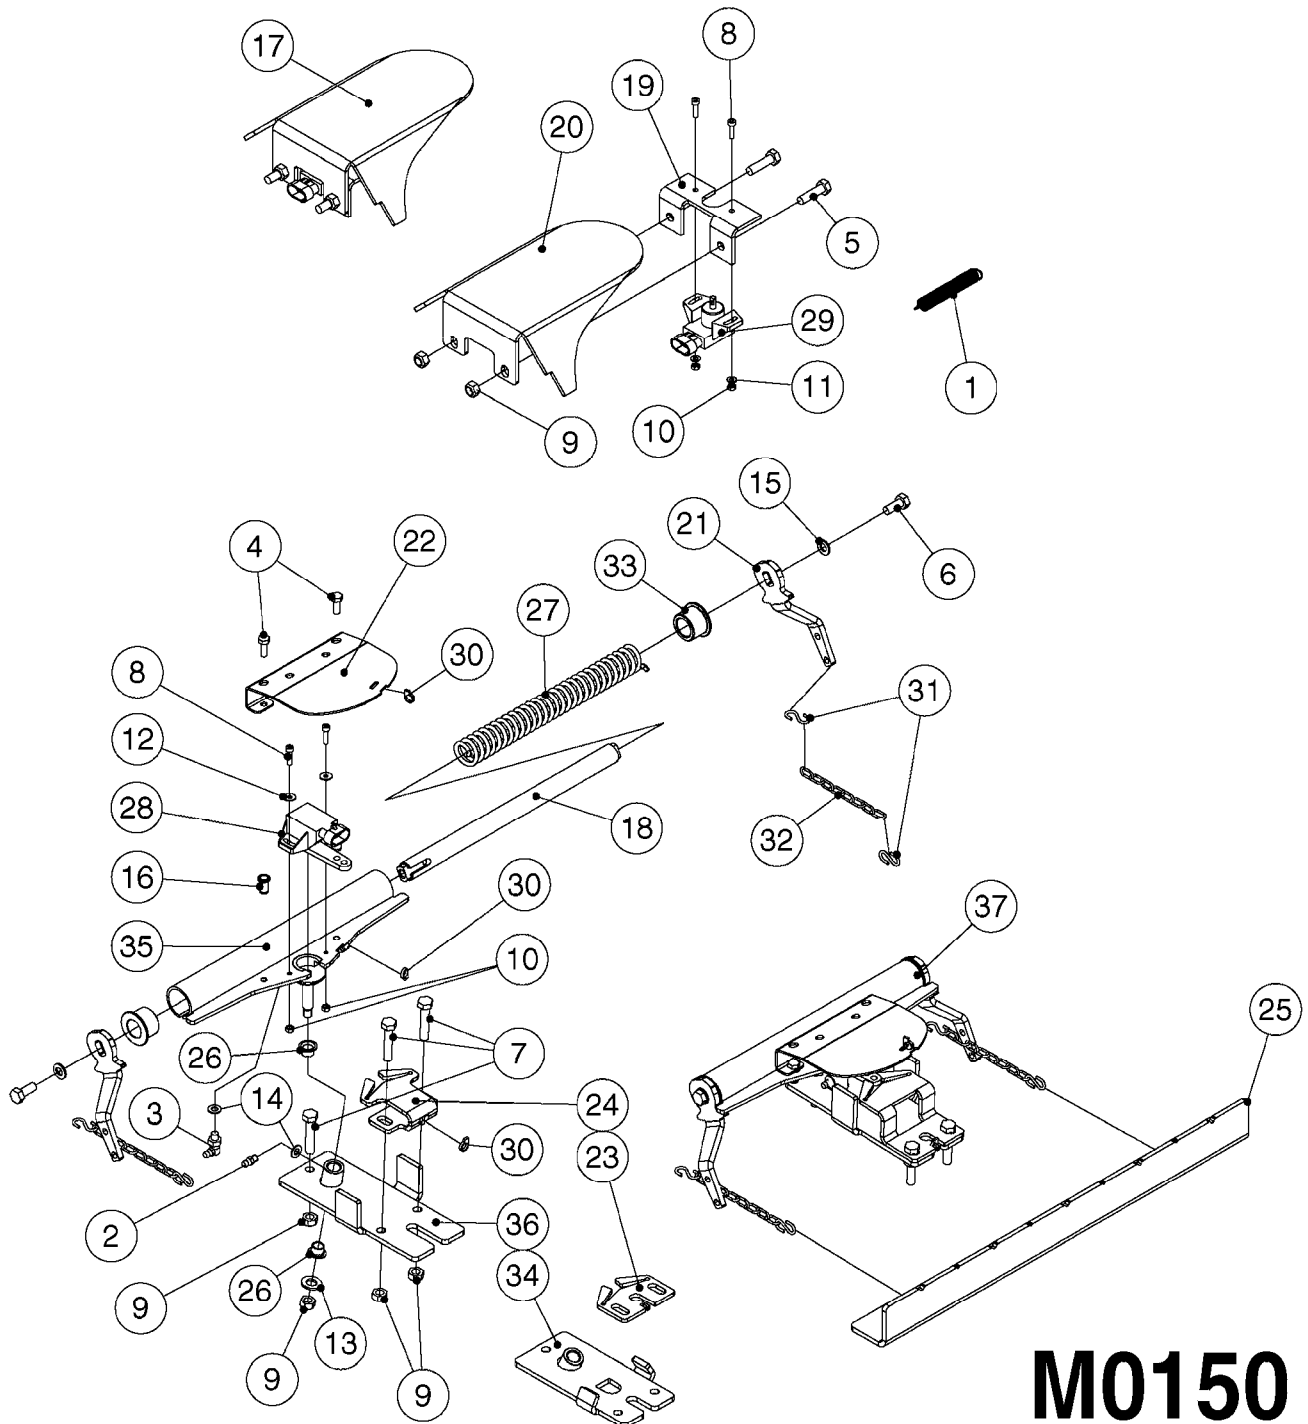

M0150

ANGLE SENSOR NCM
M0150-HIN, 01:01:16

Page 1
Date 07.02.2020 10:24

Pos.	parts-n°	order qty	description
1	220947	1	SPRING D13.0/1,2 L=90 RST
2	283699	1	GREASE NIPPLE M6X1
3	283772	1	GREASE NIPPLE M6X1 90°
4	410185	1	BOLT HEX 8.8 DEL M6X16
5	420567	1	BOLT HEX 8.8 DEL M8X30 FT
6	420582	1	BOLT HEX 8.8 DEL M8X20 FT A2
7	420744	1	BOLT HEX 8.8 DEL M8X40
8	450902	1	BOLT ALLEN HEAD M4 X 16MM
9	460143	1	SELF LOCK NUT M8 SST A2 DIN985
10	461145	1	NUT HEX M4 LOCK
11	471037	1	SCREW A 4,3 DIN 125
12	471087	1	WASHER D12.0/4.3X1.0
13	471122	1	WASHER, M10, Ø20/10.5X 2.0, SS
14	471125	1	WASHER M6U 6.4X14X1.2,A2 SS
15	471126	1	WASHER, M8, Ø16/ 8.4X 1.6, SS
16	480811	1	BLIND FASTENER M6 STAINLESS
17	741841	1	ANGLE SENSOR AND BRACKET REAR
18	14052100	1	AXLE D19 L=294/2XM8 STAINLESS
19	16125700	1	BRACKET FOR ANGLE SENSOR
20	16142200	1	GUARD PLATE FOR SENSOR
21	16173200	1	PLATE 6.0X134X42/2XD6/2XBENDS
22	16173400	1	PLATE 2.0X145.3X130/3XBENDS
23	16173600	1	PLATE 4.0X70X56 NCM 4400
24	16174100	1	PLATE 4.0X120X70/2XBENDS NCM 6600
25	16174300	1	BKT F. TRACTOR NCM STEE-UPDATE
26	21089300	1	BUSHING D12/10 L=9
27	22096500	1	TORSION SPRING D24/4.0 L=242
28	26005700	1	ANGLE SENSOR 70° 0.5-4.5 VDC + LEVER
29	26005800	1	ANGLE SENSOR 120° 0.5-4.5 VDC + LEVER
30	28024103	1	TIE STRAP L=8" x W=3/16"
31	28045800	1	S-HOOK 3MM STAINLESS STEEL
32	28058400	1	CHAIN SS 8x16x2.0 L=600
33	39124400	1	BUSHING D28.5/19.1 L=21
34	61019200	1	FRONT SENSOR BRACKET NCM4400
35	61019300	1	FRONT SENSOR MT.THREADED HOLES
36	61019500	1	FRONT SENSOR BRACKET NCM6600
37	72564800	1	STEERING SENSOR NCM4400 FRONT STEERING SENSOR COMPLETE NCM4400
37	72565000	1	STEERING SENSOR NCM6600 FRONT STEERING SENSOR COMPLETE NCM6600