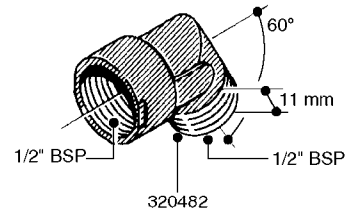

FITTINGS - HEXAGON NIPPLES
L0030-HIN, 01:01:16

L0030

FITTINGS - HEXAGON NIPPLES
L0030-HIN, 01:01:16

Page 1
Date 07.02.2020 10:24

parts-n°	order qty	description
10015303	1	FITT.PO.HN 1.00X1.00 M1000
10425003	1	FITT.PO.HN 1.25X1.00 MCPHEE
320132	1	FITT.DK HN 1" BSP
320176	1	FITT.DK HN 3/8"X1/2" BSP
320445	1	FITT.DK HN 1/4"X3/8" BSP
320655	1	FITT.DK HN 1/2"-1/2" BSP
320692	1	FITT.DK HN 3/8'BSPX1/4'NPT
320703	1	FITT.DK HN 3/8BSP X1/2 &1/4NPT
320725	1	FITT.DK NIPPLE 3/8"-3/8" BSP
320902	1	FITT.DK HN 3/8'X 1/4' BSP
390232	1	FITT.DK HN 1-1/2' X 1-1/4' BSP
390276	1	FITT.DK HN 1'BSP