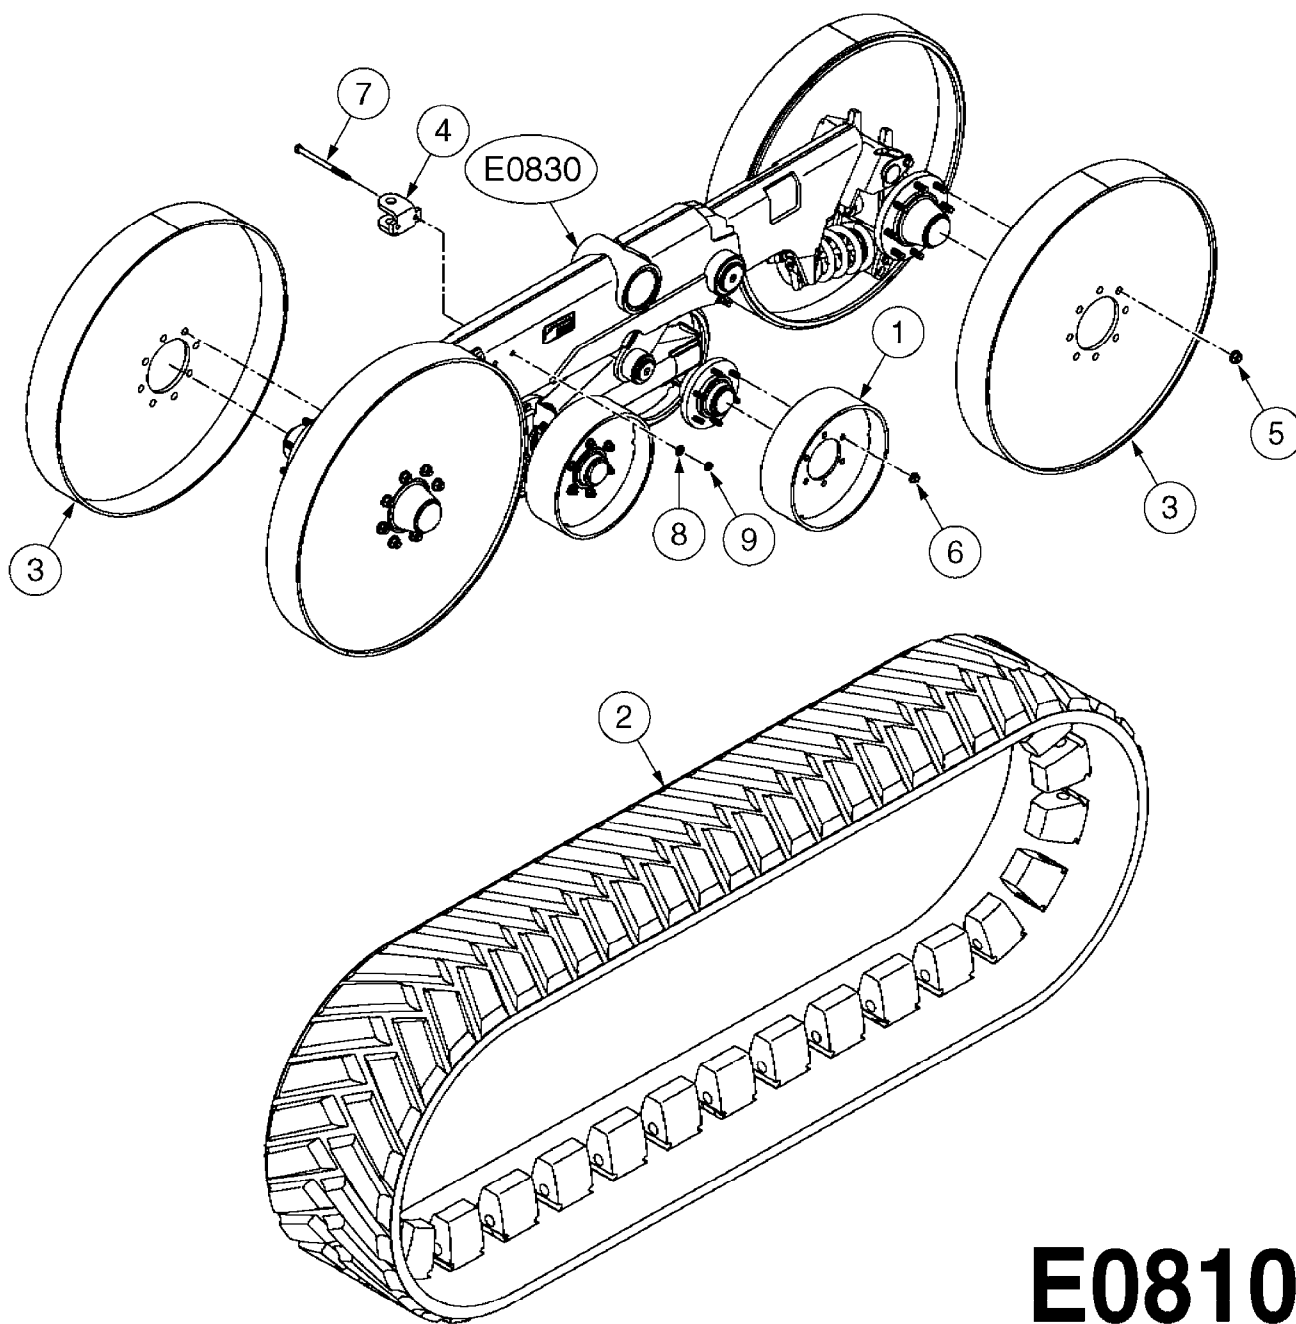

COMPLETE HUB ASSEMBLY:
28045703

COMPLETE ASSEMBLIES
WHOLEGOODS ITEMS

E0790

HUB ASSEMBLY F.4-1/2" SPINDLE
E0790-HIN, 06:07:17

Page 1

Date 07.02.2020 10:23

parts-n°	order qty	description
10629403	1	BOLT HEX 5/16 NC GR.2 00.50"
21000503	1	SEAL,WHEEL CR43771
21000603	1	RACE, BEARING 3.5/1.5
21000703	1	BEARING, TAPPERED 3.5433/1.575
21000803	1	RACE, TAPERED BEARING
21000903	1	BEARING, TAPPERED, 2.75/1.510
24002803	1	GASKET F. HUB 4.5" HUB ASSY
28001103	1	SPINDLE 4.5"x 23" 20000LB
28001203	1	HUB, 20000LB W. BRG RACES
28045703	1	HUB ASSY 10-13.19-11.02 25000#
29000003	1	HUB CAP F. 881(20000LB) HUB
45000103	1	BOLT, WHEEL STUD 3/4-16X2 3/4
45000503	1	BOLT, WHEEL STUD 3/4-16X3 1/2
46000003	1	NUT HEX NF 3/4" FLANGED F.HUB
46000103	1	NUT, CASTLE, SPINDLE 2-12 UNF
46000203	1	NUT, BUD WHEEL, INNER, RH
46000303	1	NUT, BUD WHEEL, OUTER, RH
47000103	1	WASHER, SPNDL 4.5" 2.06x4 .25T
48000103	1	PIN, COTTER 5/16" X 5.25"
63002903	1	AXLE INSERT,72"-90"SUS CM 1200
63033703	1	AXLE INSERT NCM 44/66/9000