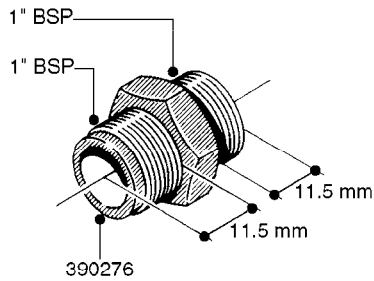

FITTINGS - HEXAGON NIPPLES
L0030-HIN, 01:01:16

L0030

FITTINGS - HEXAGON NIPPLES
L0030-HIN, 01:01:16

Page 1
Date 07.02.2020 10:24

parts-n°	order qty	description
10015303	1	FITT.PO.HN 1.00X1.00 M1000
10425003	1	FITT.PO.HN 1.25X1.00 MCPHEE
320132	1	FITT.DK HN 1" BSP
320176	1	FITT.DK HN 3/8"X1/2" BSP
320445	1	FITT.DK HN 1/4"X3/8" BSP
320655	1	FITT.DK HN 1/2"-1/2" BSP
320692	1	FITT.DK HN 3/8'BSPX1/4'NPT
320703	1	FITT.DK HN 3/8BSP X1/2 &1/4NPT
320725	1	FITT.DK NIPPLE 3/8"-3/8" BSP
320902	1	FITT.DK HN 3/8'X 1/4' BSP
390232	1	FITT.DK HN 1-1/2' X 1-1/4' BSP
390276	1	FITT.DK HN 1'BSP