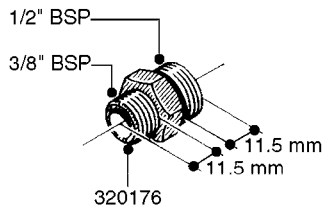

FITTINGS - HEXAGON NIPPLES
L0030-HIN, 01:01:16

L0030

FITTINGS - HEXAGON NIPPLES
L0030-HIN, 01:01:16

Page 1
Date 07.02.2020 10:24

parts-n°	order qty	description
10015303	1	FITT.PO.HN 1.00X1.00 M1000
10425003	1	FITT.PO.HN 1.25X1.00 MCPHEE
320132	1	FITT.DK HN 1" BSP
320176	1	FITT.DK HN 3/8"X1/2" BSP
320445	1	FITT.DK HN 1/4"X3/8" BSP
320655	1	FITT.DK HN 1/2"-1/2" BSP
320692	1	FITT.DK HN 3/8'BSPX1/4'NPT
320703	1	FITT.DK HN 3/8BSP X1/2 &1/4NPT
320725	1	FITT.DK NIPPLE 3/8"-3/8" BSP
320902	1	FITT.DK HN 3/8'X 1/4' BSP
390232	1	FITT.DK HN 1-1/2' X 1-1/4' BSP
390276	1	FITT.DK HN 1'BSP