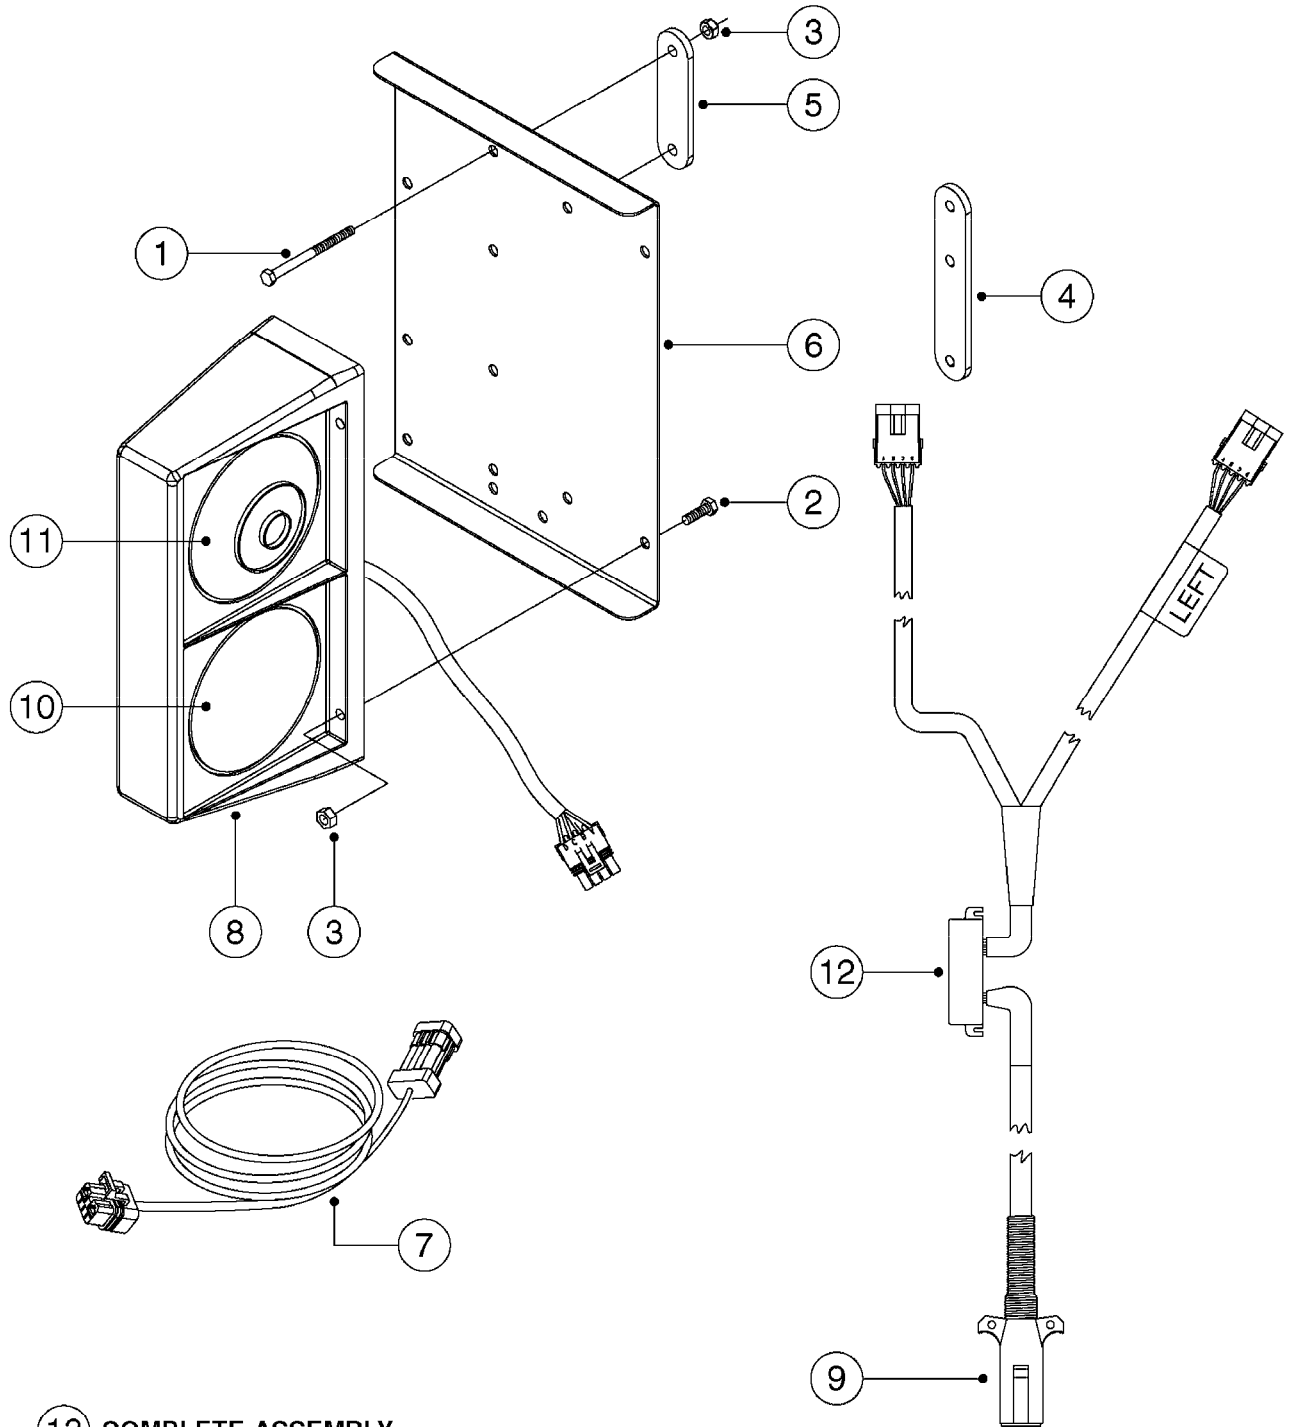

13 COMPLETE ASSEMBLY

COMPLETE ASSEMBLIES
WHOLEGOODS ITEMS

M0160

TRAFFIC LIGHT KIT
M0160-HIN, 13:08:19

Page 1
Date 07.02.2020 10:24

Pos.	parts-n°	order qty	description
1	410266	1	BOLT HEX 8.8 DEL M6X120
1	410421	1	BOLT HEX M6X110 DIN931-A2 SS
1	410524	1	BOLT HEX 8.8 DEL M6X100
1	410605	1	BOLT HEX 8.8 DEL M6X80
2	410362	1	BOLT HEX 8.8 SS M6X20
3	460261	1	NUT HEX M6X1.00 LOCK DIN985 A2 SS
4	16022303	1	BRACKET 100MM TUBE
5	16022403	1	BRACKET 60MM TUBE
6	16025603	1	BRACKET TAIL LIGHT DUAL LAMP
7	26004703	1	HARNESS 13' EXT 4 WIRE WP
8	26004903	1	TAIL LIGHT GREEN WIRE LH
8	26005003	1	TAIL LIGHT YELLOW WIRE RH
9	26005103	1	PLUG 7-PIN AG TAIL LIGHT
10	26005403	1	LENS BLACK BEFORE 2009
10	26017003	1	LENS RED
11	26016903	1	LENS AMBER
12	26032703	1	HARNESS COMPLETE, TAIL LIGHT, 2013
13	83308603	1	TRAFFIC LIGHT KIT