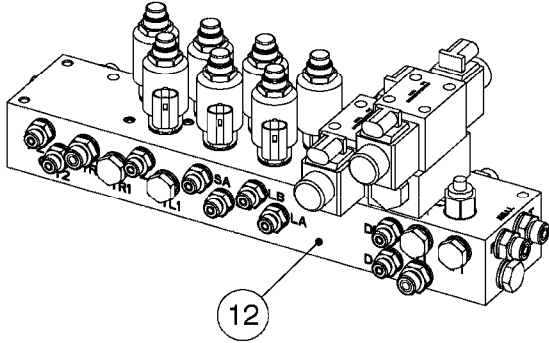

C0045

HYDRAULICS - BSP TO ORFS
C0045-HIN, 24:03:16

Page 1

Date 07.02.2020 10:23

Pos.	parts-n°	order qty	description
1	10466003	1	COUPLER PIONEER 8010-04 1/2NPT
2	231907	1	HEX NIPPLE 1/4"BSP X 1/2"NPT
2	231906	1	HEX NIPPLE 3/8"BSP X 1/2"NPT
2	147132	1	HEX NIPPLE 1/2"X1/2" BSP DEL
3	230311	1	QUICK COUPLING 1/2"
4	241356	1	DOWTYSEAL 1/2"
5	23234800	1	HEX NIPPLE 1/2"-9/16" ORFS FITTING FOR 1/4" HOSE
5	23234900	1	HEX NIPPLE 1/2"-11/16" ORFS FITTING FOR 3/8" HOSE
5	23235300	1	HEX NIPPLE 1/2"-13/16" ORFS FITTING FOR 1/2" HOSE
6	242102	1	O-RING Ø9.25X1.78 NITRIL 90SH
6	24263200	1	O-RING Ø7.66X1.78 NITRIL 90SH
6	24263300	1	O-RING Ø12.42X1.78 NITRIL 90SH
6	24263400	1	O-RING Ø18.77X1.78 NITRIL 90SH
7	67002403	1	CHART - BSP TO ORFS HOSES
8	67002503	1	CHART - BSP TO ORFS FITTINGS