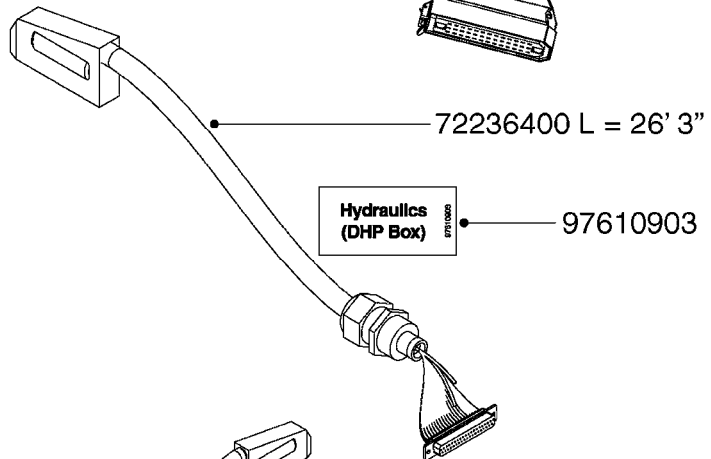

M0280

39 PIN CABLES
M0280-HIN, 28:03:17

Page 1
Date 07.02.2020 10:24

parts-n°	order qty	description
262158	1	PLUG INSERT 39 POLE MALE
262159	1	PLUG INSERT 39 POLE FEMALE
262160	1	PLUG HOUSING 39 POLE FEMALE
262161	1	PLUG HOUSING F/39 POLE MALE
440634	1	SCREW 5/8"
440732	1	PT SCREW 35X12B Z5452 ELZ
14034200	1	CODE BRACKET FOR 39 PIN CABLE
26003900	1	WIRE 37-39 PIN EVC, 6.6'
26004200	1	WIRE 37-39 PIN EVC, 57.4'
26008400	1	WIRE 39-PIN 24 WIRE L=8M
26011903	1	WIRE 39-39 POLE EXT. 3660MM
28027500	1	WIRE 37-39 PIN EVC, 37.7'
28028700	1	WIRE 37-39 PIN EVC, 45.9'
28028800	1	WIRE 37-39 PIN EVC, 16.4'
28028900	1	WIRE 37-39 PIN EVC, 26.2'
72236400	1	DAH CONN. WIRE/TRACTOR L=8M
97610803	1	DECAL-SRAY BOX 39-PIN
97610903	1	DECAL-HYDRAULIC BOX 39-PIN