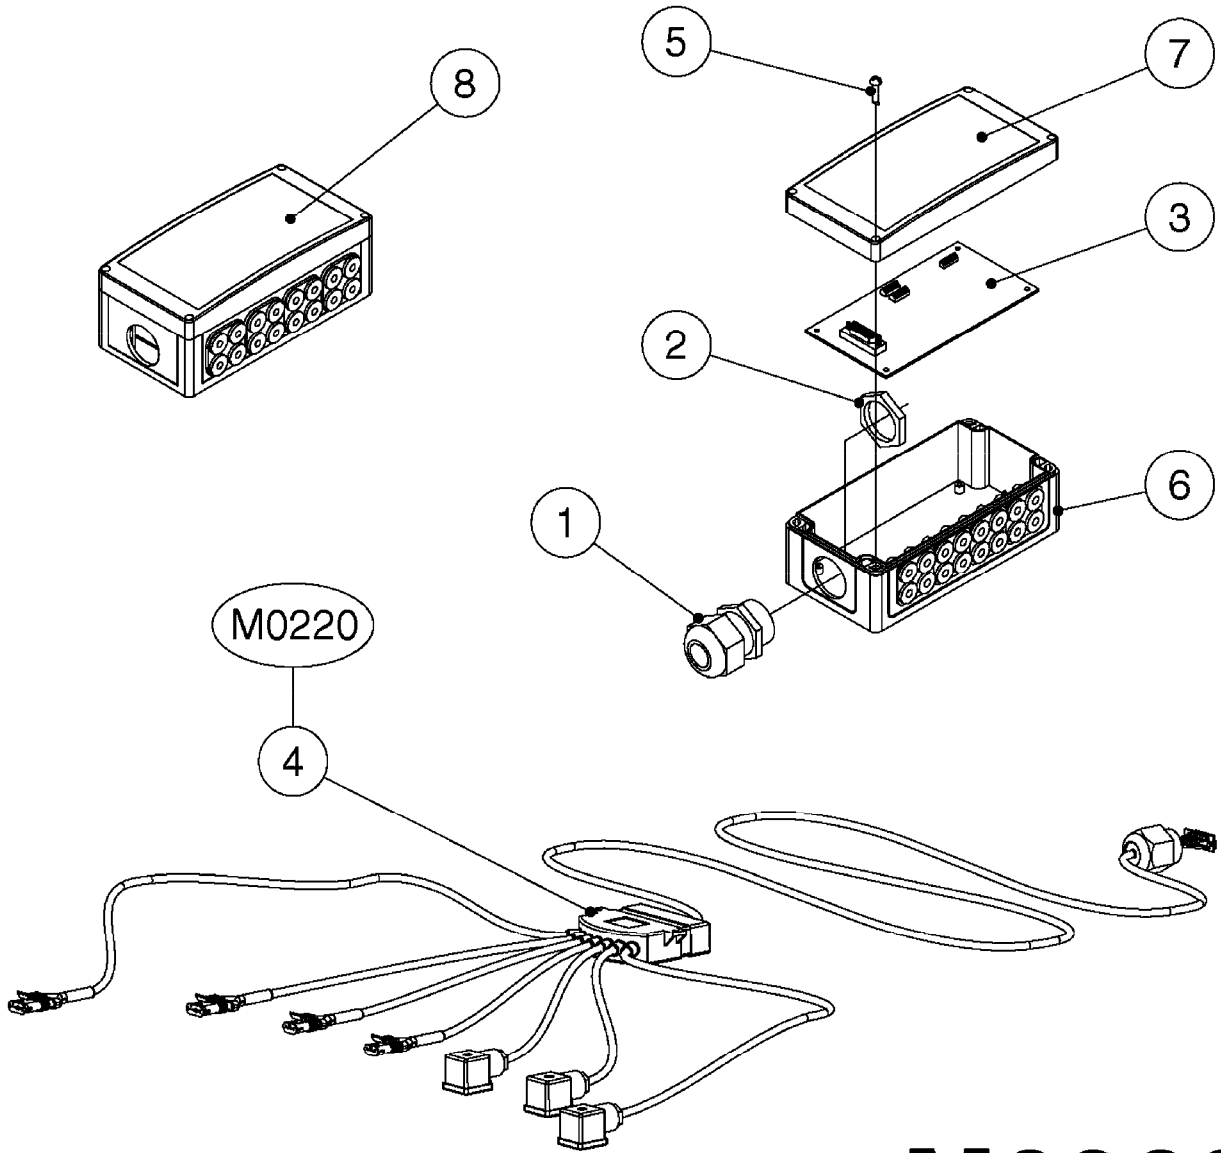

*Included with (1) box complete

M0250

JOB COM AND BREAK OUT
M0250-HIN, 01:02:17

Page 1
Date 07.02.2020 10:24

Pos.	parts-n°	order qty	description
1	391095	1	BOX COMPL. 300X300X135 DRILLED
2	440673	1	SCREW F.PLASTIC 5X12 SS
3	16132400	1	PLATE 1.5X270X270/JOB COMPUTER
4	26004600	1	PLUG F.DRILLED HOLE 21MM
5	26004700	1	PG13.5 BUNG
6	26005100	1	CONNECTOR FOR PCB, PLASTIC
7	26005500	1	PCB BREAKOUT BOX EL BOX CM"05"
8	26013800	1	CABLE HC6500 JOB COM TO CABIN
9	26029200	1	DAH PCB F. JOB COM NCM '09
10	26052700	1	JOB COM PCB ASSY HW3.1
10	72369300	1	JOB COM PCB NCM44/6600 REFURB.
11	28048600	1	FULE 15A ATOF SERIES
12	28091400	1	FINGER SCREW F.BOX 300X300X135