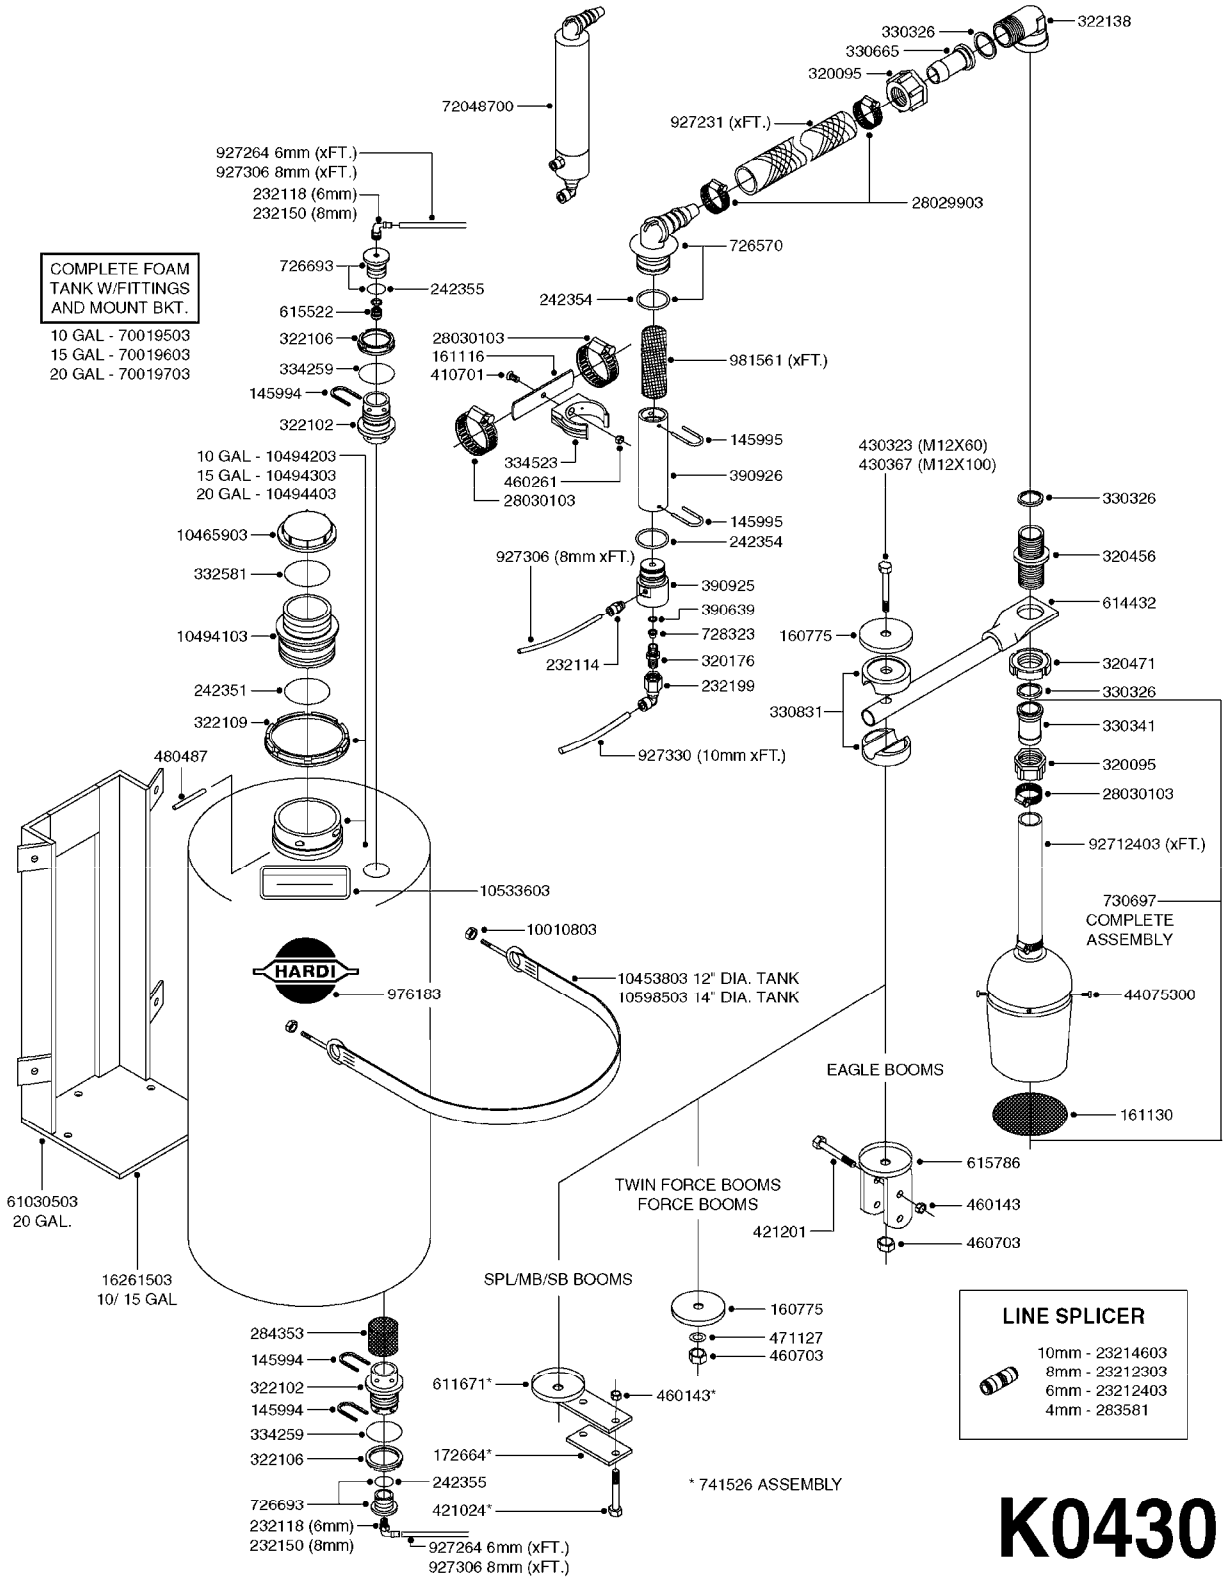

COMPLETE FOAM TANK W/FITTINGS AND MOUNT BKT.

- 10 GAL - 70019503
- 15 GAL - 70019603
- 20 GAL - 70019703

- 10 GAL - 10494203
- 15 GAL - 10494303
- 20 GAL - 10494403

FOAMMARKER TANK/DROPPER 2000
K0430-HIN, 05:12:19

Page 1
Date 07.02.2020 10:23

parts-n°	order qty	description
145994	1	FITT.DK S-40 FORK
145995	1	FITT.DK S-53 FORK
160775	1	WASHER F. FRICTION PLATE
161116	1	FLATBAR PLATE 3 X 25 X 110
161130	1	FILTER SCREEN F/FOAM DROPPER
172664	1	FLATBAR BACKING PLATE
232114	1	COUPLER 1/8" THREADX8MM HOSE
232118	1	HOSE CONN. 90DEG 1/8'X 6MM PE
232150	1	HOSE CONN. 90DEG. 1/8'X8MM PE
232199	1	COUPLER 3/8' BSP-90/10MM HOSE
242351	1	O-RING D69.5X3.0 VITON F.S-93
242354	1	O-RING D32.2X3.0 VITON
242355	1	O-RING D19.2X3.0 VITON F.S-40
283581	1	HOSE CONNECTOR STR. F.4MM PE
284353	1	SPONGE FOR FOAM MARKER
320095	1	FITT.DK NUT 1" BSP
320176	1	FITT.DK HN 3/8"X1/2" BSP
320456	1	FITT.DK BULKHEAD 1"BSP DOUBLE
320471	1	FITT.DK NUT 1" BSP JAMB
322102	1	FITT.DK S-40 BULKHEAD
322106	1	FITT.DK S-40 BULKHEAD NUT
322109	1	FITT.DK S-93 BULKHEAD NUT
322138	1	FITT.DK ELB 1"M X 1"F BSP
330326	1	O-RING D30/D24X2 F.1"NUT
330341	1	FITT.DK HB 1" F. 1" NUT
330665	1	FITT.DK HB 3/4"F.1" NUT
330831	1	FRICTION PLATE
332581	1	GASKET F. 1-1/2" BSP CAPNUT.
334259	1	GASKET F. S-40 BULKHEAD
334523	1	PIPE HOLDER Ø51.5
390639	1	O-RING F.NOZZLE FILTER
390925	1	FITTING F.FOAM MIX.CHAMB. STD
390926	1	TUBE,MIX CHAMB. FOAM MARK STD
410701	1	SCREW M6X16 GALV.
421024	1	BOLT HEX 8.8 DEL M8X60
421201	1	BOLT HEX 8.8 DEL M8X70
430323	1	BOLT HEX 8.8 DEL M12X60
430367	1	BOLT HEX 8.8 DEL M12X100 DIN931
460143	1	SELF LOCK NUT M8 SST A2 DIN985
460261	1	NUT HEX M6X1.00 LOCK DIN985 A2 SS
460703	1	NUT HEX M12X1.75 LOCK DIN985A2 SS
471127	1	WASHER, M12, Ø24/13X24X2.5 SS
480487	1	PIN M5X60 SLOTTED GALV
611671	1	BREAK AWAY HOLDER F-MARKER
614432	1	BREAK AWAY ARM F. FOAM MARKER
615522	1	CHECK VALVE F.FOAM MARKER
615786	1	MOUNT BKT. F.FOAM DROPPER 98
726570	1	FITT.DK S-53 ELB.3/4" W.ORING
726693	1	FITT.DK S-40 PLUG 1/8BSP ORING
728323	1	VALVE NON-RETURN
730697	1	FOAM DROPPER COMP. BLACK '97
741526	1	FOAM DROPPER MT. KIT MB-SPL
927231	1	HOSE R X PVCX3/4 CLR/BRD 0012"
927264	1	HOSE R X PE D6/D4 X 0012"
927306	1	HOSE R X PE D8/D6 X 0012"BLACK
927330	1	HOSE R X PE D10/D8 X 012"BLACK
976183	1	DECAL COMPANY D.18,2 X 29,6
981561	1	SPONGE MAT. MIX.CHAMBER-x0012"
10010803	1	NUT HEX NC (NYLON LOCK) 5/16
10453803	1	STRAP F.FOAMER TANK (755mm)
10465903	1	*LID F.FOAM MARKER, DRILLED