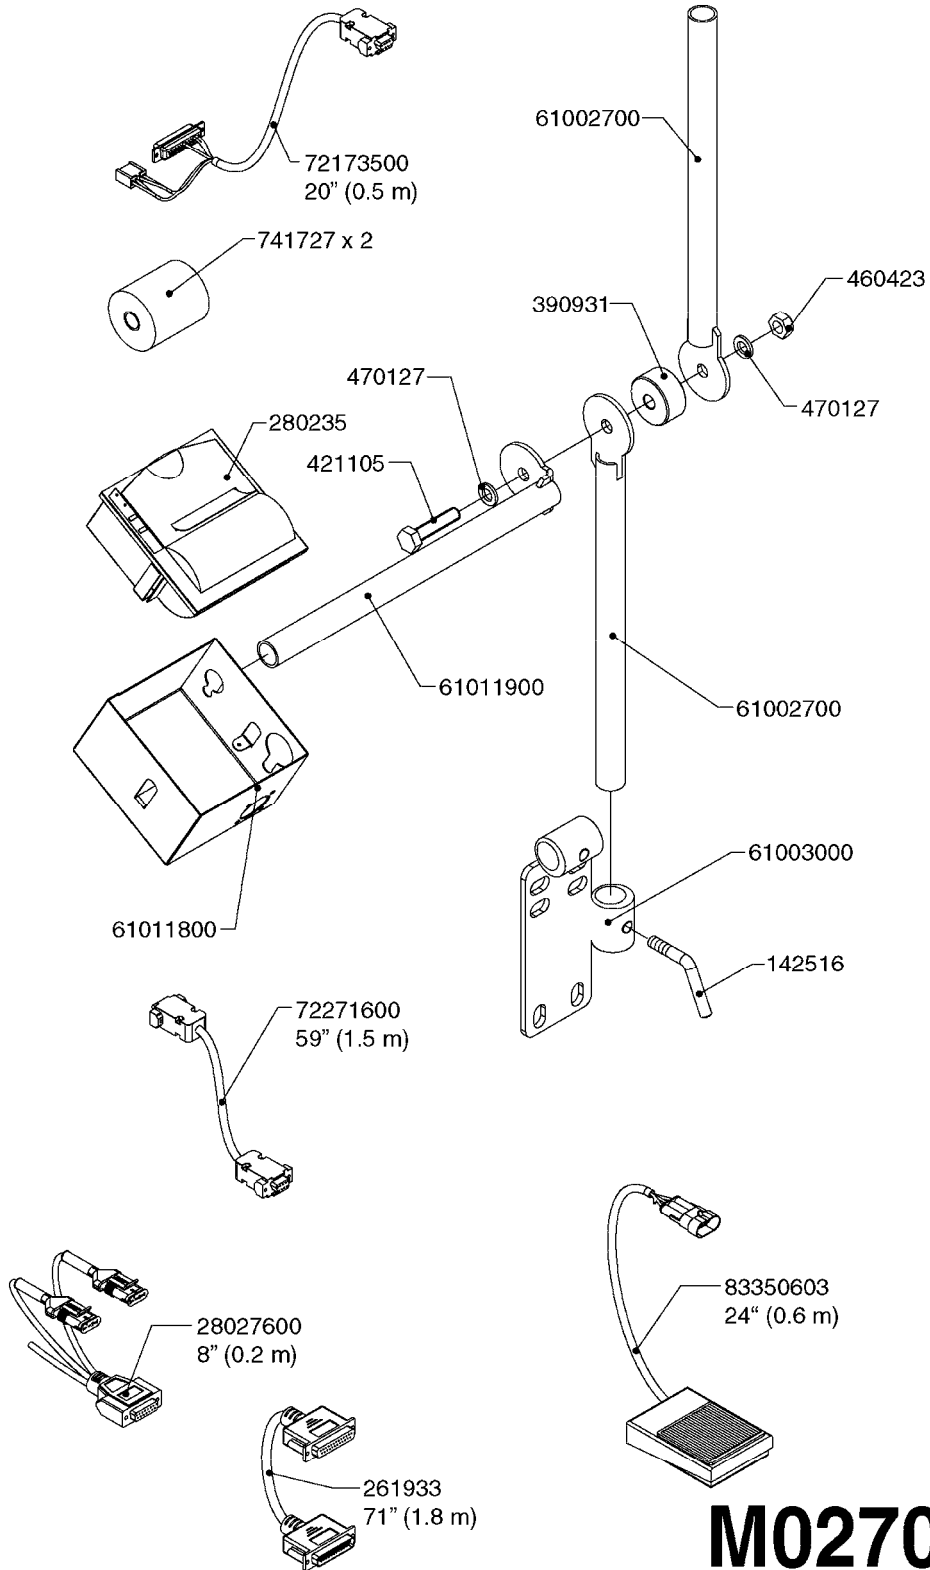

HC 5500 ACCESSORIES
M0270-HIN, 01:01:16

Page 1

Date 07.02.2020 10:24

parts-n°	order qty	description
142516	1	SCREW SET M10 BENT F. LOCKING
261933	1	CABLE W/PLUG 2X25 L=71"
280235	1	HARDI PRINTER WITH CLOCK
390931	1	PLASTIC SPACER D40XD11 L=20
421105	1	M10X45 MACHINE SCREW STAINLESS
460423	1	NUT HEX M10X1.50 LOCK DIN985A2 SS
470127	1	WASHER D15D10X2 M10 LOCK
741727	1	PAPER, THERMAL, HC5500 PRINTER
28027600	1	WIRE HC5500 AUX.
61002700	1	TUBE BRACKET F.TRACTOR MOUNT
61003000	1	BRACKET F.TRACTOR MOUNT
61011800	1	BOX FOR HARDI PRINTER
61011900	1	TUBE BRACKET F.TRACTOR MOUNT
72173500	1	WIRE F.PRINTER HC5500 L=20"
72271600	1	HC5500 COMMUNICATION CABLE
83350603	1	FOOT SWITCH HC5500 CONTROL