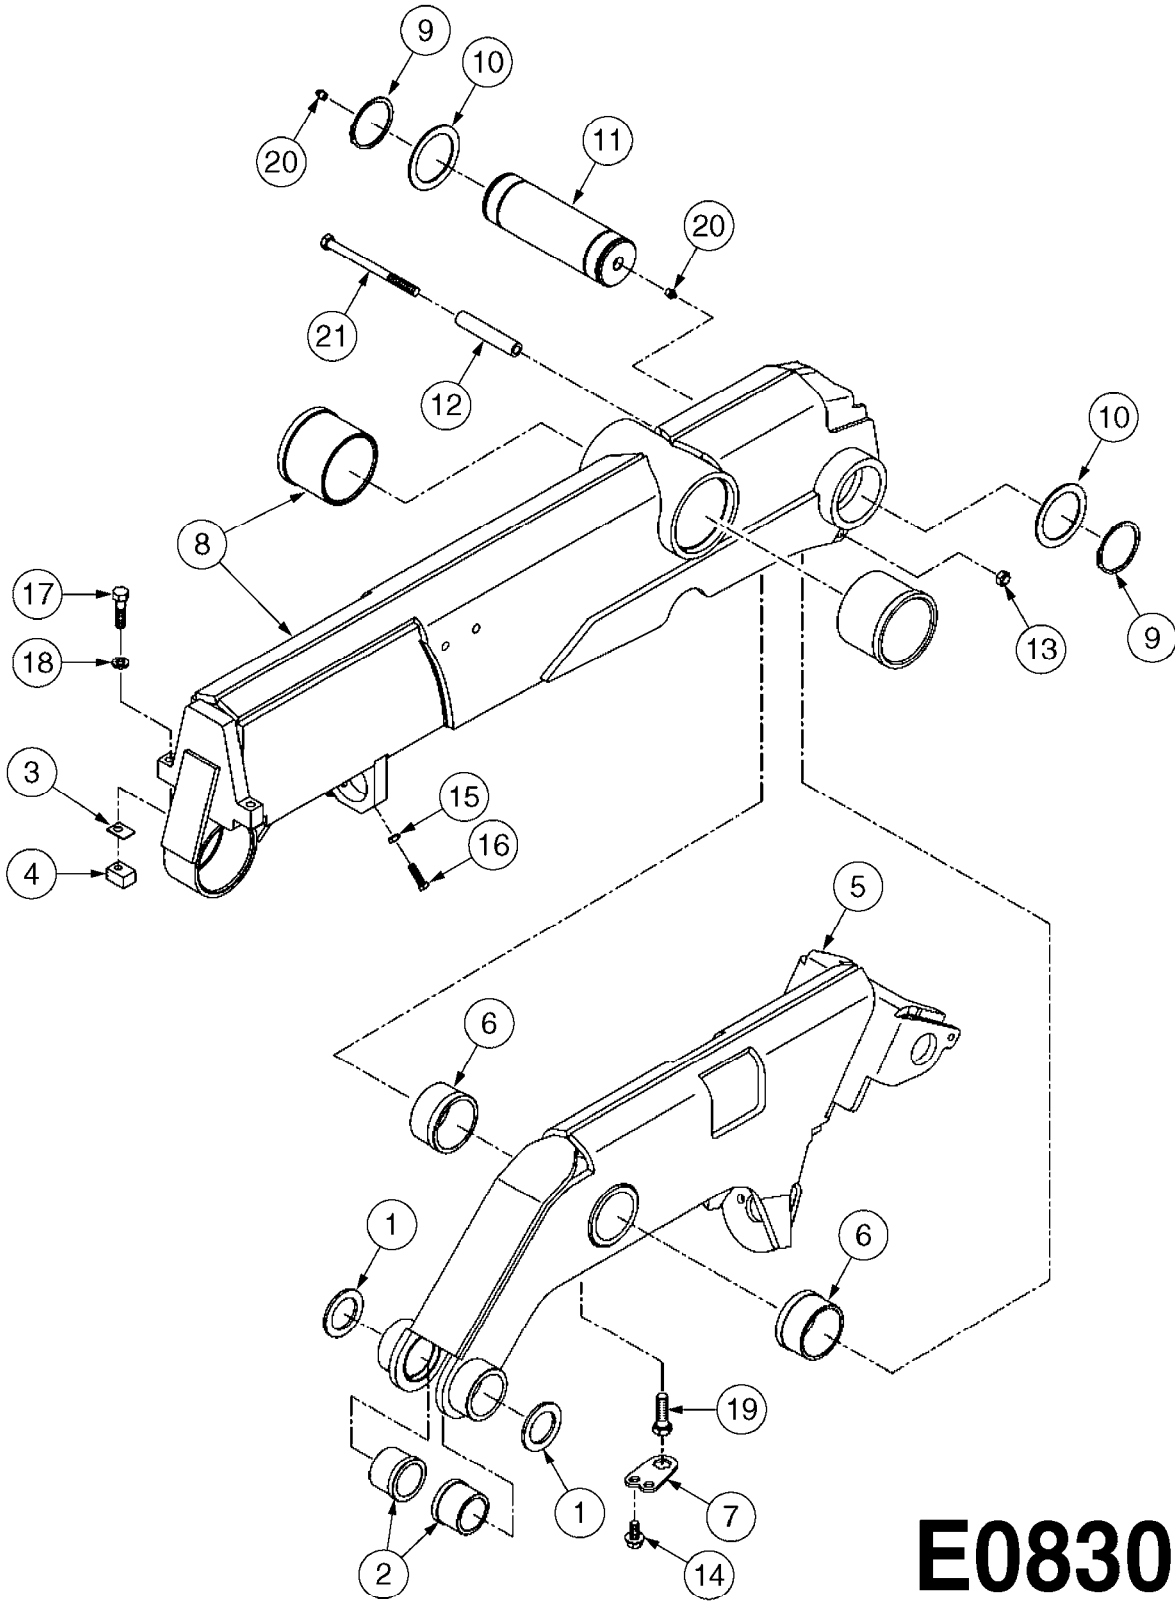

E0830

CAMOPLAST FRAME 40 SERIES
E0830-HIN, 01:01:16

Page 1

Date 07.02.2020 10:23

Pos.	parts-n°	order qty	description
1	28076003	1	WASHER, 3"X2.02"X3/16"
2	28076303	1	BUSHING 2.55"ODX2.012ID"X2"
3	28076403	1	SHIM, TILT STOPPER
4	28076503	1	STOPPER, TILT
5	28076603	1	TENSION ARM (40 SERIES)
6	28076703	1	BUSHING, TENS. 3.48X3.15X1.98"
7	28076803	1	LOCK PLATE
8	28076903	1	FRAME W/BUSHINGS (40 SERIES)
9	28077003	1	SNAP RING EXT. 3"
10	28077103	1	WASHER
11	28077203	1	PIN, 3" OD X 9.56"
12	28077303	1	SPACER
13	28083403	1	LOCK NUT 1/2"-20 UNF
14	28083503	1	BOLT HEX FLG.1"X1/2"-13UNC GR5
15	28083603	1	JAM NUT 3/8"-16 UNC GR 8
16	28083703	1	SET SCREW 1-1/2"X3/8"-16 UNC
17	28083803	1	BOLT HEX 2"X1/2"-13 UNC
18	28083903	1	LOCK WASHER 1/2"
19	28084003	1	BOLT HEX 2" X 5/8"-11
20	28084103	1	GREASE FITTING
21	28084203	1	BOLT HEX 6-1/2"X1/2"-20UNF GR8