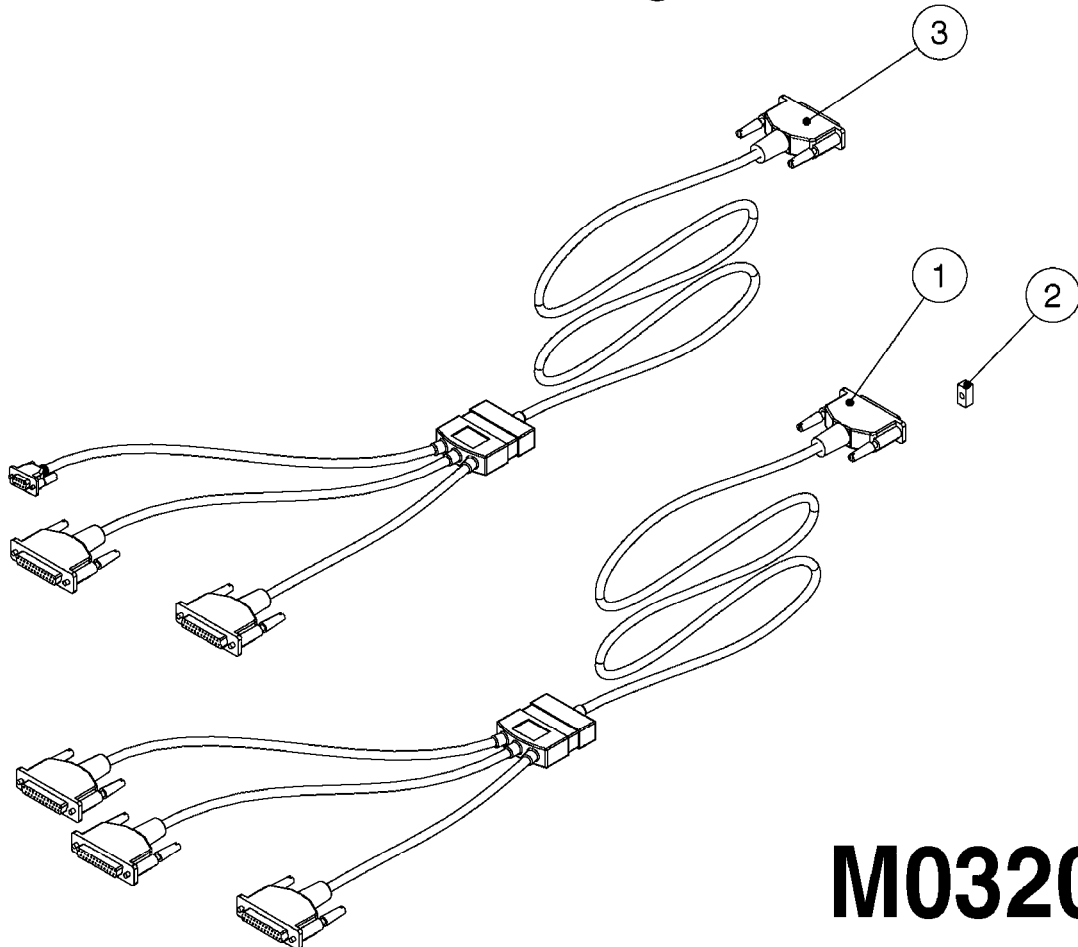

M0320

HC6500 TERMINAL AND CABLE
M0320-HIN, 01:01:16

Page 1
Date 07.02.2020 10:24

Pos.	parts-n°	order qty	description
1	26014000	1	HC6500 CABLE TO CABIN
2	26024300	1	DSUB PLUG TO PLUG COUPLER
3	26032800	1	HC 6500 CAB CABLE W/TERMINATOR
4	33507100	1	HC6500 DIS. FRONT BLACK/GREY
5	72365000	1	HC6500 TERMINAL