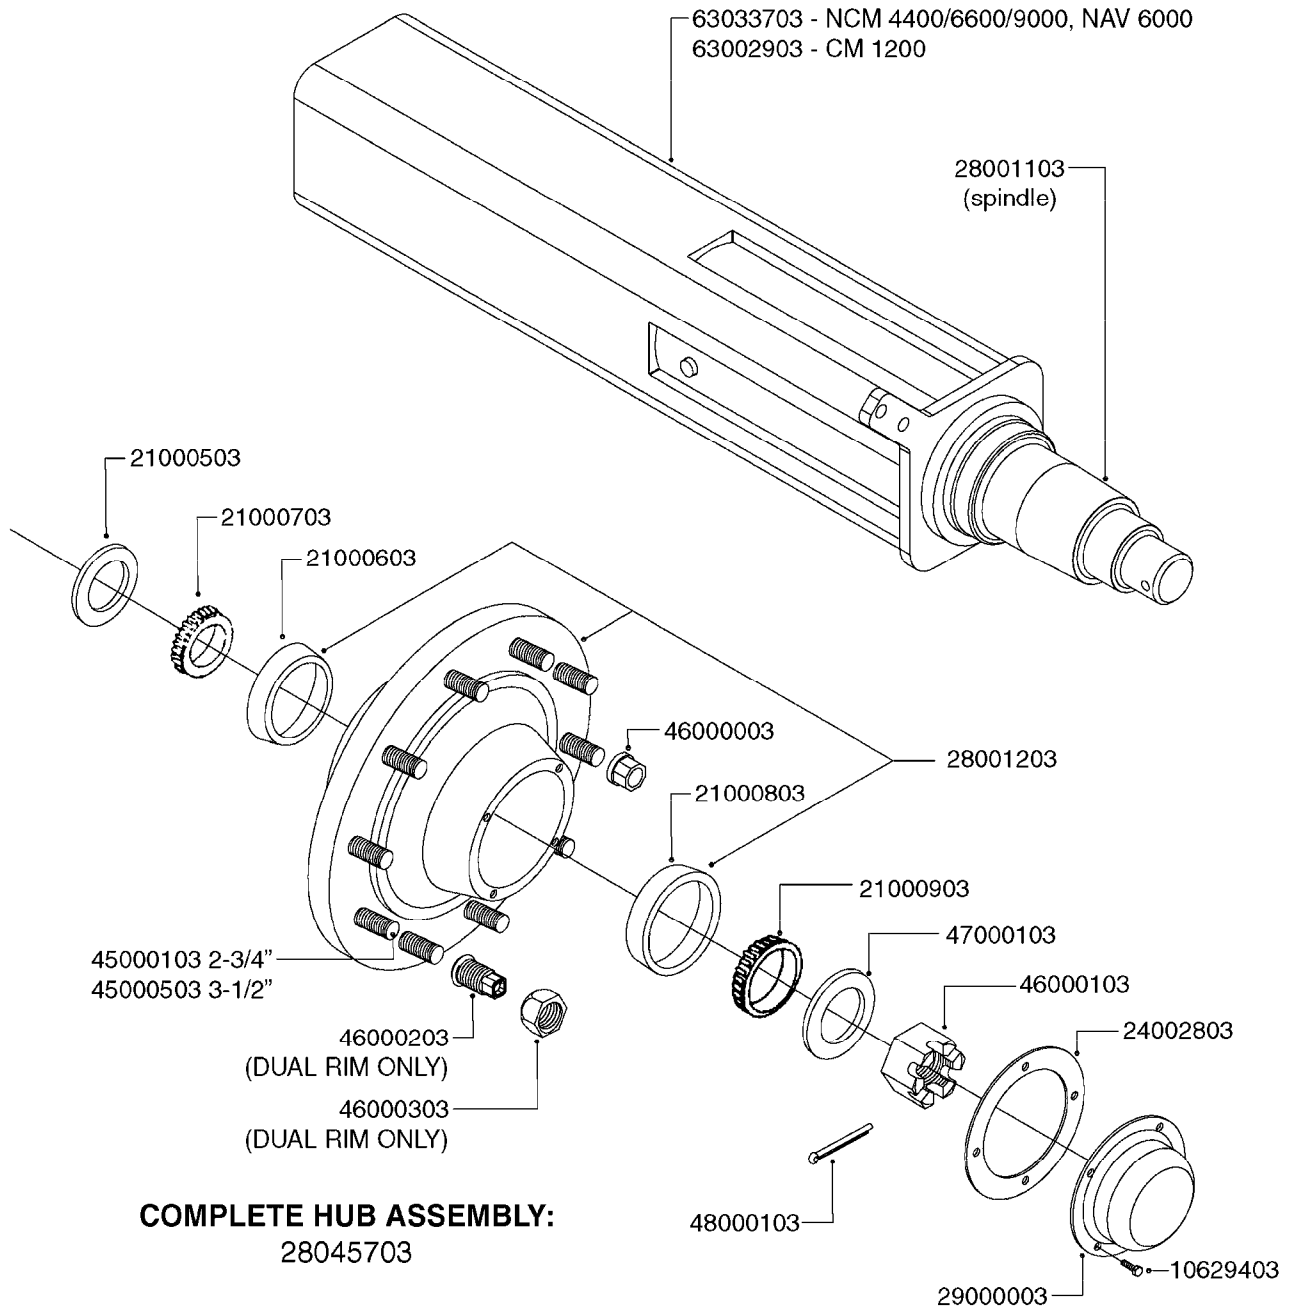

COMPLETE HUB ASSEMBLY:
28045703

COMPLETE ASSEMBLIES
WHOLEGOODS ITEMS

E0790

HUB ASSEMBLY F.4-1/2" SPINDLE
E0790-HIN, 06:07:17

Page 1

Date 07.02.2020 10:23

parts-n°	order qty	description
10629403	1	BOLT HEX 5/16 NC GR.2 00.50"
21000503	1	SEAL,WHEEL CR43771
21000603	1	RACE, BEARING 3.5/1.5
21000703	1	BEARING, TAPPERED 3.5433/1.575
21000803	1	RACE, TAPERED BEARING
21000903	1	BEARING, TAPPERED, 2.75/1.510
24002803	1	GASKET F. HUB 4.5" HUB ASSY
28001103	1	SPINDLE 4.5"x 23" 20000LB
28001203	1	HUB, 20000LB W. BRG RACES
28045703	1	HUB ASSY 10-13.19-11.02 25000#
29000003	1	HUB CAP F. 881(20000LB) HUB
45000103	1	BOLT, WHEEL STUD 3/4-16X2 3/4
45000503	1	BOLT, WHEEL STUD 3/4-16X3 1/2
46000003	1	NUT HEX NF 3/4" FLANGED F.HUB
46000103	1	NUT, CASTLE, SPINDLE 2-12 UNF
46000203	1	NUT, BUD WHEEL, INNER, RH
46000303	1	NUT, BUD WHEEL, OUTER, RH
47000103	1	WASHER, SPNDL 4.5" 2.06x4 .25T
48000103	1	PIN, COTTER 5/16" X 5.25"
63002903	1	AXLE INSERT,72"-90"SUS CM 1200
63033703	1	AXLE INSERT NCM 44/66/9000