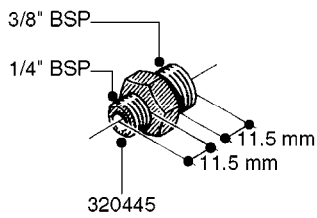

FITTINGS - HEXAGON NIPPLES
L0030-HIN, 01:01:16

L0030

FITTINGS - HEXAGON NIPPLES
L0030-HIN, 01:01:16

Page 1
Date 07.02.2020 10:24

parts-n°	order qty	description
10015303	1	FITT.PO.HN 1.00X1.00 M1000
10425003	1	FITT.PO.HN 1.25X1.00 MCPHEE
320132	1	FITT.DK HN 1" BSP
320176	1	FITT.DK HN 3/8"X1/2" BSP
320445	1	FITT.DK HN 1/4"X3/8" BSP
320655	1	FITT.DK HN 1/2"-1/2" BSP
320692	1	FITT.DK HN 3/8'BSPX1/4'NPT
320703	1	FITT.DK HN 3/8BSP X1/2 &1/4NPT
320725	1	FITT.DK NIPPLE 3/8"-3/8" BSP
320902	1	FITT.DK HN 3/8'X 1/4' BSP
390232	1	FITT.DK HN 1-1/2' X 1-1/4' BSP
390276	1	FITT.DK HN 1'BSP