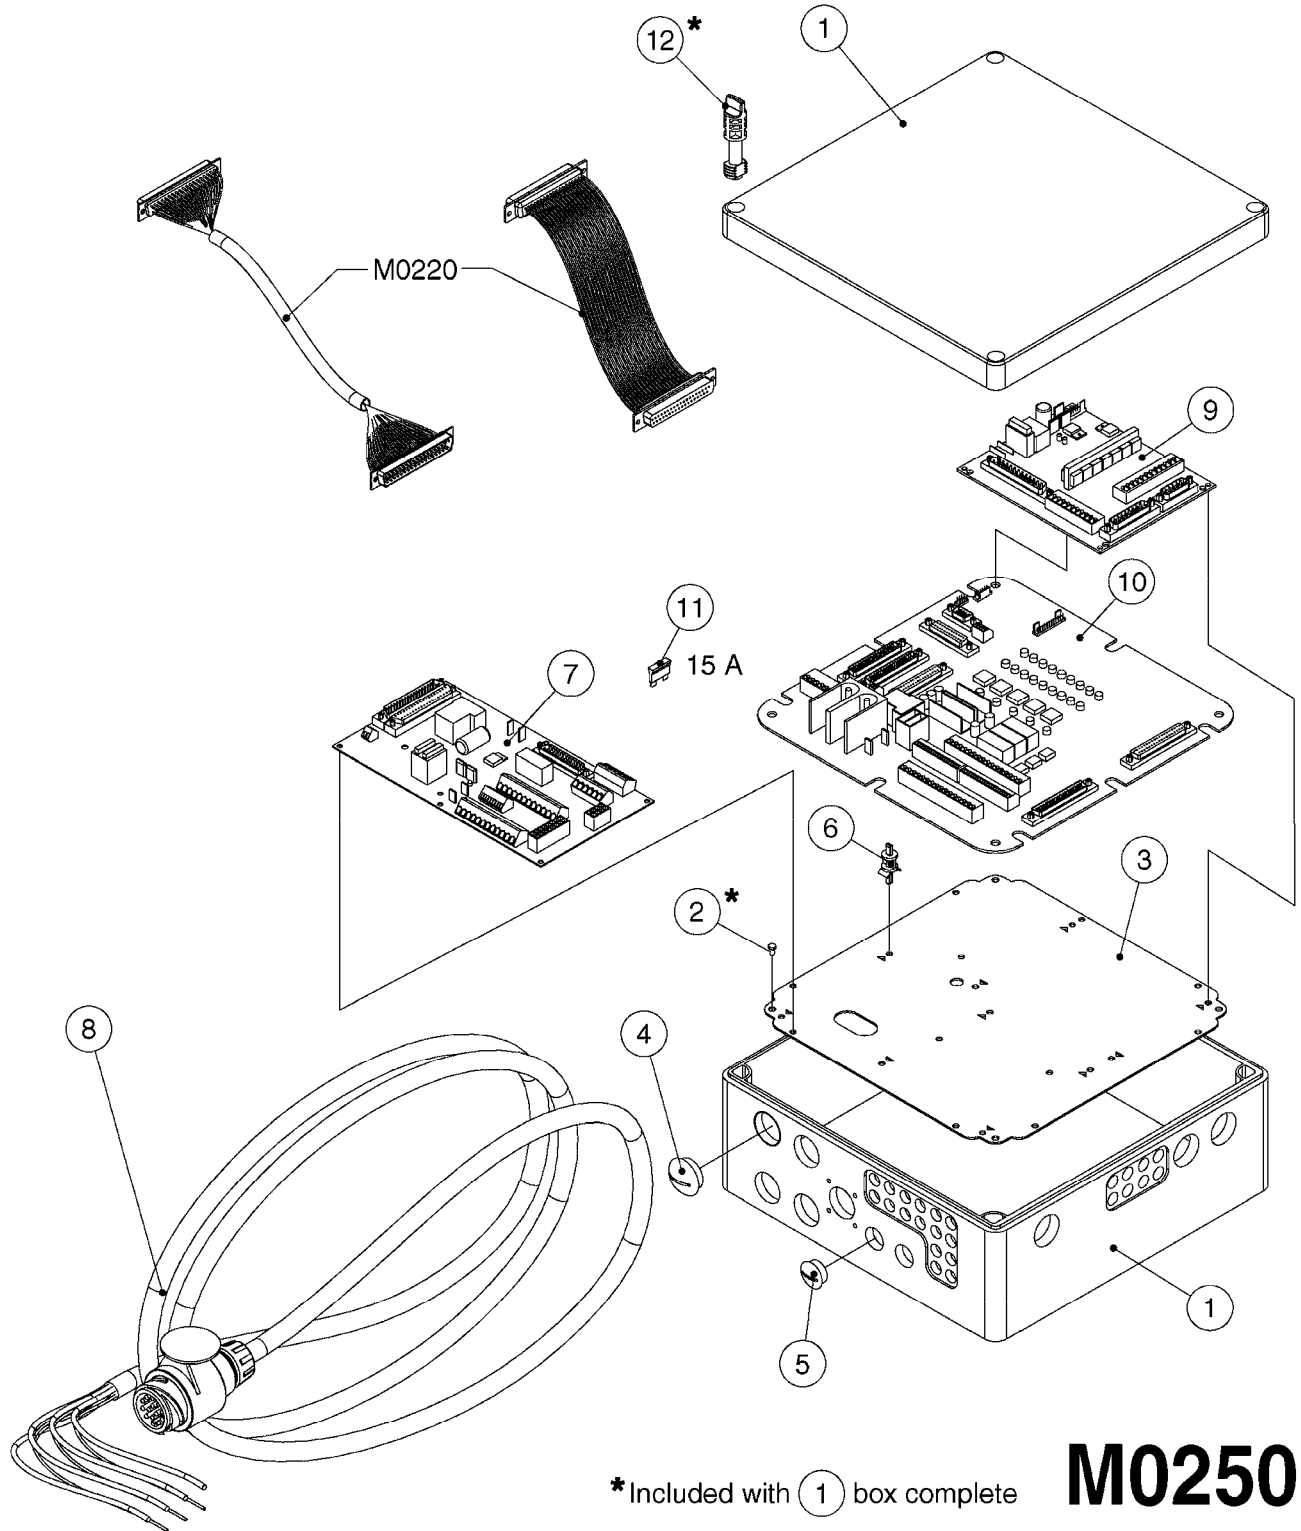

*Included with (1) box complete

M0250

JOB COM AND BREAK OUT
M0250-HIN, 01:02:17

Page 1
Date 07.02.2020 10:24

Pos.	parts-n°	order qty	description
1	391095	1	BOX COMPL. 300X300X135 DRILLED
2	440673	1	SCREW F.PLASTIC 5X12 SS
3	16132400	1	PLATE 1.5X270X270/JOB COMPUTER
4	26004600	1	PLUG F.DRILLED HOLE 21MM
5	26004700	1	PG13.5 BUNG
6	26005100	1	CONNECTOR FOR PCB, PLASTIC
7	26005500	1	PCB BREAKOUT BOX EL BOX CM"05"
8	26013800	1	CABLE HC6500 JOB COM TO CABIN
9	26029200	1	DAH PCB F. JOB COM NCM '09
10	26052700	1	JOB COM PCB ASSY HW3.1
10	72369300	1	JOB COM PCB NCM44/6600 REFURB.
11	28048600	1	FULE 15A ATOF SERIES
12	28091400	1	FINGER SCREW F.BOX 300X300X135