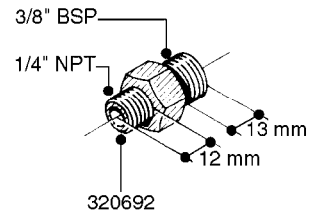

FITTINGS - HEXAGON NIPPLES
L0030-HIN, 01:01:16

L0030

FITTINGS - HEXAGON NIPPLES
L0030-HIN, 01:01:16

Page 1
Date 07.02.2020 10:24

parts-n°	order qty	description
10015303	1	FITT.PO.HN 1.00X1.00 M1000
10425003	1	FITT.PO.HN 1.25X1.00 MCPHEE
320132	1	FITT.DK HN 1" BSP
320176	1	FITT.DK HN 3/8"X1/2" BSP
320445	1	FITT.DK HN 1/4"X3/8" BSP
320655	1	FITT.DK HN 1/2"-1/2" BSP
320692	1	FITT.DK HN 3/8'BSPX1/4'NPT
320703	1	FITT.DK HN 3/8BSP X1/2 &1/4NPT
320725	1	FITT.DK NIPPLE 3/8"-3/8" BSP
320902	1	FITT.DK HN 3/8'X 1/4' BSP
390232	1	FITT.DK HN 1-1/2' X 1-1/4' BSP
390276	1	FITT.DK HN 1'BSP