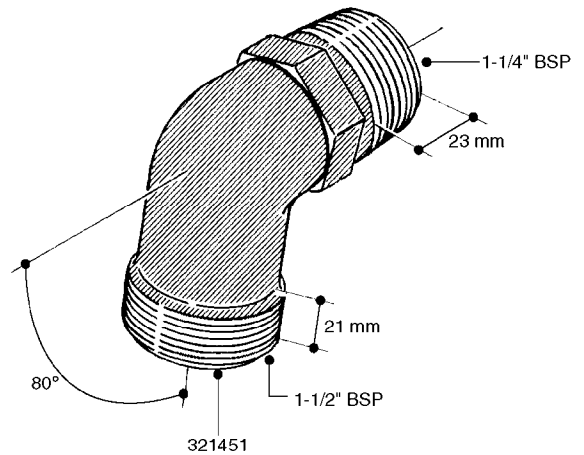

FITTINGS - HEXAGON NIPPLES
L0030-HIN, 01:01:16

L0030

FITTINGS - HEXAGON NIPPLES
L0030-HIN, 01:01:16

Page 1
Date 07.02.2020 10:24

parts-n°	order qty	description
10015303	1	FITT.PO.HN 1.00X1.00 M1000
10425003	1	FITT.PO.HN 1.25X1.00 MCPHEE
320132	1	FITT.DK HN 1" BSP
320176	1	FITT.DK HN 3/8"X1/2" BSP
320445	1	FITT.DK HN 1/4"X3/8" BSP
320655	1	FITT.DK HN 1/2"-1/2" BSP
320692	1	FITT.DK HN 3/8'BSPX1/4'NPT
320703	1	FITT.DK HN 3/8BSP X1/2 &1/4NPT
320725	1	FITT.DK NIPPLE 3/8"-3/8" BSP
320902	1	FITT.DK HN 3/8'X 1/4' BSP
390232	1	FITT.DK HN 1-1/2' X 1-1/4' BSP
390276	1	FITT.DK HN 1'BSP