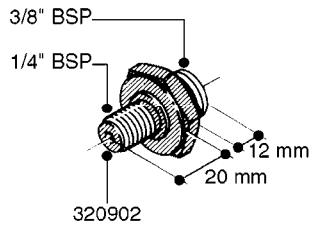

FITTINGS - HEXAGON NIPPLES
L0030-HIN, 01:01:16

L0030

FITTINGS - HEXAGON NIPPLES
L0030-HIN, 01:01:16

Page 1
Date 07.02.2020 10:24

parts-n°	order qty	description
10015303	1	FITT.PO.HN 1.00X1.00 M1000
10425003	1	FITT.PO.HN 1.25X1.00 MCPHEE
320132	1	FITT.DK HN 1" BSP
320176	1	FITT.DK HN 3/8"X1/2" BSP
320445	1	FITT.DK HN 1/4"X3/8" BSP
320655	1	FITT.DK HN 1/2"-1/2" BSP
320692	1	FITT.DK HN 3/8'BSPX1/4'NPT
320703	1	FITT.DK HN 3/8BSP X1/2 &1/4NPT
320725	1	FITT.DK NIPPLE 3/8"-3/8" BSP
320902	1	FITT.DK HN 3/8'X 1/4' BSP
390232	1	FITT.DK HN 1-1/2' X 1-1/4' BSP
390276	1	FITT.DK HN 1'BSP