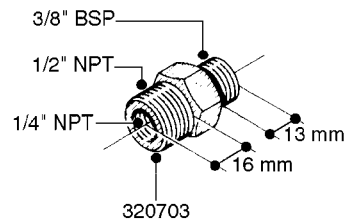

FITTINGS - HEXAGON NIPPLES
L0030-HIN, 01:01:16

L0030

FITTINGS - HEXAGON NIPPLES
L0030-HIN, 01:01:16

Page 1
Date 07.02.2020 10:24

parts-n°	order qty	description
10015303	1	FITT.PO.HN 1.00X1.00 M1000
10425003	1	FITT.PO.HN 1.25X1.00 MCPHEE
320132	1	FITT.DK HN 1" BSP
320176	1	FITT.DK HN 3/8"X1/2" BSP
320445	1	FITT.DK HN 1/4"X3/8" BSP
320655	1	FITT.DK HN 1/2"-1/2" BSP
320692	1	FITT.DK HN 3/8'BSPX1/4'NPT
320703	1	FITT.DK HN 3/8BSP X1/2 &1/4NPT
320725	1	FITT.DK NIPPLE 3/8"-3/8" BSP
320902	1	FITT.DK HN 3/8'X 1/4' BSP
390232	1	FITT.DK HN 1-1/2' X 1-1/4' BSP
390276	1	FITT.DK HN 1'BSP