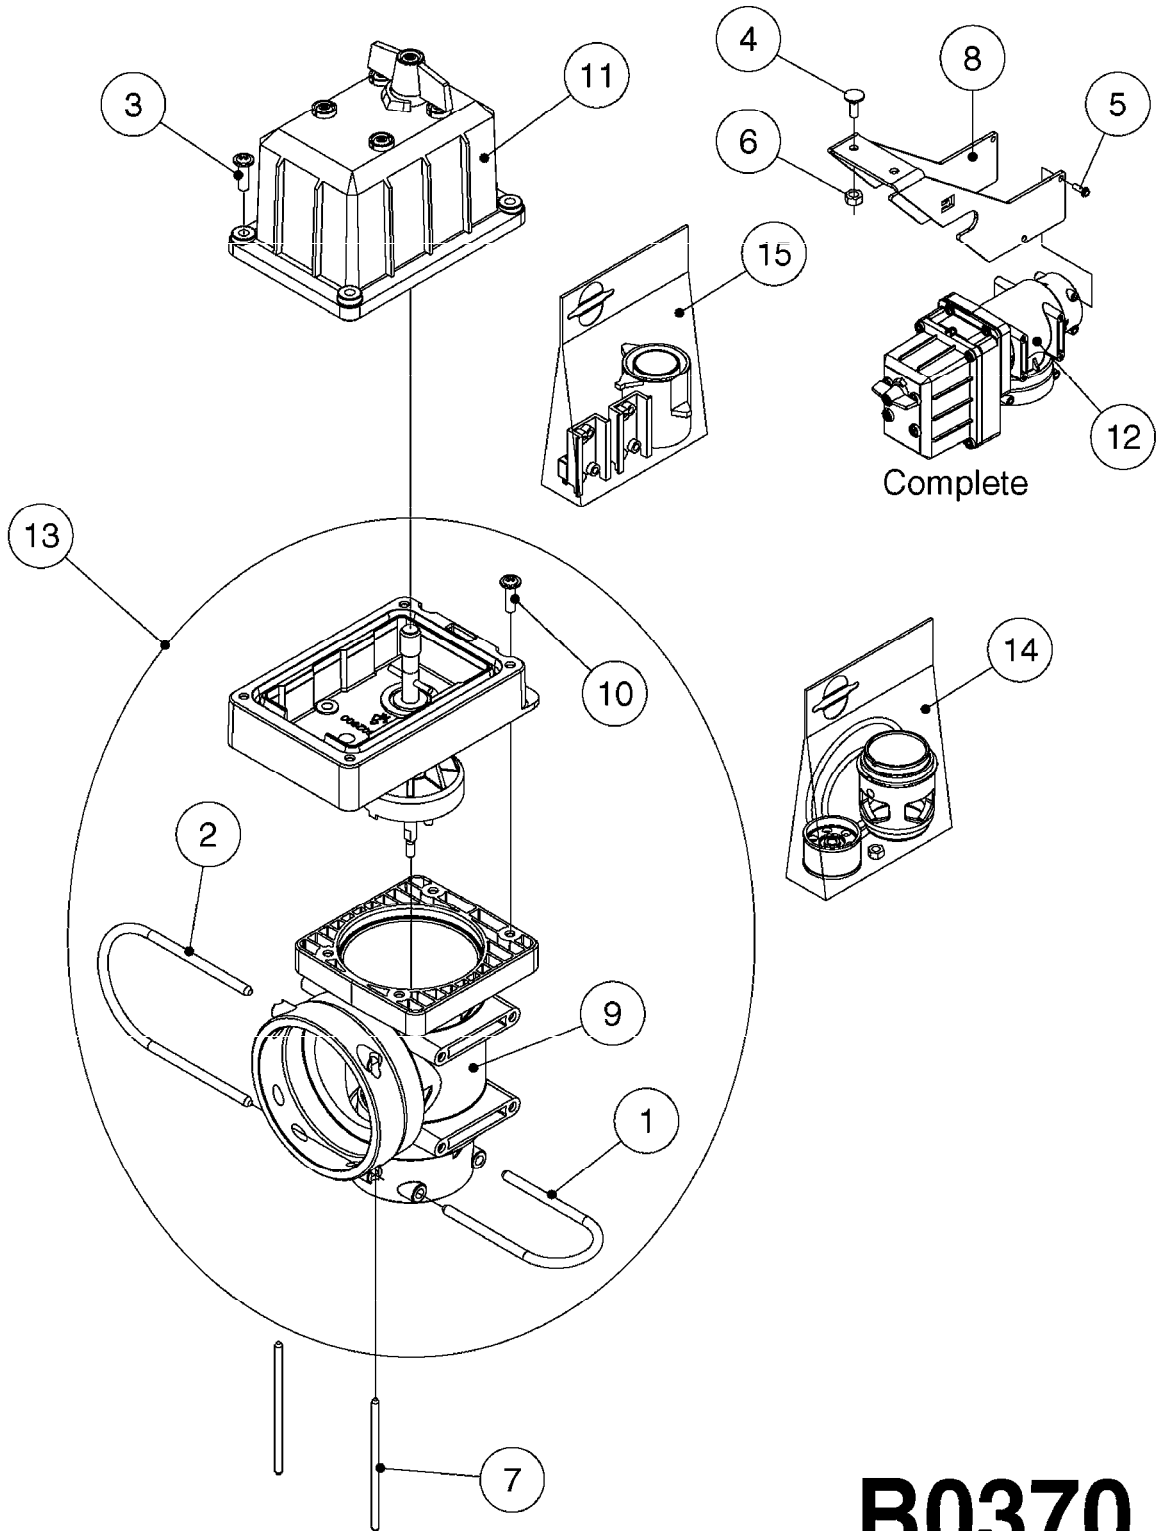

Pos.	parts-n°	order qty	description
1	145995	1	FITT.DK S-53 FORK
2	145996	1	FITT.DK S-67 FORK
3	242353	1	O-RING 3 X 44.2 VITON
4	242354	1	O-RING D32.2X3.0 VITON
5	270211	1	FITT.DK S25 FORK L=37.5
6	320106	1	FITT.DK CAPNUT 1" BSP
7	322224	1	FITT.DK S-67 TEE
8	322321	1	FITT.DK S-67 X 1"BSP MALE
9	330326	1	O-RING D30/D24X2 F.1"NUT
10	334564	1	FITT.DK S-67 TO S-53 ADAPTER
11	450902	1	BOLT ALLEN HEAD M4 X 16MM
12	725257	1	SPINDLE SECT. F/EC DISTRIBUTOR
13	741822	1	SEAL KIT - 1 SECTION (05)
14	755726	1	O-RING KIT F.EC/ESC SEC.VALVE
15	33500700	1	FITT.DK ADAPTER S-93F S67M
16	33502400	1	DISTRIBUTION HOUSING EFC
17	44076200	1	SCREW WN5451 5X16 SS TORX
18	61032700	1	BRACKET F. EFC SEC. VALVES < 7
18	61032800	1	BRACKET F. EFC SEC.VALVES <4>6
19	72048000	1	MOTOR, DISTRIBUTION 1:300
20	72114300	1	FITT. DK S-53 MALE MALE W.ORIN
21	72137200	1	MCROSWCH ASSY F.Boom VLV 300:1
22	72233700	1	SECTION VALVE, EFC, 1:300
23	72284000	1	BYPASS VALVE, EFC, 1:300
24	72591700	1	SPINDLE SECT.W/O CONS.PRESSURE