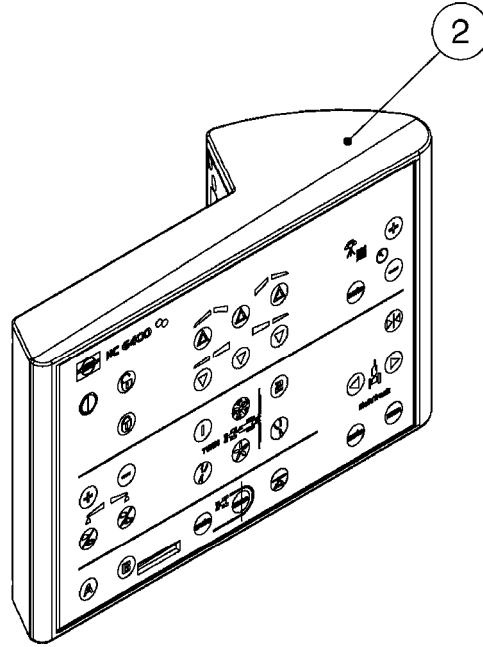

HC6400 SETBOX
M0330-HIN, 01:01:16

Page 0

Date 07.02.2020 10:24