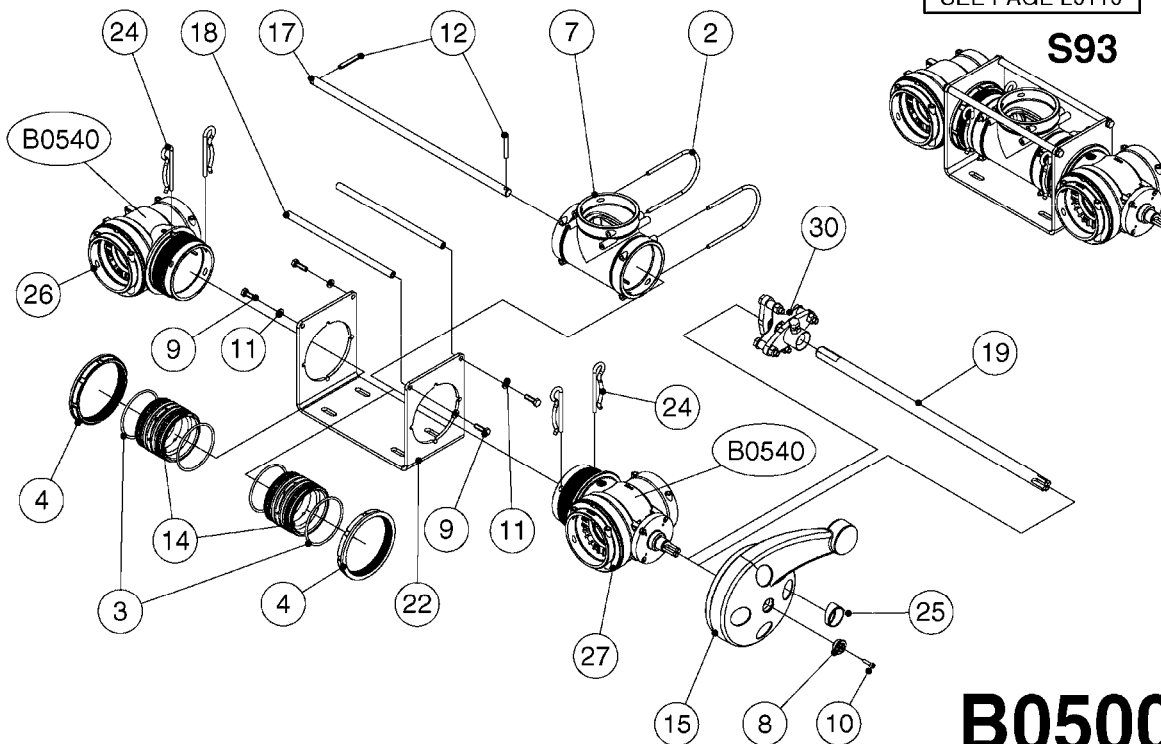

FOR S93 FITTINGS
SEE PAGE L0110

S93