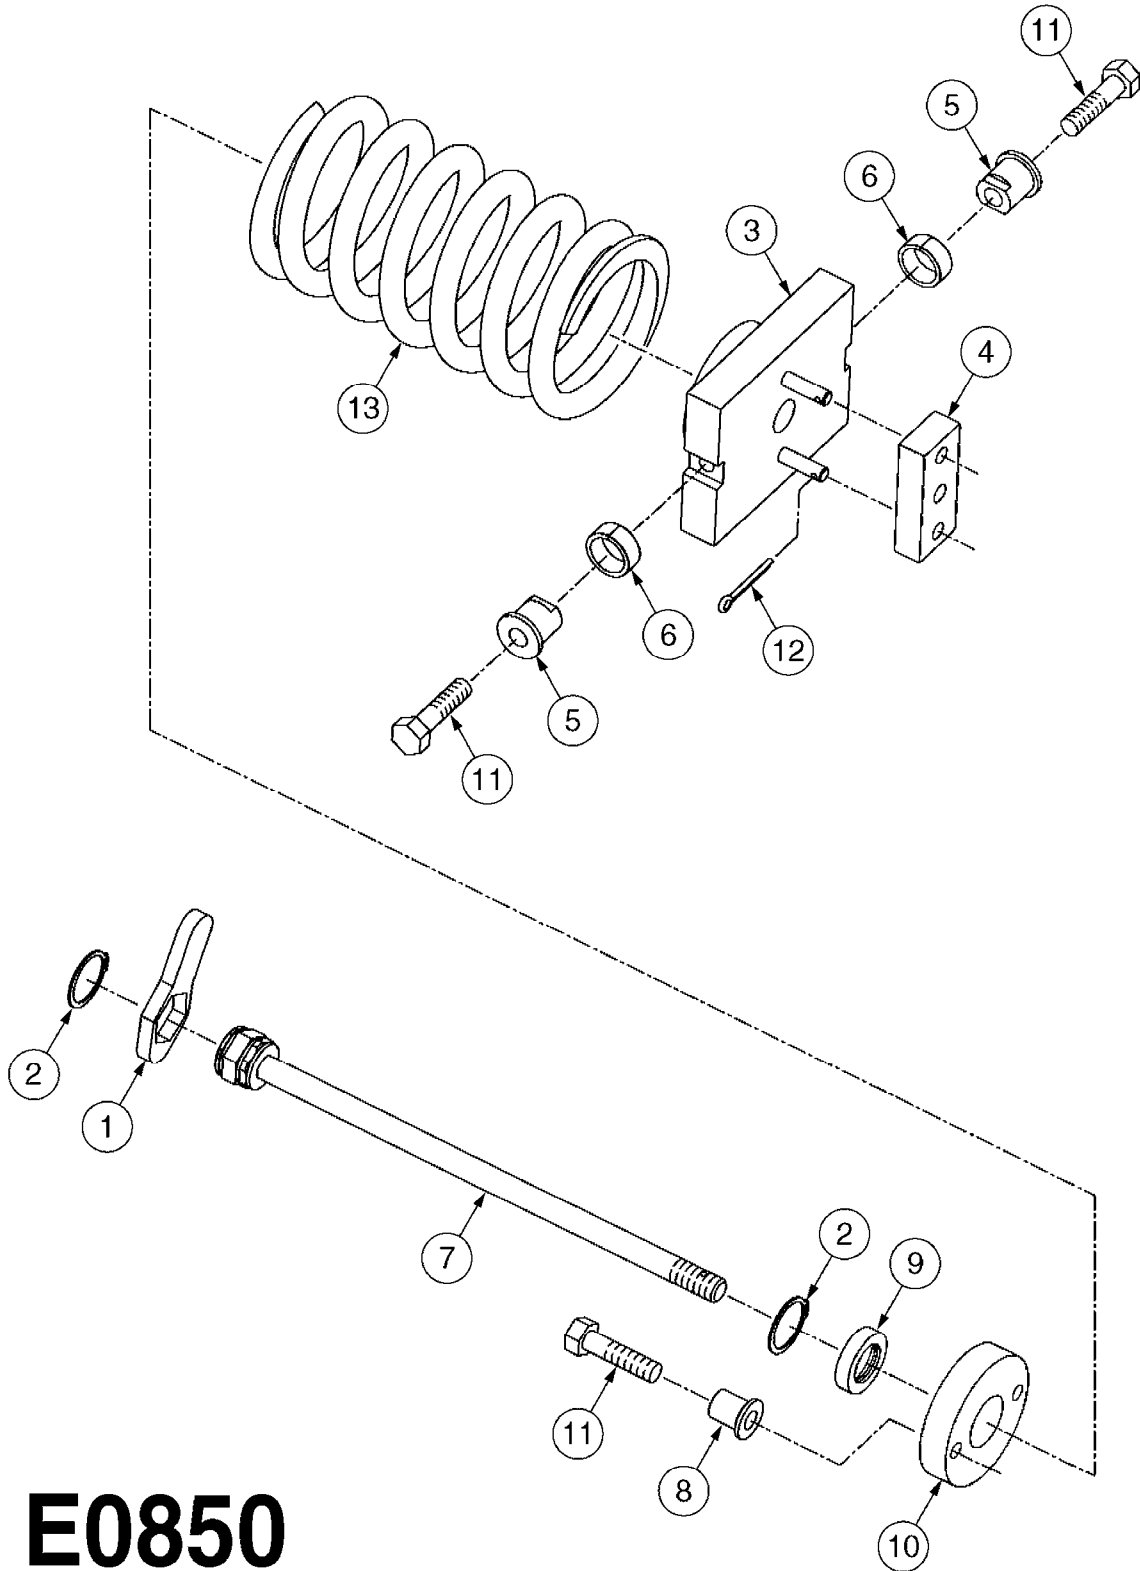

E0850

CAMOPLAST TENSIONER ASSEMBLY
E0850-HIN, 01:01:16

Page 1

Date 07.02.2020 10:23

Pos.	parts-n°	order qty	description
1	28074003	1	LOCK PLATE
2	28074103	1	SNAP RING
3	28078403	1	SPRING MOUNT
4	28078503	1	RETAINER PLATE
5	28078603	1	SLEEVE W/NOTCH
6	28078703	1	BUSHING 1/2"X1-1/4"ODX1"ID
7	28078803	1	ACME SCREW
8	28078903	1	SLEEVE, EXTEN.1"X1/2"IDX1.04"OD
9	28079003	1	SEAT, WASHER
10	28079103	1	SPRING PILOT
11	28083803	1	BOLT HEX 2"X1/2"-13 UNC
12	28084603	1	COTTER PIN 1-1/4" X 5/32"
13	28085103	1	SPRING SPRING FOR 30 SERIES
13	28085203	1	SPRING 9" X 5" X 3/4" SPRING FOR 40 SERIES