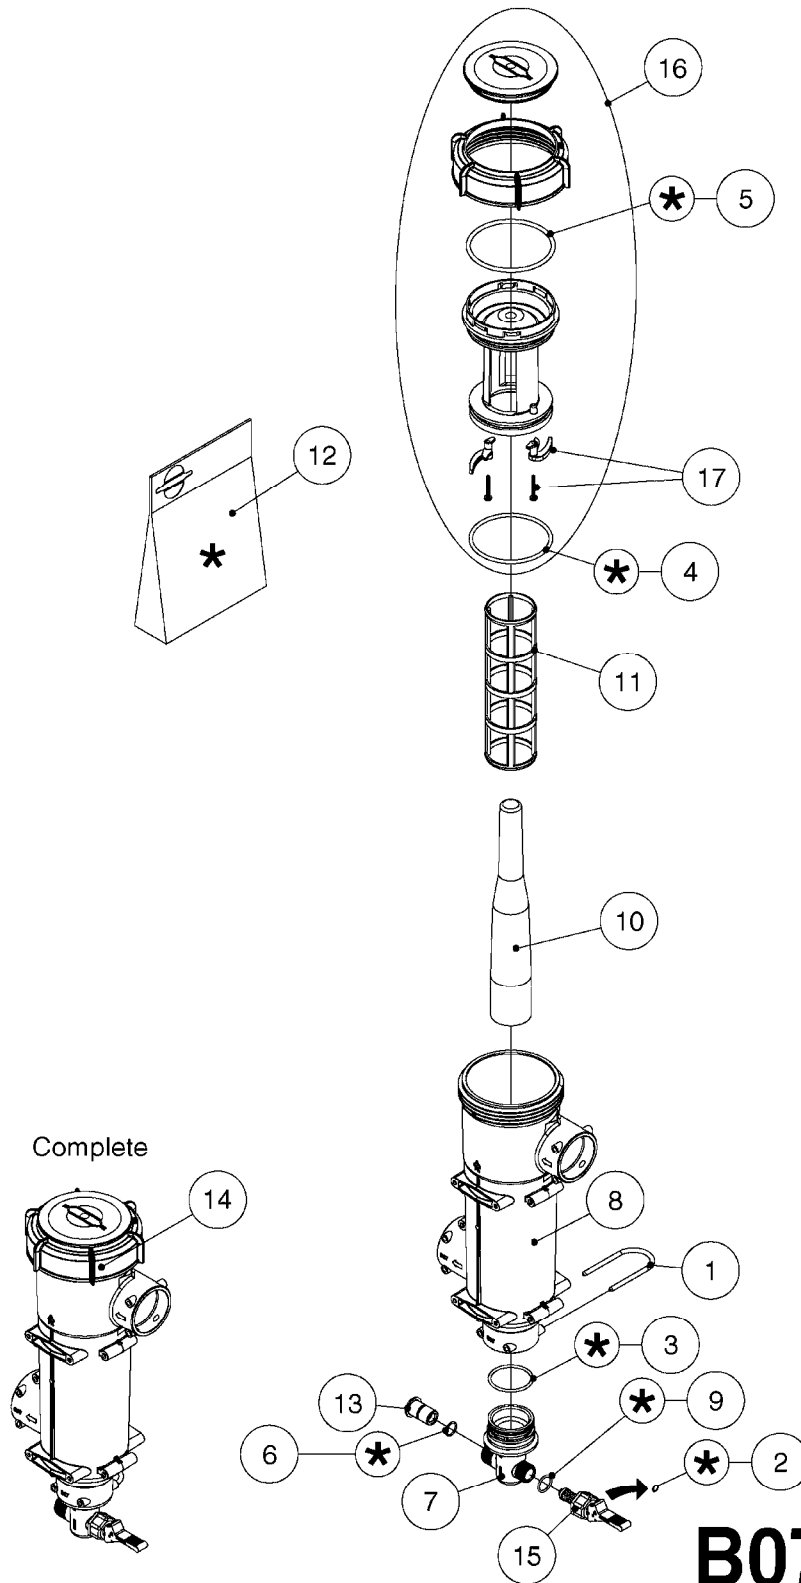

B0720

EASY CLEAN FILTER
B0720-HIN, 01:01:16

Page 1

Date 07.02.2020 10:23

Pos.	parts-n°	order qty	description
1	140766	1	NUT 1/2" BSP
2	145997	1	FITT.DK S-93 FORK
3	231346	1	QUICK COUPLER 1/8"BSP X 4 MM
4	240936	1	O-RING D13.3X2.4 NITRIL
5	242570	1	O-RING D150.0 x5.0 SH70 VITON
6	242572	1	RUBBER BELT Ø160x1.5 B=60 EPDM
7	242573	1	O-RING Ø104.14X5.33SH70 NITRIL
8	242593	1	GASKET Ø8/Ø5x1 (PA) 266N-M5X1
9	320047	1	FITT.DK CAPNUT 1/2" BSP
10	322356	1	EASYCLEAN FILTER HOUSING
11	322357	1	CAP F. COUPLER EASYCLEAN FILTE
12	330212	1	O-RING D19/D14X2.4 F.1/2"NUT
13	391090	1	BALL F. EASYCLEAN FILTER ON/OF
14	391091	1	SEAL F. BALL EASYCLEAN FILTER
15	440698	1	SCREW F.PLASTIC 6X18 SS HEXHD
16	727133	1	FITT. S93 2-1/2" STR. S W/O-RI
17	727226	1	FITT. S93 2-1/2" 90° S W/O-RING
18	741826	1	SEAL KIT F. EASYCLEAN FILTER
19	927253	1	RED AIR HOSE, Ø4/2 1810 E
20	14055400	1	FITT.DK REDUC 1/2"x1/8"x1/4"BS
21	14117700	1	SPINDLE S93 L46 NV13 SS
22	24260100	1	O-RING Ø88.0X5.0 SH70 VITON
23	24260700	1	O-RING Ø101.19X3.53 SH70 VITON
24	28030303	1	CLAMP HOSE T-BOLT S2.5" 235-76
25	28053400	1	GAUGE VACUUM SUCT. FILTER NCM
26	28054300	1	QUICK COUPLER 1/8"BSP/Ø4 FEMAL
27	33503200	1	HOSE COUPLER F. EASYCLEAN FILT
28	33503600	1	FILTER CARRIER F. EASYCLEAN
29	72072900	1	FITT. S93 2-1/2" 45° S W/O-RING
30	72270600	1	LID ASSM. EASYCLEAN FILTER
31	72278800	1	FILTER 30 MESH GREEN D110/284
31	72278900	1	FILTER 50 MESH BLUE D110/284
31	72279000	1	FILTER 80 MESH RED D110/284
32	72318900	1	EASYCLEAN FILTER COMPL.
33	74192800	1	FILTER LOCK PARTS - EASYCLEAN
34	92702803	1	HOSE PVC SUCT GRAY 2.5"