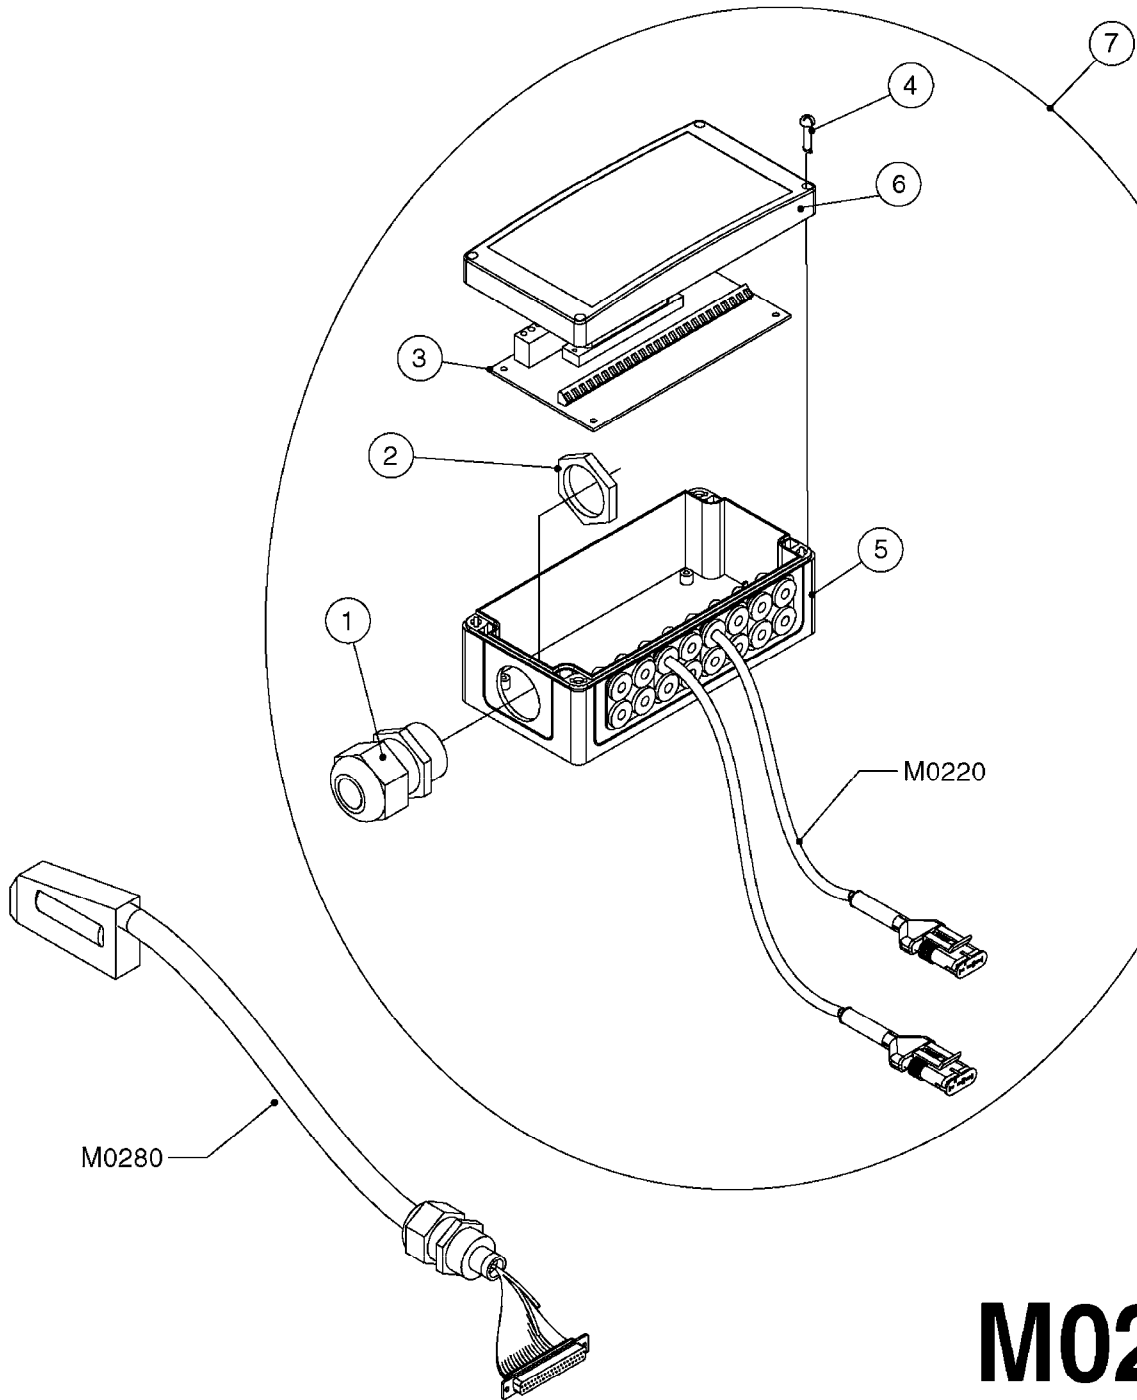

M0220

CABLES
M0220-HIN, 12:05:18

Page 1
Date 07.02.2020 10:24

Pos.	parts-n°	order qty	description
1	262150	1	SCREW ASSM.FOR D-SUB PLUG
2	26004900	1	CABLE FEM/MALE 37P L=9.5M
3	26005900	1	WIRE 37/37 POLE DAH/JOB COM
4	26006000	1	LEAD F AMP SUPERSEAL 3 WAYS L1,5M
4	26006100	1	CABLE L = 5.00M, AMP, MALE, 3P
4	26007000	1	CABLE L = 0.20M, AMP, MALE, 3P
4	26007100	1	CABLE L = 9.00M, AMP, MALE, 3P
4	26007200	1	CABLE 3POL AMP FEMALE L13M
5	26006200	1	CABLE L = 4.50M, AMP, MALE, 2P
5	26006300	1	CABLE L = 0.50M, AMP, MALE, 2P
5	26006400	1	CABLE L = 0.75M, AMP, MALE, 2P
5	26006500	1	CABLE L = 1.50M, AMP, MALE, 2P
5	26006600	1	CABLE L = 9.00M, AMP, MALE, 2P
6	26006700	1	CABLE L = 0.12M, AMP, FEMALE, 2P
7	26006800	1	CABLE L = 1.00M, AMP, FEMALE, 2P
8	26007300	1	CABLE L = 1.00M, AMP, FEMALE, 3P
9	26007400	1	CABLE L = 3.00M, AMP, EXT, 3P
9	26009800	1	CABLE L = 0.50M, AMP, EXT, 2P
10	26007500	1	CABLE FEM/FEM 15P L=3.5M
11	26016900	1	CABLE DB25M - DB25F L=8.5m
12	72450600	1	CAP F. AMP SUPER SEAL 2P PLUG
13	72450700	1	CAP F. AMP SUPER SEAL 3P PLUG
14	72450800	1	CAP F. AMP SUPER SEAL 4P PLUG