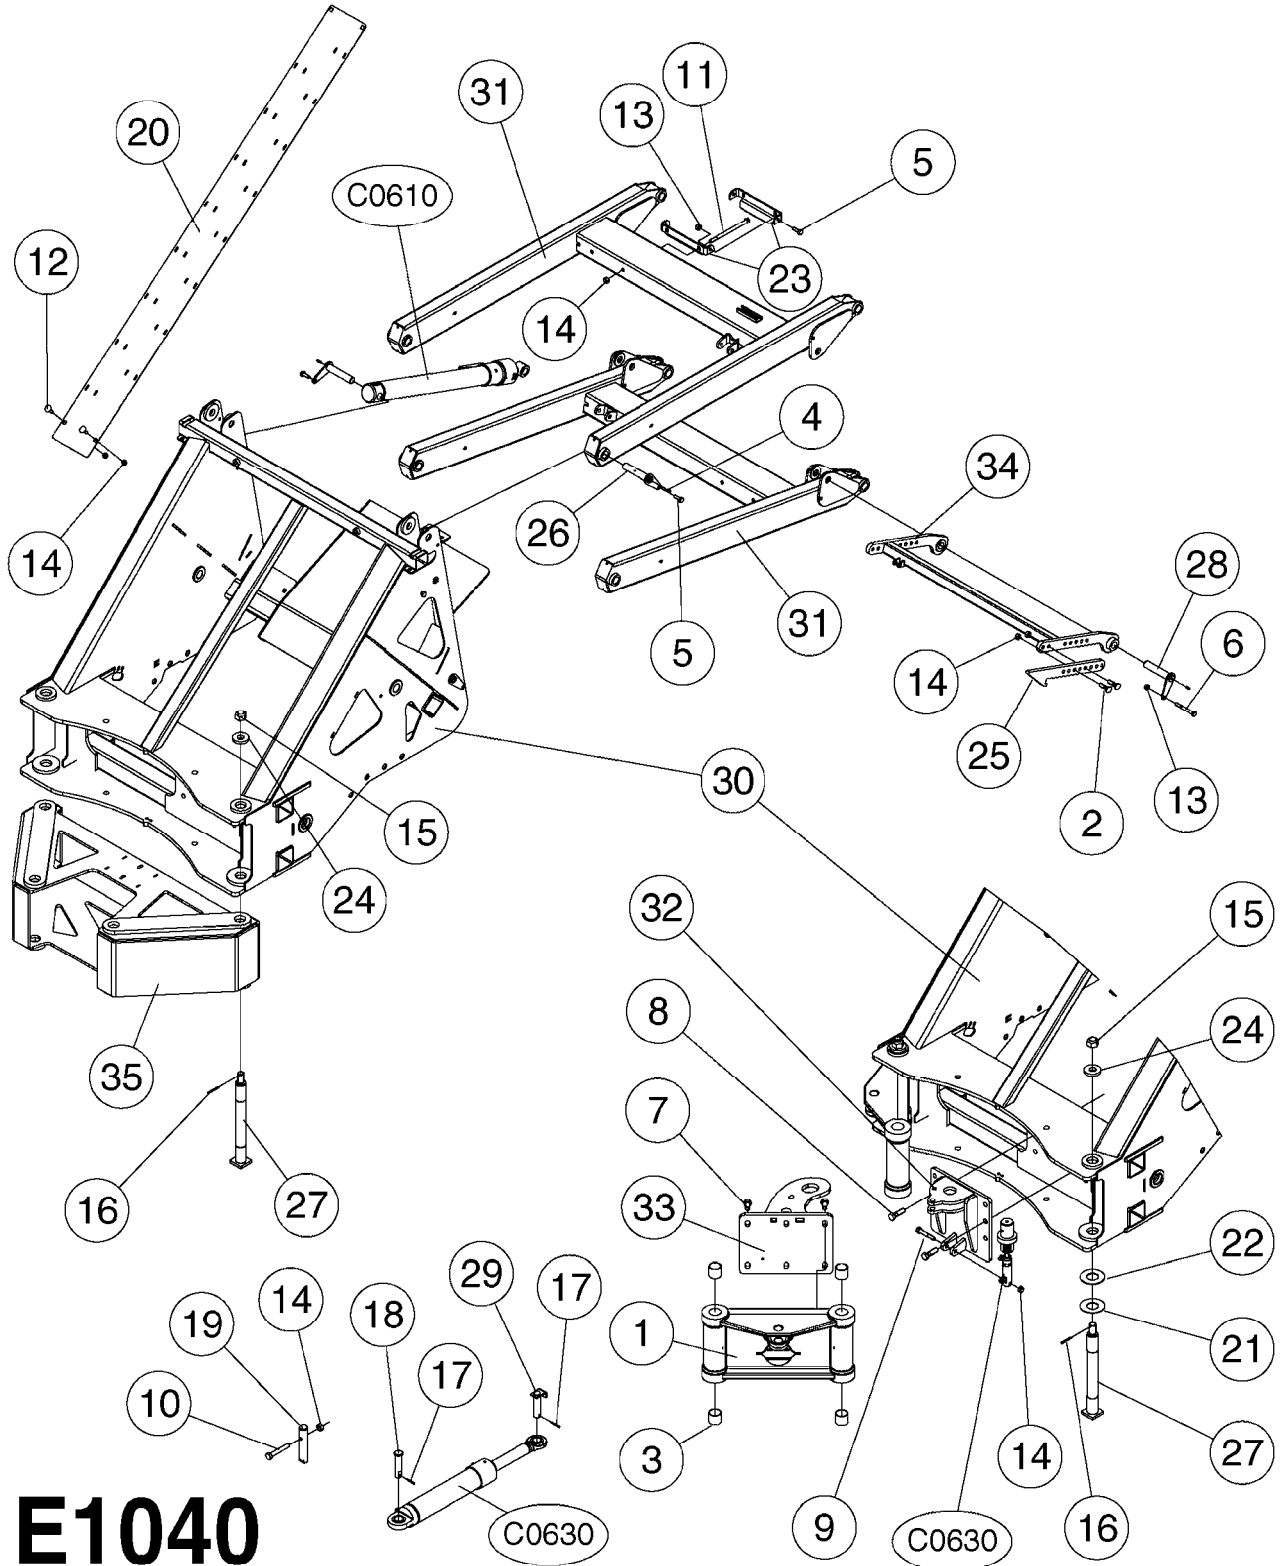

E1040

FRAME - REAR W/PARALIFT NCM
E1040-HIN, 09:09:16

Page 1

Date 07.02.2020 10:23

Pos.	parts-n°	order qty	description
1	111708	1	STEER ARM NCM 4400 PAINTED RED
1	111710	1	STEER ARM NCM 6600 PAINTED RED
2	140225	1	BOLT SPECIAL F.PARALIFT M12x50
3	210776	1	BUSHING F.TWIN STEERING ARM NCM 6600
3	210865	1	BUSHING 40mm40mm DU NCM 4400
4	283699	1	GREASE NIPPLE M6X1
5	421002	1	BOLT HEX 8.8 DEL M10X30 FT DIN933
6	421218	1	BOLT HEX 8.8 DEL M10X90
7	430684	1	BOLT HEX 8.8 DEL M16X30 FT NCM 4400
7	45001800	1	SCREW ALLEN M20X45 12.9 DE NCM 6600
8	430765	1	BOLT HEX 8.8 DEL M16X55
9	430802	1	BOLT HEX 8.8 DEL M12X75
10	430846	1	BOLT HEX 8.8 DEL M12X80
11	430908	1	BOLT HEX 8.8 DEL M12X200
12	451070	1	CARRIAGE BOLT M12X30
13	460423	1	NUT HEX M10X1.50 LOCK DIN985A2 SS
14	460703	1	NUT HEX M12X1.75 LOCK DIN985A2 SS
15	460747	1	NUT HEX M24 LOCK NCM 4400
15	461316	1	NUT HEX LOCK M30X3.5 DIN 985 NCM 6600
16	480384	1	PIN COTTER 3/16 x 1-1/2"
17	480502	1	PIN RETAINING M10X50 DIN 1481
18	14033600	1	PIN Ø40/Ø29.8 Ø10 L=133 NCM 4400
19	14051400	1	PIN Ø35.1/Ø12 L=164 NCM 6600
20	16121400	1	SHEET HOSE HOLDER PARALIFT NCM
21	16125200	1	DISC D90/42 X 2 RED NCM 4400
21	16155700	1	DISC D115/52 X 2 RED NCM 6600
22	16125300	1	DISC D90/42 X 3 RED NCM 4400
22	16155800	1	DISC D115/52 X 3 RED NCM 6600
23	16145100	1	SWIVEL FOR HOSE SUPPORT
24	16155900	1	DISC D70.0/ 31.0X10.0/RED NCM 6600
24	16375500	1	WASHER 10.0X60X25 RED NCM4400
25	16166200	1	HOOK F.TRANSF STOP W.HOLING
25	16193500	1	HOOK F.PARALIFT LOCK SHORT NCM
26	61030700	1	PIN Ø25 L=117
27	61033700	1	PIN F. STEERING 4400
27	61037800	1	PIN F. STEERING 6600
28	61035700	1	PIN Ø25 L=125
29	61036400	1	PIN D29.8 L=97 NCM 4400
29	61038100	1	PIN D34.8 NCM 6600
30	63033400	1	REAR FRAME NCM 4400 PAINTED
30	63043400	1	REAR FRAME NCM 6600 PAINTED
31	63034200	1	PARALIFT NCM 4400/6600
32	63036100	1	CONSOLE F. TRAPEZE LOCK CM "05