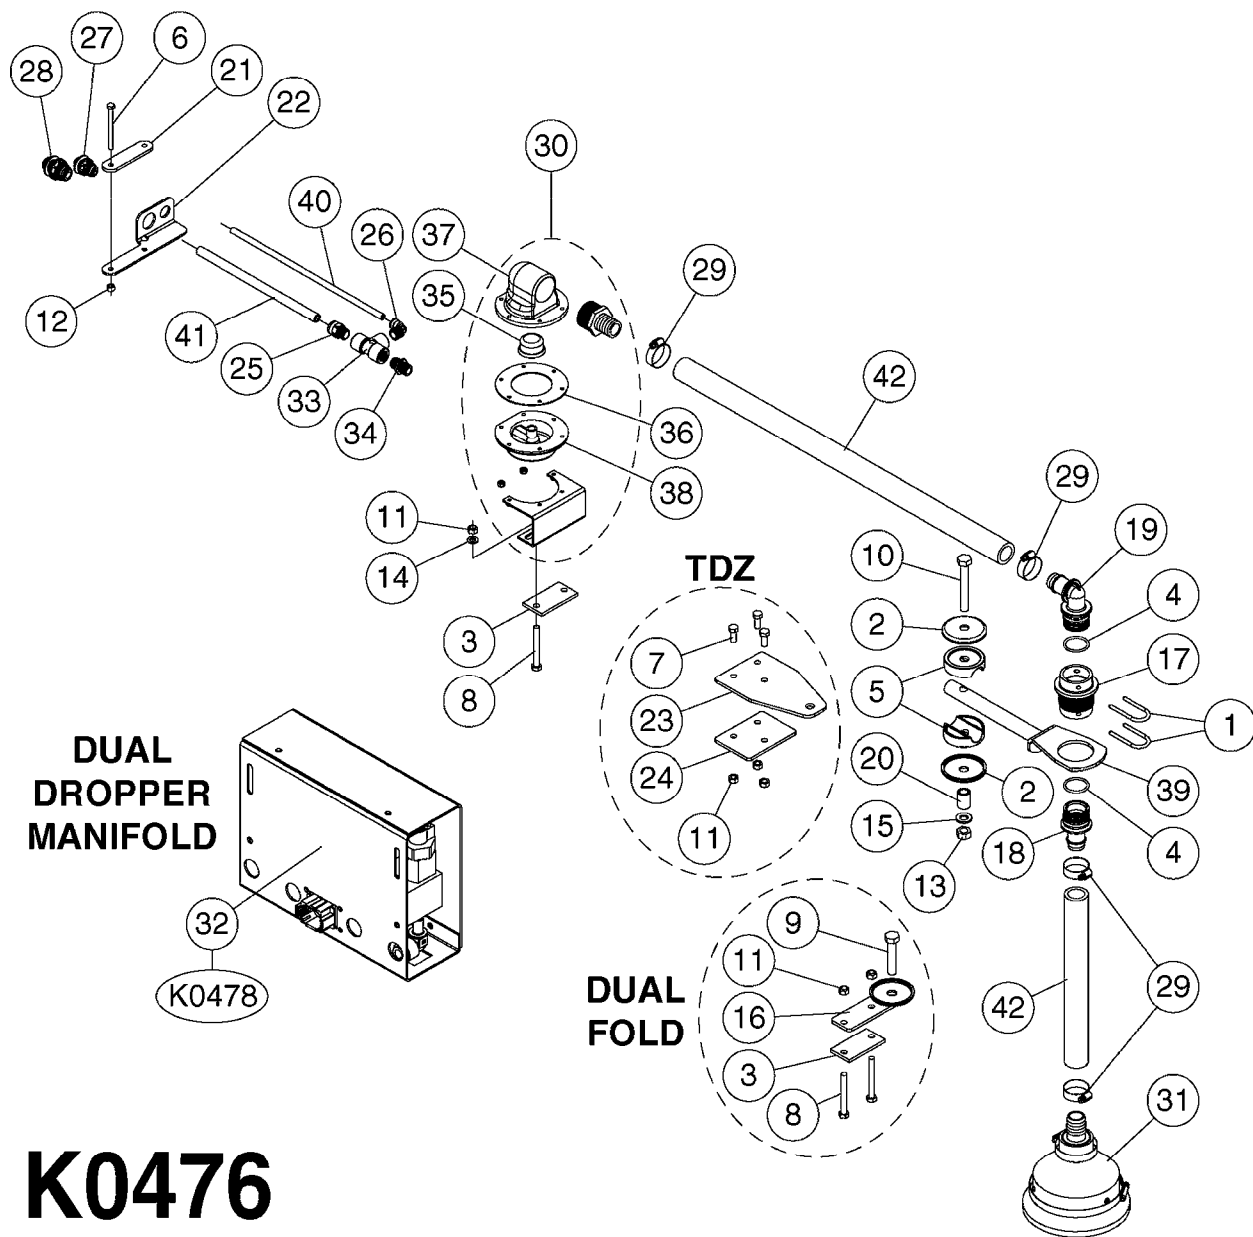

FOAM MARKER - DROPPER RICHWAY
K0476-HIN, 26:02:18

Page 1

Date 07.02.2020 10:24

Pos.	parts-n°	order qty	description
1	145995	1	FITT.DK S-53 FORK
2	160775	1	WASHER F. FRICTION PLATE
3	172664	1	FLATBAR BACKING PLATE
4	242109	1	O-RING D32.2x3.0
4	242354	1	O-RING D32.2X3.0 VITON
5	330831	1	FRICTION PLATE
6	410605	1	BOLT HEX 8.8 DEL M6X80
7	420582	1	BOLT HEX 8.8 DEL M8X20 FT A2
8	421201	1	BOLT HEX 8.8 DEL M8X70
9	430323	1	BOLT HEX 8.8 DEL M12X60
10	430924	1	BOLT HEX 8.8 DEL M12 X 85
11	460143	1	SELF LOCK NUT M8 SST A2 DIN985
12	460261	1	NUT HEX M6X1.00 LOCK DIN985 A2 SS
13	460703	1	NUT HEX M12X1.75 LOCK DIN985A2 SS
14	471126	1	WASHER, M8, Ø16/ 8.4X 1.6, SS
15	471127	1	WASHER, M12, Ø24/13X24X2.5 SS
16	611671	1	BREAK AWAY HOLDER F-MARKER
17	726463	1	FITT.DK S53 BULKHEAD W/GASKET
18	726559	1	FITT DK. S-53 HB 1" W/O-RING
19	726571	1	FITT.DK S-53 ELB.1", W ORING
20	14103900	1	BUSHING Ø19/Ø13 L=26.5 SPC/FTZ BOOMS ONLY
21	16022403	1	BRACKET 60MM TUBE
22	16162903	1	BRKT, FOAM LINE DISCONNECT
23	16169803	1	BRACKET, TDZ FOAM MARKER MOUNT
24	16170003	1	PLATE, TDZ FOAM MARKER MOUNT BACKER
25	23004303	1	FITT, 3/8"NPT-3/8"TUBE-PTC
26	23004403	1	FITT, 3/8"NPT-1/4"90-PTC
27	23004503	1	FITT, BULKHEAD-1/4" TUBE-PTC
28	23004603	1	FITT, BULKHEAD-3/8" TUBE-PTC
29	28030003	1	CLAMP HOSE GEAR P1" 6716
30	28064903	1	FOAMHEAD ASSEMBLY, RICHWAY
31	28065003	1	COLLECTOR HEAD ASSY, RICHWAY
32	28065103	1	DUAL DROP MANIFOLD, RICHWAY
33	28066303	1	FITT, BANJO, 3/8" TEE
34	28066403	1	FITT, BANJO, 3/8"-3/8" STR NIP
35	28087803	1	3/8" FOAMHEAD SCREEN, FOAM MARKER, RICHWAY
36	28087903	1	FOAMHEAD GASKET, FOAM MARKER, RICHWAY
37	28088003	1	FOAMHEAD TOP HOUSING, FOAM MARKER, RICHWAY
38	28088103	1	FOAMHEAD BOTTOM HOUSING, FOAM MARKER, RICHWAY
39	61065900	1	BRACKET FOR FOAM DROPPER, S53
40	92703303	1	HOSE LLDPE .25"X.17"X12" BLACK
41	92703403	1	HOSE LLDPE .38"X.25"X12" BLACK
42	92712403	1	HOSE R X1" X300PSI WP X0012"