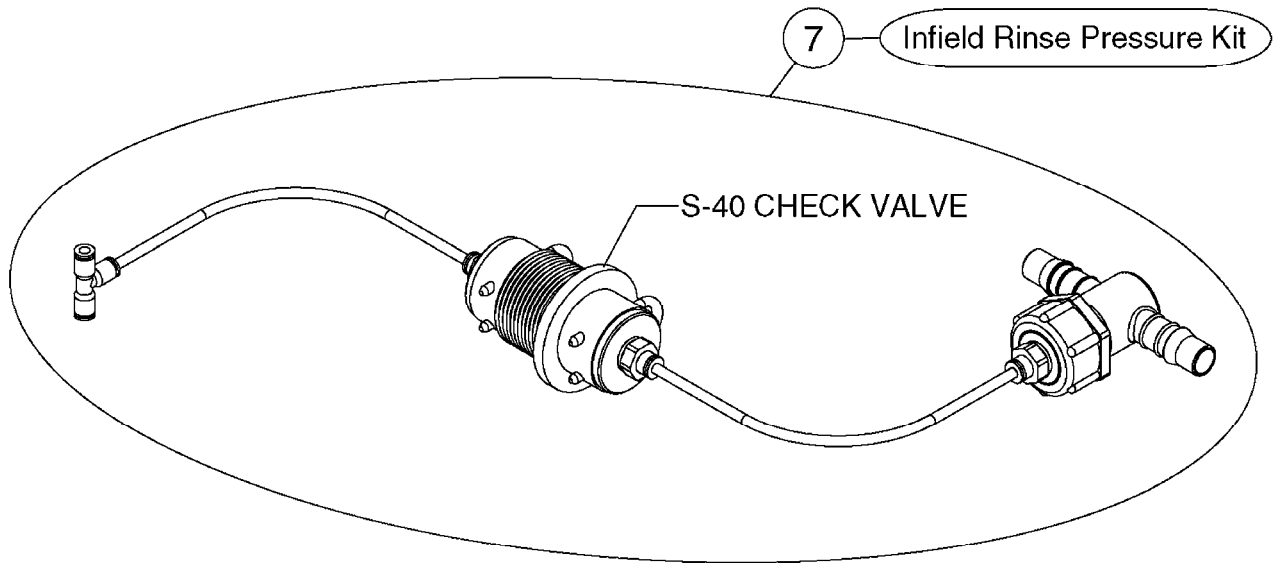

FOR S67 FITTINGS  
SEE PAGE L0100

**S67**

FOR S93 FITTINGS  
SEE PAGE L0110

**S93**

**B0500**

SMART VALVE S67 S93 (07)  
B0500-HIN, 28:01:19

Page 1  
Date 07.02.2020 10:18

Pos.	parts-n°	order qty	description
1	145996	1	FITT.DK S-67 FORK
2	145997	1	FITT.DK S-93 FORK
3	242351	1	O-RING D69.5X3.0 VITON F.S-93
4	322109	1	FITT.DK S-93 BULKHEAD NUT
5	322224	1	FITT.DK S-67 TEE
6	322320	1	NUT F.3 WAY VALVE S56
7	334545	1	FITT.DK S-93 TEE
8	334594	1	PLUG F.VALVE HANDLE BLACK
9	410362	1	BOLT HEX 8.8 SS M6X20
10	410922	1	CYL.SKR 8.8 DEL M4X20 RST
10	450902	1	BOLT ALLEN HEAD M4 X 16MM
11	471125	1	WASHER M6U 6.4X14X1.2,A2 SS
12	480733	1	PIN D6 X 40
13	480803	1	PIN Ø4 X 25
14	728525	1	FITT. S93 CONNECTOR W/O-RINGS
15	741844	1	VALVE HANDLE ASSY. SUCTION NCM
16	741845	1	VALVE HANDLE ASSY. PRESSUR NCM
17	14021500	1	SPINDLE F.S93 SMART VALVE
18	14022700	1	SPACER TUBE Ø10 L=212 SS
19	14038100	1	AXLE FOR SUCTION VALVE HANDLE
20	14038200	1	AXLE FOR PRESSURE VALVE HANDLE
21	14068700	1	SPINDLE,SMART VALVE S67 10MM
22	16059900	1	BRACKET 2 STK S93 SMART VALVE
23	16082300	1	BRACKET 2PCS S67 VALVE 15 BAR
24	28168400	1	HAIRPIN Ø5 S67/S93
25	33505200	1	PLUG FOR SMART VALVE HANDLE
26	72138000	1	VALVE S93 "V2" SMART VALVE
27	72138600	1	VALVE S93 "V3" SMART VALVE
28	72172100	1	VALVE S67 "V1" SMART VALVE
28	72538000	1	NCM 4400/6600 VALVE S67, LONG SPINDLE NAV 3000/4000
29	72172200	1	VALVE S67 "V2" SMART VALVE
30	72283000	1	AXLE JOINT F. SMARTVALVE HANDL