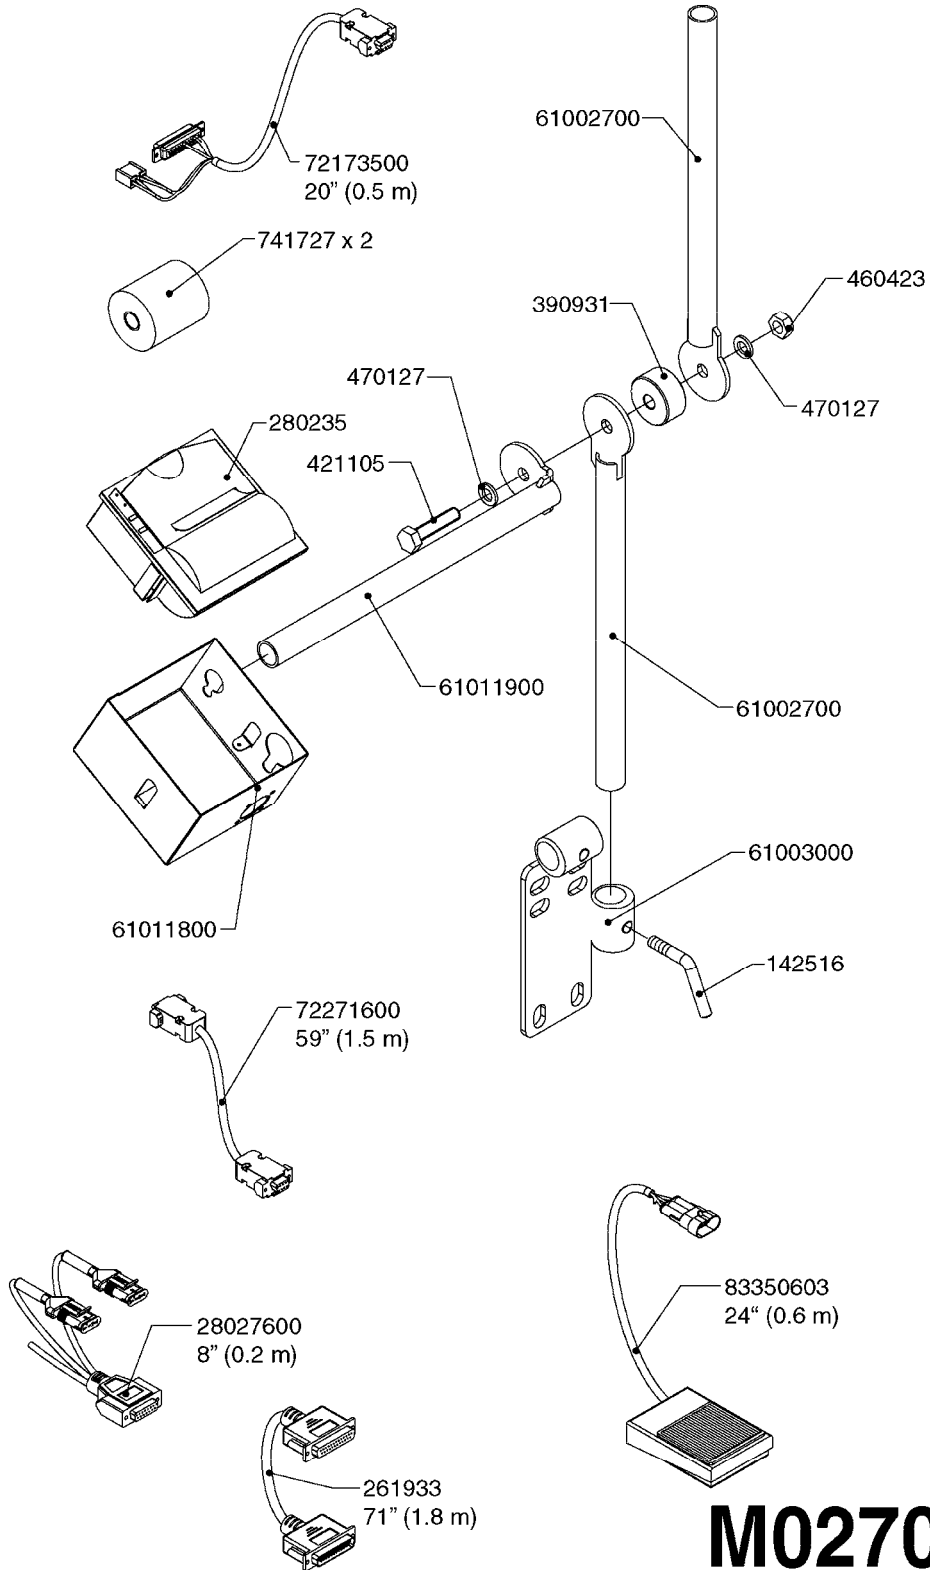

HC 5500 ACCESSORIES  
M0270-HIN, 01:01:16

Page 1  
Date 07.02.2020 10:20

parts-n°	order qty	description
142516	1	SCREW SET M10 BENT F. LOCKING
261933	1	CABLE W/PLUG 2X25 L=71"
280235	1	HARDI PRINTER WITH CLOCK
390931	1	PLASTIC SPACER D40XD11 L=20
421105	1	M10X45 MACHINE SCREW STAINLESS
460423	1	NUT HEX M10X1.50 LOCK DIN985A2 SS
470127	1	WASHER D15D10X2 M10 LOCK
741727	1	PAPER, THERMAL, HC5500 PRINTER
28027600	1	WIRE HC5500 AUX.
61002700	1	TUBE BRACKET F.TRACTOR MOUNT
61003000	1	BRACKET F.TRACTOR MOUNT
61011800	1	BOX FOR HARDI PRINTER
61011900	1	TUBE BRACKET F.TRACTOR MOUNT
72173500	1	WIRE F.PRINTER HC5500 L=20"
72271600	1	HC5500 COMMUNICATION CABLE
83350603	1	FOOT SWITCH HC5500 CONTROL