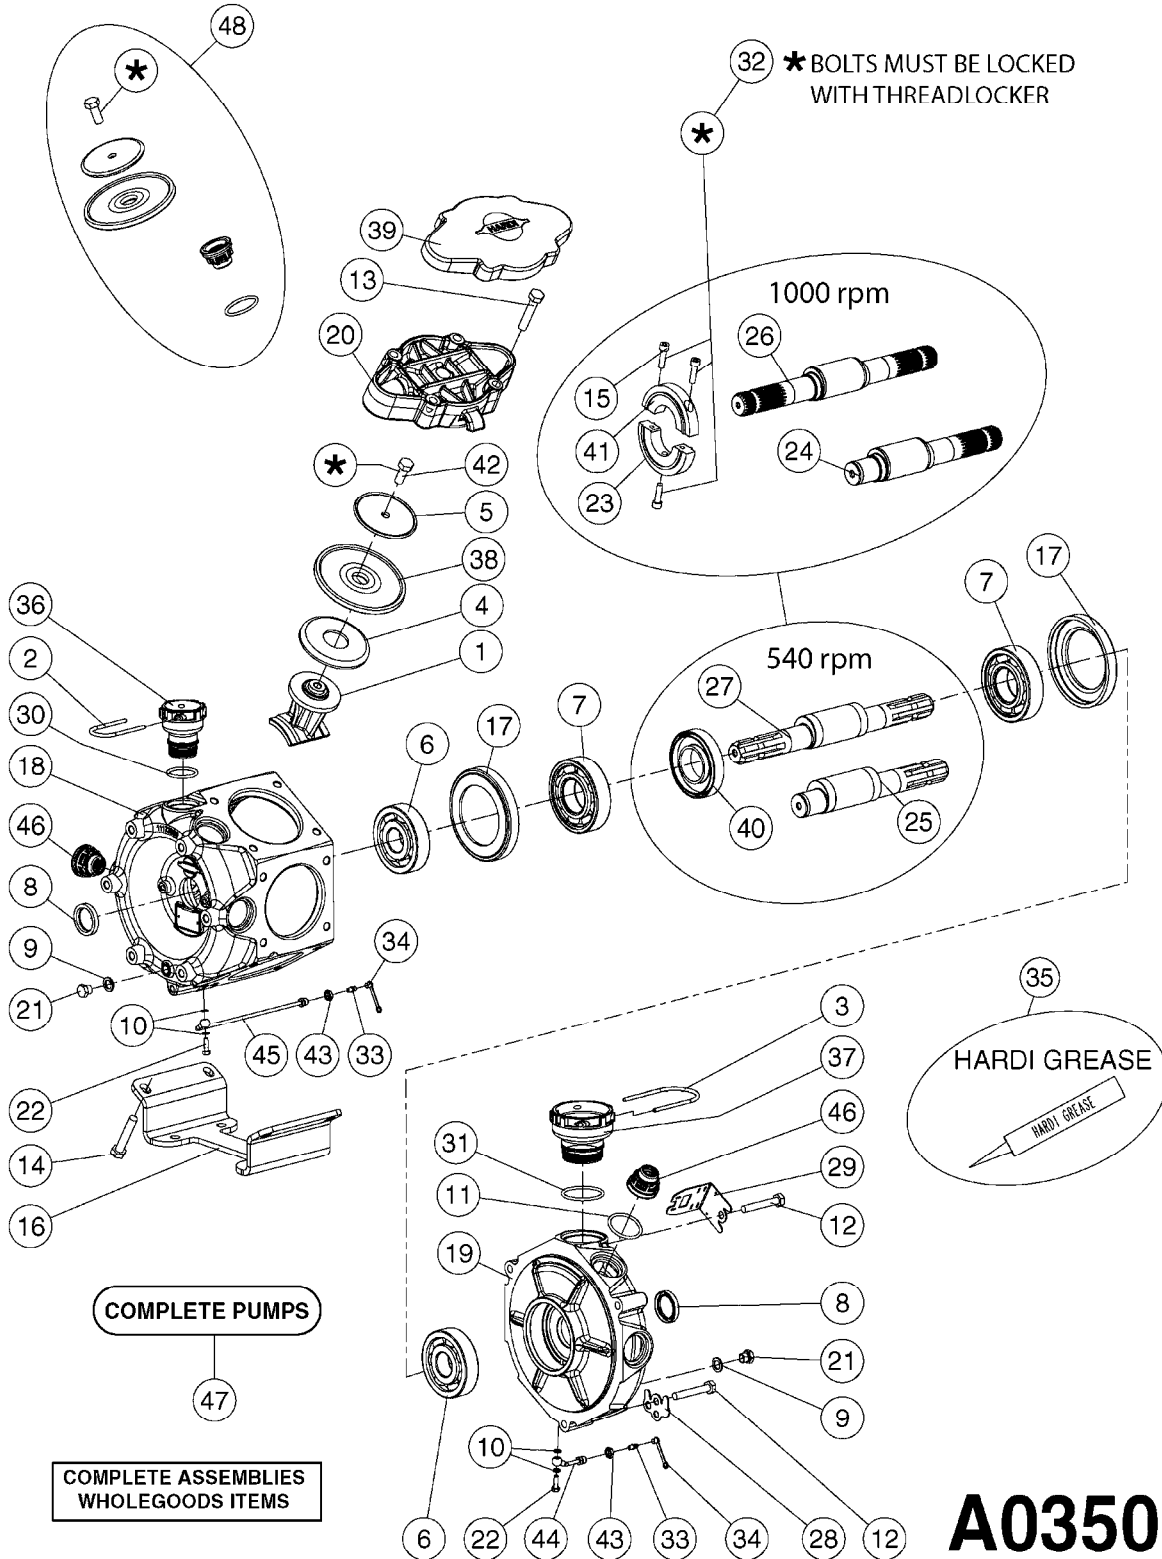

**A0340**

PUMP - 463/1000 RPM W/MOUNTING  
A0340-HIN, 01:01:16

Page 1

Date 07.02.2020 10:18

parts-n°	order qty	description
111183	1	PUMP CASTING 460-463 (PAINTED)
111547	1	PUMP FRONT 460-463-2' (PAINT)
111622	1	CONNECTING ROD 463/5.5MM
111638	1	VALVE COVER 463 HC+1000 VERS.
111645	1	CONNECTING ROD 463/6.5MM
147662	1	CRANK SHAFT F.363/463-5.5MM
147663	1	CRANK SHAFT 363/463-5.5 THROUG
147664	1	COUNTERBALANCE 363/463 WEIGHT
147706	1	CRANK SHAFT F.363/463-6.5MM
147707	1	CRANK SHAFT 363/463-6.5 THROUG
161012	1	DIAPHRAGM BACKING DISC F. 463
161175	1	DIAPHRAGM DISC 463/464 PUMP
161745	1	METAL SPACER F.363/463
170183	1	LIFT STRAP F.PUMP 360/361/462
173901	1	LIFT STRAP F.PUMP 463
210221	1	BEARING BALL 6407
210232	1	BEARING BALL 6310
210243	1	SEAL OIL 35 X 47 X 7
241404	1	DOWTY SEAL 1/4"
242153	1	O-RING D26X4 EPDM
242216	1	O-RING VITON F/1202/1302/462
280011	1	GREASE NIPPLE 1/8' SAE H TR
330072	1	O-RING D53.5/D45.5X4
334321	1	O-RING POLY. 34.0x26.0x4.0
390844	1	COUNTERBALANCE 363/463 POM
420917	1	BOLT HEX 8.8 RAW M8X12 FT
421083	1	BOLT HEX 8.8 DEL M10X65
430286	1	BOLT HEX 8.8 DEL M12X30 FT
430323	1	BOLT HEX 8.8 DEL M12X60
430438	1	BOLT HEX 8.8 DEL M12X65
450996	1	BOLT ALLEN M8X35 DIN 912 RAW
460703	1	NUT HEX M12X1.75 LOCK DIN985A2 SS
614628	1	FOOT F. 46X PUMP, RED
821585	1	PUMP 463/5.5 THRGH SHAFT 1000R
821587	1	PUMP 463/10 THROUGH SHAFT TWNF
14010400	1	PLUG 1/4" BSP
33511600	1	DIAPHRAGM PUMP 463/464 PUMP PUR
43099200	1	BOLT HEX SS M12 X 30 DIN933 A4
72043600	1	VALVE FOR 462/463
72043700	1	VALVE FOR 462/463 W.VENT HOLE
72293300	1	PUMP 463/6.5 MED-2-1000-GG
75073900	1	PUMP KIT 460/463 "06"
82168700	1	PUMP 464-12 540 OFFSET PORTS
82168800	1	PUMP 464 6.5 1000 OFFSET PORTS
82169400	1	PUMP 464-6.5-STD-2-1000 FK