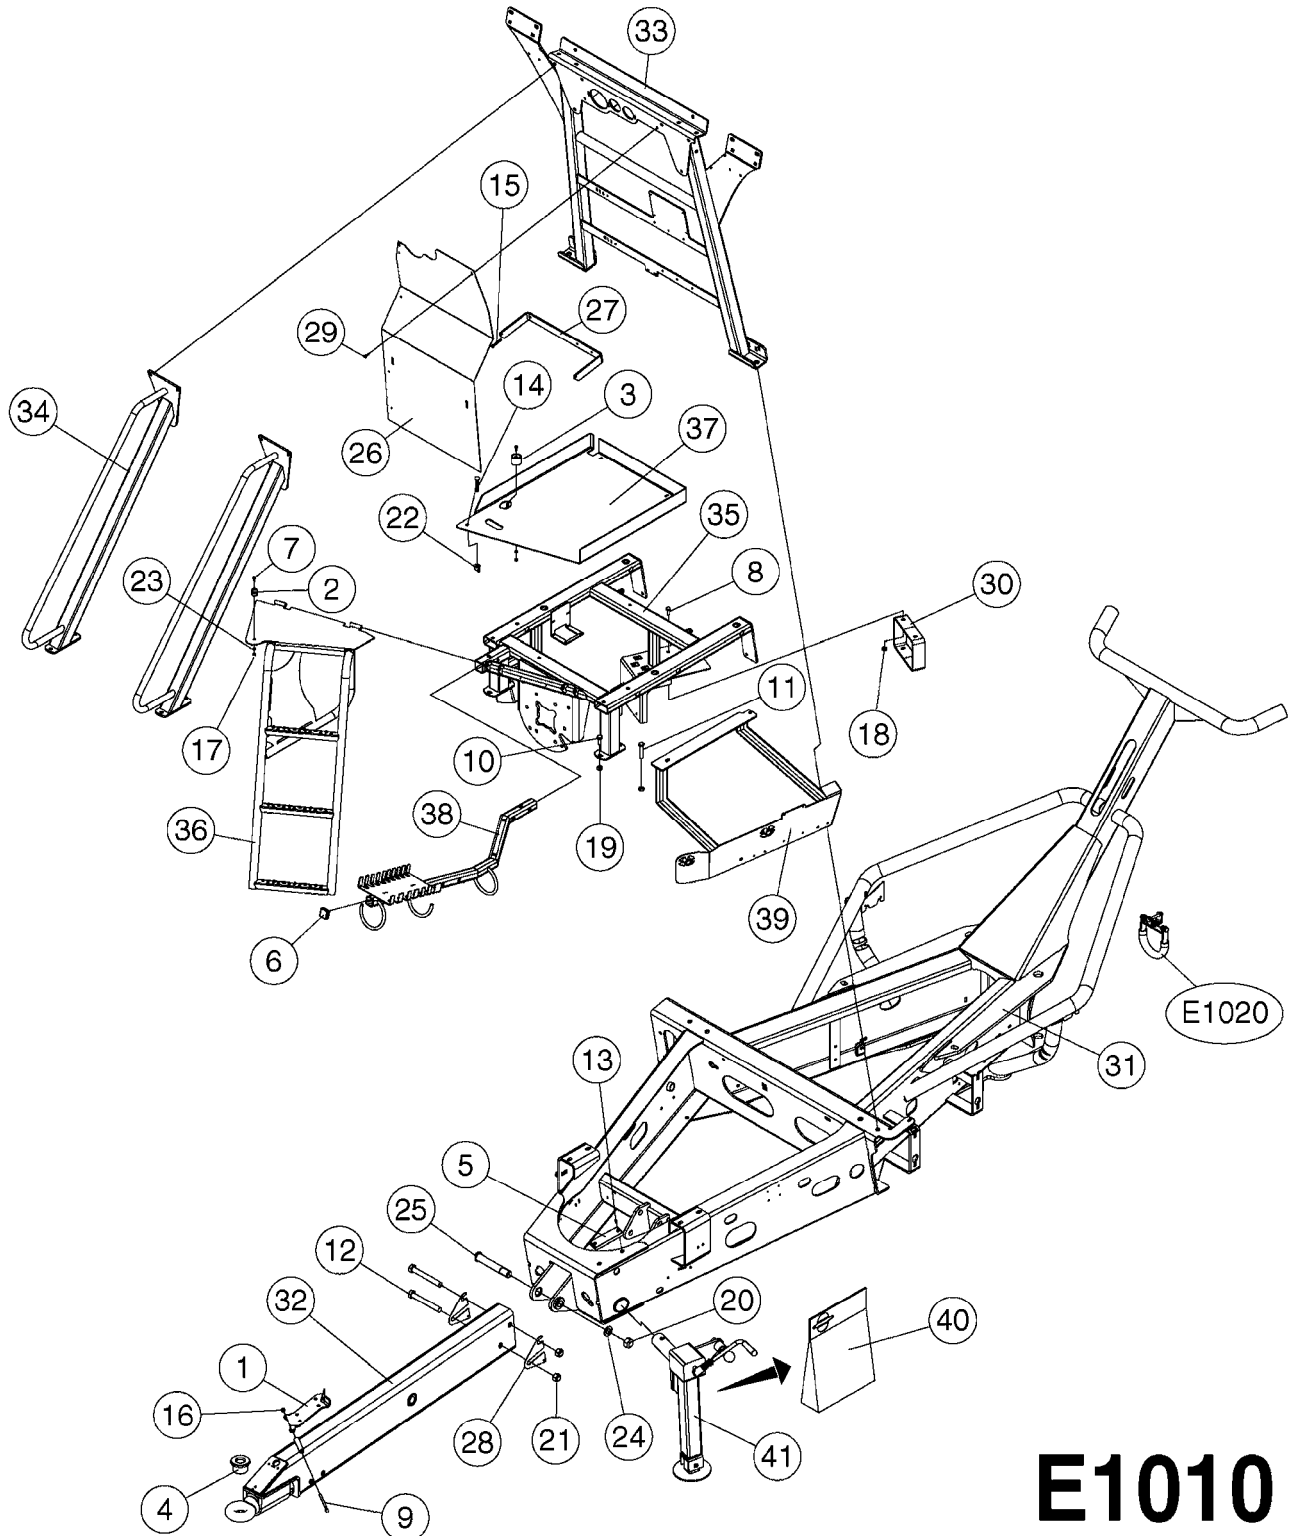

E1010

FRAME - NCM 4400/6600
E1010-HIN, 01:01:16

Page 1

Date 07.02.2020 10:19

Pos.	parts-n°	order qty	description
1	161923	1	SUPPORT PLATE F. PTO CM+
2	242567	1	DOOR STOP, MALE
3	242568	1	DOOR STOP, FEMALE
4	14011603	1	BUSHING, DRAWBAR, 1.5"
4	270608	1	BUSHING F. DRAWBAR NCM Ø50/Ø33
5	334135	1	SLIDE SHOE 140X45X15
6	334571	1	PLUG 40x40x2 F.SQ.TUBE
7	410185	1	BOLT HEX 8.8 DEL M6X16
8	421002	1	BOLT HEX 8.8 DEL M10X30 FT DIN933
9	421232	1	BOLT HEX 8.8 DEL M8X110
10	430286	1	BOLT HEX 8.8 DEL M12X30 FT
11	430438	1	BOLT HEX 8.8 DEL M12X65
12	430886	1	BOLT HEX 8.8 DEL M20X160
13	440708	1	SCREW M5.5X16 SELF TAPPING SS
14	440718	1	BOLT CRG M10 X 65 DEL
15	450402	1	BOLT HEX M6X50
16	460143	1	SELF LOCK NUT M8 SST A2 DIN985
17	460261	1	NUT HEX M6X1.00 LOCK DIN985 A2 SS
18	460423	1	NUT HEX M10X1.50 LOCK DIN985A2 SS
19	460703	1	NUT HEX M12X1.75 LOCK DIN985A2 SS
20	460747	1	NUT HEX M24 LOCK
21	460806	1	NUT HEX M20X2.50 LOCK DIN985A2 SS
22	461324	1	NUT WING M10 STAINLESS STEEL
23	471125	1	WASHER M6U 6.4X14X1.2,A2 SS
24	471130	1	WASHER, M24, Ø44/25.0X 4.0, SS
25	14033300	1	PIN D30.0 F. DRAWBAR NCM
26	16128300	1	COVER F. EL-BOX. NCM 4400
26	16156000	1	COVER F. EL-BOX. NCM 6600
27	16128600	1	BRACKET F. COVER PLATE NCM
28	16144700	1	SHIM F. DRAWBAR NCM4400
29	45001500	1	SCREW THUMB PLASTIC HEAD M6x20
30	61018703	1	BRKT, ACE 650, COMMANDER MOUNT BRACKET FOR ACE 650 PUMP
31	63033300	1	FRAME NCM 4400 PAINTED
31	63043300	1	FRAME NCM 6600 PAINTED
32	63033500	1	DRAWBAR SWIVEL D50 NCM 4400
33	63033600	1	TRANSPORT FRAME NCM 4400
33	63043600	1	TRANSPORT FRAME NCM 6600
34	63033700	1	HANDRAIL FOR PLATFORM PAINTED
35	63034100	1	MOUNT PLATFORM NCM 4400
35	63043700	1	MOUNT PLATFORM NCM 6600
36	63035700	1	STEP FOR NCM 4400/6600
37	63035800	1	DECKPLATE F.PLATFORM NCM 4400
37	63043800	1	DECKPLATE F.PLATFORM NCM 6600
38	63038700	1	HOSE & CABLE SUPPORT NCM
39	63040500	1	VALVE CONSOLE PAINTED
40	72280700	1	REPAIR KIT F.JACK STAND
41	72280900	1	JACK STAND F. NCM4400 COMP.