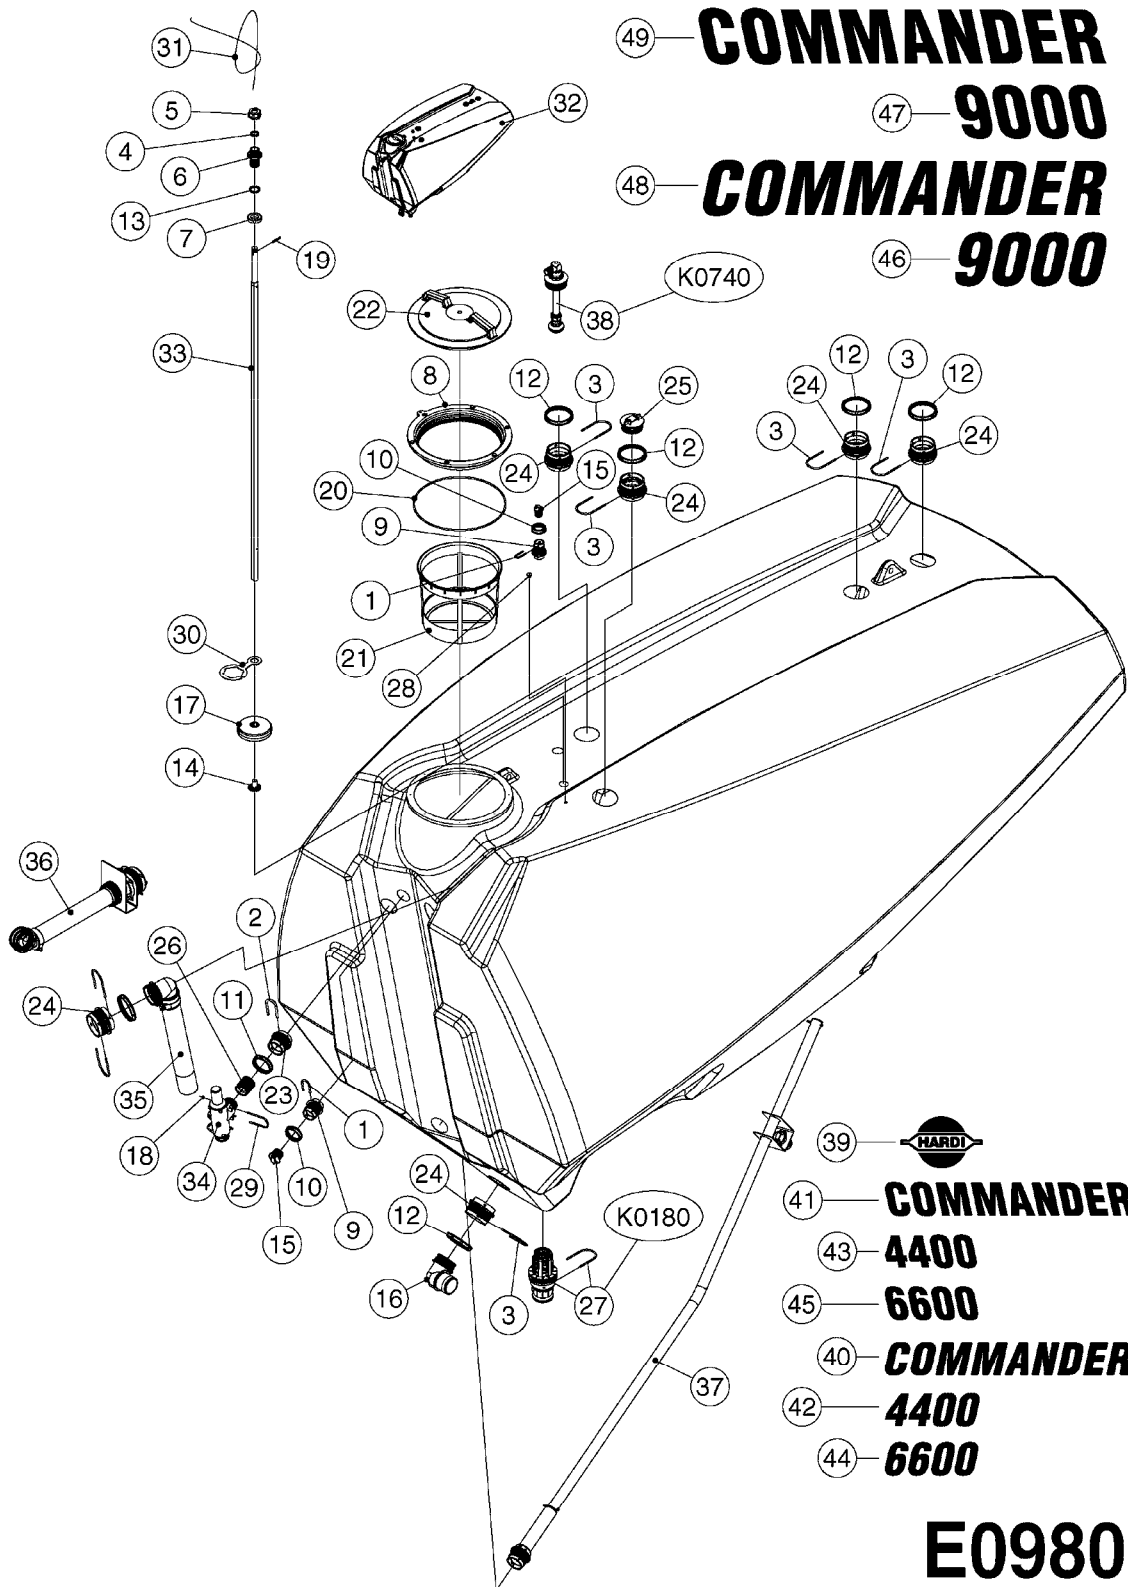

**E0900**

CAMOPLAST HUB ASSY. MID-ROLLER  
E0900-HIN, 01:01:16

Page 1

Date 07.02.2020 10:19

Pos.	parts-n°	order qty	description
1	28080603	1	HUB ASSY.MID-ROLLER
2	28081803	1	BEARING ASSEMBLY - OUTER
3	28082303	1	WHEEL SEAL, TRIPLE LIP
4	28082403	1	WEAR RING
5	28082503	1	BEARING ASSEMBLY, 783 OUTER
6	28082603	1	WASHER 0.94"IDX2"ODX0.16"
7	28082703	1	COTTER PIN 1-3/4" X 5/32"
8	28082803	1	CASTLE NUT 7/8"-14 UNF
9	28082903	1	DUST CAP 2-3/4"OD X 2-7/16"
10	28083003	1	LUG NUT SET (6) MID-ROLLER
11	28083103	1	WHEEL STUD SET (6) MID-ROLLER