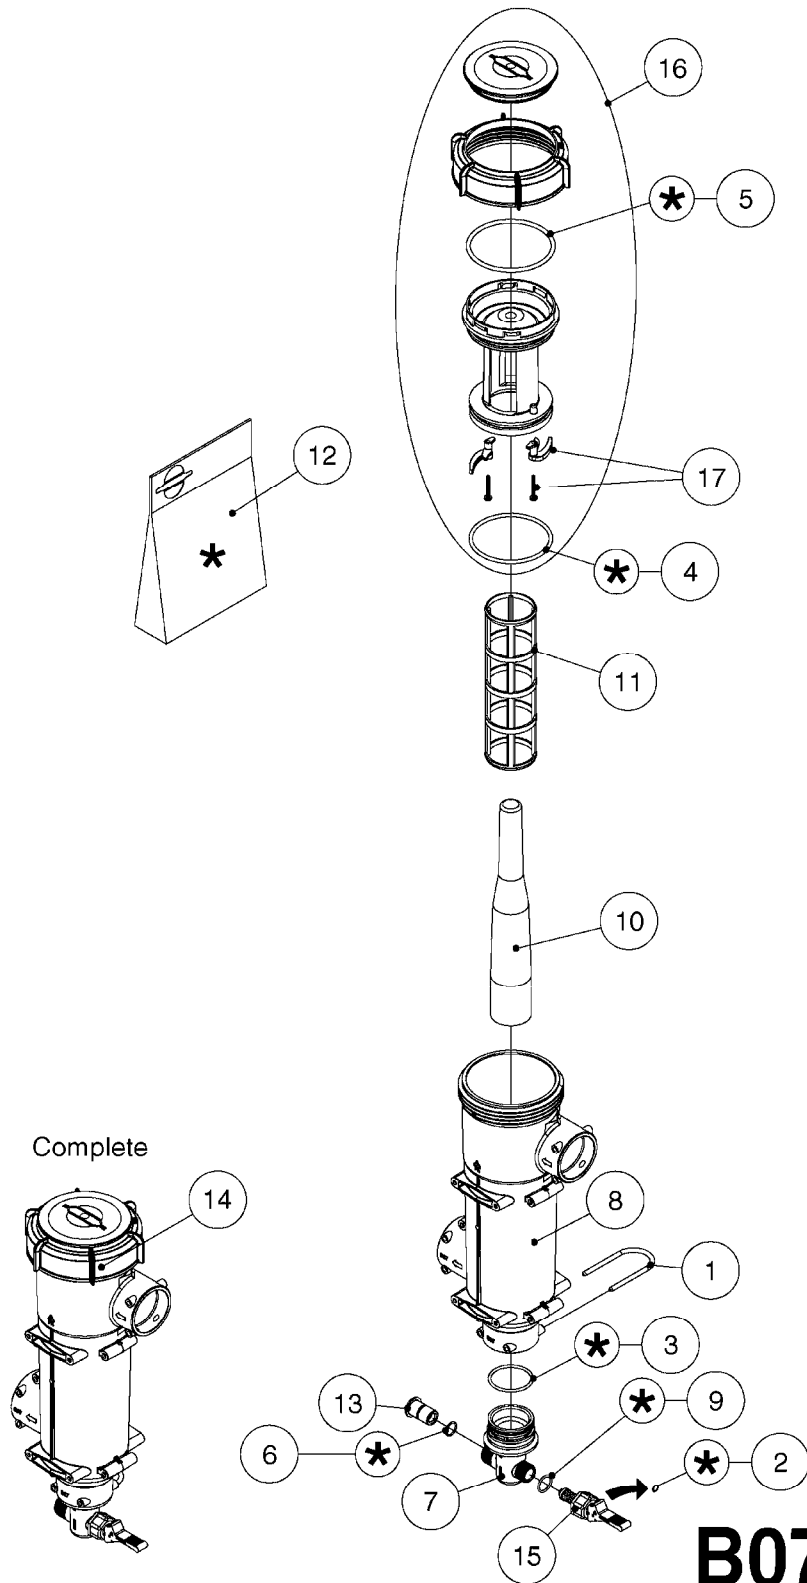

B0730

PRESSURE FILTER - CYCLONE
B0730-HIN, 01:01:16

Page 1

Date 07.02.2020 10:18

Pos.	parts-n°	order qty	description
1	145996	1	FITT.DK S-67 FORK
2	241323	1	O-RING D5.3X2.4 NITRIL
3	242353	1	O-RING 3 X 44.2 VITON
4	242565	1	O-RING Ø 85 X 4.0 SH70 VITON
5	242577	1	O-RING Ø 86 X 4.5 SH70 VITON
6	242594	1	O-RING D14 X 1.78 SCH.70-EPDM
7	322358	1	T-PIECE S67-1/2"-3/4"
8	322359	1	CYCLONE FILTER HOUSING
9	330315	1	O-RING D18.4/D13X.6
10	391093	1	CONE F. CYCLONE FILTER
11	61036000	1	FILTER ELEM.S93,100 MSH-YELLOW
11	615416	1	FILTER ELEM.S93,50 MESH-BLUE
11	72557200	1	FILTER ELEM.S93,80# CYCLONE
12	741827	1	SEAL KIT CYCLONE FILTER
13	39127500	1	VALVE SEAT D18/10 3/4"-1/2" 09
14	72281200	1	CYCLONE FILT.COMP. 80 MSH S67
14	72316500	1	CYCLONE FILT.COMP.50 MSH S67
14	72316600	1	CYCLONE FILT.COMP.100 MSH S67
15	72281300	1	VALVE BOOSTER/ON/OFF CYCLONE F
16	72352200	1	LID COMPLETE F. CYCLONE FILTER
17	74192900	1	FILTER LOCK PARTS - CYCLONE