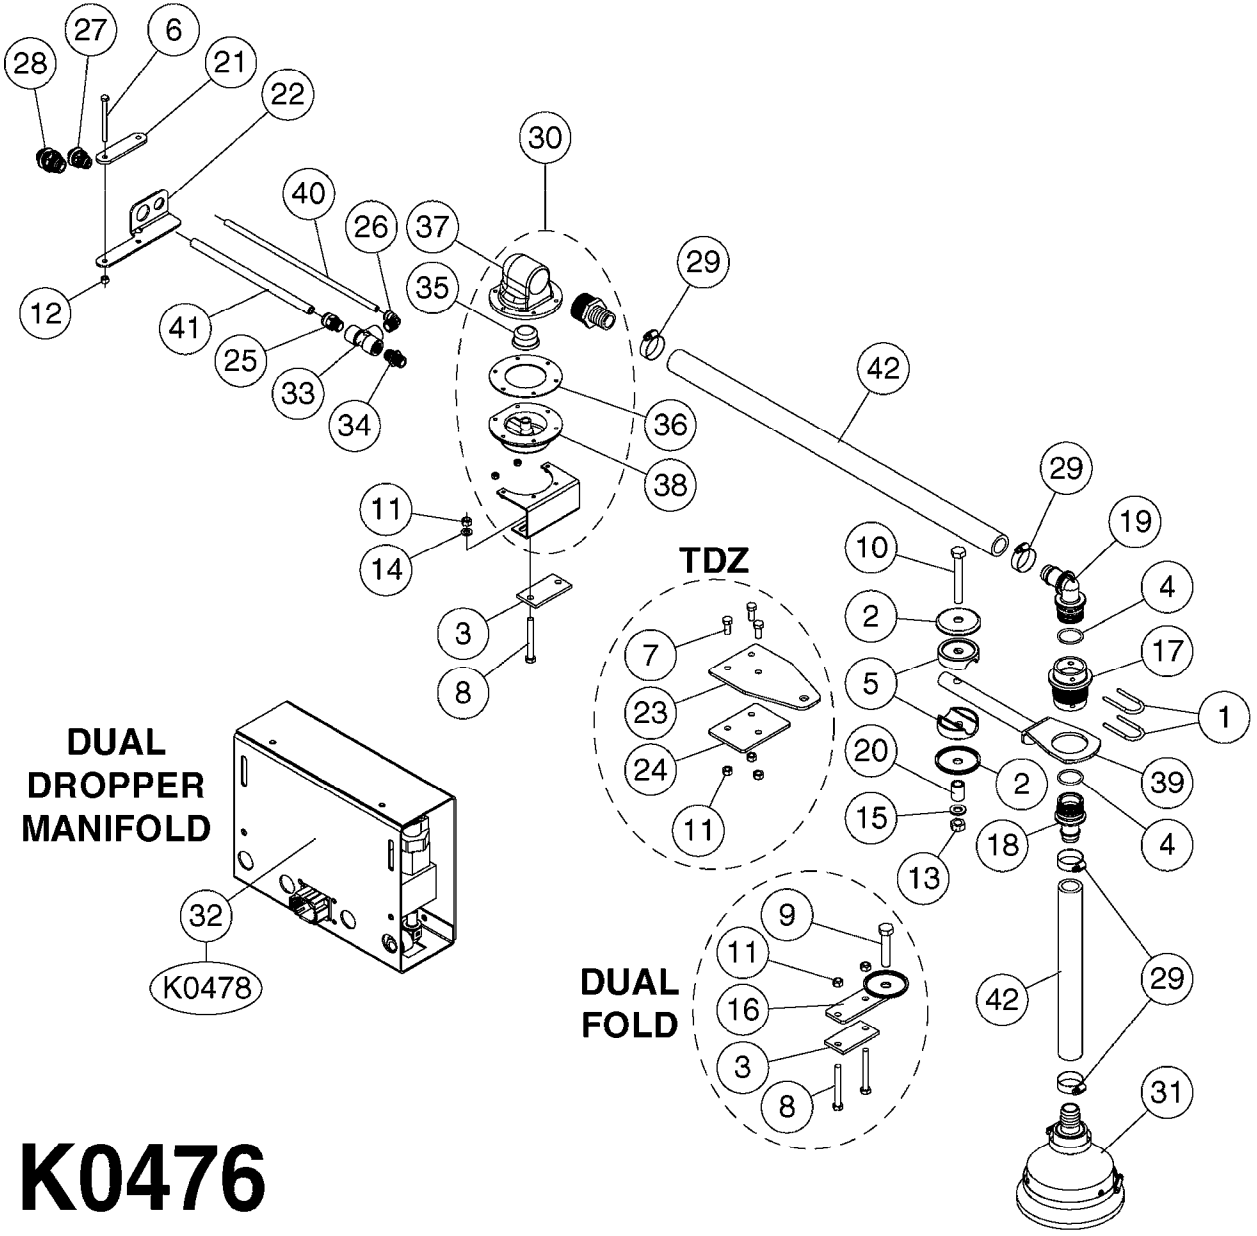

K0476

FOAM MARKER - DROPPER RICHWAY
K0476-HIN, 26:02:18

Page 1

Date 07.02.2020 10:19

Pos.	parts-n°	order qty	description
1	145995	1	FITT.DK S-53 FORK
2	160775	1	WASHER F. FRICTION PLATE
3	172664	1	FLATBAR BACKING PLATE
4	242109	1	O-RING D32.2x3.0
4	242354	1	O-RING D32.2X3.0 VITON
5	330831	1	FRICTION PLATE
6	410605	1	BOLT HEX 8.8 DEL M6X80
7	420582	1	BOLT HEX 8.8 DEL M8X20 FT A2
8	421201	1	BOLT HEX 8.8 DEL M8X70
9	430323	1	BOLT HEX 8.8 DEL M12X60
10	430924	1	BOLT HEX 8.8 DEL M12 X 85
11	460143	1	SELF LOCK NUT M8 SST A2 DIN985
12	460261	1	NUT HEX M6X1.00 LOCK DIN985 A2 SS
13	460703	1	NUT HEX M12X1.75 LOCK DIN985A2 SS
14	471126	1	WASHER, M8, Ø16/ 8.4X 1.6, SS
15	471127	1	WASHER, M12, Ø24/13X24X2.5 SS
16	611671	1	BREAK AWAY HOLDER F-MARKER
17	726463	1	FITT.DK S53 BULKHEAD W/GASKET
18	726559	1	FITT DK. S-53 HB 1" W/O-RING
19	726571	1	FITT.DK S-53 ELB.1", W ORING
20	14103900	1	BUSHING Ø19/Ø13 L=26.5 SPC/FTZ BOOMS ONLY
21	16022403	1	BRACKET 60MM TUBE
22	16162903	1	BRKT, FOAM LINE DISCONNECT
23	16169803	1	BRACKET, TDZ FOAM MARKER MOUNT
24	16170003	1	PLATE, TDZ FOAM MARKER MOUNT BACKER
25	23004303	1	FITT, 3/8"NPT-3/8"TUBE-PTC
26	23004403	1	FITT, 3/8"NPT-1/4"90-PTC
27	23004503	1	FITT, BULKHEAD-1/4" TUBE-PTC
28	23004603	1	FITT, BULKHEAD-3/8" TUBE-PTC
29	28030003	1	CLAMP HOSE GEAR P1" 6716
30	28064903	1	FOAMHEAD ASSEMBLY, RICHWAY
31	28065003	1	COLLECTOR HEAD ASSY, RICHWAY
32	28065103	1	DUAL DROP MANIFOLD, RICHWAY
33	28066303	1	FITT, BANJO, 3/8" TEE
34	28066403	1	FITT, BANJO, 3/8"-3/8" STR NIP
35	28087803	1	3/8" FOAMHEAD SCREEN, FOAM MARKER, RICHWAY
36	28087903	1	FOAMHEAD GASKET, FOAM MARKER, RICHWAY
37	28088003	1	FOAMHEAD TOP HOUSING, FOAM MARKER, RICHWAY
38	28088103	1	FOAMHEAD BOTTOM HOUSING, FOAM MARKER, RICHWAY
39	61065900	1	BRACKET FOR FOAM DROPPER, S53
40	92703303	1	HOSE LLDPE .25"X.17"X12" BLACK
41	92703403	1	HOSE LLDPE .38"X.25"X12" BLACK
42	92712403	1	HOSE R X1" X300PSI WP X0012"