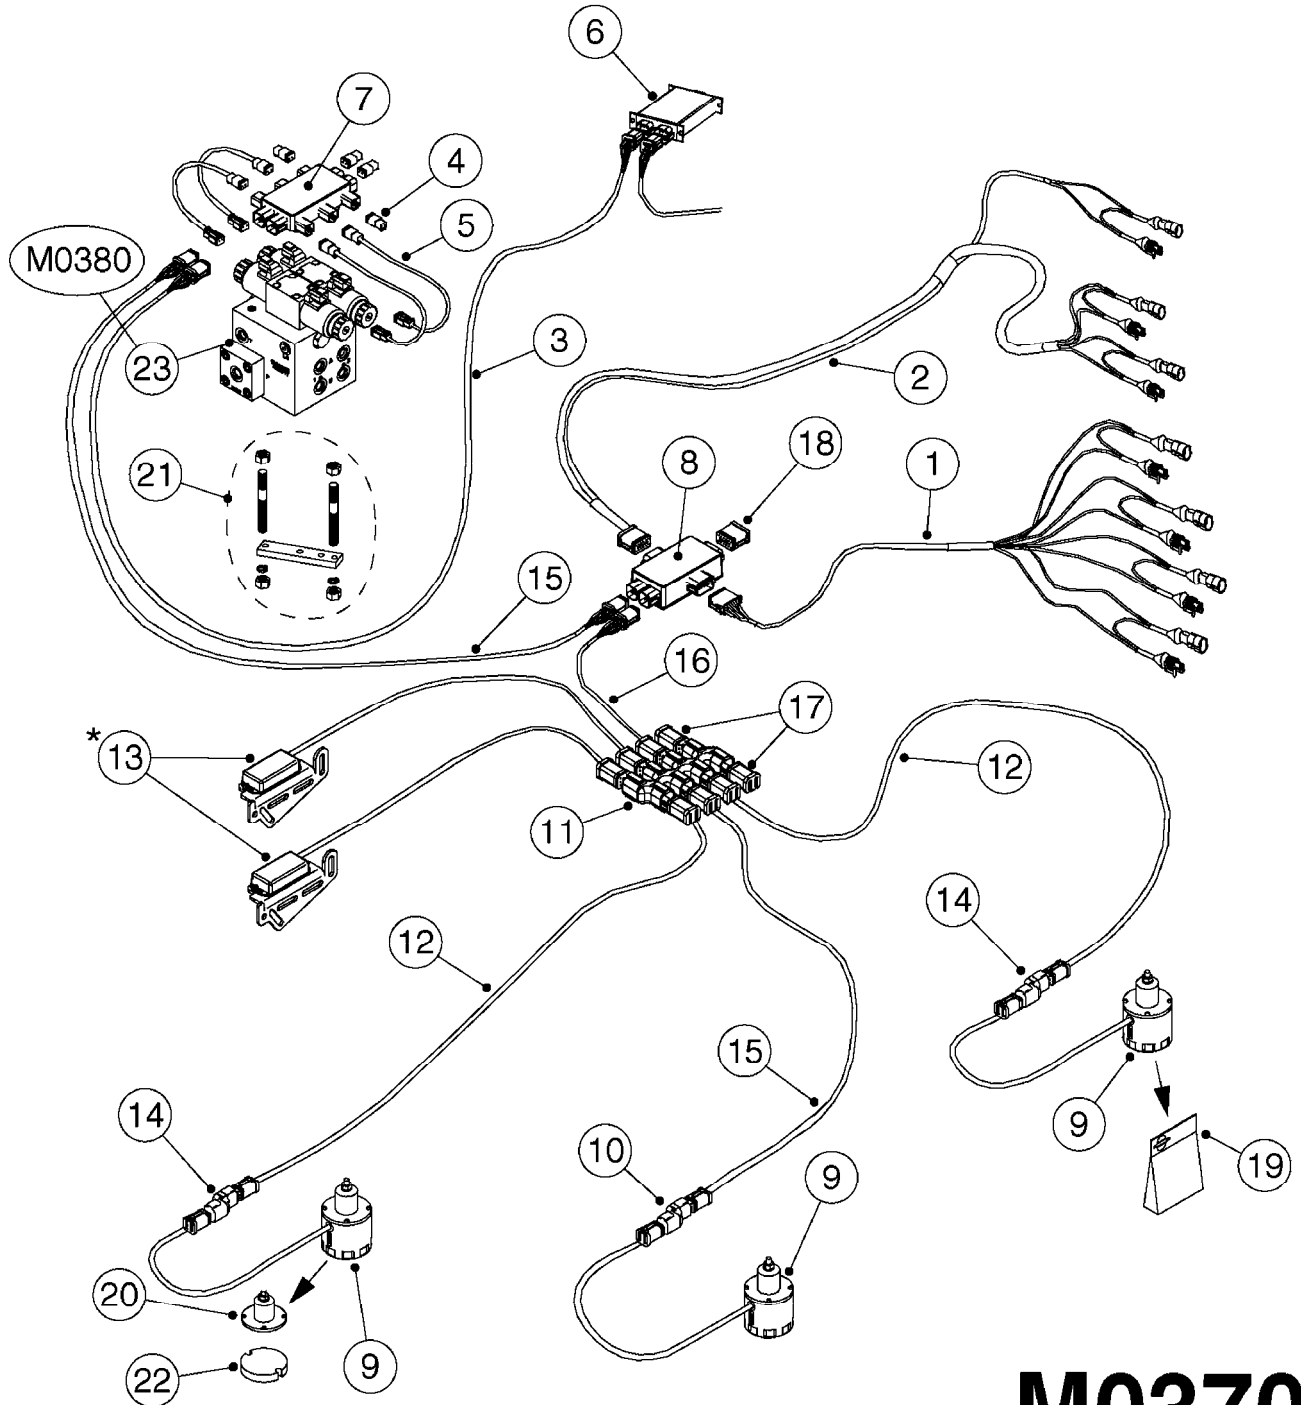

M0370

*CANNOT MIX OLD AND NEW STYLE ROLL SENSORS!

If replacing Norac P/N 43740, must replace both roll sensors with new style (13).
If unsure, new style (Norac P/N 43741) works with all versions of UC5.

NORAC UC5 BOOM HEIGHT CONTROL
M0370-HIN, 16:10:18

Page 1
Date 07.02.2020 10:20

Pos.	parts-n°	order qty	description
1	26022703	1	CABLE, INTERFACE, TILT, NORAC UC5
2	26023503	1	CABLE UC5 INTERFACE MAIN AMP
3	26032600	1	CABLE UC5 NETWORK 14 AWG 10M
4	26043000	1	NORAC UC5 NETWORK 2 PIN PLUG
5	26043300	1	CABLE UC5 VALVE 2PIN/2PIN DT
6	26043400	1	NORAC UC5 CONTROLLER MODULE
7	26043500	1	NORAC UC5 VALVE MODULE
8	26043600	1	MODULE, INPUT, NORAC UC5
9	26043700	1	SENSOR, NORAC, UC5, ULTRASONIC
10	26043800	1	NORAC UC5 NETWORK COUPLER 2-WAY
11	26043900	1	NORAC UC5 NETWORK COUPLER 8-WAY
12	26044200	1	CABLE UC5 NETWORK 18 AWG 20M
13	26023803	1	NORAC UC5 ROLL SENSOR OLD STYLE NORAC P/N 43740
13	26044300	1	NORAC UC5 ROLL SENSOR NEW STYLE NORAC P/N 43741
14	26044400	1	NORAC UC5 - UC7 COUPLER 2-WAY/TERM.
15	26047100	1	CABLE UC5 NETWORK 14 AWG 1M
16	26049900	1	CABLE UC5 NETWORK 14 AWG 3M
17	26057900	1	UC5 NETWORK 6 PIN PLUG
18	26058000	1	NORAC UC5 NETWORK 12-PIN PLUG
19	26084700	1	MESH KIT ULTRASONIC SENSOR FOR 2018 AND NEWER SENSORS
19	28098003	1	MESH AND CLIP KIT, NORAC FOR PRE-2018 SENSORS
20	28050303	1	NORAC RUBBER TOP&BOLT F.SENSOR DIA.30MMX30MMX8MM
21	28055503	1	NORAC VALVE MOUNTING HARDWARE
22	28086600	1	FOAM DISC F. SENSOR NORAC
23	78216100	1	NORAC VALVE BLOCK COMP, DEUTSCH CON.