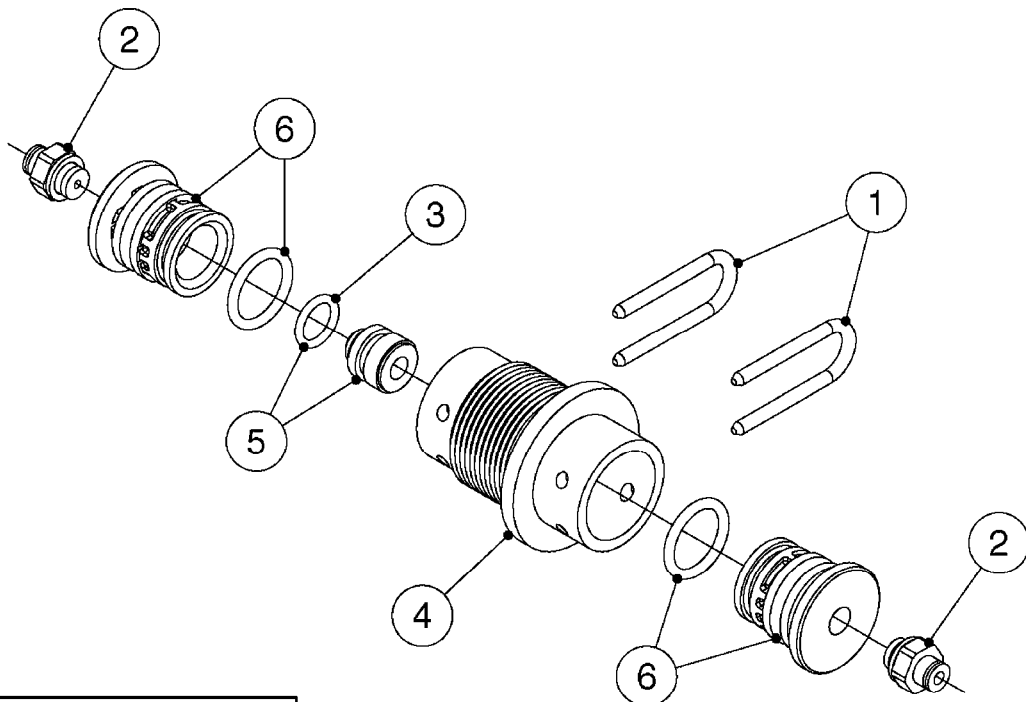

FOR S67 FITTINGS  
SEE PAGE L0100

**S67**

FOR S93 FITTINGS  
SEE PAGE L0110

**S93**

**B0500**

SMART VALVE S67 S93 (07)  
B0500-HIN, 28:01:19

Page 1  
Date 07.02.2020 10:18

Pos.	parts-n°	order qty	description
1	145996	1	FITT.DK S-67 FORK
2	145997	1	FITT.DK S-93 FORK
3	242351	1	O-RING D69.5X3.0 VITON F.S-93
4	322109	1	FITT.DK S-93 BULKHEAD NUT
5	322224	1	FITT.DK S-67 TEE
6	322320	1	NUT F.3 WAY VALVE S56
7	334545	1	FITT.DK S-93 TEE
8	334594	1	PLUG F.VALVE HANDLE BLACK
9	410362	1	BOLT HEX 8.8 SS M6X20
10	410922	1	CYL.SKR 8.8 DEL M4X20 RST
10	450902	1	BOLT ALLEN HEAD M4 X 16MM
11	471125	1	WASHER M6U 6.4X14X1.2,A2 SS
12	480733	1	PIN D6 X 40
13	480803	1	PIN Ø4 X 25
14	728525	1	FITT. S93 CONNECTOR W/O-RINGS
15	741844	1	VALVE HANDLE ASSY. SUCTION NCM
16	741845	1	VALVE HANDLE ASSY. PRESSUR NCM
17	14021500	1	SPINDLE F.S93 SMART VALVE
18	14022700	1	SPACER TUBE Ø10 L=212 SS
19	14038100	1	AXLE FOR SUCTION VALVE HANDLE
20	14038200	1	AXLE FOR PRESSURE VALVE HANDLE
21	14068700	1	SPINDLE,SMART VALVE S67 10MM
22	16059900	1	BRACKET 2 STK S93 SMART VALVE
23	16082300	1	BRACKET 2PCS S67 VALVE 15 BAR
24	28168400	1	HAIRPIN Ø5 S67/S93
25	33505200	1	PLUG FOR SMART VALVE HANDLE
26	72138000	1	VALVE S93 "V2" SMART VALVE
27	72138600	1	VALVE S93 "V3" SMART VALVE
28	72172100	1	VALVE S67 "V1" SMART VALVE
28	72538000	1	NCM 4400/6600 VALVE S67, LONG SPINDLE NAV 3000/4000
29	72172200	1	VALVE S67 "V2" SMART VALVE
30	72283000	1	AXLE JOINT F. SMARTVALVE HANDL