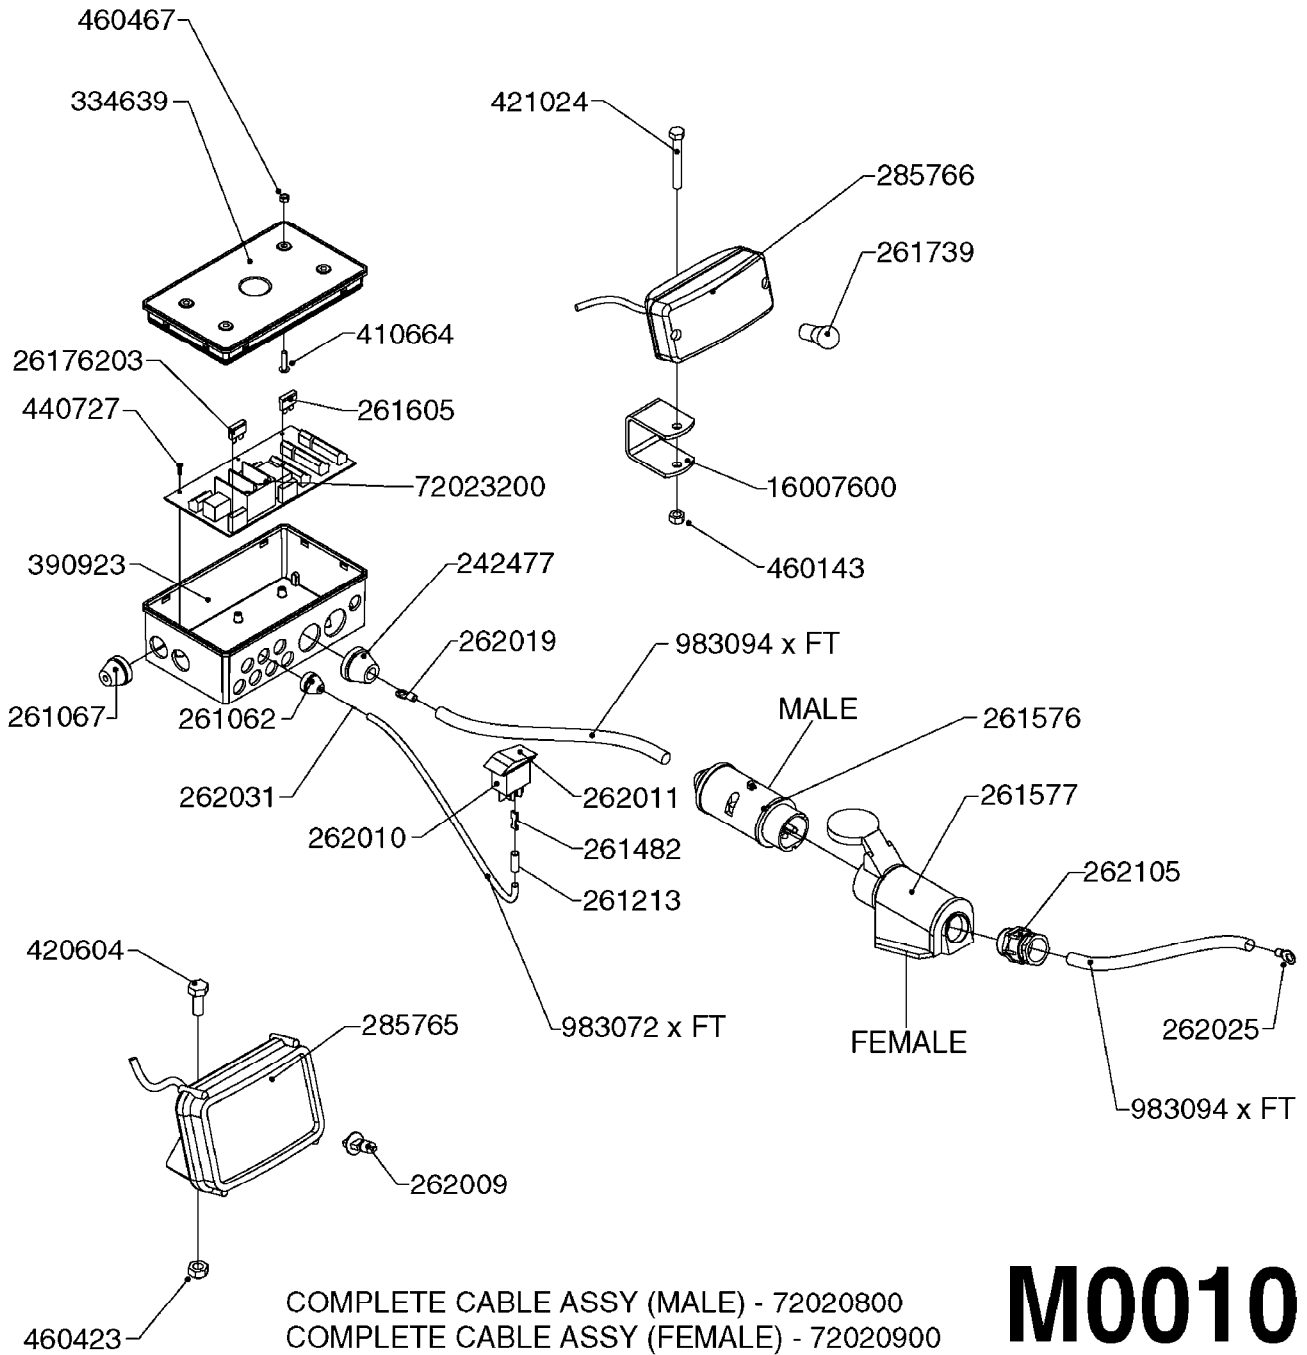

**L0130**

HOSE CLAMPS  
L0130-HIN, 16:10:19

Page 1  
Date 07.02.2020 10:19

parts-n°	order qty	description
284582	1	CLAMP HOSE GEAR - 5/16"
334531	1	CLAMP HOSE PLASTIC 3/4"
334533	1	CLAMP HOSE PLASTIC 3/8"
334534	1	CLAMP HOSE PLASTIC 1/2"
334680	1	CLAMP HOSE PLASTIC 1"
334686	1	CLAMP HOSE PLASTIC 5/16"
341291	1	RUBBER HOSE CLAMP COVER 130MM
341292	1	RUBBER HOSE CLAMP COVER 180MM
341301	1	RUBBER HOSE CLAMP COVER 230MM
28029803	1	CLAMP HOSE GEAR P1/2" 6708
28029903	1	CLAMP HOSE GEAR P3/4"-S1" 6712
28030003	1	CLAMP HOSE GEAR P1" 6716
28030103	1	CLAMP HOSE GEAR P5/4-S1.5" 6724
28030203	1	CLAMP HOSE T-BOLT S2" 235-67
28030303	1	CLAMP HOSE T-BOLT S2.5" 235-76
28030403	1	CLAMP HOSE T-BOLT S3" 235-82
28044903	1	CLAMP HOSE GEAR P3/8" 6706