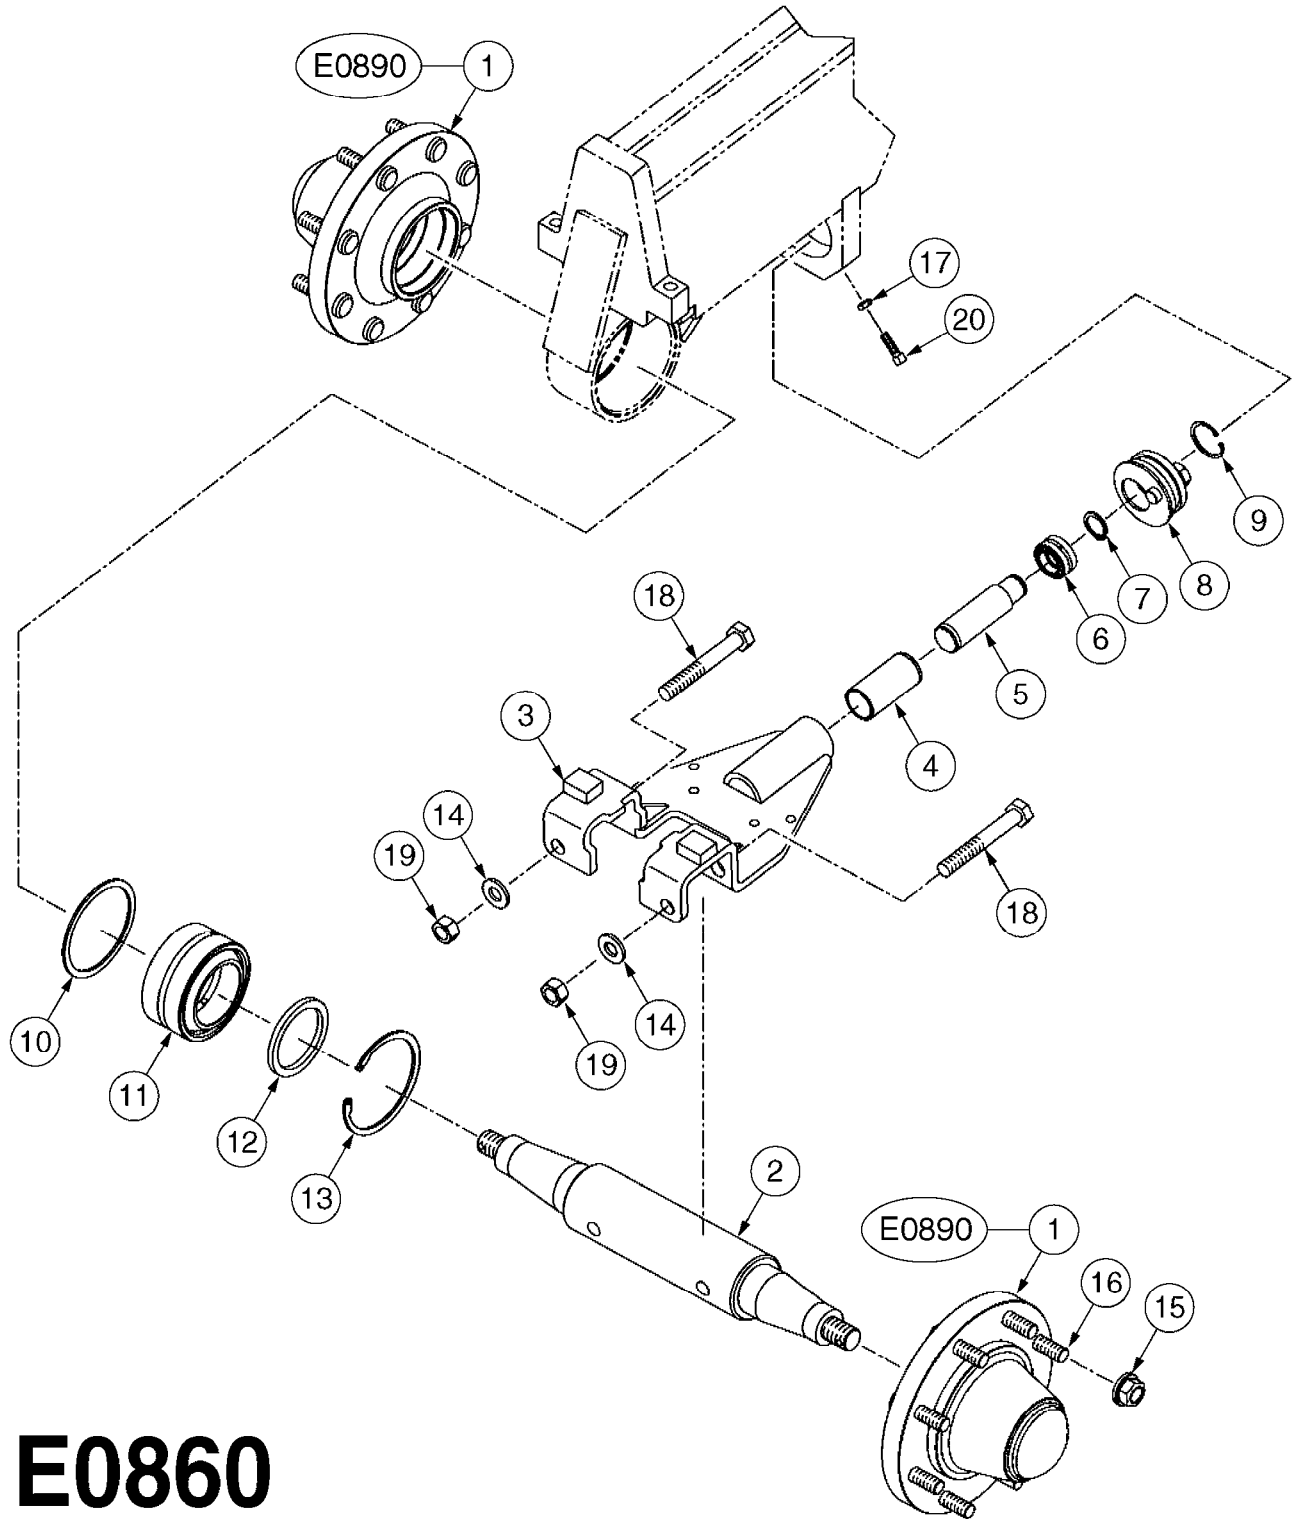

**E0850**

CAMOPLAST TENSIONER ASSEMBLY  
E0850-HIN, 01:01:16

Page 1

Date 07.02.2020 10:19

Pos.	parts-n°	order qty	description
1	28074003	1	LOCK PLATE
2	28074103	1	SNAP RING
3	28078403	1	SPRING MOUNT
4	28078503	1	RETAINER PLATE
5	28078603	1	SLEEVE W/NOTCH
6	28078703	1	BUSHING 1/2"X1-1/4"ODX1"ID
7	28078803	1	ACME SCREW
8	28078903	1	SLEEVE, EXTEN.1"X1/2"IDX1.04"OD
9	28079003	1	SEAT, WASHER
10	28079103	1	SPRING PILOT
11	28083803	1	BOLT HEX 2"X1/2"-13 UNC
12	28084603	1	COTTER PIN 1-1/4" X 5/32"
13	28085103	1	SPRING SPRING FOR 30 SERIES
13	28085203	1	SPRING 9" X 5" X 3/4" SPRING FOR 40 SERIES