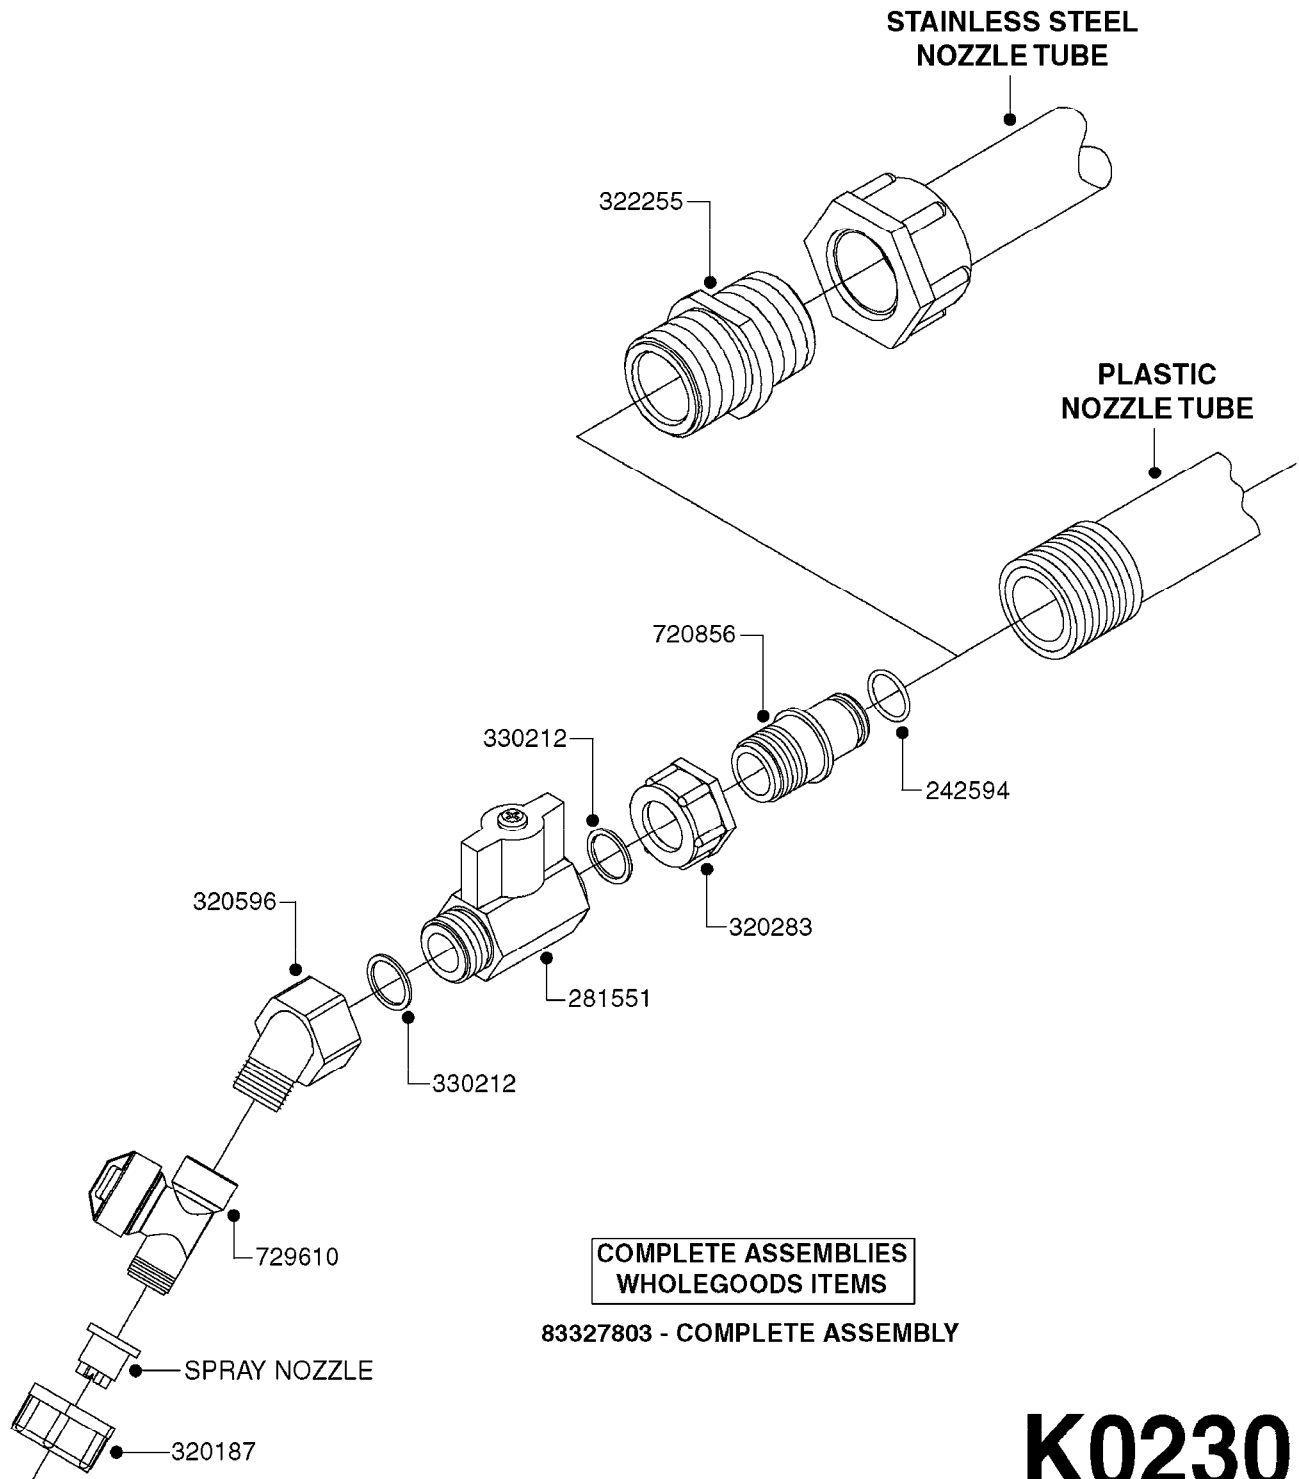

END NOZZLE KIT
K0230-HIN, 01:01:16

Page 1

Date 07.02.2020 10:19

parts-n°	order qty	description
242594	1	O-RING D14 X 1.78 SCH.70-EPDM
281551	1	BALL VALVE 1/2"
320187	1	FITT.DK CAP 3/8" BSP BLACK
320283	1	FITT.DK NUT 3/4"BSP
320596	1	FITT.DK ELB 3/8'-1/2'BSP 45DEG
322255	1	FITT.DK NIPPLE 3/4"X 3/4"
330212	1	O-RING D19/D14X2.4 F.1/2"NUT
720856	1	FITT.DK 1/2'BSP ASSY.F.3/4'NUT
729610	1	NOZZLE ASSY. NON DRIP 3/8 THRD
83327803	1	END NOZZLE KIT "04"