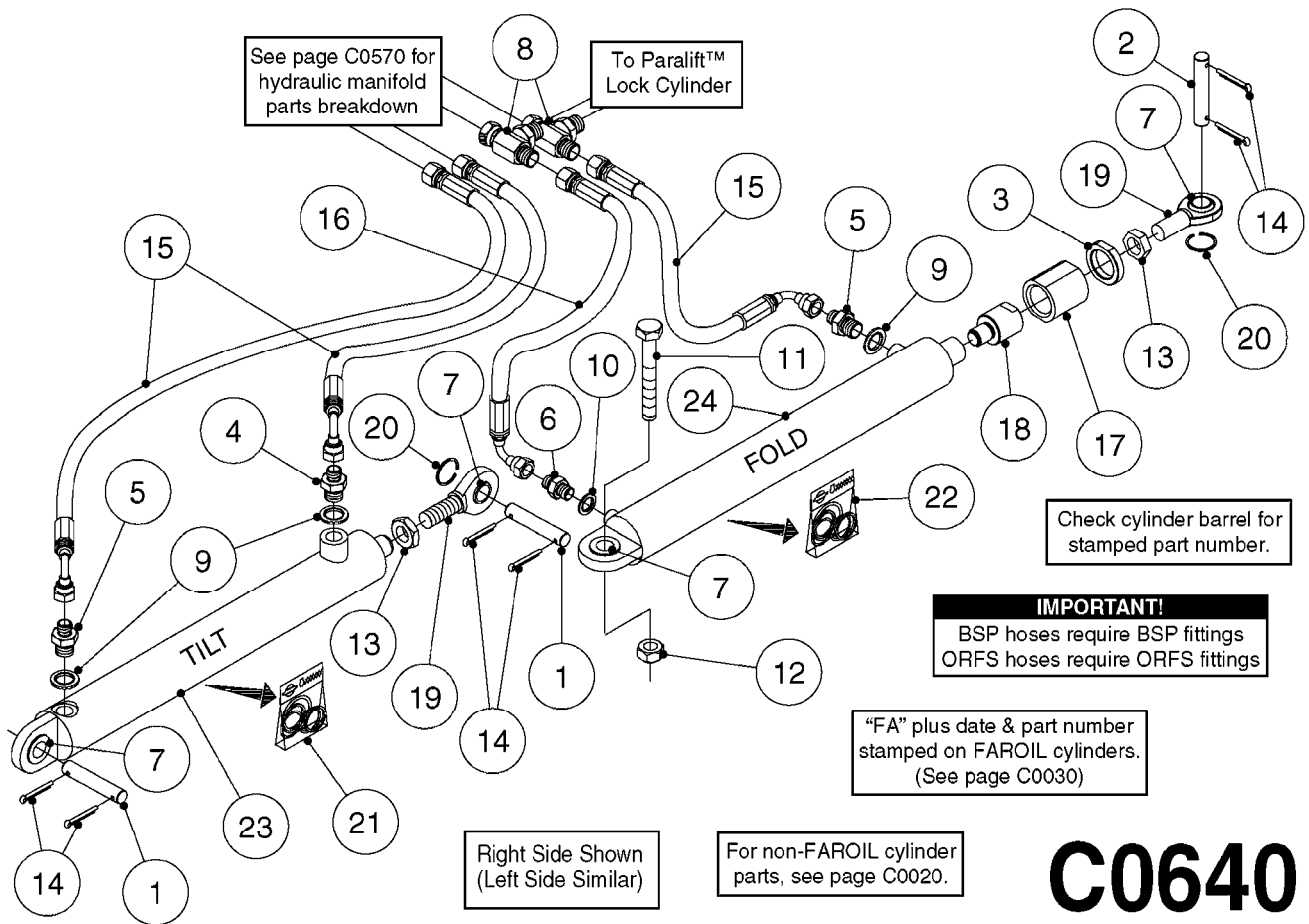

HYD EAGLE HZ SPC 80'-100'
C0640-HIN, 22:08:17

Page 1

Date 07.02.2020 10:18

Pos.	parts-n°	order qty	description
1	146450	1	PIN D19.8 X 75 WITH 2 X D5
2	146589	1	PIN D19.8 X 65
3	146672	1	NUT HEX LOCK F.ADJUSTER
4	146835	1	HEX NIPPLE 1/4" - 3/8" BSP
4	23235700	1	HEX NIPPLE 3/8"-9/16" ORFS
5	146839	1	HEX NIPPLE 1/4"X3/8" BSP 0.7MM BSP
5	23235800	1	HEX NIPPLE 3/8"-9/16" - 0.7mm ORFS
6	146845	1	HEX NIPPLE 1/4"X1/4" BSP
6	23234500	1	HEX NIPPLE 1/4" - 9/16" ORFS
7	210730	1	BEARING F.LINK HEAD M20
8	232109	1	FITT.HY TEE 1/4"BSP UNION BSP
8	23241000	1	TEE 9/16"M-9/16"M-9/16"F ORFS ORFS
9	240866	1	DOWTYSEAL 3/8"
10	241404	1	DOWTY SEAL 1/4"
11	430910	1	BOLT HEX 8.8 DEL M20X110
12	460806	1	NUT HEX M20X2.50 LOCK DIN985A2 SS
13	461200	1	NUT HEX M20X1.5 JAMB.
14	480384	1	PIN COTTER 3/16 x 1-1/2"
15	784008	1	HOSE HY X 1/4" X 98.4"STR+ELB BSP
15	78500800	1	HY.HO.1/4"L= 2500 STR-90° ORFS
16	784025	1	HOSE HY X 1/4" x 86.6"STR+ELB BSP
16	78502100	1	HY.HO.1/4"L= 2200 STR-90° ORFS
17	14023000	1	BUSHING Ø50.0/36.0 L=52 DEL
18	14031800	1	ADAPTOR F.HY CYLINDER L=40
19	21092000	1	LINK HEAD M20 x D20 L=78 DELTA
20	48000603	1	SNAP RING, Ø36X1.5 F.210730
21	75074400	1	SEAL KIT 78121800/21/44
22	75074600	1	SEAL KIT 78120500/49
23	78122100	1	CYLINDER DOUBLE D50/25-298
24	78128000	1	CYLINDER DOUB. D60/30 L=300 09