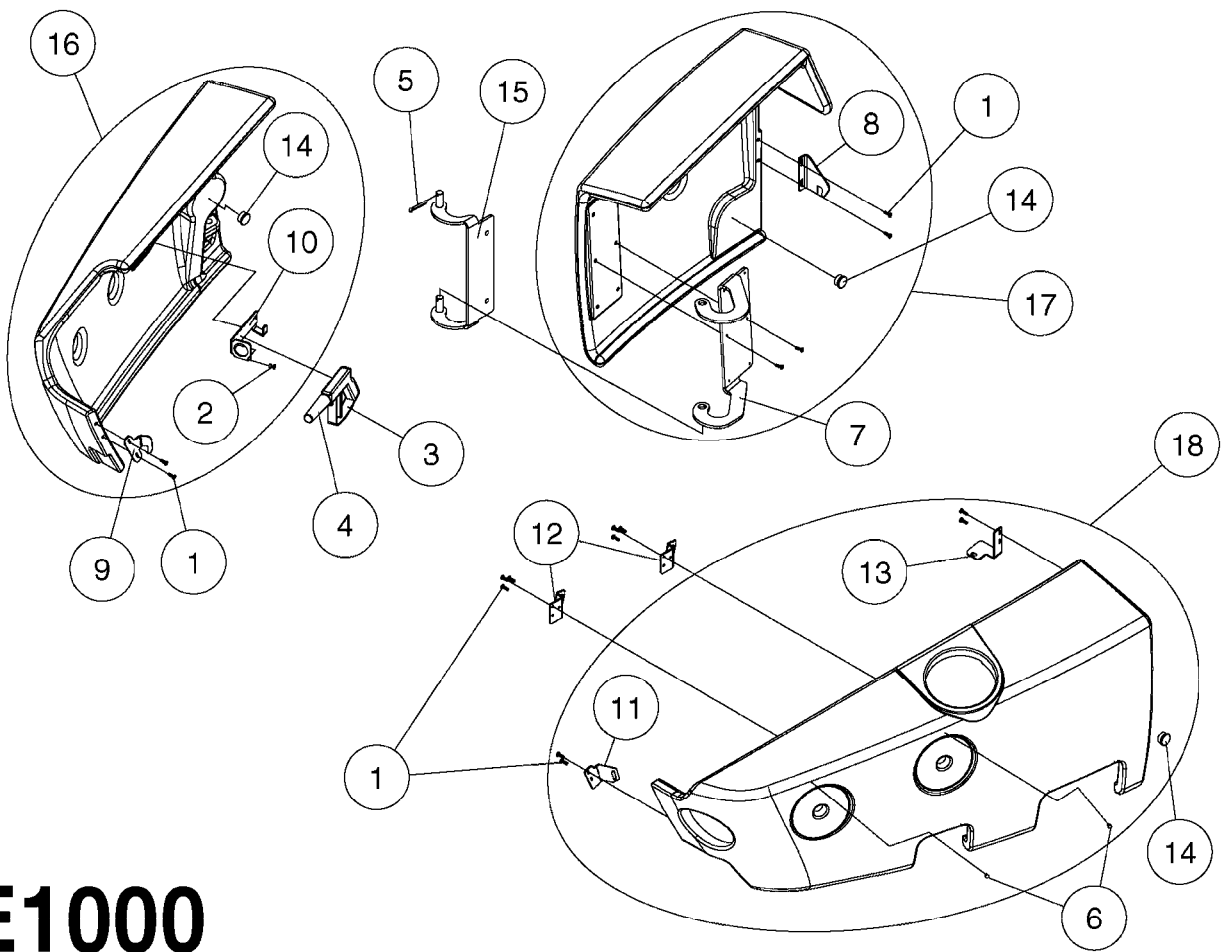

Complete

**E0990**

LOCKER & CLEAN WATER TANK NCM  
E0990-HIN, 15:05:19

Page 1  
Date 07.02.2020 10:19

Pos.	parts-n°	order qty	description
1	242474	1	SEAL 16X28XL=' LOCKER DOOR CM+
2	285793	1	GAS CYLINDER
3	334523	1	PIPE HOLDER Ø51.5
4	334850	1	GUIDE F. SIGHT GAUGE TUBE TOP
5	351766	1	SIDE SHIELD MOUNT RIGHT
6	351767	1	SIDE SHIELD MOUNT LEFT
7	430846	1	BOLT HEX 8.8 DEL M12X80
8	440718	1	BOLT CRG M10 X 65 DEL
9	460423	1	NUT HEX M10X1.50 LOCK DIN985A2 SS
10	460703	1	NUT HEX M12X1.75 LOCK DIN985A2 SS
11	480141	1	PIN COTTER M4X20
12	480809	1	BLIND RIVET, EMHART ACD616ASM
13	15057800	1	HANDLE F.LEFT SIDE LOCKER
14	16124500	1	DIVIDER F.LOCKER L.SIDE SHIELD
15	16124600	1	SHELF FLOOR-LEFT SIDE LOCKER
16	16124700	1	SHELF WALL-LEFT SIDE LOCKER
17	16126900	1	BRACKET F.DOOR-STORAGE LOCKER
18	16127300	1	SHELF FLOOR-RIGHT SIDE LOCKER
19	44075300	1	SCREW 3.5X9.5SS/X15 ISO 14585C
20	61033900	1	BRACKET F. SIDE PANEL R.H. NCM
21	61034000	1	BRACKET F. SIDE PANEL L.H. NCM
22	61037500	1	ADJUSTING BRACKET, BOTTOM NCM
23	63037800	1	BRACKET F.DOOR-STORAGE LOCKER
24	72280100	1	SIDE SHIELD RIGHT NCM COMPLETE
25	72280200	1	SIDE SHIELD LEFT+CLEAN W.TANK
26	72280600	1	CLEAN W.TANK LEFT SIDE NCM
27	72282800	1	SIGHT GAUGE W/SCALE NCM4400 LITER PRE'15 TUBE LENGTH = 75"
27	72357100	1	SIGHT GAUGE W/SCALE NCM6600 LITER
27	72358300	1	SIGHT GAUGE TUBE 85/90/10000 L=2382 BENT
27	72440100	1	SIGHT GAUGE W/SCALE,CM6600 GAL
27	72932100	1	SIGHT GAUGE TUBE W/DECAL CM4400/4500 GAL PRE'15 TUBE LENGTH = 75"
27	73125500	1	SIGHT GAUGE W/SCALE,CM4500 '15 LITER POST'15 TUBE LENGTH = 82"
27	73277500	1	SIGHT GAUGE W/SCALE,CM4500 '15 GAL POST'15 TUBE LENGTH = 82"
27	97610003	1	DECAL SIGHT GAUGE NCM 9000 GAL