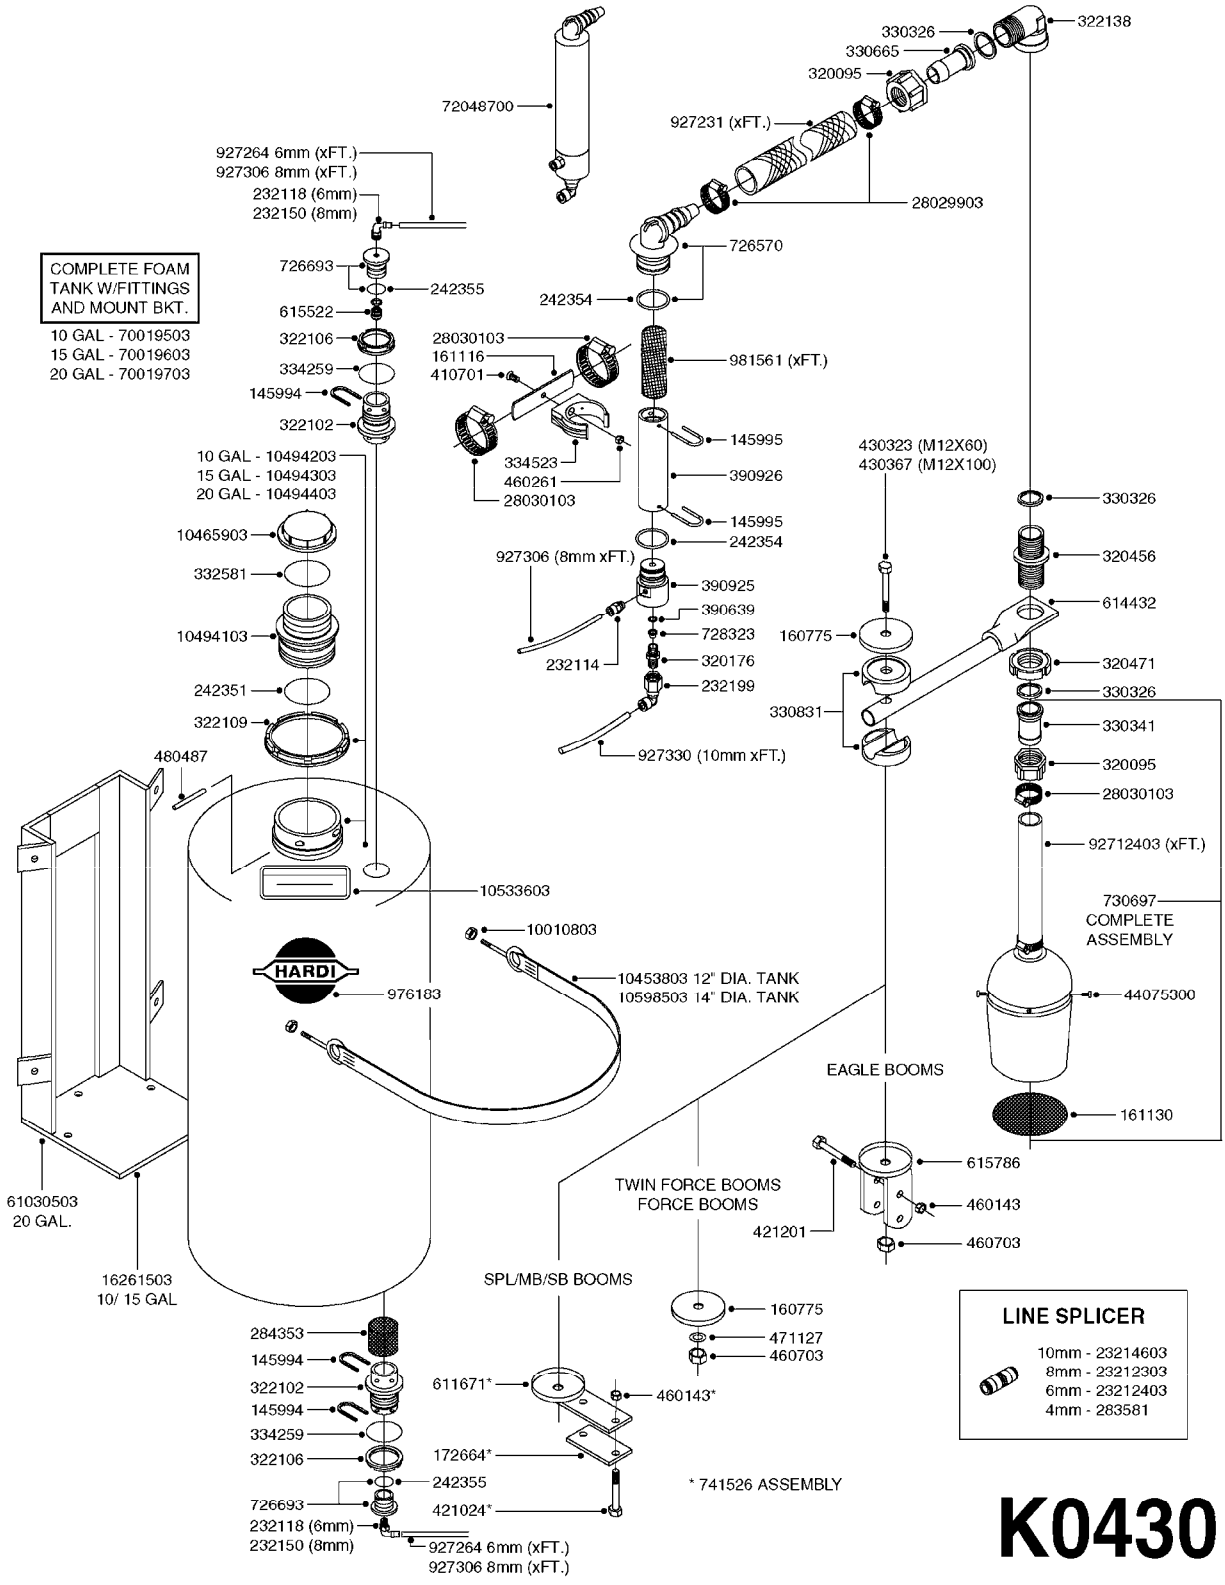

COMPLETE FOAM TANK W/FITTINGS AND MOUNT BKT.

- 10 GAL - 70019503
- 15 GAL - 70019603
- 20 GAL - 70019703

- 10 GAL - 10494203
- 15 GAL - 10494303
- 20 GAL - 10494403

FOAMMARKER TANK/DROPPER 2000
K0430-HIN, 05:12:19

Page 1
Date 07.02.2020 10:19

parts-n°	order qty	description
145994	1	FITT.DK S-40 FORK
145995	1	FITT.DK S-53 FORK
160775	1	WASHER F. FRICTION PLATE
161116	1	FLATBAR PLATE 3 X 25 X 110
161130	1	FILTER SCREEN F/FOAM DROPPER
172664	1	FLATBAR BACKING PLATE
232114	1	COUPLER 1/8" THREADX8MM HOSE
232118	1	HOSE CONN. 90DEG 1/8'X 6MM PE
232150	1	HOSE CONN. 90DEG. 1/8'X8MM PE
232199	1	COUPLER 3/8' BSP-90/10MM HOSE
242351	1	O-RING D69.5X3.0 VITON F.S-93
242354	1	O-RING D32.2X3.0 VITON
242355	1	O-RING D19.2X3.0 VITON F.S-40
283581	1	HOSE CONNECTOR STR. F.4MM PE
284353	1	SPONGE FOR FOAM MARKER
320095	1	FITT.DK NUT 1" BSP
320176	1	FITT.DK HN 3/8"X1/2" BSP
320456	1	FITT.DK BULKHEAD 1"BSP DOUBLE
320471	1	FITT.DK NUT 1" BSP JAMB
322102	1	FITT.DK S-40 BULKHEAD
322106	1	FITT.DK S-40 BULKHEAD NUT
322109	1	FITT.DK S-93 BULKHEAD NUT
322138	1	FITT.DK ELB 1"M X 1"F BSP
330326	1	O-RING D30/D24X2 F.1"NUT
330341	1	FITT.DK HB 1" F. 1" NUT
330665	1	FITT.DK HB 3/4"F.1" NUT
330831	1	FRICTION PLATE
332581	1	GASKET F. 1-1/2" BSP CAPNUT.
334259	1	GASKET F. S-40 BULKHEAD
334523	1	PIPE HOLDER Ø51.5
390639	1	O-RING F.NOZZLE FILTER
390925	1	FITTING F.FOAM MIX.CHAMB. STD
390926	1	TUBE,MIX CHAMB. FOAM MARK STD
410701	1	SCREW M6X16 GALV.
421024	1	BOLT HEX 8.8 DEL M8X60
421201	1	BOLT HEX 8.8 DEL M8X70
430323	1	BOLT HEX 8.8 DEL M12X60
430367	1	BOLT HEX 8.8 DEL M12X100 DIN931
460143	1	SELF LOCK NUT M8 SST A2 DIN985
460261	1	NUT HEX M6X1.00 LOCK DIN985 A2 SS
460703	1	NUT HEX M12X1.75 LOCK DIN985A2 SS
471127	1	WASHER, M12, Ø24/13X24X2.5 SS
480487	1	PIN M5X60 SLOTTED GALV
611671	1	BREAK AWAY HOLDER F-MARKER
614432	1	BREAK AWAY ARM F. FOAM MARKER
615522	1	CHECK VALVE F.FOAM MARKER
615786	1	MOUNT BKT. F.FOAM DROPPER 98
726570	1	FITT.DK S-53 ELB.3/4" W.ORING
726693	1	FITT.DK S-40 PLUG 1/8BSP ORING
728323	1	VALVE NON-RETURN
730697	1	FOAM DROPPER COMP. BLACK '97
741526	1	FOAM DROPPER MT. KIT MB-SPL
927231	1	HOSE R X PVCX3/4 CLR/BRD 0012"
927264	1	HOSE R X PE D6/D4 X 0012"
927306	1	HOSE R X PE D8/D6 X 0012"BLACK
927330	1	HOSE R X PE D10/D8 X 012"BLACK
976183	1	DECAL COMPANY D.18,2 X 29,6
981561	1	SPONGE MAT. MIX.CHAMBER-x0012"
10010803	1	NUT HEX NC (NYLON LOCK) 5/16
10453803	1	STRAP F.FOAMER TANK (755mm)
10465903	1	*LID F.FOAM MARKER, DRILLED