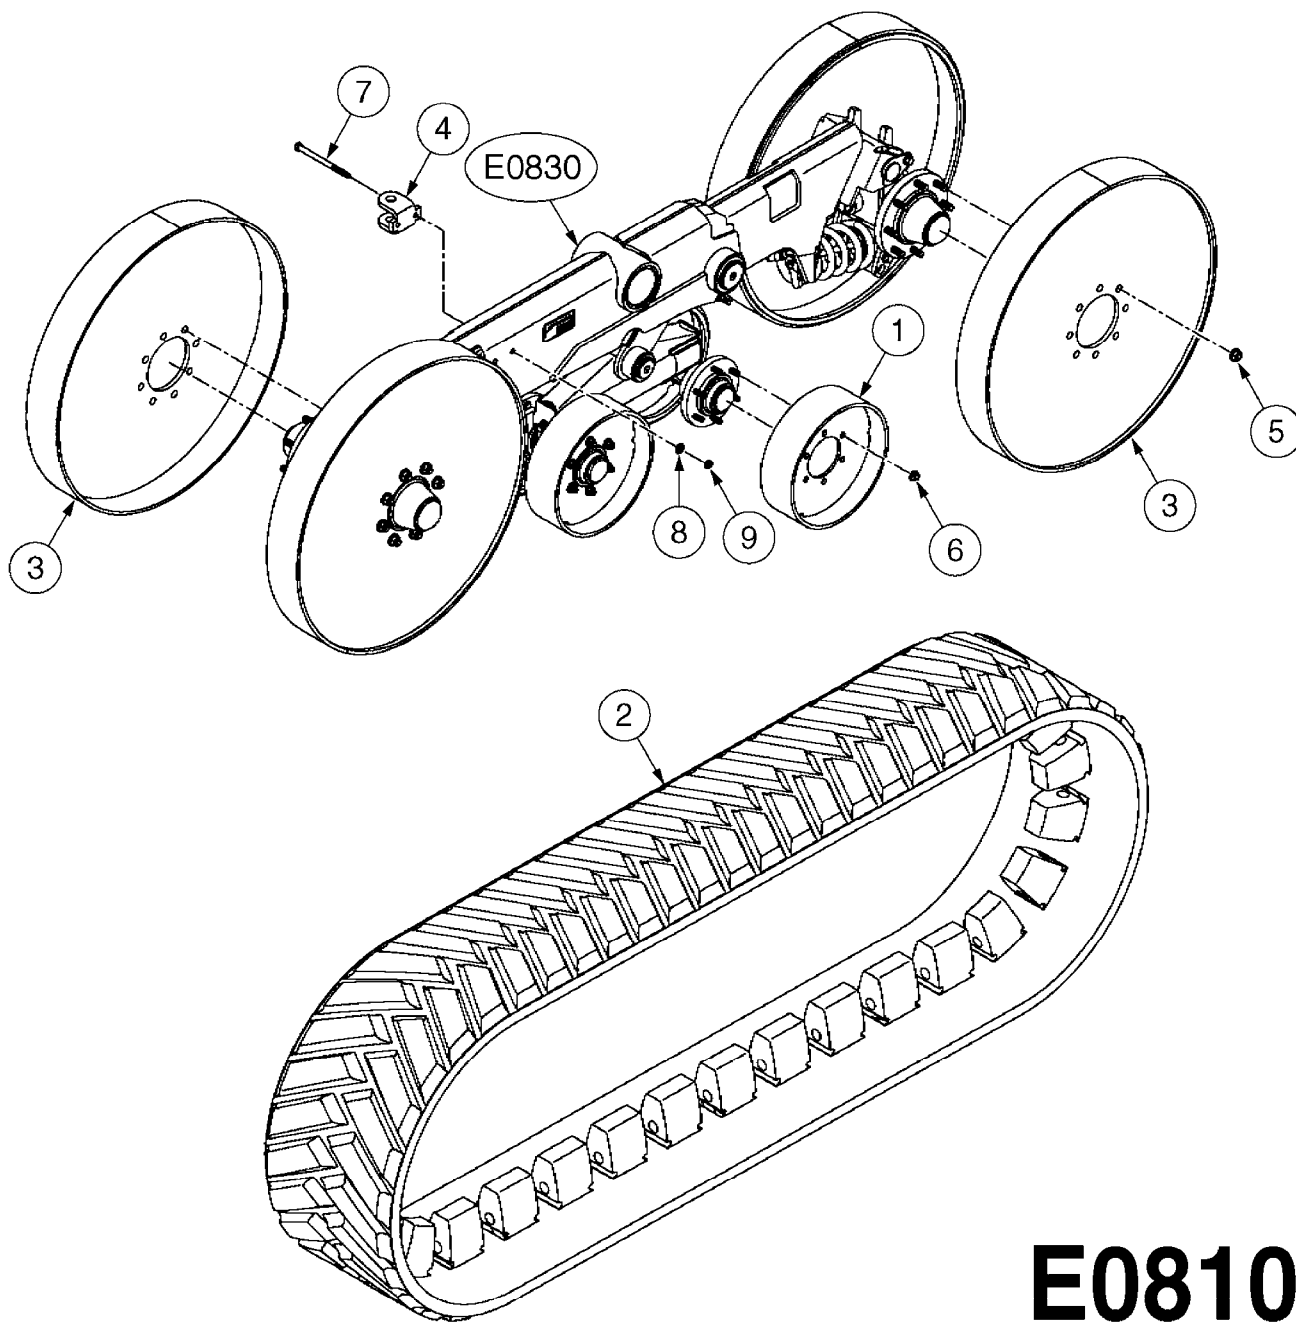

**COMPLETE HUB ASSEMBLY:**  
28045703

COMPLETE ASSEMBLIES  
WHOLEGOODS ITEMS

**E0790**

HUB ASSEMBLY F.4-1/2" SPINDLE  
E0790-HIN, 06:07:17

Page 1

Date 07.02.2020 10:19

parts-n°	order qty	description
10629403	1	BOLT HEX 5/16 NC GR.2 00.50"
21000503	1	SEAL,WHEEL CR43771
21000603	1	RACE, BEARING 3.5/1.5
21000703	1	BEARING, TAPPERED 3.5433/1.575
21000803	1	RACE, TAPERED BEARING
21000903	1	BEARING, TAPPERED, 2.75/1.510
24002803	1	GASKET F. HUB 4.5" HUB ASSY
28001103	1	SPINDLE 4.5"x 23" 20000LB
28001203	1	HUB, 20000LB W. BRG RACES
28045703	1	HUB ASSY 10-13.19-11.02 25000#
29000003	1	HUB CAP F. 881(20000LB) HUB
45000103	1	BOLT, WHEEL STUD 3/4-16X2 3/4
45000503	1	BOLT, WHEEL STUD 3/4-16X3 1/2
46000003	1	NUT HEX NF 3/4" FLANGED F.HUB
46000103	1	NUT, CASTLE, SPINDLE 2-12 UNF
46000203	1	NUT, BUD WHEEL, INNER, RH
46000303	1	NUT, BUD WHEEL, OUTER, RH
47000103	1	WASHER, SPNDL 4.5" 2.06x4 .25T
48000103	1	PIN, COTTER 5/16" X 5.25"
63002903	1	AXLE INSERT,72"-90"SUS CM 1200
63033703	1	AXLE INSERT NCM 44/66/9000