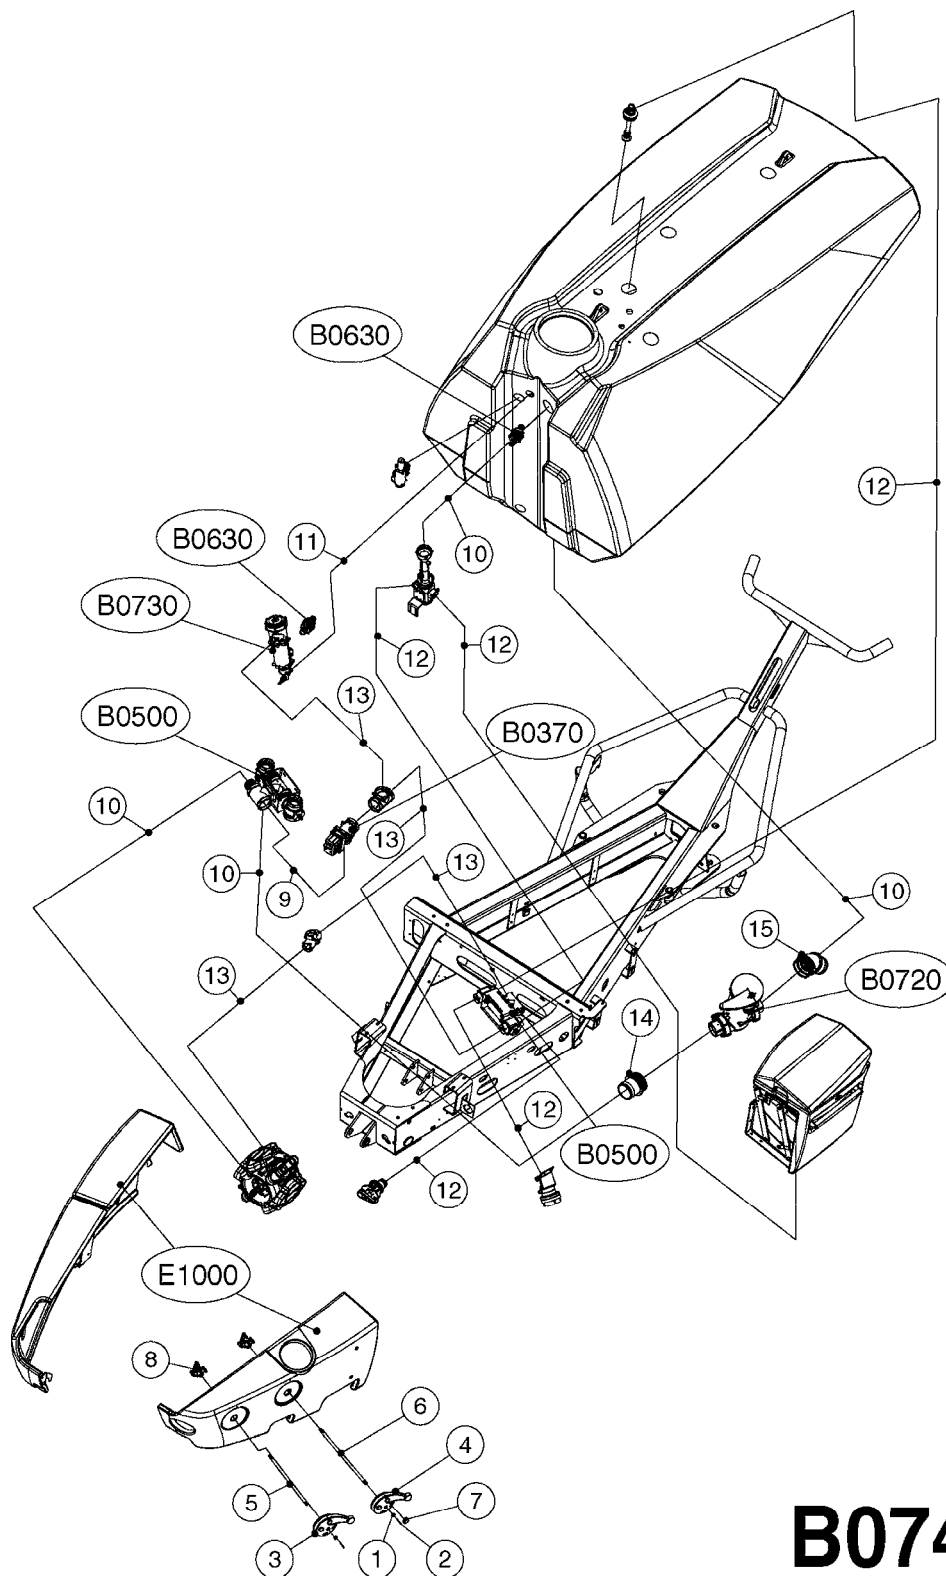

B0740

NCM 4400/6600 MANIFOLD
B0740-HIN, 01:01:16

Page 1

Date 07.02.2020 10:18

Pos.	parts-n°	order qty	description
1	334594	1	PLUG F.VALVE HANDLE BLACK
2	411006	1	SCREW M4X40 SLOTTED
3	741844	1	VALVE HANDLE ASSY. SUCTION NCM
4	741845	1	VALVE HANDLE ASSY. PRESSUR NCM
5	14038100	1	AXLE FOR SUCTION VALVE HANDLE
6	14038200	1	AXLE FOR PRESSURE VALVE HANDLE
7	33505200	1	PLUG FOR SMART VALVE HANDLE
8	72283000	1	AXLE JOINT F. SMARTVALVE HANDL
9	92702703	1	HOSE PVC SUCT GRAY 2"
10	92702803	1	HOSE PVC SUCT GRAY 2.5"
11	92703203	1	HOSE R X3/4" X300PSI WP X0012"
12	92712403	1	HOSE R X1" X300PSI WP X0012"
13	92734403	1	HOSE R X5/4" X200PSI WP X0012"
14	727133	1	FITT. S93 2-1/2" STR. S W/O-RI
15	72072900	1	FITT. S93 2-1/2" 45° S W/O-RING