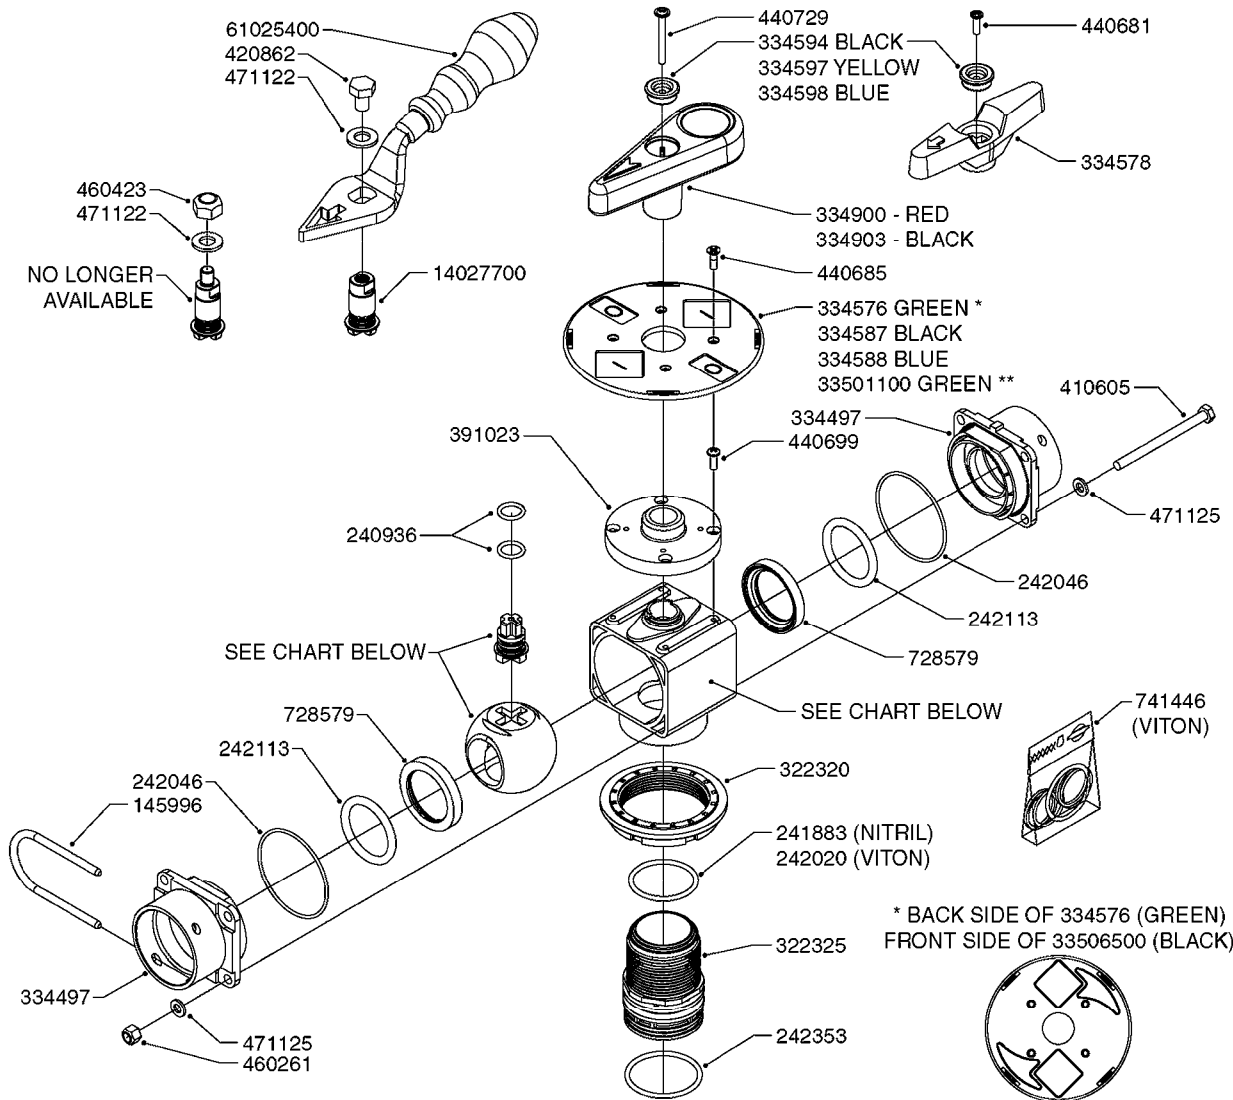

**B0370**

PRESSURE REGULATOR - S93 06  
B0370-HIN, 12:05:16

Page 1

Date 07.02.2020 10:18

Pos.	parts-n°	order qty	description
1	145996	1	FITT.DK S-67 FORK
2	145997	1	FITT.DK S-93 FORK
3	440677	1	SCREW F. PLASTIC 5X20 SS
4	440695	1	BOLT CARRIAGE M8X25
5	440698	1	SCREW F.PLASTIC 6X18 SS HEXHD
6	460143	1	SELF LOCK NUT M8 SST A2 DIN985
7	480487	1	PIN M5X60 SLOTTED GALV
8	16244000	1	BRACKET FOR REG. NAV, PAINTED NAVIGATOR PLATFORM BRACKET
9	33510800	1	HOUSING F.PRESS.REG.S67/S93
10	44076200	1	SCREW WN5451 5X16 SS TORX
11	72374200	1	MOTOR HOUS.REG.1:150 ENCODER
12	72374300	1	REGUL S67/S93 ASSY W SS CONE
12	72425500	1	REGULATOR S67/S93 CROSS-DRILL
12	72678700	1	REGULATOR S67/S93 CROSS-DRILL CERAMIC COMPONENTS
13	72481600	1	BAG W. CONSOLE&SPINDLE COMPL
14	72678900	1	BAG W.CONE/CYL/GASKET CERAMIC CERAMIC COMPONENTS
14	74190800	1	BAG W.CONE/CYL. AND GASKET. SYNTAL
15	74187500	1	SWITCH 5A PRESS.REG REP.KIT 08