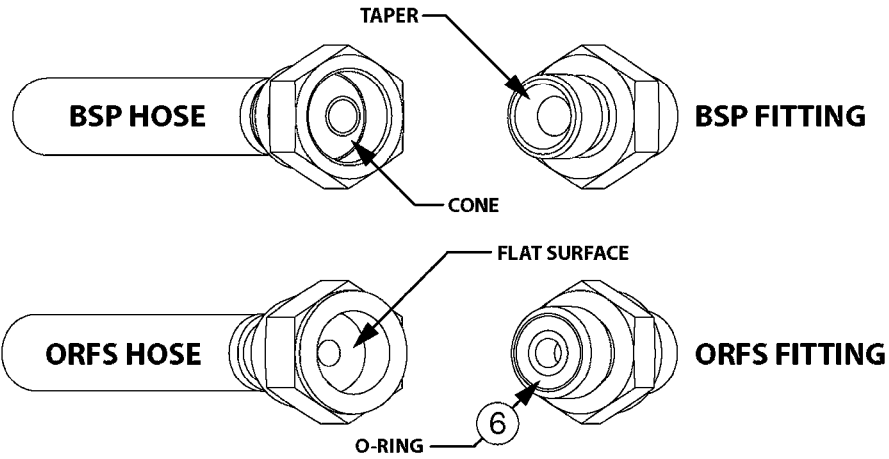

IMPORTANT!
BSP hoses require BSP fittings
ORFS hoses require ORFS fittings

1/4" ORFS Hoses require 9/16" ORFS Fittings
3/8" ORFS Hoses require 11/16" ORFS Fittings
1/2" ORFS Hoses require 13/16" ORFS Fittings
3/4" ORFS Hoses require 1-3/16" ORFS Fittings