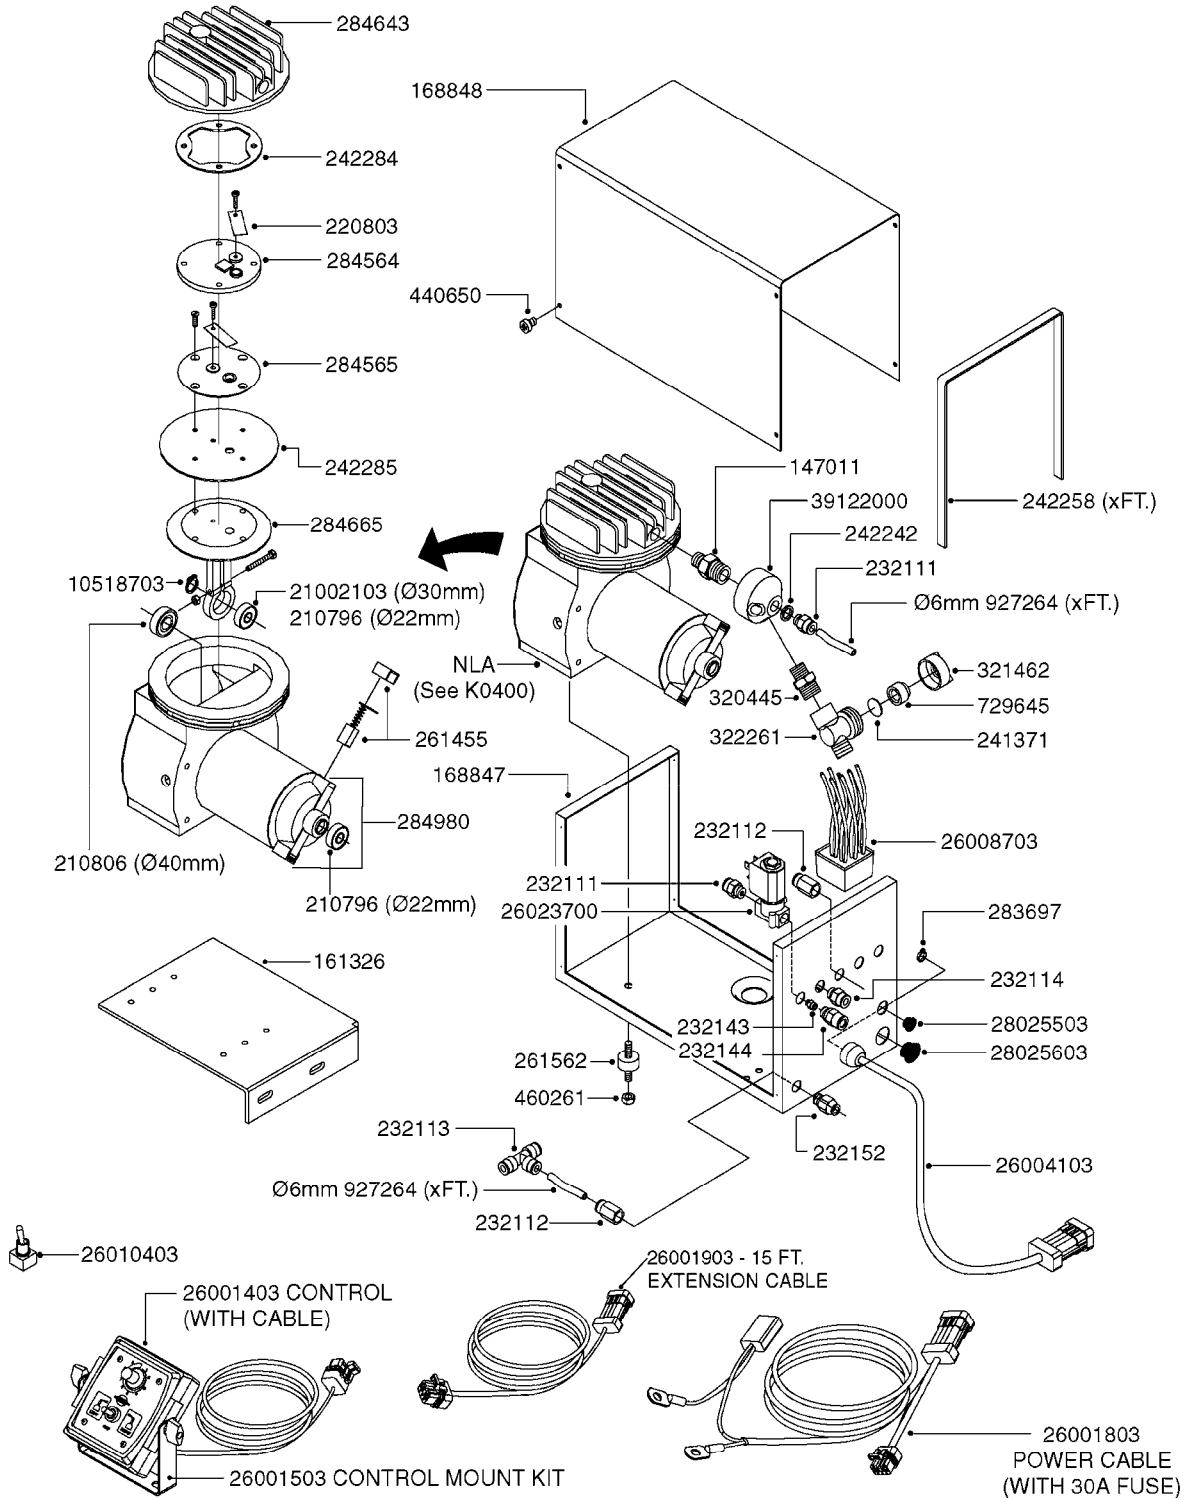

K0390

*Ø8mm 927306 (xFT.)
*Ø10mm 927330 (xFT.)

70019403 - COMPLETE ASSEMBLY

FOAM MARKER COMPRESSOR 2002
K0390-HIN, 01:01:16

Page 1
Date 07.02.2020 10:19

parts-n°	order qty	description
147011	1	HEX NIPPLE 3/8'X1/4'BSP BRASS
161326	1	MOUNT BKT. F. FOAM COMP.BOX 98
168847	1	ENCLOSURE LOWER F.MARKER
168848	1	COVER F. FOAM MARKER
210796	1	BEARING BALL D22/D8 X 7 608ZZ
210806	1	BEARING BALL D40/D17X12MM
220803	1	VALVE F. COMPRESSOR
232111	1	QUICK COUPLER 6MM X 1/8 EXT.
232112	1	QUICK COUPLER 6MM 1/8 INT.
232113	1	QUICK COUPLER 6MM T-PIECE
232114	1	COUPLER 1/8" THREADX8MM HOSE
232143	1	REDUCER 1/4'INT-1/8'EXT
232144	1	QUICK COUPLER 10MM X 1/4 EXT
232152	1	QUICK COUPLER 8MMX1/8 EXT.LONG
241371	1	DIAPHRAGM F.NO-DRIP,VULC
242242	1	O-RING F.AIR HOSE FITTING
242258	1	TRIM 3X10 SELF ADHESIVE 0012"
242284	1	HEAD GASKET F. COMPRESSOR
242285	1	DIAPHRAGM F. F/M COMP.
261455	1	BRUSH KIT-FOAM MARKER MOTOR
261562	1	RUBBER DAMPER 2XM6X25
283697	1	TIESTRAP 200MM
284564	1	PLATE F.COMPRESSOR HEAD
284565	1	PLATE F.COMPRESSOR HEAD
284643	1	COMPRESSOR HEAD F.FOAM MARKER
284665	1	CONNECTING ROD F.COMPRESSOR
284980	1	FLANGE REAR F. F.M.COMPRESSOR
320445	1	FITT.DK HN 1/4"X3/8" BSP
321462	1	CAP F.NO-DRIP ASSY.
322261	1	HOUSING F.SAFETY VALVE 3/8"
440650	1	SCREW 3.5x13 STAINLESS
460261	1	NUT HEX M6X1.00 LOCK DIN985 A2 SS
729645	1	NON-DRIP SPRING ASSY.GREEN 10
927264	1	HOSE R X PE D6/D4 X 0012"
927306	1	HOSE R X PE D8/D6 X 0012"BLACK
927330	1	HOSE R X PE D10/D8 X 012"BLACK
10518703	1	SNAP-RING OUTER 8X1
21002103	1	BEARING, 6200 2ZJEM (SKF)
26001403	1	HC FOAM MARKR CONSOLE VS3.0.00
26001503	1	HC FOAM MARKER CONSOLE MT.KIT
26001803	1	POWER CABLE
26001903	1	15' 7-PIN EXTENSION CABLE
26004103	1	FOAM MARKER CNTRL MOD CABL STD
26008703	1	FOAM MARKER CONTROL SCII
26010403	1	TOGGLE SWITCH MICRO-TRAK F.M.
26023700	1	SOLENOID VAL 12V 1/8' FLO '07
28025503	1	PLUG F.DRILLED HOLE 1/2"
28025603	1	PLUG F.DRILLED HOLE 3/4"
39122000	1	DISTR.HOUSING F.FOAM MARKER'07
70019403	1	FOAM MARKER COMPRESSOR KIT STD