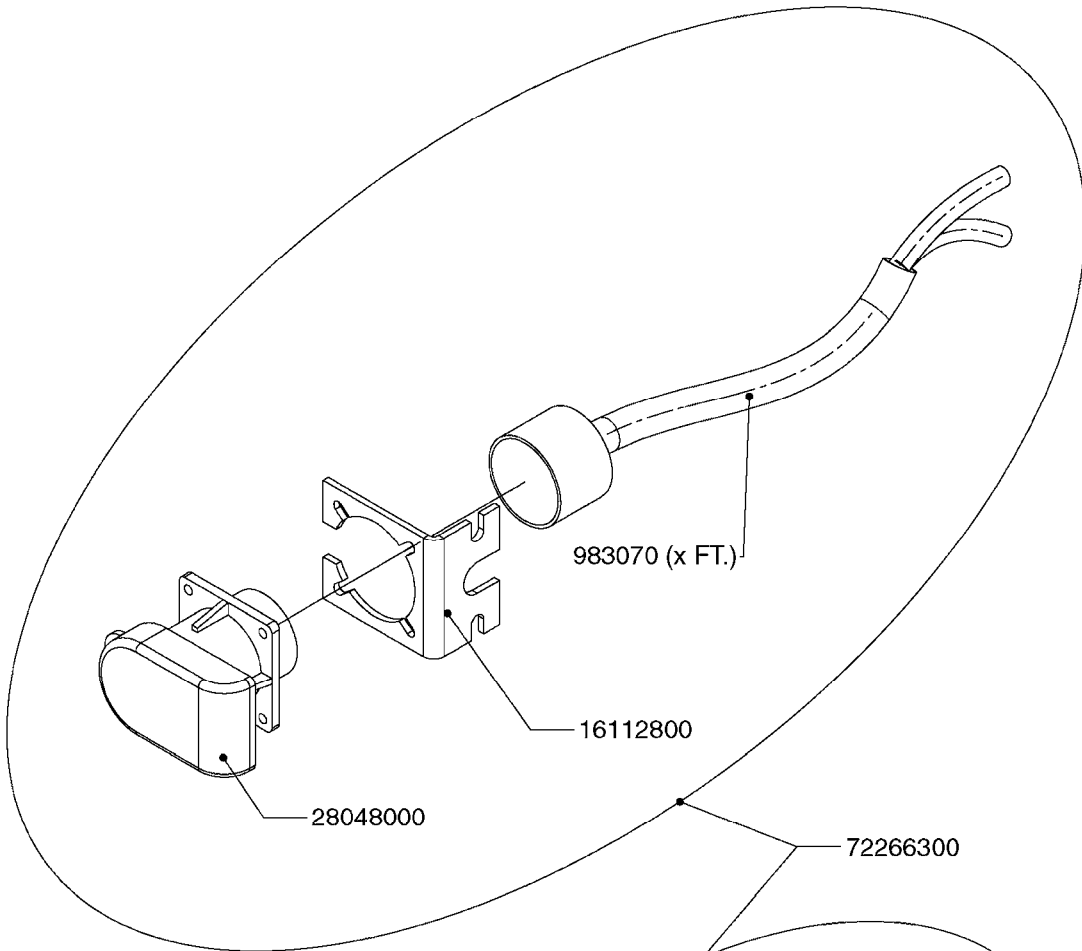

POWER SUPPLY CABLES
M0240-HIN, 01:01:16

Page 0

Date 07.02.2020 10:20