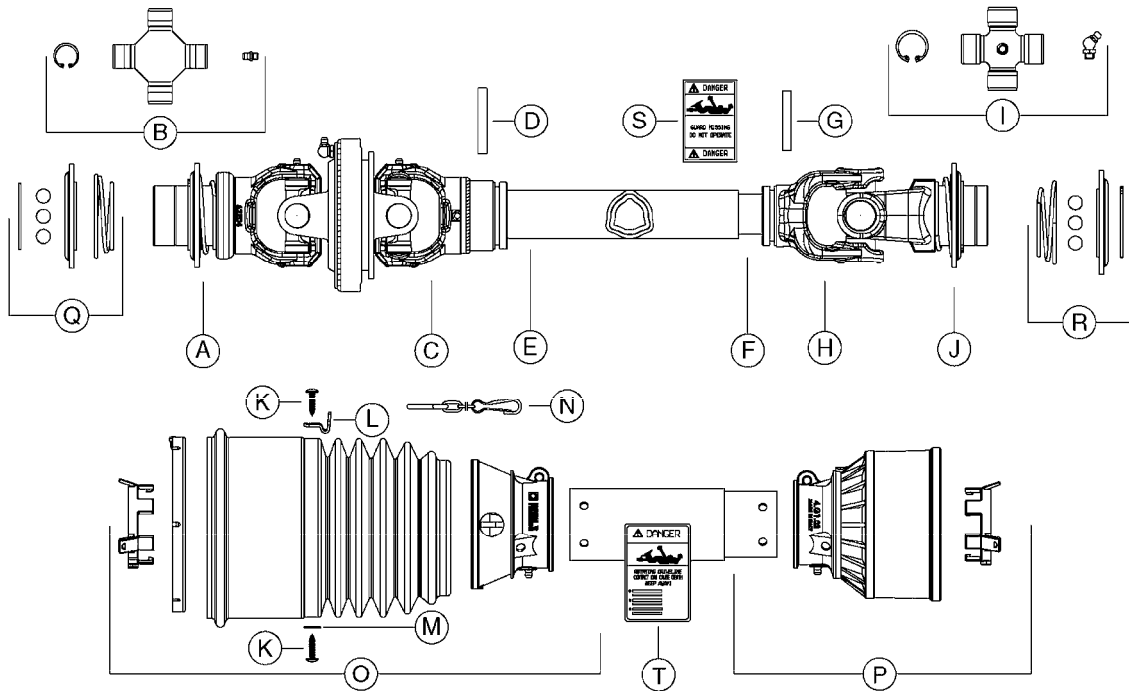

**A0450**

PUMP - 650 ACE CENTRIFUGAL  
TRAILER  
A0450-HIN, 31:08:16

Page 1  
Date 07.02.2020 10:18

Pos.	parts-n°	order qty	description
1	420906	1	BOLT HEX 8.8 DEL M10X60
2	421002	1	BOLT HEX 8.8 DEL M10X30 FT DIN933
3	460423	1	NUT HEX M10X1.50 LOCK DIN985A2 SS
4	782131	1	BLIND PLUG F.3/4" CARTR.VALVE
5	16162703	1	BRKT, ACE 650, NAV. GAUGE
6	23003703	1	FITT 1/4 NPTF-1/4 PTC
7	23003803	1	FITT 1/8 NPTF-1/4 PTC
8	23003903	1	FITT 1/4 THRU-WALL COUP,3/4-16
9	23004003	1	FITT 1/8 THRU-WALL COUP,5/8-18
10	23004203	1	FITT 1/4" NPTF-1/4" NPTF UNION
11	28065303	1	REGULATOR 1/4", 30PSI, PARKER
12	28066503	1	PUMP REPAIR KIT ACE 650
13	28066603	1	MOTOR REPAIR KIT ACE 650
14	28068303	1	PLUG 1/8" NPT SS
15	28068403	1	PUMP HOUSING FRONT ACE 650
16	28068503	1	CAP SCREW 3/8" X 3/4" SS
17	28068603	1	IMPELLER, WETSEAL SS ACE 650
18	28068703	1	SEAL PLATE SS ACE 650
19	28068803	1	ADAPTER #8 SAE X 1/4" FNPT
20	28068903	1	AIR VALVE 1/4"
21	28069003	1	PLUG #8 SAE X 1/8" FNPT
22	28069203	1	PRESS.GAUGE 0-60 PSI 1/8" NPT
23	28069303	1	SIGHT GAUGE #8 SAE W/FLOAT
24	28069403	1	PUMP HOUSING REAR ACE 650
25	28069503	1	CAP SCREW 3/8" X 2"
26	28069603	1	CAP SCREW 3/8" X 1"
27	28069703	1	SLINGER 1.5" X 7/8"
28	28069803	1	SNAP RING INTERNAL, FRAME
29	28069903	1	SNAP RING EXTERNAL, SHAFT
30	28070003	1	BEARING F.ACE 650 PUMP
31	28070103	1	KEY 0.188 X 0.188 X 0.875
32	28070203	1	SHAFT 11T FEMALE SPLINE SS
33	28070303	1	SPACER, SHAFT ACE 650
34	28070403	1	HYDRAULIC MOTOR ACE 650
35	28070503	1	WASHER 3/8" SS
36	28070603	1	O-RING #10 SAE
37	28070703	1	REVERSE CHECK ASSEMBLY #10 SAE
38	28070803	1	BODY F.RESTRICTOR, #10 SAE
39	28070903	1	RESTRICTOR
40	29004303	1	ACE 650, BARRIER FLUID 32oz
41	78601603	1	O-RING F. RESTRIC ACE HYD PUMP
42	92703303	1	HOSE LLDPE .25"X.17"X12" BLACK