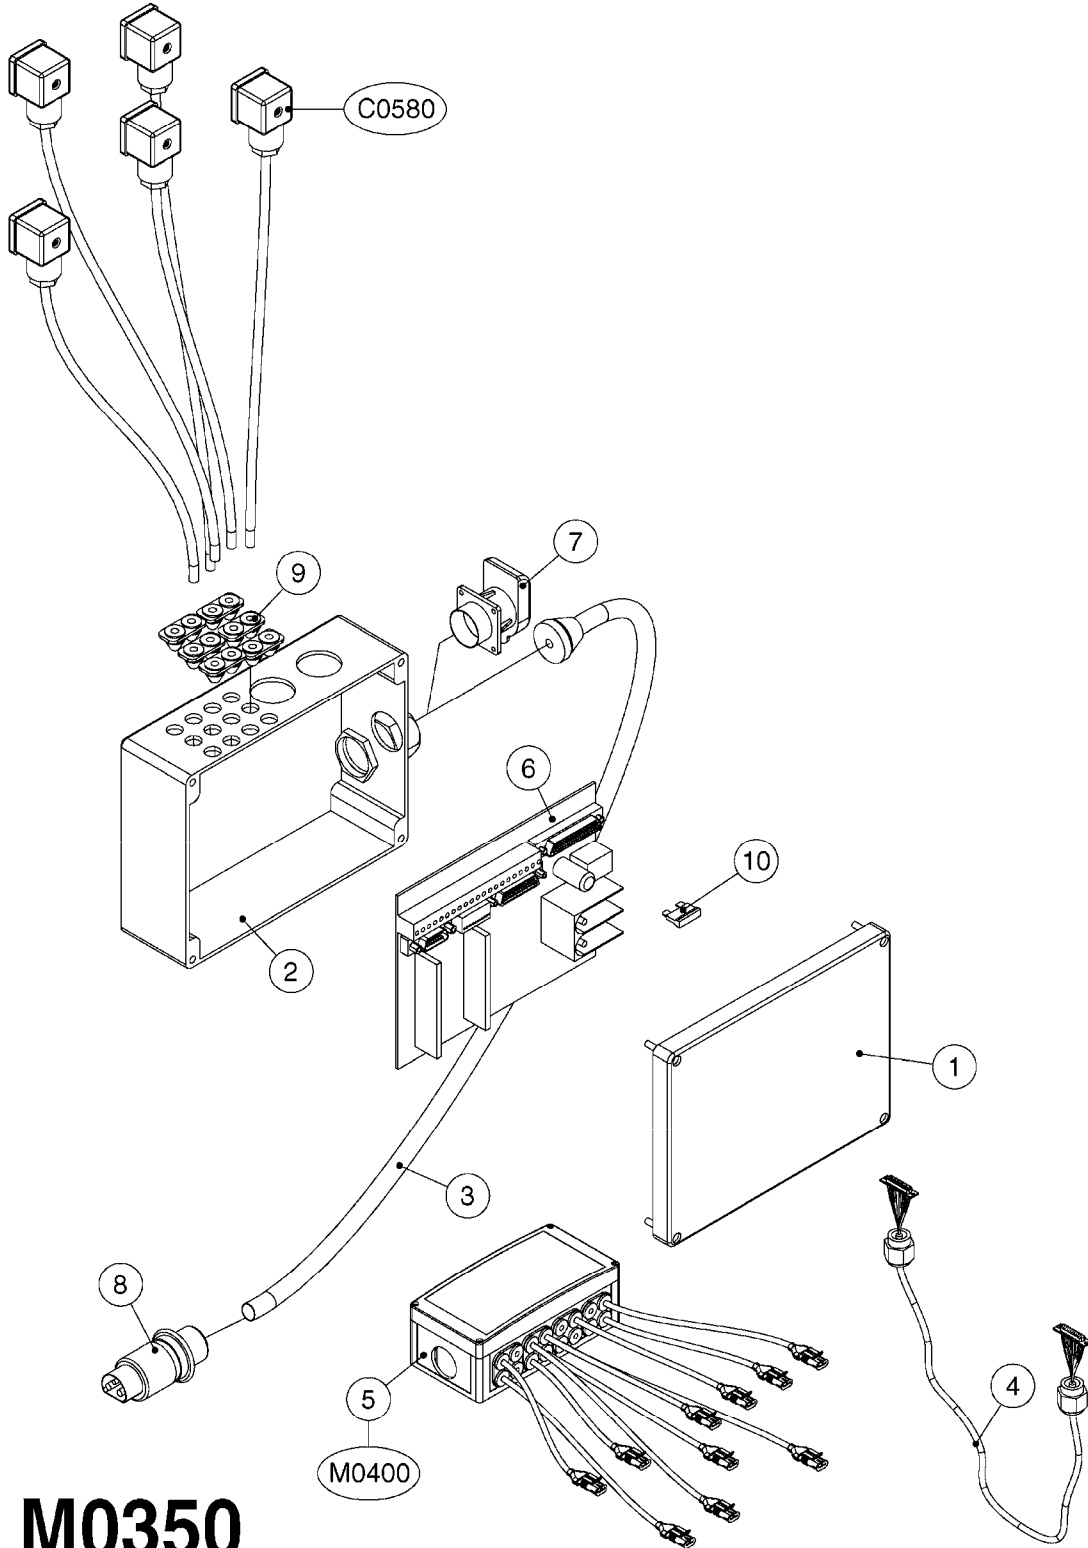

**M0350**

JUNCTION BOXES - HYDRAULIC  
M0350-HIN, 15:07:19

Page 1

Date 07.02.2020 10:20

Pos.	parts-n°	order qty	description
1	261442	1	LID F.3010/3012 HP BOX
2	391071	1	BOX FOR HY.DAH
3	983070	1	CABLE 2X6²
4	26016900	1	CABLE DB25M - DB25F L=8.5m
5	26018000	1	HYD JUNCTION BOX SPZ PRE 2012 EAGLE SPC BOOMS
5	26018100	1	HYD. BOX BOOM PCB W/LEADS FOR FORCE/TWIN FORCE BOOMS
5	26018500	1	HYD. BOX BOOM PCB NO LEADS
5	26038300	1	HYD JUNCTION BOX GENERIC 2012 EAGLE SPC/FORCE BOOMS
6	26087600	1	DAH INTERFACE PCB ASSY. V.2.0
7	28048000	1	PLUG 3-POL DIN 9680 FEM.CHASS
8	28048100	1	PLUG 3-POL DIN 9680 MALE SPRAY
9	28048200	1	WIRE GROMET RUBBER 4 HOLE
10	28048500	1	FUSE 10A ATOF SERIES