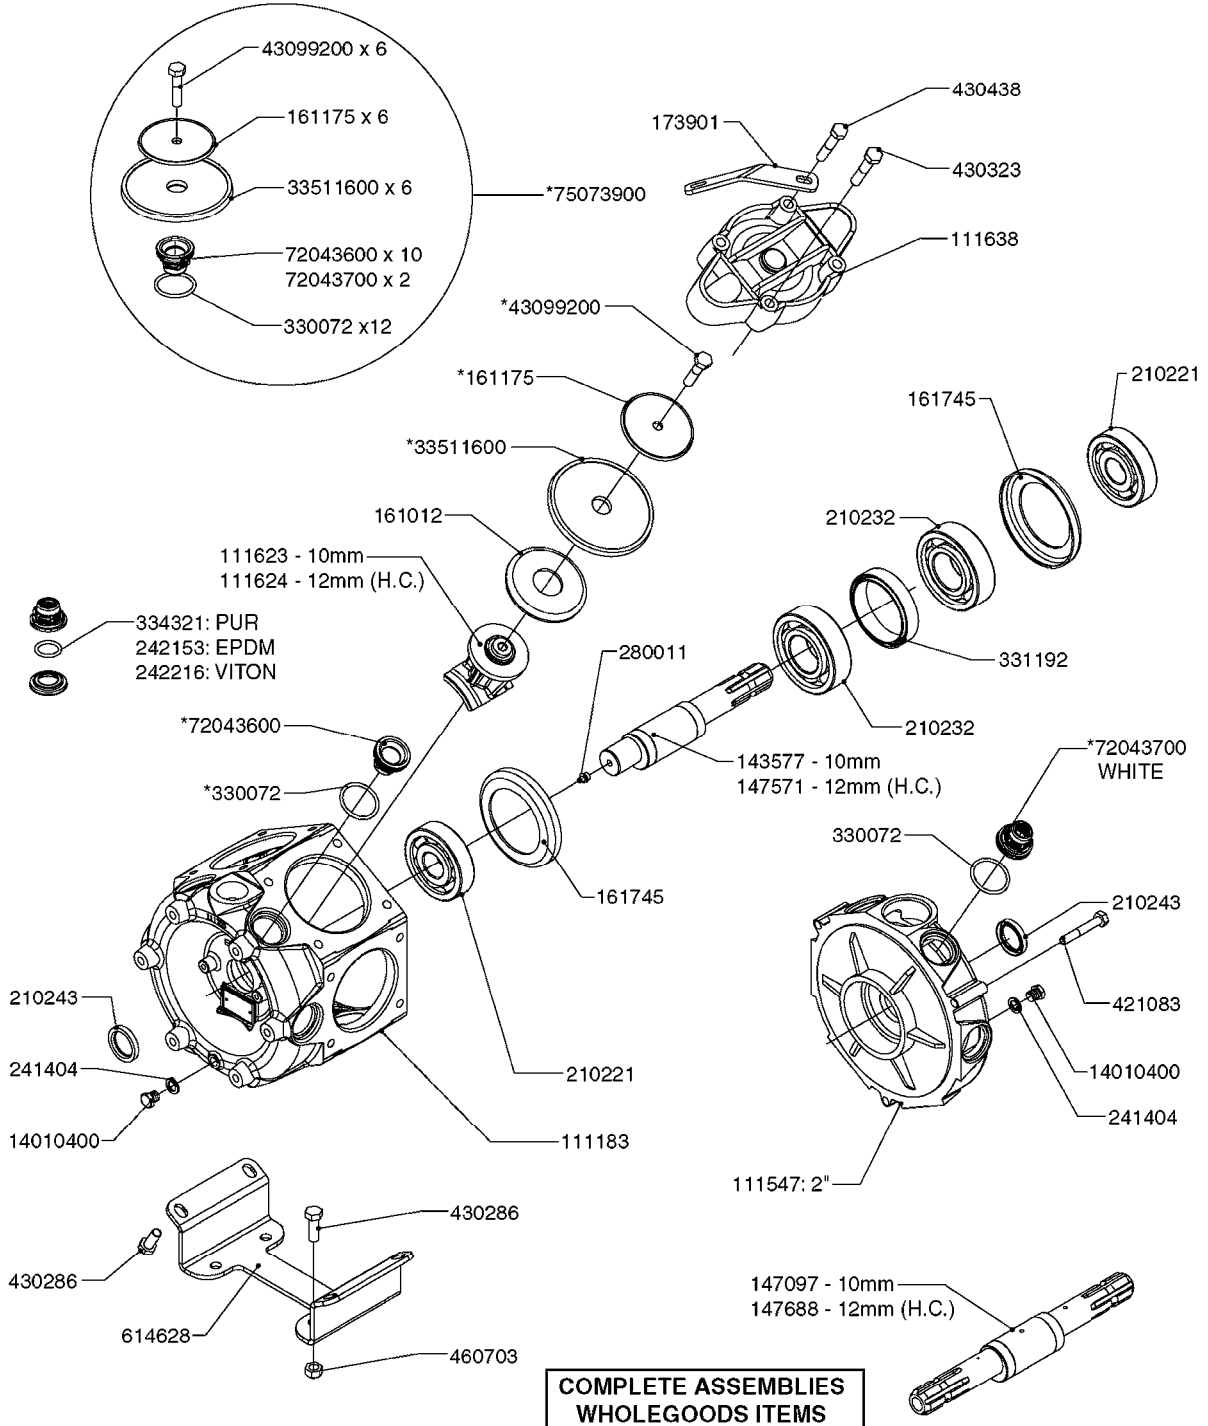

**PUMP REPAIR KIT**

**COMPLETE ASSEMBLIES  
WHOLEGOODS ITEMS**

**COMPLETE PUMPS**

- 821587 - 463/10 2" W/THROUGH SHAFT (540 RPM)
- 82166300 - 463/12 2" (540 RPM H.C. INLINE PORTS)
- 463/12 2" (540 RPM H.C. OFFSET PORTS) REPLACED BY 82168700 (PAGE A0350)