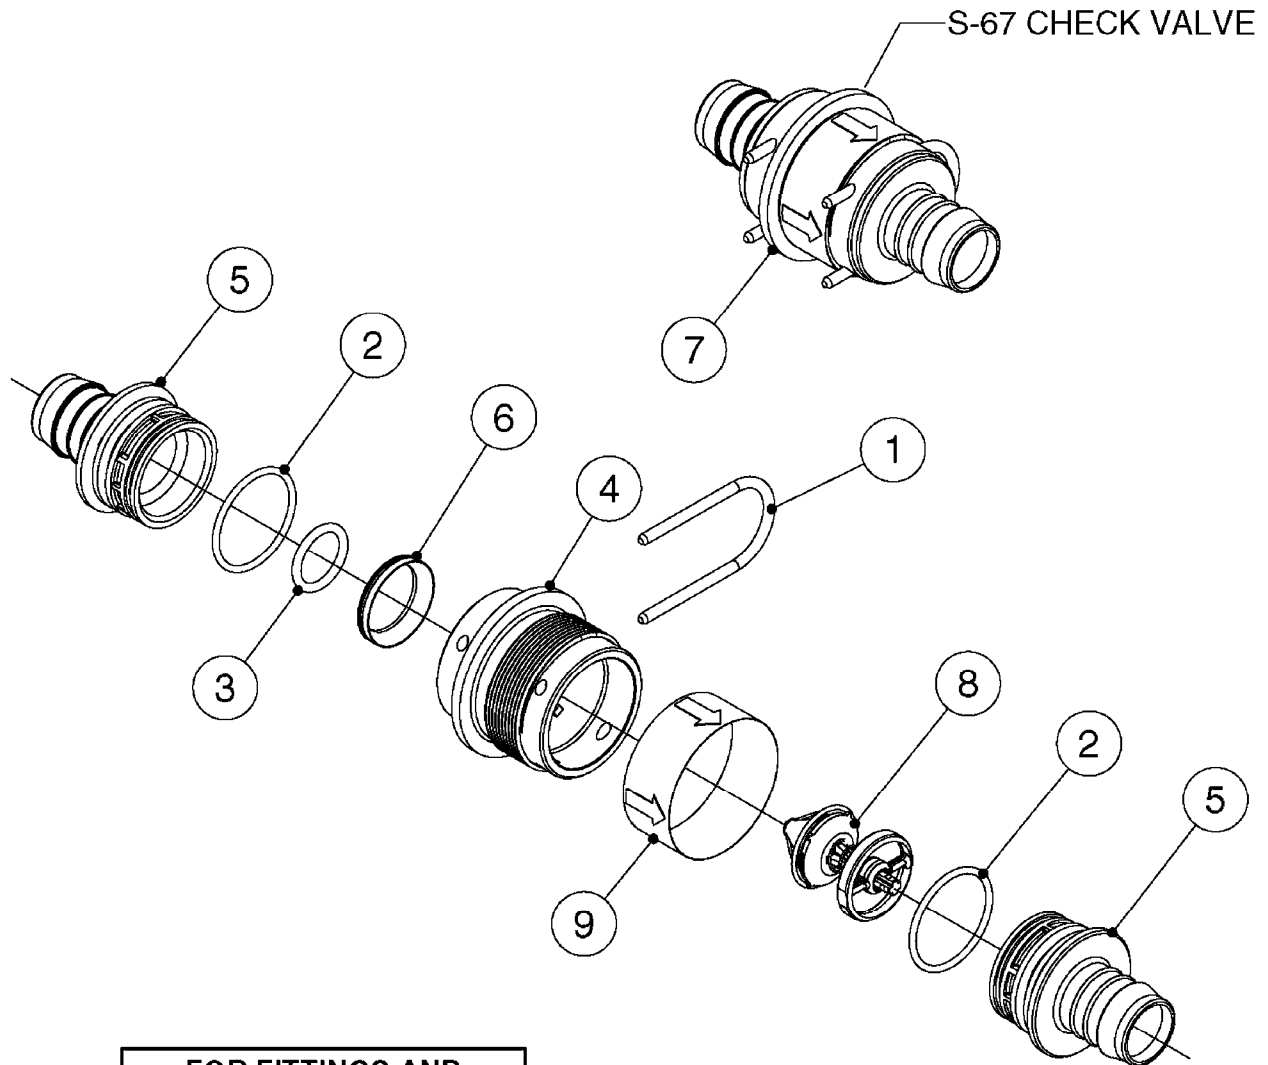

FOR FITTINGS AND  
HOSES, SEE SECTION L

**B0630**

CHECK VALVES - S67  
B0630-HIN, 31:07:19

Page 1

Date 07.02.2020 10:18

Pos.	parts-n°	order qty	description
1	145996	1	FITT.DK S-67 FORK
2	241973	1	O-RING Ø3 X 44.2 70 SHORES NITRIL
2	242353	1	O-RING 3 X 44.2 VITON
3	242504	1	O-RING D35x2 NITRIL
4	322104	1	FITT.DK S-67 BULKHEAD
5	334231	1	FITT.DK S-67 STR.1"
5	334232	1	FITT.DK S-67 STR.1-1/4"
5	334444	1	FITT.DK S-67 STR.1-1/2" PVC
6	14103100	1	SEAT F.CHECK VALVE D40.8 2010
7	70063603	1	VALVE, CHECK S67 1-1/2"
			COMPLETE IN-LINE CHECK VALVE FOR 1-1/2" HOSE
7	72001803	1	CHCK VLV,S67, 2 X 1" HB
			COMPLETE IN-LINE CHECK VALVE FOR 1" HOSE
7	72206600	1	CHCK VLV,S67, 2 X 1.25" HB
			COMPLETE IN-LINE CHECK VALVE FOR 1-1/4" HOSE
8	72089900	1	CHECK VALVE S67 SUBASMBLY.2001
9	97800500	1	DECAL 230X28 BLACK ARROW