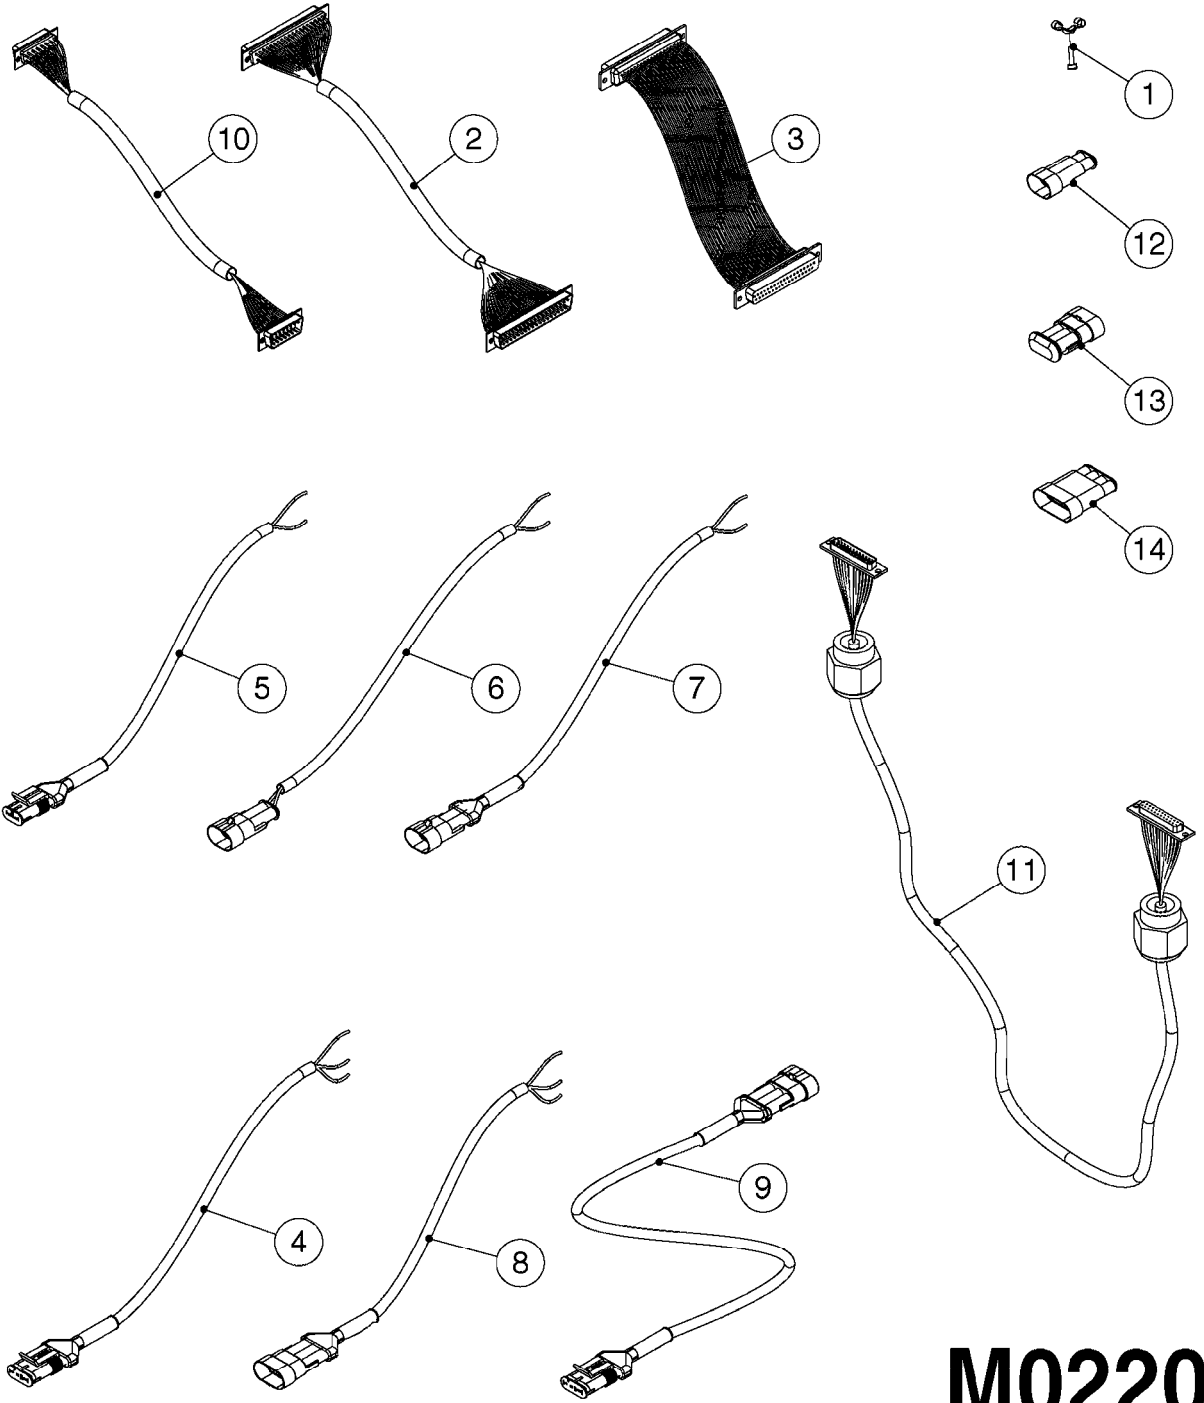

**M0220**

CABLES  
M0220-HIN, 12:05:18

Page 1  
Date 07.02.2020 10:20

Pos.	parts-n°	order qty	description
1	262150	1	SCREW ASSM.FOR D-SUB PLUG
2	26004900	1	CABLE FEM/MALE 37P L=9.5M
3	26005900	1	WIRE 37/37 POLE DAH/JOB COM
4	26006000	1	LEAD F AMP SUPERSEAL 3 WAYS L1,5M
4	26006100	1	CABLE L = 5.00M, AMP, MALE, 3P
4	26007000	1	CABLE L = 0.20M, AMP, MALE, 3P
4	26007100	1	CABLE L = 9.00M, AMP, MALE, 3P
4	26007200	1	CABLE 3POL AMP FEMALE L13M
5	26006200	1	CABLE L = 4.50M, AMP, MALE, 2P
5	26006300	1	CABLE L = 0.50M, AMP, MALE, 2P
5	26006400	1	CABLE L = 0.75M, AMP, MALE, 2P
5	26006500	1	CABLE L = 1.50M, AMP, MALE, 2P
5	26006600	1	CABLE L = 9.00M, AMP, MALE, 2P
6	26006700	1	CABLE L = 0.12M, AMP, FEMALE, 2P
7	26006800	1	CABLE L = 1.00M, AMP, FEMALE, 2P
8	26007300	1	CABLE L = 1.00M, AMP, FEMALE, 3P
9	26007400	1	CABLE L = 3.00M, AMP, EXT, 3P
9	26009800	1	CABLE L = 0.50M, AMP, EXT, 2P
10	26007500	1	CABLE FEM/FEM 15P L=3.5M
11	26016900	1	CABLE DB25M - DB25F L=8.5m
12	72450600	1	CAP F. AMP SUPER SEAL 2P PLUG
13	72450700	1	CAP F. AMP SUPER SEAL 3P PLUG
14	72450800	1	CAP F. AMP SUPER SEAL 4P PLUG