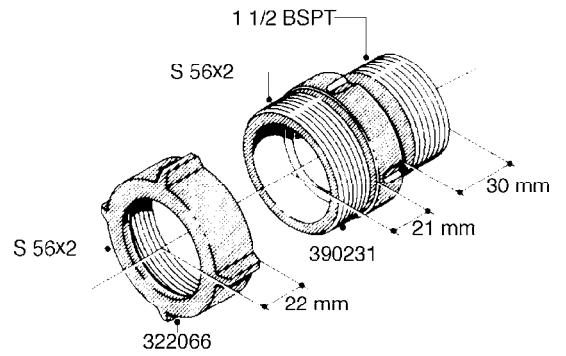

**L0080**

FITTINGS - S-53  
L0080-HIN, 12:09:17

Page 1

Date 07.02.2020 10:19

Pos.	parts-n°	order qty	description
1	145995	1	FITT.DK S-53 FORK
2	241973	1	O-RING Ø3 X 44.2 70 SHORES NITRIL NITRIL (BLACK)
2	242353	1	O-RING 3 X 44.2 VITON VITON (BROWN)
3	242109	1	O-RING D32.2x3.0 NITRIL (BLACK)
3	242354	1	O-RING D32.2X3.0 VITON VITON (BROWN)
4	322103	1	FITT.DK S-53 BULKHEAD
5	322107	1	FITT.DK S-53 BULKHEAD NUT
6	322110	1	FITT.DK S-53 ELB. 1/2" BSP
7	322352	1	FITT.DK S-53 TEE
8	334229	1	FITT.DK S-53 STR.3/4"
9	334260	1	GASKET F. S-53 BULKHEAD
10	334564	1	FITT.DK S-67 TO S-53 ADAPTER
11	391100	1	FITT.DK S-53THREAD INS.1/2"BSP
12	726463	1	FITT.DK S53 BULKHEAD W/GASKET
13	726552	1	FIT.DK S-53X90 1/2" BSP,O-RING
14	726556	1	FITT.DK S-53 HB 1/2" W/O-RING
15	726558	1	FITT.DK S53 STR. 3/4" W.ORING
16	726559	1	FITT DK. S-53 HB 1" W/O-RING
17	726568	1	FITT.DK.S-53 HB 1/2"90 W/O-RING
18	726570	1	FITT.DK S-53 ELB.3/4" W.ORING
19	726571	1	FITT.DK S-53 ELB.1", W ORING
20	726578	1	FITT.DK S53 PLUG WITH O-RING
21	728561	1	FITT.DK. S67M - S53F REDUCER