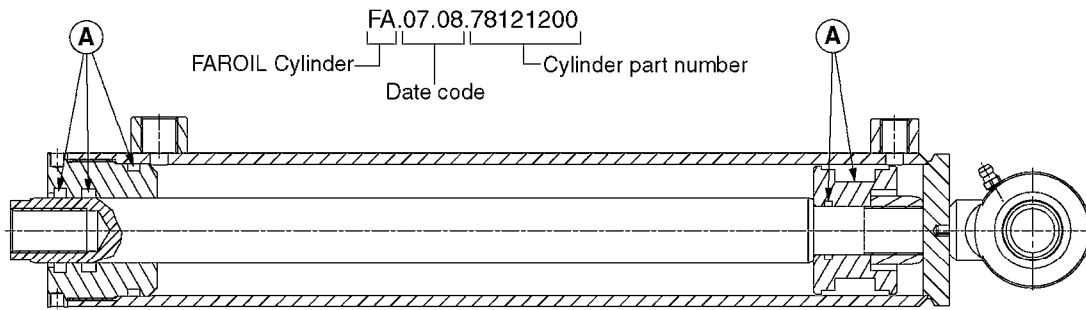

HYDRAULICS - CYLINDERS  
C0020-HIN, 01:01:16

Page 3

Date 07.02.2020 10:18

parts-n°	order qty	description
63039300 78100003	1 1	CYLINDER ROD F.781132 CYL. PARA-LIFT CM+750 W/STOP

Check cylinder barrel for stamped part number.