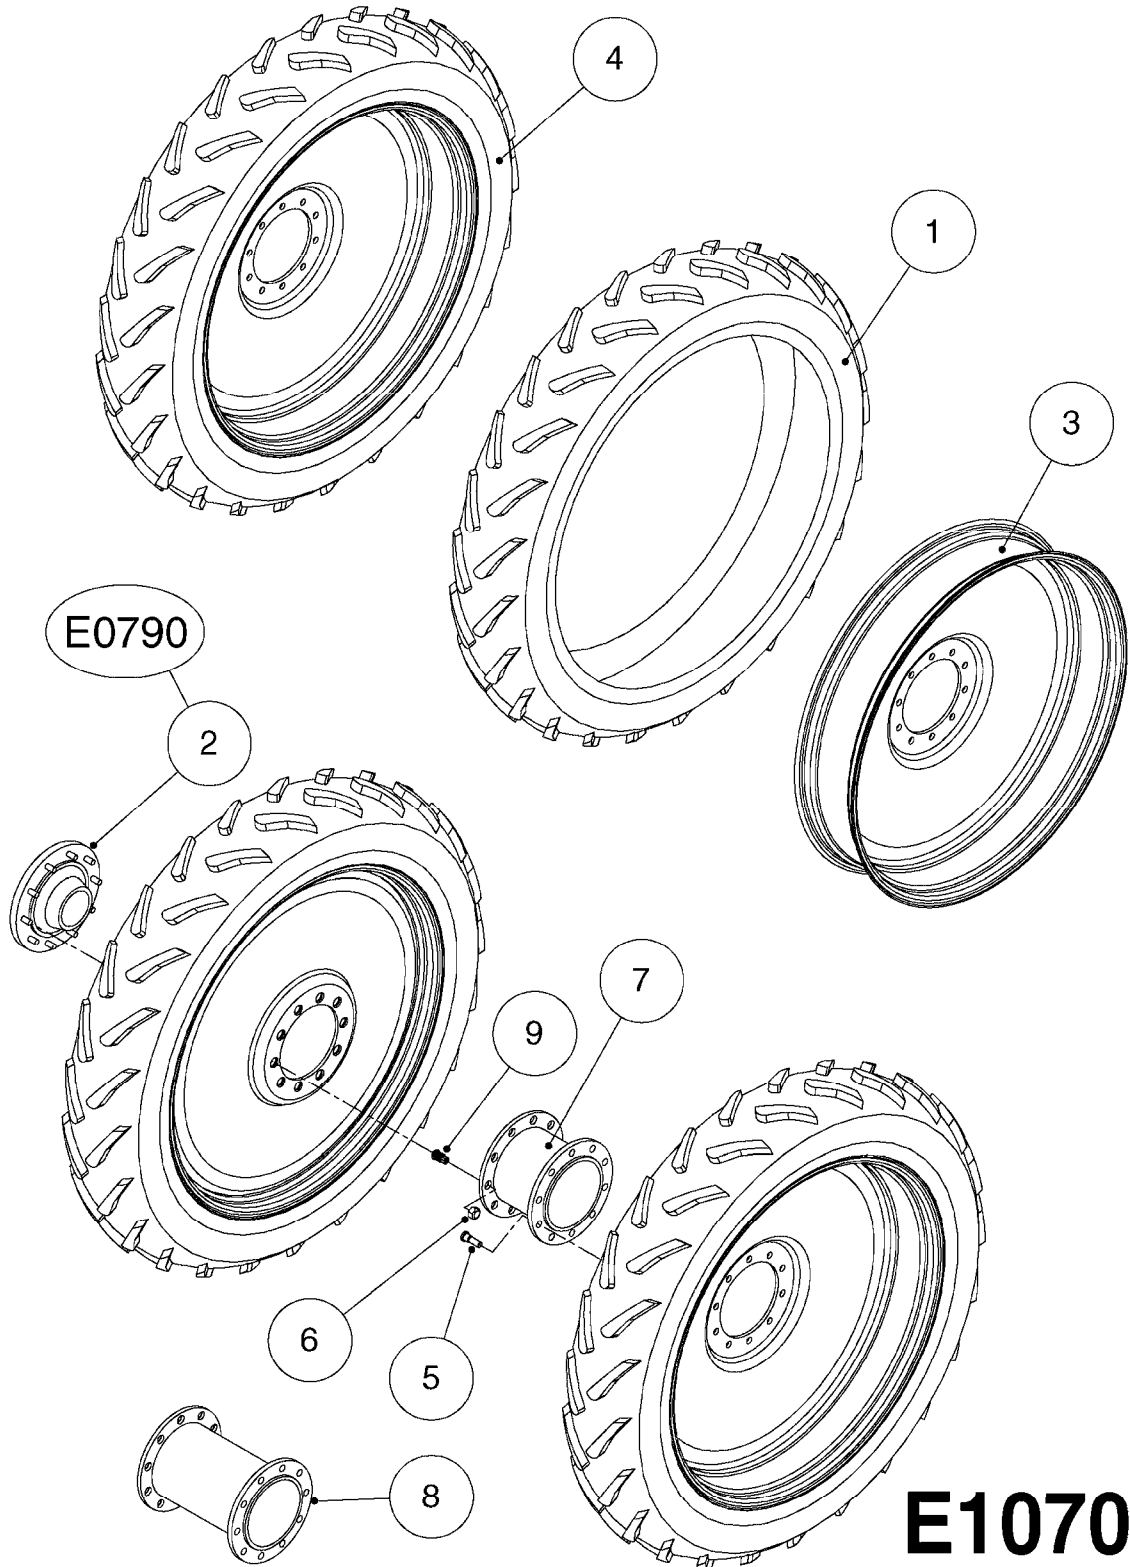

E1070

WHEELS FOR NEW COMMANDER
E1070-HIN, 01:01:16

Page 1
Date 07.02.2020 10:19

Pos.	parts-n°	order qty	description
1	10615703	1	TIRE 320 90R46' RAD.TL 357774
2	28045703	1	HUB ASSY 10-13.19-11.02 25000#
3	28007103	1	RIM,10x46,5.75NOS,13.189BC
4	28031203	1	TIRE ASSY. 320/90R50" HL R.H.
4	28031303	1	TIRE ASSY. 320/90R50" HL L.H.
4	28037603	1	TIRE ASSY.320/90R50" R.H. DUAL
4	28037703	1	TIRE ASSY.320/90R50" L.H. DUAL
4	28038603	1	TIRE 320/90R50" 161A8B HI LOAD
4	70006303	1	WHEEL ASM. 320/90R46 LH
4	70006703	1	WHEEL ASM. 320/90R46 RH
5	28034803	1	STUD 3/4"NF/5/8"KNURL L=2-5/8"
6	46000303	1	NUT, BUD WHEEL, OUTER, RH
7	61011203	1	DUAL SPACER 22" ROW 50" TIRE
8	61011303	1	DUAL SPACER 30" ROW 50" TIRE
9	46000203	1	NUT, BUD WHEEL, INNER, RH