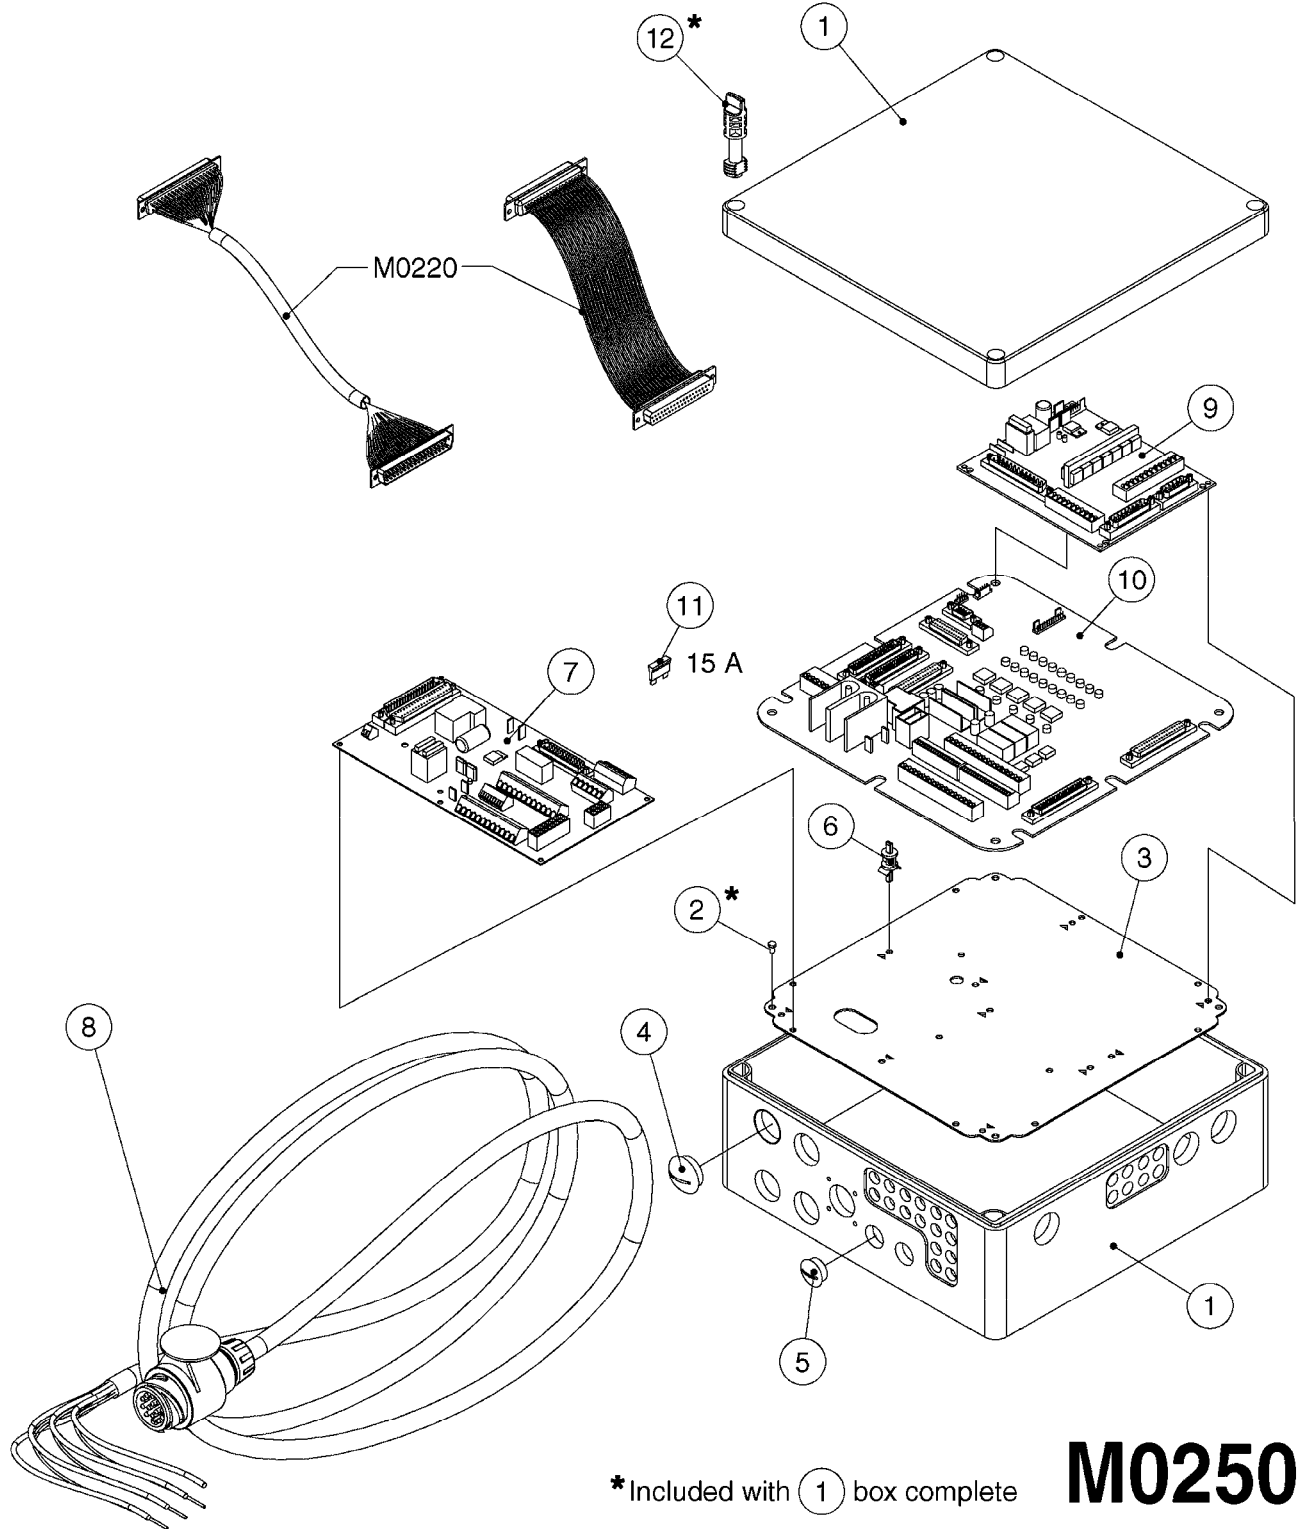

\*Included with (1) box complete

**M0250**

JOB COM AND BREAK OUT  
M0250-HIN, 01:02:17

Page 1  
Date 07.02.2020 10:20

Pos.	parts-n°	order qty	description
1	391095	1	BOX COMPL. 300X300X135 DRILLED
2	440673	1	SCREW F.PLASTIC 5X12 SS
3	16132400	1	PLATE 1.5X270X270/JOB COMPUTER
4	26004600	1	PLUG F.DRILLED HOLE 21MM
5	26004700	1	PG13.5 BUNG
6	26005100	1	CONNECTOR FOR PCB, PLASTIC
7	26005500	1	PCB BREAKOUT BOX EL BOX CM"05"
8	26013800	1	CABLE HC6500 JOB COM TO CABIN
9	26029200	1	DAH PCB F. JOB COM NCM '09
10	26052700	1	JOB COM PCB ASSY HW3.1
10	72369300	1	JOB COM PCB NCM44/6600 REFURB.
11	28048600	1	FULE 15A ATOF SERIES
12	28091400	1	FINGER SCREW F.BOX 300X300X135