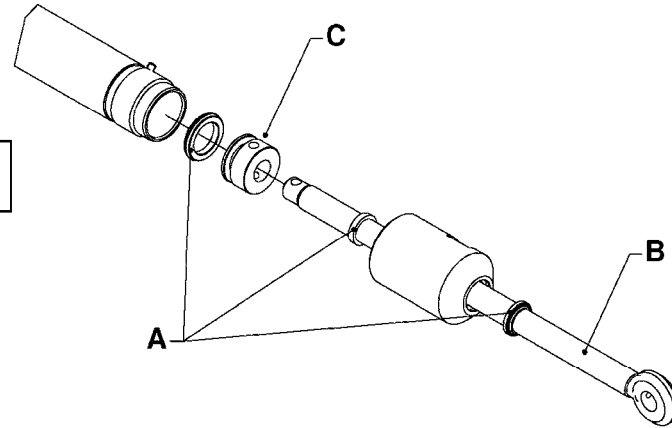

Check cylinder barrel for stamped part number.