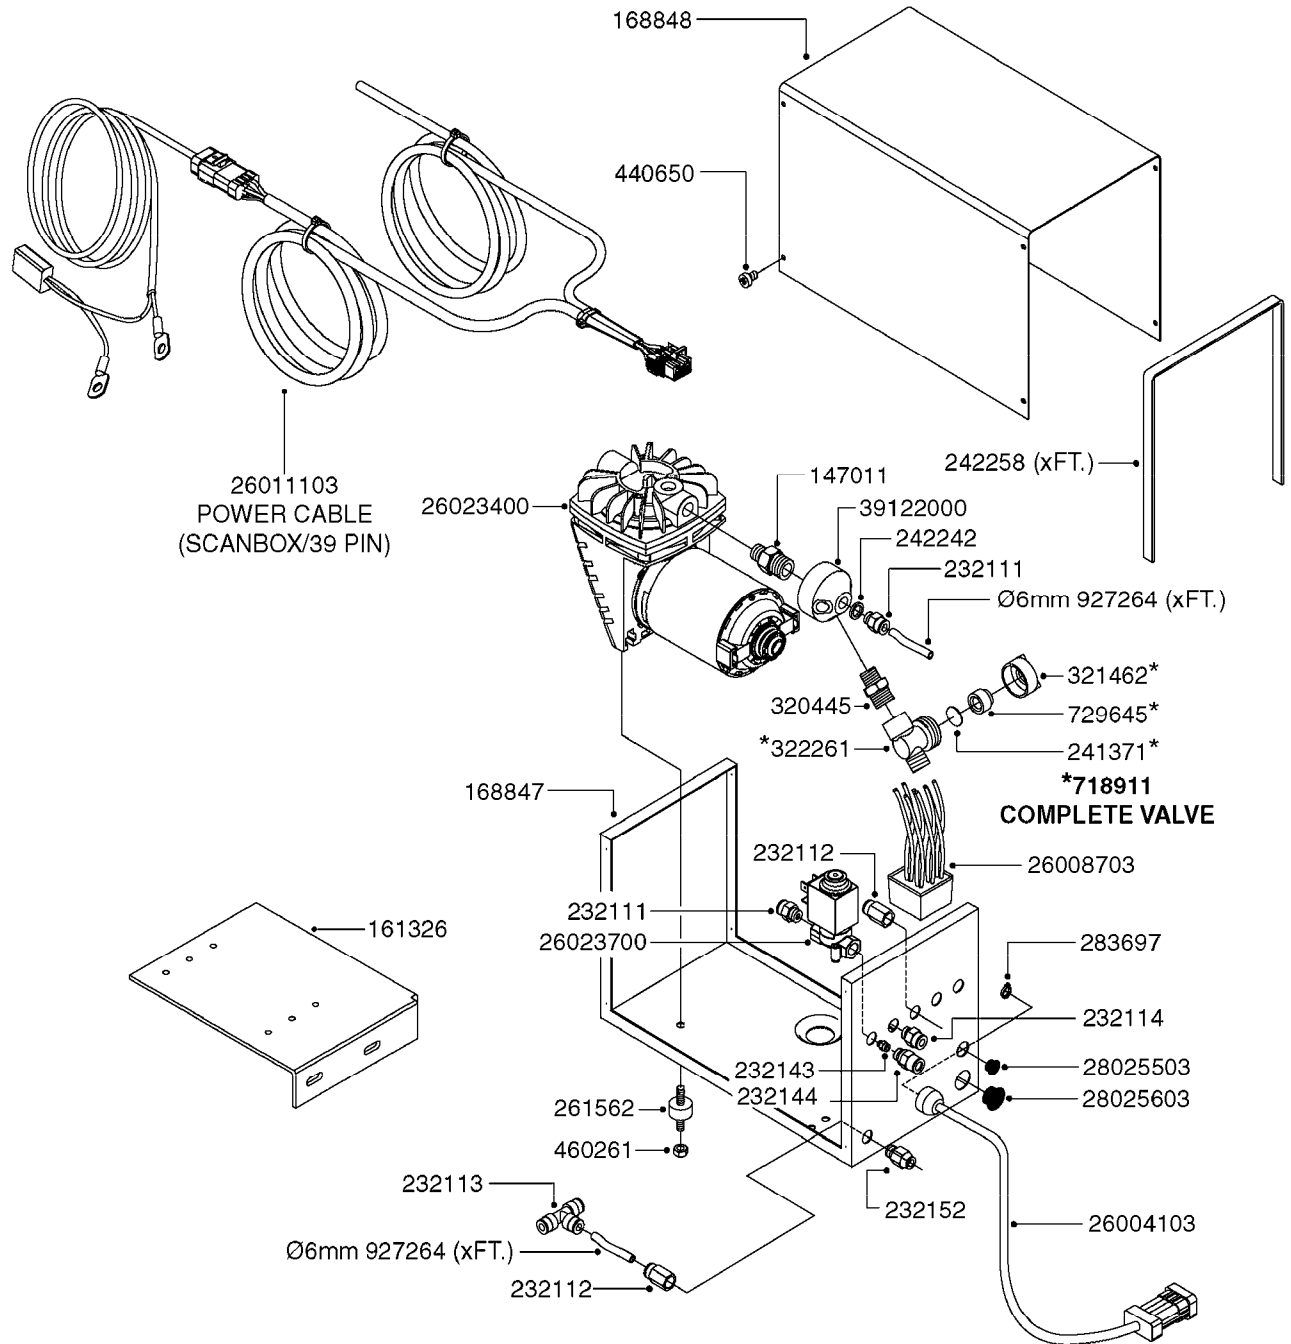

K0400

*Ø8mm 927306 (xFT.)
*Ø10mm 927330 (xFT.)

70062503 - COMPLETE ASSEMBLY

FOAM MARKER COMPRESSOR 2007
K0400-HIN, 01:01:16

Page 1
Date 07.02.2020 10:19

parts-n°	order qty	description
147011	1	HEX NIPPLE 3/8'X1/4'BSP BRASS
161326	1	MOUNT BKT. F. FOAM COMP.BOX 98
168847	1	ENCLOSURE LOWER F.MARKER
168848	1	COVER F. FOAM MARKER
232111	1	QUICK COUPLER 6MM X 1/8 EXT.
232112	1	QUICK COUPLER 6MM 1/8 INT.
232113	1	QUICK COUPLER 6MM T-PIECE
232114	1	COUPLER 1/8" THREADX8MM HOSE
232143	1	REDUCER 1/4'INT-1/8'EXT
232144	1	QUICK COUPLER 10MM X 1/4 EXT
232152	1	QUICK COUPLER 8MMX1/8 EXT.LONG
241371	1	DIAPHRAGM F.NO-DRIP,VULC
242242	1	O-RING F.AIR HOSE FITTING
242258	1	TRIM 3X10 SELF ADHESIVE 0012"
261562	1	RUBBER DAMPER 2XM6X25
283697	1	TIESTRAP 200MM
320445	1	FITT.DK HN 1/4"X3/8" BSP
321462	1	CAP F.NO-DRIP ASSY.
322261	1	HOUSING F.SAFETY VALVE 3/8"
440650	1	SCREW 3.5x13 STAINLESS
460261	1	NUT HEX M6X1.00 LOCK DIN985 A2 SS
718911	1	VALVE (SAFETY) F.MARKER
729645	1	NON-DRIP SPRING ASSY.GREEN 10
927264	1	HOSE R X PE D6/D4 X 0012"
927306	1	HOSE R X PE D8/D6 X 0012"BLACK
927330	1	HOSE R X PE D10/D8 X 012"BLACK
26004103	1	FOAM MARKER CNTRL MOD CABL STD
26008703	1	FOAM MARKER CONTROL SCII
26011103	1	FOAMER POWER/CONTROL CABLE 39P
26023400	1	COMPRESSOR F.FOAM MARKER CM40
26023700	1	SOLENOID VAL 12V 1/8' FLO '07
28025503	1	PLUG F.DRILLED HOLE 1/2"
28025603	1	PLUG F.DRILLED HOLE 3/4"
39122000	1	DISTR.HOUSING F.FOAM MARKER'07
70062503	1	FOAM MARKER COMPRESSOR,STD,39P