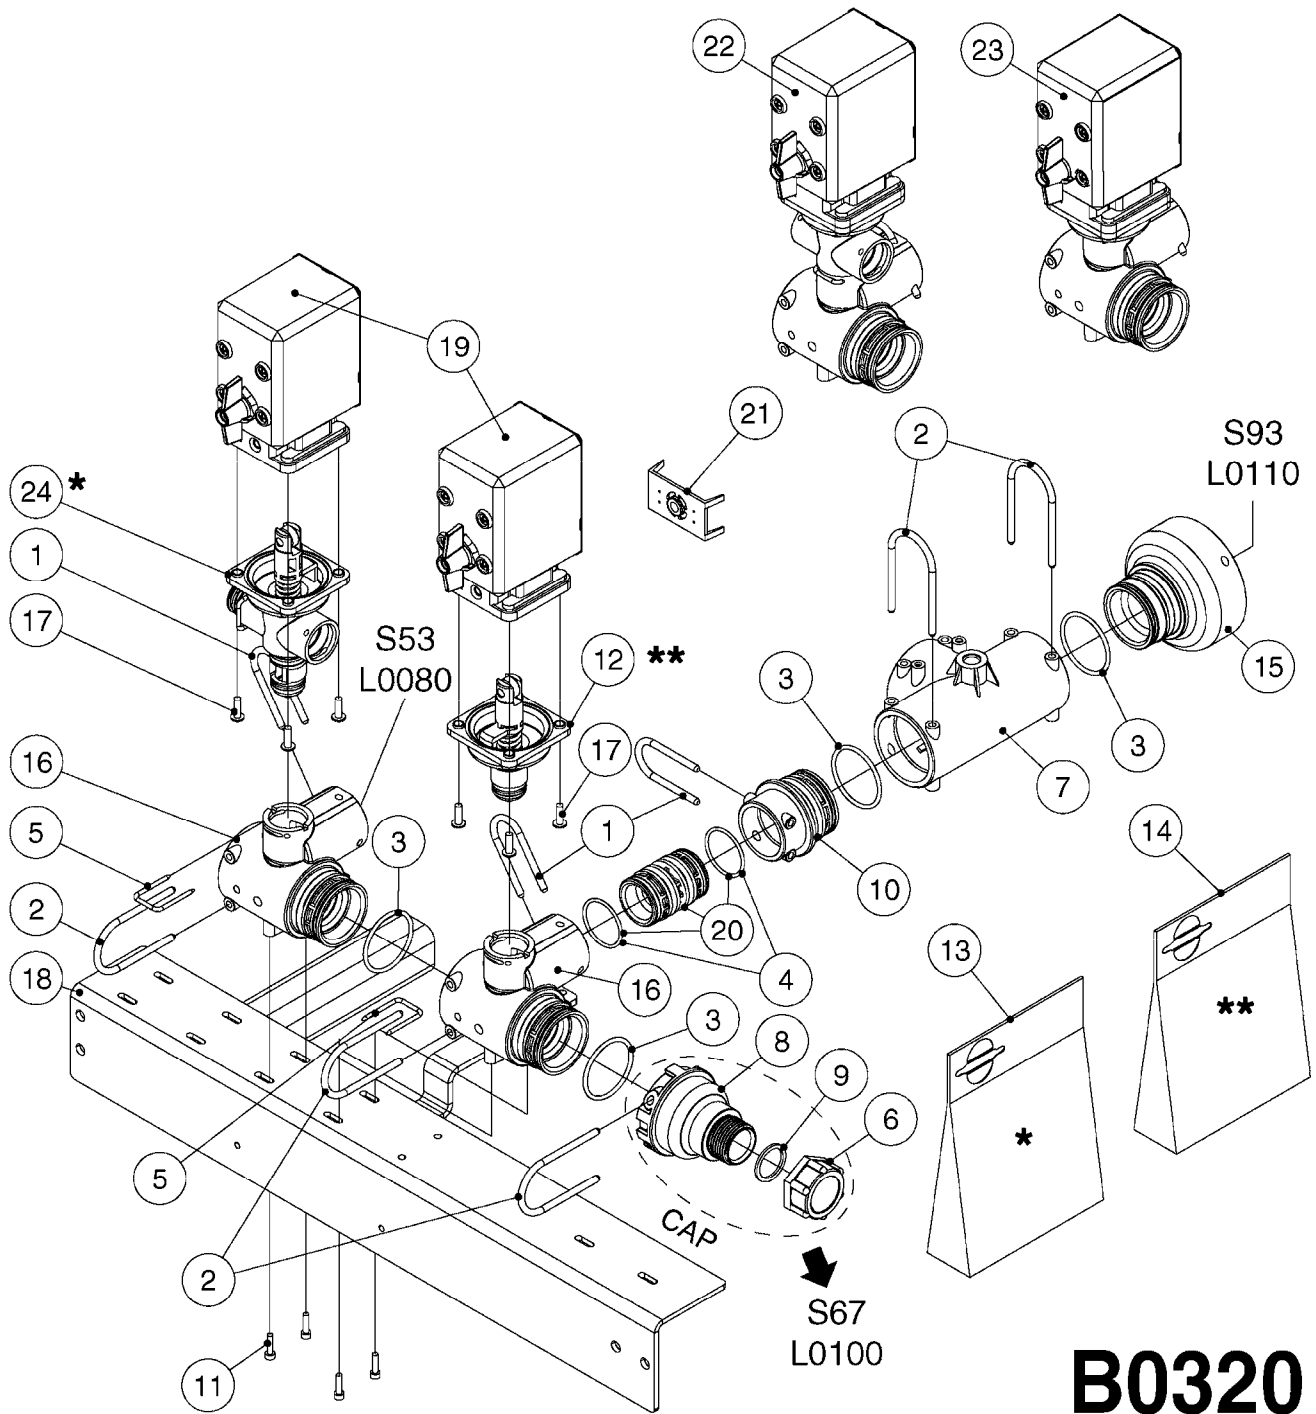

B0320

EFC BOOM VALVES
B0320-HIN, 08:04:19

Page 1
Date 07.02.2020 10:18

Pos.	parts-n°	order qty	description
1	145995	1	FITT.DK S-53 FORK
2	145996	1	FITT.DK S-67 FORK
3	242353	1	O-RING 3 X 44.2 VITON
4	242354	1	O-RING D32.2X3.0 VITON
5	270211	1	FITT.DK S25 FORK L=37.5
6	320106	1	FITT.DK CAPNUT 1" BSP
7	322224	1	FITT.DK S-67 TEE
8	322321	1	FITT.DK S-67 X 1"BSP MALE
9	330326	1	O-RING D30/D24X2 F.1"NUT
10	334564	1	FITT.DK S-67 TO S-53 ADAPTER
11	450902	1	BOLT ALLEN HEAD M4 X 16MM
12	725257	1	SPINDLE SECT. F/EC DISTRIBUTOR
13	741822	1	SEAL KIT - 1 SECTION (05)
14	755726	1	O-RING KIT F.EC/ESC SEC.VALVE
15	33500700	1	FITT.DK ADAPTER S-93F S67M
16	33502400	1	DISTRIBUTION HOUSING EFC
17	44076200	1	SCREW WN5451 5X16 SS TORX
18	61032700	1	BRACKET F. EFC SEC. VALVES < 7
18	61032800	1	BRACKET F. EFC SEC.VALVES <4>6
19	72048000	1	MOTOR, DISTRIBUTION 1:300
20	72114300	1	FITT. DK S-53 MALE MALE W.ORIN
21	72137200	1	MCROSWCH ASSY F.BOOM VLV 300:1
22	72233700	1	SECTION VALVE, EFC, 1:300
23	72284000	1	BYPASS VALVE, EFC, 1:300
24	72591700	1	SPINDLE SECT.W/O CONS.PRESSURE