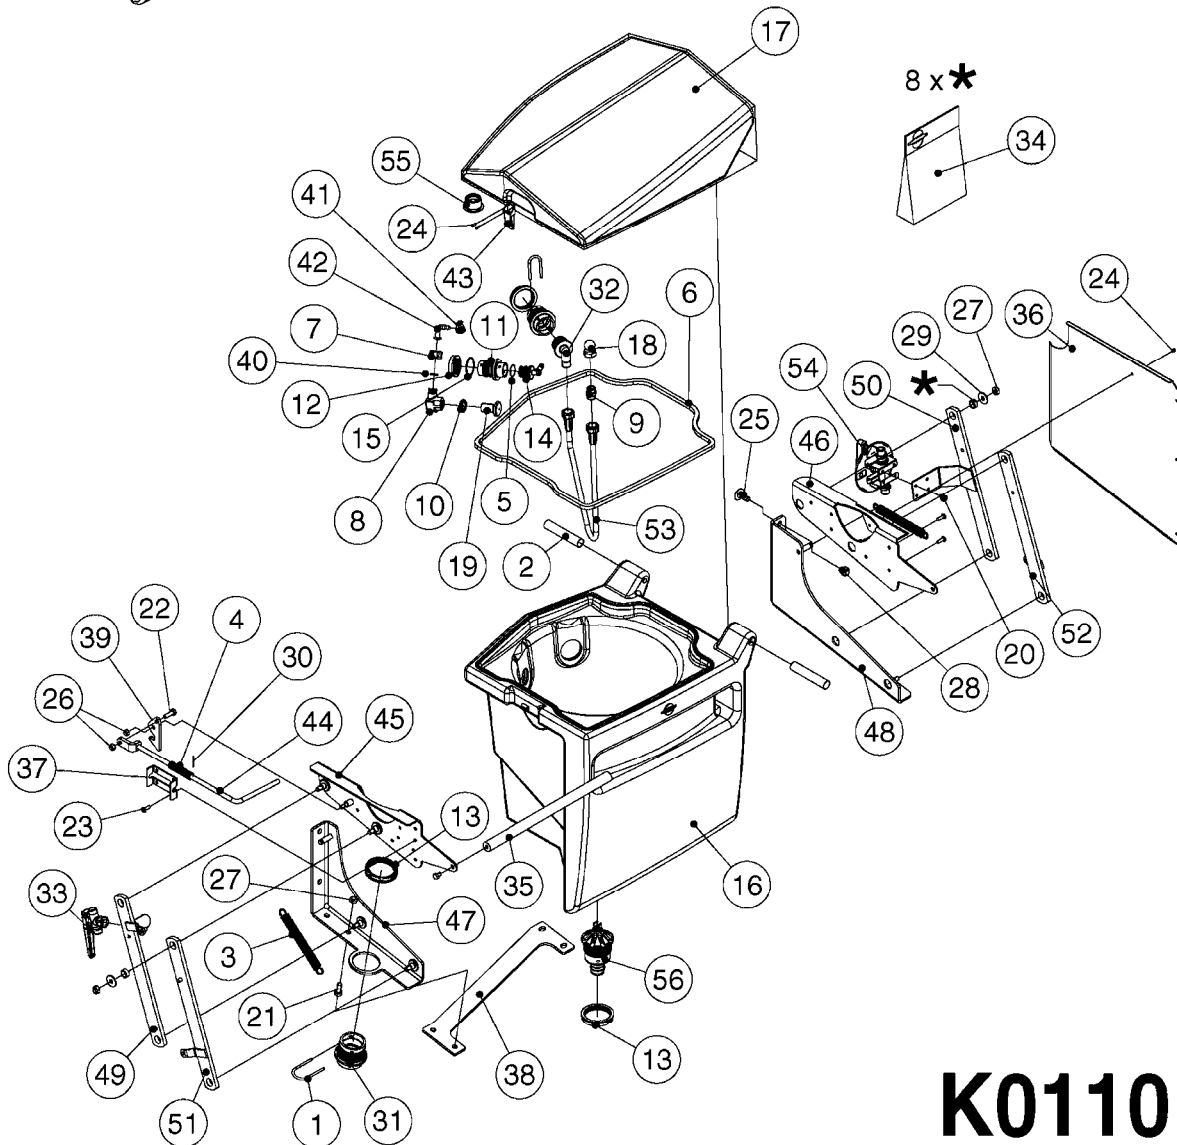

K0110

CHEMICAL FILLER-HOPPER NCM
K0110-HIN, 28:11:17

Page 1

Date 07.02.2020 10:19

Pos.	parts-n°	order qty	description
1	145996	1	FITT.DK S-67 FORK
2	151162	1	PIN F. LID HINGE CHEM-FILLER
3	220949	1	SPRING Ø20.0/3.0 L=240 BLACK
4	220951	1	SPRING D15/1.5 L=90 20V
5	242355	1	O-RING D19.2X3.0 VITON F.S-40
6	242563	1	NEOPRENE SEAL 10X10
7	320084	1	FITT.DK NUT 1/2" BSP
8	320563	1	FITT.DK 3 WAY 1/2" 110 DEG.
9	320655	1	FITT.DK HN 1/2"-1/2" BSP
10	321307	1	FITT.DK NUT 1/2" BSP JAMB
11	322102	1	FITT.DK S-40 BULKHEAD
12	322106	1	FITT.DK S-40 BULKHEAD NUT
13	322108	1	FITT.DK S-67 BULKHEAD NUT
14	334237	1	FITT.DK S-40 ELB.3/8"
15	334259	1	GASKET F. S-40 BULKHEAD
16	351769	1	HOPPER FOR CHEMFILLER
17	351770	1	LID F. TURBO FILL NCM
18	371552	1	NOZZLE F.RINSING
19	372044	1	NOZZLE FOR CHEMFILLER
20	410185	1	BOLT HEX 8.8 DEL M6X16
21	420604	1	BOLT HEX 8.8 DEL M10X25 FT DIN933
22	421046	1	BOLT HEX M8X25/25 A2 SS DIN933
23	440392	1	SCREW 6.3 X 25.0 DIN7981C TORX
24	440632	1	SCREW M4X13
25	451070	1	CARRIAGE BOLT M12X30
26	460143	1	SELF LOCK NUT M8 SST A2 DIN985
27	460423	1	NUT HEX M10X1.50 LOCK DIN985A2 SS
28	460703	1	NUT HEX M12X1.75 LOCK DIN985A2 SS
29	471140	1	WASHER D30/D10.5X2.5 STAINLESS
30	480798	1	ROLL PIN D3X30 DIN1481 RST
31	726464	1	FITT.DK S-67 BULKHEAD W/GASKET
32	726552	1	FIT.DK S-53X90 1/2" BSP,O-RING
33	727543	1	VALVE F.CHEM FILL JUG RINSE
34	741830	1	BUSHINGS F.PARALLELARMS
35	14036900	1	HAND GRIP FOR CHEMFILLER
36	16137400	1	PLATE BACK F. CHEM-FILL NCM
37	16137700	1	GUIDE BRACKET F.CHEMFILL LOCK
38	16138100	1	SUPPORT FOR CONSOLE
39	16149500	1	HOOK LATCH F.CHEMFILL'05
40	24022901	1	GASKET D10X19 EP 3.2
41	28029803	1	CLAMP HOSE GEAR P1/2" 6708
42	28054500	1	ANGLE HOSE BARB 90 1/2 10MM
43	28055800	1	LOCK (SNAP CLIP) SS
44	61038200	1	HANDLE F.CHEMFILL LOCK '05
45	63035000	1	MOUNT.BRACKET F.CHEMFILL RIGHT
46	63035100	1	MOUNT.BRACKET F.CHEMFILL LEFT
47	63035200	1	MT.BRACKET F.PARALLELARMS LEFT
48	63035300	1	MT.BRACKET F.PARALLELARMS RIGHT
49	63040700	1	INNER ARM F.CHEMFILL LEFT
50	63040800	1	INNER ARM F.CHEMFILL RIGHT
51	63040900	1	OUTER ARM F.CHEMFILL LEFT
52	63041000	1	OUTER ARM F.CHEMFILL RIGHT
53	63041300	1	RINSE PIPE F. CHEM-FILLER
54	72246800	1	VALVE 1/2" 2 POSITION
55	72339500	1	AIR VALVE F.CHEMFILLER
56	72726900	1	CHECK VALVE F.CHEMFILLER