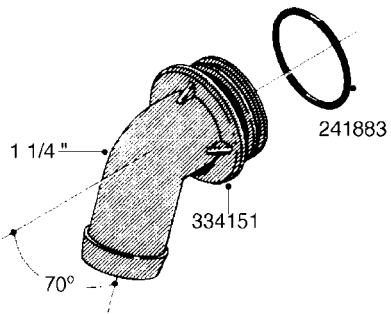

**L0080**

FITTINGS - S-53  
L0080-HIN, 12:09:17

Page 1

Date 07.02.2020 10:19

Pos.	parts-n°	order qty	description
1	145995	1	FITT.DK S-53 FORK
2	241973	1	O-RING Ø3 X 44.2 70 SHORES NITRIL NITRIL (BLACK)
2	242353	1	O-RING 3 X 44.2 VITON VITON (BROWN)
3	242109	1	O-RING D32.2x3.0 NITRIL (BLACK)
3	242354	1	O-RING D32.2X3.0 VITON VITON (BROWN)
4	322103	1	FITT.DK S-53 BULKHEAD
5	322107	1	FITT.DK S-53 BULKHEAD NUT
6	322110	1	FITT.DK S-53 ELB. 1/2" BSP
7	322352	1	FITT.DK S-53 TEE
8	334229	1	FITT.DK S-53 STR.3/4"
9	334260	1	GASKET F. S-53 BULKHEAD
10	334564	1	FITT.DK S-67 TO S-53 ADAPTER
11	391100	1	FITT.DK S-53THREAD INS.1/2"BSP
12	726463	1	FITT.DK S53 BULKHEAD W/GASKET
13	726552	1	FIT.DK S-53X90 1/2" BSP,O-RING
14	726556	1	FITT.DK S-53 HB 1/2" W/O-RING
15	726558	1	FITT.DK S53 STR. 3/4" W.ORING
16	726559	1	FITT DK. S-53 HB 1" W/O-RING
17	726568	1	FITT.DK.S-53 HB 1/2"90 W/O-RING
18	726570	1	FITT.DK S-53 ELB.3/4" W.ORING
19	726571	1	FITT.DK S-53 ELB.1", W ORING
20	726578	1	FITT.DK S53 PLUG WITH O-RING
21	728561	1	FITT.DK. S67M - S53F REDUCER