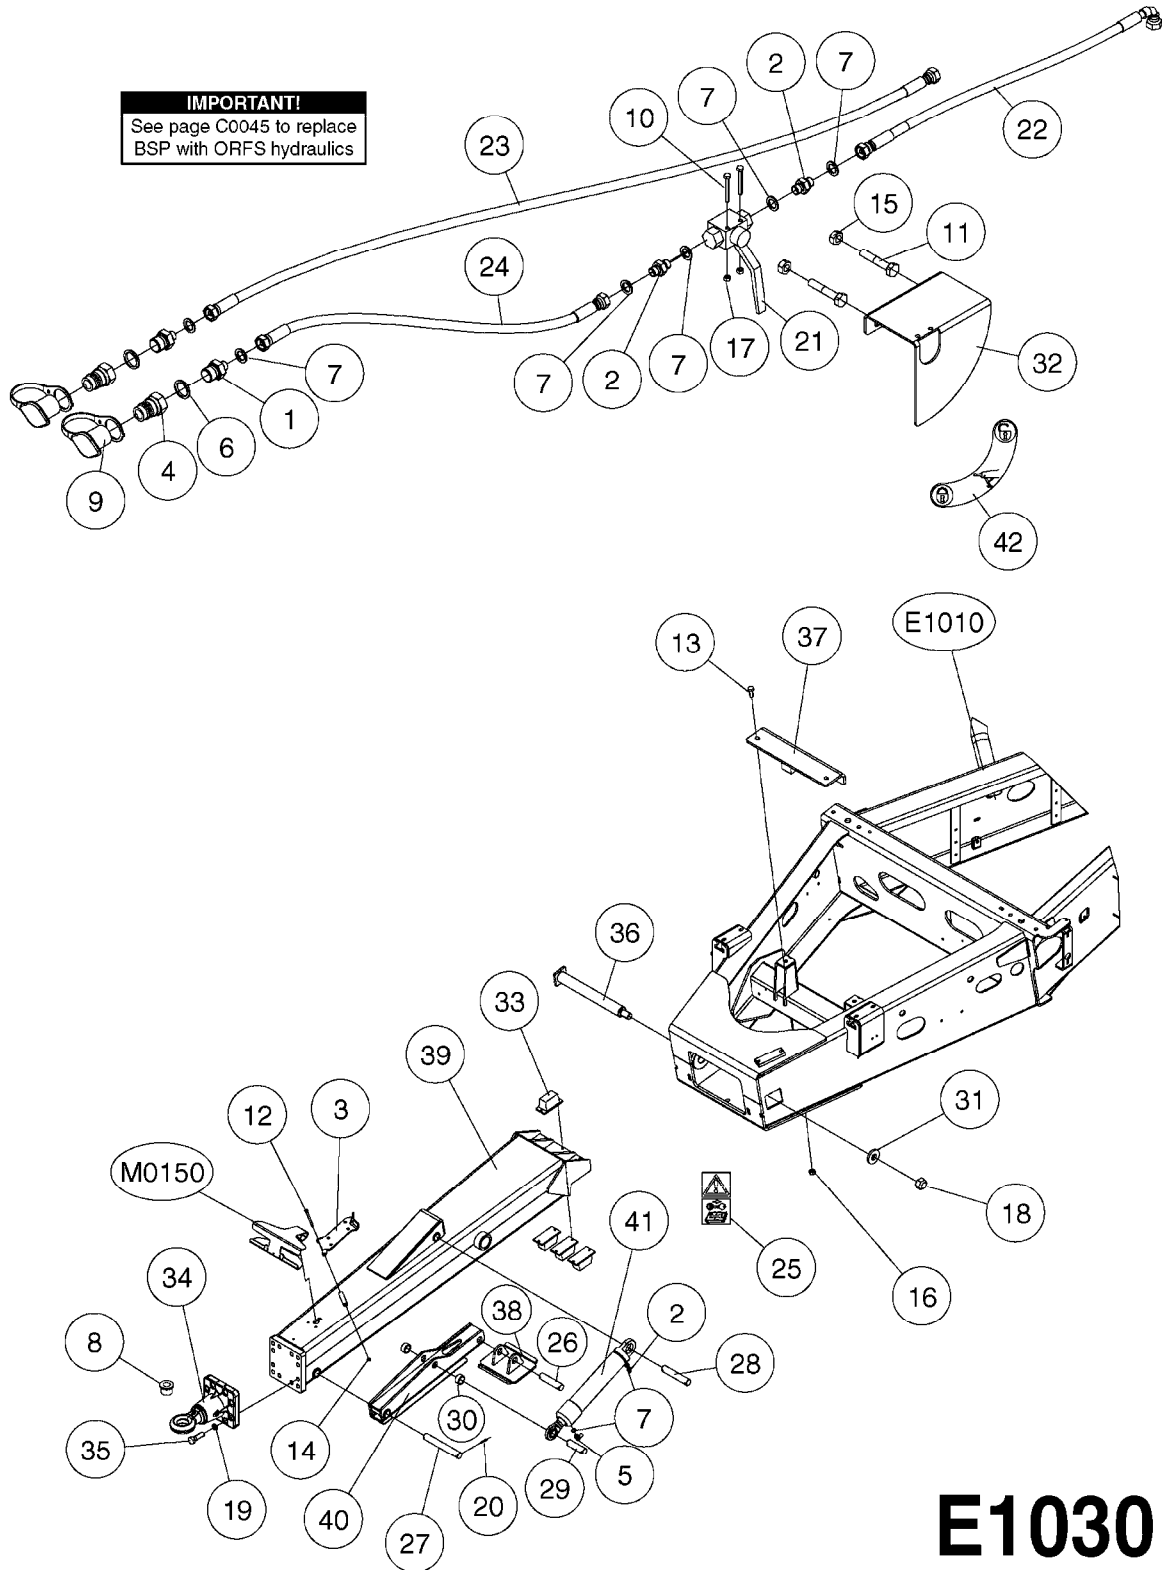

IMPORTANT!
See page C0045 to replace
BSP with ORFS hydraulics

HYD. DRAWBAR - NCM 6600
E1030-HIN, 07:02:19

Page 1
Date 07.02.2020 10:19

Pos.	parts-n°	order qty	description
1	146846	1	HEX NIPPLE 1/2" X 1/4"
2	146851	1	HEX NIPPLE 1/4"x1/4" 0.7MM
3	161923	1	SUPPORT PLATE F. PTO CM+
4	230311	1	QUICK COUPLING 1/2"
5	232294	1	HYD.FITTING 1/4"X1/4"
6	241356	1	DOWTYSEAL 1/2"
7	241404	1	DOWTY SEAL 1/4"
8	270608	1	BUSHING F. DRAWBAR NCM Ø50/Ø33
9	334206	1	DUST HOOD FOR HY-COUPLING
10	421142	1	BOLT HEX 8.8 DEL M5X40
11	421224	1	BOLT HEX 8.8 DEL M10X55
12	421232	1	BOLT HEX 8.8 DEL M8X110
13	430581	1	BOLT HEX 8.8 DEL M16X40 FT
14	460143	1	SELF LOCK NUT M8 SST A2 DIN985
15	460423	1	NUT HEX M10X1.50 LOCK DIN985A2 SS
16	460585	1	LOCKING NUT M16 DIN985 A2 SS
17	461217	1	NUT HEX M5 LOCK
18	461316	1	NUT HEX LOCK M30X3.5 DIN 985
19	471180	1	LOCK WASHER NORDLOCK M20 ELZ
20	480733	1	PIN D6 X 40
21	781049	1	HYD. BALL VALVE
22	784001	1	HOSE HY X 1/4 X 067.00"STR+ELB
23	784143	1	HOSE HY X 1/4 X 138" STR+STR
24	784161	1	HOSE HY X 1/4 X 59" STR+STR
25	978436	1	DECAL - WARNING! SERVICE
26	14047100	1	PIN D30.0 L= 132 /D6.0
27	14047200	1	PIN D30.0 L= 223 /D6.0
28	14047300	1	PIN D30.0 L= 161 /D6.0
29	14047400	1	PIN D30.0 L= 104 /D6.0
30	15073000	1	THREADED PIPE 1-1/4" L=20
31	16155900	1	DISC D70.0/ 31.0X10.0/RED
32	16160000	1	PLATE F. HYD. VALVE CM66/9000
33	24267600	1	RUBBERSTOP 15/238 T=56 SS
34	28164100	1	SWIVEL HITCH D50/8 BOLT
35	43000803	1	BOLT HEX M20 X 70MM DEL - FT
36	61037800	1	PIN F. STEERING 6600
37	61038500	1	BRACKET FOR DRAWBAR NCM 6600
38	61039700	1	FOOT F. HYD. JACK NCM6600
39	63043900	1	DRAWBAR ADJUSTABLE CM6600
40	63045400	1	SUPPORT LEG HYD. JACK 6600
41	78134000	1	DOB.CYL.Ø70/40-322 TRACK LEFT '15
42	97814500	1	DECAL JACK STAND LOCK VALVE