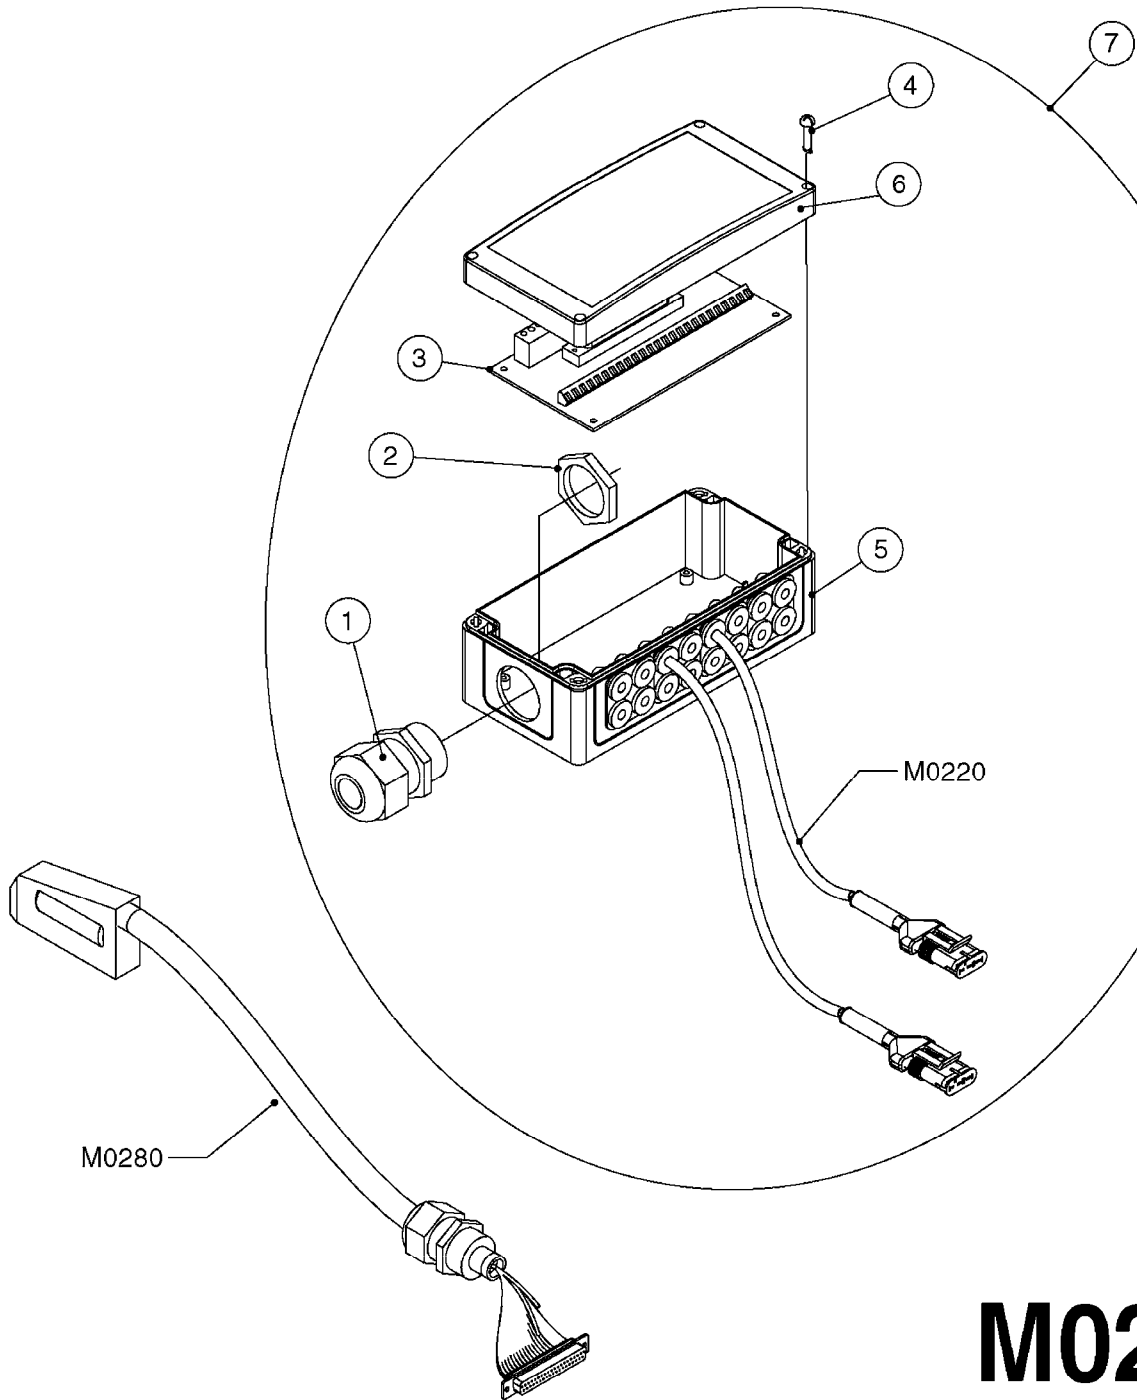

**M0220**

CABLES  
M0220-HIN, 12:05:18

Page 1  
Date 07.02.2020 10:20

Pos.	parts-n°	order qty	description
1	262150	1	SCREW ASSM.FOR D-SUB PLUG
2	26004900	1	CABLE FEM/MALE 37P L=9.5M
3	26005900	1	WIRE 37/37 POLE DAH/JOB COM
4	26006000	1	LEAD F AMP SUPERSEAL 3 WAYS L1,5M
4	26006100	1	CABLE L = 5.00M, AMP, MALE, 3P
4	26007000	1	CABLE L = 0.20M, AMP, MALE, 3P
4	26007100	1	CABLE L = 9.00M, AMP, MALE, 3P
4	26007200	1	CABLE 3POL AMP FEMALE L13M
5	26006200	1	CABLE L = 4.50M, AMP, MALE, 2P
5	26006300	1	CABLE L = 0.50M, AMP, MALE, 2P
5	26006400	1	CABLE L = 0.75M, AMP, MALE, 2P
5	26006500	1	CABLE L = 1.50M, AMP, MALE, 2P
5	26006600	1	CABLE L = 9.00M, AMP, MALE, 2P
6	26006700	1	CABLE L = 0.12M, AMP, FEMALE, 2P
7	26006800	1	CABLE L = 1.00M, AMP, FEMALE, 2P
8	26007300	1	CABLE L = 1.00M, AMP, FEMALE, 3P
9	26007400	1	CABLE L = 3.00M, AMP, EXT, 3P
9	26009800	1	CABLE L = 0.50M, AMP, EXT, 2P
10	26007500	1	CABLE FEM/FEM 15P L=3.5M
11	26016900	1	CABLE DB25M - DB25F L=8.5m
12	72450600	1	CAP F. AMP SUPER SEAL 2P PLUG
13	72450700	1	CAP F. AMP SUPER SEAL 3P PLUG
14	72450800	1	CAP F. AMP SUPER SEAL 4P PLUG