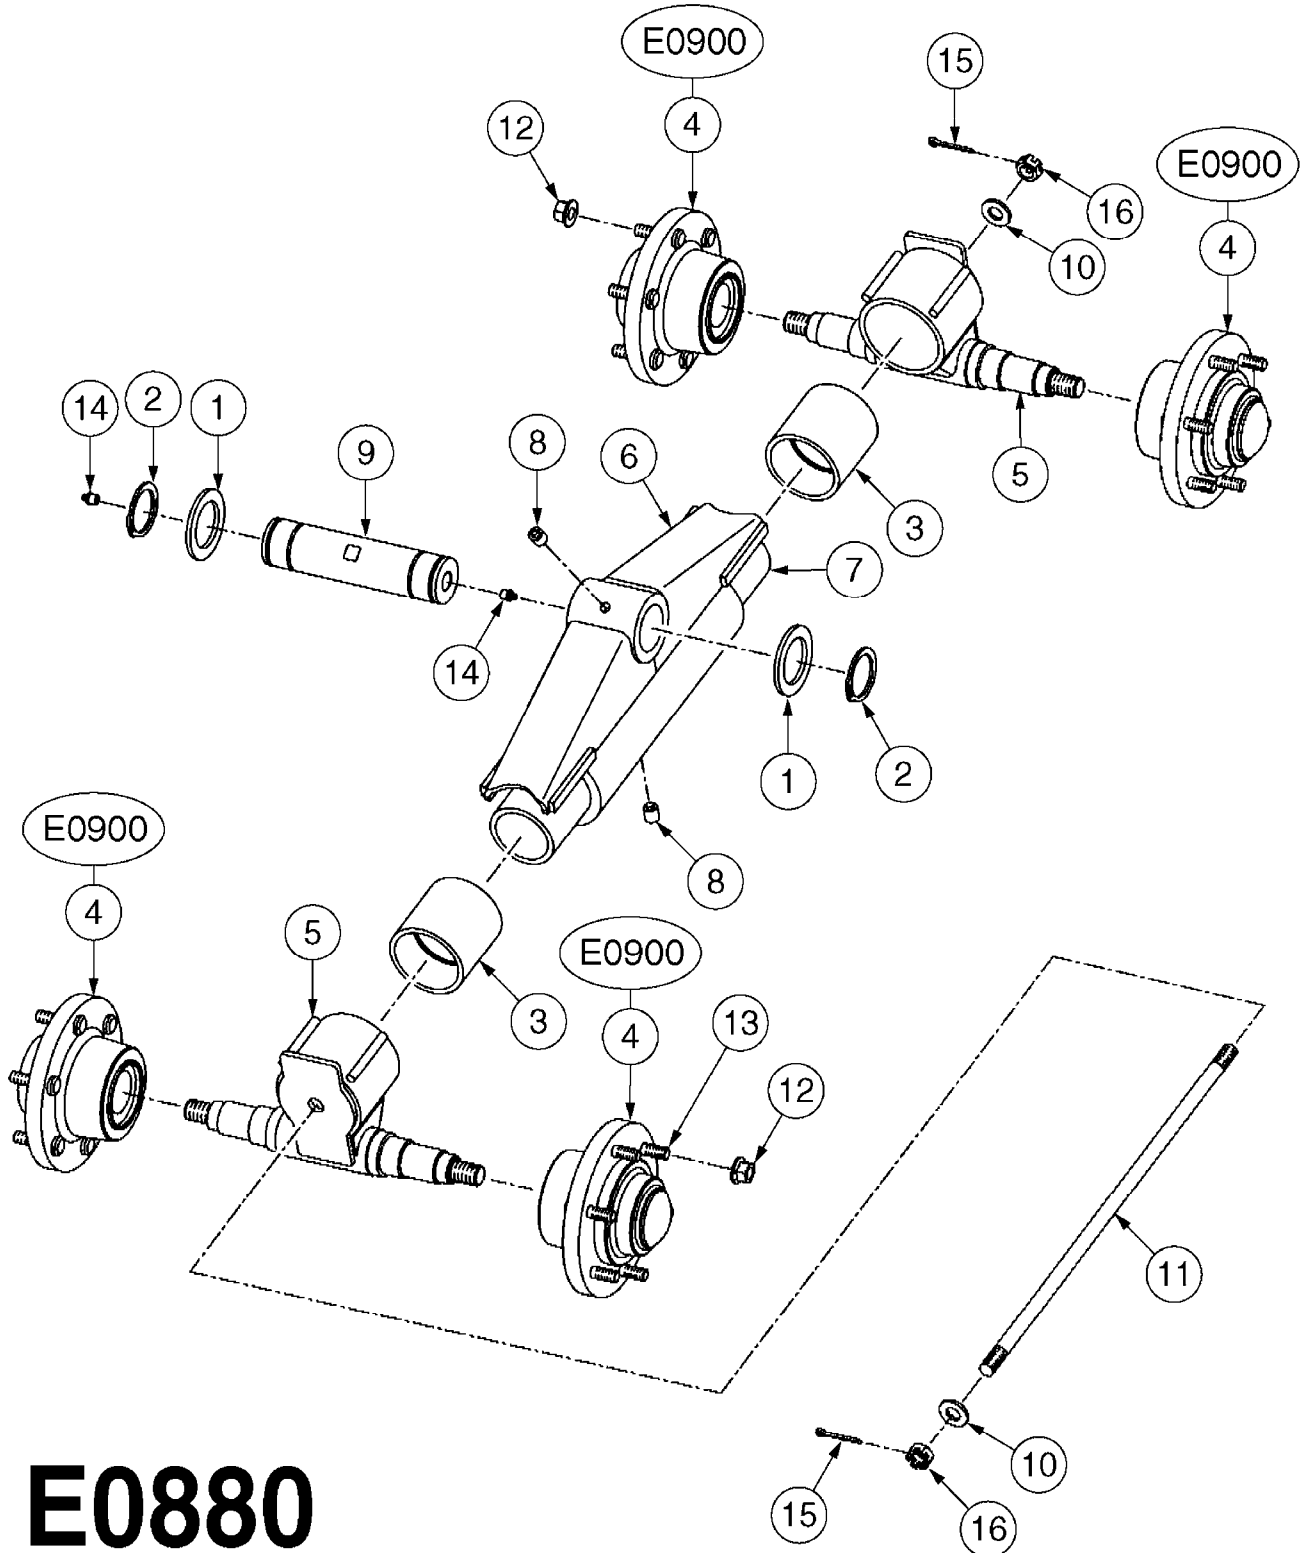

E0880

CAMOPLAST BOGIE MID-ROLLER 40
E0880-HIN, 01:01:16

Page 1

Date 07.02.2020 10:19

Pos.	parts-n°	order qty	description
1	28076003	1	WASHER, 3"X2.02"X3/16"
2	28076103	1	SNAP RING EXT. 2"
3	28080503	1	BUSHING
4	28080603	1	HUB ASSY.MID-ROLLER HUB COMPLETE W/LUG NUTS
5	28080703	1	MID-ROLLER DOGHOUSE(40 SERIES)
6	28080803	1	HOUSING, BOGIE
7	28080903	1	AXLE, MID-ROLLER
8	28081003	1	SET SCREW, 3/4"X1/2"-13 UNC
9	28081103	1	PIN, BOGIE
10	28081203	1	WASHER21/32"IDX1-5/16"ODX0.146
11	28081303	1	RETAINER ROD
12	28083003	1	LUG NUT SET (6) MID-ROLLER
13	28083103	1	WHEEL STUD SET (6) MID-ROLLER
14	28084103	1	GREASE FITTING
15	28084603	1	COTTER PIN 1-1/4" X 5/32"
16	28085003	1	CASTLE NUT 5/8"-11 UNC GR 5