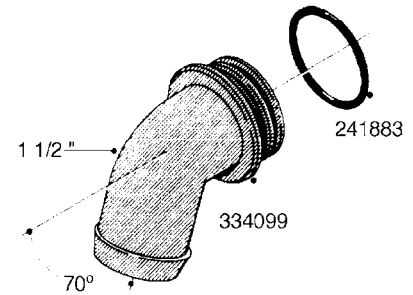

**L0080**

FITTINGS - S-53  
L0080-HIN, 12:09:17

Page 1

Date 07.02.2020 10:19

Pos.	parts-n°	order qty	description
1	145995	1	FITT.DK S-53 FORK
2	241973	1	O-RING Ø3 X 44.2 70 SHORES NITRIL NITRIL (BLACK)
2	242353	1	O-RING 3 X 44.2 VITON VITON (BROWN)
3	242109	1	O-RING D32.2x3.0 NITRIL (BLACK)
3	242354	1	O-RING D32.2X3.0 VITON VITON (BROWN)
4	322103	1	FITT.DK S-53 BULKHEAD
5	322107	1	FITT.DK S-53 BULKHEAD NUT
6	322110	1	FITT.DK S-53 ELB. 1/2" BSP
7	322352	1	FITT.DK S-53 TEE
8	334229	1	FITT.DK S-53 STR.3/4"
9	334260	1	GASKET F. S-53 BULKHEAD
10	334564	1	FITT.DK S-67 TO S-53 ADAPTER
11	391100	1	FITT.DK S-53THREAD INS.1/2"BSP
12	726463	1	FITT.DK S53 BULKHEAD W/GASKET
13	726552	1	FIT.DK S-53X90 1/2" BSP,O-RING
14	726556	1	FITT.DK S-53 HB 1/2" W/O-RING
15	726558	1	FITT.DK S53 STR. 3/4" W.ORING
16	726559	1	FITT DK. S-53 HB 1" W/O-RING
17	726568	1	FITT.DK.S-53 HB 1/2"90 W/O-RING
18	726570	1	FITT.DK S-53 ELB.3/4" W.ORING
19	726571	1	FITT.DK S-53 ELB.1", W ORING
20	726578	1	FITT.DK S53 PLUG WITH O-RING
21	728561	1	FITT.DK. S67M - S53F REDUCER