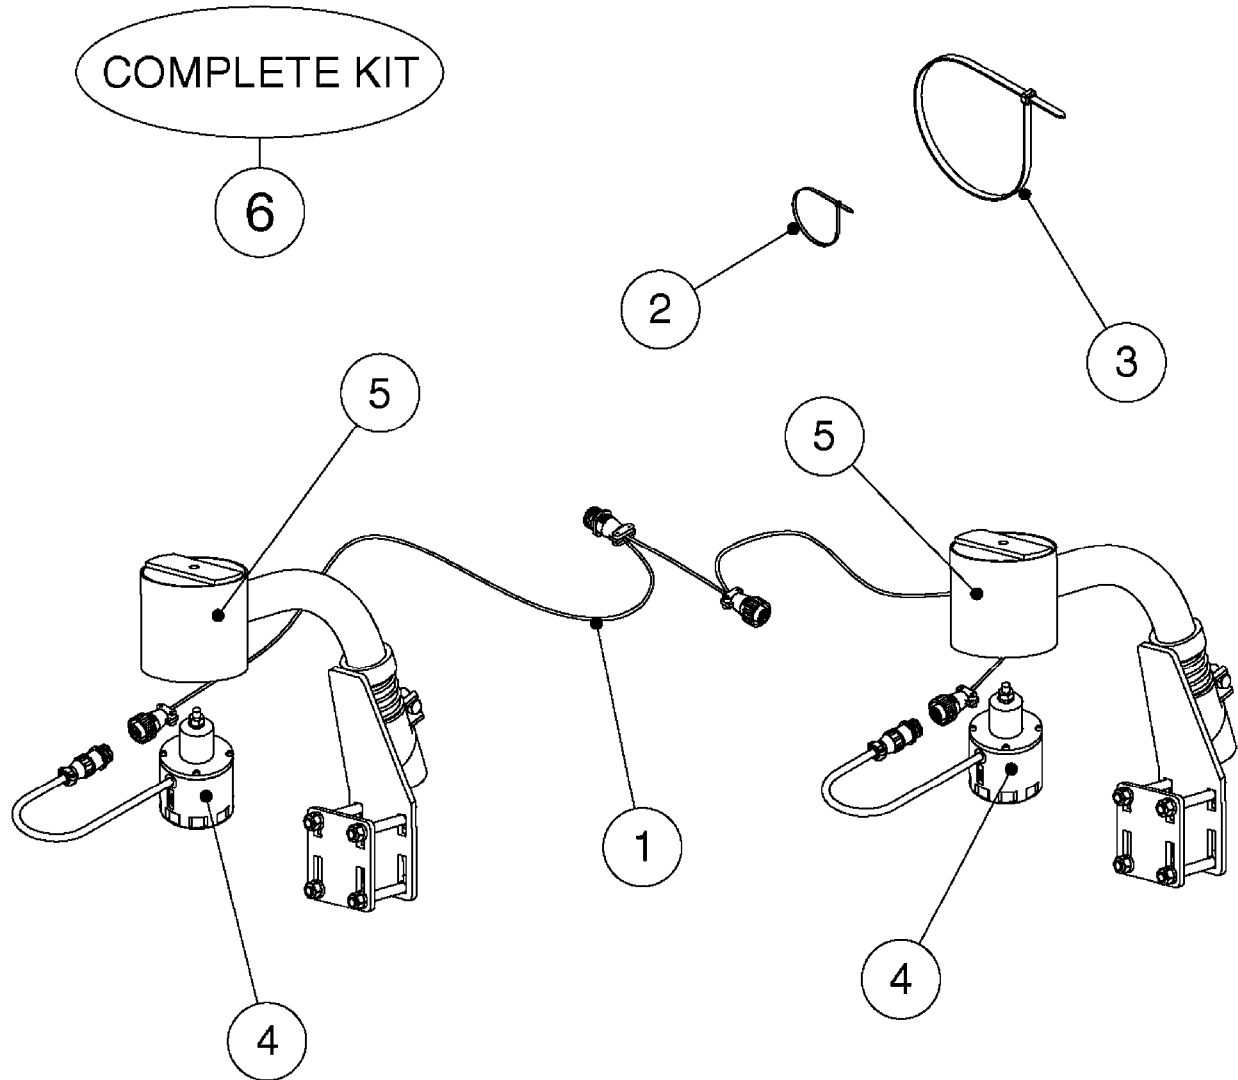

**M0350**

JUNCTION BOXES - HYDRAULIC  
M0350-HIN, 15:07:19

Page 1

Date 07.02.2020 10:20

Pos.	parts-n°	order qty	description
1	261442	1	LID F.3010/3012 HP BOX
2	391071	1	BOX FOR HY.DAH
3	983070	1	CABLE 2X6²
4	26016900	1	CABLE DB25M - DB25F L=8.5m
5	26018000	1	HYD JUNCTION BOX SPZ PRE 2012 EAGLE SPC BOOMS
5	26018100	1	HYD. BOX BOOM PCB W/LEADS FOR FORCE/TWIN FORCE BOOMS
5	26018500	1	HYD. BOX BOOM PCB NO LEADS
5	26038300	1	HYD JUNCTION BOX GENERIC 2012 EAGLE SPC/FORCE BOOMS
6	26087600	1	DAH INTERFACE PCB ASSY. V.2.0
7	28048000	1	PLUG 3-POL DIN 9680 FEM.CHASS
8	28048100	1	PLUG 3-POL DIN 9680 MALE SPRAY
9	28048200	1	WIRE GROMET RUBBER 4 HOLE
10	28048500	1	FUSE 10A ATOF SERIES