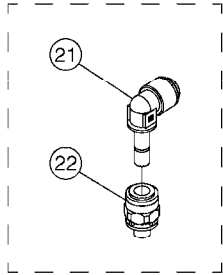

** RICHWAY FOAM MARKER FITTINGS