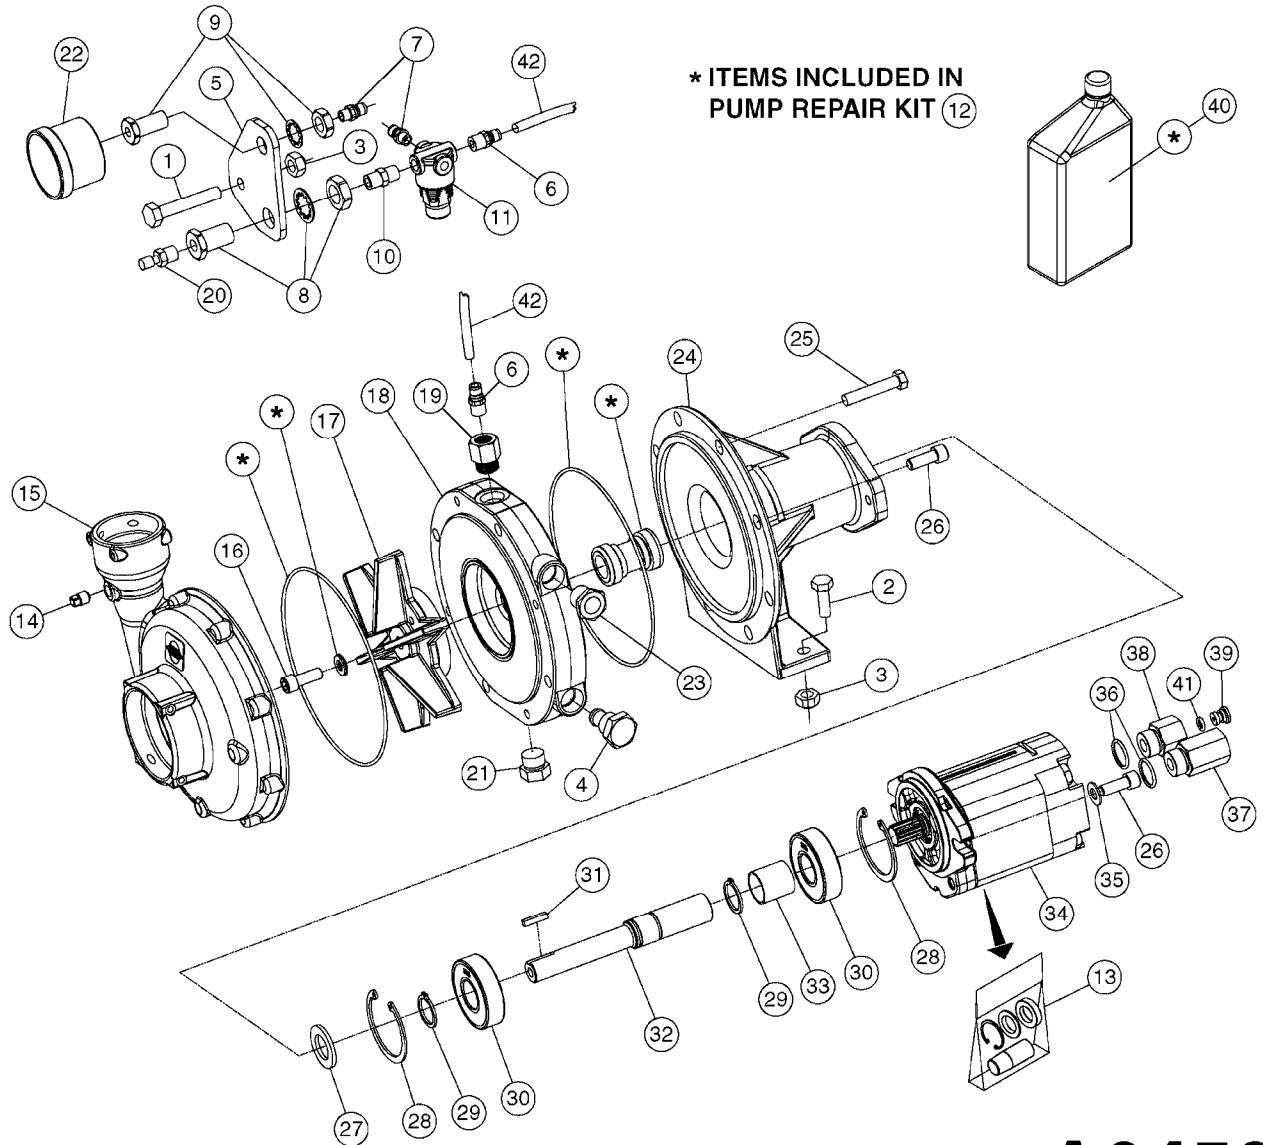

A0450

PUMP - 650 ACE CENTRIFUGAL
TRAILER
A0450-HIN, 31:08:16

Page 1
Date 07.02.2020 10:18

Pos.	parts-n°	order qty	description
1	420906	1	BOLT HEX 8.8 DEL M10X60
2	421002	1	BOLT HEX 8.8 DEL M10X30 FT DIN933
3	460423	1	NUT HEX M10X1.50 LOCK DIN985A2 SS
4	782131	1	BLIND PLUG F.3/4" CARTR.VALVE
5	16162703	1	BRKT, ACE 650, NAV. GAUGE
6	23003703	1	FITT 1/4 NPTF-1/4 PTC
7	23003803	1	FITT 1/8 NPTF-1/4 PTC
8	23003903	1	FITT 1/4 THRU-WALL COUP,3/4-16
9	23004003	1	FITT 1/8 THRU-WALL COUP,5/8-18
10	23004203	1	FITT 1/4" NPTF-1/4" NPTF UNION
11	28065303	1	REGULATOR 1/4", 30PSI, PARKER
12	28066503	1	PUMP REPAIR KIT ACE 650
13	28066603	1	MOTOR REPAIR KIT ACE 650
14	28068303	1	PLUG 1/8" NPT SS
15	28068403	1	PUMP HOUSING FRONT ACE 650
16	28068503	1	CAP SCREW 3/8" X 3/4" SS
17	28068603	1	IMPELLER, WETSEAL SS ACE 650
18	28068703	1	SEAL PLATE SS ACE 650
19	28068803	1	ADAPTER #8 SAE X 1/4" FNPT
20	28068903	1	AIR VALVE 1/4"
21	28069003	1	PLUG #8 SAE X 1/8" FNPT
22	28069203	1	PRESS.GAUGE 0-60 PSI 1/8" NPT
23	28069303	1	SIGHT GAUGE #8 SAE W/FLOAT
24	28069403	1	PUMP HOUSING REAR ACE 650
25	28069503	1	CAP SCREW 3/8" X 2"
26	28069603	1	CAP SCREW 3/8" X 1"
27	28069703	1	SLINGER 1.5" X 7/8"
28	28069803	1	SNAP RING INTERNAL, FRAME
29	28069903	1	SNAP RING EXTERNAL, SHAFT
30	28070003	1	BEARING F.ACE 650 PUMP
31	28070103	1	KEY 0.188 X 0.188 X 0.875
32	28070203	1	SHAFT 11T FEMALE SPLINE SS
33	28070303	1	SPACER, SHAFT ACE 650
34	28070403	1	HYDRAULIC MOTOR ACE 650
35	28070503	1	WASHER 3/8" SS
36	28070603	1	O-RING #10 SAE
37	28070703	1	REVERSE CHECK ASSEMBLY #10 SAE
38	28070803	1	BODY F.RESTRICTOR, #10 SAE
39	28070903	1	RESTRICTOR
40	29004303	1	ACE 650, BARRIER FLUID 32oz
41	78601603	1	O-RING F. RESTRIC ACE HYD PUMP
42	92703303	1	HOSE LLDPE .25"X.17"X12" BLACK