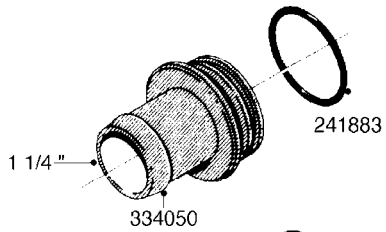

**L0080**

FITTINGS - S-53  
L0080-HIN, 12:09:17

Page 1

Date 07.02.2020 10:19

Pos.	parts-n°	order qty	description
1	145995	1	FITT.DK S-53 FORK
2	241973	1	O-RING Ø3 X 44.2 70 SHORES NITRIL NITRIL (BLACK)
2	242353	1	O-RING 3 X 44.2 VITON VITON (BROWN)
3	242109	1	O-RING D32.2x3.0 NITRIL (BLACK)
3	242354	1	O-RING D32.2X3.0 VITON VITON (BROWN)
4	322103	1	FITT.DK S-53 BULKHEAD
5	322107	1	FITT.DK S-53 BULKHEAD NUT
6	322110	1	FITT.DK S-53 ELB. 1/2" BSP
7	322352	1	FITT.DK S-53 TEE
8	334229	1	FITT.DK S-53 STR.3/4"
9	334260	1	GASKET F. S-53 BULKHEAD
10	334564	1	FITT.DK S-67 TO S-53 ADAPTER
11	391100	1	FITT.DK S-53THREAD INS.1/2"BSP
12	726463	1	FITT.DK S53 BULKHEAD W/GASKET
13	726552	1	FIT.DK S-53X90 1/2" BSP,O-RING
14	726556	1	FITT.DK S-53 HB 1/2" W/O-RING
15	726558	1	FITT.DK S53 STR. 3/4" W.ORING
16	726559	1	FITT DK. S-53 HB 1" W/O-RING
17	726568	1	FITT.DK.S-53 HB 1/2"90 W/O-RING
18	726570	1	FITT.DK S-53 ELB.3/4" W.ORING
19	726571	1	FITT.DK S-53 ELB.1", W ORING
20	726578	1	FITT.DK S53 PLUG WITH O-RING
21	728561	1	FITT.DK. S67M - S53F REDUCER