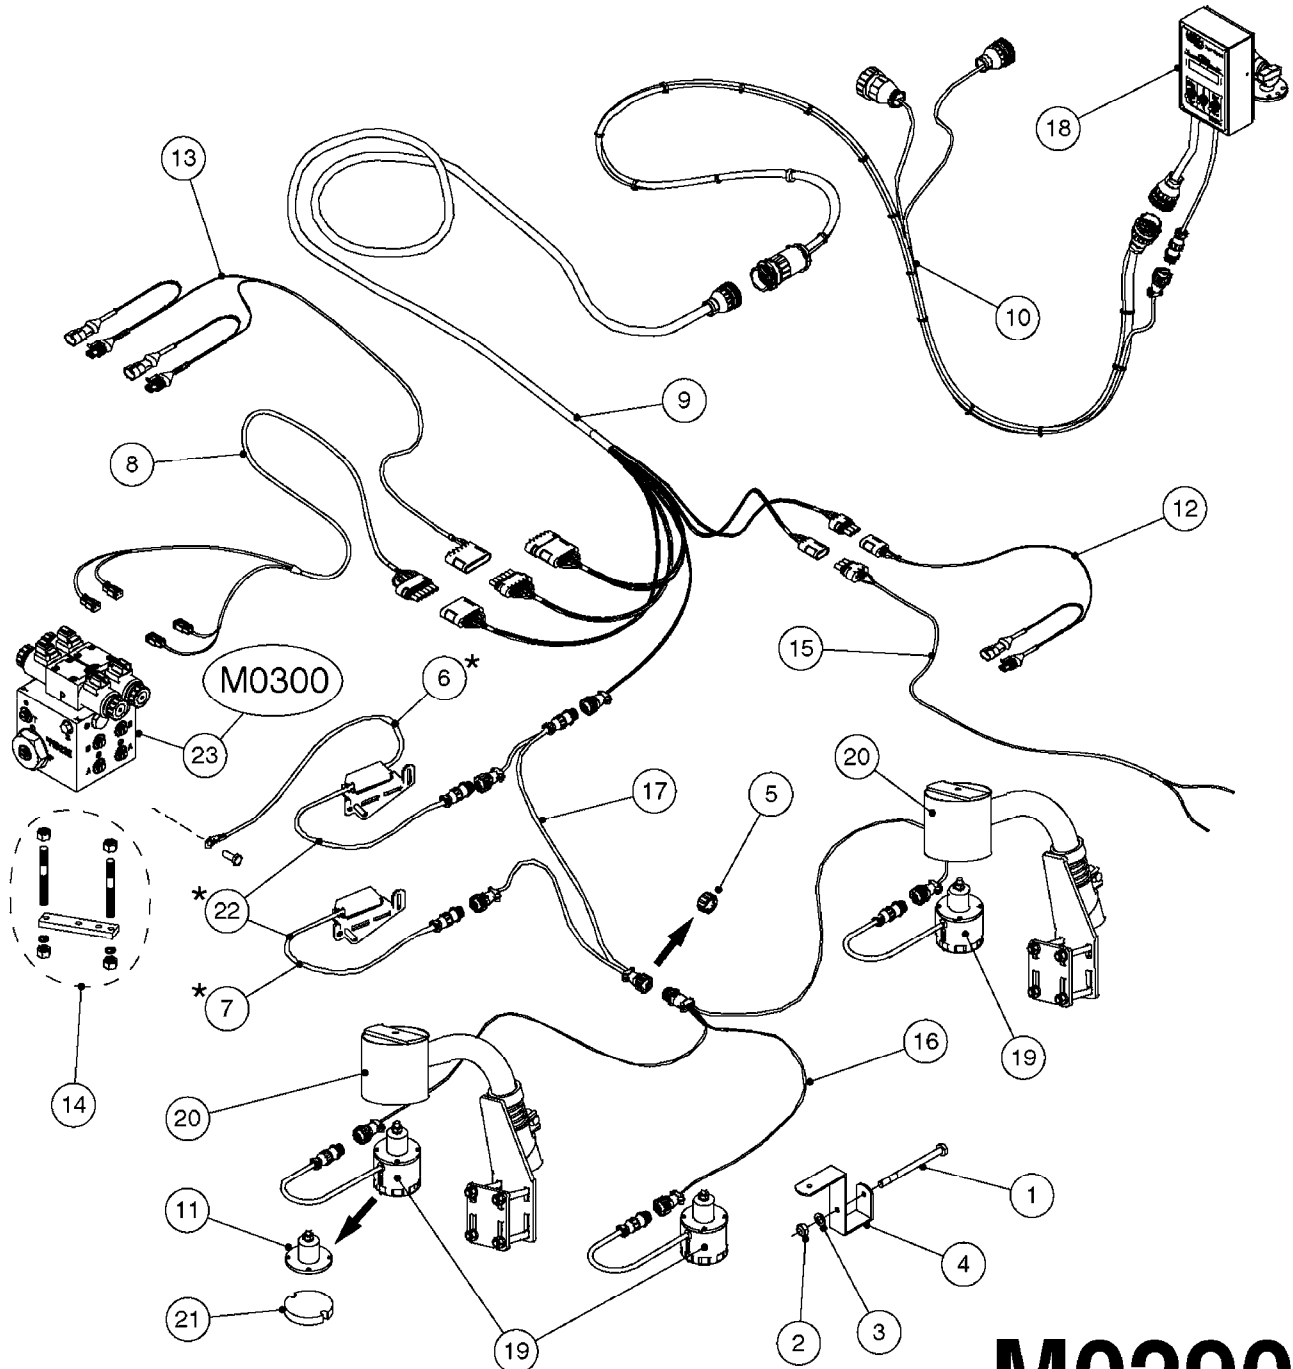

*CANNOT MIX OLD AND NEW STYLE ROLL SENSORS!

If replacing Norac P/N 44641 or 44642, must use pair of new style sensors (22).

Only new style sensors sold separately; (6) (Norac P/N 45000), (7) (Norac P/N 45001).

If unsure, pair of new style sensors works with all versions of UC4.

NORAC UC4 BOOM HEIGHT CONTROL
M0290-HIN, 01:01:16

Page 1

Date 07.02.2020 10:20

Pos.	parts-n°	order qty	description
1	410443	1	BOLT HEX 8.8 DEL M6X70
1	410605	1	BOLT HEX 8.8 DEL M6X80
2	460261	1	SPB/SPC BOOM
3	471124	1	NUT HEX M6X1.00 LOCK DIN985 A2 SS
4	16128603	1	WASHER, M6, Ø18/ 6.4X 1.6, SS
4	16128703	1	BRACKET F. SENSOR 60X60 TUBE SPB/SPC BOOM
5	26016303	1	BRACKET F. SENSOR 50x50 TUBE
6	26025903	1	FORCE BOOM (FTZ)
7	26026003	1	CONNECTOR RING CPC #11 NORAC
8	26026600	1	NORAC UC4+ ROLL SENSOR W/TEMP. CONFIRM NORAC P/N 45000
8	28055603	1	NORAC UC4+ ROLL SENSOR CONFIRM NORAC P/N 45001
9	28049503	1	NORAC CABLE VAR.RT.VLV DIN
10	28049603	1	3-PIN CONNECTORS/HIRSCHMAN
11	28050303	1	NORAC CABLE VAR.RT.VLV DEUTSCH
12	28050703	1	2-PIN CONNECTORS/DEUTSCH
13	28054303	1	NORAC CABLE EXTENSION
14	28055503	1	NORAC POWER CABLE
15	28055703	1	NORAC RUBBER TOP&BOLT F.SENSOR DIA.30MMX30MMX8MM
16	28085900	1	NORAC UC4+ OPEN CTR. CABLE
17	28086200	1	PARALIFT INTERFACE CABLE NORAC
18	28086300	1	NORAC VALVE MOUNTING HARDWARE
19	28086400	1	NORAC VALVE CABLE ROLL PIGTAIL
20	28086500	1	SENSOR BRANCH CABLE NORAC
21	28086600	1	CAN NODE DUAL CABLE NORAC
22	70112503	1	UC4 DISPLAY PANEL NORAC
23	78216100	1	UC4 ULTRASONIC SENSOR
			UC4 SENSOR MOUNTING BKT. NORAC
			FOAM DISC F. SENSOR NORAC
			UC4+ ROLL SENSOR KIT '11 HIN INCLUDES NORAC P/N 45000 & 45001
			NORAC VALVE BLOCK COMP, DEUTSCH CON.