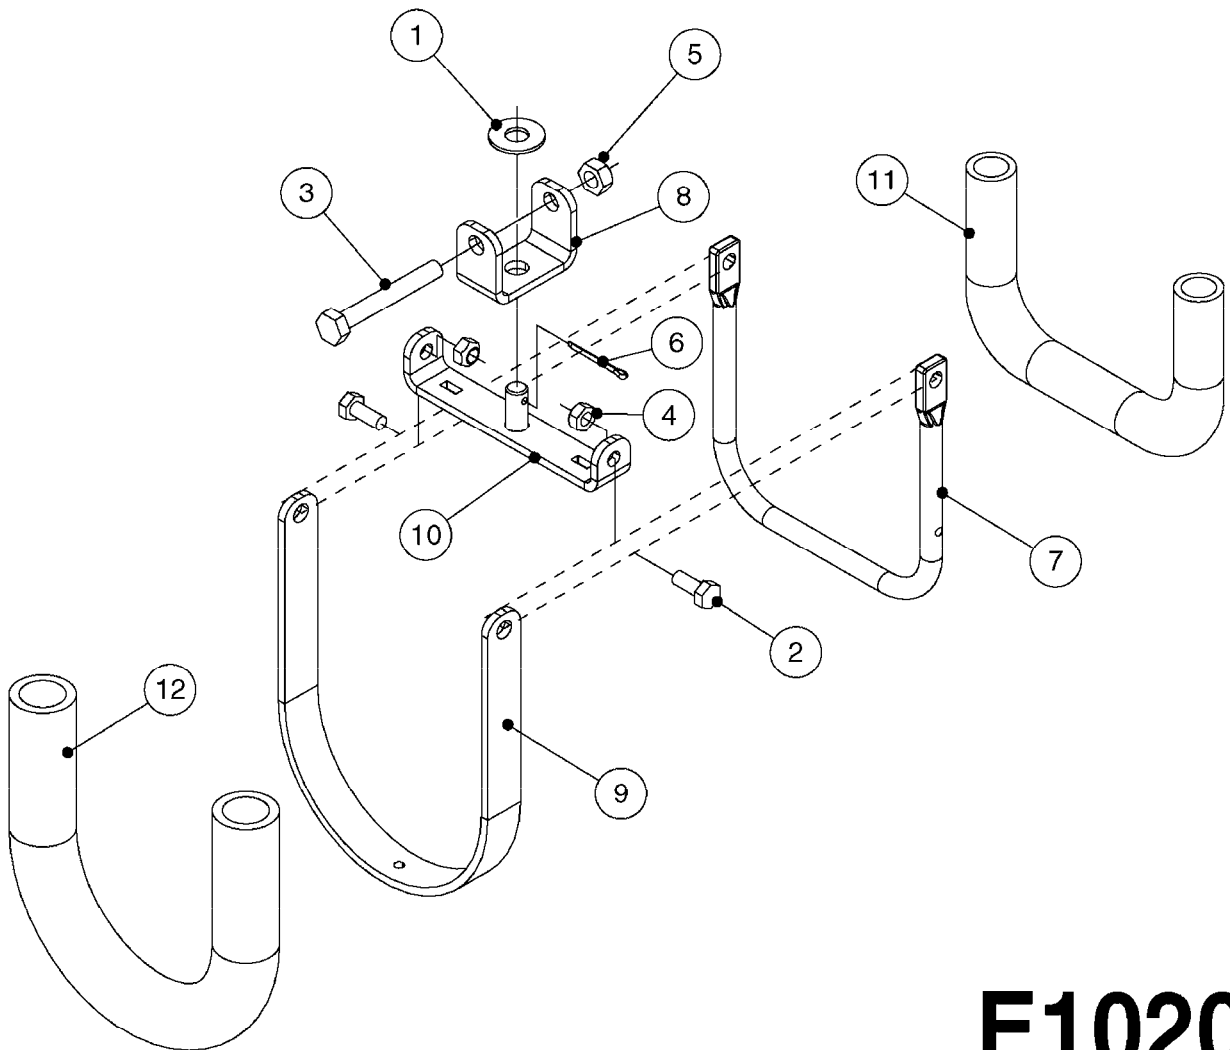

SWIVEL HOSE GUARD  
E1020-HIN, 17:11:16

**E1020**

SWIVEL HOSE GUARD  
E1020-HIN, 17:11:16

Page 1

Date 07.02.2020 10:19

Pos.	parts-n°	order qty	description
1	165557	1	WASHER D28.0/D12.2X2.0 SS
2	421046	1	BOLT HEX M8X25/25 A2 SS DIN933
3	421222	1	BOLT HEX 8.8 DEL M10X75 FT
4	460143	1	SELF LOCK NUT M8 SST A2 DIN985
5	460423	1	NUT HEX M10X1.50 LOCK DIN985A2 SS
6	480126	1	PIN COTTER M4X30
7	15118200	1	HOSE & TUBE HOLDER NCM
8	16143600	1	HOSE AND CABLE HOLDER TOP
9	16160900	1	HOSE AND CABLE GUARD 160X502MM
9	16187700	1	HOSE AND CABLE GUARD 160X402MM
10	61042200	1	HOSE AND CABLE HOLDER PIVOT
11	92703203	1	HOSE R X3/4" X300PSI WP X0012"
12	92712403	1	HOSE R X1" X300PSI WP X0012"