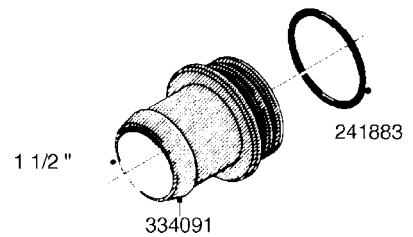

**L0080**

FITTINGS - S-53  
L0080-HIN, 12:09:17

Page 1

Date 07.02.2020 10:19

Pos.	parts-n°	order qty	description
1	145995	1	FITT.DK S-53 FORK
2	241973	1	O-RING Ø3 X 44.2 70 SHORES NITRIL NITRIL (BLACK)
2	242353	1	O-RING 3 X 44.2 VITON VITON (BROWN)
3	242109	1	O-RING D32.2x3.0 NITRIL (BLACK)
3	242354	1	O-RING D32.2X3.0 VITON VITON (BROWN)
4	322103	1	FITT.DK S-53 BULKHEAD
5	322107	1	FITT.DK S-53 BULKHEAD NUT
6	322110	1	FITT.DK S-53 ELB. 1/2" BSP
7	322352	1	FITT.DK S-53 TEE
8	334229	1	FITT.DK S-53 STR.3/4"
9	334260	1	GASKET F. S-53 BULKHEAD
10	334564	1	FITT.DK S-67 TO S-53 ADAPTER
11	391100	1	FITT.DK S-53THREAD INS.1/2"BSP
12	726463	1	FITT.DK S53 BULKHEAD W/GASKET
13	726552	1	FIT.DK S-53X90 1/2" BSP,O-RING
14	726556	1	FITT.DK S-53 HB 1/2" W/O-RING
15	726558	1	FITT.DK S53 STR. 3/4" W.ORING
16	726559	1	FITT DK. S-53 HB 1" W/O-RING
17	726568	1	FITT.DK.S-53 HB 1/2"90 W/O-RING
18	726570	1	FITT.DK S-53 ELB.3/4" W.ORING
19	726571	1	FITT.DK S-53 ELB.1", W ORING
20	726578	1	FITT.DK S53 PLUG WITH O-RING
21	728561	1	FITT.DK. S67M - S53F REDUCER