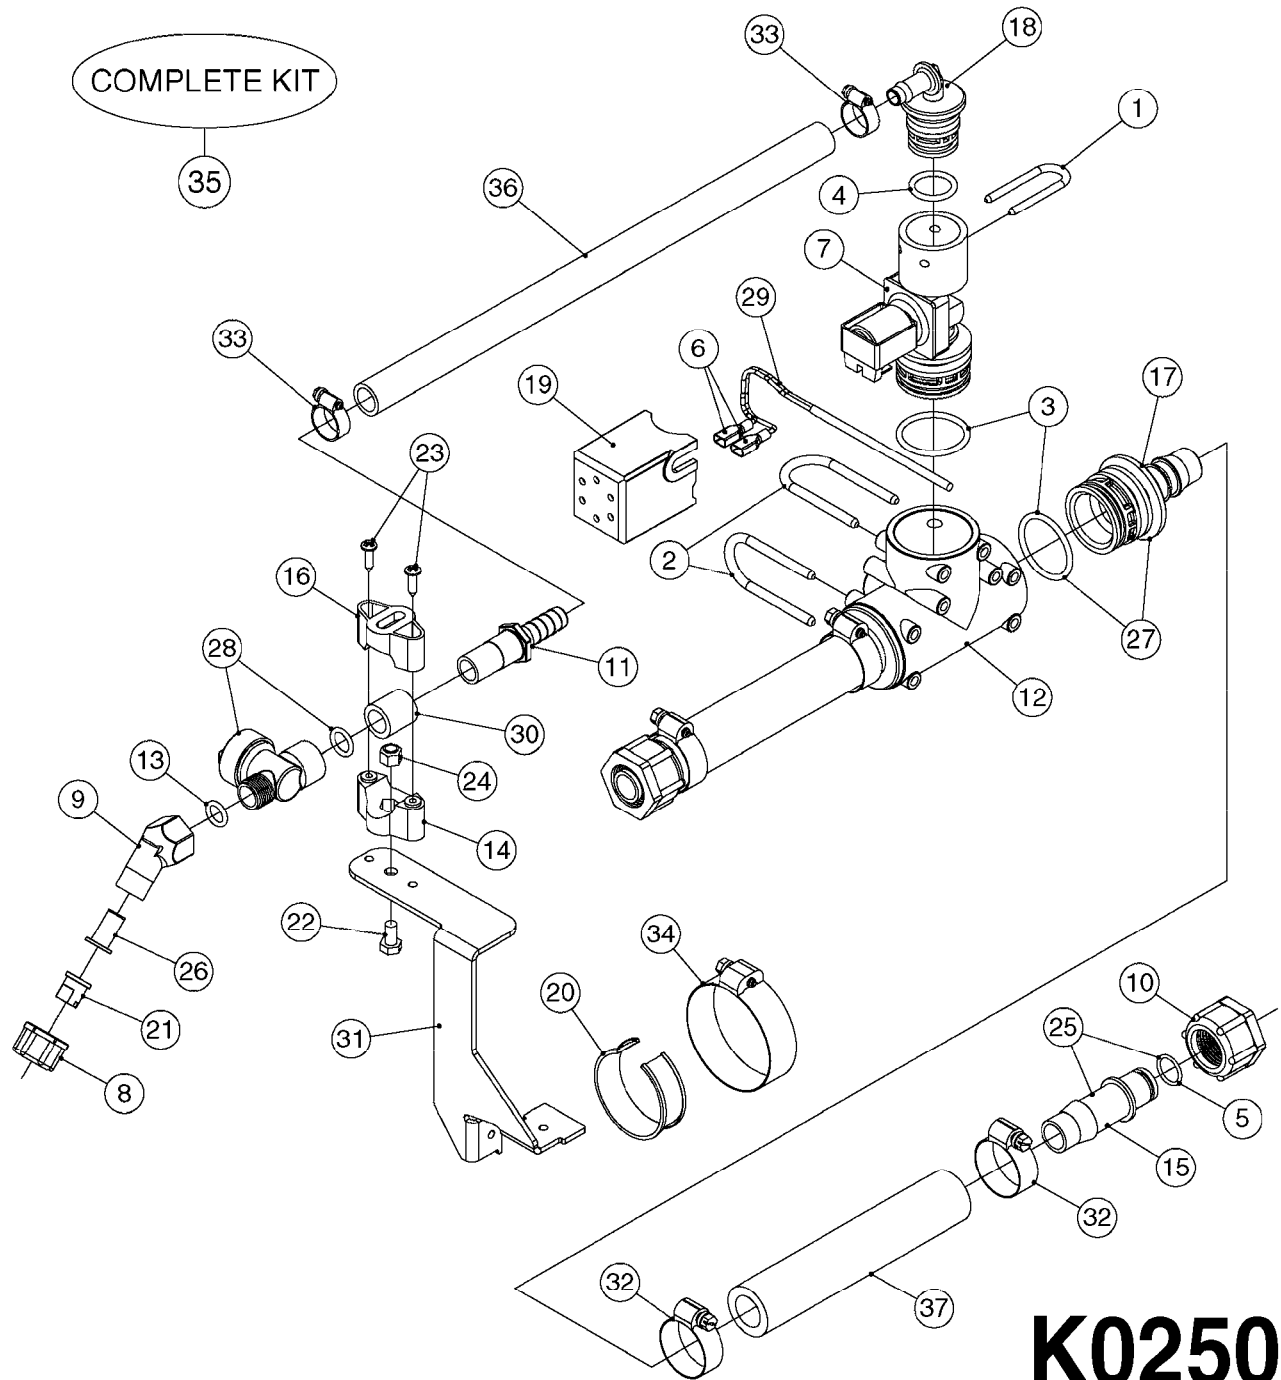

K0250

ELECTRIC END NOZZLE KIT '09
K0250-HIN, 01:01:16

Page 1
Date 07.02.2020 10:19

Pos.	parts-n°	order qty	description
1	145994	1	FITT.DK S-40 FORK
2	145995	1	FITT.DK S-53 FORK
3	242354	1	O-RING D32.2X3.0 VITON
4	242355	1	O-RING D19.2X3.0 VITON F.S-40
5	242594	1	O-RING D14 X 1.78 SCH.70-EPDM
6	261539	1	SPADE F.ELEC CONNEX BLUE INSUL
7	262104	1	VALVE, SOLENOID, S53/S40
8	320187	1	FITT.DK CAP 3/8" BSP BLACK
9	320191	1	FITT.DK ELB 3/8' BSP 45 DEGREE
10	320283	1	FITT.DK NUT 3/4"BSP
11	320891	1	FITT.DK HB 3/8'- 3/8' BSP
12	322352	1	FITT.DK S-53 TEE
13	330013	1	O-RING 2.5 X 10 PUR
14	333012	1	NOZZLE HOLD. UPPER PART
15	334044	1	FITT.DK HB 3/4' F. 3/4' CAP
16	334220	1	YOKE, UPPER NOZZLE BODY
17	334229	1	FITT.DK S-53 STR.3/4"
18	334237	1	FITT.DK S-40 ELB.3/8"
19	334965	1	COVER FOR S53 SOLENOID VALVE
20	341291	1	RUBBER HOSE CLAMP COVER 130MM
21	370392	1	NOZZLE END FAN 1850-G 300
22	410546	1	BOLT HEX M6X12 A2 SS DIN933
23	440665	1	SCREW M4.2X16 STAINLESS
24	460261	1	NUT HEX M6X1.00 LOCK DIN985 A2 SS
25	724621	1	FITT.DK HB 3/4"ASSY F.3/4" NUT
26	725042	1	SCREEN 80 MESH W.GASKET, RED
27	726558	1	FITT.DK S53 STR. 3/4" W.ORING
28	729610	1	NOZZLE ASSY. NON DRIP 3/8 THRD
29	983087	1	ELEC. CABLE 2 WIRE X 0.75MM
30	10631003	1	HOSE R X CLEAR BRAID.X 1/2 12"
31	16110803	1	NOZZLE BRACKET VAR SPACINGS
32	28029903	1	CLAMP HOSE GEAR P3/4"-S1" 6712
33	28044903	1	CLAMP HOSE GEAR P3/8" 6706
34	28047003	1	CLAMP HOSE GEAR 30 X 50 6732
35	82613203	1	ELECTRIC END NOZZLE KIT 2009
36	92701703	1	HOSE R X3/8" X300PSI WP X0012"
37	92703203	1	HOSE R X3/4" X300PSI WP X0012"