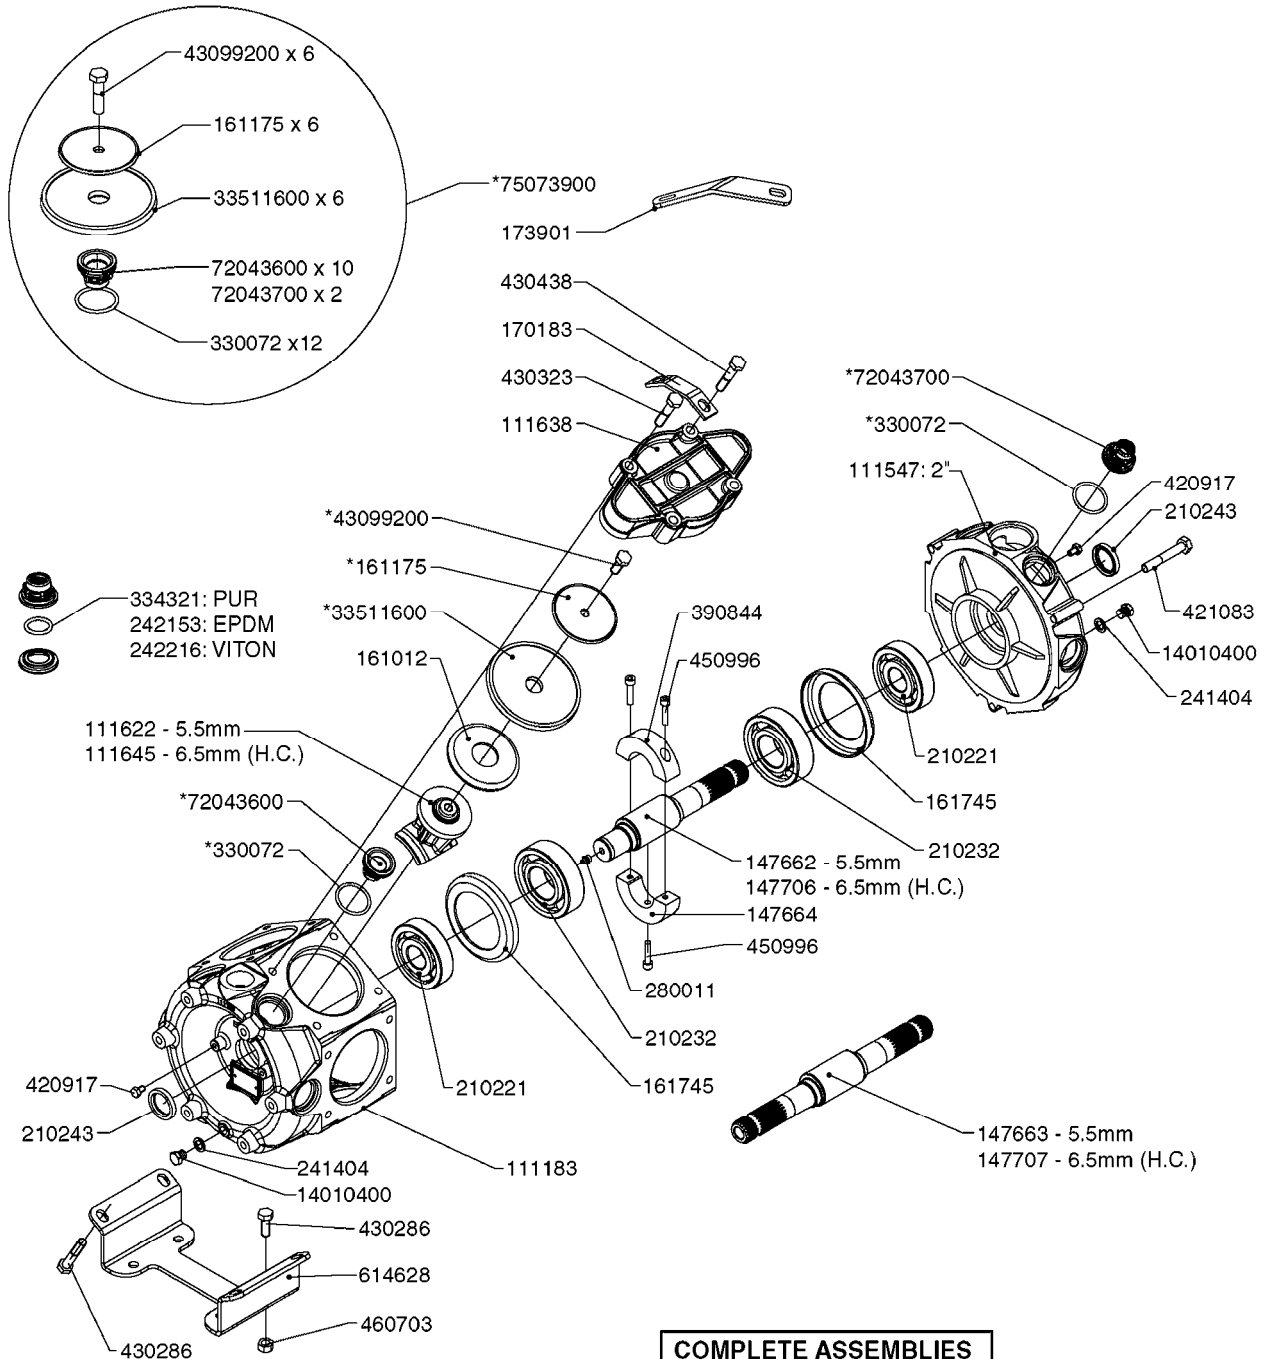

**A0330**

PUMP - 463 W/ MOUNTING BASE  
A0330-HIN, 01:01:16

Page 1

Date 07.02.2020 10:18

parts-n°	order qty	description
111183	1	PUMP CASTING 460-463 (PAINTED)
111547	1	PUMP FRONT 460-463-2' (PAINT)
111623	1	CONNECTING ROD 463/10MM
111624	1	CONNECTING ROD 463/12MM
111638	1	VALVE COVER 463 HC+1000 VERS.
143577	1	CRANK SHAFT F.363/462/463-10mm
147097	1	CRANK SHAFT 363-463/10 THROUGH
147571	1	CRANK SHAFT F.463-12mm
147688	1	CRANK SHAFT 462/12 THROUGH
161012	1	DIAPHRAGM BACKING DISC F. 463
161175	1	DIAPHRAGM DISC 463/464 PUMP
161745	1	METAL SPACER F.363/463
173901	1	LIFT STRAP F.PUMP 463
210221	1	BEARING BALL 6407
210232	1	BEARING BALL 6310
210243	1	SEAL OIL 35 X 47 X 7
241404	1	DOWTY SEAL 1/4"
242153	1	O-RING D26X4 EPDM
242216	1	O-RING VITON F/1202/1302/462
280011	1	GREASE NIPPLE 1/8' SAE H TR
330072	1	O-RING D53.5/D45.5X4
331192	1	SPACER, MODEL 361/363
334321	1	O-RING POLY. 34.0x26.0x4.0
421083	1	BOLT HEX 8.8 DEL M10X65
430286	1	BOLT HEX 8.8 DEL M12X30 FT
430323	1	BOLT HEX 8.8 DEL M12X60
430438	1	BOLT HEX 8.8 DEL M12X65
460703	1	NUT HEX M12X1.75 LOCK DIN985A2 SS
614628	1	FOOT F. 46X PUMP, RED
821587	1	PUMP 463/10 THROUGH SHAFT TWNF
14010400	1	PLUG 1/4" BSP
33511600	1	DIAPHRAGM PUMP 463/464 PUMP PUR
43099200	1	BOLT HEX SS M12 X 30 DIN933 A4
72043600	1	VALVE FOR 462/463
72043700	1	VALVE FOR 462/463 W.VENT HOLE
75073900	1	PUMP KIT 460/463 "06"
82166300	1	PUMP 464-12-MED-2-540
82168700	1	PUMP 464-12 540 OFFSET PORTS