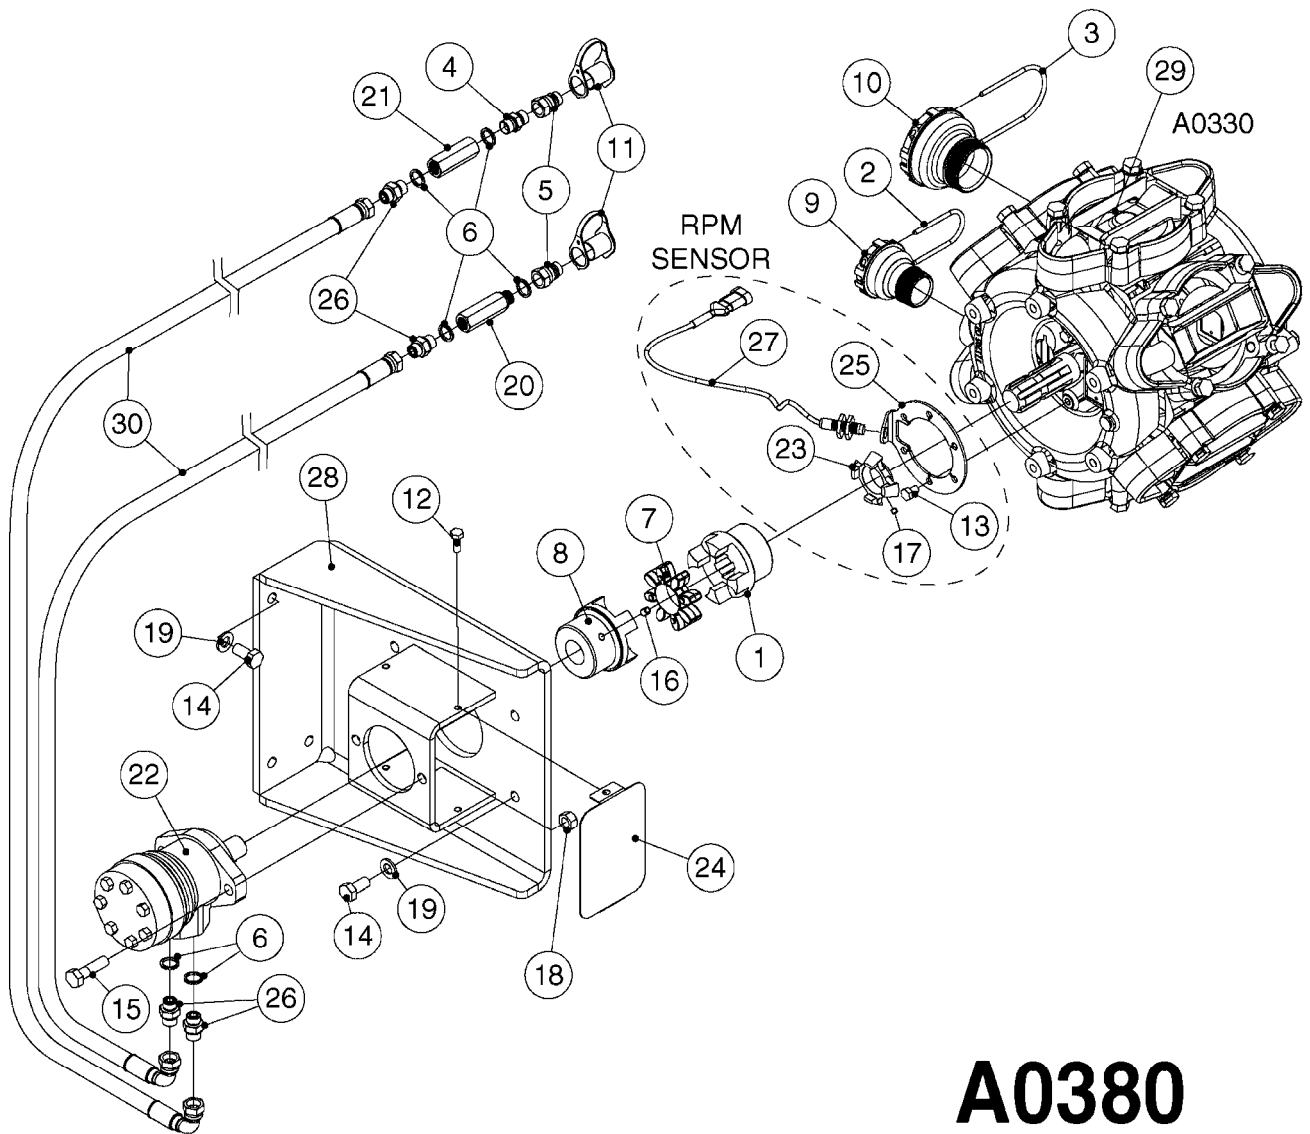

A0380

PUMP - 463 FLEX CAPACITY
A0380-HIN, 07:11:16

Page 1

Date 07.02.2020 10:18

Pos.	parts-n°	order qty	description
1	111438	1	HUB F.CLUTCH 361/460 PUMP
2	145996	1	FITT.DK S-67 FORK
3	145997	1	FITT.DK S-93 FORK
4	147132	1	HEX NIPPLE 1/2"X1/2" BSP DEL
5	230311	1	QUICK COUPLING 1/2"
6	241356	1	DOWTYSEAL 1/2"
7	283916	1	TOOTHED RIM FOR CLUTCH
8	284521	1	COUPLING HALF CYL.D25MM-KEY
9	322322	1	FITT.DK S-67 X 1-1/4"BSP MALE
10	322324	1	FITTING S93 FEMALE - BSP 2" MALE
11	334206	1	DUST HOOD FOR HY-COUPLING
12	420582	1	BOLT HEX 8.8 DEL M8X20 FT A2
13	420917	1	BOLT HEX 8.8 RAW M8X12 FT
14	430522	1	BOLT HEX 8.8 DEL M12X25 FT
15	430878	1	BOLT HEX 8.8 DEL M12X45 DIN931
16	450052	1	SCREW SET M8X10 BLACK ALLAN
17	450645	1	SCREW ALLAN M6 X 6 SS
18	460703	1	NUT HEX M12X1.75 LOCK DIN985A2 SS
19	471127	1	WASHER, M12, Ø24/13X24X2.5 SS
20	782153	1	PRESS. FLOW VALVE 1/2", 32L/MIN, PAINTED (BLACK)
21	782154	1	CHECK VALVE 284794 (BLACK)
22	783010	1	MOTOR HYDRAULIC OMR50
23	14117800	1	ROTOR RPM SENSOR 4-POL
24	16154400	1	COVER PLATE F. FLEX PUMP MT.
25	16382700	1	PLATE 3 X 148 X 116 / BEND
26	23235300	1	HEX NIPPLE 1/2"-13/16"
27	28120200	1	INDUCTIVE SENSOR M12 0.25M CABLE
28	61038400	1	BRACKET FLEX PUMP MOUNT NCM
29	72363900	1	PUMP 463/10-MOD-2-540
30	78571100	1	HOSE HY X 1/2" X 248" STR+ELB