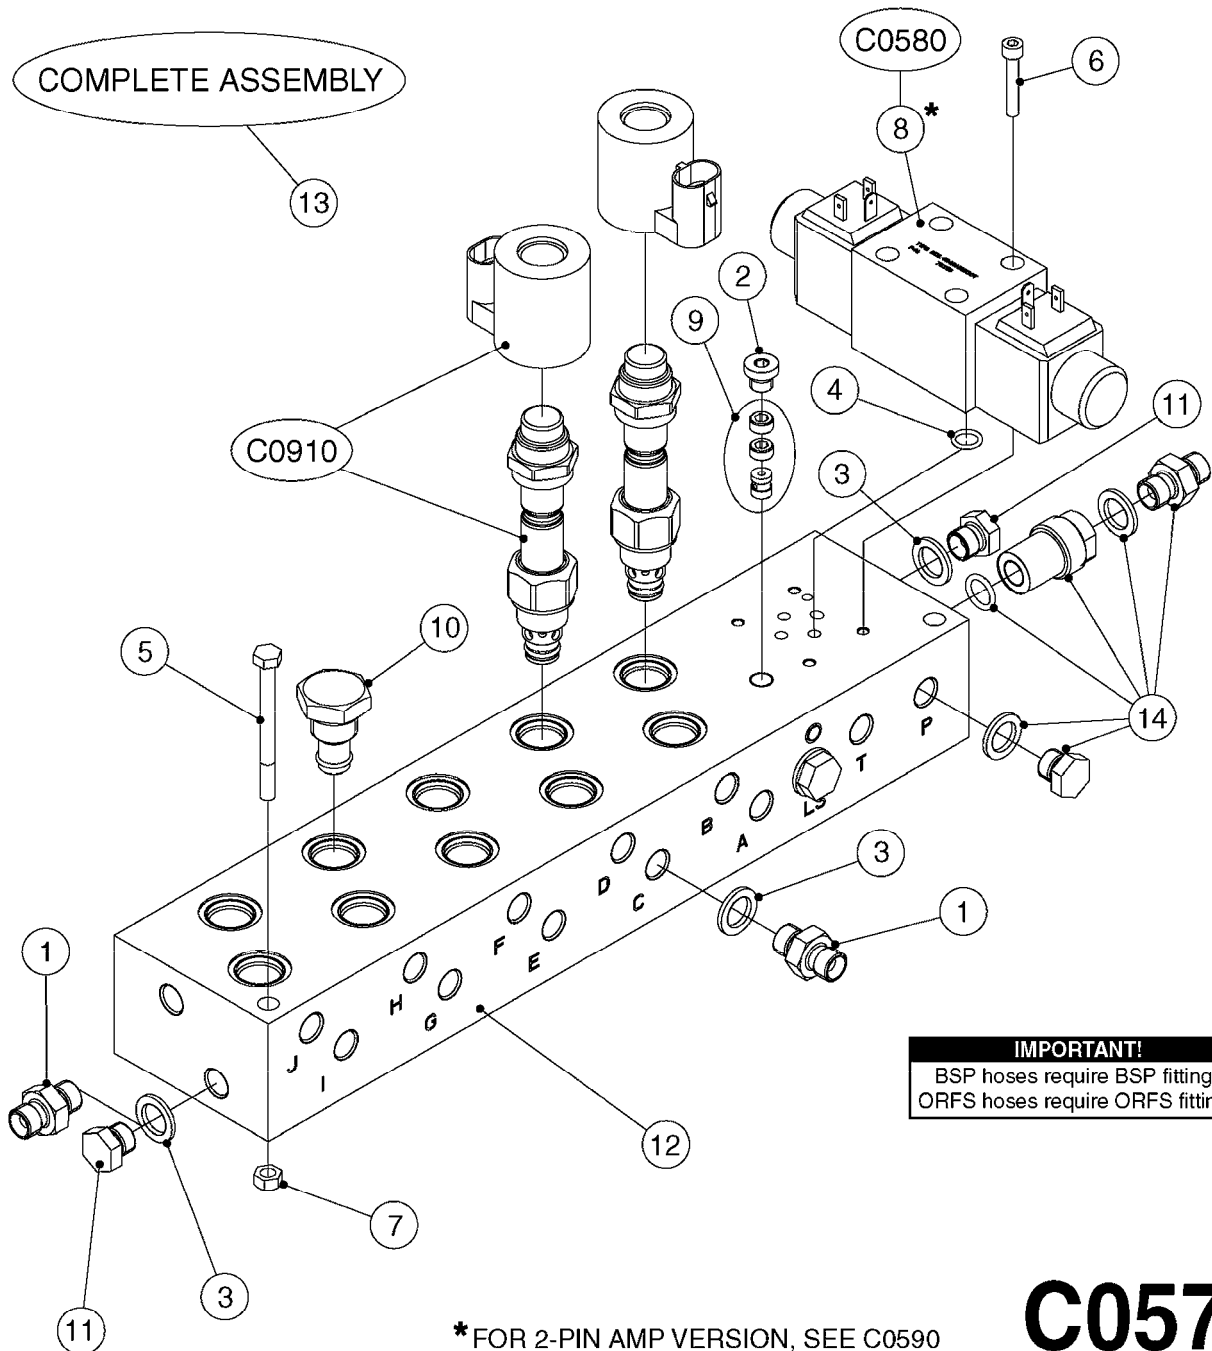

**C0045**

HYDRAULICS - BSP TO ORFS  
C0045-HIN, 24:03:16

Page 1

Date 07.02.2020 10:18

Pos.	parts-n°	order qty	description
1	10466003	1	COUPLER PIONEER 8010-04 1/2NPT
2	231907	1	HEX NIPPLE 1/4"BSP X 1/2"NPT
2	231906	1	HEX NIPPLE 3/8"BSP X 1/2"NPT
2	147132	1	HEX NIPPLE 1/2"X1/2" BSP DEL
3	230311	1	QUICK COUPLING 1/2"
4	241356	1	DOWTYSEAL 1/2"
5	23234800	1	HEX NIPPLE 1/2"-9/16" ORFS FITTING FOR 1/4" HOSE
5	23234900	1	HEX NIPPLE 1/2"-11/16" ORFS FITTING FOR 3/8" HOSE
5	23235300	1	HEX NIPPLE 1/2"-13/16" ORFS FITTING FOR 1/2" HOSE
6	242102	1	O-RING Ø9.25X1.78 NITRIL 90SH
6	24263200	1	O-RING Ø7.66X1.78 NITRIL 90SH
6	24263300	1	O-RING Ø12.42X1.78 NITRIL 90SH
6	24263400	1	O-RING Ø18.77X1.78 NITRIL 90SH
7	67002403	1	CHART - BSP TO ORFS HOSES
8	67002503	1	CHART - BSP TO ORFS FITTINGS