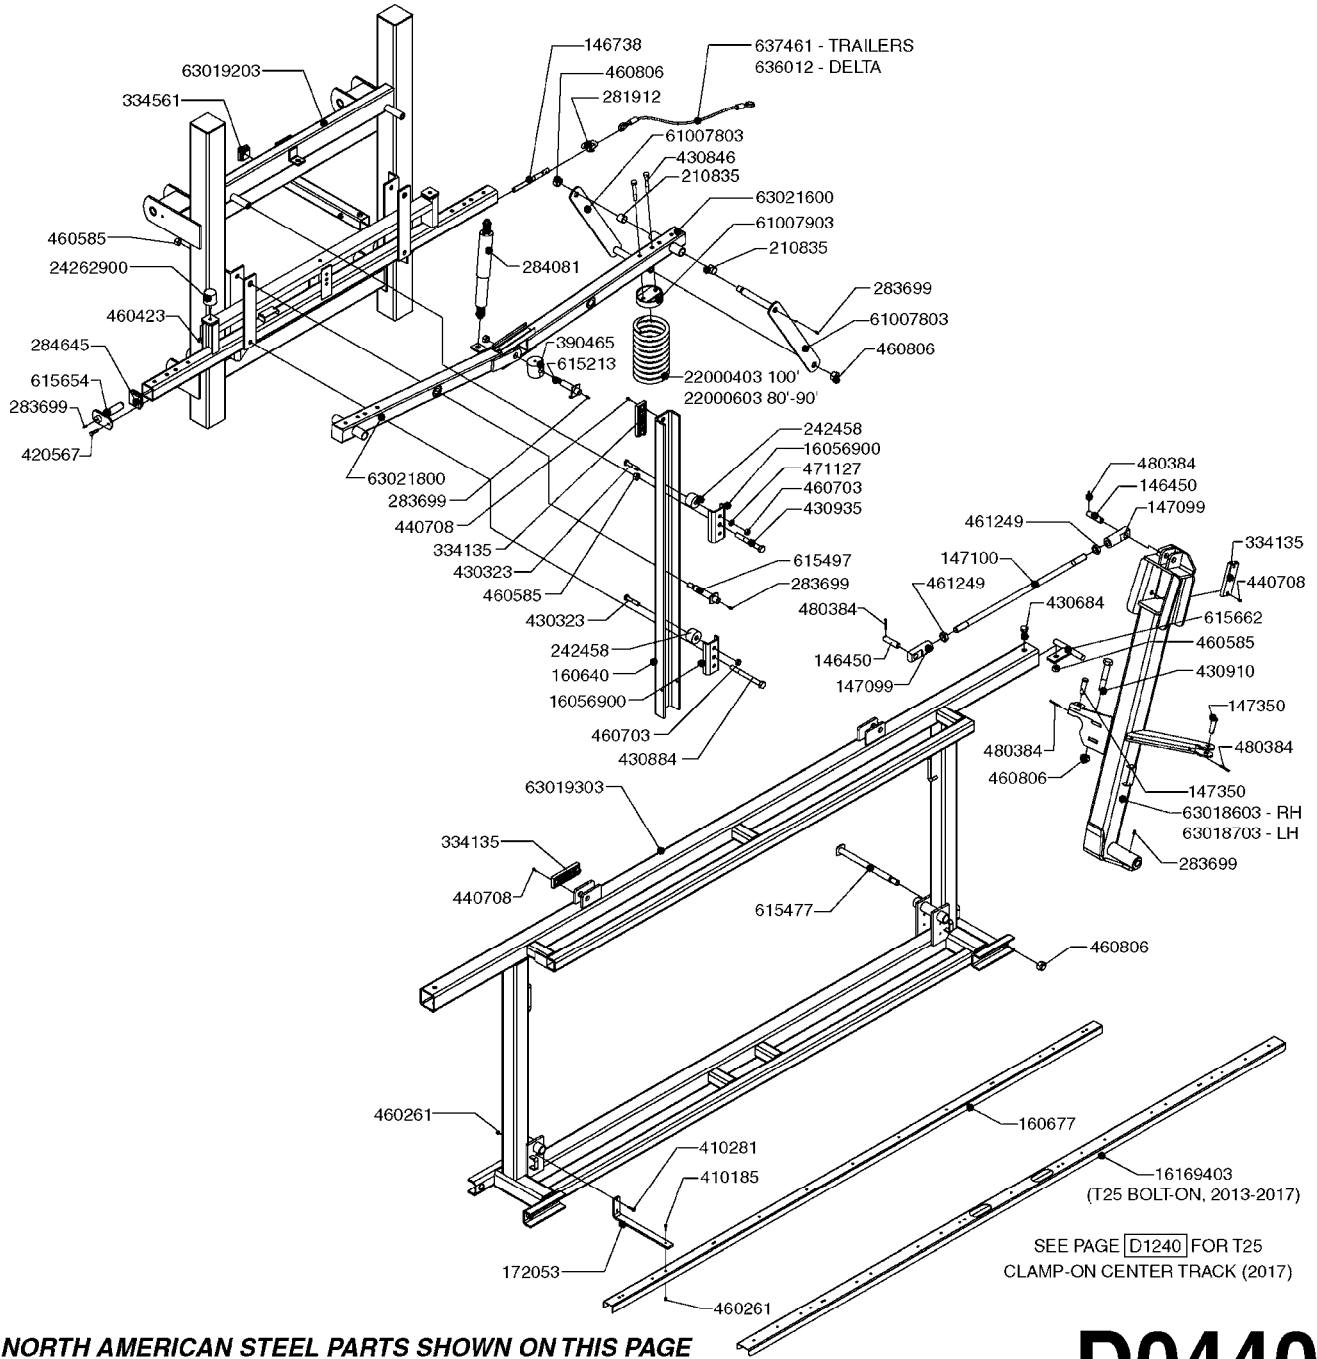

DK\* = DENMARK STEEL PARTS  
US\* = NORTH AMERICAN STEEL PARTS

**D0410**

BOOM - SPC OUTER WING 80-100'  
D0410-HIN, 01:01:16

Page 1  
Date 07.02.2020 10:18

parts-n°	order qty	description
111344	1	CLAW CLUTCH Ø100/Ø20,5 UNDER PART RED
111640	1	CLAW CLUTCH Ø100 TOP PART RED
145911	1	BUSHING FOR HY CYL 21M LZ
145912	1	BUSHING D19.8/D17.0X7MM
166246	1	WASHER CUP D53 F.SPRING
220771	1	SPRING D53/D43X100
283699	1	GREASE NIPPLE M6X1
322114	1	NUT PLASTIC F.NOZZ.H
322116	1	BOLT PLASTIC F.NOZZ.H.
334873	1	NOZZ.HOLDER BOTTOM HLF33487300
334874	1	NOZZLE HOLDER - TOP HALF
421083	1	BOLT HEX 8.8 DEL M10X65
430874	1	SCREW SET 8.8 DEL M12X70 FT
460386	1	NUT HEX M12X1.75
460423	1	NUT HEX M10X1.50 LOCK DIN985A2 SS
460585	1	LOCKING NUT M16 DIN985 A2 SS
460703	1	NUT HEX M12X1.75 LOCK DIN985A2 SS
460806	1	NUT HEX M20X2.50 LOCK DIN985A2 SS
461251	1	NUT HEX M20 X 2.5 JAMB
471122	1	WASHER, M10, Ø20/10.5X 2.0, SS
471127	1	WASHER, M12, Ø24/13X24X2.5 SS
615819	1	PIN
14016600	1	PIN F. LINK ARM / SPC
28015003	1	PANDUIT TIE STRAP, PKG. 25
61006200	1	ADJ. ARM F.BREAKAWAY FTZ
61010700	1	PIN F.HINGE 80-90'/SPC L=664
61024200	1	PIN F. PIVOT HINGE 100'/SPC
63008400	1	OUTERWING 90' RH / SPC
63008500	1	OUTERWING 90' LH / SPC
63009200	1	OUTERWING 100' LH / SPC
63009300	1	OUTERWING 100' RH / SPC
63010400	1	OUTERWING 80' LH / SPC
63010500	1	OUTERWING 80' RH / SPC
63018403	1	WING OUTER RH 100' SPC
63018503	1	WING OUTER LH 100' SPC
63019703	1	BREAKAWAY 2.5M SPC/FTZ
63019803	1	BREAKAWAY 3M SPC/FTZ
63828100	1	BREAKAWAY FTZ/SPC 2.5M, RED
63825000	1	BREAKAWAY FTZ/SPC 3.0M, RED
82500403	1	WING OUTER SET FPS 80' SPC
82500503	1	WING OUTER SET FPS 88-90' SPC