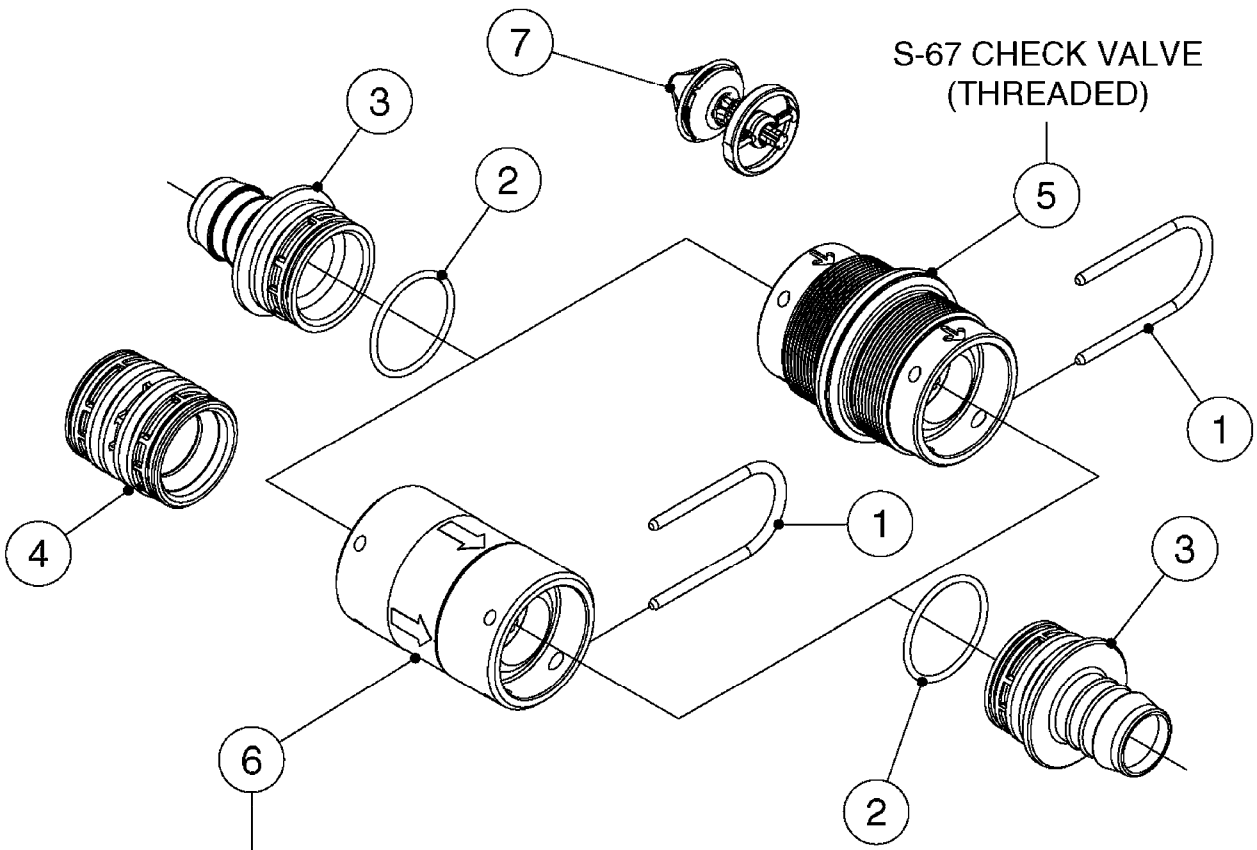

FOR FITTINGS AND  
HOSES, SEE SECTION L

**B0630**

CHECK VALVES - S67  
B0630-HIN, 31:07:19

Page 1

Date 07.02.2020 10:18

Pos.	parts-n°	order qty	description
1	145996	1	FITT.DK S-67 FORK
2	241973	1	O-RING Ø3 X 44.2 70 SHORES NITRIL
2	242353	1	O-RING 3 X 44.2 VITON
3	242504	1	O-RING D35x2 NITRIL
4	322104	1	FITT.DK S-67 BULKHEAD
5	334231	1	FITT.DK S-67 STR.1"
5	334232	1	FITT.DK S-67 STR.1-1/4"
5	334444	1	FITT.DK S-67 STR.1-1/2" PVC
6	14103100	1	SEAT F.CHECK VALVE D40.8 2010
7	70063603	1	VALVE, CHECK S67 1-1/2"
			COMPLETE IN-LINE CHECK VALVE FOR 1-1/2" HOSE
7	72001803	1	CHCK VLV,S67, 2 X 1" HB
			COMPLETE IN-LINE CHECK VALVE FOR 1" HOSE
7	72206600	1	CHCK VLV,S67, 2 X 1.25" HB
			COMPLETE IN-LINE CHECK VALVE FOR 1-1/4" HOSE
8	72089900	1	CHECK VALVE S67 SUBASMBLY.2001
9	97800500	1	DECAL 230X28 BLACK ARROW