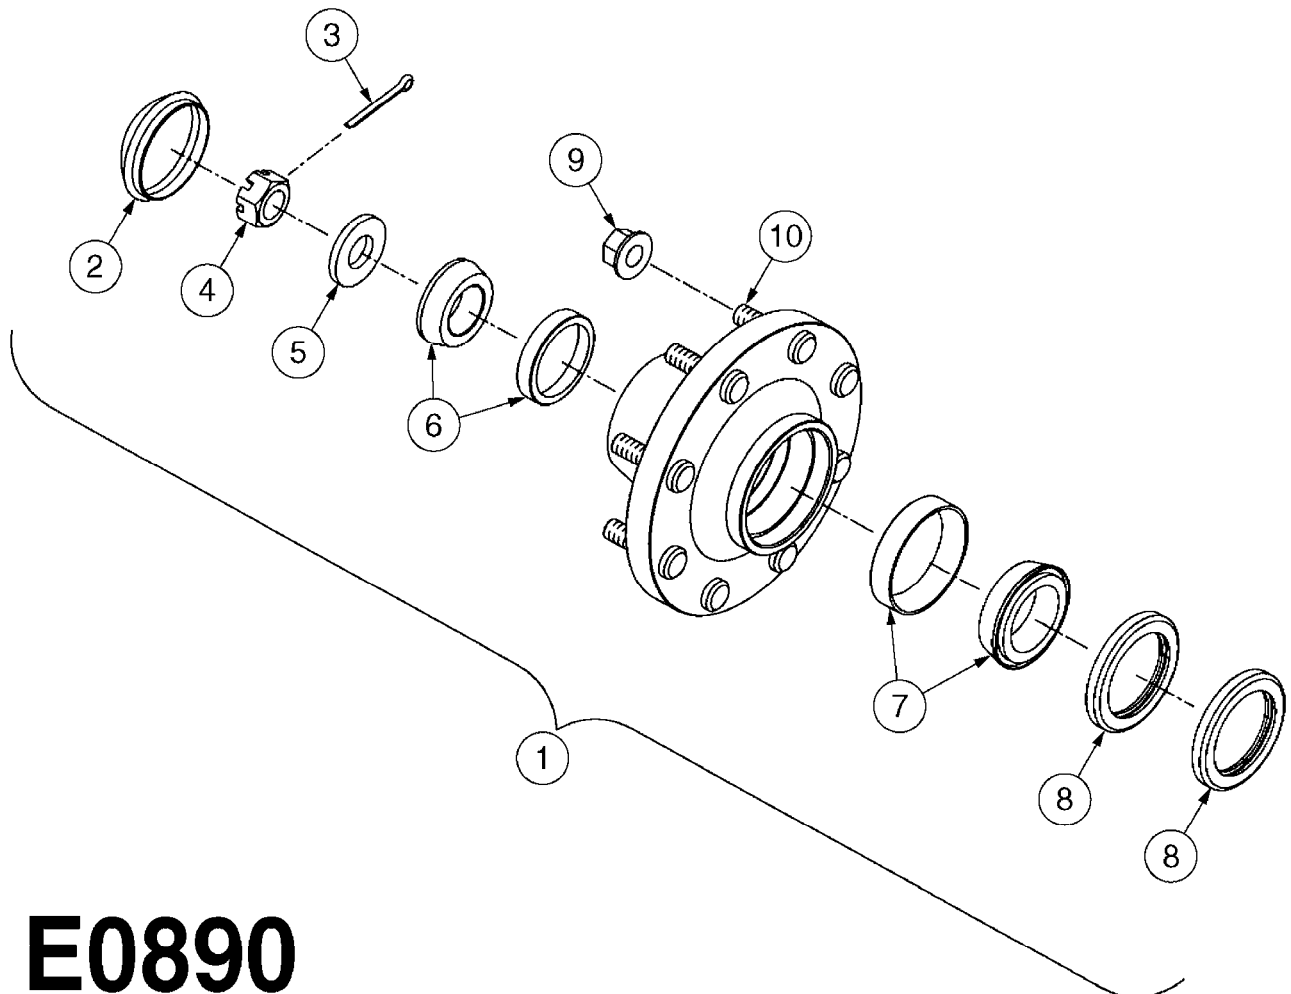

E0890

CAMOPLAST HUB ASSEMBLY - IDLER
E0890-HIN, 01:01:16

Page 1

Date 07.02.2020 10:19

Pos.	parts-n°	order qty	description
1	28078303	1	HUB ASSY.IDLER, G60-8
2	28081403	1	DUST CAP
3	28081503	1	COTTER PIN 7/32" X 2-1/4"
4	28081603	1	CASTLE NUT 1-1/4"-12
5	28081703	1	WASHER 1.28"IDX2.5"ODX0.13"
6	28081803	1	BEARING ASSEMBLY - OUTER
7	28081903	1	BEARING ASSEMBLY - INNER
8	28082003	1	WHEEL SEAL, SINGLE LIP
9	28082103	1	LUG NUT SET (8) IDLER
10	28082203	1	WHEEL STUD SET (8) IDLER