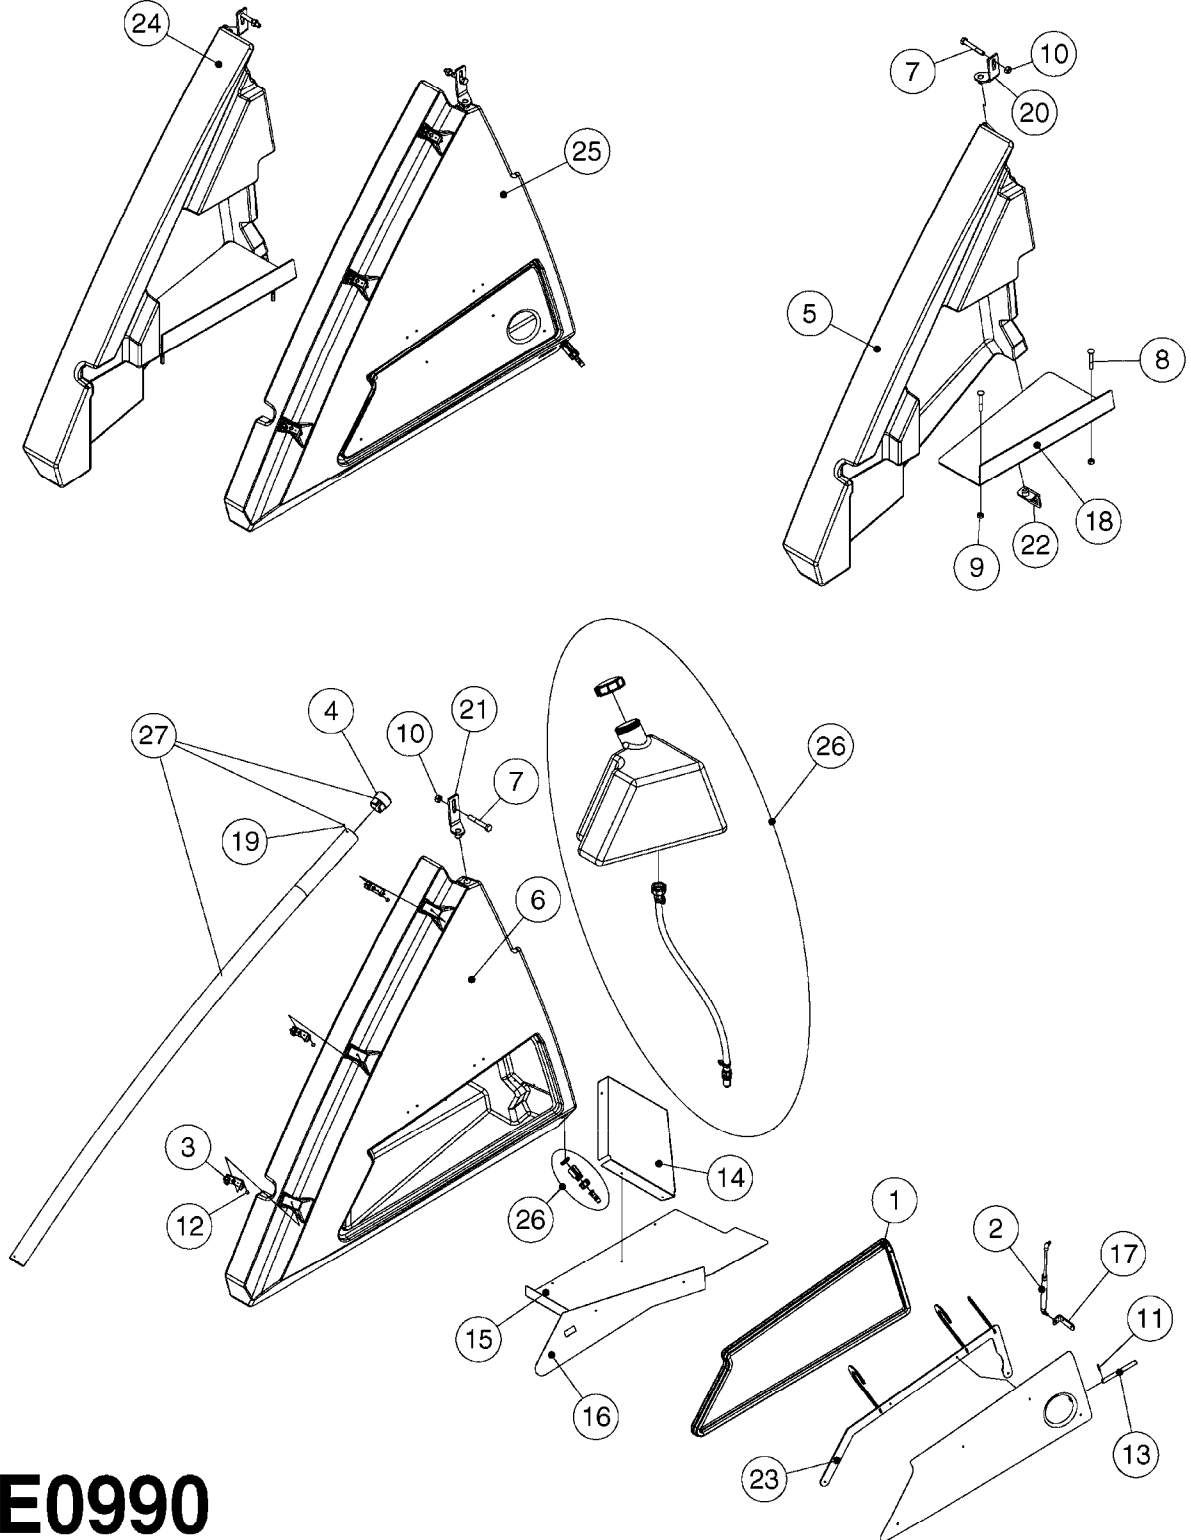

Complete

LOCKER & CLEAN WATER TANK NCM
E0990-HIN, 15:05:19

Page 1
Date 07.02.2020 10:19

Pos.	parts-n°	order qty	description
1	242474	1	SEAL 16X28XL=' LOCKER DOOR CM+
2	285793	1	GAS CYLINDER
3	334523	1	PIPE HOLDER Ø51.5
4	334850	1	GUIDE F. SIGHT GAUGE TUBE TOP
5	351766	1	SIDE SHIELD MOUNT RIGHT
6	351767	1	SIDE SHIELD MOUNT LEFT
7	430846	1	BOLT HEX 8.8 DEL M12X80
8	440718	1	BOLT CRG M10 X 65 DEL
9	460423	1	NUT HEX M10X1.50 LOCK DIN985A2 SS
10	460703	1	NUT HEX M12X1.75 LOCK DIN985A2 SS
11	480141	1	PIN COTTER M4X20
12	480809	1	BLIND RIVET, EMHART ACD616ASM
13	15057800	1	HANDLE F.LEFT SIDE LOCKER
14	16124500	1	DIVIDER F.LOCKER L.SIDE SHIELD
15	16124600	1	SHELF FLOOR-LEFT SIDE LOCKER
16	16124700	1	SHELF WALL-LEFT SIDE LOCKER
17	16126900	1	BRACKET F.DOOR-STORAGE LOCKER
18	16127300	1	SHELF FLOOR-RIGHT SIDE LOCKER
19	44075300	1	SCREW 3.5X9.5SS/X15 ISO 14585C
20	61033900	1	BRACKET F. SIDE PANEL R.H. NCM
21	61034000	1	BRACKET F. SIDE PANEL L.H. NCM
22	61037500	1	ADJUSTING BRACKET, BOTTOM NCM
23	63037800	1	BRACKET F.DOOR-STORAGE LOCKER
24	72280100	1	SIDE SHIELD RIGHT NCM COMPLETE
25	72280200	1	SIDE SHIELD LEFT+CLEAN W.TANK
26	72280600	1	CLEAN W.TANK LEFT SIDE NCM
27	72282800	1	SIGHT GAUGE W/SCALE NCM4400 LITER PRE'15 TUBE LENGTH = 75"
27	72357100	1	SIGHT GAUGE W/SCALE NCM6600 LITER
27	72358300	1	SIGHT GAUGE TUBE 85/90/10000 L=2382 BENT
27	72440100	1	SIGHT GAUGE W/SCALE,CM6600 GAL
27	72932100	1	SIGHT GAUGE TUBE W/DECAL CM4400/4500 GAL PRE'15 TUBE LENGTH = 75"
27	73125500	1	SIGHT GAUGE W/SCALE,CM4500 '15 LITER POST'15 TUBE LENGTH = 82"
27	73277500	1	SIGHT GAUGE W/SCALE,CM4500 '15 GAL POST'15 TUBE LENGTH = 82"
27	97610003	1	DECAL SIGHT GAUGE NCM 9000 GAL