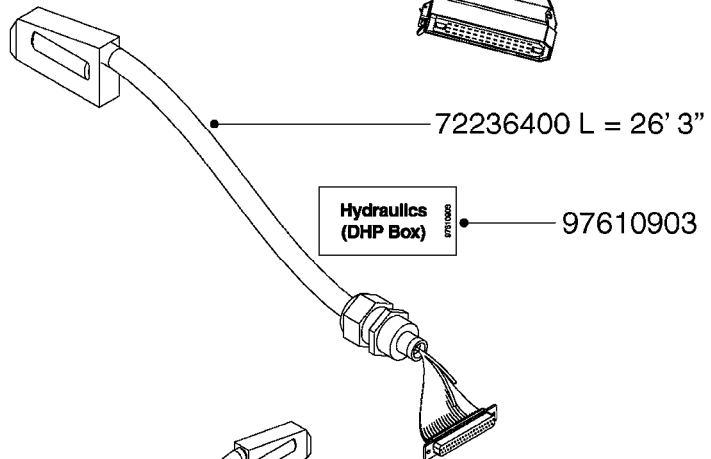

**M0280**

39 PIN CABLES  
M0280-HIN, 28:03:17

Page 1  
Date 07.02.2020 10:20

parts-n°	order qty	description
262158	1	PLUG INSERT 39 POLE MALE
262159	1	PLUG INSERT 39 POLE FEMALE
262160	1	PLUG HOUSING 39 POLE FEMALE
262161	1	PLUG HOUSING F/39 POLE MALE
440634	1	SCREW 5/8"
440732	1	PT SCREW 35X12B Z5452 ELZ
14034200	1	CODE BRACKET FOR 39 PIN CABLE
26003900	1	WIRE 37-39 PIN EVC, 6.6'
26004200	1	WIRE 37-39 PIN EVC, 57.4'
26008400	1	WIRE 39-PIN 24 WIRE L=8M
26011903	1	WIRE 39-39 POLE EXT. 3660MM
28027500	1	WIRE 37-39 PIN EVC, 37.7'
28028700	1	WIRE 37-39 PIN EVC, 45.9'
28028800	1	WIRE 37-39 PIN EVC, 16.4'
28028900	1	WIRE 37-39 PIN EVC, 26.2'
72236400	1	DAH CONN. WIRE/TRACTOR L=8M
97610803	1	DECAL-SRAY BOX 39-PIN
97610903	1	DECAL-HYDRAULIC BOX 39-PIN