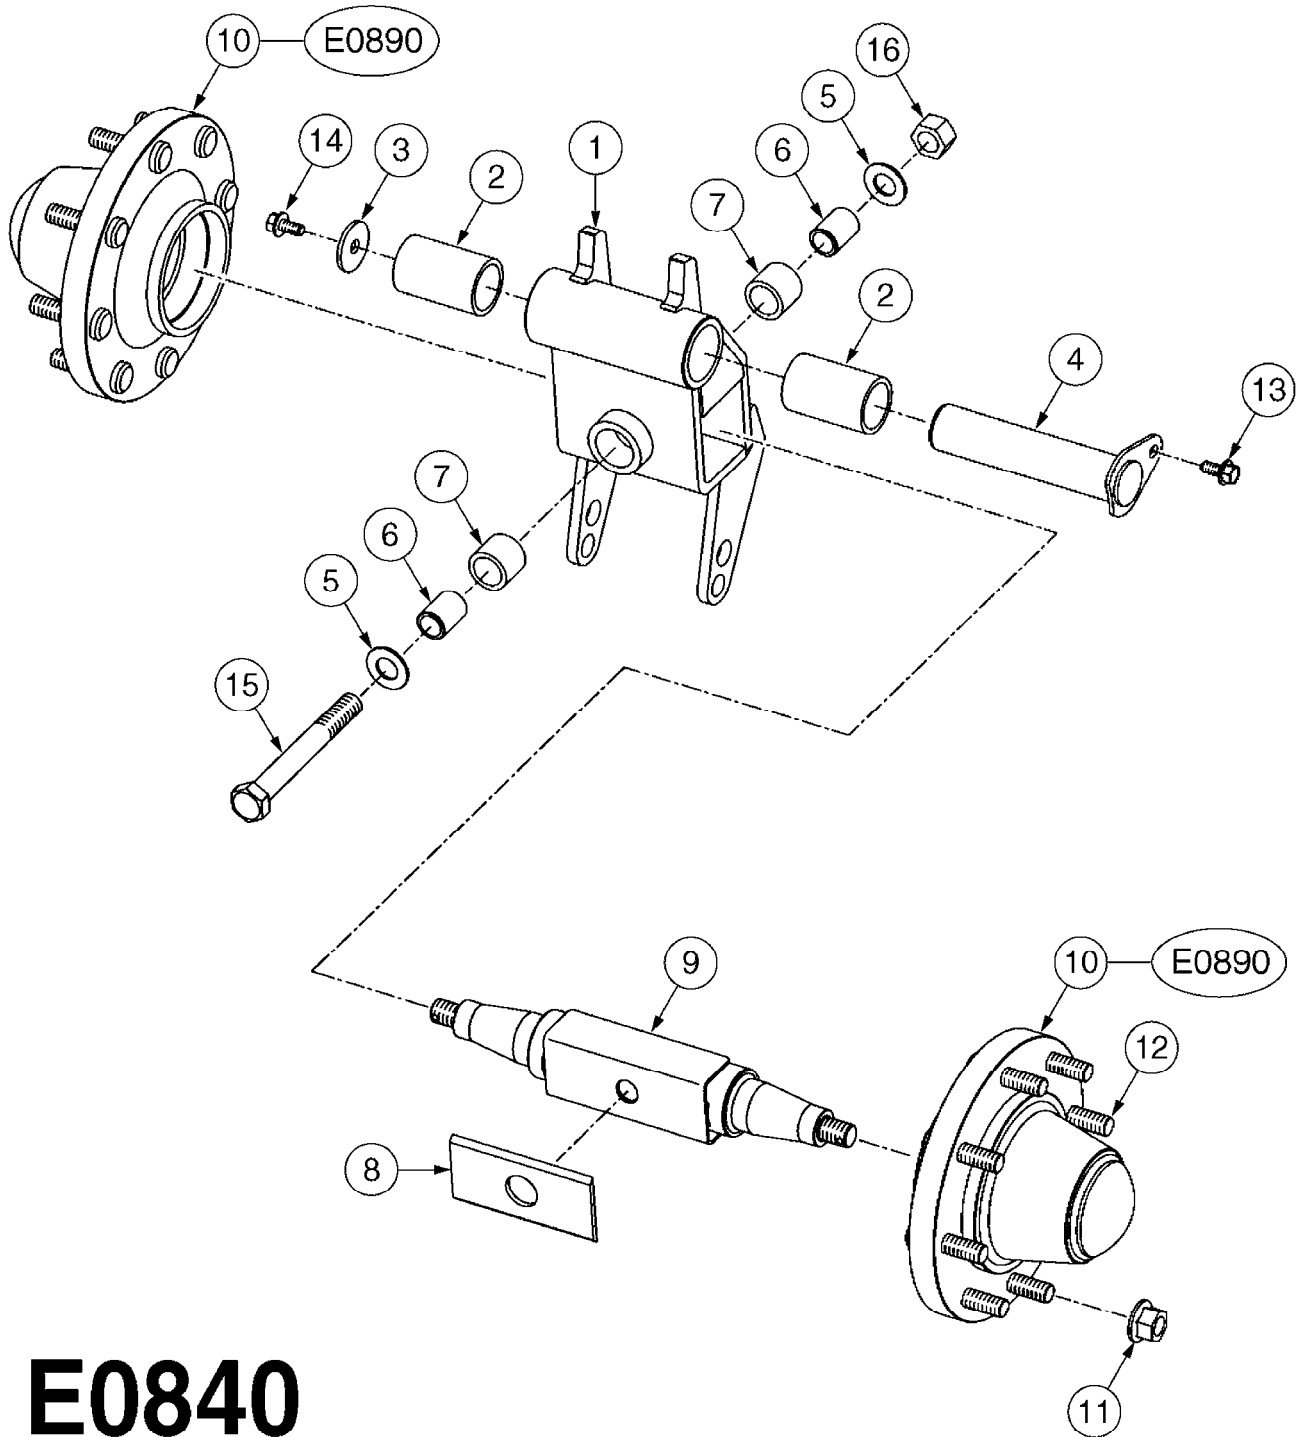

**E0830**

CAMOPLAST FRAME 40 SERIES  
E0830-HIN, 01:01:16

Page 1

Date 07.02.2020 10:19

Pos.	parts-n°	order qty	description
1	28076003	1	WASHER, 3"X2.02"X3/16"
2	28076303	1	BUSHING 2.55"ODX2.012ID"X2"
3	28076403	1	SHIM, TILT STOPPER
4	28076503	1	STOPPER, TILT
5	28076603	1	TENSION ARM (40 SERIES)
6	28076703	1	BUSHING, TENS. 3.48X3.15X1.98"
7	28076803	1	LOCK PLATE
8	28076903	1	FRAME W/BUSHINGS (40 SERIES)
9	28077003	1	SNAP RING EXT. 3"
10	28077103	1	WASHER
11	28077203	1	PIN, 3" OD X 9.56"
12	28077303	1	SPACER
13	28083403	1	LOCK NUT 1/2"-20 UNF
14	28083503	1	BOLT HEX FLG.1"X1/2"-13UNC GR5
15	28083603	1	JAM NUT 3/8"-16 UNC GR 8
16	28083703	1	SET SCREW 1-1/2"X3/8"-16 UNC
17	28083803	1	BOLT HEX 2"X1/2"-13 UNC
18	28083903	1	LOCK WASHER 1/2"
19	28084003	1	BOLT HEX 2" X 5/8"-11
20	28084103	1	GREASE FITTING
21	28084203	1	BOLT HEX 6-1/2"X1/2"-20UNF GR8