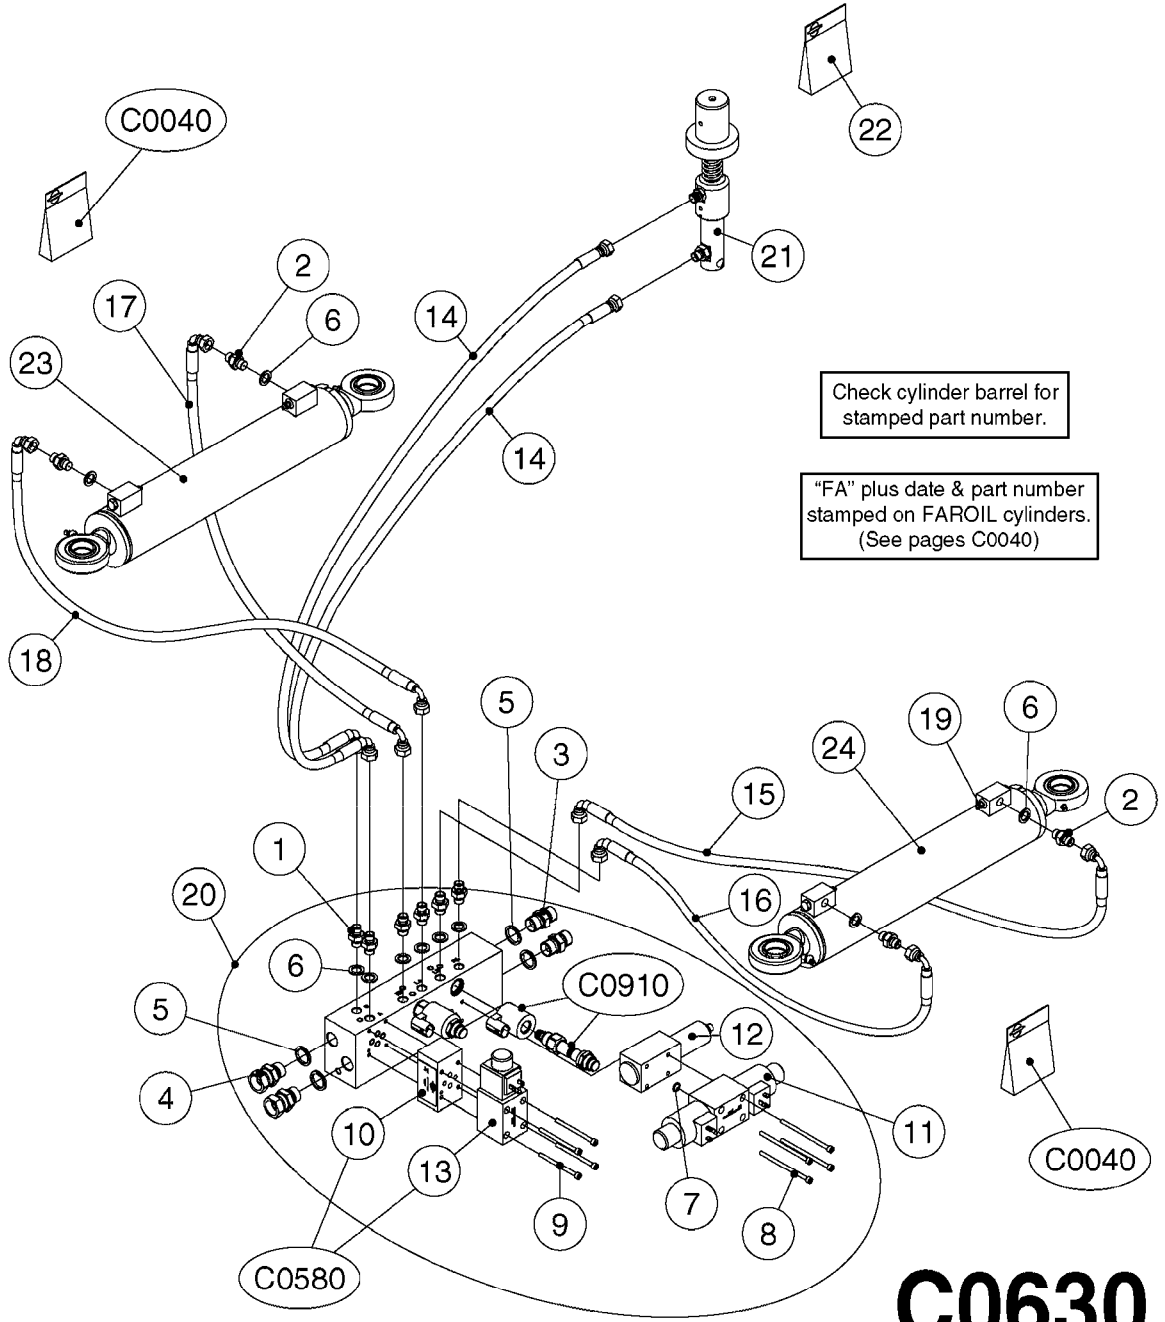

C0630

TRACK HYDRAULICS NCM 4400/6600
C0630-HIN, 14:05:19

Page 1
Date 07.02.2020 10:18

Pos.	parts-n°	order qty	description
		1	BSP
1	146845	1	HEX NIPPLE 1/4"X1/4"
1	23234500	1	HEX NIPPLE 1/4" - 9/16"
			ORFS
2	146851	1	HEX NIPPLE 1/4"x1/4" 0.7MM
			BSP
2	23234700	1	HEX NIPPLE 1/4"-9/16" - 0.7mm
			ORFS
3	147132	1	HEX NIPPLE 1/2"X1/2" BSP DEL
			BSP
3	23235300	1	HEX NIPPLE 1/2"-13/16"
			ORFS
4	232289	1	NIPPLE 1/2" W. 1/2" UNION DEL
			BSP
4	23242000	1	HYD NIPPLE 1/2 X 13/16 SWIVEL
			ORFS
5	241356	1	DOWTYSEAL 1/2"
6	241404	1	DOWTY SEAL 1/4"
7	242102	1	O-RING Ø9.25X1.78 NITRIL 90SH
8	450952	1	SCREW M5 X 90 10.9
9	450965	1	SCREW ROUND M5X70
10	782146	1	HYD. CHECK VALVE 1 WAY
11	782151	1	MAGNET V PLUG DSE3-C26/10N-D12
12	782152	1	2 WAY MODULAR COMPENSATOR
13	782829	1	SOLENOID MD1L-TA/10N-D12K1/DT
14	784005	1	HOSE HY X 1/4 X 037.38"STR+ELB
			BSP
14	78515500	1	HY.HO.1/4"L= 950
			90°-45° A=180
			ORFS
15	784155	1	HOSE HY 1/4 X 17" ELB+ELB 90°
			BSP
15	78509300	1	HYD HOSE ORFS 4E-4-4E L=425 90 DEG
			ORFS
16	784156	1	HOSE HY 1/4 X 17" ELB+ELB 270°
			BSP
16	78509400	1	HYD HOSE ORFS 4E-4-4E L=455 270 DEG
			ORFS
17	784157	1	HOSE HY 1/4 X 32" ELB+ELB 90°
			BSP
17	78509500	1	HYD HOSE ORFS 4E-4-4E L=825 90 DEG
			ORFS
18	784158	1	HOSE HY 1/4 X 32" ELB+ELB 270°
			BSP
18	78509600	1	HY.HO.1/4"L= 825
			90°-90°A=270
			ORFS
19	28076000	1	BLEED SCREW M8
20	72290400	1	HYD. BLK COMP STEERING CM "05
21	72320300	1	HYD. CYL. STEERING LOCK CM "05
22	75074800	1	SEAL KIT 78123400/42
			SEAL KIT FOR 72320300 CYLINDER
23	78133900	1	DOB.CYL.Ø70/40-322 TRACK RIGHT '15
			CM4400 (REPLACES 78125100)
23	78134100	1	DOB.CYL.D70/40-270 TRACK RIGHT CM
			CM66/55/7000 (REPLACES 78124100)
24	78134000	1	DOB.CYL.Ø70/40-322 TRACK LEFT '15
			CM4400 (REPLACES 78123300)
24	78134200	1	DOB.CYL.D70/40-270 TRACK LEFT CM
			CM66/55/7000 (REPLACES 78125300)