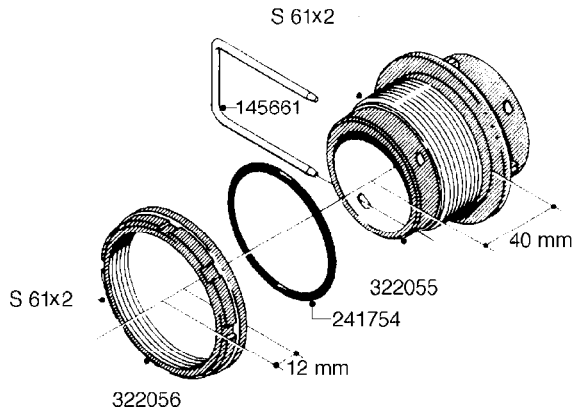

**L0080**

FITTINGS - S-53  
L0080-HIN, 12:09:17

Page 1

Date 07.02.2020 10:19

Pos.	parts-n°	order qty	description
1	145995	1	FITT.DK S-53 FORK
2	241973	1	O-RING Ø3 X 44.2 70 SHORES NITRIL NITRIL (BLACK)
2	242353	1	O-RING 3 X 44.2 VITON VITON (BROWN)
3	242109	1	O-RING D32.2x3.0 NITRIL (BLACK)
3	242354	1	O-RING D32.2X3.0 VITON VITON (BROWN)
4	322103	1	FITT.DK S-53 BULKHEAD
5	322107	1	FITT.DK S-53 BULKHEAD NUT
6	322110	1	FITT.DK S-53 ELB. 1/2" BSP
7	322352	1	FITT.DK S-53 TEE
8	334229	1	FITT.DK S-53 STR.3/4"
9	334260	1	GASKET F. S-53 BULKHEAD
10	334564	1	FITT.DK S-67 TO S-53 ADAPTER
11	391100	1	FITT.DK S-53THREAD INS.1/2"BSP
12	726463	1	FITT.DK S53 BULKHEAD W/GASKET
13	726552	1	FIT.DK S-53X90 1/2" BSP,O-RING
14	726556	1	FITT.DK S-53 HB 1/2" W/O-RING
15	726558	1	FITT.DK S53 STR. 3/4" W.ORING
16	726559	1	FITT DK. S-53 HB 1" W/O-RING
17	726568	1	FITT.DK.S-53 HB 1/2"90 W/O-RING
18	726570	1	FITT.DK S-53 ELB.3/4" W.ORING
19	726571	1	FITT.DK S-53 ELB.1", W ORING
20	726578	1	FITT.DK S53 PLUG WITH O-RING
21	728561	1	FITT.DK. S67M - S53F REDUCER