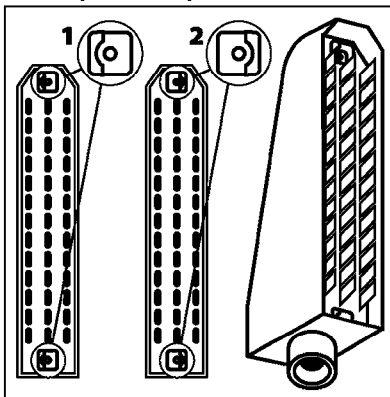

HYDRAULIC SYSTEM

* Note orientation of bracket
1 = Liquid system
2 = Hydraulic system