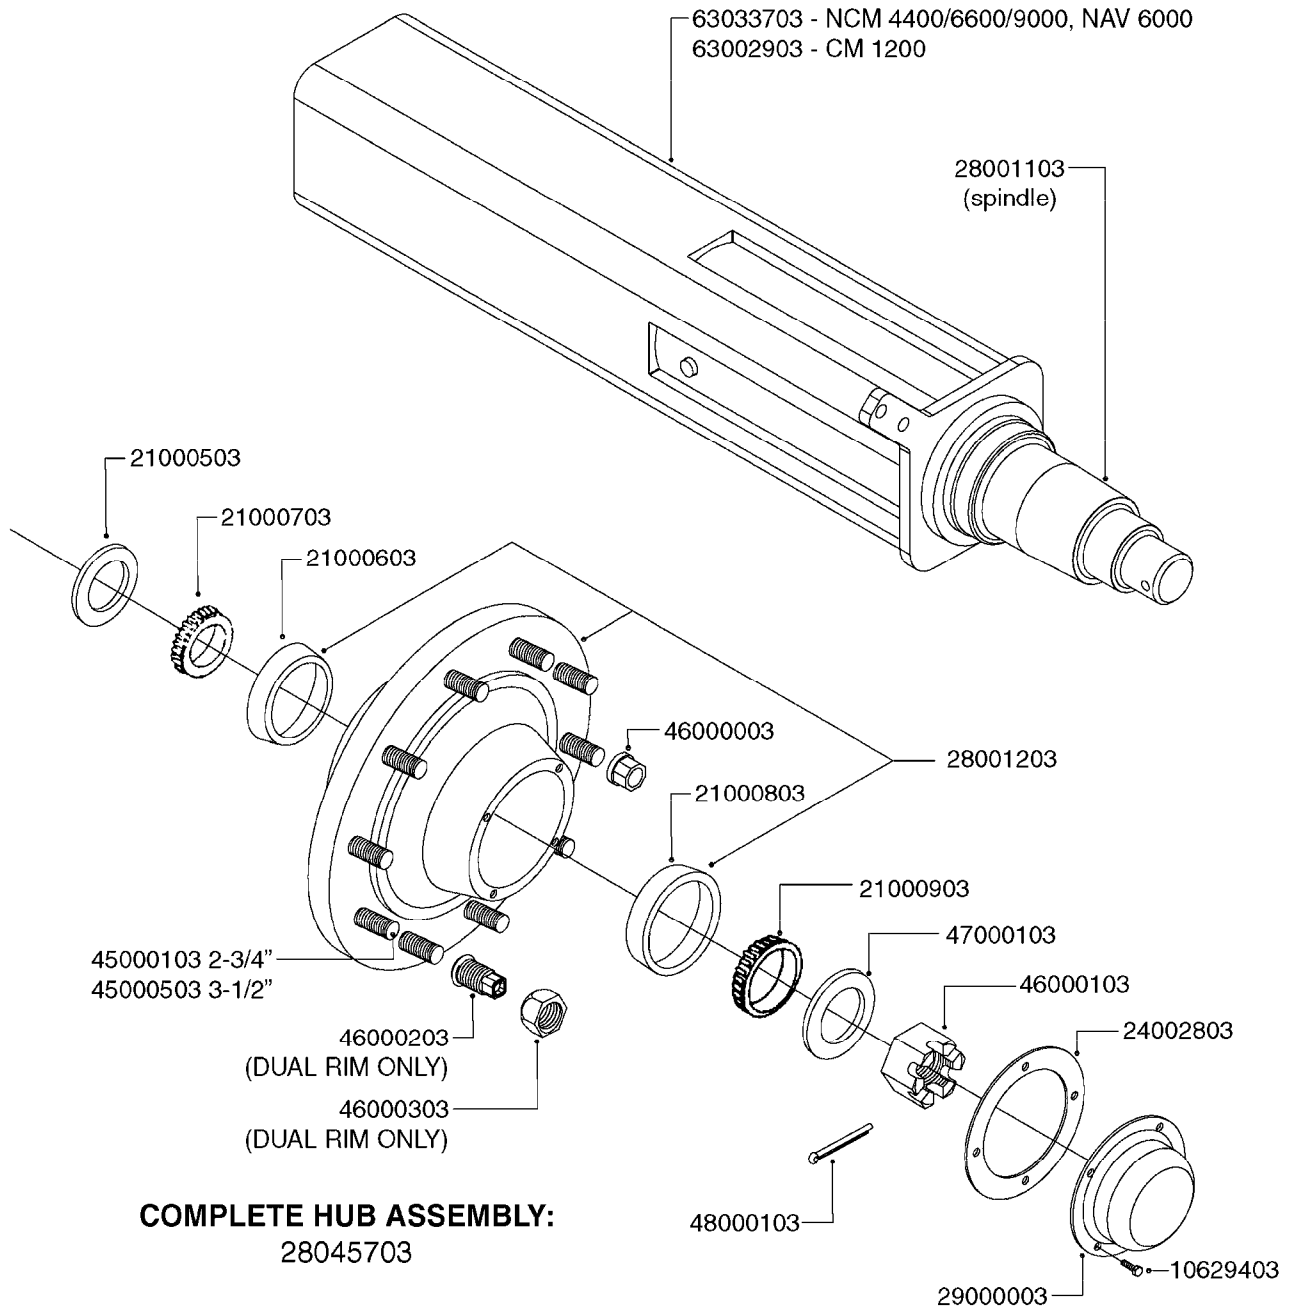

**COMPLETE HUB ASSEMBLY:**  
28045703

COMPLETE ASSEMBLIES  
WHOLEGOODS ITEMS

**E0790**

HUB ASSEMBLY F.4-1/2" SPINDLE  
E0790-HIN, 06:07:17

Page 1

Date 07.02.2020 10:19

parts-n°	order qty	description
10629403	1	BOLT HEX 5/16 NC GR.2 00.50"
21000503	1	SEAL,WHEEL CR43771
21000603	1	RACE, BEARING 3.5/1.5
21000703	1	BEARING, TAPPERED 3.5433/1.575
21000803	1	RACE, TAPERED BEARING
21000903	1	BEARING, TAPPERED, 2.75/1.510
24002803	1	GASKET F. HUB 4.5" HUB ASSY
28001103	1	SPINDLE 4.5"x 23" 20000LB
28001203	1	HUB, 20000LB W. BRG RACES
28045703	1	HUB ASSY 10-13.19-11.02 25000#
29000003	1	HUB CAP F. 881(20000LB) HUB
45000103	1	BOLT, WHEEL STUD 3/4-16X2 3/4
45000503	1	BOLT, WHEEL STUD 3/4-16X3 1/2
46000003	1	NUT HEX NF 3/4" FLANGED F.HUB
46000103	1	NUT, CASTLE, SPINDLE 2-12 UNF
46000203	1	NUT, BUD WHEEL, INNER, RH
46000303	1	NUT, BUD WHEEL, OUTER, RH
47000103	1	WASHER, SPNDL 4.5" 2.06x4 .25T
48000103	1	PIN, COTTER 5/16" X 5.25"
63002903	1	AXLE INSERT,72"-90"SUS CM 1200
63033703	1	AXLE INSERT NCM 44/66/9000