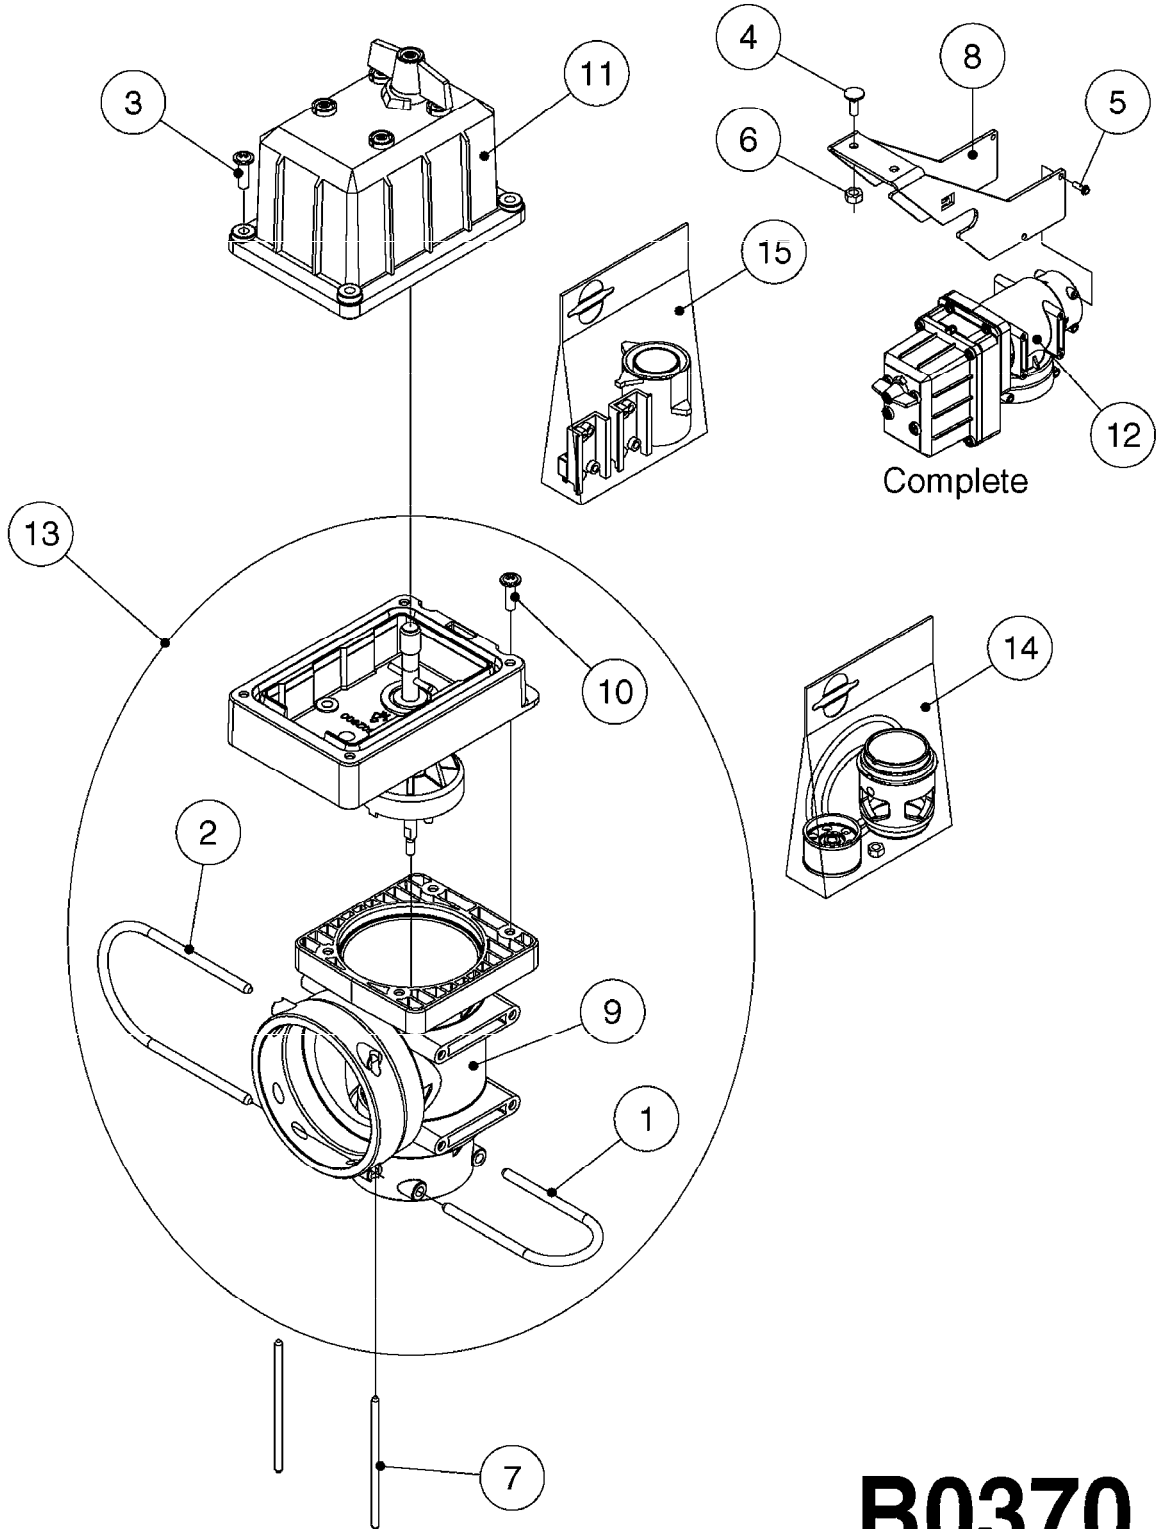

EFC BOOM VALVES  
B0320-HIN, 08:04:19

Page 1  
Date 07.02.2020 10:18

Pos.	parts-n°	order qty	description
1	145995	1	FITT.DK S-53 FORK
2	145996	1	FITT.DK S-67 FORK
3	242353	1	O-RING 3 X 44.2 VITON
4	242354	1	O-RING D32.2X3.0 VITON
5	270211	1	FITT.DK S25 FORK L=37.5
6	320106	1	FITT.DK CAPNUT 1" BSP
7	322224	1	FITT.DK S-67 TEE
8	322321	1	FITT.DK S-67 X 1"BSP MALE
9	330326	1	O-RING D30/D24X2 F.1"NUT
10	334564	1	FITT.DK S-67 TO S-53 ADAPTER
11	450902	1	BOLT ALLEN HEAD M4 X 16MM
12	725257	1	SPINDLE SECT. F/EC DISTRIBUTOR
13	741822	1	SEAL KIT - 1 SECTION (05)
14	755726	1	O-RING KIT F.EC/ESC SEC.VALVE
15	33500700	1	FITT.DK ADAPTER S-93F S67M
16	33502400	1	DISTRIBUTION HOUSING EFC
17	44076200	1	SCREW WN5451 5X16 SS TORX
18	61032700	1	BRACKET F. EFC SEC. VALVES < 7
18	61032800	1	BRACKET F. EFC SEC.VALVES <4>6
19	72048000	1	MOTOR, DISTRIBUTION 1:300
20	72114300	1	FITT. DK S-53 MALE MALE W.ORIN
21	72137200	1	MCROSWCH ASSY F.BOOM VLV 300:1
22	72233700	1	SECTION VALVE, EFC, 1:300
23	72284000	1	BYPASS VALVE, EFC, 1:300
24	72591700	1	SPINDLE SECT.W/O CONS.PRESSURE