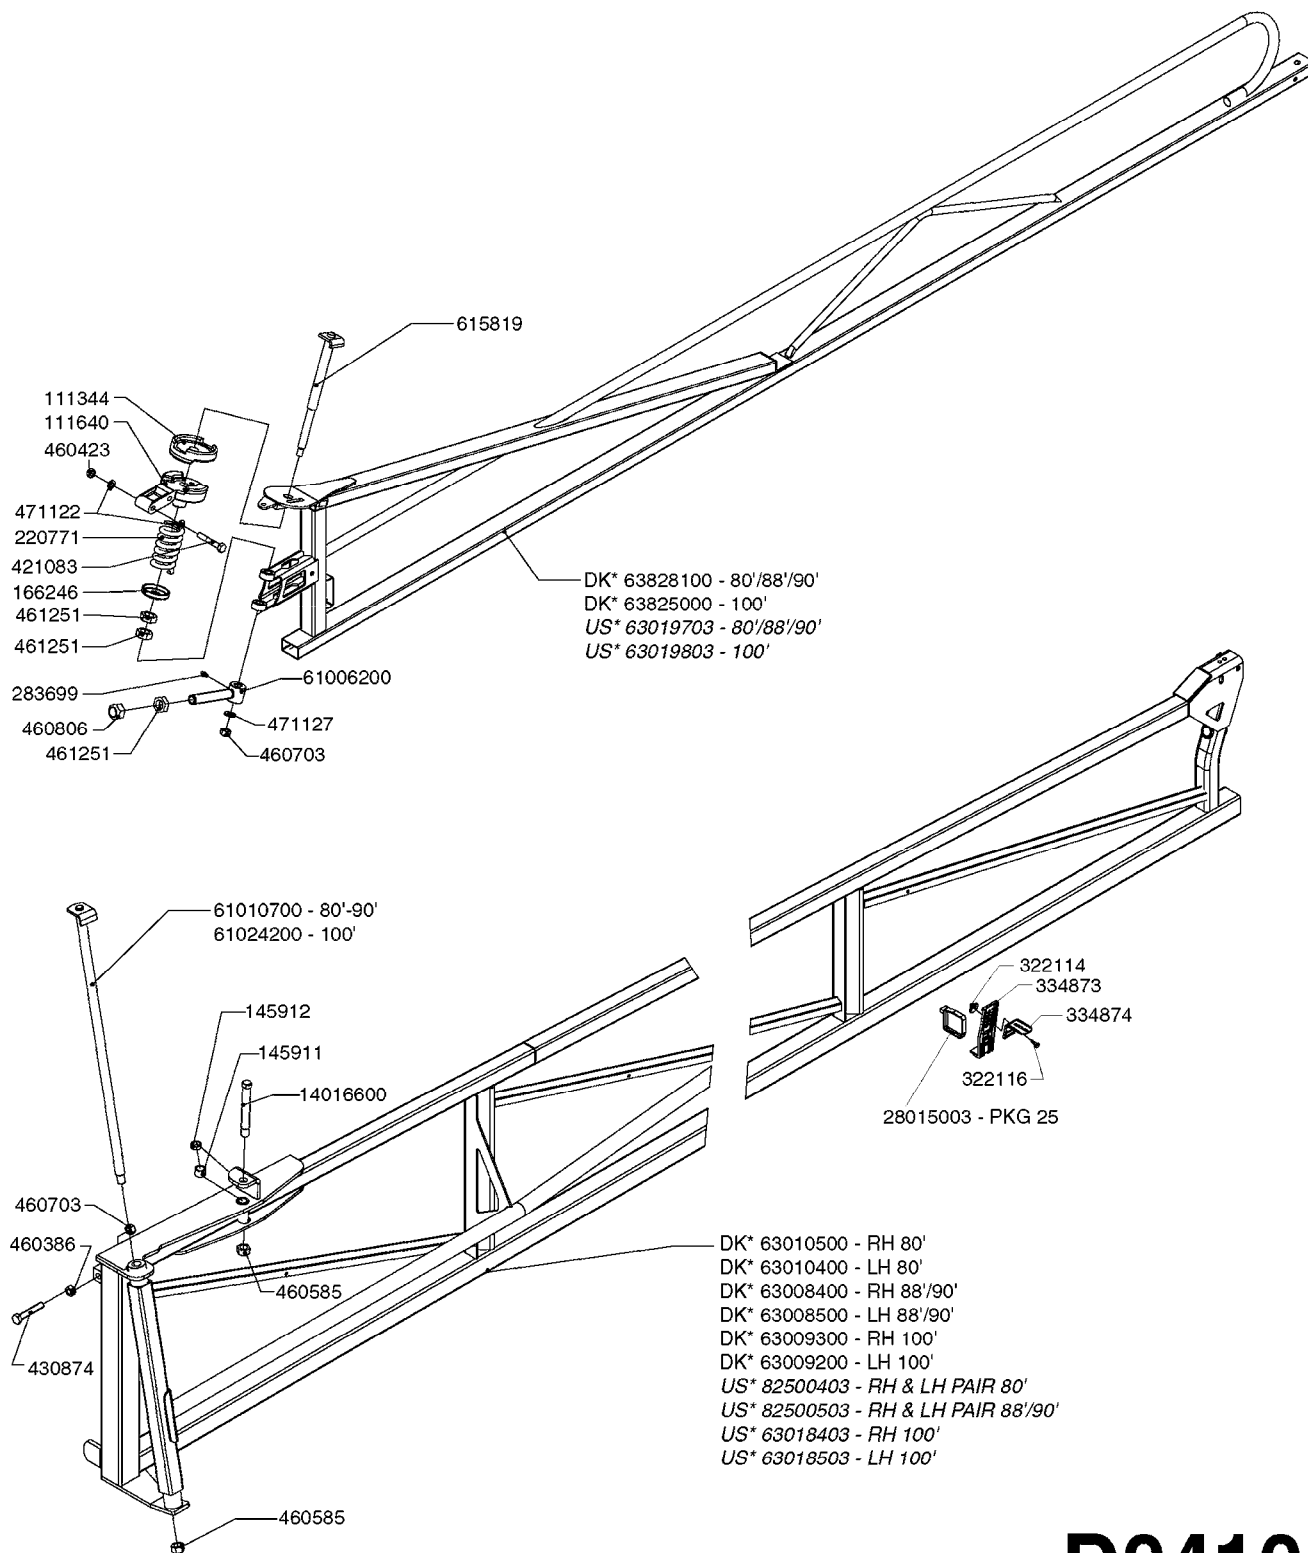

DK* = DENMARK STEEL PARTS
US* = NORTH AMERICAN STEEL PARTS

D0410

BOOM - SPC OUTER WING 80-100'
D0410-HIN, 01:01:16

Page 1
Date 07.02.2020 10:18

parts-n°	order qty	description
111344	1	CLAW CLUTCH Ø100/Ø20,5 UNDER PART RED
111640	1	CLAW CLUTCH Ø100 TOP PART RED
145911	1	BUSHING FOR HY CYL 21M LZ
145912	1	BUSHING D19.8/D17.0X7MM
166246	1	WASHER CUP D53 F.SPRING
220771	1	SPRING D53/D43X100
283699	1	GREASE NIPPLE M6X1
322114	1	NUT PLASTIC F.NOZZ.H
322116	1	BOLT PLASTIC F.NOZZ.H.
334873	1	NOZZ.HOLDER BOTTOM HLF33487300
334874	1	NOZZLE HOLDER - TOP HALF
421083	1	BOLT HEX 8.8 DEL M10X65
430874	1	SCREW SET 8.8 DEL M12X70 FT
460386	1	NUT HEX M12X1.75
460423	1	NUT HEX M10X1.50 LOCK DIN985A2 SS
460585	1	LOCKING NUT M16 DIN985 A2 SS
460703	1	NUT HEX M12X1.75 LOCK DIN985A2 SS
460806	1	NUT HEX M20X2.50 LOCK DIN985A2 SS
461251	1	NUT HEX M20 X 2.5 JAMB
471122	1	WASHER, M10, Ø20/10.5X 2.0, SS
471127	1	WASHER, M12, Ø24/13X24X2.5 SS
615819	1	PIN
14016600	1	PIN F. LINK ARM / SPC
28015003	1	PANDUIT TIE STRAP, PKG. 25
61006200	1	ADJ. ARM F.BREAKAWAY FTZ
61010700	1	PIN F.HINGE 80-90'/SPC L=664
61024200	1	PIN F. PIVOT HINGE 100'/SPC
63008400	1	OUTERWING 90' RH / SPC
63008500	1	OUTERWING 90' LH / SPC
63009200	1	OUTERWING 100' LH / SPC
63009300	1	OUTERWING 100' RH / SPC
63010400	1	OUTERWING 80' LH / SPC
63010500	1	OUTERWING 80' RH / SPC
63018403	1	WING OUTER RH 100' SPC
63018503	1	WING OUTER LH 100' SPC
63019703	1	BREAKAWAY 2.5M SPC/FTZ
63019803	1	BREAKAWAY 3M SPC/FTZ
63828100	1	BREAKAWAY FTZ/SPC 2.5M, RED
63825000	1	BREAKAWAY FTZ/SPC 3.0M, RED
82500403	1	WING OUTER SET FPS 80' SPC
82500503	1	WING OUTER SET FPS 88-90' SPC