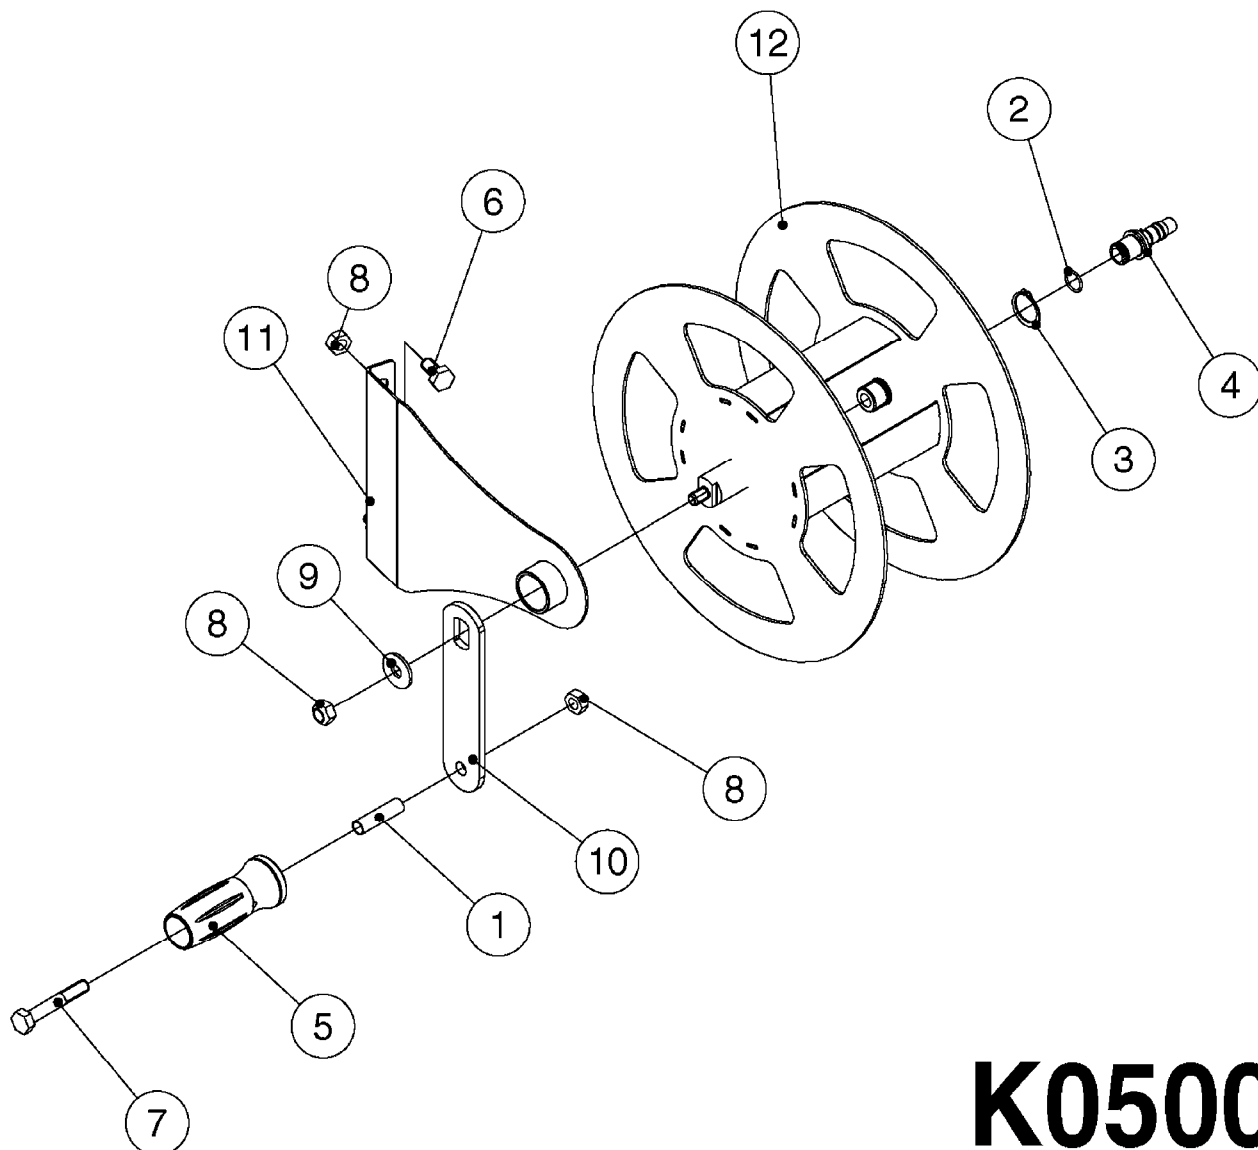

K0500

HOSE REEL - COMMANDER
K0500-HIN, 01:01:16

Page 1

Date 07.02.2020 10:19

Pos.	parts-n°	order qty	description
1	159912	1	BUSHING 12.0/10.2 - 45.5
2	242003	1	O-RING D14.1X1.6 VITON
3	281982	1	SNAP-RING OUTER 26X1.2 DIN4711
4	332905	1	FITT.DK HB 1/2" F. 3/4" CAP
5	334104	1	GRIP
6	420604	1	BOLT HEX 8.8 DEL M10X25 FT DIN933
7	420626	1	BOLT HEX 8.8 DEL M10X20 FT
8	460423	1	NUT HEX M10X1.50 LOCK DIN985A2 SS
9	471140	1	WASHER D30/D10.5X2.5 STAINLESS
10	16118400	1	ARM FOR HANDLE ON HOSE REEL
11	61032400	1	SIDE BRACKET F. HOSE REEL
12	63036500	1	HOSE REEL FOR HOSE