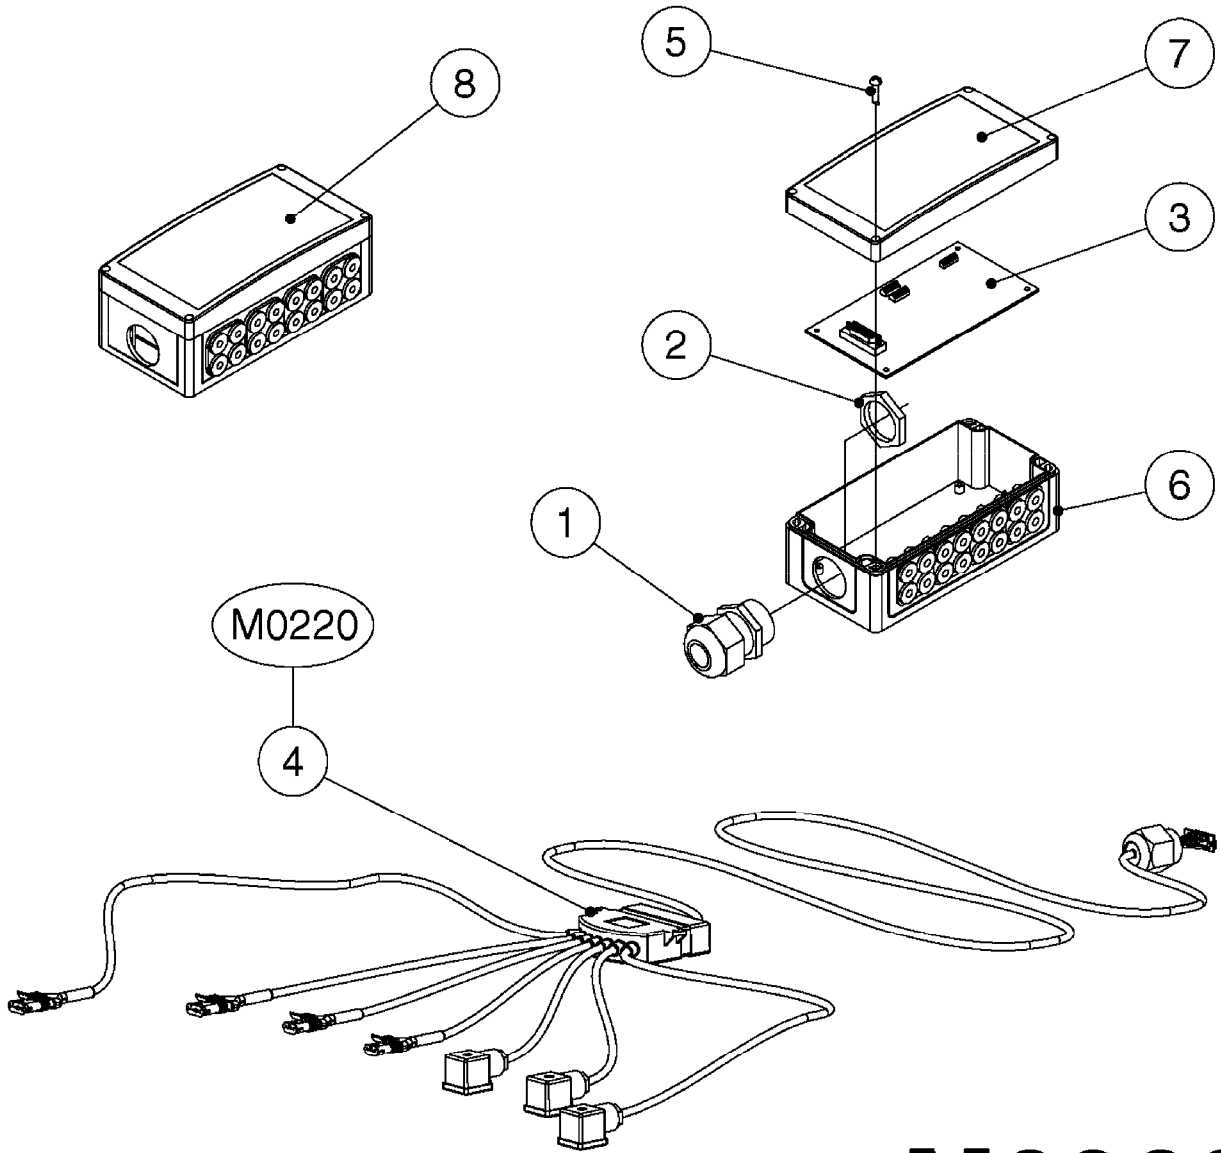

\*Included with (1) box complete

**M0250**

JOB COM AND BREAK OUT  
M0250-HIN, 01:02:17

Page 1  
Date 07.02.2020 10:20

Pos.	parts-n°	order qty	description
1	391095	1	BOX COMPL. 300X300X135 DRILLED
2	440673	1	SCREW F.PLASTIC 5X12 SS
3	16132400	1	PLATE 1.5X270X270/JOB COMPUTER
4	26004600	1	PLUG F.DRILLED HOLE 21MM
5	26004700	1	PG13.5 BUNG
6	26005100	1	CONNECTOR FOR PCB, PLASTIC
7	26005500	1	PCB BREAKOUT BOX EL BOX CM"05"
8	26013800	1	CABLE HC6500 JOB COM TO CABIN
9	26029200	1	DAH PCB F. JOB COM NCM '09
10	26052700	1	JOB COM PCB ASSY HW3.1
10	72369300	1	JOB COM PCB NCM44/6600 REFURB.
11	28048600	1	FULE 15A ATOF SERIES
12	28091400	1	FINGER SCREW F.BOX 300X300X135