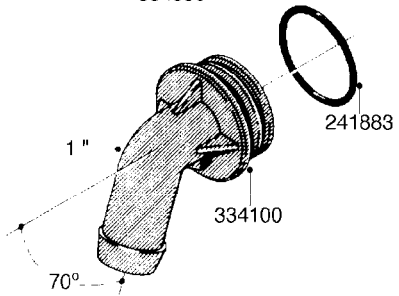

**L0080**

FITTINGS - S-53  
L0080-HIN, 12:09:17

Page 1

Date 07.02.2020 10:19

Pos.	parts-n°	order qty	description
1	145995	1	FITT.DK S-53 FORK
2	241973	1	O-RING Ø3 X 44.2 70 SHORES NITRIL NITRIL (BLACK)
2	242353	1	O-RING 3 X 44.2 VITON VITON (BROWN)
3	242109	1	O-RING D32.2x3.0 NITRIL (BLACK)
3	242354	1	O-RING D32.2X3.0 VITON VITON (BROWN)
4	322103	1	FITT.DK S-53 BULKHEAD
5	322107	1	FITT.DK S-53 BULKHEAD NUT
6	322110	1	FITT.DK S-53 ELB. 1/2" BSP
7	322352	1	FITT.DK S-53 TEE
8	334229	1	FITT.DK S-53 STR.3/4"
9	334260	1	GASKET F. S-53 BULKHEAD
10	334564	1	FITT.DK S-67 TO S-53 ADAPTER
11	391100	1	FITT.DK S-53THREAD INS.1/2"BSP
12	726463	1	FITT.DK S53 BULKHEAD W/GASKET
13	726552	1	FIT.DK S-53X90 1/2" BSP,O-RING
14	726556	1	FITT.DK S-53 HB 1/2" W/O-RING
15	726558	1	FITT.DK S53 STR. 3/4" W.ORING
16	726559	1	FITT DK. S-53 HB 1" W/O-RING
17	726568	1	FITT.DK.S-53 HB 1/2"90 W/O-RING
18	726570	1	FITT.DK S-53 ELB.3/4" W.ORING
19	726571	1	FITT.DK S-53 ELB.1", W ORING
20	726578	1	FITT.DK S53 PLUG WITH O-RING
21	728561	1	FITT.DK. S67M - S53F REDUCER