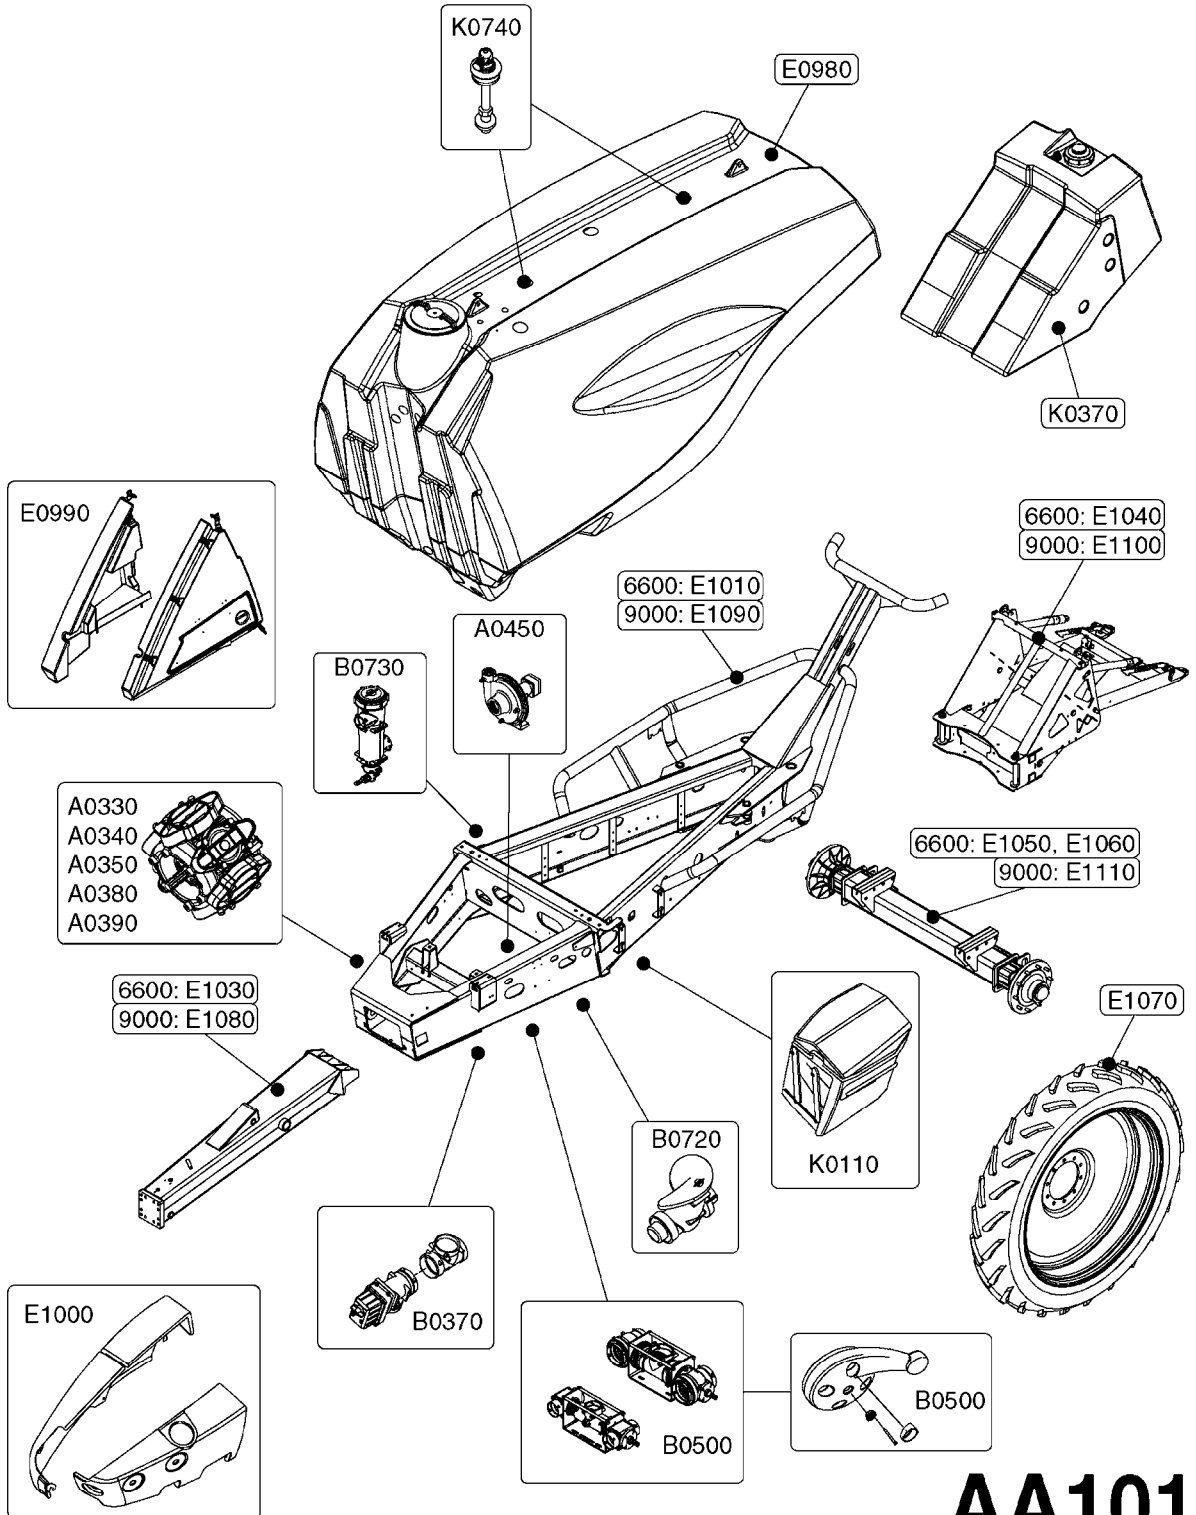

C.V. PTO SHAFTS - BONDIOLI
G-SERIES
A0610-HIN, 23:10:18

Page 1
Date 07.02.2020 10:18

parts-n°	order qty	description
10627103	1	PTO PIN TUBE RETAINER CV OUTER
28009003	1	PTO TUBE OUTER F.CV 1060MM
28009803	1	PTO PIN TUBE RETAINER OUTER
28009903	1	PTO TUBE RETAINER INNER
28010103	1	PTO YOKE F.INNER TUBE CV PTO
28010203	1	PTO YOKE 1-3/8X21SPL
28035003	1	PTO 1-3/8/21X1-3/8/21X1260 CV
28035103	1	PTO 1-3/4/20X1-3/8/21X1260 CV
28035203	1	PTO 1-3/4/20X1-3/8/21X1210 CVH
28040203	1	PTO YOKE 1-3/8X21SPL SLIP F.CV
28040303	1	UNIV. JOINT 22x86mm CV BLK.
28040403	1	PTO YOKE INNER F.CV PTO SHAFT
28040603	1	PTO YOKE 1-3/8X21SPL BLACK
28040703	1	SAFETY CHAIN F.CV BLACK PTO (SET OF 2)
28040903	1	SELF TAPPING SHIELDING SCREW
28041303	1	PTO YOKE 1-3/4X20SPL SLIP F.CV
28041803	1	DECAL DANGER GUARD MISSING
28041903	1	DECAL DANGER ROT.DRIVELINE
28042003	1	PTO YOKE 1-3/4X20SPL SLIP F.CV
28089203	1	UNIV.JOINT 27X100MM F.CV
28094003	1	PTO SHIELD COMPLETE BLACK
28098103	1	PTO SHIELD COMPLETE BLACK
28098903	1	PTO TUBE YOKE #6-G7 INNER
28099203	1	PTO TUBE INNER #4 1050MM
28099303	1	PTO TUBE YOKE G7 OUTER
28099503	1	PTO TUBE OUTER 1040MM
28099703	1	PTO TUBE INNER #6 1050MM
28099803	1	SELF TAPPING SCREW 4.8X22
28100003	1	ROLL PIN 10X65
28100403	1	UNIV. JOINT S4-G4 27X74.6MM
28100503	1	UNIV. JOINT S7-G7 30.2X91.5MM
28100603	1	PTO YOKE 1-3/8"X21 S7-G7 BALL LOCK

AA101