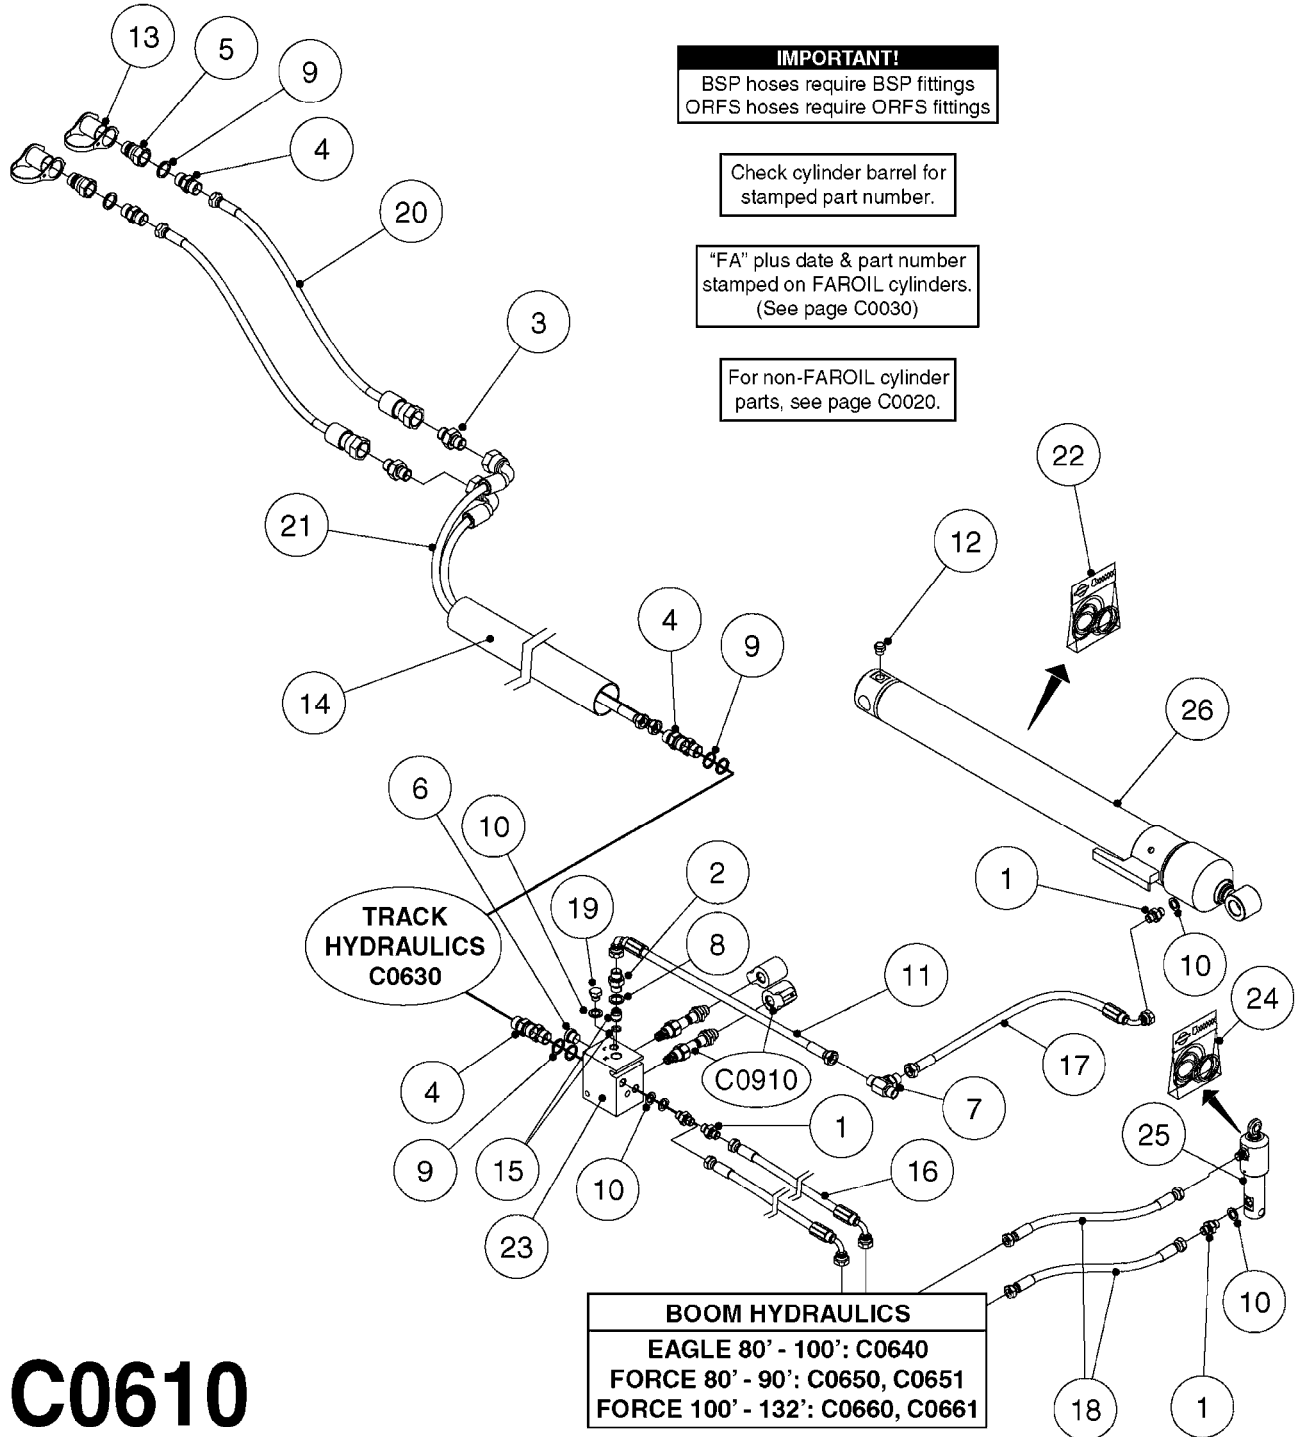

# C0590

HYD.BLOCK EAGLE/FORCE 2012  
C0590-HIN, 13:05:19

Page 1

Date 07.02.2020 10:18

Pos.	parts-n°	order qty	description
1	146845	1	HEX NIPPLE 1/4"x1/4" BSP
1	23234500	1	HEX NIPPLE 1/4" - 9/16" ORFS
1	146851	1	HEX NIPPLE 1/4"x1/4" 0.7MM BSP
1	23234700	1	HEX NIPPLE 1/4"-9/16" - 0.7mm ORFS
1	147498	1	HEX NIPPLE 1/4"-1/4" 1.2mm BSP
1	23234100	1	HEX NIPPLE 1/4"-9/16" - 1.2mm ORFS
2	231103	1	PLUG 1/4" BSP, O-RING 08BPUP04
3	231987	1	PLUG 1/8" BSP W/GASKET
4	241404	1	DOWTY SEAL 1/4"
5	242102	1	O-RING Ø9.25X1.78 NITRIL 90SH
6	420847	1	BOLT HEX 8.8 DEL M8X85
7	450964	1	SCREW M5X30 F.CYLINDER
8	460143	1	SELF LOCK NUT M8 SST A2 DIN985
9	782124	1	SWITCH VALVE OUTS.1/8" 5000PSI
10	782131	1	BLIND PLUG F.3/4" CARTR.VALVE
11	14010400	1	PLUG 1/4" BSP
12	14098600	1	HYD. BLOCK SPC/FTZ 3/4" 2010
13	70084403	1	HYD. BLOCK, 5P, FOLD/FLOW
14	78216800	1	FLOW REGULATING VALVE, 3/4"
15	78217800	1	MAGNET VLV.MD1L-S3/10N-D12K8DT