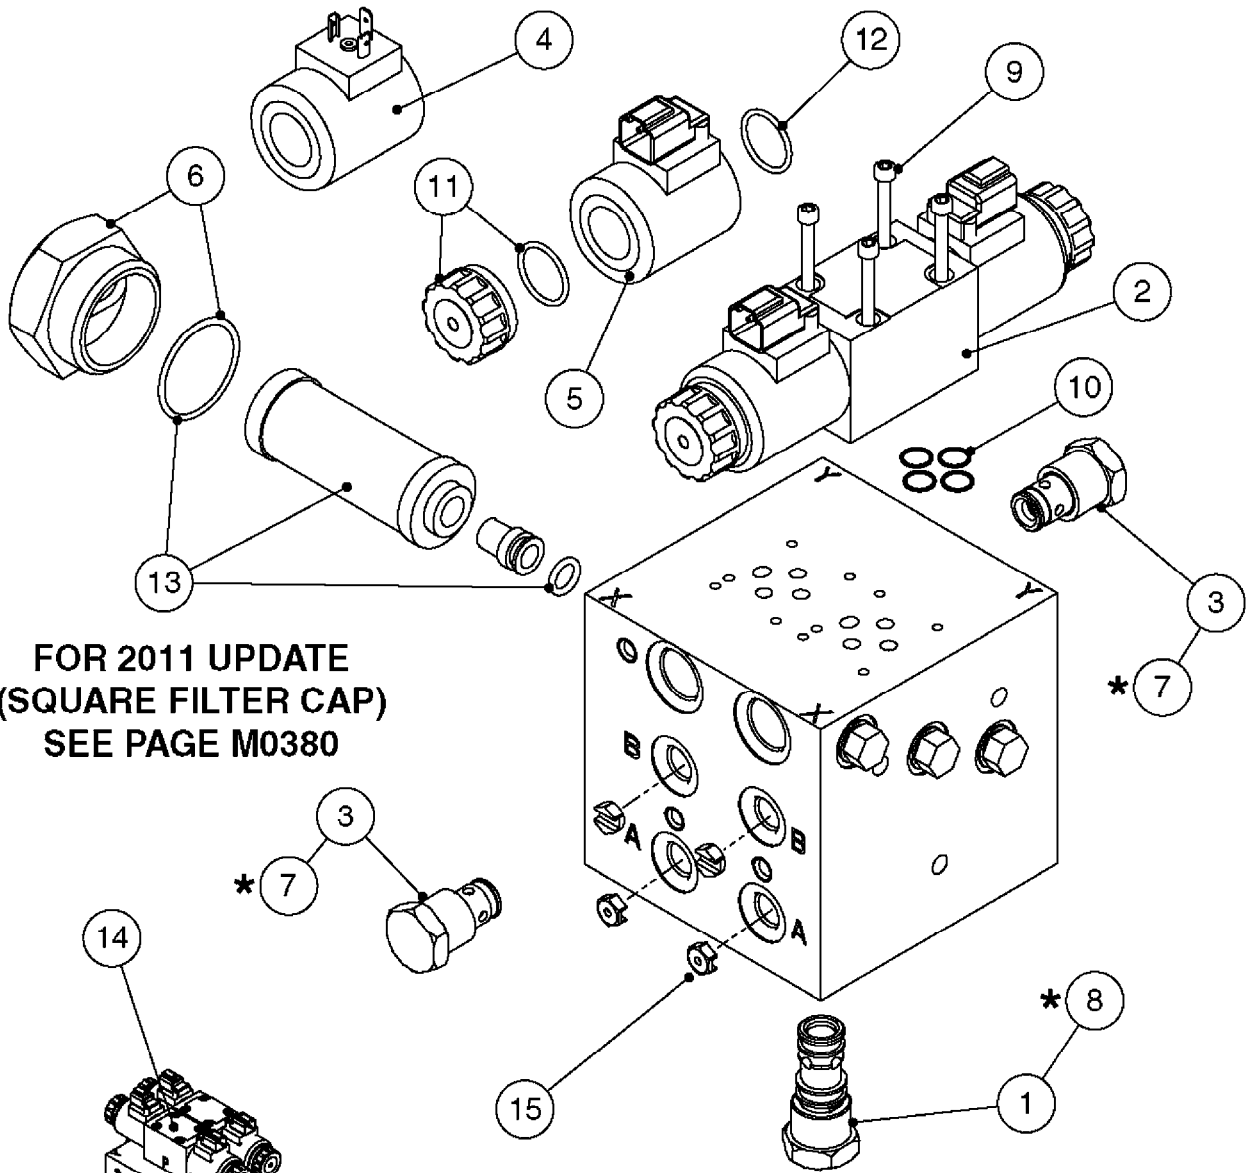

If unsure, pair of new style sensors works with all versions of UC4.

NORAC UC4 BOOM HEIGHT CONTROL  
M0290-HIN, 01:01:16

Page 1

Date 07.02.2020 10:20

Pos.	parts-n°	order qty	description
1	410443	1	BOLT HEX 8.8 DEL M6X70
1	410605	1	BOLT HEX 8.8 DEL M6X80
2	460261	1	SPB/SPC BOOM
3	471124	1	NUT HEX M6X1.00 LOCK DIN985 A2 SS
4	16128603	1	WASHER, M6, Ø18/ 6.4X 1.6, SS
4	16128703	1	BRACKET F. SENSOR 60X60 TUBE SPB/SPC BOOM
5	26016303	1	BRACKET F. SENSOR 50x50 TUBE
6	26025903	1	FORCE BOOM (FTZ)
7	26026003	1	CONNECTOR RING CPC #11 NORAC
8	26026600	1	NORAC UC4+ ROLL SENSOR W/TEMP. CONFIRM NORAC P/N 45000
8	28055603	1	NORAC UC4+ ROLL SENSOR CONFIRM NORAC P/N 45001
9	28049503	1	NORAC CABLE VAR.RT.VLV DIN
10	28049603	1	3-PIN CONNECTORS/HIRSCHMAN
11	28050303	1	NORAC CABLE VAR.RT.VLV DEUTSCH
12	28050703	1	2-PIN CONNECTORS/DEUTSCH
13	28054303	1	NORAC CABLE EXTENSION
14	28055503	1	NORAC POWER CABLE
15	28055703	1	NORAC RUBBER TOP&BOLT F.SENSOR DIA.30MMX30MMX8MM
16	28085900	1	NORAC UC4+ OPEN CTR. CABLE
17	28086200	1	PARALIFT INTERFACE CABLE NORAC
18	28086300	1	NORAC VALVE MOUNTING HARDWARE
19	28086400	1	NORAC VALVE CABLE ROLL PIGTAIL
20	28086500	1	SENSOR BRANCH CABLE NORAC
21	28086600	1	CAN NODE DUAL CABLE NORAC
22	70112503	1	UC4 DISPLAY PANEL NORAC
23	78216100	1	UC4 ULTRASONIC SENSOR
			UC4 SENSOR MOUNTING BKT. NORAC
			FOAM DISC F. SENSOR NORAC
			UC4+ ROLL SENSOR KIT '11 HIN INCLUDES NORAC P/N 45000 & 45001
			NORAC VALVE BLOCK COMP, DEUTSCH CON.