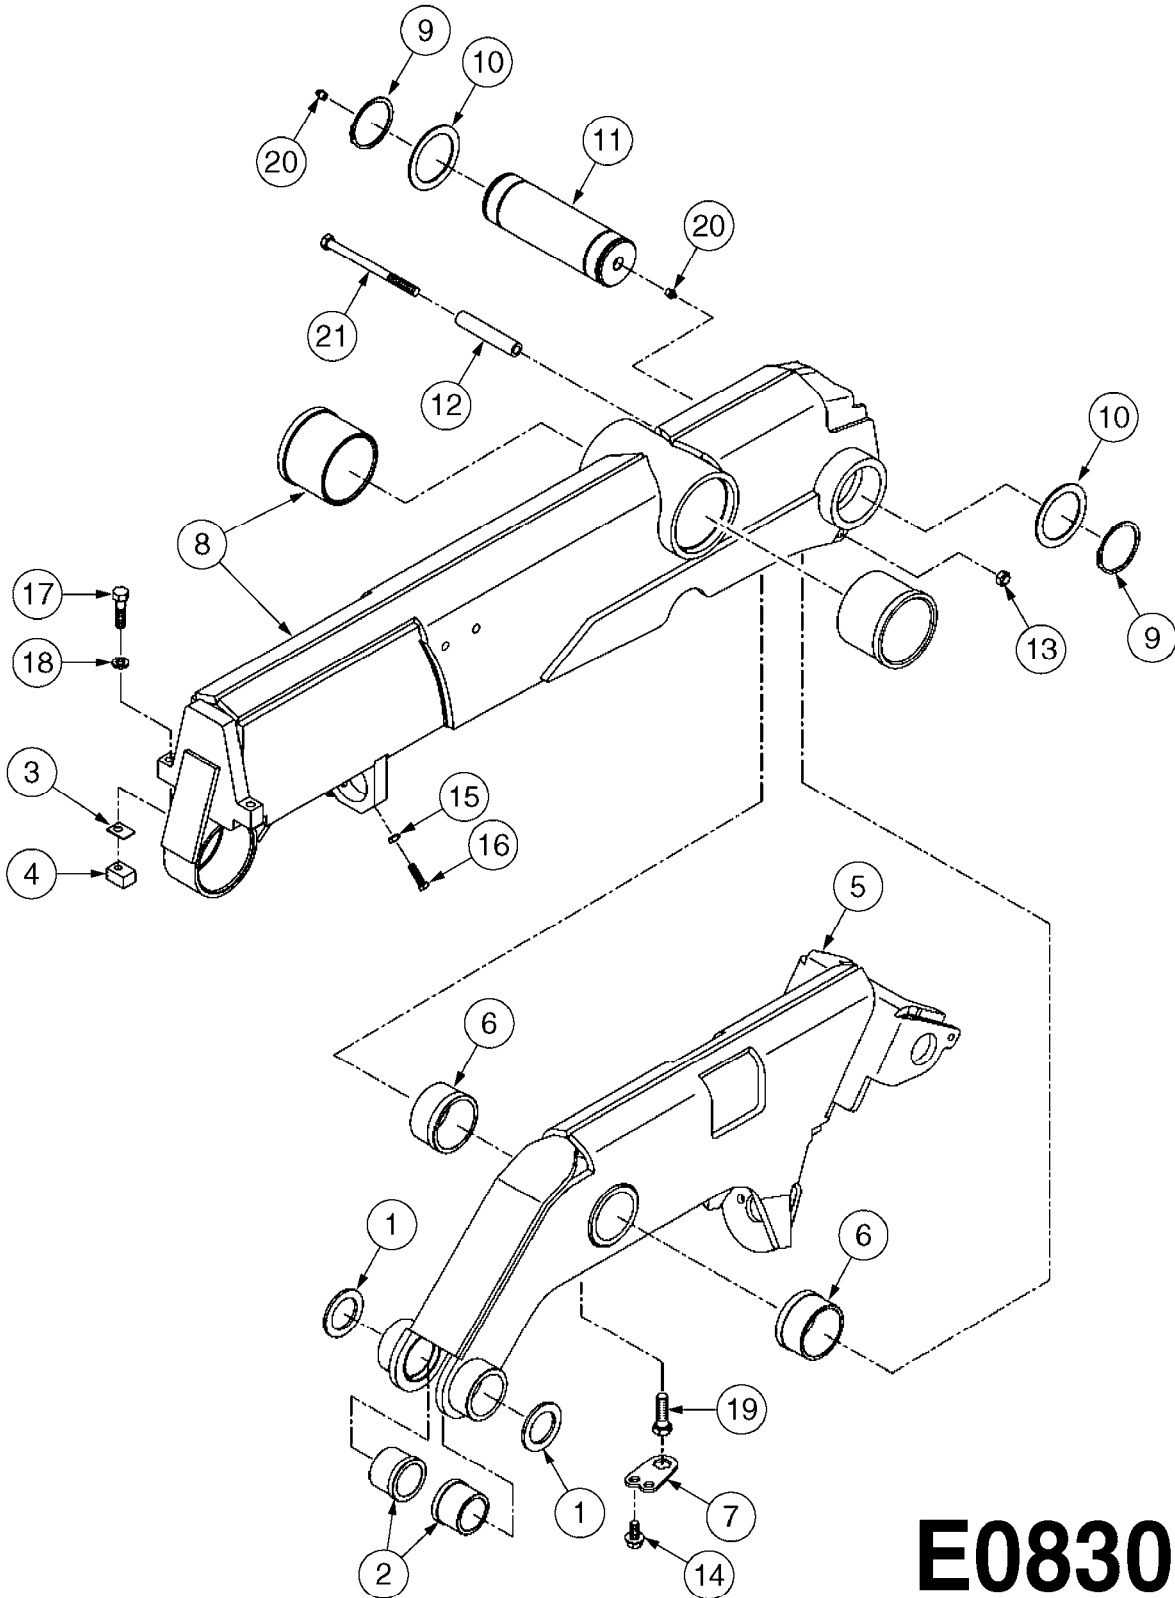

**E0830**

CAMOPLAST FRAME 40 SERIES  
E0830-HIN, 01:01:16

Page 1

Date 07.02.2020 10:19

Pos.	parts-n°	order qty	description
1	28076003	1	WASHER, 3"X2.02"X3/16"
2	28076303	1	BUSHING 2.55"ODX2.012ID"X2"
3	28076403	1	SHIM, TILT STOPPER
4	28076503	1	STOPPER, TILT
5	28076603	1	TENSION ARM (40 SERIES)
6	28076703	1	BUSHING, TENS. 3.48X3.15X1.98"
7	28076803	1	LOCK PLATE
8	28076903	1	FRAME W/BUSHINGS (40 SERIES)
9	28077003	1	SNAP RING EXT. 3"
10	28077103	1	WASHER
11	28077203	1	PIN, 3" OD X 9.56"
12	28077303	1	SPACER
13	28083403	1	LOCK NUT 1/2"-20 UNF
14	28083503	1	BOLT HEX FLG.1"X1/2"-13UNC GR5
15	28083603	1	JAM NUT 3/8"-16 UNC GR 8
16	28083703	1	SET SCREW 1-1/2"X3/8"-16 UNC
17	28083803	1	BOLT HEX 2"X1/2"-13 UNC
18	28083903	1	LOCK WASHER 1/2"
19	28084003	1	BOLT HEX 2" X 5/8"-11
20	28084103	1	GREASE FITTING
21	28084203	1	BOLT HEX 6-1/2"X1/2"-20UNF GR8