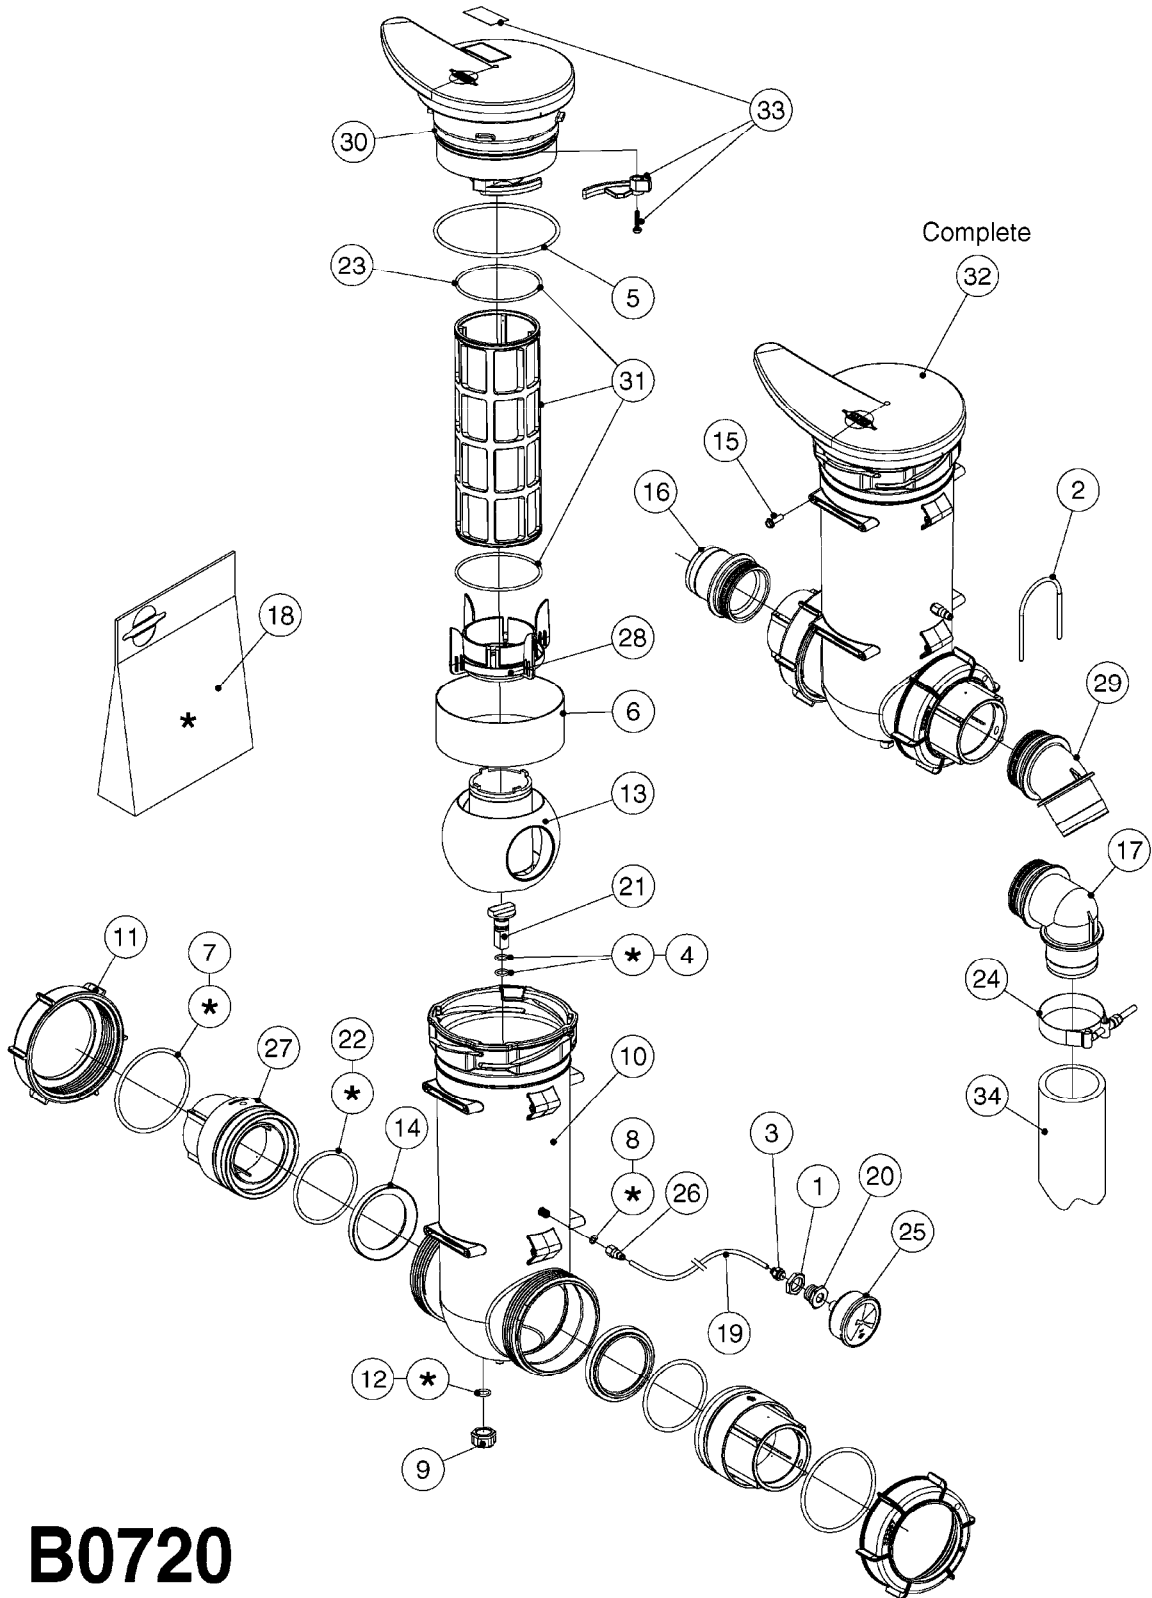

EASY CLEAN FILTER
B0720-HIN, 01:01:16

EASY CLEAN FILTER
B0720-HIN, 01:01:16

Page 1

Date 07.02.2020 10:18

Pos.	parts-n°	order qty	description
1	140766	1	NUT 1/2" BSP
2	145997	1	FITT.DK S-93 FORK
3	231346	1	QUICK COUPLER 1/8"BSP X 4 MM
4	240936	1	O-RING D13.3X2.4 NITRIL
5	242570	1	O-RING D150.0 x5.0 SH70 VITON
6	242572	1	RUBBER BELT Ø160x1.5 B=60 EPDM
7	242573	1	O-RING Ø104.14X5.33SH70 NITRIL
8	242593	1	GASKET Ø8/Ø5x1 (PA) 266N-M5X1
9	320047	1	FITT.DK CAPNUT 1/2" BSP
10	322356	1	EASYCLEAN FILTER HOUSING
11	322357	1	CAP F. COUPLER EASYCLEAN FILTE
12	330212	1	O-RING D19/D14X2.4 F.1/2"NUT
13	391090	1	BALL F. EASYCLEAN FILTER ON/OF
14	391091	1	SEAL F. BALL EASYCLEAN FILTER
15	440698	1	SCREW F.PLASTIC 6X18 SS HEXHD
16	727133	1	FITT. S93 2-1/2" STR. S W/O-RI
17	727226	1	FITT. S93 2-1/2" 90° S W/O-RING
18	741826	1	SEAL KIT F. EASYCLEAN FILTER
19	927253	1	RED AIR HOSE, Ø4/2 1810 E
20	14055400	1	FITT.DK REDUC 1/2"x1/8"x1/4"BS
21	14117700	1	SPINDLE S93 L46 NV13 SS
22	24260100	1	O-RING Ø88.0X5.0 SH70 VITON
23	24260700	1	O-RING Ø101.19X3.53 SH70 VITON
24	28030303	1	CLAMP HOSE T-BOLT S2.5" 235-76
25	28053400	1	GAUGE VACUUM SUCT. FILTER NCM
26	28054300	1	QUICK COUPLER 1/8"BSP/Ø4 FEMAL
27	33503200	1	HOSE COUPLER F. EASYCLEAN FILT
28	33503600	1	FILTER CARRIER F. EASYCLEAN
29	72072900	1	FITT. S93 2-1/2" 45° S W/O-RING
30	72270600	1	LID ASSM. EASYCLEAN FILTER
31	72278800	1	FILTER 30 MESH GREEN D110/284
31	72278900	1	FILTER 50 MESH BLUE D110/284
31	72279000	1	FILTER 80 MESH RED D110/284
32	72318900	1	EASYCLEAN FILTER COMPL.
33	74192800	1	FILTER LOCK PARTS - EASYCLEAN
34	92702803	1	HOSE PVC SUCT GRAY 2.5"