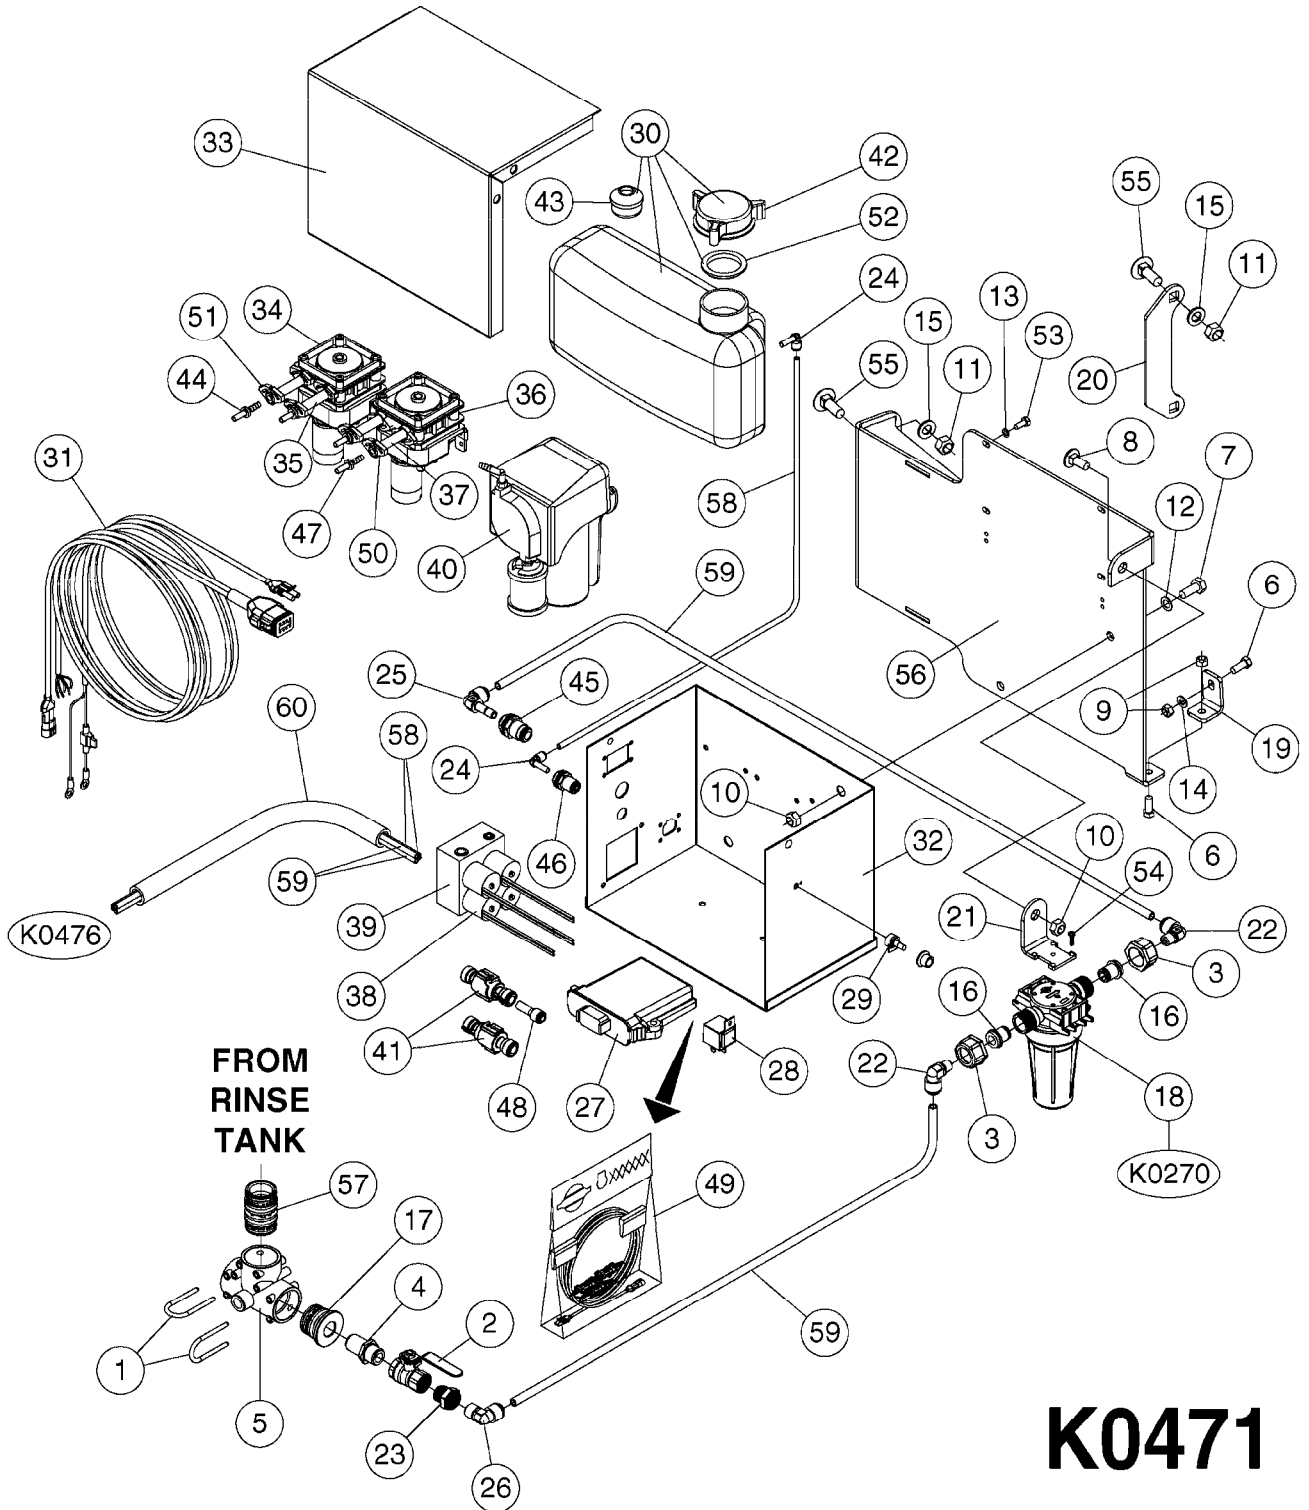

FOAM MARKER - RICHWAY
COMMANDER
K0471-HIN, 22:10:18

Page 1
Date 07.02.2020 10:19

Pos.	parts-n°	order qty	description
1	145995	1	FITT.DK S-53 FORK
2	284227	1	BALL VALVE 1/2"FEMALE THREADS
3	320283	1	FITT.DK NUT 3/4"BSP
4	321742	1	FITT.DK BULKHEAD 1/2' BSP
5	322352	1	FITT.DK S-53 TEE
6	420582	1	BOLT HEX 8.8 DEL M8X20 FT A2
7	420604	1	BOLT HEX 8.8 DEL M10X25 FT DIN933
8	440737	1	BOLT CARRIAGE M10x25 SS
9	460143	1	SELF LOCK NUT M8 SST A2 DIN985
10	460423	1	NUT HEX M10X1.50 LOCK DIN985A2 SS
11	460703	1	NUT HEX M12X1.75 LOCK DIN985A2 SS
12	470046	1	WASHER D18D11X1 LOCK
13	470901	1	WASHER D11.8/D6.1X1.6 SS LOCK
14	471126	1	WASHER, M8, Ø16/ 8.4X 1.6, SS
15	471127	1	WASHER, M12, Ø24/13X24X2.5 SS
16	717426	1	FITT.DK REDUC 1/4"BSP F.3/4"N
17	726694	1	PLUG,S53,1/2"FBSP THD W.ORING
18	845219	1	FILTER IN-LINE 3/4'80 MESH OML
19	16184403	1	FOAM M. COMPRESSOR HANGER
20	16184603	1	FOAM M. COMPRESSOR SHIM
21	16321500	1	LINE FILTER BRACKET, TDZ/DDZ
22	23004703	1	FITT, 1/4"NPT-3/8"90-PTC
23	23004803	1	FITT, 1/2"MPT-3/8"FPT REDUCER
24	23004903	1	FITT, 1/4"PLUG-IN-1/4"90-PTC
25	23005003	1	FITT, 3/8"PLUG-IN-3/8"90-PTC
26	23005103	1	FITT, 3/8"NPT-3/8"90-PTC
27	26029503	1	MODULE, CONTROL, FOAM MARKER, RICHWAY
28	26029603	1	RELAY, 12VDC, RICHWAY
29	26029703	1	POTENTIOMETER, FOAM MARKER, RICHWAY
30	28064703	1	FOAM MARKER CONC. TANK,RICHWAY
31	28064803	1	FOAM MARKER CONT.CABLE,RICHWAY
32	28086403	1	STEEL BODY, FOAM MARKER, RICHWAY
33	28086503	1	STEEL LID, FOAM MARKER, RICHWAY
34	28086603	1	WATER PUMP, FOAM MARKER, RICHWAY
34	28102303	1	RICHWAY WATER PUMP GEAR MOTOR ONLY
35	28086703	1	1/4" PUMP TUBE, WATER, FOAM MARKER, RICHWAY
36	28086803	1	CONCENTRATE PUMP, FOAM MARKER, RICHWAY
37	28086903	1	1/8" PUMP TUBE, CONCENTRATE, FOAM MARKER, RICHWAY
38	28087003	1	2-WAY SOLENOID VALVE, FOAM MARKER, RICHWAY
39	28087103	1	RHD-VTD SOLENOID BLOCK, FOAM MARKER, RICHWAY
40	28087203	1	DIAPHRAGM AIR COMPRESSOR, FOAM MARKER, RICHWAY
41	28087403	1	3/8" CHECK VALVE, FOAM MARKER, RICHWAY
42	28087603	1	1 GALLON TANK CAP, FOAM MARKER, RICHWAY
43	28087703	1	1 GALLON TANK SCREEN, FOAM MARKER, RICHWAY
44	28094103	1	FITT.1/4" STEM X 1/4" HOSE BARB
45	28095803	1	3/8"T BULKHEAD
46	28095903	1	1/4"T BULKHEAD
47	28096403	1	1/4" STEM X 3/16" HB
48	28096503	1	3/8" STEM X 1/4"T
49	28097103	1	POWER UNIT HARNESS, RICHWAY TRAILER INSIDE WIRING HARNESS COMPLETE
50	28102103	1	RICHWAY #23 QUICK CLAMP
51	28102203	1	RICHWAY #26 QUICK CLAMP
52	28102403	1	RICHWAY TANK CAP GASKET
53	41000603	1	BOLT HEX 1/4"X1/2" SS
54	44076200	1	SCREW WN5451 5X16 SS TORX
55	45001300	1	CARRIAGE BOLT M12X35 DIN603 A2
56	61020003	1	BRKT, FOAM MARKER F.COM, RICHWAY
57	72114300	1	FITT. DK S-53 MALE MALE W.ORIN
58	92703303	1	HOSE LLDPE .25"X.17"X12" BLACK
59	92703403	1	HOSE LLDPE .38"X.25"X12" BLACK