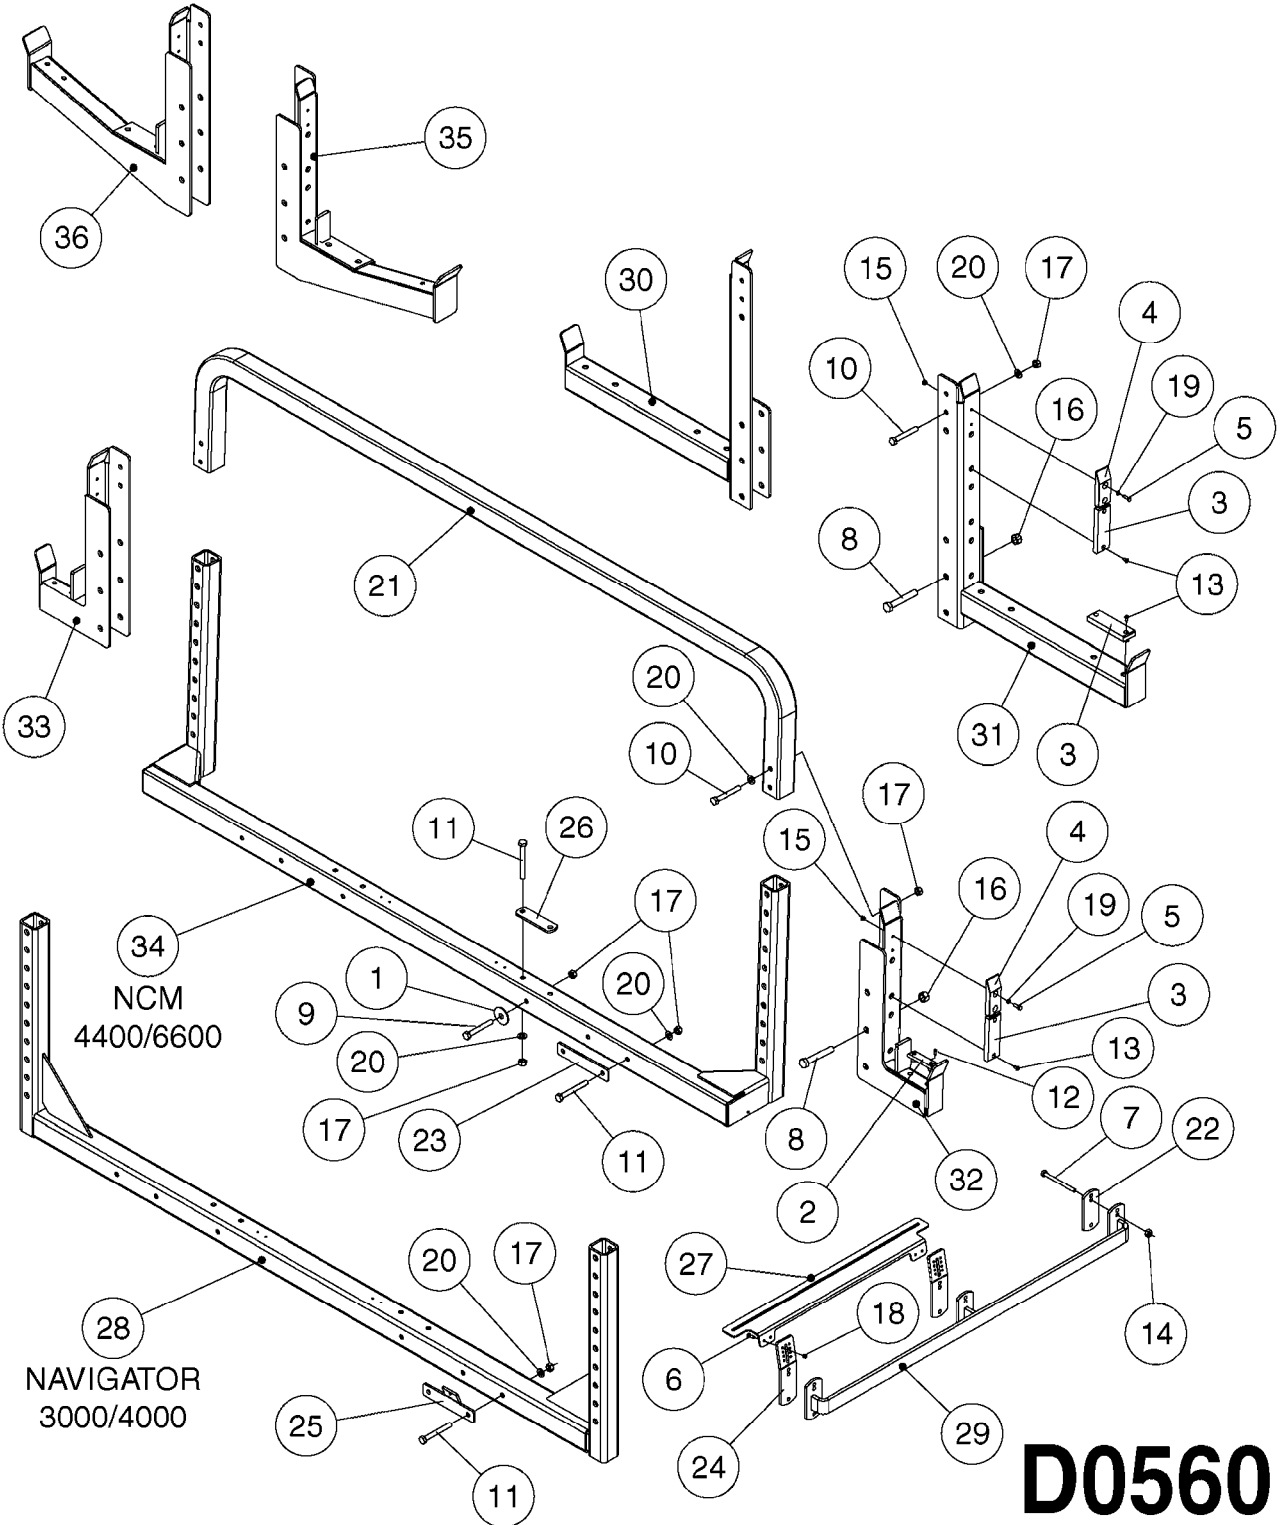

TRANSPORT BKTS - NCM/NAVIGATOR
D0560-HIN, 01:01:16

Page

1

Date

07.02.2020 10:10

Pos.	parts-n°	order qty	description
1	163074	1	WASHER D54/D17X3
2	333956	1	SLIDE SHOE 91X25X10
3	334135	1	SLIDE SHOE 140X45X15
4	390826	1	SLIDE PAD F.TRANSPORT BKT.CM/D
5	410362	1	BOLT HEX 8.8 SS M6X20
6	410406	1	BOLT HEX 8.8 DEL M5X16 FT
7	421232	1	BOLT HEX 8.8 DEL M8X110
8	430264	1	BOLT HEX 8.8 DEL M16X100
9	430367	1	BOLT HEX 8.8 DEL M12X100 DIN931
10	430485	1	BOLT HEX 8.8 DEL M12X90
11	430892	1	BOLT HEX 8.8 DEL M12X110
12	440665	1	SCREW M4.2X16 STAINLESS
13	440708	1	SCREW M5.5X16 SELF TAPPING SS
14	460143	1	SELF LOCK NUT M8 SST A2 DIN985
15	460261	1	NUT HEX M6X1.00 LOCK DIN985 A2 SS
16	460585	1	LOCKING NUT M16 DIN985 A2 SS
17	460703	1	NUT HEX M12X1.75 LOCK DIN985A2 SS
18	461217	1	NUT HEX M5 LOCK
19	471125	1	WASHER M6U 6.4X14X1.2,A2 SS
20	471127	1	WASHER, M12, Ø24/13X24X2.5 SS
21	15028703	1	TRANSPORT CROSS TUBE CM4400
22	16092803	1	PLATE F. TRANSPORT CM+
23	16101703	1	PLATE 1/4"x1-1/2" L=270/2xØ13 NCM 4400/6600
23	16118303	1	PLATE F. CM8500-10000 TRANSPORT NCM 9000
24	16109303	1	PLATE F. TRANSPORT REST CM
25	16116703	1	PLATE, S/G TUBE MT NAVIGATOR
26	16138700	1	PLATE F. TRANSPORT CROSS BAR
27	16183403	1	BRACKET, TRANSPORT BAR NOZ SPC, RED T25 NOZZLE BRACKET
28	61010903	1	TRANSPORT CROSS BAR NAVIGATOR
29	61012603	1	TRANSPORT REST SPC NCM 4400
30	63024603	1	TRANSPORT REST FTZ R.H. CM4400
31	63024703	1	TRANSPORT REST FTZ L.H. CM4400
32	63024803	1	TRANSPORT REST SPC NCM/NAV
33	63024903	1	TRANSPORT REST SPC NCM/NAV
34	63027503	1	TRANSPORT CROSS BAR NCM44/6600
35	63038003	1	TRANSPORT BRACKET, 120 SPC LH
36	63038103	1	TRANSPORT BRACKET, 120 SPC RH