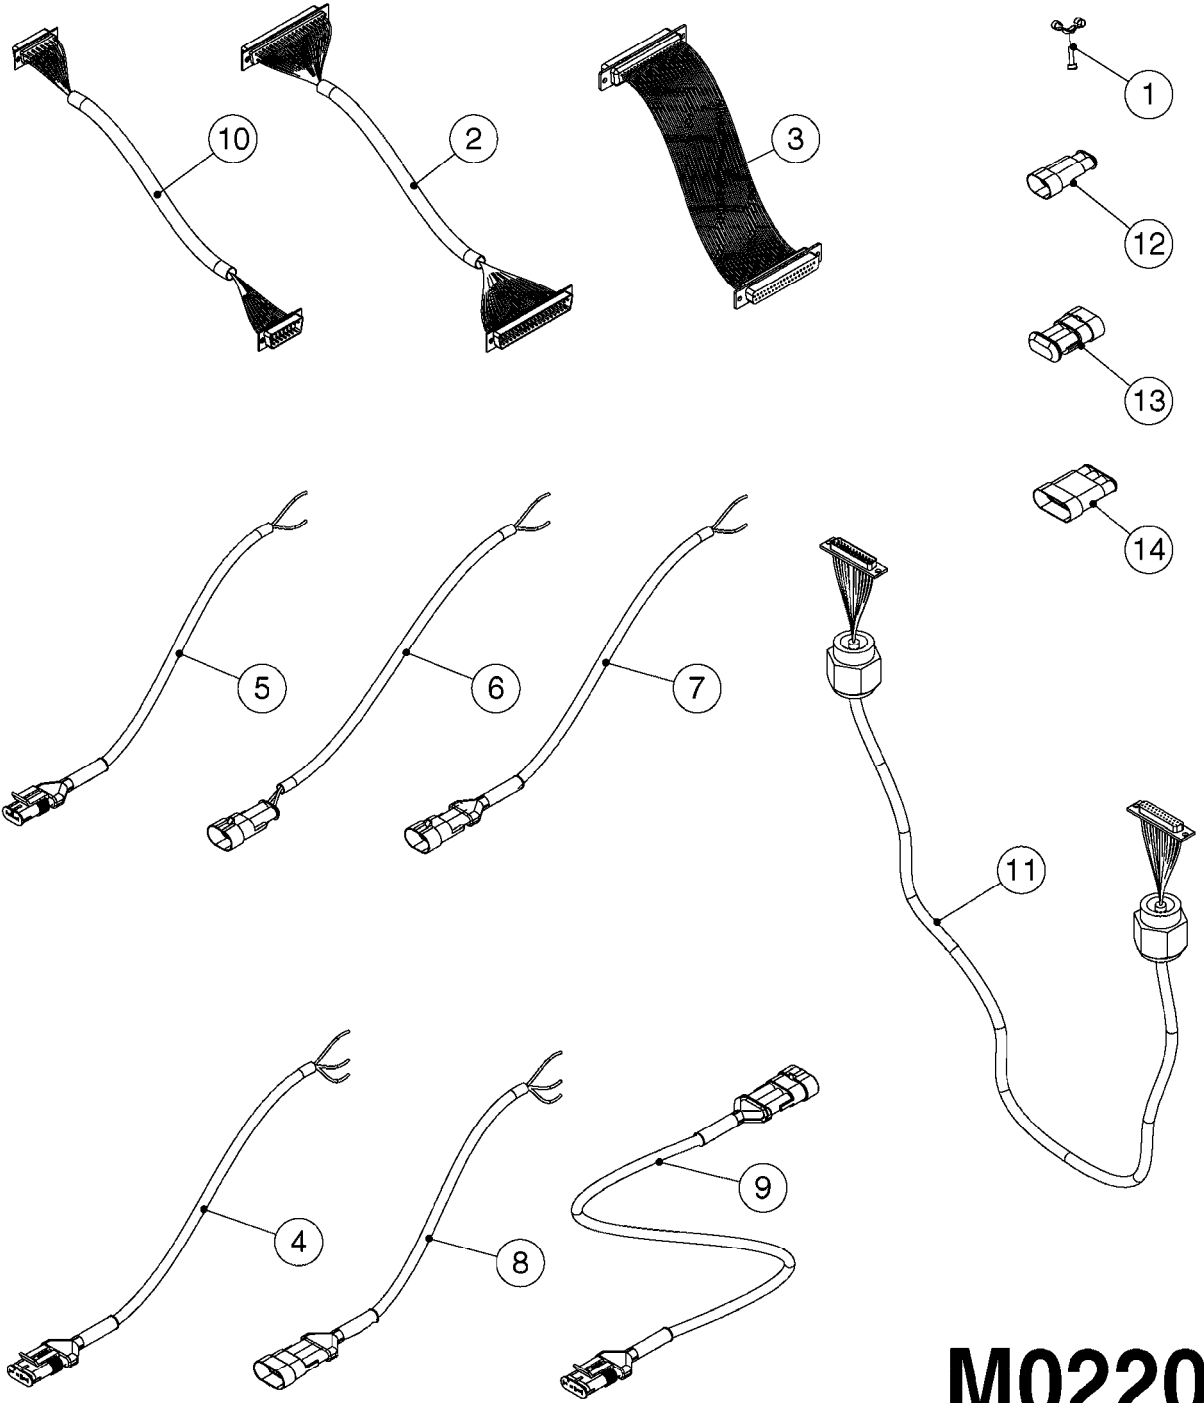

13 COMPLETE ASSEMBLY

COMPLETE ASSEMBLIES
WHOLEGOODS ITEMS

M0160

TRAFFIC LIGHT KIT
M0160-HIN, 13:08:19

Page 1
Date 07.02.2020 10:11

Pos.	parts-n°	order qty	description
1	410266	1	BOLT HEX 8.8 DEL M6X120
1	410421	1	BOLT HEX M6X110 DIN931-A2 SS
1	410524	1	BOLT HEX 8.8 DEL M6X100
1	410605	1	BOLT HEX 8.8 DEL M6X80
2	410362	1	BOLT HEX 8.8 SS M6X20
3	460261	1	NUT HEX M6X1.00 LOCK DIN985 A2 SS
4	16022303	1	BRACKET 100MM TUBE
5	16022403	1	BRACKET 60MM TUBE
6	16025603	1	BRACKET TAIL LIGHT DUAL LAMP
7	26004703	1	HARNESS 13' EXT 4 WIRE WP
8	26004903	1	TAIL LIGHT GREEN WIRE LH
8	26005003	1	TAIL LIGHT YELLOW WIRE RH
9	26005103	1	PLUG 7-PIN AG TAIL LIGHT
10	26005403	1	LENS BLACK BEFORE 2009
10	26017003	1	LENS RED
11	26016903	1	LENS AMBER
12	26032703	1	HARNESS COMPLETE, TAIL LIGHT, 2013
13	83308603	1	TRAFFIC LIGHT KIT