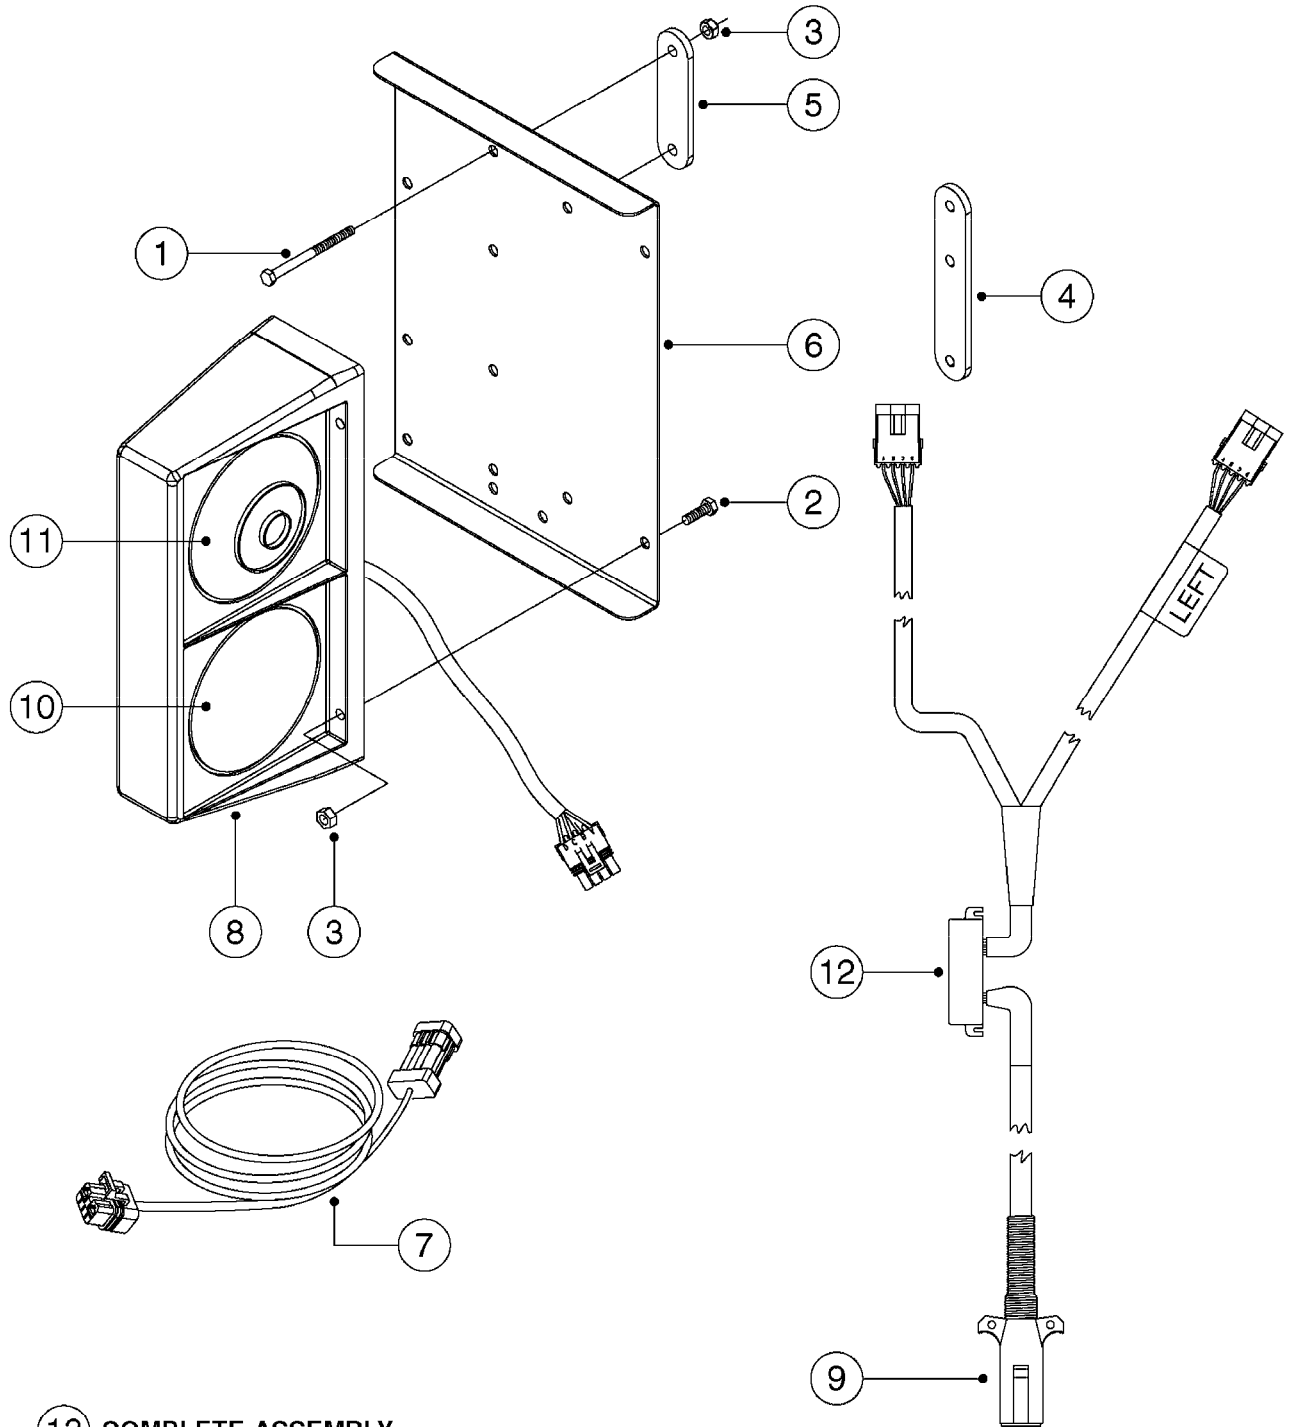

13 COMPLETE ASSEMBLY

COMPLETE ASSEMBLIES
WHOLEGOODS ITEMS

M0160

TRAFFIC LIGHT KIT
M0160-HIN, 13:08:19

Page 1
Date 07.02.2020 10:11

Pos.	parts-n°	order qty	description
1	410266	1	BOLT HEX 8.8 DEL M6X120
1	410421	1	BOLT HEX M6X110 DIN931-A2 SS
1	410524	1	BOLT HEX 8.8 DEL M6X100
1	410605	1	BOLT HEX 8.8 DEL M6X80
2	410362	1	BOLT HEX 8.8 SS M6X20
3	460261	1	NUT HEX M6X1.00 LOCK DIN985 A2 SS
4	16022303	1	BRACKET 100MM TUBE
5	16022403	1	BRACKET 60MM TUBE
6	16025603	1	BRACKET TAIL LIGHT DUAL LAMP
7	26004703	1	HARNESS 13' EXT 4 WIRE WP
8	26004903	1	TAIL LIGHT GREEN WIRE LH
8	26005003	1	TAIL LIGHT YELLOW WIRE RH
9	26005103	1	PLUG 7-PIN AG TAIL LIGHT
10	26005403	1	LENS BLACK BEFORE 2009
10	26017003	1	LENS RED
11	26016903	1	LENS AMBER
12	26032703	1	HARNESS COMPLETE, TAIL LIGHT, 2013
13	83308603	1	TRAFFIC LIGHT KIT