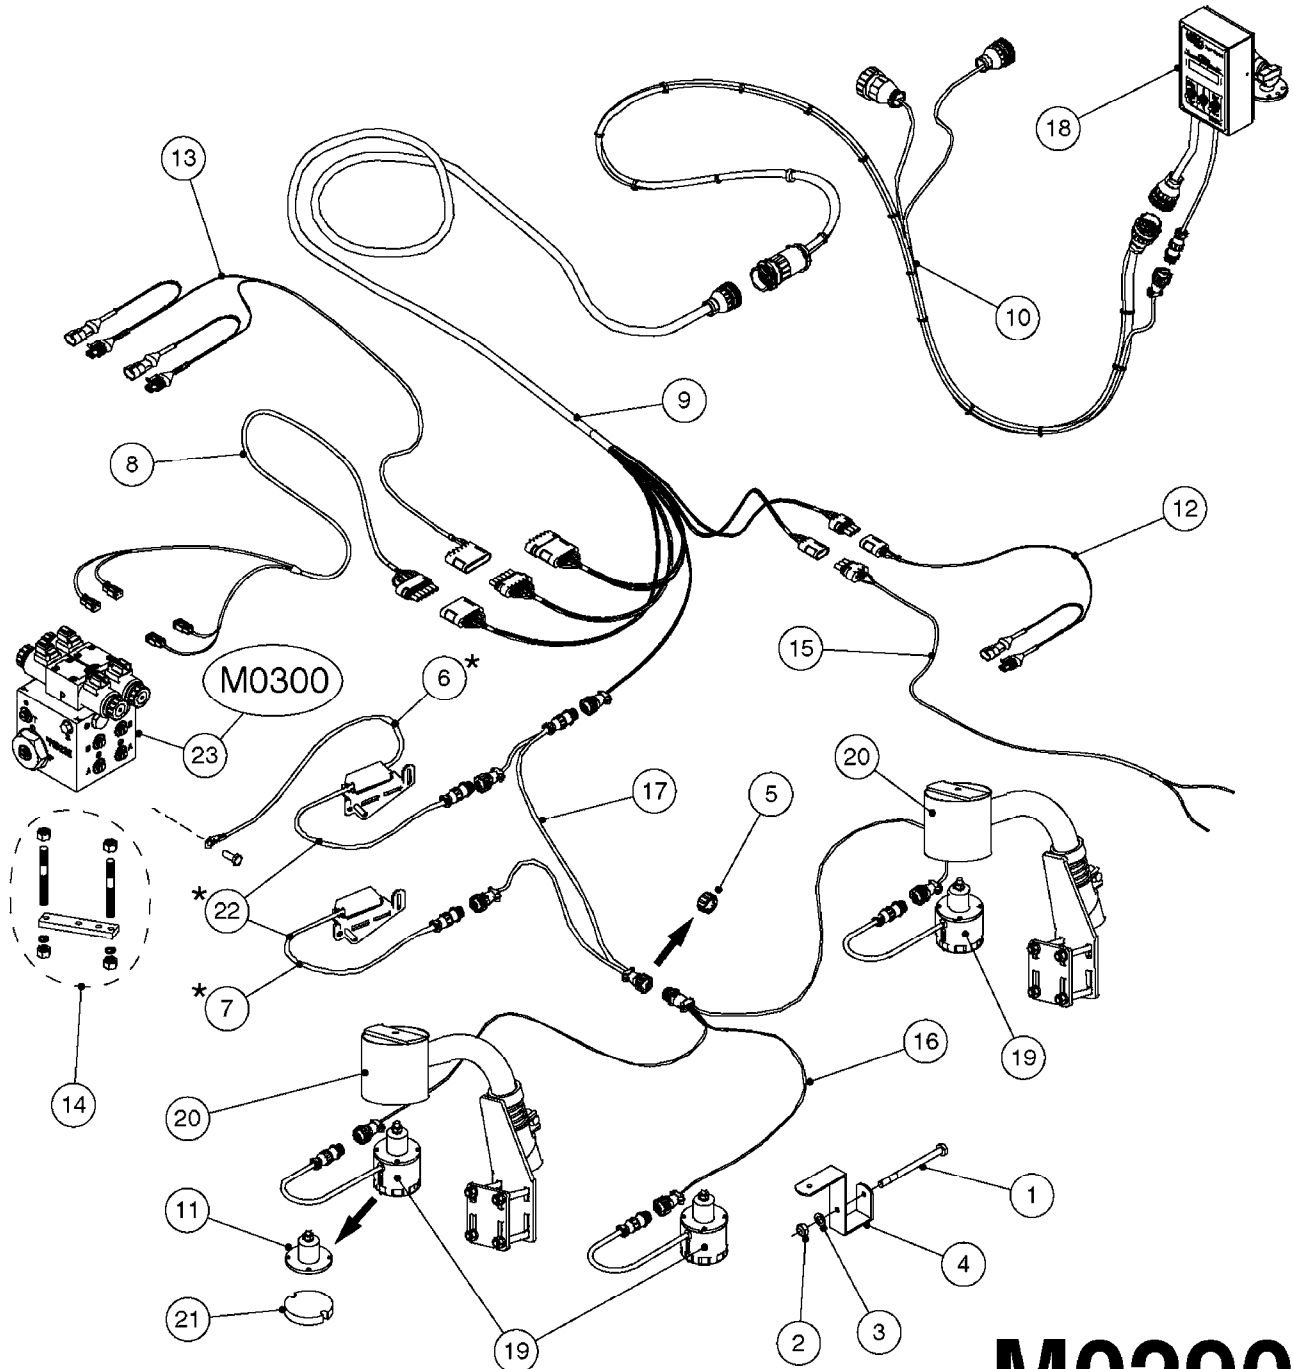

39 PIN CABLES
M0280-HIN, 28:03:17

Page 1
Date 07.02.2020 10:11

parts-n°	order qty	description
262158	1	PLUG INSERT 39 POLE MALE
262159	1	PLUG INSERT 39 POLE FEMALE
262160	1	PLUG HOUSING 39 POLE FEMALE
262161	1	PLUG HOUSING F/39 POLE MALE
440634	1	SCREW 5/8"
440732	1	PT SCREW 35X12B Z5452 ELZ
14034200	1	CODE BRACKET FOR 39 PIN CABLE
26003900	1	WIRE 37-39 PIN EVC, 6.6'
26004200	1	WIRE 37-39 PIN EVC, 57.4'
26008400	1	WIRE 39-PIN 24 WIRE L=8M
26011903	1	WIRE 39-39 POLE EXT. 3660MM
28027500	1	WIRE 37-39 PIN EVC, 37.7'
28028700	1	WIRE 37-39 PIN EVC, 45.9'
28028800	1	WIRE 37-39 PIN EVC, 16.4'
28028900	1	WIRE 37-39 PIN EVC, 26.2'
72236400	1	DAH CONN. WIRE/TRACTOR L=8M
97610803	1	DECAL-SRAY BOX 39-PIN
97610903	1	DECAL-HYDRAULIC BOX 39-PIN

M0290

*CANNOT MIX OLD AND NEW STYLE ROLL SENSORS!

If replacing Norac P/N 44641 or 44642, must use pair of new style sensors (22).

Only new style sensors sold separately; (6) (Norac P/N 45000), (7) (Norac P/N 45001).

If unsure, pair of new style sensors works with all versions of UC4.