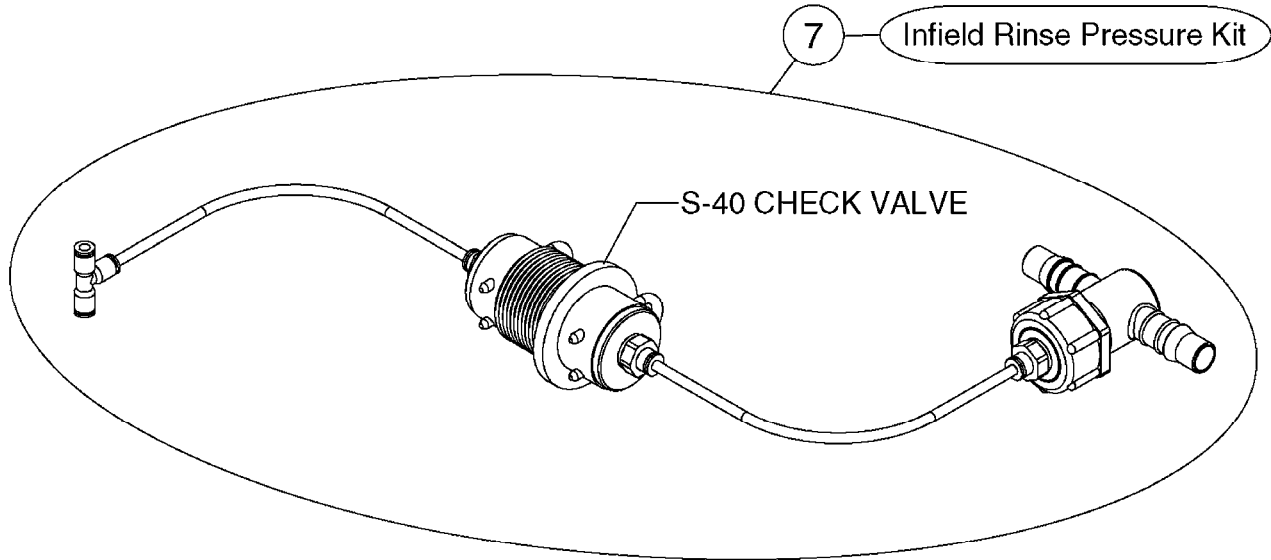

FOR S67 FITTINGS
SEE PAGE L0100

S67

FOR S93 FITTINGS
SEE PAGE L0110

S93

B0500

SMART VALVE S67 S93 (07)
B0500-HIN, 28:01:19

Page 1
Date 07.02.2020 10:10

Pos.	parts-n°	order qty	description
1	145996	1	FITT.DK S-67 FORK
2	145997	1	FITT.DK S-93 FORK
3	242351	1	O-RING D69.5X3.0 VITON F.S-93
4	322109	1	FITT.DK S-93 BULKHEAD NUT
5	322224	1	FITT.DK S-67 TEE
6	322320	1	NUT F.3 WAY VALVE S56
7	334545	1	FITT.DK S-93 TEE
8	334594	1	PLUG F.VALVE HANDLE BLACK
9	410362	1	BOLT HEX 8.8 SS M6X20
10	410922	1	CYL.SKR 8.8 DEL M4X20 RST
10	450902	1	BOLT ALLEN HEAD M4 X 16MM
11	471125	1	WASHER M6U 6.4X14X1.2,A2 SS
12	480733	1	PIN D6 X 40
13	480803	1	PIN Ø4 X 25
14	728525	1	FITT. S93 CONNECTOR W/O-RINGS
15	741844	1	VALVE HANDLE ASSY. SUCTION NCM
16	741845	1	VALVE HANDLE ASSY. PRESSUR NCM
17	14021500	1	SPINDLE F.S93 SMART VALVE
18	14022700	1	SPACER TUBE Ø10 L=212 SS
19	14038100	1	AXLE FOR SUCTION VALVE HANDLE
20	14038200	1	AXLE FOR PRESSURE VALVE HANDLE
21	14068700	1	SPINDLE,SMART VALVE S67 10MM
22	16059900	1	BRACKET 2 STK S93 SMART VALVE
23	16082300	1	BRACKET 2PCS S67 VALVE 15 BAR
24	28168400	1	HAIRPIN Ø5 S67/S93
25	33505200	1	PLUG FOR SMART VALVE HANDLE
26	72138000	1	VALVE S93 "V2" SMART VALVE
27	72138600	1	VALVE S93 "V3" SMART VALVE
28	72172100	1	VALVE S67 "V1" SMART VALVE
28	72538000	1	NCM 4400/6600 VALVE S67, LONG SPINDLE NAV 3000/4000
29	72172200	1	VALVE S67 "V2" SMART VALVE
30	72283000	1	AXLE JOINT F. SMARTVALVE HANDL