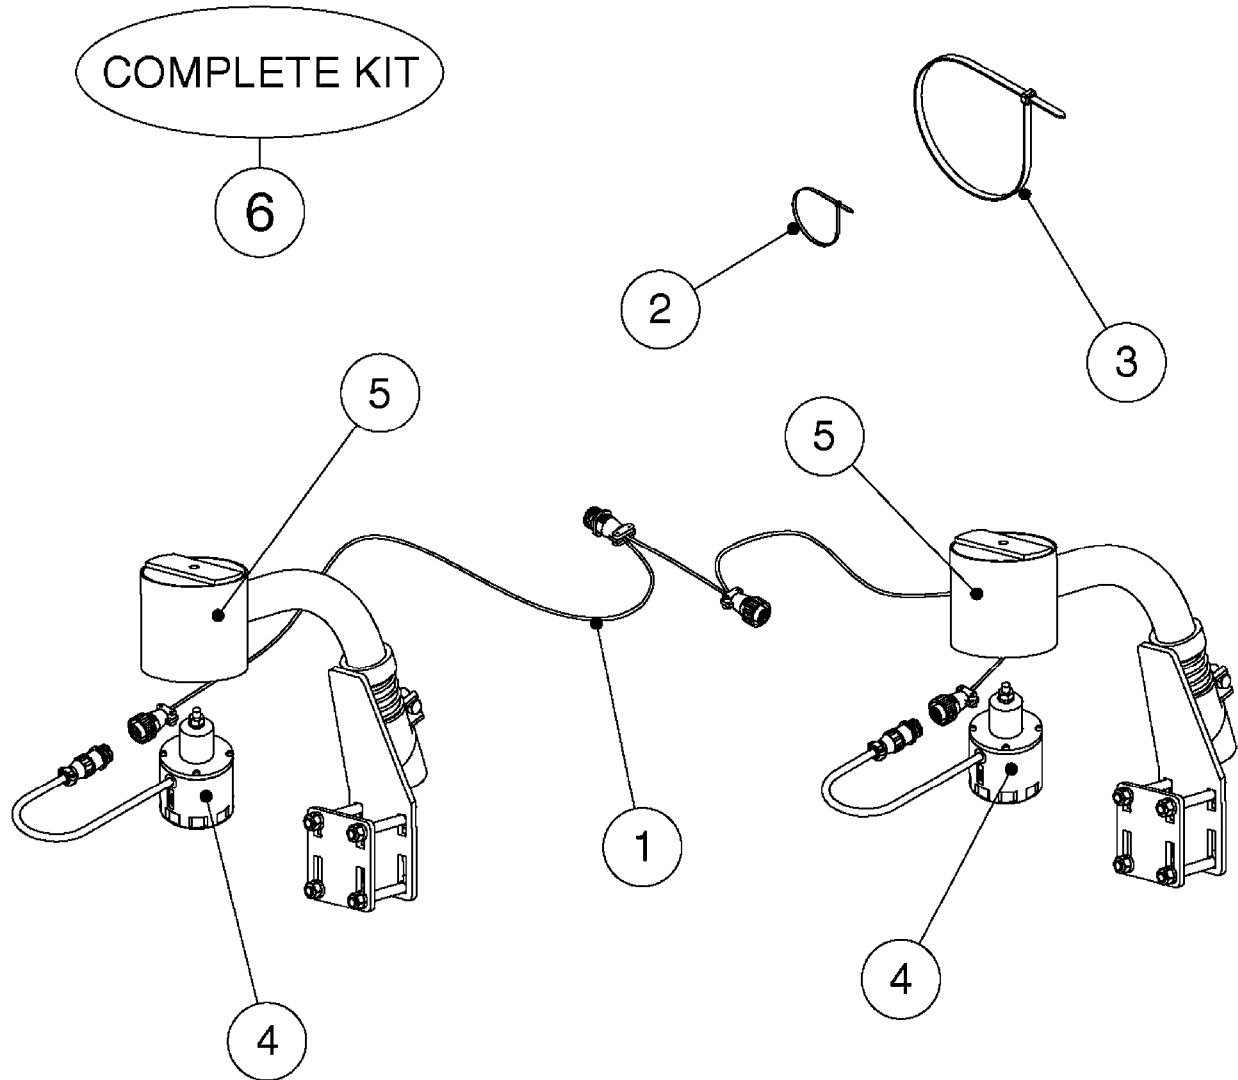

M0350

JUNCTION BOXES - HYDRAULIC
M0350-HIN, 15:07:19

Page 1

Date 07.02.2020 10:11

Pos.	parts-n°	order qty	description
1	261442	1	LID F.3010/3012 HP BOX
2	391071	1	BOX FOR HY.DAH
3	983070	1	CABLE 2X6²
4	26016900	1	CABLE DB25M - DB25F L=8.5m
5	26018000	1	HYD JUNCTION BOX SPZ PRE 2012 EAGLE SPC BOOMS
5	26018100	1	HYD. BOX BOOM PCB W/LEADS FOR FORCE/TWIN FORCE BOOMS
5	26018500	1	HYD. BOX BOOM PCB NO LEADS
5	26038300	1	HYD JUNCTION BOX GENERIC 2012 EAGLE SPC/FORCE BOOMS
6	26087600	1	DAH INTERFACE PCB ASSY. V.2.0
7	28048000	1	PLUG 3-POL DIN 9680 FEM.CHASS
8	28048100	1	PLUG 3-POL DIN 9680 MALE SPRAY
9	28048200	1	WIRE GROMET RUBBER 4 HOLE
10	28048500	1	FUSE 10A ATOF SERIES