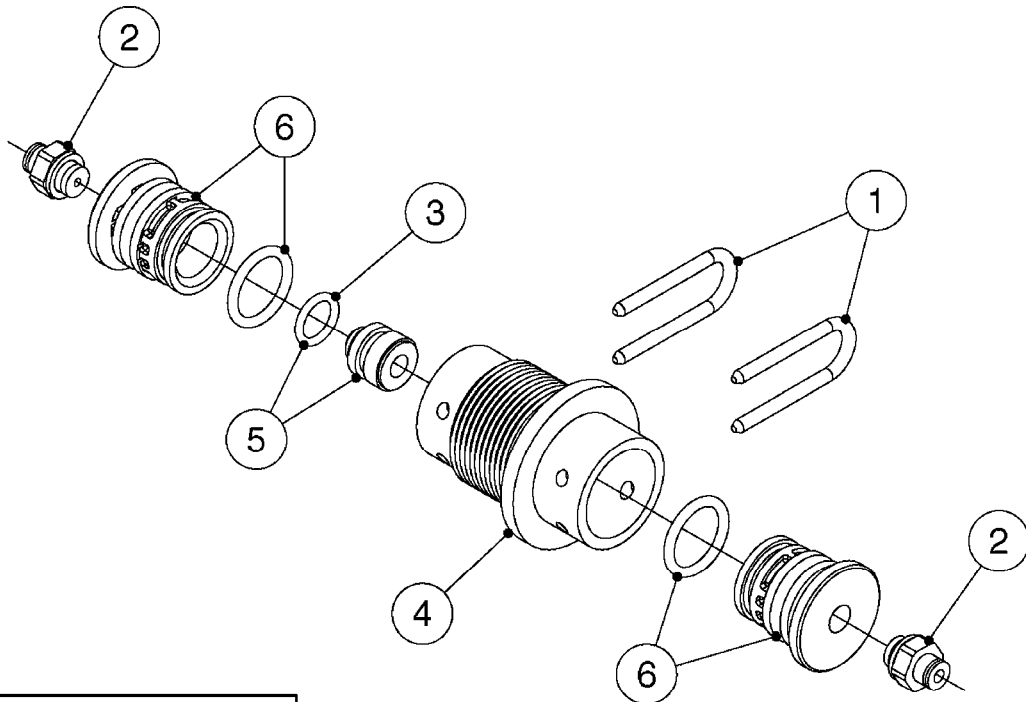

FOR S67 FITTINGS
SEE PAGE L0100

S67

FOR S93 FITTINGS
SEE PAGE L0110

S93

B0500

SMART VALVE S67 S93 (07)
B0500-HIN, 28:01:19

Page 1
Date 07.02.2020 10:10

Pos.	parts-n°	order qty	description
1	145996	1	FITT.DK S-67 FORK
2	145997	1	FITT.DK S-93 FORK
3	242351	1	O-RING D69.5X3.0 VITON F.S-93
4	322109	1	FITT.DK S-93 BULKHEAD NUT
5	322224	1	FITT.DK S-67 TEE
6	322320	1	NUT F.3 WAY VALVE S56
7	334545	1	FITT.DK S-93 TEE
8	334594	1	PLUG F.VALVE HANDLE BLACK
9	410362	1	BOLT HEX 8.8 SS M6X20
10	410922	1	CYL.SKR 8.8 DEL M4X20 RST
10	450902	1	BOLT ALLEN HEAD M4 X 16MM
11	471125	1	WASHER M6U 6.4X14X1.2,A2 SS
12	480733	1	PIN D6 X 40
13	480803	1	PIN Ø4 X 25
14	728525	1	FITT. S93 CONNECTOR W/O-RINGS
15	741844	1	VALVE HANDLE ASSY. SUCTION NCM
16	741845	1	VALVE HANDLE ASSY. PRESSUR NCM
17	14021500	1	SPINDLE F.S93 SMART VALVE
18	14022700	1	SPACER TUBE Ø10 L=212 SS
19	14038100	1	AXLE FOR SUCTION VALVE HANDLE
20	14038200	1	AXLE FOR PRESSURE VALVE HANDLE
21	14068700	1	SPINDLE,SMART VALVE S67 10MM
22	16059900	1	BRACKET 2 STK S93 SMART VALVE
23	16082300	1	BRACKET 2PCS S67 VALVE 15 BAR
24	28168400	1	HAIRPIN Ø5 S67/S93
25	33505200	1	PLUG FOR SMART VALVE HANDLE
26	72138000	1	VALVE S93 "V2" SMART VALVE
27	72138600	1	VALVE S93 "V3" SMART VALVE
28	72172100	1	VALVE S67 "V1" SMART VALVE
28	72538000	1	NCM 4400/6600 VALVE S67, LONG SPINDLE NAV 3000/4000
29	72172200	1	VALVE S67 "V2" SMART VALVE
30	72283000	1	AXLE JOINT F. SMARTVALVE HANDL