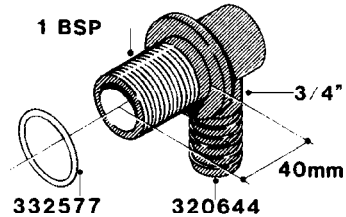

L0030

FITTINGS - HEXAGON NIPPLES
L0030-HIN, 01:01:16

Page 1
Date 07.02.2020 10:10

parts-n°	order qty	description
10015303	1	FITT.PO.HN 1.00X1.00 M1000
10425003	1	FITT.PO.HN 1.25X1.00 MCPHEE
320132	1	FITT.DK HN 1" BSP
320176	1	FITT.DK HN 3/8"X1/2" BSP
320445	1	FITT.DK HN 1/4"X3/8" BSP
320655	1	FITT.DK HN 1/2"-1/2" BSP
320692	1	FITT.DK HN 3/8'BSPX1/4'NPT
320703	1	FITT.DK HN 3/8BSP X1/2 &1/4NPT
320725	1	FITT.DK NIPPLE 3/8"-3/8" BSP
320902	1	FITT.DK HN 3/8'X 1/4' BSP
390232	1	FITT.DK HN 1-1/2' X 1-1/4' BSP
390276	1	FITT.DK HN 1'BSP

L0040

FITTINGS - NIPPLES & ELBOWS
L0040-HIN, 01:01:16

Page 1
Date 07.02.2020 10:10

parts-n°	order qty	description
10530803	1	FITT.PO.SE 2.00X2.00 45 DEG.
320191	1	FITT.DK ELB 3/8' BSP 45 DEGREE
320482	1	FITT.DK ELB. 1/2" BSP 60 DEG.
320596	1	FITT.DK ELB 3/8'-1/2'BSP 45DEG
320607	1	FITT.DK HN 3/8M X 3/8F BSP LNG
320633	1	FITT.DK HN 3/8"M X 3/8"F BSP
321451	1	FITT.DK ELB.1-1/2 X1-1/4 80DEG
321532	1	FITT.DK REDUC 3/4' X 1/2' BSP
390233	1	FITT.DK REDUC 1-1/2" X 1" BSP

L0050

parts-n°	order qty	description
242594	1	O-RING D14 X 1.78 SCH.70-EPDM
320294	1	FITT.DK TEE 3/8X3/8HB X1/2"BSP
320305	1	FITT.DK HB 3/4'- 3/4' BSP
320386	1	FITT.DK TEE 3/8X3/8HB X3/8"BSP
320397	1	FITT.DK ELB 3/8"HB X 3/8" BSP
320401	1	FITT.DK TEE 1/2X1/2HB X1/2"BSP
320412	1	FITT.DK TEE 1/2X1/2HB X3/8'BSP
320423	1	FITT.DK ELB 1/2'HB X 3/8' BSP
320891	1	FITT.DK HB 3/8'- 3/8' BSP
320972	1	FITT.DK HB 5/16'- 1/4' BSP
322046	1	FITT.DK TEE 1/2X1/2HB X3/4'BSP
322048	1	FITT.DK TEE 3/4X3/4HB X3/4'BSP
330595	1	O-RING D24.6/D20X2.1 -3/4"
333137	1	FITT.DK CONN.1/2" F.NOZZ. DOUB
333141	1	FITT.DK CONN.1/2" F.NOZZ.SING
334041	1	FITT.DK CONN.3/4' F.NOZZ. SING
334042	1	FITT.DK CONN.3/4' F.NOZZ. DOUB
334195	1	FITT.DK ELB. 3/4"HB X 3/4"HB
10012103	1	FITT.PO.HB 1.25X1.50 IMB1012
10014003	1	FITT.PO.HB 1.25X1.25 IMB1010
10036903	1	FITT.PO.HB 1.50X1.50 IMB1212
28019303	1	FITTING HB ELB 3/4NPT-3/4HOSE
61016500	1	HOSE TAIL 3/4" 90°+RG CAP 3/4"
72026700	1	NOZZLE TUBE ADAPTER W/O-RING