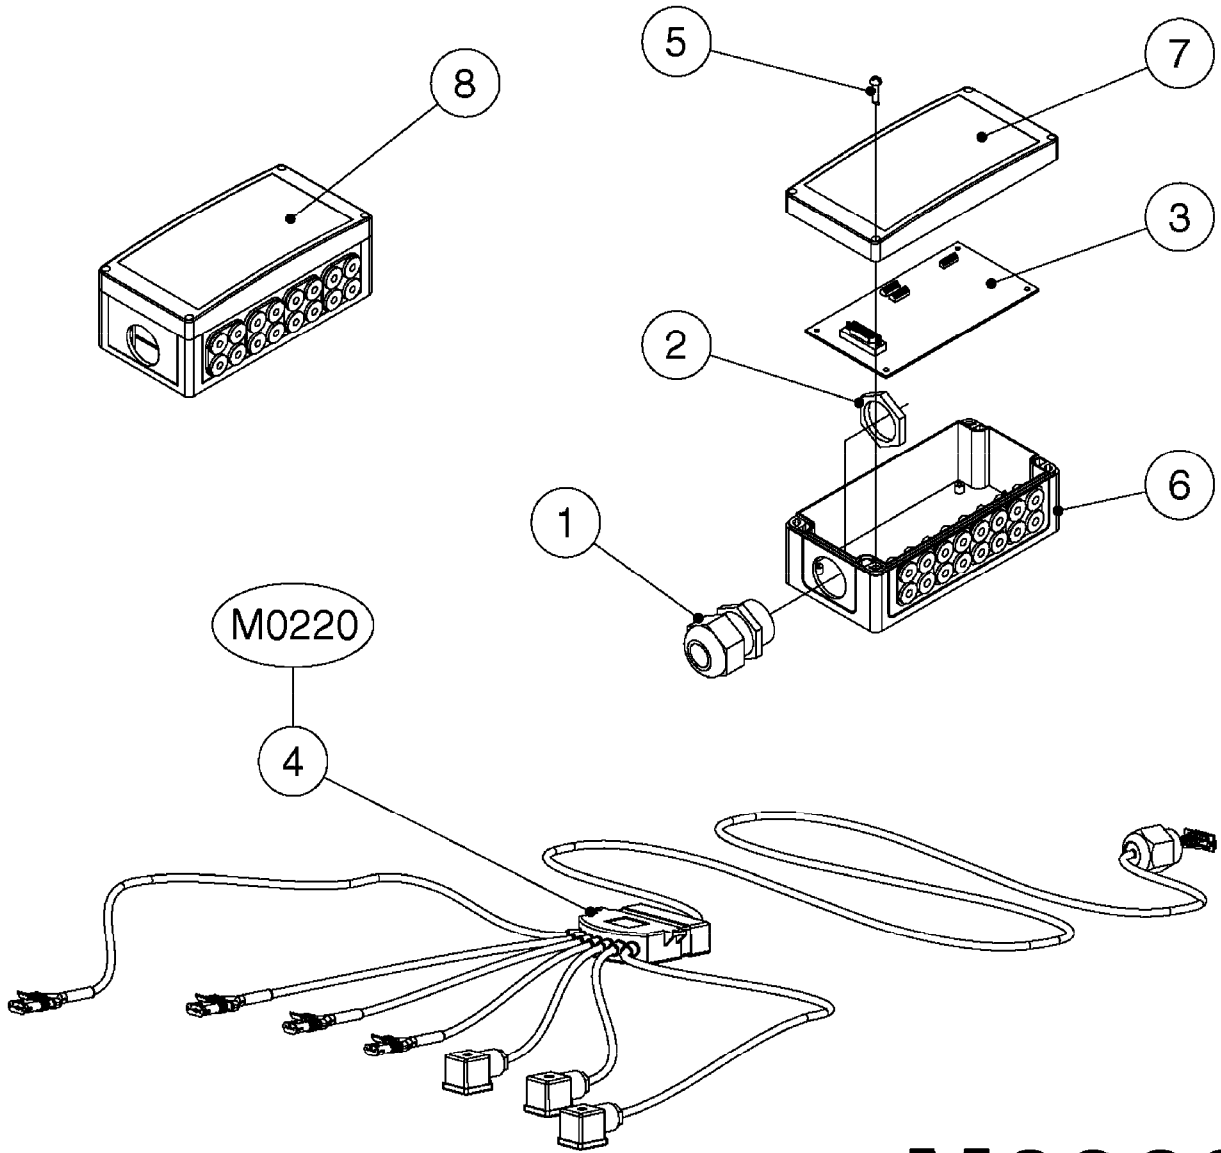

M0250

*Included with (1) box complete

JOB COM AND BREAK OUT
M0250-HIN, 01:02:17

Page 1
Date 07.02.2020 10:11

Pos.	parts-n°	order qty	description
1	391095	1	BOX COMPL. 300X300X135 DRILLED
2	440673	1	SCREW F.PLASTIC 5X12 SS
3	16132400	1	PLATE 1.5X270X270/JOB COMPUTER
4	26004600	1	PLUG F.DRILLED HOLE 21MM
5	26004700	1	PG13.5 BUNG
6	26005100	1	CONNECTOR FOR PCB, PLASTIC
7	26005500	1	PCB BREAKOUT BOX EL BOX CM"05"
8	26013800	1	CABLE HC6500 JOB COM TO CABIN
9	26029200	1	DAH PCB F. JOB COM NCM '09
10	26052700	1	JOB COM PCB ASSY HW3.1
10	72369300	1	JOB COM PCB NCM44/6600 REFURB.
11	28048600	1	FULE 15A ATOF SERIES
12	28091400	1	FINGER SCREW F.BOX 300X300X135