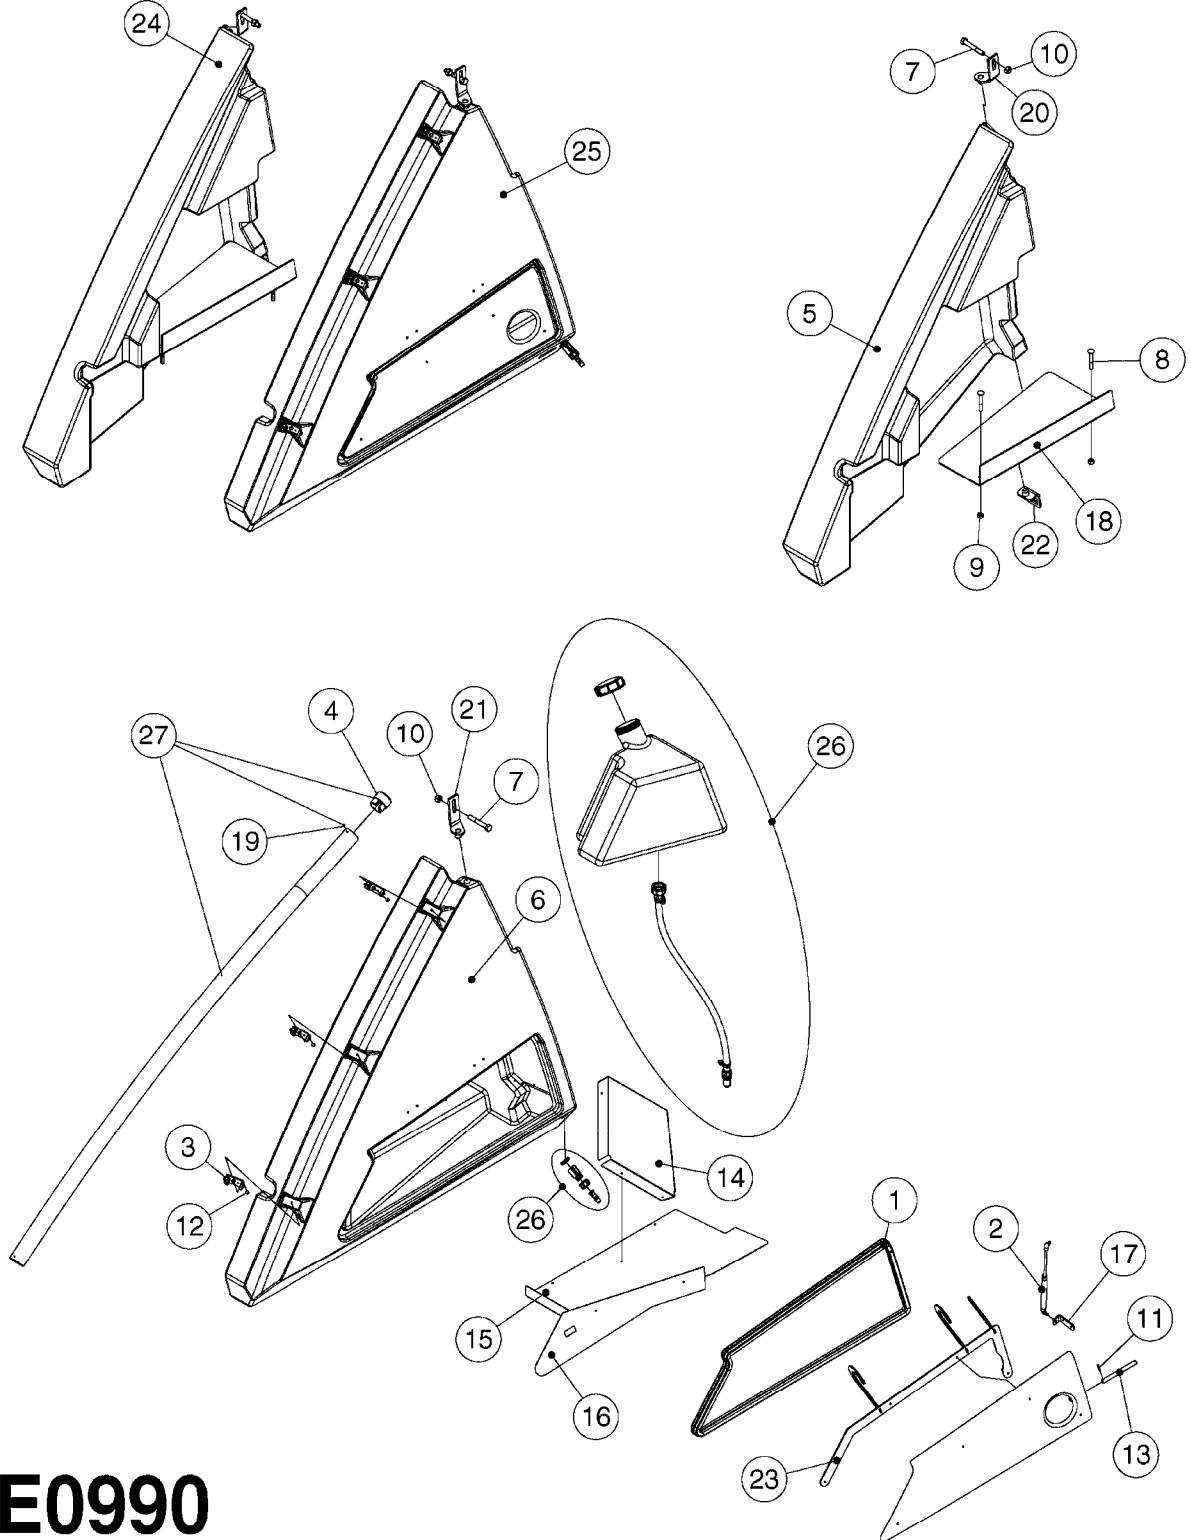

Complete

LOCKER & CLEAN WATER TANK NCM
E0990-HIN, 15:05:19

Page 1
Date 07.02.2020 10:10

Pos.	parts-n°	order qty	description
1	242474	1	SEAL 16X28XL=' LOCKER DOOR CM+
2	285793	1	GAS CYLINDER
3	334523	1	PIPE HOLDER Ø51.5
4	334850	1	GUIDE F. SIGHT GAUGE TUBE TOP
5	351766	1	SIDE SHIELD MOUNT RIGHT
6	351767	1	SIDE SHIELD MOUNT LEFT
7	430846	1	BOLT HEX 8.8 DEL M12X80
8	440718	1	BOLT CRG M10 X 65 DEL
9	460423	1	NUT HEX M10X1.50 LOCK DIN985A2 SS
10	460703	1	NUT HEX M12X1.75 LOCK DIN985A2 SS
11	480141	1	PIN COTTER M4X20
12	480809	1	BLIND RIVET, EMHART ACD616ASM
13	15057800	1	HANDLE F.LEFT SIDE LOCKER
14	16124500	1	DIVIDER F.LOCKER L.SIDE SHIELD
15	16124600	1	SHELF FLOOR-LEFT SIDE LOCKER
16	16124700	1	SHELF WALL-LEFT SIDE LOCKER
17	16126900	1	BRACKET F.DOOR-STORAGE LOCKER
18	16127300	1	SHELF FLOOR-RIGHT SIDE LOCKER
19	44075300	1	SCREW 3.5X9.5SS/X15 ISO 14585C
20	61033900	1	BRACKET F. SIDE PANEL R.H. NCM
21	61034000	1	BRACKET F. SIDE PANEL L.H. NCM
22	61037500	1	ADJUSTING BRACKET, BOTTOM NCM
23	63037800	1	BRACKET F.DOOR-STORAGE LOCKER
24	72280100	1	SIDE SHIELD RIGHT NCM COMPLETE
25	72280200	1	SIDE SHIELD LEFT+CLEAN W.TANK
26	72280600	1	CLEAN W.TANK LEFT SIDE NCM
27	72282800	1	SIGHT GAUGE W/SCALE NCM4400 LITER PRE'15 TUBE LENGTH = 75"
27	72357100	1	SIGHT GAUGE W/SCALE NCM6600 LITER
27	72358300	1	SIGHT GAUGE TUBE 85/90/10000 L=2382 BENT
27	72440100	1	SIGHT GAUGE W/SCALE,CM6600 GAL
27	72932100	1	SIGHT GAUGE TUBE W/DECAL CM4400/4500 GAL PRE'15 TUBE LENGTH = 75"
27	73125500	1	SIGHT GAUGE W/SCALE,CM4500 '15 LITER POST'15 TUBE LENGTH = 82"
27	73277500	1	SIGHT GAUGE W/SCALE,CM4500 '15 GAL POST'15 TUBE LENGTH = 82"
27	97610003	1	DECAL SIGHT GAUGE NCM 9000 GAL