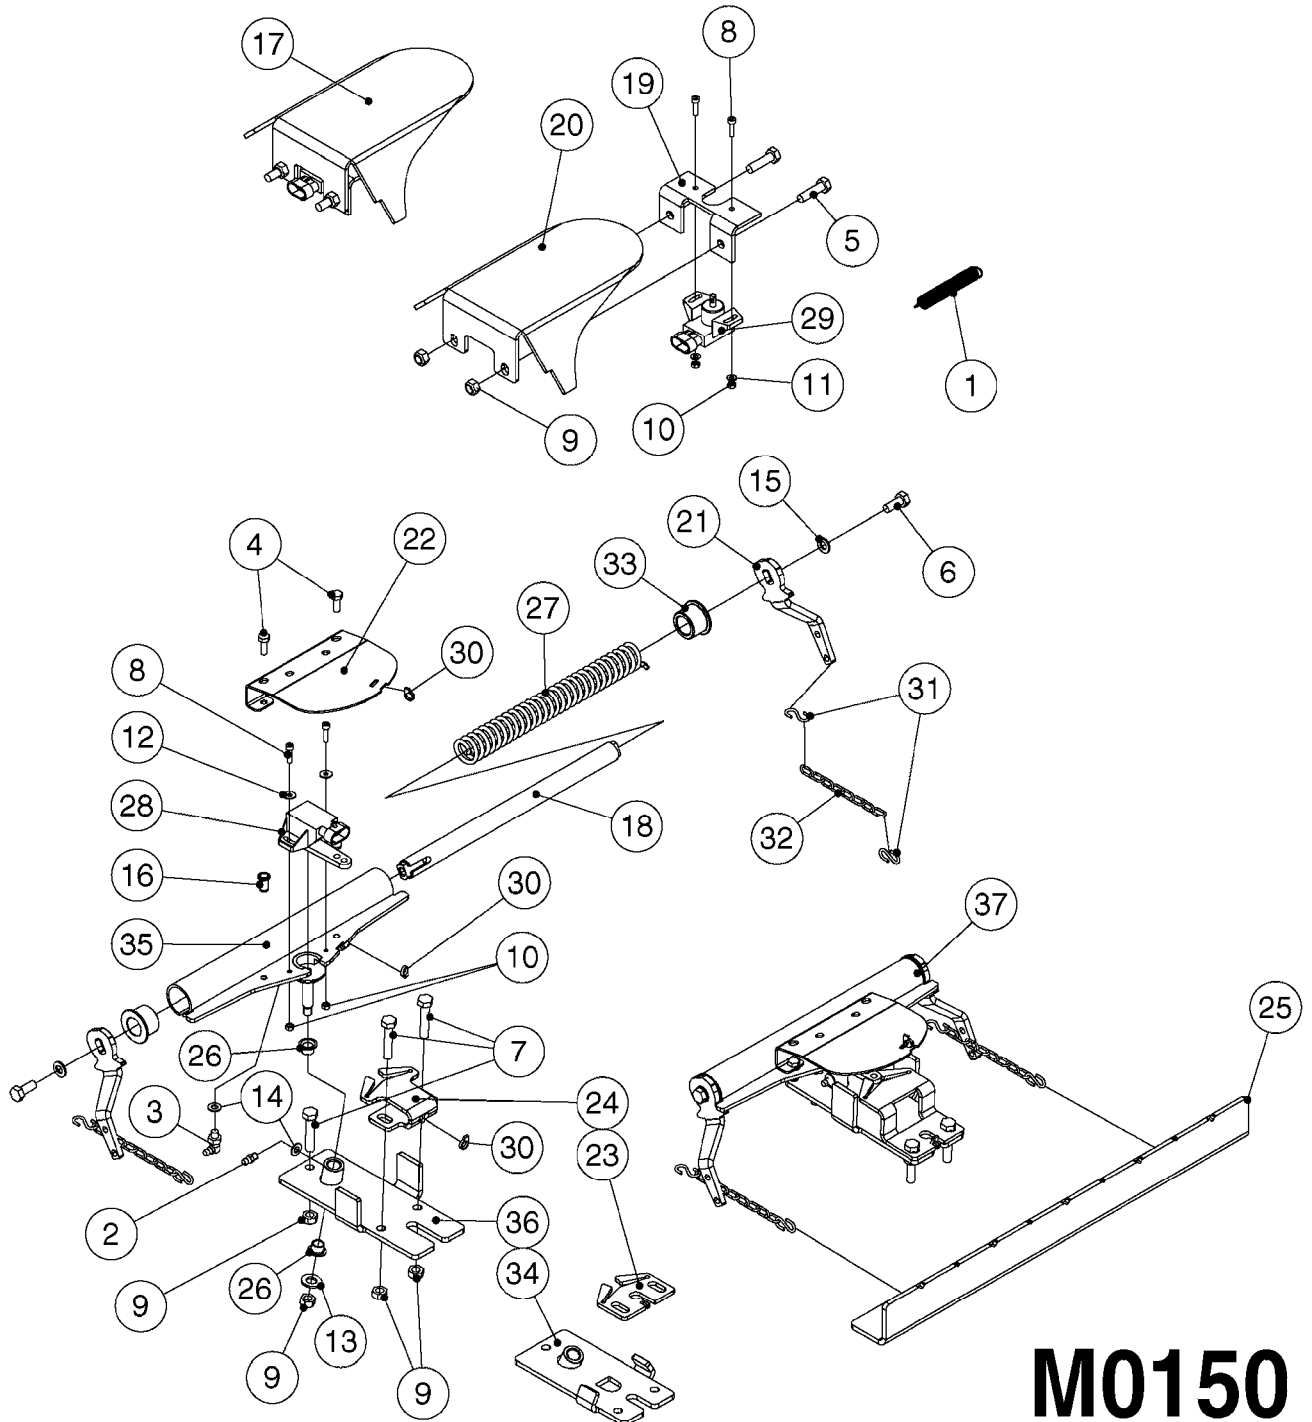

M0150

ANGLE SENSOR NCM
M0150-HIN, 01:01:16

Page 1
Date 07.02.2020 10:11

Pos.	parts-n°	order qty	description
1	220947	1	SPRING D13.0/1,2 L=90 RST
2	283699	1	GREASE NIPPLE M6X1
3	283772	1	GREASE NIPPLE M6X1 90°
4	410185	1	BOLT HEX 8.8 DEL M6X16
5	420567	1	BOLT HEX 8.8 DEL M8X30 FT
6	420582	1	BOLT HEX 8.8 DEL M8X20 FT A2
7	420744	1	BOLT HEX 8.8 DEL M8X40
8	450902	1	BOLT ALLEN HEAD M4 X 16MM
9	460143	1	SELF LOCK NUT M8 SST A2 DIN985
10	461145	1	NUT HEX M4 LOCK
11	471037	1	SCREW A 4,3 DIN 125
12	471087	1	WASHER D12.0/4.3X1.0
13	471122	1	WASHER, M10, Ø20/10.5X 2.0, SS
14	471125	1	WASHER M6U 6.4X14X1.2,A2 SS
15	471126	1	WASHER, M8, Ø16/ 8.4X 1.6, SS
16	480811	1	BLIND FASTENER M6 STAINLESS
17	741841	1	ANGLE SENSOR AND BRACKET REAR
18	14052100	1	AXLE D19 L=294/2XM8 STAINLESS
19	16125700	1	BRACKET FOR ANGLE SENSOR
20	16142200	1	GUARD PLATE FOR SENSOR
21	16173200	1	PLATE 6.0X134X42/2XD6/2XBENDS
22	16173400	1	PLATE 2.0X145.3X130/3XBENDS
23	16173600	1	PLATE 4.0X70X56 NCM 4400
24	16174100	1	PLATE 4.0X120X70/2XBENDS NCM 6600
25	16174300	1	BKT F. TRACTOR NCM STEE-UPDATE
26	21089300	1	BUSHING D12/10 L=9
27	22096500	1	TORSION SPRING D24/4.0 L=242
28	26005700	1	ANGLE SENSOR 70° 0.5-4.5 VDC + LEVER
29	26005800	1	ANGLE SENSOR 120° 0.5-4.5 VDC + LEVER
30	28024103	1	TIE STRAP L=8" x W=3/16"
31	28045800	1	S-HOOK 3MM STAINLESS STEEL
32	28058400	1	CHAIN SS 8x16x2.0 L=600
33	39124400	1	BUSHING D28.5/19.1 L=21
34	61019200	1	FRONT SENSOR BRACKET NCM4400
35	61019300	1	FRONT SENSOR MT.THREADED HOLES
36	61019500	1	FRONT SENSOR BRACKET NCM6600
37	72564800	1	STEERING SENSOR NCM4400 FRONT STEERING SENSOR COMPLETE NCM4400
37	72565000	1	STEERING SENSOR NCM6600 FRONT STEERING SENSOR COMPLETE NCM6600