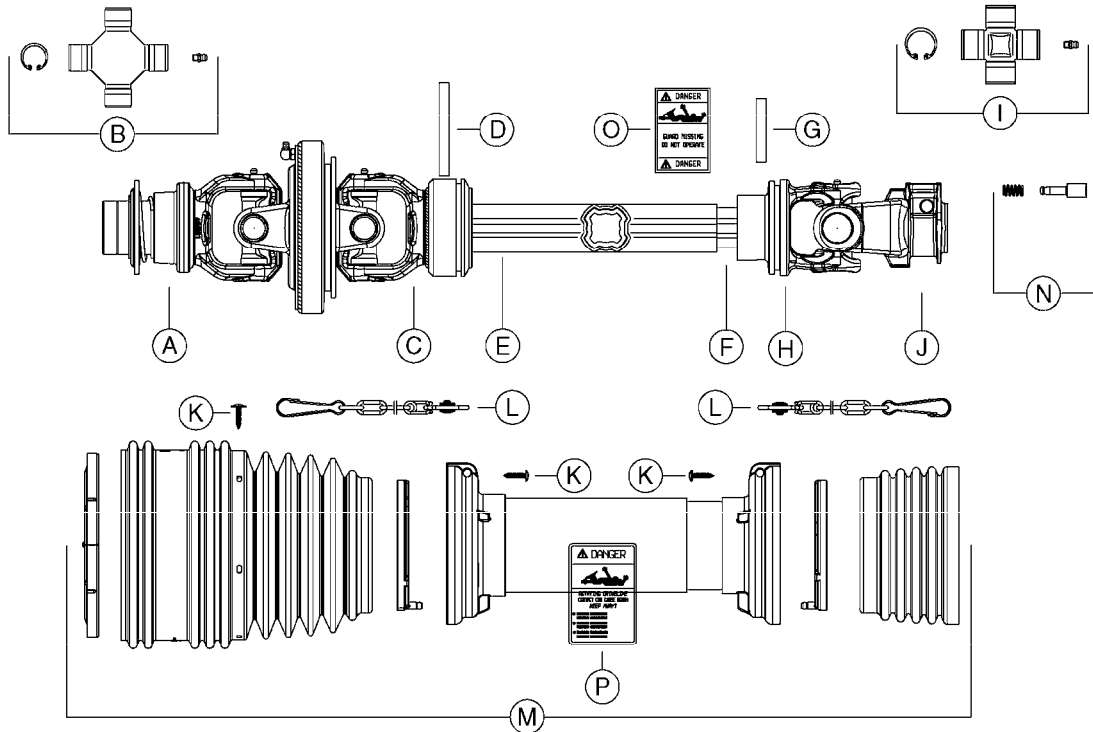

**COMPLETE ASSEMBLIES
WHOLEGOODS ITEMS**

100 SERIES
(28035203)

G-SERIES
(28035203)

PTO #	28035203	28035303	28035403	28035503
TRACTOR	1-3/4" 20 SPLINE	1-3/8" 6 SPLINE	1-3/8" 21 SPLINE	1-3/8" 6 SPLINE
IMPLEMENT	1-3/8" 21 SPLINE	1-3/8" 6 SPLINE	1-3/8" 21-SPLINE	1-3/8" 6 SPLINE
LENGTH	1210/1890	1210/1890	1210/1890	810/1220
A	28042003	28043303	28111503	28043303
B	28042103	28089203	28042103	28089203
C	28042203	28042203	28042203	28042203
D	28042303	28042303	28042303	28042303
E	28042403	28042403	28042403	28089303
F	28042503	28111403	28111403	28089403
G	28100003	28100003	28100003	28100003
H	28042603	28042603	28042603	28042603
I	28042803	28042803	28042803	28042803
J	28042703	28089503	28042703	28089503
K	28040903	28099803	28099803	28040903
L	28042903	28042903	28042903	28042903
M	28111303	28111303	28111303	28110503
N	28043003	10627703	10627703	10627703
O	28041803	28041803	28041803	28041803
P	28041903	28041903	28041903	28041903

A0570

* Changed in 2016 from 100 series to G-Series (see page A0610).