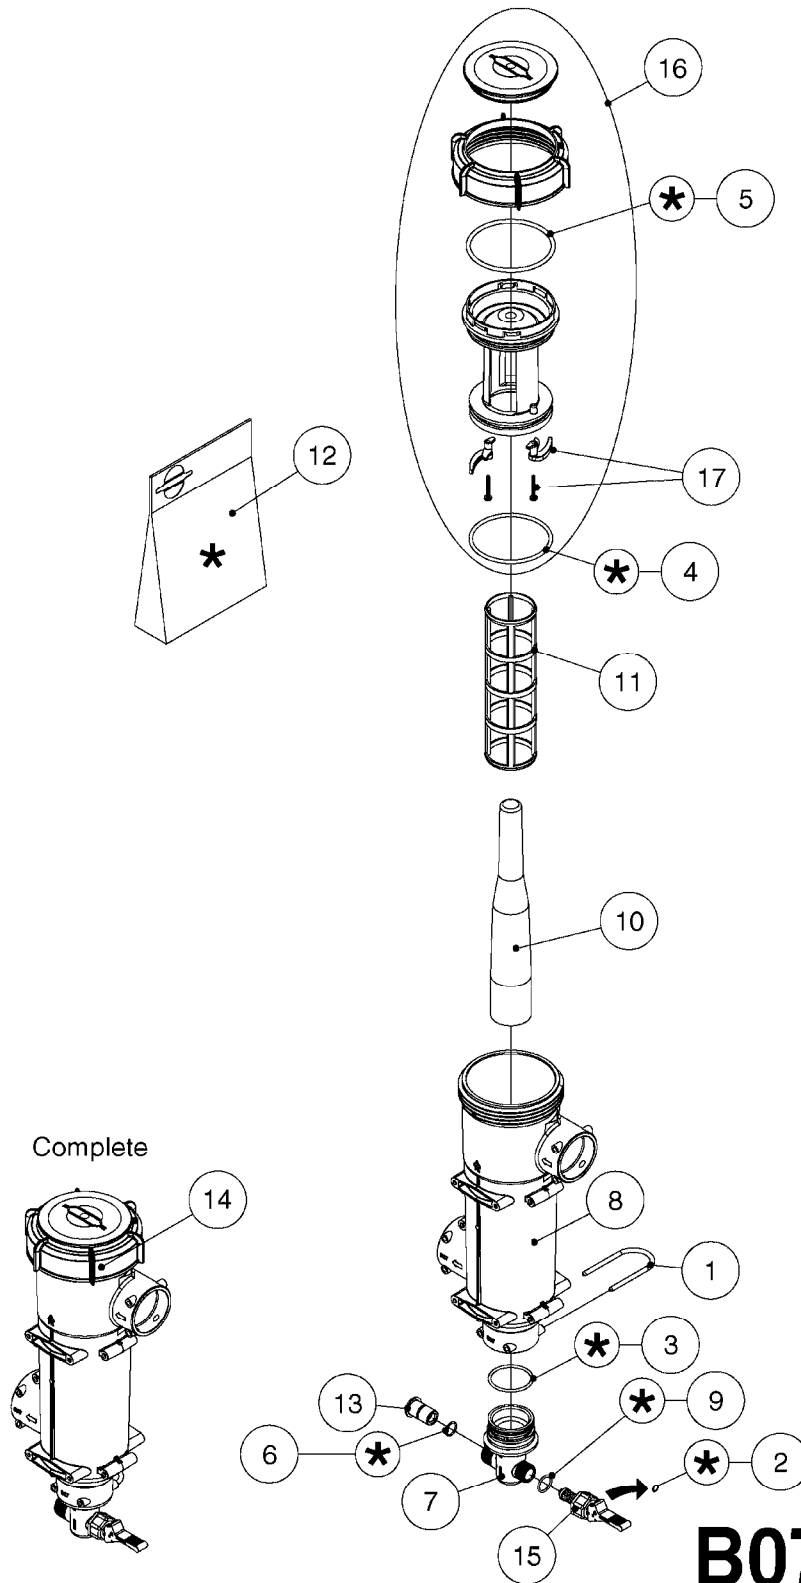

PRESSURE FILTER - CYCLONE
B0730-HIN, 01:01:16

Page 1
Date 07.02.2020 10:10

Pos.	parts-n°	order qty	description
1	145996	1	FITT.DK S-67 FORK
2	241323	1	O-RING D5.3X2.4 NITRIL
3	242353	1	O-RING 3 X 44.2 VITON
4	242565	1	O-RING Ø 85 X 4.0 SH70 VITON
5	242577	1	O-RING Ø 86 X 4.5 SH70 VITON
6	242594	1	O-RING D14 X 1.78 SCH.70-EPDM
7	322358	1	T-PIECE S67-1/2"-3/4"
8	322359	1	CYCLONE FILTER HOUSING
9	330315	1	O-RING D18.4/D13X.6
10	391093	1	CONE F. CYCLONE FILTER
11	61036000	1	FILTER ELEM.S93,100 MSH-YELLOW
11	615416	1	FILTER ELEM.S93,50 MESH-BLUE
11	72557200	1	FILTER ELEM.S93,80# CYCLONE
12	741827	1	SEAL KIT CYCLONE FILTER
13	39127500	1	VALVE SEAT D18/10 3/4"-1/2" 09
14	72281200	1	CYCLONE FILT.COMP. 80 MSH S67
14	72316500	1	CYCLONE FILT.COMP.50 MSH S67
14	72316600	1	CYCLONE FILT.COMP.100 MSH S67
15	72281300	1	VALVE BOOSTER/ON/OFF CYCLONE F
16	72352200	1	LID COMPLETE F. CYCLONE FILTER
17	74192900	1	FILTER LOCK PARTS - CYCLONE