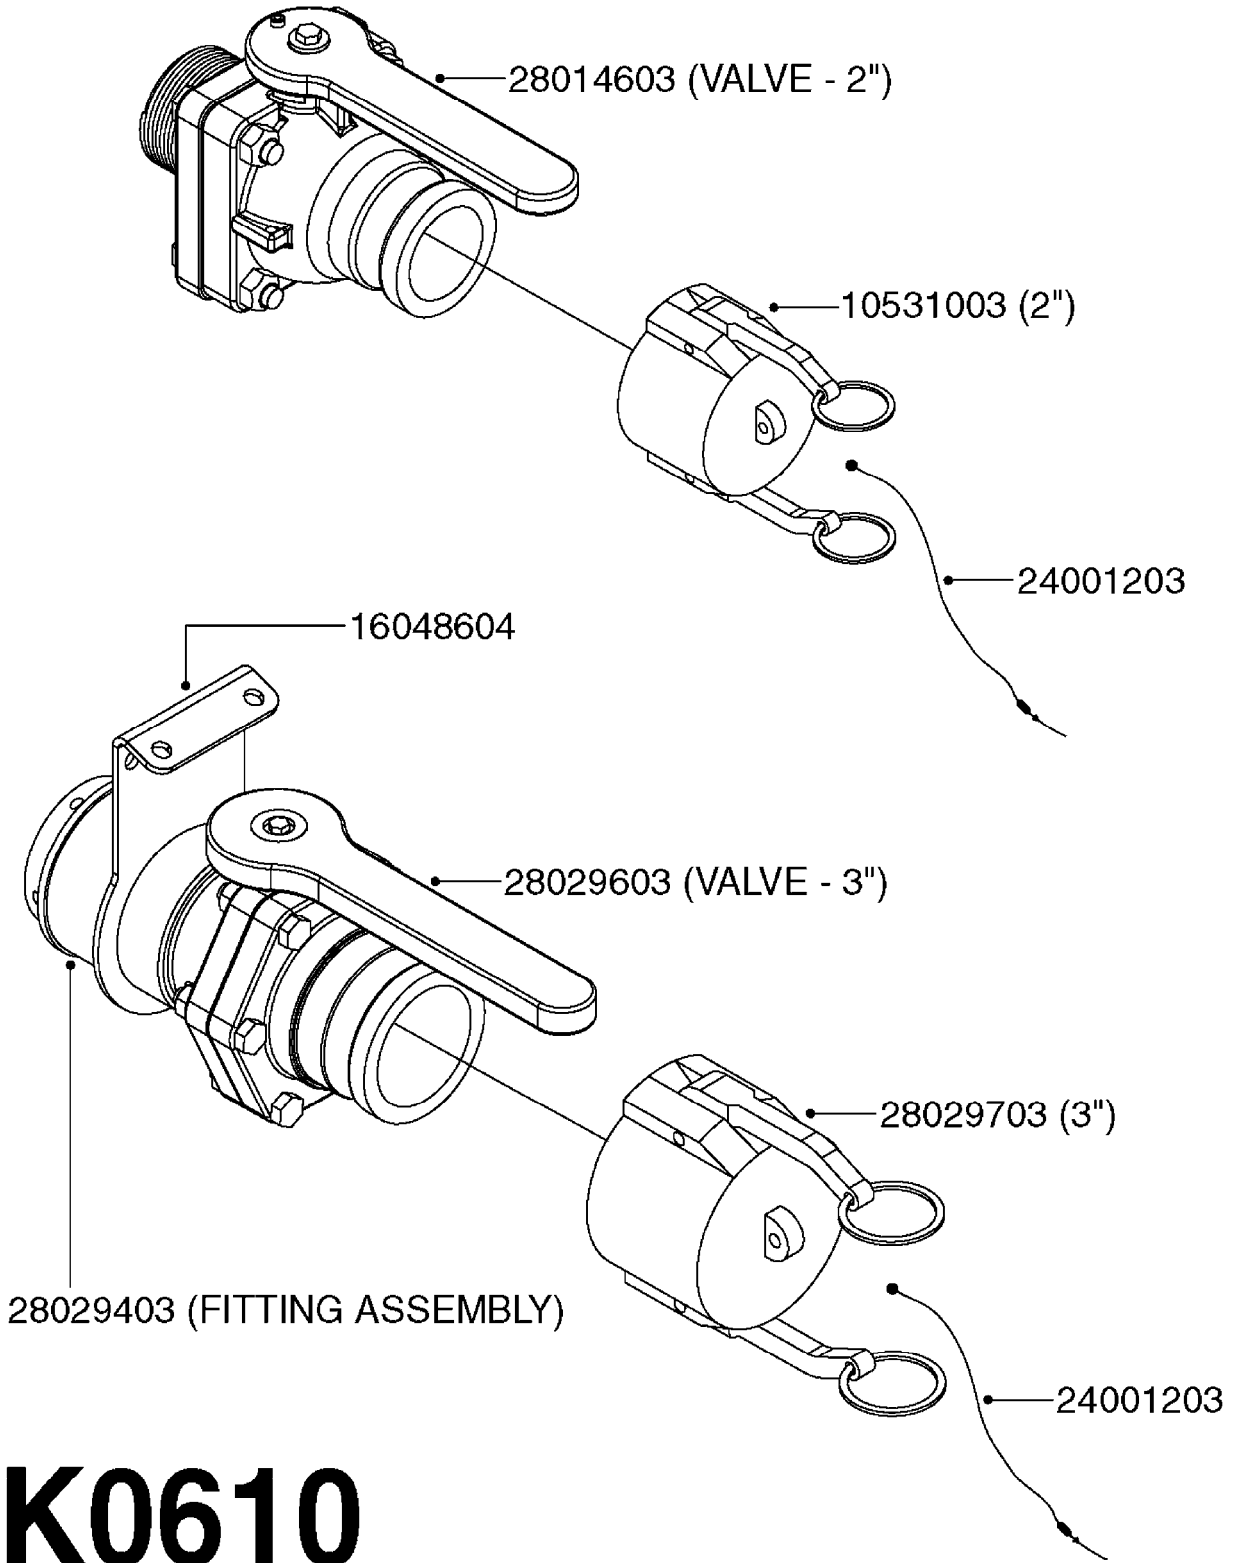

K0610

QUICKFILL-VALVES-BANJO 2" & 3"
K0610-HIN, 01:01:16

Page 1
Date 07.02.2020 10:10

parts-n°	order qty	description
10531003	1	CAP F.MALE QUICK COUPLER 2"
16048604	1	QUICK FILL BKT. NAV. 575-1100
24001203	1	RBR LANYARD 11" F.QCK FILL CAP
28014603	1	VALVE STUBBY 2" BANJO
28029403	1	3"NPT MALE X S93 FEMALE
28029603	1	VALVE STUBBY 3" BANJO
28029703	1	CAP F.MALE QUICK COUPLER 3"