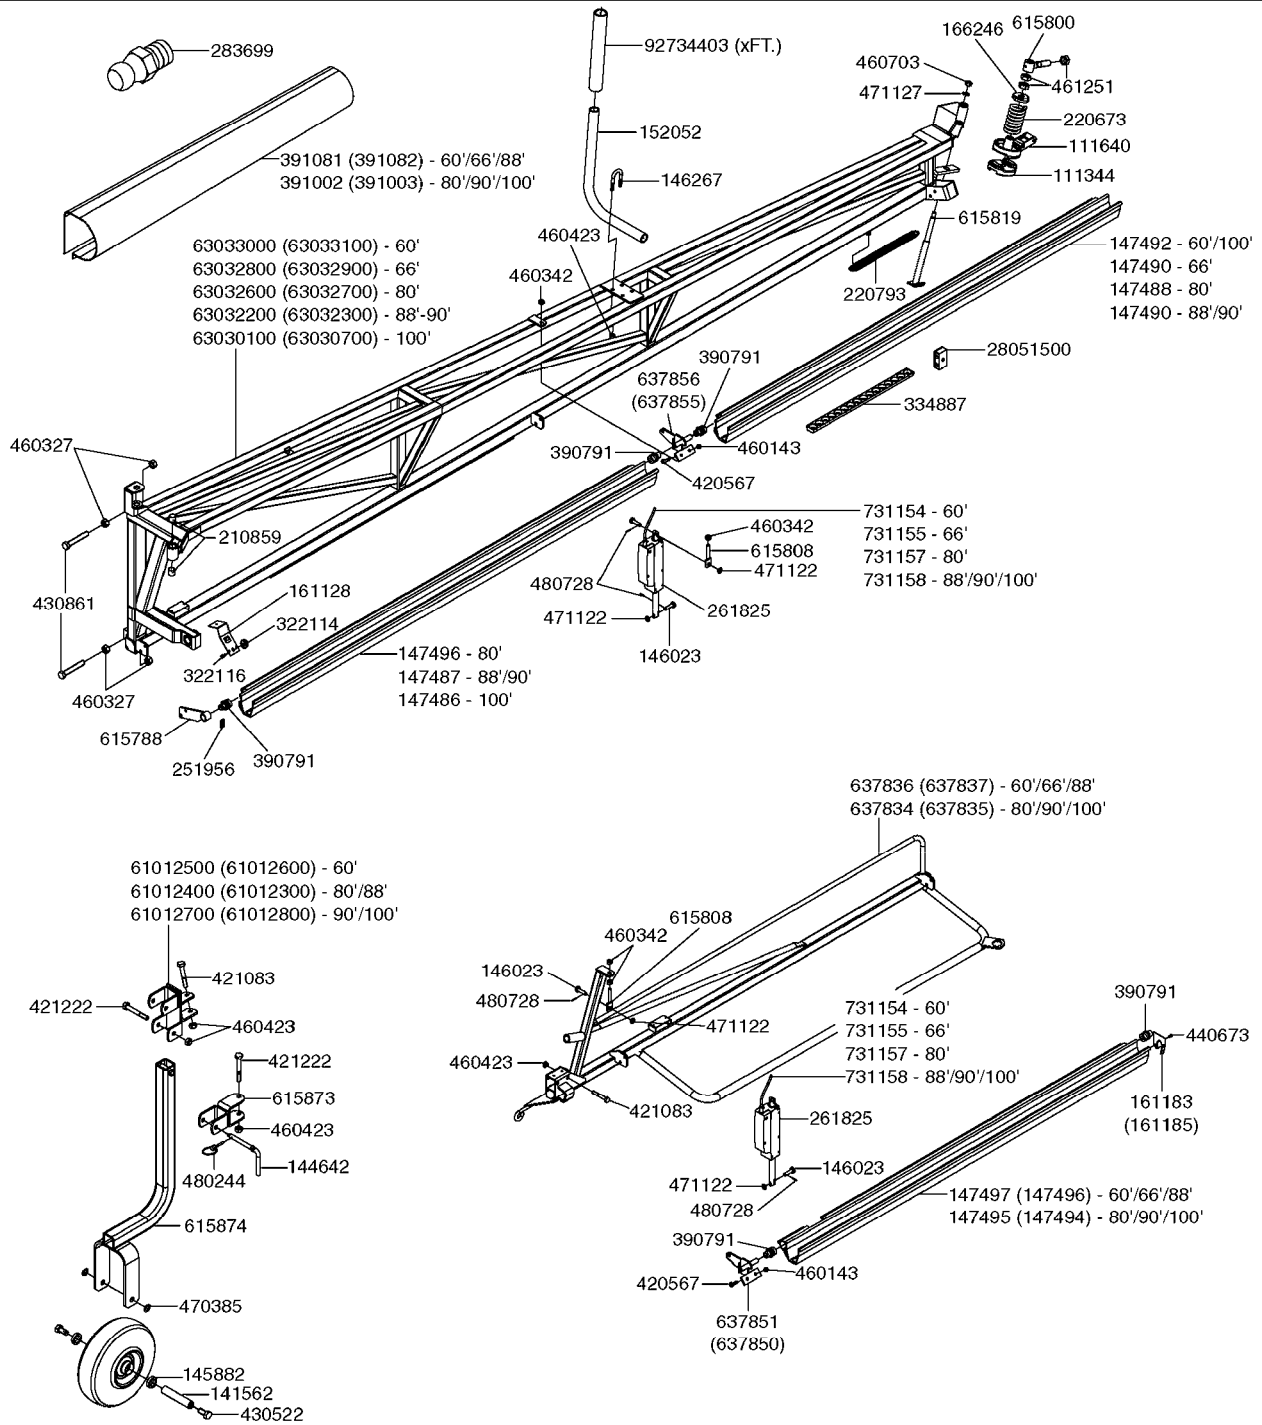

BOOM-TF INNER HAZ-WC 60'-100'
D0660-HIN, 01:01:16

Page 2

Date 07.02.2020 10:10

parts-n°	order qty	description
480728	1	PIN D3.2X20 SPLIT
615756	1	INDICATOR ARROW
615787	1	COUPLING F.AIRSLOT TWINF. LH
615788	1	BRACKET
615796	1	PIN D20 X M16 L=119MM
615808	1	ANCHOR ADJ.F.ACTUATOR
615820	1	PIN D20 X M16 L=127MM
616084	1	EYEBOLT LH TRD./ RH WING M24
		EYEBOLT WITH L.H. THREADS FOR RIGHT WING
616085	1	EYEBOLT STD. TRD./ LH WING M24
		EYEBOLT WITH STD. THREADS FOR LEFT WING
637850	1	BKT AIR SLOT RH
637855	1	BKT AIR SLOT LH
637856	1	BKT AIR SLOT RH
715444	1	REMOTE CONTROL CABLE L=2000
978503	1	DECAL TILT SCALE TWIN FORCE
981474	1	6MM ELASTIC CORD X M
981504	1	ELASTIC CORD 4MM
14008800	1	TURNBUCKLE L=200/M24X1.5
14011900	1	PIN M20 L=125/D30
14032200	1	AIR SLOT RAIL L=2995/D25
16112200	1	AIR DIFFUSER L=2365 L.H.
45003000	1	BOLT HEX M16X120 DIN912/DELTA
61008700	1	LINK EYE FORCE
61009200	1	EYEBOLT LH TRD./ LH WING M24
		EYEBOLT WITH L.H. THREADS FOR LEFT WING
61009300	1	EYEBOLT STD.TRD. / RH WING M24
		EYEBOLT WITH STD. THREADS FOR RIGHT WING
61030200	1	EXTENSION TWIN FORCE-ON CENTER
63030400	1	WING INNER HAZ 100' R.H.
63030800	1	WING INNER HAZ 100' L.H.
63032000	1	WING INNER HAZ 88'-90' R.H.
63032100	1	WING INNER HAZ 88'-90' L.H.
63032400	1	WING INNER HAZ 60'-80' R.H.
63032500	1	WING INNER HAZ 60'-80' L.H.
63118500	1	FOLDING ARM 1. FTZ / HAZ. R. RED
		FOLD ARM FOR RIGHT WING
63118800	1	FOLDING ARM 1. FTZ / HAZ. L RED
		FOLD ARM FOR LEFT WING