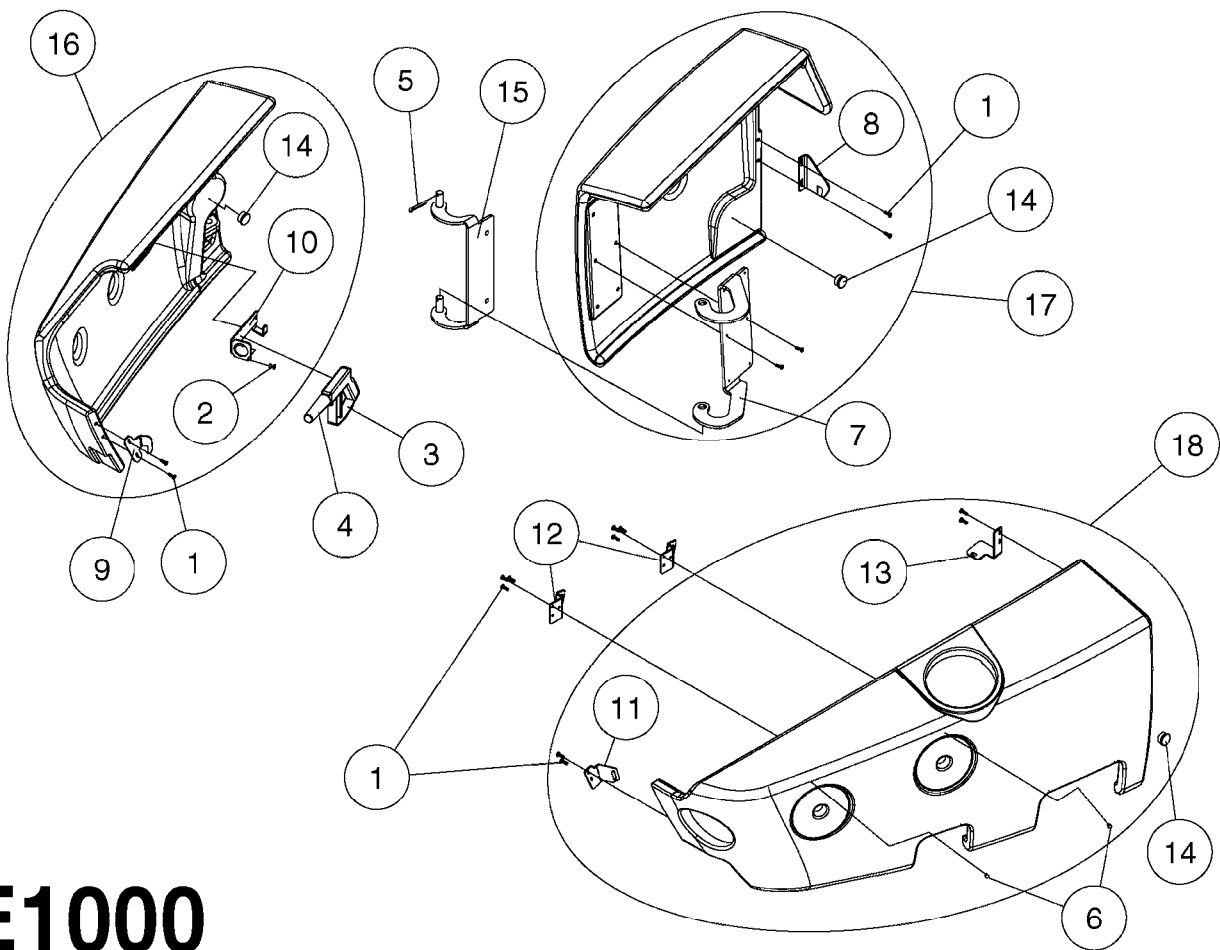

Complete

E0990

LOCKER & CLEAN WATER TANK NCM
E0990-HIN, 15:05:19

Page 1
Date 07.02.2020 10:10

Pos.	parts-n°	order qty	description
1	242474	1	SEAL 16X28XL=' LOCKER DOOR CM+
2	285793	1	GAS CYLINDER
3	334523	1	PIPE HOLDER Ø51.5
4	334850	1	GUIDE F. SIGHT GAUGE TUBE TOP
5	351766	1	SIDE SHIELD MOUNT RIGHT
6	351767	1	SIDE SHIELD MOUNT LEFT
7	430846	1	BOLT HEX 8.8 DEL M12X80
8	440718	1	BOLT CRG M10 X 65 DEL
9	460423	1	NUT HEX M10X1.50 LOCK DIN985A2 SS
10	460703	1	NUT HEX M12X1.75 LOCK DIN985A2 SS
11	480141	1	PIN COTTER M4X20
12	480809	1	BLIND RIVET, EMHART ACD616ASM
13	15057800	1	HANDLE F.LEFT SIDE LOCKER
14	16124500	1	DIVIDER F.LOCKER L.SIDE SHIELD
15	16124600	1	SHELF FLOOR-LEFT SIDE LOCKER
16	16124700	1	SHELF WALL-LEFT SIDE LOCKER
17	16126900	1	BRACKET F.DOOR-STORAGE LOCKER
18	16127300	1	SHELF FLOOR-RIGHT SIDE LOCKER
19	44075300	1	SCREW 3.5X9.5SS/X15 ISO 14585C
20	61033900	1	BRACKET F. SIDE PANEL R.H. NCM
21	61034000	1	BRACKET F. SIDE PANEL L.H. NCM
22	61037500	1	ADJUSTING BRACKET, BOTTOM NCM
23	63037800	1	BRACKET F.DOOR-STORAGE LOCKER
24	72280100	1	SIDE SHIELD RIGHT NCM COMPLETE
25	72280200	1	SIDE SHIELD LEFT+CLEAN W.TANK
26	72280600	1	CLEAN W.TANK LEFT SIDE NCM
27	72282800	1	SIGHT GAUGE W/SCALE NCM4400 LITER PRE'15 TUBE LENGTH = 75"
27	72357100	1	SIGHT GAUGE W/SCALE NCM6600 LITER
27	72358300	1	SIGHT GAUGE TUBE 85/90/10000 L=2382 BENT
27	72440100	1	SIGHT GAUGE W/SCALE,CM6600 GAL
27	72932100	1	SIGHT GAUGE TUBE W/DECAL CM4400/4500 GAL PRE'15 TUBE LENGTH = 75"
27	73125500	1	SIGHT GAUGE W/SCALE,CM4500 '15 LITER POST'15 TUBE LENGTH = 82"
27	73277500	1	SIGHT GAUGE W/SCALE,CM4500 '15 GAL POST'15 TUBE LENGTH = 82"
27	97610003	1	DECAL SIGHT GAUGE NCM 9000 GAL