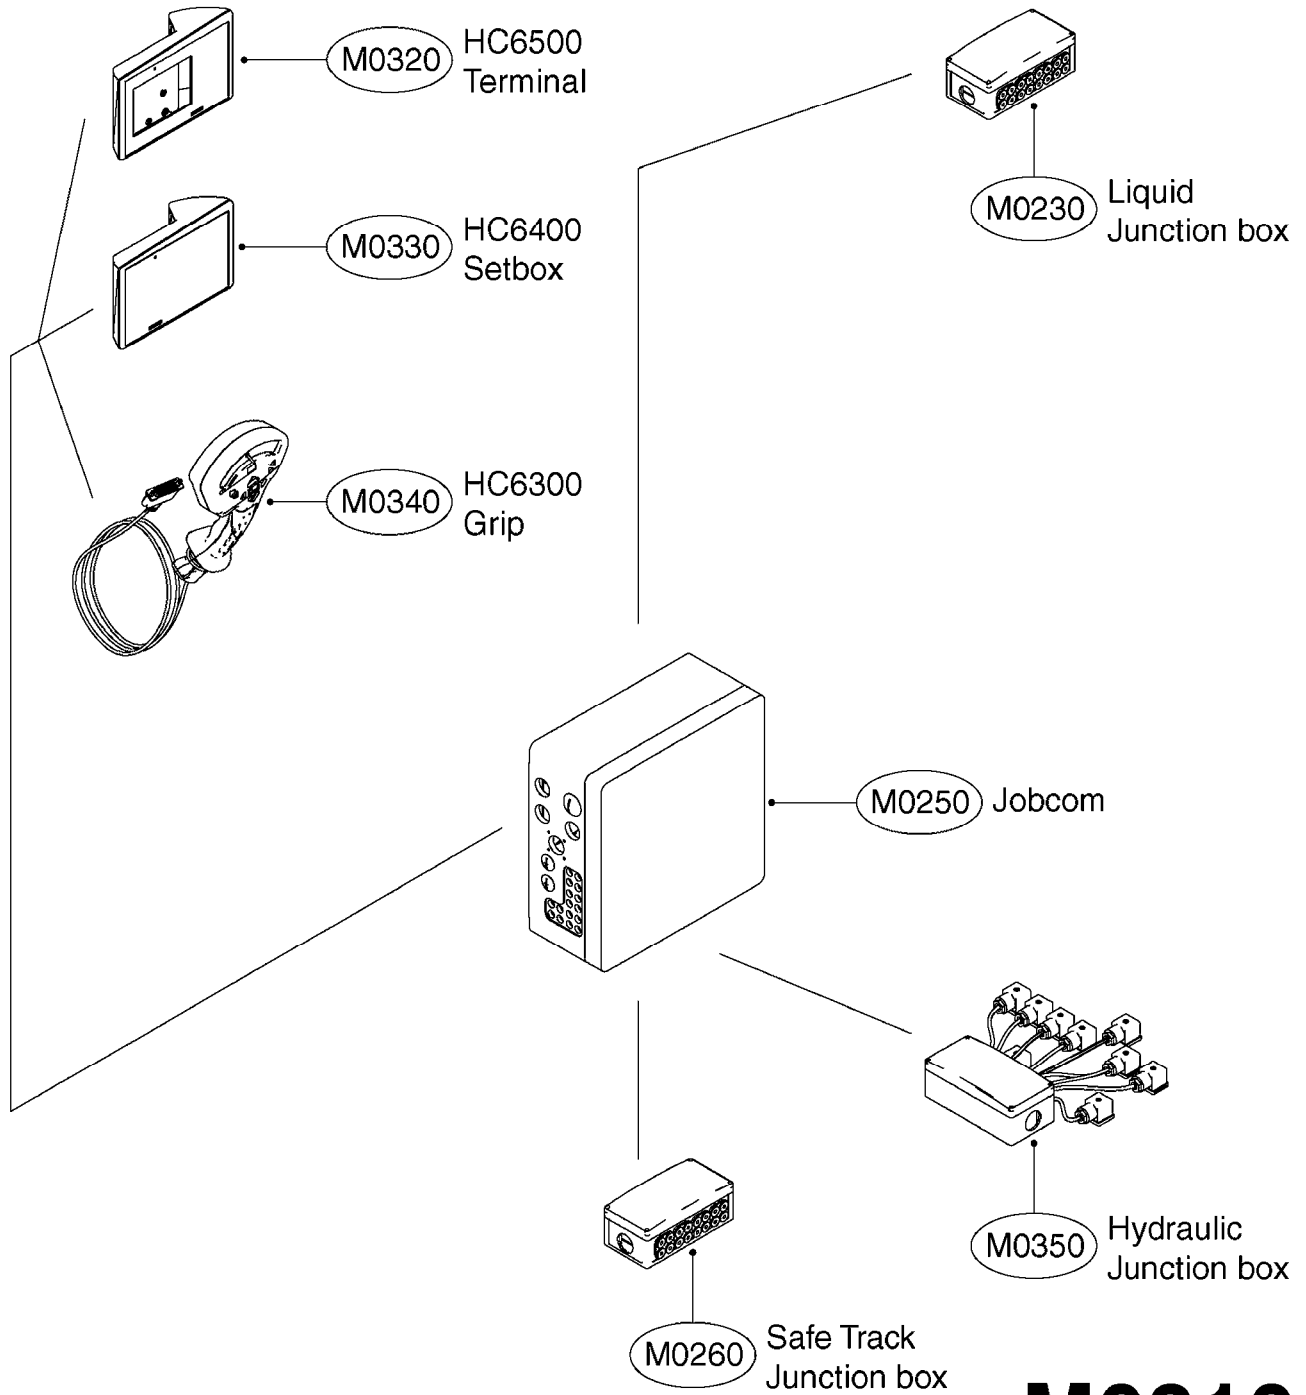

NORAC VARIABLE RATE VALVE UC4
M0300-HIN, 30:04:19

Page 1

Date 07.02.2020 10:11

Pos.	parts-n°	order qty	description
1	28048803	1	NORAC CHECK VALVE
2	28048903	1	NORAC PROP VALVE
2	28055803	1	3-PIN CONNECTORS/HIRSCHMAN NORAC SOLENOID - DEUTSCH CONN. 2-PIN CONNECTORS/DEUTSCH
3	28049403	1	NORAC CHECK VALVE
4	28056403	1	COIL, NORAC, PROP, DIN
5	28056503	1	COIL, NORAC, PROP, DEUTSCH
6	28066803	1	NORAC FILTER CAP W/O-RING
7	28066903	1	NORAC SEAL KIT F.28049403
8	28067003	1	NORAC SEAL KIT F.28048803
9	28068103	1	NORAC HEX CAPSCREW 10-24X2 SS
10	28068203	1	NORAC O-RING F.SOLENOID VALVE
11	28074903	1	NORAC COIL NUT AND O-RING
12	28103603	1	O-RING SOLENOID BODY SEAL NORAC
13	75076900	1	NORAC FILTER ELEMENT KIT
14	78216100	1	NORAC VALVE BLOCK COMP, DEUTSCH CON. COMPLETE W/2-PIN DEUTSCH SOLENOIDS
15	78603300	1	NORAC ONE WAY ORIFICE, .047"

M0310