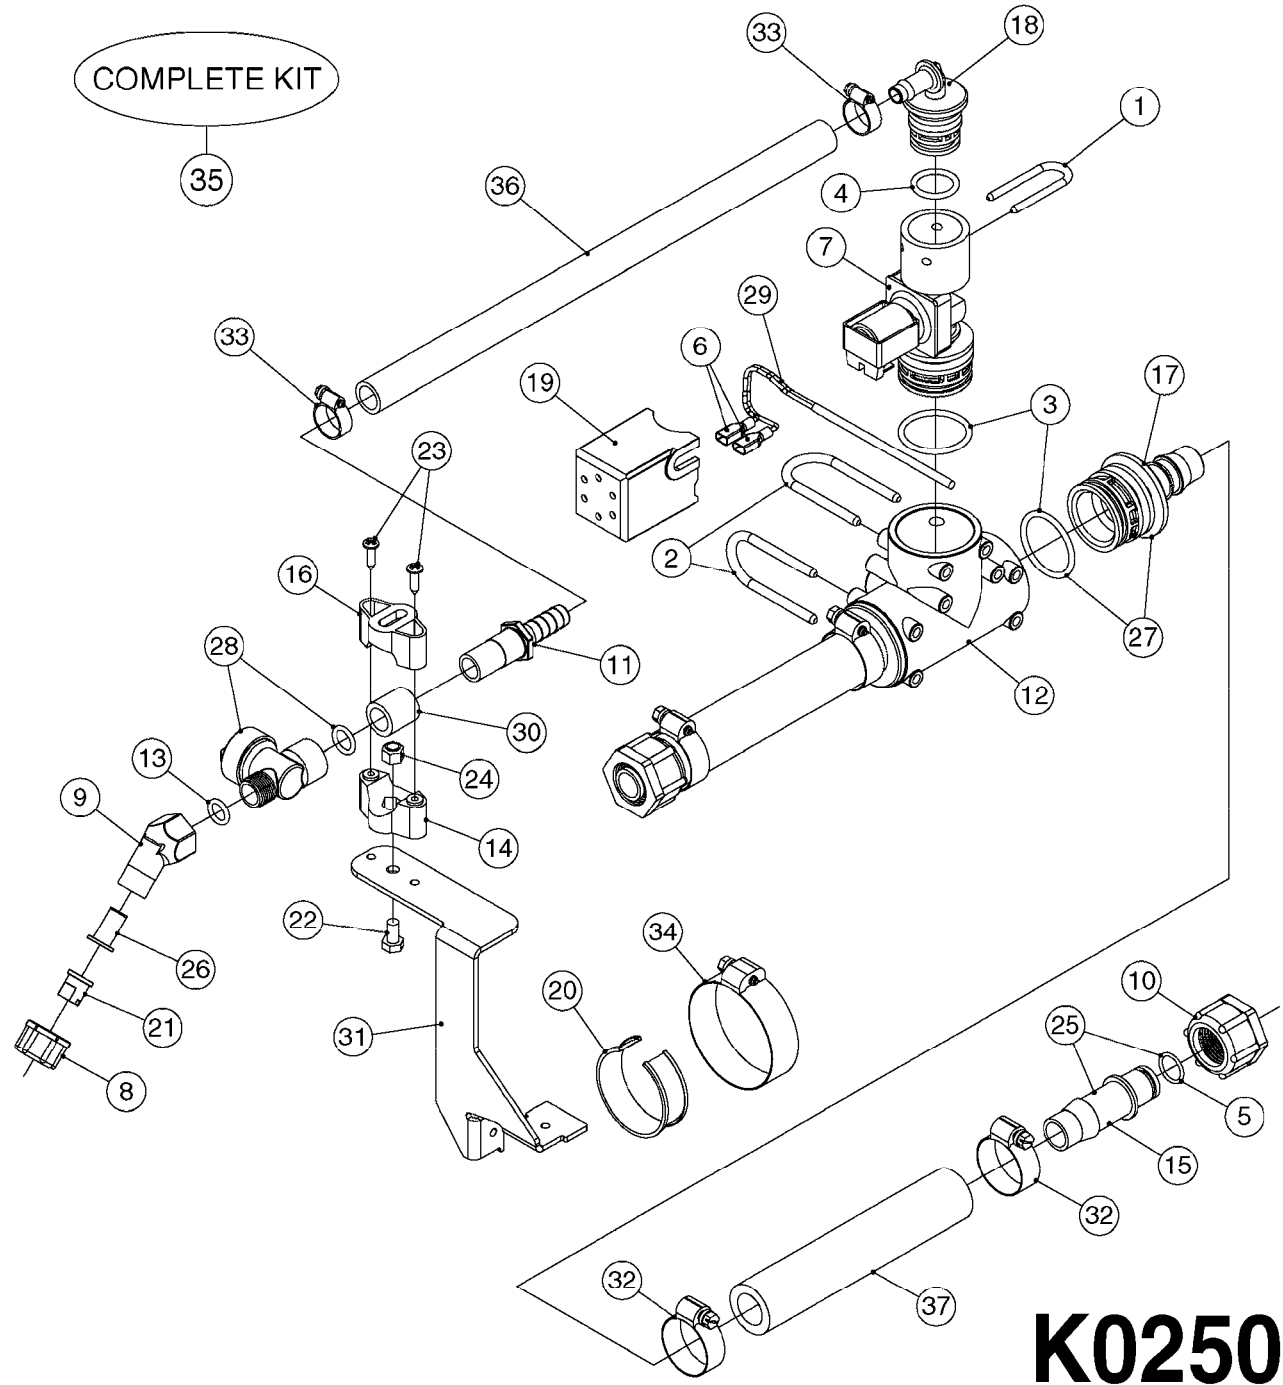

ELECTRIC END NOZZLE KIT '09
K0250-HIN, 01:01:16

Page 1
Date 07.02.2020 10:10

Pos.	parts-n°	order qty	description
1	145994	1	FITT.DK S-40 FORK
2	145995	1	FITT.DK S-53 FORK
3	242354	1	O-RING D32.2X3.0 VITON
4	242355	1	O-RING D19.2X3.0 VITON F.S-40
5	242594	1	O-RING D14 X 1.78 SCH.70-EPDM
6	261539	1	SPADE F.ELEC CONNEX BLUE INSUL
7	262104	1	VALVE, SOLENOID, S53/S40
8	320187	1	FITT.DK CAP 3/8" BSP BLACK
9	320191	1	FITT.DK ELB 3/8' BSP 45 DEGREE
10	320283	1	FITT.DK NUT 3/4"BSP
11	320891	1	FITT.DK HB 3/8'- 3/8' BSP
12	322352	1	FITT.DK S-53 TEE
13	330013	1	O-RING 2.5 X 10 PUR
14	333012	1	NOZZLE HOLD. UPPER PART
15	334044	1	FITT.DK HB 3/4' F. 3/4' CAP
16	334220	1	YOKE, UPPER NOZZLE BODY
17	334229	1	FITT.DK S-53 STR.3/4"
18	334237	1	FITT.DK S-40 ELB.3/8"
19	334965	1	COVER FOR S53 SOLENOID VALVE
20	341291	1	RUBBER HOSE CLAMP COVER 130MM
21	370392	1	NOZZLE END FAN 1850-G 300
22	410546	1	BOLT HEX M6X12 A2 SS DIN933
23	440665	1	SCREW M4.2X16 STAINLESS
24	460261	1	NUT HEX M6X1.00 LOCK DIN985 A2 SS
25	724621	1	FITT.DK HB 3/4"ASSY F.3/4" NUT
26	725042	1	SCREEN 80 MESH W.GASKET, RED
27	726558	1	FITT.DK S53 STR. 3/4" W.ORING
28	729610	1	NOZZLE ASSY. NON DRIP 3/8 THRD
29	983087	1	ELEC. CABLE 2 WIRE X 0.75MM
30	10631003	1	HOSE R X CLEAR BRAID.X 1/2 12"
31	16110803	1	NOZZLE BRACKET VAR SPACINGS
32	28029903	1	CLAMP HOSE GEAR P3/4"-S1" 6712
33	28044903	1	CLAMP HOSE GEAR P3/8" 6706
34	28047003	1	CLAMP HOSE GEAR 30 X 50 6732
35	82613203	1	ELECTRIC END NOZZLE KIT 2009
36	92701703	1	HOSE R X3/8" X300PSI WP X0012"
37	92703203	1	HOSE R X3/4" X300PSI WP X0012"