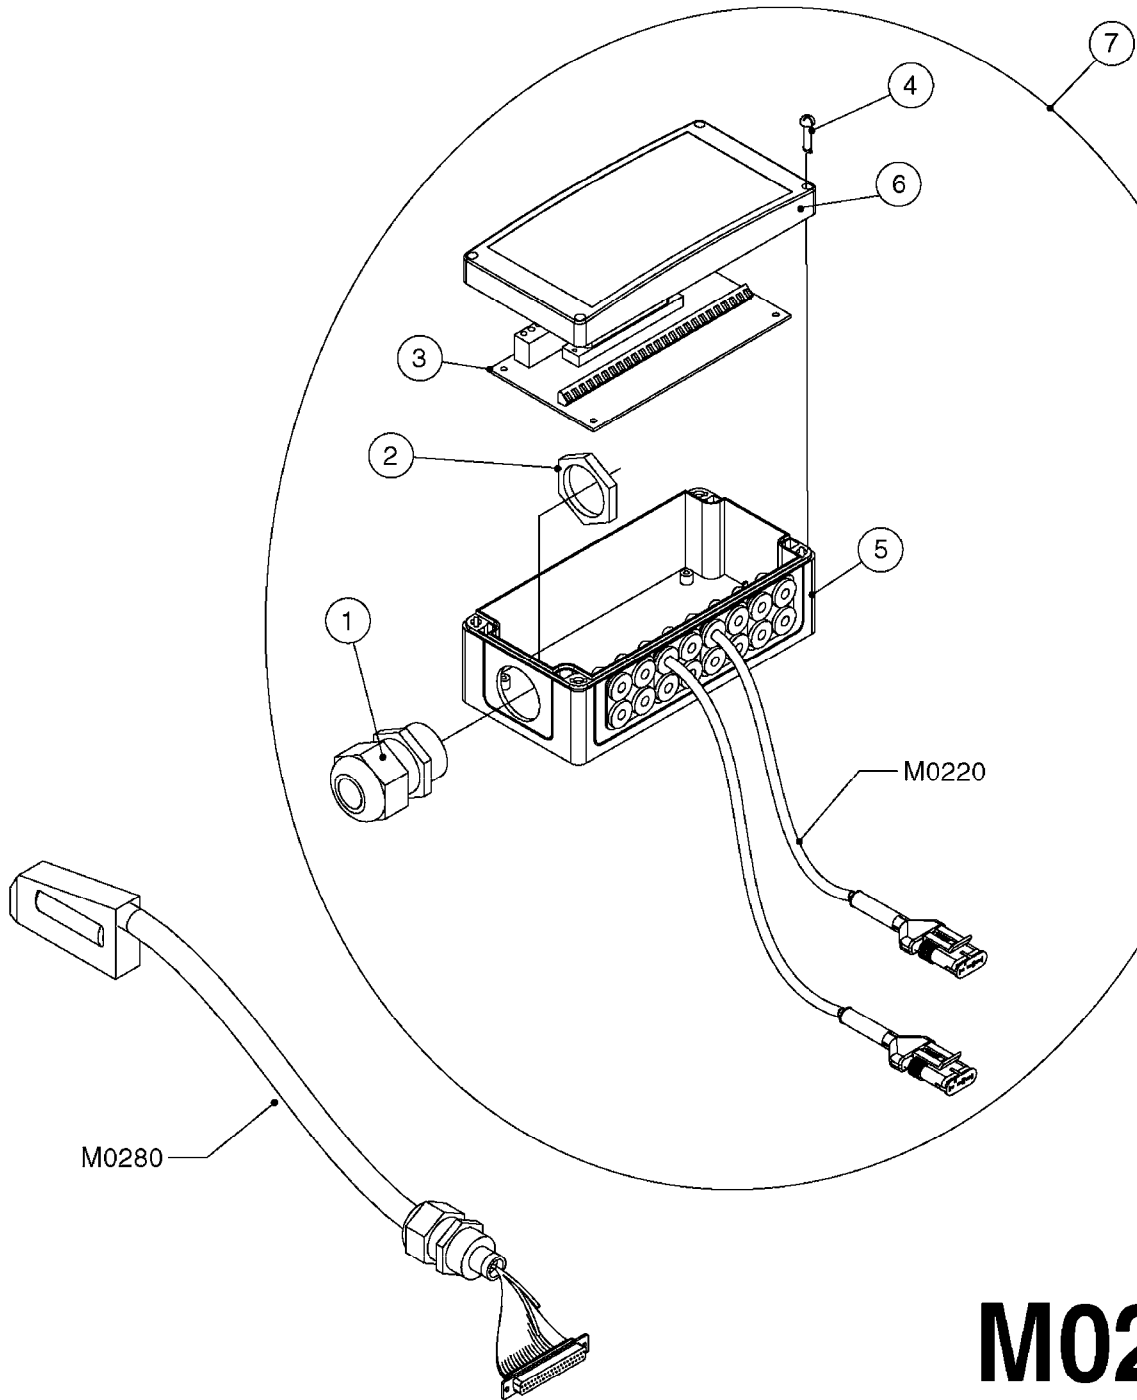

M0220

CABLES
M0220-HIN, 12:05:18

Page 1
Date 07.02.2020 10:11

Pos.	parts-n°	order qty	description
1	262150	1	SCREW ASSM.FOR D-SUB PLUG
2	26004900	1	CABLE FEM/MALE 37P L=9.5M
3	26005900	1	WIRE 37/37 POLE DAH/JOB COM
4	26006000	1	LEAD F AMP SUPERSEAL 3 WAYS L1,5M
4	26006100	1	CABLE L = 5.00M, AMP, MALE, 3P
4	26007000	1	CABLE L = 0.20M, AMP, MALE, 3P
4	26007100	1	CABLE L = 9.00M, AMP, MALE, 3P
4	26007200	1	CABLE 3POL AMP FEMALE L13M
5	26006200	1	CABLE L = 4.50M, AMP, MALE, 2P
5	26006300	1	CABLE L = 0.50M, AMP, MALE, 2P
5	26006400	1	CABLE L = 0.75M, AMP, MALE, 2P
5	26006500	1	CABLE L = 1.50M, AMP, MALE, 2P
5	26006600	1	CABLE L = 9.00M, AMP, MALE, 2P
6	26006700	1	CABLE L = 0.12M, AMP, FEMALE, 2P
7	26006800	1	CABLE L = 1.00M, AMP, FEMALE, 2P
8	26007300	1	CABLE L = 1.00M, AMP, FEMALE, 3P
9	26007400	1	CABLE L = 3.00M, AMP, EXT, 3P
9	26009800	1	CABLE L = 0.50M, AMP, EXT, 2P
10	26007500	1	CABLE FEM/FEM 15P L=3.5M
11	26016900	1	CABLE DB25M - DB25F L=8.5m
12	72450600	1	CAP F. AMP SUPER SEAL 2P PLUG
13	72450700	1	CAP F. AMP SUPER SEAL 3P PLUG
14	72450800	1	CAP F. AMP SUPER SEAL 4P PLUG