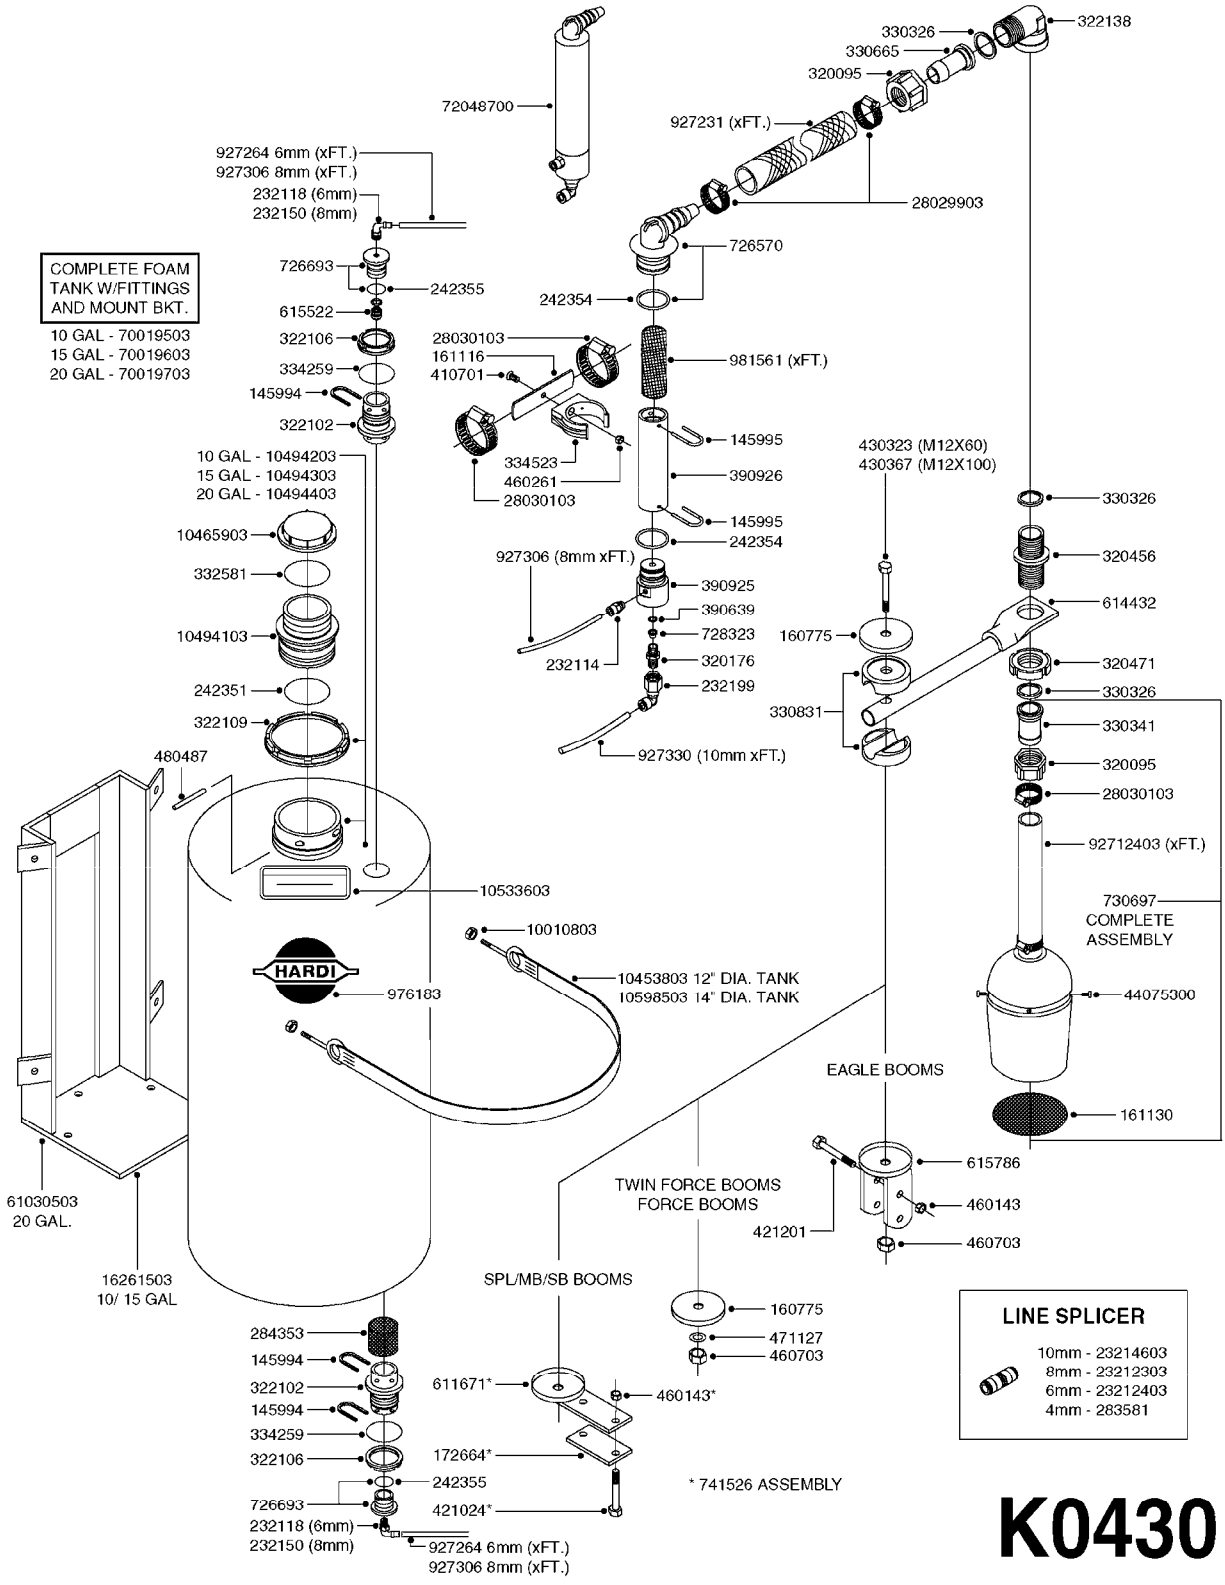

COMPLETE FOAM
TANK W/FITTINGS
AND MOUNT BKT.

- 10 GAL - 70019503
- 15 GAL - 70019603
- 20 GAL - 70019703

- 10 GAL - 10494203
- 15 GAL - 10494303
- 20 GAL - 10494403

FOAMMARKER TANK/DROPPER 2000
K0430-HIN, 05:12:19

Page 1
Date 07.02.2020 10:10

parts-n°	order qty	description
145994	1	FITT.DK S-40 FORK
145995	1	FITT.DK S-53 FORK
160775	1	WASHER F. FRICTION PLATE
161116	1	FLATBAR PLATE 3 X 25 X 110
161130	1	FILTER SCREEN F/FOAM DROPPER
172664	1	FLATBAR BACKING PLATE
232114	1	COUPLER 1/8" THREADX8MM HOSE
232118	1	HOSE CONN. 90DEG 1/8'X 6MM PE
232150	1	HOSE CONN. 90DEG. 1/8'X8MM PE
232199	1	COUPLER 3/8' BSP-90/10MM HOSE
242351	1	O-RING D69.5X3.0 VITON F.S-93
242354	1	O-RING D32.2X3.0 VITON
242355	1	O-RING D19.2X3.0 VITON F.S-40
283581	1	HOSE CONNECTOR STR. F.4MM PE
284353	1	SPONGE FOR FOAM MARKER
320095	1	FITT.DK NUT 1" BSP
320176	1	FITT.DK HN 3/8"X1/2" BSP
320456	1	FITT.DK BULKHEAD 1"BSP DOUBLE
320471	1	FITT.DK NUT 1" BSP JAMB
322102	1	FITT.DK S-40 BULKHEAD
322106	1	FITT.DK S-40 BULKHEAD NUT
322109	1	FITT.DK S-93 BULKHEAD NUT
322138	1	FITT.DK ELB 1"M X 1"F BSP
330326	1	O-RING D30/D24X2 F.1"NUT
330341	1	FITT.DK HB 1" F. 1" NUT
330665	1	FITT.DK HB 3/4"F.1" NUT
330831	1	FRICTION PLATE
332581	1	GASKET F. 1-1/2" BSP CAPNUT.
334259	1	GASKET F. S-40 BULKHEAD
334523	1	PIPE HOLDER Ø51.5
390639	1	O-RING F.NOZZLE FILTER
390925	1	FITTING F.FOAM MIX.CHAMB. STD
390926	1	TUBE,MIX CHAMB. FOAM MARK STD
410701	1	SCREW M6X16 GALV.
421024	1	BOLT HEX 8.8 DEL M8X60
421201	1	BOLT HEX 8.8 DEL M8X70
430323	1	BOLT HEX 8.8 DEL M12X60
430367	1	BOLT HEX 8.8 DEL M12X100 DIN931
460143	1	SELF LOCK NUT M8 SST A2 DIN985
460261	1	NUT HEX M6X1.00 LOCK DIN985 A2 SS
460703	1	NUT HEX M12X1.75 LOCK DIN985A2 SS
471127	1	WASHER, M12, Ø24/13X24X2.5 SS
480487	1	PIN M5X60 SLOTTED GALV
611671	1	BREAK AWAY HOLDER F-MARKER
614432	1	BREAK AWAY ARM F. FOAM MARKER
615522	1	CHECK VALVE F.FOAM MARKER
615786	1	MOUNT BKT. F.FOAM DROPPER 98
726570	1	FITT.DK S-53 ELB.3/4" W.ORING
726693	1	FITT.DK S-40 PLUG 1/8BSP ORING
728323	1	VALVE NON-RETURN
730697	1	FOAM DROPPER COMP. BLACK '97
741526	1	FOAM DROPPER MT. KIT MB-SPL
927231	1	HOSE R X PVCX3/4 CLR/BRD 0012"
927264	1	HOSE R X PE D6/D4 X 0012"
927306	1	HOSE R X PE D8/D6 X 0012"BLACK
927330	1	HOSE R X PE D10/D8 X 012"BLACK
976183	1	DECAL COMPANY D.18,2 X 29,6
981561	1	SPONGE MAT. MIX.CHAMBER-x0012"
10010803	1	NUT HEX NC (NYLON LOCK) 5/16
10453803	1	STRAP F.FOAMER TANK (755mm)
10465903	1	*LID F.FOAM MARKER, DRILLED