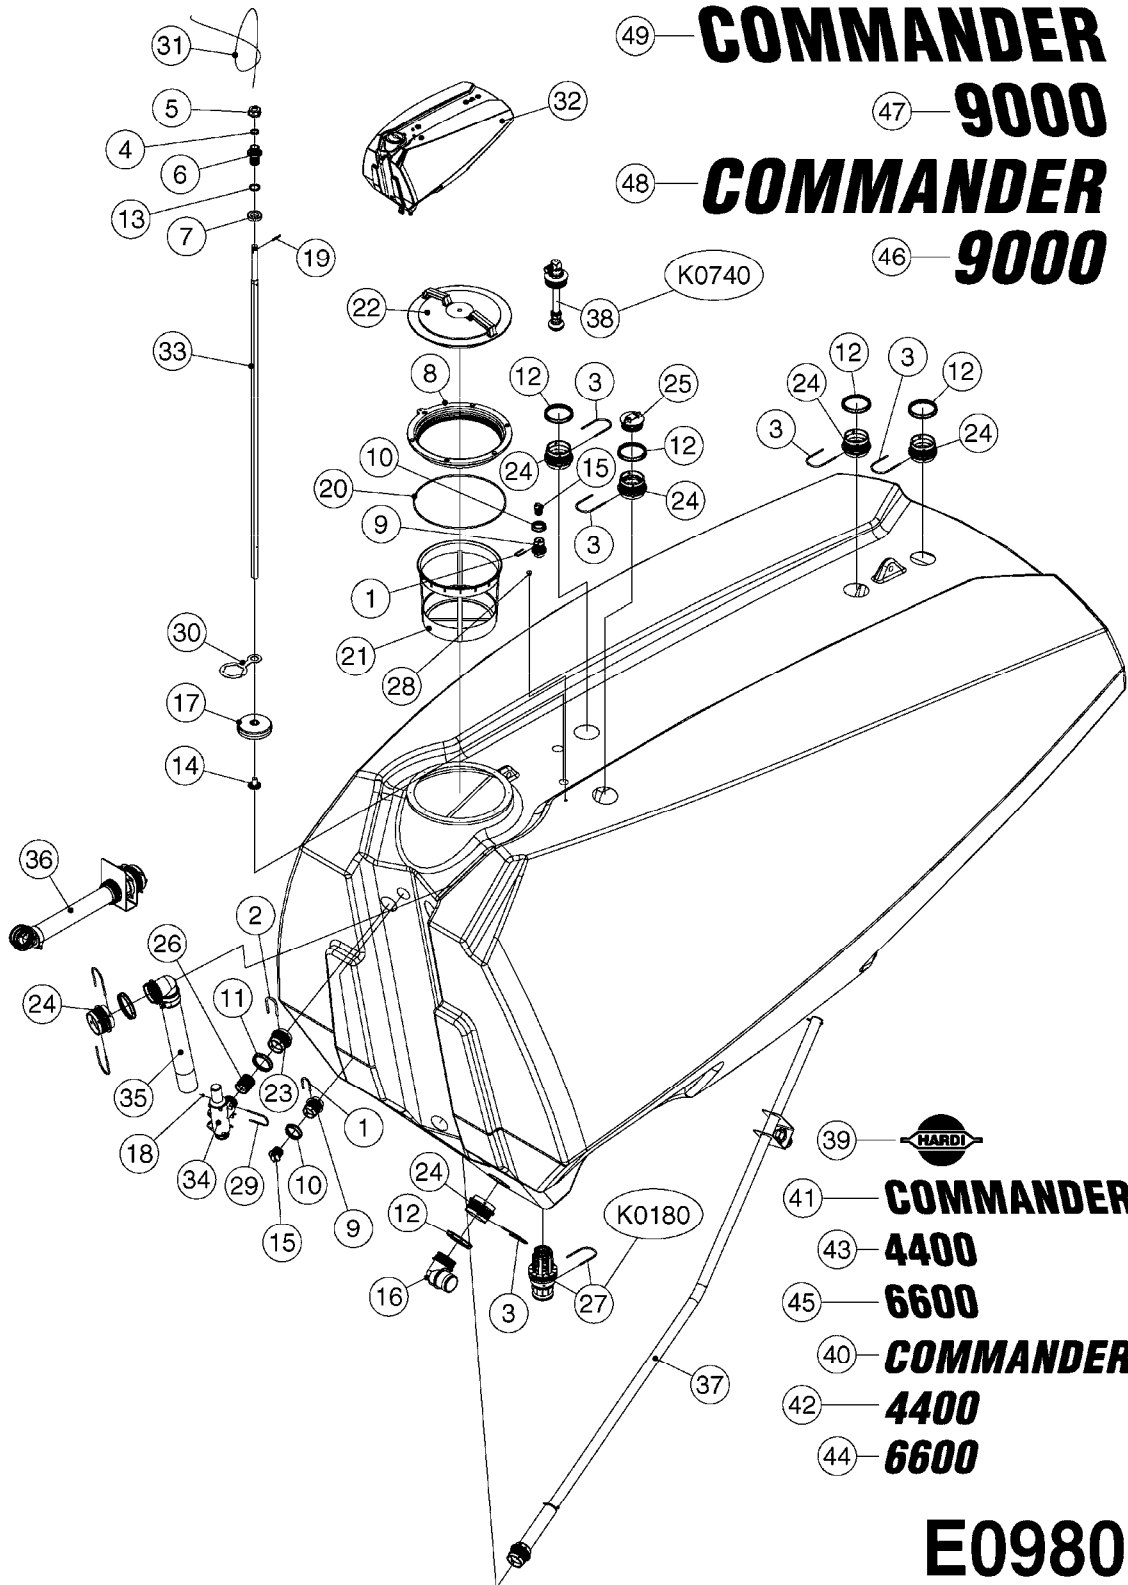

COMPLETE HUB ASSEMBLY:
28045703

COMPLETE ASSEMBLIES
WHOLEGOODS ITEMS

E0790

HUB ASSEMBLY F.4-1/2" SPINDLE
E0790-HIN, 06:07:17

Page 1

Date 07.02.2020 10:10

parts-n°	order qty	description
10629403	1	BOLT HEX 5/16 NC GR.2 00.50"
21000503	1	SEAL,WHEEL CR43771
21000603	1	RACE, BEARING 3.5/1.5
21000703	1	BEARING, TAPPERED 3.5433/1.575
21000803	1	RACE, TAPERED BEARING
21000903	1	BEARING, TAPPERED, 2.75/1.510
24002803	1	GASKET F. HUB 4.5" HUB ASSY
28001103	1	SPINDLE 4.5"x 23" 20000LB
28001203	1	HUB, 20000LB W. BRG RACES
28045703	1	HUB ASSY 10-13.19-11.02 25000#
29000003	1	HUB CAP F. 881(20000LB) HUB
45000103	1	BOLT, WHEEL STUD 3/4-16X2 3/4
45000503	1	BOLT, WHEEL STUD 3/4-16X3 1/2
46000003	1	NUT HEX NF 3/4" FLANGED F.HUB
46000103	1	NUT, CASTLE, SPINDLE 2-12 UNF
46000203	1	NUT, BUD WHEEL, INNER, RH
46000303	1	NUT, BUD WHEEL, OUTER, RH
47000103	1	WASHER, SPNDL 4.5" 2.06x4 .25T
48000103	1	PIN, COTTER 5/16" X 5.25"
63002903	1	AXLE INSERT,72"-90"SUS CM 1200
63033703	1	AXLE INSERT NCM 44/66/9000