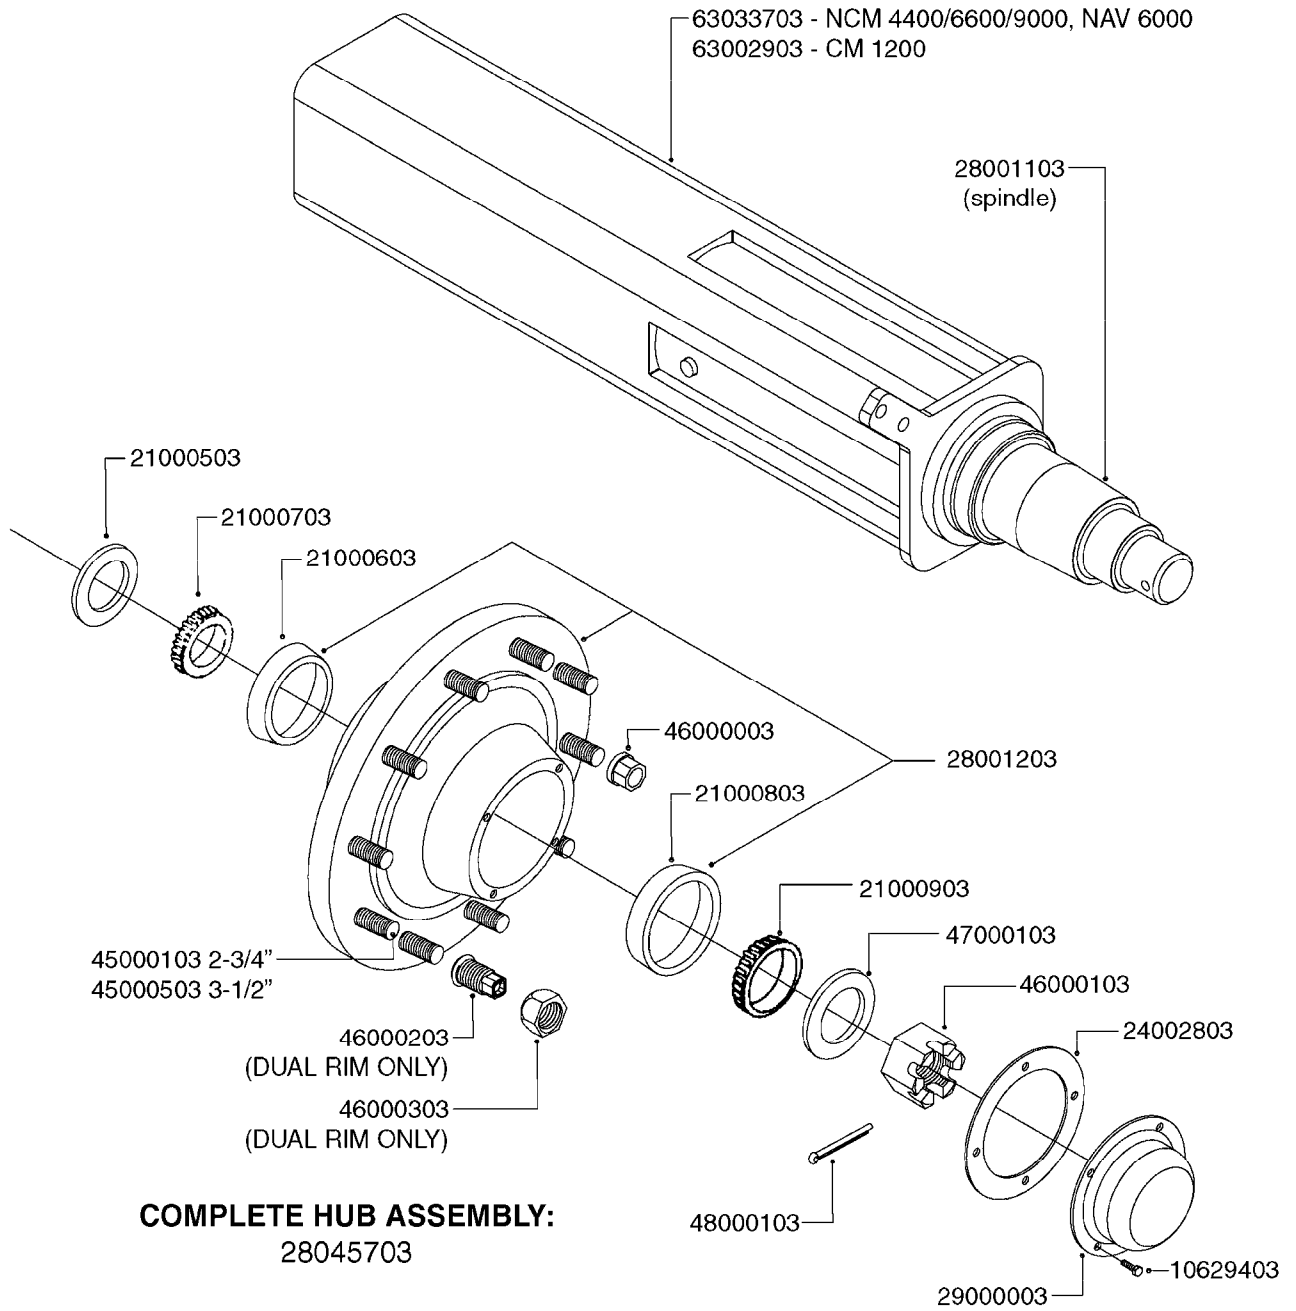

COMPLETE HUB ASSEMBLY:
28045703

COMPLETE ASSEMBLIES
WHOLEGOODS ITEMS

E0790

HUB ASSEMBLY F.4-1/2" SPINDLE
E0790-HIN, 06:07:17

Page 1

Date 07.02.2020 10:10

parts-n°	order qty	description
10629403	1	BOLT HEX 5/16 NC GR.2 00.50"
21000503	1	SEAL,WHEEL CR43771
21000603	1	RACE, BEARING 3.5/1.5
21000703	1	BEARING, TAPPERED 3.5433/1.575
21000803	1	RACE, TAPERED BEARING
21000903	1	BEARING, TAPPERED, 2.75/1.510
24002803	1	GASKET F. HUB 4.5" HUB ASSY
28001103	1	SPINDLE 4.5"x 23" 20000LB
28001203	1	HUB, 20000LB W. BRG RACES
28045703	1	HUB ASSY 10-13.19-11.02 25000#
29000003	1	HUB CAP F. 881(20000LB) HUB
45000103	1	BOLT, WHEEL STUD 3/4-16X2 3/4
45000503	1	BOLT, WHEEL STUD 3/4-16X3 1/2
46000003	1	NUT HEX NF 3/4" FLANGED F.HUB
46000103	1	NUT, CASTLE, SPINDLE 2-12 UNF
46000203	1	NUT, BUD WHEEL, INNER, RH
46000303	1	NUT, BUD WHEEL, OUTER, RH
47000103	1	WASHER, SPNDL 4.5" 2.06x4 .25T
48000103	1	PIN, COTTER 5/16" X 5.25"
63002903	1	AXLE INSERT,72"-90"SUS CM 1200
63033703	1	AXLE INSERT NCM 44/66/9000