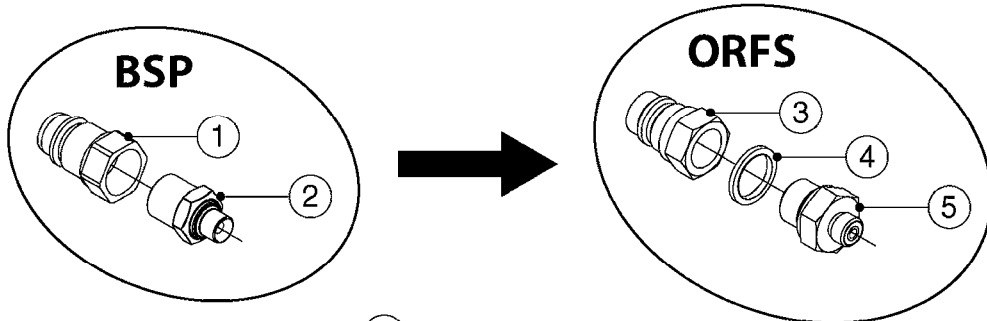

7

ORFS Hose Size	ORFS Fitting Size	BSP Fitting Size
1/4"	9/16"	1/2"
3/8"	11/16"	5/8"
1/2"	13/16"	3/4"
3/4"	1-3/16"	1"

8

ORFS Hose Size	ORFS Fitting Size	BSP Fitting Size
1/4"	9/16"	1/2"
3/8"	11/16"	5/8"
1/2"	13/16"	3/4"
3/4"	1-3/16"	1"

C0045