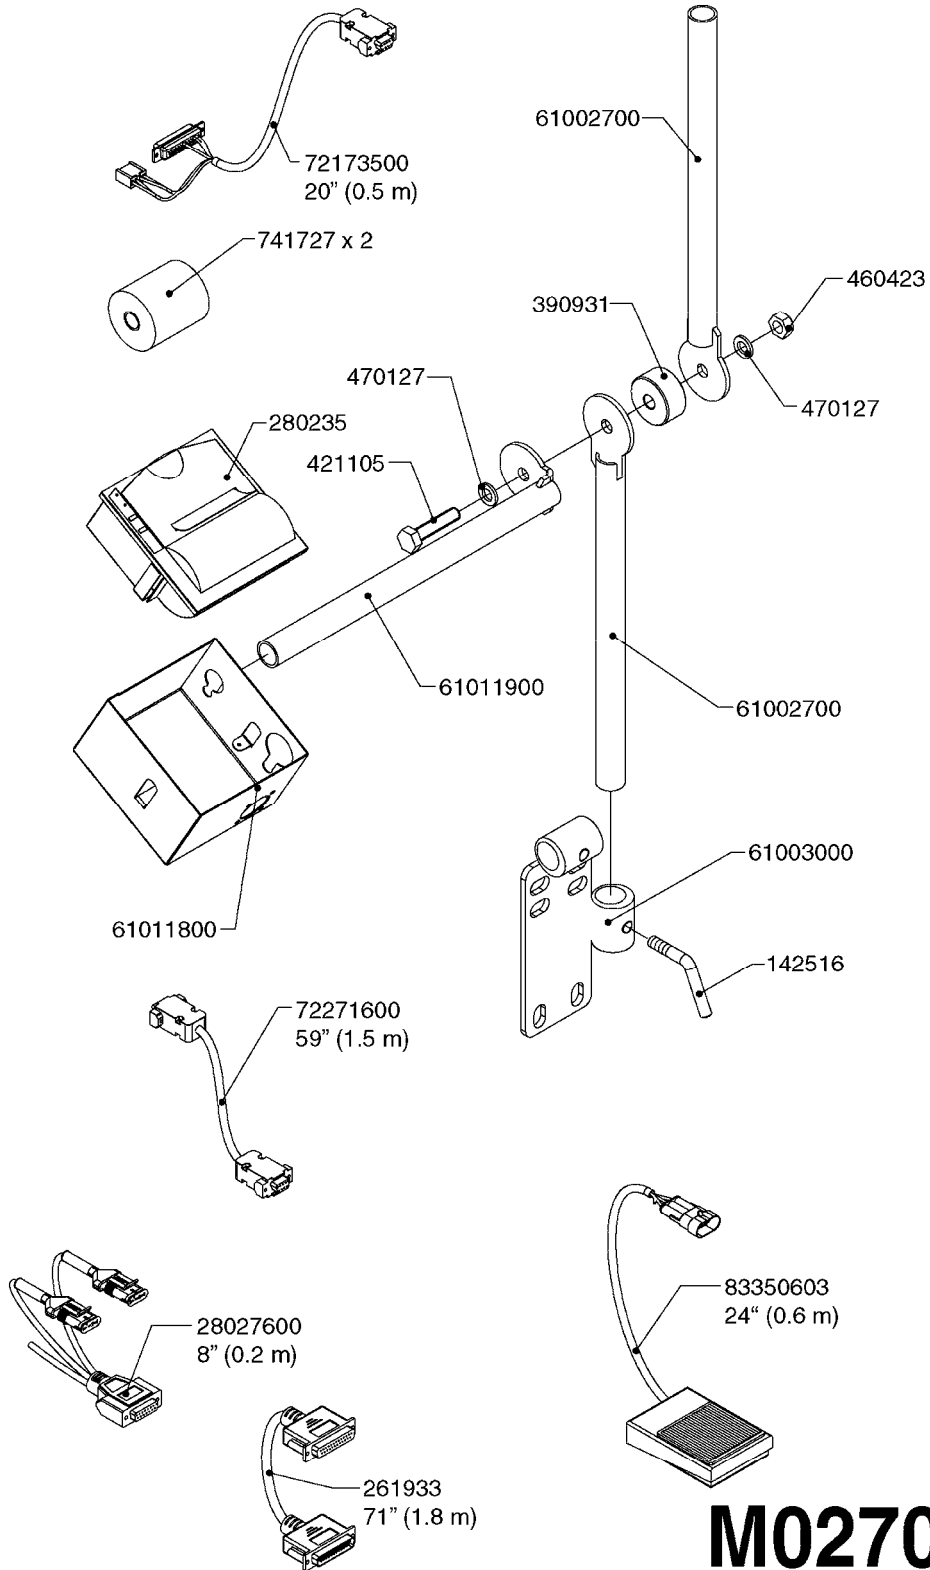

HC 5500 ACCESSORIES
M0270-HIN, 01:01:16

Page 1
Date 07.02.2020 10:11

parts-n°	order qty	description
142516	1	SCREW SET M10 BENT F. LOCKING
261933	1	CABLE W/PLUG 2X25 L=71"
280235	1	HARDI PRINTER WITH CLOCK
390931	1	PLASTIC SPACER D40XD11 L=20
421105	1	M10X45 MACHINE SCREW STAINLESS
460423	1	NUT HEX M10X1.50 LOCK DIN985A2 SS
470127	1	WASHER D15D10X2 M10 LOCK
741727	1	PAPER, THERMAL, HC5500 PRINTER
28027600	1	WIRE HC5500 AUX.
61002700	1	TUBE BRACKET F.TRACTOR MOUNT
61003000	1	BRACKET F.TRACTOR MOUNT
61011800	1	BOX FOR HARDI PRINTER
61011900	1	TUBE BRACKET F.TRACTOR MOUNT
72173500	1	WIRE F.PRINTER HC5500 L=20"
72271600	1	HC5500 COMMUNICATION CABLE
83350603	1	FOOT SWITCH HC5500 CONTROL