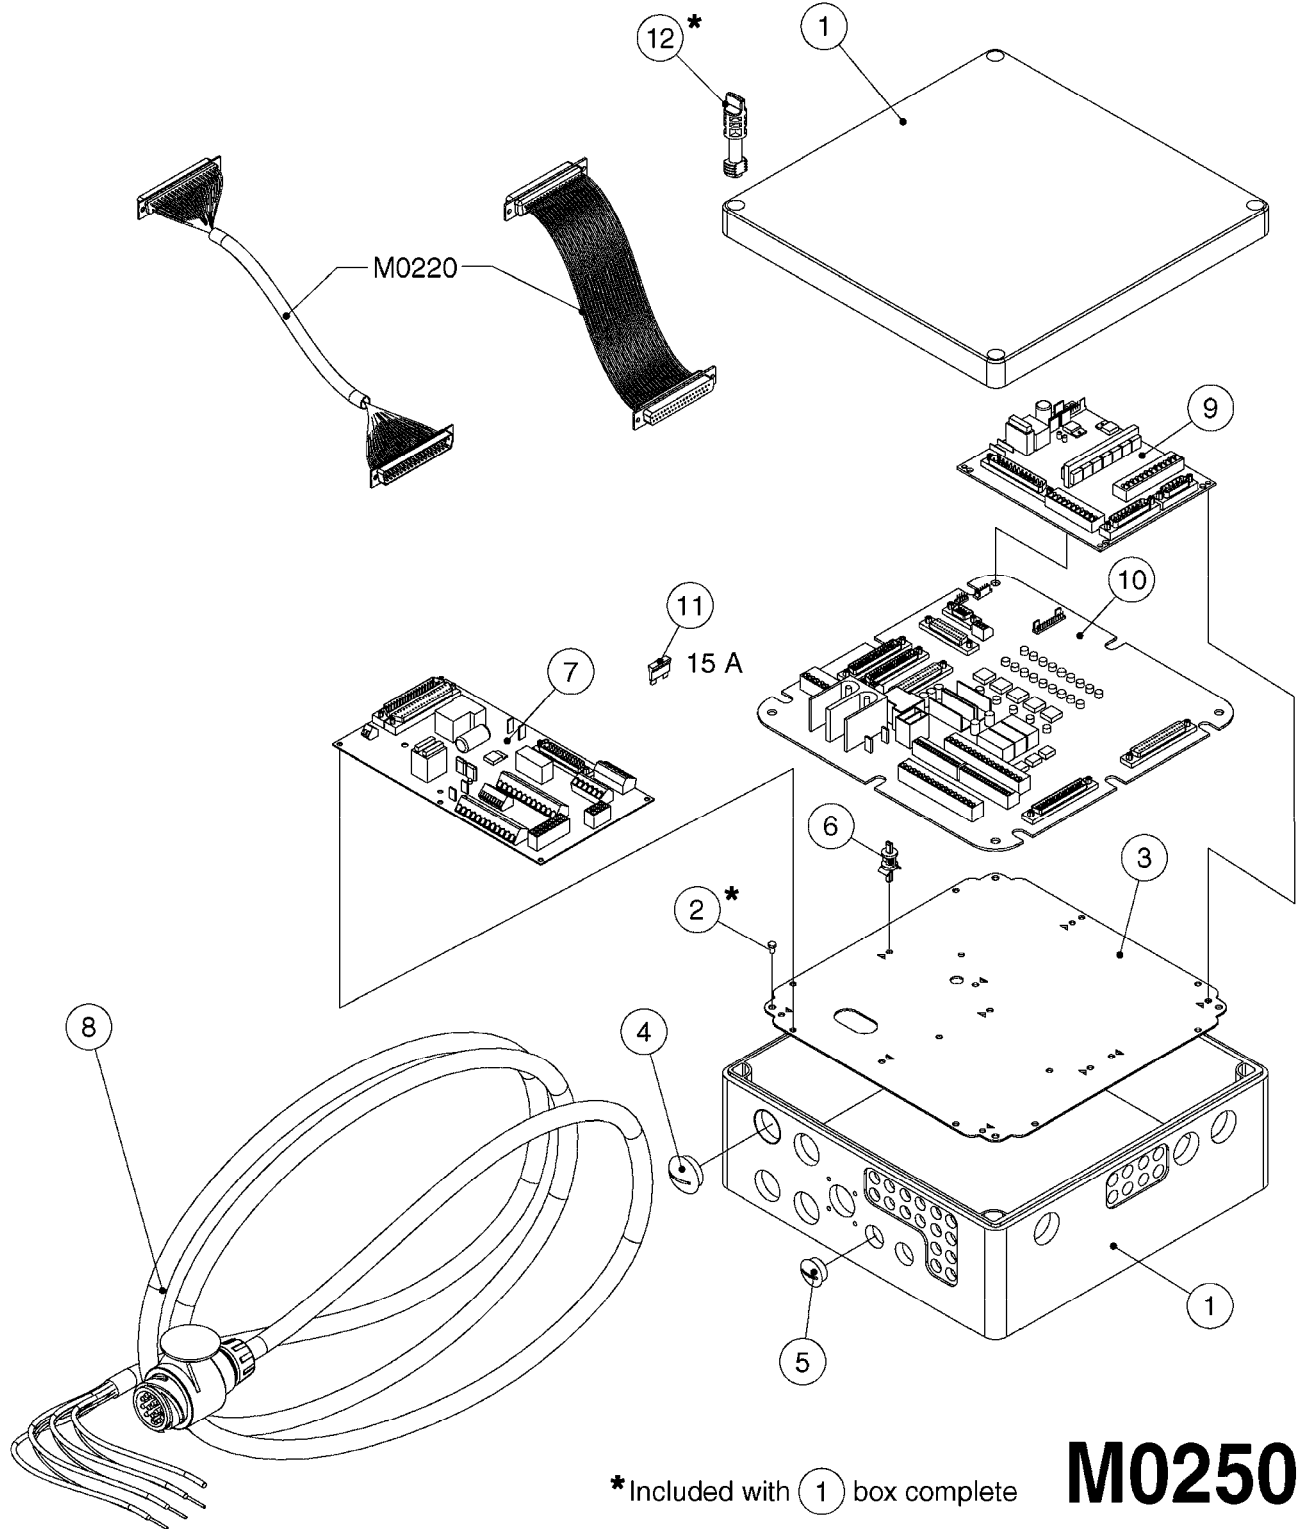

POWER SUPPLY CABLES
M0240-HIN, 01:01:16

Page 0

Date 07.02.2020 10:11

M0240

POWER SUPPLY CABLES
M0240-HIN, 01:01:16

Page 1

Date 07.02.2020 10:11

parts-n°	order qty	description
261605	1	Fuse 25A ATOF Series
983070	1	CABLE 2X6²
16112800	1	BRACKET F.12V POWER CABLE/PLUG
28048000	1	PLUG 3-POL DIN 9680 FEM.CHASS
72266300	1	CABLE 12VDC POWER F. TRACTOR