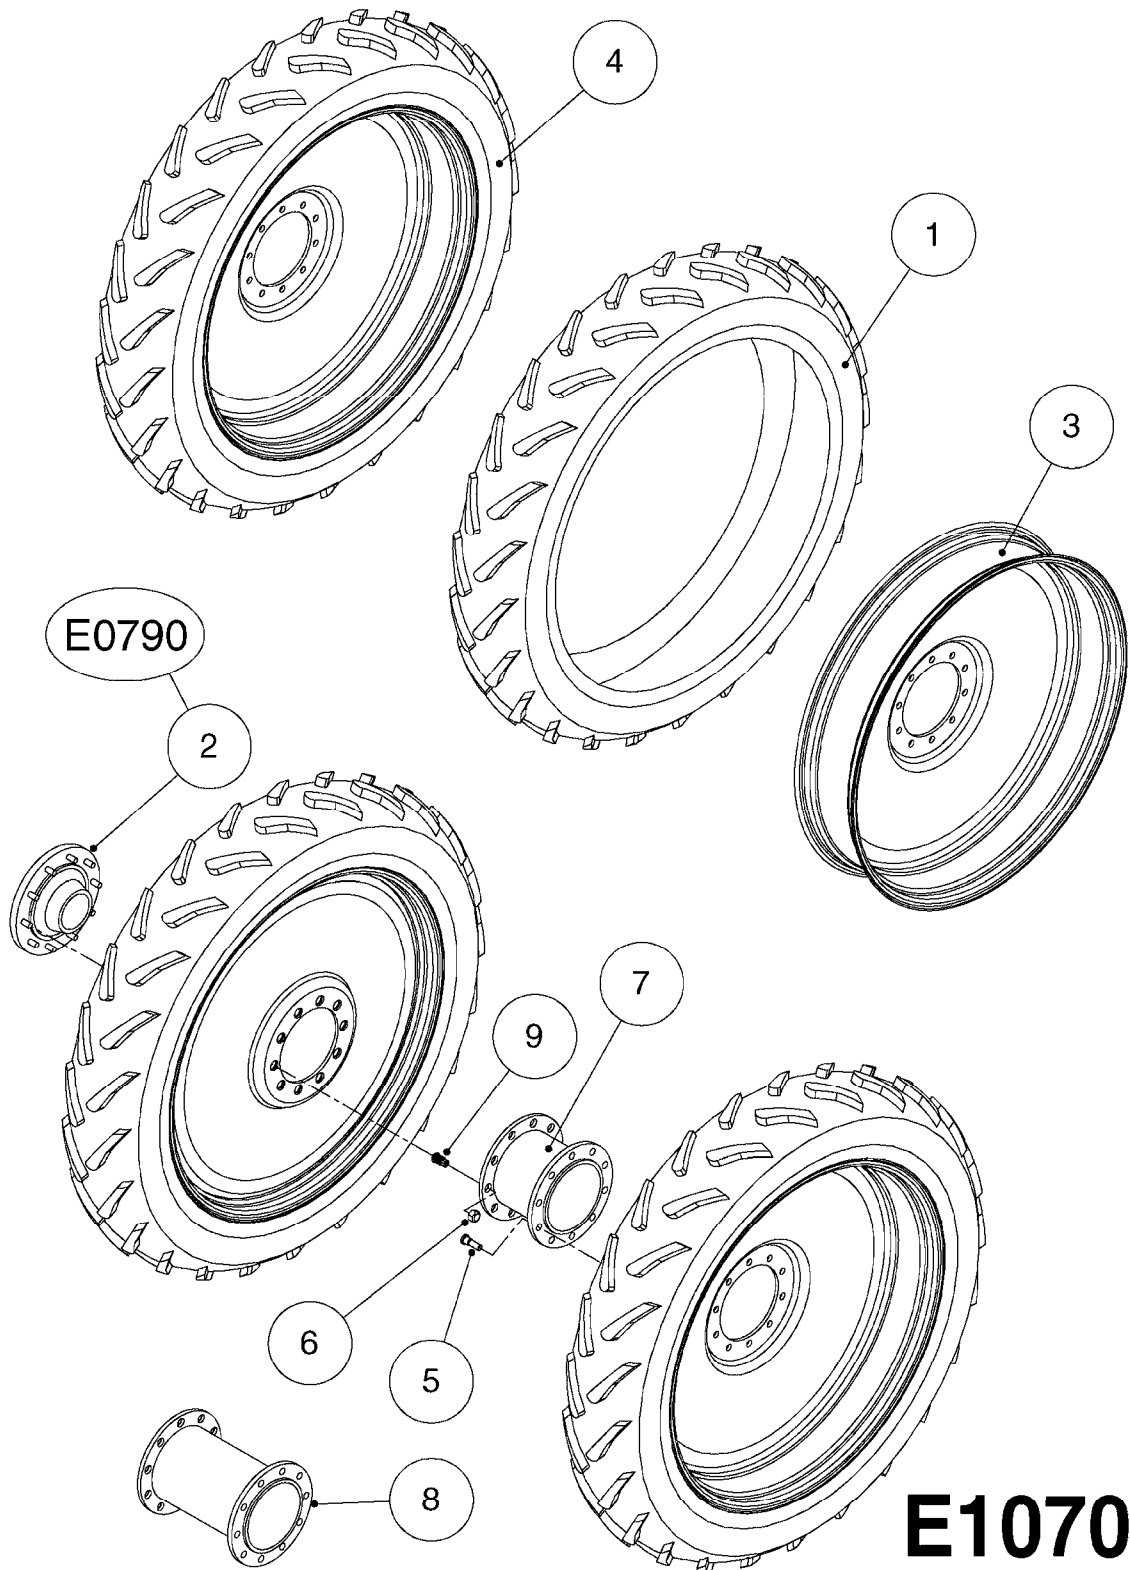

E1070

WHEELS FOR NEW COMMANDER
E1070-HIN, 01:01:16

Page 1

Date 07.02.2020 10:10

Pos.	parts-n°	order qty	description
1	10615703	1	TIRE 320 90R46' RAD.TL 357774
2	28045703	1	HUB ASSY 10-13.19-11.02 25000#
3	28007103	1	RIM,10x46,5.75NOS,13.189BC
4	28031203	1	TIRE ASSY. 320/90R50" HL R.H.
4	28031303	1	TIRE ASSY. 320/90R50" HL L.H.
4	28037603	1	TIRE ASSY.320/90R50" R.H. DUAL
4	28037703	1	TIRE ASSY.320/90R50" L.H. DUAL
4	28038603	1	TIRE 320/90R50" 161A8B HI LOAD
4	70006303	1	WHEEL ASM. 320/90R46 LH
4	70006703	1	WHEEL ASM. 320/90R46 RH
5	28034803	1	STUD 3/4"NF/5/8"KNURL L=2-5/8"
6	46000303	1	NUT, BUD WHEEL, OUTER, RH
7	61011203	1	DUAL SPACER 22" ROW 50" TIRE
8	61011303	1	DUAL SPACER 30" ROW 50" TIRE
9	46000203	1	NUT, BUD WHEEL, INNER, RH