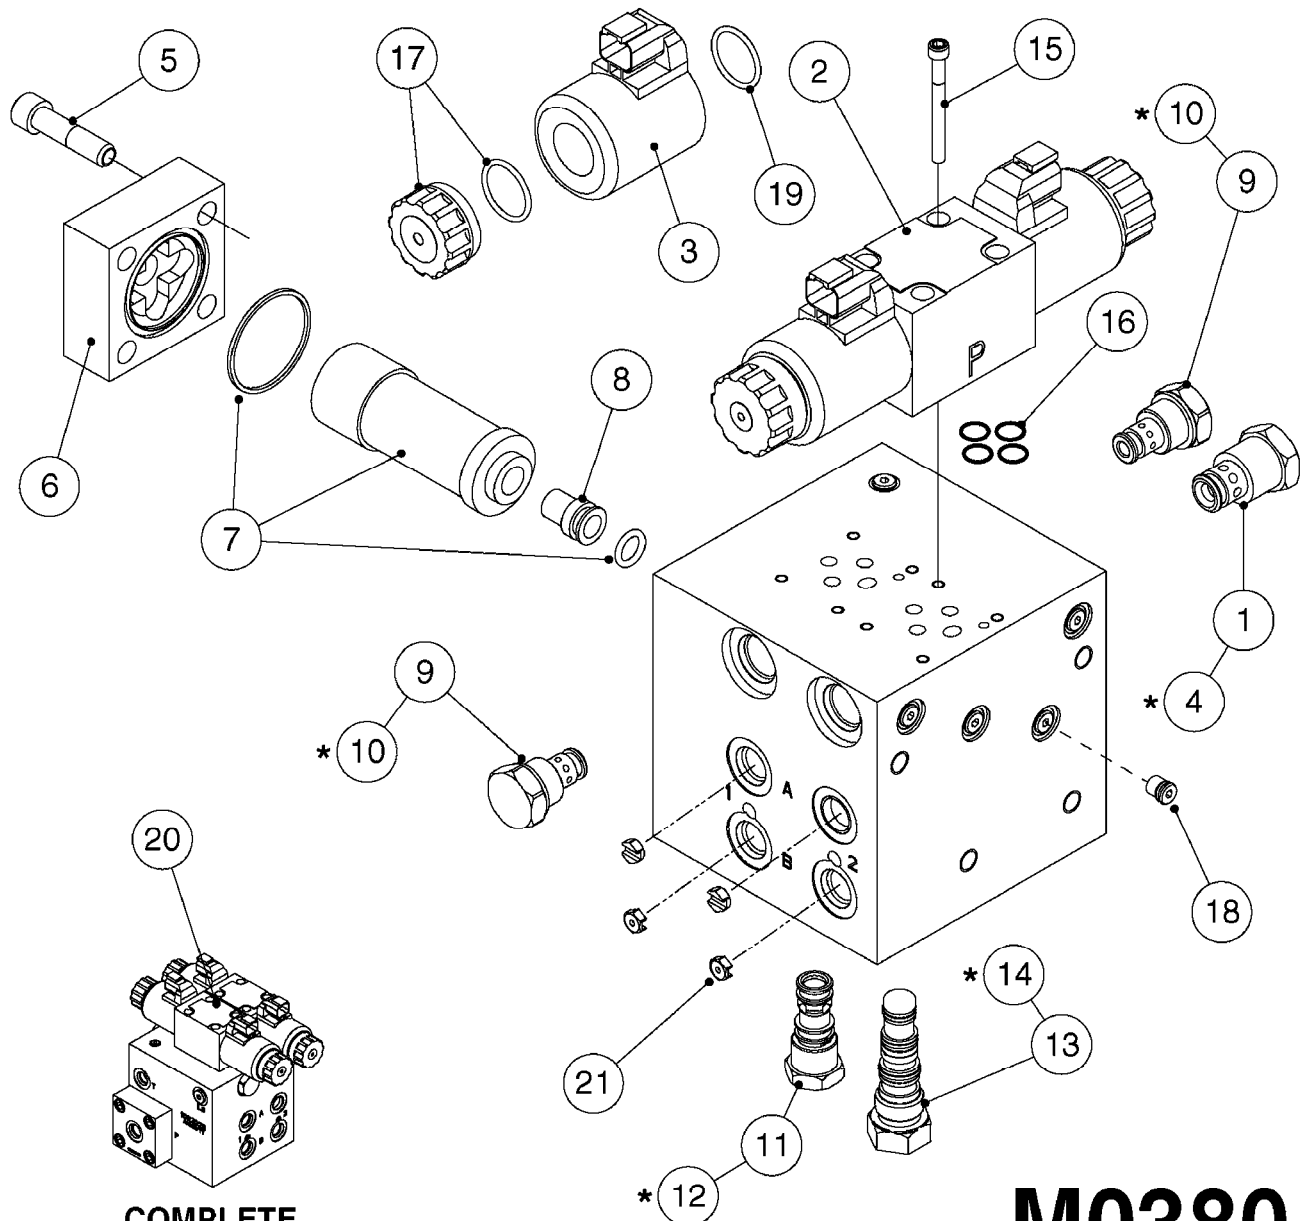

NORAC UC5 BOOM HEIGHT CONTROL
M0370-HIN, 16:10:18

Page 1
Date 07.02.2020 10:11

Pos.	parts-n°	order qty	description
1	26022703	1	CABLE, INTERFACE, TILT, NORAC UC5
2	26023503	1	CABLE UC5 INTERFACE MAIN AMP
3	26032600	1	CABLE UC5 NETWORK 14 AWG 10M
4	26043000	1	NORAC UC5 NETWORK 2 PIN PLUG
5	26043300	1	CABLE UC5 VALVE 2PIN/2PIN DT
6	26043400	1	NORAC UC5 CONTROLLER MODULE
7	26043500	1	NORAC UC5 VALVE MODULE
8	26043600	1	MODULE, INPUT, NORAC UC5
9	26043700	1	SENSOR, NORAC, UC5, ULTRASONIC
10	26043800	1	NORAC UC5 NETWORK COUPLER 2-WAY
11	26043900	1	NORAC UC5 NETWORK COUPLER 8-WAY
12	26044200	1	CABLE UC5 NETWORK 18 AWG 20M
13	26023803	1	NORAC UC5 ROLL SENSOR OLD STYLE NORAC P/N 43740
13	26044300	1	NORAC UC5 ROLL SENSOR NEW STYLE NORAC P/N 43741
14	26044400	1	NORAC UC5 - UC7 COUPLER 2-WAY/TERM.
15	26047100	1	CABLE UC5 NETWORK 14 AWG 1M
16	26049900	1	CABLE UC5 NETWORK 14 AWG 3M
17	26057900	1	UC5 NETWORK 6 PIN PLUG
18	26058000	1	NORAC UC5 NETWORK 12-PIN PLUG
19	26084700	1	MESH KIT ULTRASONIC SENSOR FOR 2018 AND NEWER SENSORS
19	28098003	1	MESH AND CLIP KIT, NORAC FOR PRE-2018 SENSORS
20	28050303	1	NORAC RUBBER TOP&BOLT F.SENSOR DIA.30MMX30MMX8MM
21	28055503	1	NORAC VALVE MOUNTING HARDWARE
22	28086600	1	FOAM DISC F. SENSOR NORAC
23	78216100	1	NORAC VALVE BLOCK COMP, DEUTSCH CON.