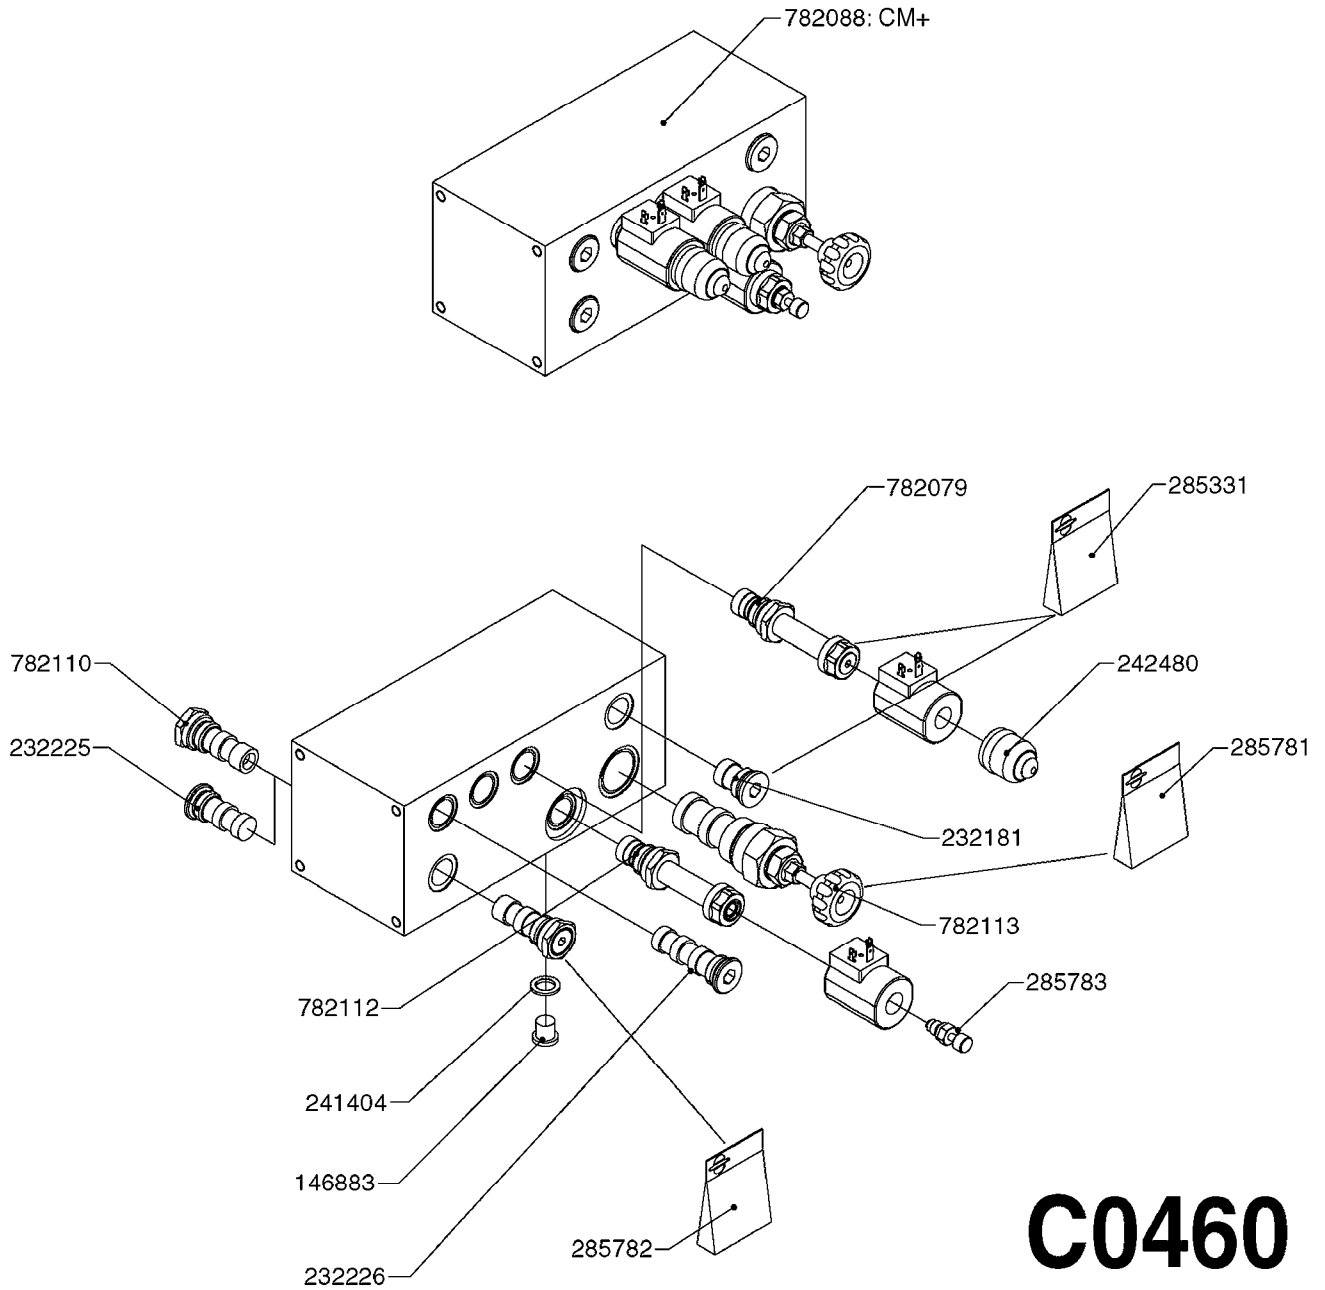

C0045

HYDRAULICS - BSP TO ORFS
C0045-HIN, 24:03:16

Page 1

Date 07.02.2020 10:10

Pos.	parts-n°	order qty	description
1	10466003	1	COUPLER PIONEER 8010-04 1/2NPT
2	231907	1	HEX NIPPLE 1/4"BSP X 1/2"NPT
2	231906	1	HEX NIPPLE 3/8"BSP X 1/2"NPT
2	147132	1	HEX NIPPLE 1/2"X1/2" BSP DEL
3	230311	1	QUICK COUPLING 1/2"
4	241356	1	DOWTYSEAL 1/2"
5	23234800	1	HEX NIPPLE 1/2"-9/16" ORFS FITTING FOR 1/4" HOSE
5	23234900	1	HEX NIPPLE 1/2"-11/16" ORFS FITTING FOR 3/8" HOSE
5	23235300	1	HEX NIPPLE 1/2"-13/16" ORFS FITTING FOR 1/2" HOSE
6	242102	1	O-RING Ø9.25X1.78 NITRIL 90SH
6	24263200	1	O-RING Ø7.66X1.78 NITRIL 90SH
6	24263300	1	O-RING Ø12.42X1.78 NITRIL 90SH
6	24263400	1	O-RING Ø18.77X1.78 NITRIL 90SH
7	67002403	1	CHART - BSP TO ORFS HOSES
8	67002503	1	CHART - BSP TO ORFS FITTINGS