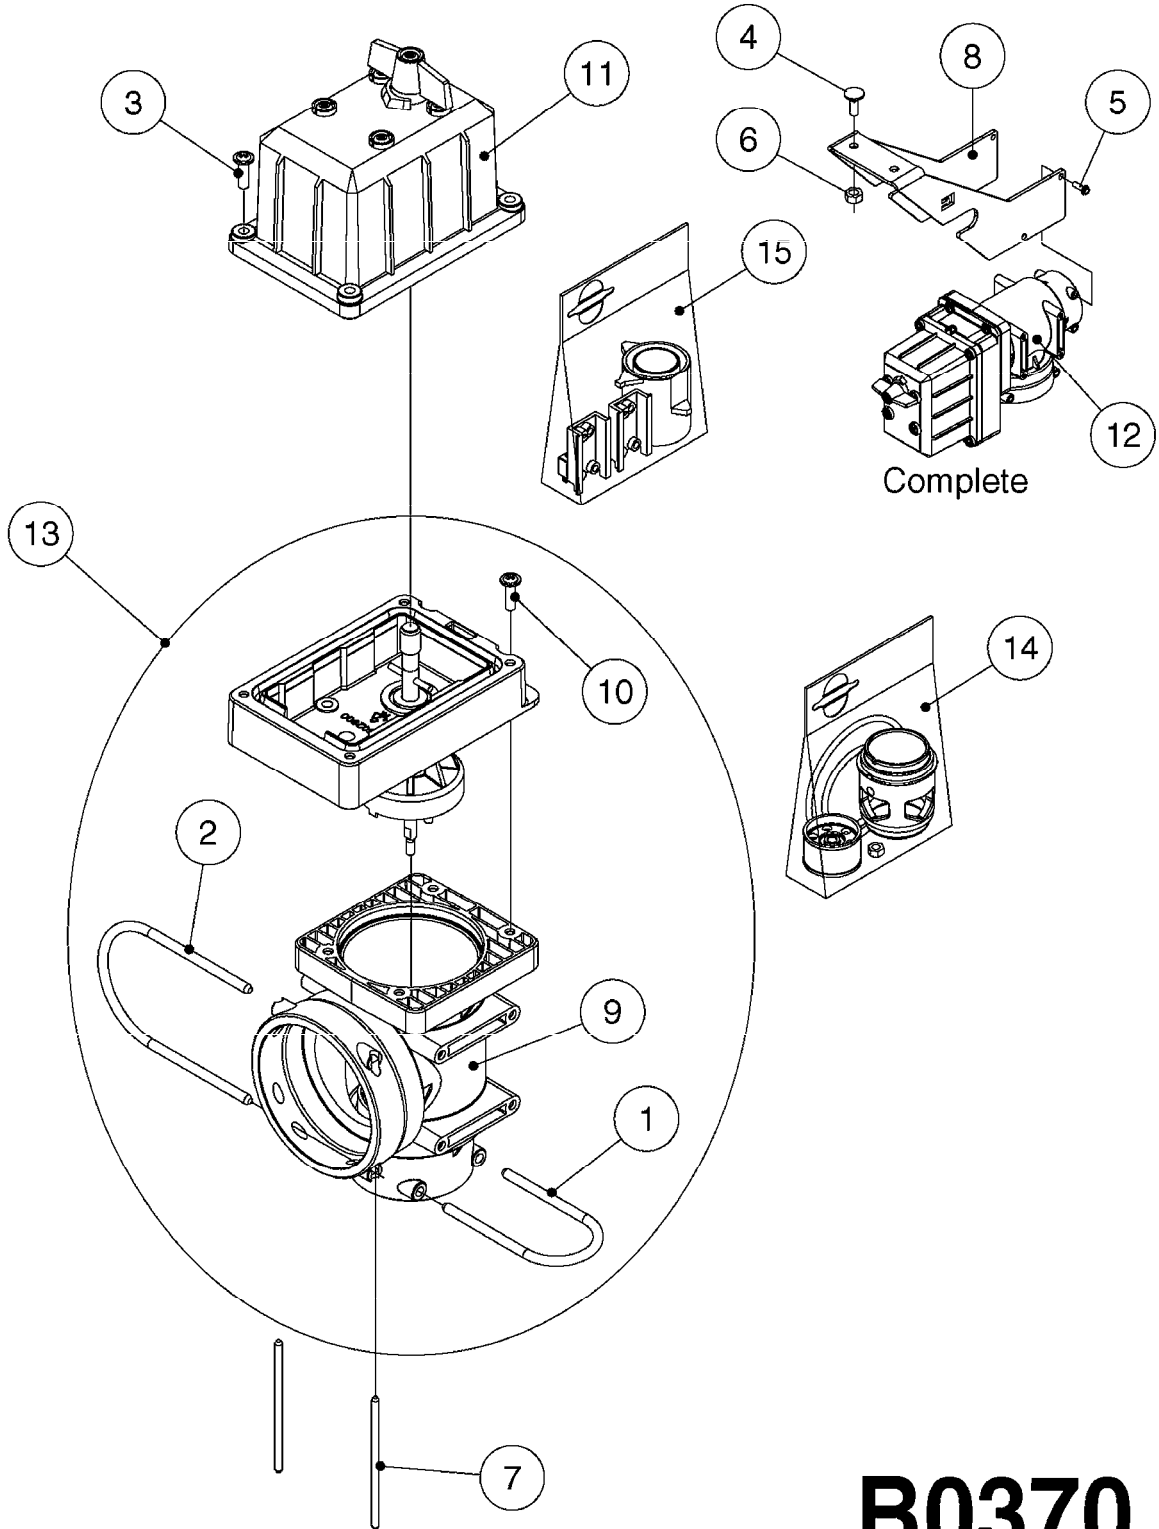

B0370

PRESSURE REGULATOR - S93 06
B0370-HIN, 12:05:16

Page 1

Date 07.02.2020 10:09

Pos.	parts-n°	order qty	description
1	145996	1	FITT.DK S-67 FORK
2	145997	1	FITT.DK S-93 FORK
3	440677	1	SCREW F. PLASTIC 5X20 SS
4	440695	1	BOLT CARRIAGE M8X25
5	440698	1	SCREW F.PLASTIC 6X18 SS HEXHD
6	460143	1	SELF LOCK NUT M8 SST A2 DIN985
7	480487	1	PIN M5X60 SLOTTED GALV
8	16244000	1	BRACKET FOR REG. NAV, PAINTED NAVIGATOR PLATFORM BRACKET
9	33510800	1	HOUSING F.PRESS.REG.S67/S93
10	44076200	1	SCREW WN5451 5X16 SS TORX
11	72374200	1	MOTOR HOUS.REG.1:150 ENCODER
12	72374300	1	REGUL S67/S93 ASSY W SS CONE
12	72425500	1	REGULATOR S67/S93 CROSS-DRILL
12	72678700	1	REGULATOR S67/S93 CROSS-DRILL CERAMIC COMPONENTS
13	72481600	1	BAG W. CONSOLE&SPINDLE COMPL
14	72678900	1	BAG W.CONE/CYL/GASKET CERAMIC CERAMIC COMPONENTS
14	74190800	1	BAG W.CONE/CYL. AND GASKET. SYNTAL
15	74187500	1	SWITCH 5A PRESS.REG REP.KIT 08