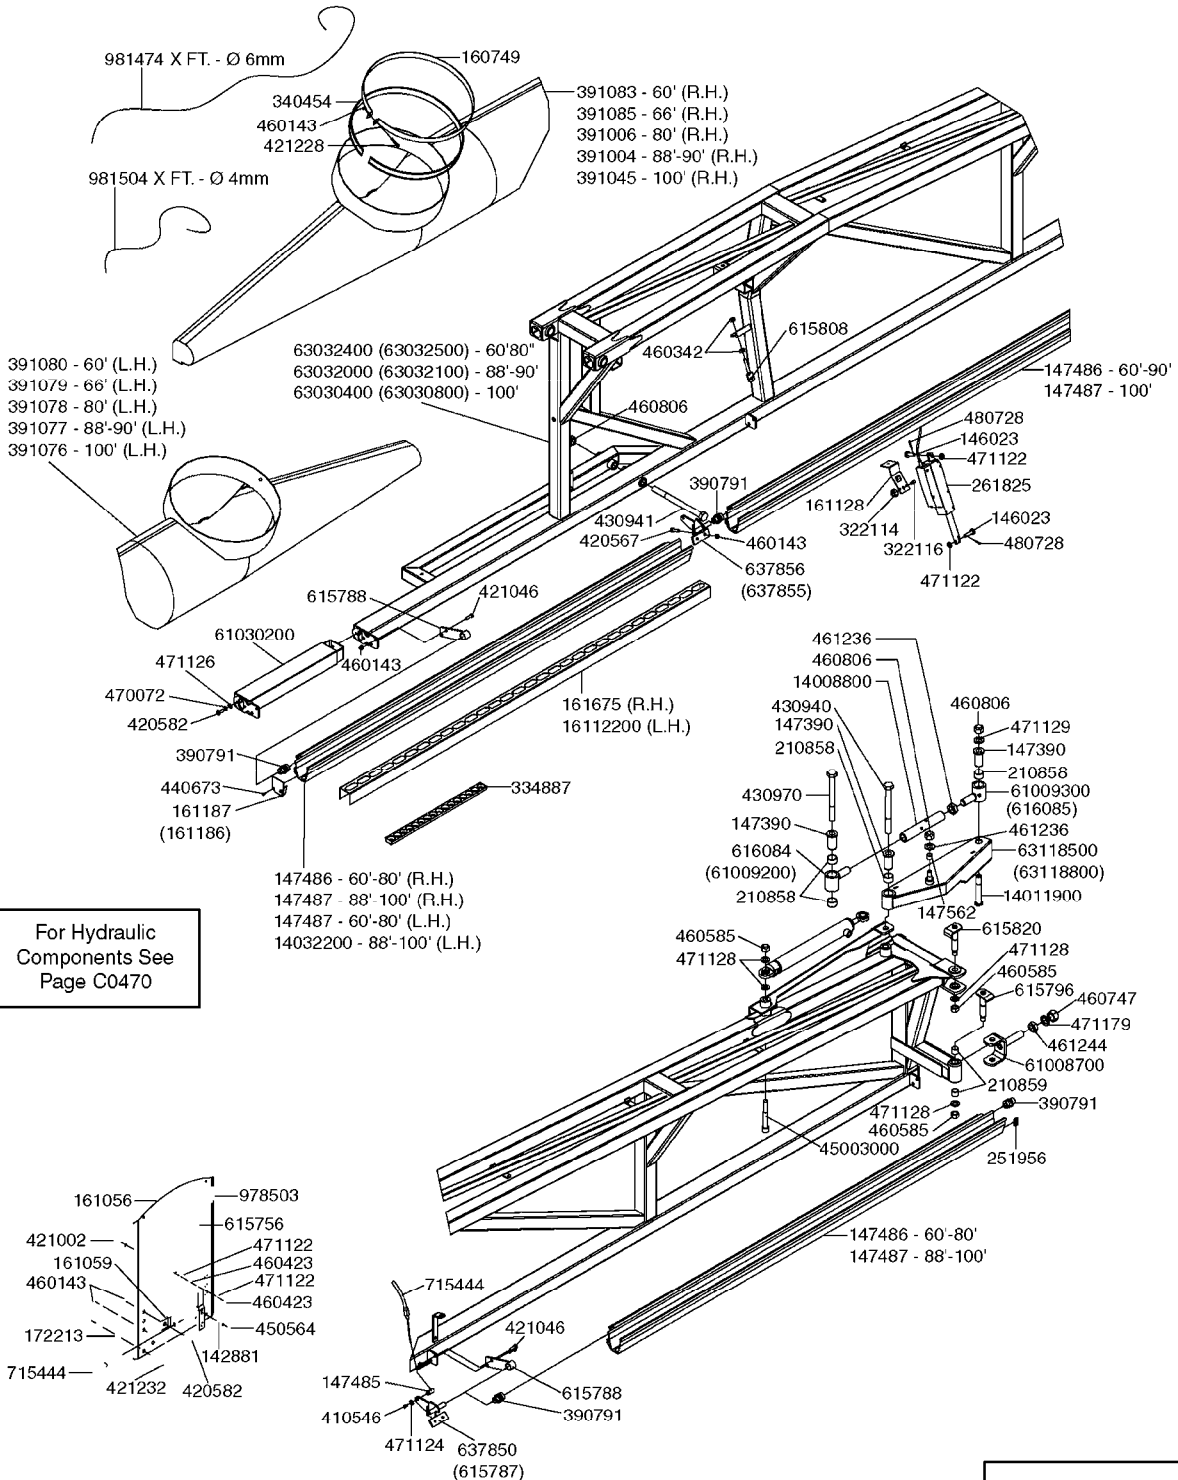

For Hydraulic Components See Page C0470

Right Side Shown
(Left Side Similar)

D0660

BOOM-TF INNER HAZ-WC 60'-100'
D0660-HIN, 01:01:16

Page 1
Date 07.02.2020 10:10

parts-n°	order qty	description
142881	1	WIRE HOLDER FOR REMOTE CONTROL
146023	1	PIN FOR COGWHEEL
147390	1	BUSHING
147485	1	BUSHING Ø13.0/M6 L=31/Ø4.2/Ø10
147486	1	AIR SLOT RAIL L=1995/D25
147487	1	AIR SLOT RAIL L=2495/D25
147562	1	BUSHING D19.8/17.0 L=15
160749	1	BAND METAL F.AIR BAG
161056	1	PLATE F. TILT INDICATOR
161059	1	BRACKET F.TILT INDICATOR CABLE
161128	1	NOZZLE HOLDER TF
161186	1	AIR SLOT END LH
161187	1	AIR SLOT END RH
161675	1	AIR DIFFUSER L=1870 R.H.
172213	1	FLAT BAR F.Boom STRAP
210858	1	BUSHING 034/30 L=20
210859	1	BUSH Ø23X20 L20
251956	1	RUBBER SEAL 60MM
261825	1	ACTUATOR HAZ 2 WIRE
322114	1	NUT PLASTIC F.NOZZ.H
322116	1	BOLT PLASTIC F.NOZZ.H.
334887	1	AIRGUIDE TWIN FORCE L=494
340454	1	TANK STRAP PACKING 40X2140
390791	1	BUSHING F. AIR SLOT
391004	1	AIR BAG F.88/90' HAZ PVC RIGHT
391006	1	AIR BAG F.80' HAZ PVC RIGHT
391045	1	AIR BAG F.100' HAZ PVC RIGHT
391076	1	AIR BAG F.100' HAZ PVC LEFT
391077	1	AIR BAG F.88/90' HAZ PVC LEFT
391078	1	AIR BAG F.80' HAZ PVC LEFT
391079	1	AIR BAG F.66' HAZ PVC LEFT
391080	1	AIR BAG F.60' HAZ PVC LEFT
391083	1	AIR BAG F.60' HAZ PVC RIGHT
391085	1	AIR BAG F.66' HAZ PVC RIGHT
410546	1	BOLT HEX M6X12 A2 SS DIN933
420567	1	BOLT HEX 8.8 DEL M8X30 FT
420582	1	BOLT HEX 8.8 DEL M8X20 FT A2
421002	1	BOLT HEX 8.8 DEL M10X30 FT DIN933
421046	1	BOLT HEX M8X25/25 A2 SS DIN933
421228	1	BOLT HEX 8.8 DEL M8X55
421232	1	BOLT HEX 8.8 DEL M8X110
430940	1	BOLT M20X210 8.8 DEL.
430941	1	BOLT M20X260 8.8 DEL.
430970	1	BOLT HEX M20X120 DIN931- DEL
440673	1	SCREW F.PLASTIC 5X12 SS
450564	1	SCREW M6X12 ALLEN
460143	1	SELF LOCK NUT M8 SST A2 DIN985
460342	1	NUT HEX M10 DEL DIN934
460423	1	NUT HEX M10X1.50 LOCK DIN985A2 SS
460585	1	LOCKING NUT M16 DIN985 A2 SS
460747	1	NUT HEX M24 LOCK
460806	1	NUT HEX M20X2.50 LOCK DIN985A2 SS
461236	1	NUT HEX M24X1.5
461244	1	NUT HEX M24X3 JAMB.
470072	1	WASHER D15/D8X.5 LOCK
471122	1	WASHER, M10, Ø20/10.5X 2.0, SS
471124	1	WASHER, M6, Ø18/ 6.4X 1.6, SS
471126	1	WASHER, M8, Ø16/ 8.4X 1.6, SS
471128	1	WASHER, M16, Ø30/17.0X 3.0, SS
471129	1	WASHER, M20, Ø37/21.0X 3.0, SS
471179	1	LOCK WASHER NORDLOCK M24 ELZ