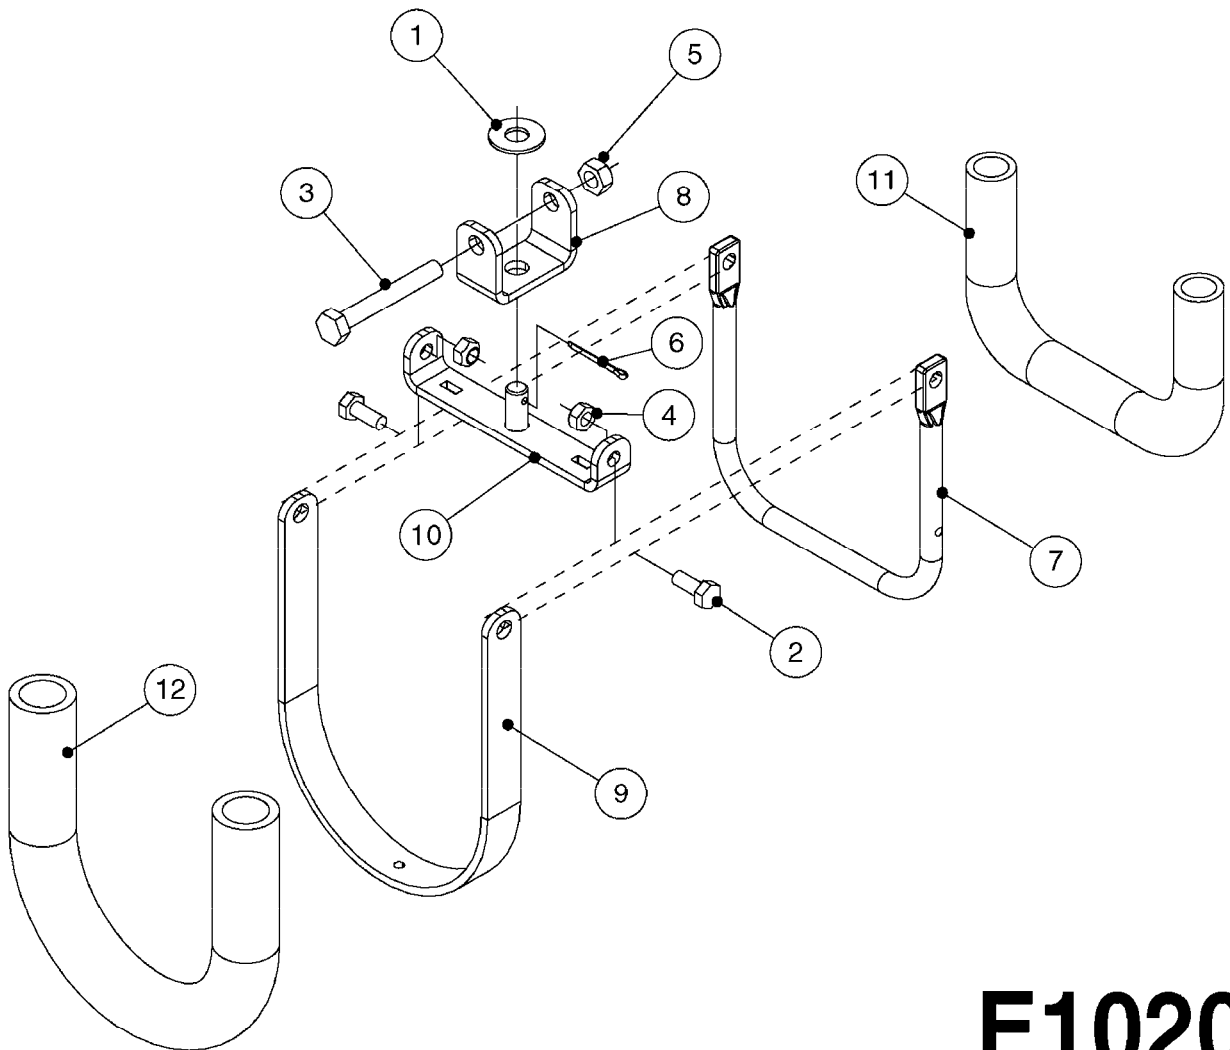

E1020

SWIVEL HOSE GUARD
E1020-HIN, 17:11:16

Page 1
Date 07.02.2020 10:10

Pos.	parts-n°	order qty	description
1	165557	1	WASHER D28.0/D12.2X2.0 SS
2	421046	1	BOLT HEX M8X25/25 A2 SS DIN933
3	421222	1	BOLT HEX 8.8 DEL M10X75 FT
4	460143	1	SELF LOCK NUT M8 SST A2 DIN985
5	460423	1	NUT HEX M10X1.50 LOCK DIN985A2 SS
6	480126	1	PIN COTTER M4X30
7	15118200	1	HOSE & TUBE HOLDER NCM
8	16143600	1	HOSE AND CABLE HOLDER TOP
9	16160900	1	HOSE AND CABLE GUARD 160X502MM
9	16187700	1	HOSE AND CABLE GUARD 160X402MM
10	61042200	1	HOSE AND CABLE HOLDER PIVOT
11	92703203	1	HOSE R X3/4" X300PSI WP X0012"
12	92712403	1	HOSE R X1" X300PSI WP X0012"