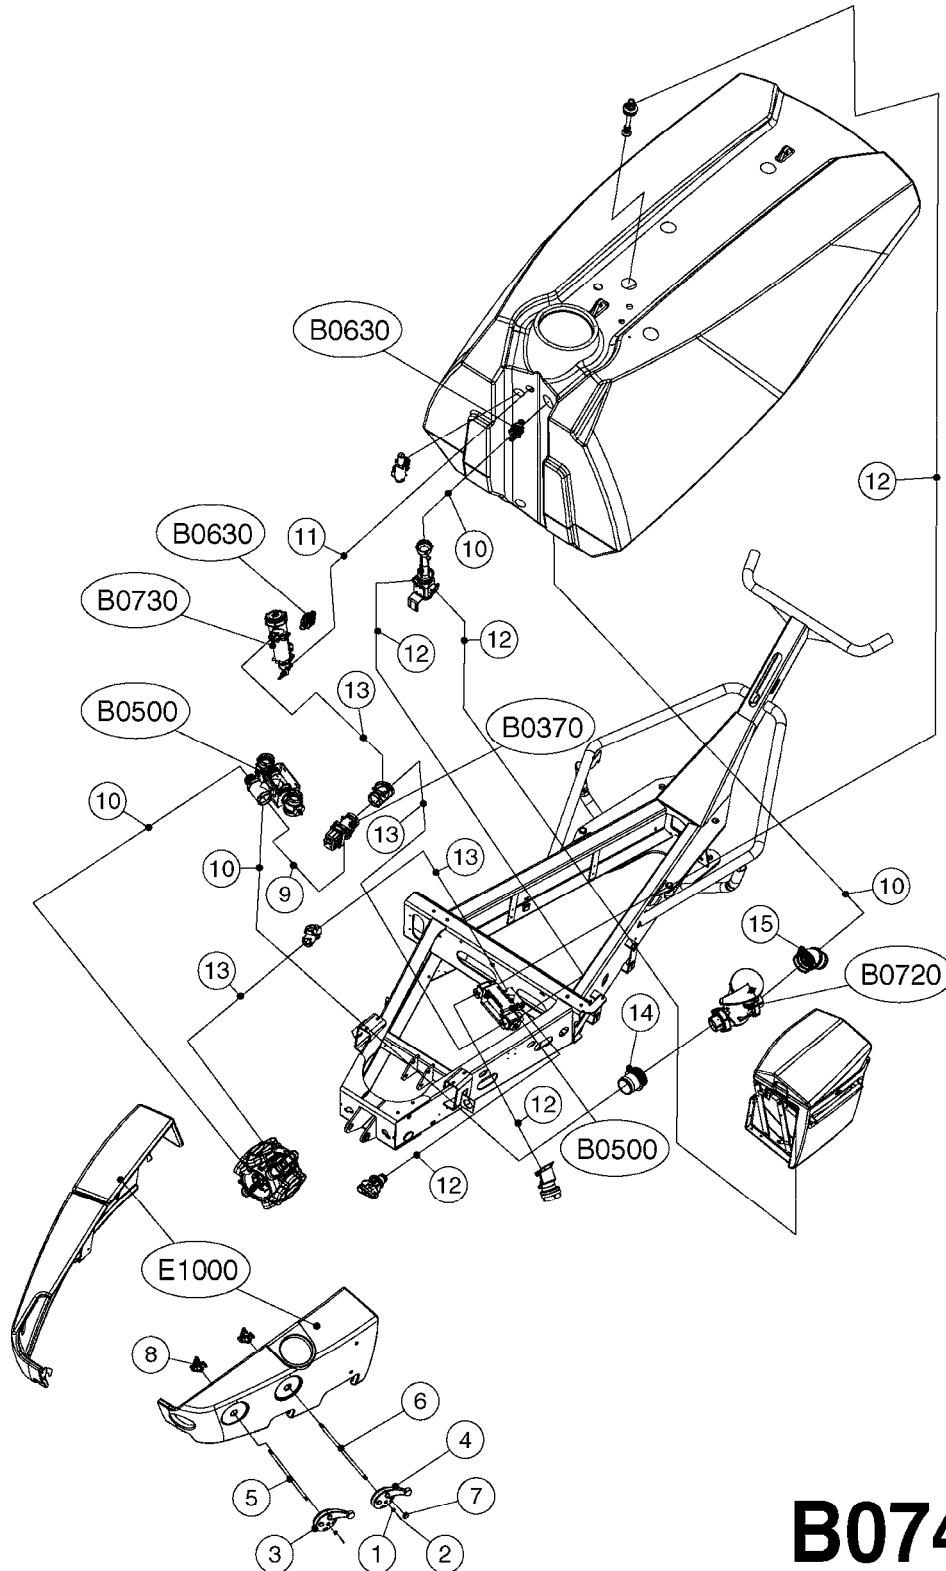

B0740

NCM 4400/6600 MANIFOLD
B0740-HIN, 01:01:16

Page 1
Date 07.02.2020 10:10

Pos.	parts-n°	order qty	description
1	334594	1	PLUG F.VALVE HANDLE BLACK
2	411006	1	SCREW M4X40 SLOTTED
3	741844	1	VALVE HANDLE ASSY. SUCTION NCM
4	741845	1	VALVE HANDLE ASSY. PRESSUR NCM
5	14038100	1	AXLE FOR SUCTION VALVE HANDLE
6	14038200	1	AXLE FOR PRESSURE VALVE HANDLE
7	33505200	1	PLUG FOR SMART VALVE HANDLE
8	72283000	1	AXLE JOINT F. SMARTVALVE HANDL
9	92702703	1	HOSE PVC SUCT GRAY 2"
10	92702803	1	HOSE PVC SUCT GRAY 2.5"
11	92703203	1	HOSE R X3/4" X300PSI WP X0012"
12	92712403	1	HOSE R X1" X300PSI WP X0012"
13	92734403	1	HOSE R X5/4" X200PSI WP X0012"
14	727133	1	FITT. S93 2-1/2" STR. S W/O-RI
15	72072900	1	FITT. S93 2-1/2" 45° S W/O-RING