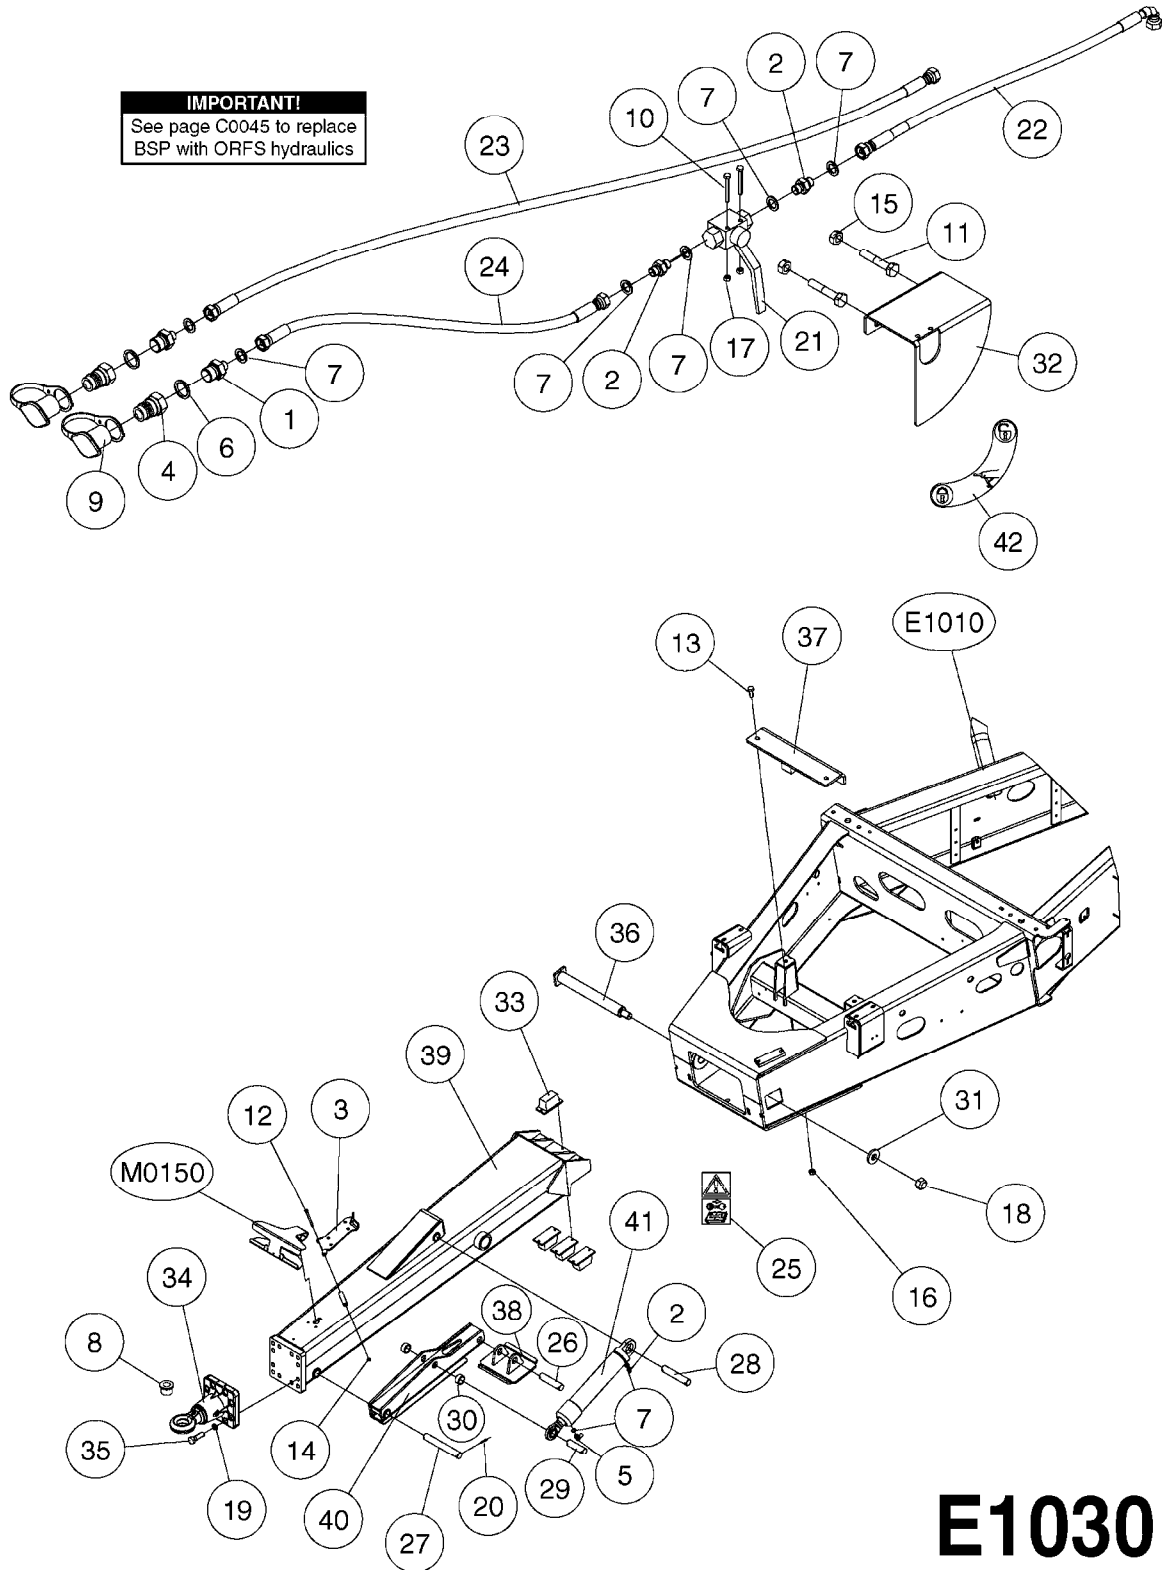

IMPORTANT!
See page C0045 to replace
BSP with ORFS hydraulics

HYD. DRAWBAR - NCM 6600
E1030-HIN, 07:02:19

Page 1

Date 07.02.2020 10:10

Pos.	parts-n°	order qty	description
1	146846	1	HEX NIPPLE 1/2" X 1/4"
2	146851	1	HEX NIPPLE 1/4"x1/4" 0.7MM
3	161923	1	SUPPORT PLATE F. PTO CM+
4	230311	1	QUICK COUPLING 1/2"
5	232294	1	HYD.FITTING 1/4"X1/4"
6	241356	1	DOWTYSEAL 1/2"
7	241404	1	DOWTY SEAL 1/4"
8	270608	1	BUSHING F. DRAWBAR NCM Ø50/Ø33
9	334206	1	DUST HOOD FOR HY-COUPLING
10	421142	1	BOLT HEX 8.8 DEL M5X40
11	421224	1	BOLT HEX 8.8 DEL M10X55
12	421232	1	BOLT HEX 8.8 DEL M8X110
13	430581	1	BOLT HEX 8.8 DEL M16X40 FT
14	460143	1	SELF LOCK NUT M8 SST A2 DIN985
15	460423	1	NUT HEX M10X1.50 LOCK DIN985A2 SS
16	460585	1	LOCKING NUT M16 DIN985 A2 SS
17	461217	1	NUT HEX M5 LOCK
18	461316	1	NUT HEX LOCK M30X3.5 DIN 985
19	471180	1	LOCK WASHER NORDLOCK M20 ELZ
20	480733	1	PIN D6 X 40
21	781049	1	HYD. BALL VALVE
22	784001	1	HOSE HY X 1/4 X 067.00"STR+ELB
23	784143	1	HOSE HY X 1/4 X 138" STR+STR
24	784161	1	HOSE HY X 1/4 X 59" STR+STR
25	978436	1	DECAL - WARNING! SERVICE
26	14047100	1	PIN D30.0 L= 132 /D6.0
27	14047200	1	PIN D30.0 L= 223 /D6.0
28	14047300	1	PIN D30.0 L= 161 /D6.0
29	14047400	1	PIN D30.0 L= 104 /D6.0
30	15073000	1	THREADED PIPE 1-1/4" L=20
31	16155900	1	DISC D70.0/ 31.0X10.0/RED
32	16160000	1	PLATE F. HYD. VALVE CM66/9000
33	24267600	1	RUBBERSTOP 15/238 T=56 SS
34	28164100	1	SWIVEL HITCH D50/8 BOLT
35	43000803	1	BOLT HEX M20 X 70MM DEL - FT
36	61037800	1	PIN F. STEERING 6600
37	61038500	1	BRACKET FOR DRAWBAR NCM 6600
38	61039700	1	FOOT F. HYD. JACK NCM6600
39	63043900	1	DRAWBAR ADJUSTABLE CM6600
40	63045400	1	SUPPORT LEG HYD. JACK 6600
41	78134000	1	DOB.CYL.Ø70/40-322 TRACK LEFT '15
42	97814500	1	DECAL JACK STAND LOCK VALVE