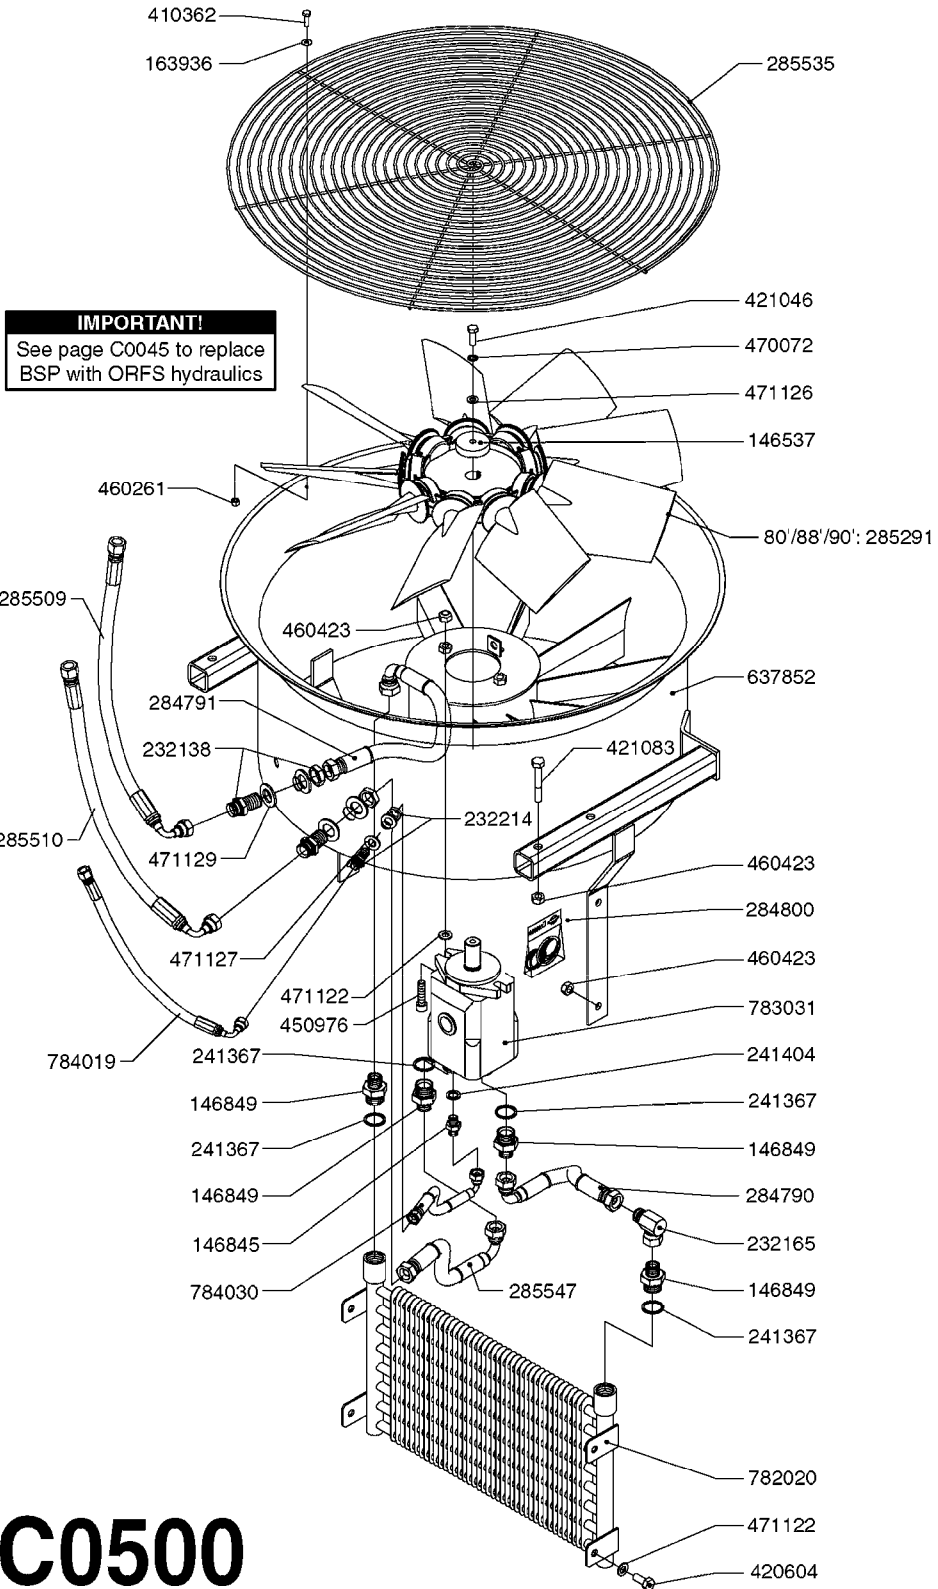

HYD TWIN FORCE FAN HAZ
C0500-HIN, 30:03:16

Page 0
Date 07.02.2020 10:10

HYD TWIN FORCE FAN HAZ
C0500-HIN, 30:03:16

Page 1
Date 07.02.2020 10:10

parts-n°	order qty	description
146537	1	BUSHING D50/D40X12MM
146845	1	HEX NIPPLE 1/4"X1/4"
146849	1	HEX. NIPPLE 3/4"BSP X 1/2"BSP
163936	1	WASHER D15/D6.2X1
232138	1	HEX NIPPLE W/NUT 1/2"
232165	1	HY.ELBOW 1/2" BSP SWIVEL
232214	1	NIPPLE 1/4" W.U. NUT DEL
241367	1	DOWTYSEAL 28.5x22
241404	1	DOWTY SEAL 1/4"
284790	1	HOSE HY X 1/2 X 15.75"STR+ELB
284791	1	HOSE HY X 1/2 X 21.5"STR+ELB
284800	1	GASKET SET F.HYMOTOR M4MF11-28
285291	1	FAN BLADE F.TWIN FORCE 80'-90'
285509	1	HOSE HY X 1/2 X 78.75"STR+ELB
285510	1	HOSE HY X 1/2 X 82.5"STR+ELB
285535	1	GUARD FOR TWIN FORCE FAN HAZ
285547	1	HOSE HY X 1/2" X 15" STR+ELB
410362	1	BOLT HEX 8.8 SS M6X20
420604	1	BOLT HEX 8.8 DEL M10X25 FT DIN933
421046	1	BOLT HEX M8X25/25 A2 SS DIN933
421083	1	BOLT HEX 8.8 DEL M10X65
450976	1	BOLT M10X50 F.TWIN ARM YOKE
460261	1	NUT HEX M6X1.00 LOCK DIN985 A2 SS
460423	1	NUT HEX M10X1.50 LOCK DIN985A2 SS
470072	1	WASHER D15/D8X.5 LOCK
471122	1	WASHER, M10, Ø20/10.5X 2.0, SS
471126	1	WASHER, M8, Ø16/ 8.4X 1.6, SS
471127	1	WASHER, M12, Ø24/13X24X2.5 SS
471129	1	WASHER, M20, Ø37/21.0X 3.0, SS
637852	1	FAN HOUSING F.TWIN FORCE
782020	1	RADIATOR ELEMENT 2KW TYPE R6
783031	1	HYDRAULIC MOTOR FAN HAZ
784019	1	HOSE HY X 1/4 X 078.75"STR+ELB
784030	1	HOSE HY X 1/4" X 13.75"STR+ELB