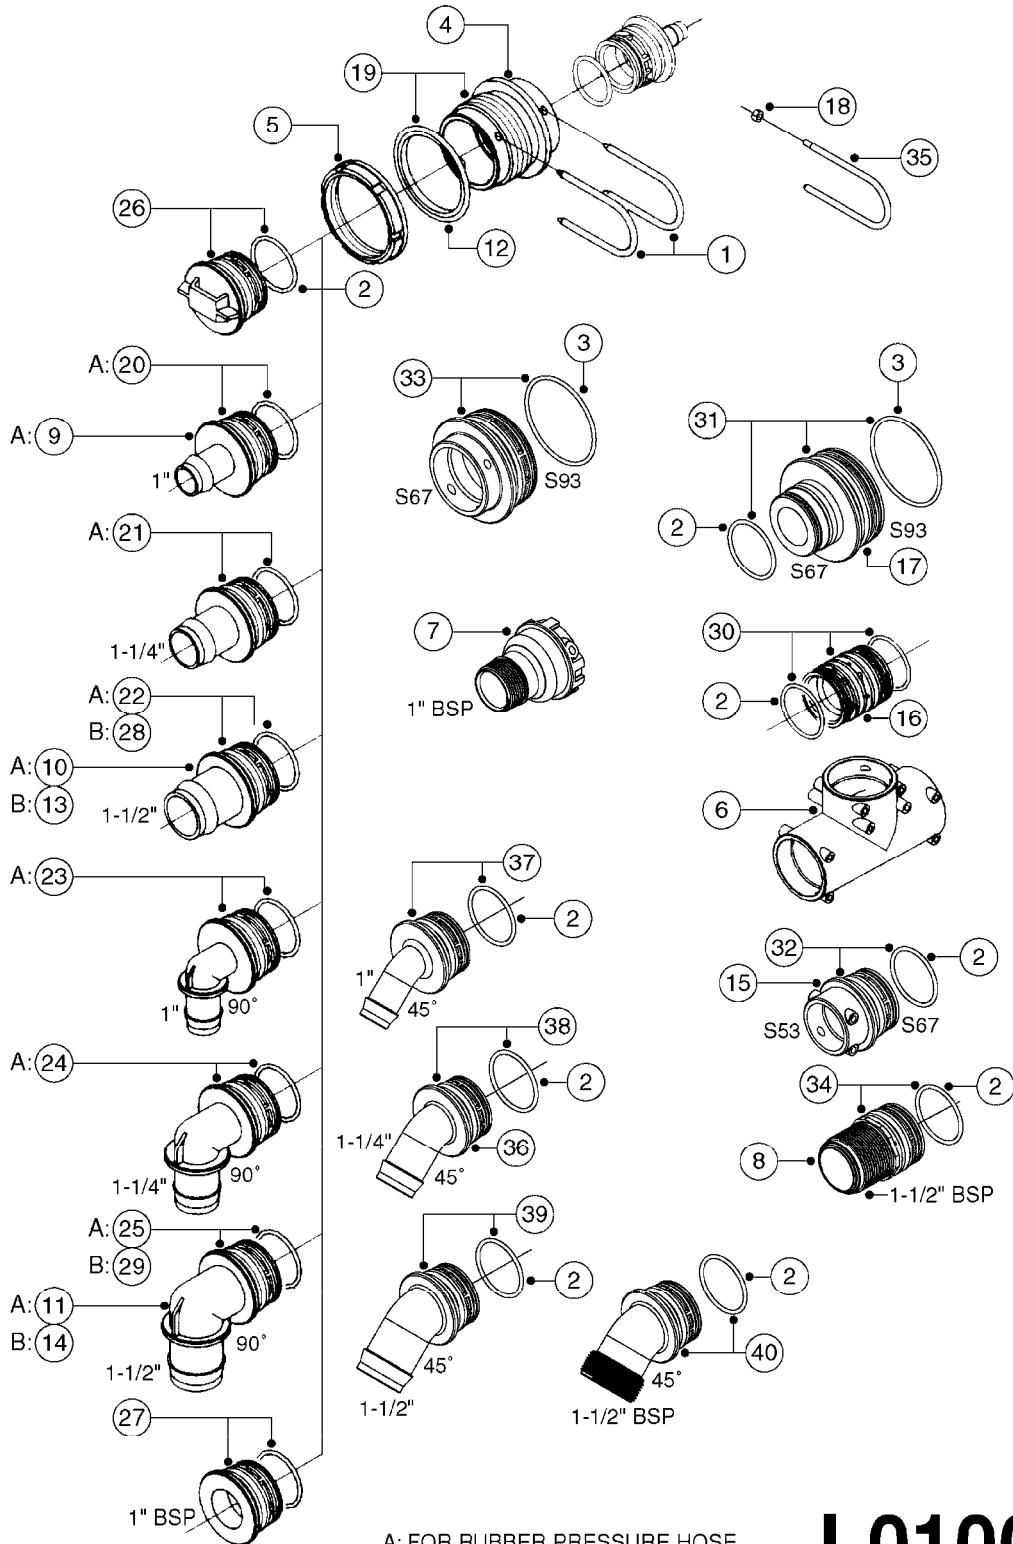

A: FOR RUBBER PRESSURE HOSE
B: FOR PVC SPIRAL HOSE

L0100

FITTINGS - S-67
L0100-HIN, 21:06:18

Page 1
Date 07.02.2020 10:11

Pos.	parts-n°	order qty	description
1	145996	1	FITT.DK S-67 FORK
2	241973	1	O-RING Ø3 X 44.2 70 SHORES NITRIL NITRIL (BLACK)
2	242353	1	O-RING 3 X 44.2 VITON VITON (BROWN)
3	242092	1	O-RING D69.5X3 NITRIL (BLACK)
3	242351	1	O-RING D69.5X3.0 VITON F.S-93 VITON (BROWN)
4	322104	1	FITT.DK S-67 BULKHEAD
5	322108	1	FITT.DK S-67 BULKHEAD NUT
6	322224	1	FITT.DK S-67 TEE
7	322321	1	FITT.DK S-67 X 1"BSP MALE
8	322325	1	FITT.DK S-67 X 1-1/2"BSP LONG
9	334231	1	FITT.DK S-67 STR.1"
10	334233	1	FITT.DK S-67 STR.1-1/2" RUBBER
11	334245	1	FITT.DK S-67 ELB. 1-1/2"RUBBER
12	334261	1	GASKET F. S-67 BULKHEAD
13	334444	1	FITT.DK S-67 STR.1-1/2" PVC
14	334445	1	FITT.DK S-67 ELB.1-1/2"
15	334564	1	FITT.DK S-67 TO S-53 ADAPTER
16	334573	1	FITT.DK S-67 CONNECTOR
17	334634	1	FITT.DK ADAPTER S-93M S67M
18	461217	1	NUT HEX M5 LOCK
19	726464	1	FITT.DK S-67 BULKHEAD W/GASKET
20	726560	1	FITT.DK S-67 STR.1" W.O'RING
21	726561	1	FITT.DK S-67 STR.1-1/4" O-RING
22	726562	1	FITT.DK.S-67 HB 1-1/2"W.O-RING
23	726572	1	FITT.DK S-67 1" ELBOW 90 ASSY.
24	726573	1	FITT. S67 5/4" 90° W/O-RING
25	726574	1	FITT.DK S67X90,1.5HB PRESSURE
26	726579	1	FITT. S67 PLUG W/O-RING
27	726695	1	FITTING S67 - BSP 1" + O-RING
28	727223	1	FITT.S67 1.5" STRAIT S W/ORING
29	727224	1	FITT.DK S67X90,1.5HB SUCTION
30	728526	1	FITT.DK S-67 CONNECT W/O-RINGS
31	728527	1	ADAPTER S67M TO S93M W/ORING
32	728561	1	FITT.DK. S67M - S53F REDUCER
33	728562	1	FITT.DK S-93 TO S67 ADAPTOR
34	728578	1	FITT.DK S-67X1-1/2"BSP LG W/O-RING
35	14012200	1	FITT.DK S-67 FORK W/M5 THREADS
36	33509700	1	FITT.DK S-67 45° 1-1/4"
37	72433000	1	FITT.S67 1" 45° W/O-RING
38	72433100	1	FITT.DK S-67 45° 1-1/4"W/ORING
39	72433200	1	FITT.S67 1-1/2" 45°PVC W/O-RING
40	72433400	1	FITT.S67 1-1/2" 45°BSP W/ORING