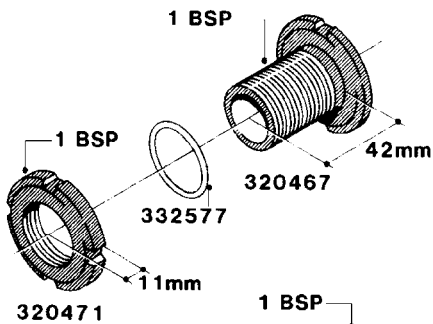

L0030

FITTINGS - HEXAGON NIPPLES
L0030-HIN, 01:01:16

Page 1
Date 07.02.2020 10:10

parts-n°	order qty	description
10015303	1	FITT.PO.HN 1.00X1.00 M1000
10425003	1	FITT.PO.HN 1.25X1.00 MCPHEE
320132	1	FITT.DK HN 1" BSP
320176	1	FITT.DK HN 3/8"X1/2" BSP
320445	1	FITT.DK HN 1/4"X3/8" BSP
320655	1	FITT.DK HN 1/2"-1/2" BSP
320692	1	FITT.DK HN 3/8'BSPX1/4'NPT
320703	1	FITT.DK HN 3/8BSP X1/2 &1/4NPT
320725	1	FITT.DK NIPPLE 3/8"-3/8" BSP
320902	1	FITT.DK HN 3/8'X 1/4' BSP
390232	1	FITT.DK HN 1-1/2' X 1-1/4' BSP
390276	1	FITT.DK HN 1'BSP

L0040

FITTINGS - NIPPLES & ELBOWS
L0040-HIN, 01:01:16

Page 1
Date 07.02.2020 10:10

parts-n°	order qty	description
10530803	1	FITT.PO.SE 2.00X2.00 45 DEG.
320191	1	FITT.DK ELB 3/8' BSP 45 DEGREE
320482	1	FITT.DK ELB. 1/2" BSP 60 DEG.
320596	1	FITT.DK ELB 3/8'-1/2'BSP 45DEG
320607	1	FITT.DK HN 3/8M X 3/8F BSP LNG
320633	1	FITT.DK HN 3/8"M X 3/8"F BSP
321451	1	FITT.DK ELB.1-1/2 X1-1/4 80DEG
321532	1	FITT.DK REDUC 3/4' X 1/2' BSP
390233	1	FITT.DK REDUC 1-1/2" X 1" BSP

L0050

parts-n°	order qty	description
242594	1	O-RING D14 X 1.78 SCH.70-EPDM
320294	1	FITT.DK TEE 3/8X3/8HB X1/2"BSP
320305	1	FITT.DK HB 3/4'- 3/4' BSP
320386	1	FITT.DK TEE 3/8X3/8HB X3/8"BSP
320397	1	FITT.DK ELB 3/8"HB X 3/8" BSP
320401	1	FITT.DK TEE 1/2X1/2HB X1/2"BSP
320412	1	FITT.DK TEE 1/2X1/2HB X3/8'BSP
320423	1	FITT.DK ELB 1/2'HB X 3/8' BSP
320891	1	FITT.DK HB 3/8'- 3/8' BSP
320972	1	FITT.DK HB 5/16'- 1/4' BSP
322046	1	FITT.DK TEE 1/2X1/2HB X3/4'BSP
322048	1	FITT.DK TEE 3/4X3/4HB X3/4'BSP
330595	1	O-RING D24.6/D20X2.1 -3/4"
333137	1	FITT.DK CONN.1/2" F.NOZZ. DOUB
333141	1	FITT.DK CONN.1/2" F.NOZZ.SING
334041	1	FITT.DK CONN.3/4' F.NOZZ. SING
334042	1	FITT.DK CONN.3/4' F.NOZZ. DOUB
334195	1	FITT.DK ELB. 3/4"HB X 3/4"HB
10012103	1	FITT.PO.HB 1.25X1.50 IMB1012
10014003	1	FITT.PO.HB 1.25X1.25 IMB1010
10036903	1	FITT.PO.HB 1.50X1.50 IMB1212
28019303	1	FITTING HB ELB 3/4NPT-3/4HOSE
61016500	1	HOSE TAIL 3/4" 90°+RG CAP 3/4"
72026700	1	NOZZLE TUBE ADAPTER W/O-RING