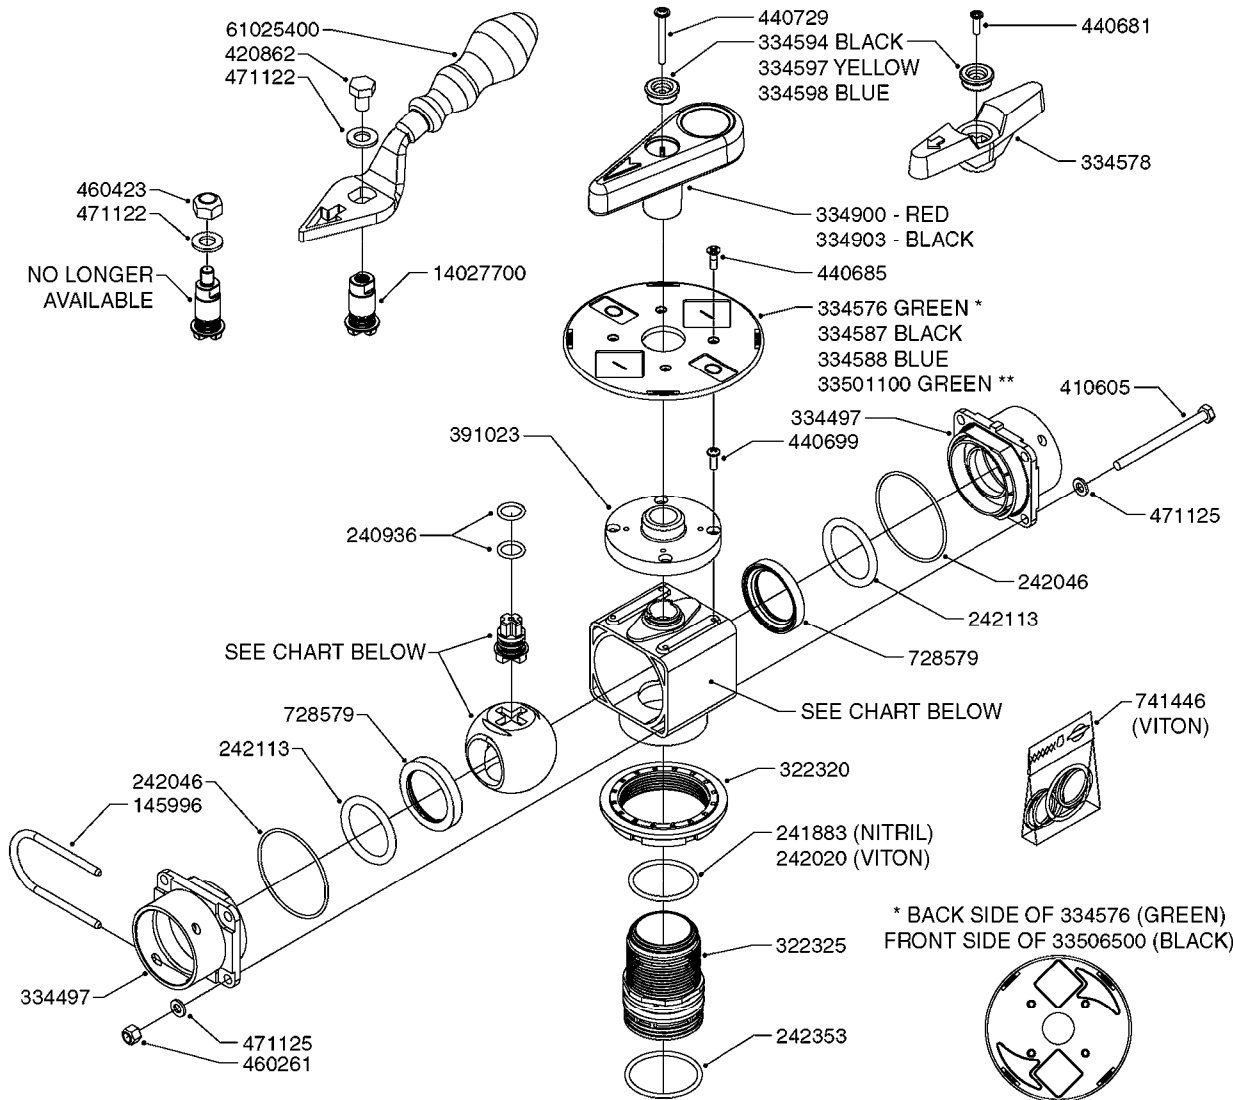

B0370

PRESSURE REGULATOR - S93 06
B0370-HIN, 12:05:16

Page 1

Date 07.02.2020 10:09

Pos.	parts-n°	order qty	description
1	145996	1	FITT.DK S-67 FORK
2	145997	1	FITT.DK S-93 FORK
3	440677	1	SCREW F. PLASTIC 5X20 SS
4	440695	1	BOLT CARRIAGE M8X25
5	440698	1	SCREW F.PLASTIC 6X18 SS HEXHD
6	460143	1	SELF LOCK NUT M8 SST A2 DIN985
7	480487	1	PIN M5X60 SLOTTED GALV
8	16244000	1	BRACKET FOR REG. NAV, PAINTED NAVIGATOR PLATFORM BRACKET
9	33510800	1	HOUSING F.PRESS.REG.S67/S93
10	44076200	1	SCREW WN5451 5X16 SS TORX
11	72374200	1	MOTOR HOUS.REG.1:150 ENCODER
12	72374300	1	REGUL S67/S93 ASSY W SS CONE
12	72425500	1	REGULATOR S67/S93 CROSS-DRILL
12	72678700	1	REGULATOR S67/S93 CROSS-DRILL CERAMIC COMPONENTS
13	72481600	1	BAG W. CONSOLE&SPINDLE COMPL
14	72678900	1	BAG W.CONE/CYL/GASKET CERAMIC CERAMIC COMPONENTS
14	74190800	1	BAG W.CONE/CYL. AND GASKET. SYNTAL
15	74187500	1	SWITCH 5A PRESS.REG REP.KIT 08