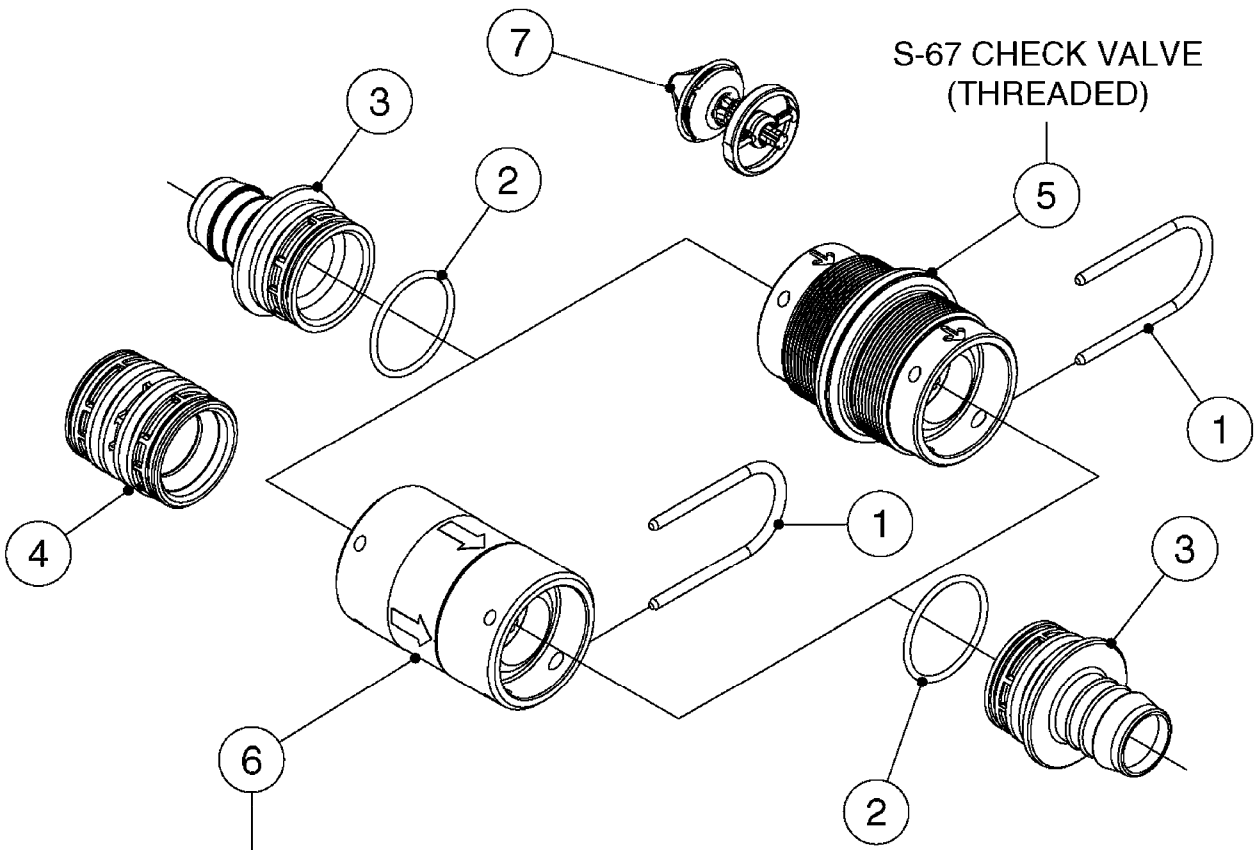

S-67 CHECK VALVE

FOR FITTINGS AND
HOSES, SEE SECTION L

B0630

CHECK VALVES - S67
B0630-HIN, 31:07:19

Page 1
Date 07.02.2020 10:10

Pos.	parts-n°	order qty	description
1	145996	1	FITT.DK S-67 FORK
2	241973	1	O-RING Ø3 X 44.2 70 SHORES NITRIL
2	242353	1	O-RING 3 X 44.2 VITON
3	242504	1	O-RING D35x2 NITRIL
4	322104	1	FITT.DK S-67 BULKHEAD
5	334231	1	FITT.DK S-67 STR.1"
5	334232	1	FITT.DK S-67 STR.1-1/4"
5	334444	1	FITT.DK S-67 STR.1-1/2" PVC
6	14103100	1	SEAT F.CHECK VALVE D40.8 2010
7	70063603	1	VALVE, CHECK S67 1-1/2"
			COMPLETE IN-LINE CHECK VALVE FOR 1-1/2" HOSE
7	72001803	1	CHCK VLV,S67, 2 X 1" HB
			COMPLETE IN-LINE CHECK VALVE FOR 1" HOSE
7	72206600	1	CHCK VLV,S67, 2 X 1.25" HB
			COMPLETE IN-LINE CHECK VALVE FOR 1-1/4" HOSE
8	72089900	1	CHECK VALVE S67 SUBASMBLY.2001
9	97800500	1	DECAL 230X28 BLACK ARROW