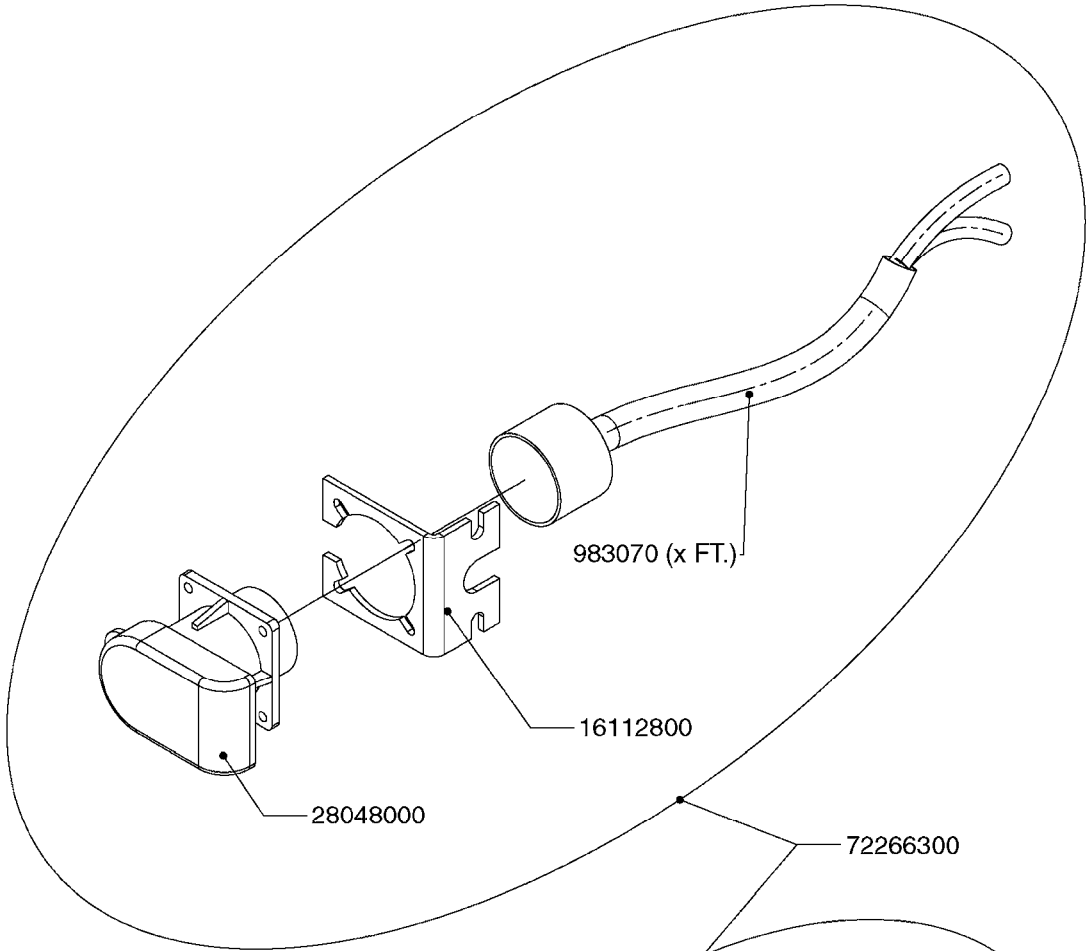

POWER SUPPLY CABLES
M0240-HIN, 01:01:16

Page 0

Date 07.02.2020 10:11