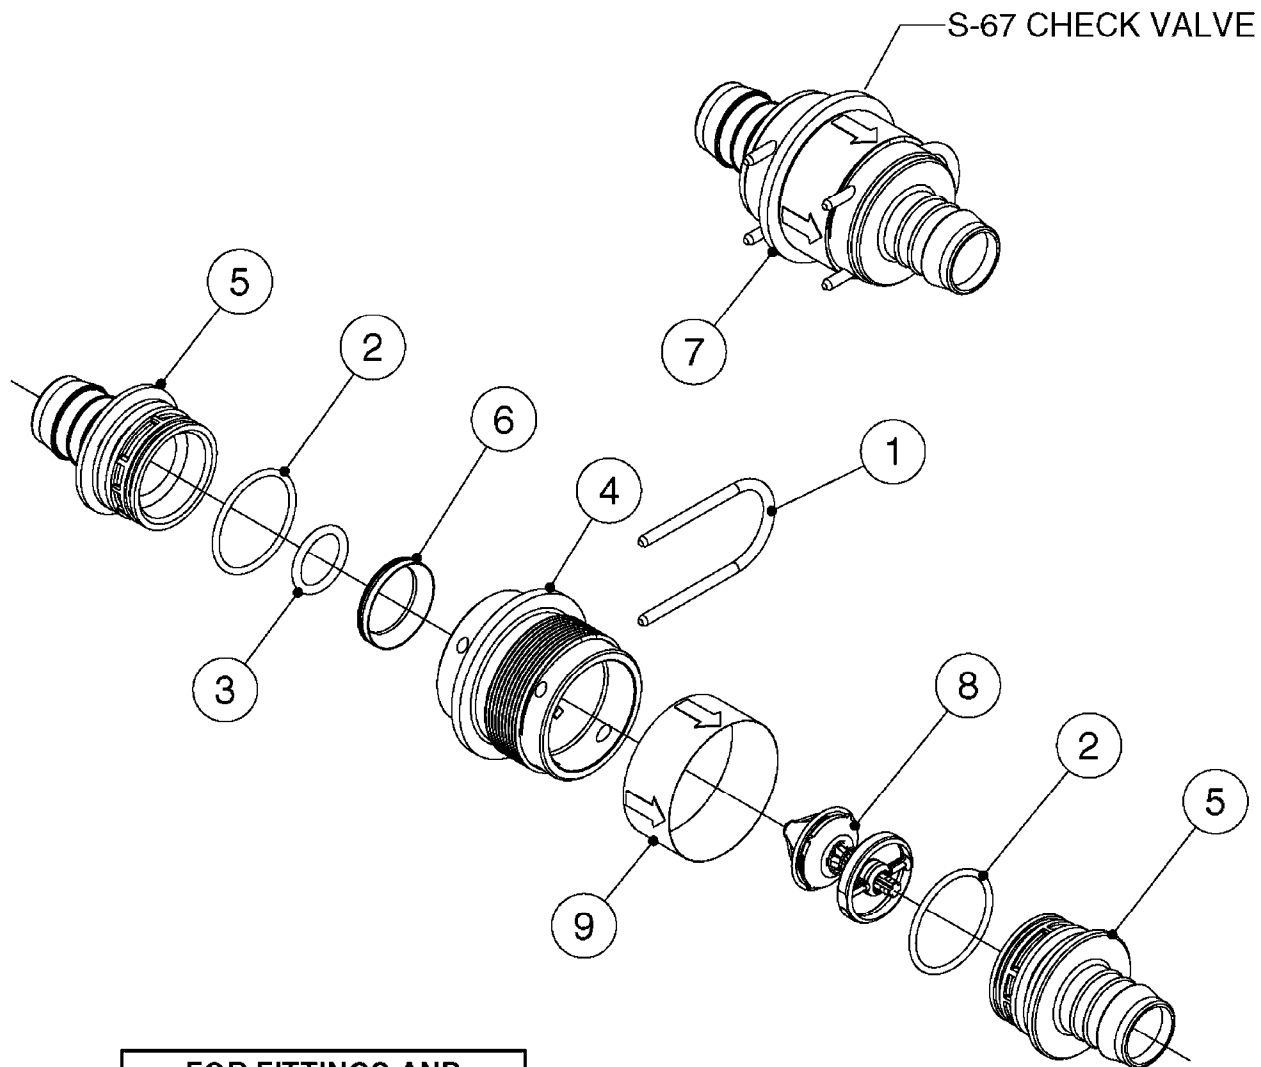

S-67 CHECK VALVE

FOR FITTINGS AND
HOSES, SEE SECTION L

B0630

CHECK VALVES - S67
B0630-HIN, 31:07:19

Page 1
Date 07.02.2020 10:10

Pos.	parts-n°	order qty	description
1	145996	1	FITT.DK S-67 FORK
2	241973	1	O-RING Ø3 X 44.2 70 SHORES NITRIL
2	242353	1	O-RING 3 X 44.2 VITON
3	242504	1	O-RING D35x2 NITRIL
4	322104	1	FITT.DK S-67 BULKHEAD
5	334231	1	FITT.DK S-67 STR.1"
5	334232	1	FITT.DK S-67 STR.1-1/4"
5	334444	1	FITT.DK S-67 STR.1-1/2" PVC
6	14103100	1	SEAT F.CHECK VALVE D40.8 2010
7	70063603	1	VALVE, CHECK S67 1-1/2"
			COMPLETE IN-LINE CHECK VALVE FOR 1-1/2" HOSE
7	72001803	1	CHCK VLV,S67, 2 X 1" HB
			COMPLETE IN-LINE CHECK VALVE FOR 1" HOSE
7	72206600	1	CHCK VLV,S67, 2 X 1.25" HB
			COMPLETE IN-LINE CHECK VALVE FOR 1-1/4" HOSE
8	72089900	1	CHECK VALVE S67 SUBASMBLY.2001
9	97800500	1	DECAL 230X28 BLACK ARROW