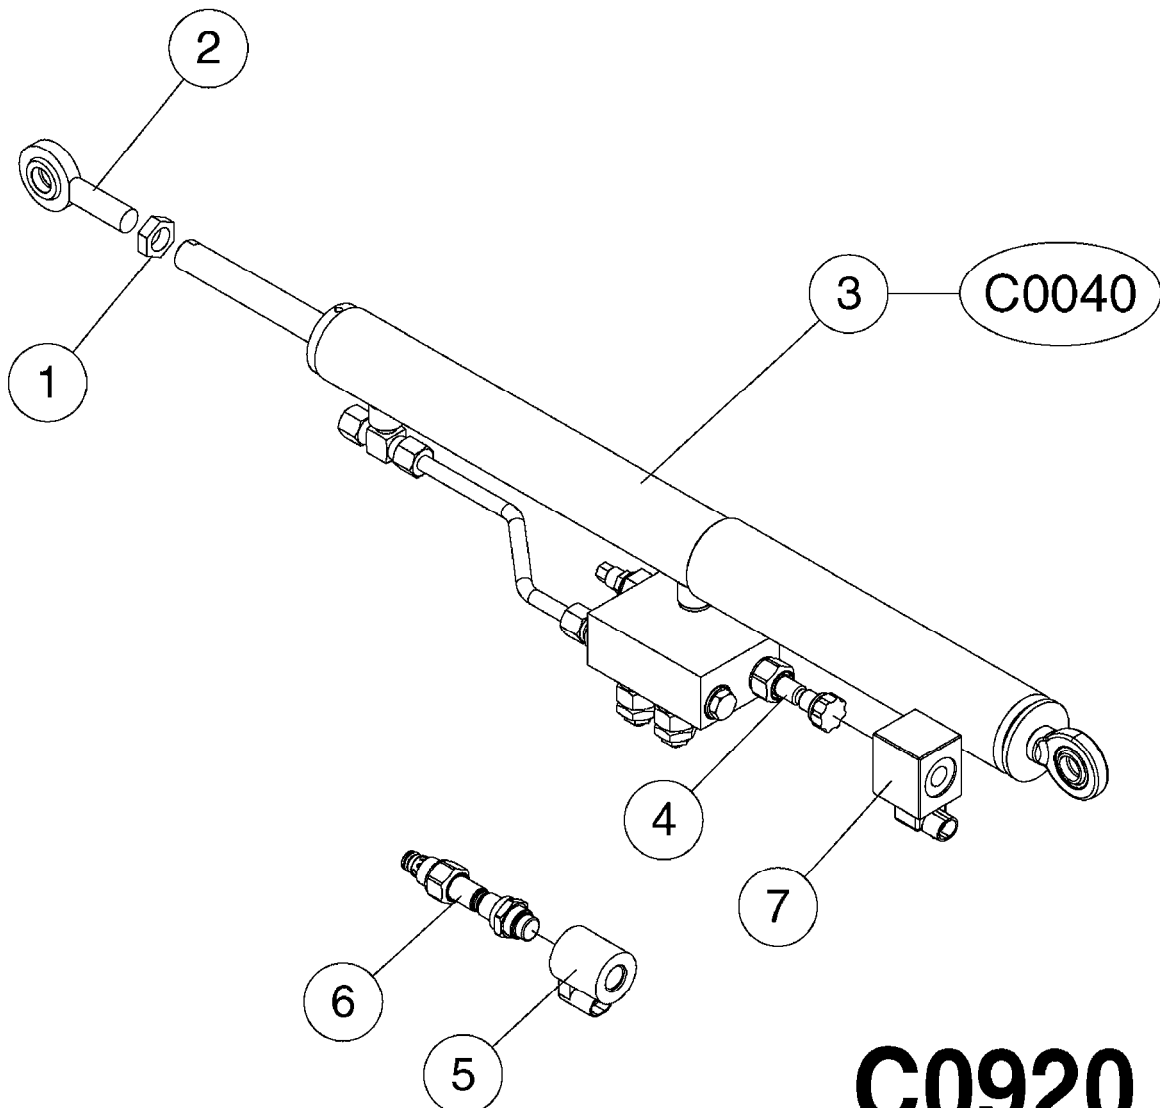

HYD. DAMPER, LOCKING CYLINDER
C0920-HIN, 05:06:19

Page 0

Date 07.02.2020 10:10

C0920