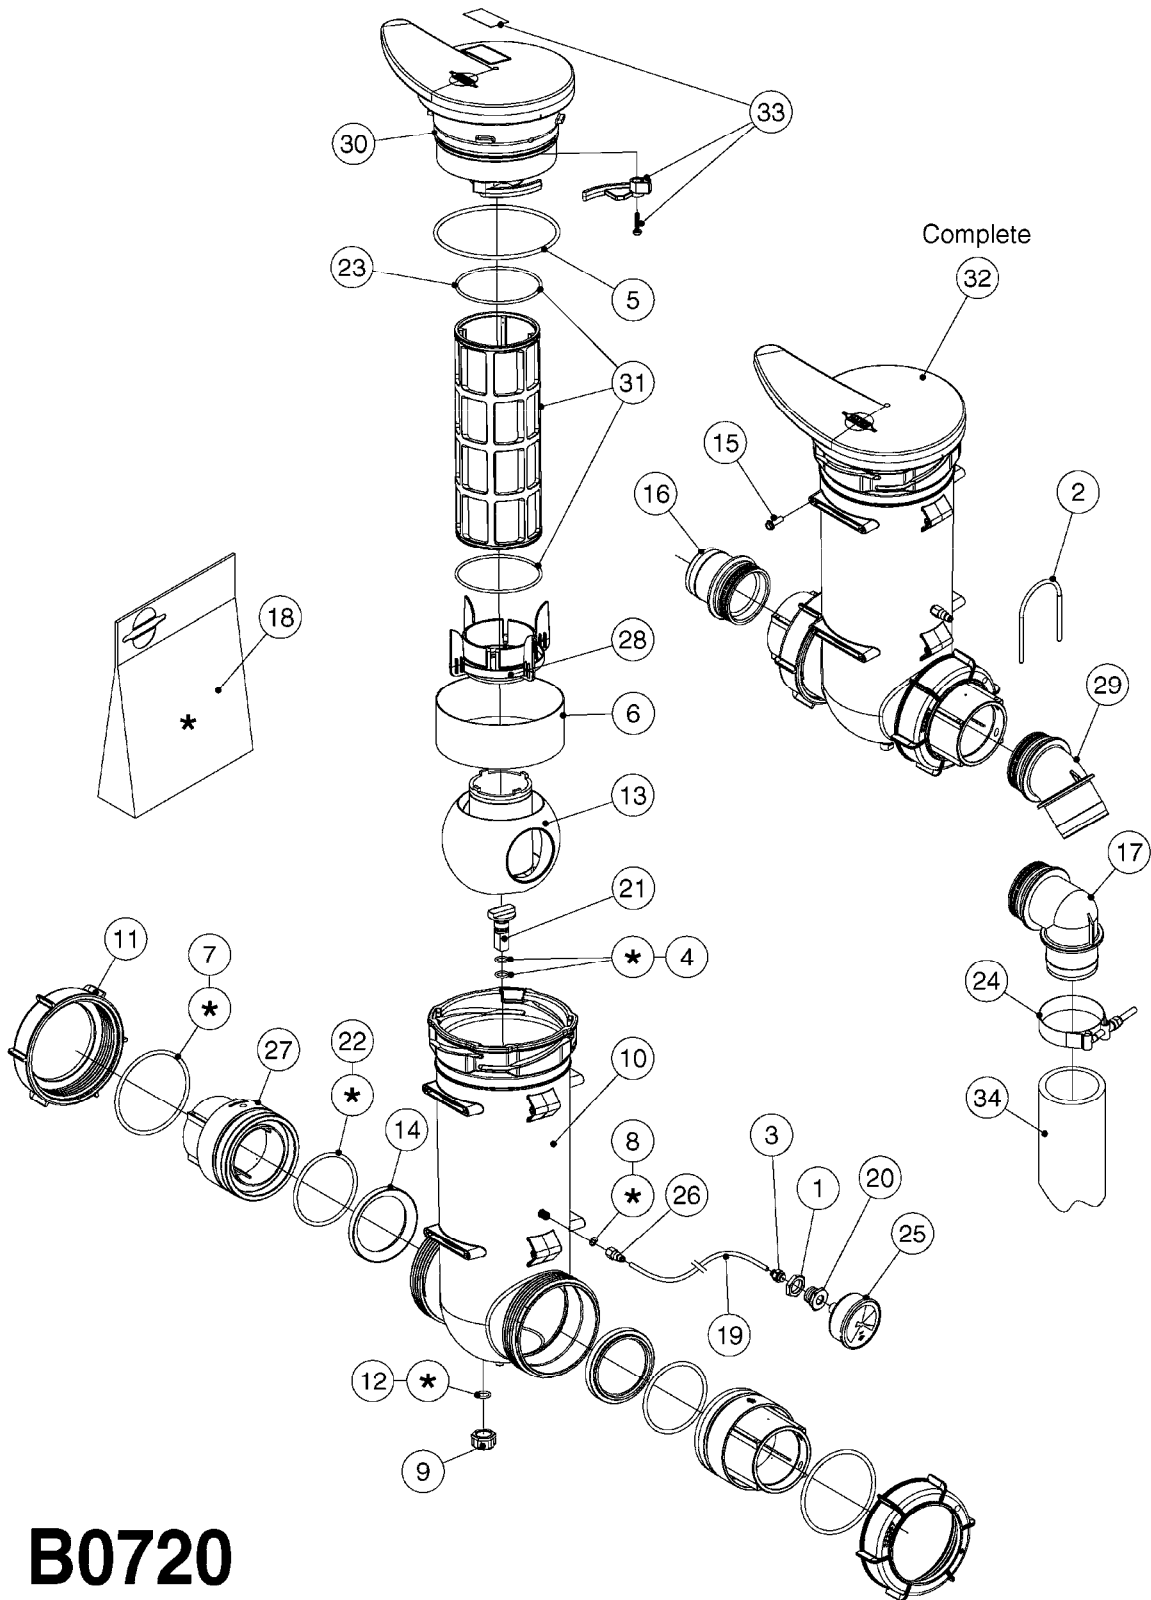

S-67 CHECK VALVE
(NON-THREADED)

S-67 CHECK VALVE
(THREADED)

FOR FITTINGS AND
HOSES, SEE SECTION L

B0640

CHECK VALVES - S67 (2011)
B0640-HIN, 15:10:19

Page 1
Date 07.02.2020 10:10

Pos.	parts-n°	order qty	description
1	145996	1	FITT.DK S-67 FORK
2	242353	1	O-RING 3 X 44.2 VITON
3	334231	1	FITT.DK S-67 STR.1"
3	334232	1	FITT.DK S-67 STR.1-1/4"
4	72432400	1	FITT.DK S-67 CONNEC W.CHK SEAT
5	72819200	1	CHECK VALVE S67 2012 THREADED
6	72819300	1	CHECK VALVE S67 2012 NO THREAD
7	72878800	1	CHECK VALVE S67 SUBASSEMBLY 2013 INCLUDED WITH #5 & #6