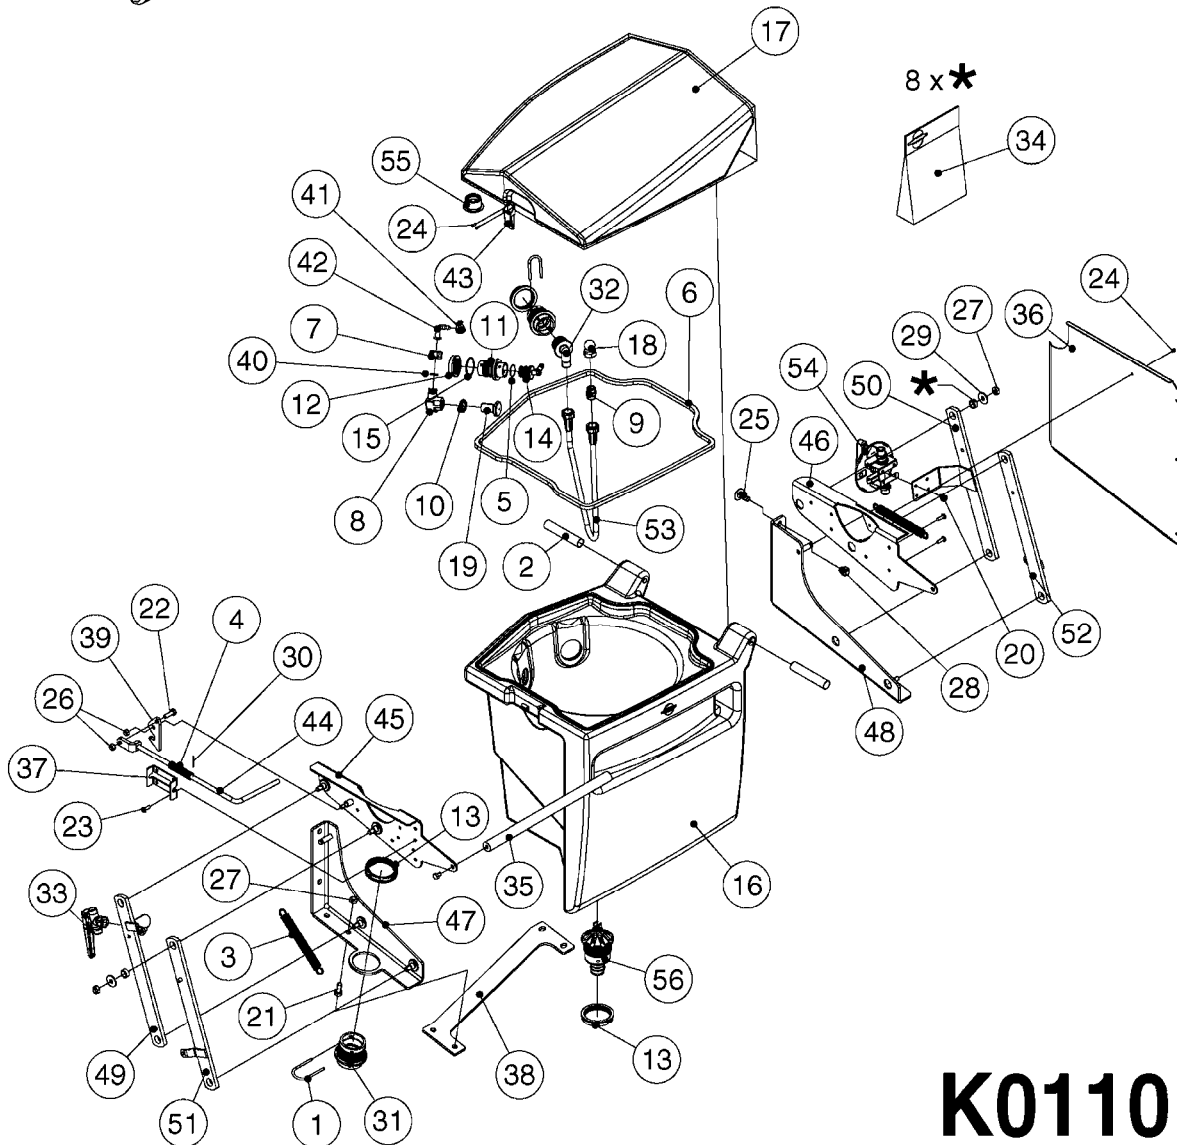

E1070

WHEELS FOR NEW COMMANDER
E1070-HIN, 01:01:16

Page 1

Date 07.02.2020 10:10

Pos.	parts-n°	order qty	description
1	10615703	1	TIRE 320 90R46' RAD.TL 357774
2	28045703	1	HUB ASSY 10-13.19-11.02 25000#
3	28007103	1	RIM,10x46,5.75NOS,13.189BC
4	28031203	1	TIRE ASSY. 320/90R50" HL R.H.
4	28031303	1	TIRE ASSY. 320/90R50" HL L.H.
4	28037603	1	TIRE ASSY.320/90R50" R.H. DUAL
4	28037703	1	TIRE ASSY.320/90R50" L.H. DUAL
4	28038603	1	TIRE 320/90R50" 161A8B HI LOAD
4	70006303	1	WHEEL ASM. 320/90R46 LH
4	70006703	1	WHEEL ASM. 320/90R46 RH
5	28034803	1	STUD 3/4"NF/5/8"KNURL L=2-5/8"
6	46000303	1	NUT, BUD WHEEL, OUTER, RH
7	61011203	1	DUAL SPACER 22" ROW 50" TIRE
8	61011303	1	DUAL SPACER 30" ROW 50" TIRE
9	46000203	1	NUT, BUD WHEEL, INNER, RH