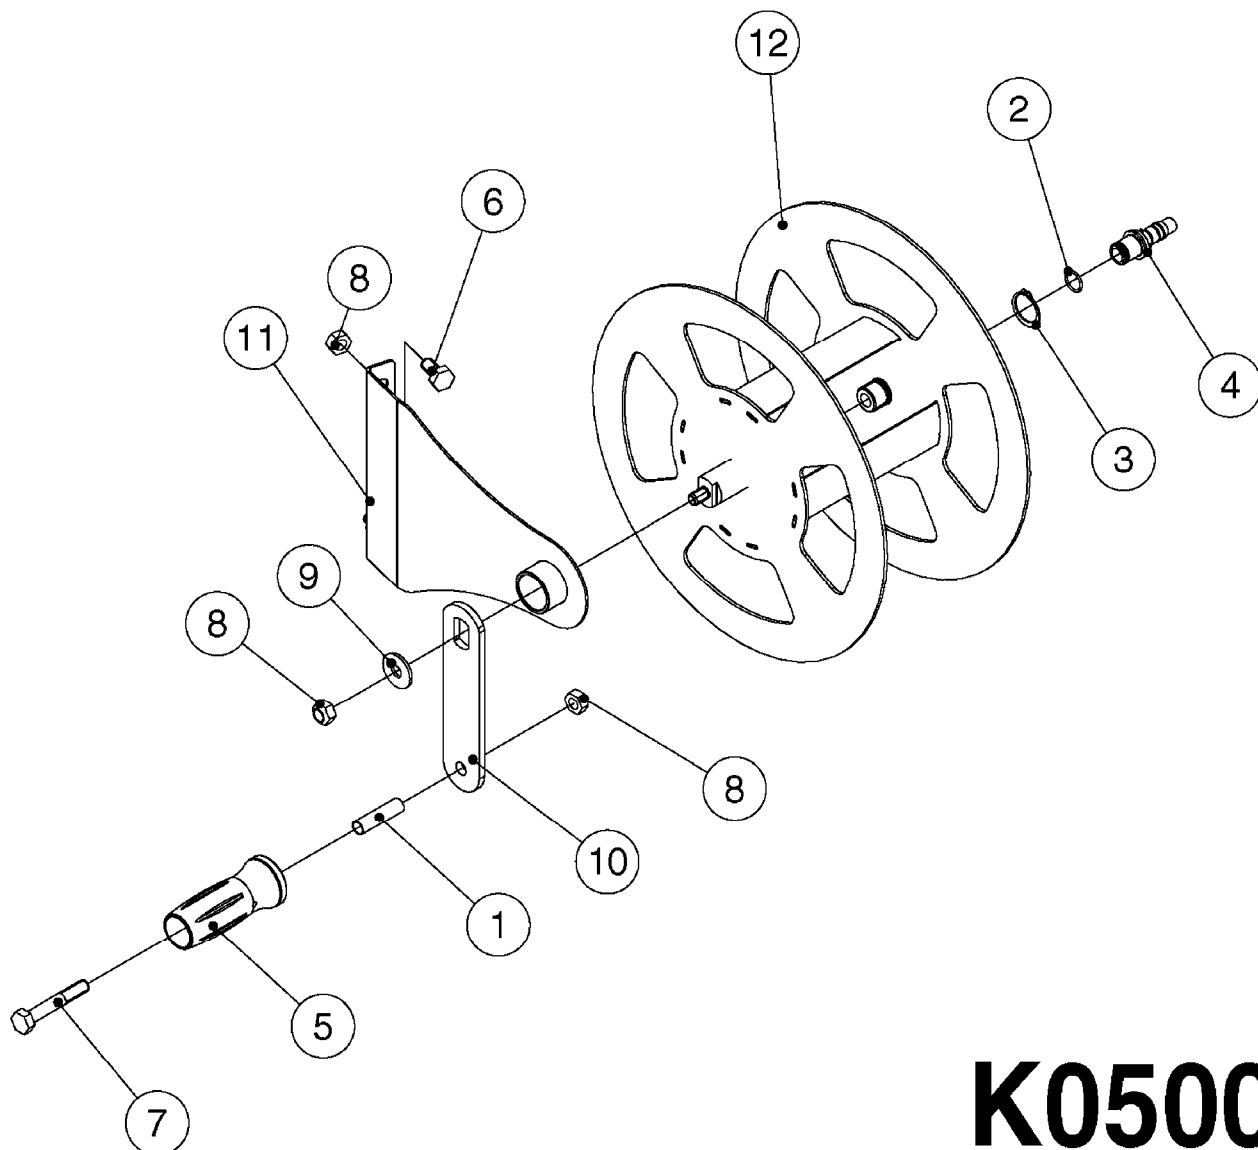

K0500

HOSE REEL - COMMANDER
K0500-HIN, 01:01:16

Page 1

Date 07.02.2020 10:10

Pos.	parts-n°	order qty	description
1	159912	1	BUSHING 12.0/10.2 - 45.5
2	242003	1	O-RING D14.1X1.6 VITON
3	281982	1	SNAP-RING OUTER 26X1.2 DIN4711
4	332905	1	FITT.DK HB 1/2" F. 3/4" CAP
5	334104	1	GRIP
6	420604	1	BOLT HEX 8.8 DEL M10X25 FT DIN933
7	420626	1	BOLT HEX 8.8 DEL M10X20 FT
8	460423	1	NUT HEX M10X1.50 LOCK DIN985A2 SS
9	471140	1	WASHER D30/D10.5X2.5 STAINLESS
10	16118400	1	ARM FOR HANDLE ON HOSE REEL
11	61032400	1	SIDE BRACKET F. HOSE REEL
12	63036500	1	HOSE REEL FOR HOSE