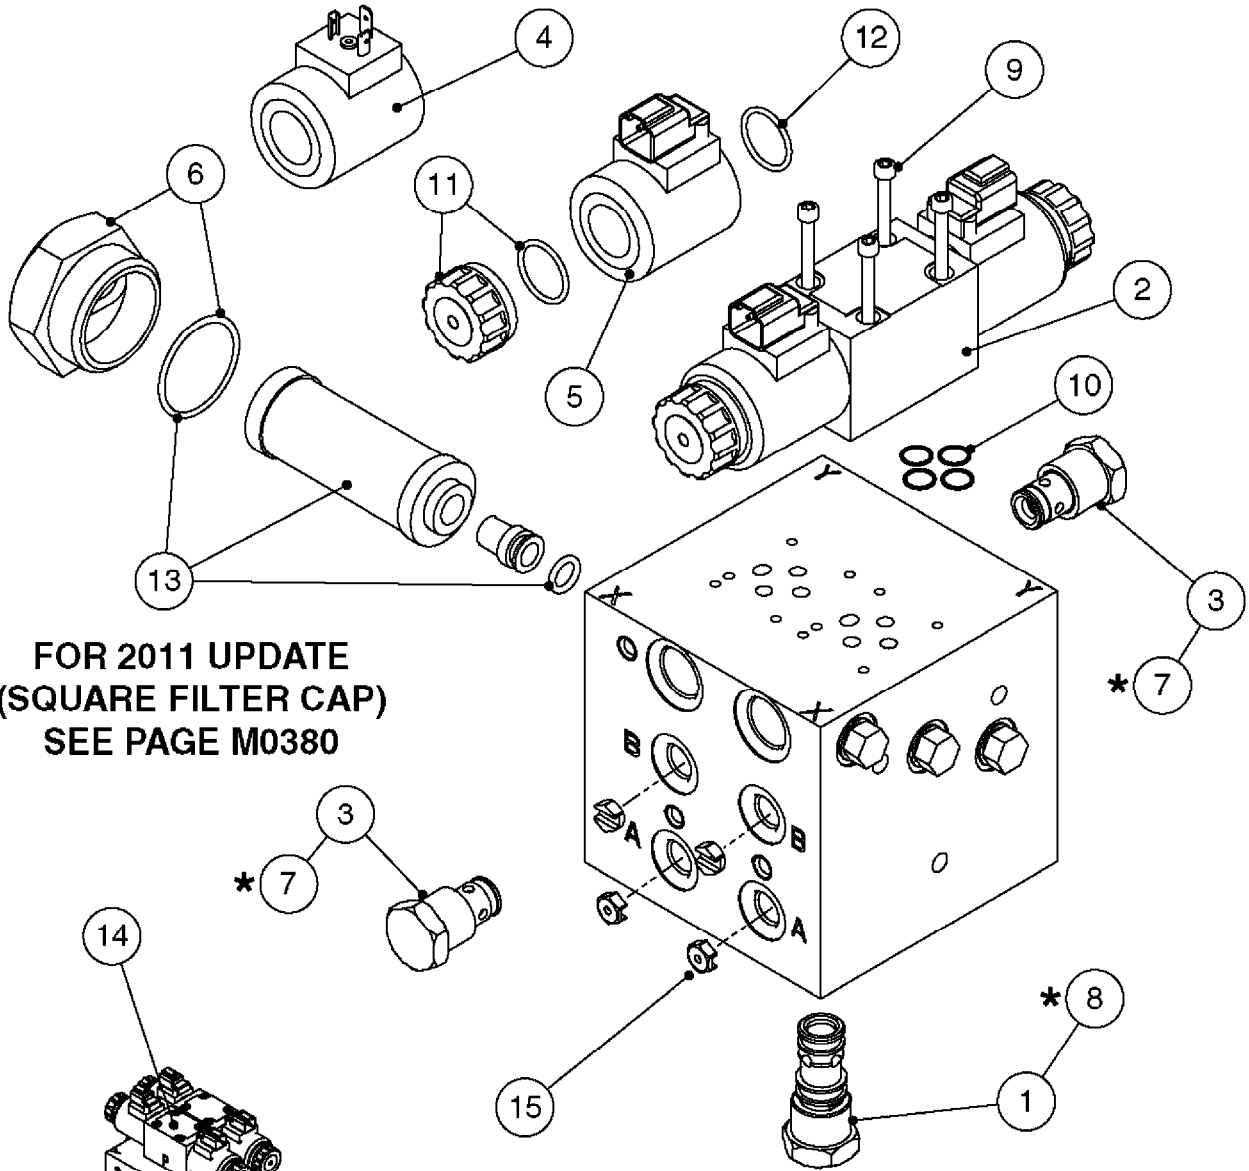

NORAC UC4 BOOM HEIGHT CONTROL
M0290-HIN, 01:01:16

Page 1
Date 07.02.2020 10:11

Pos.	parts-n°	order qty	description
1	410443	1	BOLT HEX 8.8 DEL M6X70
1	410605	1	BOLT HEX 8.8 DEL M6X80
2	460261	1	SPB/SPC BOOM
3	471124	1	NUT HEX M6X1.00 LOCK DIN985 A2 SS
4	16128603	1	WASHER, M6, Ø18/ 6.4X 1.6, SS
4	16128703	1	BRACKET F. SENSOR 60X60 TUBE SPB/SPC BOOM
5	26016303	1	BRACKET F. SENSOR 50x50 TUBE
6	26025903	1	FORCE BOOM (FTZ)
7	26026003	1	CONNECTOR RING CPC #11 NORAC
8	26026600	1	NORAC UC4+ ROLL SENSOR W/TEMP. CONFIRM NORAC P/N 45000
8	28055603	1	NORAC UC4+ ROLL SENSOR CONFIRM NORAC P/N 45001
9	28049503	1	NORAC CABLE VAR.RT.VLV DIN
10	28049603	1	3-PIN CONNECTORS/HIRSCHMAN
11	28050303	1	NORAC CABLE VAR.RT.VLV DEUTSCH
12	28050703	1	2-PIN CONNECTORS/DEUTSCH
13	28054303	1	NORAC CABLE EXTENSION
14	28055503	1	NORAC POWER CABLE
15	28055703	1	NORAC RUBBER TOP&BOLT F.SENSOR DIA.30MMX30MMX8MM
16	28085900	1	NORAC UC4+ OPEN CTR. CABLE
17	28086200	1	PARALIFT INTERFACE CABLE NORAC
18	28086300	1	NORAC VALVE MOUNTING HARDWARE
19	28086400	1	NORAC VALVE CABLE ROLL PIGTAIL
20	28086500	1	SENSOR BRANCH CABLE NORAC
21	28086600	1	CAN NODE DUAL CABLE NORAC
22	70112503	1	UC4 DISPLAY PANEL NORAC
23	78216100	1	UC4 ULTRASONIC SENSOR
			UC4 SENSOR MOUNTING BKT. NORAC
			FOAM DISC F. SENSOR NORAC
			UC4+ ROLL SENSOR KIT '11 HIN INCLUDES NORAC P/N 45000 & 45001
			NORAC VALVE BLOCK COMP, DEUTSCH CON.

FOR 2011 UPDATE
(SQUARE FILTER CAP)
SEE PAGE M0380

COMPLETE
ASSEMBLY

* SEAL KITS

M0300