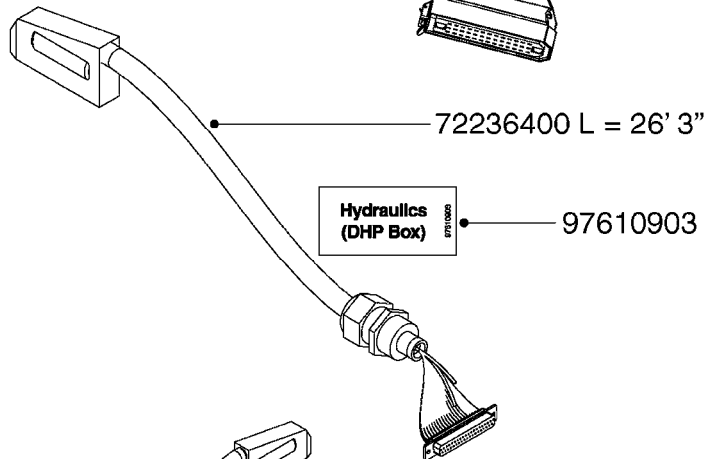

M0280

39 PIN CABLES
M0280-HIN, 28:03:17

Page 1
Date 07.02.2020 10:11

parts-n°	order qty	description
262158	1	PLUG INSERT 39 POLE MALE
262159	1	PLUG INSERT 39 POLE FEMALE
262160	1	PLUG HOUSING 39 POLE FEMALE
262161	1	PLUG HOUSING F/39 POLE MALE
440634	1	SCREW 5/8"
440732	1	PT SCREW 35X12B Z5452 ELZ
14034200	1	CODE BRACKET FOR 39 PIN CABLE
26003900	1	WIRE 37-39 PIN EVC, 6.6'
26004200	1	WIRE 37-39 PIN EVC, 57.4'
26008400	1	WIRE 39-PIN 24 WIRE L=8M
26011903	1	WIRE 39-39 POLE EXT. 3660MM
28027500	1	WIRE 37-39 PIN EVC, 37.7'
28028700	1	WIRE 37-39 PIN EVC, 45.9'
28028800	1	WIRE 37-39 PIN EVC, 16.4'
28028900	1	WIRE 37-39 PIN EVC, 26.2'
72236400	1	DAH CONN. WIRE/TRACTOR L=8M
97610803	1	DECAL-SRAY BOX 39-PIN
97610903	1	DECAL-HYDRAULIC BOX 39-PIN