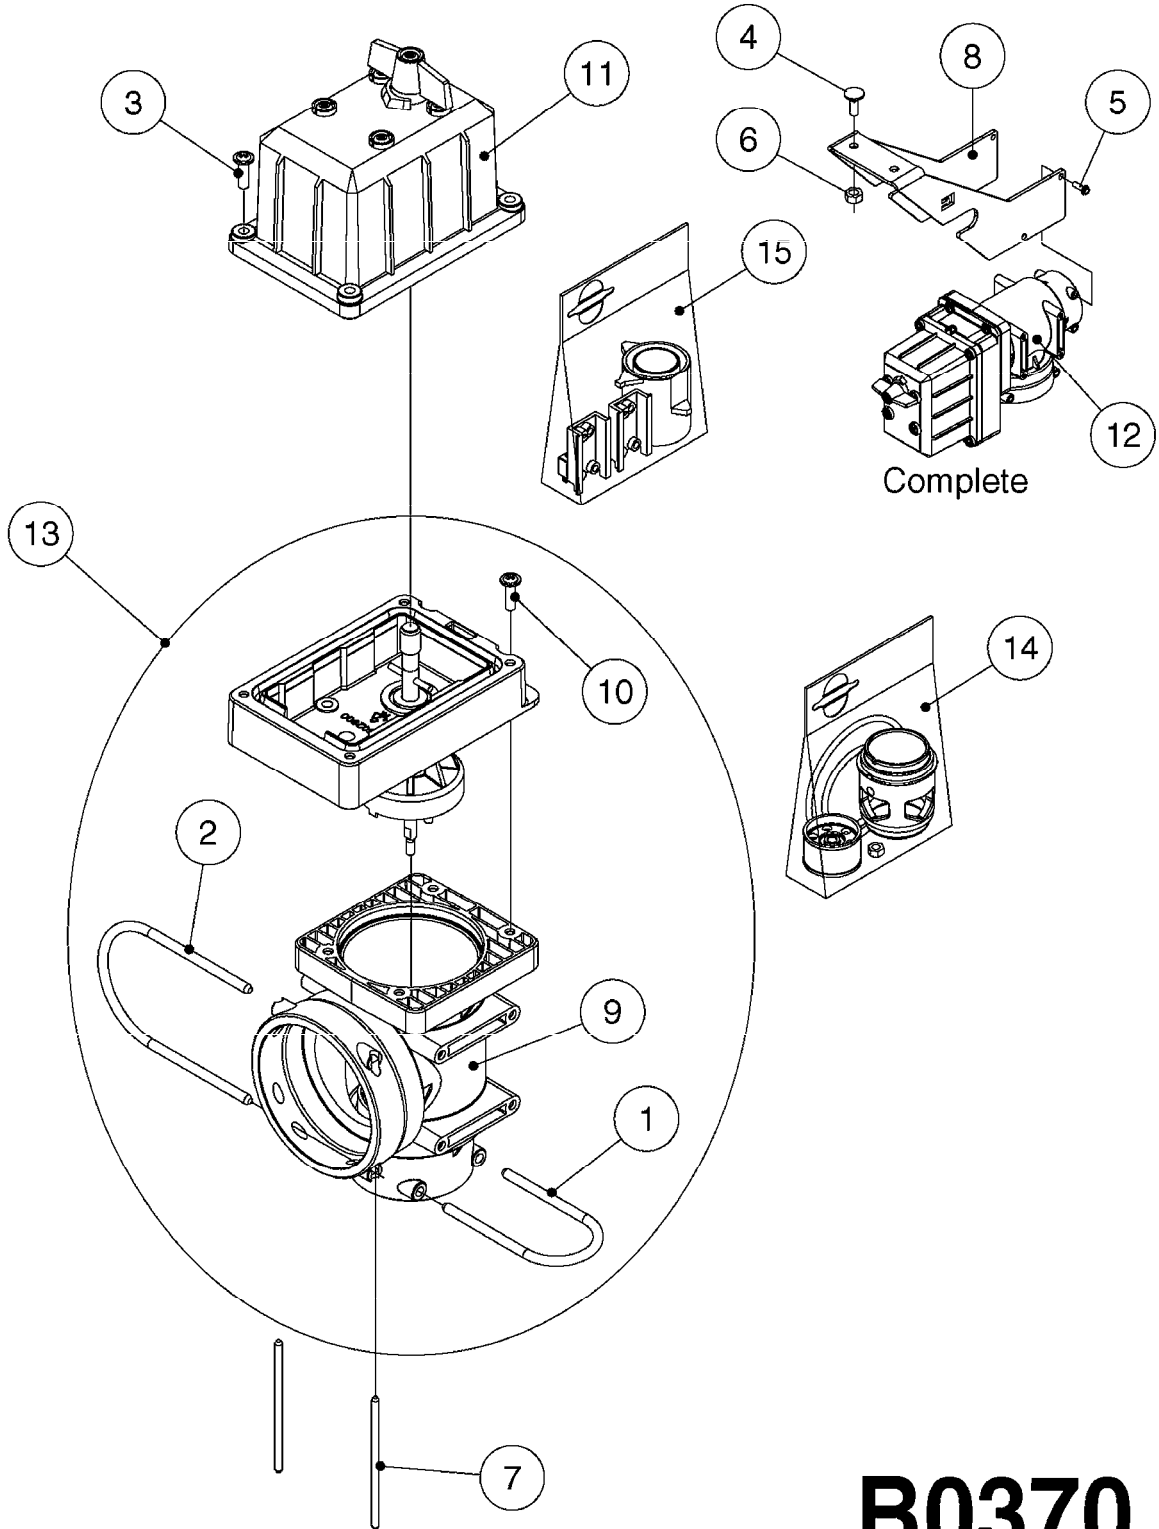

B0320

EFC BOOM VALVES
B0320-HIN, 08:04:19

Page 1

Date 07.02.2020 10:11

Pos.	parts-n°	order qty	description
1	145995	1	FITT.DK S-53 FORK
2	145996	1	FITT.DK S-67 FORK
3	242353	1	O-RING 3 X 44.2 VITON
4	242354	1	O-RING D32.2X3.0 VITON
5	270211	1	FITT.DK S25 FORK L=37.5
6	320106	1	FITT.DK CAPNUT 1" BSP
7	322224	1	FITT.DK S-67 TEE
8	322321	1	FITT.DK S-67 X 1"BSP MALE
9	330326	1	O-RING D30/D24X2 F.1"NUT
10	334564	1	FITT.DK S-67 TO S-53 ADAPTER
11	450902	1	BOLT ALLEN HEAD M4 X 16MM
12	725257	1	SPINDLE SECT. F/EC DISTRIBUTOR
13	741822	1	SEAL KIT - 1 SECTION (05)
14	755726	1	O-RING KIT F.EC/ESC SEC.VALVE
15	33500700	1	FITT.DK ADAPTER S-93F S67M
16	33502400	1	DISTRIBUTION HOUSING EFC
17	44076200	1	SCREW WN5451 5X16 SS TORX
18	61032700	1	BRACKET F. EFC SEC. VALVES < 7
18	61032800	1	BRACKET F. EFC SEC.VALVES <4>6
19	72048000	1	MOTOR, DISTRIBUTION 1:300
20	72114300	1	FITT. DK S-53 MALE MALE W.ORIN
21	72137200	1	MCROSWCH ASSY F.Boom VLV 300:1
22	72233700	1	SECTION VALVE, EFC, 1:300
23	72284000	1	BYPASS VALVE, EFC, 1:300
24	72591700	1	SPINDLE SECT.W/O CONS.PRESSURE