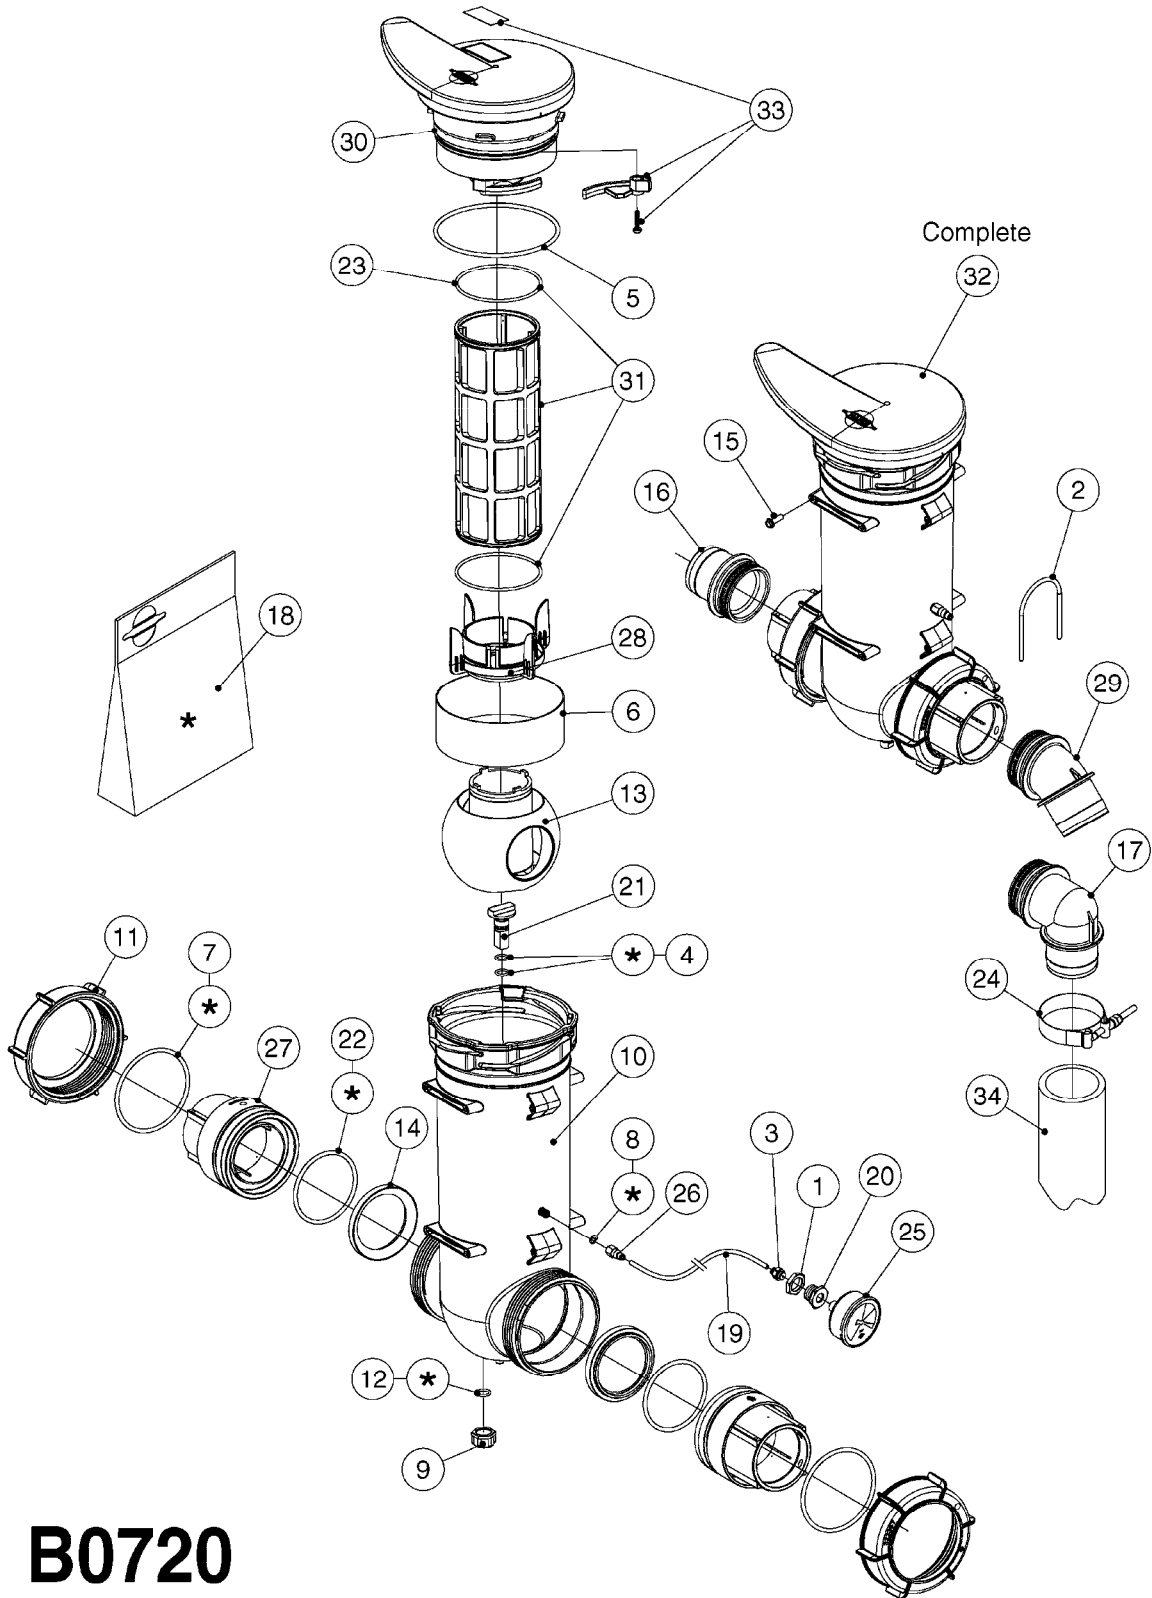

S-67 CHECK VALVE
(NON-THREADED)

S-67 CHECK VALVE
(THREADED)

FOR FITTINGS AND
HOSES, SEE SECTION L

B0640

CHECK VALVES - S67 (2011)
B0640-HIN, 15:10:19

Page 1

Date 07.02.2020 10:11

Pos.	parts-n°	order qty	description
1	145996	1	FITT.DK S-67 FORK
2	242353	1	O-RING 3 X 44.2 VITON
3	334231	1	FITT.DK S-67 STR.1"
3	334232	1	FITT.DK S-67 STR.1-1/4"
4	72432400	1	FITT.DK S-67 CONNEC W.CHK SEAT
5	72819200	1	CHECK VALVE S67 2012 THREADED
6	72819300	1	CHECK VALVE S67 2012 NO THREAD
7	72878800	1	CHECK VALVE S67 SUBASSEMBLY 2013 INCLUDED WITH #5 & #6