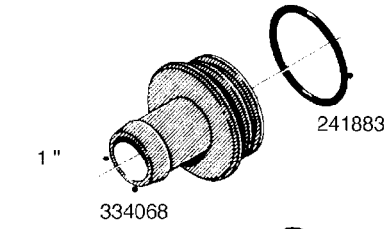

L0080

FITTINGS - S-53
L0080-HIN, 12:09:17

Page 1

Date 07.02.2020 10:12

Pos.	parts-n°	order qty	description
1	145995	1	FITT.DK S-53 FORK
2	241973	1	O-RING Ø3 X 44.2 70 SHORES NITRIL NITRIL (BLACK)
2	242353	1	O-RING 3 X 44.2 VITON VITON (BROWN)
3	242109	1	O-RING D32.2x3.0 NITRIL (BLACK)
3	242354	1	O-RING D32.2X3.0 VITON VITON (BROWN)
4	322103	1	FITT.DK S-53 BULKHEAD
5	322107	1	FITT.DK S-53 BULKHEAD NUT
6	322110	1	FITT.DK S-53 ELB. 1/2" BSP
7	322352	1	FITT.DK S-53 TEE
8	334229	1	FITT.DK S-53 STR.3/4"
9	334260	1	GASKET F. S-53 BULKHEAD
10	334564	1	FITT.DK S-67 TO S-53 ADAPTER
11	391100	1	FITT.DK S-53THREAD INS.1/2"BSP
12	726463	1	FITT.DK S53 BULKHEAD W/GASKET
13	726552	1	FIT.DK S-53X90 1/2" BSP,O-RING
14	726556	1	FITT.DK S-53 HB 1/2" W/O-RING
15	726558	1	FITT.DK S53 STR. 3/4" W.ORING
16	726559	1	FITT DK. S-53 HB 1" W/O-RING
17	726568	1	FITT.DK.S-53 HB 1/2"90 W/O-RING
18	726570	1	FITT.DK S-53 ELB.3/4" W.ORING
19	726571	1	FITT.DK S-53 ELB.1", W ORING
20	726578	1	FITT.DK S53 PLUG WITH O-RING
21	728561	1	FITT.DK. S67M - S53F REDUCER