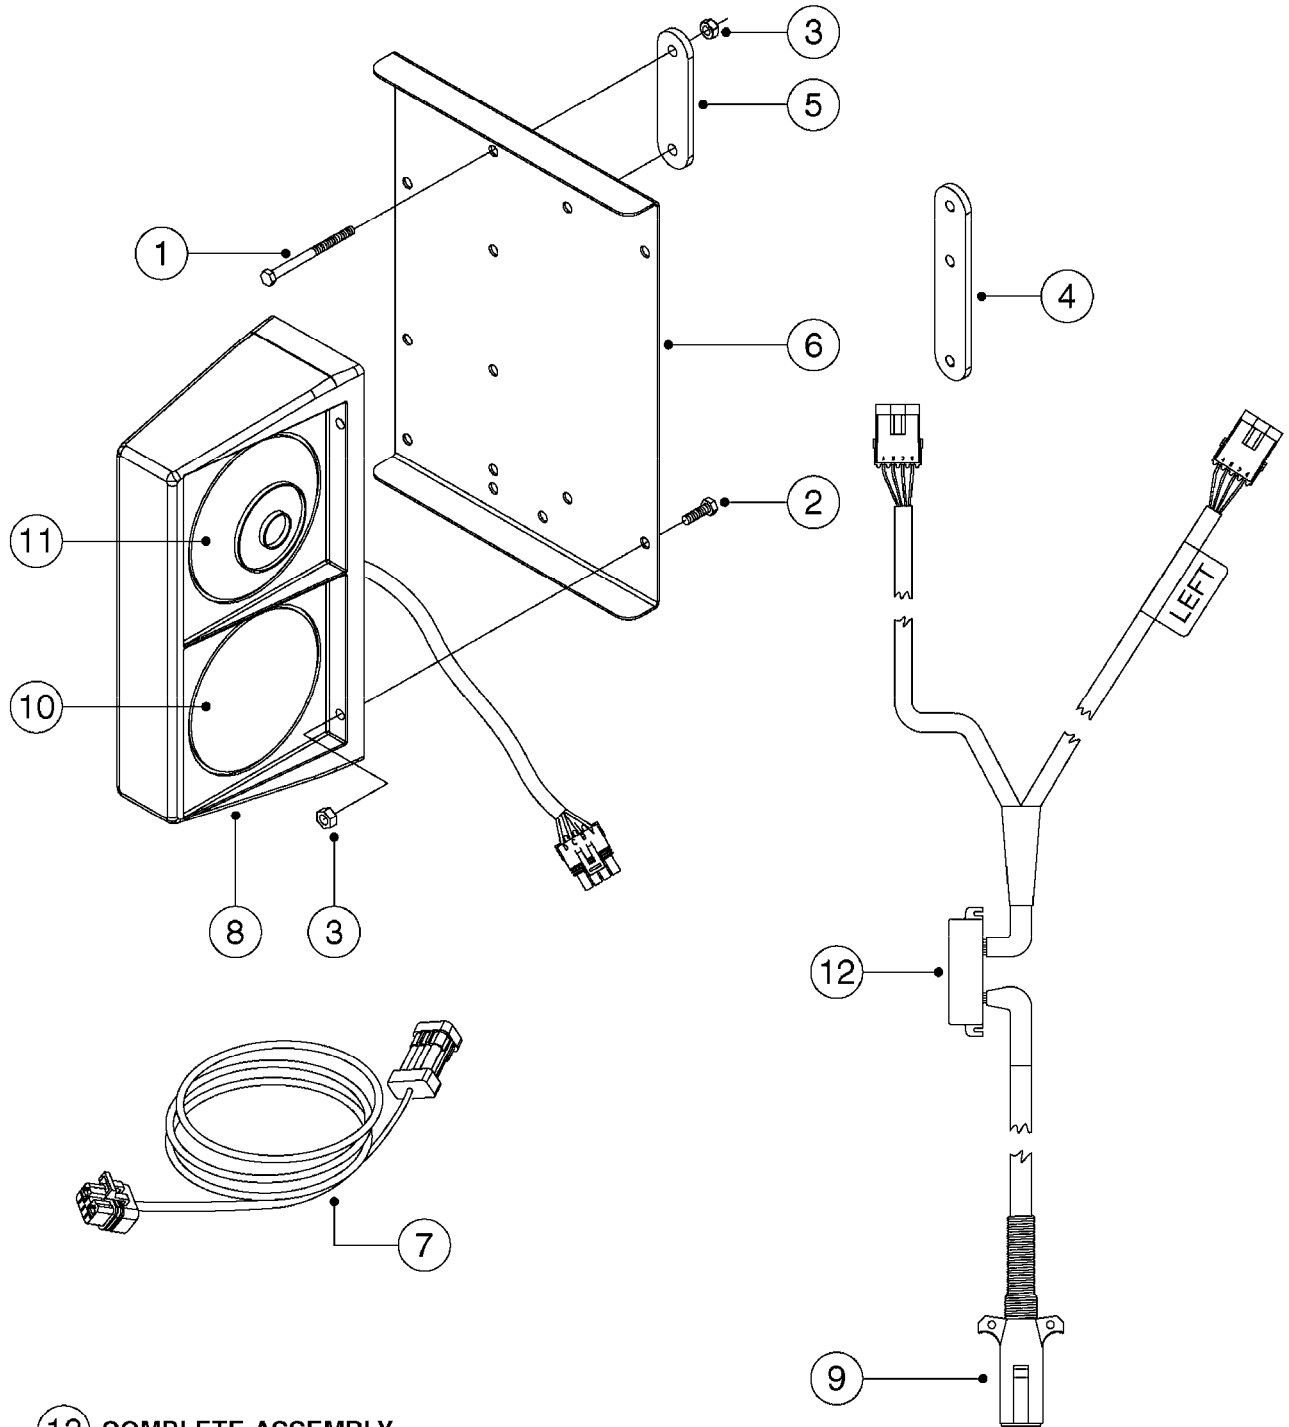

13 COMPLETE ASSEMBLY

COMPLETE ASSEMBLIES
WHOLEGOODS ITEMS

M0160

TRAFFIC LIGHT KIT
M0160-HIN, 13:08:19

Page 1

Date 07.02.2020 10:13

Pos.	parts-n°	order qty	description
1	410266	1	BOLT HEX 8.8 DEL M6X120
1	410421	1	BOLT HEX M6X110 DIN931-A2 SS
1	410524	1	BOLT HEX 8.8 DEL M6X100
1	410605	1	BOLT HEX 8.8 DEL M6X80
2	410362	1	BOLT HEX 8.8 SS M6X20
3	460261	1	NUT HEX M6X1.00 LOCK DIN985 A2 SS
4	16022303	1	BRACKET 100MM TUBE
5	16022403	1	BRACKET 60MM TUBE
6	16025603	1	BRACKET TAIL LIGHT DUAL LAMP
7	26004703	1	HARNESS 13' EXT 4 WIRE WP
8	26004903	1	TAIL LIGHT GREEN WIRE LH
8	26005003	1	TAIL LIGHT YELLOW WIRE RH
9	26005103	1	PLUG 7-PIN AG TAIL LIGHT
10	26005403	1	LENS BLACK BEFORE 2009
10	26017003	1	LENS RED
11	26016903	1	LENS AMBER
12	26032703	1	HARNESS COMPLETE, TAIL LIGHT, 2013
13	83308603	1	TRAFFIC LIGHT KIT