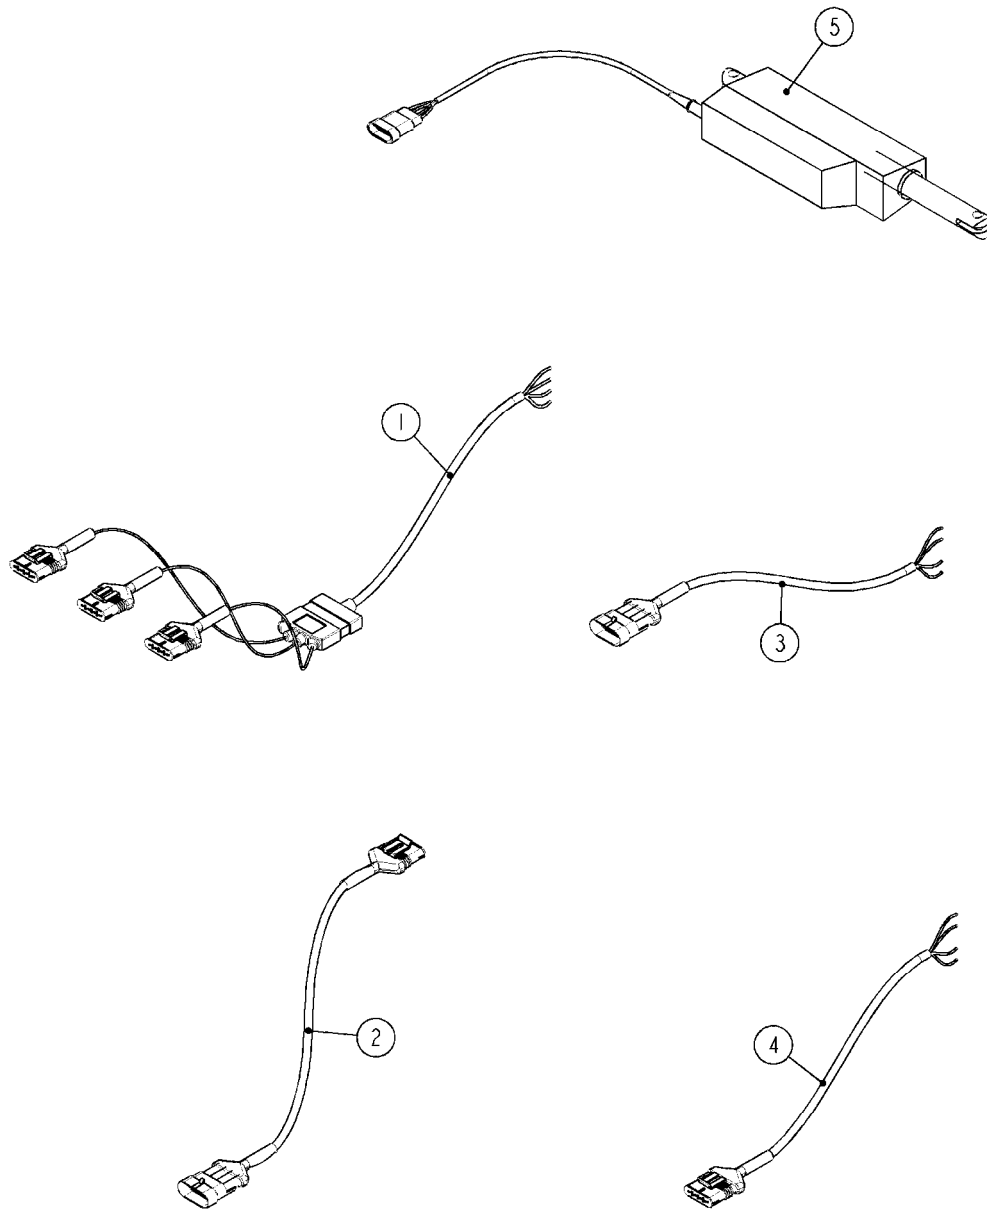

TWIN ACCESSORIES
M305-HIA, 03:09:15

Page 0

Date 07.02.2020 10:12