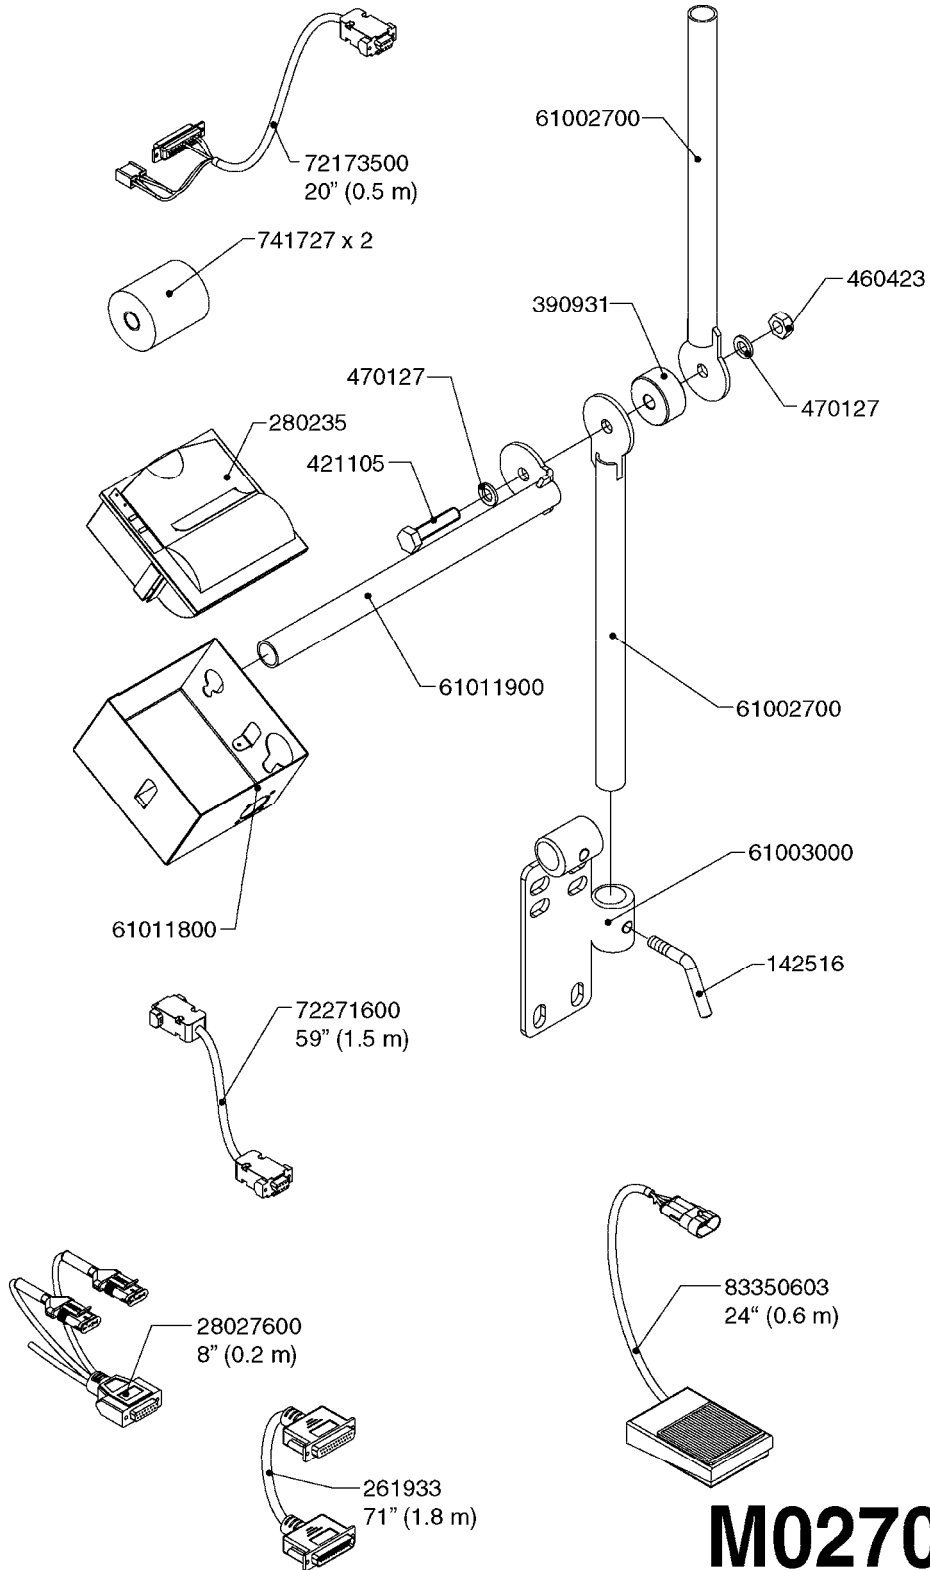

HC 5500 ACCESSORIES
M0270-HIN, 01:01:16

Page 1
Date 07.02.2020 10:13

parts-n°	order qty	description
142516	1	SCREW SET M10 BENT F. LOCKING
261933	1	CABLE W/PLUG 2X25 L=71"
280235	1	HARDI PRINTER WITH CLOCK
390931	1	PLASTIC SPACER D40XD11 L=20
421105	1	M10X45 MACHINE SCREW STAINLESS
460423	1	NUT HEX M10X1.50 LOCK DIN985A2 SS
470127	1	WASHER D15D10X2 M10 LOCK
741727	1	PAPER, THERMAL, HC5500 PRINTER
28027600	1	WIRE HC5500 AUX.
61002700	1	TUBE BRACKET F.TRACTOR MOUNT
61003000	1	BRACKET F.TRACTOR MOUNT
61011800	1	BOX FOR HARDI PRINTER
61011900	1	TUBE BRACKET F.TRACTOR MOUNT
72173500	1	WIRE F.PRINTER HC5500 L=20"
72271600	1	HC5500 COMMUNICATION CABLE
83350603	1	FOOT SWITCH HC5500 CONTROL