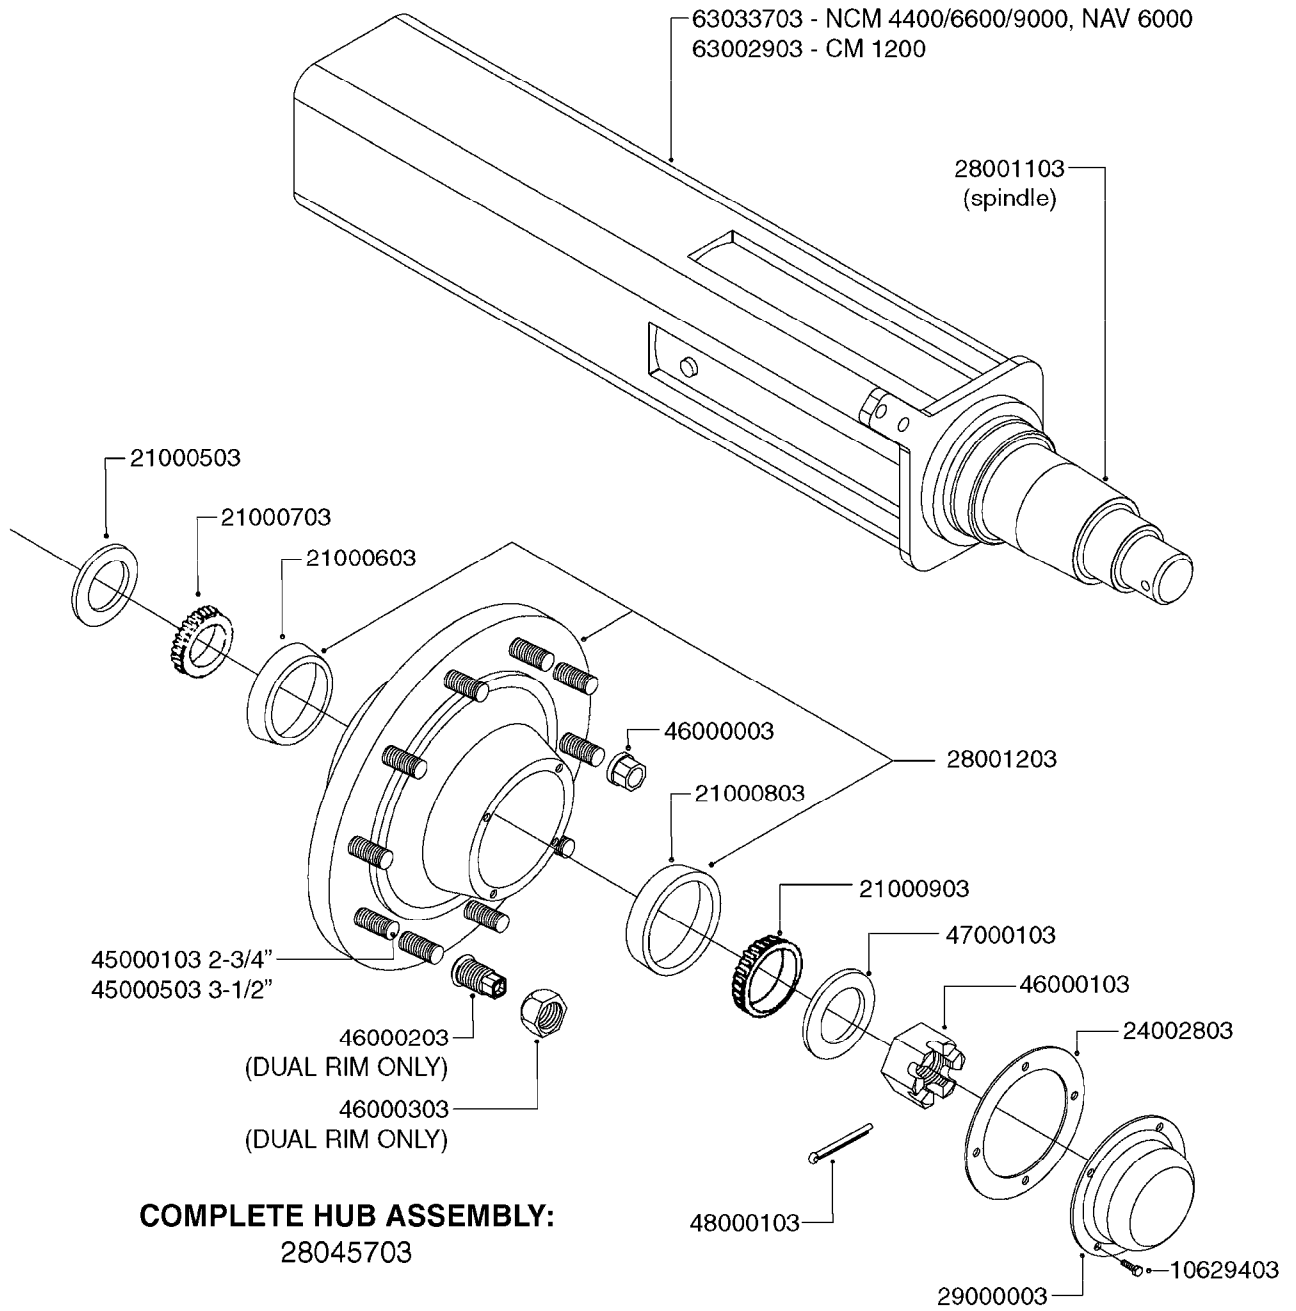

COMPLETE HUB ASSEMBLY:
28045703

COMPLETE ASSEMBLIES
WHOLEGOODS ITEMS

E0790

HUB ASSEMBLY F.4-1/2" SPINDLE
E0790-HIN, 06:07:17

Page 1

Date 07.02.2020 10:12

parts-n°	order qty	description
10629403	1	BOLT HEX 5/16 NC GR.2 00.50"
21000503	1	SEAL,WHEEL CR43771
21000603	1	RACE, BEARING 3.5/1.5
21000703	1	BEARING, TAPPERED 3.5433/1.575
21000803	1	RACE, TAPERED BEARING
21000903	1	BEARING, TAPPERED, 2.75/1.510
24002803	1	GASKET F. HUB 4.5" HUB ASSY
28001103	1	SPINDLE 4.5"x 23" 20000LB
28001203	1	HUB, 20000LB W. BRG RACES
28045703	1	HUB ASSY 10-13.19-11.02 25000#
29000003	1	HUB CAP F. 881(20000LB) HUB
45000103	1	BOLT, WHEEL STUD 3/4-16X2 3/4
45000503	1	BOLT, WHEEL STUD 3/4-16X3 1/2
46000003	1	NUT HEX NF 3/4" FLANGED F.HUB
46000103	1	NUT, CASTLE, SPINDLE 2-12 UNF
46000203	1	NUT, BUD WHEEL, INNER, RH
46000303	1	NUT, BUD WHEEL, OUTER, RH
47000103	1	WASHER, SPNDL 4.5" 2.06x4 .25T
48000103	1	PIN, COTTER 5/16" X 5.25"
63002903	1	AXLE INSERT,72"-90"SUS CM 1200
63033703	1	AXLE INSERT NCM 44/66/9000