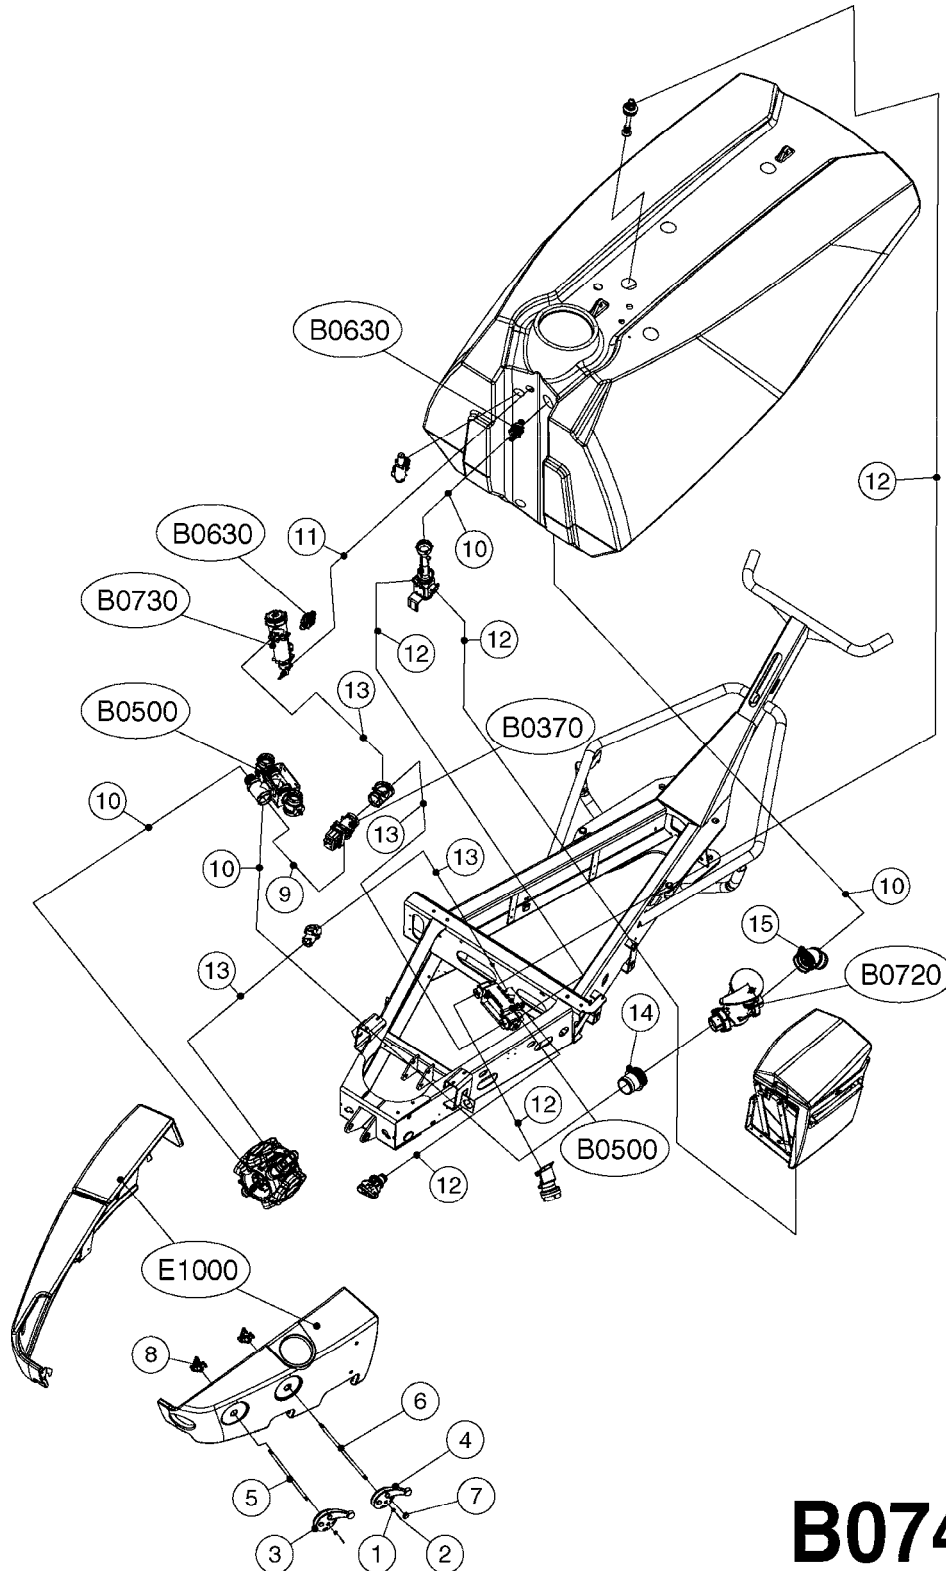

NCM 4400/6600 MANIFOLD
B0740-HIN, 01:01:16

NCM 4400/6600 MANIFOLD
B0740-HIN, 01:01:16

Page 1

Date 07.02.2020 10:11

Pos.	parts-n°	order qty	description
1	334594	1	PLUG F.VALVE HANDLE BLACK
2	411006	1	SCREW M4X40 SLOTTED
3	741844	1	VALVE HANDLE ASSY. SUCTION NCM
4	741845	1	VALVE HANDLE ASSY. PRESSUR NCM
5	14038100	1	AXLE FOR SUCTION VALVE HANDLE
6	14038200	1	AXLE FOR PRESSURE VALVE HANDLE
7	33505200	1	PLUG FOR SMART VALVE HANDLE
8	72283000	1	AXLE JOINT F. SMARTVALVE HANDL
9	92702703	1	HOSE PVC SUCT GRAY 2"
10	92702803	1	HOSE PVC SUCT GRAY 2.5"
11	92703203	1	HOSE R X3/4" X300PSI WP X0012"
12	92712403	1	HOSE R X1" X300PSI WP X0012"
13	92734403	1	HOSE R X5/4" X200PSI WP X0012"
14	727133	1	FITT. S93 2-1/2" STR. S W/O-RI
15	72072900	1	FITT. S93 2-1/2" 45° S W/O-RING