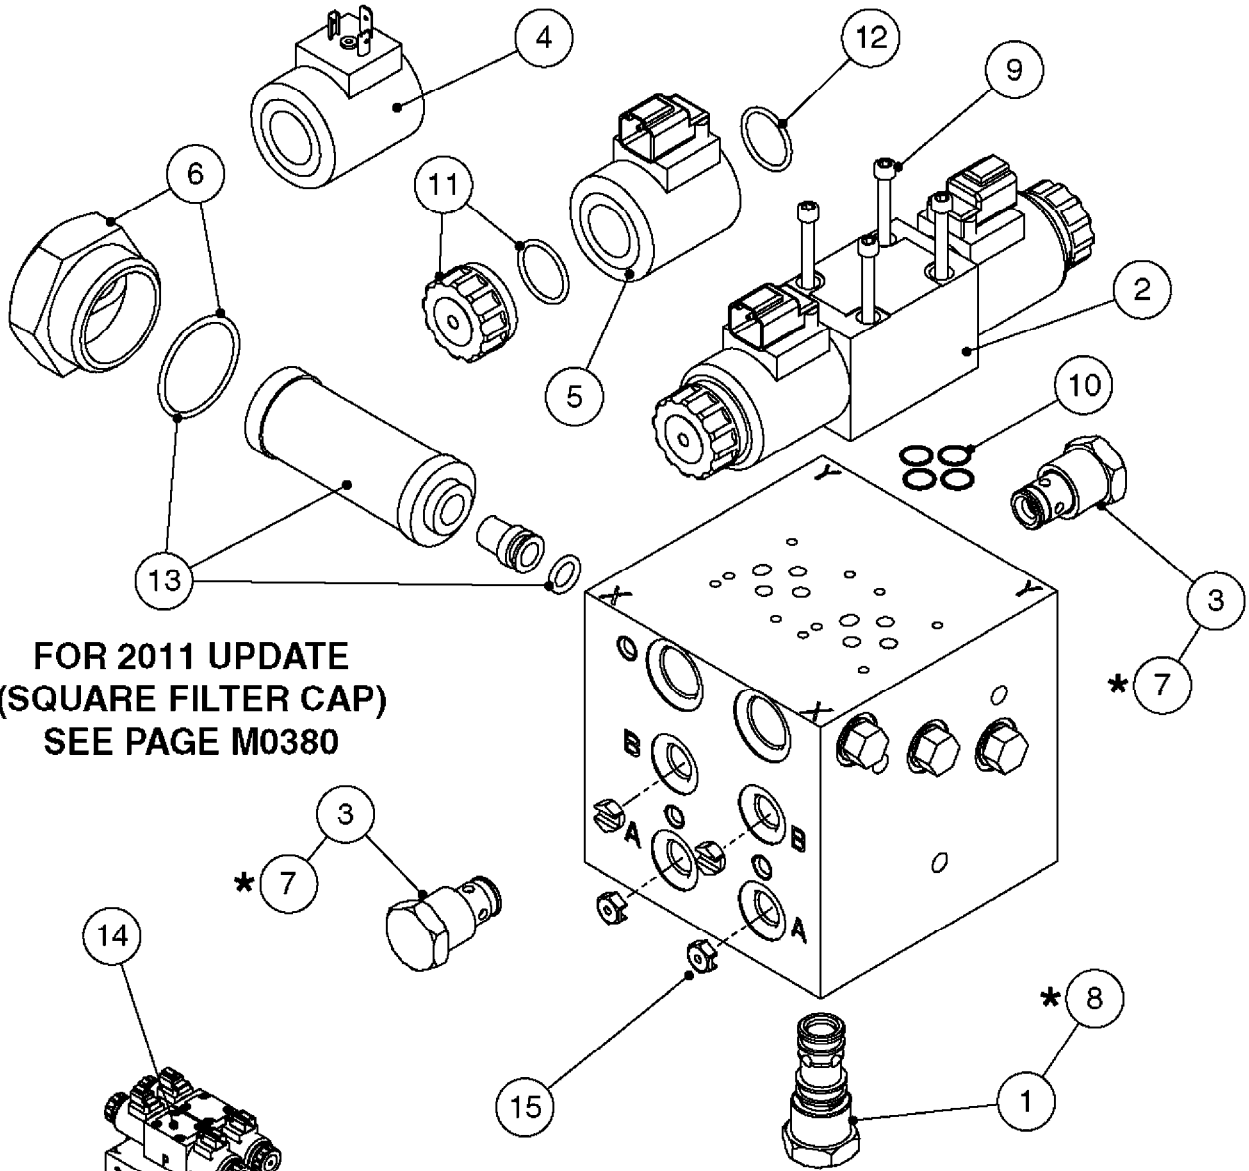

If unsure, pair of new style sensors works with all versions of UC4.

NORAC UC4 BOOM HEIGHT CONTROL
M0290-HIN, 01:01:16

Page 1

Date 07.02.2020 10:13

Pos.	parts-n°	order qty	description
1	410443	1	BOLT HEX 8.8 DEL M6X70
1	410605	1	BOLT HEX 8.8 DEL M6X80
2	460261	1	SPB/SPC BOOM
3	471124	1	NUT HEX M6X1.00 LOCK DIN985 A2 SS
4	16128603	1	WASHER, M6, Ø18/ 6.4X 1.6, SS
4	16128703	1	BRACKET F. SENSOR 60X60 TUBE
5	26016303	1	SPB/SPC BOOM
6	26025903	1	BRACKET F. SENSOR 50x50 TUBE
7	26026003	1	FORCE BOOM (FTZ)
8	26026600	1	CONNECTOR RING CPC #11 NORAC
8	28055603	1	NORAC UC4+ ROLL SENSOR W/TEMP.
9	28049503	1	CONFIRM NORAC P/N 45000
10	28049603	1	NORAC UC4+ ROLL SENSOR
11	28050303	1	CONFIRM NORAC P/N 45001
12	28050703	1	NORAC CABLE VAR.RT.VLV DIN
13	28054303	1	3-PIN CONNECTORS/HIRSCHMAN
14	28055503	1	NORAC CABLE VAR.RT.VLV DEUTSCH
15	28055703	1	2-PIN CONNECTORS/DEUTSCH
16	28085900	1	NORAC CABLE EXTENSION
17	28086200	1	NORAC POWER CABLE
18	28086300	1	NORAC RUBBER TOP&BOLT F.SENSOR DIA.30MMX30MMX8MM
19	28086400	1	NORAC UC4+ OPEN CTR. CABLE
20	28086500	1	PARALIFT INTERFACE CABLE NORAC
21	28086600	1	NORAC VALVE MOUNTING HARDWARE
22	70112503	1	NORAC VALVE CABLE ROLL PIGTAIL
23	78216100	1	SENSOR BRANCH CABLE NORAC
		1	CAN NODE DUAL CABLE NORAC
		1	UC4 DISPLAY PANEL NORAC
		1	UC4 ULTRASONIC SENSOR
		1	UC4 SENSOR MOUNTING BKT. NORAC
		1	FOAM DISC F. SENSOR NORAC
		1	UC4+ ROLL SENSOR KIT '11 HIN
		1	INCLUDES NORAC P/N 45000 & 45001
		1	NORAC VALVE BLOCK COMP, DEUTSCH CON.