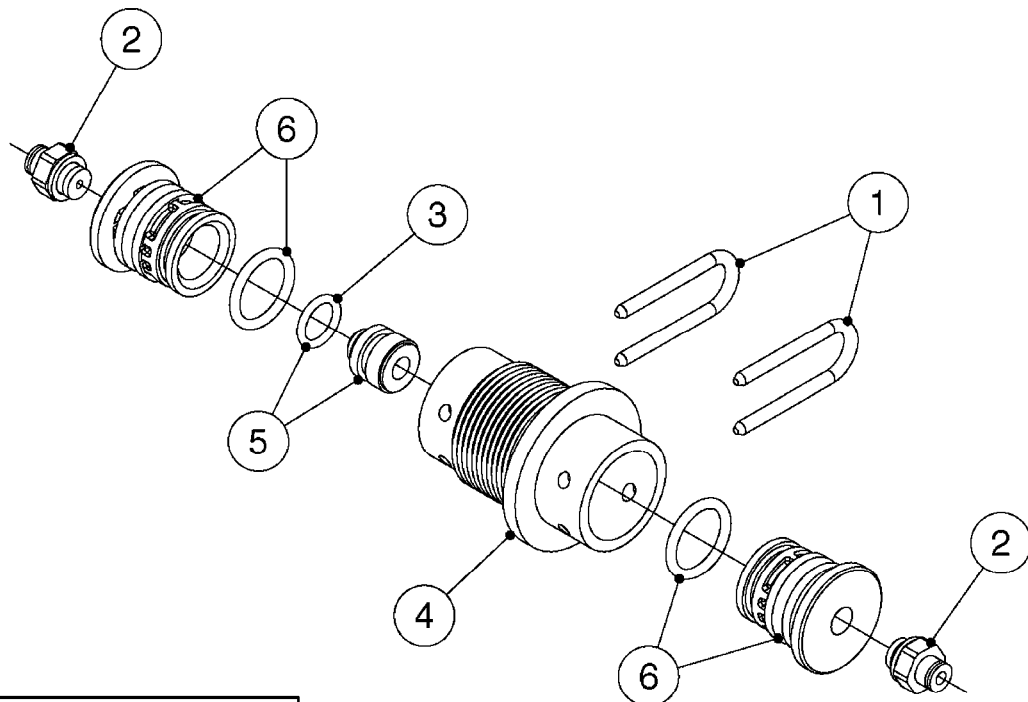

FOR S67 FITTINGS
SEE PAGE L0100

S67

FOR S93 FITTINGS
SEE PAGE L0110

S93

B0500

SMART VALVE S67 S93 (07)
B0500-HIN, 28:01:19

Page 1
Date 07.02.2020 10:11

Pos.	parts-n°	order qty	description
1	145996	1	FITT.DK S-67 FORK
2	145997	1	FITT.DK S-93 FORK
3	242351	1	O-RING D69.5X3.0 VITON F.S-93
4	322109	1	FITT.DK S-93 BULKHEAD NUT
5	322224	1	FITT.DK S-67 TEE
6	322320	1	NUT F.3 WAY VALVE S56
7	334545	1	FITT.DK S-93 TEE
8	334594	1	PLUG F.VALVE HANDLE BLACK
9	410362	1	BOLT HEX 8.8 SS M6X20
10	410922	1	CYL.SKR 8.8 DEL M4X20 RST
10	450902	1	BOLT ALLEN HEAD M4 X 16MM
11	471125	1	WASHER M6U 6.4X14X1.2,A2 SS
12	480733	1	PIN D6 X 40
13	480803	1	PIN Ø4 X 25
14	728525	1	FITT. S93 CONNECTOR W/O-RINGS
15	741844	1	VALVE HANDLE ASSY. SUCTION NCM
16	741845	1	VALVE HANDLE ASSY. PRESSUR NCM
17	14021500	1	SPINDLE F.S93 SMART VALVE
18	14022700	1	SPACER TUBE Ø10 L=212 SS
19	14038100	1	AXLE FOR SUCTION VALVE HANDLE
20	14038200	1	AXLE FOR PRESSURE VALVE HANDLE
21	14068700	1	SPINDLE,SMART VALVE S67 10MM
22	16059900	1	BRACKET 2 STK S93 SMART VALVE
23	16082300	1	BRACKET 2PCS S67 VALVE 15 BAR
24	28168400	1	HAIRPIN Ø5 S67/S93
25	33505200	1	PLUG FOR SMART VALVE HANDLE
26	72138000	1	VALVE S93 "V2" SMART VALVE
27	72138600	1	VALVE S93 "V3" SMART VALVE
28	72172100	1	VALVE S67 "V1" SMART VALVE
28	72538000	1	NCM 4400/6600 VALVE S67, LONG SPINDLE NAV 3000/4000
29	72172200	1	VALVE S67 "V2" SMART VALVE
30	72283000	1	AXLE JOINT F. SMARTVALVE HANDL