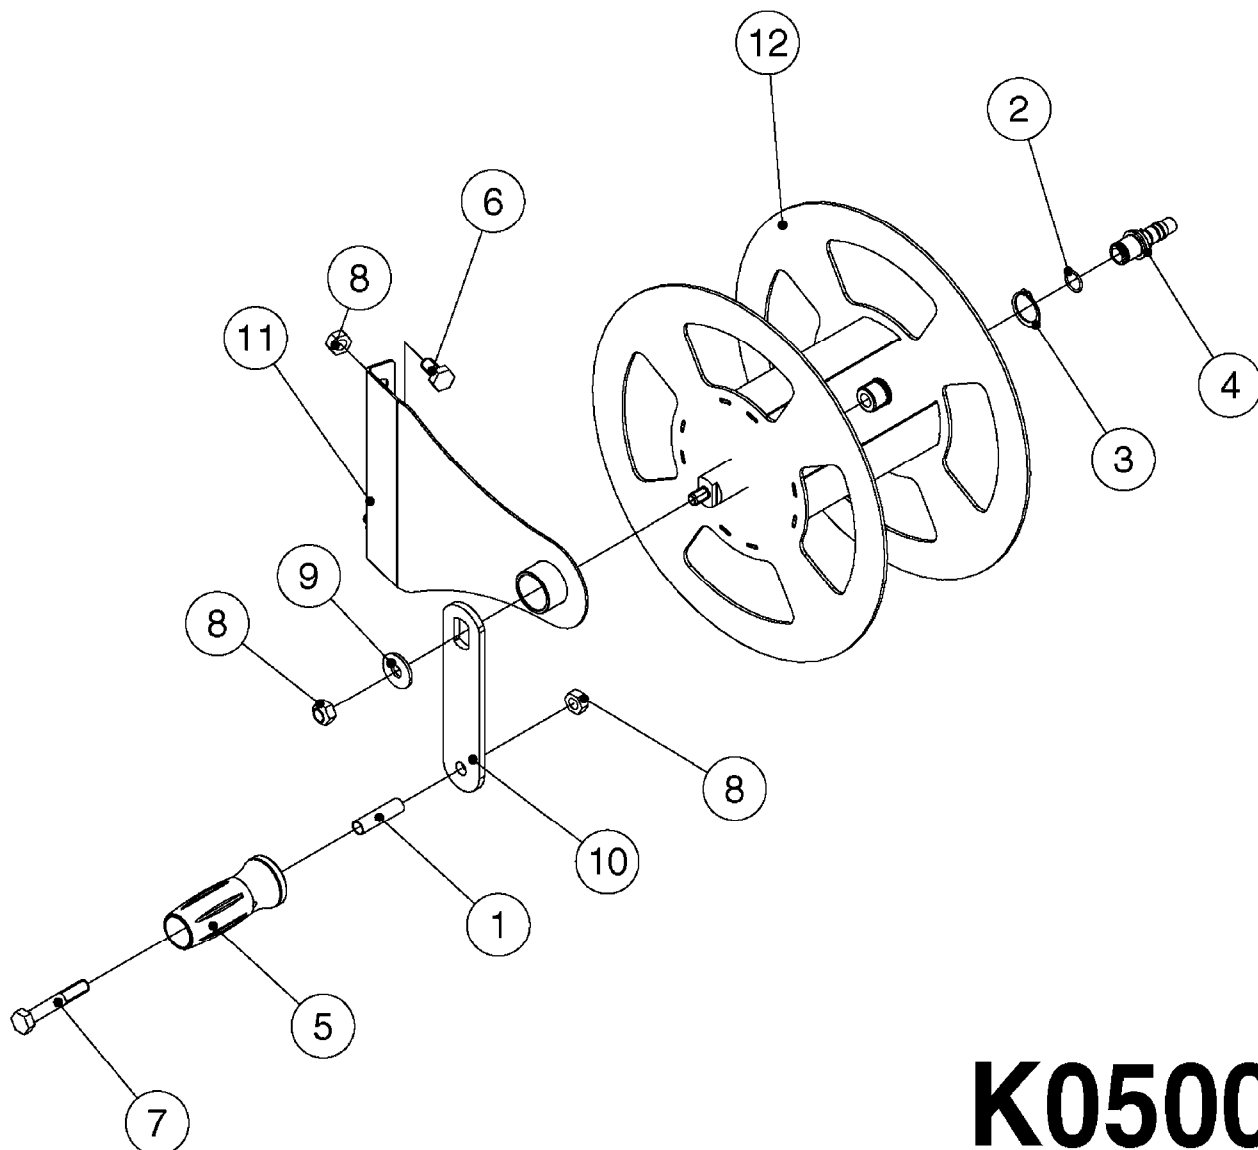

Page 1
Date 07.02.2020 10:12

Pos.	parts-n°	order qty	description
1	145995	1	FITT.DK S-53 FORK
2	160775	1	WASHER F. FRICTION PLATE
3	172664	1	FLATBAR BACKING PLATE
4	242109	1	O-RING D32.2x3.0
4	242354	1	O-RING D32.2X3.0 VITON
5	330831	1	FRICTION PLATE
6	410605	1	BOLT HEX 8.8 DEL M6X80
7	420582	1	BOLT HEX 8.8 DEL M8X20 FT A2
8	421201	1	BOLT HEX 8.8 DEL M8X70
9	430323	1	BOLT HEX 8.8 DEL M12X60
10	430924	1	BOLT HEX 8.8 DEL M12 X 85
11	460143	1	SELF LOCK NUT M8 SST A2 DIN985
12	460261	1	NUT HEX M6X1.00 LOCK DIN985 A2 SS
13	460703	1	NUT HEX M12X1.75 LOCK DIN985A2 SS
14	471126	1	WASHER, M8, Ø16/ 8.4X 1.6, SS
15	471127	1	WASHER, M12, Ø24/13X24X2.5 SS
16	611671	1	BREAK AWAY HOLDER F-MARKER
17	726463	1	FITT.DK S53 BULKHEAD W/GASKET
18	726559	1	FITT DK. S-53 HB 1" W/O-RING
19	726571	1	FITT.DK S-53 ELB.1", W ORING
20	14103900	1	BUSHING Ø19/Ø13 L=26.5 SPC/FTZ BOOMS ONLY
21	16022403	1	BRACKET 60MM TUBE
22	16162903	1	BRKT, FOAM LINE DISCONNECT
23	16169803	1	BRACKET, TDZ FOAM MARKER MOUNT
24	16170003	1	PLATE, TDZ FOAM MARKER MOUNT BACKER
25	23004303	1	FITT, 3/8"NPT-3/8"TUBE-PTC
26	23004403	1	FITT, 3/8"NPT-1/4"90-PTC
27	23004503	1	FITT, BULKHEAD-1/4" TUBE-PTC
28	23004603	1	FITT, BULKHEAD-3/8" TUBE-PTC
29	28030003	1	CLAMP HOSE GEAR P1" 6716
30	28064903	1	FOAMHEAD ASSEMBLY, RICHWAY
31	28065003	1	COLLECTOR HEAD ASSY, RICHWAY
32	28065103	1	DUAL DROP MANIFOLD, RICHWAY
33	28066303	1	FITT, BANJO, 3/8" TEE
34	28066403	1	FITT, BANJO, 3/8"-3/8" STR NIP
35	28087803	1	3/8" FOAMHEAD SCREEN, FOAM MARKER, RICHWAY
36	28087903	1	FOAMHEAD GASKET, FOAM MARKER, RICHWAY
37	28088003	1	FOAMHEAD TOP HOUSING, FOAM MARKER, RICHWAY
38	28088103	1	FOAMHEAD BOTTOM HOUSING, FOAM MARKER, RICHWAY
39	61065900	1	BRACKET FOR FOAM DROPPER, S53
40	92703303	1	HOSE LLDPE .25"X.17"X12" BLACK
41	92703403	1	HOSE LLDPE .38"X.25"X12" BLACK
42	92712403	1	HOSE R X1" X300PSI WP X0012"