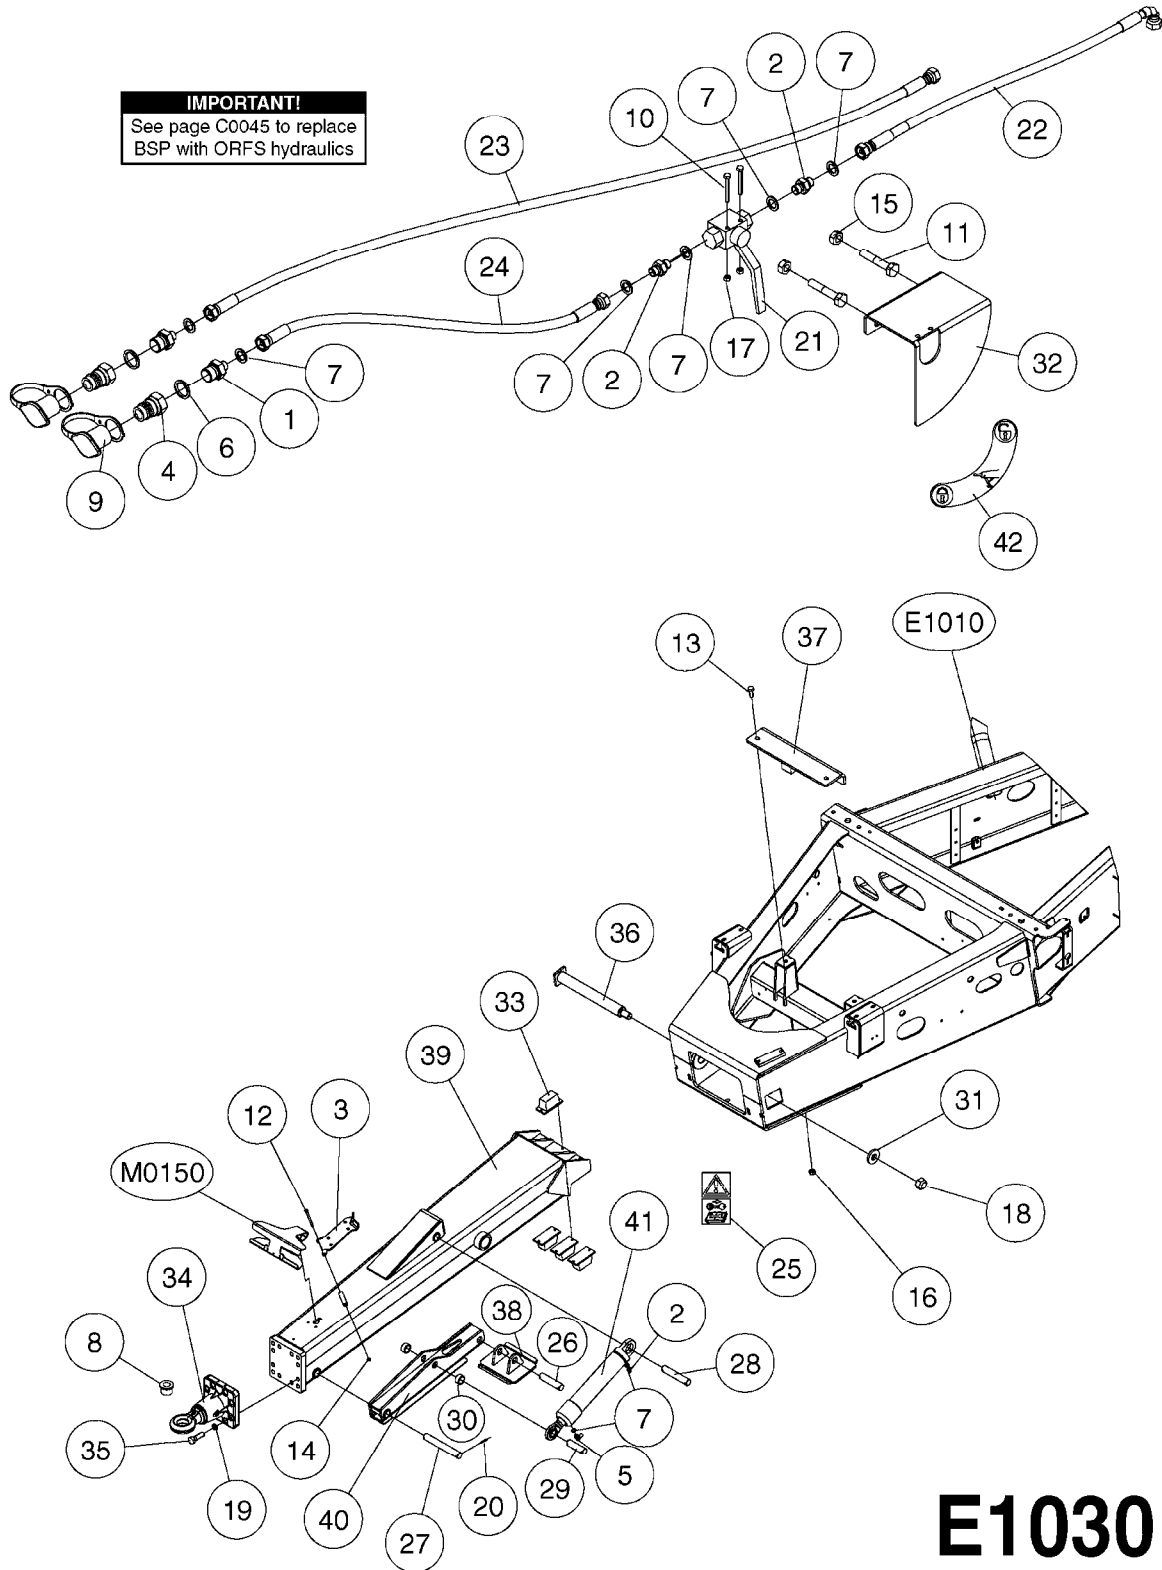

HYD. DRAWBAR - NCM 6600
E1030-HIN, 07:02:19

IMPORTANT!
See page C0045 to replace
BSP with ORFS hydraulics

HYD. DRAWBAR - NCM 6600
E1030-HIN, 07:02:19

Page 1
Date 07.02.2020 10:12

Pos.	parts-n°	order qty	description
1	146846	1	HEX NIPPLE 1/2" X 1/4"
2	146851	1	HEX NIPPLE 1/4"x1/4" 0.7MM
3	161923	1	SUPPORT PLATE F. PTO CM+
4	230311	1	QUICK COUPLING 1/2"
5	232294	1	HYD.FITTING 1/4"X1/4"
6	241356	1	DOWTYSEAL 1/2"
7	241404	1	DOWTY SEAL 1/4"
8	270608	1	BUSHING F. DRAWBAR NCM Ø50/Ø33
9	334206	1	DUST HOOD FOR HY-COUPLING
10	421142	1	BOLT HEX 8.8 DEL M5X40
11	421224	1	BOLT HEX 8.8 DEL M10X55
12	421232	1	BOLT HEX 8.8 DEL M8X110
13	430581	1	BOLT HEX 8.8 DEL M16X40 FT
14	460143	1	SELF LOCK NUT M8 SST A2 DIN985
15	460423	1	NUT HEX M10X1.50 LOCK DIN985A2 SS
16	460585	1	LOCKING NUT M16 DIN985 A2 SS
17	461217	1	NUT HEX M5 LOCK
18	461316	1	NUT HEX LOCK M30X3.5 DIN 985
19	471180	1	LOCK WASHER NORDLOCK M20 ELZ
20	480733	1	PIN D6 X 40
21	781049	1	HYD. BALL VALVE
22	784001	1	HOSE HY X 1/4 X 067.00"STR+ELB
23	784143	1	HOSE HY X 1/4 X 138" STR+STR
24	784161	1	HOSE HY X 1/4 X 59" STR+STR
25	978436	1	DECAL - WARNING! SERVICE
26	14047100	1	PIN D30.0 L= 132 /D6.0
27	14047200	1	PIN D30.0 L= 223 /D6.0
28	14047300	1	PIN D30.0 L= 161 /D6.0
29	14047400	1	PIN D30.0 L= 104 /D6.0
30	15073000	1	THREADED PIPE 1-1/4" L=20
31	16155900	1	DISC D70.0/ 31.0X10.0/RED
32	16160000	1	PLATE F. HYD. VALVE CM66/9000
33	24267600	1	RUBBERSTOP 15/238 T=56 SS
34	28164100	1	SWIVEL HITCH D50/8 BOLT
35	43000803	1	BOLT HEX M20 X 70MM DEL - FT
36	61037800	1	PIN F. STEERING 6600
37	61038500	1	BRACKET FOR DRAWBAR NCM 6600
38	61039700	1	FOOT F. HYD. JACK NCM6600
39	63043900	1	DRAWBAR ADJUSTABLE CM6600
40	63045400	1	SUPPORT LEG HYD. JACK 6600
41	78134000	1	DOB.CYL.Ø70/40-322 TRACK LEFT '15
42	97814500	1	DECAL JACK STAND LOCK VALVE