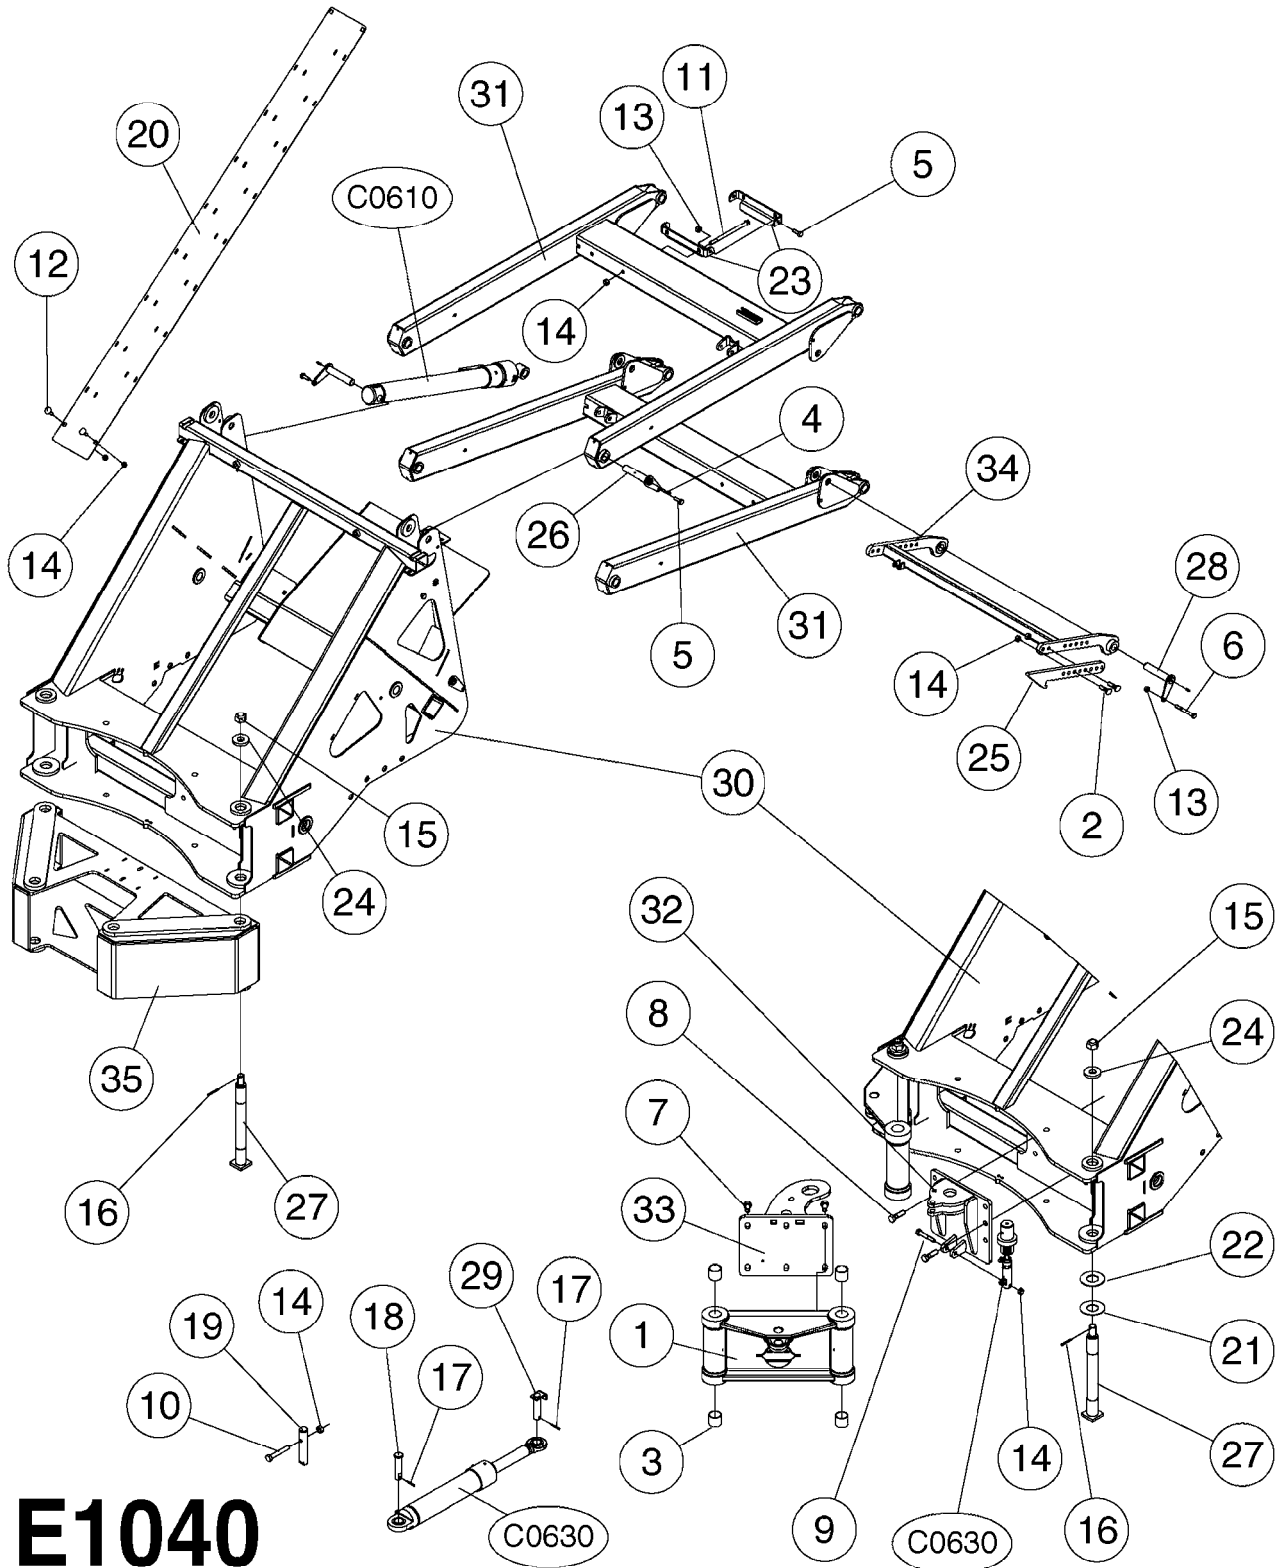

E1040

Pos.	parts-n°	order qty	description
1	111708	1	STEER ARM NCM 4400 PAINTED RED
1	111710	1	STEER ARM NCM 6600 PAINTED RED
2	140225	1	BOLT SPECIAL F.PARALIFT M12x50
3	210776	1	BUSHING F.TWIN STEERING ARM NCM 6600
3	210865	1	BUSHING 40mm40mm DU NCM 4400
4	283699	1	GREASE NIPPLE M6X1
5	421002	1	BOLT HEX 8.8 DEL M10X30 FT DIN933
6	421218	1	BOLT HEX 8.8 DEL M10X90
7	430684	1	BOLT HEX 8.8 DEL M16X30 FT NCM 4400
7	45001800	1	SCREW ALLEN M20X45 12.9 DE NCM 6600
8	430765	1	BOLT HEX 8.8 DEL M16X55
9	430802	1	BOLT HEX 8.8 DEL M12X75
10	430846	1	BOLT HEX 8.8 DEL M12X80
11	430908	1	BOLT HEX 8.8 DEL M12X200
12	451070	1	CARRIAGE BOLT M12X30
13	460423	1	NUT HEX M10X1.50 LOCK DIN985A2 SS
14	460703	1	NUT HEX M12X1.75 LOCK DIN985A2 SS
15	460747	1	NUT HEX M24 LOCK NCM 4400
15	461316	1	NUT HEX LOCK M30X3.5 DIN 985 NCM 6600
16	480384	1	PIN COTTER 3/16 x 1-1/2"
17	480502	1	PIN RETAINING M10X50 DIN 1481
18	14033600	1	PIN Ø40/Ø29.8 Ø10 L=133 NCM 4400
19	14051400	1	PIN Ø35.1/Ø12 L=164 NCM 6600
20	16121400	1	SHEET HOSE HOLDER PARALIFT NCM
21	16125200	1	DISC D90/42 X 2 RED NCM 4400
21	16155700	1	DISC D115/52 X 2 RED NCM 6600
22	16125300	1	DISC D90/42 X 3 RED NCM 4400
22	16155800	1	DISC D115/52 X 3 RED NCM 6600
23	16145100	1	SWIVEL FOR HOSE SUPPORT
24	16155900	1	DISC D70.0/ 31.0X10.0/RED NCM 6600
24	16375500	1	WASHER 10.0X60X25 RED NCM4400
25	16166200	1	HOOK F.TRANSF STOP W.HOLING
25	16193500	1	HOOK F.PARALIFT LOCK SHORT NCM
26	61030700	1	PIN Ø25 L=117
27	61033700	1	PIN F. STEERING 4400
27	61037800	1	PIN F. STEERING 6600
28	61035700	1	PIN Ø25 L=125
29	61036400	1	PIN D29.8 L=97 NCM 4400
29	61038100	1	PIN D34.8 NCM 6600
30	63033400	1	REAR FRAME NCM 4400 PAINTED
30	63043400	1	REAR FRAME NCM 6600 PAINTED
31	63034200	1	PARALIFT NCM 4400/6600
32	63036100	1	CONSOLE F. TRAPEZE LOCK CM "05