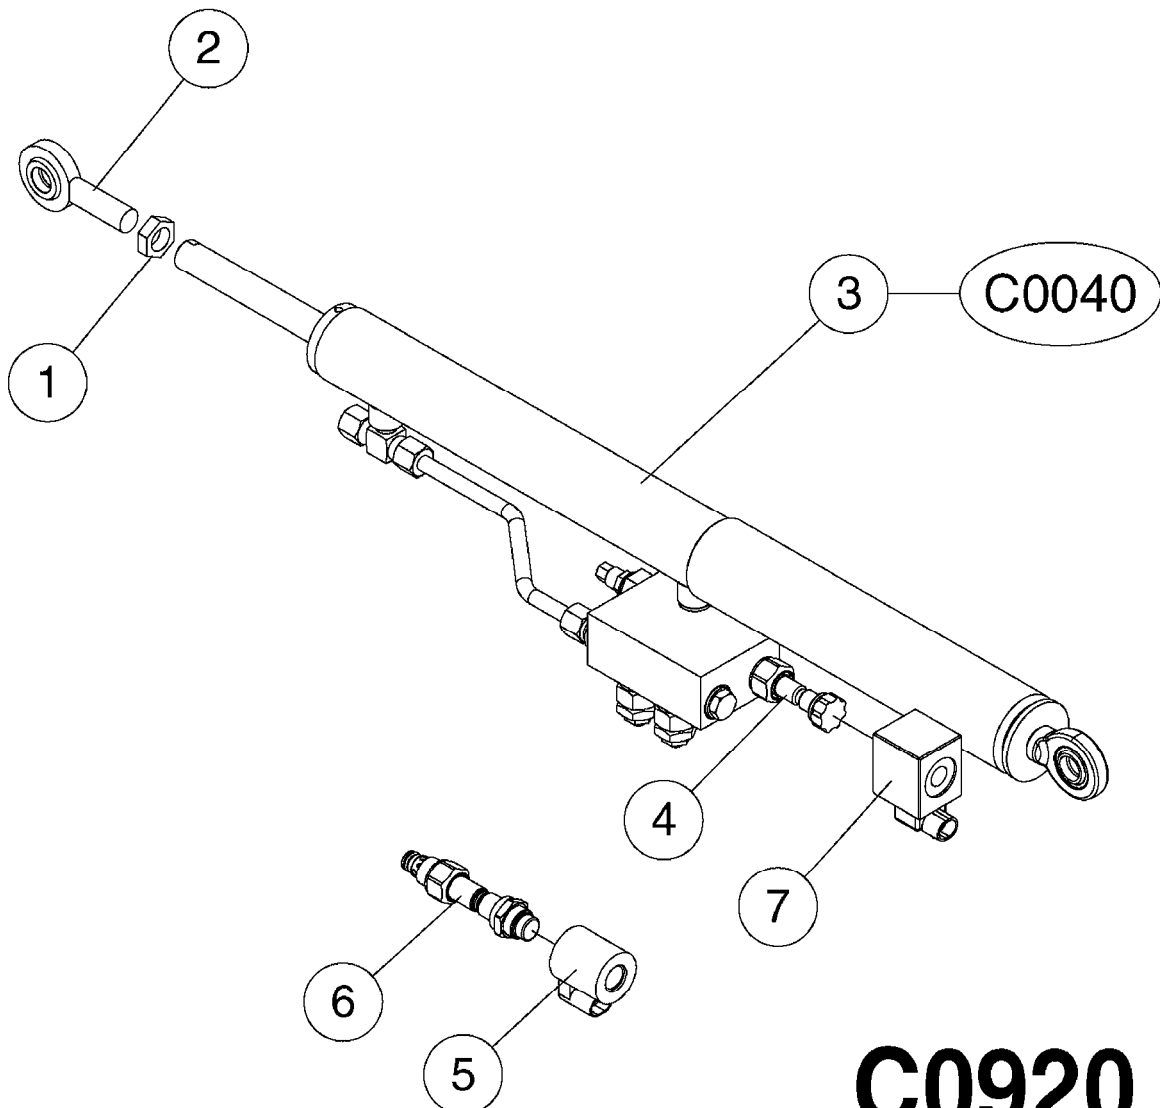

HYD. DAMPER, LOCKING CYLINDER
C0920-HIN, 05:06:19

Page 0

Date 07.02.2020 10:12

C0920