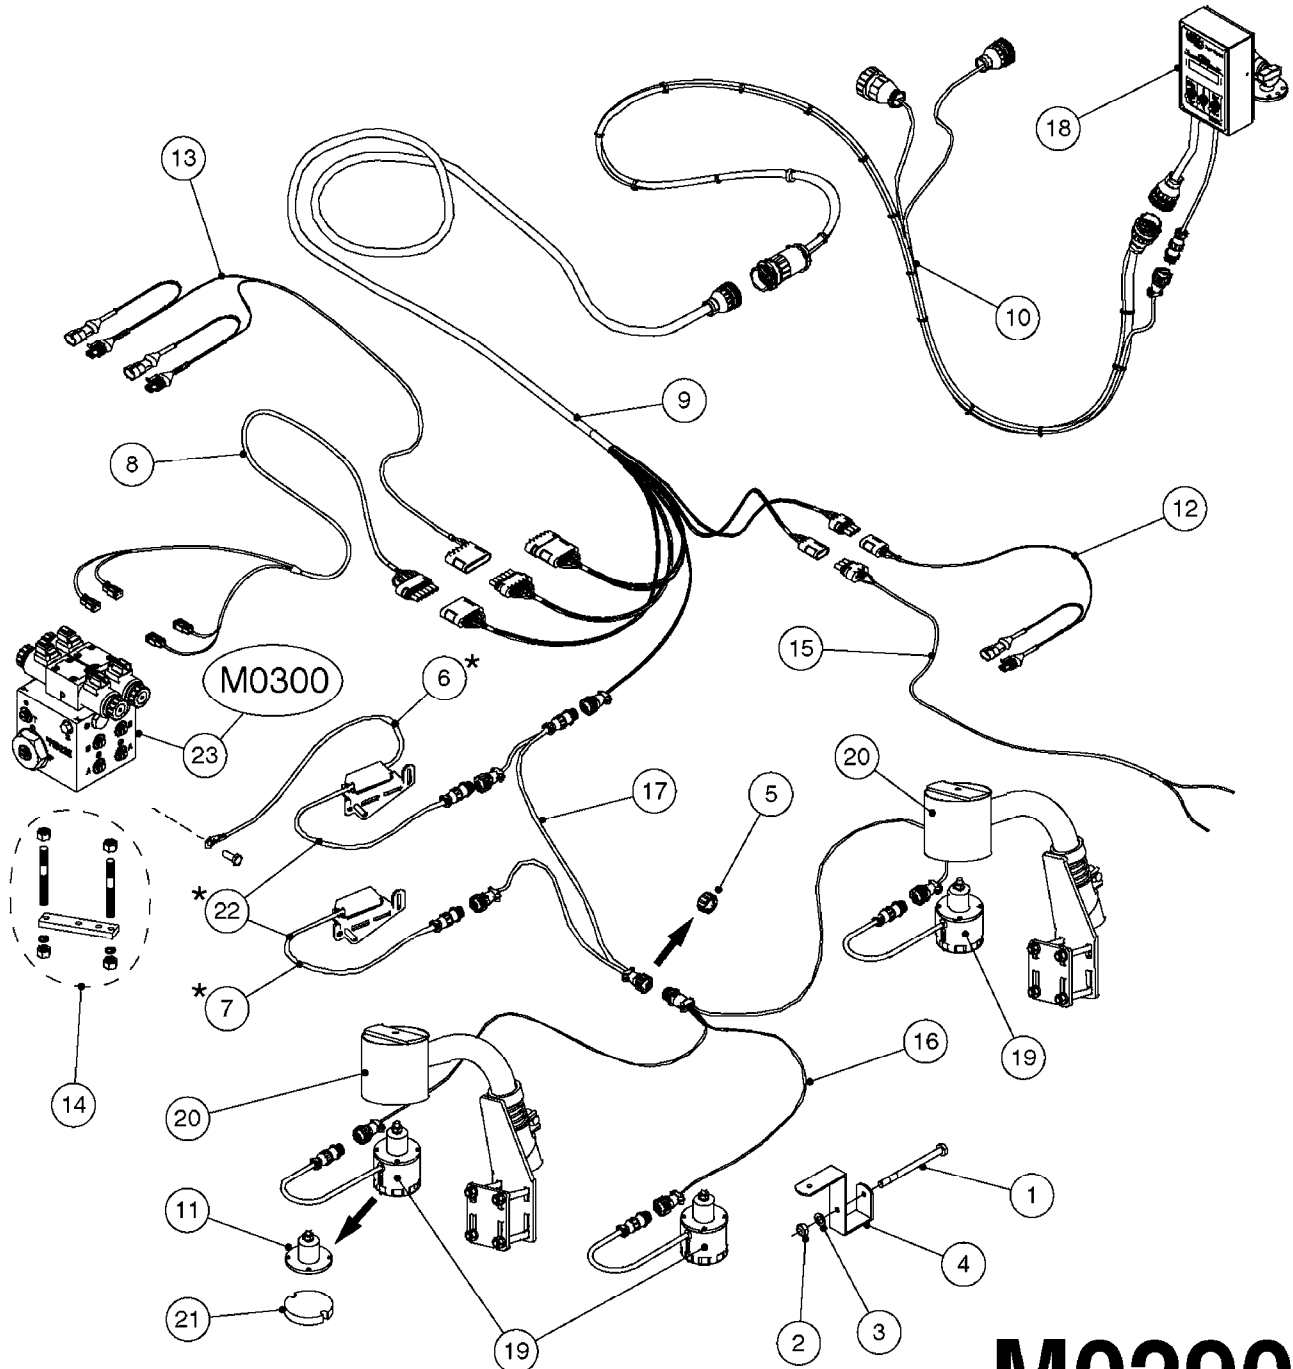

M0280

39 PIN CABLES
M0280-HIN, 28:03:17

Page 1

Date 07.02.2020 10:13

parts-n°	order qty	description
262158	1	PLUG INSERT 39 POLE MALE
262159	1	PLUG INSERT 39 POLE FEMALE
262160	1	PLUG HOUSING 39 POLE FEMALE
262161	1	PLUG HOUSING F/39 POLE MALE
440634	1	SCREW 5/8"
440732	1	PT SCREW 35X12B Z5452 ELZ
14034200	1	CODE BRACKET FOR 39 PIN CABLE
26003900	1	WIRE 37-39 PIN EVC, 6.6'
26004200	1	WIRE 37-39 PIN EVC, 57.4'
26008400	1	WIRE 39-PIN 24 WIRE L=8M
26011903	1	WIRE 39-39 POLE EXT. 3660MM
28027500	1	WIRE 37-39 PIN EVC, 37.7'
28028700	1	WIRE 37-39 PIN EVC, 45.9'
28028800	1	WIRE 37-39 PIN EVC, 16.4'
28028900	1	WIRE 37-39 PIN EVC, 26.2'
72236400	1	DAH CONN. WIRE/TRACTOR L=8M
97610803	1	DECAL-SRAY BOX 39-PIN
97610903	1	DECAL-HYDRAULIC BOX 39-PIN