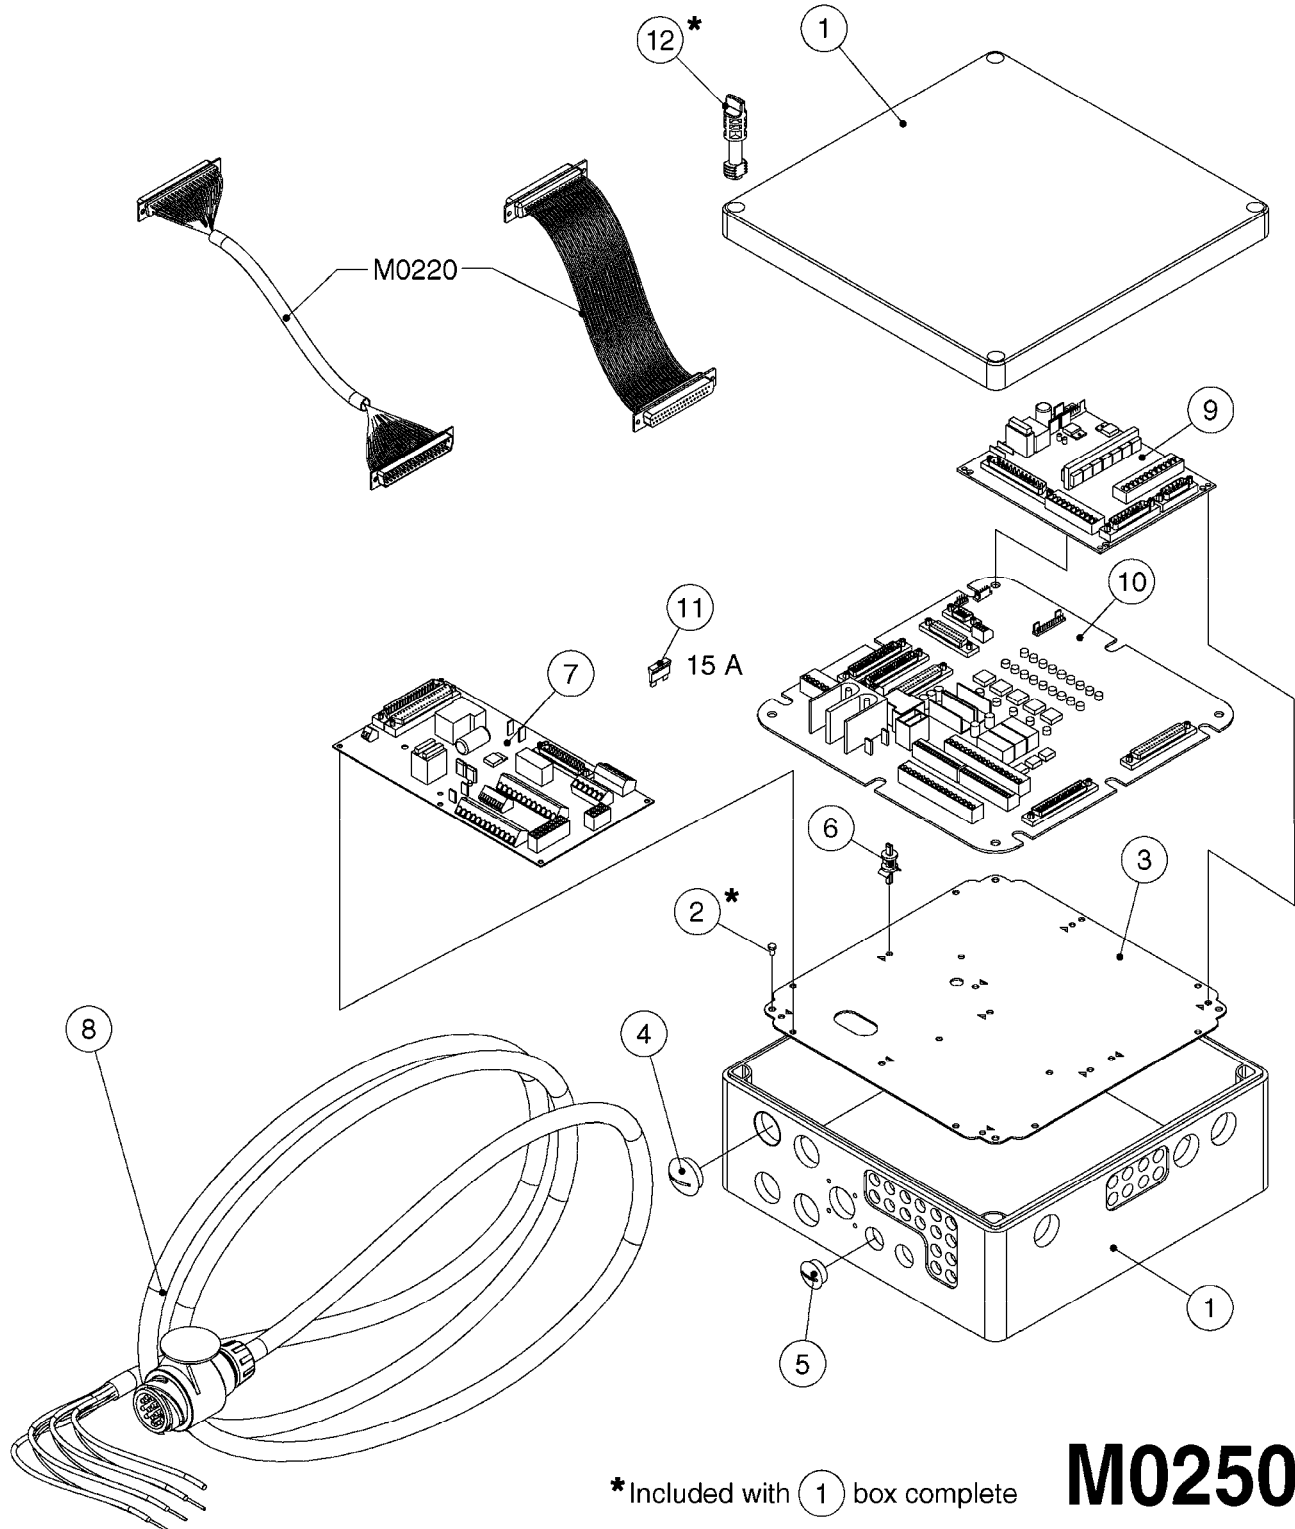

POWER SUPPLY CABLES
M0240-HIN, 01:01:16

Page 0

Date 07.02.2020 10:13

M0240

POWER SUPPLY CABLES
M0240-HIN, 01:01:16

Page 1

Date 07.02.2020 10:13

parts-n°	order qty	description
261605	1	Fuse 25A ATOF Series
983070	1	CABLE 2X6²
16112800	1	BRACKET F.12V POWER CABLE/PLUG
28048000	1	PLUG 3-POL DIN 9680 FEM.CHASS
72266300	1	CABLE 12VDC POWER F. TRACTOR