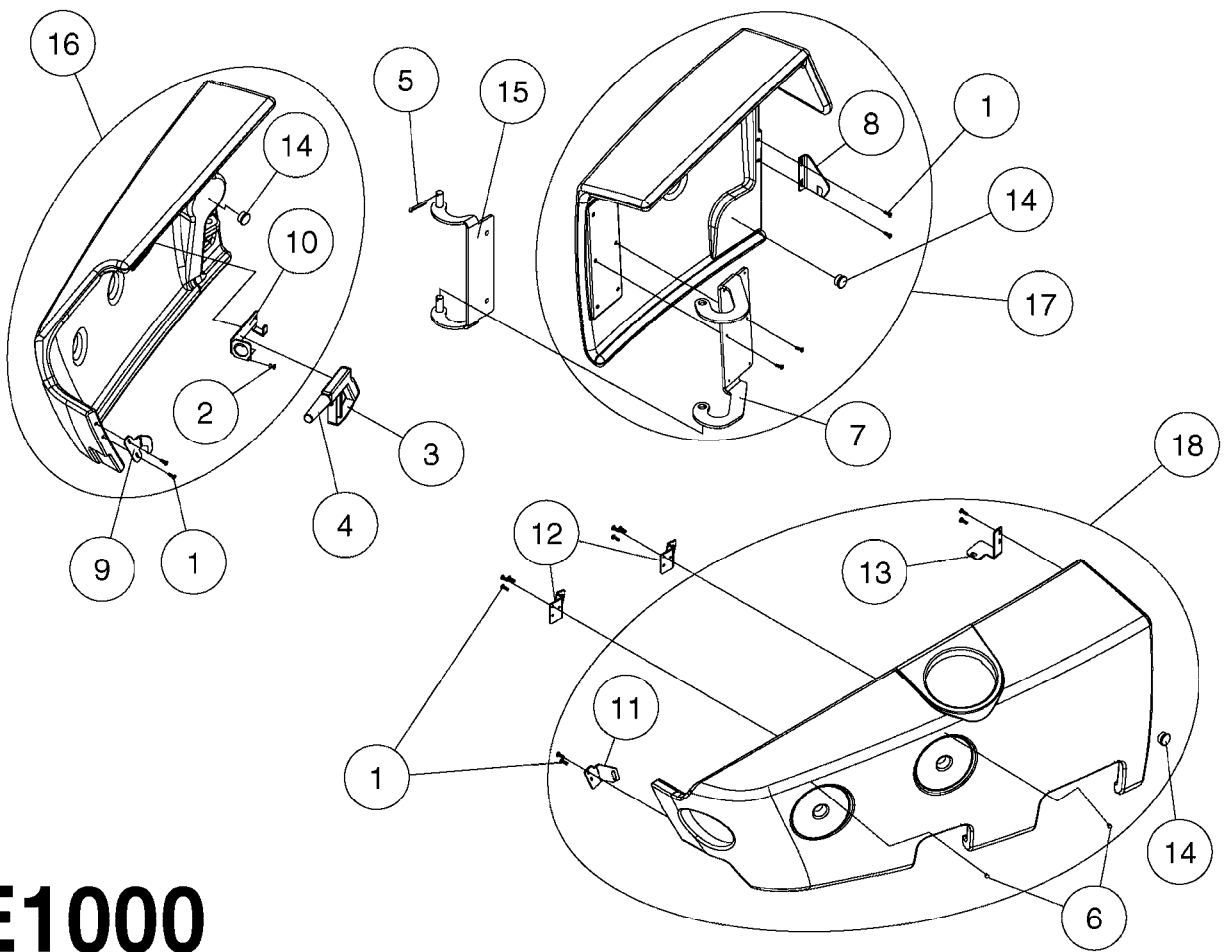

Complete

E0990

LOCKER & CLEAN WATER TANK NCM
E0990-HIN, 15:05:19

Page 1
Date 07.02.2020 10:12

Pos.	parts-n°	order qty	description
1	242474	1	SEAL 16X28XL=' LOCKER DOOR CM+
2	285793	1	GAS CYLINDER
3	334523	1	PIPE HOLDER Ø51.5
4	334850	1	GUIDE F. SIGHT GAUGE TUBE TOP
5	351766	1	SIDE SHIELD MOUNT RIGHT
6	351767	1	SIDE SHIELD MOUNT LEFT
7	430846	1	BOLT HEX 8.8 DEL M12X80
8	440718	1	BOLT CRG M10 X 65 DEL
9	460423	1	NUT HEX M10X1.50 LOCK DIN985A2 SS
10	460703	1	NUT HEX M12X1.75 LOCK DIN985A2 SS
11	480141	1	PIN COTTER M4X20
12	480809	1	BLIND RIVET, EMHART ACD616ASM
13	15057800	1	HANDLE F.LEFT SIDE LOCKER
14	16124500	1	DIVIDER F.LOCKER L.SIDE SHIELD
15	16124600	1	SHELF FLOOR-LEFT SIDE LOCKER
16	16124700	1	SHELF WALL-LEFT SIDE LOCKER
17	16126900	1	BRACKET F.DOOR-STORAGE LOCKER
18	16127300	1	SHELF FLOOR-RIGHT SIDE LOCKER
19	44075300	1	SCREW 3.5X9.5SS/X15 ISO 14585C
20	61033900	1	BRACKET F. SIDE PANEL R.H. NCM
21	61034000	1	BRACKET F. SIDE PANEL L.H. NCM
22	61037500	1	ADJUSTING BRACKET, BOTTOM NCM
23	63037800	1	BRACKET F.DOOR-STORAGE LOCKER
24	72280100	1	SIDE SHIELD RIGHT NCM COMPLETE
25	72280200	1	SIDE SHIELD LEFT+CLEAN W.TANK
26	72280600	1	CLEAN W.TANK LEFT SIDE NCM
27	72282800	1	SIGHT GAUGE W/SCALE NCM4400 LITER PRE'15 TUBE LENGTH = 75"
27	72357100	1	SIGHT GAUGE W/SCALE NCM6600 LITER
27	72358300	1	SIGHT GAUGE TUBE 85/90/10000 L=2382 BENT
27	72440100	1	SIGHT GAUGE W/SCALE,CM6600 GAL
27	72932100	1	SIGHT GAUGE TUBE W/DECAL CM4400/4500 GAL PRE'15 TUBE LENGTH = 75"
27	73125500	1	SIGHT GAUGE W/SCALE,CM4500 '15 LITER POST'15 TUBE LENGTH = 82"
27	73277500	1	SIGHT GAUGE W/SCALE,CM4500 '15 GAL POST'15 TUBE LENGTH = 82"
27	97610003	1	DECAL SIGHT GAUGE NCM 9000 GAL