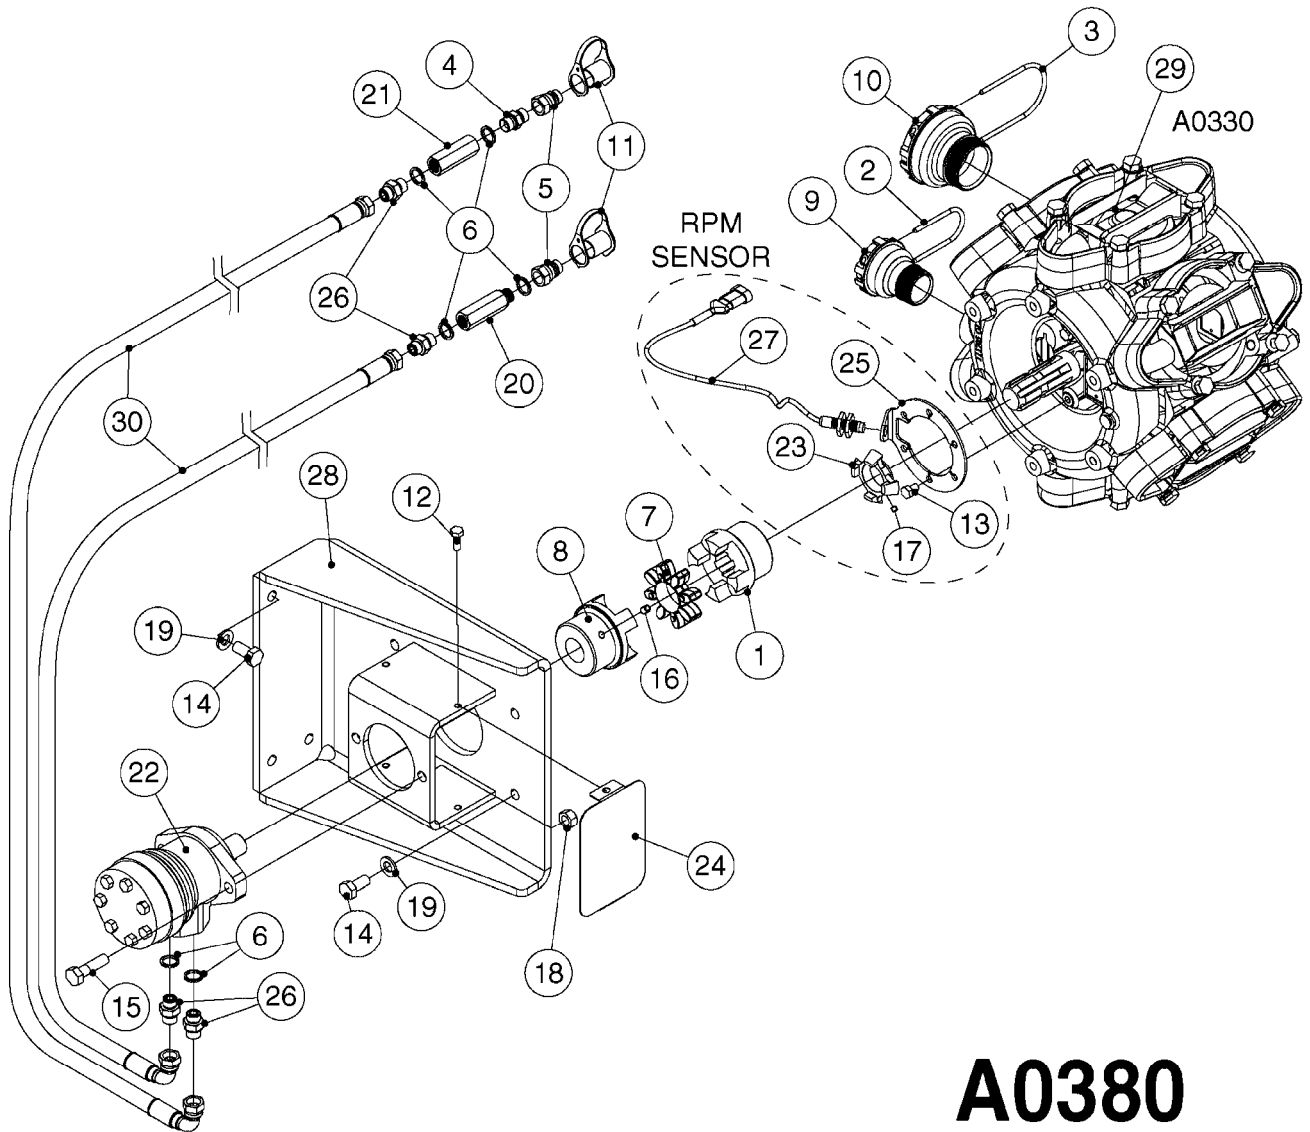

PUMP - 463 FLEX CAPACITY
A0380-HIN, 07:11:16

Page 1

Date 07.02.2020 10:11

Pos.	parts-n°	order qty	description
1	111438	1	HUB F.CLUTCH 361/460 PUMP
2	145996	1	FITT.DK S-67 FORK
3	145997	1	FITT.DK S-93 FORK
4	147132	1	HEX NIPPLE 1/2"X1/2" BSP DEL
5	230311	1	QUICK COUPLING 1/2"
6	241356	1	DOWTYSEAL 1/2"
7	283916	1	TOOTHED RIM FOR CLUTCH
8	284521	1	COUPLING HALF CYL.D25MM-KEY
9	322322	1	FITT.DK S-67 X 1-1/4"BSP MALE
10	322324	1	FITTING S93 FEMALE - BSP 2" MALE
11	334206	1	DUST HOOD FOR HY-COUPLING
12	420582	1	BOLT HEX 8.8 DEL M8X20 FT A2
13	420917	1	BOLT HEX 8.8 RAW M8X12 FT
14	430522	1	BOLT HEX 8.8 DEL M12X25 FT
15	430878	1	BOLT HEX 8.8 DEL M12X45 DIN931
16	450052	1	SCREW SET M8X10 BLACK ALLAN
17	450645	1	SCREW ALLAN M6 X 6 SS
18	460703	1	NUT HEX M12X1.75 LOCK DIN985A2 SS
19	471127	1	WASHER, M12, Ø24/13X24X2.5 SS
20	782153	1	PRESS. FLOW VALVE 1/2", 32L/MIN, PAINTED (BLACK)
21	782154	1	CHECK VALVE 284794 (BLACK)
22	783010	1	MOTOR HYDRAULIC OMR50
23	14117800	1	ROTOR RPM SENSOR 4-POL
24	16154400	1	COVER PLATE F. FLEX PUMP MT.
25	16382700	1	PLATE 3 X 148 X 116 / BEND
26	23235300	1	HEX NIPPLE 1/2"-13/16"
27	28120200	1	INDUCTIVE SENSOR M12 0.25M CABLE
28	61038400	1	BRACKET FLEX PUMP MOUNT NCM
29	72363900	1	PUMP 463/10-MOD-2-540
30	78571100	1	HOSE HY X 1/2" X 248" STR+ELB