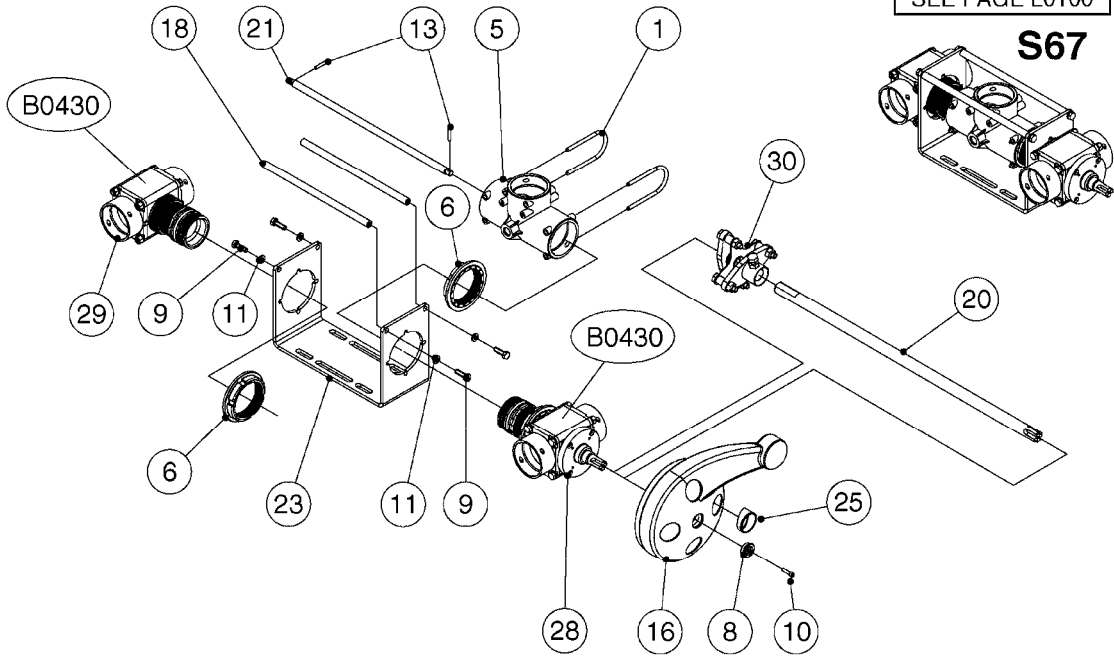

FOR S67 FITTINGS
SEE PAGE L0100

S67

FOR S93 FITTINGS
SEE PAGE L0110

S93

B0500

SMART VALVE S67 S93 (07)
B0500-HIN, 28:01:19

Page 1
Date 07.02.2020 10:11

Pos.	parts-n°	order qty	description
1	145996	1	FITT.DK S-67 FORK
2	145997	1	FITT.DK S-93 FORK
3	242351	1	O-RING D69.5X3.0 VITON F.S-93
4	322109	1	FITT.DK S-93 BULKHEAD NUT
5	322224	1	FITT.DK S-67 TEE
6	322320	1	NUT F.3 WAY VALVE S56
7	334545	1	FITT.DK S-93 TEE
8	334594	1	PLUG F.VALVE HANDLE BLACK
9	410362	1	BOLT HEX 8.8 SS M6X20
10	410922	1	CYL.SKR 8.8 DEL M4X20 RST
10	450902	1	BOLT ALLEN HEAD M4 X 16MM
11	471125	1	WASHER M6U 6.4X14X1.2,A2 SS
12	480733	1	PIN D6 X 40
13	480803	1	PIN Ø4 X 25
14	728525	1	FITT. S93 CONNECTOR W/O-RINGS
15	741844	1	VALVE HANDLE ASSY. SUCTION NCM
16	741845	1	VALVE HANDLE ASSY. PRESSUR NCM
17	14021500	1	SPINDLE F.S93 SMART VALVE
18	14022700	1	SPACER TUBE Ø10 L=212 SS
19	14038100	1	AXLE FOR SUCTION VALVE HANDLE
20	14038200	1	AXLE FOR PRESSURE VALVE HANDLE
21	14068700	1	SPINDLE,SMART VALVE S67 10MM
22	16059900	1	BRACKET 2 STK S93 SMART VALVE
23	16082300	1	BRACKET 2PCS S67 VALVE 15 BAR
24	28168400	1	HAIRPIN Ø5 S67/S93
25	33505200	1	PLUG FOR SMART VALVE HANDLE
26	72138000	1	VALVE S93 "V2" SMART VALVE
27	72138600	1	VALVE S93 "V3" SMART VALVE
28	72172100	1	VALVE S67 "V1" SMART VALVE
28	72538000	1	NCM 4400/6600 VALVE S67, LONG SPINDLE NAV 3000/4000
29	72172200	1	VALVE S67 "V2" SMART VALVE
30	72283000	1	AXLE JOINT F. SMARTVALVE HANDL