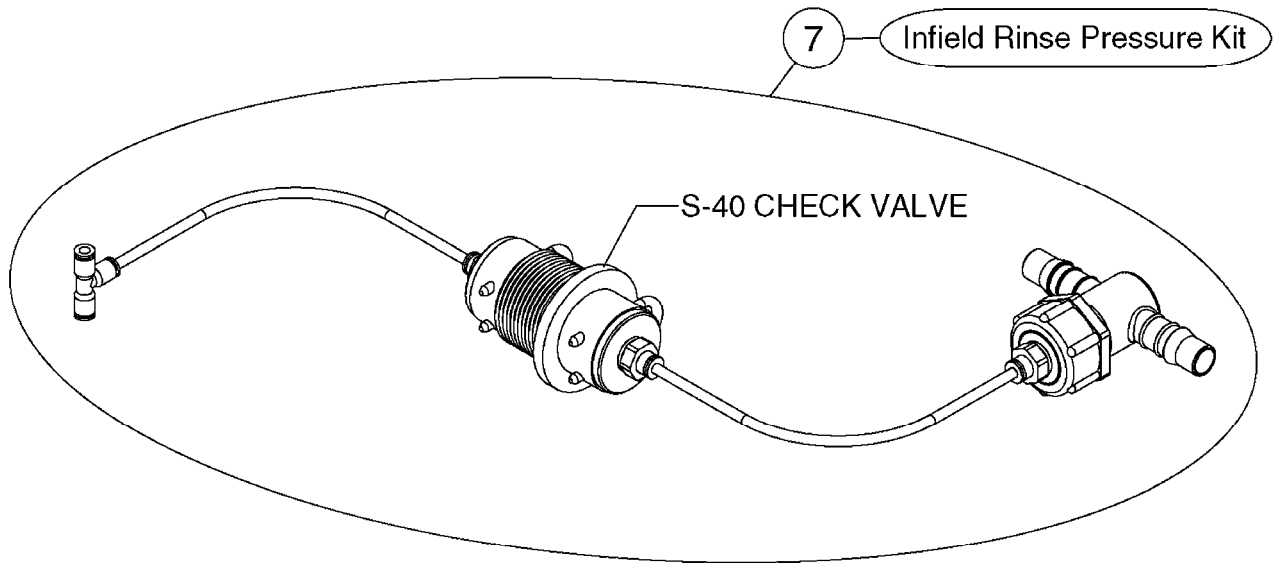

FOR S67 FITTINGS
SEE PAGE L0100

S67

FOR S93 FITTINGS
SEE PAGE L0110

S93

B0500

SMART VALVE S67 S93 (07)
B0500-HIN, 28:01:19

Page 1
Date 07.02.2020 10:11

Pos.	parts-n°	order qty	description
1	145996	1	FITT.DK S-67 FORK
2	145997	1	FITT.DK S-93 FORK
3	242351	1	O-RING D69.5X3.0 VITON F.S-93
4	322109	1	FITT.DK S-93 BULKHEAD NUT
5	322224	1	FITT.DK S-67 TEE
6	322320	1	NUT F.3 WAY VALVE S56
7	334545	1	FITT.DK S-93 TEE
8	334594	1	PLUG F.VALVE HANDLE BLACK
9	410362	1	BOLT HEX 8.8 SS M6X20
10	410922	1	CYL.SKR 8.8 DEL M4X20 RST
10	450902	1	BOLT ALLEN HEAD M4 X 16MM
11	471125	1	WASHER M6U 6.4X14X1.2,A2 SS
12	480733	1	PIN D6 X 40
13	480803	1	PIN Ø4 X 25
14	728525	1	FITT. S93 CONNECTOR W/O-RINGS
15	741844	1	VALVE HANDLE ASSY. SUCTION NCM
16	741845	1	VALVE HANDLE ASSY. PRESSUR NCM
17	14021500	1	SPINDLE F.S93 SMART VALVE
18	14022700	1	SPACER TUBE Ø10 L=212 SS
19	14038100	1	AXLE FOR SUCTION VALVE HANDLE
20	14038200	1	AXLE FOR PRESSURE VALVE HANDLE
21	14068700	1	SPINDLE,SMART VALVE S67 10MM
22	16059900	1	BRACKET 2 STK S93 SMART VALVE
23	16082300	1	BRACKET 2PCS S67 VALVE 15 BAR
24	28168400	1	HAIRPIN Ø5 S67/S93
25	33505200	1	PLUG FOR SMART VALVE HANDLE
26	72138000	1	VALVE S93 "V2" SMART VALVE
27	72138600	1	VALVE S93 "V3" SMART VALVE
28	72172100	1	VALVE S67 "V1" SMART VALVE
28	72538000	1	NCM 4400/6600 VALVE S67, LONG SPINDLE NAV 3000/4000
29	72172200	1	VALVE S67 "V2" SMART VALVE
30	72283000	1	AXLE JOINT F. SMARTVALVE HANDL