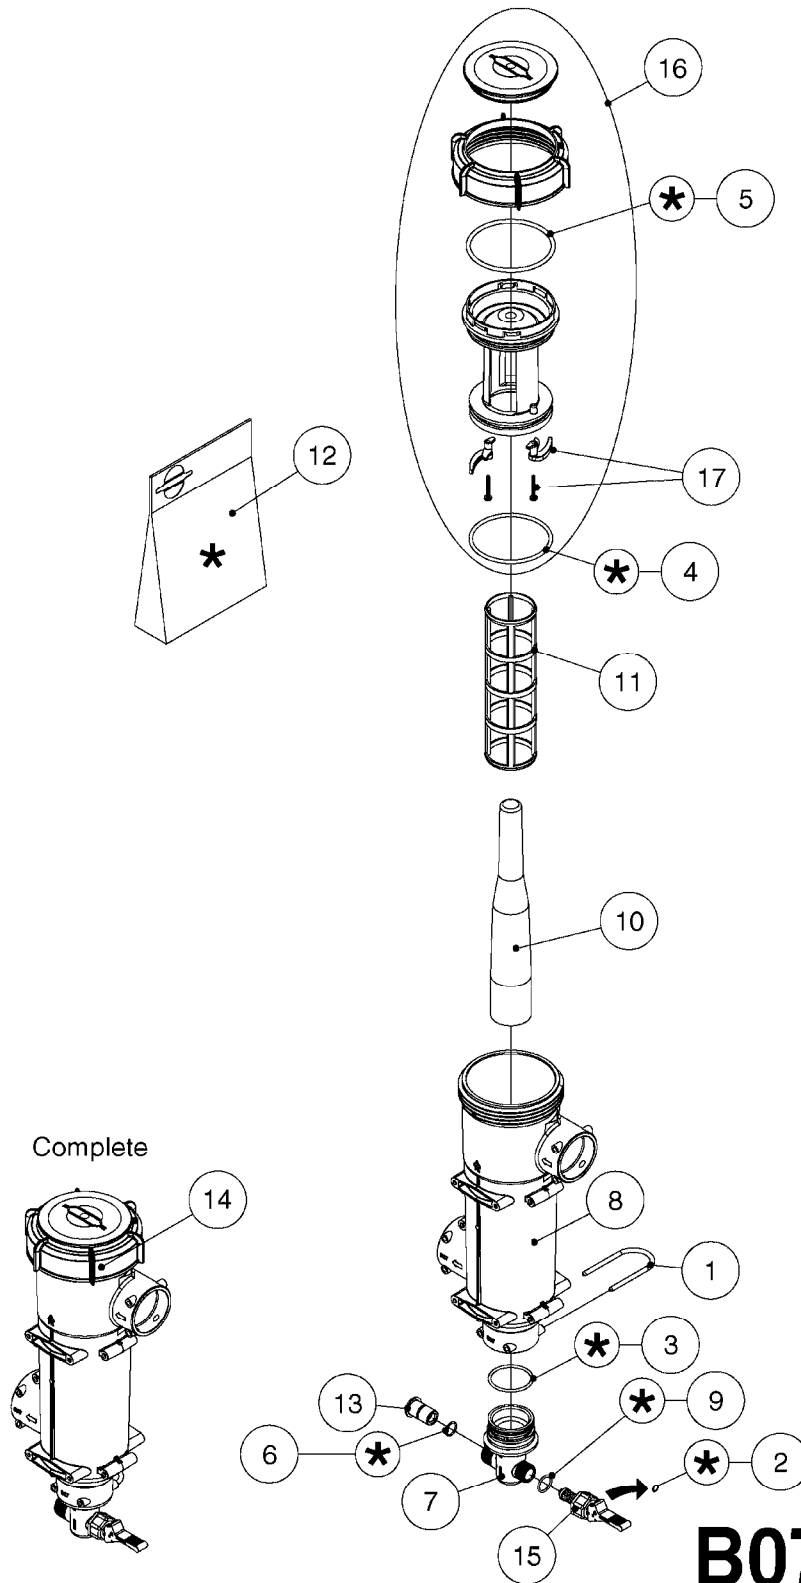

B0720

EASY CLEAN FILTER
B0720-HIN, 01:01:16

Page 1

Date 07.02.2020 10:11

Pos.	parts-n°	order qty	description
1	140766	1	NUT 1/2" BSP
2	145997	1	FITT.DK S-93 FORK
3	231346	1	QUICK COUPLER 1/8"BSP X 4 MM
4	240936	1	O-RING D13.3X2.4 NITRIL
5	242570	1	O-RING D150.0 x5.0 SH70 VITON
6	242572	1	RUBBER BELT Ø160x1.5 B=60 EPDM
7	242573	1	O-RING Ø104.14X5.33SH70 NITRIL
8	242593	1	GASKET Ø8/Ø5x1 (PA) 266N-M5X1
9	320047	1	FITT.DK CAPNUT 1/2" BSP
10	322356	1	EASYCLEAN FILTER HOUSING
11	322357	1	CAP F. COUPLER EASYCLEAN FILTE
12	330212	1	O-RING D19/D14X2.4 F.1/2"NUT
13	391090	1	BALL F. EASYCLEAN FILTER ON/OF
14	391091	1	SEAL F. BALL EASYCLEAN FILTER
15	440698	1	SCREW F.PLASTIC 6X18 SS HEXHD
16	727133	1	FITT. S93 2-1/2" STR. S W/O-RI
17	727226	1	FITT. S93 2-1/2" 90° S W/O-RING
18	741826	1	SEAL KIT F. EASYCLEAN FILTER
19	927253	1	RED AIR HOSE, Ø4/2 1810 E
20	14055400	1	FITT.DK REDUC 1/2"x1/8"x1/4"BS
21	14117700	1	SPINDLE S93 L46 NV13 SS
22	24260100	1	O-RING Ø88.0X5.0 SH70 VITON
23	24260700	1	O-RING Ø101.19X3.53 SH70 VITON
24	28030303	1	CLAMP HOSE T-BOLT S2.5" 235-76
25	28053400	1	GAUGE VACUUM SUCT. FILTER NCM
26	28054300	1	QUICK COUPLER 1/8"BSP/Ø4 FEMAL
27	33503200	1	HOSE COUPLER F. EASYCLEAN FILT
28	33503600	1	FILTER CARRIER F. EASYCLEAN
29	72072900	1	FITT. S93 2-1/2" 45° S W/O-RING
30	72270600	1	LID ASSM. EASYCLEAN FILTER
31	72278800	1	FILTER 30 MESH GREEN D110/284
31	72278900	1	FILTER 50 MESH BLUE D110/284
31	72279000	1	FILTER 80 MESH RED D110/284
32	72318900	1	EASYCLEAN FILTER COMPL.
33	74192800	1	FILTER LOCK PARTS - EASYCLEAN
34	92702803	1	HOSE PVC SUCT GRAY 2.5"