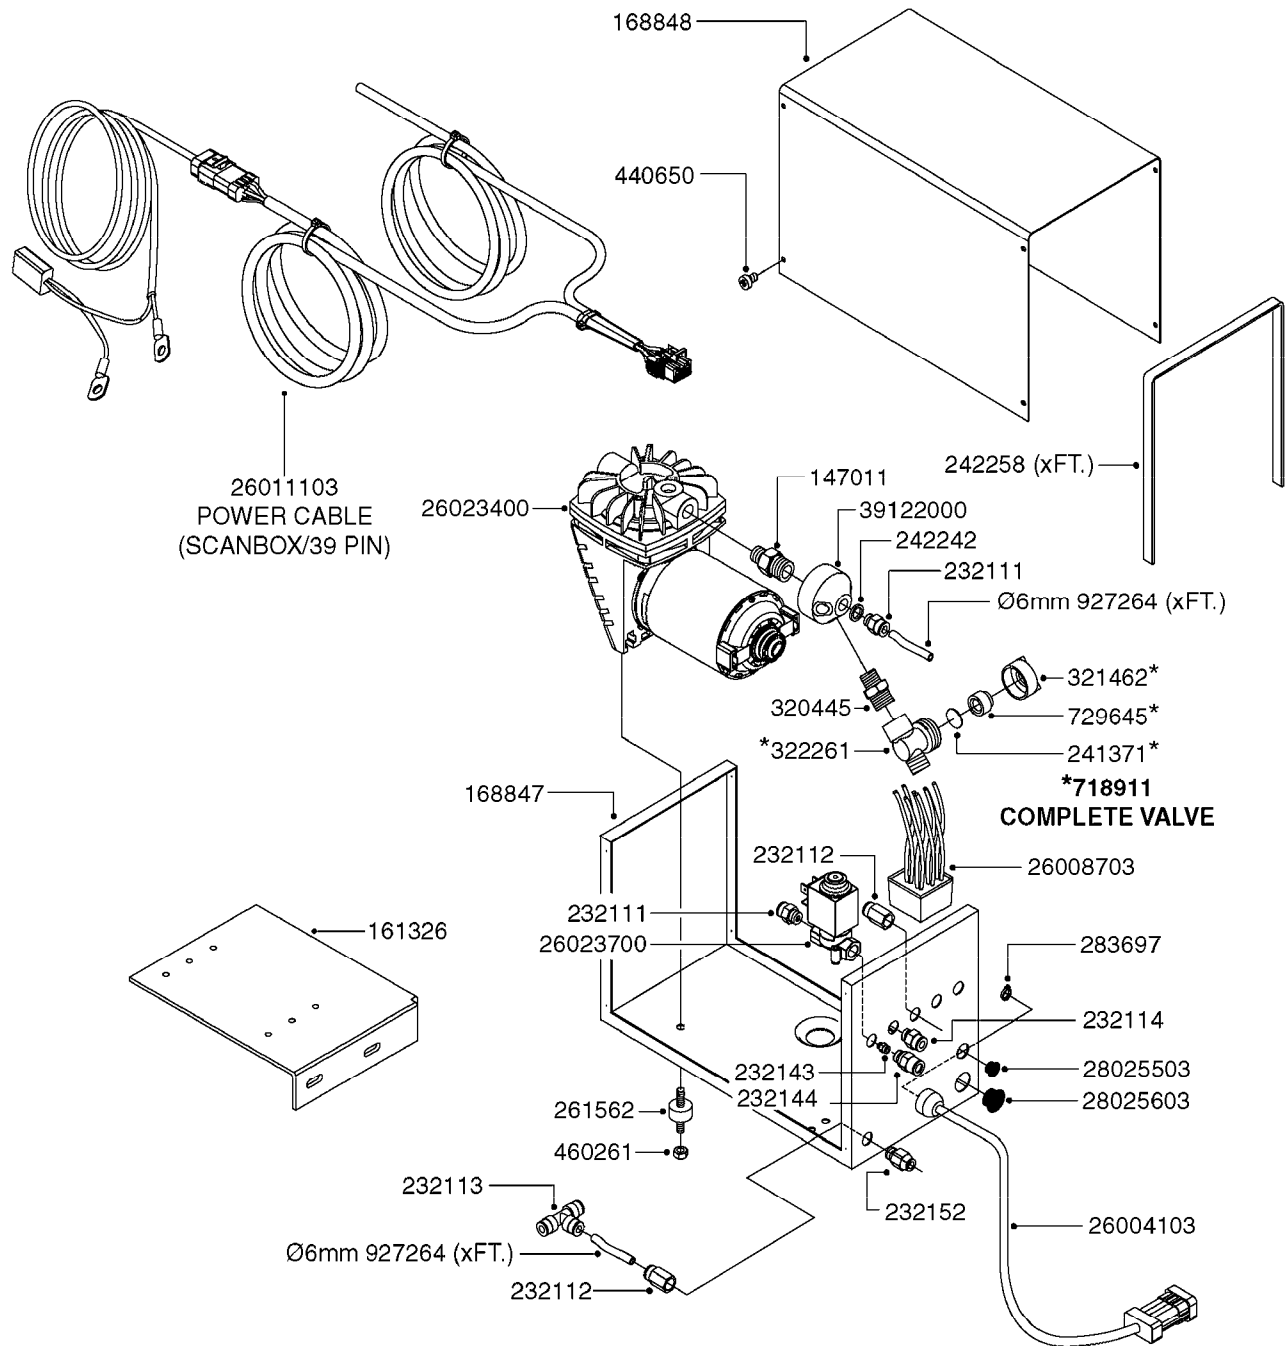

K0400

*Ø8mm 927306 (xFT.)
*Ø10mm 927330 (xFT.)

70062503 - COMPLETE ASSEMBLY

FOAM MARKER COMPRESSOR 2007
K0400-HIN, 01:01:16

Page 1
Date 07.02.2020 10:12

parts-n°	order qty	description
147011	1	HEX NIPPLE 3/8'X1/4'BSP BRASS
161326	1	MOUNT BKT. F. FOAM COMP.BOX 98
168847	1	ENCLOSURE LOWER F.MARKER
168848	1	COVER F. FOAM MARKER
232111	1	QUICK COUPLER 6MM X 1/8 EXT.
232112	1	QUICK COUPLER 6MM 1/8 INT.
232113	1	QUICK COUPLER 6MM T-PIECE
232114	1	COUPLER 1/8" THREADX8MM HOSE
232143	1	REDUCER 1/4'INT-1/8'EXT
232144	1	QUICK COUPLER 10MM X 1/4 EXT
232152	1	QUICK COUPLER 8MMX1/8 EXT.LONG
241371	1	DIAPHRAGM F.NO-DRIP,VULC
242242	1	O-RING F.AIR HOSE FITTING
242258	1	TRIM 3X10 SELF ADHESIVE 0012"
261562	1	RUBBER DAMPER 2XM6X25
283697	1	TIESTRAP 200MM
320445	1	FITT.DK HN 1/4"X3/8" BSP
321462	1	CAP F.NO-DRIP ASSY.
322261	1	HOUSING F.SAFETY VALVE 3/8"
440650	1	SCREW 3.5x13 STAINLESS
460261	1	NUT HEX M6X1.00 LOCK DIN985 A2 SS
718911	1	VALVE (SAFETY) F.MARKER
729645	1	NON-DRIP SPRING ASSY.GREEN 10
927264	1	HOSE R X PE D6/D4 X 0012"
927306	1	HOSE R X PE D8/D6 X 0012"BLACK
927330	1	HOSE R X PE D10/D8 X 012"BLACK
26004103	1	FOAM MARKER CNTRL MOD CABL STD
26008703	1	FOAM MARKER CONTROL SCII
26011103	1	FOAMER POWER/CONTROL CABLE 39P
26023400	1	COMPRESSOR F.FOAM MARKER CM40
26023700	1	SOLENOID VAL 12V 1/8' FLO '07
28025503	1	PLUG F.DRILLED HOLE 1/2"
28025603	1	PLUG F.DRILLED HOLE 3/4"
39122000	1	DISTR.HOUSING F.FOAM MARKER'07
70062503	1	FOAM MARKER COMPRESSOR,STD,39P