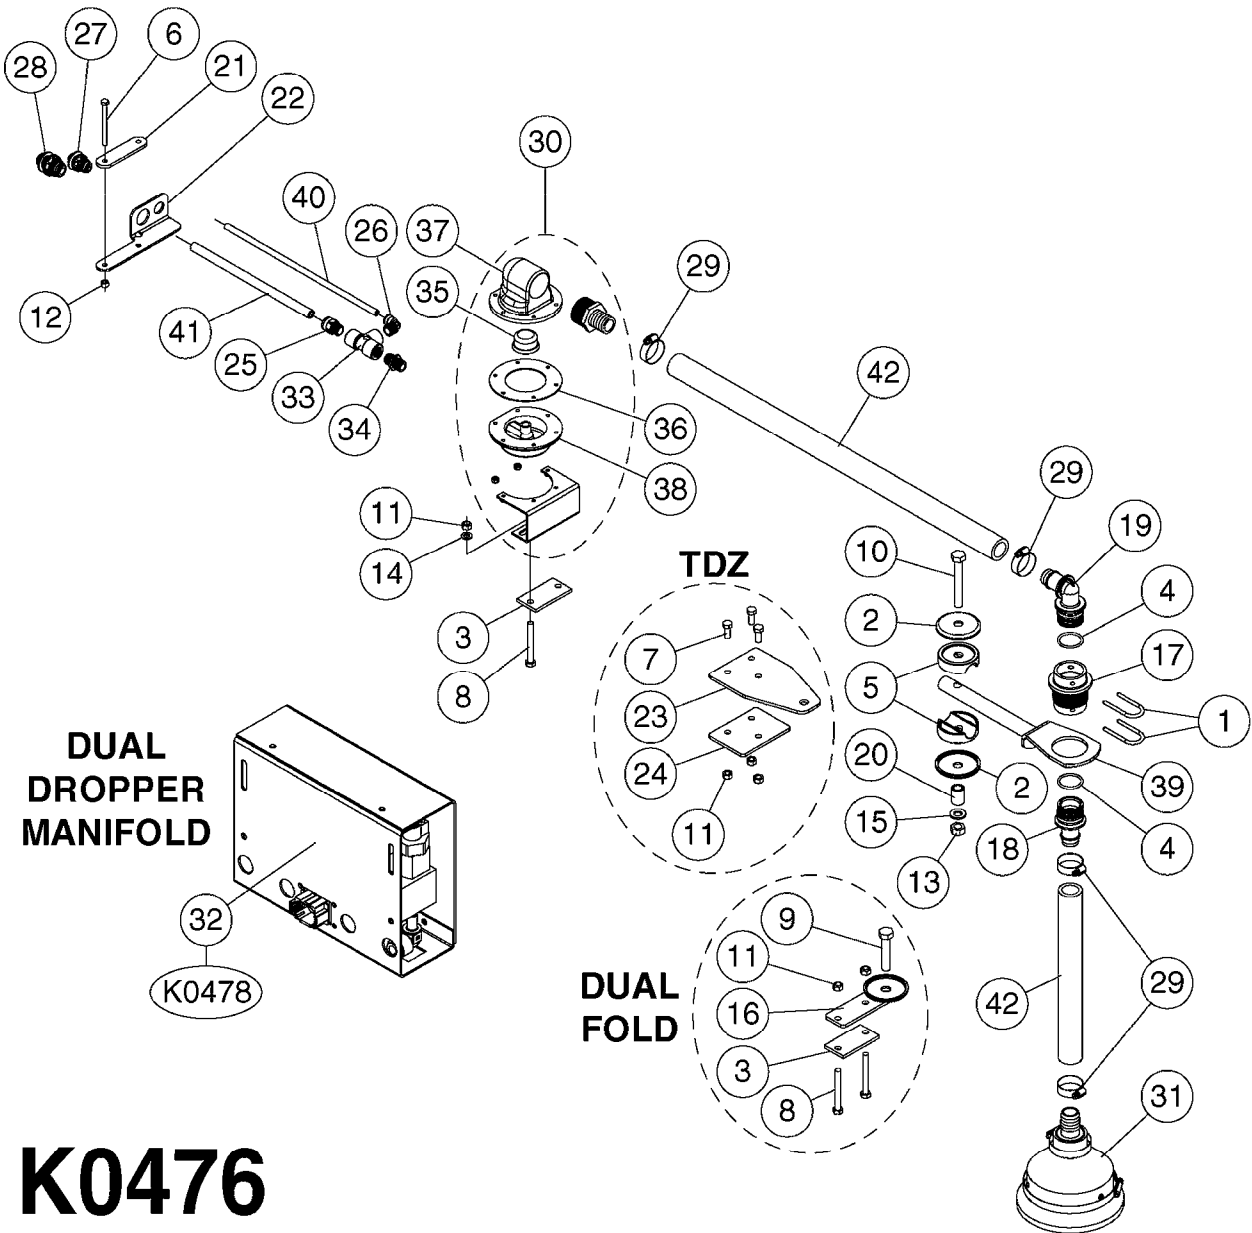

K0476

FOAM MARKER - DROPPER RICHWAY
K0476-HIN, 26:02:18

Page 1
Date 07.02.2020 10:12

Pos.	parts-n°	order qty	description
1	145995	1	FITT.DK S-53 FORK
2	160775	1	WASHER F. FRICTION PLATE
3	172664	1	FLATBAR BACKING PLATE
4	242109	1	O-RING D32.2x3.0
4	242354	1	O-RING D32.2X3.0 VITON
5	330831	1	FRICTION PLATE
6	410605	1	BOLT HEX 8.8 DEL M6X80
7	420582	1	BOLT HEX 8.8 DEL M8X20 FT A2
8	421201	1	BOLT HEX 8.8 DEL M8X70
9	430323	1	BOLT HEX 8.8 DEL M12X60
10	430924	1	BOLT HEX 8.8 DEL M12 X 85
11	460143	1	SELF LOCK NUT M8 SST A2 DIN985
12	460261	1	NUT HEX M6X1.00 LOCK DIN985 A2 SS
13	460703	1	NUT HEX M12X1.75 LOCK DIN985A2 SS
14	471126	1	WASHER, M8, Ø16/ 8.4X 1.6, SS
15	471127	1	WASHER, M12, Ø24/13X24X2.5 SS
16	611671	1	BREAK AWAY HOLDER F-MARKER
17	726463	1	FITT.DK S53 BULKHEAD W/GASKET
18	726559	1	FITT DK. S-53 HB 1" W/O-RING
19	726571	1	FITT.DK S-53 ELB.1", W ORING
20	14103900	1	BUSHING Ø19/Ø13 L=26.5 SPC/FTZ BOOMS ONLY
21	16022403	1	BRACKET 60MM TUBE
22	16162903	1	BRKT, FOAM LINE DISCONNECT
23	16169803	1	BRACKET, TDZ FOAM MARKER MOUNT
24	16170003	1	PLATE, TDZ FOAM MARKER MOUNT BACKER
25	23004303	1	FITT, 3/8"NPT-3/8"TUBE-PTC
26	23004403	1	FITT, 3/8"NPT-1/4"90-PTC
27	23004503	1	FITT, BULKHEAD-1/4" TUBE-PTC
28	23004603	1	FITT, BULKHEAD-3/8" TUBE-PTC
29	28030003	1	CLAMP HOSE GEAR P1" 6716
30	28064903	1	FOAMHEAD ASSEMBLY, RICHWAY
31	28065003	1	COLLECTOR HEAD ASSY, RICHWAY
32	28065103	1	DUAL DROP MANIFOLD, RICHWAY
33	28066303	1	FITT, BANJO, 3/8" TEE
34	28066403	1	FITT, BANJO, 3/8"-3/8" STR NIP
35	28087803	1	3/8" FOAMHEAD SCREEN, FOAM MARKER, RICHWAY
36	28087903	1	FOAMHEAD GASKET, FOAM MARKER, RICHWAY
37	28088003	1	FOAMHEAD TOP HOUSING, FOAM MARKER, RICHWAY
38	28088103	1	FOAMHEAD BOTTOM HOUSING, FOAM MARKER, RICHWAY
39	61065900	1	BRACKET FOR FOAM DROPPER, S53
40	92703303	1	HOSE LLDPE .25"X.17"X12" BLACK
41	92703403	1	HOSE LLDPE .38"X.25"X12" BLACK
42	92712403	1	HOSE R X1" X300PSI WP X0012"