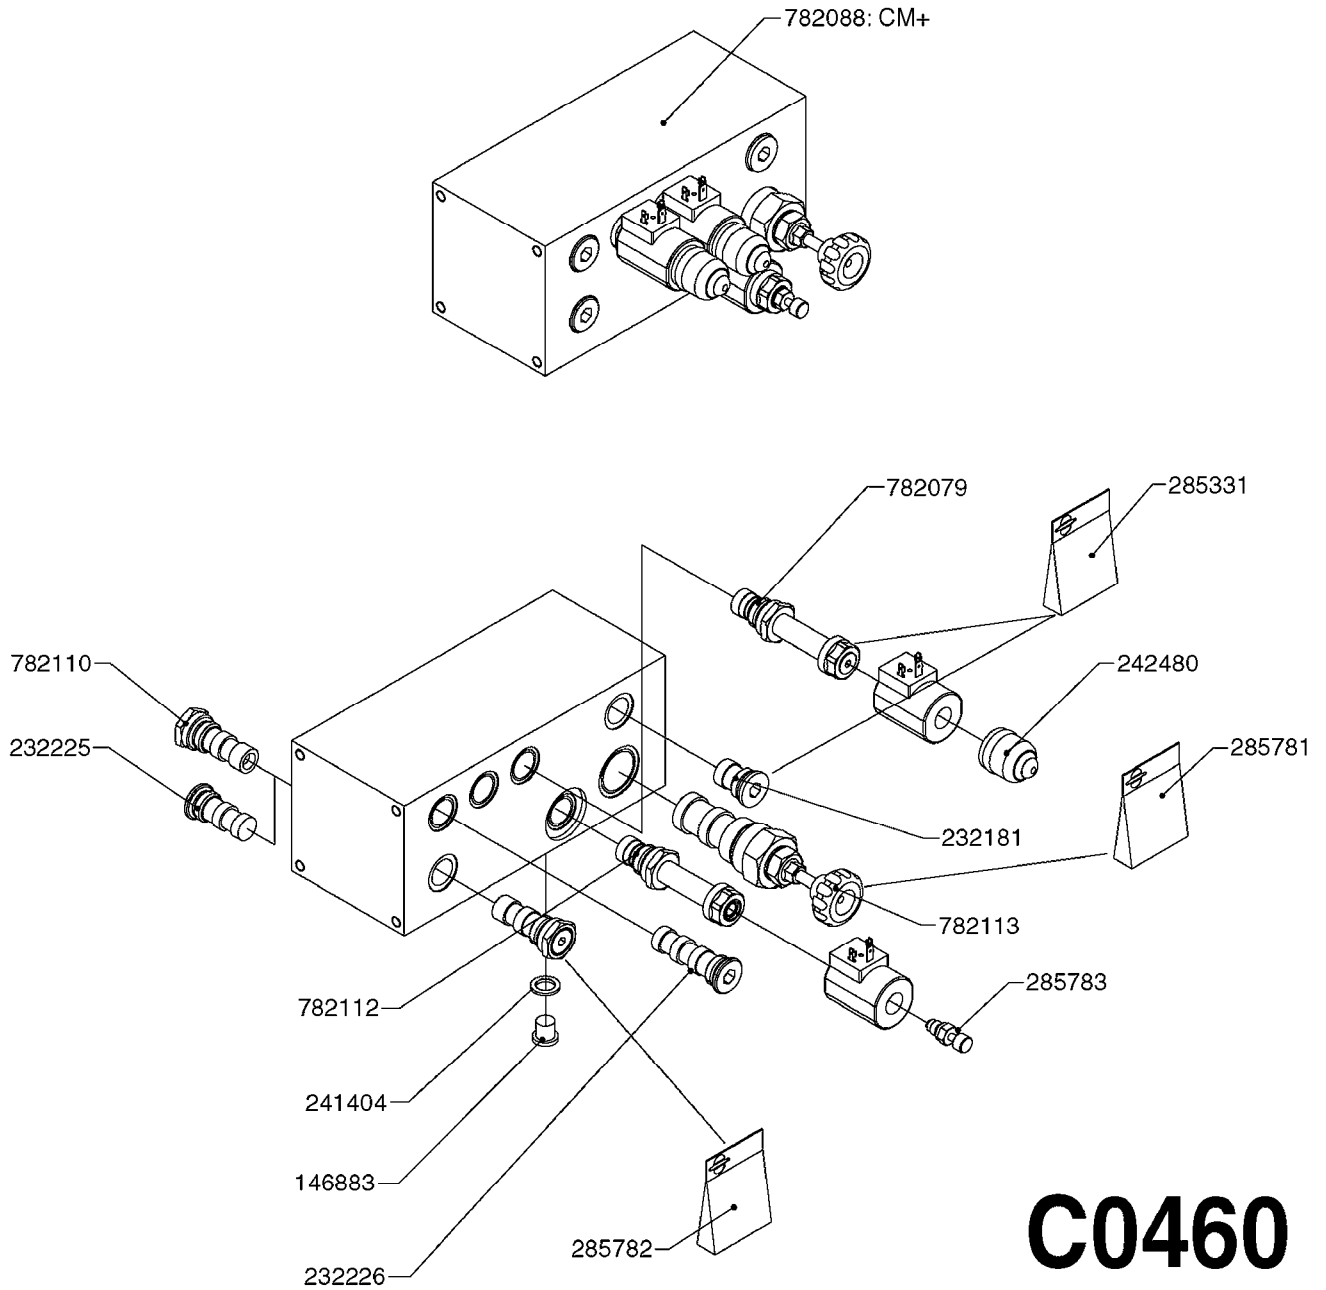

C0045

HYDRAULICS - BSP TO ORFS
C0045-HIN, 24:03:16

Page 1

Date 07.02.2020 10:12

Pos.	parts-n°	order qty	description
1	10466003	1	COUPLER PIONEER 8010-04 1/2NPT
2	231907	1	HEX NIPPLE 1/4"BSP X 1/2"NPT
2	231906	1	HEX NIPPLE 3/8"BSP X 1/2"NPT
2	147132	1	HEX NIPPLE 1/2"X1/2" BSP DEL
3	230311	1	QUICK COUPLING 1/2"
4	241356	1	DOWTYSEAL 1/2"
5	23234800	1	HEX NIPPLE 1/2"-9/16" ORFS FITTING FOR 1/4" HOSE
5	23234900	1	HEX NIPPLE 1/2"-11/16" ORFS FITTING FOR 3/8" HOSE
5	23235300	1	HEX NIPPLE 1/2"-13/16" ORFS FITTING FOR 1/2" HOSE
6	242102	1	O-RING Ø9.25X1.78 NITRIL 90SH
6	24263200	1	O-RING Ø7.66X1.78 NITRIL 90SH
6	24263300	1	O-RING Ø12.42X1.78 NITRIL 90SH
6	24263400	1	O-RING Ø18.77X1.78 NITRIL 90SH
7	67002403	1	CHART - BSP TO ORFS HOSES
8	67002503	1	CHART - BSP TO ORFS FITTINGS