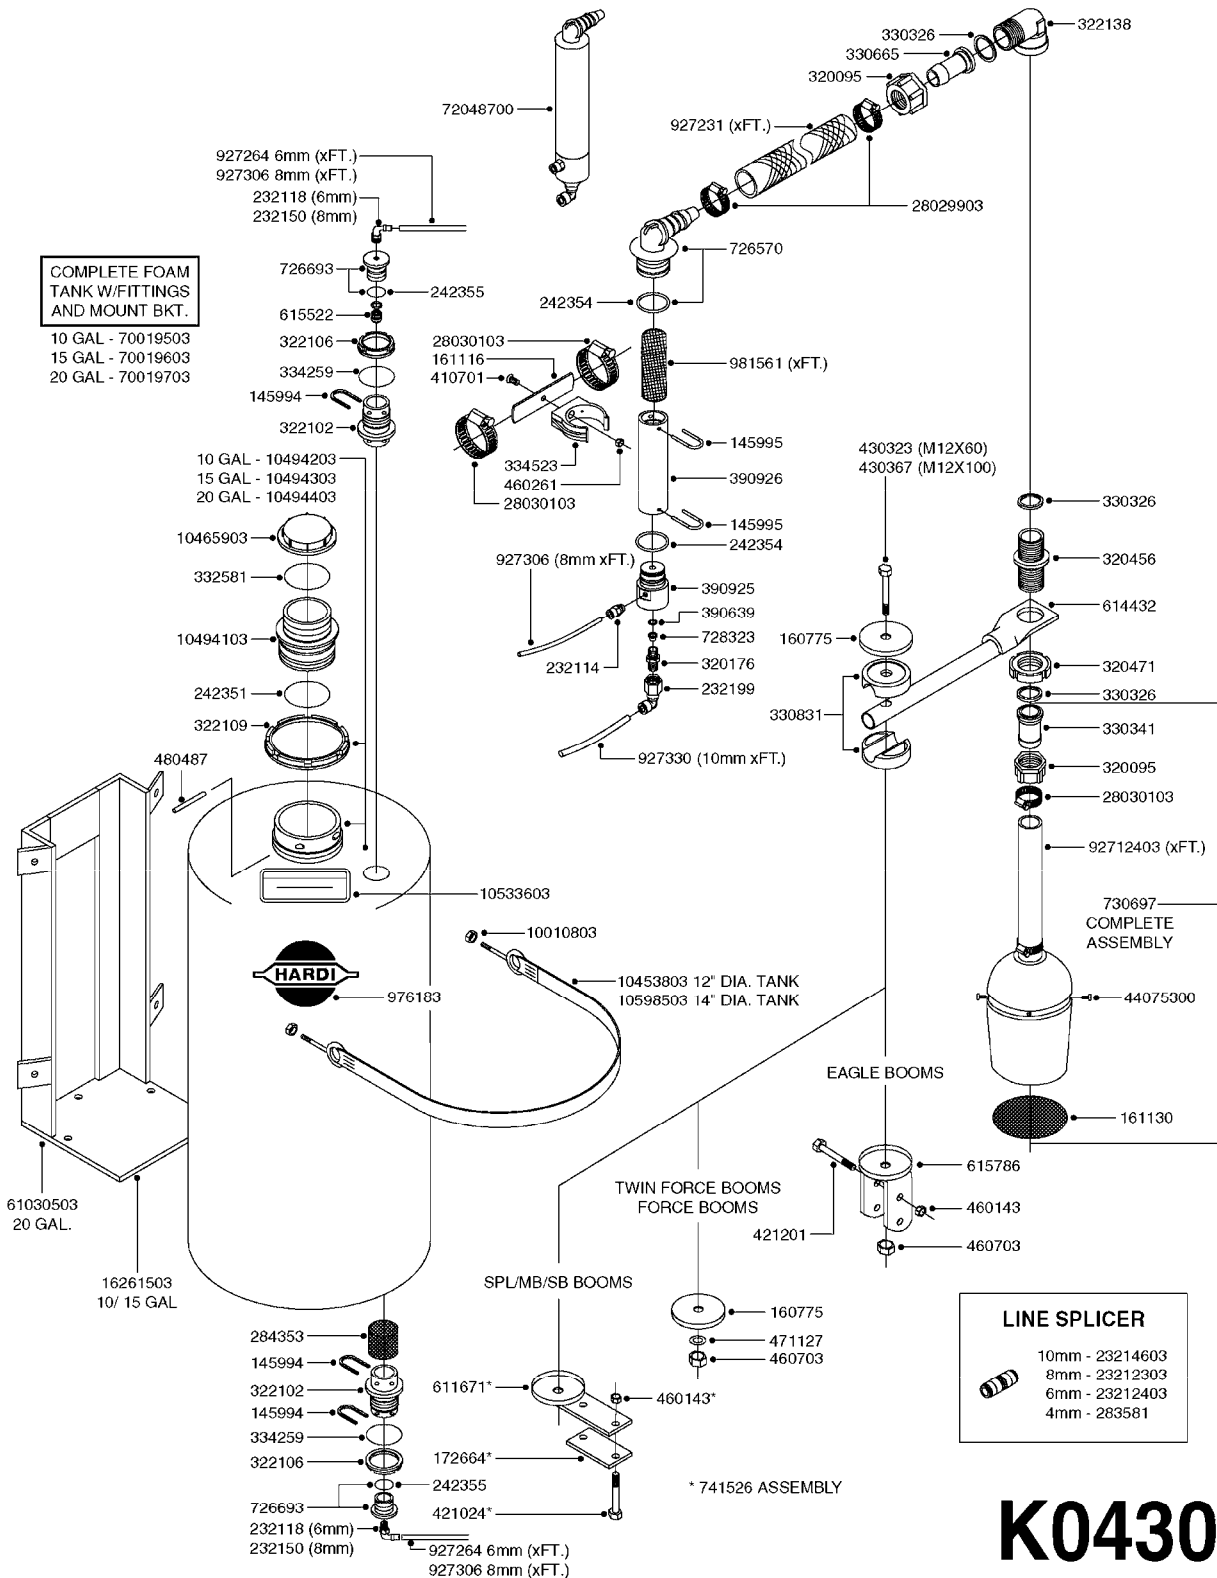

COMPLETE FOAM
TANK W/FITTINGS
AND MOUNT BKT.

- 10 GAL - 70019503
- 15 GAL - 70019603
- 20 GAL - 70019703

- 10 GAL - 10494203
- 15 GAL - 10494303
- 20 GAL - 10494403

FOAMMARKER TANK/DROPPER 2000
K0430-HIN, 05:12:19

Page 1
Date 07.02.2020 10:12

parts-n°	order qty	description
145994	1	FITT.DK S-40 FORK
145995	1	FITT.DK S-53 FORK
160775	1	WASHER F. FRICTION PLATE
161116	1	FLATBAR PLATE 3 X 25 X 110
161130	1	FILTER SCREEN F/FOAM DROPPER
172664	1	FLATBAR BACKING PLATE
232114	1	COUPLER 1/8" THREADX8MM HOSE
232118	1	HOSE CONN. 90DEG 1/8'X 6MM PE
232150	1	HOSE CONN. 90DEG. 1/8'X8MM PE
232199	1	COUPLER 3/8' BSP-90/10MM HOSE
242351	1	O-RING D69.5X3.0 VITON F.S-93
242354	1	O-RING D32.2X3.0 VITON
242355	1	O-RING D19.2X3.0 VITON F.S-40
283581	1	HOSE CONNECTOR STR. F.4MM PE
284353	1	SPONGE FOR FOAM MARKER
320095	1	FITT.DK NUT 1" BSP
320176	1	FITT.DK HN 3/8"X1/2" BSP
320456	1	FITT.DK BULKHEAD 1"BSP DOUBLE
320471	1	FITT.DK NUT 1" BSP JAMB
322102	1	FITT.DK S-40 BULKHEAD
322106	1	FITT.DK S-40 BULKHEAD NUT
322109	1	FITT.DK S-93 BULKHEAD NUT
322138	1	FITT.DK ELB 1"M X 1"F BSP
330326	1	O-RING D30/D24X2 F.1"NUT
330341	1	FITT.DK HB 1" F. 1" NUT
330665	1	FITT.DK HB 3/4"F.1" NUT
330831	1	FRICTION PLATE
332581	1	GASKET F. 1-1/2" BSP CAPNUT.
334259	1	GASKET F. S-40 BULKHEAD
334523	1	PIPE HOLDER Ø51.5
390639	1	O-RING F.NOZZLE FILTER
390925	1	FITTING F.FOAM MIX.CHAMB. STD
390926	1	TUBE,MIX CHAMB. FOAM MARK STD
410701	1	SCREW M6X16 GALV.
421024	1	BOLT HEX 8.8 DEL M8X60
421201	1	BOLT HEX 8.8 DEL M8X70
430323	1	BOLT HEX 8.8 DEL M12X60
430367	1	BOLT HEX 8.8 DEL M12X100 DIN931
460143	1	SELF LOCK NUT M8 SST A2 DIN985
460261	1	NUT HEX M6X1.00 LOCK DIN985 A2 SS
460703	1	NUT HEX M12X1.75 LOCK DIN985A2 SS
471127	1	WASHER, M12, Ø24/13X24X2.5 SS
480487	1	PIN M5X60 SLOTTED GALV
611671	1	BREAK AWAY HOLDER F-MARKER
614432	1	BREAK AWAY ARM F. FOAM MARKER
615522	1	CHECK VALVE F.FOAM MARKER
615786	1	MOUNT BKT. F.FOAM DROPPER 98
726570	1	FITT.DK S-53 ELB.3/4" W.ORING
726693	1	FITT.DK S-40 PLUG 1/8BSP ORING
728323	1	VALVE NON-RETURN
730697	1	FOAM DROPPER COMP. BLACK '97
741526	1	FOAM DROPPER MT. KIT MB-SPL
927231	1	HOSE R X PVCX3/4 CLR/BRD 0012"
927264	1	HOSE R X PE D6/D4 X 0012"
927306	1	HOSE R X PE D8/D6 X 0012"BLACK
927330	1	HOSE R X PE D10/D8 X 012"BLACK
976183	1	DECAL COMPANY D.18,2 X 29,6
981561	1	SPONGE MAT. MIX.CHAMBER-x0012"
10010803	1	NUT HEX NC (NYLON LOCK) 5/16
10453803	1	STRAP F.FOAMER TANK (755mm)
10465903	1	*LID F.FOAM MARKER, DRILLED