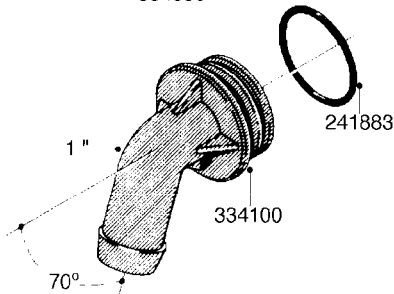

L0080

FITTINGS - S-53
L0080-HIN, 12:09:17

Page 1

Date 07.02.2020 10:12

Pos.	parts-n°	order qty	description
1	145995	1	FITT.DK S-53 FORK
2	241973	1	O-RING Ø3 X 44.2 70 SHORES NITRIL NITRIL (BLACK)
2	242353	1	O-RING 3 X 44.2 VITON VITON (BROWN)
3	242109	1	O-RING D32.2x3.0 NITRIL (BLACK)
3	242354	1	O-RING D32.2X3.0 VITON VITON (BROWN)
4	322103	1	FITT.DK S-53 BULKHEAD
5	322107	1	FITT.DK S-53 BULKHEAD NUT
6	322110	1	FITT.DK S-53 ELB. 1/2" BSP
7	322352	1	FITT.DK S-53 TEE
8	334229	1	FITT.DK S-53 STR.3/4"
9	334260	1	GASKET F. S-53 BULKHEAD
10	334564	1	FITT.DK S-67 TO S-53 ADAPTER
11	391100	1	FITT.DK S-53THREAD INS.1/2"BSP
12	726463	1	FITT.DK S53 BULKHEAD W/GASKET
13	726552	1	FIT.DK S-53X90 1/2" BSP,O-RING
14	726556	1	FITT.DK S-53 HB 1/2" W/O-RING
15	726558	1	FITT.DK S53 STR. 3/4" W.ORING
16	726559	1	FITT DK. S-53 HB 1" W/O-RING
17	726568	1	FITT.DK.S-53 HB 1/2"90 W/O-RING
18	726570	1	FITT.DK S-53 ELB.3/4" W.ORING
19	726571	1	FITT.DK S-53 ELB.1", W ORING
20	726578	1	FITT.DK S53 PLUG WITH O-RING
21	728561	1	FITT.DK. S67M - S53F REDUCER