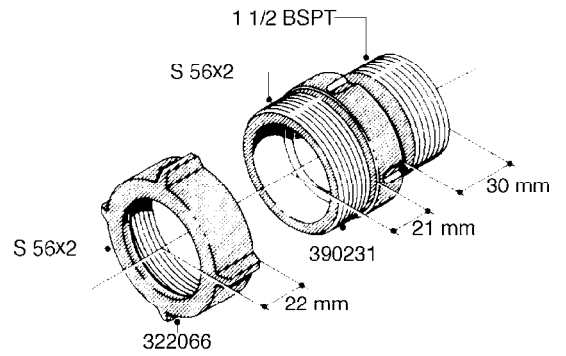

L0080

FITTINGS - S-53
L0080-HIN, 12:09:17

Page 1

Date 07.02.2020 10:12

Pos.	parts-n°	order qty	description
1	145995	1	FITT.DK S-53 FORK
2	241973	1	O-RING Ø3 X 44.2 70 SHORES NITRIL NITRIL (BLACK)
2	242353	1	O-RING 3 X 44.2 VITON VITON (BROWN)
3	242109	1	O-RING D32.2x3.0 NITRIL (BLACK)
3	242354	1	O-RING D32.2X3.0 VITON VITON (BROWN)
4	322103	1	FITT.DK S-53 BULKHEAD
5	322107	1	FITT.DK S-53 BULKHEAD NUT
6	322110	1	FITT.DK S-53 ELB. 1/2" BSP
7	322352	1	FITT.DK S-53 TEE
8	334229	1	FITT.DK S-53 STR.3/4"
9	334260	1	GASKET F. S-53 BULKHEAD
10	334564	1	FITT.DK S-67 TO S-53 ADAPTER
11	391100	1	FITT.DK S-53THREAD INS.1/2"BSP
12	726463	1	FITT.DK S53 BULKHEAD W/GASKET
13	726552	1	FIT.DK S-53X90 1/2" BSP,O-RING
14	726556	1	FITT.DK S-53 HB 1/2" W/O-RING
15	726558	1	FITT.DK S53 STR. 3/4" W.ORING
16	726559	1	FITT DK. S-53 HB 1" W/O-RING
17	726568	1	FITT.DK.S-53 HB 1/2"90 W/O-RING
18	726570	1	FITT.DK S-53 ELB.3/4" W.ORING
19	726571	1	FITT.DK S-53 ELB.1", W ORING
20	726578	1	FITT.DK S53 PLUG WITH O-RING
21	728561	1	FITT.DK. S67M - S53F REDUCER