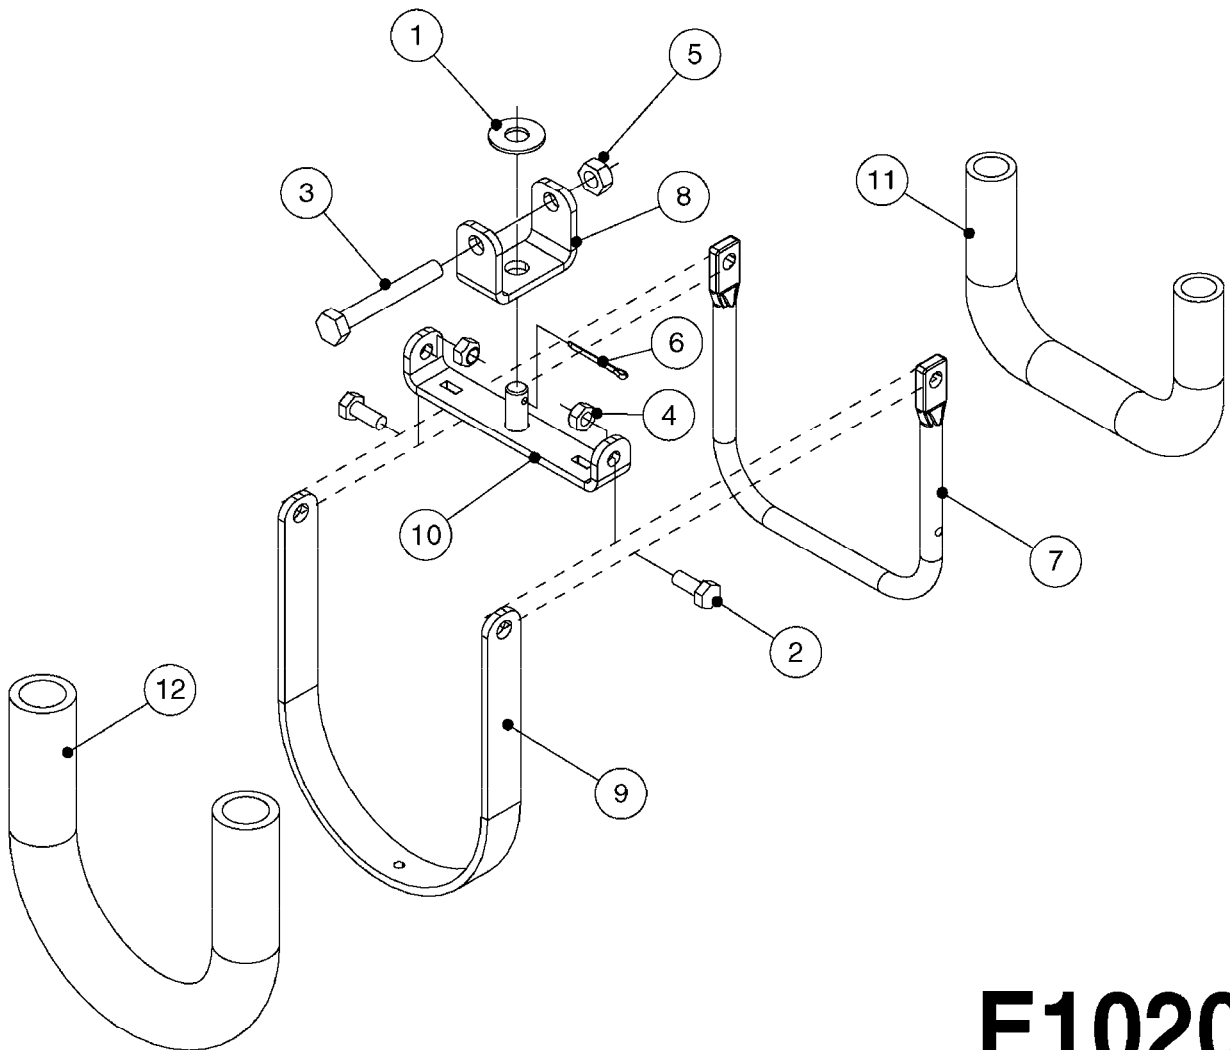

E1020

SWIVEL HOSE GUARD
E1020-HIN, 17:11:16

Page 1
Date 07.02.2020 10:12

Pos.	parts-n°	order qty	description
1	165557	1	WASHER D28.0/D12.2X2.0 SS
2	421046	1	BOLT HEX M8X25/25 A2 SS DIN933
3	421222	1	BOLT HEX 8.8 DEL M10X75 FT
4	460143	1	SELF LOCK NUT M8 SST A2 DIN985
5	460423	1	NUT HEX M10X1.50 LOCK DIN985A2 SS
6	480126	1	PIN COTTER M4X30
7	15118200	1	HOSE & TUBE HOLDER NCM
8	16143600	1	HOSE AND CABLE HOLDER TOP
9	16160900	1	HOSE AND CABLE GUARD 160X502MM
9	16187700	1	HOSE AND CABLE GUARD 160X402MM
10	61042200	1	HOSE AND CABLE HOLDER PIVOT
11	92703203	1	HOSE R X3/4" X300PSI WP X0012"
12	92712403	1	HOSE R X1" X300PSI WP X0012"