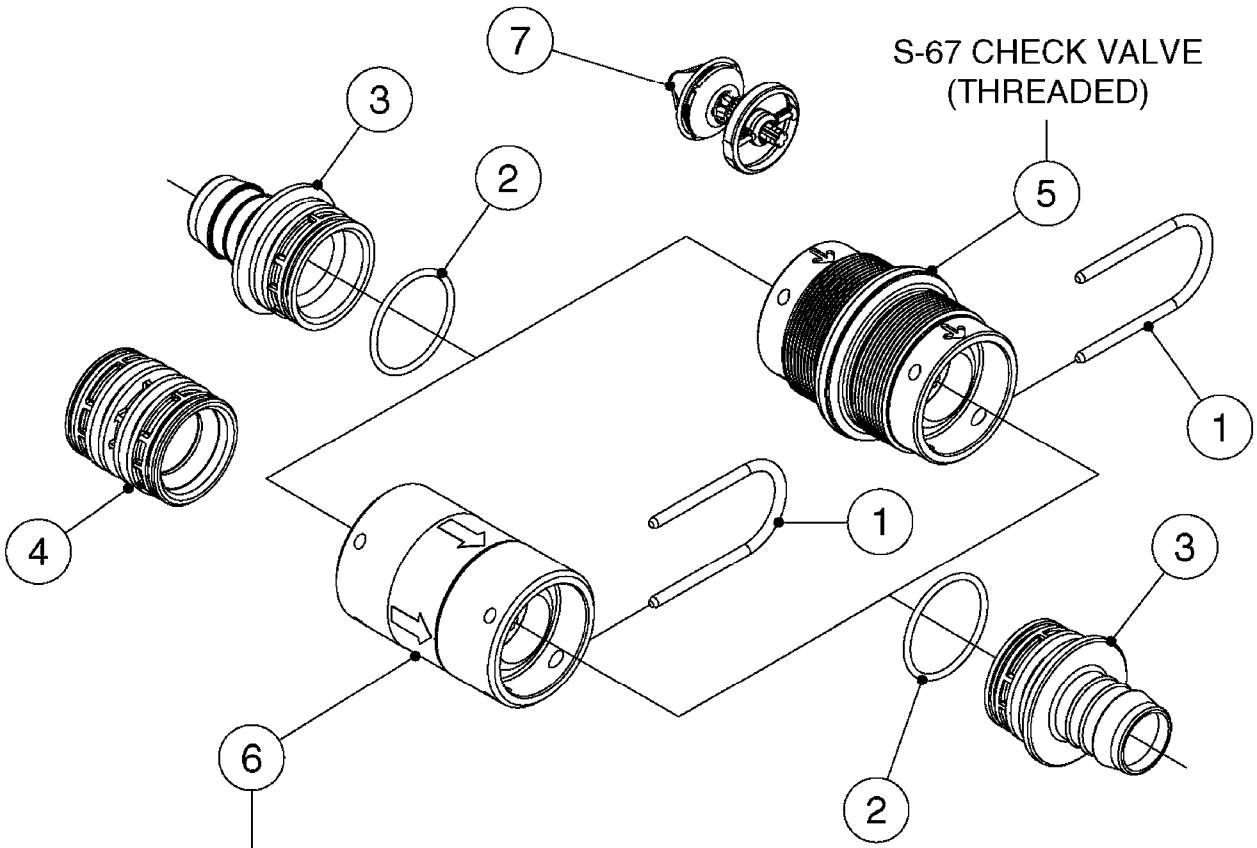

FOR FITTINGS AND
HOSES, SEE SECTION L

B0630

CHECK VALVES - S67
B0630-HIN, 31:07:19

Page 1

Date 07.02.2020 10:11

Pos.	parts-n°	order qty	description
1	145996	1	FITT.DK S-67 FORK
2	241973	1	O-RING Ø3 X 44.2 70 SHORES NITRIL
2	242353	1	O-RING 3 X 44.2 VITON
3	242504	1	O-RING D35x2 NITRIL
4	322104	1	FITT.DK S-67 BULKHEAD
5	334231	1	FITT.DK S-67 STR.1"
5	334232	1	FITT.DK S-67 STR.1-1/4"
5	334444	1	FITT.DK S-67 STR.1-1/2" PVC
6	14103100	1	SEAT F.CHECK VALVE D40.8 2010
7	70063603	1	VALVE, CHECK S67 1-1/2"
			COMPLETE IN-LINE CHECK VALVE FOR 1-1/2" HOSE
7	72001803	1	CHCK VLV,S67, 2 X 1" HB
			COMPLETE IN-LINE CHECK VALVE FOR 1" HOSE
7	72206600	1	CHCK VLV,S67, 2 X 1.25" HB
			COMPLETE IN-LINE CHECK VALVE FOR 1-1/4" HOSE
8	72089900	1	CHECK VALVE S67 SUBASMBLY.2001
9	97800500	1	DECAL 230X28 BLACK ARROW