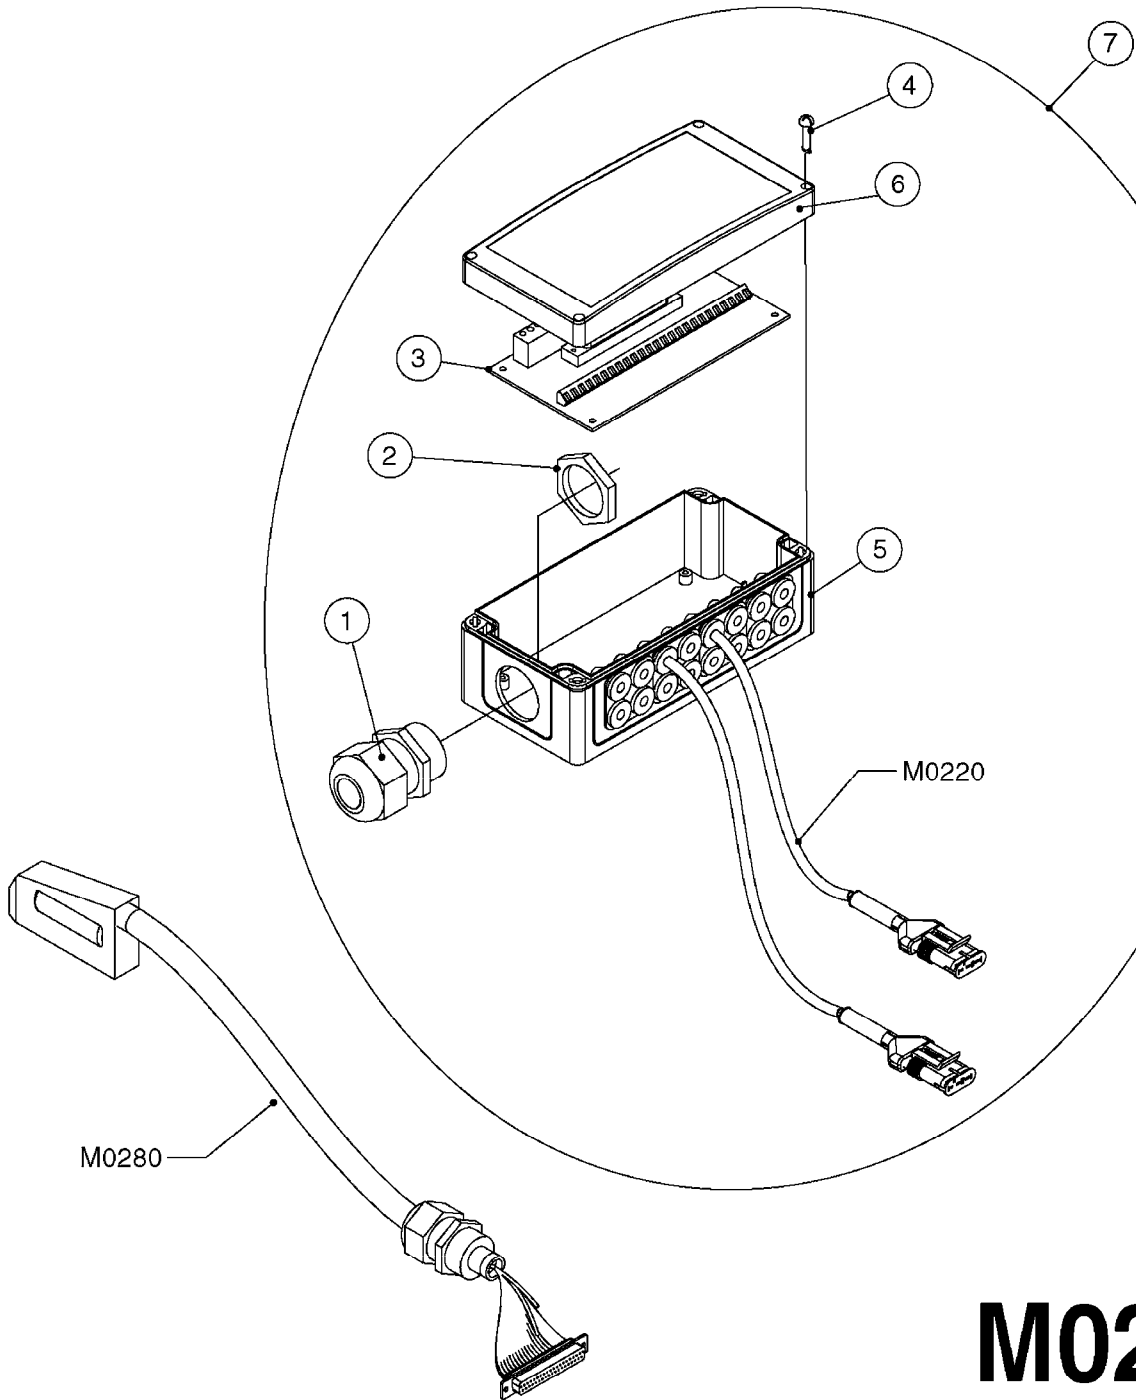

M0220

CABLES
M0220-HIN, 12:05:18

Page 1
Date 07.02.2020 10:13

Pos.	parts-n°	order qty	description
1	262150	1	SCREW ASSM.FOR D-SUB PLUG
2	26004900	1	CABLE FEM/MALE 37P L=9.5M
3	26005900	1	WIRE 37/37 POLE DAH/JOB COM
4	26006000	1	LEAD F AMP SUPERSEAL 3 WAYS L1,5M
4	26006100	1	CABLE L = 5.00M, AMP, MALE, 3P
4	26007000	1	CABLE L = 0.20M, AMP, MALE, 3P
4	26007100	1	CABLE L = 9.00M, AMP, MALE, 3P
4	26007200	1	CABLE 3POL AMP FEMALE L13M
5	26006200	1	CABLE L = 4.50M, AMP, MALE, 2P
5	26006300	1	CABLE L = 0.50M, AMP, MALE, 2P
5	26006400	1	CABLE L = 0.75M, AMP, MALE, 2P
5	26006500	1	CABLE L = 1.50M, AMP, MALE, 2P
5	26006600	1	CABLE L = 9.00M, AMP, MALE, 2P
6	26006700	1	CABLE L = 0.12M, AMP, FEMALE, 2P
7	26006800	1	CABLE L = 1.00M, AMP, FEMALE, 2P
8	26007300	1	CABLE L = 1.00M, AMP, FEMALE, 3P
9	26007400	1	CABLE L = 3.00M, AMP, EXT, 3P
9	26009800	1	CABLE L = 0.50M, AMP, EXT, 2P
10	26007500	1	CABLE FEM/FEM 15P L=3.5M
11	26016900	1	CABLE DB25M - DB25F L=8.5m
12	72450600	1	CAP F. AMP SUPER SEAL 2P PLUG
13	72450700	1	CAP F. AMP SUPER SEAL 3P PLUG
14	72450800	1	CAP F. AMP SUPER SEAL 4P PLUG