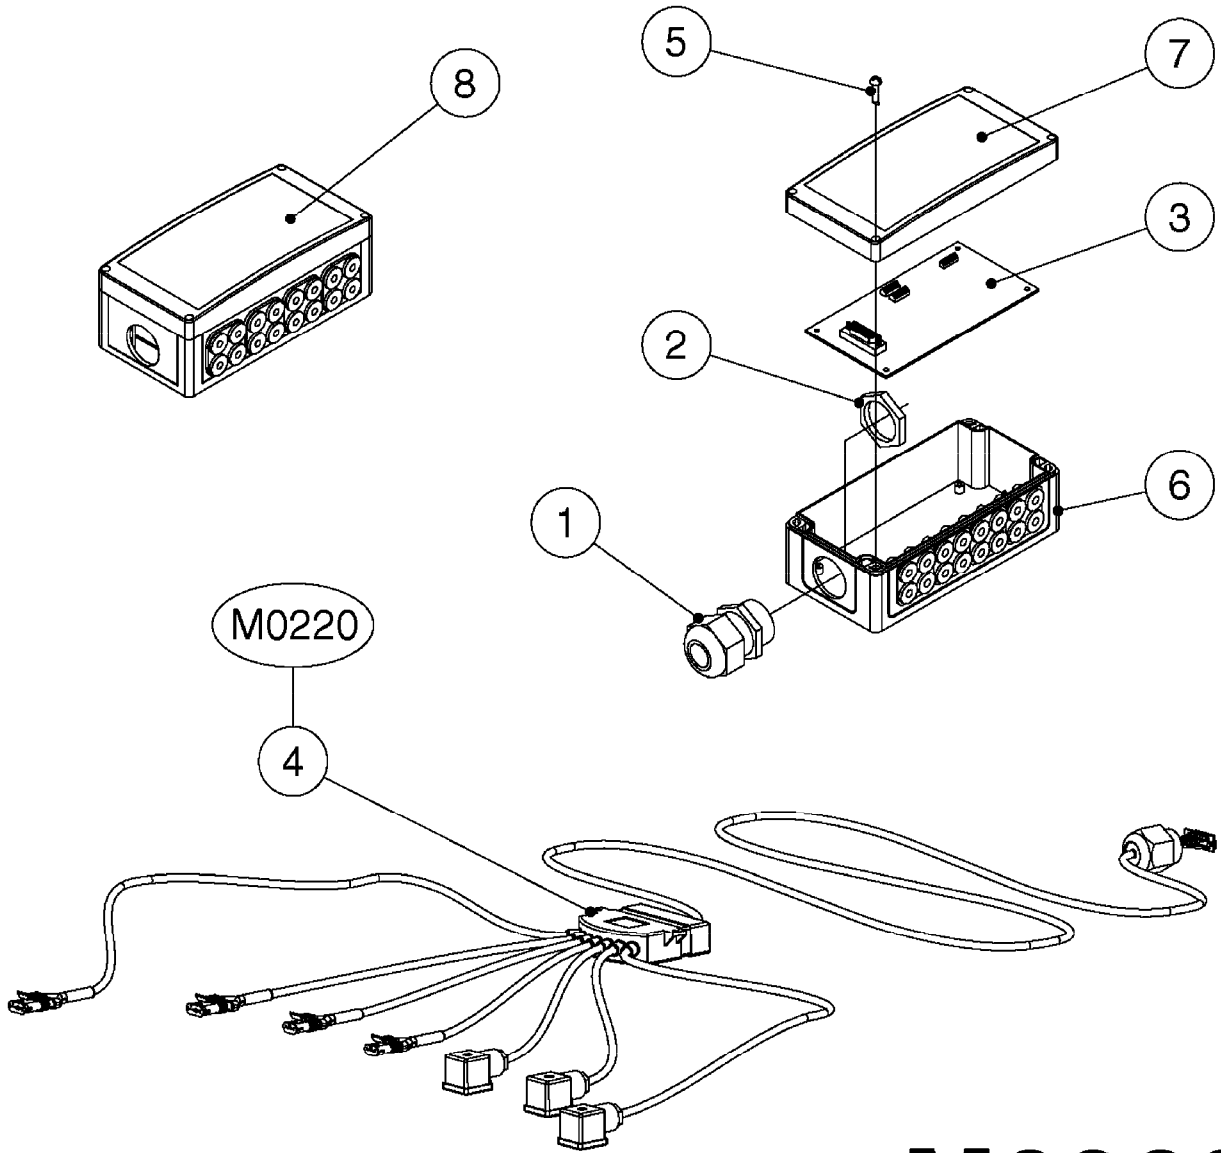

M0260

TRACK ASSEMBLE BOX NCM
M0260-HIN, 01:01:16

Page 1
Date 07.02.2020 10:13

Pos.	parts-n°	order qty	description
1	262106	1	BULKHEAD F. CABLE 6.5-14 BLACK
2	262107	1	NUT F. BULKHEAD CABLE GRAY
3	26007600	1	PCB F. TRACKING JUNC. BOX
4	26024000	1	CABLE SET FOR TRACK NCM
5	28082100	1	SCREW F. BOX LID 1/4" L=20
6	33508700	1	BOX BOTTOM 160X80X40 BLACK 1-HOLE
7	33508800	1	LID 160X80X15 BLK W/SCREWS
8	72311700	1	JUNCTION BOX F.STEERING NCM