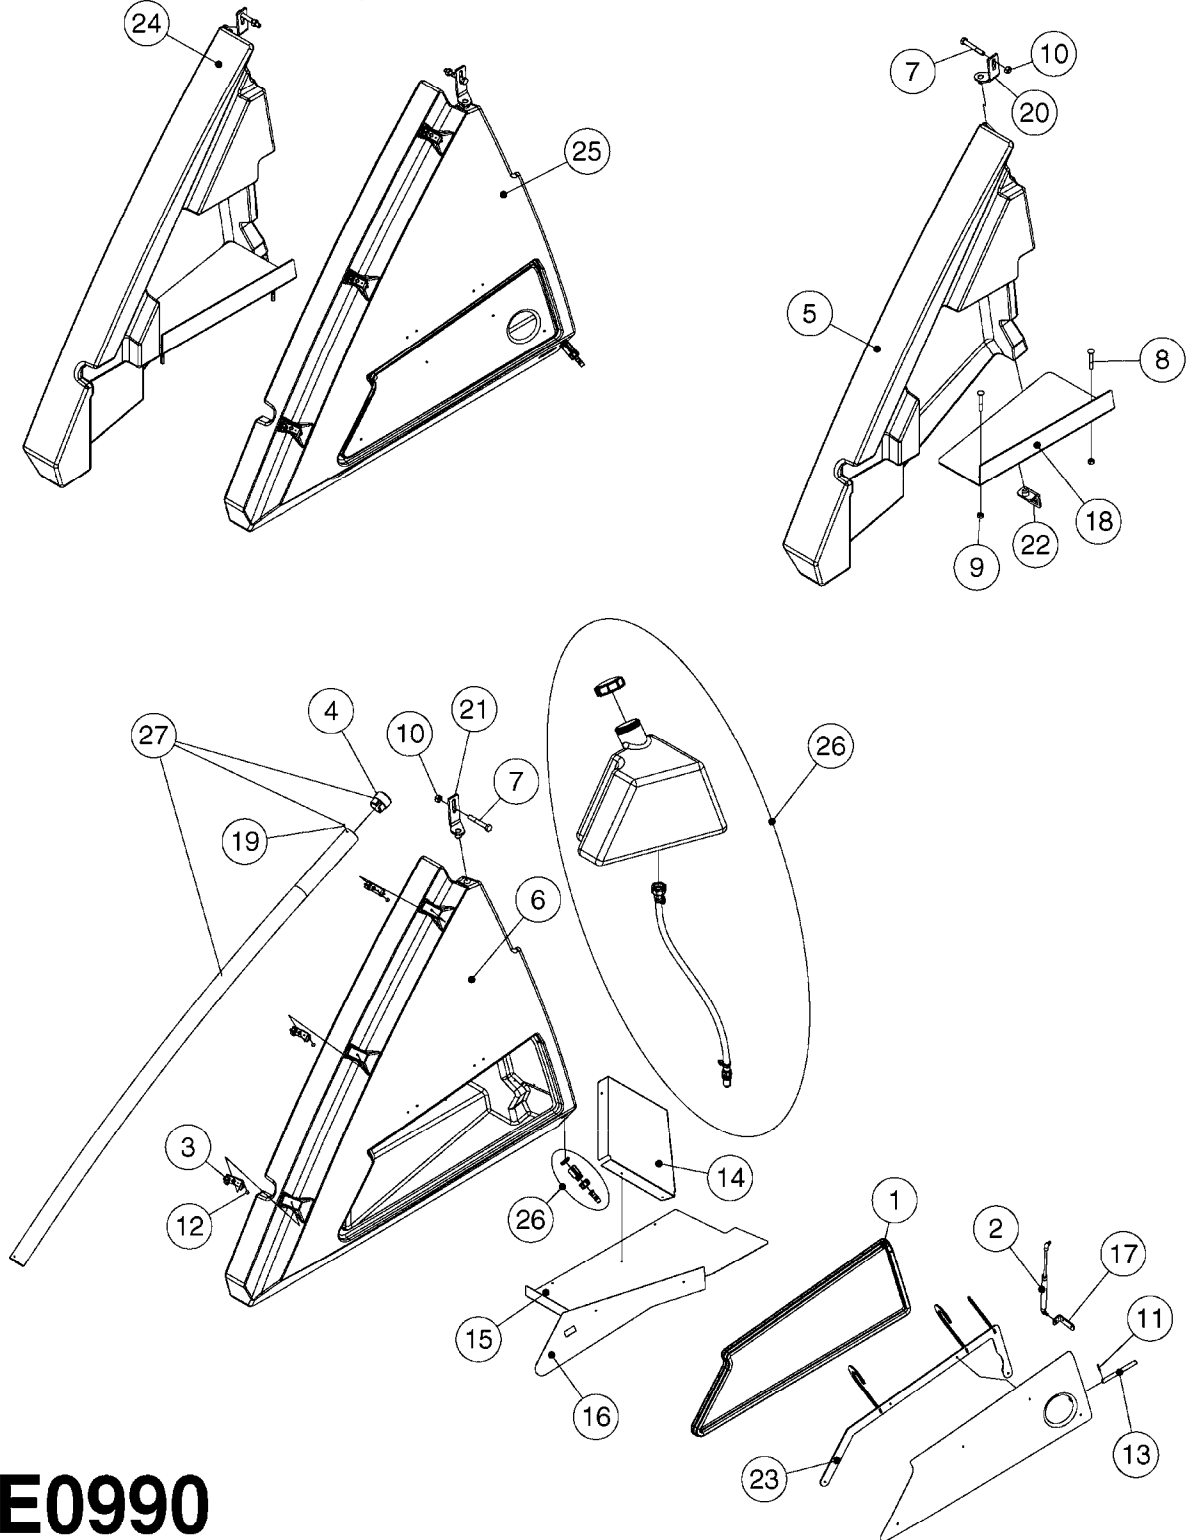

Complete

LOCKER & CLEAN WATER TANK NCM
E0990-HIN, 15:05:19

Page 1
Date 07.02.2020 10:12

Pos.	parts-n°	order qty	description
1	242474	1	SEAL 16X28XL=' LOCKER DOOR CM+
2	285793	1	GAS CYLINDER
3	334523	1	PIPE HOLDER Ø51.5
4	334850	1	GUIDE F. SIGHT GAUGE TUBE TOP
5	351766	1	SIDE SHIELD MOUNT RIGHT
6	351767	1	SIDE SHIELD MOUNT LEFT
7	430846	1	BOLT HEX 8.8 DEL M12X80
8	440718	1	BOLT CRG M10 X 65 DEL
9	460423	1	NUT HEX M10X1.50 LOCK DIN985A2 SS
10	460703	1	NUT HEX M12X1.75 LOCK DIN985A2 SS
11	480141	1	PIN COTTER M4X20
12	480809	1	BLIND RIVET, EMHART ACD616ASM
13	15057800	1	HANDLE F.LEFT SIDE LOCKER
14	16124500	1	DIVIDER F.LOCKER L.SIDE SHIELD
15	16124600	1	SHELF FLOOR-LEFT SIDE LOCKER
16	16124700	1	SHELF WALL-LEFT SIDE LOCKER
17	16126900	1	BRACKET F.DOOR-STORAGE LOCKER
18	16127300	1	SHELF FLOOR-RIGHT SIDE LOCKER
19	44075300	1	SCREW 3.5X9.5SS/X15 ISO 14585C
20	61033900	1	BRACKET F. SIDE PANEL R.H. NCM
21	61034000	1	BRACKET F. SIDE PANEL L.H. NCM
22	61037500	1	ADJUSTING BRACKET, BOTTOM NCM
23	63037800	1	BRACKET F.DOOR-STORAGE LOCKER
24	72280100	1	SIDE SHIELD RIGHT NCM COMPLETE
25	72280200	1	SIDE SHIELD LEFT+CLEAN W.TANK
26	72280600	1	CLEAN W.TANK LEFT SIDE NCM
27	72282800	1	SIGHT GAUGE W/SCALE NCM4400 LITER PRE'15 TUBE LENGTH = 75"
27	72357100	1	SIGHT GAUGE W/SCALE NCM6600 LITER
27	72358300	1	SIGHT GAUGE TUBE 85/90/10000 L=2382 BENT
27	72440100	1	SIGHT GAUGE W/SCALE,CM6600 GAL
27	72932100	1	SIGHT GAUGE TUBE W/DECAL CM4400/4500 GAL PRE'15 TUBE LENGTH = 75"
27	73125500	1	SIGHT GAUGE W/SCALE,CM4500 '15 LITER POST'15 TUBE LENGTH = 82"
27	73277500	1	SIGHT GAUGE W/SCALE,CM4500 '15 GAL POST'15 TUBE LENGTH = 82"
27	97610003	1	DECAL SIGHT GAUGE NCM 9000 GAL