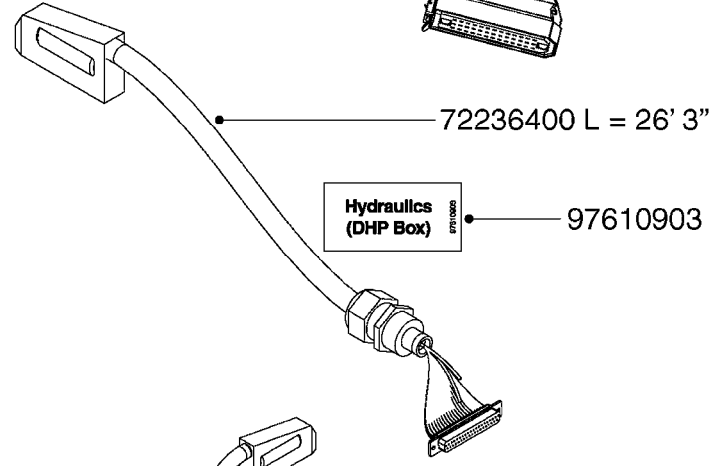

M0280

39 PIN CABLES
M0280-HIN, 28:03:17

Page 1

Date 07.02.2020 10:13

parts-n°	order qty	description
262158	1	PLUG INSERT 39 POLE MALE
262159	1	PLUG INSERT 39 POLE FEMALE
262160	1	PLUG HOUSING 39 POLE FEMALE
262161	1	PLUG HOUSING F/39 POLE MALE
440634	1	SCREW 5/8"
440732	1	PT SCREW 35X12B Z5452 ELZ
14034200	1	CODE BRACKET FOR 39 PIN CABLE
26003900	1	WIRE 37-39 PIN EVC, 6.6'
26004200	1	WIRE 37-39 PIN EVC, 57.4'
26008400	1	WIRE 39-PIN 24 WIRE L=8M
26011903	1	WIRE 39-39 POLE EXT. 3660MM
28027500	1	WIRE 37-39 PIN EVC, 37.7'
28028700	1	WIRE 37-39 PIN EVC, 45.9'
28028800	1	WIRE 37-39 PIN EVC, 16.4'
28028900	1	WIRE 37-39 PIN EVC, 26.2'
72236400	1	DAH CONN. WIRE/TRACTOR L=8M
97610803	1	DECAL-SRAY BOX 39-PIN
97610903	1	DECAL-HYDRAULIC BOX 39-PIN