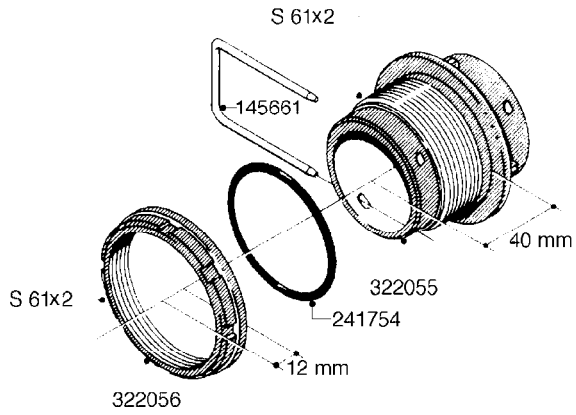

L0080

FITTINGS - S-53
L0080-HIN, 12:09:17

Page 1

Date 07.02.2020 10:12

Pos.	parts-n°	order qty	description
1	145995	1	FITT.DK S-53 FORK
2	241973	1	O-RING Ø3 X 44.2 70 SHORES NITRIL NITRIL (BLACK)
2	242353	1	O-RING 3 X 44.2 VITON VITON (BROWN)
3	242109	1	O-RING D32.2x3.0 NITRIL (BLACK)
3	242354	1	O-RING D32.2X3.0 VITON VITON (BROWN)
4	322103	1	FITT.DK S-53 BULKHEAD
5	322107	1	FITT.DK S-53 BULKHEAD NUT
6	322110	1	FITT.DK S-53 ELB. 1/2" BSP
7	322352	1	FITT.DK S-53 TEE
8	334229	1	FITT.DK S-53 STR.3/4"
9	334260	1	GASKET F. S-53 BULKHEAD
10	334564	1	FITT.DK S-67 TO S-53 ADAPTER
11	391100	1	FITT.DK S-53THREAD INS.1/2"BSP
12	726463	1	FITT.DK S53 BULKHEAD W/GASKET
13	726552	1	FIT.DK S-53X90 1/2" BSP,O-RING
14	726556	1	FITT.DK S-53 HB 1/2" W/O-RING
15	726558	1	FITT.DK S53 STR. 3/4" W.ORING
16	726559	1	FITT DK. S-53 HB 1" W/O-RING
17	726568	1	FITT.DK.S-53 HB 1/2"90 W/O-RING
18	726570	1	FITT.DK S-53 ELB.3/4" W.ORING
19	726571	1	FITT.DK S-53 ELB.1", W ORING
20	726578	1	FITT.DK S53 PLUG WITH O-RING
21	728561	1	FITT.DK. S67M - S53F REDUCER