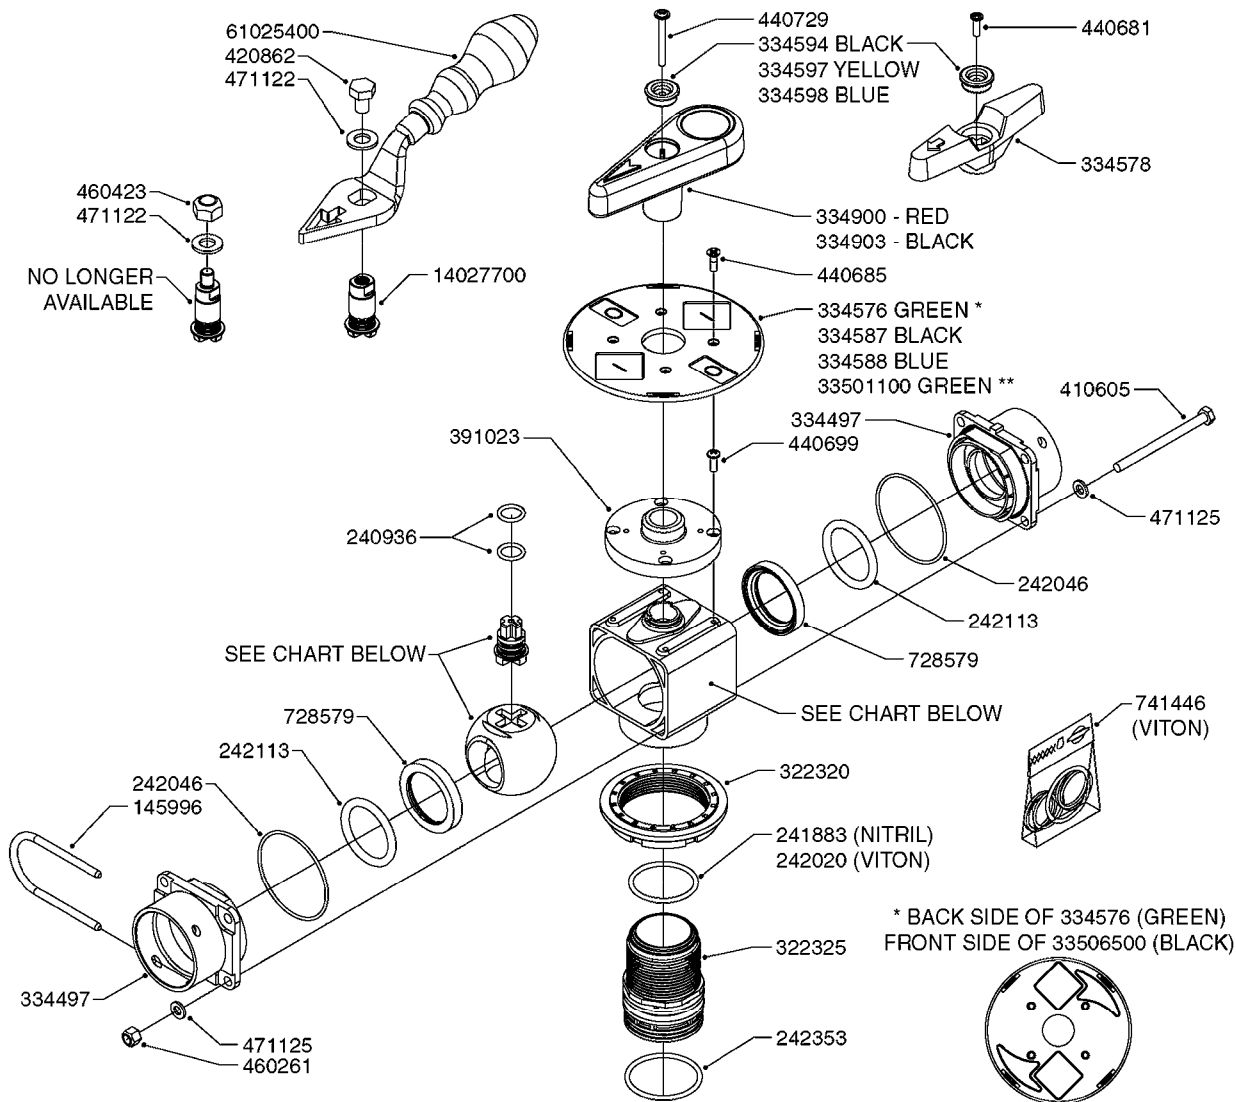

B0370

PRESSURE REGULATOR - S93 06
B0370-HIN, 12:05:16

Page 1

Date 07.02.2020 10:11

Pos.	parts-n°	order qty	description
1	145996	1	FITT.DK S-67 FORK
2	145997	1	FITT.DK S-93 FORK
3	440677	1	SCREW F. PLASTIC 5X20 SS
4	440695	1	BOLT CARRIAGE M8X25
5	440698	1	SCREW F.PLASTIC 6X18 SS HEXHD
6	460143	1	SELF LOCK NUT M8 SST A2 DIN985
7	480487	1	PIN M5X60 SLOTTED GALV
8	16244000	1	BRACKET FOR REG. NAV, PAINTED NAVIGATOR PLATFORM BRACKET
9	33510800	1	HOUSING F.PRESS.REG.S67/S93
10	44076200	1	SCREW WN5451 5X16 SS TORX
11	72374200	1	MOTOR HOUS.REG.1:150 ENCODER
12	72374300	1	REGUL S67/S93 ASSY W SS CONE
12	72425500	1	REGULATOR S67/S93 CROSS-DRILL
12	72678700	1	REGULATOR S67/S93 CROSS-DRILL CERAMIC COMPONENTS
13	72481600	1	BAG W. CONSOLE&SPINDLE COMPL
14	72678900	1	BAG W.CONE/CYL/GASKET CERAMIC CERAMIC COMPONENTS
14	74190800	1	BAG W.CONE/CYL. AND GASKET. SYNTAL
15	74187500	1	SWITCH 5A PRESS.REG REP.KIT 08