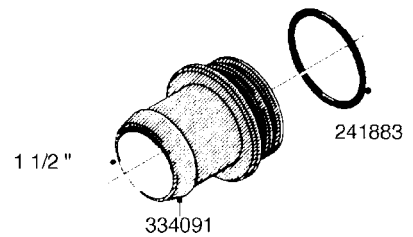

L0080

FITTINGS - S-53
L0080-HIN, 12:09:17

Page 1

Date 07.02.2020 10:12

Pos.	parts-n°	order qty	description
1	145995	1	FITT.DK S-53 FORK
2	241973	1	O-RING Ø3 X 44.2 70 SHORES NITRIL NITRIL (BLACK)
2	242353	1	O-RING 3 X 44.2 VITON VITON (BROWN)
3	242109	1	O-RING D32.2x3.0 NITRIL (BLACK)
3	242354	1	O-RING D32.2X3.0 VITON VITON (BROWN)
4	322103	1	FITT.DK S-53 BULKHEAD
5	322107	1	FITT.DK S-53 BULKHEAD NUT
6	322110	1	FITT.DK S-53 ELB. 1/2" BSP
7	322352	1	FITT.DK S-53 TEE
8	334229	1	FITT.DK S-53 STR.3/4"
9	334260	1	GASKET F. S-53 BULKHEAD
10	334564	1	FITT.DK S-67 TO S-53 ADAPTER
11	391100	1	FITT.DK S-53THREAD INS.1/2"BSP
12	726463	1	FITT.DK S53 BULKHEAD W/GASKET
13	726552	1	FIT.DK S-53X90 1/2" BSP,O-RING
14	726556	1	FITT.DK S-53 HB 1/2" W/O-RING
15	726558	1	FITT.DK S53 STR. 3/4" W.ORING
16	726559	1	FITT DK. S-53 HB 1" W/O-RING
17	726568	1	FITT.DK.S-53 HB 1/2"90 W/O-RING
18	726570	1	FITT.DK S-53 ELB.3/4" W.ORING
19	726571	1	FITT.DK S-53 ELB.1", W ORING
20	726578	1	FITT.DK S53 PLUG WITH O-RING
21	728561	1	FITT.DK. S67M - S53F REDUCER