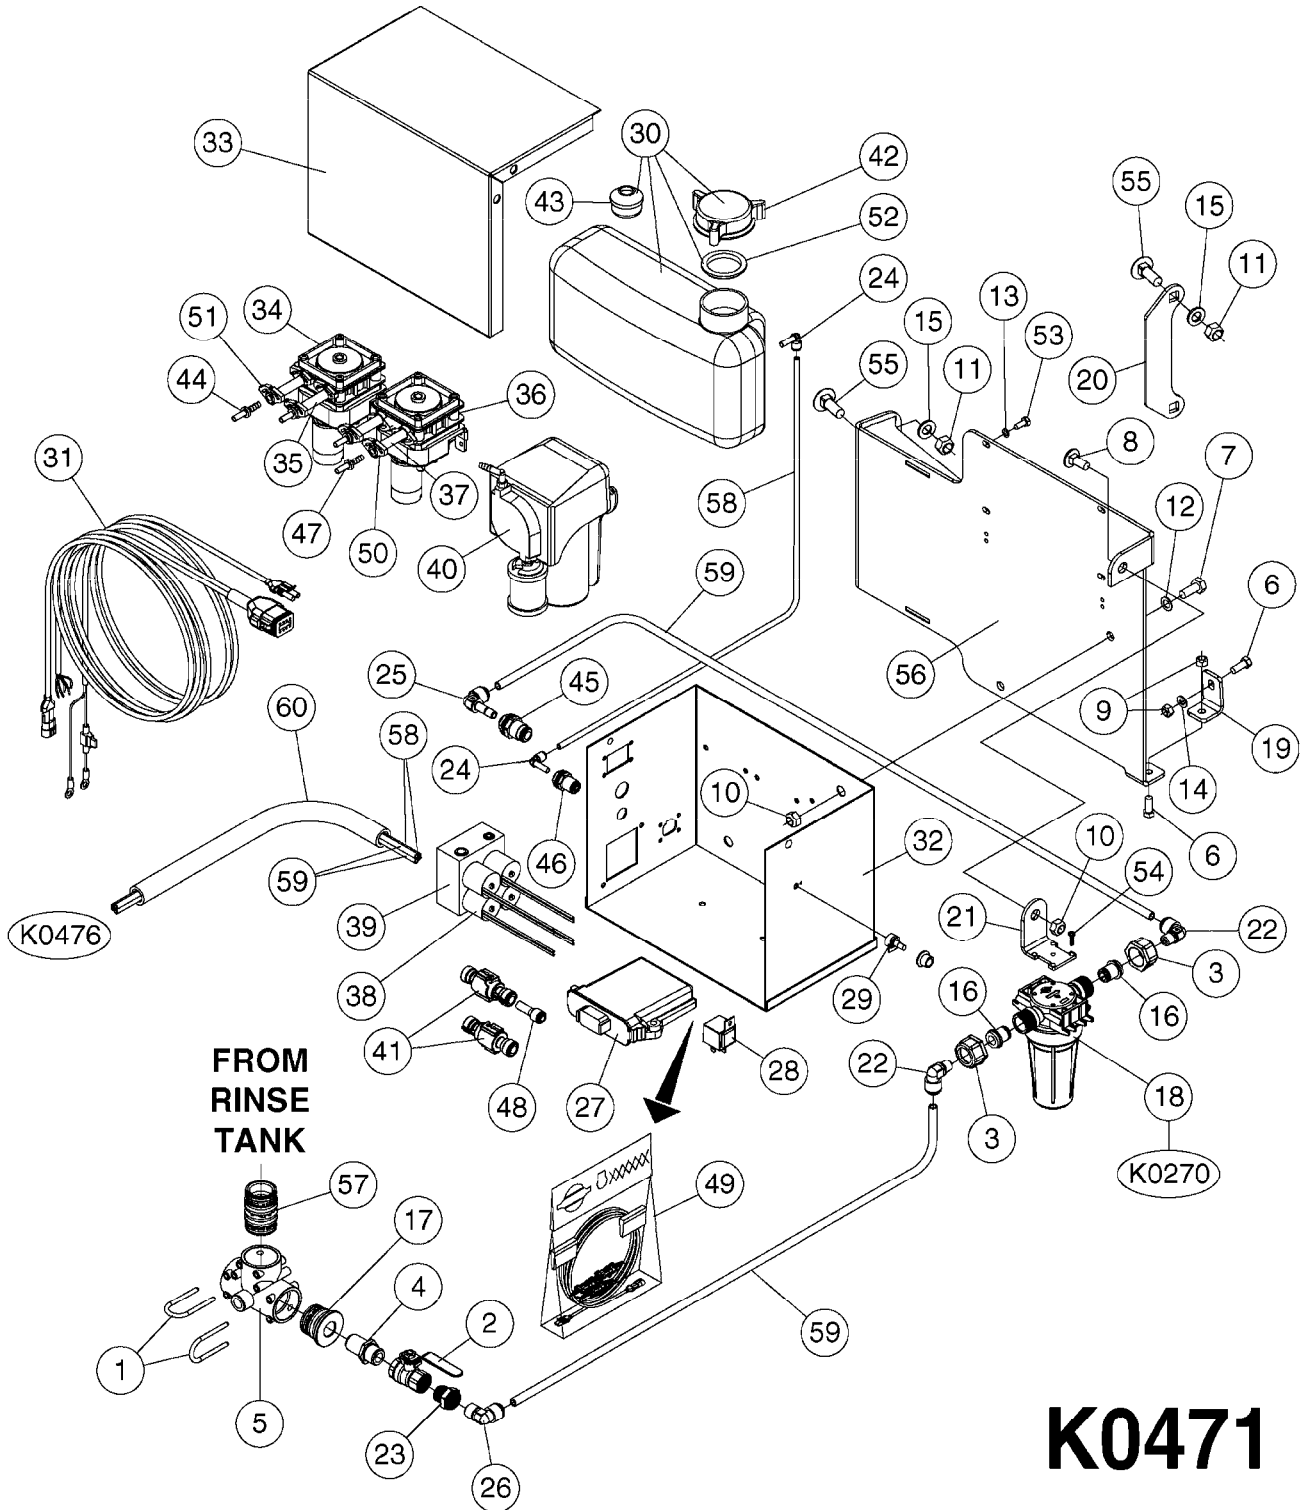

K0471

FOAM MARKER - RICHWAY
COMMANDER
K0471-HIN, 22:10:18

Page 1
Date 07.02.2020 10:12

Pos.	parts-n°	order qty	description
1	145995	1	FITT.DK S-53 FORK
2	284227	1	BALL VALVE 1/2"FEMALE THREADS
3	320283	1	FITT.DK NUT 3/4"BSP
4	321742	1	FITT.DK BULKHEAD 1/2' BSP
5	322352	1	FITT.DK S-53 TEE
6	420582	1	BOLT HEX 8.8 DEL M8X20 FT A2
7	420604	1	BOLT HEX 8.8 DEL M10X25 FT DIN933
8	440737	1	BOLT CARRIAGE M10x25 SS
9	460143	1	SELF LOCK NUT M8 SST A2 DIN985
10	460423	1	NUT HEX M10X1.50 LOCK DIN985A2 SS
11	460703	1	NUT HEX M12X1.75 LOCK DIN985A2 SS
12	470046	1	WASHER D18D11X1 LOCK
13	470901	1	WASHER D11.8/D6.1X1.6 SS LOCK
14	471126	1	WASHER, M8, Ø16/ 8.4X 1.6, SS
15	471127	1	WASHER, M12, Ø24/13X24X2.5 SS
16	717426	1	FITT.DK REDUC 1/4"BSP F.3/4"N
17	726694	1	PLUG,S53,1/2"FBSP THD W.ORING
18	845219	1	FILTER IN-LINE 3/4'80 MESH OML
19	16184403	1	FOAM M. COMPRESSOR HANGER
20	16184603	1	FOAM M. COMPRESSOR SHIM
21	16321500	1	LINE FILTER BRACKET, TDZ/DDZ
22	23004703	1	FITT, 1/4"NPT-3/8"90-PTC
23	23004803	1	FITT, 1/2"MPT-3/8"FPT REDUCER
24	23004903	1	FITT, 1/4"PLUG-IN-1/4"90-PTC
25	23005003	1	FITT, 3/8"PLUG-IN-3/8"90-PTC
26	23005103	1	FITT, 3/8"NPT-3/8"90-PTC
27	26029503	1	MODULE, CONTROL, FOAM MARKER, RICHWAY
28	26029603	1	RELAY, 12VDC, RICHWAY
29	26029703	1	POTENTIOMETER, FOAM MARKER, RICHWAY
30	28064703	1	FOAM MARKER CONC. TANK,RICHWAY
31	28064803	1	FOAM MARKER CONT.CABLE,RICHWAY
32	28086403	1	STEEL BODY, FOAM MARKER, RICHWAY
33	28086503	1	STEEL LID, FOAM MARKER, RICHWAY
34	28086603	1	WATER PUMP, FOAM MARKER, RICHWAY
34	28102303	1	RICHWAY WATER PUMP GEAR MOTOR ONLY
35	28086703	1	1/4" PUMP TUBE, WATER, FOAM MARKER, RICHWAY
36	28086803	1	CONCENTRATE PUMP, FOAM MARKER, RICHWAY
37	28086903	1	1/8" PUMP TUBE, CONCENTRATE, FOAM MARKER, RICHWAY
38	28087003	1	2-WAY SOLENOID VALVE, FOAM MARKER, RICHWAY
39	28087103	1	RHD-VTD SOLENOID BLOCK, FOAM MARKER, RICHWAY
40	28087203	1	DIAPHRAGM AIR COMPRESSOR, FOAM MARKER, RICHWAY
41	28087403	1	3/8" CHECK VALVE, FOAM MARKER, RICHWAY
42	28087603	1	1 GALLON TANK CAP, FOAM MARKER, RICHWAY
43	28087703	1	1 GALLON TANK SCREEN, FOAM MARKER, RICHWAY
44	28094103	1	FITT.1/4" STEM X 1/4" HOSE BARB
45	28095803	1	3/8"T BULKHEAD
46	28095903	1	1/4"T BULKHEAD
47	28096403	1	1/4" STEM X 3/16" HB
48	28096503	1	3/8" STEM X 1/4"T
49	28097103	1	POWER UNIT HARNESS, RICHWAY TRAILER INSIDE WIRING HARNESS COMPLETE
50	28102103	1	RICHWAY #23 QUICK CLAMP
51	28102203	1	RICHWAY #26 QUICK CLAMP
52	28102403	1	RICHWAY TANK CAP GASKET
53	41000603	1	BOLT HEX 1/4"X1/2" SS
54	44076200	1	SCREW WN5451 5X16 SS TORX
55	45001300	1	CARRIAGE BOLT M12X35 DIN603 A2
56	61020003	1	BRKT, FOAM MARKER F.COM, RICHWAY
57	72114300	1	FITT. DK S-53 MALE MALE W.ORIN
58	92703303	1	HOSE LLDPE .25"X.17"X12" BLACK
59	92703403	1	HOSE LLDPE .38"X.25"X12" BLACK