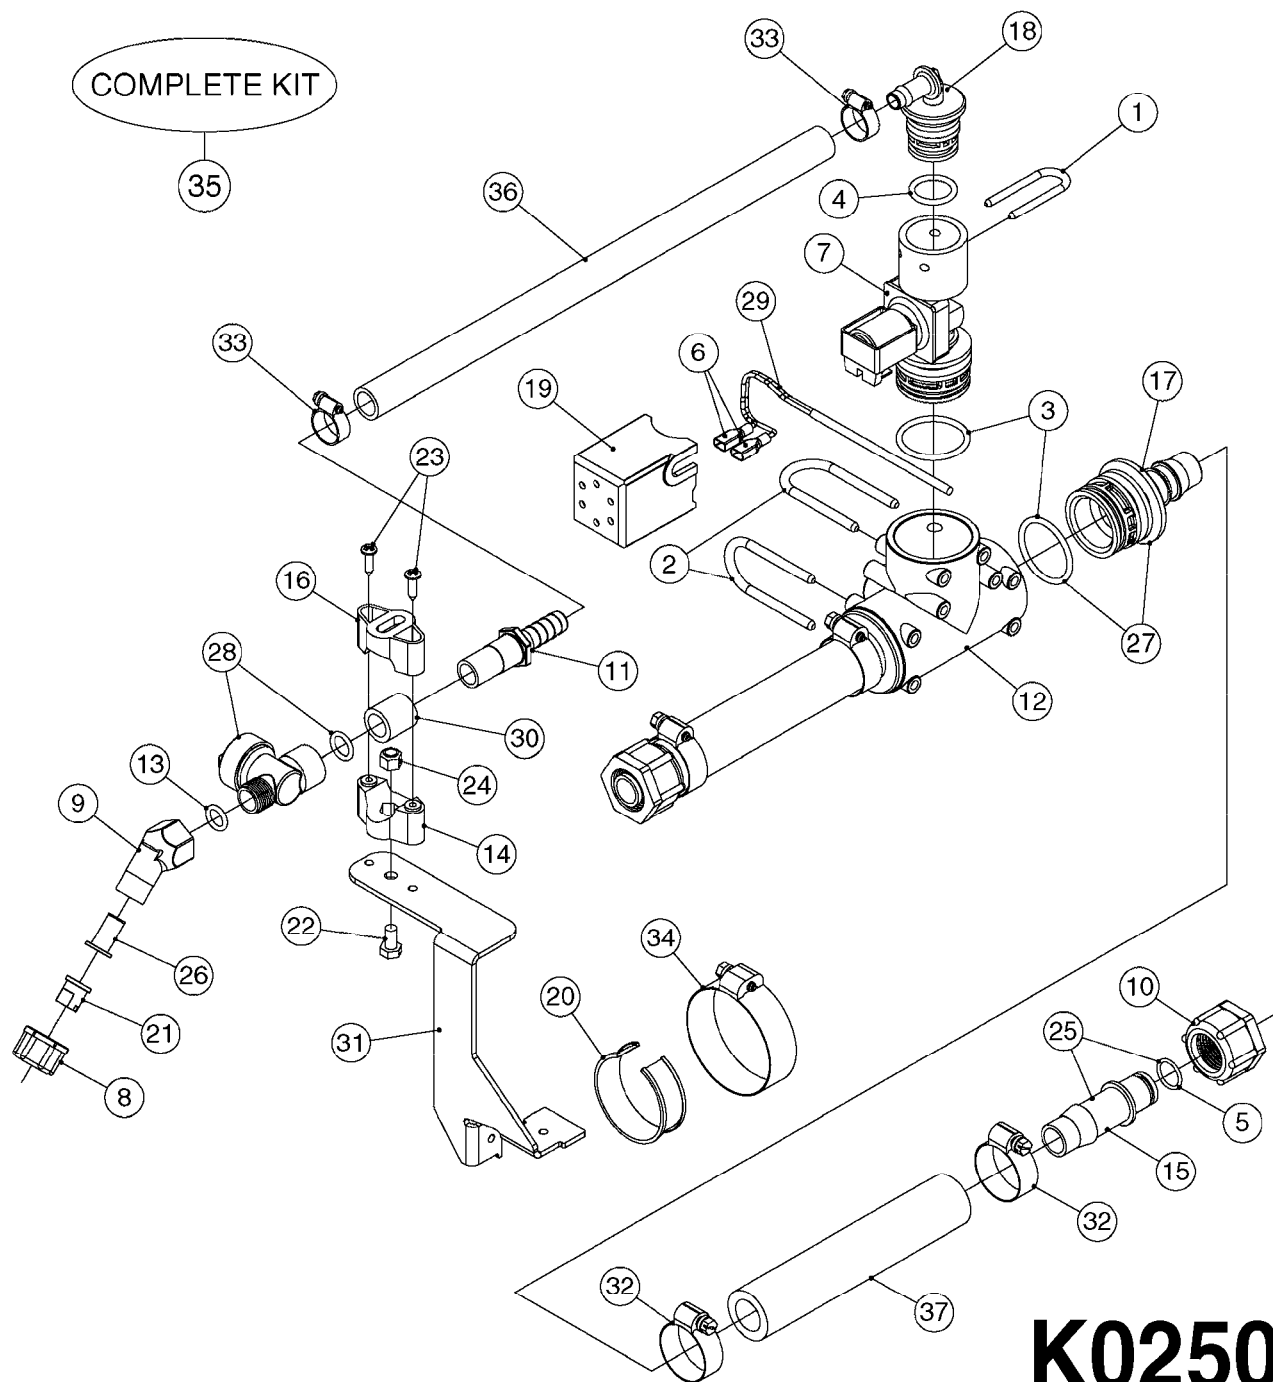

K0250

ELECTRIC END NOZZLE KIT '09
K0250-HIN, 01:01:16

Page 1
Date 07.02.2020 10:12

Pos.	parts-n°	order qty	description
1	145994	1	FITT.DK S-40 FORK
2	145995	1	FITT.DK S-53 FORK
3	242354	1	O-RING D32.2X3.0 VITON
4	242355	1	O-RING D19.2X3.0 VITON F.S-40
5	242594	1	O-RING D14 X 1.78 SCH.70-EPDM
6	261539	1	SPADE F.ELEC CONNEX BLUE INSUL
7	262104	1	VALVE, SOLENOID, S53/S40
8	320187	1	FITT.DK CAP 3/8" BSP BLACK
9	320191	1	FITT.DK ELB 3/8' BSP 45 DEGREE
10	320283	1	FITT.DK NUT 3/4"BSP
11	320891	1	FITT.DK HB 3/8'- 3/8' BSP
12	322352	1	FITT.DK S-53 TEE
13	330013	1	O-RING 2.5 X 10 PUR
14	333012	1	NOZZLE HOLD. UPPER PART
15	334044	1	FITT.DK HB 3/4' F. 3/4' CAP
16	334220	1	YOKE, UPPER NOZZLE BODY
17	334229	1	FITT.DK S-53 STR.3/4"
18	334237	1	FITT.DK S-40 ELB.3/8"
19	334965	1	COVER FOR S53 SOLENOID VALVE
20	341291	1	RUBBER HOSE CLAMP COVER 130MM
21	370392	1	NOZZLE END FAN 1850-G 300
22	410546	1	BOLT HEX M6X12 A2 SS DIN933
23	440665	1	SCREW M4.2X16 STAINLESS
24	460261	1	NUT HEX M6X1.00 LOCK DIN985 A2 SS
25	724621	1	FITT.DK HB 3/4"ASSY F.3/4" NUT
26	725042	1	SCREEN 80 MESH W.GASKET, RED
27	726558	1	FITT.DK S53 STR. 3/4" W. ORING
28	729610	1	NOZZLE ASSY. NON DRIP 3/8 THRD
29	983087	1	ELEC. CABLE 2 WIRE X 0.75MM
30	10631003	1	HOSE R X CLEAR BRAID.X 1/2 12"
31	16110803	1	NOZZLE BRACKET VAR SPACINGS
32	28029903	1	CLAMP HOSE GEAR P3/4"-S1" 6712
33	28044903	1	CLAMP HOSE GEAR P3/8" 6706
34	28047003	1	CLAMP HOSE GEAR 30 X 50 6732
35	82613203	1	ELECTRIC END NOZZLE KIT 2009
36	92701703	1	HOSE R X3/8" X300PSI WP X0012"
37	92703203	1	HOSE R X3/4" X300PSI WP X0012"