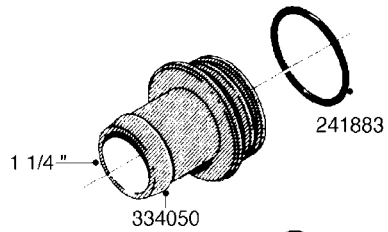

L0080

FITTINGS - S-53
L0080-HIN, 12:09:17

Page 1

Date 07.02.2020 10:12

Pos.	parts-n°	order qty	description
1	145995	1	FITT.DK S-53 FORK
2	241973	1	O-RING Ø3 X 44.2 70 SHORES NITRIL NITRIL (BLACK)
2	242353	1	O-RING 3 X 44.2 VITON VITON (BROWN)
3	242109	1	O-RING D32.2x3.0 NITRIL (BLACK)
3	242354	1	O-RING D32.2X3.0 VITON VITON (BROWN)
4	322103	1	FITT.DK S-53 BULKHEAD
5	322107	1	FITT.DK S-53 BULKHEAD NUT
6	322110	1	FITT.DK S-53 ELB. 1/2" BSP
7	322352	1	FITT.DK S-53 TEE
8	334229	1	FITT.DK S-53 STR.3/4"
9	334260	1	GASKET F. S-53 BULKHEAD
10	334564	1	FITT.DK S-67 TO S-53 ADAPTER
11	391100	1	FITT.DK S-53THREAD INS.1/2"BSP
12	726463	1	FITT.DK S53 BULKHEAD W/GASKET
13	726552	1	FIT.DK S-53X90 1/2" BSP,O-RING
14	726556	1	FITT.DK S-53 HB 1/2" W/O-RING
15	726558	1	FITT.DK S53 STR. 3/4" W.ORING
16	726559	1	FITT DK. S-53 HB 1" W/O-RING
17	726568	1	FITT.DK.S-53 HB 1/2"90 W/O-RING
18	726570	1	FITT.DK S-53 ELB.3/4" W.ORING
19	726571	1	FITT.DK S-53 ELB.1", W ORING
20	726578	1	FITT.DK S53 PLUG WITH O-RING
21	728561	1	FITT.DK. S67M - S53F REDUCER