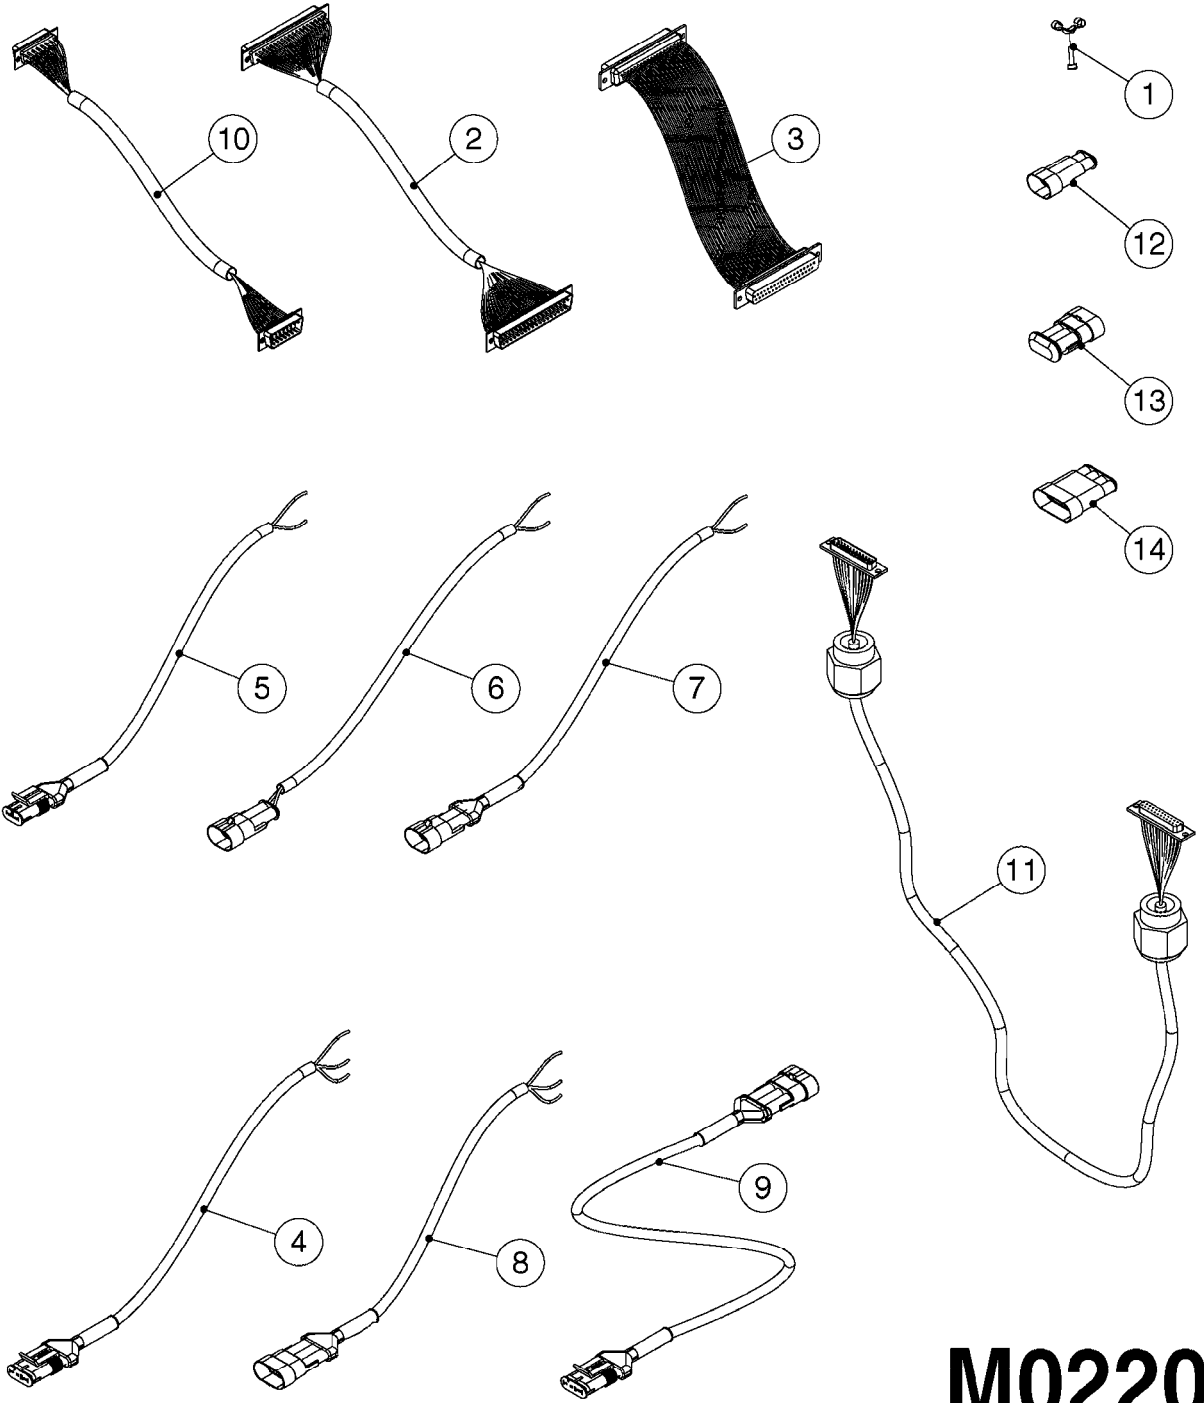

13 COMPLETE ASSEMBLY

COMPLETE ASSEMBLIES
WHOLEGOODS ITEMS

M0160

TRAFFIC LIGHT KIT
M0160-HIN, 13:08:19

Page 1

Date 07.02.2020 10:13

Pos.	parts-n°	order qty	description
1	410266	1	BOLT HEX 8.8 DEL M6X120
1	410421	1	BOLT HEX M6X110 DIN931-A2 SS
1	410524	1	BOLT HEX 8.8 DEL M6X100
1	410605	1	BOLT HEX 8.8 DEL M6X80
2	410362	1	BOLT HEX 8.8 SS M6X20
3	460261	1	NUT HEX M6X1.00 LOCK DIN985 A2 SS
4	16022303	1	BRACKET 100MM TUBE
5	16022403	1	BRACKET 60MM TUBE
6	16025603	1	BRACKET TAIL LIGHT DUAL LAMP
7	26004703	1	HARNESS 13' EXT 4 WIRE WP
8	26004903	1	TAIL LIGHT GREEN WIRE LH
8	26005003	1	TAIL LIGHT YELLOW WIRE RH
9	26005103	1	PLUG 7-PIN AG TAIL LIGHT
10	26005403	1	LENS BLACK BEFORE 2009
10	26017003	1	LENS RED
11	26016903	1	LENS AMBER
12	26032703	1	HARNESS COMPLETE, TAIL LIGHT, 2013
13	83308603	1	TRAFFIC LIGHT KIT