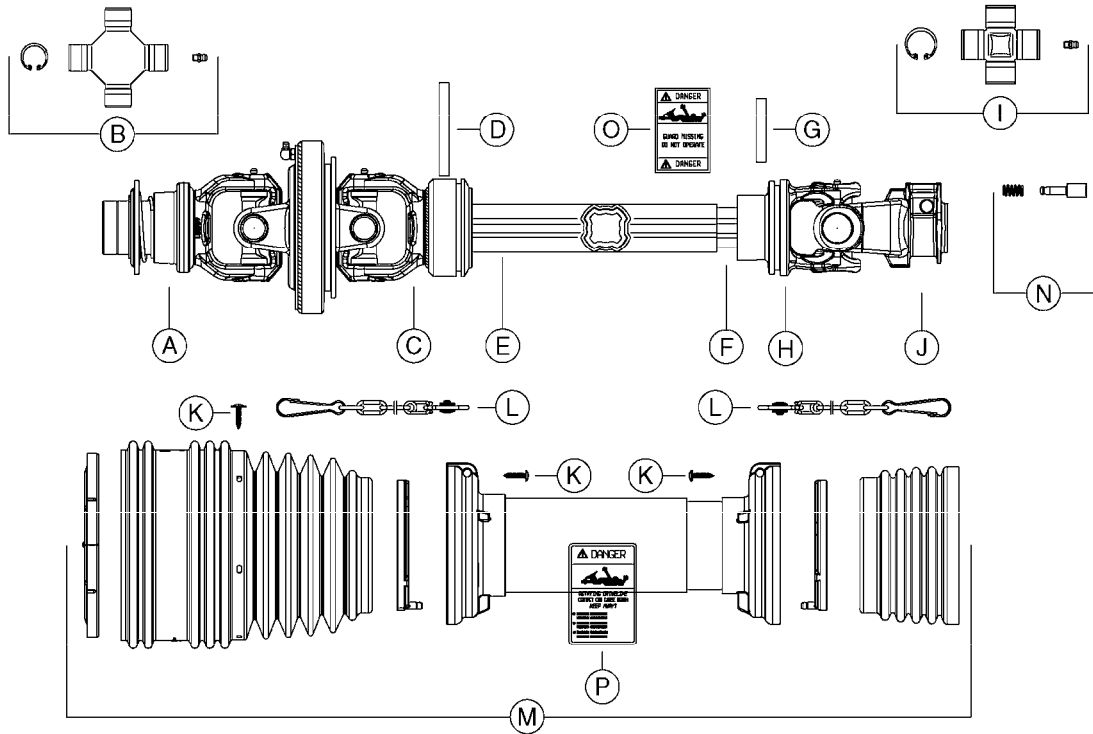

**COMPLETE ASSEMBLIES
WHOLEGOODS ITEMS**