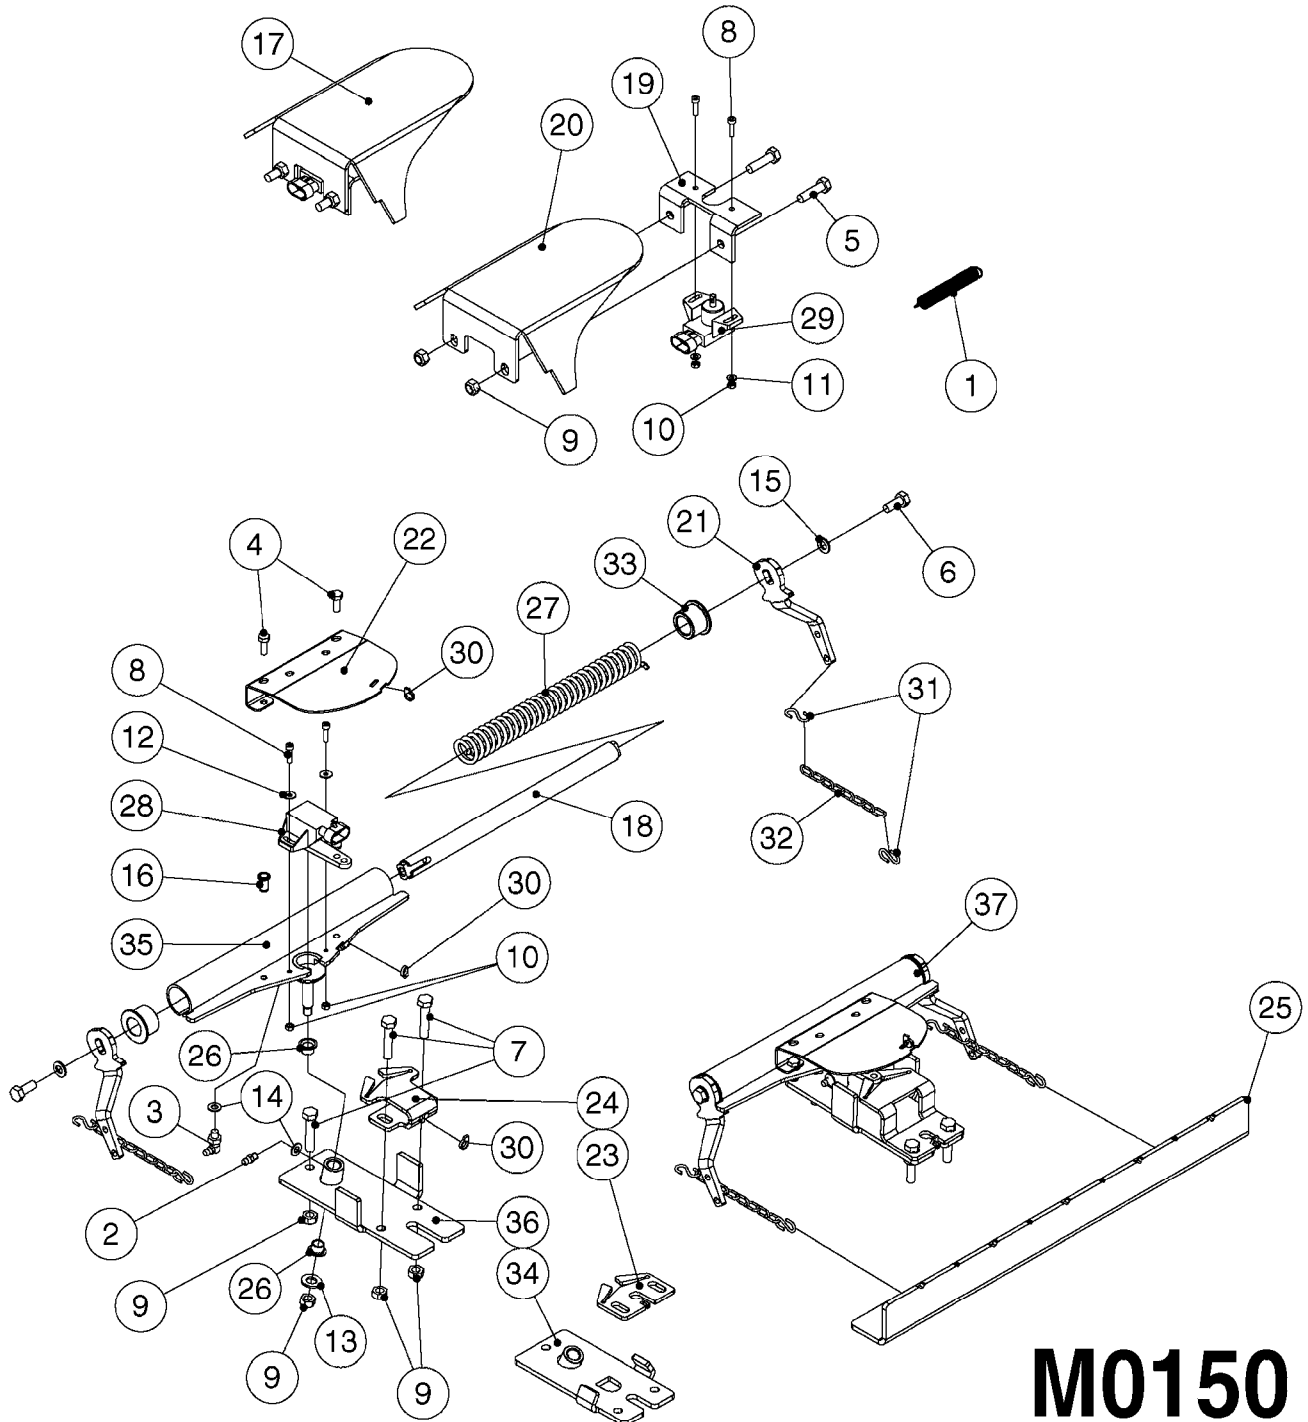

M0150

ANGLE SENSOR NCM
M0150-HIN, 01:01:16

Page 1
Date 07.02.2020 10:13

Pos.	parts-n°	order qty	description
1	220947	1	SPRING D13.0/1,2 L=90 RST
2	283699	1	GREASE NIPPLE M6X1
3	283772	1	GREASE NIPPLE M6X1 90°
4	410185	1	BOLT HEX 8.8 DEL M6X16
5	420567	1	BOLT HEX 8.8 DEL M8X30 FT
6	420582	1	BOLT HEX 8.8 DEL M8X20 FT A2
7	420744	1	BOLT HEX 8.8 DEL M8X40
8	450902	1	BOLT ALLEN HEAD M4 X 16MM
9	460143	1	SELF LOCK NUT M8 SST A2 DIN985
10	461145	1	NUT HEX M4 LOCK
11	471037	1	SCREW A 4,3 DIN 125
12	471087	1	WASHER D12.0/4.3X1.0
13	471122	1	WASHER, M10, Ø20/10.5X 2.0, SS
14	471125	1	WASHER M6U 6.4X14X1.2,A2 SS
15	471126	1	WASHER, M8, Ø16/ 8.4X 1.6, SS
16	480811	1	BLIND FASTENER M6 STAINLESS
17	741841	1	ANGLE SENSOR AND BRACKET REAR
18	14052100	1	AXLE D19 L=294/2XM8 STAINLESS
19	16125700	1	BRACKET FOR ANGLE SENSOR
20	16142200	1	GUARD PLATE FOR SENSOR
21	16173200	1	PLATE 6.0X134X42/2XD6/2XBENDS
22	16173400	1	PLATE 2.0X145.3X130/3XBENDS
23	16173600	1	PLATE 4.0X70X56 NCM 4400
24	16174100	1	PLATE 4.0X120X70/2XBENDS NCM 6600
25	16174300	1	BKT F. TRACTOR NCM STEE-UPDATE
26	21089300	1	BUSHING D12/10 L=9
27	22096500	1	TORSION SPRING D24/4.0 L=242
28	26005700	1	ANGLE SENSOR 70° 0.5-4.5 VDC + LEVER
29	26005800	1	ANGLE SENSOR 120° 0.5-4.5 VDC + LEVER
30	28024103	1	TIE STRAP L=8" x W=3/16"
31	28045800	1	S-HOOK 3MM STAINLESS STEEL
32	28058400	1	CHAIN SS 8x16x2.0 L=600
33	39124400	1	BUSHING D28.5/19.1 L=21
34	61019200	1	FRONT SENSOR BRACKET NCM4400
35	61019300	1	FRONT SENSOR MT.THREADED HOLES
36	61019500	1	FRONT SENSOR BRACKET NCM6600
37	72564800	1	STEERING SENSOR NCM4400 FRONT STEERING SENSOR COMPLETE NCM4400
37	72565000	1	STEERING SENSOR NCM6600 FRONT STEERING SENSOR COMPLETE NCM6600