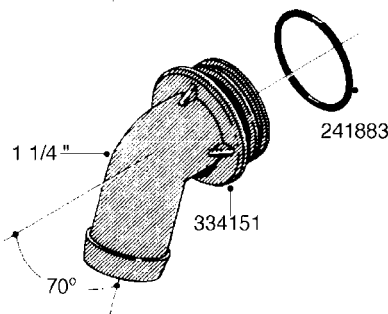

L0080

FITTINGS - S-53
L0080-HIN, 12:09:17

Page 1

Date 07.02.2020 10:12

Pos.	parts-n°	order qty	description
1	145995	1	FITT.DK S-53 FORK
2	241973	1	O-RING Ø3 X 44.2 70 SHORES NITRIL NITRIL (BLACK)
2	242353	1	O-RING 3 X 44.2 VITON VITON (BROWN)
3	242109	1	O-RING D32.2x3.0 NITRIL (BLACK)
3	242354	1	O-RING D32.2X3.0 VITON VITON (BROWN)
4	322103	1	FITT.DK S-53 BULKHEAD
5	322107	1	FITT.DK S-53 BULKHEAD NUT
6	322110	1	FITT.DK S-53 ELB. 1/2" BSP
7	322352	1	FITT.DK S-53 TEE
8	334229	1	FITT.DK S-53 STR.3/4"
9	334260	1	GASKET F. S-53 BULKHEAD
10	334564	1	FITT.DK S-67 TO S-53 ADAPTER
11	391100	1	FITT.DK S-53THREAD INS.1/2"BSP
12	726463	1	FITT.DK S53 BULKHEAD W/GASKET
13	726552	1	FIT.DK S-53X90 1/2" BSP,O-RING
14	726556	1	FITT.DK S-53 HB 1/2" W/O-RING
15	726558	1	FITT.DK S53 STR. 3/4" W.ORING
16	726559	1	FITT DK. S-53 HB 1" W/O-RING
17	726568	1	FITT.DK.S-53 HB 1/2"90 W/O-RING
18	726570	1	FITT.DK S-53 ELB.3/4" W.ORING
19	726571	1	FITT.DK S-53 ELB.1", W ORING
20	726578	1	FITT.DK S53 PLUG WITH O-RING
21	728561	1	FITT.DK. S67M - S53F REDUCER