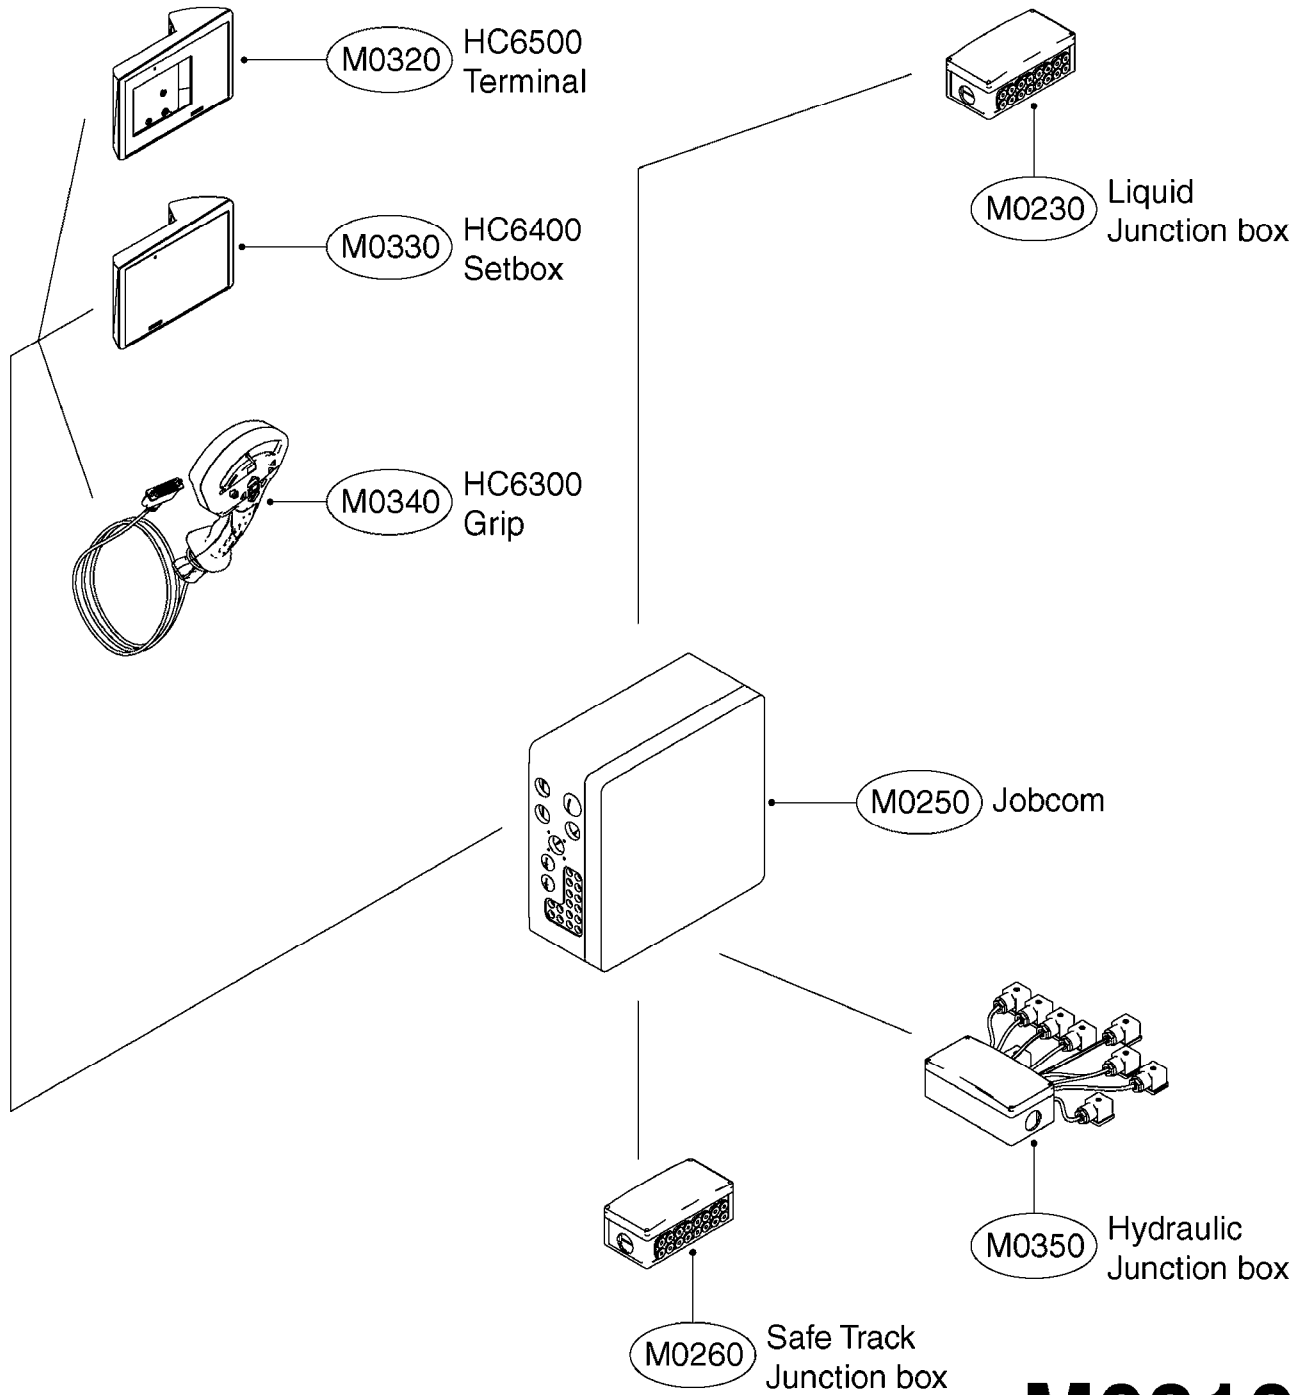

NORAC VARIABLE RATE VALVE UC4
M0300-HIN, 30:04:19

Page 1

Date 07.02.2020 10:13

Pos.	parts-n°	order qty	description
1	28048803	1	NORAC CHECK VALVE
2	28048903	1	NORAC PROP VALVE
2	28055803	1	3-PIN CONNECTORS/HIRSCHMAN NORAC SOLENOID - DEUTSCH CONN. 2-PIN CONNECTORS/DEUTSCH
3	28049403	1	NORAC CHECK VALVE
4	28056403	1	COIL, NORAC, PROP, DIN
5	28056503	1	COIL, NORAC, PROP, DEUTSCH
6	28066803	1	NORAC FILTER CAP W/O-RING
7	28066903	1	NORAC SEAL KIT F.28049403
8	28067003	1	NORAC SEAL KIT F.28048803
9	28068103	1	NORAC HEX CAPSCREW 10-24X2 SS
10	28068203	1	NORAC O-RING F.SOLENOID VALVE
11	28074903	1	NORAC COIL NUT AND O-RING
12	28103603	1	O-RING SOLENOID BODY SEAL NORAC
13	75076900	1	NORAC FILTER ELEMENT KIT
14	78216100	1	NORAC VALVE BLOCK COMP, DEUTSCH CON. COMPLETE W/2-PIN DEUTSCH SOLENOIDS
15	78603300	1	NORAC ONE WAY ORIFICE, .047"

M0310