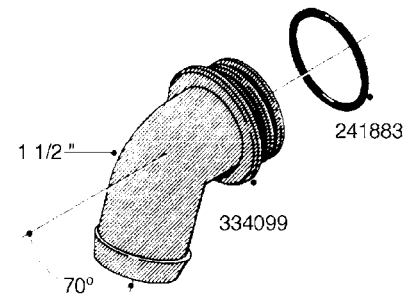

L0080

FITTINGS - S-53
L0080-HIN, 12:09:17

Page 1

Date 07.02.2020 10:12

Pos.	parts-n°	order qty	description
1	145995	1	FITT.DK S-53 FORK
2	241973	1	O-RING Ø3 X 44.2 70 SHORES NITRIL NITRIL (BLACK)
2	242353	1	O-RING 3 X 44.2 VITON VITON (BROWN)
3	242109	1	O-RING D32.2x3.0 NITRIL (BLACK)
3	242354	1	O-RING D32.2X3.0 VITON VITON (BROWN)
4	322103	1	FITT.DK S-53 BULKHEAD
5	322107	1	FITT.DK S-53 BULKHEAD NUT
6	322110	1	FITT.DK S-53 ELB. 1/2" BSP
7	322352	1	FITT.DK S-53 TEE
8	334229	1	FITT.DK S-53 STR.3/4"
9	334260	1	GASKET F. S-53 BULKHEAD
10	334564	1	FITT.DK S-67 TO S-53 ADAPTER
11	391100	1	FITT.DK S-53THREAD INS.1/2"BSP
12	726463	1	FITT.DK S53 BULKHEAD W/GASKET
13	726552	1	FIT.DK S-53X90 1/2" BSP,O-RING
14	726556	1	FITT.DK S-53 HB 1/2" W/O-RING
15	726558	1	FITT.DK S53 STR. 3/4" W.ORING
16	726559	1	FITT DK. S-53 HB 1" W/O-RING
17	726568	1	FITT.DK.S-53 HB 1/2"90 W/O-RING
18	726570	1	FITT.DK S-53 ELB.3/4" W.ORING
19	726571	1	FITT.DK S-53 ELB.1", W ORING
20	726578	1	FITT.DK S53 PLUG WITH O-RING
21	728561	1	FITT.DK. S67M - S53F REDUCER