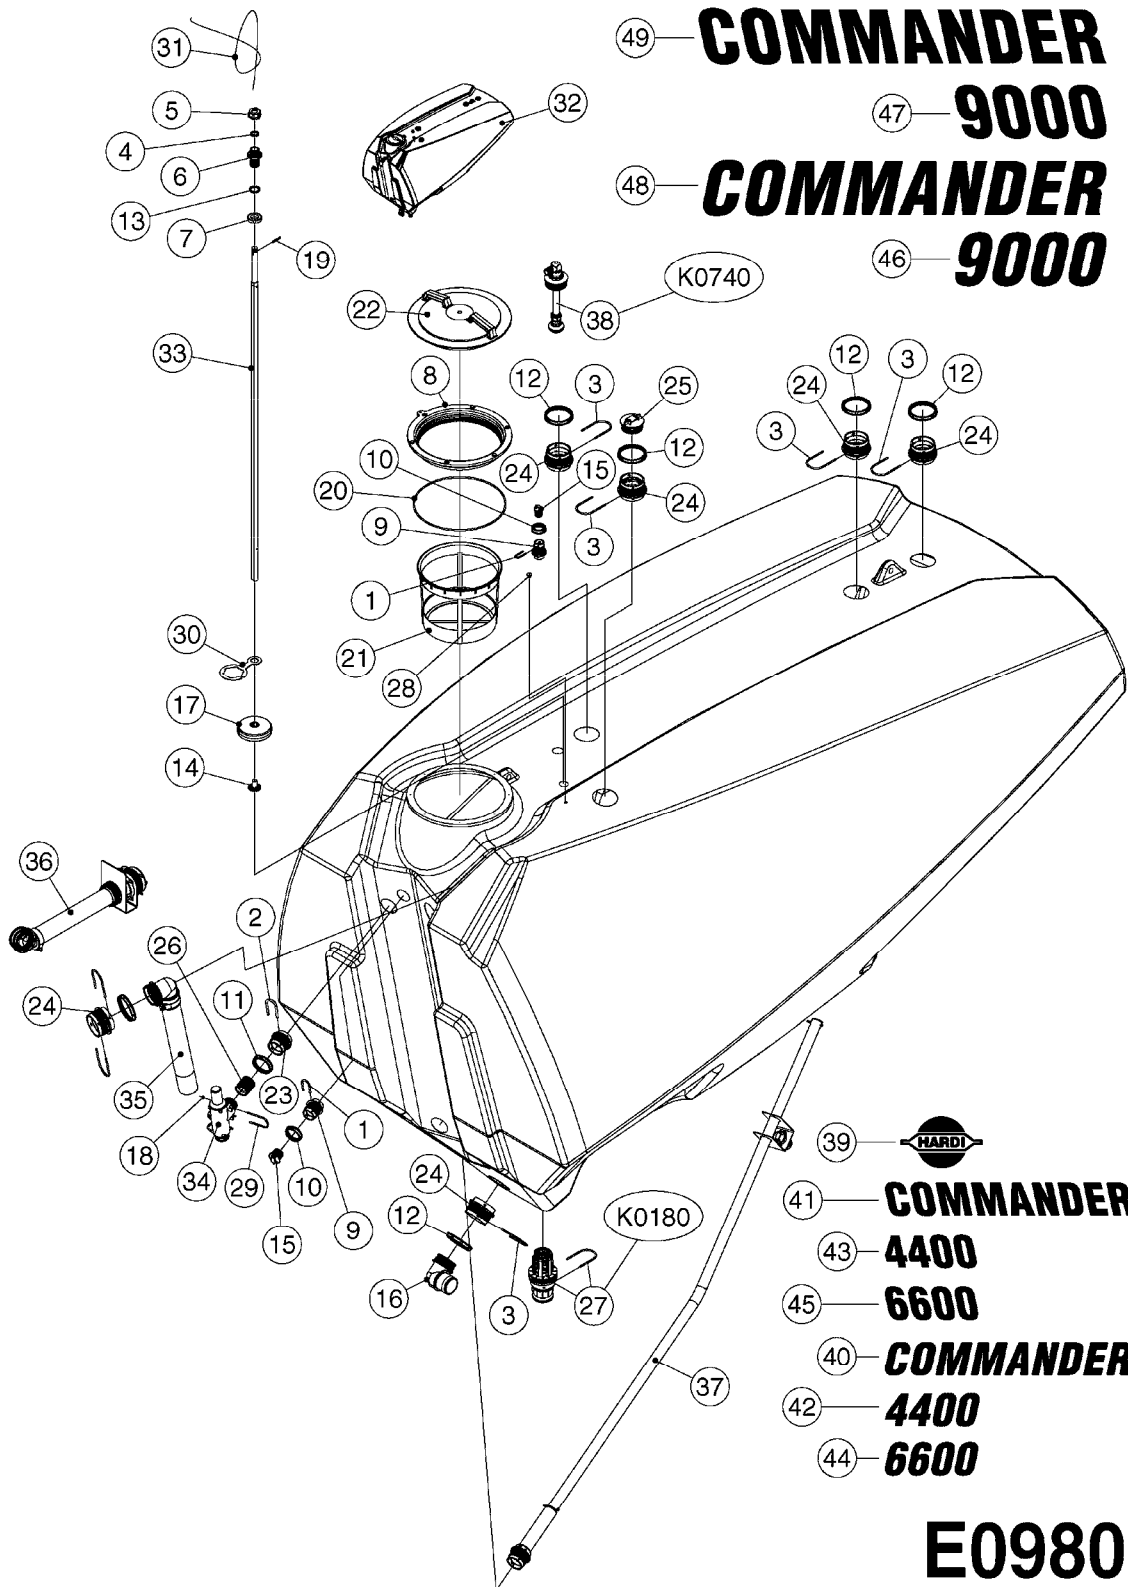

COMPLETE HUB ASSEMBLY:
28045703

COMPLETE ASSEMBLIES
WHOLEGOODS ITEMS

E0790

HUB ASSEMBLY F.4-1/2" SPINDLE
E0790-HIN, 06:07:17

Page 1

Date 07.02.2020 10:12

parts-n°	order qty	description
10629403	1	BOLT HEX 5/16 NC GR.2 00.50"
21000503	1	SEAL,WHEEL CR43771
21000603	1	RACE, BEARING 3.5/1.5
21000703	1	BEARING, TAPPERED 3.5433/1.575
21000803	1	RACE, TAPERED BEARING
21000903	1	BEARING, TAPPERED, 2.75/1.510
24002803	1	GASKET F. HUB 4.5" HUB ASSY
28001103	1	SPINDLE 4.5"x 23" 20000LB
28001203	1	HUB, 20000LB W. BRG RACES
28045703	1	HUB ASSY 10-13.19-11.02 25000#
29000003	1	HUB CAP F. 881(20000LB) HUB
45000103	1	BOLT, WHEEL STUD 3/4-16X2 3/4
45000503	1	BOLT, WHEEL STUD 3/4-16X3 1/2
46000003	1	NUT HEX NF 3/4" FLANGED F.HUB
46000103	1	NUT, CASTLE, SPINDLE 2-12 UNF
46000203	1	NUT, BUD WHEEL, INNER, RH
46000303	1	NUT, BUD WHEEL, OUTER, RH
47000103	1	WASHER, SPNDL 4.5" 2.06x4 .25T
48000103	1	PIN, COTTER 5/16" X 5.25"
63002903	1	AXLE INSERT,72"-90"SUS CM 1200
63033703	1	AXLE INSERT NCM 44/66/9000