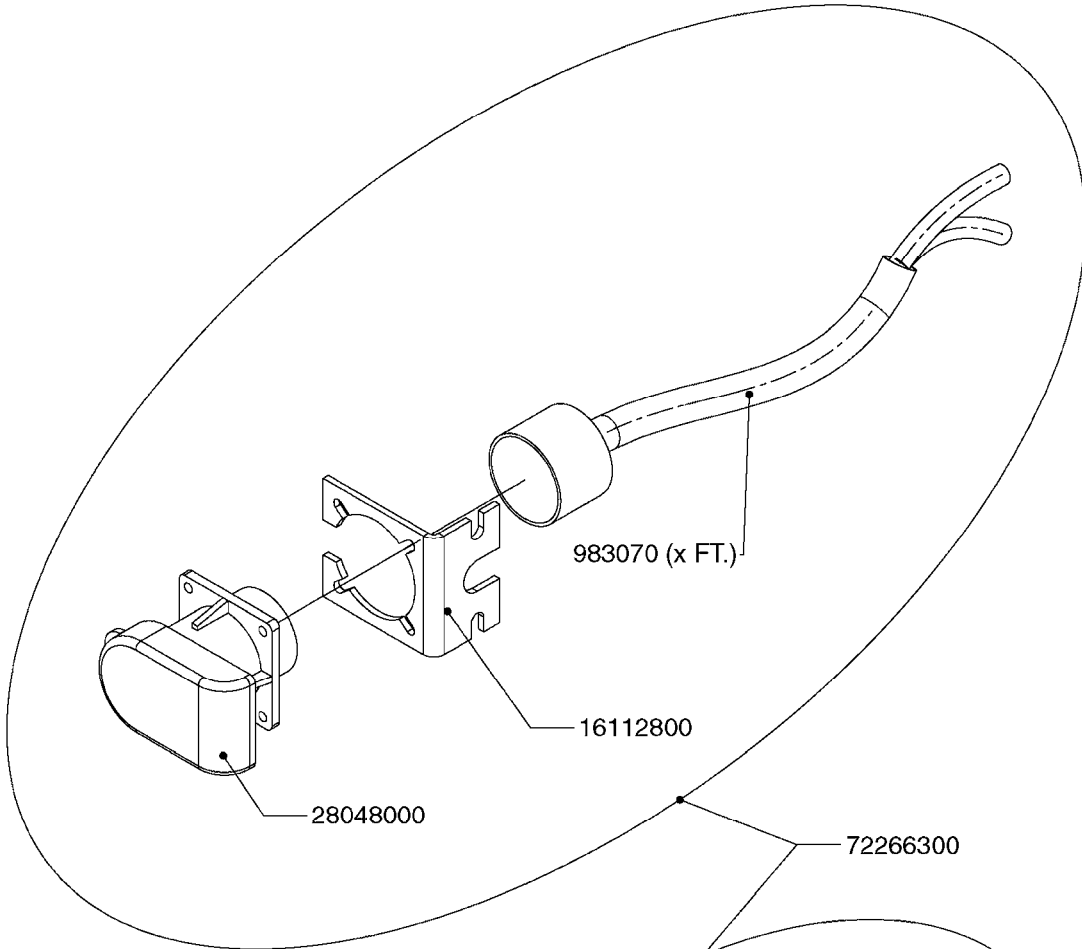

POWER SUPPLY CABLES
M0240-HIN, 01:01:16

Page 0

Date 07.02.2020 10:13