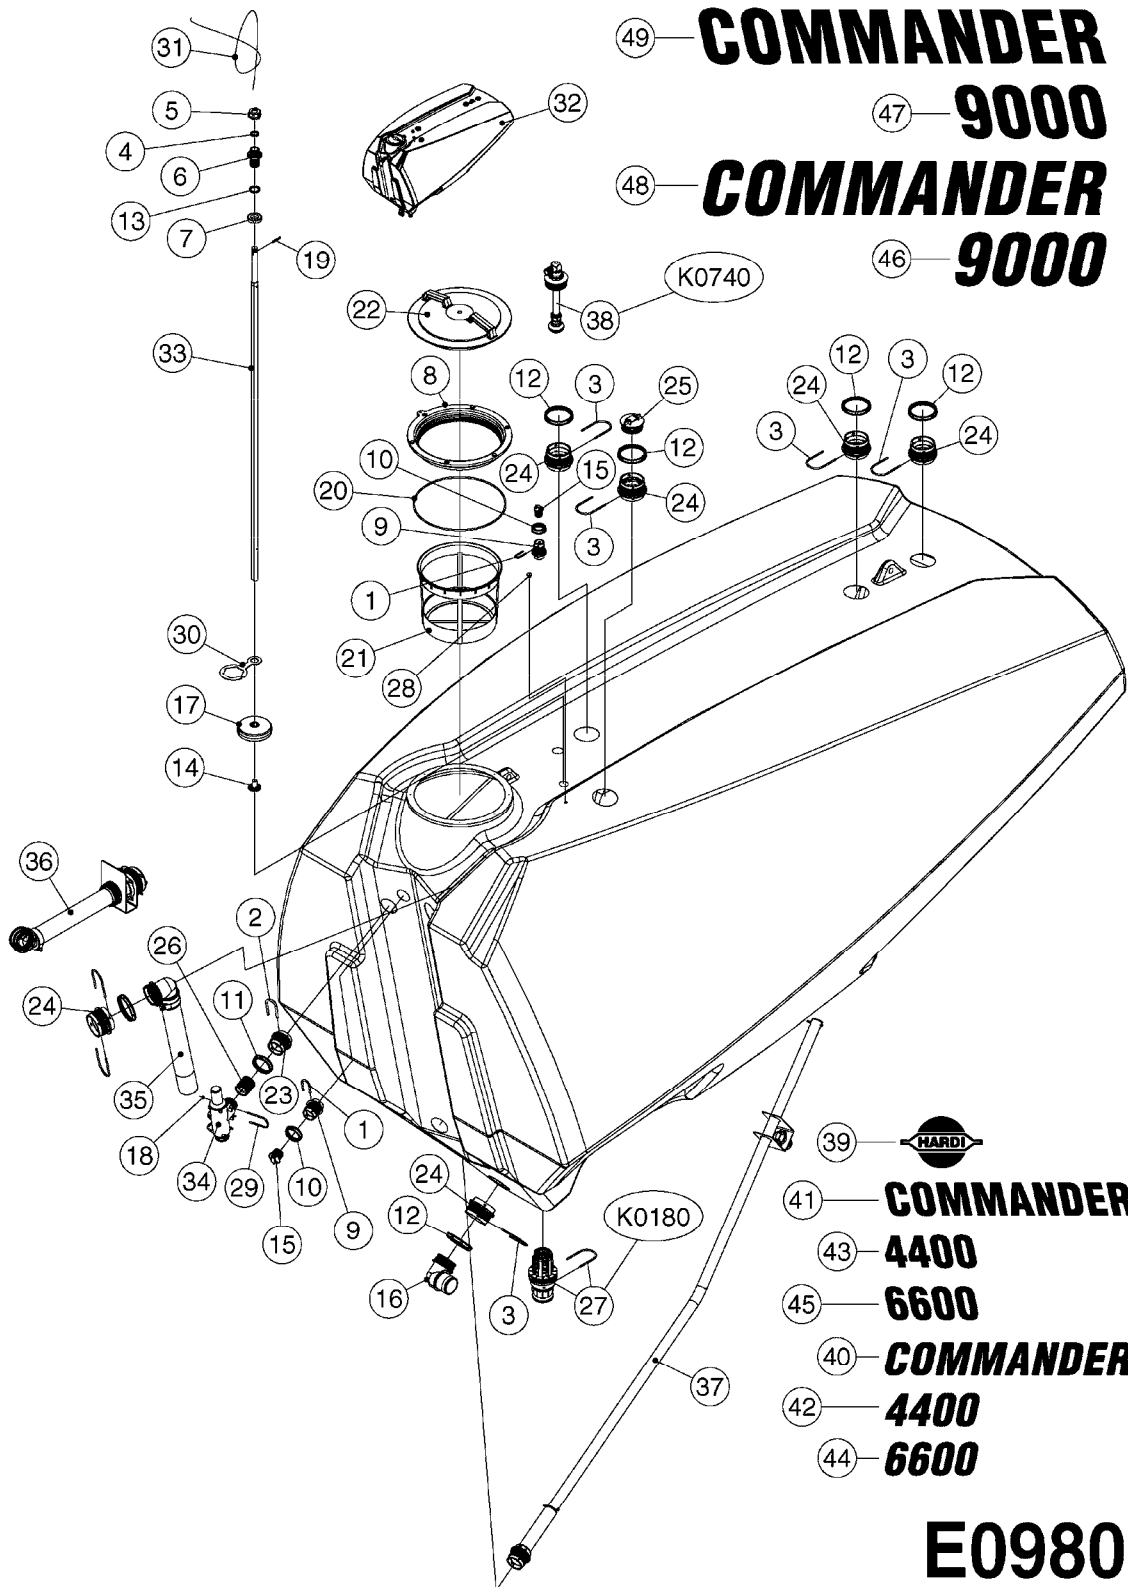

E0900

CAMOPLAST HUB ASSY. MID-ROLLER
E0900-HIN, 01:01:16

Page 1

Date 07.02.2020 10:14

Pos.	parts-n°	order qty	description
1	28080603	1	HUB ASSY.MID-ROLLER
2	28081803	1	BEARING ASSEMBLY - OUTER
3	28082303	1	WHEEL SEAL, TRIPLE LIP
4	28082403	1	WEAR RING
5	28082503	1	BEARING ASSEMBLY, 783 OUTER
6	28082603	1	WASHER 0.94"IDX2"ODX0.16"
7	28082703	1	COTTER PIN 1-3/4" X 5/32"
8	28082803	1	CASTLE NUT 7/8"-14 UNF
9	28082903	1	DUST CAP 2-3/4"OD X 2-7/16"
10	28083003	1	LUG NUT SET (6) MID-ROLLER
11	28083103	1	WHEEL STUD SET (6) MID-ROLLER