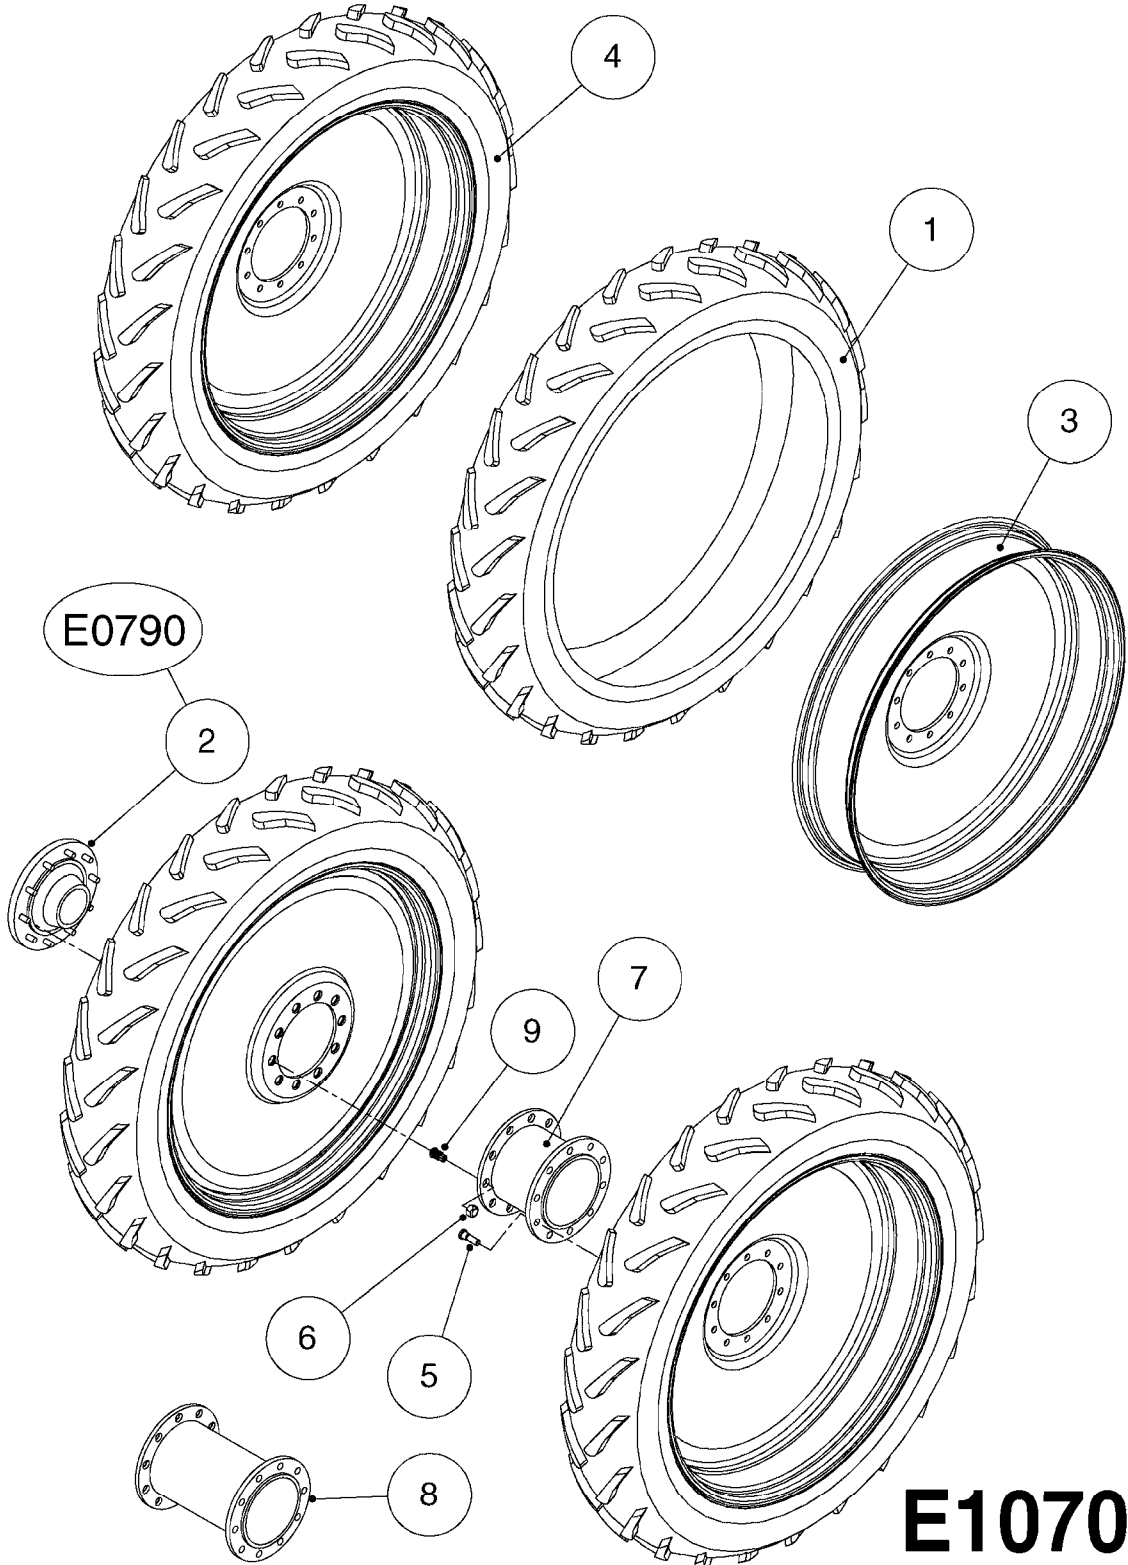

WHEELS FOR NEW COMMANDER
E1070-HIN, 01:01:16

Page 1

Date 07.02.2020 10:14

Pos.	parts-n°	order qty	description
1	10615703	1	TIRE 320 90R46' RAD.TL 357774
2	28045703	1	HUB ASSY 10-13.19-11.02 25000#
3	28007103	1	RIM,10x46,5.75NOS,13.189BC
4	28031203	1	TIRE ASSY. 320/90R50" HL R.H.
4	28031303	1	TIRE ASSY. 320/90R50" HL L.H.
4	28037603	1	TIRE ASSY.320/90R50" R.H. DUAL
4	28037703	1	TIRE ASSY.320/90R50" L.H. DUAL
4	28038603	1	TIRE 320/90R50" 161A8B HI LOAD
4	70006303	1	WHEEL ASM. 320/90R46 LH
4	70006703	1	WHEEL ASM. 320/90R46 RH
5	28034803	1	STUD 3/4"NF/5/8"KNURL L=2-5/8"
6	46000303	1	NUT, BUD WHEEL, OUTER, RH
7	61011203	1	DUAL SPACER 22" ROW 50" TIRE
8	61011303	1	DUAL SPACER 30" ROW 50" TIRE
9	46000203	1	NUT, BUD WHEEL, INNER, RH