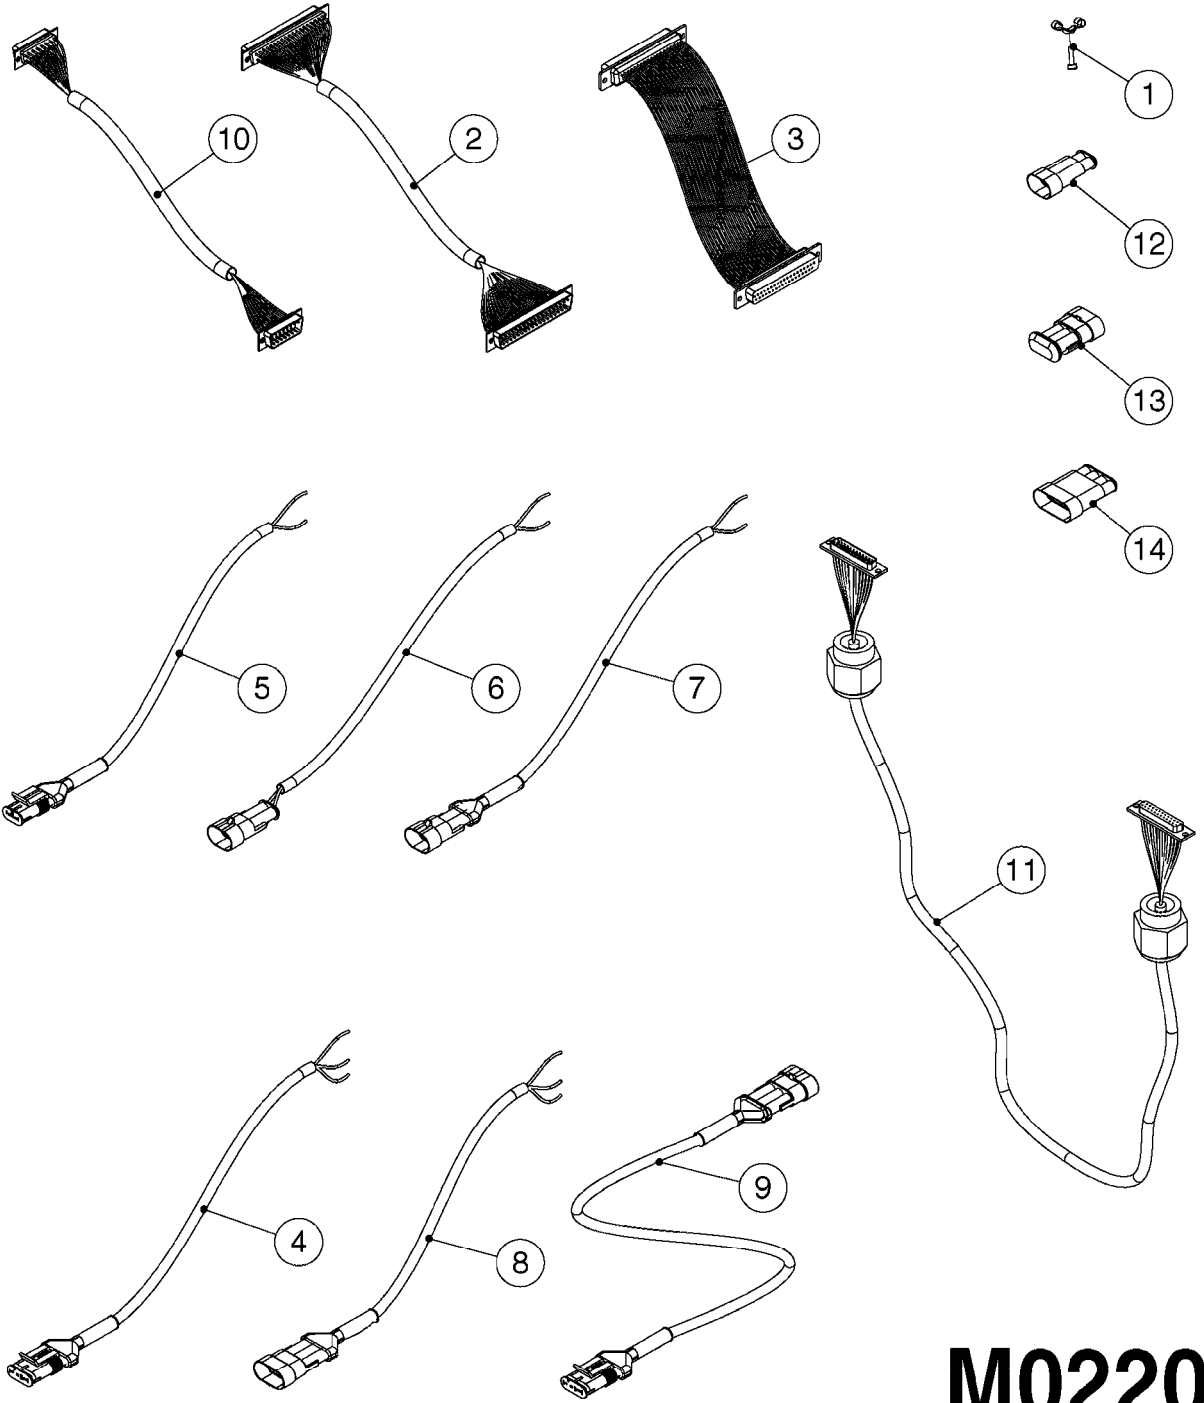

M0220

CABLES
M0220-HIN, 12:05:18

Page 1
Date 07.02.2020 10:15

Pos.	parts-n°	order qty	description
1	262150	1	SCREW ASSM.FOR D-SUB PLUG
2	26004900	1	CABLE FEM/MALE 37P L=9.5M
3	26005900	1	WIRE 37/37 POLE DAH/JOB COM
4	26006000	1	LEAD F AMP SUPERSEAL 3 WAYS L1,5M
4	26006100	1	CABLE L = 5.00M, AMP, MALE, 3P
4	26007000	1	CABLE L = 0.20M, AMP, MALE, 3P
4	26007100	1	CABLE L = 9.00M, AMP, MALE, 3P
4	26007200	1	CABLE 3POL AMP FEMALE L13M
5	26006200	1	CABLE L = 4.50M, AMP, MALE, 2P
5	26006300	1	CABLE L = 0.50M, AMP, MALE, 2P
5	26006400	1	CABLE L = 0.75M, AMP, MALE, 2P
5	26006500	1	CABLE L = 1.50M, AMP, MALE, 2P
5	26006600	1	CABLE L = 9.00M, AMP, MALE, 2P
6	26006700	1	CABLE L = 0.12M, AMP, FEMALE, 2P
7	26006800	1	CABLE L = 1.00M, AMP, FEMALE, 2P
8	26007300	1	CABLE L = 1.00M, AMP, FEMALE, 3P
9	26007400	1	CABLE L = 3.00M, AMP, EXT, 3P
9	26009800	1	CABLE L = 0.50M, AMP, EXT, 2P
10	26007500	1	CABLE FEM/FEM 15P L=3.5M
11	26016900	1	CABLE DB25M - DB25F L=8.5m
12	72450600	1	CAP F. AMP SUPER SEAL 2P PLUG
13	72450700	1	CAP F. AMP SUPER SEAL 3P PLUG
14	72450800	1	CAP F. AMP SUPER SEAL 4P PLUG