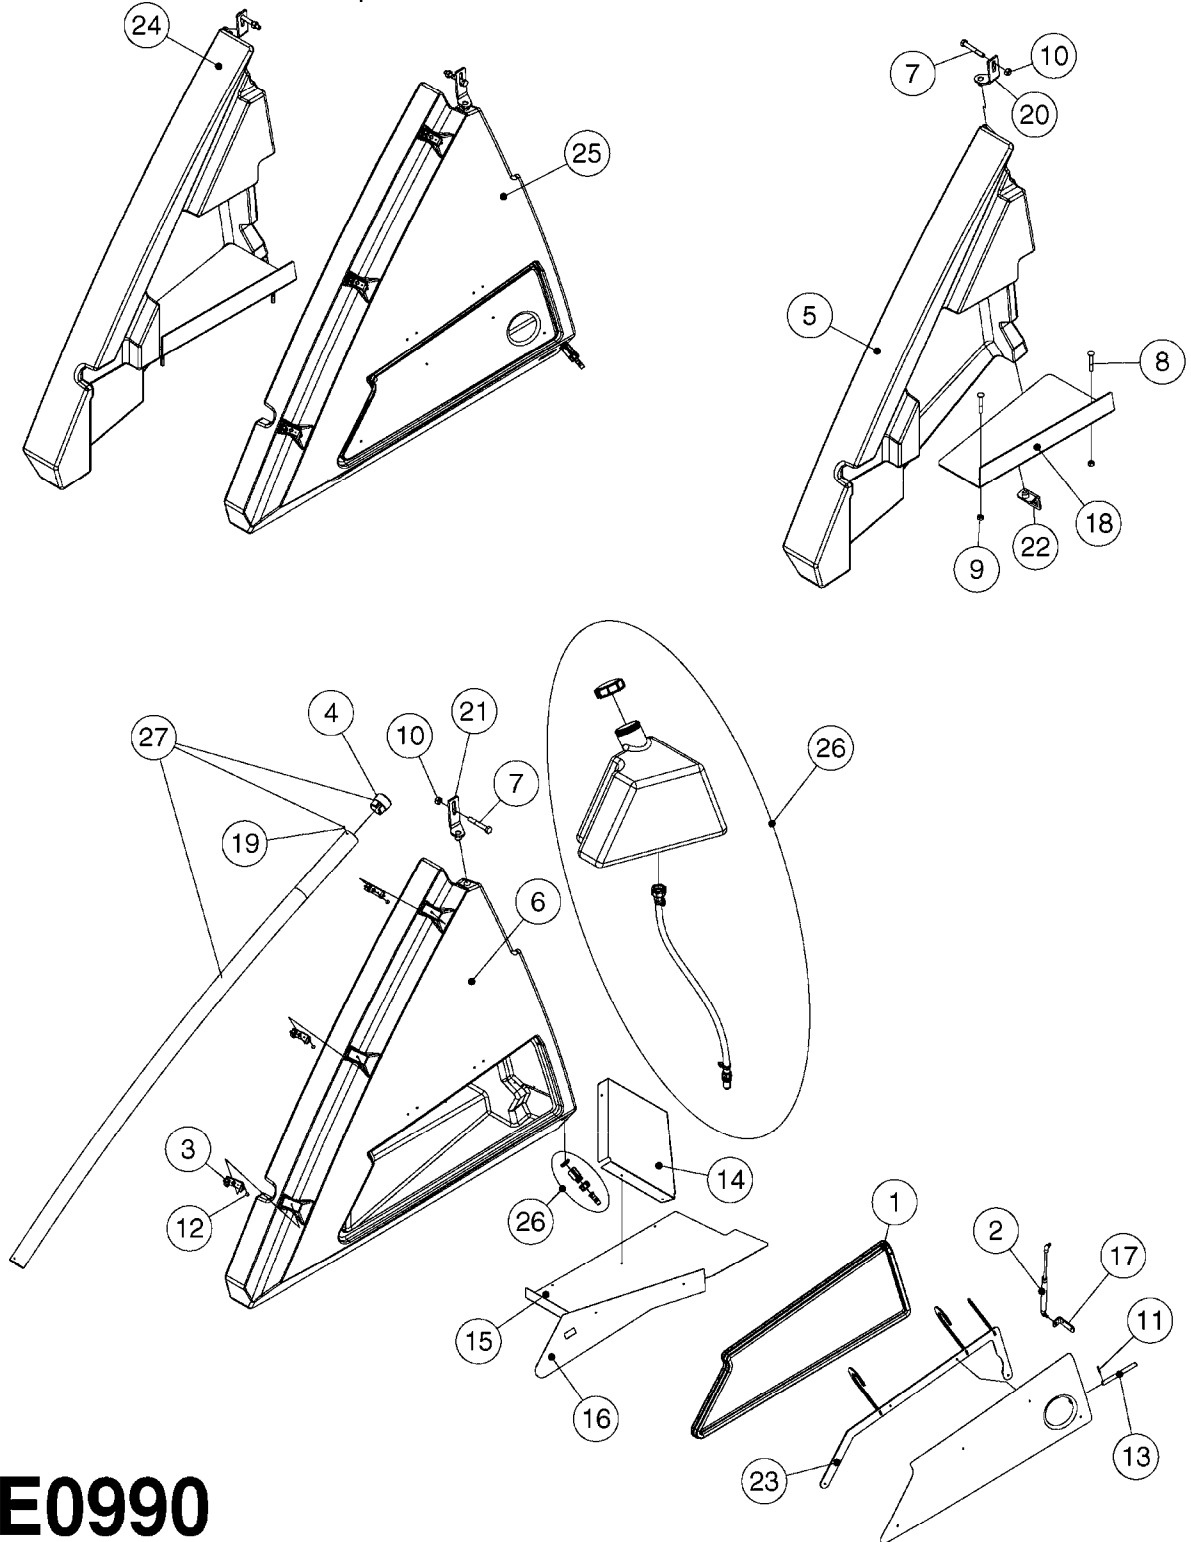

Complete

LOCKER & CLEAN WATER TANK NCM
E0990-HIN, 15:05:19

Page 1
Date 07.02.2020 10:14

Pos.	parts-n°	order qty	description
1	242474	1	SEAL 16X28XL=' LOCKER DOOR CM+
2	285793	1	GAS CYLINDER
3	334523	1	PIPE HOLDER Ø51.5
4	334850	1	GUIDE F. SIGHT GAUGE TUBE TOP
5	351766	1	SIDE SHIELD MOUNT RIGHT
6	351767	1	SIDE SHIELD MOUNT LEFT
7	430846	1	BOLT HEX 8.8 DEL M12X80
8	440718	1	BOLT CRG M10 X 65 DEL
9	460423	1	NUT HEX M10X1.50 LOCK DIN985A2 SS
10	460703	1	NUT HEX M12X1.75 LOCK DIN985A2 SS
11	480141	1	PIN COTTER M4X20
12	480809	1	BLIND RIVET, EMHART ACD616ASM
13	15057800	1	HANDLE F.LEFT SIDE LOCKER
14	16124500	1	DIVIDER F.LOCKER L.SIDE SHIELD
15	16124600	1	SHELF FLOOR-LEFT SIDE LOCKER
16	16124700	1	SHELF WALL-LEFT SIDE LOCKER
17	16126900	1	BRACKET F.DOOR-STORAGE LOCKER
18	16127300	1	SHELF FLOOR-RIGHT SIDE LOCKER
19	44075300	1	SCREW 3.5X9.5SS/X15 ISO 14585C
20	61033900	1	BRACKET F. SIDE PANEL R.H. NCM
21	61034000	1	BRACKET F. SIDE PANEL L.H. NCM
22	61037500	1	ADJUSTING BRACKET, BOTTOM NCM
23	63037800	1	BRACKET F.DOOR-STORAGE LOCKER
24	72280100	1	SIDE SHIELD RIGHT NCM COMPLETE
25	72280200	1	SIDE SHIELD LEFT+CLEAN W.TANK
26	72280600	1	CLEAN W.TANK LEFT SIDE NCM
27	72282800	1	SIGHT GAUGE W/SCALE NCM4400 LITER PRE'15 TUBE LENGTH = 75"
27	72357100	1	SIGHT GAUGE W/SCALE NCM6600 LITER
27	72358300	1	SIGHT GAUGE TUBE 85/90/10000 L=2382 BENT
27	72440100	1	SIGHT GAUGE W/SCALE,CM6600 GAL
27	72932100	1	SIGHT GAUGE TUBE W/DECAL CM4400/4500 GAL PRE'15 TUBE LENGTH = 75"
27	73125500	1	SIGHT GAUGE W/SCALE,CM4500 '15 LITER POST'15 TUBE LENGTH = 82"
27	73277500	1	SIGHT GAUGE W/SCALE,CM4500 '15 GAL POST'15 TUBE LENGTH = 82"
27	97610003	1	DECAL SIGHT GAUGE NCM 9000 GAL