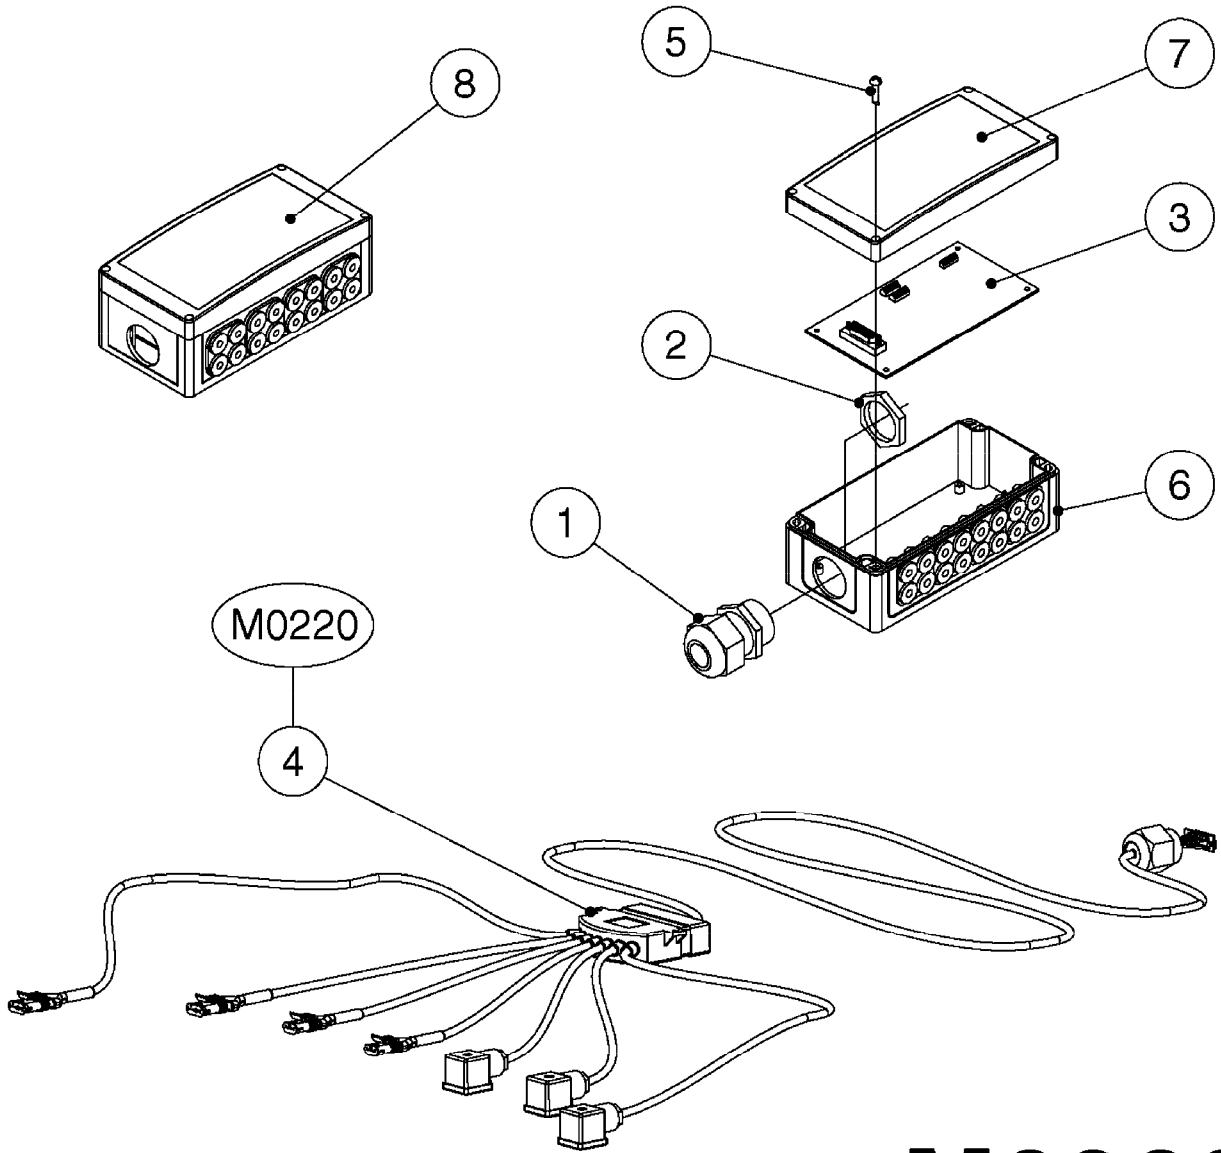

*Included with (1) box complete

M0250

JOB COM AND BREAK OUT
M0250-HIN, 01:02:17

Page 1

Date 07.02.2020 10:15

Pos.	parts-n°	order qty	description
1	391095	1	BOX COMPL. 300X300X135 DRILLED
2	440673	1	SCREW F.PLASTIC 5X12 SS
3	16132400	1	PLATE 1.5X270X270/JOB COMPUTER
4	26004600	1	PLUG F.DRILLED HOLE 21MM
5	26004700	1	PG13.5 BUNG
6	26005100	1	CONNECTOR FOR PCB, PLASTIC
7	26005500	1	PCB BREAKOUT BOX EL BOX CM"05"
8	26013800	1	CABLE HC6500 JOB COM TO CABIN
9	26029200	1	DAH PCB F. JOB COM NCM '09
10	26052700	1	JOB COM PCB ASSY HW3.1
10	72369300	1	JOB COM PCB NCM44/6600 REFURB.
11	28048600	1	FULE 15A ATOF SERIES
12	28091400	1	FINGER SCREW F.BOX 300X300X135