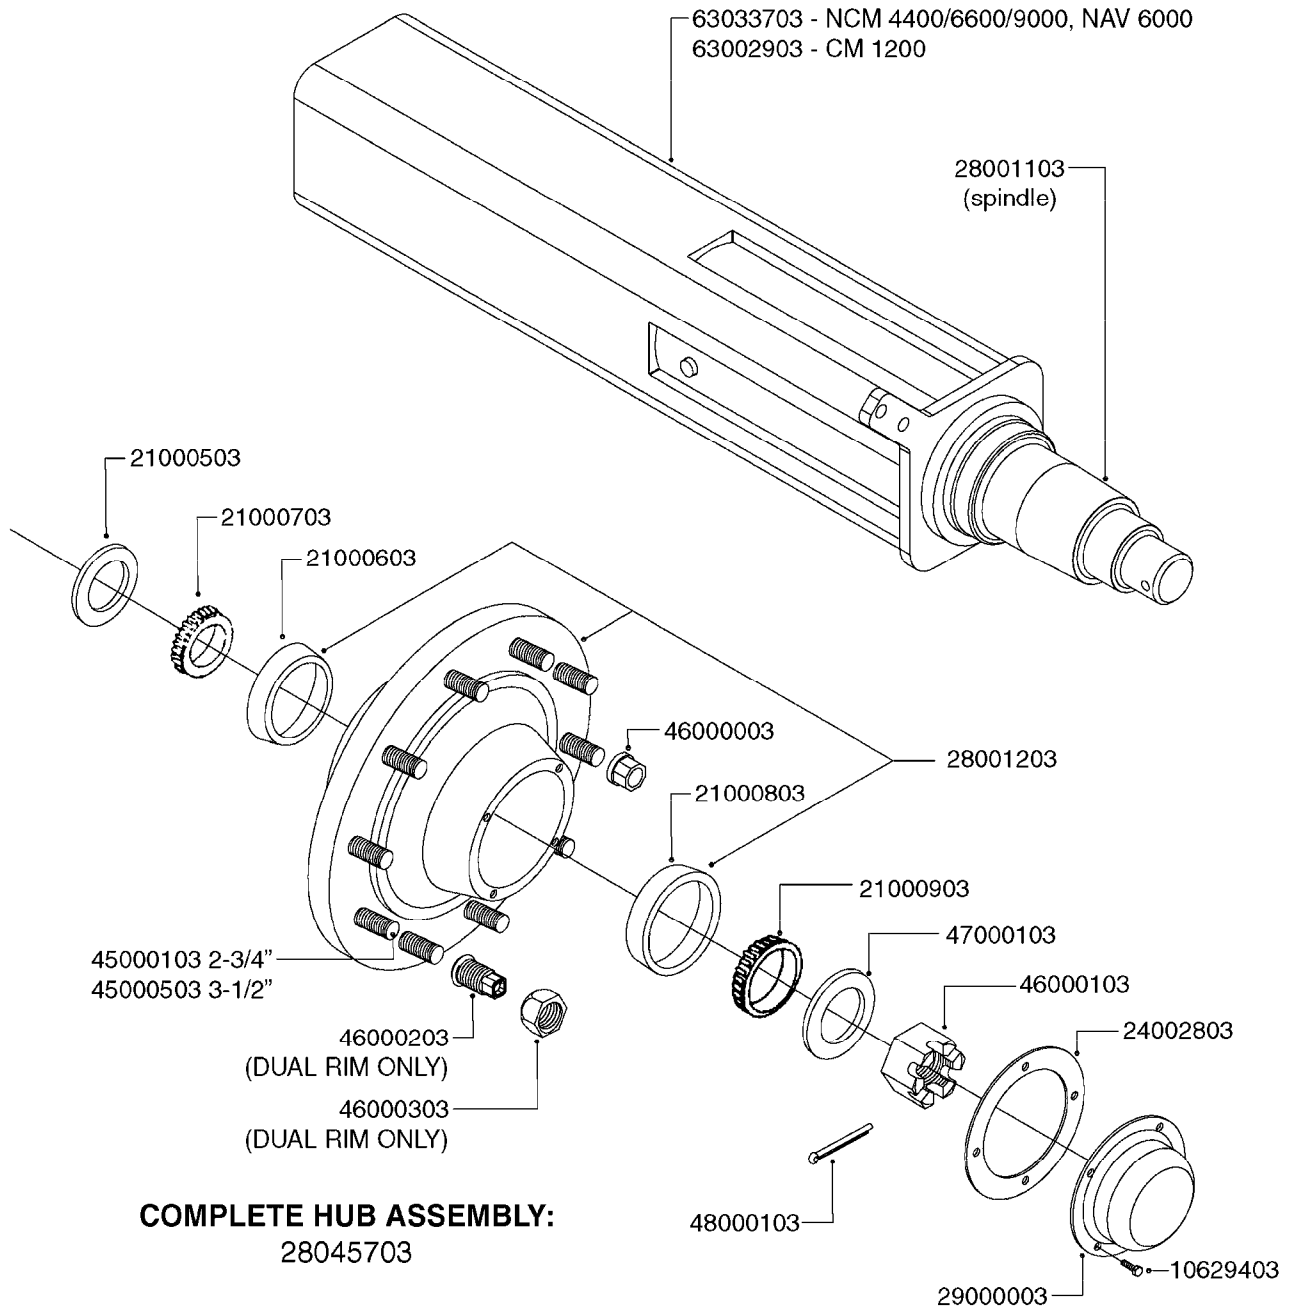

COMPLETE HUB ASSEMBLY:
28045703

COMPLETE ASSEMBLIES
WHOLEGOODS ITEMS

E0790

HUB ASSEMBLY F.4-1/2" SPINDLE
E0790-HIN, 06:07:17

Page 1
Date 07.02.2020 10:14

parts-n°	order qty	description
10629403	1	BOLT HEX 5/16 NC GR.2 00.50"
21000503	1	SEAL,WHEEL CR43771
21000603	1	RACE, BEARING 3.5/1.5
21000703	1	BEARING, TAPPERED 3.5433/1.575
21000803	1	RACE, TAPERED BEARING
21000903	1	BEARING, TAPPERED, 2.75/1.510
24002803	1	GASKET F. HUB 4.5" HUB ASSY
28001103	1	SPINDLE 4.5"x 23" 20000LB
28001203	1	HUB, 20000LB W. BRG RACES
28045703	1	HUB ASSY 10-13.19-11.02 25000#
29000003	1	HUB CAP F. 881(20000LB) HUB
45000103	1	BOLT, WHEEL STUD 3/4-16X2 3/4
45000503	1	BOLT, WHEEL STUD 3/4-16X3 1/2
46000003	1	NUT HEX NF 3/4" FLANGED F.HUB
46000103	1	NUT, CASTLE, SPINDLE 2-12 UNF
46000203	1	NUT, BUD WHEEL, INNER, RH
46000303	1	NUT, BUD WHEEL, OUTER, RH
47000103	1	WASHER, SPNDL 4.5" 2.06x4 .25T
48000103	1	PIN, COTTER 5/16" X 5.25"
63002903	1	AXLE INSERT,72"-90"SUS CM 1200
63033703	1	AXLE INSERT NCM 44/66/9000