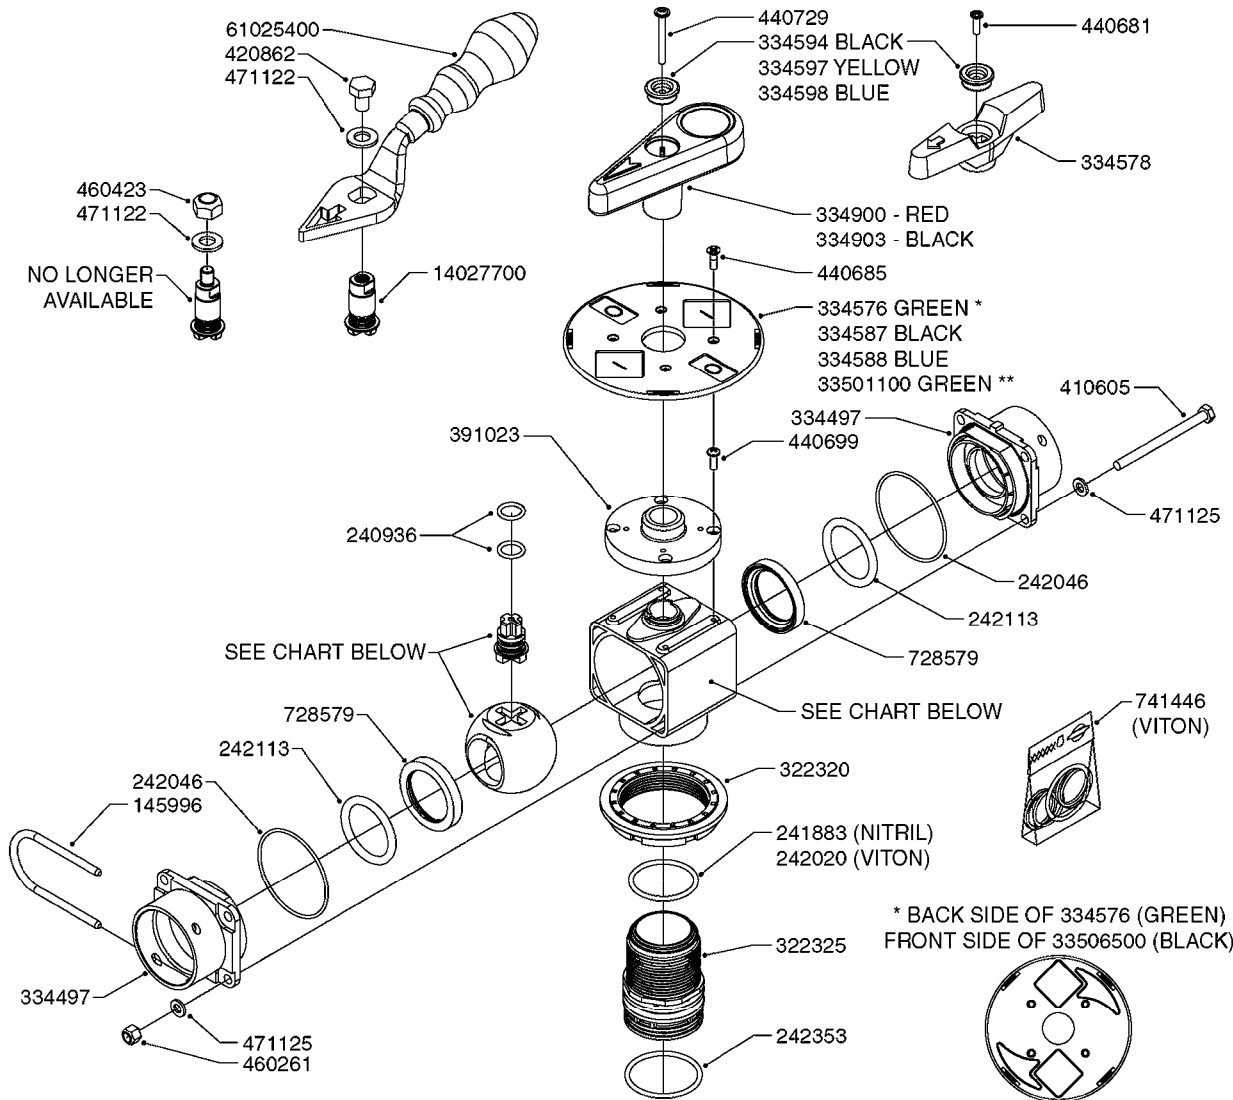

B0370

PRESSURE REGULATOR - S93 06
B0370-HIN, 12:05:16

Page 1

Date 07.02.2020 10:13

Pos.	parts-n°	order qty	description
1	145996	1	FITT.DK S-67 FORK
2	145997	1	FITT.DK S-93 FORK
3	440677	1	SCREW F. PLASTIC 5X20 SS
4	440695	1	BOLT CARRIAGE M8X25
5	440698	1	SCREW F.PLASTIC 6X18 SS HEXHD
6	460143	1	SELF LOCK NUT M8 SST A2 DIN985
7	480487	1	PIN M5X60 SLOTTED GALV
8	16244000	1	BRACKET FOR REG. NAV, PAINTED NAVIGATOR PLATFORM BRACKET
9	33510800	1	HOUSING F.PRESS.REG.S67/S93
10	44076200	1	SCREW WN5451 5X16 SS TORX
11	72374200	1	MOTOR HOUS.REG.1:150 ENCODER
12	72374300	1	REGUL S67/S93 ASSY W SS CONE
12	72425500	1	REGULATOR S67/S93 CROSS-DRILL
12	72678700	1	REGULATOR S67/S93 CROSS-DRILL CERAMIC COMPONENTS
13	72481600	1	BAG W. CONSOLE&SPINDLE COMPL
14	72678900	1	BAG W.CONE/CYL/GASKET CERAMIC CERAMIC COMPONENTS
14	74190800	1	BAG W.CONE/CYL. AND GASKET. SYNTAL
15	74187500	1	SWITCH 5A PRESS.REG REP.KIT 08