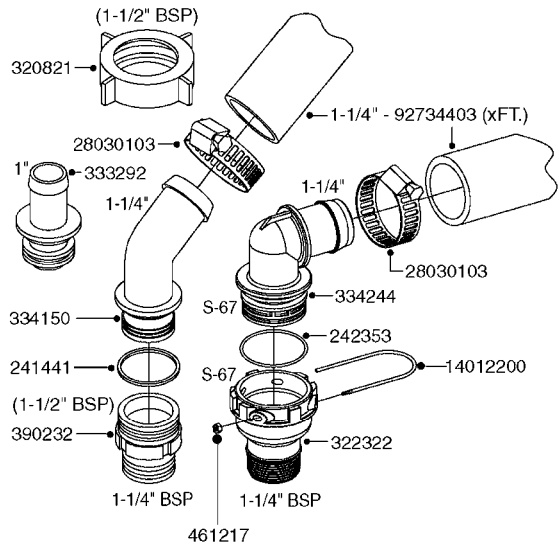

PRESSURE SIDE OF PUMP