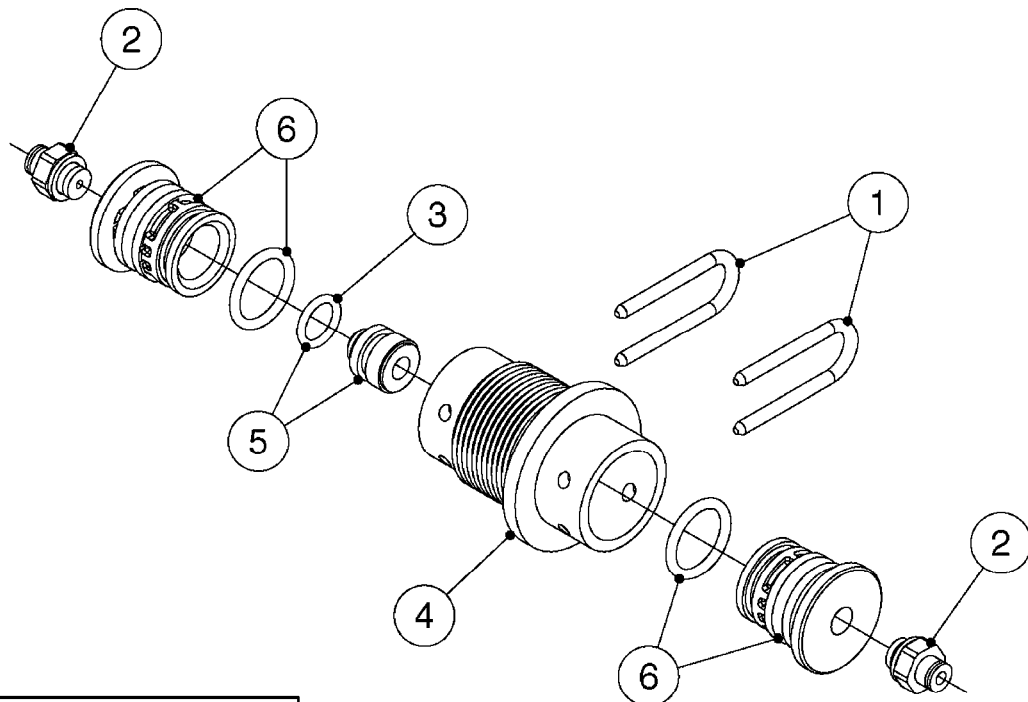

FOR S67 FITTINGS
SEE PAGE L0100

S67

FOR S93 FITTINGS
SEE PAGE L0110

S93

B0500

SMART VALVE S67 S93 (07)
B0500-HIN, 28:01:19

Page 1
Date 07.02.2020 10:13

Pos.	parts-n°	order qty	description
1	145996	1	FITT.DK S-67 FORK
2	145997	1	FITT.DK S-93 FORK
3	242351	1	O-RING D69.5X3.0 VITON F.S-93
4	322109	1	FITT.DK S-93 BULKHEAD NUT
5	322224	1	FITT.DK S-67 TEE
6	322320	1	NUT F.3 WAY VALVE S56
7	334545	1	FITT.DK S-93 TEE
8	334594	1	PLUG F.VALVE HANDLE BLACK
9	410362	1	BOLT HEX 8.8 SS M6X20
10	410922	1	CYL.SKR 8.8 DEL M4X20 RST
10	450902	1	BOLT ALLEN HEAD M4 X 16MM
11	471125	1	WASHER M6U 6.4X14X1.2,A2 SS
12	480733	1	PIN D6 X 40
13	480803	1	PIN Ø4 X 25
14	728525	1	FITT. S93 CONNECTOR W/O-RINGS
15	741844	1	VALVE HANDLE ASSY. SUCTION NCM
16	741845	1	VALVE HANDLE ASSY. PRESSUR NCM
17	14021500	1	SPINDLE F.S93 SMART VALVE
18	14022700	1	SPACER TUBE Ø10 L=212 SS
19	14038100	1	AXLE FOR SUCTION VALVE HANDLE
20	14038200	1	AXLE FOR PRESSURE VALVE HANDLE
21	14068700	1	SPINDLE,SMART VALVE S67 10MM
22	16059900	1	BRACKET 2 STK S93 SMART VALVE
23	16082300	1	BRACKET 2PCS S67 VALVE 15 BAR
24	28168400	1	HAIRPIN Ø5 S67/S93
25	33505200	1	PLUG FOR SMART VALVE HANDLE
26	72138000	1	VALVE S93 "V2" SMART VALVE
27	72138600	1	VALVE S93 "V3" SMART VALVE
28	72172100	1	VALVE S67 "V1" SMART VALVE
28	72538000	1	NCM 4400/6600 VALVE S67, LONG SPINDLE NAV 3000/4000
29	72172200	1	VALVE S67 "V2" SMART VALVE
30	72283000	1	AXLE JOINT F. SMARTVALVE HANDL