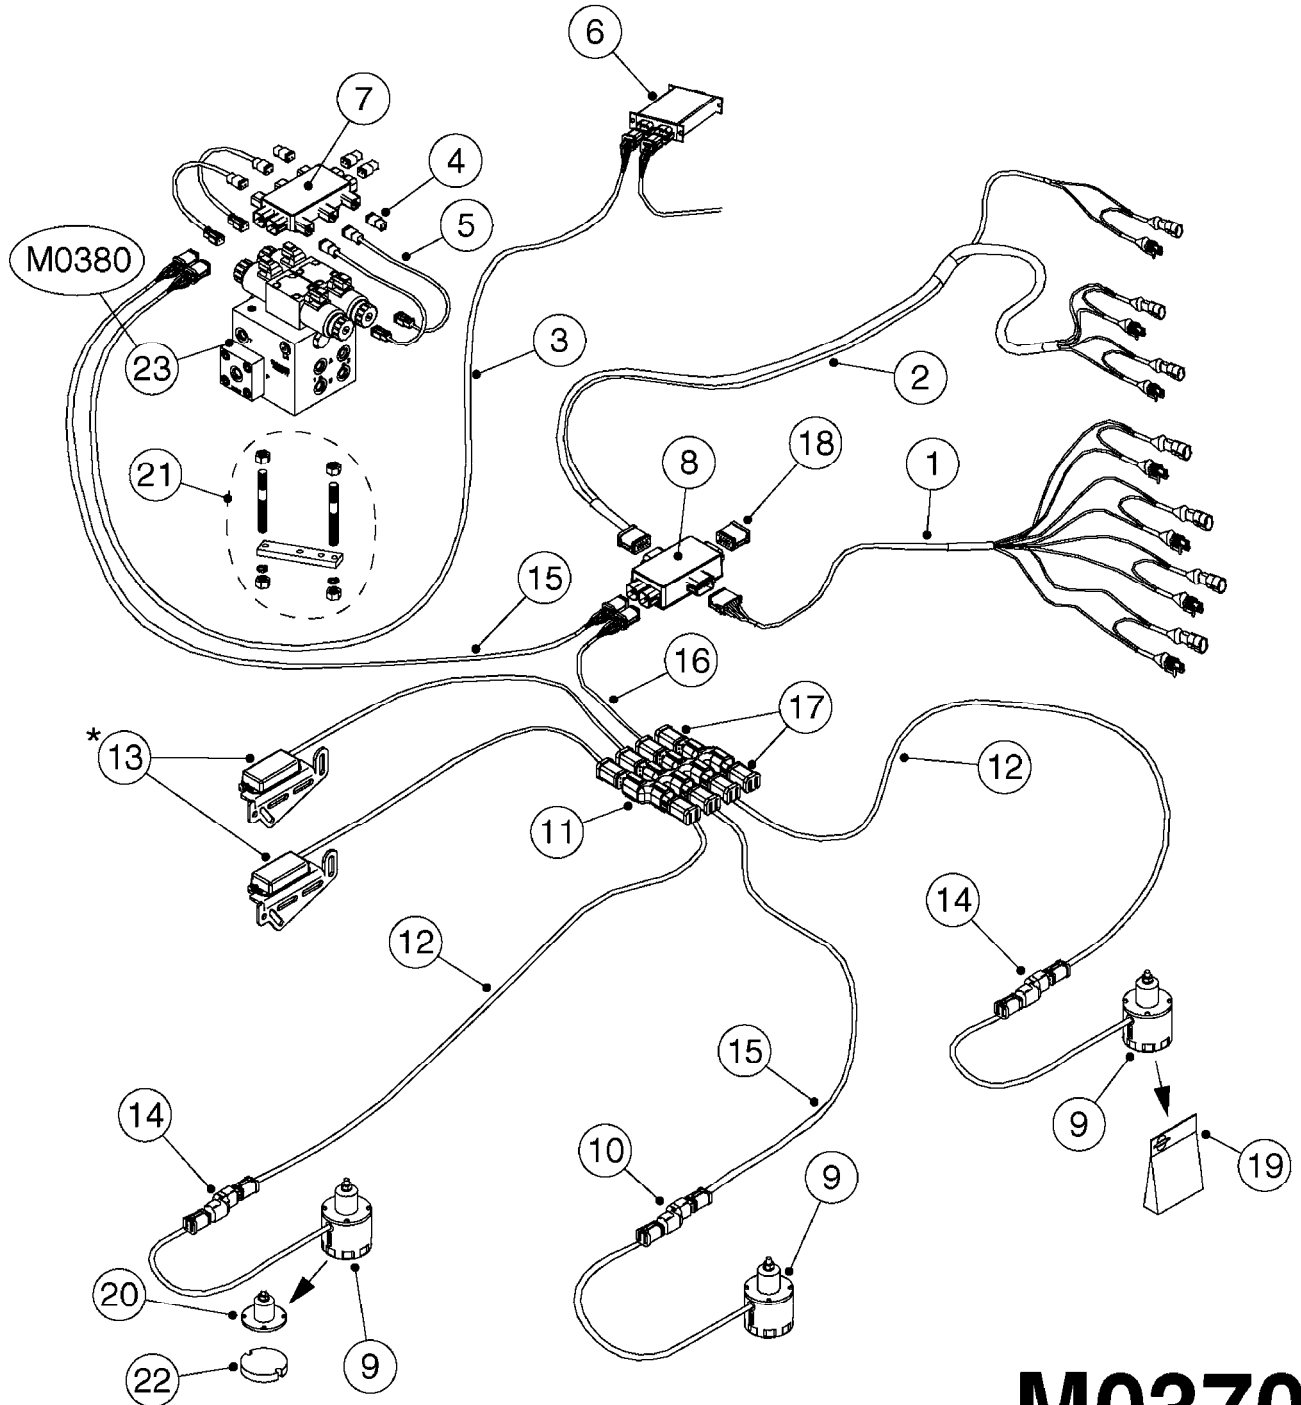

M0370

*CANNOT MIX OLD AND NEW STYLE ROLL SENSORS!

If replacing Norac P/N 43740, must replace both roll sensors with new style (13).
If unsure, new style (Norac P/N 43741) works with all versions of UC5.

NORAC UC5 BOOM HEIGHT CONTROL
M0370-HIN, 16:10:18

Page 1
Date 07.02.2020 10:15

Pos.	parts-n°	order qty	description
1	26022703	1	CABLE, INTERFACE, TILT, NORAC UC5
2	26023503	1	CABLE UC5 INTERFACE MAIN AMP
3	26032600	1	CABLE UC5 NETWORK 14 AWG 10M
4	26043000	1	NORAC UC5 NETWORK 2 PIN PLUG
5	26043300	1	CABLE UC5 VALVE 2PIN/2PIN DT
6	26043400	1	NORAC UC5 CONTROLLER MODULE
7	26043500	1	NORAC UC5 VALVE MODULE
8	26043600	1	MODULE, INPUT, NORAC UC5
9	26043700	1	SENSOR, NORAC, UC5, ULTRASONIC
10	26043800	1	NORAC UC5 NETWORK COUPLER 2-WAY
11	26043900	1	NORAC UC5 NETWORK COUPLER 8-WAY
12	26044200	1	CABLE UC5 NETWORK 18 AWG 20M
13	26023803	1	NORAC UC5 ROLL SENSOR OLD STYLE NORAC P/N 43740
13	26044300	1	NORAC UC5 ROLL SENSOR NEW STYLE NORAC P/N 43741
14	26044400	1	NORAC UC5 - UC7 COUPLER 2-WAY/TERM.
15	26047100	1	CABLE UC5 NETWORK 14 AWG 1M
16	26049900	1	CABLE UC5 NETWORK 14 AWG 3M
17	26057900	1	UC5 NETWORK 6 PIN PLUG
18	26058000	1	NORAC UC5 NETWORK 12-PIN PLUG
19	26084700	1	MESH KIT ULTRASONIC SENSOR FOR 2018 AND NEWER SENSORS
19	28098003	1	MESH AND CLIP KIT, NORAC FOR PRE-2018 SENSORS
20	28050303	1	NORAC RUBBER TOP&BOLT F.SENSOR DIA.30MMX30MMX8MM
21	28055503	1	NORAC VALVE MOUNTING HARDWARE
22	28086600	1	FOAM DISC F. SENSOR NORAC
23	78216100	1	NORAC VALVE BLOCK COMP, DEUTSCH CON.