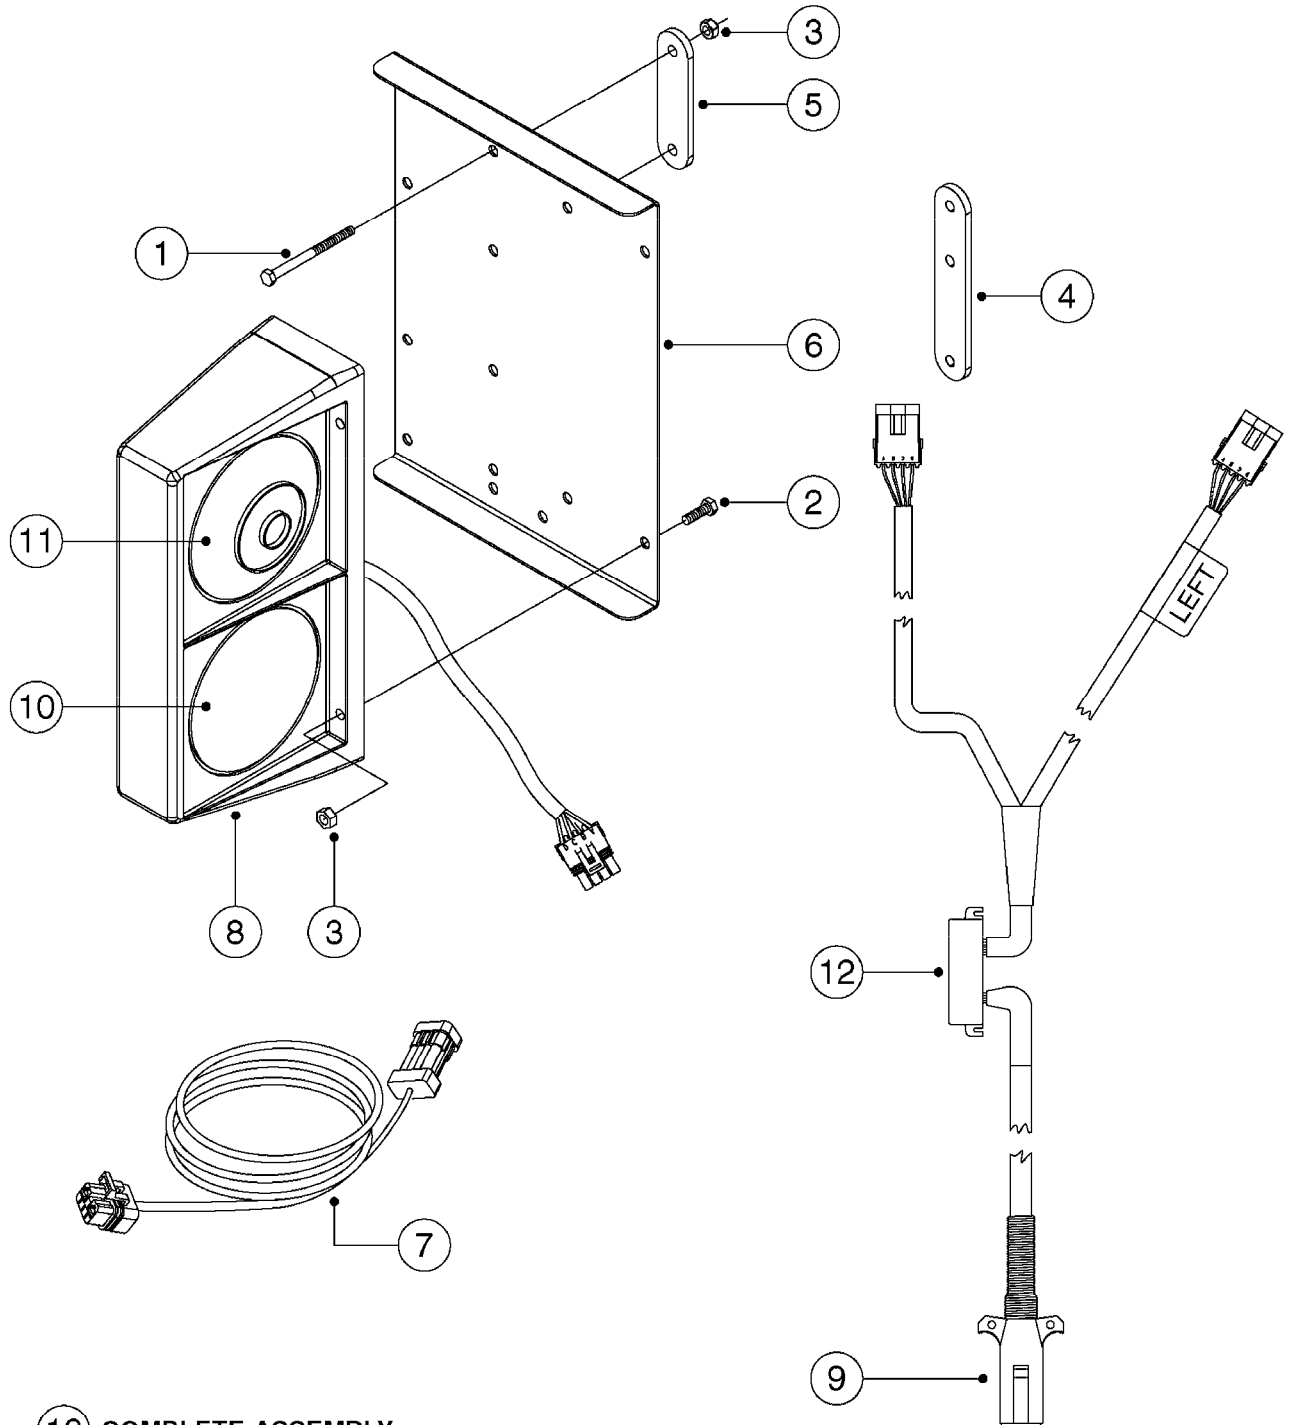

M0150

ANGLE SENSOR NCM
M0150-HIN, 01:01:16

Page 1

Date 07.02.2020 10:15

Pos.	parts-n°	order qty	description
1	220947	1	SPRING D13.0/1,2 L=90 RST
2	283699	1	GREASE NIPPLE M6X1
3	283772	1	GREASE NIPPLE M6X1 90°
4	410185	1	BOLT HEX 8.8 DEL M6X16
5	420567	1	BOLT HEX 8.8 DEL M8X30 FT
6	420582	1	BOLT HEX 8.8 DEL M8X20 FT A2
7	420744	1	BOLT HEX 8.8 DEL M8X40
8	450902	1	BOLT ALLEN HEAD M4 X 16MM
9	460143	1	SELF LOCK NUT M8 SST A2 DIN985
10	461145	1	NUT HEX M4 LOCK
11	471037	1	SCREW A 4,3 DIN 125
12	471087	1	WASHER D12.0/4.3X1.0
13	471122	1	WASHER, M10, Ø20/10.5X 2.0, SS
14	471125	1	WASHER M6U 6.4X14X1.2,A2 SS
15	471126	1	WASHER, M8, Ø16/ 8.4X 1.6, SS
16	480811	1	BLIND FASTENER M6 STAINLESS
17	741841	1	ANGLE SENSOR AND BRACKET REAR
18	14052100	1	AXLE D19 L=294/2XM8 STAINLESS
19	16125700	1	BRACKET FOR ANGLE SENSOR
20	16142200	1	GUARD PLATE FOR SENSOR
21	16173200	1	PLATE 6.0X134X42/2XD6/2XBENDS
22	16173400	1	PLATE 2.0X145.3X130/3XBENDS
23	16173600	1	PLATE 4.0X70X56 NCM 4400
24	16174100	1	PLATE 4.0X120X70/2XBENDS NCM 6600
25	16174300	1	BKT F. TRACTOR NCM STEE-UPDATE
26	21089300	1	BUSHING D12/10 L=9
27	22096500	1	TORSION SPRING D24/4.0 L=242
28	26005700	1	ANGLE SENSOR 70° 0.5-4.5 VDC + LEVER
29	26005800	1	ANGLE SENSOR 120° 0.5-4.5 VDC + LEVER
30	28024103	1	TIE STRAP L=8" x W=3/16"
31	28045800	1	S-HOOK 3MM STAINLESS STEEL
32	28058400	1	CHAIN SS 8x16x2.0 L=600
33	39124400	1	BUSHING D28.5/19.1 L=21
34	61019200	1	FRONT SENSOR BRACKET NCM4400
35	61019300	1	FRONT SENSOR MT.THREADED HOLES
36	61019500	1	FRONT SENSOR BRACKET NCM6600
37	72564800	1	STEERING SENSOR NCM4400 FRONT STEERING SENSOR COMPLETE NCM4400
37	72565000	1	STEERING SENSOR NCM6600 FRONT STEERING SENSOR COMPLETE NCM6600