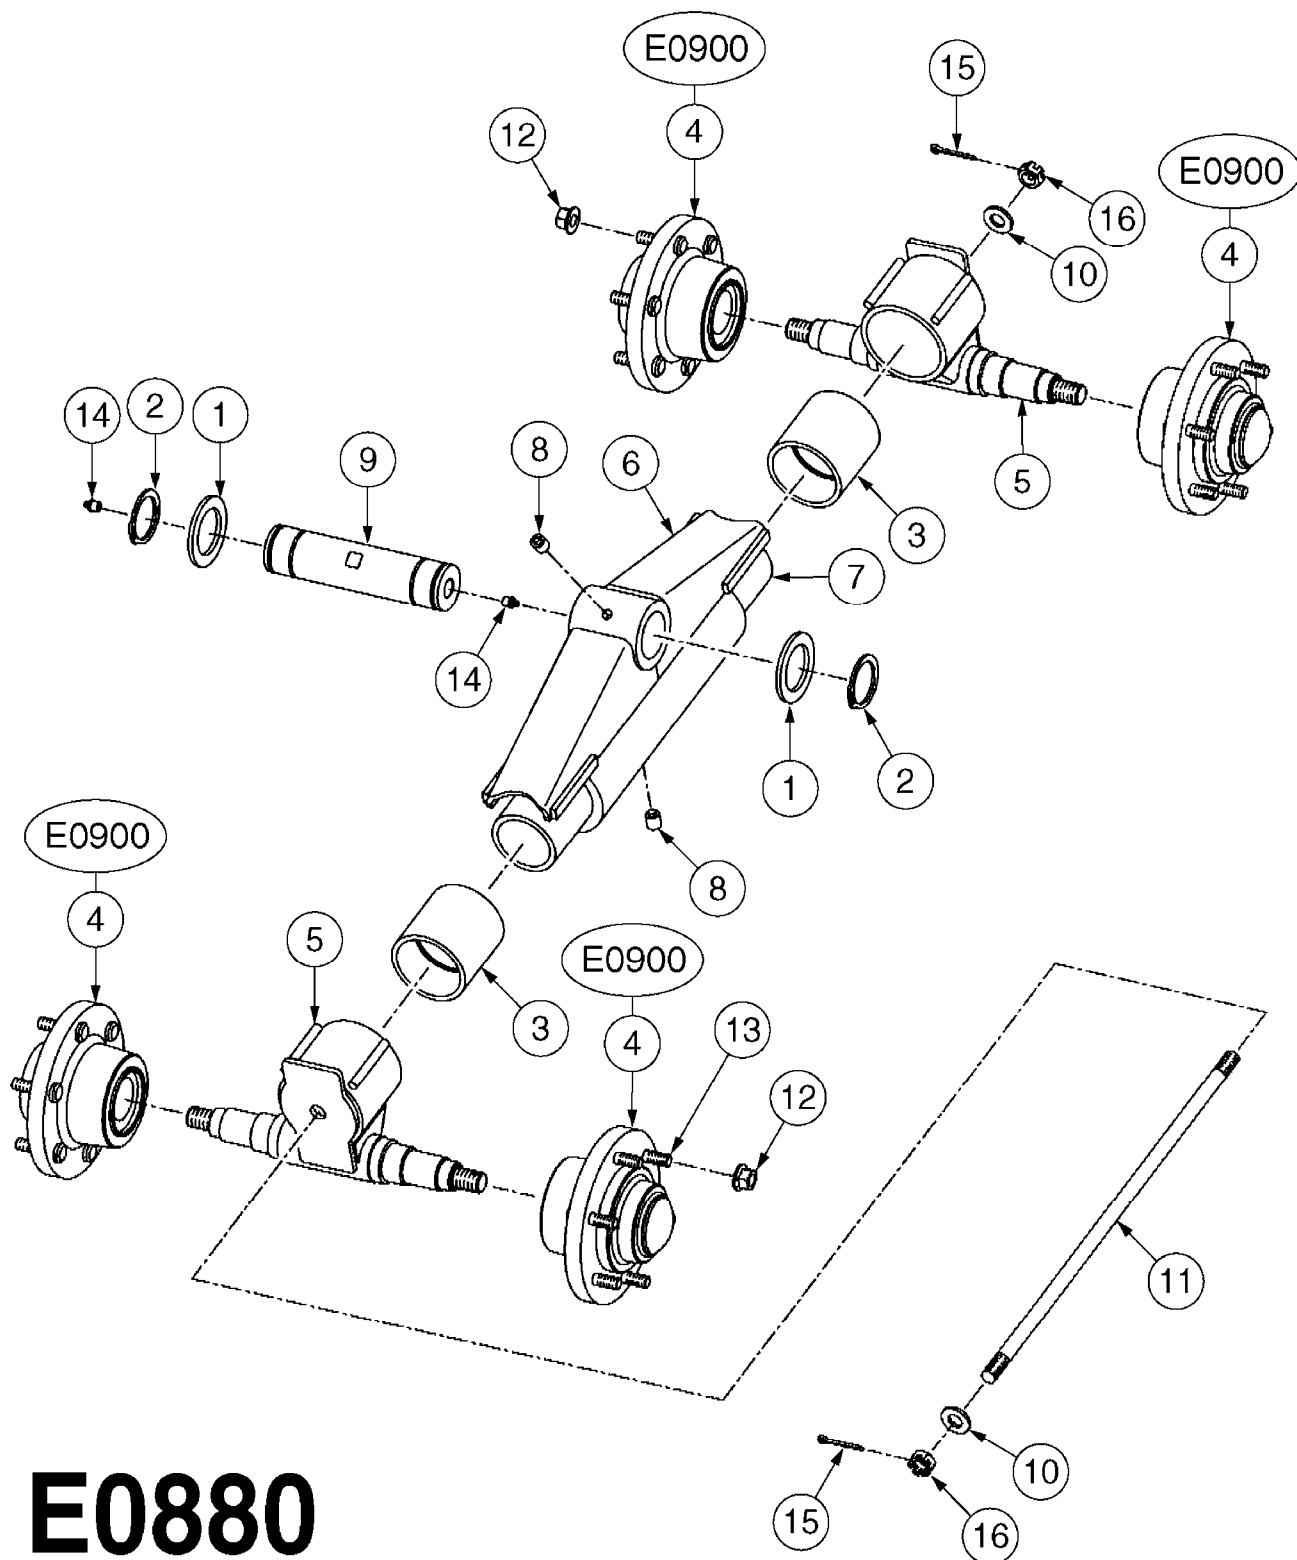

E0880

CAMOPLAST BOGIE MID-ROLLER 40
E0880-HIN, 01:01:16

Page 1

Date 07.02.2020 10:14

Pos.	parts-n°	order qty	description
1	28076003	1	WASHER, 3"X2.02"X3/16"
2	28076103	1	SNAP RING EXT. 2"
3	28080503	1	BUSHING
4	28080603	1	HUB ASSY.MID-ROLLER HUB COMPLETE W/LUG NUTS
5	28080703	1	MID-ROLLER DOGHOUSE(40 SERIES)
6	28080803	1	HOUSING, BOGIE
7	28080903	1	AXLE, MID-ROLLER
8	28081003	1	SET SCREW, 3/4"X1/2"-13 UNC
9	28081103	1	PIN, BOGIE
10	28081203	1	WASHER21/32"IDX1-5/16"ODX0.146
11	28081303	1	RETAINER ROD
12	28083003	1	LUG NUT SET (6) MID-ROLLER
13	28083103	1	WHEEL STUD SET (6) MID-ROLLER
14	28084103	1	GREASE FITTING
15	28084603	1	COTTER PIN 1-1/4" X 5/32"
16	28085003	1	CASTLE NUT 5/8"-11 UNC GR 5