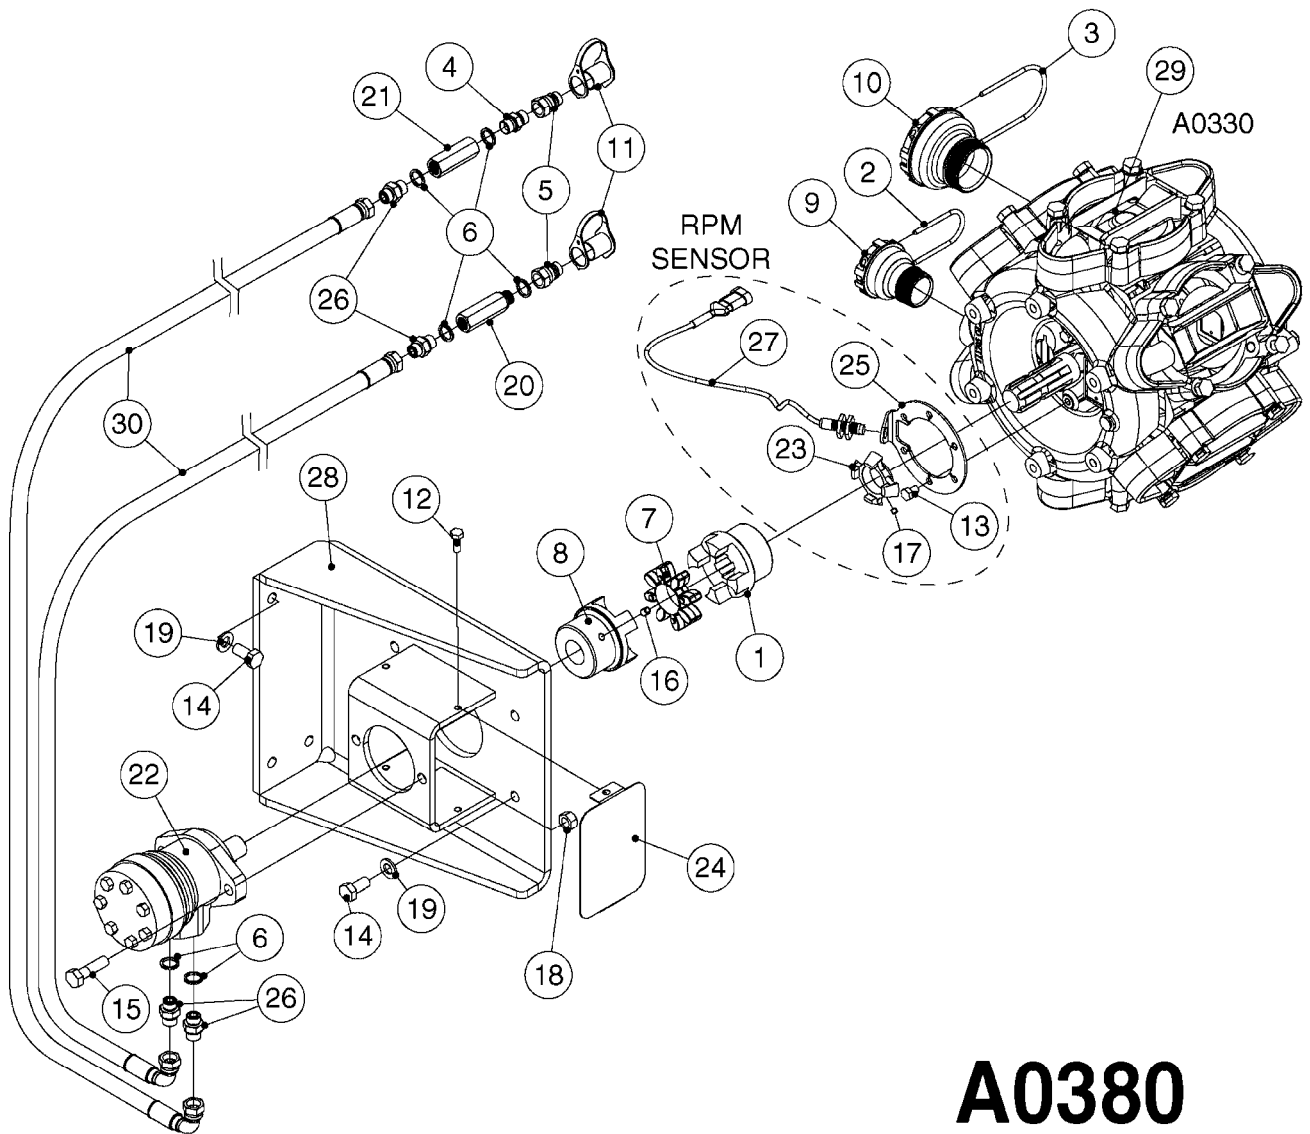

PUMP - 463 FLEX CAPACITY
A0380-HIN, 07:11:16

Page 1

Date 07.02.2020 10:13

Pos.	parts-n°	order qty	description
1	111438	1	HUB F.CLUTCH 361/460 PUMP
2	145996	1	FITT.DK S-67 FORK
3	145997	1	FITT.DK S-93 FORK
4	147132	1	HEX NIPPLE 1/2"X1/2" BSP DEL
5	230311	1	QUICK COUPLING 1/2"
6	241356	1	DOWTYSEAL 1/2"
7	283916	1	TOOTHED RIM FOR CLUTCH
8	284521	1	COUPLING HALF CYL.D25MM-KEY
9	322322	1	FITT.DK S-67 X 1-1/4"BSP MALE
10	322324	1	FITTING S93 FEMALE - BSP 2" MALE
11	334206	1	DUST HOOD FOR HY-COUPLING
12	420582	1	BOLT HEX 8.8 DEL M8X20 FT A2
13	420917	1	BOLT HEX 8.8 RAW M8X12 FT
14	430522	1	BOLT HEX 8.8 DEL M12X25 FT
15	430878	1	BOLT HEX 8.8 DEL M12X45 DIN931
16	450052	1	SCREW SET M8X10 BLACK ALLAN
17	450645	1	SCREW ALLAN M6 X 6 SS
18	460703	1	NUT HEX M12X1.75 LOCK DIN985A2 SS
19	471127	1	WASHER, M12, Ø24/13X24X2.5 SS
20	782153	1	PRESS. FLOW VALVE 1/2", 32L/MIN, PAINTED (BLACK)
21	782154	1	CHECK VALVE 284794 (BLACK)
22	783010	1	MOTOR HYDRAULIC OMR50
23	14117800	1	ROTOR RPM SENSOR 4-POL
24	16154400	1	COVER PLATE F. FLEX PUMP MT.
25	16382700	1	PLATE 3 X 148 X 116 / BEND
26	23235300	1	HEX NIPPLE 1/2"-13/16"
27	28120200	1	INDUCTIVE SENSOR M12 0.25M CABLE
28	61038400	1	BRACKET FLEX PUMP MOUNT NCM
29	72363900	1	PUMP 463/10-MOD-2-540
30	78571100	1	HOSE HY X 1/2" X 248" STR+ELB