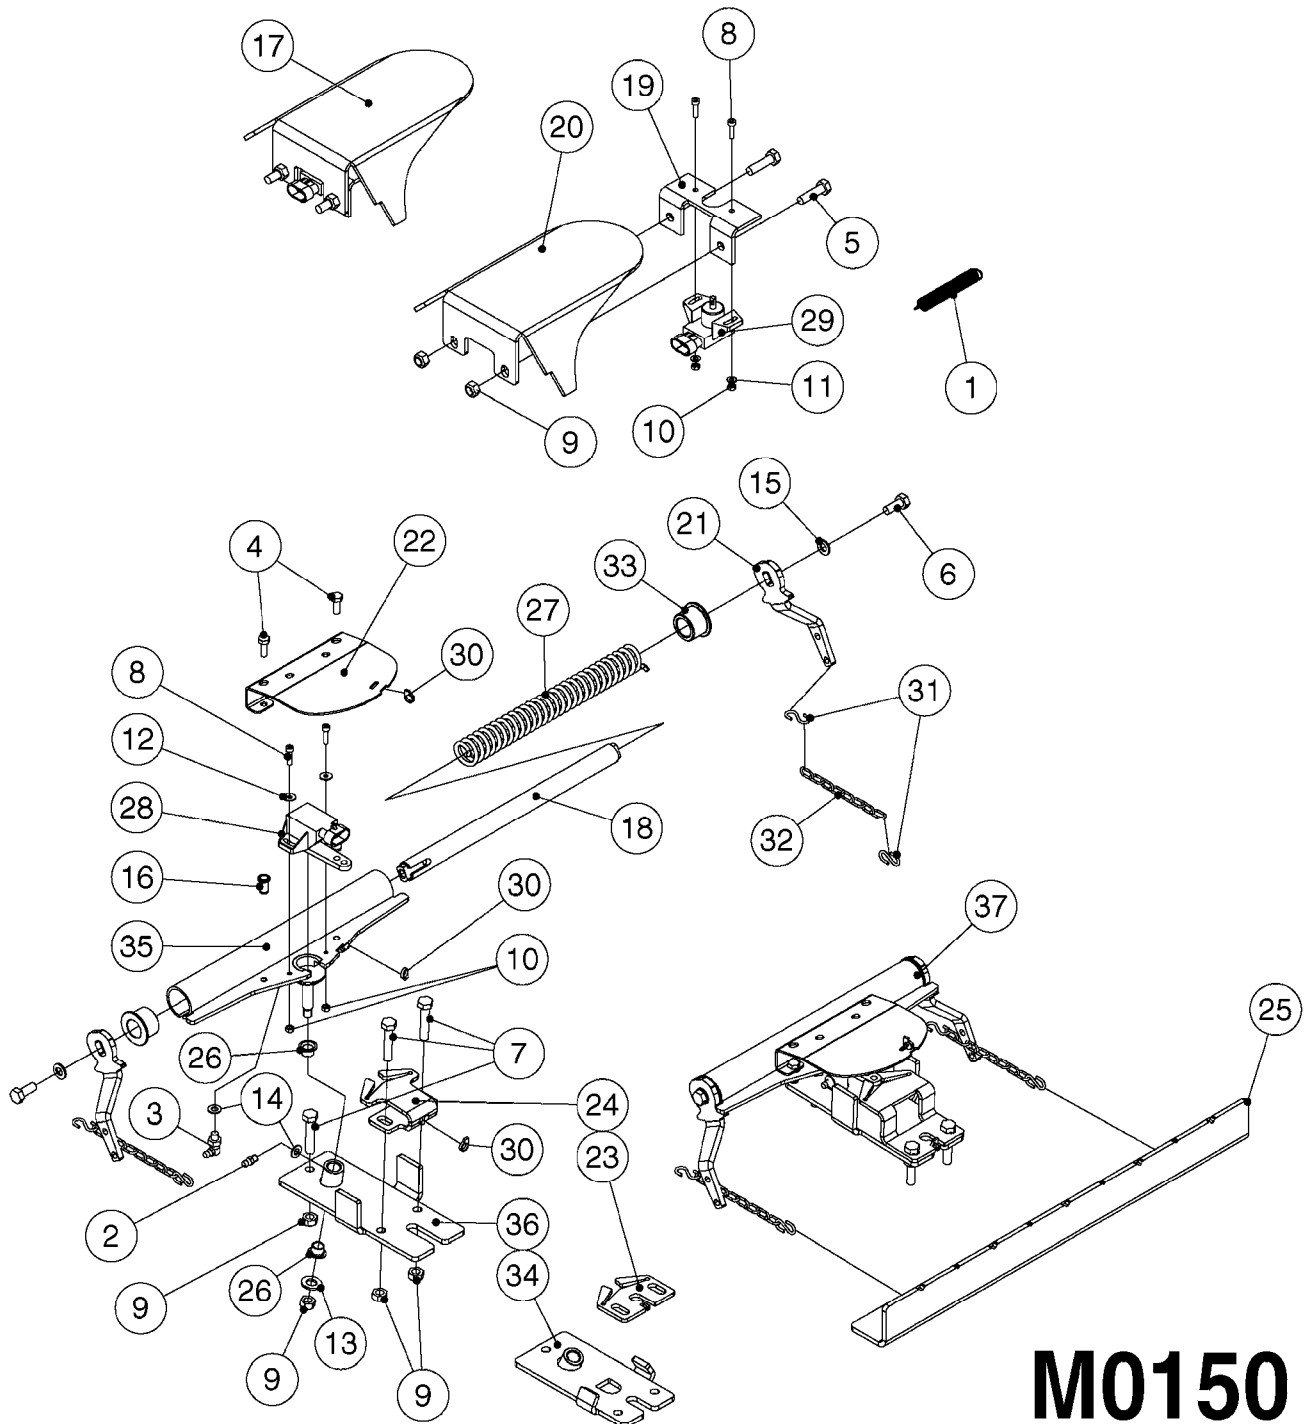

PRESSURE SENSOR - AMP
M0140-HIN, 01:01:16

Page 1
Date 07.02.2020 10:15

Pos.	parts-n°	order qty	description
1	141341	1	NUT 1/4' BSP
2	145631	1	WASHER D21.5/D13.5X2.5 BRASS
3	232230	1	QUICK COUPLER 1/4"BSP X 4 MM
4	232285	1	T-PIECE 1/4" 2 X INT. 1
5	241404	1	DOWTY SEAL 1/4"
6	242353	1	O-RING 3 X 44.2 VITON
7	391135	1	FITT. S67 PLUG W/13.2Ø HOLE
8	14076900	1	NIPPLE 1/4" I-1/4" U L=28.5 SS
9	26007000	1	CABLE L = 0.20M, AMP, MALE, 3P
10	26007300	1	CABLE L = 1.00M, AMP, FEMALE, 3P
11	26026200	1	PRESSURE TRANS. 0-10BAR 4-20mA
12	72553900	1	S67 W/T-PIECE F. PRES. TRANS.

M0150