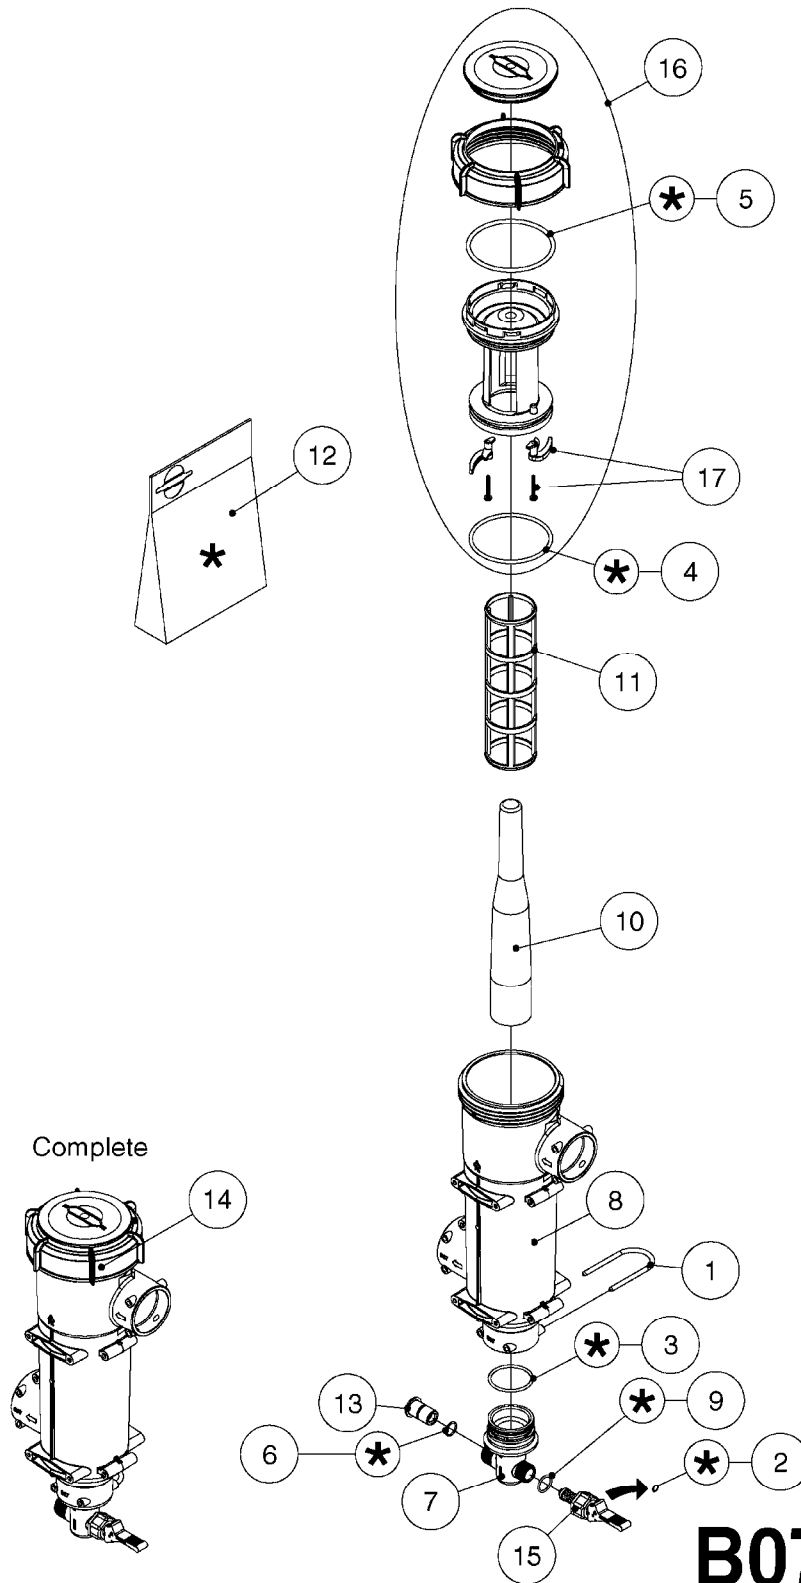

B0730

PRESSURE FILTER - CYCLONE
B0730-HIN, 01:01:16

Page 1

Date 07.02.2020 10:14

Pos.	parts-n°	order qty	description
1	145996	1	FITT.DK S-67 FORK
2	241323	1	O-RING D5.3X2.4 NITRIL
3	242353	1	O-RING 3 X 44.2 VITON
4	242565	1	O-RING Ø 85 X 4.0 SH70 VITON
5	242577	1	O-RING Ø 86 X 4.5 SH70 VITON
6	242594	1	O-RING D14 X 1.78 SCH.70-EPDM
7	322358	1	T-PIECE S67-1/2"-3/4"
8	322359	1	CYCLONE FILTER HOUSING
9	330315	1	O-RING D18.4/D13X.6
10	391093	1	CONE F. CYCLONE FILTER
11	61036000	1	FILTER ELEM.S93,100 MSH-YELLOW
11	615416	1	FILTER ELEM.S93,50 MESH-BLUE
11	72557200	1	FILTER ELEM.S93,80# CYCLONE
12	741827	1	SEAL KIT CYCLONE FILTER
13	39127500	1	VALVE SEAT D18/10 3/4"-1/2" 09
14	72281200	1	CYCLONE FILT.COMP. 80 MSH S67
14	72316500	1	CYCLONE FILT.COMP.50 MSH S67
14	72316600	1	CYCLONE FILT.COMP.100 MSH S67
15	72281300	1	VALVE BOOSTER/ON/OFF CYCLONE F
16	72352200	1	LID COMPLETE F. CYCLONE FILTER
17	74192900	1	FILTER LOCK PARTS - CYCLONE