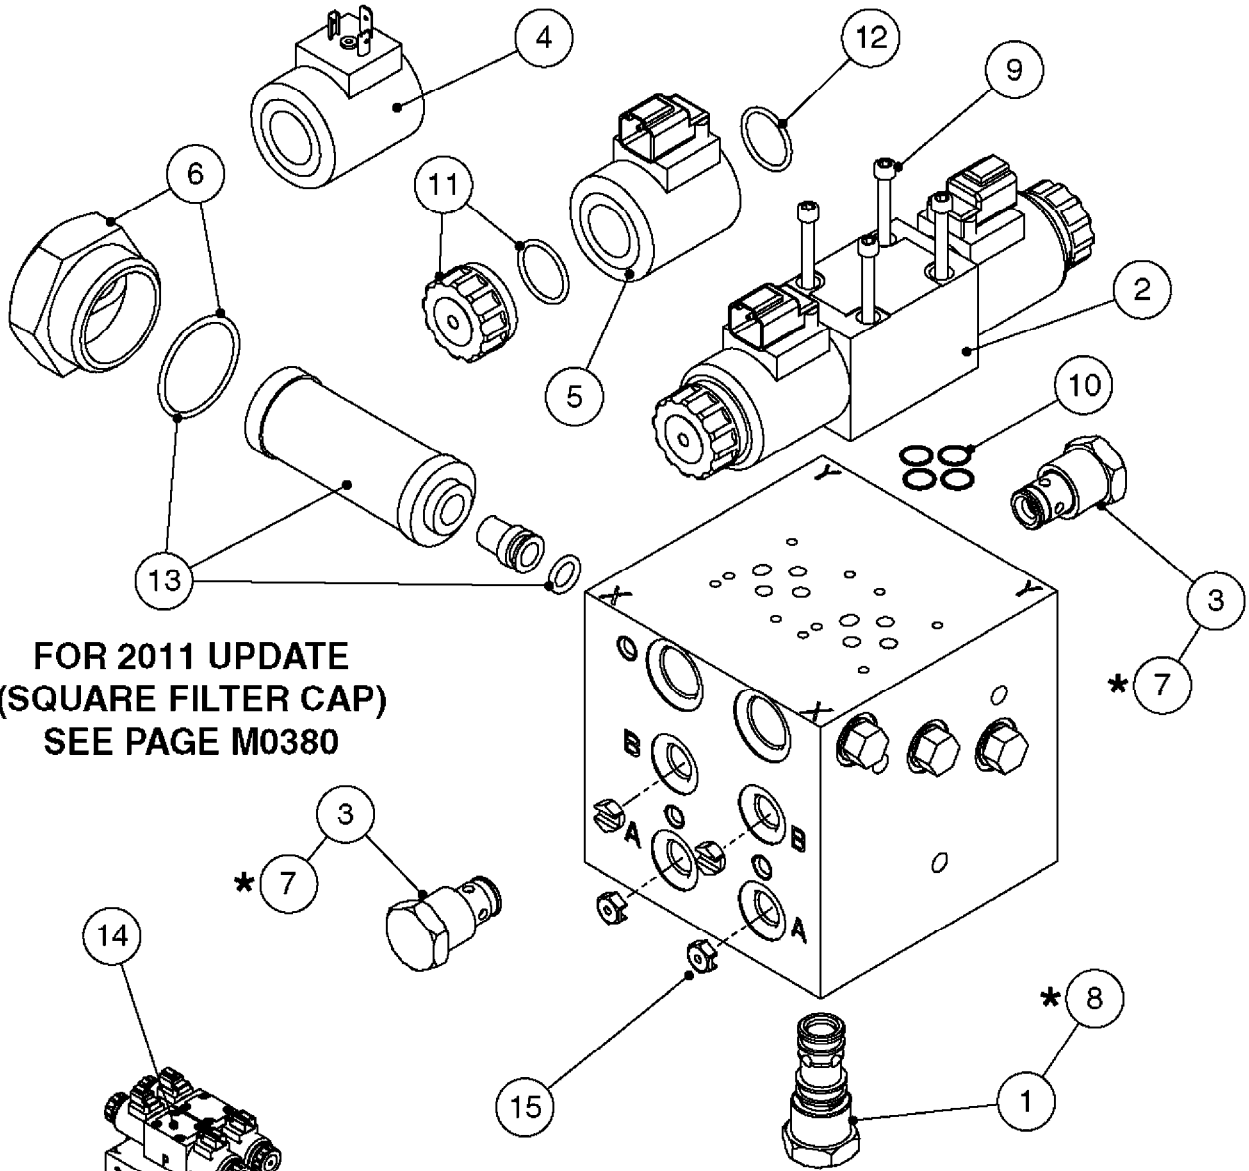

FOR 2011 UPDATE
(SQUARE FILTER CAP)
SEE PAGE M0380

COMPLETE
ASSEMBLY

* SEAL KITS

M0300

NORAC VARIABLE RATE VALVE UC4
M0300-HIN, 30:04:19

Page 1
Date 07.02.2020 10:15

Pos.	parts-n°	order qty	description
1	28048803	1	NORAC CHECK VALVE
2	28048903	1	NORAC PROP VALVE
2	28055803	1	3-PIN CONNECTORS/HIRSCHMAN NORAC SOLENOID - DEUTSCH CONN. 2-PIN CONNECTORS/DEUTSCH
3	28049403	1	NORAC CHECK VALVE
4	28056403	1	COIL, NORAC, PROP, DIN
5	28056503	1	COIL, NORAC, PROP, DEUTSCH
6	28066803	1	NORAC FILTER CAP W/O-RING
7	28066903	1	NORAC SEAL KIT F.28049403
8	28067003	1	NORAC SEAL KIT F.28048803
9	28068103	1	NORAC HEX CAPSCREW 10-24X2 SS
10	28068203	1	NORAC O-RING F.SOLENOID VALVE
11	28074903	1	NORAC COIL NUT AND O-RING
12	28103603	1	O-RING SOLENOID BODY SEAL NORAC
13	75076900	1	NORAC FILTER ELEMENT KIT
14	78216100	1	NORAC VALVE BLOCK COMP, DEUTSCH CON. COMPLETE W/2-PIN DEUTSCH SOLENOIDS
15	78603300	1	NORAC ONE WAY ORIFICE, .047"