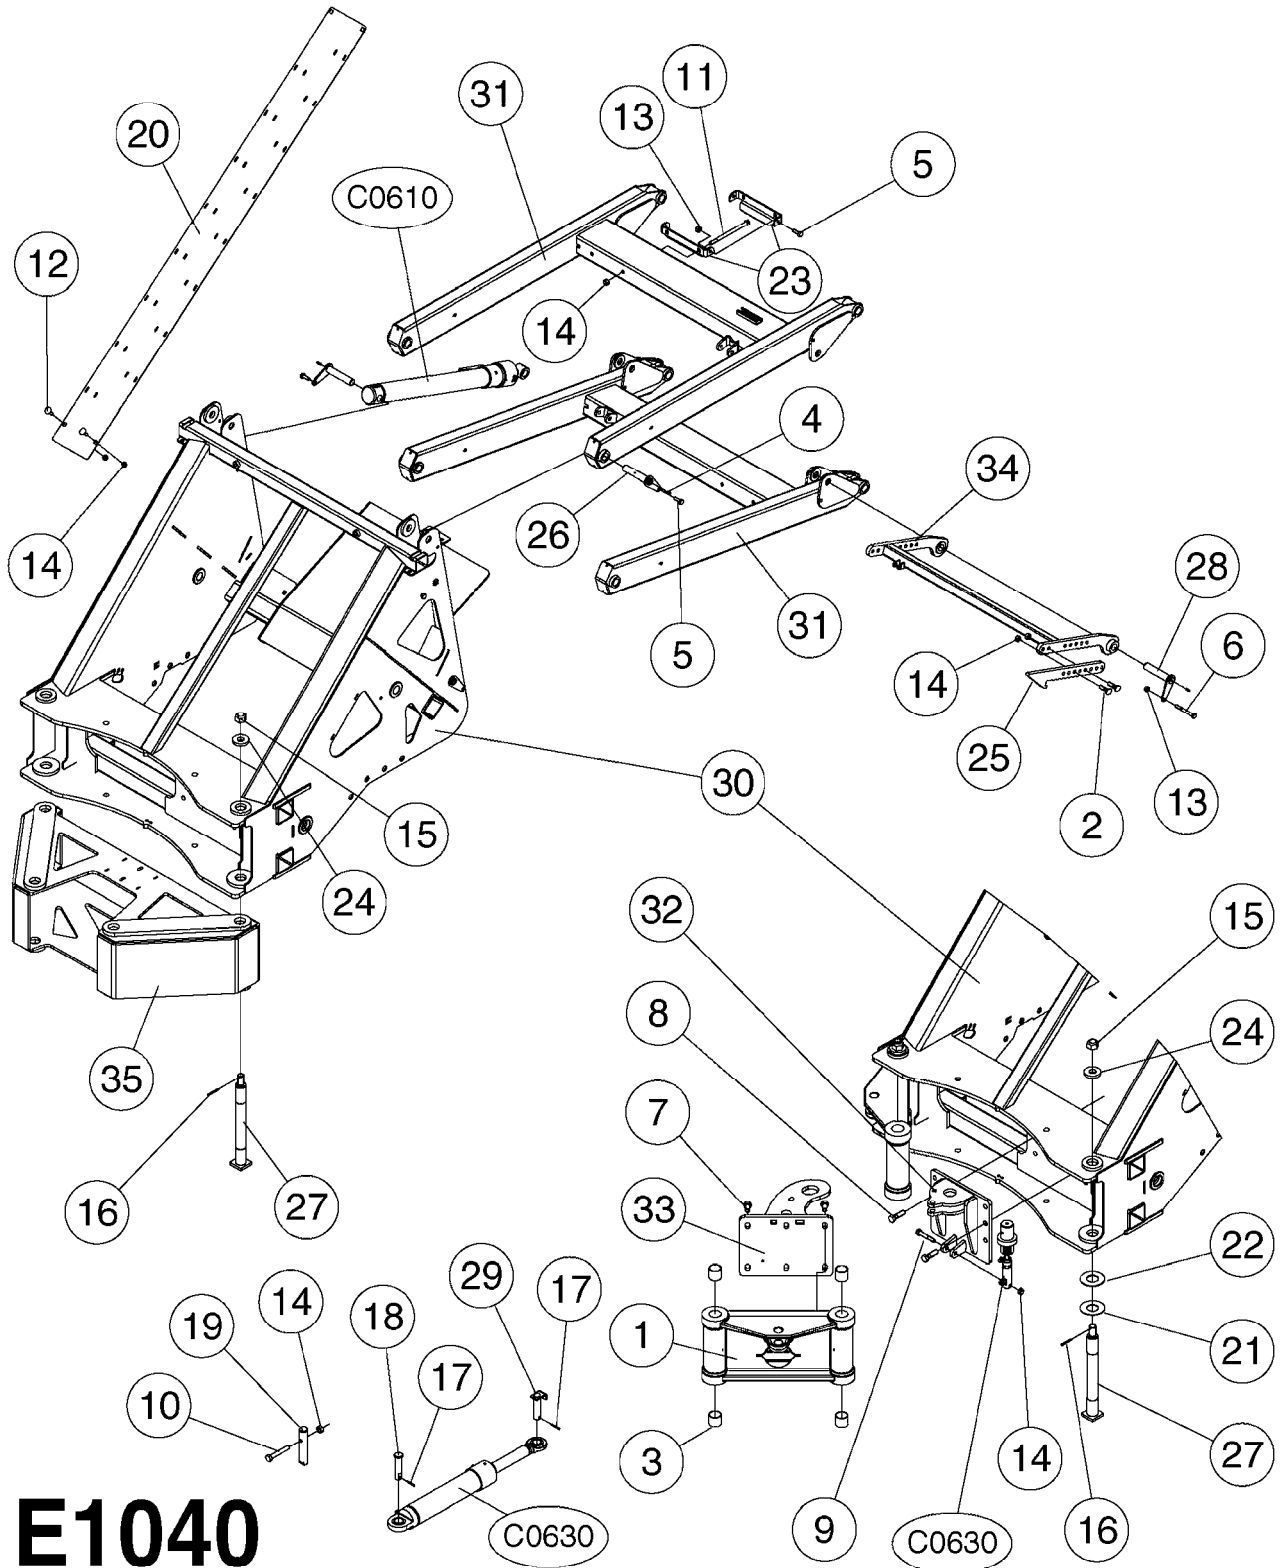

E1020

SWIVEL HOSE GUARD
E1020-HIN, 17:11:16

Page 1
Date 07.02.2020 10:14

Pos.	parts-n°	order qty	description
1	165557	1	WASHER D28.0/D12.2X2.0 SS
2	421046	1	BOLT HEX M8X25/25 A2 SS DIN933
3	421222	1	BOLT HEX 8.8 DEL M10X75 FT
4	460143	1	SELF LOCK NUT M8 SST A2 DIN985
5	460423	1	NUT HEX M10X1.50 LOCK DIN985A2 SS
6	480126	1	PIN COTTER M4X30
7	15118200	1	HOSE & TUBE HOLDER NCM
8	16143600	1	HOSE AND CABLE HOLDER TOP
9	16160900	1	HOSE AND CABLE GUARD 160X502MM
9	16187700	1	HOSE AND CABLE GUARD 160X402MM
10	61042200	1	HOSE AND CABLE HOLDER PIVOT
11	92703203	1	HOSE R X3/4" X300PSI WP X0012"
12	92712403	1	HOSE R X1" X300PSI WP X0012"