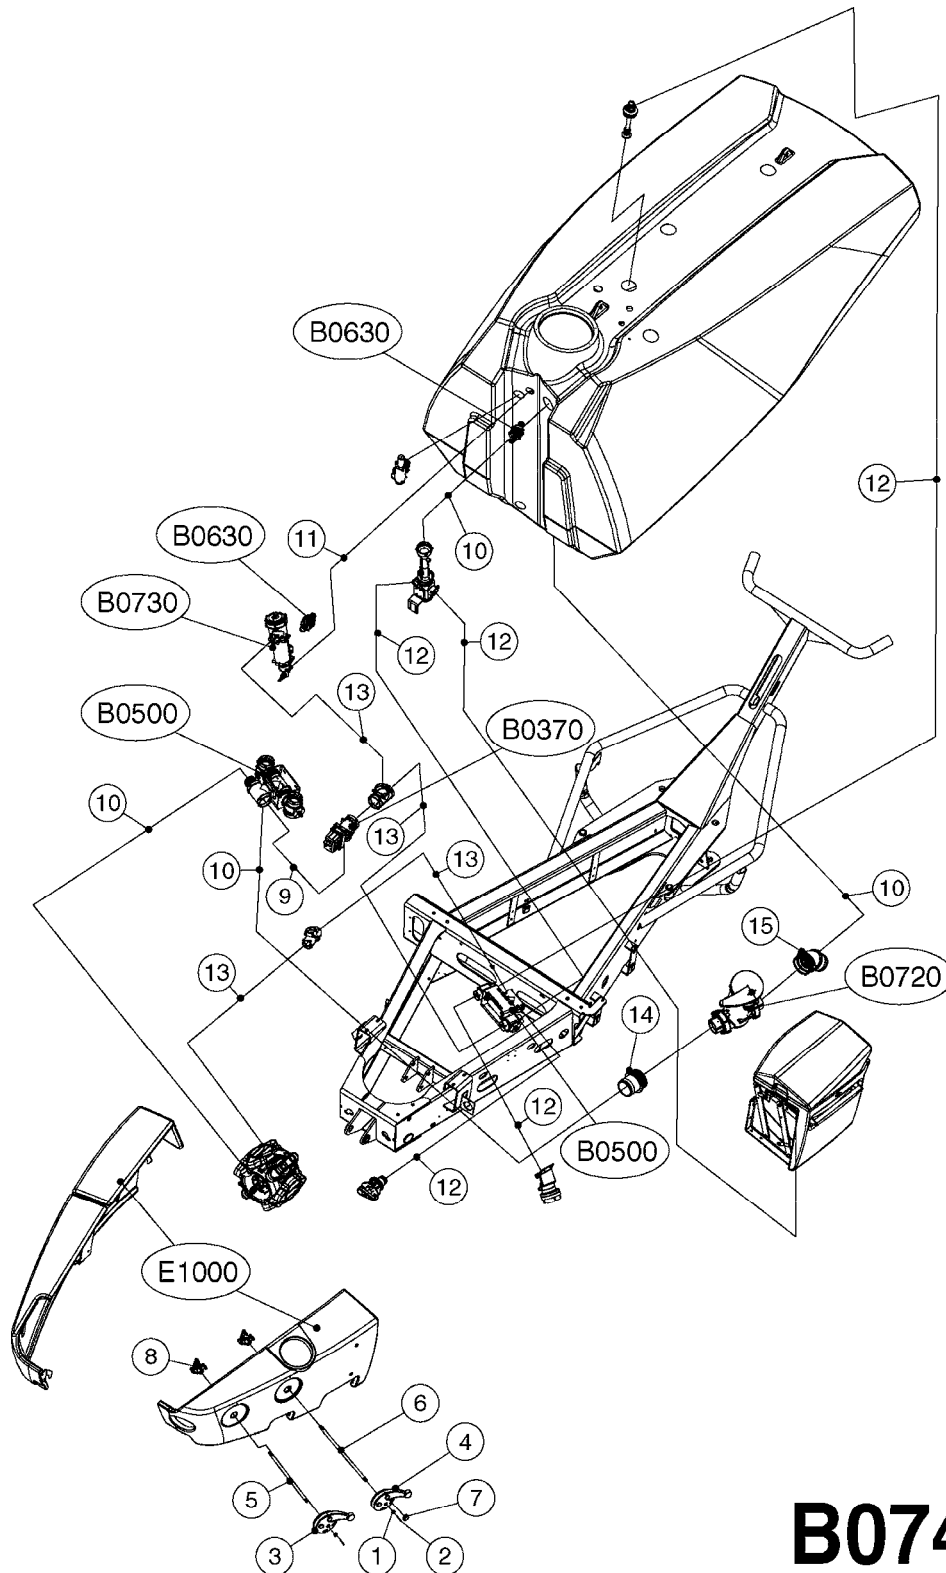

B0740

NCM 4400/6600 MANIFOLD
B0740-HIN, 01:01:16

Page 1
Date 07.02.2020 10:14

Pos.	parts-n°	order qty	description
1	334594	1	PLUG F.VALVE HANDLE BLACK
2	411006	1	SCREW M4X40 SLOTTED
3	741844	1	VALVE HANDLE ASSY. SUCTION NCM
4	741845	1	VALVE HANDLE ASSY. PRESSUR NCM
5	14038100	1	AXLE FOR SUCTION VALVE HANDLE
6	14038200	1	AXLE FOR PRESSURE VALVE HANDLE
7	33505200	1	PLUG FOR SMART VALVE HANDLE
8	72283000	1	AXLE JOINT F. SMARTVALVE HANDL
9	92702703	1	HOSE PVC SUCT GRAY 2"
10	92702803	1	HOSE PVC SUCT GRAY 2.5"
11	92703203	1	HOSE R X3/4" X300PSI WP X0012"
12	92712403	1	HOSE R X1" X300PSI WP X0012"
13	92734403	1	HOSE R X5/4" X200PSI WP X0012"
14	727133	1	FITT. S93 2-1/2" STR. S W/O-RI
15	72072900	1	FITT. S93 2-1/2" 45° S W/O-RING