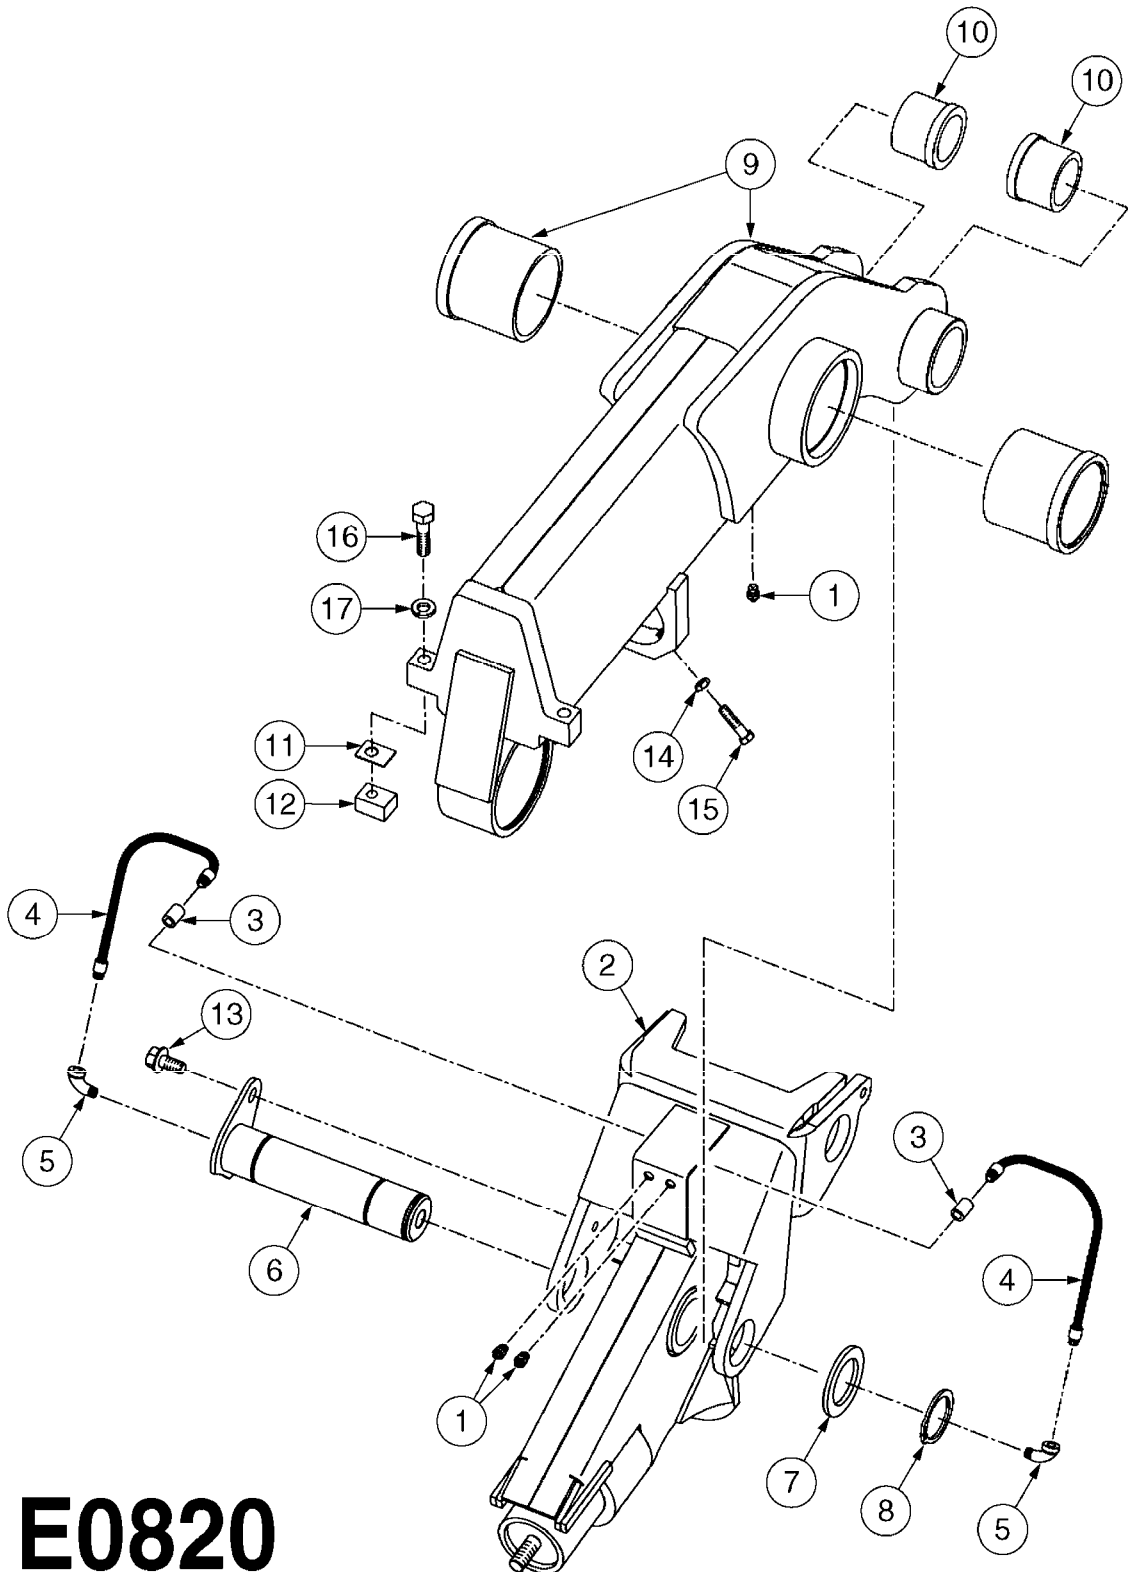

E0820

CAMOPLAST FRAME 30 SERIES
E0820-HIN, 01:01:16

Page 1
Date 07.02.2020 10:14

Pos.	parts-n°	order qty	description
1	10308103	1	GREASE NIPPLE 1/8 NPT
2	28075503	1	TENSION ARM (30-1401,1601)
3	28075603	1	COUPLING, 1/8" NPT
4	28075703	1	HOSE, 12" X 1/8" NPT
5	28075803	1	ELBOW, 90°, 1/8" NPT M-F
6	28075903	1	PIN, PIVOT (30-1401,1601)
7	28076003	1	WASHER, 3"X2.02"X3/16"
8	28076103	1	SNAP RING EXT. 2"
9	28076203	1	FRAME W/BUSHINGS(30-1401,1601)
10	28076303	1	BUSHING 2.55"ODX2.012ID"X2"
11	28076403	1	SHIM, TILT STOPPER
12	28076503	1	STOPPER, TILT
13	28083503	1	BOLT HEX FLG.1"X1/2"-13UNC GR5
14	28083603	1	JAM NUT 3/8"-16 UNC GR 8
15	28083703	1	SET SCREW 1-1/2"X3/8"-16 UNC
16	28083803	1	BOLT HEX 2"X1/2"-13 UNC
17	28083903	1	LOCK WASHER 1/2"