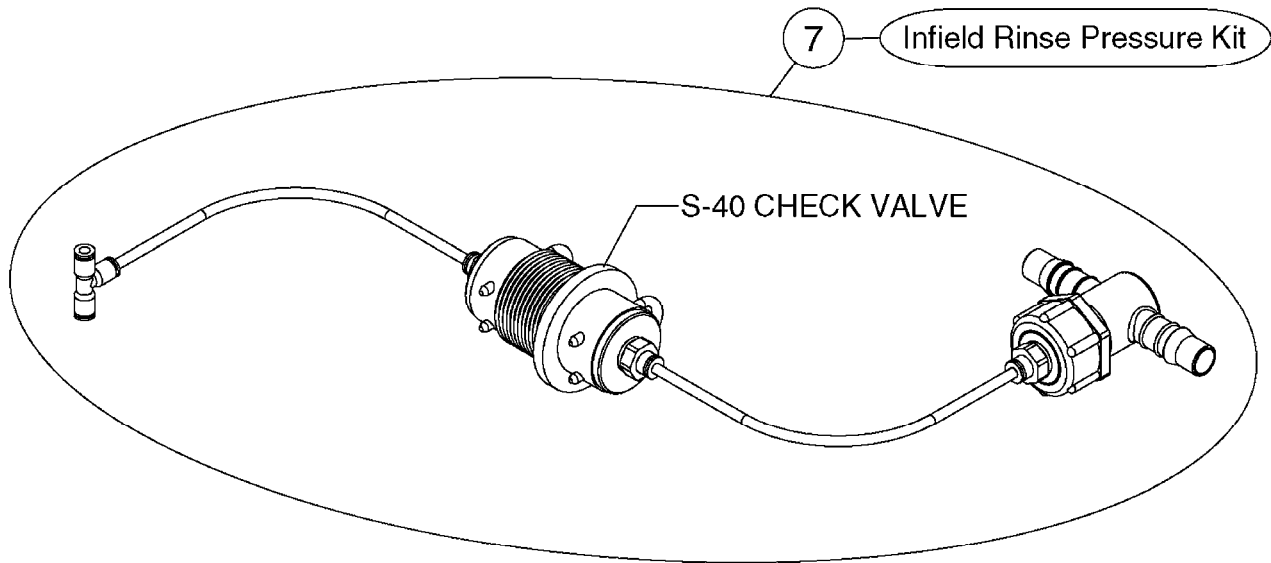

FOR S67 FITTINGS
SEE PAGE L0100

S67

FOR S93 FITTINGS
SEE PAGE L0110

S93

B0500

SMART VALVE S67 S93 (07)
B0500-HIN, 28:01:19

Page 1
Date 07.02.2020 10:13

Pos.	parts-n°	order qty	description
1	145996	1	FITT.DK S-67 FORK
2	145997	1	FITT.DK S-93 FORK
3	242351	1	O-RING D69.5X3.0 VITON F.S-93
4	322109	1	FITT.DK S-93 BULKHEAD NUT
5	322224	1	FITT.DK S-67 TEE
6	322320	1	NUT F.3 WAY VALVE S56
7	334545	1	FITT.DK S-93 TEE
8	334594	1	PLUG F.VALVE HANDLE BLACK
9	410362	1	BOLT HEX 8.8 SS M6X20
10	410922	1	CYL.SKR 8.8 DEL M4X20 RST
10	450902	1	BOLT ALLEN HEAD M4 X 16MM
11	471125	1	WASHER M6U 6.4X14X1.2,A2 SS
12	480733	1	PIN D6 X 40
13	480803	1	PIN Ø4 X 25
14	728525	1	FITT. S93 CONNECTOR W/O-RINGS
15	741844	1	VALVE HANDLE ASSY. SUCTION NCM
16	741845	1	VALVE HANDLE ASSY. PRESSUR NCM
17	14021500	1	SPINDLE F.S93 SMART VALVE
18	14022700	1	SPACER TUBE Ø10 L=212 SS
19	14038100	1	AXLE FOR SUCTION VALVE HANDLE
20	14038200	1	AXLE FOR PRESSURE VALVE HANDLE
21	14068700	1	SPINDLE,SMART VALVE S67 10MM
22	16059900	1	BRACKET 2 STK S93 SMART VALVE
23	16082300	1	BRACKET 2PCS S67 VALVE 15 BAR
24	28168400	1	HAIRPIN Ø5 S67/S93
25	33505200	1	PLUG FOR SMART VALVE HANDLE
26	72138000	1	VALVE S93 "V2" SMART VALVE
27	72138600	1	VALVE S93 "V3" SMART VALVE
28	72172100	1	VALVE S67 "V1" SMART VALVE
28	72538000	1	NCM 4400/6600 VALVE S67, LONG SPINDLE NAV 3000/4000
29	72172200	1	VALVE S67 "V2" SMART VALVE
30	72283000	1	AXLE JOINT F. SMARTVALVE HANDL