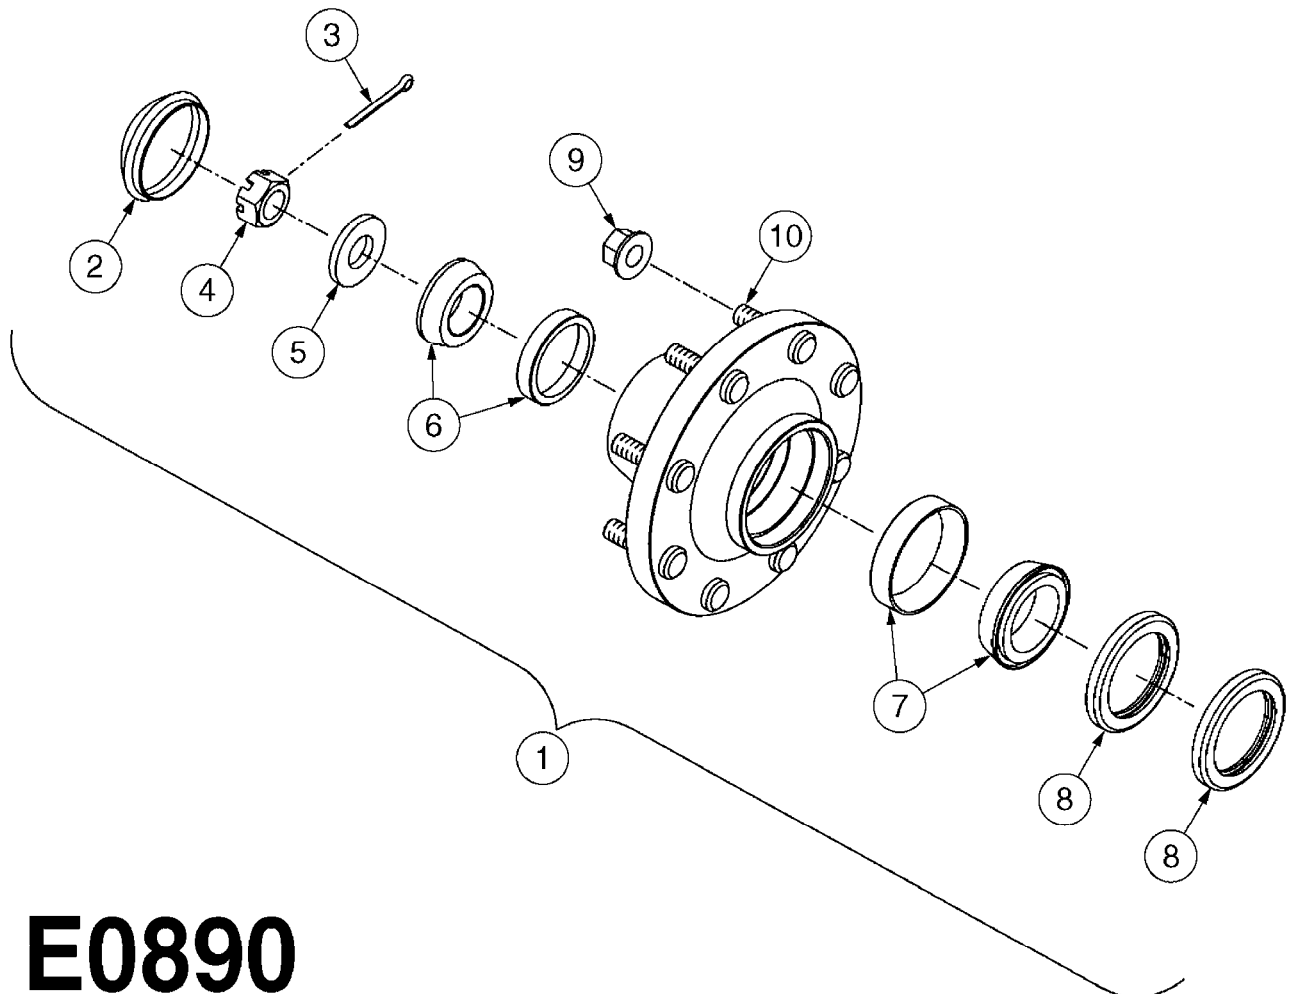

E0890

CAMOPLAST HUB ASSEMBLY - IDLER
E0890-HIN, 01:01:16

Page 1

Date 07.02.2020 10:14

Pos.	parts-n°	order qty	description
1	28078303	1	HUB ASSY.IDLER, G60-8
2	28081403	1	DUST CAP
3	28081503	1	COTTER PIN 7/32" X 2-1/4"
4	28081603	1	CASTLE NUT 1-1/4"-12
5	28081703	1	WASHER 1.28"IDX2.5"ODX0.13"
6	28081803	1	BEARING ASSEMBLY - OUTER
7	28081903	1	BEARING ASSEMBLY - INNER
8	28082003	1	WHEEL SEAL, SINGLE LIP
9	28082103	1	LUG NUT SET (8) IDLER
10	28082203	1	WHEEL STUD SET (8) IDLER