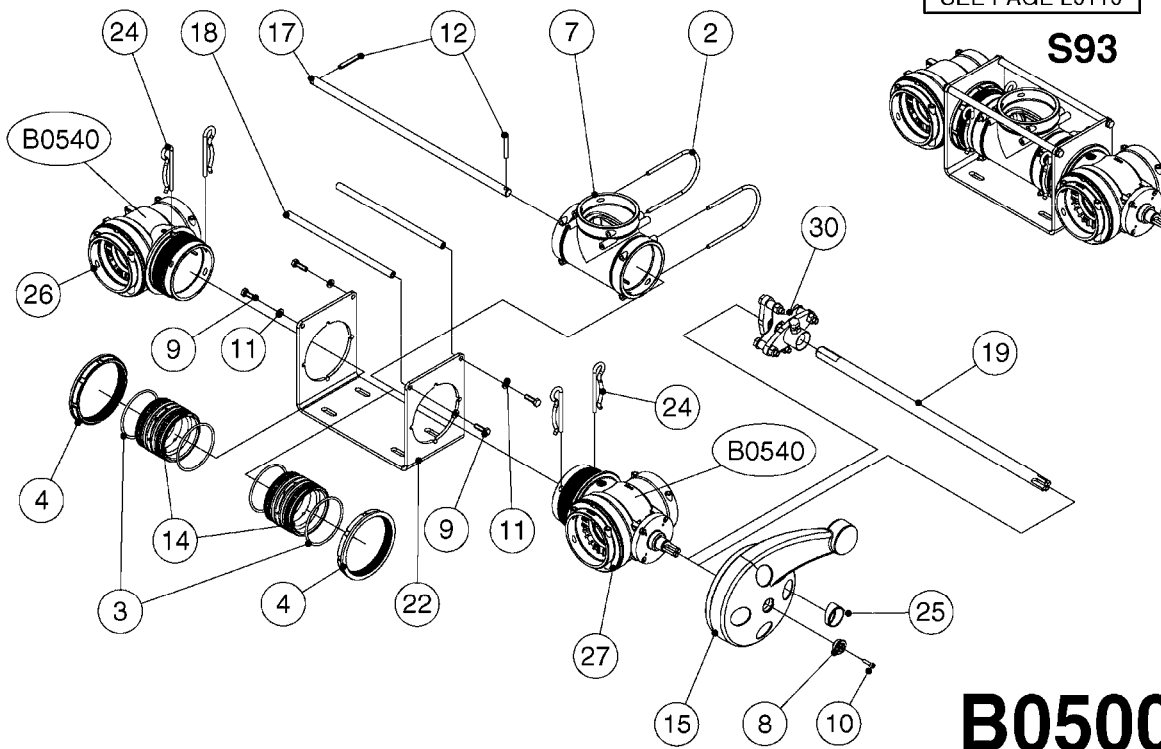

FOR S93 FITTINGS
SEE PAGE L0110

S93