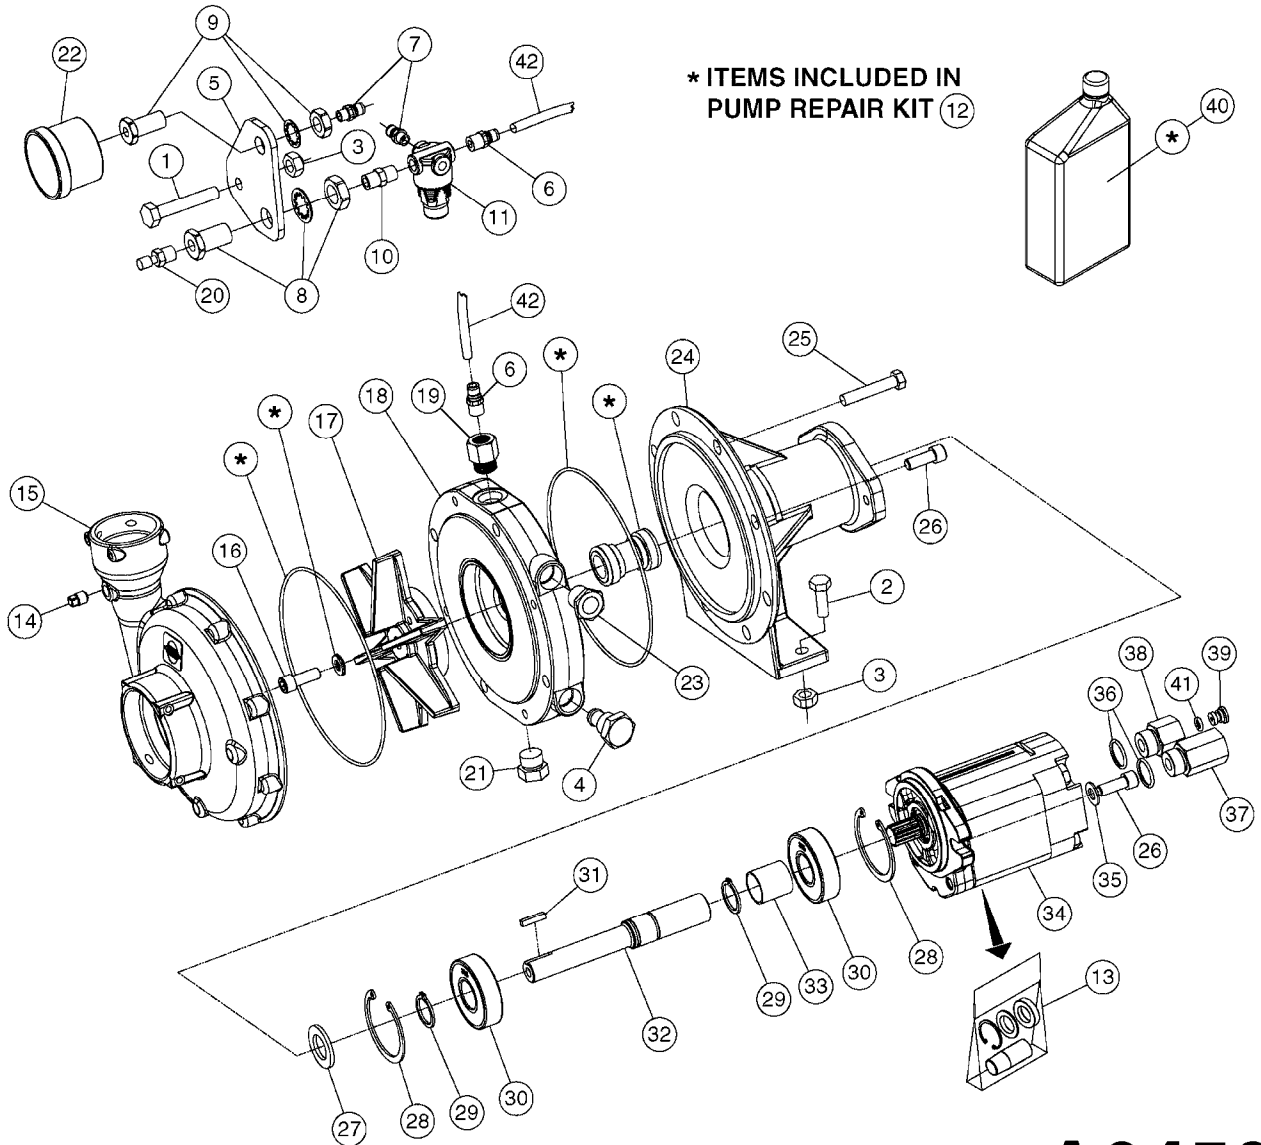

A0450

PUMP - 650 ACE CENTRIFUGAL
TRAILER
A0450-HIN, 31:08:16

Page 1
Date 07.02.2020 10:13

Pos.	parts-n°	order qty	description
1	420906	1	BOLT HEX 8.8 DEL M10X60
2	421002	1	BOLT HEX 8.8 DEL M10X30 FT DIN933
3	460423	1	NUT HEX M10X1.50 LOCK DIN985A2 SS
4	782131	1	BLIND PLUG F.3/4" CARTR.VALVE
5	16162703	1	BRKT, ACE 650, NAV. GAUGE
6	23003703	1	FITT 1/4 NPTF-1/4 PTC
7	23003803	1	FITT 1/8 NPTF-1/4 PTC
8	23003903	1	FITT 1/4 THRU-WALL COUP,3/4-16
9	23004003	1	FITT 1/8 THRU-WALL COUP,5/8-18
10	23004203	1	FITT 1/4" NPTF-1/4" NPTF UNION
11	28065303	1	REGULATOR 1/4", 30PSI, PARKER
12	28066503	1	PUMP REPAIR KIT ACE 650
13	28066603	1	MOTOR REPAIR KIT ACE 650
14	28068303	1	PLUG 1/8" NPT SS
15	28068403	1	PUMP HOUSING FRONT ACE 650
16	28068503	1	CAP SCREW 3/8" X 3/4" SS
17	28068603	1	IMPELLER, WETSEAL SS ACE 650
18	28068703	1	SEAL PLATE SS ACE 650
19	28068803	1	ADAPTER #8 SAE X 1/4" FNPT
20	28068903	1	AIR VALVE 1/4"
21	28069003	1	PLUG #8 SAE X 1/8" FNPT
22	28069203	1	PRESS.GAUGE 0-60 PSI 1/8" NPT
23	28069303	1	SIGHT GAUGE #8 SAE W/FLOAT
24	28069403	1	PUMP HOUSING REAR ACE 650
25	28069503	1	CAP SCREW 3/8" X 2"
26	28069603	1	CAP SCREW 3/8" X 1"
27	28069703	1	SLINGER 1.5" X 7/8"
28	28069803	1	SNAP RING INTERNAL, FRAME
29	28069903	1	SNAP RING EXTERNAL, SHAFT
30	28070003	1	BEARING F.ACE 650 PUMP
31	28070103	1	KEY 0.188 X 0.188 X 0.875
32	28070203	1	SHAFT 11T FEMALE SPLINE SS
33	28070303	1	SPACER, SHAFT ACE 650
34	28070403	1	HYDRAULIC MOTOR ACE 650
35	28070503	1	WASHER 3/8" SS
36	28070603	1	O-RING #10 SAE
37	28070703	1	REVERSE CHECK ASSEMBLY #10 SAE
38	28070803	1	BODY F.RESTRICTOR, #10 SAE
39	28070903	1	RESTRICTOR
40	29004303	1	ACE 650, BARRIER FLUID 32oz
41	78601603	1	O-RING F. RESTRIC ACE HYD PUMP
42	92703303	1	HOSE LLDPE .25"X.17"X12" BLACK