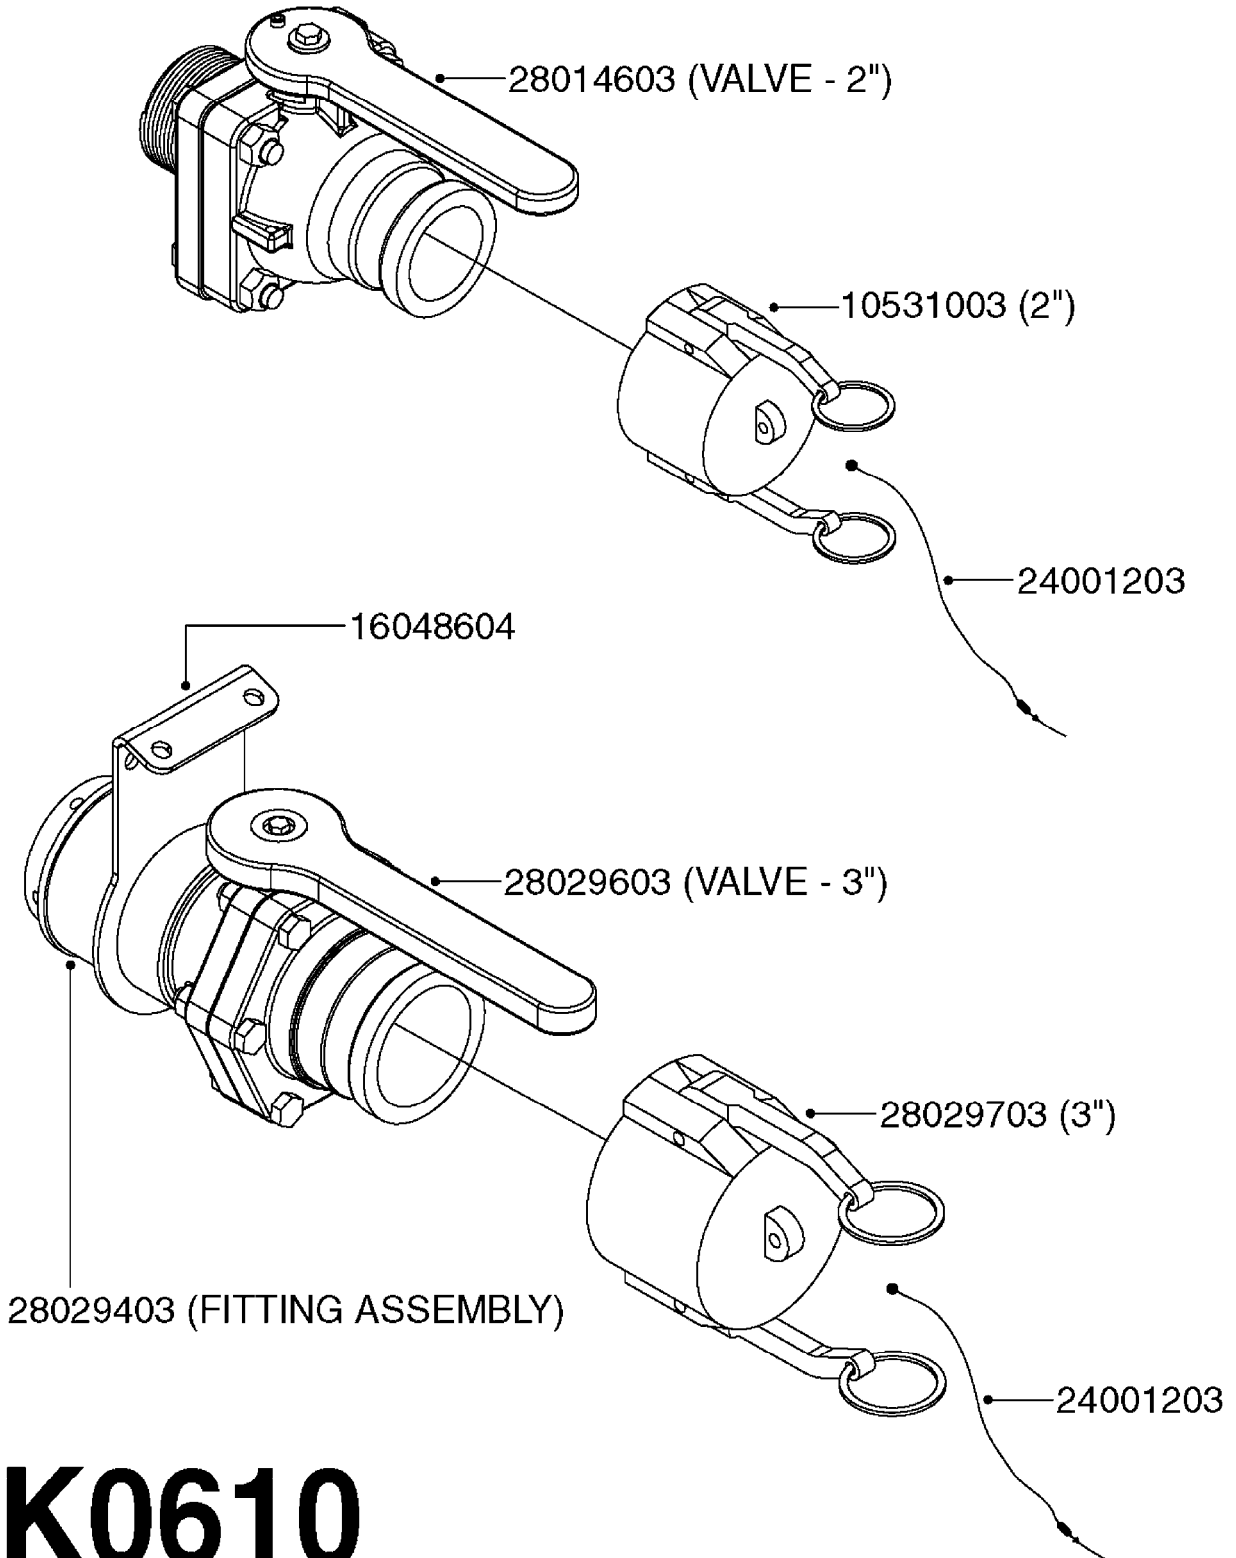

K0610

QUICKFILL-VALVES-BANJO 2" & 3"
K0610-HIN, 01:01:16

Page 1
Date 07.02.2020 10:15

parts-n°	order qty	description
10531003	1	CAP F.MALE QUICK COUPLER 2"
16048604	1	QUICK FILL BKT. NAV. 575-1100
24001203	1	RBR LANYARD 11" F.QCK FILL CAP
28014603	1	VALVE STUBBY 2" BANJO
28029403	1	3"NPT MALE X S93 FEMALE
28029603	1	VALVE STUBBY 3" BANJO
28029703	1	CAP F.MALE QUICK COUPLER 3"