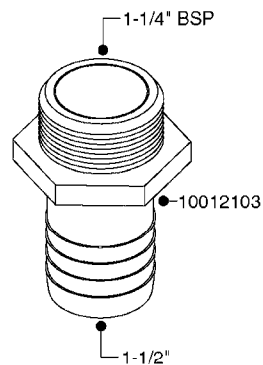

L0050

parts-n°	order qty	description
242594	1	O-RING D14 X 1.78 SCH.70-EPDM
320294	1	FITT.DK TEE 3/8X3/8HB X1/2"BSP
320305	1	FITT.DK HB 3/4'- 3/4' BSP
320386	1	FITT.DK TEE 3/8X3/8HB X3/8"BSP
320397	1	FITT.DK ELB 3/8"HB X 3/8" BSP
320401	1	FITT.DK TEE 1/2X1/2HB X1/2"BSP
320412	1	FITT.DK TEE 1/2X1/2HB X3/8'BSP
320423	1	FITT.DK ELB 1/2'HB X 3/8' BSP
320891	1	FITT.DK HB 3/8'- 3/8' BSP
320972	1	FITT.DK HB 5/16'- 1/4' BSP
322046	1	FITT.DK TEE 1/2X1/2HB X3/4'BSP
322048	1	FITT.DK TEE 3/4X3/4HB X3/4'BSP
330595	1	O-RING D24.6/D20X2.1 -3/4"
333137	1	FITT.DK CONN.1/2" F.NOZZ. DOUB
333141	1	FITT.DK CONN.1/2" F.NOZZ.SING
334041	1	FITT.DK CONN.3/4' F.NOZZ. SING
334042	1	FITT.DK CONN.3/4' F.NOZZ. DOUB
334195	1	FITT.DK ELB. 3/4"HB X 3/4"HB
10012103	1	FITT.PO.HB 1.25X1.50 IMB1012
10014003	1	FITT.PO.HB 1.25X1.25 IMB1010
10036903	1	FITT.PO.HB 1.50X1.50 IMB1212
28019303	1	FITTING HB ELB 3/4NPT-3/4HOSE
61016500	1	HOSE TAIL 3/4" 90°+RG CAP 3/4"
72026700	1	NOZZLE TUBE ADAPTER W/O-RING