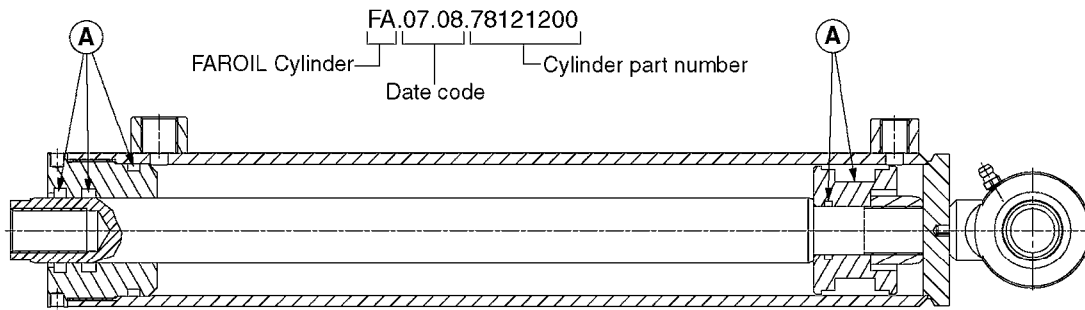

HYDRAULICS - CYLINDERS
C0020-HIN, 01:01:16

Page 3

Date 07.02.2020 10:14

parts-n°	order qty	description
63039300 78100003	1 1	CYLINDER ROD F.781132 CYL. PARA-LIFT CM+750 W/STOP

Check cylinder barrel for stamped part number.