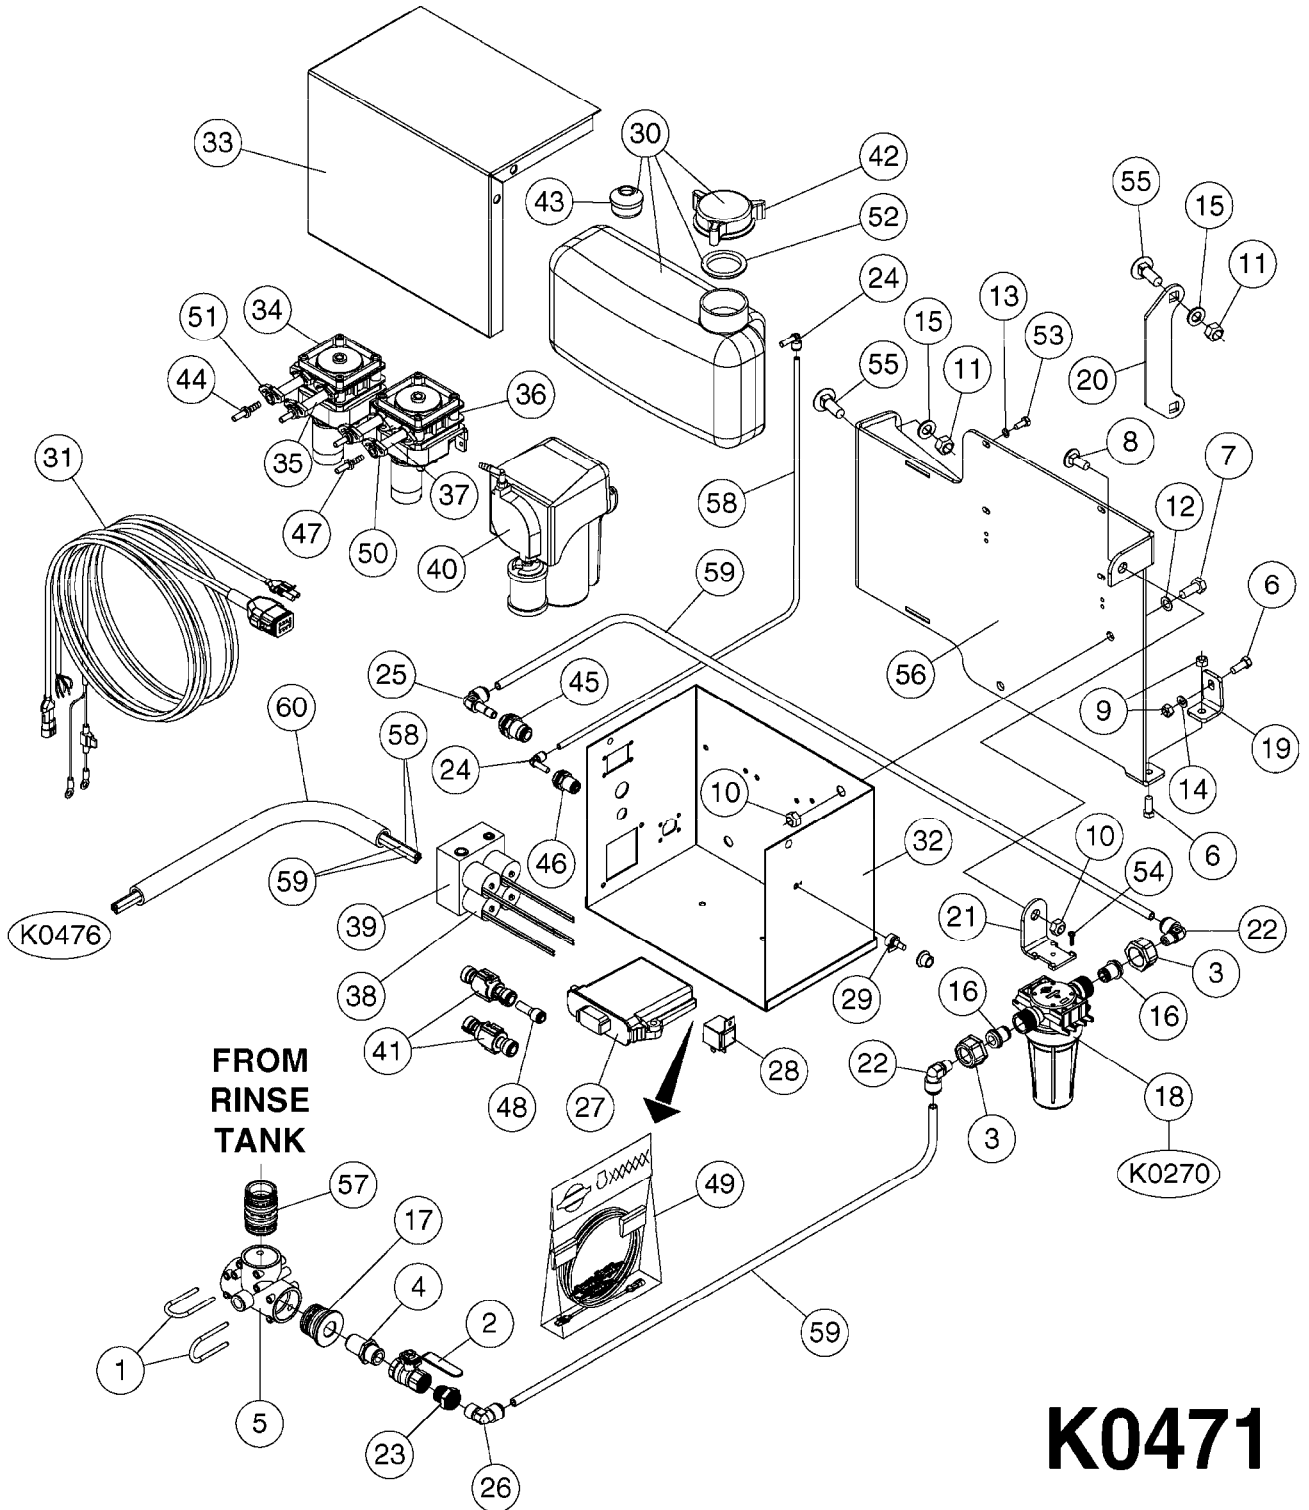

K0471

FOAM MARKER - RICHWAY
COMMANDER
K0471-HIN, 22:10:18

Page 1
Date 07.02.2020 10:14

Pos.	parts-n°	order qty	description
1	145995	1	FITT.DK S-53 FORK
2	284227	1	BALL VALVE 1/2"FEMALE THREADS
3	320283	1	FITT.DK NUT 3/4"BSP
4	321742	1	FITT.DK BULKHEAD 1/2' BSP
5	322352	1	FITT.DK S-53 TEE
6	420582	1	BOLT HEX 8.8 DEL M8X20 FT A2
7	420604	1	BOLT HEX 8.8 DEL M10X25 FT DIN933
8	440737	1	BOLT CARRIAGE M10x25 SS
9	460143	1	SELF LOCK NUT M8 SST A2 DIN985
10	460423	1	NUT HEX M10X1.50 LOCK DIN985A2 SS
11	460703	1	NUT HEX M12X1.75 LOCK DIN985A2 SS
12	470046	1	WASHER D18D11X1 LOCK
13	470901	1	WASHER D11.8/D6.1X1.6 SS LOCK
14	471126	1	WASHER, M8, Ø16/ 8.4X 1.6, SS
15	471127	1	WASHER, M12, Ø24/13X24X2.5 SS
16	717426	1	FITT.DK REDUC 1/4"BSP F.3/4"N
17	726694	1	PLUG,S53,1/2"FBSP THD W.ORING
18	845219	1	FILTER IN-LINE 3/4'80 MESH OML
19	16184403	1	FOAM M. COMPRESSOR HANGER
20	16184603	1	FOAM M. COMPRESSOR SHIM
21	16321500	1	LINE FILTER BRACKET, TDZ/DDZ
22	23004703	1	FITT, 1/4"NPT-3/8"90-PTC
23	23004803	1	FITT, 1/2"MPT-3/8"FPT REDUCER
24	23004903	1	FITT, 1/4"PLUG-IN-1/4"90-PTC
25	23005003	1	FITT, 3/8"PLUG-IN-3/8"90-PTC
26	23005103	1	FITT, 3/8"NPT-3/8"90-PTC
27	26029503	1	MODULE, CONTROL, FOAM MARKER, RICHWAY
28	26029603	1	RELAY, 12VDC, RICHWAY
29	26029703	1	POTENTIOMETER, FOAM MARKER, RICHWAY
30	28064703	1	FOAM MARKER CONC. TANK,RICHWAY
31	28064803	1	FOAM MARKER CONT.CABLE,RICHWAY
32	28086403	1	STEEL BODY, FOAM MARKER, RICHWAY
33	28086503	1	STEEL LID, FOAM MARKER, RICHWAY
34	28086603	1	WATER PUMP, FOAM MARKER, RICHWAY
34	28102303	1	RICHWAY WATER PUMP GEAR MOTOR ONLY
35	28086703	1	1/4" PUMP TUBE, WATER, FOAM MARKER, RICHWAY
36	28086803	1	CONCENTRATE PUMP, FOAM MARKER, RICHWAY
37	28086903	1	1/8" PUMP TUBE, CONCENTRATE, FOAM MARKER, RICHWAY
38	28087003	1	2-WAY SOLENOID VALVE, FOAM MARKER, RICHWAY
39	28087103	1	RHD-VTD SOLENOID BLOCK, FOAM MARKER, RICHWAY
40	28087203	1	DIAPHRAGM AIR COMPRESSOR, FOAM MARKER, RICHWAY
41	28087403	1	3/8" CHECK VALVE, FOAM MARKER, RICHWAY
42	28087603	1	1 GALLON TANK CAP, FOAM MARKER, RICHWAY
43	28087703	1	1 GALLON TANK SCREEN, FOAM MARKER, RICHWAY
44	28094103	1	FITT.1/4" STEM X 1/4" HOSE BARB
45	28095803	1	3/8"T BULKHEAD
46	28095903	1	1/4"T BULKHEAD
47	28096403	1	1/4" STEM X 3/16" HB
48	28096503	1	3/8" STEM X 1/4"T
49	28097103	1	POWER UNIT HARNESS, RICHWAY TRAILER INSIDE WIRING HARNESS COMPLETE
50	28102103	1	RICHWAY #23 QUICK CLAMP
51	28102203	1	RICHWAY #26 QUICK CLAMP
52	28102403	1	RICHWAY TANK CAP GASKET
53	41000603	1	BOLT HEX 1/4"X1/2" SS
54	44076200	1	SCREW WN5451 5X16 SS TORX
55	45001300	1	CARRIAGE BOLT M12X35 DIN603 A2
56	61020003	1	BRKT, FOAM MARKER F.COM, RICHWAY
57	72114300	1	FITT. DK S-53 MALE MALE W.ORIN
58	92703303	1	HOSE LLDPE .25"X.17"X12" BLACK
59	92703403	1	HOSE LLDPE .38"X.25"X12" BLACK