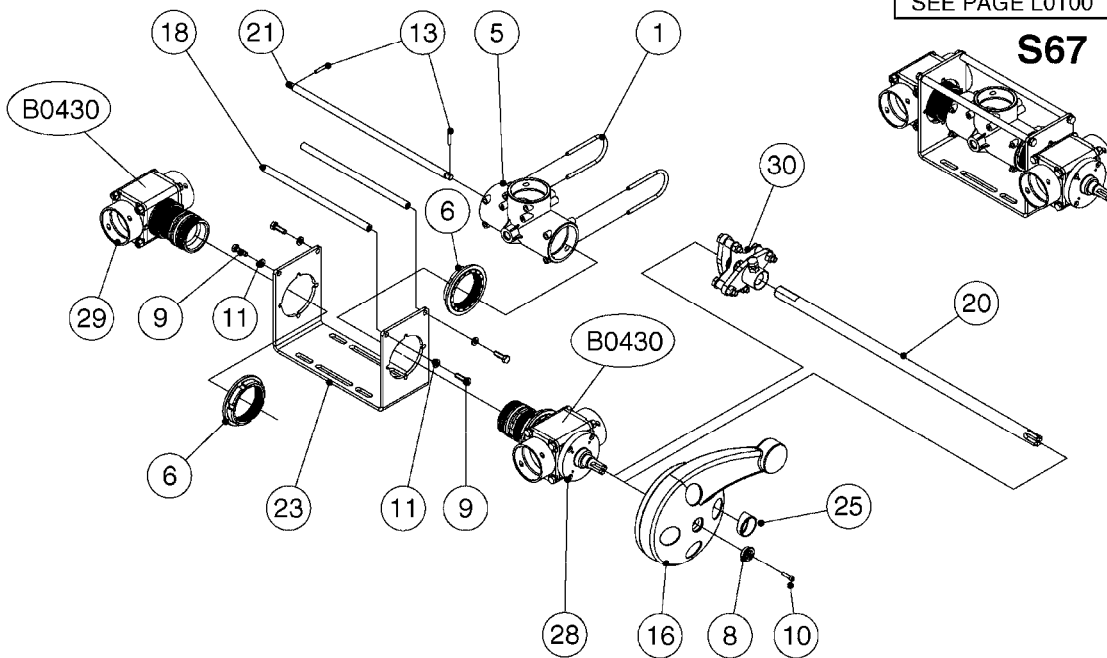

FOR S67 FITTINGS
SEE PAGE L0100

S67