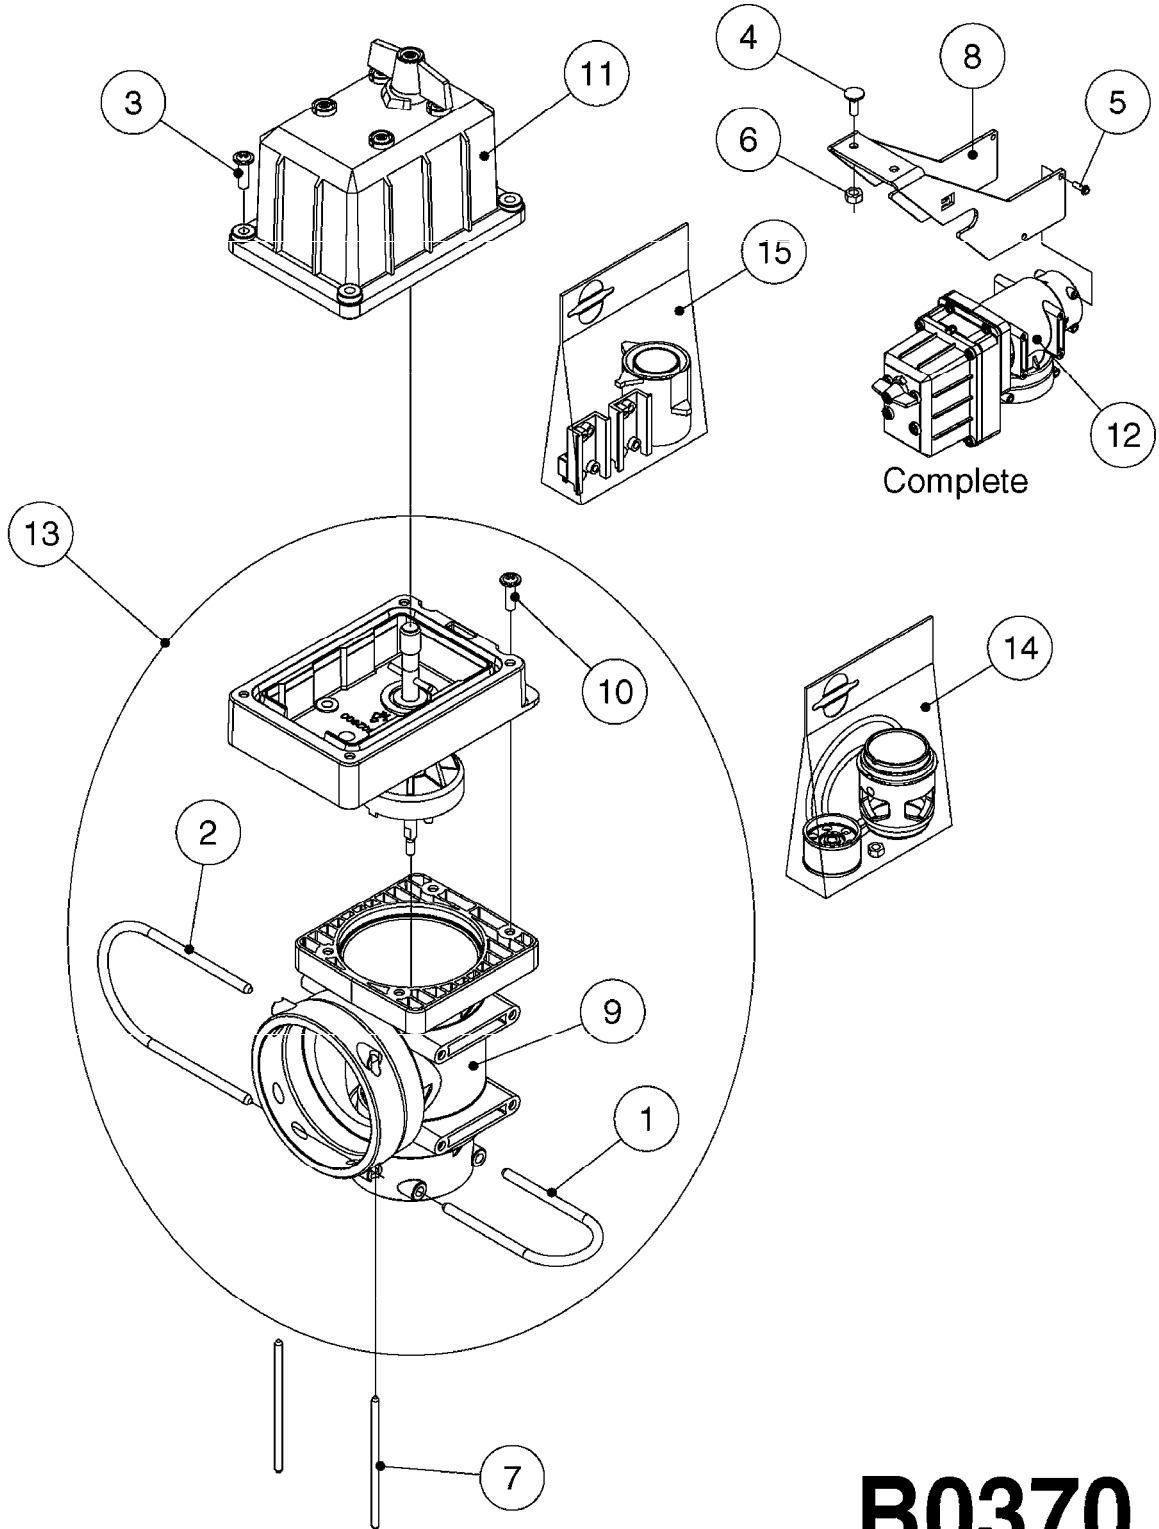

AA100

COMMANDER 4400 OVERVIEW
AA100-HIN, 01:01:16

Page 1

Date 07.02.2020 10:13

parts-n°	order qty	description

EFC BOOM VALVES
B0320-HIN, 08:04:19

Page 1
Date 07.02.2020 10:13

Pos.	parts-n°	order qty	description
1	145995	1	FITT.DK S-53 FORK
2	145996	1	FITT.DK S-67 FORK
3	242353	1	O-RING 3 X 44.2 VITON
4	242354	1	O-RING D32.2X3.0 VITON
5	270211	1	FITT.DK S25 FORK L=37.5
6	320106	1	FITT.DK CAPNUT 1" BSP
7	322224	1	FITT.DK S-67 TEE
8	322321	1	FITT.DK S-67 X 1"BSP MALE
9	330326	1	O-RING D30/D24X2 F.1"NUT
10	334564	1	FITT.DK S-67 TO S-53 ADAPTER
11	450902	1	BOLT ALLEN HEAD M4 X 16MM
12	725257	1	SPINDLE SECT. F/EC DISTRIBUTOR
13	741822	1	SEAL KIT - 1 SECTION (05)
14	755726	1	O-RING KIT F.EC/ESC SEC.VALVE
15	33500700	1	FITT.DK ADAPTER S-93F S67M
16	33502400	1	DISTRIBUTION HOUSING EFC
17	44076200	1	SCREW WN5451 5X16 SS TORX
18	61032700	1	BRACKET F. EFC SEC. VALVES < 7
18	61032800	1	BRACKET F. EFC SEC.VALVES <4>6
19	72048000	1	MOTOR, DISTRIBUTION 1:300
20	72114300	1	FITT. DK S-53 MALE MALE W.ORIN
21	72137200	1	MCROSWCH ASSY F.Boom VLV 300:1
22	72233700	1	SECTION VALVE, EFC, 1:300
23	72284000	1	BYPASS VALVE, EFC, 1:300
24	72591700	1	SPINDLE SECT.W/O CONS.PRESSURE