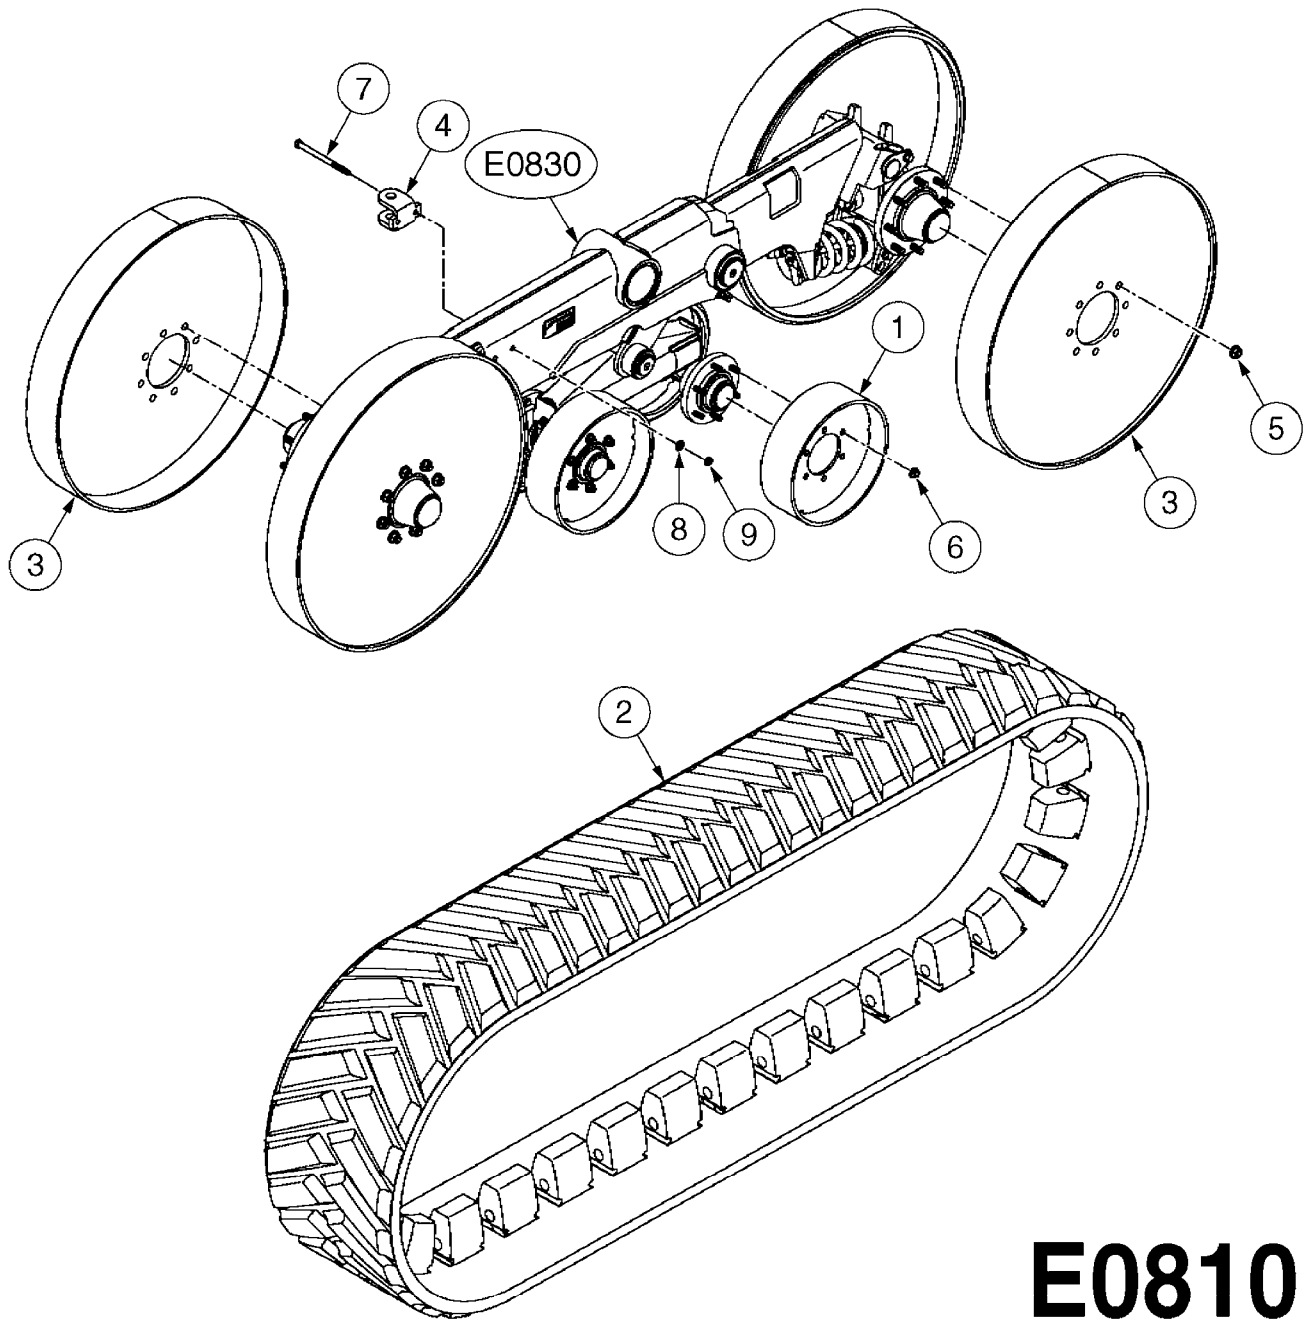

E0810

CAMOPLAST TRACK 40 SERIES
E0810-HIN, 01:01:16

Page 1
Date 07.02.2020 10:14

Pos.	parts-n°	order qty	description
1	28064103	1	WHEEL, MID-ROLLER (1401,1402)
1	28064203	1	WHEEL, MID-ROLLER(45-1801)
2	28074703	1	TRACK LH 249" X 14" (40-1402)
2	28074803	1	TRACK RH 249" X 14" (40-1402)
2	28075103	1	TRACK 249" X 18" (45-1801)
3	28075203	1	WHEEL, IDLER (40-1402)
3	28075303	1	WHEEL, IDLER (45-1801)
4	28075403	1	BRACE BRACKET
5	28082103	1	LUG NUT SET (8) IDLER
6	28083003	1	LUG NUT SET (6) MID-ROLLER
7	28083203	1	BOLT HEX 7"X1/2"-20 UNF GR 8
8	28083303	1	WASHER 1/2"
9	28083403	1	LOCK NUT 1/2"-20 UNF