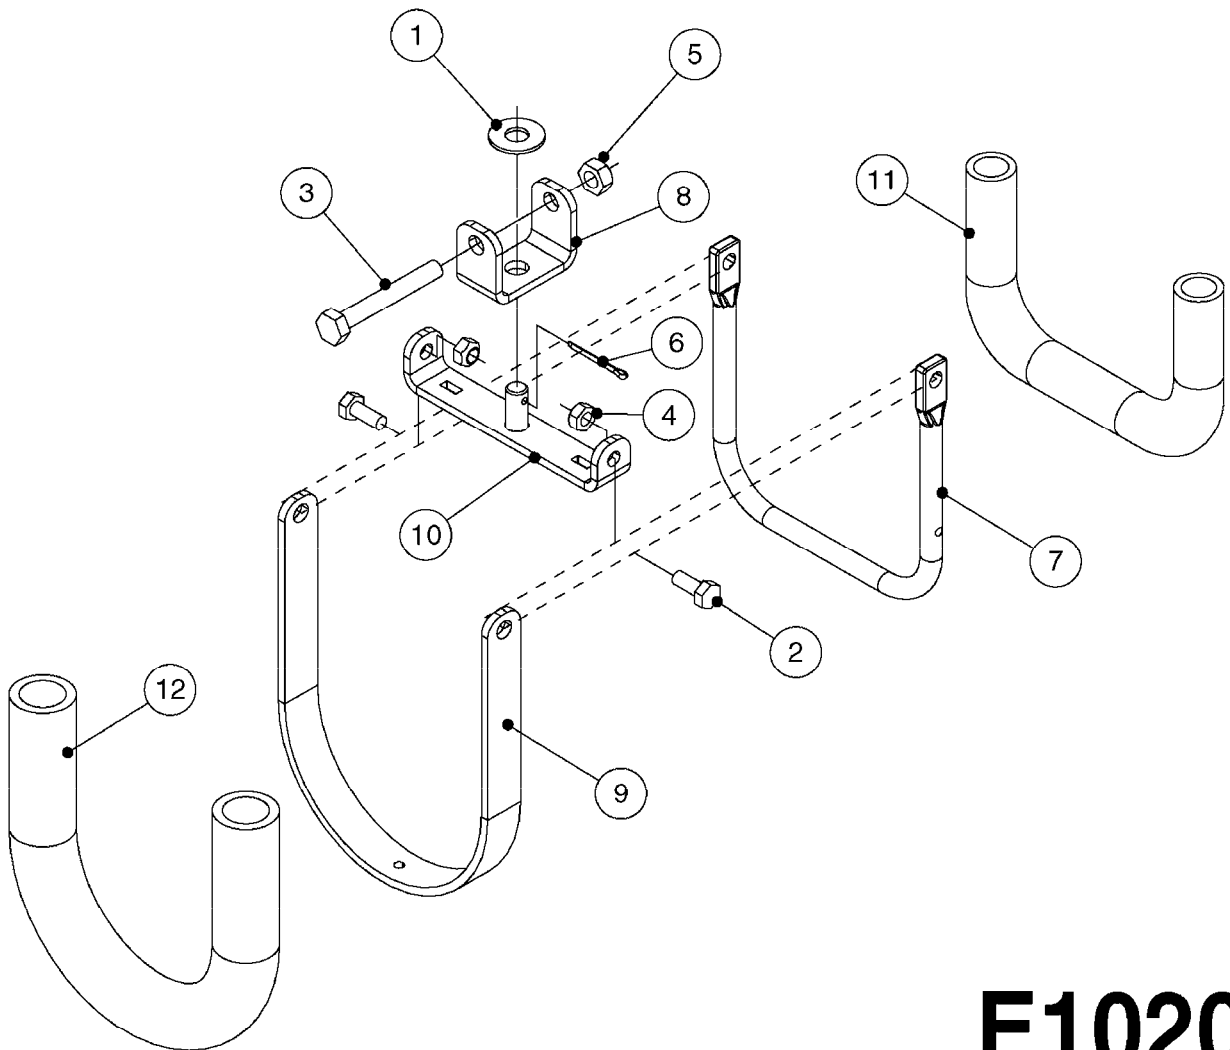

E1020

SWIVEL HOSE GUARD
E1020-HIN, 17:11:16

Page 1
Date 07.02.2020 10:14

Pos.	parts-n°	order qty	description
1	165557	1	WASHER D28.0/D12.2X2.0 SS
2	421046	1	BOLT HEX M8X25/25 A2 SS DIN933
3	421222	1	BOLT HEX 8.8 DEL M10X75 FT
4	460143	1	SELF LOCK NUT M8 SST A2 DIN985
5	460423	1	NUT HEX M10X1.50 LOCK DIN985A2 SS
6	480126	1	PIN COTTER M4X30
7	15118200	1	HOSE & TUBE HOLDER NCM
8	16143600	1	HOSE AND CABLE HOLDER TOP
9	16160900	1	HOSE AND CABLE GUARD 160X502MM
9	16187700	1	HOSE AND CABLE GUARD 160X402MM
10	61042200	1	HOSE AND CABLE HOLDER PIVOT
11	92703203	1	HOSE R X3/4" X300PSI WP X0012"
12	92712403	1	HOSE R X1" X300PSI WP X0012"