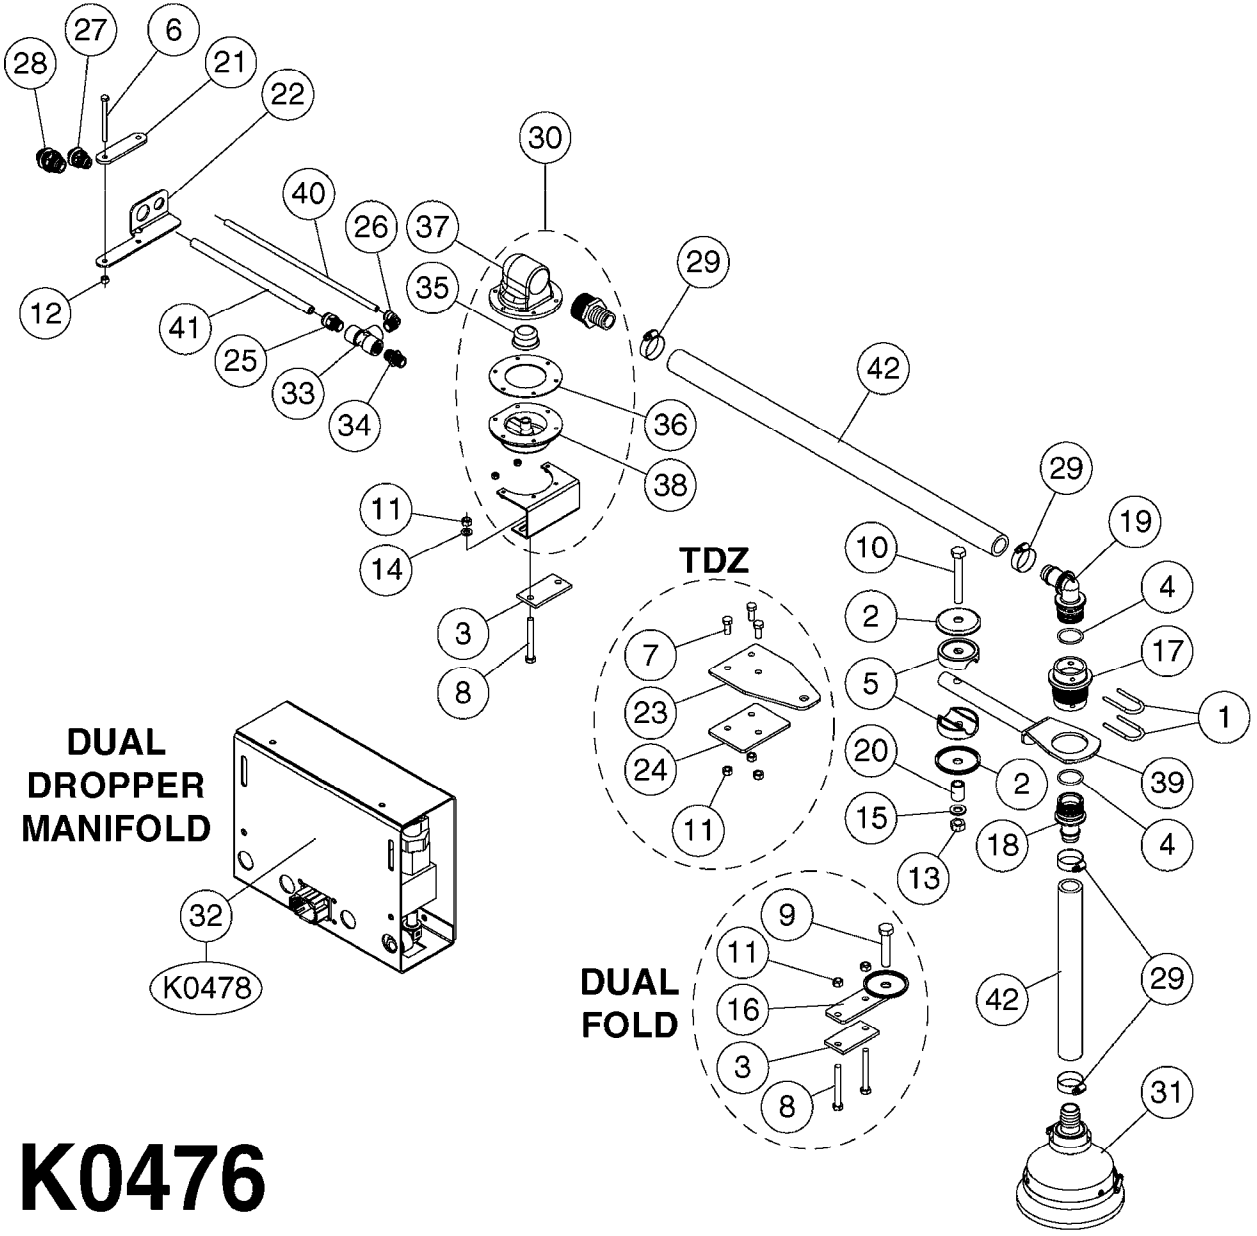

FOAM MARKER - DROPPER RICHWAY
K0476-HIN, 26:02:18

Page 1
Date 07.02.2020 10:14

Pos.	parts-n°	order qty	description
1	145995	1	FITT.DK S-53 FORK
2	160775	1	WASHER F. FRICTION PLATE
3	172664	1	FLATBAR BACKING PLATE
4	242109	1	O-RING D32.2x3.0
4	242354	1	O-RING D32.2X3.0 VITON
5	330831	1	FRICTION PLATE
6	410605	1	BOLT HEX 8.8 DEL M6X80
7	420582	1	BOLT HEX 8.8 DEL M8X20 FT A2
8	421201	1	BOLT HEX 8.8 DEL M8X70
9	430323	1	BOLT HEX 8.8 DEL M12X60
10	430924	1	BOLT HEX 8.8 DEL M12 X 85
11	460143	1	SELF LOCK NUT M8 SST A2 DIN985
12	460261	1	NUT HEX M6X1.00 LOCK DIN985 A2 SS
13	460703	1	NUT HEX M12X1.75 LOCK DIN985A2 SS
14	471126	1	WASHER, M8, Ø16/ 8.4X 1.6, SS
15	471127	1	WASHER, M12, Ø24/13X24X2.5 SS
16	611671	1	BREAK AWAY HOLDER F-MARKER
17	726463	1	FITT.DK S53 BULKHEAD W/GASKET
18	726559	1	FITT DK. S-53 HB 1" W/O-RING
19	726571	1	FITT.DK S-53 ELB.1", W ORING
20	14103900	1	BUSHING Ø19/Ø13 L=26.5 SPC/FTZ BOOMS ONLY
21	16022403	1	BRACKET 60MM TUBE
22	16162903	1	BRKT, FOAM LINE DISCONNECT
23	16169803	1	BRACKET, TDZ FOAM MARKER MOUNT
24	16170003	1	PLATE, TDZ FOAM MARKER MOUNT BACKER
25	23004303	1	FITT, 3/8"NPT-3/8"TUBE-PTC
26	23004403	1	FITT, 3/8"NPT-1/4"90-PTC
27	23004503	1	FITT, BULKHEAD-1/4" TUBE-PTC
28	23004603	1	FITT, BULKHEAD-3/8" TUBE-PTC
29	28030003	1	CLAMP HOSE GEAR P1" 6716
30	28064903	1	FOAMHEAD ASSEMBLY, RICHWAY
31	28065003	1	COLLECTOR HEAD ASSY, RICHWAY
32	28065103	1	DUAL DROP MANIFOLD, RICHWAY
33	28066303	1	FITT, BANJO, 3/8" TEE
34	28066403	1	FITT, BANJO, 3/8"-3/8" STR NIP
35	28087803	1	3/8" FOAMHEAD SCREEN, FOAM MARKER, RICHWAY
36	28087903	1	FOAMHEAD GASKET, FOAM MARKER, RICHWAY
37	28088003	1	FOAMHEAD TOP HOUSING, FOAM MARKER, RICHWAY
38	28088103	1	FOAMHEAD BOTTOM HOUSING, FOAM MARKER, RICHWAY
39	61065900	1	BRACKET FOR FOAM DROPPER, S53
40	92703303	1	HOSE LLDPE .25"X.17"X12" BLACK
41	92703403	1	HOSE LLDPE .38"X.25"X12" BLACK
42	92712403	1	HOSE R X1" X300PSI WP X0012"