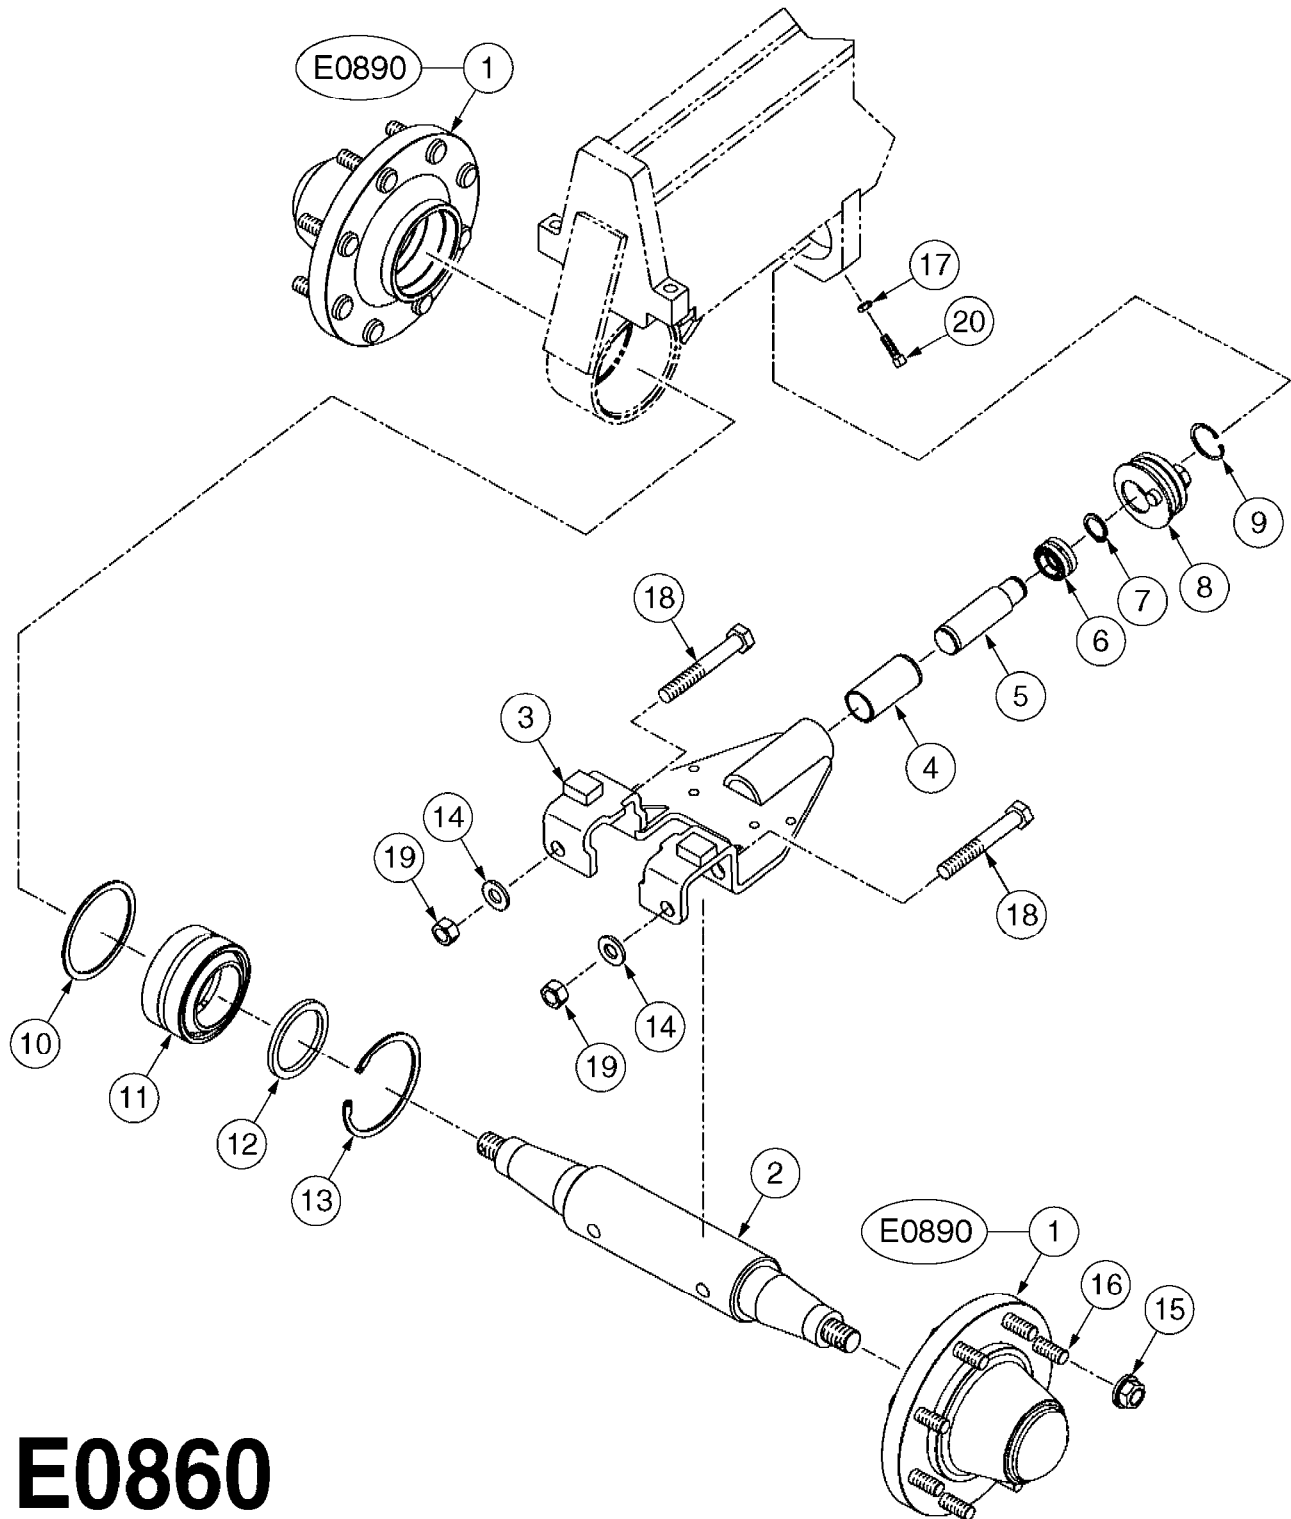

E0850

CAMOPLAST TENSIONER ASSEMBLY
E0850-HIN, 01:01:16

Page 1

Date 07.02.2020 10:14

Pos.	parts-n°	order qty	description
1	28074003	1	LOCK PLATE
2	28074103	1	SNAP RING
3	28078403	1	SPRING MOUNT
4	28078503	1	RETAINER PLATE
5	28078603	1	SLEEVE W/NOTCH
6	28078703	1	BUSHING 1/2"X1-1/4"ODX1"ID
7	28078803	1	ACME SCREW
8	28078903	1	SLEEVE, EXTEN.1"X1/2"IDX1.04"OD
9	28079003	1	SEAT, WASHER
10	28079103	1	SPRING PILOT
11	28083803	1	BOLT HEX 2"X1/2"-13 UNC
12	28084603	1	COTTER PIN 1-1/4" X 5/32"
13	28085103	1	SPRING SPRING FOR 30 SERIES
13	28085203	1	SPRING 9" X 5" X 3/4" SPRING FOR 40 SERIES