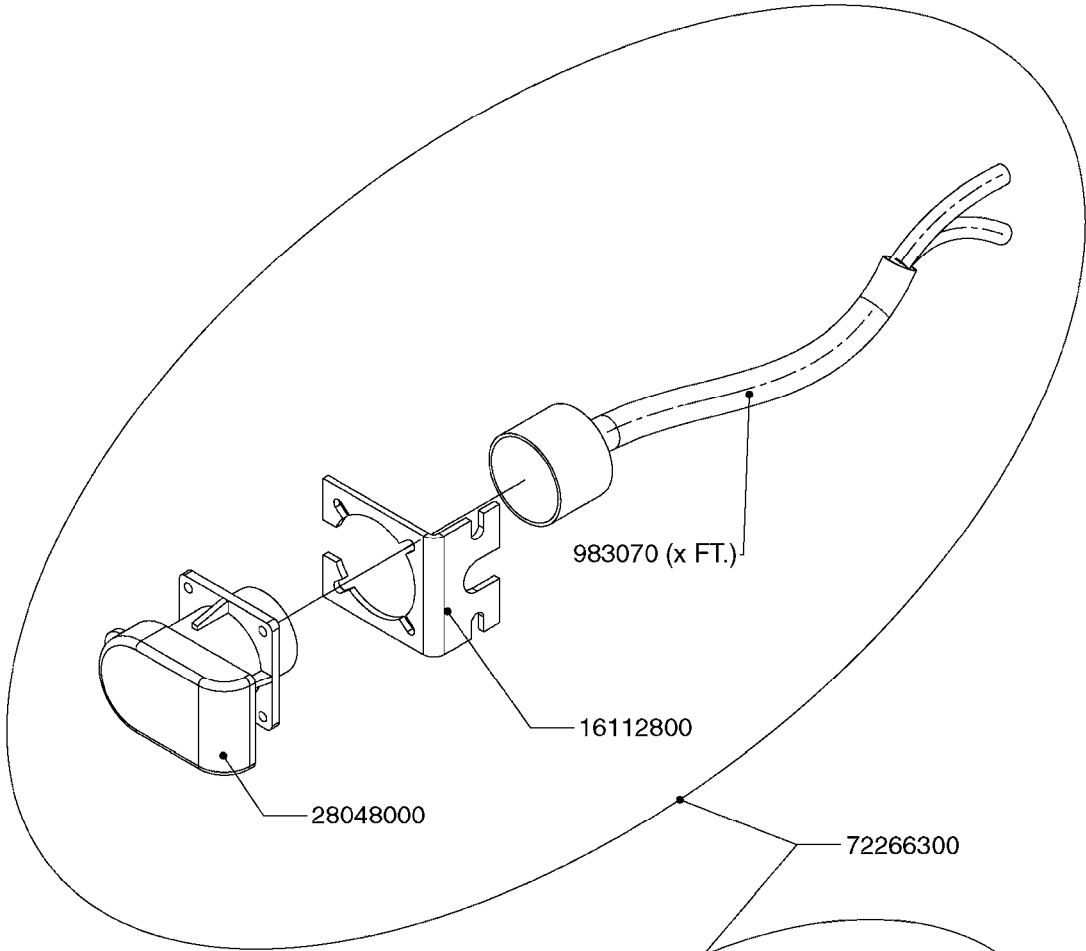

POWER SUPPLY CABLES
M0240-HIN, 01:01:16

Page 0

Date 07.02.2020 10:15