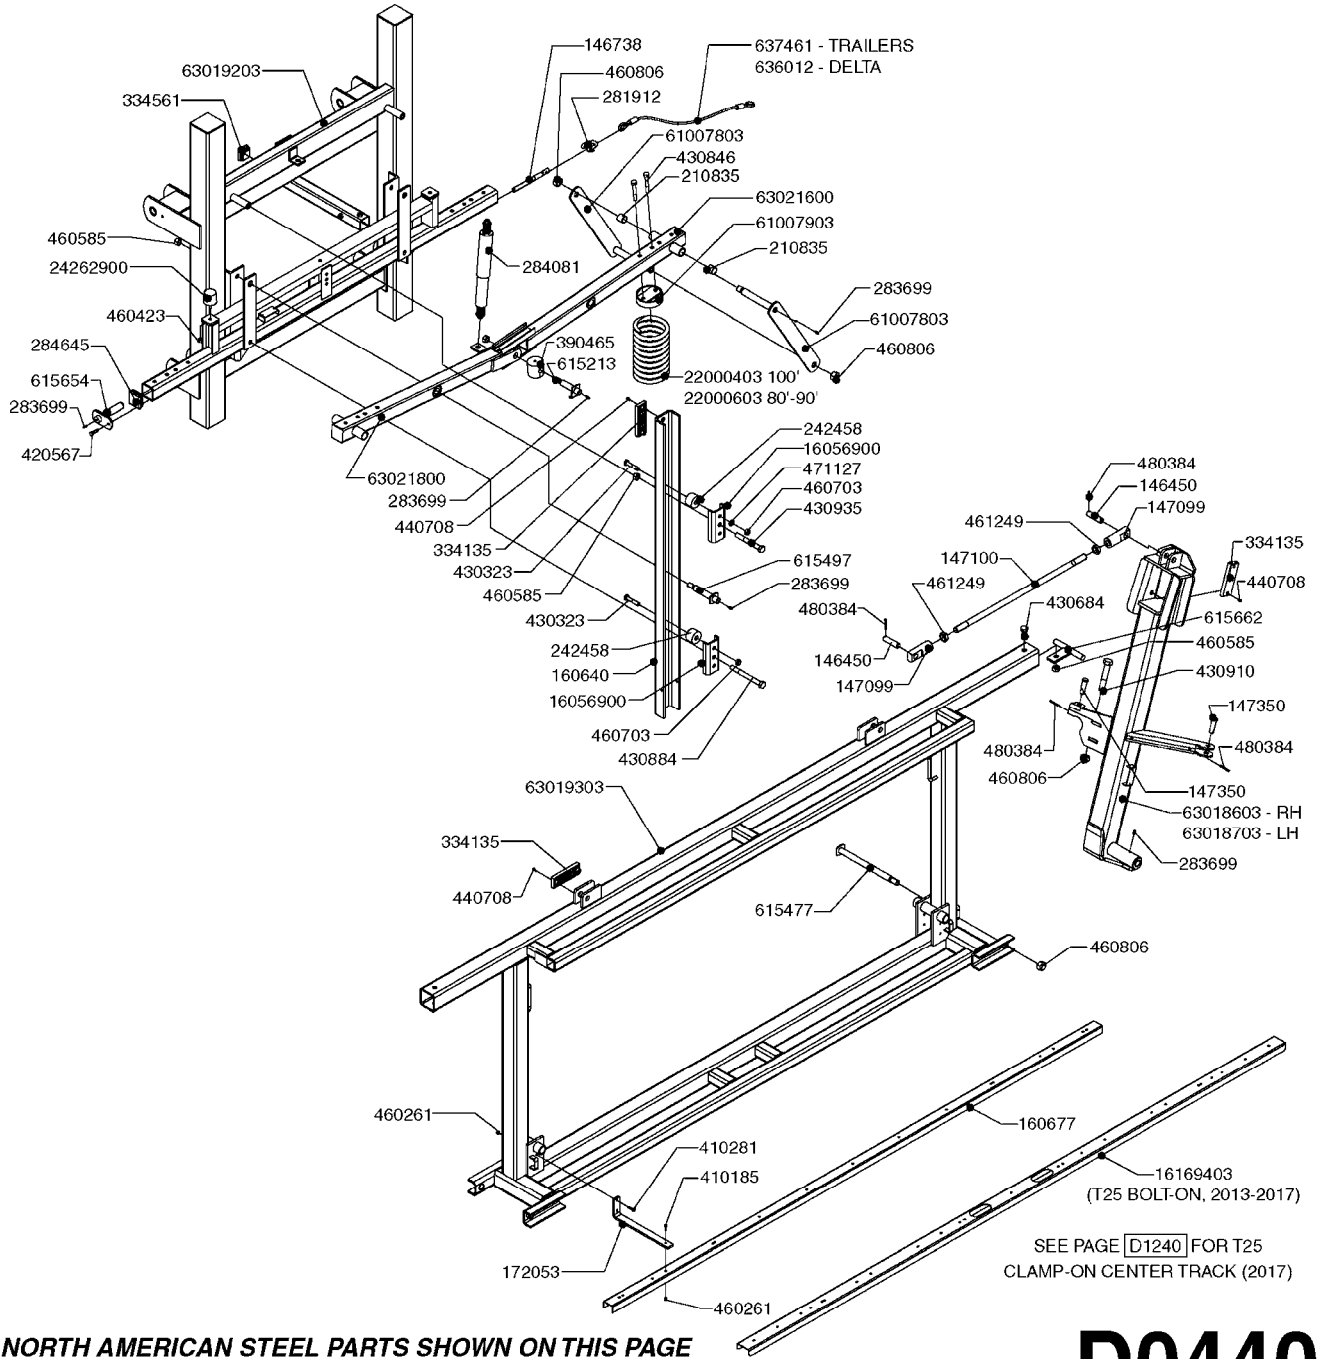

DK* = DENMARK STEEL PARTS
US* = NORTH AMERICAN STEEL PARTS

D0410

BOOM - SPC OUTER WING 80-100'
D0410-HIN, 01:01:16

Page 1
Date 07.02.2020 10:14

parts-n°	order qty	description
111344	1	CLAW CLUTCH Ø100/Ø20,5 UNDER PART RED
111640	1	CLAW CLUTCH Ø100 TOP PART RED
145911	1	BUSHING FOR HY CYL 21M LZ
145912	1	BUSHING D19.8/D17.0X7MM
166246	1	WASHER CUP D53 F.SPRING
220771	1	SPRING D53/D43X100
283699	1	GREASE NIPPLE M6X1
322114	1	NUT PLASTIC F.NOZZ.H
322116	1	BOLT PLASTIC F.NOZZ.H.
334873	1	NOZZ.HOLDER BOTTOM HLF33487300
334874	1	NOZZLE HOLDER - TOP HALF
421083	1	BOLT HEX 8.8 DEL M10X65
430874	1	SCREW SET 8.8 DEL M12X70 FT
460386	1	NUT HEX M12X1.75
460423	1	NUT HEX M10X1.50 LOCK DIN985A2 SS
460585	1	LOCKING NUT M16 DIN985 A2 SS
460703	1	NUT HEX M12X1.75 LOCK DIN985A2 SS
460806	1	NUT HEX M20X2.50 LOCK DIN985A2 SS
461251	1	NUT HEX M20 X 2.5 JAMB
471122	1	WASHER, M10, Ø20/10.5X 2.0, SS
471127	1	WASHER, M12, Ø24/13X24X2.5 SS
615819	1	PIN
14016600	1	PIN F. LINK ARM / SPC
28015003	1	PANDUIT TIE STRAP, PKG. 25
61006200	1	ADJ. ARM F.BREAKAWAY FTZ
61010700	1	PIN F.HINGE 80-90'/SPC L=664
61024200	1	PIN F. PIVOT HINGE 100'/SPC
63008400	1	OUTERWING 90' RH / SPC
63008500	1	OUTERWING 90' LH / SPC
63009200	1	OUTERWING 100' LH / SPC
63009300	1	OUTERWING 100' RH / SPC
63010400	1	OUTERWING 80' LH / SPC
63010500	1	OUTERWING 80' RH / SPC
63018403	1	WING OUTER RH 100' SPC
63018503	1	WING OUTER LH 100' SPC
63019703	1	BREAKAWAY 2.5M SPC/FTZ
63019803	1	BREAKAWAY 3M SPC/FTZ
63828100	1	BREAKAWAY FTZ/SPC 2.5M, RED
63825000	1	BREAKAWAY FTZ/SPC 3.0M, RED
82500403	1	WING OUTER SET FPS 80' SPC
82500503	1	WING OUTER SET FPS 88-90' SPC