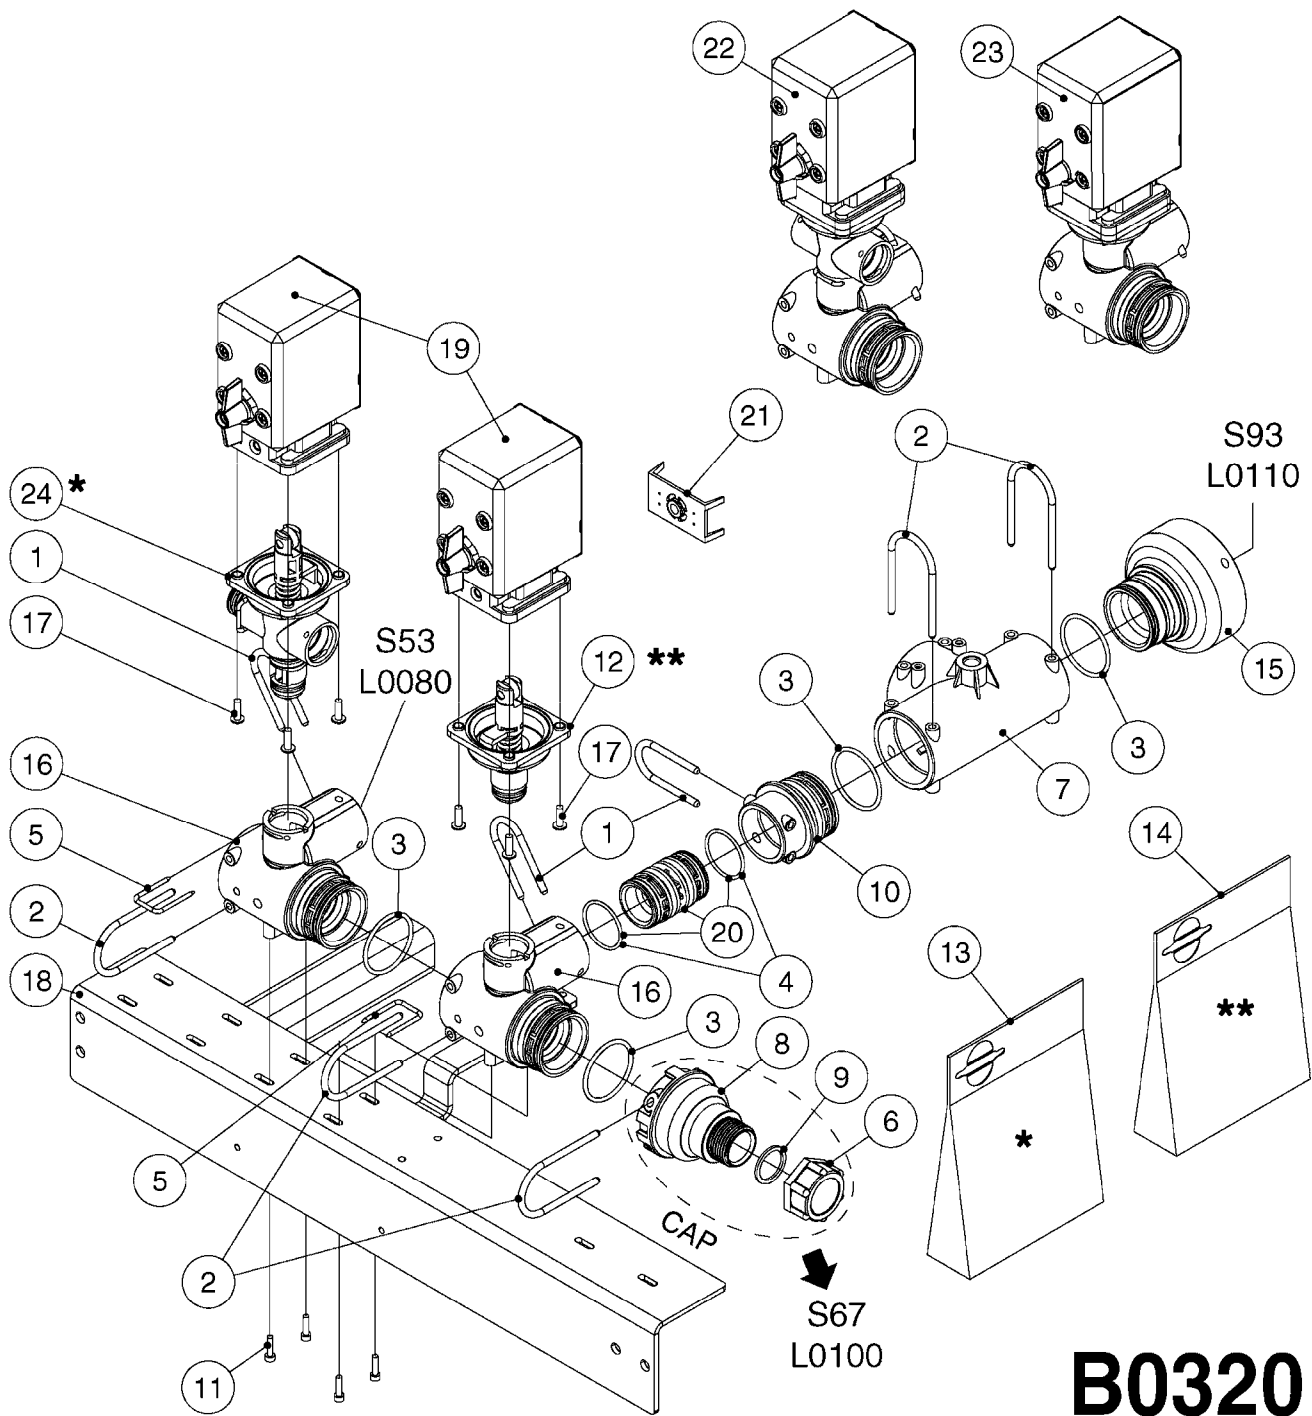

EFC BOOM VALVES
B0320-HIN, 08:04:19

Page 1
Date 07.02.2020 10:13

Pos.	parts-n°	order qty	description
1	145995	1	FITT.DK S-53 FORK
2	145996	1	FITT.DK S-67 FORK
3	242353	1	O-RING 3 X 44.2 VITON
4	242354	1	O-RING D32.2X3.0 VITON
5	270211	1	FITT.DK S25 FORK L=37.5
6	320106	1	FITT.DK CAPNUT 1" BSP
7	322224	1	FITT.DK S-67 TEE
8	322321	1	FITT.DK S-67 X 1"BSP MALE
9	330326	1	O-RING D30/D24X2 F.1"NUT
10	334564	1	FITT.DK S-67 TO S-53 ADAPTER
11	450902	1	BOLT ALLEN HEAD M4 X 16MM
12	725257	1	SPINDLE SECT. F/EC DISTRIBUTOR
13	741822	1	SEAL KIT - 1 SECTION (05)
14	755726	1	O-RING KIT F.EC/ESC SEC.VALVE
15	33500700	1	FITT.DK ADAPTER S-93F S67M
16	33502400	1	DISTRIBUTION HOUSING EFC
17	44076200	1	SCREW WN5451 5X16 SS TORX
18	61032700	1	BRACKET F. EFC SEC. VALVES < 7
18	61032800	1	BRACKET F. EFC SEC.VALVES <4>6
19	72048000	1	MOTOR, DISTRIBUTION 1:300
20	72114300	1	FITT. DK S-53 MALE MALE W.ORIN
21	72137200	1	MCROSWCH ASSY F.Boom VLV 300:1
22	72233700	1	SECTION VALVE, EFC, 1:300
23	72284000	1	BYPASS VALVE, EFC, 1:300
24	72591700	1	SPINDLE SECT.W/O CONS.PRESSURE