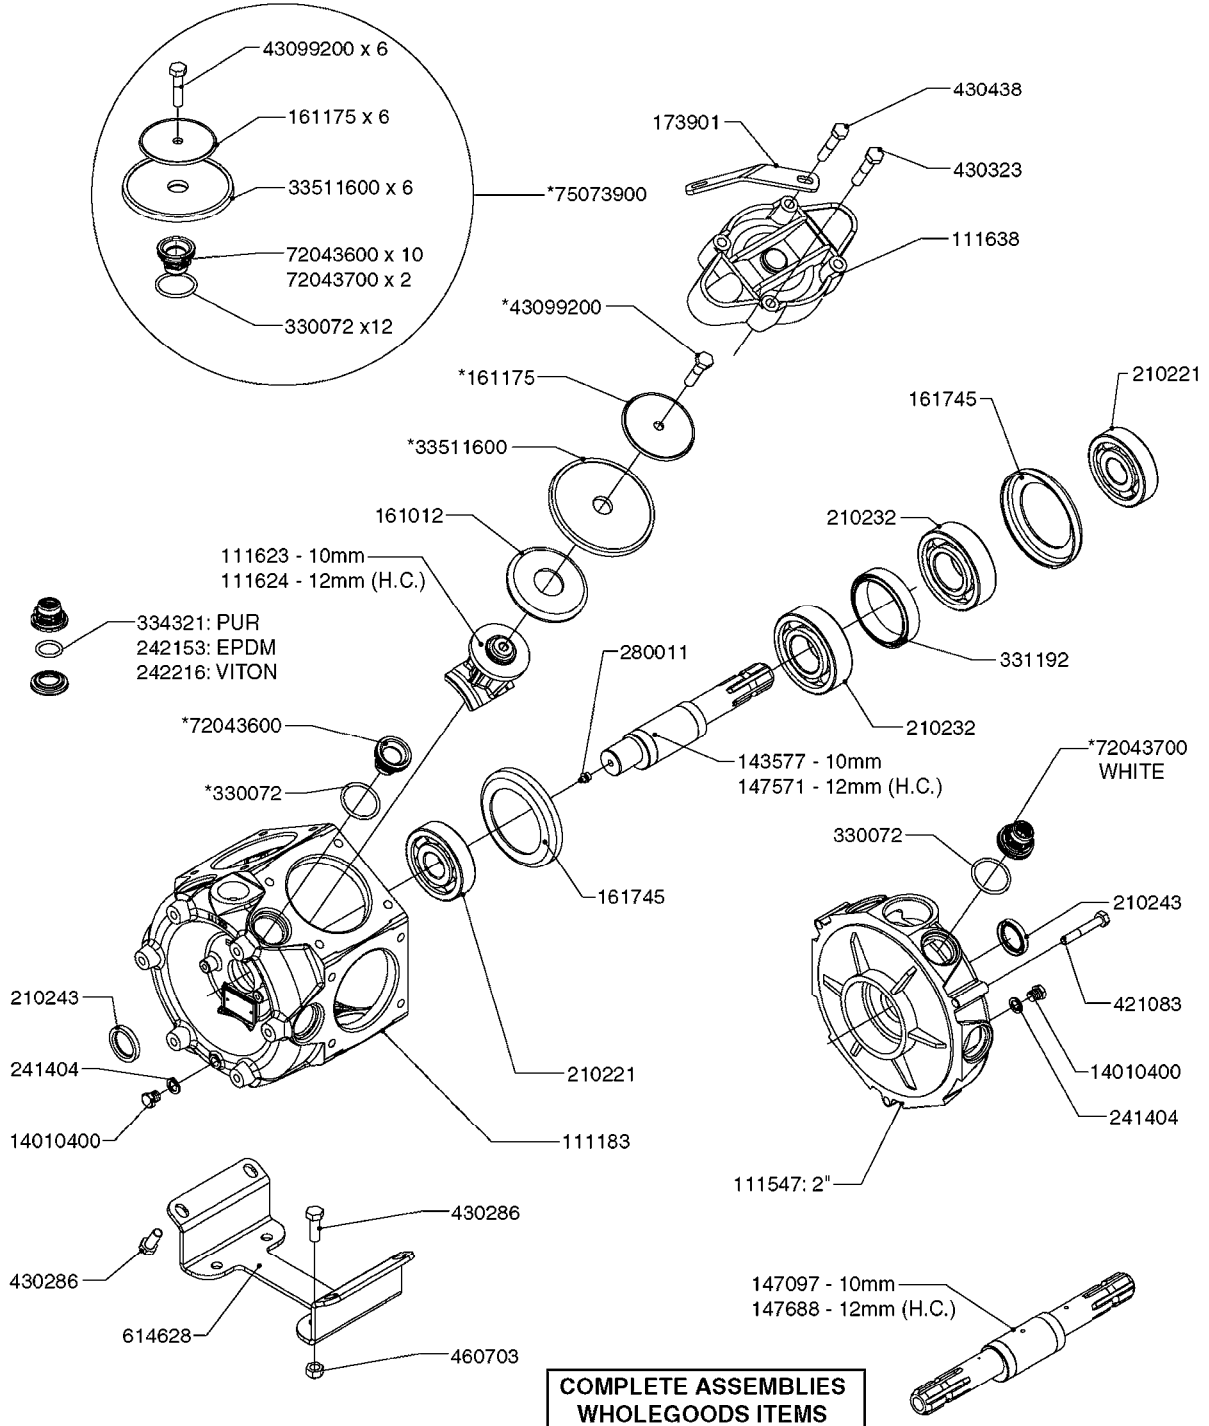

PUMP REPAIR KIT

**COMPLETE ASSEMBLIES
WHOLEGOODS ITEMS**

COMPLETE PUMPS
 821587 - 463/10 2" W/THROUGH SHAFT (540 RPM)
 82166300 - 463/12 2" (540 RPM H.C. INLINE PORTS)
 463/12 2" (540 RPM H.C. OFFSET PORTS) REPLACED BY 82168700 (PAGE A0350)