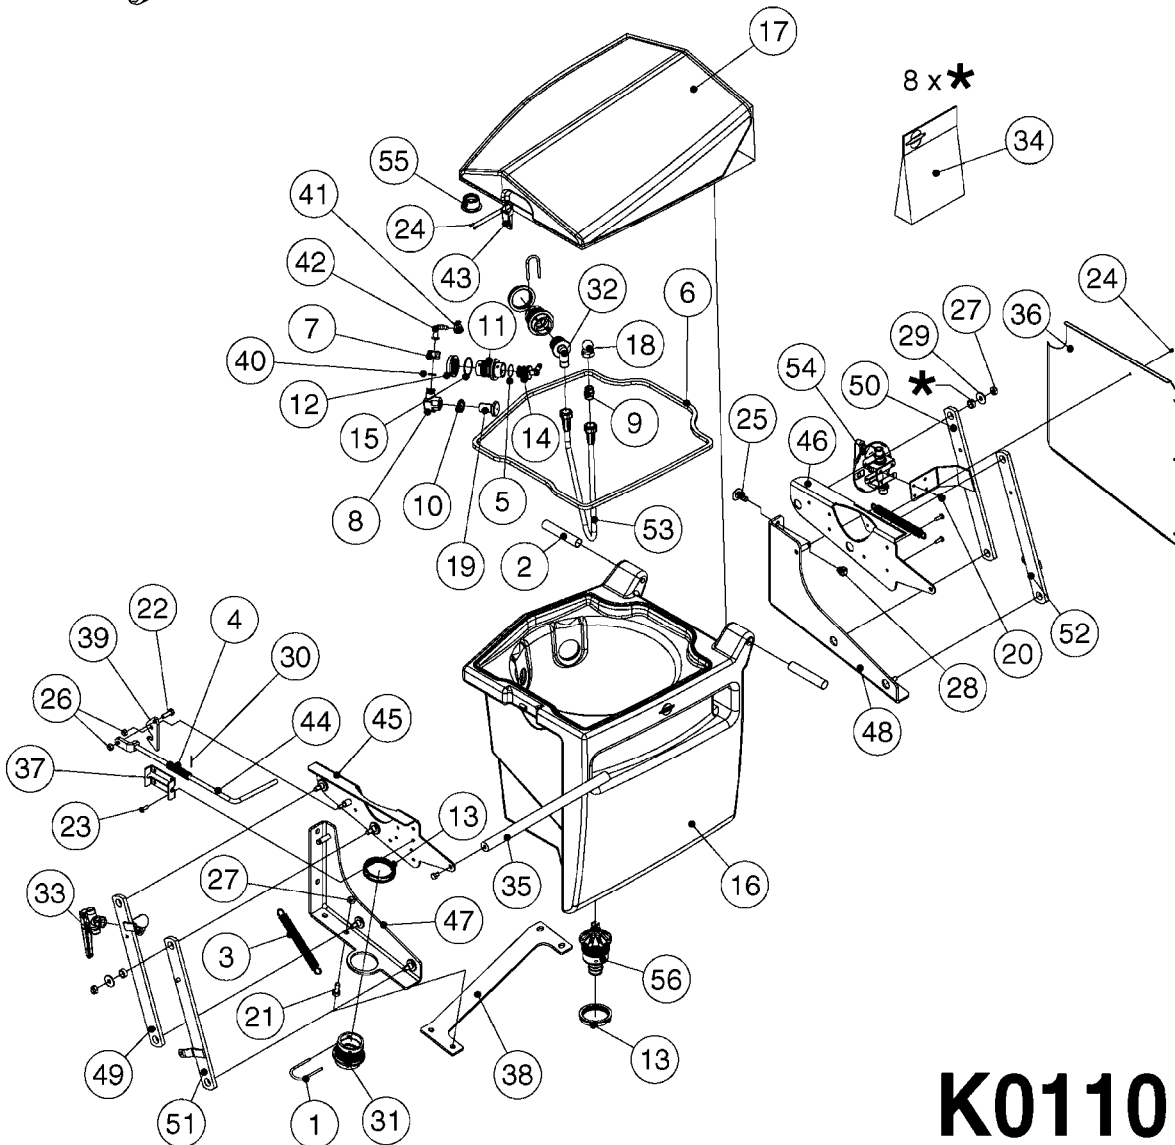

K0110

CHEMICAL FILLER-HOPPER NCM
K0110-HIN, 28:11:17

Page 1

Date 07.02.2020 10:14

Pos.	parts-n°	order qty	description
1	145996	1	FITT.DK S-67 FORK
2	151162	1	PIN F. LID HINGE CHEM-FILLER
3	220949	1	SPRING Ø20.0/3.0 L=240 BLACK
4	220951	1	SPRING D15/1.5 L=90 20V
5	242355	1	O-RING D19.2X3.0 VITON F.S-40
6	242563	1	NEOPRENE SEAL 10X10
7	320084	1	FITT.DK NUT 1/2" BSP
8	320563	1	FITT.DK 3 WAY 1/2" 110 DEG.
9	320655	1	FITT.DK HN 1/2"-1/2" BSP
10	321307	1	FITT.DK NUT 1/2" BSP JAMB
11	322102	1	FITT.DK S-40 BULKHEAD
12	322106	1	FITT.DK S-40 BULKHEAD NUT
13	322108	1	FITT.DK S-67 BULKHEAD NUT
14	334237	1	FITT.DK S-40 ELB.3/8"
15	334259	1	GASKET F. S-40 BULKHEAD
16	351769	1	HOPPER FOR CHEMFILLER
17	351770	1	LID F. TURBO FILL NCM
18	371552	1	NOZZLE F.RINSING
19	372044	1	NOZZLE FOR CHEMFILLER
20	410185	1	BOLT HEX 8.8 DEL M6X16
21	420604	1	BOLT HEX 8.8 DEL M10X25 FT DIN933
22	421046	1	BOLT HEX M8X25/25 A2 SS DIN933
23	440392	1	SCREW 6.3 X 25.0 DIN7981C TORX
24	440632	1	SCREW M4X13
25	451070	1	CARRIAGE BOLT M12X30
26	460143	1	SELF LOCK NUT M8 SST A2 DIN985
27	460423	1	NUT HEX M10X1.50 LOCK DIN985A2 SS
28	460703	1	NUT HEX M12X1.75 LOCK DIN985A2 SS
29	471140	1	WASHER D30/D10.5X2.5 STAINLESS
30	480798	1	ROLL PIN D3X30 DIN1481 RST
31	726464	1	FITT.DK S-67 BULKHEAD W/GASKET
32	726552	1	FIT.DK S-53X90 1/2" BSP,O-RING
33	727543	1	VALVE F.CHEM FILL JUG RINSE
34	741830	1	BUSHINGS F.PARALLELARMS
35	14036900	1	HAND GRIP FOR CHEMFILLER
36	16137400	1	PLATE BACK F. CHEM-FILL NCM
37	16137700	1	GUIDE BRACKET F.CHEMFILL LOCK
38	16138100	1	SUPPORT FOR CONSOLE
39	16149500	1	HOOK LATCH F.CHEMFILL'05
40	24022901	1	GASKET D10X19 EP 3.2
41	28029803	1	CLAMP HOSE GEAR P1/2" 6708
42	28054500	1	ANGLE HOSE BARB 90 1/2 10MM
43	28055800	1	LOCK (SNAP CLIP) SS
44	61038200	1	HANDLE F.CHEMFILL LOCK '05
45	63035000	1	MOUNT.BRACKET F.CHEMFILL RIGHT
46	63035100	1	MOUNT.BRACKET F.CHEMFILL LEFT
47	63035200	1	MT.BRACKET F.PARALLELARMS LEFT
48	63035300	1	MT.BRACKET F.PARALLELARMS RIGHT
49	63040700	1	INNER ARM F.CHEMFILL LEFT
50	63040800	1	INNER ARM F.CHEMFILL RIGHT
51	63040900	1	OUTER ARM F.CHEMFILL LEFT
52	63041000	1	OUTER ARM F.CHEMFILL RIGHT
53	63041300	1	RINSE PIPE F. CHEM-FILLER
54	72246800	1	VALVE 1/2" 2 POSITION
55	72339500	1	AIR VALVE F.CHEMFILLER
56	72726900	1	CHECK VALVE F.CHEMFILLER