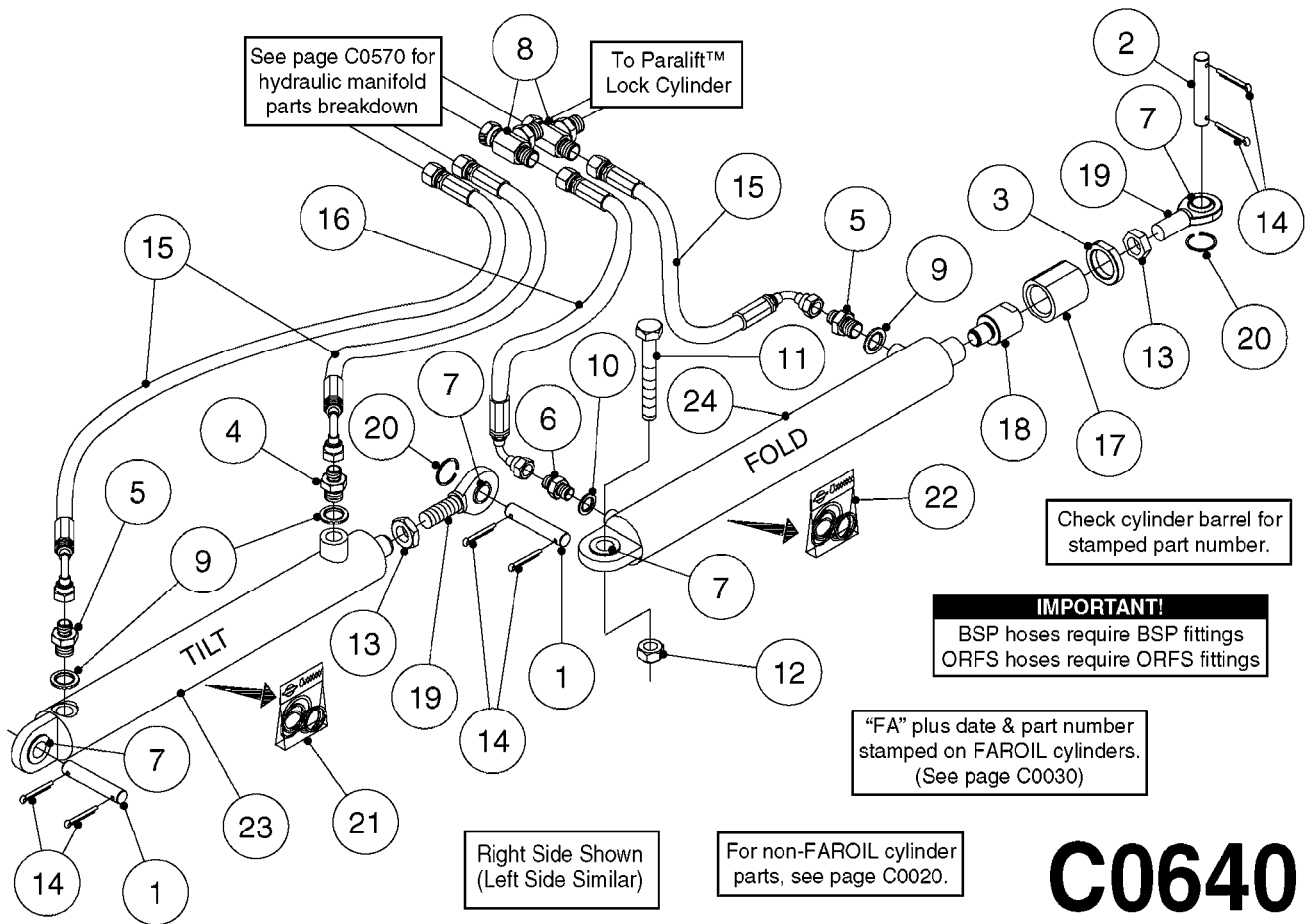

HYD EAGLE HZ SPC 80'-100'
C0640-HIN, 22:08:17

Page 1
Date 07.02.2020 10:14

Pos.	parts-n°	order qty	description
1	146450	1	PIN D19.8 X 75 WITH 2 X D5
2	146589	1	PIN D19.8 X 65
3	146672	1	NUT HEX LOCK F.ADJUSTER
4	146835	1	HEX NIPPLE 1/4" - 3/8" BSP
4	23235700	1	HEX NIPPLE 3/8"-9/16" ORFS
5	146839	1	HEX NIPPLE 1/4"X3/8" BSP 0.7MM
5	23235800	1	HEX NIPPLE 3/8"-9/16" - 0.7mm ORFS
6	146845	1	HEX NIPPLE 1/4"X1/4" BSP
6	23234500	1	HEX NIPPLE 1/4" - 9/16" ORFS
7	210730	1	BEARING F.LINK HEAD M20
8	232109	1	FITT.HY TEE 1/4"BSP UNION
8	23241000	1	TEE 9/16"M-9/16"M-9/16"F ORFS
9	240866	1	DOWTYSEAL 3/8"
10	241404	1	DOWTY SEAL 1/4"
11	430910	1	BOLT HEX 8.8 DEL M20X110
12	460806	1	NUT HEX M20X2.50 LOCK DIN985A2 SS
13	461200	1	NUT HEX M20X1.5 JAMB.
14	480384	1	PIN COTTER 3/16 x 1-1/2"
15	784008	1	HOSE HY X 1/4" X 98.4"STR+ELB
15	78500800	1	HY.HO.1/4"L= 2500 STR-90° ORFS
16	784025	1	HOSE HY X 1/4" x 86.6"STR+ELB
16	78502100	1	HY.HO.1/4"L= 2200 STR-90° ORFS
17	14023000	1	BUSHING Ø50.0/36.0 L=52 DEL
18	14031800	1	ADAPTOR F.HY CYLINDER L=40
19	21092000	1	LINK HEAD M20 x D20 L=78 DELTA
20	4800603	1	SNAP RING, Ø36X1.5 F.210730
21	75074400	1	SEAL KIT 78121800/21/44
22	75074600	1	SEAL KIT 78120500/49
23	78122100	1	CYLINDER DOUBLE D50/25-298
24	78128000	1	CYLINDER DOUB. D60/30 L=300 09