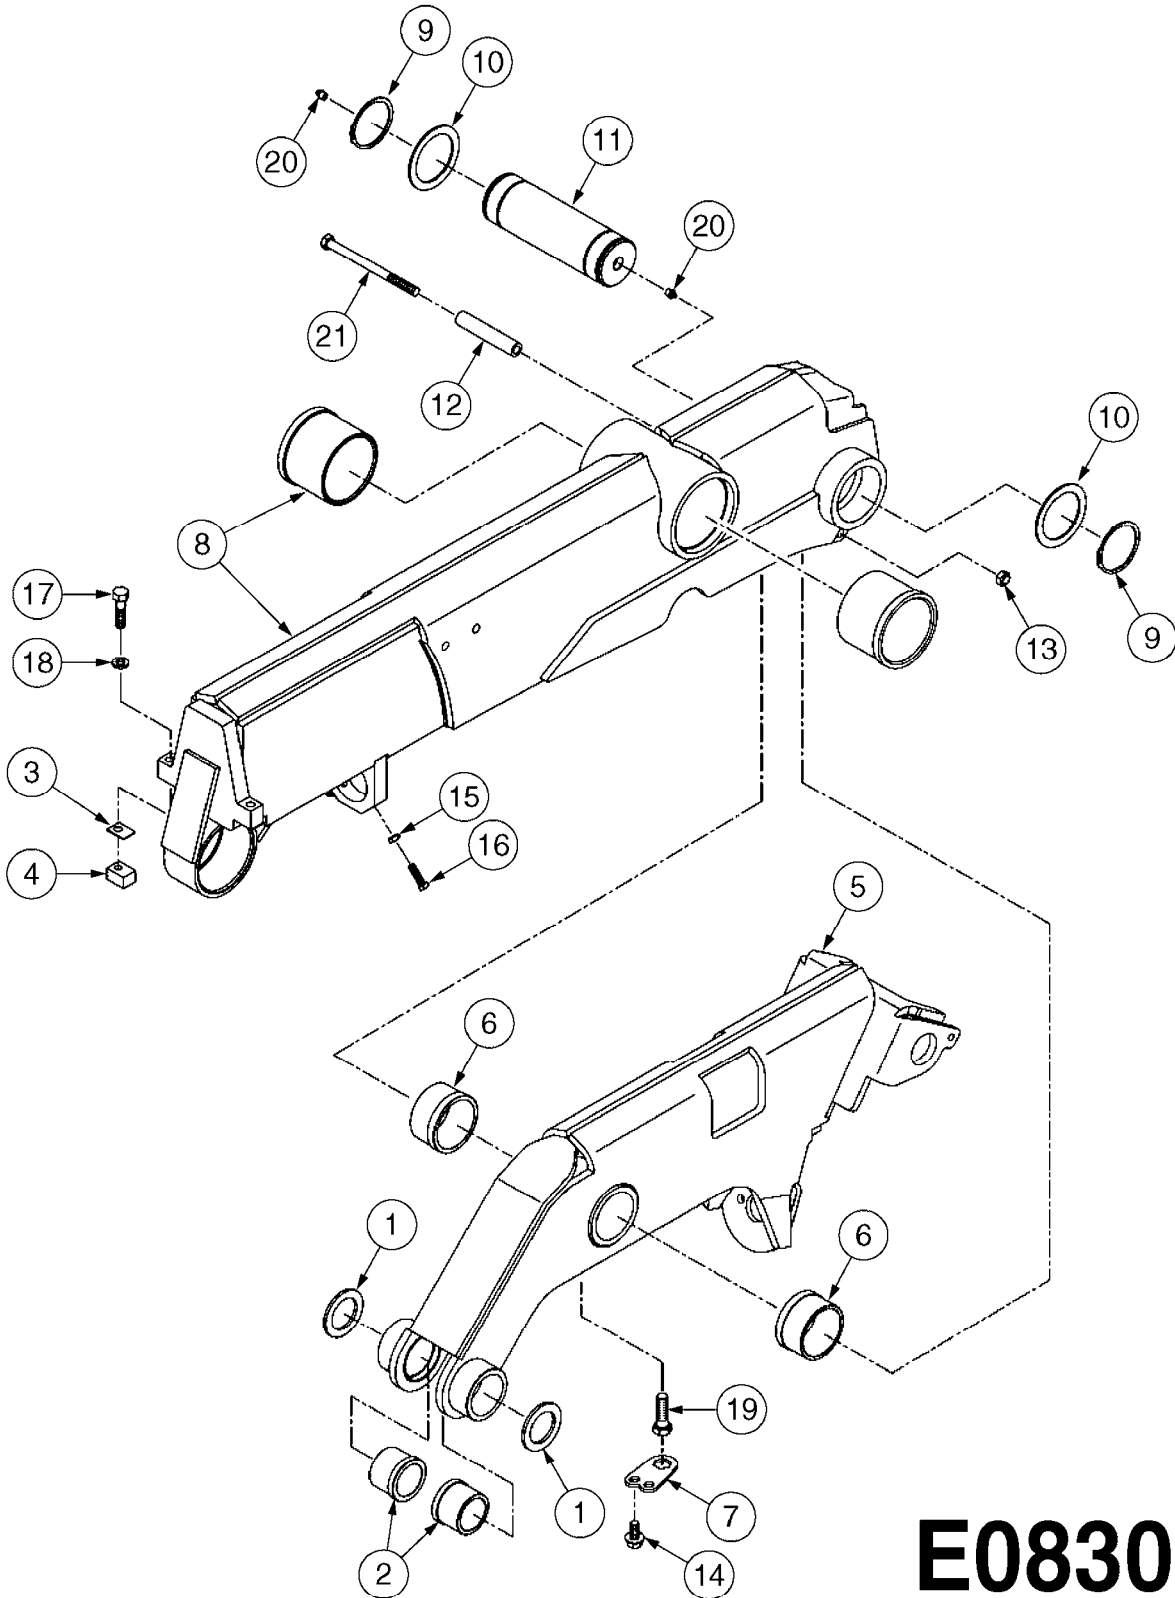

E0830

CAMOPLAST FRAME 40 SERIES
E0830-HIN, 01:01:16

Page 1
Date 07.02.2020 10:14

Pos.	parts-n°	order qty	description
1	28076003	1	WASHER, 3"X2.02"X3/16"
2	28076303	1	BUSHING 2.55"ODX2.012ID"X2"
3	28076403	1	SHIM, TILT STOPPER
4	28076503	1	STOPPER, TILT
5	28076603	1	TENSION ARM (40 SERIES)
6	28076703	1	BUSHING, TENS. 3.48X3.15X1.98"
7	28076803	1	LOCK PLATE
8	28076903	1	FRAME W/BUSHINGS (40 SERIES)
9	28077003	1	SNAP RING EXT. 3"
10	28077103	1	WASHER
11	28077203	1	PIN, 3" OD X 9.56"
12	28077303	1	SPACER
13	28083403	1	LOCK NUT 1/2"-20 UNF
14	28083503	1	BOLT HEX FLG.1"X1/2"-13UNC GR5
15	28083603	1	JAM NUT 3/8"-16 UNC GR 8
16	28083703	1	SET SCREW 1-1/2"X3/8"-16 UNC
17	28083803	1	BOLT HEX 2"X1/2"-13 UNC
18	28083903	1	LOCK WASHER 1/2"
19	28084003	1	BOLT HEX 2" X 5/8"-11
20	28084103	1	GREASE FITTING
21	28084203	1	BOLT HEX 6-1/2"X1/2"-20UNF GR8