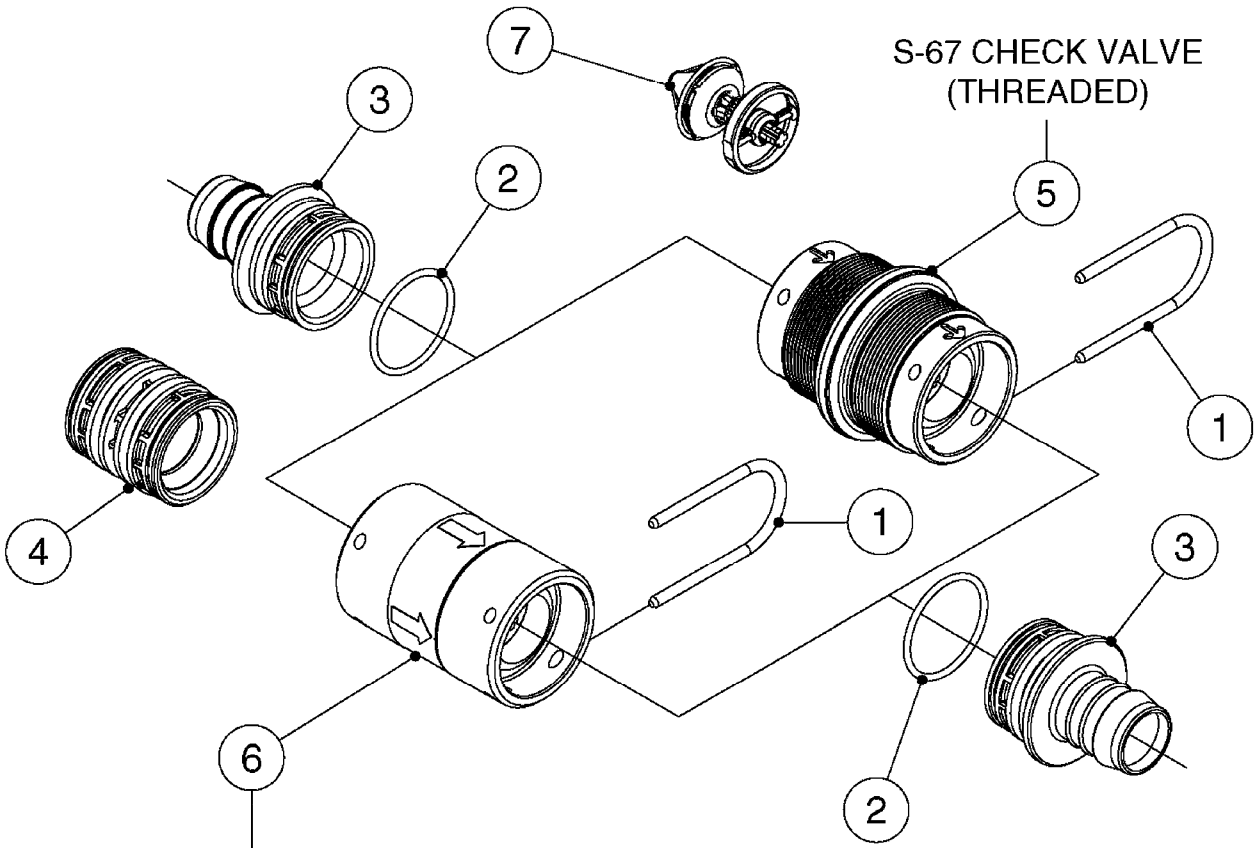

S-67 CHECK VALVE

FOR FITTINGS AND
HOSES, SEE SECTION L

B0630

CHECK VALVES - S67
B0630-HIN, 31:07:19

Page 1

Date 07.02.2020 10:14

Pos.	parts-n°	order qty	description
1	145996	1	FITT.DK S-67 FORK
2	241973	1	O-RING Ø3 X 44.2 70 SHORES NITRIL
2	242353	1	O-RING 3 X 44.2 VITON
3	242504	1	O-RING D35x2 NITRIL
4	322104	1	FITT.DK S-67 BULKHEAD
5	334231	1	FITT.DK S-67 STR.1"
5	334232	1	FITT.DK S-67 STR.1-1/4"
5	334444	1	FITT.DK S-67 STR.1-1/2" PVC
6	14103100	1	SEAT F.CHECK VALVE D40.8 2010
7	70063603	1	VALVE, CHECK S67 1-1/2"
			COMPLETE IN-LINE CHECK VALVE FOR 1-1/2" HOSE
7	72001803	1	CHCK VLV,S67, 2 X 1" HB
			COMPLETE IN-LINE CHECK VALVE FOR 1" HOSE
7	72206600	1	CHCK VLV,S67, 2 X 1.25" HB
			COMPLETE IN-LINE CHECK VALVE FOR 1-1/4" HOSE
8	72089900	1	CHECK VALVE S67 SUBASMBLY.2001
9	97800500	1	DECAL 230X28 BLACK ARROW