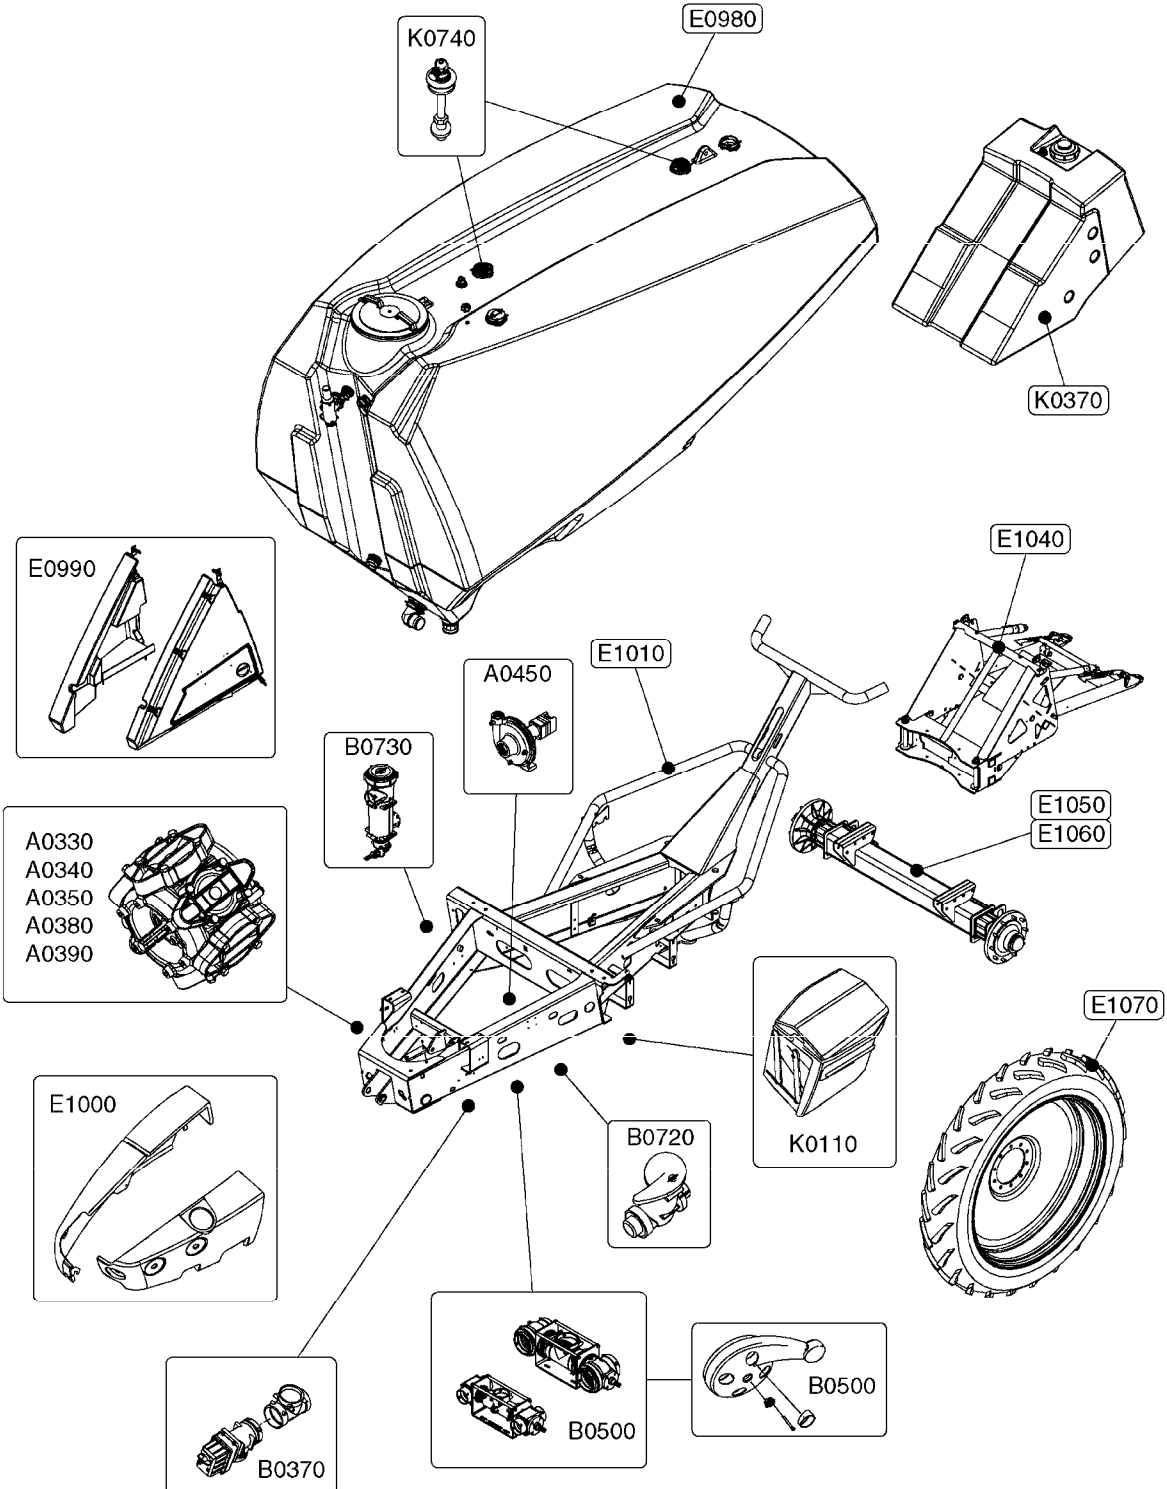

FOR PRE-2016 100 SERIES PTO PARTS
SEE PAGES A0510, A0520, A0560, A0570

COMPLETE ASSEMBLIES
WHOLEGOODS ITEMS

A0610

C.V. PTO SHAFTS - BONDIOLI
G-SERIES
A0610-HIN, 23:10:18

Page 1

Date 07.02.2020 10:13

parts-n°	order qty	description
10627103	1	PTO PIN TUBE RETAINER CV OUTER
28009003	1	PTO TUBE OUTER F.CV 1060MM
28009803	1	PTO PIN TUBE RETAINER OUTER
28009903	1	PTO TUBE RETAINER INNER
28010103	1	PTO YOKE F.INNER TUBE CV PTO
28010203	1	PTO YOKE 1-3/8X21SPL
28035003	1	PTO 1-3/8/21X1-3/8/21X1260 CV
28035103	1	PTO 1-3/4/20X1-3/8/21X1260 CV
28035203	1	PTO 1-3/4/20X1-3/8/21X1210 CVH
28040203	1	PTO YOKE 1-3/8X21SPL SLIP F.CV
28040303	1	UNIV. JOINT 22x86mm CV BLK.
28040403	1	PTO YOKE INNER F.CV PTO SHAFT
28040603	1	PTO YOKE 1-3/8X21SPL BLACK
28040703	1	SAFETY CHAIN F.CV BLACK PTO (SET OF 2)
28040903	1	SELF TAPPING SHIELDING SCREW
28041303	1	PTO YOKE 1-3/4X20SPL SLIP F.CV
28041803	1	DECAL DANGER GUARD MISSING
28041903	1	DECAL DANGER ROT.DRIVELINE
28042003	1	PTO YOKE 1-3/4X20SPL SLIP F.CV
28089203	1	UNIV.JOINT 27X100MM F.CV
28094003	1	PTO SHIELD COMPLETE BLACK
28098103	1	PTO SHIELD COMPLETE BLACK
28098903	1	PTO TUBE YOKE #6-G7 INNER
28099203	1	PTO TUBE INNER #4 1050MM
28099303	1	PTO TUBE YOKE G7 OUTER
28099503	1	PTO TUBE OUTER 1040MM
28099703	1	PTO TUBE INNER #6 1050MM
28099803	1	SELF TAPPING SCREW 4.8X22
28100003	1	ROLL PIN 10X65
28100403	1	UNIV. JOINT S4-G4 27X74.6MM
28100503	1	UNIV. JOINT S7-G7 30.2X91.5MM
28100603	1	PTO YOKE 1-3/8"X21 S7-G7 BALL LOCK