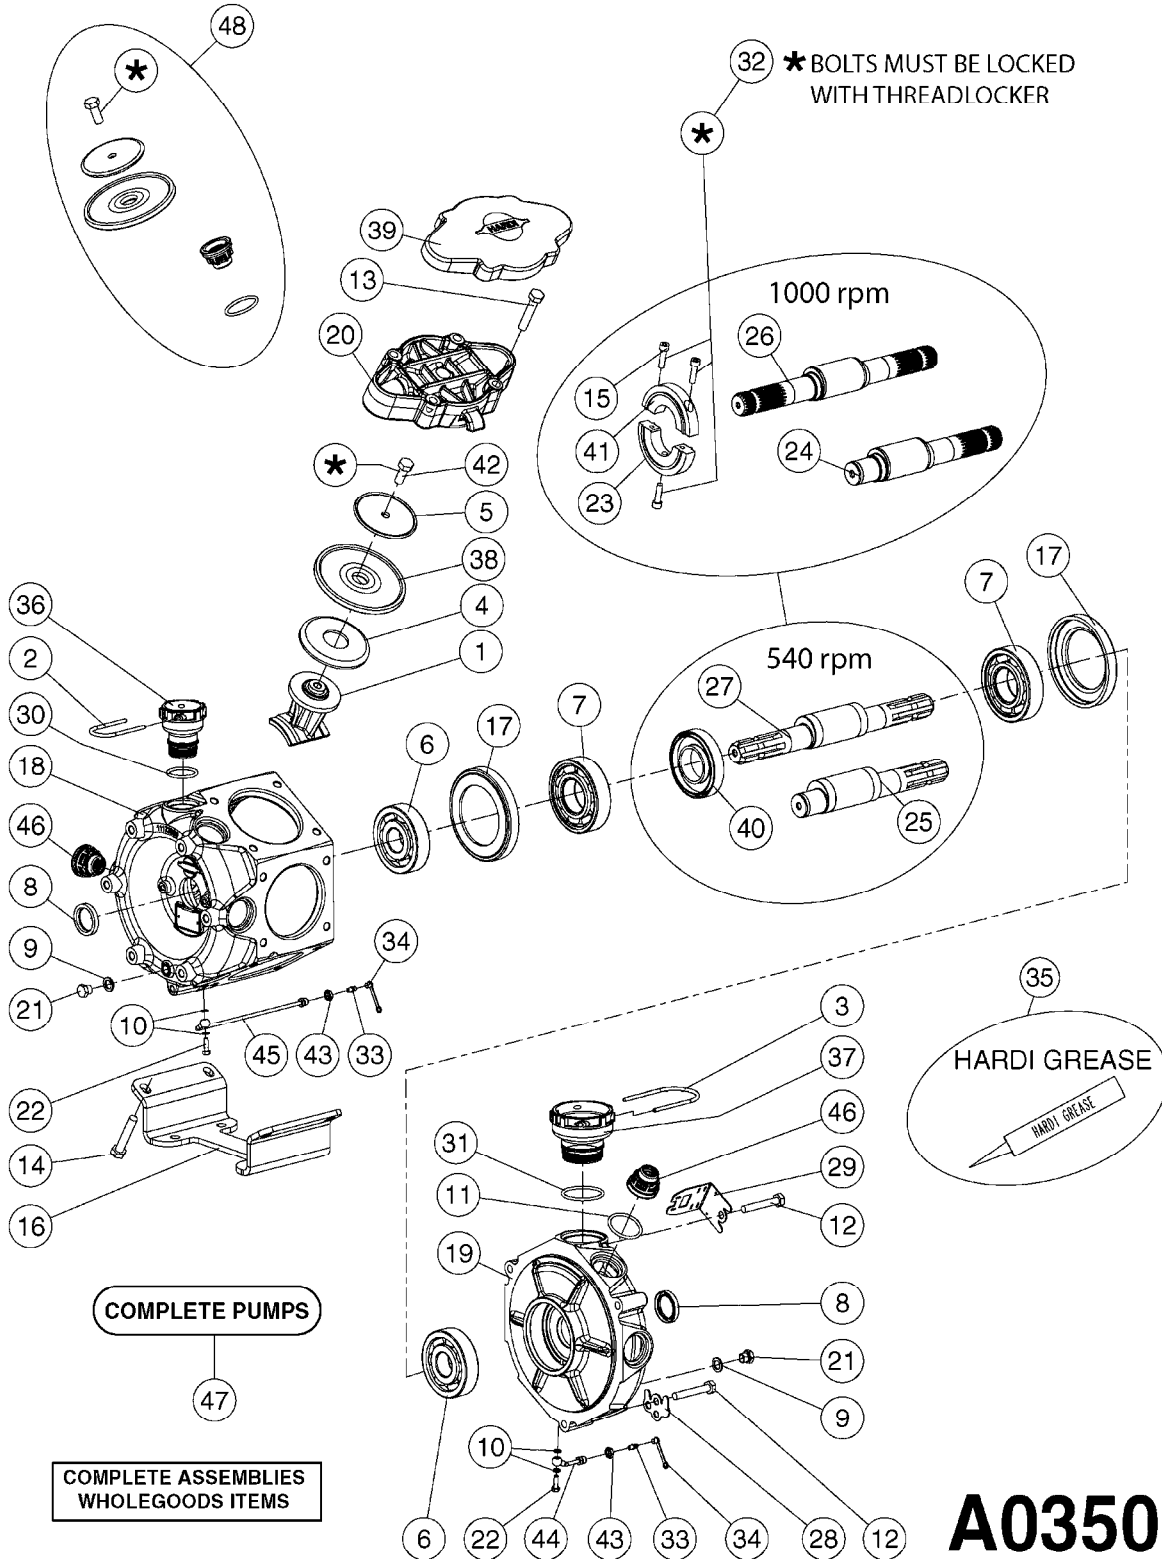

A0340

PUMP - 463/1000 RPM W/MOUNTING
A0340-HIN, 01:01:16

Page 1

Date 07.02.2020 10:13

parts-n°	order qty	description
111183	1	PUMP CASTING 460-463 (PAINTED)
111547	1	PUMP FRONT 460-463-2' (PAINT)
111622	1	CONNECTING ROD 463/5.5MM
111638	1	VALVE COVER 463 HC+1000 VERS.
111645	1	CONNECTING ROD 463/6.5MM
147662	1	CRANK SHAFT F.363/463-5.5MM
147663	1	CRANK SHAFT 363/463-5.5 THROUG
147664	1	COUNTERBALANCE 363/463 WEIGHT
147706	1	CRANK SHAFT F.363/463-6.5MM
147707	1	CRANK SHAFT 363/463-6.5 THROUG
161012	1	DIAPHRAGM BACKING DISC F. 463
161175	1	DIAPHRAGM DISC 463/464 PUMP
161745	1	METAL SPACER F.363/463
170183	1	LIFT STRAP F.PUMP 360/361/462
173901	1	LIFT STRAP F.PUMP 463
210221	1	BEARING BALL 6407
210232	1	BEARING BALL 6310
210243	1	SEAL OIL 35 X 47 X 7
241404	1	DOWTY SEAL 1/4"
242153	1	O-RING D26X4 EPDM
242216	1	O-RING VITON F/1202/1302/462
280011	1	GREASE NIPPLE 1/8' SAE H TR
330072	1	O-RING D53.5/D45.5X4
334321	1	O-RING POLY. 34.0x26.0x4.0
390844	1	COUNTERBALANCE 363/463 POM
420917	1	BOLT HEX 8.8 RAW M8X12 FT
421083	1	BOLT HEX 8.8 DEL M10X65
430286	1	BOLT HEX 8.8 DEL M12X30 FT
430323	1	BOLT HEX 8.8 DEL M12X60
430438	1	BOLT HEX 8.8 DEL M12X65
450996	1	BOLT ALLEN M8X35 DIN 912 RAW
460703	1	NUT HEX M12X1.75 LOCK DIN985A2 SS
614628	1	FOOT F. 46X PUMP, RED
821585	1	PUMP 463/5.5 THRGH SHAFT 1000R
821587	1	PUMP 463/10 THROUGH SHAFT TWNF
14010400	1	PLUG 1/4" BSP
33511600	1	DIAPHRAGM PUMP 463/464 PUMP PUR
43099200	1	BOLT HEX SS M12 X 30 DIN933 A4
72043600	1	VALVE FOR 462/463
72043700	1	VALVE FOR 462/463 W.VENT HOLE
72293300	1	PUMP 463/6.5 MED-2-1000-GG
75073900	1	PUMP KIT 460/463 "06"
82168700	1	PUMP 464-12 540 OFFSET PORTS
82168800	1	PUMP 464 6.5 1000 OFFSET PORTS
82169400	1	PUMP 464-6.5-STD-2-1000 FK