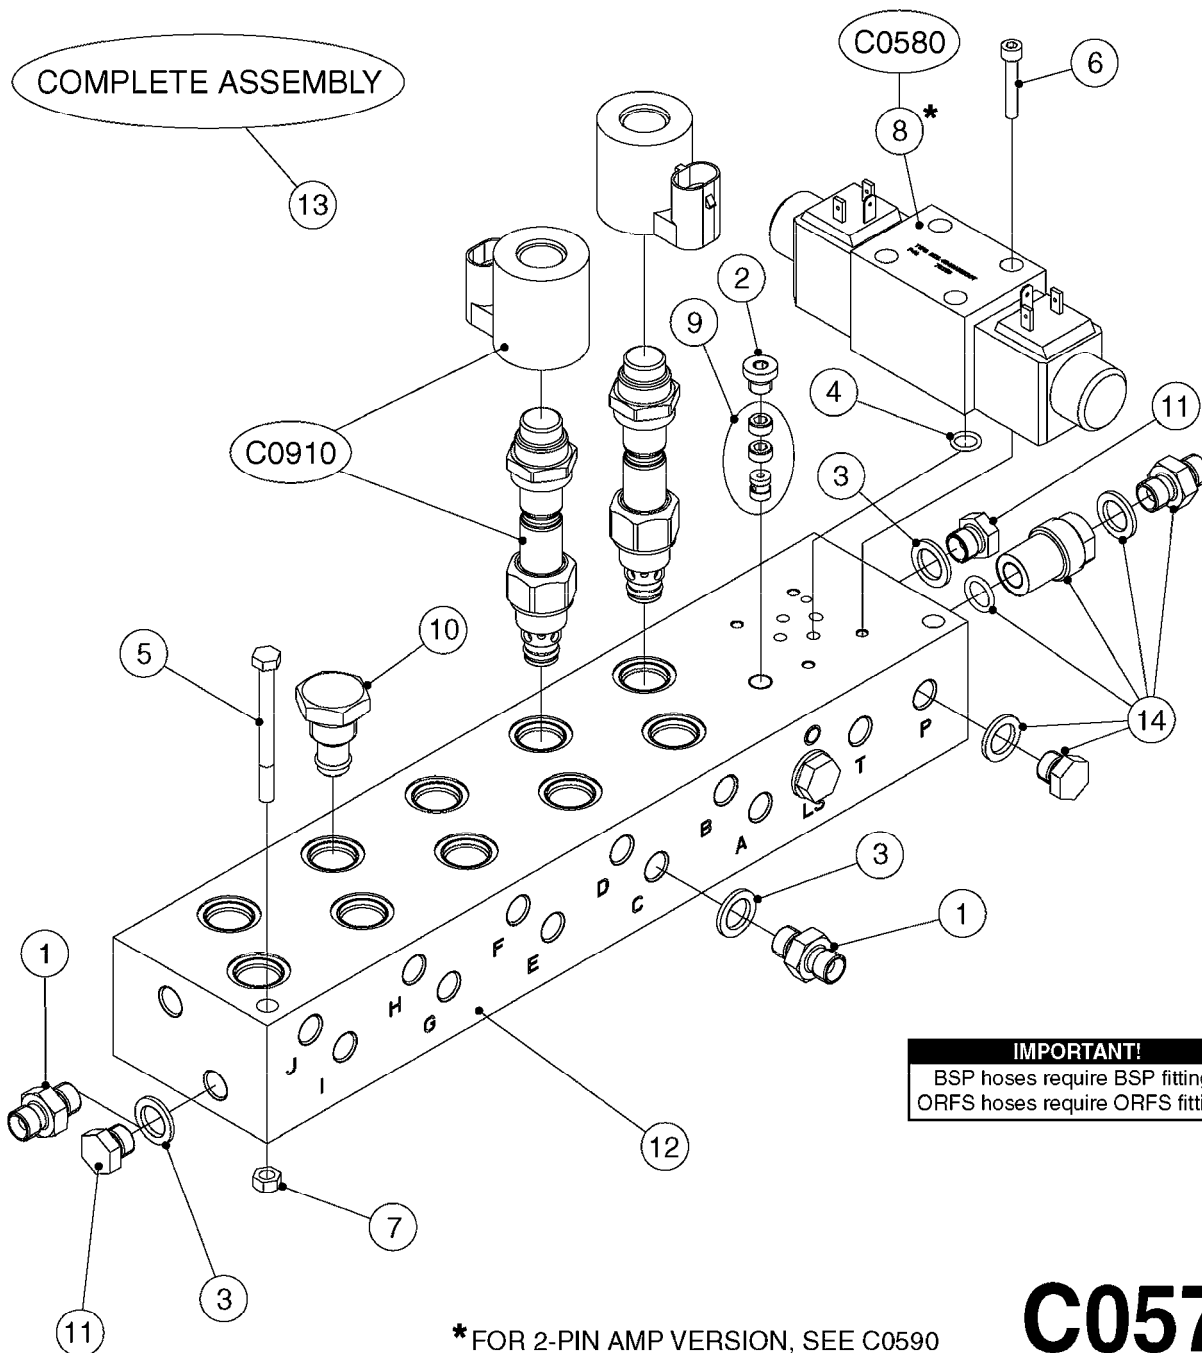

*FOR 2-PIN AMP VERSION, SEE C0590

C0570

HYD.BLOCK EAGLE/FORCE PRE 2012
C0570-HIN, 13:05:19

Page 1

Date 07.02.2020 10:14

Pos.	parts-n°	order qty	description
1	146845	1	HEX NIPPLE 1/4"x1/4" BSP
1	23234500	1	HEX NIPPLE 1/4" - 9/16" ORFS
1	146851	1	HEX NIPPLE 1/4"x1/4" 0.7MM BSP
1	23234700	1	HEX NIPPLE 1/4"-9/16" - 0.7mm ORFS
1	147498	1	HEX NIPPLE 1/4"-1/4" 1.2mm BSP
1	23234100	1	HEX NIPPLE 1/4"-9/16" - 1.2mm ORFS
2	231987	1	PLUG 1/8' BSP W/GASKET
3	241404	1	DOWTY SEAL 1/4"
4	242102	1	O-RING Ø9.25X1.78 NITRIL 90SH
5	420847	1	BOLT HEX 8.8 DEL M8X85
6	450964	1	SCREW M5X30 F.CYLINDER
7	460143	1	SELF LOCK NUT M8 SST A2 DIN985
8	782116	1	HY SOLENOID VALVE MD1L-S3/10N-D12K1/P
9	782124	1	SWITCH VALVE OUTS.1/8" 5000PSI
10	782131	1	BLIND PLUG F.3/4" CARTR.VALVE
11	14010400	1	PLUG 1/4" BSP
12	14098600	1	HYD. BLOCK SPC/FTZ 3/4" 2010
13	72679100	1	HY.BLOCK BOOM HYDR. FTZ 2010
14	74191700	1	ADJ. FLOW VALVE REPAIR KIT DHP