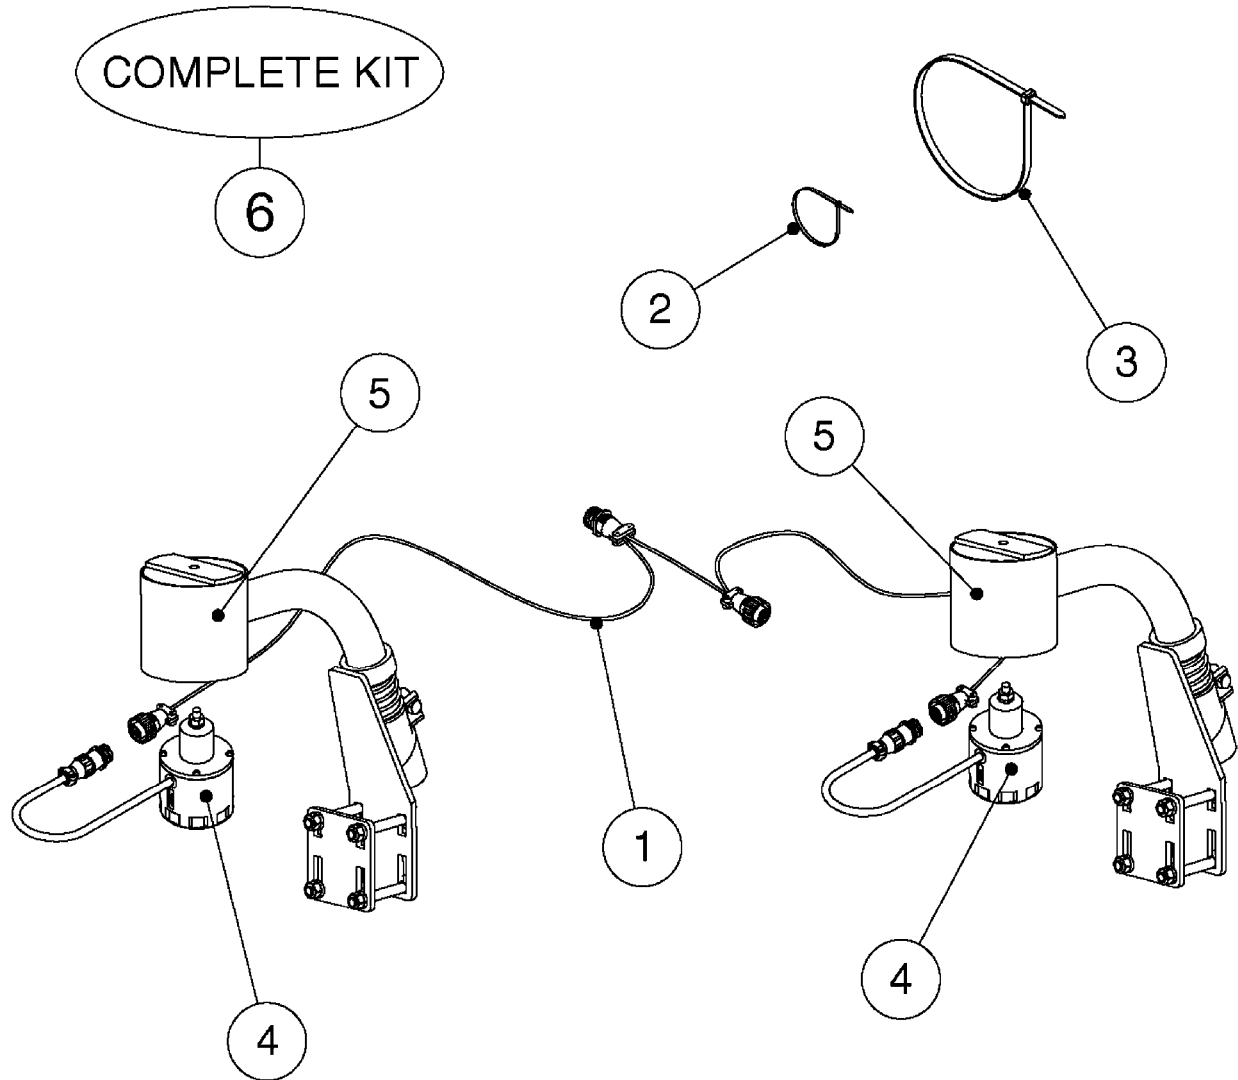

JUNCTION BOXES - HYDRAULIC
M0350-HIN, 15:07:19

Page 1
Date 07.02.2020 10:15

Pos.	parts-n°	order qty	description
1	261442	1	LID F.3010/3012 HP BOX
2	391071	1	BOX FOR HY.DAH
3	983070	1	CABLE 2X6²
4	26016900	1	CABLE DB25M - DB25F L=8.5m
5	26018000	1	HYD JUNCTION BOX SPZ PRE 2012 EAGLE SPC BOOMS
5	26018100	1	HYD. BOX BOOM PCB W/LEADS FOR FORCE/TWIN FORCE BOOMS
5	26018500	1	HYD. BOX BOOM PCB NO LEADS
5	26038300	1	HYD JUNCTION BOX GENERIC 2012 EAGLE SPC/FORCE BOOMS
6	26087600	1	DAH INTERFACE PCB ASSY. V.2.0
7	28048000	1	PLUG 3-POL DIN 9680 FEM.CHASS
8	28048100	1	PLUG 3-POL DIN 9680 MALE SPRAY
9	28048200	1	WIRE GROMET RUBBER 4 HOLE
10	28048500	1	FUSE 10A ATOF SERIES