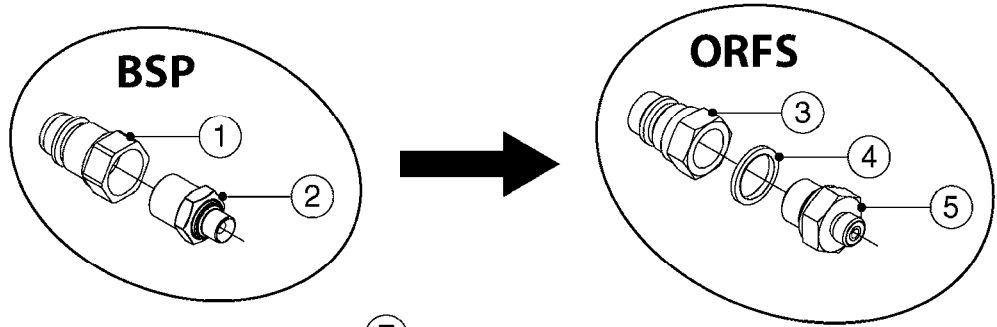

7

ORFS Hose Size	BSP Fitting Size
1/4"	9/16"
3/8"	11/16"
1/2"	13/16"
3/4"	1-3/16"

8

ORFS Fitting Size	BSP Hose Size
9/16"	1/4"
11/16"	3/8"
13/16"	1/2"
1-3/16"	3/4"

C0045