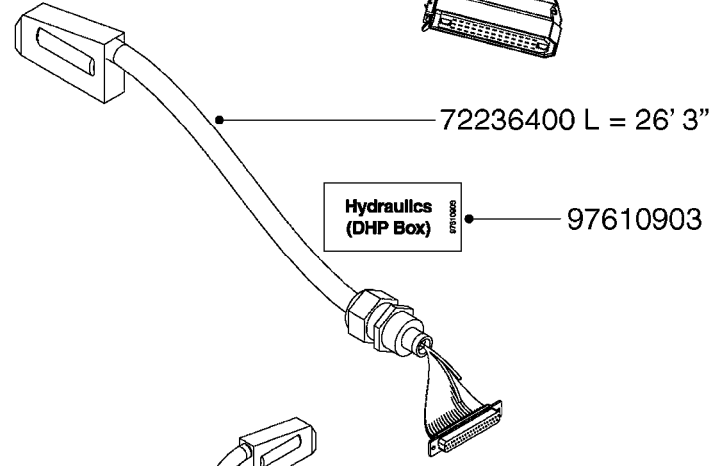

M0280

39 PIN CABLES
M0280-HIN, 28:03:17

Page 1

Date 07.02.2020 10:15

parts-n°	order qty	description
262158	1	PLUG INSERT 39 POLE MALE
262159	1	PLUG INSERT 39 POLE FEMALE
262160	1	PLUG HOUSING 39 POLE FEMALE
262161	1	PLUG HOUSING F/39 POLE MALE
440634	1	SCREW 5/8"
440732	1	PT SCREW 35X12B Z5452 ELZ
14034200	1	CODE BRACKET FOR 39 PIN CABLE
26003900	1	WIRE 37-39 PIN EVC, 6.6'
26004200	1	WIRE 37-39 PIN EVC, 57.4'
26008400	1	WIRE 39-PIN 24 WIRE L=8M
26011903	1	WIRE 39-39 POLE EXT. 3660MM
28027500	1	WIRE 37-39 PIN EVC, 37.7'
28028700	1	WIRE 37-39 PIN EVC, 45.9'
28028800	1	WIRE 37-39 PIN EVC, 16.4'
28028900	1	WIRE 37-39 PIN EVC, 26.2'
72236400	1	DAH CONN. WIRE/TRACTOR L=8M
97610803	1	DECAL-SRAY BOX 39-PIN
97610903	1	DECAL-HYDRAULIC BOX 39-PIN