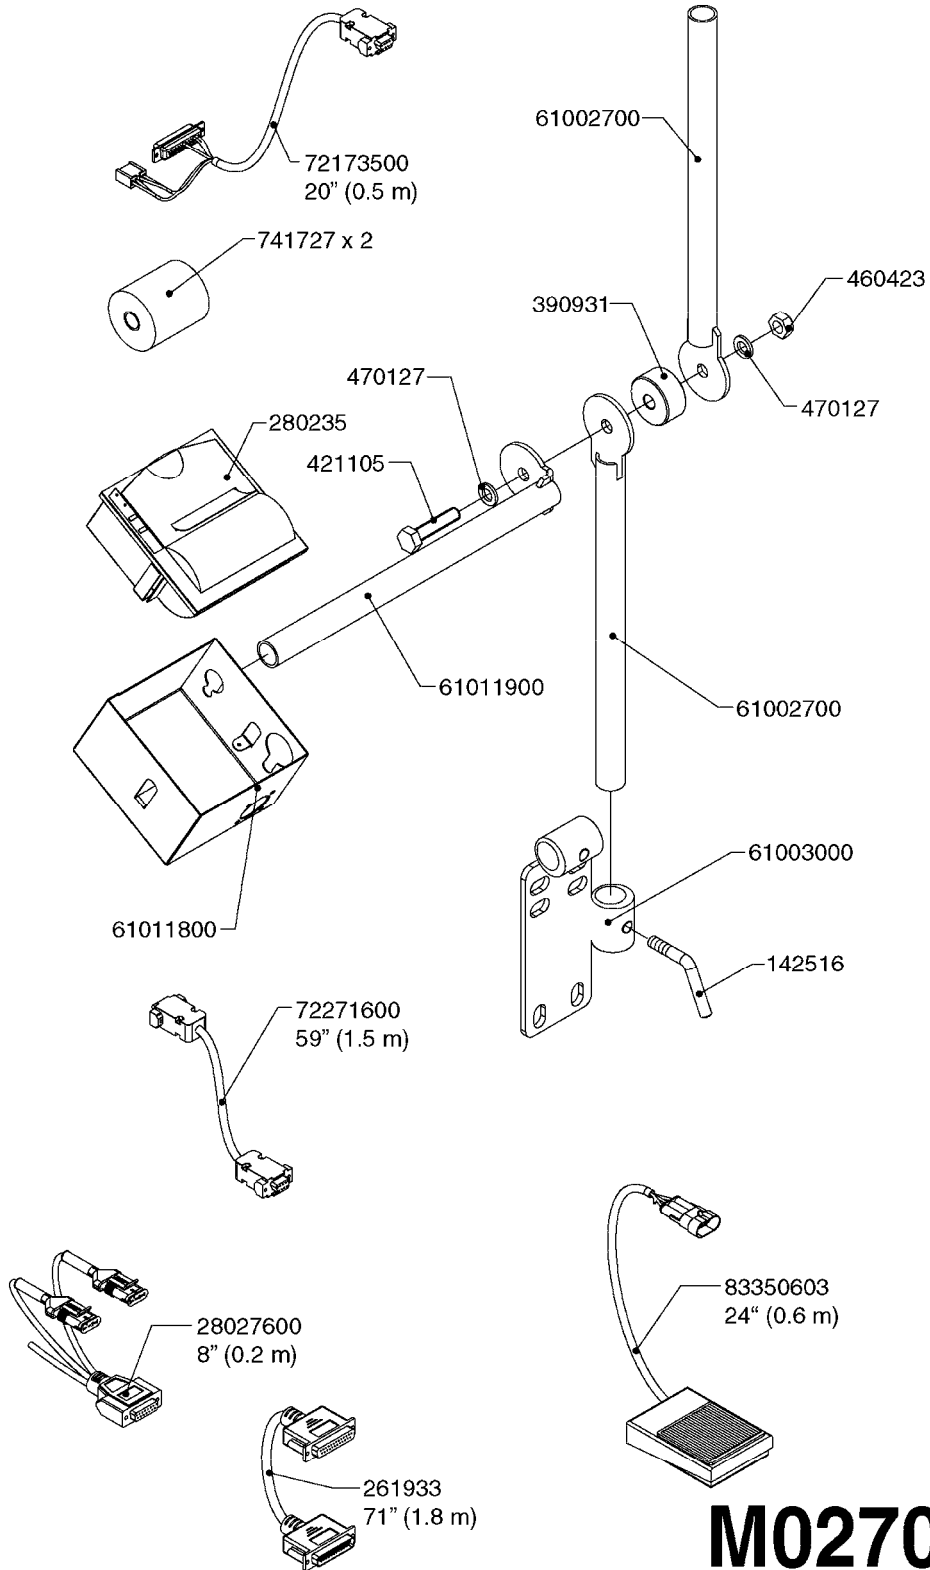

HC 5500 ACCESSORIES
M0270-HIN, 01:01:16

Page 1
Date 07.02.2020 10:15

parts-n°	order qty	description
142516	1	SCREW SET M10 BENT F. LOCKING
261933	1	CABLE W/PLUG 2X25 L=71"
280235	1	HARDI PRINTER WITH CLOCK
390931	1	PLASTIC SPACER D40XD11 L=20
421105	1	M10X45 MACHINE SCREW STAINLESS
460423	1	NUT HEX M10X1.50 LOCK DIN985A2 SS
470127	1	WASHER D15D10X2 M10 LOCK
741727	1	PAPER, THERMAL, HC5500 PRINTER
28027600	1	WIRE HC5500 AUX.
61002700	1	TUBE BRACKET F.TRACTOR MOUNT
61003000	1	BRACKET F.TRACTOR MOUNT
61011800	1	BOX FOR HARDI PRINTER
61011900	1	TUBE BRACKET F.TRACTOR MOUNT
72173500	1	WIRE F.PRINTER HC5500 L=20"
72271600	1	HC5500 COMMUNICATION CABLE
83350603	1	FOOT SWITCH HC5500 CONTROL