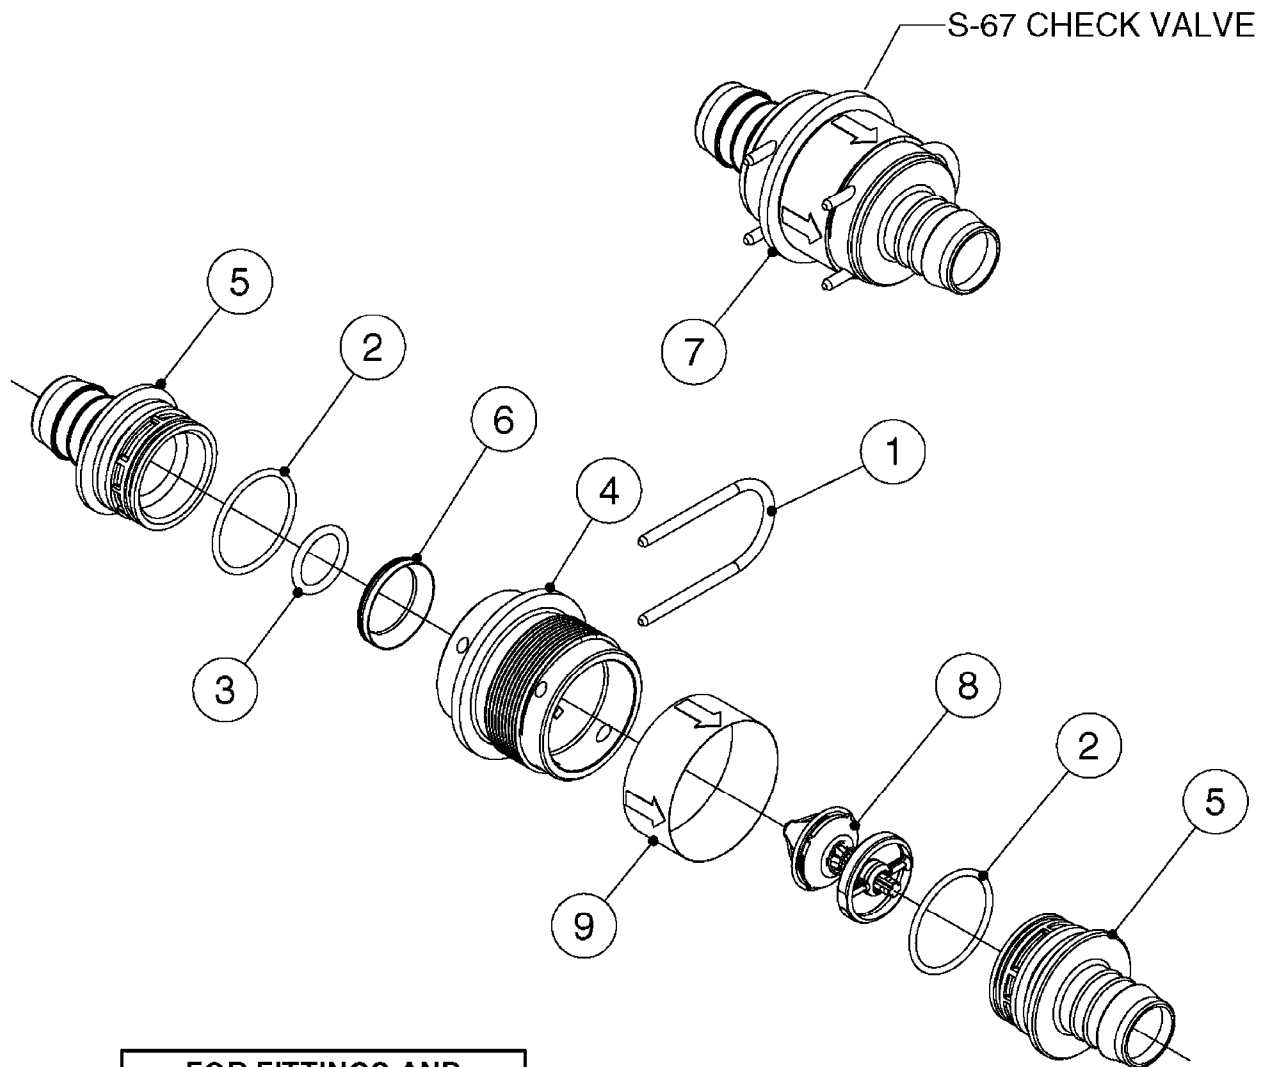

S-67 CHECK VALVE

FOR FITTINGS AND
HOSES, SEE SECTION L

B0630

CHECK VALVES - S67
B0630-HIN, 31:07:19

Page 1

Date 07.02.2020 10:14

Pos.	parts-n°	order qty	description
1	145996	1	FITT.DK S-67 FORK
2	241973	1	O-RING Ø3 X 44.2 70 SHORES NITRIL
2	242353	1	O-RING 3 X 44.2 VITON
3	242504	1	O-RING D35x2 NITRIL
4	322104	1	FITT.DK S-67 BULKHEAD
5	334231	1	FITT.DK S-67 STR.1"
5	334232	1	FITT.DK S-67 STR.1-1/4"
5	334444	1	FITT.DK S-67 STR.1-1/2" PVC
6	14103100	1	SEAT F.CHECK VALVE D40.8 2010
7	70063603	1	VALVE, CHECK S67 1-1/2"
			COMPLETE IN-LINE CHECK VALVE FOR 1-1/2" HOSE
7	72001803	1	CHCK VLV,S67, 2 X 1" HB
			COMPLETE IN-LINE CHECK VALVE FOR 1" HOSE
7	72206600	1	CHCK VLV,S67, 2 X 1.25" HB
			COMPLETE IN-LINE CHECK VALVE FOR 1-1/4" HOSE
8	72089900	1	CHECK VALVE S67 SUBASMBLY.2001
9	97800500	1	DECAL 230X28 BLACK ARROW