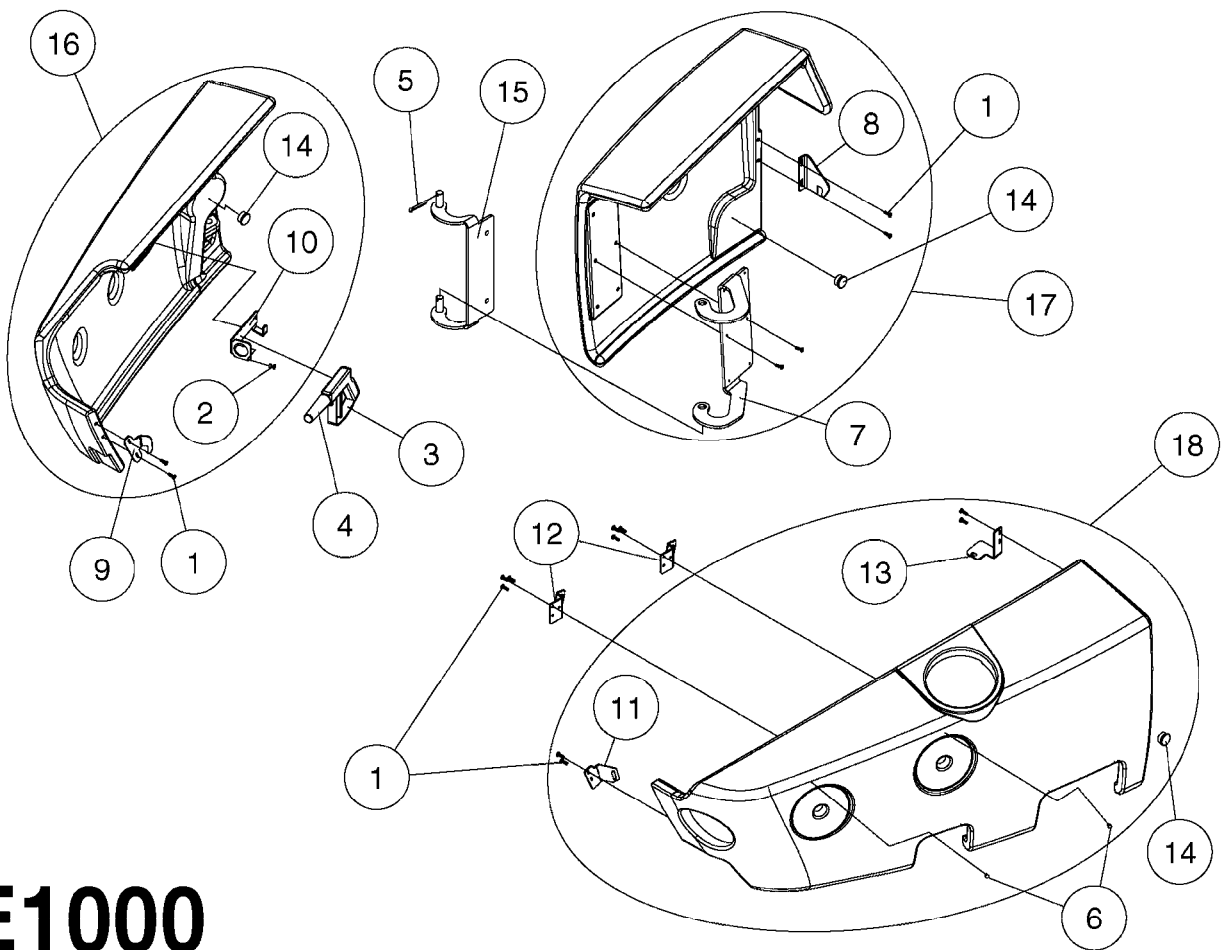

Complete

E0990

LOCKER & CLEAN WATER TANK NCM
E0990-HIN, 15:05:19

Page 1
Date 07.02.2020 10:14

Pos.	parts-n°	order qty	description
1	242474	1	SEAL 16X28XL=' LOCKER DOOR CM+
2	285793	1	GAS CYLINDER
3	334523	1	PIPE HOLDER Ø51.5
4	334850	1	GUIDE F. SIGHT GAUGE TUBE TOP
5	351766	1	SIDE SHIELD MOUNT RIGHT
6	351767	1	SIDE SHIELD MOUNT LEFT
7	430846	1	BOLT HEX 8.8 DEL M12X80
8	440718	1	BOLT CRG M10 X 65 DEL
9	460423	1	NUT HEX M10X1.50 LOCK DIN985A2 SS
10	460703	1	NUT HEX M12X1.75 LOCK DIN985A2 SS
11	480141	1	PIN COTTER M4X20
12	480809	1	BLIND RIVET, EMHART ACD616ASM
13	15057800	1	HANDLE F.LEFT SIDE LOCKER
14	16124500	1	DIVIDER F.LOCKER L.SIDE SHIELD
15	16124600	1	SHELF FLOOR-LEFT SIDE LOCKER
16	16124700	1	SHELF WALL-LEFT SIDE LOCKER
17	16126900	1	BRACKET F.DOOR-STORAGE LOCKER
18	16127300	1	SHELF FLOOR-RIGHT SIDE LOCKER
19	44075300	1	SCREW 3.5X9.5SS/X15 ISO 14585C
20	61033900	1	BRACKET F. SIDE PANEL R.H. NCM
21	61034000	1	BRACKET F. SIDE PANEL L.H. NCM
22	61037500	1	ADJUSTING BRACKET, BOTTOM NCM
23	63037800	1	BRACKET F.DOOR-STORAGE LOCKER
24	72280100	1	SIDE SHIELD RIGHT NCM COMPLETE
25	72280200	1	SIDE SHIELD LEFT+CLEAN W.TANK
26	72280600	1	CLEAN W.TANK LEFT SIDE NCM
27	72282800	1	SIGHT GAUGE W/SCALE NCM4400 LITER PRE'15 TUBE LENGTH = 75"
27	72357100	1	SIGHT GAUGE W/SCALE NCM6600 LITER
27	72358300	1	SIGHT GAUGE TUBE 85/90/10000 L=2382 BENT
27	72440100	1	SIGHT GAUGE W/SCALE,CM6600 GAL
27	72932100	1	SIGHT GAUGE TUBE W/DECAL CM4400/4500 GAL PRE'15 TUBE LENGTH = 75"
27	73125500	1	SIGHT GAUGE W/SCALE,CM4500 '15 LITER POST'15 TUBE LENGTH = 82"
27	73277500	1	SIGHT GAUGE W/SCALE,CM4500 '15 GAL POST'15 TUBE LENGTH = 82"
27	97610003	1	DECAL SIGHT GAUGE NCM 9000 GAL