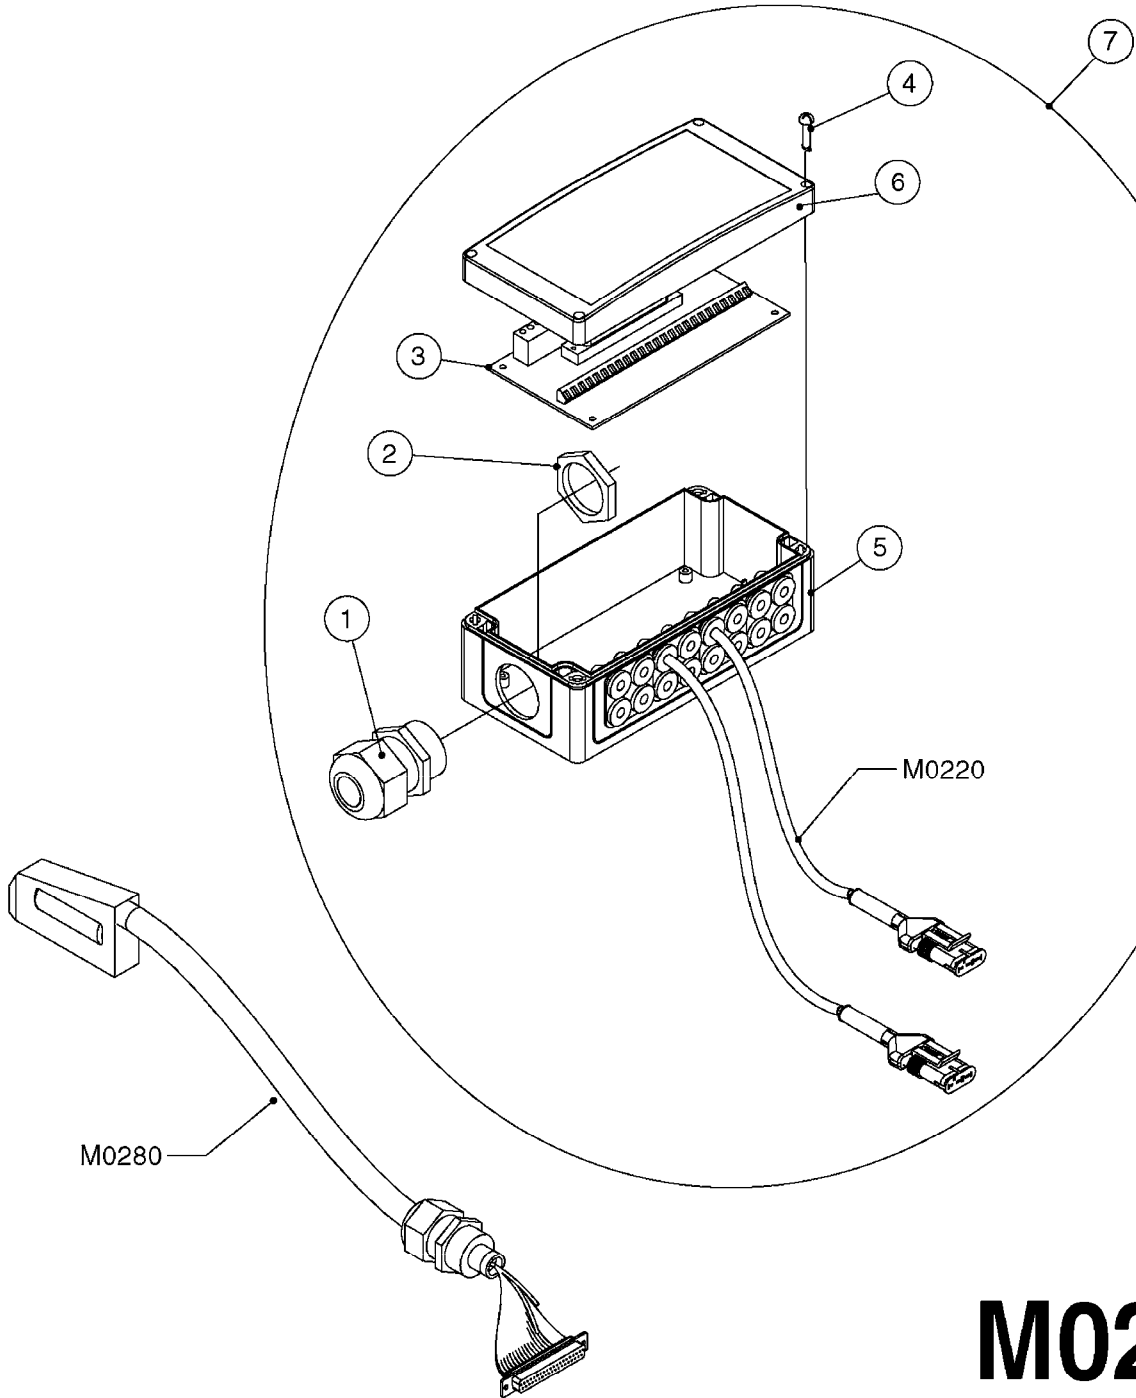

M0220

CABLES
M0220-HIN, 12:05:18

Page 1
Date 07.02.2020 10:15

Pos.	parts-n°	order qty	description
1	262150	1	SCREW ASSM.FOR D-SUB PLUG
2	26004900	1	CABLE FEM/MALE 37P L=9.5M
3	26005900	1	WIRE 37/37 POLE DAH/JOB COM
4	26006000	1	LEAD F AMP SUPERSEAL 3 WAYS L1,5M
4	26006100	1	CABLE L = 5.00M, AMP, MALE, 3P
4	26007000	1	CABLE L = 0.20M, AMP, MALE, 3P
4	26007100	1	CABLE L = 9.00M, AMP, MALE, 3P
4	26007200	1	CABLE 3POL AMP FEMALE L13M
5	26006200	1	CABLE L = 4.50M, AMP, MALE, 2P
5	26006300	1	CABLE L = 0.50M, AMP, MALE, 2P
5	26006400	1	CABLE L = 0.75M, AMP, MALE, 2P
5	26006500	1	CABLE L = 1.50M, AMP, MALE, 2P
5	26006600	1	CABLE L = 9.00M, AMP, MALE, 2P
6	26006700	1	CABLE L = 0.12M, AMP, FEMALE, 2P
7	26006800	1	CABLE L = 1.00M, AMP, FEMALE, 2P
8	26007300	1	CABLE L = 1.00M, AMP, FEMALE, 3P
9	26007400	1	CABLE L = 3.00M, AMP, EXT, 3P
9	26009800	1	CABLE L = 0.50M, AMP, EXT, 2P
10	26007500	1	CABLE FEM/FEM 15P L=3.5M
11	26016900	1	CABLE DB25M - DB25F L=8.5m
12	72450600	1	CAP F. AMP SUPER SEAL 2P PLUG
13	72450700	1	CAP F. AMP SUPER SEAL 3P PLUG
14	72450800	1	CAP F. AMP SUPER SEAL 4P PLUG