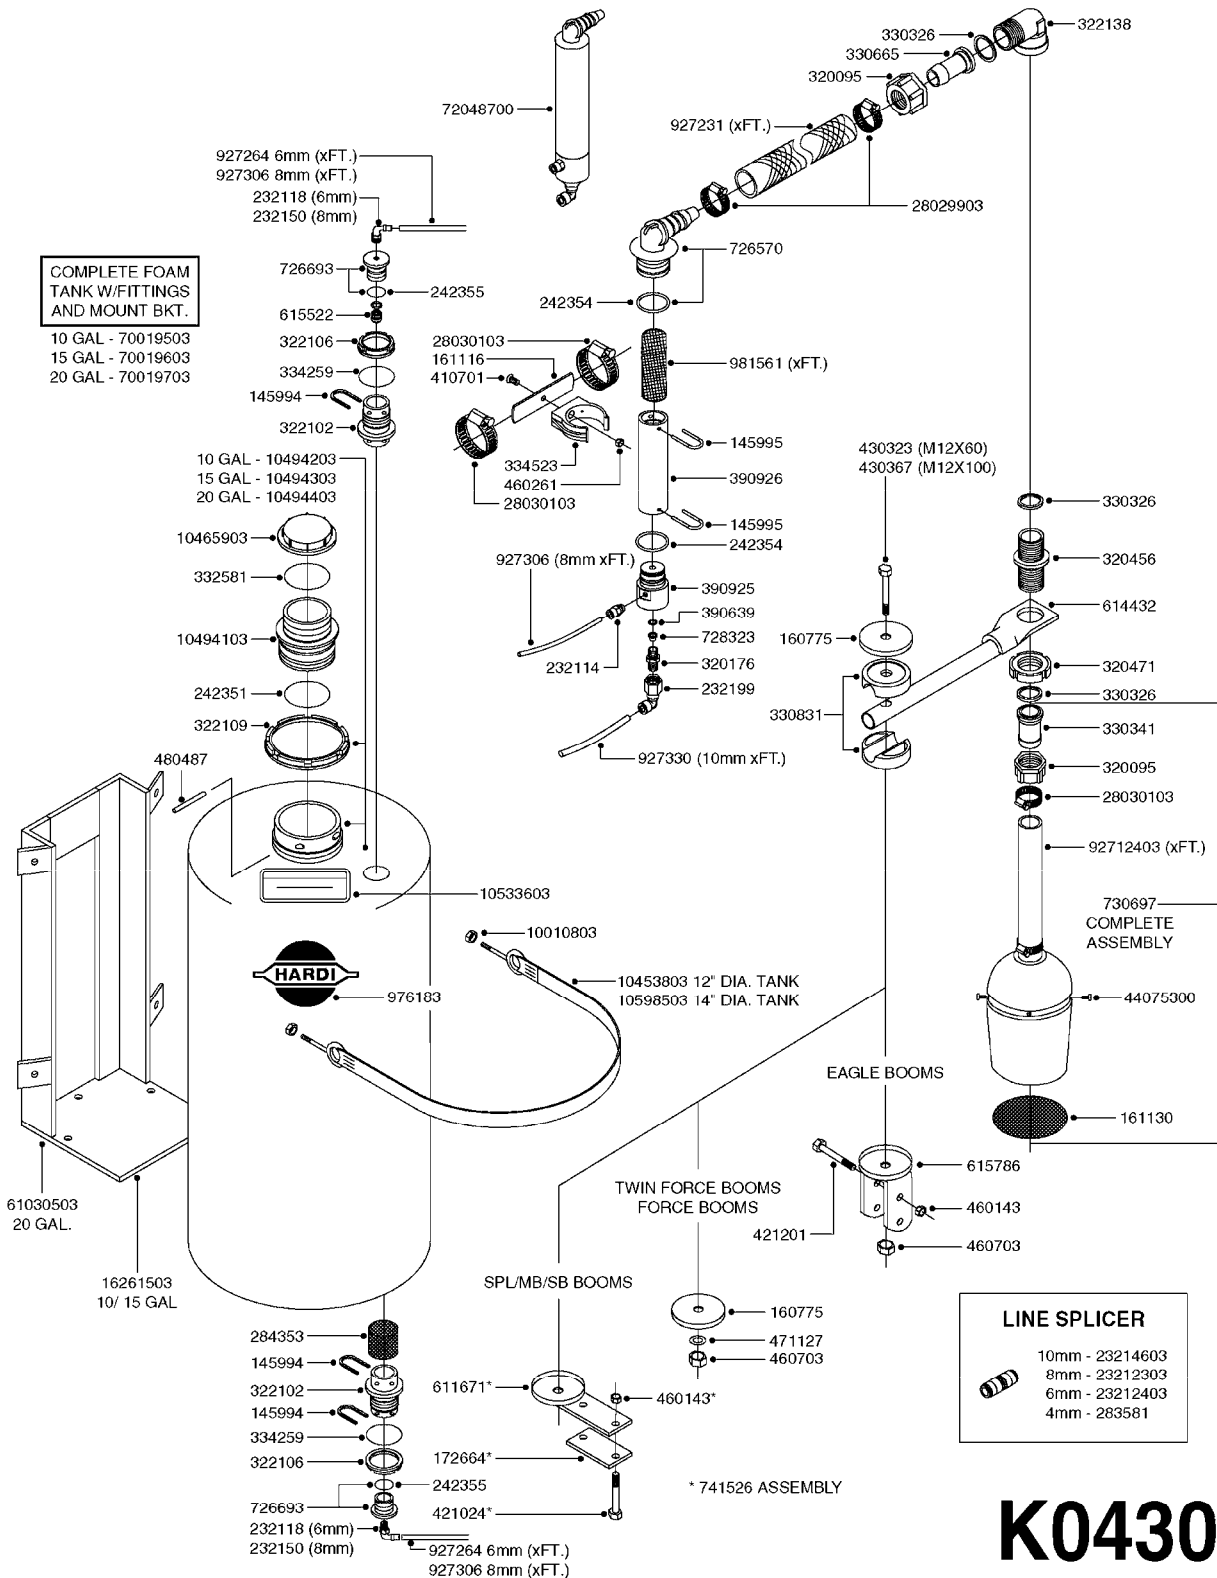

COMPLETE FOAM
TANK W/FITTINGS
AND MOUNT BKT.

- 10 GAL - 70019503
- 15 GAL - 70019603
- 20 GAL - 70019703

- 10 GAL - 10494203
- 15 GAL - 10494303
- 20 GAL - 10494403

FOAMMARKER TANK/DROPPER 2000
K0430-HIN, 05:12:19

Page 1
Date 07.02.2020 10:14

parts-n°	order qty	description
145994	1	FITT.DK S-40 FORK
145995	1	FITT.DK S-53 FORK
160775	1	WASHER F. FRICTION PLATE
161116	1	FLATBAR PLATE 3 X 25 X 110
161130	1	FILTER SCREEN F/FOAM DROPPER
172664	1	FLATBAR BACKING PLATE
232114	1	COUPLER 1/8" THREADX8MM HOSE
232118	1	HOSE CONN. 90DEG 1/8'X 6MM PE
232150	1	HOSE CONN. 90DEG. 1/8'X8MM PE
232199	1	COUPLER 3/8' BSP-90/10MM HOSE
242351	1	O-RING D69.5X3.0 VITON F.S-93
242354	1	O-RING D32.2X3.0 VITON
242355	1	O-RING D19.2X3.0 VITON F.S-40
283581	1	HOSE CONNECTOR STR. F.4MM PE
284353	1	SPONGE FOR FOAM MARKER
320095	1	FITT.DK NUT 1" BSP
320176	1	FITT.DK HN 3/8"X1/2" BSP
320456	1	FITT.DK BULKHEAD 1"BSP DOUBLE
320471	1	FITT.DK NUT 1" BSP JAMB
322102	1	FITT.DK S-40 BULKHEAD
322106	1	FITT.DK S-40 BULKHEAD NUT
322109	1	FITT.DK S-93 BULKHEAD NUT
322138	1	FITT.DK ELB 1"M X 1"F BSP
330326	1	O-RING D30/D24X2 F.1"NUT
330341	1	FITT.DK HB 1" F. 1" NUT
330665	1	FITT.DK HB 3/4"F.1" NUT
330831	1	FRICTION PLATE
332581	1	GASKET F. 1-1/2" BSP CAPNUT.
334259	1	GASKET F. S-40 BULKHEAD
334523	1	PIPE HOLDER Ø51.5
390639	1	O-RING F.NOZZLE FILTER
390925	1	FITTING F.FOAM MIX.CHAMB. STD
390926	1	TUBE,MIX CHAMB. FOAM MARK STD
410701	1	SCREW M6X16 GALV.
421024	1	BOLT HEX 8.8 DEL M8X60
421201	1	BOLT HEX 8.8 DEL M8X70
430323	1	BOLT HEX 8.8 DEL M12X60
430367	1	BOLT HEX 8.8 DEL M12X100 DIN931
460143	1	SELF LOCK NUT M8 SST A2 DIN985
460261	1	NUT HEX M6X1.00 LOCK DIN985 A2 SS
460703	1	NUT HEX M12X1.75 LOCK DIN985A2 SS
471127	1	WASHER, M12, Ø24/13X24X2.5 SS
480487	1	PIN M5X60 SLOTTED GALV
611671	1	BREAK AWAY HOLDER F-MARKER
614432	1	BREAK AWAY ARM F. FOAM MARKER
615522	1	CHECK VALVE F.FOAM MARKER
615786	1	MOUNT BKT. F.FOAM DROPPER 98
726570	1	FITT.DK S-53 ELB.3/4" W.ORING
726693	1	FITT.DK S-40 PLUG 1/8BSP ORING
728323	1	VALVE NON-RETURN
730697	1	FOAM DROPPER COMP. BLACK '97
741526	1	FOAM DROPPER MT. KIT MB-SPL
927231	1	HOSE R X PVCX3/4 CLR/BRD 0012"
927264	1	HOSE R X PE D6/D4 X 0012"
927306	1	HOSE R X PE D8/D6 X 0012"BLACK
927330	1	HOSE R X PE D10/D8 X 012"BLACK
976183	1	DECAL COMPANY D.18,2 X 29,6
981561	1	SPONGE MAT. MIX.CHAMBER-x0012"
10010803	1	NUT HEX NC (NYLON LOCK) 5/16
10453803	1	STRAP F.FOAMER TANK (755mm)
10465903	1	*LID F.FOAM MARKER, DRILLED