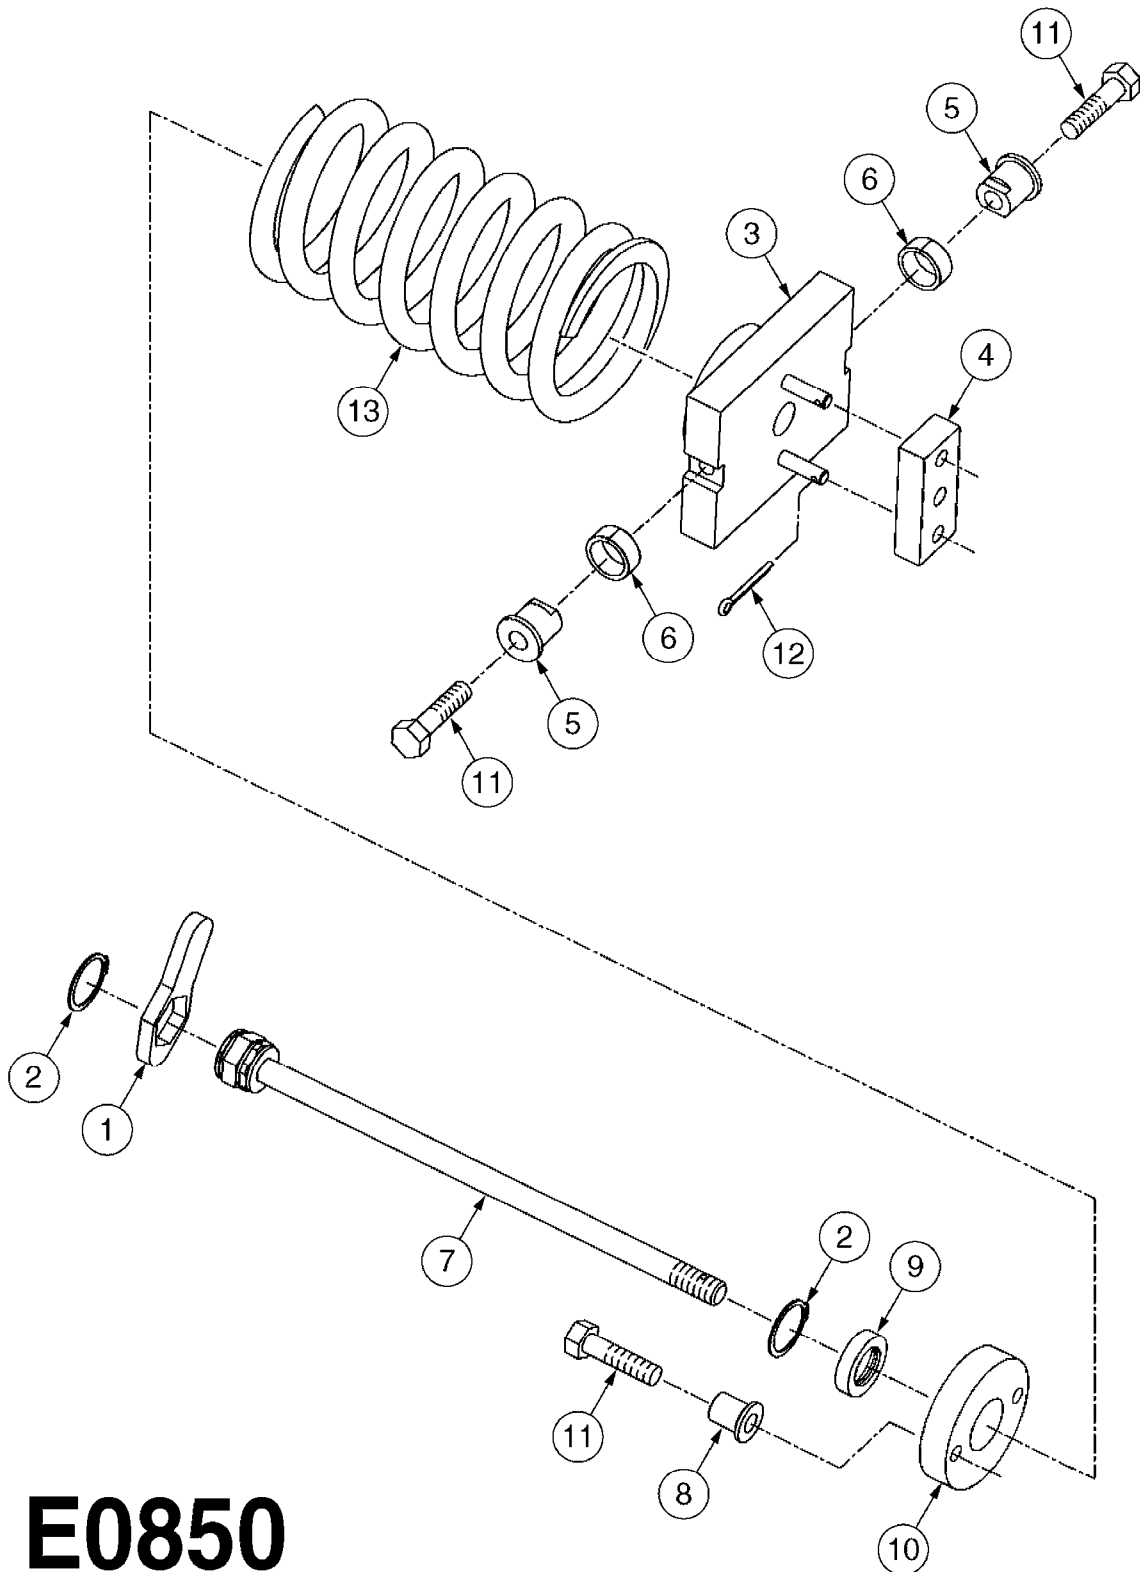

E0850

CAMOPLAST TENSIONER ASSEMBLY
E0850-HIN, 01:01:16

Page 1

Date 07.02.2020 10:14

Pos.	parts-n°	order qty	description
1	28074003	1	LOCK PLATE
2	28074103	1	SNAP RING
3	28078403	1	SPRING MOUNT
4	28078503	1	RETAINER PLATE
5	28078603	1	SLEEVE W/NOTCH
6	28078703	1	BUSHING 1/2"X1-1/4"ODX1"ID
7	28078803	1	ACME SCREW
8	28078903	1	SLEEVE, EXTEN.1"X1/2"IDX1.04"OD
9	28079003	1	SEAT, WASHER
10	28079103	1	SPRING PILOT
11	28083803	1	BOLT HEX 2"X1/2"-13 UNC
12	28084603	1	COTTER PIN 1-1/4" X 5/32"
13	28085103	1	SPRING SPRING FOR 30 SERIES
13	28085203	1	SPRING 9" X 5" X 3/4" SPRING FOR 40 SERIES