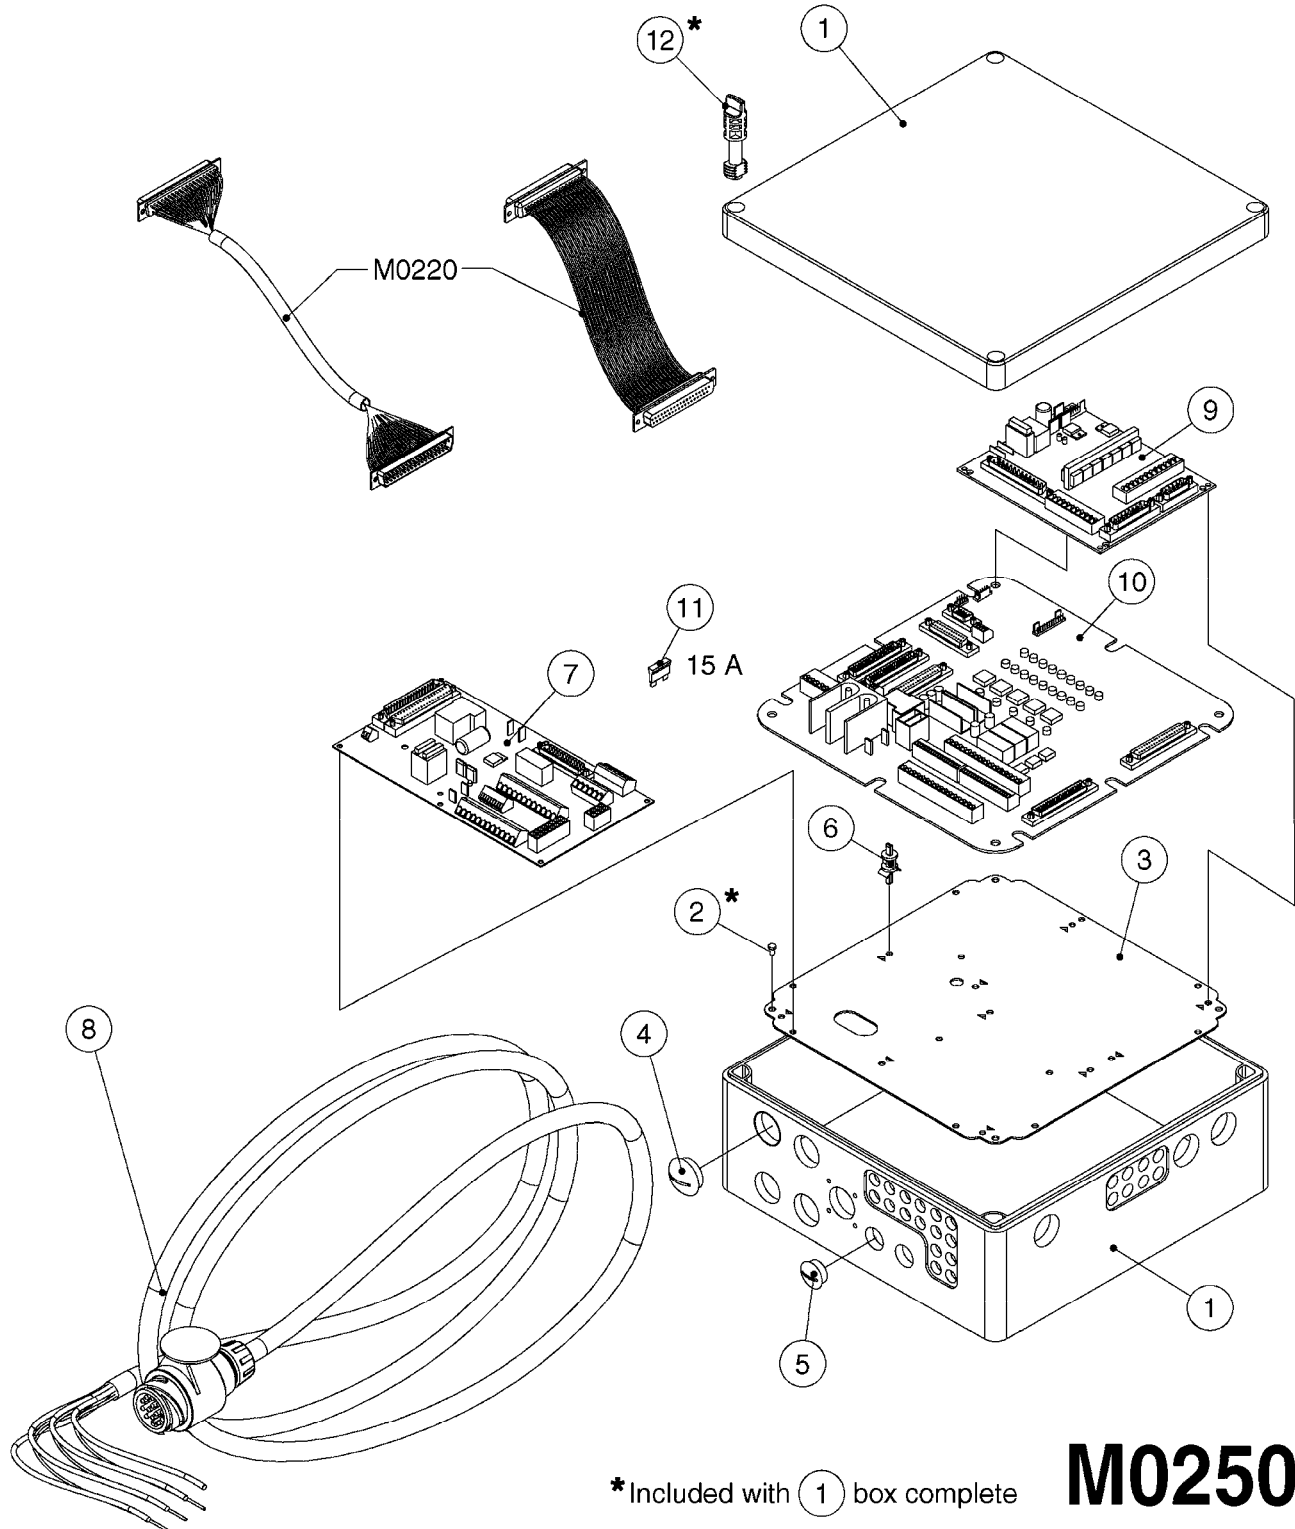

*Included with (1) box complete

M0250

JOB COM AND BREAK OUT
M0250-HIN, 01:02:17

Page 1

Date 07.02.2020 10:15

Pos.	parts-n°	order qty	description
1	391095	1	BOX COMPL. 300X300X135 DRILLED
2	440673	1	SCREW F.PLASTIC 5X12 SS
3	16132400	1	PLATE 1.5X270X270/JOB COMPUTER
4	26004600	1	PLUG F.DRILLED HOLE 21MM
5	26004700	1	PG13.5 BUNG
6	26005100	1	CONNECTOR FOR PCB, PLASTIC
7	26005500	1	PCB BREAKOUT BOX EL BOX CM"05"
8	26013800	1	CABLE HC6500 JOB COM TO CABIN
9	26029200	1	DAH PCB F. JOB COM NCM '09
10	26052700	1	JOB COM PCB ASSY HW3.1
10	72369300	1	JOB COM PCB NCM44/6600 REFURB.
11	28048600	1	FULE 15A ATOF SERIES
12	28091400	1	FINGER SCREW F.BOX 300X300X135