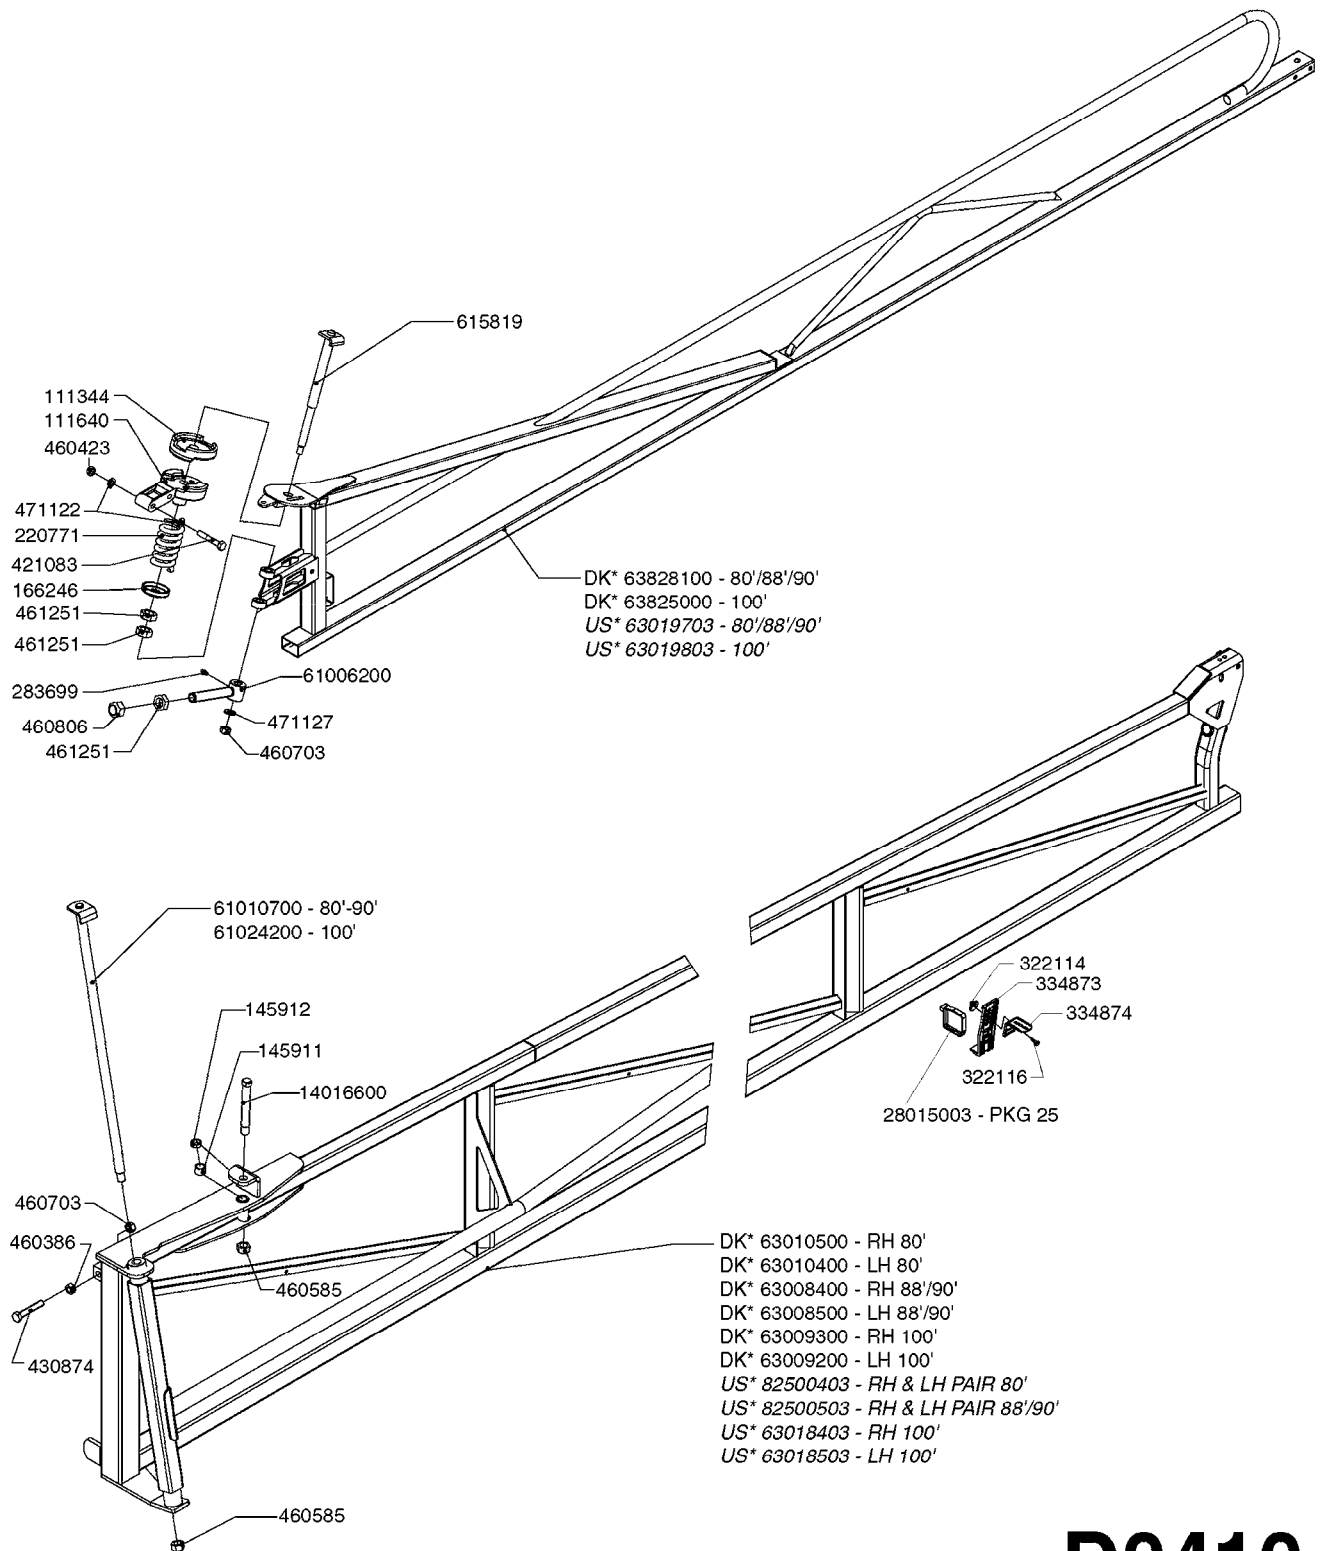

DK* = DENMARK STEEL PARTS
US* = NORTH AMERICAN STEEL PARTS

D0410

BOOM - SPC OUTER WING 80-100'
D0410-HIN, 01:01:16

Page 1
Date 07.02.2020 10:14

parts-n°	order qty	description
111344	1	CLAW CLUTCH Ø100/Ø20,5 UNDER PART RED
111640	1	CLAW CLUTCH Ø100 TOP PART RED
145911	1	BUSHING FOR HY CYL 21M LZ
145912	1	BUSHING D19.8/D17.0X7MM
166246	1	WASHER CUP D53 F.SPRING
220771	1	SPRING D53/D43X100
283699	1	GREASE NIPPLE M6X1
322114	1	NUT PLASTIC F.NOZZ.H
322116	1	BOLT PLASTIC F.NOZZ.H.
334873	1	NOZZ.HOLDER BOTTOM HLF33487300
334874	1	NOZZLE HOLDER - TOP HALF
421083	1	BOLT HEX 8.8 DEL M10X65
430874	1	SCREW SET 8.8 DEL M12X70 FT
460386	1	NUT HEX M12X1.75
460423	1	NUT HEX M10X1.50 LOCK DIN985A2 SS
460585	1	LOCKING NUT M16 DIN985 A2 SS
460703	1	NUT HEX M12X1.75 LOCK DIN985A2 SS
460806	1	NUT HEX M20X2.50 LOCK DIN985A2 SS
461251	1	NUT HEX M20 X 2.5 JAMB
471122	1	WASHER, M10, Ø20/10.5X 2.0, SS
471127	1	WASHER, M12, Ø24/13X24X2.5 SS
615819	1	PIN
14016600	1	PIN F. LINK ARM / SPC
28015003	1	PANDUIT TIE STRAP, PKG. 25
61006200	1	ADJ. ARM F.BREAKAWAY FTZ
61010700	1	PIN F.HINGE 80-90'/SPC L=664
61024200	1	PIN F. PIVOT HINGE 100'/SPC
63008400	1	OUTERWING 90' RH / SPC
63008500	1	OUTERWING 90' LH / SPC
63009200	1	OUTERWING 100' LH / SPC
63009300	1	OUTERWING 100' RH / SPC
63010400	1	OUTERWING 80' LH / SPC
63010500	1	OUTERWING 80' RH / SPC
63018403	1	WING OUTER RH 100' SPC
63018503	1	WING OUTER LH 100' SPC
63019703	1	BREAKAWAY 2.5M SPC/FTZ
63019803	1	BREAKAWAY 3M SPC/FTZ
63828100	1	BREAKAWAY FTZ/SPC 2.5M, RED
63825000	1	BREAKAWAY FTZ/SPC 3.0M, RED
82500403	1	WING OUTER SET FPS 80' SPC
82500503	1	WING OUTER SET FPS 88-90' SPC