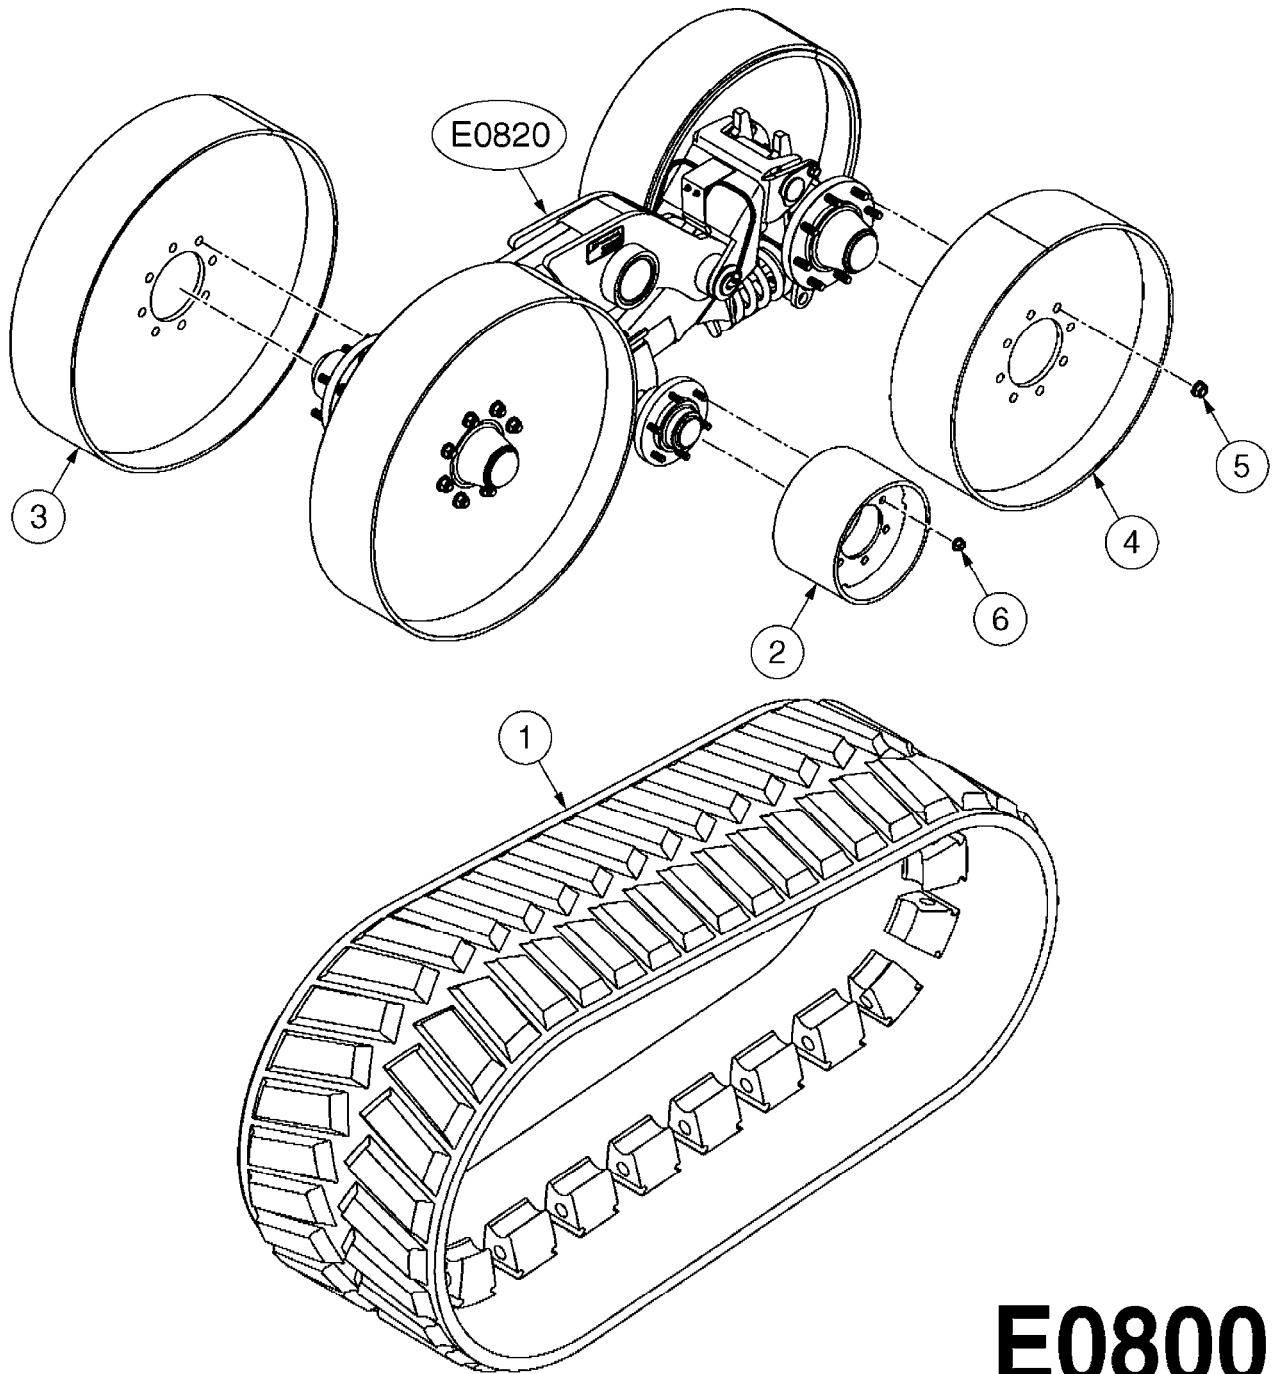

COMPLETE HUB ASSEMBLY:
28045703

COMPLETE ASSEMBLIES
WHOLEGOODS ITEMS

E0790

HUB ASSEMBLY F.4-1/2" SPINDLE
E0790-HIN, 06:07:17

Page 1
Date 07.02.2020 10:14

parts-n°	order qty	description
10629403	1	BOLT HEX 5/16 NC GR.2 00.50"
21000503	1	SEAL,WHEEL CR43771
21000603	1	RACE, BEARING 3.5/1.5
21000703	1	BEARING, TAPPERED 3.5433/1.575
21000803	1	RACE, TAPERED BEARING
21000903	1	BEARING, TAPPERED, 2.75/1.510
24002803	1	GASKET F. HUB 4.5" HUB ASSY
28001103	1	SPINDLE 4.5"x 23" 20000LB
28001203	1	HUB, 20000LB W. BRG RACES
28045703	1	HUB ASSY 10-13.19-11.02 25000#
29000003	1	HUB CAP F. 881(20000LB) HUB
45000103	1	BOLT, WHEEL STUD 3/4-16X2 3/4
45000503	1	BOLT, WHEEL STUD 3/4-16X3 1/2
46000003	1	NUT HEX NF 3/4" FLANGED F.HUB
46000103	1	NUT, CASTLE, SPINDLE 2-12 UNF
46000203	1	NUT, BUD WHEEL, INNER, RH
46000303	1	NUT, BUD WHEEL, OUTER, RH
47000103	1	WASHER, SPNDL 4.5" 2.06x4 .25T
48000103	1	PIN, COTTER 5/16" X 5.25"
63002903	1	AXLE INSERT,72"-90"SUS CM 1200
63033703	1	AXLE INSERT NCM 44/66/9000