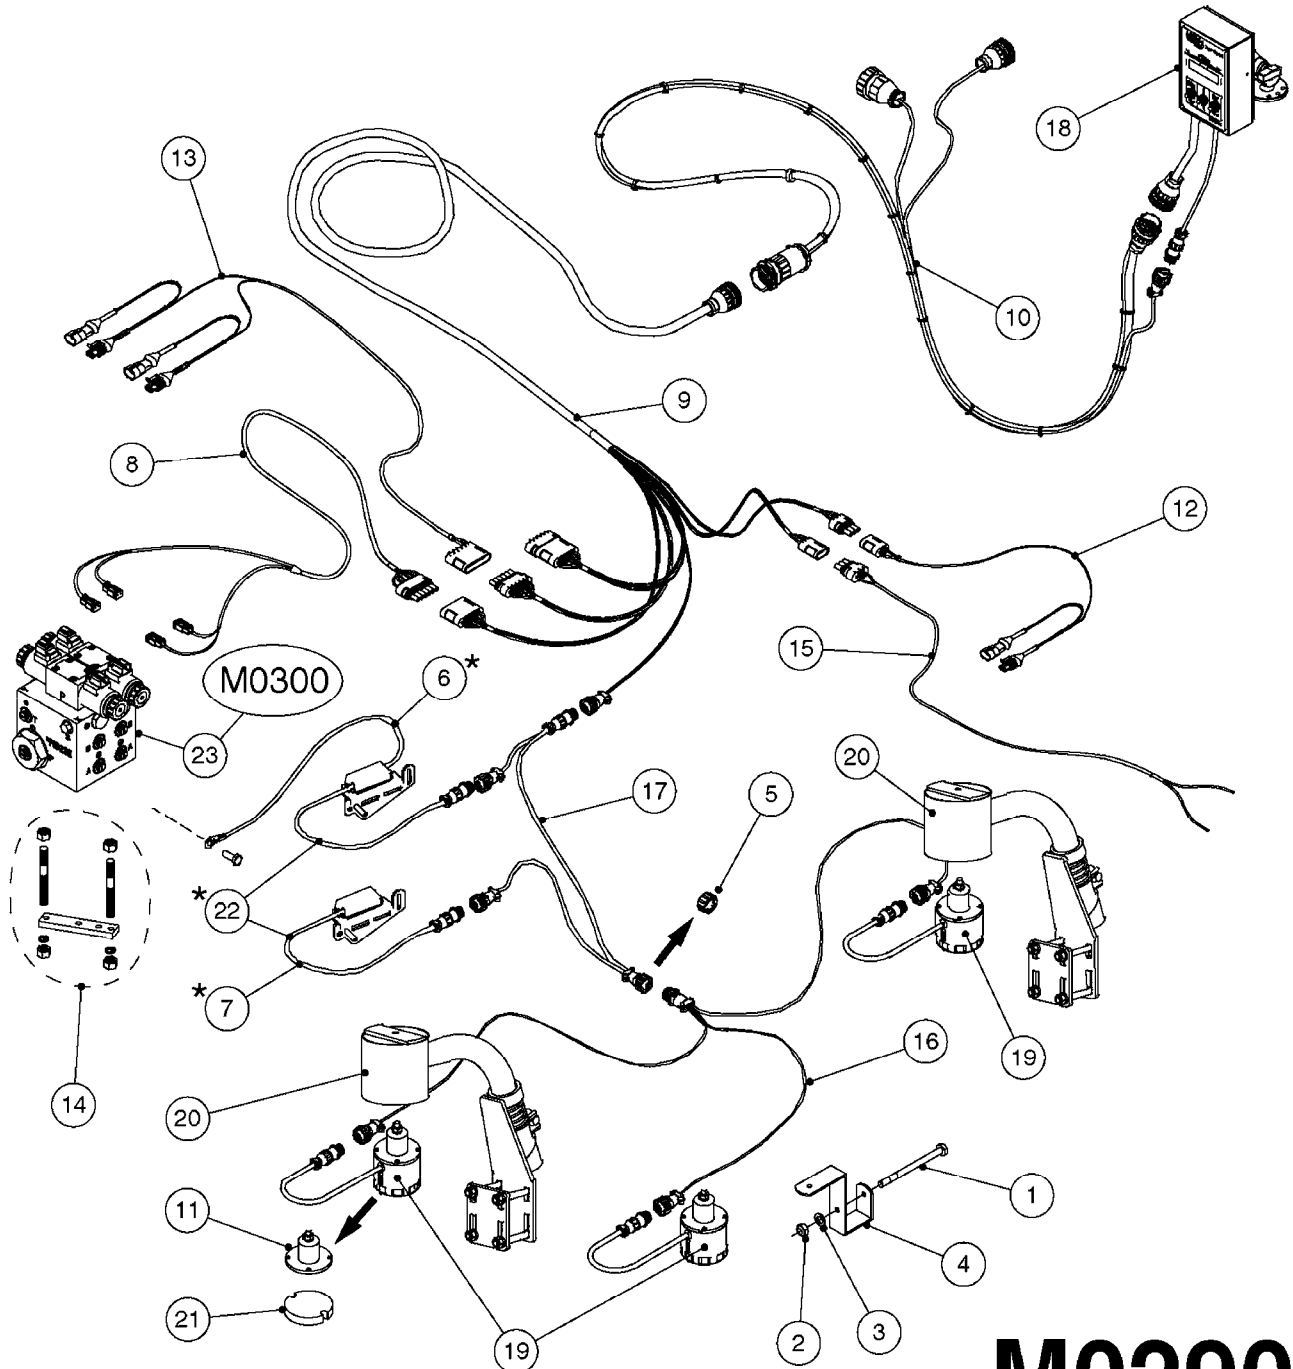

M0280

39 PIN CABLES
M0280-HIN, 28:03:17

Page 1

Date 07.02.2020 10:15

parts-n°	order qty	description
262158	1	PLUG INSERT 39 POLE MALE
262159	1	PLUG INSERT 39 POLE FEMALE
262160	1	PLUG HOUSING 39 POLE FEMALE
262161	1	PLUG HOUSING F/39 POLE MALE
440634	1	SCREW 5/8"
440732	1	PT SCREW 35X12B Z5452 ELZ
14034200	1	CODE BRACKET FOR 39 PIN CABLE
26003900	1	WIRE 37-39 PIN EVC, 6.6'
26004200	1	WIRE 37-39 PIN EVC, 57.4'
26008400	1	WIRE 39-PIN 24 WIRE L=8M
26011903	1	WIRE 39-39 POLE EXT. 3660MM
28027500	1	WIRE 37-39 PIN EVC, 37.7'
28028700	1	WIRE 37-39 PIN EVC, 45.9'
28028800	1	WIRE 37-39 PIN EVC, 16.4'
28028900	1	WIRE 37-39 PIN EVC, 26.2'
72236400	1	DAH CONN. WIRE/TRACTOR L=8M
97610803	1	DECAL-SRAY BOX 39-PIN
97610903	1	DECAL-HYDRAULIC BOX 39-PIN