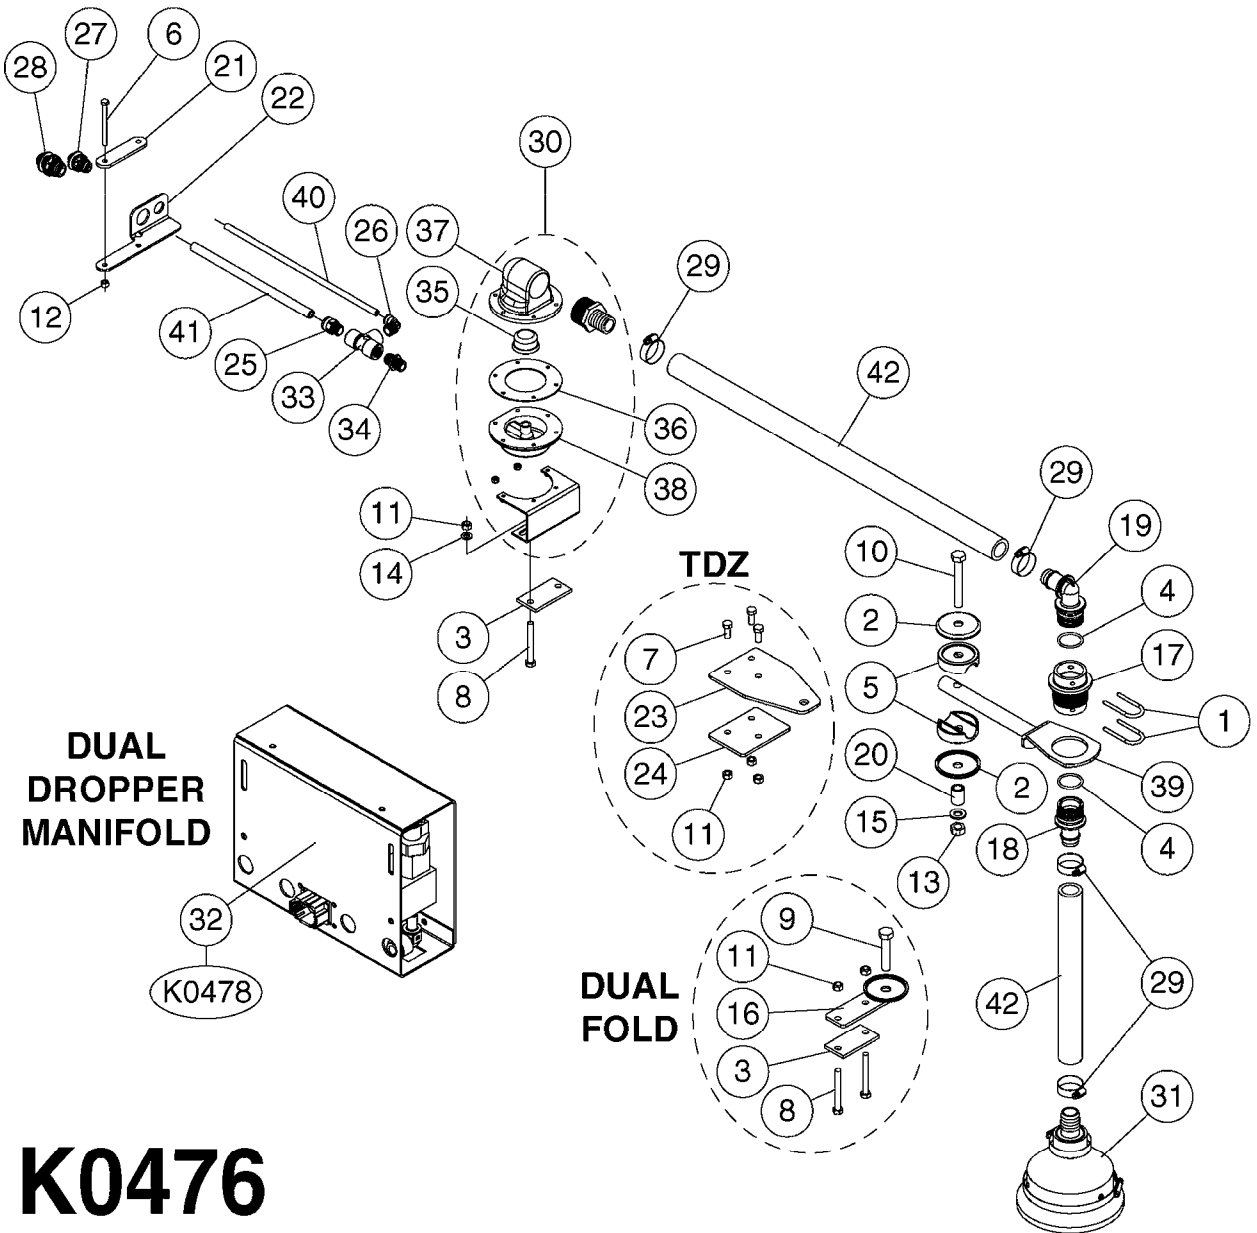

K0476

FOAM MARKER - DROPPER RICHWAY
K0476-HIN, 26:02:18

Page 1
Date 07.02.2020 10:06

Pos.	parts-n°	order qty	description
1	145995	1	FITT.DK S-53 FORK
2	160775	1	WASHER F. FRICTION PLATE
3	172664	1	FLATBAR BACKING PLATE
4	242109	1	O-RING D32.2x3.0
4	242354	1	O-RING D32.2X3.0 VITON
5	330831	1	FRICTION PLATE
6	410605	1	BOLT HEX 8.8 DEL M6X80
7	420582	1	BOLT HEX 8.8 DEL M8X20 FT A2
8	421201	1	BOLT HEX 8.8 DEL M8X70
9	430323	1	BOLT HEX 8.8 DEL M12X60
10	430924	1	BOLT HEX 8.8 DEL M12 X 85
11	460143	1	SELF LOCK NUT M8 SST A2 DIN985
12	460261	1	NUT HEX M6X1.00 LOCK DIN985 A2 SS
13	460703	1	NUT HEX M12X1.75 LOCK DIN985A2 SS
14	471126	1	WASHER, M8, Ø16/ 8.4X 1.6, SS
15	471127	1	WASHER, M12, Ø24/13X24X2.5 SS
16	611671	1	BREAK AWAY HOLDER F-MARKER
17	726463	1	FITT.DK S53 BULKHEAD W/GASKET
18	726559	1	FITT DK. S-53 HB 1" W/O-RING
19	726571	1	FITT.DK S-53 ELB.1", W ORING
20	14103900	1	BUSHING Ø19/Ø13 L=26.5 SPC/FTZ BOOMS ONLY
21	16022403	1	BRACKET 60MM TUBE
22	16162903	1	BRKT, FOAM LINE DISCONNECT
23	16169803	1	BRACKET, TDZ FOAM MARKER MOUNT
24	16170003	1	PLATE, TDZ FOAM MARKER MOUNT BACKER
25	23004303	1	FITT, 3/8"NPT-3/8"TUBE-PTC
26	23004403	1	FITT, 3/8"NPT-1/4"90-PTC
27	23004503	1	FITT, BULKHEAD-1/4" TUBE-PTC
28	23004603	1	FITT, BULKHEAD-3/8" TUBE-PTC
29	28030003	1	CLAMP HOSE GEAR P1" 6716
30	28064903	1	FOAMHEAD ASSEMBLY, RICHWAY
31	28065003	1	COLLECTOR HEAD ASSY, RICHWAY
32	28065103	1	DUAL DROP MANIFOLD, RICHWAY
33	28066303	1	FITT, BANJO, 3/8" TEE
34	28066403	1	FITT, BANJO, 3/8"-3/8" STR NIP
35	28087803	1	3/8" FOAMHEAD SCREEN, FOAM MARKER, RICHWAY
36	28087903	1	FOAMHEAD GASKET, FOAM MARKER, RICHWAY
37	28088003	1	FOAMHEAD TOP HOUSING, FOAM MARKER, RICHWAY
38	28088103	1	FOAMHEAD BOTTOM HOUSING, FOAM MARKER, RICHWAY
39	61065900	1	BRACKET FOR FOAM DROPPER, S53
40	92703303	1	HOSE LLDPE .25"X.17"X12" BLACK
41	92703403	1	HOSE LLDPE .38"X.25"X12" BLACK
42	92712403	1	HOSE R X1" X300PSI WP X0012"