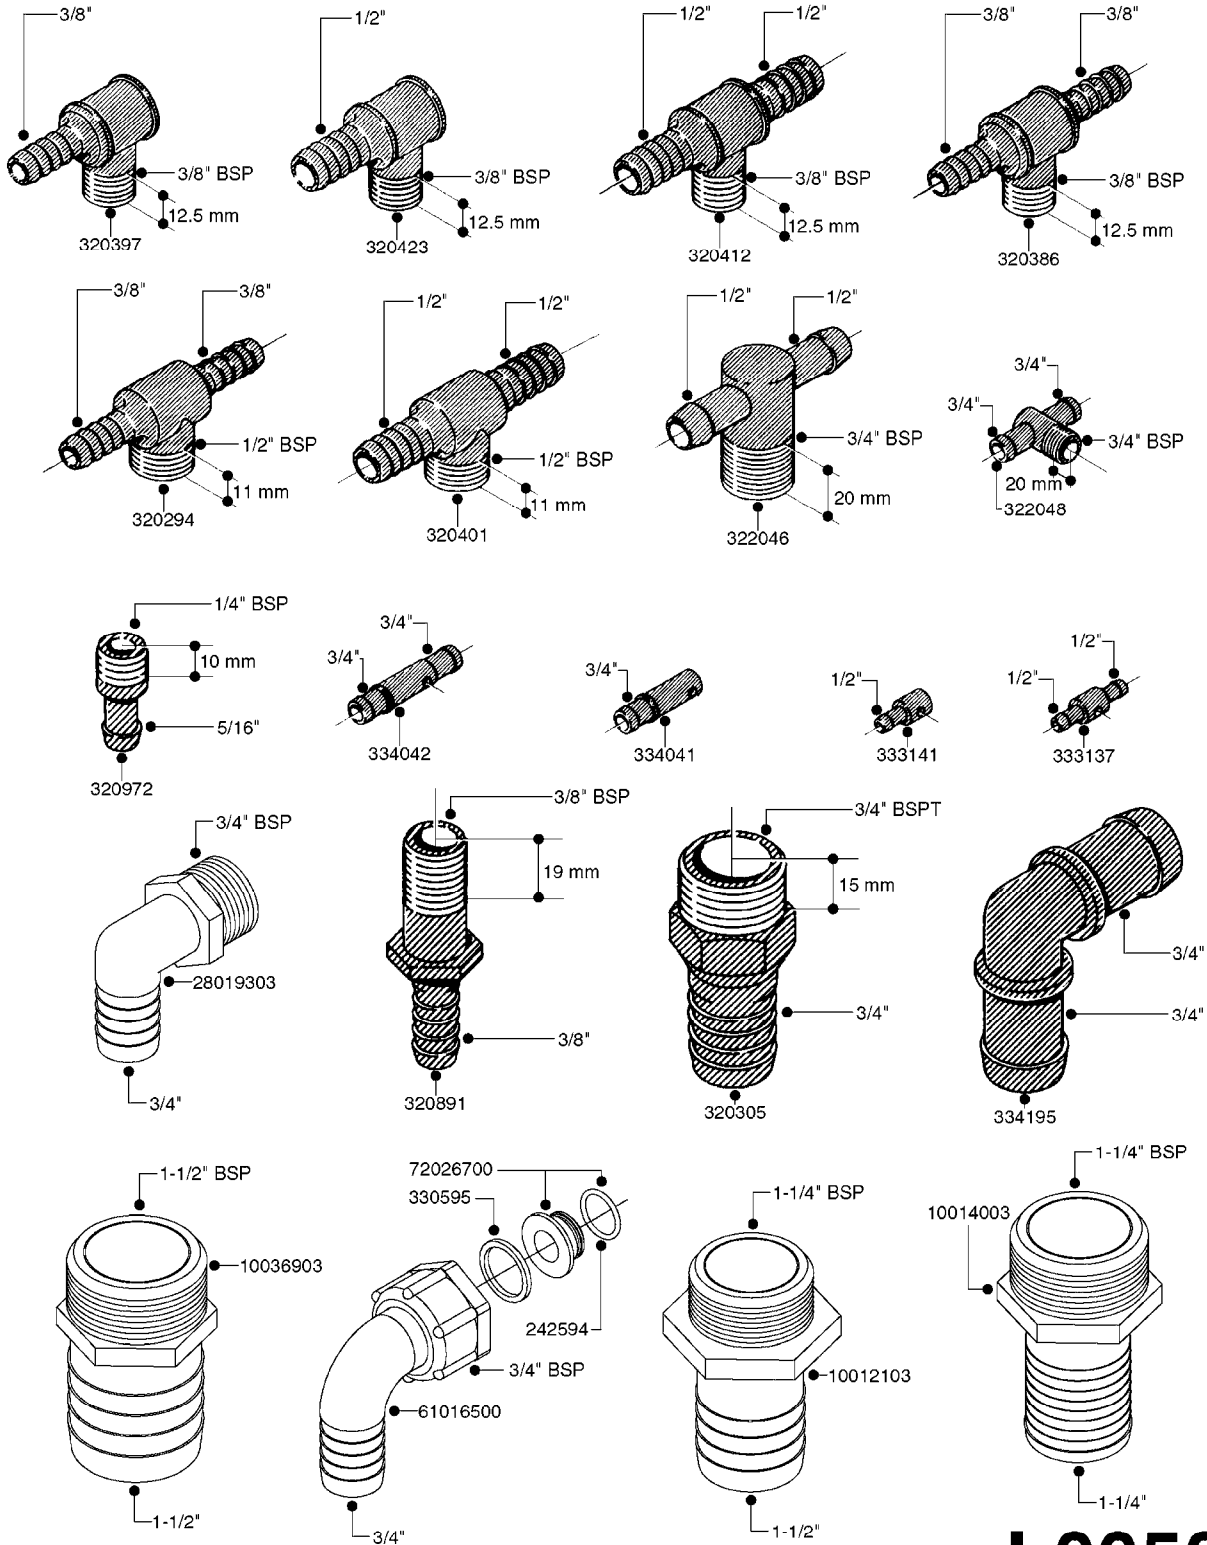

L0050

FITTINGS - HOSE CONNECTORS
L0050-HIN, 01:01:16

Page 1
Date 07.02.2020 10:07

parts-n°	order qty	description
242594	1	O-RING D14 X 1.78 SCH.70-EPDM
320294	1	FITT.DK TEE 3/8X3/8HB X1/2"BSP
320305	1	FITT.DK HB 3/4'- 3/4' BSP
320386	1	FITT.DK TEE 3/8X3/8HB X3/8"BSP
320397	1	FITT.DK ELB 3/8"HB X 3/8" BSP
320401	1	FITT.DK TEE 1/2X1/2HB X1/2"BSP
320412	1	FITT.DK TEE 1/2X1/2HB X3/8'BSP
320423	1	FITT.DK ELB 1/2'HB X 3/8' BSP
320891	1	FITT.DK HB 3/8'- 3/8' BSP
320972	1	FITT.DK HB 5/16'- 1/4' BSP
322046	1	FITT.DK TEE 1/2X1/2HB X3/4'BSP
322048	1	FITT.DK TEE 3/4X3/4HB X3/4'BSP
330595	1	O-RING D24.6/D20X2.1 -3/4"
333137	1	FITT.DK CONN.1/2" F.NOZZ. DOUB
333141	1	FITT.DK CONN.1/2" F.NOZZ.SING
334041	1	FITT.DK CONN.3/4' F.NOZZ. SING
334042	1	FITT.DK CONN.3/4' F.NOZZ. DOUB
334195	1	FITT.DK ELB. 3/4"HB X 3/4"HB
10012103	1	FITT.PO.HB 1.25X1.50 IMB1012
10014003	1	FITT.PO.HB 1.25X1.25 IMB1010
10036903	1	FITT.PO.HB 1.50X1.50 IMB1212
28019303	1	FITTING HB ELB 3/4NPT-3/4HOSE
61016500	1	HOSE TAIL 3/4" 90°+RG CAP 3/4"
72026700	1	NOZZLE TUBE ADAPTER W/O-RING