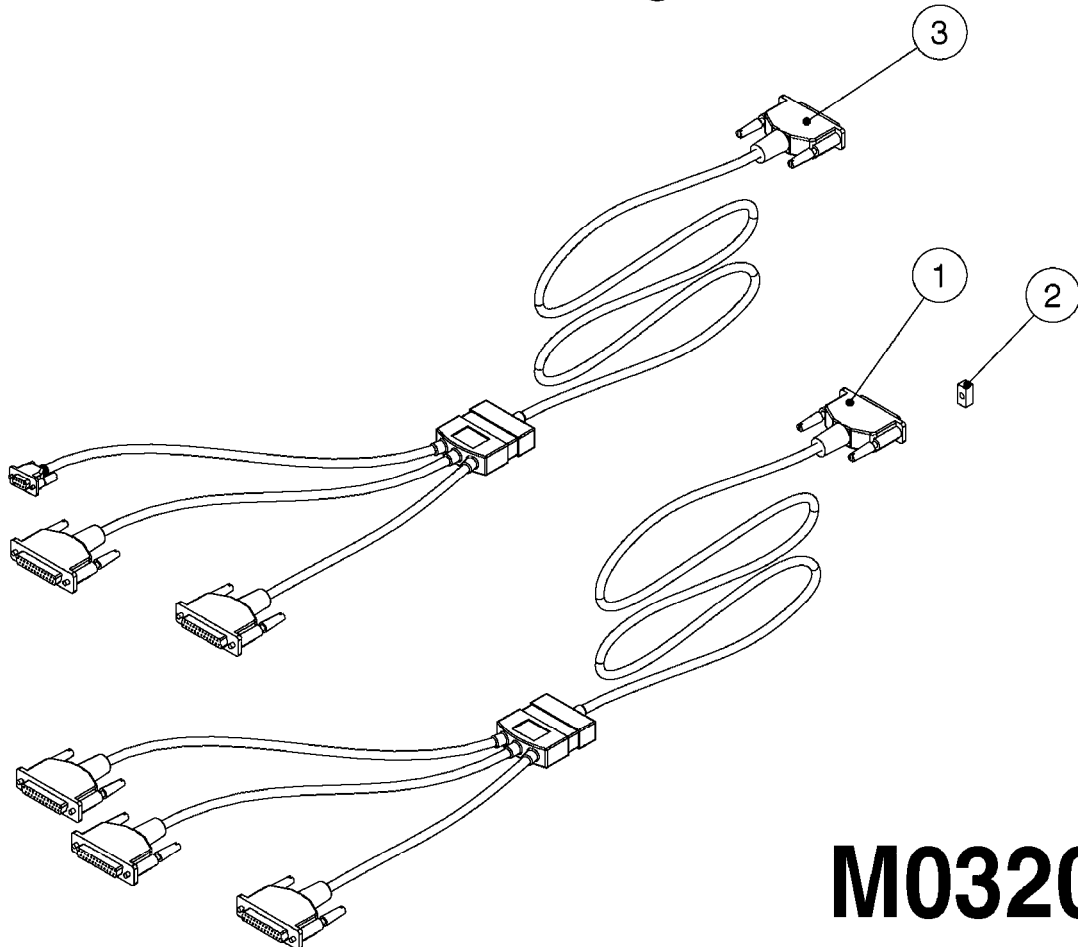

M0320

HC6500 TERMINAL AND CABLE
M0320-HIN, 01:01:16

Page 1

Date 07.02.2020 10:07

Pos.	parts-n°	order qty	description
1	26014000	1	HC6500 CABLE TO CABIN
2	26024300	1	DSUB PLUG TO PLUG COUPLER
3	26032800	1	HC 6500 CAB CABLE W/TERMINATOR
4	33507100	1	HC6500 DIS. FRONT BLACK/GREY
5	72365000	1	HC6500 TERMINAL