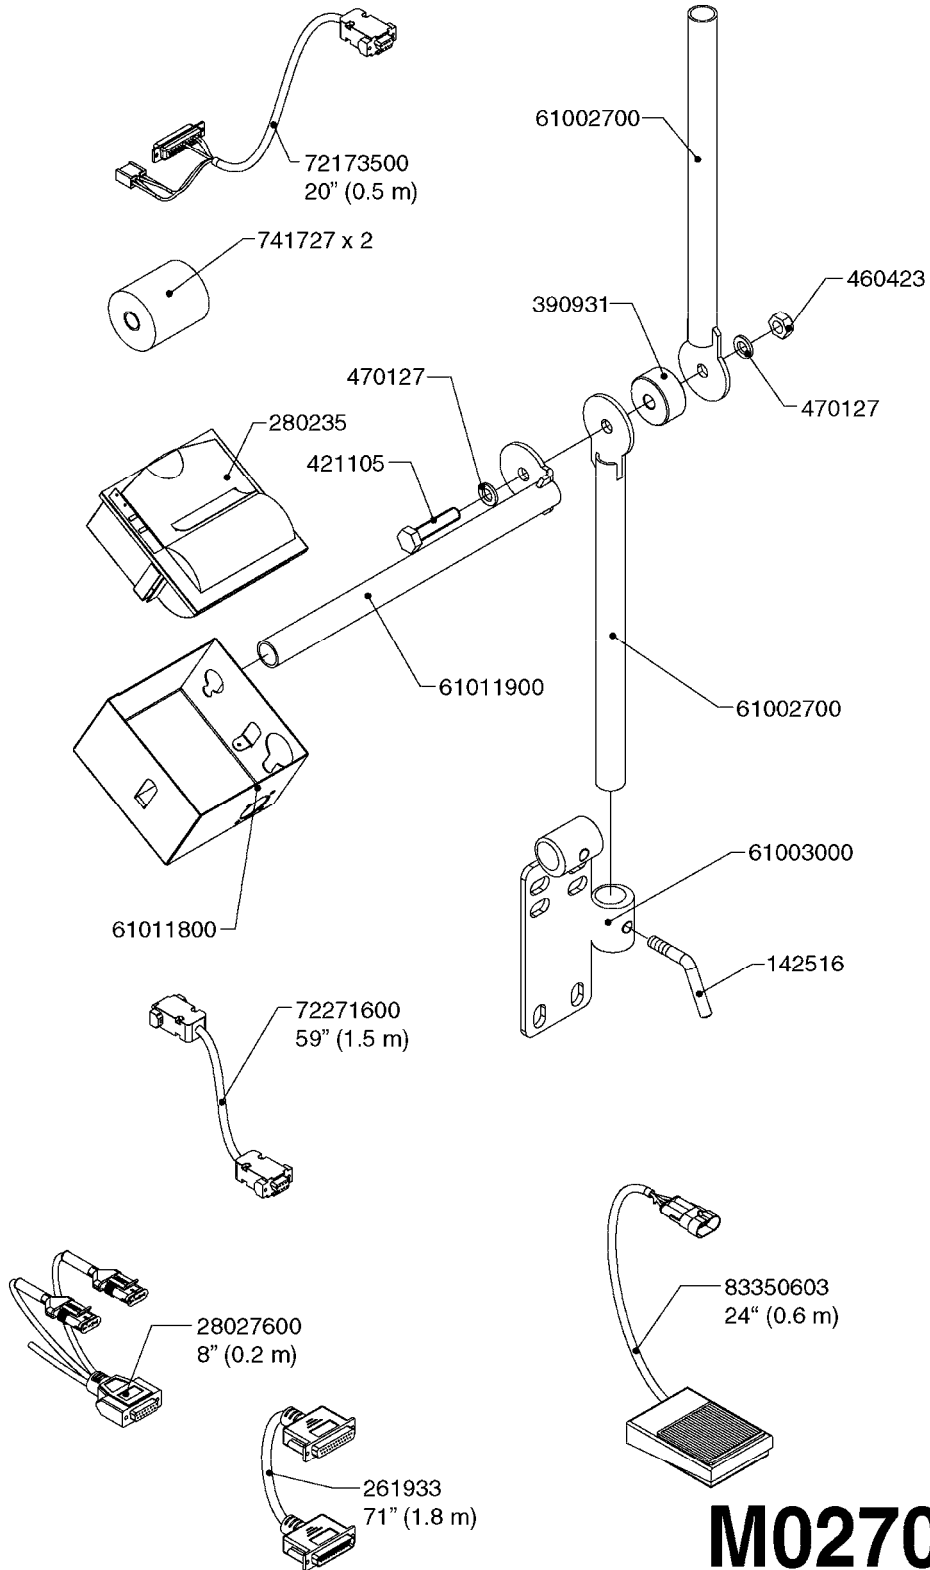

HC 5500 ACCESSORIES
M0270-HIN, 01:01:16

Page 1

Date 07.02.2020 10:07

parts-n°	order qty	description
142516	1	SCREW SET M10 BENT F. LOCKING
261933	1	CABLE W/PLUG 2X25 L=71"
280235	1	HARDI PRINTER WITH CLOCK
390931	1	PLASTIC SPACER D40XD11 L=20
421105	1	M10X45 MACHINE SCREW STAINLESS
460423	1	NUT HEX M10X1.50 LOCK DIN985A2 SS
470127	1	WASHER D15D10X2 M10 LOCK
741727	1	PAPER, THERMAL, HC5500 PRINTER
28027600	1	WIRE HC5500 AUX.
61002700	1	TUBE BRACKET F.TRACTOR MOUNT
61003000	1	BRACKET F.TRACTOR MOUNT
61011800	1	BOX FOR HARDI PRINTER
61011900	1	TUBE BRACKET F.TRACTOR MOUNT
72173500	1	WIRE F.PRINTER HC5500 L=20"
72271600	1	HC5500 COMMUNICATION CABLE
83350603	1	FOOT SWITCH HC5500 CONTROL