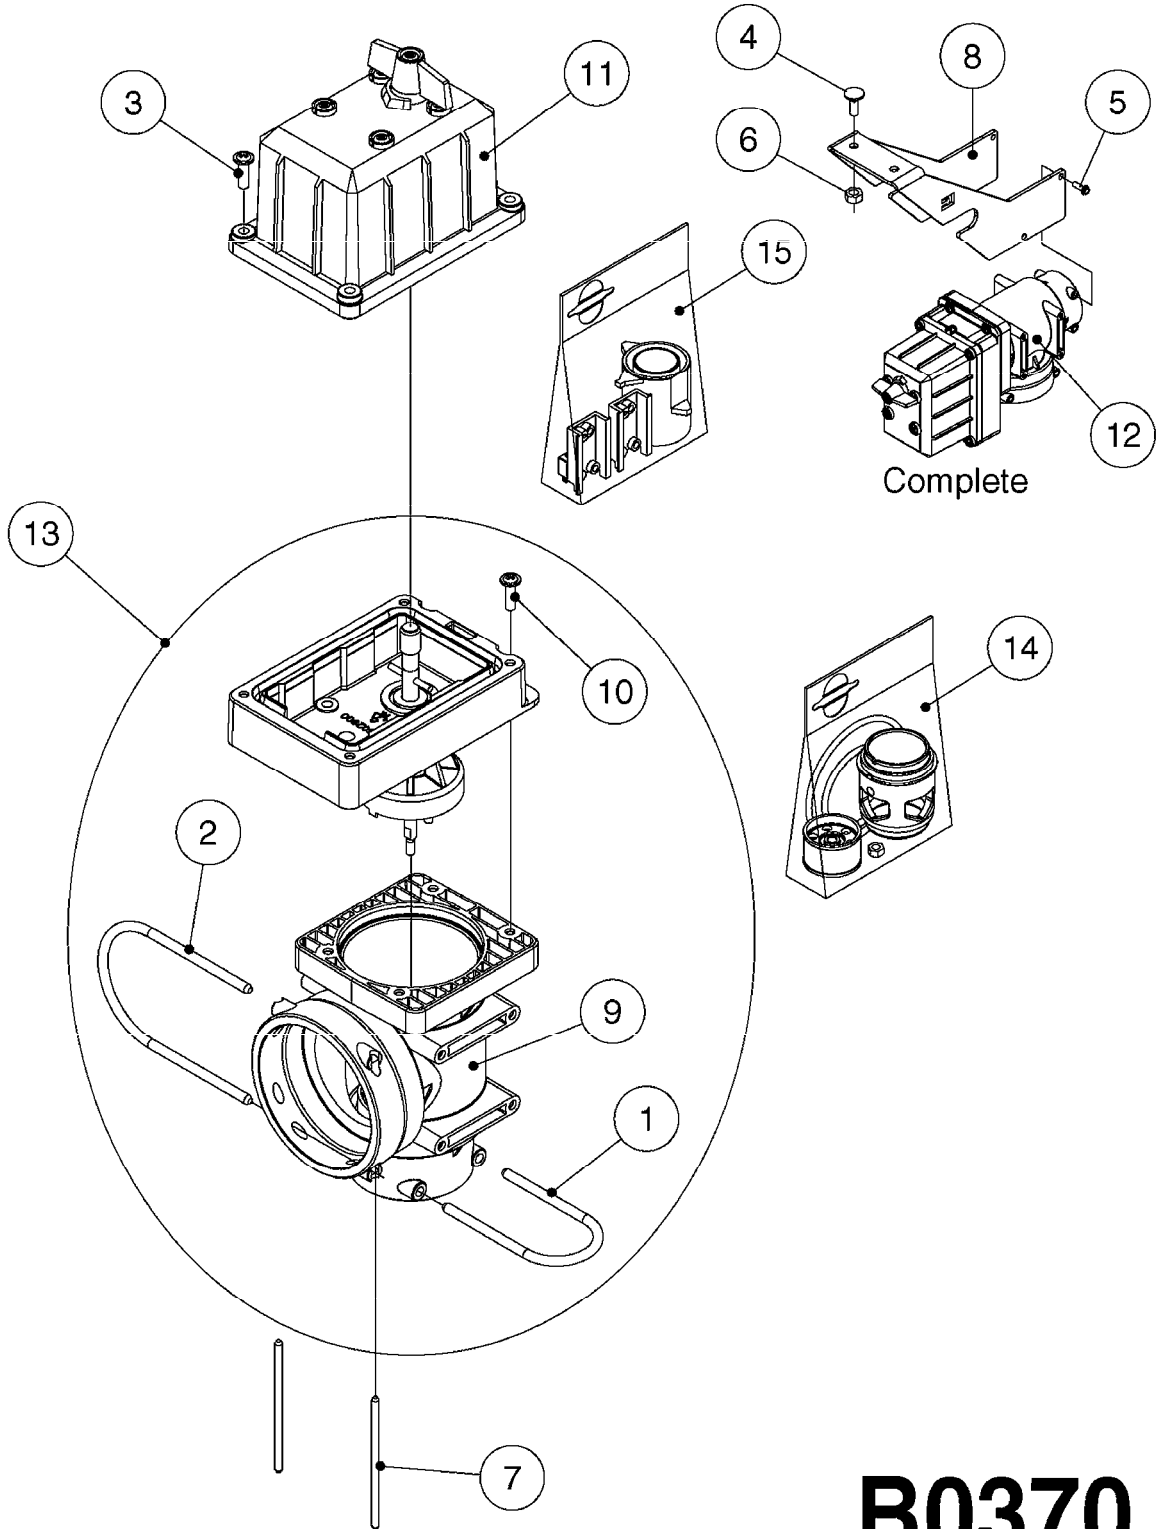

PRESSURE REGULATOR - S93 06
B0370-HIN, 12:05:16

Page 1

Date 07.02.2020 10:06

Pos.	parts-n°	order qty	description
1	145996	1	FITT.DK S-67 FORK
2	145997	1	FITT.DK S-93 FORK
3	440677	1	SCREW F. PLASTIC 5X20 SS
4	440695	1	BOLT CARRIAGE M8X25
5	440698	1	SCREW F.PLASTIC 6X18 SS HEXHD
6	460143	1	SELF LOCK NUT M8 SST A2 DIN985
7	480487	1	PIN M5X60 SLOTTED GALV
8	16244000	1	BRACKET FOR REG. NAV, PAINTED NAVIGATOR PLATFORM BRACKET
9	33510800	1	HOUSING F.PRESS.REG.S67/S93
10	44076200	1	SCREW WN5451 5X16 SS TORX
11	72374200	1	MOTOR HOUS.REG.1:150 ENCODER
12	72374300	1	REGUL S67/S93 ASSY W SS CONE
12	72425500	1	REGULATOR S67/S93 CROSS-DRILL
12	72678700	1	REGULATOR S67/S93 CROSS-DRILL CERAMIC COMPONENTS
13	72481600	1	BAG W. CONSOLE&SPINDLE COMPL
14	72678900	1	BAG W.CONE/CYL/GASKET CERAMIC CERAMIC COMPONENTS
14	74190800	1	BAG W.CONE/CYL. AND GASKET. SYNTAL
15	74187500	1	SWITCH 5A PRESS.REG REP.KIT 08