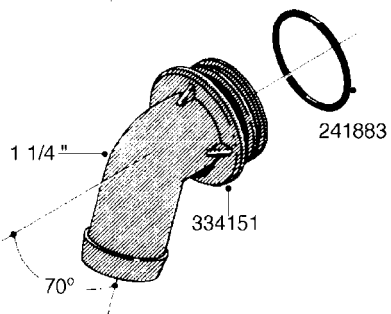

L0080

FITTINGS - S-53
L0080-HIN, 12:09:17

Page 1

Date 07.02.2020 10:07

Pos.	parts-n°	order qty	description
1	145995	1	FITT.DK S-53 FORK
2	241973	1	O-RING Ø3 X 44.2 70 SHORES NITRIL NITRIL (BLACK)
2	242353	1	O-RING 3 X 44.2 VITON VITON (BROWN)
3	242109	1	O-RING D32.2x3.0 NITRIL (BLACK)
3	242354	1	O-RING D32.2X3.0 VITON VITON (BROWN)
4	322103	1	FITT.DK S-53 BULKHEAD
5	322107	1	FITT.DK S-53 BULKHEAD NUT
6	322110	1	FITT.DK S-53 ELB. 1/2" BSP
7	322352	1	FITT.DK S-53 TEE
8	334229	1	FITT.DK S-53 STR.3/4"
9	334260	1	GASKET F. S-53 BULKHEAD
10	334564	1	FITT.DK S-67 TO S-53 ADAPTER
11	391100	1	FITT.DK S-53THREAD INS.1/2"BSP
12	726463	1	FITT.DK S53 BULKHEAD W/GASKET
13	726552	1	FIT.DK S-53X90 1/2" BSP,O-RING
14	726556	1	FITT.DK S-53 HB 1/2" W/O-RING
15	726558	1	FITT.DK S53 STR. 3/4" W.ORING
16	726559	1	FITT DK. S-53 HB 1" W/O-RING
17	726568	1	FITT.DK.S-53 HB 1/2"90 W/O-RING
18	726570	1	FITT.DK S-53 ELB.3/4" W.ORING
19	726571	1	FITT.DK S-53 ELB.1", W ORING
20	726578	1	FITT.DK S53 PLUG WITH O-RING
21	728561	1	FITT.DK. S67M - S53F REDUCER