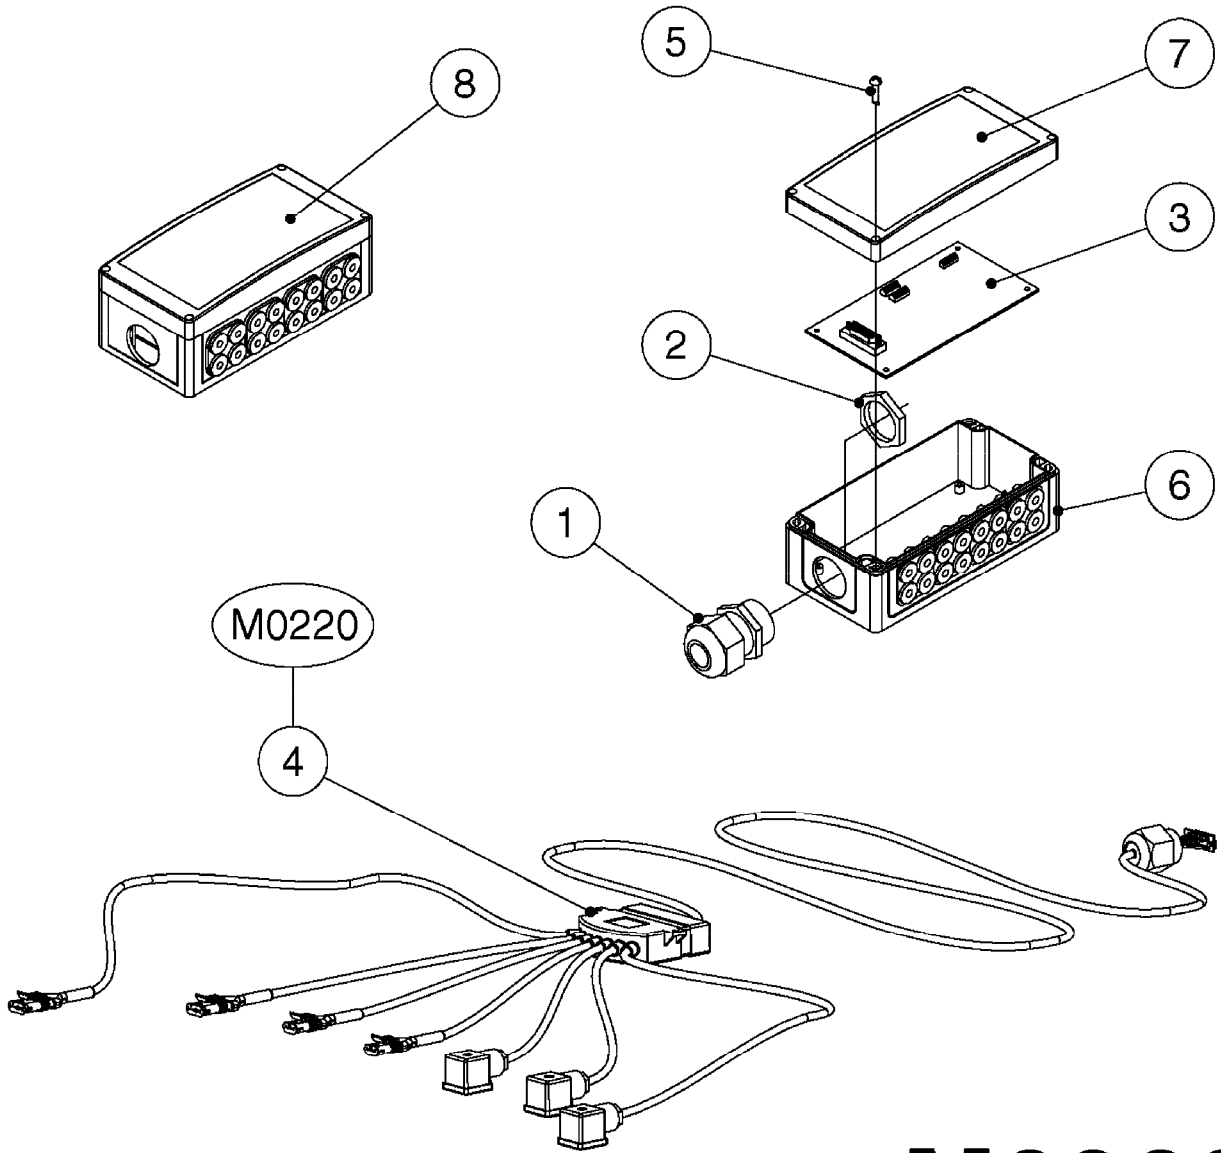

M0260

TRACK ASSEMBLE BOX NCM
M0260-HIN, 01:01:16

Page 1
Date 07.02.2020 10:07

Pos.	parts-n°	order qty	description
1	262106	1	BULKHEAD F. CABLE 6.5-14 BLACK
2	262107	1	NUT F. BULKHEAD CABLE GRAY
3	26007600	1	PCB F. TRACKING JUNC. BOX
4	26024000	1	CABLE SET FOR TRACK NCM
5	28082100	1	SCREW F. BOX LID 1/4" L=20
6	33508700	1	BOX BOTTOM 160X80X40 BLACK 1-HOLE
7	33508800	1	LID 160X80X15 BLK W/SCREWS
8	72311700	1	JUNCTION BOX F.STEERING NCM