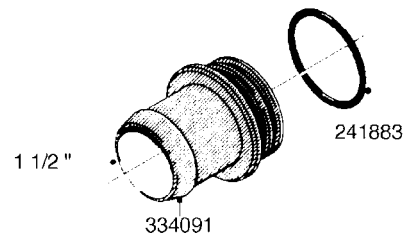

L0080

FITTINGS - S-53
L0080-HIN, 12:09:17

Page 1

Date 07.02.2020 10:07

Pos.	parts-n°	order qty	description
1	145995	1	FITT.DK S-53 FORK
2	241973	1	O-RING Ø3 X 44.2 70 SHORES NITRIL NITRIL (BLACK)
2	242353	1	O-RING 3 X 44.2 VITON VITON (BROWN)
3	242109	1	O-RING D32.2x3.0 NITRIL (BLACK)
3	242354	1	O-RING D32.2X3.0 VITON VITON (BROWN)
4	322103	1	FITT.DK S-53 BULKHEAD
5	322107	1	FITT.DK S-53 BULKHEAD NUT
6	322110	1	FITT.DK S-53 ELB. 1/2" BSP
7	322352	1	FITT.DK S-53 TEE
8	334229	1	FITT.DK S-53 STR.3/4"
9	334260	1	GASKET F. S-53 BULKHEAD
10	334564	1	FITT.DK S-67 TO S-53 ADAPTER
11	391100	1	FITT.DK S-53THREAD INS.1/2"BSP
12	726463	1	FITT.DK S53 BULKHEAD W/GASKET
13	726552	1	FIT.DK S-53X90 1/2" BSP,O-RING
14	726556	1	FITT.DK S-53 HB 1/2" W/O-RING
15	726558	1	FITT.DK S53 STR. 3/4" W.ORING
16	726559	1	FITT DK. S-53 HB 1" W/O-RING
17	726568	1	FITT.DK.S-53 HB 1/2"90 W/O-RING
18	726570	1	FITT.DK S-53 ELB.3/4" W.ORING
19	726571	1	FITT.DK S-53 ELB.1", W ORING
20	726578	1	FITT.DK S53 PLUG WITH O-RING
21	728561	1	FITT.DK. S67M - S53F REDUCER