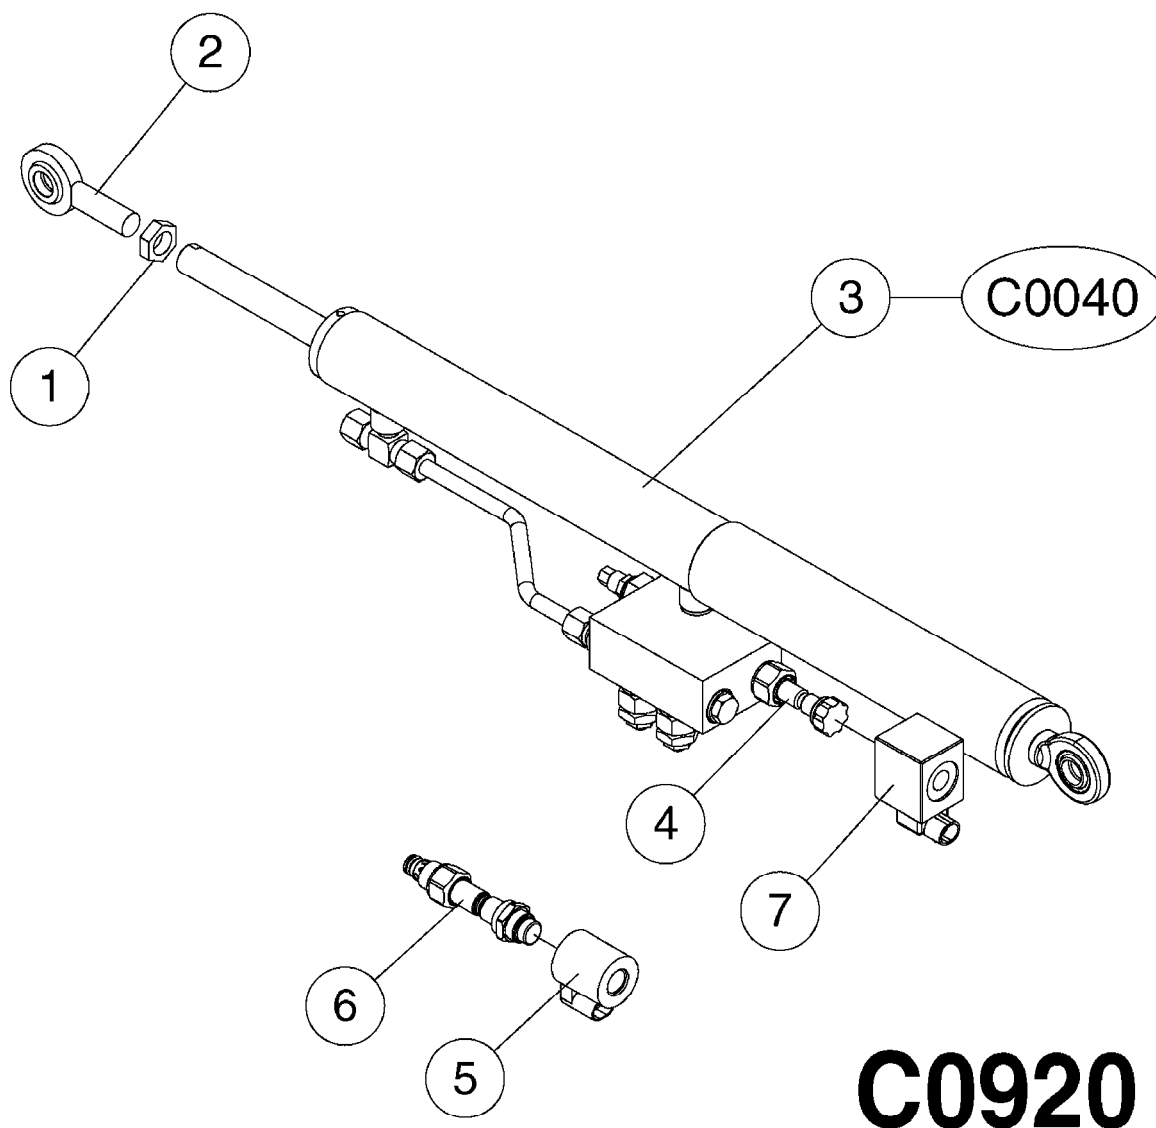

HYD. DAMPER, LOCKING CYLINDER
C0920-HIN, 05:06:19

Page 1

Date 07.02.2020 10:06

Pos.	parts-n°	order qty	description
1	461198	1	NUT HEX M16X2 JAMB
2	21091900	1	LINK HEAD M16 x D17 DELTA
3	78126000	1	CYLINDER,DAMPNER,LOCKING
4	78215500	1	HY SOLENOID VALVE 40L 3/4"NC PRE 2019
5	78222700	1	COIL W. AMP POST 2019
6	78223000	1	SOLENOID VALVE NC, PUSH/TWISH OVERRIDE, DOUBLE LOC POST 2019
7	78602100	1	MAGNET M.AMP/DIODE KIT 08 PRE 2019