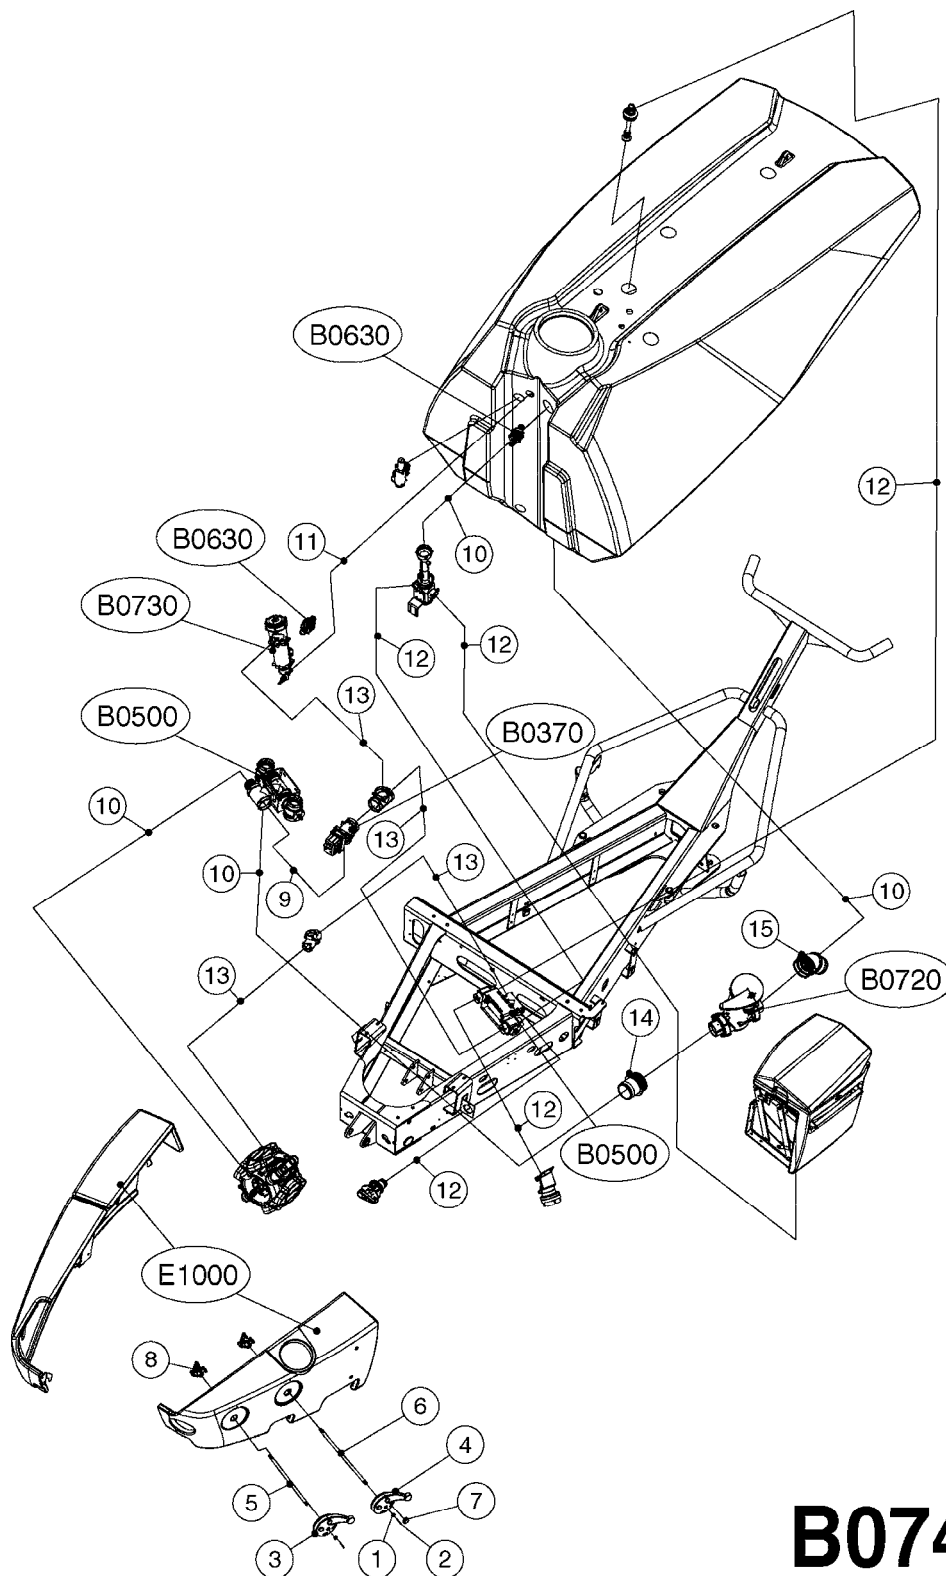

B0740

NCM 4400/6600 MANIFOLD
B0740-HIN, 01:01:16

Page 1

Date 07.02.2020 10:06

Pos.	parts-n°	order qty	description
1	334594	1	PLUG F.VALVE HANDLE BLACK
2	411006	1	SCREW M4X40 SLOTTED
3	741844	1	VALVE HANDLE ASSY. SUCTION NCM
4	741845	1	VALVE HANDLE ASSY. PRESSUR NCM
5	14038100	1	AXLE FOR SUCTION VALVE HANDLE
6	14038200	1	AXLE FOR PRESSURE VALVE HANDLE
7	33505200	1	PLUG FOR SMART VALVE HANDLE
8	72283000	1	AXLE JOINT F. SMARTVALVE HANDL
9	92702703	1	HOSE PVC SUCT GRAY 2"
10	92702803	1	HOSE PVC SUCT GRAY 2.5"
11	92703203	1	HOSE R X3/4" X300PSI WP X0012"
12	92712403	1	HOSE R X1" X300PSI WP X0012"
13	92734403	1	HOSE R X5/4" X200PSI WP X0012"
14	727133	1	FITT. S93 2-1/2" STR. S W/O-RI
15	72072900	1	FITT. S93 2-1/2" 45° S W/O-RING