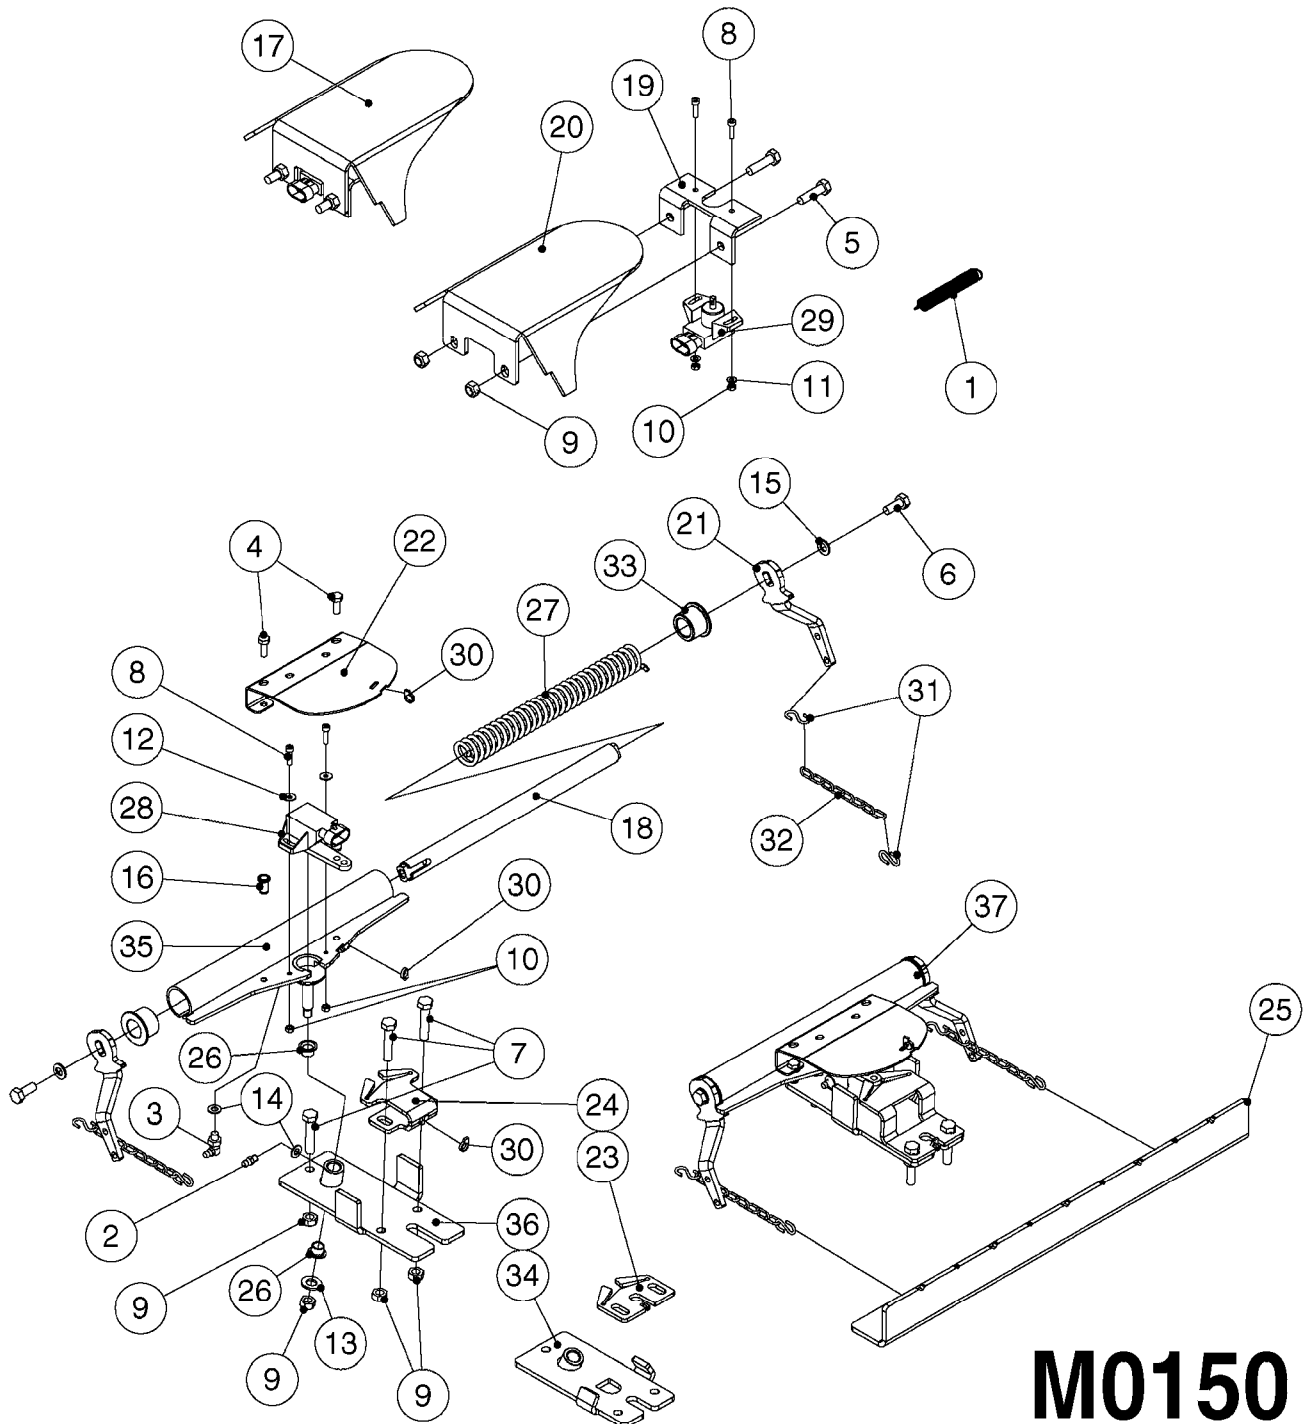

M0150

ANGLE SENSOR NCM
M0150-HIN, 01:01:16

Page 1
Date 07.02.2020 10:07

Pos.	parts-n°	order qty	description
1	220947	1	SPRING D13.0/1,2 L=90 RST
2	283699	1	GREASE NIPPLE M6X1
3	283772	1	GREASE NIPPLE M6X1 90°
4	410185	1	BOLT HEX 8.8 DEL M6X16
5	420567	1	BOLT HEX 8.8 DEL M8X30 FT
6	420582	1	BOLT HEX 8.8 DEL M8X20 FT A2
7	420744	1	BOLT HEX 8.8 DEL M8X40
8	450902	1	BOLT ALLEN HEAD M4 X 16MM
9	460143	1	SELF LOCK NUT M8 SST A2 DIN985
10	461145	1	NUT HEX M4 LOCK
11	471037	1	SCREW A 4,3 DIN 125
12	471087	1	WASHER D12.0/4.3X1.0
13	471122	1	WASHER, M10, Ø20/10.5X 2.0, SS
14	471125	1	WASHER M6U 6.4X14X1.2,A2 SS
15	471126	1	WASHER, M8, Ø16/ 8.4X 1.6, SS
16	480811	1	BLIND FASTENER M6 STAINLESS
17	741841	1	ANGLE SENSOR AND BRACKET REAR
18	14052100	1	AXLE D19 L=294/2XM8 STAINLESS
19	16125700	1	BRACKET FOR ANGLE SENSOR
20	16142200	1	GUARD PLATE FOR SENSOR
21	16173200	1	PLATE 6.0X134X42/2XD6/2XBENDS
22	16173400	1	PLATE 2.0X145.3X130/3XBENDS
23	16173600	1	PLATE 4.0X70X56 NCM 4400
24	16174100	1	PLATE 4.0X120X70/2XBENDS NCM 6600
25	16174300	1	BKT F. TRACTOR NCM STEE-UPDATE
26	21089300	1	BUSHING D12/10 L=9
27	22096500	1	TORSION SPRING D24/4.0 L=242
28	26005700	1	ANGLE SENSOR 70° 0.5-4.5 VDC + LEVER
29	26005800	1	ANGLE SENSOR 120° 0.5-4.5 VDC + LEVER
30	28024103	1	TIE STRAP L=8" x W=3/16"
31	28045800	1	S-HOOK 3MM STAINLESS STEEL
32	28058400	1	CHAIN SS 8x16x2.0 L=600
33	39124400	1	BUSHING D28.5/19.1 L=21
34	61019200	1	FRONT SENSOR BRACKET NCM4400
35	61019300	1	FRONT SENSOR MT.THREADED HOLES
36	61019500	1	FRONT SENSOR BRACKET NCM6600
37	72564800	1	STEERING SENSOR NCM4400 FRONT STEERING SENSOR COMPLETE NCM4400
37	72565000	1	STEERING SENSOR NCM6600 FRONT STEERING SENSOR COMPLETE NCM6600