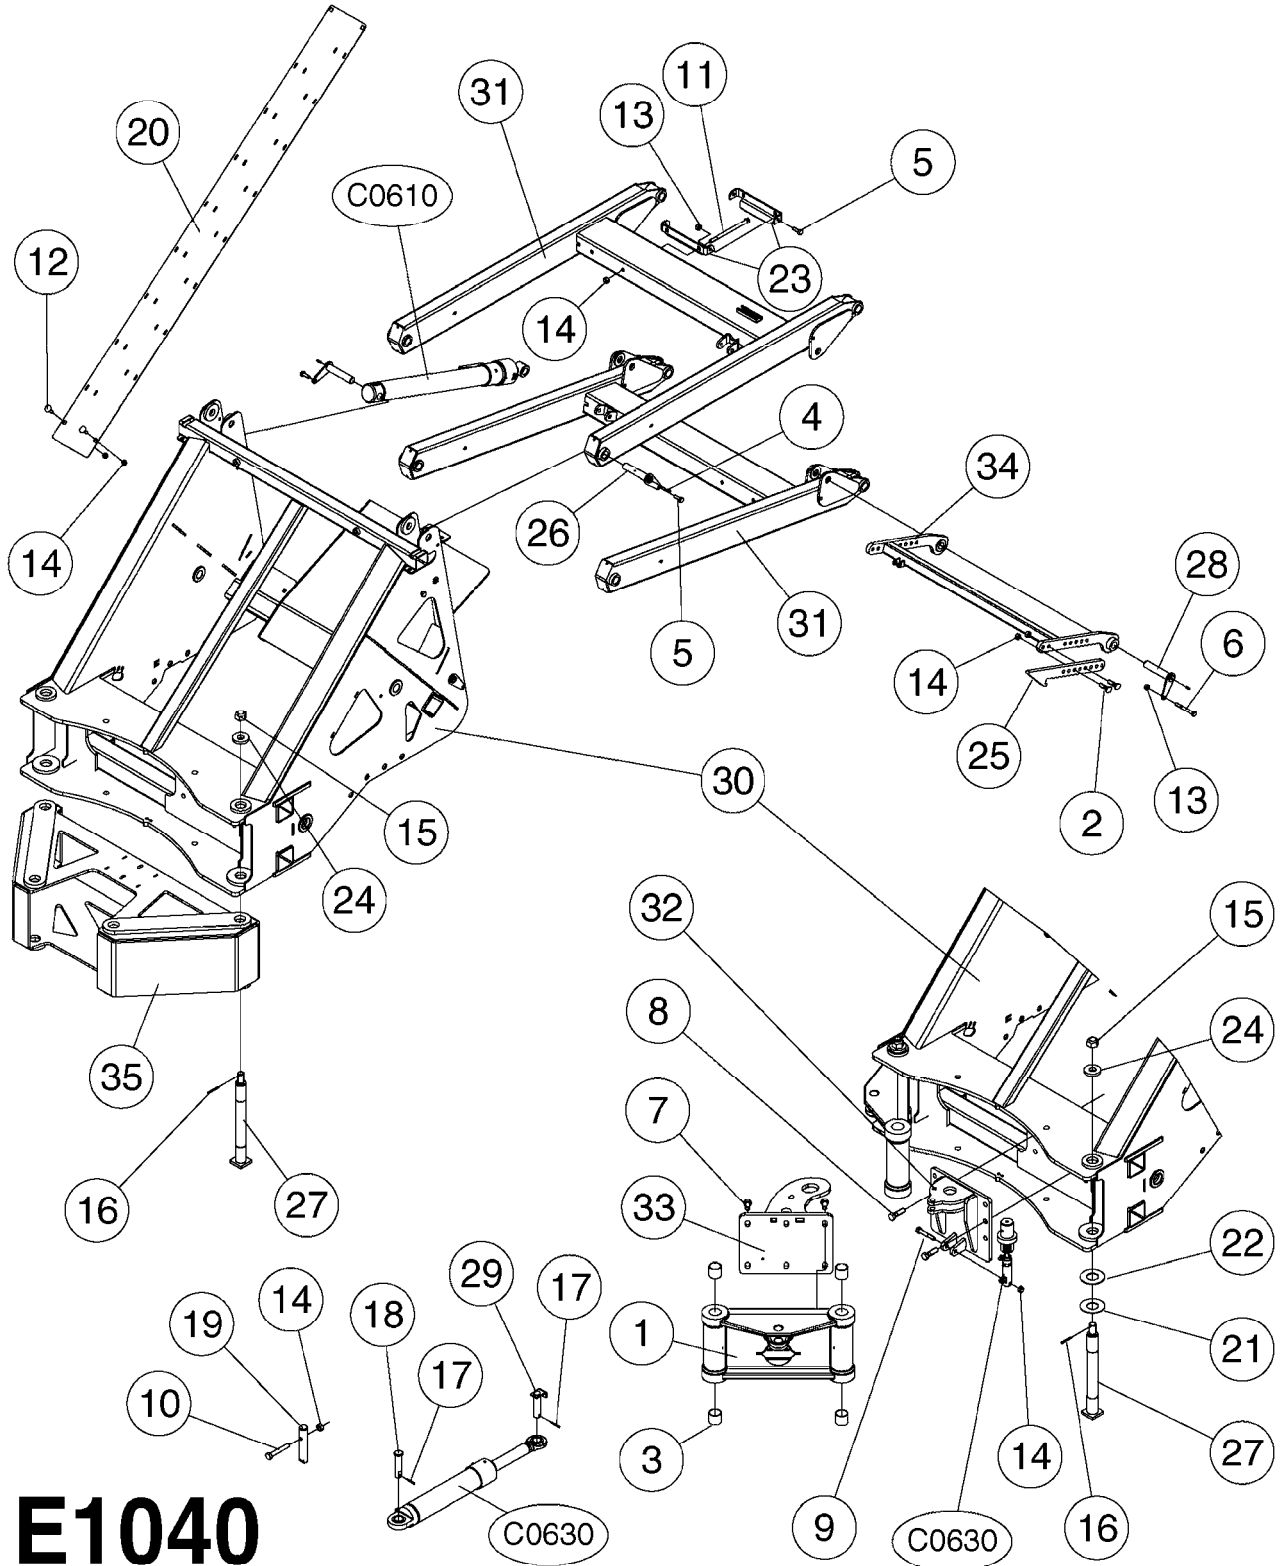

E1020

SWIVEL HOSE GUARD
E1020-HIN, 17:11:16

Page 1
Date 07.02.2020 10:06

Pos.	parts-n°	order qty	description
1	165557	1	WASHER D28.0/D12.2X2.0 SS
2	421046	1	BOLT HEX M8X25/25 A2 SS DIN933
3	421222	1	BOLT HEX 8.8 DEL M10X75 FT
4	460143	1	SELF LOCK NUT M8 SST A2 DIN985
5	460423	1	NUT HEX M10X1.50 LOCK DIN985A2 SS
6	480126	1	PIN COTTER M4X30
7	15118200	1	HOSE & TUBE HOLDER NCM
8	16143600	1	HOSE AND CABLE HOLDER TOP
9	16160900	1	HOSE AND CABLE GUARD 160X502MM
9	16187700	1	HOSE AND CABLE GUARD 160X402MM
10	61042200	1	HOSE AND CABLE HOLDER PIVOT
11	92703203	1	HOSE R X3/4" X300PSI WP X0012"
12	92712403	1	HOSE R X1" X300PSI WP X0012"