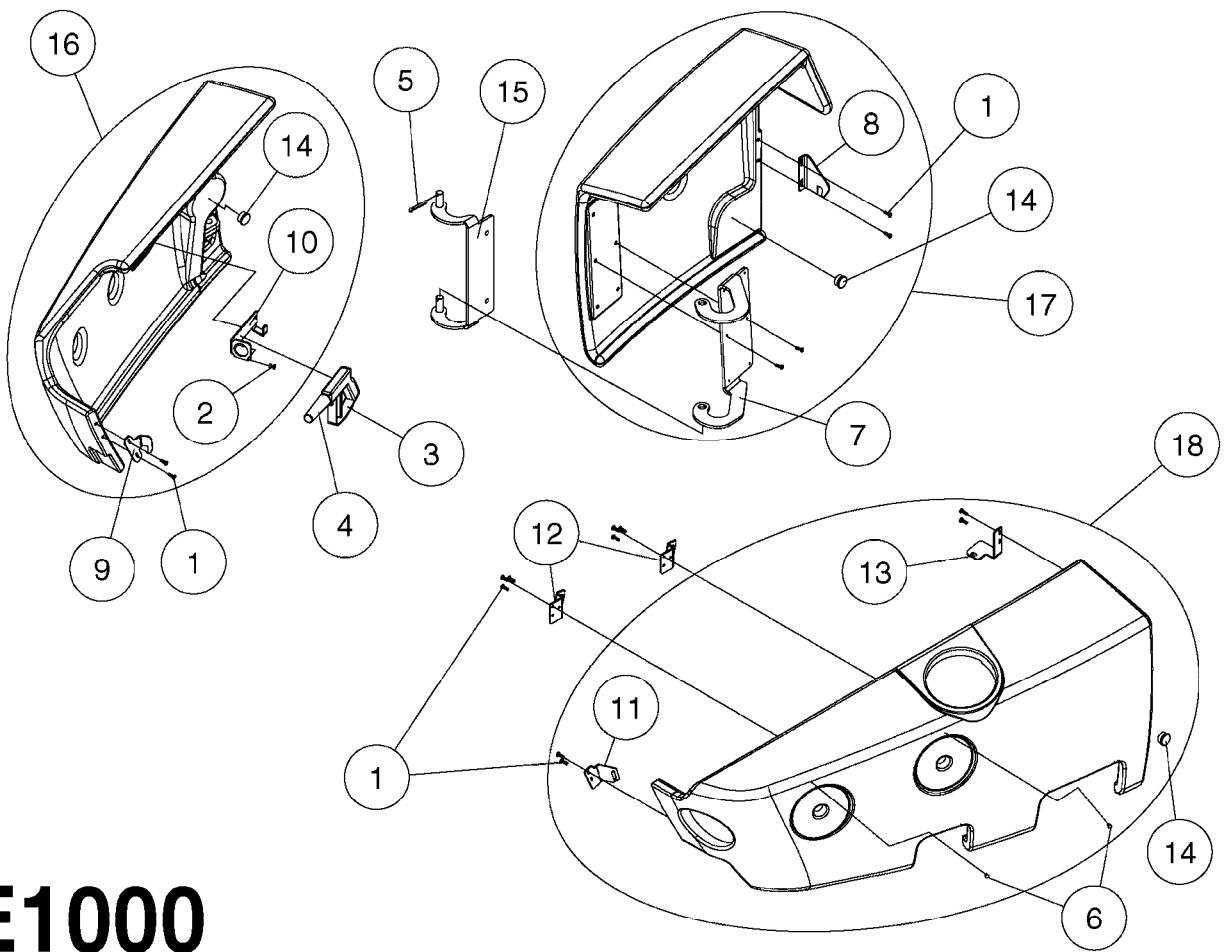

Complete

E0990

LOCKER & CLEAN WATER TANK NCM
E0990-HIN, 15:05:19

Page 1
Date 07.02.2020 10:06

Pos.	parts-n°	order qty	description
1	242474	1	SEAL 16X28XL=' LOCKER DOOR CM+
2	285793	1	GAS CYLINDER
3	334523	1	PIPE HOLDER Ø51.5
4	334850	1	GUIDE F. SIGHT GAUGE TUBE TOP
5	351766	1	SIDE SHIELD MOUNT RIGHT
6	351767	1	SIDE SHIELD MOUNT LEFT
7	430846	1	BOLT HEX 8.8 DEL M12X80
8	440718	1	BOLT CRG M10 X 65 DEL
9	460423	1	NUT HEX M10X1.50 LOCK DIN985A2 SS
10	460703	1	NUT HEX M12X1.75 LOCK DIN985A2 SS
11	480141	1	PIN COTTER M4X20
12	480809	1	BLIND RIVET, EMHART ACD616ASM
13	15057800	1	HANDLE F.LEFT SIDE LOCKER
14	16124500	1	DIVIDER F.LOCKER L.SIDE SHIELD
15	16124600	1	SHELF FLOOR-LEFT SIDE LOCKER
16	16124700	1	SHELF WALL-LEFT SIDE LOCKER
17	16126900	1	BRACKET F.DOOR-STORAGE LOCKER
18	16127300	1	SHELF FLOOR-RIGHT SIDE LOCKER
19	44075300	1	SCREW 3.5X9.5SS/X15 ISO 14585C
20	61033900	1	BRACKET F. SIDE PANEL R.H. NCM
21	61034000	1	BRACKET F. SIDE PANEL L.H. NCM
22	61037500	1	ADJUSTING BRACKET, BOTTOM NCM
23	63037800	1	BRACKET F.DOOR-STORAGE LOCKER
24	72280100	1	SIDE SHIELD RIGHT NCM COMPLETE
25	72280200	1	SIDE SHIELD LEFT+CLEAN W.TANK
26	72280600	1	CLEAN W.TANK LEFT SIDE NCM
27	72282800	1	SIGHT GAUGE W/SCALE NCM4400 LITER PRE'15 TUBE LENGTH = 75"
27	72357100	1	SIGHT GAUGE W/SCALE NCM6600 LITER
27	72358300	1	SIGHT GAUGE TUBE 85/90/10000 L=2382 BENT
27	72440100	1	SIGHT GAUGE W/SCALE,CM6600 GAL
27	72932100	1	SIGHT GAUGE TUBE W/DECAL CM4400/4500 GAL PRE'15 TUBE LENGTH = 75"
27	73125500	1	SIGHT GAUGE W/SCALE,CM4500 '15 LITER POST'15 TUBE LENGTH = 82"
27	73277500	1	SIGHT GAUGE W/SCALE,CM4500 '15 GAL POST'15 TUBE LENGTH = 82"
27	97610003	1	DECAL SIGHT GAUGE NCM 9000 GAL