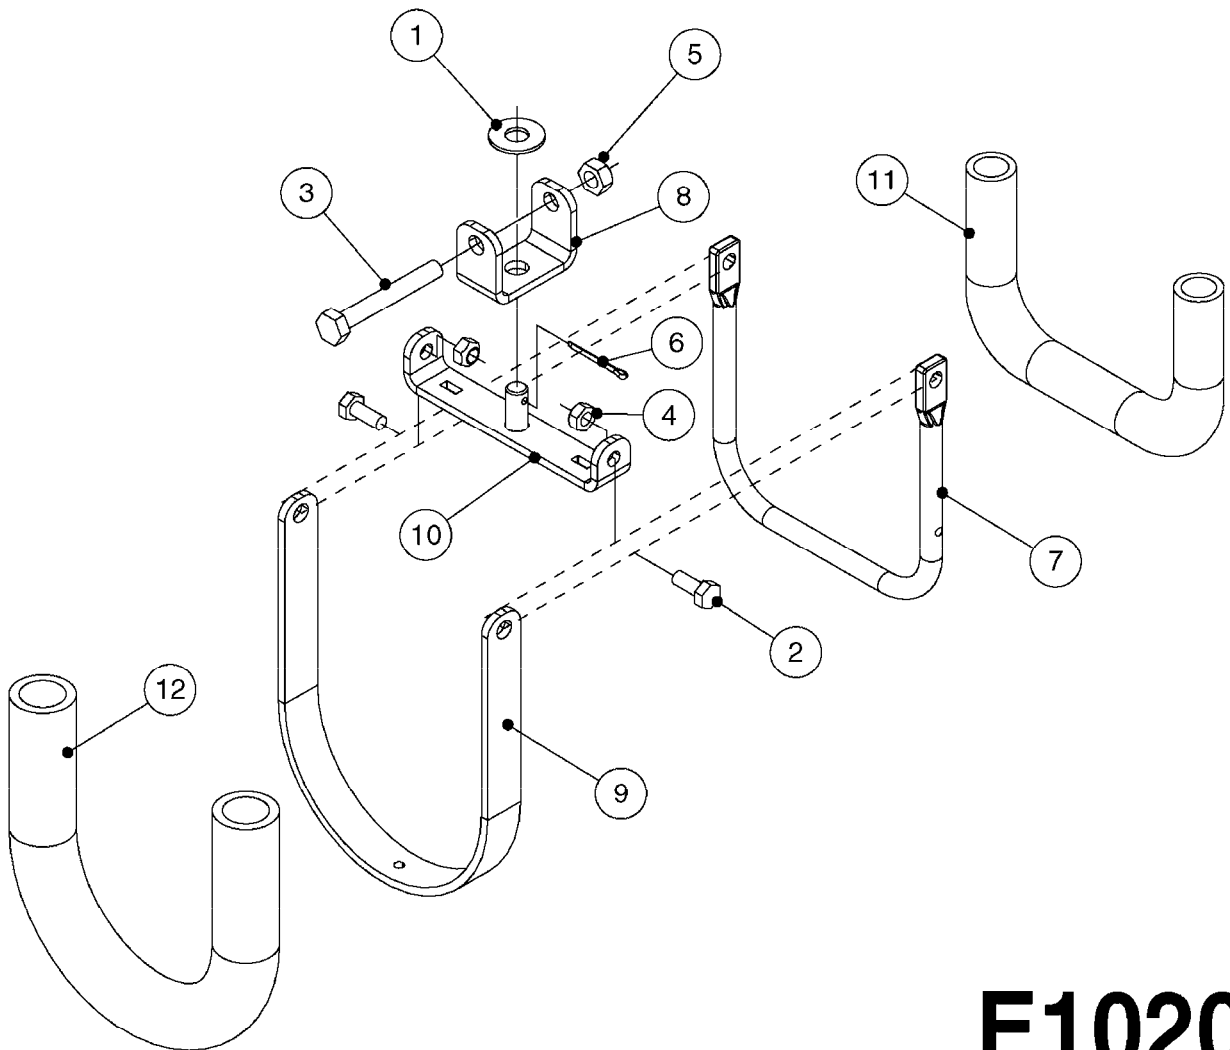

E1020

SWIVEL HOSE GUARD
E1020-HIN, 17:11:16

Page 1
Date 07.02.2020 10:06

Pos.	parts-n°	order qty	description
1	165557	1	WASHER D28.0/D12.2X2.0 SS
2	421046	1	BOLT HEX M8X25/25 A2 SS DIN933
3	421222	1	BOLT HEX 8.8 DEL M10X75 FT
4	460143	1	SELF LOCK NUT M8 SST A2 DIN985
5	460423	1	NUT HEX M10X1.50 LOCK DIN985A2 SS
6	480126	1	PIN COTTER M4X30
7	15118200	1	HOSE & TUBE HOLDER NCM
8	16143600	1	HOSE AND CABLE HOLDER TOP
9	16160900	1	HOSE AND CABLE GUARD 160X502MM
9	16187700	1	HOSE AND CABLE GUARD 160X402MM
10	61042200	1	HOSE AND CABLE HOLDER PIVOT
11	92703203	1	HOSE R X3/4" X300PSI WP X0012"
12	92712403	1	HOSE R X1" X300PSI WP X0012"