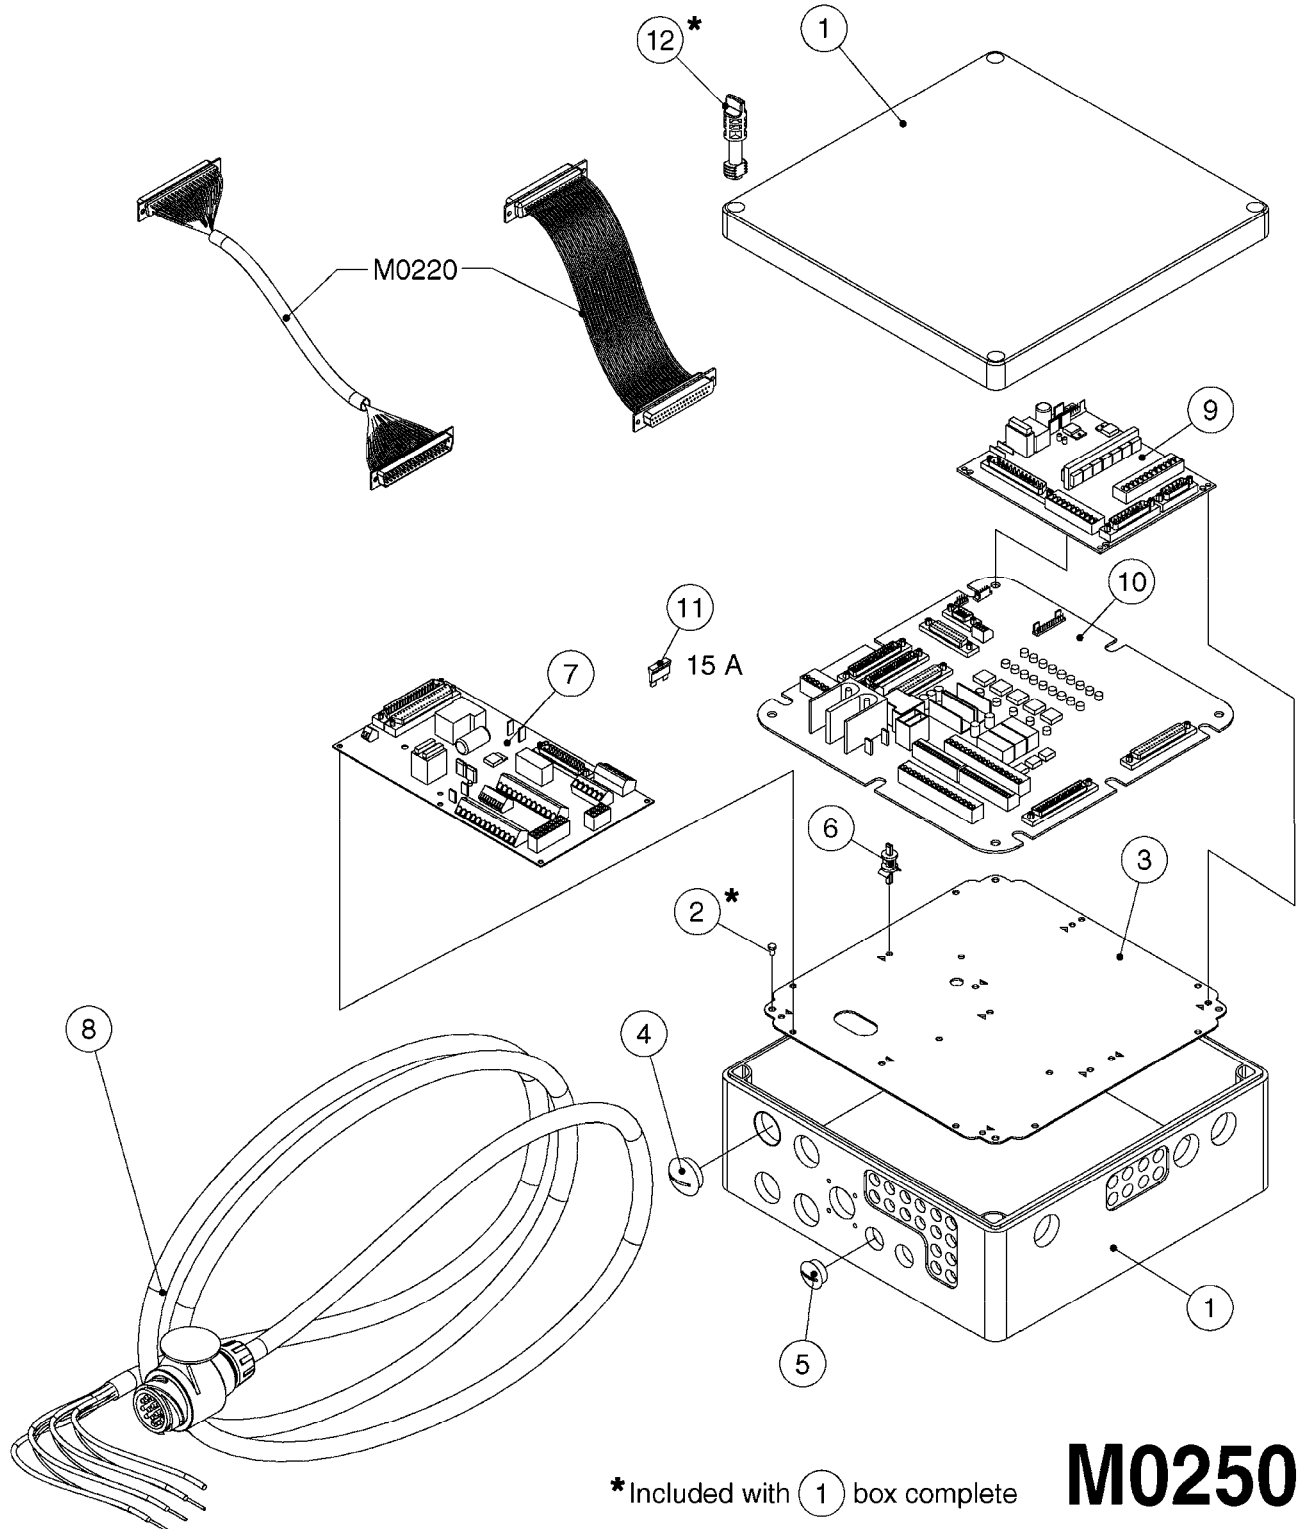

POWER SUPPLY CABLES
M0240-HIN, 01:01:16

Page 0

Date 07.02.2020 10:07

M0240

POWER SUPPLY CABLES
M0240-HIN, 01:01:16

Page 1

Date 07.02.2020 10:07

parts-n°	order qty	description
261605	1	Fuse 25A ATOF Series
983070	1	CABLE 2X6²
16112800	1	BRACKET F.12V POWER CABLE/PLUG
28048000	1	PLUG 3-POL DIN 9680 FEM.CHASS
72266300	1	CABLE 12VDC POWER F. TRACTOR