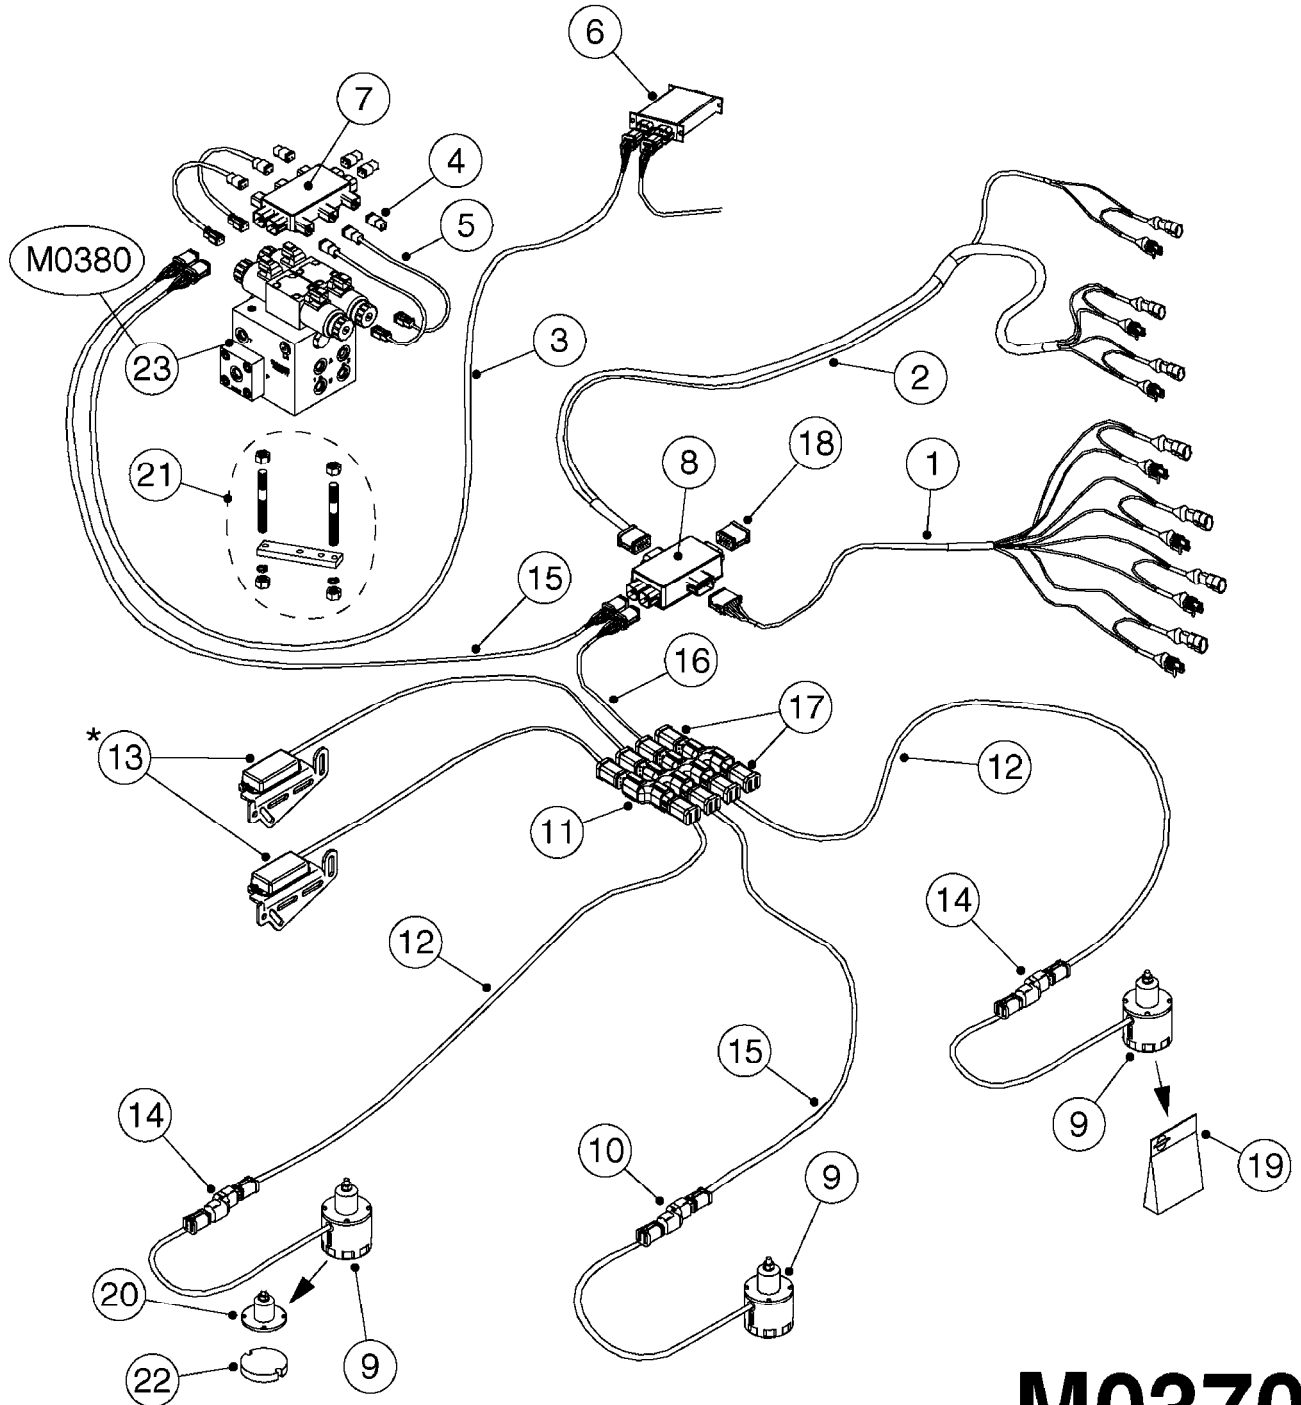

M0370

*CANNOT MIX OLD AND NEW STYLE ROLL SENSORS!

If replacing Norac P/N 43740, must replace both roll sensors with new style (13).
If unsure, new style (Norac P/N 43741) works with all versions of UC5.

NORAC UC5 BOOM HEIGHT CONTROL
M0370-HIN, 16:10:18

Page 1
Date 07.02.2020 10:07

Pos.	parts-n°	order qty	description
1	26022703	1	CABLE, INTERFACE, TILT, NORAC UC5
2	26023503	1	CABLE UC5 INTERFACE MAIN AMP
3	26032600	1	CABLE UC5 NETWORK 14 AWG 10M
4	26043000	1	NORAC UC5 NETWORK 2 PIN PLUG
5	26043300	1	CABLE UC5 VALVE 2PIN/2PIN DT
6	26043400	1	NORAC UC5 CONTROLLER MODULE
7	26043500	1	NORAC UC5 VALVE MODULE
8	26043600	1	MODULE, INPUT, NORAC UC5
9	26043700	1	SENSOR, NORAC, UC5, ULTRASONIC
10	26043800	1	NORAC UC5 NETWORK COUPLER 2-WAY
11	26043900	1	NORAC UC5 NETWORK COUPLER 8-WAY
12	26044200	1	CABLE UC5 NETWORK 18 AWG 20M
13	26023803	1	NORAC UC5 ROLL SENSOR OLD STYLE NORAC P/N 43740
13	26044300	1	NORAC UC5 ROLL SENSOR NEW STYLE NORAC P/N 43741
14	26044400	1	NORAC UC5 - UC7 COUPLER 2-WAY/TERM.
15	26047100	1	CABLE UC5 NETWORK 14 AWG 1M
16	26049900	1	CABLE UC5 NETWORK 14 AWG 3M
17	26057900	1	UC5 NETWORK 6 PIN PLUG
18	26058000	1	NORAC UC5 NETWORK 12-PIN PLUG
19	26084700	1	MESH KIT ULTRASONIC SENSOR FOR 2018 AND NEWER SENSORS
19	28098003	1	MESH AND CLIP KIT, NORAC FOR PRE-2018 SENSORS
20	28050303	1	NORAC RUBBER TOP&BOLT F.SENSOR DIA.30MMX30MMX8MM
21	28055503	1	NORAC VALVE MOUNTING HARDWARE
22	28086600	1	FOAM DISC F. SENSOR NORAC
23	78216100	1	NORAC VALVE BLOCK COMP, DEUTSCH CON.