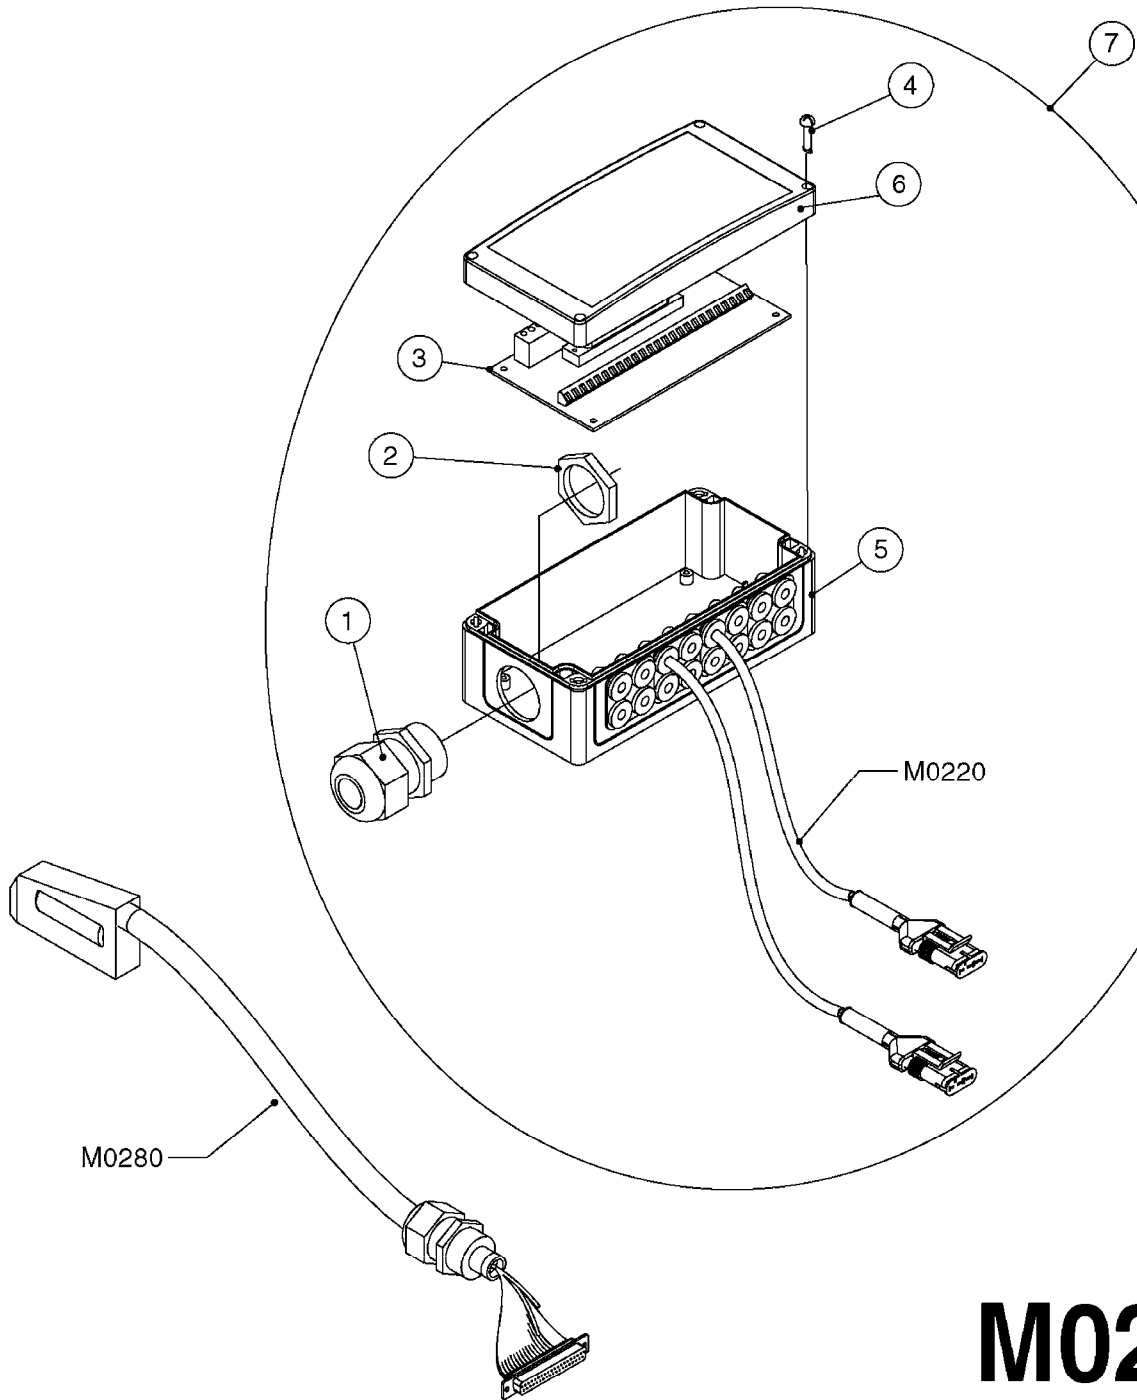

M0220

CABLES
M0220-HIN, 12:05:18

Page 1
Date 07.02.2020 10:07

Pos.	parts-n°	order qty	description
1	262150	1	SCREW ASSM.FOR D-SUB PLUG
2	26004900	1	CABLE FEM/MALE 37P L=9.5M
3	26005900	1	WIRE 37/37 POLE DAH/JOB COM
4	26006000	1	LEAD F AMP SUPERSEAL 3 WAYS L1,5M
4	26006100	1	CABLE L = 5.00M, AMP, MALE, 3P
4	26007000	1	CABLE L = 0.20M, AMP, MALE, 3P
4	26007100	1	CABLE L = 9.00M, AMP, MALE, 3P
4	26007200	1	CABLE 3POL AMP FEMALE L13M
5	26006200	1	CABLE L = 4.50M, AMP, MALE, 2P
5	26006300	1	CABLE L = 0.50M, AMP, MALE, 2P
5	26006400	1	CABLE L = 0.75M, AMP, MALE, 2P
5	26006500	1	CABLE L = 1.50M, AMP, MALE, 2P
5	26006600	1	CABLE L = 9.00M, AMP, MALE, 2P
6	26006700	1	CABLE L = 0.12M, AMP, FEMALE, 2P
7	26006800	1	CABLE L = 1.00M, AMP, FEMALE, 2P
8	26007300	1	CABLE L = 1.00M, AMP, FEMALE, 3P
9	26007400	1	CABLE L = 3.00M, AMP, EXT, 3P
9	26009800	1	CABLE L = 0.50M, AMP, EXT, 2P
10	26007500	1	CABLE FEM/FEM 15P L=3.5M
11	26016900	1	CABLE DB25M - DB25F L=8.5m
12	72450600	1	CAP F. AMP SUPER SEAL 2P PLUG
13	72450700	1	CAP F. AMP SUPER SEAL 3P PLUG
14	72450800	1	CAP F. AMP SUPER SEAL 4P PLUG