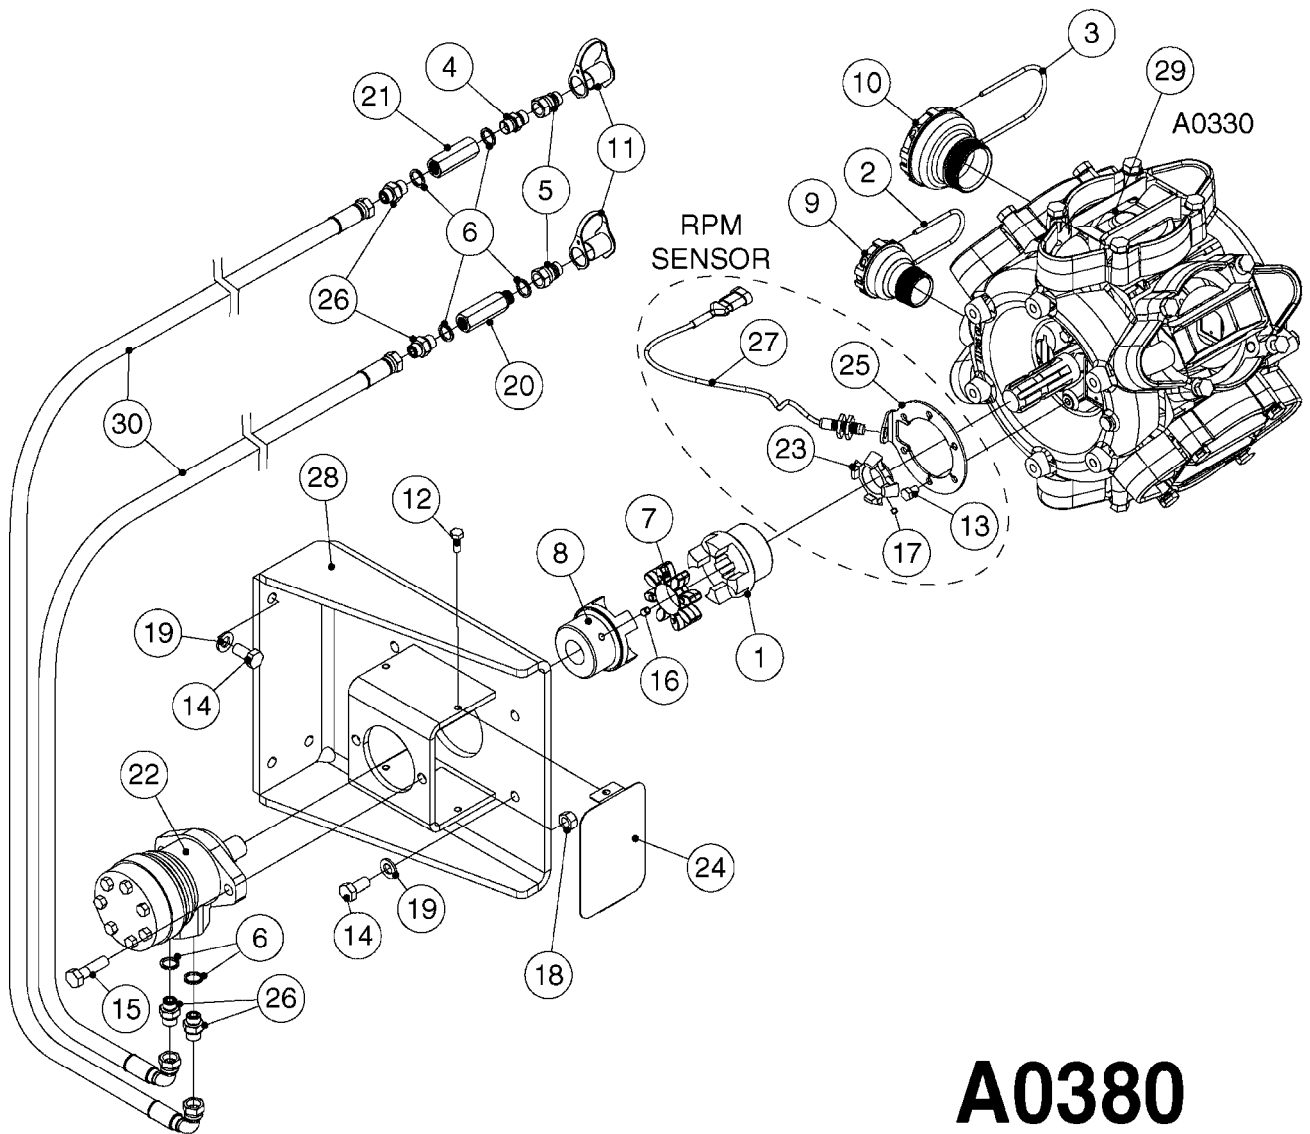

PUMP - 463 FLEX CAPACITY
A0380-HIN, 07:11:16

Page 1

Date 07.02.2020 10:06

Pos.	parts-n°	order qty	description
1	111438	1	HUB F.CLUTCH 361/460 PUMP
2	145996	1	FITT.DK S-67 FORK
3	145997	1	FITT.DK S-93 FORK
4	147132	1	HEX NIPPLE 1/2"X1/2" BSP DEL
5	230311	1	QUICK COUPLING 1/2"
6	241356	1	DOWTYSEAL 1/2"
7	283916	1	TOOTHED RIM FOR CLUTCH
8	284521	1	COUPLING HALF CYL.D25MM-KEY
9	322322	1	FITT.DK S-67 X 1-1/4"BSP MALE
10	322324	1	FITTING S93 FEMALE - BSP 2" MALE
11	334206	1	DUST HOOD FOR HY-COUPLING
12	420582	1	BOLT HEX 8.8 DEL M8X20 FT A2
13	420917	1	BOLT HEX 8.8 RAW M8X12 FT
14	430522	1	BOLT HEX 8.8 DEL M12X25 FT
15	430878	1	BOLT HEX 8.8 DEL M12X45 DIN931
16	450052	1	SCREW SET M8X10 BLACK ALLAN
17	450645	1	SCREW ALLAN M6 X 6 SS
18	460703	1	NUT HEX M12X1.75 LOCK DIN985A2 SS
19	471127	1	WASHER, M12, Ø24/13X24X2.5 SS
20	782153	1	PRESS. FLOW VALVE 1/2", 32L/MIN, PAINTED (BLACK)
21	782154	1	CHECK VALVE 284794 (BLACK)
22	783010	1	MOTOR HYDRAULIC OMR50
23	14117800	1	ROTOR RPM SENSOR 4-POL
24	16154400	1	COVER PLATE F. FLEX PUMP MT.
25	16382700	1	PLATE 3 X 148 X 116 / BEND
26	23235300	1	HEX NIPPLE 1/2"-13/16"
27	28120200	1	INDUCTIVE SENSOR M12 0.25M CABLE
28	61038400	1	BRACKET FLEX PUMP MOUNT NCM
29	72363900	1	PUMP 463/10-MOD-2-540
30	78571100	1	HOSE HY X 1/2" X 248" STR+ELB