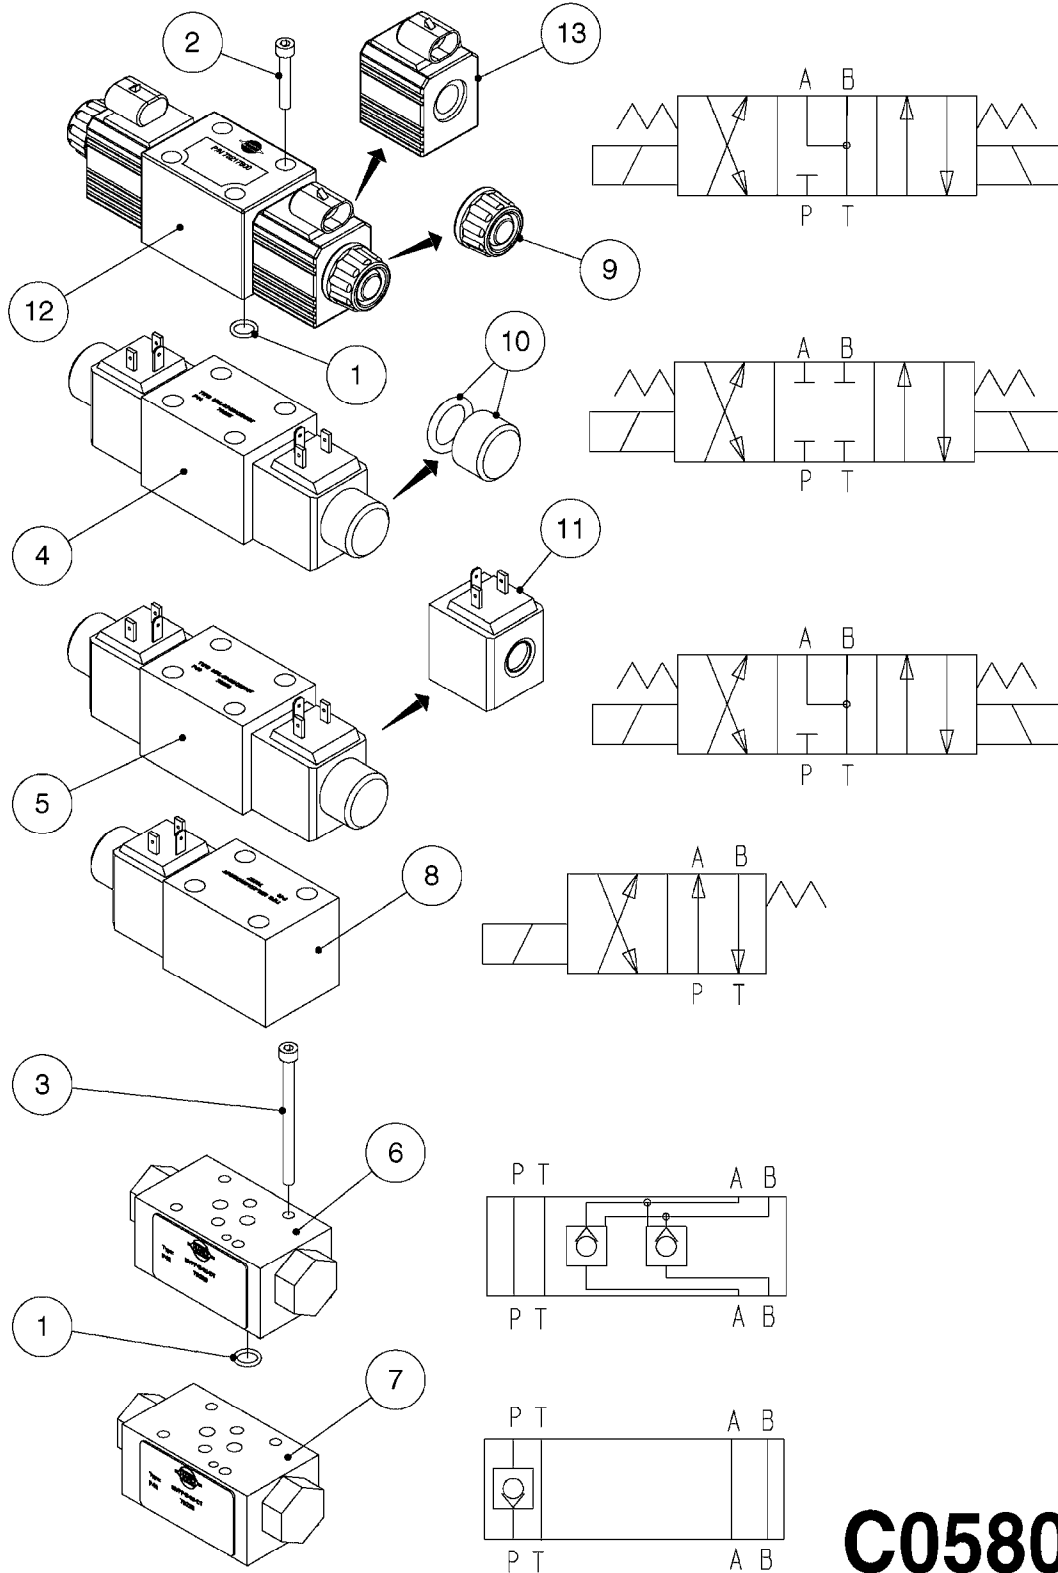

*FOR 2-PIN AMP VERSION, SEE C0590

C0570

HYD.BLOCK EAGLE/FORCE PRE 2012
C0570-HIN, 13:05:19

Page 1
Date 07.02.2020 10:06

Pos.	parts-n°	order qty	description
1	146845	1	HEX NIPPLE 1/4"x1/4" BSP
1	23234500	1	HEX NIPPLE 1/4" - 9/16" ORFS
1	146851	1	HEX NIPPLE 1/4"x1/4" 0.7MM BSP
1	23234700	1	HEX NIPPLE 1/4"-9/16" - 0.7mm ORFS
1	147498	1	HEX NIPPLE 1/4"-1/4" 1.2mm BSP
1	23234100	1	HEX NIPPLE 1/4"-9/16" - 1.2mm ORFS
2	231987	1	PLUG 1/8' BSP W/GASKET
3	241404	1	DOWTY SEAL 1/4"
4	242102	1	O-RING Ø9.25X1.78 NITRIL 90SH
5	420847	1	BOLT HEX 8.8 DEL M8X85
6	450964	1	SCREW M5X30 F.CYLINDER
7	460143	1	SELF LOCK NUT M8 SST A2 DIN985
8	782116	1	HY SOLENOID VALVE MD1L-S3/10N-D12K1/P
9	782124	1	SWITCH VALVE OUTS.1/8" 5000PSI
10	782131	1	BLIND PLUG F.3/4" CARTR.VALVE
11	14010400	1	PLUG 1/4" BSP
12	14098600	1	HYD. BLOCK SPC/FTZ 3/4" 2010
13	72679100	1	HY.BLOCK BOOM HYDR. FTZ 2010
14	74191700	1	ADJ. FLOW VALVE REPAIR KIT DHP