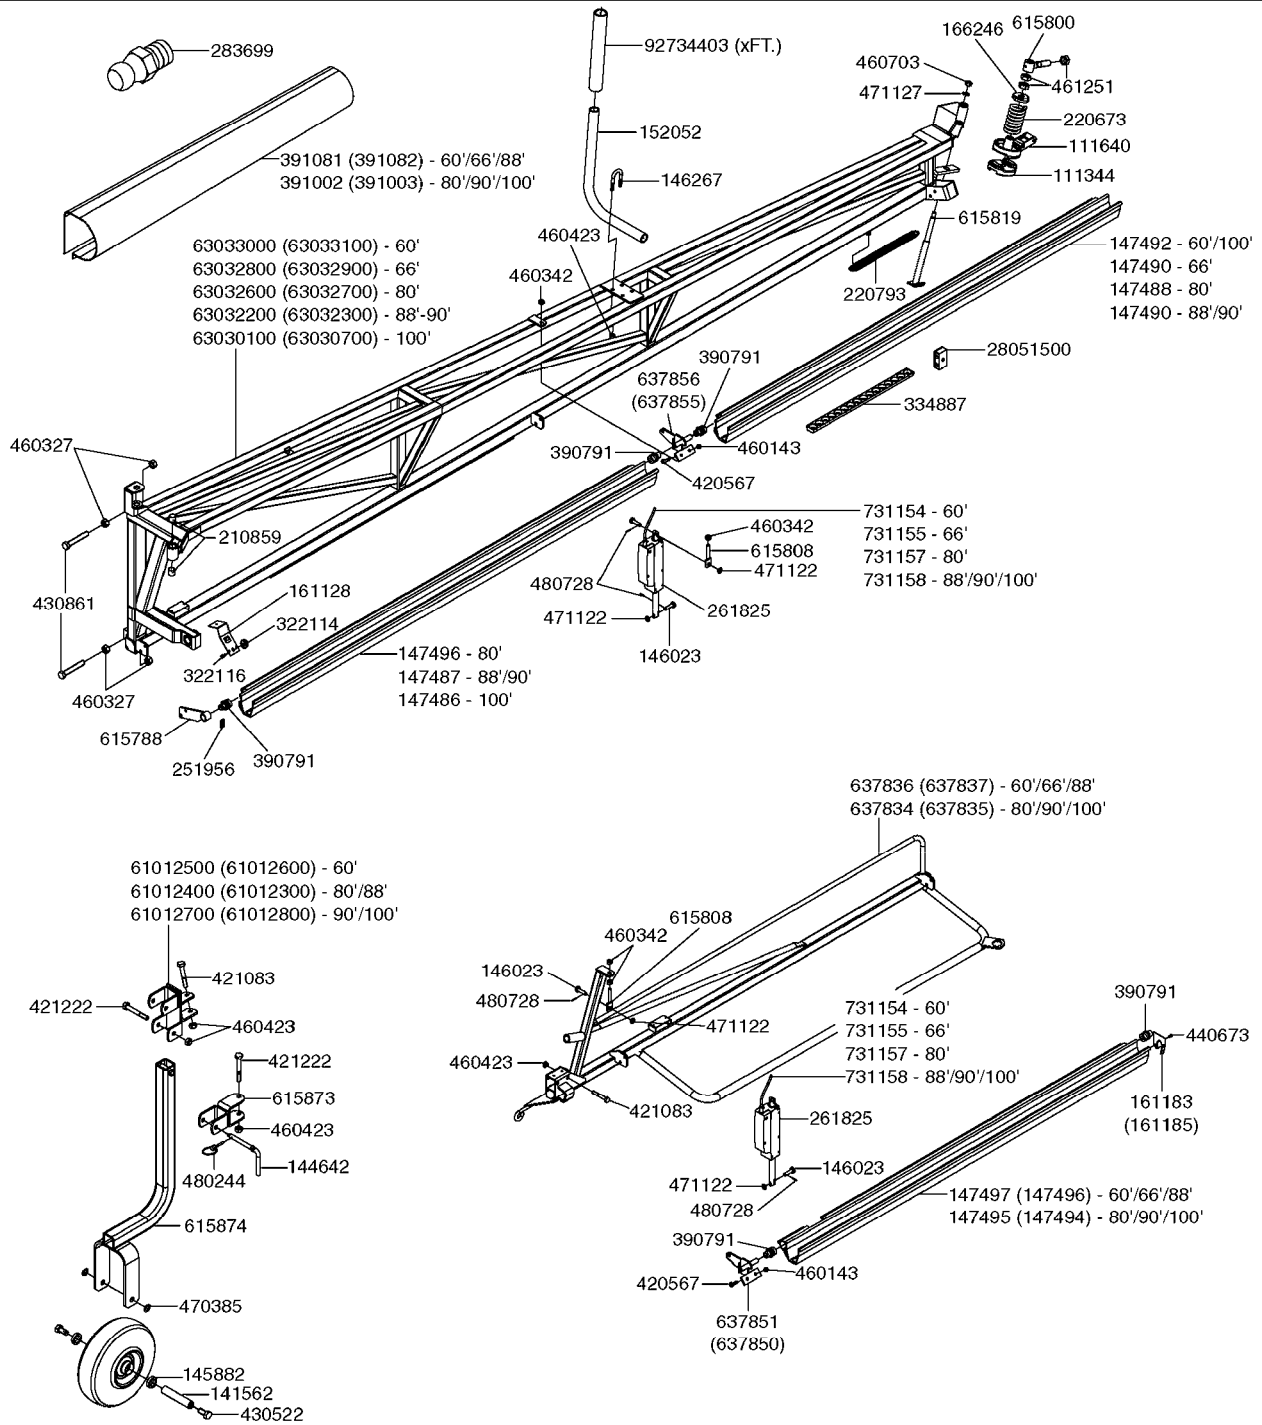

BOOM-TF INNER HAZ-WC 60'-100'
D0660-HIN, 01:01:16

Page 2

Date 07.02.2020 10:06

parts-n°	order qty	description
480728	1	PIN D3.2X20 SPLIT
615756	1	INDICATOR ARROW
615787	1	COUPLING F.AIRSLOT TWINF. LH
615788	1	BRACKET
615796	1	PIN D20 X M16 L=119MM
615808	1	ANCHOR ADJ.F.ACTUATOR
615820	1	PIN D20 X M16 L=127MM
616084	1	EYEBOLT LH TRD./ RH WING M24
		EYEBOLT WITH L.H. THREADS FOR RIGHT WING
616085	1	EYEBOLT STD. TRD./ LH WING M24
		EYEBOLT WITH STD. THREADS FOR LEFT WING
637850	1	BKT AIR SLOT RH
637855	1	BKT AIR SLOT LH
637856	1	BKT AIR SLOT RH
715444	1	REMOTE CONTROL CABLE L=2000
978503	1	DECAL TILT SCALE TWIN FORCE
981474	1	6MM ELASTIC CORD X M
981504	1	ELASTIC CORD 4MM
14008800	1	TURNBUCKLE L=200/M24X1.5
14011900	1	PIN M20 L=125/D30
14032200	1	AIR SLOT RAIL L=2995/D25
16112200	1	AIR DIFFUSER L=2365 L.H.
45003000	1	BOLT HEX M16X120 DIN912/DELTA
61008700	1	LINK EYE FORCE
61009200	1	EYEBOLT LH TRD./ LH WING M24
		EYEBOLT WITH L.H. THREADS FOR LEFT WING
61009300	1	EYEBOLT STD.TRD. / RH WING M24
		EYEBOLT WITH STD. THREADS FOR RIGHT WING
61030200	1	EXTENSION TWIN FORCE-ON CENTER
63030400	1	WING INNER HAZ 100' R.H.
63030800	1	WING INNER HAZ 100' L.H.
63032000	1	WING INNER HAZ 88'-90' R.H.
63032100	1	WING INNER HAZ 88'-90' L.H.
63032400	1	WING INNER HAZ 60'-80' R.H.
63032500	1	WING INNER HAZ 60'-80' L.H.
63118500	1	FOLDING ARM 1. FTZ / HAZ. R. RED
		FOLD ARM FOR RIGHT WING
63118800	1	FOLDING ARM 1. FTZ / HAZ. L RED
		FOLD ARM FOR LEFT WING