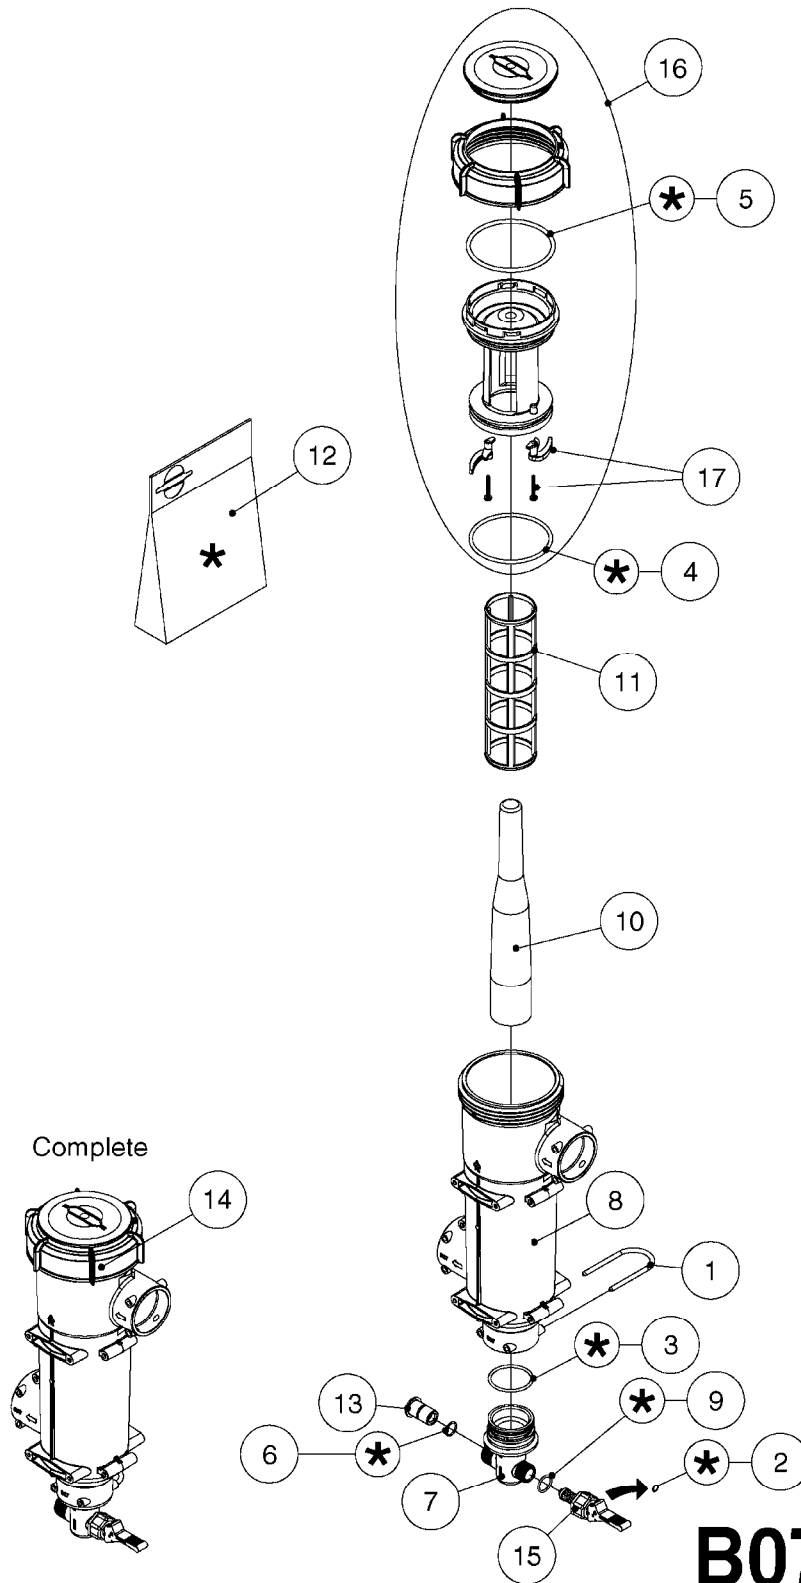

B0720

EASY CLEAN FILTER
B0720-HIN, 01:01:16

Page 1

Date 07.02.2020 10:06

Pos.	parts-n°	order qty	description
1	140766	1	NUT 1/2" BSP
2	145997	1	FITT.DK S-93 FORK
3	231346	1	QUICK COUPLER 1/8"BSP X 4 MM
4	240936	1	O-RING D13.3X2.4 NITRIL
5	242570	1	O-RING D150.0 x5.0 SH70 VITON
6	242572	1	RUBBER BELT Ø160x1.5 B=60 EPDM
7	242573	1	O-RING Ø104.14X5.33SH70 NITRIL
8	242593	1	GASKET Ø8/Ø5x1 (PA) 266N-M5X1
9	320047	1	FITT.DK CAPNUT 1/2" BSP
10	322356	1	EASYCLEAN FILTER HOUSING
11	322357	1	CAP F. COUPLER EASYCLEAN FILTE
12	330212	1	O-RING D19/D14X2.4 F.1/2"NUT
13	391090	1	BALL F. EASYCLEAN FILTER ON/OF
14	391091	1	SEAL F. BALL EASYCLEAN FILTER
15	440698	1	SCREW F.PLASTIC 6X18 SS HEXHD
16	727133	1	FITT. S93 2-1/2" STR. S W/O-RI
17	727226	1	FITT. S93 2-1/2" 90° S W/O-RING
18	741826	1	SEAL KIT F. EASYCLEAN FILTER
19	927253	1	RED AIR HOSE, Ø4/2 1810 E
20	14055400	1	FITT.DK REDUC 1/2"x1/8"x1/4"BS
21	14117700	1	SPINDLE S93 L46 NV13 SS
22	24260100	1	O-RING Ø88.0X5.0 SH70 VITON
23	24260700	1	O-RING Ø101.19X3.53 SH70 VITON
24	28030303	1	CLAMP HOSE T-BOLT S2.5" 235-76
25	28053400	1	GAUGE VACUUM SUCT. FILTER NCM
26	28054300	1	QUICK COUPLER 1/8"BSP/Ø4 FEMAL
27	33503200	1	HOSE COUPLER F. EASYCLEAN FILT
28	33503600	1	FILTER CARRIER F. EASYCLEAN
29	72072900	1	FITT. S93 2-1/2" 45° S W/O-RING
30	72270600	1	LID ASSM. EASYCLEAN FILTER
31	72278800	1	FILTER 30 MESH GREEN D110/284
31	72278900	1	FILTER 50 MESH BLUE D110/284
31	72279000	1	FILTER 80 MESH RED D110/284
32	72318900	1	EASYCLEAN FILTER COMPL.
33	74192800	1	FILTER LOCK PARTS - EASYCLEAN
34	92702803	1	HOSE PVC SUCT GRAY 2.5"