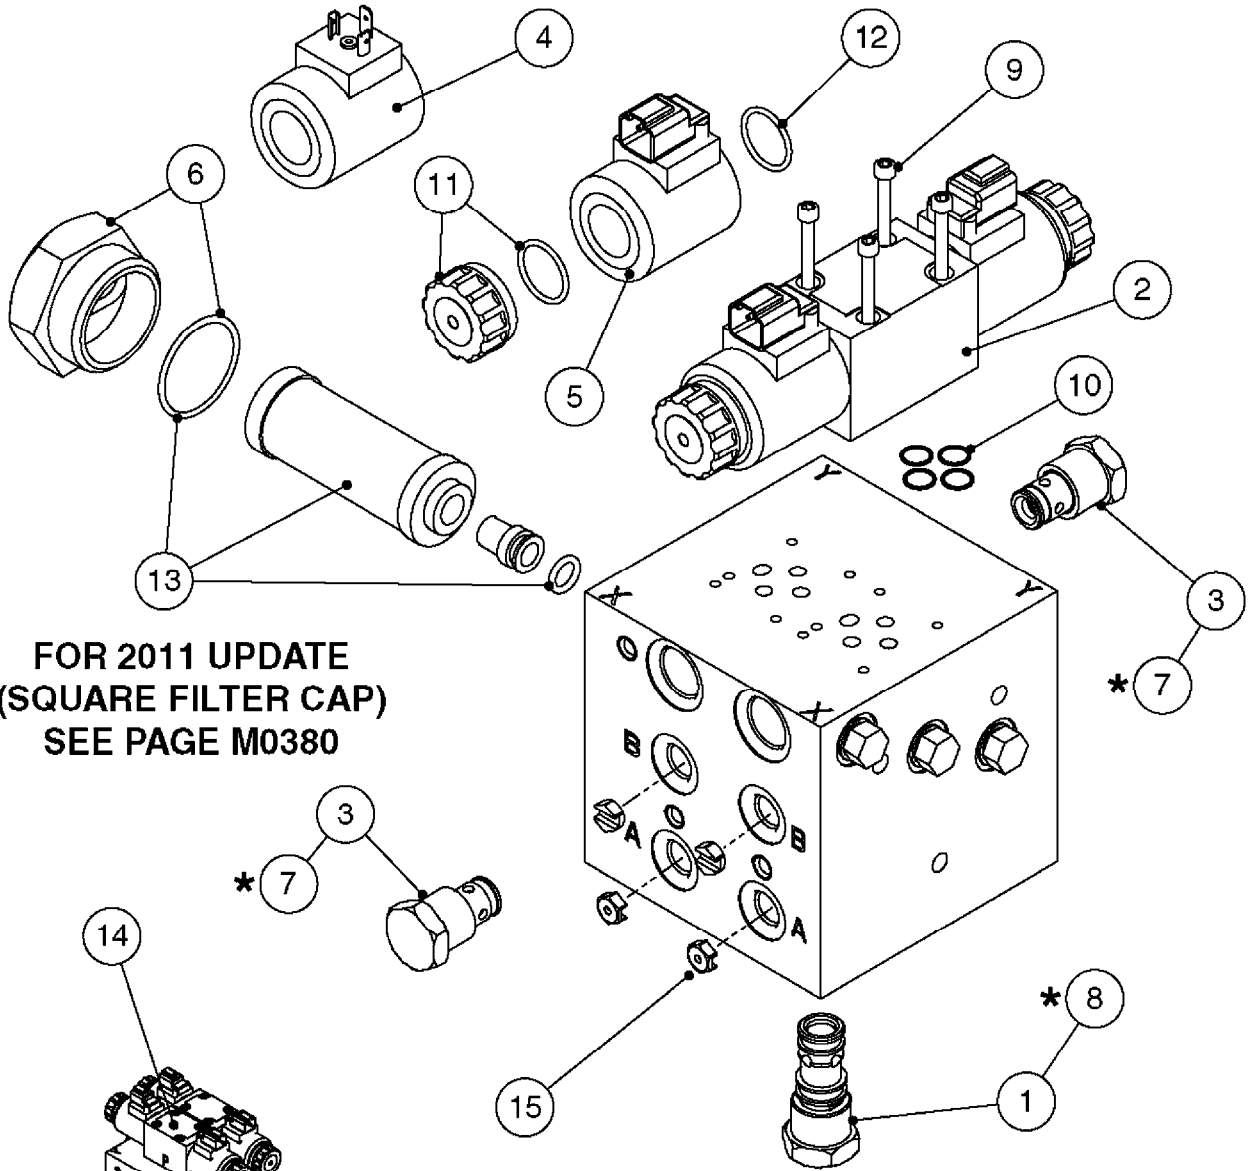

If unsure, pair of new style sensors works with all versions of UC4.

NORAC UC4 BOOM HEIGHT CONTROL
M0290-HIN, 01:01:16

Page 1

Date 07.02.2020 10:07

Pos.	parts-n°	order qty	description
1	410443	1	BOLT HEX 8.8 DEL M6X70
1	410605	1	BOLT HEX 8.8 DEL M6X80
2	460261	1	SPB/SPC BOOM
3	471124	1	NUT HEX M6X1.00 LOCK DIN985 A2 SS
4	16128603	1	WASHER, M6, Ø18/ 6.4X 1.6, SS
4	16128703	1	BRACKET F. SENSOR 60X60 TUBE SPB/SPC BOOM
5	26016303	1	BRACKET F. SENSOR 50x50 TUBE
6	26025903	1	FORCE BOOM (FTZ)
7	26026003	1	CONNECTOR RING CPC #11 NORAC
8	26026600	1	NORAC UC4+ ROLL SENSOR W/TEMP. CONFIRM NORAC P/N 45000
8	28055603	1	NORAC UC4+ ROLL SENSOR CONFIRM NORAC P/N 45001
9	28049503	1	NORAC CABLE VAR.RT.VLV DIN
10	28049603	1	3-PIN CONNECTORS/HIRSCHMAN
11	28050303	1	NORAC CABLE VAR.RT.VLV DEUTSCH
12	28050703	1	2-PIN CONNECTORS/DEUTSCH
13	28054303	1	NORAC CABLE EXTENSION
14	28055503	1	NORAC POWER CABLE
15	28055703	1	NORAC RUBBER TOP&BOLT F.SENSOR DIA.30MMX30MMX8MM
16	28085900	1	NORAC UC4+ OPEN CTR. CABLE
17	28086200	1	PARALIFT INTERFACE CABLE NORAC
18	28086300	1	NORAC VALVE MOUNTING HARDWARE
19	28086400	1	NORAC VALVE CABLE ROLL PIGTAIL
20	28086500	1	SENSOR BRANCH CABLE NORAC
21	28086600	1	CAN NODE DUAL CABLE NORAC
22	70112503	1	UC4 DISPLAY PANEL NORAC
23	78216100	1	UC4 ULTRASONIC SENSOR
		1	UC4 SENSOR MOUNTING BKT. NORAC
		1	FOAM DISC F. SENSOR NORAC
		1	UC4+ ROLL SENSOR KIT '11 HIN INCLUDES NORAC P/N 45000 & 45001
		1	NORAC VALVE BLOCK COMP, DEUTSCH CON.