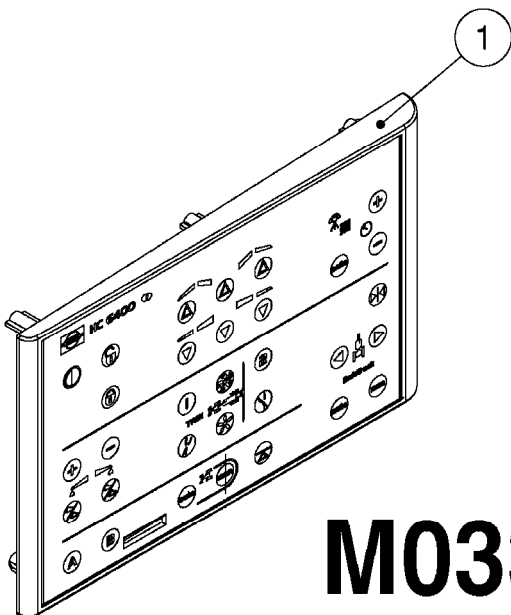

HC6400 SETBOX
M0330-HIN, 01:01:16

Page 0

Date 07.02.2020 10:07