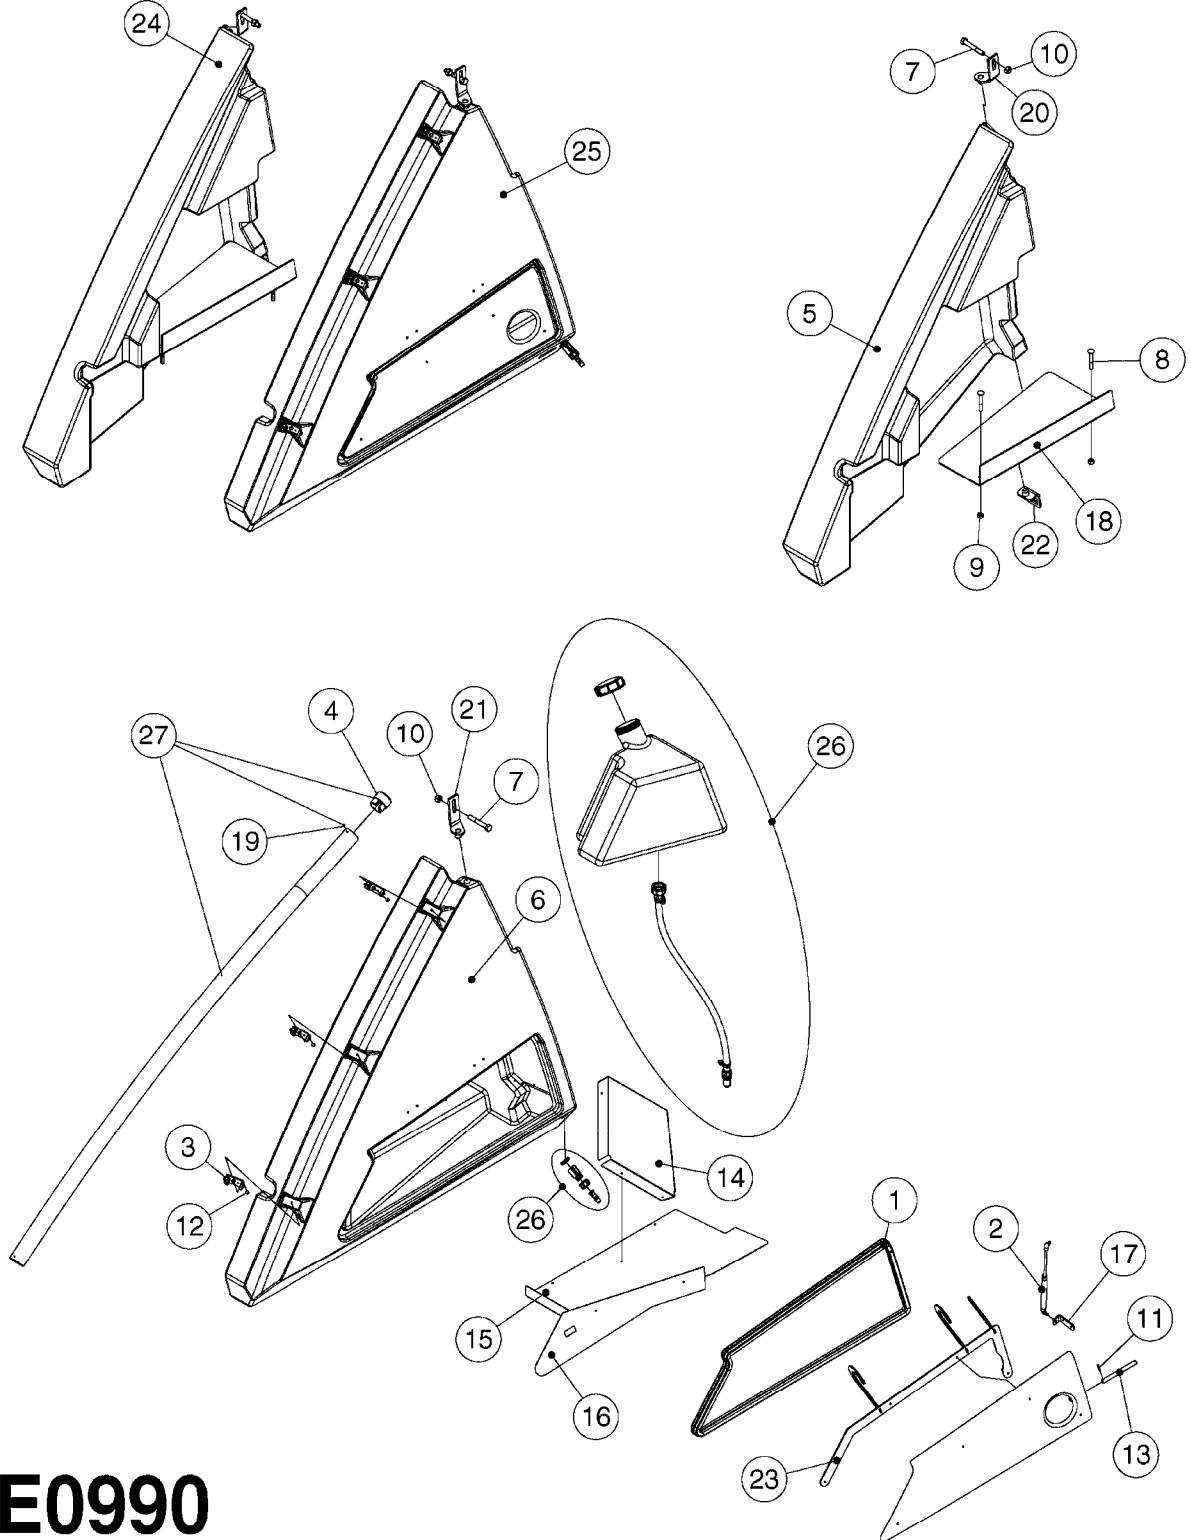

Complete

LOCKER & CLEAN WATER TANK NCM
E0990-HIN, 15:05:19

Page 1
Date 07.02.2020 10:06

Pos.	parts-n°	order qty	description
1	242474	1	SEAL 16X28XL=' LOCKER DOOR CM+
2	285793	1	GAS CYLINDER
3	334523	1	PIPE HOLDER Ø51.5
4	334850	1	GUIDE F. SIGHT GAUGE TUBE TOP
5	351766	1	SIDE SHIELD MOUNT RIGHT
6	351767	1	SIDE SHIELD MOUNT LEFT
7	430846	1	BOLT HEX 8.8 DEL M12X80
8	440718	1	BOLT CRG M10 X 65 DEL
9	460423	1	NUT HEX M10X1.50 LOCK DIN985A2 SS
10	460703	1	NUT HEX M12X1.75 LOCK DIN985A2 SS
11	480141	1	PIN COTTER M4X20
12	480809	1	BLIND RIVET, EMHART ACD616ASM
13	15057800	1	HANDLE F.LEFT SIDE LOCKER
14	16124500	1	DIVIDER F.LOCKER L.SIDE SHIELD
15	16124600	1	SHELF FLOOR-LEFT SIDE LOCKER
16	16124700	1	SHELF WALL-LEFT SIDE LOCKER
17	16126900	1	BRACKET F.DOOR-STORAGE LOCKER
18	16127300	1	SHELF FLOOR-RIGHT SIDE LOCKER
19	44075300	1	SCREW 3.5X9.5SS/X15 ISO 14585C
20	61033900	1	BRACKET F. SIDE PANEL R.H. NCM
21	61034000	1	BRACKET F. SIDE PANEL L.H. NCM
22	61037500	1	ADJUSTING BRACKET, BOTTOM NCM
23	63037800	1	BRACKET F.DOOR-STORAGE LOCKER
24	72280100	1	SIDE SHIELD RIGHT NCM COMPLETE
25	72280200	1	SIDE SHIELD LEFT+CLEAN W.TANK
26	72280600	1	CLEAN W.TANK LEFT SIDE NCM
27	72282800	1	SIGHT GAUGE W/SCALE NCM4400 LITER PRE'15 TUBE LENGTH = 75"
27	72357100	1	SIGHT GAUGE W/SCALE NCM6600 LITER
27	72358300	1	SIGHT GAUGE TUBE 85/90/10000 L=2382 BENT
27	72440100	1	SIGHT GAUGE W/SCALE,CM6600 GAL
27	72932100	1	SIGHT GAUGE TUBE W/DECAL CM4400/4500 GAL PRE'15 TUBE LENGTH = 75"
27	73125500	1	SIGHT GAUGE W/SCALE,CM4500 '15 LITER POST'15 TUBE LENGTH = 82"
27	73277500	1	SIGHT GAUGE W/SCALE,CM4500 '15 GAL POST'15 TUBE LENGTH = 82"
27	97610003	1	DECAL SIGHT GAUGE NCM 9000 GAL