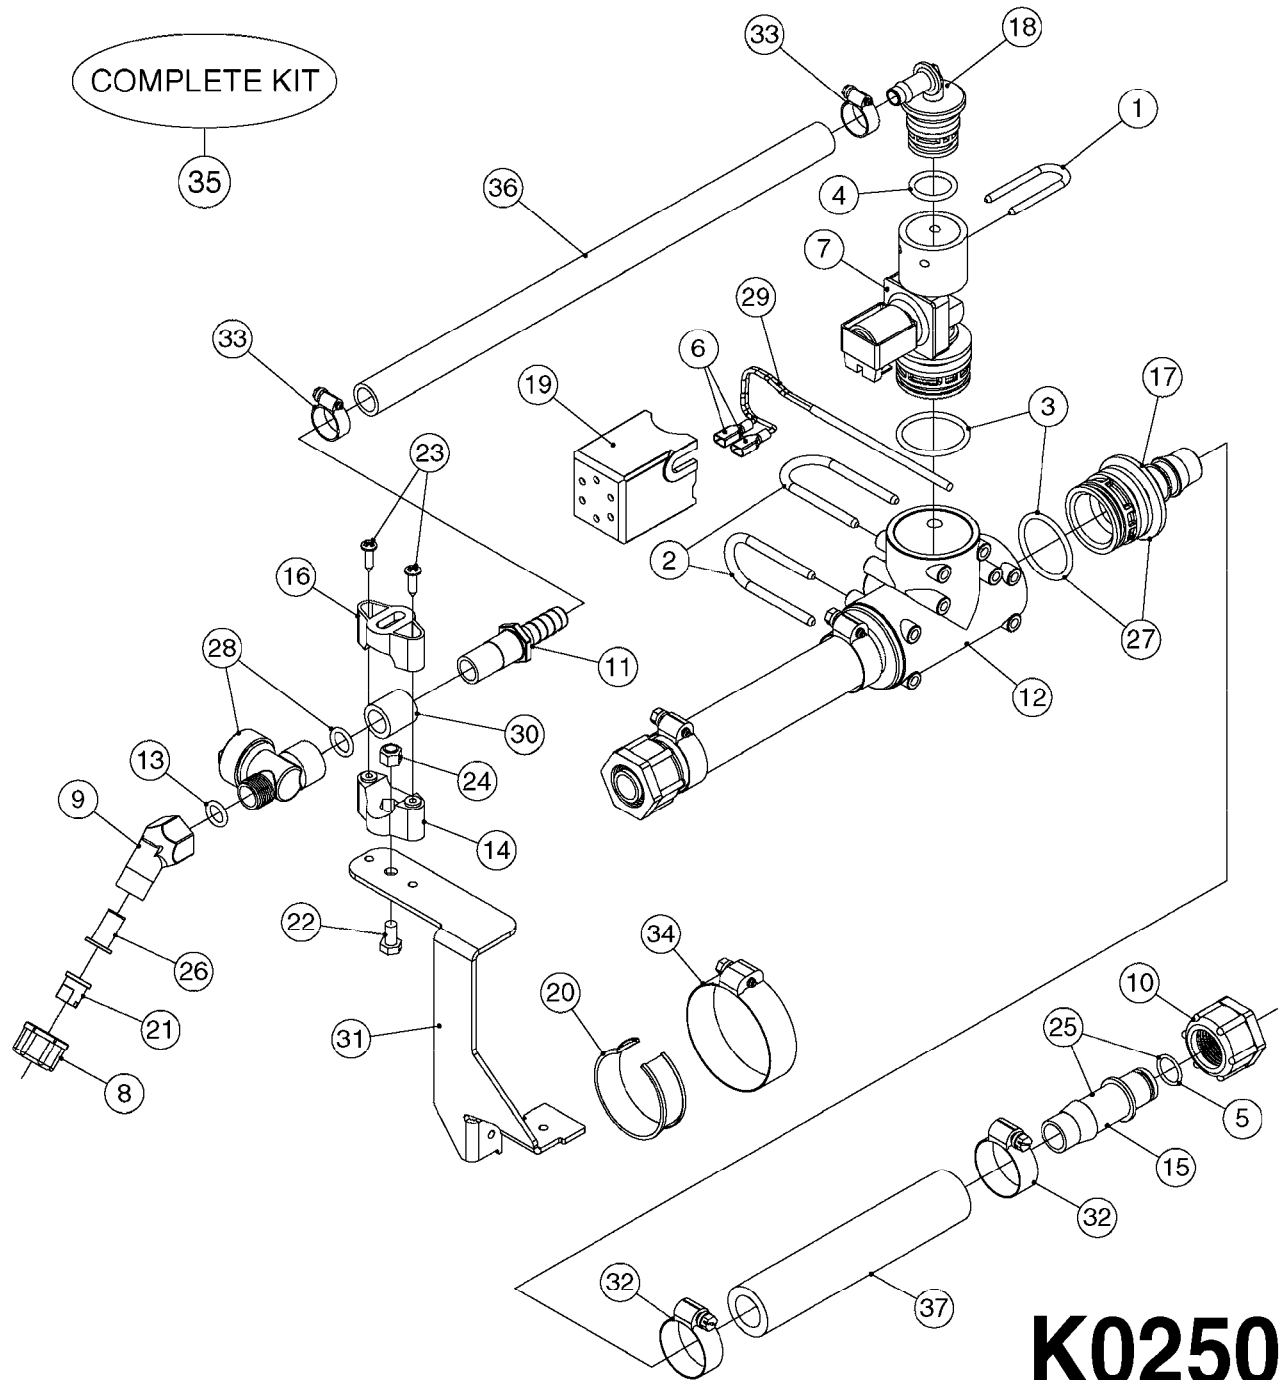

K0250

ELECTRIC END NOZZLE KIT '09
K0250-HIN, 01:01:16

Page 1
Date 07.02.2020 10:06

Pos.	parts-n°	order qty	description
1	145994	1	FITT.DK S-40 FORK
2	145995	1	FITT.DK S-53 FORK
3	242354	1	O-RING D32.2X3.0 VITON
4	242355	1	O-RING D19.2X3.0 VITON F.S-40
5	242594	1	O-RING D14 X 1.78 SCH.70-EPDM
6	261539	1	SPADE F.ELEC CONNEX BLUE INSUL
7	262104	1	VALVE, SOLENOID, S53/S40
8	320187	1	FITT.DK CAP 3/8" BSP BLACK
9	320191	1	FITT.DK ELB 3/8' BSP 45 DEGREE
10	320283	1	FITT.DK NUT 3/4"BSP
11	320891	1	FITT.DK HB 3/8'- 3/8' BSP
12	322352	1	FITT.DK S-53 TEE
13	330013	1	O-RING 2.5 X 10 PUR
14	333012	1	NOZZLE HOLD. UPPER PART
15	334044	1	FITT.DK HB 3/4' F. 3/4' CAP
16	334220	1	YOKE, UPPER NOZZLE BODY
17	334229	1	FITT.DK S-53 STR.3/4"
18	334237	1	FITT.DK S-40 ELB.3/8"
19	334965	1	COVER FOR S53 SOLENOID VALVE
20	341291	1	RUBBER HOSE CLAMP COVER 130MM
21	370392	1	NOZZLE END FAN 1850-G 300
22	410546	1	BOLT HEX M6X12 A2 SS DIN933
23	440665	1	SCREW M4.2X16 STAINLESS
24	460261	1	NUT HEX M6X1.00 LOCK DIN985 A2 SS
25	724621	1	FITT.DK HB 3/4"ASSY F.3/4" NUT
26	725042	1	SCREEN 80 MESH W.GASKET, RED
27	726558	1	FITT.DK S53 STR. 3/4" W.ORING
28	729610	1	NOZZLE ASSY. NON DRIP 3/8 THRD
29	983087	1	ELEC. CABLE 2 WIRE X 0.75MM
30	10631003	1	HOSE R X CLEAR BRAID.X 1/2 12"
31	16110803	1	NOZZLE BRACKET VAR SPACINGS
32	28029903	1	CLAMP HOSE GEAR P3/4"-S1" 6712
33	28044903	1	CLAMP HOSE GEAR P3/8" 6706
34	28047003	1	CLAMP HOSE GEAR 30 X 50 6732
35	82613203	1	ELECTRIC END NOZZLE KIT 2009
36	92701703	1	HOSE R X3/8" X300PSI WP X0012"
37	92703203	1	HOSE R X3/4" X300PSI WP X0012"