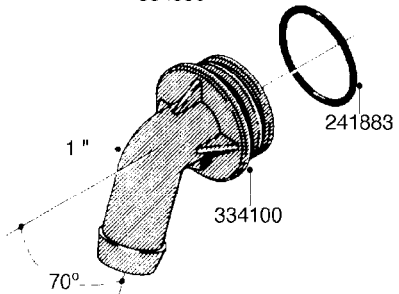

L0080

FITTINGS - S-53
L0080-HIN, 12:09:17

Page 1

Date 07.02.2020 10:07

Pos.	parts-n°	order qty	description
1	145995	1	FITT.DK S-53 FORK
2	241973	1	O-RING Ø3 X 44.2 70 SHORES NITRIL NITRIL (BLACK)
2	242353	1	O-RING 3 X 44.2 VITON VITON (BROWN)
3	242109	1	O-RING D32.2x3.0 NITRIL (BLACK)
3	242354	1	O-RING D32.2X3.0 VITON VITON (BROWN)
4	322103	1	FITT.DK S-53 BULKHEAD
5	322107	1	FITT.DK S-53 BULKHEAD NUT
6	322110	1	FITT.DK S-53 ELB. 1/2" BSP
7	322352	1	FITT.DK S-53 TEE
8	334229	1	FITT.DK S-53 STR.3/4"
9	334260	1	GASKET F. S-53 BULKHEAD
10	334564	1	FITT.DK S-67 TO S-53 ADAPTER
11	391100	1	FITT.DK S-53THREAD INS.1/2"BSP
12	726463	1	FITT.DK S53 BULKHEAD W/GASKET
13	726552	1	FIT.DK S-53X90 1/2" BSP,O-RING
14	726556	1	FITT.DK S-53 HB 1/2" W/O-RING
15	726558	1	FITT.DK S53 STR. 3/4" W.ORING
16	726559	1	FITT DK. S-53 HB 1" W/O-RING
17	726568	1	FITT.DK.S-53 HB 1/2"90 W/O-RING
18	726570	1	FITT.DK S-53 ELB.3/4" W.ORING
19	726571	1	FITT.DK S-53 ELB.1", W ORING
20	726578	1	FITT.DK S53 PLUG WITH O-RING
21	728561	1	FITT.DK. S67M - S53F REDUCER