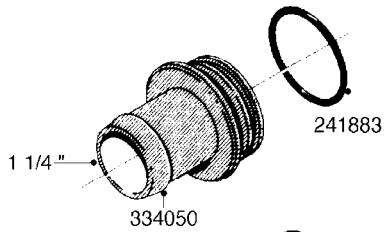

L0080

FITTINGS - S-53
L0080-HIN, 12:09:17

Page 1

Date 07.02.2020 10:07

Pos.	parts-n°	order qty	description
1	145995	1	FITT.DK S-53 FORK
2	241973	1	O-RING Ø3 X 44.2 70 SHORES NITRIL NITRIL (BLACK)
2	242353	1	O-RING 3 X 44.2 VITON VITON (BROWN)
3	242109	1	O-RING D32.2x3.0 NITRIL (BLACK)
3	242354	1	O-RING D32.2X3.0 VITON VITON (BROWN)
4	322103	1	FITT.DK S-53 BULKHEAD
5	322107	1	FITT.DK S-53 BULKHEAD NUT
6	322110	1	FITT.DK S-53 ELB. 1/2" BSP
7	322352	1	FITT.DK S-53 TEE
8	334229	1	FITT.DK S-53 STR.3/4"
9	334260	1	GASKET F. S-53 BULKHEAD
10	334564	1	FITT.DK S-67 TO S-53 ADAPTER
11	391100	1	FITT.DK S-53THREAD INS.1/2"BSP
12	726463	1	FITT.DK S53 BULKHEAD W/GASKET
13	726552	1	FIT.DK S-53X90 1/2" BSP,O-RING
14	726556	1	FITT.DK S-53 HB 1/2" W/O-RING
15	726558	1	FITT.DK S53 STR. 3/4" W.ORING
16	726559	1	FITT DK. S-53 HB 1" W/O-RING
17	726568	1	FITT.DK.S-53 HB 1/2"90 W/O-RING
18	726570	1	FITT.DK S-53 ELB.3/4" W.ORING
19	726571	1	FITT.DK S-53 ELB.1", W ORING
20	726578	1	FITT.DK S53 PLUG WITH O-RING
21	728561	1	FITT.DK. S67M - S53F REDUCER