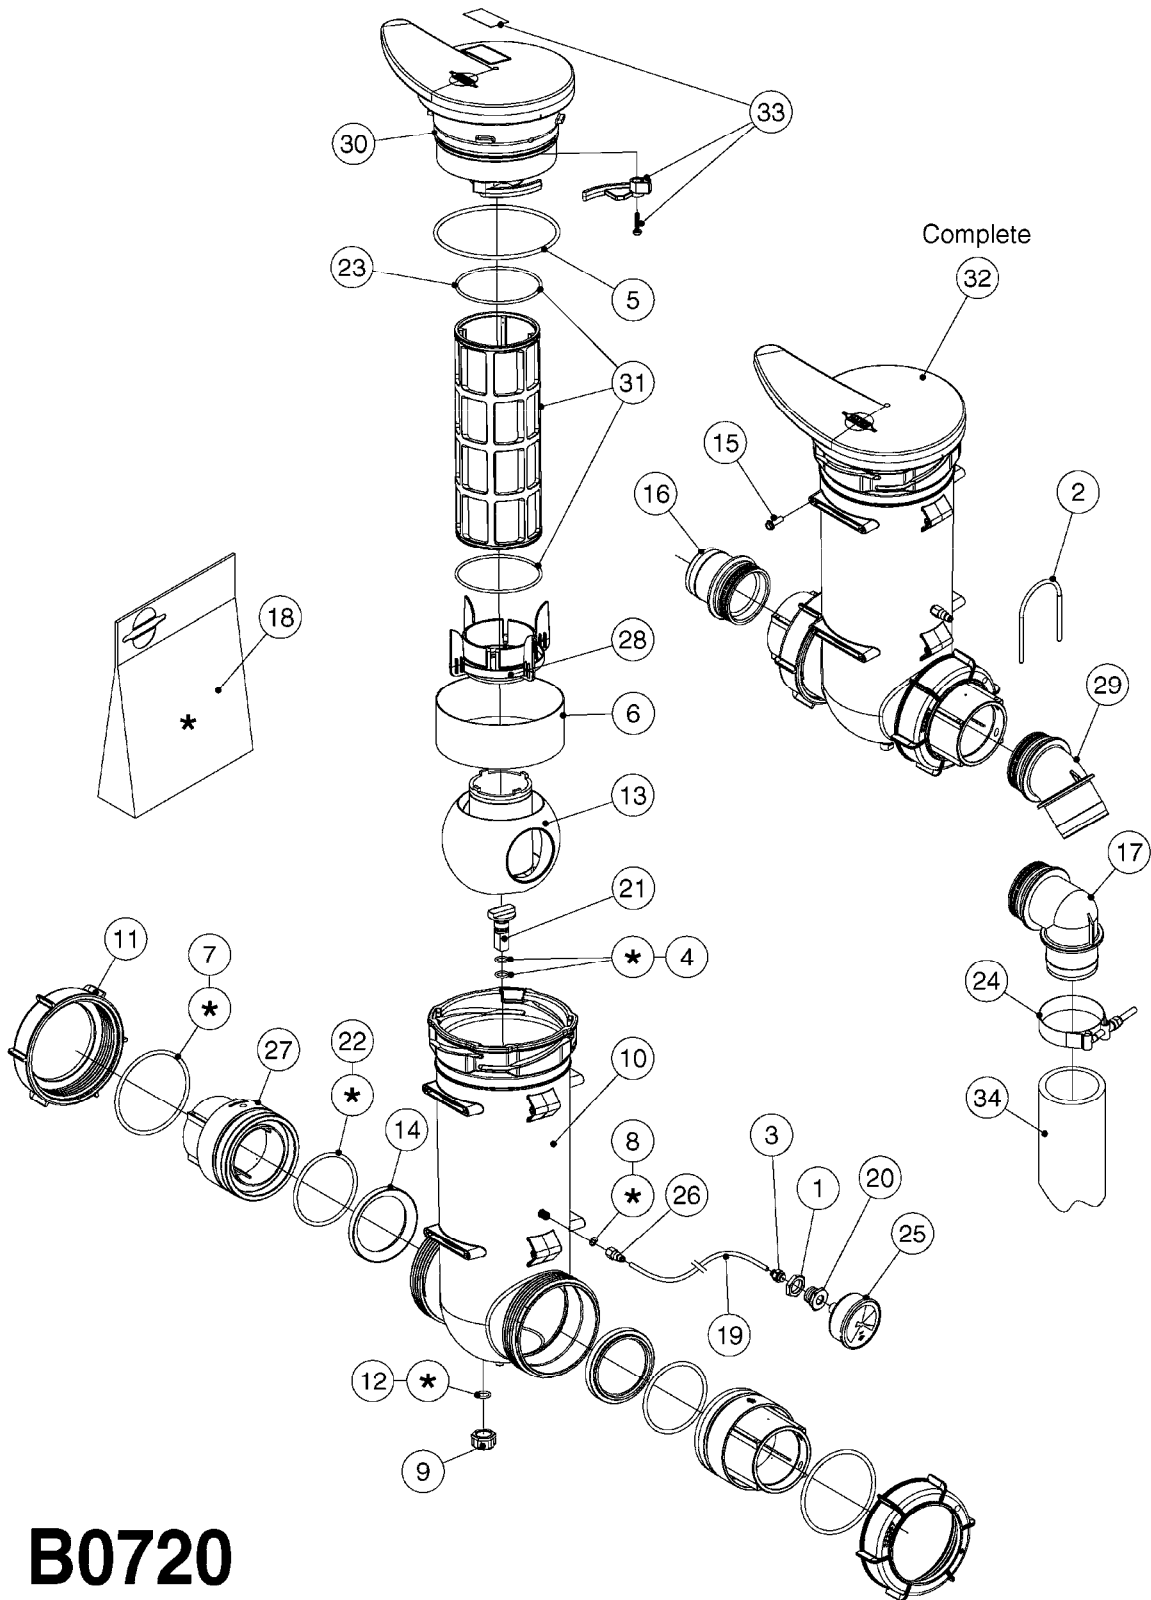

S-67 CHECK VALVE
(NON-THREADED)

S-67 CHECK VALVE
(THREADED)

FOR FITTINGS AND
HOSES, SEE SECTION L

B0640

CHECK VALVES - S67 (2011)
B0640-HIN, 15:10:19

Page 1

Date 07.02.2020 10:06

Pos.	parts-n°	order qty	description
1	145996	1	FITT.DK S-67 FORK
2	242353	1	O-RING 3 X 44.2 VITON
3	334231	1	FITT.DK S-67 STR.1"
3	334232	1	FITT.DK S-67 STR.1-1/4"
4	72432400	1	FITT.DK S-67 CONNEC W.CHK SEAT
5	72819200	1	CHECK VALVE S67 2012 THREADED
6	72819300	1	CHECK VALVE S67 2012 NO THREAD
7	72878800	1	CHECK VALVE S67 SUBASSEMBLY 2013 INCLUDED WITH #5 & #6