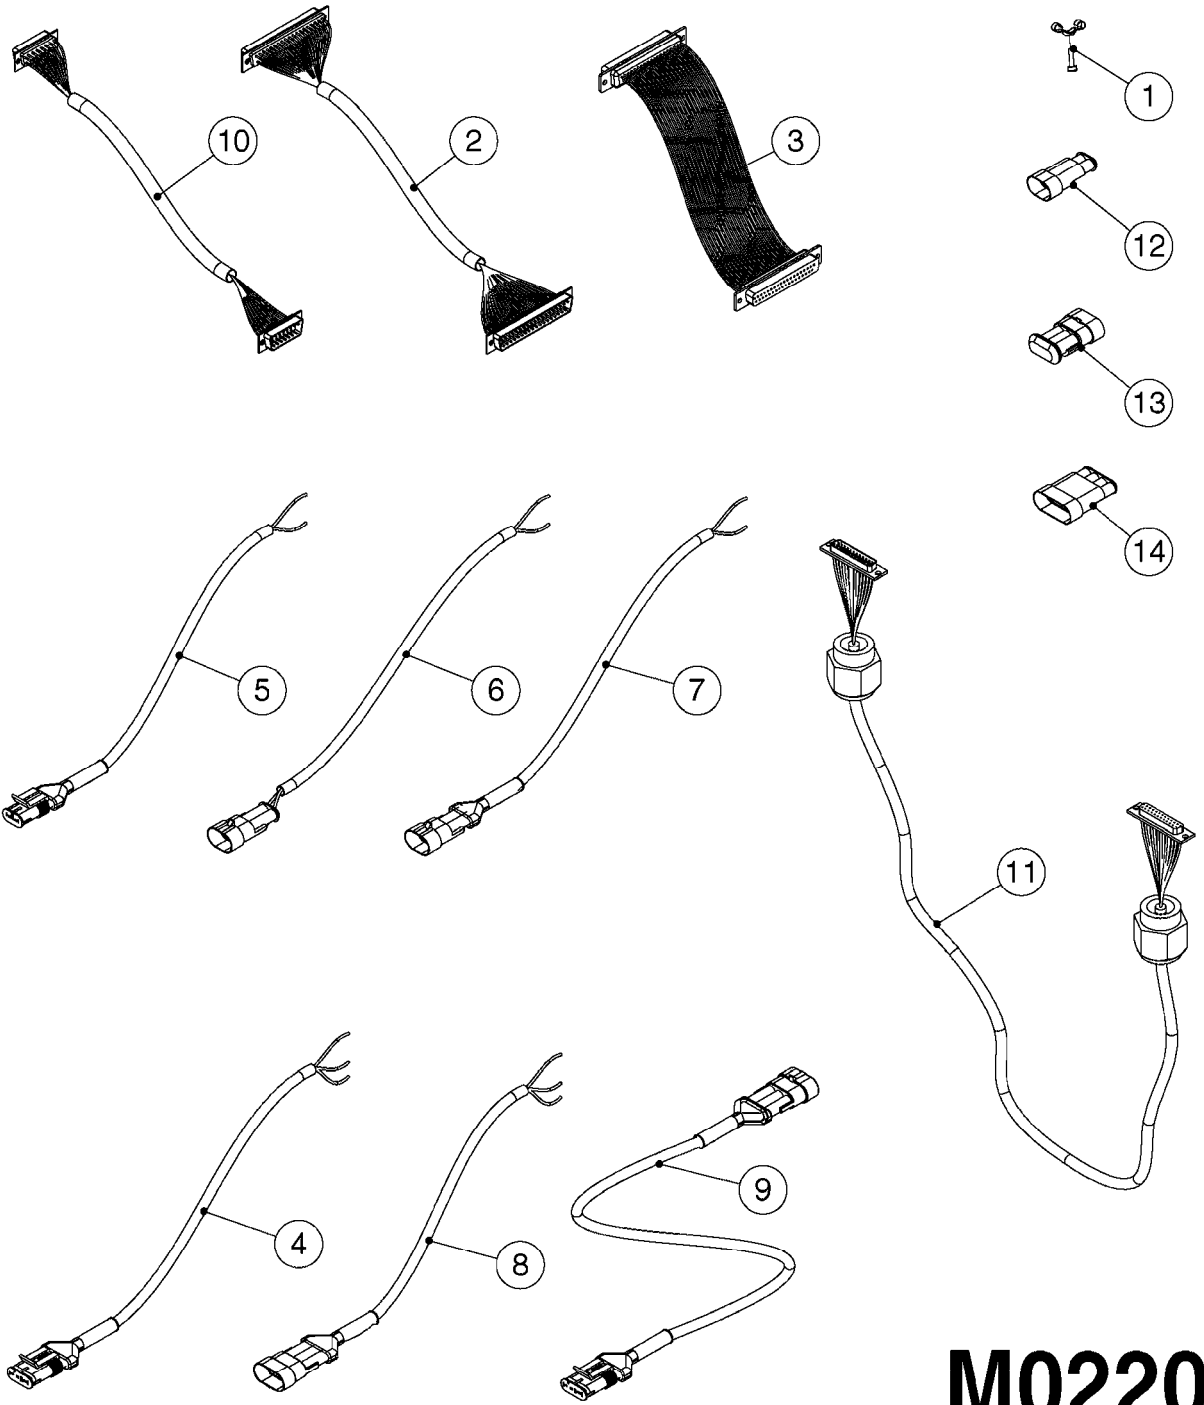

13 COMPLETE ASSEMBLY

COMPLETE ASSEMBLIES
WHOLEGOODS ITEMS

M0160

TRAFFIC LIGHT KIT
M0160-HIN, 13:08:19

Page 1
Date 07.02.2020 10:07

Pos.	parts-n°	order qty	description
1	410266	1	BOLT HEX 8.8 DEL M6X120
1	410421	1	BOLT HEX M6X110 DIN931-A2 SS
1	410524	1	BOLT HEX 8.8 DEL M6X100
1	410605	1	BOLT HEX 8.8 DEL M6X80
2	410362	1	BOLT HEX 8.8 SS M6X20
3	460261	1	NUT HEX M6X1.00 LOCK DIN985 A2 SS
4	16022303	1	BRACKET 100MM TUBE
5	16022403	1	BRACKET 60MM TUBE
6	16025603	1	BRACKET TAIL LIGHT DUAL LAMP
7	26004703	1	HARNESS 13' EXT 4 WIRE WP
8	26004903	1	TAIL LIGHT GREEN WIRE LH
8	26005003	1	TAIL LIGHT YELLOW WIRE RH
9	26005103	1	PLUG 7-PIN AG TAIL LIGHT
10	26005403	1	LENS BLACK BEFORE 2009
10	26017003	1	LENS RED
11	26016903	1	LENS AMBER
12	26032703	1	HARNESS COMPLETE, TAIL LIGHT, 2013
13	83308603	1	TRAFFIC LIGHT KIT