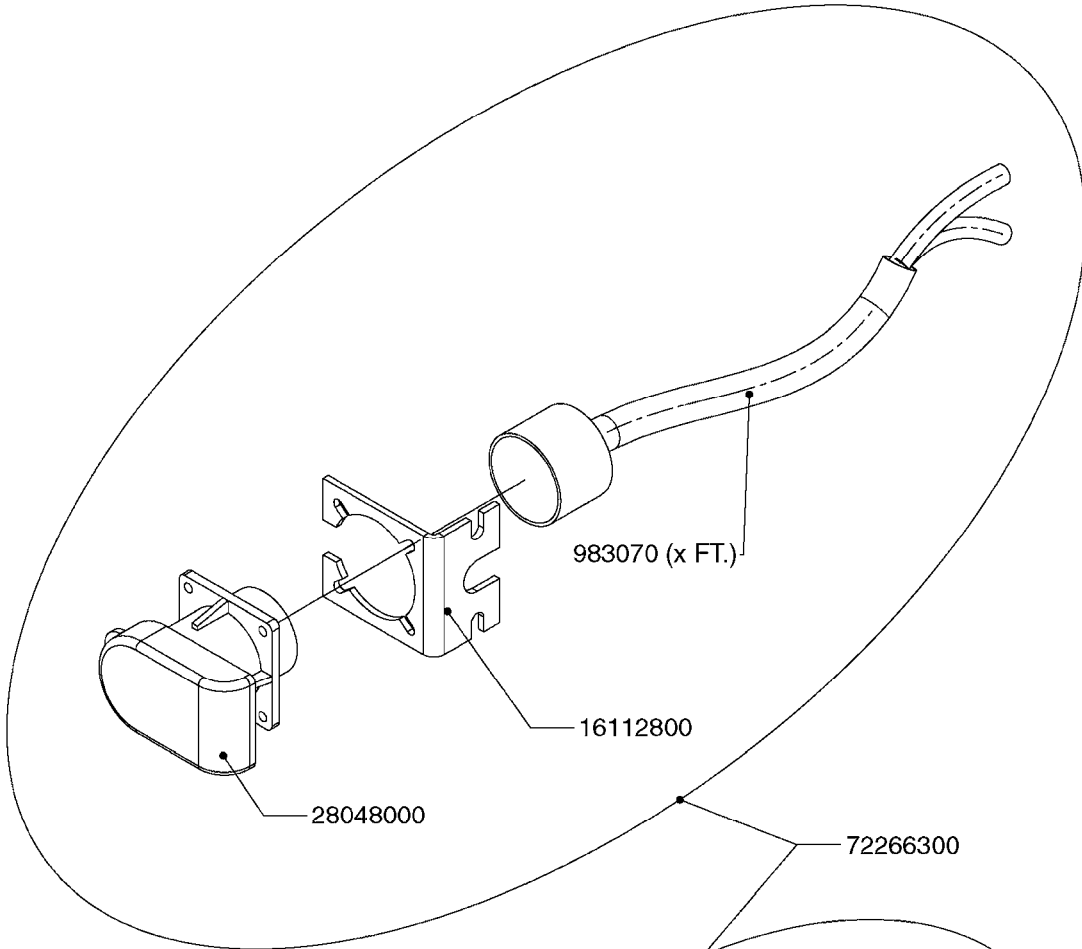

POWER SUPPLY CABLES
M0240-HIN, 01:01:16

Page 0

Date 07.02.2020 10:07