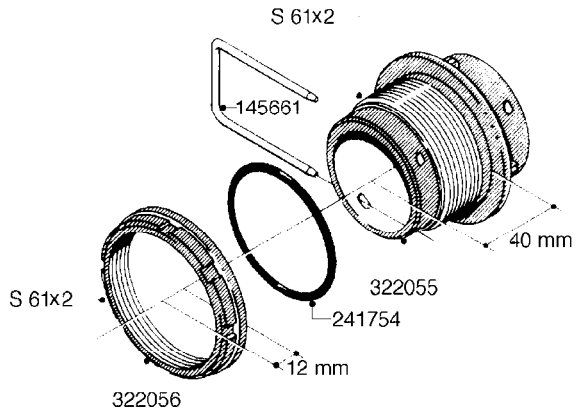

L0080

FITTINGS - S-53
L0080-HIN, 12:09:17

Page 1

Date 07.02.2020 10:07

Pos.	parts-n°	order qty	description
1	145995	1	FITT.DK S-53 FORK
2	241973	1	O-RING Ø3 X 44.2 70 SHORES NITRIL NITRIL (BLACK)
2	242353	1	O-RING 3 X 44.2 VITON VITON (BROWN)
3	242109	1	O-RING D32.2x3.0 NITRIL (BLACK)
3	242354	1	O-RING D32.2X3.0 VITON VITON (BROWN)
4	322103	1	FITT.DK S-53 BULKHEAD
5	322107	1	FITT.DK S-53 BULKHEAD NUT
6	322110	1	FITT.DK S-53 ELB. 1/2" BSP
7	322352	1	FITT.DK S-53 TEE
8	334229	1	FITT.DK S-53 STR.3/4"
9	334260	1	GASKET F. S-53 BULKHEAD
10	334564	1	FITT.DK S-67 TO S-53 ADAPTER
11	391100	1	FITT.DK S-53THREAD INS.1/2"BSP
12	726463	1	FITT.DK S53 BULKHEAD W/GASKET
13	726552	1	FIT.DK S-53X90 1/2" BSP,O-RING
14	726556	1	FITT.DK S-53 HB 1/2" W/O-RING
15	726558	1	FITT.DK S53 STR. 3/4" W.ORING
16	726559	1	FITT DK. S-53 HB 1" W/O-RING
17	726568	1	FITT.DK.S-53 HB 1/2"90 W/O-RING
18	726570	1	FITT.DK S-53 ELB.3/4" W.ORING
19	726571	1	FITT.DK S-53 ELB.1", W ORING
20	726578	1	FITT.DK S53 PLUG WITH O-RING
21	728561	1	FITT.DK. S67M - S53F REDUCER