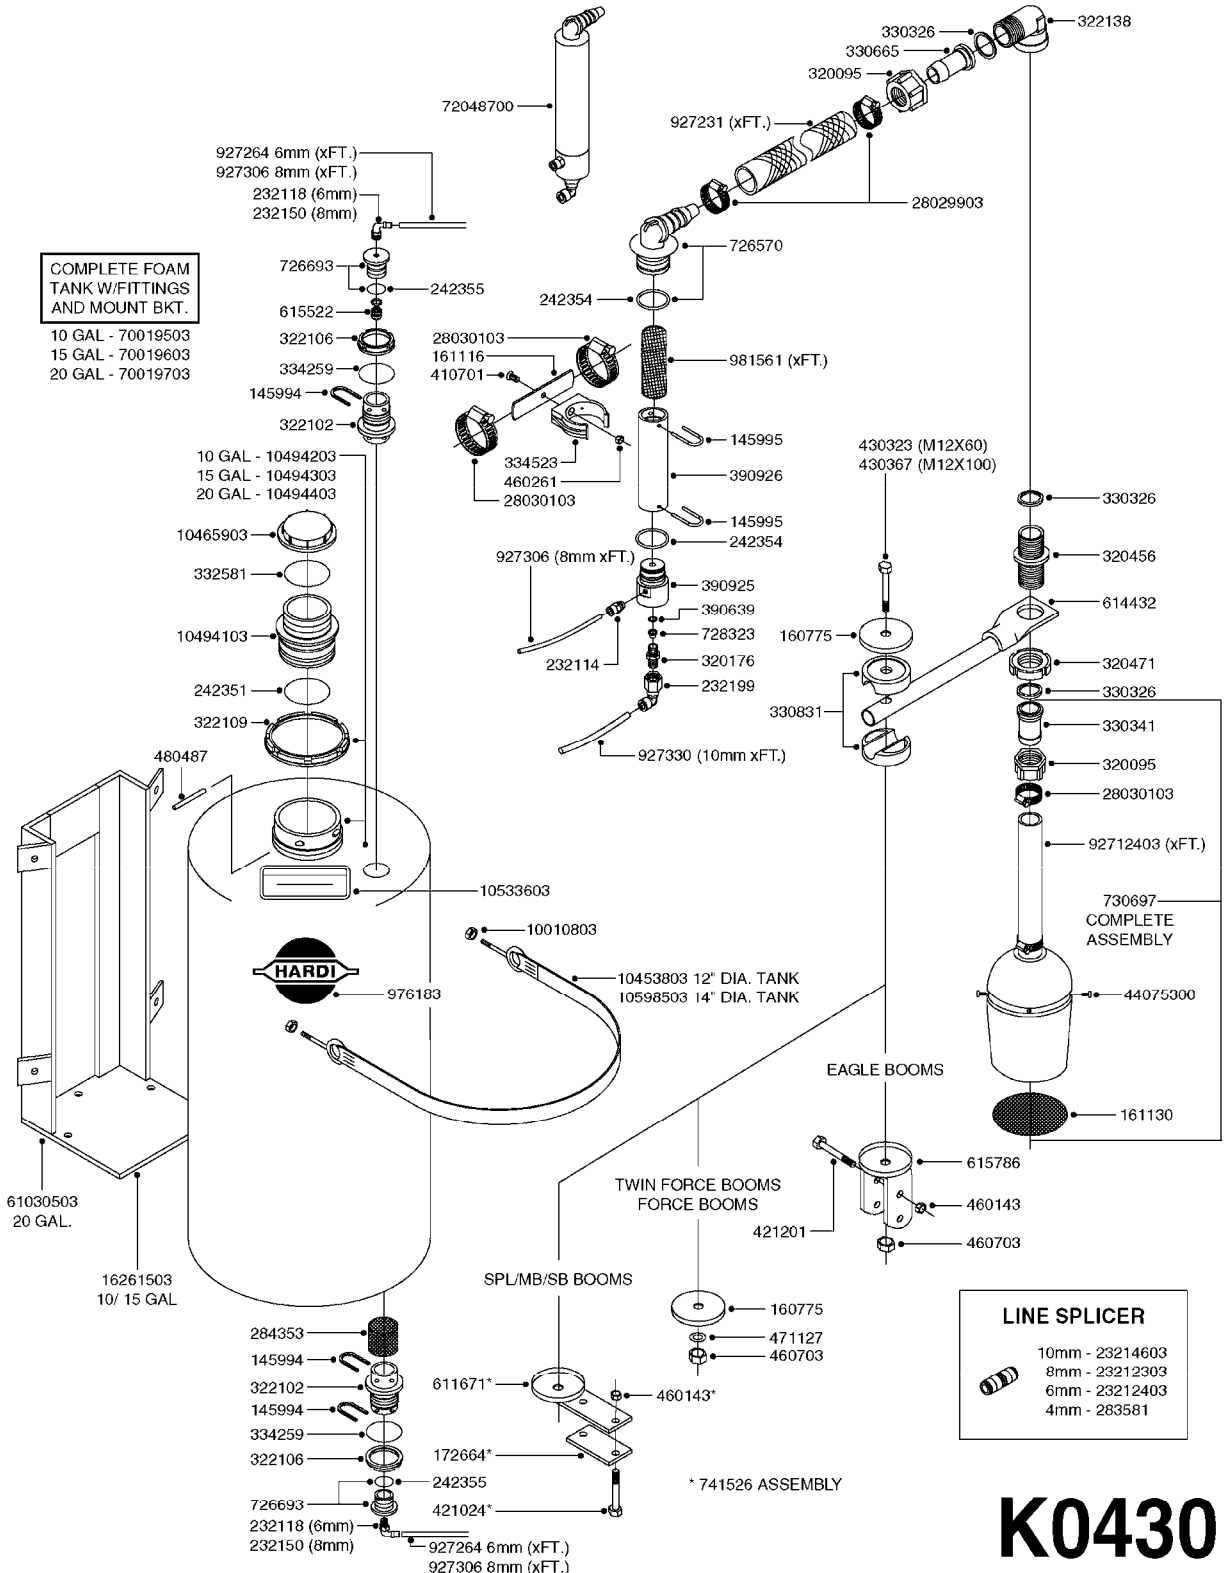

COMPLETE FOAM TANK W/FITTINGS AND MOUNT BKT.
10 GAL - 70019503
15 GAL - 70019603
20 GAL - 70019703

FOAMMARKER TANK/DROPPER 2000
K0430-HIN, 05:12:19

Page

1

Date

07.02.2020 10:06

parts-n°	order qty	description
145994	1	FITT.DK S-40 FORK
145995	1	FITT.DK S-53 FORK
160775	1	WASHER F. FRICTION PLATE
161116	1	FLATBAR PLATE 3 X 25 X 110
161130	1	FILTER SCREEN F/FOAM DROPPER
172664	1	FLATBAR BACKING PLATE
232114	1	COUPLER 1/8" THREADX8MM HOSE
232118	1	HOSE CONN. 90DEG 1/8'X 6MM PE
232150	1	HOSE CONN. 90DEG. 1/8'X8MM PE
232199	1	COUPLER 3/8' BSP-90/10MM HOSE
242351	1	O-RING D69.5X3.0 VITON F.S-93
242354	1	O-RING D32.2X3.0 VITON
242355	1	O-RING D19.2X3.0 VITON F.S-40
283581	1	HOSE CONNECTOR STR. F.4MM PE
284353	1	SPONGE FOR FOAM MARKER
320095	1	FITT.DK NUT 1" BSP
320176	1	FITT.DK HN 3/8"X1/2" BSP
320456	1	FITT.DK BULKHEAD 1"BSP DOUBLE
320471	1	FITT.DK NUT 1" BSP JAMB
322102	1	FITT.DK S-40 BULKHEAD
322106	1	FITT.DK S-40 BULKHEAD NUT
322109	1	FITT.DK S-93 BULKHEAD NUT
322138	1	FITT.DK ELB 1"M X 1"F BSP
330326	1	O-RING D30/D24X2 F.1"NUT
330341	1	FITT.DK HB 1" F. 1" NUT
330665	1	FITT.DK HB 3/4"F.1" NUT
330831	1	FRICTION PLATE
332581	1	GASKET F. 1-1/2" BSP CAPNUT.
334259	1	GASKET F. S-40 BULKHEAD
334523	1	PIPE HOLDER Ø51.5
390639	1	O-RING F.NOZZLE FILTER
390925	1	FITTING F.FOAM MIX.CHAMB. STD
390926	1	TUBE,MIX CHAMB. FOAM MARK STD
410701	1	SCREW M6X16 GALV.
421024	1	BOLT HEX 8.8 DEL M8X60
421201	1	BOLT HEX 8.8 DEL M8X70
430323	1	BOLT HEX 8.8 DEL M12X60
430367	1	BOLT HEX 8.8 DEL M12X100 DIN931
460143	1	SELF LOCK NUT M8 SST A2 DIN985
460261	1	NUT HEX M6X1.00 LOCK DIN985 A2 SS
460703	1	NUT HEX M12X1.75 LOCK DIN985A2 SS
471127	1	WASHER, M12, Ø24/13X24X2.5 SS
480487	1	PIN M5X60 SLOTTED GALV
611671	1	BREAK AWAY HOLDER F-MARKER
614432	1	BREAK AWAY ARM F. FOAM MARKER
615522	1	CHECK VALVE F.FOAM MARKER
615786	1	MOUNT BKT. F.FOAM DROPPER 98
726570	1	FITT.DK S-53 ELB.3/4" W.ORING
726693	1	FITT.DK S-40 PLUG 1/8BSP ORING
728323	1	VALVE NON-RETURN
730697	1	FOAM DROPPER COMP. BLACK '97
741526	1	FOAM DROPPER MT. KIT MB-SPL
927231	1	HOSE R X PVCX3/4 CLR/BRD 0012"
927264	1	HOSE R X PE D6/D4 X 0012"
927306	1	HOSE R X PE D8/D6 X 0012"BLACK
927330	1	HOSE R X PE D10/D8 X 012"BLACK
976183	1	DECAL COMPANY D.18,2 X 29,6
981561	1	SPONGE MAT. MIX.CHAMBER-x0012"
10010803	1	NUT HEX NC (NYLON LOCK) 5/16
10453803	1	STRAP F.FOAMER TANK (755mm)
10465903	1	*LID F.FOAM MARKER, DRILLED