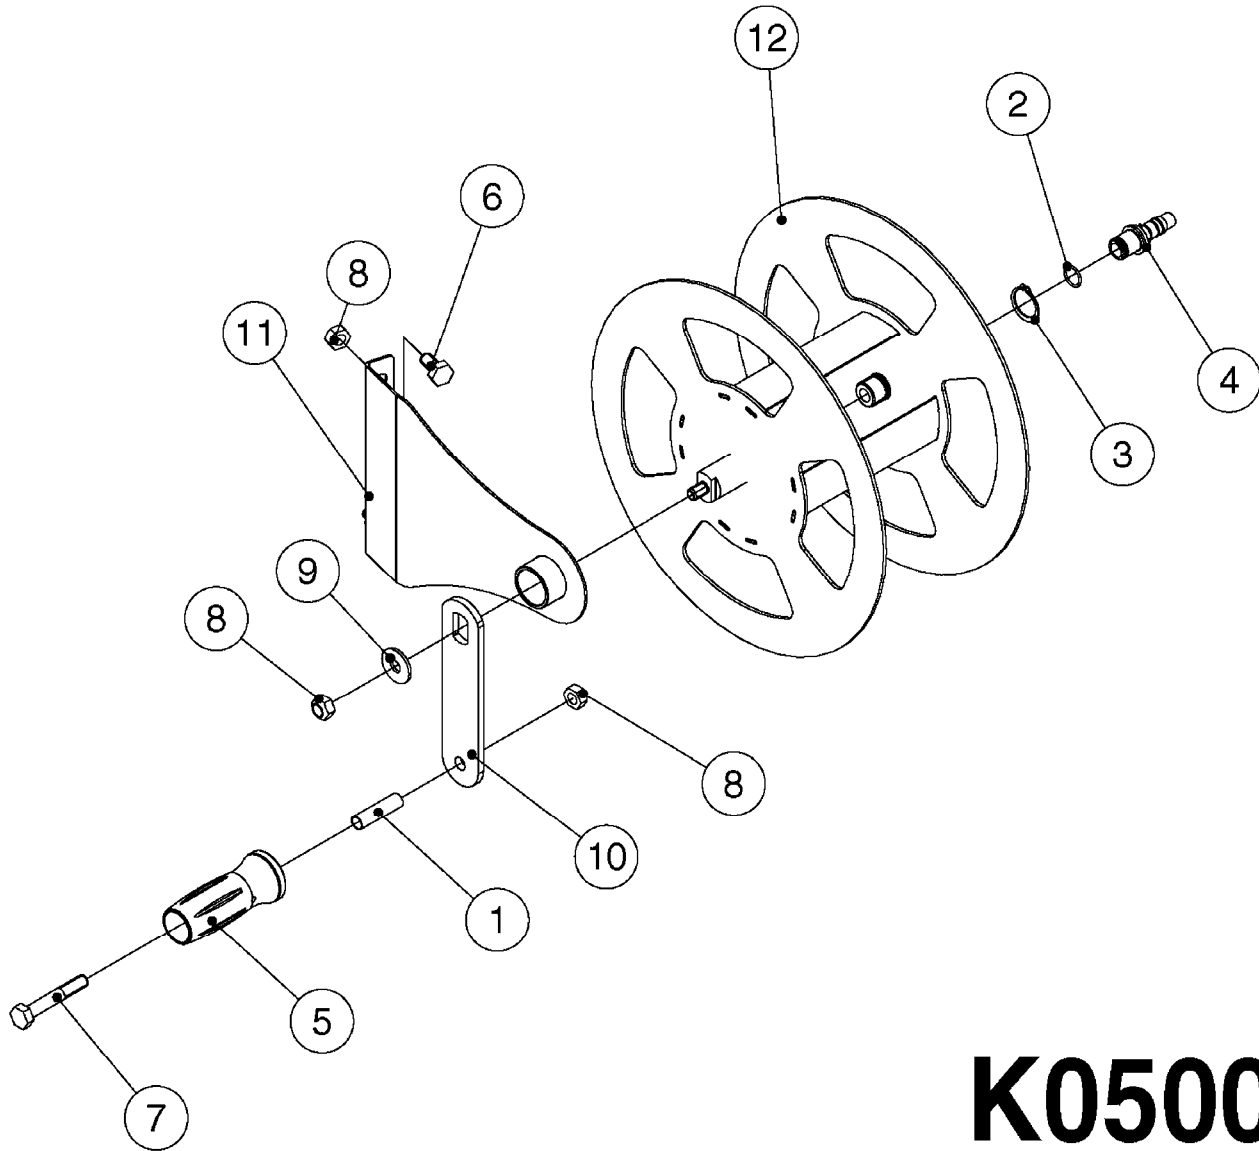

Page 1
Date 07.02.2020 10:06

Pos.	parts-n°	order qty	description
1	145995	1	FITT.DK S-53 FORK
2	160775	1	WASHER F. FRICTION PLATE
3	172664	1	FLATBAR BACKING PLATE
4	242109	1	O-RING D32.2x3.0
4	242354	1	O-RING D32.2X3.0 VITON
5	330831	1	FRICTION PLATE
6	410605	1	BOLT HEX 8.8 DEL M6X80
7	420582	1	BOLT HEX 8.8 DEL M8X20 FT A2
8	421201	1	BOLT HEX 8.8 DEL M8X70
9	430323	1	BOLT HEX 8.8 DEL M12X60
10	430924	1	BOLT HEX 8.8 DEL M12 X 85
11	460143	1	SELF LOCK NUT M8 SST A2 DIN985
12	460261	1	NUT HEX M6X1.00 LOCK DIN985 A2 SS
13	460703	1	NUT HEX M12X1.75 LOCK DIN985A2 SS
14	471126	1	WASHER, M8, Ø16/ 8.4X 1.6, SS
15	471127	1	WASHER, M12, Ø24/13X24X2.5 SS
16	611671	1	BREAK AWAY HOLDER F-MARKER
17	726463	1	FITT.DK S53 BULKHEAD W/GASKET
18	726559	1	FITT DK. S-53 HB 1" W/O-RING
19	726571	1	FITT.DK S-53 ELB.1", W ORING
20	14103900	1	BUSHING Ø19/Ø13 L=26.5 SPC/FTZ BOOMS ONLY
21	16022403	1	BRACKET 60MM TUBE
22	16162903	1	BRKT, FOAM LINE DISCONNECT
23	16169803	1	BRACKET, TDZ FOAM MARKER MOUNT
24	16170003	1	PLATE, TDZ FOAM MARKER MOUNT BACKER
25	23004303	1	FITT, 3/8"NPT-3/8"TUBE-PTC
26	23004403	1	FITT, 3/8"NPT-1/4"90-PTC
27	23004503	1	FITT, BULKHEAD-1/4" TUBE-PTC
28	23004603	1	FITT, BULKHEAD-3/8" TUBE-PTC
29	28030003	1	CLAMP HOSE GEAR P1" 6716
30	28064903	1	FOAMHEAD ASSEMBLY, RICHWAY
31	28065003	1	COLLECTOR HEAD ASSY, RICHWAY
32	28065103	1	DUAL DROP MANIFOLD, RICHWAY
33	28066303	1	FITT, BANJO, 3/8" TEE
34	28066403	1	FITT, BANJO, 3/8"-3/8" STR NIP
35	28087803	1	3/8" FOAMHEAD SCREEN, FOAM MARKER, RICHWAY
36	28087903	1	FOAMHEAD GASKET, FOAM MARKER, RICHWAY
37	28088003	1	FOAMHEAD TOP HOUSING, FOAM MARKER, RICHWAY
38	28088103	1	FOAMHEAD BOTTOM HOUSING, FOAM MARKER, RICHWAY
39	61065900	1	BRACKET FOR FOAM DROPPER, S53
40	92703303	1	HOSE LLDPE .25"X.17"X12" BLACK
41	92703403	1	HOSE LLDPE .38"X.25"X12" BLACK
42	92712403	1	HOSE R X1" X300PSI WP X0012"