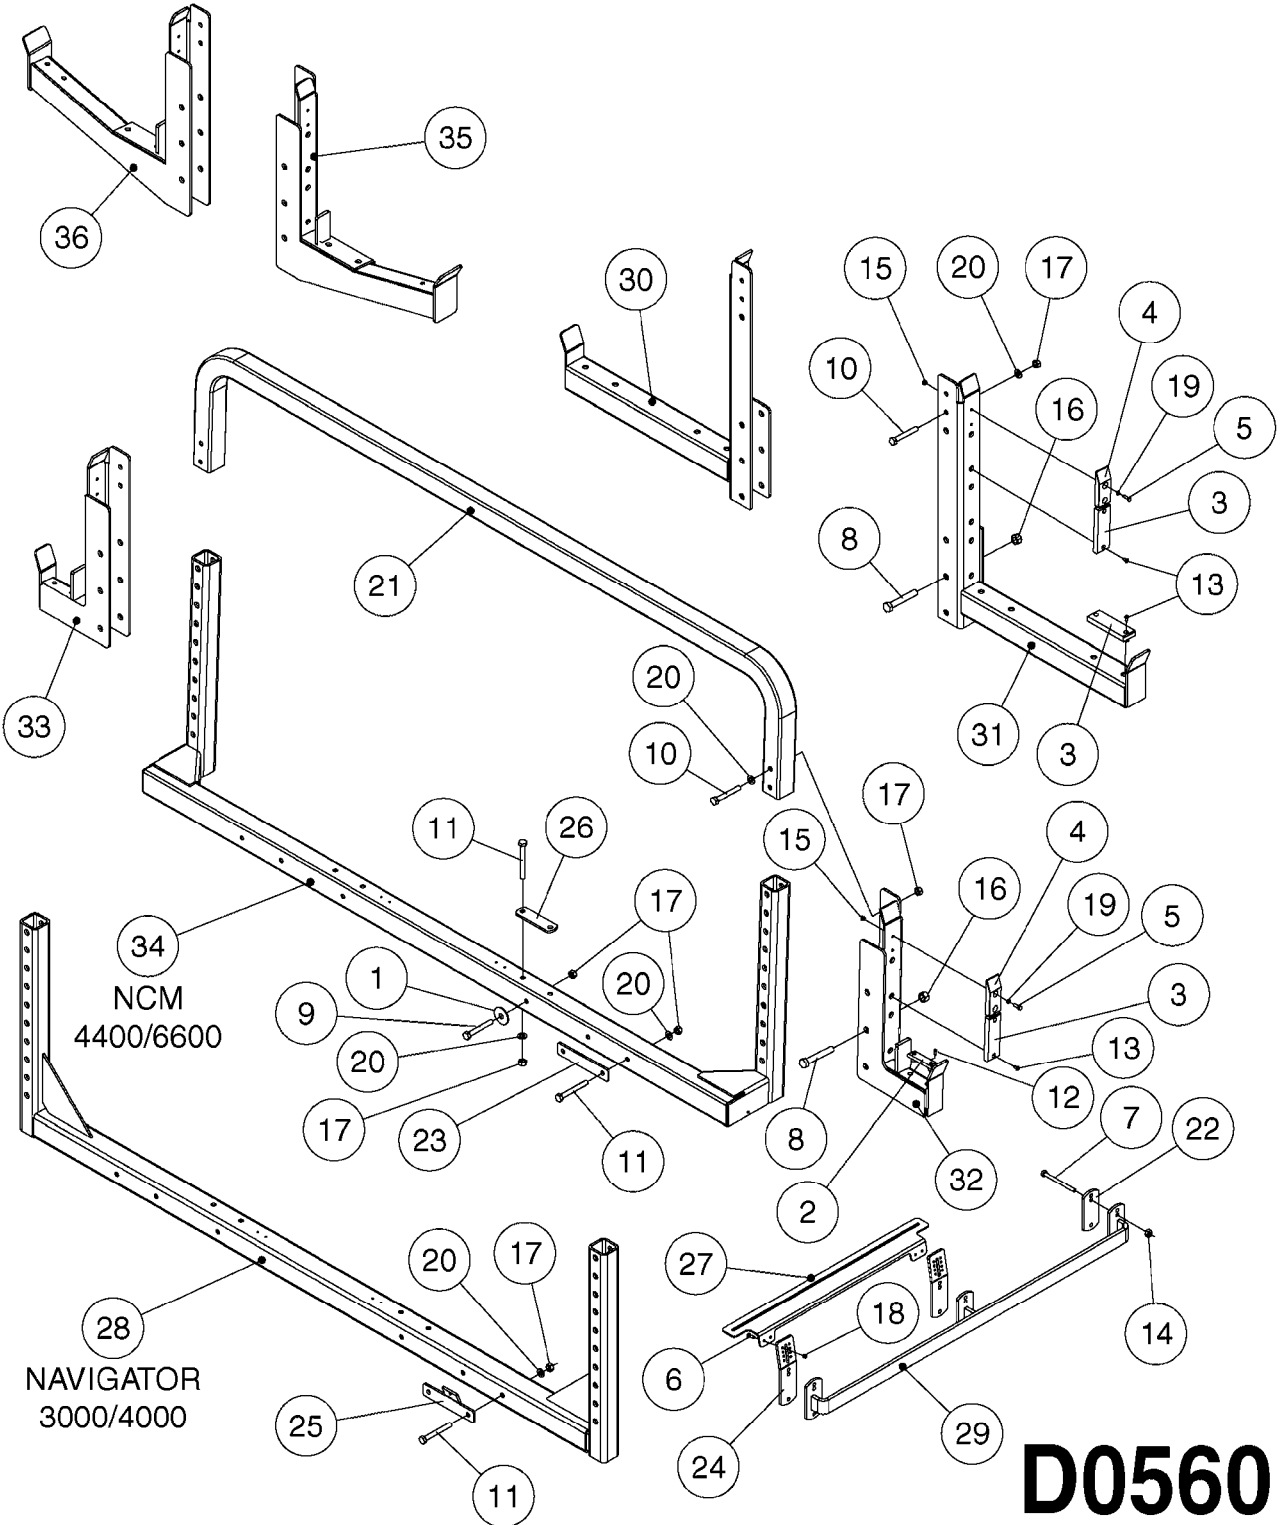

TRANSPORT BKTS - NCM/NAVIGATOR
D0560-HIN, 01:01:16

Page

1

Date

07.02.2020 10:06

Pos.	parts-n°	order qty	description
1	163074	1	WASHER D54/D17X3
2	333956	1	SLIDE SHOE 91X25X10
3	334135	1	SLIDE SHOE 140X45X15
4	390826	1	SLIDE PAD F.TRANSPORT BKT.CM/D
5	410362	1	BOLT HEX 8.8 SS M6X20
6	410406	1	BOLT HEX 8.8 DEL M5X16 FT
7	421232	1	BOLT HEX 8.8 DEL M8X110
8	430264	1	BOLT HEX 8.8 DEL M16X100
9	430367	1	BOLT HEX 8.8 DEL M12X100 DIN931
10	430485	1	BOLT HEX 8.8 DEL M12X90
11	430892	1	BOLT HEX 8.8 DEL M12X110
12	440665	1	SCREW M4.2X16 STAINLESS
13	440708	1	SCREW M5.5X16 SELF TAPPING SS
14	460143	1	SELF LOCK NUT M8 SST A2 DIN985
15	460261	1	NUT HEX M6X1.00 LOCK DIN985 A2 SS
16	460585	1	LOCKING NUT M16 DIN985 A2 SS
17	460703	1	NUT HEX M12X1.75 LOCK DIN985A2 SS
18	461217	1	NUT HEX M5 LOCK
19	471125	1	WASHER M6U 6.4X14X1.2,A2 SS
20	471127	1	WASHER, M12, Ø24/13X24X2.5 SS
21	15028703	1	TRANSPORT CROSS TUBE CM4400
22	16092803	1	PLATE F. TRANSPORT CM+
23	16101703	1	PLATE 1/4"x1-1/2" L=270/2xØ13 NCM 4400/6600
23	16118303	1	PLATE F. CM8500-10000 TRANSPORT NCM 9000
24	16109303	1	PLATE F. TRANSPORT REST CM
25	16116703	1	PLATE, S/G TUBE MT NAVIGATOR
26	16138700	1	PLATE F. TRANSPORT CROSS BAR
27	16183403	1	BRACKET, TRANSPORT BAR NOZ SPC, RED T25 NOZZLE BRACKET
28	61010903	1	TRANSPORT CROSS BAR NAVIGATOR
29	61012603	1	TRANSPORT REST SPC NCM 4400
30	63024603	1	TRANSPORT REST FTZ R.H. CM4400
31	63024703	1	TRANSPORT REST FTZ L.H. CM4400
32	63024803	1	TRANSPORT REST SPC NCM/NAV
33	63024903	1	TRANSPORT REST SPC NCM/NAV
34	63027503	1	TRANSPORT CROSS BAR NCM44/6600
35	63038003	1	TRANSPORT BRACKET, 120 SPC LH
36	63038103	1	TRANSPORT BRACKET, 120 SPC RH