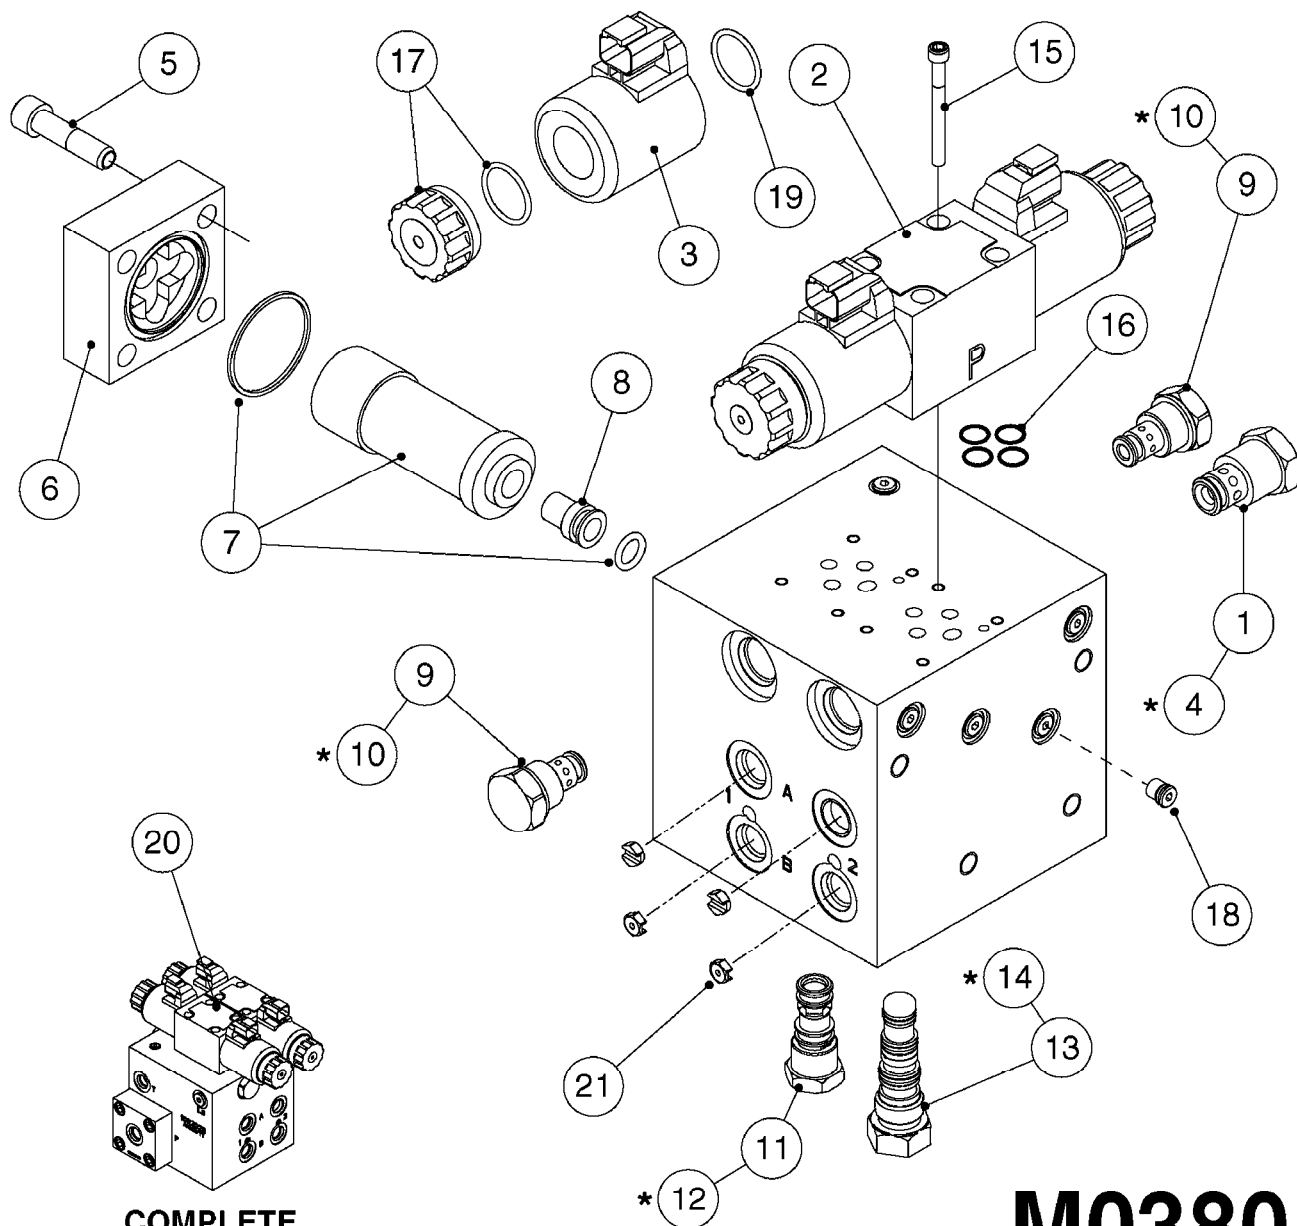

**COMPLETE
ASSEMBLY**

*SEAL KITS

M0380

NORAC VAR. RATE VALVE UC4/UC5
M0380-HIN, 30:04:19

Page 1

Date 07.02.2020 10:07

Pos.	parts-n°	order qty	description
1	28049403	1	NORAC CHECK VALVE
2	28055803	1	NORAC SOLENOID - DEUTSCH CONN.
3	28056503	1	COIL, NORAC, PROP, DEUTSCH
4	28066903	1	NORAC SEAL KIT F.28049403
5	28067103	1	NORAC HEX CAPSCREW 3/8X1-1/4"
6	28067203	1	NORAC FILTER CAP - 4 BOLT
7	28067303	1	KIT FILTER NORAC UC5 106285
8	28067403	1	NORAC VALVE FILTER INSERT
9	28067503	1	NORAC CHECK VALVE C-8-2
10	28067603	1	NORAC SEAL KIT F.28067503
11	28067703	1	NORAC CHECK VALVE C-8-3
12	28067803	1	NORAC SEAL KIT F.28067703
13	28067903	1	NORAC CHECK VALVE C-8-4
14	28068003	1	NORAC SEAL KIT F.28067903
15	28068103	1	NORAC HEX CAPSCREW 10-24X2 SS
16	28068203	1	NORAC O-RING F.SOLENOID VALVE
17	28074903	1	NORAC COIL NUT AND O-RING
18	28089903	1	NORAC PLUG#2 SAE ZERO-LEAK
19	28103603	1	O-RING SOLENOID BODY SEAL NORAC
20	78216100	1	NORAC VALVE BLOCK COMP, DEUTSCH CON.
21	78603300	1	NORAC ONE WAY ORIFICE, .047"