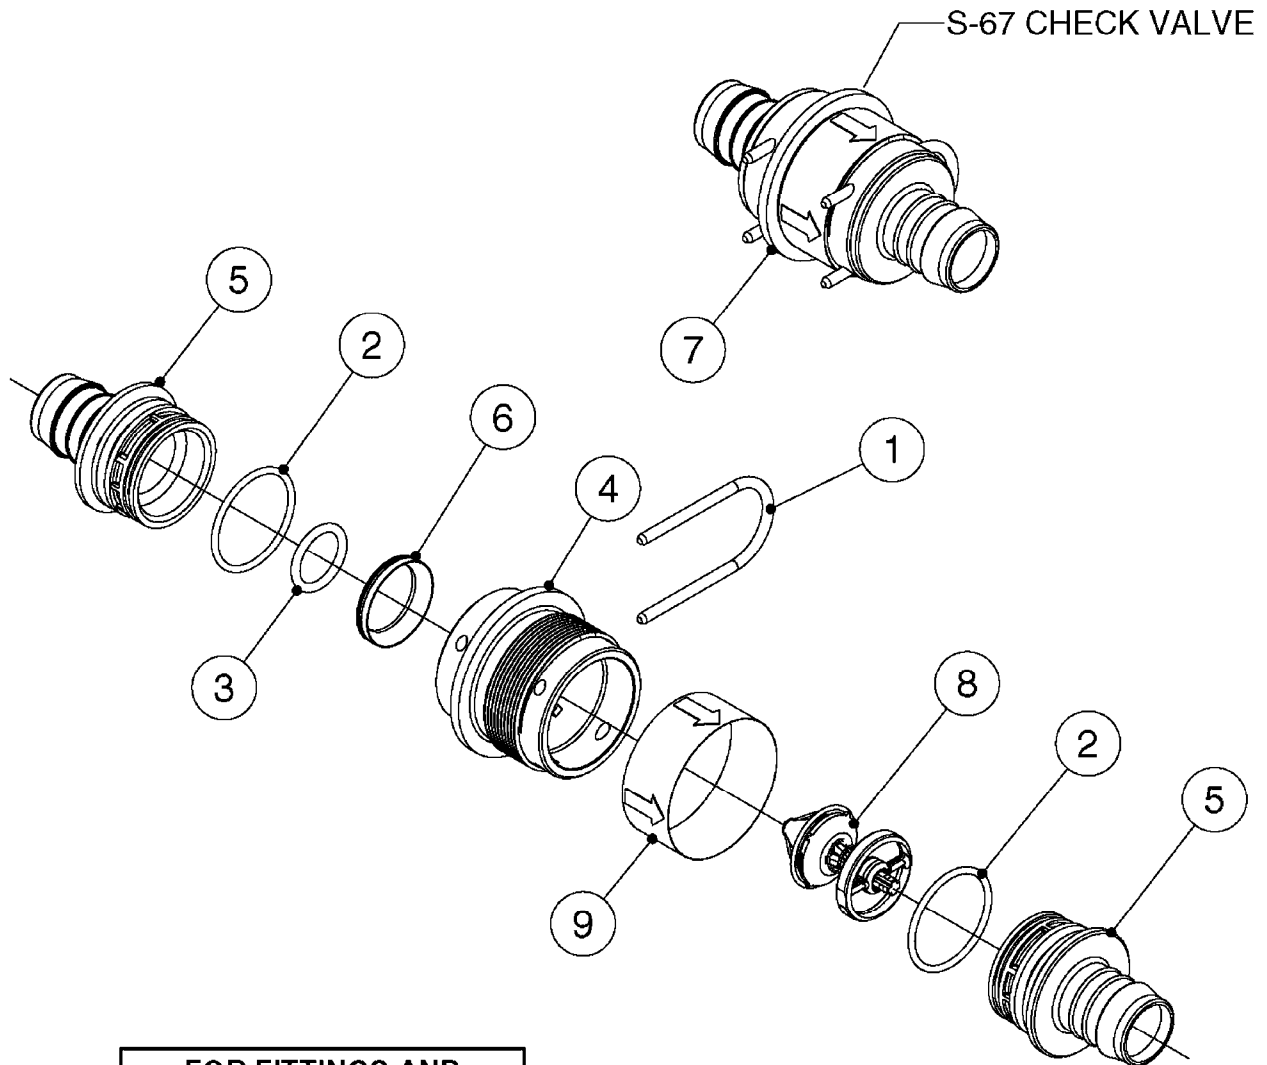

FOR FITTINGS AND
HOSES, SEE SECTION L

B0630

CHECK VALVES - S67
B0630-HIN, 31:07:19

Page 1

Date 07.02.2020 10:06

Pos.	parts-n°	order qty	description
1	145996	1	FITT.DK S-67 FORK
2	241973	1	O-RING Ø3 X 44.2 70 SHORES NITRIL
2	242353	1	O-RING 3 X 44.2 VITON
3	242504	1	O-RING D35x2 NITRIL
4	322104	1	FITT.DK S-67 BULKHEAD
5	334231	1	FITT.DK S-67 STR.1"
5	334232	1	FITT.DK S-67 STR.1-1/4"
5	334444	1	FITT.DK S-67 STR.1-1/2" PVC
6	14103100	1	SEAT F.CHECK VALVE D40.8 2010
7	70063603	1	VALVE, CHECK S67 1-1/2"
			COMPLETE IN-LINE CHECK VALVE FOR 1-1/2" HOSE
7	72001803	1	CHCK VLV,S67, 2 X 1" HB
			COMPLETE IN-LINE CHECK VALVE FOR 1" HOSE
7	72206600	1	CHCK VLV,S67, 2 X 1.25" HB
			COMPLETE IN-LINE CHECK VALVE FOR 1-1/4" HOSE
8	72089900	1	CHECK VALVE S67 SUBASMBLY.2001
9	97800500	1	DECAL 230X28 BLACK ARROW