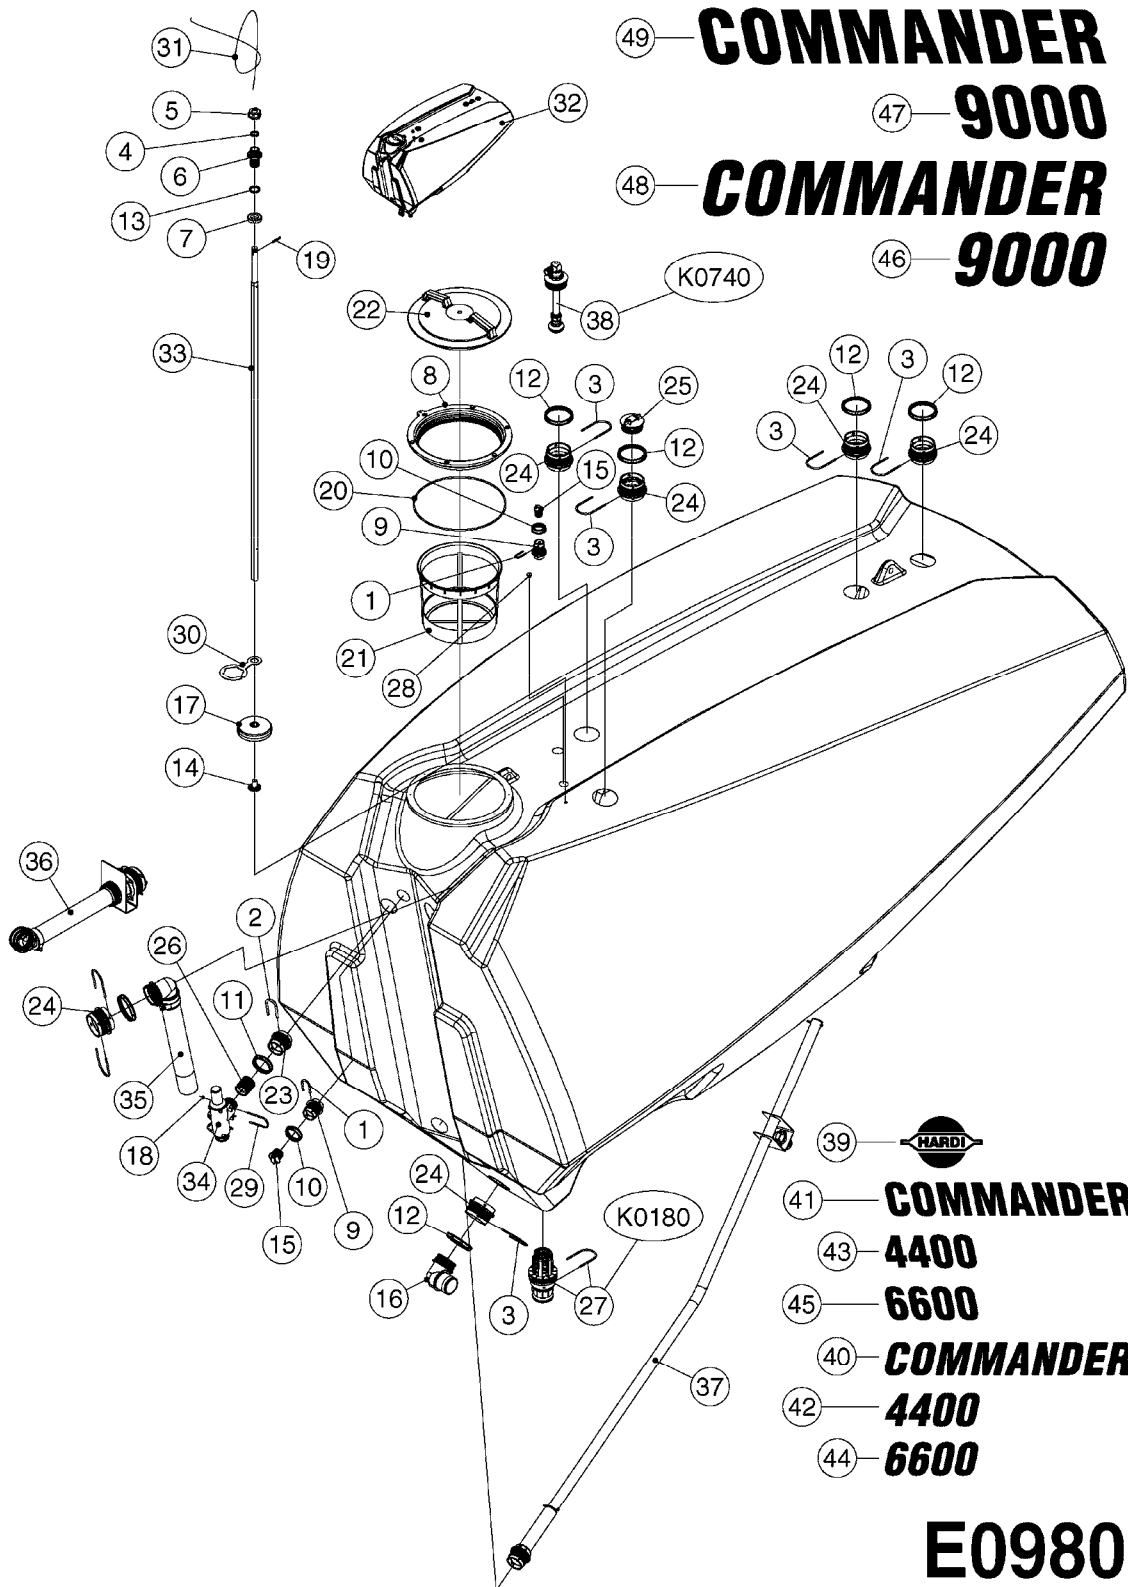

COMPLETE HUB ASSEMBLY:
28045703

COMPLETE ASSEMBLIES
WHOLEGOODS ITEMS

E0790

HUB ASSEMBLY F.4-1/2" SPINDLE
E0790-HIN, 06:07:17

Page 1
Date 07.02.2020 10:06

parts-n°	order qty	description
10629403	1	BOLT HEX 5/16 NC GR.2 00.50"
21000503	1	SEAL,WHEEL CR43771
21000603	1	RACE, BEARING 3.5/1.5
21000703	1	BEARING, TAPPERED 3.5433/1.575
21000803	1	RACE, TAPERED BEARING
21000903	1	BEARING, TAPPERED, 2.75/1.510
24002803	1	GASKET F. HUB 4.5" HUB ASSY
28001103	1	SPINDLE 4.5"x 23" 20000LB
28001203	1	HUB, 20000LB W. BRG RACES
28045703	1	HUB ASSY 10-13.19-11.02 25000#
29000003	1	HUB CAP F. 881(20000LB) HUB
45000103	1	BOLT, WHEEL STUD 3/4-16X2 3/4
45000503	1	BOLT, WHEEL STUD 3/4-16X3 1/2
46000003	1	NUT HEX NF 3/4" FLANGED F.HUB
46000103	1	NUT, CASTLE, SPINDLE 2-12 UNF
46000203	1	NUT, BUD WHEEL, INNER, RH
46000303	1	NUT, BUD WHEEL, OUTER, RH
47000103	1	WASHER, SPNDL 4.5" 2.06x4 .25T
48000103	1	PIN, COTTER 5/16" X 5.25"
63002903	1	AXLE INSERT,72"-90"SUS CM 1200
63033703	1	AXLE INSERT NCM 44/66/9000