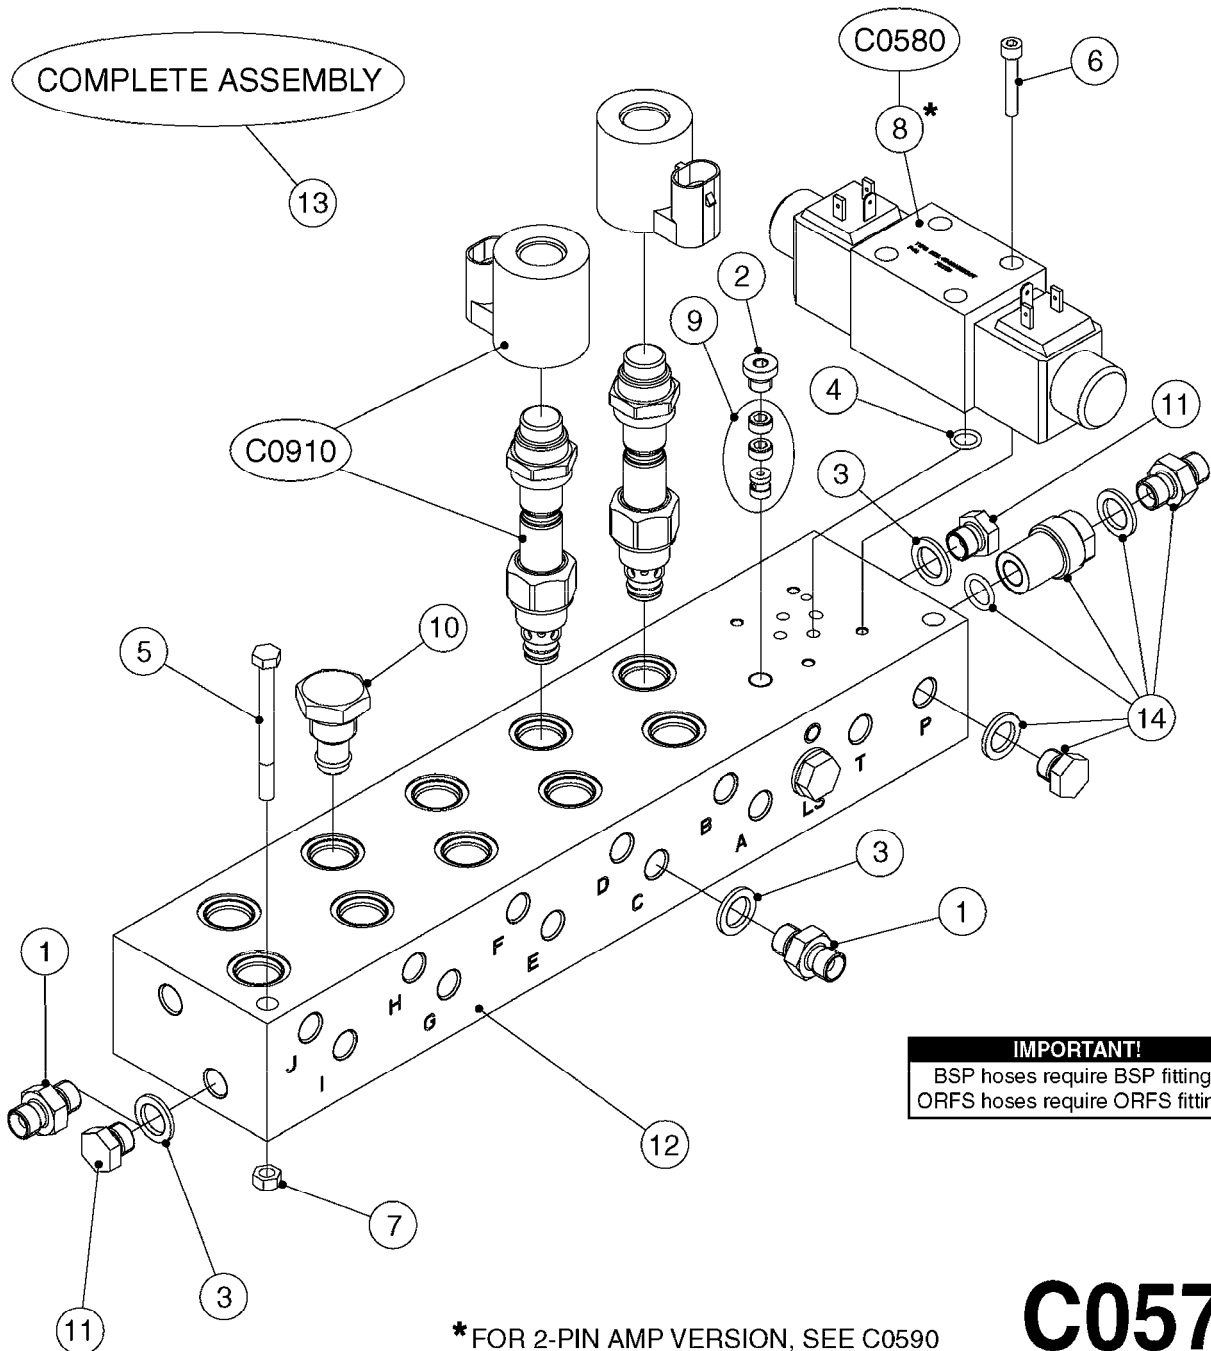

*FOR 2-PIN AMP VERSION, SEE C0590

C0570

HYD.BLOCK EAGLE/FORCE PRE 2012
C0570-HIN, 13:05:19

Page 1
Date 07.02.2020 10:06

Pos.	parts-n°	order qty	description
1	146845	1	HEX NIPPLE 1/4"x1/4" BSP
1	23234500	1	HEX NIPPLE 1/4" - 9/16" ORFS
1	146851	1	HEX NIPPLE 1/4"x1/4" 0.7MM BSP
1	23234700	1	HEX NIPPLE 1/4"-9/16" - 0.7mm ORFS
1	147498	1	HEX NIPPLE 1/4"-1/4" 1.2mm BSP
1	23234100	1	HEX NIPPLE 1/4"-9/16" - 1.2mm ORFS
2	231987	1	PLUG 1/8' BSP W/GASKET
3	241404	1	DOWTY SEAL 1/4"
4	242102	1	O-RING Ø9.25X1.78 NITRIL 90SH
5	420847	1	BOLT HEX 8.8 DEL M8X85
6	450964	1	SCREW M5X30 F.CYLINDER
7	460143	1	SELF LOCK NUT M8 SST A2 DIN985
8	782116	1	HY SOLENOID VALVE MD1L-S3/10N-D12K1/P
9	782124	1	SWITCH VALVE OUTS.1/8" 5000PSI
10	782131	1	BLIND PLUG F.3/4" CARTR.VALVE
11	14010400	1	PLUG 1/4" BSP
12	14098600	1	HYD. BLOCK SPC/FTZ 3/4" 2010
13	72679100	1	HY.BLOCK BOOM HYDR. FTZ 2010
14	74191700	1	ADJ. FLOW VALVE REPAIR KIT DHP