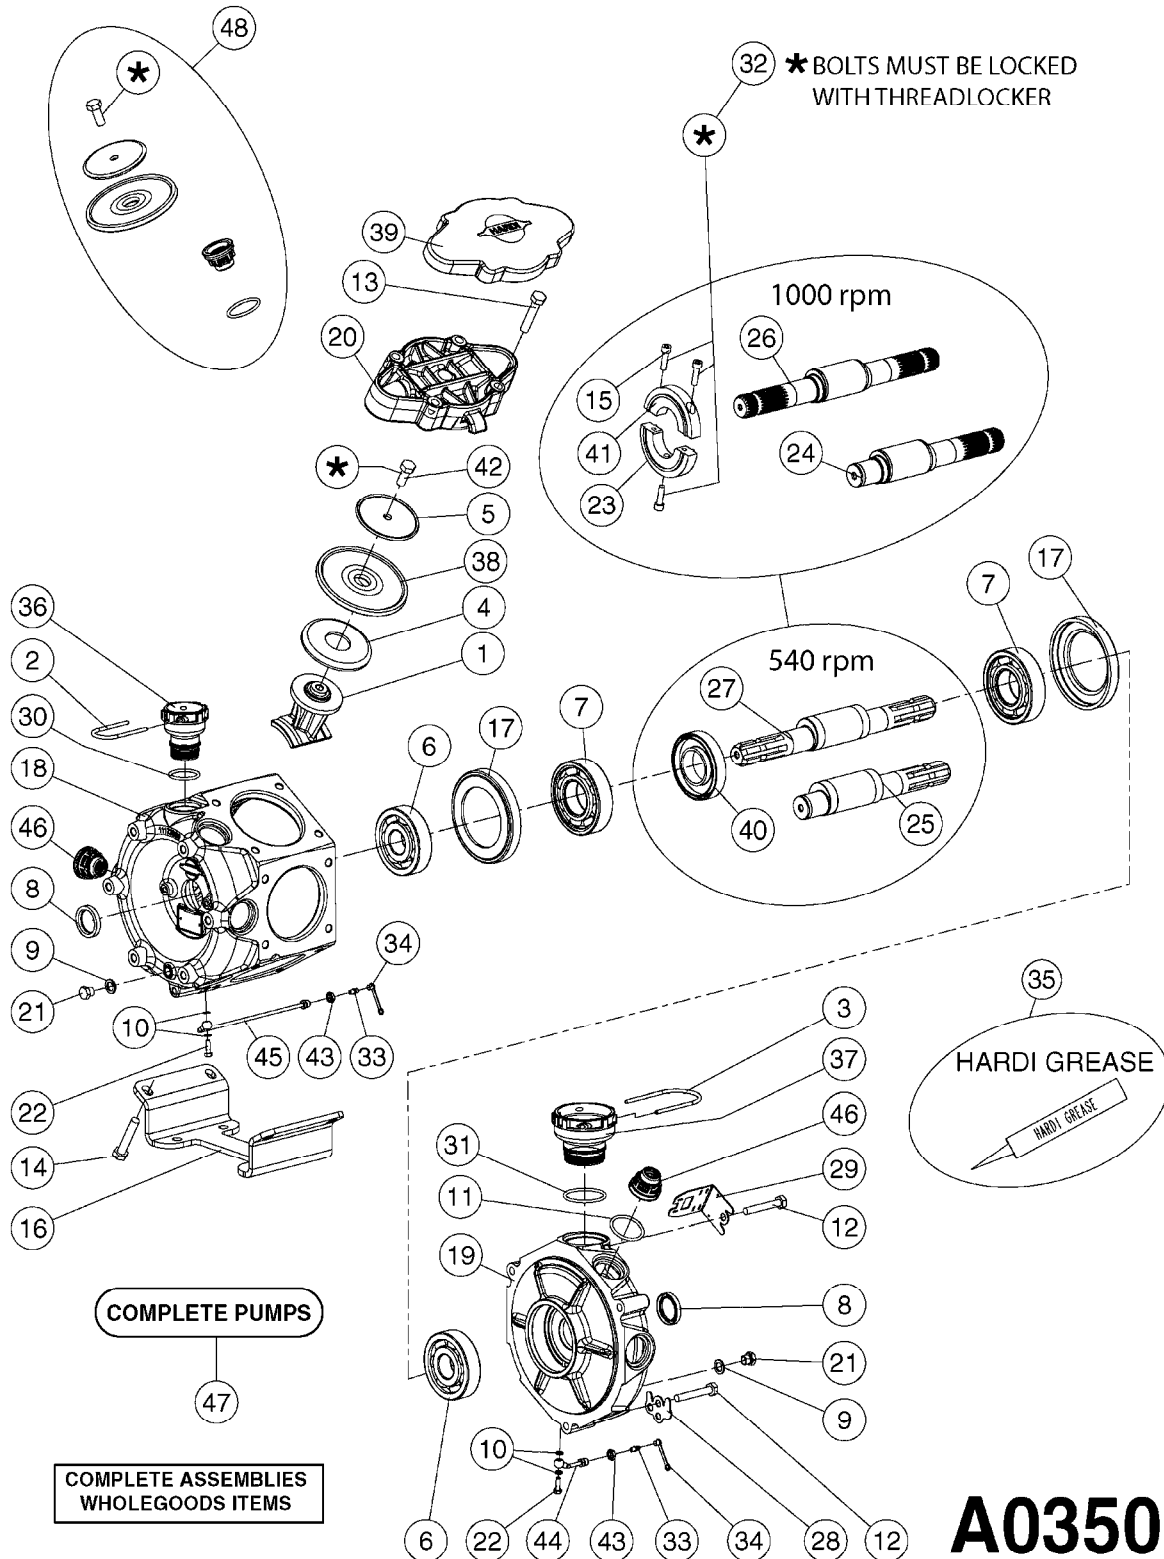

Agroparts: www.HARDI-INTERNATIONAL.com

Commander 4400/6600 Twin
Force 1200 Gallon Twin Force
80', 88', 90', 100'

Country-Code 11

Date 07.02.2020 10:06

**NCM 4400 (1200 Gal.)
Twin Force 80', 88', 90', 100'**

A0340

PUMP - 463/1000 RPM W/MOUNTING
A0340-HIN, 01:01:16

Page

1

Date

07.02.2020 10:06

parts-n°	order qty	description
111183	1	PUMP CASTING 460-463 (PAINTED)
111547	1	PUMP FRONT 460-463-2' (PAINT)
111622	1	CONNECTING ROD 463/5.5MM
111638	1	VALVE COVER 463 HC+1000 VERS.
111645	1	CONNECTING ROD 463/6.5MM
147662	1	CRANK SHAFT F.363/463-5.5MM
147663	1	CRANK SHAFT 363/463-5.5 THROUG
147664	1	COUNTERBALANCE 363/463 WEIGHT
147706	1	CRANK SHAFT F.363/463-6.5MM
147707	1	CRANK SHAFT 363/463-6.5 THROUG
161012	1	DIAPHRAGM BACKING DISC F. 463
161175	1	DIAPHRAGM DISC 463/464 PUMP
161745	1	METAL SPACER F.363/463
170183	1	LIFT STRAP F.PUMP 360/361/462
173901	1	LIFT STRAP F.PUMP 463
210221	1	BEARING BALL 6407
210232	1	BEARING BALL 6310
210243	1	SEAL OIL 35 X 47 X 7
241404	1	DOWTY SEAL 1/4"
242153	1	O-RING D26X4 EPDM
242216	1	O-RING VITON F/1202/1302/462
280011	1	GREASE NIPPLE 1/8' SAE H TR
330072	1	O-RING D53.5/D45.5X4
334321	1	O-RING POLY. 34.0x26.0x4.0
390844	1	COUNTERBALANCE 363/463 POM
420917	1	BOLT HEX 8.8 RAW M8X12 FT
421083	1	BOLT HEX 8.8 DEL M10X65
430286	1	BOLT HEX 8.8 DEL M12X30 FT
430323	1	BOLT HEX 8.8 DEL M12X60
430438	1	BOLT HEX 8.8 DEL M12X65
450996	1	BOLT ALLEN M8X35 DIN 912 RAW
460703	1	NUT HEX M12X1.75 LOCK DIN985A2 SS
614628	1	FOOT F. 46X PUMP, RED
821585	1	PUMP 463/5.5 THRGH SHAFT 1000R
821587	1	PUMP 463/10 THROUGH SHAFT TWNF
14010400	1	PLUG 1/4" BSP
33511600	1	DIAPHRAGM PUMP 463/464 PUMP PUR
43099200	1	BOLT HEX SS M12 X 30 DIN933 A4
72043600	1	VALVE FOR 462/463
72043700	1	VALVE FOR 462/463 W.VENT HOLE
72293300	1	PUMP 463/6.5 MED-2-1000-GG
75073900	1	PUMP KIT 460/463 "06"
82168700	1	PUMP 464-12 540 OFFSET PORTS
82168800	1	PUMP 464 6.5 1000 OFFSET PORTS
82169400	1	PUMP 464-6.5-STD-2-1000 FK