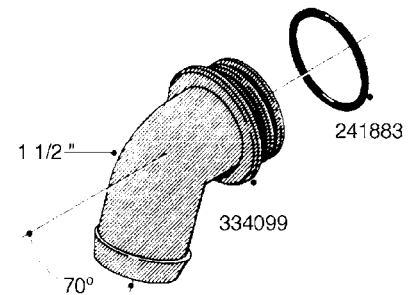

L0080

FITTINGS - S-53
L0080-HIN, 12:09:17

Page 1

Date 07.02.2020 10:07

Pos.	parts-n°	order qty	description
1	145995	1	FITT.DK S-53 FORK
2	241973	1	O-RING Ø3 X 44.2 70 SHORES NITRIL NITRIL (BLACK)
2	242353	1	O-RING 3 X 44.2 VITON VITON (BROWN)
3	242109	1	O-RING D32.2x3.0 NITRIL (BLACK)
3	242354	1	O-RING D32.2X3.0 VITON VITON (BROWN)
4	322103	1	FITT.DK S-53 BULKHEAD
5	322107	1	FITT.DK S-53 BULKHEAD NUT
6	322110	1	FITT.DK S-53 ELB. 1/2" BSP
7	322352	1	FITT.DK S-53 TEE
8	334229	1	FITT.DK S-53 STR.3/4"
9	334260	1	GASKET F. S-53 BULKHEAD
10	334564	1	FITT.DK S-67 TO S-53 ADAPTER
11	391100	1	FITT.DK S-53THREAD INS.1/2"BSP
12	726463	1	FITT.DK S53 BULKHEAD W/GASKET
13	726552	1	FIT.DK S-53X90 1/2" BSP,O-RING
14	726556	1	FITT.DK S-53 HB 1/2" W/O-RING
15	726558	1	FITT.DK S53 STR. 3/4" W.ORING
16	726559	1	FITT DK. S-53 HB 1" W/O-RING
17	726568	1	FITT.DK.S-53 HB 1/2"90 W/O-RING
18	726570	1	FITT.DK S-53 ELB.3/4" W.ORING
19	726571	1	FITT.DK S-53 ELB.1", W ORING
20	726578	1	FITT.DK S53 PLUG WITH O-RING
21	728561	1	FITT.DK. S67M - S53F REDUCER