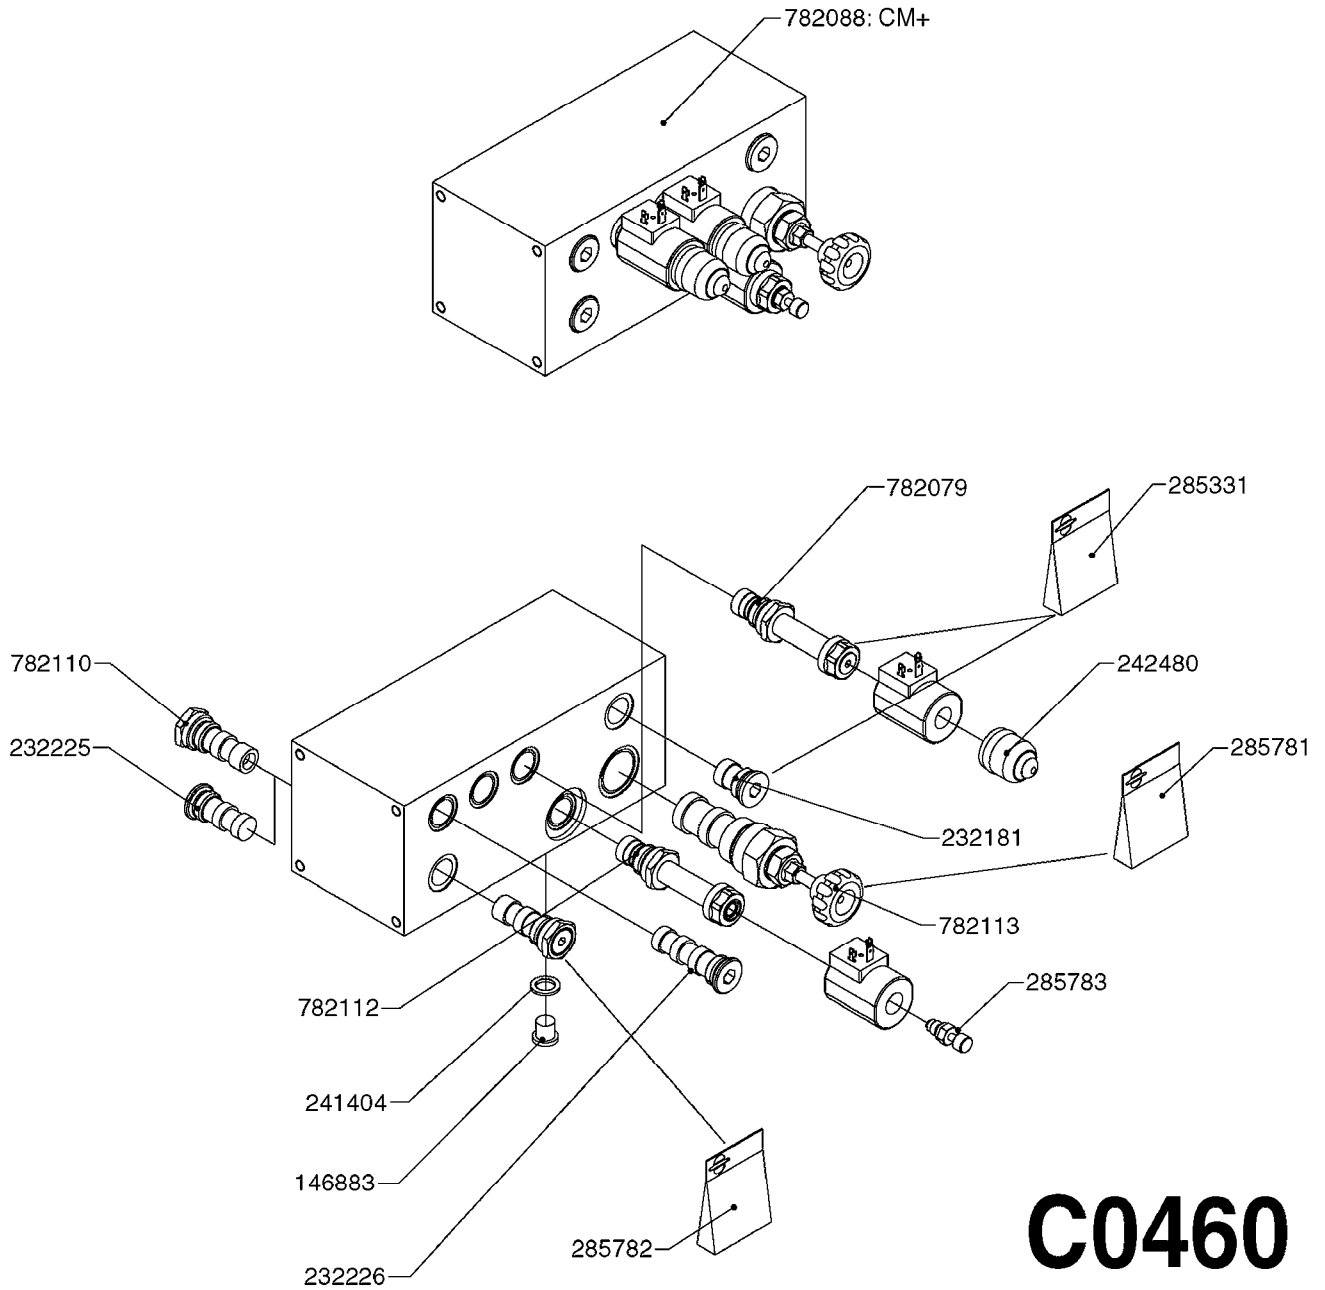

DAH VALVES (COMATROL) '9
C0460-HIN, 01:01:16

Page 1
Date 07.02.2020 10:06

parts-n°	order qty	description
146883	1	PLUG 1/4"RG NV=17 L=15 SS
232181	1	PLUG F DH HYD. VALVE
232225	1	PLUG NCS 06/3
232226	1	PLUG NCS 06/4
241404	1	DOWTY SEAL 1/4"
242480	1	DUST COVER F. HYD. VALVE
285331	1	SEAL KIT F. HZ HYD.SOLENOID 96
285781	1	SEAL KIT F.NCS 12/3
285782	1	SEAL KIT F.NCS 06/4
285783	1	BRASS VALVE F.EVH 06
782079	1	CARTRIDGE VALVE
782088	1	HY BLOCK CM+ TWIN
782110	1	NON RETURN VALVE F. STEERTRACK
782112	1	HY SOLENOID VALVE/MAG 12VDC
782113	1	FLOW REGULATOR VALVE