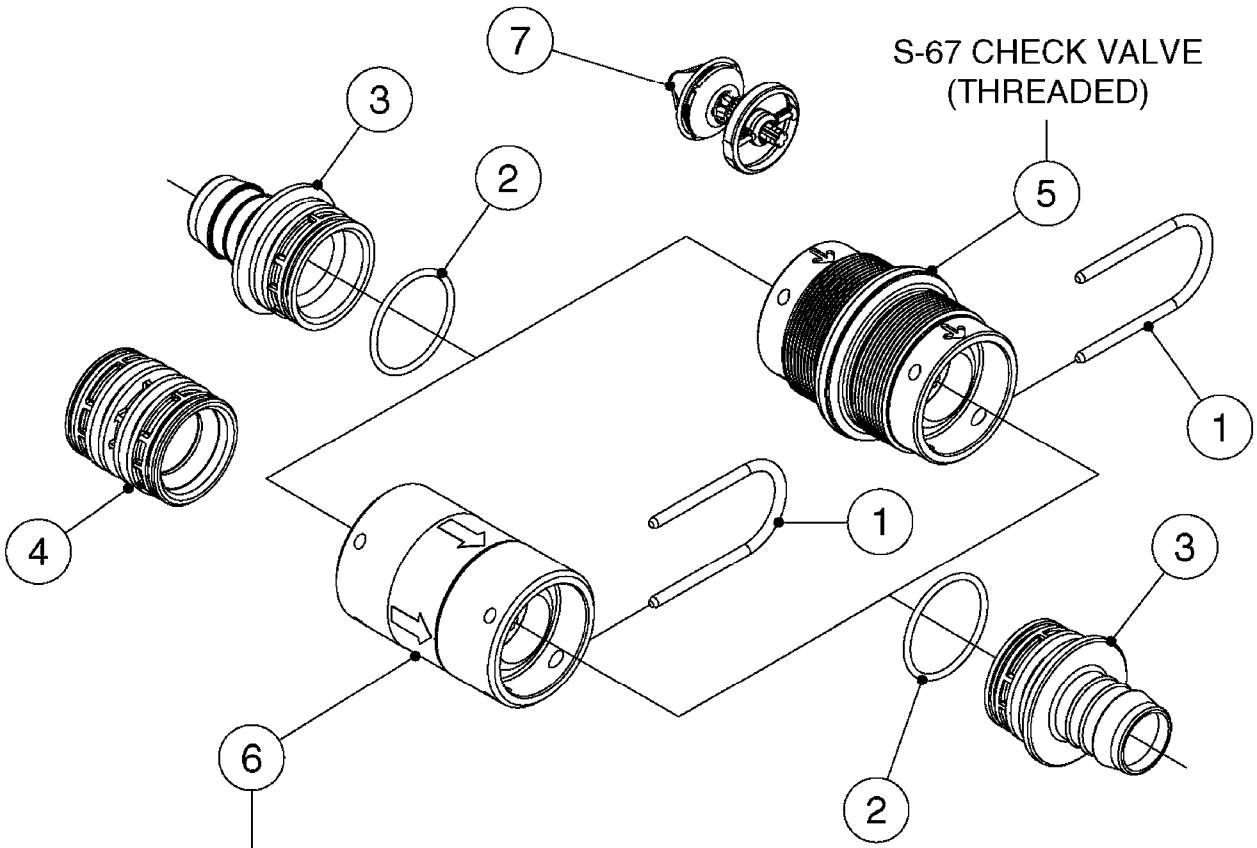

FOR FITTINGS AND
HOSES, SEE SECTION L

B0630

CHECK VALVES - S67
B0630-HIN, 31:07:19

Page 1

Date 07.02.2020 10:06

Pos.	parts-n°	order qty	description
1	145996	1	FITT.DK S-67 FORK
2	241973	1	O-RING Ø3 X 44.2 70 SHORES NITRIL
2	242353	1	O-RING 3 X 44.2 VITON
3	242504	1	O-RING D35x2 NITRIL
4	322104	1	FITT.DK S-67 BULKHEAD
5	334231	1	FITT.DK S-67 STR.1"
5	334232	1	FITT.DK S-67 STR.1-1/4"
5	334444	1	FITT.DK S-67 STR.1-1/2" PVC
6	14103100	1	SEAT F.CHECK VALVE D40.8 2010
7	70063603	1	VALVE, CHECK S67 1-1/2"
			COMPLETE IN-LINE CHECK VALVE FOR 1-1/2" HOSE
7	72001803	1	CHCK VLV,S67, 2 X 1" HB
			COMPLETE IN-LINE CHECK VALVE FOR 1" HOSE
7	72206600	1	CHCK VLV,S67, 2 X 1.25" HB
			COMPLETE IN-LINE CHECK VALVE FOR 1-1/4" HOSE
8	72089900	1	CHECK VALVE S67 SUBASMBLY.2001
9	97800500	1	DECAL 230X28 BLACK ARROW