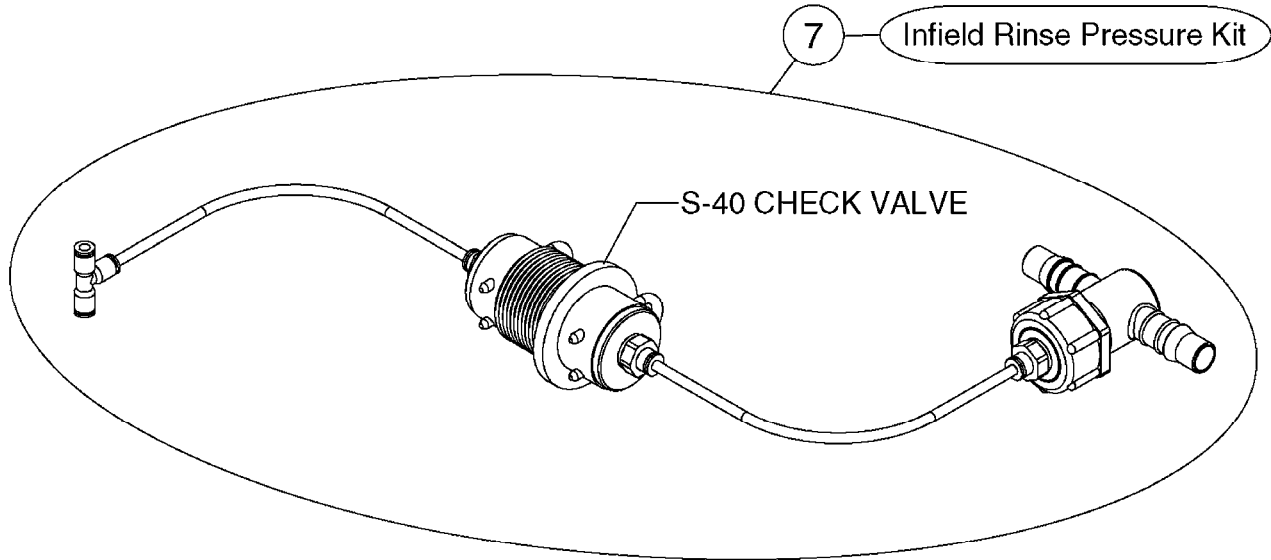

FOR S67 FITTINGS
SEE PAGE L0100

S67

FOR S93 FITTINGS
SEE PAGE L0110

S93

B0500

SMART VALVE S67 S93 (07)
B0500-HIN, 28:01:19

Page 1
Date 07.02.2020 10:06

Pos.	parts-n°	order qty	description
1	145996	1	FITT.DK S-67 FORK
2	145997	1	FITT.DK S-93 FORK
3	242351	1	O-RING D69.5X3.0 VITON F.S-93
4	322109	1	FITT.DK S-93 BULKHEAD NUT
5	322224	1	FITT.DK S-67 TEE
6	322320	1	NUT F.3 WAY VALVE S56
7	334545	1	FITT.DK S-93 TEE
8	334594	1	PLUG F.VALVE HANDLE BLACK
9	410362	1	BOLT HEX 8.8 SS M6X20
10	410922	1	CYL.SKR 8.8 DEL M4X20 RST
10	450902	1	BOLT ALLEN HEAD M4 X 16MM
11	471125	1	WASHER M6U 6.4X14X1.2,A2 SS
12	480733	1	PIN D6 X 40
13	480803	1	PIN Ø4 X 25
14	728525	1	FITT. S93 CONNECTOR W/O-RINGS
15	741844	1	VALVE HANDLE ASSY. SUCTION NCM
16	741845	1	VALVE HANDLE ASSY. PRESSUR NCM
17	14021500	1	SPINDLE F.S93 SMART VALVE
18	14022700	1	SPACER TUBE Ø10 L=212 SS
19	14038100	1	AXLE FOR SUCTION VALVE HANDLE
20	14038200	1	AXLE FOR PRESSURE VALVE HANDLE
21	14068700	1	SPINDLE,SMART VALVE S67 10MM
22	16059900	1	BRACKET 2 STK S93 SMART VALVE
23	16082300	1	BRACKET 2PCS S67 VALVE 15 BAR
24	28168400	1	HAIRPIN Ø5 S67/S93
25	33505200	1	PLUG FOR SMART VALVE HANDLE
26	72138000	1	VALVE S93 "V2" SMART VALVE
27	72138600	1	VALVE S93 "V3" SMART VALVE
28	72172100	1	VALVE S67 "V1" SMART VALVE
28	72538000	1	NCM 4400/6600 VALVE S67, LONG SPINDLE NAV 3000/4000
29	72172200	1	VALVE S67 "V2" SMART VALVE
30	72283000	1	AXLE JOINT F. SMARTVALVE HANDL