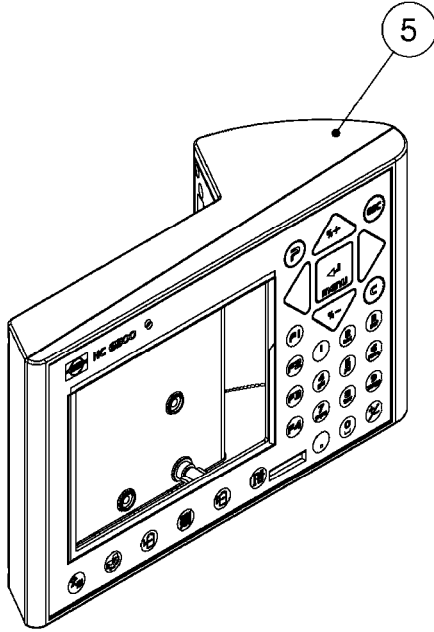

M0320

HC6500 TERMINAL AND CABLE
M0320-HIN, 01:01:16

Page 1

Date 07.02.2020 10:07

Pos.	parts-n°	order qty	description
1	26014000	1	HC6500 CABLE TO CABIN
2	26024300	1	DSUB PLUG TO PLUG COUPLER
3	26032800	1	HC 6500 CAB CABLE W/TERMINATOR
4	33507100	1	HC6500 DIS. FRONT BLACK/GREY
5	72365000	1	HC6500 TERMINAL