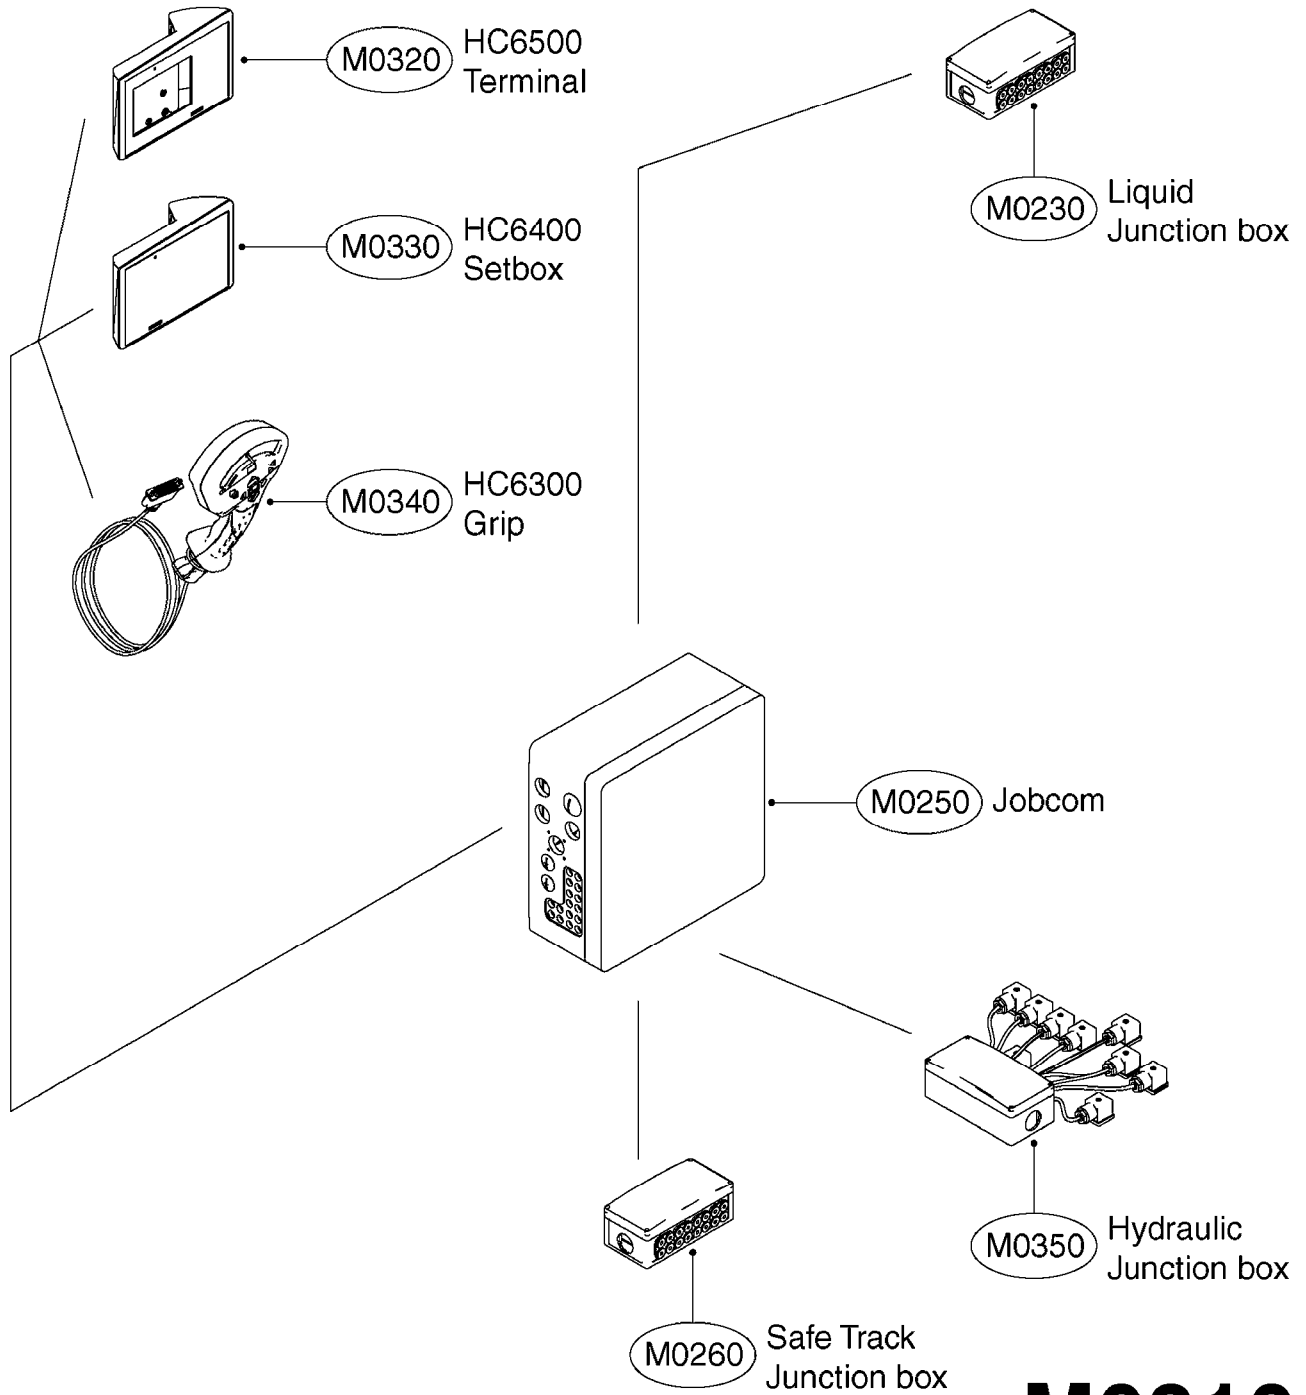

NORAC VARIABLE RATE VALVE UC4
M0300-HIN, 30:04:19

Page 1

Date 07.02.2020 10:07

Pos.	parts-n°	order qty	description
1	28048803	1	NORAC CHECK VALVE
2	28048903	1	NORAC PROP VALVE
2	28055803	1	3-PIN CONNECTORS/HIRSCHMAN NORAC SOLENOID - DEUTSCH CONN. 2-PIN CONNECTORS/DEUTSCH
3	28049403	1	NORAC CHECK VALVE
4	28056403	1	COIL, NORAC, PROP, DIN
5	28056503	1	COIL, NORAC, PROP, DEUTSCH
6	28066803	1	NORAC FILTER CAP W/O-RING
7	28066903	1	NORAC SEAL KIT F.28049403
8	28067003	1	NORAC SEAL KIT F.28048803
9	28068103	1	NORAC HEX CAPSCREW 10-24X2 SS
10	28068203	1	NORAC O-RING F.SOLENOID VALVE
11	28074903	1	NORAC COIL NUT AND O-RING
12	28103603	1	O-RING SOLENOID BODY SEAL NORAC
13	75076900	1	NORAC FILTER ELEMENT KIT
14	78216100	1	NORAC VALVE BLOCK COMP, DEUTSCH CON. COMPLETE W/2-PIN DEUTSCH SOLENOIDS
15	78603300	1	NORAC ONE WAY ORIFICE, .047"

M0310