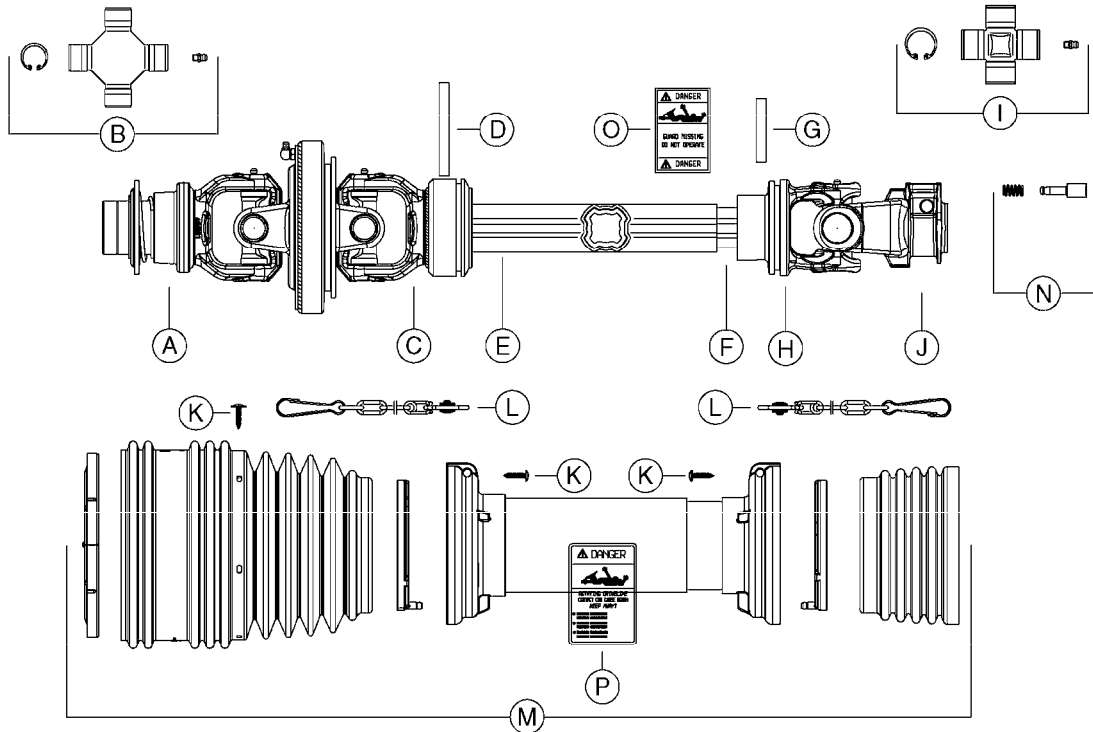

**COMPLETE ASSEMBLIES
WHOLEGOODS ITEMS**