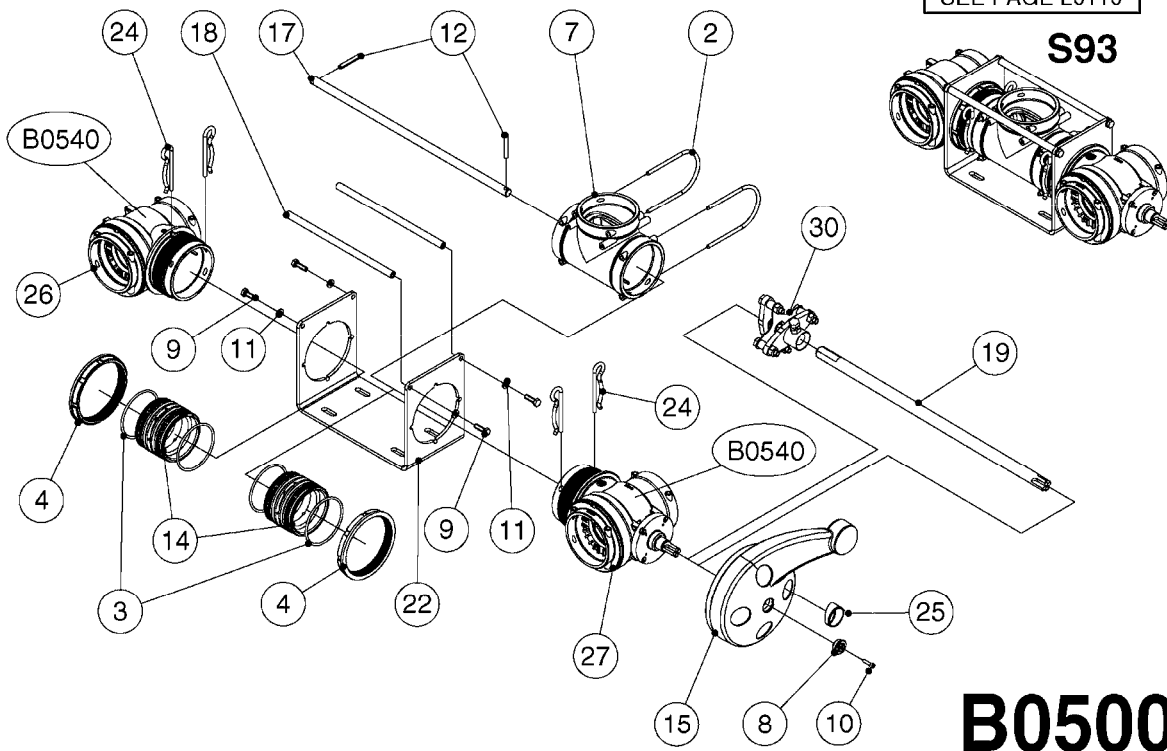

FOR S93 FITTINGS
SEE PAGE L0110

S93