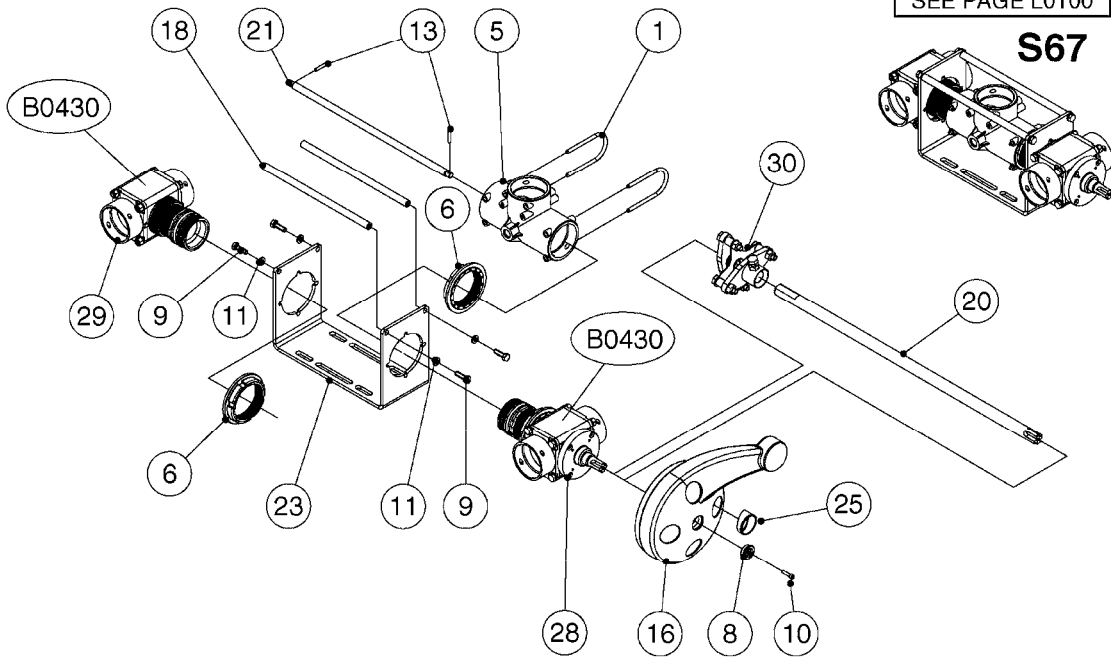

FOR S67 FITTINGS
SEE PAGE L0100

S67