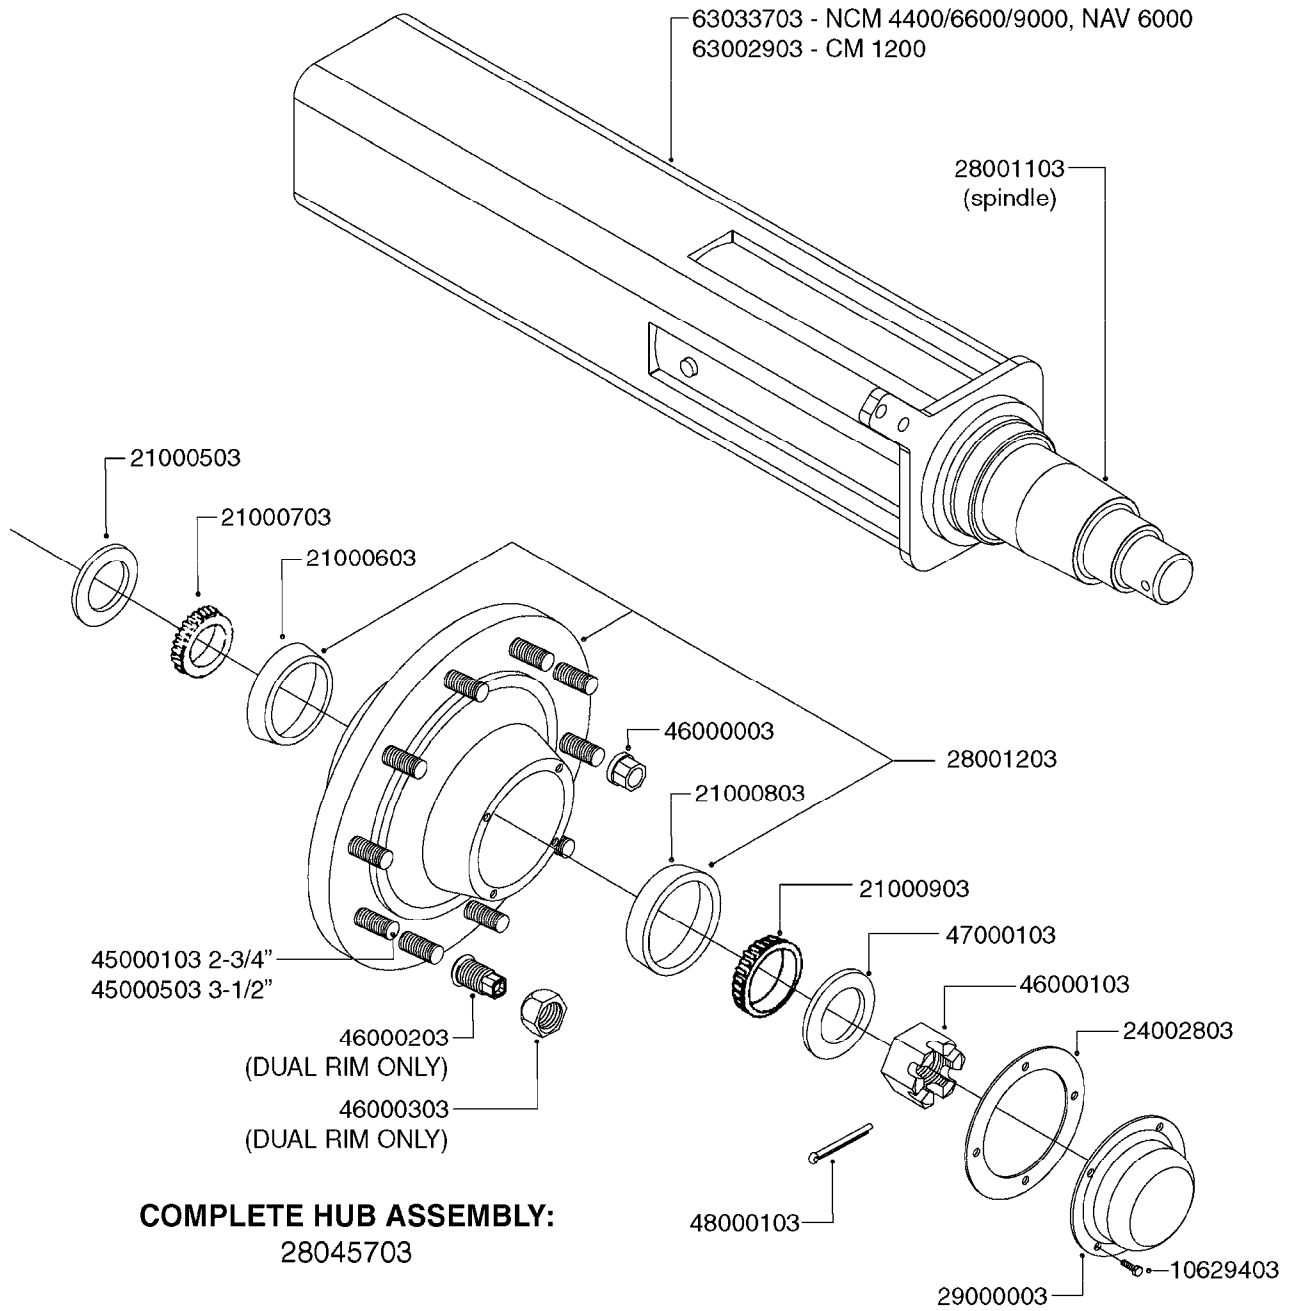

COMPLETE HUB ASSEMBLY:
28045703

COMPLETE ASSEMBLIES
WHOLEGOODS ITEMS

E0790

HUB ASSEMBLY F.4-1/2" SPINDLE
E0790-HIN, 06:07:17

Page 1
Date 07.02.2020 10:06

parts-n°	order qty	description
10629403	1	BOLT HEX 5/16 NC GR.2 00.50"
21000503	1	SEAL,WHEEL CR43771
21000603	1	RACE, BEARING 3.5/1.5
21000703	1	BEARING, TAPPERED 3.5433/1.575
21000803	1	RACE, TAPERED BEARING
21000903	1	BEARING, TAPPERED, 2.75/1.510
24002803	1	GASKET F. HUB 4.5" HUB ASSY
28001103	1	SPINDLE 4.5"x 23" 20000LB
28001203	1	HUB, 20000LB W. BRG RACES
28045703	1	HUB ASSY 10-13.19-11.02 25000#
29000003	1	HUB CAP F. 881(20000LB) HUB
45000103	1	BOLT, WHEEL STUD 3/4-16X2 3/4
45000503	1	BOLT, WHEEL STUD 3/4-16X3 1/2
46000003	1	NUT HEX NF 3/4" FLANGED F.HUB
46000103	1	NUT, CASTLE, SPINDLE 2-12 UNF
46000203	1	NUT, BUD WHEEL, INNER, RH
46000303	1	NUT, BUD WHEEL, OUTER, RH
47000103	1	WASHER, SPNDL 4.5" 2.06x4 .25T
48000103	1	PIN, COTTER 5/16" X 5.25"
63002903	1	AXLE INSERT,72"-90"SUS CM 1200
63033703	1	AXLE INSERT NCM 44/66/9000