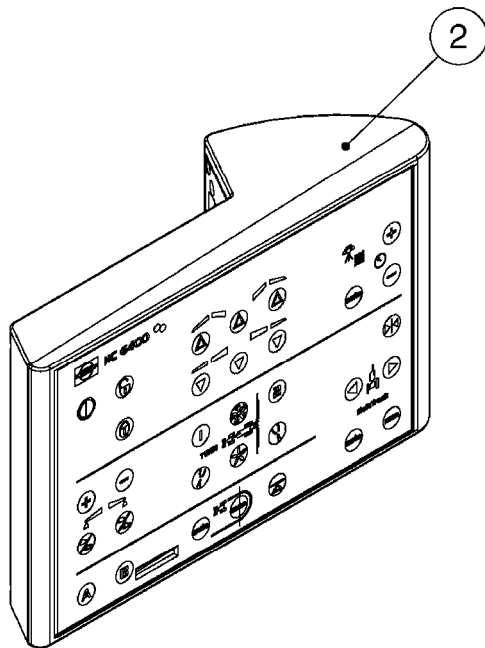

HC6400 SETBOX
M0330-HIN, 01:01:16

Page 0

Date 07.02.2020 10:07