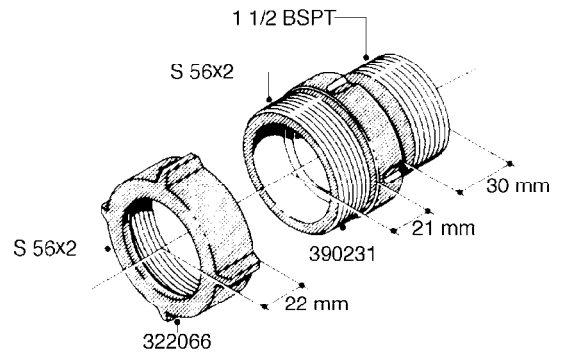

L0080

FITTINGS - S-53
L0080-HIN, 12:09:17

Page 1

Date 07.02.2020 10:07

Pos.	parts-n°	order qty	description
1	145995	1	FITT.DK S-53 FORK
2	241973	1	O-RING Ø3 X 44.2 70 SHORES NITRIL NITRIL (BLACK)
2	242353	1	O-RING 3 X 44.2 VITON VITON (BROWN)
3	242109	1	O-RING D32.2x3.0 NITRIL (BLACK)
3	242354	1	O-RING D32.2X3.0 VITON VITON (BROWN)
4	322103	1	FITT.DK S-53 BULKHEAD
5	322107	1	FITT.DK S-53 BULKHEAD NUT
6	322110	1	FITT.DK S-53 ELB. 1/2" BSP
7	322352	1	FITT.DK S-53 TEE
8	334229	1	FITT.DK S-53 STR.3/4"
9	334260	1	GASKET F. S-53 BULKHEAD
10	334564	1	FITT.DK S-67 TO S-53 ADAPTER
11	391100	1	FITT.DK S-53THREAD INS.1/2"BSP
12	726463	1	FITT.DK S53 BULKHEAD W/GASKET
13	726552	1	FIT.DK S-53X90 1/2" BSP,O-RING
14	726556	1	FITT.DK S-53 HB 1/2" W/O-RING
15	726558	1	FITT.DK S53 STR. 3/4" W.ORING
16	726559	1	FITT DK. S-53 HB 1" W/O-RING
17	726568	1	FITT.DK.S-53 HB 1/2"90 W/O-RING
18	726570	1	FITT.DK S-53 ELB.3/4" W.ORING
19	726571	1	FITT.DK S-53 ELB.1", W ORING
20	726578	1	FITT.DK S53 PLUG WITH O-RING
21	728561	1	FITT.DK. S67M - S53F REDUCER