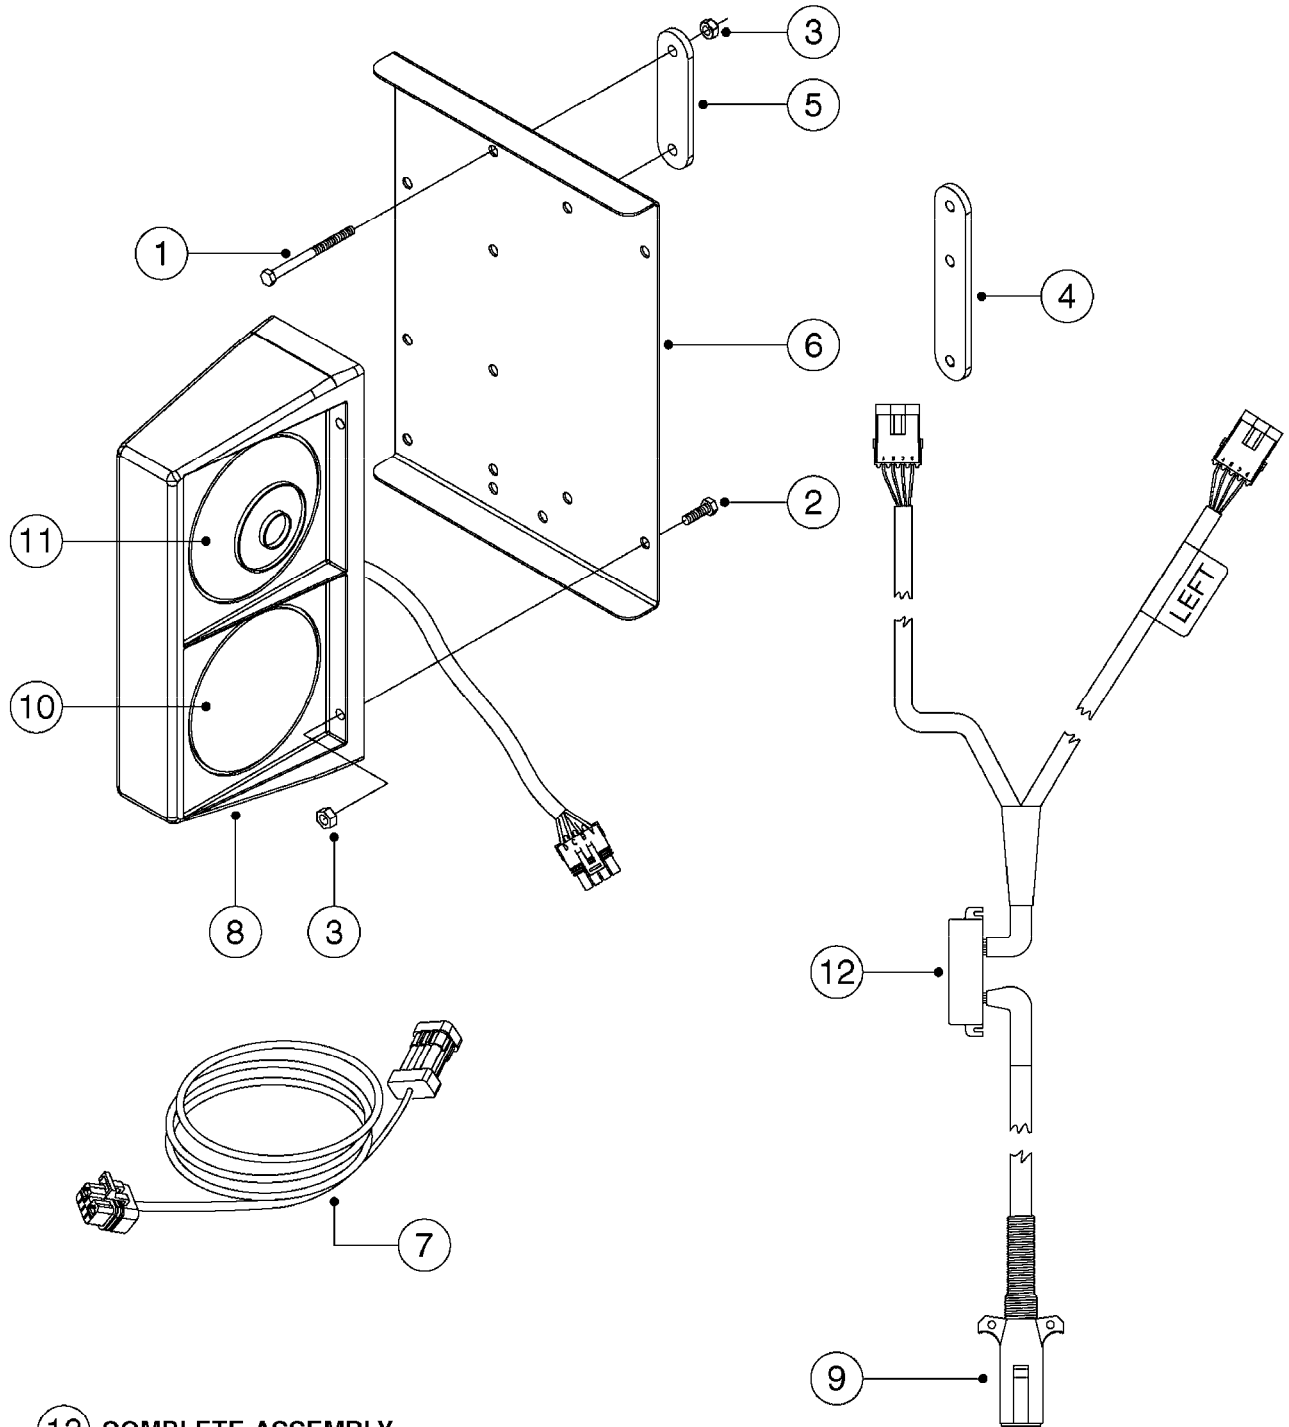

13 COMPLETE ASSEMBLY

COMPLETE ASSEMBLIES
WHOLEGOODS ITEMS

M0160

TRAFFIC LIGHT KIT
M0160-HIN, 13:08:19

Page 1
Date 07.02.2020 10:07

Pos.	parts-n°	order qty	description
1	410266	1	BOLT HEX 8.8 DEL M6X120
1	410421	1	BOLT HEX M6X110 DIN931-A2 SS
1	410524	1	BOLT HEX 8.8 DEL M6X100
1	410605	1	BOLT HEX 8.8 DEL M6X80
2	410362	1	BOLT HEX 8.8 SS M6X20
3	460261	1	NUT HEX M6X1.00 LOCK DIN985 A2 SS
4	16022303	1	BRACKET 100MM TUBE
5	16022403	1	BRACKET 60MM TUBE
6	16025603	1	BRACKET TAIL LIGHT DUAL LAMP
7	26004703	1	HARNESS 13' EXT 4 WIRE WP
8	26004903	1	TAIL LIGHT GREEN WIRE LH
8	26005003	1	TAIL LIGHT YELLOW WIRE RH
9	26005103	1	PLUG 7-PIN AG TAIL LIGHT
10	26005403	1	LENS BLACK BEFORE 2009
10	26017003	1	LENS RED
11	26016903	1	LENS AMBER
12	26032703	1	HARNESS COMPLETE, TAIL LIGHT, 2013
13	83308603	1	TRAFFIC LIGHT KIT