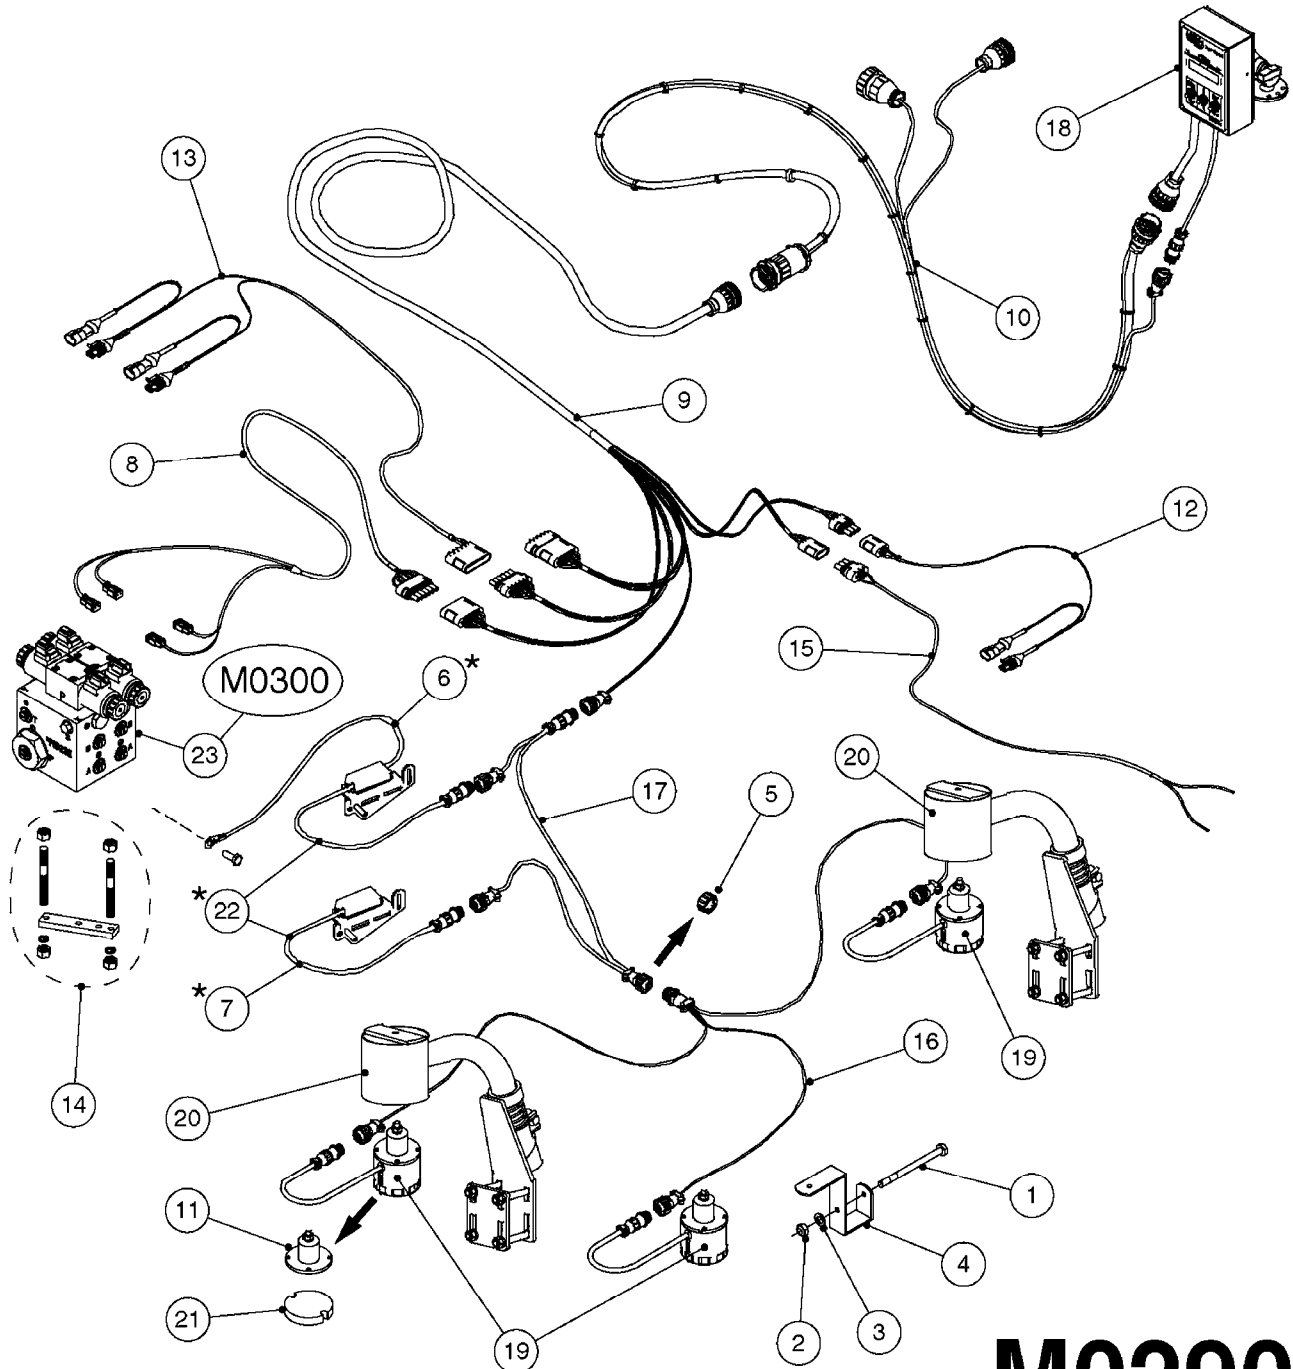

LIQUID SYSTEM

HYDRAULIC SYSTEM

* Note orientation of bracket
1 = Liquid system
2 = Hydraulic system

M0280

39 PIN CABLES
M0280-HIN, 28:03:17

Page 1
Date 07.02.2020 10:07

parts-n°	order qty	description
262158	1	PLUG INSERT 39 POLE MALE
262159	1	PLUG INSERT 39 POLE FEMALE
262160	1	PLUG HOUSING 39 POLE FEMALE
262161	1	PLUG HOUSING F/39 POLE MALE
440634	1	SCREW 5/8"
440732	1	PT SCREW 35X12B Z5452 ELZ
14034200	1	CODE BRACKET FOR 39 PIN CABLE
26003900	1	WIRE 37-39 PIN EVC, 6.6'
26004200	1	WIRE 37-39 PIN EVC, 57.4'
26008400	1	WIRE 39-PIN 24 WIRE L=8M
26011903	1	WIRE 39-39 POLE EXT. 3660MM
28027500	1	WIRE 37-39 PIN EVC, 37.7'
28028700	1	WIRE 37-39 PIN EVC, 45.9'
28028800	1	WIRE 37-39 PIN EVC, 16.4'
28028900	1	WIRE 37-39 PIN EVC, 26.2'
72236400	1	DAH CONN. WIRE/TRACTOR L=8M
97610803	1	DECAL-SRAY BOX 39-PIN
97610903	1	DECAL-HYDRAULIC BOX 39-PIN