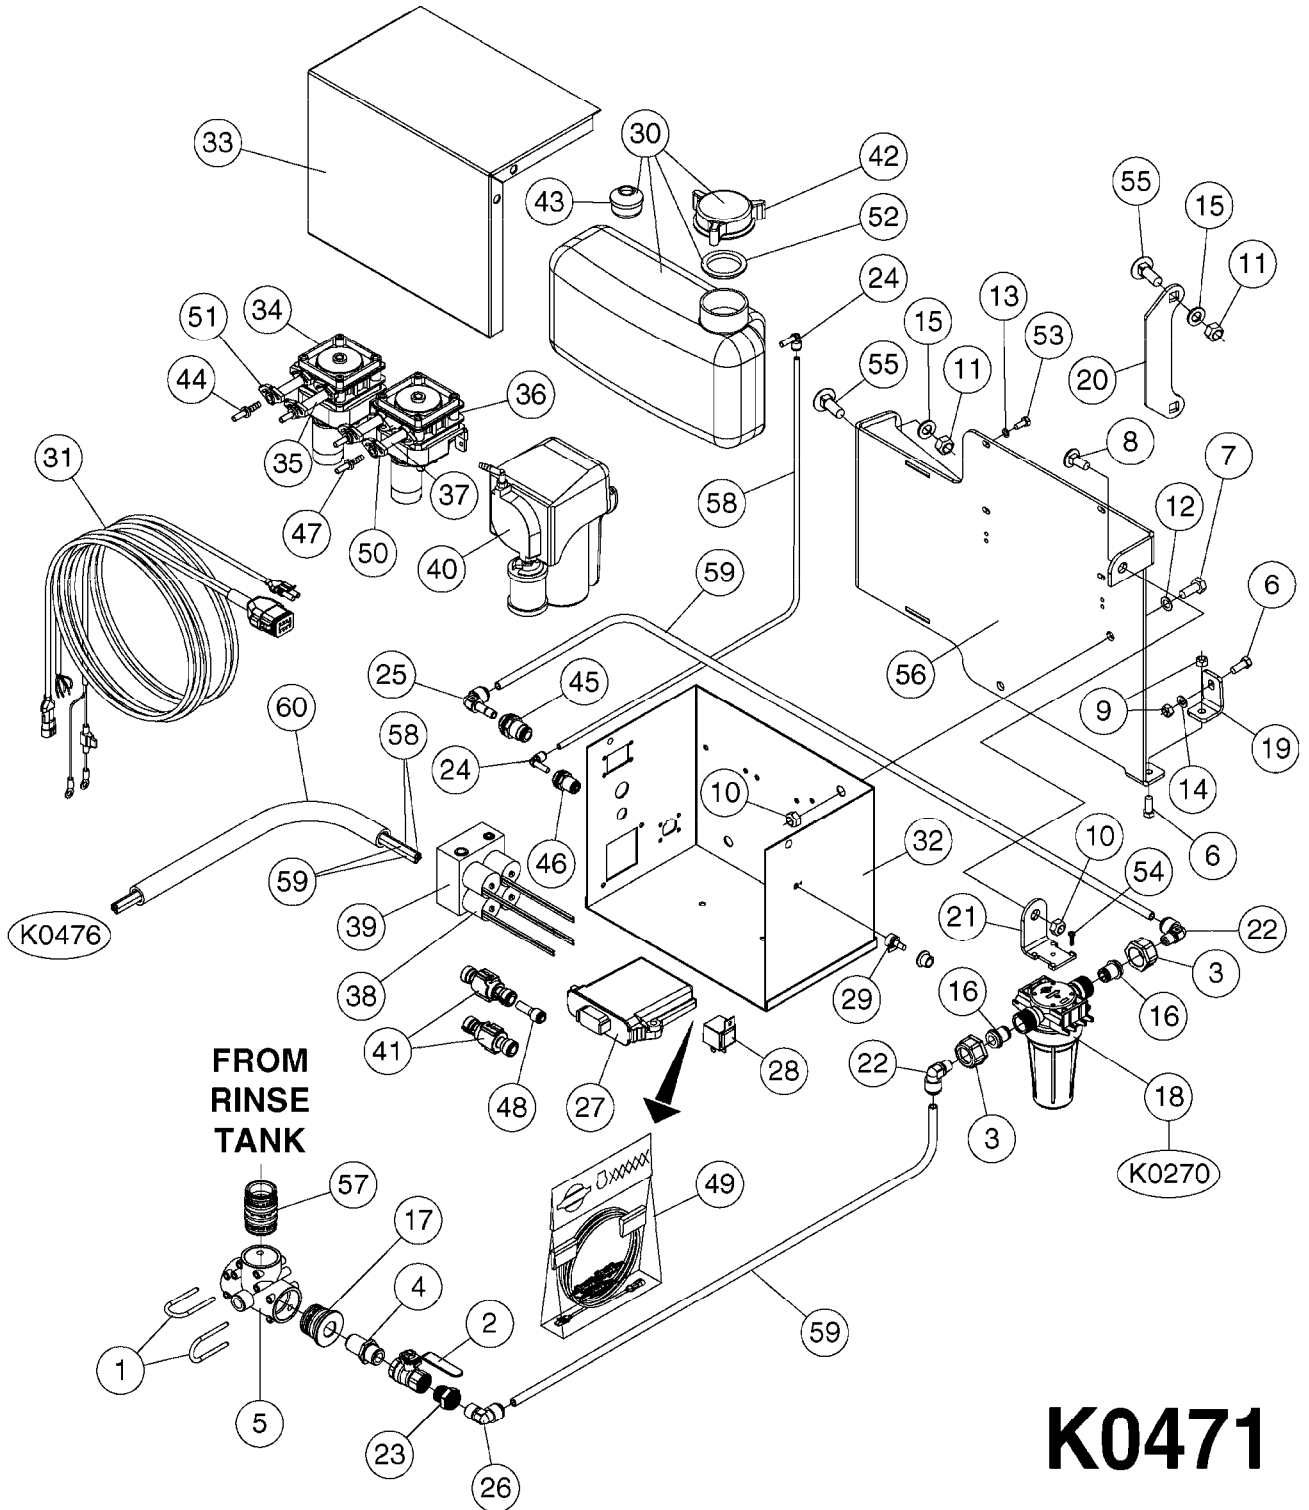

FOAM MARKER - RICHWAY
COMMANDER
K0471-HIN, 22:10:18

Page 1
Date 07.02.2020 10:06

Pos.	parts-n°	order qty	description
1	145995	1	FITT.DK S-53 FORK
2	284227	1	BALL VALVE 1/2"FEMALE THREADS
3	320283	1	FITT.DK NUT 3/4"BSP
4	321742	1	FITT.DK BULKHEAD 1/2' BSP
5	322352	1	FITT.DK S-53 TEE
6	420582	1	BOLT HEX 8.8 DEL M8X20 FT A2
7	420604	1	BOLT HEX 8.8 DEL M10X25 FT DIN933
8	440737	1	BOLT CARRIAGE M10x25 SS
9	460143	1	SELF LOCK NUT M8 SST A2 DIN985
10	460423	1	NUT HEX M10X1.50 LOCK DIN985A2 SS
11	460703	1	NUT HEX M12X1.75 LOCK DIN985A2 SS
12	470046	1	WASHER D18D11X1 LOCK
13	470901	1	WASHER D11.8/D6.1X1.6 SS LOCK
14	471126	1	WASHER, M8, Ø16/ 8.4X 1.6, SS
15	471127	1	WASHER, M12, Ø24/13X24X2.5 SS
16	717426	1	FITT.DK REDUC 1/4"BSP F.3/4"N
17	726694	1	PLUG,S53,1/2"FBSP THD W.ORING
18	845219	1	FILTER IN-LINE 3/4'80 MESH OML
19	16184403	1	FOAM M. COMPRESSOR HANGER
20	16184603	1	FOAM M. COMPRESSOR SHIM
21	16321500	1	LINE FILTER BRACKET, TDZ/DDZ
22	23004703	1	FITT, 1/4"NPT-3/8"90-PTC
23	23004803	1	FITT, 1/2"MPT-3/8"FPT REDUCER
24	23004903	1	FITT, 1/4"PLUG-IN-1/4"90-PTC
25	23005003	1	FITT, 3/8"PLUG-IN-3/8"90-PTC
26	23005103	1	FITT, 3/8"NPT-3/8"90-PTC
27	26029503	1	MODULE, CONTROL, FOAM MARKER, RICHWAY
28	26029603	1	RELAY, 12VDC, RICHWAY
29	26029703	1	POTENTIOMETER, FOAM MARKER, RICHWAY
30	28064703	1	FOAM MARKER CONC. TANK,RICHWAY
31	28064803	1	FOAM MARKER CONT.CABLE,RICHWAY
32	28086403	1	STEEL BODY, FOAM MARKER, RICHWAY
33	28086503	1	STEEL LID, FOAM MARKER, RICHWAY
34	28086603	1	WATER PUMP, FOAM MARKER, RICHWAY
34	28102303	1	RICHWAY WATER PUMP GEAR MOTOR ONLY
35	28086703	1	1/4" PUMP TUBE, WATER, FOAM MARKER, RICHWAY
36	28086803	1	CONCENTRATE PUMP, FOAM MARKER, RICHWAY
37	28086903	1	1/8" PUMP TUBE, CONCENTRATE, FOAM MARKER, RICHWAY
38	28087003	1	2-WAY SOLENOID VALVE, FOAM MARKER, RICHWAY
39	28087103	1	RHD-VTD SOLENOID BLOCK, FOAM MARKER, RICHWAY
40	28087203	1	DIAPHRAGM AIR COMPRESSOR, FOAM MARKER, RICHWAY
41	28087403	1	3/8" CHECK VALVE, FOAM MARKER, RICHWAY
42	28087603	1	1 GALLON TANK CAP, FOAM MARKER, RICHWAY
43	28087703	1	1 GALLON TANK SCREEN, FOAM MARKER, RICHWAY
44	28094103	1	FITT.1/4" STEM X 1/4" HOSE BARB
45	28095803	1	3/8"T BULKHEAD
46	28095903	1	1/4"T BULKHEAD
47	28096403	1	1/4" STEM X 3/16" HB
48	28096503	1	3/8" STEM X 1/4"T
49	28097103	1	POWER UNIT HARNESS, RICHWAY TRAILER INSIDE WIRING HARNESS COMPLETE
50	28102103	1	RICHWAY #23 QUICK CLAMP
51	28102203	1	RICHWAY #26 QUICK CLAMP
52	28102403	1	RICHWAY TANK CAP GASKET
53	41000603	1	BOLT HEX 1/4"X1/2" SS
54	44076200	1	SCREW WN5451 5X16 SS TORX
55	45001300	1	CARRIAGE BOLT M12X35 DIN603 A2
56	61020003	1	BRKT, FOAM MARKER F.COM, RICHWAY
57	72114300	1	FITT. DK S-53 MALE MALE W.ORIN
58	92703303	1	HOSE LLDPE .25"X.17"X12" BLACK
59	92703403	1	HOSE LLDPE .38"X.25"X12" BLACK