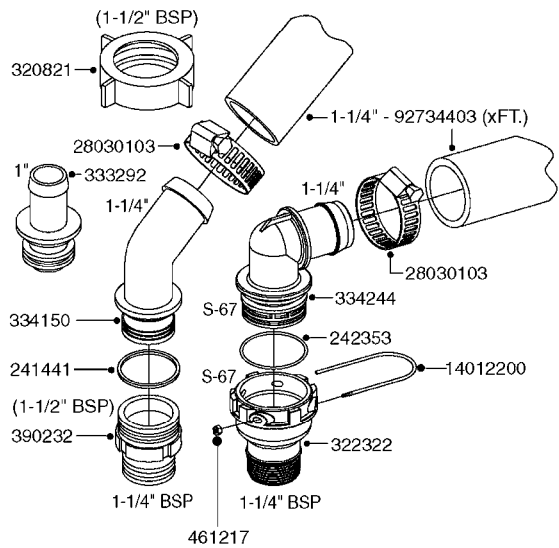

PRESSURE SIDE OF PUMP