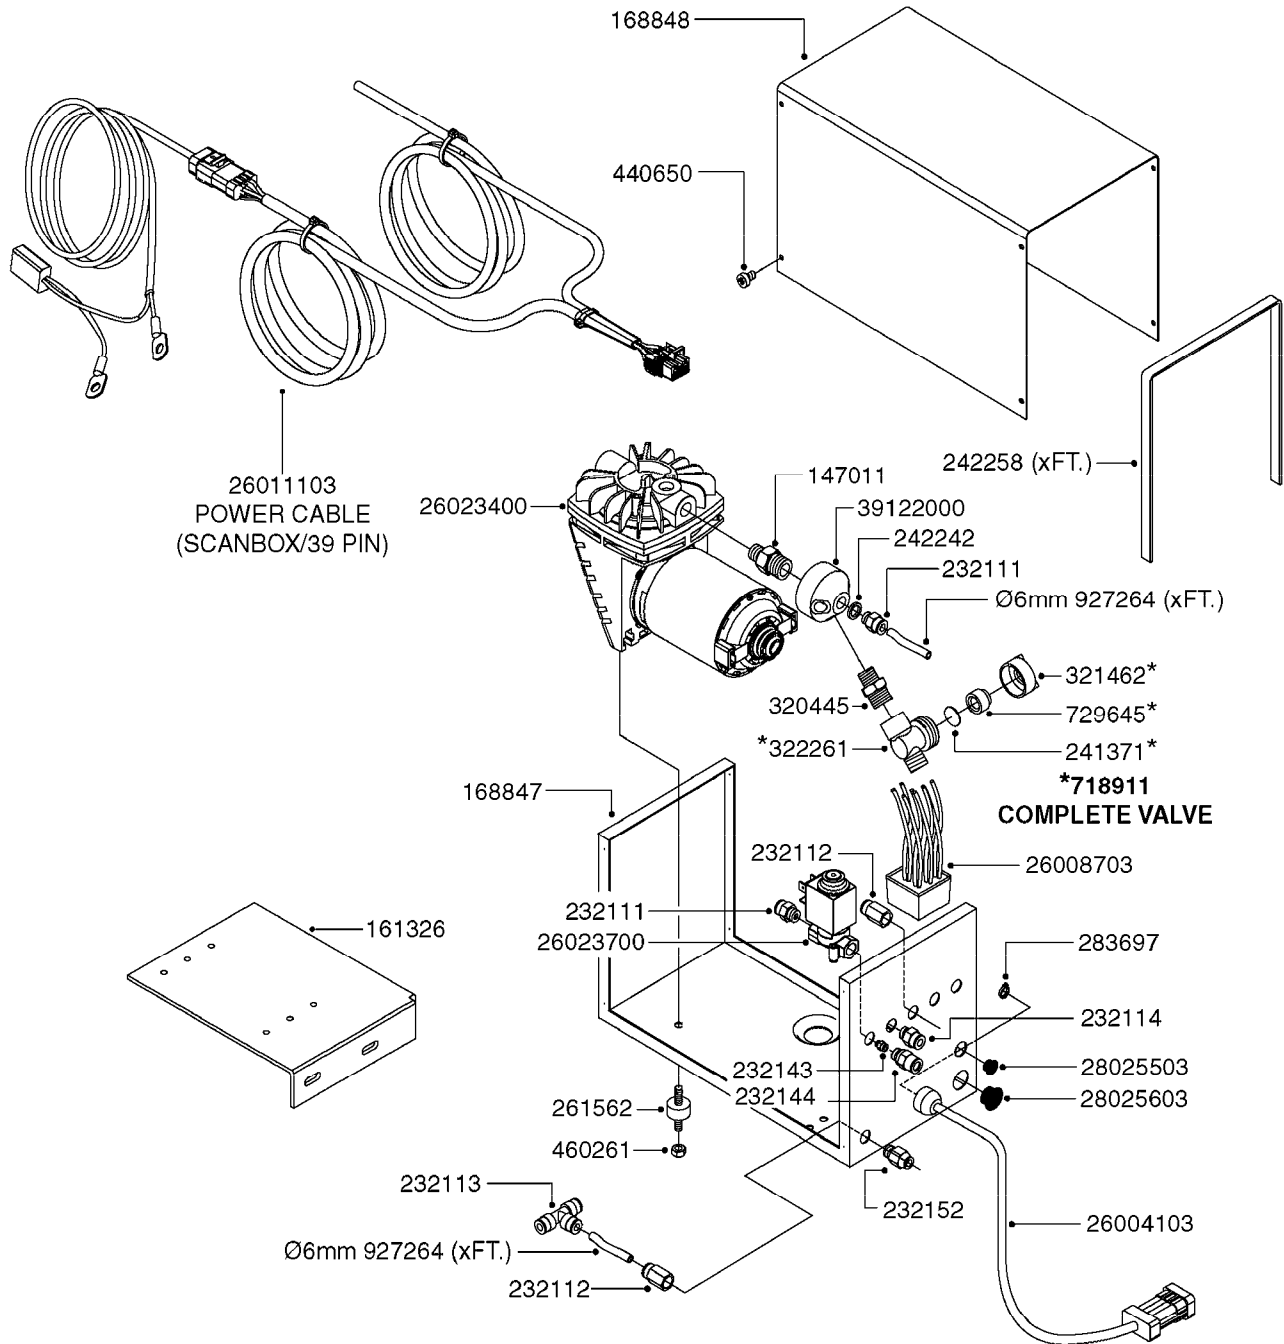

K0400

*Ø8mm 927306 (xFT.)
*Ø10mm 927330 (xFT.)

70062503 - COMPLETE ASSEMBLY

FOAM MARKER COMPRESSOR 2007
K0400-HIN, 01:01:16

Page 1
Date 07.02.2020 10:06

parts-n°	order qty	description
147011	1	HEX NIPPLE 3/8'X1/4'BSP BRASS
161326	1	MOUNT BKT. F. FOAM COMP.BOX 98
168847	1	ENCLOSURE LOWER F.MARKER
168848	1	COVER F. FOAM MARKER
232111	1	QUICK COUPLER 6MM X 1/8 EXT.
232112	1	QUICK COUPLER 6MM 1/8 INT.
232113	1	QUICK COUPLER 6MM T-PIECE
232114	1	COUPLER 1/8" THREADX8MM HOSE
232143	1	REDUCER 1/4'INT-1/8'EXT
232144	1	QUICK COUPLER 10MM X 1/4 EXT
232152	1	QUICK COUPLER 8MMX1/8 EXT.LONG
241371	1	DIAPHRAGM F.NO-DRIP,VULC
242242	1	O-RING F.AIR HOSE FITTING
242258	1	TRIM 3X10 SELF ADHESIVE 0012"
261562	1	RUBBER DAMPER 2XM6X25
283697	1	TIESTRAP 200MM
320445	1	FITT.DK HN 1/4"X3/8" BSP
321462	1	CAP F.NO-DRIP ASSY.
322261	1	HOUSING F.SAFETY VALVE 3/8"
440650	1	SCREW 3.5x13 STAINLESS
460261	1	NUT HEX M6X1.00 LOCK DIN985 A2 SS
718911	1	VALVE (SAFETY) F.MARKER
729645	1	NON-DRIP SPRING ASSY.GREEN 10
927264	1	HOSE R X PE D6/D4 X 0012"
927306	1	HOSE R X PE D8/D6 X 0012"BLACK
927330	1	HOSE R X PE D10/D8 X 012"BLACK
26004103	1	FOAM MARKER CNTRL MOD CABL STD
26008703	1	FOAM MARKER CONTROL SCII
26011103	1	FOAMER POWER/CONTROL CABLE 39P
26023400	1	COMPRESSOR F.FOAM MARKER CM40
26023700	1	SOLENOID VAL 12V 1/8' FLO '07
28025503	1	PLUG F.DRILLED HOLE 1/2"
28025603	1	PLUG F.DRILLED HOLE 3/4"
39122000	1	DISTR.HOUSING F.FOAM MARKER'07
70062503	1	FOAM MARKER COMPRESSOR,STD,39P