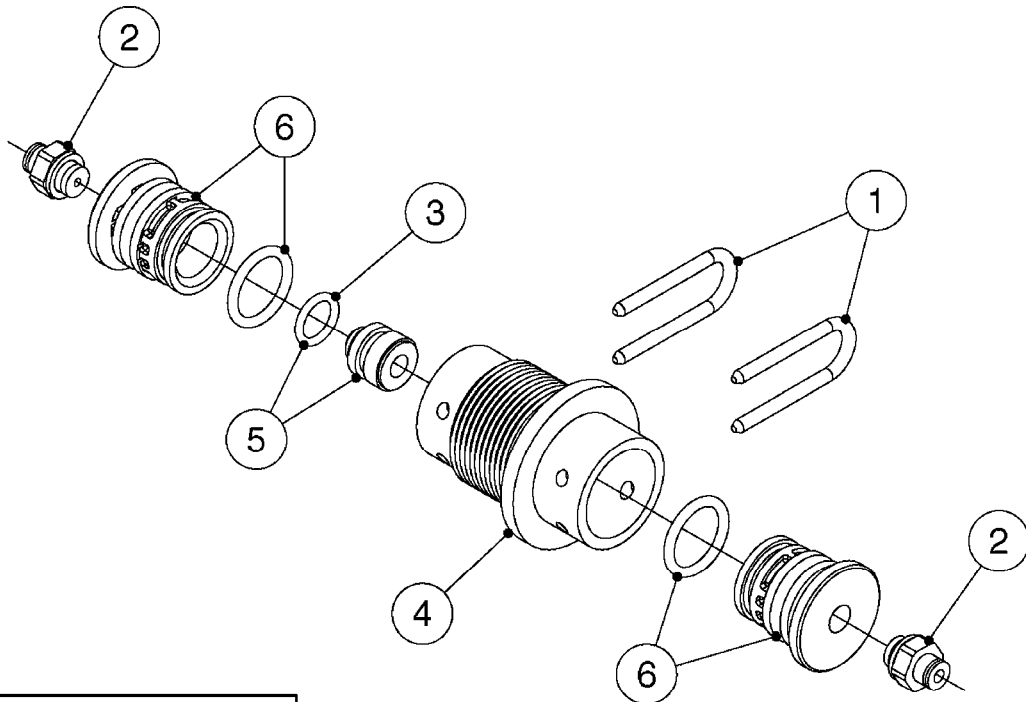

FOR S67 FITTINGS
SEE PAGE L0100

S67

FOR S93 FITTINGS
SEE PAGE L0110

S93

B0500

SMART VALVE S67 S93 (07)
B0500-HIN, 28:01:19

Page 1
Date 07.02.2020 10:06

Pos.	parts-n°	order qty	description
1	145996	1	FITT.DK S-67 FORK
2	145997	1	FITT.DK S-93 FORK
3	242351	1	O-RING D69.5X3.0 VITON F.S-93
4	322109	1	FITT.DK S-93 BULKHEAD NUT
5	322224	1	FITT.DK S-67 TEE
6	322320	1	NUT F.3 WAY VALVE S56
7	334545	1	FITT.DK S-93 TEE
8	334594	1	PLUG F.VALVE HANDLE BLACK
9	410362	1	BOLT HEX 8.8 SS M6X20
10	410922	1	CYL.SKR 8.8 DEL M4X20 RST
10	450902	1	BOLT ALLEN HEAD M4 X 16MM
11	471125	1	WASHER M6U 6.4X14X1.2,A2 SS
12	480733	1	PIN D6 X 40
13	480803	1	PIN Ø4 X 25
14	728525	1	FITT. S93 CONNECTOR W/O-RINGS
15	741844	1	VALVE HANDLE ASSY. SUCTION NCM
16	741845	1	VALVE HANDLE ASSY. PRESSUR NCM
17	14021500	1	SPINDLE F.S93 SMART VALVE
18	14022700	1	SPACER TUBE Ø10 L=212 SS
19	14038100	1	AXLE FOR SUCTION VALVE HANDLE
20	14038200	1	AXLE FOR PRESSURE VALVE HANDLE
21	14068700	1	SPINDLE,SMART VALVE S67 10MM
22	16059900	1	BRACKET 2 STK S93 SMART VALVE
23	16082300	1	BRACKET 2PCS S67 VALVE 15 BAR
24	28168400	1	HAIRPIN Ø5 S67/S93
25	33505200	1	PLUG FOR SMART VALVE HANDLE
26	72138000	1	VALVE S93 "V2" SMART VALVE
27	72138600	1	VALVE S93 "V3" SMART VALVE
28	72172100	1	VALVE S67 "V1" SMART VALVE
28	72538000	1	NCM 4400/6600 VALVE S67, LONG SPINDLE NAV 3000/4000
29	72172200	1	VALVE S67 "V2" SMART VALVE
30	72283000	1	AXLE JOINT F. SMARTVALVE HANDL