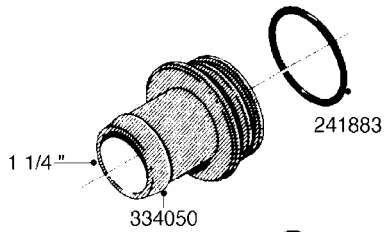

L0080

FITTINGS - S-53
L0080-HIN, 12:09:17

Page 1

Date 07.02.2020 10:09

Pos.	parts-n°	order qty	description
1	145995	1	FITT.DK S-53 FORK
2	241973	1	O-RING Ø3 X 44.2 70 SHORES NITRIL NITRIL (BLACK)
2	242353	1	O-RING 3 X 44.2 VITON VITON (BROWN)
3	242109	1	O-RING D32.2x3.0 NITRIL (BLACK)
3	242354	1	O-RING D32.2X3.0 VITON VITON (BROWN)
4	322103	1	FITT.DK S-53 BULKHEAD
5	322107	1	FITT.DK S-53 BULKHEAD NUT
6	322110	1	FITT.DK S-53 ELB. 1/2" BSP
7	322352	1	FITT.DK S-53 TEE
8	334229	1	FITT.DK S-53 STR.3/4"
9	334260	1	GASKET F. S-53 BULKHEAD
10	334564	1	FITT.DK S-67 TO S-53 ADAPTER
11	391100	1	FITT.DK S-53THREAD INS.1/2"BSP
12	726463	1	FITT.DK S53 BULKHEAD W/GASKET
13	726552	1	FIT.DK S-53X90 1/2" BSP,O-RING
14	726556	1	FITT.DK S-53 HB 1/2" W/O-RING
15	726558	1	FITT.DK S53 STR. 3/4" W.ORING
16	726559	1	FITT DK. S-53 HB 1" W/O-RING
17	726568	1	FITT.DK.S-53 HB 1/2"90 W/O-RING
18	726570	1	FITT.DK S-53 ELB.3/4" W.ORING
19	726571	1	FITT.DK S-53 ELB.1", W ORING
20	726578	1	FITT.DK S53 PLUG WITH O-RING
21	728561	1	FITT.DK. S67M - S53F REDUCER