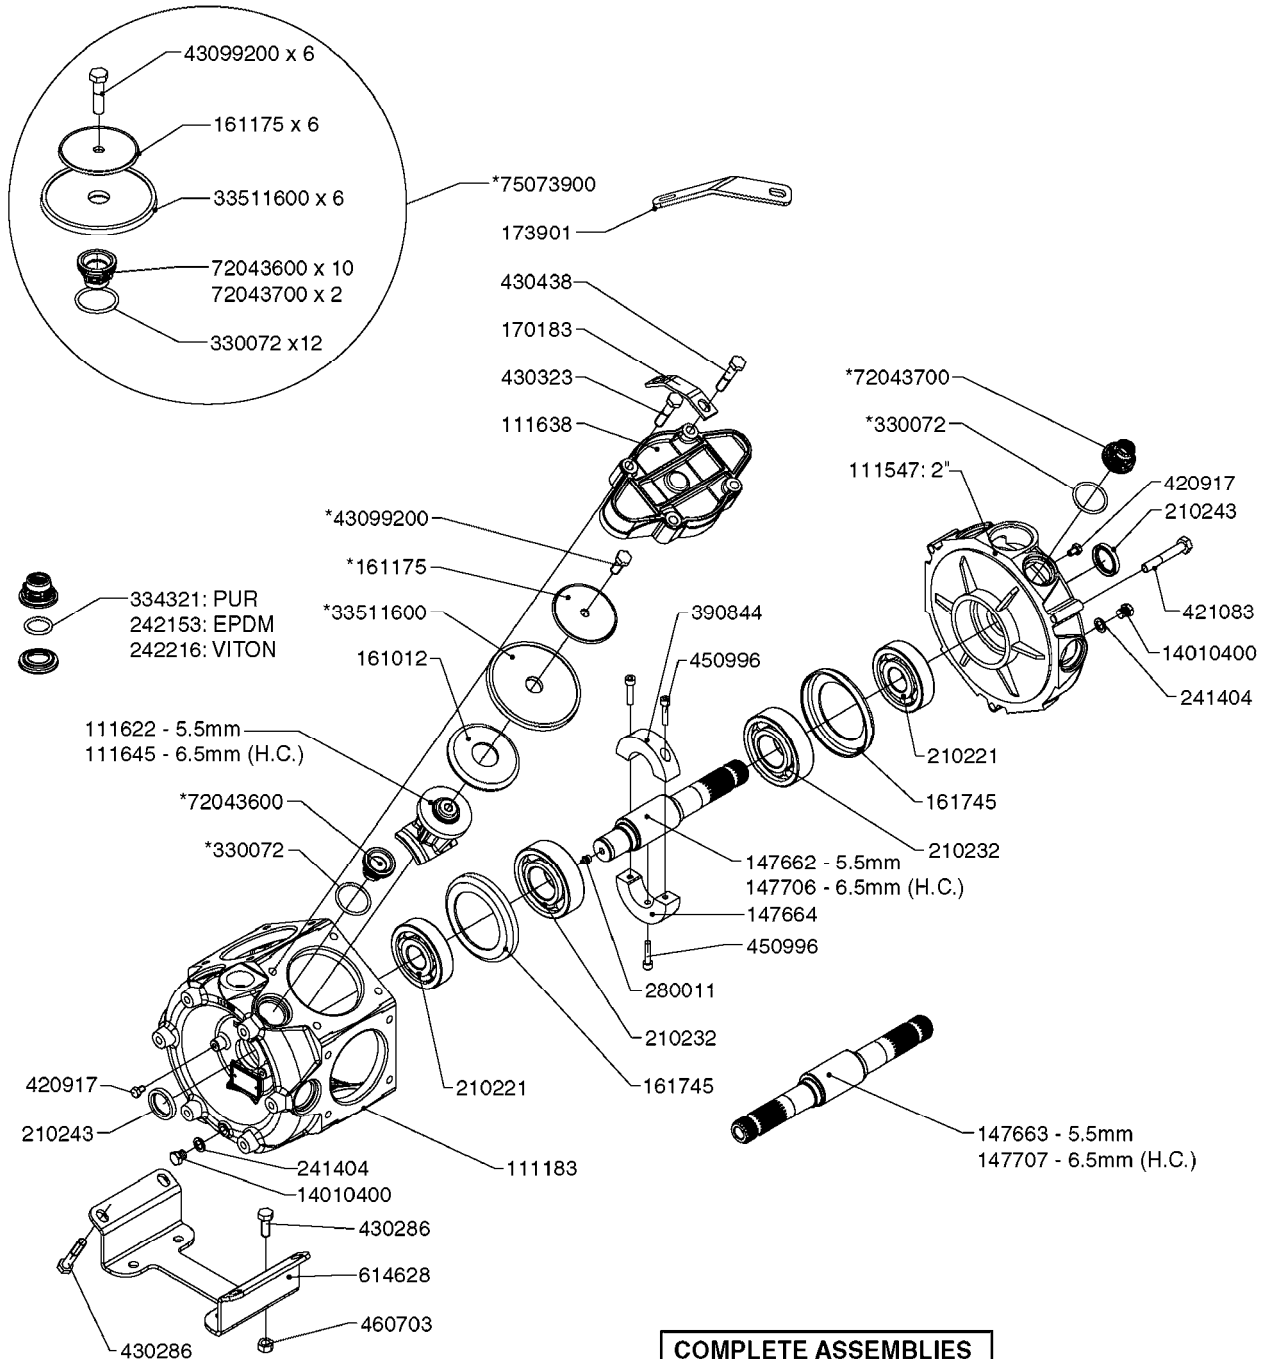

**COMPLETE ASSEMBLIES
WHOLEGOODS ITEMS**

COMPLETE PUMPS

- 821585 - 463/5.5 W/THROUGH SHAFT (1000 RPM)
- 821587 - 463/10 W/THROUGH SHAFT (540 RPM)
- 82169400 - 464/6.5 (1000 RPM - H.C. INLINE PORTS)
- 72293300 - 463/6.5 W/THROUGH SHAFT (1000 RPM)
- 463/12 (540 RPM H.C. OFFSET PORTS) REPLACED BY 82168700 (PAGE A0350)
- 463/6.5 (1000 RPM H.C. OFFSET PORTS) REPLACED BY 82168800 (PAGE A0350)