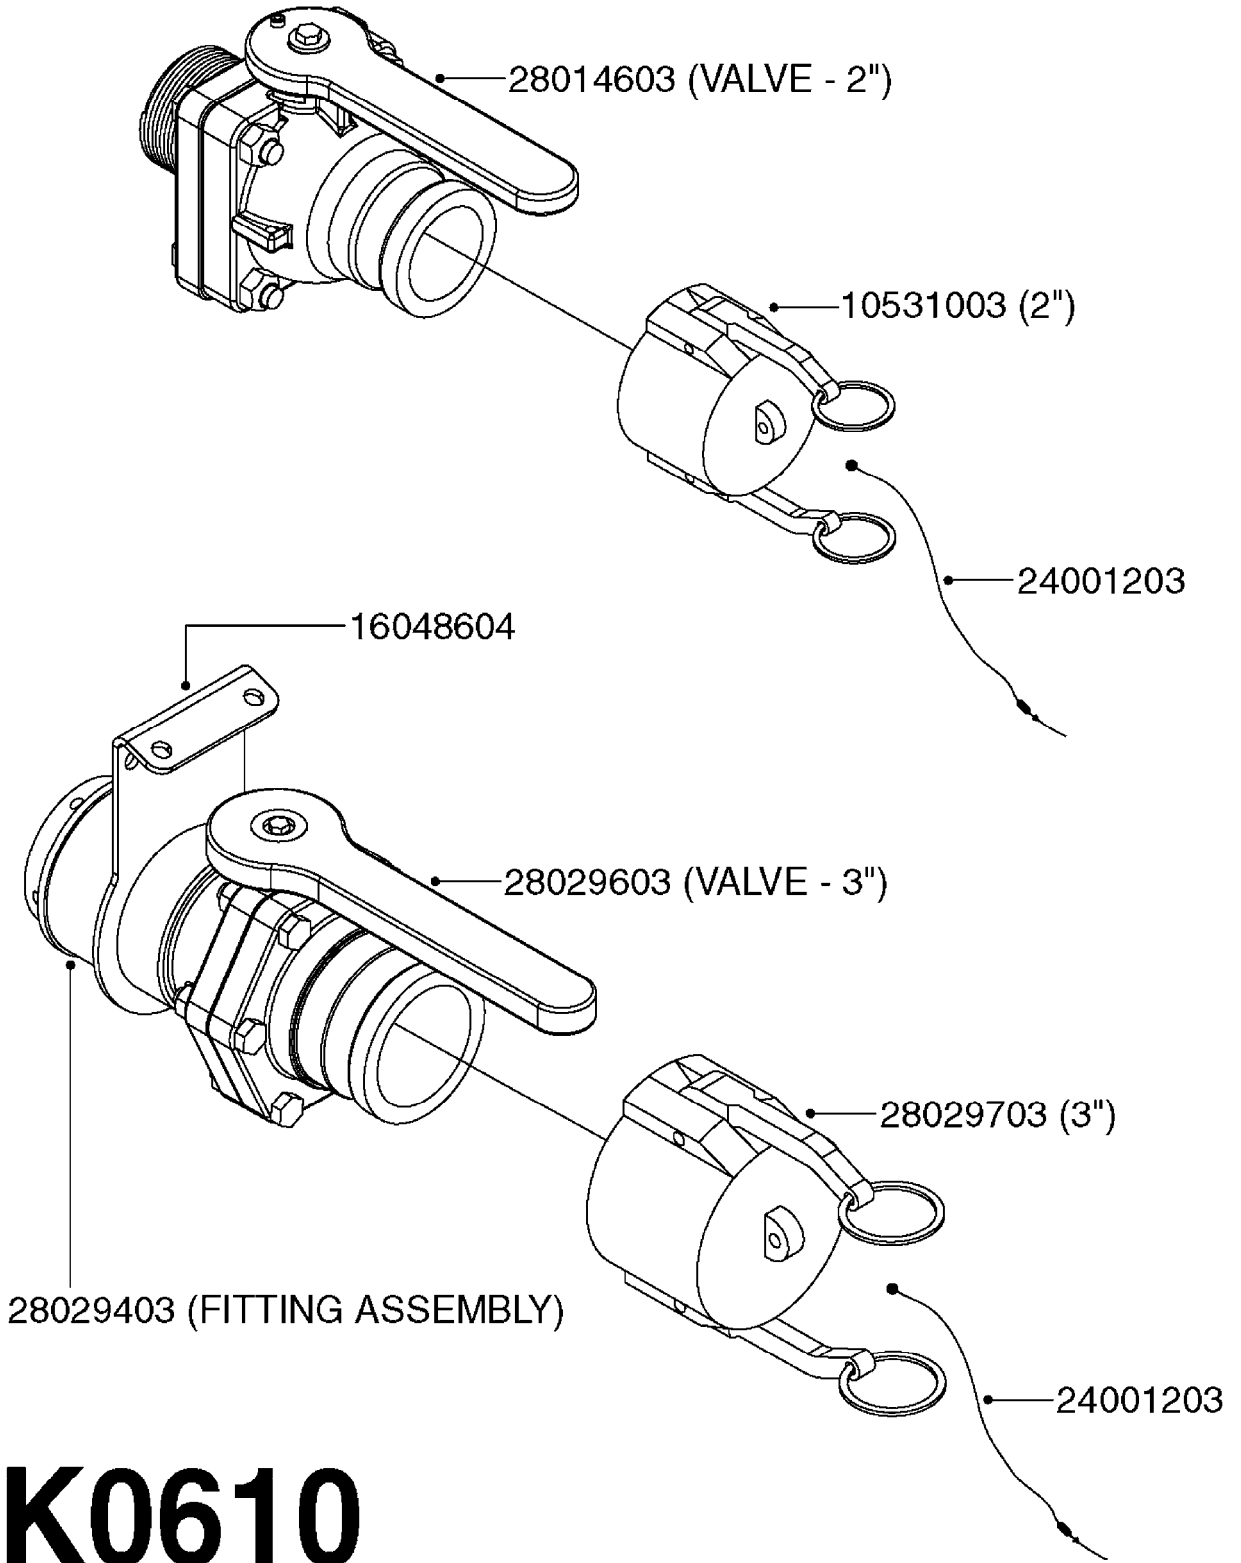

K0610

QUICKFILL-VALVES-BANJO 2" & 3"
K0610-HIN, 01:01:16

Page 1

Date 07.02.2020 10:08

parts-n°	order qty	description
10531003	1	CAP F.MALE QUICK COUPLER 2"
16048604	1	QUICK FILL BKT. NAV. 575-1100
24001203	1	RBR LANYARD 11" F.QCK FILL CAP
28014603	1	VALVE STUBBY 2" BANJO
28029403	1	3"NPT MALE X S93 FEMALE
28029603	1	VALVE STUBBY 3" BANJO
28029703	1	CAP F.MALE QUICK COUPLER 3"