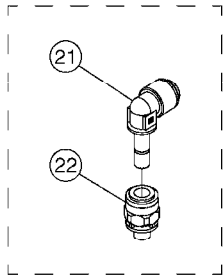

** RICHWAY FOAM MARKER FITTINGS