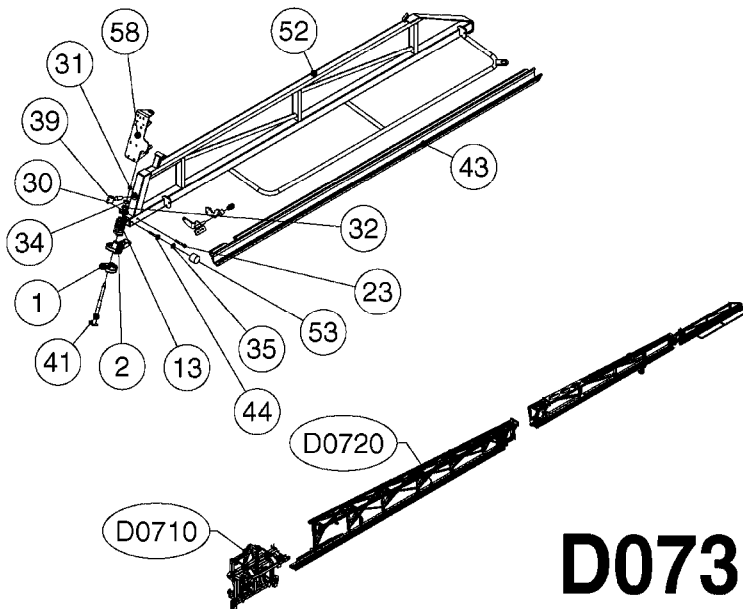

BOOM TF OUTER HAZ 2-FOLD 118'
D0730-HIN, 11:12:17