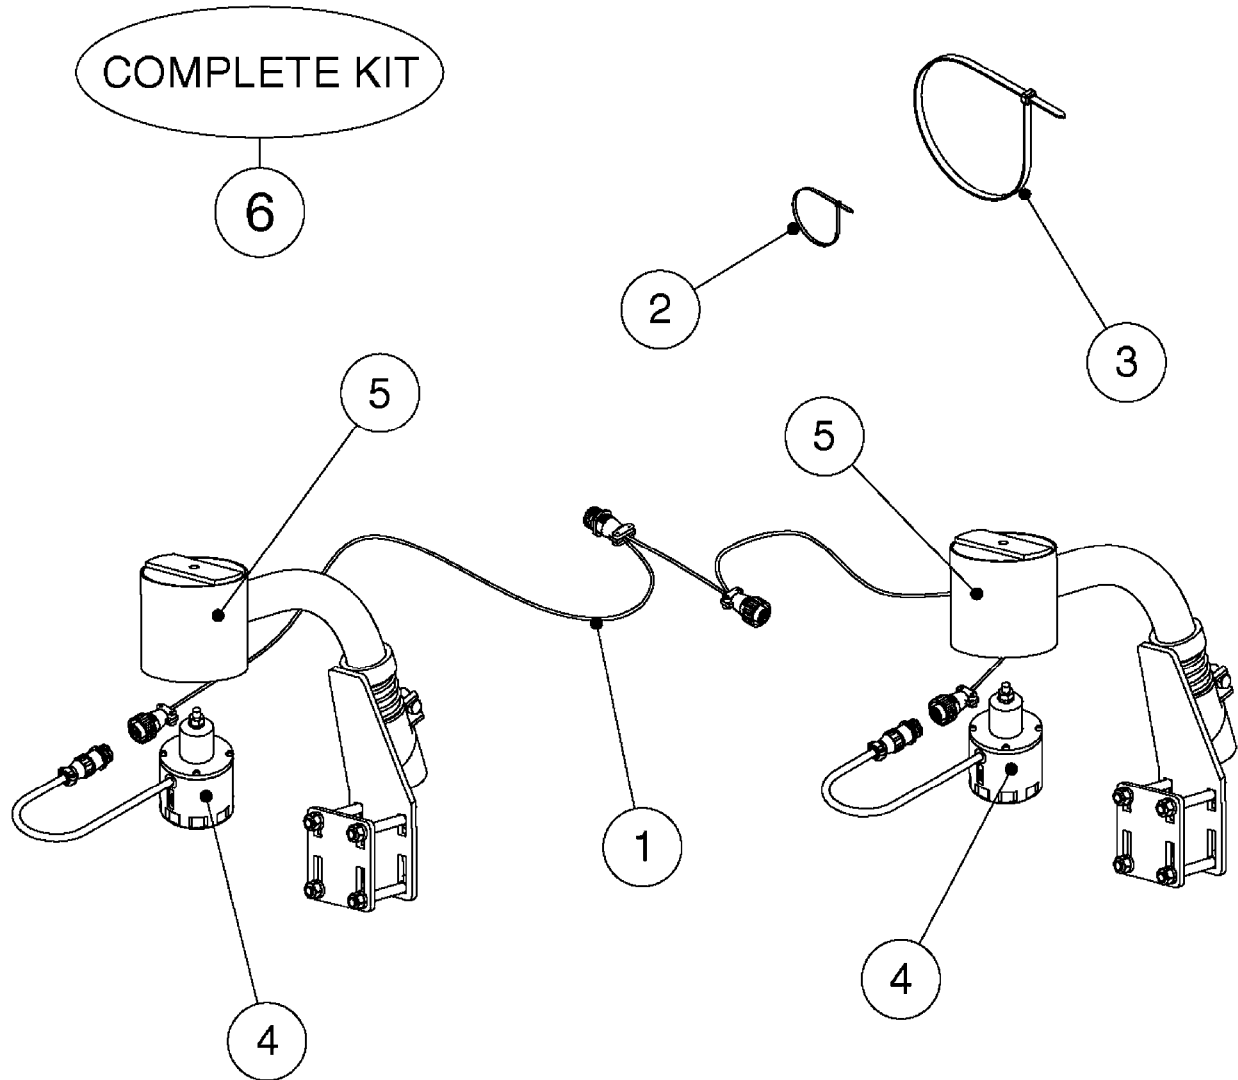

M0350

JUNCTION BOXES - HYDRAULIC
M0350-HIN, 15:07:19

Page 1

Date 07.02.2020 10:09

Pos.	parts-n°	order qty	description
1	261442	1	LID F.3010/3012 HP BOX
2	391071	1	BOX FOR HY.DAH
3	983070	1	CABLE 2X6²
4	26016900	1	CABLE DB25M - DB25F L=8.5m
5	26018000	1	HYD JUNCTION BOX SPZ PRE 2012 EAGLE SPC BOOMS
5	26018100	1	HYD. BOX BOOM PCB W/LEADS FOR FORCE/TWIN FORCE BOOMS
5	26018500	1	HYD. BOX BOOM PCB NO LEADS
5	26038300	1	HYD JUNCTION BOX GENERIC 2012 EAGLE SPC/FORCE BOOMS
6	26087600	1	DAH INTERFACE PCB ASSY. V.2.0
7	28048000	1	PLUG 3-POL DIN 9680 FEM.CHASS
8	28048100	1	PLUG 3-POL DIN 9680 MALE SPRAY
9	28048200	1	WIRE GROMET RUBBER 4 HOLE
10	28048500	1	FUSE 10A ATOF SERIES