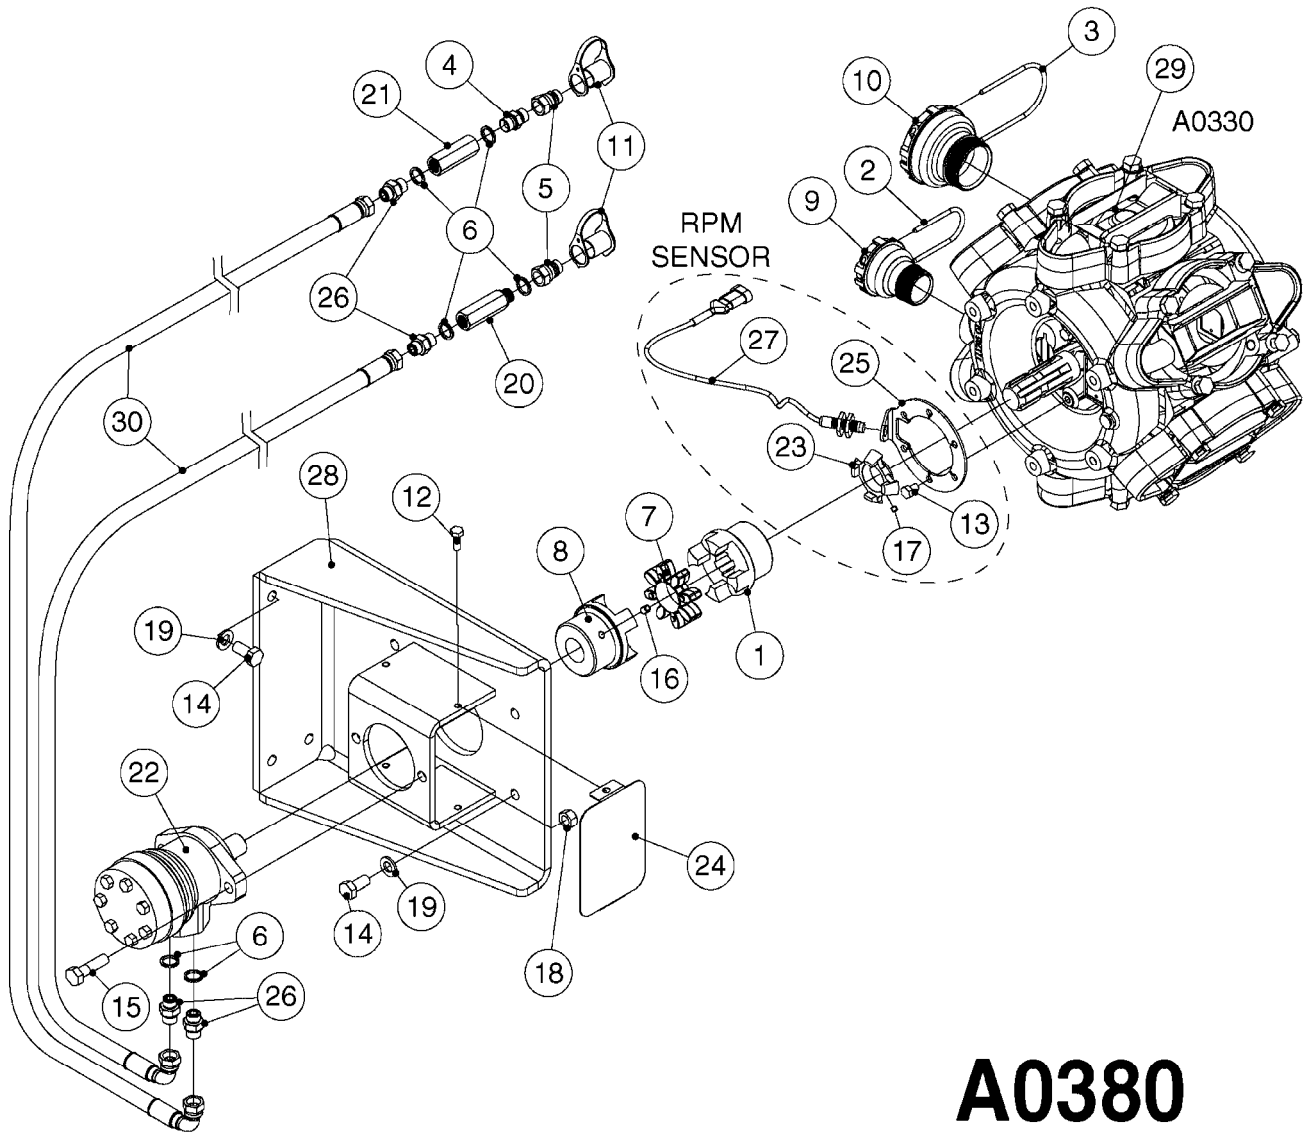

PUMP - 463 FLEX CAPACITY
A0380-HIN, 07:11:16

Page 1

Date 07.02.2020 10:08

Pos.	parts-n°	order qty	description
1	111438	1	HUB F.CLUTCH 361/460 PUMP
2	145996	1	FITT.DK S-67 FORK
3	145997	1	FITT.DK S-93 FORK
4	147132	1	HEX NIPPLE 1/2"X1/2" BSP DEL
5	230311	1	QUICK COUPLING 1/2"
6	241356	1	DOWTYSEAL 1/2"
7	283916	1	TOOTHED RIM FOR CLUTCH
8	284521	1	COUPLING HALF CYL.D25MM-KEY
9	322322	1	FITT.DK S-67 X 1-1/4"BSP MALE
10	322324	1	FITTING S93 FEMALE - BSP 2" MALE
11	334206	1	DUST HOOD FOR HY-COUPLING
12	420582	1	BOLT HEX 8.8 DEL M8X20 FT A2
13	420917	1	BOLT HEX 8.8 RAW M8X12 FT
14	430522	1	BOLT HEX 8.8 DEL M12X25 FT
15	430878	1	BOLT HEX 8.8 DEL M12X45 DIN931
16	450052	1	SCREW SET M8X10 BLACK ALLAN
17	450645	1	SCREW ALLAN M6 X 6 SS
18	460703	1	NUT HEX M12X1.75 LOCK DIN985A2 SS
19	471127	1	WASHER, M12, Ø24/13X24X2.5 SS
20	782153	1	PRESS. FLOW VALVE 1/2", 32L/MIN, PAINTED (BLACK)
21	782154	1	CHECK VALVE 284794 (BLACK)
22	783010	1	MOTOR HYDRAULIC OMR50
23	14117800	1	ROTOR RPM SENSOR 4-POL
24	16154400	1	COVER PLATE F. FLEX PUMP MT.
25	16382700	1	PLATE 3 X 148 X 116 / BEND
26	23235300	1	HEX NIPPLE 1/2"-13/16"
27	28120200	1	INDUCTIVE SENSOR M12 0.25M CABLE
28	61038400	1	BRACKET FLEX PUMP MOUNT NCM
29	72363900	1	PUMP 463/10-MOD-2-540
30	78571100	1	HOSE HY X 1/2" X 248" STR+ELB