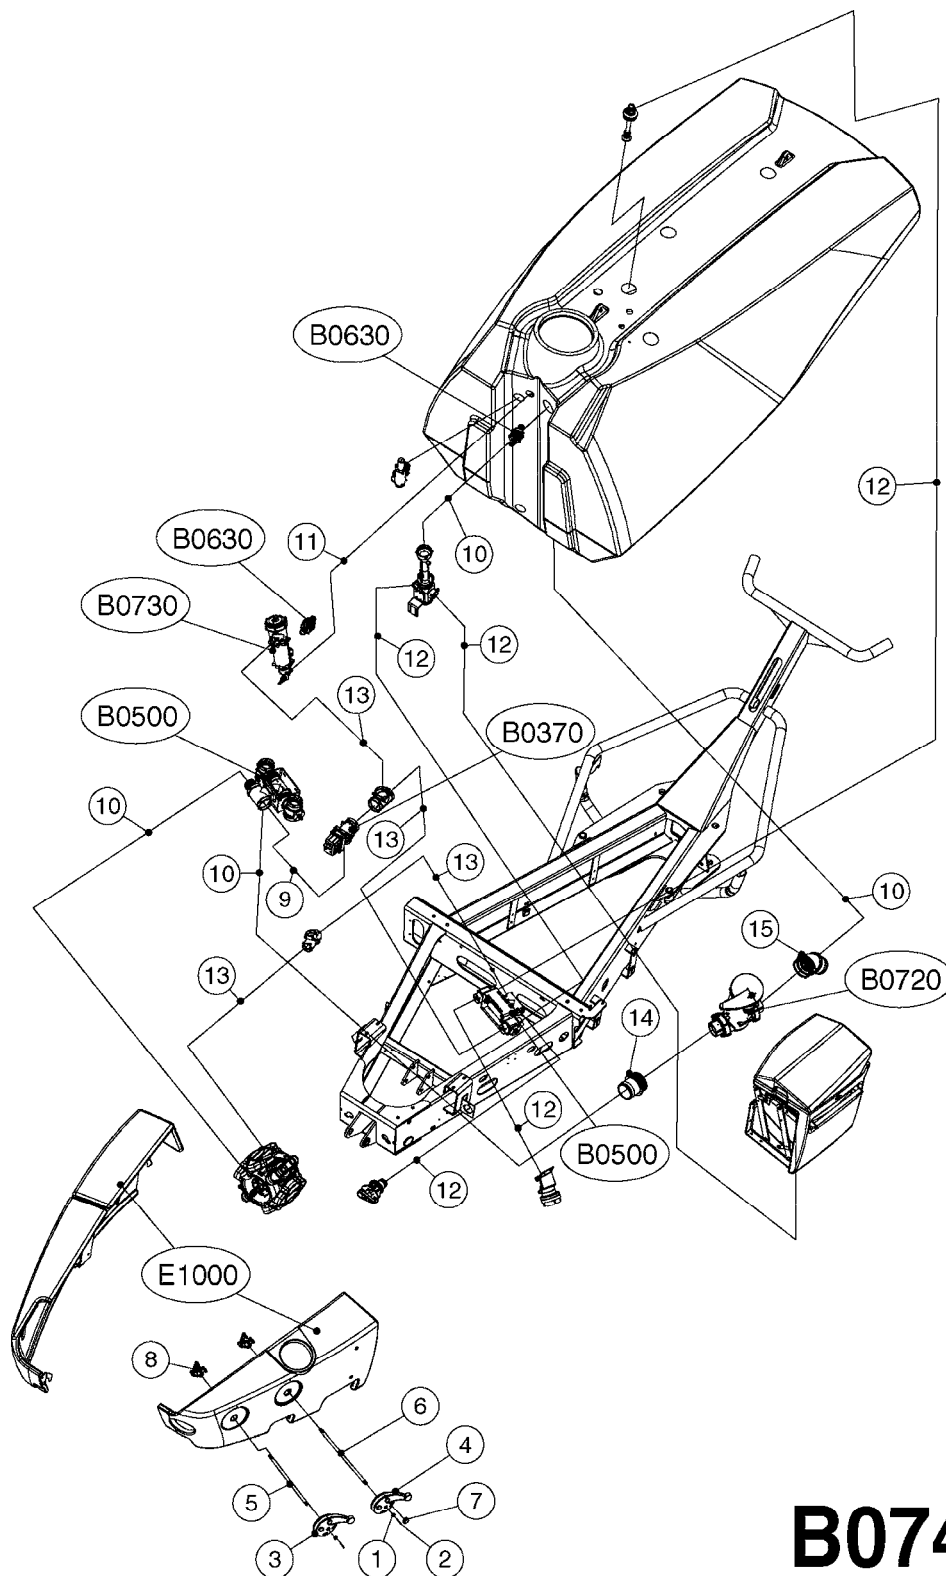

B0740

NCM 4400/6600 MANIFOLD
B0740-HIN, 01:01:16

Page 1

Date 07.02.2020 10:08

Pos.	parts-n°	order qty	description
1	334594	1	PLUG F.VALVE HANDLE BLACK
2	411006	1	SCREW M4X40 SLOTTED
3	741844	1	VALVE HANDLE ASSY. SUCTION NCM
4	741845	1	VALVE HANDLE ASSY. PRESSUR NCM
5	14038100	1	AXLE FOR SUCTION VALVE HANDLE
6	14038200	1	AXLE FOR PRESSURE VALVE HANDLE
7	33505200	1	PLUG FOR SMART VALVE HANDLE
8	72283000	1	AXLE JOINT F. SMARTVALVE HANDL
9	92702703	1	HOSE PVC SUCT GRAY 2"
10	92702803	1	HOSE PVC SUCT GRAY 2.5"
11	92703203	1	HOSE R X3/4" X300PSI WP X0012"
12	92712403	1	HOSE R X1" X300PSI WP X0012"
13	92734403	1	HOSE R X5/4" X200PSI WP X0012"
14	727133	1	FITT. S93 2-1/2" STR. S W/O-RI
15	72072900	1	FITT. S93 2-1/2" 45° S W/O-RING