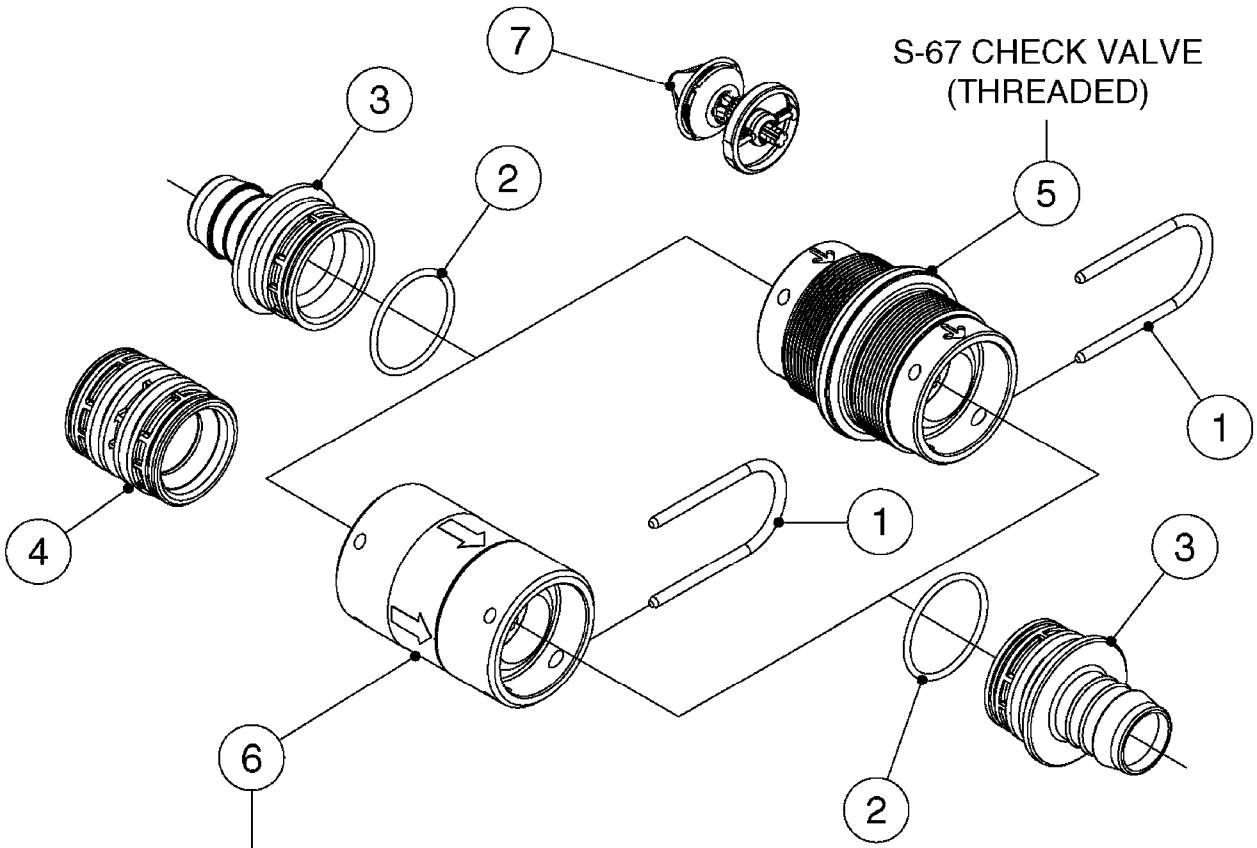

FOR FITTINGS AND
HOSES, SEE SECTION L

B0630

CHECK VALVES - S67
B0630-HIN, 31:07:19

Page 1

Date 07.02.2020 10:08

Pos.	parts-n°	order qty	description
1	145996	1	FITT.DK S-67 FORK
2	241973	1	O-RING Ø3 X 44.2 70 SHORES NITRIL
2	242353	1	O-RING 3 X 44.2 VITON
3	242504	1	O-RING D35x2 NITRIL
4	322104	1	FITT.DK S-67 BULKHEAD
5	334231	1	FITT.DK S-67 STR.1"
5	334232	1	FITT.DK S-67 STR.1-1/4"
5	334444	1	FITT.DK S-67 STR.1-1/2" PVC
6	14103100	1	SEAT F.CHECK VALVE D40.8 2010
7	70063603	1	VALVE, CHECK S67 1-1/2"
7	72001803	1	COMPLETE IN-LINE CHECK VALVE FOR 1-1/2" HOSE
7	72206600	1	CHCK VLV,S67, 2 X 1" HB
7	72206600	1	COMPLETE IN-LINE CHECK VALVE FOR 1" HOSE
7	72206600	1	CHCK VLV,S67, 2 X 1.25" HB
7	72206600	1	COMPLETE IN-LINE CHECK VALVE FOR 1-1/4" HOSE
8	72089900	1	CHECK VALVE S67 SUBASMBLY.2001
9	97800500	1	DECAL 230X28 BLACK ARROW