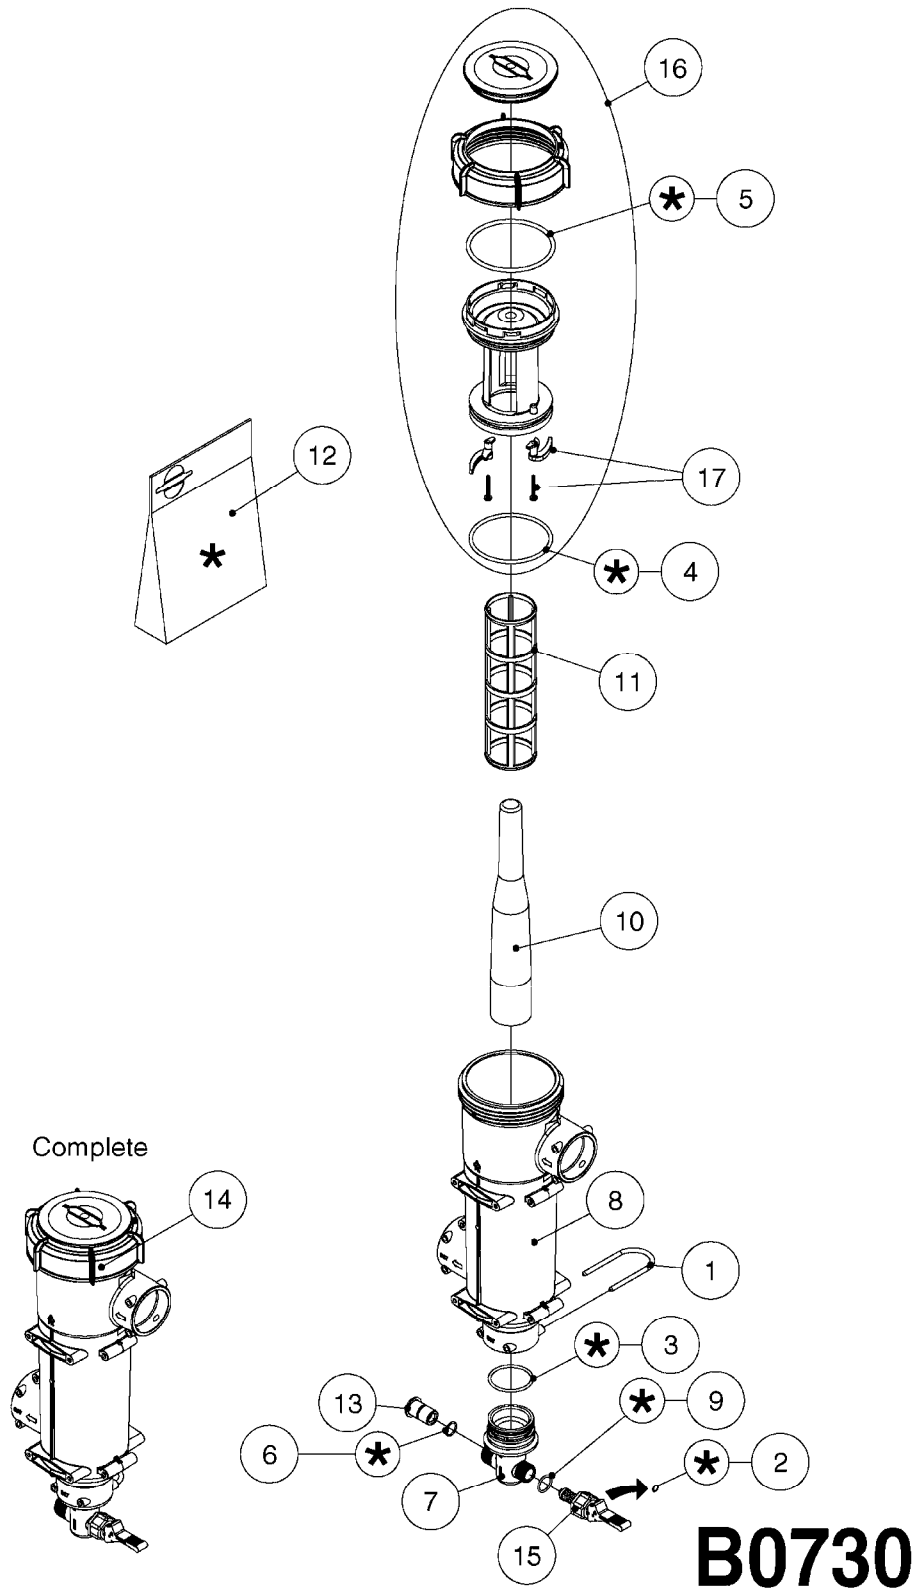

PRESSURE FILTER - CYCLONE
B0730-HIN, 01:01:16

Page 1

Date 07.02.2020 10:08

Pos.	parts-n°	order qty	description
1	145996	1	FITT.DK S-67 FORK
2	241323	1	O-RING D5.3X2.4 NITRIL
3	242353	1	O-RING 3 X 44.2 VITON
4	242565	1	O-RING Ø 85 X 4.0 SH70 VITON
5	242577	1	O-RING Ø 86 X 4.5 SH70 VITON
6	242594	1	O-RING D14 X 1.78 SCH.70-EPDM
7	322358	1	T-PIECE S67-1/2"-3/4"
8	322359	1	CYCLONE FILTER HOUSING
9	330315	1	O-RING D18.4/D13X.6
10	391093	1	CONE F. CYCLONE FILTER
11	61036000	1	FILTER ELEM.S93,100 MSH-YELLOW
11	615416	1	FILTER ELEM.S93,50 MESH-BLUE
11	72557200	1	FILTER ELEM.S93,80# CYCLONE
12	741827	1	SEAL KIT CYCLONE FILTER
13	39127500	1	VALVE SEAT D18/10 3/4"-1/2" 09
14	72281200	1	CYCLONE FILT.COMP. 80 MSH S67
14	72316500	1	CYCLONE FILT.COMP.50 MSH S67
14	72316600	1	CYCLONE FILT.COMP.100 MSH S67
15	72281300	1	VALVE BOOSTER/ON/OFF CYCLONE F
16	72352200	1	LID COMPLETE F. CYCLONE FILTER
17	74192900	1	FILTER LOCK PARTS - CYCLONE