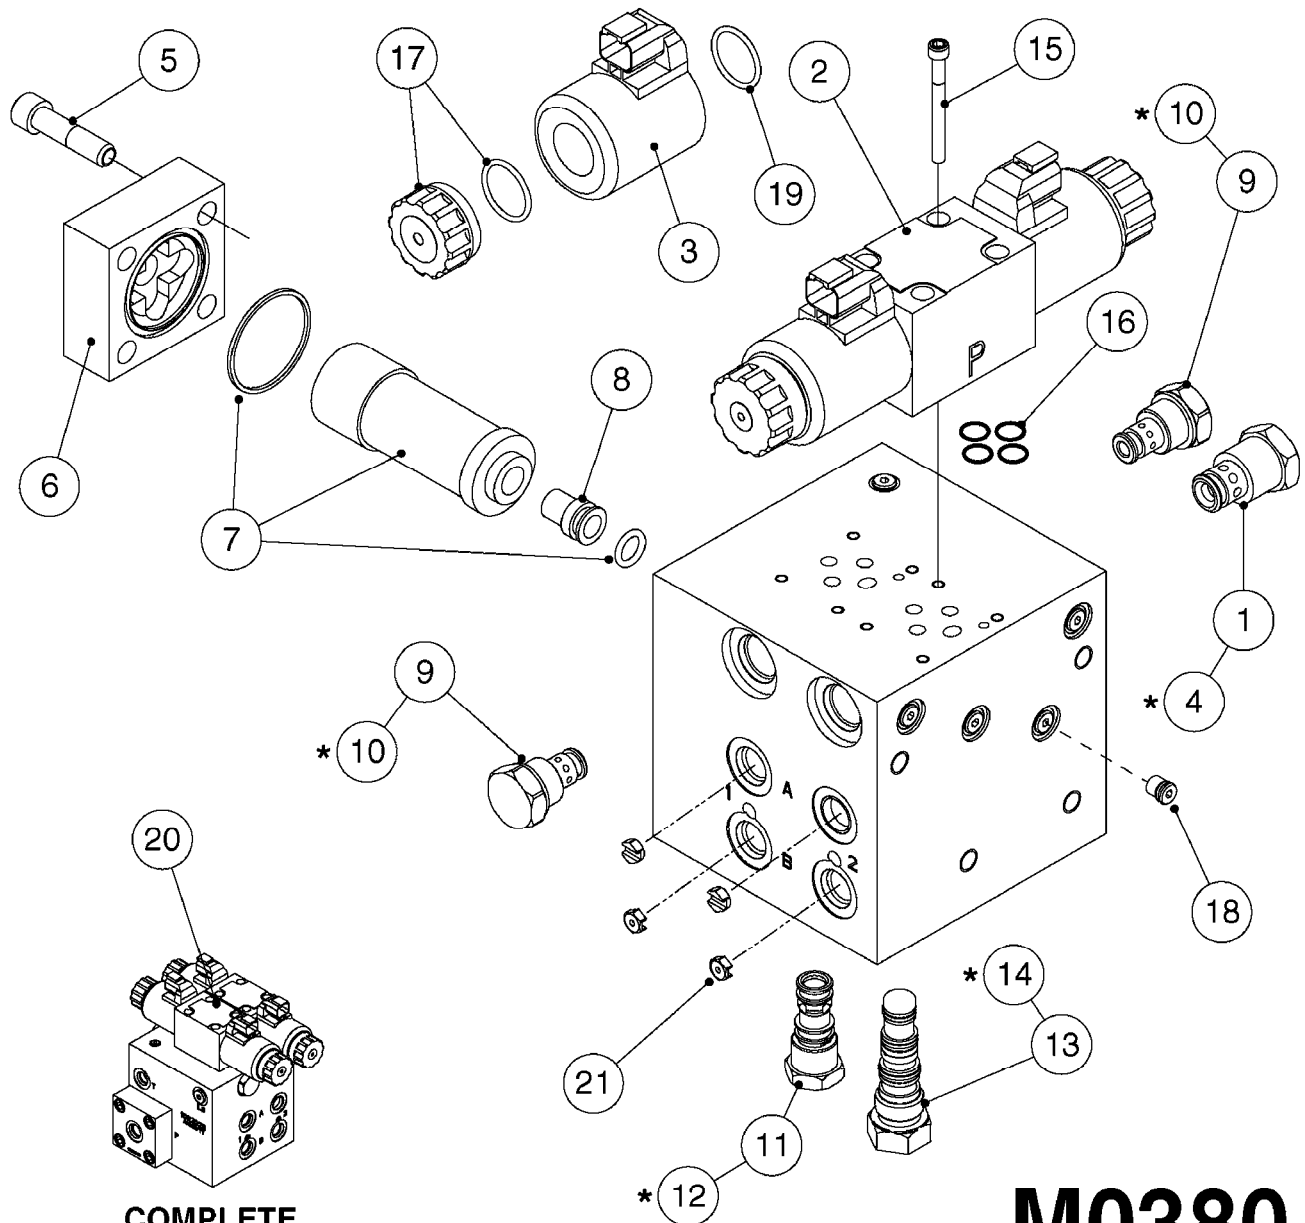

NORAC UC5 BOOM HEIGHT CONTROL
M0370-HIN, 16:10:18

Page 1
Date 07.02.2020 10:09

Pos.	parts-n°	order qty	description
1	26022703	1	CABLE, INTERFACE, TILT, NORAC UC5
2	26023503	1	CABLE UC5 INTERFACE MAIN AMP
3	26032600	1	CABLE UC5 NETWORK 14 AWG 10M
4	26043000	1	NORAC UC5 NETWORK 2 PIN PLUG
5	26043300	1	CABLE UC5 VALVE 2PIN/2PIN DT
6	26043400	1	NORAC UC5 CONTROLLER MODULE
7	26043500	1	NORAC UC5 VALVE MODULE
8	26043600	1	MODULE, INPUT, NORAC UC5
9	26043700	1	SENSOR, NORAC, UC5, ULTRASONIC
10	26043800	1	NORAC UC5 NETWORK COUPLER 2-WAY
11	26043900	1	NORAC UC5 NETWORK COUPLER 8-WAY
12	26044200	1	CABLE UC5 NETWORK 18 AWG 20M
13	26023803	1	NORAC UC5 ROLL SENSOR OLD STYLE NORAC P/N 43740
13	26044300	1	NORAC UC5 ROLL SENSOR NEW STYLE NORAC P/N 43741
14	26044400	1	NORAC UC5 - UC7 COUPLER 2-WAY/TERM.
15	26047100	1	CABLE UC5 NETWORK 14 AWG 1M
16	26049900	1	CABLE UC5 NETWORK 14 AWG 3M
17	26057900	1	UC5 NETWORK 6 PIN PLUG
18	26058000	1	NORAC UC5 NETWORK 12-PIN PLUG
19	26084700	1	MESH KIT ULTRASONIC SENSOR FOR 2018 AND NEWER SENSORS
19	28098003	1	MESH AND CLIP KIT, NORAC FOR PRE-2018 SENSORS
20	28050303	1	NORAC RUBBER TOP&BOLT F.SENSOR DIA.30MMX30MMX8MM
21	28055503	1	NORAC VALVE MOUNTING HARDWARE
22	28086600	1	FOAM DISC F. SENSOR NORAC
23	78216100	1	NORAC VALVE BLOCK COMP, DEUTSCH CON.