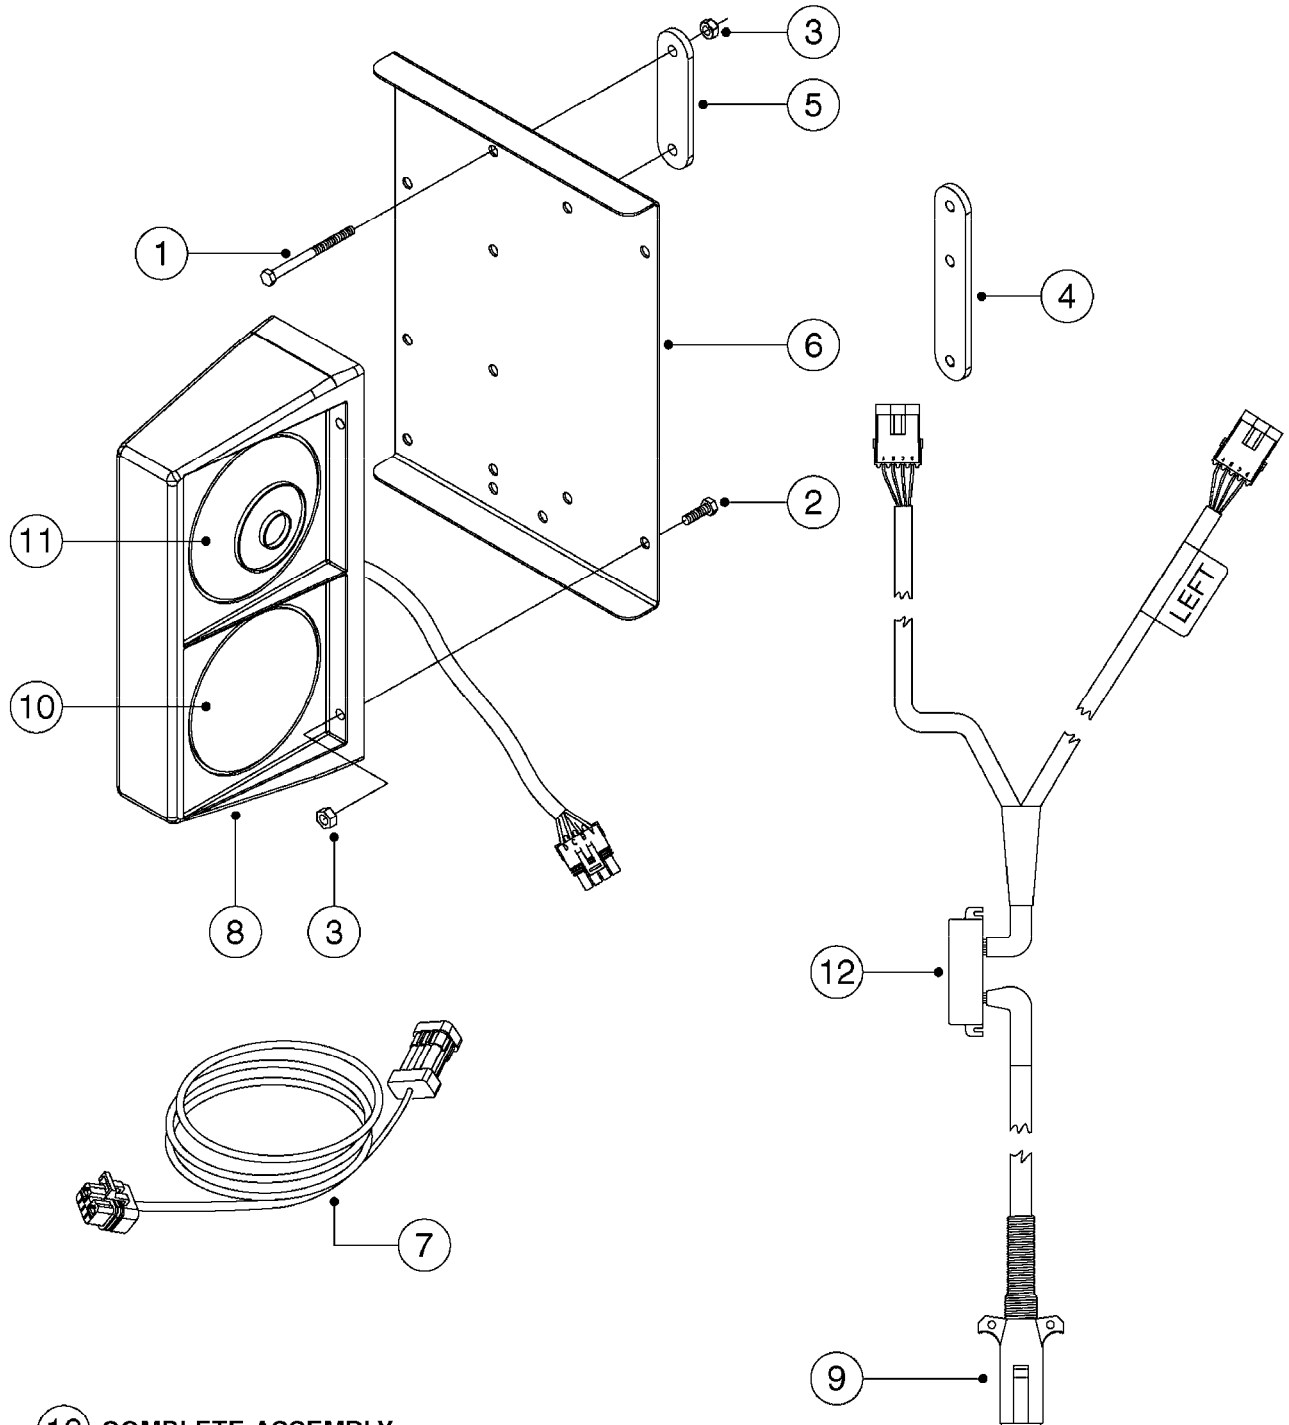

13 COMPLETE ASSEMBLY

COMPLETE ASSEMBLIES
WHOLEGOODS ITEMS

M0160

TRAFFIC LIGHT KIT
M0160-HIN, 13:08:19

Page 1
Date 07.02.2020 10:09

Pos.	parts-n°	order qty	description
1	410266	1	BOLT HEX 8.8 DEL M6X120
1	410421	1	BOLT HEX M6X110 DIN931-A2 SS
1	410524	1	BOLT HEX 8.8 DEL M6X100
1	410605	1	BOLT HEX 8.8 DEL M6X80
2	410362	1	BOLT HEX 8.8 SS M6X20
3	460261	1	NUT HEX M6X1.00 LOCK DIN985 A2 SS
4	16022303	1	BRACKET 100MM TUBE
5	16022403	1	BRACKET 60MM TUBE
6	16025603	1	BRACKET TAIL LIGHT DUAL LAMP
7	26004703	1	HARNESS 13' EXT 4 WIRE WP
8	26004903	1	TAIL LIGHT GREEN WIRE LH
8	26005003	1	TAIL LIGHT YELLOW WIRE RH
9	26005103	1	PLUG 7-PIN AG TAIL LIGHT
10	26005403	1	LENS BLACK BEFORE 2009
10	26017003	1	LENS RED
11	26016903	1	LENS AMBER
12	26032703	1	HARNESS COMPLETE, TAIL LIGHT, 2013
13	83308603	1	TRAFFIC LIGHT KIT