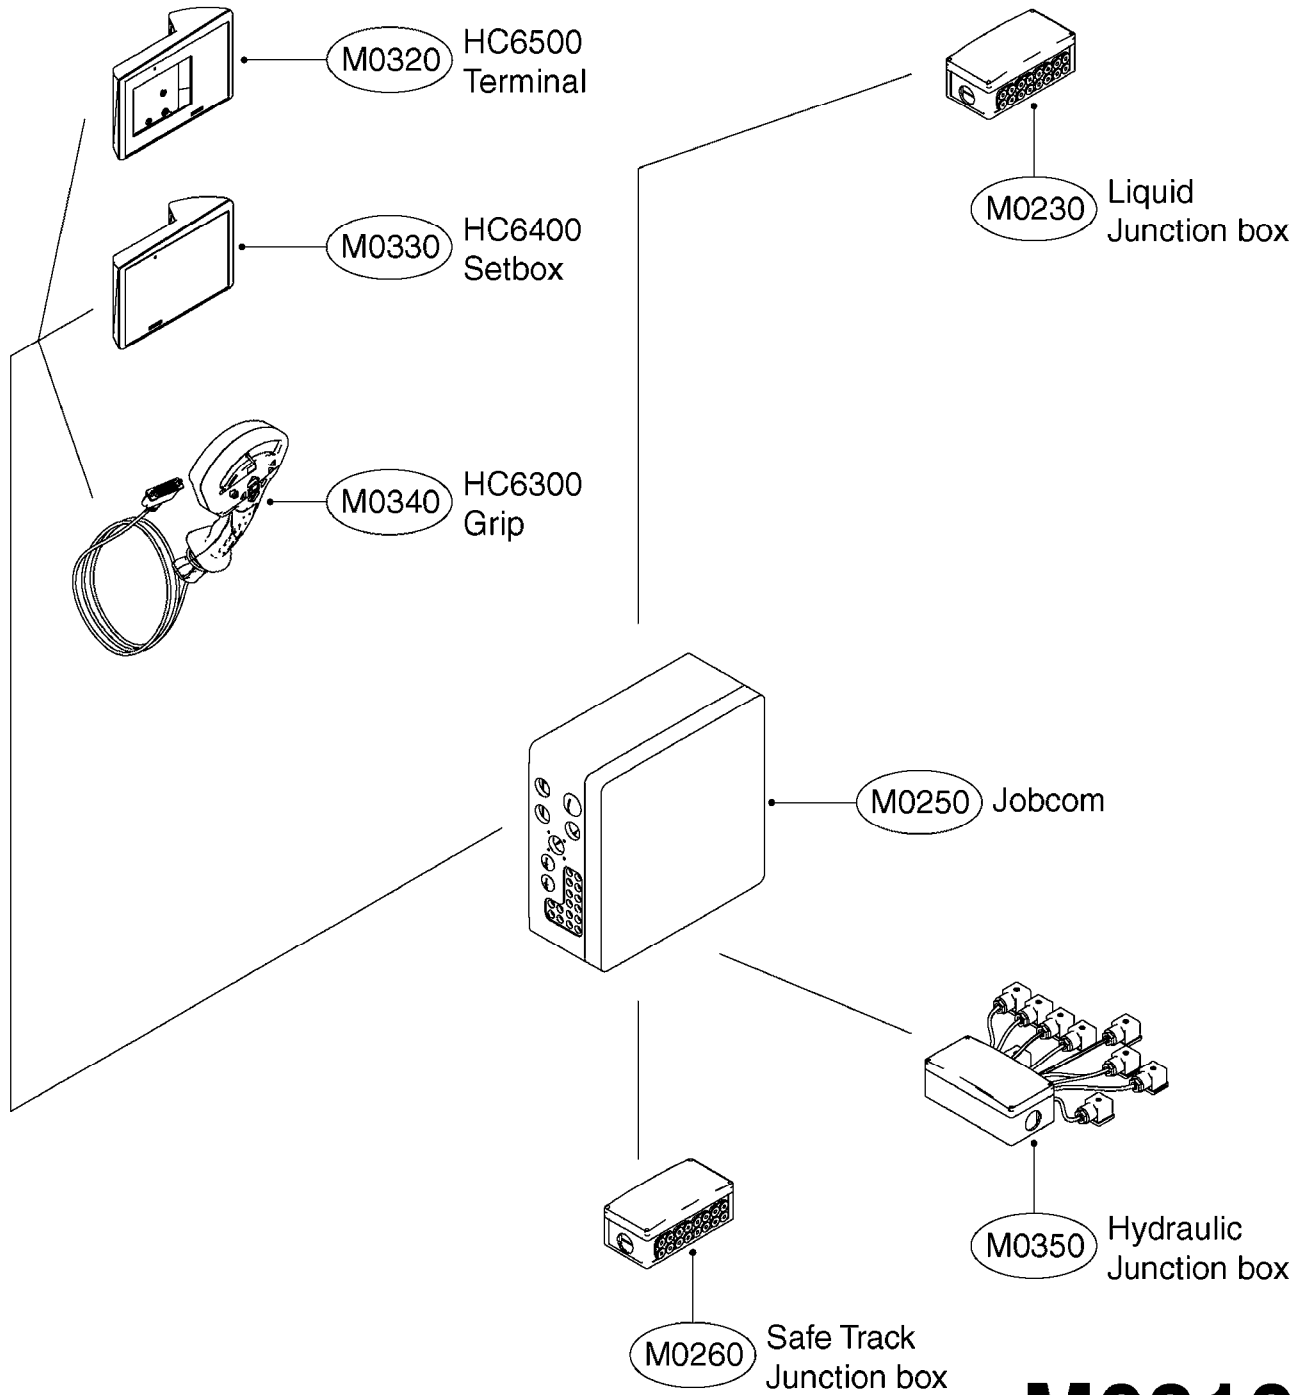

NORAC VARIABLE RATE VALVE UC4
M0300-HIN, 30:04:19

Page 1
Date 07.02.2020 10:09

Pos.	parts-n°	order qty	description
1	28048803	1	NORAC CHECK VALVE
2	28048903	1	NORAC PROP VALVE
2	28055803	1	3-PIN CONNECTORS/HIRSCHMAN NORAC SOLENOID - DEUTSCH CONN. 2-PIN CONNECTORS/DEUTSCH
3	28049403	1	NORAC CHECK VALVE
4	28056403	1	COIL, NORAC, PROP, DIN
5	28056503	1	COIL, NORAC, PROP, DEUTSCH
6	28066803	1	NORAC FILTER CAP W/O-RING
7	28066903	1	NORAC SEAL KIT F.28049403
8	28067003	1	NORAC SEAL KIT F.28048803
9	28068103	1	NORAC HEX CAPSCREW 10-24X2 SS
10	28068203	1	NORAC O-RING F.SOLENOID VALVE
11	28074903	1	NORAC COIL NUT AND O-RING
12	28103603	1	O-RING SOLENOID BODY SEAL NORAC
13	75076900	1	NORAC FILTER ELEMENT KIT
14	78216100	1	NORAC VALVE BLOCK COMP, DEUTSCH CON. COMPLETE W/2-PIN DEUTSCH SOLENOIDS
15	78603300	1	NORAC ONE WAY ORIFICE, .047"

M0310