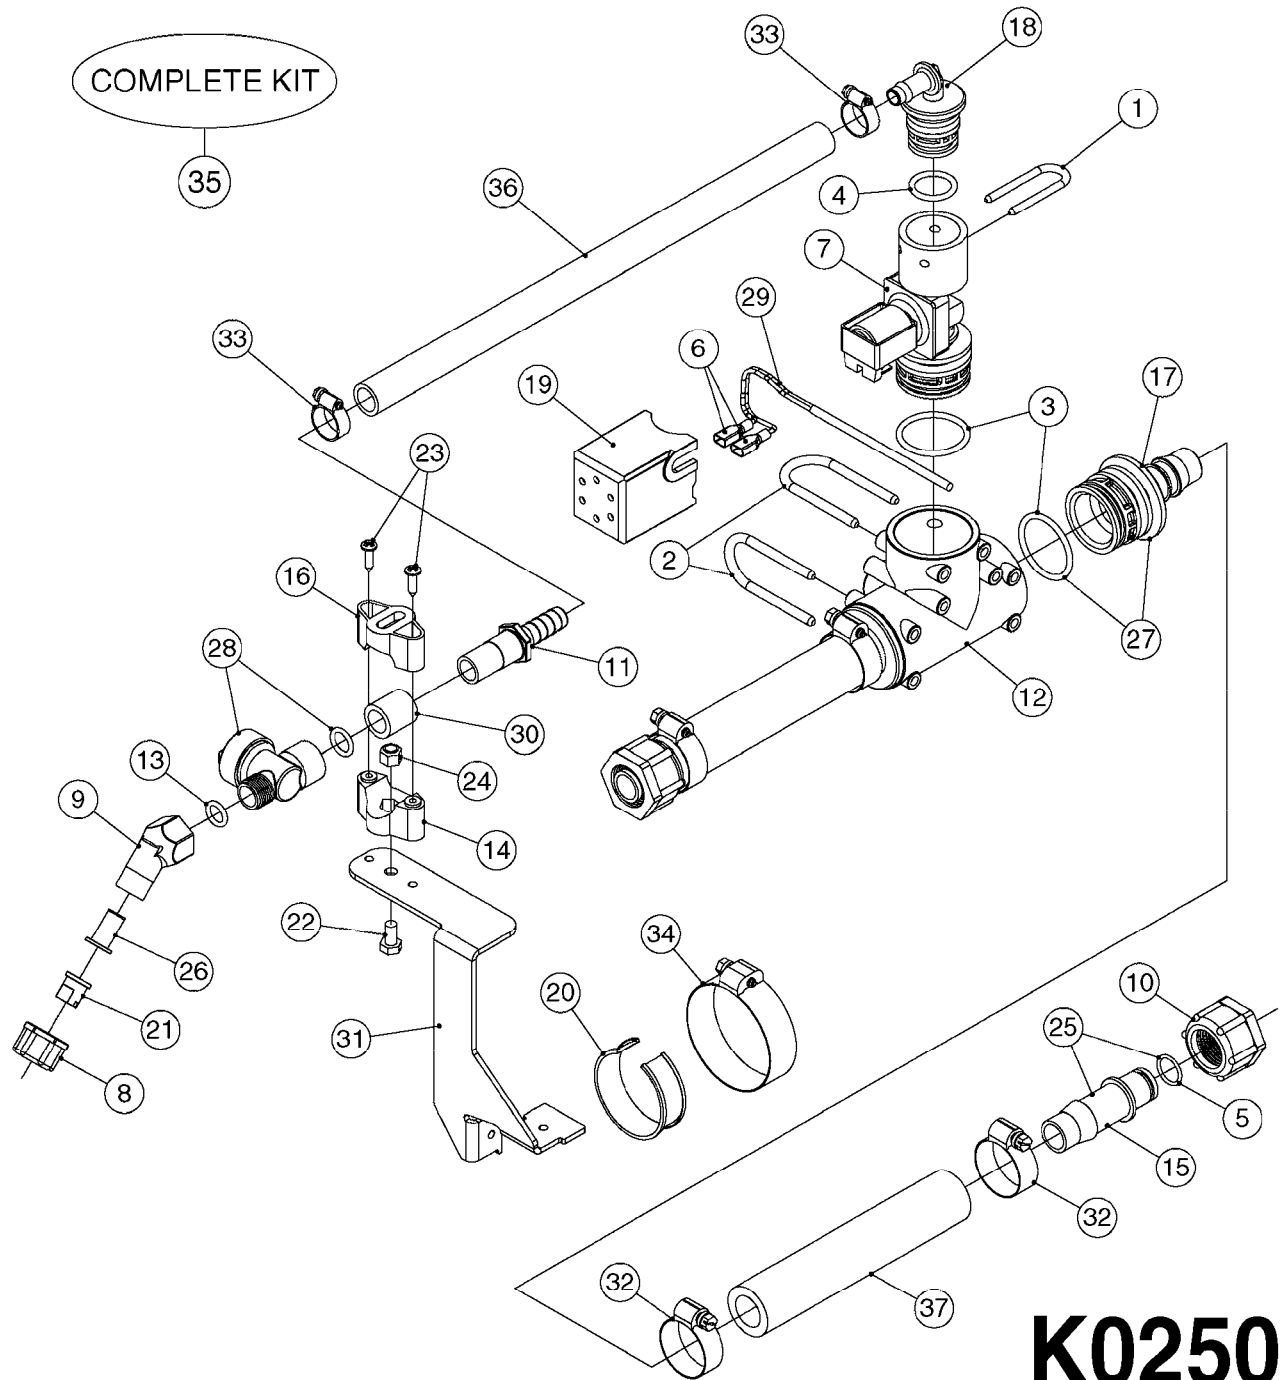

K0250

ELECTRIC END NOZZLE KIT '09
K0250-HIN, 01:01:16

Page 1
Date 07.02.2020 10:08

Pos.	parts-n°	order qty	description
1	145994	1	FITT.DK S-40 FORK
2	145995	1	FITT.DK S-53 FORK
3	242354	1	O-RING D32.2X3.0 VITON
4	242355	1	O-RING D19.2X3.0 VITON F.S-40
5	242594	1	O-RING D14 X 1.78 SCH.70-EPDM
6	261539	1	SPADE F.ELEC CONNEX BLUE INSUL
7	262104	1	VALVE, SOLENOID, S53/S40
8	320187	1	FITT.DK CAP 3/8" BSP BLACK
9	320191	1	FITT.DK ELB 3/8' BSP 45 DEGREE
10	320283	1	FITT.DK NUT 3/4"BSP
11	320891	1	FITT.DK HB 3/8'- 3/8' BSP
12	322352	1	FITT.DK S-53 TEE
13	330013	1	O-RING 2.5 X 10 PUR
14	333012	1	NOZZLE HOLD. UPPER PART
15	334044	1	FITT.DK HB 3/4' F. 3/4' CAP
16	334220	1	YOKE, UPPER NOZZLE BODY
17	334229	1	FITT.DK S-53 STR.3/4"
18	334237	1	FITT.DK S-40 ELB.3/8"
19	334965	1	COVER FOR S53 SOLENOID VALVE
20	341291	1	RUBBER HOSE CLAMP COVER 130MM
21	370392	1	NOZZLE END FAN 1850-G 300
22	410546	1	BOLT HEX M6X12 A2 SS DIN933
23	440665	1	SCREW M4.2X16 STAINLESS
24	460261	1	NUT HEX M6X1.00 LOCK DIN985 A2 SS
25	724621	1	FITT.DK HB 3/4"ASSY F.3/4" NUT
26	725042	1	SCREEN 80 MESH W.GASKET, RED
27	726558	1	FITT.DK S53 STR. 3/4" W.ORING
28	729610	1	NOZZLE ASSY. NON DRIP 3/8 THRD
29	983087	1	ELEC. CABLE 2 WIRE X 0.75MM
30	10631003	1	HOSE R X CLEAR BRAID.X 1/2 12"
31	16110803	1	NOZZLE BRACKET VAR SPACINGS
32	28029903	1	CLAMP HOSE GEAR P3/4"-S1" 6712
33	28044903	1	CLAMP HOSE GEAR P3/8" 6706
34	28047003	1	CLAMP HOSE GEAR 30 X 50 6732
35	82613203	1	ELECTRIC END NOZZLE KIT 2009
36	92701703	1	HOSE R X3/8" X300PSI WP X0012"
37	92703203	1	HOSE R X3/4" X300PSI WP X0012"