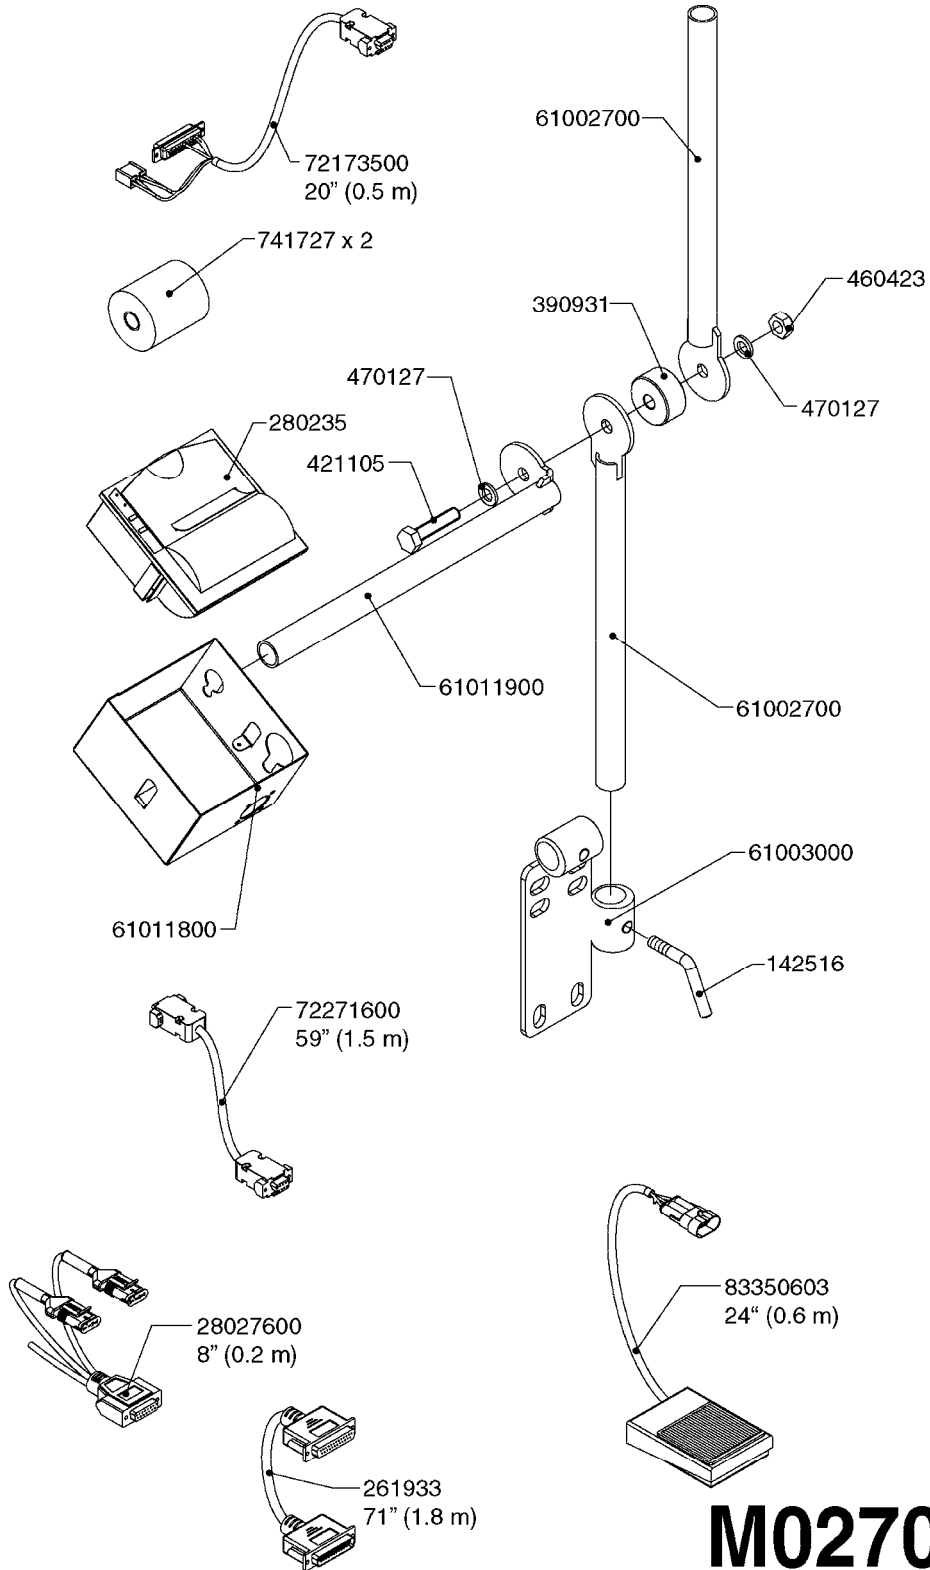

HC 5500 ACCESSORIES
M0270-HIN, 01:01:16

Page 1
Date 07.02.2020 10:09

parts-n°	order qty	description
142516	1	SCREW SET M10 BENT F. LOCKING
261933	1	CABLE W/PLUG 2X25 L=71"
280235	1	HARDI PRINTER WITH CLOCK
390931	1	PLASTIC SPACER D40XD11 L=20
421105	1	M10X45 MACHINE SCREW STAINLESS
460423	1	NUT HEX M10X1.50 LOCK DIN985A2 SS
470127	1	WASHER D15D10X2 M10 LOCK
741727	1	PAPER, THERMAL, HC5500 PRINTER
28027600	1	WIRE HC5500 AUX.
61002700	1	TUBE BRACKET F.TRACTOR MOUNT
61003000	1	BRACKET F.TRACTOR MOUNT
61011800	1	BOX FOR HARDI PRINTER
61011900	1	TUBE BRACKET F.TRACTOR MOUNT
72173500	1	WIRE F.PRINTER HC5500 L=20"
72271600	1	HC5500 COMMUNICATION CABLE
83350603	1	FOOT SWITCH HC5500 CONTROL