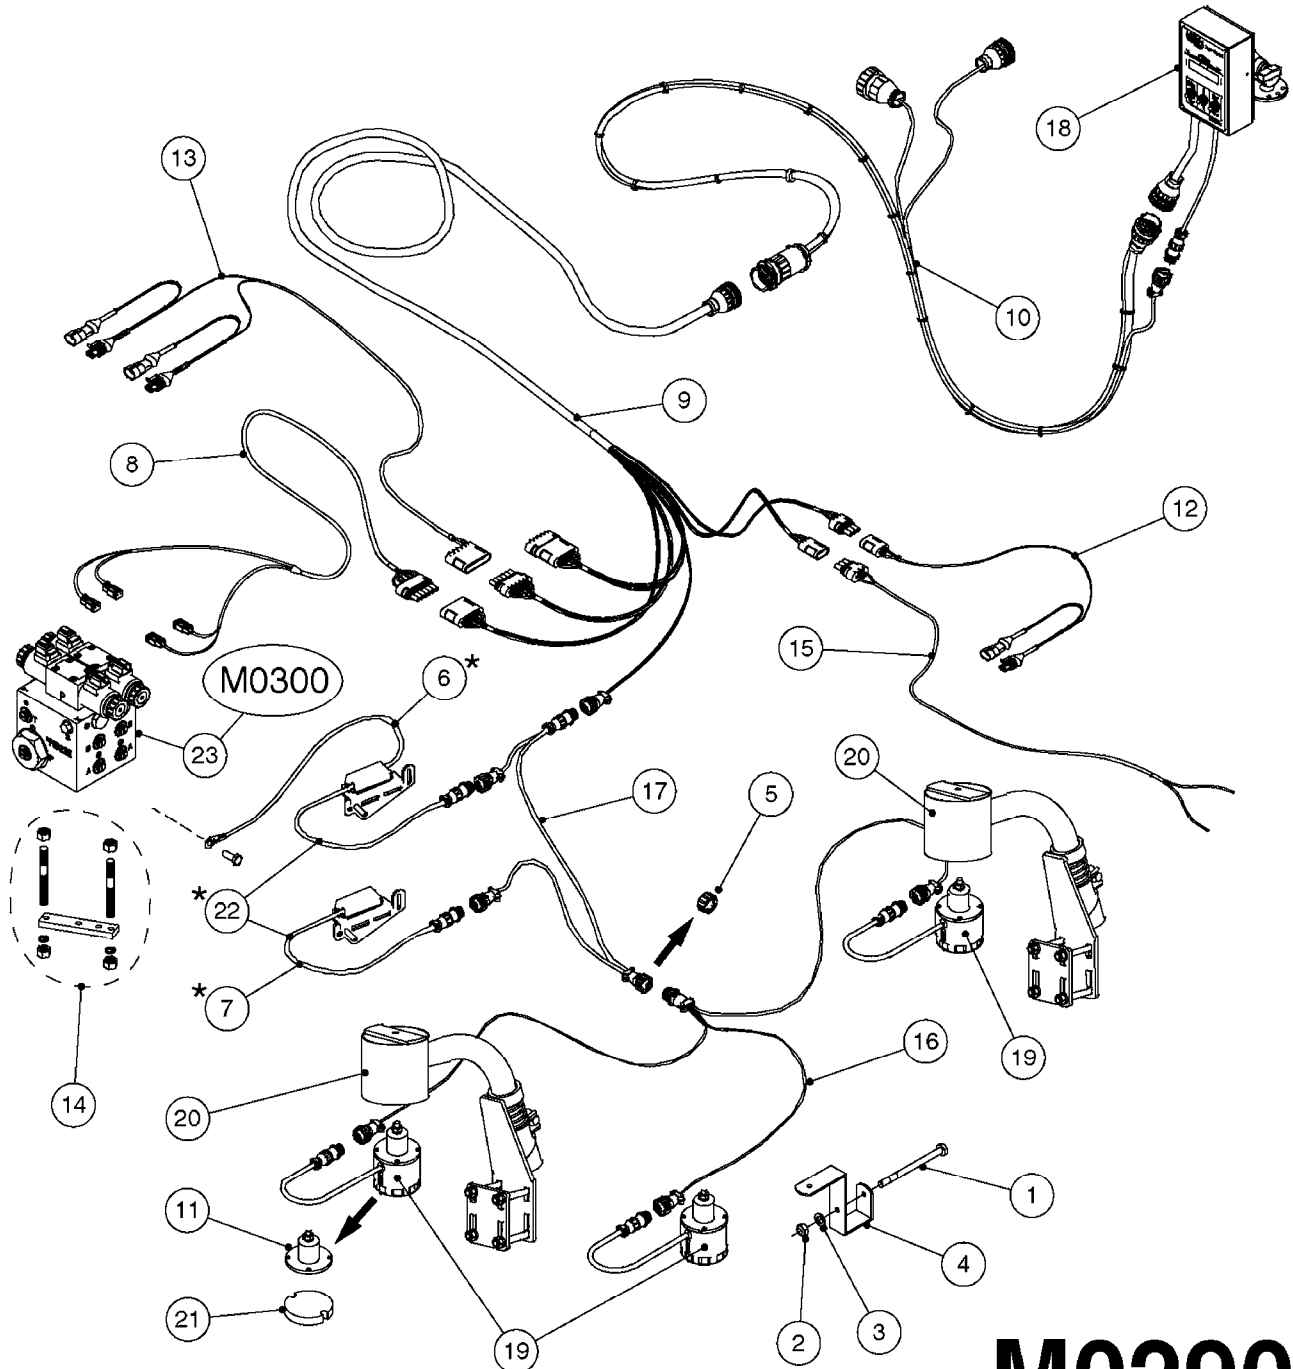

39 PIN CABLES
M0280-HIN, 28:03:17

Page 1
Date 07.02.2020 10:09

parts-n°	order qty	description
262158	1	PLUG INSERT 39 POLE MALE
262159	1	PLUG INSERT 39 POLE FEMALE
262160	1	PLUG HOUSING 39 POLE FEMALE
262161	1	PLUG HOUSING F/39 POLE MALE
440634	1	SCREW 5/8"
440732	1	PT SCREW 35X12B Z5452 ELZ
14034200	1	CODE BRACKET FOR 39 PIN CABLE
26003900	1	WIRE 37-39 PIN EVC, 6.6'
26004200	1	WIRE 37-39 PIN EVC, 57.4'
26008400	1	WIRE 39-PIN 24 WIRE L=8M
26011903	1	WIRE 39-39 POLE EXT. 3660MM
28027500	1	WIRE 37-39 PIN EVC, 37.7'
28028700	1	WIRE 37-39 PIN EVC, 45.9'
28028800	1	WIRE 37-39 PIN EVC, 16.4'
28028900	1	WIRE 37-39 PIN EVC, 26.2'
72236400	1	DAH CONN. WIRE/TRACTOR L=8M
97610803	1	DECAL-SRAY BOX 39-PIN
97610903	1	DECAL-HYDRAULIC BOX 39-PIN

M0290

*CANNOT MIX OLD AND NEW STYLE ROLL SENSORS!

If replacing Norac P/N 44641 or 44642, must use pair of new style sensors (22).

Only new style sensors sold separately; (6) (Norac P/N 45000), (7) (Norac P/N 45001).

If unsure, pair of new style sensors works with all versions of UC4.