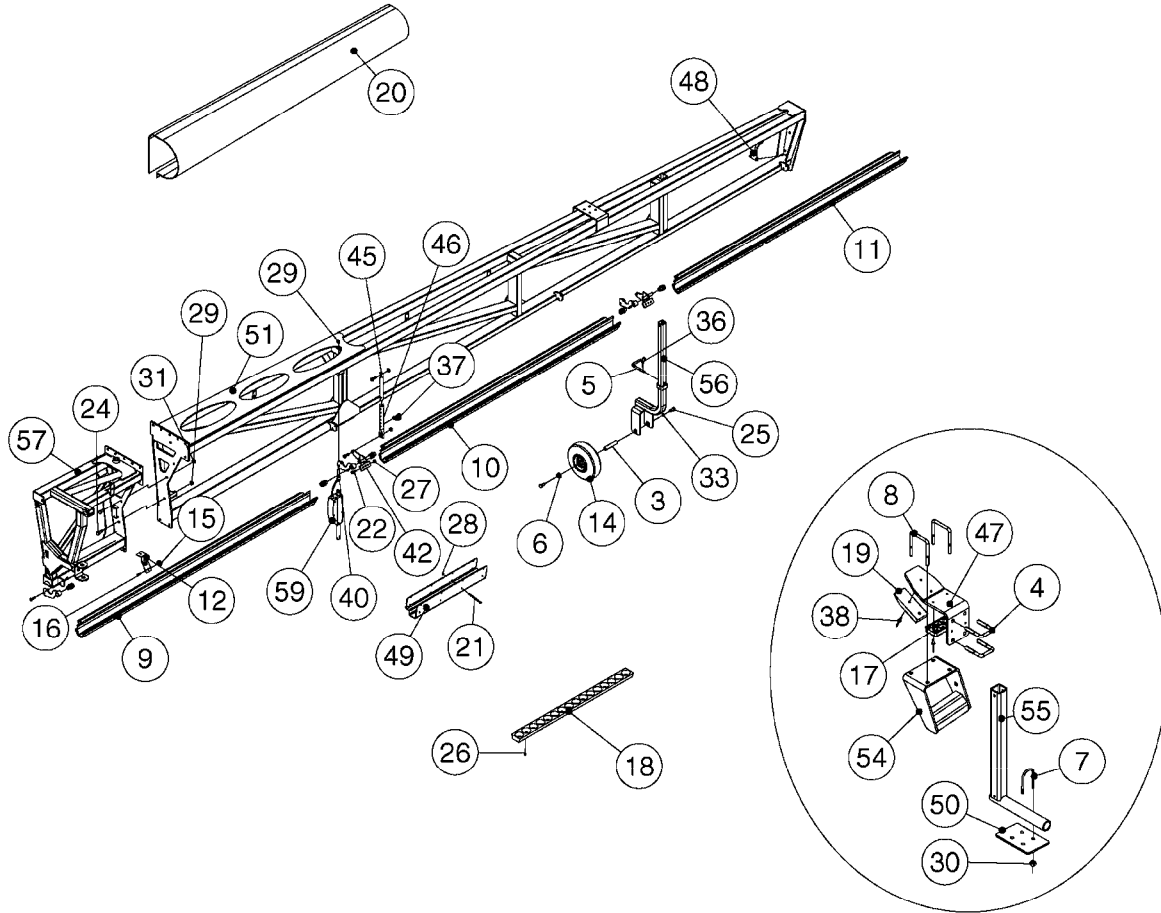

BOOM TF OUTER HAZ 2-FOLD 118'
D0730-HIN, 11:12:17