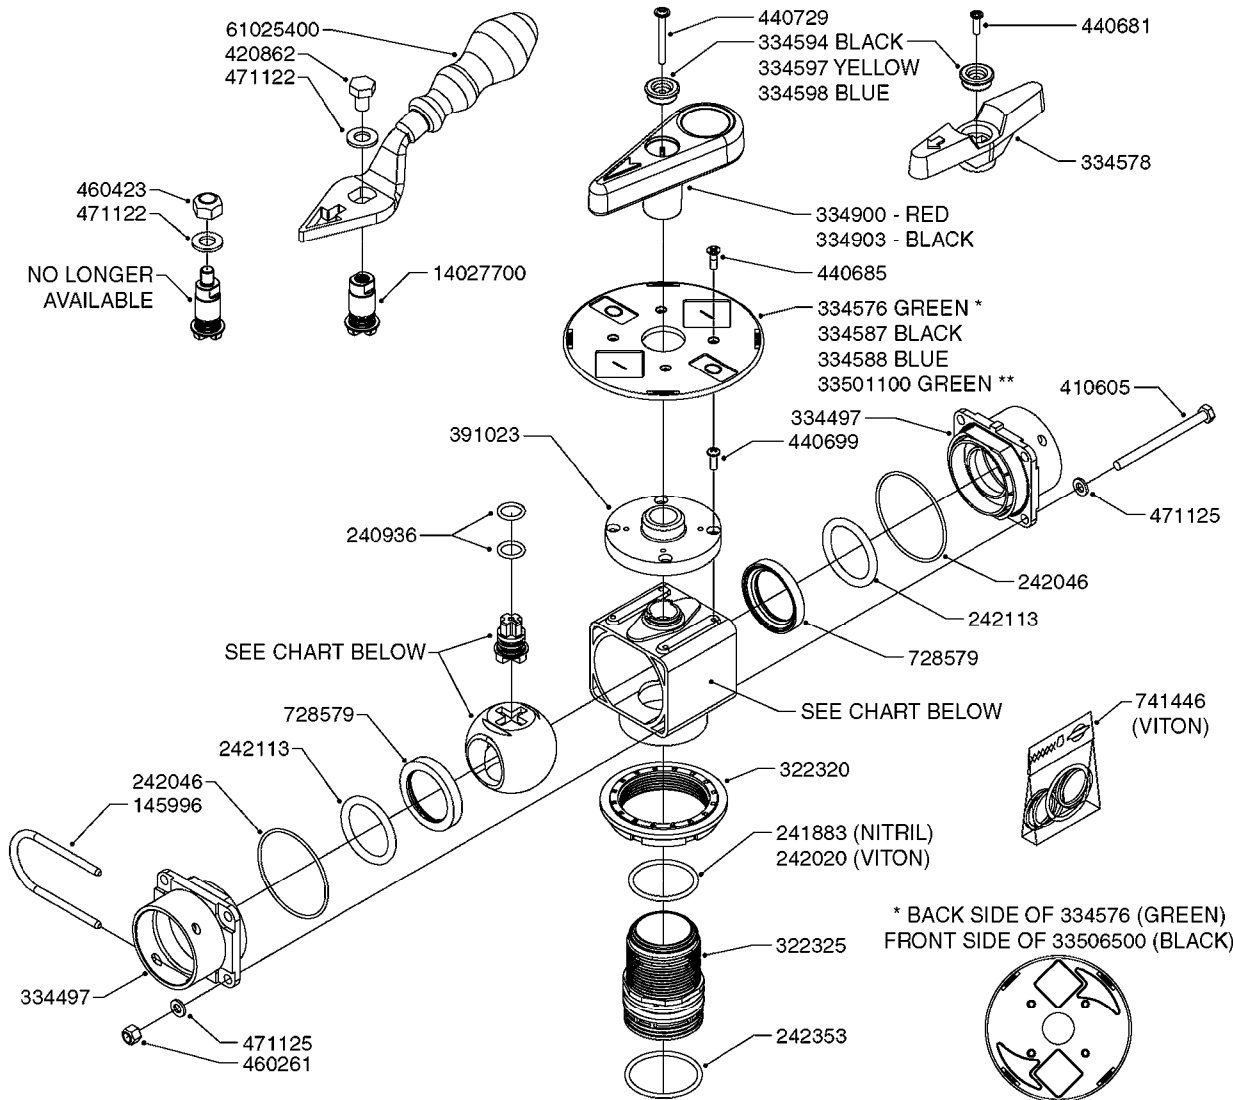

B0370

PRESSURE REGULATOR - S93 06
B0370-HIN, 12:05:16

Page 1

Date 07.02.2020 10:08

Pos.	parts-n°	order qty	description
1	145996	1	FITT.DK S-67 FORK
2	145997	1	FITT.DK S-93 FORK
3	440677	1	SCREW F. PLASTIC 5X20 SS
4	440695	1	BOLT CARRIAGE M8X25
5	440698	1	SCREW F.PLASTIC 6X18 SS HEXHD
6	460143	1	SELF LOCK NUT M8 SST A2 DIN985
7	480487	1	PIN M5X60 SLOTTED GALV
8	16244000	1	BRACKET FOR REG. NAV, PAINTED NAVIGATOR PLATFORM BRACKET
9	33510800	1	HOUSING F.PRESS.REG.S67/S93
10	44076200	1	SCREW WN5451 5X16 SS TORX
11	72374200	1	MOTOR HOUS.REG.1:150 ENCODER
12	72374300	1	REGUL S67/S93 ASSY W SS CONE
12	72425500	1	REGULATOR S67/S93 CROSS-DRILL
12	72678700	1	REGULATOR S67/S93 CROSS-DRILL CERAMIC COMPONENTS
13	72481600	1	BAG W. CONSOLE&SPINDLE COMPL
14	72678900	1	BAG W.CONE/CYL/GASKET CERAMIC CERAMIC COMPONENTS
14	74190800	1	BAG W.CONE/CYL. AND GASKET. SYNTAL
15	74187500	1	SWITCH 5A PRESS.REG REP.KIT 08