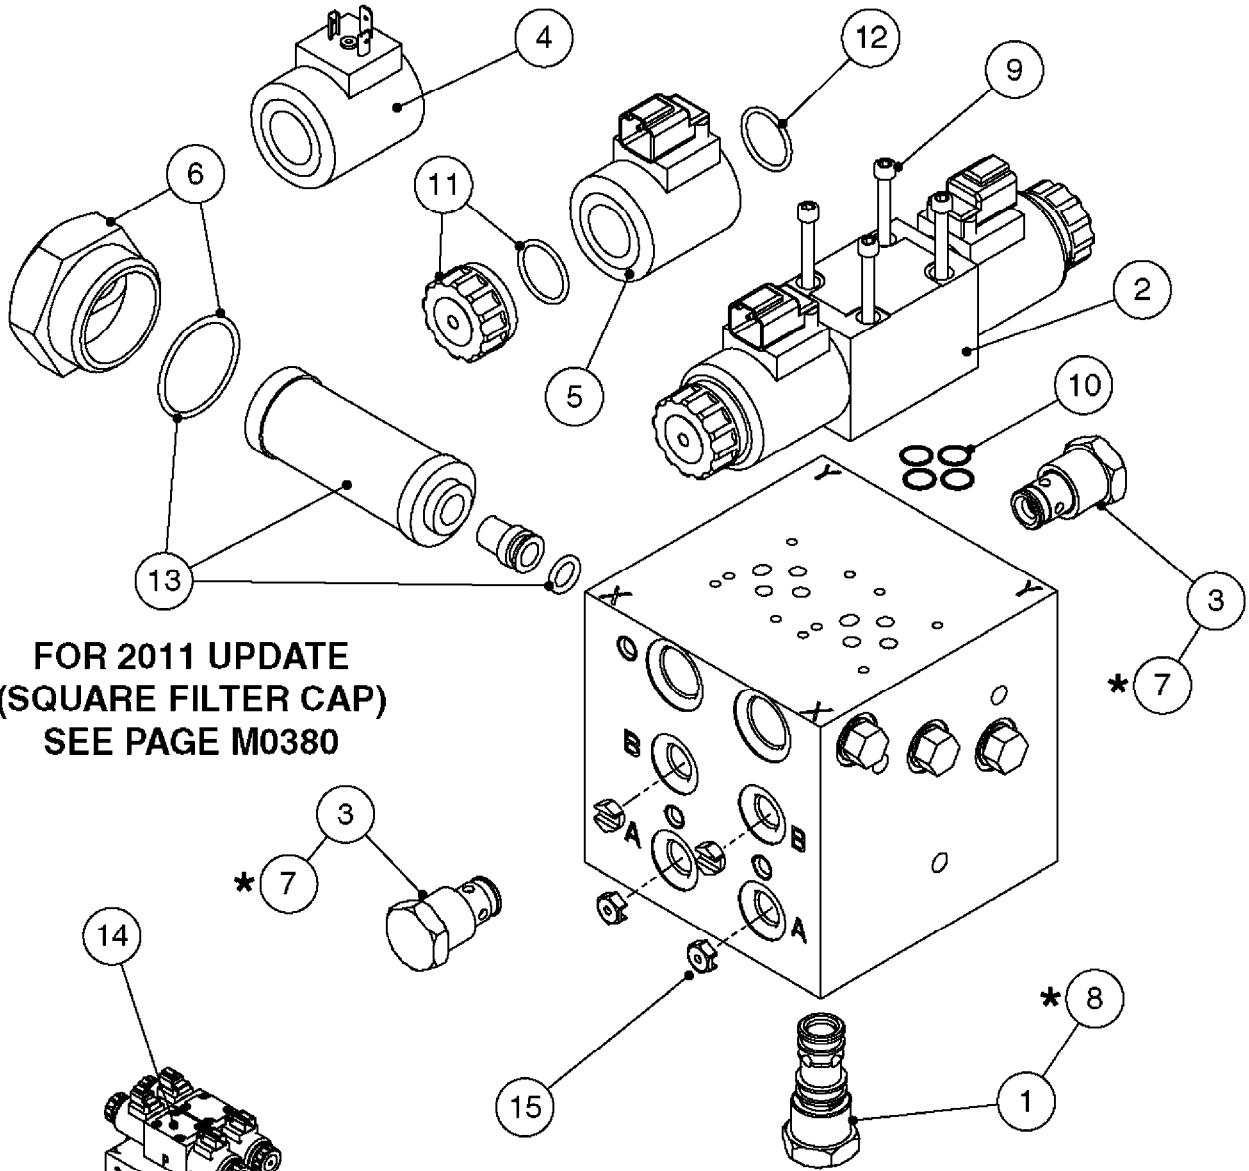

NORAC UC4 BOOM HEIGHT CONTROL
M0290-HIN, 01:01:16

Page 1
Date 07.02.2020 10:09

Pos.	parts-n°	order qty	description
1	410443	1	BOLT HEX 8.8 DEL M6X70
1	410605	1	BOLT HEX 8.8 DEL M6X80
2	460261	1	SPB/SPC BOOM
3	471124	1	NUT HEX M6X1.00 LOCK DIN985 A2 SS
4	16128603	1	WASHER, M6, Ø18/ 6.4X 1.6, SS
4	16128703	1	BRACKET F. SENSOR 60X60 TUBE SPB/SPC BOOM
5	26016303	1	BRACKET F. SENSOR 50x50 TUBE
6	26025903	1	FORCE BOOM (FTZ)
7	26026003	1	CONNECTOR RING CPC #11 NORAC
8	26026600	1	NORAC UC4+ ROLL SENSOR W/TEMP. CONFIRM NORAC P/N 45000
8	28055603	1	NORAC UC4+ ROLL SENSOR CONFIRM NORAC P/N 45001
9	28049503	1	NORAC CABLE VAR.RT.VLV DIN
10	28049603	1	3-PIN CONNECTORS/HIRSCHMAN
11	28050303	1	NORAC CABLE VAR.RT.VLV DEUTSCH
12	28050703	1	2-PIN CONNECTORS/DEUTSCH
13	28054303	1	NORAC CABLE EXTENSION
14	28055503	1	NORAC POWER CABLE
15	28055703	1	NORAC RUBBER TOP&BOLT F.SENSOR DIA.30MMX30MMX8MM
16	28085900	1	NORAC UC4+ OPEN CTR. CABLE
17	28086200	1	PARALIFT INTERFACE CABLE NORAC
18	28086300	1	NORAC VALVE MOUNTING HARDWARE
19	28086400	1	NORAC VALVE CABLE ROLL PIGTAIL
20	28086500	1	SENSOR BRANCH CABLE NORAC
21	28086600	1	CAN NODE DUAL CABLE NORAC
22	70112503	1	UC4 DISPLAY PANEL NORAC
23	78216100	1	UC4 ULTRASONIC SENSOR
			UC4 SENSOR MOUNTING BKT. NORAC
			FOAM DISC F. SENSOR NORAC
			UC4+ ROLL SENSOR KIT '11 HIN INCLUDES NORAC P/N 45000 & 45001
			NORAC VALVE BLOCK COMP, DEUTSCH CON.

FOR 2011 UPDATE
(SQUARE FILTER CAP)
SEE PAGE M0380

COMPLETE
ASSEMBLY

* SEAL KITS

M0300