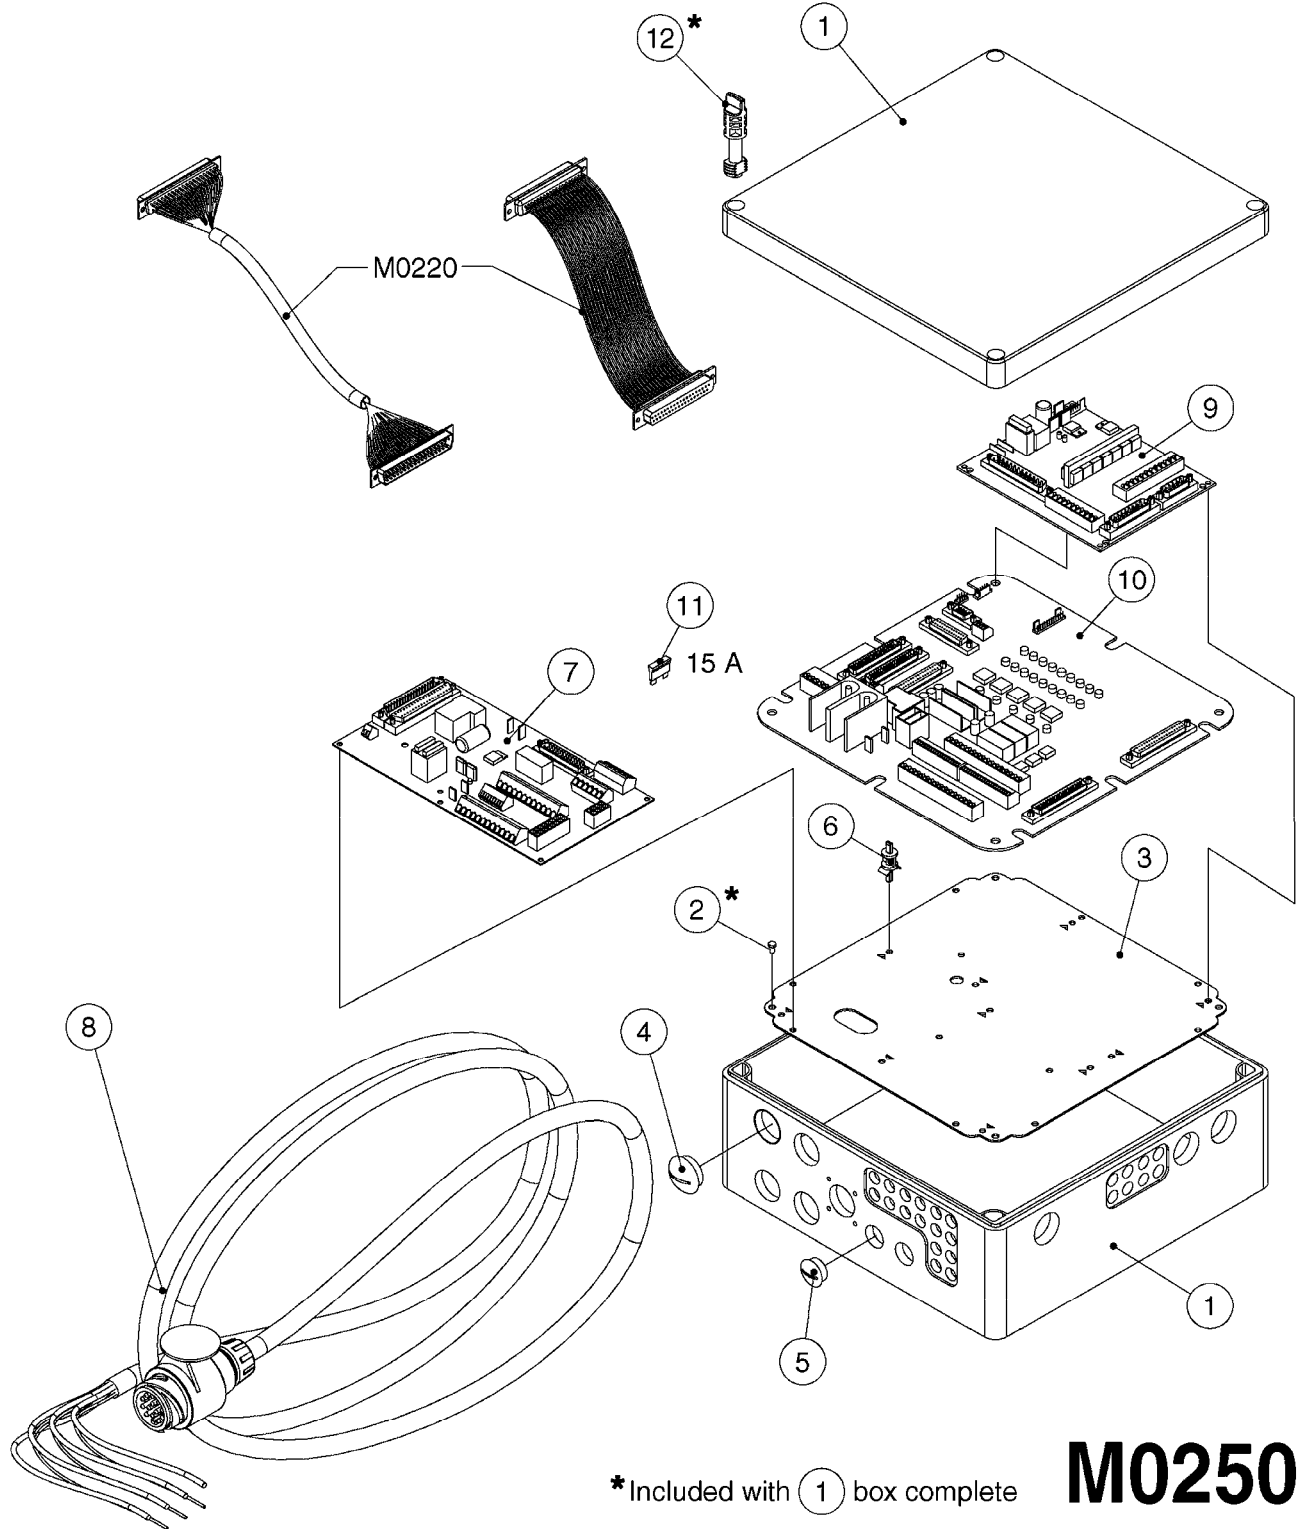

POWER SUPPLY CABLES
M0240-HIN, 01:01:16

Page 0

Date 07.02.2020 10:09

M0240

POWER SUPPLY CABLES
M0240-HIN, 01:01:16

Page 1

Date 07.02.2020 10:09

parts-n°	order qty	description
261605	1	Fuse 25A ATOF Series
983070	1	CABLE 2X6²
16112800	1	BRACKET F.12V POWER CABLE/PLUG
28048000	1	PLUG 3-POL DIN 9680 FEM.CHASS
72266300	1	CABLE 12VDC POWER F. TRACTOR