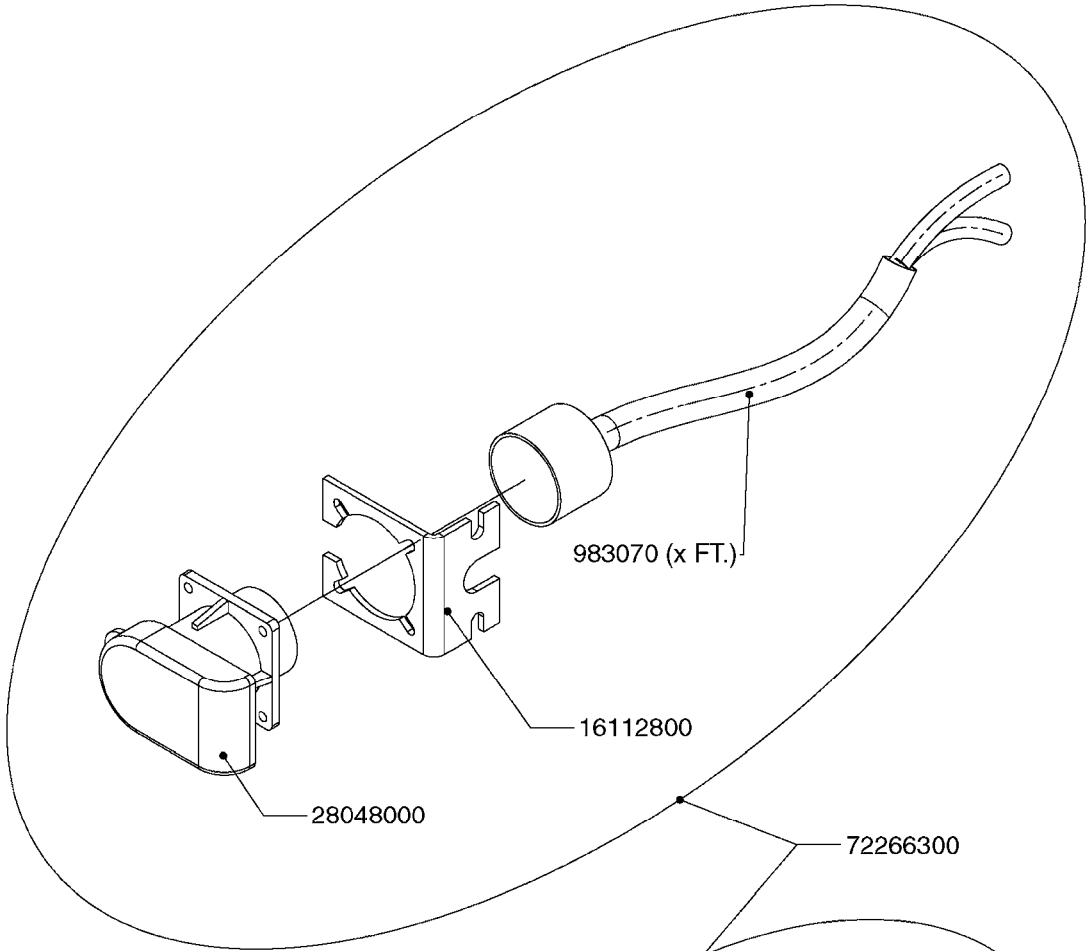

POWER SUPPLY CABLES
M0240-HIN, 01:01:16

Page 0

Date 07.02.2020 10:09