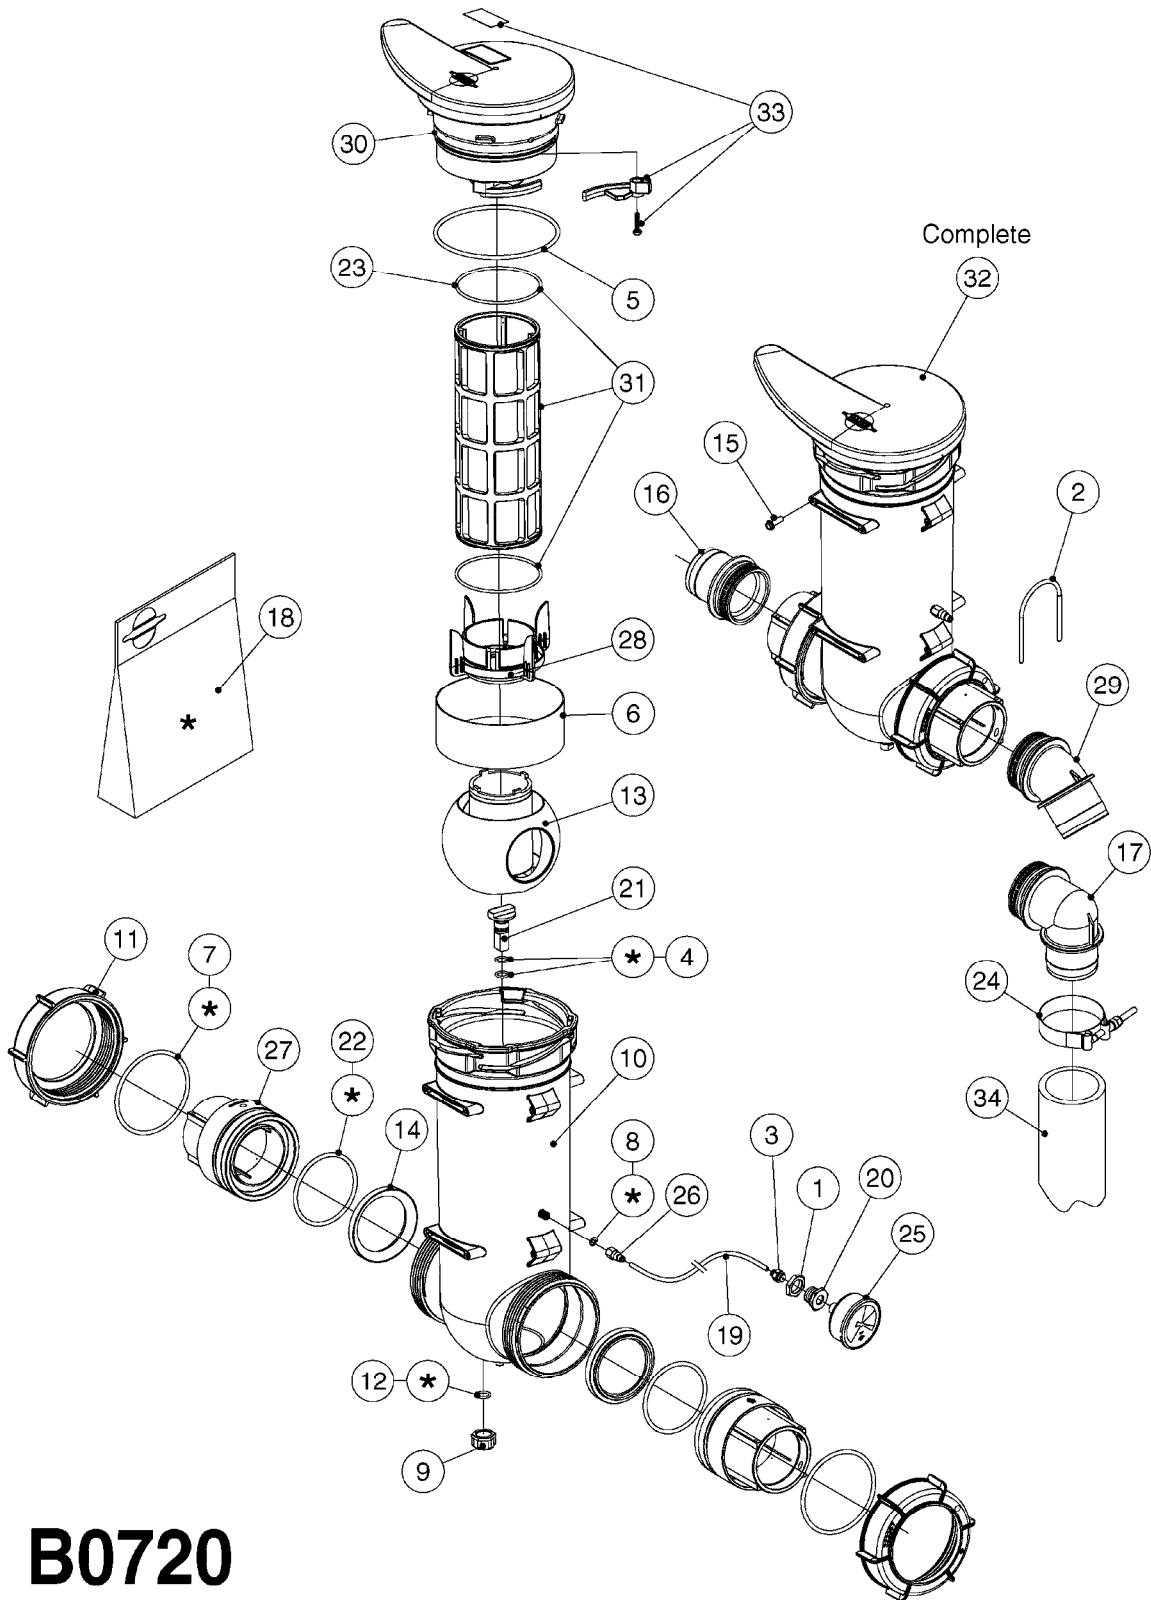

S-67 CHECK VALVE
(NON-THREADED)

S-67 CHECK VALVE
(THREADED)

FOR FITTINGS AND
HOSES, SEE SECTION L

B0640

CHECK VALVES - S67 (2011)
B0640-HIN, 15:10:19

Page 1

Date 07.02.2020 10:08

Pos.	parts-n°	order qty	description
1	145996	1	FITT.DK S-67 FORK
2	242353	1	O-RING 3 X 44.2 VITON
3	334231	1	FITT.DK S-67 STR.1"
3	334232	1	FITT.DK S-67 STR.1-1/4"
4	72432400	1	FITT.DK S-67 CONNEC W.CHK SEAT
5	72819200	1	CHECK VALVE S67 2012 THREADED
6	72819300	1	CHECK VALVE S67 2012 NO THREAD
7	72878800	1	CHECK VALVE S67 SUBASSEMBLY 2013 INCLUDED WITH #5 & #6