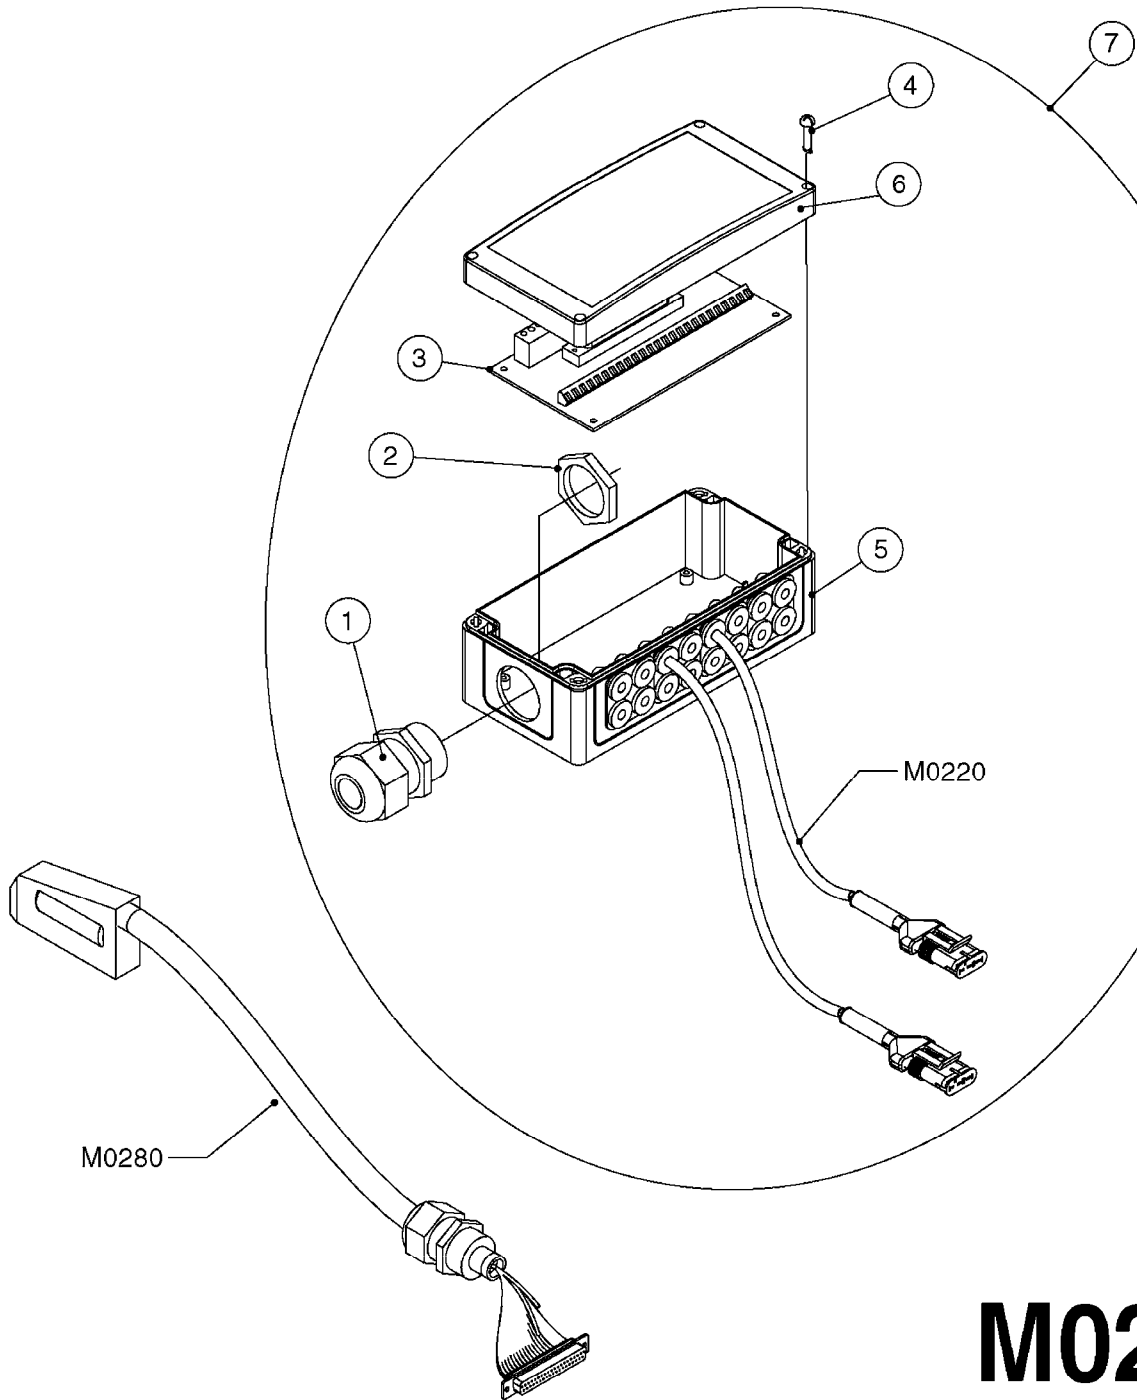

M0220

CABLES
M0220-HIN, 12:05:18

Page 1
Date 07.02.2020 10:09

Pos.	parts-n°	order qty	description
1	262150	1	SCREW ASSM.FOR D-SUB PLUG
2	26004900	1	CABLE FEM/MALE 37P L=9.5M
3	26005900	1	WIRE 37/37 POLE DAH/JOB COM
4	26006000	1	LEAD F AMP SUPERSEAL 3 WAYS L1,5M
4	26006100	1	CABLE L = 5.00M, AMP, MALE, 3P
4	26007000	1	CABLE L = 0.20M, AMP, MALE, 3P
4	26007100	1	CABLE L = 9.00M, AMP, MALE, 3P
4	26007200	1	CABLE 3POL AMP FEMALE L13M
5	26006200	1	CABLE L = 4.50M, AMP, MALE, 2P
5	26006300	1	CABLE L = 0.50M, AMP, MALE, 2P
5	26006400	1	CABLE L = 0.75M, AMP, MALE, 2P
5	26006500	1	CABLE L = 1.50M, AMP, MALE, 2P
5	26006600	1	CABLE L = 9.00M, AMP, MALE, 2P
6	26006700	1	CABLE L = 0.12M, AMP, FEMALE, 2P
7	26006800	1	CABLE L = 1.00M, AMP, FEMALE, 2P
8	26007300	1	CABLE L = 1.00M, AMP, FEMALE, 3P
9	26007400	1	CABLE L = 3.00M, AMP, EXT, 3P
9	26009800	1	CABLE L = 0.50M, AMP, EXT, 2P
10	26007500	1	CABLE FEM/FEM 15P L=3.5M
11	26016900	1	CABLE DB25M - DB25F L=8.5m
12	72450600	1	CAP F. AMP SUPER SEAL 2P PLUG
13	72450700	1	CAP F. AMP SUPER SEAL 3P PLUG
14	72450800	1	CAP F. AMP SUPER SEAL 4P PLUG