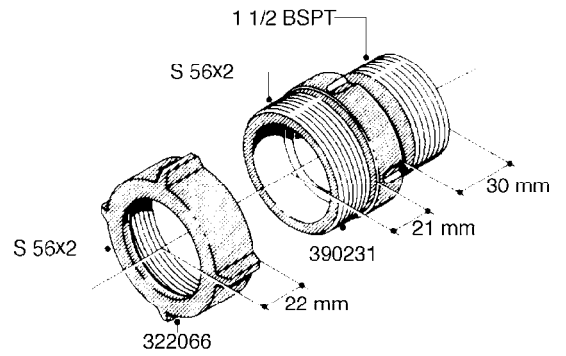

L0080

FITTINGS - S-53
L0080-HIN, 12:09:17

Page 1

Date 07.02.2020 10:09

Pos.	parts-n°	order qty	description
1	145995	1	FITT.DK S-53 FORK
2	241973	1	O-RING Ø3 X 44.2 70 SHORES NITRIL NITRIL (BLACK)
2	242353	1	O-RING 3 X 44.2 VITON VITON (BROWN)
3	242109	1	O-RING D32.2x3.0 NITRIL (BLACK)
3	242354	1	O-RING D32.2X3.0 VITON VITON (BROWN)
4	322103	1	FITT.DK S-53 BULKHEAD
5	322107	1	FITT.DK S-53 BULKHEAD NUT
6	322110	1	FITT.DK S-53 ELB. 1/2" BSP
7	322352	1	FITT.DK S-53 TEE
8	334229	1	FITT.DK S-53 STR.3/4"
9	334260	1	GASKET F. S-53 BULKHEAD
10	334564	1	FITT.DK S-67 TO S-53 ADAPTER
11	391100	1	FITT.DK S-53THREAD INS.1/2"BSP
12	726463	1	FITT.DK S53 BULKHEAD W/GASKET
13	726552	1	FIT.DK S-53X90 1/2" BSP,O-RING
14	726556	1	FITT.DK S-53 HB 1/2" W/O-RING
15	726558	1	FITT.DK S53 STR. 3/4" W.ORING
16	726559	1	FITT DK. S-53 HB 1" W/O-RING
17	726568	1	FITT.DK.S-53 HB 1/2"90 W/O-RING
18	726570	1	FITT.DK S-53 ELB.3/4" W.ORING
19	726571	1	FITT.DK S-53 ELB.1", W ORING
20	726578	1	FITT.DK S53 PLUG WITH O-RING
21	728561	1	FITT.DK. S67M - S53F REDUCER