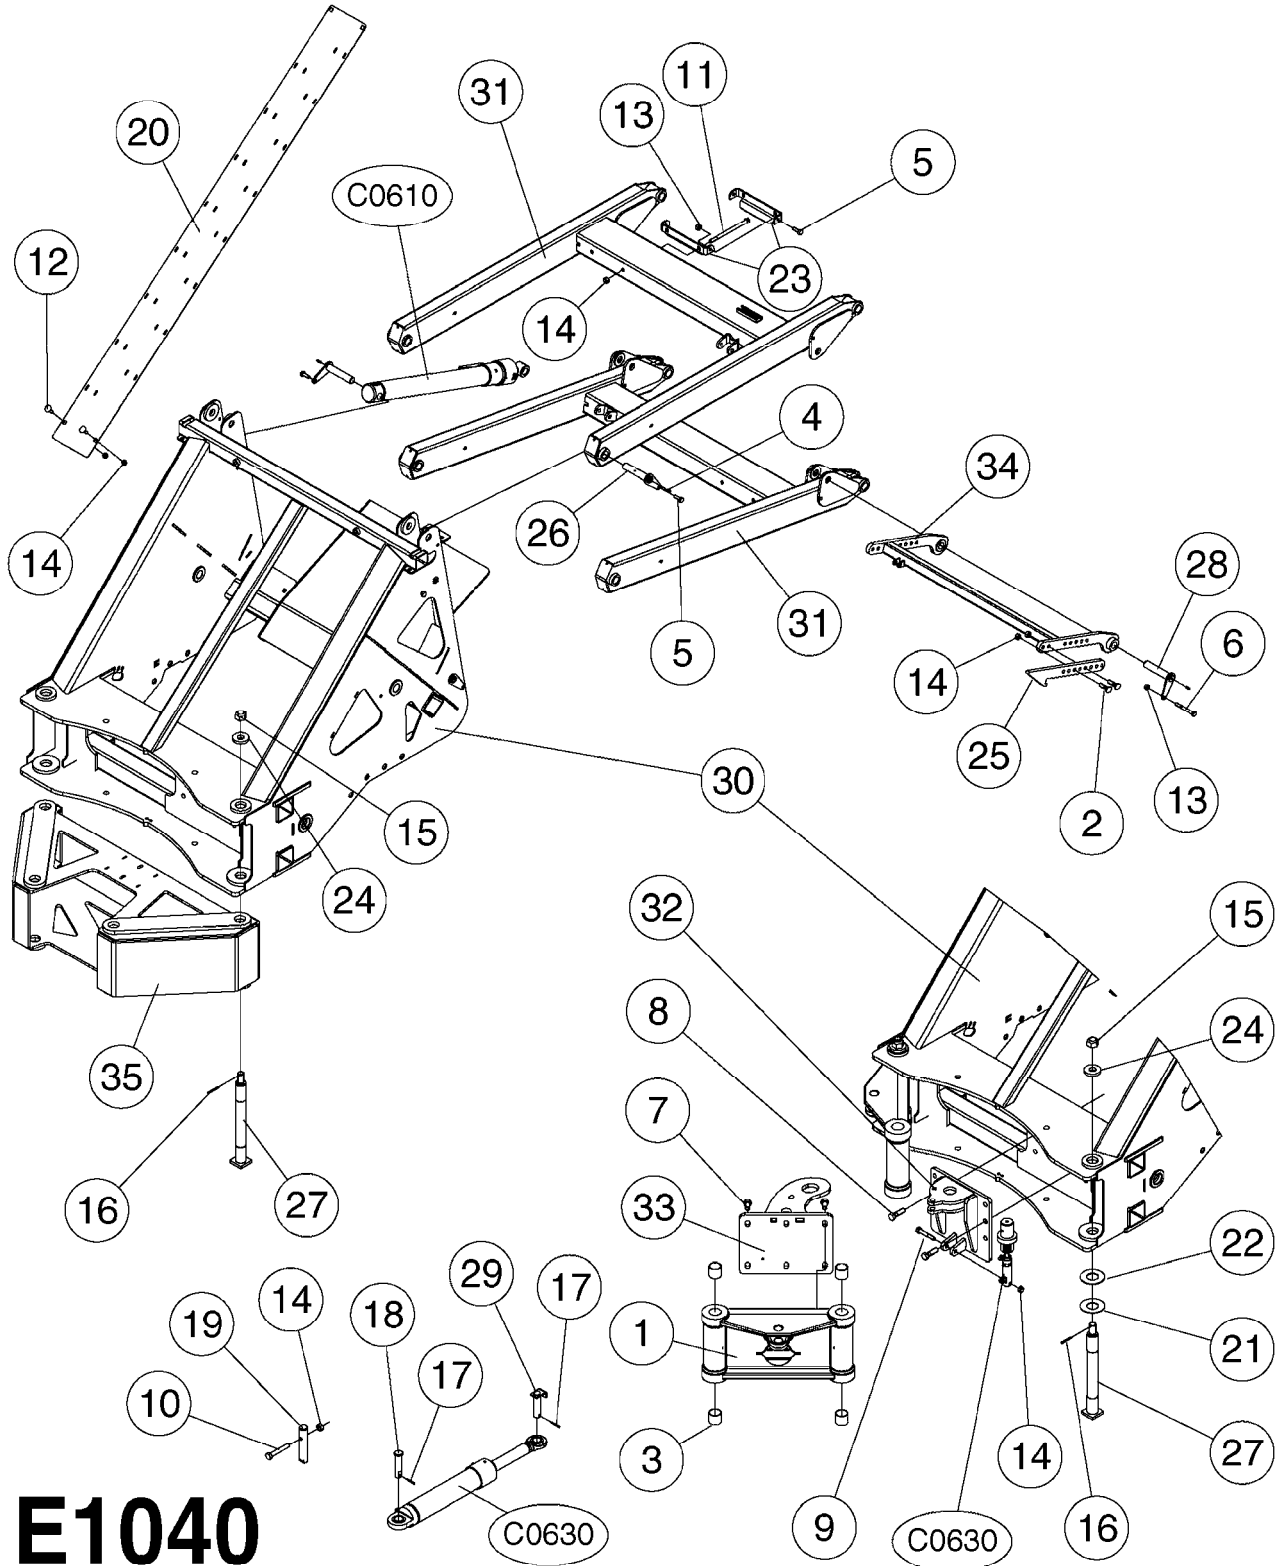

SWIVEL HOSE GUARD
E1020-HIN, 17:11:16

E1020

SWIVEL HOSE GUARD
E1020-HIN, 17:11:16

Page 1

Date 07.02.2020 10:08

Pos.	parts-n°	order qty	description
1	165557	1	WASHER D28.0/D12.2X2.0 SS
2	421046	1	BOLT HEX M8X25/25 A2 SS DIN933
3	421222	1	BOLT HEX 8.8 DEL M10X75 FT
4	460143	1	SELF LOCK NUT M8 SST A2 DIN985
5	460423	1	NUT HEX M10X1.50 LOCK DIN985A2 SS
6	480126	1	PIN COTTER M4X30
7	15118200	1	HOSE & TUBE HOLDER NCM
8	16143600	1	HOSE AND CABLE HOLDER TOP
9	16160900	1	HOSE AND CABLE GUARD 160X502MM
9	16187700	1	HOSE AND CABLE GUARD 160X402MM
10	61042200	1	HOSE AND CABLE HOLDER PIVOT
11	92703203	1	HOSE R X3/4" X300PSI WP X0012"
12	92712403	1	HOSE R X1" X300PSI WP X0012"