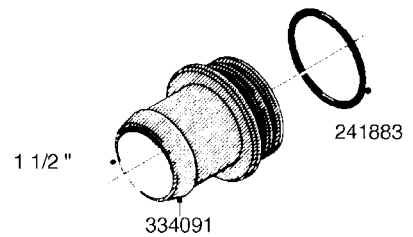

L0080

FITTINGS - S-53
L0080-HIN, 12:09:17

Page 1

Date 07.02.2020 10:09

Pos.	parts-n°	order qty	description
1	145995	1	FITT.DK S-53 FORK
2	241973	1	O-RING Ø3 X 44.2 70 SHORES NITRIL NITRIL (BLACK)
2	242353	1	O-RING 3 X 44.2 VITON VITON (BROWN)
3	242109	1	O-RING D32.2x3.0 NITRIL (BLACK)
3	242354	1	O-RING D32.2X3.0 VITON VITON (BROWN)
4	322103	1	FITT.DK S-53 BULKHEAD
5	322107	1	FITT.DK S-53 BULKHEAD NUT
6	322110	1	FITT.DK S-53 ELB. 1/2" BSP
7	322352	1	FITT.DK S-53 TEE
8	334229	1	FITT.DK S-53 STR.3/4"
9	334260	1	GASKET F. S-53 BULKHEAD
10	334564	1	FITT.DK S-67 TO S-53 ADAPTER
11	391100	1	FITT.DK S-53THREAD INS.1/2"BSP
12	726463	1	FITT.DK S53 BULKHEAD W/GASKET
13	726552	1	FIT.DK S-53X90 1/2" BSP,O-RING
14	726556	1	FITT.DK S-53 HB 1/2" W/O-RING
15	726558	1	FITT.DK S53 STR. 3/4" W.ORING
16	726559	1	FITT DK. S-53 HB 1" W/O-RING
17	726568	1	FITT.DK.S-53 HB 1/2"90 W/O-RING
18	726570	1	FITT.DK S-53 ELB.3/4" W.ORING
19	726571	1	FITT.DK S-53 ELB.1", W ORING
20	726578	1	FITT.DK S53 PLUG WITH O-RING
21	728561	1	FITT.DK. S67M - S53F REDUCER