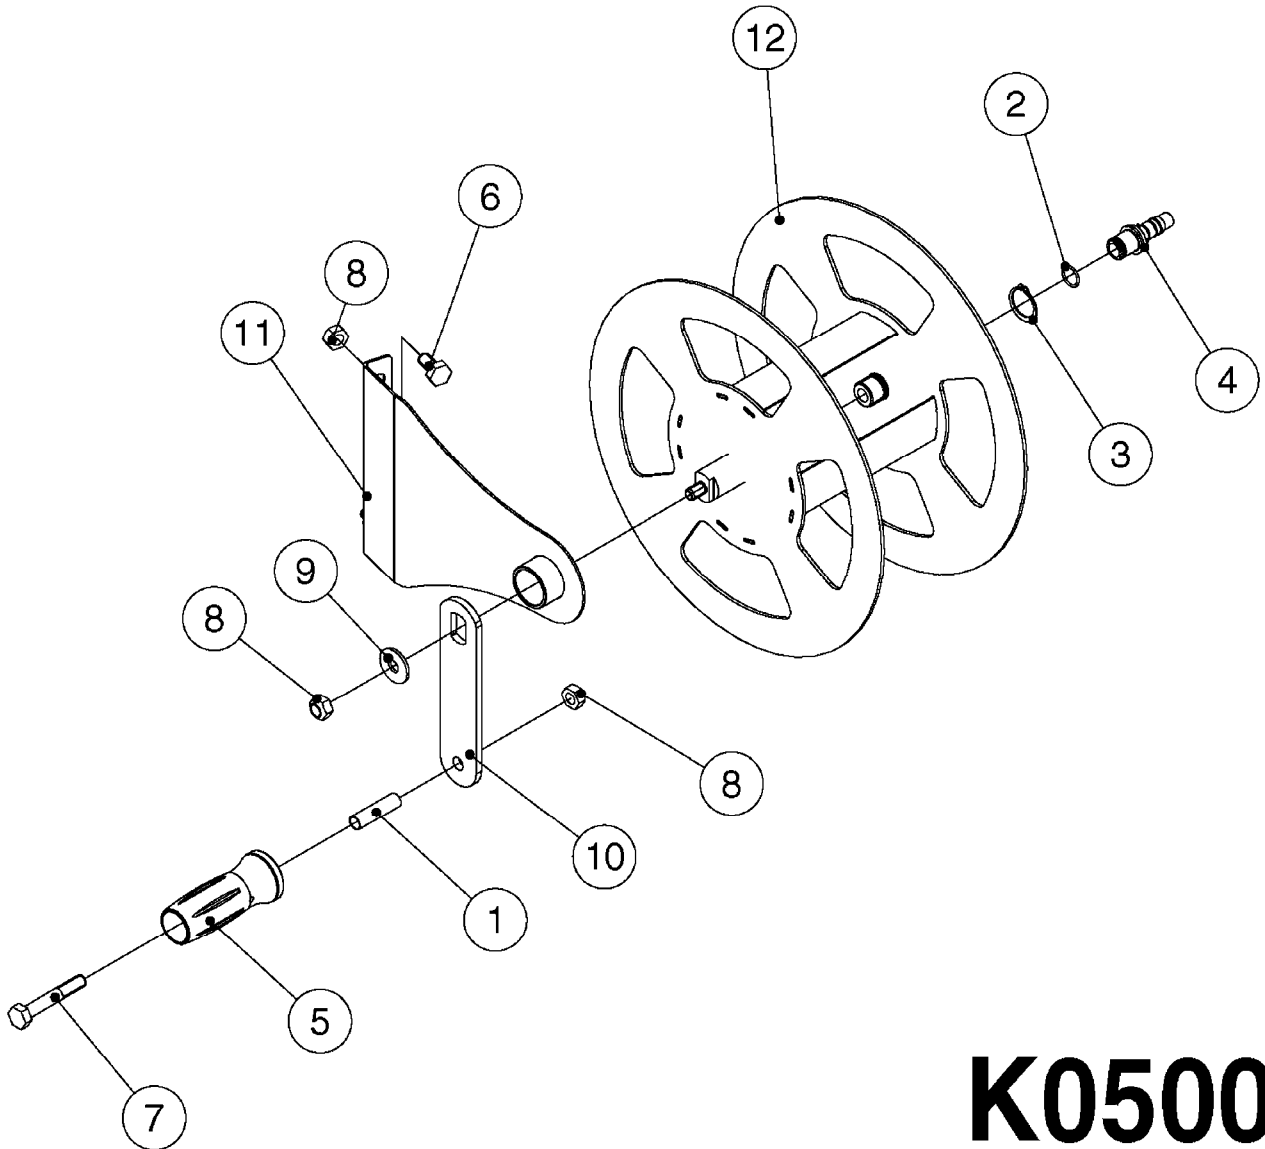

K0500

HOSE REEL - COMMANDER
K0500-HIN, 01:01:16

Page 1

Date 07.02.2020 10:08

Pos.	parts-n°	order qty	description
1	159912	1	BUSHING 12.0/10.2 - 45.5
2	242003	1	O-RING D14.1X1.6 VITON
3	281982	1	SNAP-RING OUTER 26X1.2 DIN4711
4	332905	1	FITT.DK HB 1/2" F. 3/4" CAP
5	334104	1	GRIP
6	420604	1	BOLT HEX 8.8 DEL M10X25 FT DIN933
7	420626	1	BOLT HEX 8.8 DEL M10X20 FT
8	460423	1	NUT HEX M10X1.50 LOCK DIN985A2 SS
9	471140	1	WASHER D30/D10.5X2.5 STAINLESS
10	16118400	1	ARM FOR HANDLE ON HOSE REEL
11	61032400	1	SIDE BRACKET F. HOSE REEL
12	63036500	1	HOSE REEL FOR HOSE