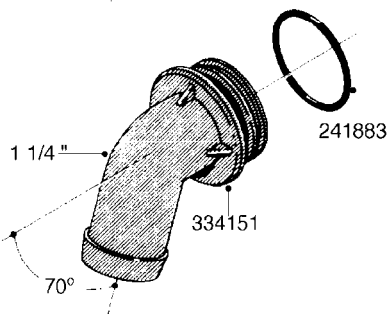

L0080

FITTINGS - S-53
L0080-HIN, 12:09:17

Page 1

Date 07.02.2020 10:09

Pos.	parts-n°	order qty	description
1	145995	1	FITT.DK S-53 FORK
2	241973	1	O-RING Ø3 X 44.2 70 SHORES NITRIL NITRIL (BLACK)
2	242353	1	O-RING 3 X 44.2 VITON VITON (BROWN)
3	242109	1	O-RING D32.2x3.0 NITRIL (BLACK)
3	242354	1	O-RING D32.2X3.0 VITON VITON (BROWN)
4	322103	1	FITT.DK S-53 BULKHEAD
5	322107	1	FITT.DK S-53 BULKHEAD NUT
6	322110	1	FITT.DK S-53 ELB. 1/2" BSP
7	322352	1	FITT.DK S-53 TEE
8	334229	1	FITT.DK S-53 STR.3/4"
9	334260	1	GASKET F. S-53 BULKHEAD
10	334564	1	FITT.DK S-67 TO S-53 ADAPTER
11	391100	1	FITT.DK S-53THREAD INS.1/2"BSP
12	726463	1	FITT.DK S53 BULKHEAD W/GASKET
13	726552	1	FIT.DK S-53X90 1/2" BSP,O-RING
14	726556	1	FITT.DK S-53 HB 1/2" W/O-RING
15	726558	1	FITT.DK S53 STR. 3/4" W.ORING
16	726559	1	FITT DK. S-53 HB 1" W/O-RING
17	726568	1	FITT.DK.S-53 HB 1/2"90 W/O-RING
18	726570	1	FITT.DK S-53 ELB.3/4" W.ORING
19	726571	1	FITT.DK S-53 ELB.1", W ORING
20	726578	1	FITT.DK S53 PLUG WITH O-RING
21	728561	1	FITT.DK. S67M - S53F REDUCER