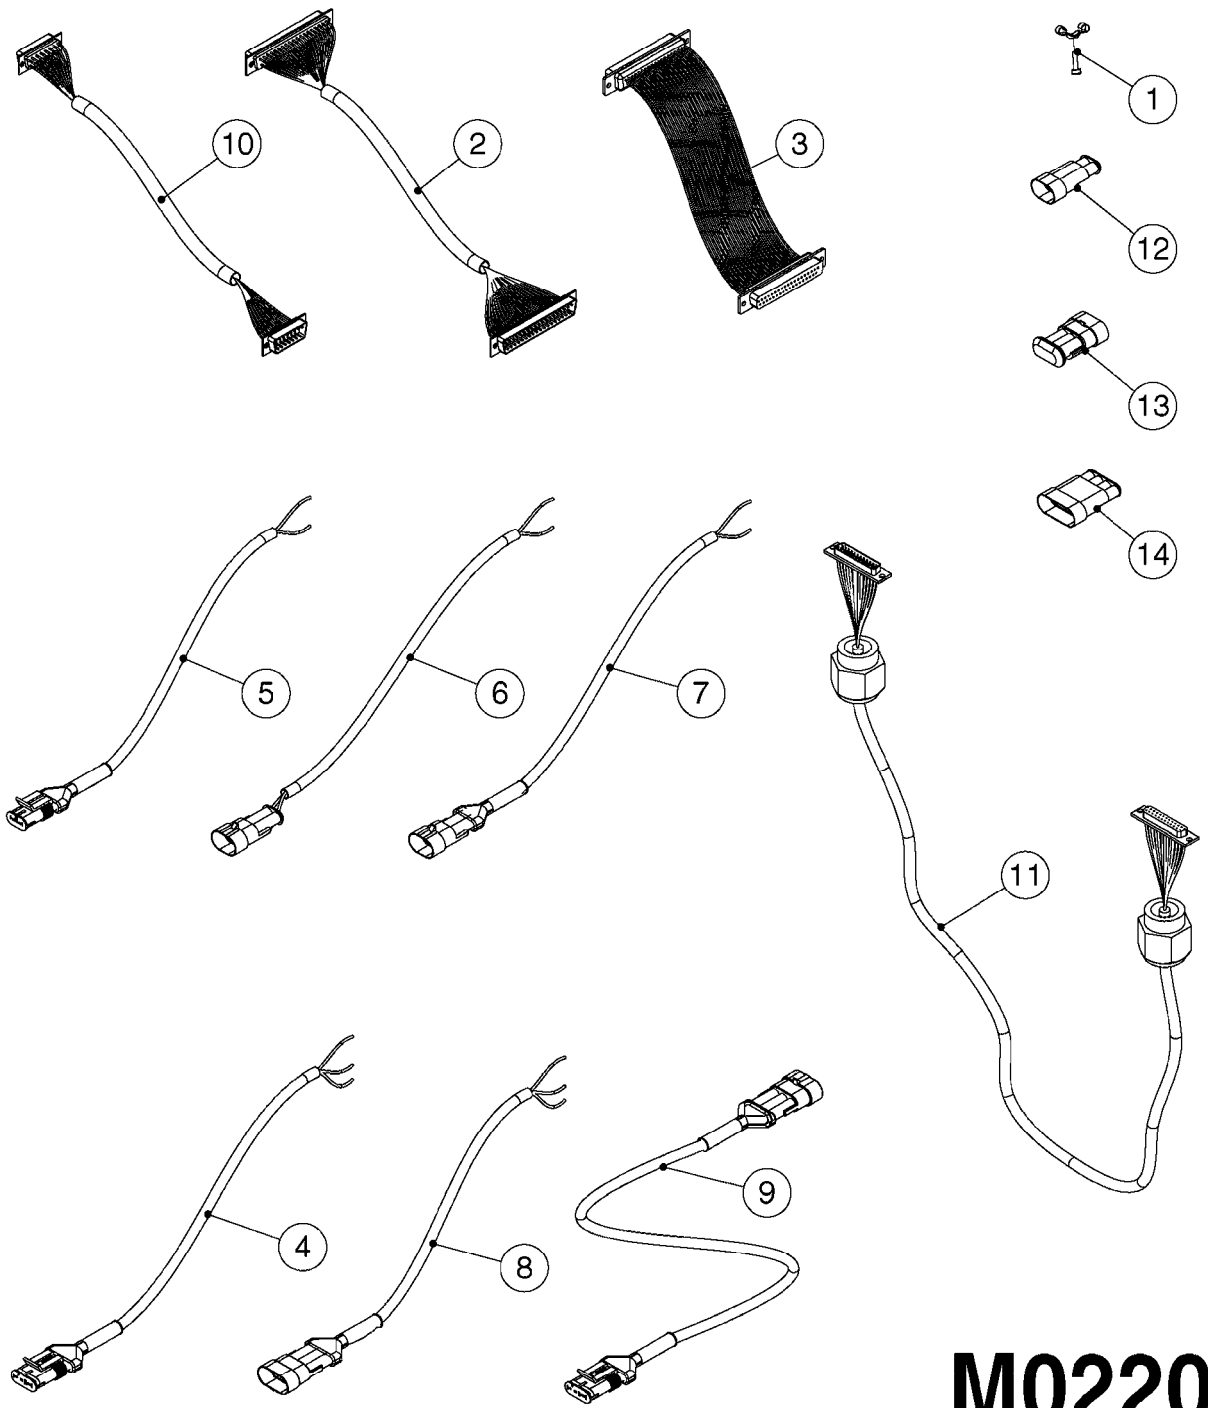

13 COMPLETE ASSEMBLY

COMPLETE ASSEMBLIES
WHOLEGOODS ITEMS

M0160

TRAFFIC LIGHT KIT
M0160-HIN, 13:08:19

Page 1
Date 07.02.2020 10:09

Pos.	parts-n°	order qty	description
1	410266	1	BOLT HEX 8.8 DEL M6X120
1	410421	1	BOLT HEX M6X110 DIN931-A2 SS
1	410524	1	BOLT HEX 8.8 DEL M6X100
1	410605	1	BOLT HEX 8.8 DEL M6X80
2	410362	1	BOLT HEX 8.8 SS M6X20
3	460261	1	NUT HEX M6X1.00 LOCK DIN985 A2 SS
4	16022303	1	BRACKET 100MM TUBE
5	16022403	1	BRACKET 60MM TUBE
6	16025603	1	BRACKET TAIL LIGHT DUAL LAMP
7	26004703	1	HARNESS 13' EXT 4 WIRE WP
8	26004903	1	TAIL LIGHT GREEN WIRE LH
8	26005003	1	TAIL LIGHT YELLOW WIRE RH
9	26005103	1	PLUG 7-PIN AG TAIL LIGHT
10	26005403	1	LENS BLACK BEFORE 2009
10	26017003	1	LENS RED
11	26016903	1	LENS AMBER
12	26032703	1	HARNESS COMPLETE, TAIL LIGHT, 2013
13	83308603	1	TRAFFIC LIGHT KIT