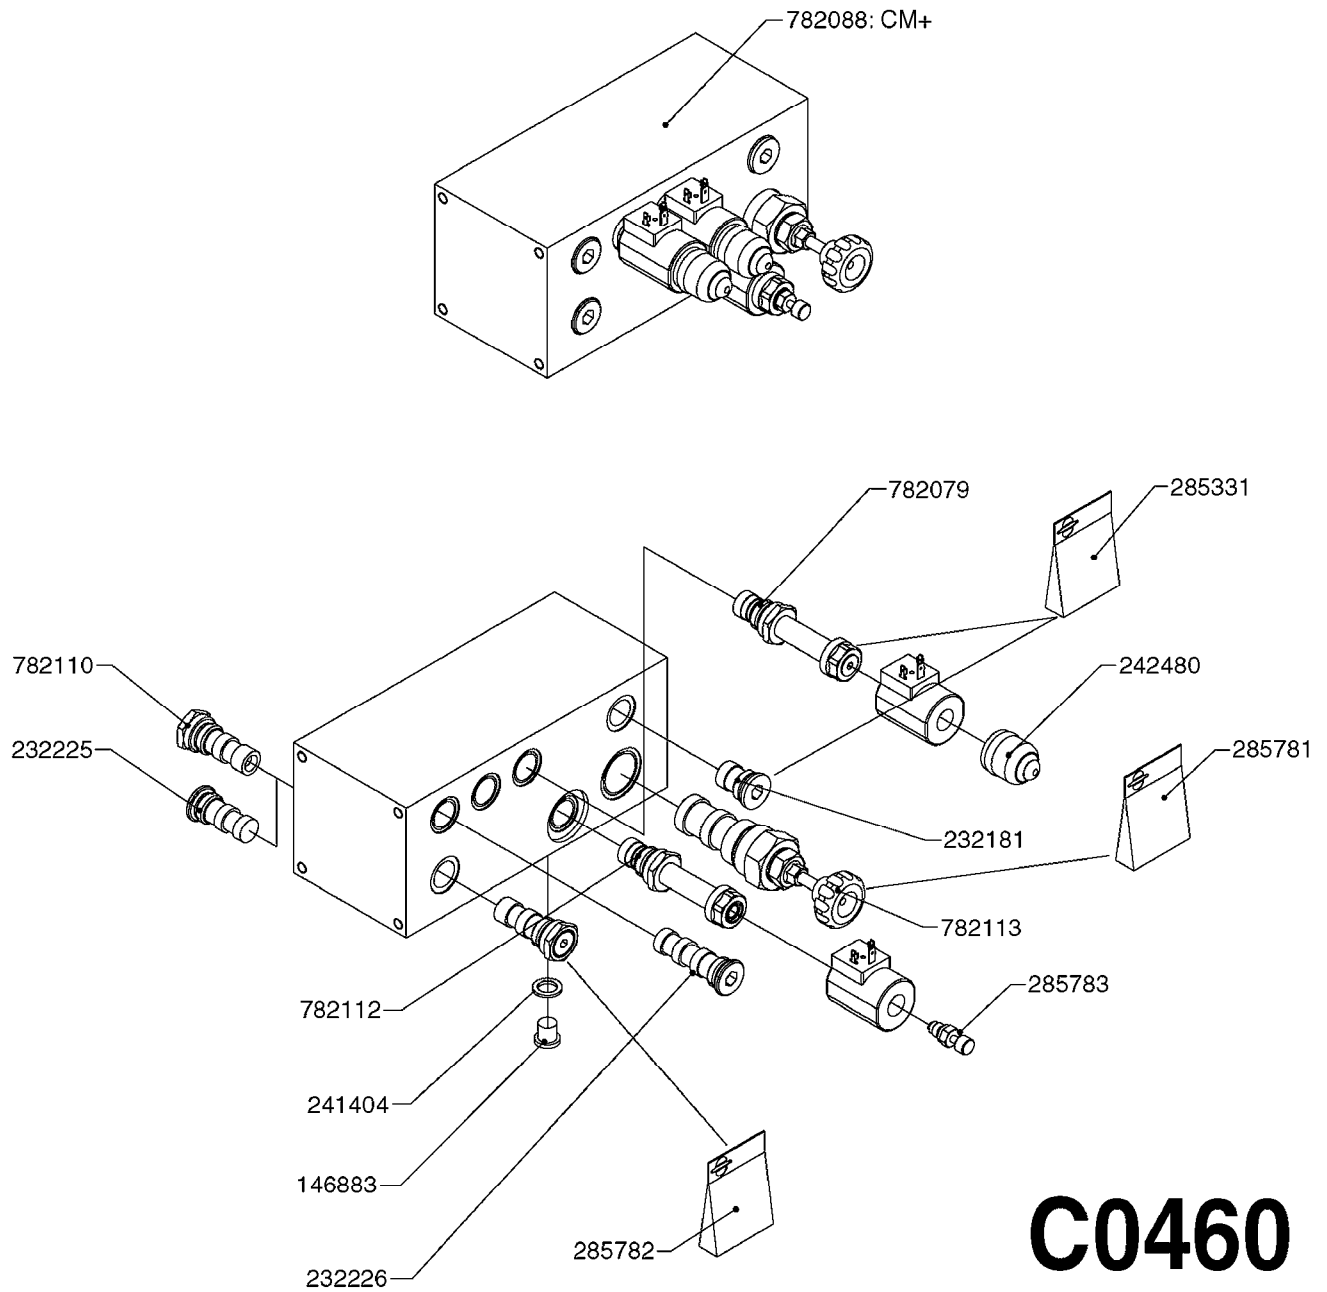

DAH VALVES (COMATROL) '9
C0460-HIN, 01:01:16

Page 1
Date 07.02.2020 10:08

parts-n°	order qty	description
146883	1	PLUG 1/4"RG NV=17 L=15 SS
232181	1	PLUG F DH HYD. VALVE
232225	1	PLUG NCS 06/3
232226	1	PLUG NCS 06/4
241404	1	DOWTY SEAL 1/4"
242480	1	DUST COVER F. HYD. VALVE
285331	1	SEAL KIT F. HZ HYD.SOLENOID 96
285781	1	SEAL KIT F.NCS 12/3
285782	1	SEAL KIT F.NCS 06/4
285783	1	BRASS VALVE F.EVH 06
782079	1	CARTRIDGE VALVE
782088	1	HY BLOCK CM+ TWIN
782110	1	NON RETURN VALVE F. STEERTRACK
782112	1	HY SOLENOID VALVE/MAG 12VDC
782113	1	FLOW REGULATOR VALVE