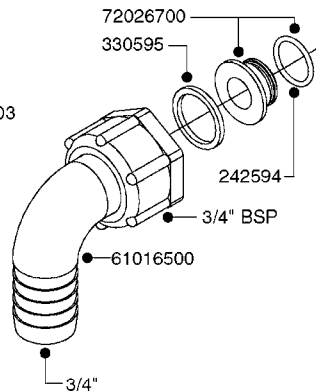

L0040

FITTINGS - NIPPLES & ELBOWS
L0040-HIN, 01:01:16

Page 1

Date 07.02.2020 10:09

parts-n°	order qty	description
10530803	1	FITT.PO.SE 2.00X2.00 45 DEG.
320191	1	FITT.DK ELB 3/8' BSP 45 DEGREE
320482	1	FITT.DK ELB. 1/2" BSP 60 DEG.
320596	1	FITT.DK ELB 3/8'-1/2'BSP 45DEG
320607	1	FITT.DK HN 3/8M X 3/8F BSP LNG
320633	1	FITT.DK HN 3/8"M X 3/8"F BSP
321451	1	FITT.DK ELB.1-1/2 X1-1/4 80DEG
321532	1	FITT.DK REDUC 3/4' X 1/2' BSP
390233	1	FITT.DK REDUC 1-1/2" X 1" BSP

L0050

FITTINGS - HOSE CONNECTORS
L0050-HIN, 01:01:16

Page 1
Date 07.02.2020 10:09

parts-n°	order qty	description
242594	1	O-RING D14 X 1.78 SCH.70-EPDM
320294	1	FITT.DK TEE 3/8X3/8HB X1/2"BSP
320305	1	FITT.DK HB 3/4'- 3/4' BSP
320386	1	FITT.DK TEE 3/8X3/8HB X3/8"BSP
320397	1	FITT.DK ELB 3/8"HB X 3/8" BSP
320401	1	FITT.DK TEE 1/2X1/2HB X1/2"BSP
320412	1	FITT.DK TEE 1/2X1/2HB X3/8'BSP
320423	1	FITT.DK ELB 1/2'HB X 3/8' BSP
320891	1	FITT.DK HB 3/8'- 3/8' BSP
320972	1	FITT.DK HB 5/16'- 1/4' BSP
322046	1	FITT.DK TEE 1/2X1/2HB X3/4'BSP
322048	1	FITT.DK TEE 3/4X3/4HB X3/4'BSP
330595	1	O-RING D24.6/D20X2.1 -3/4"
333137	1	FITT.DK CONN.1/2" F.NOZZ. DOUB
333141	1	FITT.DK CONN.1/2" F.NOZZ.SING
334041	1	FITT.DK CONN.3/4' F.NOZZ. SING
334042	1	FITT.DK CONN.3/4' F.NOZZ. DOUB
334195	1	FITT.DK ELB. 3/4"HB X 3/4"HB
10012103	1	FITT.PO.HB 1.25X1.50 IMB1012
10014003	1	FITT.PO.HB 1.25X1.25 IMB1010
10036903	1	FITT.PO.HB 1.50X1.50 IMB1212
28019303	1	FITTING HB ELB 3/4NPT-3/4HOSE
61016500	1	HOSE TAIL 3/4" 90°+RG CAP 3/4"
72026700	1	NOZZLE TUBE ADAPTER W/O-RING