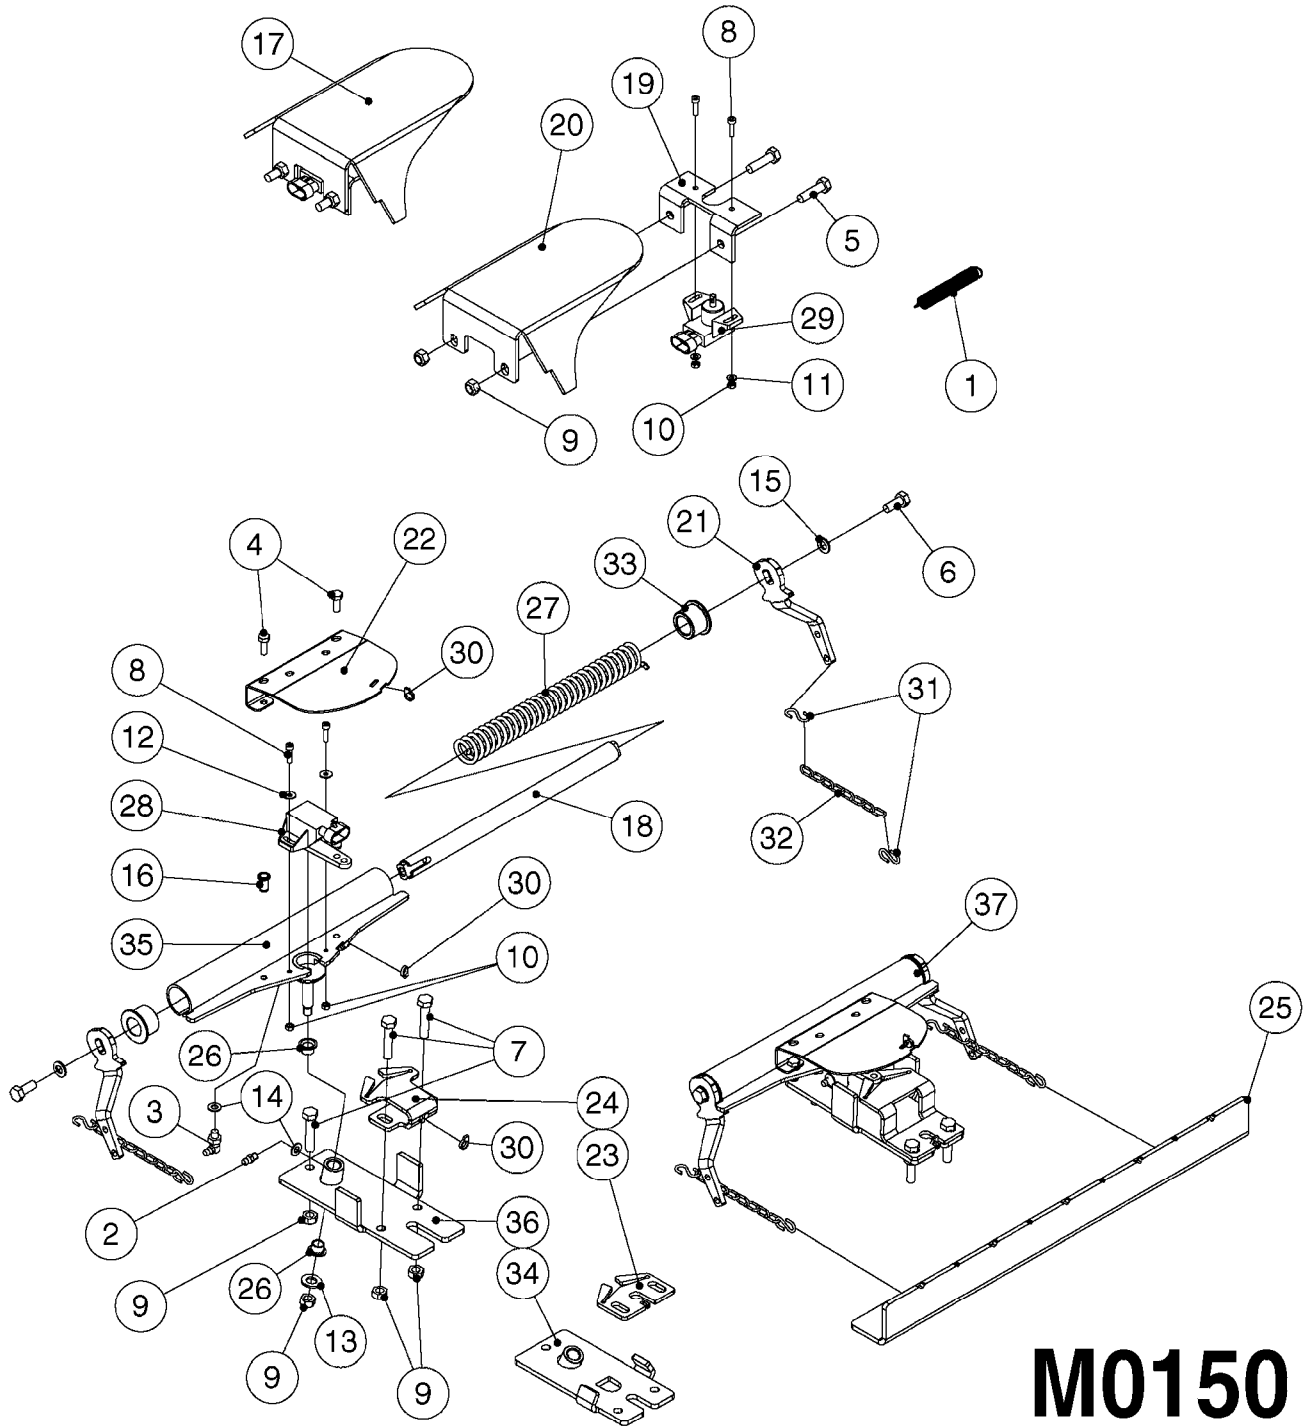

M0150

ANGLE SENSOR NCM
M0150-HIN, 01:01:16

Page 1
Date 07.02.2020 10:09

Pos.	parts-n°	order qty	description
1	220947	1	SPRING D13.0/1,2 L=90 RST
2	283699	1	GREASE NIPPLE M6X1
3	283772	1	GREASE NIPPLE M6X1 90°
4	410185	1	BOLT HEX 8.8 DEL M6X16
5	420567	1	BOLT HEX 8.8 DEL M8X30 FT
6	420582	1	BOLT HEX 8.8 DEL M8X20 FT A2
7	420744	1	BOLT HEX 8.8 DEL M8X40
8	450902	1	BOLT ALLEN HEAD M4 X 16MM
9	460143	1	SELF LOCK NUT M8 SST A2 DIN985
10	461145	1	NUT HEX M4 LOCK
11	471037	1	SCREW A 4,3 DIN 125
12	471087	1	WASHER D12.0/4.3X1.0
13	471122	1	WASHER, M10, Ø20/10.5X 2.0, SS
14	471125	1	WASHER M6U 6.4X14X1.2,A2 SS
15	471126	1	WASHER, M8, Ø16/ 8.4X 1.6, SS
16	480811	1	BLIND FASTENER M6 STAINLESS
17	741841	1	ANGLE SENSOR AND BRACKET REAR
18	14052100	1	AXLE D19 L=294/2XM8 STAINLESS
19	16125700	1	BRACKET FOR ANGLE SENSOR
20	16142200	1	GUARD PLATE FOR SENSOR
21	16173200	1	PLATE 6.0X134X42/2XD6/2XBENDS
22	16173400	1	PLATE 2.0X145.3X130/3XBENDS
23	16173600	1	PLATE 4.0X70X56 NCM 4400
24	16174100	1	PLATE 4.0X120X70/2XBENDS NCM 6600
25	16174300	1	BKT F. TRACTOR NCM STEE-UPDATE
26	21089300	1	BUSHING D12/10 L=9
27	22096500	1	TORSION SPRING D24/4.0 L=242
28	26005700	1	ANGLE SENSOR 70° 0.5-4.5 VDC + LEVER
29	26005800	1	ANGLE SENSOR 120° 0.5-4.5 VDC + LEVER
30	28024103	1	TIE STRAP L=8" x W=3/16"
31	28045800	1	S-HOOK 3MM STAINLESS STEEL
32	28058400	1	CHAIN SS 8x16x2.0 L=600
33	39124400	1	BUSHING D28.5/19.1 L=21
34	61019200	1	FRONT SENSOR BRACKET NCM4400
35	61019300	1	FRONT SENSOR MT.THREADED HOLES
36	61019500	1	FRONT SENSOR BRACKET NCM6600
37	72564800	1	STEERING SENSOR NCM4400 FRONT STEERING SENSOR COMPLETE NCM4400
37	72565000	1	STEERING SENSOR NCM6600 FRONT STEERING SENSOR COMPLETE NCM6600