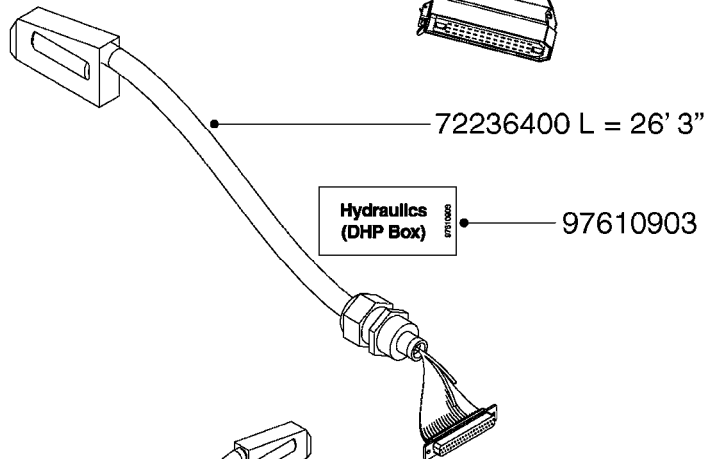

M0280

39 PIN CABLES
M0280-HIN, 28:03:17

Page 1
Date 07.02.2020 10:09

parts-n°	order qty	description
262158	1	PLUG INSERT 39 POLE MALE
262159	1	PLUG INSERT 39 POLE FEMALE
262160	1	PLUG HOUSING 39 POLE FEMALE
262161	1	PLUG HOUSING F/39 POLE MALE
440634	1	SCREW 5/8"
440732	1	PT SCREW 35X12B Z5452 ELZ
14034200	1	CODE BRACKET FOR 39 PIN CABLE
26003900	1	WIRE 37-39 PIN EVC, 6.6'
26004200	1	WIRE 37-39 PIN EVC, 57.4'
26008400	1	WIRE 39-PIN 24 WIRE L=8M
26011903	1	WIRE 39-39 POLE EXT. 3660MM
28027500	1	WIRE 37-39 PIN EVC, 37.7'
28028700	1	WIRE 37-39 PIN EVC, 45.9'
28028800	1	WIRE 37-39 PIN EVC, 16.4'
28028900	1	WIRE 37-39 PIN EVC, 26.2'
72236400	1	DAH CONN. WIRE/TRACTOR L=8M
97610803	1	DECAL-SRAY BOX 39-PIN
97610903	1	DECAL-HYDRAULIC BOX 39-PIN