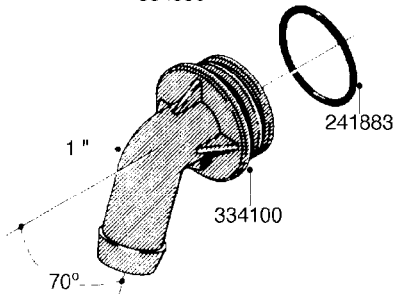

L0080

FITTINGS - S-53
L0080-HIN, 12:09:17

Page 1

Date 07.02.2020 10:09

Pos.	parts-n°	order qty	description
1	145995	1	FITT.DK S-53 FORK
2	241973	1	O-RING Ø3 X 44.2 70 SHORES NITRIL NITRIL (BLACK)
2	242353	1	O-RING 3 X 44.2 VITON VITON (BROWN)
3	242109	1	O-RING D32.2x3.0 NITRIL (BLACK)
3	242354	1	O-RING D32.2X3.0 VITON VITON (BROWN)
4	322103	1	FITT.DK S-53 BULKHEAD
5	322107	1	FITT.DK S-53 BULKHEAD NUT
6	322110	1	FITT.DK S-53 ELB. 1/2" BSP
7	322352	1	FITT.DK S-53 TEE
8	334229	1	FITT.DK S-53 STR.3/4"
9	334260	1	GASKET F. S-53 BULKHEAD
10	334564	1	FITT.DK S-67 TO S-53 ADAPTER
11	391100	1	FITT.DK S-53THREAD INS.1/2"BSP
12	726463	1	FITT.DK S53 BULKHEAD W/GASKET
13	726552	1	FIT.DK S-53X90 1/2" BSP,O-RING
14	726556	1	FITT.DK S-53 HB 1/2" W/O-RING
15	726558	1	FITT.DK S53 STR. 3/4" W.ORING
16	726559	1	FITT DK. S-53 HB 1" W/O-RING
17	726568	1	FITT.DK.S-53 HB 1/2"90 W/O-RING
18	726570	1	FITT.DK S-53 ELB.3/4" W.ORING
19	726571	1	FITT.DK S-53 ELB.1", W ORING
20	726578	1	FITT.DK S53 PLUG WITH O-RING
21	728561	1	FITT.DK. S67M - S53F REDUCER