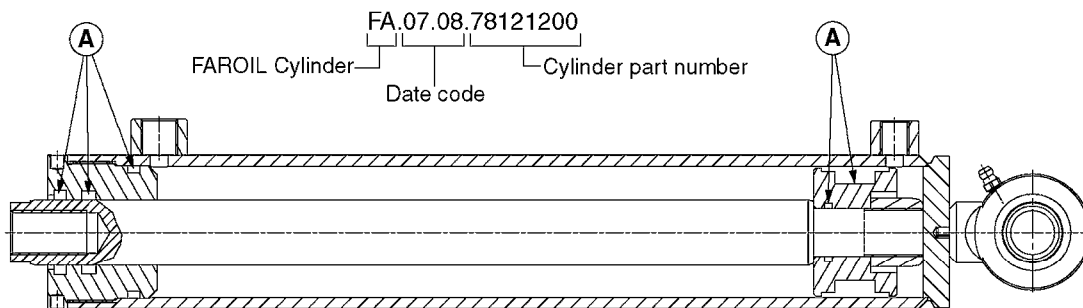

Check cylinder barrel for stamped part number.