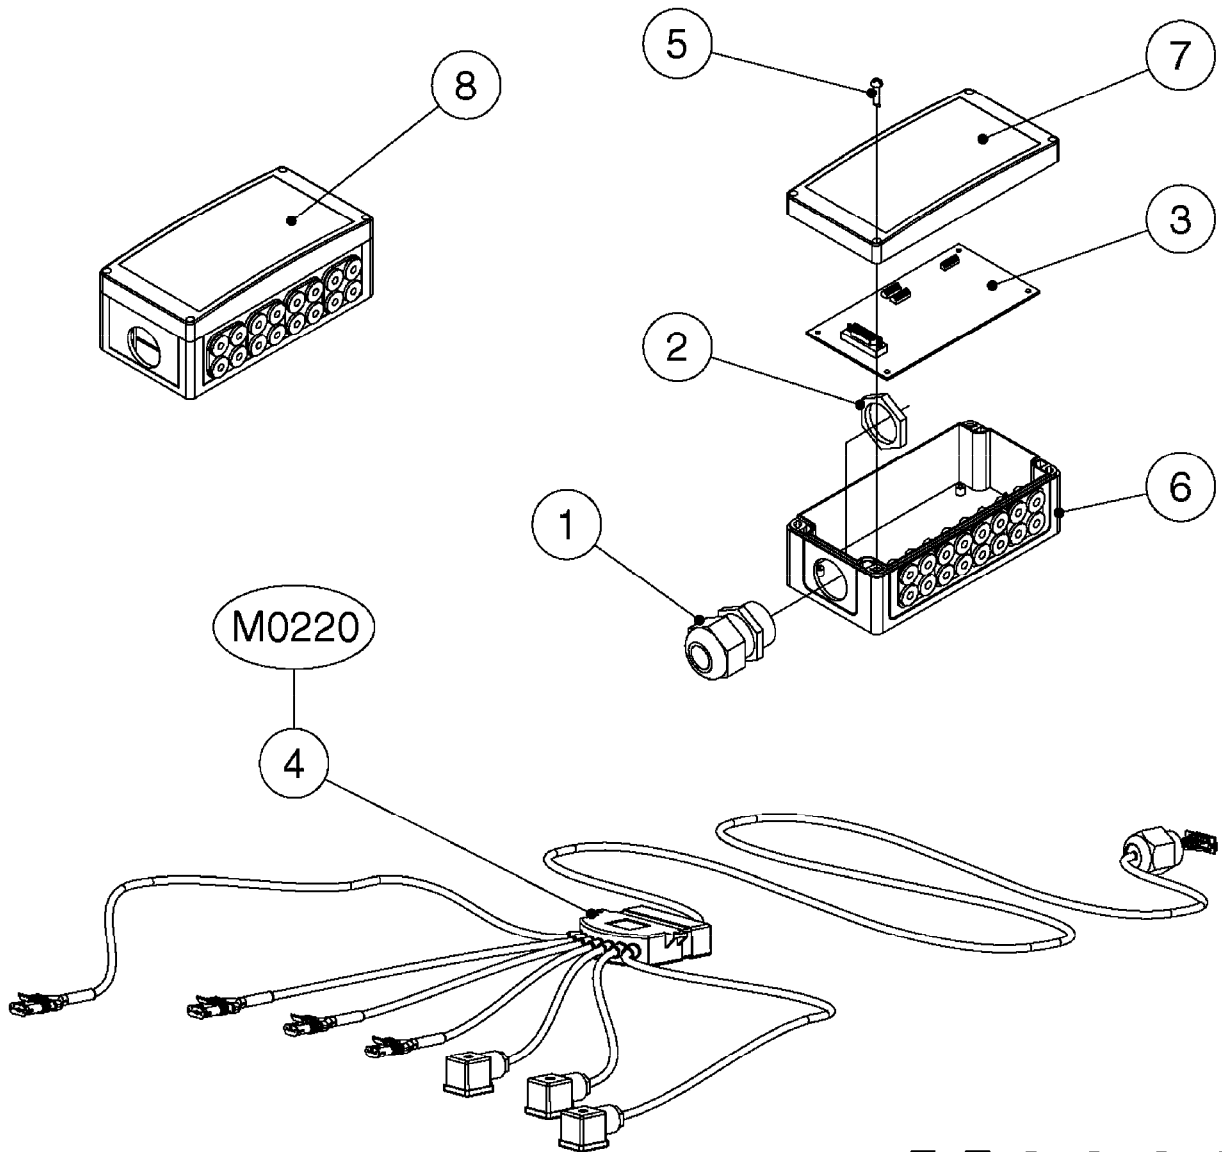

*Included with (1) box complete

M0250

JOB COM AND BREAK OUT
M0250-HIN, 01:02:17

Page 1

Date 07.02.2020 10:09

Pos.	parts-n°	order qty	description
1	391095	1	BOX COMPL. 300X300X135 DRILLED
2	440673	1	SCREW F.PLASTIC 5X12 SS
3	16132400	1	PLATE 1.5X270X270/JOB COMPUTER
4	26004600	1	PLUG F.DRILLED HOLE 21MM
5	26004700	1	PG13.5 BUNG
6	26005100	1	CONNECTOR FOR PCB, PLASTIC
7	26005500	1	PCB BREAKOUT BOX EL BOX CM"05"
8	26013800	1	CABLE HC6500 JOB COM TO CABIN
9	26029200	1	DAH PCB F. JOB COM NCM '09
10	26052700	1	JOB COM PCB ASSY HW3.1
10	72369300	1	JOB COM PCB NCM44/6600 REFURB.
11	28048600	1	FULE 15A ATOF SERIES
12	28091400	1	FINGER SCREW F.BOX 300X300X135