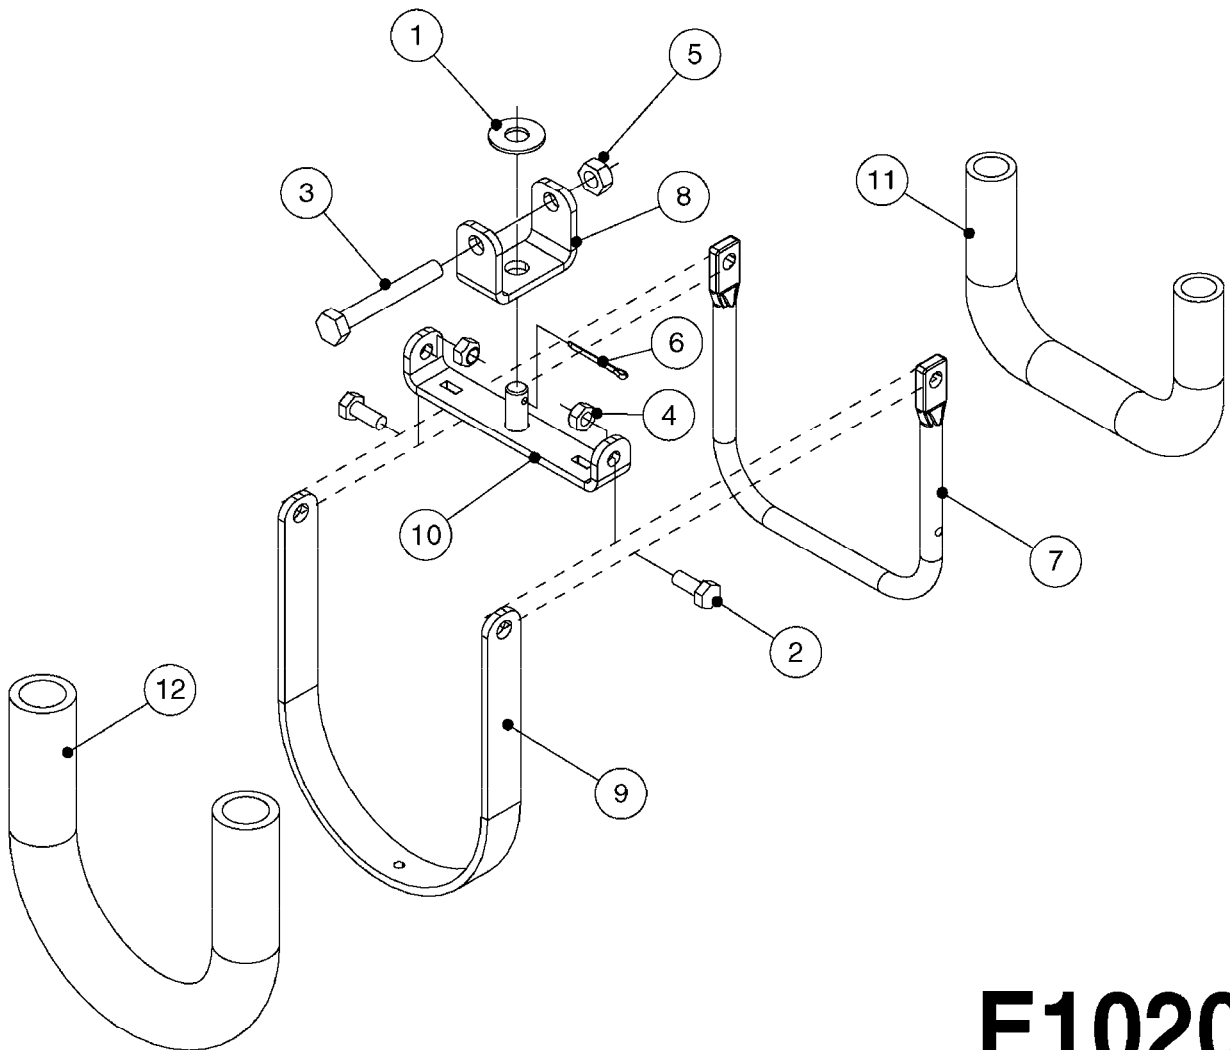

SWIVEL HOSE GUARD
E1020-HIN, 17:11:16

E1020

SWIVEL HOSE GUARD
E1020-HIN, 17:11:16

Page 1

Date 07.02.2020 10:08

Pos.	parts-n°	order qty	description
1	165557	1	WASHER D28.0/D12.2X2.0 SS
2	421046	1	BOLT HEX M8X25/25 A2 SS DIN933
3	421222	1	BOLT HEX 8.8 DEL M10X75 FT
4	460143	1	SELF LOCK NUT M8 SST A2 DIN985
5	460423	1	NUT HEX M10X1.50 LOCK DIN985A2 SS
6	480126	1	PIN COTTER M4X30
7	15118200	1	HOSE & TUBE HOLDER NCM
8	16143600	1	HOSE AND CABLE HOLDER TOP
9	16160900	1	HOSE AND CABLE GUARD 160X502MM
9	16187700	1	HOSE AND CABLE GUARD 160X402MM
10	61042200	1	HOSE AND CABLE HOLDER PIVOT
11	92703203	1	HOSE R X3/4" X300PSI WP X0012"
12	92712403	1	HOSE R X1" X300PSI WP X0012"