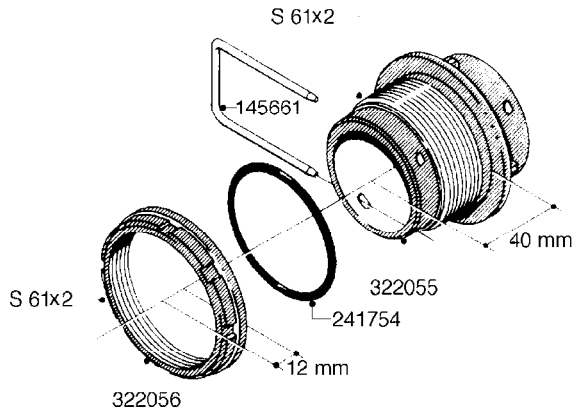

L0080

FITTINGS - S-53
L0080-HIN, 12:09:17

Page 1

Date 07.02.2020 10:09

Pos.	parts-n°	order qty	description
1	145995	1	FITT.DK S-53 FORK
2	241973	1	O-RING Ø3 X 44.2 70 SHORES NITRIL NITRIL (BLACK)
2	242353	1	O-RING 3 X 44.2 VITON VITON (BROWN)
3	242109	1	O-RING D32.2x3.0 NITRIL (BLACK)
3	242354	1	O-RING D32.2X3.0 VITON VITON (BROWN)
4	322103	1	FITT.DK S-53 BULKHEAD
5	322107	1	FITT.DK S-53 BULKHEAD NUT
6	322110	1	FITT.DK S-53 ELB. 1/2" BSP
7	322352	1	FITT.DK S-53 TEE
8	334229	1	FITT.DK S-53 STR.3/4"
9	334260	1	GASKET F. S-53 BULKHEAD
10	334564	1	FITT.DK S-67 TO S-53 ADAPTER
11	391100	1	FITT.DK S-53THREAD INS.1/2"BSP
12	726463	1	FITT.DK S53 BULKHEAD W/GASKET
13	726552	1	FIT.DK S-53X90 1/2" BSP,O-RING
14	726556	1	FITT.DK S-53 HB 1/2" W/O-RING
15	726558	1	FITT.DK S53 STR. 3/4" W.ORING
16	726559	1	FITT DK. S-53 HB 1" W/O-RING
17	726568	1	FITT.DK.S-53 HB 1/2"90 W/O-RING
18	726570	1	FITT.DK S-53 ELB.3/4" W.ORING
19	726571	1	FITT.DK S-53 ELB.1", W ORING
20	726578	1	FITT.DK S53 PLUG WITH O-RING
21	728561	1	FITT.DK. S67M - S53F REDUCER