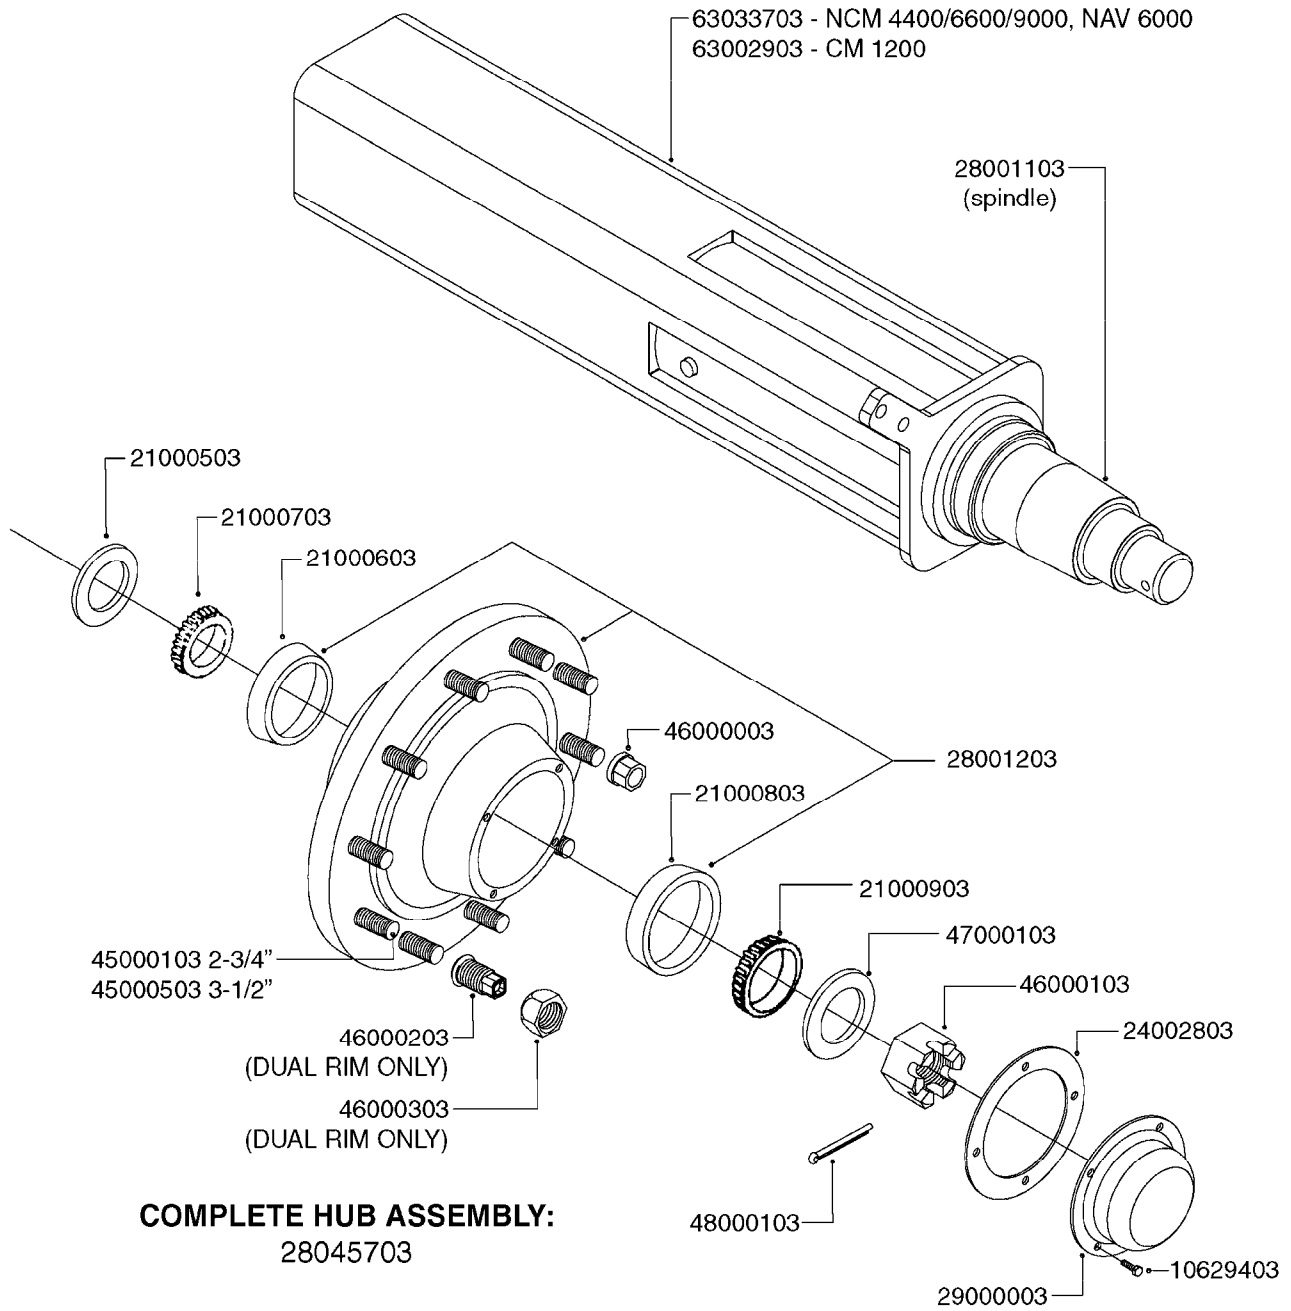

COMPLETE HUB ASSEMBLY:
28045703

COMPLETE ASSEMBLIES
WHOLEGOODS ITEMS

E0790

HUB ASSEMBLY F.4-1/2" SPINDLE
E0790-HIN, 06:07:17

Page 1

Date 07.02.2020 10:08

parts-n°	order qty	description
10629403	1	BOLT HEX 5/16 NC GR.2 00.50"
21000503	1	SEAL,WHEEL CR43771
21000603	1	RACE, BEARING 3.5/1.5
21000703	1	BEARING, TAPPERED 3.5433/1.575
21000803	1	RACE, TAPERED BEARING
21000903	1	BEARING, TAPPERED, 2.75/1.510
24002803	1	GASKET F. HUB 4.5" HUB ASSY
28001103	1	SPINDLE 4.5"x 23" 20000LB
28001203	1	HUB, 20000LB W. BRG RACES
28045703	1	HUB ASSY 10-13.19-11.02 25000#
29000003	1	HUB CAP F. 881(20000LB) HUB
45000103	1	BOLT, WHEEL STUD 3/4-16X2 3/4
45000503	1	BOLT, WHEEL STUD 3/4-16X3 1/2
46000003	1	NUT HEX NF 3/4" FLANGED F.HUB
46000103	1	NUT, CASTLE, SPINDLE 2-12 UNF
46000203	1	NUT, BUD WHEEL, INNER, RH
46000303	1	NUT, BUD WHEEL, OUTER, RH
47000103	1	WASHER, SPNDL 4.5" 2.06x4 .25T
48000103	1	PIN, COTTER 5/16" X 5.25"
63002903	1	AXLE INSERT,72"-90"SUS CM 1200
63033703	1	AXLE INSERT NCM 44/66/9000