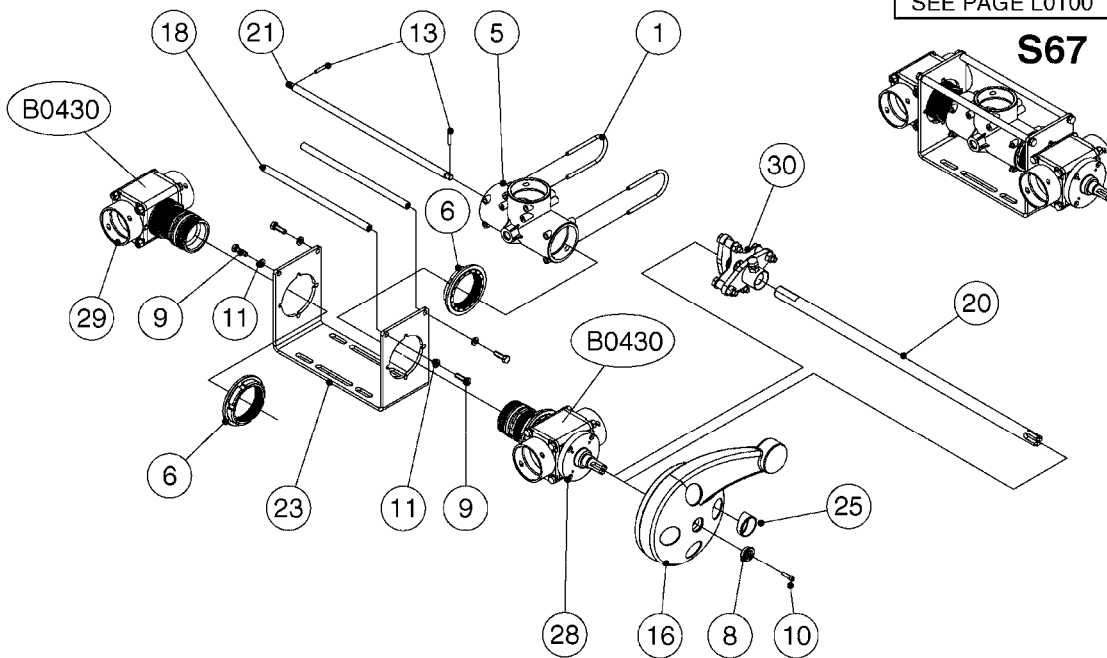

FOR S67 FITTINGS
SEE PAGE L0100

S67

FOR S93 FITTINGS
SEE PAGE L0110

S93

B0500

SMART VALVE S67 S93 (07)
B0500-HIN, 28:01:19

Pos.	parts-n°	order qty	description
1	145996	1	FITT.DK S-67 FORK
2	145997	1	FITT.DK S-93 FORK
3	242351	1	O-RING D69.5X3.0 VITON F.S-93
4	322109	1	FITT.DK S-93 BULKHEAD NUT
5	322224	1	FITT.DK S-67 TEE
6	322320	1	NUT F.3 WAY VALVE S56
7	334545	1	FITT.DK S-93 TEE
8	334594	1	PLUG F.VALVE HANDLE BLACK
9	410362	1	BOLT HEX 8.8 SS M6X20
10	410922	1	CYL.SKR 8.8 DEL M4X20 RST
10	450902	1	BOLT ALLEN HEAD M4 X 16MM
11	471125	1	WASHER M6U 6.4X14X1.2,A2 SS
12	480733	1	PIN D6 X 40
13	480803	1	PIN Ø4 X 25
14	728525	1	FITT. S93 CONNECTOR W/O-RINGS
15	741844	1	VALVE HANDLE ASSY. SUCTION NCM
16	741845	1	VALVE HANDLE ASSY. PRESSUR NCM
17	14021500	1	SPINDLE F.S93 SMART VALVE
18	14022700	1	SPACER TUBE Ø10 L=212 SS
19	14038100	1	AXLE FOR SUCTION VALVE HANDLE
20	14038200	1	AXLE FOR PRESSURE VALVE HANDLE
21	14068700	1	SPINDLE,SMART VALVE S67 10MM
22	16059900	1	BRACKET 2 STK S93 SMART VALVE
23	16082300	1	BRACKET 2PCS S67 VALVE 15 BAR
24	28168400	1	HAIRPIN Ø5 S67/S93
25	33505200	1	PLUG FOR SMART VALVE HANDLE
26	72138000	1	VALVE S93 "V2" SMART VALVE
27	72138600	1	VALVE S93 "V3" SMART VALVE
28	72172100	1	VALVE S67 "V1" SMART VALVE
28	72538000	1	NCM 4400/6600 VALVE S67, LONG SPINDLE NAV 3000/4000
29	72172200	1	VALVE S67 "V2" SMART VALVE
30	72283000	1	AXLE JOINT F. SMARTVALVE HANDL