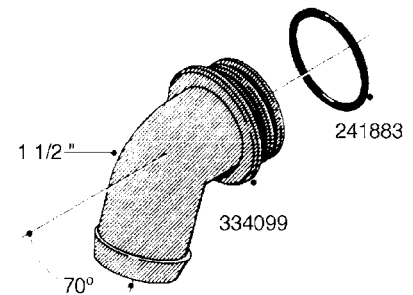

L0080

FITTINGS - S-53
L0080-HIN, 12:09:17

Page 1

Date 07.02.2020 10:09

Pos.	parts-n°	order qty	description
1	145995	1	FITT.DK S-53 FORK
2	241973	1	O-RING Ø3 X 44.2 70 SHORES NITRIL NITRIL (BLACK)
2	242353	1	O-RING 3 X 44.2 VITON VITON (BROWN)
3	242109	1	O-RING D32.2x3.0 NITRIL (BLACK)
3	242354	1	O-RING D32.2X3.0 VITON VITON (BROWN)
4	322103	1	FITT.DK S-53 BULKHEAD
5	322107	1	FITT.DK S-53 BULKHEAD NUT
6	322110	1	FITT.DK S-53 ELB. 1/2" BSP
7	322352	1	FITT.DK S-53 TEE
8	334229	1	FITT.DK S-53 STR.3/4"
9	334260	1	GASKET F. S-53 BULKHEAD
10	334564	1	FITT.DK S-67 TO S-53 ADAPTER
11	391100	1	FITT.DK S-53THREAD INS.1/2"BSP
12	726463	1	FITT.DK S53 BULKHEAD W/GASKET
13	726552	1	FIT.DK S-53X90 1/2" BSP,O-RING
14	726556	1	FITT.DK S-53 HB 1/2" W/O-RING
15	726558	1	FITT.DK S53 STR. 3/4" W.ORING
16	726559	1	FITT DK. S-53 HB 1" W/O-RING
17	726568	1	FITT.DK.S-53 HB 1/2"90 W/O-RING
18	726570	1	FITT.DK S-53 ELB.3/4" W.ORING
19	726571	1	FITT.DK S-53 ELB.1", W ORING
20	726578	1	FITT.DK S53 PLUG WITH O-RING
21	728561	1	FITT.DK. S67M - S53F REDUCER