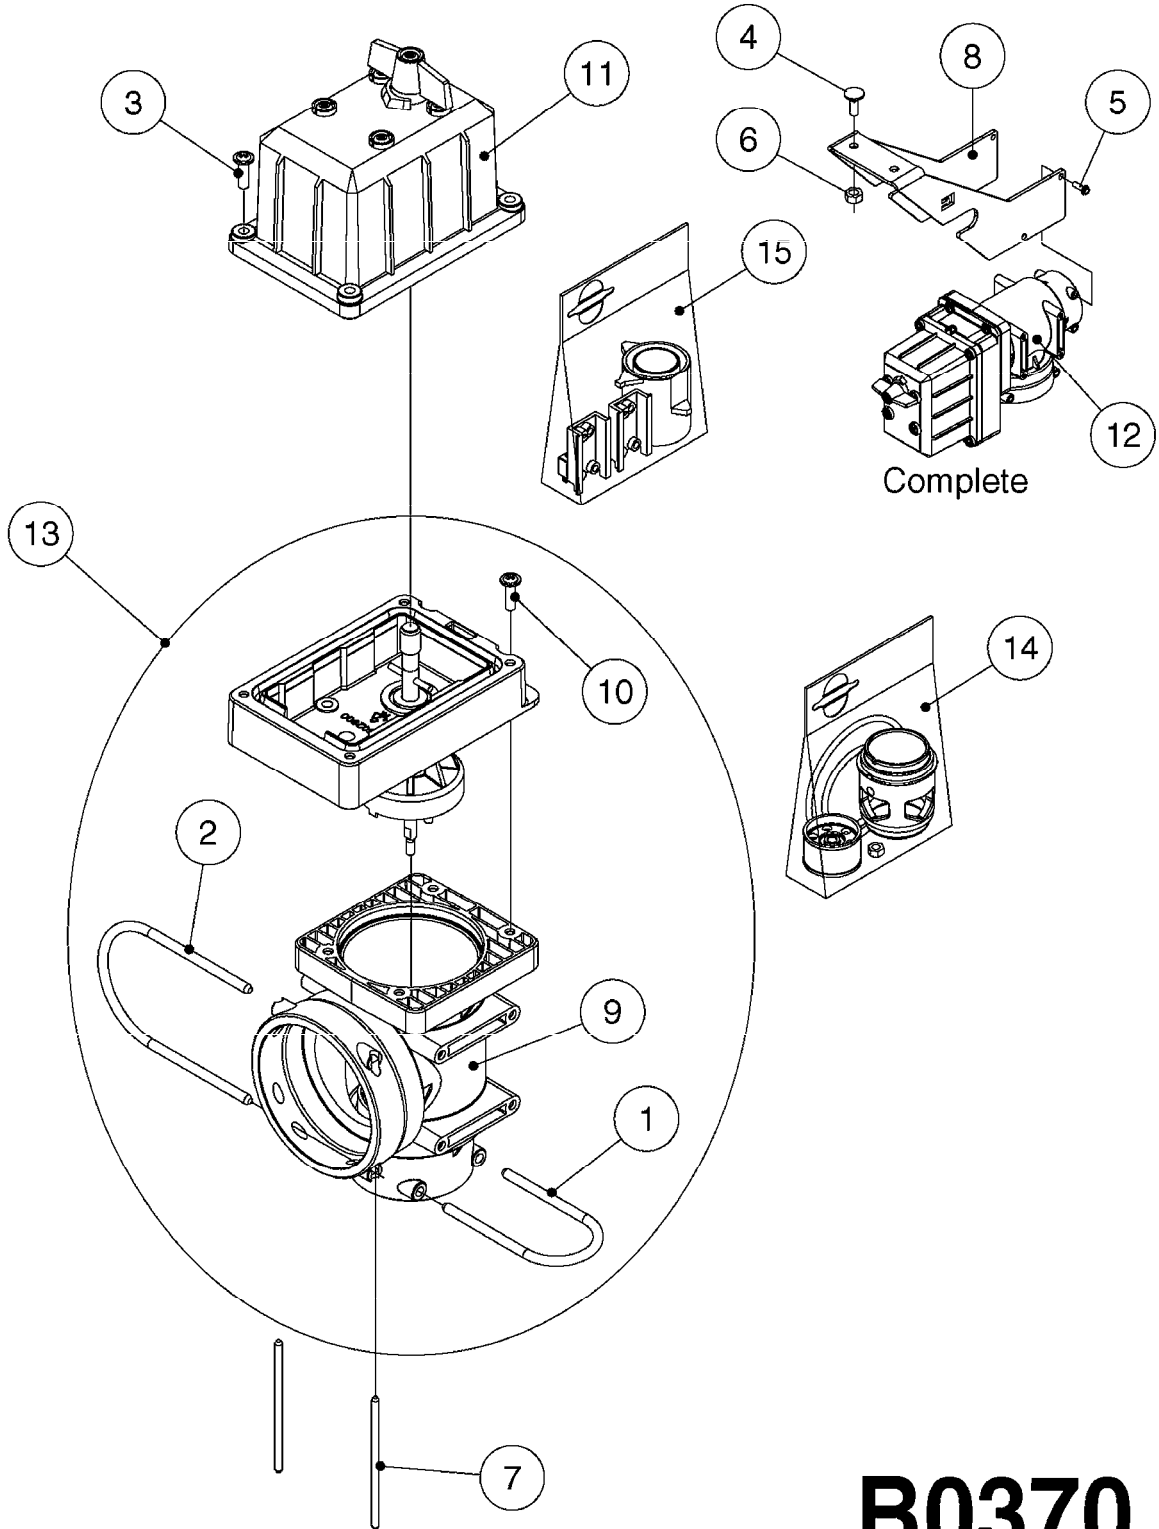

B0370

PRESSURE REGULATOR - S93 06
B0370-HIN, 12:05:16

Page 1

Date 07.02.2020 10:08

Pos.	parts-n°	order qty	description
1	145996	1	FITT.DK S-67 FORK
2	145997	1	FITT.DK S-93 FORK
3	440677	1	SCREW F. PLASTIC 5X20 SS
4	440695	1	BOLT CARRIAGE M8X25
5	440698	1	SCREW F.PLASTIC 6X18 SS HEXHD
6	460143	1	SELF LOCK NUT M8 SST A2 DIN985
7	480487	1	PIN M5X60 SLOTTED GALV
8	16244000	1	BRACKET FOR REG. NAV, PAINTED NAVIGATOR PLATFORM BRACKET
9	33510800	1	HOUSING F.PRESS.REG.S67/S93
10	44076200	1	SCREW WN5451 5X16 SS TORX
11	72374200	1	MOTOR HOUS.REG.1:150 ENCODER
12	72374300	1	REGUL S67/S93 ASSY W SS CONE
12	72425500	1	REGULATOR S67/S93 CROSS-DRILL
12	72678700	1	REGULATOR S67/S93 CROSS-DRILL CERAMIC COMPONENTS
13	72481600	1	BAG W. CONSOLE&SPINDLE COMPL
14	72678900	1	BAG W.CONE/CYL/GASKET CERAMIC CERAMIC COMPONENTS
14	74190800	1	BAG W.CONE/CYL. AND GASKET. SYNTAL
15	74187500	1	SWITCH 5A PRESS.REG REP.KIT 08