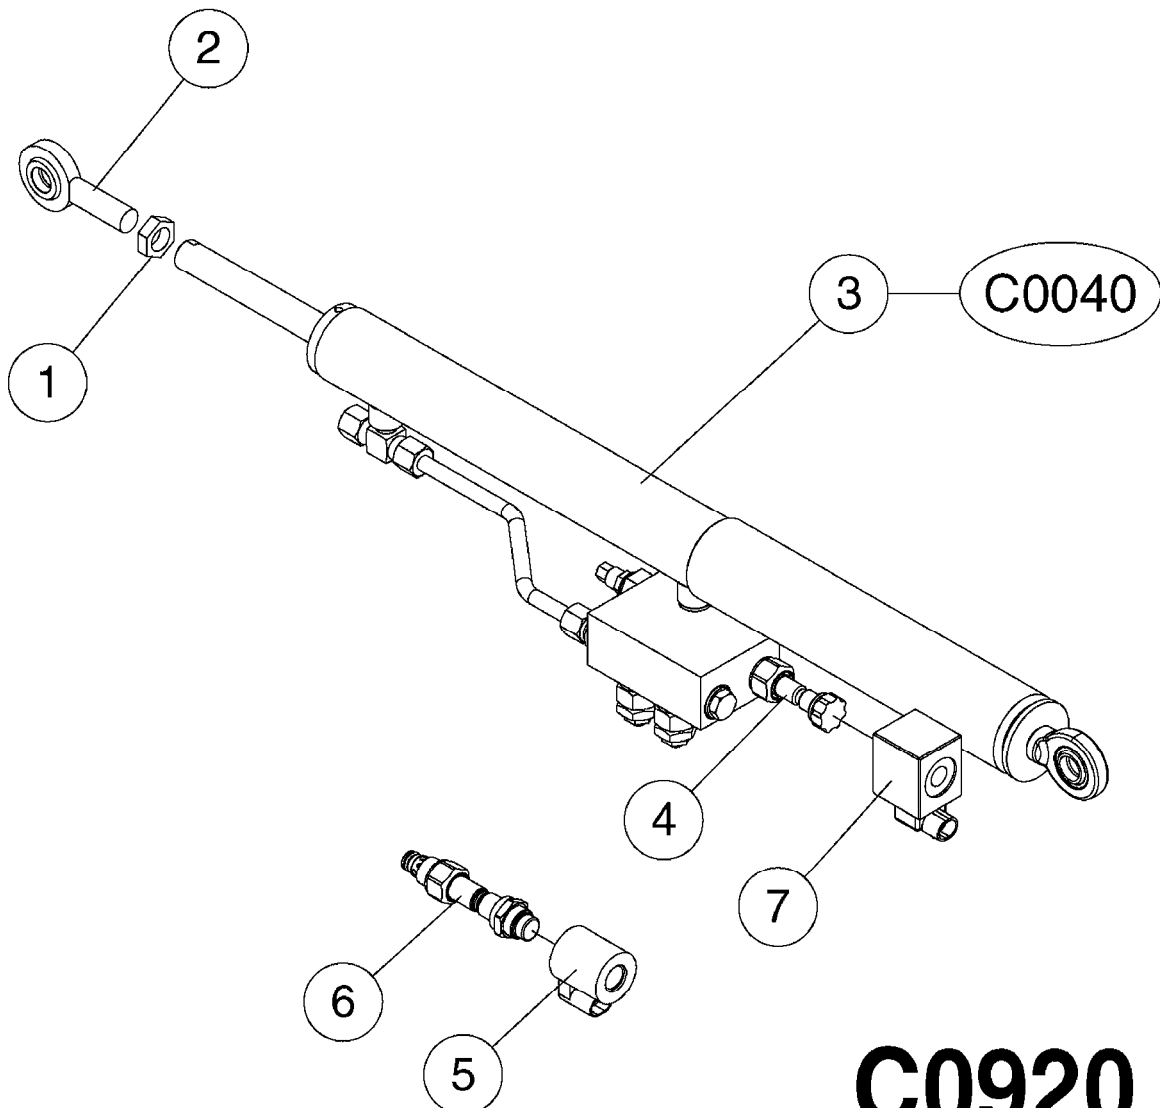

HYD. DAMPER, LOCKING CYLINDER
C0920-HIN, 05:06:19

Page 0

Date 07.02.2020 10:08

C0920