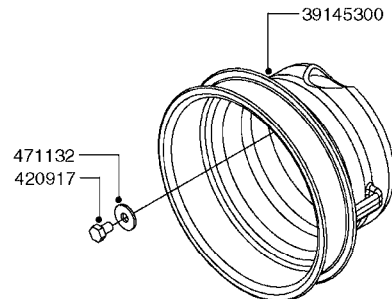

SUCTION SIDE OF PUMP (WITH 2" SUCTION PORT)

COMPLETE PUMP
(NLA) REPLACED BY 464 PUMP (SEE PAGE A0350)

A0390