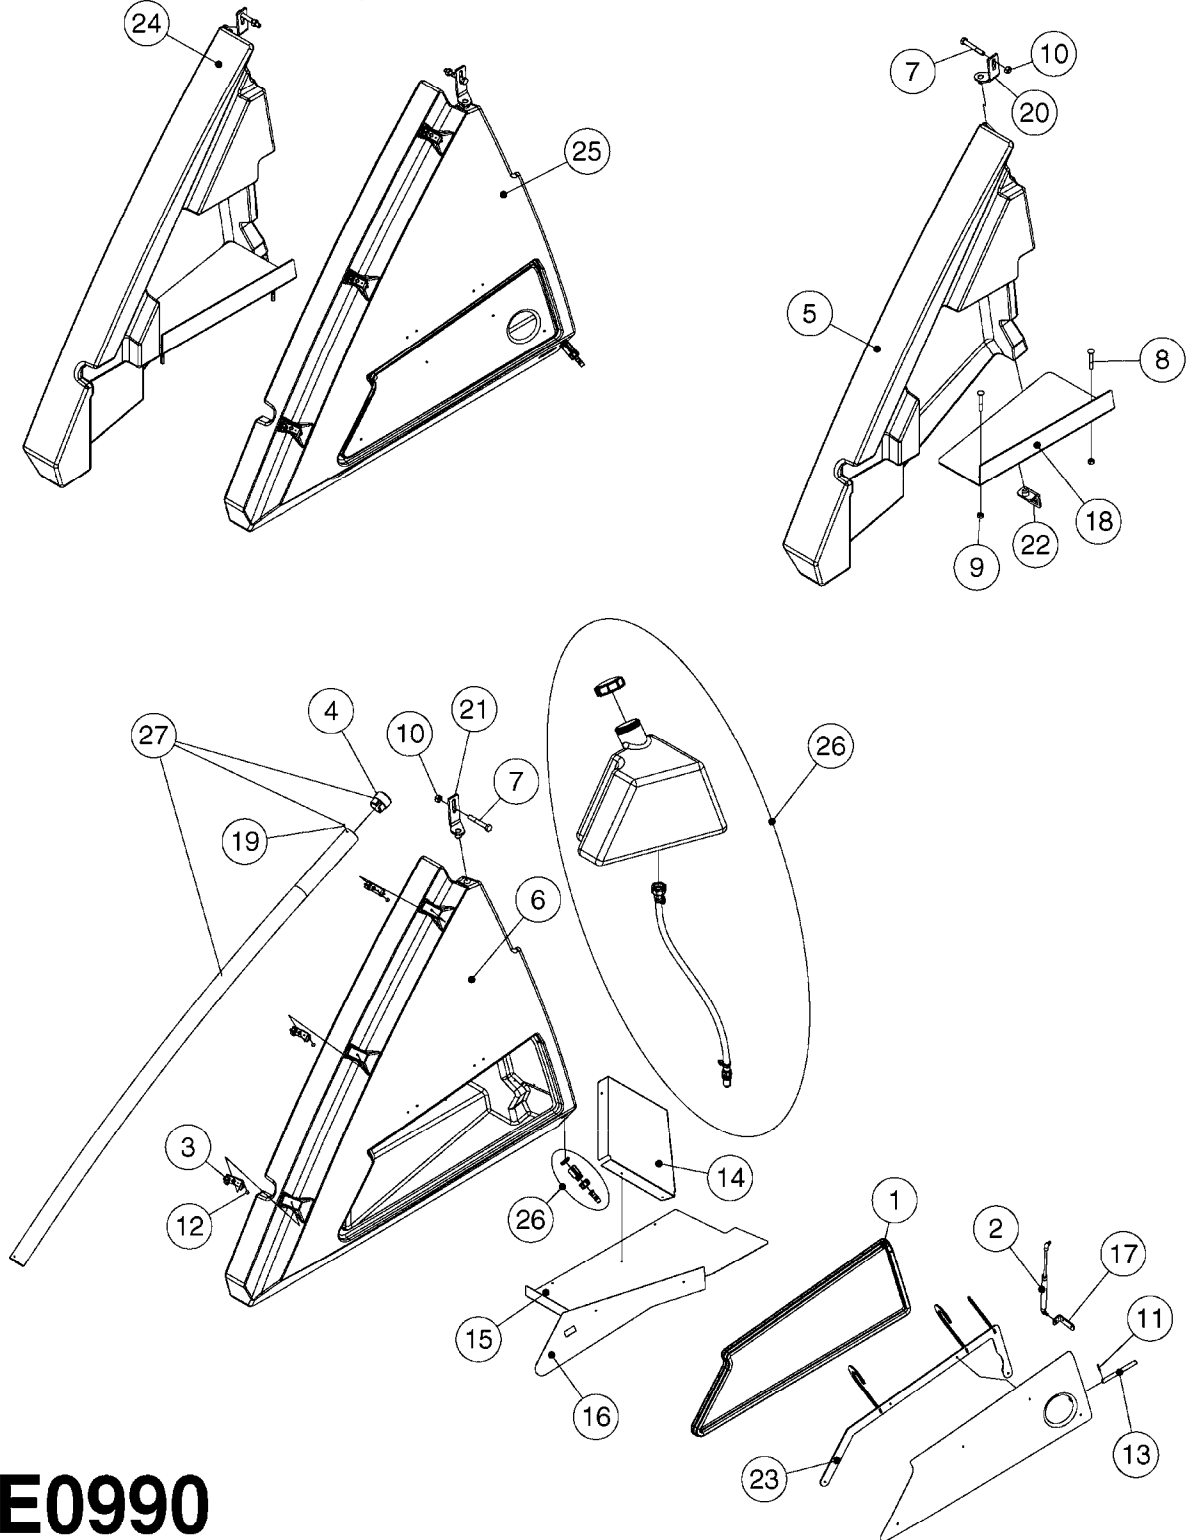

Complete

LOCKER & CLEAN WATER TANK NCM
E0990-HIN, 15:05:19

Page 1
Date 07.02.2020 10:08

Pos.	parts-n°	order qty	description
1	242474	1	SEAL 16X28XL=' LOCKER DOOR CM+
2	285793	1	GAS CYLINDER
3	334523	1	PIPE HOLDER Ø51.5
4	334850	1	GUIDE F. SIGHT GAUGE TUBE TOP
5	351766	1	SIDE SHIELD MOUNT RIGHT
6	351767	1	SIDE SHIELD MOUNT LEFT
7	430846	1	BOLT HEX 8.8 DEL M12X80
8	440718	1	BOLT CRG M10 X 65 DEL
9	460423	1	NUT HEX M10X1.50 LOCK DIN985A2 SS
10	460703	1	NUT HEX M12X1.75 LOCK DIN985A2 SS
11	480141	1	PIN COTTER M4X20
12	480809	1	BLIND RIVET, EMHART ACD616ASM
13	15057800	1	HANDLE F.LEFT SIDE LOCKER
14	16124500	1	DIVIDER F.LOCKER L.SIDE SHIELD
15	16124600	1	SHELF FLOOR-LEFT SIDE LOCKER
16	16124700	1	SHELF WALL-LEFT SIDE LOCKER
17	16126900	1	BRACKET F.DOOR-STORAGE LOCKER
18	16127300	1	SHELF FLOOR-RIGHT SIDE LOCKER
19	44075300	1	SCREW 3.5X9.5SS/X15 ISO 14585C
20	61033900	1	BRACKET F. SIDE PANEL R.H. NCM
21	61034000	1	BRACKET F. SIDE PANEL L.H. NCM
22	61037500	1	ADJUSTING BRACKET, BOTTOM NCM
23	63037800	1	BRACKET F.DOOR-STORAGE LOCKER
24	72280100	1	SIDE SHIELD RIGHT NCM COMPLETE
25	72280200	1	SIDE SHIELD LEFT+CLEAN W.TANK
26	72280600	1	CLEAN W.TANK LEFT SIDE NCM
27	72282800	1	SIGHT GAUGE W/SCALE NCM4400 LITER PRE'15 TUBE LENGTH = 75"
27	72357100	1	SIGHT GAUGE W/SCALE NCM6600 LITER
27	72358300	1	SIGHT GAUGE TUBE 85/90/10000 L=2382 BENT
27	72440100	1	SIGHT GAUGE W/SCALE,CM6600 GAL
27	72932100	1	SIGHT GAUGE TUBE W/DECAL CM4400/4500 GAL PRE'15 TUBE LENGTH = 75"
27	73125500	1	SIGHT GAUGE W/SCALE,CM4500 '15 LITER POST'15 TUBE LENGTH = 82"
27	73277500	1	SIGHT GAUGE W/SCALE,CM4500 '15 GAL POST'15 TUBE LENGTH = 82"
27	97610003	1	DECAL SIGHT GAUGE NCM 9000 GAL