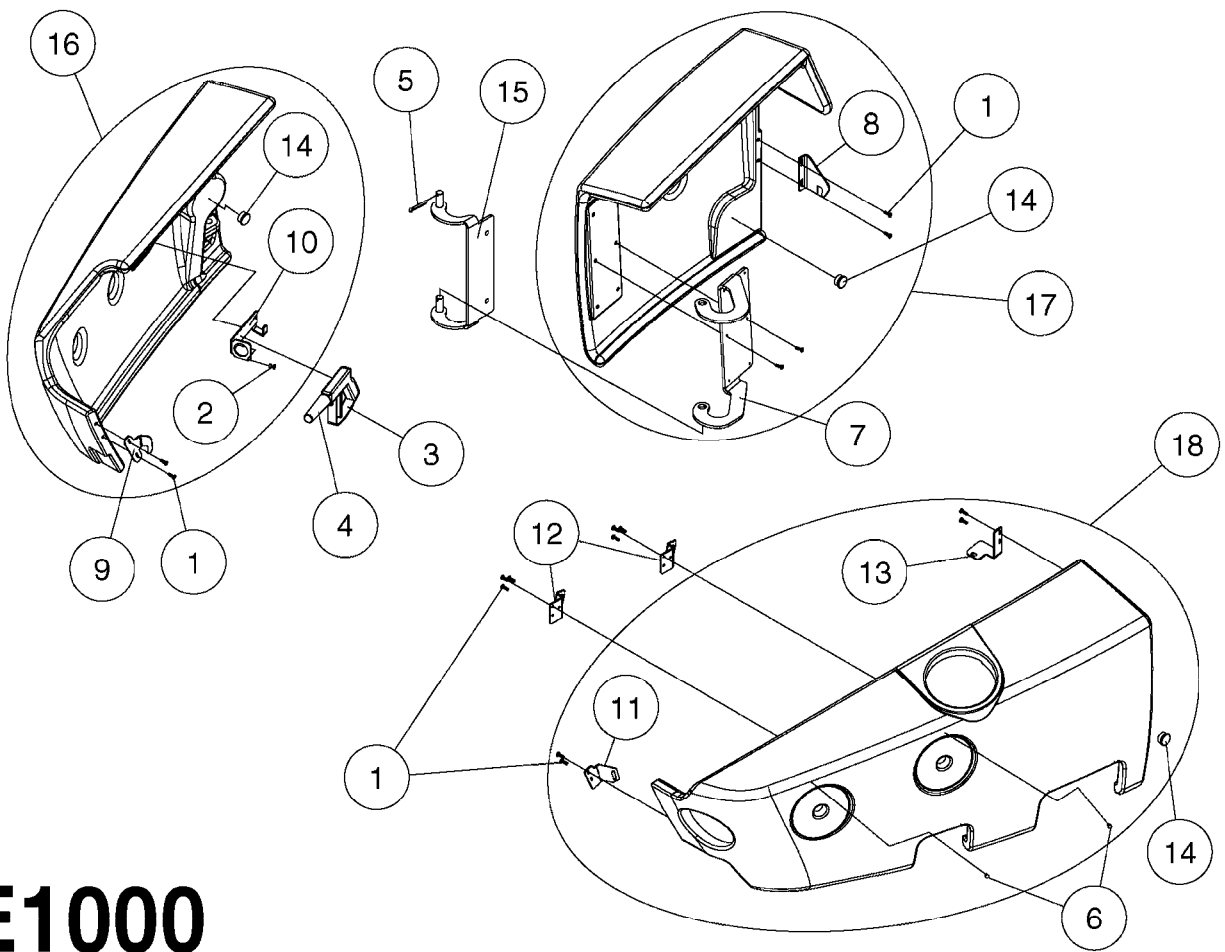

Complete

E0990

LOCKER & CLEAN WATER TANK NCM
E0990-HIN, 15:05:19

Page 1
Date 07.02.2020 10:08

Pos.	parts-n°	order qty	description
1	242474	1	SEAL 16X28XL=' LOCKER DOOR CM+
2	285793	1	GAS CYLINDER
3	334523	1	PIPE HOLDER Ø51.5
4	334850	1	GUIDE F. SIGHT GAUGE TUBE TOP
5	351766	1	SIDE SHIELD MOUNT RIGHT
6	351767	1	SIDE SHIELD MOUNT LEFT
7	430846	1	BOLT HEX 8.8 DEL M12X80
8	440718	1	BOLT CRG M10 X 65 DEL
9	460423	1	NUT HEX M10X1.50 LOCK DIN985A2 SS
10	460703	1	NUT HEX M12X1.75 LOCK DIN985A2 SS
11	480141	1	PIN COTTER M4X20
12	480809	1	BLIND RIVET, EMHART ACD616ASM
13	15057800	1	HANDLE F.LEFT SIDE LOCKER
14	16124500	1	DIVIDER F.LOCKER L.SIDE SHIELD
15	16124600	1	SHELF FLOOR-LEFT SIDE LOCKER
16	16124700	1	SHELF WALL-LEFT SIDE LOCKER
17	16126900	1	BRACKET F.DOOR-STORAGE LOCKER
18	16127300	1	SHELF FLOOR-RIGHT SIDE LOCKER
19	44075300	1	SCREW 3.5X9.5SS/X15 ISO 14585C
20	61033900	1	BRACKET F. SIDE PANEL R.H. NCM
21	61034000	1	BRACKET F. SIDE PANEL L.H. NCM
22	61037500	1	ADJUSTING BRACKET, BOTTOM NCM
23	63037800	1	BRACKET F.DOOR-STORAGE LOCKER
24	72280100	1	SIDE SHIELD RIGHT NCM COMPLETE
25	72280200	1	SIDE SHIELD LEFT+CLEAN W.TANK
26	72280600	1	CLEAN W.TANK LEFT SIDE NCM
27	72282800	1	SIGHT GAUGE W/SCALE NCM4400 LITER PRE'15 TUBE LENGTH = 75"
27	72357100	1	SIGHT GAUGE W/SCALE NCM6600 LITER
27	72358300	1	SIGHT GAUGE TUBE 85/90/10000 L=2382 BENT
27	72440100	1	SIGHT GAUGE W/SCALE,CM6600 GAL
27	72932100	1	SIGHT GAUGE TUBE W/DECAL CM4400/4500 GAL PRE'15 TUBE LENGTH = 75"
27	73125500	1	SIGHT GAUGE W/SCALE,CM4500 '15 LITER POST'15 TUBE LENGTH = 82"
27	73277500	1	SIGHT GAUGE W/SCALE,CM4500 '15 GAL POST'15 TUBE LENGTH = 82"
27	97610003	1	DECAL SIGHT GAUGE NCM 9000 GAL