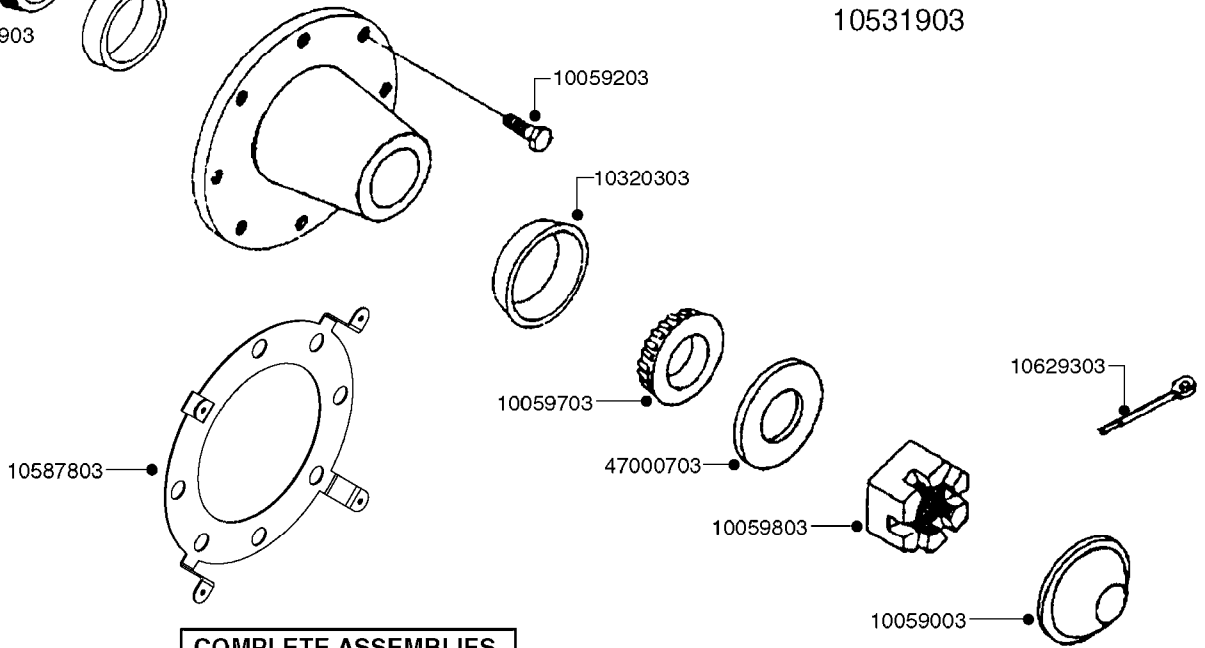

B0710

SUCTION FILT.-VINEYARD&ORCHARD
B0710-HIN, 01:01:16

Page

1

Date

07.02.2020 10:54

parts-n°	order qty	description
242146	1	O-RING 140 X 126 X 7
242147	1	O-RING 105,6x95X5.3
242148	1	O-RING 109.2 X 104 X 2
284093	1	FILTER SCR N ARAG 50 MESH BLUE
284094	1	FILTER SCR N ARAG 32 MESH WHITE
289408	1	FILTER SCR N ARAG 32 MESH WHITE
289409	1	FILTER SCR N ARAG 50 MESH BLUE
289430	1	FILTER SCR N ARAG 80 MESH RED
322146	1	THREADED RING F/FILTER 170
322147	1	THREADED RING F/FILTER 200
322150	1	FILTER CASING 1.5"BSP ARAG
322151	1	FILTER HOUSING 170
329040	1	FILTER ARAG 1.5" 32 MESH TRAIL
329044	1	FILTER ARAG 1.5" 32 MESH LIFT
329047	1	SPRING F. ARAG FILTER 1-1/2"
329048	1	O-RING F. 1-1/2" FILTER
329049	1	PLUNGER F. ARAG VALVE 1-1/2"
329051	1	O-RING F.ARAG FILTER 1-1/2"
329052	1	FITTING F.ARAG FILTER 1-1/2"
329054	1	FILTER HOUSING LID 1-1/2"
329056	1	YELLOW LOCKING RETAINER 1-1/2"
329058	1	SPRING F. ARAG FILTER 1"
329059	1	O-RING F. 1" FILTER
329060	1	PLUNGER F. ARAG VALVE 1"
329061	1	O-RING F.ARAG FILTER 1"
329062	1	FITTING F.ARAG FILTER 1"
329064	1	FILTER HOUSING LID 1"
329066	1	O-RING F.ARAG FILTER 1"
329067	1	O-RING F. 1" FILTER
329068	1	YELLOW LOCKING RETAINER 1"
329071	1	FILTER SCR N ARAG 80 MESH RED
420582	1	BOLT HEX 8.8 DEL M8X20 FT A2
471126	1	WASHER, M8, Ø16/ 8.4X 1.6, SS

COMPLETE HUB W/BEARINGS:
10531903

**COMPLETE ASSEMBLIES
WHOLEGOODS ITEMS**

E0730

HUB ASSEMBLY F.2 1/8" SPINDLE
E0730-HIN, 01:01:16

Page 1
Date 07.02.2020 10:54

parts-n°	order qty	description
10058803	1	BEARING INNER CONE A25590
10058903	1	SEAL HUB ASE41
10059003	1	DUST CAP 800/1000 GAL EDC17
10059203	1	BOLT WHEEL 9/16"x1-1/4"UNF 90D
10059703	1	BEARING OUTER CONE A25877
10059803	1	NUT HEX NF 1"
10320203	1	BEARING INNER CUP1000GAL.TR/TA
10320303	1	BEARING OUTER CUP1000GAL.TR/TA
10531903	1	HUB ASSY.COMP.F.2-1/8" SPINDLE
10587803	1	MAG MNT F. SPEED SNS 8 BOLT
10629303	1	PIN, COTTER 7/32" X 1.75" LONG
28020103	1	SPINDLE 2.125 CRS 14" 811
47000703	1	WASHER, SPNDL 1.1" 1.06x2 .19T