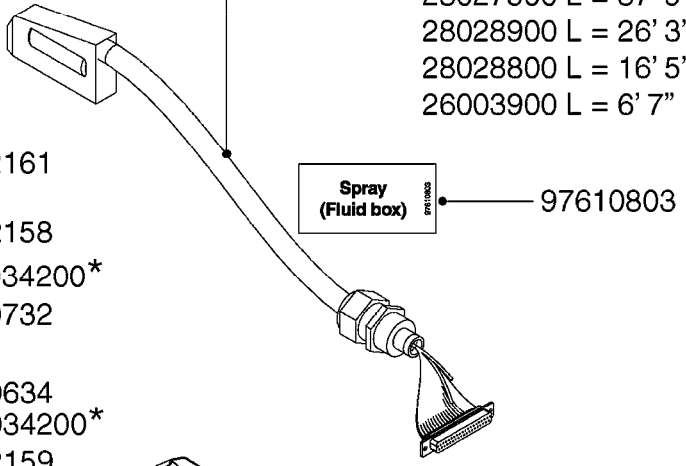

M0220

CABLES
M0220-HIN, 12:05:18

Page 1
Date 07.02.2020 10:54

Pos.	parts-n°	order qty	description
1	262150	1	SCREW ASSM.FOR D-SUB PLUG
2	26004900	1	CABLE FEM/MALE 37P L=9.5M
3	26005900	1	WIRE 37/37 POLE DAH/JOB COM
4	26006000	1	LEAD F AMP SUPERSEAL 3 WAYS L1,5M
4	26006100	1	CABLE L = 5.00M, AMP, MALE, 3P
4	26007000	1	CABLE L = 0.20M, AMP, MALE, 3P
4	26007100	1	CABLE L = 9.00M, AMP, MALE, 3P
4	26007200	1	CABLE 3POL AMP FEMALE L13M
5	26006200	1	CABLE L = 4.50M, AMP, MALE, 2P
5	26006300	1	CABLE L = 0.50M, AMP, MALE, 2P
5	26006400	1	CABLE L = 0.75M, AMP, MALE, 2P
5	26006500	1	CABLE L = 1.50M, AMP, MALE, 2P
5	26006600	1	CABLE L = 9.00M, AMP, MALE, 2P
6	26006700	1	CABLE L = 0.12M, AMP, FEMALE, 2P
7	26006800	1	CABLE L = 1.00M, AMP, FEMALE, 2P
8	26007300	1	CABLE L = 1.00M, AMP, FEMALE, 3P
9	26007400	1	CABLE L = 3.00M, AMP, EXT, 3P
9	26009800	1	CABLE L = 0.50M, AMP, EXT, 2P
10	26007500	1	CABLE FEM/FEM 15P L=3.5M
11	26016900	1	CABLE DB25M - DB25F L=8.5m
12	72450600	1	CAP F. AMP SUPER SEAL 2P PLUG
13	72450700	1	CAP F. AMP SUPER SEAL 3P PLUG
14	72450800	1	CAP F. AMP SUPER SEAL 4P PLUG

M0230

JUNCTION BOX - LIQUID
M0230-HIN, 01:01:16

Page 1

Date 07.02.2020 10:54

Pos.	parts-n°	order qty	description
1	262106	1	BULKHEAD F. CABLE 6.5-14 BLACK
2	262107	1	NUT F. BULKHEAD CABLE GRAY
3	26004800	1	CIRCUIT BD SEC VLV NCM 13SEC 13 SECTION
3	72173900	1	CIRCUIT BD SEC VLV 39PIN 9SEC 9 SECTION
4	28082100	1	SCREW F. BOX LID 1/4" L=20
5	33508700	1	BOX BOTTOM 160X80X40 BLACK 1-HOLE
6	33508800	1	LID 160X80X15 BLK W/SCREWS
7	72115400	1	CONNECTION BOX F. OP. UNIT SV9

LIQUID SYSTEM

- 26004200 L = 57' 5"
- 28028700 L = 45' 11"
- 28027500 L = 37' 9"
- 28028900 L = 26' 3"
- 28028800 L = 16' 5"
- 26003900 L = 6' 7"

HYDRAULIC SYSTEM

* Note orientation of bracket
1 = Liquid system
2 = Hydraulic system