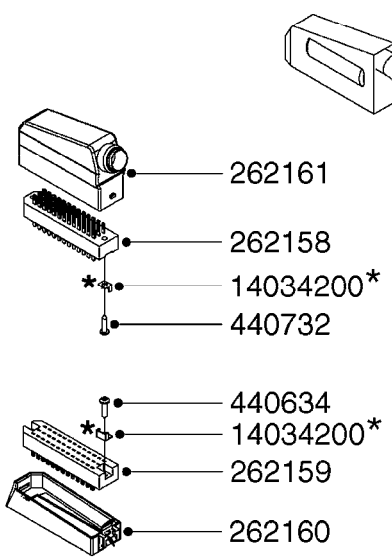

M0220

CABLES
M0220-HIN, 12:05:18

Page 1
Date 07.02.2020 10:54

Pos.	parts-n°	order qty	description
1	262150	1	SCREW ASSM.FOR D-SUB PLUG
2	26004900	1	CABLE FEM/MALE 37P L=9.5M
3	26005900	1	WIRE 37/37 POLE DAH/JOB COM
4	26006000	1	LEAD F AMP SUPERSEAL 3 WAYS L1,5M
4	26006100	1	CABLE L = 5.00M, AMP, MALE, 3P
4	26007000	1	CABLE L = 0.20M, AMP, MALE, 3P
4	26007100	1	CABLE L = 9.00M, AMP, MALE, 3P
4	26007200	1	CABLE 3POL AMP FEMALE L13M
5	26006200	1	CABLE L = 4.50M, AMP, MALE, 2P
5	26006300	1	CABLE L = 0.50M, AMP, MALE, 2P
5	26006400	1	CABLE L = 0.75M, AMP, MALE, 2P
5	26006500	1	CABLE L = 1.50M, AMP, MALE, 2P
5	26006600	1	CABLE L = 9.00M, AMP, MALE, 2P
6	26006700	1	CABLE L = 0.12M, AMP, FEMALE, 2P
7	26006800	1	CABLE L = 1.00M, AMP, FEMALE, 2P
8	26007300	1	CABLE L = 1.00M, AMP, FEMALE, 3P
9	26007400	1	CABLE L = 3.00M, AMP, EXT, 3P
9	26009800	1	CABLE L = 0.50M, AMP, EXT, 2P
10	26007500	1	CABLE FEM/FEM 15P L=3.5M
11	26016900	1	CABLE DB25M - DB25F L=8.5m
12	72450600	1	CAP F. AMP SUPER SEAL 2P PLUG
13	72450700	1	CAP F. AMP SUPER SEAL 3P PLUG
14	72450800	1	CAP F. AMP SUPER SEAL 4P PLUG

M0230

JUNCTION BOX - LIQUID
M0230-HIN, 01:01:16

Page 1

Date 07.02.2020 10:54

Pos.	parts-n°	order qty	description
1	262106	1	BULKHEAD F. CABLE 6.5-14 BLACK
2	262107	1	NUT F. BULKHEAD CABLE GRAY
3	26004800	1	CIRCUIT BD SEC VLV NCM 13SEC 13 SECTION
3	72173900	1	CIRCUIT BD SEC VLV 39PIN 9SEC 9 SECTION
4	28082100	1	SCREW F. BOX LID 1/4" L=20
5	33508700	1	BOX BOTTOM 160X80X40 BLACK 1-HOLE
6	33508800	1	LID 160X80X15 BLK W/SCREWS
7	72115400	1	CONNECTION BOX F. OP. UNIT SV9

LIQUID SYSTEM

- 26004200 L = 57' 5"
- 28028700 L = 45' 11"
- 28027500 L = 37' 9"
- 28028900 L = 26' 3"
- 28028800 L = 16' 5"
- 26003900 L = 6' 7"

HYDRAULIC SYSTEM

* Note orientation of bracket
1 = Liquid system
2 = Hydraulic system