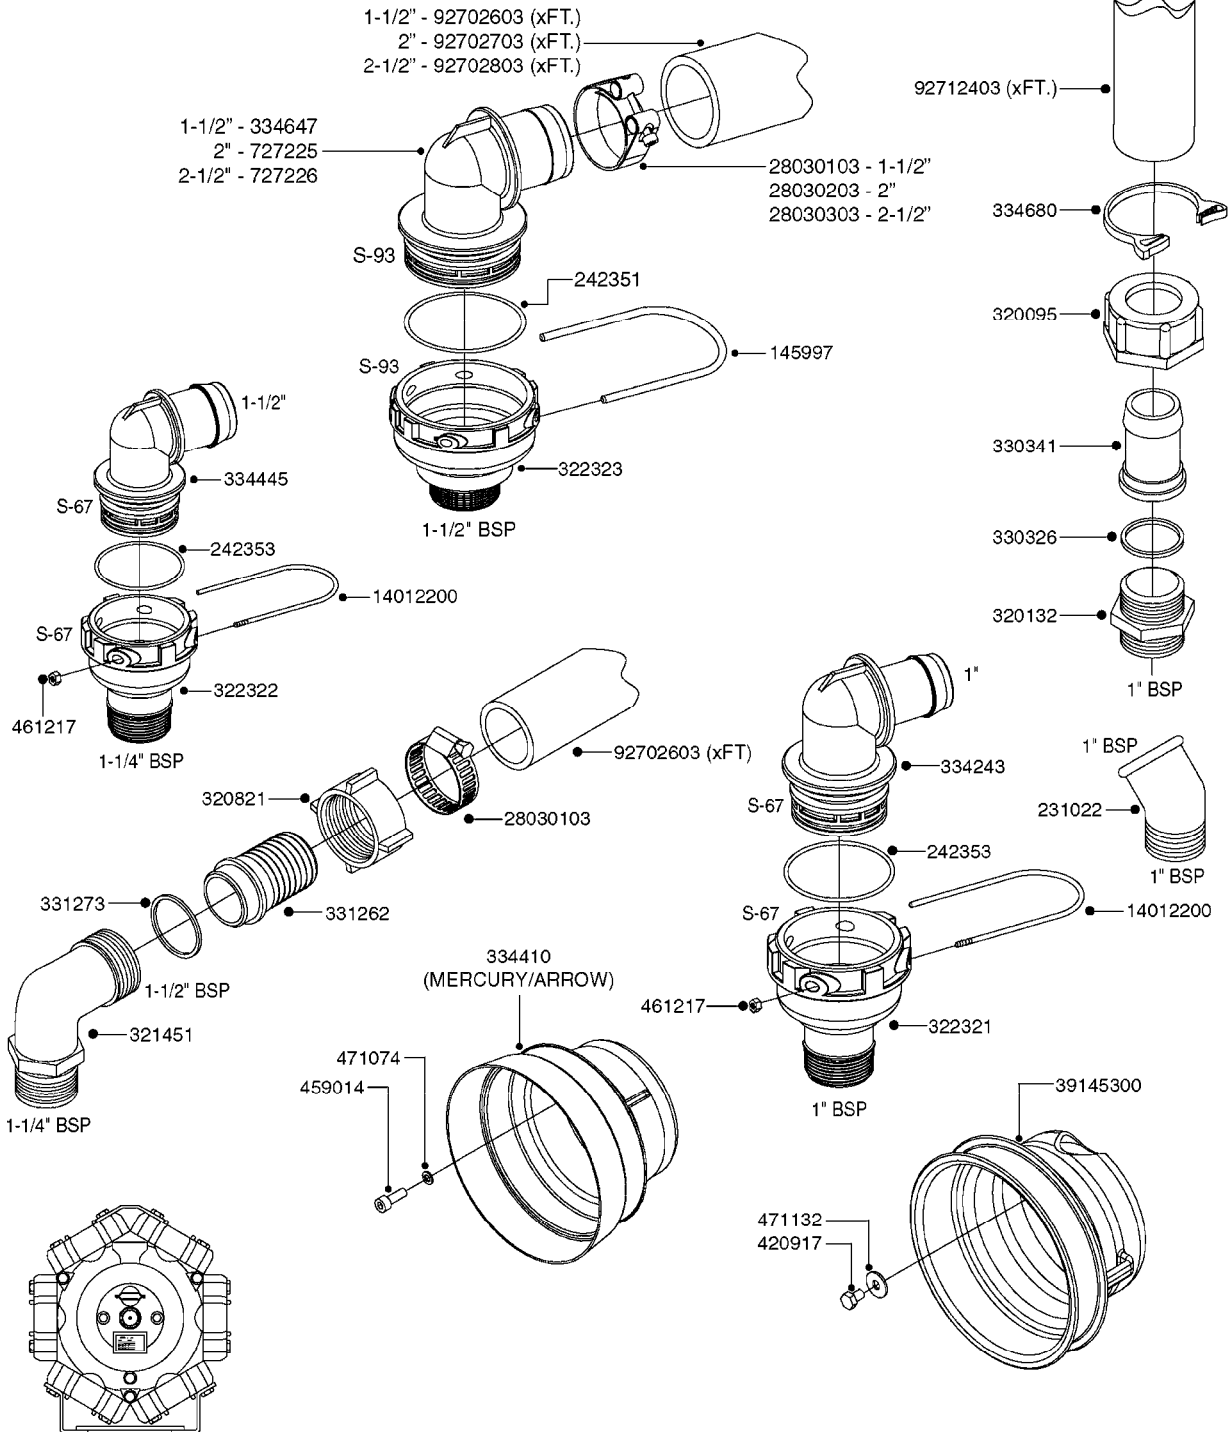

SUCTION SIDE OF PUMP

PRESSURE SIDE OF PUMP

COMPLETE PUMP
(NLA) REPLACED BY 364 PUMP (SEE PAGE A0280)

A0300

PUMP - 361/363 FITTINGS
A0300-HIN, 28:05:19

Page 1
Date 07.02.2020 10:54

parts-n°	order qty	description
145997	1	FITT.DK S-93 FORK
231022	1	FITT.DK ELB. 1' BSP GF 121
242351	1	O-RING D69.5X3.0 VITON F.S-93
242353	1	O-RING 3 X 44.2 VITON
320095	1	FITT.DK NUT 1" BSP
320132	1	FITT.DK HN 1" BSP
320821	1	FITT.DK NUT 1-1/2" BSP
321451	1	FITT.DK ELB.1-1/2 X1-1/4 80DEG
322321	1	FITT.DK S-67 X 1"BSP MALE
322322	1	FITT.DK S-67 X 1-1/4"BSP MALE
322323	1	FITT.DK S-93 X 1-1/2"BSP MALE
330326	1	O-RING D30/D24X2 F.1"NUT
330341	1	FITT.DK HB 1" F. 1" NUT
331262	1	FITT.DK HB 1-1/2" F. 1-1/2"NUT
331273	1	O-RING D44/D38X2 F.1-1/2"
334243	1	FITT.DK S-67 ELB.1"
334410	1	PROTECTION PUM
334445	1	FITT.DK S-67 ELB.1-1/2"
334647	1	FITT.DK S93 ELB 1-1/2" 90 PVC
334680	1	CLAMP HOSE PLASTIC 1"
420917	1	BOLT HEX 8.8 RAW M8X12 FT
459014	1	ALLEN SCREW M8 X 15 GALV.DIN93
461217	1	NUT HEX M5 LOCK
471074	1	WASHER M8 ELZ
471132	1	WASHER D24/D8.4 X 2 SS
727225	1	FITT.DK S-93 ELB.2'PVC W/ORING
727226	1	FITT. S93 2-1/2" 90° S W/O-RING
14012200	1	FITT.DK S-67 FORK W/M5 THREADS
28030103	1	CLAMP HOSE GEAR P5/4-S1.5"6724
28030203	1	CLAMP HOSE T-BOLT S2" 235-67
28030303	1	CLAMP HOSE T-BOLT S2.5" 235-76
39145300	1	PTO SHIELD Ø203 4-POLET MACHINED
92702603	1	HOSE PVC SUCT GRAY 1-1/2"
92702703	1	HOSE PVC SUCT GRAY 2"
92702803	1	HOSE PVC SUCT GRAY 2.5"
92712403	1	HOSE R X1" X300PSI WP X0012"