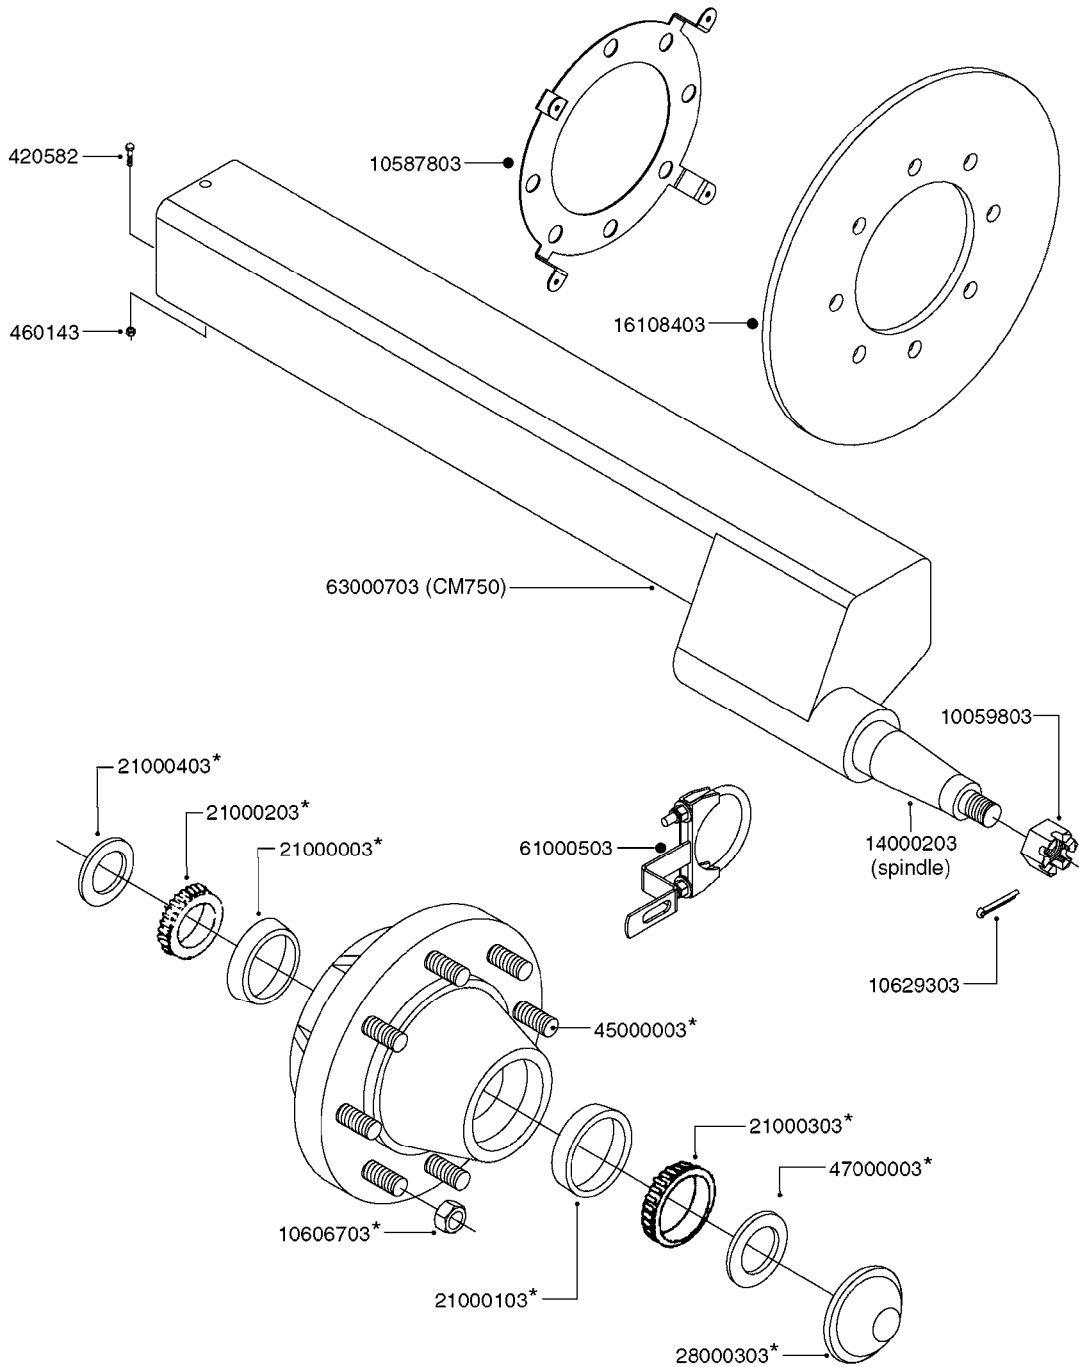

COMPLETE HUB W/BEARINGS:
10531903

**COMPLETE ASSEMBLIES
WHOLEGOODS ITEMS**

E0730

HUB ASSEMBLY F.2 1/8" SPINDLE
E0730-HIN, 01:01:16

Page 1
Date 07.02.2020 10:54

parts-n°	order qty	description
10058803	1	BEARING INNER CONE A25590
10058903	1	SEAL HUB ASE41
10059003	1	DUST CAP 800/1000 GAL EDC17
10059203	1	BOLT WHEEL 9/16"x1-1/4"UNF 90D
10059703	1	BEARING OUTER CONE A25877
10059803	1	NUT HEX NF 1"
10320203	1	BEARING INNER CUP1000GAL.TR/TA
10320303	1	BEARING OUTER CUP1000GAL.TR/TA
10531903	1	HUB ASSY.COMP.F.2-1/8" SPINDLE
10587803	1	MAG MNT F. SPEED SNS 8 BOLT
10629303	1	PIN, COTTER 7/32" X 1.75" LONG
28020103	1	SPINDLE 2.125 CRS 14" 811
47000703	1	WASHER, SPNDL 1.1" 1.06x2 .19T

*28050103 - COMPLETE HUB ASSEMBLY

COMPLETE ASSEMBLIES
WHOLEGOODS ITEMS

E0750

HUB ASSY F. 3" SPINDLE CM750
E0750-HIN, 01:01:16

Page 1
Date 07.02.2020 10:54

parts-n°	order qty	description
420582	1	BOLT HEX 8.8 DEL M8X20 FT A2
460143	1	SELF LOCK NUT M8 SST A2 DIN985
10059803	1	NUT HEX NF 1"
10587803	1	MAG MNT F. SPEED SNS 8 BOLT
10606703	1	NUT HEX NF 5/8" FLANGED F.STUD
10629303	1	PIN, COTTER 7/32" X 1.75" LONG
14000203	1	SPINDLE 3" X 16" W/NUT &WASHER
16108403	1	REINFORCEMENT RING 8-8-6 HUB FOR NON-REINFORCED 3/8" RIMS ONLY
21000003	1	BEARING INNER CUP #382A
21000103	1	BEARING OUTER CUP #LM501310
21000203	1	BEARING INNER CONE #387AS
21000303	1	BEARING OUTER CONE #LM501349
21000403	1	SEAL GREASE #CR29968
28000303	1	DUST CAP #1609
28050103	1	HUB F 3" 758 7500# PACKAGE
45000003	1	STUD BOLT 5/8" X 2-1/2"
47000003	1	WASHER SPNDL 3" 1.12X2.1 .25TK
61000503	1	SPEED SNS MNT CLAMP - 3"
63000703	1	AXLE INSERT W/M CM750