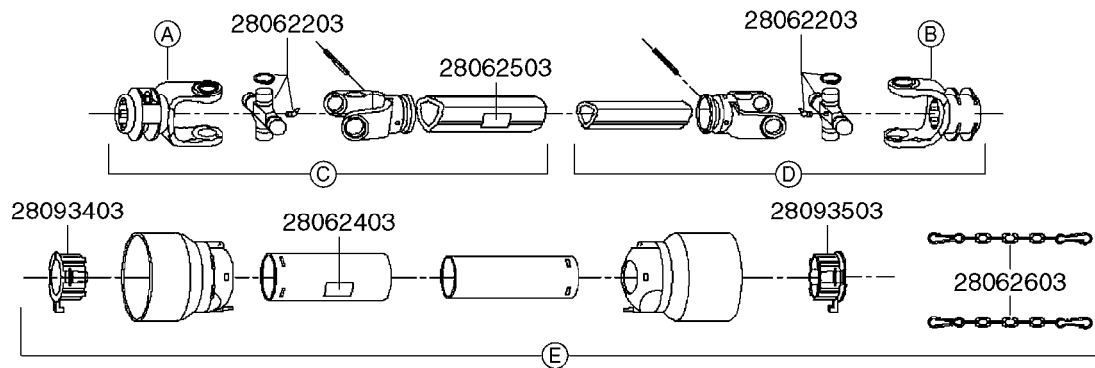

* Changed in 2016 from 100 series to G-Series (see page A0600).

A520

PTO SHAFTS - BONDIOLI CENT.
A0520-HIN, 23:10:18

Page 1
Date 07.02.2020 10:54

parts-n°	order qty	description
289042	1	UNIV. JOINT 22x54mm
421024	1	BOLT HEX 8.8 DEL M8X60
450015	1	SCREW ALLAN 3/8'X5/8' BLACK
460143	1	SELF LOCK NUT M8 SST A2 DIN985
28009803	1	PTO PIN TUBE RETAINER OUTER
28009903	1	PTO TUBE RETAINER INNER
28010103	1	PTO YOKE F.INNER TUBE CV PTO
28021403	1	PTO 1"STR/1-3/8" 6SPL B&P
28021503	1	PTO 1"STR/1-3/8" 21SPL B&P
28021603	1	PTO 1"STR/1-3/4" 20SPL B&P
28027903	1	PTO BALL LOCK.KIT F.1-3/8 YOKE
28040503	1	UNIV. JOINT 27x74.6mm
28040703	1	SAFETY CHAIN F.CV BLACK PTO (SET OF 2)
28041803	1	DECAL DANGER GUARD MISSING
28041903	1	DECAL DANGER ROT.DRIVELINE
28056703	1	PTO YOKE #1 1-3/8" X 6 SPLINE
28056803	1	PTO YOKE #1 1-3/8" X 21 SPLINE
28056903	1	PTO YOKE #4 1-3/4" X 20 SPLINE
28057003	1	PTO TUBE YOKE #1-G1 OUTER
28057103	1	PTO TUBE YOKE #4-G4 OUTER
28057203	1	PTO PIN TUBE RETAINER OUTER
28057303	1	PTO TUBE OUTER #1 745MM
28057403	1	PTO TUBE OUTER #4 720MM
28057503	1	PTO TUBE INNER #1 745MM
28057603	1	PTO TUBE INNER #4 720MM
28057703	1	PTO TUBE RETAINER INNER
28057803	1	PTO TUBE YOKE #1 Ø=1"
28057903	1	PTO TUBE YOKE #4 Ø=1"
28058003	1	PTO HALF SAFETY SHIELD OUTER
28058103	1	PTO HALF SAFETY SHIELD OUTER
28058203	1	PTO HALF SAFETY SHIELD INNER
28058303	1	PTO HALF SAFETY SHIELD INNER
28058403	1	PTO BALL LOCK.KIT F.1-3/4 YOKE
28058503	1	PTO TUBE YOKE #1-G1 INNER