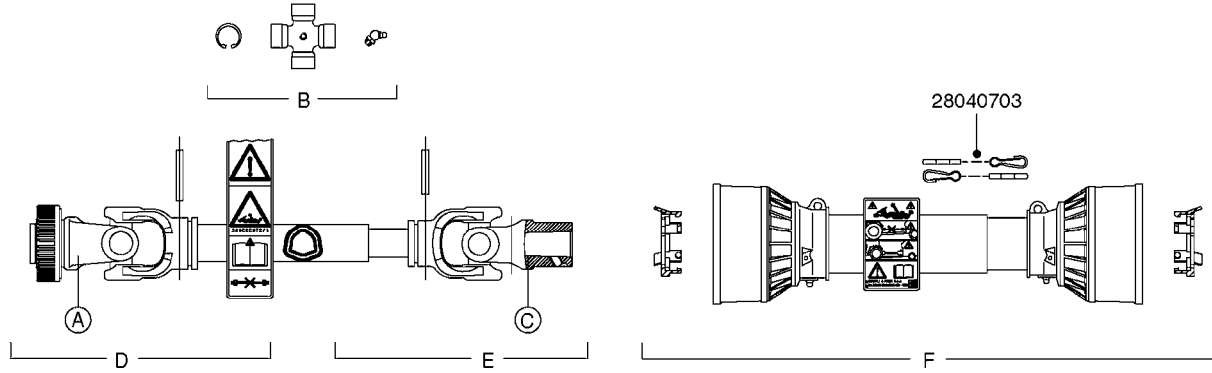

SUCTION SIDE OF PUMP

PRESSURE SIDE OF PUMP

COMPLETE PUMP
(NLA) REPLACED BY 364 PUMP (SEE PAGE A0280)

A0300

PUMP - 361/363 FITTINGS
A0300-HIN, 28:05:19

Page 1
Date 07.02.2020 10:54

parts-n°	order qty	description
145997	1	FITT.DK S-93 FORK
231022	1	FITT.DK ELB. 1' BSP GF 121
242351	1	O-RING D69.5X3.0 VITON F.S-93
242353	1	O-RING 3 X 44.2 VITON
320095	1	FITT.DK NUT 1" BSP
320132	1	FITT.DK HN 1" BSP
320821	1	FITT.DK NUT 1-1/2" BSP
321451	1	FITT.DK ELB.1-1/2 X1-1/4 80DEG
322321	1	FITT.DK S-67 X 1"BSP MALE
322322	1	FITT.DK S-67 X 1-1/4"BSP MALE
322323	1	FITT.DK S-93 X 1-1/2"BSP MALE
330326	1	O-RING D30/D24X2 F.1"NUT
330341	1	FITT.DK HB 1" F. 1" NUT
331262	1	FITT.DK HB 1-1/2" F. 1-1/2"NUT
331273	1	O-RING D44/D38X2 F.1-1/2"
334243	1	FITT.DK S-67 ELB.1"
334410	1	PROTECTION PUM
334445	1	FITT.DK S-67 ELB.1-1/2"
334647	1	FITT.DK S93 ELB 1-1/2" 90 PVC
334680	1	CLAMP HOSE PLASTIC 1"
420917	1	BOLT HEX 8.8 RAW M8X12 FT
459014	1	ALLEN SCREW M8 X 15 GALV.DIN93
461217	1	NUT HEX M5 LOCK
471074	1	WASHER M8 ELZ
471132	1	WASHER D24/D8.4 X 2 SS
727225	1	FITT.DK S-93 ELB.2'PVC W/ORING
727226	1	FITT. S93 2-1/2" 90° S W/O-RING
14012200	1	FITT.DK S-67 FORK W/M5 THREADS
28030103	1	CLAMP HOSE GEAR P5/4-S1.5"6724
28030203	1	CLAMP HOSE T-BOLT S2" 235-67
28030303	1	CLAMP HOSE T-BOLT S2.5" 235-76
39145300	1	PTO SHIELD Ø203 4-POLET MACHINED
92702603	1	HOSE PVC SUCT GRAY 1-1/2"
92702703	1	HOSE PVC SUCT GRAY 2"
92702803	1	HOSE PVC SUCT GRAY 2.5"
92712403	1	HOSE R X1" X300PSI WP X0012"