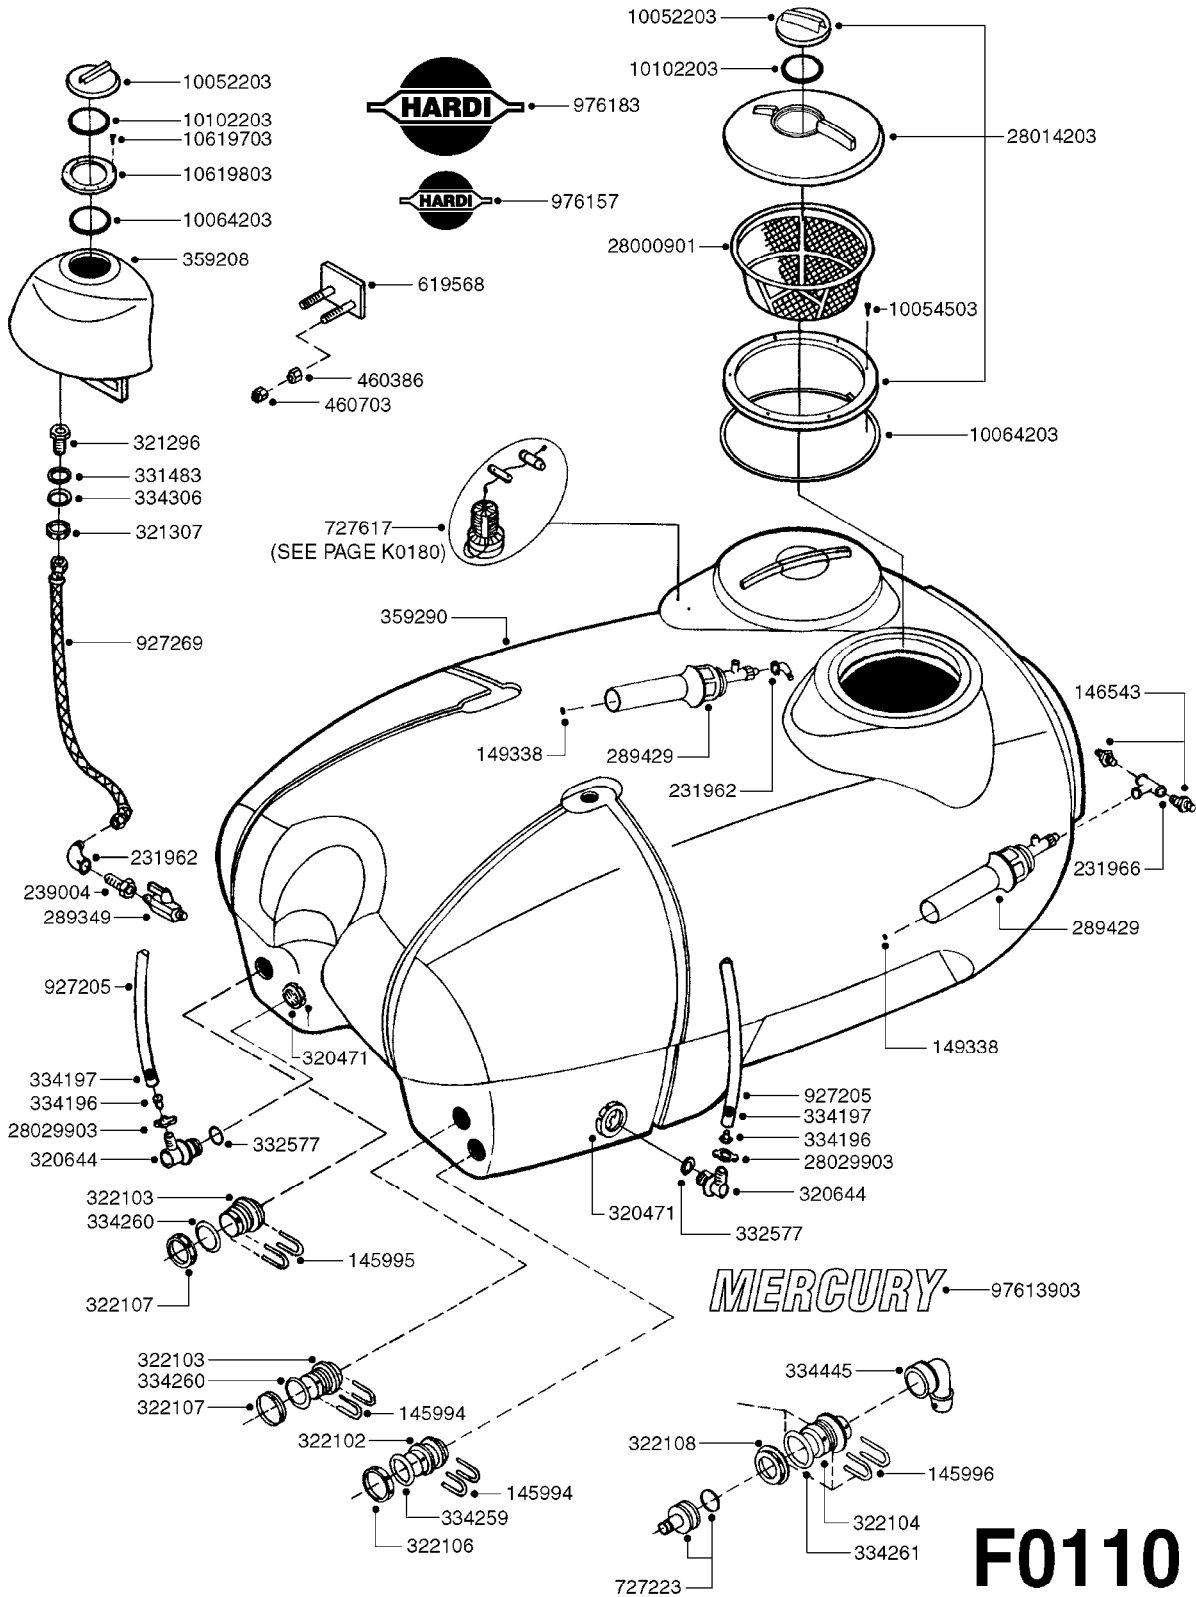

F0110

TANK - MERCURY 925
F0110-HIN, 01:01:16

Page 1
Date 07.02.2020 10:54

parts-n°	order qty	description
145994	1	FITT.DK S-40 FORK
145995	1	FITT.DK S-53 FORK
145996	1	FITT.DK S-67 FORK
146543	1	HEXAGON NIPPLE 1/2"
149338	1	INTERMIX JET 5MM
231962	1	ELBOW BRASS 1/2"
231966	1	TEE 1/2'
239004	1	BUSHING 1/2"-3/8" BRASS
289349	1	BALL VALVE 3/8" M-H
289429	1	AGITATION INJECTOR DUAL INPUT
320471	1	FITT.DK NUT 1" BSP JAMB
320644	1	FITT.DK ELB.3/4"HB X 1" BSP
321296	1	FITT.DK BULKHEAD 1/2" BSP SING
321307	1	FITT.DK NUT 1/2" BSP JAMB
322102	1	FITT.DK S-40 BULKHEAD
322103	1	FITT.DK S-53 BULKHEAD
322104	1	FITT.DK S-67 BULKHEAD
322106	1	FITT.DK S-40 BULKHEAD NUT
322107	1	FITT.DK S-53 BULKHEAD NUT
322108	1	FITT.DK S-67 BULKHEAD NUT
331483	1	WASHER RY-2
332577	1	O-RING D38/D30X4 F.1" PUR.
334196	1	PLUG F. LIQUID LEV. INDICATOR
334197	1	BALL F. LIQUID LEV. INDICATOR
334259	1	GASKET F. S-40 BULKHEAD
334260	1	GASKET F. S-53 BULKHEAD
334261	1	GASKET F. S-67 BULKHEAD
334306	1	WASHER D22 PA
334445	1	FITT.DK S-67 ELB.1-1/2"
359208	1	CLEAN WATER TANK - MERCURY
359290	1	TANK, DRILLED 925 GAL. MERCURY
460386	1	NUT HEX M12X1.75
460703	1	NUT HEX M12X1.75 LOCK DIN985A2 SS
619568	1	TANK SUPPORT BRACKET
727223	1	FITT.S67 1.5" STRAIT S W/ORING
727617	1	FITT.DK S-93 BOTTOM VALVE 2'
927205	1	HOSE R X CLEAR X 3/4 X 0012"
927269	1	HOSE R X PVC X 1/2 X 0012"
976157	1	DECAL COMPANY (4.4" X 4.6")
976183	1	DECAL COMPANY D.18,2 X 29,6
10052203	1	LID VENT ASSY
10054503	1	SCREW 3/4" SELF TAPPING
10064203	1	SET SEALING SPONGE 1 Ft BULK
10102203	1	GASKET F.16" LID BREATHER
10619703	1	SCREW SS #6x3/4' SELF TAPPING
10619803	1	LID HOUSING TREADED F. 6'
28000901	1	FILTER, TOP MAIN TANK, D400 L275 300130
28014203	1	LID ASSY. (3-PC.) 16" ARAG
28029903	1	CLAMP HOSE GEAR P3/4"-S1" 6712
97613903	1	DECAL MERCURY 2011