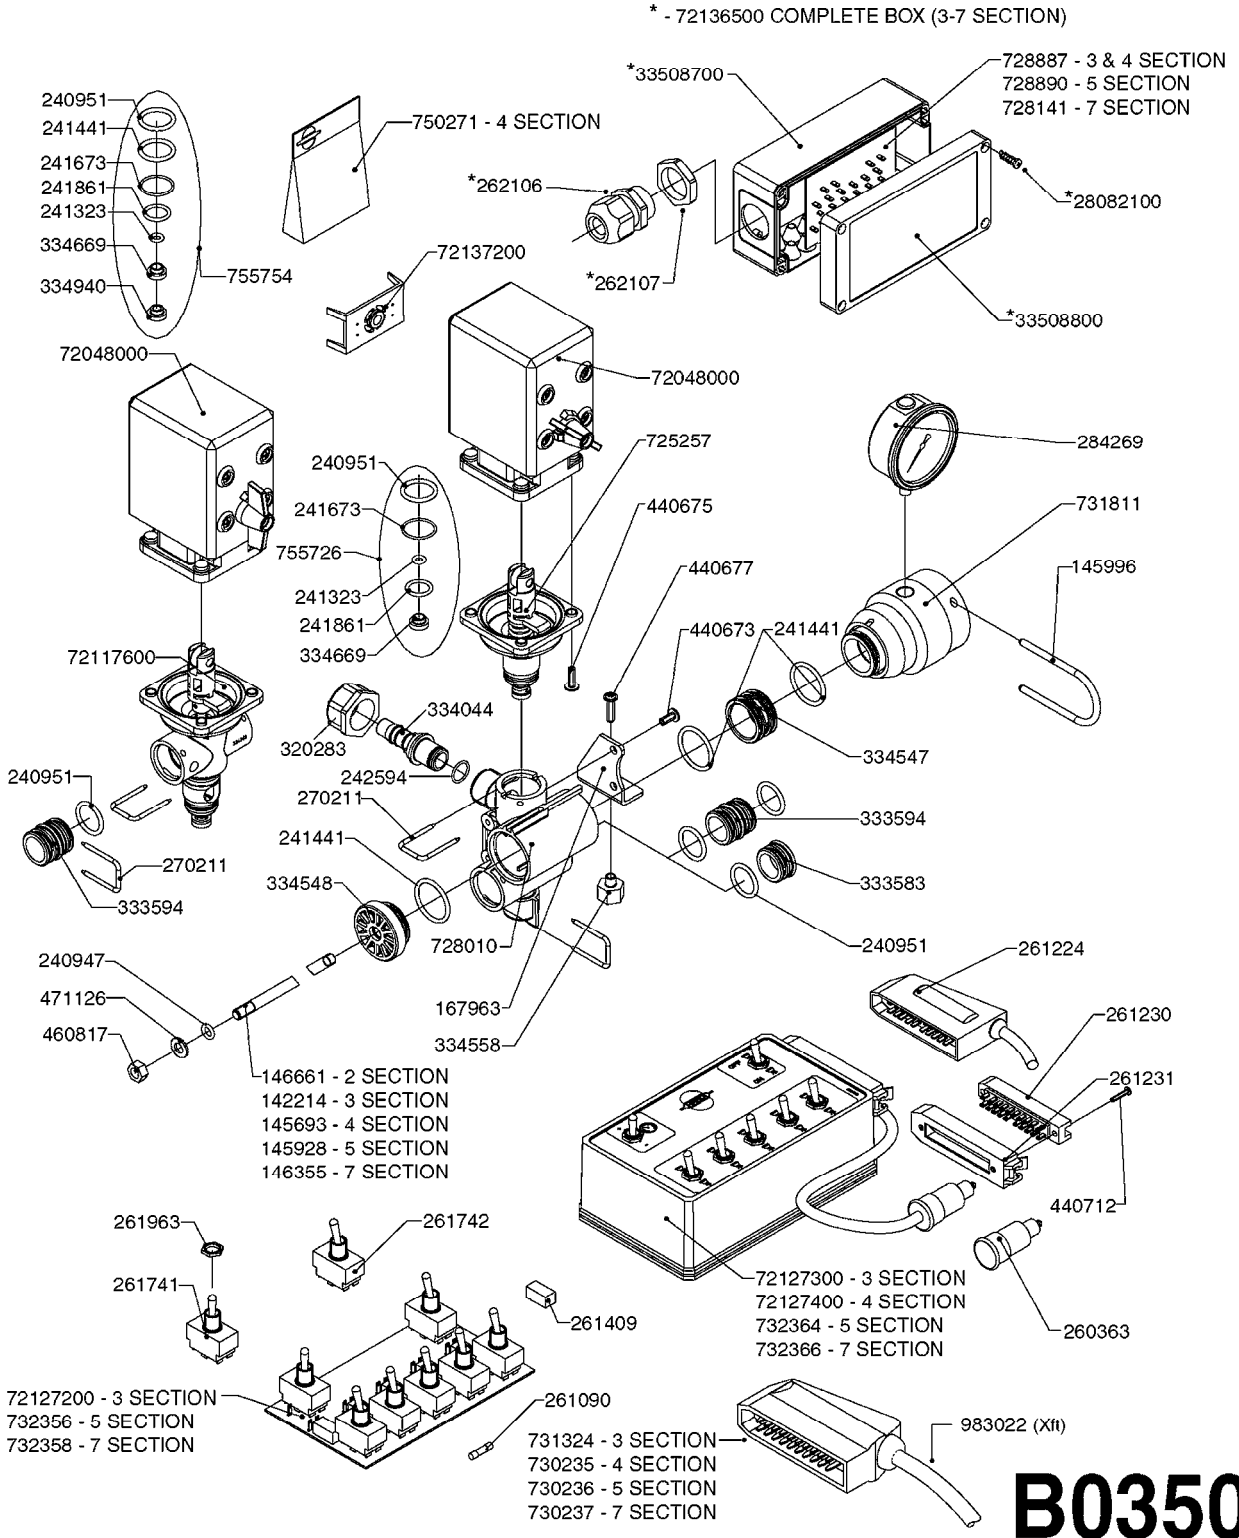

EVC, ECP, ECPC CONTROLS
B0350-HIN, 01:01:16

Page 1
Date 07.02.2020 10:54

parts-n°	order qty	description
142214	1	STUD BOLT - M8X265, 3 SECTION
145693	1	STUD BOLT - M8X330, 4 SECTION
145928	1	STUD BOLT - M8X400, 5 SECTION
145996	1	FITT.DK S-67 FORK
146355	1	STUD BOLT - M8X540, 7 SECTION
146661	1	STUD BOLT M8 X 195
167963	1	MOUNT BKT.F.EC BOOM SEC.
240947	1	O-RING D7.3X2.4 NITRIL
240951	1	O-RING D21.2X3 NITRIL
241323	1	O-RING D5.3X2.4 NITRIL
241441	1	O-RING D29.3X3
241673	1	O-RING D22.1X1.6
241861	1	O-RING D15.3X2.4 VITON
242594	1	O-RING D14 X 1.78 SCH.70-EPDM
260363	1	PLUG 2 POLE 12V
261090	1	FUSE 5 X 20 6.3A, 250V
261224	1	PLUG HOUSING F/20 POLE MALE
261230	1	PLUG INSERT 20 POLE FEMALE
261231	1	PLUG HOUSING 20 POLE FEMALE
261409	1	RELAY 12V F. ESC CNTRL BOX '96
261741	1	SWITCH 2 POLE 12V TOGGLE PRESS
261742	1	SWITCH 2 POLE 12V ON/OFF
261963	1	NUT F.EC SWITCH
262106	1	BULKHEAD F. CABLE 6.5-14 BLACK
262107	1	NUT F. BULKHEAD CABLE GRAY
270211	1	FITT.DK S25 FORK L=37.5
284269	1	PRESSURE GAUGE 0-8-16 BAR Ø2,5" 1/4"
320283	1	FITT.DK NUT 3/4"BSP
333583	1	END PIECE FOR BYPASS
333594	1	CONNECTING PIECE F. BYPASS
334044	1	FITT.DK HB 3/4' F. 3/4' CAP
334547	1	CONNECTING PIECE F. PRESSURE
334548	1	END COVER
334558	1	NUT HEX PLASTIC INSERT
334669	1	VALVE CONE D14/D7-SH 63 WHITE
334940	1	VALVE CONE D14/D6-SH 63 GREEN
440673	1	SCREW F.PLASTIC 5X12 SS
440675	1	SCREW F. PLASTIC 5X16 SS
440677	1	SCREW F. PLASTIC 5X20 SS
440712	1	SCREW 30X16 STAINLESS
460817	1	NUT HEX M8 STAINLESS DIN 934
471126	1	WASHER, M8, Ø16/ 8.4X 1.6, SS
725257	1	SPINDLE SECT. F/EC DISTRIBUTOR
728010	1	DISTRIB HOUSING W/CONST PR GRN
728141	1	CIRCUIT BOARD F.EC7 CONN. BOX
728887	1	CIRCUIT BOARD EC CONTROL
728890	1	CIRCUIT BOARD 5 SECTION EC
730235	1	CABLE F.CONTRL BOX EC4 L=11500
730236	1	CABLE F.CONTRL BOX EC5 L=11500
730237	1	CABLE EC7 L=11500MM
731324	1	CABLE F.CONTRL BOX EC3 L=11500
731811	1	FITT.DK ADAPTOR S67 EC BOOM SE
732356	1	PRINT BOARD EVC ESC 5 SECTION
732358	1	PRINT BOARD EVC ESC 7 SECTION
732364	1	CONTROL BOX ESC/EVC 5 SEC.CM+
732366	1	CONTROL BOX ESC/EVC 7 SEC.CM+
750271	1	O-RING KIT F.EC/4 CONTROL UNIT
755726	1	O-RING KIT F.EC/ESC SEC.VALVE
755754	1	GASKET SET EVC DIST
983022	1	WIRE 12 x 0.5 x 2MM x 12"
28082100	1	SCREW F. BOX LID 1/4" L=20