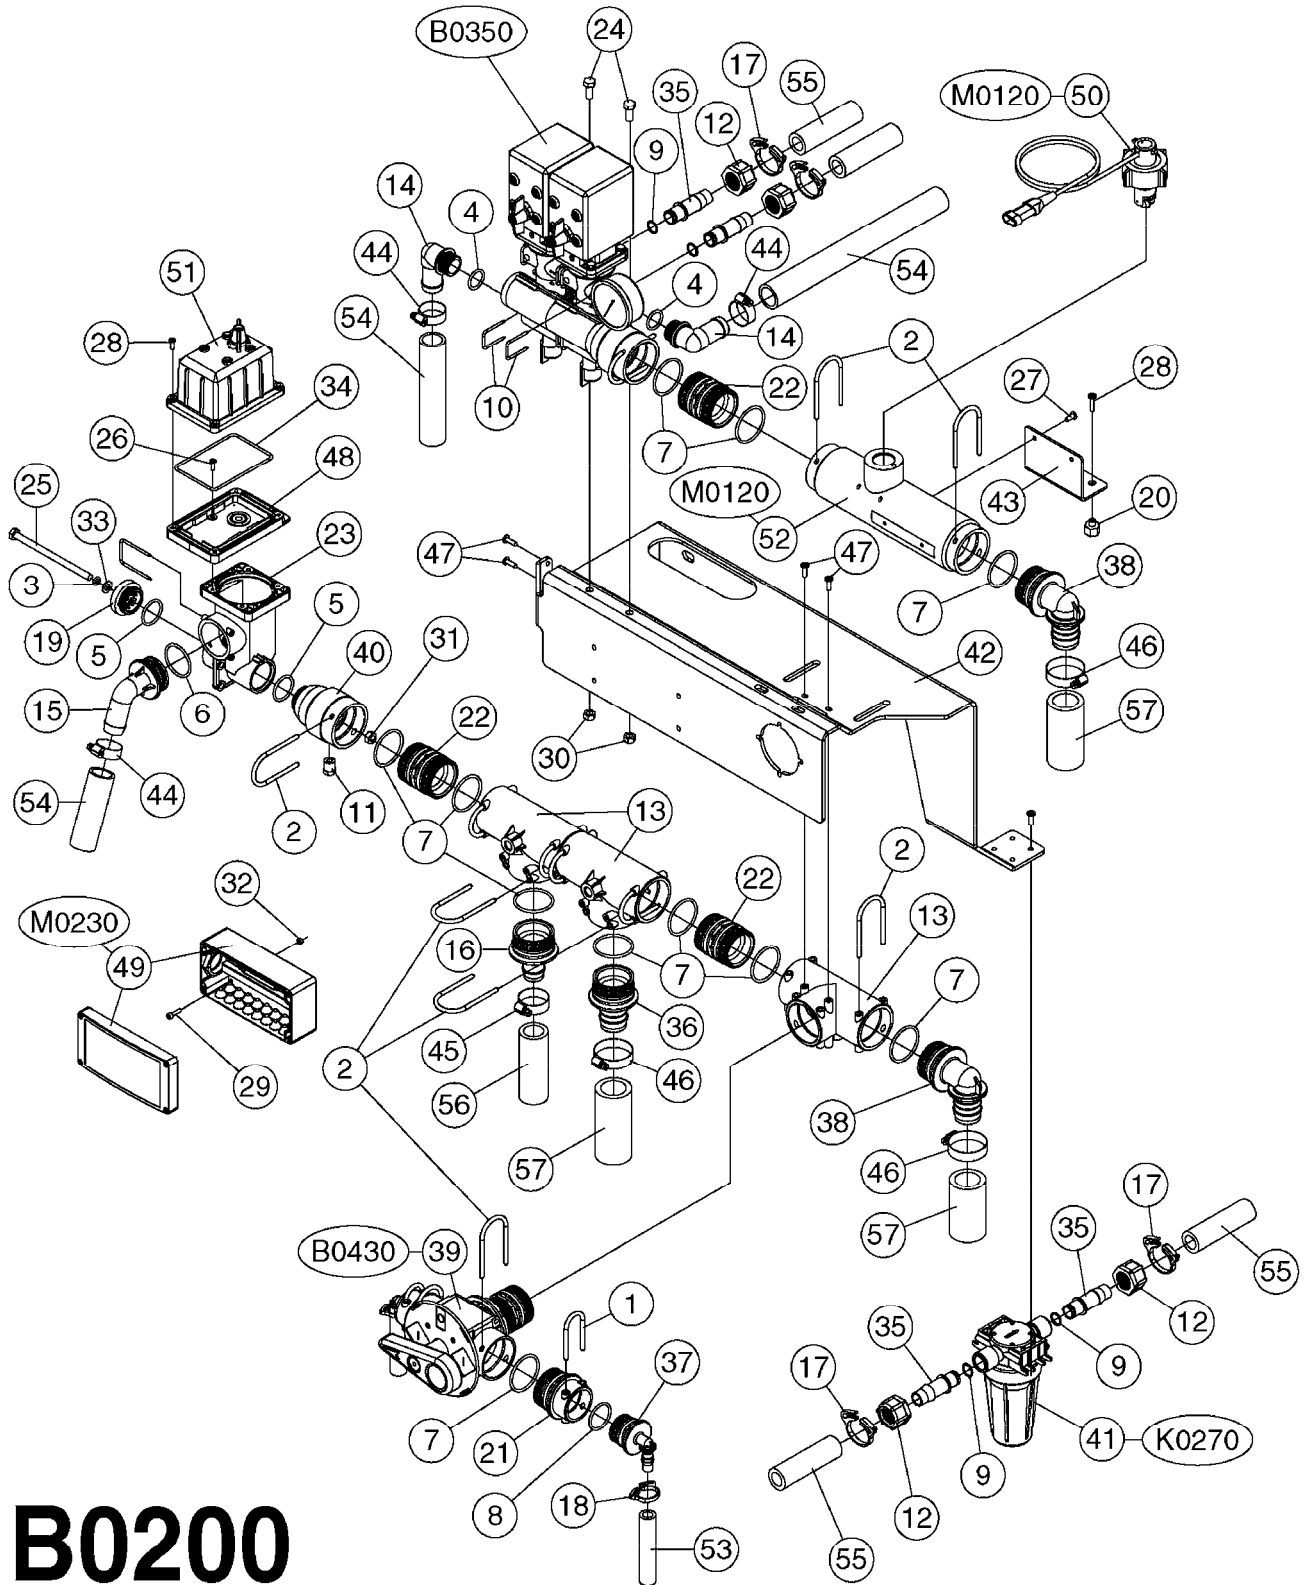

B0200

EC/2 MANIFOLD SYSTEM
B0200-HIN, 05:10:17

Page 1
Date 07.02.2020 10:54

Pos.	parts-n°	order qty	description
1	145995	1	FITT.DK S-53 FORK
2	145996	1	FITT.DK S-67 FORK
3	240947	1	O-RING D7.3X2.4 NITRIL
4	240951	1	O-RING D21.2X3 NITRIL
5	241441	1	O-RING D29.3X3
6	242020	1	O-RING 39.2 X 3 VITON
7	242353	1	O-RING 3 X 44.2 VITON
8	242354	1	O-RING D32.2X3.0 VITON
9	242594	1	O-RING D14 X 1.78 SCH.70-EPDM
10	270211	1	FITT.DK S25 FORK L=37.5
11	285126	1	PLUG 1/4'BSP PLASTIC
12	320283	1	FITT.DK NUT 3/4"BSP
13	322224	1	FITT.DK S-67 TEE
14	333561	1	FITT.DK ELB.1" EC RETURN
15	334100	1	FITT.DK S-61 ELB.1" 110 DEG.
16	334231	1	FITT.DK S-67 STR.1"
17	334531	1	CLAMP HOSE PLASTIC 3/4"
18	334534	1	CLAMP HOSE PLASTIC 1/2"
19	334548	1	END COVER
20	334558	1	NUT HEX PLASTIC INSERT
21	334564	1	FITT.DK S-67 TO S-53 ADAPTER
22	334573	1	FITT.DK S-67 CONNECTOR
23	334861	1	HOUSING F. HM EVC POST 1992
24	420582	1	BOLT HEX 8.8 DEL M8X20 FT A2
25	421256	1	BOLT HEX 8.8 SS M8X130
26	440307	1	SCREW SHEET-METAL 3/4" NO. 10
27	440673	1	SCREW F.PLASTIC 5X12 SS
28	440677	1	SCREW F. PLASTIC 5X20 SS
29	450902	1	BOLT ALLEN HEAD M4 X 16MM
30	460143	1	SELF LOCK NUT M8 SST A2 DIN985
31	460817	1	NUT HEX M8 STAINLESS DIN 934
32	461145	1	NUT HEX M4 LOCK
33	471126	1	WASHER, M8, Ø16/ 8.4X 1.6, SS
34	614421	1	GASKET F/MOTOR HOUSE-ON/OFF TR
35	724621	1	FITT.DK HB 3/4"ASSY F.3/4" NUT
36	726561	1	FITT.DK S-67 STR.1-1/4" O-RING
37	726568	1	FITT.DK.S-53 HB 1/2"90 W/O-RING
38	726573	1	FITT. S67 5/4" 90° W/O-RING
39	729796	1	VALVE S-67 MANUAL D33 J-D
40	731811	1	FITT.DK ADAPTOR S67 EC BOOM SE
41	845218	1	FILTER IN-LINE 3/4'50 MESH OML
42	16101803	1	CONTROL BRACKET F. MERCURY EC2
43	16101903	1	FLOW METER BRACKET ALIGNED
44	28029903	1	CLAMP HOSE GEAR P3/4"-S1" 6712
45	28030003	1	CLAMP HOSE GEAR P1" 6716
46	28030103	1	CLAMP HOSE GEAR P5/4-S1.5"6724
47	44076200	1	SCREW WN5451 5X16 SS TORX
48	70068303	1	BRKT. PLATE F/PRES. CONT.2XNUT
49	72115400	1	CONNECTION BOX F. OP. UNIT SV9
50	72117500	1	FLOW SENSOR - M.AMP L=1M
51	72182900	1	MOTER REG.DME37 1:150 AMP YELL
52	84208003	1	FLOW METER,4-70 GPM,S67,CAL
53	92702103	1	HOSE R X1/2" X300PSI WP X0012"
54	92702403	1	HOSE PVC SUCT GRAY 1"
55	92703203	1	HOSE R X3/4" X300PSI WP X0012"
56	92712403	1	HOSE R X1" X300PSI WP X0012"
57	92734403	1	HOSE R X5/4" X200PSI WP X0012"