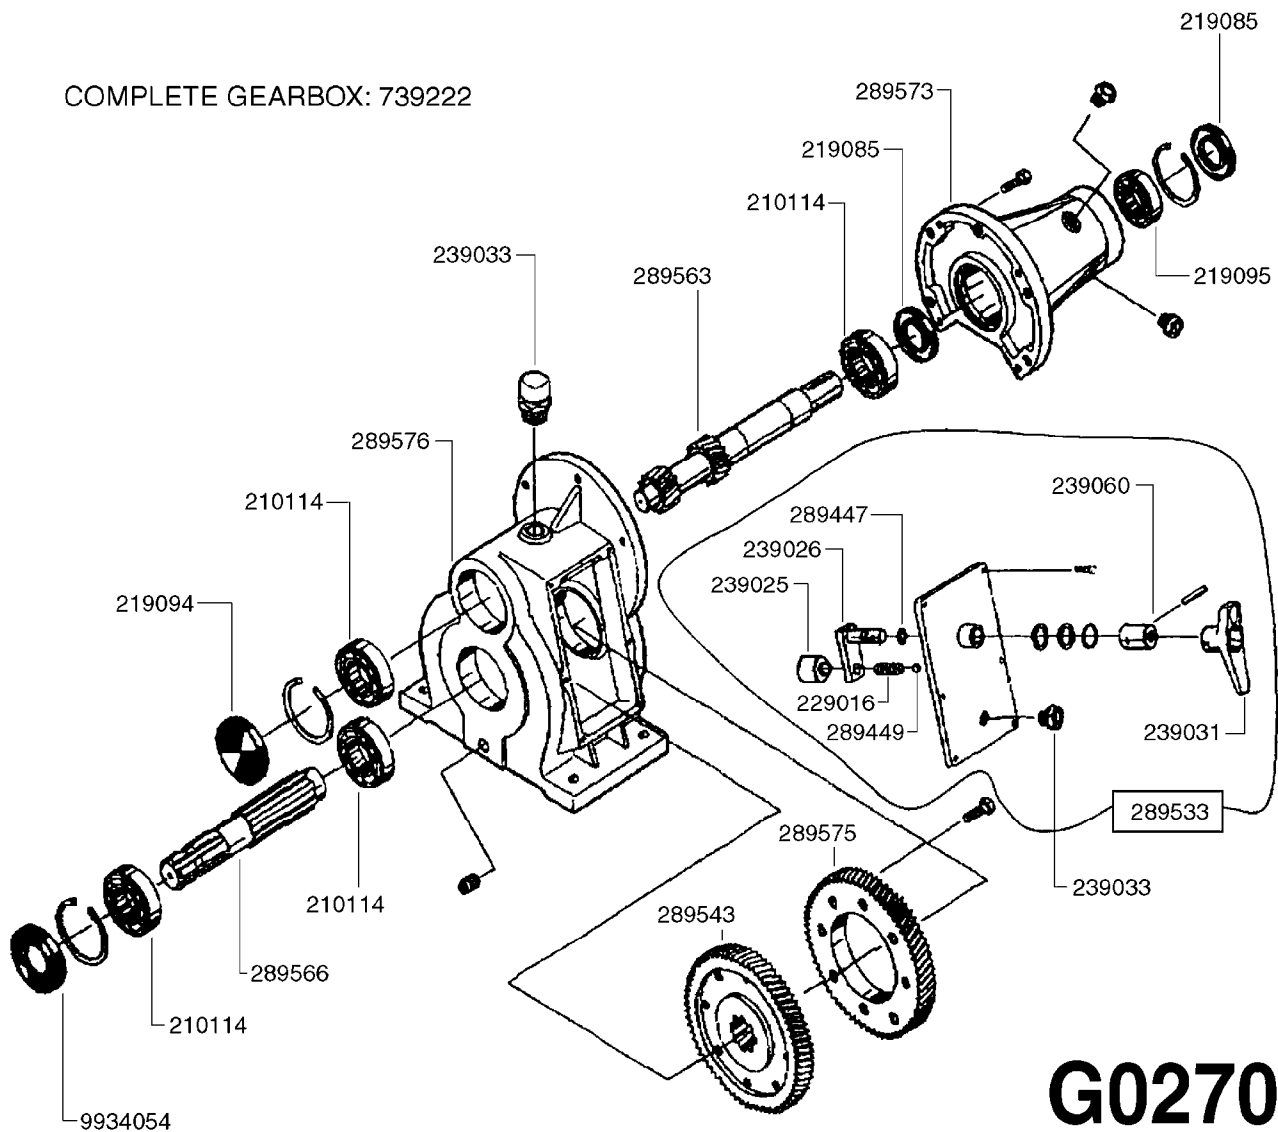

COMPLETE GEARBOX: 739222

MERCURY - 36" AXIAL GEARBOX
G0270-HIN, 01:01:16

Page 1

Date 07.02.2020 10:54

parts-n°	order qty	description
210114	1	BEARING BALL 6308
219085	1	OIL SEAL 40X80X10 BIMA M55
219094	1	SEAL BLIND 90 X 10
219095	1	BALL BEARING 2208 MP
229016	1	SPRING 16X7.8X1 F. 289533
239025	1	BLOCK F.LEVER GEARBOX
239026	1	LIFTER F.GEAR BOX
239031	1	HANDLE F.GEARBOX
239033	1	OIL LEVEL GLASS
239060	1	BUSHING F.HANDLE GEARBOX
289447	1	O-RING F.GEAR BOX
289449	1	BALL 5/16" M10
289533	1	COVER&HANDLE ASSY.F.M55
289543	1	TOOTHWHEEL F/ GEARBOX
289563	1	SHAFT
289566	1	SHAFT SPLINED F.GEAR BOX M55
289573	1	EXTENSION
289575	1	GEAR
289576	1	HOUSING
739222	1	GEAR BOX M55
9934054	1	OIL SEALING RING 40X90X10