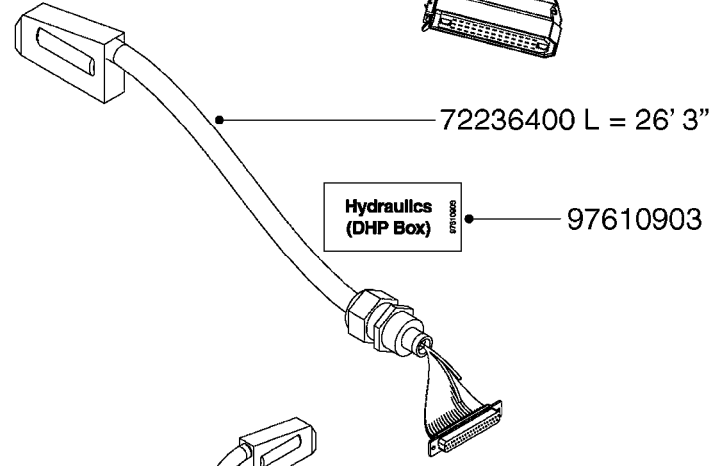

LIQUID SYSTEM

- 26004200 L = 57' 5"
- 28028700 L = 45' 11"
- 28027500 L = 37' 9"
- 28028900 L = 26' 3"
- 28028800 L = 16' 5"
- 26003900 L = 6' 7"

HYDRAULIC SYSTEM

* Note orientation of bracket
1 = Liquid system
2 = Hydraulic system

M0280

39 PIN CABLES
M0280-HIN, 28:03:17

Page 1
Date 07.02.2020 10:54

parts-n°	order qty	description
262158	1	PLUG INSERT 39 POLE MALE
262159	1	PLUG INSERT 39 POLE FEMALE
262160	1	PLUG HOUSING 39 POLE FEMALE
262161	1	PLUG HOUSING F/39 POLE MALE
440634	1	SCREW 5/8"
440732	1	PT SCREW 35X12B Z5452 ELZ
14034200	1	CODE BRACKET FOR 39 PIN CABLE
26003900	1	WIRE 37-39 PIN EVC, 6.6'
26004200	1	WIRE 37-39 PIN EVC, 57.4'
26008400	1	WIRE 39-PIN 24 WIRE L=8M
26011903	1	WIRE 39-39 POLE EXT. 3660MM
28027500	1	WIRE 37-39 PIN EVC, 37.7'
28028700	1	WIRE 37-39 PIN EVC, 45.9'
28028800	1	WIRE 37-39 PIN EVC, 16.4'
28028900	1	WIRE 37-39 PIN EVC, 26.2'
72236400	1	DAH CONN. WIRE/TRACTOR L=8M
97610803	1	DECAL-SRAY BOX 39-PIN
97610903	1	DECAL-HYDRAULIC BOX 39-PIN