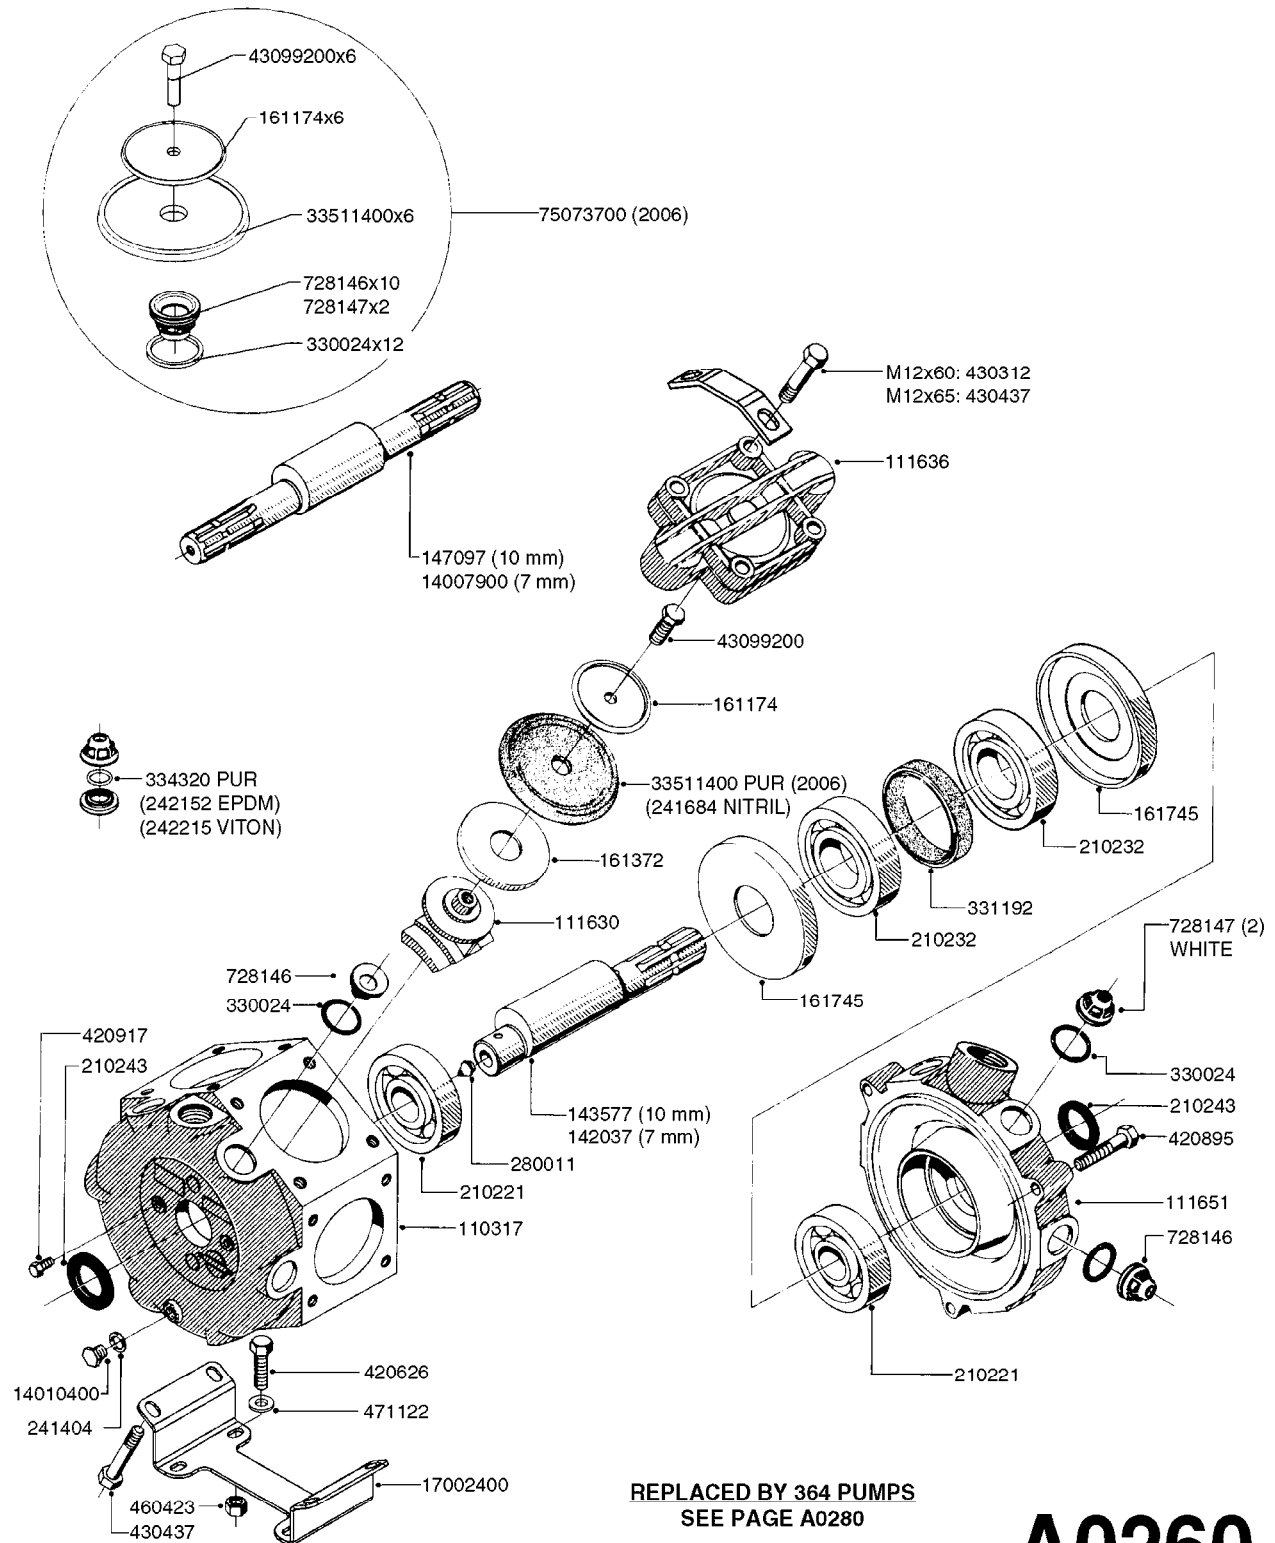

Agroparts: www.HARDI-INTERNATIONAL.com

Mercury - Trailer 600/925
Gallon 36" Fan

Country-Code 11

Date 07.02.2020 10:54

**MERCURY 600/925 Gallon
36" Fan**

main group	page-n°	date	description
Pumps	A0260-HIN	17:03:16	PUMP - 363 W/MOUNTING BASE
	A0280-HIN	24:04:19	PUMP - 364 540/1000 RPM
	A0300-HIN	28:05:19	PUMP - 361/363FITTINGS
	A0510-HIN	23:10:18	PTO SHAFTS - BONDIOLI DIAPH.
	A0520-HIN	23:10:18	PTO SHAFTS - BONDIOLI CENT.
	A0580-HIN	01:01:16	PTO SHAFTS - AMA DIAPHRAGM
Controls, Filters, Valves	B0180-HIN	01:01:16	HC/2 MANIFOLD SYSTEM
	B0200-HIN	05:10:17	EC/2 MANIFOLD SYSTEM
	B0350-HIN	01:01:16	EVC, ECP, ECPC CONTROLS
	B0430-HIN	12:09:19	MANIFOLD - S67 VALVE
	B0710-HIN	01:01:16	SUCTION FILT.-VINEYARD&ORCHARD
Tank and Frame: Field Sprayers	E0730-HIN	01:01:16	HUB ASSEMBLY F.2 1/8" SPINDLE
Tank and Frame: Mistblowers	E0750-HIN	01:01:16	HUB ASSY F. 3" SPINDLE CM750
	F0100-HIN	01:01:16	TANK - MERCURY 600
	F0110-HIN	01:01:16	TANK - MERCURY 925
	F0120-HIN	01:01:16	FRAME - MERCURY 600
	F0130-HIN	01:01:16	FRAME - MERCURY 600 '05
	F0140-HIN	01:01:16	FRAME - MERCURY 925 '05
	F0150-HIN	01:01:16	DRAWBARS - MERCURY/ARROW
	F0160-HIN	01:01:16	DRAWBAR - TURNABLE HITCH
Blower unit mistblowers	G0250-HIN	01:01:16	MERCURY - 36" AXIAL FAN
	G0260-HIN	01:01:16	MERCURY - 36" AXIAL FAN '05
	G0270-HIN	01:01:16	MERCURY - 36" AXIAL GEARBOX
	G0330-HIN	01:01:16	NOZZLES - AXIAL JET 1/4 X 1
	G0340-HIN	01:01:16	NOZZLES - AXIAL JET 1/4 X 2
	G0350-HIN	01:01:16	NOZZLES - AXIAL JET STAINLESS
	G0360-HIN	01:01:16	NOZZLES - SINGLE & DOUBLE JETS
Special equipment, Extras	K0180-HIN	01:01:16	DRAIN ASSEMBLY-PULL CORD TYPE
	K0270-HIN	28:09:16	FILTER ASSEMBLIES-IN LINE
	K0550-HIN	01:01:16	POWDER MIXER
Electrical Equipment	M0120-HIN	01:01:16	TRANSDUCERS AND ACCESSORIES
	M0220-HIN	12:05:18	CABLES
	M0230-HIN	01:01:16	JUNCTION BOX - LIQUID
	M0280-HIN	28:03:17	39 PIN CABLES