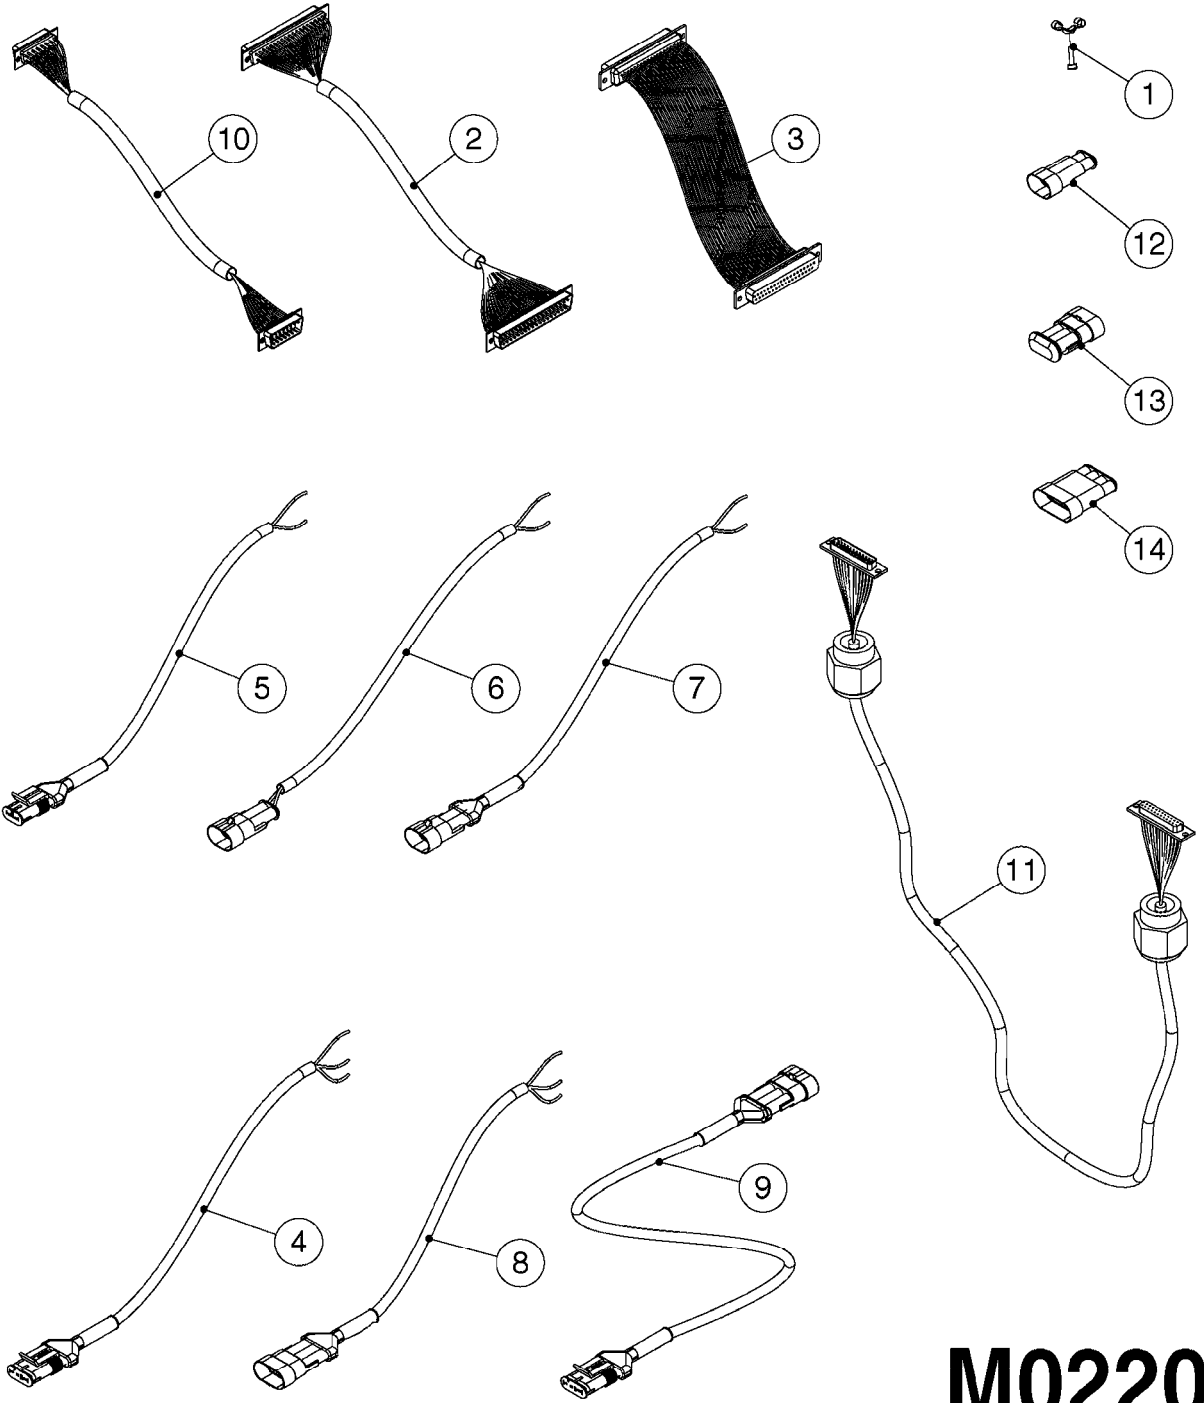

M0220

CABLES
M0220-HIN, 12:05:18

Page 1
Date 07.02.2020 10:54

Pos.	parts-n°	order qty	description
1	262150	1	SCREW ASSM.FOR D-SUB PLUG
2	26004900	1	CABLE FEM/MALE 37P L=9.5M
3	26005900	1	WIRE 37/37 POLE DAH/JOB COM
4	26006000	1	LEAD F AMP SUPERSEAL 3 WAYS L1,5M
4	26006100	1	CABLE L = 5.00M, AMP, MALE, 3P
4	26007000	1	CABLE L = 0.20M, AMP, MALE, 3P
4	26007100	1	CABLE L = 9.00M, AMP, MALE, 3P
4	26007200	1	CABLE 3POL AMP FEMALE L13M
5	26006200	1	CABLE L = 4.50M, AMP, MALE, 2P
5	26006300	1	CABLE L = 0.50M, AMP, MALE, 2P
5	26006400	1	CABLE L = 0.75M, AMP, MALE, 2P
5	26006500	1	CABLE L = 1.50M, AMP, MALE, 2P
5	26006600	1	CABLE L = 9.00M, AMP, MALE, 2P
6	26006700	1	CABLE L = 0.12M, AMP, FEMALE, 2P
7	26006800	1	CABLE L = 1.00M, AMP, FEMALE, 2P
8	26007300	1	CABLE L = 1.00M, AMP, FEMALE, 3P
9	26007400	1	CABLE L = 3.00M, AMP, EXT, 3P
9	26009800	1	CABLE L = 0.50M, AMP, EXT, 2P
10	26007500	1	CABLE FEM/FEM 15P L=3.5M
11	26016900	1	CABLE DB25M - DB25F L=8.5m
12	72450600	1	CAP F. AMP SUPER SEAL 2P PLUG
13	72450700	1	CAP F. AMP SUPER SEAL 3P PLUG
14	72450800	1	CAP F. AMP SUPER SEAL 4P PLUG