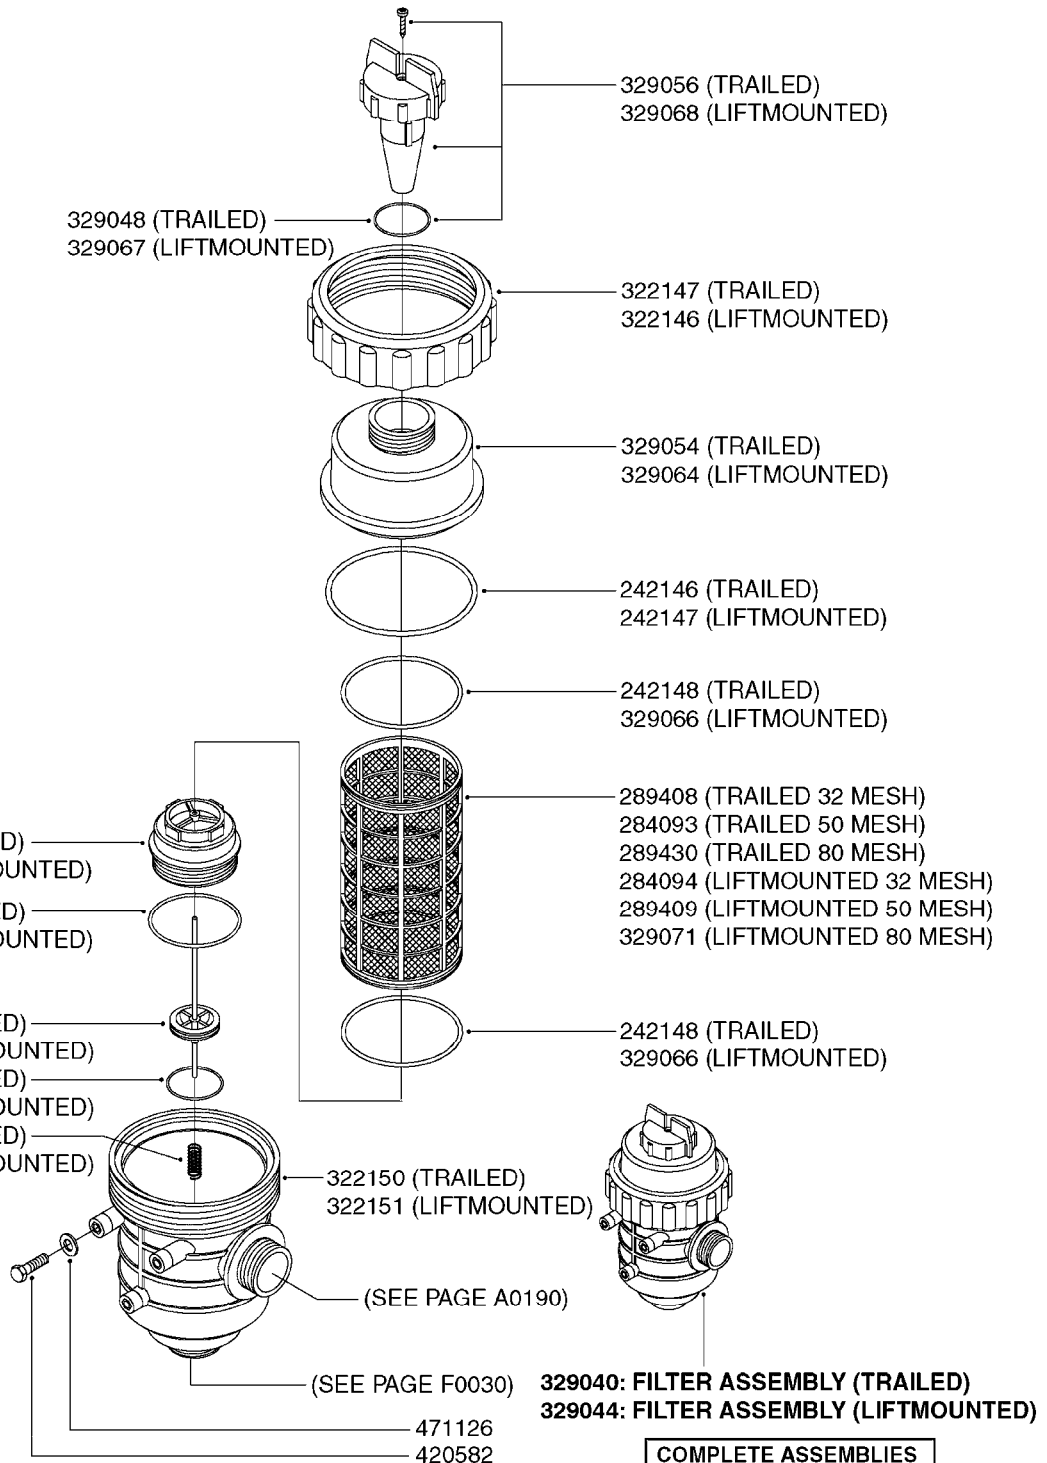

B0710

SUCTION FILT.-VINEYARD&ORCHARD
B0710-HIN, 01:01:16

Page 1
Date 07.02.2020 10:53

parts-n°	order qty	description
242146	1	O-RING 140 X 126 X 7
242147	1	O-RING 105,6x95X5.3
242148	1	O-RING 109.2 X 104 X 2
284093	1	FILTER SCRΝ ARAG 50 MESH BLUE
284094	1	FILTER SCRΝ ARAG 32 MESH WHITE
289408	1	FILTER SCRΝ ARAG 32 MESH WHITE
289409	1	FILTER SCRΝ ARAG 50 MESH BLUE
289430	1	FILTER SCRΝ ARAG 80 MESH RED
322146	1	THREADED RING F/FILTER 170
322147	1	THREADED RING F/FILTER 200
322150	1	FILTER CASING 1.5"BSP ARAG
322151	1	FILTER HOUSING 170
329040	1	FILTER ARAG 1.5" 32 MESH TRAIL
329044	1	FILTER ARAG 1.5" 32 MESH LIFT
329047	1	SPRING F. ARAG FILTER 1-1/2"
329048	1	O-RING F. 1-1/2" FILTER
329049	1	PLUNGER F. ARAG VALVE 1-1/2"
329051	1	O-RING F.ARAG FILTER 1-1/2"
329052	1	FITTING F.ARAG FILTER 1-1/2"
329054	1	FILTER HOUSING LID 1-1/2"
329056	1	YELLOW LOCKING RETAINER 1-1/2"
329058	1	SPRING F. ARAG FILTER 1"
329059	1	O-RING F. 1" FILTER
329060	1	PLUNGER F. ARAG VALVE 1"
329061	1	O-RING F.ARAG FILTER 1"
329062	1	FITTING F.ARAG FILTER 1"
329064	1	FILTER HOUSING LID 1"
329066	1	O-RING F.ARAG FILTER 1"
329067	1	O-RING F. 1" FILTER
329068	1	YELLOW LOCKING RETAINER 1"
329071	1	FILTER SCRΝ ARAG 80 MESH RED
420582	1	BOLT HEX 8.8 DEL M8X20 FT A2
471126	1	WASHER, M8, Ø16/ 8.4X 1.6, SS