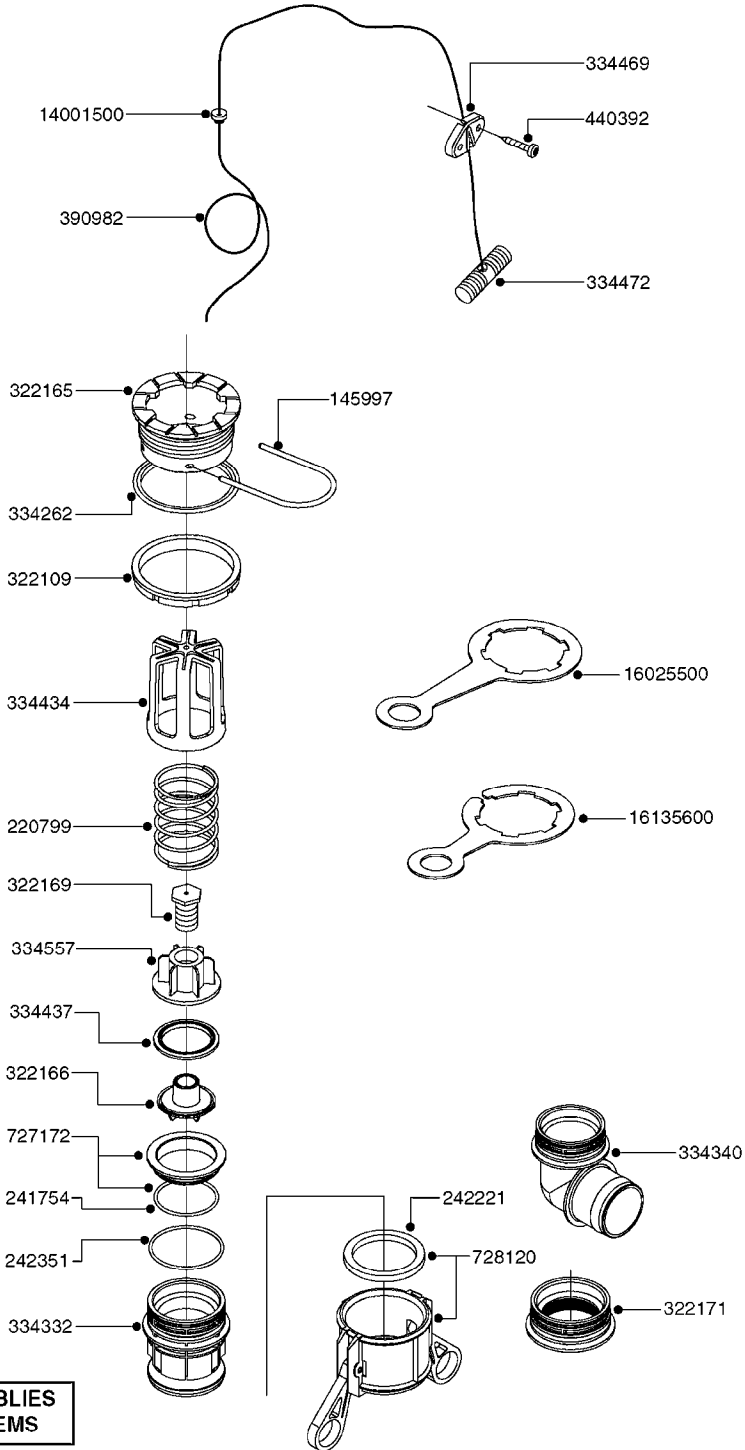

# G0360

NOZZLES - SINGLE & DOUBLE JETS  
G0360-HIN, 01:01:16

Page 1  
Date 07.02.2020 10:53

parts-n°	order qty	description
146326	1	UNION NUT 1/2' BRASS
146327	1	UNION NUT 3/8' BRASS
146328	1	TOP NUT M12 BRASS
146480	1	END CAP FOR NZL TUBE
149091	1	INNER CAP FOR NON-DRIP
149092	1	NOZZLE CAP FOR NON-DRIP
220788	1	SPRING FOR NON-DRIP
231964	1	HEX NIPPLE
242239	1	MEMBRANE FOR NON DRIP
284161	1	RING STAINLESS SPRING TYPE
330212	1	O-RING D19/D14X2.4 F.1/2"NUT
471110	1	WASHER D18D12X2 COPPER
726934	1	DOUBLE NOZZLE HOLDER 'I'
726935	1	DOUBLE NOZZLEHOLDER D
727369	1	DOUBLE NON-DRIP NOZ.HOLDER - I
727370	1	DOUBLE NON-DRIP NOZ.HOLDER - E
727371	1	NOZZLE-MIST2 N-D I DOUBLE
727372	1	NOZZLE-MIST2 N-D E DOUBLE
739001	1	NOZZ.HOLDER SIMPLE"I" NON-DRIP
739002	1	SINGL.NOZ.HOLDER "D/E" NO-DRIP
739003	1	SINGLE NOZZLE HOLDER
739004	1	NOZZLE HOLDER SIMPLE ""D/E""

COMPLETE ASSEMBLIES  
WHOLEGOODS ITEMS

727617 - COMPLETE ASSEMBLY (2" BSP THREADED FITTING & 126" CORD)

727742 - COMPLETE ASSEMBLY (2-1/2" ELBOW & 157.5" CORD)