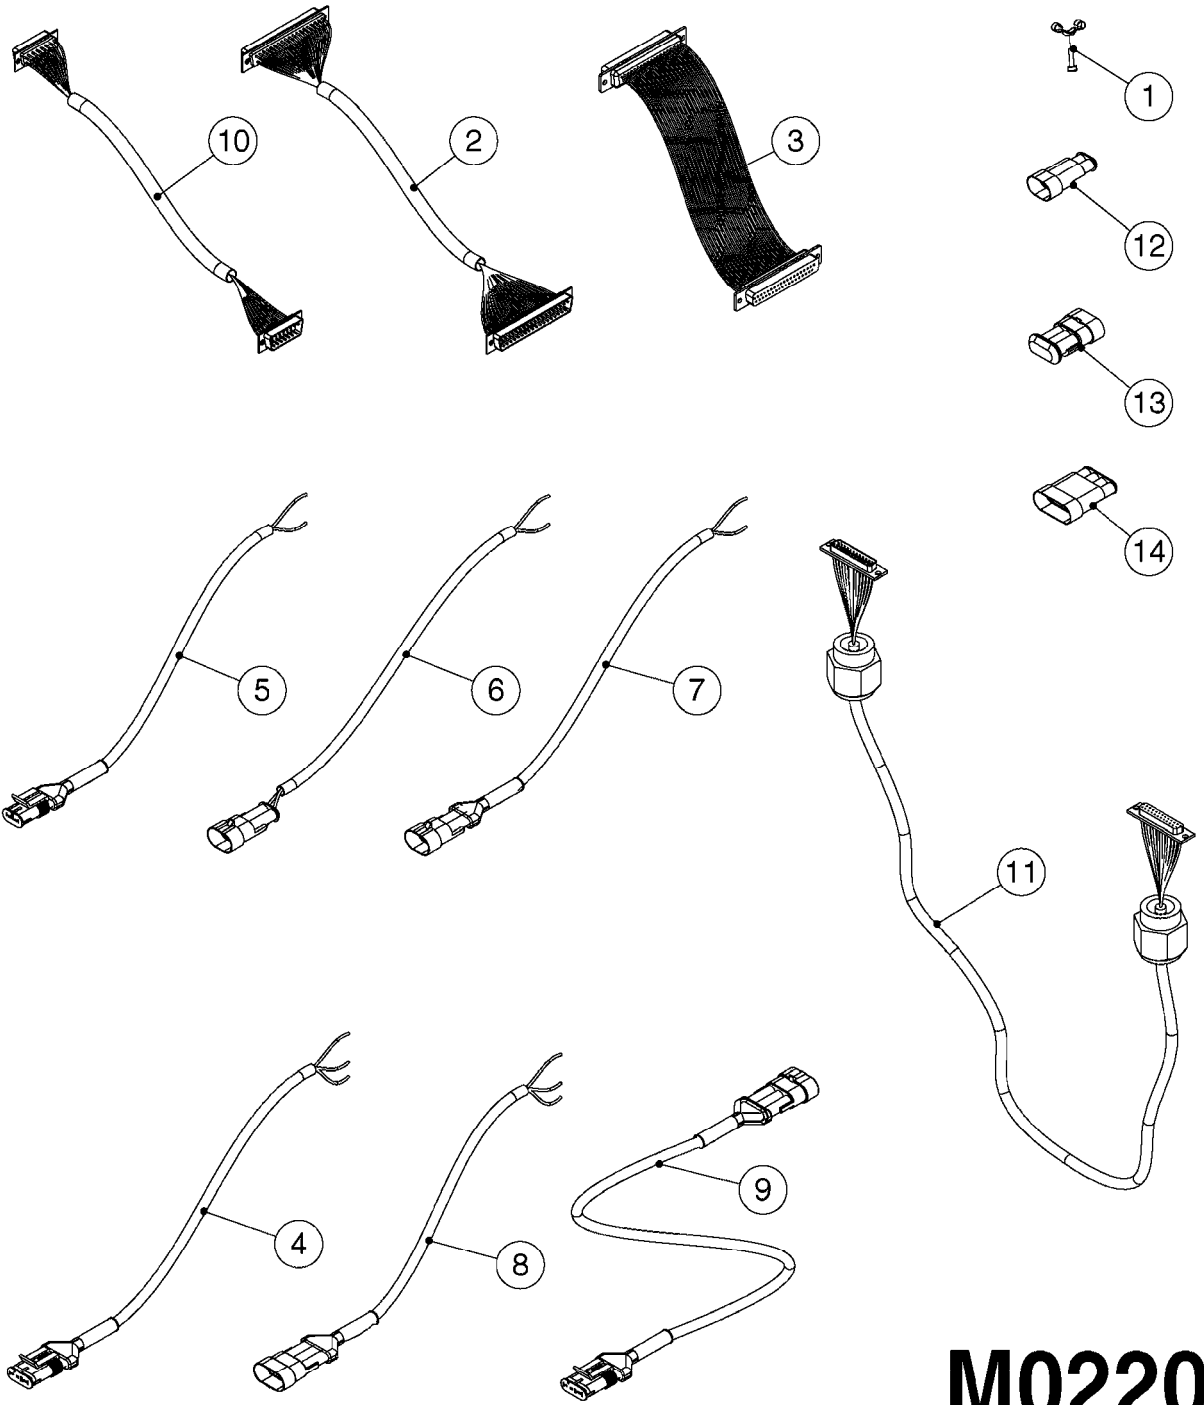

**M0220**

CABLES  
M0220-HIN, 12:05:18

Page 1  
Date 07.02.2020 10:54

Pos.	parts-n°	order qty	description
1	262150	1	SCREW ASSM.FOR D-SUB PLUG
2	26004900	1	CABLE FEM/MALE 37P L=9.5M
3	26005900	1	WIRE 37/37 POLE DAH/JOB COM
4	26006000	1	LEAD F AMP SUPERSEAL 3 WAYS L1,5M
4	26006100	1	CABLE L = 5.00M, AMP, MALE, 3P
4	26007000	1	CABLE L = 0.20M, AMP, MALE, 3P
4	26007100	1	CABLE L = 9.00M, AMP, MALE, 3P
4	26007200	1	CABLE 3POL AMP FEMALE L13M
5	26006200	1	CABLE L = 4.50M, AMP, MALE, 2P
5	26006300	1	CABLE L = 0.50M, AMP, MALE, 2P
5	26006400	1	CABLE L = 0.75M, AMP, MALE, 2P
5	26006500	1	CABLE L = 1.50M, AMP, MALE, 2P
5	26006600	1	CABLE L = 9.00M, AMP, MALE, 2P
6	26006700	1	CABLE L = 0.12M, AMP, FEMALE, 2P
7	26006800	1	CABLE L = 1.00M, AMP, FEMALE, 2P
8	26007300	1	CABLE L = 1.00M, AMP, FEMALE, 3P
9	26007400	1	CABLE L = 3.00M, AMP, EXT, 3P
9	26009800	1	CABLE L = 0.50M, AMP, EXT, 2P
10	26007500	1	CABLE FEM/FEM 15P L=3.5M
11	26016900	1	CABLE DB25M - DB25F L=8.5m
12	72450600	1	CAP F. AMP SUPER SEAL 2P PLUG
13	72450700	1	CAP F. AMP SUPER SEAL 3P PLUG
14	72450800	1	CAP F. AMP SUPER SEAL 4P PLUG