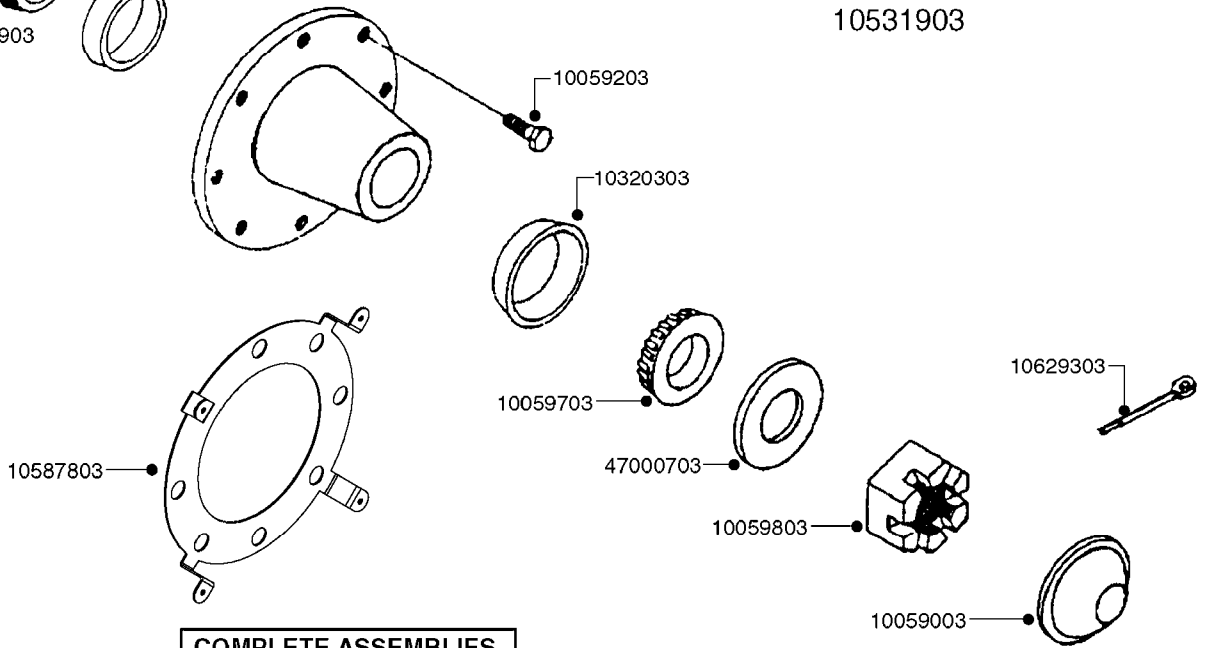

# B0710

SUCTION FILT.-VINEYARD&ORCHARD  
B0710-HIN, 01:01:16

Page 1  
Date 07.02.2020 10:53

parts-n°	order qty	description
242146	1	O-RING 140 X 126 X 7
242147	1	O-RING 105,6x95X5.3
242148	1	O-RING 109.2 X 104 X 2
284093	1	FILTER SCRΝ ARAG 50 MESH BLUE
284094	1	FILTER SCRΝ ARAG 32 MESH WHITE
289408	1	FILTER SCRΝ ARAG 32 MESH WHITE
289409	1	FILTER SCRΝ ARAG 50 MESH BLUE
289430	1	FILTER SCRΝ ARAG 80 MESH RED
322146	1	THREADED RING F/FILTER 170
322147	1	THREADED RING F/FILTER 200
322150	1	FILTER CASING 1.5"BSP ARAG
322151	1	FILTER HOUSING 170
329040	1	FILTER ARAG 1.5" 32 MESH TRAIL
329044	1	FILTER ARAG 1.5" 32 MESH LIFT
329047	1	SPRING F. ARAG FILTER 1-1/2"
329048	1	O-RING F. 1-1/2" FILTER
329049	1	PLUNGER F. ARAG VALVE 1-1/2"
329051	1	O-RING F.ARAG FILTER 1-1/2"
329052	1	FITTING F.ARAG FILTER 1-1/2"
329054	1	FILTER HOUSING LID 1-1/2"
329056	1	YELLOW LOCKING RETAINER 1-1/2"
329058	1	SPRING F. ARAG FILTER 1"
329059	1	O-RING F. 1" FILTER
329060	1	PLUNGER F. ARAG VALVE 1"
329061	1	O-RING F.ARAG FILTER 1"
329062	1	FITTING F.ARAG FILTER 1"
329064	1	FILTER HOUSING LID 1"
329066	1	O-RING F.ARAG FILTER 1"
329067	1	O-RING F. 1" FILTER
329068	1	YELLOW LOCKING RETAINER 1"
329071	1	FILTER SCRΝ ARAG 80 MESH RED
420582	1	BOLT HEX 8.8 DEL M8X20 FT A2
471126	1	WASHER, M8, Ø16/ 8.4X 1.6, SS

**COMPLETE HUB W/BEARINGS:**  
10531903

**COMPLETE ASSEMBLIES  
WHOLEGOODS ITEMS**

**E0730**

HUB ASSEMBLY F.2 1/8" SPINDLE  
E0730-HIN, 01:01:16

Page 1

Date 07.02.2020 10:53

parts-n°	order qty	description
10058803	1	BEARING INNER CONE A25590
10058903	1	SEAL HUB ASE41
10059003	1	DUST CAP 800/1000 GAL EDC17
10059203	1	BOLT WHEEL 9/16"x1-1/4"UNF 90D
10059703	1	BEARING OUTER CONE A25877
10059803	1	NUT HEX NF 1"
10320203	1	BEARING INNER CUP1000GAL.TR/TA
10320303	1	BEARING OUTER CUP1000GAL.TR/TA
10531903	1	HUB ASSY.COMP.F.2-1/8" SPINDLE
10587803	1	MAG MNT F. SPEED SNS 8 BOLT
10629303	1	PIN, COTTER 7/32" X 1.75" LONG
28020103	1	SPINDLE 2.125 CRS 14" 811
47000703	1	WASHER, SPNDL 1.1" 1.06x2 .19T