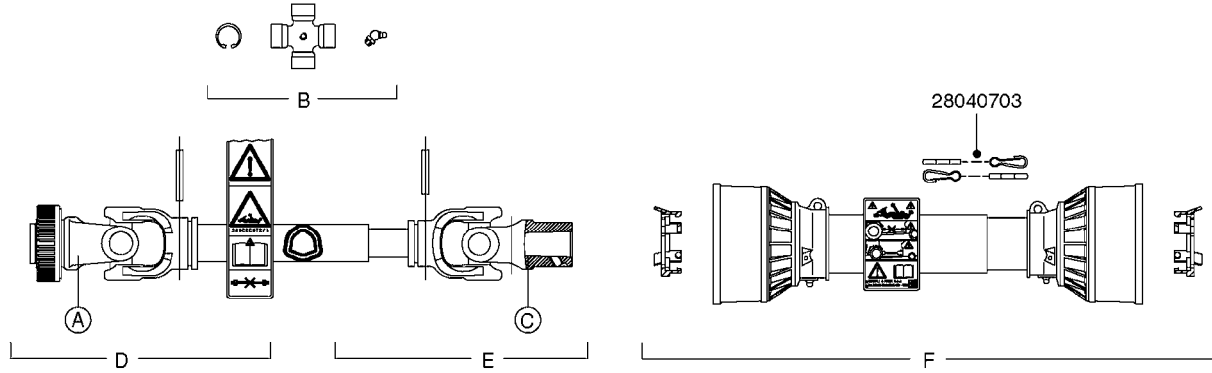

**SUCTION SIDE OF PUMP**

**PRESSURE SIDE OF PUMP**

**COMPLETE PUMP**  
(NLA) REPLACED BY 364 PUMP (SEE PAGE A0280)

**A0300**

PUMP - 361/363 FITTINGS  
A0300-HIN, 28:05:19

Page 1

Date 07.02.2020 10:53

parts-n°	order qty	description
145997	1	FITT.DK S-93 FORK
231022	1	FITT.DK ELB. 1' BSP GF 121
242351	1	O-RING D69.5X3.0 VITON F.S-93
242353	1	O-RING 3 X 44.2 VITON
320095	1	FITT.DK NUT 1" BSP
320132	1	FITT.DK HN 1" BSP
320821	1	FITT.DK NUT 1-1/2" BSP
321451	1	FITT.DK ELB.1-1/2 X1-1/4 80DEG
322321	1	FITT.DK S-67 X 1"BSP MALE
322322	1	FITT.DK S-67 X 1-1/4"BSP MALE
322323	1	FITT.DK S-93 X 1-1/2"BSP MALE
330326	1	O-RING D30/D24X2 F.1"NUT
330341	1	FITT.DK HB 1" F. 1" NUT
331262	1	FITT.DK HB 1-1/2" F. 1-1/2"NUT
331273	1	O-RING D44/D38X2 F.1-1/2"
334243	1	FITT.DK S-67 ELB.1"
334410	1	PROTECTION PUM
334445	1	FITT.DK S-67 ELB.1-1/2"
334647	1	FITT.DK S93 ELB 1-1/2" 90 PVC
334680	1	CLAMP HOSE PLASTIC 1"
420917	1	BOLT HEX 8.8 RAW M8X12 FT
459014	1	ALLEN SCREW M8 X 15 GALV.DIN93
461217	1	NUT HEX M5 LOCK
471074	1	WASHER M8 ELZ
471132	1	WASHER D24/D8.4 X 2 SS
727225	1	FITT.DK S-93 ELB.2'PVC W/ORING
727226	1	FITT. S93 2-1/2" 90° S W/O-RING
14012200	1	FITT.DK S-67 FORK W/M5 THREADS
28030103	1	CLAMP HOSE GEAR P5/4-S1.5"6724
28030203	1	CLAMP HOSE T-BOLT S2" 235-67
28030303	1	CLAMP HOSE T-BOLT S2.5" 235-76
39145300	1	PTO SHIELD Ø203 4-POLET MACHINED
92702603	1	HOSE PVC SUCT GRAY 1-1/2"
92702703	1	HOSE PVC SUCT GRAY 2"
92702803	1	HOSE PVC SUCT GRAY 2.5"
92712403	1	HOSE R X1" X300PSI WP X0012"