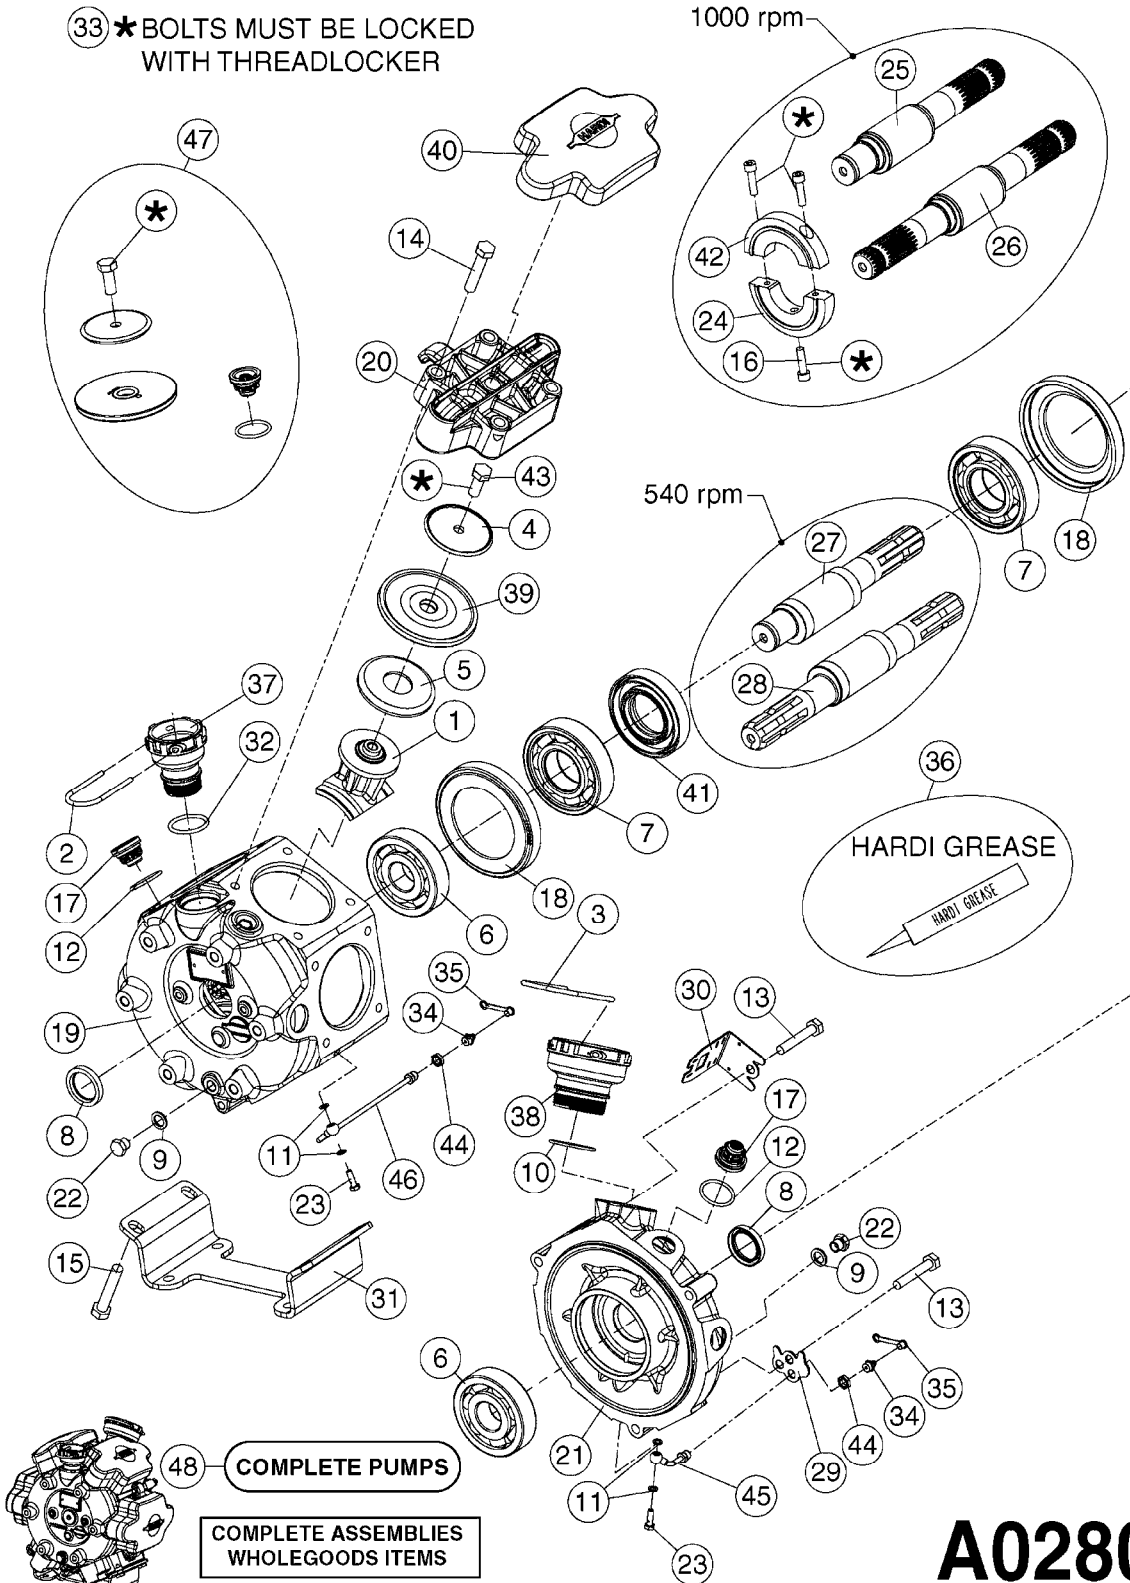

# A0260

PUMP - 363 W/MOUNTING BASE  
A0260-HIN, 17:03:16

Page 1  
Date 07.02.2020 10:53

parts-n°	order qty	description
110317	1	PUMP CASING MODEL 360/361 PNTD
111630	1	CONNECTING ROD 363/364-10 PUMP
111636	1	VALVE COVER 363 HEAVY DUTY
111651	1	CASTING F.363 1.5" PUMP(FRONT)
142037	1	CRANK SHAFT 361-20
143577	1	CRANK SHAFT F.363/462/463-10mm
147097	1	CRANK SHAFT 363-463/10 THROUGH
161174	1	DIAPHRAGM DISC SS 361/363/364 PUMP
161372	1	DIAPHRAGM BACKING DISC,320-361
161745	1	METAL SPACER F.363/463
210221	1	BEARING BALL 6407
210232	1	BEARING BALL 6310
210243	1	SEAL OIL 35 X 47 X 7
241404	1	DOWTY SEAL 1/4"
241684	1	DEICER PARTS: DIAPHRAGM MODEL 361 NITRIL
242152	1	O-RING D18.2X3 EPDM
242215	1	O-RING D18X3 VITON
280011	1	GREASE NIPPLE 1/8" SAE H TR
330024	1	O-RING D41,1/D34.5 X 3,5
331192	1	SPACER, MODEL 361/363
334320	1	O-RING D18X3 POLYURETHANE
420626	1	BOLT HEX 8.8 DEL M10X20 FT
420895	1	BOLT HEX 8.8 RAW M10X60
420917	1	BOLT HEX 8.8 RAW M8X12 FT
430312	1	BOLT HEX 8.8 M12X60
430437	1	BOLT HEX 8.8 RAW M12X65
460423	1	NUT HEX M10X1.50 LOCK DIN985A2 SS
471122	1	WASHER, M10, Ø20/10.5X 2.0, SS
728146	1	VALVE FOR 361(726890/707932)
728147	1	VALVE FOR 361 WHITE WITH HOLE
14007900	1	CRANK 363/462/463-7mm 540/THRU
14010400	1	PLUG 1/4" BSP
17002400	1	FOOT F. 36X PUMP, RED
33511400	1	DIAPHRAGM PUMP 361/361/363/364 PUR
43099200	1	BOLT HEX SS M12 X 30 DIN933 A4
75073700	1	PUMP KIT 361/363 "06"

33 \* BOLTS MUST BE LOCKED WITH THREADLOCKER

1000 rpm

540 rpm

HARDI GREASE

48 COMPLETE PUMPS  
COMPLETE ASSEMBLIES  
WHOLEGOODS ITEMS

**A0280**

PUMP - 364 540/1000 RPM  
A0280-HIN, 24:04:19

Page 1  
Date 07.02.2020 10:53