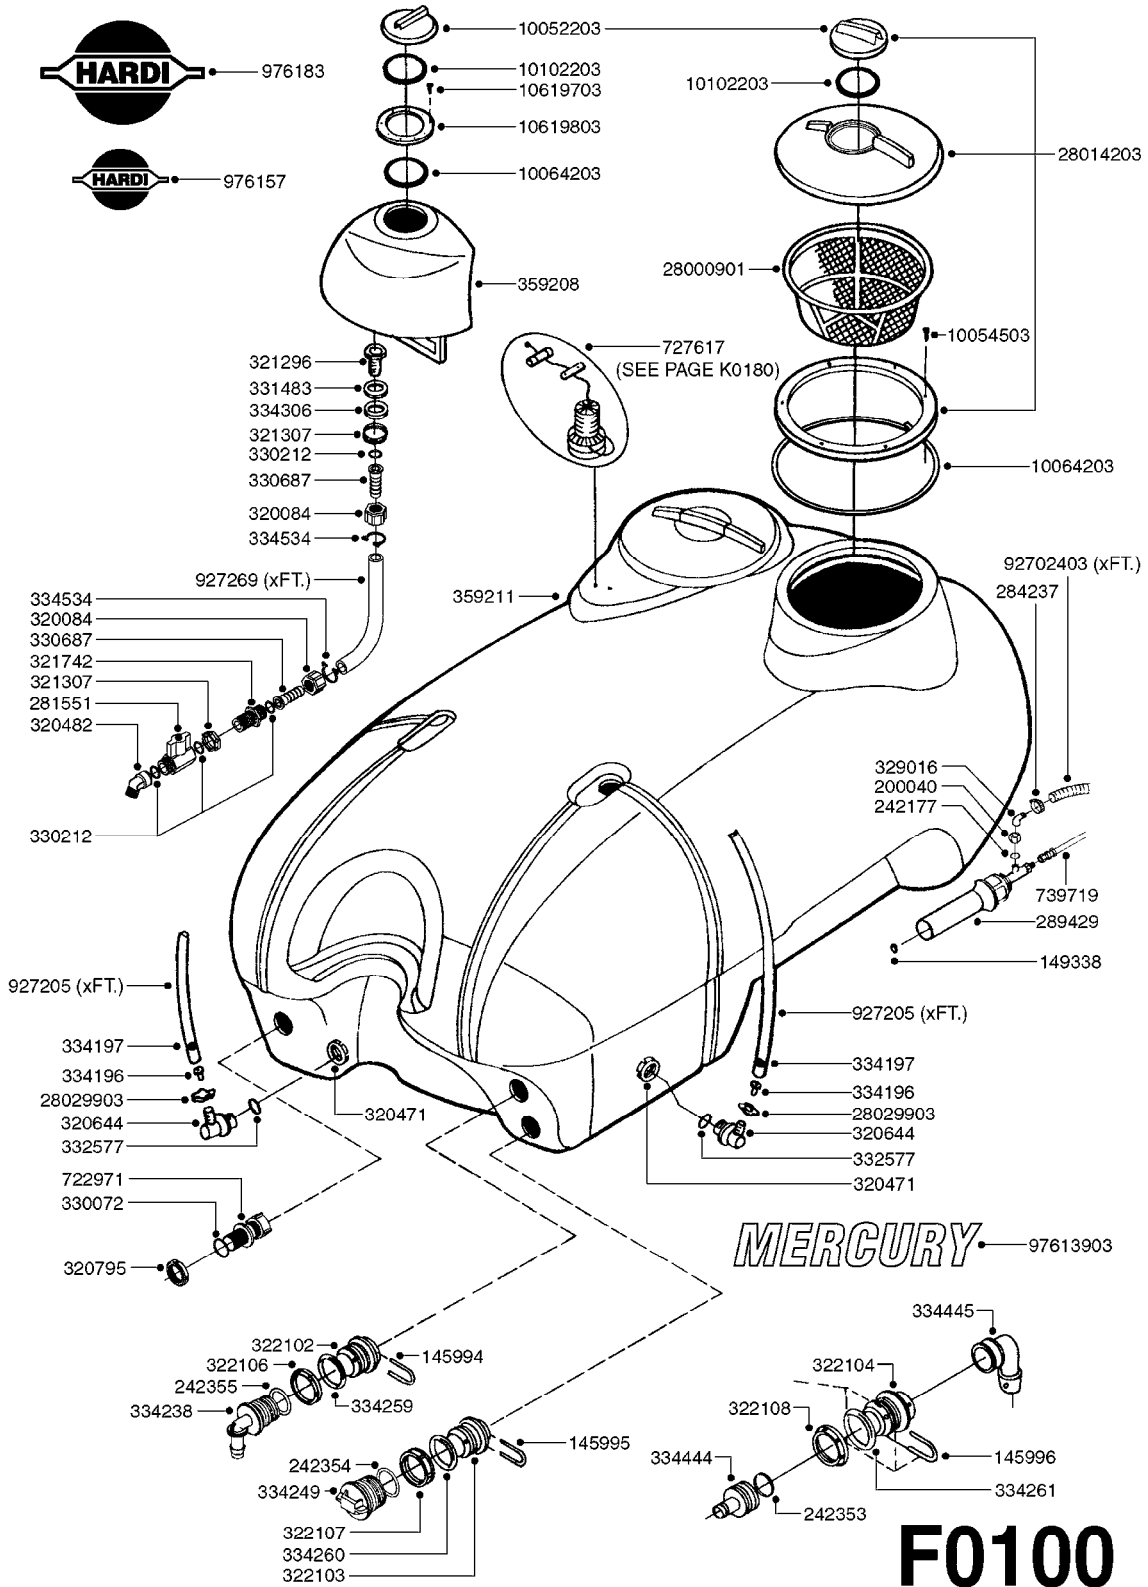

TANK - MERCURY 600
F0100-HIN, 01:01:16

Page 1
Date 07.02.2020 10:53

parts-n°	order qty	description
145994	1	FITT.DK S-40 FORK
145995	1	FITT.DK S-53 FORK
145996	1	FITT.DK S-67 FORK
149338	1	INTERMIX JET 5MM
200040	1	FITT. ARAG 1"
242177	1	O-RING D25.4 X 20.2 X 2.6
242353	1	O-RING 3 X 44.2 VITON
242354	1	O-RING D32.2X3.0 VITON
242355	1	O-RING D19.2X3.0 VITON F.S-40
281551	1	BALL VALVE 1/2"
284237	1	CLAMP HOSE GEAR D20/30
289429	1	AGITATION INJECTOR DUAL INPUT
320084	1	FITT.DK NUT 1/2" BSP
320471	1	FITT.DK NUT 1" BSP JAMB
320482	1	FITT.DK ELB. 1/2" BSP 60 DEG.
320644	1	FITT.DK ELB.3/4"HB X 1" BSP
320795	1	FITT.DK NUT 1-1/2" BSP JAMB
321296	1	FITT.DK BULKHEAD 1/2" BSP SING
321307	1	FITT.DK NUT 1/2" BSP JAMB
321742	1	FITT.DK BULKHEAD 1/2' BSP
322102	1	FITT.DK S-40 BULKHEAD
322103	1	FITT.DK S-53 BULKHEAD
322104	1	FITT.DK S-67 BULKHEAD
322106	1	FITT.DK S-40 BULKHEAD NUT
322107	1	FITT.DK S-53 BULKHEAD NUT
322108	1	FITT.DK S-67 BULKHEAD NUT
329016	1	BØJNING
330072	1	O-RING D53.5/D45.5X4
330212	1	O-RING D19/D14X2.4 F.1/2"NUT
330687	1	FITT.DK HB 1/2" F. 1/2" NUT
331483	1	WASHER RY-2
332577	1	O-RING D38/D30X4 F.1" PUR.
334196	1	PLUG F. LIQUID LEV. INDICATOR
334197	1	BALL F. LIQUID LEV. INDICATOR
334238	1	FITT.DK S-40 ELB.1/2"
334249	1	FITT.DK S-53 PLUG
334259	1	GASKET F. S-40 BULKHEAD
334260	1	GASKET F. S-53 BULKHEAD
334261	1	GASKET F. S-67 BULKHEAD
334306	1	WASHER D22 PA
334444	1	FITT.DK S-67 STR.1-1/2" PVC
334445	1	FITT.DK S-67 ELB.1-1/2"
334534	1	CLAMP HOSE PLASTIC 1/2"
359208	1	CLEAN WATER TANK - MERCURY
359211	1	TANK RAW 600 GAL. MERCURY
722971	1	SAFETY VALVE SCF 217PSI(15BAR)
727617	1	FITT.DK S-93 BOTTOM VALVE 2'
739719	1	HOSE ASSEMBLY D12 X 3400 1/2"
927205	1	HOSE R X CLEAR X 3/4 X 0012"
927269	1	HOSE R X PVC X 1/2 X 0012"
976157	1	DECAL COMPANY (4.4" X 4.6")
976183	1	DECAL COMPANY D.18,2 X 29,6
10052203	1	LID VENT ASSY
10054503	1	SCREW 3/4" SELF TAPPING
10064203	1	SET SEALING SPONGE 1 Ft BULK
10102203	1	GASKET F.16" LID BREATHER
10619703	1	SCREW SS #6x3/4' SELF TAPPING
10619803	1	LID HOUSING TREADED F. 6'
28000901	1	FILTER, TOP MAIN TANK, D400 L275 300130
28014203	1	LID ASSY. (3-PC.) 16" ARAG
28029903	1	CLAMP HOSE GEAR P3/4"-S1" 6712