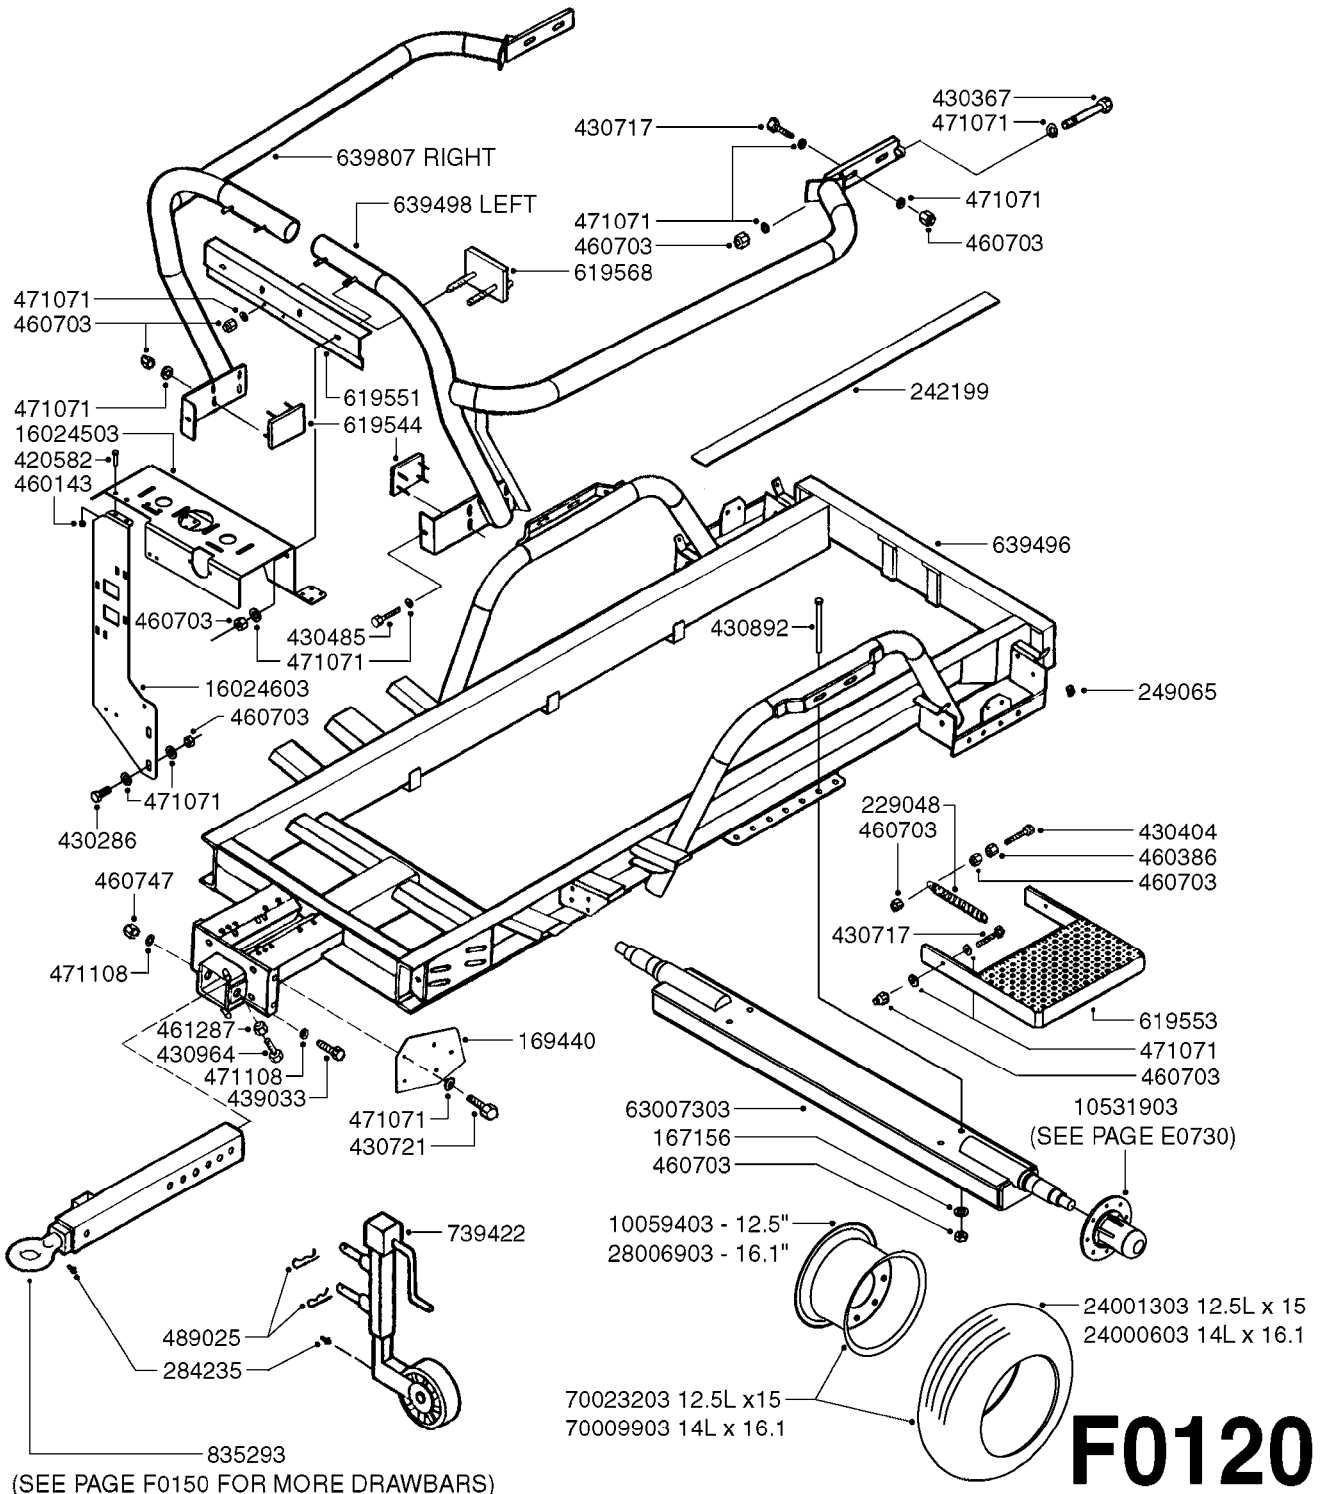

(SEE PAGE F0150 FOR MORE DRAWBARS)

F0120

FRAME - MERCURY 600
F0120-HIN, 01:01:16

Page 1
Date 07.02.2020 10:53

parts-n°	order qty	description
167156	1	WASHER D46.5/D12.4X2.5
169440	1	BRACKET F.SUCTION FILTER
229048	1	MR SPRING ADAPTABLE FOOTREST
242199	1	TANK FRAME PACKING 1300X45X3
249065	1	TOP FOR FOOT STEP
284235	1	ENGRASADOR M-6/100 RECTO
420582	1	BOLT HEX 8.8 DEL M8X20 FT A2
430286	1	BOLT HEX 8.8 DEL M12X30 FT
430367	1	BOLT HEX 8.8 DEL M12X100 DIN931
430404	1	BOLT HEX 8.8 DEL M12X50
430485	1	BOLT HEX 8.8 DEL M12X90
430717	1	BOLT HEX 8.8 RAW M12x40
430721	1	BOLT HEX 8.8 DEL M12X40 FT
430892	1	BOLT HEX 8.8 DEL M12X110
430964	1	BOLT HEX M18X50
439033	1	BOLT HEX M24X170 GALV.
460143	1	SELF LOCK NUT M8 SST A2 DIN985
460386	1	NUT HEX M12X1.75
460703	1	NUT HEX M12X1.75 LOCK DIN985A2 SS
460747	1	NUT HEX M24 LOCK
461287	1	NUT HEX M18
471071	1	WASHER M12 GALV
471108	1	WASHER D44D25X4.5
489025	1	'R' PIN D.4
619544	1	FRONT PLATE - MERCURY FRAME
619551	1	FRONT BRACKET F.RAILING MR600
619553	1	FOOT STEP MERCURY
619568	1	TANK SUPPORT BRACKET
639496	1	FRAME - MERCURY 600
639498	1	RAILING - MERCURY 600 LEFT
639807	1	RAILING - MERCURY 600 RIGHT
739422	1	CPL. JACK STAND FOR TANGO
835293	1	DRAWBAR RING HITCH
10059403	1	RIM 15X10 X 8-8-6 +1.062OFFSET
10531903	1	HUB ASSY.COMP.F.2-1/8" SPINDLE
16024503	1	SUPPORT MANIFOLD MERCURY
16024603	1	SUPPORT HYD VALVE MISTBLOWER
24000603	1	TIRE 14L X 16.1 8 PLY
24001303	1	TIRE 12.5L-15SL 12 PLY
28006903	1	WHEEL RIM 16.1" X 11" 8-8-6"
63007303	1	AXLE WELDMENT FIXD MERCURY 600
70009903	1	WHEEL ASSY. 14L x 16.1 8PLY
70023203	1	TIRE ASSY 12.5L-15 12PLY8-8-6