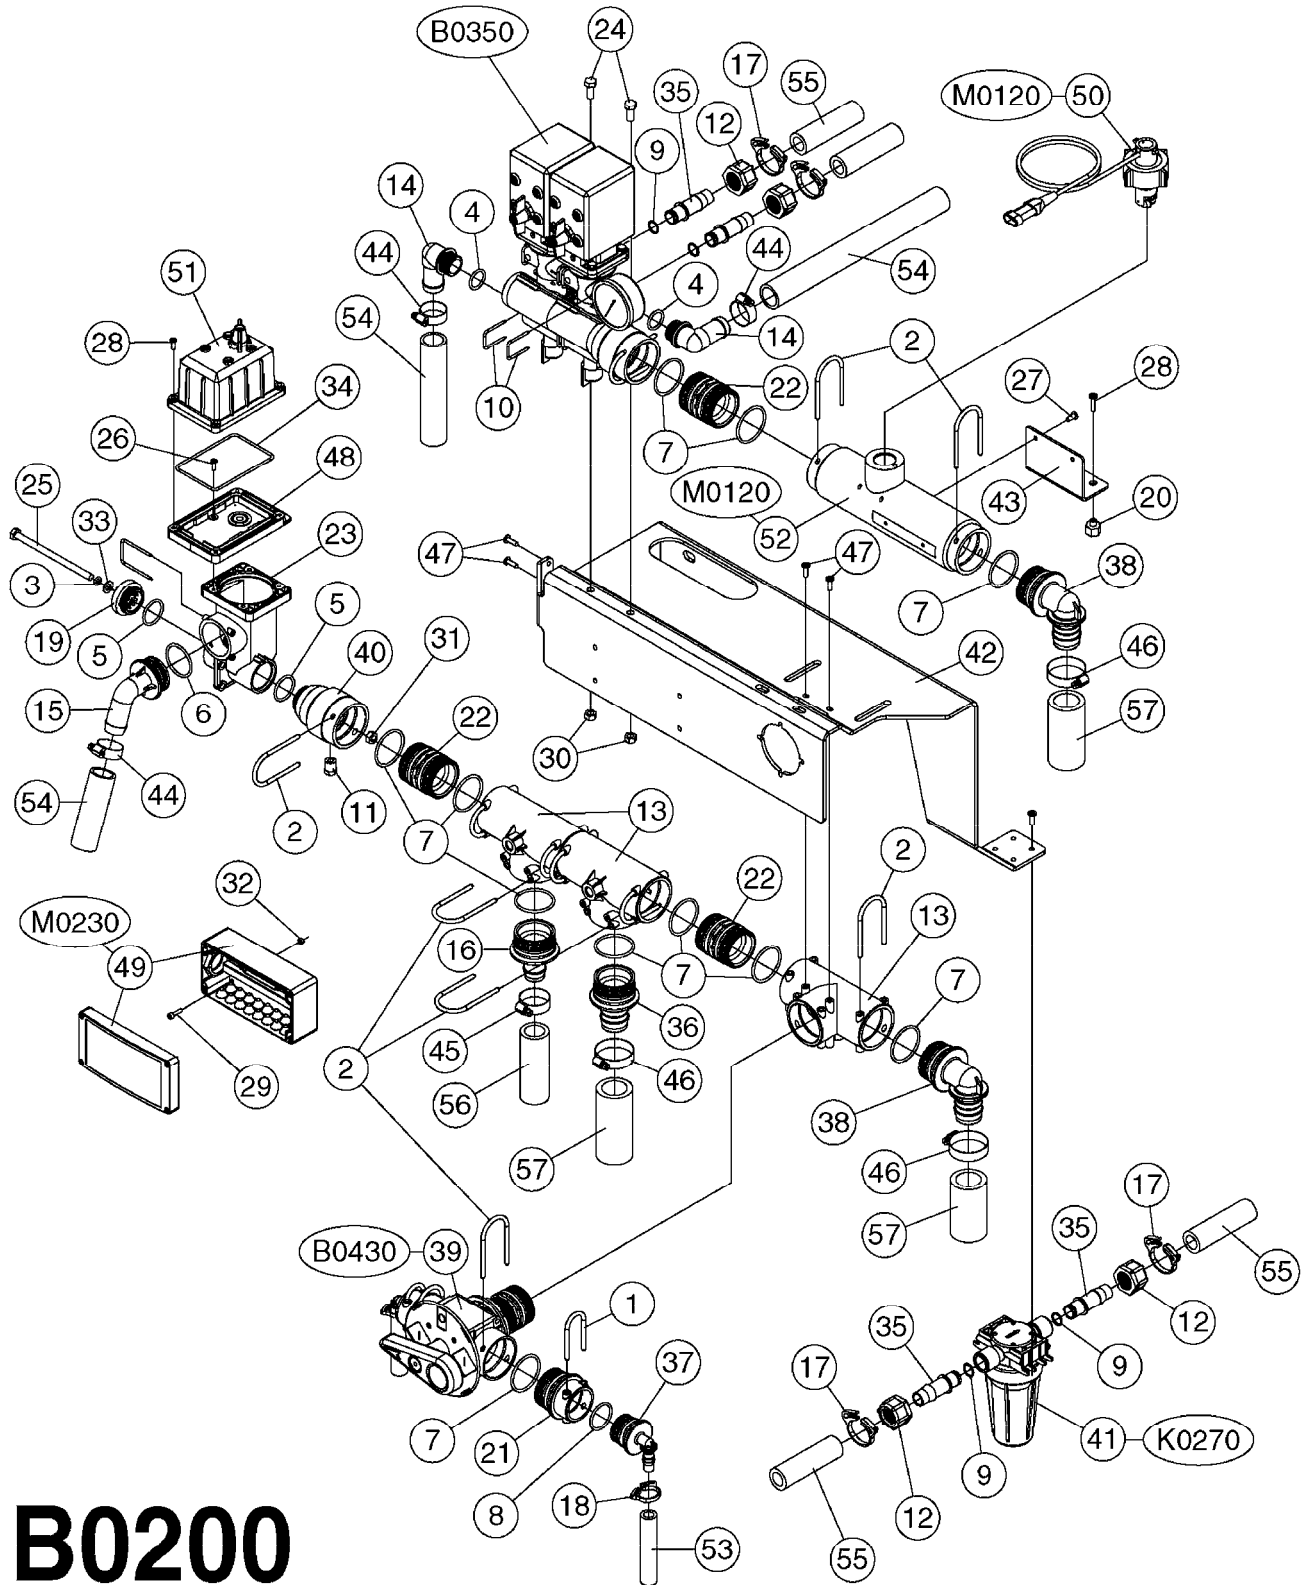

B0200

EC/2 MANIFOLD SYSTEM
B0200-HIN, 05:10:17

Page 1

Date 07.02.2020 10:53

Pos.	parts-n°	order qty	description
1	145995	1	FITT.DK S-53 FORK
2	145996	1	FITT.DK S-67 FORK
3	240947	1	O-RING D7.3X2.4 NITRIL
4	240951	1	O-RING D21.2X3 NITRIL
5	241441	1	O-RING D29.3X3
6	242020	1	O-RING 39.2 X 3 VITON
7	242353	1	O-RING 3 X 44.2 VITON
8	242354	1	O-RING D32.2X3.0 VITON
9	242594	1	O-RING D14 X 1.78 SCH.70-EPDM
10	270211	1	FITT.DK S25 FORK L=37.5
11	285126	1	PLUG 1/4'BSP PLASTIC
12	320283	1	FITT.DK NUT 3/4"BSP
13	322224	1	FITT.DK S-67 TEE
14	333561	1	FITT.DK ELB.1" EC RETURN
15	334100	1	FITT.DK S-61 ELB.1" 110 DEG.
16	334231	1	FITT.DK S-67 STR.1"
17	334531	1	CLAMP HOSE PLASTIC 3/4"
18	334534	1	CLAMP HOSE PLASTIC 1/2"
19	334548	1	END COVER
20	334558	1	NUT HEX PLASTIC INSERT
21	334564	1	FITT.DK S-67 TO S-53 ADAPTER
22	334573	1	FITT.DK S-67 CONNECTOR
23	334861	1	HOUSING F. HM EVC POST 1992
24	420582	1	BOLT HEX 8.8 DEL M8X20 FT A2
25	421256	1	BOLT HEX 8.8 SS M8X130
26	440307	1	SCREW SHEET-METAL 3/4" NO. 10
27	440673	1	SCREW F.PLASTIC 5X12 SS
28	440677	1	SCREW F. PLASTIC 5X20 SS
29	450902	1	BOLT ALLEN HEAD M4 X 16MM
30	460143	1	SELF LOCK NUT M8 SST A2 DIN985
31	460817	1	NUT HEX M8 STAINLESS DIN 934
32	461145	1	NUT HEX M4 LOCK
33	471126	1	WASHER, M8, Ø16/ 8.4X 1.6, SS
34	614421	1	GASKET F/MOTOR HOUSE-ON/OFF TR
35	724621	1	FITT.DK HB 3/4"ASSY F.3/4" NUT
36	726561	1	FITT.DK S-67 STR.1-1/4" O-RING
37	726568	1	FITT.DK.S-53 HB 1/2"90 W/O-RING
38	726573	1	FITT. S67 5/4" 90° W/O-RING
39	729796	1	VALVE S-67 MANUAL D33 J-D
40	731811	1	FITT.DK ADAPTOR S67 EC BOOM SE
41	845218	1	FILTER IN-LINE 3/4'50 MESH OML
42	16101803	1	CONTROL BRACKET F. MERCURY EC2
43	16101903	1	FLOW METER BRACKET ALIGNED
44	28029903	1	CLAMP HOSE GEAR P3/4"-S1" 6712
45	28030003	1	CLAMP HOSE GEAR P1" 6716
46	28030103	1	CLAMP HOSE GEAR P5/4-S1.5"6724
47	44076200	1	SCREW WN5451 5X16 SS TORX
48	70068303	1	BRKT. PLATE F/PRES. CONT.2XNUT
49	72115400	1	CONNECTION BOX F. OP. UNIT SV9
50	72117500	1	FLOW SENSOR - M.AMP L=1M
51	72182900	1	MOTER REG.DME37 1:150 AMP YELL
52	84208003	1	FLOW METER,4-70 GPM,S67,CAL
53	92702103	1	HOSE R X1/2" X300PSI WP X0012"
54	92702403	1	HOSE PVC SUCT GRAY 1"
55	92703203	1	HOSE R X3/4" X300PSI WP X0012"
56	92712403	1	HOSE R X1" X300PSI WP X0012"
57	92734403	1	HOSE R X5/4" X200PSI WP X0012"