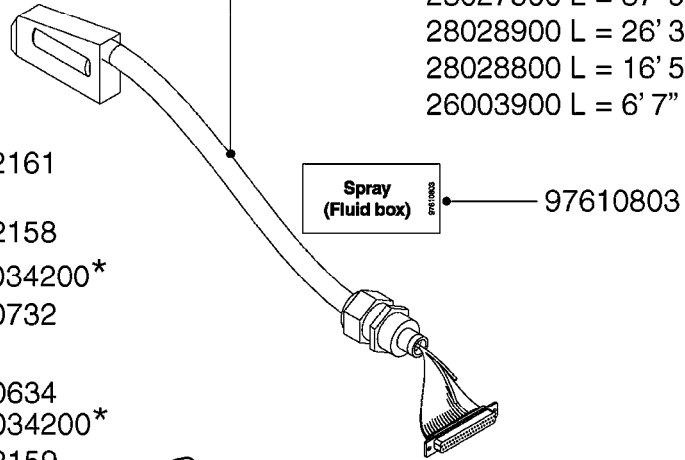

**M0220**

CABLES  
M0220-HIN, 12:05:18

Page 1  
Date 07.02.2020 10:54

Pos.	parts-n°	order qty	description
1	262150	1	SCREW ASSM.FOR D-SUB PLUG
2	26004900	1	CABLE FEM/MALE 37P L=9.5M
3	26005900	1	WIRE 37/37 POLE DAH/JOB COM
4	26006000	1	LEAD F AMP SUPERSEAL 3 WAYS L1,5M
4	26006100	1	CABLE L = 5.00M, AMP, MALE, 3P
4	26007000	1	CABLE L = 0.20M, AMP, MALE, 3P
4	26007100	1	CABLE L = 9.00M, AMP, MALE, 3P
4	26007200	1	CABLE 3POL AMP FEMALE L13M
5	26006200	1	CABLE L = 4.50M, AMP, MALE, 2P
5	26006300	1	CABLE L = 0.50M, AMP, MALE, 2P
5	26006400	1	CABLE L = 0.75M, AMP, MALE, 2P
5	26006500	1	CABLE L = 1.50M, AMP, MALE, 2P
5	26006600	1	CABLE L = 9.00M, AMP, MALE, 2P
6	26006700	1	CABLE L = 0.12M, AMP, FEMALE, 2P
7	26006800	1	CABLE L = 1.00M, AMP, FEMALE, 2P
8	26007300	1	CABLE L = 1.00M, AMP, FEMALE, 3P
9	26007400	1	CABLE L = 3.00M, AMP, EXT, 3P
9	26009800	1	CABLE L = 0.50M, AMP, EXT, 2P
10	26007500	1	CABLE FEM/FEM 15P L=3.5M
11	26016900	1	CABLE DB25M - DB25F L=8.5m
12	72450600	1	CAP F. AMP SUPER SEAL 2P PLUG
13	72450700	1	CAP F. AMP SUPER SEAL 3P PLUG
14	72450800	1	CAP F. AMP SUPER SEAL 4P PLUG

# M0230

JUNCTION BOX - LIQUID  
M0230-HIN, 01:01:16

Page 1  
Date 07.02.2020 10:54

Pos.	parts-n°	order qty	description
1	262106	1	BULKHEAD F. CABLE 6.5-14 BLACK
2	262107	1	NUT F. BULKHEAD CABLE GRAY
3	26004800	1	CIRCUIT BD SEC VLV NCM 13SEC 13 SECTION
3	72173900	1	CIRCUIT BD SEC VLV 39PIN 9SEC 9 SECTION
4	28082100	1	SCREW F. BOX LID 1/4" L=20
5	33508700	1	BOX BOTTOM 160X80X40 BLACK 1-HOLE
6	33508800	1	LID 160X80X15 BLK W/SCREWS
7	72115400	1	CONNECTION BOX F. OP. UNIT SV9

### LIQUID SYSTEM

- 26004200 L = 57' 5"
- 28028700 L = 45' 11"
- 28027500 L = 37' 9"
- 28028900 L = 26' 3"
- 28028800 L = 16' 5"
- 26003900 L = 6' 7"