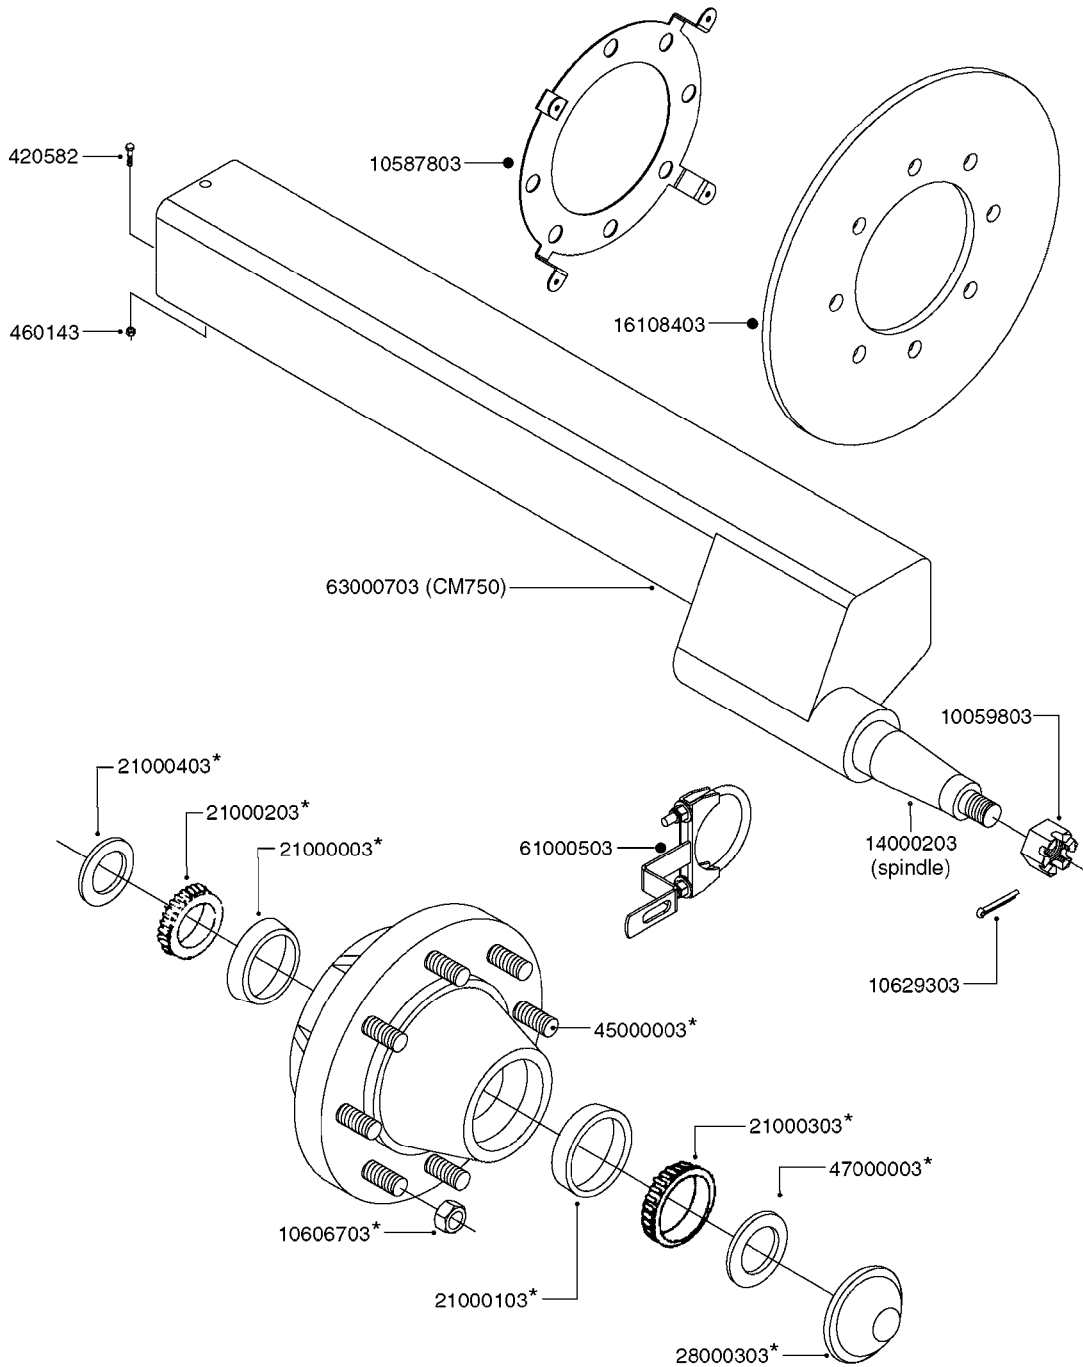

**COMPLETE HUB W/BEARINGS:**  
10531903

**COMPLETE ASSEMBLIES  
WHOLEGOODS ITEMS**

**E0730**

HUB ASSEMBLY F.2 1/8" SPINDLE  
E0730-HIN, 01:01:16

Page 1

Date 07.02.2020 10:53

parts-n°	order qty	description
10058803	1	BEARING INNER CONE A25590
10058903	1	SEAL HUB ASE41
10059003	1	DUST CAP 800/1000 GAL EDC17
10059203	1	BOLT WHEEL 9/16"x1-1/4"UNF 90D
10059703	1	BEARING OUTER CONE A25877
10059803	1	NUT HEX NF 1"
10320203	1	BEARING INNER CUP1000GAL.TR/TA
10320303	1	BEARING OUTER CUP1000GAL.TR/TA
10531903	1	HUB ASSY.COMP.F.2-1/8" SPINDLE
10587803	1	MAG MNT F. SPEED SNS 8 BOLT
10629303	1	PIN, COTTER 7/32" X 1.75" LONG
28020103	1	SPINDLE 2.125 CRS 14" 811
47000703	1	WASHER, SPNDL 1.1" 1.06x2 .19T

\*28050103 - COMPLETE HUB ASSEMBLY

COMPLETE ASSEMBLIES  
WHOLEGOODS ITEMS

**E0750**

HUB ASSY F. 3" SPINDLE CM750  
E0750-HIN, 01:01:16

Page 1

Date 07.02.2020 10:53

parts-n°	order qty	description
420582	1	BOLT HEX 8.8 DEL M8X20 FT A2
460143	1	SELF LOCK NUT M8 SST A2 DIN985
10059803	1	NUT HEX NF 1"
10587803	1	MAG MNT F. SPEED SNS 8 BOLT
10606703	1	NUT HEX NF 5/8" FLANGED F.STUD
10629303	1	PIN, COTTER 7/32" X 1.75" LONG
14000203	1	SPINDLE 3" X 16" W/NUT &WASHER
16108403	1	REINFORCEMENT RING 8-8-6 HUB FOR NON-REINFORCED 3/8" RIMS ONLY
21000003	1	BEARING INNER CUP #382A
21000103	1	BEARING OUTER CUP #LM501310
21000203	1	BEARING INNER CONE #387AS
21000303	1	BEARING OUTER CONE #LM501349
21000403	1	SEAL GREASE #CR29968
28000303	1	DUST CAP #1609
28050103	1	HUB F 3" 758 7500# PACKAGE
45000003	1	STUD BOLT 5/8" X 2-1/2"
47000003	1	WASHER SPNDL 3" 1.12X2.1 .25TK
61000503	1	SPEED SNS MNT CLAMP - 3"
63000703	1	AXLE INSERT W/M CM750