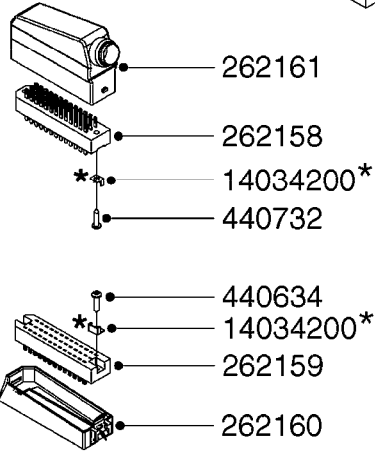

**M0220**

CABLES  
M0220-HIN, 12:05:18

Page 1  
Date 07.02.2020 10:54

Pos.	parts-n°	order qty	description
1	262150	1	SCREW ASSM.FOR D-SUB PLUG
2	26004900	1	CABLE FEM/MALE 37P L=9.5M
3	26005900	1	WIRE 37/37 POLE DAH/JOB COM
4	26006000	1	LEAD F AMP SUPERSEAL 3 WAYS L1,5M
4	26006100	1	CABLE L = 5.00M, AMP, MALE, 3P
4	26007000	1	CABLE L = 0.20M, AMP, MALE, 3P
4	26007100	1	CABLE L = 9.00M, AMP, MALE, 3P
4	26007200	1	CABLE 3POL AMP FEMALE L13M
5	26006200	1	CABLE L = 4.50M, AMP, MALE, 2P
5	26006300	1	CABLE L = 0.50M, AMP, MALE, 2P
5	26006400	1	CABLE L = 0.75M, AMP, MALE, 2P
5	26006500	1	CABLE L = 1.50M, AMP, MALE, 2P
5	26006600	1	CABLE L = 9.00M, AMP, MALE, 2P
6	26006700	1	CABLE L = 0.12M, AMP, FEMALE, 2P
7	26006800	1	CABLE L = 1.00M, AMP, FEMALE, 2P
8	26007300	1	CABLE L = 1.00M, AMP, FEMALE, 3P
9	26007400	1	CABLE L = 3.00M, AMP, EXT, 3P
9	26009800	1	CABLE L = 0.50M, AMP, EXT, 2P
10	26007500	1	CABLE FEM/FEM 15P L=3.5M
11	26016900	1	CABLE DB25M - DB25F L=8.5m
12	72450600	1	CAP F. AMP SUPER SEAL 2P PLUG
13	72450700	1	CAP F. AMP SUPER SEAL 3P PLUG
14	72450800	1	CAP F. AMP SUPER SEAL 4P PLUG

# M0230

JUNCTION BOX - LIQUID  
M0230-HIN, 01:01:16

Page 1  
Date 07.02.2020 10:54

Pos.	parts-n°	order qty	description
1	262106	1	BULKHEAD F. CABLE 6.5-14 BLACK
2	262107	1	NUT F. BULKHEAD CABLE GRAY
3	26004800	1	CIRCUIT BD SEC VLV NCM 13SEC 13 SECTION
3	72173900	1	CIRCUIT BD SEC VLV 39PIN 9SEC 9 SECTION
4	28082100	1	SCREW F. BOX LID 1/4" L=20
5	33508700	1	BOX BOTTOM 160X80X40 BLACK 1-HOLE
6	33508800	1	LID 160X80X15 BLK W/SCREWS
7	72115400	1	CONNECTION BOX F. OP. UNIT SV9

### LIQUID SYSTEM

- 26004200 L = 57' 5"
- 28028700 L = 45' 11"
- 28027500 L = 37' 9"
- 28028900 L = 26' 3"
- 28028800 L = 16' 5"
- 26003900 L = 6' 7"