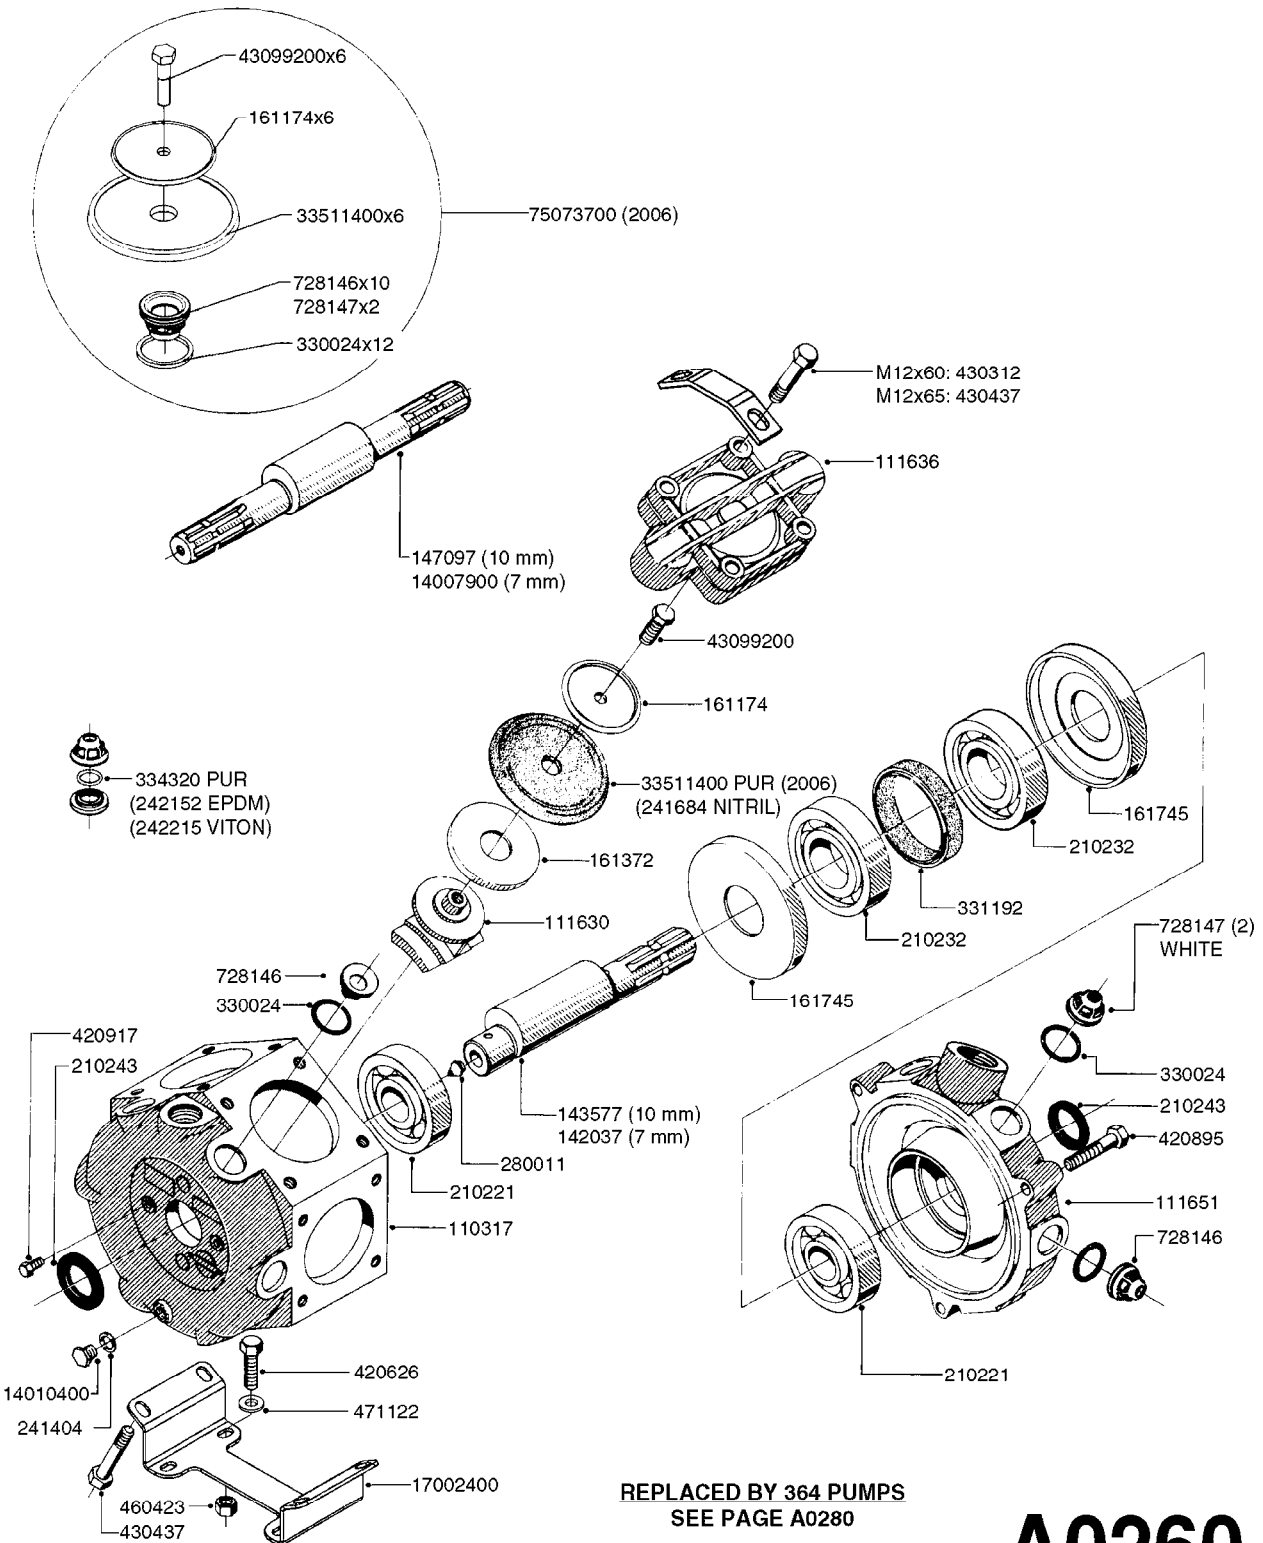

REPLACED BY 364 PUMPS
SEE PAGE A0280

A0260

PUMP - 363 W/MOUNTING BASE
A0260-HIN, 17:03:16

Page 1
Date 07.02.2020 10:53

parts-n°	order qty	description
110317	1	PUMP CASING MODEL 360/361 PNTD
111630	1	CONNECTING ROD 363/364-10 PUMP
111636	1	VALVE COVER 363 HEAVY DUTY
111651	1	CASTING F.363 1.5" PUMP(FRONT)
142037	1	CRANK SHAFT 361-20
143577	1	CRANK SHAFT F.363/462/463-10mm
147097	1	CRANK SHAFT 363-463/10 THROUGH
161174	1	DIAPHRAGM DISC SS 361/363/364 PUMP
161372	1	DIAPHRAGM BACKING DISC,320-361
161745	1	METAL SPACER F.363/463
210221	1	BEARING BALL 6407
210232	1	BEARING BALL 6310
210243	1	SEAL OIL 35 X 47 X 7
241404	1	DOWTY SEAL 1/4"
241684	1	DEICER PARTS: DIAPHRAGM MODEL 361 NITRIL
242152	1	O-RING D18.2X3 EPDM
242215	1	O-RING D18X3 VITON
280011	1	GREASE NIPPLE 1/8" SAE H TR
330024	1	O-RING D41,1/D34.5 X 3,5
331192	1	SPACER, MODEL 361/363
334320	1	O-RING D18X3 POLYURETHANE
420626	1	BOLT HEX 8.8 DEL M10X20 FT
420895	1	BOLT HEX 8.8 RAW M10X60
420917	1	BOLT HEX 8.8 RAW M8X12 FT
430312	1	BOLT HEX 8.8 M12X60
430437	1	BOLT HEX 8.8 RAW M12X65
460423	1	NUT HEX M10X1.50 LOCK DIN985A2 SS
471122	1	WASHER, M10, Ø20/10.5X 2.0, SS
728146	1	VALVE FOR 361(726890/707932)
728147	1	VALVE FOR 361 WHITE WITH HOLE
14007900	1	CRANK 363/462/463-7mm 540/THRU
14010400	1	PLUG 1/4" BSP
17002400	1	FOOT F. 36X PUMP, RED
33511400	1	DIAPHRAGM PUMP 361/361/363/364 PUR
43099200	1	BOLT HEX SS M12 X 30 DIN933 A4
75073700	1	PUMP KIT 361/363 "06"