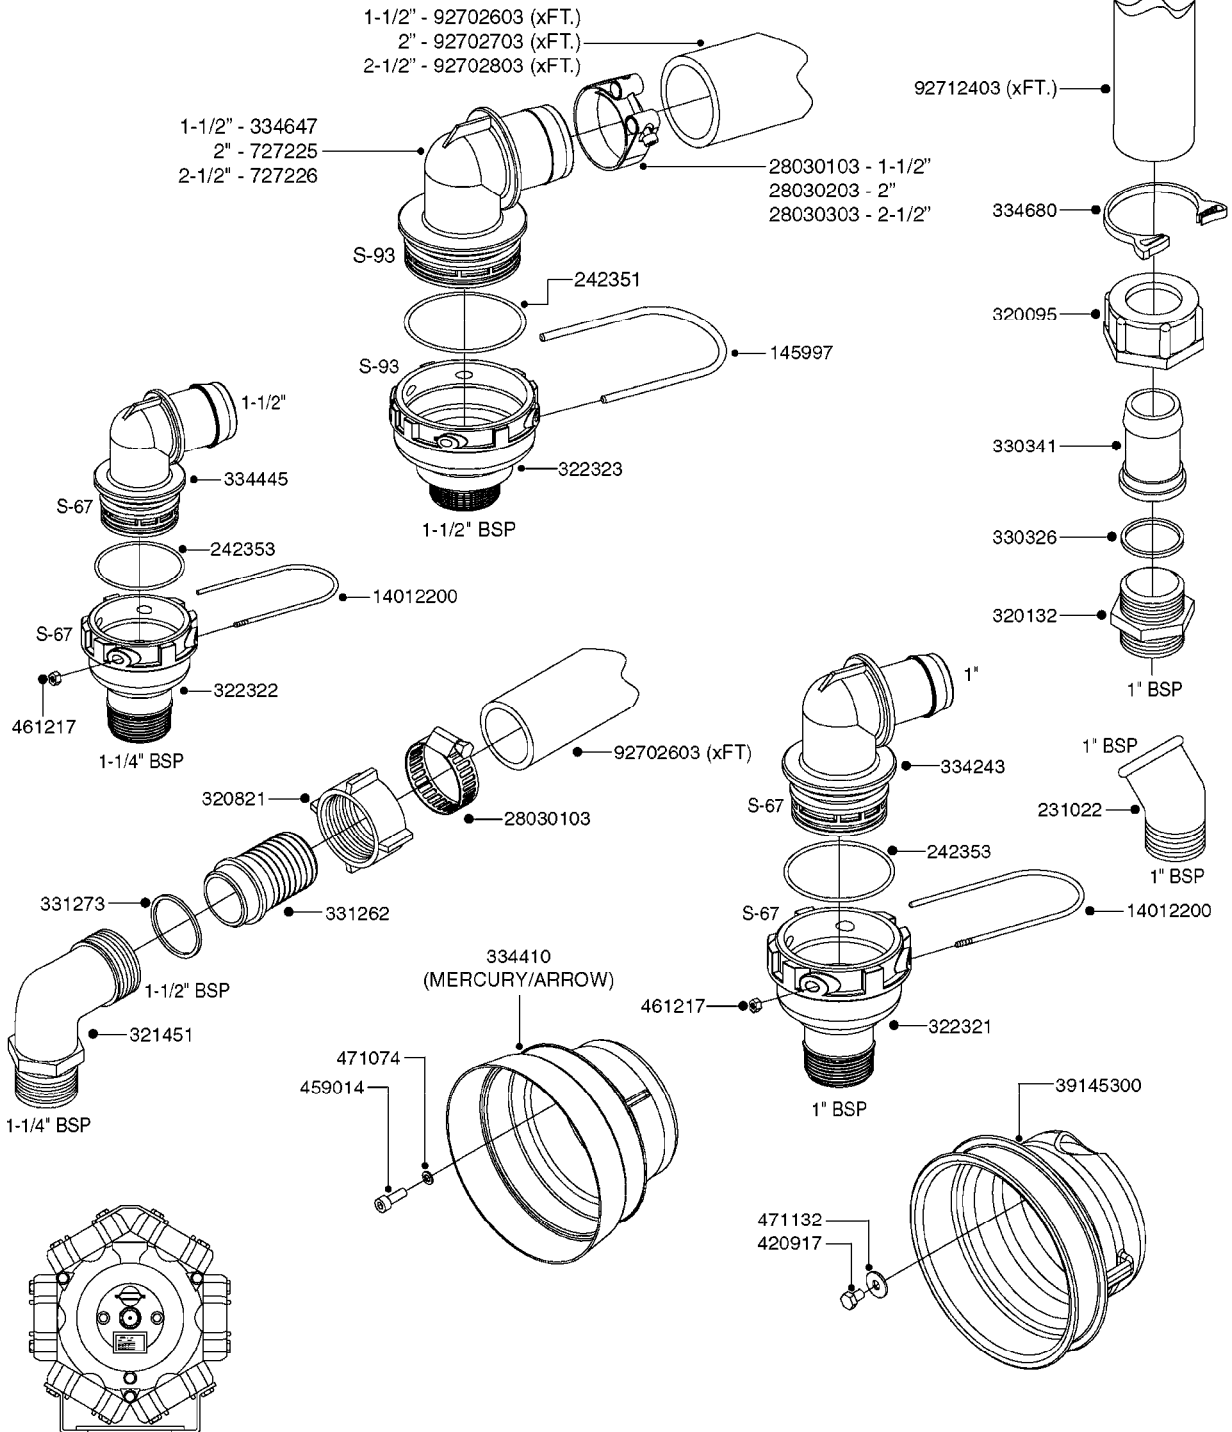

SUCTION SIDE OF PUMP

PRESSURE SIDE OF PUMP

COMPLETE PUMP
(NLA) REPLACED BY 364 PUMP (SEE PAGE A0280)

A0300

PUMP - 361/363 FITTINGS
A0300-HIN, 28:05:19

Page 1

Date 07.02.2020 10:53

parts-n°	order qty	description
145997	1	FITT.DK S-93 FORK
231022	1	FITT.DK ELB. 1' BSP GF 121
242351	1	O-RING D69.5X3.0 VITON F.S-93
242353	1	O-RING 3 X 44.2 VITON
320095	1	FITT.DK NUT 1" BSP
320132	1	FITT.DK HN 1" BSP
320821	1	FITT.DK NUT 1-1/2" BSP
321451	1	FITT.DK ELB.1-1/2 X1-1/4 80DEG
322321	1	FITT.DK S-67 X 1"BSP MALE
322322	1	FITT.DK S-67 X 1-1/4"BSP MALE
322323	1	FITT.DK S-93 X 1-1/2"BSP MALE
330326	1	O-RING D30/D24X2 F.1"NUT
330341	1	FITT.DK HB 1" F. 1" NUT
331262	1	FITT.DK HB 1-1/2" F. 1-1/2"NUT
331273	1	O-RING D44/D38X2 F.1-1/2"
334243	1	FITT.DK S-67 ELB.1"
334410	1	PROTECTION PUM
334445	1	FITT.DK S-67 ELB.1-1/2"
334647	1	FITT.DK S93 ELB 1-1/2" 90 PVC
334680	1	CLAMP HOSE PLASTIC 1"
420917	1	BOLT HEX 8.8 RAW M8X12 FT
459014	1	ALLEN SCREW M8 X 15 GALV.DIN93
461217	1	NUT HEX M5 LOCK
471074	1	WASHER M8 ELZ
471132	1	WASHER D24/D8.4 X 2 SS
727225	1	FITT.DK S-93 ELB.2'PVC W/ORING
727226	1	FITT. S93 2-1/2" 90° S W/O-RING
14012200	1	FITT.DK S-67 FORK W/M5 THREADS
28030103	1	CLAMP HOSE GEAR P5/4-S1.5"6724
28030203	1	CLAMP HOSE T-BOLT S2" 235-67
28030303	1	CLAMP HOSE T-BOLT S2.5" 235-76
39145300	1	PTO SHIELD Ø203 4-POLET MACHINED
92702603	1	HOSE PVC SUCT GRAY 1-1/2"
92702703	1	HOSE PVC SUCT GRAY 2"
92702803	1	HOSE PVC SUCT GRAY 2.5"
92712403	1	HOSE R X1" X300PSI WP X0012"