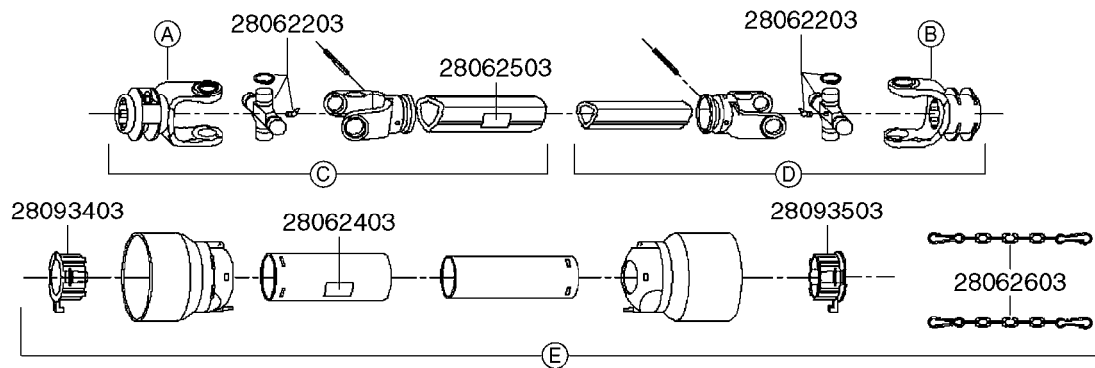

\* Changed in 2016 from 100 series to G-Series (see page A0600).

**A520**

PTO SHAFTS - BONDIOLI CENT.  
A0520-HIN, 23:10:18

Page 1

Date 07.02.2020 10:53

parts-n°	order qty	description
289042	1	UNIV. JOINT 22x54mm
421024	1	BOLT HEX 8.8 DEL M8X60
450015	1	SCREW ALLAN 3/8'X5/8' BLACK
460143	1	SELF LOCK NUT M8 SST A2 DIN985
28009803	1	PTO PIN TUBE RETAINER OUTER
28009903	1	PTO TUBE RETAINER INNER
28010103	1	PTO YOKE F.INNER TUBE CV PTO
28021403	1	PTO 1"STR/1-3/8" 6SPL B&P
28021503	1	PTO 1"STR/1-3/8" 21SPL B&P
28021603	1	PTO 1"STR/1-3/4" 20SPL B&P
28027903	1	PTO BALL LOCK.KIT F.1-3/8 YOKE
28040503	1	UNIV. JOINT 27x74.6mm
28040703	1	SAFETY CHAIN F.CV BLACK PTO (SET OF 2)
28041803	1	DECAL DANGER GUARD MISSING
28041903	1	DECAL DANGER ROT.DRIVELINE
28056703	1	PTO YOKE #1 1-3/8" X 6 SPLINE
28056803	1	PTO YOKE #1 1-3/8" X 21 SPLINE
28056903	1	PTO YOKE #4 1-3/4" X 20 SPLINE
28057003	1	PTO TUBE YOKE #1-G1 OUTER
28057103	1	PTO TUBE YOKE #4-G4 OUTER
28057203	1	PTO PIN TUBE RETAINER OUTER
28057303	1	PTO TUBE OUTER #1 745MM
28057403	1	PTO TUBE OUTER #4 720MM
28057503	1	PTO TUBE INNER #1 745MM
28057603	1	PTO TUBE INNER #4 720MM
28057703	1	PTO TUBE RETAINER INNER
28057803	1	PTO TUBE YOKE #1 Ø=1"
28057903	1	PTO TUBE YOKE #4 Ø=1"
28058003	1	PTO HALF SAFETY SHIELD OUTER
28058103	1	PTO HALF SAFETY SHIELD OUTER
28058203	1	PTO HALF SAFETY SHIELD INNER
28058303	1	PTO HALF SAFETY SHIELD INNER
28058403	1	PTO BALL LOCK.KIT F.1-3/4 YOKE
28058503	1	PTO TUBE YOKE #1-G1 INNER