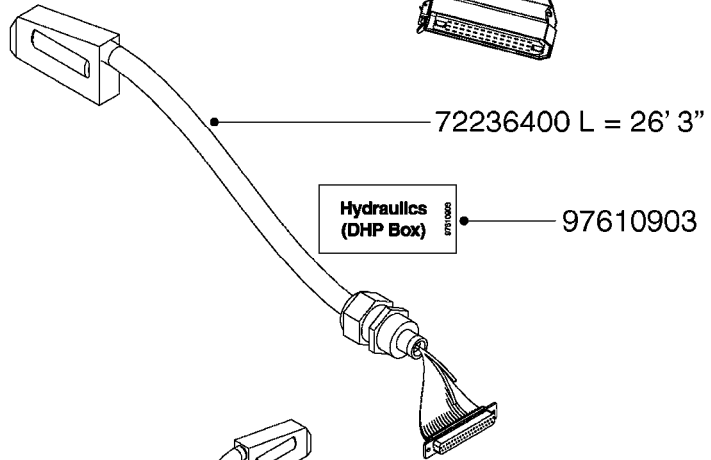

### LIQUID SYSTEM

- 26004200 L = 57' 5"
- 28028700 L = 45' 11"
- 28027500 L = 37' 9"
- 28028900 L = 26' 3"
- 28028800 L = 16' 5"
- 26003900 L = 6' 7"

### HYDRAULIC SYSTEM

\* Note orientation of bracket  
1 = Liquid system  
2 = Hydraulic system

# M0280

39 PIN CABLES  
M0280-HIN, 28:03:17

Page 1  
Date 07.02.2020 10:54

parts-n°	order qty	description
262158	1	PLUG INSERT 39 POLE MALE
262159	1	PLUG INSERT 39 POLE FEMALE
262160	1	PLUG HOUSING 39 POLE FEMALE
262161	1	PLUG HOUSING F/39 POLE MALE
440634	1	SCREW 5/8"
440732	1	PT SCREW 35X12B Z5452 ELZ
14034200	1	CODE BRACKET FOR 39 PIN CABLE
26003900	1	WIRE 37-39 PIN EVC, 6.6'
26004200	1	WIRE 37-39 PIN EVC, 57.4'
26008400	1	WIRE 39-PIN 24 WIRE L=8M
26011903	1	WIRE 39-39 POLE EXT. 3660MM
28027500	1	WIRE 37-39 PIN EVC, 37.7'
28028700	1	WIRE 37-39 PIN EVC, 45.9'
28028800	1	WIRE 37-39 PIN EVC, 16.4'
28028900	1	WIRE 37-39 PIN EVC, 26.2'
72236400	1	DAH CONN. WIRE/TRACTOR L=8M
97610803	1	DECAL-SRAY BOX 39-PIN
97610903	1	DECAL-HYDRAULIC BOX 39-PIN