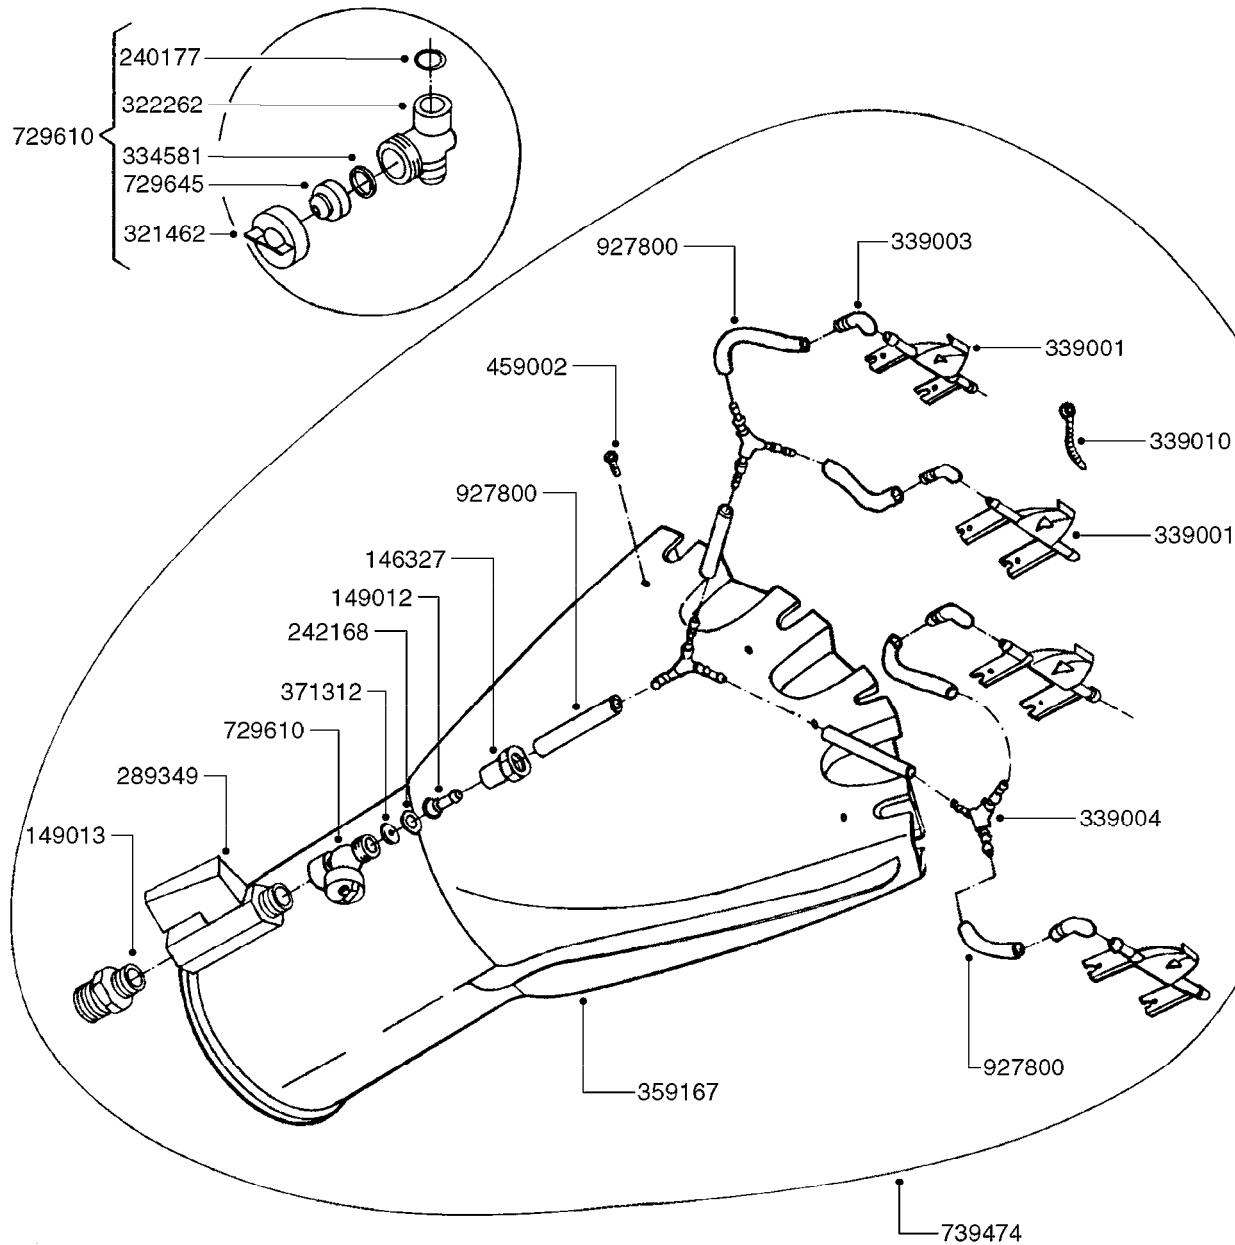

G0380

PNEUMATIC AIR SPOUTS 2 OUTLETS
G0380-HIN, 01:01:16

Page 1

Date 07.02.2020 10:51

parts-n°	order qty	description
146327	1	UNION NUT 3/8' BRASS
149012	1	3/8" HOSE TAIL D.8 T-12
149013	1	REDUCER 1/2" X 3/8"
240177	1	O-RING D16.1/11.3 X 2.4
242168	1	O-RING D11.2X1.9
289349	1	BALL VALVE 3/8" M-H
321462	1	CAP F.NO-DRIP ASSY.
322262	1	HOUSING F. NON DRIP DIAPHRAGM
334581	1	DIAPHRAGM, NO-DRIP alt 241371
339000	1	SWIRL PLATE L=80 PNEU.K31002
339003	1	ELBOW F.DIFFUSOR PLATE
339004	1	FITT.DK Y-5/16"
339010	1	TIE STRAP SMALL 2.5MM X 100MM
359165	1	PNEUMATIC AIRSPOUT 2 OUTLETS
371312	1	NOZZLE CERAMIC 1099-15
459002	1	SCREW N10X1/2"
729610	1	NOZZLE ASSY. NON DRIP 3/8 THRD
729645	1	NON-DRIP SPRING ASSY.GREEN 10
739472	1	SPOUT ASSY F. LP 2 OUTLET
927800	1	HOSE BLACK D8X12