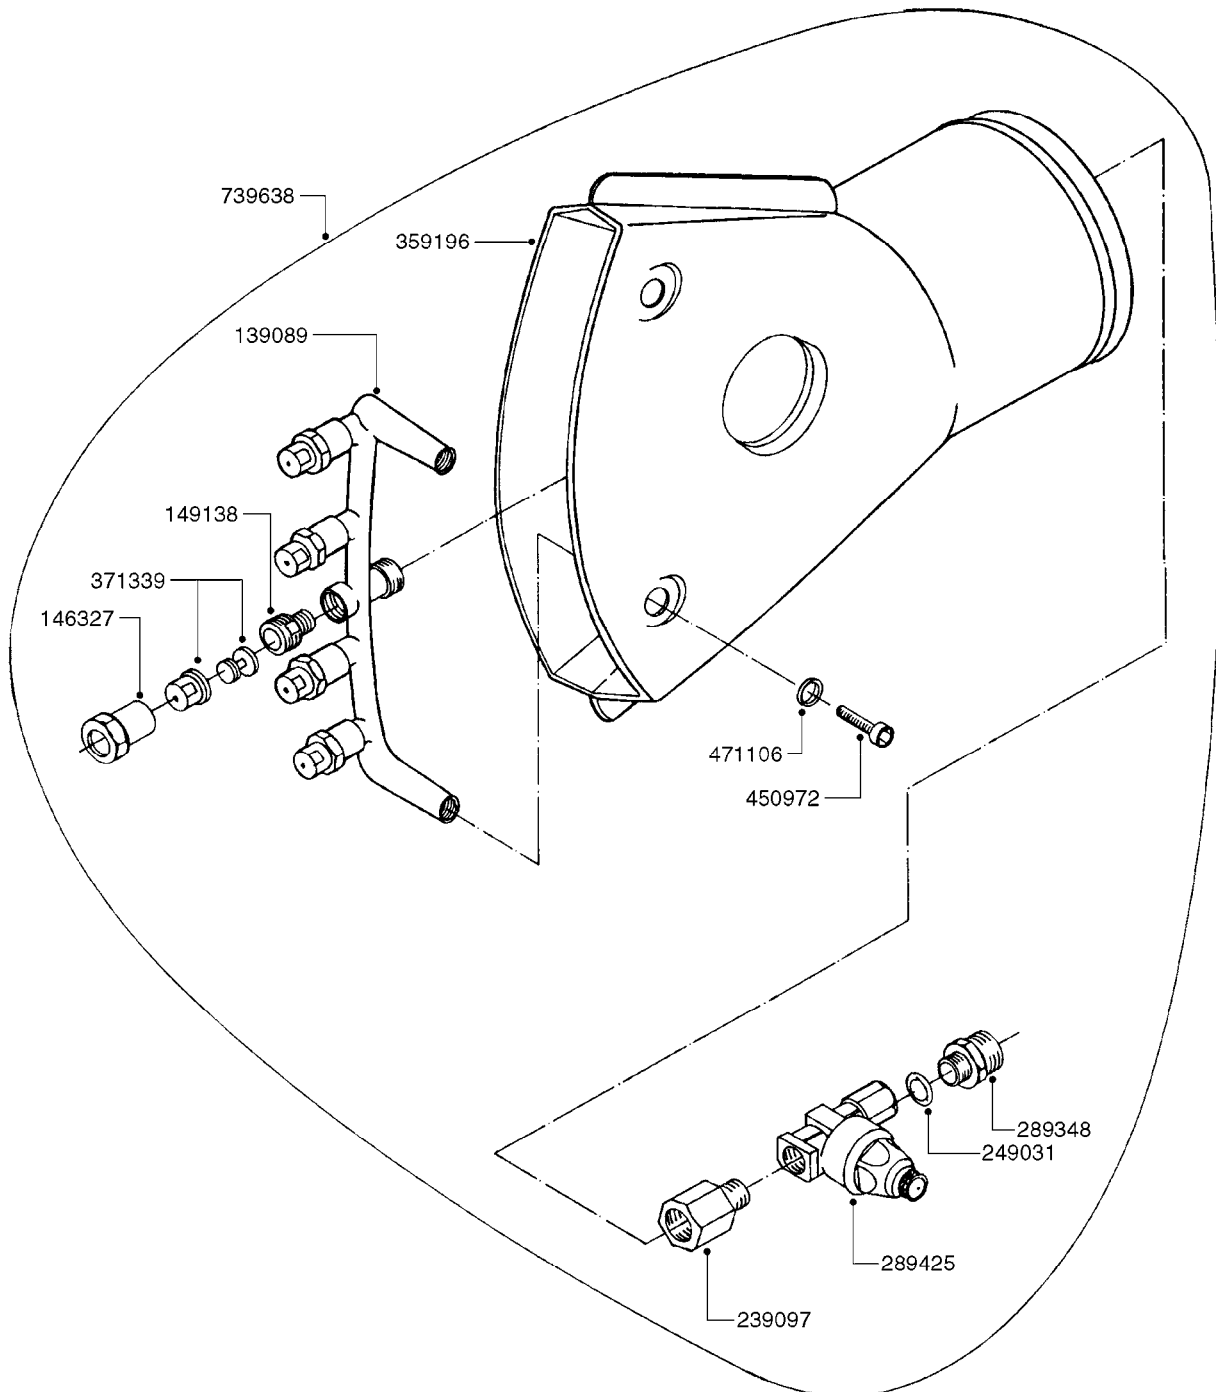

G0400

HYDROPNEUM. SPOUTS 3 OUTLETS
G0400-HIN, 01:01:16

Page 1

Date 07.02.2020 10:51

parts-n°	order qty	description
129147	1	HYDROPNEUMATIC MANIFOLD 3 OUT.
146327	1	UNION NUT 3/8" BRASS
149138	1	ADAPTER FOR NOZZLE H
239097	1	HYDROPNEUMATIC MANIFOLD ADAPT.
249031	1	O-RING
289348	1	ADAPTER 1/2" - 1/4"
289425	1	NON-DRIP 1/4" ON/OFF
359195	1	FISHTAIL SPOUT - 3 OUTLETS
371339	1	NOZZLE ALBUZ BROWN WITH SWIRL
450972	1	SCREW M6X15 ALLEN GALV.
471106	1	WASHER D6
739629	1	WHITE SPOUT D.100 CPL W/3 NOZZ