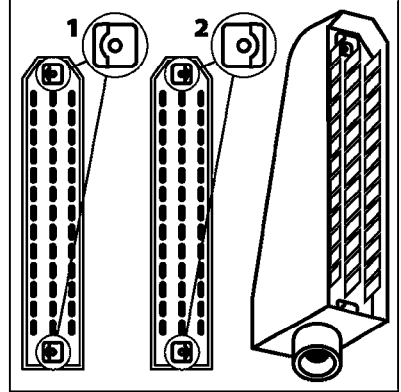

LIQUID SYSTEM

- 26004200 L = 57' 5"
- 28028700 L = 45' 11"
- 28027500 L = 37' 9"
- 28028900 L = 26' 3"
- 28028800 L = 16' 5"
- 26003900 L = 6' 7"

HYDRAULIC SYSTEM

* Note orientation of bracket
1 = Liquid system
2 = Hydraulic system