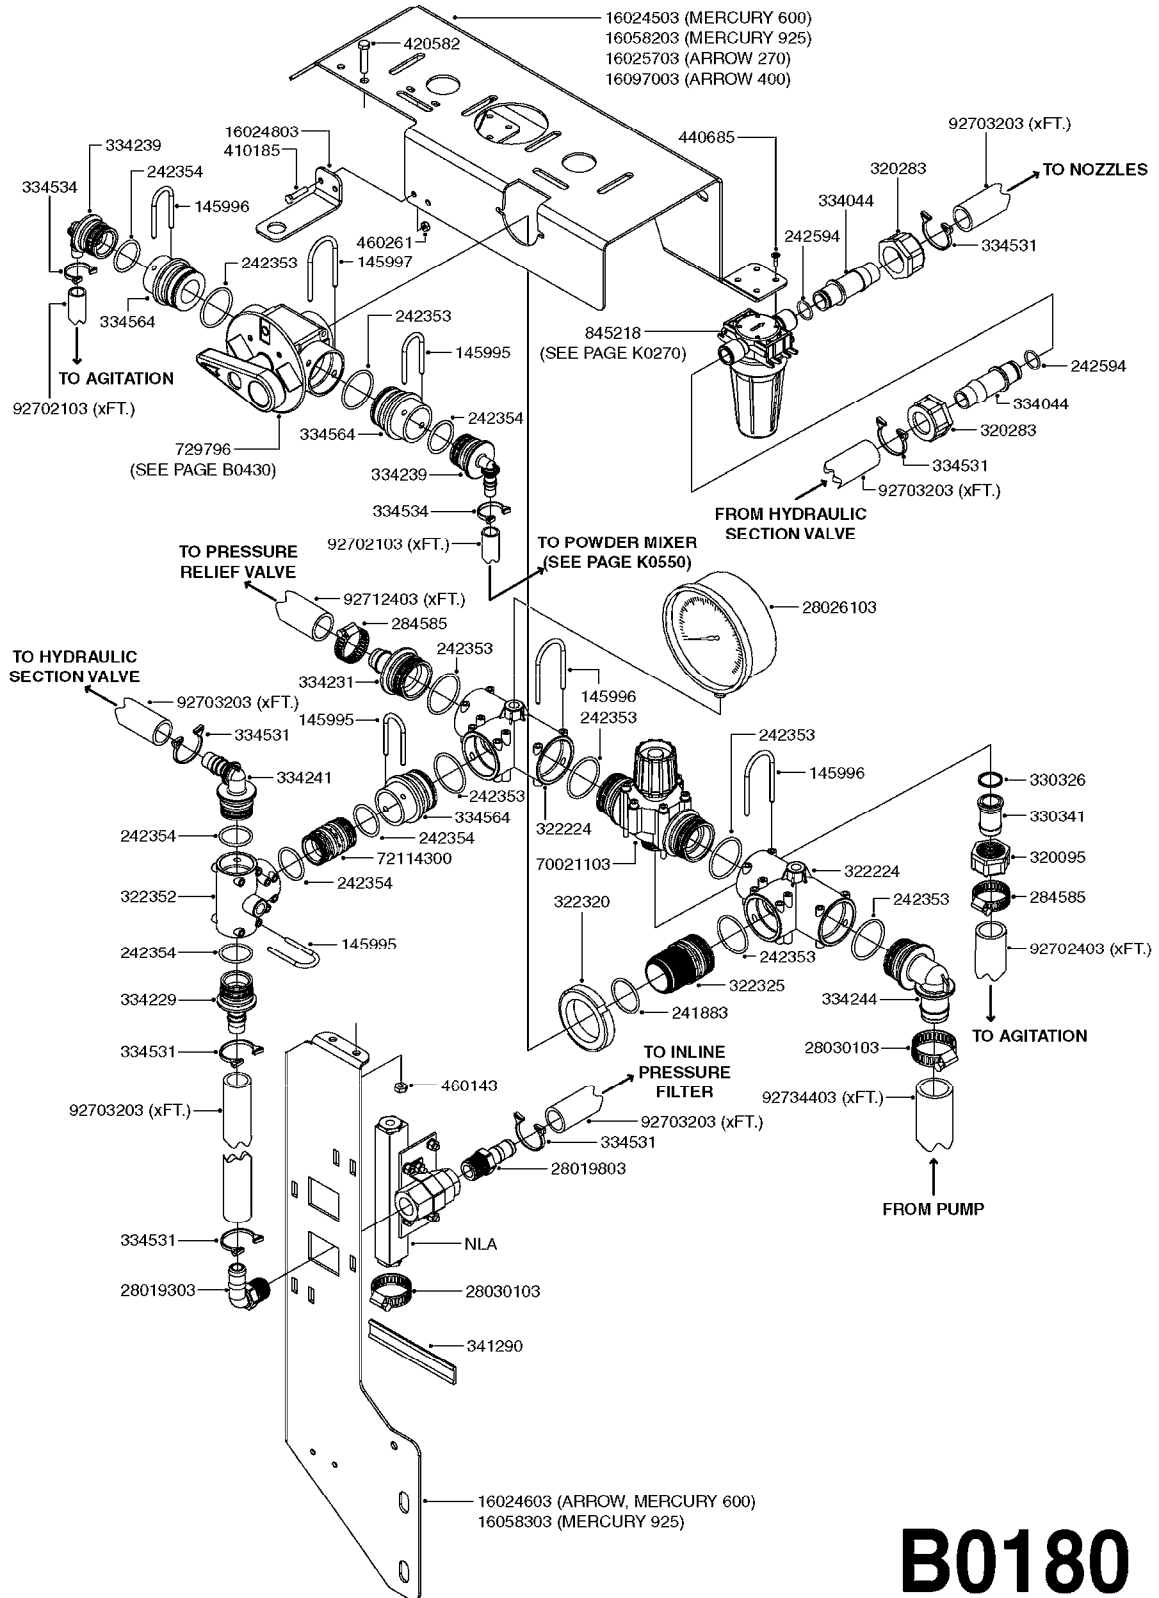

33 *BOLTS MUST BE LOCKED WITH THREADLOCKER

1000 rpm

540 rpm

HARDI GREASE

48 COMPLETE PUMPS
COMPLETE ASSEMBLIES
WHOLEGOODS ITEMS

A0280

PUMP - 364 540/1000 RPM
A0280-HIN, 24:04:19

Page 1
Date 07.02.2020 10:51

Note: For "Bondioli" PTO's (previous supplier) - see page A0510.

COMPLETE ASSEMBLIES
WHOLEGOOD ITEMS

A0580

PTO SHAFTS - AMA DIAPHRAGM
A0580-HIN, 01:01:16

Page 1

Date 07.02.2020 10:51

parts-n°	order qty	description
829482	1	PTO 1-3/8/6X25MM X 600MM 1202
829483	1	PTO 1-3/8/6X30MM x 610MM 1302
829484	1	PTO 1-3/8/6X1-3/8/6X575MM 361
829487	1	PTO 1-3/8/6X1-3/8/6X870MM 361
28062103	1	PTO YOKE 1-3/8X6 AMA
28062203	1	UNIV.JOINT CAT.1 AMA
28062303	1	PTO YOKE D25 AMA
28062403	1	DECAL - DANGER ROTATING SHAFT
28062503	1	DECAL - DANGER MISSING GUARD
28062603	1	SAFETY CHAIN F.PTO AMA
28062703	1	PTO OUTER 1-3/8X6 (NO SHIELD)
28062803	1	PTO INNER D25 (NO SHIELD)
28062903	1	PTO SHIELD COMPLETE
28063003	1	PTO YOKE D30 AMA
28063103	1	PTO INNER D30 (NO SHIELD)
28063203	1	PTO INNER 1-3/8X6 (NO SHIELD)
28063303	1	PTO SHIELD COMPLETE
28063403	1	PTO OUTER 1-3/8X6 (NO SHIELD)
28063503	1	PTO INNER 1-3/8X6 (NO SHIELD)
28093403	1	PTO OUTER TUBE BEARING AMA
28093503	1	PTO INNER TUBE BEARING AMA