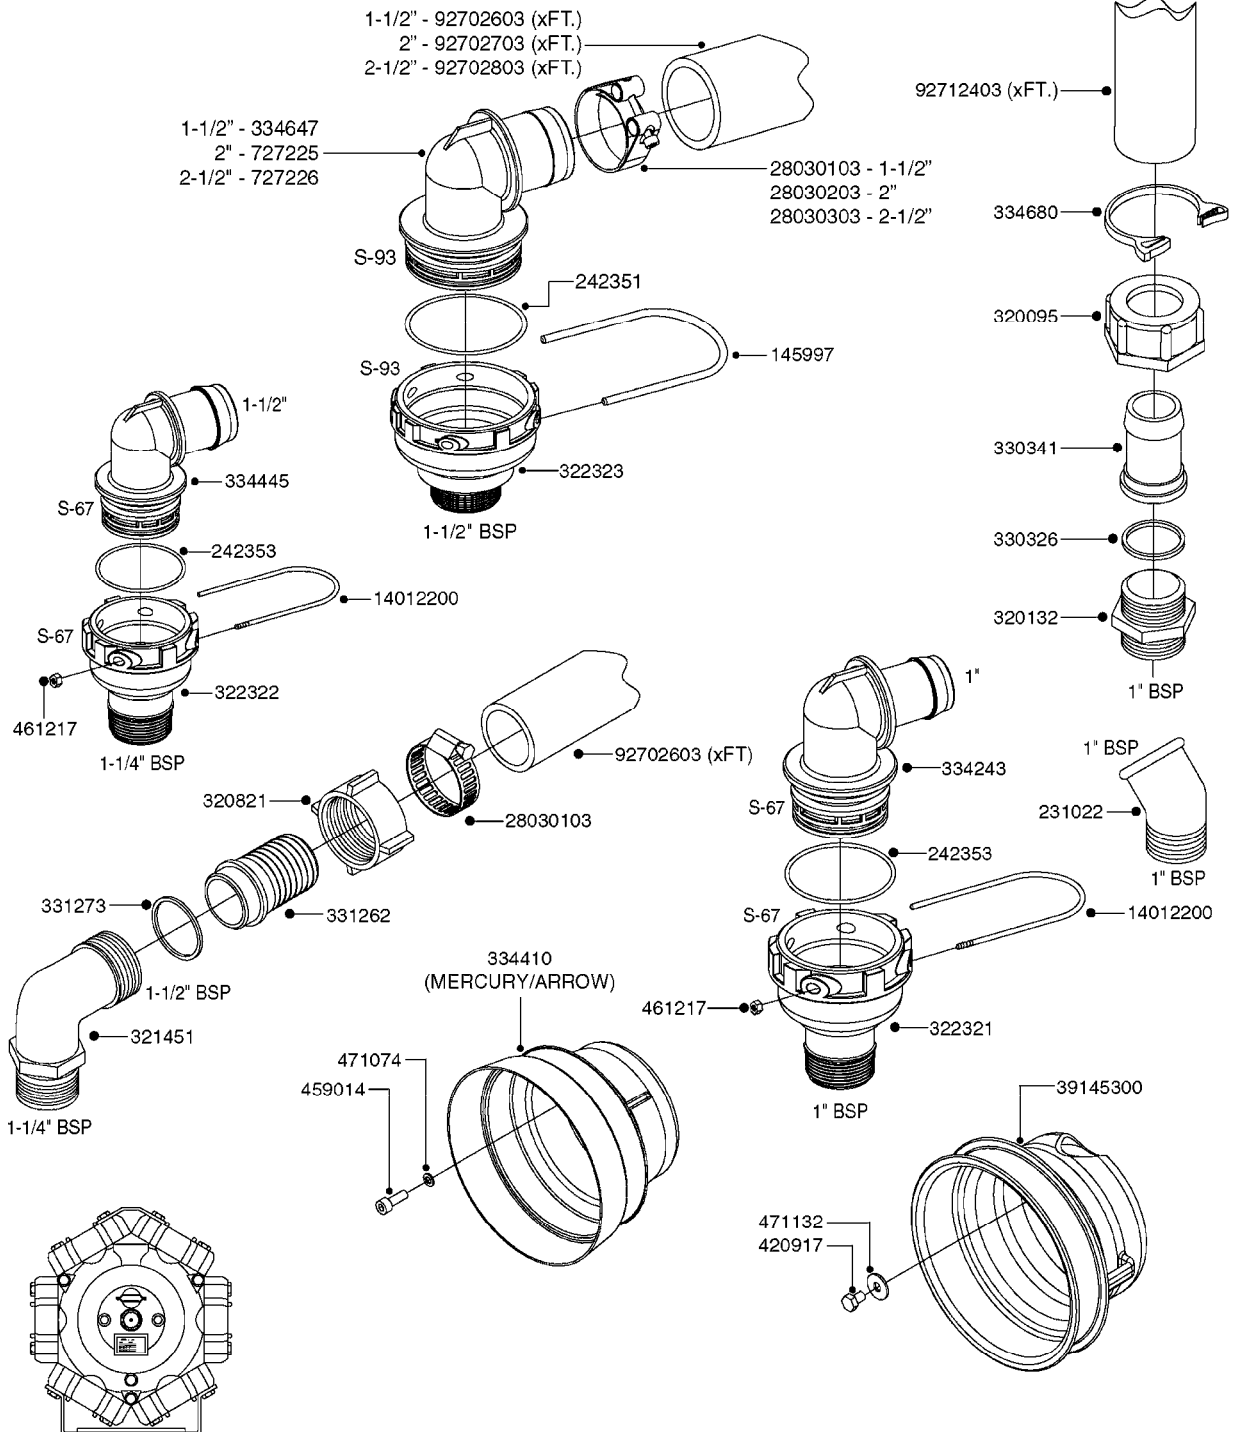

SUCTION SIDE OF PUMP

PRESSURE SIDE OF PUMP

COMPLETE PUMP
(NLA) REPLACED BY 364 PUMP (SEE PAGE A0280)

A0300

PUMP - 361/363 FITTINGS
A0300-HIN, 28:05:19

Page 1
Date 07.02.2020 10:51

parts-n°	order qty	description
145997	1	FITT.DK S-93 FORK
231022	1	FITT.DK ELB. 1' BSP GF 121
242351	1	O-RING D69.5X3.0 VITON F.S-93
242353	1	O-RING 3 X 44.2 VITON
320095	1	FITT.DK NUT 1" BSP
320132	1	FITT.DK HN 1" BSP
320821	1	FITT.DK NUT 1-1/2" BSP
321451	1	FITT.DK ELB.1-1/2 X1-1/4 80DEG
322321	1	FITT.DK S-67 X 1"BSP MALE
322322	1	FITT.DK S-67 X 1-1/4"BSP MALE
322323	1	FITT.DK S-93 X 1-1/2"BSP MALE
330326	1	O-RING D30/D24X2 F.1"NUT
330341	1	FITT.DK HB 1" F. 1" NUT
331262	1	FITT.DK HB 1-1/2" F. 1-1/2"NUT
331273	1	O-RING D44/D38X2 F.1-1/2"
334243	1	FITT.DK S-67 ELB.1"
334410	1	PROTECTION PUM
334445	1	FITT.DK S-67 ELB.1-1/2"
334647	1	FITT.DK S93 ELB 1-1/2" 90 PVC
334680	1	CLAMP HOSE PLASTIC 1"
420917	1	BOLT HEX 8.8 RAW M8X12 FT
459014	1	ALLEN SCREW M8 X 15 GALV.DIN93
461217	1	NUT HEX M5 LOCK
471074	1	WASHER M8 ELZ
471132	1	WASHER D24/D8.4 X 2 SS
727225	1	FITT.DK S-93 ELB.2'PVC W/ORING
727226	1	FITT. S93 2-1/2" 90° S W/O-RING
14012200	1	FITT.DK S-67 FORK W/M5 THREADS
28030103	1	CLAMP HOSE GEAR P5/4-S1.5"6724
28030203	1	CLAMP HOSE T-BOLT S2" 235-67
28030303	1	CLAMP HOSE T-BOLT S2.5" 235-76
39145300	1	PTO SHIELD Ø203 4-POLET MACHINED
92702603	1	HOSE PVC SUCT GRAY 1-1/2"
92702703	1	HOSE PVC SUCT GRAY 2"
92702803	1	HOSE PVC SUCT GRAY 2.5"
92712403	1	HOSE R X1" X300PSI WP X0012"