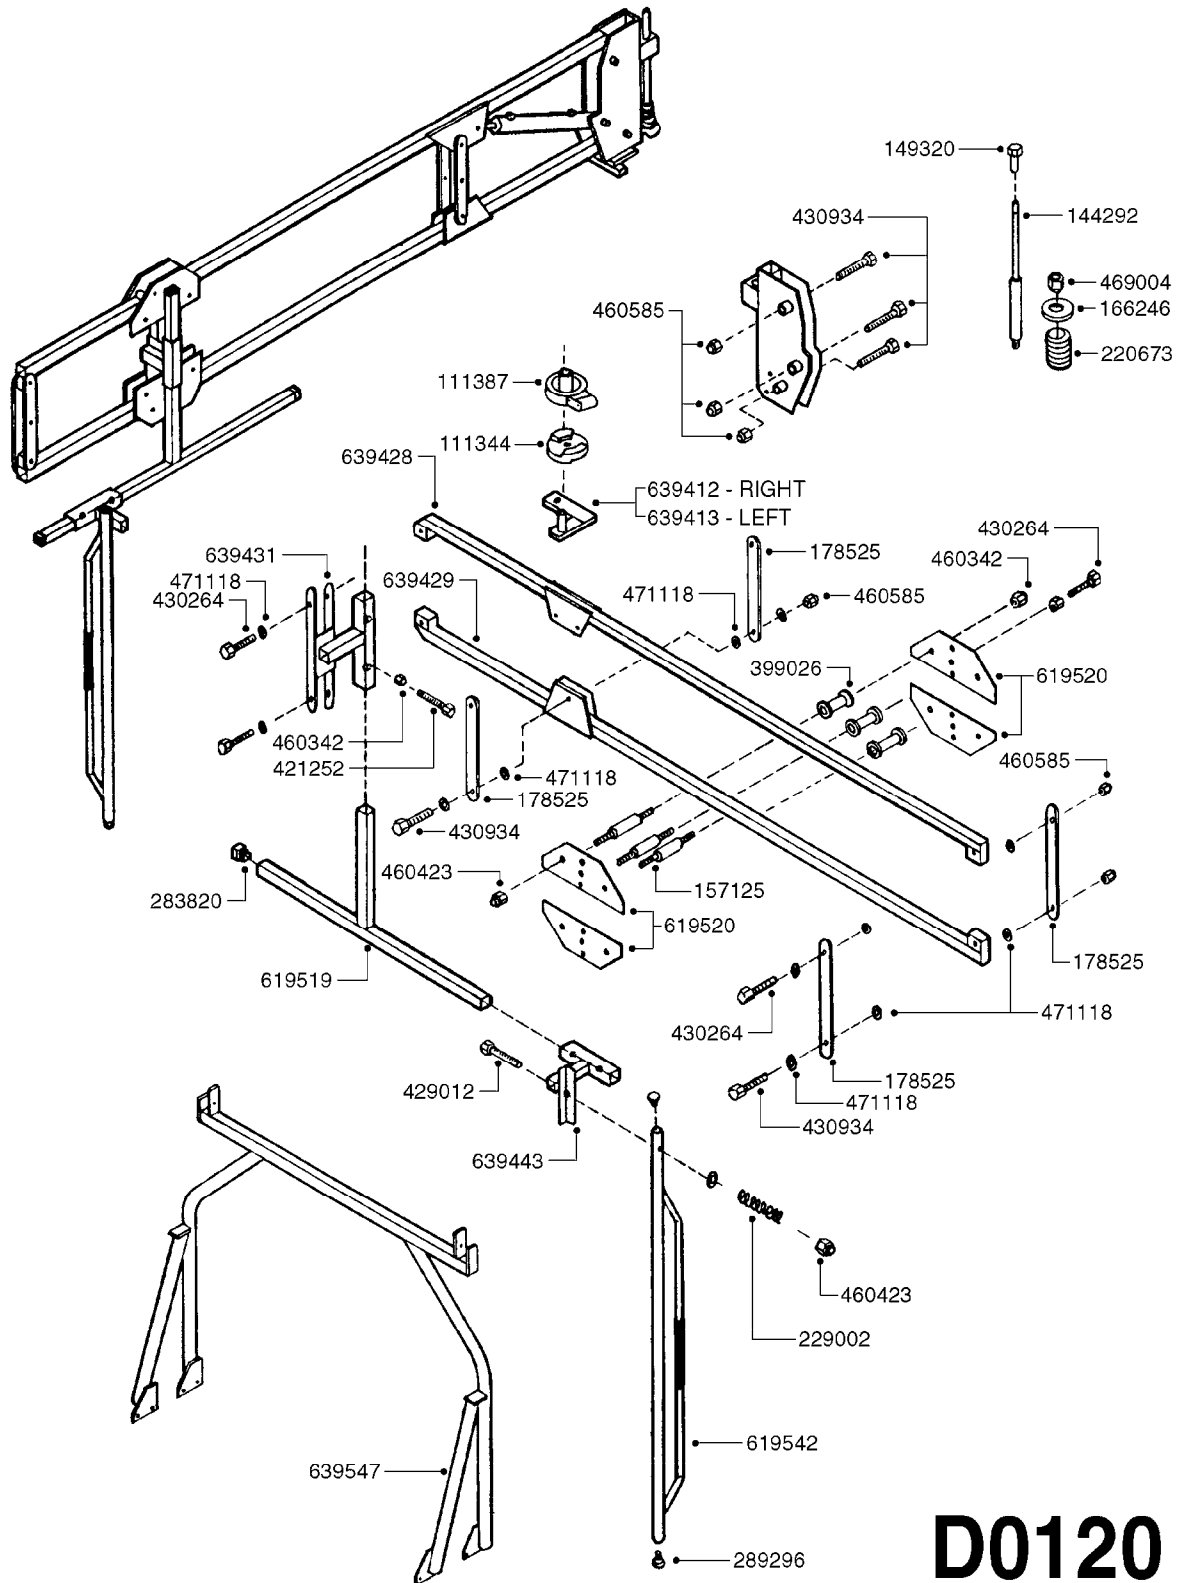

BOOM - 2 ROW B40 HZ OUTER
D0120-HIN, 01:01:16

Page

0

Date

07.02.2020 10:51

BOOM - 2 ROW B40 HZ OUTER
D0120-HIN, 01:01:16

Page 1
Date 07.02.2020 10:51

parts-n°	order qty	description
111344	1	CLAW CLUTCH Ø100/Ø20,5 UNDER PART RED
111387	1	CLAW CLUTCH D100 UPPER PART
144292	1	AXLE F/BREAKAWAY M20/M16 L=426
149320	1	BUSHING
157125	1	SPACER BOLTS M10
166246	1	WASHER CUP D53 F.SPRING
178525	1	SUPPORT PLATE B40 OUTER
220673	1	SPRING F.PIVOT 100 X 51
229002	1	TENSION SPRING LP/TP
283820	1	PLUG 30MM / 1-1/4X1/8 SQ TUBE
289296	1	PLUG D.30
399026	1	NYLON ROLLER
421252	1	SCREW M10X30 CAP
429012	1	BOLT HEX M10X160
430264	1	BOLT HEX 8.8 DEL M16X100
430934	1	BOLT HEX 8.8 DEL M16X80
460342	1	NUT HEX M10 DEL DIN934
460423	1	NUT HEX M10X1.50 LOCK DIN985A2 SS
460585	1	LOCKING NUT M16 DIN985 A2 SS
469004	1	M-20 SPECIAL NUT
471118	1	WASHER D16 TENSION
619519	1	REAR DROP BRACKET - B40
619520	1	OUTER WING PLATE - B40
619542	1	TUBE FOR BRACKET
639412	1	BRACKET F.BREAKAWAY CLUTCH RH
639413	1	BRACKET F.BREAKAWAY CLUTCH LH
639428	1	UPPER WING ARM - B40
639429	1	LOWER WING ARM - B40
639431	1	OUTER GLIDING PIECE - B40
639443	1	BOOM BRCT OUTER F.TWO ROW SYST
639547	1	TRANSPORT BRACKET - B40