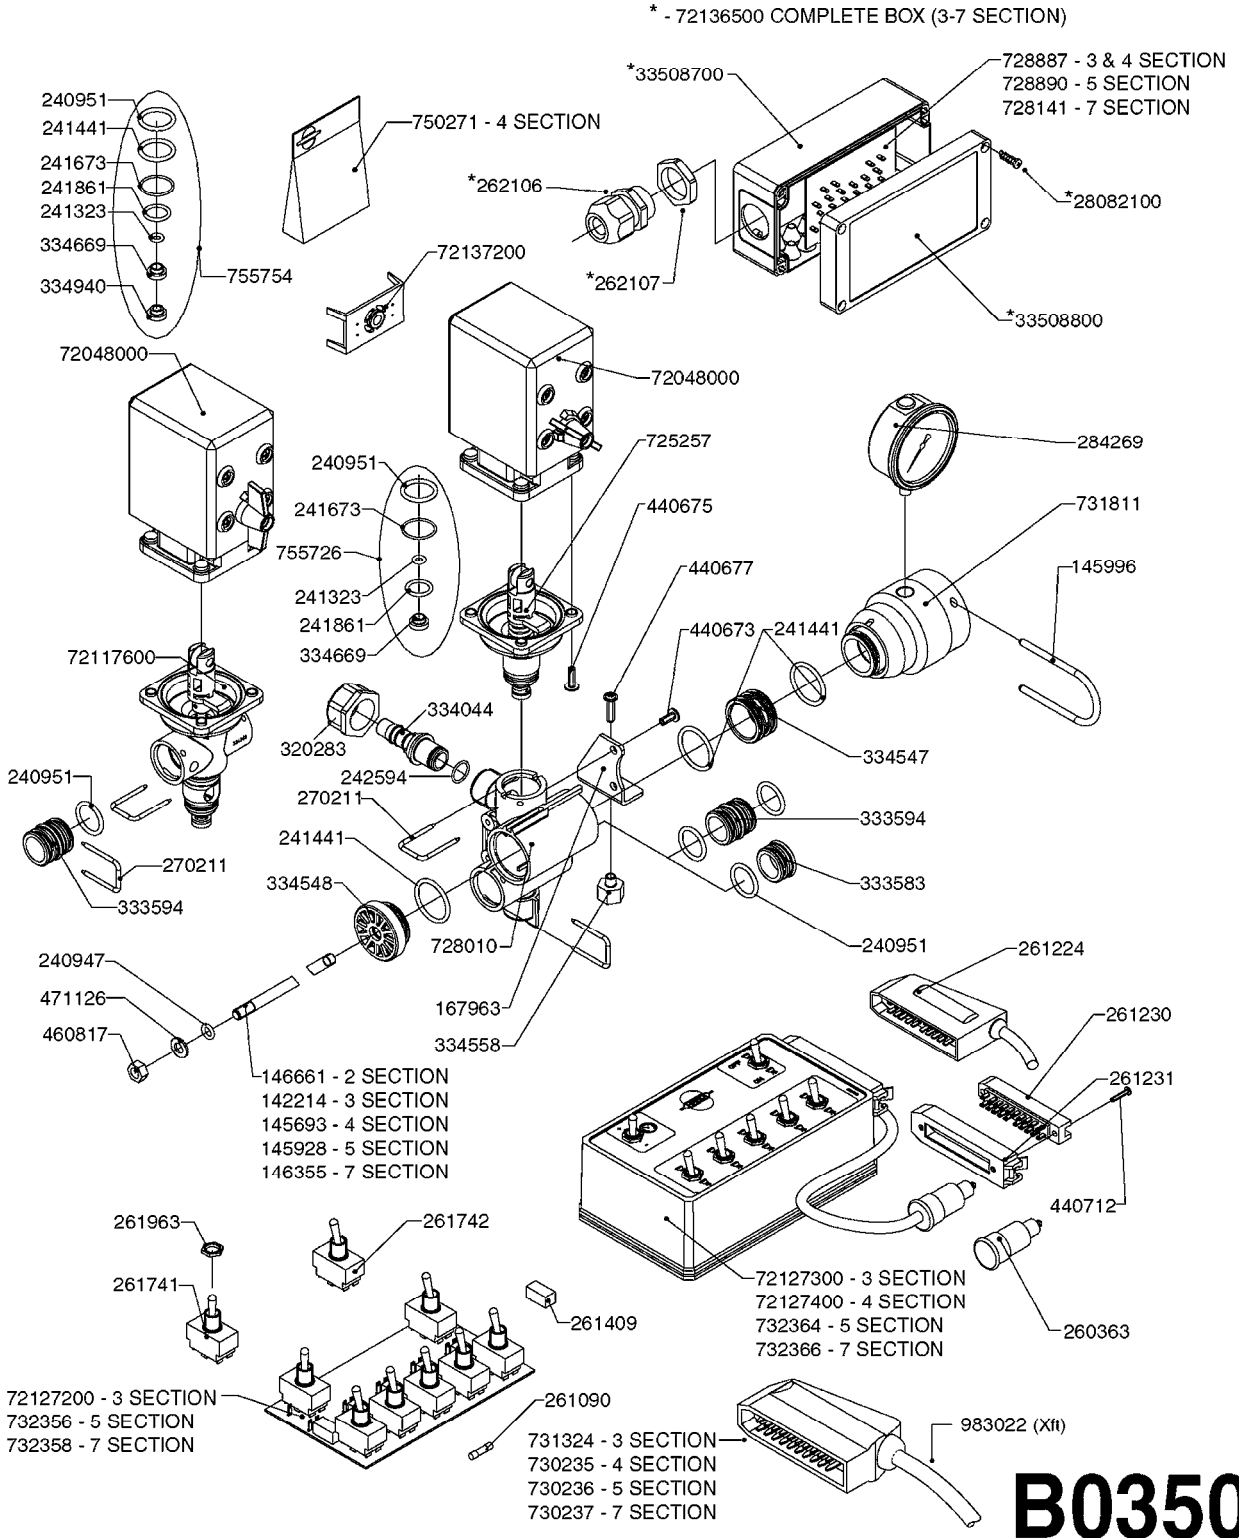

EVC, ECP, ECPC CONTROLS
B0350-HIN, 01:01:16

Page 1
Date 07.02.2020 10:51

parts-n°	order qty	description
142214	1	STUD BOLT - M8X265, 3 SECTION
145693	1	STUD BOLT - M8X330, 4 SECTION
145928	1	STUD BOLT - M8X400, 5 SECTION
145996	1	FITT.DK S-67 FORK
146355	1	STUD BOLT - M8X540, 7 SECTION
146661	1	STUD BOLT M8 X 195
167963	1	MOUNT BKT.F.EC BOOM SEC.
240947	1	O-RING D7.3X2.4 NITRIL
240951	1	O-RING D21.2X3 NITRIL
241323	1	O-RING D5.3X2.4 NITRIL
241441	1	O-RING D29.3X3
241673	1	O-RING D22.1X1.6
241861	1	O-RING D15.3X2.4 VITON
242594	1	O-RING D14 X 1.78 SCH.70-EPDM
260363	1	PLUG 2 POLE 12V
261090	1	FUSE 5 X 20 6.3A, 250V
261224	1	PLUG HOUSING F/20 POLE MALE
261230	1	PLUG INSERT 20 POLE FEMALE
261231	1	PLUG HOUSING 20 POLE FEMALE
261409	1	RELAY 12V F. ESC CNTRL BOX '96
261741	1	SWITCH 2 POLE 12V TOGGLE PRESS
261742	1	SWITCH 2 POLE 12V ON/OFF
261963	1	NUT F.EC SWITCH
262106	1	BULKHEAD F. CABLE 6.5-14 BLACK
262107	1	NUT F. BULKHEAD CABLE GRAY
270211	1	FITT.DK S25 FORK L=37.5
284269	1	PRESSURE GAUGE 0-8-16 BAR Ø2,5" 1/4"
320283	1	FITT.DK NUT 3/4"BSP
333583	1	END PIECE FOR BYPASS
333594	1	CONNECTING PIECE F. BYPASS
334044	1	FITT.DK HB 3/4' F. 3/4' CAP
334547	1	CONNECTING PIECE F. PRESSURE
334548	1	END COVER
334558	1	NUT HEX PLASTIC INSERT
334669	1	VALVE CONE D14/D7-SH 63 WHITE
334940	1	VALVE CONE D14/D6-SH 63 GREEN
440673	1	SCREW F.PLASTIC 5X12 SS
440675	1	SCREW F. PLASTIC 5X16 SS
440677	1	SCREW F. PLASTIC 5X20 SS
440712	1	SCREW 30X16 STAINLESS
460817	1	NUT HEX M8 STAINLESS DIN 934
471126	1	WASHER, M8, Ø16/ 8.4X 1.6, SS
725257	1	SPINDLE SECT. F/EC DISTRIBUTOR
728010	1	DISTRIB HOUSING W/CONST PR GRN
728141	1	CIRCUIT BOARD F.EC7 CONN. BOX
728887	1	CIRCUIT BOARD EC CONTROL
728890	1	CIRCUIT BOARD 5 SECTION EC
730235	1	CABLE F.CONTRL BOX EC4 L=11500
730236	1	CABLE F.CONTRL BOX EC5 L=11500
730237	1	CABLE EC7 L=11500MM
731324	1	CABLE F.CONTRL BOX EC3 L=11500
731811	1	FITT.DK ADAPTOR S67 EC BOOM SE
732356	1	PRINT BOARD EVC ESC 5 SECTION
732358	1	PRINT BOARD EVC ESC 7 SECTION
732364	1	CONTROL BOX ESC/EVC 5 SEC.CM+
732366	1	CONTROL BOX ESC/EVC 7 SEC.CM+
750271	1	O-RING KIT F.EC/4 CONTROL UNIT
755726	1	O-RING KIT F.EC/ESC SEC.VALVE
755754	1	GASKET SET EVC DIST
983022	1	WIRE 12 x 0.5 x 2MM x 12"
28082100	1	SCREW F. BOX LID 1/4" L=20