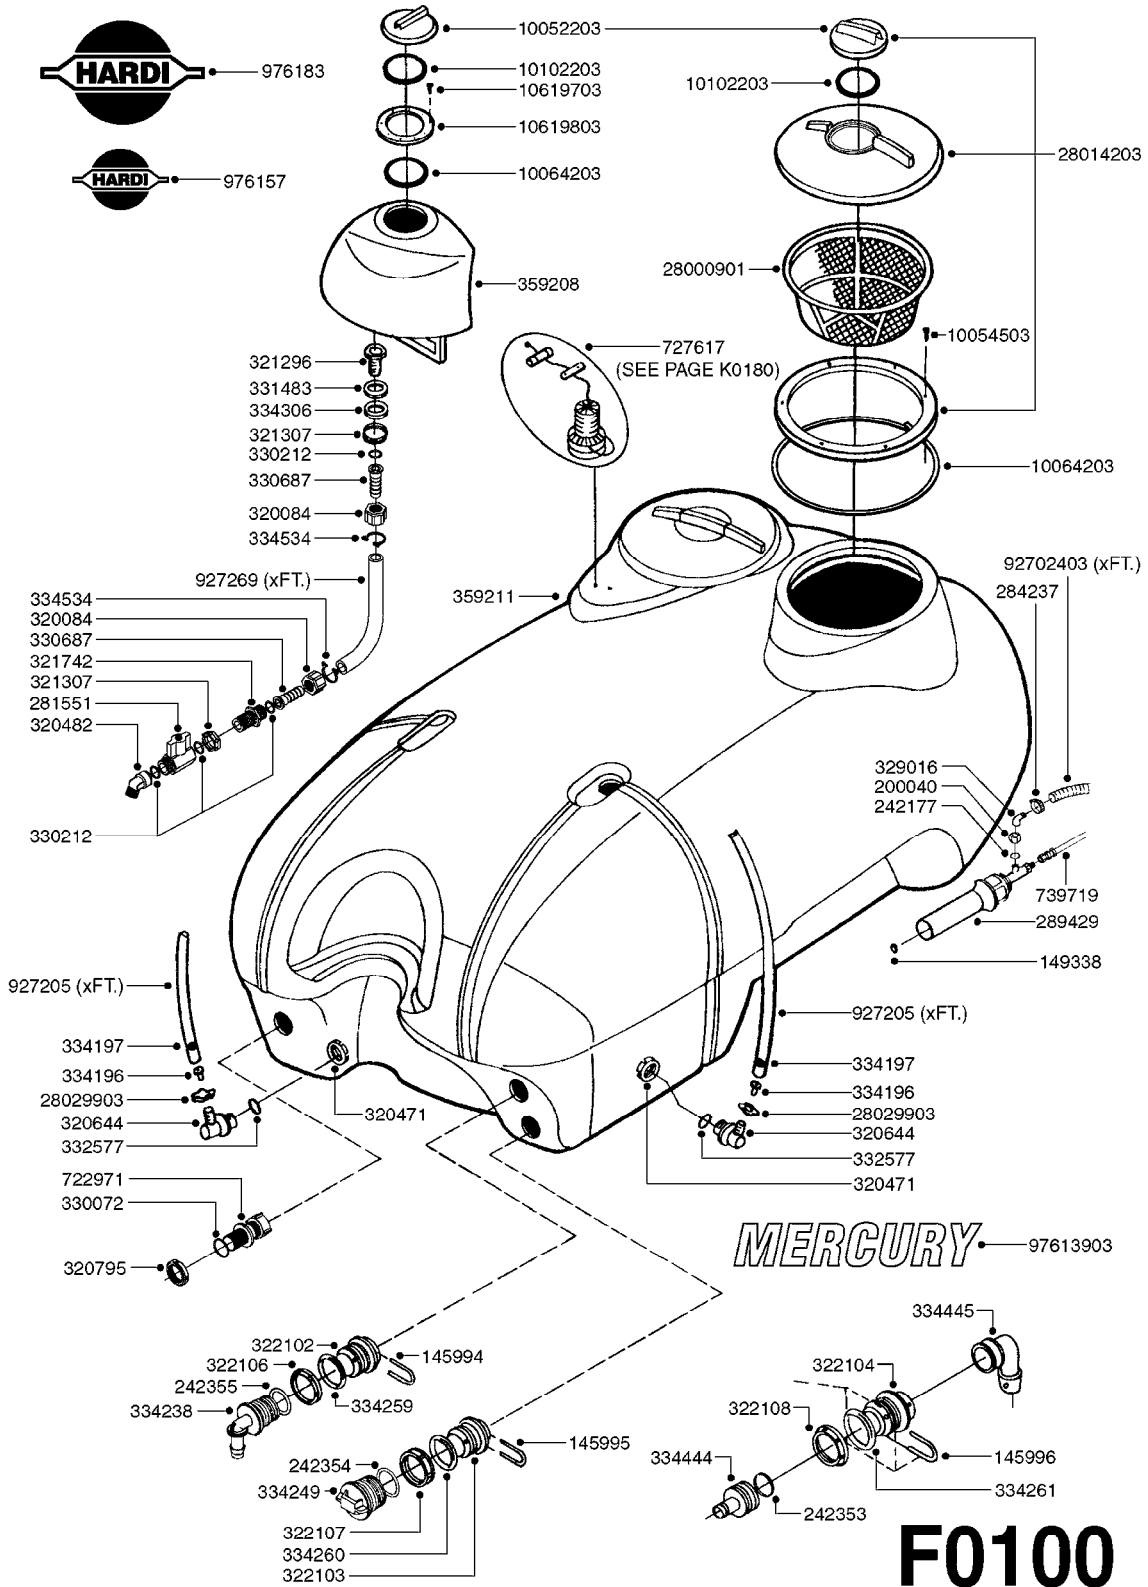

TANK - MERCURY 600
F0100-HIN, 01:01:16

TANK - MERCURY 600
F0100-HIN, 01:01:16

Page 1
Date 07.02.2020 10:51

parts-n°	order qty	description
145994	1	FITT.DK S-40 FORK
145995	1	FITT.DK S-53 FORK
145996	1	FITT.DK S-67 FORK
149338	1	INTERMIX JET 5MM
200040	1	FITT. ARAG 1"
242177	1	O-RING D25.4 X 20.2 X 2.6
242353	1	O-RING 3 X 44.2 VITON
242354	1	O-RING D32.2X3.0 VITON
242355	1	O-RING D19.2X3.0 VITON F.S-40
281551	1	BALL VALVE 1/2"
284237	1	CLAMP HOSE GEAR D20/30
289429	1	AGITATION INJECTOR DUAL INPUT
320084	1	FITT.DK NUT 1/2" BSP
320471	1	FITT.DK NUT 1" BSP JAMB
320482	1	FITT.DK ELB. 1/2" BSP 60 DEG.
320644	1	FITT.DK ELB.3/4"HB X 1" BSP
320795	1	FITT.DK NUT 1-1/2" BSP JAMB
321296	1	FITT.DK BULKHEAD 1/2" BSP SING
321307	1	FITT.DK NUT 1/2" BSP JAMB
321742	1	FITT.DK BULKHEAD 1/2' BSP
322102	1	FITT.DK S-40 BULKHEAD
322103	1	FITT.DK S-53 BULKHEAD
322104	1	FITT.DK S-67 BULKHEAD
322106	1	FITT.DK S-40 BULKHEAD NUT
322107	1	FITT.DK S-53 BULKHEAD NUT
322108	1	FITT.DK S-67 BULKHEAD NUT
329016	1	BØJNING
330072	1	O-RING D53.5/D45.5X4
330212	1	O-RING D19/D14X2.4 F.1/2"NUT
330687	1	FITT.DK HB 1/2" F. 1/2" NUT
331483	1	WASHER RY-2
332577	1	O-RING D38/D30X4 F.1" PUR.
334196	1	PLUG F. LIQUID LEV. INDICATOR
334197	1	BALL F. LIQUID LEV. INDICATOR
334238	1	FITT.DK S-40 ELB.1/2"
334249	1	FITT.DK S-53 PLUG
334259	1	GASKET F. S-40 BULKHEAD
334260	1	GASKET F. S-53 BULKHEAD
334261	1	GASKET F. S-67 BULKHEAD
334306	1	WASHER D22 PA
334444	1	FITT.DK S-67 STR.1-1/2" PVC
334445	1	FITT.DK S-67 ELB.1-1/2"
334534	1	CLAMP HOSE PLASTIC 1/2"
359208	1	CLEAN WATER TANK - MERCURY
359211	1	TANK RAW 600 GAL. MERCURY
722971	1	SAFETY VALVE SCF 217PSI(15BAR)
727617	1	FITT.DK S-93 BOTTOM VALVE 2'
739719	1	HOSE ASSEMBLY D12 X 3400 1/2"
927205	1	HOSE R X CLEAR X 3/4 X 0012"
927269	1	HOSE R X PVC X 1/2 X 0012"
976157	1	DECAL COMPANY (4.4" X 4.6")
976183	1	DECAL COMPANY D.18,2 X 29,6
10052203	1	LID VENT ASSY
10054503	1	SCREW 3/4" SELF TAPPING
10064203	1	SET SEALING SPONGE 1 Ft BULK
10102203	1	GASKET F.16" LID BREATHER
10619703	1	SCREW SS #6x3/4' SELF TAPPING
10619803	1	LID HOUSING TREADED F. 6'
28000901	1	FILTER, TOP MAIN TANK, D400 L275 300130
28014203	1	LID ASSY. (3-PC.) 16" ARAG
28029903	1	CLAMP HOSE GEAR P3/4"-S1" 6712