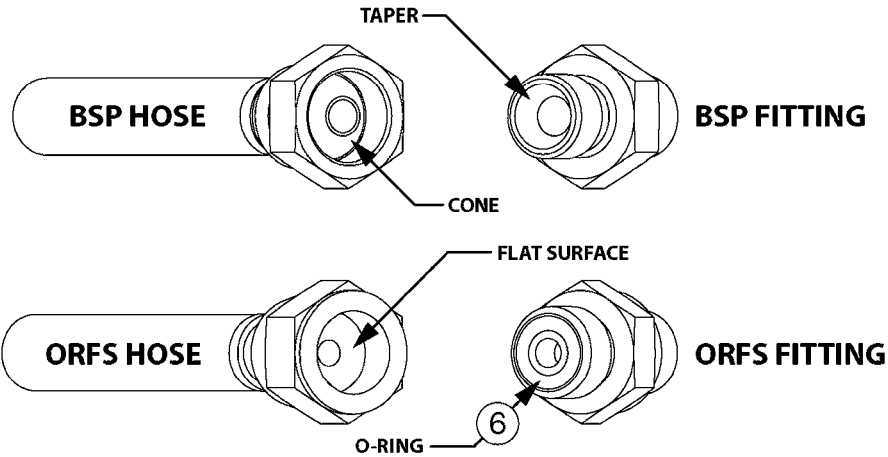

IMPORTANT!
BSP hoses require BSP fittings
ORFS hoses require ORFS fittings

1/4" ORFS Hoses require 9/16" ORFS Fittings
3/8" ORFS Hoses require 11/16" ORFS Fittings
1/2" ORFS Hoses require 13/16" ORFS Fittings
3/4" ORFS Hoses require 1-3/16" ORFS Fittings