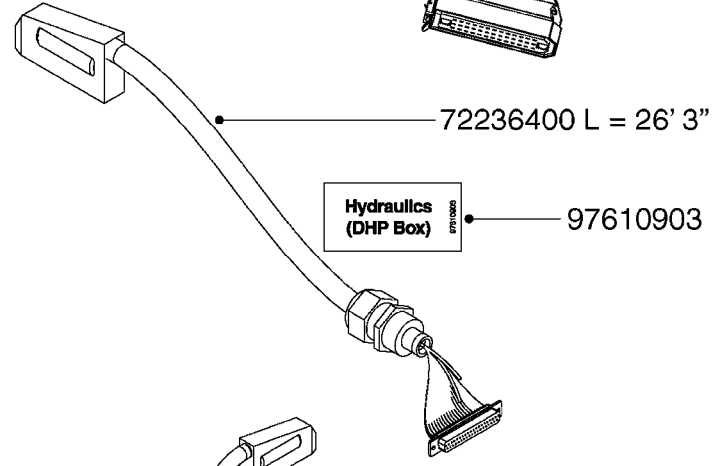

LIQUID SYSTEM

- 26004200 L = 57' 5"
- 28028700 L = 45' 11"
- 28027500 L = 37' 9"
- 28028900 L = 26' 3"
- 28028800 L = 16' 5"
- 26003900 L = 6' 7"

HYDRAULIC SYSTEM

* Note orientation of bracket
1 = Liquid system
2 = Hydraulic system

M0280

39 PIN CABLES
M0280-HIN, 28:03:17

Page 1
Date 07.02.2020 10:51

parts-n°	order qty	description
262158	1	PLUG INSERT 39 POLE MALE
262159	1	PLUG INSERT 39 POLE FEMALE
262160	1	PLUG HOUSING 39 POLE FEMALE
262161	1	PLUG HOUSING F/39 POLE MALE
440634	1	SCREW 5/8"
440732	1	PT SCREW 35X12B Z5452 ELZ
14034200	1	CODE BRACKET FOR 39 PIN CABLE
26003900	1	WIRE 37-39 PIN EVC, 6.6'
26004200	1	WIRE 37-39 PIN EVC, 57.4'
26008400	1	WIRE 39-PIN 24 WIRE L=8M
26011903	1	WIRE 39-39 POLE EXT. 3660MM
28027500	1	WIRE 37-39 PIN EVC, 37.7'
28028700	1	WIRE 37-39 PIN EVC, 45.9'
28028800	1	WIRE 37-39 PIN EVC, 16.4'
28028900	1	WIRE 37-39 PIN EVC, 26.2'
72236400	1	DAH CONN. WIRE/TRACTOR L=8M
97610803	1	DECAL-SRAY BOX 39-PIN
97610903	1	DECAL-HYDRAULIC BOX 39-PIN