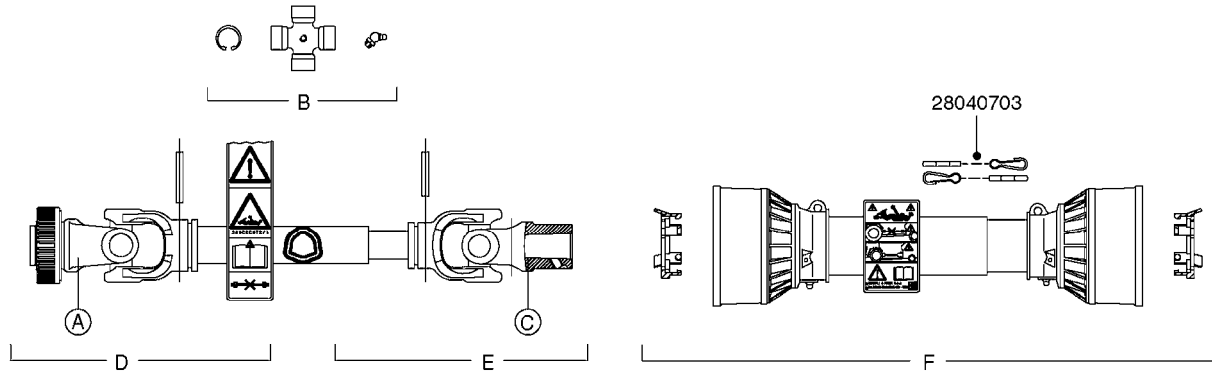

SUCTION SIDE OF PUMP

PRESSURE SIDE OF PUMP

COMPLETE PUMP
(NLA) REPLACED BY 364 PUMP (SEE PAGE A0280)

A0300

PUMP - 361/363 FITTINGS
A0300-HIN, 28:05:19

Page 1
Date 07.02.2020 10:51

parts-n°	order qty	description
145997	1	FITT.DK S-93 FORK
231022	1	FITT.DK ELB. 1' BSP GF 121
242351	1	O-RING D69.5X3.0 VITON F.S-93
242353	1	O-RING 3 X 44.2 VITON
320095	1	FITT.DK NUT 1" BSP
320132	1	FITT.DK HN 1" BSP
320821	1	FITT.DK NUT 1-1/2" BSP
321451	1	FITT.DK ELB.1-1/2 X1-1/4 80DEG
322321	1	FITT.DK S-67 X 1"BSP MALE
322322	1	FITT.DK S-67 X 1-1/4"BSP MALE
322323	1	FITT.DK S-93 X 1-1/2"BSP MALE
330326	1	O-RING D30/D24X2 F.1"NUT
330341	1	FITT.DK HB 1" F. 1" NUT
331262	1	FITT.DK HB 1-1/2" F. 1-1/2"NUT
331273	1	O-RING D44/D38X2 F.1-1/2"
334243	1	FITT.DK S-67 ELB.1"
334410	1	PROTECTION PUM
334445	1	FITT.DK S-67 ELB.1-1/2"
334647	1	FITT.DK S93 ELB 1-1/2" 90 PVC
334680	1	CLAMP HOSE PLASTIC 1"
420917	1	BOLT HEX 8.8 RAW M8X12 FT
459014	1	ALLEN SCREW M8 X 15 GALV.DIN93
461217	1	NUT HEX M5 LOCK
471074	1	WASHER M8 ELZ
471132	1	WASHER D24/D8.4 X 2 SS
727225	1	FITT.DK S-93 ELB.2'PVC W/ORING
727226	1	FITT. S93 2-1/2" 90° S W/O-RING
14012200	1	FITT.DK S-67 FORK W/M5 THREADS
28030103	1	CLAMP HOSE GEAR P5/4-S1.5"6724
28030203	1	CLAMP HOSE T-BOLT S2" 235-67
28030303	1	CLAMP HOSE T-BOLT S2.5" 235-76
39145300	1	PTO SHIELD Ø203 4-POLET MACHINED
92702603	1	HOSE PVC SUCT GRAY 1-1/2"
92702703	1	HOSE PVC SUCT GRAY 2"
92702803	1	HOSE PVC SUCT GRAY 2.5"
92712403	1	HOSE R X1" X300PSI WP X0012"