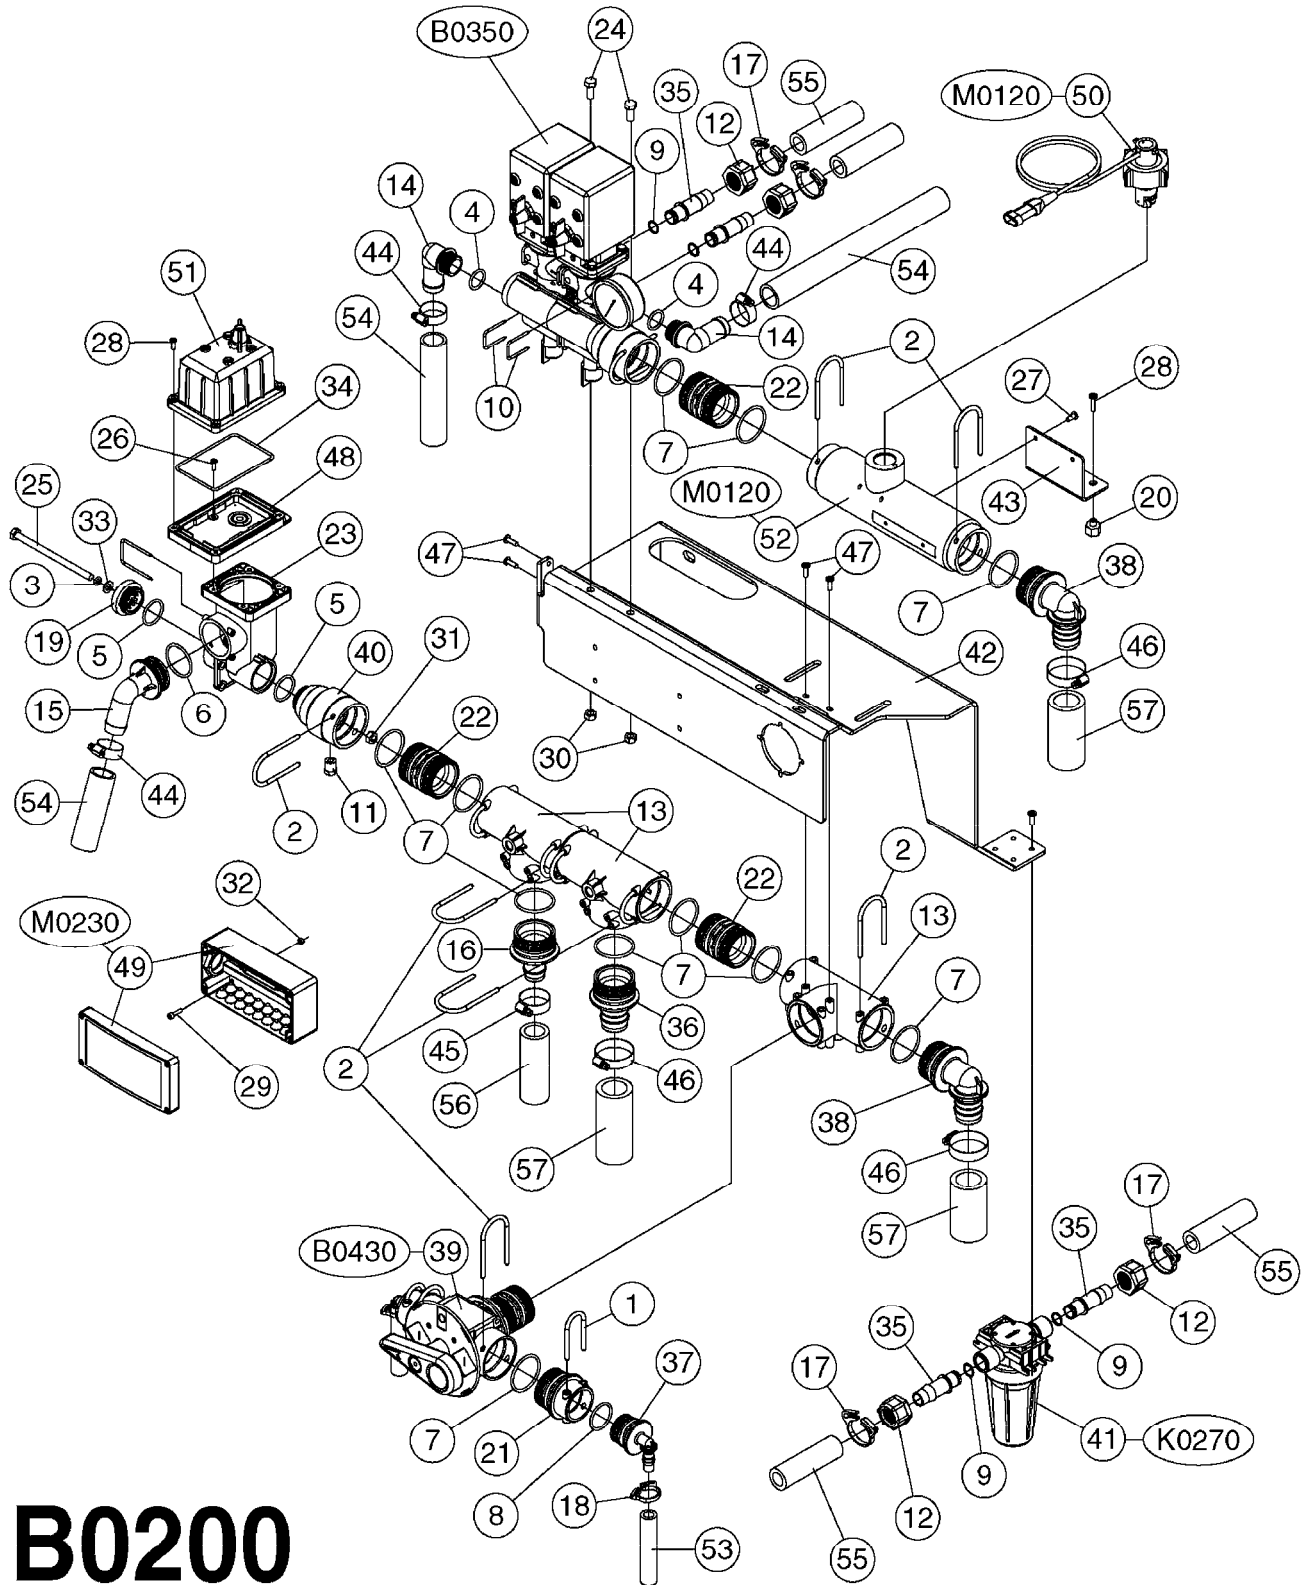

B0200

EC/2 MANIFOLD SYSTEM
B0200-HIN, 05:10:17

Page 1
Date 07.02.2020 10:51

Pos.	parts-n°	order qty	description
1	145995	1	FITT.DK S-53 FORK
2	145996	1	FITT.DK S-67 FORK
3	240947	1	O-RING D7.3X2.4 NITRIL
4	240951	1	O-RING D21.2X3 NITRIL
5	241441	1	O-RING D29.3X3
6	242020	1	O-RING 39.2 X 3 VITON
7	242353	1	O-RING 3 X 44.2 VITON
8	242354	1	O-RING D32.2X3.0 VITON
9	242594	1	O-RING D14 X 1.78 SCH.70-EPDM
10	270211	1	FITT.DK S25 FORK L=37.5
11	285126	1	PLUG 1/4'BSP PLASTIC
12	320283	1	FITT.DK NUT 3/4"BSP
13	322224	1	FITT.DK S-67 TEE
14	333561	1	FITT.DK ELB.1" EC RETURN
15	334100	1	FITT.DK S-61 ELB.1" 110 DEG.
16	334231	1	FITT.DK S-67 STR.1"
17	334531	1	CLAMP HOSE PLASTIC 3/4"
18	334534	1	CLAMP HOSE PLASTIC 1/2"
19	334548	1	END COVER
20	334558	1	NUT HEX PLASTIC INSERT
21	334564	1	FITT.DK S-67 TO S-53 ADAPTER
22	334573	1	FITT.DK S-67 CONNECTOR
23	334861	1	HOUSING F. HM EVC POST 1992
24	420582	1	BOLT HEX 8.8 DEL M8X20 FT A2
25	421256	1	BOLT HEX 8.8 SS M8X130
26	440307	1	SCREW SHEET-METAL 3/4" NO. 10
27	440673	1	SCREW F.PLASTIC 5X12 SS
28	440677	1	SCREW F. PLASTIC 5X20 SS
29	450902	1	BOLT ALLEN HEAD M4 X 16MM
30	460143	1	SELF LOCK NUT M8 SST A2 DIN985
31	460817	1	NUT HEX M8 STAINLESS DIN 934
32	461145	1	NUT HEX M4 LOCK
33	471126	1	WASHER, M8, Ø16/ 8.4X 1.6, SS
34	614421	1	GASKET F/MOTOR HOUSE-ON/OFF TR
35	724621	1	FITT.DK HB 3/4"ASSY F.3/4" NUT
36	726561	1	FITT.DK S-67 STR.1-1/4" O-RING
37	726568	1	FITT.DK.S-53 HB 1/2"90 W/O-RING
38	726573	1	FITT. S67 5/4" 90° W/O-RING
39	729796	1	VALVE S-67 MANUAL D33 J-D
40	731811	1	FITT.DK ADAPTOR S67 EC BOOM SE
41	845218	1	FILTER IN-LINE 3/4'50 MESH OML
42	16101803	1	CONTROL BRACKET F. MERCURY EC2
43	16101903	1	FLOW METER BRACKET ALIGNED
44	28029903	1	CLAMP HOSE GEAR P3/4"-S1" 6712
45	28030003	1	CLAMP HOSE GEAR P1" 6716
46	28030103	1	CLAMP HOSE GEAR P5/4-S1.5"6724
47	44076200	1	SCREW WN5451 5X16 SS TORX
48	70068303	1	BRKT. PLATE F/PRES. CONT.2XNUT
49	72115400	1	CONNECTION BOX F. OP. UNIT SV9
50	72117500	1	FLOW SENSOR - M.AMP L=1M
51	72182900	1	MOTER REG.DME37 1:150 AMP YELL
52	84208003	1	FLOW METER,4-70 GPM,S67,CAL
53	92702103	1	HOSE R X1/2" X300PSI WP X0012"
54	92702403	1	HOSE PVC SUCT GRAY 1"
55	92703203	1	HOSE R X3/4" X300PSI WP X0012"
56	92712403	1	HOSE R X1" X300PSI WP X0012"
57	92734403	1	HOSE R X5/4" X200PSI WP X0012"