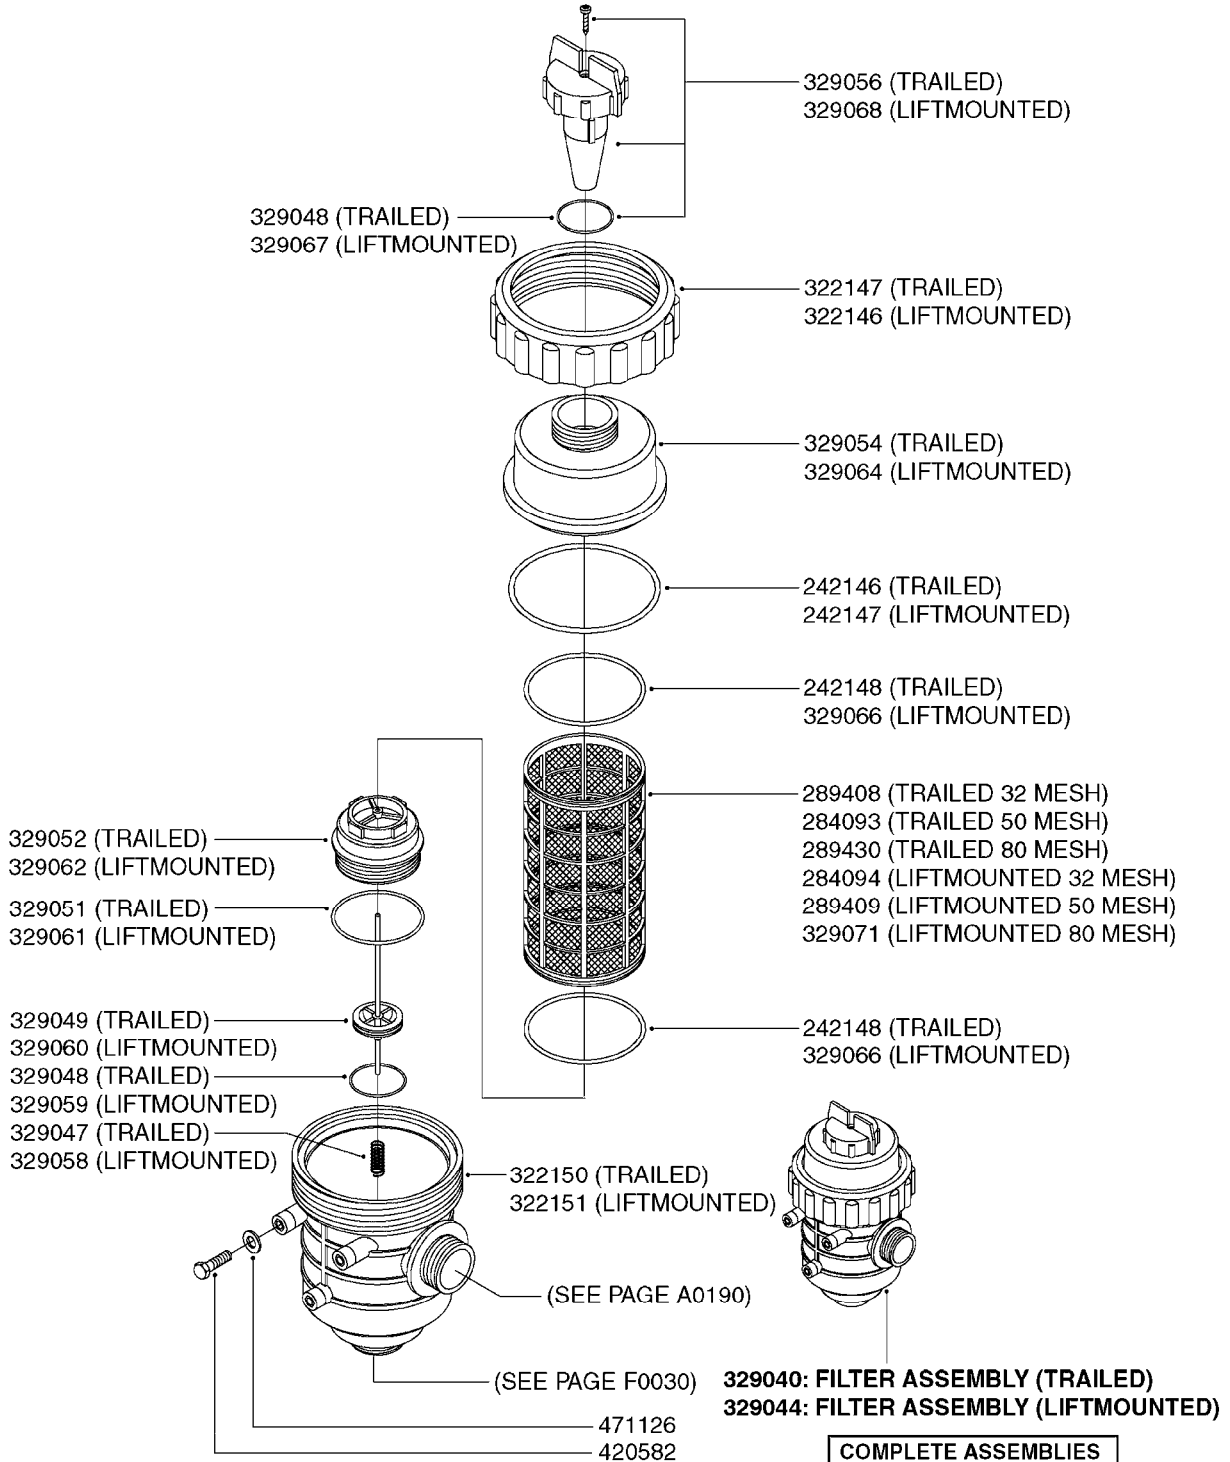

B0710

SUCTION FILT.-VINEYARD&ORCHARD
B0710-HIN, 01:01:16

Page 1

Date 07.02.2020 10:51

parts-n°	order qty	description
242146	1	O-RING 140 X 126 X 7
242147	1	O-RING 105,6x95X5.3
242148	1	O-RING 109.2 X 104 X 2
284093	1	FILTER SCR N ARAG 50 MESH BLUE
284094	1	FILTER SCR N ARAG 32 MESH WHITE
289408	1	FILTER SCR N ARAG 32 MESH WHITE
289409	1	FILTER SCR N ARAG 50 MESH BLUE
289430	1	FILTER SCR N ARAG 80 MESH RED
322146	1	THREADED RING F/FILTER 170
322147	1	THREADED RING F/FILTER 200
322150	1	FILTER CASING 1.5"BSP ARAG
322151	1	FILTER HOUSING 170
329040	1	FILTER ARAG 1.5" 32 MESH TRAIL
329044	1	FILTER ARAG 1.5" 32 MESH LIFT
329047	1	SPRING F. ARAG FILTER 1-1/2"
329048	1	O-RING F. 1-1/2" FILTER
329049	1	PLUNGER F. ARAG VALVE 1-1/2"
329051	1	O-RING F.ARAG FILTER 1-1/2"
329052	1	FITTING F.ARAG FILTER 1-1/2"
329054	1	FILTER HOUSING LID 1-1/2"
329056	1	YELLOW LOCKING RETAINER 1-1/2"
329058	1	SPRING F. ARAG FILTER 1"
329059	1	O-RING F. 1" FILTER
329060	1	PLUNGER F. ARAG VALVE 1"
329061	1	O-RING F.ARAG FILTER 1"
329062	1	FITTING F.ARAG FILTER 1"
329064	1	FILTER HOUSING LID 1"
329066	1	O-RING F.ARAG FILTER 1"
329067	1	O-RING F. 1" FILTER
329068	1	YELLOW LOCKING RETAINER 1"
329071	1	FILTER SCR N ARAG 80 MESH RED
420582	1	BOLT HEX 8.8 DEL M8X20 FT A2
471126	1	WASHER, M8, Ø16/ 8.4X 1.6, SS