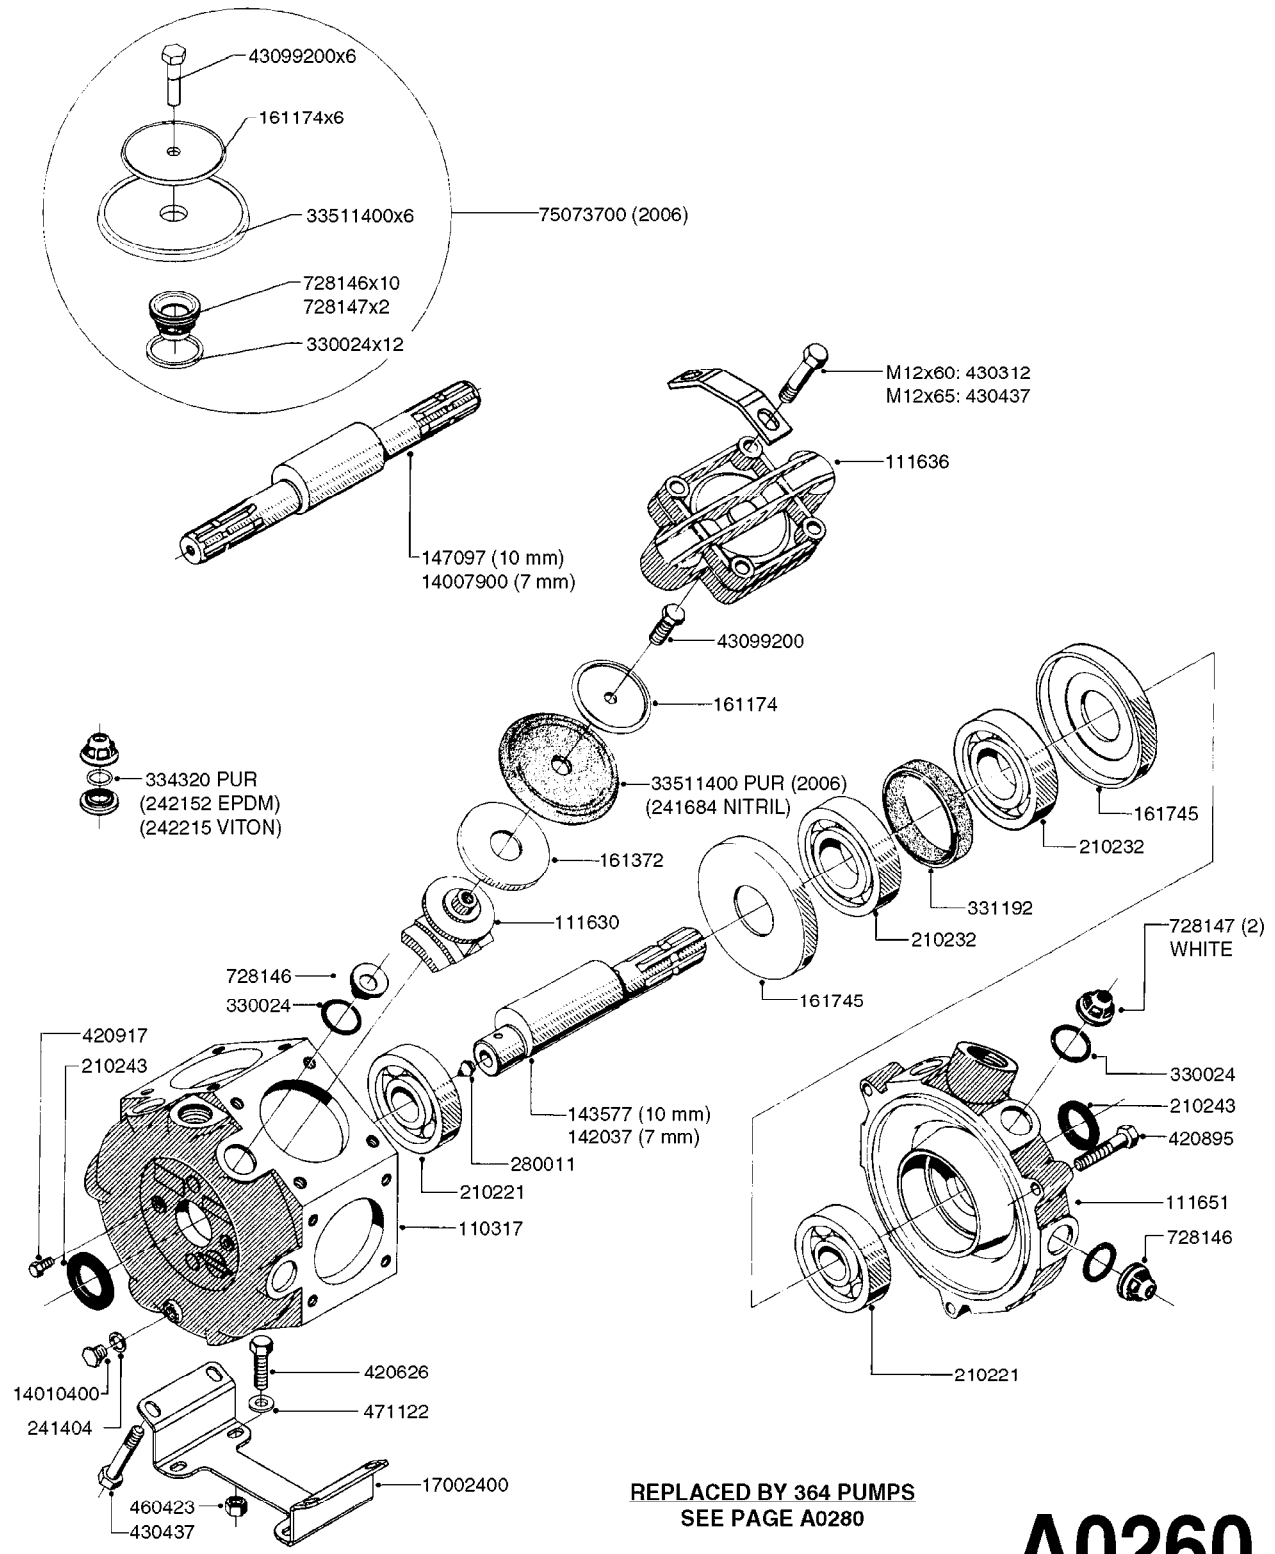

REPLACED BY 364 PUMPS
SEE PAGE A0280

A0260

PUMP - 363 W/MOUNTING BASE
A0260-HIN, 17:03:16

Page 1
Date 07.02.2020 10:51

parts-n°	order qty	description
110317	1	PUMP CASING MODEL 360/361 PNTD
111630	1	CONNECTING ROD 363/364-10 PUMP
111636	1	VALVE COVER 363 HEAVY DUTY
111651	1	CASTING F.363 1.5" PUMP(FRONT)
142037	1	CRANK SHAFT 361-20
143577	1	CRANK SHAFT F.363/462/463-10mm
147097	1	CRANK SHAFT 363-463/10 THROUGH
161174	1	DIAPHRAGM DISC SS 361/363/364 PUMP
161372	1	DIAPHRAGM BACKING DISC,320-361
161745	1	METAL SPACER F.363/463
210221	1	BEARING BALL 6407
210232	1	BEARING BALL 6310
210243	1	SEAL OIL 35 X 47 X 7
241404	1	DOWTY SEAL 1/4"
241684	1	DEICER PARTS: DIAPHRAGM MODEL 361 NITRIL
242152	1	O-RING D18.2X3 EPDM
242215	1	O-RING D18X3 VITON
280011	1	GREASE NIPPLE 1/8" SAE H TR
330024	1	O-RING D41,1/D34.5 X 3,5
331192	1	SPACER, MODEL 361/363
334320	1	O-RING D18X3 POLYURETHANE
420626	1	BOLT HEX 8.8 DEL M10X20 FT
420895	1	BOLT HEX 8.8 RAW M10X60
420917	1	BOLT HEX 8.8 RAW M8X12 FT
430312	1	BOLT HEX 8.8 M12X60
430437	1	BOLT HEX 8.8 RAW M12X65
460423	1	NUT HEX M10X1.50 LOCK DIN985A2 SS
471122	1	WASHER, M10, Ø20/10.5X 2.0, SS
728146	1	VALVE FOR 361(726890/707932)
728147	1	VALVE FOR 361 WHITE WITH HOLE
14007900	1	CRANK 363/462/463-7mm 540/THRU
14010400	1	PLUG 1/4" BSP
17002400	1	FOOT F. 36X PUMP, RED
33511400	1	DIAPHRAGM PUMP 361/361/363/364 PUR
43099200	1	BOLT HEX SS M12 X 30 DIN933 A4
75073700	1	PUMP KIT 361/363 "06"