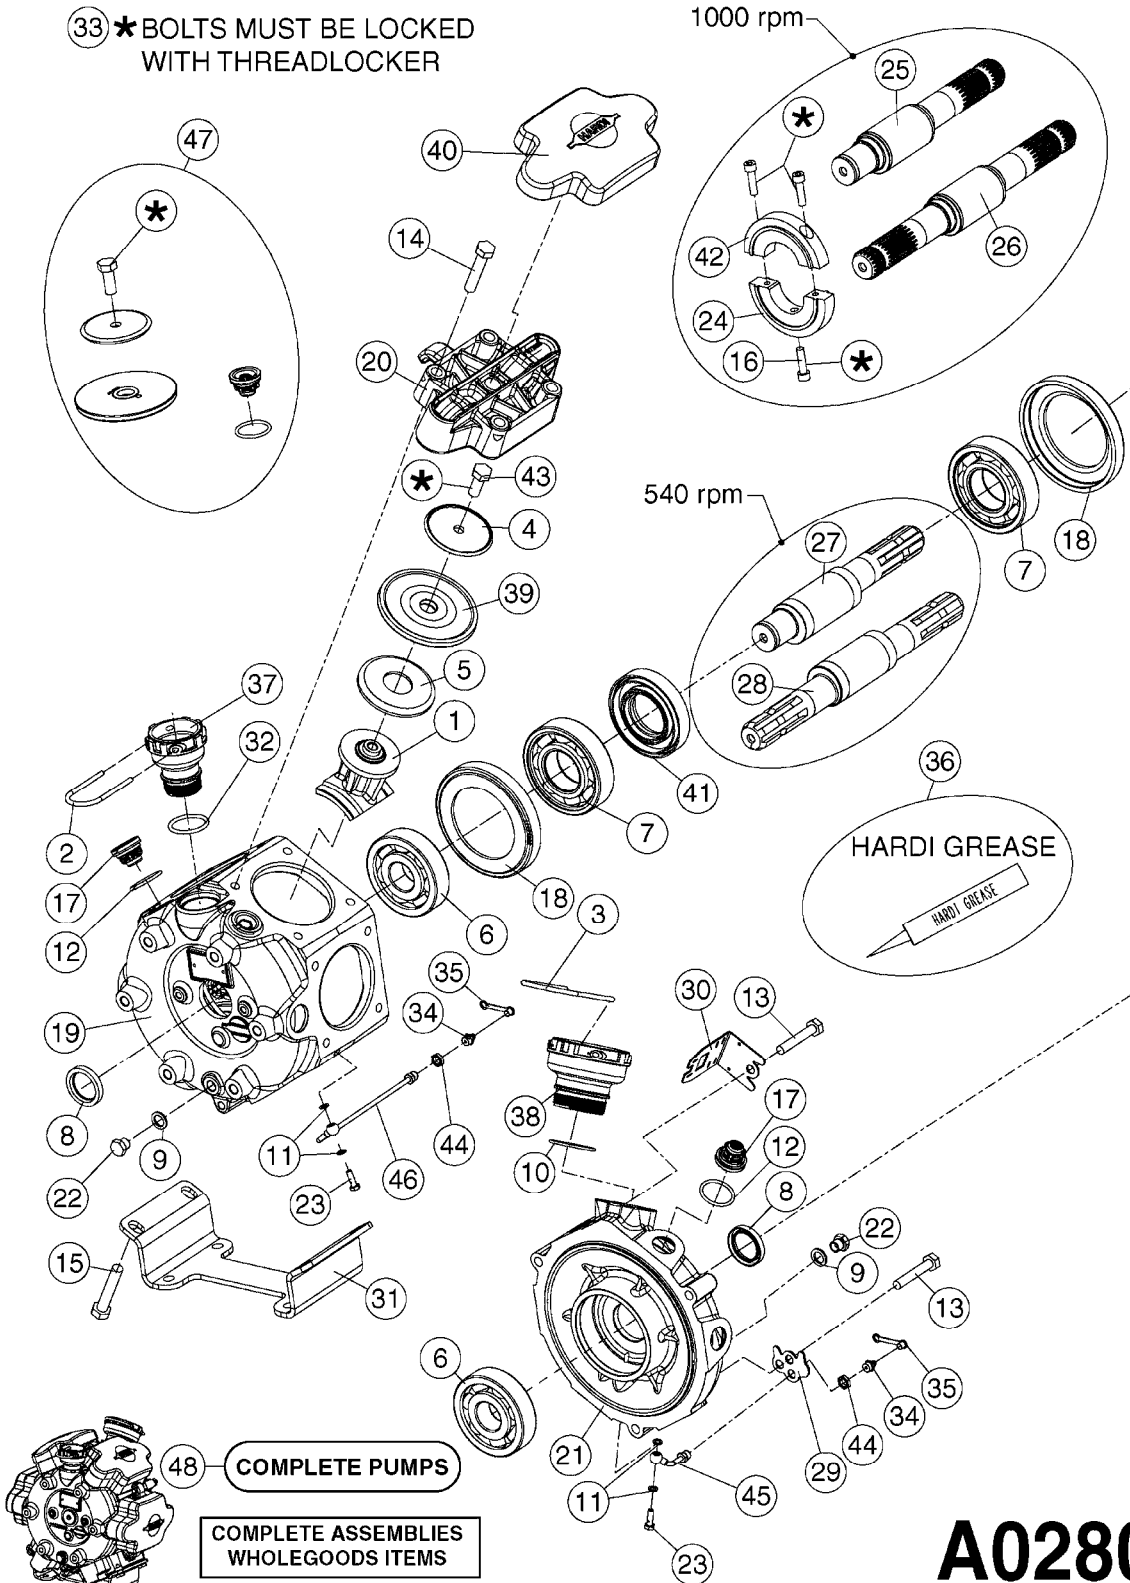

REPLACED BY 364 PUMPS
SEE PAGE A0280

A0260

PUMP - 363 W/MOUNTING BASE
A0260-HIN, 17:03:16

Page 1
Date 07.02.2020 10:51

parts-n°	order qty	description
110317	1	PUMP CASING MODEL 360/361 PNTD
111630	1	CONNECTING ROD 363/364-10 PUMP
111636	1	VALVE COVER 363 HEAVY DUTY
111651	1	CASTING F.363 1.5" PUMP(FRONT)
142037	1	CRANK SHAFT 361-20
143577	1	CRANK SHAFT F.363/462/463-10mm
147097	1	CRANK SHAFT 363-463/10 THROUGH
161174	1	DIAPHRAGM DISC SS 361/363/364 PUMP
161372	1	DIAPHRAGM BACKING DISC,320-361
161745	1	METAL SPACER F.363/463
210221	1	BEARING BALL 6407
210232	1	BEARING BALL 6310
210243	1	SEAL OIL 35 X 47 X 7
241404	1	DOWTY SEAL 1/4"
241684	1	DEICER PARTS: DIAPHRAGM MODEL 361 NITRIL
242152	1	O-RING D18.2X3 EPDM
242215	1	O-RING D18X3 VITON
280011	1	GREASE NIPPLE 1/8" SAE H TR
330024	1	O-RING D41,1/D34.5 X 3,5
331192	1	SPACER, MODEL 361/363
334320	1	O-RING D18X3 POLYURETHANE
420626	1	BOLT HEX 8.8 DEL M10X20 FT
420895	1	BOLT HEX 8.8 RAW M10X60
420917	1	BOLT HEX 8.8 RAW M8X12 FT
430312	1	BOLT HEX 8.8 M12X60
430437	1	BOLT HEX 8.8 RAW M12X65
460423	1	NUT HEX M10X1.50 LOCK DIN985A2 SS
471122	1	WASHER, M10, Ø20/10.5X 2.0, SS
728146	1	VALVE FOR 361(726890/707932)
728147	1	VALVE FOR 361 WHITE WITH HOLE
14007900	1	CRANK 363/462/463-7mm 540/THRU
14010400	1	PLUG 1/4" BSP
17002400	1	FOOT F. 36X PUMP, RED
33511400	1	DIAPHRAGM PUMP 361/361/363/364 PUR
43099200	1	BOLT HEX SS M12 X 30 DIN933 A4
75073700	1	PUMP KIT 361/363 "06"

33 *BOLTS MUST BE LOCKED WITH THREADLOCKER

1000 rpm

540 rpm

HARDI GREASE

48 COMPLETE PUMPS
COMPLETE ASSEMBLIES
WHOLEGOODS ITEMS

A0280

PUMP - 364 540/1000 RPM
A0280-HIN, 24:04:19

Page 1
Date 07.02.2020 10:51