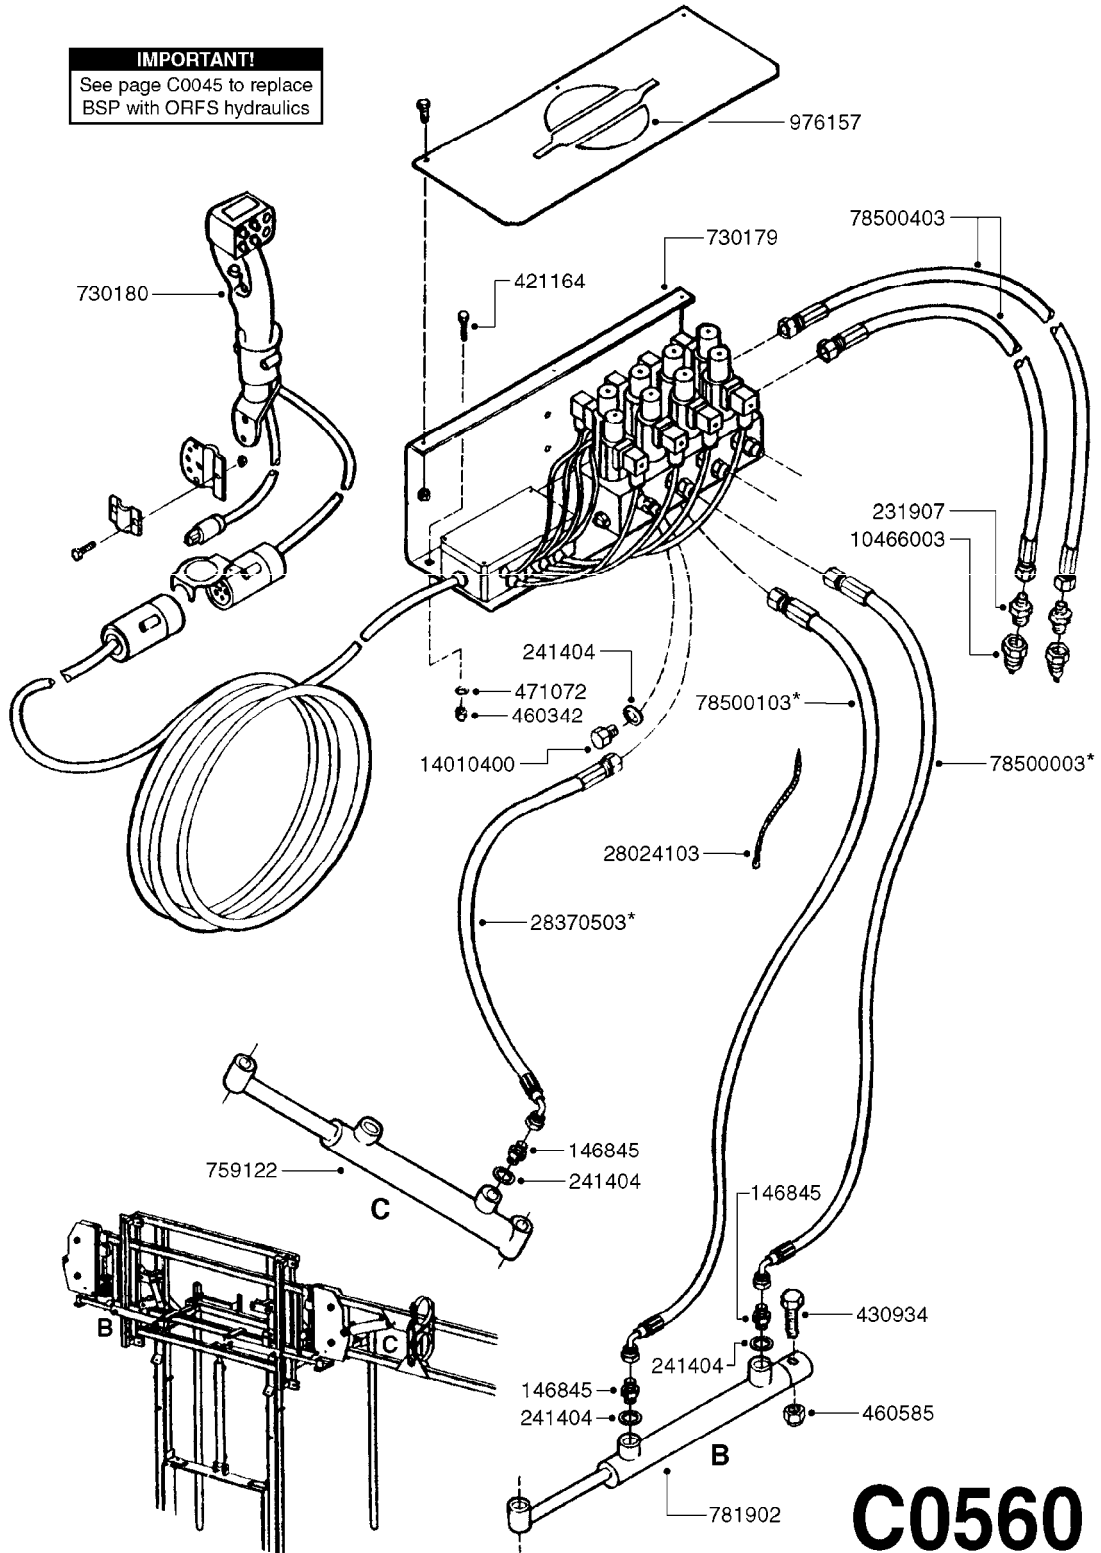

IMPORTANT!
See page C0045 to replace
BSP with ORFS hydraulics

HYD - 2 ROW GRAPE B40 HZ
C0560-HIN, 30:03:16

Page 1

Date 07.02.2020 10:51

parts-n°	order qty	description
146845	1	HEX NIPPLE 1/4"X1/4"
231907	1	HEX NIPPLE 1/4"BSP X 1/2"NPT
241404	1	DOWTY SEAL 1/4"
421164	1	BOLT HEX 8.8 DEL M10X70
430934	1	BOLT HEX 8.8 DEL M16X80
460342	1	NUT HEX M10 DEL DIN934
460585	1	LOCKING NUT M16 DIN985 A2 SS
471072	1	WASHER M10 EL2
730179	1	HYD.KIT SOLENOID BLOCK ASSY.
730180	1	HYD.KIT JOYSTICK CTRL HANDLE
759122	1	CYLINDER D40/20 R150 ADJUSTABLE
781902	1	FOLD CYLINDER
976157	1	DECAL COMPANY (4.4" X 4.6")
10466003	1	COUPLER PIONEER 8010-04 1/2NPT
14010400	1	PLUG 1/4" BSP
28024103	1	TIE STRAP L=8" x W=3/16"
28370503	1	HOSE HY X1/4X314.93'STR+ELB
78500003	1	HOSE HY X 1/4 X 23.6" STR+ELB
78500103	1	HOSE HY X 1/4 X 31.7" STR+ELB
78500403	1	HOSE HY X 1/4 X 252" STR+STR