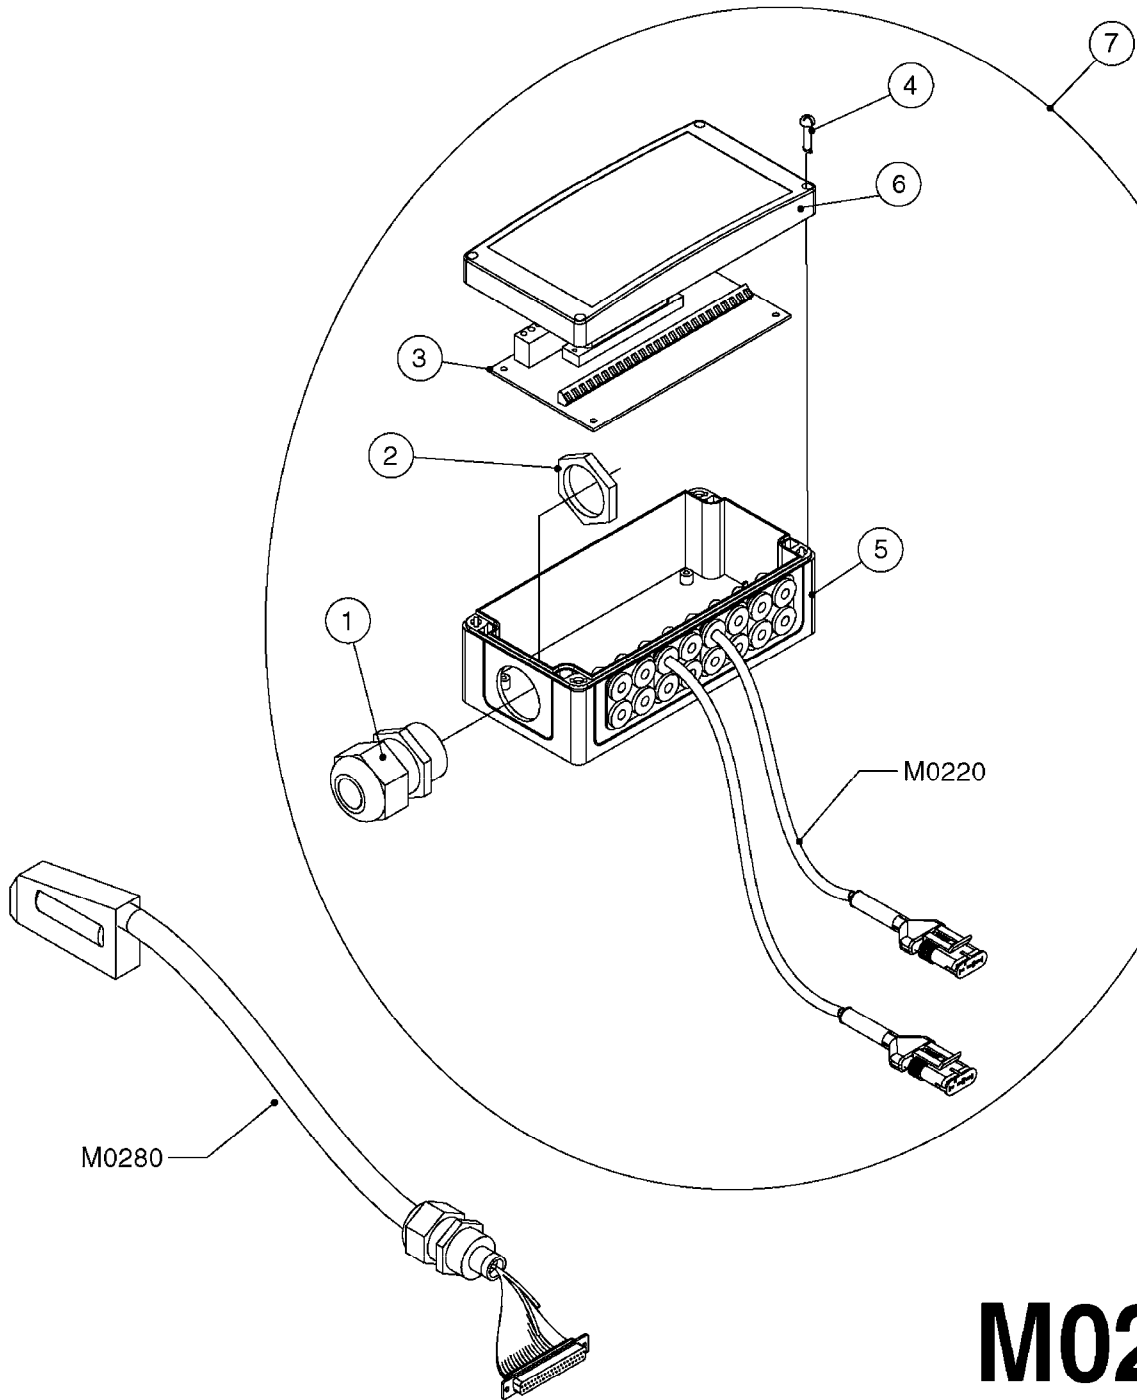

M0220

CABLES
M0220-HIN, 12:05:18

Page 1
Date 07.02.2020 10:51

Pos.	parts-n°	order qty	description
1	262150	1	SCREW ASSM.FOR D-SUB PLUG
2	26004900	1	CABLE FEM/MALE 37P L=9.5M
3	26005900	1	WIRE 37/37 POLE DAH/JOB COM
4	26006000	1	LEAD F AMP SUPERSEAL 3 WAYS L1,5M
4	26006100	1	CABLE L = 5.00M, AMP, MALE, 3P
4	26007000	1	CABLE L = 0.20M, AMP, MALE, 3P
4	26007100	1	CABLE L = 9.00M, AMP, MALE, 3P
4	26007200	1	CABLE 3POL AMP FEMALE L13M
5	26006200	1	CABLE L = 4.50M, AMP, MALE, 2P
5	26006300	1	CABLE L = 0.50M, AMP, MALE, 2P
5	26006400	1	CABLE L = 0.75M, AMP, MALE, 2P
5	26006500	1	CABLE L = 1.50M, AMP, MALE, 2P
5	26006600	1	CABLE L = 9.00M, AMP, MALE, 2P
6	26006700	1	CABLE L = 0.12M, AMP, FEMALE, 2P
7	26006800	1	CABLE L = 1.00M, AMP, FEMALE, 2P
8	26007300	1	CABLE L = 1.00M, AMP, FEMALE, 3P
9	26007400	1	CABLE L = 3.00M, AMP, EXT, 3P
9	26009800	1	CABLE L = 0.50M, AMP, EXT, 2P
10	26007500	1	CABLE FEM/FEM 15P L=3.5M
11	26016900	1	CABLE DB25M - DB25F L=8.5m
12	72450600	1	CAP F. AMP SUPER SEAL 2P PLUG
13	72450700	1	CAP F. AMP SUPER SEAL 3P PLUG
14	72450800	1	CAP F. AMP SUPER SEAL 4P PLUG