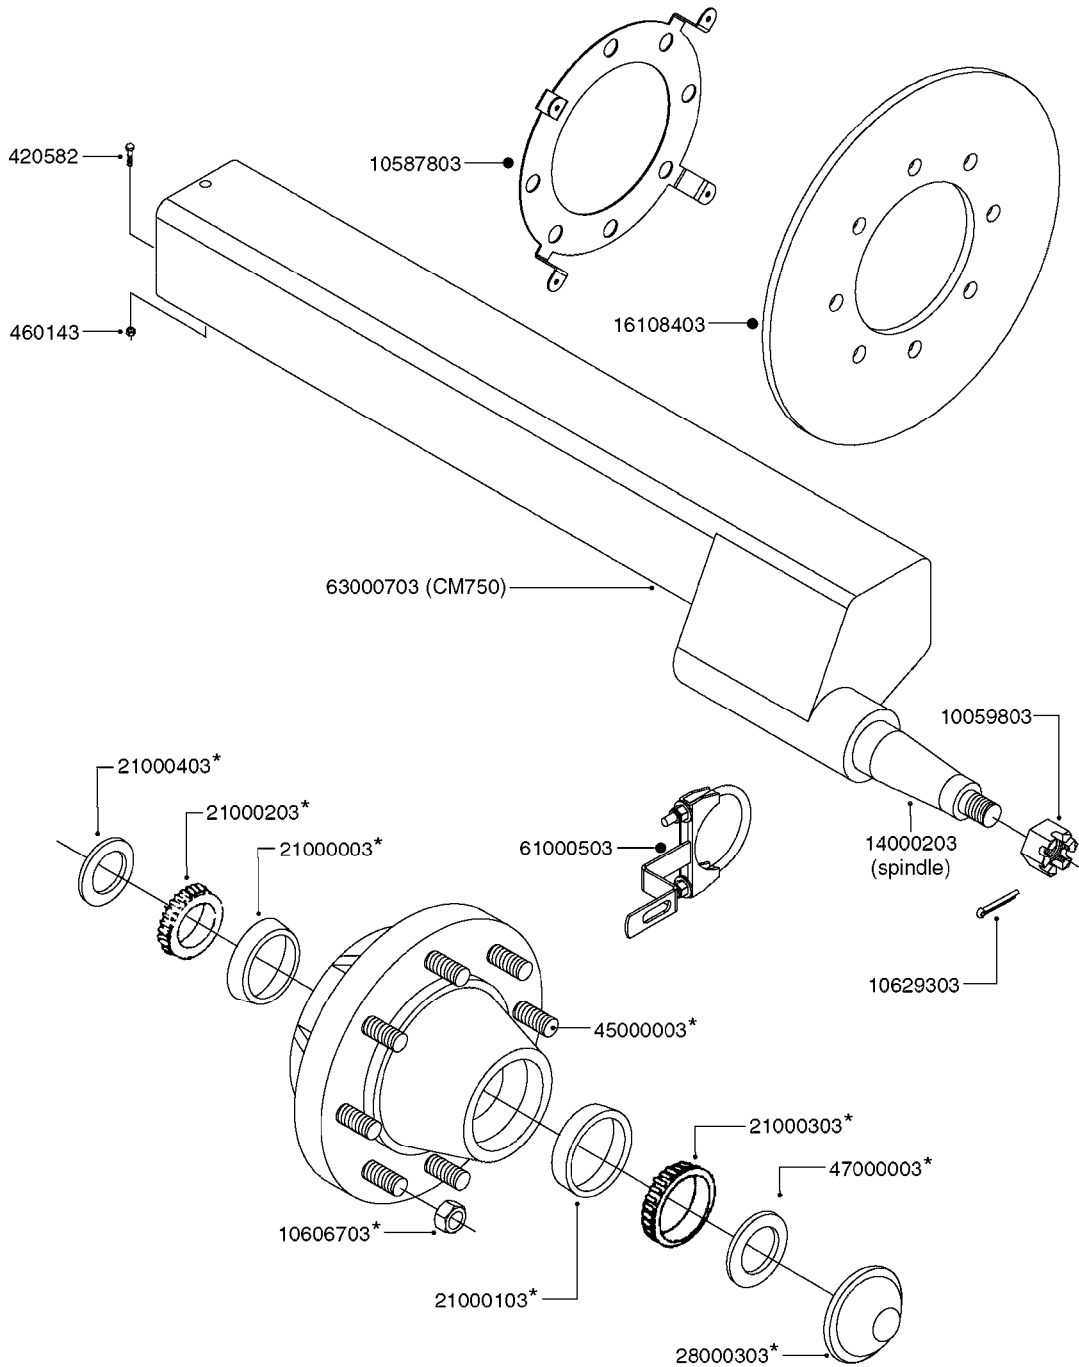

parts-n°	order qty	description
111344	1	CLAW CLUTCH Ø100/Ø20,5 UNDER PART RED
111387	1	CLAW CLUTCH D100 UPPER PART
144292	1	AXLE F/BREAKAWAY M20/M16 L=426
149320	1	BUSHING
157125	1	SPACER BOLTS M10
166246	1	WASHER CUP D53 F.SPRING
178525	1	SUPPORT PLATE B40 OUTER
220673	1	SPRING F.PIVOT 100 X 51
229002	1	TENSION SPRING LP/TP
283820	1	PLUG 30MM / 1-1/4X1/8 SQ TUBE
289296	1	PLUG D.30
399026	1	NYLON ROLLER
421252	1	SCREW M10X30 CAP
429012	1	BOLT HEX M10X160
430264	1	BOLT HEX 8.8 DEL M16X100
430934	1	BOLT HEX 8.8 DEL M16X80
460342	1	NUT HEX M10 DEL DIN934
460423	1	NUT HEX M10X1.50 LOCK DIN985A2 SS
460585	1	LOCKING NUT M16 DIN985 A2 SS
469004	1	M-20 SPECIAL NUT
471118	1	WASHER D16 TENSION
619519	1	REAR DROP BRACKET - B40
619520	1	OUTER WING PLATE - B40
619542	1	TUBE FOR BRACKET
639412	1	BRACKET F.BREAKAWAY CLUTCH RH
639413	1	BRACKET F.BREAKAWAY CLUTCH LH
639428	1	UPPER WING ARM - B40
639429	1	LOWER WING ARM - B40
639431	1	OUTER GLIDING PIECE - B40
639443	1	BOOM BRCT OUTER F.TWO ROW SYST
639547	1	TRANSPORT BRACKET - B40

COMPLETE HUB W/BEARINGS:
10531903

**COMPLETE ASSEMBLIES
WHOLEGOODS ITEMS**

E0730

HUB ASSEMBLY F.2 1/8" SPINDLE
E0730-HIN, 01:01:16

Page 1
Date 07.02.2020 10:51

parts-n°	order qty	description
10058803	1	BEARING INNER CONE A25590
10058903	1	SEAL HUB ASE41
10059003	1	DUST CAP 800/1000 GAL EDC17
10059203	1	BOLT WHEEL 9/16"x1-1/4"UNF 90D
10059703	1	BEARING OUTER CONE A25877
10059803	1	NUT HEX NF 1"
10320203	1	BEARING INNER CUP1000GAL.TR/TA
10320303	1	BEARING OUTER CUP1000GAL.TR/TA
10531903	1	HUB ASSY.COMP.F.2-1/8" SPINDLE
10587803	1	MAG MNT F. SPEED SNS 8 BOLT
10629303	1	PIN, COTTER 7/32" X 1.75" LONG
28020103	1	SPINDLE 2.125 CRS 14" 811
47000703	1	WASHER, SPNDL 1.1" 1.06x2 .19T