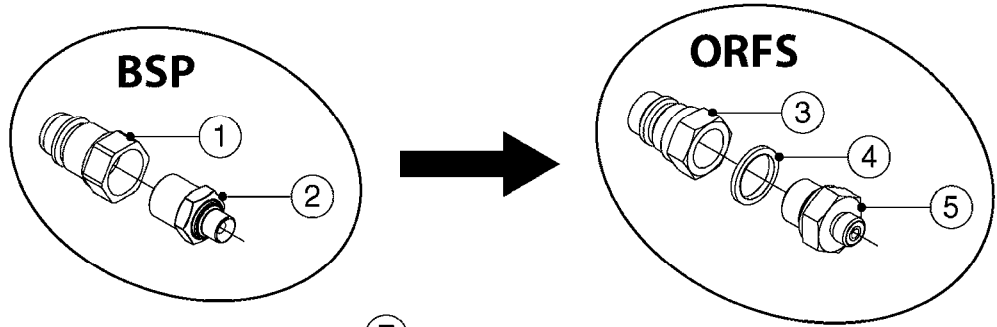

7

ORFS Hose Size	ORFS Fitting Size	BSP Fitting Size
1/4"	9/16"	1/2"
3/8"	11/16"	5/8"
1/2"	13/16"	3/4"
3/4"	1-3/16"	1-1/8"

8

ORFS Hose Size	ORFS Fitting Size	BSP Fitting Size
1/4"	9/16"	1/2"
3/8"	11/16"	5/8"
1/2"	13/16"	3/4"
3/4"	1-3/16"	1-1/8"

C0045