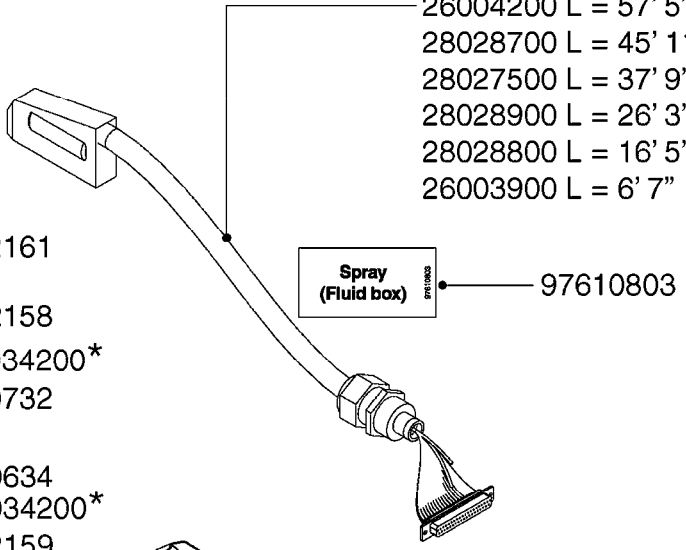

M0220

CABLES
M0220-HIN, 12:05:18

Page 1
Date 07.02.2020 10:51

Pos.	parts-n°	order qty	description
1	262150	1	SCREW ASSM.FOR D-SUB PLUG
2	26004900	1	CABLE FEM/MALE 37P L=9.5M
3	26005900	1	WIRE 37/37 POLE DAH/JOB COM
4	26006000	1	LEAD F AMP SUPERSEAL 3 WAYS L1,5M
4	26006100	1	CABLE L = 5.00M, AMP, MALE, 3P
4	26007000	1	CABLE L = 0.20M, AMP, MALE, 3P
4	26007100	1	CABLE L = 9.00M, AMP, MALE, 3P
4	26007200	1	CABLE 3POL AMP FEMALE L13M
5	26006200	1	CABLE L = 4.50M, AMP, MALE, 2P
5	26006300	1	CABLE L = 0.50M, AMP, MALE, 2P
5	26006400	1	CABLE L = 0.75M, AMP, MALE, 2P
5	26006500	1	CABLE L = 1.50M, AMP, MALE, 2P
5	26006600	1	CABLE L = 9.00M, AMP, MALE, 2P
6	26006700	1	CABLE L = 0.12M, AMP, FEMALE, 2P
7	26006800	1	CABLE L = 1.00M, AMP, FEMALE, 2P
8	26007300	1	CABLE L = 1.00M, AMP, FEMALE, 3P
9	26007400	1	CABLE L = 3.00M, AMP, EXT, 3P
9	26009800	1	CABLE L = 0.50M, AMP, EXT, 2P
10	26007500	1	CABLE FEM/FEM 15P L=3.5M
11	26016900	1	CABLE DB25M - DB25F L=8.5m
12	72450600	1	CAP F. AMP SUPER SEAL 2P PLUG
13	72450700	1	CAP F. AMP SUPER SEAL 3P PLUG
14	72450800	1	CAP F. AMP SUPER SEAL 4P PLUG

M0230

JUNCTION BOX - LIQUID
M0230-HIN, 01:01:16

Page 1

Date 07.02.2020 10:51

Pos.	parts-n°	order qty	description
1	262106	1	BULKHEAD F. CABLE 6.5-14 BLACK
2	262107	1	NUT F. BULKHEAD CABLE GRAY
3	26004800	1	CIRCUIT BD SEC VLV NCM 13SEC 13 SECTION
3	72173900	1	CIRCUIT BD SEC VLV 39PIN 9SEC 9 SECTION
4	28082100	1	SCREW F. BOX LID 1/4" L=20
5	33508700	1	BOX BOTTOM 160X80X40 BLACK 1-HOLE
6	33508800	1	LID 160X80X15 BLK W/SCREWS
7	72115400	1	CONNECTION BOX F. OP. UNIT SV9

LIQUID SYSTEM

- 26004200 L = 57' 5"
- 28028700 L = 45' 11"
- 28027500 L = 37' 9"
- 28028900 L = 26' 3"
- 28028800 L = 16' 5"
- 26003900 L = 6' 7"

HYDRAULIC SYSTEM

* Note orientation of bracket
1 = Liquid system
2 = Hydraulic system