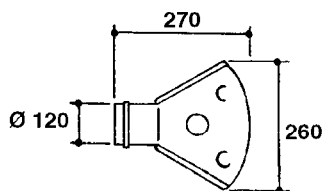

G0400

HYDROPNEUM. SPOUTS 3 OUTLETS
G0400-HIN, 01:01:16

Page 1

Date 07.02.2020 10:51

parts-n°	order qty	description
129147	1	HYDROPNEUMATIC MANIFOLD 3 OUT.
146327	1	UNION NUT 3/8" BRASS
149138	1	ADAPTER FOR NOZZLE H
239097	1	HYDROPNEUMATIC MANIFOLD ADAPT.
249031	1	O-RING
289348	1	ADAPTER 1/2" - 1/4"
289425	1	NON-DRIP 1/4" ON/OFF
359195	1	FISHTAIL SPOUT - 3 OUTLETS
371339	1	NOZZLE ALBUZ BROWN WITH SWIRL
450972	1	SCREW M6X15 ALLEN GALV.
471106	1	WASHER D6
739629	1	WHITE SPOUT D.100 CPL W/3 NOZZ

24002503 - Ø 5" (125mm)

24002403 - Ø 4" (100mm)

259034 - Ø 5" (125mm) L=29-1/2" (750mm) PVC

259035 - Ø 4-3/8" (110mm) L=39-3/8" (1000mm) PVC

349012 - Ø 4" (100mm) L=37-3/8" (950mm) PVC

349026 - Ø 5-1/2" (140mm) / Ø 4-3/8" (110mm) PVC