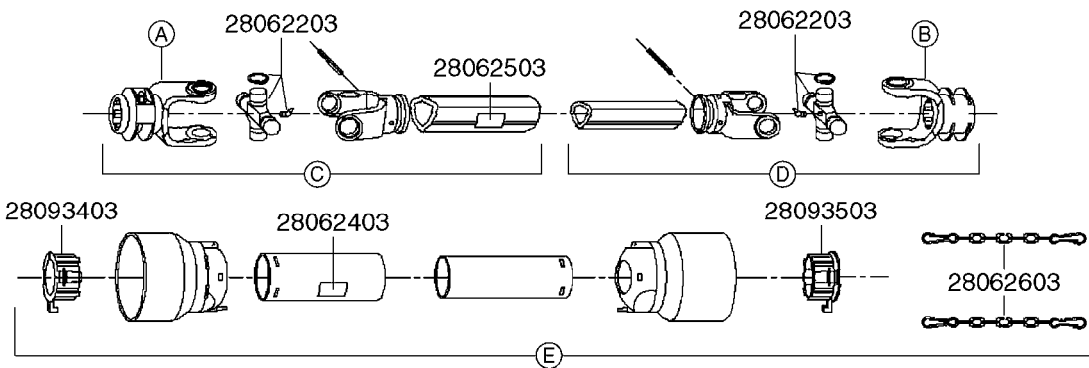

* Changed in 2016 from 100 series to G-Series (see page A0600).

A520

PTO SHAFTS - BONDIOLI CENT.
A0520-HIN, 23:10:18

Page 1
Date 07.02.2020 10:51

parts-n°	order qty	description
289042	1	UNIV. JOINT 22x54mm
421024	1	BOLT HEX 8.8 DEL M8X60
450015	1	SCREW ALLAN 3/8'X5/8' BLACK
460143	1	SELF LOCK NUT M8 SST A2 DIN985
28009803	1	PTO PIN TUBE RETAINER OUTER
28009903	1	PTO TUBE RETAINER INNER
28010103	1	PTO YOKE F.INNER TUBE CV PTO
28021403	1	PTO 1"STR/1-3/8" 6SPL B&P
28021503	1	PTO 1"STR/1-3/8" 21SPL B&P
28021603	1	PTO 1"STR/1-3/4" 20SPL B&P
28027903	1	PTO BALL LOCK.KIT F.1-3/8 YOKE
28040503	1	UNIV. JOINT 27x74.6mm
28040703	1	SAFETY CHAIN F.CV BLACK PTO (SET OF 2)
28041803	1	DECAL DANGER GUARD MISSING
28041903	1	DECAL DANGER ROT.DRIVELINE
28056703	1	PTO YOKE #1 1-3/8" X 6 SPLINE
28056803	1	PTO YOKE #1 1-3/8" X 21 SPLINE
28056903	1	PTO YOKE #4 1-3/4" X 20 SPLINE
28057003	1	PTO TUBE YOKE #1-G1 OUTER
28057103	1	PTO TUBE YOKE #4-G4 OUTER
28057203	1	PTO PIN TUBE RETAINER OUTER
28057303	1	PTO TUBE OUTER #1 745MM
28057403	1	PTO TUBE OUTER #4 720MM
28057503	1	PTO TUBE INNER #1 745MM
28057603	1	PTO TUBE INNER #4 720MM
28057703	1	PTO TUBE RETAINER INNER
28057803	1	PTO TUBE YOKE #1 Ø=1"
28057903	1	PTO TUBE YOKE #4 Ø=1"
28058003	1	PTO HALF SAFETY SHIELD OUTER
28058103	1	PTO HALF SAFETY SHIELD OUTER
28058203	1	PTO HALF SAFETY SHIELD INNER
28058303	1	PTO HALF SAFETY SHIELD INNER
28058403	1	PTO BALL LOCK.KIT F.1-3/4 YOKE
28058503	1	PTO TUBE YOKE #1-G1 INNER