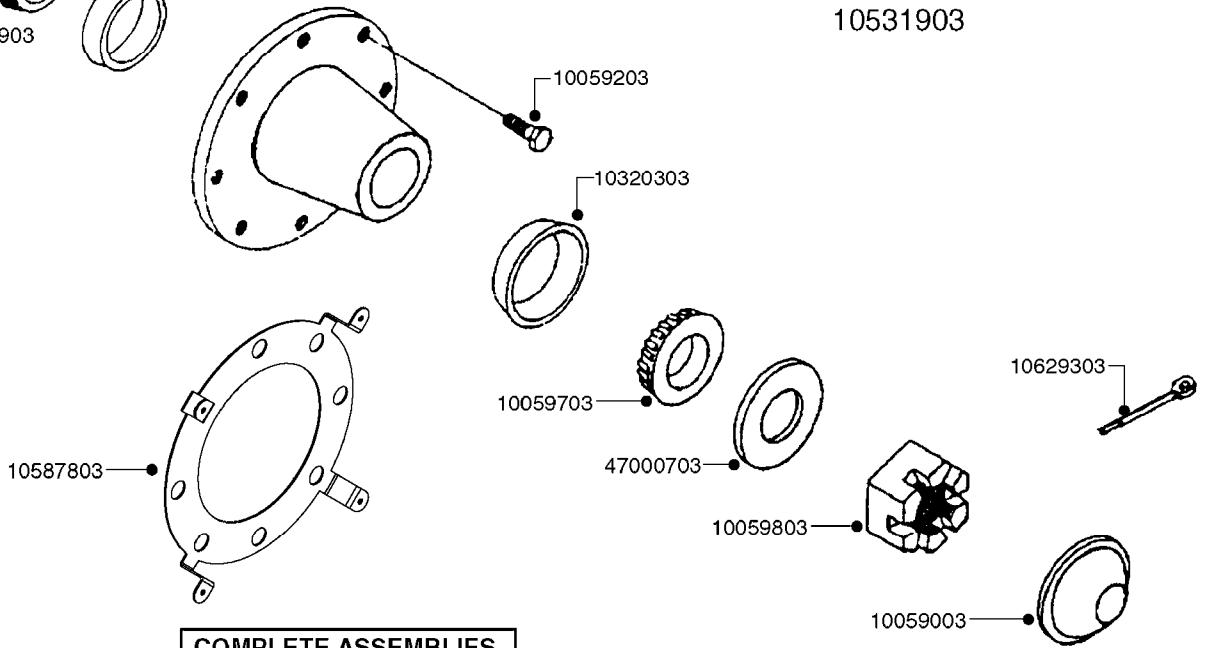

COMPLETE HUB W/BEARINGS:
10531903