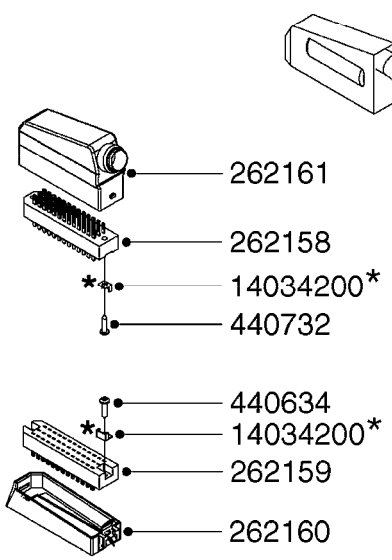

M0220

CABLES
M0220-HIN, 12:05:18

Page 1
Date 07.02.2020 10:51

Pos.	parts-n°	order qty	description
1	262150	1	SCREW ASSM.FOR D-SUB PLUG
2	26004900	1	CABLE FEM/MALE 37P L=9.5M
3	26005900	1	WIRE 37/37 POLE DAH/JOB COM
4	26006000	1	LEAD F AMP SUPERSEAL 3 WAYS L1,5M
4	26006100	1	CABLE L = 5.00M, AMP, MALE, 3P
4	26007000	1	CABLE L = 0.20M, AMP, MALE, 3P
4	26007100	1	CABLE L = 9.00M, AMP, MALE, 3P
4	26007200	1	CABLE 3POL AMP FEMALE L13M
5	26006200	1	CABLE L = 4.50M, AMP, MALE, 2P
5	26006300	1	CABLE L = 0.50M, AMP, MALE, 2P
5	26006400	1	CABLE L = 0.75M, AMP, MALE, 2P
5	26006500	1	CABLE L = 1.50M, AMP, MALE, 2P
5	26006600	1	CABLE L = 9.00M, AMP, MALE, 2P
6	26006700	1	CABLE L = 0.12M, AMP, FEMALE, 2P
7	26006800	1	CABLE L = 1.00M, AMP, FEMALE, 2P
8	26007300	1	CABLE L = 1.00M, AMP, FEMALE, 3P
9	26007400	1	CABLE L = 3.00M, AMP, EXT, 3P
9	26009800	1	CABLE L = 0.50M, AMP, EXT, 2P
10	26007500	1	CABLE FEM/FEM 15P L=3.5M
11	26016900	1	CABLE DB25M - DB25F L=8.5m
12	72450600	1	CAP F. AMP SUPER SEAL 2P PLUG
13	72450700	1	CAP F. AMP SUPER SEAL 3P PLUG
14	72450800	1	CAP F. AMP SUPER SEAL 4P PLUG

M0230

JUNCTION BOX - LIQUID
M0230-HIN, 01:01:16

Page 1

Date 07.02.2020 10:51

Pos.	parts-n°	order qty	description
1	262106	1	BULKHEAD F. CABLE 6.5-14 BLACK
2	262107	1	NUT F. BULKHEAD CABLE GRAY
3	26004800	1	CIRCUIT BD SEC VLV NCM 13SEC 13 SECTION
3	72173900	1	CIRCUIT BD SEC VLV 39PIN 9SEC 9 SECTION
4	28082100	1	SCREW F. BOX LID 1/4" L=20
5	33508700	1	BOX BOTTOM 160X80X40 BLACK 1-HOLE
6	33508800	1	LID 160X80X15 BLK W/SCREWS
7	72115400	1	CONNECTION BOX F. OP. UNIT SV9

LIQUID SYSTEM

- 26004200 L = 57' 5"
- 28028700 L = 45' 11"
- 28027500 L = 37' 9"
- 28028900 L = 26' 3"
- 28028800 L = 16' 5"
- 26003900 L = 6' 7"

HYDRAULIC SYSTEM

* Note orientation of bracket
1 = Liquid system
2 = Hydraulic system