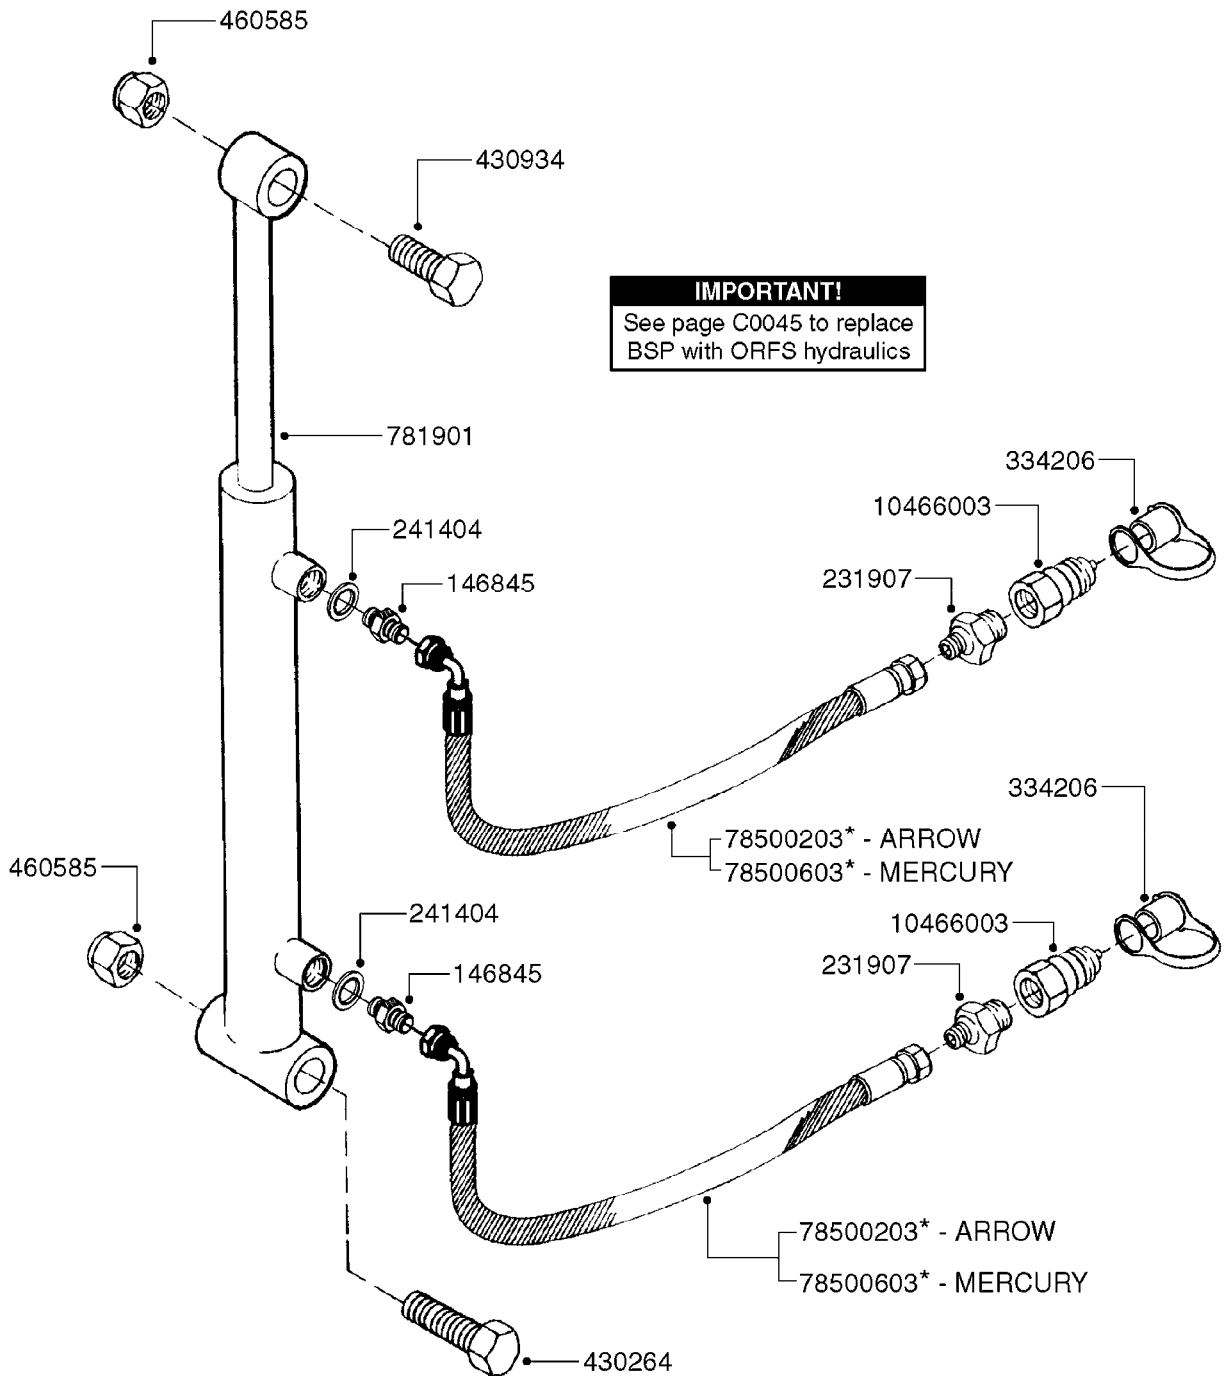

C0045

HYDRAULICS - BSP TO ORFS
C0045-HIN, 24:03:16

Page 1

Date 07.02.2020 10:51

Pos.	parts-n°	order qty	description
1	10466003	1	COUPLER PIONEER 8010-04 1/2NPT
2	231907	1	HEX NIPPLE 1/4"BSP X 1/2"NPT
2	231906	1	HEX NIPPLE 3/8"BSP X 1/2"NPT
2	147132	1	HEX NIPPLE 1/2"X1/2" BSP DEL
3	230311	1	QUICK COUPLING 1/2"
4	241356	1	DOWTYSEAL 1/2"
5	23234800	1	HEX NIPPLE 1/2"-9/16" ORFS FITTING FOR 1/4" HOSE
5	23234900	1	HEX NIPPLE 1/2"-11/16" ORFS FITTING FOR 3/8" HOSE
5	23235300	1	HEX NIPPLE 1/2"-13/16" ORFS FITTING FOR 1/2" HOSE
6	242102	1	O-RING Ø9.25X1.78 NITRIL 90SH
6	24263200	1	O-RING Ø7.66X1.78 NITRIL 90SH
6	24263300	1	O-RING Ø12.42X1.78 NITRIL 90SH
6	24263400	1	O-RING Ø18.77X1.78 NITRIL 90SH
7	67002403	1	CHART - BSP TO ORFS HOSES
8	67002503	1	CHART - BSP TO ORFS FITTINGS