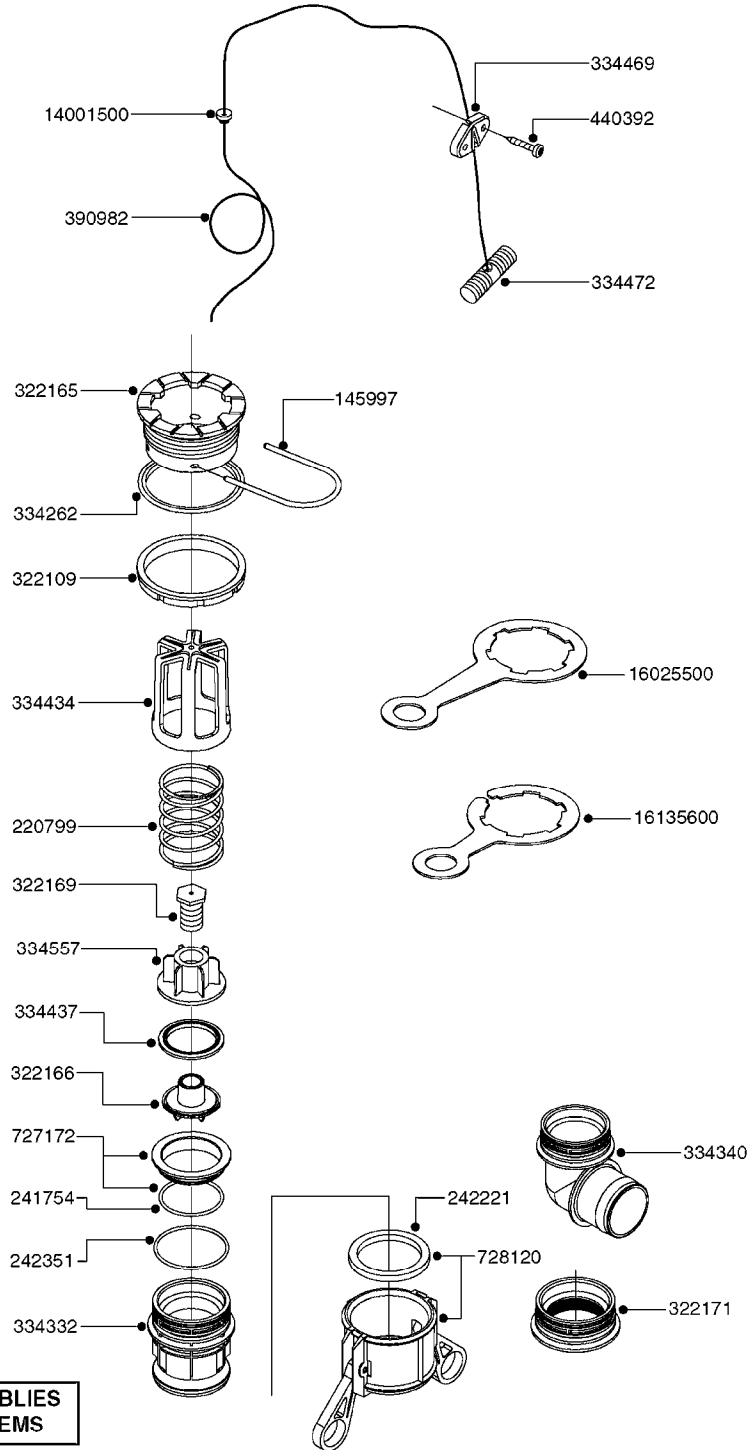

G0410

HYDROPNEUM. SPOUTS 5 OUTLETS
G0410-HIN, 01:01:16

Page 1

Date 07.02.2020 10:51

parts-n°	order qty	description
139089	1	NOZZLE HOLDER F/5 NOZZLES
146327	1	UNION NUT 3/8" BRASS
149138	1	ADAPTER FOR NOZZLE H
239097	1	HYDROPNEUMATIC MANIFOLD ADAPT.
249031	1	O-RING
289348	1	ADAPTER 1/2" - 1/4"
289425	1	NON-DRIP 1/4" ON/OFF
359196	1	FISHTAIL SPOUT 5 NOZZLE 120°
371339	1	NOZZLE ALBUZ BROWN WITH SWIRL
450972	1	SCREW M6X15 ALLEN GALV.
471106	1	WASHER D6
739638	1	NOZZLE OUTLET 5 NOZZ. D125 SPV

24002503 - Ø 5" (125mm)

24002403 - Ø 4" (100mm)

259034 - Ø 5" (125mm) L=29-1/2" (750mm) PVC

259035 - Ø 4-3/8" (110mm) L=39-3/8" (1000mm) PVC

349012 - Ø 4" (100mm) L=37-3/8" (950mm) PVC

349026 - Ø 5-1/2" (140mm) / Ø 4-3/8" (110mm) PVC

349030 - Ø 5-1/2" (140mm) / Ø 3-1/2" (90mm) PVC

349025 - Ø 5" (125mm) / Ø 4-3/8" (110mm) PVC

349023 - Ø 5" (125mm) PVC

G0420

TUBES & HOSES
G0420-HIN, 01:01:16

Page 1

Date 07.02.2020 10:51

parts-n°	order qty	description
259034	1	PVC HOSE D125MM X 0.75M
259035	1	PVC HOSE D100MM X 1.0M
349012	1	PVC TUBE D100MM X 950MM
349023	1	GREY PVC LID D125MM
349025	1	CONNECT.PIECE PVC D125MM-110MM
349026	1	CONICAL REDUC.PVC D140MM-100MM
349030	1	140MM-90MM PVC ADAPTER
24002403	1	HOSE R X TPR 4" BLACK
24002503	1	HOSE R X TPR 5" BLACK