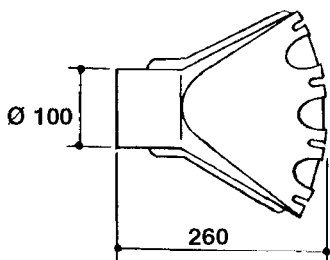

G0380

PNEUMATIC AIR SPOUTS 2 OUTLETS
G0380-HIN, 01:01:16

Page 1

Date 07.02.2020 10:51

parts-n°	order qty	description
146327	1	UNION NUT 3/8' BRASS
149012	1	3/8" HOSE TAIL D.8 T-12
149013	1	REDUCER 1/2" X 3/8"
240177	1	O-RING D16.1/11.3 X 2.4
242168	1	O-RING D11.2X1.9
289349	1	BALL VALVE 3/8" M-H
321462	1	CAP F.NO-DRIP ASSY.
322262	1	HOUSING F. NON DRIP DIAPHRAGM
334581	1	DIAPHRAGM, NO-DRIP alt 241371
339000	1	SWIRL PLATE L=80 PNEU.K31002
339003	1	ELBOW F.DIFFUSOR PLATE
339004	1	FITT.DK Y-5/16"
339010	1	TIE STRAP SMALL 2.5MM X 100MM
359165	1	PNEUMATIC AIRSPOUT 2 OUTLETS
371312	1	NOZZLE CERAMIC 1099-15
459002	1	SCREW N10X1/2"
729610	1	NOZZLE ASSY. NON DRIP 3/8 THRD
729645	1	NON-DRIP SPRING ASSY.GREEN 10
739472	1	SPOUT ASSY F. LP 2 OUTLET
927800	1	HOSE BLACK D8X12