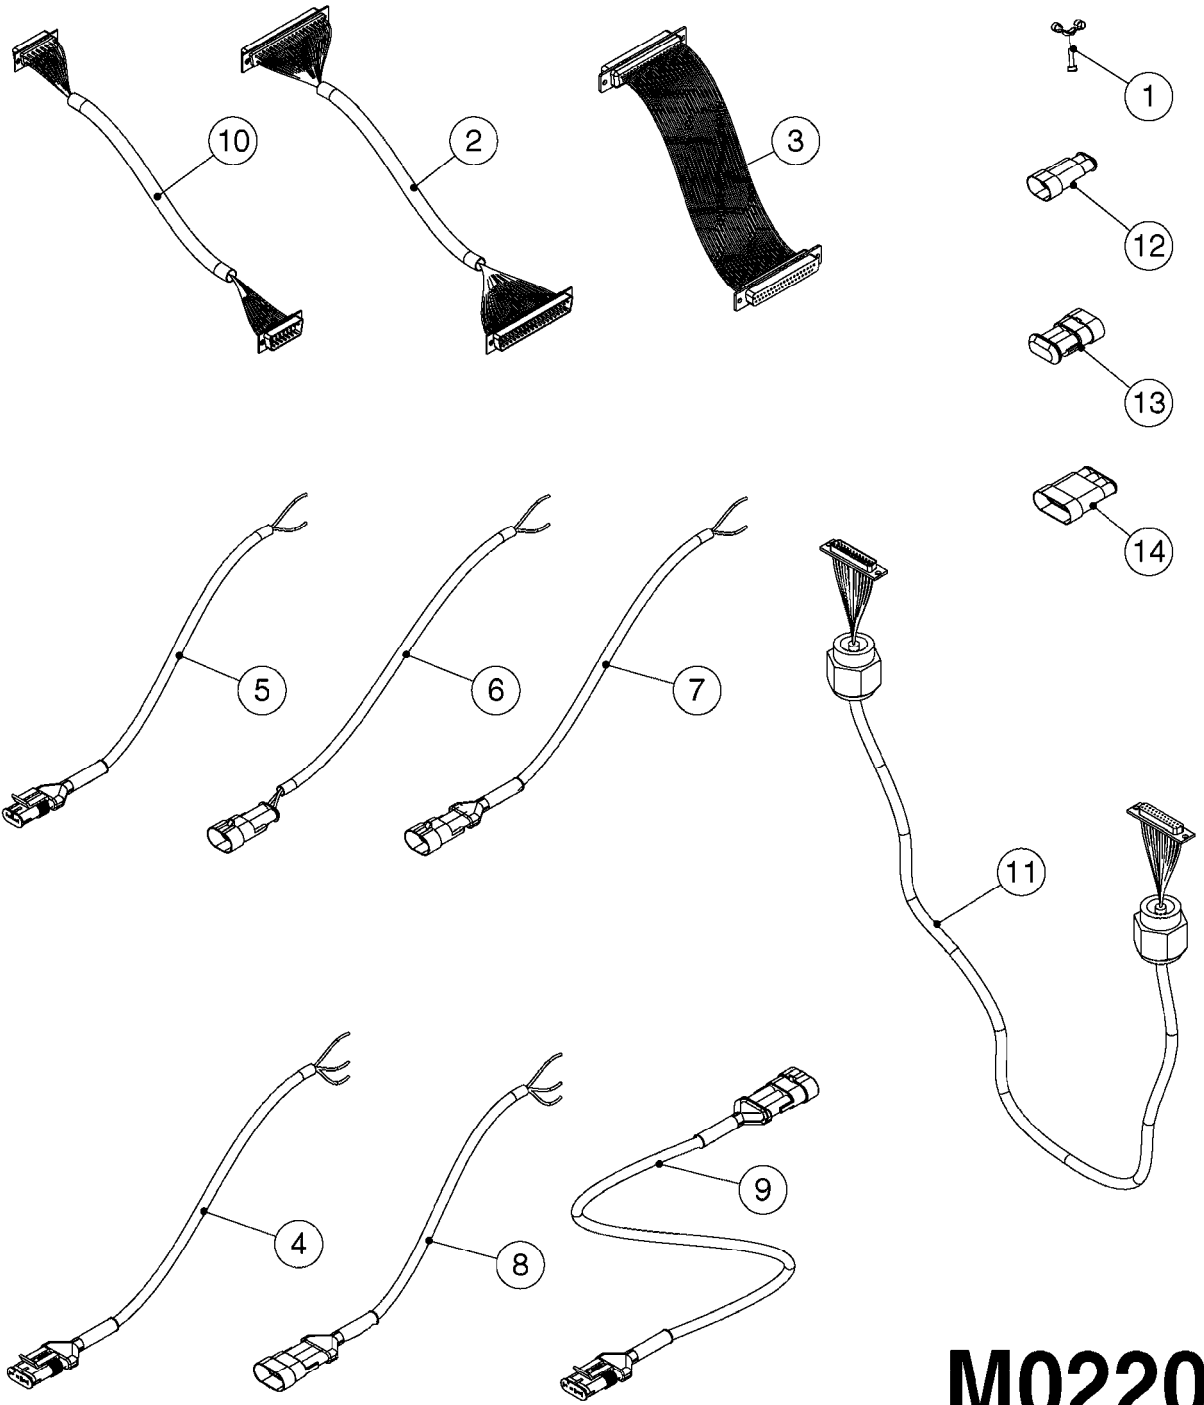

M0220

CABLES
M0220-HIN, 12:05:18

Page 1
Date 07.02.2020 10:51

Pos.	parts-n°	order qty	description
1	262150	1	SCREW ASSM.FOR D-SUB PLUG
2	26004900	1	CABLE FEM/MALE 37P L=9.5M
3	26005900	1	WIRE 37/37 POLE DAH/JOB COM
4	26006000	1	LEAD F AMP SUPERSEAL 3 WAYS L1,5M
4	26006100	1	CABLE L = 5.00M, AMP, MALE, 3P
4	26007000	1	CABLE L = 0.20M, AMP, MALE, 3P
4	26007100	1	CABLE L = 9.00M, AMP, MALE, 3P
4	26007200	1	CABLE 3POL AMP FEMALE L13M
5	26006200	1	CABLE L = 4.50M, AMP, MALE, 2P
5	26006300	1	CABLE L = 0.50M, AMP, MALE, 2P
5	26006400	1	CABLE L = 0.75M, AMP, MALE, 2P
5	26006500	1	CABLE L = 1.50M, AMP, MALE, 2P
5	26006600	1	CABLE L = 9.00M, AMP, MALE, 2P
6	26006700	1	CABLE L = 0.12M, AMP, FEMALE, 2P
7	26006800	1	CABLE L = 1.00M, AMP, FEMALE, 2P
8	26007300	1	CABLE L = 1.00M, AMP, FEMALE, 3P
9	26007400	1	CABLE L = 3.00M, AMP, EXT, 3P
9	26009800	1	CABLE L = 0.50M, AMP, EXT, 2P
10	26007500	1	CABLE FEM/FEM 15P L=3.5M
11	26016900	1	CABLE DB25M - DB25F L=8.5m
12	72450600	1	CAP F. AMP SUPER SEAL 2P PLUG
13	72450700	1	CAP F. AMP SUPER SEAL 3P PLUG
14	72450800	1	CAP F. AMP SUPER SEAL 4P PLUG