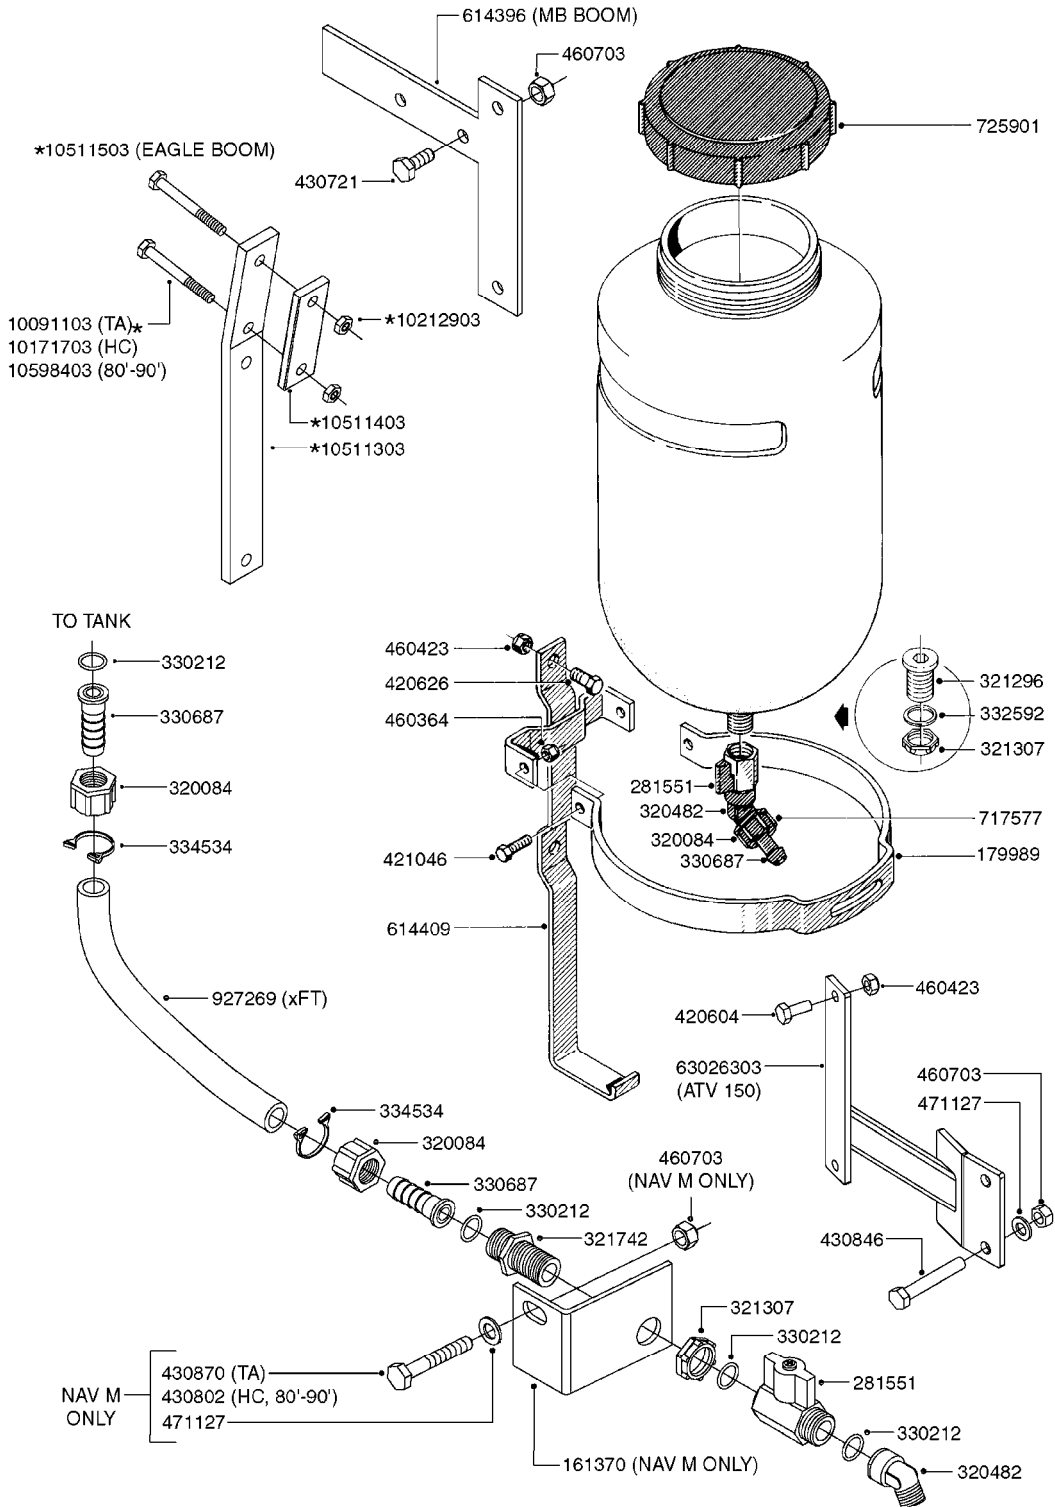

CLEAN WATER TANK
K0130-HIN, 01:01:16

COMPLETE TANK ASSY : 722072

K0130

CLEAN WATER TANK
K0130-HIN, 01:01:16

Page 1
Date 07.02.2020 10:50

parts-n°	order qty	description
161370	1	BKT.CLEAN WATER BOTT. VALVE
179989	1	BRKT. F. 3 GAL. TANK
281551	1	BALL VALVE 1/2"
320084	1	FITT.DK NUT 1/2" BSP
320482	1	FITT.DK ELB. 1/2" BSP 60 DEG.
321296	1	FITT.DK BULKHEAD 1/2" BSP SING
321307	1	FITT.DK NUT 1/2" BSP JAMB
321742	1	FITT.DK BULKHEAD 1/2' BSP
330212	1	O-RING D19/D14X2.4 F.1/2"NUT
330687	1	FITT.DK HB 1/2" F. 1/2" NUT
332592	1	O-RING D26/D20X3
334534	1	CLAMP HOSE PLASTIC 1/2"
420604	1	BOLT HEX 8.8 DEL M10X25 FT DIN933
420626	1	BOLT HEX 8.8 DEL M10X20 FT
421046	1	BOLT HEX M8X25/25 A2 SS DIN933
430721	1	BOLT HEX 8.8 DEL M12X40 FT
430802	1	BOLT HEX 8.8 DEL M12X75
430846	1	BOLT HEX 8.8 DEL M12X80
430870	1	BOLT HEX 8.8 DEL M12X55 FT
460364	1	NUT HU M8 A2 SS DIN934
460423	1	NUT HEX M10X1.50 LOCK DIN985A2 SS
460703	1	NUT HEX M12X1.75 LOCK DIN985A2 SS
471127	1	WASHER, M12, Ø24/13X24X2.5 SS
614396	1	CLEAN WATER BRACKET MB
614409	1	BRACKET FOR FOAM MARKER
717577	1	VALVE F.CLEAN WATER TANK
722072	1	CLEAN WATER TANK W FRAME & TAP
725901	1	LID F.WATER BOTTLE VENTED
927269	1	HOSE R X PVC X 1/2 X 0012"
10091103	1	BOLT HEX 3/8 NC GR.2 03.00'
10171703	1	BOLT HEX 3/8 NC GR.2 03.50"
10212903	1	NUT HEX NC (NYLON LOCK) 3/8"
10511303	1	FLATBAR L350/17DEG.CLEAN WATER
10511403	1	FLATBAR 104MM CLEAN WATER
10511503	1	BKT.CLEAN WATER MOUNT EAGLE
10598403	1	BOLT HEX HCS3/8-16 X 4 Z 5
63026303	1	CLEAN WATER TANK BRKT, ATV