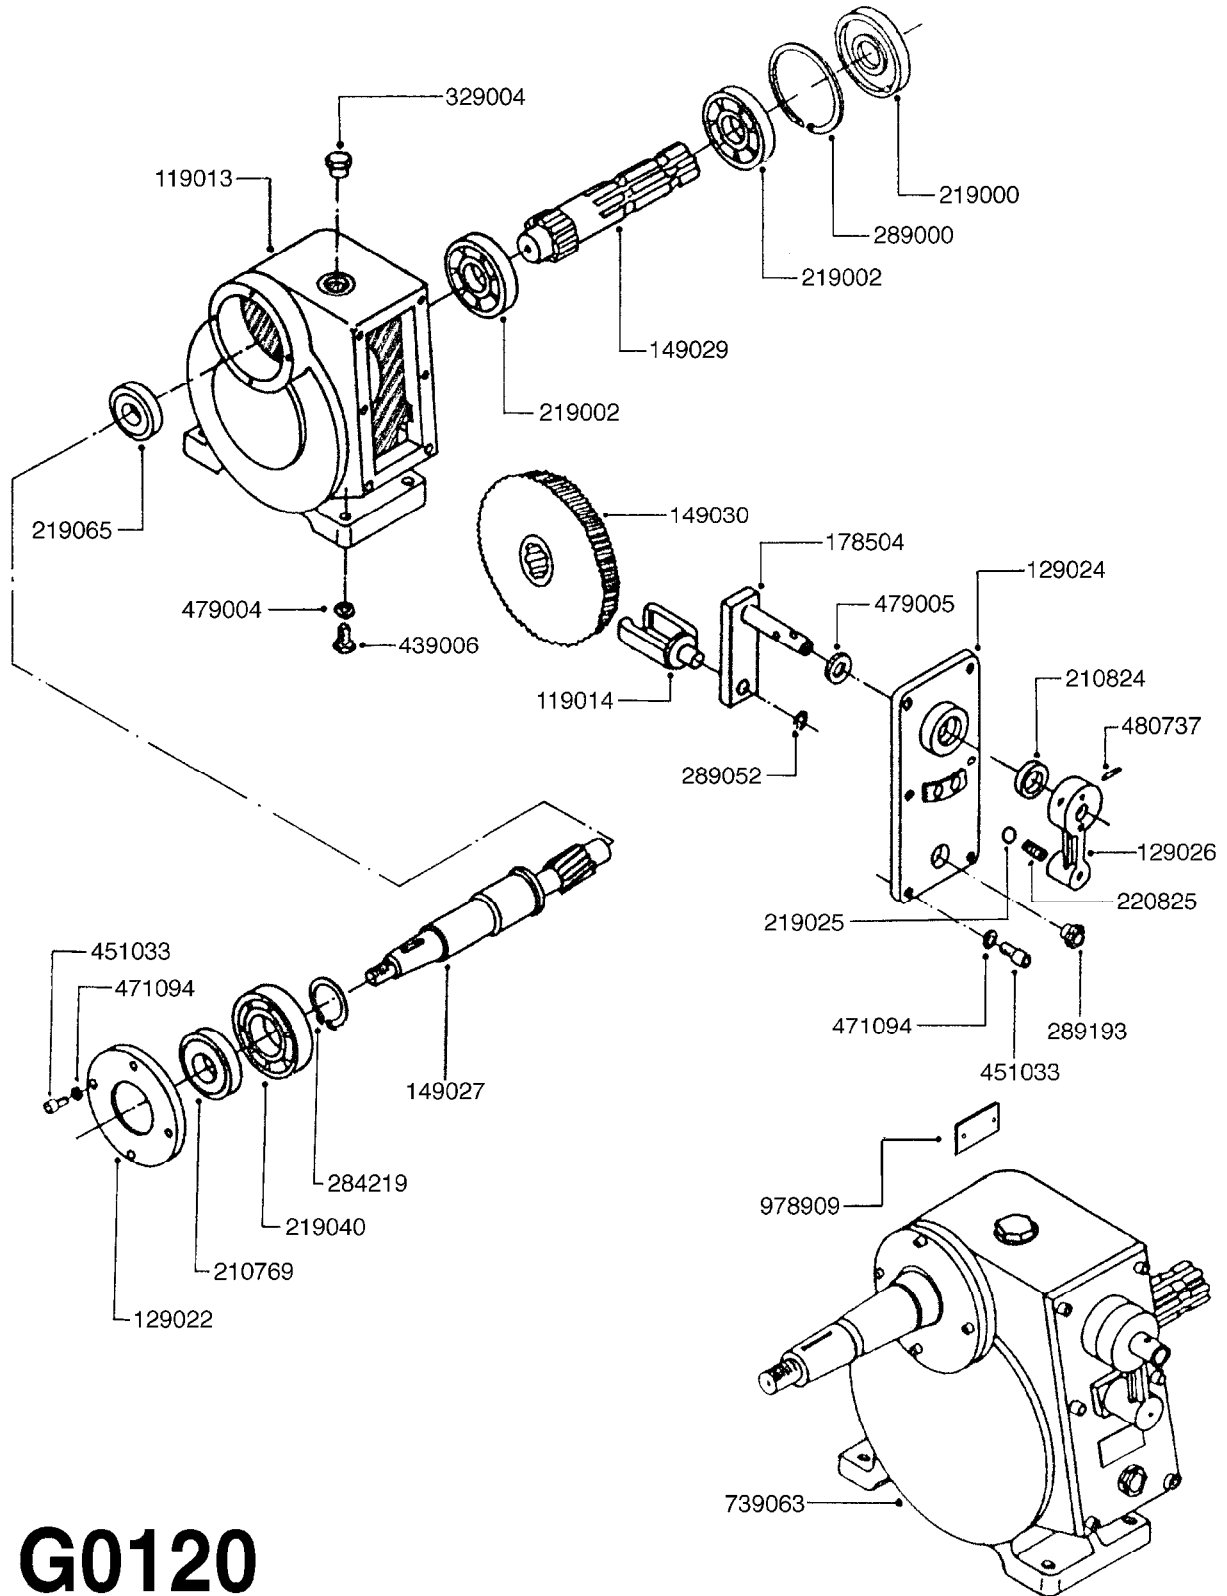

F0040

FRAME - LE/LE-SPV/LP 100/150
F0040-HIN, 01:01:16

Page 1

Date 07.02.2020 10:50

parts-n°	order qty	description
169179	1	MOUNT BRKT SUCT. FILTER LE/LP
169383	1	BELT GUARD COVER PLATE LE-SPV
229021	1	SPRING F.STEP LE/LP
249068	1	RUBBER BLOCKS 63X63X29
289140	1	QUICK LOCK F.LE
340347	1	TANK STRAP PACK.40X750MM 29.5"
410362	1	BOLT HEX 8.8 SS M6X20
420567	1	BOLT HEX 8.8 DEL M8X30 FT
421236	1	BOLT HEX M10X25 GALV.
421252	1	SCREW M10X30 CAP
430286	1	BOLT HEX 8.8 DEL M12X30 FT
430721	1	BOLT HEX 8.8 DEL M12X40 FT
430846	1	BOLT HEX 8.8 DEL M12X80
430878	1	BOLT HEX 8.8 DEL M12X45 DIN931
430968	1	SCREW M12X80 CAP
460143	1	SELF LOCK NUT M8 SST A2 DIN985
460261	1	NUT HEX M6X1.00 LOCK DIN985 A2 SS
460342	1	NUT HEX M10 DEL DIN934
460386	1	NUT HEX M12X1.75
460423	1	NUT HEX M10X1.50 LOCK DIN985A2 SS
460703	1	NUT HEX M12X1.75 LOCK DIN985A2 SS
471064	1	WASHER D7/D3.2X0.5 STAINLESS
471071	1	WASHER M12 GALV
471072	1	WASHER M10 EL2
471106	1	WASHER D6
471127	1	WASHER, M12, Ø24/13X24X2.5 SS
480742	1	PIN D8 SPLIT FOR TS
619150	1	BELT SHIELD LE-SPV LP
619151	1	BELT SHIELD LE-SPV LP
619153	1	PUMP BELT TIGHTENER
619428	1	STEP F.LE/LP
619446	1	STEP MOUNT BRACKET F.LE/LP
632247	1	POST F.OPERATING UNIT BK/LX-LY
639114	1	FRAME LEP 300-600 POLY
639125	1	TOP SUPPORT KIT-LE/LP
10443303	1	RIVET 1/8 DIA. X 3/8 LONG
16034100	1	TANK STRAP CM1200 L=65"