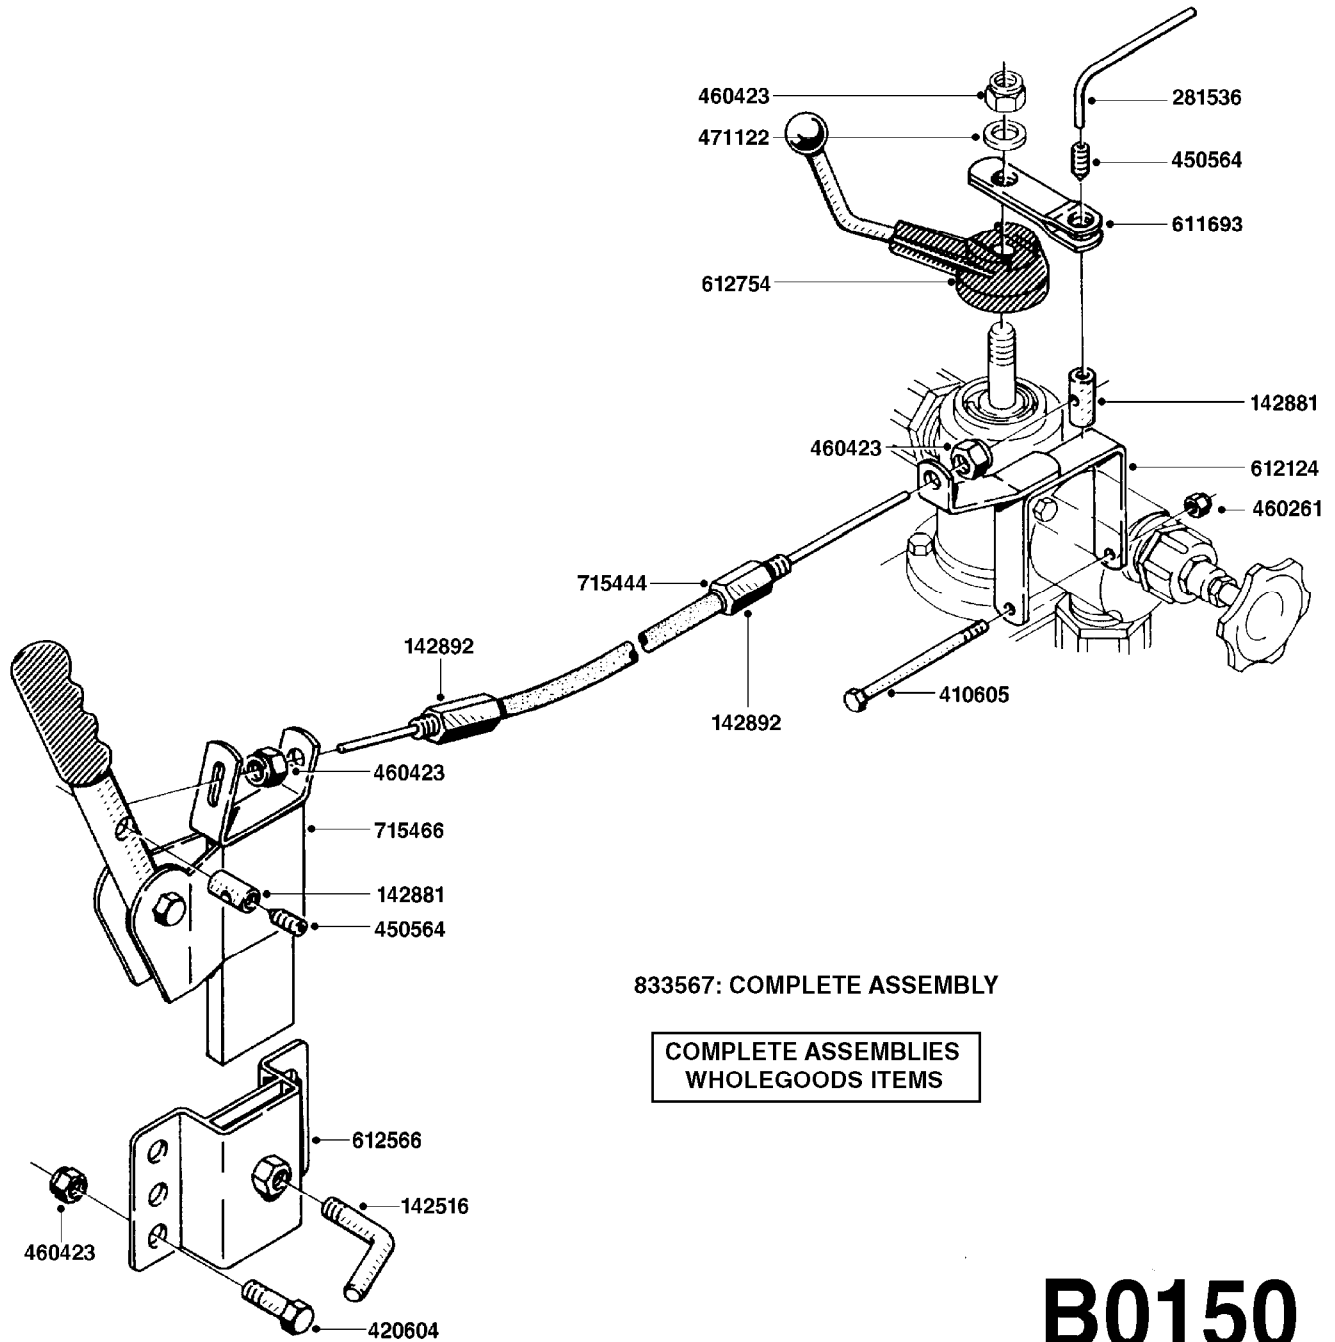

B0130

LE/LE-SPV/LP - PLUMBING BK-180
B0130-HIN, 01:01:16

Page 1

Date 07.02.2020 10:50

parts-n°	order qty	description
242109	1	O-RING D32.2x3.0
284585	1	CLAMP HOSE GEAR 1" MINI 020
320084	1	FITT.DK NUT 1/2" BSP
320095	1	FITT.DK NUT 1" BSP
321215	1	FITT.DK HOUSING F. AGITATION
330212	1	O-RING D19/D14X2.4 F.1/2"NUT
330315	1	O-RING D18.4/D13X.6
330326	1	O-RING D30/D24X2 F.1"NUT
330341	1	FITT.DK HB 1" F. 1" NUT
330687	1	FITT.DK HB 1/2" F. 1/2" NUT
331111	1	VALVE SEAT FOR 1/2" DISTRIBUT.
334242	1	FITT.DK S-53 ELB.1"
334534	1	CLAMP HOSE PLASTIC 1/2"
709741	1	VALVE ASSY. 1/2" FLIP LEVER
841053	1	OP.UNIT BK180/2 DIST.VALVES
92702103	1	HOSE R X1/2" X300PSI WP X0012"
92702403	1	HOSE PVC SUCT GRAY 1"
92712403	1	HOSE R X1" X300PSI WP X0012"

BK-180 REMOTE CONTROL CABLE
B0150-HIN, 01:01:16

Page 1

Date 07.02.2020 10:50

parts-n°	order qty	description
142516	1	SCREW SET M10 BENT F. LOCKING
142881	1	WIRE HOLDER FOR REMOTE CONTROL
142892	1	END NIPPLE F.REMOTE CABLE
281536	1	ALLEN WRENCH 3MM
410605	1	BOLT HEX 8.8 DEL M6X80
420604	1	BOLT HEX 8.8 DEL M10X25 FT DIN933
450564	1	SCREW M6X12 ALLEN
460261	1	NUT HEX M6X1.00 LOCK DIN985 A2 SS
460423	1	NUT HEX M10X1.50 LOCK DIN985A2 SS
471122	1	WASHER, M10, Ø20/10.5X 2.0, SS
611693	1	ARM FOR REMOTE CONTROL BK180
612124	1	BRACKET FOR OP.UNIT F REM.CTR
612566	1	MOUNT BRACKET F.FAN CABLE ASSY
612754	1	HANDLE FOR REMOTE CONTROL
715444	1	REMOTE CONTROL CABLE L=2000
715466	1	MOUNTING PLATE
833567	1	REMOTE CONTROL ON/OFF BK 180