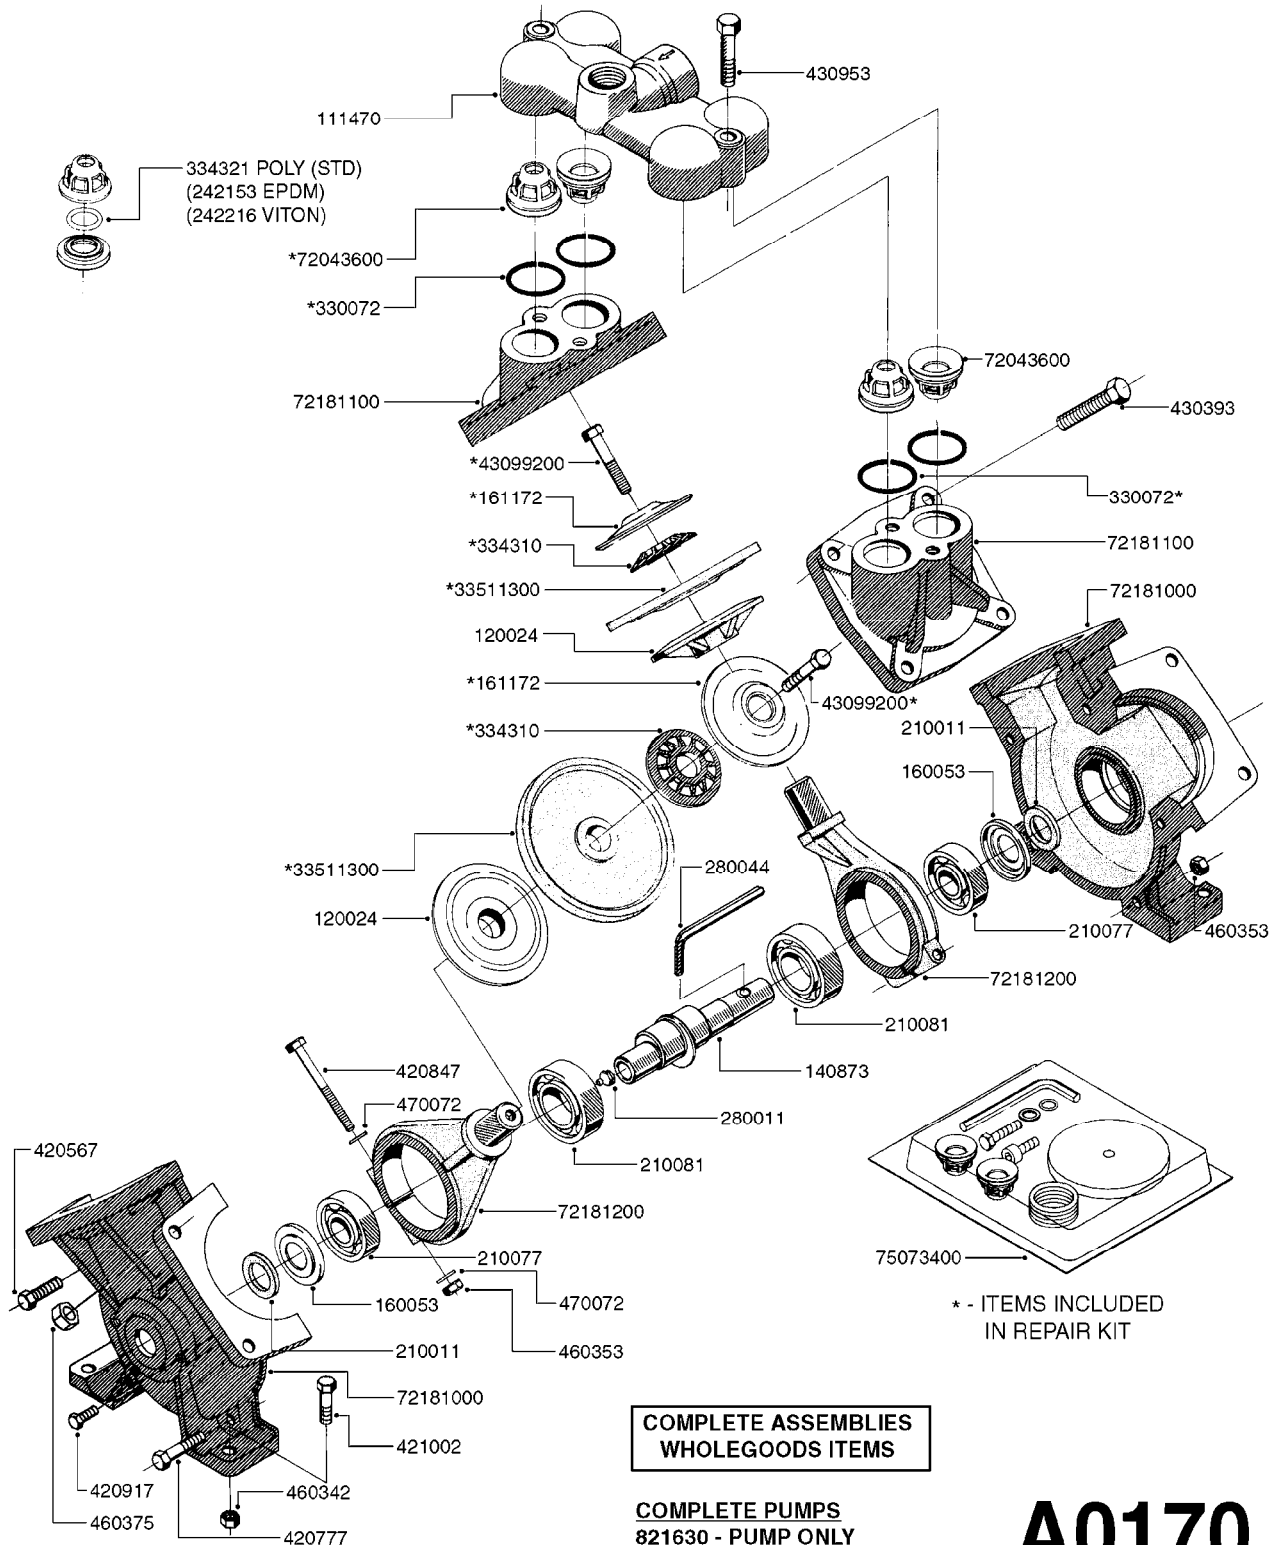

COMPLETE ASSEMBLIES
WHOLEGOODS ITEMS

COMPLETE PUMPS
821630 - PUMP ONLY
10396003 - WITH PTO & DAMPER

A0170

PUMP - 1203 W/MOUNTING BASE
A0170-HIN, 01:01:16

Page 1
Date 07.02.2020 10:50

parts-n°	order qty	description
111470	1	VALVE CHAMBER 1202
120024	1	DIAPHRAGM BACK DISC 1200-1300
140873	1	CRANK SHAFT MODEL 1202-9MM
160053	1	DUST PLATE
161172	1	DIAPHRAGM DISC F. 1203/1303
210011	1	SEAL FELT D39/23 X 4
210077	1	BEARING BALL 6305
210081	1	BEARING BALL 6307
242153	1	O-RING D26X4 EPDM
242216	1	O-RING VITON F/1202/1302/462
280011	1	GREASE NIPPLE 1/8" SAE H TR
280044	1	KEY HEXAGON W6 3/16"
330072	1	O-RING D53.5/D45.5X4
334310	1	NYLON WASHER 1202/1302/462
334321	1	O-RING POLY. 34.0x26.0x4.0
420567	1	BOLT HEX 8.8 DEL M8X30 FT
420777	1	BOLT HEX 8.8 RAW M8X50
420847	1	BOLT HEX 8.8 DEL M8X85
420917	1	BOLT HEX 8.8 RAW M8X12 FT
421002	1	BOLT HEX 8.8 DEL M10X30 FT DIN933
430393	1	BOLT HEX 8.8 RAW M12X50
430953	1	BOLT, M12 X 55 8.8
460342	1	NUT HEX M10 DEL DIN934
460353	1	NUT HEX M8 BLACK
460375	1	NUT HEX M12 BLACK
470072	1	WASHER D15/D8X.5 LOCK
821630	1	PUMP 1203/9 540RPM
10396003	1	PUMP 1203 C/W PTO 540 RPM
33511300	1	DIAPHRAGM 1202-1303 POLY 2006
43099200	1	BOLT HEX SS M12 X 30 DIN933 A4
72043600	1	VALVE FOR 462/463
72181000	1	HOUSING, PUMP, 1203 RED
72181100	1	DIAPHRAGM COVER 1203/1303+BLTS
72181200	1	CONNECTING ROD FOR 1203 W/M12
75073400	1	PUMP KIT 1203 MM "06"