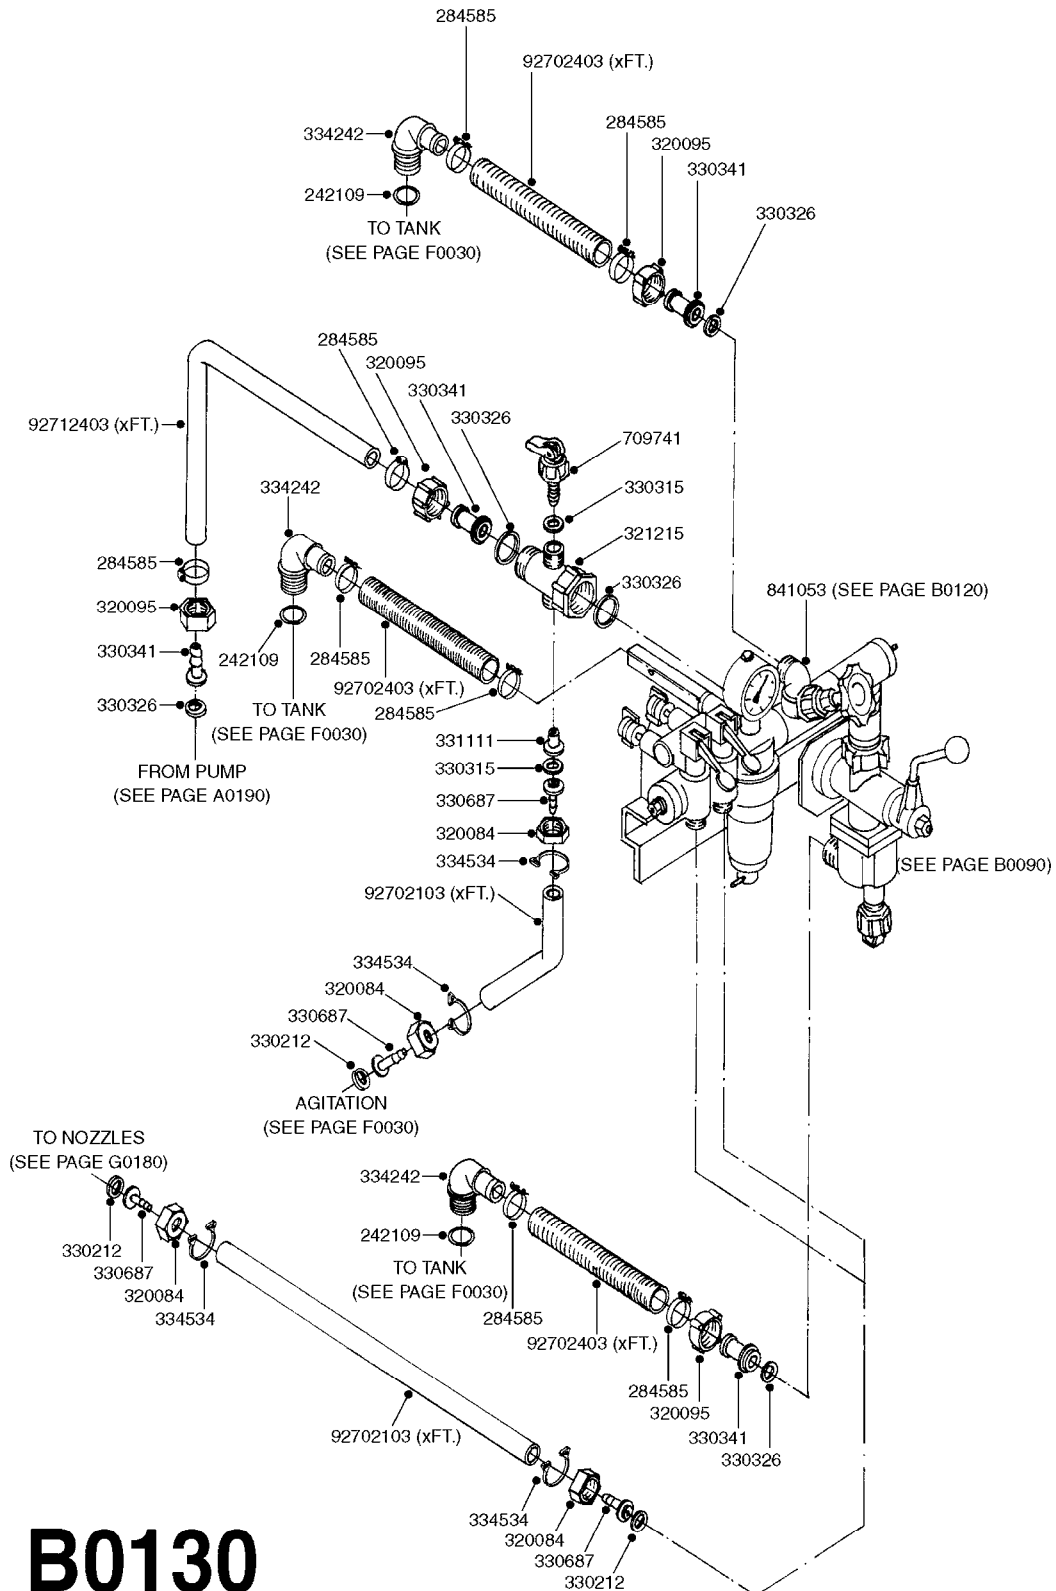

B0130

LE/LE-SPV/LP - PLUMBING BK-180
B0130-HIN, 01:01:16

Page 1

Date 07.02.2020 10:50

parts-n°	order qty	description
242109	1	O-RING D32.2x3.0
284585	1	CLAMP HOSE GEAR 1" MINI 020
320084	1	FITT.DK NUT 1/2" BSP
320095	1	FITT.DK NUT 1" BSP
321215	1	FITT.DK HOUSING F. AGITATION
330212	1	O-RING D19/D14X2.4 F.1/2"NUT
330315	1	O-RING D18.4/D13X.6
330326	1	O-RING D30/D24X2 F.1"NUT
330341	1	FITT.DK HB 1" F. 1" NUT
330687	1	FITT.DK HB 1/2" F. 1/2" NUT
331111	1	VALVE SEAT FOR 1/2" DISTRIBUT.
334242	1	FITT.DK S-53 ELB.1"
334534	1	CLAMP HOSE PLASTIC 1/2"
709741	1	VALVE ASSY. 1/2" FLIP LEVER
841053	1	OP.UNIT BK180/2 DIST.VALVES
92702103	1	HOSE R X1/2" X300PSI WP X0012"
92702403	1	HOSE PVC SUCT GRAY 1"
92712403	1	HOSE R X1" X300PSI WP X0012"