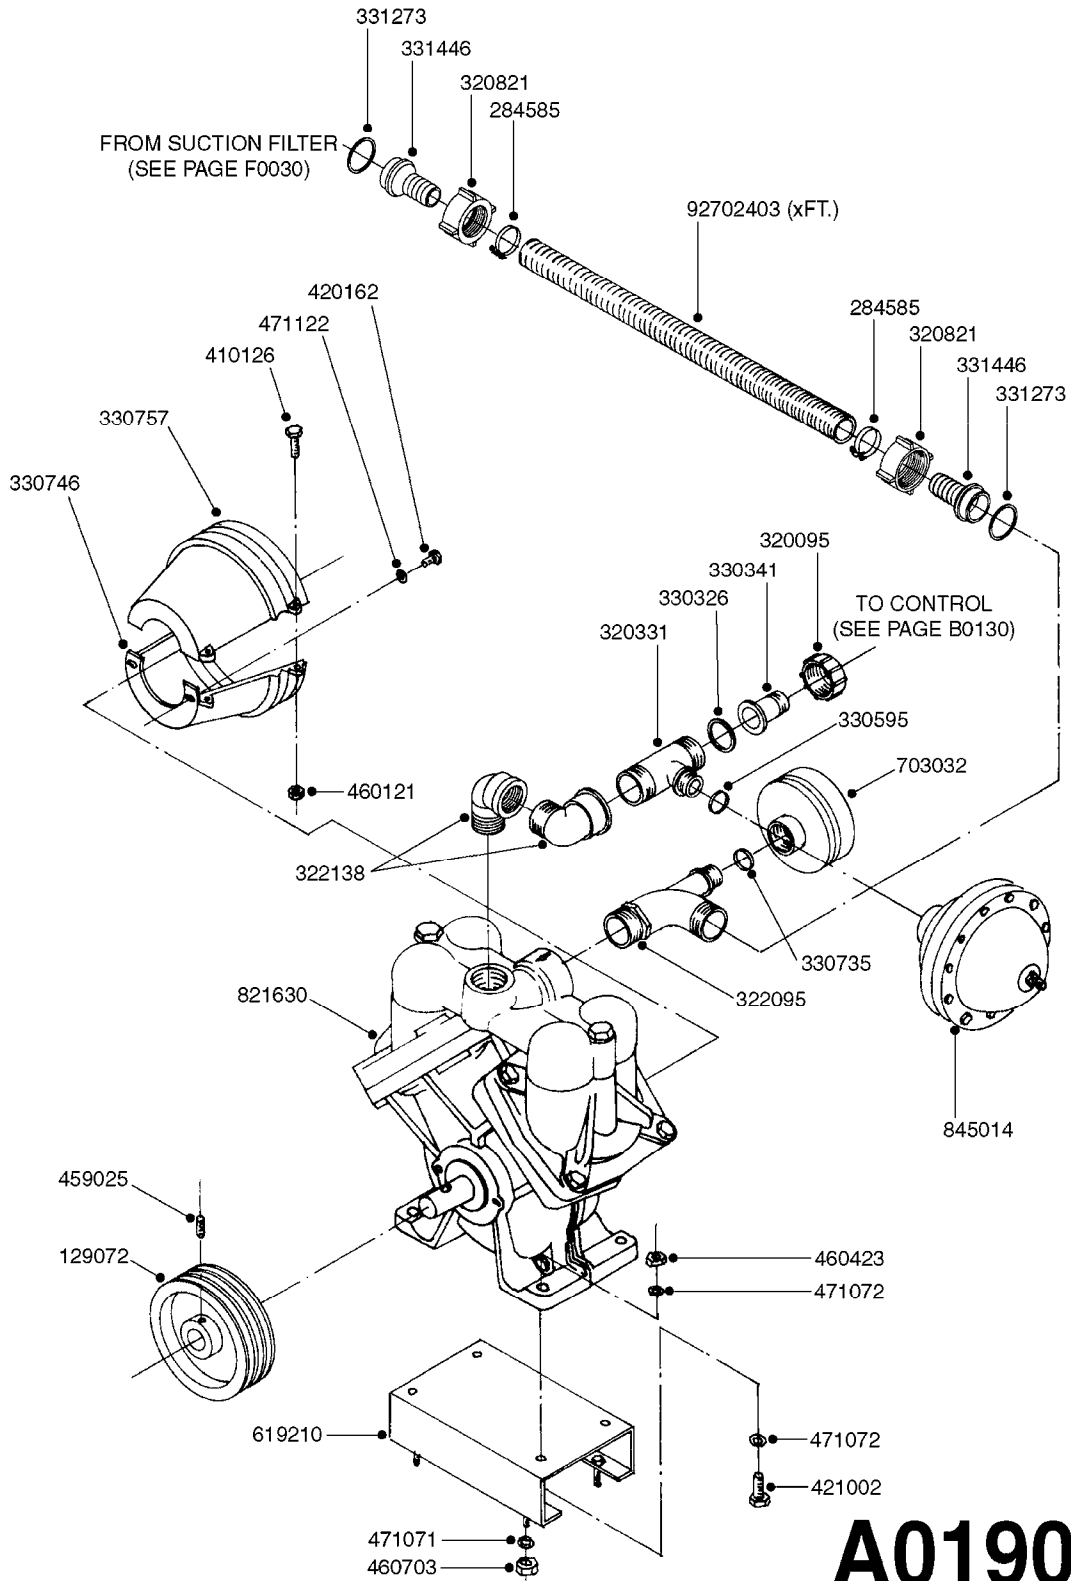

COMPLETE ASSEMBLIES
WHOLEGOODS ITEMS

COMPLETE PUMPS
821630 - PUMP ONLY
10396003 - WITH PTO & DAMPER

A0170

PUMP - 1203 W/MOUNTING BASE
A0170-HIN, 01:01:16

Page 1
Date 07.02.2020 10:50

parts-n°	order qty	description
111470	1	VALVE CHAMBER 1202
120024	1	DIAPHRAGM BACK DISC 1200-1300
140873	1	CRANK SHAFT MODEL 1202-9MM
160053	1	DUST PLATE
161172	1	DIAPHRAGM DISC F. 1203/1303
210011	1	SEAL FELT D39/23 X 4
210077	1	BEARING BALL 6305
210081	1	BEARING BALL 6307
242153	1	O-RING D26X4 EPDM
242216	1	O-RING VITON F/1202/1302/462
280011	1	GREASE NIPPLE 1/8" SAE H TR
280044	1	KEY HEXAGON W6 3/16"
330072	1	O-RING D53.5/D45.5X4
334310	1	NYLON WASHER 1202/1302/462
334321	1	O-RING POLY. 34.0x26.0x4.0
420567	1	BOLT HEX 8.8 DEL M8X30 FT
420777	1	BOLT HEX 8.8 RAW M8X50
420847	1	BOLT HEX 8.8 DEL M8X85
420917	1	BOLT HEX 8.8 RAW M8X12 FT
421002	1	BOLT HEX 8.8 DEL M10X30 FT DIN933
430393	1	BOLT HEX 8.8 RAW M12X50
430953	1	BOLT, M12 X 55 8.8
460342	1	NUT HEX M10 DEL DIN934
460353	1	NUT HEX M8 BLACK
460375	1	NUT HEX M12 BLACK
470072	1	WASHER D15/D8X.5 LOCK
821630	1	PUMP 1203/9 540RPM
10396003	1	PUMP 1203 C/W PTO 540 RPM
33511300	1	DIAPHRAGM 1202-1303 POLY 2006
43099200	1	BOLT HEX SS M12 X 30 DIN933 A4
72043600	1	VALVE FOR 462/463
72181000	1	HOUSING, PUMP, 1203 RED
72181100	1	DIAPHRAGM COVER 1203/1303+BLTS
72181200	1	CONNECTING ROD FOR 1203 W/M12
75073400	1	PUMP KIT 1203 MM "06"