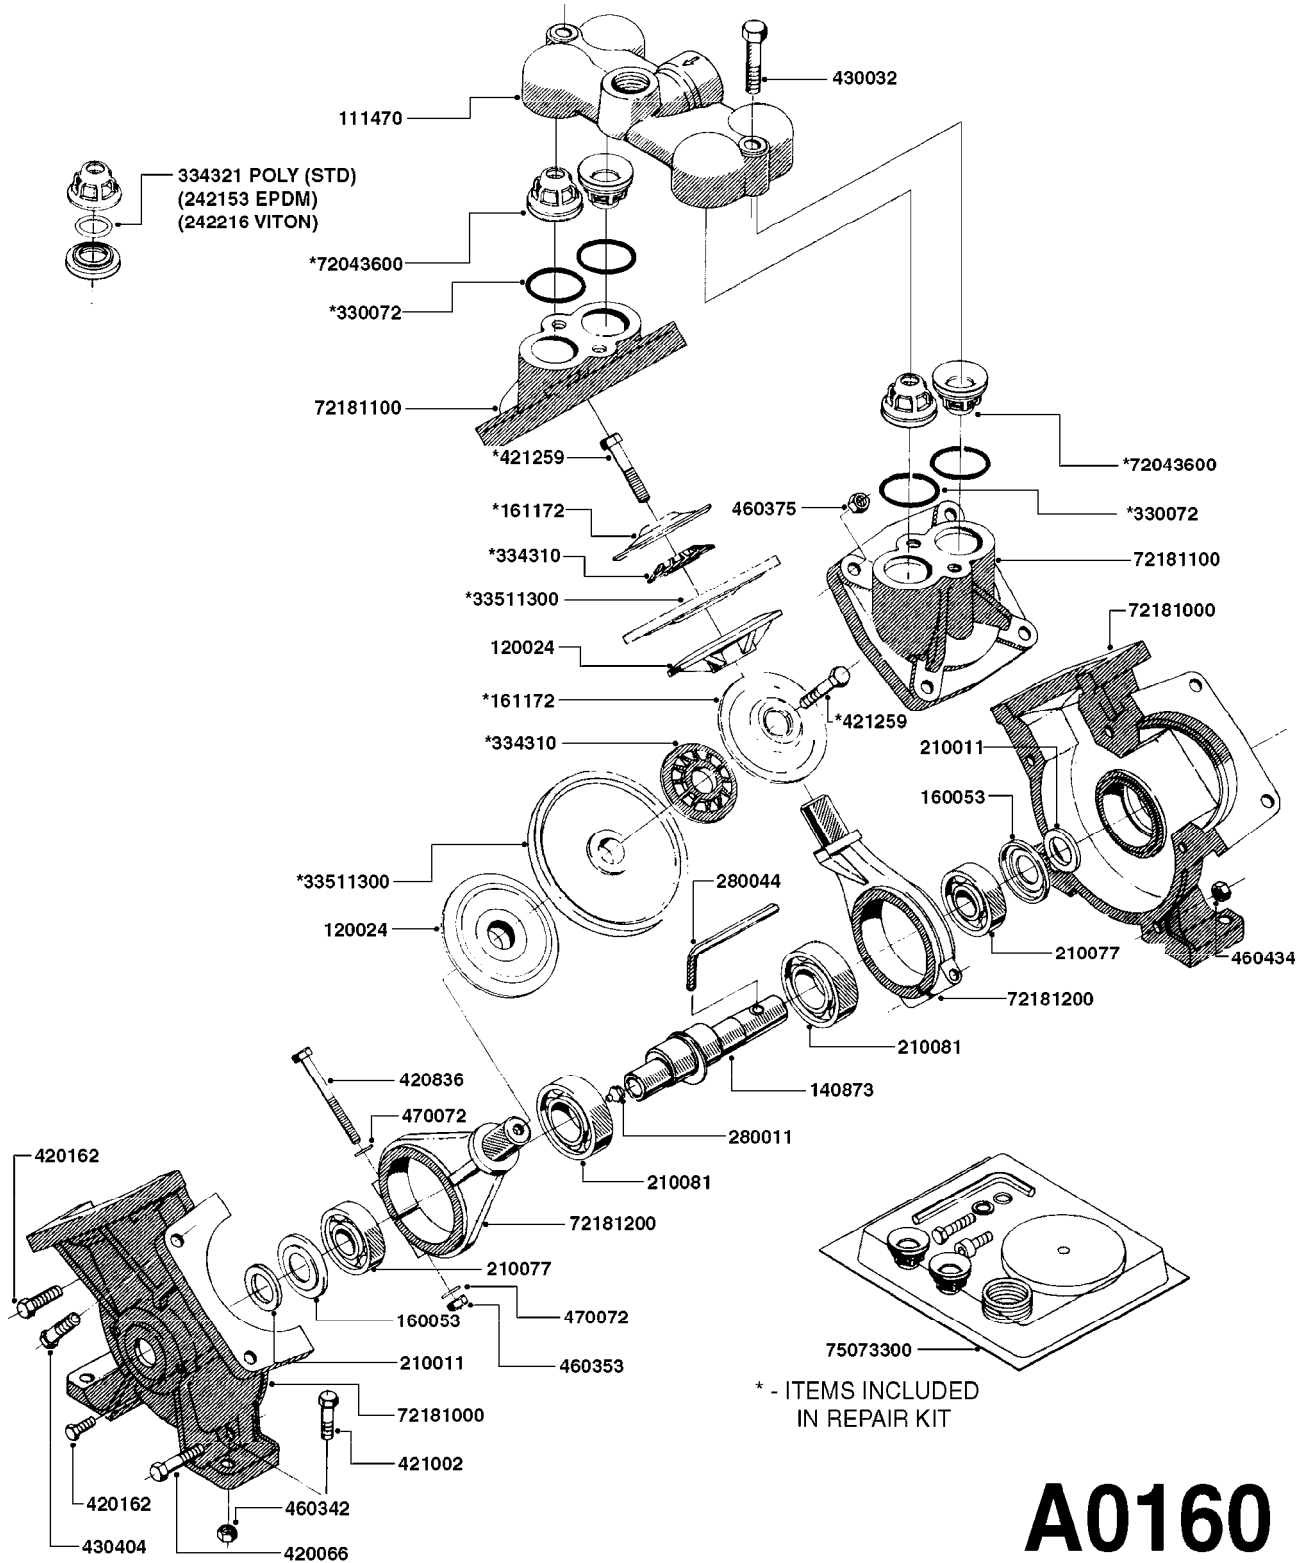

Agroparts: www.HARDI-INTERNATIONAL.com

LP Cannon 100/150 Gallon 22"
Fan

Country-Code 11

Date 07.02.2020 10:50

LP Cannon 100/150 Gallon 22"
Fan

Page 0.1

Date 07.02.2020 10:50

main group	page-n°	date	description
Pumps	A0160-HIN	01:01:16	PUMP - 1202 W/MOUNTING BASE
	A0170-HIN	01:01:16	PUMP - 1203 W/MOUNTING BASE
	A0190-HIN	01:01:16	PUMP - 1203 F. LE/LE-SPV/LP
	A0510-HIN	23:10:18	PTO SHAFTS - BONDIOLI DIAPH.
	A0520-HIN	23:10:18	PTO SHAFTS - BONDIOLI CENT.
	A0580-HIN	01:01:16	PTO SHAFTS - AMA DIAPHRAGM
Controls, Filters, Valves	B0060-HIN	01:01:16	LP - DISTRIBUTION VALVES
	B0080-HIN	30:08:16	BK-180 MASTER VALVE - MANUAL
	B0090-HIN	30:08:16	BK-180 MASTER VALVE-MAN.POST94
	B0120-HIN	01:01:16	BK-180 VALVES F.LE/LE-SPV/LP
	B0130-HIN	01:01:16	LE/LE-SPV/LP - PLUMBING BK-180
	B0150-HIN	01:01:16	BK-180 REMOTE CONTROL CABLE
	B0710-HIN	01:01:16	SUCTION FILT.-VINEYARD&ORCHARD
Tank and Frame: Mistblowers	F0030-HIN	01:01:16	TANK - LE/LE-SPV/LP 100/150
	F0040-HIN	01:01:16	FRAME - LE/LE-SPV/LP 100/150
Blower unit mistblowers	G0120-HIN	01:01:16	LP - GEAR BOX
	G0130-HIN	01:01:16	LP - BLOWER
	G0140-HIN	01:01:16	LP - BLOWER FAN
	G0150-HIN	01:01:16	LP - FRAME F. OUTLETS
	G0160-HIN	01:01:16	LP - CANNON BLOWER AND FRAME
	G0170-HIN	01:01:16	CANNON "L" SPOUT ASSEMBLY
	G0180-HIN	01:01:16	LB/LP-SINGLE & DOUBLE NOZZLES
	G0370-HIN	01:01:16	LP - PNEUMATIC OUTLETS
	G0420-HIN	01:01:16	TUBES & HOSES
Special equipment, Extras	K0130-HIN	01:01:16	CLEAN WATER TANK
	K0180-HIN	01:01:16	DRAIN ASSEMBLY-PULL CORD TYPE