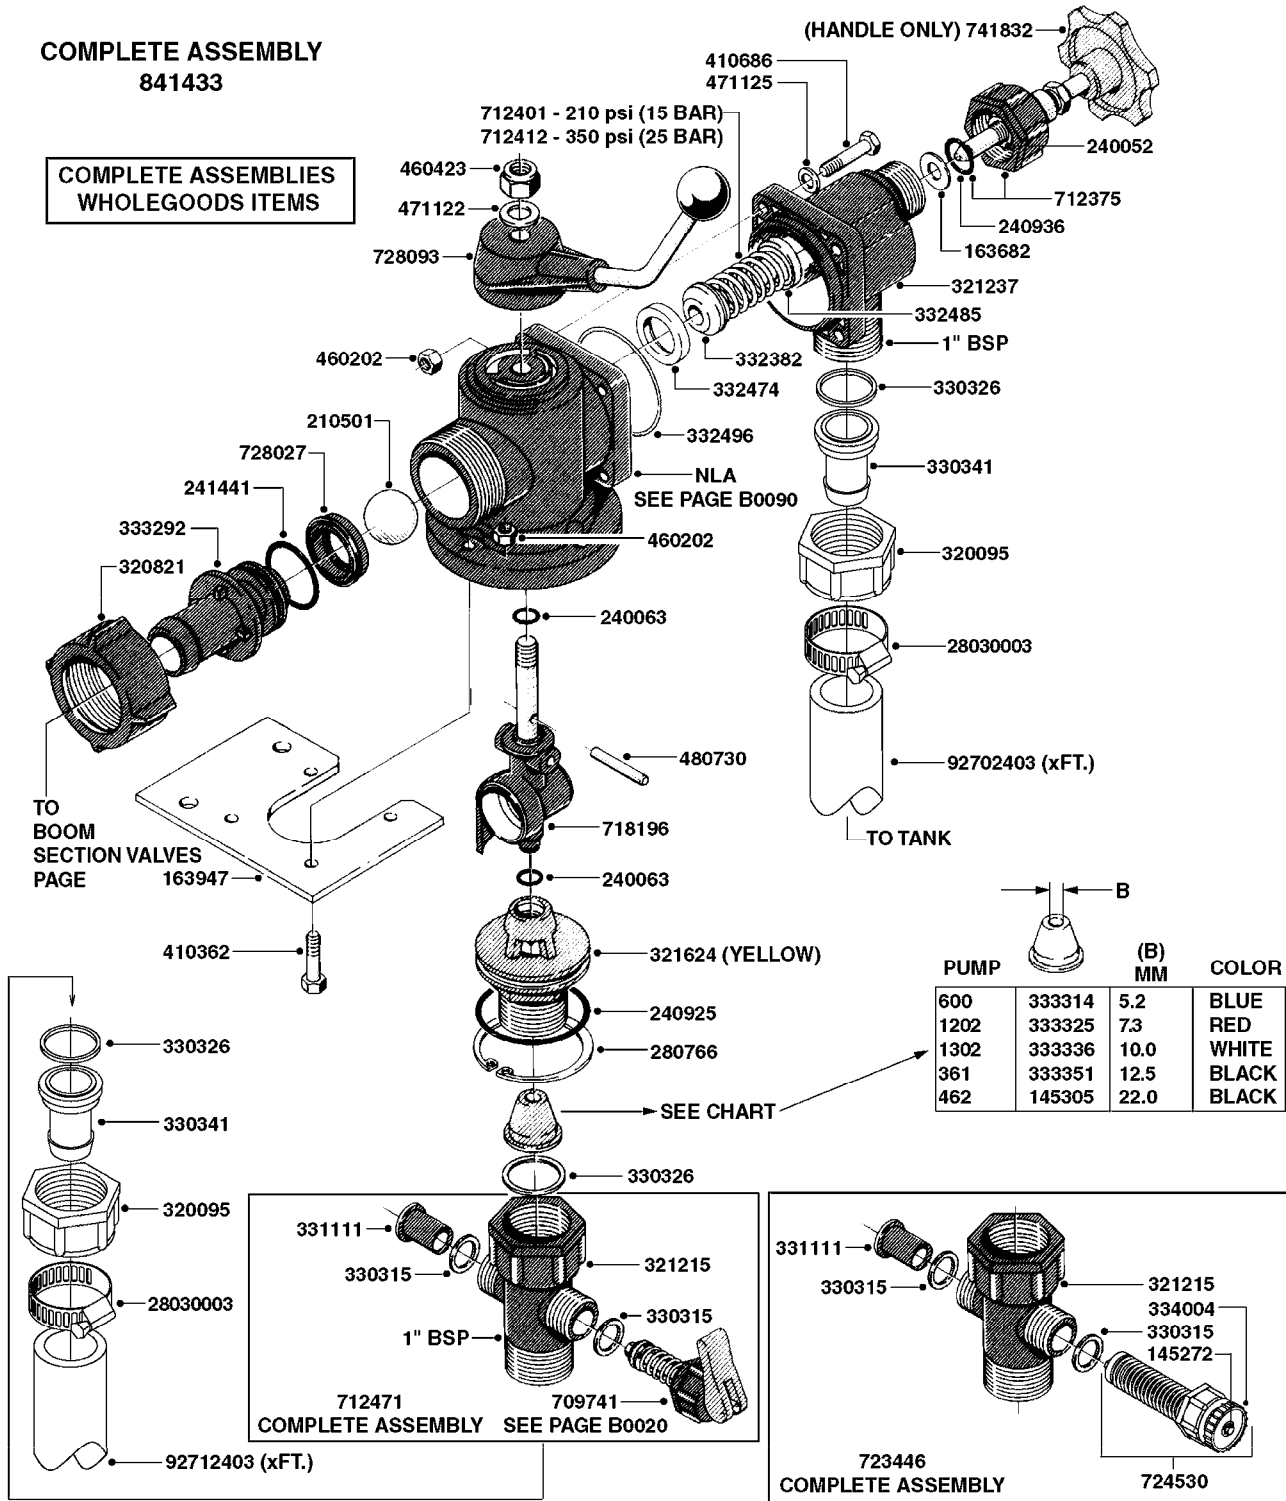

**COMPLETE ASSEMBLY
841433**

**COMPLETE ASSEMBLIES
WHOLEGOODS ITEMS**

BK-180 MASTER VALVE - MANUAL
B0080-HIN, 30:08:16

Page 1
Date 07.02.2020 10:50

parts-n°	order qty	description
145272	1	INSERT F.AGIT.THUMBWHEEL BRASS
145305	1	NOZZLE F.OP.UNIT PUMP 462
163682	1	WASHER D16X9,5 X 1
163947	1	FITTING FOR BK 180
210501	1	BALL PLASTIC D25
240052	1	BUSHING/PKNG D11,2/8,4 X 6
240063	1	O-RING D14.1/9.3 X 2.4
240925	1	O-RING D49.5X3 NITRIL
240936	1	O-RING D13.3X2.4 NITRIL
241441	1	O-RING D29.3X3
280766	1	SNAP-RING INNER 55X2 DIN 472
320095	1	FITT.DK NUT 1" BSP
320821	1	FITT.DK NUT 1-1/2" BSP
321215	1	FITT.DK HOUSING F. AGITATION
321237	1	PRESSURE REGULATOR HOUSE BK180
321624	1	BOTTOM PIECE F.BALL OPER.UNIT
330315	1	O-RING D18.4/D13X.6
330326	1	O-RING D30/D24X2 F.1"NUT
330341	1	FITT.DK HB 1" F. 1" NUT
331111	1	VALVE SEAT FOR 1/2" DISTRIBUT.
332382	1	VALVE CONE D25,7
332474	1	SEAT FOR OPERATING UNIT BALL
332485	1	SPRING GUIDE
332496	1	O-RING D58/54X2
333292	1	FITT.DK HB 1"O'RING F.1-1/2"
333314	1	NOZZ.RESTRICTOR 600 BLUE
333325	1	NOZZ.RESTRICTOR 1202 RED
333336	1	NOZZ.RESTRICTOR 1302 WHITE
333351	1	NOZZ.RESTRICTOR 361 BLACK
334004	1	WHEEL F.AGITATION W/O INSERT
410362	1	BOLT HEX 8.8 SS M6X20
410686	1	BOLT HEX 8.8 DEL M6X30
460202	1	NUT HEX M6
460423	1	NUT HEX M10X1.50 LOCK DIN985A2 SS
471122	1	WASHER, M10, Ø20/10.5X 2.0, SS
471125	1	WASHER M6U 6.4X14X1.2,A2 SS
480730	1	PIN ROLL 5X30 STAINLESS STEEL
709741	1	VALVE ASSY. 1/2" FLIP LEVER
712375	1	PRESSURE REGULATOR COMPL.
712401	1	RELIEF VALVE ASSY. 12BAR
712412	1	RELIEF VALVE ASSY. 25BAR
712471	1	AGITATION VALVE ASSY. ON/OFF
718196	1	BALL VALVE HOUSING ASSEMBLY
723446	1	AGITATION VALVE ASSY. ADJUST.
724530	1	THUMB WHEEL FOR AGITATION
728027	1	BUSHING WITH SEAT
728093	1	HANDLE WITH BALL
741832	1	HANDLE REPLACEMENT F/330632
841433	1	BK 180 ARMATURE (1301)
28030003	1	CLAMP HOSE GEAR P1" 6716
92702403	1	HOSE PVC SUCT GRAY 1"
92712403	1	HOSE R X1" X300PSI WP X0012"