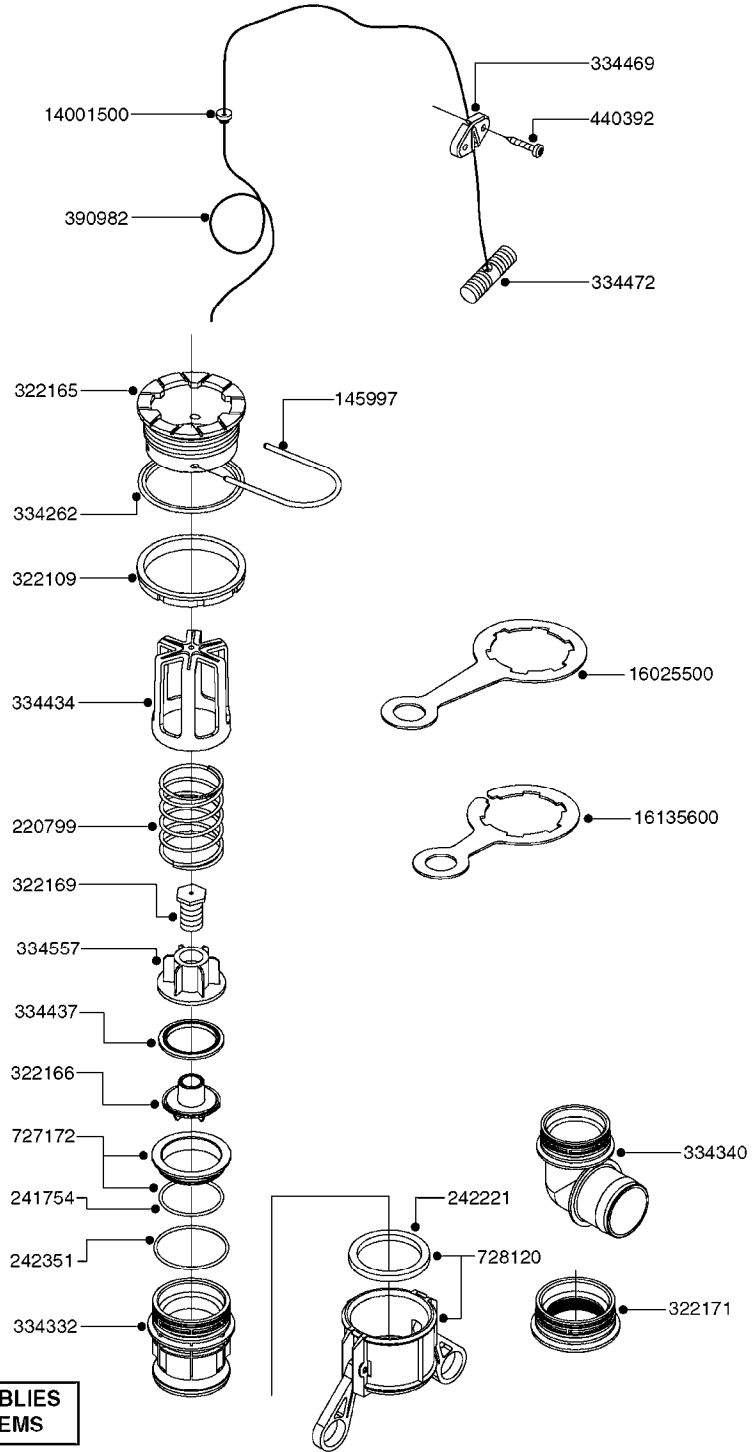

COMPLETE ASSEMBLIES
WHOLEGOODS ITEMS

727617 - COMPLETE ASSEMBLY (2" BSP THREADED FITTING & 126" CORD)
727742 - COMPLETE ASSEMBLY (2-1/2" ELBOW & 157.5" CORD)

K0180

DRAIN ASSEMBLY-PULL CORD TYPE
K0180-HIN, 01:01:16

Page 1

Date 07.02.2020 10:50

parts-n°	order qty	description
145997	1	FITT.DK S-93 FORK
220799	1	SPRING F.TOP DRAIN
241754	1	O-RING D59.5X3
242221	1	GASKET F. S-93 QUICK COUPLERS
242351	1	O-RING D69.5X3.0 VITON F.S-93
322109	1	FITT.DK S-93 BULKHEAD NUT
322165	1	FITT.DK S-93 BULKHEAD SINGLE
322166	1	VALVE FLAP LOWER PART
322169	1	CORD PLUG F.TOP DRAIN
322171	1	FITT.DK S-93 THREAD INS.2"BSP
334262	1	GASKET F.S-93 BULKHEAD
334332	1	FITT.DK S-93 MALE QUICK COUP.
334340	1	FITT.DK S-93 ELBOW 2.5"
334434	1	CAGE F.SPRING BOTTOM DRAIN ASY
334437	1	SEAL FOR VALVE FLAP
334469	1	CLEVIS F.CORD TOP DRAIN ASSY.
334472	1	HANDLE FOR TOP DRAIN
334557	1	SPRING SEAT TOP DRAIN
390982	1	CORD NYLON 4000MM
440392	1	SCREW 6.3 X 25.0 DIN7981C TORX
727172	1	FITT.DK S-93 SEAT INSERT
727617	1	FITT.DK S-93 BOTTOM VALVE 2'
727742	1	TOP DRAIN CORD TYPE
728120	1	QUICK COUPLER CAP F.S93 DRAIN
14001500	1	GROMMET F.TOP DRAIN CORD
16025500	1	TANK SPACER SIGHT GAUGE
16135600	1	GUIDE FOR SIGHT GAUGE NAV/NCM