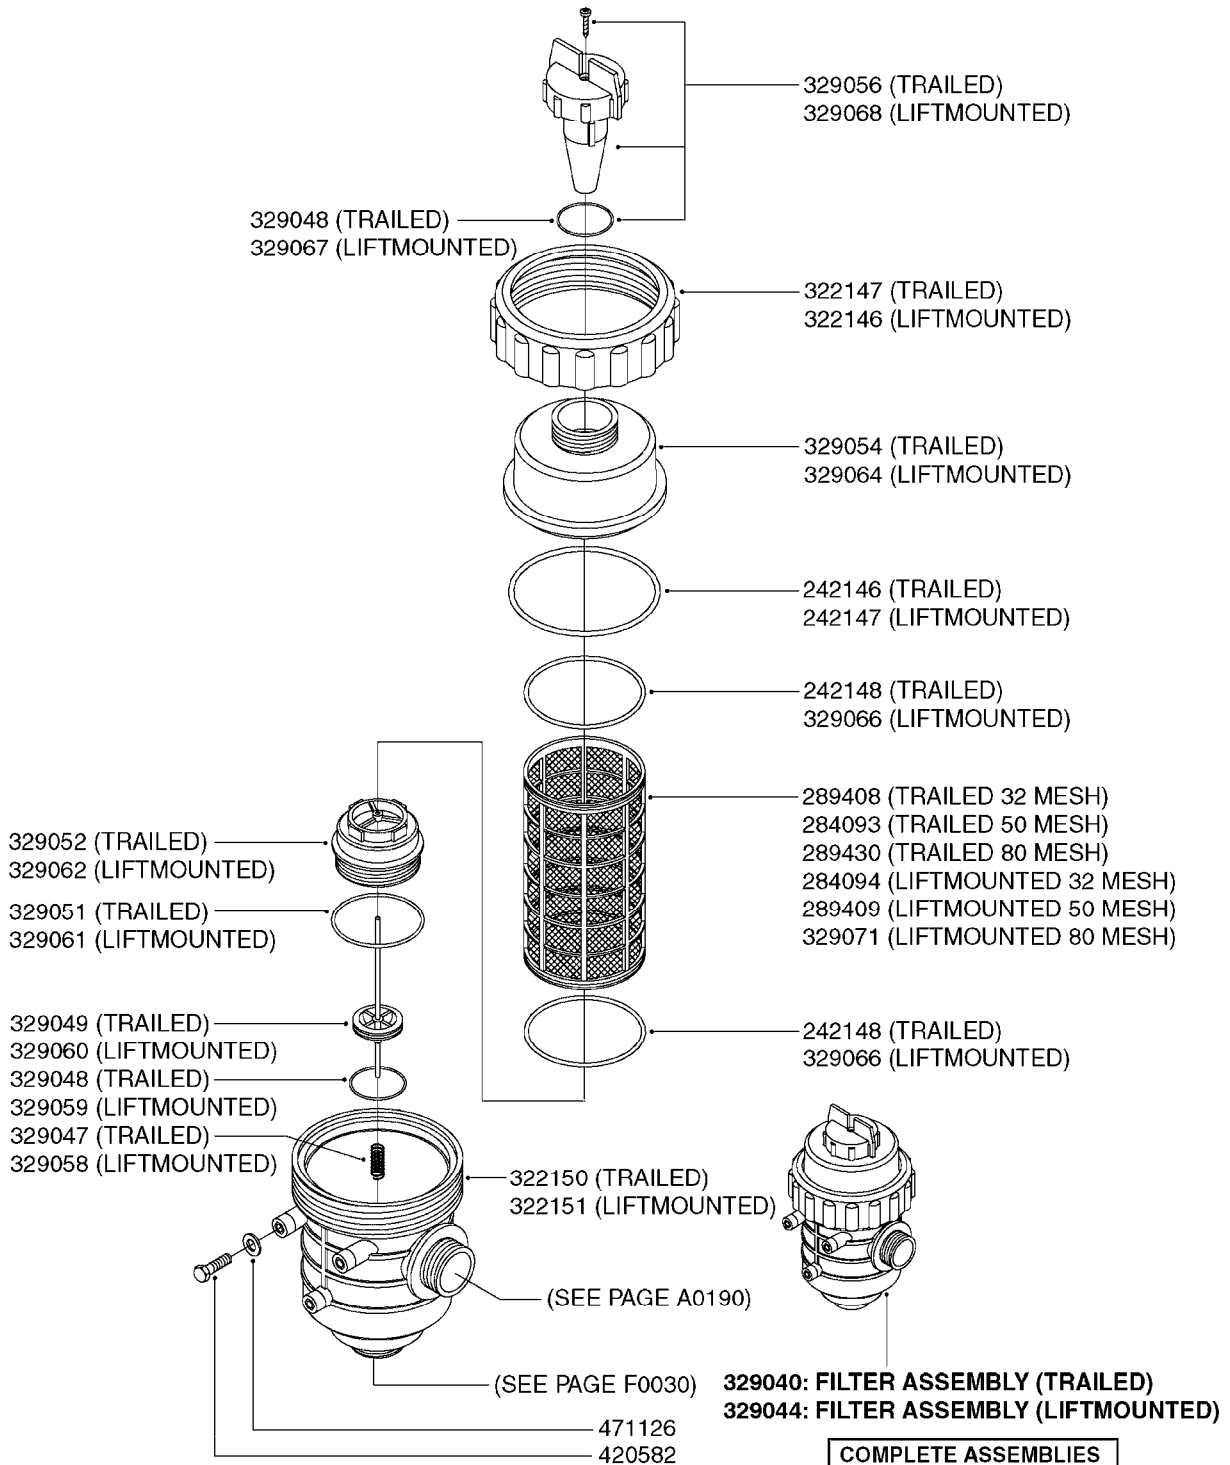

B0130

LE/LE-SPV/LP - PLUMBING BK-180
B0130-HIN, 01:01:16

Page 1

Date 07.02.2020 10:50

parts-n°	order qty	description
242109	1	O-RING D32.2x3.0
284585	1	CLAMP HOSE GEAR 1" MINI 020
320084	1	FITT.DK NUT 1/2" BSP
320095	1	FITT.DK NUT 1" BSP
321215	1	FITT.DK HOUSING F. AGITATION
330212	1	O-RING D19/D14X2.4 F.1/2"NUT
330315	1	O-RING D18.4/D13X.6
330326	1	O-RING D30/D24X2 F.1"NUT
330341	1	FITT.DK HB 1" F. 1" NUT
330687	1	FITT.DK HB 1/2" F. 1/2" NUT
331111	1	VALVE SEAT FOR 1/2" DISTRIBUT.
334242	1	FITT.DK S-53 ELB.1"
334534	1	CLAMP HOSE PLASTIC 1/2"
709741	1	VALVE ASSY. 1/2" FLIP LEVER
841053	1	OP.UNIT BK180/2 DIST.VALVES
92702103	1	HOSE R X1/2" X300PSI WP X0012"
92702403	1	HOSE PVC SUCT GRAY 1"
92712403	1	HOSE R X1" X300PSI WP X0012"

BK-180 REMOTE CONTROL CABLE
B0150-HIN, 01:01:16

Page 1

Date 07.02.2020 10:50

parts-n°	order qty	description
142516	1	SCREW SET M10 BENT F. LOCKING
142881	1	WIRE HOLDER FOR REMOTE CONTROL
142892	1	END NIPPLE F.REMOTE CABLE
281536	1	ALLEN WRENCH 3MM
410605	1	BOLT HEX 8.8 DEL M6X80
420604	1	BOLT HEX 8.8 DEL M10X25 FT DIN933
450564	1	SCREW M6X12 ALLEN
460261	1	NUT HEX M6X1.00 LOCK DIN985 A2 SS
460423	1	NUT HEX M10X1.50 LOCK DIN985A2 SS
471122	1	WASHER, M10, Ø20/10.5X 2.0, SS
611693	1	ARM FOR REMOTE CONTROL BK180
612124	1	BRACKET FOR OP.UNIT F REM.CTR
612566	1	MOUNT BRACKET F.FAN CABLE ASSY
612754	1	HANDLE FOR REMOTE CONTROL
715444	1	REMOTE CONTROL CABLE L=2000
715466	1	MOUNTING PLATE
833567	1	REMOTE CONTROL ON/OFF BK 180