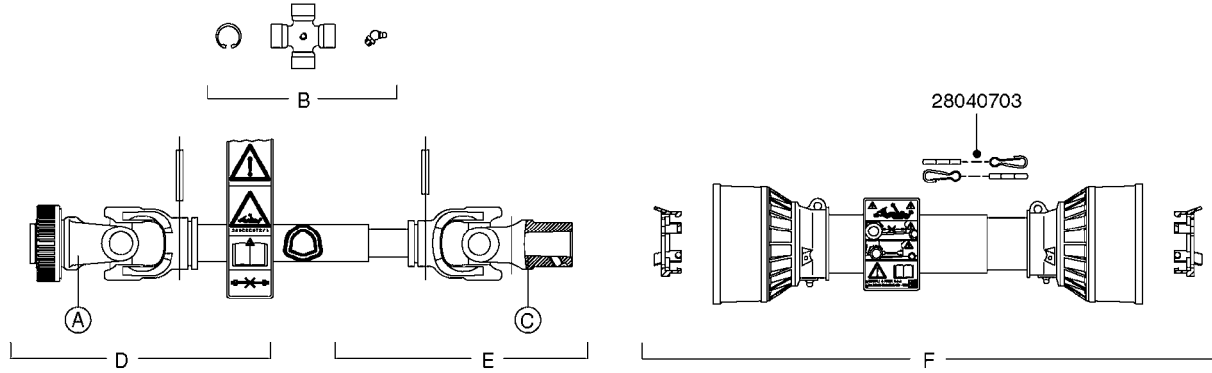

PTO	TRACTOR	IMPLEMENT	LENGTH	A	B	C	D	E	F
28020203 †	1-3/4" 20-SPLINE	1-3/8" 21-SPLINE	860/1313	28015703	28009403	28040603	28015803	28015903	28016003
28020303 †	1-3/8" 21-SPLINE	1-3/8" 21-SPLINE	860/1328	28015103	28015203	28015303	28015403	28015503	28015603
829445 †	1-3/8" 6-SPLINE	1-3/8" 6-SPLINE	810/1219	284041	289045	289041	28016703	28016803	289050
829446	1-3/8" 6-SPLINE	1-3/8" 6-SPLINE	810/1230	289040	284041	289040	28016203	28016303	289049
829480	1-3/8" 21-SPLINE	1-3/8" 21-SPLINE	1210/1912	28005200	289042	28005800	28006700	28007300	28008100
829482 *	1-3/8" 6-SPLINE	Ø25 CONE 3	610/912	28005400	289042	28006000	28008500	28007500	28008600
829483 *	1-3/8" 6-SPLINE	Ø30 CONE 4	610/912	28005400	289042	28006100	28008500	-	28008600
829484 *	1-3/8" 6-SPLINE	1-3/8" 6-SPLINE	610/912	28005400	289042	28006200	28008500	-	28008600
829486	1-3/8" 6-SPLINE	Ø30 CONE 4	860/1328	28005400	289042	28006100	28006900	-	28008100
829487 *	1-3/8" 6-SPLINE	1-3/8" 6-SPLINE	860/1328	28005400	289042	28006200	28006900	-	28008100
829490	1-3/8" 6-SPLINE	Ø30 CONE 4	1210/1912	28005400	289042	28006100	28006900	-	28008100
829491	1-3/8" 6-SPLINE	Ø1"	610/912	28005400	289042	28006300	28008500	28007800	28008600
829502 *	1-3/8" 6-SPLINE	1-3/8" 6-SPLINE	1210/1912	28068800	28069700	28073000	-	-	28072800

* Supplier changed in 2011 - see page A0580 for "AMA" PTO's (yellow and black shields).

† Changed in 2016 from 100 series to G-Series (see page A0600).

100 SERIES

G-SERIES

A0510