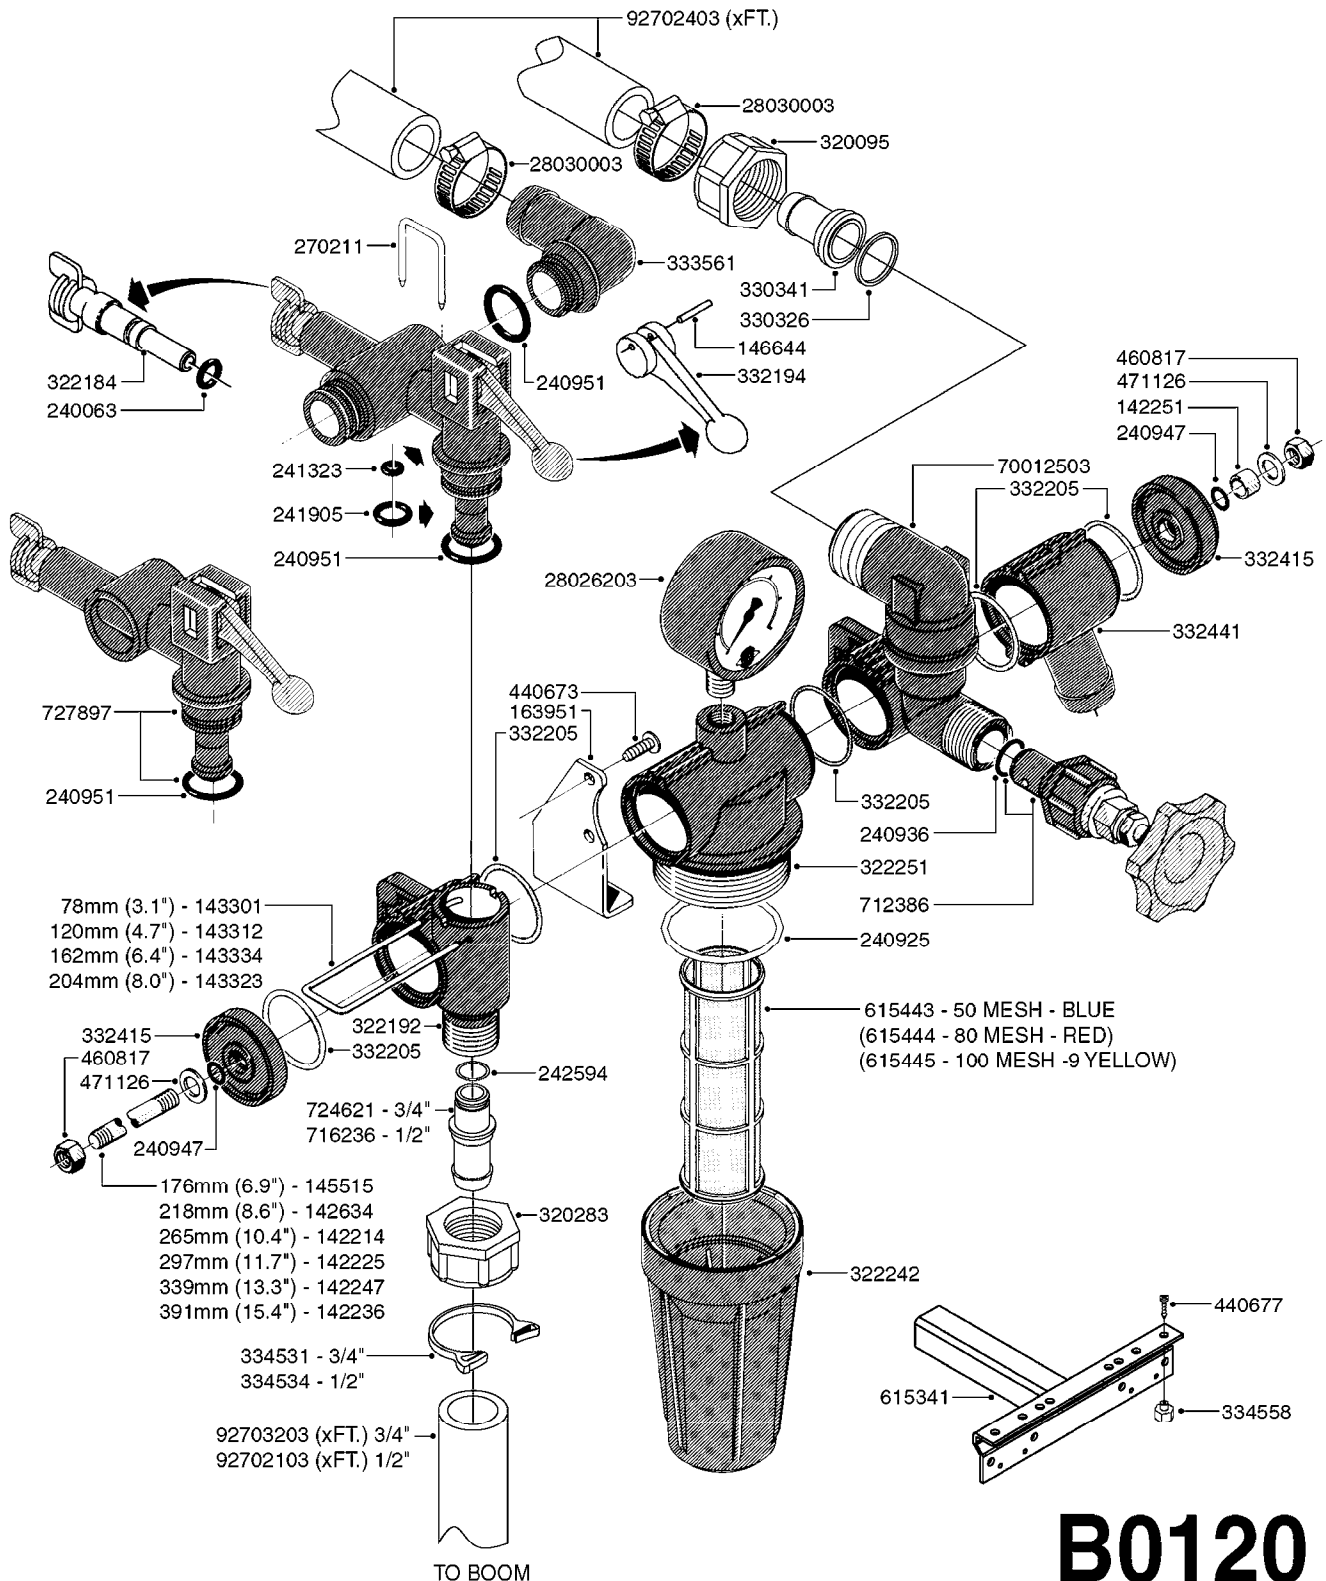

B0120

BK-180 VALVES F.LE/LE-SPV/LP
B0120-HIN, 01:01:16

Page 1
Date 07.02.2020 10:50

parts-n°	order qty	description
142214	1	STUD BOLT - M8X265, 3 SECTION
142225	1	STUD BOLT 8 X 299 - 6 MODULS
142236	1	STUD BOLT 8 X 381 - 8 MODULS
142247	1	STUD BOLT 8 X 341 - 7 MODULS
142251	1	BUSHING FOR LID
142634	1	STUD BOLT M8 X 213 - 4 MODULS
143301	1	LOCK CLAMP 78 MM
143312	1	LOCK CLAMP 120 MM
143323	1	LOCK CLAMP 204 MM
143334	1	LOCK CLAMP 162 MM
145515	1	STUD BOLT M8 X 176MM
146644	1	PIN D3X19 STAINLESS
163951	1	MOUNT BRACKET FOR BK180 SECTIO
240063	1	O-RING D14.1/9.3 X 2.4
240925	1	O-RING D49.5X3 NITRIL
240936	1	O-RING D13.3X2.4 NITRIL
240947	1	O-RING D7.3X2.4 NITRIL
240951	1	O-RING D21.2X3 NITRIL
241323	1	O-RING D5.3X2.4 NITRIL
241905	1	O-RING 12,3X2,4 VITON DKR.1,05
242594	1	O-RING D14 X 1.78 SCH.70-EPDM
270211	1	FITT.DK S25 FORK L=37.5
320095	1	FITT.DK NUT 1" BSP
320283	1	FITT.DK NUT 3/4"BSP
322184	1	SCREW F.ADJUSTING CONST.PRESS.
322192	1	HOUSING F.DISTRIBUTOR
322242	1	FILTER BOWL / IN-LINE
322251	1	HOUSING F.FILTER MOUNT BK/EC
330326	1	O-RING D30/D24X2 F.1"NUT
330341	1	FITT.DK HB 1" F. 1" NUT
332194	1	DISTRIBUTION HANDLE
332205	1	O-RING D43/39XD2
332415	1	COVER
332441	1	FITT.DK ELB 1" F.EC VALVE
333561	1	FITT.DK ELB.1" EC RETURN
334531	1	CLAMP HOSE PLASTIC 3/4"
334534	1	CLAMP HOSE PLASTIC 1/2"
334558	1	NUT HEX PLASTIC INSERT
440673	1	SCREW F.PLASTIC 5X12 SS
440677	1	SCREW F. PLASTIC 5X20 SS
460817	1	NUT HEX M8 STAINLESS DIN 934
471126	1	WASHER, M8, Ø16/ 8.4X 1.6, SS
615341	1	BRACKET F.BK 2,3&4 BANK VALVES
615443	1	FILTER ELEM.50 MESH BLUE
615444	1	FILTER ELEM.80 MESH RED
615445	1	FILTER ELEM.100 MESH YELLOW
712386	1	PRESSURE REGULATOR COMPL. H-M
716236	1	FITT.DK HB 1/2" ASSY. F. 3/4"
724621	1	FITT.DK HB 3/4"ASSY F.3/4" NUT
727897	1	HOUSING UPPER PART END PC.BK92
28026203	1	GAUGE 200PSI/BR,2.5"1/4BSP-BTM
28030003	1	CLAMP HOSE GEAR P1" 6716
70012503	1	HOUSING FOR HARDI-MATIC VALVE
92702103	1	HOSE R X1/2" X300PSI WP X0012"
92702403	1	HOSE PVC SUCT GRAY 1"
92703203	1	HOSE R X3/4" X300PSI WP X0012"