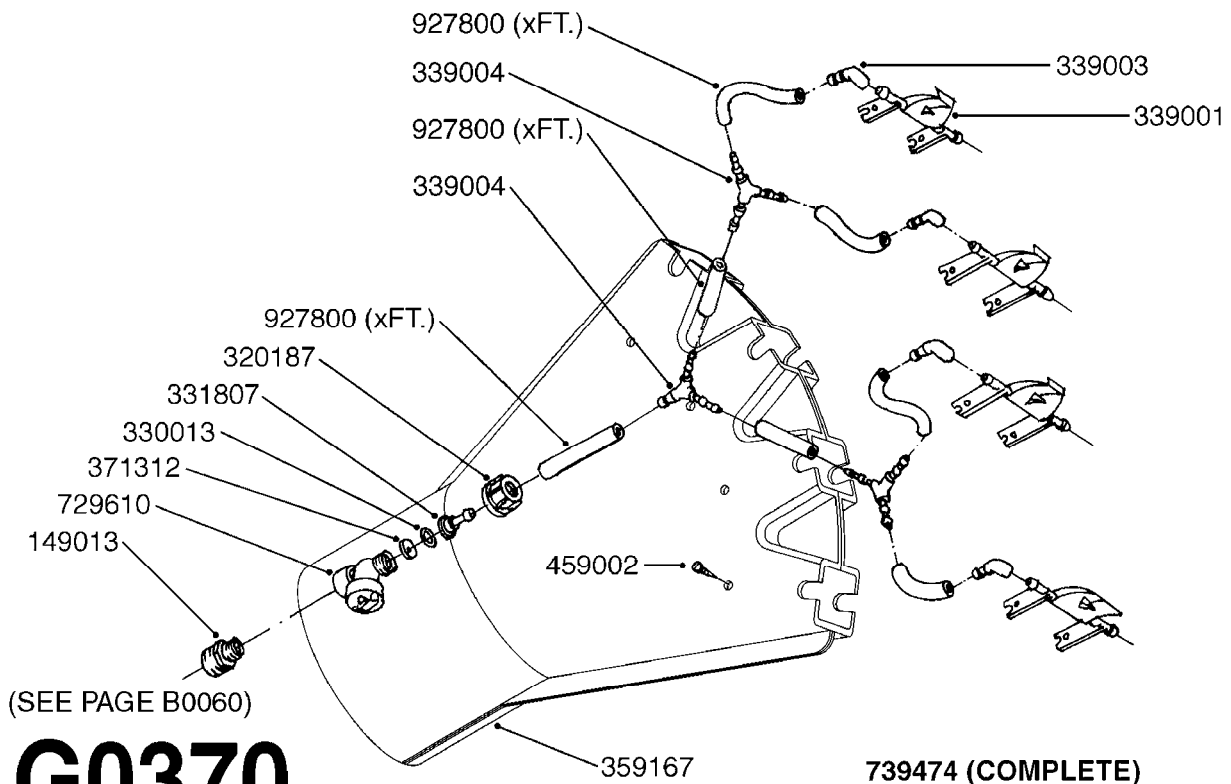

G0370

LP - PNEUMATIC OUTLETS
G0370-HIN, 01:01:16

Page 1
Date 07.02.2020 10:50

parts-n°	order qty	description
149013	1	REDUCER 1/2" X 3/8"
320187	1	FITT.DK CAP 3/8" BSP BLACK
330013	1	O-RING 2.5 X 10 PUR
331807	1	FITT.DK HB 5/16" F.3/8" NUT
339001	1	DIFFUSOR PLATE L=59 BLADE
339003	1	ELBOW F.DIFFUSOR PLATE
339004	1	FITT.DK Y-5/16"
339045	1	VENTURI DEFLECTOR L=100 DOUBLE F.LP
359164	1	PNEUMATIC AIR SPOUT 1 OUTLET
359167	1	PNEUMATIC SPOUT, 4 OUTLETS
371312	1	NOZZLE CERAMIC 1099-15
459002	1	SCREW N10X1/2"
729610	1	NOZZLE ASSY. NON DRIP 3/8 THRD
739471	1	NOZZLE OUTLET SINGLE TWO-ROW
739474	1	SPOUT ASSY. F. LP 4 OUTLET
927800	1	HOSE BLACK D8X12