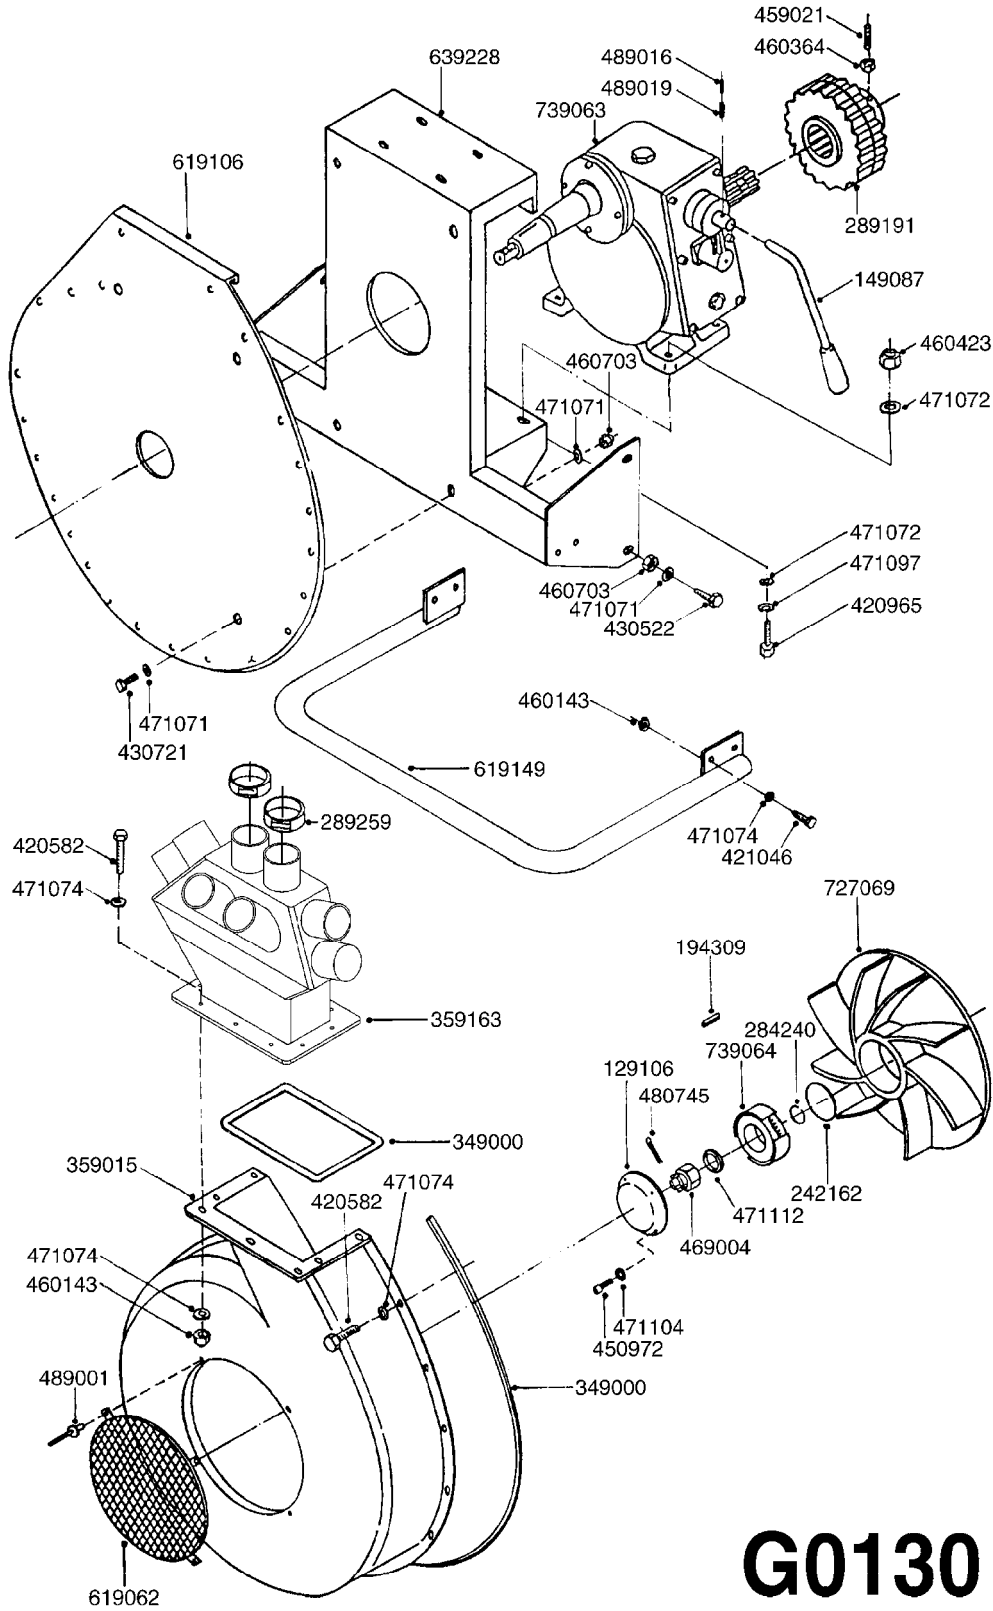

G0120

LP - GEAR BOX
G0120-HIN, 01:01:16

Page 1

Date 07.02.2020 10:50

parts-n°	order qty	description
119013	1	GEAR BOX HOUSING 1-V
119014	1	SHIFT HEAD F. 1-GEAR GEAR BOX
129022	1	GEAR BOX LID 1 GEAR TURB.
129024	1	COVER F. 1-GEAR GEAR BOX
129026	1	LEVER FOR ARM
149027	1	SHAFT OUTPUT F.GEARBOX LP
149029	1	AXLE SHAFT
149030	1	GEARWHEEL Z = 22 M = 3.5
178504	1	ARM FOR 1-GEAR GEAR BOX
210769	1	SEAL OIL 62 X 40 X 10
210824	1	SEAL OIL 18 X 7
219000	1	OIL SEAL 35 X 72 X 10
219002	1	BEARING 6207
219025	1	BALL D15 STAINLESS
219040	1	BEARING
219065	1	BEARING NJ-304
220825	1	SPRING F.GEAR CHANGE
284219	1	SNAP-RING OUTER 40X1.75
289000	1	SNAP-RING INNER
289052	1	SNAP-RING E-18
289193	1	OIL LEVEL GLASS
329004	1	PLUG F.OIL HOLE GEARBOX F.SPV
439006	1	PLUG F.OIL HOLE GEARBOX F.LE
451033	1	SCREW M8X25 HEX
471094	1	WASHER D8,4 STAR
479004	1	SEAL F.OIL PLUG GEARBOX LE
479005	1	WASHER D18 DIN 6916
480737	1	PIN CLAMP D6X45
739063	1	GEAR BOX F.LP

24002503 - Ø 5" (125mm)

24002403 - Ø 4" (100mm)

259034 - Ø 5" (125mm) L=29-1/2" (750mm) PVC

259035 - Ø 4-3/8" (110mm) L=39-3/8" (1000mm) PVC

349012 - Ø 4" (100mm) L=37-3/8" (950mm) PVC

349026 - Ø 5-1/2" (140mm) / Ø 4-3/8" (110mm) PVC