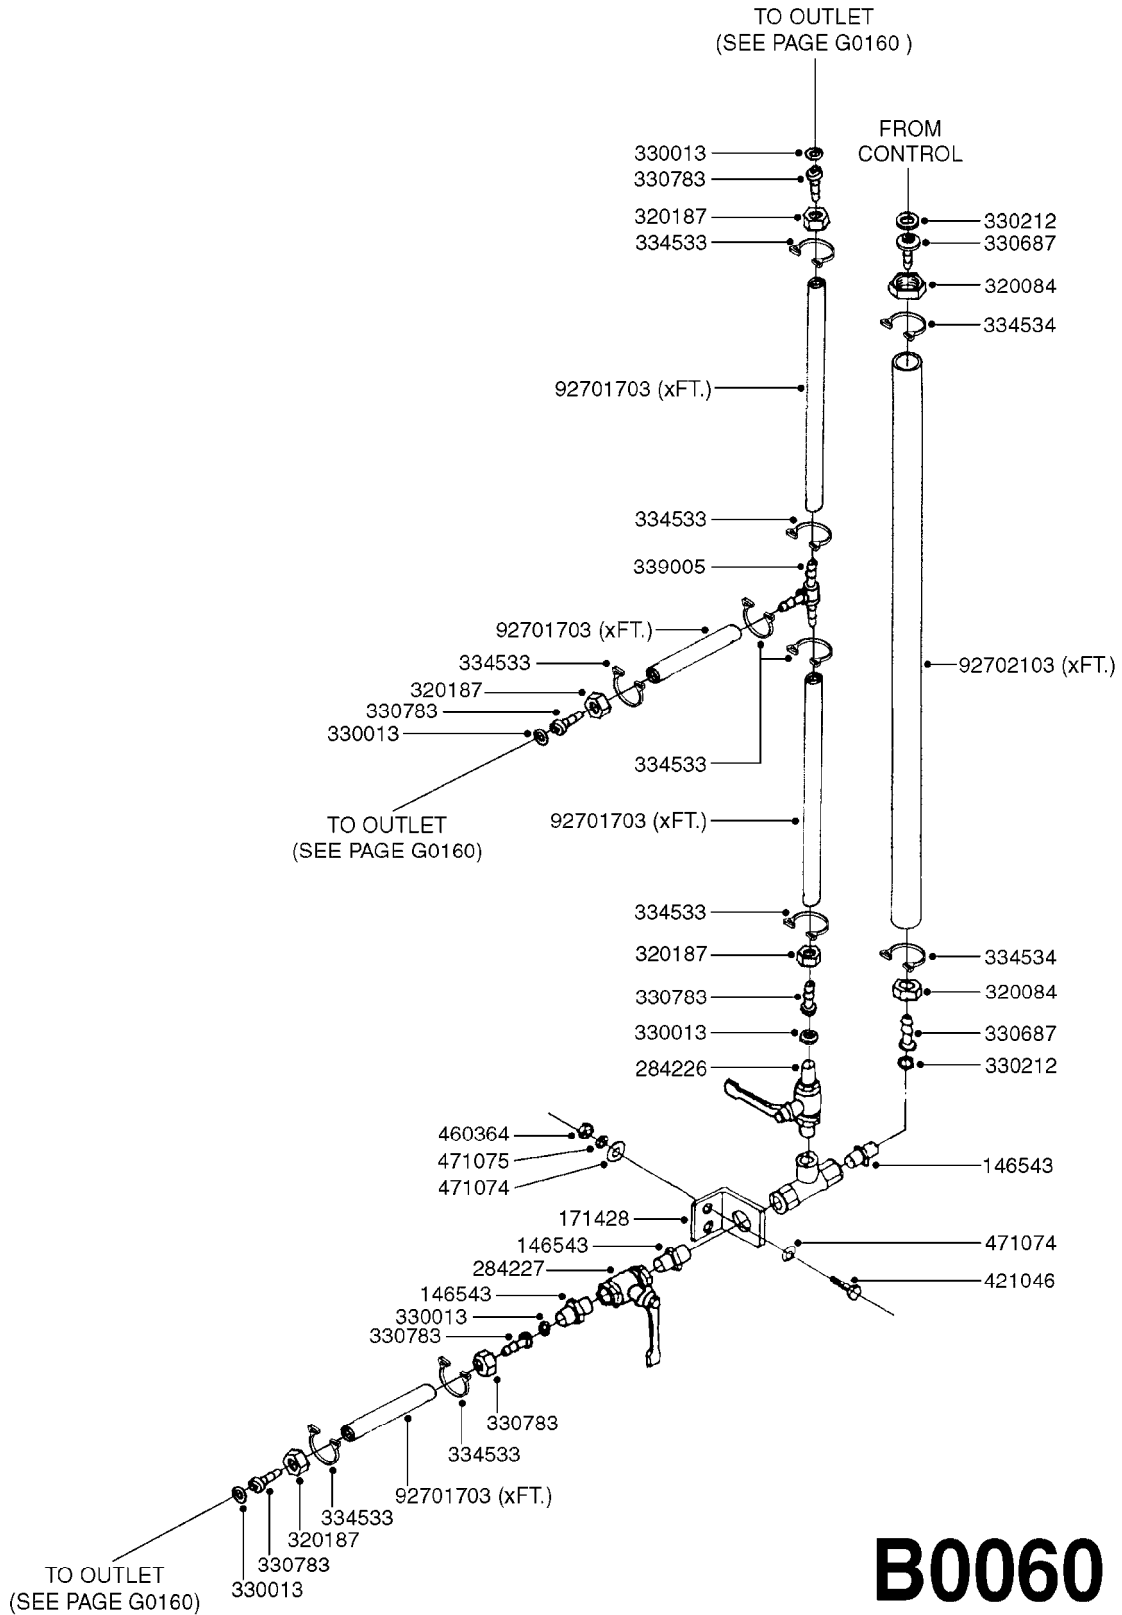

LP - DISTRIBUTION VALVES
B0060-HIN, 01:01:16

Page 1

Date 07.02.2020 10:50

parts-n°	order qty	description
146543	1	HEXAGON NIPPLE 1/2"
171428	1	BRACKET FOR FILTER
284226	1	BALL VALVE 1/2"MALE THREADS
284227	1	BALL VALVE 1/2"FEMALE THREADS
320084	1	FITT.DK NUT 1/2" BSP
320187	1	FITT.DK CAP 3/8" BSP BLACK
330013	1	O-RING 2.5 X 10 PUR
330212	1	O-RING D19/D14X2.4 F.1/2"NUT
330687	1	FITT.DK HB 1/2" F. 1/2" NUT
330783	1	FITT.DK HB 3/8"F.3/8" NUT
334533	1	CLAMP HOSE PLASTIC 3/8"
334534	1	CLAMP HOSE PLASTIC 1/2"
339005	1	FITT.DK TEE 3/8"X3/8"X3/8"
421046	1	BOLT HEX M8X25/25 A2 SS DIN933
460364	1	NUT HU M8 A2 SS DIN934
471074	1	WASHER M8 ELZ
471075	1	WASHER M8 LOCK
92701703	1	HOSE R X3/8" X300PSI WP X0012"
92702103	1	HOSE R X1/2" X300PSI WP X0012"