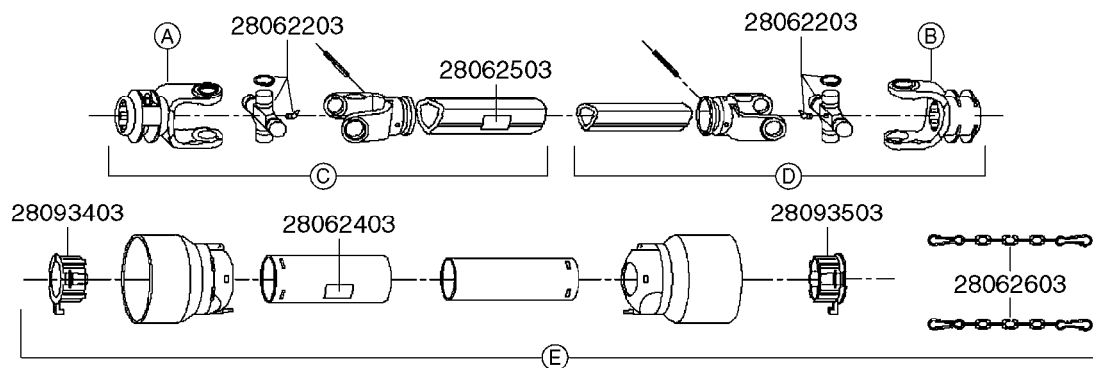

* Changed in 2016 from 100 series to G-Series (see page A0600).

A520

PTO SHAFTS - BONDIOLI CENT.
A0520-HIN, 23:10:18

Page 1

Date 07.02.2020 10:50

parts-n°	order qty	description
289042	1	UNIV. JOINT 22x54mm
421024	1	BOLT HEX 8.8 DEL M8X60
450015	1	SCREW ALLAN 3/8'X5/8' BLACK
460143	1	SELF LOCK NUT M8 SST A2 DIN985
28009803	1	PTO PIN TUBE RETAINER OUTER
28009903	1	PTO TUBE RETAINER INNER
28010103	1	PTO YOKE F.INNER TUBE CV PTO
28021403	1	PTO 1"STR/1-3/8" 6SPL B&P
28021503	1	PTO 1"STR/1-3/8" 21SPL B&P
28021603	1	PTO 1"STR/1-3/4" 20SPL B&P
28027903	1	PTO BALL LOCK.KIT F.1-3/8 YOKE
28040503	1	UNIV. JOINT 27x74.6mm
28040703	1	SAFETY CHAIN F.CV BLACK PTO (SET OF 2)
28041803	1	DECAL DANGER GUARD MISSING
28041903	1	DECAL DANGER ROT.DRIVELINE
28056703	1	PTO YOKE #1 1-3/8" X 6 SPLINE
28056803	1	PTO YOKE #1 1-3/8" X 21 SPLINE
28056903	1	PTO YOKE #4 1-3/4" X 20 SPLINE
28057003	1	PTO TUBE YOKE #1-G1 OUTER
28057103	1	PTO TUBE YOKE #4-G4 OUTER
28057203	1	PTO PIN TUBE RETAINER OUTER
28057303	1	PTO TUBE OUTER #1 745MM
28057403	1	PTO TUBE OUTER #4 720MM
28057503	1	PTO TUBE INNER #1 745MM
28057603	1	PTO TUBE INNER #4 720MM
28057703	1	PTO TUBE RETAINER INNER
28057803	1	PTO TUBE YOKE #1 Ø=1"
28057903	1	PTO TUBE YOKE #4 Ø=1"
28058003	1	PTO HALF SAFETY SHIELD OUTER
28058103	1	PTO HALF SAFETY SHIELD OUTER
28058203	1	PTO HALF SAFETY SHIELD INNER
28058303	1	PTO HALF SAFETY SHIELD INNER
28058403	1	PTO BALL LOCK.KIT F.1-3/4 YOKE
28058503	1	PTO TUBE YOKE #1-G1 INNER