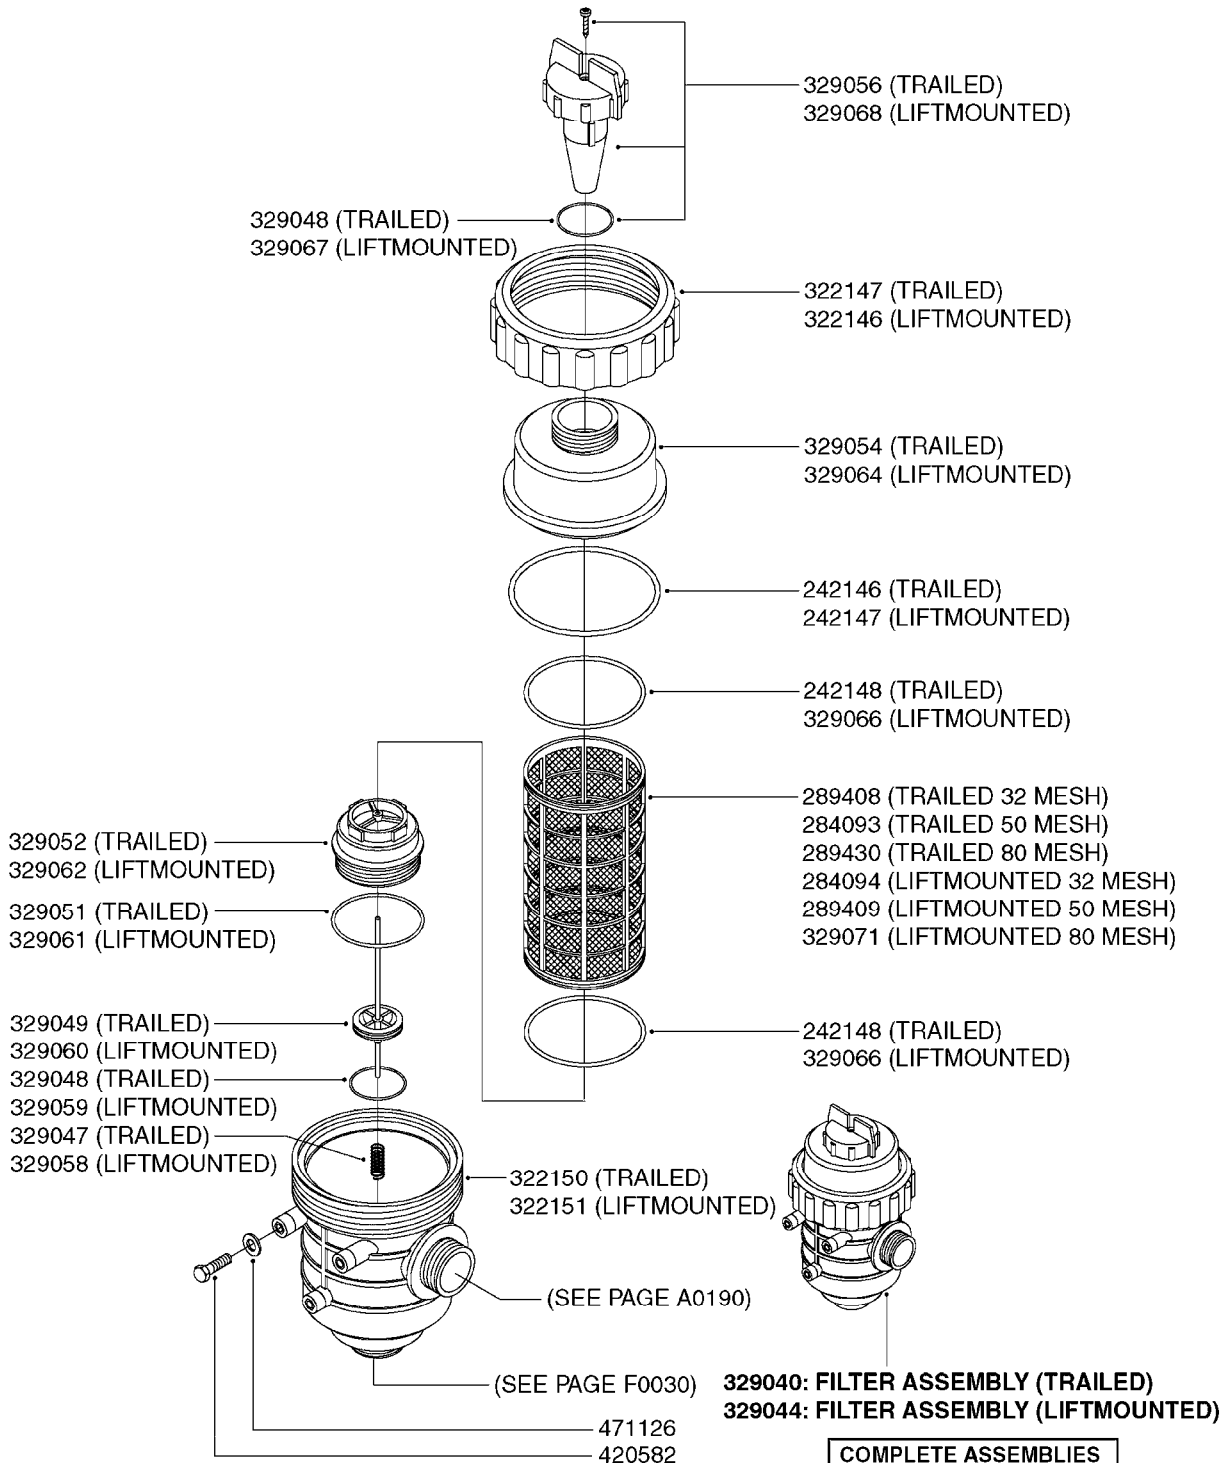

LE/LE-SPV/LP - PLUMBING BK-180
B0130-HIN, 01:01:16

Page 1

Date 07.02.2020 10:48

parts-n°	order qty	description
242109	1	O-RING D32.2x3.0
284585	1	CLAMP HOSE GEAR 1" MINI 020
320084	1	FITT.DK NUT 1/2" BSP
320095	1	FITT.DK NUT 1" BSP
321215	1	FITT.DK HOUSING F. AGITATION
330212	1	O-RING D19/D14X2.4 F.1/2"NUT
330315	1	O-RING D18.4/D13X.6
330326	1	O-RING D30/D24X2 F.1"NUT
330341	1	FITT.DK HB 1" F. 1" NUT
330687	1	FITT.DK HB 1/2" F. 1/2" NUT
331111	1	VALVE SEAT FOR 1/2" DISTRIBUT.
334242	1	FITT.DK S-53 ELB.1"
334534	1	CLAMP HOSE PLASTIC 1/2"
709741	1	VALVE ASSY. 1/2" FLIP LEVER
841053	1	OP.UNIT BK180/2 DIST.VALVES
92702103	1	HOSE R X1/2" X300PSI WP X0012"
92702403	1	HOSE PVC SUCT GRAY 1"
92712403	1	HOSE R X1" X300PSI WP X0012"

BK-180 REMOTE CONTROL CABLE
B0150-HIN, 01:01:16

Page 1

Date 07.02.2020 10:48

parts-n°	order qty	description
142516	1	SCREW SET M10 BENT F. LOCKING
142881	1	WIRE HOLDER FOR REMOTE CONTROL
142892	1	END NIPPLE F.REMOTE CABLE
281536	1	ALLEN WRENCH 3MM
410605	1	BOLT HEX 8.8 DEL M6X80
420604	1	BOLT HEX 8.8 DEL M10X25 FT DIN933
450564	1	SCREW M6X12 ALLEN
460261	1	NUT HEX M6X1.00 LOCK DIN985 A2 SS
460423	1	NUT HEX M10X1.50 LOCK DIN985A2 SS
471122	1	WASHER, M10, Ø20/10.5X 2.0, SS
611693	1	ARM FOR REMOTE CONTROL BK180
612124	1	BRACKET FOR OP.UNIT F REM.CTR
612566	1	MOUNT BRACKET F.FAN CABLE ASSY
612754	1	HANDLE FOR REMOTE CONTROL
715444	1	REMOTE CONTROL CABLE L=2000
715466	1	MOUNTING PLATE
833567	1	REMOTE CONTROL ON/OFF BK 180