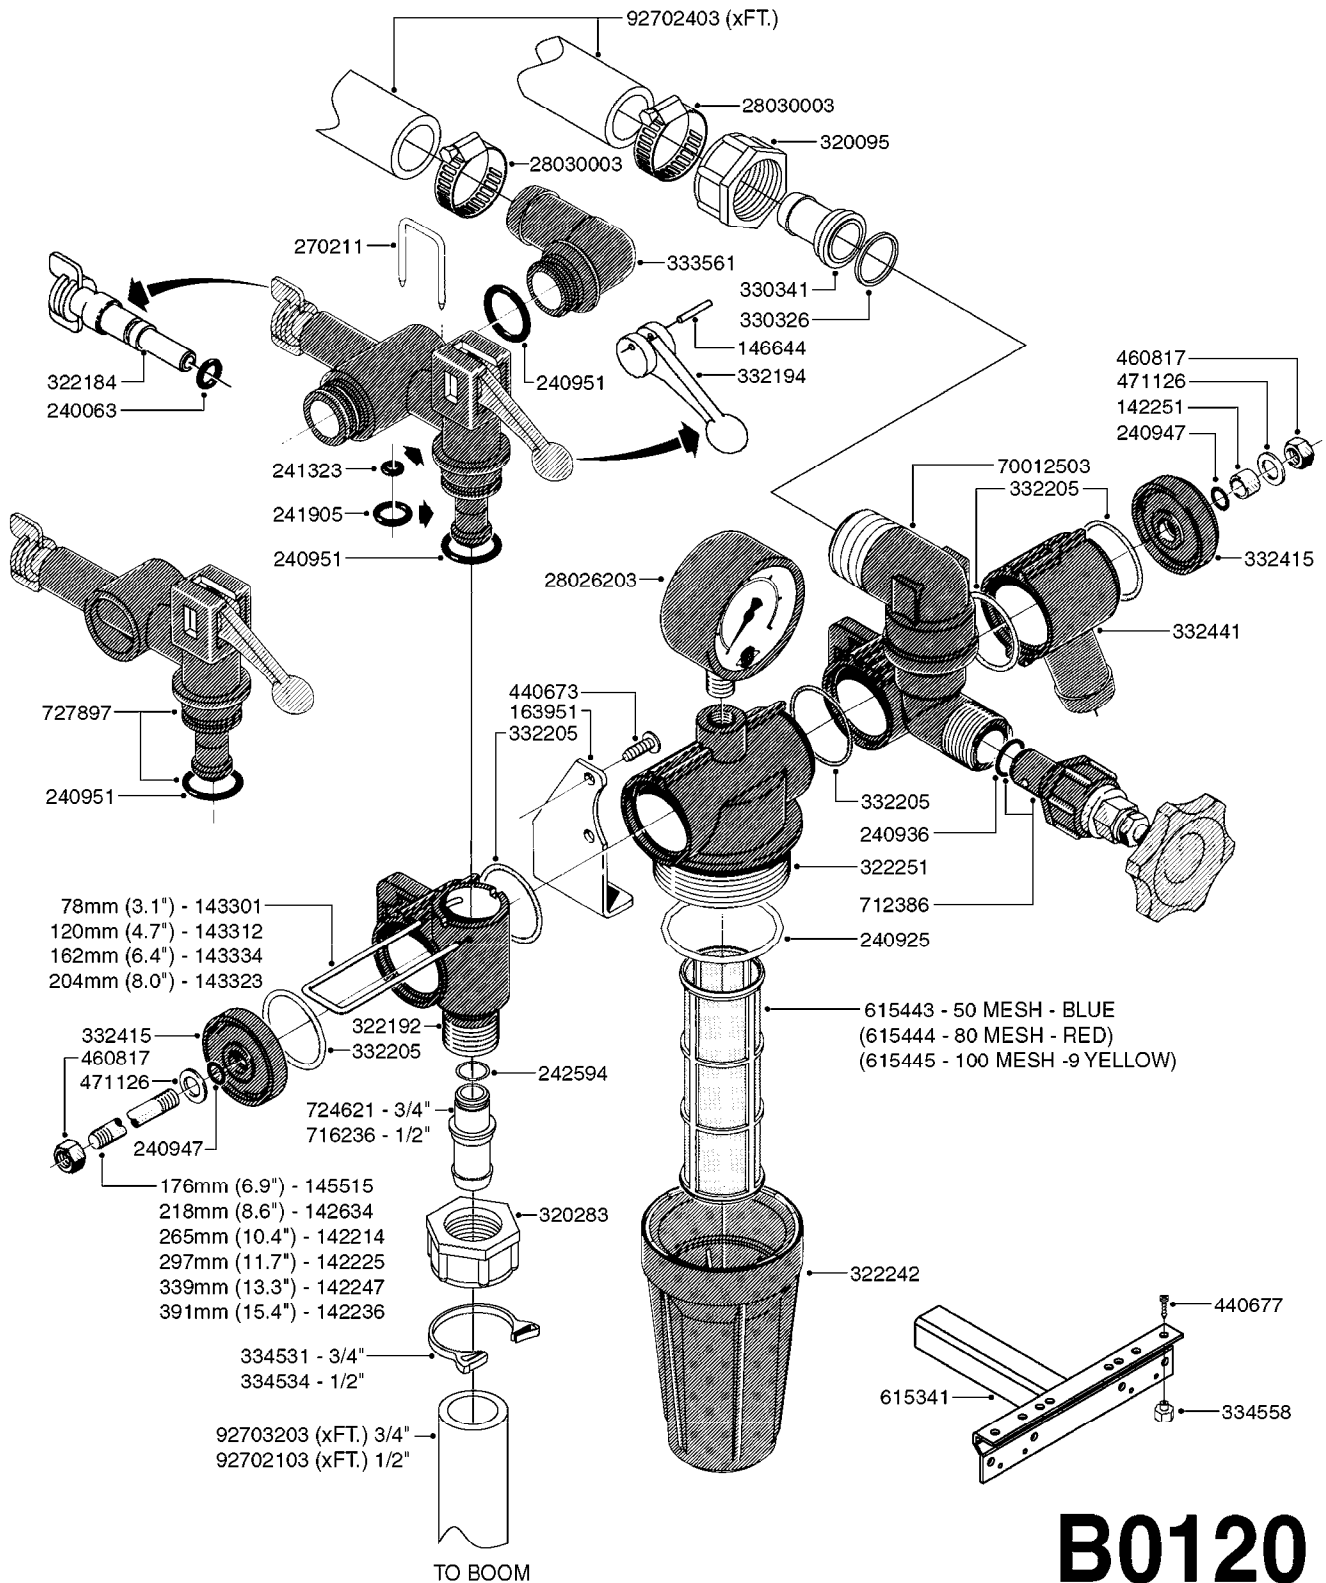

B0120

BK-180 VALVES F.LE/LE-SPV/LP
B0120-HIN, 01:01:16

Page 1

Date 07.02.2020 10:48

parts-n°	order qty	description
142214	1	STUD BOLT - M8X265, 3 SECTION
142225	1	STUD BOLT 8 X 299 - 6 MODULS
142236	1	STUD BOLT 8 X 381 - 8 MODULS
142247	1	STUD BOLT 8 X 341 - 7 MODULS
142251	1	BUSHING FOR LID
142634	1	STUD BOLT M8 X 213 - 4 MODULS
143301	1	LOCK CLAMP 78 MM
143312	1	LOCK CLAMP 120 MM
143323	1	LOCK CLAMP 204 MM
143334	1	LOCK CLAMP 162 MM
145515	1	STUD BOLT M8 X 176MM
146644	1	PIN D3X19 STAINLESS
163951	1	MOUNT BRACKET FOR BK180 SECTIO
240063	1	O-RING D14.1/9.3 X 2.4
240925	1	O-RING D49.5X3 NITRIL
240936	1	O-RING D13.3X2.4 NITRIL
240947	1	O-RING D7.3X2.4 NITRIL
240951	1	O-RING D21.2X3 NITRIL
241323	1	O-RING D5.3X2.4 NITRIL
241905	1	O-RING 12,3X2,4 VITON DKR.1,05
242594	1	O-RING D14 X 1.78 SCH.70-EPDM
270211	1	FITT.DK S25 FORK L=37.5
320095	1	FITT.DK NUT 1" BSP
320283	1	FITT.DK NUT 3/4"BSP
322184	1	SCREW F.ADJUSTING CONST.PRESS.
322192	1	HOUSING F.DISTRIBUTOR
322242	1	FILTER BOWL / IN-LINE
322251	1	HOUSING F.FILTER MOUNT BK/EC
330326	1	O-RING D30/D24X2 F.1"NUT
330341	1	FITT.DK HB 1" F. 1" NUT
332194	1	DISTRIBUTION HANDLE
332205	1	O-RING D43/39XD2
332415	1	COVER
332441	1	FITT.DK ELB 1" F.EC VALVE
333561	1	FITT.DK ELB.1" EC RETURN
334531	1	CLAMP HOSE PLASTIC 3/4"
334534	1	CLAMP HOSE PLASTIC 1/2"
334558	1	NUT HEX PLASTIC INSERT
440673	1	SCREW F.PLASTIC 5X12 SS
440677	1	SCREW F. PLASTIC 5X20 SS
460817	1	NUT HEX M8 STAINLESS DIN 934
471126	1	WASHER, M8, Ø16/ 8.4X 1.6, SS
615341	1	BRACKET F.BK 2,3&4 BANK VALVES
615443	1	FILTER ELEM.50 MESH BLUE
615444	1	FILTER ELEM.80 MESH RED
615445	1	FILTER ELEM.100 MESH YELLOW
712386	1	PRESSURE REGULATOR COMPL. H-M
716236	1	FITT.DK HB 1/2" ASSY. F. 3/4"
724621	1	FITT.DK HB 3/4"ASSY F.3/4" NUT
727897	1	HOUSING UPPER PART END PC.BK92
28026203	1	GAUGE 200PSI/BR,2.5"1/4BSP-BTM
28030003	1	CLAMP HOSE GEAR P1" 6716
70012503	1	HOUSING FOR HARDI-MATIC VALVE
92702103	1	HOSE R X1/2" X300PSI WP X0012"
92702403	1	HOSE PVC SUCT GRAY 1"
92703203	1	HOSE R X3/4" X300PSI WP X0012"