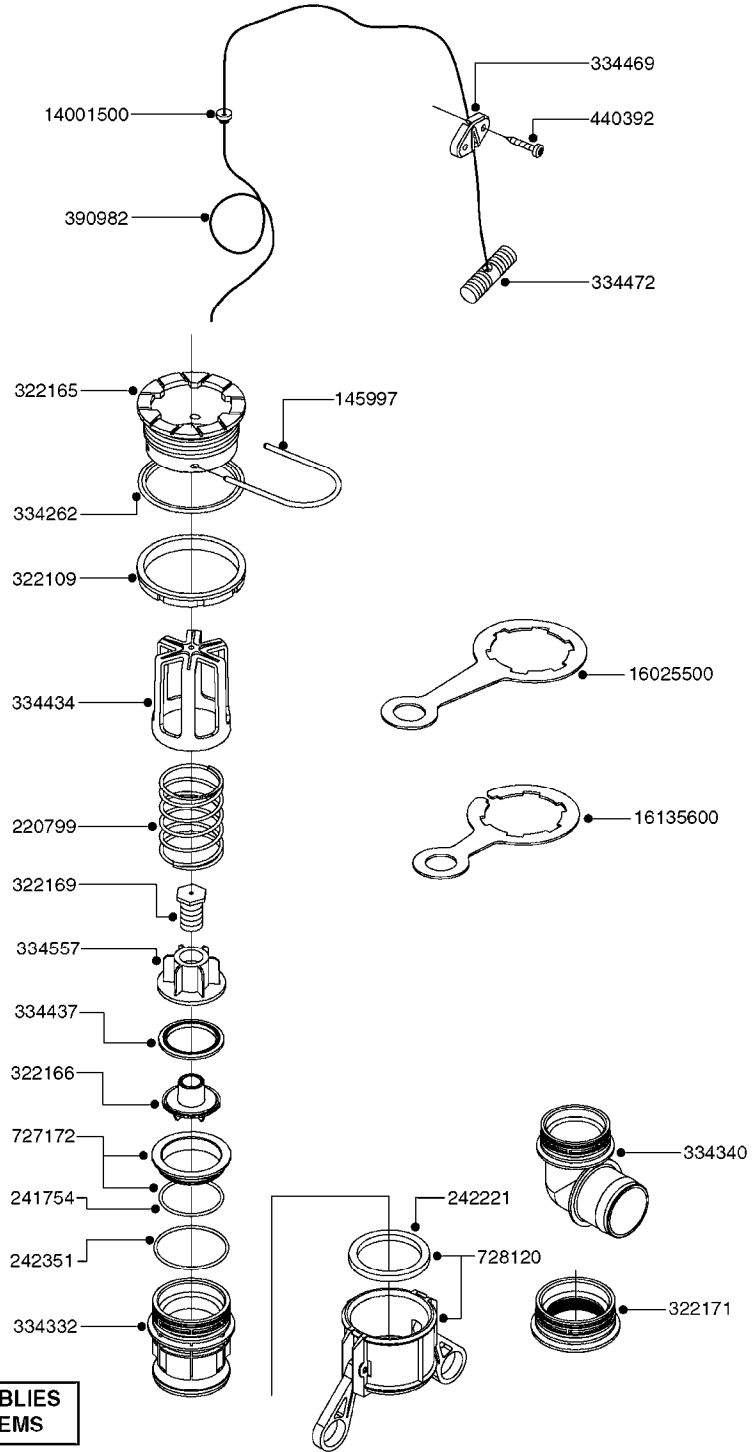

COMPLETE ASSEMBLIES
WHOLEGOODS ITEMS

727617 - COMPLETE ASSEMBLY (2" BSP THREADED FITTING & 126" CORD)
727742 - COMPLETE ASSEMBLY (2-1/2" ELBOW & 157.5" CORD)

K0180

DRAIN ASSEMBLY-PULL CORD TYPE
K0180-HIN, 01:01:16

Page 1

Date 07.02.2020 10:49

parts-n°	order qty	description
145997	1	FITT.DK S-93 FORK
220799	1	SPRING F.TOP DRAIN
241754	1	O-RING D59.5X3
242221	1	GASKET F. S-93 QUICK COUPLERS
242351	1	O-RING D69.5X3.0 VITON F.S-93
322109	1	FITT.DK S-93 BULKHEAD NUT
322165	1	FITT.DK S-93 BULKHEAD SINGLE
322166	1	VALVE FLAP LOWER PART
322169	1	CORD PLUG F.TOP DRAIN
322171	1	FITT.DK S-93 THREAD INS.2"BSP
334262	1	GASKET F.S-93 BULKHEAD
334332	1	FITT.DK S-93 MALE QUICK COUP.
334340	1	FITT.DK S-93 ELBOW 2.5"
334434	1	CAGE F.SPRING BOTTOM DRAIN ASY
334437	1	SEAL FOR VALVE FLAP
334469	1	CLEVIS F.CORD TOP DRAIN ASSY.
334472	1	HANDLE FOR TOP DRAIN
334557	1	SPRING SEAT TOP DRAIN
390982	1	CORD NYLON 4000MM
440392	1	SCREW 6.3 X 25.0 DIN7981C TORX
727172	1	FITT.DK S-93 SEAT INSERT
727617	1	FITT.DK S-93 BOTTOM VALVE 2'
727742	1	TOP DRAIN CORD TYPE
728120	1	QUICK COUPLER CAP F.S93 DRAIN
14001500	1	GROMMET F.TOP DRAIN CORD
16025500	1	TANK SPACER SIGHT GAUGE
16135600	1	GUIDE FOR SIGHT GAUGE NAV/NCM