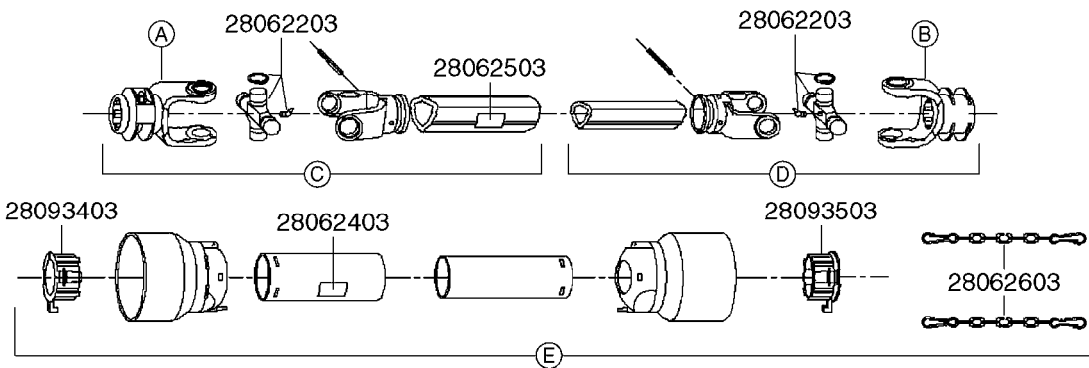

* Changed in 2016 from 100 series to G-Series (see page A0600).

A520

PTO SHAFTS - BONDIOLI CENT.
A0520-HIN, 23:10:18

Page 1
Date 07.02.2020 10:48

parts-n°	order qty	description
289042	1	UNIV. JOINT 22x54mm
421024	1	BOLT HEX 8.8 DEL M8X60
450015	1	SCREW ALLAN 3/8'X5/8' BLACK
460143	1	SELF LOCK NUT M8 SST A2 DIN985
28009803	1	PTO PIN TUBE RETAINER OUTER
28009903	1	PTO TUBE RETAINER INNER
28010103	1	PTO YOKE F.INNER TUBE CV PTO
28021403	1	PTO 1"STR/1-3/8" 6SPL B&P
28021503	1	PTO 1"STR/1-3/8" 21SPL B&P
28021603	1	PTO 1"STR/1-3/4" 20SPL B&P
28027903	1	PTO BALL LOCK.KIT F.1-3/8 YOKE
28040503	1	UNIV. JOINT 27x74.6mm
28040703	1	SAFETY CHAIN F.CV BLACK PTO (SET OF 2)
28041803	1	DECAL DANGER GUARD MISSING
28041903	1	DECAL DANGER ROT.DRIVELINE
28056703	1	PTO YOKE #1 1-3/8" X 6 SPLINE
28056803	1	PTO YOKE #1 1-3/8" X 21 SPLINE
28056903	1	PTO YOKE #4 1-3/4" X 20 SPLINE
28057003	1	PTO TUBE YOKE #1-G1 OUTER
28057103	1	PTO TUBE YOKE #4-G4 OUTER
28057203	1	PTO PIN TUBE RETAINER OUTER
28057303	1	PTO TUBE OUTER #1 745MM
28057403	1	PTO TUBE OUTER #4 720MM
28057503	1	PTO TUBE INNER #1 745MM
28057603	1	PTO TUBE INNER #4 720MM
28057703	1	PTO TUBE RETAINER INNER
28057803	1	PTO TUBE YOKE #1 Ø=1"
28057903	1	PTO TUBE YOKE #4 Ø=1"
28058003	1	PTO HALF SAFETY SHIELD OUTER
28058103	1	PTO HALF SAFETY SHIELD OUTER
28058203	1	PTO HALF SAFETY SHIELD INNER
28058303	1	PTO HALF SAFETY SHIELD INNER
28058403	1	PTO BALL LOCK.KIT F.1-3/4 YOKE
28058503	1	PTO TUBE YOKE #1-G1 INNER