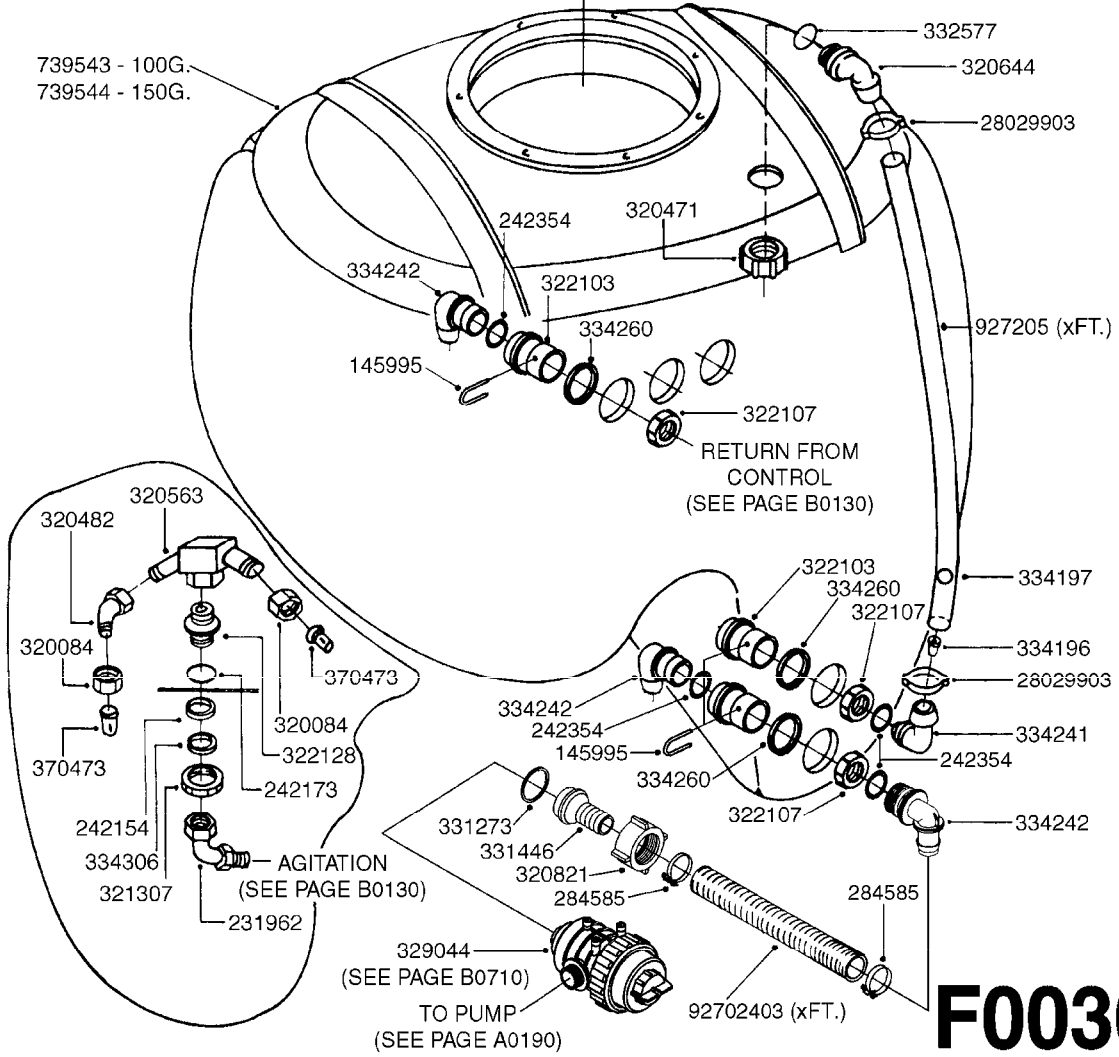

976183 (DECAL)

10639003 (LE DECAL)
10639103 (LE-SPV DECAL)
10639203 (LP DECAL)
97600303 (CANNON DECAL)

739543 - 100G.
739544 - 150G.

For Top Drain
See Page K0180

F0030

TANK - LE/LE-SPV/LP 100/150
F0030-HIN, 01:01:16