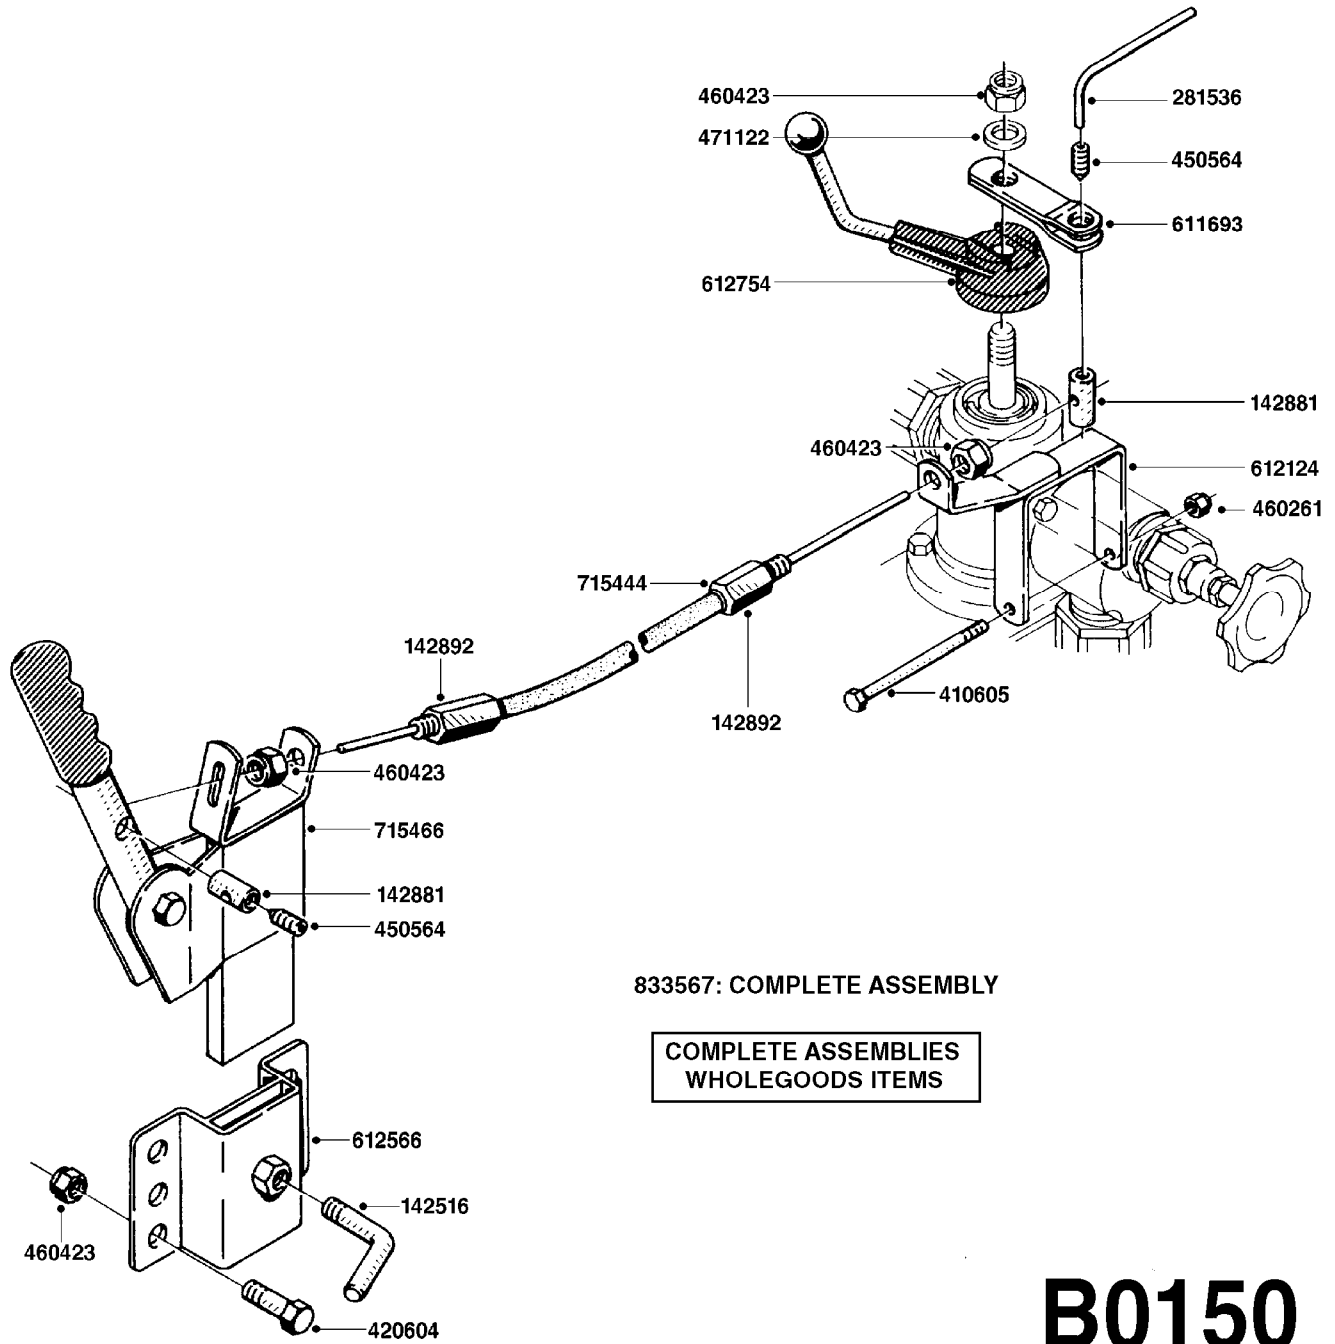

BK-180 REMOTE CONTROL CABLE
B0150-HIN, 01:01:16

Page 1

Date 07.02.2020 10:48

parts-n°	order qty	description
142516	1	SCREW SET M10 BENT F. LOCKING
142881	1	WIRE HOLDER FOR REMOTE CONTROL
142892	1	END NIPPLE F.REMOTE CABLE
281536	1	ALLEN WRENCH 3MM
410605	1	BOLT HEX 8.8 DEL M6X80
420604	1	BOLT HEX 8.8 DEL M10X25 FT DIN933
450564	1	SCREW M6X12 ALLEN
460261	1	NUT HEX M6X1.00 LOCK DIN985 A2 SS
460423	1	NUT HEX M10X1.50 LOCK DIN985A2 SS
471122	1	WASHER, M10, Ø20/10.5X 2.0, SS
611693	1	ARM FOR REMOTE CONTROL BK180
612124	1	BRACKET FOR OP.UNIT F REM.CTR
612566	1	MOUNT BRACKET F.FAN CABLE ASSY
612754	1	HANDLE FOR REMOTE CONTROL
715444	1	REMOTE CONTROL CABLE L=2000
715466	1	MOUNTING PLATE
833567	1	REMOTE CONTROL ON/OFF BK 180