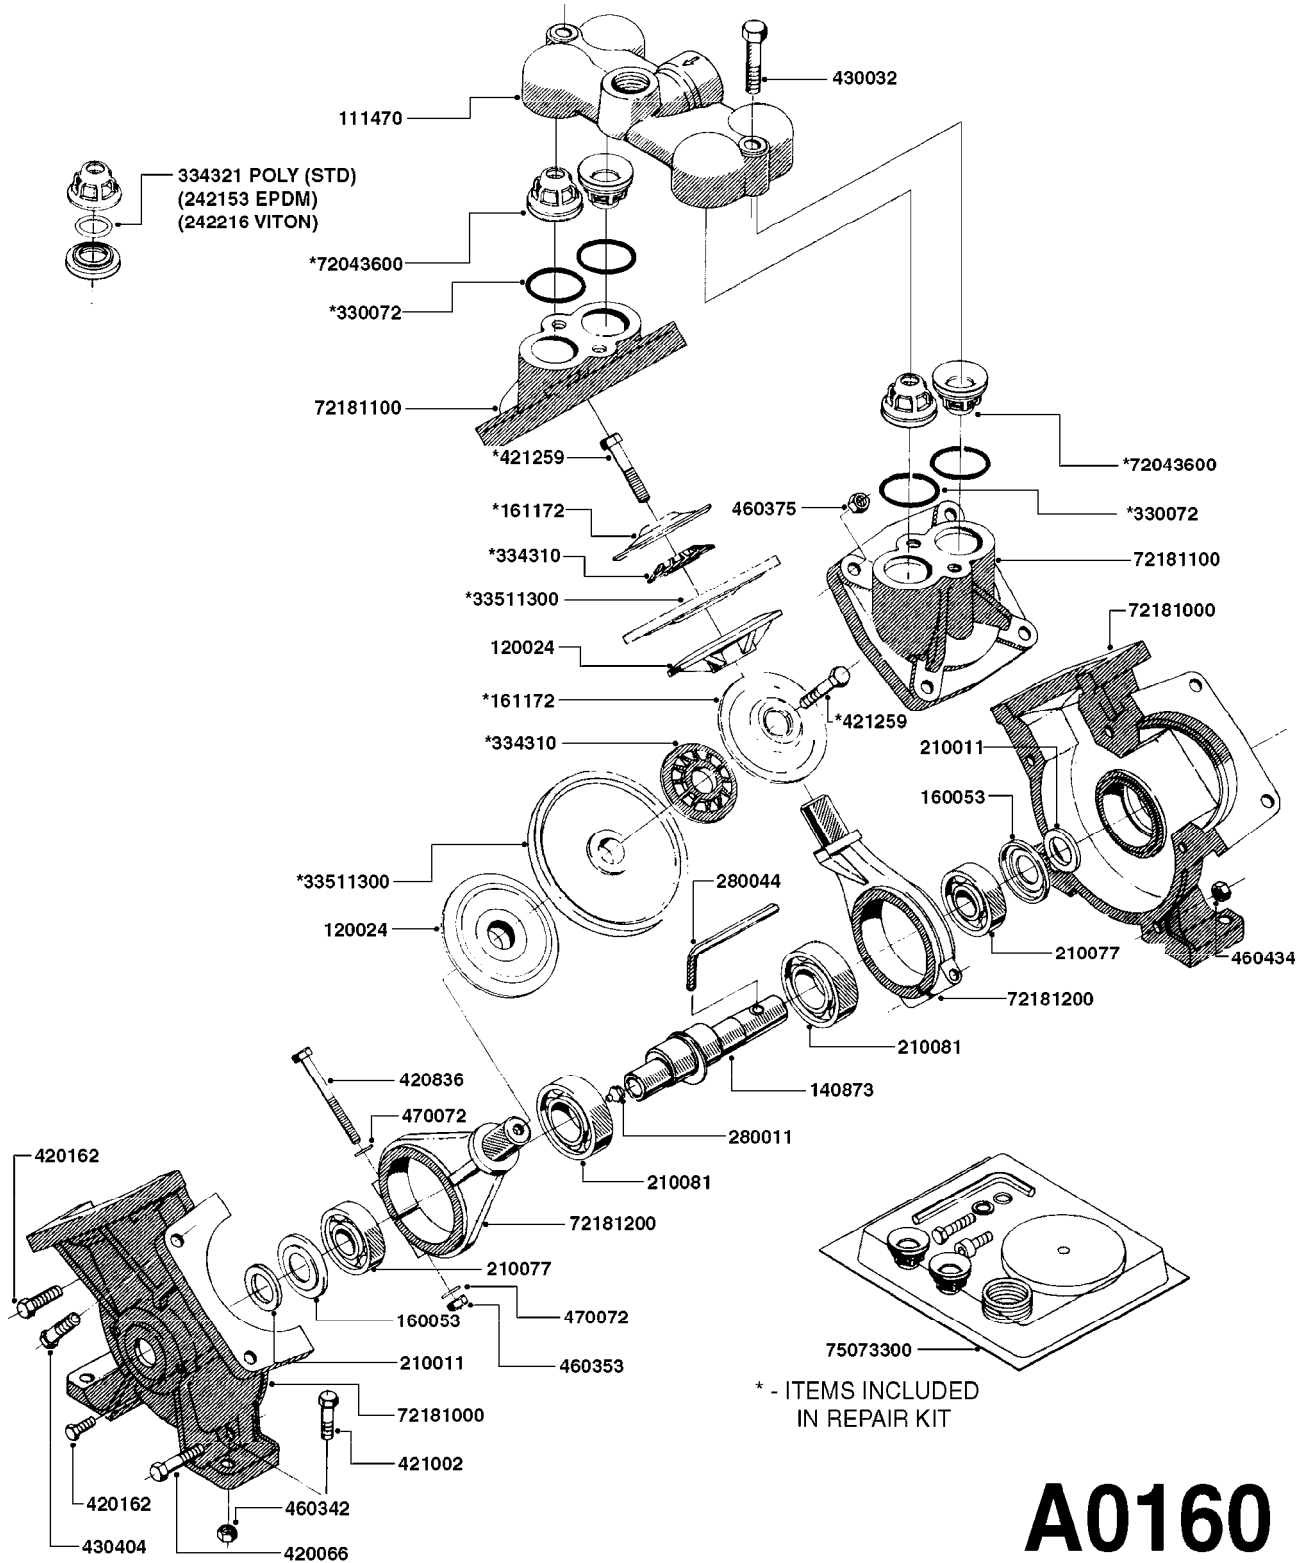

A0160

PUMP - 1202 W/MOUNTING BASE
A0160-HIN, 01:01:16

Page 1
Date 07.02.2020 10:48

parts-n°	order qty	description
111470	1	VALVE CHAMBER 1202
120024	1	DIAPHRAGM BACK DISC 1200-1300
140873	1	CRANK SHAFT MODEL 1202-9MM
160053	1	DUST PLATE
161172	1	DIAPHRAGM DISC F. 1203/1303
210011	1	SEAL FELT D39/23 X 4
210077	1	BEARING BALL 6305
210081	1	BEARING BALL 6307
242153	1	O-RING D26X4 EPDM
242216	1	O-RING VITON F/1202/1302/462
280011	1	GREASE NIPPLE 1/8' SAE H TR
280044	1	KEY HEXAGON W6 3/16'
330072	1	O-RING D53.5/D45.5X4
334310	1	NYLON WASHER 1202/1302/462
334321	1	O-RING POLY. 34.0x26.0x4.0
420066	1	BOLT HEX 8.8 DEL 3/8"X50MM
420162	1	BOLT HEX 8.8 DEL 3/8"x15MM
420836	1	BOLT HEX 8.8 RAW M8X85
421002	1	BOLT HEX 8.8 DEL M10X30 FT DIN933
421259	1	BOLT HEX UNC7/16"x2.25" 18-8SS
430032	1	BOLT HEX 8.8 RAW 1/2'X55MM
430404	1	BOLT HEX 8.8 DEL M12X50
460342	1	NUT HEX M10 DEL DIN934
460353	1	NUT HEX M8 BLACK
460375	1	NUT HEX M12 BLACK
460434	1	NUT HEX 3/8' NC BLACK
470072	1	WASHER D15/D8X.5 LOCK
33511300	1	DIAPHRAGM 1202-1303 POLY 2006
72043600	1	VALVE FOR 462/463
72181000	1	HOUSING, PUMP, 1203 RED
72181100	1	DIAPHRAGM COVER 1203/1303+BLTS
72181200	1	CONNECTING ROD FOR 1203 W/M12
75073300	1	PUMP KIT 1200/1202 "06"