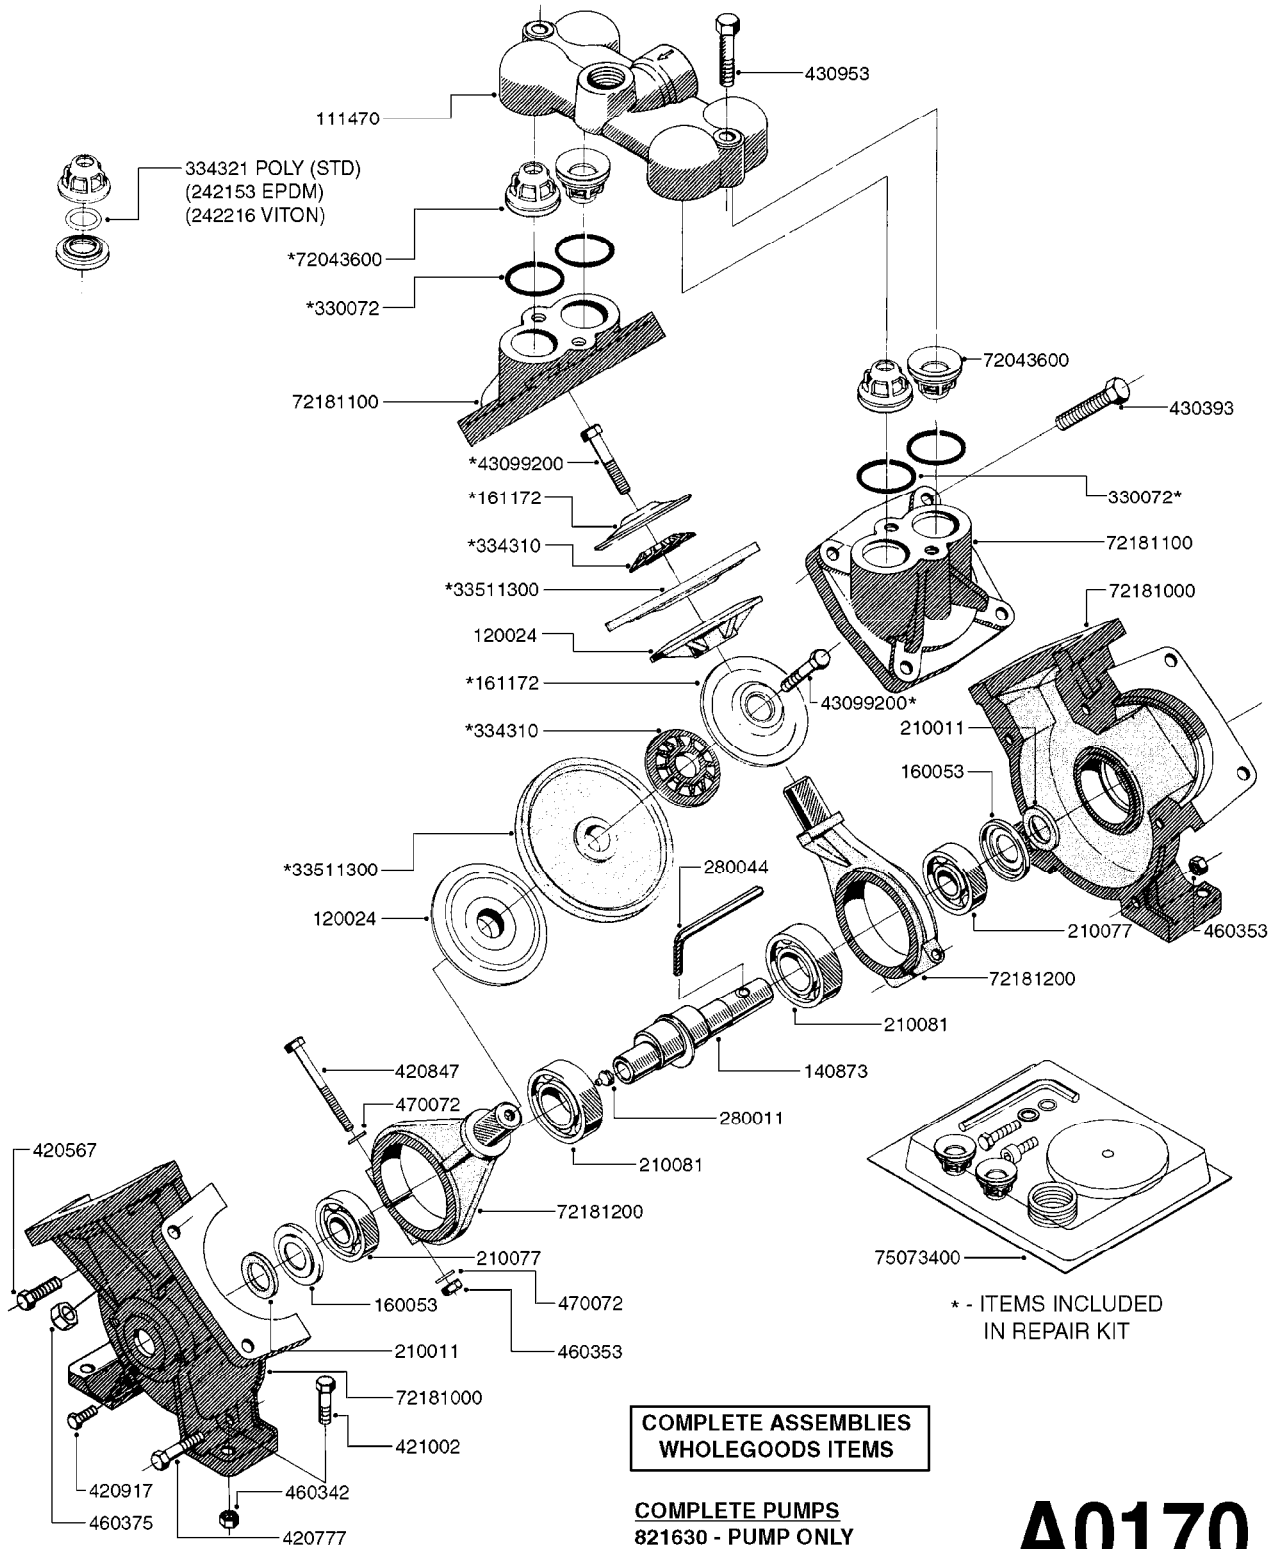

A0160

PUMP - 1202 W/MOUNTING BASE
A0160-HIN, 01:01:16

Page 1
Date 07.02.2020 10:48

parts-n°	order qty	description
111470	1	VALVE CHAMBER 1202
120024	1	DIAPHRAGM BACK DISC 1200-1300
140873	1	CRANK SHAFT MODEL 1202-9MM
160053	1	DUST PLATE
161172	1	DIAPHRAGM DISC F. 1203/1303
210011	1	SEAL FELT D39/23 X 4
210077	1	BEARING BALL 6305
210081	1	BEARING BALL 6307
242153	1	O-RING D26X4 EPDM
242216	1	O-RING VITON F/1202/1302/462
280011	1	GREASE NIPPLE 1/8' SAE H TR
280044	1	KEY HEXAGON W6 3/16'
330072	1	O-RING D53.5/D45.5X4
334310	1	NYLON WASHER 1202/1302/462
334321	1	O-RING POLY. 34.0x26.0x4.0
420066	1	BOLT HEX 8.8 DEL 3/8"X50MM
420162	1	BOLT HEX 8.8 DEL 3/8"x15MM
420836	1	BOLT HEX 8.8 RAW M8X85
421002	1	BOLT HEX 8.8 DEL M10X30 FT DIN933
421259	1	BOLT HEX UNC7/16"x2.25" 18-8SS
430032	1	BOLT HEX 8.8 RAW 1/2'X55MM
430404	1	BOLT HEX 8.8 DEL M12X50
460342	1	NUT HEX M10 DEL DIN934
460353	1	NUT HEX M8 BLACK
460375	1	NUT HEX M12 BLACK
460434	1	NUT HEX 3/8' NC BLACK
470072	1	WASHER D15/D8X.5 LOCK
33511300	1	DIAPHRAGM 1202-1303 POLY 2006
72043600	1	VALVE FOR 462/463
72181000	1	HOUSING, PUMP, 1203 RED
72181100	1	DIAPHRAGM COVER 1203/1303+BLTS
72181200	1	CONNECTING ROD FOR 1203 W/M12
75073300	1	PUMP KIT 1200/1202 "06"