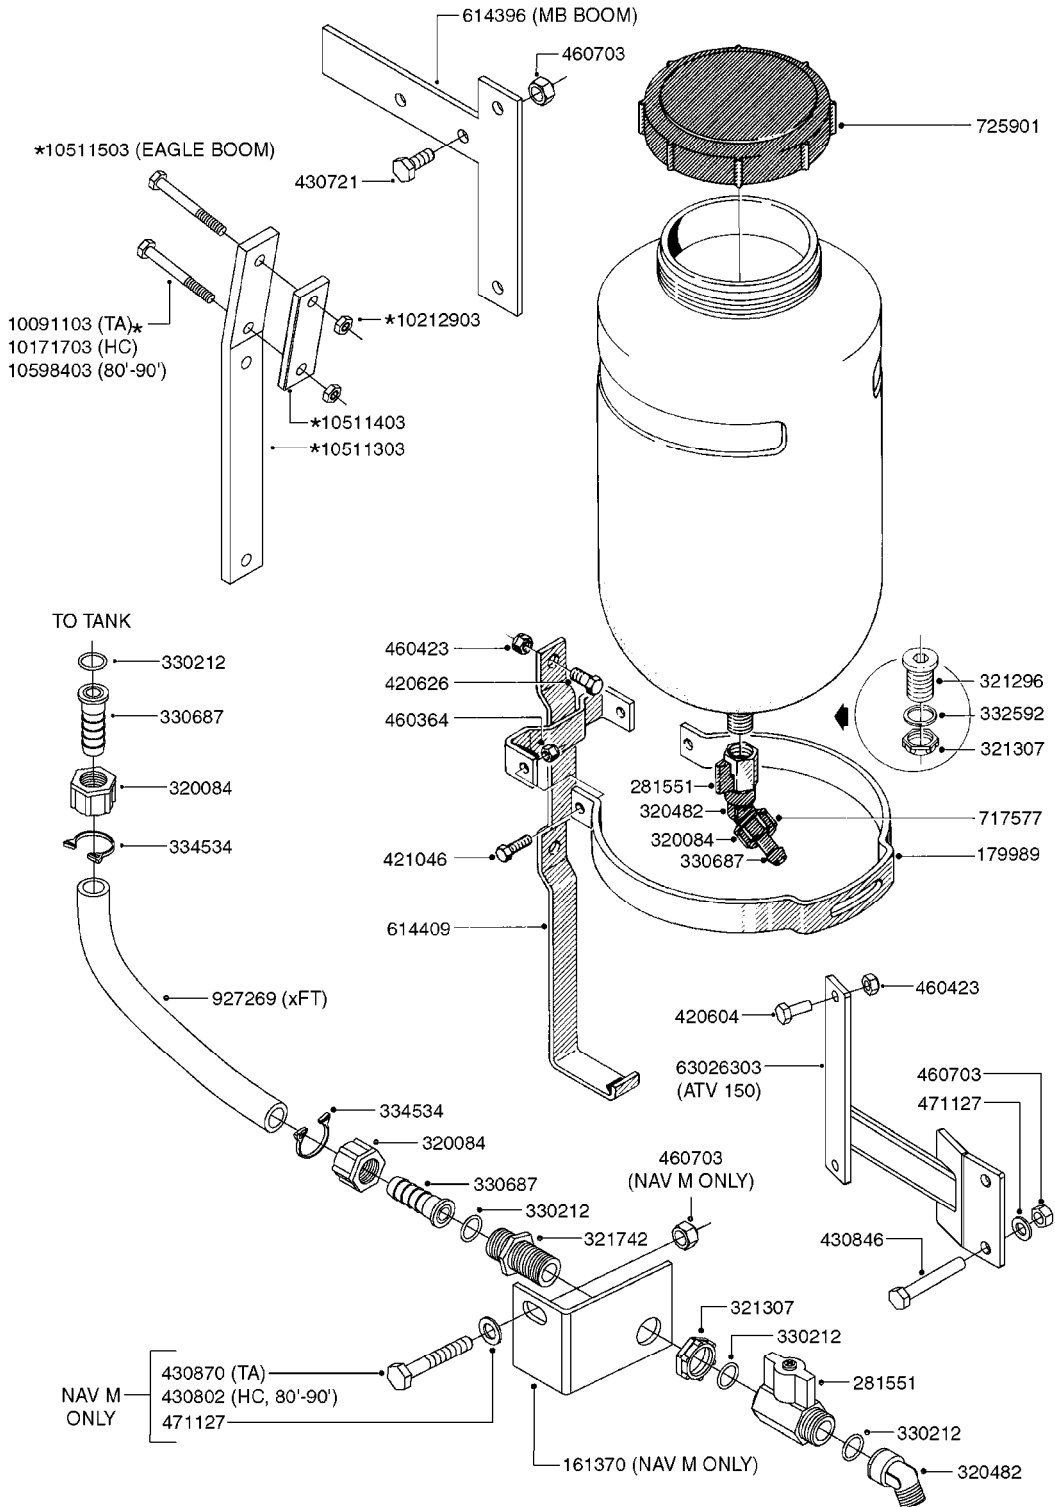

CLEAN WATER TANK
K0130-HIN, 01:01:16

COMPLETE TANK ASSY : 722072

K0130

CLEAN WATER TANK
K0130-HIN, 01:01:16

Page 1
Date 07.02.2020 10:49

parts-n°	order qty	description
161370	1	BKT.CLEAN WATER BOTT. VALVE
179989	1	BRKT. F. 3 GAL. TANK
281551	1	BALL VALVE 1/2"
320084	1	FITT.DK NUT 1/2" BSP
320482	1	FITT.DK ELB. 1/2" BSP 60 DEG.
321296	1	FITT.DK BULKHEAD 1/2" BSP SING
321307	1	FITT.DK NUT 1/2" BSP JAMB
321742	1	FITT.DK BULKHEAD 1/2' BSP
330212	1	O-RING D19/D14X2.4 F.1/2"NUT
330687	1	FITT.DK HB 1/2" F. 1/2" NUT
332592	1	O-RING D26/D20X3
334534	1	CLAMP HOSE PLASTIC 1/2"
420604	1	BOLT HEX 8.8 DEL M10X25 FT DIN933
420626	1	BOLT HEX 8.8 DEL M10X20 FT
421046	1	BOLT HEX M8X25/25 A2 SS DIN933
430721	1	BOLT HEX 8.8 DEL M12X40 FT
430802	1	BOLT HEX 8.8 DEL M12X75
430846	1	BOLT HEX 8.8 DEL M12X80
430870	1	BOLT HEX 8.8 DEL M12X55 FT
460364	1	NUT HU M8 A2 SS DIN934
460423	1	NUT HEX M10X1.50 LOCK DIN985A2 SS
460703	1	NUT HEX M12X1.75 LOCK DIN985A2 SS
471127	1	WASHER, M12, Ø24/13X24X2.5 SS
614396	1	CLEAN WATER BRACKET MB
614409	1	BRACKET FOR FOAM MARKER
717577	1	VALVE F.CLEAN WATER TANK
722072	1	CLEAN WATER TANK W FRAME & TAP
725901	1	LID F.WATER BOTTLE VENTED
927269	1	HOSE R X PVC X 1/2 X 0012"
10091103	1	BOLT HEX 3/8 NC GR.2 03.00'
10171703	1	BOLT HEX 3/8 NC GR.2 03.50"
10212903	1	NUT HEX NC (NYLON LOCK) 3/8"
10511303	1	FLATBAR L350/17DEG.CLEAN WATER
10511403	1	FLATBAR 104MM CLEAN WATER
10511503	1	BKT.CLEAN WATER MOUNT EAGLE
10598403	1	BOLT HEX HCS3/8-16 X 4 Z 5
63026303	1	CLEAN WATER TANK BRKT, ATV