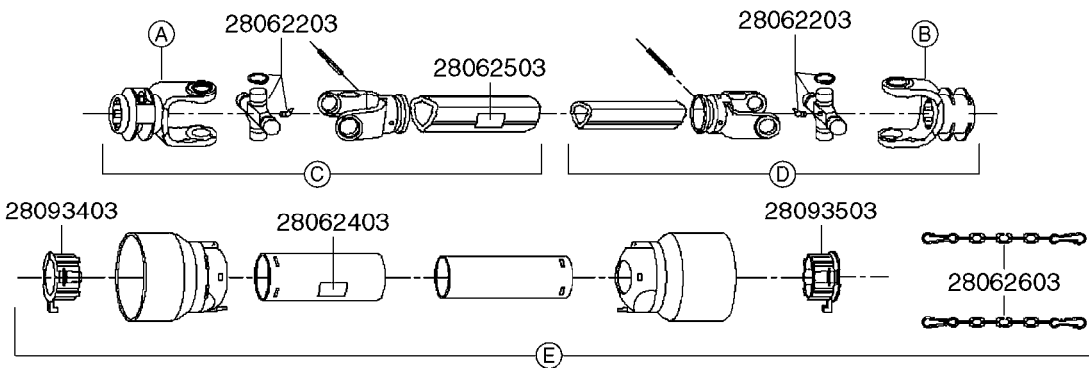

\* Changed in 2016 from 100 series to G-Series (see page A0600).

**A520**

PTO SHAFTS - BONDIOLI CENT.  
A0520-HIN, 23:10:18

Page 1  
Date 07.02.2020 10:49

| parts-n° | order qty | description                            |
|----------|-----------|--|
| 289042   | 1         | UNIV. JOINT 22x54mm                    |
| 421024   | 1         | BOLT HEX 8.8 DEL M8X60                 |
| 450015   | 1         | SCREW ALLAN 3/8'X5/8' BLACK            |
| 460143   | 1         | SELF LOCK NUT M8 SST A2 DIN985         |
| 28009803 | 1         | PTO PIN TUBE RETAINER OUTER            |
| 28009903 | 1         | PTO TUBE RETAINER INNER                |
| 28010103 | 1         | PTO YOKE F.INNER TUBE CV PTO           |
| 28021403 | 1         | PTO 1"STR/1-3/8" 6SPL B&P              |
| 28021503 | 1         | PTO 1"STR/1-3/8" 21SPL B&P             |
| 28021603 | 1         | PTO 1"STR/1-3/4" 20SPL B&P             |
| 28027903 | 1         | PTO BALL LOCK.KIT F.1-3/8 YOKE         |
| 28040503 | 1         | UNIV. JOINT 27x74.6mm                  |
| 28040703 | 1         | SAFETY CHAIN F.CV BLACK PTO (SET OF 2) |
| 28041803 | 1         | DECAL DANGER GUARD MISSING             |
| 28041903 | 1         | DECAL DANGER ROT.DRIVELINE             |
| 28056703 | 1         | PTO YOKE #1 1-3/8" X 6 SPLINE          |
| 28056803 | 1         | PTO YOKE #1 1-3/8" X 21 SPLINE         |
| 28056903 | 1         | PTO YOKE #4 1-3/4" X 20 SPLINE         |
| 28057003 | 1         | PTO TUBE YOKE #1-G1 OUTER              |
| 28057103 | 1         | PTO TUBE YOKE #4-G4 OUTER              |
| 28057203 | 1         | PTO PIN TUBE RETAINER OUTER            |
| 28057303 | 1         | PTO TUBE OUTER #1 745MM                |
| 28057403 | 1         | PTO TUBE OUTER #4 720MM                |
| 28057503 | 1         | PTO TUBE INNER #1 745MM                |
| 28057603 | 1         | PTO TUBE INNER #4 720MM                |
| 28057703 | 1         | PTO TUBE RETAINER INNER                |
| 28057803 | 1         | PTO TUBE YOKE #1 Ø=1"                  |
| 28057903 | 1         | PTO TUBE YOKE #4 Ø=1"                  |
| 28058003 | 1         | PTO HALF SAFETY SHIELD OUTER           |
| 28058103 | 1         | PTO HALF SAFETY SHIELD OUTER           |
| 28058203 | 1         | PTO HALF SAFETY SHIELD INNER           |
| 28058303 | 1         | PTO HALF SAFETY SHIELD INNER           |
| 28058403 | 1         | PTO BALL LOCK.KIT F.1-3/4 YOKE         |
| 28058503 | 1         | PTO TUBE YOKE #1-G1 INNER              |