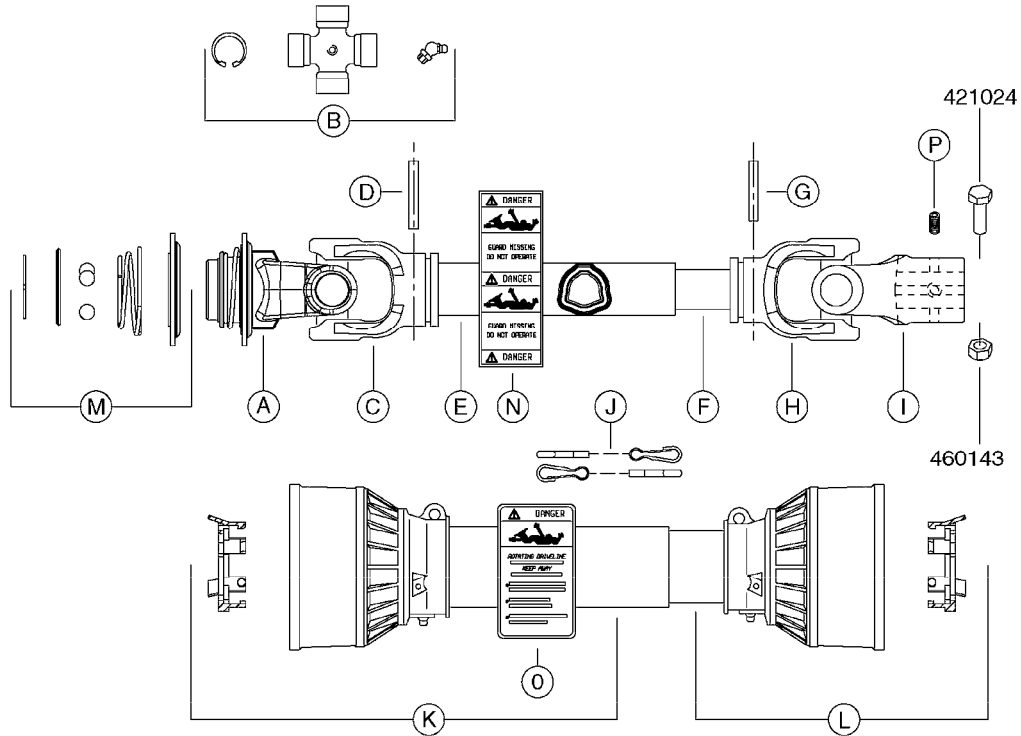

Page 1

Date 07.02.2020 10:49

| parts-n° | order qty | description                            |
|----------|-----------|--|
| 284041   | 1         | UNIV. JOINT 27x70mm                    |
| 289040   | 1         | PTO YOKE 1-3/8" X 6 SPLINE             |
| 289041   | 1         | PTO YOKE 1-3/8" X 6 SPLINE             |
| 289042   | 1         | UNIV. JOINT 22x54mm                    |
| 289045   | 1         | UNIV. JOINT 30.2x79.4mm                |
| 289049   | 1         | PTO SHIELD COMPLETE F.829446           |
| 289050   | 1         | PTO SHIELD COMPLETE F.829445           |
| 829445   | 1         | PTO 1-3/8/6X1-3/8/6X810M AXIAL         |
| 829446   | 1         | PTO SHAFT LE-SPV + LP ZE-P540          |
| 829480   | 1         | PTO 1-3/8/21 x 1-3/8/21x1210MM         |
| 829482   | 1         | PTO 1-3/8/6X25MM X 600MM 1202          |
| 829483   | 1         | PTO 1-3/8/6X30MM x 610MM 1302          |
| 829484   | 1         | PTO 1-3/8/6X1-3/8/6X575MM 361          |
| 829486   | 1         | PTO 1-3/8/6X30MM X870MM 1302           |
| 829487   | 1         | PTO 1-3/8/6X1-3/8/6X870MM 361          |
| 829490   | 1         | PTO 1-3/8/6X30MM 1320MM 1302           |
| 829491   | 1         | PTO 1-3/8/6X1' 610/913MM 9016          |
| 829502   | 1         | PTO 1-3/8/6x1210/1745                  |
| 28005200 | 1         | PTO YOKE 1-3/8" X 21 SPLINE            |
| 28005400 | 1         | PTO YOKE 1-3/8" X 6 SPLINE             |
| 28005800 | 1         | PTO YOKE 1-3/8" X 21 SPLINE            |
| 28006000 | 1         | PTO YOKE D25 CONE 3 DEG.               |
| 28006100 | 1         | PTO YOKE D30 CONE 4 DEG.               |
| 28006200 | 1         | PTO YOKE 1-3/8" X 6 SPLINE             |
| 28006300 | 1         | PTO YOKE D1"                           |
| 28006700 | 1         | PTO OUTER 1-3/8"X21(NO SHIELD)         |
| 28006900 | 1         | PTO OUTER 1-3/8"X6(NO SHIELD)          |
| 28007300 | 1         | PTO INNER 1-3/8"X21(NO SHIELD)         |
| 28007500 | 1         | PTO HALF SHAFT - PUMP END              |
| 28007800 | 1         | PTO INNER D1" (NO SHIELD)              |
| 28008100 | 1         | PTO SHIELD COMPLETE                    |
| 28008500 | 1         | PTO HALF SHAFT - TRACTOR END           |
| 28008600 | 1         | PTO SHIELD ASSY COMPLETE               |
| 28009403 | 1         | UNIV. JOINT 27x74.6mm                  |
| 28015103 | 1         | PTO YOKE 1-3/8"X21 TWST OLD            |
| 28015203 | 1         | UNIV. JOINT 23.8x61.3mm                |
| 28015303 | 1         | PTO YOKE 1-3/8"X21 BALL COLLAR         |
| 28015403 | 1         | PTO OUTER 1-3/8"X21(SHIELDED)          |
| 28015503 | 1         | PTO INNER 1-3/8"X21(NO SHIELD)         |
| 28015603 | 1         | PTO SHIELD COMPLETE F.28020303         |
| 28015703 | 1         | PTO YOKE 1-3/4"X20 SPL OUTER           |
| 28015803 | 1         | PTO OUTER 1-3/4"X20(NO SHIELD)         |
| 28015903 | 1         | PTO INNER 1-3/8"X21(NO SHIELD)         |
| 28016003 | 1         | PTO SHIELD COMPLETE F.10465803         |
| 28016203 | 1         | PTO OUTER 1-3/8"X6(SHIELDED)           |
| 28016303 | 1         | PTO INNER 1-3/8"X6(NO SHIELD)          |
| 28016703 | 1         | PTO OUTER 1-3/8"X6(NO SHIELD)          |
| 28016803 | 1         | PTO INNER 1-3/8"X6(NO SHIELD)          |
| 28020203 | 1         | PTO 1-3/4/20x1-3/8/21 BP L=860         |
| 28020303 | 1         | PTO 1-3/8/21 x 1-3/8/21 B&P            |
| 28040603 | 1         | PTO YOKE 1-3/8X21SPL BLACK             |
| 28040703 | 1         | SAFETY CHAIN F.CV BLACK PTO (SET OF 2) |
| 28068800 | 1         | PTO YOKE 1-3/8" X 6 SPLINE             |
| 28069700 | 1         | UNIV. JOINT STD1 SFT                   |
| 28072800 | 1         | PTO SHIELD COMPLETE L=1912 SFT         |
| 28073000 | 1         | PTO YOKE 1-3/8" X 6 SPLINE             |