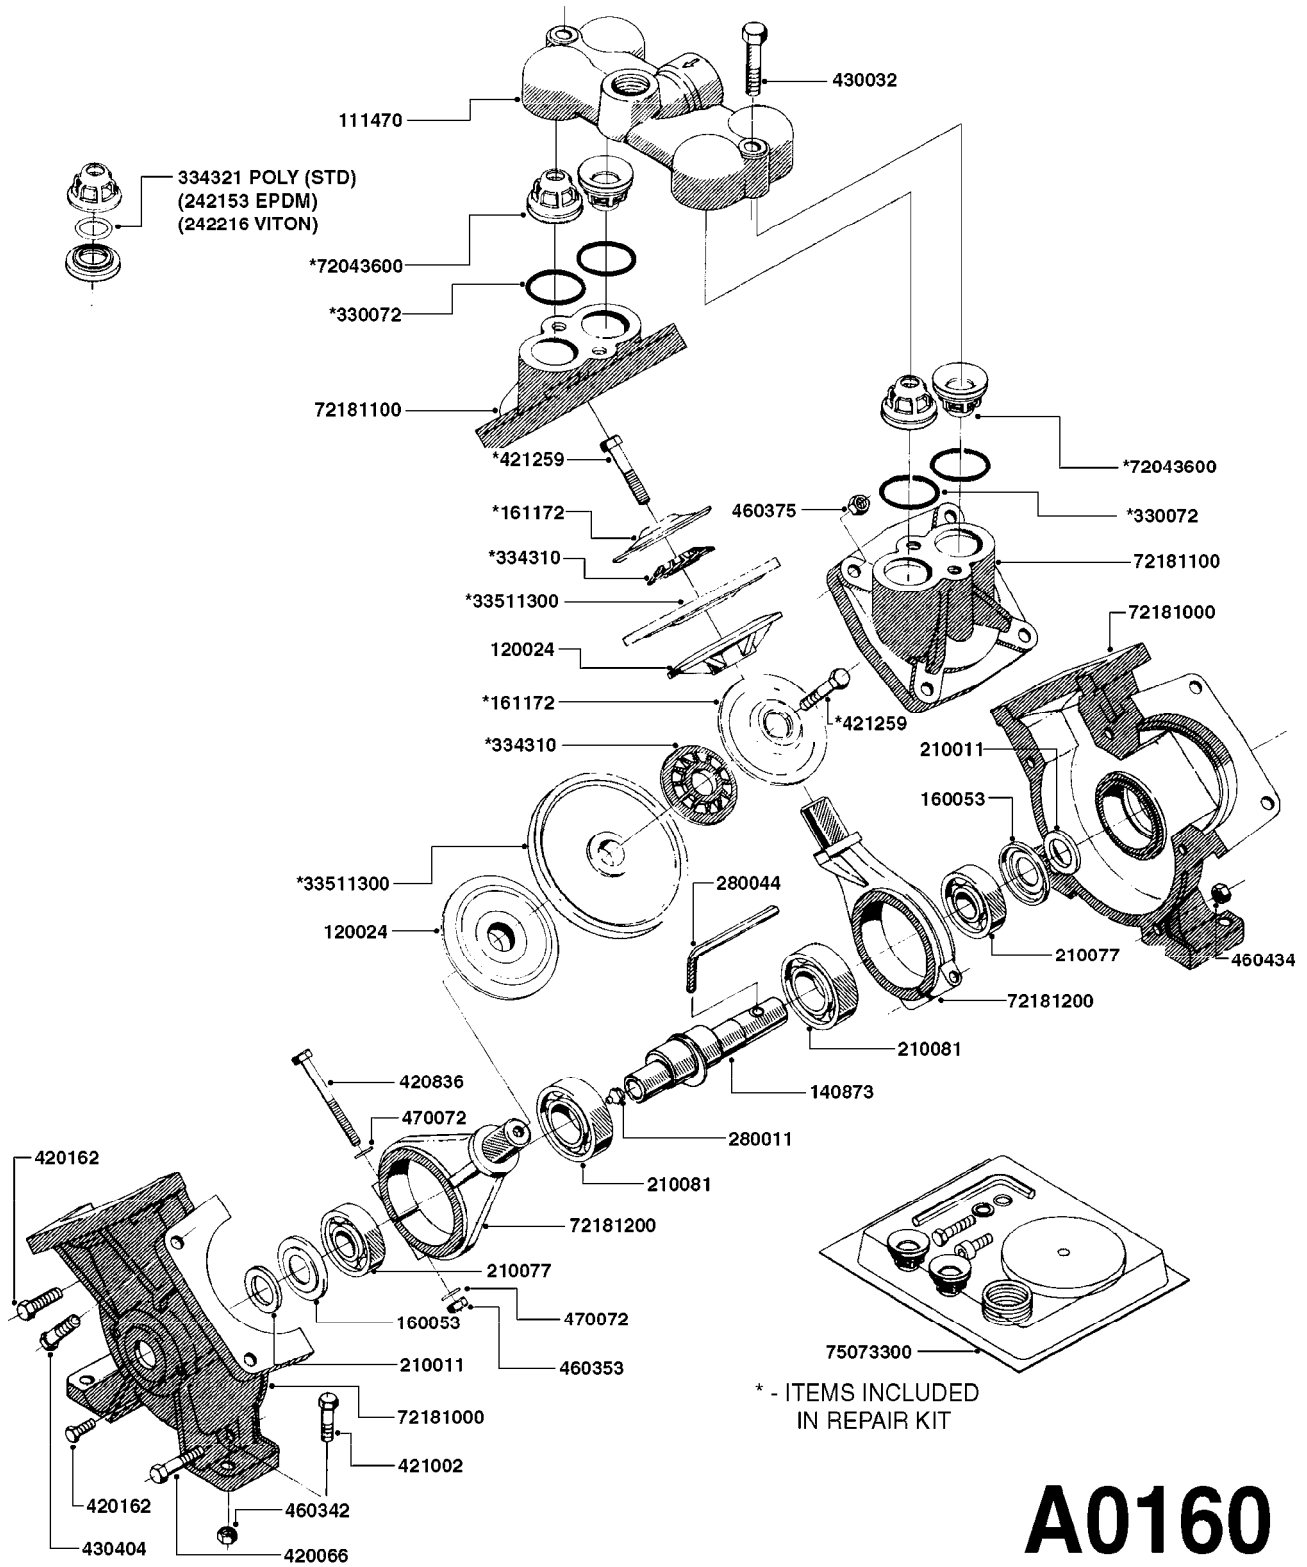

A0160

PUMP - 1202 W/MOUNTING BASE
A0160-HIN, 01:01:16

Page 1
Date 07.02.2020 10:49

parts-n°	order qty	description
111470	1	VALVE CHAMBER 1202
120024	1	DIAPHRAGM BACK DISC 1200-1300
140873	1	CRANK SHAFT MODEL 1202-9MM
160053	1	DUST PLATE
161172	1	DIAPHRAGM DISC F. 1203/1303
210011	1	SEAL FELT D39/23 X 4
210077	1	BEARING BALL 6305
210081	1	BEARING BALL 6307
242153	1	O-RING D26X4 EPDM
242216	1	O-RING VITON F/1202/1302/462
280011	1	GREASE NIPPLE 1/8' SAE H TR
280044	1	KEY HEXAGON W6 3/16'
330072	1	O-RING D53.5/D45.5X4
334310	1	NYLON WASHER 1202/1302/462
334321	1	O-RING POLY. 34.0x26.0x4.0
420066	1	BOLT HEX 8.8 DEL 3/8"X50MM
420162	1	BOLT HEX 8.8 DEL 3/8"x15MM
420836	1	BOLT HEX 8.8 RAW M8X85
421002	1	BOLT HEX 8.8 DEL M10X30 FT DIN933
421259	1	BOLT HEX UNC7/16"x2.25" 18-8SS
430032	1	BOLT HEX 8.8 RAW 1/2'X55MM
430404	1	BOLT HEX 8.8 DEL M12X50
460342	1	NUT HEX M10 DEL DIN934
460353	1	NUT HEX M8 BLACK
460375	1	NUT HEX M12 BLACK
460434	1	NUT HEX 3/8' NC BLACK
470072	1	WASHER D15/D8X.5 LOCK
33511300	1	DIAPHRAGM 1202-1303 POLY 2006
72043600	1	VALVE FOR 462/463
72181000	1	HOUSING, PUMP, 1203 RED
72181100	1	DIAPHRAGM COVER 1203/1303+BLTS
72181200	1	CONNECTING ROD FOR 1203 W/M12
75073300	1	PUMP KIT 1200/1202 "06"