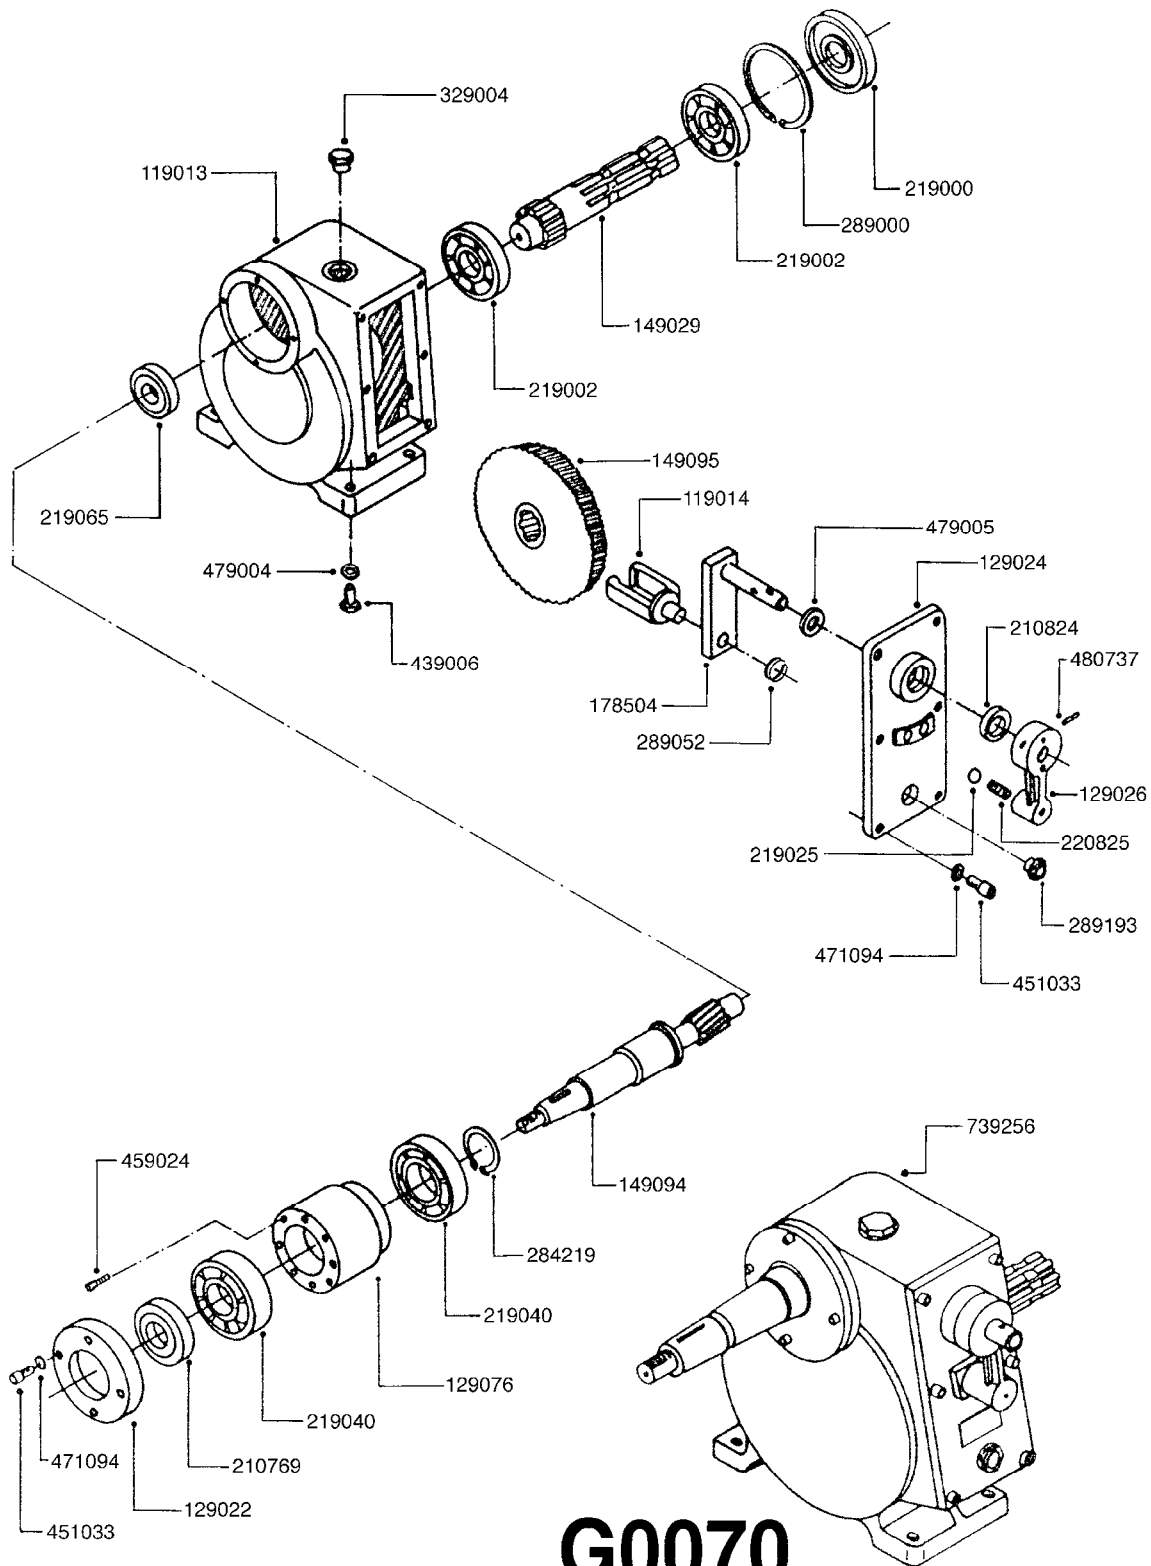

**F0040**

FRAME - LE/LE-SPV/LP 100/150  
F0040-HIN, 01:01:16

Page 1

Date 07.02.2020 10:49

| parts-n° | order qty | description                       |
|----------|-----------|-----------------------------------|
| 169179   | 1         | MOUNT BRKT SUCT. FILTER LE/LP     |
| 169383   | 1         | BELT GUARD COVER PLATE LE-SPV     |
| 229021   | 1         | SPRING F.STEP LE/LP               |
| 249068   | 1         | RUBBER BLOCKS 63X63X29            |
| 289140   | 1         | QUICK LOCK F.LE                   |
| 340347   | 1         | TANK STRAP PACK.40X750MM 29.5"    |
| 410362   | 1         | BOLT HEX 8.8 SS M6X20             |
| 420567   | 1         | BOLT HEX 8.8 DEL M8X30 FT         |
| 421236   | 1         | BOLT HEX M10X25 GALV.             |
| 421252   | 1         | SCREW M10X30 CAP                  |
| 430286   | 1         | BOLT HEX 8.8 DEL M12X30 FT        |
| 430721   | 1         | BOLT HEX 8.8 DEL M12X40 FT        |
| 430846   | 1         | BOLT HEX 8.8 DEL M12X80           |
| 430878   | 1         | BOLT HEX 8.8 DEL M12X45 DIN931    |
| 430968   | 1         | SCREW M12X80 CAP                  |
| 460143   | 1         | SELF LOCK NUT M8 SST A2 DIN985    |
| 460261   | 1         | NUT HEX M6X1.00 LOCK DIN985 A2 SS |
| 460342   | 1         | NUT HEX M10 DEL DIN934            |
| 460386   | 1         | NUT HEX M12X1.75                  |
| 460423   | 1         | NUT HEX M10X1.50 LOCK DIN985A2 SS |
| 460703   | 1         | NUT HEX M12X1.75 LOCK DIN985A2 SS |
| 471064   | 1         | WASHER D7/D3.2X0.5 STAINLESS      |
| 471071   | 1         | WASHER M12 GALV                   |
| 471072   | 1         | WASHER M10 EL2                    |
| 471106   | 1         | WASHER D6                         |
| 471127   | 1         | WASHER, M12, Ø24/13X24X2.5 SS     |
| 480742   | 1         | PIN D8 SPLIT FOR TS               |
| 619150   | 1         | BELT SHIELD LE-SPV LP             |
| 619151   | 1         | BELT SHIELD LE-SPV LP             |
| 619153   | 1         | PUMP BELT TIGHTENER               |
| 619428   | 1         | STEP F.LE/LP                      |
| 619446   | 1         | STEP MOUNT BRACKET F.LE/LP        |
| 632247   | 1         | POST F.OPERATING UNIT BK/LX-LY    |
| 639114   | 1         | FRAME LEP 300-600 POLY            |
| 639125   | 1         | TOP SUPPORT KIT-LE/LP             |
| 10443303 | 1         | RIVET 1/8 DIA. X 3/8 LONG         |
| 16034100 | 1         | TANK STRAP CM1200 L=65"           |