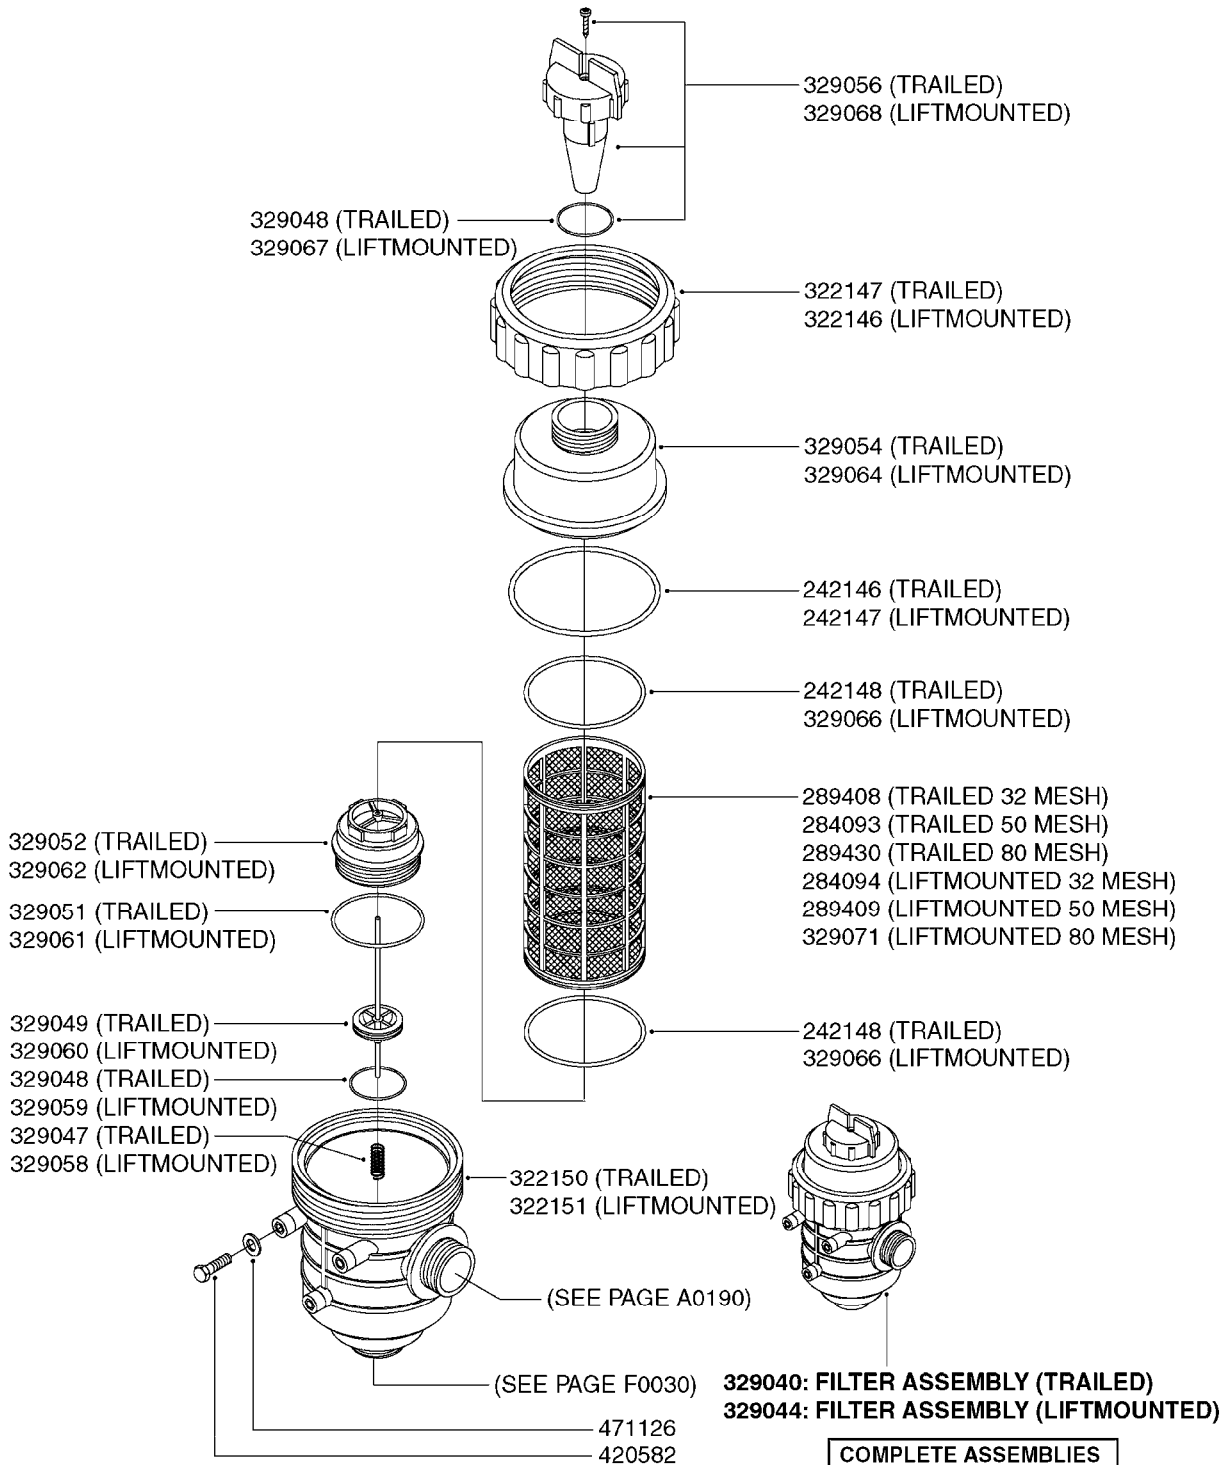

BK-180 REMOTE CONTROL CABLE  
B0150-HIN, 01:01:16

Page 1  
Date 07.02.2020 10:49

| parts-n° | order qty | description                       |
|----------|-----------|-----------------------------------|
| 142516   | 1         | SCREW SET M10 BENT F. LOCKING     |
| 142881   | 1         | WIRE HOLDER FOR REMOTE CONTROL    |
| 142892   | 1         | END NIPPLE F.REMOTE CABLE         |
| 281536   | 1         | ALLEN WRENCH 3MM                  |
| 410605   | 1         | BOLT HEX 8.8 DEL M6X80            |
| 420604   | 1         | BOLT HEX 8.8 DEL M10X25 FT DIN933 |
| 450564   | 1         | SCREW M6X12 ALLEN                 |
| 460261   | 1         | NUT HEX M6X1.00 LOCK DIN985 A2 SS |
| 460423   | 1         | NUT HEX M10X1.50 LOCK DIN985A2 SS |
| 471122   | 1         | WASHER, M10, Ø20/10.5X 2.0, SS    |
| 611693   | 1         | ARM FOR REMOTE CONTROL BK180      |
| 612124   | 1         | BRACKET FOR OP.UNIT F REM.CTR     |
| 612566   | 1         | MOUNT BRACKET F.FAN CABLE ASSY    |
| 612754   | 1         | HANDLE FOR REMOTE CONTROL         |
| 715444   | 1         | REMOTE CONTROL CABLE L=2000       |
| 715466   | 1         | MOUNTING PLATE                    |
| 833567   | 1         | REMOTE CONTROL ON/OFF BK 180      |