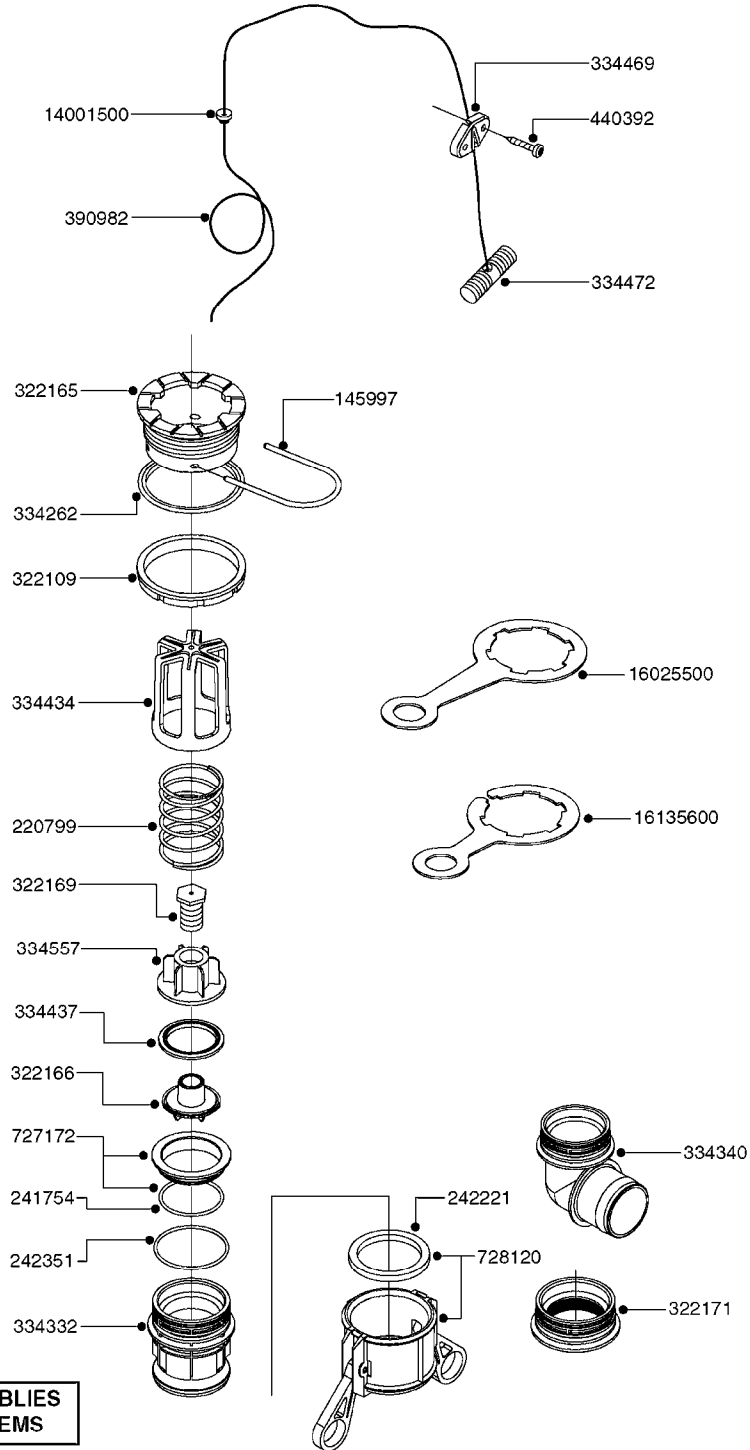

24002503 - Ø 5" (125mm)

24002403 - Ø 4" (100mm)

259034 - Ø 5" (125mm) L=29-1/2" (750mm) PVC

259035 - Ø 4-3/8" (110mm) L=39-3/8" (1000mm) PVC

349012 - Ø 4" (100mm) L=37-3/8" (950mm) PVC

349026 - Ø 5-1/2" (140mm) / Ø 4-3/8" (110mm) PVC

349030 - Ø 5-1/2" (140mm) / Ø 3-1/2" (90mm) PVC

349025 - Ø 5" (125mm) / Ø 4-3/8" (110mm) PVC

349023 - Ø 5" (125mm) PVC

**G0420**

TUBES & HOSES  
G0420-HIN, 01:01:16

Page 1

Date 07.02.2020 10:49

| parts-n° | order qty | description                    |
|----------|-----------|--------------------------------|
| 259034   | 1         | PVC HOSE D125MM X 0.75M        |
| 259035   | 1         | PVC HOSE D100MM X 1.0M         |
| 349012   | 1         | PVC TUBE D100MM X 950MM        |
| 349023   | 1         | GREY PVC LID D125MM            |
| 349025   | 1         | CONNECT.PIECE PVC D125MM-110MM |
| 349026   | 1         | CONICAL REDUC.PVC D140MM-100MM |
| 349030   | 1         | 140MM-90MM PVC ADAPTER         |
| 24002403 | 1         | HOSE R X TPR 4" BLACK          |
| 24002503 | 1         | HOSE R X TPR 5" BLACK          |

COMPLETE ASSEMBLIES  
WHOLEGOODS ITEMS

727617 - COMPLETE ASSEMBLY (2" BSP THREADED FITTING & 126" CORD)

727742 - COMPLETE ASSEMBLY (2-1/2" ELBOW & 157.5" CORD)

**K0180**

DRAIN ASSEMBLY-PULL CORD TYPE  
K0180-HIN, 01:01:16