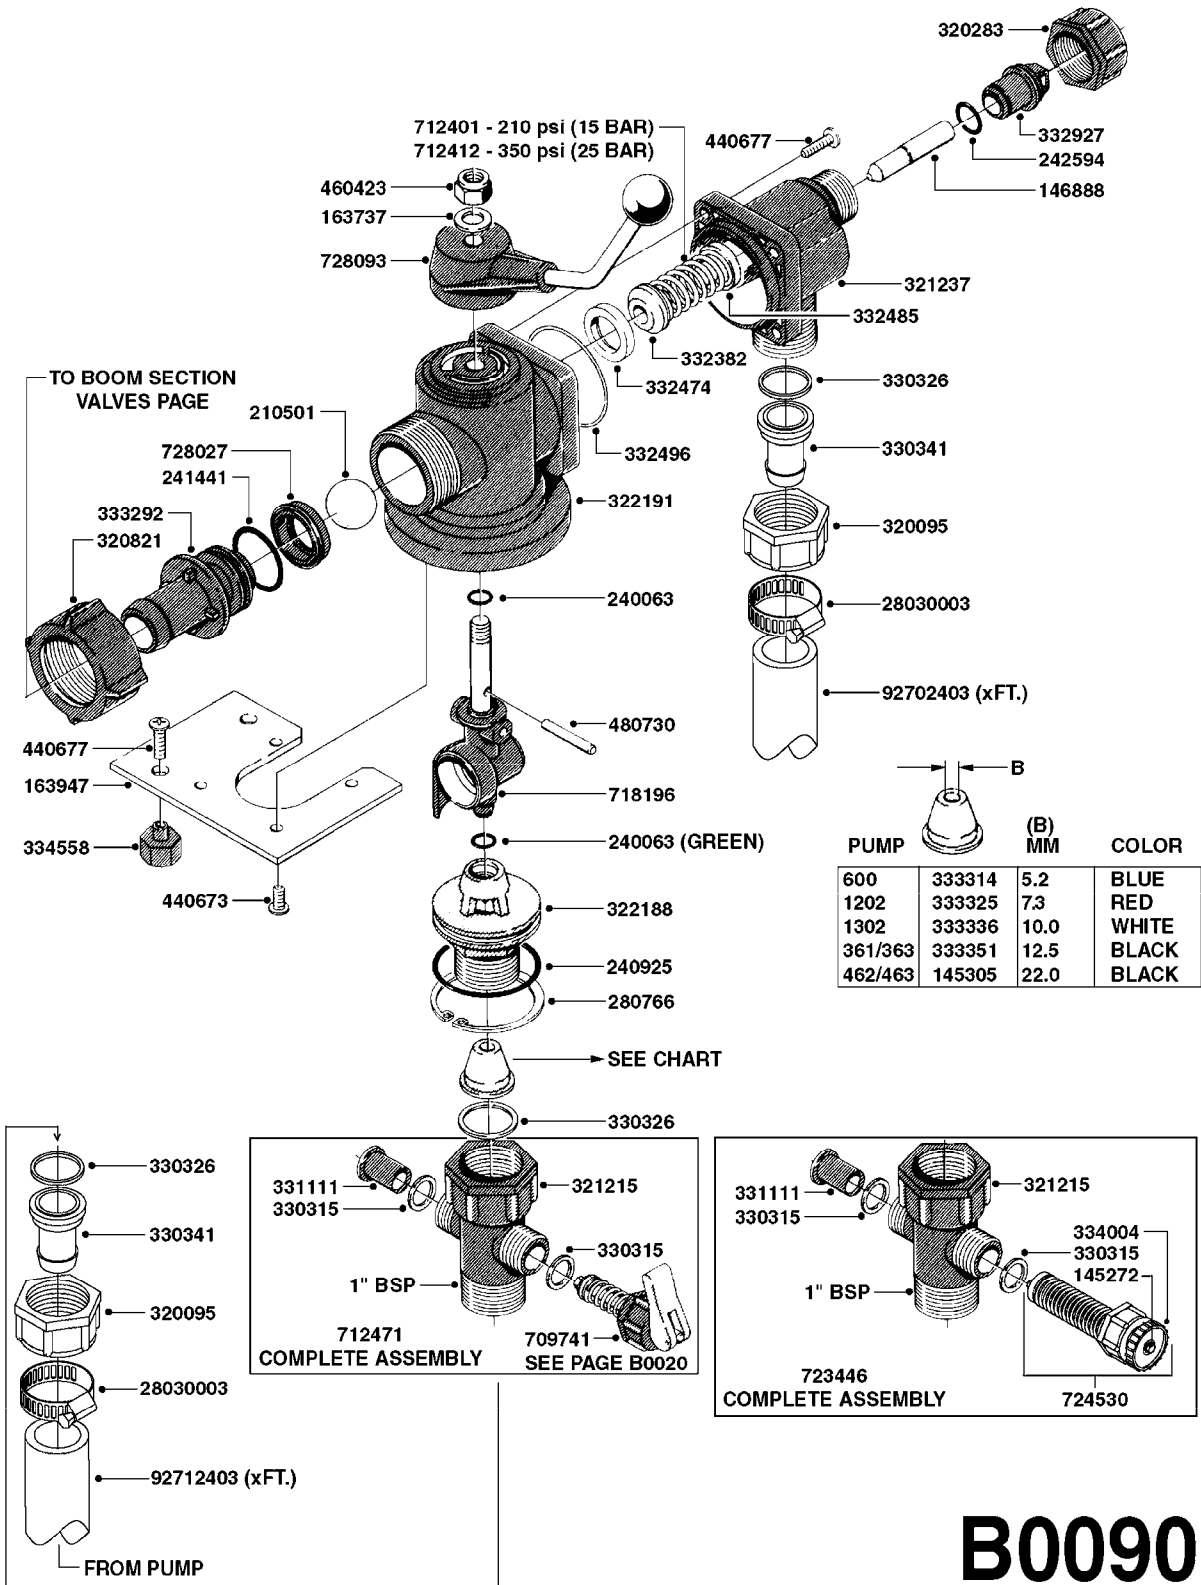

**B0080**

BK-180 MASTER VALVE - MANUAL  
B0080-HIN, 30:08:16

Page 1  
Date 07.02.2020 10:49

| parts-n° | order qty | description                       |
|----------|-----------|-----------------------------------|
| 145272   | 1         | INSERT F.AGIT.THUMBWHEEL BRASS    |
| 145305   | 1         | NOZZLE F.OP.UNIT PUMP 462         |
| 163682   | 1         | WASHER D16X9,5 X 1                |
| 163947   | 1         | FITTING FOR BK 180                |
| 210501   | 1         | BALL PLASTIC D25                  |
| 240052   | 1         | BUSHING/PKNG D11,2/8,4 X 6        |
| 240063   | 1         | O-RING D14.1/9.3 X 2.4            |
| 240925   | 1         | O-RING D49.5X3 NITRIL             |
| 240936   | 1         | O-RING D13.3X2.4 NITRIL           |
| 241441   | 1         | O-RING D29.3X3                    |
| 280766   | 1         | SNAP-RING INNER 55X2 DIN 472      |
| 320095   | 1         | FITT.DK NUT 1" BSP                |
| 320821   | 1         | FITT.DK NUT 1-1/2" BSP            |
| 321215   | 1         | FITT.DK HOUSING F. AGITATION      |
| 321237   | 1         | PRESSURE REGULATOR HOUSE BK180    |
| 321624   | 1         | BOTTOM PIECE F.BALL OPER.UNIT     |
| 330315   | 1         | O-RING D18.4/D13X.6               |
| 330326   | 1         | O-RING D30/D24X2 F.1"NUT          |
| 330341   | 1         | FITT.DK HB 1" F. 1" NUT           |
| 331111   | 1         | VALVE SEAT FOR 1/2" DISTRIBUT.    |
| 332382   | 1         | VALVE CONE D25,7                  |
| 332474   | 1         | SEAT FOR OPERATING UNIT BALL      |
| 332485   | 1         | SPRING GUIDE                      |
| 332496   | 1         | O-RING D58/54X2                   |
| 333292   | 1         | FITT.DK HB 1"O'RING F.1-1/2"      |
| 333314   | 1         | NOZZ.RESTRICTOR 600 BLUE          |
| 333325   | 1         | NOZZ.RESTRICTOR 1202 RED          |
| 333336   | 1         | NOZZ.RESTRICTOR 1302 WHITE        |
| 333351   | 1         | NOZZ.RESTRICTOR 361 BLACK         |
| 334004   | 1         | WHEEL F.AGITATION W/O INSERT      |
| 410362   | 1         | BOLT HEX 8.8 SS M6X20             |
| 410686   | 1         | BOLT HEX 8.8 DEL M6X30            |
| 460202   | 1         | NUT HEX M6                        |
| 460423   | 1         | NUT HEX M10X1.50 LOCK DIN985A2 SS |
| 471122   | 1         | WASHER, M10, Ø20/10.5X 2.0, SS    |
| 471125   | 1         | WASHER M6U 6.4X14X1.2,A2 SS       |
| 480730   | 1         | PIN ROLL 5X30 STAINLESS STEEL     |
| 709741   | 1         | VALVE ASSY. 1/2" FLIP LEVER       |
| 712375   | 1         | PRESSURE REGULATOR COMPL.         |
| 712401   | 1         | RELIEF VALVE ASSY. 12BAR          |
| 712412   | 1         | RELIEF VALVE ASSY. 25BAR          |
| 712471   | 1         | AGITATION VALVE ASSY. ON/OFF      |
| 718196   | 1         | BALL VALVE HOUSING ASSEMBLY       |
| 723446   | 1         | AGITATION VALVE ASSY. ADJUST.     |
| 724530   | 1         | THUMB WHEEL FOR AGITATION         |
| 728027   | 1         | BUSHING WITH SEAT                 |
| 728093   | 1         | HANDLE WITH BALL                  |
| 741832   | 1         | HANDLE REPLACEMENT F/330632       |
| 841433   | 1         | BK 180 ARMATURE (1301)            |
| 28030003 | 1         | CLAMP HOSE GEAR P1" 6716          |
| 92702403 | 1         | HOSE PVC SUCT GRAY 1"             |
| 92712403 | 1         | HOSE R X1" X300PSI WP X0012"      |