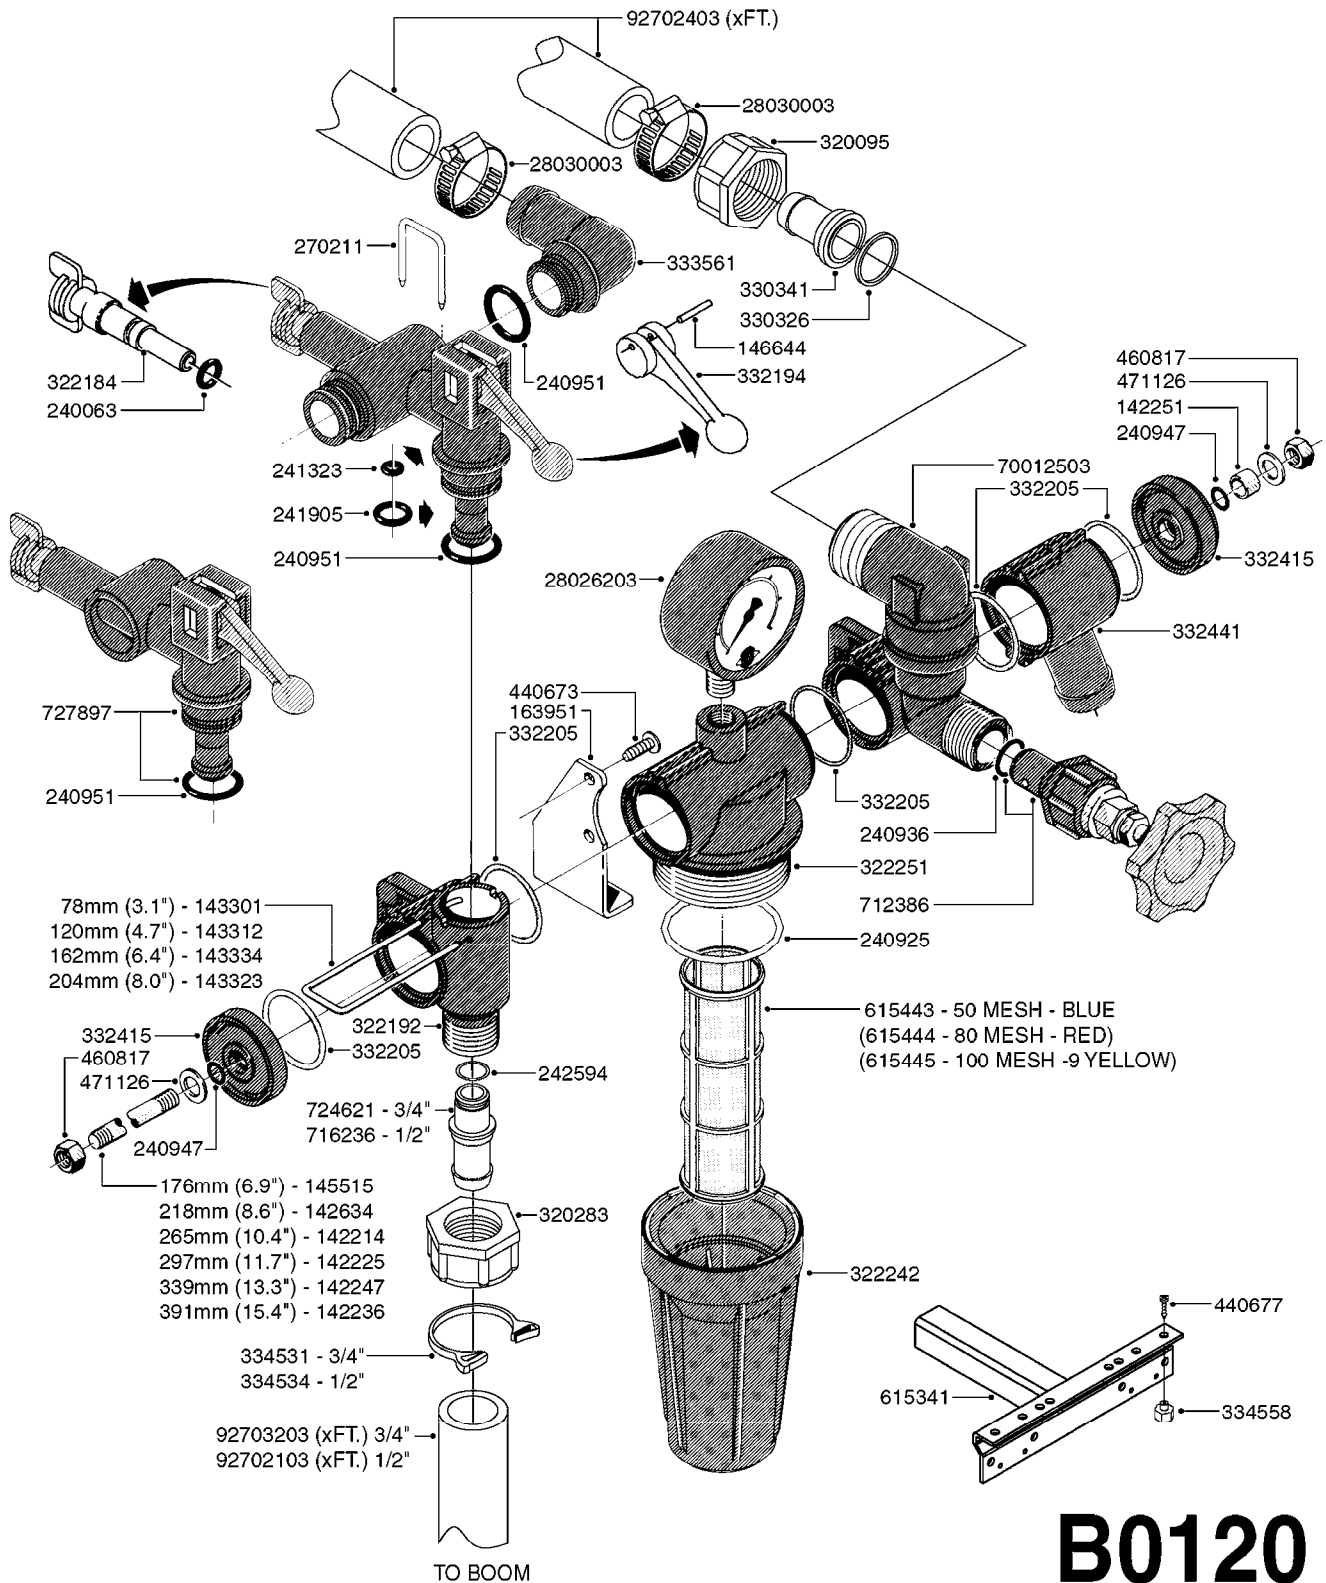

B0120

BK-180 VALVES F.LE/LE-SPV/LP
B0120-HIN, 01:01:16

Page 1
Date 07.02.2020 10:49

parts-n°	order qty	description
142214	1	STUD BOLT - M8X265, 3 SECTION
142225	1	STUD BOLT 8 X 299 - 6 MODULS
142236	1	STUD BOLT 8 X 381 - 8 MODULS
142247	1	STUD BOLT 8 X 341 - 7 MODULS
142251	1	BUSHING FOR LID
142634	1	STUD BOLT M8 X 213 - 4 MODULS
143301	1	LOCK CLAMP 78 MM
143312	1	LOCK CLAMP 120 MM
143323	1	LOCK CLAMP 204 MM
143334	1	LOCK CLAMP 162 MM
145515	1	STUD BOLT M8 X 176MM
146644	1	PIN D3X19 STAINLESS
163951	1	MOUNT BRACKET FOR BK180 SECTIO
240063	1	O-RING D14.1/9.3 X 2.4
240925	1	O-RING D49.5X3 NITRIL
240936	1	O-RING D13.3X2.4 NITRIL
240947	1	O-RING D7.3X2.4 NITRIL
240951	1	O-RING D21.2X3 NITRIL
241323	1	O-RING D5.3X2.4 NITRIL
241905	1	O-RING 12,3X2,4 VITON DKR.1,05
242594	1	O-RING D14 X 1.78 SCH.70-EPDM
270211	1	FITT.DK S25 FORK L=37.5
320095	1	FITT.DK NUT 1" BSP
320283	1	FITT.DK NUT 3/4"BSP
322184	1	SCREW F.ADJUSTING CONST.PRESS.
322192	1	HOUSING F.DISTRIBUTOR
322242	1	FILTER BOWL / IN-LINE
322251	1	HOUSING F.FILTER MOUNT BK/EC
330326	1	O-RING D30/D24X2 F.1"NUT
330341	1	FITT.DK HB 1" F. 1" NUT
332194	1	DISTRIBUTION HANDLE
332205	1	O-RING D43/39XD2
332415	1	COVER
332441	1	FITT.DK ELB 1" F.EC VALVE
333561	1	FITT.DK ELB.1" EC RETURN
334531	1	CLAMP HOSE PLASTIC 3/4"
334534	1	CLAMP HOSE PLASTIC 1/2"
334558	1	NUT HEX PLASTIC INSERT
440673	1	SCREW F.PLASTIC 5X12 SS
440677	1	SCREW F. PLASTIC 5X20 SS
460817	1	NUT HEX M8 STAINLESS DIN 934
471126	1	WASHER, M8, Ø16/ 8.4X 1.6, SS
615341	1	BRACKET F.BK 2,3&4 BANK VALVES
615443	1	FILTER ELEM.50 MESH BLUE
615444	1	FILTER ELEM.80 MESH RED
615445	1	FILTER ELEM.100 MESH YELLOW
712386	1	PRESSURE REGULATOR COMPL. H-M
716236	1	FITT.DK HB 1/2" ASSY. F. 3/4"
724621	1	FITT.DK HB 3/4"ASSY F.3/4" NUT
727897	1	HOUSING UPPER PART END PC.BK92
28026203	1	GAUGE 200PSI/BR,2.5"1/4BSP-BTM
28030003	1	CLAMP HOSE GEAR P1" 6716
70012503	1	HOUSING FOR HARDI-MATIC VALVE
92702103	1	HOSE R X1/2" X300PSI WP X0012"
92702403	1	HOSE PVC SUCT GRAY 1"
92703203	1	HOSE R X3/4" X300PSI WP X0012"