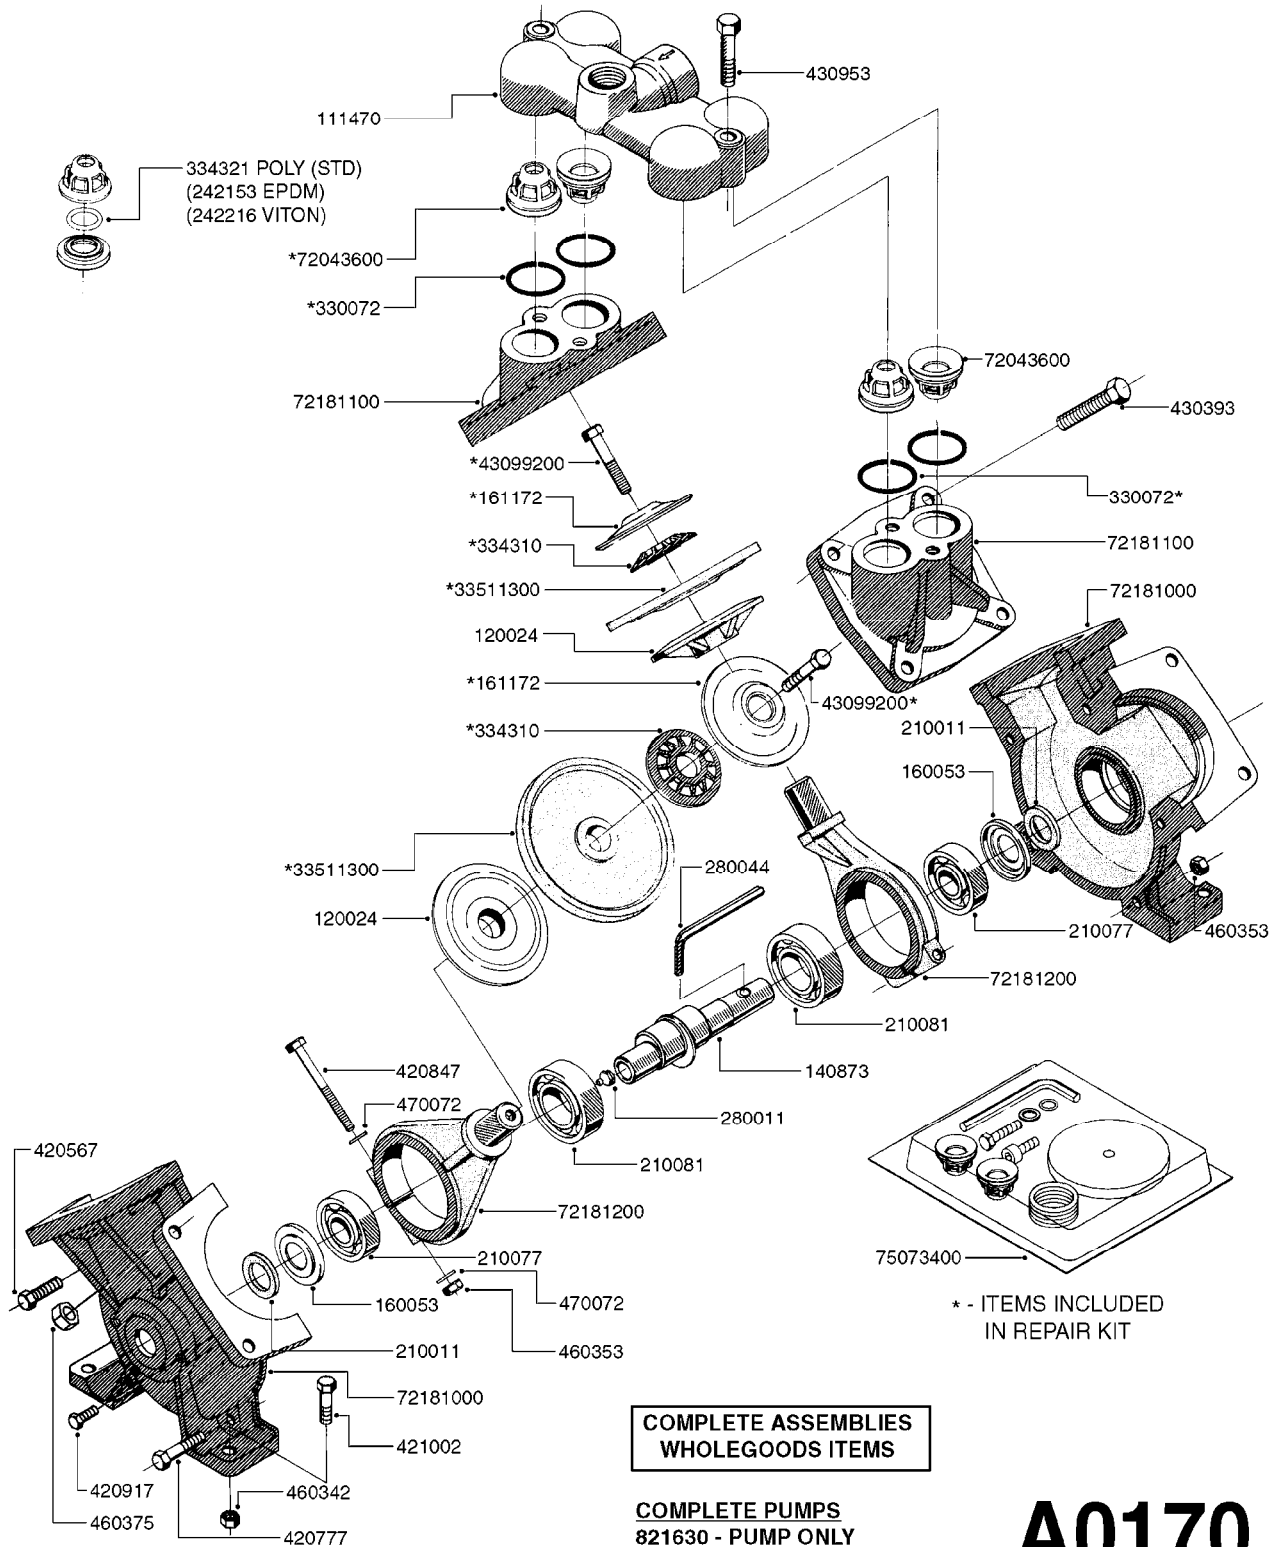

COMPLETE ASSEMBLIES
WHOLEGOODS ITEMS

COMPLETE PUMPS
821630 - PUMP ONLY
10396003 - WITH PTO & DAMPER

A0170

PUMP - 1203 W/MOUNTING BASE
A0170-HIN, 01:01:16

Page 1
Date 07.02.2020 10:49

parts-n°	order qty	description
111470	1	VALVE CHAMBER 1202
120024	1	DIAPHRAGM BACK DISC 1200-1300
140873	1	CRANK SHAFT MODEL 1202-9MM
160053	1	DUST PLATE
161172	1	DIAPHRAGM DISC F. 1203/1303
210011	1	SEAL FELT D39/23 X 4
210077	1	BEARING BALL 6305
210081	1	BEARING BALL 6307
242153	1	O-RING D26X4 EPDM
242216	1	O-RING VITON F/1202/1302/462
280011	1	GREASE NIPPLE 1/8" SAE H TR
280044	1	KEY HEXAGON W6 3/16"
330072	1	O-RING D53.5/D45.5X4
334310	1	NYLON WASHER 1202/1302/462
334321	1	O-RING POLY. 34.0x26.0x4.0
420567	1	BOLT HEX 8.8 DEL M8X30 FT
420777	1	BOLT HEX 8.8 RAW M8X50
420847	1	BOLT HEX 8.8 DEL M8X85
420917	1	BOLT HEX 8.8 RAW M8X12 FT
421002	1	BOLT HEX 8.8 DEL M10X30 FT DIN933
430393	1	BOLT HEX 8.8 RAW M12X50
430953	1	BOLT, M12 X 55 8.8
460342	1	NUT HEX M10 DEL DIN934
460353	1	NUT HEX M8 BLACK
460375	1	NUT HEX M12 BLACK
470072	1	WASHER D15/D8X.5 LOCK
821630	1	PUMP 1203/9 540RPM
10396003	1	PUMP 1203 C/W PTO 540 RPM
33511300	1	DIAPHRAGM 1202-1303 POLY 2006
43099200	1	BOLT HEX SS M12 X 30 DIN933 A4
72043600	1	VALVE FOR 462/463
72181000	1	HOUSING, PUMP, 1203 RED
72181100	1	DIAPHRAGM COVER 1203/1303+BLTS
72181200	1	CONNECTING ROD FOR 1203 W/M12
75073400	1	PUMP KIT 1203 MM "06"