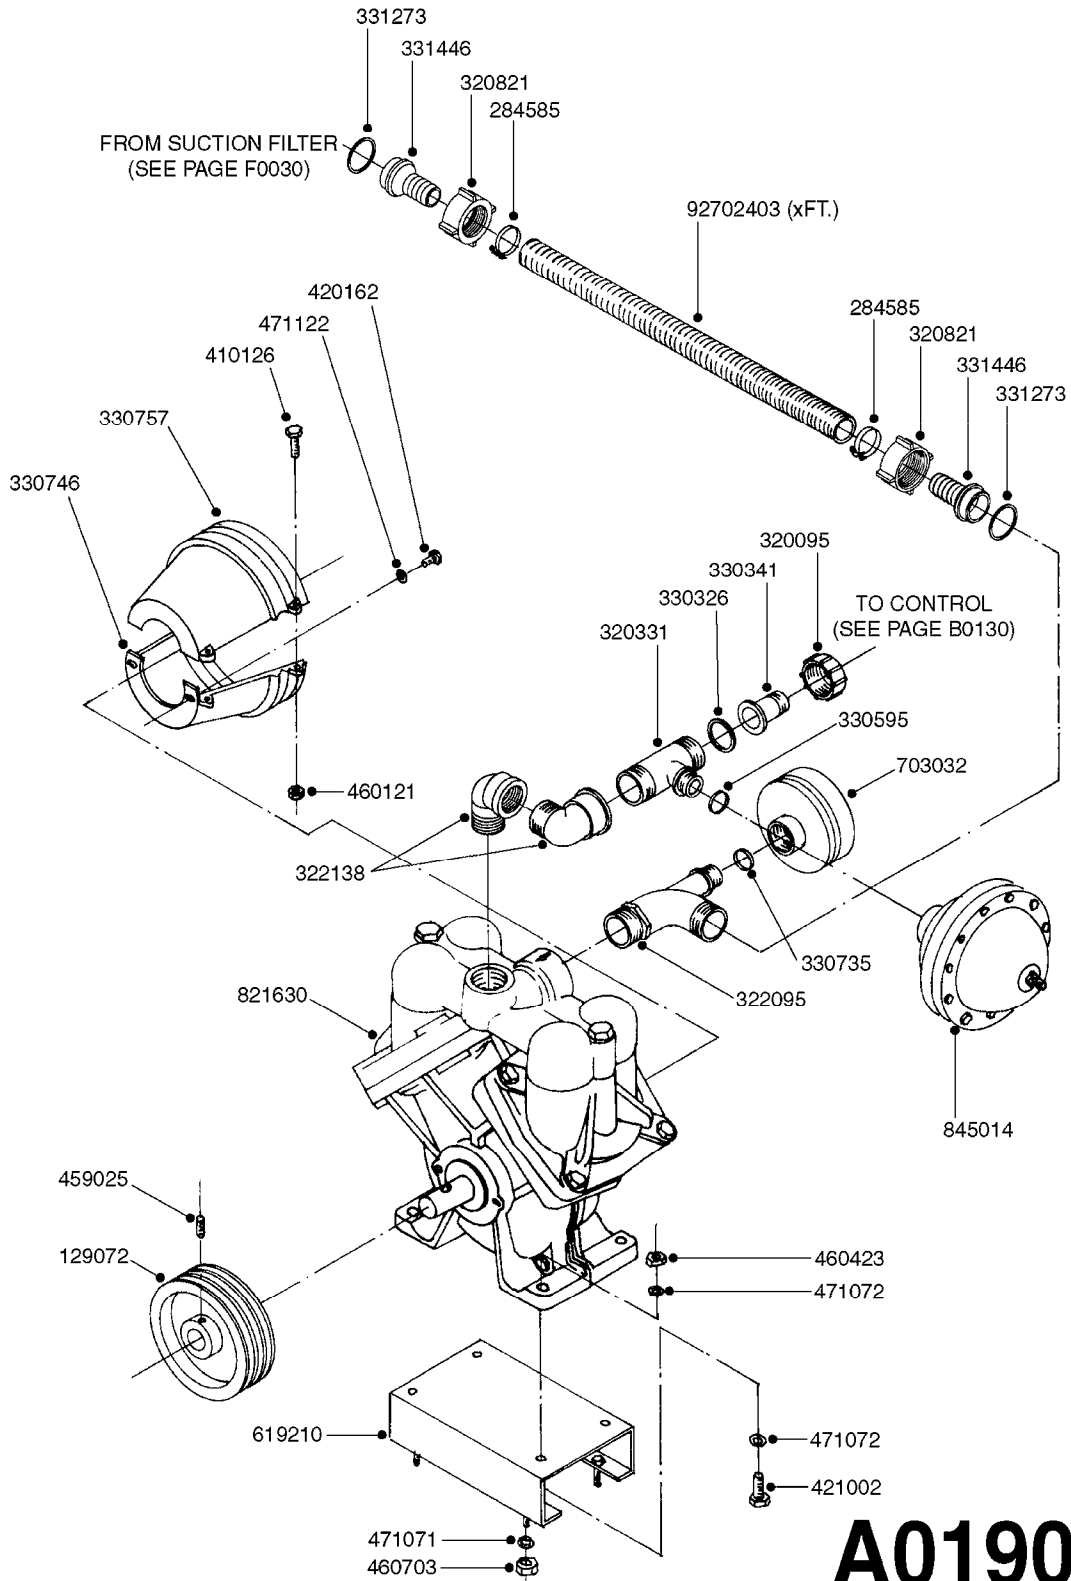

PUMP - 1203 F. LE/LE-SPV/LP
A0190-HIN, 01:01:16

Page 1

Date 07.02.2020 10:49

parts-n°	order qty	description
129072	1	PULLEY Ø 200-3 C/SPZ 25MM
284585	1	CLAMP HOSE GEAR 1" MINI 020
320095	1	FITT.DK NUT 1" BSP
320331	1	FITT.DK TEE 1" - 1" - 3/4" BSP
320821	1	FITT.DK NUT 1-1/2" BSP
322095	1	FITT.DK TEE 1-1/2 X1-1/4 X3/4" BSP
322138	1	FITT.DK ELB 1"M X 1"F BSP
330326	1	O-RING D30/D24X2 F.1"NUT
330341	1	FITT.DK HB 1" F. 1" NUT
330595	1	O-RING D24.6/D20X2.1 -3/4"
330735	1	O-RING D30/D26X2
330746	1	GUARD PTO LOWER PART
330757	1	GUARD PTO UPPER PART
331273	1	O-RING D44/D38X2 F.1-1/2"
331446	1	FITT.DK HB 1" F.1-1/2" NUT
410126	1	SCREW 1/4"X3/4" GALV.
420162	1	BOLT HEX 8.8 DEL 3/8"x15MM
421002	1	BOLT HEX 8.8 DEL M10X30 FT DIN933
459025	1	SCREW SET M8X30
460121	1	NUT 1/4" GALV.
460423	1	NUT HEX M10X1.50 LOCK DIN985A2 SS
460703	1	NUT HEX M12X1.75 LOCK DIN985A2 SS
471071	1	WASHER M12 GALV
471072	1	WASHER M10 EL2
471122	1	WASHER, M10, Ø20/10.5X 2.0, SS
619210	1	PUMP MNT.BRKT. LE/LP/SPV 1202
703032	1	SUCTION AIR BOTTLE 3/4" COMPL.
821630	1	PUMP 1203/9 540RPM
845014	1	AIR BOTTLE COMPLETE HJ73
92702403	1	HOSE PVC SUCT GRAY 1"