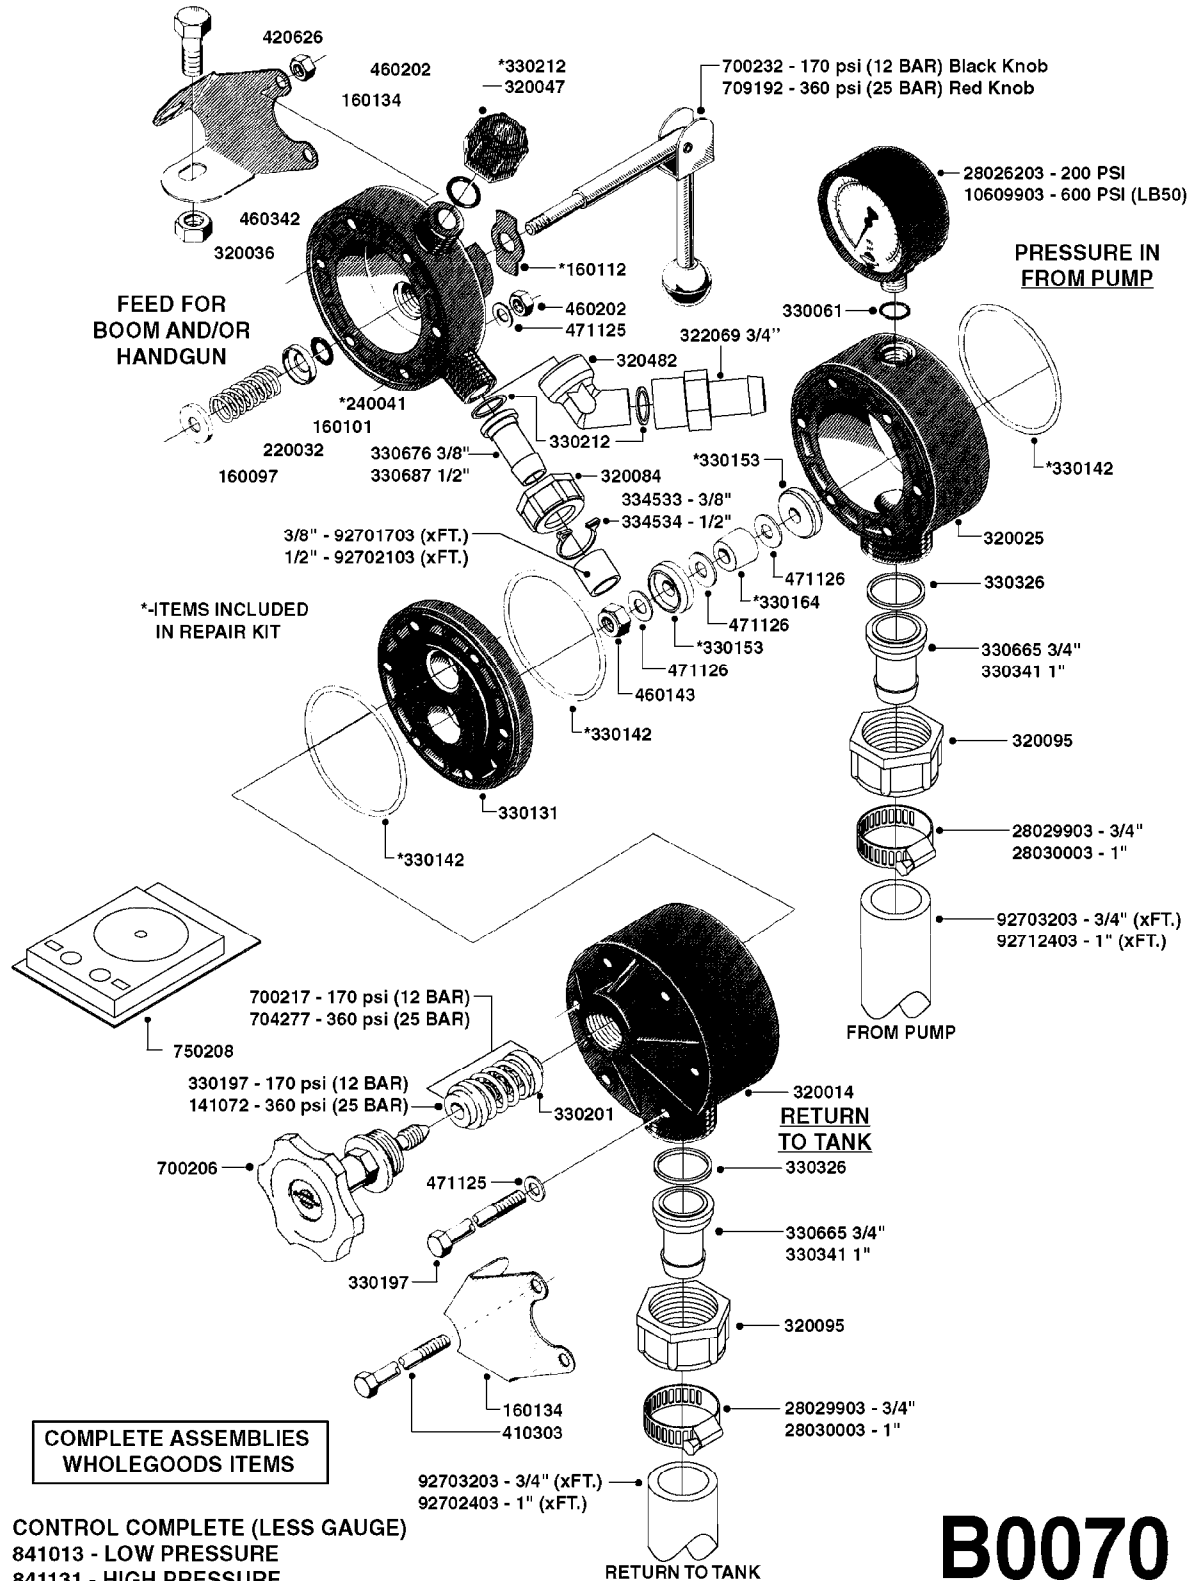

parts-n°	order qty	description
141072	1	SPRING GUIDE M70 HT
160097	1	SPRING RETAINER 8,2/19
160101	1	SPRING RETAINER 10,5/19
160112	1	WEAR PLATE M70
160134	1	MOUNTING PLATE M 70
220032	1	SPRING FOR PIVOT 48,5/0 14,5
240041	1	O-RING D15.1/10.3 X 2.4
320014	1	CASING CONTROL UNIT, END M70
320025	1	CASING CONTROL UNIT,CENTRE M70
320036	1	CAS. CONTR. UNIT END M70
320047	1	FITT.DK CAPNUT 1/2" BSP
320084	1	FITT.DK NUT 1/2" BSP
320095	1	FITT.DK NUT 1" BSP
320482	1	FITT.DK ELB. 1/2" BSP 60 DEG.
322069	1	FITTING
330061	1	O-RING D16/D11X2,5
330131	1	CASING CONTROL UNIT , MODEL 70
330142	1	O-RING D69X2
330153	1	VALVE CONE D26
330164	1	SPACER CONTROL UNIT, MODEL 70
330197	1	SPRING GUIDE
330201	1	VALVE CONE D24
330212	1	O-RING D19/D14X2.4 F.1/2"NUT
330326	1	O-RING D30/D24X2 F.1"NUT
330341	1	FITT.DK HB 1" F. 1" NUT
330665	1	FITT.DK HB 3/4"F.1" NUT
330676	1	FITT.DK HB 3/8" F. 1/2" NUT
330687	1	FITT.DK HB 1/2" F. 1/2" NUT
334533	1	CLAMP HOSE PLASTIC 3/8"
334534	1	CLAMP HOSE PLASTIC 1/2"
410303	1	BOLT HEX 8.8 DEL M6X130
420626	1	BOLT HEX 8.8 DEL M10X20 FT
460143	1	SELF LOCK NUT M8 SST A2 DIN985
460202	1	NUT HEX M6
460342	1	NUT HEX M10 DEL DIN934
471125	1	WASHER M6U 6.4X14X1.2,A2 SS
471126	1	WASHER, M8, Ø16/ 8.4X 1.6, SS
700206	1	RELIEF SCREW COMPLETE 3/4" RG
700217	1	PRESSURE REGULAT SPRING(ARM 70
700232	1	HANDLE, M70 CONTROL, BLACK
704277	1	PRESSURE SPRING COMPL. M70 HT
709192	1	HANDLE, M70 CONTROL, RED,
750208	1	REPAIR KIT M70
841013	1	OPERATING UNIT M70
841131	1	OP.UN.M70 HT
10609903	1	GAUGE 2.5" SS BOTT. PSI 600
28026203	1	GAUGE 200PSI/BR,2.5"1/4BSP-BTM
28029903	1	CLAMP HOSE GEAR P3/4"-S1" 6712
28030003	1	CLAMP HOSE GEAR P1" 6716
92701703	1	HOSE R X3/8" X300PSI WP X0012"
92702103	1	HOSE R X1/2" X300PSI WP X0012"
92702403	1	HOSE PVC SUCT GRAY 1"
92703203	1	HOSE R X3/4" X300PSI WP X0012"
92712403	1	HOSE R X1" X300PSI WP X0012"