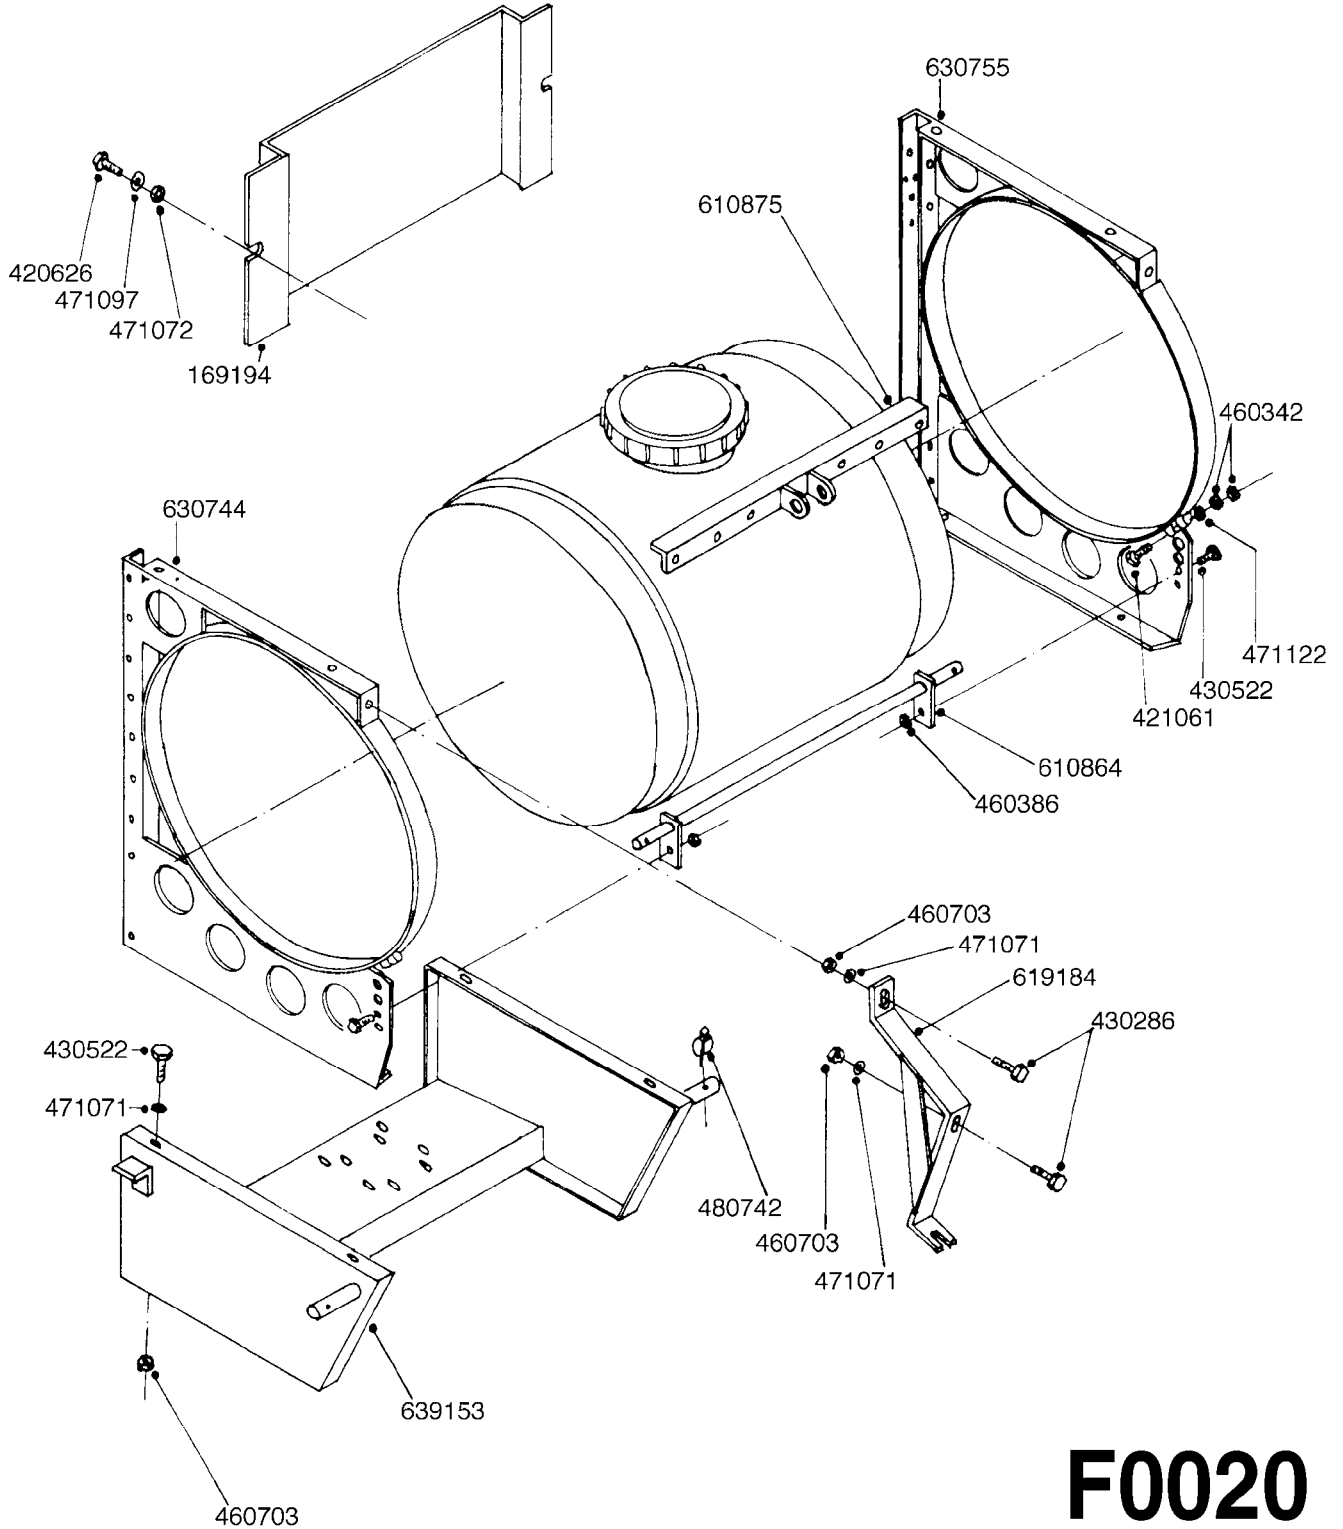

F0020

FRAME LB 50
F0020-HIN, 01:01:16

Page 1
Date 07.02.2020 10:48

parts-n°	order qty	description
169194	1	SHEILD LOWER F. BELT LB50
420626	1	BOLT HEX 8.8 DEL M10X20 FT
421061	1	BOLT HEX 8.8 DEL M10X100 DIN931
430286	1	BOLT HEX 8.8 DEL M12X30 FT
430522	1	BOLT HEX 8.8 DEL M12X25 FT
460342	1	NUT HEX M10 DEL DIN934
460386	1	NUT HEX M12X1.75
460703	1	NUT HEX M12X1.75 LOCK DIN985A2 SS
471071	1	WASHER M12 GALV
471072	1	WASHER M10 EL2
471097	1	WASHER D10 SAFETY
471122	1	WASHER, M10, Ø20/10.5X 2.0, SS
480742	1	PIN D8 SPLIT FOR TS
610864	1	SHAFT F.3PT HITCH BL53
610875	1	BRACKET TOP LINK BL25 FRAME
619184	1	3-POINT SUPPORT F.LB
630744	1	FRAME BL RIGHT
630755	1	FRAME BL LEFT
639153	1	PUMP SUPPORT LB