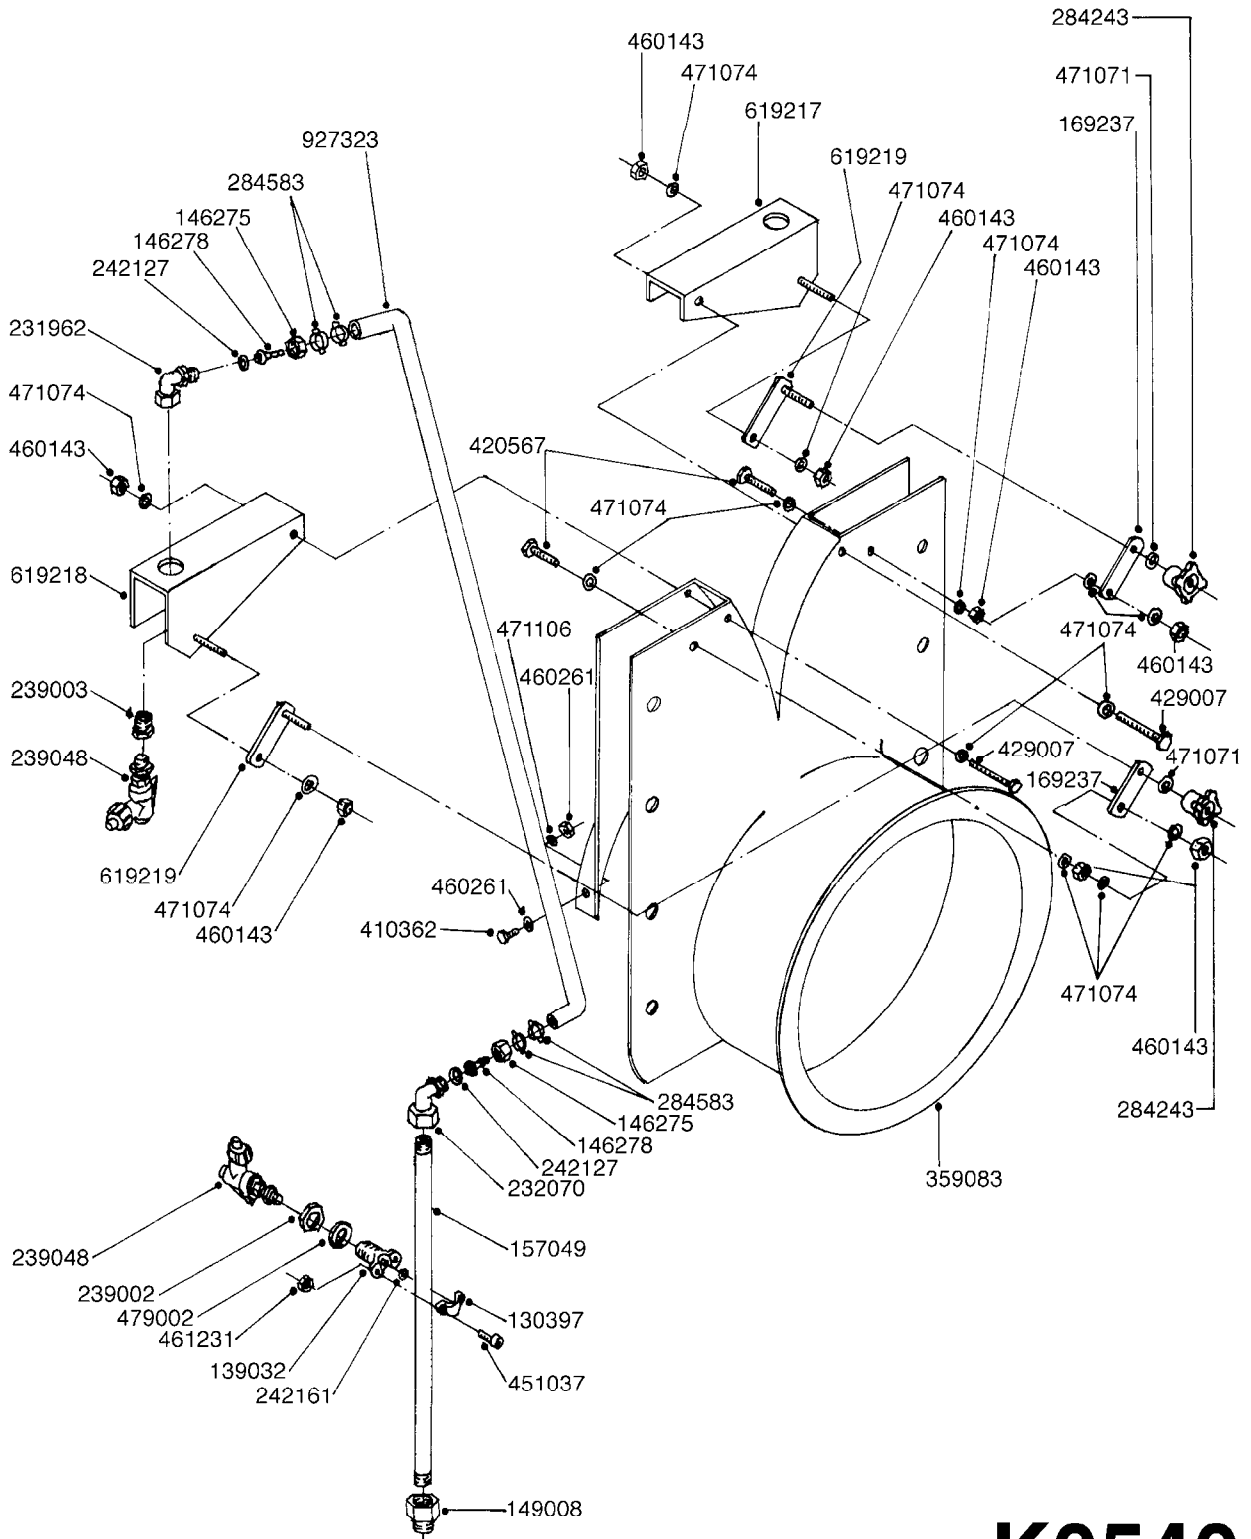

LB - VEE DEFLECTOR
K0530-HIN, 01:01:16

Page 0

Date 07.02.2020 10:48

LB - VEE DEFLECTOR
K0530-HIN, 01:01:16

Page 1

Date 07.02.2020 10:48

parts-n°	order qty	description
169184	1	V DEFLECTOR LB
460423	1	NUT HEX M10X1.50 LOCK DIN985A2 SS
471072	1	WASHER M10 EL2

FROM DISTRIBUTION VALVE
(SEE PAGE B0050)

K0540

LB - VERTICAL DEFLECTOR
K0540-HIN, 01:01:16

Page 1

Date 07.02.2020 10:48

parts-n°	order qty	description
130397	1	NOZZLE HOLDER UPPER PART
139032	1	JET BODY LB - ARAG
146275	1	BRASS UNION NUT 1/2
146278	1	BRASS PIPE BRANCH 1/2D 10
149008	1	FITT.DK 22/100X1/2"
157049	1	BLOWER SPR. LINE ST. LB-DEF.
169237	1	PLATE
231962	1	ELBOW BRASS 1/2"
232070	1	ELBOW 1/2" BRASS M-22.100 H
239002	1	NUT 1/2" BSP BRASS F.BULKHEAD
239003	1	EXTENSION 1/2"
239048	1	NOZZLE BODY F.LB W/O NON DRIP
242127	1	WASHER D18X11X4
242161	1	O-RING 6 X 3.0
284243	1	HANDLE KNOB ADJUSTER
284583	1	CLAMP HOSE GEAR 1/2" 28029803
359083	1	FAN HOUSING LB 22" F.DEFLECTOR
410362	1	BOLT HEX 8.8 SS M6X20
420567	1	BOLT HEX 8.8 DEL M8X30 FT
429007	1	M-8X130 MACH SCREW
451037	1	SCREW M6X20 HEX
460143	1	SELF LOCK NUT M8 SST A2 DIN985
460261	1	NUT HEX M6X1.00 LOCK DIN985 A2 SS
461231	1	NUT HEX M6 BRASS
471071	1	WASHER M12 GALV
471074	1	WASHER M8 ELZ
471106	1	WASHER D6
479002	1	WASHER D18
619217	1	NOZZLE BRACKET LB VERT.DEFL.RH
619218	1	NOZZLE BRACKET LB VERT.DEFL.LH
619219	1	PLATE
927323	1	HOSE R PRESSURE D10-80-200 BAR