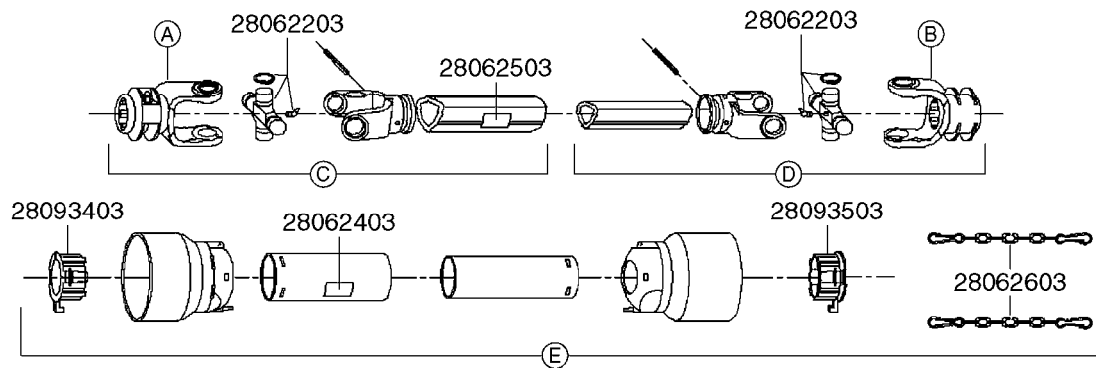

* Changed in 2016 from 100 series to G-Series (see page A0600).

A520

PTO SHAFTS - BONDIOLI CENT.
A0520-HIN, 23:10:18

Page 1
Date 07.02.2020 10:48

parts-n°	order qty	description
289042	1	UNIV. JOINT 22x54mm
421024	1	BOLT HEX 8.8 DEL M8X60
450015	1	SCREW ALLAN 3/8'X5/8' BLACK
460143	1	SELF LOCK NUT M8 SST A2 DIN985
28009803	1	PTO PIN TUBE RETAINER OUTER
28009903	1	PTO TUBE RETAINER INNER
28010103	1	PTO YOKE F.INNER TUBE CV PTO
28021403	1	PTO 1"STR/1-3/8" 6SPL B&P
28021503	1	PTO 1"STR/1-3/8" 21SPL B&P
28021603	1	PTO 1"STR/1-3/4" 20SPL B&P
28027903	1	PTO BALL LOCK.KIT F.1-3/8 YOKE
28040503	1	UNIV. JOINT 27x74.6mm
28040703	1	SAFETY CHAIN F.CV BLACK PTO (SET OF 2)
28041803	1	DECAL DANGER GUARD MISSING
28041903	1	DECAL DANGER ROT.DRIVELINE
28056703	1	PTO YOKE #1 1-3/8" X 6 SPLINE
28056803	1	PTO YOKE #1 1-3/8" X 21 SPLINE
28056903	1	PTO YOKE #4 1-3/4" X 20 SPLINE
28057003	1	PTO TUBE YOKE #1-G1 OUTER
28057103	1	PTO TUBE YOKE #4-G4 OUTER
28057203	1	PTO PIN TUBE RETAINER OUTER
28057303	1	PTO TUBE OUTER #1 745MM
28057403	1	PTO TUBE OUTER #4 720MM
28057503	1	PTO TUBE INNER #1 745MM
28057603	1	PTO TUBE INNER #4 720MM
28057703	1	PTO TUBE RETAINER INNER
28057803	1	PTO TUBE YOKE #1 Ø=1"
28057903	1	PTO TUBE YOKE #4 Ø=1"
28058003	1	PTO HALF SAFETY SHIELD OUTER
28058103	1	PTO HALF SAFETY SHIELD OUTER
28058203	1	PTO HALF SAFETY SHIELD INNER
28058303	1	PTO HALF SAFETY SHIELD INNER
28058403	1	PTO BALL LOCK.KIT F.1-3/4 YOKE
28058503	1	PTO TUBE YOKE #1-G1 INNER