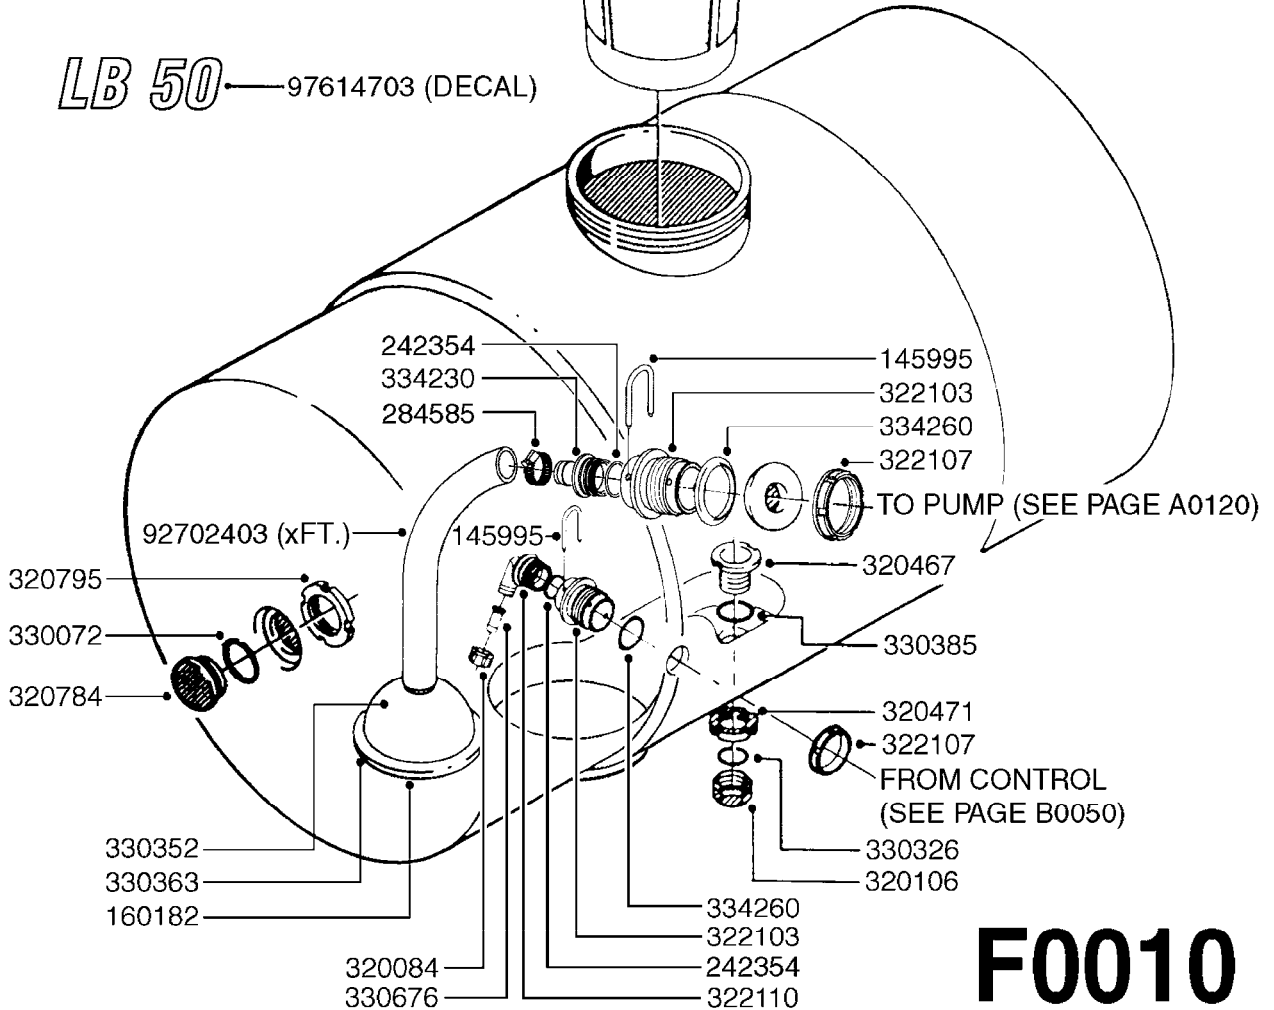

976157 (DECAL)

LB 50

97614703 (DECAL)