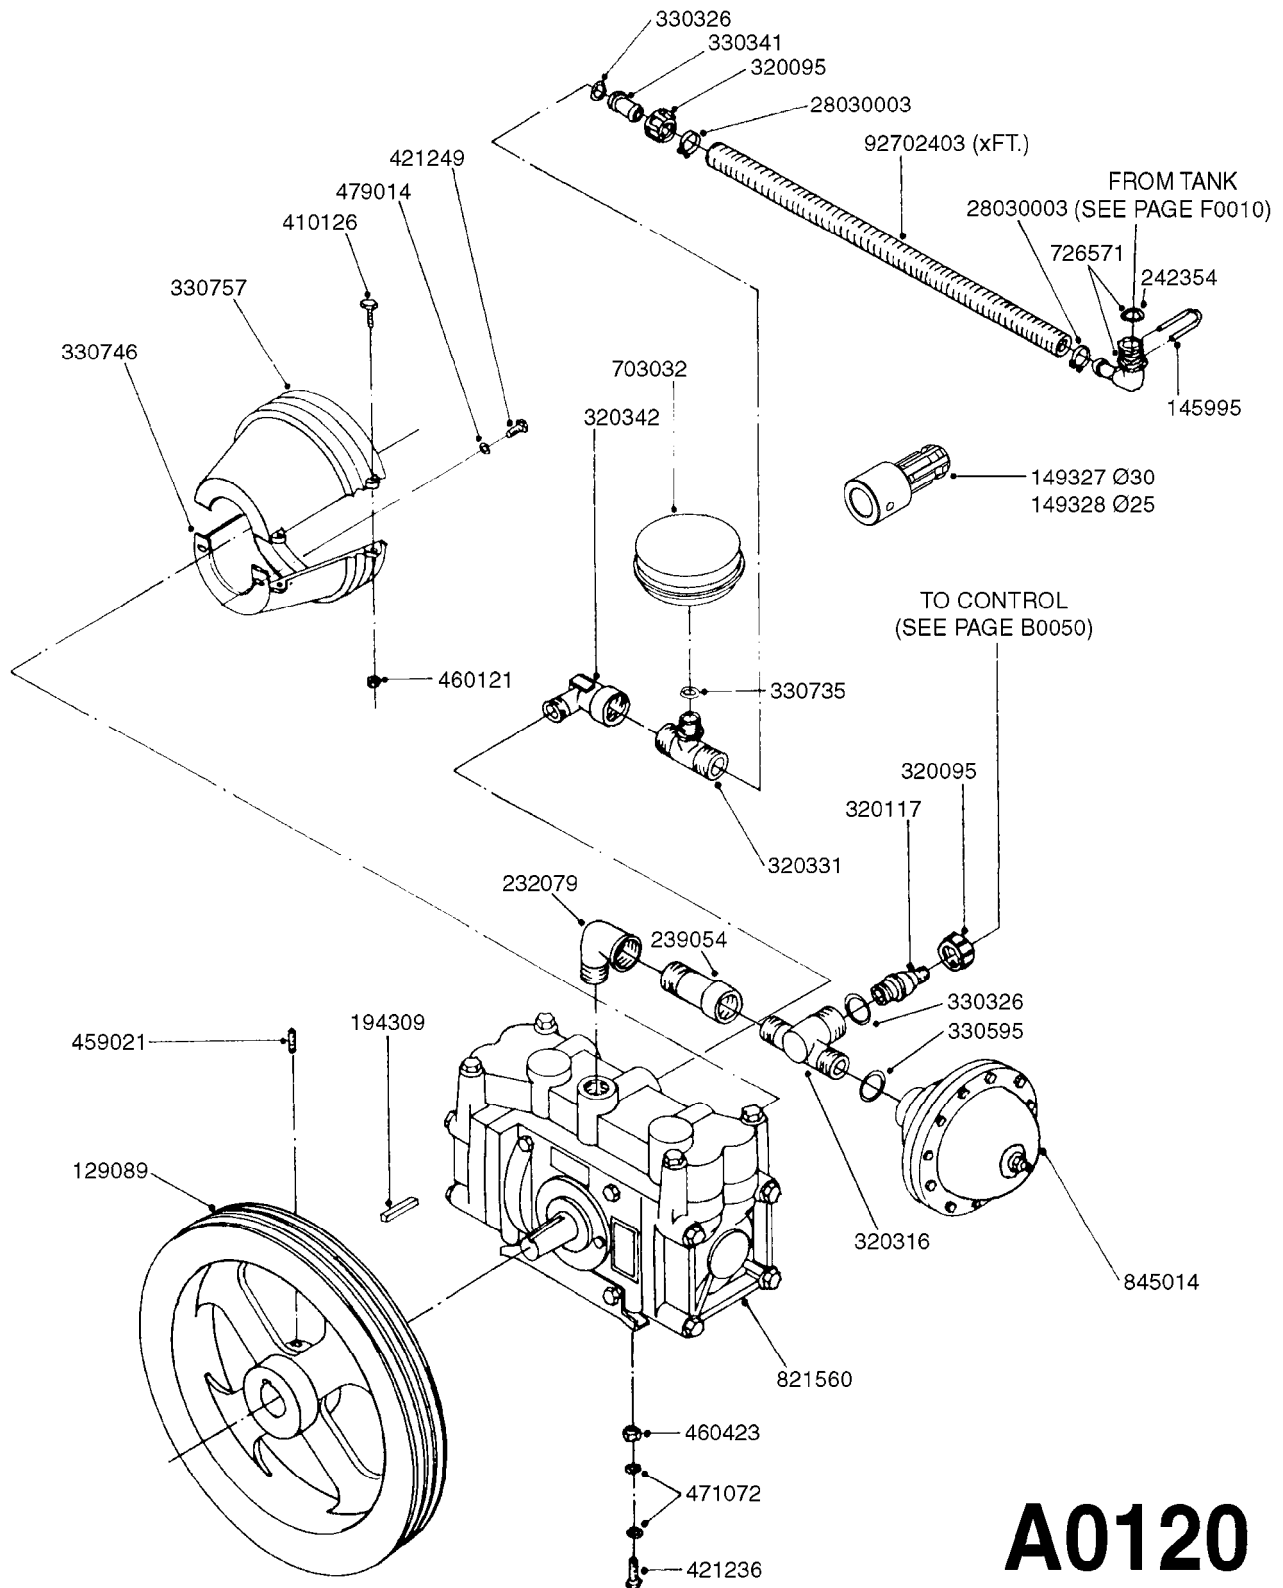

A0100

PUMP - 321 W/MOUNTING BASE
A0100-HIN, 01:01:16

Page 1
Date 07.02.2020 10:48

parts-n°	order qty	description
110553	1	VALVE COVER MDL 320 PAINTED
110563	1	CONNECTING ROD MODEL 320
110575	1	PUMP CASING 320
111571	1	DIAPHRAGM COVER MODEL 321 PAIN
140932	1	CRANK SHAFT 320/7
140943	1	CRANK SHAFT MODEL 320/7mm-25F
142774	1	CRANK SHAFT 320/3
147710	1	CRANK SHAFT 321/10 GG 540
161372	1	DIAPHRAGM BACKING DISC, 320-361
161383	1	DIAPHRAGM UPPER DISC, 320-361
161394	1	DUST PLATE, MODEL 320
161405	1	FOOT 320
210092	1	SEAL FELT D43/30X5
210103	1	BEARING BALL 6306
210114	1	BEARING BALL 6308
210243	1	SEAL OIL 35 X 47 X 7
210302	1	BALL BEARING 6207
210832	1	BALL BEARING 90/50X23 NU2210
242152	1	O-RING D18.2X3 EPDM
242215	1	O-RING D18X3 VITON
280011	1	GREASE NIPPLE 1/8" SAE H TR
330024	1	O-RING D41,1/D34.5 X 3,5
331155	1	SPACER, MODEL 320
332135	1	DIAPHRAGM, POLY alt 33511400
334320	1	O-RING D18X3 POLYURETHANE
390712	1	SPACER RING D84.5/66X2 (P321)
420663	1	BOLT HEX 8.8 DEL M10X120 A4-80
420862	1	BOLT HEX 8.8 DEL M10X16 FT
420906	1	BOLT HEX 8.8 DEL M10X60
430286	1	BOLT HEX 8.8 DEL M12X30 FT
430297	1	BOLT HEX 8.8 RAW M14X65
460342	1	NUT HEX M10 DEL DIN934
728146	1	VALVE FOR 361(726890/707932)