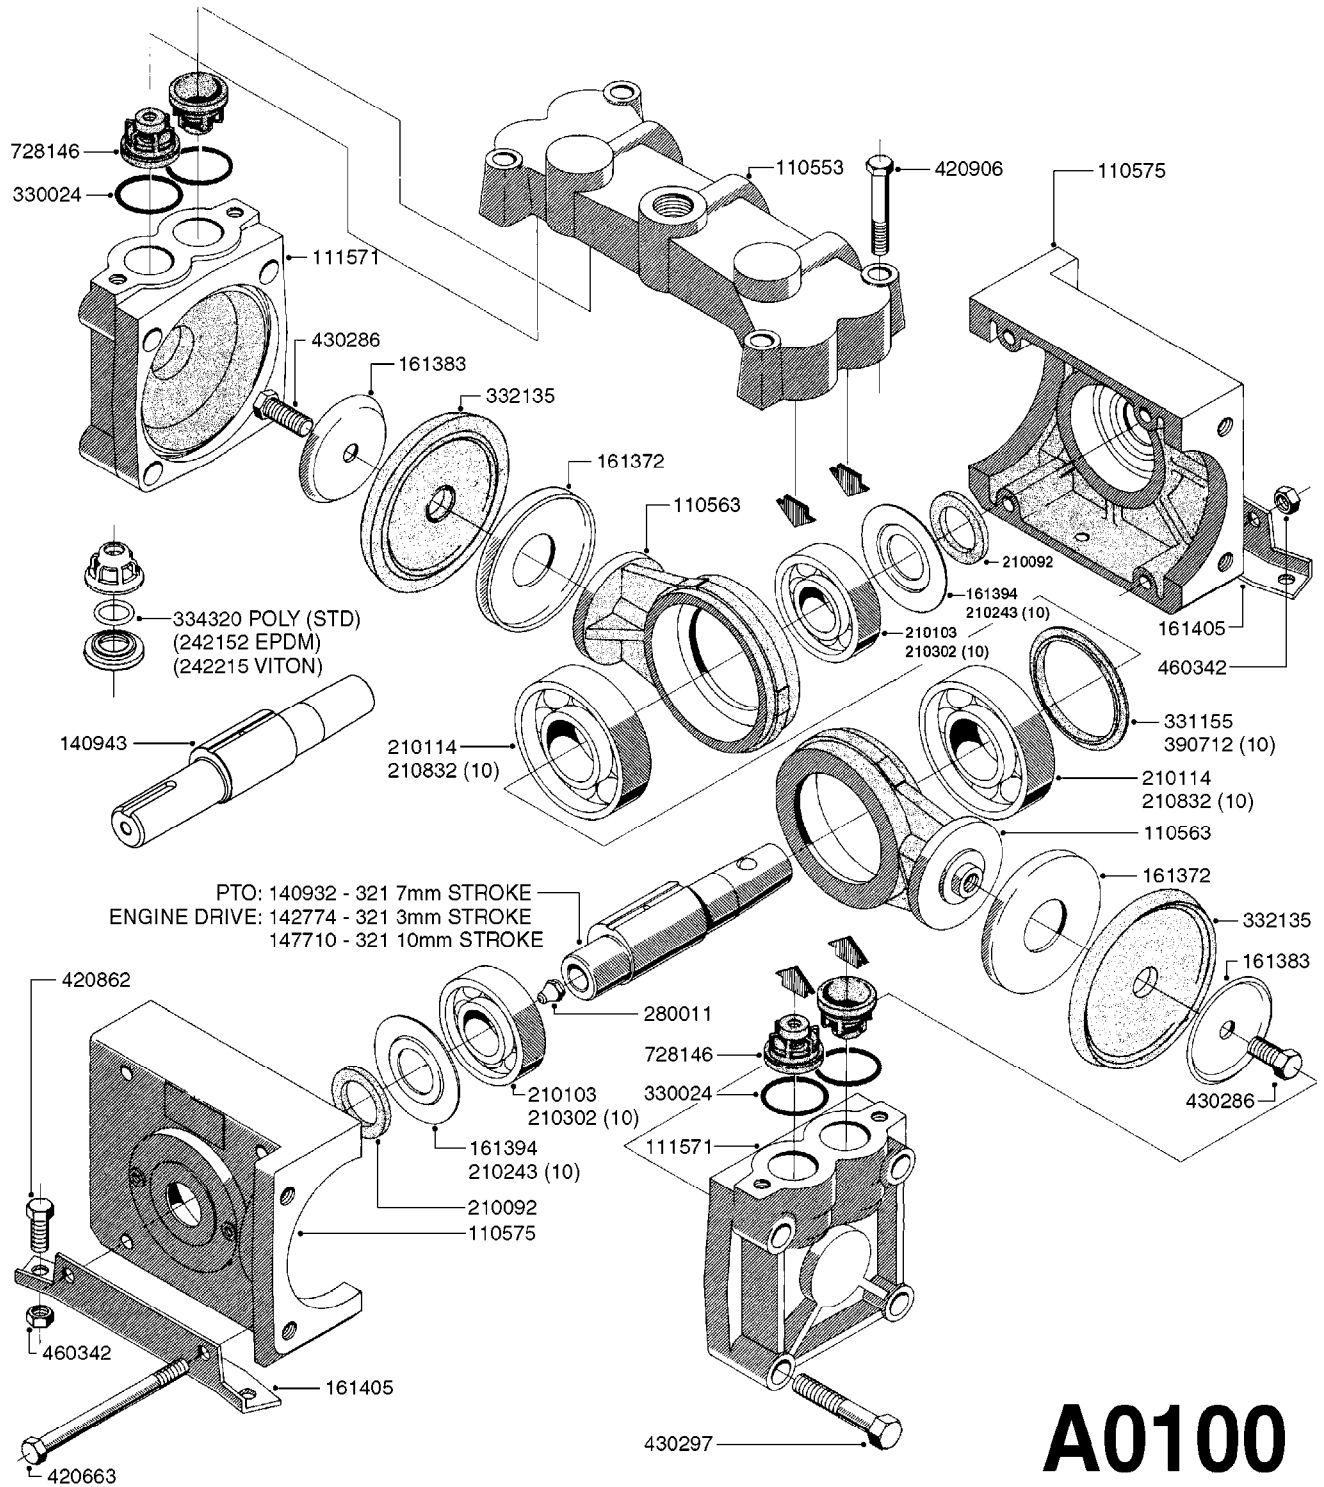

A0100

PUMP - 321 W/MOUNTING BASE
A0100-HIN, 01:01:16

Page 1
Date 07.02.2020 10:48

parts-n°	order qty	description
110553	1	VALVE COVER MDL 320 PAINTED
110563	1	CONNECTING ROD MODEL 320
110575	1	PUMP CASING 320
111571	1	DIAPHRAGM COVER MODEL 321 PAIN
140932	1	CRANK SHAFT 320/7
140943	1	CRANK SHAFT MODEL 320/7mm-25F
142774	1	CRANK SHAFT 320/3
147710	1	CRANK SHAFT 321/10 GG 540
161372	1	DIAPHRAGM BACKING DISC, 320-361
161383	1	DIAPHRAGM UPPER DISC, 320-361
161394	1	DUST PLATE, MODEL 320
161405	1	FOOT 320
210092	1	SEAL FELT D43/30X5
210103	1	BEARING BALL 6306
210114	1	BEARING BALL 6308
210243	1	SEAL OIL 35 X 47 X 7
210302	1	BALL BEARING 6207
210832	1	BALL BEARING 90/50X23 NU2210
242152	1	O-RING D18.2X3 EPDM
242215	1	O-RING D18X3 VITON
280011	1	GREASE NIPPLE 1/8" SAE H TR
330024	1	O-RING D41,1/D34.5 X 3,5
331155	1	SPACER, MODEL 320
332135	1	DIAPHRAGM, POLY alt 33511400
334320	1	O-RING D18X3 POLYURETHANE
390712	1	SPACER RING D84.5/66X2 (P321)
420663	1	BOLT HEX 8.8 DEL M10X120 A4-80
420862	1	BOLT HEX 8.8 DEL M10X16 FT
420906	1	BOLT HEX 8.8 DEL M10X60
430286	1	BOLT HEX 8.8 DEL M12X30 FT
430297	1	BOLT HEX 8.8 RAW M14X65
460342	1	NUT HEX M10 DEL DIN934
728146	1	VALVE FOR 361(726890/707932)