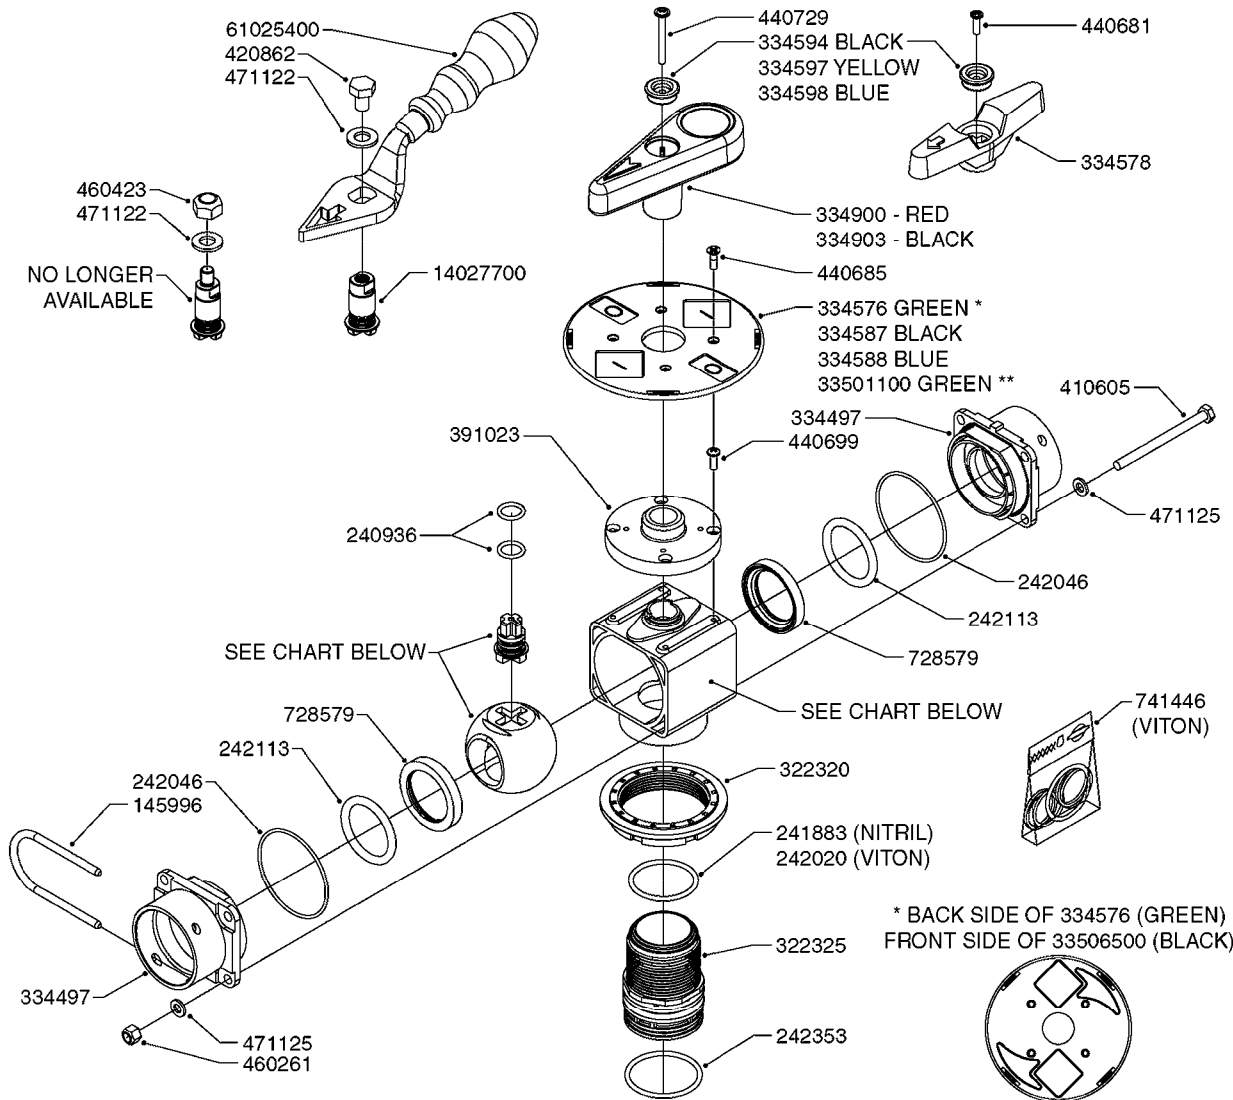

FOR S67 FITTINGS
SEE PAGE L0100

B0420

MANIFOLD SYSTEM - PRESSURE
B0420-HIN, 01:01:16

Page 1

Date 07.02.2020 9:45

parts-n°	order qty	description
145996	1	FITT.DK S-67 FORK
160353	1	BRACKET F.PRESSURE MANIFOLD
160918	1	BRACKET F. MANIFOLD CM
242353	1	O-RING 3 X 44.2 VITON
322224	1	FITT.DK S-67 TEE
322320	1	NUT F.3 WAY VALVE S56
334250	1	FITT.DK S-67 PLUG
334573	1	FITT.DK S-67 CONNECTOR
440675	1	SCREW F. PLASTIC 5X16 SS
841062	1	VALVE KIT S67 PRESS. MANIFOLD
841067	1	VALVE S67 PRESS.W/TEE MANIFOLD