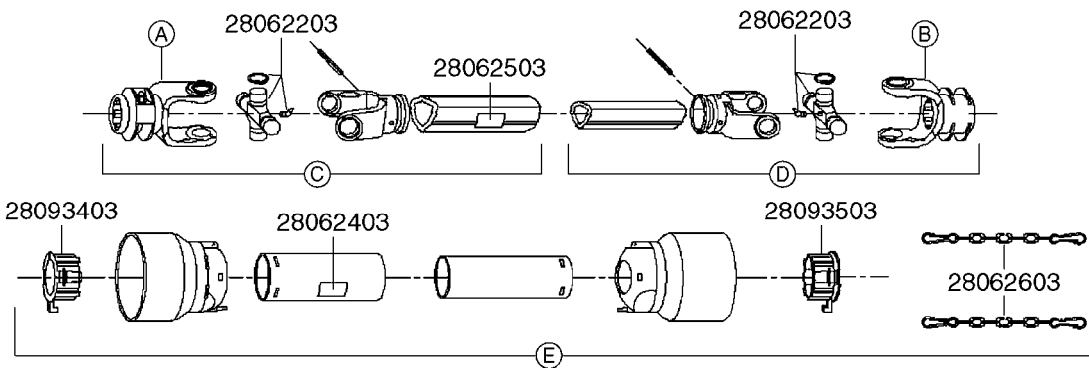

* Changed in 2016 from 100 series to G-Series (see page A0600).

A520

PTO SHAFTS - BONDIOLI CENT.
A0520-HIN, 23:10:18

Page 1

Date 07.02.2020 9:45

parts-n°	order qty	description
289042	1	UNIV. JOINT 22x54mm
421024	1	BOLT HEX 8.8 DEL M8X60
450015	1	SCREW ALLAN 3/8'X5/8' BLACK
460143	1	SELF LOCK NUT M8 SST A2 DIN985
28009803	1	PTO PIN TUBE RETAINER OUTER
28009903	1	PTO TUBE RETAINER INNER
28010103	1	PTO YOKE F.INNER TUBE CV PTO
28021403	1	PTO 1"STR/1-3/8" 6SPL B&P
28021503	1	PTO 1"STR/1-3/8" 21SPL B&P
28021603	1	PTO 1"STR/1-3/4" 20SPL B&P
28027903	1	PTO BALL LOCK.KIT F.1-3/8 YOKE
28040503	1	UNIV. JOINT 27x74.6mm
28040703	1	SAFETY CHAIN F.CV BLACK PTO (SET OF 2)
28041803	1	DECAL DANGER GUARD MISSING
28041903	1	DECAL DANGER ROT.DRIVELINE
28056703	1	PTO YOKE #1 1-3/8" X 6 SPLINE
28056803	1	PTO YOKE #1 1-3/8" X 21 SPLINE
28056903	1	PTO YOKE #4 1-3/4" X 20 SPLINE
28057003	1	PTO TUBE YOKE #1-G1 OUTER
28057103	1	PTO TUBE YOKE #4-G4 OUTER
28057203	1	PTO PIN TUBE RETAINER OUTER
28057303	1	PTO TUBE OUTER #1 745MM
28057403	1	PTO TUBE OUTER #4 720MM
28057503	1	PTO TUBE INNER #1 745MM
28057603	1	PTO TUBE INNER #4 720MM
28057703	1	PTO TUBE RETAINER INNER
28057803	1	PTO TUBE YOKE #1 Ø=1"
28057903	1	PTO TUBE YOKE #4 Ø=1"
28058003	1	PTO HALF SAFETY SHIELD OUTER
28058103	1	PTO HALF SAFETY SHIELD OUTER
28058203	1	PTO HALF SAFETY SHIELD INNER
28058303	1	PTO HALF SAFETY SHIELD INNER
28058403	1	PTO BALL LOCK.KIT F.1-3/4 YOKE
28058503	1	PTO TUBE YOKE #1-G1 INNER