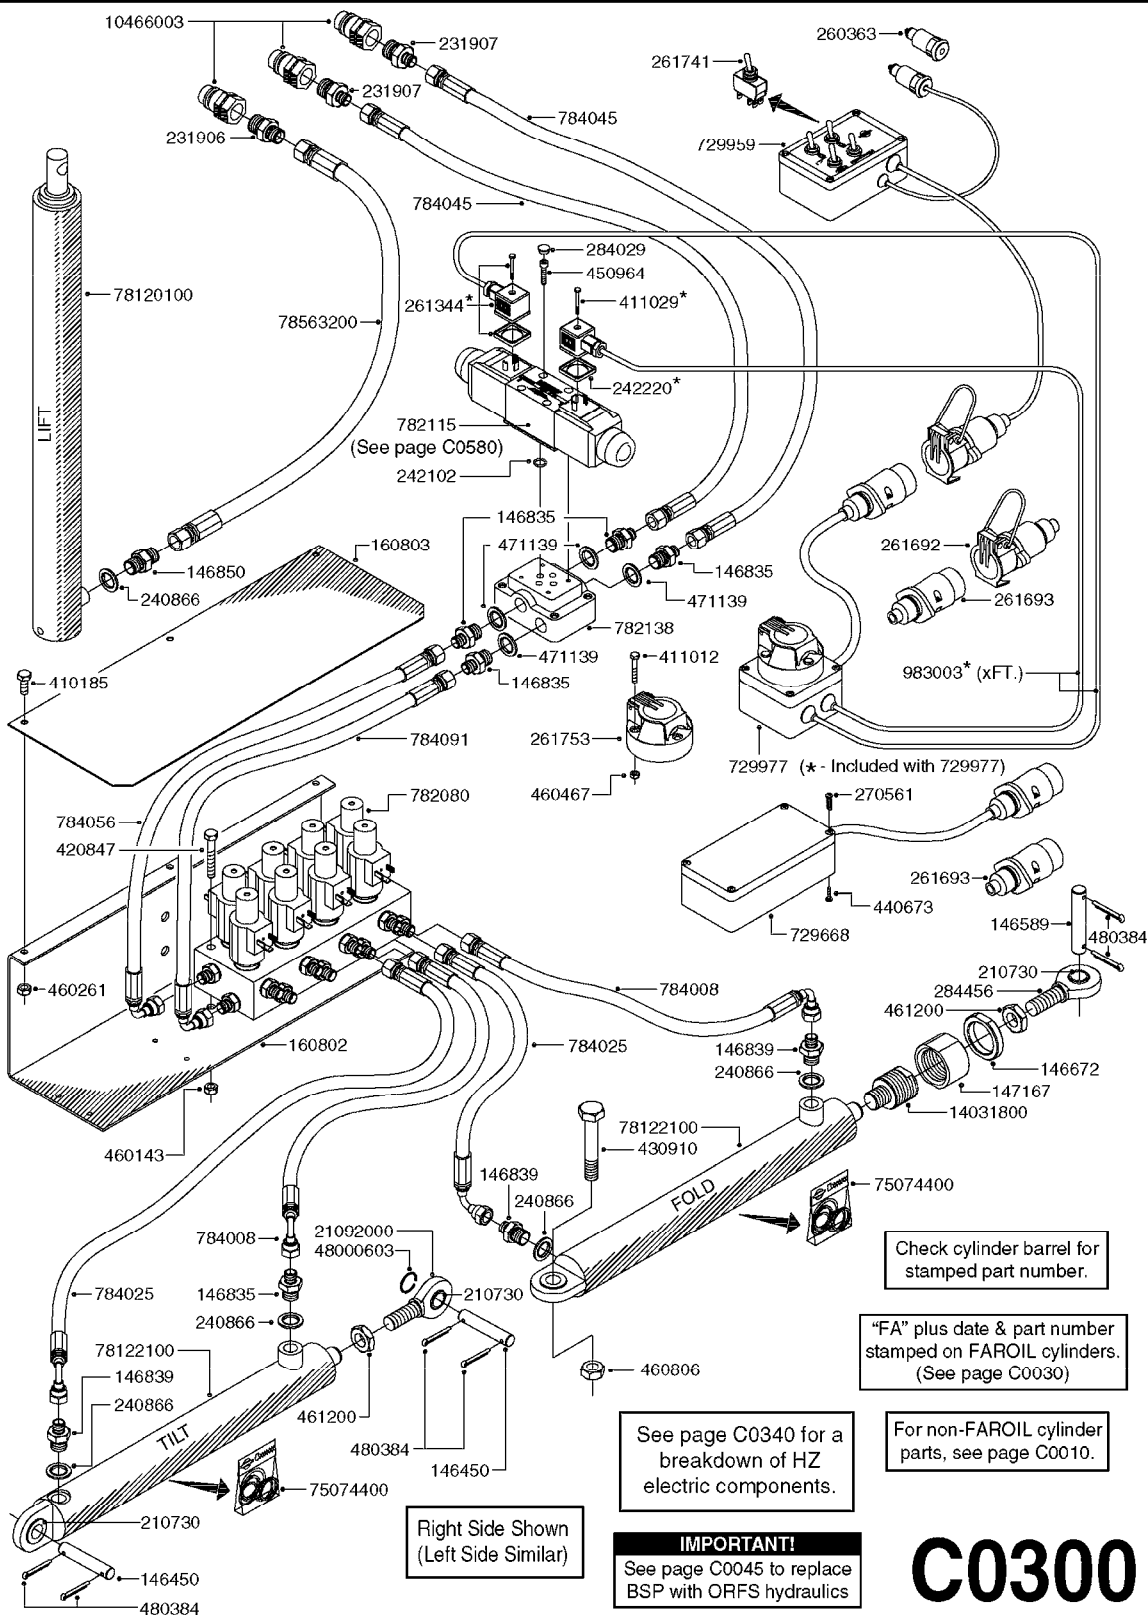

See page C0340 for a breakdown of HZ electric components.

C0290

HYD EAGLE HZ 80-90' W/JOYSTICK
C0290-HIN, 29:09:17

Page 1
Date 07.02.2020 9:45

parts-n°	order qty	description
146450	1	PIN D19.8 X 75 WITH 2 X D5
146589	1	PIN D19.8 X 65
146672	1	NUT HEX LOCK F.ADJUSTER
146835	1	HEX NIPPLE 1/4" - 3/8" BSP
146839	1	HEX NIPPLE 1/4"X3/8" BSP 0.7MM
146845	1	HEX NIPPLE 1/4"X1/4"
146850	1	HEX NIPPLE 3/8"x3/8" - 1.8mm
147167	1	BUSHING D50/D36X45MM
160802	1	MOUNT PLATE F.HYD SOLENOID'HZ'
160803	1	COVER PLATE F.HYD SOLENOID'HZ'
210730	1	BEARING F.LINK HEAD M20
231906	1	HEX NIPPLE 3/8"BSP X 1/2"NPT
231907	1	HEX NIPPLE 1/4"BSP X 1/2"NPT
240866	1	DOWTYSEAL 3/8"
241404	1	DOWTY SEAL 1/4"
284412	1	HOSE HY 3/8" X 315" STR+STR
284456	1	LINK HEAD M20 X D20 L=30
410185	1	BOLT HEX 8.8 DEL M6X16
420847	1	BOLT HEX 8.8 DEL M8X85
430910	1	BOLT HEX 8.8 DEL M20X110
460143	1	SELF LOCK NUT M8 SST A2 DIN985
460261	1	NUT HEX M6X1.00 LOCK DIN985 A2 SS
460806	1	NUT HEX M20X2.50 LOCK DIN985A2 SS
461200	1	NUT HEX M20X1.5 JAMB.
480384	1	PIN COTTER 3/16 x 1-1/2"
784008	1	HOSE HY X 1/4" X 98.4"STR+ELB
784025	1	HOSE HY X 1/4" x 86.6"STR+ELB
784078	1	HOSE HY X 1/4 X 417.33"STR+ELB
10466003	1	COUPLER PIONEER 8010-04 1/2NPT
14031800	1	ADAPTOR F.HY CYLINDER L=40
21092000	1	LINK HEAD M20 x D20 L=78 DELTA
48000603	1	SNAP RING, Ø36X1.5 F.210730
75074400	1	SEAL KIT 78121800/21/44
78120100	1	CYLINDER TELESC.65/40-1237
78122100	1	CYLINDER DOUBLE D50/25-298