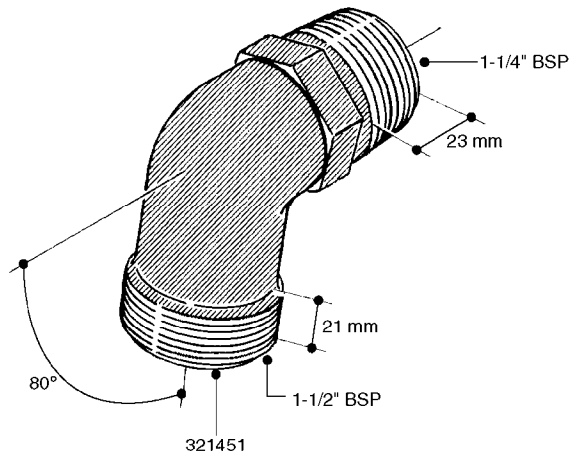

FITTINGS - HEXAGON NIPPLES
L0030-HIN, 01:01:16

L0030

FITTINGS - HEXAGON NIPPLES
L0030-HIN, 01:01:16

Page 1
Date 07.02.2020 9:46

parts-n°	order qty	description
10015303	1	FITT.PO.HN 1.00X1.00 M1000
10425003	1	FITT.PO.HN 1.25X1.00 MCPHEE
320132	1	FITT.DK HN 1" BSP
320176	1	FITT.DK HN 3/8"X1/2" BSP
320445	1	FITT.DK HN 1/4"X3/8" BSP
320655	1	FITT.DK HN 1/2"-1/2" BSP
320692	1	FITT.DK HN 3/8'BSPX1/4'NPT
320703	1	FITT.DK HN 3/8BSP X1/2 &1/4NPT
320725	1	FITT.DK NIPPLE 3/8"-3/8" BSP
320902	1	FITT.DK HN 3/8'X 1/4' BSP
390232	1	FITT.DK HN 1-1/2' X 1-1/4' BSP
390276	1	FITT.DK HN 1'BSP