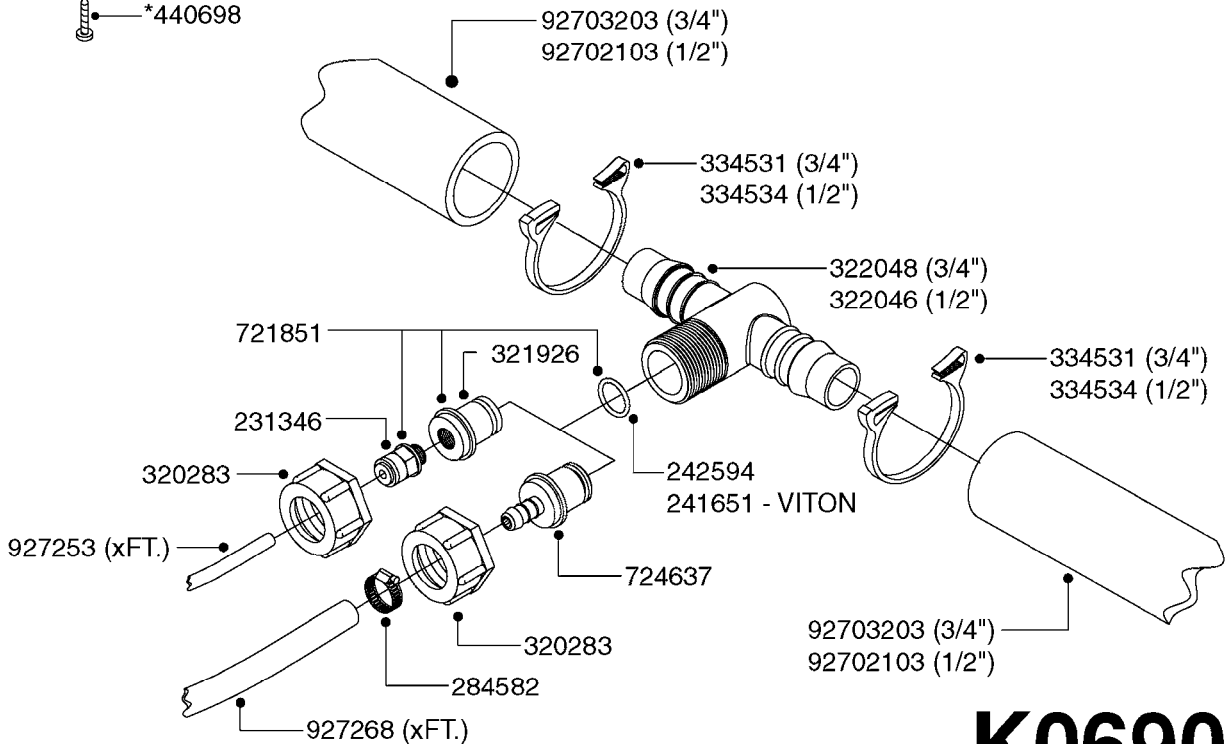

K0690

REMOTE GAUGE-MAGNETIC BASE KIT
K0690-HIN, 01:01:16

Page 1
Date 07.02.2020 9:46

parts-n°	order qty	description
231346	1	QUICK COUPLER 1/8"BSP X 4 MM
232230	1	QUICK COUPLER 1/4"BSP X 4 MM
241651	1	O-RING D14.0X3.0 NITRIL
242594	1	O-RING D14 X 1.78 SCH.70-EPDM
283581	1	HOSE CONNECTOR STR. F.4MM PE
284582	1	CLAMP HOSE GEAR - 5/16"
320187	1	FITT.DK CAP 3/8" BSP BLACK
320283	1	FITT.DK NUT 3/4"BSP
320445	1	FITT.DK HN 1/4"X3/8" BSP
321926	1	FITTING BSP3/4"-1/8"
322046	1	FITT.DK TEE 1/2X1/2HB X3/4'BSP
322048	1	FITT.DK TEE 3/4X3/4HB X3/4'BSP
330013	1	O-RING 2.5 X 10 PUR
330061	1	O-RING D16/D11X2,5
331807	1	FITT.DK HB 5/16" F.3/8" NUT
334531	1	CLAMP HOSE PLASTIC 3/4"
334534	1	CLAMP HOSE PLASTIC 1/2"
390713	1	GAUGE ADAPTOR 1/4" BSP
440698	1	SCREW F.PLASTIC 6X18 SS HEXHD
721851	1	SCREW PLUG W/QUICK FIT
724637	1	FITT.DK HB 5/16' F. 3/4" COMP.
927253	1	RED AIR HOSE, Ø4/2 1810 E
927268	1	HOSE BLUE PVC X 1/4 X 0012"
10536703	1	MAGNETIC BASE D3,2'/90LB
10536803	1	MAGNETIC BASE KIT F.GAUGE
28026203	1	GAUGE 200PSI/BR,2.5"1/4BSP-BTM
92702103	1	HOSE R X1/2" X300PSI WP X0012"
92703203	1	HOSE R X3/4" X300PSI WP X0012"