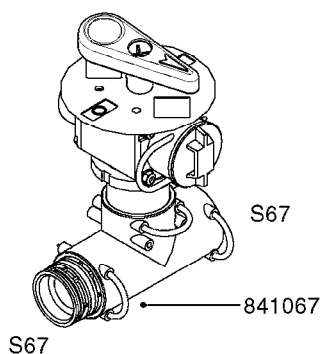

FOR S67 FITTINGS
SEE PAGE L0100