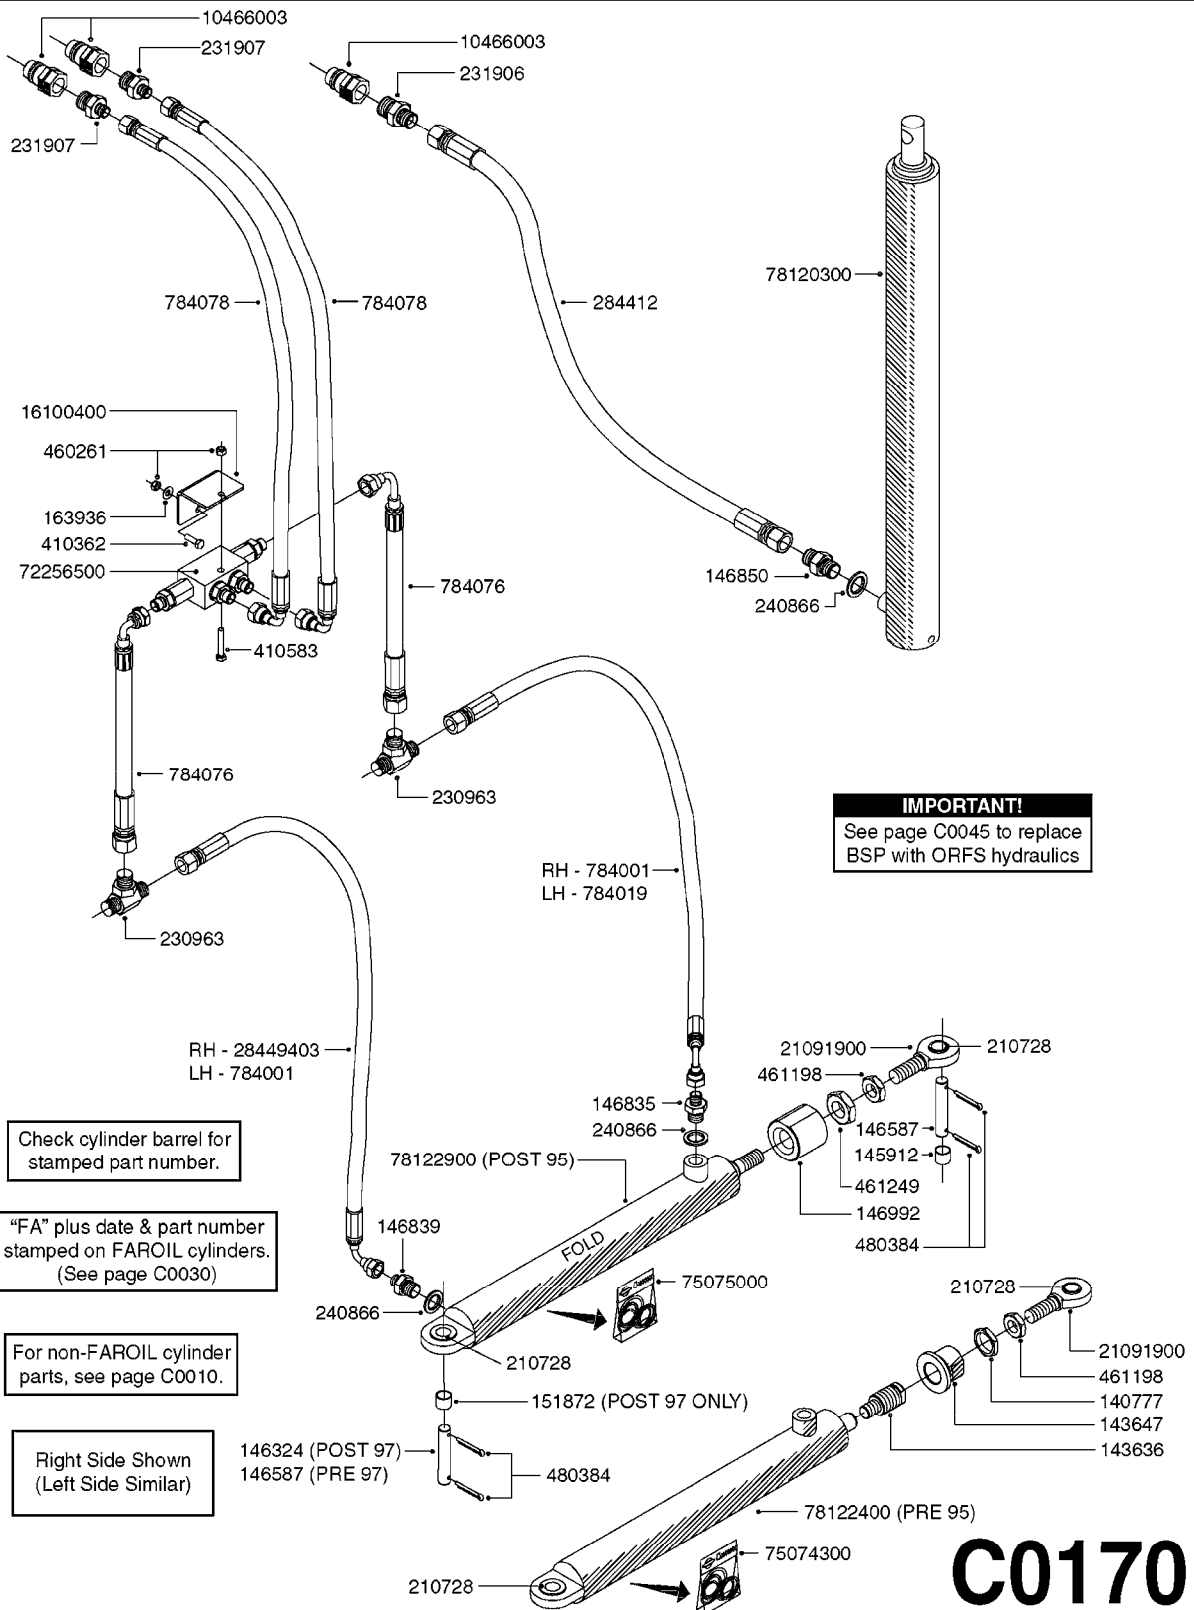

C0045

HYDRAULICS - BSP TO ORFS
C0045-HIN, 24:03:16

Page 1

Date 07.02.2020 9:45

Pos.	parts-n°	order qty	description
1	10466003	1	COUPLER PIONEER 8010-04 1/2NPT
2	231907	1	HEX NIPPLE 1/4"BSP X 1/2"NPT
2	231906	1	HEX NIPPLE 3/8"BSP X 1/2"NPT
2	147132	1	HEX NIPPLE 1/2"X1/2" BSP DEL
3	230311	1	QUICK COUPLING 1/2"
4	241356	1	DOWTYSEAL 1/2"
5	23234800	1	HEX NIPPLE 1/2"-9/16" ORFS FITTING FOR 1/4" HOSE
5	23234900	1	HEX NIPPLE 1/2"-11/16" ORFS FITTING FOR 3/8" HOSE
5	23235300	1	HEX NIPPLE 1/2"-13/16" ORFS FITTING FOR 1/2" HOSE
6	242102	1	O-RING Ø9.25X1.78 NITRIL 90SH
6	24263200	1	O-RING Ø7.66X1.78 NITRIL 90SH
6	24263300	1	O-RING Ø12.42X1.78 NITRIL 90SH
6	24263400	1	O-RING Ø18.77X1.78 NITRIL 90SH
7	67002403	1	CHART - BSP TO ORFS HOSES
8	67002503	1	CHART - BSP TO ORFS FITTINGS