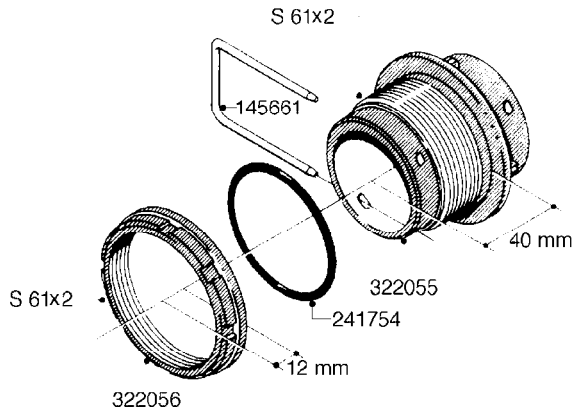

L0080

FITTINGS - S-53
L0080-HIN, 12:09:17

Page 1

Date 07.02.2020 9:46

Pos.	parts-n°	order qty	description
1	145995	1	FITT.DK S-53 FORK
2	241973	1	O-RING Ø3 X 44.2 70 SHORES NITRIL NITRIL (BLACK)
2	242353	1	O-RING 3 X 44.2 VITON VITON (BROWN)
3	242109	1	O-RING D32.2x3.0 NITRIL (BLACK)
3	242354	1	O-RING D32.2X3.0 VITON VITON (BROWN)
4	322103	1	FITT.DK S-53 BULKHEAD
5	322107	1	FITT.DK S-53 BULKHEAD NUT
6	322110	1	FITT.DK S-53 ELB. 1/2" BSP
7	322352	1	FITT.DK S-53 TEE
8	334229	1	FITT.DK S-53 STR.3/4"
9	334260	1	GASKET F. S-53 BULKHEAD
10	334564	1	FITT.DK S-67 TO S-53 ADAPTER
11	391100	1	FITT.DK S-53THREAD INS.1/2"BSP
12	726463	1	FITT.DK S53 BULKHEAD W/GASKET
13	726552	1	FIT.DK S-53X90 1/2" BSP,O-RING
14	726556	1	FITT.DK S-53 HB 1/2" W/O-RING
15	726558	1	FITT.DK S53 STR. 3/4" W.ORING
16	726559	1	FITT DK. S-53 HB 1" W/O-RING
17	726568	1	FITT.DK.S-53 HB 1/2"90 W/O-RING
18	726570	1	FITT.DK S-53 ELB.3/4" W.ORING
19	726571	1	FITT.DK S-53 ELB.1", W ORING
20	726578	1	FITT.DK S53 PLUG WITH O-RING
21	728561	1	FITT.DK. S67M - S53F REDUCER