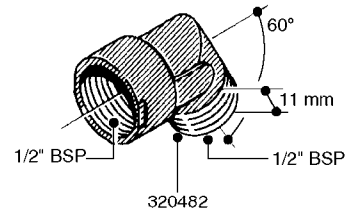

FITTINGS - HEXAGON NIPPLES
L0030-HIN, 01:01:16

L0030

FITTINGS - HEXAGON NIPPLES
L0030-HIN, 01:01:16

Page 1
Date 07.02.2020 9:46

parts-n°	order qty	description
10015303	1	FITT.PO.HN 1.00X1.00 M1000
10425003	1	FITT.PO.HN 1.25X1.00 MCPHEE
320132	1	FITT.DK HN 1" BSP
320176	1	FITT.DK HN 3/8"X1/2" BSP
320445	1	FITT.DK HN 1/4"X3/8" BSP
320655	1	FITT.DK HN 1/2"-1/2" BSP
320692	1	FITT.DK HN 3/8'BSPX1/4'NPT
320703	1	FITT.DK HN 3/8BSP X1/2 &1/4NPT
320725	1	FITT.DK NIPPLE 3/8"-3/8" BSP
320902	1	FITT.DK HN 3/8'X 1/4' BSP
390232	1	FITT.DK HN 1-1/2' X 1-1/4' BSP
390276	1	FITT.DK HN 1'BSP