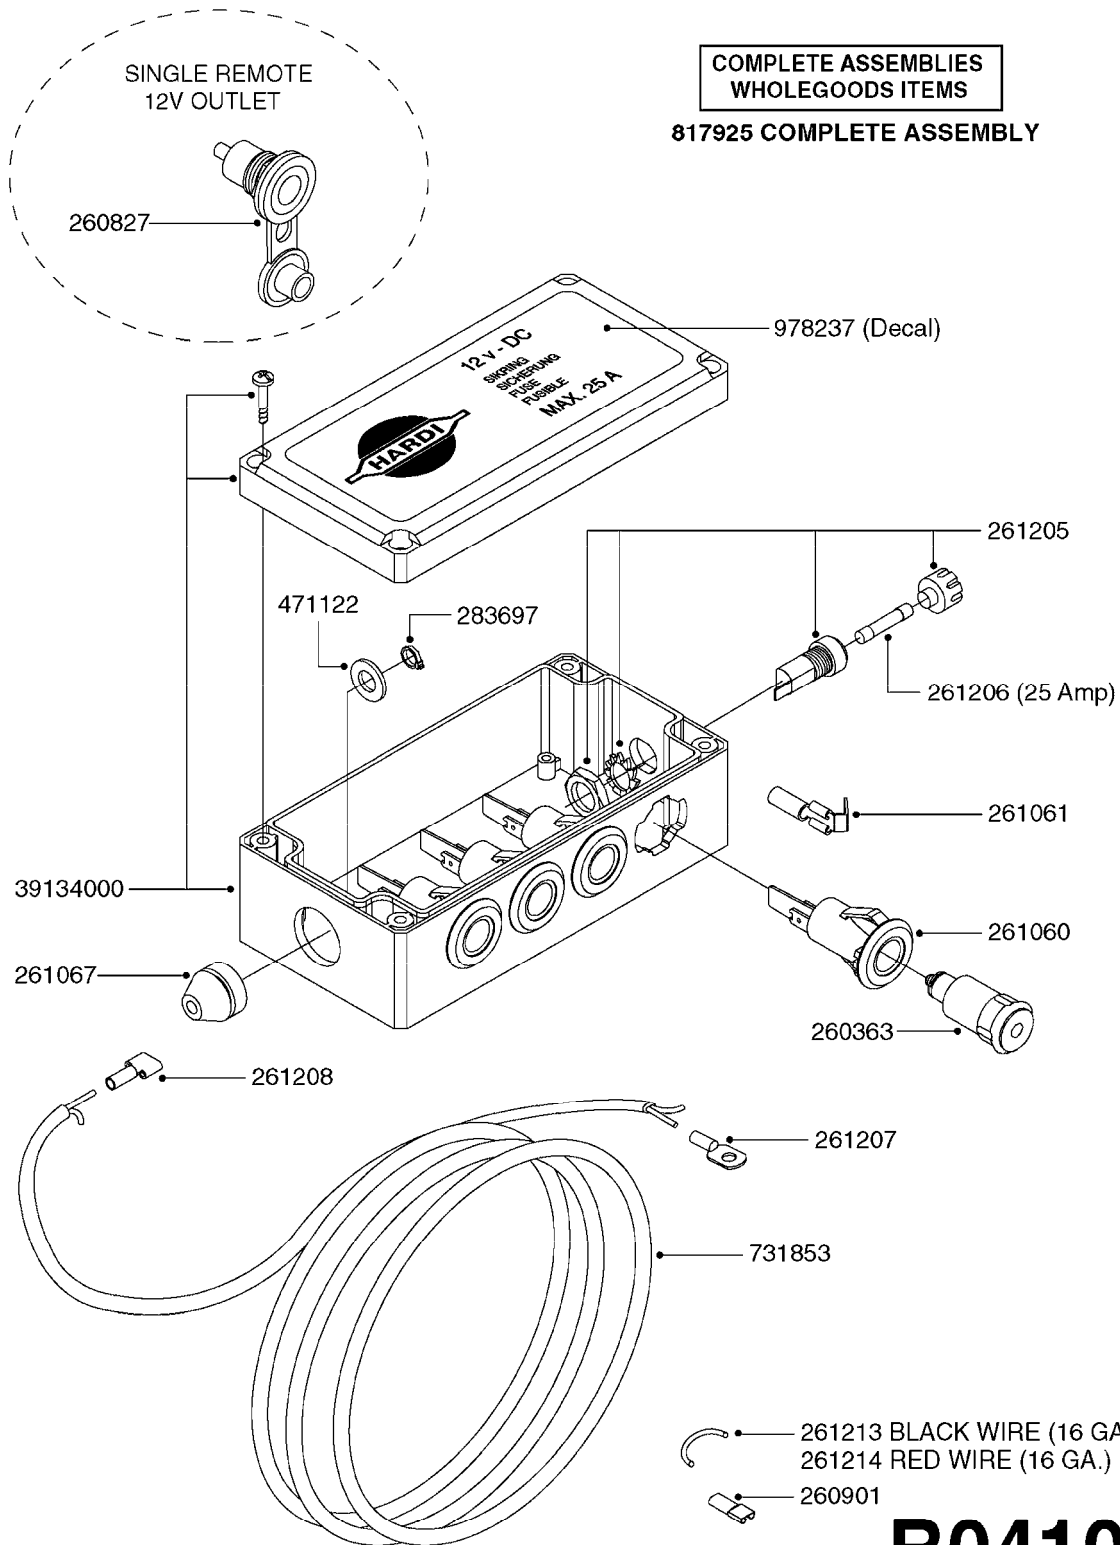

12 VOLT OUTLET BOX
B0410-HIN, 01:01:16

Page 0
Date 07.02.2020 9:45

12 VOLT OUTLET BOX
B0410-HIN, 01:01:16

Page 1
Date 07.02.2020 9:45

parts-n°	order qty	description
260363	1	PLUG 2 POLE 12V
260827	1	PLUG F.EC ATTACHMENTS
260901	1	SPADE F.ELEC CONN.1.5MM BLUE
261060	1	PLUG F.EC ATTACHMENTS
261061	1	SPADE F.ELEC.2 WAY CONNECTOR
261067	1	GROMMET 10-14 GREY
261205	1	FUSE HOLDER
261206	1	FUSE 25 A
261207	1	ELECTRIC CONNECTOR 4MM
261208	1	SPADE F.ELEC.CONNECTOR 4MM
261213	1	WIRE 6.4MM BLACK
261214	1	WIRE 6.4MM RED
283697	1	TIESTRAP 200MM
471122	1	WASHER, M10, Ø20/10.5X 2.0, SS
731853	1	CABLE 2X4MM L=138"
817925	1	OUTLET BOX 12 VOLT ELEC.
978237	1	DECAL OUTLET BOX
39134000	1	BOX, COMPLETE, 12V POWER BOX