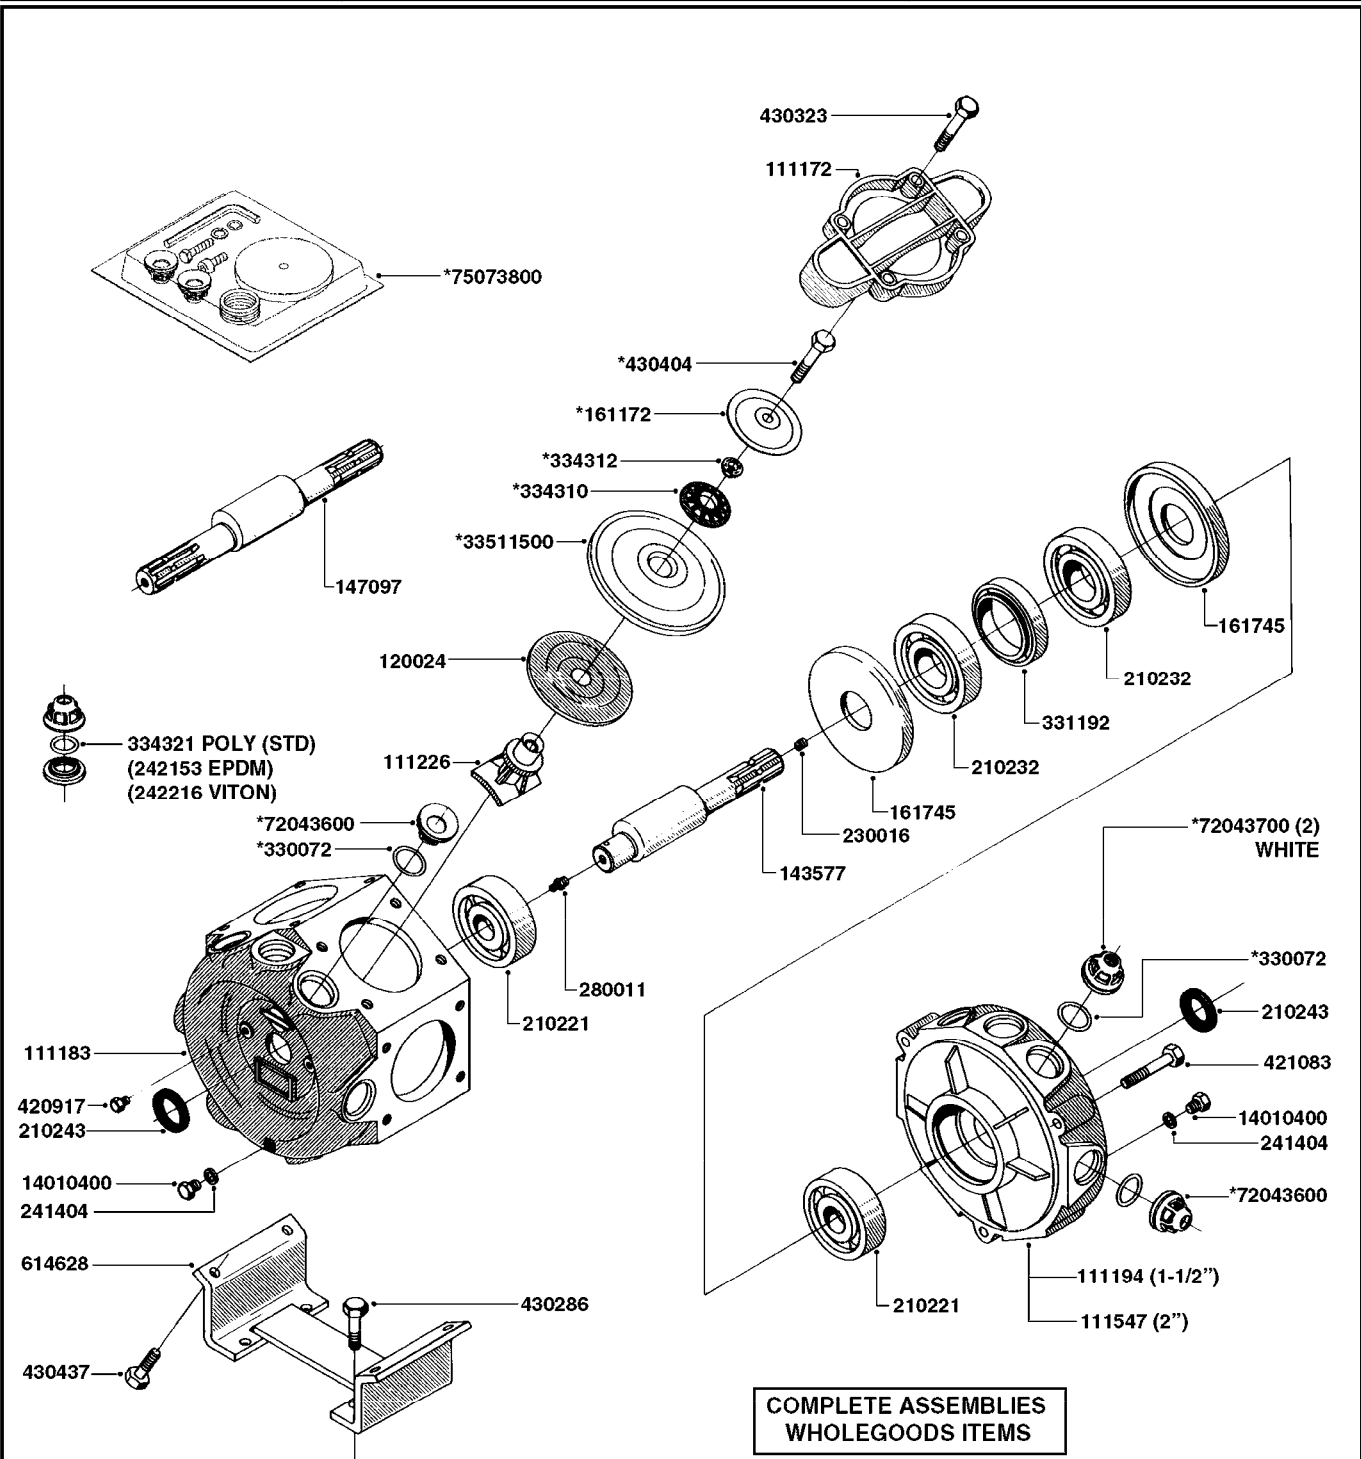

COMPLETE PUMP
(NLA) REPLACED BY 464 PUMP (SEE PAGE A0350)

A0310

PUMP - 460 W/MOUNTING BASE
A0310-HIN, 01:01:16

Page 1
Date 07.02.2020 9:45

parts-n°	order qty	description
111172	1	VALVE CHAMBER 460 (PAINTED)
111183	1	PUMP CASTING 460-463 (PAINTED)
111194	1	PUMP CASTING FT.460 (PAINTED)
111226	1	CONNECTING ROD MODEL 460
120024	1	DIAPHRAGM BACK DISC 1200-1300
143577	1	CRANK SHAFT F.363/462/463-10mm
144266	1	WASHER FOR 460 PUMP
147097	1	CRANK SHAFT 363-463/10 THROUGH
161745	1	METAL SPACER F.363/463
166283	1	DIAPHRAGM UPPER DISC MOD. 460
210221	1	BEARING BALL 6407
210232	1	BEARING BALL 6310
210243	1	SEAL OIL 35 X 47 X 7
230016	1	PLUG 1/8' BSP TYPE P
241404	1	DOWTY SEAL 1/4"
241463	1	DIAPHRAGM MODEL 460
242153	1	O-RING D26X4 EPDM
242216	1	O-RING VITON F/1202/1302/462
280011	1	GREASE NIPPLE 1/8' SAE H TR
330072	1	O-RING D53.5/D45.5X4
331192	1	SPACER, MODEL 361/363
334321	1	O-RING POLY. 34.0x26.0x4.0
420917	1	BOLT HEX 8.8 RAW M8X12 FT
421083	1	BOLT HEX 8.8 DEL M10X65
430286	1	BOLT HEX 8.8 DEL M12X30 FT
430323	1	BOLT HEX 8.8 DEL M12X60
430438	1	BOLT HEX 8.8 DEL M12X65
460703	1	NUT HEX M12X1.75 LOCK DIN985A2 SS
614628	1	FOOT F. 46X PUMP, RED
14010400	1	PLUG 1/4" BSP
72043600	1	VALVE FOR 462/463
72043700	1	VALVE FOR 462/463 W.VENT HOLE