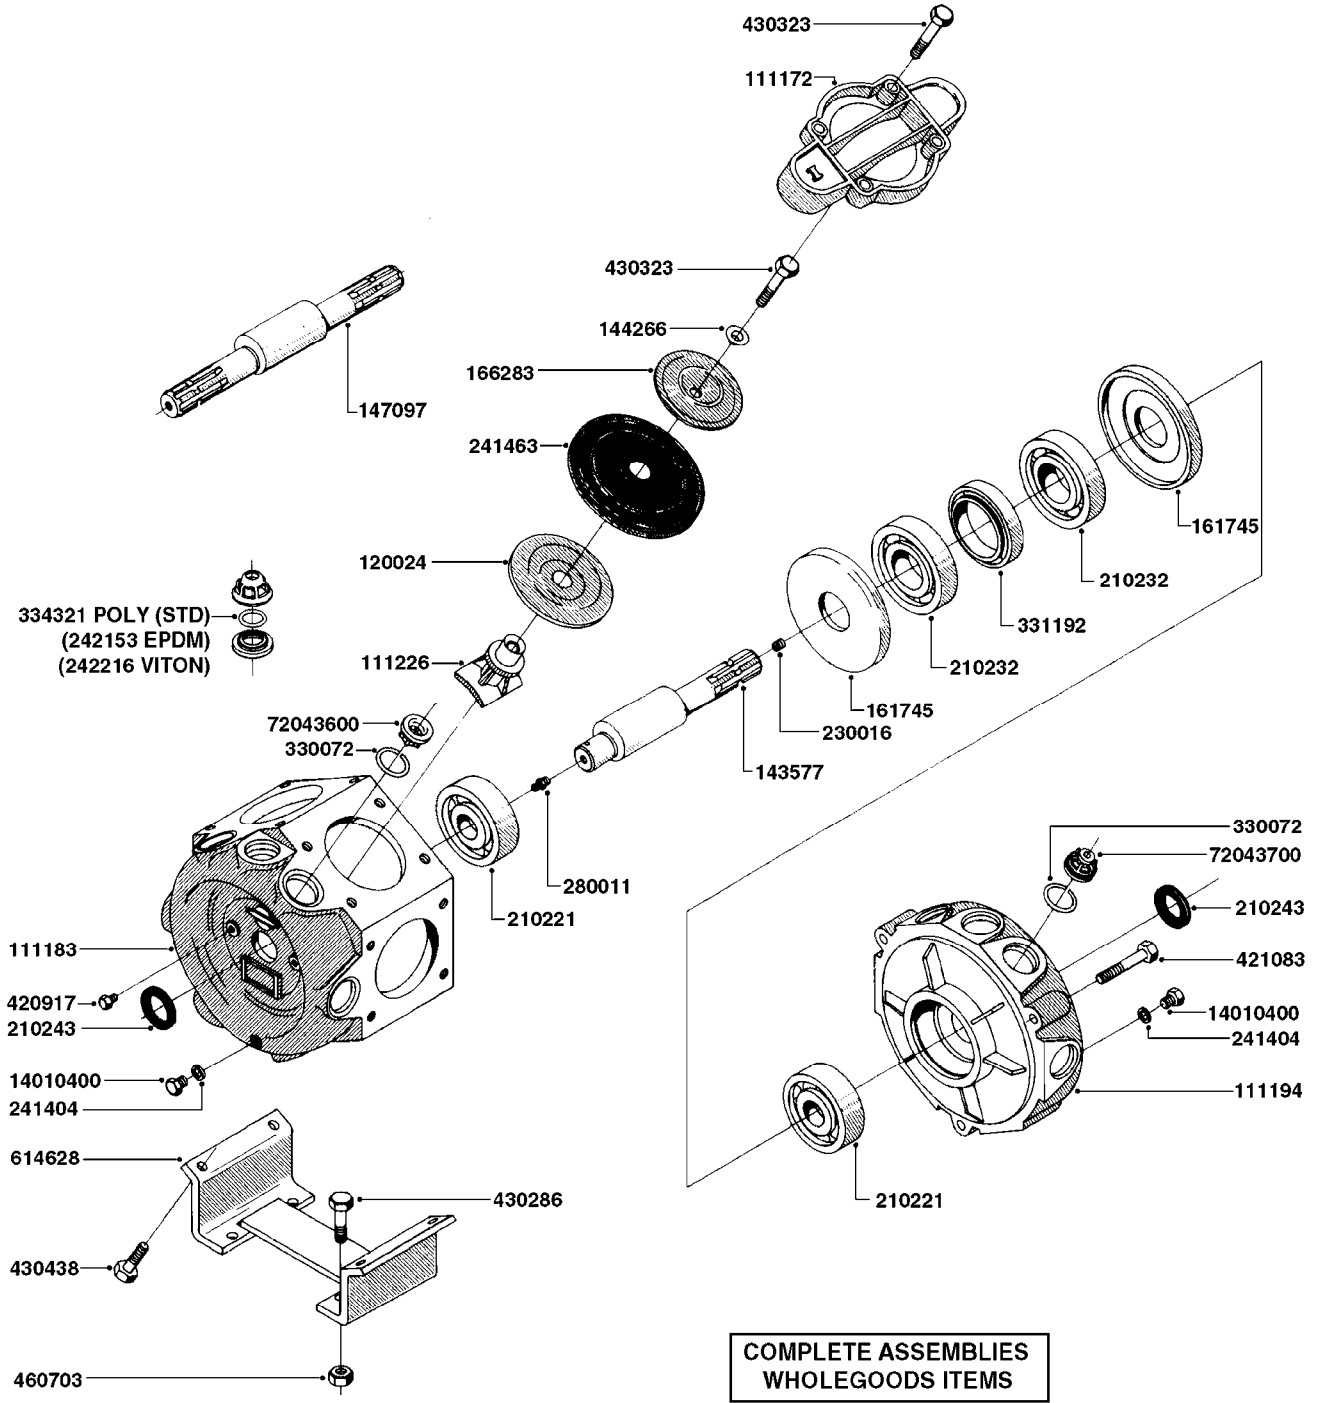

33 * BOLTS MUST BE LOCKED WITH THREADLOCKER

1000 rpm

540 rpm

HARDI GREASE

A0280

PUMP - 364 540/1000 RPM
A0280-HIN, 24:04:19

Page 1
Date 07.02.2020 9:45

Pos.	parts-n°	order qty	description
1	111622	1	CONNECTING ROD 463/5.5MM
1	111628	1	CONNECTING ROD 363/5.5 PUMP
1	111629	1	CONNECTING ROD 363/364-7 PUMP
1	111630	1	CONNECTING ROD 363/364-10 PUMP
2	145996	1	FITT.DK S-67 FORK
3	145997	1	FITT.DK S-93 FORK
4	161174	1	DIAPHRAGM DISC SS 361/363/364 PUMP
5	161372	1	DIAPHRAGM BACKING DISC,320-361
6	210221	1	BEARING BALL 6407
7	210232	1	BEARING BALL 6310
8	210243	1	SEAL OIL 35 X 47 X 7
9	241404	1	DOWTY SEAL 1/4"
10	242225	1	O-RING D45.0 X 4.0 RUBBER
11	242374	1	WASHER Ø10/Ø6X1 COPPER
12	330024	1	O-RING D41,1/D34.5 X 3,5
13	420895	1	BOLT HEX 8.8 RAW M10X60
14	430312	1	BOLT HEX 8.8 M12X60
15	430438	1	BOLT HEX 8.8 DEL M12X65
16	450995	1	BOLT ALLEN M8X30 DIN 912 RAW
17	728146	1	VALVE FOR 361(726890/707932)
18	11171900	1	CONROD RING 364/464 MACHINED
19	11172000	1	PUMP HOUSE 364 MACHINED 5/4" BSP RED
20	11172800	1	VALVE COVER 363/364 MACHINED RED
21	11173200	1	FRONTPART 364, 1½" BSP RED
22	14010400	1	PLUG 1/4" BSP
23	14120400	1	BANJOBOLT M6 X 19
24	14120700	1	COUNTERWEIGHT 364/464-1000
25	14137300	1	CRANKSHAFT 364/464-5.5 1000
26	14137900	1	CRANKSHAFT 364/464-5.5 GG 1000
27	14137600	1	CRANKSHAFT 364/464-10
28	14138200	1	CRANKSHAFT 364/464-10 GG
29	16382900	1	GREASE NIPPLE PLATE, 364
30	16390600	1	BRACKET FOR RPM SENSOR
31	16410700	1	PUMP BASE 363/364 BLACK
31	17002400	1	FOOT F. 36X PUMP, RED
32	24266600	1	O-RING D 38,0 X 4,0 70SH.NITR
33	28045503	1	LOCTITE 262 .5ML (.017oz.)
34	28163300	1	GREASE NIPPLE H1 M6X1 DIN 7412
35	28163400	1	CAP F. GREASENIPPLE YELLOW M6X1
36	28164600	1	HARDI PUMP GREASE S3 V550L 1
37	32242200	1	FITTING S67 5/4" KON. RG 2014
38	32242300	1	NIPPLE S93 1,5' KON.RG 2014
39	33511400	1	DIAPHRAGM PUMP 361/361/363/364 PUR
40	33524300	1	COVER PLASTIC 364 PUMP
41	33527200	1	GREASE SPLIT 364/464
42	39136200	1	HALFPART 364/464-1000
43	43099200	1	BOLT HEX SS M12 X 30 DIN933 A4
44	46134000	1	NUT HEX M10x1 H=2.3 NV=14 ELZIN
45	61096800	1	BANJOTUBE SHORT 364 COMPL.
46	61096900	1	BANJOTUBE LONG 364 COMPL.
47	75585900	1	PUMP KIT 364
48	82169500	1	PUMP 364-5.5-MED-1000
48	82169700	1	PUMP 364-5.5-MOD2-1000-OSP
48	82170000	1	PUMP 364-10-STD-540 FK
48	82170300	1	PUMP 364-10-MOD-540-GG THROUGH SHAFT
48	82170400	1	PUMP 364-10-MOD-540-OSP