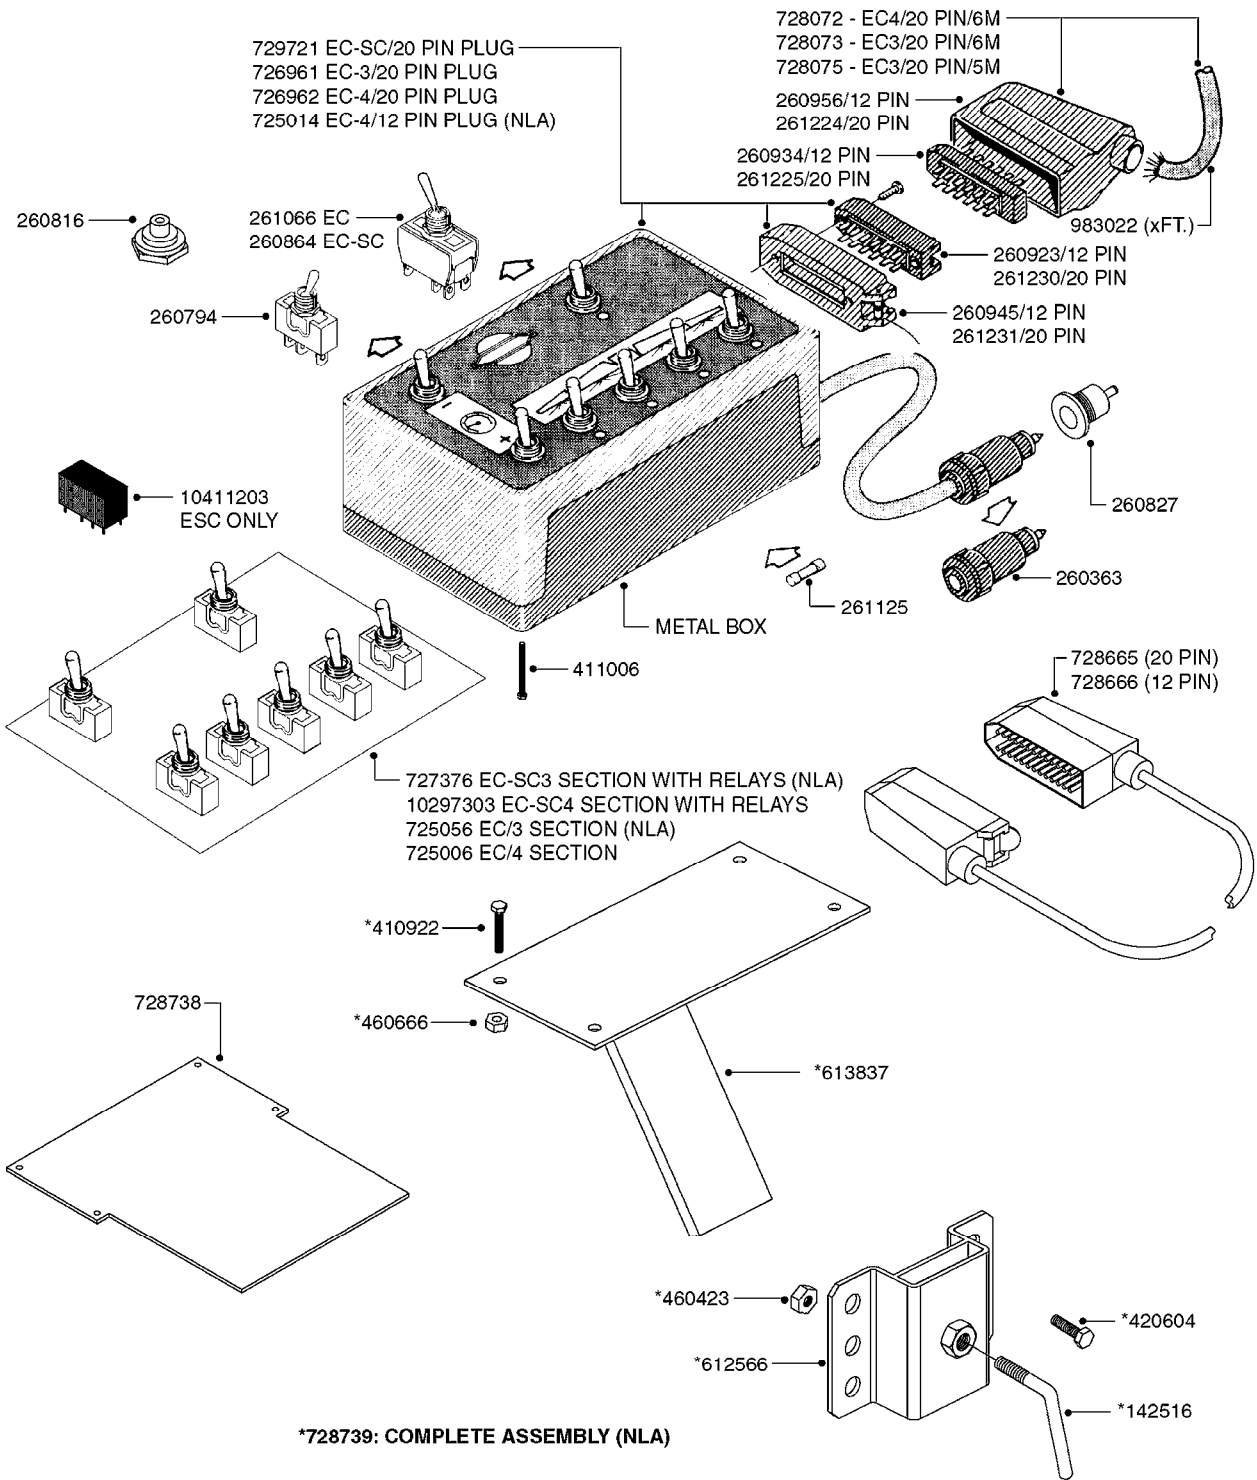

*728739: COMPLETE ASSEMBLY (NLA)

COMPLETE ASSEMBLIES
WHOLEGOODS ITEMS

B0390

CONTROL BOX F/EC+EC-SC
B0390-HIN, 01:01:16

Page 1

Date 07.02.2020 9:45

parts-n°	order qty	description
142516	1	SCREW SET M10 BENT F. LOCKING
260363	1	PLUG 2 POLE 12V
260794	1	SWITCH F.PRESS ADJ.EC CONTROL
260816	1	CAP W/RUBBER BOOT F.EC SWITCH
260827	1	PLUG F.EC ATTACHMENTS
260864	1	SWITCH F.HY BOOM CONTROL BOX
260923	1	PLUG INSERT 12 POLE FEMALE
260934	1	PLUG INSERT 12 POLE MALE
260945	1	PLUG HOUSE 12 POLE FEMALE
260956	1	PLUG HOUSE 12 POL.MALE
261066	1	SWITCH 2 POLE
261125	1	FUSE 5 X 20 500mA
261224	1	PLUG HOUSING F/20 POLE MALE
261225	1	PLUG INSERT 20 POLE MALE
261230	1	PLUG INSERT 20 POLE FEMALE
261231	1	PLUG HOUSING 20 POLE FEMALE
410922	1	CYL.SKR 8.8 DEL M4X20 RST
411006	1	SCREW M4X40 SLOTTED
420604	1	BOLT HEX 8.8 DEL M10X25 FT DIN933
460423	1	NUT HEX M10X1.50 LOCK DIN985A2 SS
460666	1	NUT HEX M4
612566	1	MOUNT BRACKET F.FAN CABLE ASSY
613837	1	MOUNT PLATE FOR EC CONTROL BOX
725006	1	CIRCUIT BOARD 4 VALVE
725014	1	CONTROL BOX EC 4 SEC./12 PIN
725056	1	PRINTED CIRC.W SW 3WAY 726961
726961	1	CONTROL BOX EC 3 SEC./20 PIN
726962	1	CONTROL BOX EC 4 SEC./20 PIN
727376	1	CIRCUIT BOARD F.ESC 3 BANK
728072	1	CABLE,20-PIN,6M EC/4
728073	1	CABLE,20-PIN,6M, EC/3
728075	1	CABLE F.CONTROL BOX 5M EC/3
728665	1	CABLE EXT.-QUICK ATTACH 20 PIN
728666	1	CABLE-QUICK ATTACH 12 PIN
728738	1	DOUB.CONT.BOX & OR F/M PLATE
728739	1	IN CAB CONTROL MOUNT KIT
729721	1	CONTROL BOX ESC3
983022	1	WIRE 12 x 0.5 x 2MM x 12"
10297303	1	CIRCUIT BOARD FOR T.M.S.
10411203	1	RELAY T-82