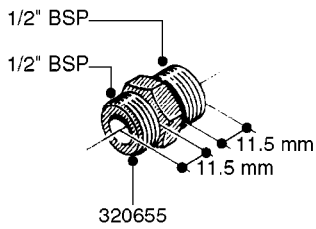

FITTINGS - HEXAGON NIPPLES
L0030-HIN, 01:01:16

L0030

FITTINGS - HEXAGON NIPPLES
L0030-HIN, 01:01:16

Page 1
Date 07.02.2020 9:46

parts-n°	order qty	description
10015303	1	FITT.PO.HN 1.00X1.00 M1000
10425003	1	FITT.PO.HN 1.25X1.00 MCPHEE
320132	1	FITT.DK HN 1" BSP
320176	1	FITT.DK HN 3/8"X1/2" BSP
320445	1	FITT.DK HN 1/4"X3/8" BSP
320655	1	FITT.DK HN 1/2"-1/2" BSP
320692	1	FITT.DK HN 3/8'BSPX1/4'NPT
320703	1	FITT.DK HN 3/8BSP X1/2 &1/4NPT
320725	1	FITT.DK NIPPLE 3/8"-3/8" BSP
320902	1	FITT.DK HN 3/8'X 1/4' BSP
390232	1	FITT.DK HN 1-1/2' X 1-1/4' BSP
390276	1	FITT.DK HN 1'BSP