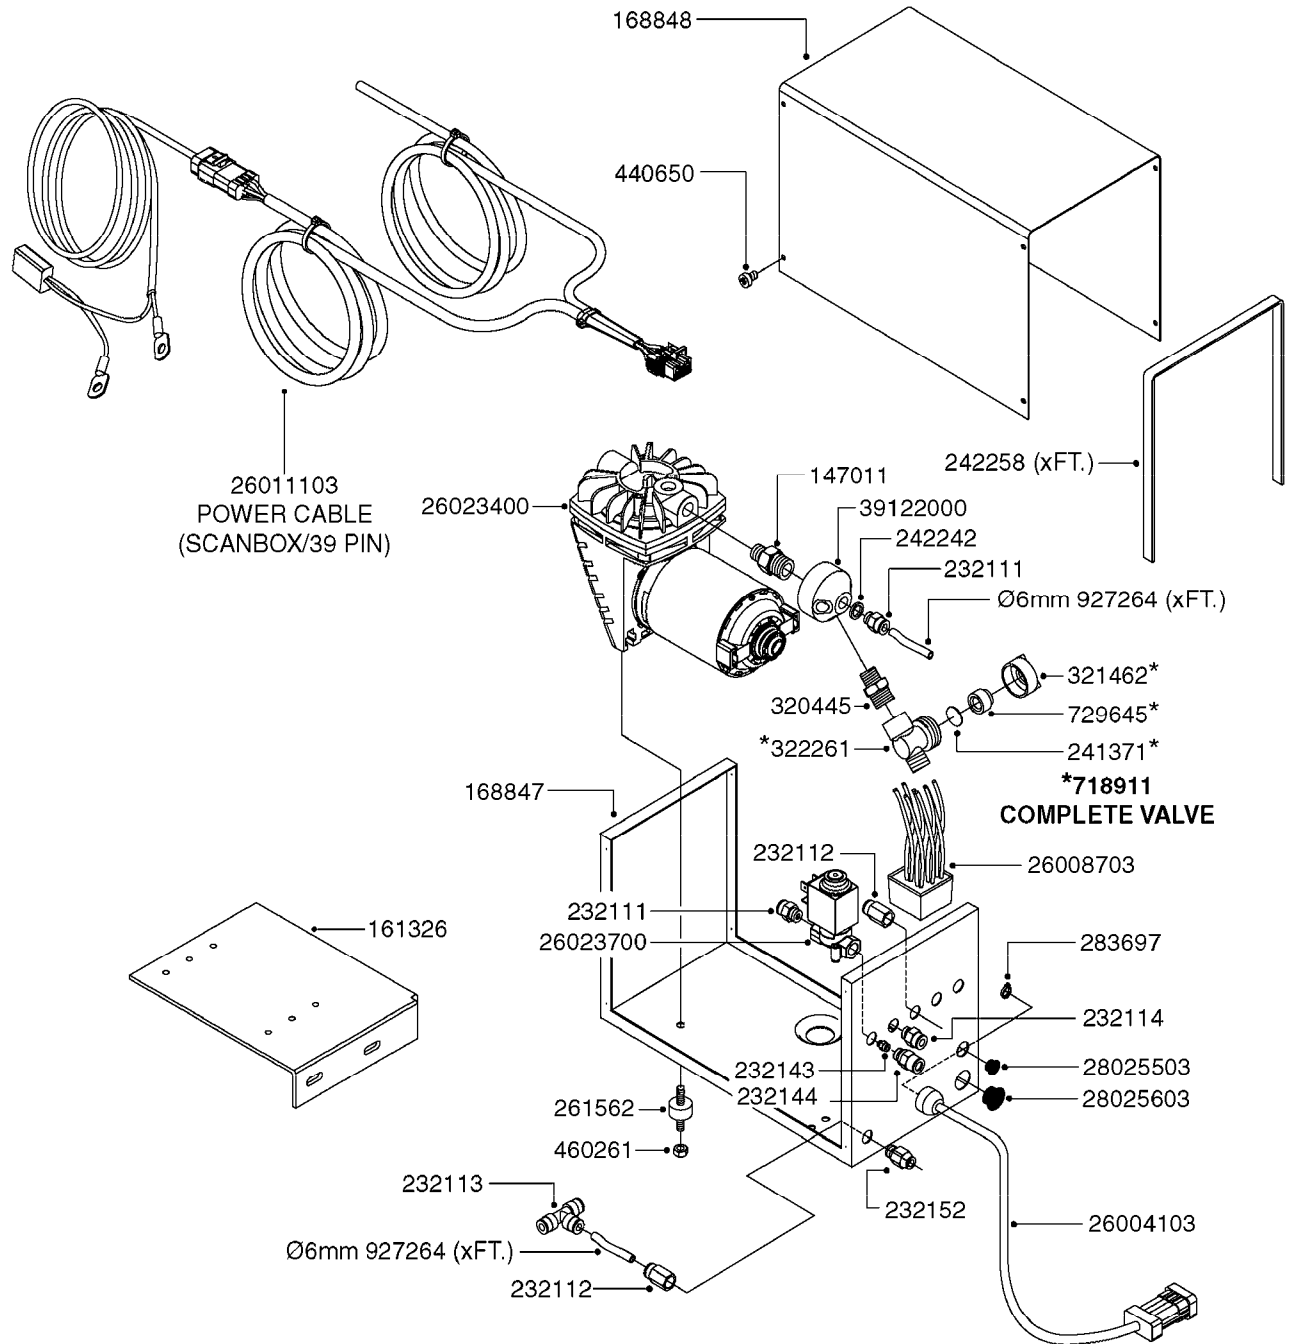

K0400

*Ø8mm 927306 (xFT.)
*Ø10mm 927330 (xFT.)

70062503 - COMPLETE ASSEMBLY

FOAM MARKER COMPRESSOR 2007
K0400-HIN, 01:01:16

Page 1
Date 07.02.2020 9:46

parts-n°	order qty	description
147011	1	HEX NIPPLE 3/8'X1/4'BSP BRASS
161326	1	MOUNT BKT. F. FOAM COMP.BOX 98
168847	1	ENCLOSURE LOWER F.MARKER
168848	1	COVER F. FOAM MARKER
232111	1	QUICK COUPLER 6MM X 1/8 EXT.
232112	1	QUICK COUPLER 6MM 1/8 INT.
232113	1	QUICK COUPLER 6MM T-PIECE
232114	1	COUPLER 1/8" THREADX8MM HOSE
232143	1	REDUCER 1/4'INT-1/8'EXT
232144	1	QUICK COUPLER 10MM X 1/4 EXT
232152	1	QUICK COUPLER 8MMX1/8 EXT.LONG
241371	1	DIAPHRAGM F.NO-DRIP,VULC
242242	1	O-RING F.AIR HOSE FITTING
242258	1	TRIM 3X10 SELF ADHESIVE 0012"
261562	1	RUBBER DAMPER 2XM6X25
283697	1	TIESTRAP 200MM
320445	1	FITT.DK HN 1/4"X3/8" BSP
321462	1	CAP F.NO-DRIP ASSY.
322261	1	HOUSING F.SAFETY VALVE 3/8"
440650	1	SCREW 3.5x13 STAINLESS
460261	1	NUT HEX M6X1.00 LOCK DIN985 A2 SS
718911	1	VALVE (SAFETY) F.MARKER
729645	1	NON-DRIP SPRING ASSY.GREEN 10
927264	1	HOSE R X PE D6/D4 X 0012"
927306	1	HOSE R X PE D8/D6 X 0012"BLACK
927330	1	HOSE R X PE D10/D8 X 012"BLACK
26004103	1	FOAM MARKER CNTRL MOD CABL STD
26008703	1	FOAM MARKER CONTROL SCII
26011103	1	FOAMER POWER/CONTROL CABLE 39P
26023400	1	COMPRESSOR F.FOAM MARKER CM40
26023700	1	SOLENOID VAL 12V 1/8' FLO '07
28025503	1	PLUG F.DRILLED HOLE 1/2"
28025603	1	PLUG F.DRILLED HOLE 3/4"
39122000	1	DISTR.HOUSING F.FOAM MARKER'07
70062503	1	FOAM MARKER COMPRESSOR,STD,39P