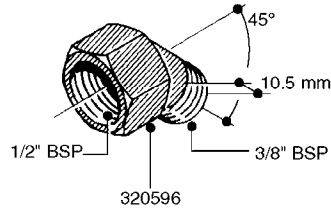

FITTINGS - HEXAGON NIPPLES
L0030-HIN, 01:01:16

L0030

FITTINGS - HEXAGON NIPPLES
L0030-HIN, 01:01:16

Page 1
Date 07.02.2020 9:46

parts-n°	order qty	description
10015303	1	FITT.PO.HN 1.00X1.00 M1000
10425003	1	FITT.PO.HN 1.25X1.00 MCPHEE
320132	1	FITT.DK HN 1" BSP
320176	1	FITT.DK HN 3/8"X1/2" BSP
320445	1	FITT.DK HN 1/4"X3/8" BSP
320655	1	FITT.DK HN 1/2"-1/2" BSP
320692	1	FITT.DK HN 3/8'BSPX1/4'NPT
320703	1	FITT.DK HN 3/8BSP X1/2 &1/4NPT
320725	1	FITT.DK NIPPLE 3/8"-3/8" BSP
320902	1	FITT.DK HN 3/8'X 1/4' BSP
390232	1	FITT.DK HN 1-1/2' X 1-1/4' BSP
390276	1	FITT.DK HN 1'BSP