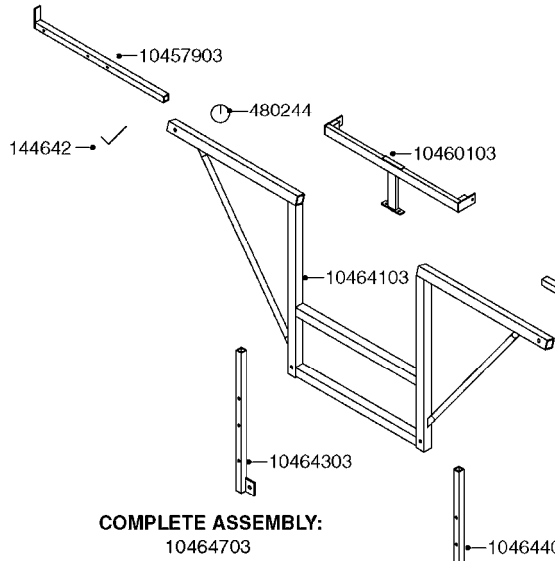

80'-90' EAGLE ON
NAVIGATOR TA & HC