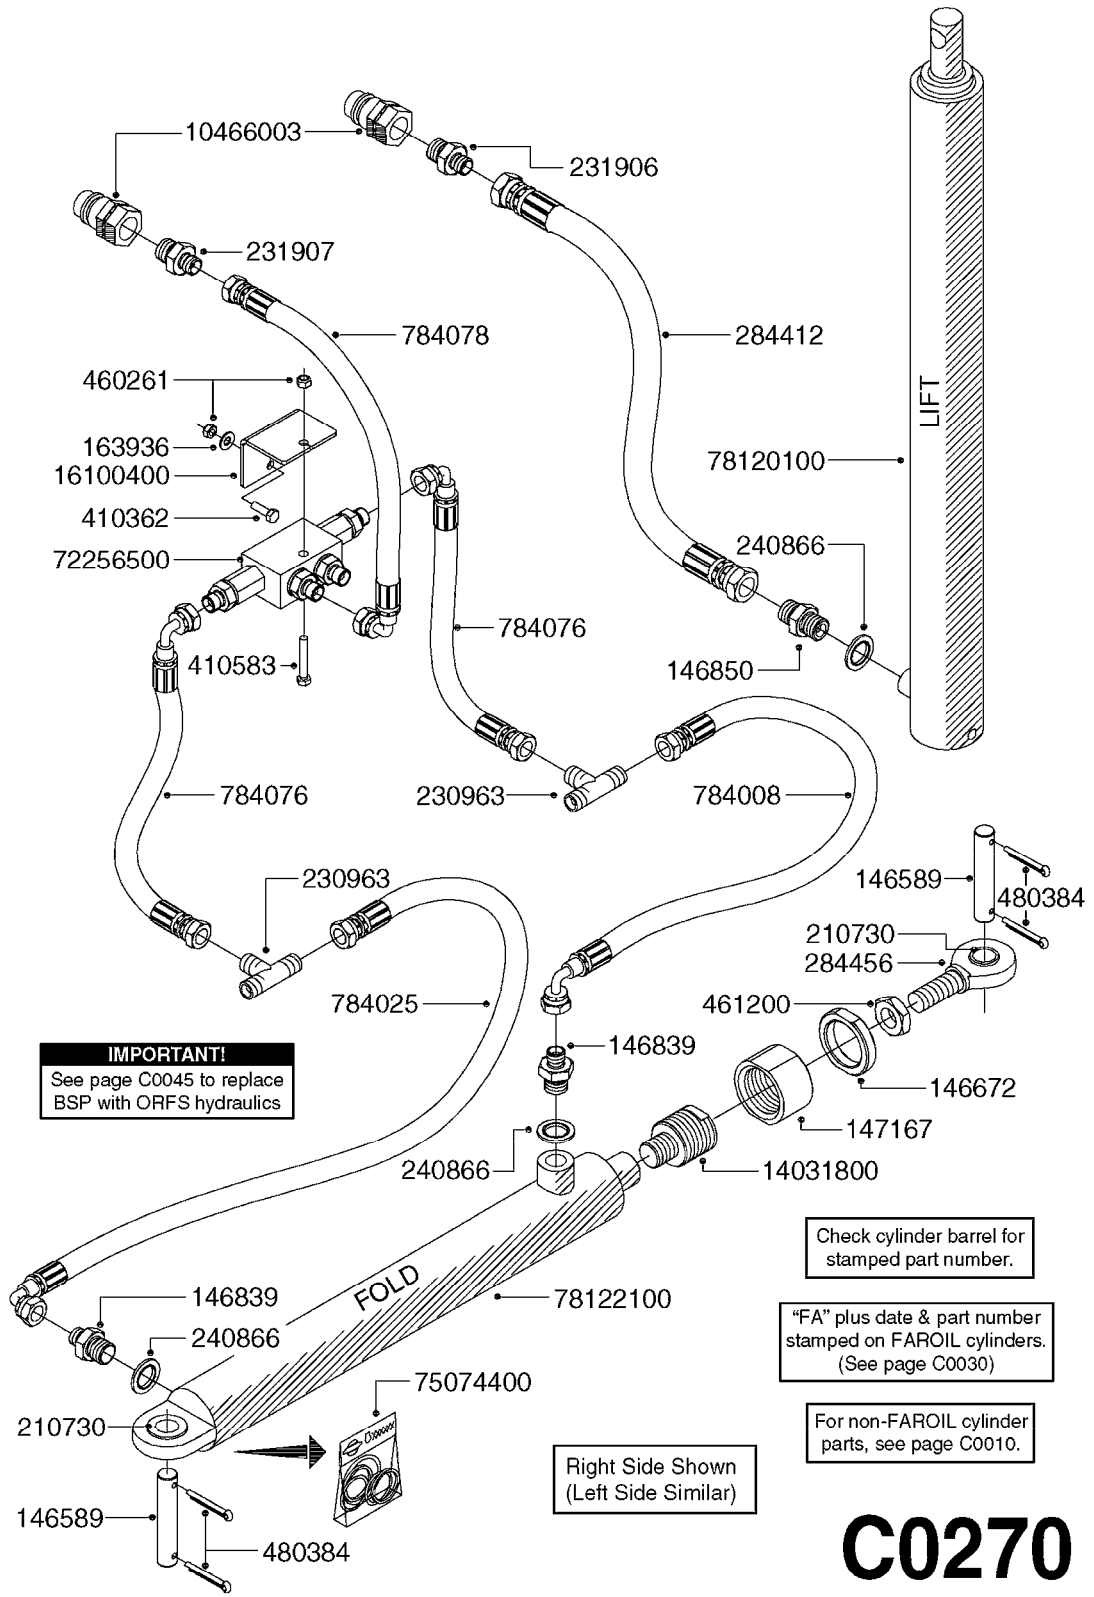

HYDRAULICS-EAGLE HY 80-90'
C0270-HIN, 30:03:16

Page 1

Date 07.02.2020 9:45

parts-n°	order qty	description
146589	1	PIN D19.8 X 65
146672	1	NUT HEX LOCK F.ADJUSTER
146839	1	HEX NIPPLE 1/4"X3/8" BSP 0.7MM
146850	1	HEX NIPPLE 3/8"x3/8" - 1.8mm
147167	1	BUSHING D50/D36X45MM
163936	1	WASHER D15/D6.2X1
210730	1	BEARING F.LINK HEAD M20
230963	1	TEE 1/4"M X 1/4"M X 1/4"M BSP
231906	1	HEX NIPPLE 3/8"BSP X 1/2"NPT
231907	1	HEX NIPPLE 1/4"BSP X 1/2"NPT
240866	1	DOWTYSEAL 3/8"
284412	1	HOSE HY 3/8" X 315" STR+STR
284456	1	LINK HEAD M20 X D20 L=30
410362	1	BOLT HEX 8.8 SS M6X20
410583	1	BOLT HEX 8.8 DEL M6X40
460261	1	NUT HEX M6X1.00 LOCK DIN985 A2 SS
461200	1	NUT HEX M20X1.5 JAMB.
480384	1	PIN COTTER 3/16 x 1-1/2"
784008	1	HOSE HY X 1/4" X 98.4"STR+ELB
784025	1	HOSE HY X 1/4" x 86.6"STR+ELB
784076	1	HOSE, HY, 1/4" L=8.5" STR-ELB
784078	1	HOSE HY X 1/4 X 417.33"STR+ELB
10466003	1	COUPLER PIONEER 8010-04 1/2NPT
14031800	1	ADAPTOR F.HY CYLINDER L=40
16100400	1	PLATE 3 X 60 X 91 HY BLOCK MT
72256500	1	DOUB.PILOT STEERED COUNT.VALVE
75074400	1	SEAL KIT 78121800/21/44
78120100	1	CYLINDER TELESC.65/40-1237
78122100	1	CYLINDER DOUBLE D50/25-298