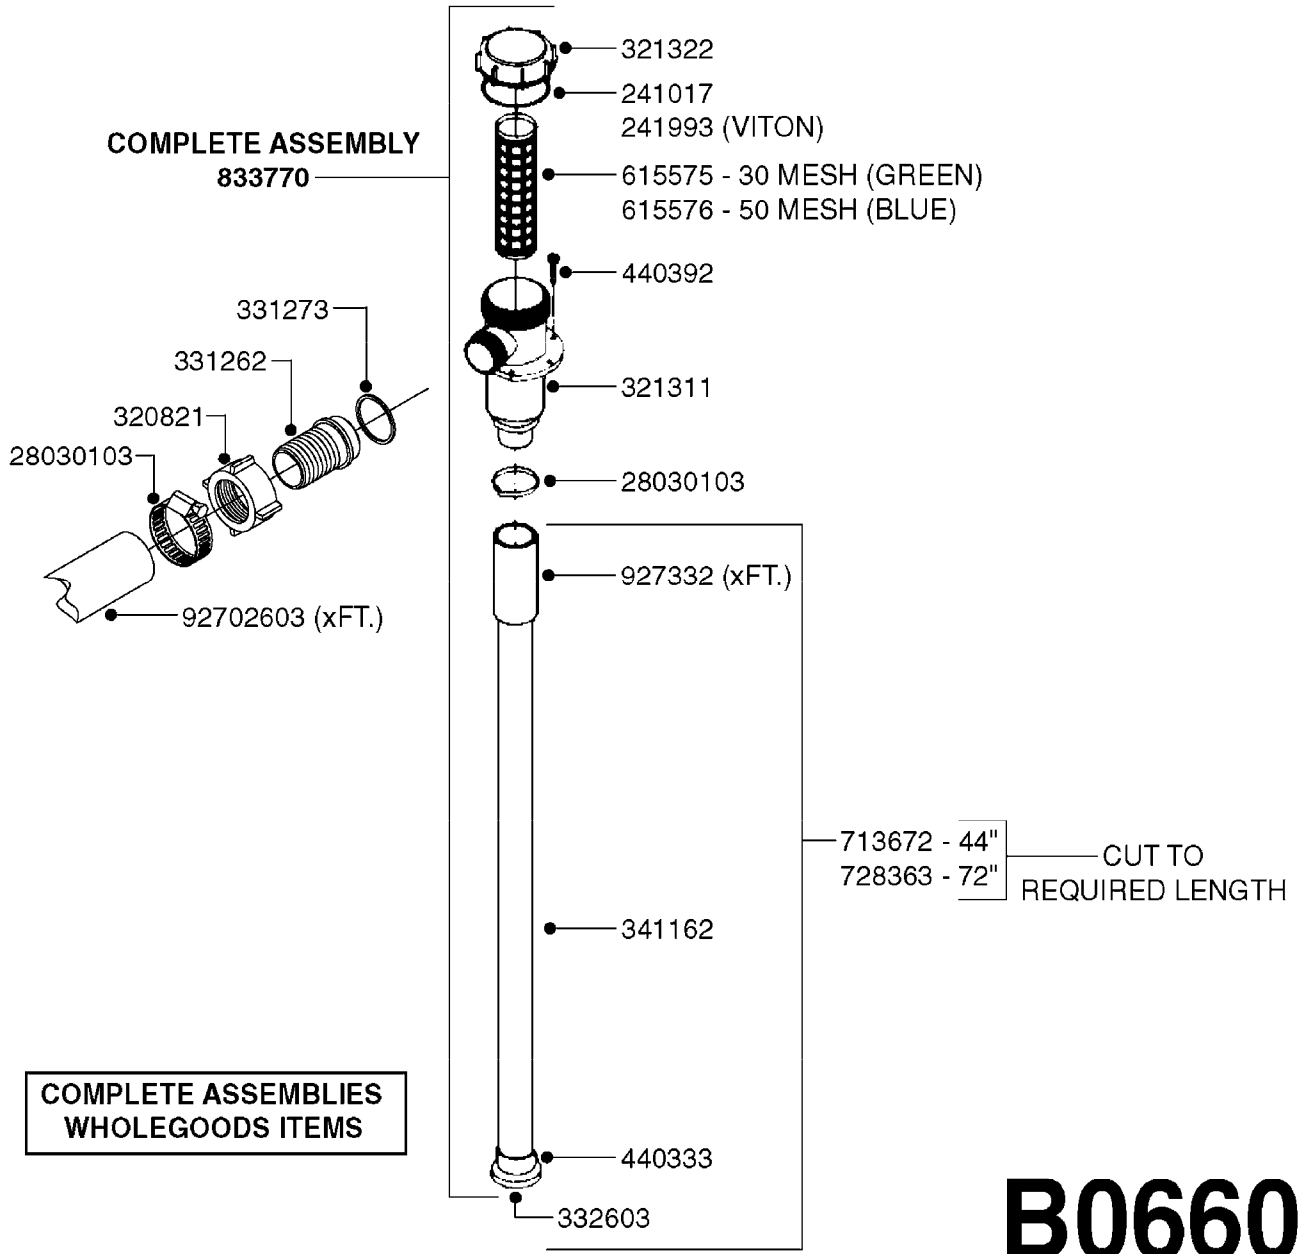

TOP SUCTION ASSEMBLY-SCREW CAP
B0660-HIN, 01:01:16

Page 1

Date 07.02.2020 9:45

parts-n°	order qty	description
241017	1	O-RING D74,5X3 NITRIL
241993	1	O-RING 74.5 X 3MM VIT/241017
320821	1	FITT.DK NUT 1-1/2" BSP
321311	1	FILTER BODY S 80 X 4
321322	1	SCREW CAP F. S80 X 4
331262	1	FITT.DK HB 1-1/2" F. 1-1/2"NUT
331273	1	O-RING D44/D38X2 F.1-1/2"
332603	1	CAP F. SUCTION TUBE
341162	1	SUCTION TUBE F.650
440333	1	SCREW 3.5 X 9.5 SS
440392	1	SCREW 6.3 X 25.0 DIN7981C TORX
615575	1	FILTER F.TOP SUCT.30 MESH GRN.
615576	1	FILTER F.TOP SUCT.50 MESH BLUE
713672	1	SUCTION TUBE L=44"
728363	1	SUCTION TUBE ASSY.L=72"
833770	1	TOP SUCTION KIT 300/500
927332	1	HOSE R X 28 BAR X 40MM X 0012"
28030103	1	CLAMP HOSE GEAR P5/4-S1.5"6724
92702603	1	HOSE PVC SUCT GRAY 1-1/2"