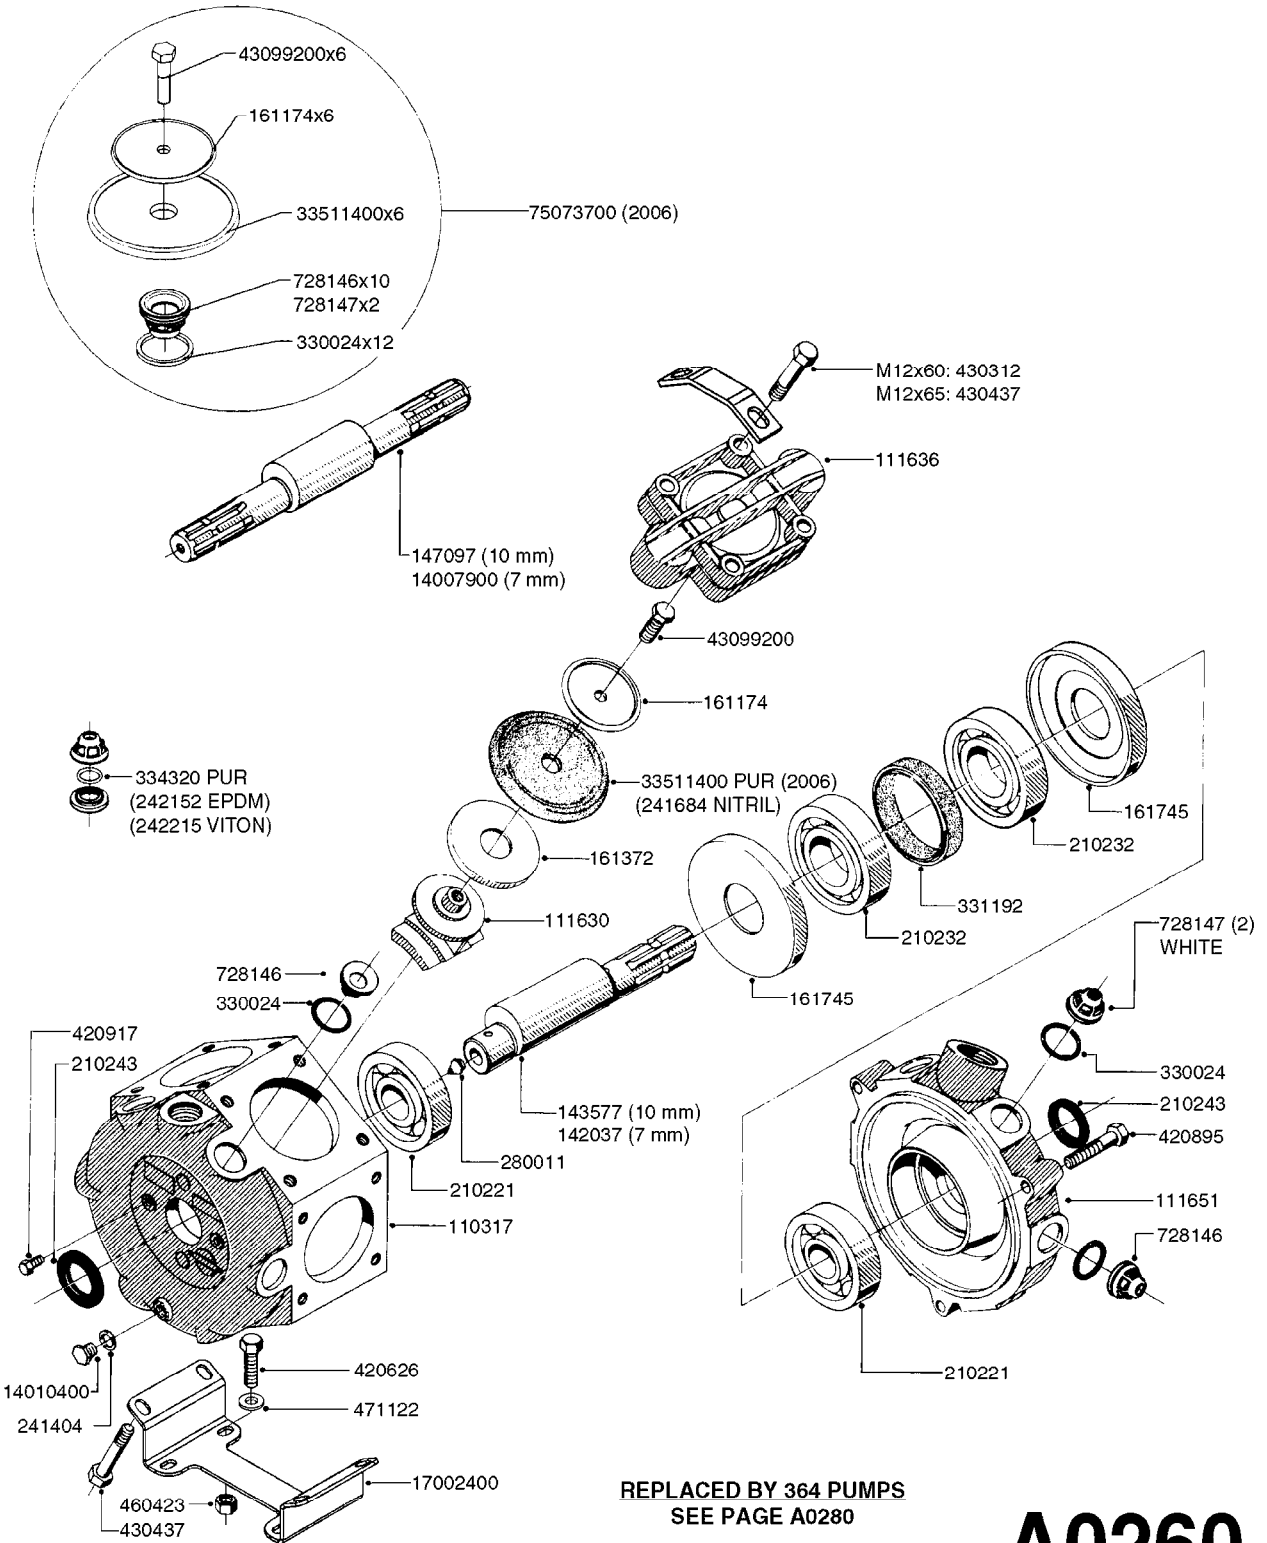

REPLACED BY 364 PUMPS
SEE PAGE A0280

A0260

PUMP - 363 W/MOUNTING BASE
A0260-HIN, 17:03:16

Page 1
Date 07.02.2020 9:45

parts-n°	order qty	description
110317	1	PUMP CASING MODEL 360/361 PNTD
111630	1	CONNECTING ROD 363/364-10 PUMP
111636	1	VALVE COVER 363 HEAVY DUTY
111651	1	CASTING F.363 1.5" PUMP(FRONT)
142037	1	CRANK SHAFT 361-20
143577	1	CRANK SHAFT F.363/462/463-10mm
147097	1	CRANK SHAFT 363-463/10 THROUGH
161174	1	DIAPHRAGM DISC SS 361/363/364 PUMP
161372	1	DIAPHRAGM BACKING DISC,320-361
161745	1	METAL SPACER F.363/463
210221	1	BEARING BALL 6407
210232	1	BEARING BALL 6310
210243	1	SEAL OIL 35 X 47 X 7
241404	1	DOWTY SEAL 1/4"
241684	1	DEICER PARTS: DIAPHRAGM MODEL 361 NITRIL
242152	1	O-RING D18.2X3 EPDM
242215	1	O-RING D18X3 VITON
280011	1	GREASE NIPPLE 1/8" SAE H TR
330024	1	O-RING D41,1/D34.5 X 3,5
331192	1	SPACER, MODEL 361/363
334320	1	O-RING D18X3 POLYURETHANE
420626	1	BOLT HEX 8.8 DEL M10X20 FT
420895	1	BOLT HEX 8.8 RAW M10X60
420917	1	BOLT HEX 8.8 RAW M8X12 FT
430312	1	BOLT HEX 8.8 M12X60
430437	1	BOLT HEX 8.8 RAW M12X65
460423	1	NUT HEX M10X1.50 LOCK DIN985A2 SS
471122	1	WASHER, M10, Ø20/10.5X 2.0, SS
728146	1	VALVE FOR 361(726890/707932)
728147	1	VALVE FOR 361 WHITE WITH HOLE
14007900	1	CRANK 363/462/463-7mm 540/THRU
14010400	1	PLUG 1/4" BSP
17002400	1	FOOT F. 36X PUMP, RED
33511400	1	DIAPHRAGM PUMP 361/361/363/364 PUR
43099200	1	BOLT HEX SS M12 X 30 DIN933 A4
75073700	1	PUMP KIT 361/363 "06"