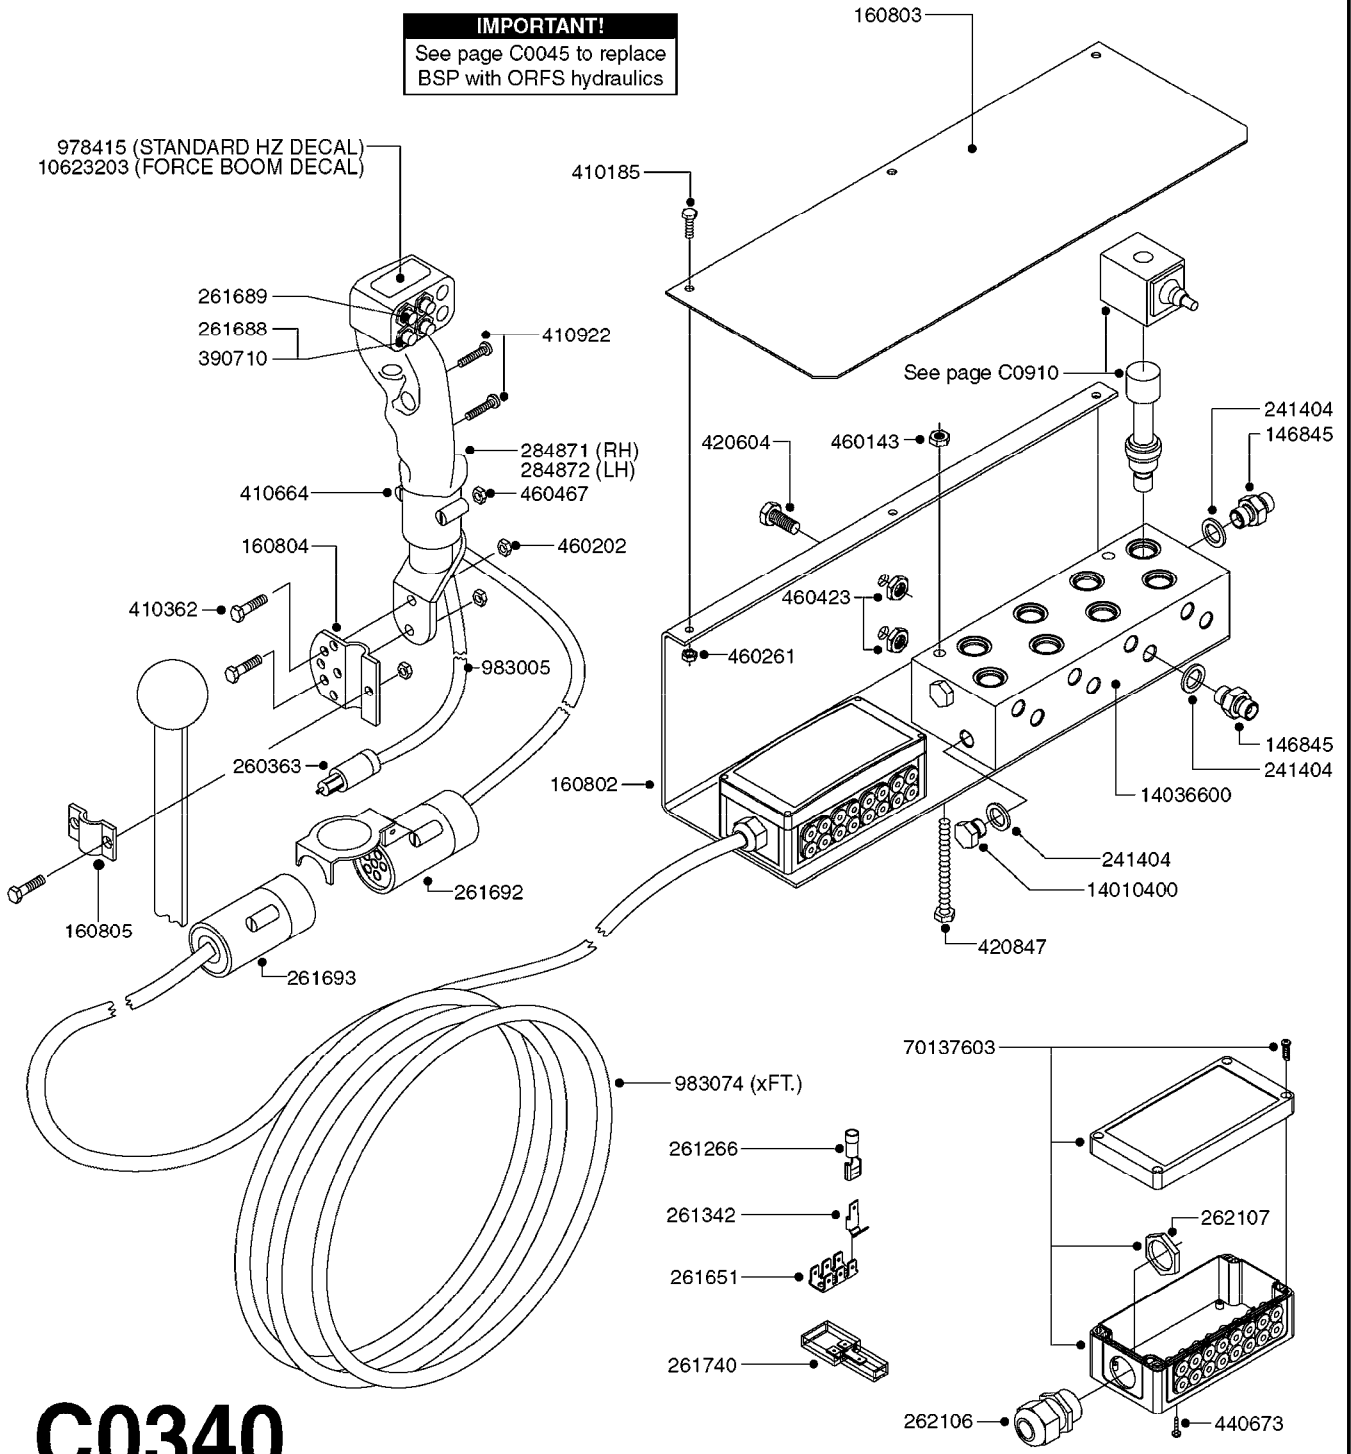

IMPORTANT!
See page C0045 to replace
BSP with ORFS hydraulics

HYD EAGLE HZ JOYSTICK 2005
C0340-HIN, 13:05:19

Page 1
Date 07.02.2020 9:45

parts-n°	order qty	description
146845	1	HEX NIPPLE 1/4"X1/4"
160802	1	MOUNT PLATE F.HYD SOLENOID'HZ'
160803	1	COVER PLATE F.HYD SOLENOID'HZ'
160804	1	MOUNT BRACKET F.HANDLE
160805	1	MOUNT STRAP F.HANDLE
241404	1	DOWTY SEAL 1/4"
260363	1	PLUG 2 POLE 12V
261266	1	CONNECTOR END F.CABLE HP
261342	1	SPADE F.ELEC.3 WAY CONNECTOR
261651	1	SPADE F.ELEC.6 POLE CONNECTOR
261688	1	SWITCH F. HANDLE WHITE
261689	1	CAP RUBBER F. SWITCH JOYSTICK
261692	1	PLUG ELEC.7 POLE FEMALE F.CABL
261693	1	PLUG ELEC. 7 POLE MALE
261740	1	SPADE F.ELEC.3 POLE CONN.INSUL
262106	1	BULKHEAD F. CABLE 6.5-14 BLACK
262107	1	NUT F. BULKHEAD CABLE GRAY
284871	1	CONTROL HANDLE RIGHT HALF
284872	1	CONTROL HANDLE LEFT HALF
390710	1	SWITCH F.HANDLE GREY MACHINED
410185	1	BOLT HEX 8.8 DEL M6X16
410362	1	BOLT HEX 8.8 SS M6X20
410664	1	BOLT HEX M5 X 20
410922	1	CYL.SKR 8.8 DEL M4X20 RST
420604	1	BOLT HEX 8.8 DEL M10X25 FT DIN933
420847	1	BOLT HEX 8.8 DEL M8X85
440673	1	SCREW F.PLASTIC 5X12 SS
460143	1	SELF LOCK NUT M8 SST A2 DIN985
460202	1	NUT HEX M6
460261	1	NUT HEX M6X1.00 LOCK DIN985 A2 SS
460423	1	NUT HEX M10X1.50 LOCK DIN985A2 SS
460467	1	NUT HEX M5 GALV.
978415	1	DECAL CONTROL HANDLE
983005	1	ELEC. CABLE 2 WIRE X 1.5MM
983074	1	ELEC. CABLE 5 WIRE X 1.5MM
10623203	1	DECAL F.JOYSTICK - FORCE
14010400	1	PLUG 1/4" BSP
14036600	1	MANIFOLD 4-FUNCTION SPC 2004
70137603	1	JUNC. BOX, FLUID, COMPLETE, 2015