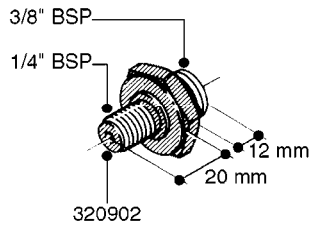

FITTINGS - HEXAGON NIPPLES
L0030-HIN, 01:01:16

L0030

FITTINGS - HEXAGON NIPPLES
L0030-HIN, 01:01:16

Page 1
Date 07.02.2020 9:46

parts-n°	order qty	description
10015303	1	FITT.PO.HN 1.00X1.00 M1000
10425003	1	FITT.PO.HN 1.25X1.00 MCPHEE
320132	1	FITT.DK HN 1" BSP
320176	1	FITT.DK HN 3/8"X1/2" BSP
320445	1	FITT.DK HN 1/4"X3/8" BSP
320655	1	FITT.DK HN 1/2"-1/2" BSP
320692	1	FITT.DK HN 3/8'BSPX1/4'NPT
320703	1	FITT.DK HN 3/8BSP X1/2 &1/4NPT
320725	1	FITT.DK NIPPLE 3/8"-3/8" BSP
320902	1	FITT.DK HN 3/8'X 1/4' BSP
390232	1	FITT.DK HN 1-1/2' X 1-1/4' BSP
390276	1	FITT.DK HN 1'BSP