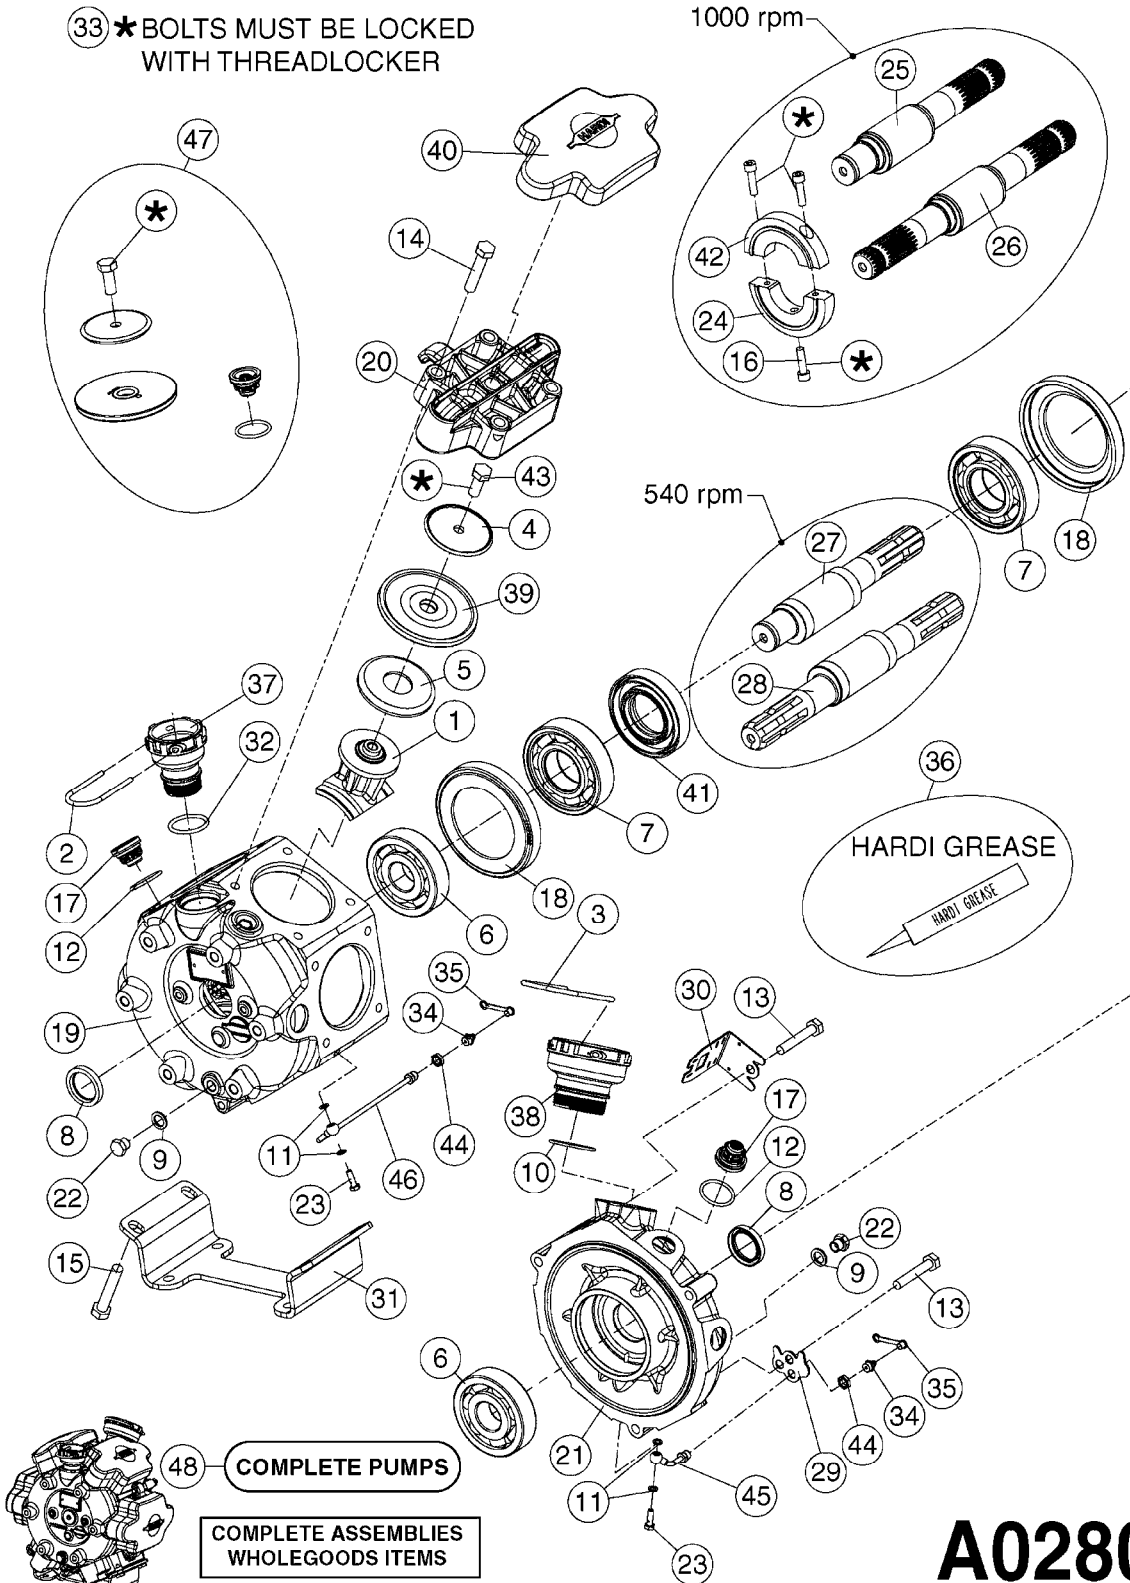

33 * BOLTS MUST BE LOCKED WITH THREADLOCKER

1000 rpm

540 rpm

HARDI GREASE

PUMP - 364 540/1000 RPM
A0280-HIN, 24:04:19

Page 1
Date 07.02.2020 9:45

Pos.	parts-n°	order qty	description
1	111622	1	CONNECTING ROD 463/5.5MM
1	111628	1	CONNECTING ROD 363/5.5 PUMP
1	111629	1	CONNECTING ROD 363/364-7 PUMP
1	111630	1	CONNECTING ROD 363/364-10 PUMP
2	145996	1	FITT.DK S-67 FORK
3	145997	1	FITT.DK S-93 FORK
4	161174	1	DIAPHRAGM DISC SS 361/363/364 PUMP
5	161372	1	DIAPHRAGM BACKING DISC,320-361
6	210221	1	BEARING BALL 6407
7	210232	1	BEARING BALL 6310
8	210243	1	SEAL OIL 35 X 47 X 7
9	241404	1	DOWTY SEAL 1/4"
10	242225	1	O-RING D45.0 X 4.0 RUBBER
11	242374	1	WASHER Ø10/Ø6X1 COPPER
12	330024	1	O-RING D41,1/D34.5 X 3,5
13	420895	1	BOLT HEX 8.8 RAW M10X60
14	430312	1	BOLT HEX 8.8 M12X60
15	430438	1	BOLT HEX 8.8 DEL M12X65
16	450995	1	BOLT ALLEN M8X30 DIN 912 RAW
17	728146	1	VALVE FOR 361(726890/707932)
18	11171900	1	CONROD RING 364/464 MACHINED
19	11172000	1	PUMP HOUSE 364 MACHINED 5/4" BSP RED
20	11172800	1	VALVE COVER 363/364 MACHINED RED
21	11173200	1	FRONTPART 364, 1½" BSP RED
22	14010400	1	PLUG 1/4" BSP
23	14120400	1	BANJOBOLT M6 X 19
24	14120700	1	COUNTERWEIGHT 364/464-1000
25	14137300	1	CRANKSHAFT 364/464-5.5 1000
26	14137900	1	CRANKSHAFT 364/464-5.5 GG 1000
27	14137600	1	CRANKSHAFT 364/464-10
28	14138200	1	CRANKSHAFT 364/464-10 GG
29	16382900	1	GREASE NIPPLE PLATE, 364
30	16390600	1	BRACKET FOR RPM SENSOR
31	16410700	1	PUMP BASE 363/364 BLACK
31	17002400	1	FOOT F. 36X PUMP, RED
32	24266600	1	O-RING D 38,0 X 4,0 70SH.NITR
33	28045503	1	LOCTITE 262 .5ML (.017oz.)
34	28163300	1	GREASE NIPPLE H1 M6X1 DIN 7412
35	28163400	1	CAP F. GREASENIPPLE YELLOW M6X1
36	28164600	1	HARDI PUMP GREASE S3 V550L 1
37	32242200	1	FITTING S67 5/4" KON. RG 2014
38	32242300	1	NIPPLE S93 1,5' KON.RG 2014
39	33511400	1	DIAPHRAGM PUMP 361/361/363/364 PUR
40	33524300	1	COVER PLASTIC 364 PUMP
41	33527200	1	GREASE SPLIT 364/464
42	39136200	1	HALFPART 364/464-1000
43	43099200	1	BOLT HEX SS M12 X 30 DIN933 A4
44	46134000	1	NUT HEX M10x1 H=2.3 NV=14 ELZIN
45	61096800	1	BANJOTUBE SHORT 364 COMPL.
46	61096900	1	BANJOTUBE LONG 364 COMPL.
47	75585900	1	PUMP KIT 364
48	82169500	1	PUMP 364-5.5-MED-1000
48	82169700	1	PUMP 364-5.5-MOD2-1000-OSP
48	82170000	1	PUMP 364-10-STD-540 FK
48	82170300	1	PUMP 364-10-MOD-540-GG THROUGH SHAFT
48	82170400	1	PUMP 364-10-MOD-540-OSP