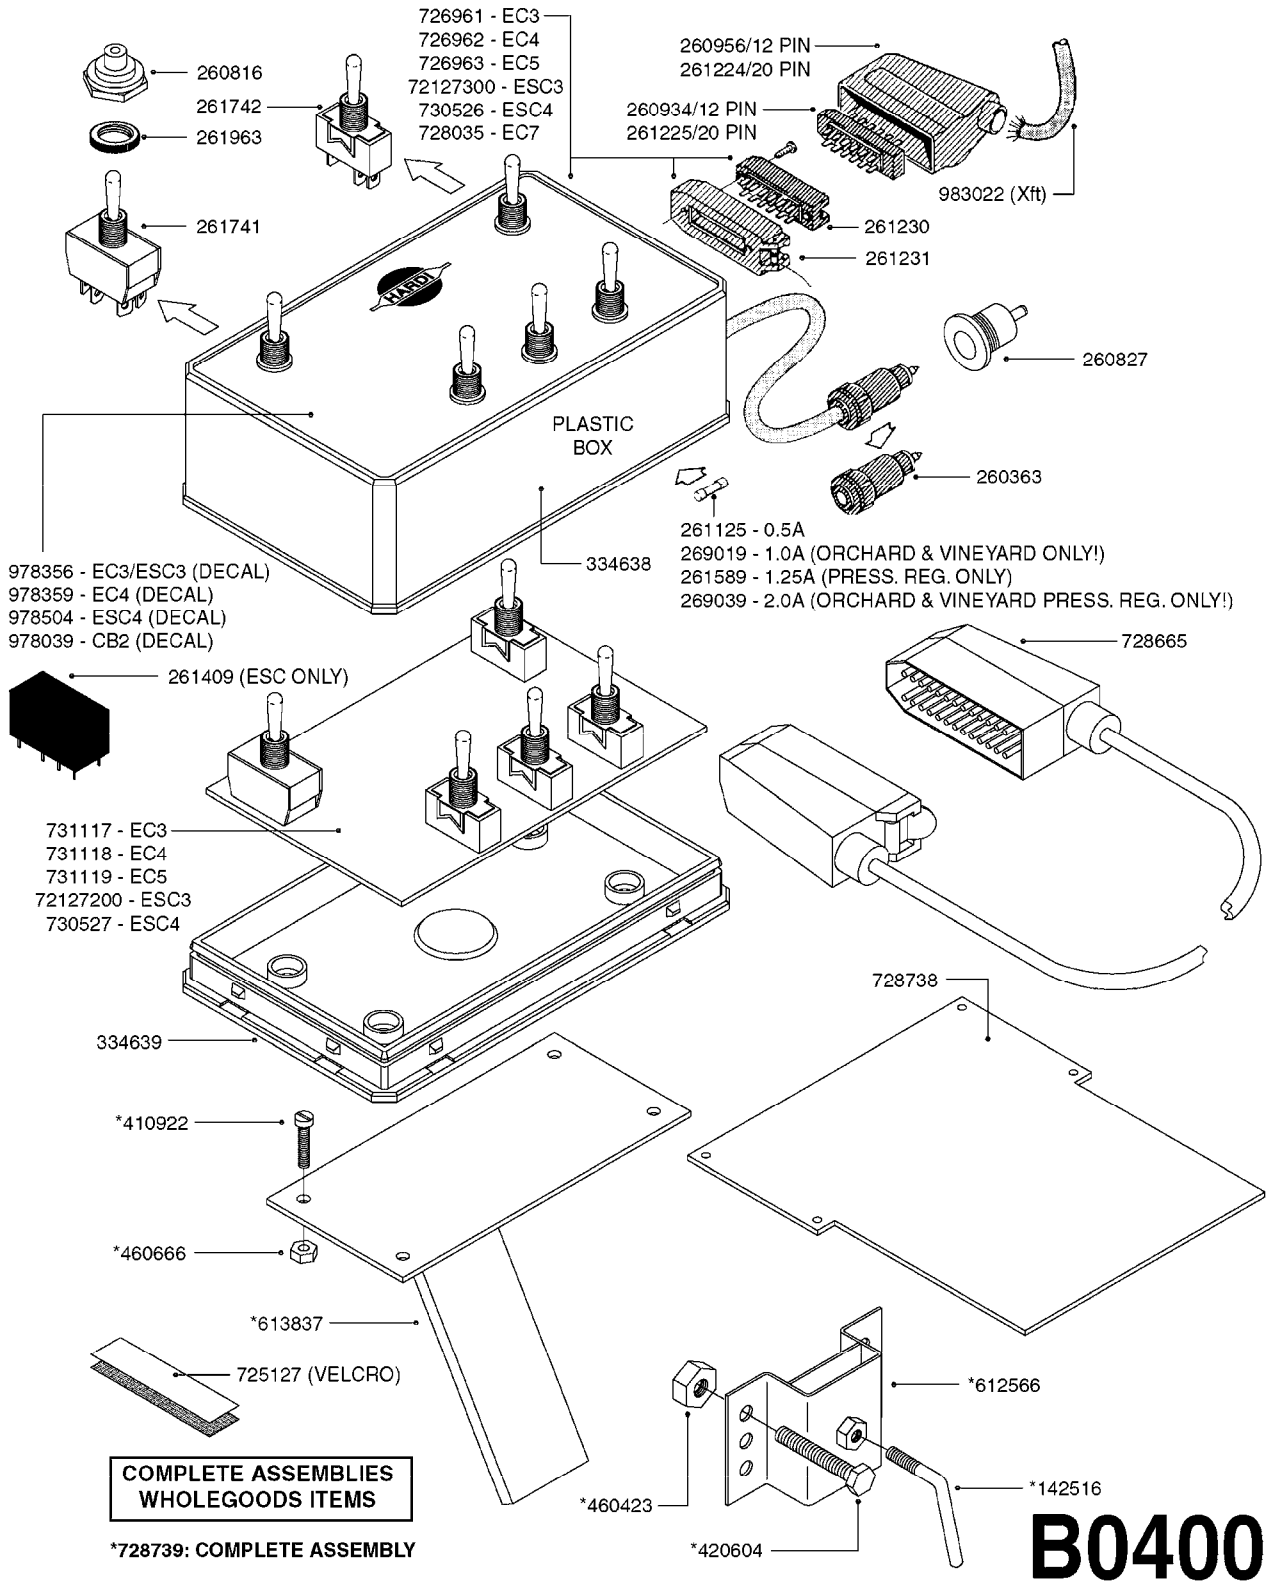

*728739: COMPLETE ASSEMBLY (NLA)

COMPLETE ASSEMBLIES
WHOLEGOODS ITEMS

B0390

CONTROL BOX F/EC+EC-SC
B0390-HIN, 01:01:16

Page 1

Date 07.02.2020 9:45

parts-n°	order qty	description
142516	1	SCREW SET M10 BENT F. LOCKING
260363	1	PLUG 2 POLE 12V
260794	1	SWITCH F.PRESS ADJ.EC CONTROL
260816	1	CAP W/RUBBER BOOT F.EC SWITCH
260827	1	PLUG F.EC ATTACHMENTS
260864	1	SWITCH F.HY BOOM CONTROL BOX
260923	1	PLUG INSERT 12 POLE FEMALE
260934	1	PLUG INSERT 12 POLE MALE
260945	1	PLUG HOUSE 12 POLE FEMALE
260956	1	PLUG HOUSE 12 POL.MALE
261066	1	SWITCH 2 POLE
261125	1	FUSE 5 X 20 500mA
261224	1	PLUG HOUSING F/20 POLE MALE
261225	1	PLUG INSERT 20 POLE MALE
261230	1	PLUG INSERT 20 POLE FEMALE
261231	1	PLUG HOUSING 20 POLE FEMALE
410922	1	CYL.SKR 8.8 DEL M4X20 RST
411006	1	SCREW M4X40 SLOTTED
420604	1	BOLT HEX 8.8 DEL M10X25 FT DIN933
460423	1	NUT HEX M10X1.50 LOCK DIN985A2 SS
460666	1	NUT HEX M4
612566	1	MOUNT BRACKET F.FAN CABLE ASSY
613837	1	MOUNT PLATE FOR EC CONTROL BOX
725006	1	CIRCUIT BOARD 4 VALVE
725014	1	CONTROL BOX EC 4 SEC./12 PIN
725056	1	PRINTED CIRC.W SW 3WAY 726961
726961	1	CONTROL BOX EC 3 SEC./20 PIN
726962	1	CONTROL BOX EC 4 SEC./20 PIN
727376	1	CIRCUIT BOARD F.ESC 3 BANK
728072	1	CABLE,20-PIN,6M EC/4
728073	1	CABLE,20-PIN,6M, EC/3
728075	1	CABLE F.CONTROL BOX 5M EC/3
728665	1	CABLE EXT.-QUICK ATTACH 20 PIN
728666	1	CABLE-QUICK ATTACH 12 PIN
728738	1	DOUB.CONT.BOX & OR F/M PLATE
728739	1	IN CAB CONTROL MOUNT KIT
729721	1	CONTROL BOX ESC3
983022	1	WIRE 12 x 0.5 x 2MM x 12"
10297303	1	CIRCUIT BOARD FOR T.M.S.
10411203	1	RELAY T-82