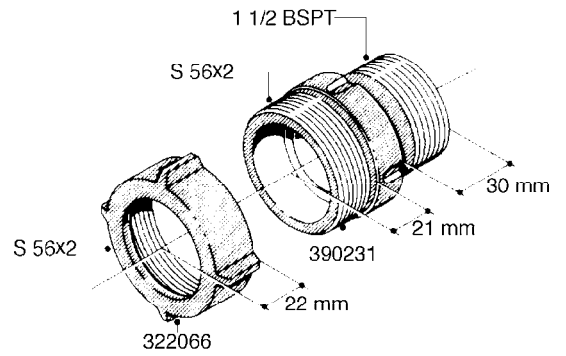

L0080

FITTINGS - S-53
L0080-HIN, 12:09:17

Page 1

Date 07.02.2020 9:46

Pos.	parts-n°	order qty	description
1	145995	1	FITT.DK S-53 FORK
2	241973	1	O-RING Ø3 X 44.2 70 SHORES NITRIL NITRIL (BLACK)
2	242353	1	O-RING 3 X 44.2 VITON VITON (BROWN)
3	242109	1	O-RING D32.2x3.0 NITRIL (BLACK)
3	242354	1	O-RING D32.2X3.0 VITON VITON (BROWN)
4	322103	1	FITT.DK S-53 BULKHEAD
5	322107	1	FITT.DK S-53 BULKHEAD NUT
6	322110	1	FITT.DK S-53 ELB. 1/2" BSP
7	322352	1	FITT.DK S-53 TEE
8	334229	1	FITT.DK S-53 STR.3/4"
9	334260	1	GASKET F. S-53 BULKHEAD
10	334564	1	FITT.DK S-67 TO S-53 ADAPTER
11	391100	1	FITT.DK S-53THREAD INS.1/2"BSP
12	726463	1	FITT.DK S53 BULKHEAD W/GASKET
13	726552	1	FIT.DK S-53X90 1/2" BSP,O-RING
14	726556	1	FITT.DK S-53 HB 1/2" W/O-RING
15	726558	1	FITT.DK S53 STR. 3/4" W.ORING
16	726559	1	FITT DK. S-53 HB 1" W/O-RING
17	726568	1	FITT.DK.S-53 HB 1/2"90 W/O-RING
18	726570	1	FITT.DK S-53 ELB.3/4" W.ORING
19	726571	1	FITT.DK S-53 ELB.1", W ORING
20	726578	1	FITT.DK S53 PLUG WITH O-RING
21	728561	1	FITT.DK. S67M - S53F REDUCER