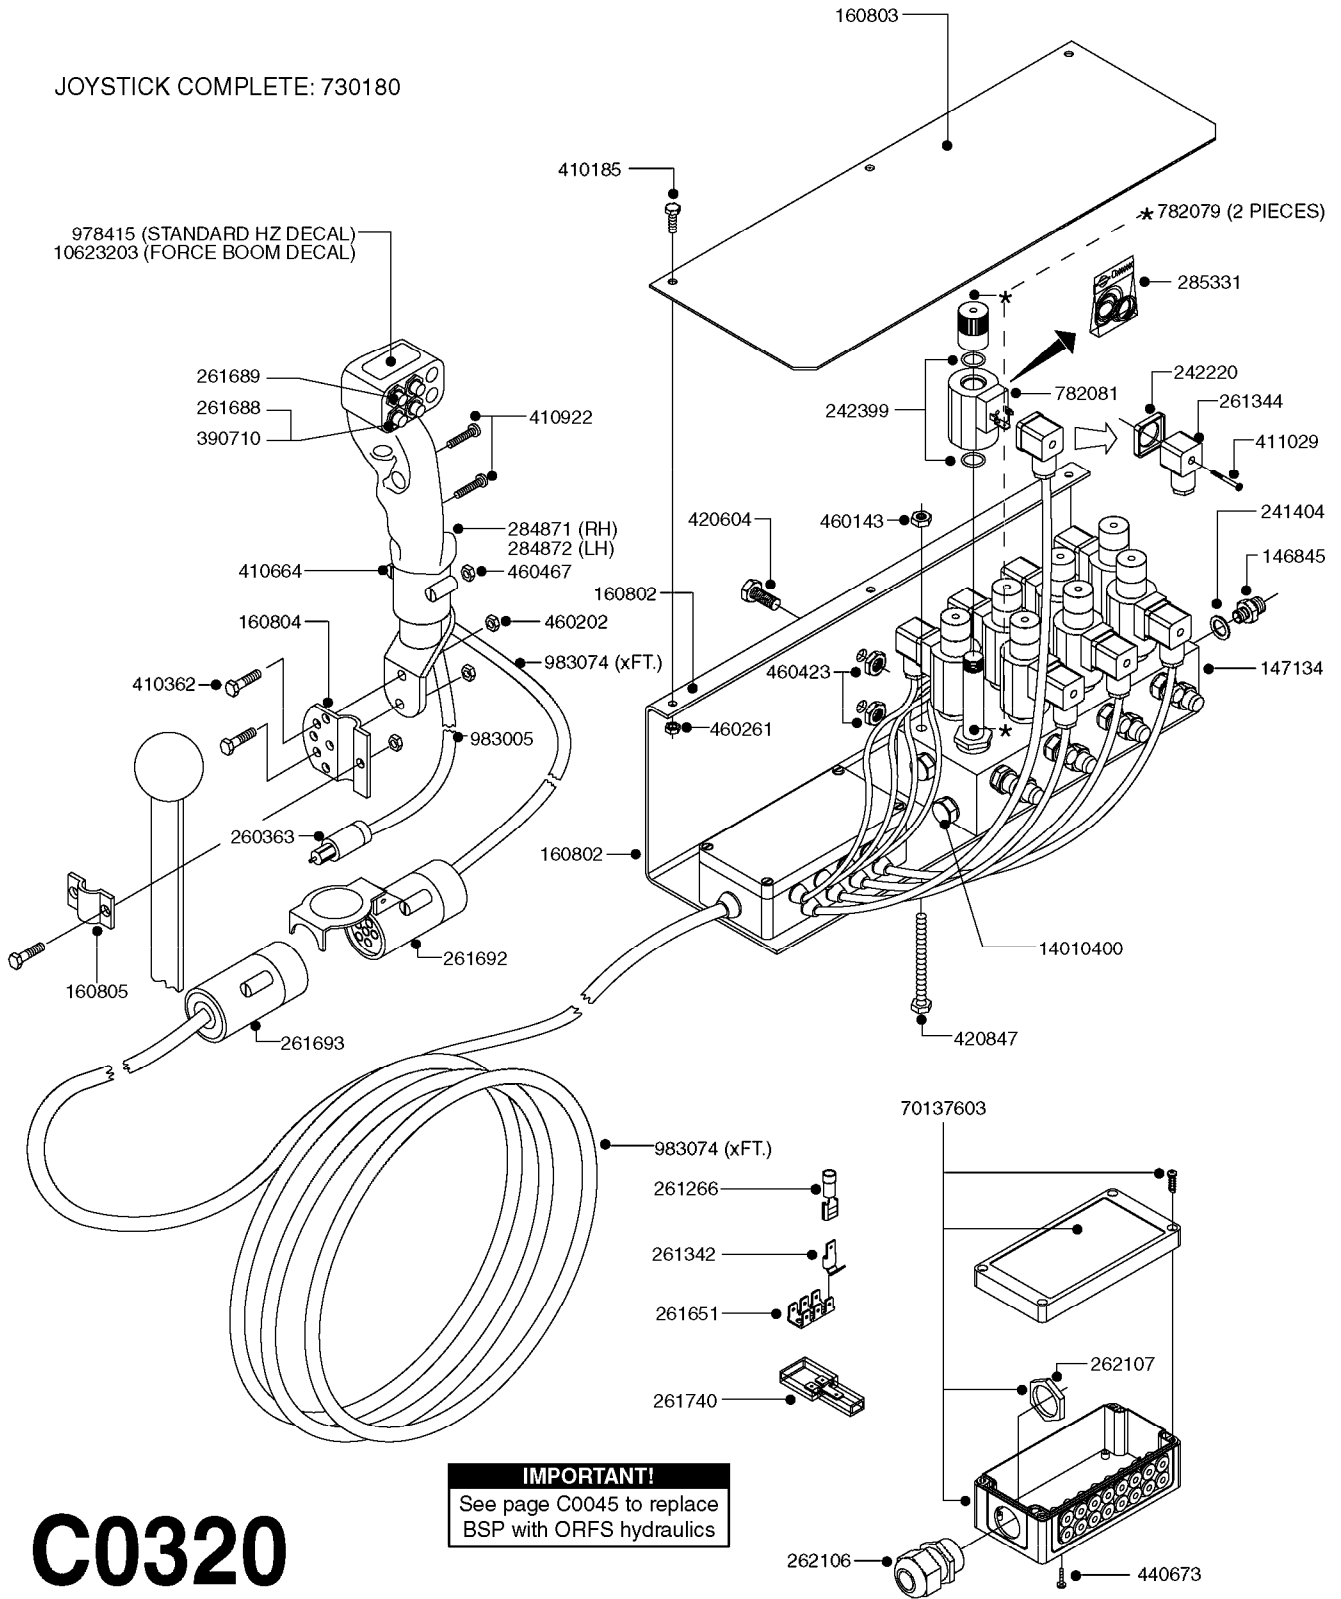

JOYSTICK COMPLETE: 730180

978415 (STANDARD HZ DECAL)
10623203 (FORCE BOOM DECAL)

HYD EAGLE HZ JOYSTICK CONTROL
C0320-HIN, 30:03:16

Page 1
Date 07.02.2020 9:45

parts-n°	order qty	description
146845	1	HEX NIPPLE 1/4"X1/4"
147134	1	MANIFOLD 4-FUNCTION
160802	1	MOUNT PLATE F.HYD SOLENOID'HZ'
160803	1	COVER PLATE F.HYD SOLENOID'HZ'
160804	1	MOUNT BRACKET F.HANDLE
160805	1	MOUNT STRAP F.HANDLE
241404	1	DOWTY SEAL 1/4"
242220	1	GASKET F. HIRSMANN PLUG
242399	1	O-RING F.HYD SOLENOID VALVE
260363	1	PLUG 2 POLE 12V
261266	1	CONNECTOR END F.CABLE HP
261342	1	SPADE F.ELEC.3 WAY CONNECTOR
261344	1	HIRSCHMANN PLUG B
261651	1	SPADE F.ELEC.6 POLE CONNECTOR
261688	1	SWITCH F. HANDLE WHITE
261689	1	CAP RUBBER F. SWITCH JOYSTICK
261692	1	PLUG ELEC.7 POLE FEMALE F.CABL
261693	1	PLUG ELEC. 7 POLE MALE
261740	1	SPADE F.ELEC.3 POLE CONN.INSUL
262106	1	BULKHEAD F. CABLE 6.5-14 BLACK
262107	1	NUT F. BULKHEAD CABLE GRAY
284871	1	CONTROL HANDLE RIGHT HALF
284872	1	CONTROL HANDLE LEFT HALF
285331	1	SEAL KIT F. HZ HYD.SOLENOID 96
390710	1	SWITCH F.HANDLE GREY MACHINED
410185	1	BOLT HEX 8.8 DEL M6X16
410362	1	BOLT HEX 8.8 SS M6X20
410664	1	BOLT HEX M5 X 20
410922	1	CYL.SKR 8.8 DEL M4X20 RST
411029	1	SCREW M3X35 F.HIRSMANN PLUG
420604	1	BOLT HEX 8.8 DEL M10X25 FT DIN933
420847	1	BOLT HEX 8.8 DEL M8X85
440673	1	SCREW F.PLASTIC 5X12 SS
460143	1	SELF LOCK NUT M8 SST A2 DIN985
460202	1	NUT HEX M6
460261	1	NUT HEX M6X1.00 LOCK DIN985 A2 SS
460423	1	NUT HEX M10X1.50 LOCK DIN985A2 SS
460467	1	NUT HEX M5 GALV.
730180	1	HYD.KIT JOYSTICK CTRL HANDLE
782079	1	CARTRIDGE VALVE
782081	1	SOLENOID F. CARTRIDGE VALVE
978415	1	DECAL CONTROL HANDLE
983005	1	ELEC. CABLE 2 WIRE X 1.5MM
983074	1	ELEC. CABLE 5 WIRE X 1.5MM
10623203	1	DECAL F.JOYSTICK - FORCE
14010400	1	PLUG 1/4" BSP
70137603	1	JUNC. BOX, FLUID, COMPLETE, 2015