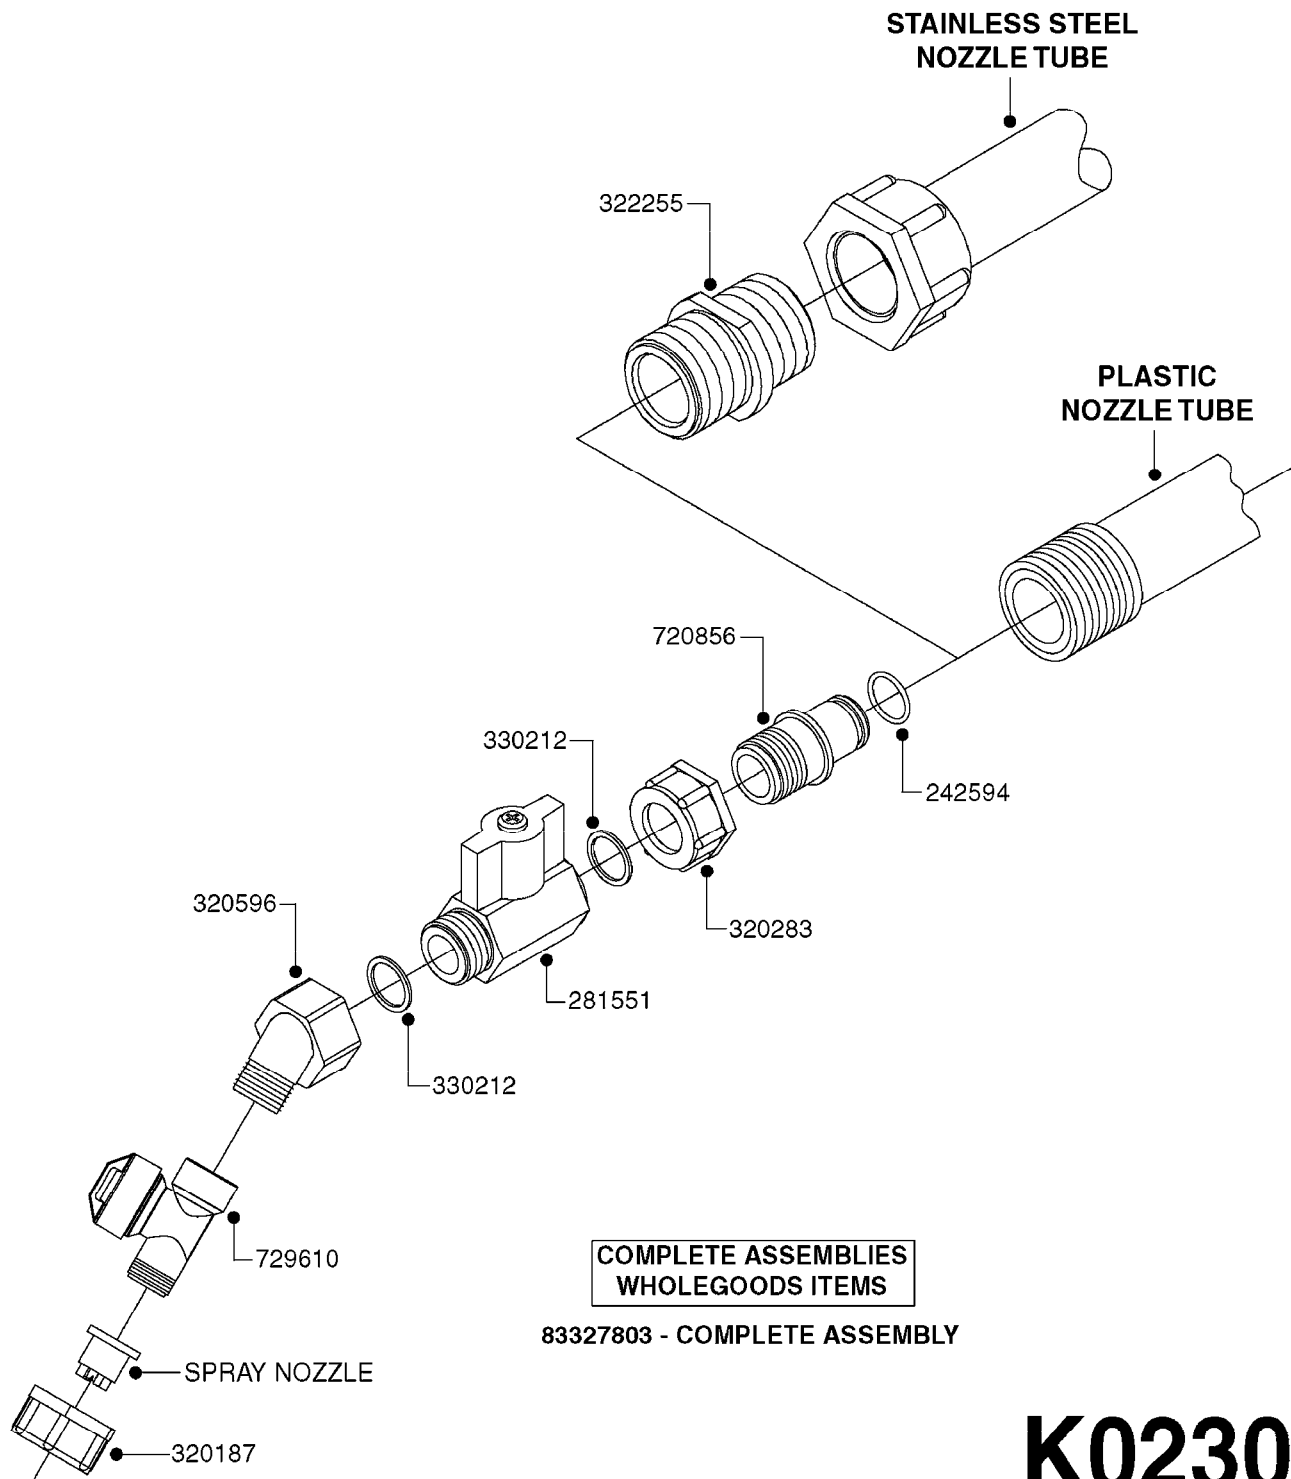

END NOZZLE KIT
K0230-HIN, 01:01:16

Page 1

Date 07.02.2020 9:46

parts-n°	order qty	description
242594	1	O-RING D14 X 1.78 SCH.70-EPDM
281551	1	BALL VALVE 1/2"
320187	1	FITT.DK CAP 3/8" BSP BLACK
320283	1	FITT.DK NUT 3/4"BSP
320596	1	FITT.DK ELB 3/8'-1/2'BSP 45DEG
322255	1	FITT.DK NIPPLE 3/4"X 3/4"
330212	1	O-RING D19/D14X2.4 F.1/2"NUT
720856	1	FITT.DK 1/2'BSP ASSY.F.3/4'NUT
729610	1	NOZZLE ASSY. NON DRIP 3/8 THRD
83327803	1	END NOZZLE KIT "04"