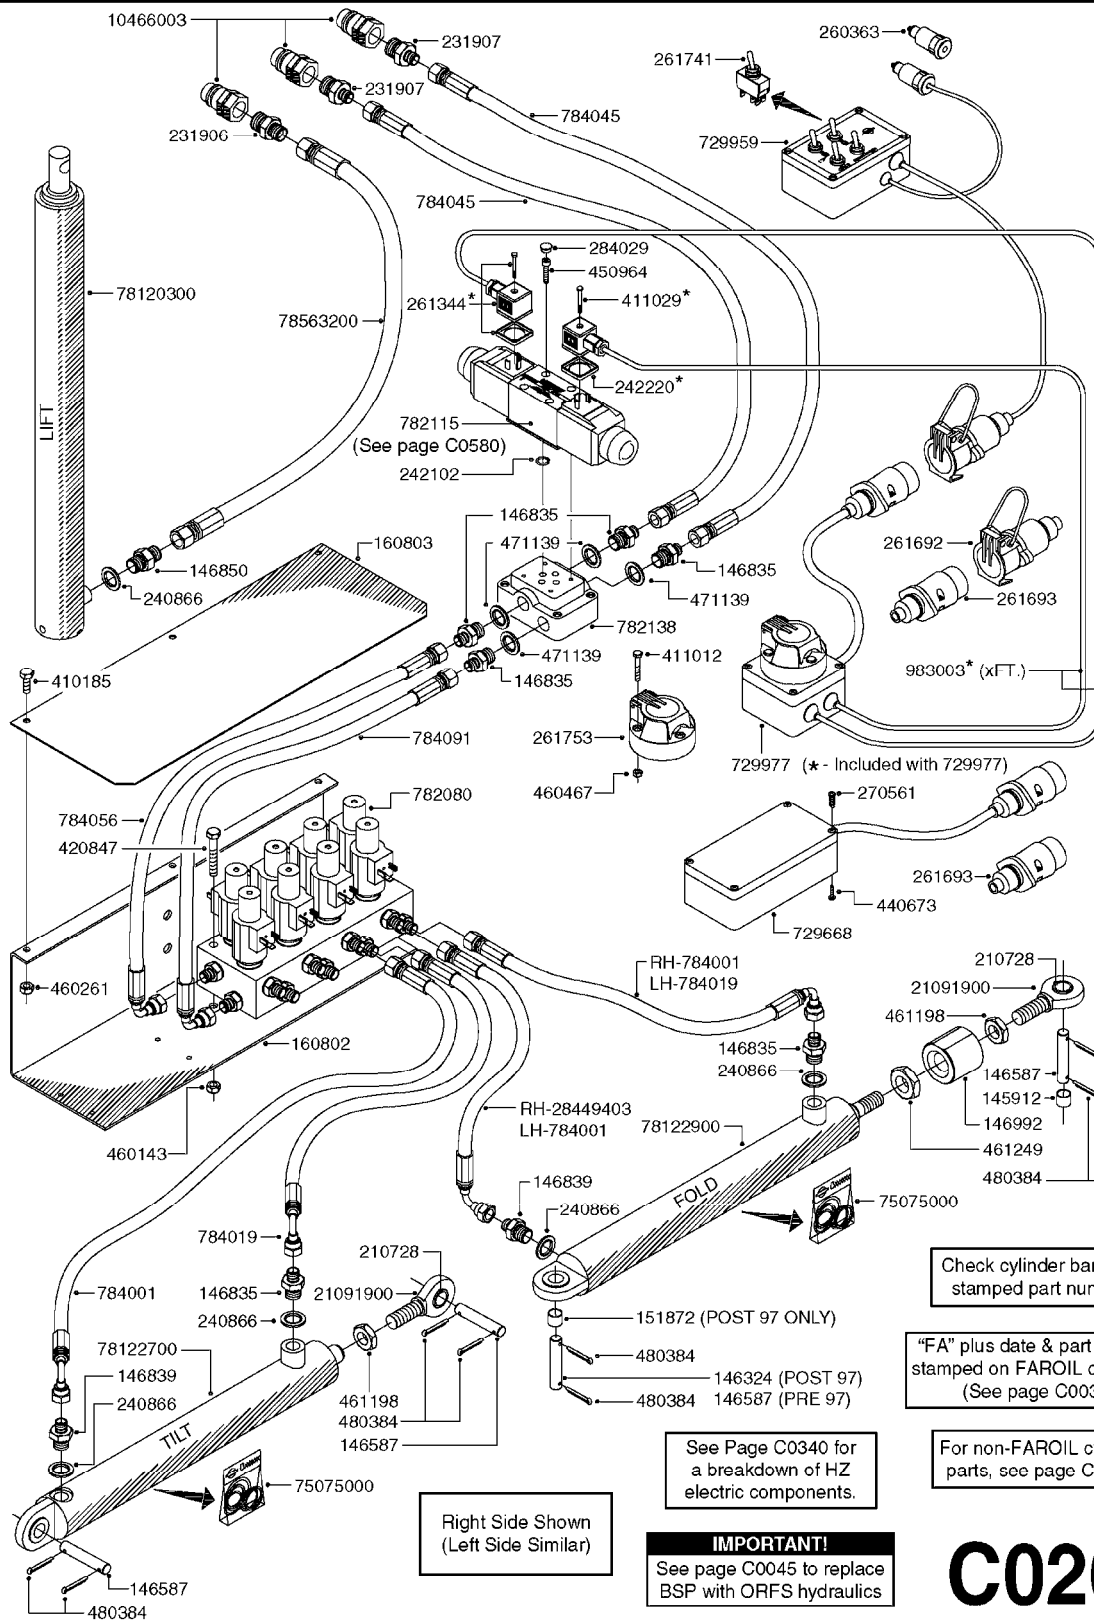

For non-FAROIL cylinder
parts, see page C0010.

Right Side Shown
(Left Side Similar)

C0250

HYDRAULCS EAG HZ 45-66'POST 95
C0250-HIN, 09:01:18

Page 1
Date 07.02.2020 9:45

parts-n°	order qty	description
145912	1	BUSHING D19.8/D17.0X7MM
146324	1	SHAFT D16.8 L102/2 X 5
146587	1	PIN D16.8 X 65
146835	1	HEX NIPPLE 1/4" - 3/8" BSP
146839	1	HEX NIPPLE 1/4"X3/8" BSP 0.7MM
146845	1	HEX NIPPLE 1/4"X1/4"
146850	1	HEX NIPPLE 3/8"x3/8" - 1.8mm
146992	1	BUSHING F.CYLINDER
151872	1	BUSHING D22.0/18.0 10MM
160802	1	MOUNT PLATE F.HYD SOLENOID'HZ'
160803	1	COVER PLATE F.HYD SOLENOID'HZ'
210728	1	BEARING F.LINK HEAD M17
231906	1	HEX NIPPLE 3/8"BSP X 1/2"NPT
231907	1	HEX NIPPLE 1/4"BSP X 1/2"NPT
240866	1	DOWTYSEAL 3/8"
241404	1	DOWTY SEAL 1/4"
284412	1	HOSE HY 3/8" X 315" STR+STR
410185	1	BOLT HEX 8.8 DEL M6X16
420604	1	BOLT HEX 8.8 DEL M10X25 FT DIN933
420847	1	BOLT HEX 8.8 DEL M8X85
460143	1	SELF LOCK NUT M8 SST A2 DIN985
460261	1	NUT HEX M6X1.00 LOCK DIN985 A2 SS
460423	1	NUT HEX M10X1.50 LOCK DIN985A2 SS
461198	1	NUT HEX M16X2 JAMB
461249	1	NUT M22X1.5 DIN439B
480384	1	PIN COTTER 3/16 x 1-1/2"
784001	1	HOSE HY X 1/4 X 067.00"STR+ELB
784019	1	HOSE HY X 1/4 X 078.75"STR+ELB
784045	1	HOSE HY X 1/4 X 157.50"STR+STR
784078	1	HOSE HY X 1/4 X 417.33"STR+ELB
784091	1	HOSE HY X 1/4 X 295.25"STR+ELB
10466003	1	COUPLER PIONEER 8010-04 1/2NPT
21091900	1	LINK HEAD M16 x D17 DELTA
28449403	1	HOSE HY X1/4X057.08"STR+ELB
75075000	1	SEAL KIT 78122600/27/28/29
78120300	1	CYLINDER 60/50/30 1100MM
78122700	1	CYLINDER D40/22X300MM RED
78122900	1	CYLINDER 40/22X300MM RED