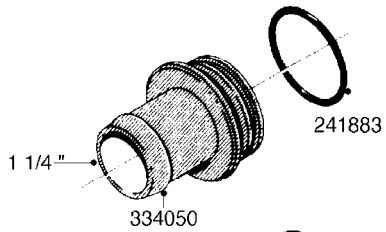

L0080

FITTINGS - S-53
L0080-HIN, 12:09:17

Page 1

Date 07.02.2020 9:46

Pos.	parts-n°	order qty	description
1	145995	1	FITT.DK S-53 FORK
2	241973	1	O-RING Ø3 X 44.2 70 SHORES NITRIL NITRIL (BLACK)
2	242353	1	O-RING 3 X 44.2 VITON VITON (BROWN)
3	242109	1	O-RING D32.2x3.0 NITRIL (BLACK)
3	242354	1	O-RING D32.2X3.0 VITON VITON (BROWN)
4	322103	1	FITT.DK S-53 BULKHEAD
5	322107	1	FITT.DK S-53 BULKHEAD NUT
6	322110	1	FITT.DK S-53 ELB. 1/2" BSP
7	322352	1	FITT.DK S-53 TEE
8	334229	1	FITT.DK S-53 STR.3/4"
9	334260	1	GASKET F. S-53 BULKHEAD
10	334564	1	FITT.DK S-67 TO S-53 ADAPTER
11	391100	1	FITT.DK S-53THREAD INS.1/2"BSP
12	726463	1	FITT.DK S53 BULKHEAD W/GASKET
13	726552	1	FIT.DK S-53X90 1/2" BSP,O-RING
14	726556	1	FITT.DK S-53 HB 1/2" W/O-RING
15	726558	1	FITT.DK S53 STR. 3/4" W.ORING
16	726559	1	FITT DK. S-53 HB 1" W/O-RING
17	726568	1	FITT.DK.S-53 HB 1/2"90 W/O-RING
18	726570	1	FITT.DK S-53 ELB.3/4" W.ORING
19	726571	1	FITT.DK S-53 ELB.1", W ORING
20	726578	1	FITT.DK S53 PLUG WITH O-RING
21	728561	1	FITT.DK. S67M - S53F REDUCER