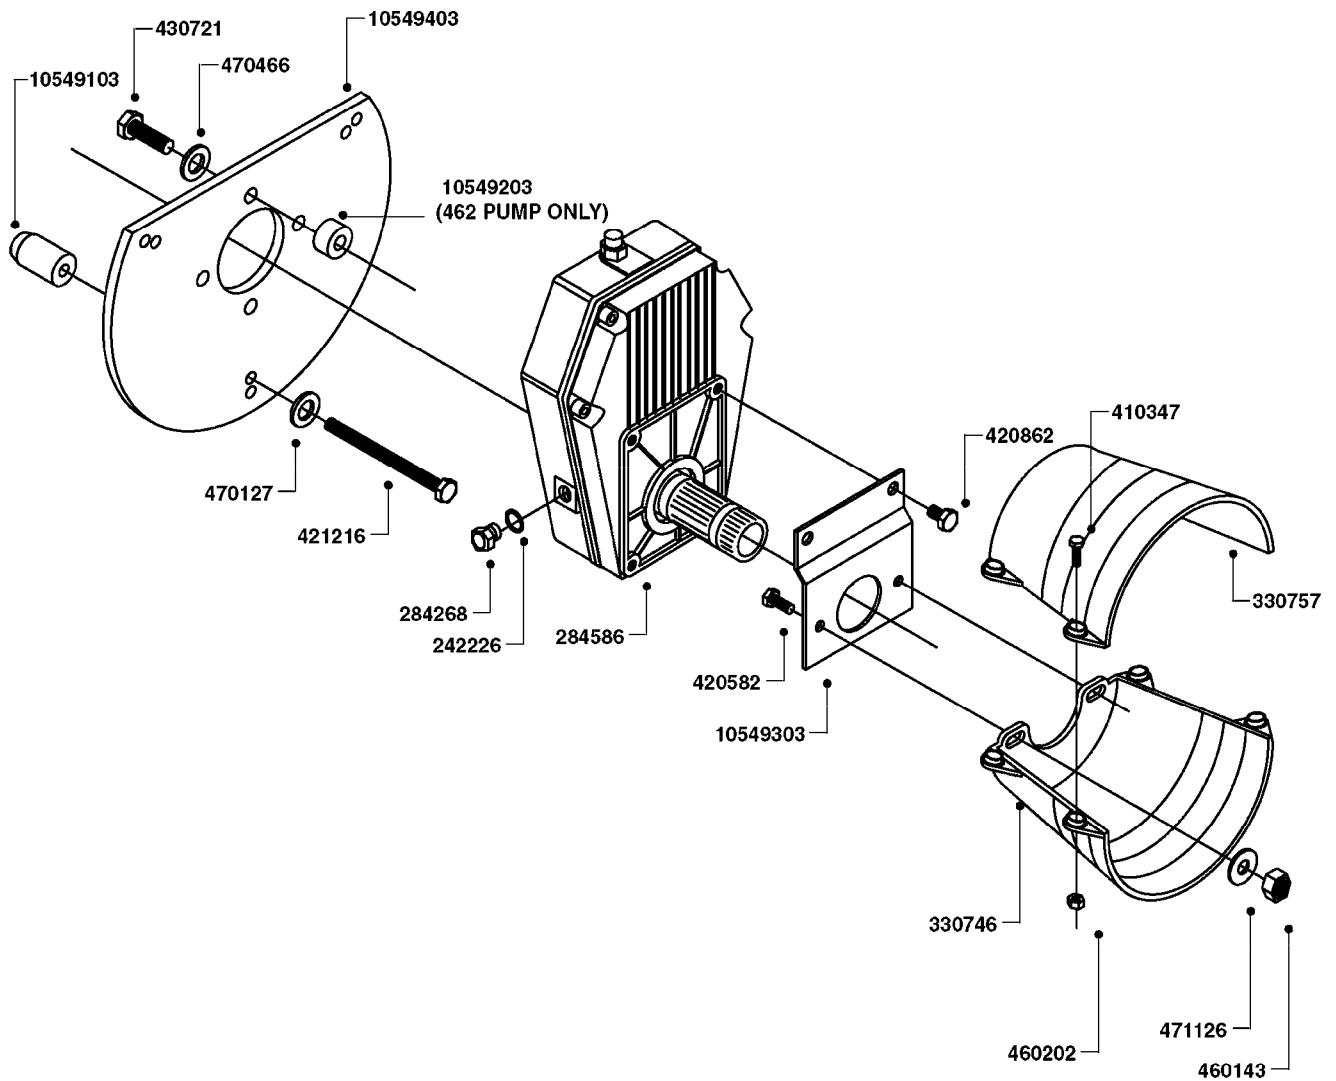

GEAR LUBE REQUIREMENT
SAE 90 GEAR LUBE
(FILL TO SIGHT GAUGE CENTER)

COMPLETE ASSEMBLIES
WHOLEGOODS ITEMS

A0480

GEAR DRIVE 1000RPM 361-3/460-3
A0480-HIN, 01:01:16

Page 1

Date 07.02.2020 9:45

parts-n°	order qty	description
242226	1	SEAL WASHER F.BOTTOM PLUG
284140	1	GASKET SET FOR GEAR ML52 1/3
284267	1	BOTTOM PLUG F. GEAR ML52
284268	1	LEVEL INDICATOR GEAR ML 52
284571	1	SHAFT F.ML52
284586	1	GEAR BOX 1000 RPM
284808	1	HOUSING F.ML52 GEARBOX
284810	1	BEARING INNER ML52 GEARBOX
284811	1	SNAP-RING OUTER 46X2
284812	1	BEARING OUTER ML52 GEARBOX
284813	1	ENDCOVER F.ML52 GEARBOX
284814	1	SCREW F.END COVER ML52 GEARBOX
285633	1	BOTTOM PLUG F.M7 GEAR
330746	1	GUARD PTO LOWER PART
330757	1	GUARD PTO UPPER PART
410347	1	SCREW M6X20 8.8
420626	1	BOLT HEX 8.8 DEL M10X20 FT
460202	1	NUT HEX M6
460423	1	NUT HEX M10X1.50 LOCK DIN985A2 SS
471122	1	WASHER, M10, Ø20/10.5X 2.0, SS
10151603	1	BOLT HEX 7/16 NC GR.2 01.50'
10213003	1	NUT HEX NC (NYLON LOCK) 7/16"
10549503	1	GEAR BOX KIT 1000 RPM LESS G/B

10549503 - KIT WITHOUT GEARBOX
10549603 - COMPLETE KIT WITH GEARBOX

COMPLETE ASSEMBLIES
WHOLEGOODS ITEMS

A0490

GEAR BOX KIT 1000 RPM
A0490-HIN, 01:01:16

Page 1
Date 07.02.2020 9:45

parts-n°	order qty	description
10549103	1	BUSHING D28/D10.5X50
10549203	1	BUSHING D28/D12.5X16
10549303	1	MOUNT PLATE PTO COVER 1000 RPM
10549403	1	MOUNT PLATE F.G/BOX 1000 PRM
10549503	1	GEAR BOX KIT 1000 RPM LESS G/B
10549603	1	GEAR BOX KIT 1000 RPM 361/462
242226	1	SEAL WASHER F.BOTTOM PLUG
284268	1	LEVEL INDICATOR GEAR ML 52
284586	1	GEAR BOX 1000 RPM
330746	1	GUARD PTO LOWER PART
330757	1	GUARD PTO UPPER PART
410347	1	SCREW M6X20 8.8
420582	1	BOLT HEX 8.8 DEL M8X20 FT A2
420862	1	BOLT HEX 8.8 DEL M10X16 FT
421216	1	BOLT HEX 8.8 DEL M10X130
430721	1	BOLT HEX 8.8 DEL M12X40 FT
460143	1	SELF LOCK NUT M8 SST A2 DIN985
460202	1	NUT HEX M6
470127	1	WASHER D15D10X2 M10 LOCK
470466	1	WASHER D21.1/D12.2X2.5 LOCK
471126	1	WASHER, M8, Ø16/ 8.4X 1.6, SS