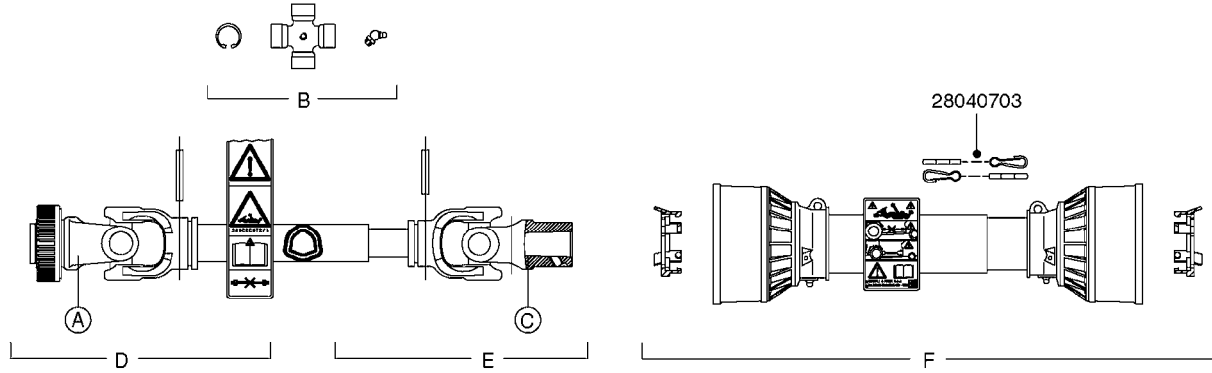

10549503 - KIT WITHOUT GEARBOX
10549603 - COMPLETE KIT WITH GEARBOX

COMPLETE ASSEMBLIES
WHOLEGOODS ITEMS

A0490

GEAR BOX KIT 1000 RPM
A0490-HIN, 01:01:16

Page 1
Date 07.02.2020 9:45

parts-n°	order qty	description
10549103	1	BUSHING D28/D10.5X50
10549203	1	BUSHING D28/D12.5X16
10549303	1	MOUNT PLATE PTO COVER 1000 RPM
10549403	1	MOUNT PLATE F.G/BOX 1000 PRM
10549503	1	GEAR BOX KIT 1000 RPM LESS G/B
10549603	1	GEAR BOX KIT 1000 RPM 361/462
242226	1	SEAL WASHER F.BOTTOM PLUG
284268	1	LEVEL INDICATOR GEAR ML 52
284586	1	GEAR BOX 1000 RPM
330746	1	GUARD PTO LOWER PART
330757	1	GUARD PTO UPPER PART
410347	1	SCREW M6X20 8.8
420582	1	BOLT HEX 8.8 DEL M8X20 FT A2
420862	1	BOLT HEX 8.8 DEL M10X16 FT
421216	1	BOLT HEX 8.8 DEL M10X130
430721	1	BOLT HEX 8.8 DEL M12X40 FT
460143	1	SELF LOCK NUT M8 SST A2 DIN985
460202	1	NUT HEX M6
470127	1	WASHER D15D10X2 M10 LOCK
470466	1	WASHER D21.1/D12.2X2.5 LOCK
471126	1	WASHER, M8, Ø16/ 8.4X 1.6, SS