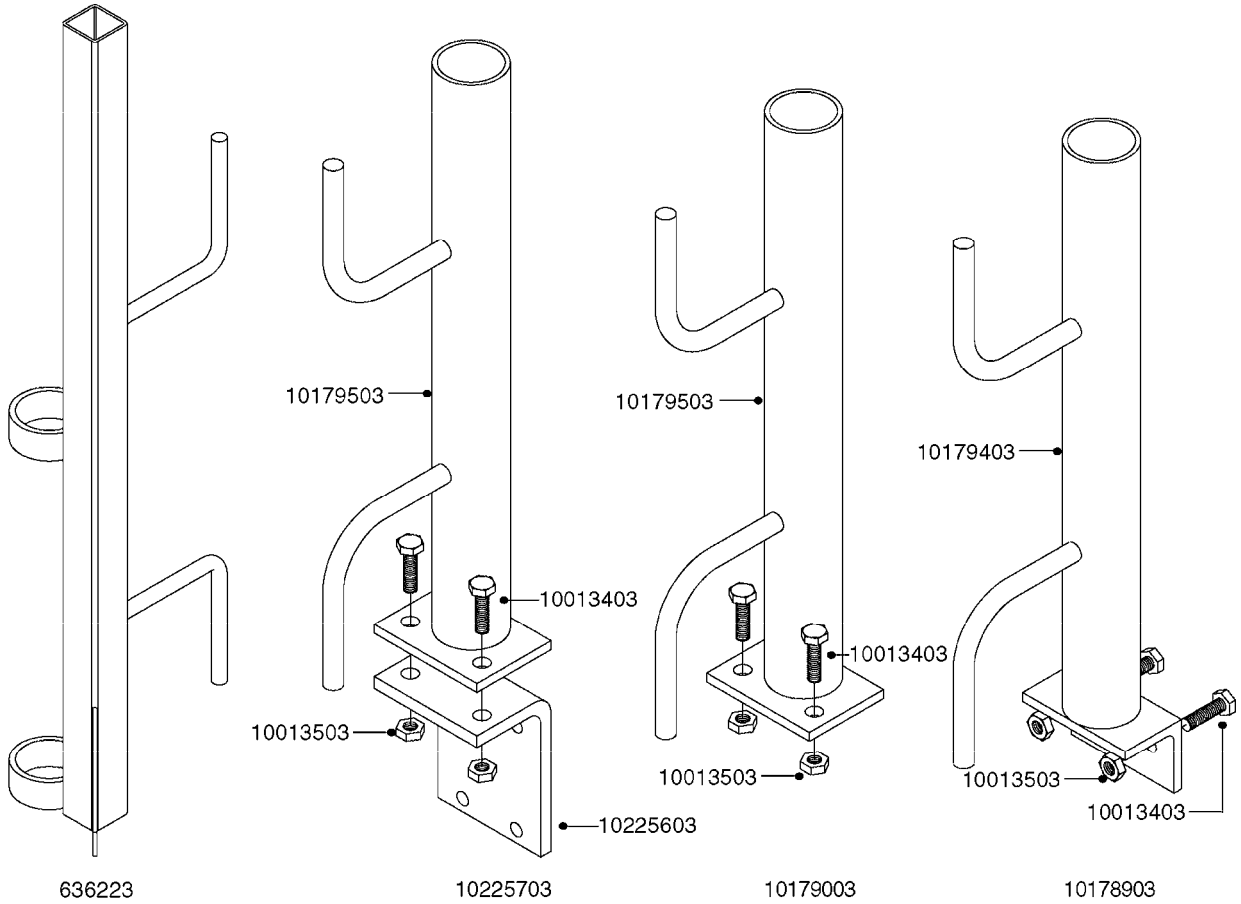

K0520

HOSE WRAPS
K0520-HIN, 05:12:19

Page 1
Date 07.02.2020 9:46

parts-n°	order qty	description
241965	1	O-RING Ø12.1 X 1.6 NITRILE
242007	1	O-RING Ø9.1 X 1.6 NITRILE
281551	1	BALL VALVE 1/2"
320084	1	FITT.DK NUT 1/2" BSP
330212	1	O-RING D19/D14X2.4 F.1/2"NUT
330326	1	O-RING D30/D24X2 F.1"NUT
330676	1	FITT.DK HB 3/8" F. 1/2" NUT
330687	1	FITT.DK HB 1/2" F. 1/2" NUT
334190	1	FITT.DK HB 1/2' F. PISTOL 60S
334533	1	CLAMP HOSE PLASTIC 3/8"
334534	1	CLAMP HOSE PLASTIC 1/2"
636223	1	POST 12 VOLT TR30
712471	1	AGITATION VALVE ASSY. ON/OFF
843196	1	SPRAY GUN KIT TYPE 60 SHORT
843197	1	HANDGUN KIT TYPE 60 LONG
10013403	1	BOLT HEX 3/8-16X1 1/4 HCS Z5
10013503	1	NUT HEX NC 3/8"
10178903	1	WRAP HOSE SIDE MOUNT PLATE
10179003	1	WRAP HOSE BOTTOM PLATE MOUNT
10179403	1	WRAP WELDMENT FOR HI101789
10179503	1	WRAP WELDMENT FOR HI101790
10225603	1	BKT.FOR HOSE WRAP MOUNT NL NK
10225703	1	WRAP HOSE BDL.BOTTOM PLATE
92701703	1	HOSE R X3/8" X300PSI WP X0012"
92702103	1	HOSE R X1/2" X300PSI WP X0012"