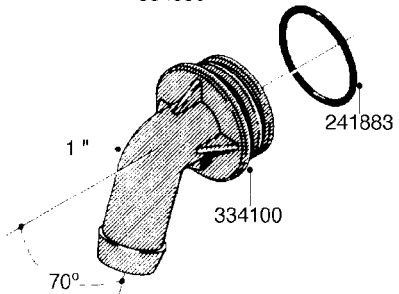

L0080

FITTINGS - S-53
L0080-HIN, 12:09:17

Page 1

Date 07.02.2020 9:46

Pos.	parts-n°	order qty	description
1	145995	1	FITT.DK S-53 FORK
2	241973	1	O-RING Ø3 X 44.2 70 SHORES NITRIL NITRIL (BLACK)
2	242353	1	O-RING 3 X 44.2 VITON VITON (BROWN)
3	242109	1	O-RING D32.2x3.0 NITRIL (BLACK)
3	242354	1	O-RING D32.2X3.0 VITON VITON (BROWN)
4	322103	1	FITT.DK S-53 BULKHEAD
5	322107	1	FITT.DK S-53 BULKHEAD NUT
6	322110	1	FITT.DK S-53 ELB. 1/2" BSP
7	322352	1	FITT.DK S-53 TEE
8	334229	1	FITT.DK S-53 STR.3/4"
9	334260	1	GASKET F. S-53 BULKHEAD
10	334564	1	FITT.DK S-67 TO S-53 ADAPTER
11	391100	1	FITT.DK S-53THREAD INS.1/2"BSP
12	726463	1	FITT.DK S53 BULKHEAD W/GASKET
13	726552	1	FIT.DK S-53X90 1/2" BSP,O-RING
14	726556	1	FITT.DK S-53 HB 1/2" W/O-RING
15	726558	1	FITT.DK S53 STR. 3/4" W.ORING
16	726559	1	FITT DK. S-53 HB 1" W/O-RING
17	726568	1	FITT.DK.S-53 HB 1/2"90 W/O-RING
18	726570	1	FITT.DK S-53 ELB.3/4" W.ORING
19	726571	1	FITT.DK S-53 ELB.1", W ORING
20	726578	1	FITT.DK S53 PLUG WITH O-RING
21	728561	1	FITT.DK. S67M - S53F REDUCER