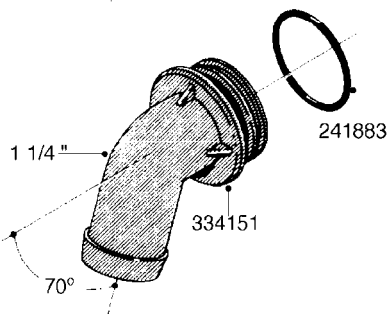

L0080

FITTINGS - S-53
L0080-HIN, 12:09:17

Page 1

Date 07.02.2020 9:46

Pos.	parts-n°	order qty	description
1	145995	1	FITT.DK S-53 FORK
2	241973	1	O-RING Ø3 X 44.2 70 SHORES NITRIL NITRIL (BLACK)
2	242353	1	O-RING 3 X 44.2 VITON VITON (BROWN)
3	242109	1	O-RING D32.2x3.0 NITRIL (BLACK)
3	242354	1	O-RING D32.2X3.0 VITON VITON (BROWN)
4	322103	1	FITT.DK S-53 BULKHEAD
5	322107	1	FITT.DK S-53 BULKHEAD NUT
6	322110	1	FITT.DK S-53 ELB. 1/2" BSP
7	322352	1	FITT.DK S-53 TEE
8	334229	1	FITT.DK S-53 STR.3/4"
9	334260	1	GASKET F. S-53 BULKHEAD
10	334564	1	FITT.DK S-67 TO S-53 ADAPTER
11	391100	1	FITT.DK S-53THREAD INS.1/2"BSP
12	726463	1	FITT.DK S53 BULKHEAD W/GASKET
13	726552	1	FIT.DK S-53X90 1/2" BSP,O-RING
14	726556	1	FITT.DK S-53 HB 1/2" W/O-RING
15	726558	1	FITT.DK S53 STR. 3/4" W.ORING
16	726559	1	FITT DK. S-53 HB 1" W/O-RING
17	726568	1	FITT.DK.S-53 HB 1/2"90 W/O-RING
18	726570	1	FITT.DK S-53 ELB.3/4" W.ORING
19	726571	1	FITT.DK S-53 ELB.1", W ORING
20	726578	1	FITT.DK S53 PLUG WITH O-RING
21	728561	1	FITT.DK. S67M - S53F REDUCER