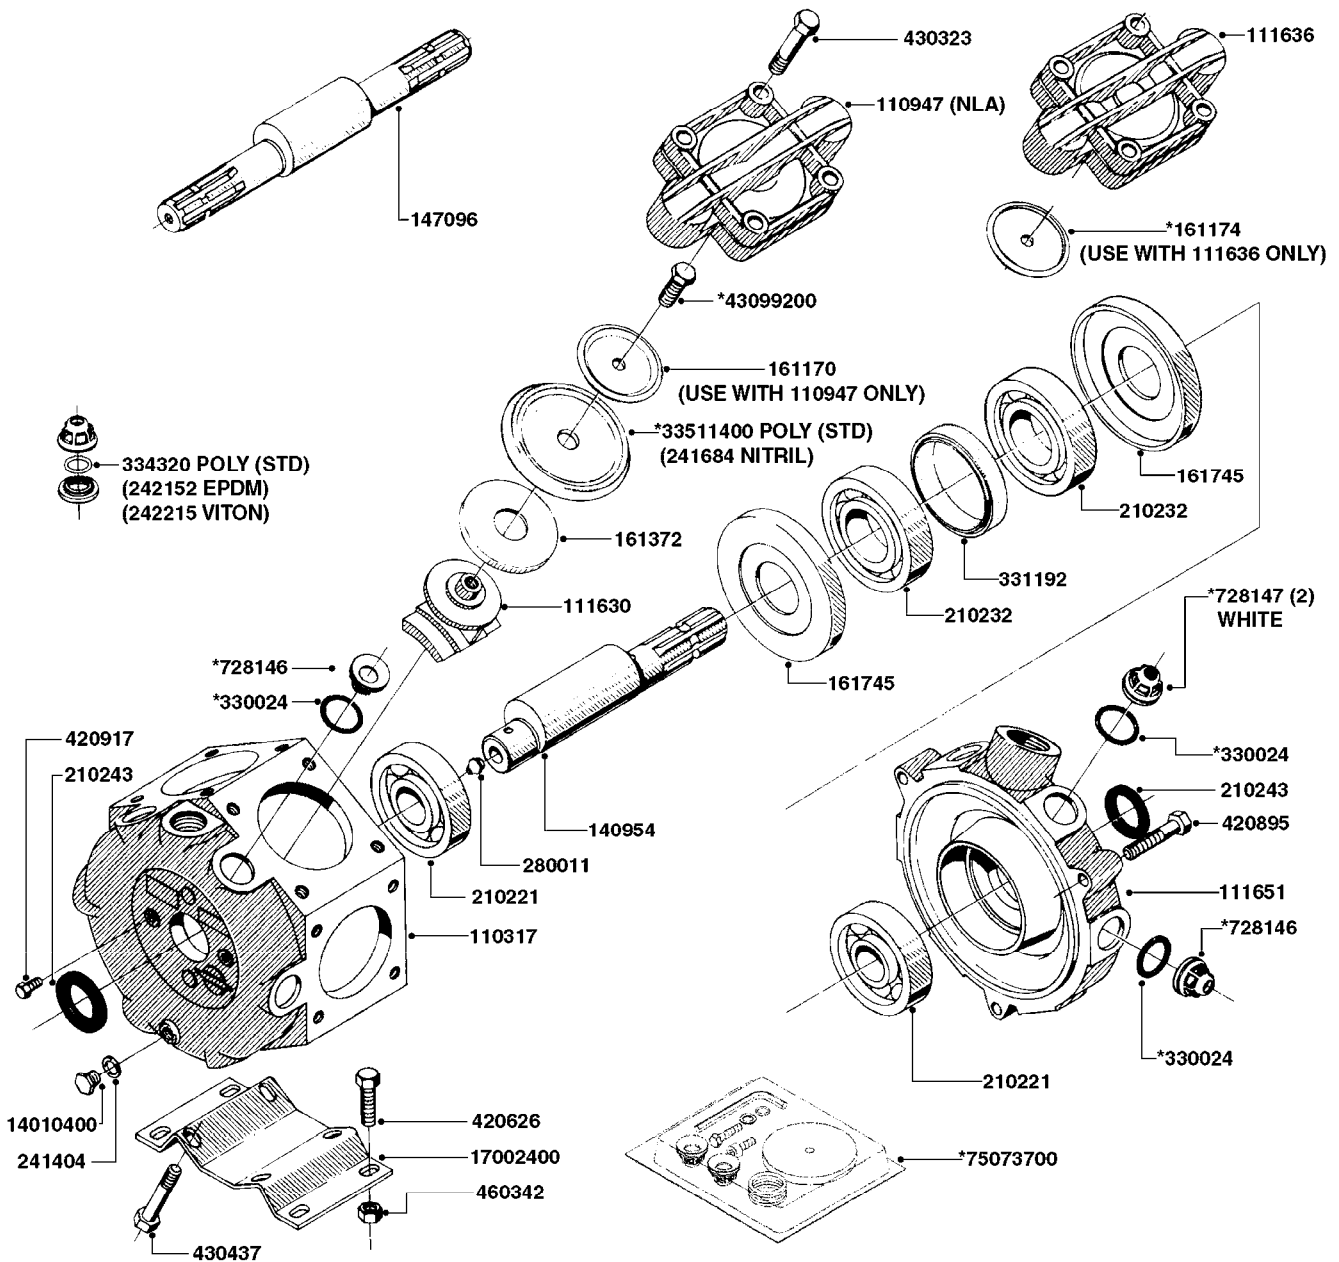

REPLACED BY 364 PUMPS
SEE PAGE A0280

A0250

PUMP - 361 W/MOUNTING BASE
A0250-HIN, 17:03:16

Page 1
Date 07.02.2020 9:45

parts-n°	order qty	description
110317	1	PUMP CASING MODEL 360/361 PNTD
110947	1	VALVE COVER MDL 361 (PAINTED)
111630	1	CONNECTING ROD 363/364-10 PUMP
111636	1	VALVE COVER 363 HEAVY DUTY
111651	1	CASTING F.363 1.5" PUMP(FRONT)
140954	1	CRANK SHAFT MODEL 360/361
147096	1	CRANK SHAFT 361/9.5 THROUGH
161170	1	DIAPH UPPER DISC, 321/361/363
161174	1	DIAPHRAGM DISC SS 361/363/364 PUMP
161372	1	DIAPHRAGM BACKING DISC,320-361
161745	1	METAL SPACER F.363/463
210221	1	BEARING BALL 6407
210232	1	BEARING BALL 6310
210243	1	SEAL OIL 35 X 47 X 7
241404	1	DOWTY SEAL 1/4"
241684	1	DEICER PARTS: DIAPHRAGM MODEL 361 NITRIL
242152	1	O-RING D18.2X3 EPDM
242215	1	O-RING D18X3 VITON
280011	1	GREASE NIPPLE 1/8' SAE H TR
330024	1	O-RING D41,1/D34.5 X 3,5
331192	1	SPACER, MODEL 361/363
334320	1	O-RING D18X3 POLYURETHANE
420626	1	BOLT HEX 8.8 DEL M10X20 FT
420895	1	BOLT HEX 8.8 RAW M10X60
420917	1	BOLT HEX 8.8 RAW M8X12 FT
430323	1	BOLT HEX 8.8 DEL M12X60
430437	1	BOLT HEX 8.8 RAW M12X65
460342	1	NUT HEX M10 DEL DIN934
728146	1	VALVE FOR 361(726890/707932)
728147	1	VALVE FOR 361 WHITE WITH HOLE
14010400	1	PLUG 1/4" BSP
17002400	1	FOOT F. 36X PUMP, RED
33511400	1	DIAPHRAGM PUMP 361/361/363/364 PUR
43099200	1	BOLT HEX SS M12 X 30 DIN933 A4
75073700	1	PUMP KIT 361/363 "06"