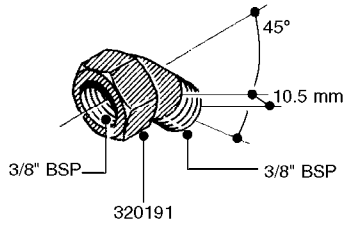

FITTINGS - HEXAGON NIPPLES
L0030-HIN, 01:01:16

L0030

FITTINGS - HEXAGON NIPPLES
L0030-HIN, 01:01:16

Page 1
Date 07.02.2020 9:46

parts-n°	order qty	description
10015303	1	FITT.PO.HN 1.00X1.00 M1000
10425003	1	FITT.PO.HN 1.25X1.00 MCPHEE
320132	1	FITT.DK HN 1" BSP
320176	1	FITT.DK HN 3/8"X1/2" BSP
320445	1	FITT.DK HN 1/4"X3/8" BSP
320655	1	FITT.DK HN 1/2"-1/2" BSP
320692	1	FITT.DK HN 3/8'BSPX1/4'NPT
320703	1	FITT.DK HN 3/8BSP X1/2 &1/4NPT
320725	1	FITT.DK NIPPLE 3/8"-3/8" BSP
320902	1	FITT.DK HN 3/8'X 1/4' BSP
390232	1	FITT.DK HN 1-1/2' X 1-1/4' BSP
390276	1	FITT.DK HN 1'BSP