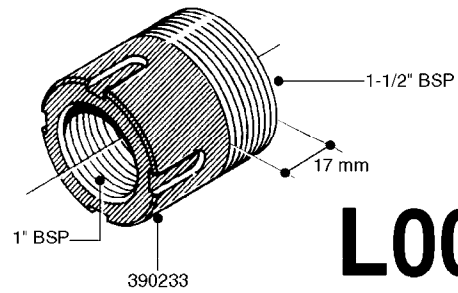

FITTINGS - HEXAGON NIPPLES
L0030-HIN, 01:01:16

L0030

FITTINGS - HEXAGON NIPPLES
L0030-HIN, 01:01:16

Page 1
Date 07.02.2020 9:46

parts-n°	order qty	description
10015303	1	FITT.PO.HN 1.00X1.00 M1000
10425003	1	FITT.PO.HN 1.25X1.00 MCPHEE
320132	1	FITT.DK HN 1" BSP
320176	1	FITT.DK HN 3/8"X1/2" BSP
320445	1	FITT.DK HN 1/4"X3/8" BSP
320655	1	FITT.DK HN 1/2"-1/2" BSP
320692	1	FITT.DK HN 3/8'BSPX1/4'NPT
320703	1	FITT.DK HN 3/8BSP X1/2 &1/4NPT
320725	1	FITT.DK NIPPLE 3/8"-3/8" BSP
320902	1	FITT.DK HN 3/8'X 1/4' BSP
390232	1	FITT.DK HN 1-1/2' X 1-1/4' BSP
390276	1	FITT.DK HN 1'BSP