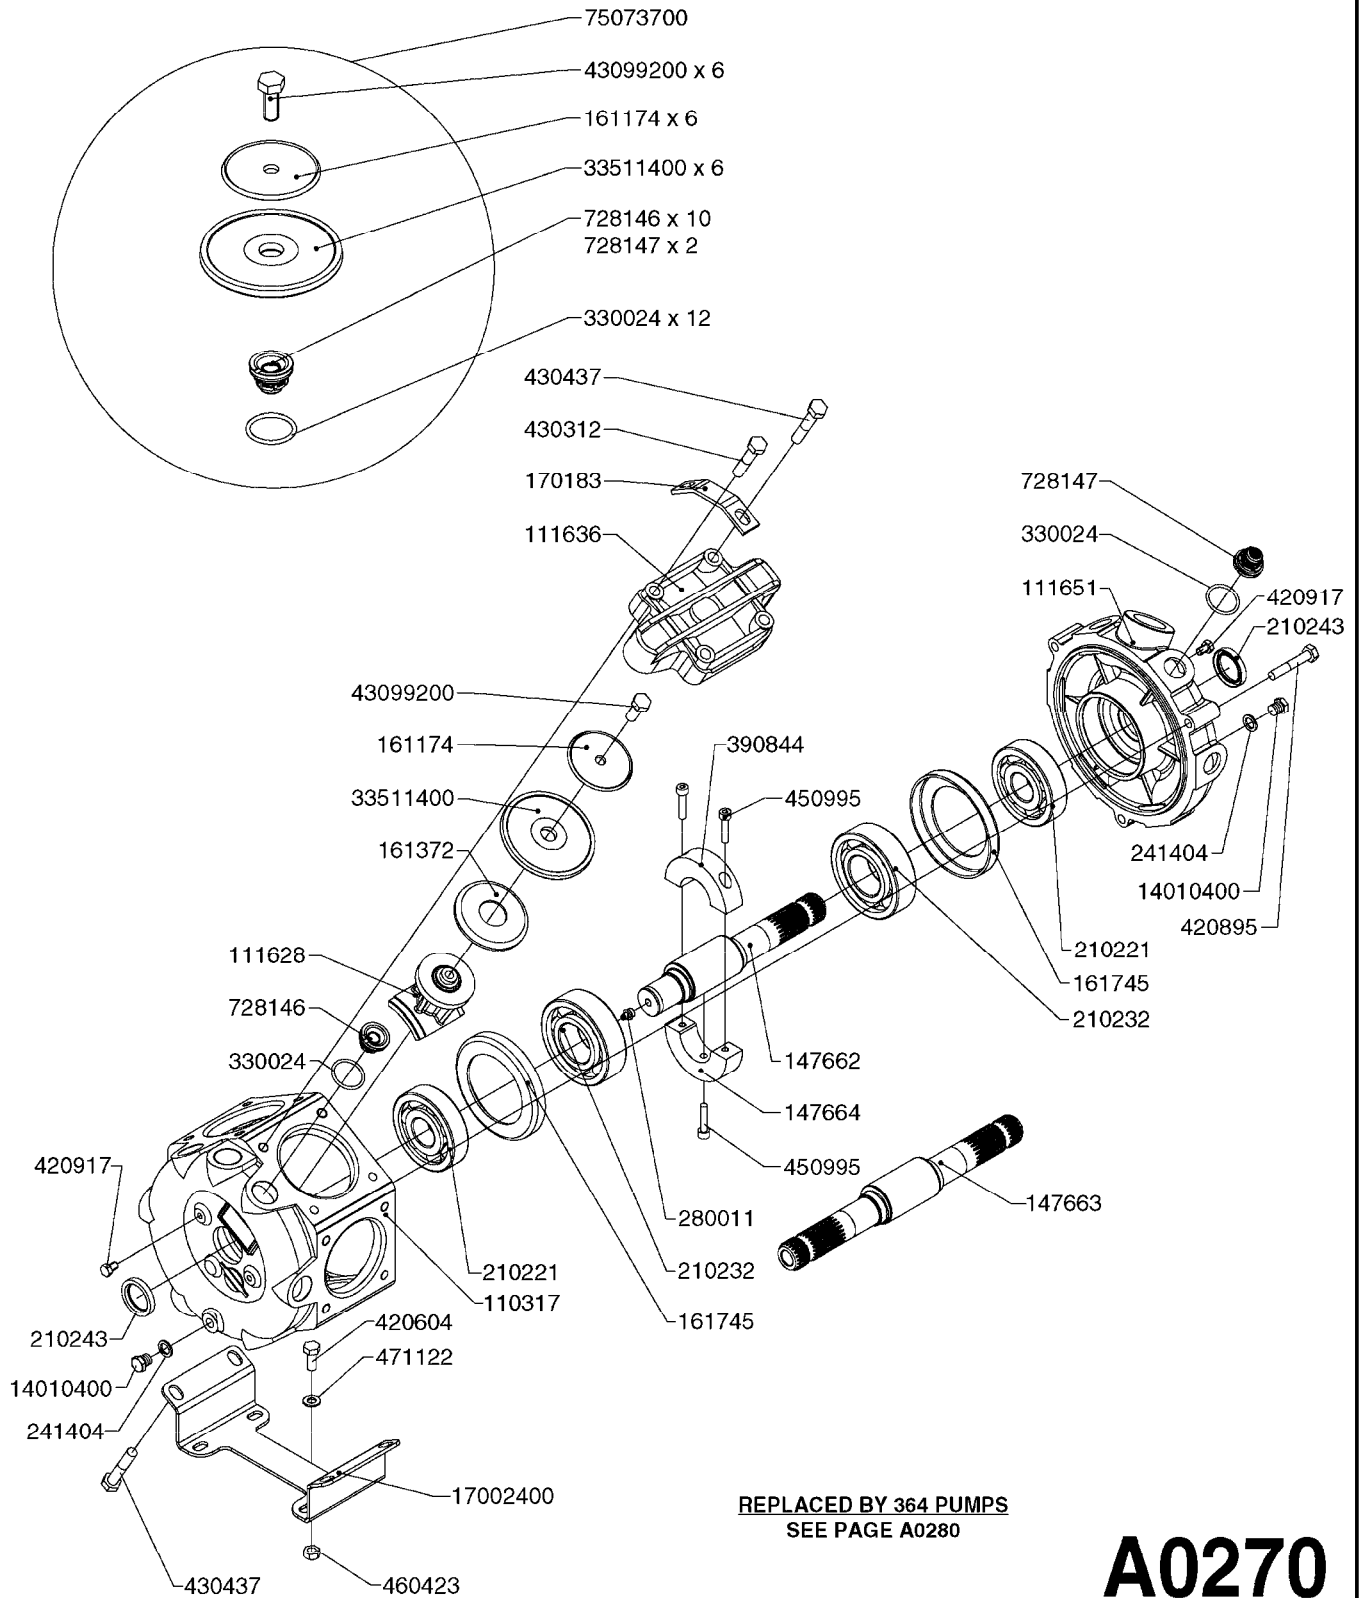

REPLACED BY 364 PUMPS
SEE PAGE A0280

A0270

PUMP - 363/1000 RPM W/MOUNTING
A0270-HIN, 17:03:16

Page 1
Date 07.02.2020 9:45

parts-n°	order qty	description
110317	1	PUMP CASING MODEL 360/361 PNTD
111628	1	CONNECTING ROD 363/5.5 PUMP
111636	1	VALVE COVER 363 HEAVY DUTY
111651	1	CASTING F.363 1.5" PUMP(FRONT)
147662	1	CRANK SHAFT F.363/463-5.5MM
147663	1	CRANK SHAFT 363/463-5.5 THROUG
147664	1	COUNTERBALANCE 363/463 WEIGHT
161174	1	DIAPHRAGM DISC SS 361/363/364 PUMP
161372	1	DIAPHRAGM BACKING DISC,320-361
161745	1	METAL SPACER F.363/463
170183	1	LIFT STRAP F.PUMP 360/361/462
210221	1	BEARING BALL 6407
210232	1	BEARING BALL 6310
210243	1	SEAL OIL 35 X 47 X 7
241404	1	DOWTY SEAL 1/4"
280011	1	GREASE NIPPLE 1/8' SAE H TR
330024	1	O-RING D41,1/D34.5 X 3,5
390844	1	COUNTERBALANCE 363/463 POM
420604	1	BOLT HEX 8.8 DEL M10X25 FT DIN933
420895	1	BOLT HEX 8.8 RAW M10X60
420917	1	BOLT HEX 8.8 RAW M8X12 FT
430312	1	BOLT HEX 8.8 M12X60
430437	1	BOLT HEX 8.8 RAW M12X65
450995	1	BOLT ALLEN M8X30 DIN 912 RAW
460423	1	NUT HEX M10X1.50 LOCK DIN985A2 SS
471122	1	WASHER, M10, Ø20/10.5X 2.0, SS
728146	1	VALVE FOR 361(726890/707932)
728147	1	VALVE FOR 361 WHITE WITH HOLE
14010400	1	PLUG 1/4" BSP
17002400	1	FOOT F. 36X PUMP, RED
33511400	1	DIAPHRAGM PUMP 361/361/363/364 PUR
43099200	1	BOLT HEX SS M12 X 30 DIN933 A4
75073700	1	PUMP KIT 361/363 "06"