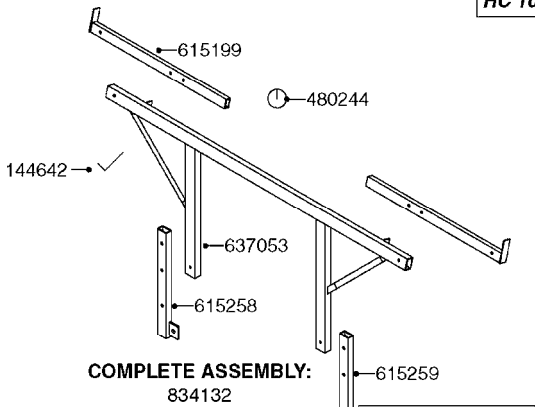

45'-66' EAGLE ON
NAVIGATOR TA
TR 500 TA
TR 800 TA
TR 1000 TA