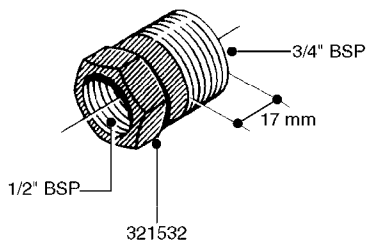

FITTINGS - HEXAGON NIPPLES
L0030-HIN, 01:01:16

L0030

FITTINGS - HEXAGON NIPPLES
L0030-HIN, 01:01:16

Page 1
Date 07.02.2020 9:46

parts-n°	order qty	description
10015303	1	FITT.PO.HN 1.00X1.00 M1000
10425003	1	FITT.PO.HN 1.25X1.00 MCPHEE
320132	1	FITT.DK HN 1" BSP
320176	1	FITT.DK HN 3/8"X1/2" BSP
320445	1	FITT.DK HN 1/4"X3/8" BSP
320655	1	FITT.DK HN 1/2"-1/2" BSP
320692	1	FITT.DK HN 3/8'BSPX1/4'NPT
320703	1	FITT.DK HN 3/8BSP X1/2 &1/4NPT
320725	1	FITT.DK NIPPLE 3/8"-3/8" BSP
320902	1	FITT.DK HN 3/8'X 1/4' BSP
390232	1	FITT.DK HN 1-1/2' X 1-1/4' BSP
390276	1	FITT.DK HN 1'BSP