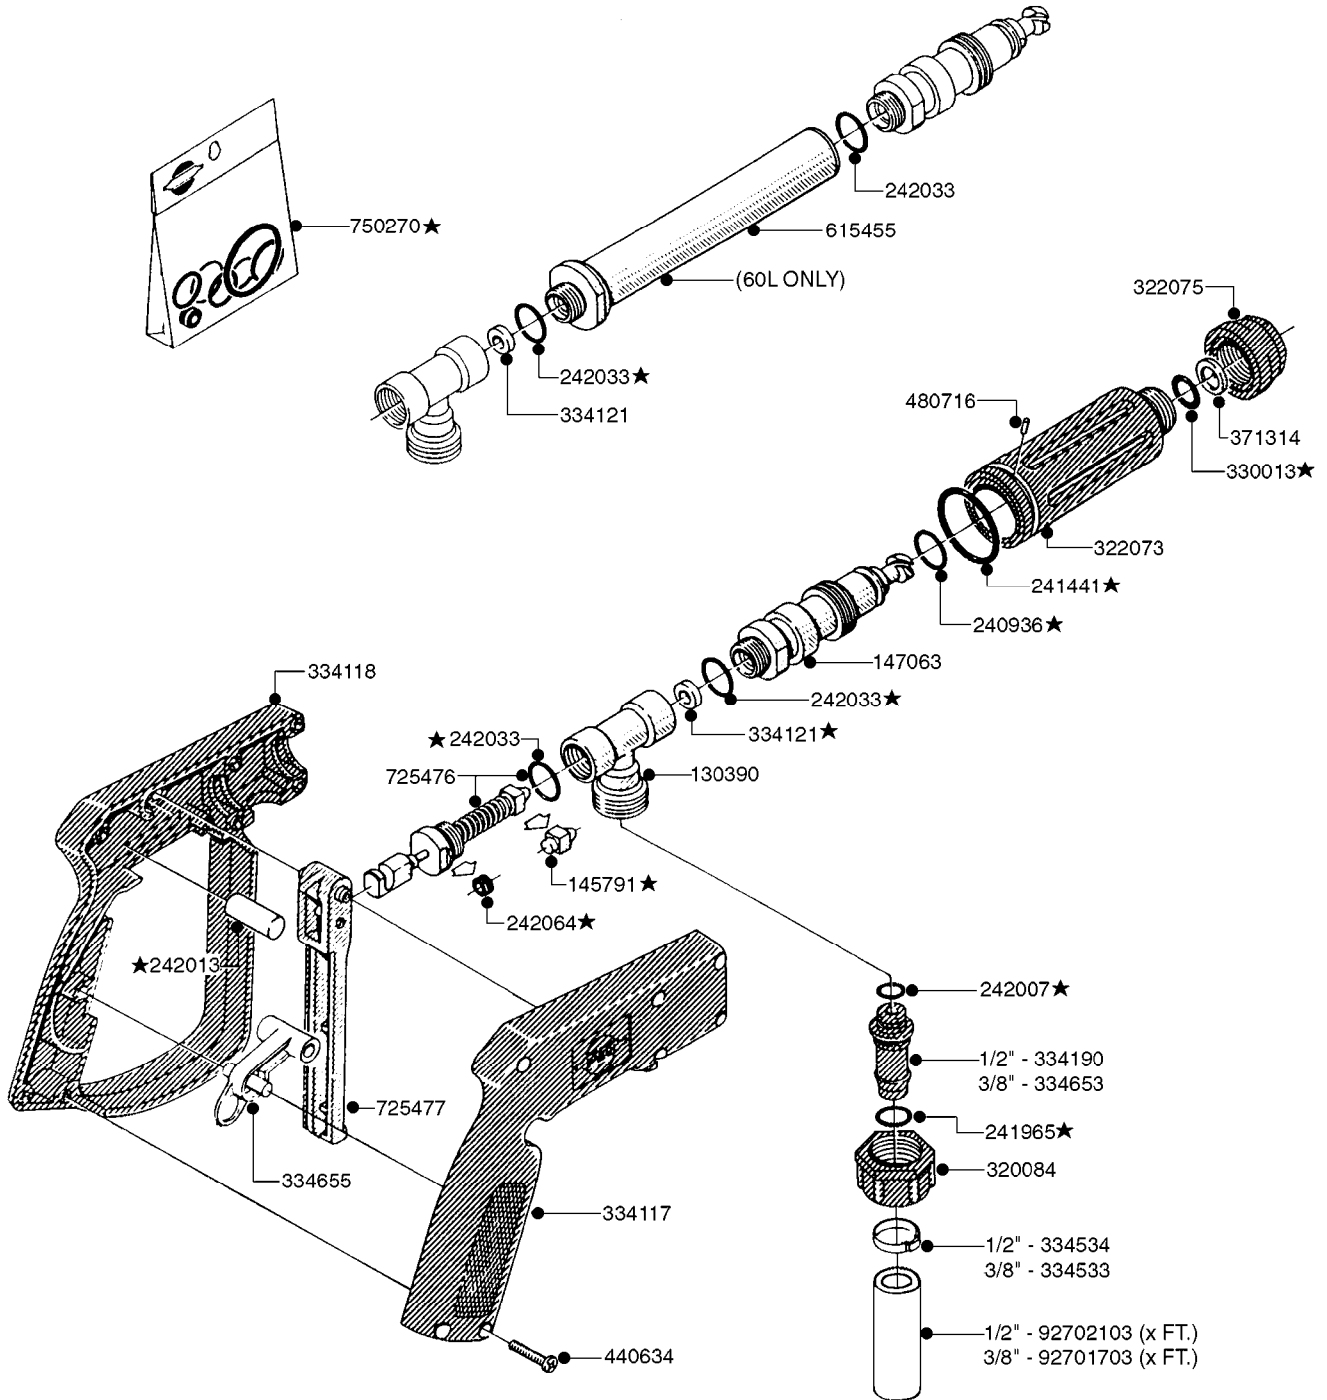

COMPLETE ASSEMBLY:
843197 - 60L
843196 - 60S

COMPLETE ASSEMBLIES
WHOLEGOODS ITEMS

K0480

HANDGUN TYPE 60S/60L POST 95
K0480-HIN, 01:01:16

Page 1

Date 07.02.2020 9:46

parts-n°	order qty	description
130390	1	TEE 3/8'X 1/2' BSP F.TYPE 60S
145791	1	CONE FOR ON/OFF
147063	1	SWIRL F.SPRAY GUN TYPE 60
240936	1	O-RING D13.3X2.4 NITRIL
241441	1	O-RING D29.3X3
241965	1	O-RING Ø12.1 X 1.6 NITRILE
242007	1	O-RING Ø9.1 X 1.6 NITRILE
242013	1	SPRING RUBBER F/TRIGGER
242033	1	O-RING Ø14.1 X 1.6 NITRILE
242064	1	SLEEVE RUBBER 3X8X4MM
320084	1	FITT.DK NUT 1/2" BSP
322073	1	HOUSING F.SWIRL TYPE 60S H.G.
322075	1	HOUSING F. NOZZLE
330013	1	O-RING 2.5 X 10 PUR
334117	1	HANDLE PIECE RIGHT F.60S/60L
334118	1	HANDLE PIECE LEFT F.60S/60L
334121	1	SEAT FOR ON-OFF TYPE
334190	1	FITT.DK HB 1/2' F. PISTOL 60S
334533	1	CLAMP HOSE PLASTIC 3/8"
334534	1	CLAMP HOSE PLASTIC 1/2"
334653	1	FITT.DK HB 3/8' F.HANDGUN
334655	1	TRIGGER SAFETY F.60S/60L GUN
371314	1	NOZZLE CERAMIC 1099-20
440634	1	SCREW 5/8"
480716	1	PIN D3X6 STAINLESS
615455	1	TUBE F.LANCE TYPE 60L
725476	1	SPINDLE
725477	1	TRIGGER
750270	1	GASKET KIT F.SPRAY GUN
843196	1	SPRAY GUN KIT TYPE 60 SHORT
843197	1	HANDGUN KIT TYPE 60 LONG
92701703	1	HOSE R X3/8" X300PSI WP X0012"
92702103	1	HOSE R X1/2" X300PSI WP X0012"