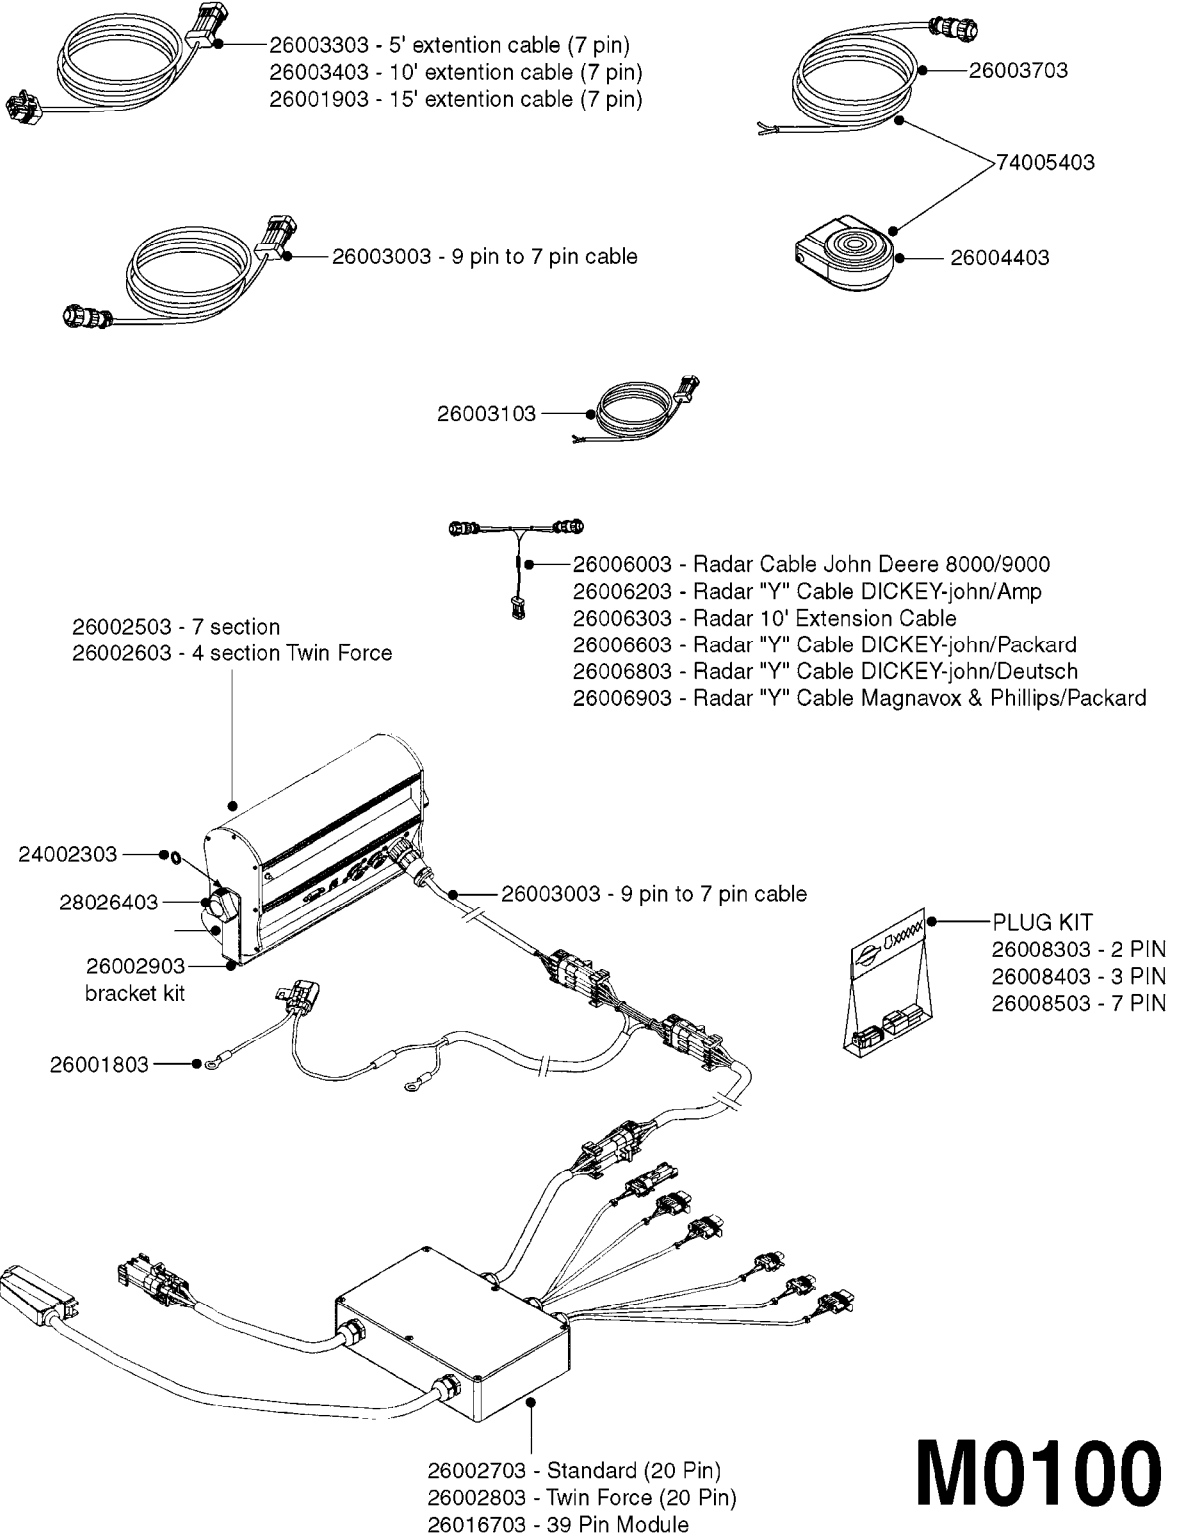

M0090

HC 2500/HM1500 DISPLAY/SCANBOX
M0090-HIN, 01:01:16

Page 1

Date 07.02.2020 9:46

parts-n°	order qty	description
142516	1	SCREW SET M10 BENT F. LOCKING
161411	1	MT.BRK. HC2500/HM1500 DISPLAY
26018300	1	ADAPTOR 2500 FOR SPRAYBOX II 39-PIN/REPLACES SCANBOX
260363	1	PLUG 2 POLE 12V
260827	1	PLUG F.EC ATTACHMENTS
261060	1	PLUG F.EC ATTACHMENTS
261589	1	FUSE 5 X 20 1.25 AMP
26176203	1	FUSE 5.0A QUICK-ACT.
261933	1	CABLE W/PLUG 2X25 L=71"
261934	1	CABLE W/PLUG 18X0.5MM L=79"
261935	1	SWITCH 2 POLE
261937	1	CIRCUIT BOARD F. SCANBOX
262099	1	PLUG SOCKET 3-POLE 2.5/3
450902	1	BOLT ALLEN HEAD M4 X 16MM
471055	1	WASHER D4.1/7.6 X 0.9
61029900	1	BRACKET FOR HC2500
731613	1	DISPLAY HC2500 NEW
731983	1	DISPLAY HM1500 REFURBISHED
732095	1	DISPLAY HM1500 NEW
732096	1	SCANBOX F.HM1500/HC2500
741580	1	PLUG 3-POLE 2.5/3
978045	1	DECAL QUICK GUIDE 1500/2500
978097	1	DECAL QUICK GUIDE 1500/2500 FR