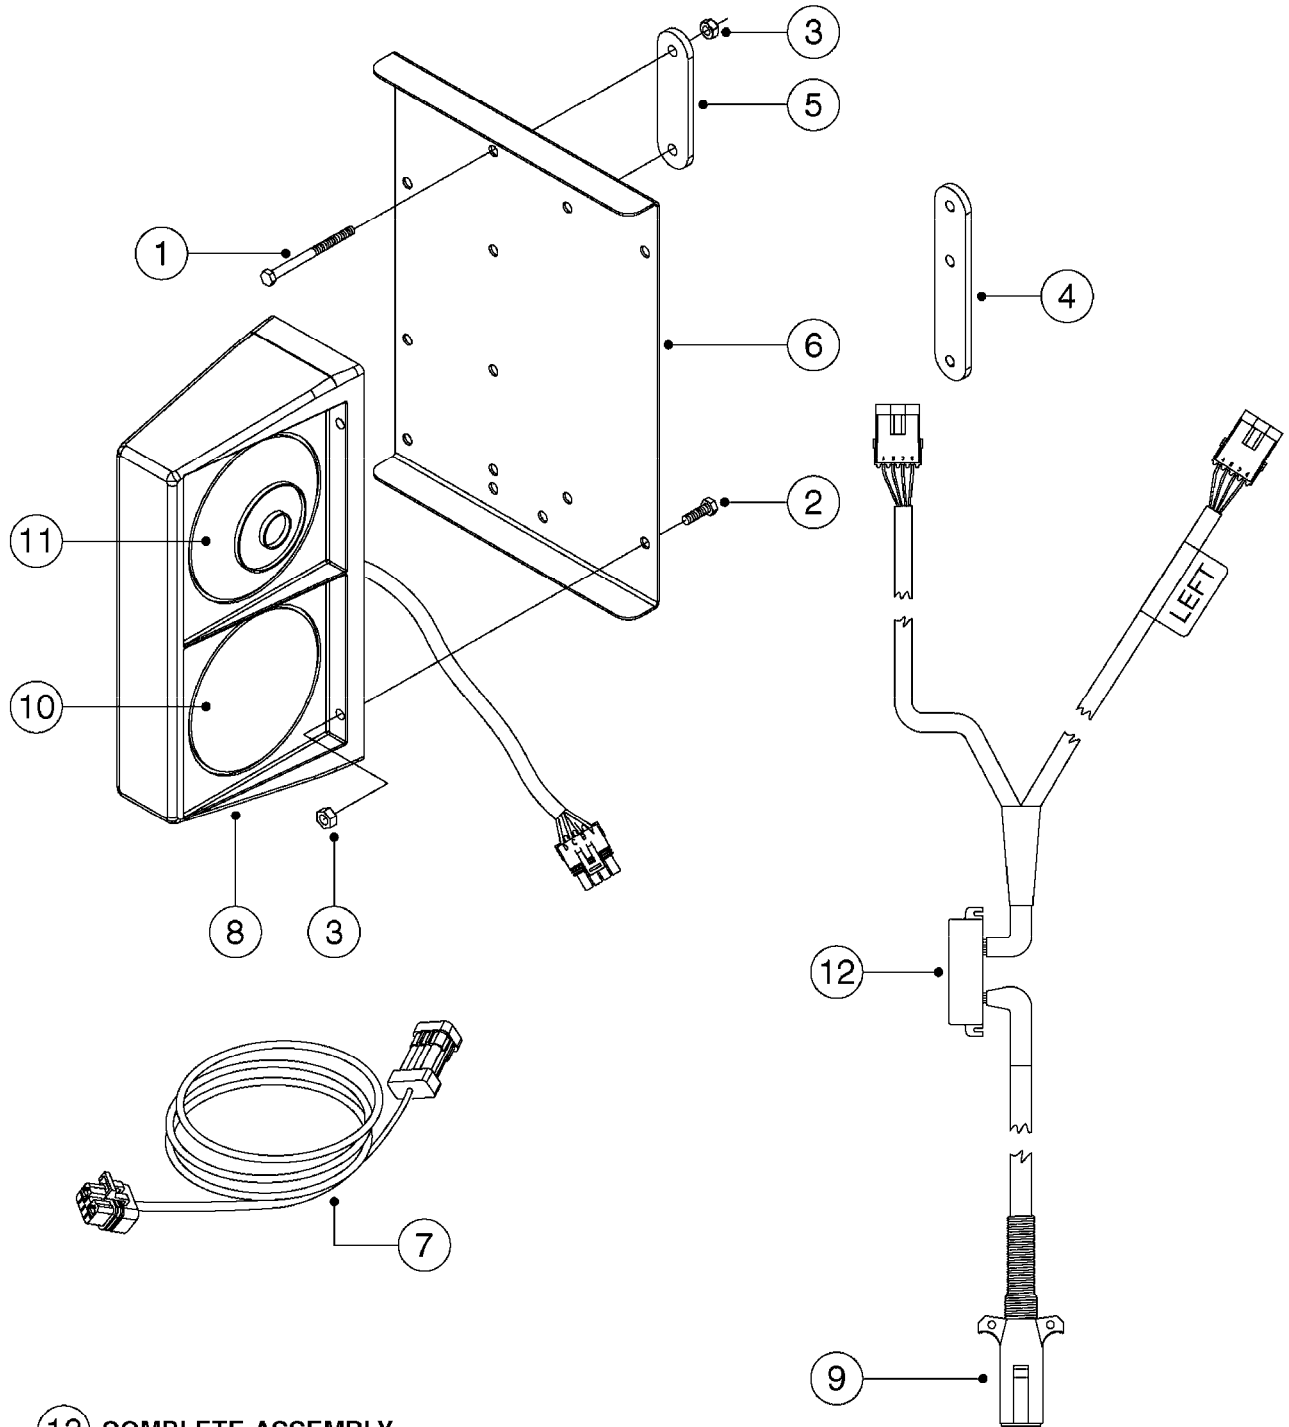

13 COMPLETE ASSEMBLY

COMPLETE ASSEMBLIES
WHOLEGOODS ITEMS

M0160

TRAFFIC LIGHT KIT
M0160-HIN, 13:08:19

Page 1
Date 07.02.2020 9:47

Pos.	parts-n°	order qty	description
1	410266	1	BOLT HEX 8.8 DEL M6X120
1	410421	1	BOLT HEX M6X110 DIN931-A2 SS
1	410524	1	BOLT HEX 8.8 DEL M6X100
1	410605	1	BOLT HEX 8.8 DEL M6X80
2	410362	1	BOLT HEX 8.8 SS M6X20
3	460261	1	NUT HEX M6X1.00 LOCK DIN985 A2 SS
4	16022303	1	BRACKET 100MM TUBE
5	16022403	1	BRACKET 60MM TUBE
6	16025603	1	BRACKET TAIL LIGHT DUAL LAMP
7	26004703	1	HARNESS 13' EXT 4 WIRE WP
8	26004903	1	TAIL LIGHT GREEN WIRE LH
8	26005003	1	TAIL LIGHT YELLOW WIRE RH
9	26005103	1	PLUG 7-PIN AG TAIL LIGHT
10	26005403	1	LENS BLACK BEFORE 2009
10	26017003	1	LENS RED
11	26016903	1	LENS AMBER
12	26032703	1	HARNESS COMPLETE, TAIL LIGHT, 2013
13	83308603	1	TRAFFIC LIGHT KIT