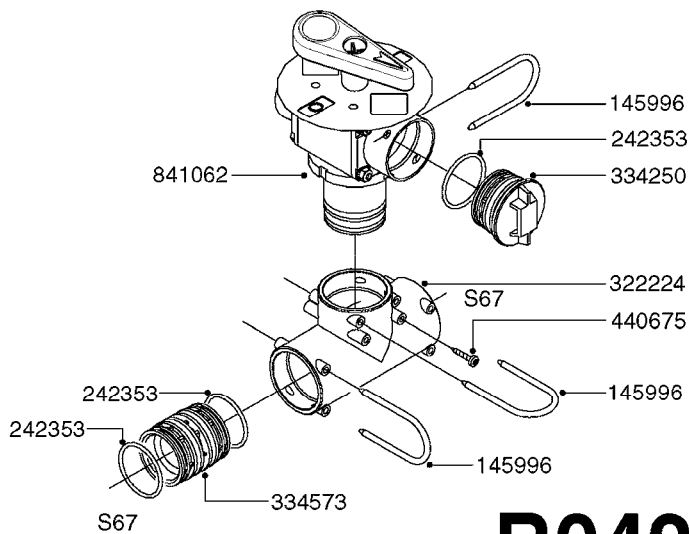

FOR S67 FITTINGS
SEE PAGE L0100