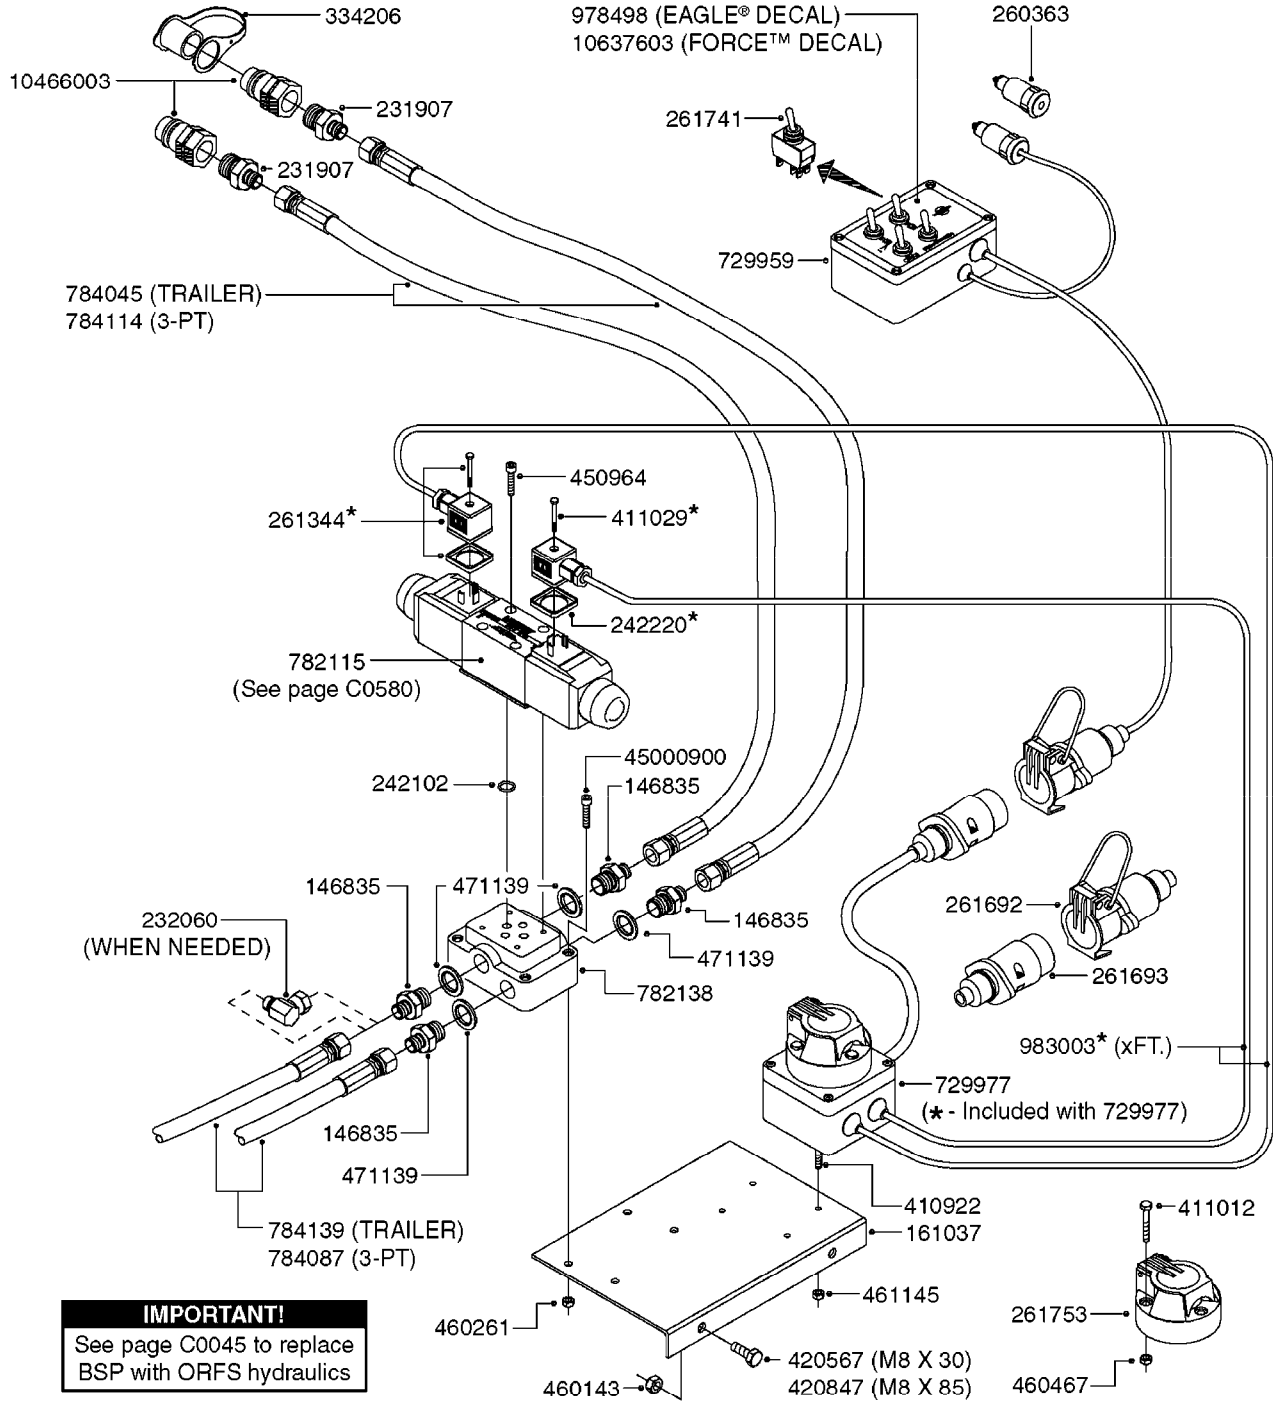

IMPORTANT!
See page C0045 to replace
BSP with ORFS hydraulics

C0310

HYDRAULICS EAGLE/FORCE DH
C0310-HIN, 22:01:18

Page 1
Date 07.02.2020 9:45

parts-n°	order qty	description
146835	1	HEX NIPPLE 1/4" - 3/8" BSP
161037	1	MOUNT PLATE F.DH VICKERS VALVE
231907	1	HEX NIPPLE 1/4"BSP X 1/2"NPT
232060	1	HY.ELBOW 1/4" BSP SWIVEL
242102	1	O-RING Ø9.25X1.78 NITRIL 90SH
242220	1	GASKET F. HIRSMANN PLUG INCLUDED WITH 729977
260363	1	PLUG 2 POLE 12V
261344	1	HIRSCHMANN PLUG B INCLUDED WITH 729977
261692	1	PLUG ELEC.7 POLE FEMALE F.CABL
261693	1	PLUG ELEC. 7 POLE MALE
261741	1	SWITCH 2 POLE 12V TOGGLE PRESS
261753	1	PLUG ELEC.7 POLE FEMALE F.BASE
334206	1	DUST HOOD FOR HY-COUPLING
410922	1	CYL.SKR 8.8 DEL M4X20 RST
411012	1	SCREW M5X30 STAINLESS
411029	1	SCREW M3X35 F.HIRSMANN PLUG INCLUDED WITH 729977
420567	1	BOLT HEX 8.8 DEL M8X30 FT
420847	1	BOLT HEX 8.8 DEL M8X85
450964	1	SCREW M5X30 F.CYLINDER
460143	1	SELF LOCK NUT M8 SST A2 DIN985
460261	1	NUT HEX M6X1.00 LOCK DIN985 A2 SS
460467	1	NUT HEX M5 GALV.
461145	1	NUT HEX M4 LOCK
471139	1	WASHER D22/D17X1.5 BRASS
729959	1	CONTROL BOX DAH 4-FUNCTION
729977	1	DAH DIRECTIONAL VLV JUNC. BOX
782115	1	HY SOLENOID VALVE DH HYD
782138	1	HY-BLOCK 1-VALVE W LS-PORT
784045	1	HOSE HY X 1/4 X 157.50"STR+STR
784087	1	HOSE HY X 1/4 X 126.00"STR+STR
784114	1	HOSE HY X 1/4 X 80.7" STR+STR
784139	1	HOSE HY X 1/4 X 216.50"STR+STR
978498	1	DECAL SWITCH BOX DH HYD.
983003	1	CABLE ELEC.2X1MM WIRE BLACK EC INCLUDED WITH 729977
10466003	1	COUPLER PIONEER 8010-04 1/2NPT
10637603	1	DECAL F.SWITCH BOX - FORCE
45000900	1	BOLT ALLEN HEAD M6 X 60 SS