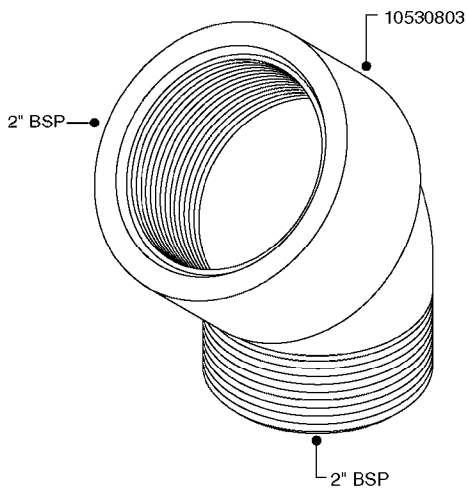

FITTINGS - HEXAGON NIPPLES
L0030-HIN, 01:01:16

L0030

FITTINGS - HEXAGON NIPPLES
L0030-HIN, 01:01:16

Page 1
Date 07.02.2020 9:46

parts-n°	order qty	description
10015303	1	FITT.PO.HN 1.00X1.00 M1000
10425003	1	FITT.PO.HN 1.25X1.00 MCPHEE
320132	1	FITT.DK HN 1" BSP
320176	1	FITT.DK HN 3/8"X1/2" BSP
320445	1	FITT.DK HN 1/4"X3/8" BSP
320655	1	FITT.DK HN 1/2"-1/2" BSP
320692	1	FITT.DK HN 3/8'BSPX1/4'NPT
320703	1	FITT.DK HN 3/8BSP X1/2 &1/4NPT
320725	1	FITT.DK NIPPLE 3/8"-3/8" BSP
320902	1	FITT.DK HN 3/8'X 1/4' BSP
390232	1	FITT.DK HN 1-1/2' X 1-1/4' BSP
390276	1	FITT.DK HN 1'BSP