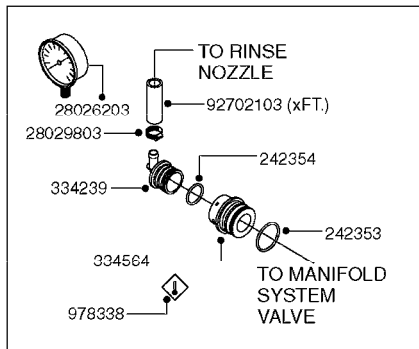

RINSE SYSTEM PLUMBING
K0750-HIN, 01:01:16

Page 0
Date 07.02.2020 9:46

RINSE SYSTEM- MANIFOLD SYSTEM

K0750