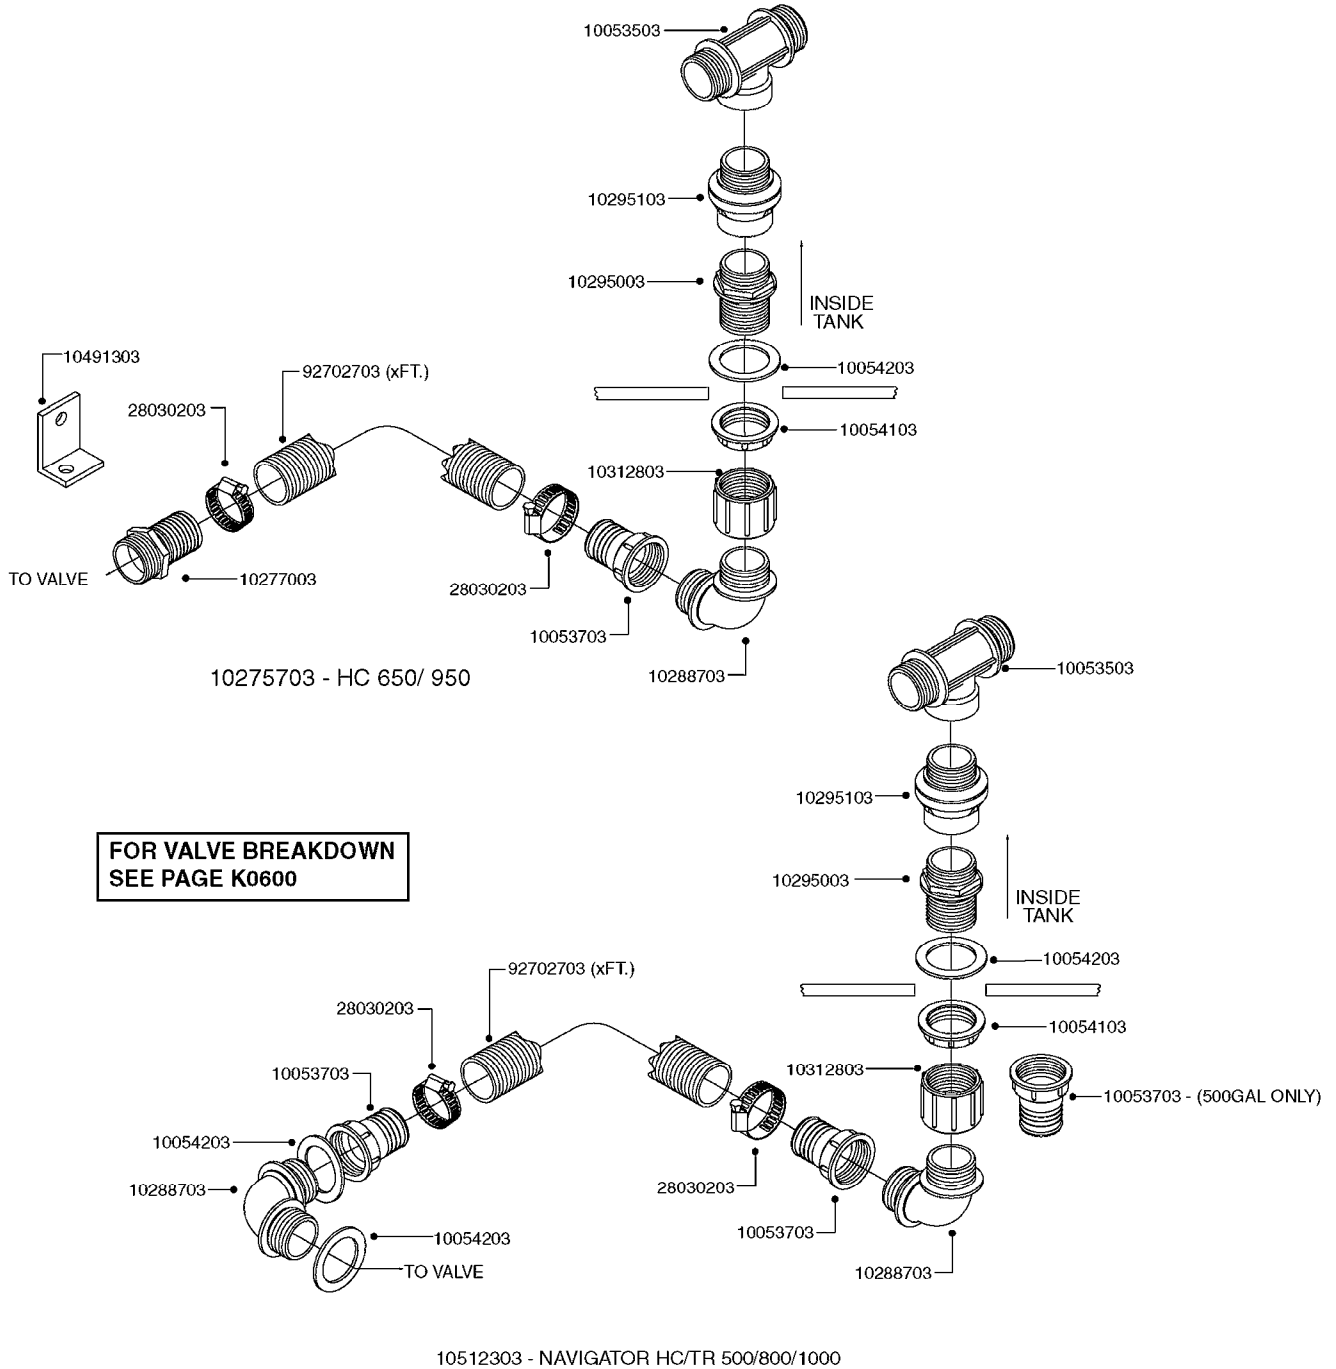

K0580

COMPLETE ASSEMBLIES
WHOLEGOODS ITEMS

QUICKFILL-PLMBNG SYS-TRLR SPYR
K0580-HIN, 01:01:16

Page 1
Date 07.02.2020 9:46

parts-n°	order qty	description
10053503	1	FITT.PO.TEE 2"MX2"FX2"M BSP
10053703	1	FITT.PO.HB STR. 2"BSP #4411
10054103	1	FITT.PO.NUT 2" BSP JAMB MCPHEE
10054203	1	GASKET F. 2" FITTINGS RUBBER
10275703	1	*QUICK FILL KIT 650/950M
10277003	1	FITT.PO.HB 2.00X2.00 MCPHEE
10288703	1	FITT.PO.EL 2MX2M 90 DEG MCPHEE
10295003	1	FITT.PO.HN 2' 250071
10295103	1	FOOT VALVE 2" 504019
10312803	1	FITT.PO.BU 2' X 2'
10491303	1	ANGLE FOR HC950 QUICK FILL
10512303	1	QUICK FILL KIT NAV. (DON'T ORD)
28030203	1	CLAMP HOSE T-BOLT S2" 235-67
92702703	1	HOSE PVC SUCT GRAY 2"