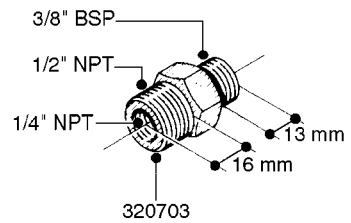

FITTINGS - HEXAGON NIPPLES
L0030-HIN, 01:01:16

L0030

FITTINGS - HEXAGON NIPPLES
L0030-HIN, 01:01:16

Page 1
Date 07.02.2020 9:46

parts-n°	order qty	description
10015303	1	FITT.PO.HN 1.00X1.00 M1000
10425003	1	FITT.PO.HN 1.25X1.00 MCPHEE
320132	1	FITT.DK HN 1" BSP
320176	1	FITT.DK HN 3/8"X1/2" BSP
320445	1	FITT.DK HN 1/4"X3/8" BSP
320655	1	FITT.DK HN 1/2"-1/2" BSP
320692	1	FITT.DK HN 3/8'BSPX1/4'NPT
320703	1	FITT.DK HN 3/8BSP X1/2 &1/4NPT
320725	1	FITT.DK NIPPLE 3/8"-3/8" BSP
320902	1	FITT.DK HN 3/8'X 1/4' BSP
390232	1	FITT.DK HN 1-1/2' X 1-1/4' BSP
390276	1	FITT.DK HN 1'BSP