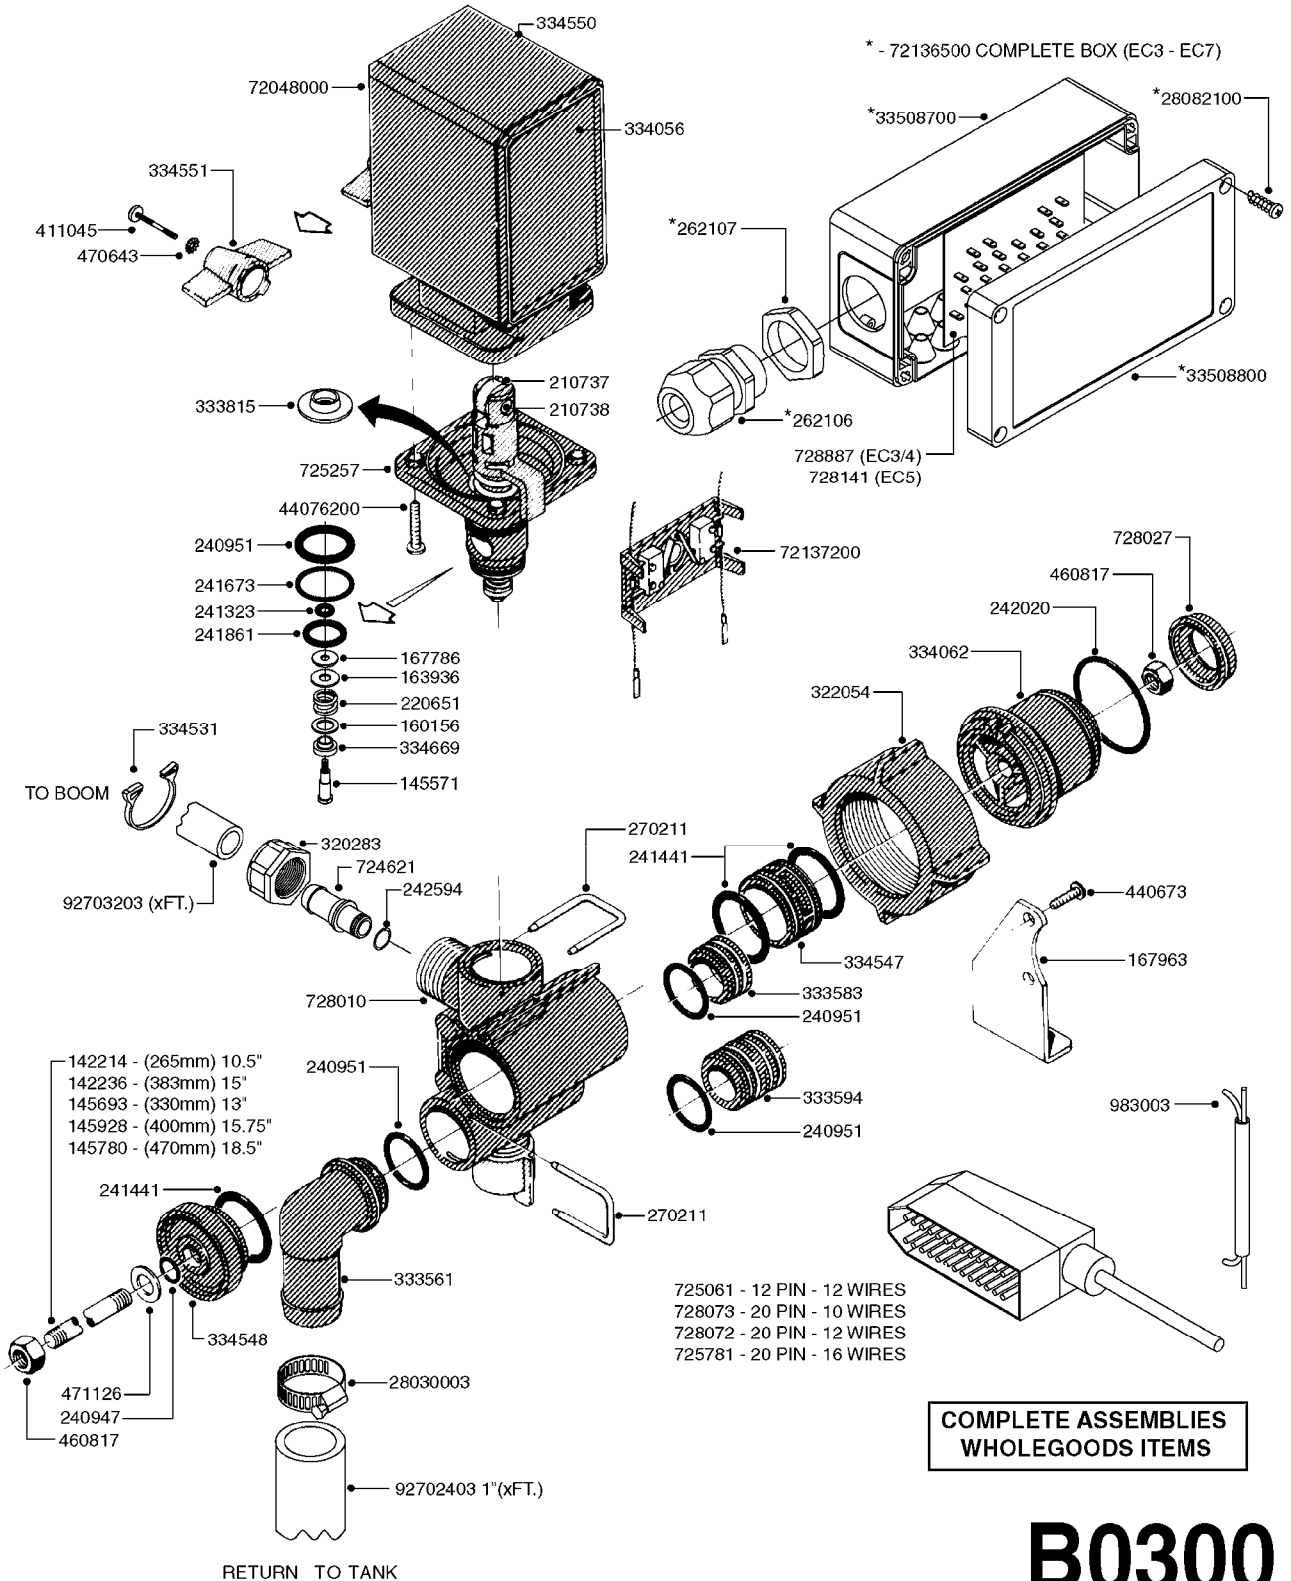

EC BOOM VALVE-ELEC.(GRN GRIP)
B0300-HIN, 01:01:16

Page 1

Date 07.02.2020 9:45

parts-n°	order qty	description
142214	1	STUD BOLT - M8X265, 3 SECTION
142236	1	STUD BOLT 8 X 381 - 8 MODULS
145571	1	STUD BOLT F/PNEUM. DISTRIBUTOR
145693	1	STUD BOLT - M8X330, 4 SECTION
145780	1	STUD BOLT - M8X470, 6 SECTION
145928	1	STUD BOLT - M8X400, 5 SECTION
160156	1	WASHER D14.1/D9.2X1 SS
163936	1	WASHER D15/D6.2X1
167786	1	WASHER D13/D4.2X1
167963	1	MOUNT BKT.F.EC BOOM SEC.
210737	1	BEARING BALL D7 RSTO 5 TN
210738	1	PIN Ø7 L16
220651	1	SPRING PRESSURE D12.5/5
240947	1	O-RING D7.3X2.4 NITRIL
240951	1	O-RING D21.2X3 NITRIL
241323	1	O-RING D5.3X2.4 NITRIL
241441	1	O-RING D29.3X3
241673	1	O-RING D22.1X1.6
241861	1	O-RING D15.3X2.4 VITON
242020	1	O-RING 39.2 X 3 VITON
242594	1	O-RING D14 X 1.78 SCH.70-EPDM
262106	1	BULKHEAD F. CABLE 6.5-14 BLACK
262107	1	NUT F. BULKHEAD CABLE GRAY
270211	1	FITT.DK S25 FORK L=37.5
320283	1	FITT.DK NUT 3/4"BSP
322054	1	UNION NUT BLACK S61 x 2
333561	1	FITT.DK ELB.1" EC RETURN
333583	1	END PIECE FOR BYPASS
333594	1	CONNECTING PIECE F. BYPASS
333815	1	DISTANCE RING
334056	1	COVER F/MOTOR HOUSE EC DIST.
334062	1	CONNECT. BRANCH F/EC OP. UNIT
334531	1	CLAMP HOSE PLASTIC 3/4"
334547	1	CONNECTING PIECE F. PRESSURE
334548	1	END COVER
334550	1	MOTOR HOUSE SECT VALVE
334551	1	GRIP F.MAN.OP.EC ON/OFF GREEN
334669	1	VALVE CONE D14/D7-SH 63 WHITE
411045	1	SCREW M4 X 16MM STAINLESS
440673	1	SCREW F.PLASTIC 5X12 SS
460817	1	NUT HEX M8 STAINLESS DIN 934
470643	1	WASHER LOCK
471126	1	WASHER, M8, Ø16/ 8.4X 1.6, SS
724621	1	FITT.DK HB 3/4"ASSY F.3/4" NUT
725061	1	CABLE - EC 12WIRE L=6000mm
725257	1	SPINDLE SECT. F/EC DISTRIBUTOR
725781	1	CONNECTING CABLE L=6000-AC 5
728010	1	DISTRIB HOUSING W/CONST PR GRN
728027	1	BUSHING WITH SEAT
728072	1	CABLE,20-PIN,6M EC/4
728073	1	CABLE,20-PIN,6M, EC/3
728141	1	CIRCUIT BOARD F.EC7 CONN. BOX
728887	1	CIRCUIT BOARD EC CONTROL
983003	1	CABLE ELEC.2X1MM WIRE BLACK EC
28030003	1	CLAMP HOSE GEAR P1" 6716
28082100	1	SCREW F. BOX LID 1/4" L=20
33508700	1	BOX BOTTOM 160X80X40 BLACK 1-HOLE
33508800	1	LID 160X80X15 BLK W/SCREWS
44076200	1	SCREW WN5451 5X16 SS TORX
72048000	1	MOTOR, DISTRIBUTION 1:300
72136500	1	UNIV. CONNECTION BOX F. EC