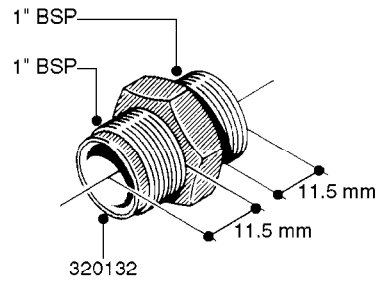

FITTINGS - HEXAGON NIPPLES
L0030-HIN, 01:01:16

L0030

FITTINGS - HEXAGON NIPPLES
L0030-HIN, 01:01:16

Page 1
Date 07.02.2020 9:46

parts-n°	order qty	description
10015303	1	FITT.PO.HN 1.00X1.00 M1000
10425003	1	FITT.PO.HN 1.25X1.00 MCPHEE
320132	1	FITT.DK HN 1" BSP
320176	1	FITT.DK HN 3/8"X1/2" BSP
320445	1	FITT.DK HN 1/4"X3/8" BSP
320655	1	FITT.DK HN 1/2"-1/2" BSP
320692	1	FITT.DK HN 3/8'BSPX1/4'NPT
320703	1	FITT.DK HN 3/8BSP X1/2 &1/4NPT
320725	1	FITT.DK NIPPLE 3/8"-3/8" BSP
320902	1	FITT.DK HN 3/8'X 1/4' BSP
390232	1	FITT.DK HN 1-1/2' X 1-1/4' BSP
390276	1	FITT.DK HN 1'BSP