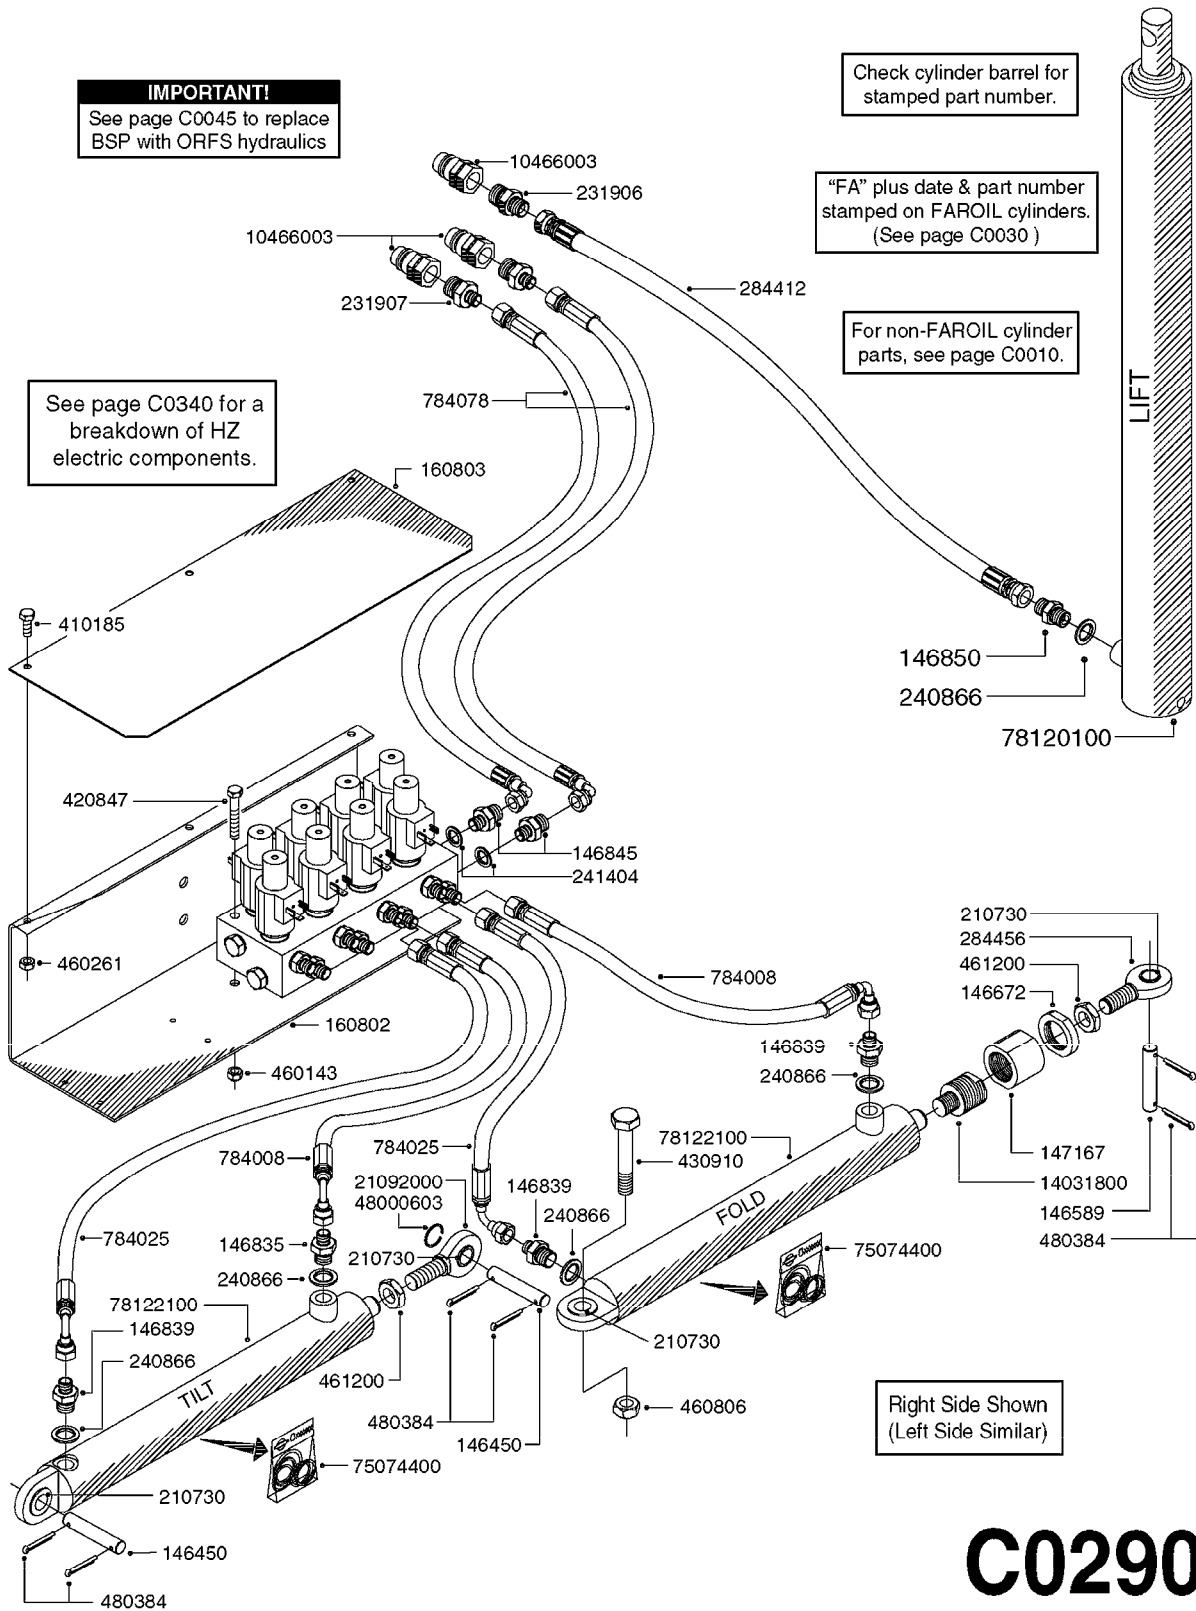

See page C0340 for a breakdown of HZ electric components.

C0290

HYD EAGLE HZ 80-90' W/JOYSTICK
C0290-HIN, 29:09:17

Page 1
Date 07.02.2020 9:45

parts-n°	order qty	description
146450	1	PIN D19.8 X 75 WITH 2 X D5
146589	1	PIN D19.8 X 65
146672	1	NUT HEX LOCK F.ADJUSTER
146835	1	HEX NIPPLE 1/4" - 3/8" BSP
146839	1	HEX NIPPLE 1/4"X3/8" BSP 0.7MM
146845	1	HEX NIPPLE 1/4"X1/4"
146850	1	HEX NIPPLE 3/8"x3/8" - 1.8mm
147167	1	BUSHING D50/D36X45MM
160802	1	MOUNT PLATE F.HYD SOLENOID'HZ'
160803	1	COVER PLATE F.HYD SOLENOID'HZ'
210730	1	BEARING F.LINK HEAD M20
231906	1	HEX NIPPLE 3/8"BSP X 1/2"NPT
231907	1	HEX NIPPLE 1/4"BSP X 1/2"NPT
240866	1	DOWTYSEAL 3/8"
241404	1	DOWTY SEAL 1/4"
284412	1	HOSE HY 3/8" X 315" STR+STR
284456	1	LINK HEAD M20 X D20 L=30
410185	1	BOLT HEX 8.8 DEL M6X16
420847	1	BOLT HEX 8.8 DEL M8X85
430910	1	BOLT HEX 8.8 DEL M20X110
460143	1	SELF LOCK NUT M8 SST A2 DIN985
460261	1	NUT HEX M6X1.00 LOCK DIN985 A2 SS
460806	1	NUT HEX M20X2.50 LOCK DIN985A2 SS
461200	1	NUT HEX M20X1.5 JAMB.
480384	1	PIN COTTER 3/16 x 1-1/2"
784008	1	HOSE HY X 1/4" X 98.4"STR+ELB
784025	1	HOSE HY X 1/4" x 86.6"STR+ELB
784078	1	HOSE HY X 1/4 X 417.33"STR+ELB
10466003	1	COUPLER PIONEER 8010-04 1/2NPT
14031800	1	ADAPTOR F.HY CYLINDER L=40
21092000	1	LINK HEAD M20 x D20 L=78 DELTA
48000603	1	SNAP RING, Ø36X1.5 F.210730
75074400	1	SEAL KIT 78121800/21/44
78120100	1	CYLINDER TELESC.65/40-1237
78122100	1	CYLINDER DOUBLE D50/25-298