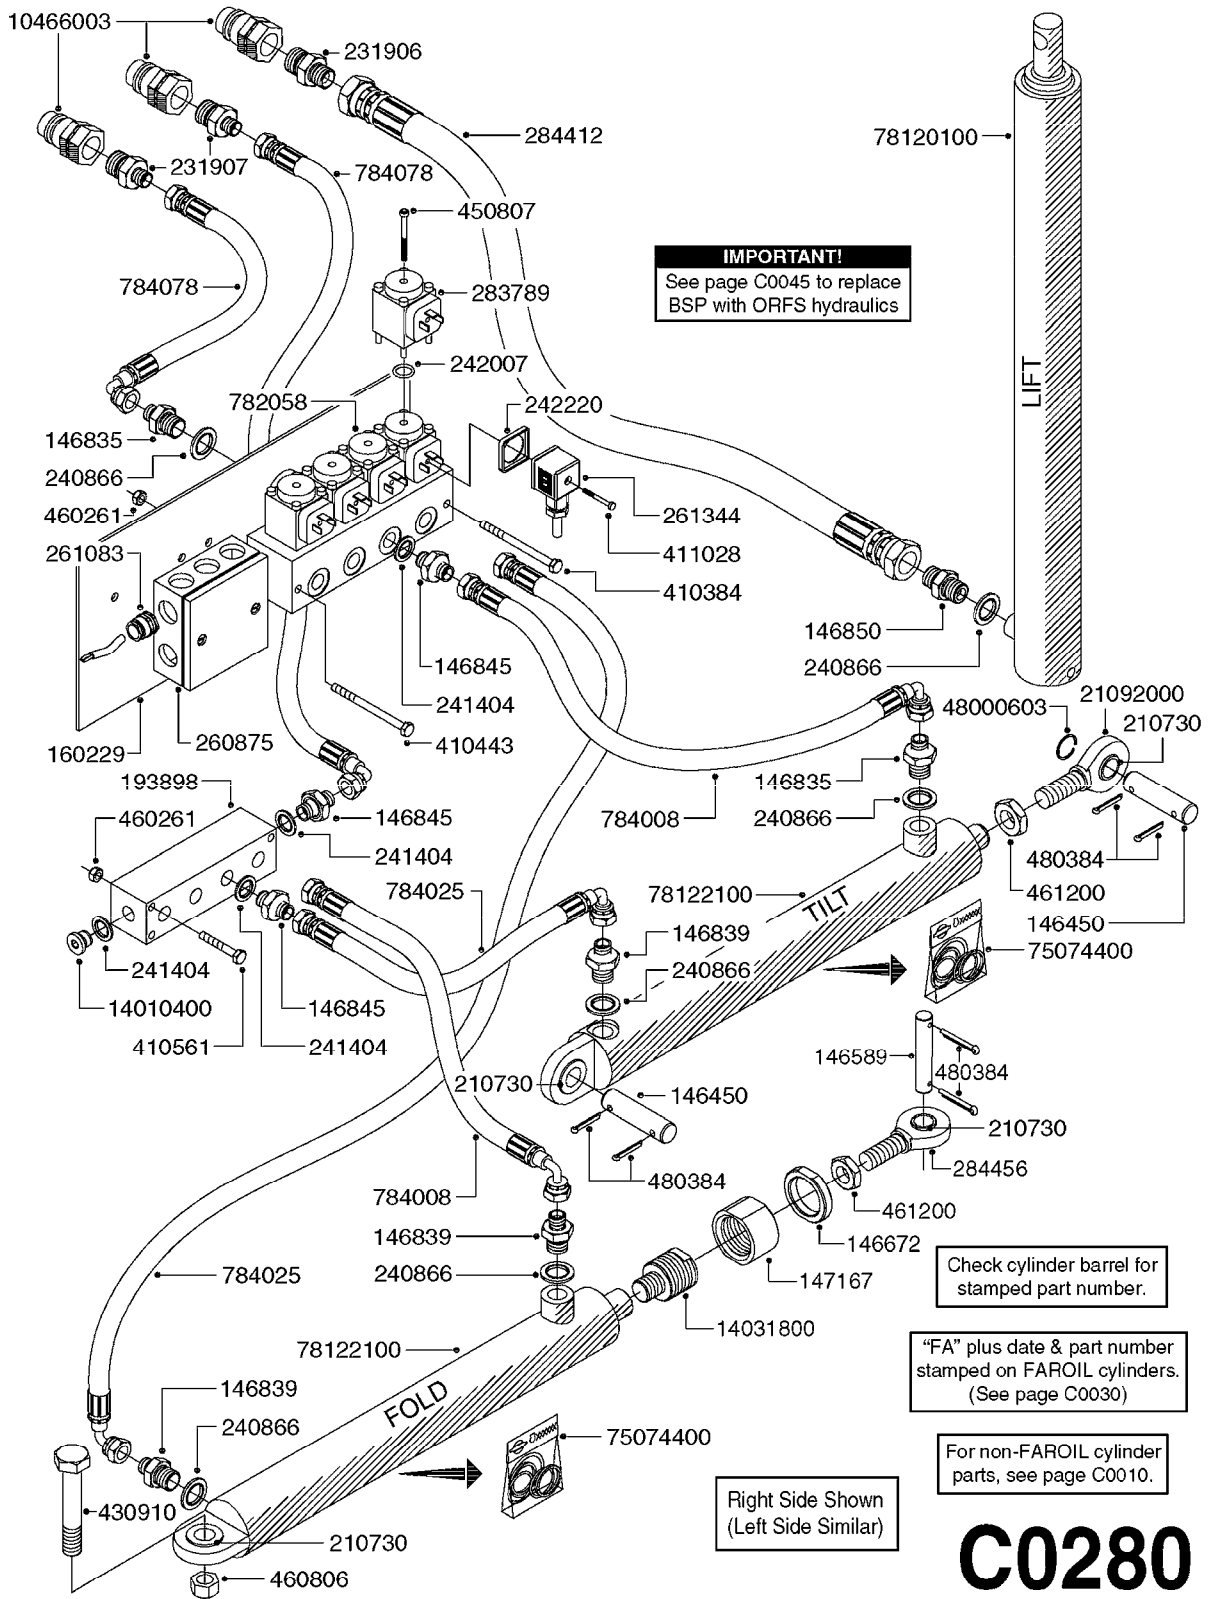

HYDRAULICS-EAGLE HY 80-90'
C0270-HIN, 30:03:16

Page 1

Date 07.02.2020 9:45

parts-n°	order qty	description
146589	1	PIN D19.8 X 65
146672	1	NUT HEX LOCK F.ADJUSTER
146839	1	HEX NIPPLE 1/4"X3/8" BSP 0.7MM
146850	1	HEX NIPPLE 3/8"x3/8" - 1.8mm
147167	1	BUSHING D50/D36X45MM
163936	1	WASHER D15/D6.2X1
210730	1	BEARING F.LINK HEAD M20
230963	1	TEE 1/4"M X 1/4"M X 1/4"M BSP
231906	1	HEX NIPPLE 3/8"BSP X 1/2"NPT
231907	1	HEX NIPPLE 1/4"BSP X 1/2"NPT
240866	1	DOWTYSEAL 3/8"
284412	1	HOSE HY 3/8" X 315" STR+STR
284456	1	LINK HEAD M20 X D20 L=30
410362	1	BOLT HEX 8.8 SS M6X20
410583	1	BOLT HEX 8.8 DEL M6X40
460261	1	NUT HEX M6X1.00 LOCK DIN985 A2 SS
461200	1	NUT HEX M20X1.5 JAMB.
480384	1	PIN COTTER 3/16 x 1-1/2"
784008	1	HOSE HY X 1/4" X 98.4"STR+ELB
784025	1	HOSE HY X 1/4" x 86.6"STR+ELB
784076	1	HOSE, HY, 1/4" L=8.5" STR-ELB
784078	1	HOSE HY X 1/4 X 417.33"STR+ELB
10466003	1	COUPLER PIONEER 8010-04 1/2NPT
14031800	1	ADAPTOR F.HY CYLINDER L=40
16100400	1	PLATE 3 X 60 X 91 HY BLOCK MT
72256500	1	DOUB.PILOT STEERED COUNT.VALVE
75074400	1	SEAL KIT 78121800/21/44
78120100	1	CYLINDER TELESC.65/40-1237
78122100	1	CYLINDER DOUBLE D50/25-298