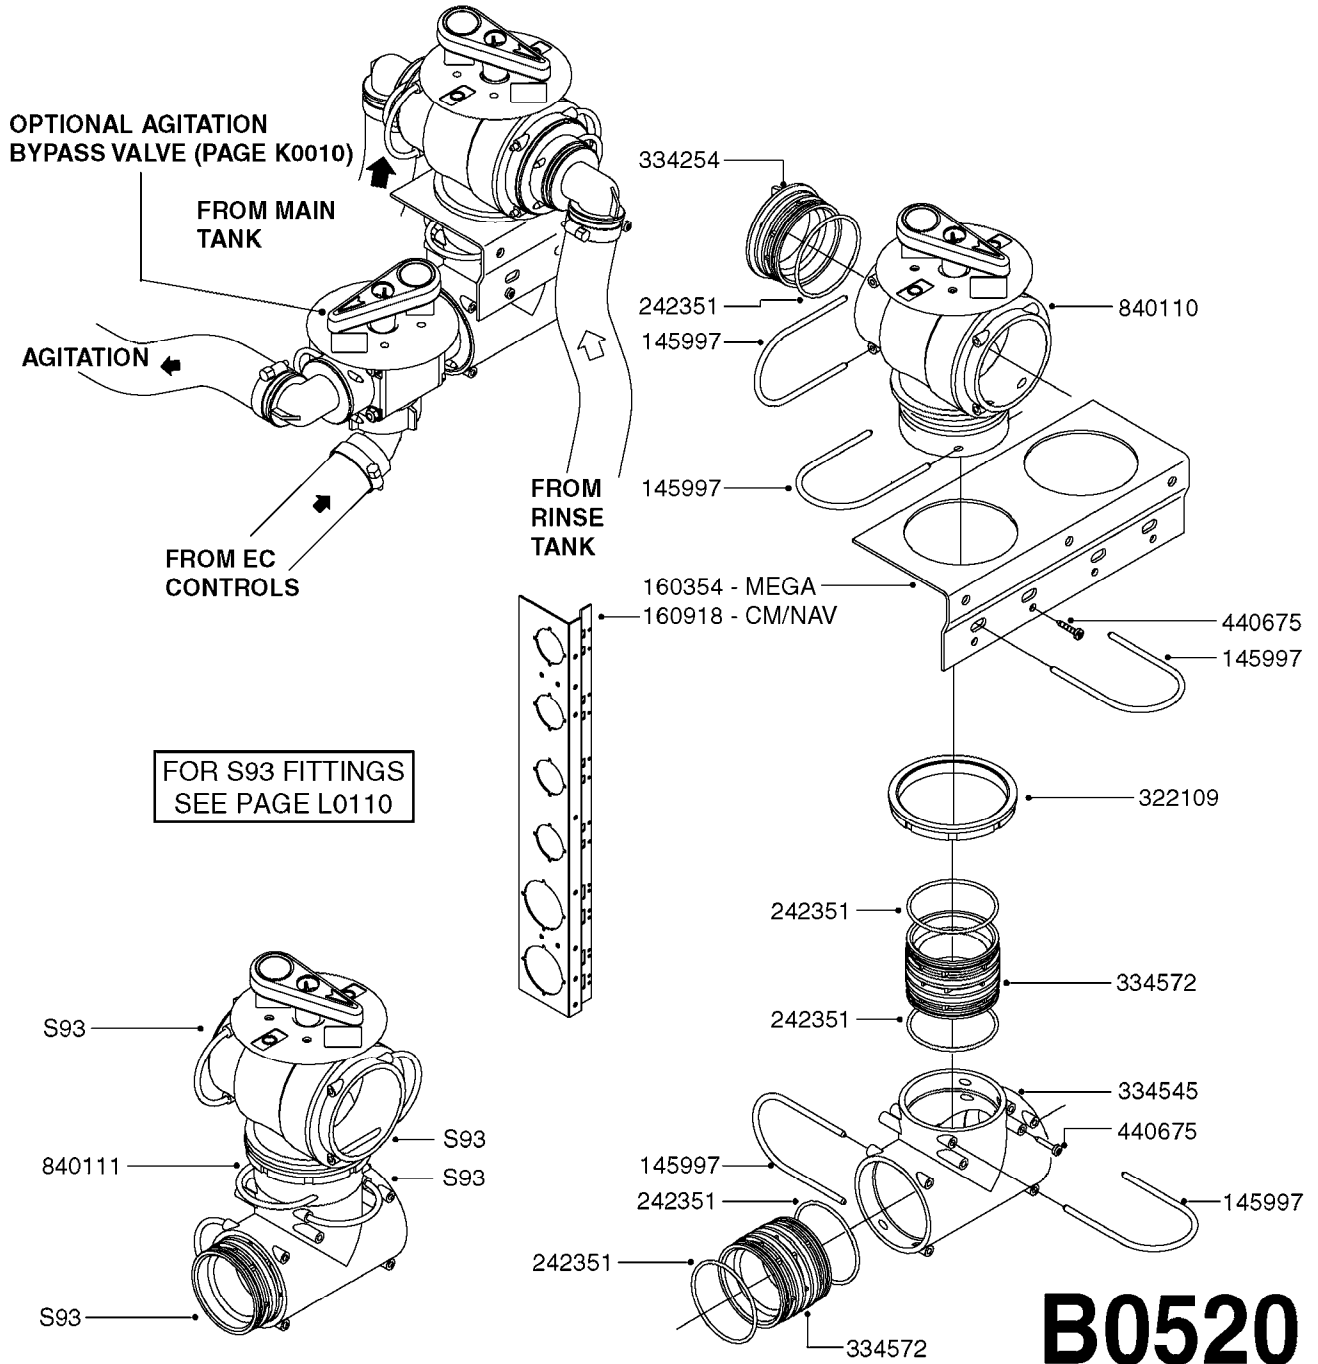

MANIFOLD SYSTEM - SUCTION
B0520-HIN, 01:01:16

Page 1

Date 07.02.2020 9:45

parts-n°	order qty	description
145997	1	FITT.DK S-93 FORK
160354	1	BRACKET F.SUCTION MANIFOLD
160918	1	BRACKET F. MANIFOLD CM
242351	1	O-RING D69.5X3.0 VITON F.S-93
322109	1	FITT.DK S-93 BULKHEAD NUT
334254	1	FITT.DK S-93 PLUG
334545	1	FITT.DK S-93 TEE
334572	1	FITT.DK S-93 ADAPTOR MALE MALE
440675	1	SCREW F. PLASTIC 5X16 SS
840110	1	VALVE SUCTION S-93 F.MANIFOLD
840111	1	VALVE SUCTION 3 WAY S-93 W.TEE