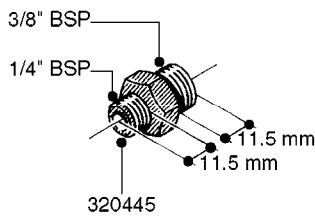

FITTINGS - HEXAGON NIPPLES
L0030-HIN, 01:01:16

L0030

FITTINGS - HEXAGON NIPPLES
L0030-HIN, 01:01:16

Page 1
Date 07.02.2020 9:46

parts-n°	order qty	description
10015303	1	FITT.PO.HN 1.00X1.00 M1000
10425003	1	FITT.PO.HN 1.25X1.00 MCPHEE
320132	1	FITT.DK HN 1" BSP
320176	1	FITT.DK HN 3/8"X1/2" BSP
320445	1	FITT.DK HN 1/4"X3/8" BSP
320655	1	FITT.DK HN 1/2"-1/2" BSP
320692	1	FITT.DK HN 3/8'BSPX1/4'NPT
320703	1	FITT.DK HN 3/8BSP X1/2 &1/4NPT
320725	1	FITT.DK NIPPLE 3/8"-3/8" BSP
320902	1	FITT.DK HN 3/8'X 1/4' BSP
390232	1	FITT.DK HN 1-1/2' X 1-1/4' BSP
390276	1	FITT.DK HN 1'BSP