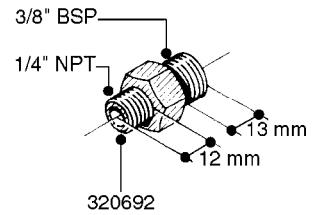

FITTINGS - HEXAGON NIPPLES
L0030-HIN, 01:01:16

L0030

FITTINGS - HEXAGON NIPPLES
L0030-HIN, 01:01:16

Page 1
Date 07.02.2020 9:46

parts-n°	order qty	description
10015303	1	FITT.PO.HN 1.00X1.00 M1000
10425003	1	FITT.PO.HN 1.25X1.00 MCPHEE
320132	1	FITT.DK HN 1" BSP
320176	1	FITT.DK HN 3/8"X1/2" BSP
320445	1	FITT.DK HN 1/4"X3/8" BSP
320655	1	FITT.DK HN 1/2"-1/2" BSP
320692	1	FITT.DK HN 3/8'BSPX1/4'NPT
320703	1	FITT.DK HN 3/8BSP X1/2 &1/4NPT
320725	1	FITT.DK NIPPLE 3/8"-3/8" BSP
320902	1	FITT.DK HN 3/8'X 1/4' BSP
390232	1	FITT.DK HN 1-1/2' X 1-1/4' BSP
390276	1	FITT.DK HN 1'BSP