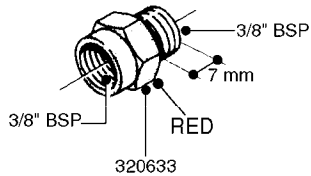

FITTINGS - HEXAGON NIPPLES
L0030-HIN, 01:01:16

L0030

FITTINGS - HEXAGON NIPPLES
L0030-HIN, 01:01:16

Page 1
Date 07.02.2020 9:46

parts-n°	order qty	description
10015303	1	FITT.PO.HN 1.00X1.00 M1000
10425003	1	FITT.PO.HN 1.25X1.00 MCPHEE
320132	1	FITT.DK HN 1" BSP
320176	1	FITT.DK HN 3/8"X1/2" BSP
320445	1	FITT.DK HN 1/4"X3/8" BSP
320655	1	FITT.DK HN 1/2"-1/2" BSP
320692	1	FITT.DK HN 3/8'BSPX1/4'NPT
320703	1	FITT.DK HN 3/8BSP X1/2 &1/4NPT
320725	1	FITT.DK NIPPLE 3/8"-3/8" BSP
320902	1	FITT.DK HN 3/8'X 1/4' BSP
390232	1	FITT.DK HN 1-1/2' X 1-1/4' BSP
390276	1	FITT.DK HN 1'BSP