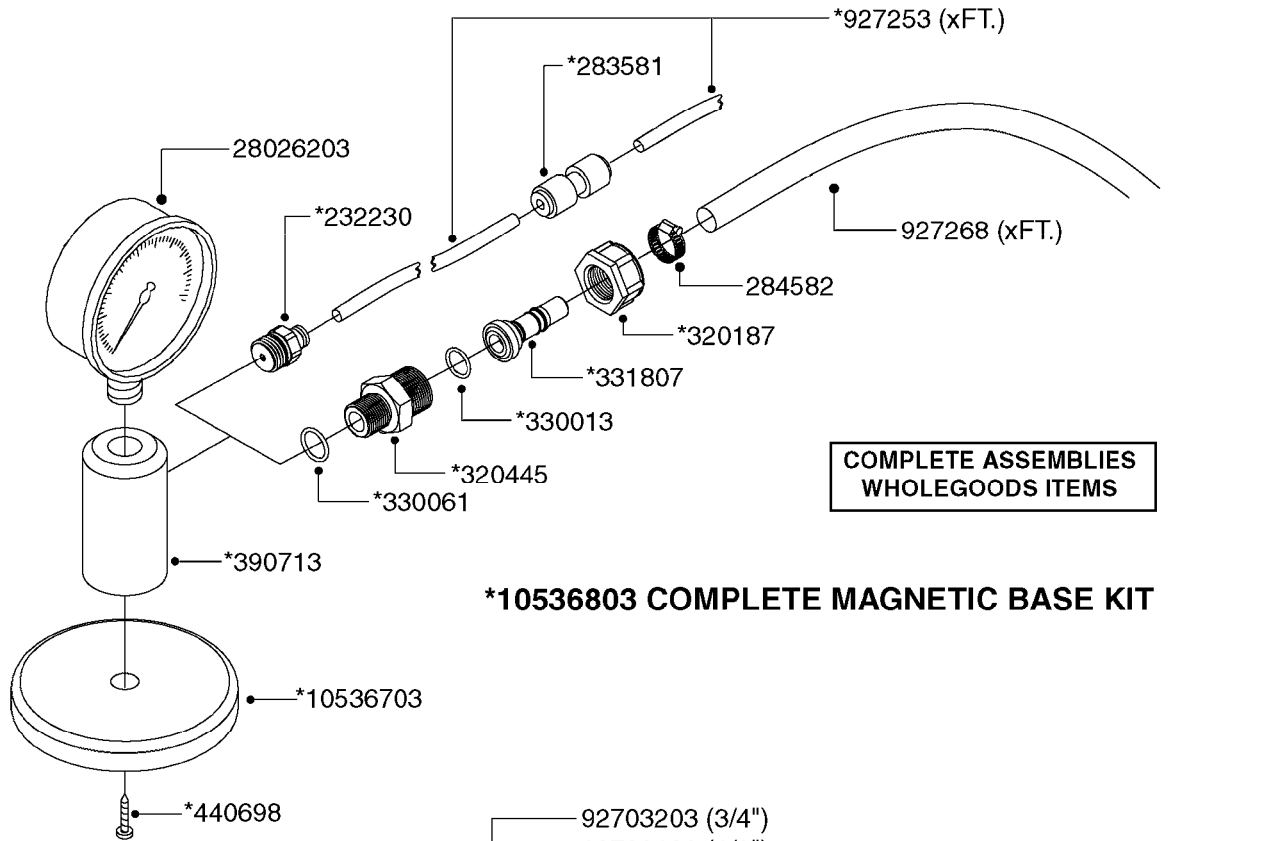

K0690

REMOTE GAUGE-MAGNETIC BASE KIT
K0690-HIN, 01:01:16

Page 1
Date 07.02.2020 9:46

parts-n°	order qty	description
231346	1	QUICK COUPLER 1/8"BSP X 4 MM
232230	1	QUICK COUPLER 1/4"BSP X 4 MM
241651	1	O-RING D14.0X3.0 NITRIL
242594	1	O-RING D14 X 1.78 SCH.70-EPDM
283581	1	HOSE CONNECTOR STR. F.4MM PE
284582	1	CLAMP HOSE GEAR - 5/16"
320187	1	FITT.DK CAP 3/8" BSP BLACK
320283	1	FITT.DK NUT 3/4"BSP
320445	1	FITT.DK HN 1/4"X3/8" BSP
321926	1	FITTING BSP3/4"-1/8"
322046	1	FITT.DK TEE 1/2X1/2HB X3/4'BSP
322048	1	FITT.DK TEE 3/4X3/4HB X3/4'BSP
330013	1	O-RING 2.5 X 10 PUR
330061	1	O-RING D16/D11X2,5
331807	1	FITT.DK HB 5/16" F.3/8" NUT
334531	1	CLAMP HOSE PLASTIC 3/4"
334534	1	CLAMP HOSE PLASTIC 1/2"
390713	1	GAUGE ADAPTOR 1/4" BSP
440698	1	SCREW F.PLASTIC 6X18 SS HEXHD
721851	1	SCREW PLUG W/QUICK FIT
724637	1	FITT.DK HB 5/16' F. 3/4" COMP.
927253	1	RED AIR HOSE, Ø4/2 1810 E
927268	1	HOSE BLUE PVC X 1/4 X 0012"
10536703	1	MAGNETIC BASE D3,2'/90LB
10536803	1	MAGNETIC BASE KIT F.GAUGE
28026203	1	GAUGE 200PSI/BR,2.5"1/4BSP-BTM
92702103	1	HOSE R X1/2" X300PSI WP X0012"
92703203	1	HOSE R X3/4" X300PSI WP X0012"