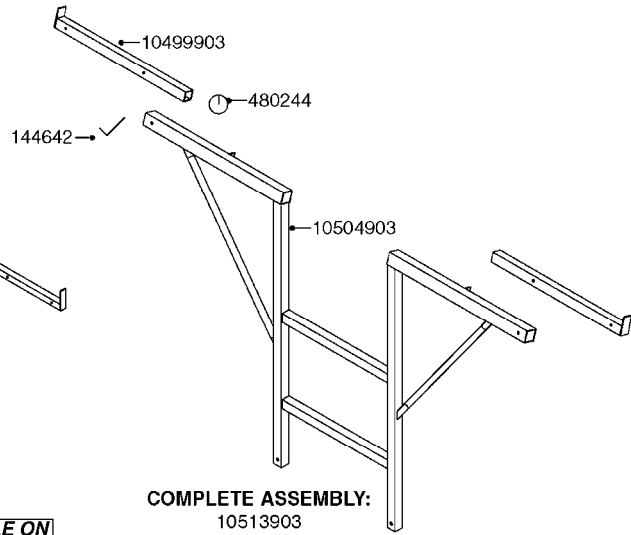

80'-90' EAGLE ON
NAVIGATOR TA & HC