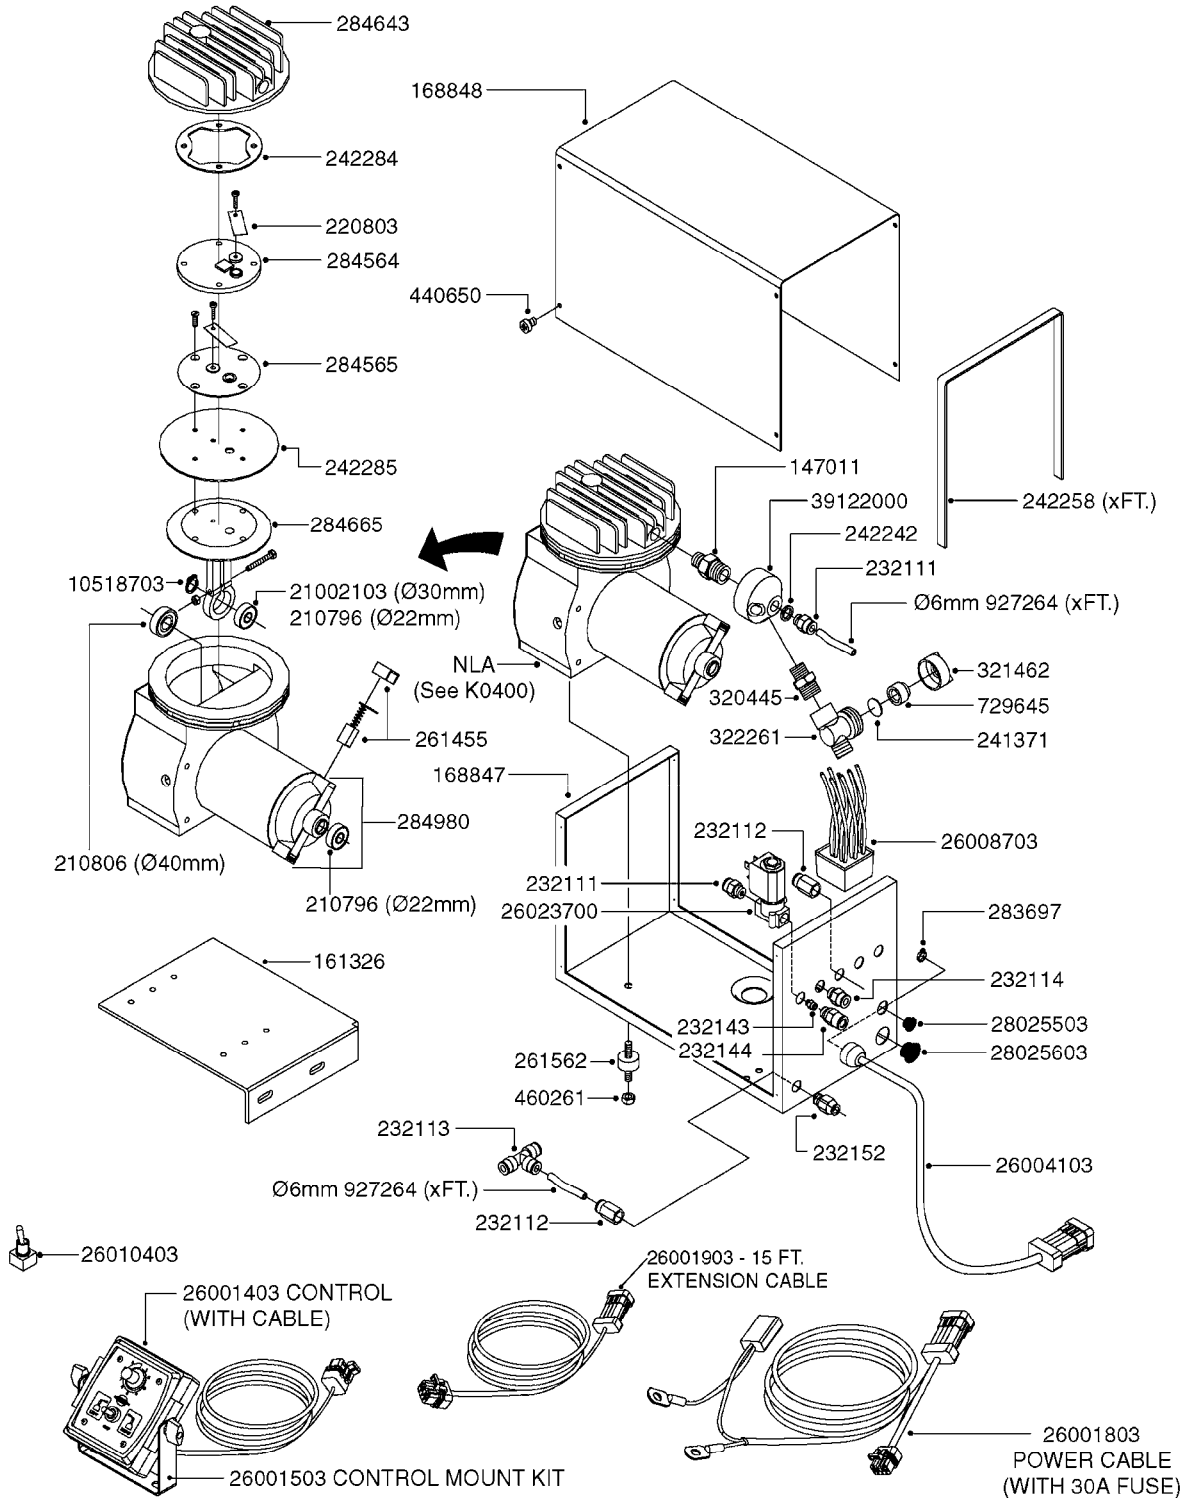

K0390

*Ø8mm 927306 (xFT.)
*Ø10mm 927330 (xFT.)

70019403 - COMPLETE ASSEMBLY

FOAM MARKER COMPRESSOR 2002
K0390-HIN, 01:01:16

Page 1
Date 07.02.2020 9:46

parts-n°	order qty	description
147011	1	HEX NIPPLE 3/8'X1/4'BSP BRASS
161326	1	MOUNT BKT. F. FOAM COMP.BOX 98
168847	1	ENCLOSURE LOWER F.MARKER
168848	1	COVER F. FOAM MARKER
210796	1	BEARING BALL D22/D8 X 7 608ZZ
210806	1	BEARING BALL D40/D17X12MM
220803	1	VALVE F. COMPRESSOR
232111	1	QUICK COUPLER 6MM X 1/8 EXT.
232112	1	QUICK COUPLER 6MM 1/8 INT.
232113	1	QUICK COUPLER 6MM T-PIECE
232114	1	COUPLER 1/8" THREADX8MM HOSE
232143	1	REDUCER 1/4'INT-1/8'EXT
232144	1	QUICK COUPLER 10MM X 1/4 EXT
232152	1	QUICK COUPLER 8MMX1/8 EXT.LONG
241371	1	DIAPHRAGM F.NO-DRIP,VULC
242242	1	O-RING F.AIR HOSE FITTING
242258	1	TRIM 3X10 SELF ADHESIVE 0012"
242284	1	HEAD GASKET F. COMPRESSOR
242285	1	DIAPHRAGM F. F/M COMP.
261455	1	BRUSH KIT-FOAM MARKER MOTOR
261562	1	RUBBER DAMPER 2XM6X25
283697	1	TIESTRAP 200MM
284564	1	PLATE F.COMPRESSOR HEAD
284565	1	PLATE F.COMPRESSOR HEAD
284643	1	COMPRESSOR HEAD F.FOAM MARKER
284665	1	CONNECTING ROD F.COMPRESSOR
284980	1	FLANGE REAR F. F.M.COMPRESSOR
320445	1	FITT.DK HN 1/4"X3/8" BSP
321462	1	CAP F.NO-DRIP ASSY.
322261	1	HOUSING F.SAFETY VALVE 3/8"
440650	1	SCREW 3.5x13 STAINLESS
460261	1	NUT HEX M6X1.00 LOCK DIN985 A2 SS
729645	1	NON-DRIP SPRING ASSY.GREEN 10
927264	1	HOSE R X PE D6/D4 X 0012"
927306	1	HOSE R X PE D8/D6 X 0012"BLACK
927330	1	HOSE R X PE D10/D8 X 012"BLACK
10518703	1	SNAP-RING OUTER 8X1
21002103	1	BEARING, 6200 2ZJEM (SKF)
26001403	1	HC FOAM MARKR CONSOLE VS3.0.00
26001503	1	HC FOAM MARKER CONSOLE MT.KIT
26001803	1	POWER CABLE
26001903	1	15' 7-PIN EXTENSION CABLE
26004103	1	FOAM MARKER CNTRL MOD CABL STD
26008703	1	FOAM MARKER CONTROL SCII
26010403	1	TOGGLE SWITCH MICRO-TRAK F.M.
26023700	1	SOLENOID VAL 12V 1/8' FLO '07
28025503	1	PLUG F.DRILLED HOLE 1/2"
28025603	1	PLUG F.DRILLED HOLE 3/4"
39122000	1	DISTR.HOUSING F.FOAM MARKER'07
70019403	1	FOAM MARKER COMPRESSOR KIT STD