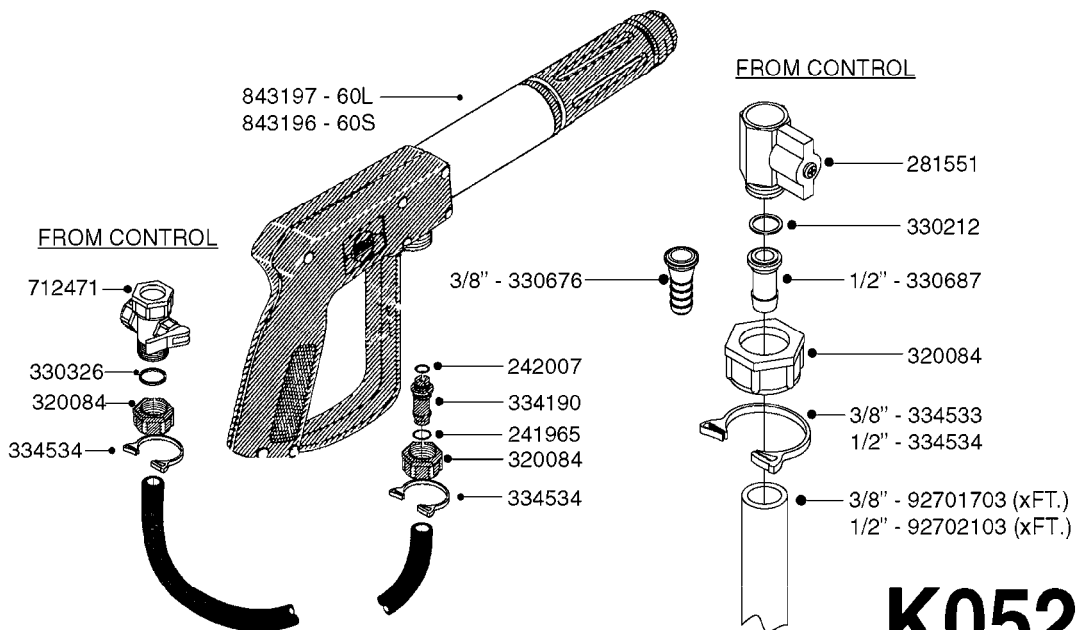

K0520

HOSE WRAPS
K0520-HIN, 05:12:19

Page 1
Date 07.02.2020 9:46

parts-n°	order qty	description
241965	1	O-RING Ø12.1 X 1.6 NITRILE
242007	1	O-RING Ø9.1 X 1.6 NITRILE
281551	1	BALL VALVE 1/2"
320084	1	FITT.DK NUT 1/2" BSP
330212	1	O-RING D19/D14X2.4 F.1/2"NUT
330326	1	O-RING D30/D24X2 F.1"NUT
330676	1	FITT.DK HB 3/8" F. 1/2" NUT
330687	1	FITT.DK HB 1/2" F. 1/2" NUT
334190	1	FITT.DK HB 1/2' F. PISTOL 60S
334533	1	CLAMP HOSE PLASTIC 3/8"
334534	1	CLAMP HOSE PLASTIC 1/2"
636223	1	POST 12 VOLT TR30
712471	1	AGITATION VALVE ASSY. ON/OFF
843196	1	SPRAY GUN KIT TYPE 60 SHORT
843197	1	HANDGUN KIT TYPE 60 LONG
10013403	1	BOLT HEX 3/8-16X1 1/4 HCS Z5
10013503	1	NUT HEX NC 3/8"
10178903	1	WRAP HOSE SIDE MOUNT PLATE
10179003	1	WRAP HOSE BOTTOM PLATE MOUNT
10179403	1	WRAP WELDMENT FOR HI101789
10179503	1	WRAP WELDMENT FOR HI101790
10225603	1	BKT.FOR HOSE WRAP MOUNT NL NK
10225703	1	WRAP HOSE BDL.BOTTOM PLATE
92701703	1	HOSE R X3/8" X300PSI WP X0012"
92702103	1	HOSE R X1/2" X300PSI WP X0012"