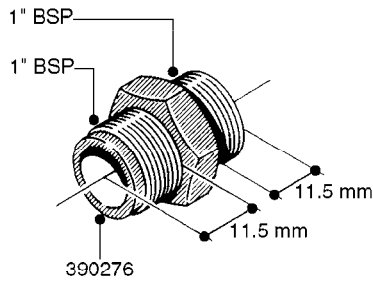

FITTINGS - HEXAGON NIPPLES
L0030-HIN, 01:01:16

L0030

FITTINGS - HEXAGON NIPPLES
L0030-HIN, 01:01:16

Page 1
Date 07.02.2020 9:46

parts-n°	order qty	description
10015303	1	FITT.PO.HN 1.00X1.00 M1000
10425003	1	FITT.PO.HN 1.25X1.00 MCPHEE
320132	1	FITT.DK HN 1" BSP
320176	1	FITT.DK HN 3/8"X1/2" BSP
320445	1	FITT.DK HN 1/4"X3/8" BSP
320655	1	FITT.DK HN 1/2"-1/2" BSP
320692	1	FITT.DK HN 3/8'BSPX1/4'NPT
320703	1	FITT.DK HN 3/8BSP X1/2 &1/4NPT
320725	1	FITT.DK NIPPLE 3/8"-3/8" BSP
320902	1	FITT.DK HN 3/8'X 1/4' BSP
390232	1	FITT.DK HN 1-1/2' X 1-1/4' BSP
390276	1	FITT.DK HN 1'BSP