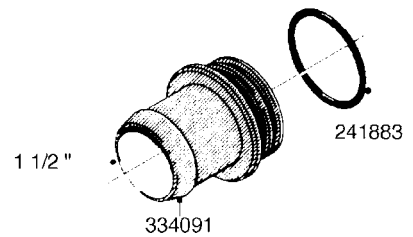

L0080

FITTINGS - S-53
L0080-HIN, 12:09:17

Page 1

Date 07.02.2020 9:46

Pos.	parts-n°	order qty	description
1	145995	1	FITT.DK S-53 FORK
2	241973	1	O-RING Ø3 X 44.2 70 SHORES NITRIL NITRIL (BLACK)
2	242353	1	O-RING 3 X 44.2 VITON VITON (BROWN)
3	242109	1	O-RING D32.2x3.0 NITRIL (BLACK)
3	242354	1	O-RING D32.2X3.0 VITON VITON (BROWN)
4	322103	1	FITT.DK S-53 BULKHEAD
5	322107	1	FITT.DK S-53 BULKHEAD NUT
6	322110	1	FITT.DK S-53 ELB. 1/2" BSP
7	322352	1	FITT.DK S-53 TEE
8	334229	1	FITT.DK S-53 STR.3/4"
9	334260	1	GASKET F. S-53 BULKHEAD
10	334564	1	FITT.DK S-67 TO S-53 ADAPTER
11	391100	1	FITT.DK S-53THREAD INS.1/2"BSP
12	726463	1	FITT.DK S53 BULKHEAD W/GASKET
13	726552	1	FIT.DK S-53X90 1/2" BSP,O-RING
14	726556	1	FITT.DK S-53 HB 1/2" W/O-RING
15	726558	1	FITT.DK S53 STR. 3/4" W.ORING
16	726559	1	FITT DK. S-53 HB 1" W/O-RING
17	726568	1	FITT.DK.S-53 HB 1/2"90 W/O-RING
18	726570	1	FITT.DK S-53 ELB.3/4" W.ORING
19	726571	1	FITT.DK S-53 ELB.1", W ORING
20	726578	1	FITT.DK S53 PLUG WITH O-RING
21	728561	1	FITT.DK. S67M - S53F REDUCER