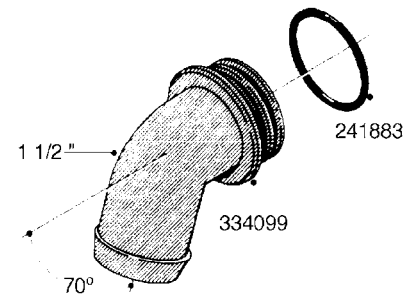

L0080

FITTINGS - S-53
L0080-HIN, 12:09:17

Page 1

Date 07.02.2020 9:46

Pos.	parts-n°	order qty	description
1	145995	1	FITT.DK S-53 FORK
2	241973	1	O-RING Ø3 X 44.2 70 SHORES NITRIL NITRIL (BLACK)
2	242353	1	O-RING 3 X 44.2 VITON VITON (BROWN)
3	242109	1	O-RING D32.2x3.0 NITRIL (BLACK)
3	242354	1	O-RING D32.2X3.0 VITON VITON (BROWN)
4	322103	1	FITT.DK S-53 BULKHEAD
5	322107	1	FITT.DK S-53 BULKHEAD NUT
6	322110	1	FITT.DK S-53 ELB. 1/2" BSP
7	322352	1	FITT.DK S-53 TEE
8	334229	1	FITT.DK S-53 STR.3/4"
9	334260	1	GASKET F. S-53 BULKHEAD
10	334564	1	FITT.DK S-67 TO S-53 ADAPTER
11	391100	1	FITT.DK S-53THREAD INS.1/2"BSP
12	726463	1	FITT.DK S53 BULKHEAD W/GASKET
13	726552	1	FIT.DK S-53X90 1/2" BSP,O-RING
14	726556	1	FITT.DK S-53 HB 1/2" W/O-RING
15	726558	1	FITT.DK S53 STR. 3/4" W.ORING
16	726559	1	FITT DK. S-53 HB 1" W/O-RING
17	726568	1	FITT.DK.S-53 HB 1/2"90 W/O-RING
18	726570	1	FITT.DK S-53 ELB.3/4" W.ORING
19	726571	1	FITT.DK S-53 ELB.1", W ORING
20	726578	1	FITT.DK S53 PLUG WITH O-RING
21	728561	1	FITT.DK. S67M - S53F REDUCER