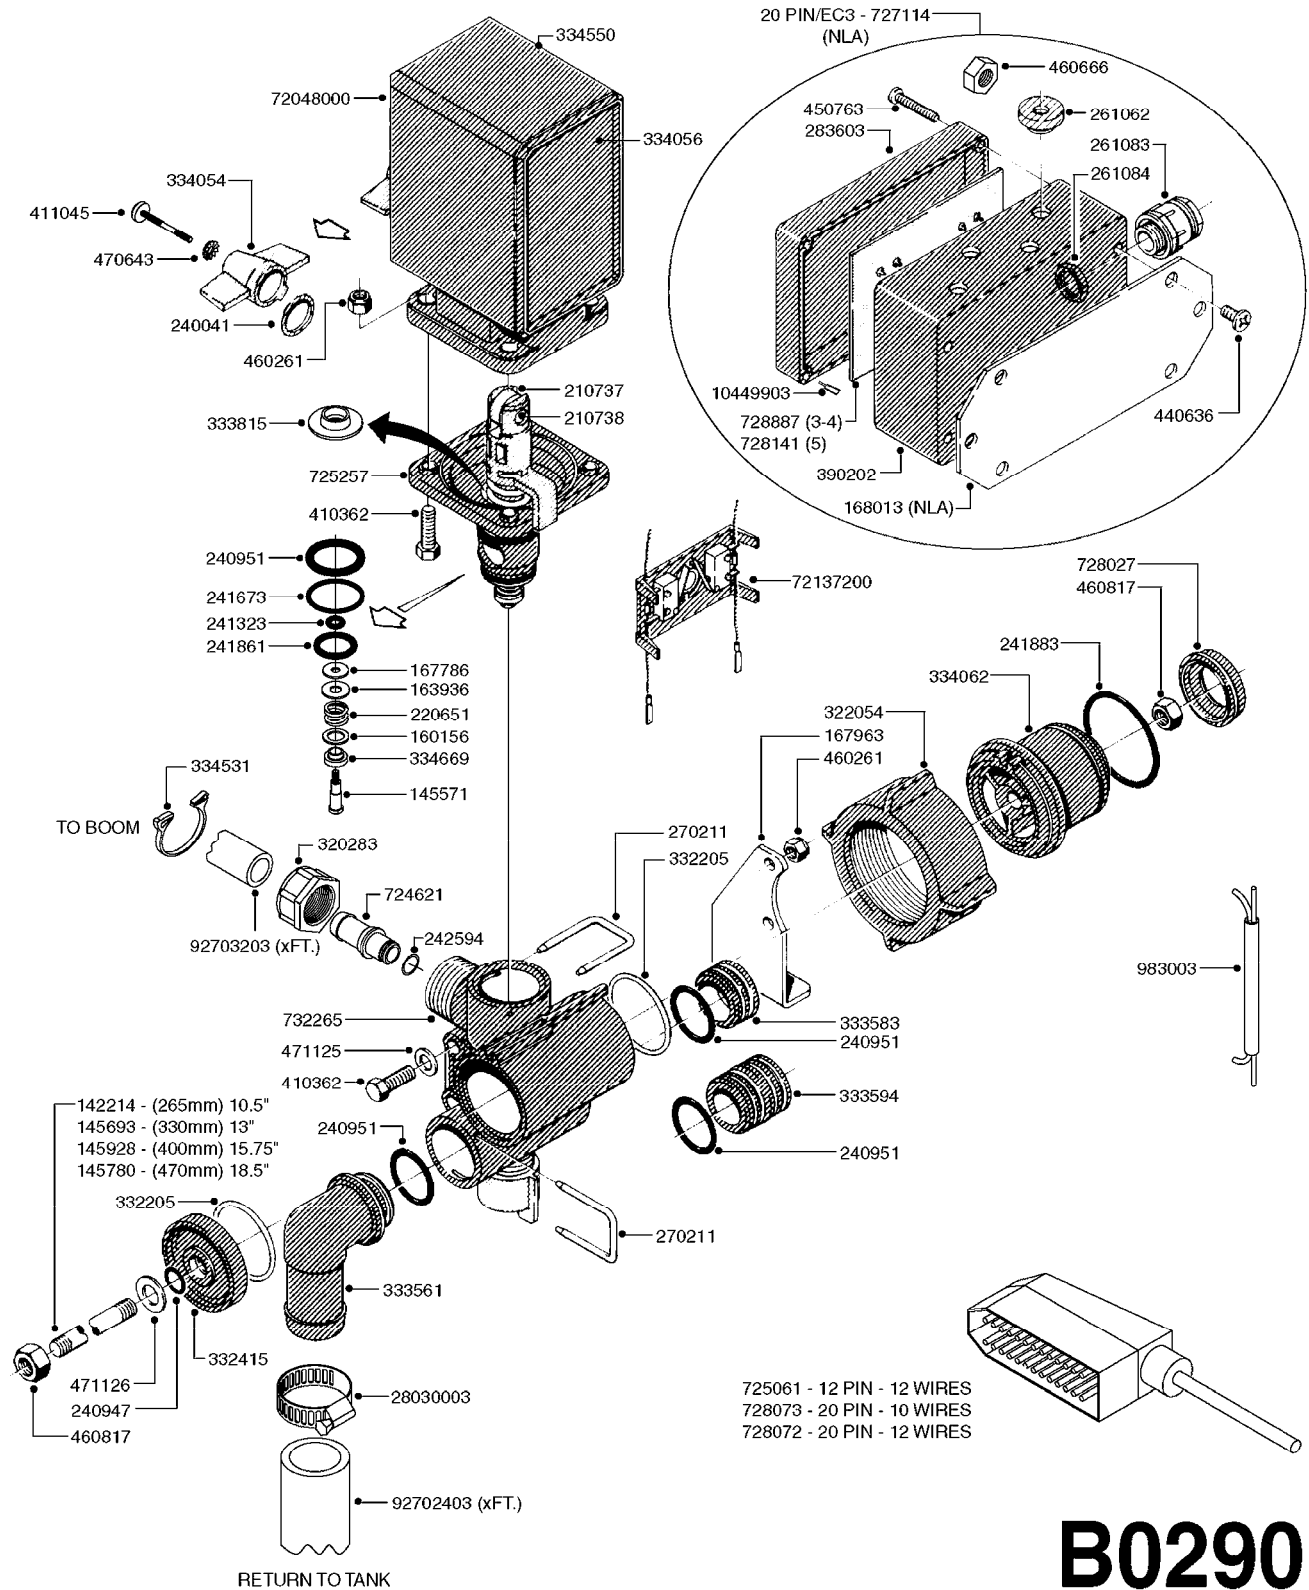

B0290

EC BOOM VALVE - ELEC. (RED GRP)
B0290-HIN, 01:01:16

Page 1
Date 07.02.2020 9:45

parts-n°	order qty	description
142214	1	STUD BOLT - M8X265, 3 SECTION
145571	1	STUD BOLT F/PNEUM. DISTRIBUTOR
145693	1	STUD BOLT - M8X330, 4 SECTION
145780	1	STUD BOLT - M8X470, 6 SECTION
145928	1	STUD BOLT - M8X400, 5 SECTION
160156	1	WASHER D14.1/D9.2X1 SS
163936	1	WASHER D15/D6.2X1
167786	1	WASHER D13/D4.2X1
167963	1	MOUNT BKT.F.EC BOOM SEC.
168013	1	MOUNT BRKT F.CONNECT BOX-NLA
210737	1	BEARING BALL D7 RSTO 5 TN
210738	1	PIN Ø7 L16
220651	1	SPRING PRESSURE D12.5/5
240041	1	O-RING D15.1/10.3 X 2.4
240947	1	O-RING D7.3X2.4 NITRIL
240951	1	O-RING D21.2X3 NITRIL
241323	1	O-RING D5.3X2.4 NITRIL
241673	1	O-RING D22.1X1.6
241861	1	O-RING D15.3X2.4 VITON
241883	1	O-RING 3 X 39.2 NITRIL
242594	1	O-RING D14 X 1.78 SCH.70-EPDM
261062	1	GROMMET
261083	1	GROMMET (PLASTIC)F.ELEC.CABLE
261084	1	NUT F.261083 GROMMET
270211	1	FITT.DK S25 FORK L=37.5
283603	1	LID F. SQ.BOX 120X80X15 MM
320283	1	FITT.DK NUT 3/4"BSP
322054	1	UNION NUT BLACK S61 x 2
332205	1	O-RING D43/39XD2
332415	1	COVER
333561	1	FITT.DK ELB.1" EC RETURN
333583	1	END PIECE FOR BYPASS
333594	1	CONNECTING PIECE F. BYPASS
333815	1	DISTANCE RING
334054	1	GRIP F.MAN.OP.EC ON/OFF RED
334056	1	COVER F/MOTOR HOUSE EC DIST.
334062	1	CONNECT. BRANCH F/EC OP. UNIT
334531	1	CLAMP HOSE PLASTIC 3/4"
334550	1	MOTOR HOUSE SECT VALVE
334669	1	VALVE CONE D14/D7-SH 63 WHITE
390202	1	CONN.BOX EC OPER.UNIT
410362	1	BOLT HEX 8.8 SS M6X20
411045	1	SCREW M4 X 16MM STAINLESS
440636	1	SCREW SHEET-METAL 1/2" NO 12
450763	1	SCREW M4X25
460261	1	NUT HEX M6X1.00 LOCK DIN985 A2 SS
460666	1	NUT HEX M4
460817	1	NUT HEX M8 STAINLESS DIN 934
470643	1	WASHER LOCK
471125	1	WASHER M6U 6.4X14X1.2,A2 SS
471126	1	WASHER, M8, Ø16/ 8.4X 1.6, SS
724621	1	FITT.DK HB 3/4"ASSY F.3/4" NUT
725061	1	CABLE - EC 12WIRE L=6000mm
725257	1	SPINDLE SECT. F/EC DISTRIBUTOR
727114	1	CONNECTOR BOX WITH CABLE
728027	1	BUSHING WITH SEAT
728072	1	CABLE,20-PIN,6M EC/4
728073	1	CABLE,20-PIN,6M, EC/3
728141	1	CIRCUIT BOARD F.EC7 CONN. BOX
728887	1	CIRCUIT BOARD EC CONTROL
732265	1	DISTRIB HOUSING W/CONST PR RED