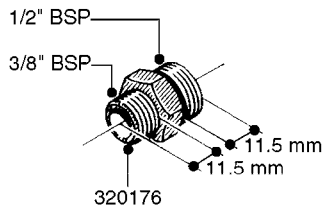

FITTINGS - HEXAGON NIPPLES
L0030-HIN, 01:01:16

L0030

FITTINGS - HEXAGON NIPPLES
L0030-HIN, 01:01:16

Page 1
Date 07.02.2020 9:46

parts-n°	order qty	description
10015303	1	FITT.PO.HN 1.00X1.00 M1000
10425003	1	FITT.PO.HN 1.25X1.00 MCPHEE
320132	1	FITT.DK HN 1" BSP
320176	1	FITT.DK HN 3/8"X1/2" BSP
320445	1	FITT.DK HN 1/4"X3/8" BSP
320655	1	FITT.DK HN 1/2"-1/2" BSP
320692	1	FITT.DK HN 3/8'BSPX1/4'NPT
320703	1	FITT.DK HN 3/8BSP X1/2 &1/4NPT
320725	1	FITT.DK NIPPLE 3/8"-3/8" BSP
320902	1	FITT.DK HN 3/8'X 1/4' BSP
390232	1	FITT.DK HN 1-1/2' X 1-1/4' BSP
390276	1	FITT.DK HN 1'BSP