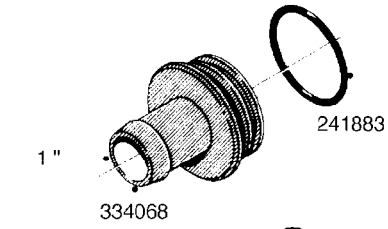

L0080

FITTINGS - S-53
L0080-HIN, 12:09:17

Page 1

Date 07.02.2020 9:44

Pos.	parts-n°	order qty	description
1	145995	1	FITT.DK S-53 FORK
2	241973	1	O-RING Ø3 X 44.2 70 SHORES NITRIL NITRIL (BLACK)
2	242353	1	O-RING 3 X 44.2 VITON VITON (BROWN)
3	242109	1	O-RING D32.2x3.0 NITRIL (BLACK)
3	242354	1	O-RING D32.2X3.0 VITON VITON (BROWN)
4	322103	1	FITT.DK S-53 BULKHEAD
5	322107	1	FITT.DK S-53 BULKHEAD NUT
6	322110	1	FITT.DK S-53 ELB. 1/2" BSP
7	322352	1	FITT.DK S-53 TEE
8	334229	1	FITT.DK S-53 STR.3/4"
9	334260	1	GASKET F. S-53 BULKHEAD
10	334564	1	FITT.DK S-67 TO S-53 ADAPTER
11	391100	1	FITT.DK S-53THREAD INS.1/2"BSP
12	726463	1	FITT.DK S53 BULKHEAD W/GASKET
13	726552	1	FIT.DK S-53X90 1/2" BSP,O-RING
14	726556	1	FITT.DK S-53 HB 1/2" W/O-RING
15	726558	1	FITT.DK S53 STR. 3/4" W.ORING
16	726559	1	FITT DK. S-53 HB 1" W/O-RING
17	726568	1	FITT.DK.S-53 HB 1/2"90 W/O-RING
18	726570	1	FITT.DK S-53 ELB.3/4" W.ORING
19	726571	1	FITT.DK S-53 ELB.1", W ORING
20	726578	1	FITT.DK S53 PLUG WITH O-RING
21	728561	1	FITT.DK. S67M - S53F REDUCER