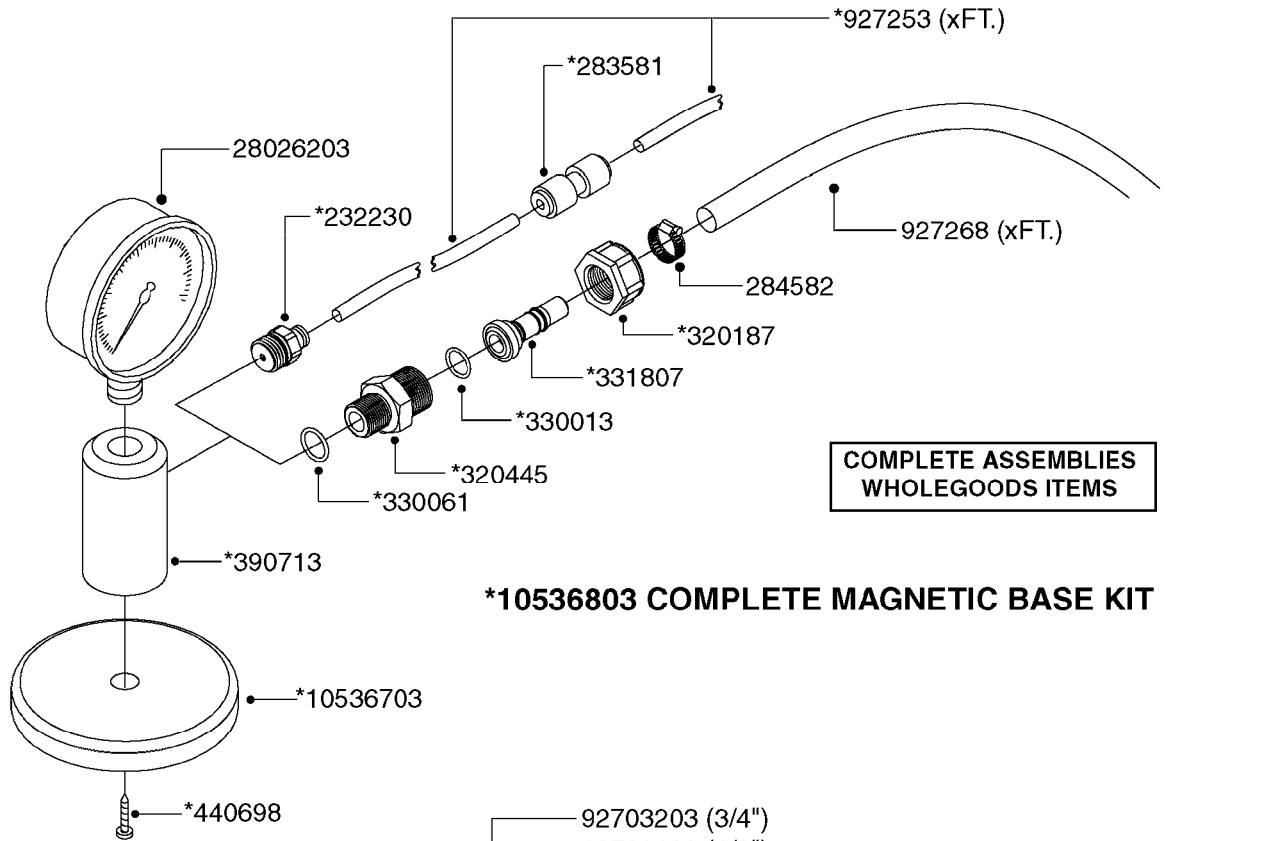

K0690

REMOTE GAUGE-MAGNETIC BASE KIT
K0690-HIN, 01:01:16

Page 1

Date 07.02.2020 9:44

parts-n°	order qty	description
231346	1	QUICK COUPLER 1/8"BSP X 4 MM
232230	1	QUICK COUPLER 1/4"BSP X 4 MM
241651	1	O-RING D14.0X3.0 NITRIL
242594	1	O-RING D14 X 1.78 SCH.70-EPDM
283581	1	HOSE CONNECTOR STR. F.4MM PE
284582	1	CLAMP HOSE GEAR - 5/16"
320187	1	FITT.DK CAP 3/8" BSP BLACK
320283	1	FITT.DK NUT 3/4"BSP
320445	1	FITT.DK HN 1/4"X3/8" BSP
321926	1	FITTING BSP3/4"-1/8"
322046	1	FITT.DK TEE 1/2X1/2HB X3/4'BSP
322048	1	FITT.DK TEE 3/4X3/4HB X3/4'BSP
330013	1	O-RING 2.5 X 10 PUR
330061	1	O-RING D16/D11X2,5
331807	1	FITT.DK HB 5/16" F.3/8" NUT
334531	1	CLAMP HOSE PLASTIC 3/4"
334534	1	CLAMP HOSE PLASTIC 1/2"
390713	1	GAUGE ADAPTOR 1/4" BSP
440698	1	SCREW F.PLASTIC 6X18 SS HEXHD
721851	1	SCREW PLUG W/QUICK FIT
724637	1	FITT.DK HB 5/16' F. 3/4" COMP.
927253	1	RED AIR HOSE, Ø4/2 1810 E
927268	1	HOSE BLUE PVC X 1/4 X 0012"
10536703	1	MAGNETIC BASE D3,2'/90LB
10536803	1	MAGNETIC BASE KIT F.GAUGE
28026203	1	GAUGE 200PSI/BR,2.5"1/4BSP-BTM
92702103	1	HOSE R X1/2" X300PSI WP X0012"
92703203	1	HOSE R X3/4" X300PSI WP X0012"