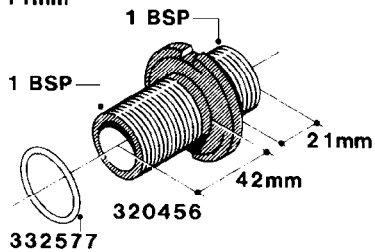

L0040

FITTINGS - NIPPLES & ELBOWS
L0040-HIN, 01:01:16

Page 1
Date 07.02.2020 9:44

parts-n°	order qty	description
10530803	1	FITT.PO.SE 2.00X2.00 45 DEG.
320191	1	FITT.DK ELB 3/8' BSP 45 DEGREE
320482	1	FITT.DK ELB. 1/2" BSP 60 DEG.
320596	1	FITT.DK ELB 3/8'-1/2'BSP 45DEG
320607	1	FITT.DK HN 3/8M X 3/8F BSP LNG
320633	1	FITT.DK HN 3/8"M X 3/8"F BSP
321451	1	FITT.DK ELB.1-1/2 X1-1/4 80DEG
321532	1	FITT.DK REDUC 3/4' X 1/2' BSP
390233	1	FITT.DK REDUC 1-1/2" X 1" BSP

L0050

FITTINGS - HOSE CONNECTORS
L0050-HIN, 01:01:16

Page 1

Date 07.02.2020 9:44

parts-n°	order qty	description
242594	1	O-RING D14 X 1.78 SCH.70-EPDM
320294	1	FITT.DK TEE 3/8X3/8HB X1/2"BSP
320305	1	FITT.DK HB 3/4'- 3/4' BSP
320386	1	FITT.DK TEE 3/8X3/8HB X3/8"BSP
320397	1	FITT.DK ELB 3/8"HB X 3/8" BSP
320401	1	FITT.DK TEE 1/2X1/2HB X1/2"BSP
320412	1	FITT.DK TEE 1/2X1/2HB X3/8'BSP
320423	1	FITT.DK ELB 1/2'HB X 3/8' BSP
320891	1	FITT.DK HB 3/8'- 3/8' BSP
320972	1	FITT.DK HB 5/16'- 1/4' BSP
322046	1	FITT.DK TEE 1/2X1/2HB X3/4'BSP
322048	1	FITT.DK TEE 3/4X3/4HB X3/4'BSP
330595	1	O-RING D24.6/D20X2.1 -3/4"
333137	1	FITT.DK CONN.1/2" F.NOZZ. DOUB
333141	1	FITT.DK CONN.1/2" F.NOZZ.SING
334041	1	FITT.DK CONN.3/4' F.NOZZ. SING
334042	1	FITT.DK CONN.3/4' F.NOZZ. DOUB
334195	1	FITT.DK ELB. 3/4"HB X 3/4"HB
10012103	1	FITT.PO.HB 1.25X1.50 IMB1012
10014003	1	FITT.PO.HB 1.25X1.25 IMB1010
10036903	1	FITT.PO.HB 1.50X1.50 IMB1212
28019303	1	FITTING HB ELB 3/4NPT-3/4HOSE
61016500	1	HOSE TAIL 3/4" 90°+RG CAP 3/4"
72026700	1	NOZZLE TUBE ADAPTER W/O-RING