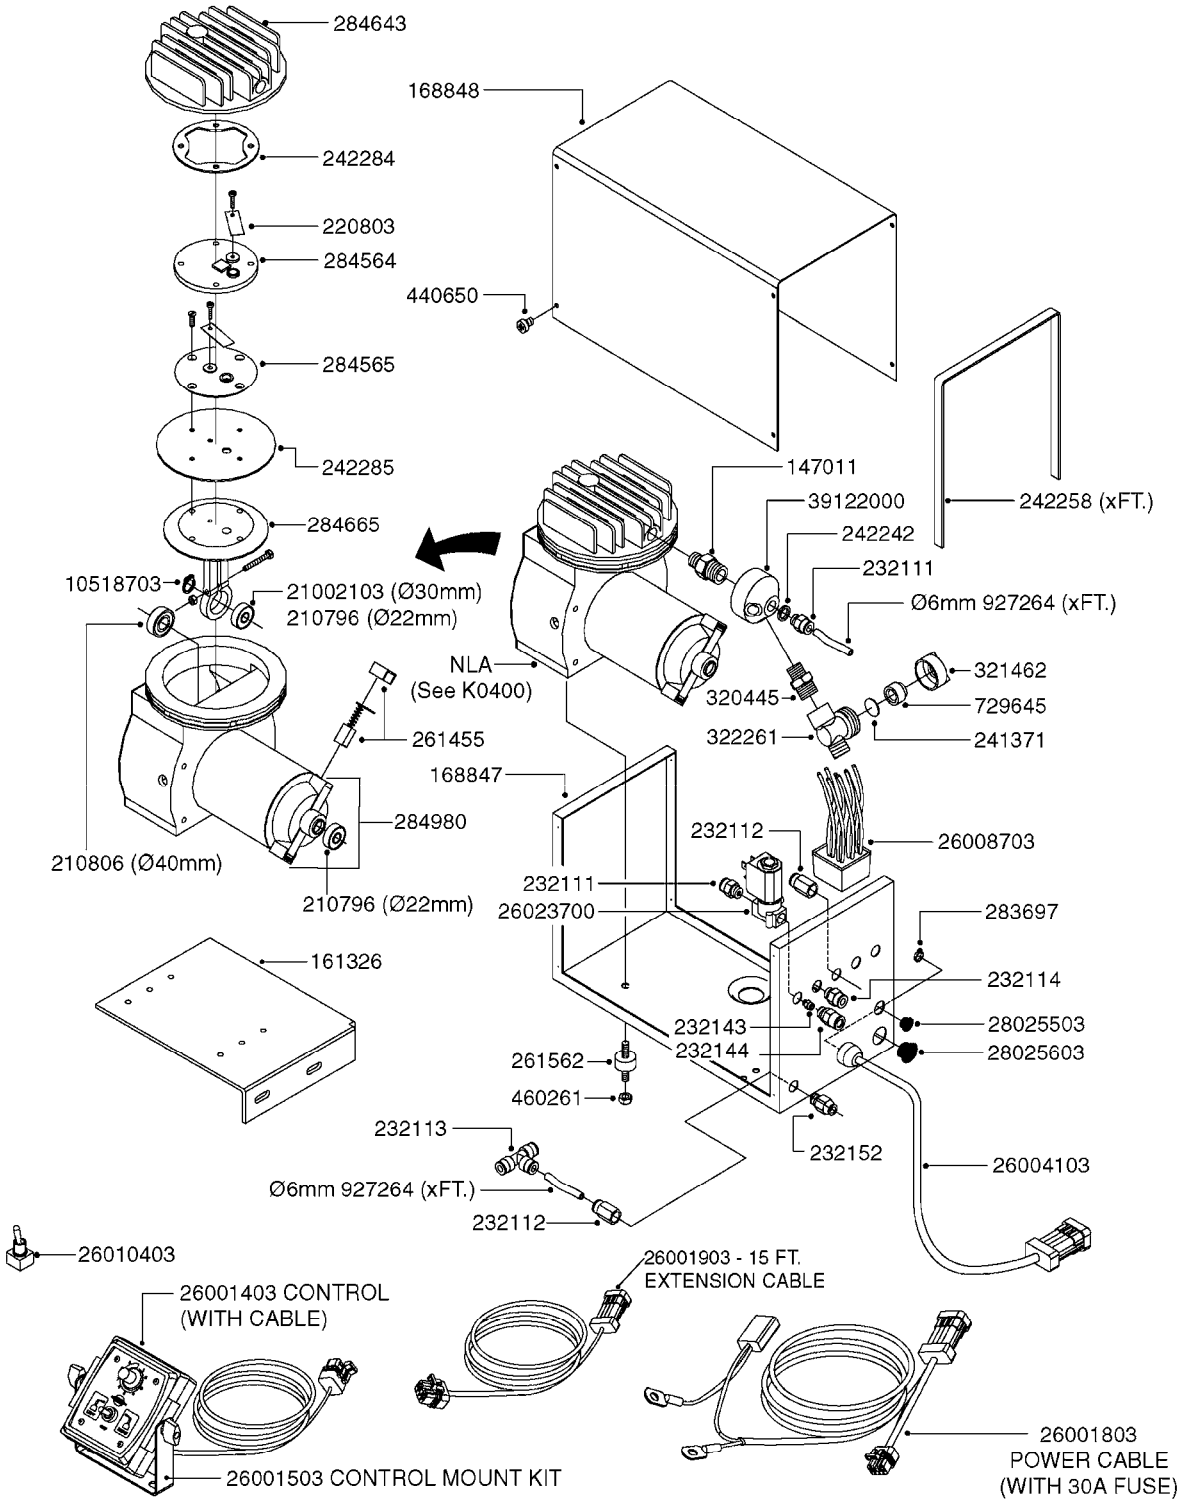

K0390

*Ø8mm 927306 (xFT.)
*Ø10mm 927330 (xFT.)

70019403 - COMPLETE ASSEMBLY

FOAM MARKER COMPRESSOR 2002
K0390-HIN, 01:01:16

Page 1
Date 07.02.2020 9:44

parts-n°	order qty	description
147011	1	HEX NIPPLE 3/8'X1/4'BSP BRASS
161326	1	MOUNT BKT. F. FOAM COMP.BOX 98
168847	1	ENCLOSURE LOWER F.MARKER
168848	1	COVER F. FOAM MARKER
210796	1	BEARING BALL D22/D8 X 7 608ZZ
210806	1	BEARING BALL D40/D17X12MM
220803	1	VALVE F. COMPRESSOR
232111	1	QUICK COUPLER 6MM X 1/8 EXT.
232112	1	QUICK COUPLER 6MM 1/8 INT.
232113	1	QUICK COUPLER 6MM T-PIECE
232114	1	COUPLER 1/8" THREADX8MM HOSE
232143	1	REDUCER 1/4'INT-1/8'EXT
232144	1	QUICK COUPLER 10MM X 1/4 EXT
232152	1	QUICK COUPLER 8MMX1/8 EXT.LONG
241371	1	DIAPHRAGM F.NO-DRIP,VULC
242242	1	O-RING F.AIR HOSE FITTING
242258	1	TRIM 3X10 SELF ADHESIVE 0012"
242284	1	HEAD GASKET F. COMPRESSOR
242285	1	DIAPHRAGM F. F/M COMP.
261455	1	BRUSH KIT-FOAM MARKER MOTOR
261562	1	RUBBER DAMPER 2XM6X25
283697	1	TIESTRAP 200MM
284564	1	PLATE F.COMPRESSOR HEAD
284565	1	PLATE F.COMPRESSOR HEAD
284643	1	COMPRESSOR HEAD F.FOAM MARKER
284665	1	CONNECTING ROD F.COMPRESSOR
284980	1	FLANGE REAR F. F.M.COMPRESSOR
320445	1	FITT.DK HN 1/4"X3/8" BSP
321462	1	CAP F.NO-DRIP ASSY.
322261	1	HOUSING F.SAFETY VALVE 3/8"
440650	1	SCREW 3.5x13 STAINLESS
460261	1	NUT HEX M6X1.00 LOCK DIN985 A2 SS
729645	1	NON-DRIP SPRING ASSY.GREEN 10
927264	1	HOSE R X PE D6/D4 X 0012"
927306	1	HOSE R X PE D8/D6 X 0012"BLACK
927330	1	HOSE R X PE D10/D8 X 012"BLACK
10518703	1	SNAP-RING OUTER 8X1
21002103	1	BEARING, 6200 2ZJEM (SKF)
26001403	1	HC FOAM MARKR CONSOLE VS3.0.00
26001503	1	HC FOAM MARKER CONSOLE MT.KIT
26001803	1	POWER CABLE
26001903	1	15' 7-PIN EXTENSION CABLE
26004103	1	FOAM MARKER CNTRL MOD CABL STD
26008703	1	FOAM MARKER CONTROL SCII
26010403	1	TOGGLE SWITCH MICRO-TRAK F.M.
26023700	1	SOLENOID VAL 12V 1/8' FLO '07
28025503	1	PLUG F.DRILLED HOLE 1/2"
28025603	1	PLUG F.DRILLED HOLE 3/4"
39122000	1	DISTR.HOUSING F.FOAM MARKER'07
70019403	1	FOAM MARKER COMPRESSOR KIT STD