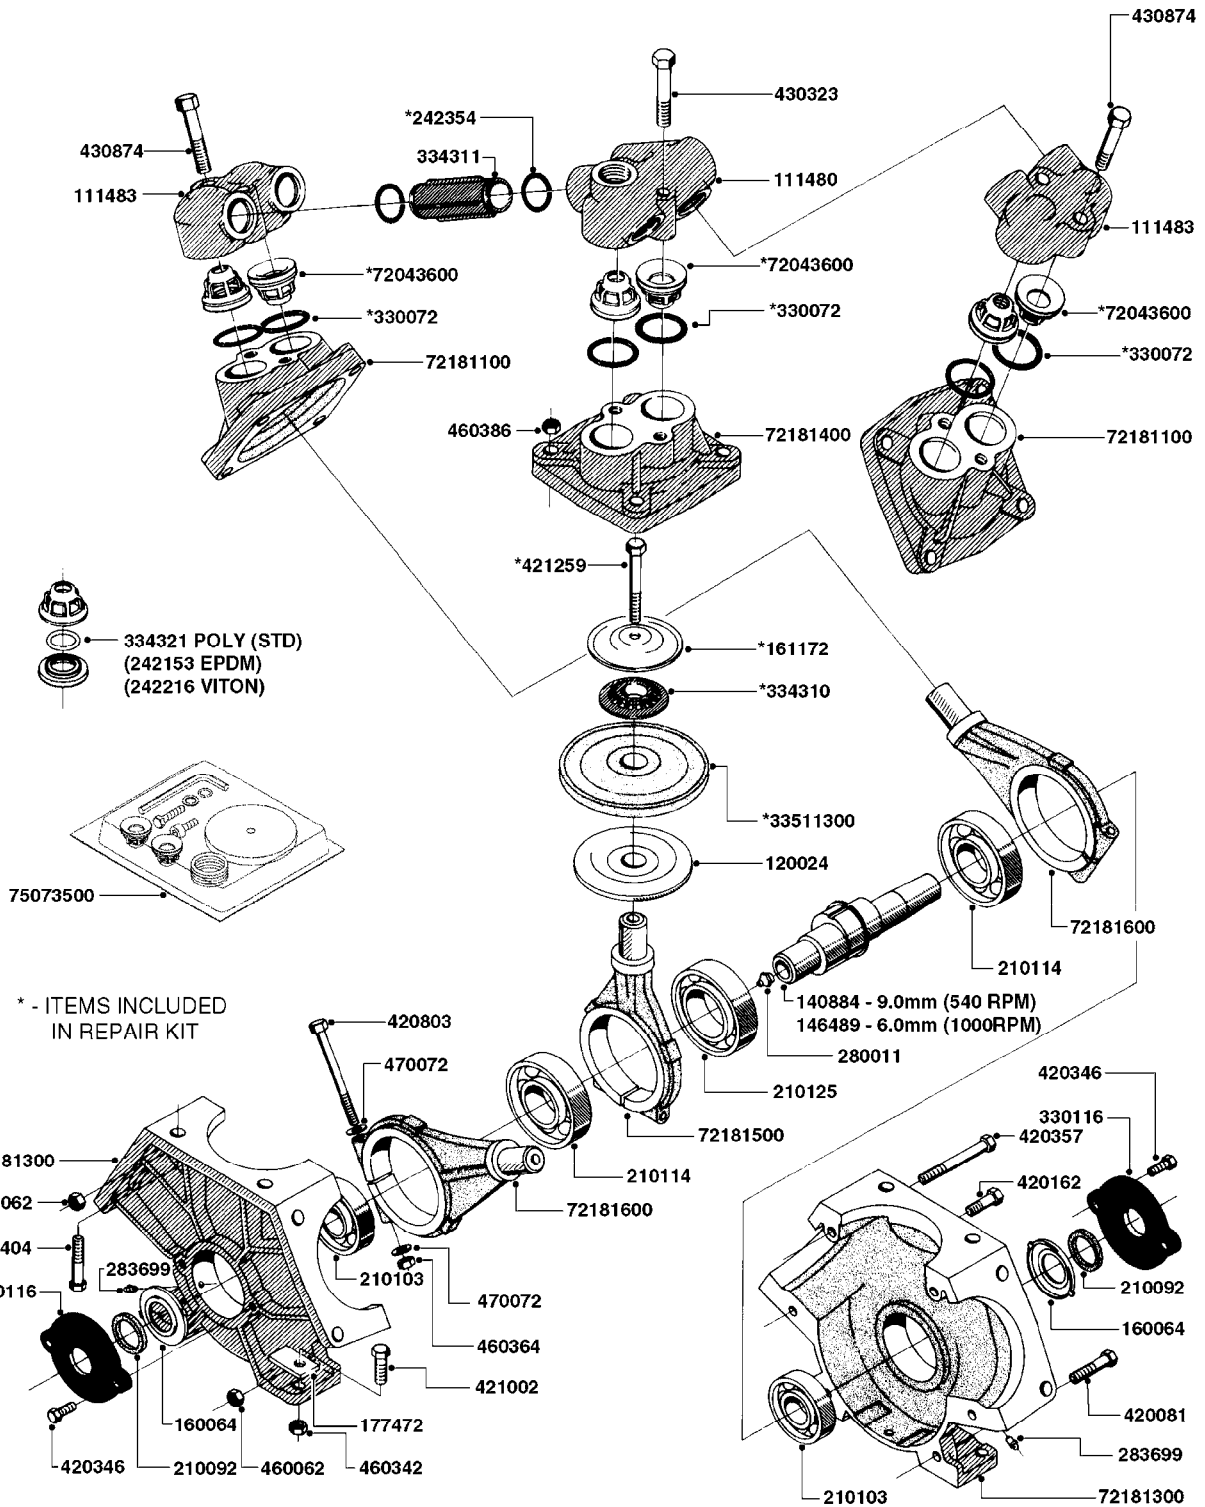

A0220

PUMP - 1302 W/ MOUNTING BASE
A0220-HIN, 27:04:17

Page 1

Date 07.02.2020 9:43

parts-n°	order qty	description
111480	1	VALVE HEAD 1302 CENTER
111483	1	VALVE HEAD SIDE 1302
120024	1	DIAPHRAGM BACK DISC 1200-1300
140884	1	CRANK SHAFT MODEL 1300-9
146489	1	CRANK SHAFT MODEL 1302-6MM
160064	1	DUST PLATE
161172	1	DIAPHRAGM DISC F. 1203/1303
177472	1	BRACKET 25 X 5
210092	1	SEAL FELT D43/30X5
210103	1	BEARING BALL 6306
210114	1	BEARING BALL 6308
210125	1	BEARING BALL 6210
242153	1	O-RING D26X4 EPDM
242216	1	O-RING VITON F/1202/1302/462
242354	1	O-RING D32.2X3.0 VITON
280011	1	GREASE NIPPLE 1/8" SAE H TR
283699	1	GREASE NIPPLE M6X1
330072	1	O-RING D53.5/D45.5X4
330116	1	SEAL RETAINER, MODEL 1300
334310	1	NYLON WASHER 1202/1302/462
334311	1	CONNECTION PIPE INLET MOD.1302
334321	1	O-RING POLY. 34.0x26.0x4.0
420081	1	BOLT HEX 8.8 DEL 3/8"X40MM
420162	1	BOLT HEX 8.8 DEL 3/8"X15MM
420346	1	BOLT HEX 8.8 DEL 3/8"X 25MM
420357	1	BOLT HEX 8.8 RAW 3/8"X85MM
420803	1	BOLT HEX 8.8 DEL M8X90
421002	1	BOLT HEX 8.8 DEL M10X30 FT DIN933
421259	1	BOLT HEX UNC7/16"x2.25" 18-8SS
430323	1	BOLT HEX 8.8 DEL M12X60
430404	1	BOLT HEX 8.8 DEL M12X50
430874	1	SCREW SET 8.8 DEL M12X70 FT
460062	1	NUT HEX 3/8" GALV.
460342	1	NUT HEX M10 DEL DIN934
460364	1	NUT HU M8 A2 SS DIN934
460386	1	NUT HEX M12X1.75
470072	1	WASHER D15/D8X.5 LOCK
33511300	1	DIAPHRAGM 1202-1303 POLY 2006
72043600	1	VALVE FOR 462/463
72181100	1	DIAPHRAGM COVER 1203/1303+BLTS
72181300	1	PUMP CASTING 1300 RED W/BOLTS
72181400	1	DIAPHRAGM COVER 1303 W/BOLTS
72181500	1	CONNECTING ROD, CENTER 1303
72181600	1	CONNECTING ROD, SIDE MOD.1300
75073500	1	PUMP KIT 1300/1302 "06"