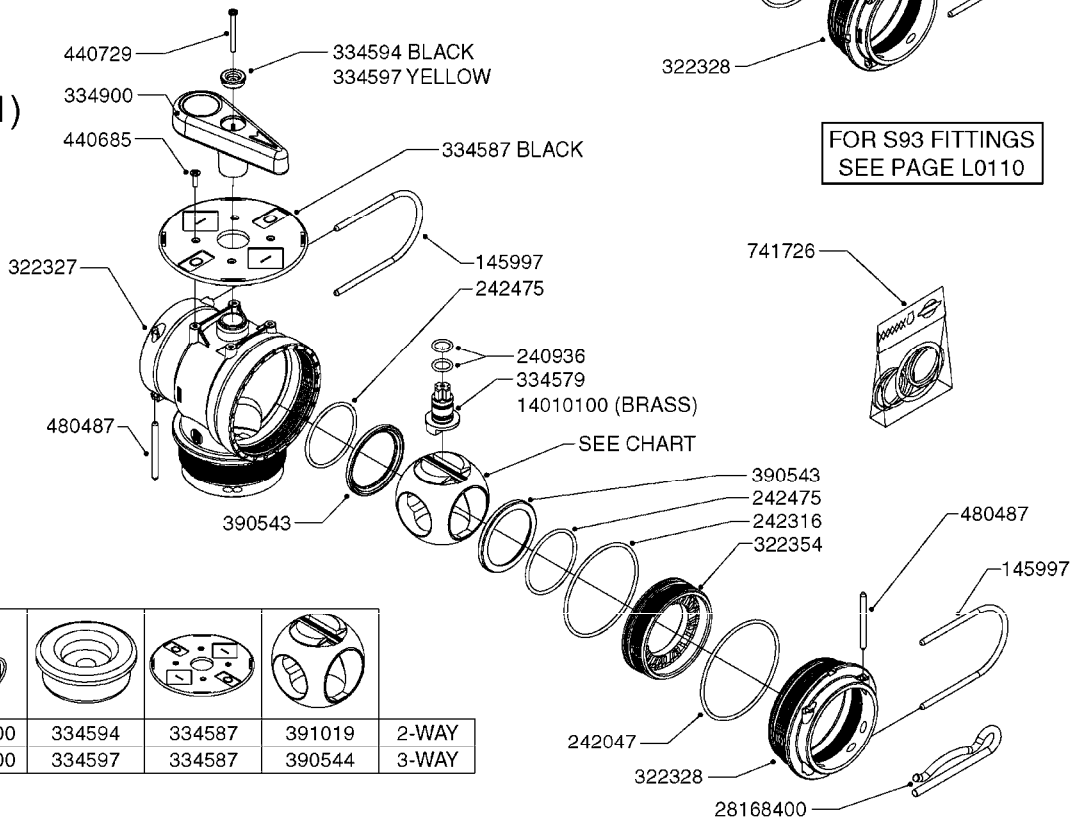

S93 (01)

FOR S93 FITTINGS
SEE PAGE L0110

				2-WAY
				3-WAY

B0530