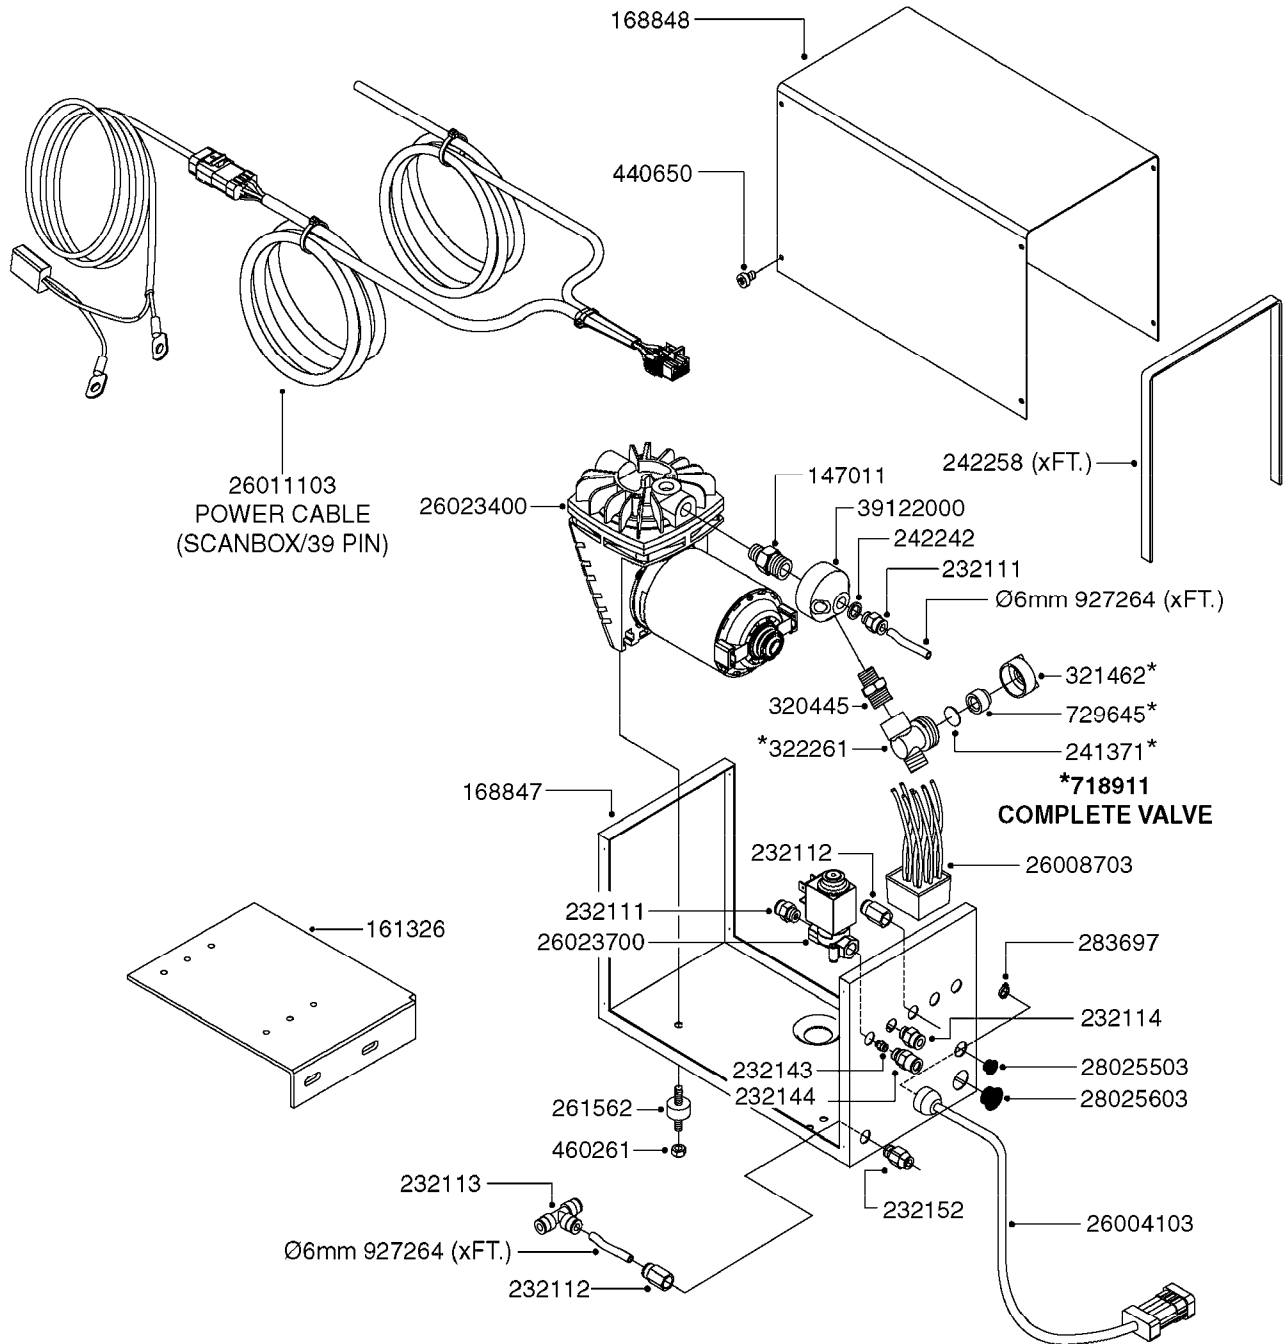

K0400

*Ø8mm 927306 (xFT.)
*Ø10mm 927330 (xFT.)

70062503 - COMPLETE ASSEMBLY

FOAM MARKER COMPRESSOR 2007
K0400-HIN, 01:01:16

Page 1
Date 07.02.2020 9:44

parts-n°	order qty	description
147011	1	HEX NIPPLE 3/8'X1/4'BSP BRASS
161326	1	MOUNT BKT. F. FOAM COMP.BOX 98
168847	1	ENCLOSURE LOWER F.MARKER
168848	1	COVER F. FOAM MARKER
232111	1	QUICK COUPLER 6MM X 1/8 EXT.
232112	1	QUICK COUPLER 6MM 1/8 INT.
232113	1	QUICK COUPLER 6MM T-PIECE
232114	1	COUPLER 1/8" THREADX8MM HOSE
232143	1	REDUCER 1/4'INT-1/8'EXT
232144	1	QUICK COUPLER 10MM X 1/4 EXT
232152	1	QUICK COUPLER 8MMX1/8 EXT.LONG
241371	1	DIAPHRAGM F.NO-DRIP,VULC
242242	1	O-RING F.AIR HOSE FITTING
242258	1	TRIM 3X10 SELF ADHESIVE 0012"
261562	1	RUBBER DAMPER 2XM6X25
283697	1	TIESTRAP 200MM
320445	1	FITT.DK HN 1/4"X3/8" BSP
321462	1	CAP F.NO-DRIP ASSY.
322261	1	HOUSING F.SAFETY VALVE 3/8"
440650	1	SCREW 3.5x13 STAINLESS
460261	1	NUT HEX M6X1.00 LOCK DIN985 A2 SS
718911	1	VALVE (SAFETY) F.MARKER
729645	1	NON-DRIP SPRING ASSY.GREEN 10
927264	1	HOSE R X PE D6/D4 X 0012"
927306	1	HOSE R X PE D8/D6 X 0012"BLACK
927330	1	HOSE R X PE D10/D8 X 012"BLACK
26004103	1	FOAM MARKER CNTRL MOD CABL STD
26008703	1	FOAM MARKER CONTROL SCII
26011103	1	FOAMER POWER/CONTROL CABLE 39P
26023400	1	COMPRESSOR F.FOAM MARKER CM40
26023700	1	SOLENOID VAL 12V 1/8' FLO '07
28025503	1	PLUG F.DRILLED HOLE 1/2"
28025603	1	PLUG F.DRILLED HOLE 3/4"
39122000	1	DISTR.HOUSING F.FOAM MARKER'07
70062503	1	FOAM MARKER COMPRESSOR,STD,39P