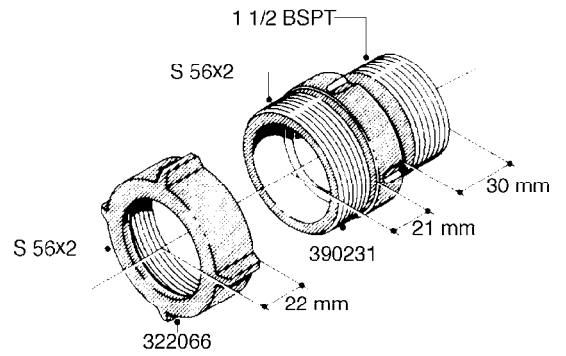

L0080

FITTINGS - S-53
L0080-HIN, 12:09:17

Page 1

Date 07.02.2020 9:44

Pos.	parts-n°	order qty	description
1	145995	1	FITT.DK S-53 FORK
2	241973	1	O-RING Ø3 X 44.2 70 SHORES NITRIL NITRIL (BLACK)
2	242353	1	O-RING 3 X 44.2 VITON VITON (BROWN)
3	242109	1	O-RING D32.2x3.0 NITRIL (BLACK)
3	242354	1	O-RING D32.2X3.0 VITON VITON (BROWN)
4	322103	1	FITT.DK S-53 BULKHEAD
5	322107	1	FITT.DK S-53 BULKHEAD NUT
6	322110	1	FITT.DK S-53 ELB. 1/2" BSP
7	322352	1	FITT.DK S-53 TEE
8	334229	1	FITT.DK S-53 STR.3/4"
9	334260	1	GASKET F. S-53 BULKHEAD
10	334564	1	FITT.DK S-67 TO S-53 ADAPTER
11	391100	1	FITT.DK S-53THREAD INS.1/2"BSP
12	726463	1	FITT.DK S53 BULKHEAD W/GASKET
13	726552	1	FIT.DK S-53X90 1/2" BSP,O-RING
14	726556	1	FITT.DK S-53 HB 1/2" W/O-RING
15	726558	1	FITT.DK S53 STR. 3/4" W.ORING
16	726559	1	FITT DK. S-53 HB 1" W/O-RING
17	726568	1	FITT.DK.S-53 HB 1/2"90 W/O-RING
18	726570	1	FITT.DK S-53 ELB.3/4" W.ORING
19	726571	1	FITT.DK S-53 ELB.1", W ORING
20	726578	1	FITT.DK S53 PLUG WITH O-RING
21	728561	1	FITT.DK. S67M - S53F REDUCER