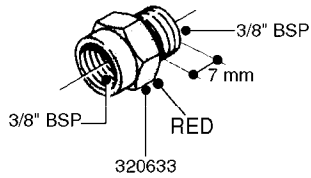

FITTINGS - HEXAGON NIPPLES
L0030-HIN, 01:01:16

L0030

FITTINGS - HEXAGON NIPPLES
L0030-HIN, 01:01:16

Page 1
Date 07.02.2020 9:44

parts-n°	order qty	description
10015303	1	FITT.PO.HN 1.00X1.00 M1000
10425003	1	FITT.PO.HN 1.25X1.00 MCPHEE
320132	1	FITT.DK HN 1" BSP
320176	1	FITT.DK HN 3/8"X1/2" BSP
320445	1	FITT.DK HN 1/4"X3/8" BSP
320655	1	FITT.DK HN 1/2"-1/2" BSP
320692	1	FITT.DK HN 3/8'BSPX1/4'NPT
320703	1	FITT.DK HN 3/8BSP X1/2 &1/4NPT
320725	1	FITT.DK NIPPLE 3/8"-3/8" BSP
320902	1	FITT.DK HN 3/8'X 1/4' BSP
390232	1	FITT.DK HN 1-1/2' X 1-1/4' BSP
390276	1	FITT.DK HN 1'BSP