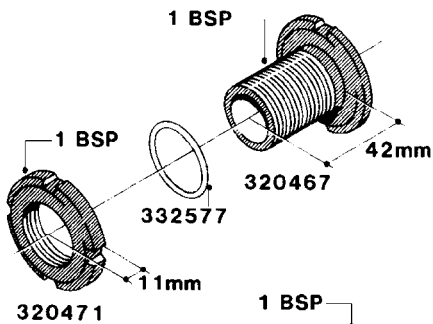

L0040

FITTINGS - NIPPLES & ELBOWS
L0040-HIN, 01:01:16

Page 1
Date 07.02.2020 9:44

parts-n°	order qty	description
10530803	1	FITT.PO.SE 2.00X2.00 45 DEG.
320191	1	FITT.DK ELB 3/8' BSP 45 DEGREE
320482	1	FITT.DK ELB. 1/2" BSP 60 DEG.
320596	1	FITT.DK ELB 3/8'-1/2'BSP 45DEG
320607	1	FITT.DK HN 3/8M X 3/8F BSP LNG
320633	1	FITT.DK HN 3/8"M X 3/8"F BSP
321451	1	FITT.DK ELB.1-1/2 X1-1/4 80DEG
321532	1	FITT.DK REDUC 3/4' X 1/2' BSP
390233	1	FITT.DK REDUC 1-1/2" X 1" BSP

L0050

FITTINGS - HOSE CONNECTORS
L0050-HIN, 01:01:16

Page 1

Date 07.02.2020 9:44

parts-n°	order qty	description
242594	1	O-RING D14 X 1.78 SCH.70-EPDM
320294	1	FITT.DK TEE 3/8X3/8HB X1/2"BSP
320305	1	FITT.DK HB 3/4'- 3/4' BSP
320386	1	FITT.DK TEE 3/8X3/8HB X3/8"BSP
320397	1	FITT.DK ELB 3/8"HB X 3/8" BSP
320401	1	FITT.DK TEE 1/2X1/2HB X1/2"BSP
320412	1	FITT.DK TEE 1/2X1/2HB X3/8'BSP
320423	1	FITT.DK ELB 1/2'HB X 3/8' BSP
320891	1	FITT.DK HB 3/8'- 3/8' BSP
320972	1	FITT.DK HB 5/16'- 1/4' BSP
322046	1	FITT.DK TEE 1/2X1/2HB X3/4'BSP
322048	1	FITT.DK TEE 3/4X3/4HB X3/4'BSP
330595	1	O-RING D24.6/D20X2.1 -3/4"
333137	1	FITT.DK CONN.1/2" F.NOZZ. DOUB
333141	1	FITT.DK CONN.1/2" F.NOZZ.SING
334041	1	FITT.DK CONN.3/4' F.NOZZ. SING
334042	1	FITT.DK CONN.3/4' F.NOZZ. DOUB
334195	1	FITT.DK ELB. 3/4"HB X 3/4"HB
10012103	1	FITT.PO.HB 1.25X1.50 IMB1012
10014003	1	FITT.PO.HB 1.25X1.25 IMB1010
10036903	1	FITT.PO.HB 1.50X1.50 IMB1212
28019303	1	FITTING HB ELB 3/4NPT-3/4HOSE
61016500	1	HOSE TAIL 3/4" 90°+RG CAP 3/4"
72026700	1	NOZZLE TUBE ADAPTER W/O-RING