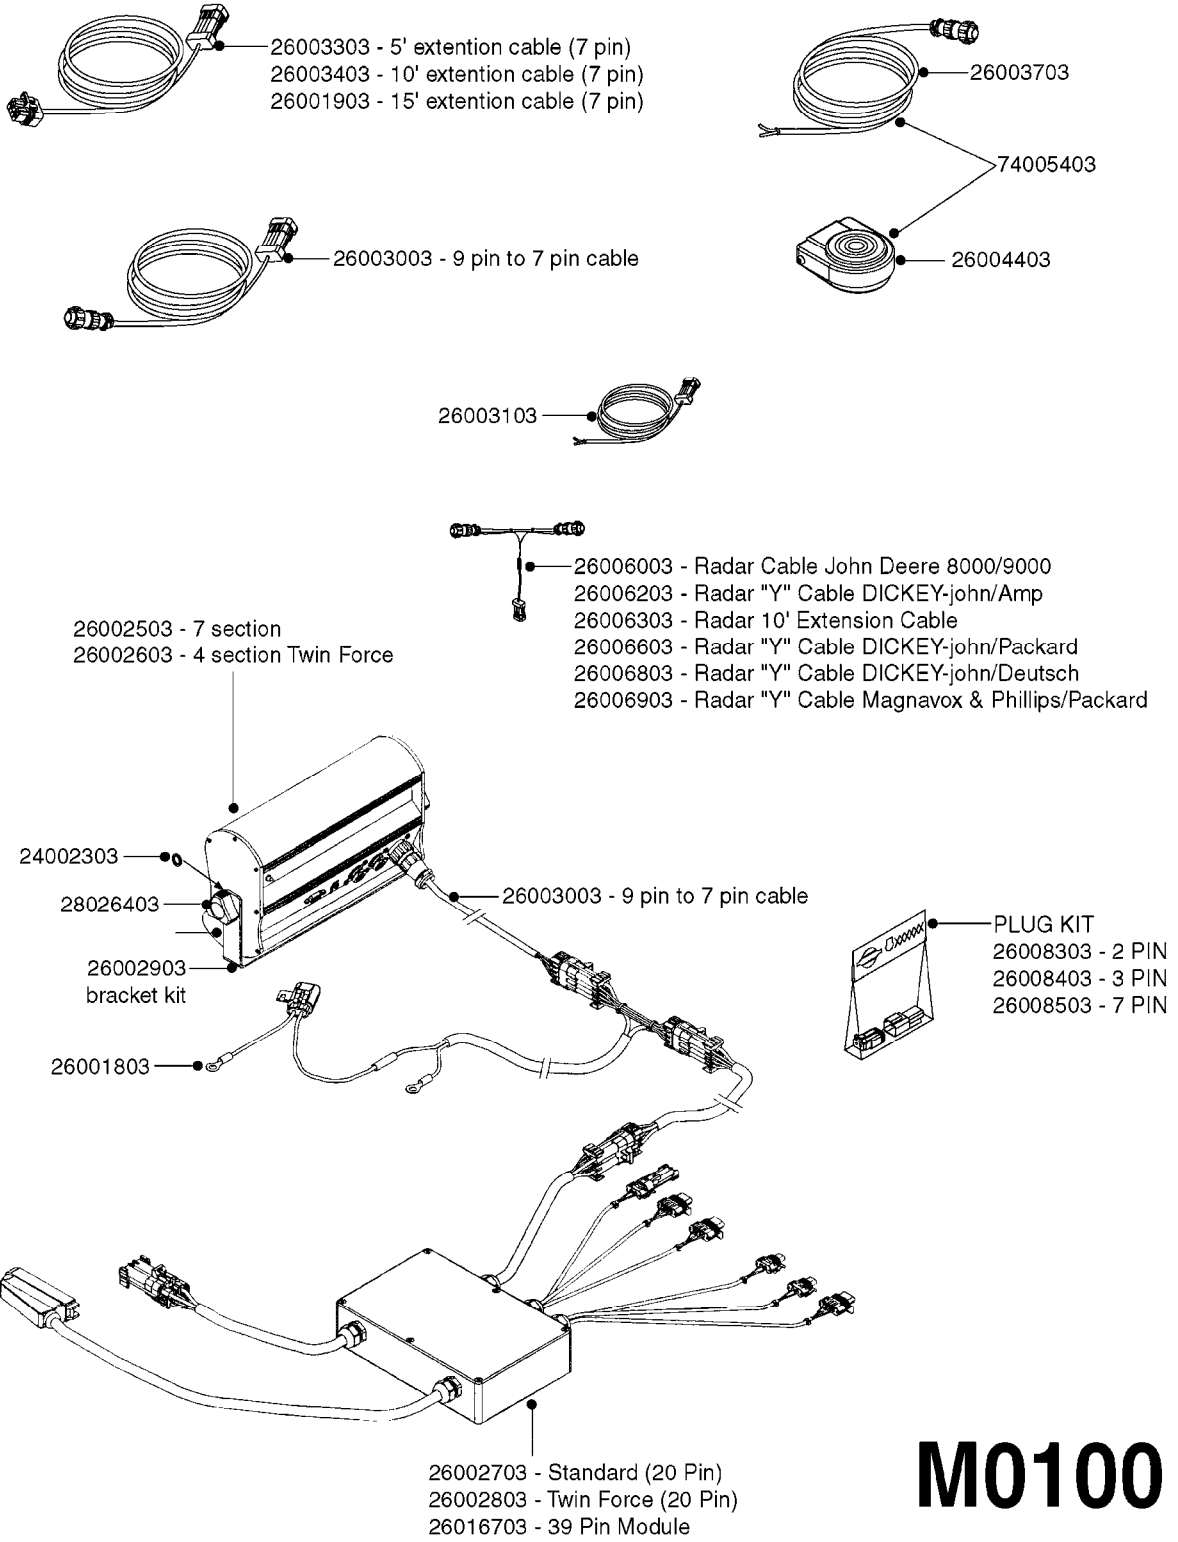

M0100

MUSTANG 3500 CONTROLLER
M0100-HIN, 01:01:16

Page 1
Date 07.02.2020 9:44

parts-n°	order qty	description
24002303	1	WASHER, RUBBER
26001803	1	POWER CABLE
26001903	1	15' 7-PIN EXTENSION CABLE
26002503	1	MUSTANG 3500/7 CONSOLE
26002603	1	MUSTANG 3500/4/TF CONSOLE
26002703	1	MUSTANG 3500/20PIN SC MODULE
26002803	1	MUSTANG 3500/20PIN TF SC MODUL
26002903	1	MUSTANG 3500 CONSOLE MNT KIT
26003003	1	MUSTANG 3500 CONSOLE CABLE
26003103	1	MUSTANG 3500/7 SC MOD CNECT KT
26003303	1	MUSTANG/FM 5FT 7PIN EXT CABLE
26003403	1	MUSTANG/FM 10FT 7PIN EXT CABLE
26003703	1	MUSTANG RUN/HOLD ADAPT CABLE
26004403	1	SWITCH, FOOT
26006003	1	MUSTANG RADR CBLE JD 8000/9000
26006203	1	MUSTANG RDR "Y" CABLE DCKY-JHN
26006303	1	MUSTANG RDR EXTNSN CABLE 10FT
26006603	1	MUSTANG RDR"Y"CABLE D-J PACKRD
26006803	1	MUSTANG RDR"Y"CABLE D-J DEUTS.
26006903	1	MUSTANG RDR"Y"CABLE MAG.PHILIP
26008303	1	MICRO TRAK PLUG KIT - 2 PIN
26008403	1	MICRO TRAK PLUG KIT - 3 PIN
26008503	1	MICRO TRAK PLUG KIT - 7 PIN
26016703	1	MUSTANG 3500/39PIN SC MODULE
28026403	1	KNOB, MUSTANG CONSOLE MOUNT
74005403	1	FOOT SWITCH FOR MUSTANG 3500