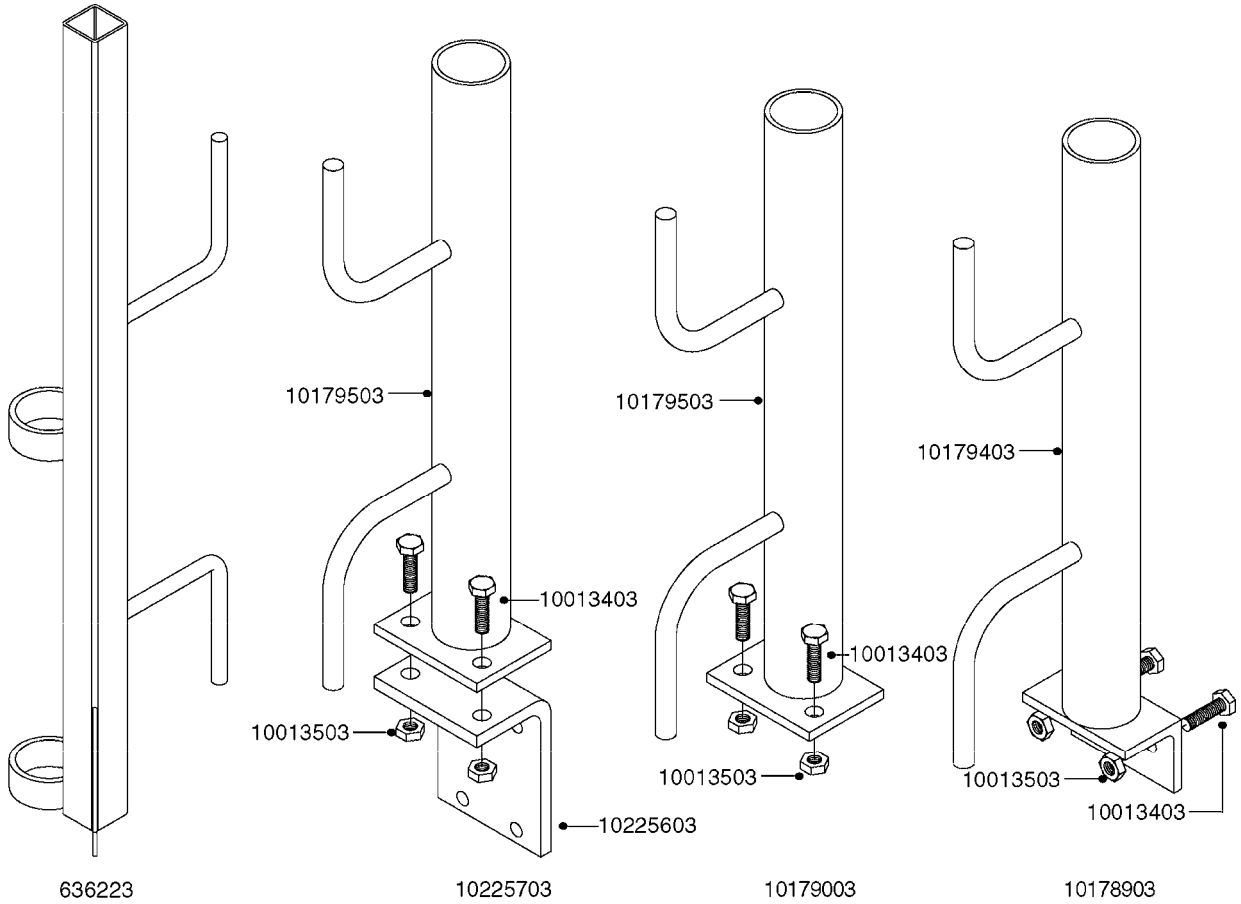

K0520

HOSE WRAPS
K0520-HIN, 05:12:19

Page 1
Date 07.02.2020 9:44

parts-n°	order qty	description
241965	1	O-RING Ø12.1 X 1.6 NITRILE
242007	1	O-RING Ø9.1 X 1.6 NITRILE
281551	1	BALL VALVE 1/2"
320084	1	FITT.DK NUT 1/2" BSP
330212	1	O-RING D19/D14X2.4 F.1/2"NUT
330326	1	O-RING D30/D24X2 F.1"NUT
330676	1	FITT.DK HB 3/8" F. 1/2" NUT
330687	1	FITT.DK HB 1/2" F. 1/2" NUT
334190	1	FITT.DK HB 1/2' F. PISTOL 60S
334533	1	CLAMP HOSE PLASTIC 3/8"
334534	1	CLAMP HOSE PLASTIC 1/2"
636223	1	POST 12 VOLT TR30
712471	1	AGITATION VALVE ASSY. ON/OFF
843196	1	SPRAY GUN KIT TYPE 60 SHORT
843197	1	HANDGUN KIT TYPE 60 LONG
10013403	1	BOLT HEX 3/8-16X1 1/4 HCS Z5
10013503	1	NUT HEX NC 3/8"
10178903	1	WRAP HOSE SIDE MOUNT PLATE
10179003	1	WRAP HOSE BOTTOM PLATE MOUNT
10179403	1	WRAP WELDMENT FOR HI101789
10179503	1	WRAP WELDMENT FOR HI101790
10225603	1	BKT.FOR HOSE WRAP MOUNT NL NK
10225703	1	WRAP HOSE BDL.BOTTOM PLATE
92701703	1	HOSE R X3/8" X300PSI WP X0012"
92702103	1	HOSE R X1/2" X300PSI WP X0012"