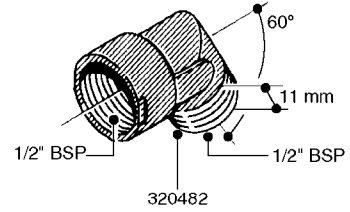

FITTINGS - HEXAGON NIPPLES
L0030-HIN, 01:01:16

L0030

FITTINGS - HEXAGON NIPPLES
L0030-HIN, 01:01:16

Page 1
Date 07.02.2020 9:44

parts-n°	order qty	description
10015303	1	FITT.PO.HN 1.00X1.00 M1000
10425003	1	FITT.PO.HN 1.25X1.00 MCPHEE
320132	1	FITT.DK HN 1" BSP
320176	1	FITT.DK HN 3/8"X1/2" BSP
320445	1	FITT.DK HN 1/4"X3/8" BSP
320655	1	FITT.DK HN 1/2"-1/2" BSP
320692	1	FITT.DK HN 3/8'BSPX1/4'NPT
320703	1	FITT.DK HN 3/8BSP X1/2 &1/4NPT
320725	1	FITT.DK NIPPLE 3/8"-3/8" BSP
320902	1	FITT.DK HN 3/8'X 1/4' BSP
390232	1	FITT.DK HN 1-1/2' X 1-1/4' BSP
390276	1	FITT.DK HN 1'BSP