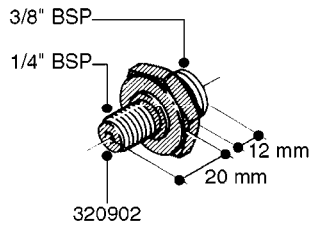

FITTINGS - HEXAGON NIPPLES
L0030-HIN, 01:01:16

L0030

FITTINGS - HEXAGON NIPPLES
L0030-HIN, 01:01:16

Page 1
Date 07.02.2020 9:44

parts-n°	order qty	description
10015303	1	FITT.PO.HN 1.00X1.00 M1000
10425003	1	FITT.PO.HN 1.25X1.00 MCPHEE
320132	1	FITT.DK HN 1" BSP
320176	1	FITT.DK HN 3/8"X1/2" BSP
320445	1	FITT.DK HN 1/4"X3/8" BSP
320655	1	FITT.DK HN 1/2"-1/2" BSP
320692	1	FITT.DK HN 3/8'BSPX1/4'NPT
320703	1	FITT.DK HN 3/8BSP X1/2 &1/4NPT
320725	1	FITT.DK NIPPLE 3/8"-3/8" BSP
320902	1	FITT.DK HN 3/8'X 1/4' BSP
390232	1	FITT.DK HN 1-1/2' X 1-1/4' BSP
390276	1	FITT.DK HN 1'BSP