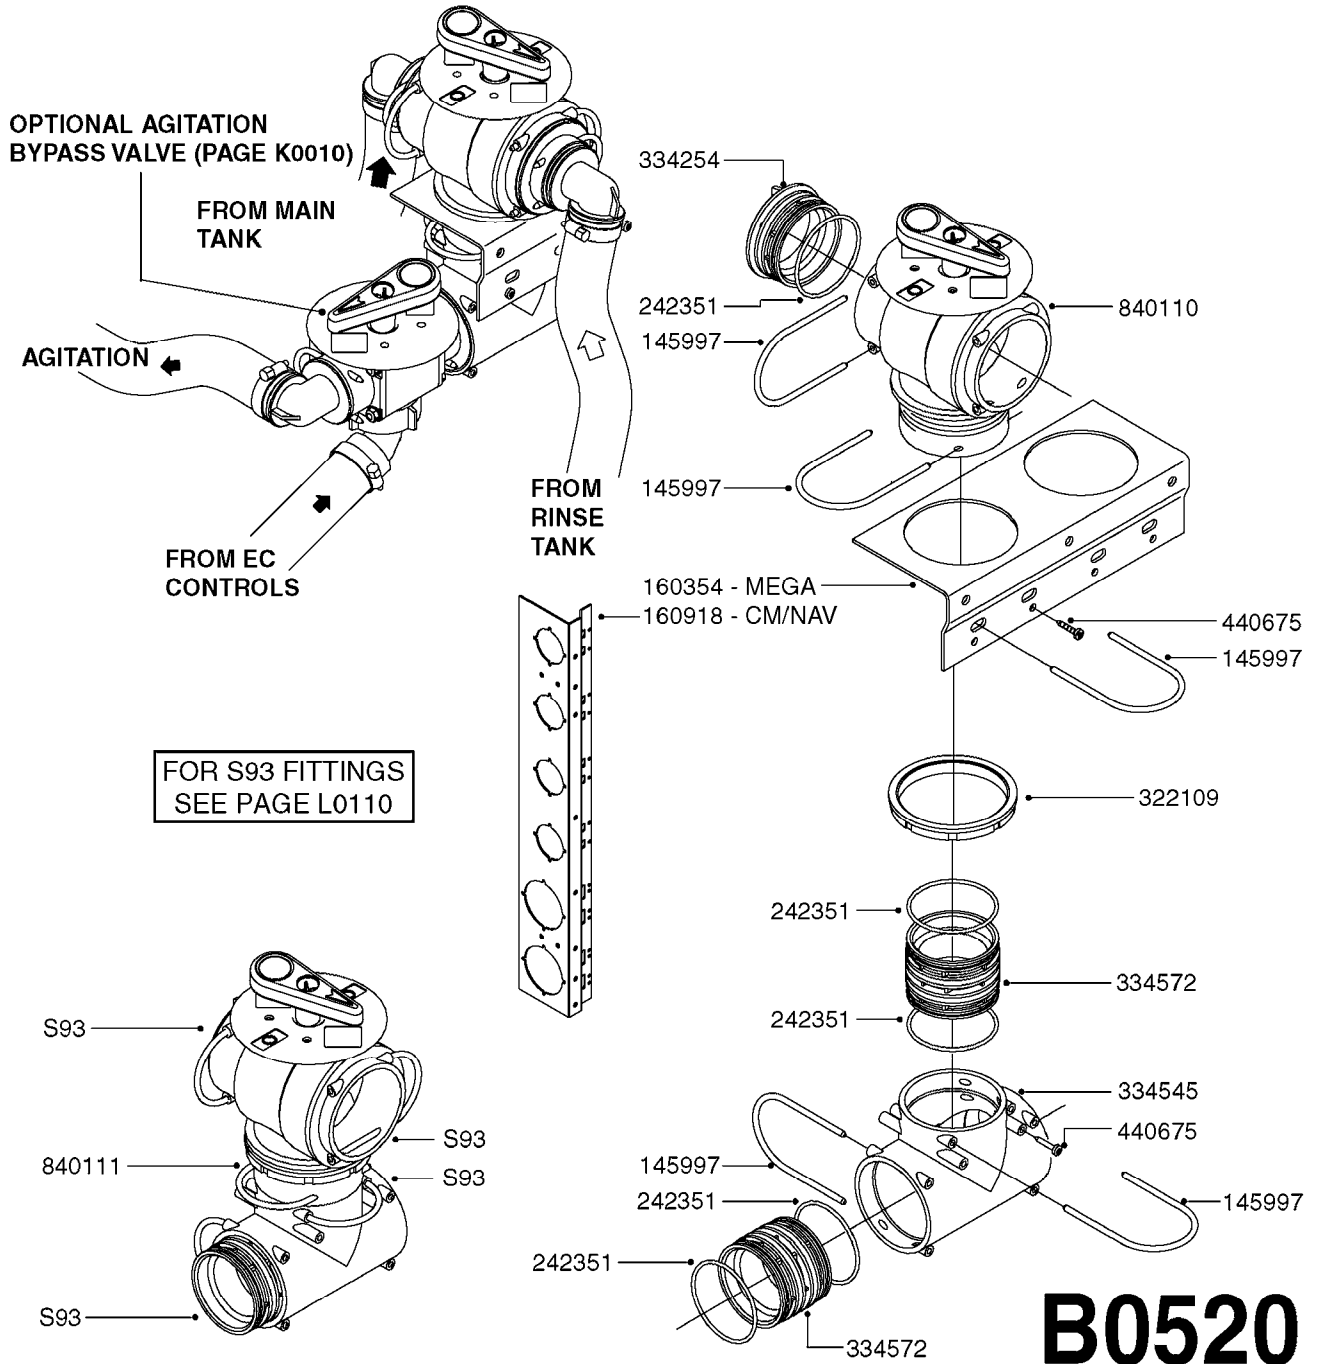

MANIFOLD SYSTEM - SUCTION
B0520-HIN, 01:01:16

Page 1
Date 07.02.2020 9:43

parts-n°	order qty	description
145997	1	FITT.DK S-93 FORK
160354	1	BRACKET F.SUCTION MANIFOLD
160918	1	BRACKET F. MANIFOLD CM
242351	1	O-RING D69.5X3.0 VITON F.S-93
322109	1	FITT.DK S-93 BULKHEAD NUT
334254	1	FITT.DK S-93 PLUG
334545	1	FITT.DK S-93 TEE
334572	1	FITT.DK S-93 ADAPTOR MALE MALE
440675	1	SCREW F. PLASTIC 5X16 SS
840110	1	VALVE SUCTION S-93 F.MANIFOLD
840111	1	VALVE SUCTION 3 WAY S-93 W.TEE