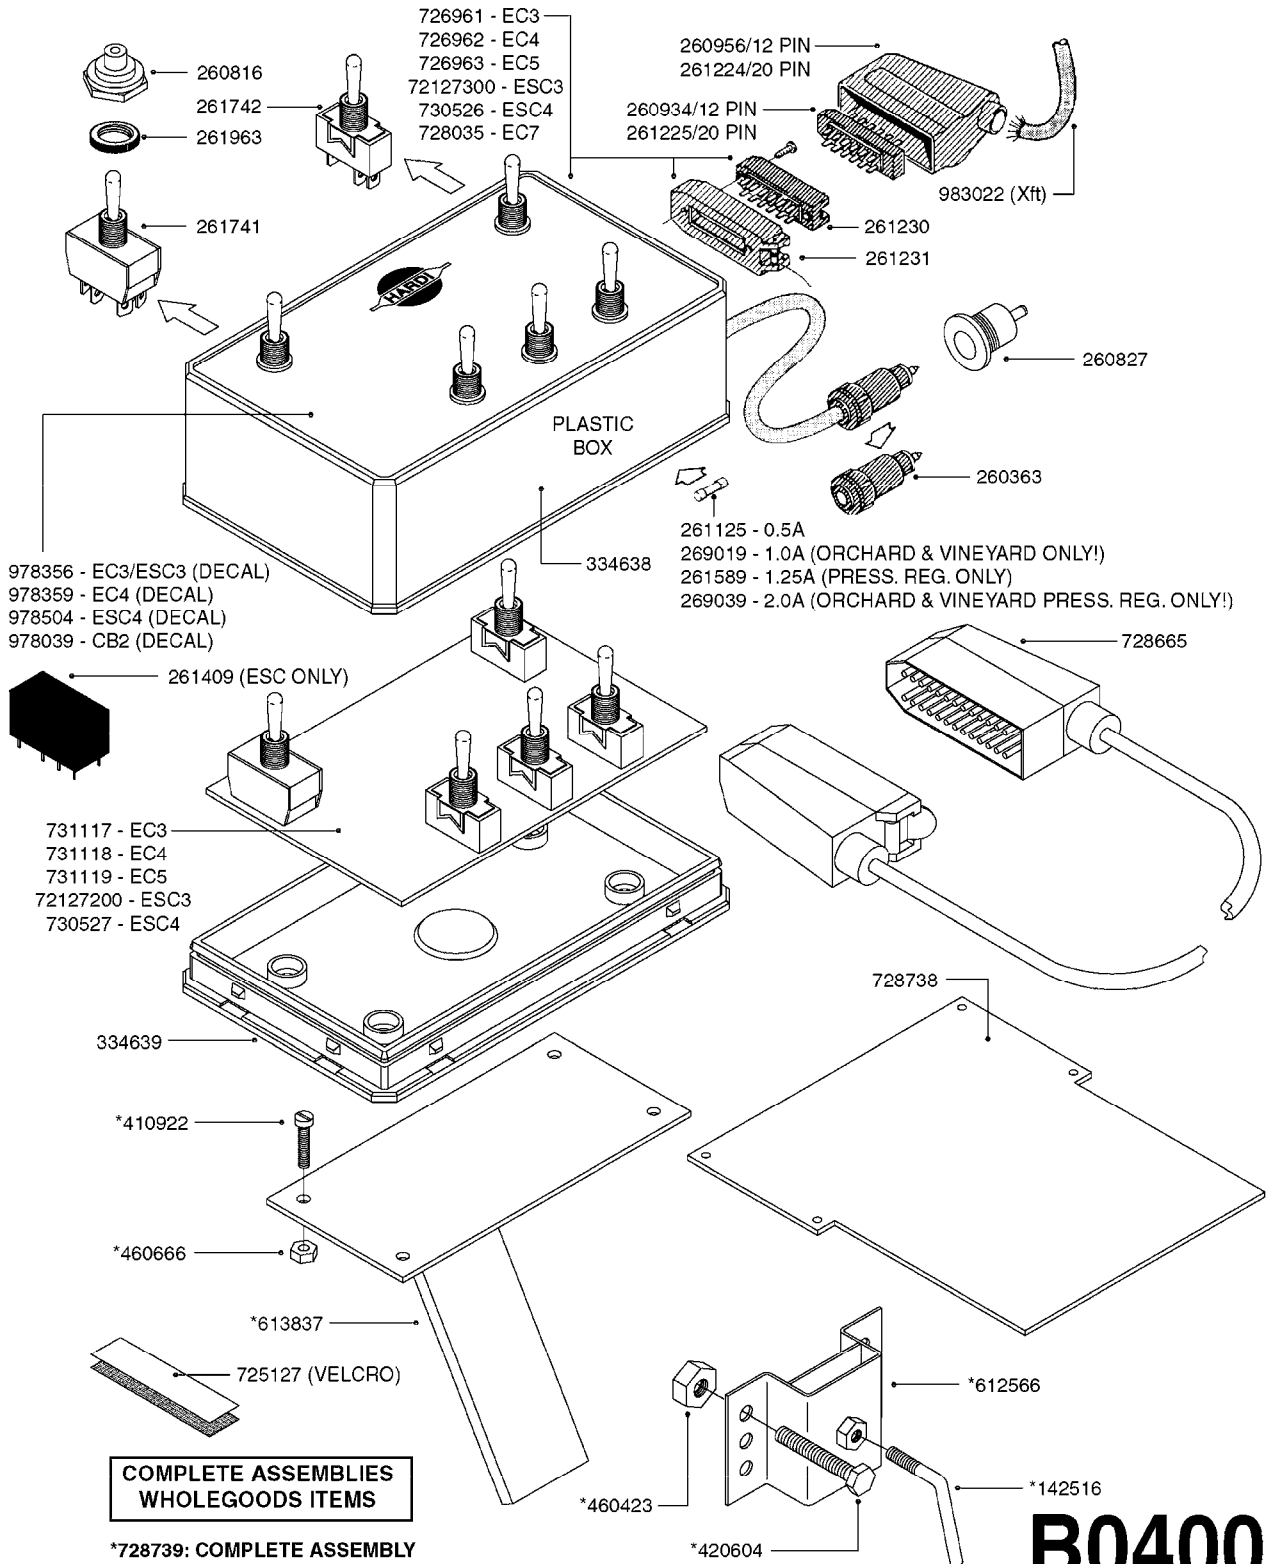

*728739: COMPLETE ASSEMBLY (NLA)

COMPLETE ASSEMBLIES
WHOLEGOODS ITEMS

B0390

CONTROL BOX F/EC+EC-SC
B0390-HIN, 01:01:16

Page 1

Date 07.02.2020 9:43

parts-n°	order qty	description
142516	1	SCREW SET M10 BENT F. LOCKING
260363	1	PLUG 2 POLE 12V
260794	1	SWITCH F.PRESS ADJ.EC CONTROL
260816	1	CAP W/RUBBER BOOT F.EC SWITCH
260827	1	PLUG F.EC ATTACHMENTS
260864	1	SWITCH F.HY BOOM CONTROL BOX
260923	1	PLUG INSERT 12 POLE FEMALE
260934	1	PLUG INSERT 12 POLE MALE
260945	1	PLUG HOUSE 12 POLE FEMALE
260956	1	PLUG HOUSE 12 POL.MALE
261066	1	SWITCH 2 POLE
261125	1	FUSE 5 X 20 500mA
261224	1	PLUG HOUSING F/20 POLE MALE
261225	1	PLUG INSERT 20 POLE MALE
261230	1	PLUG INSERT 20 POLE FEMALE
261231	1	PLUG HOUSING 20 POLE FEMALE
410922	1	CYL.SKR 8.8 DEL M4X20 RST
411006	1	SCREW M4X40 SLOTTED
420604	1	BOLT HEX 8.8 DEL M10X25 FT DIN933
460423	1	NUT HEX M10X1.50 LOCK DIN985A2 SS
460666	1	NUT HEX M4
612566	1	MOUNT BRACKET F.FAN CABLE ASSY
613837	1	MOUNT PLATE FOR EC CONTROL BOX
725006	1	CIRCUIT BOARD 4 VALVE
725014	1	CONTROL BOX EC 4 SEC./12 PIN
725056	1	PRINTED CIRC.W SW 3WAY 726961
726961	1	CONTROL BOX EC 3 SEC./20 PIN
726962	1	CONTROL BOX EC 4 SEC./20 PIN
727376	1	CIRCUIT BOARD F.ESC 3 BANK
728072	1	CABLE,20-PIN,6M EC/4
728073	1	CABLE,20-PIN,6M, EC/3
728075	1	CABLE F.CONTROL BOX 5M EC/3
728665	1	CABLE EXT.-QUICK ATTACH 20 PIN
728666	1	CABLE-QUICK ATTACH 12 PIN
728738	1	DOUB.CONT.BOX & OR F/M PLATE
728739	1	IN CAB CONTROL MOUNT KIT
729721	1	CONTROL BOX ESC3
983022	1	WIRE 12 x 0.5 x 2MM x 12"
10297303	1	CIRCUIT BOARD FOR T.M.S.
10411203	1	RELAY T-82