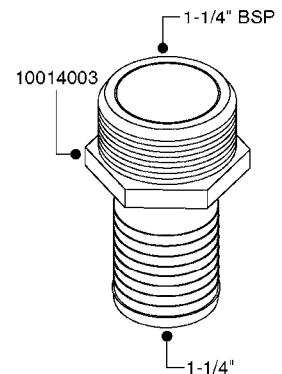

L0050

FITTINGS - HOSE CONNECTORS
L0050-HIN, 01:01:16

Page 1

Date 07.02.2020 9:44

parts-n°	order qty	description
242594	1	O-RING D14 X 1.78 SCH.70-EPDM
320294	1	FITT.DK TEE 3/8X3/8HB X1/2"BSP
320305	1	FITT.DK HB 3/4'- 3/4' BSP
320386	1	FITT.DK TEE 3/8X3/8HB X3/8"BSP
320397	1	FITT.DK ELB 3/8"HB X 3/8" BSP
320401	1	FITT.DK TEE 1/2X1/2HB X1/2"BSP
320412	1	FITT.DK TEE 1/2X1/2HB X3/8'BSP
320423	1	FITT.DK ELB 1/2'HB X 3/8' BSP
320891	1	FITT.DK HB 3/8'- 3/8' BSP
320972	1	FITT.DK HB 5/16'- 1/4' BSP
322046	1	FITT.DK TEE 1/2X1/2HB X3/4'BSP
322048	1	FITT.DK TEE 3/4X3/4HB X3/4'BSP
330595	1	O-RING D24.6/D20X2.1 -3/4"
333137	1	FITT.DK CONN.1/2" F.NOZZ. DOUB
333141	1	FITT.DK CONN.1/2" F.NOZZ.SING
334041	1	FITT.DK CONN.3/4' F.NOZZ. SING
334042	1	FITT.DK CONN.3/4' F.NOZZ. DOUB
334195	1	FITT.DK ELB. 3/4"HB X 3/4"HB
10012103	1	FITT.PO.HB 1.25X1.50 IMB1012
10014003	1	FITT.PO.HB 1.25X1.25 IMB1010
10036903	1	FITT.PO.HB 1.50X1.50 IMB1212
28019303	1	FITTING HB ELB 3/4NPT-3/4HOSE
61016500	1	HOSE TAIL 3/4" 90°+RG CAP 3/4"
72026700	1	NOZZLE TUBE ADAPTER W/O-RING