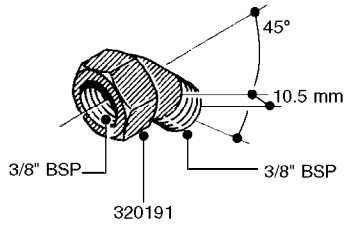

FITTINGS - HEXAGON NIPPLES
L0030-HIN, 01:01:16

L0030

FITTINGS - HEXAGON NIPPLES
L0030-HIN, 01:01:16

Page 1
Date 07.02.2020 9:44

parts-n°	order qty	description
10015303	1	FITT.PO.HN 1.00X1.00 M1000
10425003	1	FITT.PO.HN 1.25X1.00 MCPHEE
320132	1	FITT.DK HN 1" BSP
320176	1	FITT.DK HN 3/8"X1/2" BSP
320445	1	FITT.DK HN 1/4"X3/8" BSP
320655	1	FITT.DK HN 1/2"-1/2" BSP
320692	1	FITT.DK HN 3/8'BSPX1/4'NPT
320703	1	FITT.DK HN 3/8BSP X1/2 &1/4NPT
320725	1	FITT.DK NIPPLE 3/8"-3/8" BSP
320902	1	FITT.DK HN 3/8'X 1/4' BSP
390232	1	FITT.DK HN 1-1/2' X 1-1/4' BSP
390276	1	FITT.DK HN 1'BSP