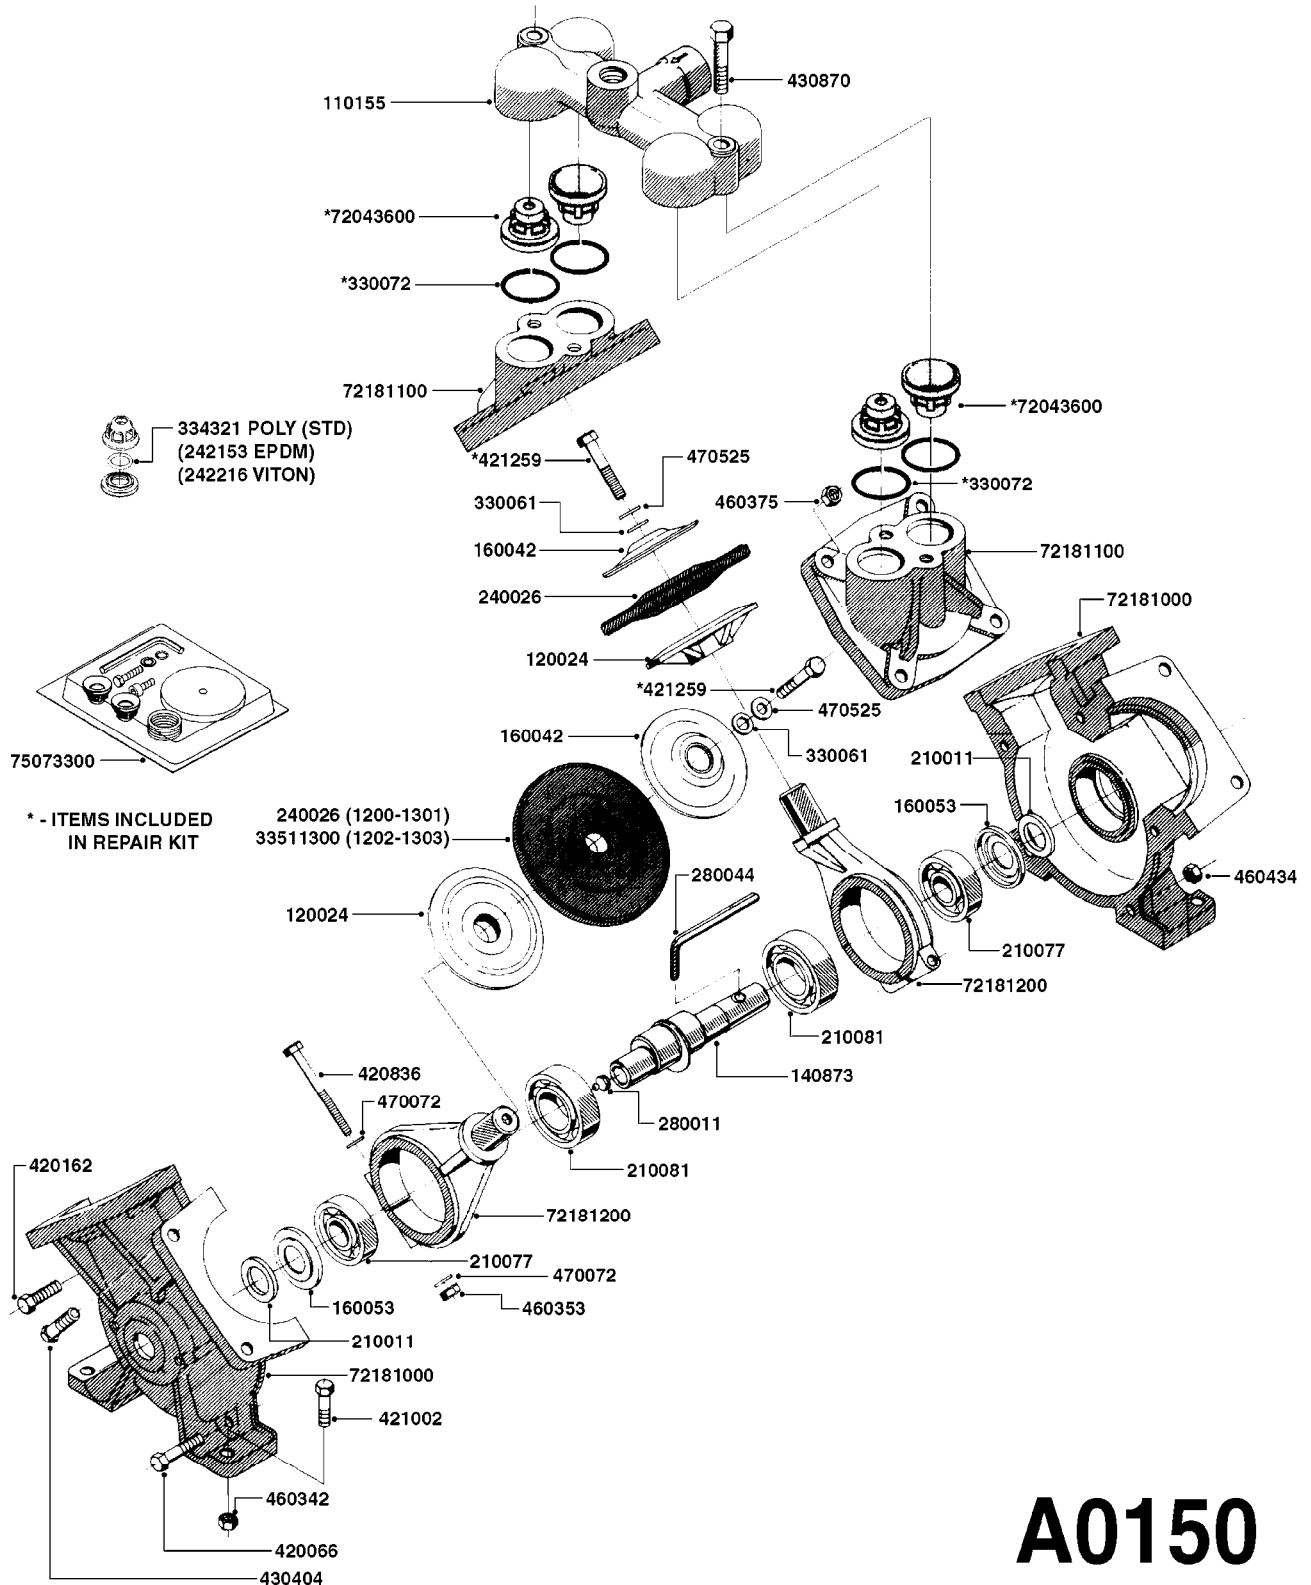

PUMP - 1200 W/ MOUNTING BASE
A0150-HIN, 27:04:17

Page 1
Date 07.02.2020 9:43

parts-n°	order qty	description
110155	1	VALVE CHAMBER F. 1200 PUMP
120024	1	DIAPHRAGM BACK DISC 1200-1300
140873	1	CRANK SHAFT MODEL 1202-9MM
160042	1	DIAPHRAGM UPPER DISC 1200-1300
160053	1	DUST PLATE
210011	1	SEAL FELT D39/23 X 4
210077	1	BEARING BALL 6305
210081	1	BEARING BALL 6307
240026	1	DIAPHRAGM MODEL 1200/1301
242153	1	O-RING D26X4 EPDM
242216	1	O-RING VITON F/1202/1302/462
280011	1	GREASE NIPPLE 1/8' SAE H TR
280044	1	KEY HEXAGON W6 3/16'
330061	1	O-RING D16/D11X2,5
330072	1	O-RING D53.5/D45.5X4
334321	1	O-RING POLY. 34.0x26.0x4.0
420066	1	BOLT HEX 8.8 DEL 3/8"X50MM
420162	1	BOLT HEX 8.8 DEL 3/8"x15MM
420836	1	BOLT HEX 8.8 RAW M8X85
421002	1	BOLT HEX 8.8 DEL M10X30 FT DIN933
421259	1	BOLT HEX UNC7/16"x2.25" 18-8SS
430404	1	BOLT HEX 8.8 DEL M12X50
430870	1	BOLT HEX 8.8 DEL M12X55 FT
460342	1	NUT HEX M10 DEL DIN934
460353	1	NUT HEX M8 BLACK
460375	1	NUT HEX M12 BLACK
460434	1	NUT HEX 3/8' NC BLACK
470072	1	WASHER D15/D8X.5 LOCK
470525	1	WASHER D19/D11.5X2.5
33511300	1	DIAPHRAGM 1202-1303 POLY 2006
72043600	1	VALVE FOR 462/463
72181000	1	HOUSING, PUMP, 1203 RED
72181100	1	DIAPHRAGM COVER 1203/1303+BLTS
72181200	1	CONNECTING ROD FOR 1203 W/M12
75073300	1	PUMP KIT 1200/1202 "06"