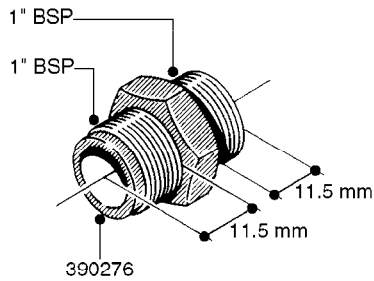

FITTINGS - HEXAGON NIPPLES
L0030-HIN, 01:01:16

L0030

FITTINGS - HEXAGON NIPPLES
L0030-HIN, 01:01:16

Page 1
Date 07.02.2020 9:44

parts-n°	order qty	description
10015303	1	FITT.PO.HN 1.00X1.00 M1000
10425003	1	FITT.PO.HN 1.25X1.00 MCPHEE
320132	1	FITT.DK HN 1" BSP
320176	1	FITT.DK HN 3/8"X1/2" BSP
320445	1	FITT.DK HN 1/4"X3/8" BSP
320655	1	FITT.DK HN 1/2"-1/2" BSP
320692	1	FITT.DK HN 3/8'BSPX1/4'NPT
320703	1	FITT.DK HN 3/8BSP X1/2 &1/4NPT
320725	1	FITT.DK NIPPLE 3/8"-3/8" BSP
320902	1	FITT.DK HN 3/8'X 1/4' BSP
390232	1	FITT.DK HN 1-1/2' X 1-1/4' BSP
390276	1	FITT.DK HN 1'BSP