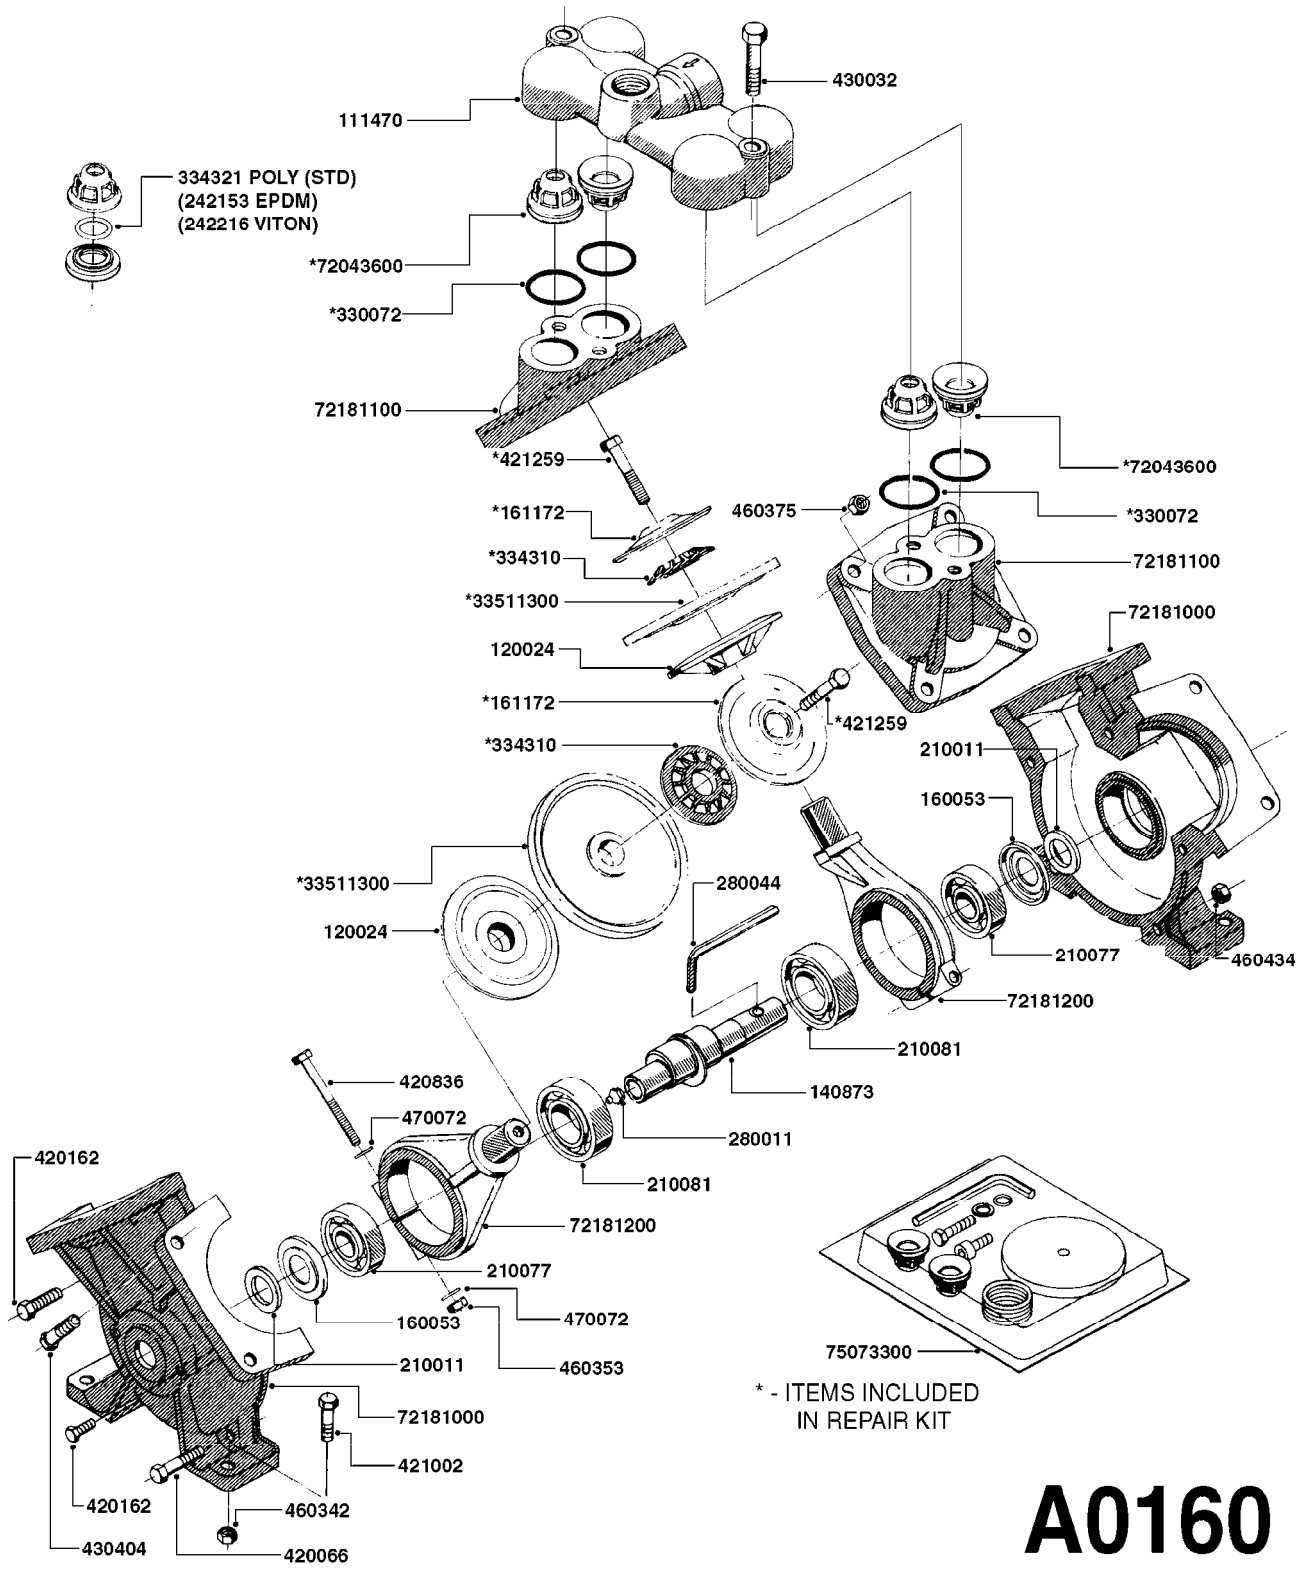

A0160

PUMP - 1202 W/MOUNTING BASE
A0160-HIN, 01:01:16

Page 1
Date 07.02.2020 9:43

parts-n°	order qty	description
111470	1	VALVE CHAMBER 1202
120024	1	DIAPHRAGM BACK DISC 1200-1300
140873	1	CRANK SHAFT MODEL 1202-9MM
160053	1	DUST PLATE
161172	1	DIAPHRAGM DISC F. 1203/1303
210011	1	SEAL FELT D39/23 X 4
210077	1	BEARING BALL 6305
210081	1	BEARING BALL 6307
242153	1	O-RING D26X4 EPDM
242216	1	O-RING VITON F/1202/1302/462
280011	1	GREASE NIPPLE 1/8' SAE H TR
280044	1	KEY HEXAGON W6 3/16'
330072	1	O-RING D53.5/D45.5X4
334310	1	NYLON WASHER 1202/1302/462
334321	1	O-RING POLY. 34.0x26.0x4.0
420066	1	BOLT HEX 8.8 DEL 3/8"X50MM
420162	1	BOLT HEX 8.8 DEL 3/8"x15MM
420836	1	BOLT HEX 8.8 RAW M8X85
421002	1	BOLT HEX 8.8 DEL M10X30 FT DIN933
421259	1	BOLT HEX UNC7/16"x2.25" 18-8SS
430032	1	BOLT HEX 8.8 RAW 1/2'X55MM
430404	1	BOLT HEX 8.8 DEL M12X50
460342	1	NUT HEX M10 DEL DIN934
460353	1	NUT HEX M8 BLACK
460375	1	NUT HEX M12 BLACK
460434	1	NUT HEX 3/8' NC BLACK
470072	1	WASHER D15/D8X.5 LOCK
33511300	1	DIAPHRAGM 1202-1303 POLY 2006
72043600	1	VALVE FOR 462/463
72181000	1	HOUSING, PUMP, 1203 RED
72181100	1	DIAPHRAGM COVER 1203/1303+BLTS
72181200	1	CONNECTING ROD FOR 1203 W/M12
75073300	1	PUMP KIT 1200/1202 "06"