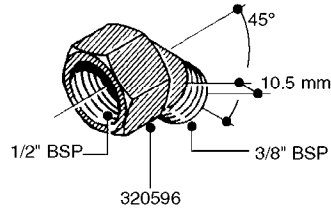

FITTINGS - HEXAGON NIPPLES
L0030-HIN, 01:01:16

L0030

FITTINGS - HEXAGON NIPPLES
L0030-HIN, 01:01:16

Page 1
Date 07.02.2020 9:44

parts-n°	order qty	description
10015303	1	FITT.PO.HN 1.00X1.00 M1000
10425003	1	FITT.PO.HN 1.25X1.00 MCPHEE
320132	1	FITT.DK HN 1" BSP
320176	1	FITT.DK HN 3/8"X1/2" BSP
320445	1	FITT.DK HN 1/4"X3/8" BSP
320655	1	FITT.DK HN 1/2"-1/2" BSP
320692	1	FITT.DK HN 3/8'BSPX1/4'NPT
320703	1	FITT.DK HN 3/8BSP X1/2 &1/4NPT
320725	1	FITT.DK NIPPLE 3/8"-3/8" BSP
320902	1	FITT.DK HN 3/8'X 1/4' BSP
390232	1	FITT.DK HN 1-1/2' X 1-1/4' BSP
390276	1	FITT.DK HN 1'BSP