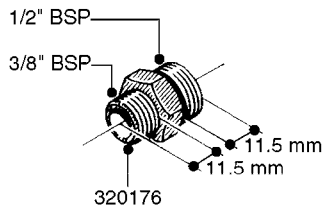

FITTINGS - HEXAGON NIPPLES
L0030-HIN, 01:01:16

L0030

FITTINGS - HEXAGON NIPPLES
L0030-HIN, 01:01:16

Page 1
Date 07.02.2020 9:44

parts-n°	order qty	description
10015303	1	FITT.PO.HN 1.00X1.00 M1000
10425003	1	FITT.PO.HN 1.25X1.00 MCPHEE
320132	1	FITT.DK HN 1" BSP
320176	1	FITT.DK HN 3/8"X1/2" BSP
320445	1	FITT.DK HN 1/4"X3/8" BSP
320655	1	FITT.DK HN 1/2"-1/2" BSP
320692	1	FITT.DK HN 3/8'BSPX1/4'NPT
320703	1	FITT.DK HN 3/8BSP X1/2 &1/4NPT
320725	1	FITT.DK NIPPLE 3/8"-3/8" BSP
320902	1	FITT.DK HN 3/8'X 1/4' BSP
390232	1	FITT.DK HN 1-1/2' X 1-1/4' BSP
390276	1	FITT.DK HN 1'BSP