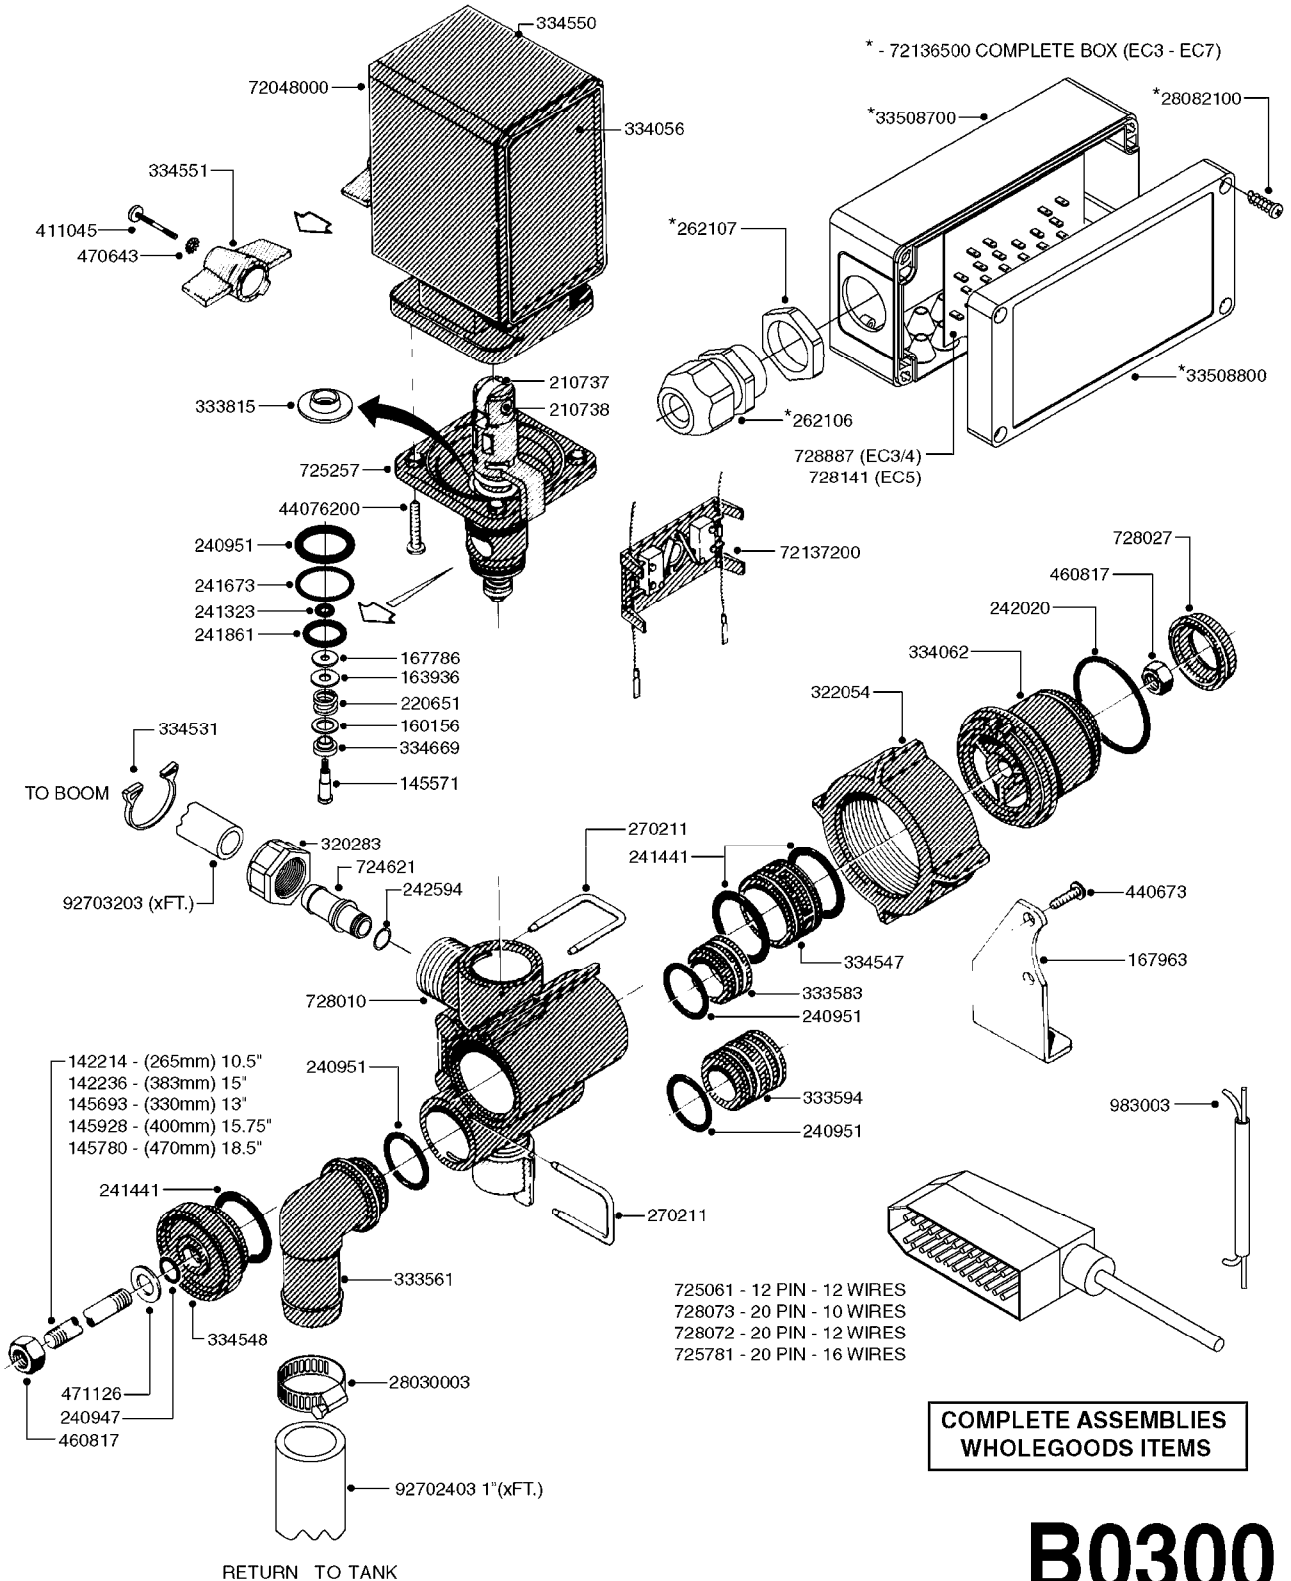

EC BOOM VALVE-ELEC.(GRN GRIP)
B0300-HIN, 01:01:16

Page 1
Date 07.02.2020 9:43

parts-n°	order qty	description
142214	1	STUD BOLT - M8X265, 3 SECTION
142236	1	STUD BOLT 8 X 381 - 8 MODULS
145571	1	STUD BOLT F/PNEUM. DISTRIBUTOR
145693	1	STUD BOLT - M8X330, 4 SECTION
145780	1	STUD BOLT - M8X470, 6 SECTION
145928	1	STUD BOLT - M8X400, 5 SECTION
160156	1	WASHER D14.1/D9.2X1 SS
163936	1	WASHER D15/D6.2X1
167786	1	WASHER D13/D4.2X1
167963	1	MOUNT BKT.F.EC BOOM SEC.
210737	1	BEARING BALL D7 RSTO 5 TN
210738	1	PIN Ø7 L16
220651	1	SPRING PRESSURE D12.5/5
240947	1	O-RING D7.3X2.4 NITRIL
240951	1	O-RING D21.2X3 NITRIL
241323	1	O-RING D5.3X2.4 NITRIL
241441	1	O-RING D29.3X3
241673	1	O-RING D22.1X1.6
241861	1	O-RING D15.3X2.4 VITON
242020	1	O-RING 39.2 X 3 VITON
242594	1	O-RING D14 X 1.78 SCH.70-EPDM
262106	1	BULKHEAD F. CABLE 6.5-14 BLACK
262107	1	NUT F. BULKHEAD CABLE GRAY
270211	1	FITT.DK S25 FORK L=37.5
320283	1	FITT.DK NUT 3/4"BSP
322054	1	UNION NUT BLACK S61 x 2
333561	1	FITT.DK ELB.1" EC RETURN
333583	1	END PIECE FOR BYPASS
333594	1	CONNECTING PIECE F. BYPASS
333815	1	DISTANCE RING
334056	1	COVER F/MOTOR HOUSE EC DIST.
334062	1	CONNECT. BRANCH F/EC OP. UNIT
334531	1	CLAMP HOSE PLASTIC 3/4"
334547	1	CONNECTING PIECE F. PRESSURE
334548	1	END COVER
334550	1	MOTOR HOUSE SECT VALVE
334551	1	GRIP F.MAN.OP.EC ON/OFF GREEN
334669	1	VALVE CONE D14/D7-SH 63 WHITE
411045	1	SCREW M4 X 16MM STAINLESS
440673	1	SCREW F.PLASTIC 5X12 SS
460817	1	NUT HEX M8 STAINLESS DIN 934
470643	1	WASHER LOCK
471126	1	WASHER, M8, Ø16/ 8.4X 1.6, SS
724621	1	FITT.DK HB 3/4"ASSY F.3/4" NUT
725061	1	CABLE - EC 12WIRE L=6000mm
725257	1	SPINDLE SECT. F/EC DISTRIBUTOR
725781	1	CONNECTING CABLE L=6000-AC 5
728010	1	DISTRIB HOUSING W/CONST PR GRN
728027	1	BUSHING WITH SEAT
728072	1	CABLE,20-PIN,6M EC/4
728073	1	CABLE,20-PIN,6M, EC/3
728141	1	CIRCUIT BOARD F.EC7 CONN. BOX
728887	1	CIRCUIT BOARD EC CONTROL
983003	1	CABLE ELEC.2X1MM WIRE BLACK EC
28030003	1	CLAMP HOSE GEAR P1" 6716
28082100	1	SCREW F. BOX LID 1/4" L=20
33508700	1	BOX BOTTOM 160X80X40 BLACK 1-HOLE
33508800	1	LID 160X80X15 BLK W/SCREWS
44076200	1	SCREW WN5451 5X16 SS TORX
72048000	1	MOTOR, DISTRIBUTION 1:300
72136500	1	UNIV. CONNECTION BOX F. EC