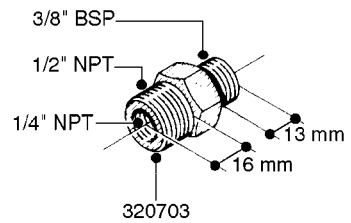

FITTINGS - HEXAGON NIPPLES
L0030-HIN, 01:01:16

L0030

FITTINGS - HEXAGON NIPPLES
L0030-HIN, 01:01:16

Page 1
Date 07.02.2020 9:44

parts-n°	order qty	description
10015303	1	FITT.PO.HN 1.00X1.00 M1000
10425003	1	FITT.PO.HN 1.25X1.00 MCPHEE
320132	1	FITT.DK HN 1" BSP
320176	1	FITT.DK HN 3/8"X1/2" BSP
320445	1	FITT.DK HN 1/4"X3/8" BSP
320655	1	FITT.DK HN 1/2"-1/2" BSP
320692	1	FITT.DK HN 3/8'BSPX1/4'NPT
320703	1	FITT.DK HN 3/8BSP X1/2 &1/4NPT
320725	1	FITT.DK NIPPLE 3/8"-3/8" BSP
320902	1	FITT.DK HN 3/8'X 1/4' BSP
390232	1	FITT.DK HN 1-1/2' X 1-1/4' BSP
390276	1	FITT.DK HN 1'BSP