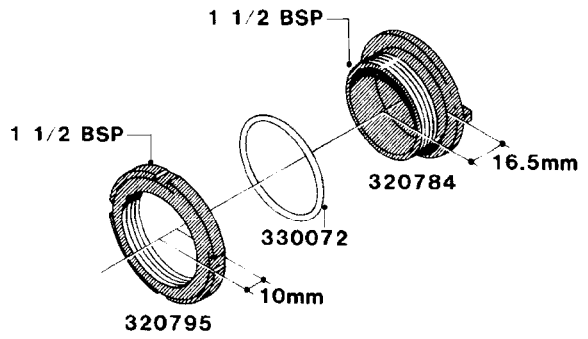

L0050

FITTINGS - HOSE CONNECTORS
L0050-HIN, 01:01:16

Page 1

Date 07.02.2020 9:44

parts-n°	order qty	description
242594	1	O-RING D14 X 1.78 SCH.70-EPDM
320294	1	FITT.DK TEE 3/8X3/8HB X1/2"BSP
320305	1	FITT.DK HB 3/4'- 3/4' BSP
320386	1	FITT.DK TEE 3/8X3/8HB X3/8"BSP
320397	1	FITT.DK ELB 3/8"HB X 3/8" BSP
320401	1	FITT.DK TEE 1/2X1/2HB X1/2"BSP
320412	1	FITT.DK TEE 1/2X1/2HB X3/8'BSP
320423	1	FITT.DK ELB 1/2'HB X 3/8' BSP
320891	1	FITT.DK HB 3/8'- 3/8' BSP
320972	1	FITT.DK HB 5/16'- 1/4' BSP
322046	1	FITT.DK TEE 1/2X1/2HB X3/4'BSP
322048	1	FITT.DK TEE 3/4X3/4HB X3/4'BSP
330595	1	O-RING D24.6/D20X2.1 -3/4"
333137	1	FITT.DK CONN.1/2" F.NOZZ. DOUB
333141	1	FITT.DK CONN.1/2" F.NOZZ.SING
334041	1	FITT.DK CONN.3/4' F.NOZZ. SING
334042	1	FITT.DK CONN.3/4' F.NOZZ. DOUB
334195	1	FITT.DK ELB. 3/4"HB X 3/4"HB
10012103	1	FITT.PO.HB 1.25X1.50 IMB1012
10014003	1	FITT.PO.HB 1.25X1.25 IMB1010
10036903	1	FITT.PO.HB 1.50X1.50 IMB1212
28019303	1	FITTING HB ELB 3/4NPT-3/4HOSE
61016500	1	HOSE TAIL 3/4" 90°+RG CAP 3/4"
72026700	1	NOZZLE TUBE ADAPTER W/O-RING