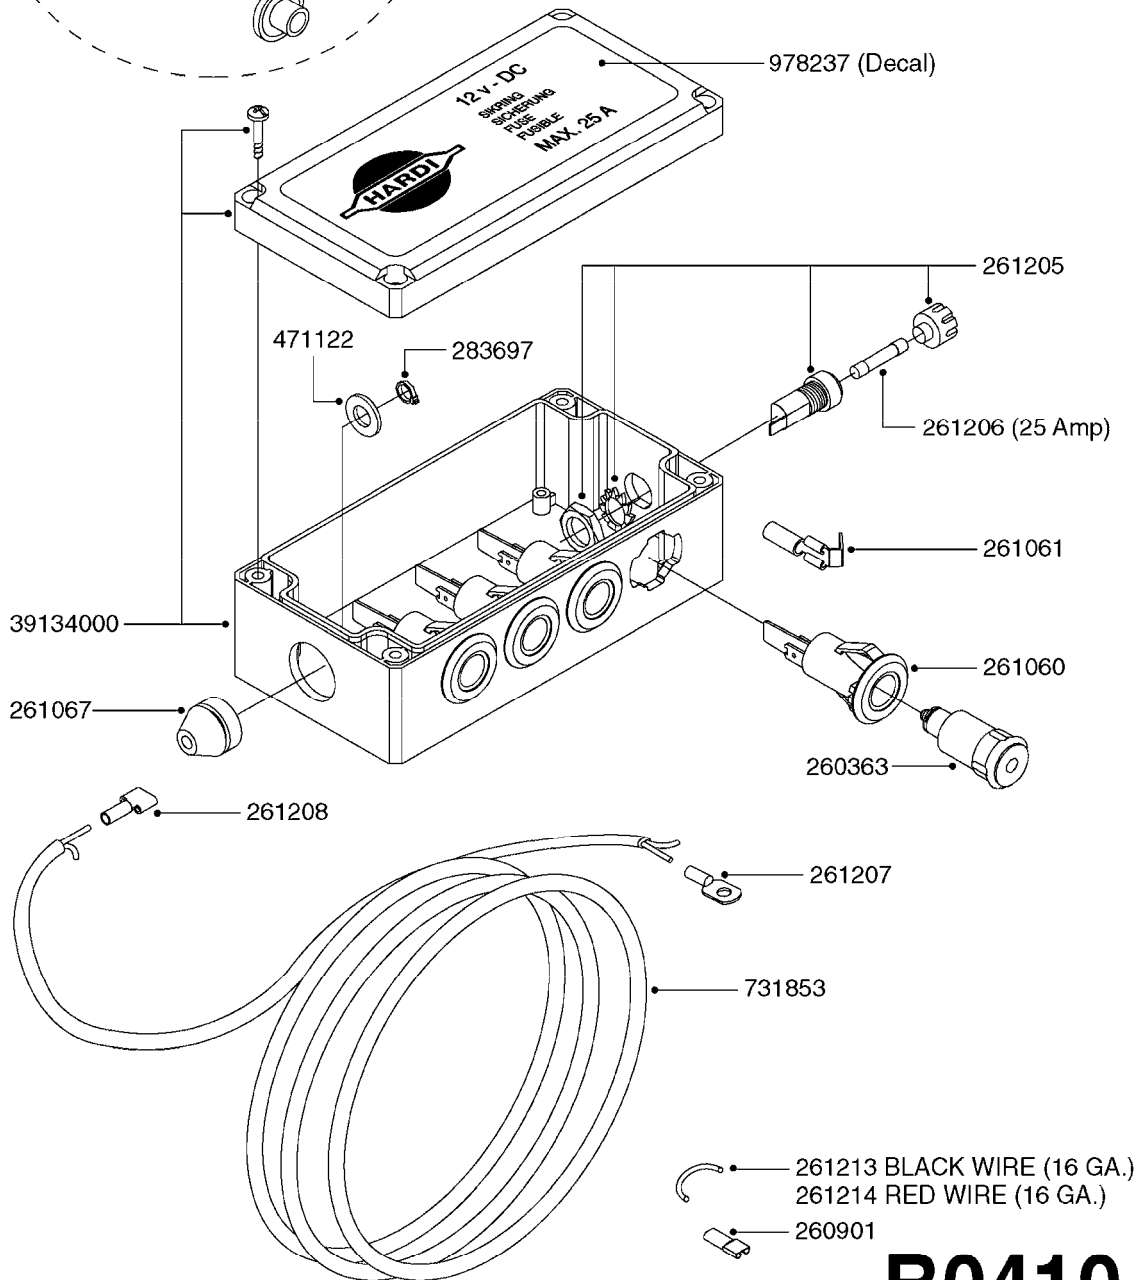

COMPLETE ASSEMBLIES
WHOLEGOODS ITEMS

817925 COMPLETE ASSEMBLY

12 VOLT OUTLET BOX
B0410-HIN, 01:01:16

Page 1
Date 07.02.2020 9:43

parts-n°	order qty	description
260363	1	PLUG 2 POLE 12V
260827	1	PLUG F.EC ATTACHMENTS
260901	1	SPADE F.ELEC CONN.1.5MM BLUE
261060	1	PLUG F.EC ATTACHMENTS
261061	1	SPADE F.ELEC.2 WAY CONNECTOR
261067	1	GROMMET 10-14 GREY
261205	1	FUSE HOLDER
261206	1	FUSE 25 A
261207	1	ELECTRIC CONNECTOR 4MM
261208	1	SPADE F.ELEC.CONNECTOR 4MM
261213	1	WIRE 6.4MM BLACK
261214	1	WIRE 6.4MM RED
283697	1	TIESTRAP 200MM
471122	1	WASHER, M10, Ø20/10.5X 2.0, SS
731853	1	CABLE 2X4MM L=138"
817925	1	OUTLET BOX 12 VOLT ELEC.
978237	1	DECAL OUTLET BOX
39134000	1	BOX, COMPLETE, 12V POWER BOX