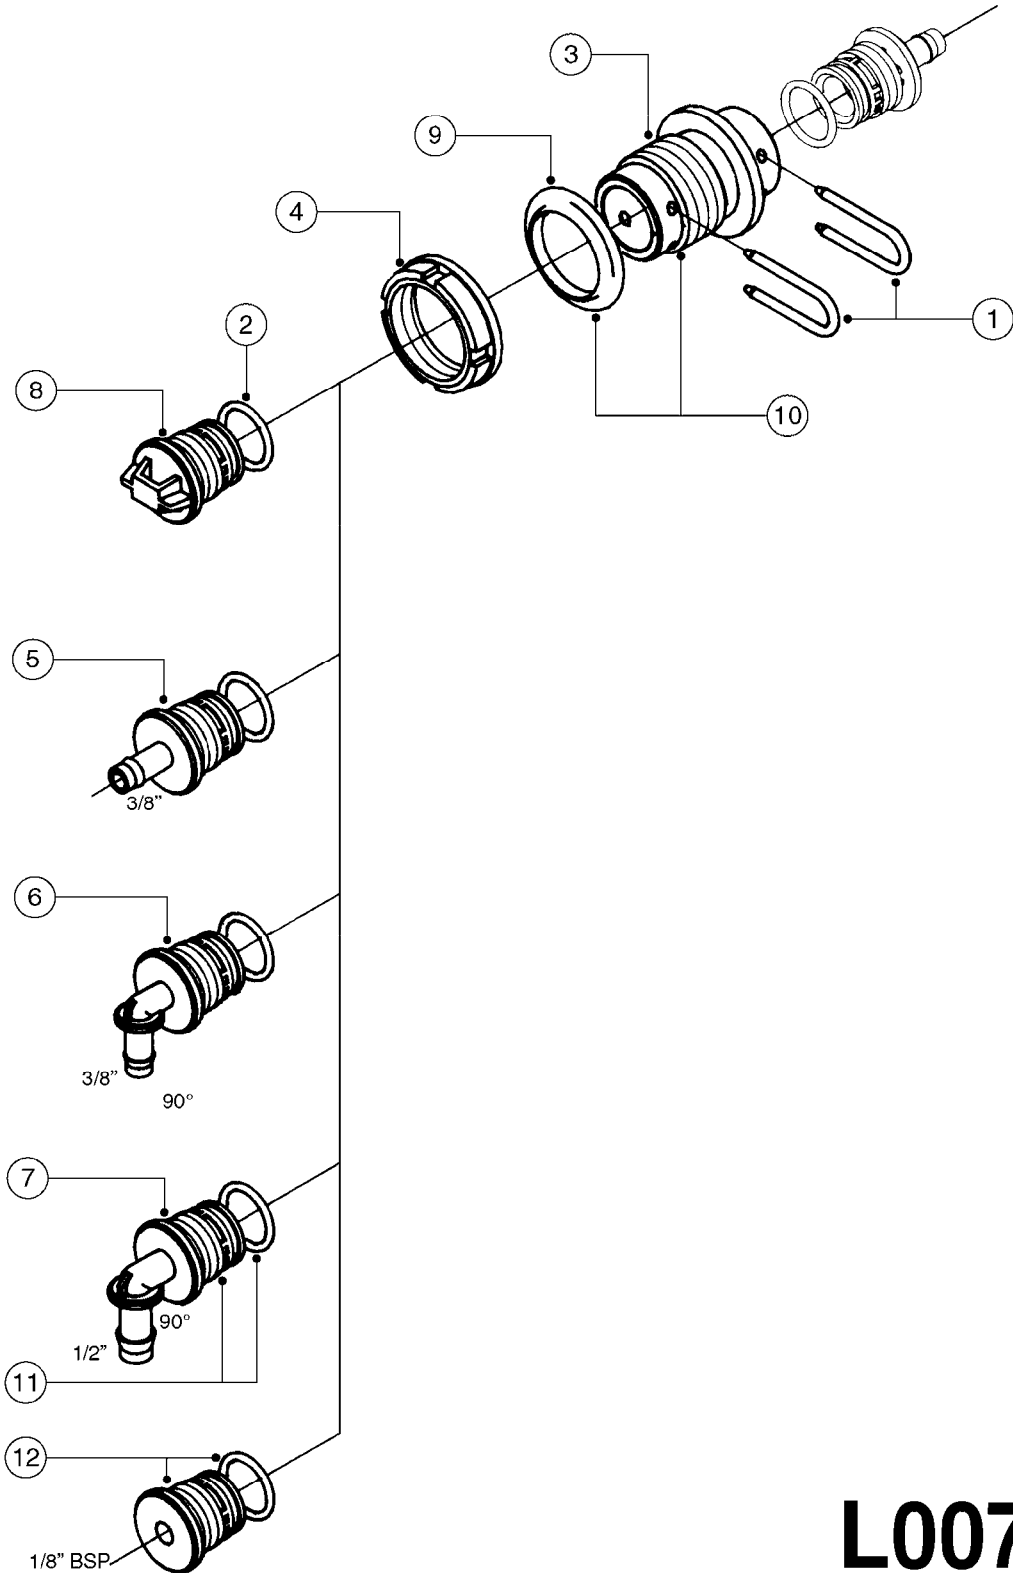

L0070

FITTINGS - S-40
L0070-HIN, 13:09:17

Page 1

Date 07.02.2020 9:44

Pos.	parts-n°	order qty	description
1	145994	1	FITT.DK S-40 FORK
2	242108	1	O-RING 3 X 19,2 70SH NITRIL NITRIL (BLACK)
2	242355	1	O-RING D19.2X3.0 VITON F.S-40 VITON (BROWN)
3	322102	1	FITT.DK S-40 BULKHEAD
4	322106	1	FITT.DK S-40 BULKHEAD NUT
5	334225	1	FITT.DK S-40 STR.3/8"
6	334237	1	FITT.DK S-40 ELB.3/8"
7	334238	1	FITT.DK S-40 ELB.1/2"
8	334248	1	FITT.DK S-40 PLUG
9	334259	1	GASKET F. S-40 BULKHEAD
10	726462	1	FITT. S40 BULKHEAD W.GASKET
11	726567	1	FITT.DK S-40 ELB.1/2" W.O-RING
12	726693	1	FITT.DK S-40 PLUG 1/8BSP ORING