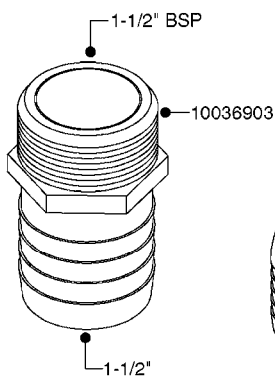

L0050

FITTINGS - HOSE CONNECTORS
L0050-HIN, 01:01:16

Page 1

Date 07.02.2020 9:44

parts-n°	order qty	description
242594	1	O-RING D14 X 1.78 SCH.70-EPDM
320294	1	FITT.DK TEE 3/8X3/8HB X1/2"BSP
320305	1	FITT.DK HB 3/4'- 3/4' BSP
320386	1	FITT.DK TEE 3/8X3/8HB X3/8"BSP
320397	1	FITT.DK ELB 3/8"HB X 3/8" BSP
320401	1	FITT.DK TEE 1/2X1/2HB X1/2"BSP
320412	1	FITT.DK TEE 1/2X1/2HB X3/8'BSP
320423	1	FITT.DK ELB 1/2'HB X 3/8' BSP
320891	1	FITT.DK HB 3/8'- 3/8' BSP
320972	1	FITT.DK HB 5/16'- 1/4' BSP
322046	1	FITT.DK TEE 1/2X1/2HB X3/4'BSP
322048	1	FITT.DK TEE 3/4X3/4HB X3/4'BSP
330595	1	O-RING D24.6/D20X2.1 -3/4"
333137	1	FITT.DK CONN.1/2" F.NOZZ. DOUB
333141	1	FITT.DK CONN.1/2" F.NOZZ.SING
334041	1	FITT.DK CONN.3/4' F.NOZZ. SING
334042	1	FITT.DK CONN.3/4' F.NOZZ. DOUB
334195	1	FITT.DK ELB. 3/4"HB X 3/4"HB
10012103	1	FITT.PO.HB 1.25X1.50 IMB1012
10014003	1	FITT.PO.HB 1.25X1.25 IMB1010
10036903	1	FITT.PO.HB 1.50X1.50 IMB1212
28019303	1	FITTING HB ELB 3/4NPT-3/4HOSE
61016500	1	HOSE TAIL 3/4" 90°+RG CAP 3/4"
72026700	1	NOZZLE TUBE ADAPTER W/O-RING