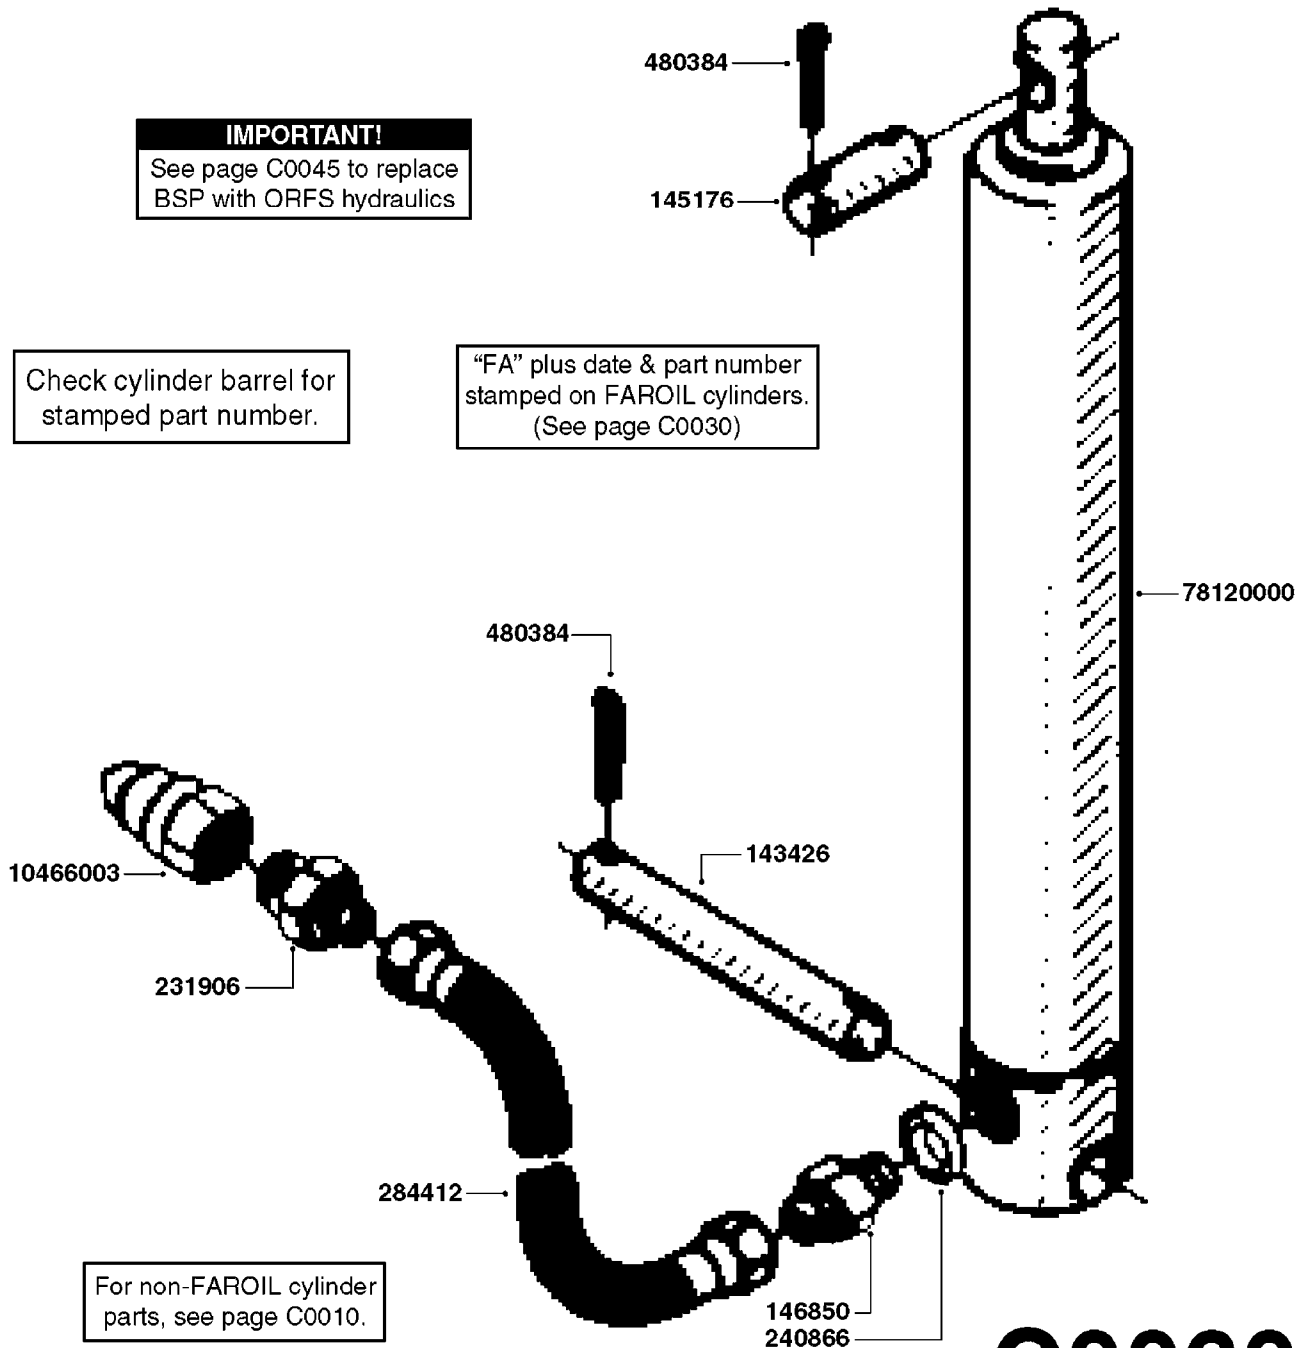

IMPORTANT!
See page C0045 to replace
BSP with ORFS hydraulics

Check cylinder barrel for
stamped part number.

"FA" plus date & part number
stamped on FAROIL cylinders.
(See page C0030)

HYDRAULICS-MB BOOM LIFT CYLNR
C0060-HIN, 23:03:16

Page 1

Date 07.02.2020 9:43

parts-n°	order qty	description
143426	1	PIN 20x160mm F/HYD/CYL.
145176	1	PIN D19.8 X 60
146850	1	HEX NIPPLE 3/8"x3/8" - 1.8mm
231906	1	HEX NIPPLE 3/8"BSP X 1/2"NPT
240866	1	DOWTYSEAL 3/8"
284412	1	HOSE HY 3/8" X 315" STR+STR
480384	1	PIN COTTER 3/16 x 1-1/2"
10466003	1	COUPLER PIONEER 8010-04 1/2NPT
78120000	1	CYL.TELESCOPING Ø50/40/25_1100