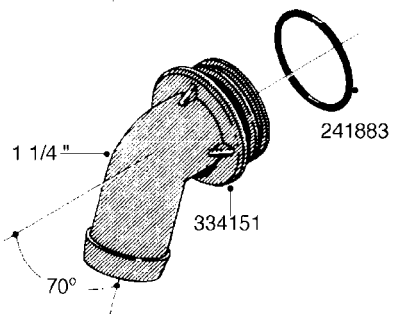

L0080

FITTINGS - S-53
L0080-HIN, 12:09:17

Page 1

Date 07.02.2020 9:44

Pos.	parts-n°	order qty	description
1	145995	1	FITT.DK S-53 FORK
2	241973	1	O-RING Ø3 X 44.2 70 SHORES NITRIL NITRIL (BLACK)
2	242353	1	O-RING 3 X 44.2 VITON VITON (BROWN)
3	242109	1	O-RING D32.2x3.0 NITRIL (BLACK)
3	242354	1	O-RING D32.2X3.0 VITON VITON (BROWN)
4	322103	1	FITT.DK S-53 BULKHEAD
5	322107	1	FITT.DK S-53 BULKHEAD NUT
6	322110	1	FITT.DK S-53 ELB. 1/2" BSP
7	322352	1	FITT.DK S-53 TEE
8	334229	1	FITT.DK S-53 STR.3/4"
9	334260	1	GASKET F. S-53 BULKHEAD
10	334564	1	FITT.DK S-67 TO S-53 ADAPTER
11	391100	1	FITT.DK S-53THREAD INS.1/2"BSP
12	726463	1	FITT.DK S53 BULKHEAD W/GASKET
13	726552	1	FIT.DK S-53X90 1/2" BSP,O-RING
14	726556	1	FITT.DK S-53 HB 1/2" W/O-RING
15	726558	1	FITT.DK S53 STR. 3/4" W.ORING
16	726559	1	FITT DK. S-53 HB 1" W/O-RING
17	726568	1	FITT.DK.S-53 HB 1/2"90 W/O-RING
18	726570	1	FITT.DK S-53 ELB.3/4" W.ORING
19	726571	1	FITT.DK S-53 ELB.1", W ORING
20	726578	1	FITT.DK S53 PLUG WITH O-RING
21	728561	1	FITT.DK. S67M - S53F REDUCER