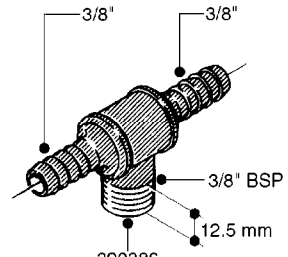

L0050

FITTINGS - HOSE CONNECTORS
L0050-HIN, 01:01:16

Page 1

Date 07.02.2020 9:44

parts-n°	order qty	description
242594	1	O-RING D14 X 1.78 SCH.70-EPDM
320294	1	FITT.DK TEE 3/8X3/8HB X1/2"BSP
320305	1	FITT.DK HB 3/4'- 3/4' BSP
320386	1	FITT.DK TEE 3/8X3/8HB X3/8"BSP
320397	1	FITT.DK ELB 3/8"HB X 3/8" BSP
320401	1	FITT.DK TEE 1/2X1/2HB X1/2"BSP
320412	1	FITT.DK TEE 1/2X1/2HB X3/8'BSP
320423	1	FITT.DK ELB 1/2'HB X 3/8' BSP
320891	1	FITT.DK HB 3/8'- 3/8' BSP
320972	1	FITT.DK HB 5/16'- 1/4' BSP
322046	1	FITT.DK TEE 1/2X1/2HB X3/4'BSP
322048	1	FITT.DK TEE 3/4X3/4HB X3/4'BSP
330595	1	O-RING D24.6/D20X2.1 -3/4"
333137	1	FITT.DK CONN.1/2" F.NOZZ. DOUB
333141	1	FITT.DK CONN.1/2" F.NOZZ.SING
334041	1	FITT.DK CONN.3/4' F.NOZZ. SING
334042	1	FITT.DK CONN.3/4' F.NOZZ. DOUB
334195	1	FITT.DK ELB. 3/4"HB X 3/4"HB
10012103	1	FITT.PO.HB 1.25X1.50 IMB1012
10014003	1	FITT.PO.HB 1.25X1.25 IMB1010
10036903	1	FITT.PO.HB 1.50X1.50 IMB1212
28019303	1	FITTING HB ELB 3/4NPT-3/4HOSE
61016500	1	HOSE TAIL 3/4" 90°+RG CAP 3/4"
72026700	1	NOZZLE TUBE ADAPTER W/O-RING