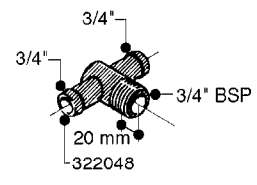

L0050

FITTINGS - HOSE CONNECTORS
L0050-HIN, 01:01:16

Page 1

Date 07.02.2020 9:44

parts-n°	order qty	description
242594	1	O-RING D14 X 1.78 SCH.70-EPDM
320294	1	FITT.DK TEE 3/8X3/8HB X1/2"BSP
320305	1	FITT.DK HB 3/4'- 3/4' BSP
320386	1	FITT.DK TEE 3/8X3/8HB X3/8"BSP
320397	1	FITT.DK ELB 3/8"HB X 3/8" BSP
320401	1	FITT.DK TEE 1/2X1/2HB X1/2"BSP
320412	1	FITT.DK TEE 1/2X1/2HB X3/8'BSP
320423	1	FITT.DK ELB 1/2'HB X 3/8' BSP
320891	1	FITT.DK HB 3/8'- 3/8' BSP
320972	1	FITT.DK HB 5/16'- 1/4' BSP
322046	1	FITT.DK TEE 1/2X1/2HB X3/4'BSP
322048	1	FITT.DK TEE 3/4X3/4HB X3/4'BSP
330595	1	O-RING D24.6/D20X2.1 -3/4"
333137	1	FITT.DK CONN.1/2" F.NOZZ. DOUB
333141	1	FITT.DK CONN.1/2" F.NOZZ.SING
334041	1	FITT.DK CONN.3/4' F.NOZZ. SING
334042	1	FITT.DK CONN.3/4' F.NOZZ. DOUB
334195	1	FITT.DK ELB. 3/4"HB X 3/4"HB
10012103	1	FITT.PO.HB 1.25X1.50 IMB1012
10014003	1	FITT.PO.HB 1.25X1.25 IMB1010
10036903	1	FITT.PO.HB 1.50X1.50 IMB1212
28019303	1	FITTING HB ELB 3/4NPT-3/4HOSE
61016500	1	HOSE TAIL 3/4" 90°+RG CAP 3/4"
72026700	1	NOZZLE TUBE ADAPTER W/O-RING