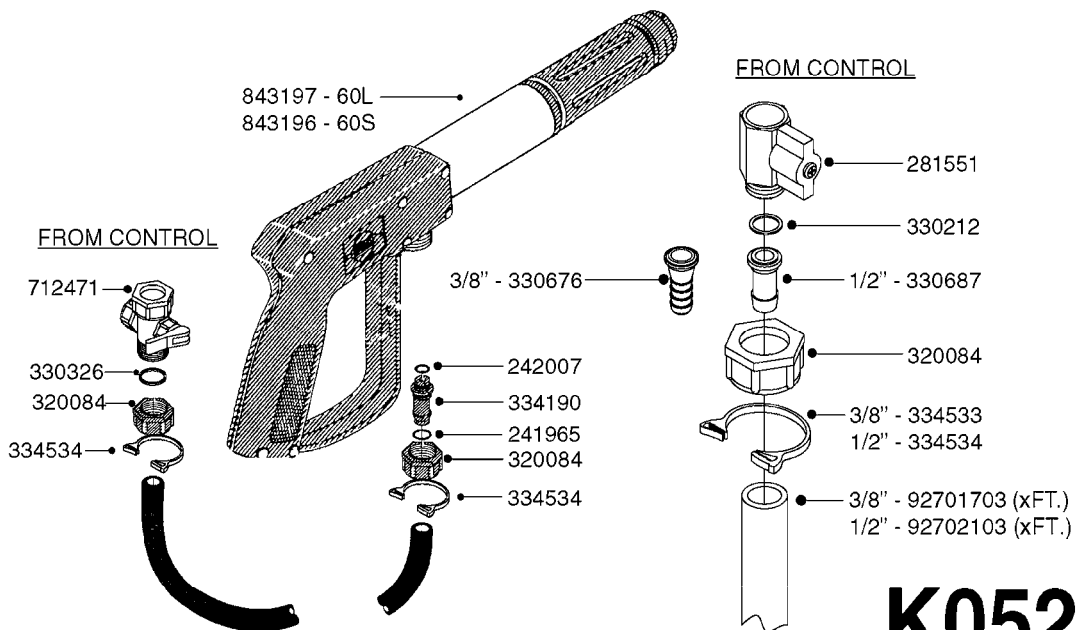

K0520

HOSE WRAPS
K0520-HIN, 05:12:19

Page 1
Date 07.02.2020 9:44

parts-n°	order qty	description
241965	1	O-RING Ø12.1 X 1.6 NITRILE
242007	1	O-RING Ø9.1 X 1.6 NITRILE
281551	1	BALL VALVE 1/2"
320084	1	FITT.DK NUT 1/2" BSP
330212	1	O-RING D19/D14X2.4 F.1/2"NUT
330326	1	O-RING D30/D24X2 F.1"NUT
330676	1	FITT.DK HB 3/8" F. 1/2" NUT
330687	1	FITT.DK HB 1/2" F. 1/2" NUT
334190	1	FITT.DK HB 1/2' F. PISTOL 60S
334533	1	CLAMP HOSE PLASTIC 3/8"
334534	1	CLAMP HOSE PLASTIC 1/2"
636223	1	POST 12 VOLT TR30
712471	1	AGITATION VALVE ASSY. ON/OFF
843196	1	SPRAY GUN KIT TYPE 60 SHORT
843197	1	HANDGUN KIT TYPE 60 LONG
10013403	1	BOLT HEX 3/8-16X1 1/4 HCS Z5
10013503	1	NUT HEX NC 3/8"
10178903	1	WRAP HOSE SIDE MOUNT PLATE
10179003	1	WRAP HOSE BOTTOM PLATE MOUNT
10179403	1	WRAP WELDMENT FOR HI101789
10179503	1	WRAP WELDMENT FOR HI101790
10225603	1	BKT.FOR HOSE WRAP MOUNT NL NK
10225703	1	WRAP HOSE BDL.BOTTOM PLATE
92701703	1	HOSE R X3/8" X300PSI WP X0012"
92702103	1	HOSE R X1/2" X300PSI WP X0012"