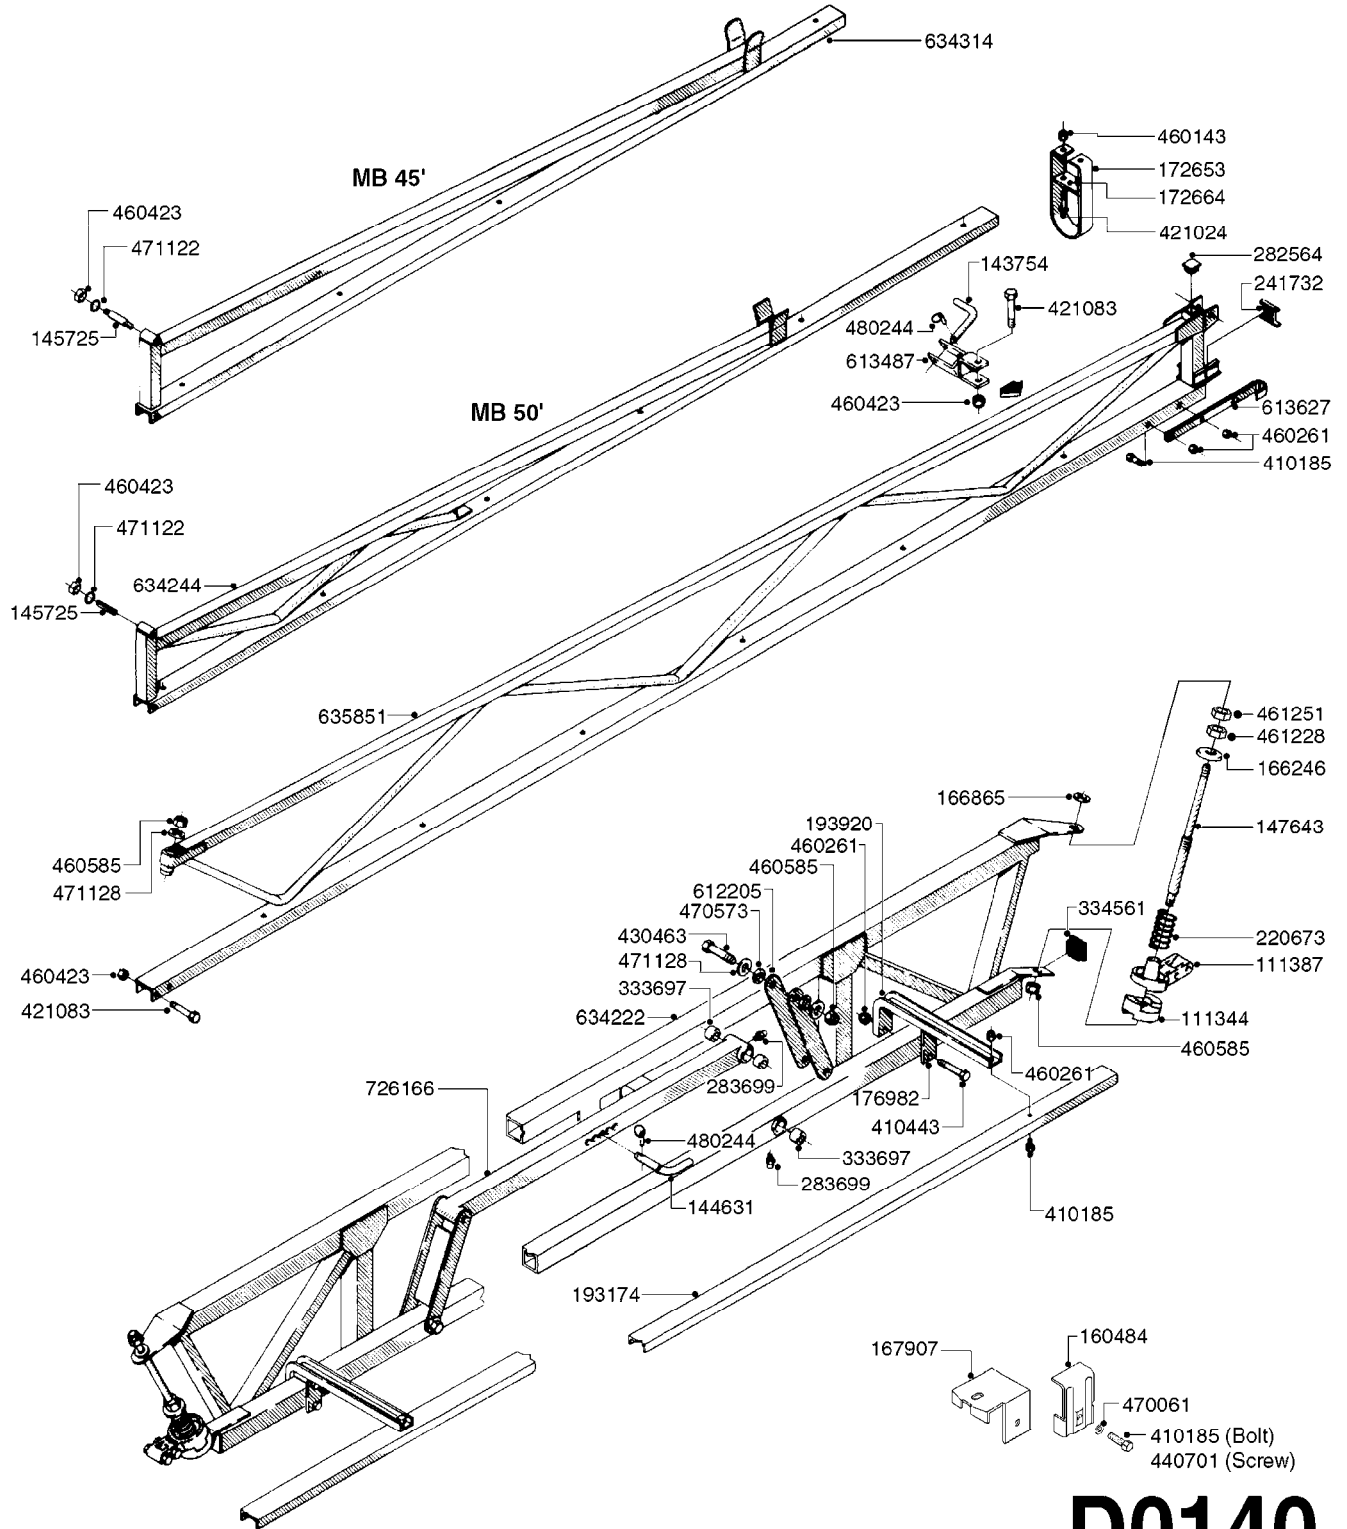

BOOM - MB 35' 40' 42'
D0130-HIN, 26:07:16

Page	0
Date	07.02.2020 9:43

D0130

BOOM - MB 35' 40' 42'
D0130-HIN, 26:07:16

Page 1

Date 07.02.2020 9:43

parts-n°	order qty	description
111344	1	CLAW CLUTCH Ø100/Ø20,5 UNDER PART RED
111387	1	CLAW CLUTCH D100 UPPER PART
143754	1	PIN D10 X 56
145725	1	PIN FOR 12 MB BOOM
147643	1	AXLE F.BM BRKWKY. W. ZERT L=426
160484	1	WIRE GUIDE FOR DROP-LEG
166246	1	WASHER CUP D53 F.SPRING
166865	1	WASHER D35/D25X2
167907	1	NOZZ. HOLD. KIT F/ADJ. BOOM
172653	1	WING TIP GUARD
172664	1	FLATBAR BACKING PLATE
176982	1	RETAINING PLATE
193756	1	TRACK MB 10,6/12,6M
193920	1	BRACKET F.NOZZLE TRACK
220673	1	SPRING F.PIVOT 100 X 51
241732	1	RUBBER STOP FOR MB
282564	1	PLUG 35MM SQ.BLACK
333697	1	BUSHING D22/D16x25
334561	1	PLUG 50x50x2 F.SQ.TUBE
410185	1	BOLT HEX 8.8 DEL M6X16
410443	1	BOLT HEX 8.8 DEL M6X70
421024	1	BOLT HEX 8.8 DEL M8X60
421083	1	BOLT HEX 8.8 DEL M10X65
430463	1	BOLT HEX 8.8 DEL M16X110
440701	1	SCREW NO.14 3/4" PLATED
460143	1	SELF LOCK NUT M8 SST A2 DIN985
460261	1	NUT HEX M6X1.00 LOCK DIN985 A2 SS
460423	1	NUT HEX M10X1.50 LOCK DIN985A2 SS
460585	1	LOCKING NUT M16 DIN985 A2 SS
461228	1	NUT HEX M20
461251	1	NUT HEX M20 X 2.5 JAMB
470061	1	WASHER D11/D7X0.5 LOCK
470573	1	WASHER D29/D17X2 SPRING BLACK
471122	1	WASHER, M10, Ø20/10.5X 2.0, SS
471128	1	WASHER, M16, Ø30/17.0X 3.0, SS
480244	1	PIN SNAP D4.5
612205	1	TRAPEZE ARM,WELDED
613487	1	TRANSPORT FITTINGS FOR SB BOOM
613627	1	LOCK STRAP FOR MB BOOM
634281	1	BOOM CENTER MB 35/40/42
634303	1	BOOM WING OUTER 33' MB L=47'
634314	1	BOOM WING OUTER 40', 45' MB
635316	1	BOOM WING OUTER MB42
635327	1	BOOM WING OUTER 35'MB L=58.5"
635850	1	BOOM WING INNER MB35/40/42
723612	1	CENTER PART MB BOOM