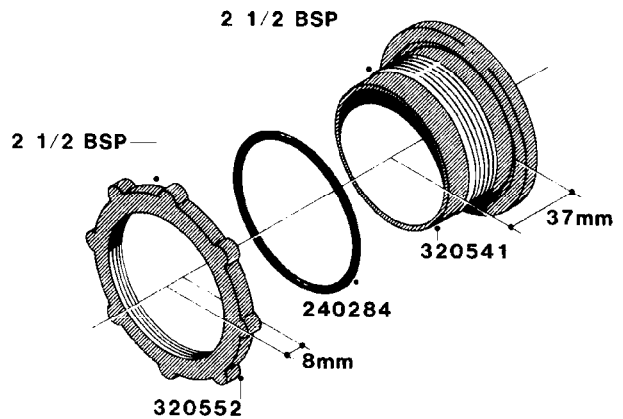

L0040

FITTINGS - NIPPLES & ELBOWS
L0040-HIN, 01:01:16

Page 1
Date 07.02.2020 9:44

parts-n°	order qty	description
10530803	1	FITT.PO.SE 2.00X2.00 45 DEG.
320191	1	FITT.DK ELB 3/8' BSP 45 DEGREE
320482	1	FITT.DK ELB. 1/2" BSP 60 DEG.
320596	1	FITT.DK ELB 3/8'-1/2'BSP 45DEG
320607	1	FITT.DK HN 3/8M X 3/8F BSP LNG
320633	1	FITT.DK HN 3/8"M X 3/8"F BSP
321451	1	FITT.DK ELB.1-1/2 X1-1/4 80DEG
321532	1	FITT.DK REDUC 3/4' X 1/2' BSP
390233	1	FITT.DK REDUC 1-1/2" X 1" BSP

L0050

FITTINGS - HOSE CONNECTORS
L0050-HIN, 01:01:16

Page 1

Date 07.02.2020 9:44

parts-n°	order qty	description
242594	1	O-RING D14 X 1.78 SCH.70-EPDM
320294	1	FITT.DK TEE 3/8X3/8HB X1/2"BSP
320305	1	FITT.DK HB 3/4'- 3/4' BSP
320386	1	FITT.DK TEE 3/8X3/8HB X3/8"BSP
320397	1	FITT.DK ELB 3/8"HB X 3/8" BSP
320401	1	FITT.DK TEE 1/2X1/2HB X1/2"BSP
320412	1	FITT.DK TEE 1/2X1/2HB X3/8'BSP
320423	1	FITT.DK ELB 1/2'HB X 3/8' BSP
320891	1	FITT.DK HB 3/8'- 3/8' BSP
320972	1	FITT.DK HB 5/16'- 1/4' BSP
322046	1	FITT.DK TEE 1/2X1/2HB X3/4'BSP
322048	1	FITT.DK TEE 3/4X3/4HB X3/4'BSP
330595	1	O-RING D24.6/D20X2.1 -3/4"
333137	1	FITT.DK CONN.1/2" F.NOZZ. DOUB
333141	1	FITT.DK CONN.1/2" F.NOZZ.SING
334041	1	FITT.DK CONN.3/4' F.NOZZ. SING
334042	1	FITT.DK CONN.3/4' F.NOZZ. DOUB
334195	1	FITT.DK ELB. 3/4"HB X 3/4"HB
10012103	1	FITT.PO.HB 1.25X1.50 IMB1012
10014003	1	FITT.PO.HB 1.25X1.25 IMB1010
10036903	1	FITT.PO.HB 1.50X1.50 IMB1212
28019303	1	FITTING HB ELB 3/4NPT-3/4HOSE
61016500	1	HOSE TAIL 3/4" 90°+RG CAP 3/4"
72026700	1	NOZZLE TUBE ADAPTER W/O-RING