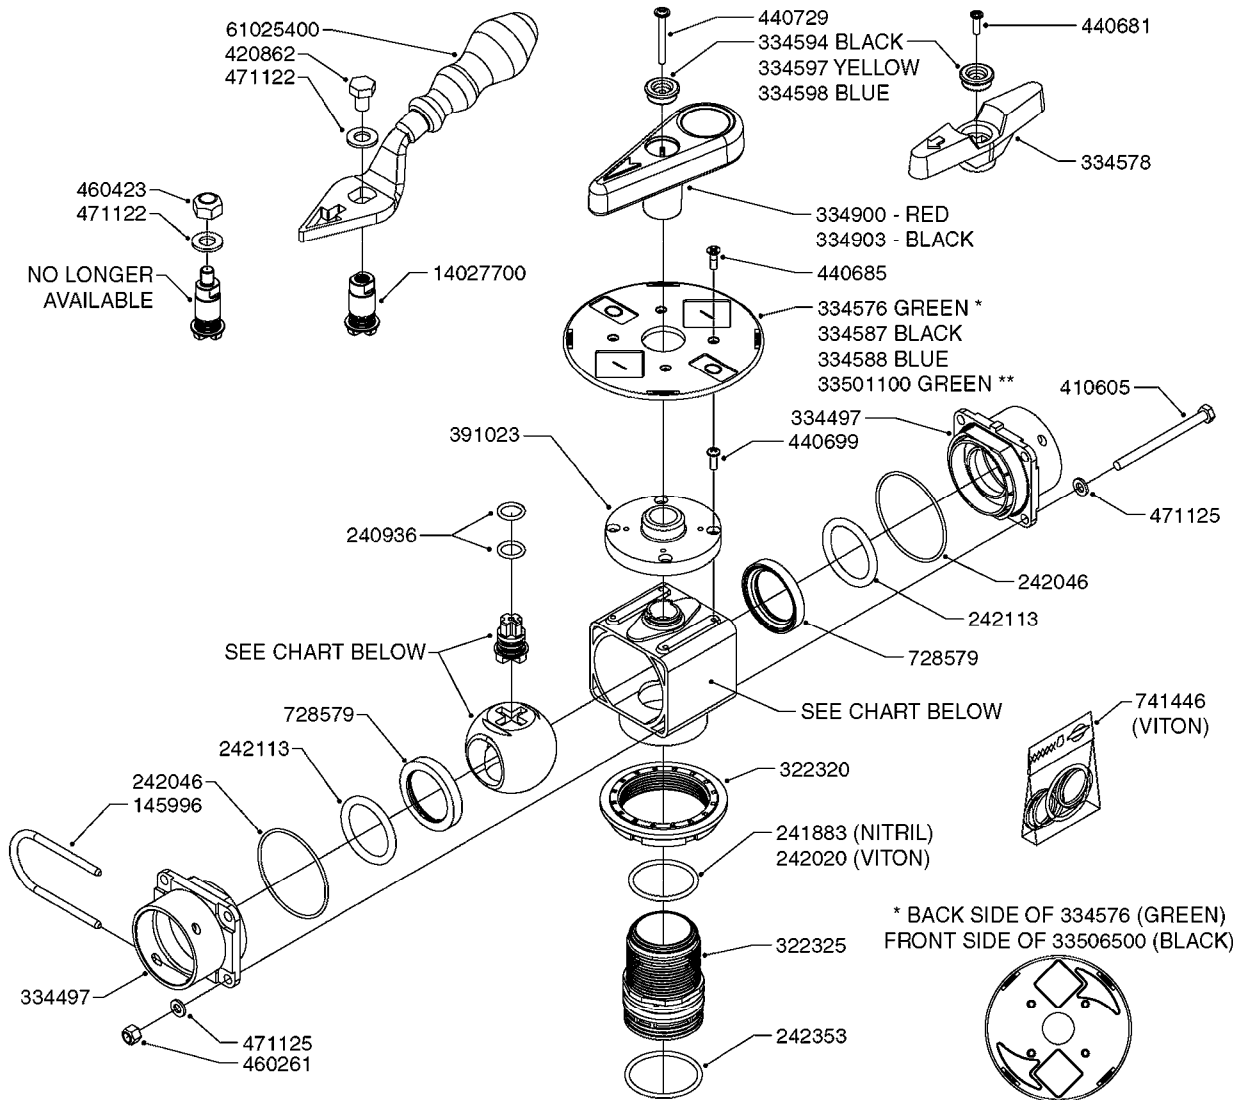

FOR S67 FITTINGS
SEE PAGE L0100

B0420

MANIFOLD SYSTEM - PRESSURE
B0420-HIN, 01:01:16

Page 1

Date 07.02.2020 9:43

parts-n°	order qty	description
145996	1	FITT.DK S-67 FORK
160353	1	BRACKET F.PRESSURE MANIFOLD
160918	1	BRACKET F. MANIFOLD CM
242353	1	O-RING 3 X 44.2 VITON
322224	1	FITT.DK S-67 TEE
322320	1	NUT F.3 WAY VALVE S56
334250	1	FITT.DK S-67 PLUG
334573	1	FITT.DK S-67 CONNECTOR
440675	1	SCREW F. PLASTIC 5X16 SS
841062	1	VALVE KIT S67 PRESS. MANIFOLD
841067	1	VALVE S67 PRESS.W/TEE MANIFOLD