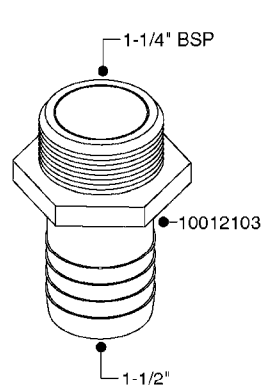

L0050

FITTINGS - HOSE CONNECTORS
L0050-HIN, 01:01:16

Page 1

Date 07.02.2020 9:44

parts-n°	order qty	description
242594	1	O-RING D14 X 1.78 SCH.70-EPDM
320294	1	FITT.DK TEE 3/8X3/8HB X1/2"BSP
320305	1	FITT.DK HB 3/4'- 3/4' BSP
320386	1	FITT.DK TEE 3/8X3/8HB X3/8"BSP
320397	1	FITT.DK ELB 3/8"HB X 3/8" BSP
320401	1	FITT.DK TEE 1/2X1/2HB X1/2"BSP
320412	1	FITT.DK TEE 1/2X1/2HB X3/8'BSP
320423	1	FITT.DK ELB 1/2'HB X 3/8' BSP
320891	1	FITT.DK HB 3/8'- 3/8' BSP
320972	1	FITT.DK HB 5/16'- 1/4' BSP
322046	1	FITT.DK TEE 1/2X1/2HB X3/4'BSP
322048	1	FITT.DK TEE 3/4X3/4HB X3/4'BSP
330595	1	O-RING D24.6/D20X2.1 -3/4"
333137	1	FITT.DK CONN.1/2" F.NOZZ. DOUB
333141	1	FITT.DK CONN.1/2" F.NOZZ.SING
334041	1	FITT.DK CONN.3/4' F.NOZZ. SING
334042	1	FITT.DK CONN.3/4' F.NOZZ. DOUB
334195	1	FITT.DK ELB. 3/4"HB X 3/4"HB
10012103	1	FITT.PO.HB 1.25X1.50 IMB1012
10014003	1	FITT.PO.HB 1.25X1.25 IMB1010
10036903	1	FITT.PO.HB 1.50X1.50 IMB1212
28019303	1	FITTING HB ELB 3/4NPT-3/4HOSE
61016500	1	HOSE TAIL 3/4" 90°+RG CAP 3/4"
72026700	1	NOZZLE TUBE ADAPTER W/O-RING