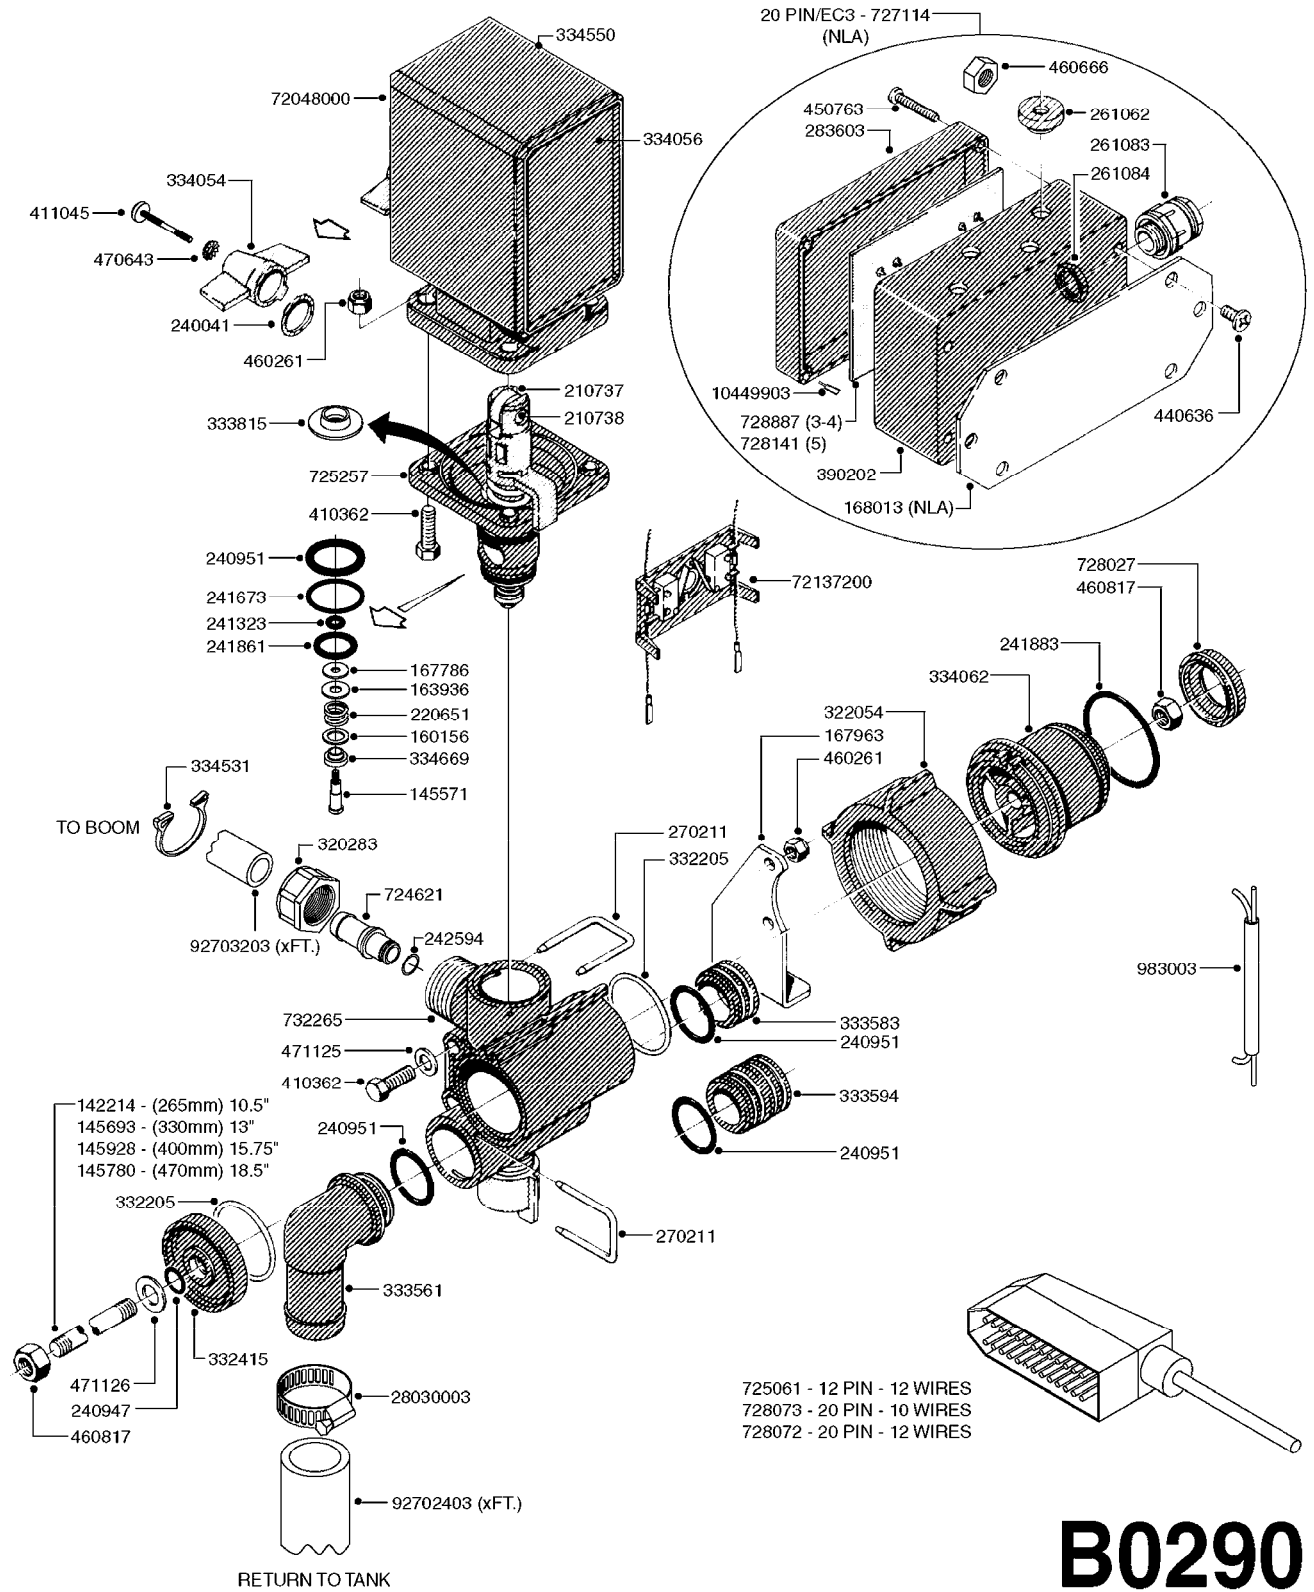

B0290

EC BOOM VALVE - ELEC. (RED GRP)
B0290-HIN, 01:01:16

Page 1

Date 07.02.2020 9:43

parts-n°	order qty	description
142214	1	STUD BOLT - M8X265, 3 SECTION
145571	1	STUD BOLT F/PNEUM. DISTRIBUTOR
145693	1	STUD BOLT - M8X330, 4 SECTION
145780	1	STUD BOLT - M8X470, 6 SECTION
145928	1	STUD BOLT - M8X400, 5 SECTION
160156	1	WASHER D14.1/D9.2X1 SS
163936	1	WASHER D15/D6.2X1
167786	1	WASHER D13/D4.2X1
167963	1	MOUNT BKT.F.EC BOOM SEC.
168013	1	MOUNT BRKT F.CONNECT BOX-NLA
210737	1	BEARING BALL D7 RSTO 5 TN
210738	1	PIN Ø7 L16
220651	1	SPRING PRESSURE D12.5/5
240041	1	O-RING D15.1/10.3 X 2.4
240947	1	O-RING D7.3X2.4 NITRIL
240951	1	O-RING D21.2X3 NITRIL
241323	1	O-RING D5.3X2.4 NITRIL
241673	1	O-RING D22.1X1.6
241861	1	O-RING D15.3X2.4 VITON
241883	1	O-RING 3 X 39.2 NITRIL
242594	1	O-RING D14 X 1.78 SCH.70-EPDM
261062	1	GROMMET
261083	1	GROMMET (PLASTIC)F.ELEC.CABLE
261084	1	NUT F.261083 GROMMET
270211	1	FITT.DK S25 FORK L=37.5
283603	1	LID F. SQ.BOX 120X80X15 MM
320283	1	FITT.DK NUT 3/4"BSP
322054	1	UNION NUT BLACK S61 x 2
332205	1	O-RING D43/39XD2
332415	1	COVER
333561	1	FITT.DK ELB.1" EC RETURN
333583	1	END PIECE FOR BYPASS
333594	1	CONNECTING PIECE F. BYPASS
333815	1	DISTANCE RING
334054	1	GRIP F.MAN.OP.EC ON/OFF RED
334056	1	COVER F/MOTOR HOUSE EC DIST.
334062	1	CONNECT. BRANCH F/EC OP. UNIT
334531	1	CLAMP HOSE PLASTIC 3/4"
334550	1	MOTOR HOUSE SECT VALVE
334669	1	VALVE CONE D14/D7-SH 63 WHITE
390202	1	CONN.BOX EC OPER.UNIT
410362	1	BOLT HEX 8.8 SS M6X20
411045	1	SCREW M4 X 16MM STAINLESS
440636	1	SCREW SHEET-METAL 1/2" NO 12
450763	1	SCREW M4X25
460261	1	NUT HEX M6X1.00 LOCK DIN985 A2 SS
460666	1	NUT HEX M4
460817	1	NUT HEX M8 STAINLESS DIN 934
470643	1	WASHER LOCK
471125	1	WASHER M6U 6.4X14X1.2,A2 SS
471126	1	WASHER, M8, Ø16/ 8.4X 1.6, SS
724621	1	FITT.DK HB 3/4"ASSY F.3/4" NUT
725061	1	CABLE - EC 12WIRE L=6000mm
725257	1	SPINDLE SECT. F/EC DISTRIBUTOR
727114	1	CONNECTOR BOX WITH CABLE
728027	1	BUSHING WITH SEAT
728072	1	CABLE,20-PIN,6M EC/4
728073	1	CABLE,20-PIN,6M, EC/3
728141	1	CIRCUIT BOARD F.EC7 CONN. BOX
728887	1	CIRCUIT BOARD EC CONTROL
732265	1	DISTRIB HOUSING W/CONST PR RED