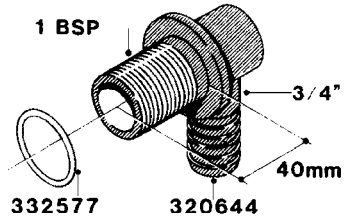

L0040

FITTINGS - NIPPLES & ELBOWS
L0040-HIN, 01:01:16

Page 1
Date 07.02.2020 9:44

parts-n°	order qty	description
10530803	1	FITT.PO.SE 2.00X2.00 45 DEG.
320191	1	FITT.DK ELB 3/8' BSP 45 DEGREE
320482	1	FITT.DK ELB. 1/2" BSP 60 DEG.
320596	1	FITT.DK ELB 3/8'-1/2'BSP 45DEG
320607	1	FITT.DK HN 3/8M X 3/8F BSP LNG
320633	1	FITT.DK HN 3/8"M X 3/8"F BSP
321451	1	FITT.DK ELB.1-1/2 X1-1/4 80DEG
321532	1	FITT.DK REDUC 3/4' X 1/2' BSP
390233	1	FITT.DK REDUC 1-1/2" X 1" BSP

L0050

FITTINGS - HOSE CONNECTORS
L0050-HIN, 01:01:16

Page 1

Date 07.02.2020 9:44

parts-n°	order qty	description
242594	1	O-RING D14 X 1.78 SCH.70-EPDM
320294	1	FITT.DK TEE 3/8X3/8HB X1/2"BSP
320305	1	FITT.DK HB 3/4'- 3/4' BSP
320386	1	FITT.DK TEE 3/8X3/8HB X3/8"BSP
320397	1	FITT.DK ELB 3/8"HB X 3/8" BSP
320401	1	FITT.DK TEE 1/2X1/2HB X1/2"BSP
320412	1	FITT.DK TEE 1/2X1/2HB X3/8'BSP
320423	1	FITT.DK ELB 1/2'HB X 3/8' BSP
320891	1	FITT.DK HB 3/8'- 3/8' BSP
320972	1	FITT.DK HB 5/16'- 1/4' BSP
322046	1	FITT.DK TEE 1/2X1/2HB X3/4'BSP
322048	1	FITT.DK TEE 3/4X3/4HB X3/4'BSP
330595	1	O-RING D24.6/D20X2.1 -3/4"
333137	1	FITT.DK CONN.1/2" F.NOZZ. DOUB
333141	1	FITT.DK CONN.1/2" F.NOZZ.SING
334041	1	FITT.DK CONN.3/4' F.NOZZ. SING
334042	1	FITT.DK CONN.3/4' F.NOZZ. DOUB
334195	1	FITT.DK ELB. 3/4"HB X 3/4"HB
10012103	1	FITT.PO.HB 1.25X1.50 IMB1012
10014003	1	FITT.PO.HB 1.25X1.25 IMB1010
10036903	1	FITT.PO.HB 1.50X1.50 IMB1212
28019303	1	FITTING HB ELB 3/4NPT-3/4HOSE
61016500	1	HOSE TAIL 3/4" 90°+RG CAP 3/4"
72026700	1	NOZZLE TUBE ADAPTER W/O-RING