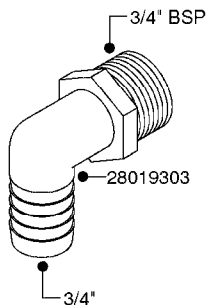

L0050

FITTINGS - HOSE CONNECTORS
L0050-HIN, 01:01:16

Page 1

Date 07.02.2020 9:44

parts-n°	order qty	description
242594	1	O-RING D14 X 1.78 SCH.70-EPDM
320294	1	FITT.DK TEE 3/8X3/8HB X1/2"BSP
320305	1	FITT.DK HB 3/4'- 3/4' BSP
320386	1	FITT.DK TEE 3/8X3/8HB X3/8"BSP
320397	1	FITT.DK ELB 3/8"HB X 3/8" BSP
320401	1	FITT.DK TEE 1/2X1/2HB X1/2"BSP
320412	1	FITT.DK TEE 1/2X1/2HB X3/8'BSP
320423	1	FITT.DK ELB 1/2'HB X 3/8' BSP
320891	1	FITT.DK HB 3/8'- 3/8' BSP
320972	1	FITT.DK HB 5/16'- 1/4' BSP
322046	1	FITT.DK TEE 1/2X1/2HB X3/4'BSP
322048	1	FITT.DK TEE 3/4X3/4HB X3/4'BSP
330595	1	O-RING D24.6/D20X2.1 -3/4"
333137	1	FITT.DK CONN.1/2" F.NOZZ. DOUB
333141	1	FITT.DK CONN.1/2" F.NOZZ.SING
334041	1	FITT.DK CONN.3/4' F.NOZZ. SING
334042	1	FITT.DK CONN.3/4' F.NOZZ. DOUB
334195	1	FITT.DK ELB. 3/4"HB X 3/4"HB
10012103	1	FITT.PO.HB 1.25X1.50 IMB1012
10014003	1	FITT.PO.HB 1.25X1.25 IMB1010
10036903	1	FITT.PO.HB 1.50X1.50 IMB1212
28019303	1	FITTING HB ELB 3/4NPT-3/4HOSE
61016500	1	HOSE TAIL 3/4" 90°+RG CAP 3/4"
72026700	1	NOZZLE TUBE ADAPTER W/O-RING