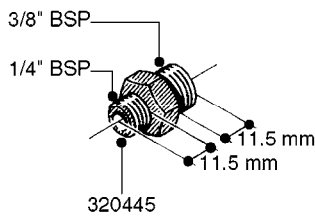

FITTINGS - HEXAGON NIPPLES
L0030-HIN, 01:01:16

L0030

FITTINGS - HEXAGON NIPPLES
L0030-HIN, 01:01:16

Page 1
Date 07.02.2020 9:44

parts-n°	order qty	description
10015303	1	FITT.PO.HN 1.00X1.00 M1000
10425003	1	FITT.PO.HN 1.25X1.00 MCPHEE
320132	1	FITT.DK HN 1" BSP
320176	1	FITT.DK HN 3/8"X1/2" BSP
320445	1	FITT.DK HN 1/4"X3/8" BSP
320655	1	FITT.DK HN 1/2"-1/2" BSP
320692	1	FITT.DK HN 3/8'BSPX1/4'NPT
320703	1	FITT.DK HN 3/8BSP X1/2 &1/4NPT
320725	1	FITT.DK NIPPLE 3/8"-3/8" BSP
320902	1	FITT.DK HN 3/8'X 1/4' BSP
390232	1	FITT.DK HN 1-1/2' X 1-1/4' BSP
390276	1	FITT.DK HN 1'BSP