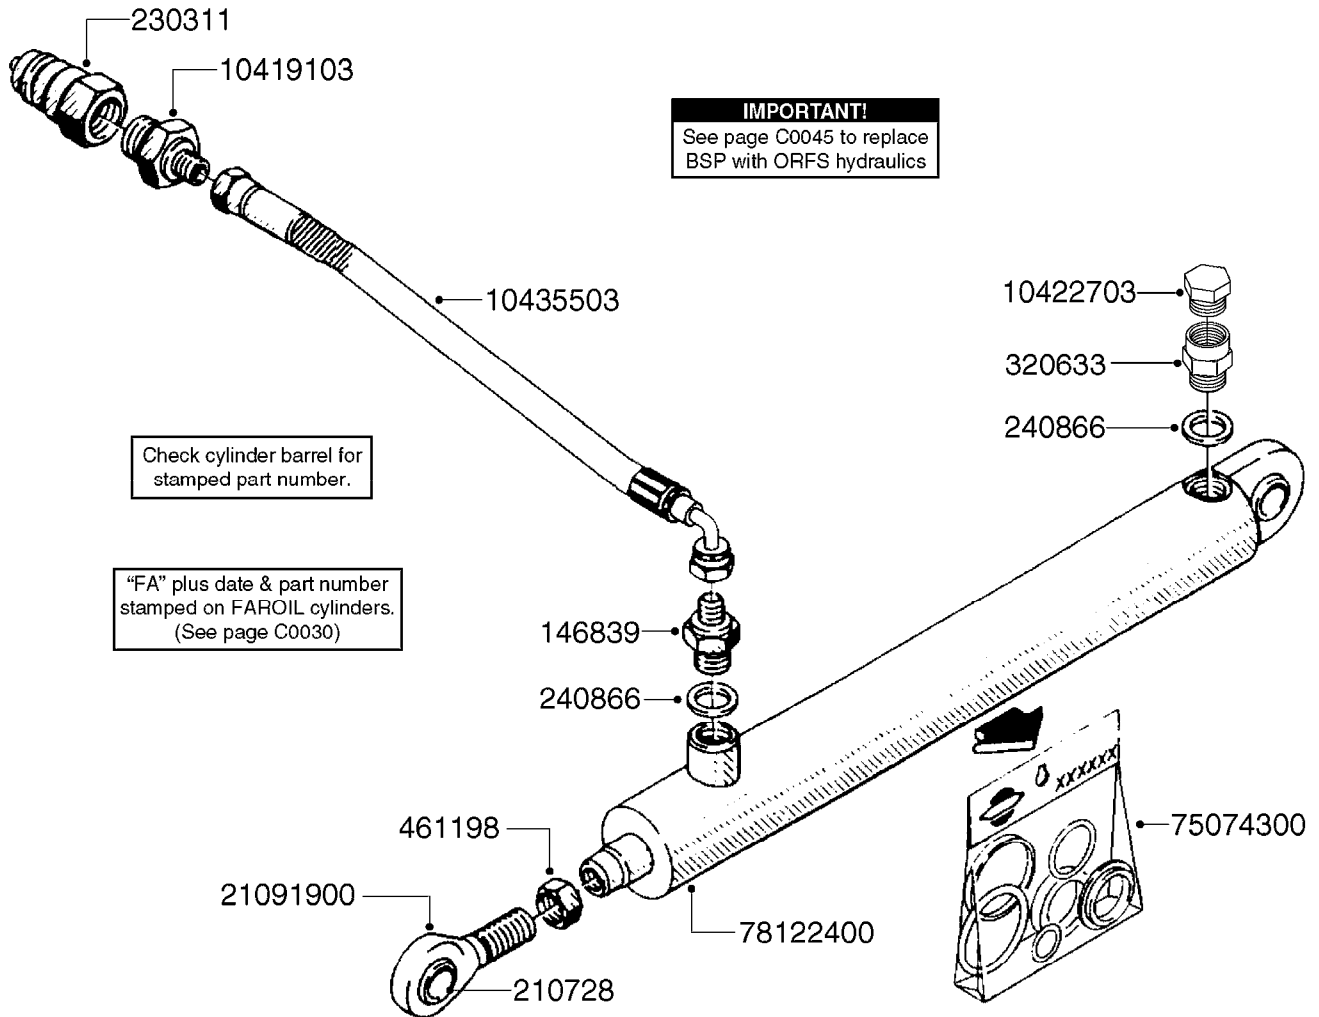

C0060

HYDRAULICS-MB BOOM LIFT CYLNR
C0060-HIN, 23:03:16

Page 1

Date 07.02.2020 9:43

parts-n°	order qty	description
143426	1	PIN 20x160mm F/HYD/CYL.
145176	1	PIN D19.8 X 60
146850	1	HEX NIPPLE 3/8"x3/8" - 1.8mm
231906	1	HEX NIPPLE 3/8"BSP X 1/2"NPT
240866	1	DOWTYSEAL 3/8"
284412	1	HOSE HY 3/8" X 315" STR+STR
480384	1	PIN COTTER 3/16 x 1-1/2"
10466003	1	COUPLER PIONEER 8010-04 1/2NPT
78120000	1	CYL.TELESCOPING Ø50/40/25_1100