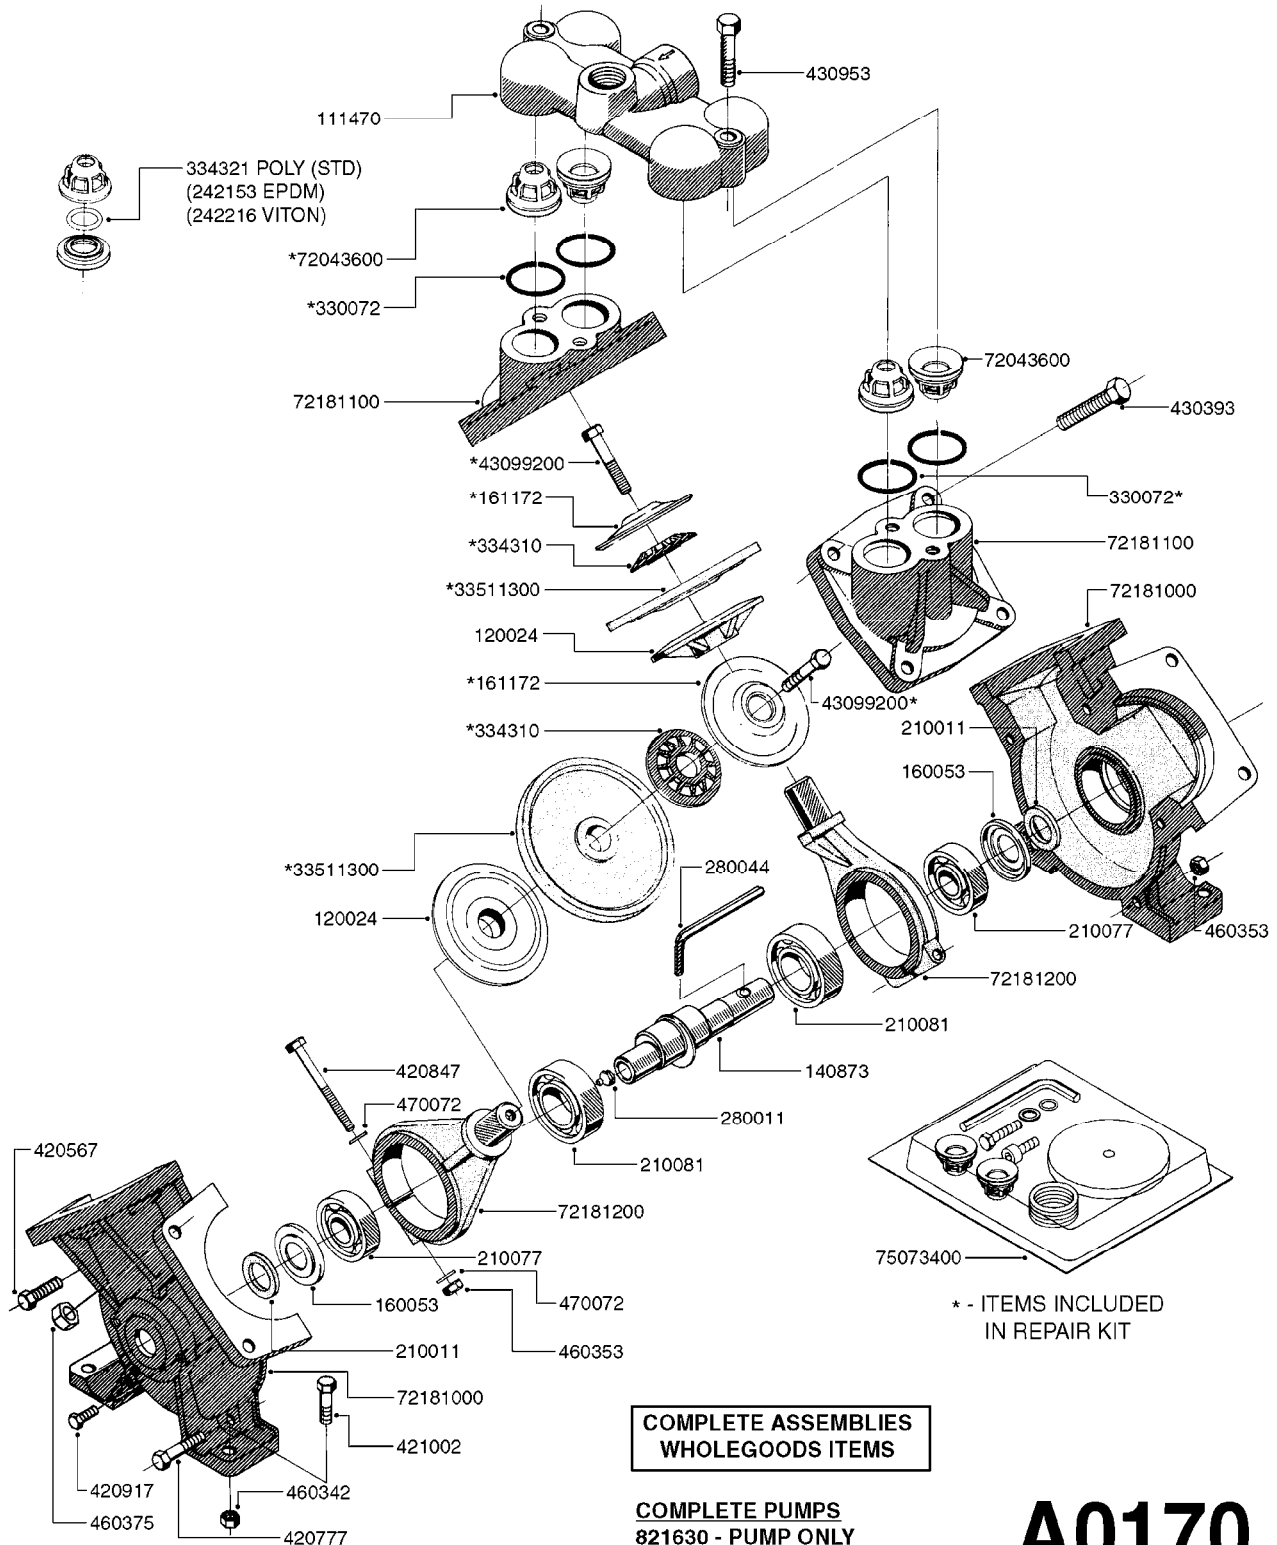

COMPLETE ASSEMBLIES
WHOLEGOODS ITEMS

COMPLETE PUMPS
821630 - PUMP ONLY
10396003 - WITH PTO & DAMPER

A0170

PUMP - 1203 W/MOUNTING BASE
A0170-HIN, 01:01:16

Page 1
Date 07.02.2020 9:43

parts-n°	order qty	description
111470	1	VALVE CHAMBER 1202
120024	1	DIAPHRAGM BACK DISC 1200-1300
140873	1	CRANK SHAFT MODEL 1202-9MM
160053	1	DUST PLATE
161172	1	DIAPHRAGM DISC F. 1203/1303
210011	1	SEAL FELT D39/23 X 4
210077	1	BEARING BALL 6305
210081	1	BEARING BALL 6307
242153	1	O-RING D26X4 EPDM
242216	1	O-RING VITON F/1202/1302/462
280011	1	GREASE NIPPLE 1/8" SAE H TR
280044	1	KEY HEXAGON W6 3/16"
330072	1	O-RING D53.5/D45.5X4
334310	1	NYLON WASHER 1202/1302/462
334321	1	O-RING POLY. 34.0x26.0x4.0
420567	1	BOLT HEX 8.8 DEL M8X30 FT
420777	1	BOLT HEX 8.8 RAW M8X50
420847	1	BOLT HEX 8.8 DEL M8X85
420917	1	BOLT HEX 8.8 RAW M8X12 FT
421002	1	BOLT HEX 8.8 DEL M10X30 FT DIN933
430393	1	BOLT HEX 8.8 RAW M12X50
430953	1	BOLT, M12 X 55 8.8
460342	1	NUT HEX M10 DEL DIN934
460353	1	NUT HEX M8 BLACK
460375	1	NUT HEX M12 BLACK
470072	1	WASHER D15/D8X.5 LOCK
821630	1	PUMP 1203/9 540RPM
10396003	1	PUMP 1203 C/W PTO 540 RPM
33511300	1	DIAPHRAGM 1202-1303 POLY 2006
43099200	1	BOLT HEX SS M12 X 30 DIN933 A4
72043600	1	VALVE FOR 462/463
72181000	1	HOUSING, PUMP, 1203 RED
72181100	1	DIAPHRAGM COVER 1203/1303+BLTS
72181200	1	CONNECTING ROD FOR 1203 W/M12
75073400	1	PUMP KIT 1203 MM "06"