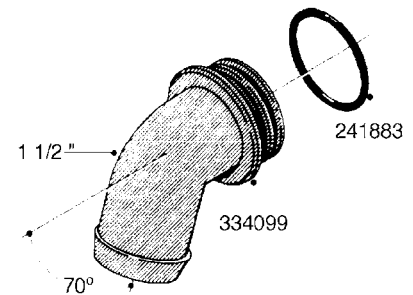

L0080

FITTINGS - S-53
L0080-HIN, 12:09:17

Page 1

Date 07.02.2020 9:44

Pos.	parts-n°	order qty	description
1	145995	1	FITT.DK S-53 FORK
2	241973	1	O-RING Ø3 X 44.2 70 SHORES NITRIL NITRIL (BLACK)
2	242353	1	O-RING 3 X 44.2 VITON VITON (BROWN)
3	242109	1	O-RING D32.2x3.0 NITRIL (BLACK)
3	242354	1	O-RING D32.2X3.0 VITON VITON (BROWN)
4	322103	1	FITT.DK S-53 BULKHEAD
5	322107	1	FITT.DK S-53 BULKHEAD NUT
6	322110	1	FITT.DK S-53 ELB. 1/2" BSP
7	322352	1	FITT.DK S-53 TEE
8	334229	1	FITT.DK S-53 STR.3/4"
9	334260	1	GASKET F. S-53 BULKHEAD
10	334564	1	FITT.DK S-67 TO S-53 ADAPTER
11	391100	1	FITT.DK S-53THREAD INS.1/2"BSP
12	726463	1	FITT.DK S53 BULKHEAD W/GASKET
13	726552	1	FIT.DK S-53X90 1/2" BSP,O-RING
14	726556	1	FITT.DK S-53 HB 1/2" W/O-RING
15	726558	1	FITT.DK S53 STR. 3/4" W.ORING
16	726559	1	FITT DK. S-53 HB 1" W/O-RING
17	726568	1	FITT.DK.S-53 HB 1/2"90 W/O-RING
18	726570	1	FITT.DK S-53 ELB.3/4" W.ORING
19	726571	1	FITT.DK S-53 ELB.1", W ORING
20	726578	1	FITT.DK S53 PLUG WITH O-RING
21	728561	1	FITT.DK. S67M - S53F REDUCER