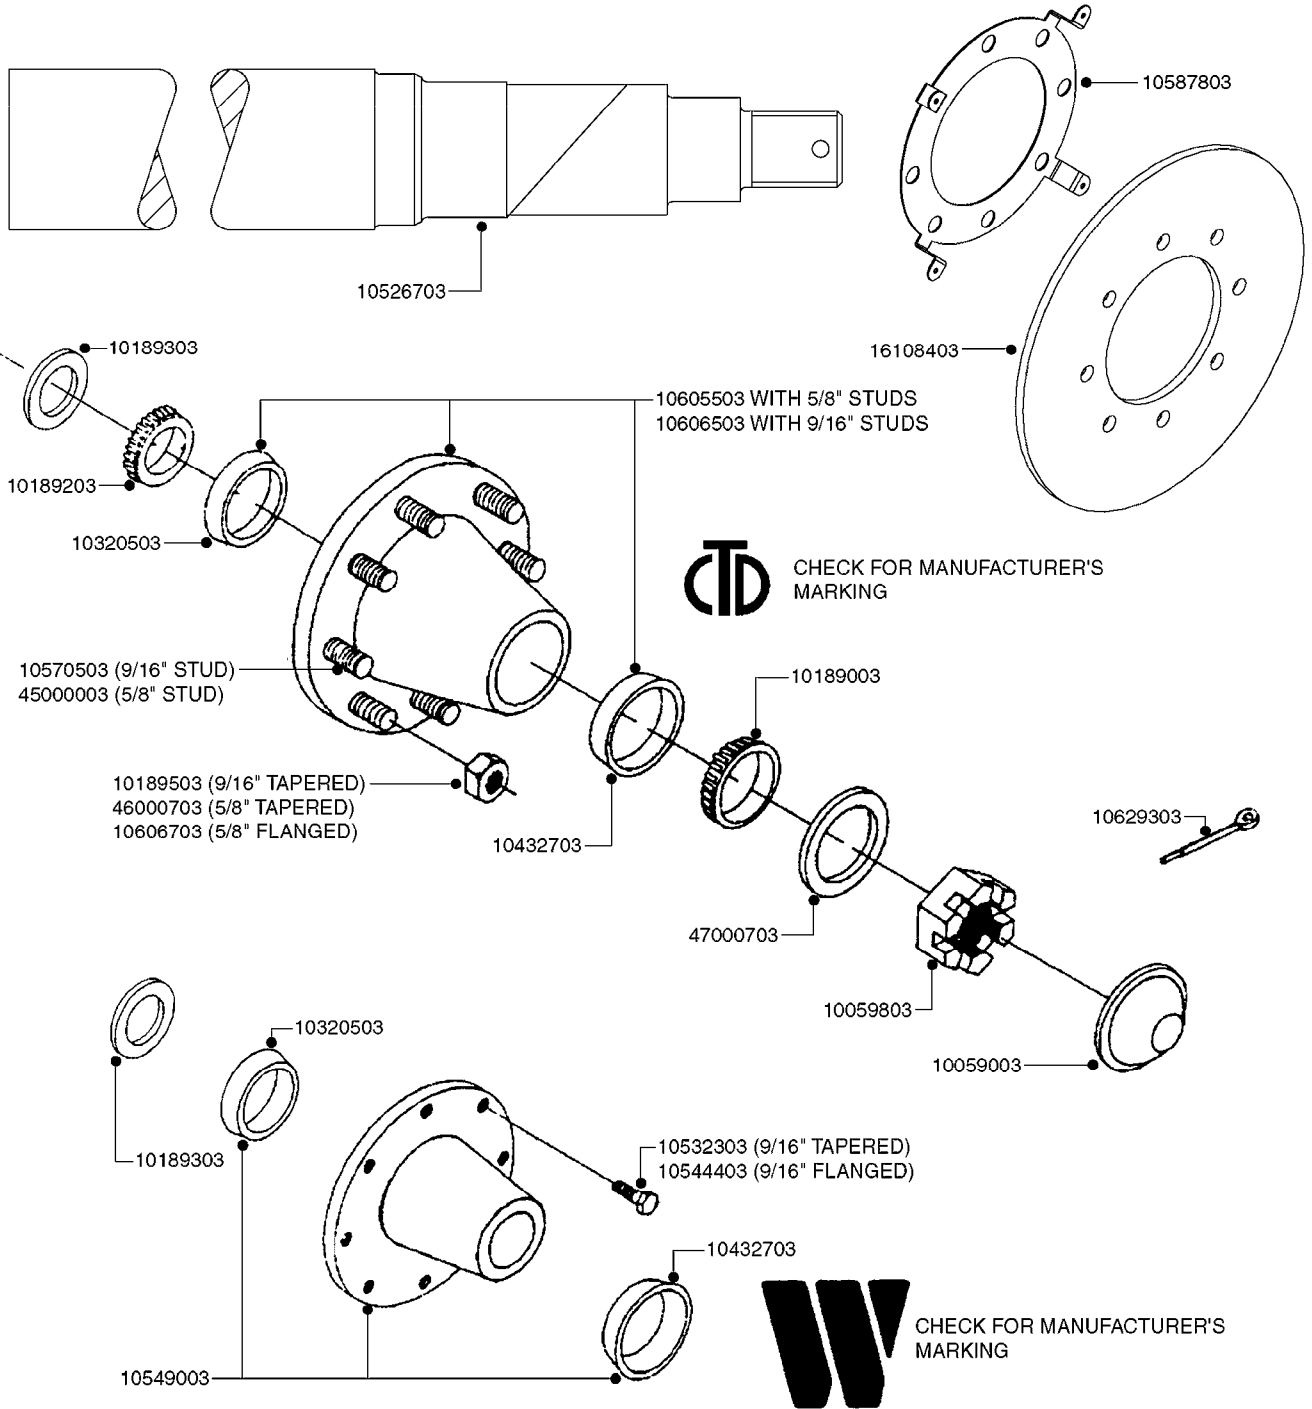

**TAPERED NUTS OR BOLTS
NEEDED FOR 12.4" X 24" RIMS ONLY**

E0740

HUB ASSEMBLY F.2 3/4" SPINDLE
E0740-HIN, 09:10:19

Page 1

Date 07.02.2020 9:44

parts-n°	order qty	description
10059003	1	DUST CAP 800/1000 GAL AEDC17
10059803	1	NUT HEX NF 1"
10189003	1	BEARING OUTER 800/1000 GAL.SA
10189203	1	BEARING INNER CONE 3780
10189303	1	SEAL OIL 800/1000 GAL.SA
10189503	1	NUT HEX NF 9/16 WHEEL STUD
10320503	1	BEARING INNER CUP F. 2-3/4"
10432703	1	BEARING OUTER CUP F. 2.3/4"
10526703	1	SPINDLE 2.75X15.75 W/NUT&WASH
10532303	1	BOLT WHEEL 9/16"UNF X 1-1/2"
10544403	1	BOLT HEX 9/16 NF GR.5 01.25FL
10549003	1	HUB ASSY. RED 2-3/4" W.9/16" THREAD
10570503	1	STUD F. HUB 9/16" x 2-1/4"
10587803	1	MAG MNT F. SPEED SNS 8 BOLT
10605503	1	HUB ASSY F.2-3/4" HUB 5/8"STUD
10606503	1	HUB ASSY.NAV550/800/1000 HC
10606703	1	NUT HEX NF 5/8" FLANGED F.STUD
10629303	1	PIN, COTTER 7/32" X 1.75" LONG
16108403	1	REINFORCEMENT RING 8-8-6 HUB FOR NON-REINFORCED 3/8" RIMS ONLY
45000003	1	STUD BOLT 5/8" X 2-1/2"
46000703	1	NUT TAPERED LUG 5/8-18
47000703	1	WASHER, SPNDL 1.1" 1.06x2 .19T