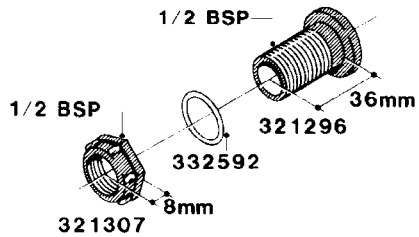

L0050

FITTINGS - HOSE CONNECTORS
L0050-HIN, 01:01:16

Page 1

Date 07.02.2020 9:44

parts-n°	order qty	description
242594	1	O-RING D14 X 1.78 SCH.70-EPDM
320294	1	FITT.DK TEE 3/8X3/8HB X1/2"BSP
320305	1	FITT.DK HB 3/4'- 3/4' BSP
320386	1	FITT.DK TEE 3/8X3/8HB X3/8"BSP
320397	1	FITT.DK ELB 3/8"HB X 3/8" BSP
320401	1	FITT.DK TEE 1/2X1/2HB X1/2"BSP
320412	1	FITT.DK TEE 1/2X1/2HB X3/8'BSP
320423	1	FITT.DK ELB 1/2'HB X 3/8' BSP
320891	1	FITT.DK HB 3/8'- 3/8' BSP
320972	1	FITT.DK HB 5/16'- 1/4' BSP
322046	1	FITT.DK TEE 1/2X1/2HB X3/4'BSP
322048	1	FITT.DK TEE 3/4X3/4HB X3/4'BSP
330595	1	O-RING D24.6/D20X2.1 -3/4"
333137	1	FITT.DK CONN.1/2" F.NOZZ. DOUB
333141	1	FITT.DK CONN.1/2" F.NOZZ.SING
334041	1	FITT.DK CONN.3/4' F.NOZZ. SING
334042	1	FITT.DK CONN.3/4' F.NOZZ. DOUB
334195	1	FITT.DK ELB. 3/4"HB X 3/4"HB
10012103	1	FITT.PO.HB 1.25X1.50 IMB1012
10014003	1	FITT.PO.HB 1.25X1.25 IMB1010
10036903	1	FITT.PO.HB 1.50X1.50 IMB1212
28019303	1	FITTING HB ELB 3/4NPT-3/4HOSE
61016500	1	HOSE TAIL 3/4" 90°+RG CAP 3/4"
72026700	1	NOZZLE TUBE ADAPTER W/O-RING