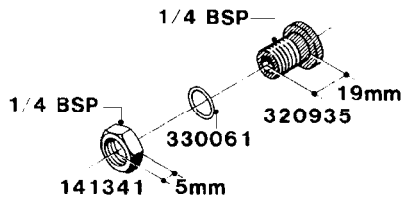

L0050

FITTINGS - HOSE CONNECTORS
L0050-HIN, 01:01:16

Page 1

Date 07.02.2020 9:44

parts-n°	order qty	description
242594	1	O-RING D14 X 1.78 SCH.70-EPDM
320294	1	FITT.DK TEE 3/8X3/8HB X1/2"BSP
320305	1	FITT.DK HB 3/4'- 3/4' BSP
320386	1	FITT.DK TEE 3/8X3/8HB X3/8"BSP
320397	1	FITT.DK ELB 3/8"HB X 3/8" BSP
320401	1	FITT.DK TEE 1/2X1/2HB X1/2"BSP
320412	1	FITT.DK TEE 1/2X1/2HB X3/8'BSP
320423	1	FITT.DK ELB 1/2'HB X 3/8' BSP
320891	1	FITT.DK HB 3/8'- 3/8' BSP
320972	1	FITT.DK HB 5/16'- 1/4' BSP
322046	1	FITT.DK TEE 1/2X1/2HB X3/4'BSP
322048	1	FITT.DK TEE 3/4X3/4HB X3/4'BSP
330595	1	O-RING D24.6/D20X2.1 -3/4"
333137	1	FITT.DK CONN.1/2" F.NOZZ. DOUB
333141	1	FITT.DK CONN.1/2" F.NOZZ.SING
334041	1	FITT.DK CONN.3/4' F.NOZZ. SING
334042	1	FITT.DK CONN.3/4' F.NOZZ. DOUB
334195	1	FITT.DK ELB. 3/4"HB X 3/4"HB
10012103	1	FITT.PO.HB 1.25X1.50 IMB1012
10014003	1	FITT.PO.HB 1.25X1.25 IMB1010
10036903	1	FITT.PO.HB 1.50X1.50 IMB1212
28019303	1	FITTING HB ELB 3/4NPT-3/4HOSE
61016500	1	HOSE TAIL 3/4" 90°+RG CAP 3/4"
72026700	1	NOZZLE TUBE ADAPTER W/O-RING