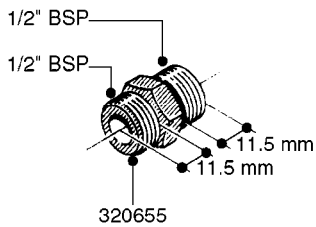

FITTINGS - HEXAGON NIPPLES
L0030-HIN, 01:01:16

L0030

FITTINGS - HEXAGON NIPPLES
L0030-HIN, 01:01:16

Page 1
Date 07.02.2020 9:44

parts-n°	order qty	description
10015303	1	FITT.PO.HN 1.00X1.00 M1000
10425003	1	FITT.PO.HN 1.25X1.00 MCPHEE
320132	1	FITT.DK HN 1" BSP
320176	1	FITT.DK HN 3/8"X1/2" BSP
320445	1	FITT.DK HN 1/4"X3/8" BSP
320655	1	FITT.DK HN 1/2"-1/2" BSP
320692	1	FITT.DK HN 3/8'BSPX1/4'NPT
320703	1	FITT.DK HN 3/8BSP X1/2 &1/4NPT
320725	1	FITT.DK NIPPLE 3/8"-3/8" BSP
320902	1	FITT.DK HN 3/8'X 1/4' BSP
390232	1	FITT.DK HN 1-1/2' X 1-1/4' BSP
390276	1	FITT.DK HN 1'BSP