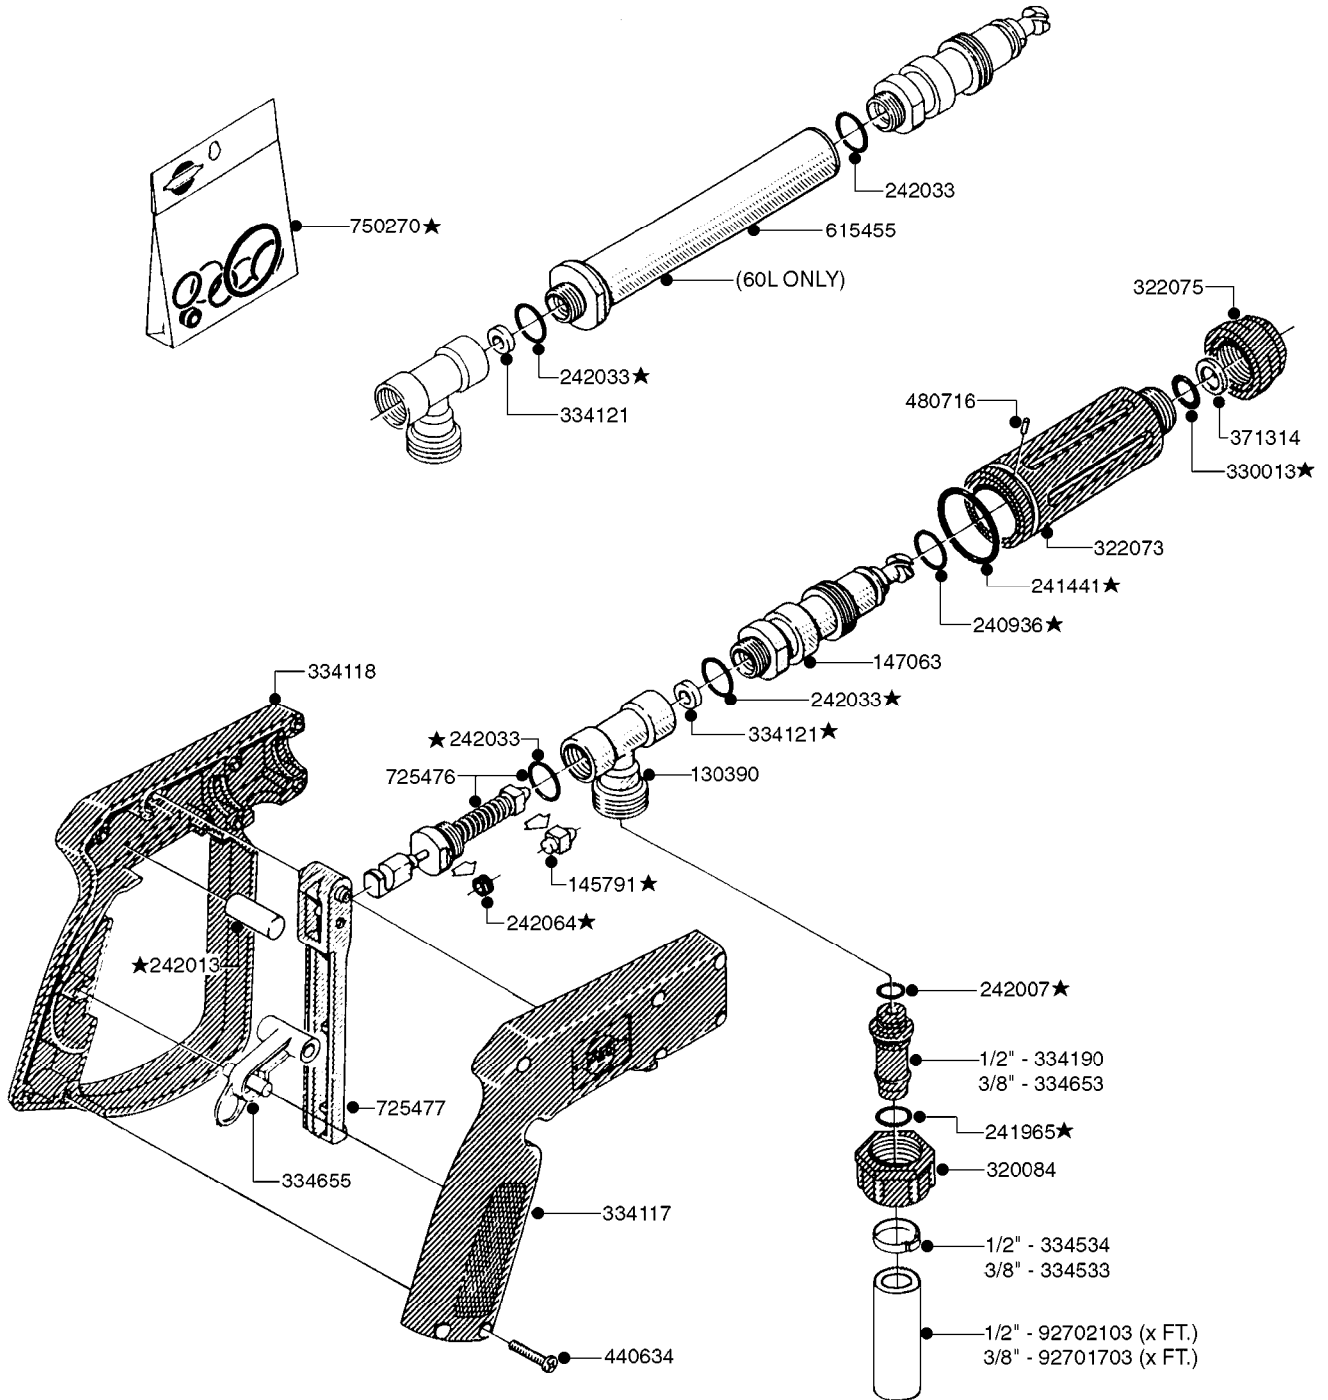

COMPLETE ASSEMBLY:
843197 - 60L
843196 - 60S

COMPLETE ASSEMBLIES
WHOLEGOODS ITEMS

K0480

HANDGUN TYPE 60S/60L POST 95
K0480-HIN, 01:01:16

Page 1

Date 07.02.2020 9:44

parts-n°	order qty	description
130390	1	TEE 3/8'X 1/2' BSP F.TYPE 60S
145791	1	CONE FOR ON/OFF
147063	1	SWIRL F.SPRAY GUN TYPE 60
240936	1	O-RING D13.3X2.4 NITRIL
241441	1	O-RING D29.3X3
241965	1	O-RING Ø12.1 X 1.6 NITRILE
242007	1	O-RING Ø9.1 X 1.6 NITRILE
242013	1	SPRING RUBBER F/TRIGGER
242033	1	O-RING Ø14.1 X 1.6 NITRILE
242064	1	SLEEVE RUBBER 3X8X4MM
320084	1	FITT.DK NUT 1/2" BSP
322073	1	HOUSING F.SWIRL TYPE 60S H.G.
322075	1	HOUSING F. NOZZLE
330013	1	O-RING 2.5 X 10 PUR
334117	1	HANDLE PIECE RIGHT F.60S/60L
334118	1	HANDLE PIECE LEFT F.60S/60L
334121	1	SEAT FOR ON-OFF TYPE
334190	1	FITT.DK HB 1/2' F. PISTOL 60S
334533	1	CLAMP HOSE PLASTIC 3/8"
334534	1	CLAMP HOSE PLASTIC 1/2"
334653	1	FITT.DK HB 3/8' F.HANDGUN
334655	1	TRIGGER SAFETY F.60S/60L GUN
371314	1	NOZZLE CERAMIC 1099-20
440634	1	SCREW 5/8"
480716	1	PIN D3X6 STAINLESS
615455	1	TUBE F.LANCE TYPE 60L
725476	1	SPINDLE
725477	1	TRIGGER
750270	1	GASKET KIT F.SPRAY GUN
843196	1	SPRAY GUN KIT TYPE 60 SHORT
843197	1	HANDGUN KIT TYPE 60 LONG
92701703	1	HOSE R X3/8" X300PSI WP X0012"
92702103	1	HOSE R X1/2" X300PSI WP X0012"