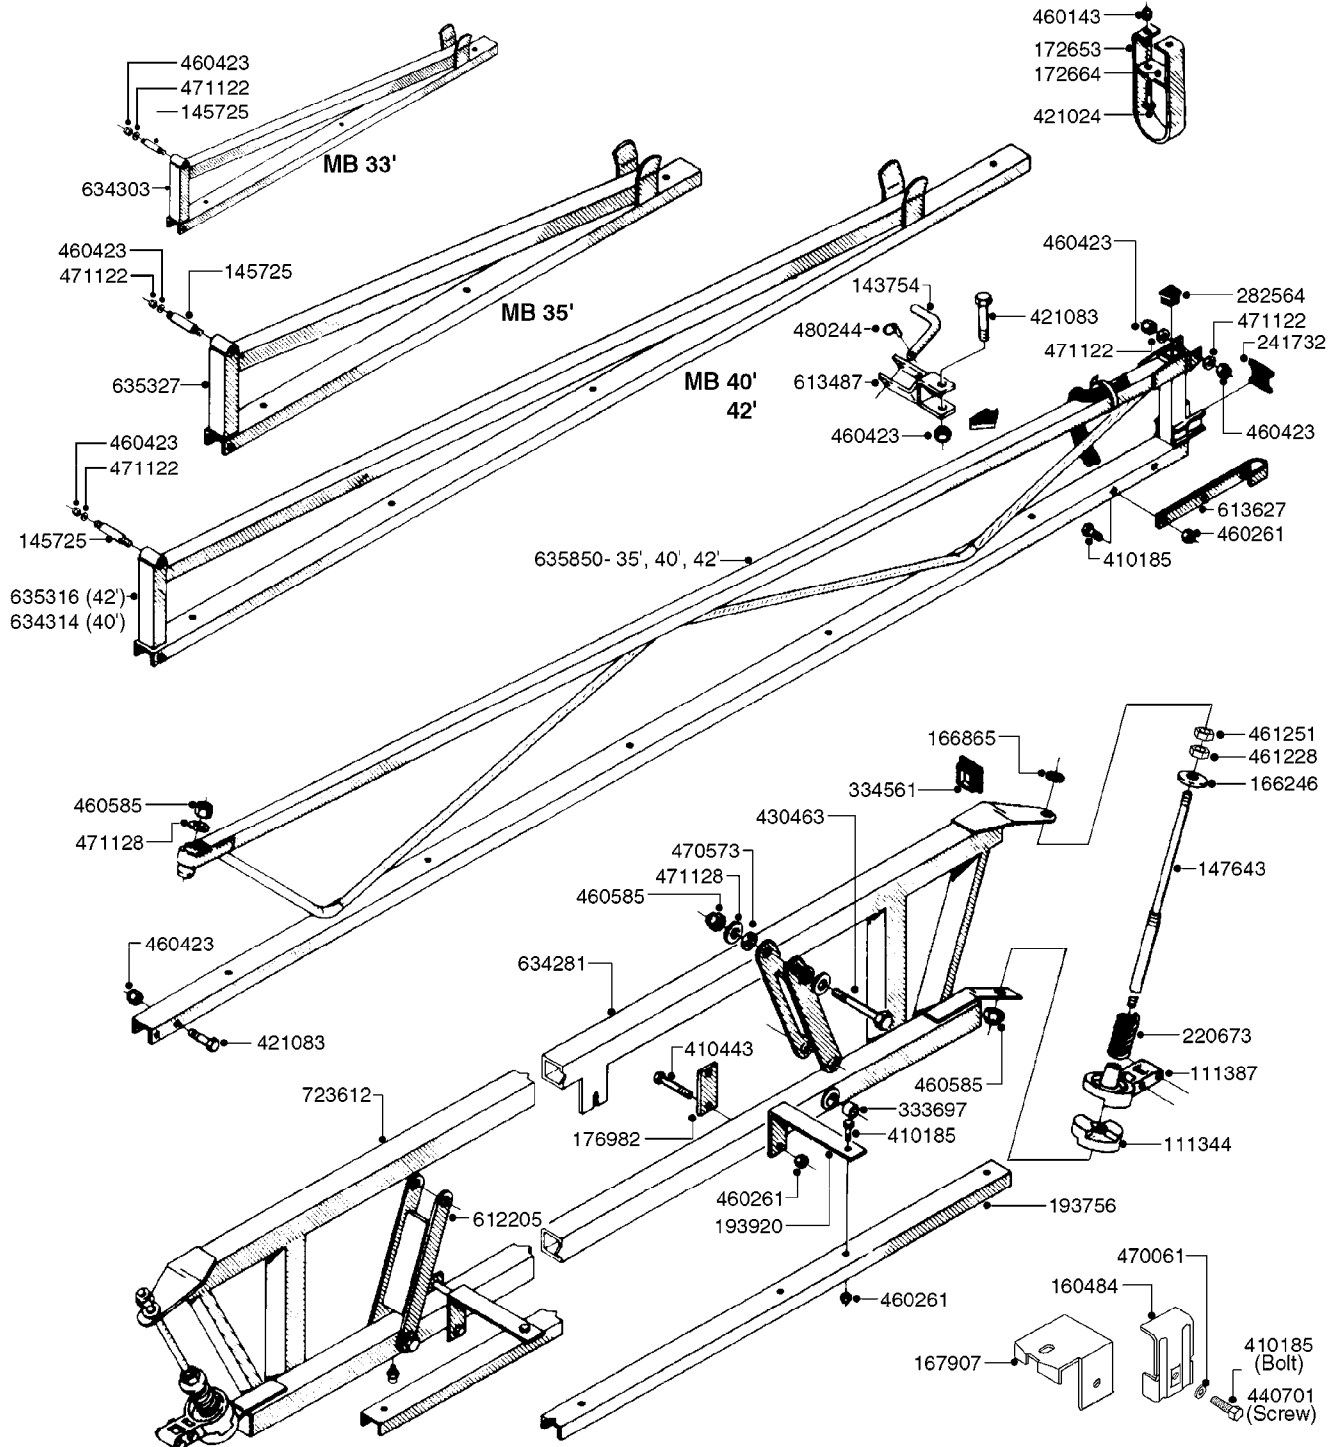

BOOM - MB 35' 40' 42'
D0130-HIN, 26:07:16

Page	0
Date	07.02.2020 9:43

BOOM - MB 35' 40' 42'
D0130-HIN, 26:07:16

Page 1

Date 07.02.2020 9:43

parts-n°	order qty	description
111344	1	CLAW CLUTCH Ø100/Ø20,5 UNDER PART RED
111387	1	CLAW CLUTCH D100 UPPER PART
143754	1	PIN D10 X 56
145725	1	PIN FOR 12 MB BOOM
147643	1	AXLE F.BM BRKWKY. W. ZERT L=426
160484	1	WIRE GUIDE FOR DROP-LEG
166246	1	WASHER CUP D53 F.SPRING
166865	1	WASHER D35/D25X2
167907	1	NOZZ. HOLD. KIT F/ADJ. BOOM
172653	1	WING TIP GUARD
172664	1	FLATBAR BACKING PLATE
176982	1	RETAINING PLATE
193756	1	TRACK MB 10,6/12,6M
193920	1	BRACKET F.NOZZLE TRACK
220673	1	SPRING F.PIVOT 100 X 51
241732	1	RUBBER STOP FOR MB
282564	1	PLUG 35MM SQ.BLACK
333697	1	BUSHING D22/D16x25
334561	1	PLUG 50x50x2 F.SQ.TUBE
410185	1	BOLT HEX 8.8 DEL M6X16
410443	1	BOLT HEX 8.8 DEL M6X70
421024	1	BOLT HEX 8.8 DEL M8X60
421083	1	BOLT HEX 8.8 DEL M10X65
430463	1	BOLT HEX 8.8 DEL M16X110
440701	1	SCREW NO.14 3/4" PLATED
460143	1	SELF LOCK NUT M8 SST A2 DIN985
460261	1	NUT HEX M6X1.00 LOCK DIN985 A2 SS
460423	1	NUT HEX M10X1.50 LOCK DIN985A2 SS
460585	1	LOCKING NUT M16 DIN985 A2 SS
461228	1	NUT HEX M20
461251	1	NUT HEX M20 X 2.5 JAMB
470061	1	WASHER D11/D7X0.5 LOCK
470573	1	WASHER D29/D17X2 SPRING BLACK
471122	1	WASHER, M10, Ø20/10.5X 2.0, SS
471128	1	WASHER, M16, Ø30/17.0X 3.0, SS
480244	1	PIN SNAP D4.5
612205	1	TRAPEZE ARM,WELDED
613487	1	TRANSPORT FITTINGS FOR SB BOOM
613627	1	LOCK STRAP FOR MB BOOM
634281	1	BOOM CENTER MB 35/40/42
634303	1	BOOM WING OUTER 33' MB L=47'
634314	1	BOOM WING OUTER 40', 45' MB
635316	1	BOOM WING OUTER MB42
635327	1	BOOM WING OUTER 35'MB L=58.5"
635850	1	BOOM WING INNER MB35/40/42
723612	1	CENTER PART MB BOOM