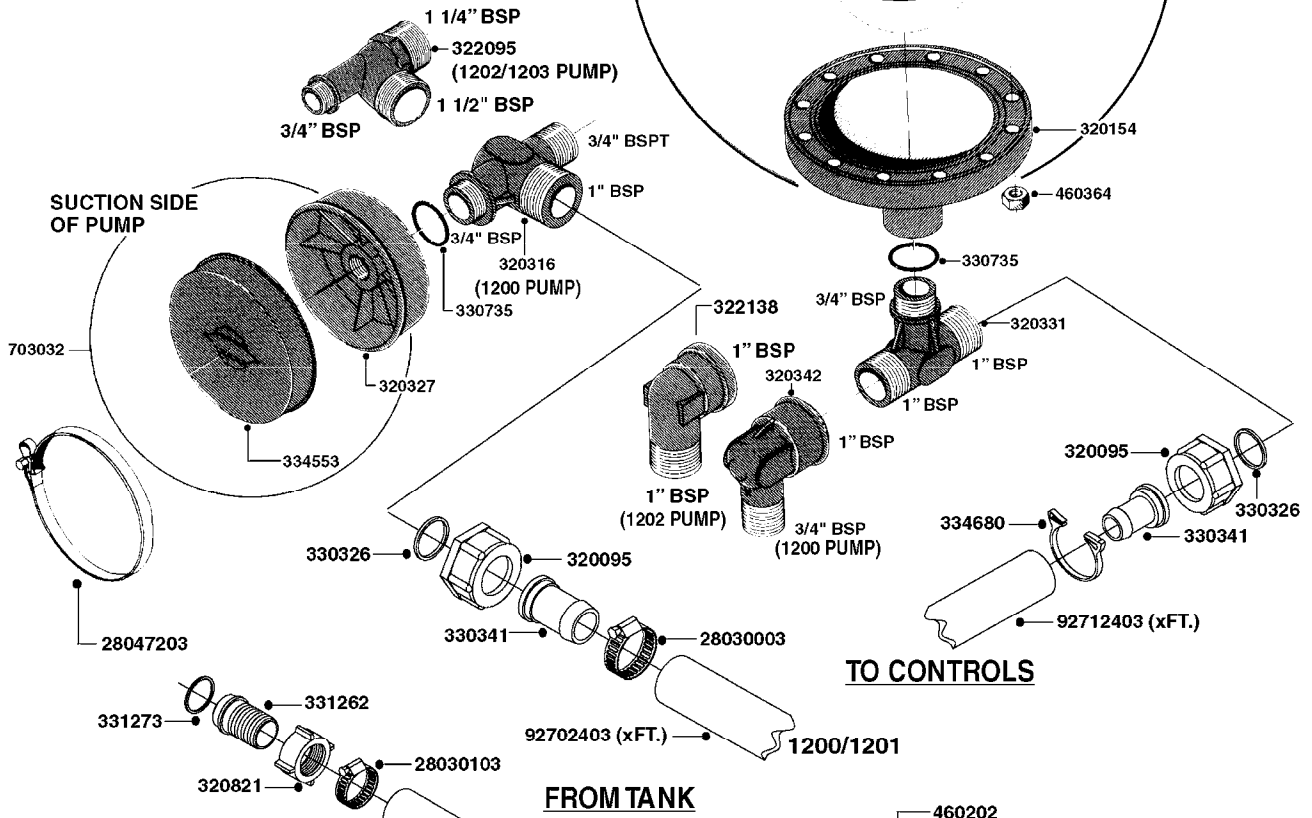

SUCTION SIDE OF PUMP

TO CONTROLS

FROM TANK

#821630 1203 PUMP (REPLACES 1202 PUMP)
#726854 COMPLETE DAMPER KIT (SUCTION & PRESSURE)

COMPLETE ASSEMBLIES
WHOLEGOODS ITEMS

A0200