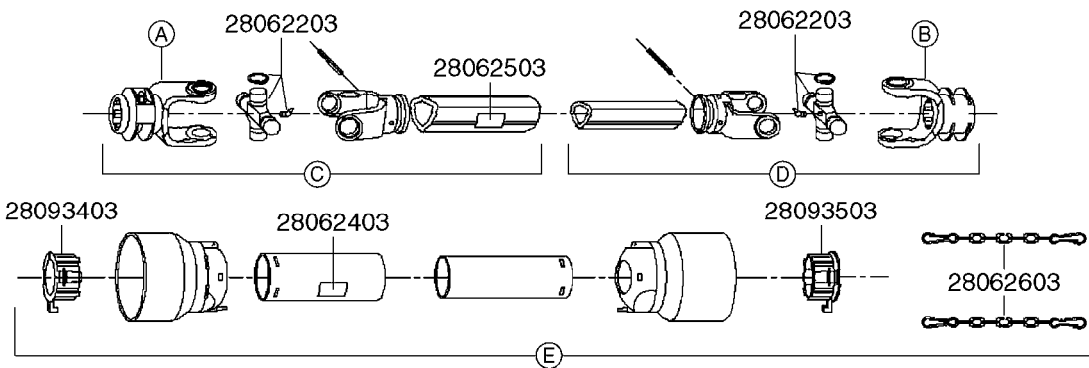

* Changed in 2016 from 100 series to G-Series (see page A0600).

A520

PTO SHAFTS - BONDIOLI CENT.
A0520-HIN, 23:10:18

Page 1
Date 07.02.2020 9:43

parts-n°	order qty	description
289042	1	UNIV. JOINT 22x54mm
421024	1	BOLT HEX 8.8 DEL M8X60
450015	1	SCREW ALLAN 3/8'X5/8' BLACK
460143	1	SELF LOCK NUT M8 SST A2 DIN985
28009803	1	PTO PIN TUBE RETAINER OUTER
28009903	1	PTO TUBE RETAINER INNER
28010103	1	PTO YOKE F.INNER TUBE CV PTO
28021403	1	PTO 1"STR/1-3/8" 6SPL B&P
28021503	1	PTO 1"STR/1-3/8" 21SPL B&P
28021603	1	PTO 1"STR/1-3/4" 20SPL B&P
28027903	1	PTO BALL LOCK.KIT F.1-3/8 YOKE
28040503	1	UNIV. JOINT 27x74.6mm
28040703	1	SAFETY CHAIN F.CV BLACK PTO (SET OF 2)
28041803	1	DECAL DANGER GUARD MISSING
28041903	1	DECAL DANGER ROT.DRIVELINE
28056703	1	PTO YOKE #1 1-3/8" X 6 SPLINE
28056803	1	PTO YOKE #1 1-3/8" X 21 SPLINE
28056903	1	PTO YOKE #4 1-3/4" X 20 SPLINE
28057003	1	PTO TUBE YOKE #1-G1 OUTER
28057103	1	PTO TUBE YOKE #4-G4 OUTER
28057203	1	PTO PIN TUBE RETAINER OUTER
28057303	1	PTO TUBE OUTER #1 745MM
28057403	1	PTO TUBE OUTER #4 720MM
28057503	1	PTO TUBE INNER #1 745MM
28057603	1	PTO TUBE INNER #4 720MM
28057703	1	PTO TUBE RETAINER INNER
28057803	1	PTO TUBE YOKE #1 Ø=1"
28057903	1	PTO TUBE YOKE #4 Ø=1"
28058003	1	PTO HALF SAFETY SHIELD OUTER
28058103	1	PTO HALF SAFETY SHIELD OUTER
28058203	1	PTO HALF SAFETY SHIELD INNER
28058303	1	PTO HALF SAFETY SHIELD INNER
28058403	1	PTO BALL LOCK.KIT F.1-3/4 YOKE
28058503	1	PTO TUBE YOKE #1-G1 INNER