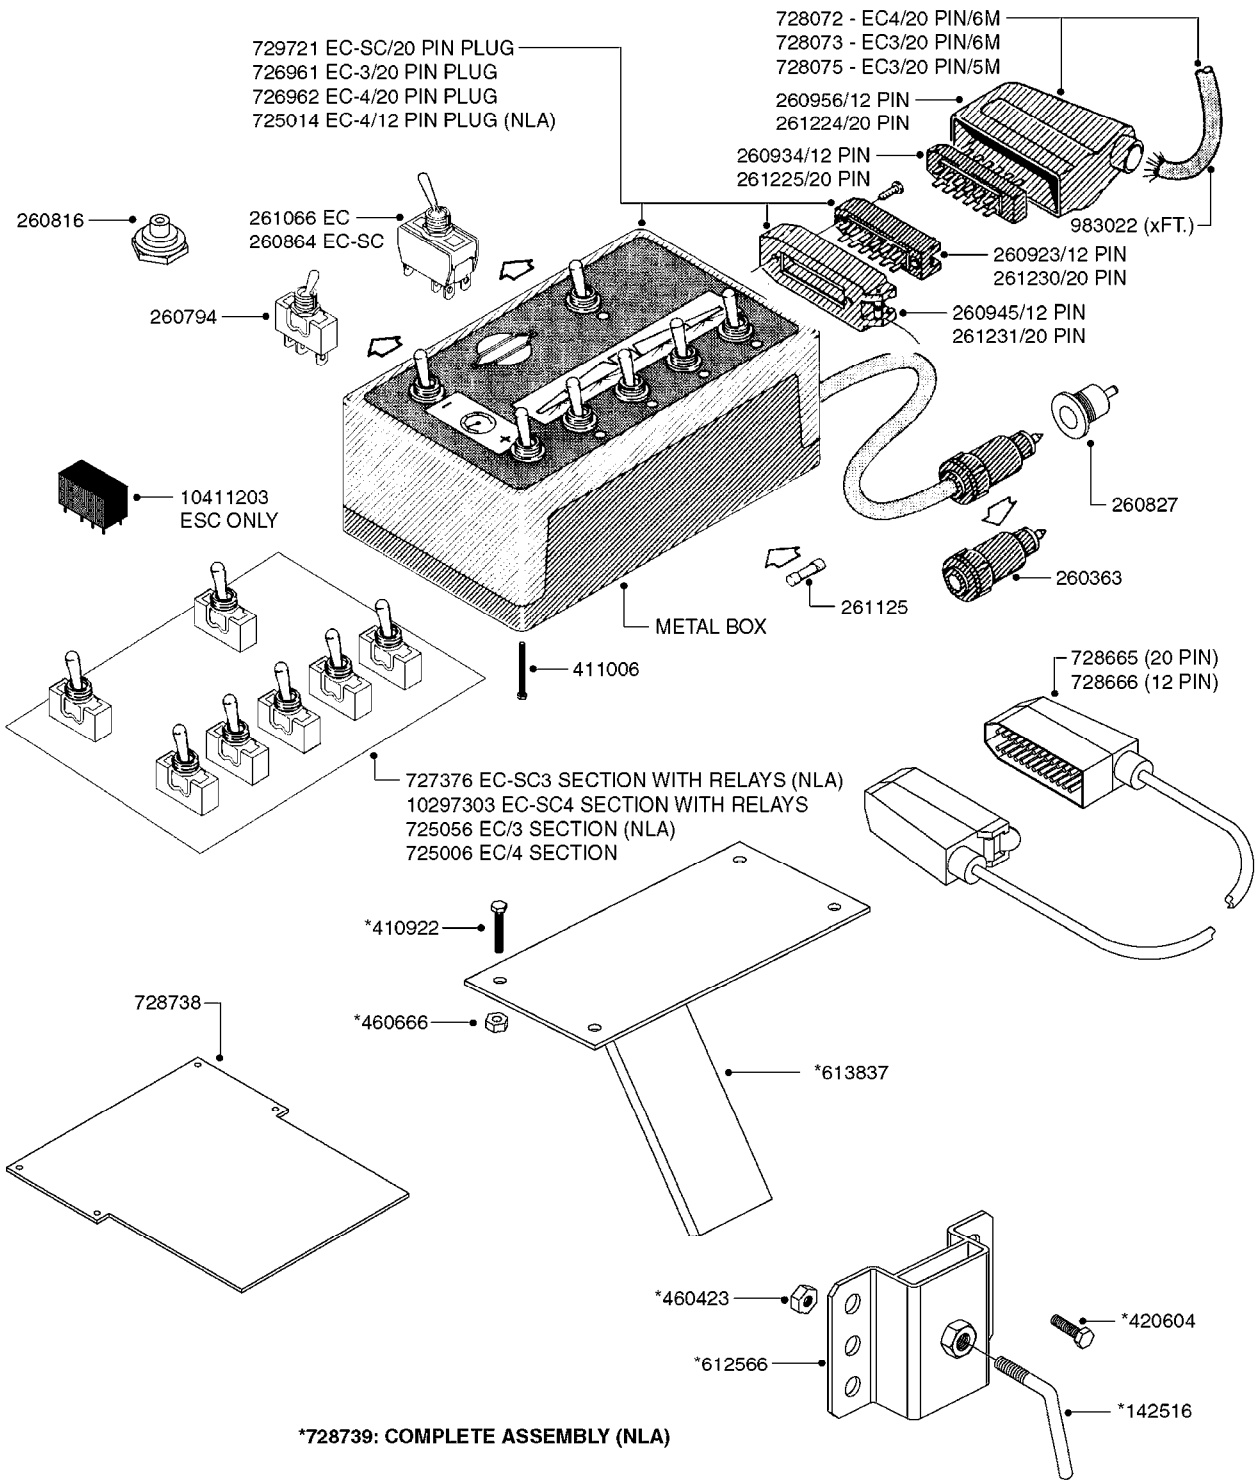

*728739: COMPLETE ASSEMBLY (NLA)

COMPLETE ASSEMBLIES
WHOLEGOODS ITEMS

B0390

CONTROL BOX F/EC+EC-SC
B0390-HIN, 01:01:16

Page 1

Date 07.02.2020 9:43

parts-n°	order qty	description
142516	1	SCREW SET M10 BENT F. LOCKING
260363	1	PLUG 2 POLE 12V
260794	1	SWITCH F.PRESS ADJ.EC CONTROL
260816	1	CAP W/RUBBER BOOT F.EC SWITCH
260827	1	PLUG F.EC ATTACHMENTS
260864	1	SWITCH F.HY BOOM CONTROL BOX
260923	1	PLUG INSERT 12 POLE FEMALE
260934	1	PLUG INSERT 12 POLE MALE
260945	1	PLUG HOUSE 12 POLE FEMALE
260956	1	PLUG HOUSE 12 POL.MALE
261066	1	SWITCH 2 POLE
261125	1	FUSE 5 X 20 500mA
261224	1	PLUG HOUSING F/20 POLE MALE
261225	1	PLUG INSERT 20 POLE MALE
261230	1	PLUG INSERT 20 POLE FEMALE
261231	1	PLUG HOUSING 20 POLE FEMALE
410922	1	CYL.SKR 8.8 DEL M4X20 RST
411006	1	SCREW M4X40 SLOTTED
420604	1	BOLT HEX 8.8 DEL M10X25 FT DIN933
460423	1	NUT HEX M10X1.50 LOCK DIN985A2 SS
460666	1	NUT HEX M4
612566	1	MOUNT BRACKET F.FAN CABLE ASSY
613837	1	MOUNT PLATE FOR EC CONTROL BOX
725006	1	CIRCUIT BOARD 4 VALVE
725014	1	CONTROL BOX EC 4 SEC./12 PIN
725056	1	PRINTED CIRC.W SW 3WAY 726961
726961	1	CONTROL BOX EC 3 SEC./20 PIN
726962	1	CONTROL BOX EC 4 SEC./20 PIN
727376	1	CIRCUIT BOARD F.ESC 3 BANK
728072	1	CABLE,20-PIN,6M EC/4
728073	1	CABLE,20-PIN,6M, EC/3
728075	1	CABLE F.CONTROL BOX 5M EC/3
728665	1	CABLE EXT.-QUICK ATTACH 20 PIN
728666	1	CABLE-QUICK ATTACH 12 PIN
728738	1	DOUB.CONT.BOX & OR F/M PLATE
728739	1	IN CAB CONTROL MOUNT KIT
729721	1	CONTROL BOX ESC3
983022	1	WIRE 12 x 0.5 x 2MM x 12"
10297303	1	CIRCUIT BOARD FOR T.M.S.
10411203	1	RELAY T-82