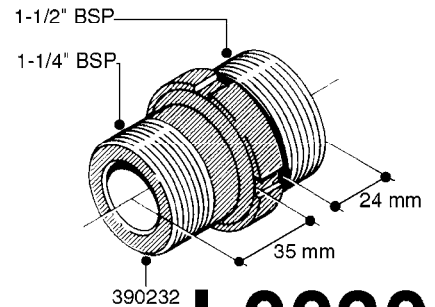

L0020

FITTINGS-T-PIECES, CAPS & ELBOWS
L0020-HIN, 01:01:16

Page 1

Date 07.02.2020 9:44

parts-n°	order qty	description
10053603	1	FITT. CAPNUT 2"BSP 5601
10194303	1	CAP BLANK 1 1/2 MCPHEE 210060
320047	1	FITT.DK CAPNUT 1/2" BSP
320106	1	FITT.DK CAPNUT 1" BSP
320272	1	FITT.DK CAPNUT 3/8" BSP
320316	1	FITT.DK TEE 3/4" X3/4" X1"BSP
320331	1	FITT.DK TEE 1" - 1" - 3/4" BSP
320342	1	FITT.DK EL 3/4"M X 1"F BSP
320563	1	FITT.DK 3 WAY 1/2" 110 DEG.
320677	1	NO LONGER AVAILABLE
320961	1	FITT.DK CAPNUT 1-1/2" BSP
321053	1	FITT.DK TEE 1/2 X1/2 X1/2" BSP
322072	1	FITT.DK TEE 3/8'X3/8'X3/8' BSP
322095	1	FITT.DK TEE 1-1/2 X1-1/4 X3/4" BSP
322138	1	FITT.DK ELB 1"M X 1"F BSP
330013	1	O-RING 2.5 X 10 PUR
330212	1	O-RING D19/D14X2.4 F.1/2"NUT
330326	1	O-RING D30/D24X2 F.1"NUT
331273	1	O-RING D44/D38X2 F.1-1/2"

FITTINGS - HEXAGON NIPPLES
L0030-HIN, 01:01:16

L0030

FITTINGS - HEXAGON NIPPLES
L0030-HIN, 01:01:16

Page 1
Date 07.02.2020 9:44

parts-n°	order qty	description
10015303	1	FITT.PO.HN 1.00X1.00 M1000
10425003	1	FITT.PO.HN 1.25X1.00 MCPHEE
320132	1	FITT.DK HN 1" BSP
320176	1	FITT.DK HN 3/8"X1/2" BSP
320445	1	FITT.DK HN 1/4"X3/8" BSP
320655	1	FITT.DK HN 1/2"-1/2" BSP
320692	1	FITT.DK HN 3/8'BSPX1/4'NPT
320703	1	FITT.DK HN 3/8BSP X1/2 &1/4NPT
320725	1	FITT.DK NIPPLE 3/8"-3/8" BSP
320902	1	FITT.DK HN 3/8'X 1/4' BSP
390232	1	FITT.DK HN 1-1/2' X 1-1/4' BSP
390276	1	FITT.DK HN 1'BSP