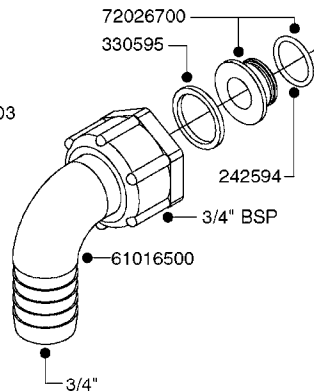

L0050

FITTINGS - HOSE CONNECTORS
L0050-HIN, 01:01:16

Page 1

Date 07.02.2020 9:44

parts-n°	order qty	description
242594	1	O-RING D14 X 1.78 SCH.70-EPDM
320294	1	FITT.DK TEE 3/8X3/8HB X1/2"BSP
320305	1	FITT.DK HB 3/4'- 3/4' BSP
320386	1	FITT.DK TEE 3/8X3/8HB X3/8"BSP
320397	1	FITT.DK ELB 3/8"HB X 3/8" BSP
320401	1	FITT.DK TEE 1/2X1/2HB X1/2"BSP
320412	1	FITT.DK TEE 1/2X1/2HB X3/8'BSP
320423	1	FITT.DK ELB 1/2'HB X 3/8' BSP
320891	1	FITT.DK HB 3/8'- 3/8' BSP
320972	1	FITT.DK HB 5/16'- 1/4' BSP
322046	1	FITT.DK TEE 1/2X1/2HB X3/4'BSP
322048	1	FITT.DK TEE 3/4X3/4HB X3/4'BSP
330595	1	O-RING D24.6/D20X2.1 -3/4"
333137	1	FITT.DK CONN.1/2" F.NOZZ. DOUB
333141	1	FITT.DK CONN.1/2" F.NOZZ.SING
334041	1	FITT.DK CONN.3/4' F.NOZZ. SING
334042	1	FITT.DK CONN.3/4' F.NOZZ. DOUB
334195	1	FITT.DK ELB. 3/4"HB X 3/4"HB
10012103	1	FITT.PO.HB 1.25X1.50 IMB1012
10014003	1	FITT.PO.HB 1.25X1.25 IMB1010
10036903	1	FITT.PO.HB 1.50X1.50 IMB1212
28019303	1	FITTING HB ELB 3/4NPT-3/4HOSE
61016500	1	HOSE TAIL 3/4" 90°+RG CAP 3/4"
72026700	1	NOZZLE TUBE ADAPTER W/O-RING