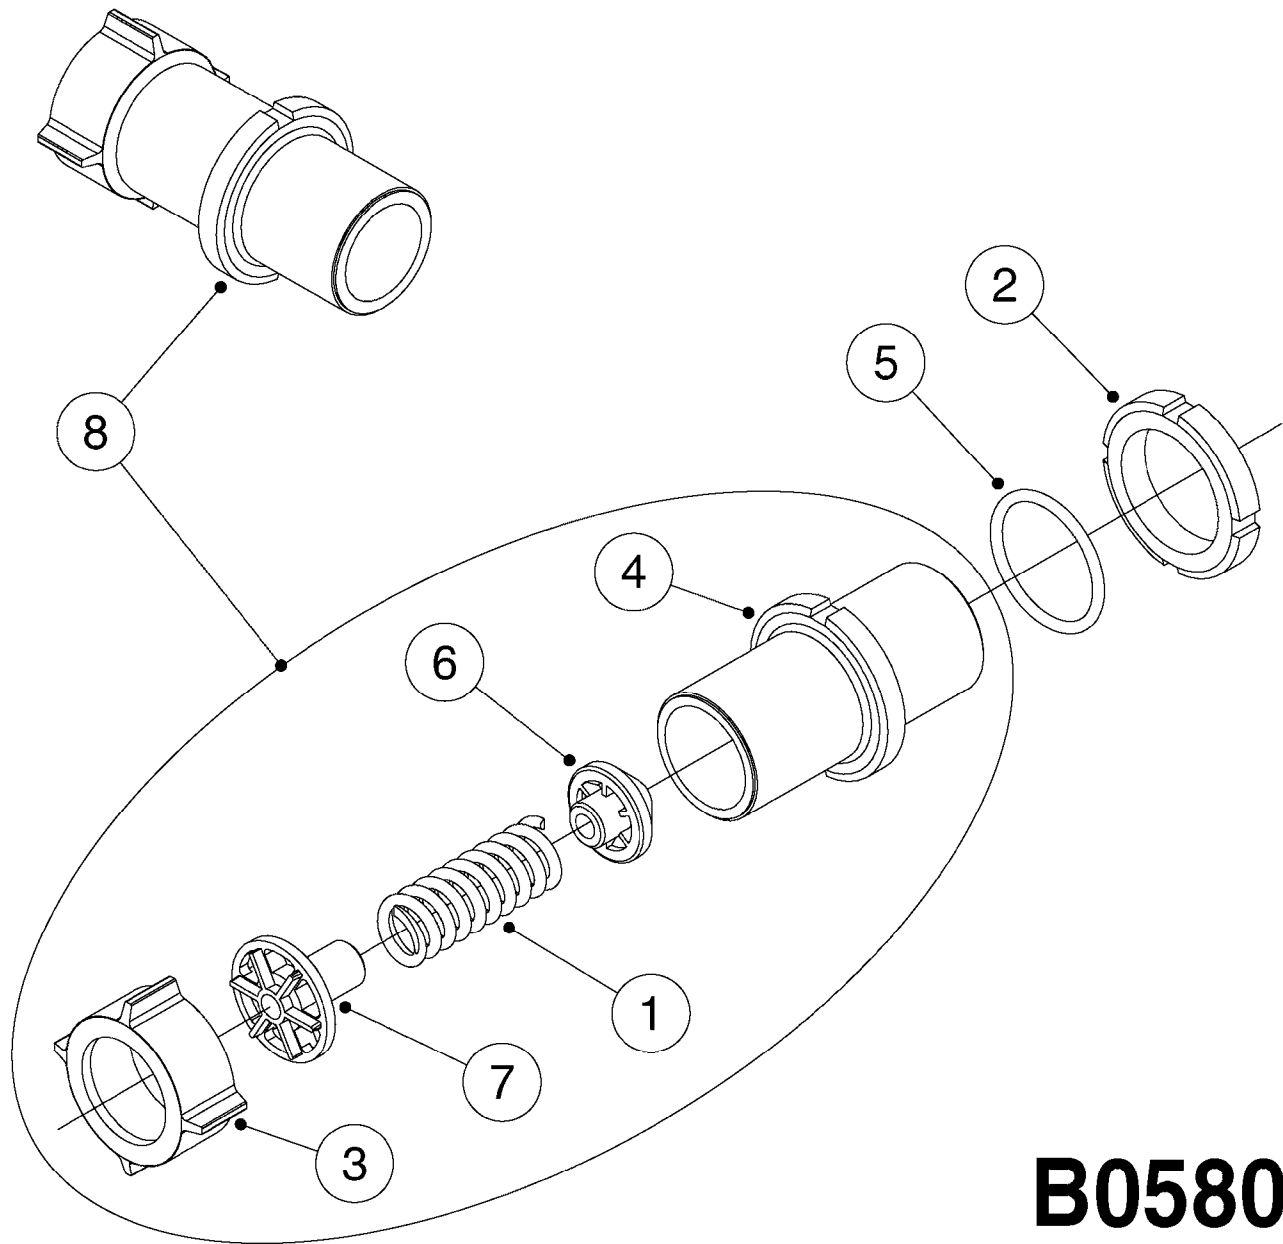

B0580

PRESSURE RELIEF VALVE
B0580-HIN, 01:01:16

Page 1

Date 07.02.2020 9:43

Pos.	parts-n°	order qty	description
1	220706	1	SPRING SCF 12 BAR
1	220734	1	SPRING SCF 25 BAR
2	320795	1	FITT.DK NUT 1-1/2" BSP JAMB
3	320821	1	FITT.DK NUT 1-1/2" BSP
4	321915	1	HOUSING F. SAFETY VALVE
5	330072	1	O-RING D53.5/D45.5X4
6	333853	1	CONE D35.4
7	333864	1	GUIDE F. SAFETY VALVE SPRING
8	722971	1	SAFETY VALVE SCF 217PSI (15BAR)
8	724891	1	SAFETY VALVE SCF 25 BAR