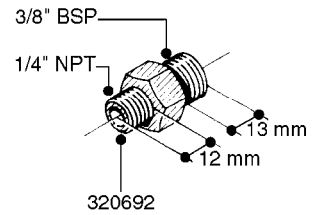

FITTINGS - HEXAGON NIPPLES
L0030-HIN, 01:01:16

L0030

FITTINGS - HEXAGON NIPPLES
L0030-HIN, 01:01:16

Page 1
Date 07.02.2020 9:44

parts-n°	order qty	description
10015303	1	FITT.PO.HN 1.00X1.00 M1000
10425003	1	FITT.PO.HN 1.25X1.00 MCPHEE
320132	1	FITT.DK HN 1" BSP
320176	1	FITT.DK HN 3/8"X1/2" BSP
320445	1	FITT.DK HN 1/4"X3/8" BSP
320655	1	FITT.DK HN 1/2"-1/2" BSP
320692	1	FITT.DK HN 3/8'BSPX1/4'NPT
320703	1	FITT.DK HN 3/8BSP X1/2 &1/4NPT
320725	1	FITT.DK NIPPLE 3/8"-3/8" BSP
320902	1	FITT.DK HN 3/8'X 1/4' BSP
390232	1	FITT.DK HN 1-1/2' X 1-1/4' BSP
390276	1	FITT.DK HN 1'BSP