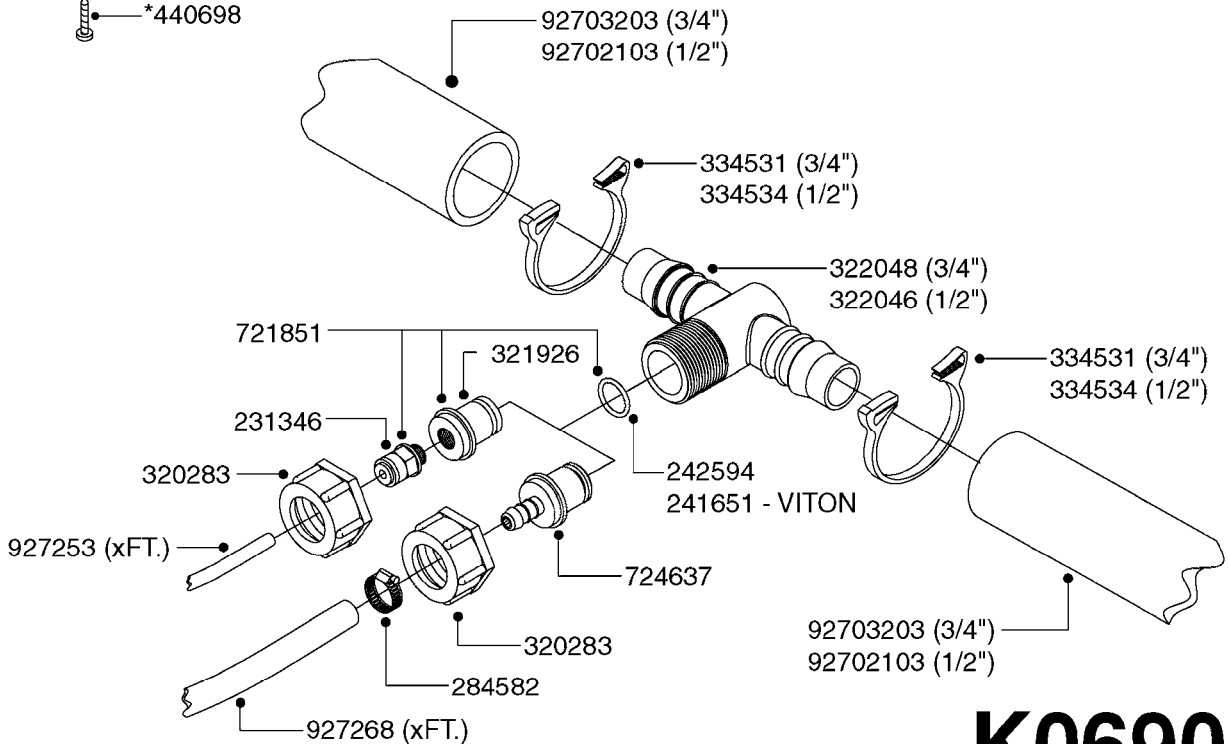

K0690

REMOTE GAUGE-MAGNETIC BASE KIT
K0690-HIN, 01:01:16

Page 1

Date 07.02.2020 9:44

parts-n°	order qty	description
231346	1	QUICK COUPLER 1/8"BSP X 4 MM
232230	1	QUICK COUPLER 1/4"BSP X 4 MM
241651	1	O-RING D14.0X3.0 NITRIL
242594	1	O-RING D14 X 1.78 SCH.70-EPDM
283581	1	HOSE CONNECTOR STR. F.4MM PE
284582	1	CLAMP HOSE GEAR - 5/16"
320187	1	FITT.DK CAP 3/8" BSP BLACK
320283	1	FITT.DK NUT 3/4"BSP
320445	1	FITT.DK HN 1/4"X3/8" BSP
321926	1	FITTING BSP3/4"-1/8"
322046	1	FITT.DK TEE 1/2X1/2HB X3/4'BSP
322048	1	FITT.DK TEE 3/4X3/4HB X3/4'BSP
330013	1	O-RING 2.5 X 10 PUR
330061	1	O-RING D16/D11X2,5
331807	1	FITT.DK HB 5/16" F.3/8" NUT
334531	1	CLAMP HOSE PLASTIC 3/4"
334534	1	CLAMP HOSE PLASTIC 1/2"
390713	1	GAUGE ADAPTOR 1/4" BSP
440698	1	SCREW F.PLASTIC 6X18 SS HEXHD
721851	1	SCREW PLUG W/QUICK FIT
724637	1	FITT.DK HB 5/16' F. 3/4" COMP.
927253	1	RED AIR HOSE, Ø4/2 1810 E
927268	1	HOSE BLUE PVC X 1/4 X 0012"
10536703	1	MAGNETIC BASE D3,2'/90LB
10536803	1	MAGNETIC BASE KIT F.GAUGE
28026203	1	GAUGE 200PSI/BR,2.5"1/4BSP-BTM
92702103	1	HOSE R X1/2" X300PSI WP X0012"
92703203	1	HOSE R X3/4" X300PSI WP X0012"