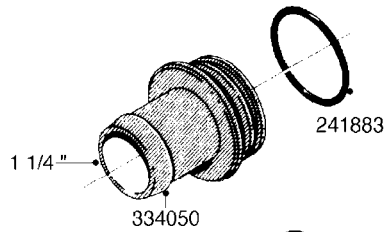

L0080

FITTINGS - S-53
L0080-HIN, 12:09:17

Page 1

Date 07.02.2020 9:44

Pos.	parts-n°	order qty	description
1	145995	1	FITT.DK S-53 FORK
2	241973	1	O-RING Ø3 X 44.2 70 SHORES NITRIL NITRIL (BLACK)
2	242353	1	O-RING 3 X 44.2 VITON VITON (BROWN)
3	242109	1	O-RING D32.2x3.0 NITRIL (BLACK)
3	242354	1	O-RING D32.2X3.0 VITON VITON (BROWN)
4	322103	1	FITT.DK S-53 BULKHEAD
5	322107	1	FITT.DK S-53 BULKHEAD NUT
6	322110	1	FITT.DK S-53 ELB. 1/2" BSP
7	322352	1	FITT.DK S-53 TEE
8	334229	1	FITT.DK S-53 STR.3/4"
9	334260	1	GASKET F. S-53 BULKHEAD
10	334564	1	FITT.DK S-67 TO S-53 ADAPTER
11	391100	1	FITT.DK S-53THREAD INS.1/2"BSP
12	726463	1	FITT.DK S53 BULKHEAD W/GASKET
13	726552	1	FIT.DK S-53X90 1/2" BSP,O-RING
14	726556	1	FITT.DK S-53 HB 1/2" W/O-RING
15	726558	1	FITT.DK S53 STR. 3/4" W.ORING
16	726559	1	FITT DK. S-53 HB 1" W/O-RING
17	726568	1	FITT.DK.S-53 HB 1/2"90 W/O-RING
18	726570	1	FITT.DK S-53 ELB.3/4" W.ORING
19	726571	1	FITT.DK S-53 ELB.1", W ORING
20	726578	1	FITT.DK S53 PLUG WITH O-RING
21	728561	1	FITT.DK. S67M - S53F REDUCER