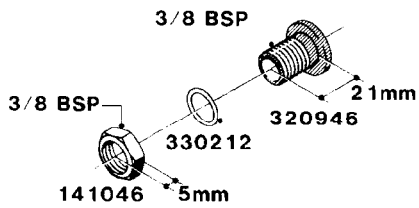

L0050

FITTINGS - HOSE CONNECTORS
L0050-HIN, 01:01:16

Page 1

Date 07.02.2020 9:44

parts-n°	order qty	description
242594	1	O-RING D14 X 1.78 SCH.70-EPDM
320294	1	FITT.DK TEE 3/8X3/8HB X1/2"BSP
320305	1	FITT.DK HB 3/4'- 3/4' BSP
320386	1	FITT.DK TEE 3/8X3/8HB X3/8"BSP
320397	1	FITT.DK ELB 3/8"HB X 3/8" BSP
320401	1	FITT.DK TEE 1/2X1/2HB X1/2"BSP
320412	1	FITT.DK TEE 1/2X1/2HB X3/8'BSP
320423	1	FITT.DK ELB 1/2'HB X 3/8' BSP
320891	1	FITT.DK HB 3/8'- 3/8' BSP
320972	1	FITT.DK HB 5/16'- 1/4' BSP
322046	1	FITT.DK TEE 1/2X1/2HB X3/4'BSP
322048	1	FITT.DK TEE 3/4X3/4HB X3/4'BSP
330595	1	O-RING D24.6/D20X2.1 -3/4"
333137	1	FITT.DK CONN.1/2" F.NOZZ. DOUB
333141	1	FITT.DK CONN.1/2" F.NOZZ.SING
334041	1	FITT.DK CONN.3/4' F.NOZZ. SING
334042	1	FITT.DK CONN.3/4' F.NOZZ. DOUB
334195	1	FITT.DK ELB. 3/4"HB X 3/4"HB
10012103	1	FITT.PO.HB 1.25X1.50 IMB1012
10014003	1	FITT.PO.HB 1.25X1.25 IMB1010
10036903	1	FITT.PO.HB 1.50X1.50 IMB1212
28019303	1	FITTING HB ELB 3/4NPT-3/4HOSE
61016500	1	HOSE TAIL 3/4" 90°+RG CAP 3/4"
72026700	1	NOZZLE TUBE ADAPTER W/O-RING