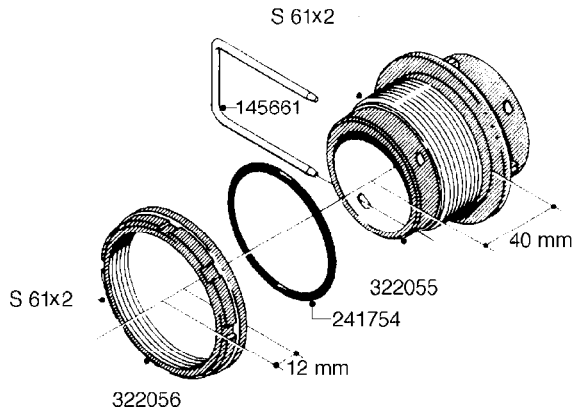

L0080

FITTINGS - S-53
L0080-HIN, 12:09:17

Page 1

Date 07.02.2020 9:44

Pos.	parts-n°	order qty	description
1	145995	1	FITT.DK S-53 FORK
2	241973	1	O-RING Ø3 X 44.2 70 SHORES NITRIL NITRIL (BLACK)
2	242353	1	O-RING 3 X 44.2 VITON VITON (BROWN)
3	242109	1	O-RING D32.2x3.0 NITRIL (BLACK)
3	242354	1	O-RING D32.2X3.0 VITON VITON (BROWN)
4	322103	1	FITT.DK S-53 BULKHEAD
5	322107	1	FITT.DK S-53 BULKHEAD NUT
6	322110	1	FITT.DK S-53 ELB. 1/2" BSP
7	322352	1	FITT.DK S-53 TEE
8	334229	1	FITT.DK S-53 STR.3/4"
9	334260	1	GASKET F. S-53 BULKHEAD
10	334564	1	FITT.DK S-67 TO S-53 ADAPTER
11	391100	1	FITT.DK S-53THREAD INS.1/2"BSP
12	726463	1	FITT.DK S53 BULKHEAD W/GASKET
13	726552	1	FIT.DK S-53X90 1/2" BSP,O-RING
14	726556	1	FITT.DK S-53 HB 1/2" W/O-RING
15	726558	1	FITT.DK S53 STR. 3/4" W.ORING
16	726559	1	FITT DK. S-53 HB 1" W/O-RING
17	726568	1	FITT.DK.S-53 HB 1/2"90 W/O-RING
18	726570	1	FITT.DK S-53 ELB.3/4" W.ORING
19	726571	1	FITT.DK S-53 ELB.1", W ORING
20	726578	1	FITT.DK S53 PLUG WITH O-RING
21	728561	1	FITT.DK. S67M - S53F REDUCER