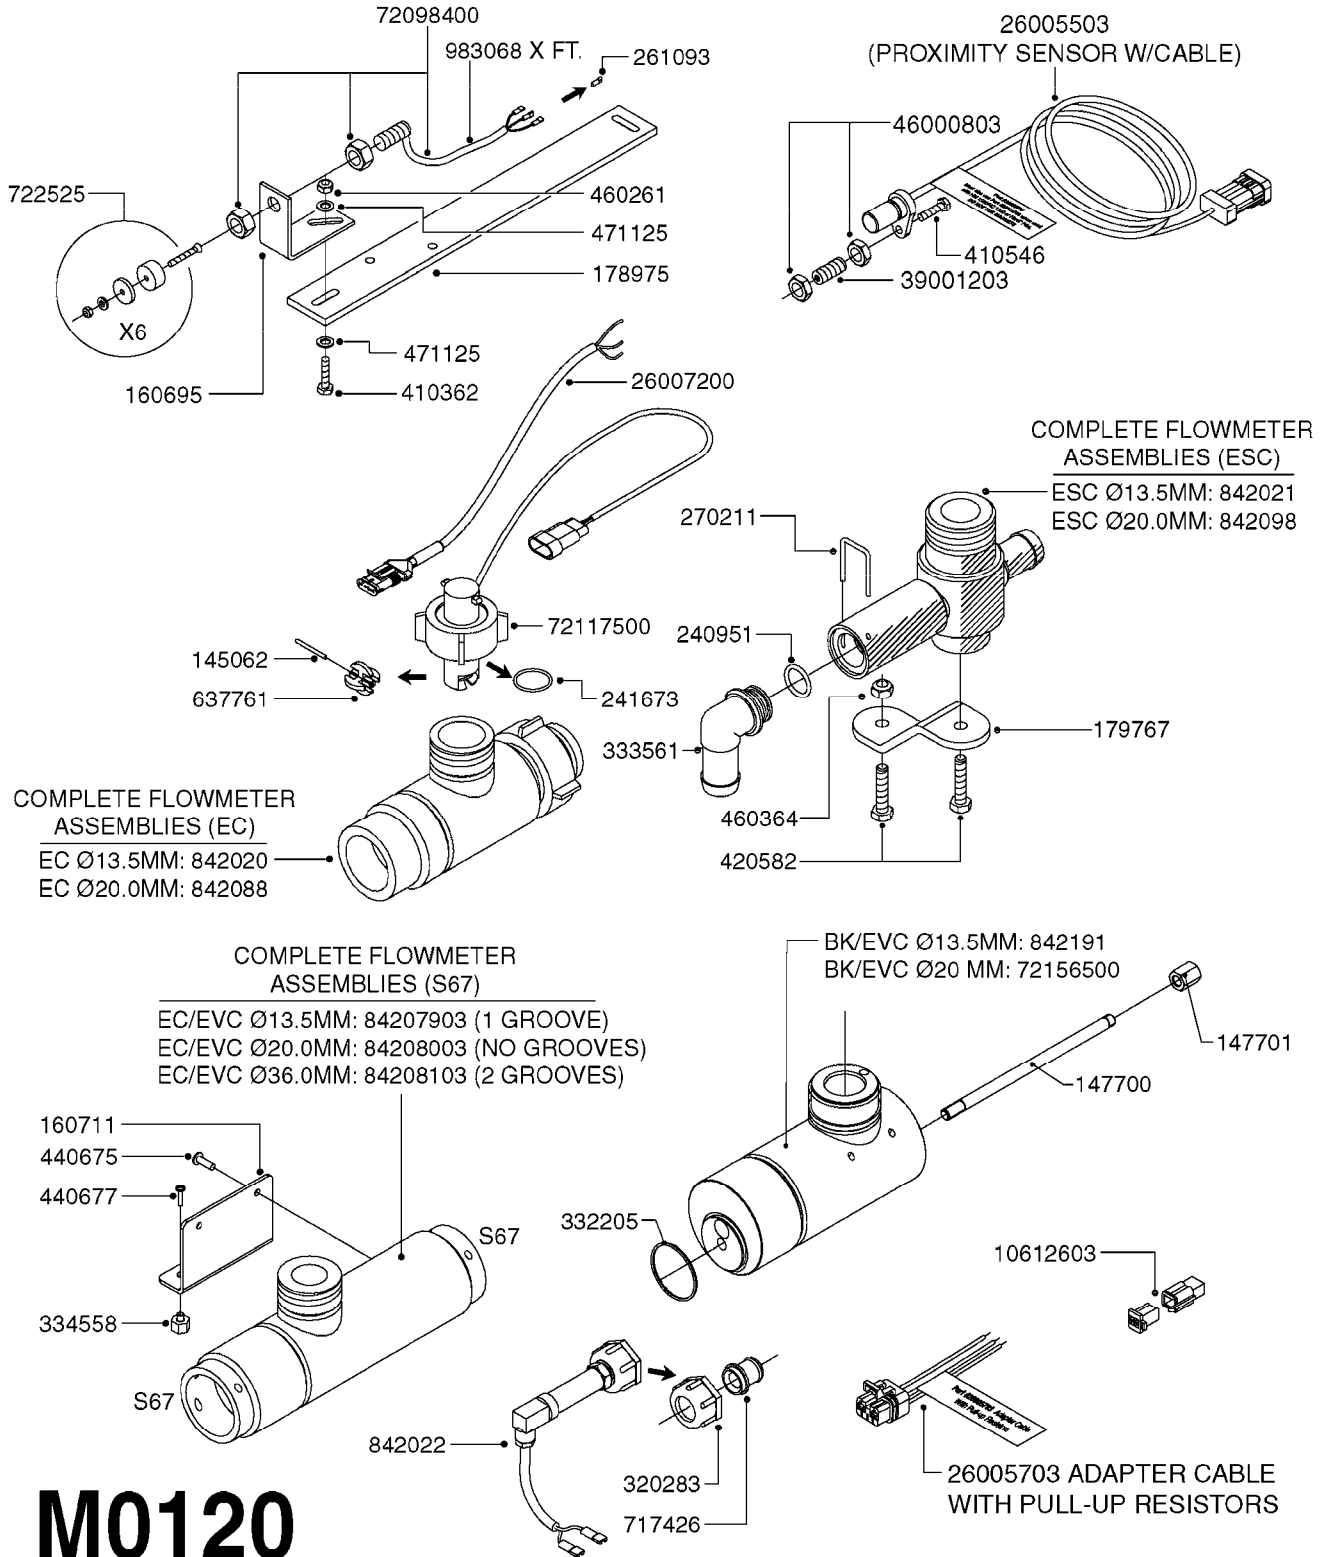

M0120

TRANSDUCERS AND ACCESSORIES
M0120-HIN, 01:01:16

Page 1
Date 07.02.2020 9:44

parts-n°	order qty	description
145062	1	ROTOR SHAFT
147700	1	STUD BOLT M8 X 158MM
147701	1	NUT HEX M8 STAINLESS L=16
160695	1	BRACKET F.SENSOR
160711	1	BRACKET FOR FLOW METER
178975	1	MOUNT BRACKET F. SPEED SENSOR
179767	1	FLOW SENSOR MOUNTING BRACKET
240951	1	O-RING D21.2X3 NITRIL
241673	1	O-RING D22.1X1.6
261093	1	SPADE F.ELEC.WIRE DK 2.8X0.8
270211	1	FITT.DK S25 FORK L=37.5
320283	1	FITT.DK NUT 3/4"BSP
332205	1	O-RING D43/39XD2
333561	1	FITT.DK ELB.1" EC RETURN
334558	1	NUT HEX PLASTIC INSERT
410362	1	BOLT HEX 8.8 SS M6X20
410546	1	BOLT HEX M6X12 A2 SS DIN933
420582	1	BOLT HEX 8.8 DEL M8X20 FT A2
440675	1	SCREW F. PLASTIC 5X16 SS
440677	1	SCREW F. PLASTIC 5X20 SS
460261	1	NUT HEX M6X1.00 LOCK DIN985 A2 SS
460364	1	NUT HU M8 A2 SS DIN934
471125	1	WASHER M6U 6.4X14X1.2,A2 SS
637761	1	ROTOR F.FLOWMETER - PILOT
717426	1	FITT.DK REDUC 1/4"BSP F.3/4"N
722525	1	MONITOR MAGNETS SET OF 8PCS
842020	1	HP FLOW METER EC 2-30 GPM
842021	1	HP FLOW METER ESC 2-30 GPM
842022	1	HP PRESS. TRANSDUCER 0-150 PSI
842088	1	HP FLOW METER EC 4-70 GPM
842098	1	HP FLOW METER ESC 4-70 GPM
842191	1	HP FLOW METER BK/EVC 2-30 GPM
983068	1	ELEC. CABLE 3 WIRE X .25MM HP
10612603	1	KIT PLUG 6 PIN F.PILOT MONITOR
26005503	1	SPEED SENSOR/CABLE ASSY PROX
26005703	1	*SPEED SENS ADPT CBLE W PULLUP
26007200	1	CABLE 3POL AMP FEMALE L13M
39001203	1	THREAD PLST 1/2-13UNCXM6X1L=1"
46000803	1	NUT, 1/2-13 THIN
72098400	1	SPEED SENSOR W/CABLE 10000MM
72117500	1	FLOW SENSOR - M.AMP L=1M
72156500	1	HP FLOW METER PIN 4-70 GPM 20Ø
84207903	1	FLOW METER,2-30 GPM,S67,CAL
84208003	1	FLOW METER,4-70 GPM,S67,CAL
84208103	1	FLOW METER,20-160 GPM,S67,CAL