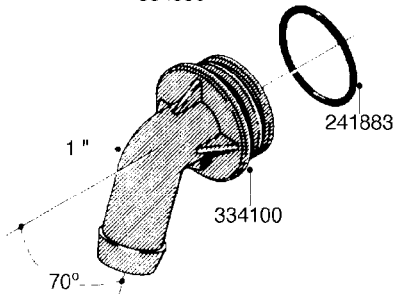

L0080

FITTINGS - S-53
L0080-HIN, 12:09:17

Page 1

Date 07.02.2020 9:44

Pos.	parts-n°	order qty	description
1	145995	1	FITT.DK S-53 FORK
2	241973	1	O-RING Ø3 X 44.2 70 SHORES NITRIL NITRIL (BLACK)
2	242353	1	O-RING 3 X 44.2 VITON VITON (BROWN)
3	242109	1	O-RING D32.2x3.0 NITRIL (BLACK)
3	242354	1	O-RING D32.2X3.0 VITON VITON (BROWN)
4	322103	1	FITT.DK S-53 BULKHEAD
5	322107	1	FITT.DK S-53 BULKHEAD NUT
6	322110	1	FITT.DK S-53 ELB. 1/2" BSP
7	322352	1	FITT.DK S-53 TEE
8	334229	1	FITT.DK S-53 STR.3/4"
9	334260	1	GASKET F. S-53 BULKHEAD
10	334564	1	FITT.DK S-67 TO S-53 ADAPTER
11	391100	1	FITT.DK S-53THREAD INS.1/2"BSP
12	726463	1	FITT.DK S53 BULKHEAD W/GASKET
13	726552	1	FIT.DK S-53X90 1/2" BSP,O-RING
14	726556	1	FITT.DK S-53 HB 1/2" W/O-RING
15	726558	1	FITT.DK S53 STR. 3/4" W.ORING
16	726559	1	FITT DK. S-53 HB 1" W/O-RING
17	726568	1	FITT.DK.S-53 HB 1/2"90 W/O-RING
18	726570	1	FITT.DK S-53 ELB.3/4" W.ORING
19	726571	1	FITT.DK S-53 ELB.1", W ORING
20	726578	1	FITT.DK S53 PLUG WITH O-RING
21	728561	1	FITT.DK. S67M - S53F REDUCER