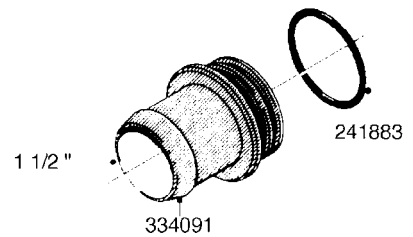

L0080

FITTINGS - S-53
L0080-HIN, 12:09:17

Page 1

Date 07.02.2020 9:44

Pos.	parts-n°	order qty	description
1	145995	1	FITT.DK S-53 FORK
2	241973	1	O-RING Ø3 X 44.2 70 SHORES NITRIL NITRIL (BLACK)
2	242353	1	O-RING 3 X 44.2 VITON VITON (BROWN)
3	242109	1	O-RING D32.2x3.0 NITRIL (BLACK)
3	242354	1	O-RING D32.2X3.0 VITON VITON (BROWN)
4	322103	1	FITT.DK S-53 BULKHEAD
5	322107	1	FITT.DK S-53 BULKHEAD NUT
6	322110	1	FITT.DK S-53 ELB. 1/2" BSP
7	322352	1	FITT.DK S-53 TEE
8	334229	1	FITT.DK S-53 STR.3/4"
9	334260	1	GASKET F. S-53 BULKHEAD
10	334564	1	FITT.DK S-67 TO S-53 ADAPTER
11	391100	1	FITT.DK S-53THREAD INS.1/2"BSP
12	726463	1	FITT.DK S53 BULKHEAD W/GASKET
13	726552	1	FIT.DK S-53X90 1/2" BSP,O-RING
14	726556	1	FITT.DK S-53 HB 1/2" W/O-RING
15	726558	1	FITT.DK S53 STR. 3/4" W.ORING
16	726559	1	FITT DK. S-53 HB 1" W/O-RING
17	726568	1	FITT.DK.S-53 HB 1/2"90 W/O-RING
18	726570	1	FITT.DK S-53 ELB.3/4" W.ORING
19	726571	1	FITT.DK S-53 ELB.1", W ORING
20	726578	1	FITT.DK S53 PLUG WITH O-RING
21	728561	1	FITT.DK. S67M - S53F REDUCER