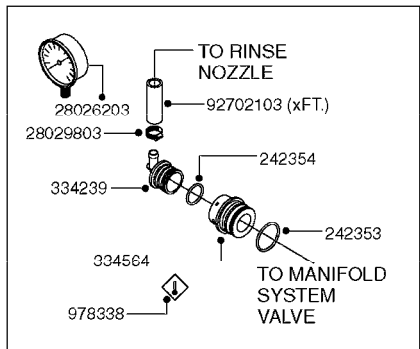

RINSE SYSTEM PLUMBING
K0750-HIN, 01:01:16

Page 0
Date 07.02.2020 9:44

RINSE SYSTEM- MANIFOLD SYSTEM

K0750