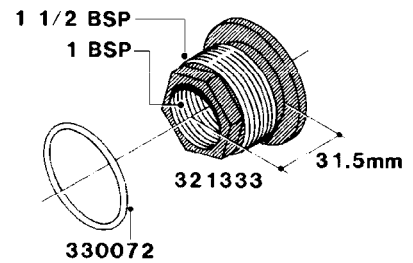

L0040

FITTINGS - NIPPLES & ELBOWS
L0040-HIN, 01:01:16

Page 1
Date 07.02.2020 9:44

parts-n°	order qty	description
10530803	1	FITT.PO.SE 2.00X2.00 45 DEG.
320191	1	FITT.DK ELB 3/8' BSP 45 DEGREE
320482	1	FITT.DK ELB. 1/2" BSP 60 DEG.
320596	1	FITT.DK ELB 3/8'-1/2'BSP 45DEG
320607	1	FITT.DK HN 3/8M X 3/8F BSP LNG
320633	1	FITT.DK HN 3/8"M X 3/8"F BSP
321451	1	FITT.DK ELB.1-1/2 X1-1/4 80DEG
321532	1	FITT.DK REDUC 3/4' X 1/2' BSP
390233	1	FITT.DK REDUC 1-1/2" X 1" BSP

L0050

FITTINGS - HOSE CONNECTORS
L0050-HIN, 01:01:16

Page 1

Date 07.02.2020 9:44

parts-n°	order qty	description
242594	1	O-RING D14 X 1.78 SCH.70-EPDM
320294	1	FITT.DK TEE 3/8X3/8HB X1/2"BSP
320305	1	FITT.DK HB 3/4'- 3/4' BSP
320386	1	FITT.DK TEE 3/8X3/8HB X3/8"BSP
320397	1	FITT.DK ELB 3/8"HB X 3/8" BSP
320401	1	FITT.DK TEE 1/2X1/2HB X1/2"BSP
320412	1	FITT.DK TEE 1/2X1/2HB X3/8'BSP
320423	1	FITT.DK ELB 1/2'HB X 3/8' BSP
320891	1	FITT.DK HB 3/8'- 3/8' BSP
320972	1	FITT.DK HB 5/16'- 1/4' BSP
322046	1	FITT.DK TEE 1/2X1/2HB X3/4'BSP
322048	1	FITT.DK TEE 3/4X3/4HB X3/4'BSP
330595	1	O-RING D24.6/D20X2.1 -3/4"
333137	1	FITT.DK CONN.1/2" F.NOZZ. DOUB
333141	1	FITT.DK CONN.1/2" F.NOZZ.SING
334041	1	FITT.DK CONN.3/4' F.NOZZ. SING
334042	1	FITT.DK CONN.3/4' F.NOZZ. DOUB
334195	1	FITT.DK ELB. 3/4"HB X 3/4"HB
10012103	1	FITT.PO.HB 1.25X1.50 IMB1012
10014003	1	FITT.PO.HB 1.25X1.25 IMB1010
10036903	1	FITT.PO.HB 1.50X1.50 IMB1212
28019303	1	FITTING HB ELB 3/4NPT-3/4HOSE
61016500	1	HOSE TAIL 3/4" 90°+RG CAP 3/4"
72026700	1	NOZZLE TUBE ADAPTER W/O-RING