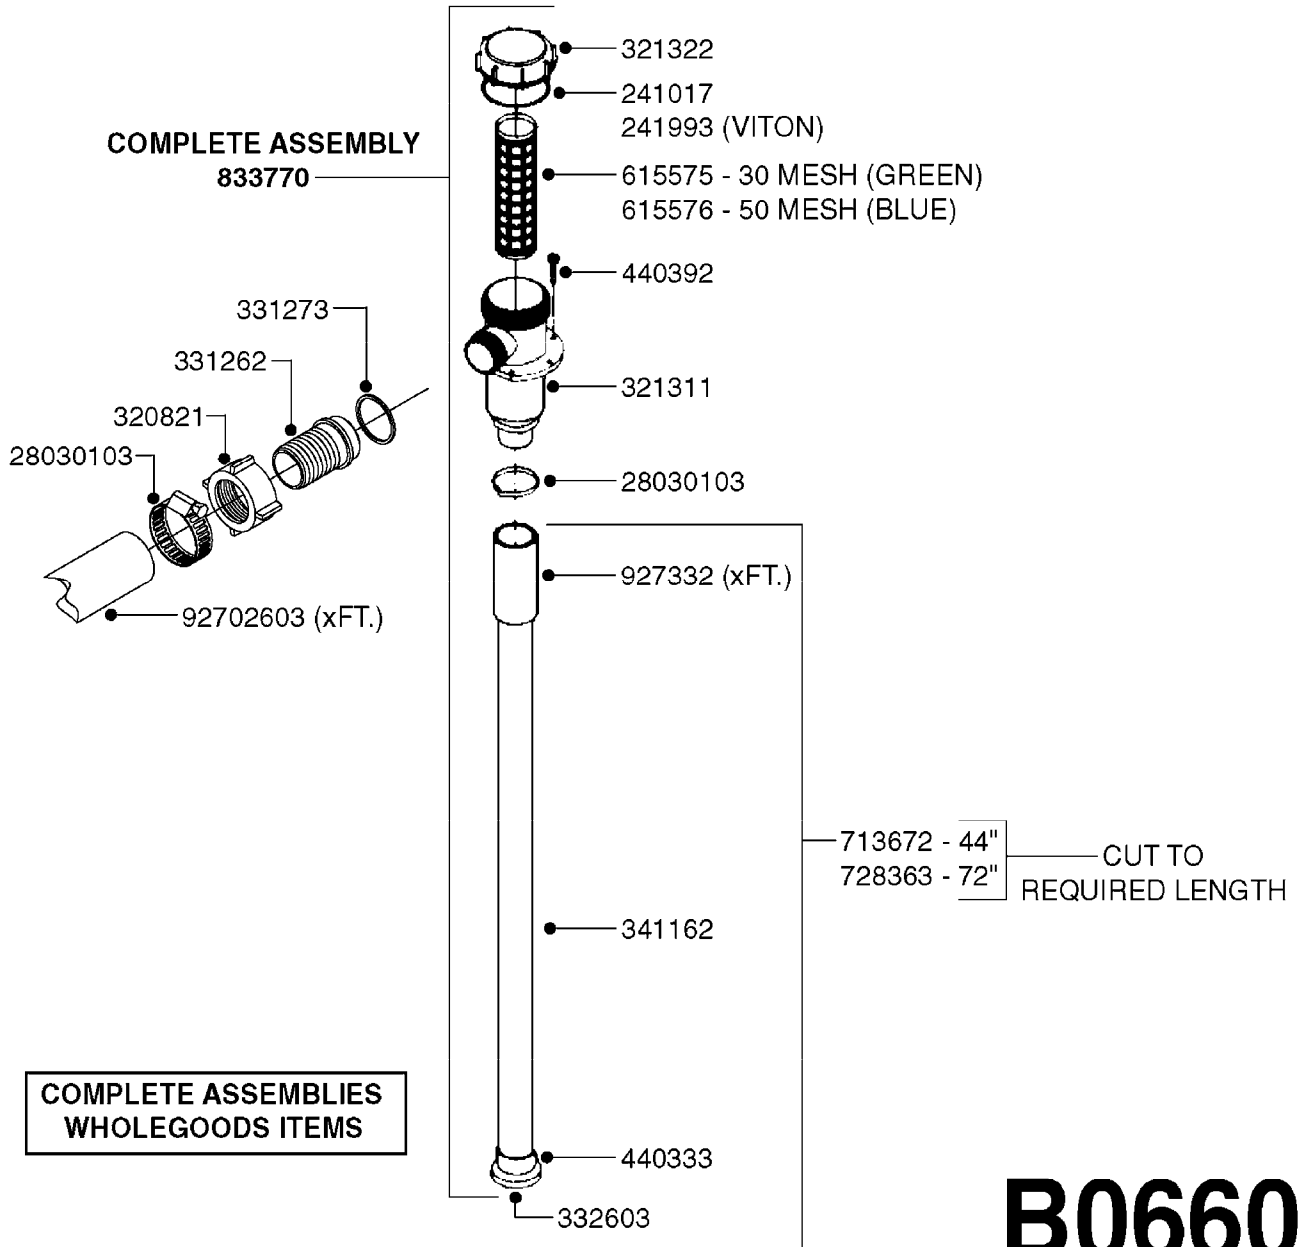

TOP SUCTION ASSEMBLY-SCREW CAP
B0660-HIN, 01:01:16

Page 1
Date 07.02.2020 9:43

parts-n°	order qty	description
241017	1	O-RING D74,5X3 NITRIL
241993	1	O-RING 74.5 X 3MM VIT/241017
320821	1	FITT.DK NUT 1-1/2" BSP
321311	1	FILTER BODY S 80 X 4
321322	1	SCREW CAP F. S80 X 4
331262	1	FITT.DK HB 1-1/2" F. 1-1/2"NUT
331273	1	O-RING D44/D38X2 F.1-1/2"
332603	1	CAP F. SUCTION TUBE
341162	1	SUCTION TUBE F.650
440333	1	SCREW 3.5 X 9.5 SS
440392	1	SCREW 6.3 X 25.0 DIN7981C TORX
615575	1	FILTER F.TOP SUCT.30 MESH GRN.
615576	1	FILTER F.TOP SUCT.50 MESH BLUE
713672	1	SUCTION TUBE L=44"
728363	1	SUCTION TUBE ASSY.L=72"
833770	1	TOP SUCTION KIT 300/500
927332	1	HOSE R X 28 BAR X 40MM X 0012"
28030103	1	CLAMP HOSE GEAR P5/4-S1.5"6724
92702603	1	HOSE PVC SUCT GRAY 1-1/2"