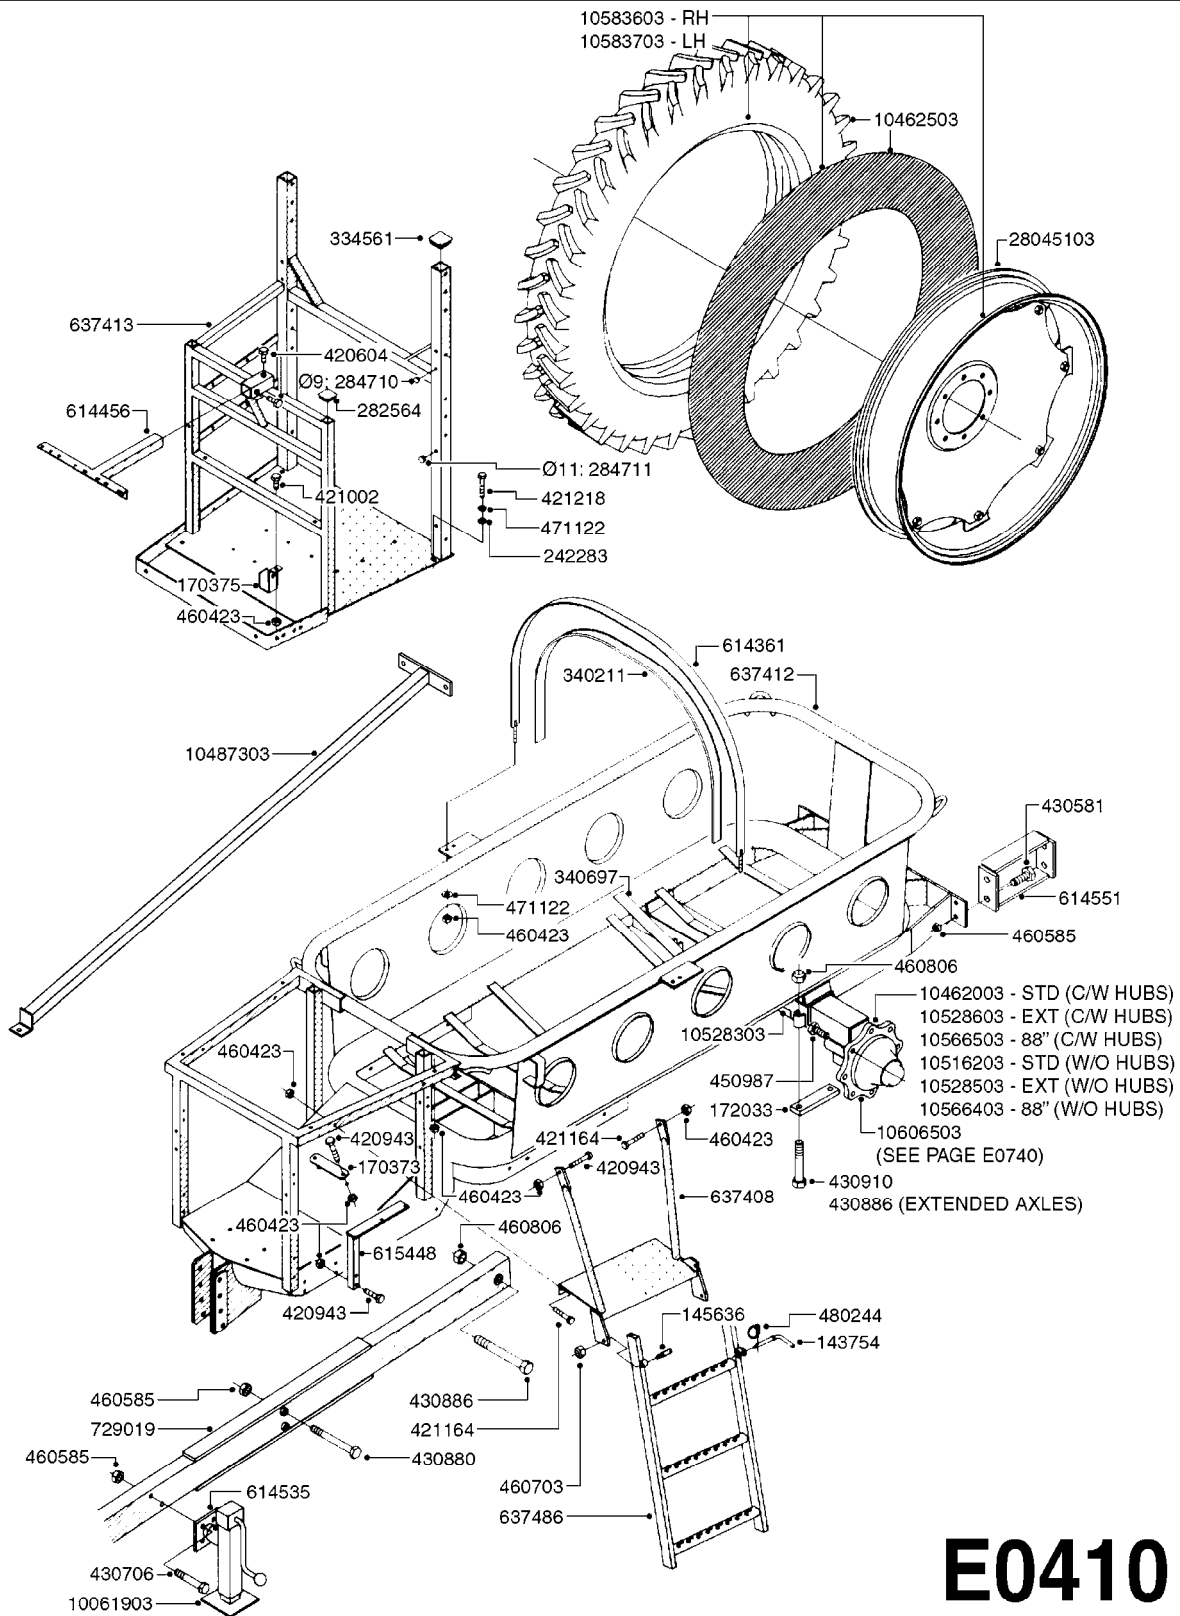

FRAME HC 650M/TWIN 650 POST 94
E0410-HIN, 01:01:16

Page 1
Date 07.02.2020 9:44

parts-n°	order qty	description
143754	1	PIN D10 X 56
145636	1	PIN F.HINGE M12
170373	1	FLATBAR
170375	1	BRACKET F.HOSE
172033	1	FLATBAR F.AXLE HC650M
242283	1	SEAL RUBBER
282564	1	PLUG 35MM SQ.BLACK
284710	1	PLUG F.DRILLED HOLE D9MM
284711	1	PLUG F.DRILLED HOLE D11MM
334561	1	PLUG 50x50x2 F.SQ.TUBE
340211	1	TANK STRAP PACKING 40X1800
340697	1	TANK PACKING 40X700
420604	1	BOLT HEX 8.8 DEL M10X25 FT DIN933
420943	1	BOLT HEX 8.8 DEL M10X50
421002	1	BOLT HEX 8.8 DEL M10X30 FT DIN933
421164	1	BOLT HEX 8.8 DEL M10X70
421218	1	BOLT HEX 8.8 DEL M10X90
430581	1	BOLT HEX 8.8 DEL M16X40 FT
430706	1	BOLT HEX 8.8 ZINC CLEAR M16X90
430880	1	BOLT HEX 8.8 DEL M16X140
430886	1	BOLT HEX 8.8 DEL M20X160
430910	1	BOLT HEX 8.8 DEL M20X110
450987	1	HUB BOLT M20 X 1.5 X 60 NAGBOL
460423	1	NUT HEX M10X1.50 LOCK DIN985A2 SS
460585	1	LOCKING NUT M16 DIN985 A2 SS
460703	1	NUT HEX M12X1.75 LOCK DIN985A2 SS
460806	1	NUT HEX M20X2.50 LOCK DIN985A2 SS
471122	1	WASHER, M10, Ø20/10.5X 2.0, SS
480244	1	PIN SNAP D4.5
614361	1	TANK STRAP HC650 L=92.5"
614456	1	BRACKET F.EC 3&4 BANK VALVES
614535	1	JACK MOUNTING WELDMENT HC950
614551	1	SPACER BLOCK HC 650 EAGLE
615448	1	BRACKET SUCTION MANIFOLD HC650
637408	1	PLATFORM EXTENTION HC650/950
637412	1	TANK FRAME BARE HC650M
637413	1	PLATFORM ASSY.HC650M/HC950M
637486	1	LADDER F. HC650M
729019	1	TONGUE HC650M/94
10061903	1	JACK F300/500/575 5000LB
10462003	1	AXLE INSERT.ASSY.HC500/650
10462503	1	TIRE 11.2" X 38" 4 PLY TUBE L.
10487303	1	SIDE BRACE W/M HC950 EAGLE
10516203	1	INSERT W/M 500/650HC W/SPINDLE
10528303	1	AXLE REINFORCE W/M 80" HC650M
10528503	1	INSERT W/M HC650M W/SPIND.LONG
10528603	1	AXLE INSERT ASSY.HC650M LONG
10566403	1	INSERT W/M HC650 88" W/SPINDLE
10566503	1	AXLE INSERT ASSY.HC650 88"
10583603	1	TIRE ASSY 11.2X38 RH 8"BC
10583703	1	TIRE ASSY 11.2X38 LH 8"BC
10606503	1	HUB ASSY.NAV550/800/1000 HC
28045103	1	RIM 38X10 8/8/6 4.18-OS GRAY