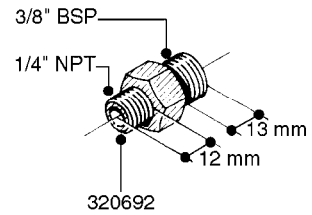

FITTINGS - HEXAGON NIPPLES  
L0030-HIN, 01:01:16

**L0030**

FITTINGS - HEXAGON NIPPLES  
L0030-HIN, 01:01:16

Page 1  
Date 07.02.2020 9:42

parts-n°	order qty	description
10015303	1	FITT.PO.HN 1.00X1.00 M1000
10425003	1	FITT.PO.HN 1.25X1.00 MCPHEE
320132	1	FITT.DK HN 1" BSP
320176	1	FITT.DK HN 3/8"X1/2" BSP
320445	1	FITT.DK HN 1/4"X3/8" BSP
320655	1	FITT.DK HN 1/2"-1/2" BSP
320692	1	FITT.DK HN 3/8'BSPX1/4'NPT
320703	1	FITT.DK HN 3/8BSP X1/2 &1/4NPT
320725	1	FITT.DK NIPPLE 3/8"-3/8" BSP
320902	1	FITT.DK HN 3/8'X 1/4' BSP
390232	1	FITT.DK HN 1-1/2' X 1-1/4' BSP
390276	1	FITT.DK HN 1'BSP