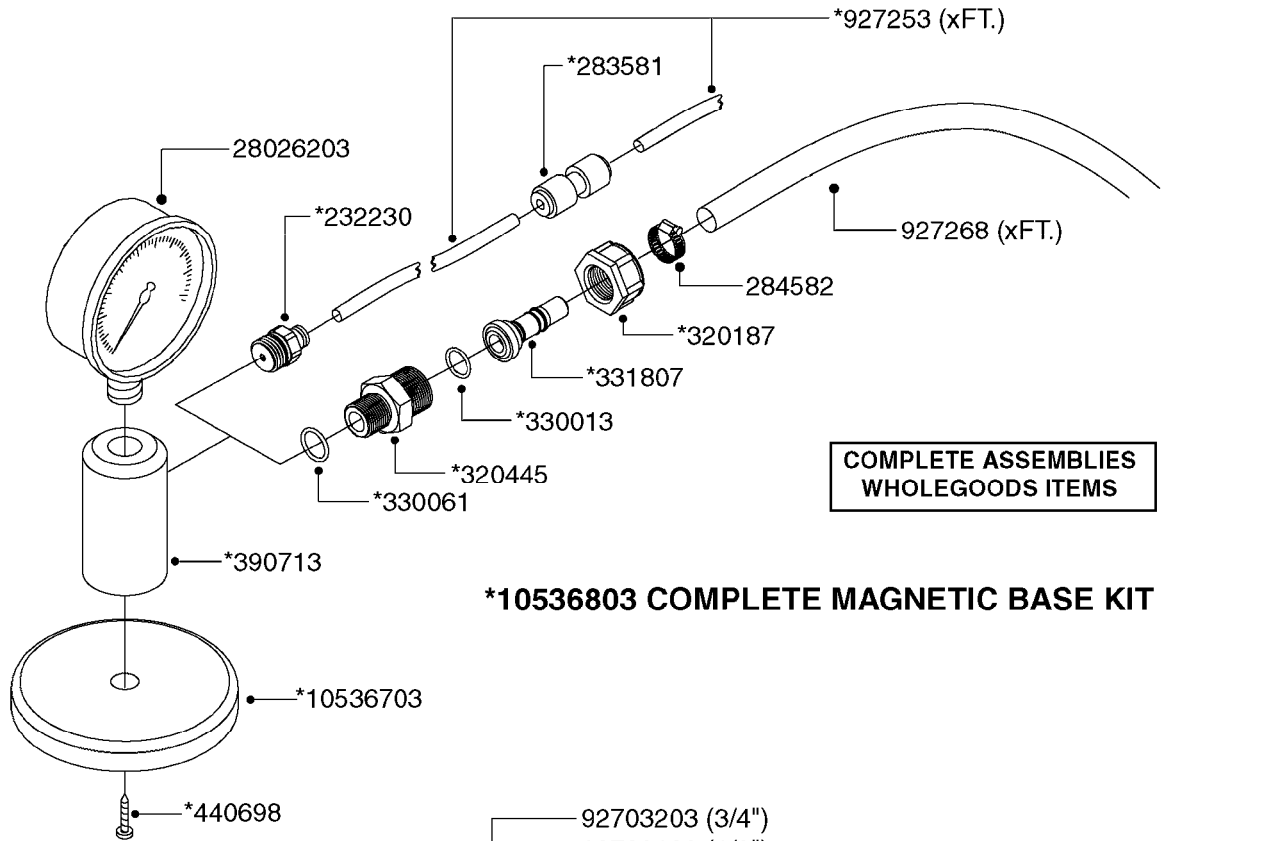

K0690

REMOTE GAUGE-MAGNETIC BASE KIT
K0690-HIN, 01:01:16

Page 1
Date 07.02.2020 9:42

parts-n°	order qty	description
231346	1	QUICK COUPLER 1/8"BSP X 4 MM
232230	1	QUICK COUPLER 1/4"BSP X 4 MM
241651	1	O-RING D14.0X3.0 NITRIL
242594	1	O-RING D14 X 1.78 SCH.70-EPDM
283581	1	HOSE CONNECTOR STR. F.4MM PE
284582	1	CLAMP HOSE GEAR - 5/16"
320187	1	FITT.DK CAP 3/8" BSP BLACK
320283	1	FITT.DK NUT 3/4"BSP
320445	1	FITT.DK HN 1/4"X3/8" BSP
321926	1	FITTING BSP3/4"-1/8"
322046	1	FITT.DK TEE 1/2X1/2HB X3/4'BSP
322048	1	FITT.DK TEE 3/4X3/4HB X3/4'BSP
330013	1	O-RING 2.5 X 10 PUR
330061	1	O-RING D16/D11X2,5
331807	1	FITT.DK HB 5/16" F.3/8" NUT
334531	1	CLAMP HOSE PLASTIC 3/4"
334534	1	CLAMP HOSE PLASTIC 1/2"
390713	1	GAUGE ADAPTOR 1/4" BSP
440698	1	SCREW F.PLASTIC 6X18 SS HEXHD
721851	1	SCREW PLUG W/QUICK FIT
724637	1	FITT.DK HB 5/16' F. 3/4" COMP.
927253	1	RED AIR HOSE, Ø4/2 1810 E
927268	1	HOSE BLUE PVC X 1/4 X 0012"
10536703	1	MAGNETIC BASE D3,2'/90LB
10536803	1	MAGNETIC BASE KIT F.GAUGE
28026203	1	GAUGE 200PSI/BR,2.5"1/4BSP-BTM
92702103	1	HOSE R X1/2" X300PSI WP X0012"
92703203	1	HOSE R X3/4" X300PSI WP X0012"