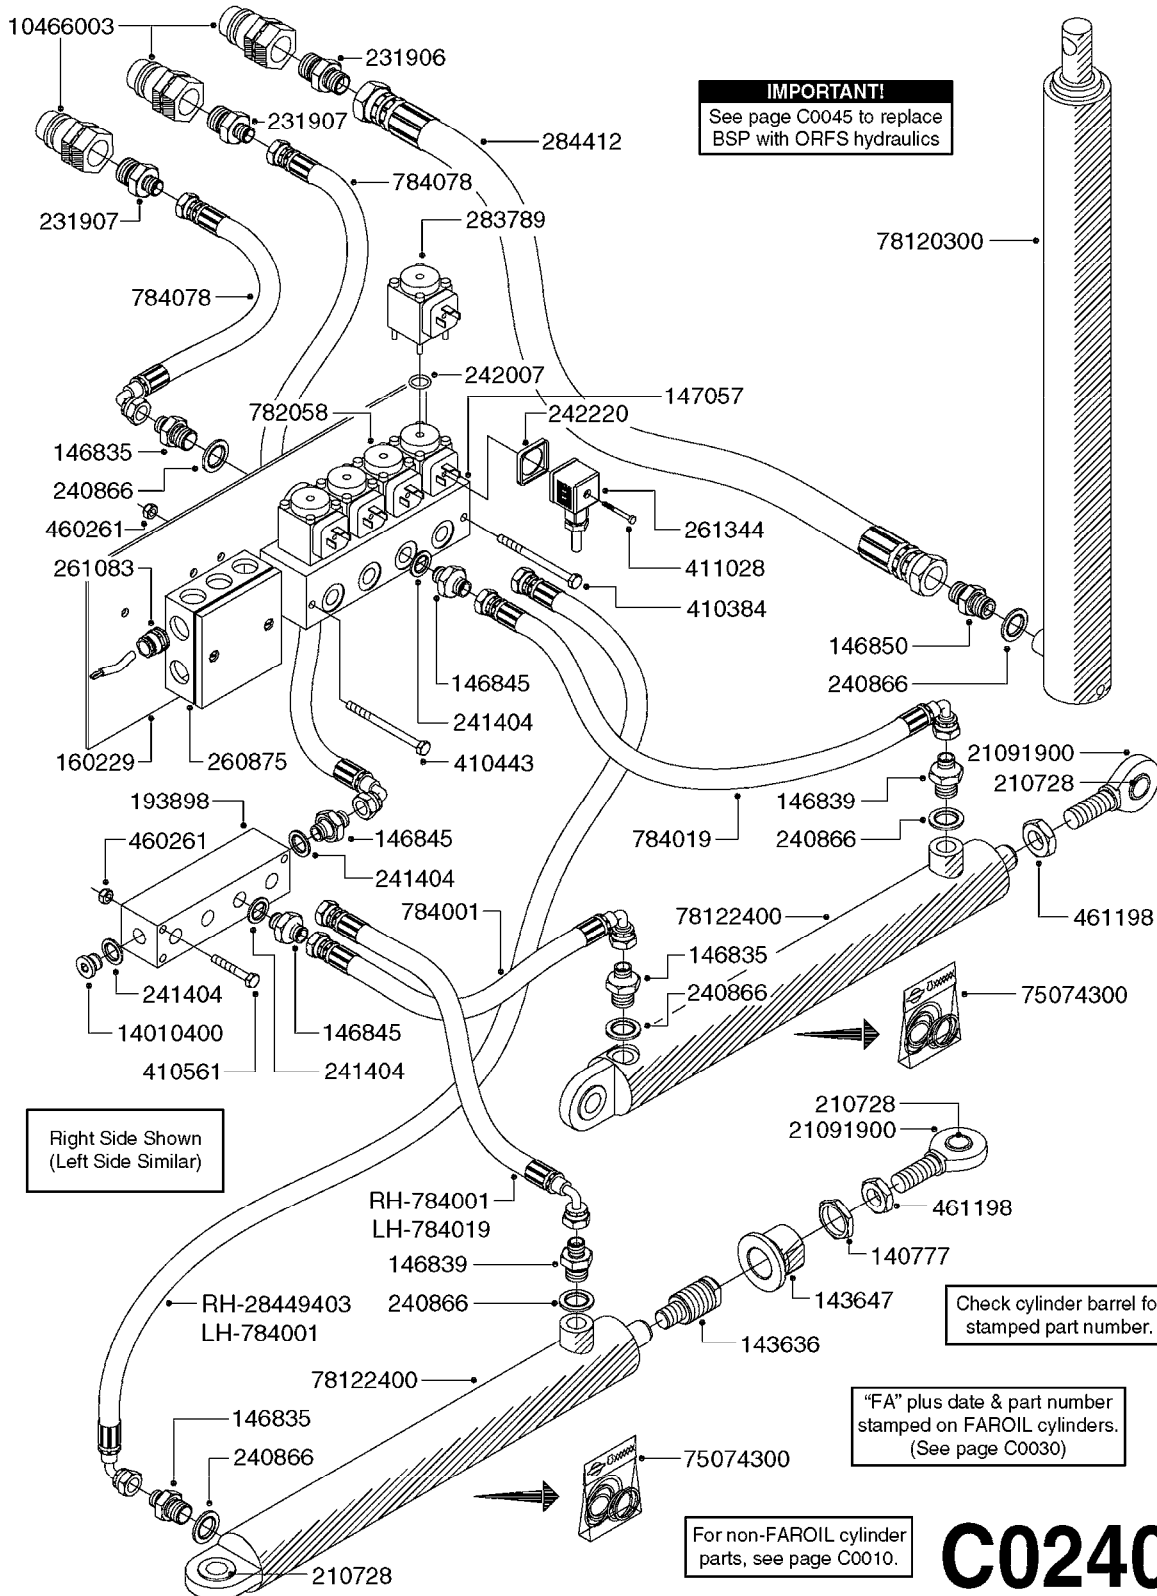

Right Side Shown  
(Left Side Similar)

**C0170**

HYDRAULICS - EAGLE HY 45'-66'  
C0170-HIN, 08:01:18

Page 1  
Date 07.02.2020 9:41

parts-n°	order qty	description
140777	1	NUT HEX 3/4" BSP JAMB
143636	1	THREADED INSERT F.CYLINDER END
143647	1	COLLAR F.THREAD.ROD EXTENTON
145912	1	BUSHING D19.8/D17.0X7MM
146324	1	SHAFT D16.8 L102/2 X 5
146587	1	PIN D16.8 X 65
146835	1	HEX NIPPLE 1/4" - 3/8" BSP
146839	1	HEX NIPPLE 1/4"X3/8" BSP 0.7MM
146850	1	HEX NIPPLE 3/8"x3/8" - 1.8mm
146992	1	BUSHING F.CYLINDER
151872	1	BUSHING D22.0/18.0 10MM
163936	1	WASHER D15/D6.2X1
210728	1	BEARING F.LINK HEAD M17
230963	1	TEE 1/4"M X 1/4"M X 1/4"M BSP
231906	1	HEX NIPPLE 3/8"BSP X 1/2"NPT
231907	1	HEX NIPPLE 1/4"BSP X 1/2"NPT
240866	1	DOWTYSEAL 3/8"
284412	1	HOSE HY 3/8" X 315" STR+STR
410362	1	BOLT HEX 8.8 SS M6X20
410583	1	BOLT HEX 8.8 DEL M6X40
460261	1	NUT HEX M6X1.00 LOCK DIN985 A2 SS
461198	1	NUT HEX M16X2 JAMB
461249	1	NUT M22X1.5 DIN439B
480384	1	PIN COTTER 3/16 x 1-1/2"
784001	1	HOSE HY X 1/4 X 067.00"STR+ELB
784019	1	HOSE HY X 1/4 X 078.75"STR+ELB
784076	1	HOSE, HY, 1/4" L=8.5" STR-ELB
784078	1	HOSE HY X 1/4 X 417.33"STR+ELB
10466003	1	COUPLER PIONEER 8010-04 1/2NPT
16100400	1	PLATE 3 X 60 X 91 HY BLOCK MT
21091900	1	LINK HEAD M16 x D17 DELTA
28449403	1	HOSE HY X1/4X057.08"STR+ELB
72256500	1	DOUB.PILOT STEERED COUNT.VALVE
75074300	1	SEALKIT78122000/23-25/30-32/46
75075000	1	SEAL KIT 78122600/27/28/29
78120300	1	CYLINDER 60/50/30 1100MM
78122400	1	DOUBLE CYLINDER D 40/20-300
78122900	1	CYLINDER 40/22X300MM RED