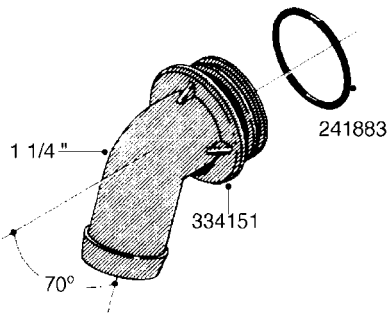

**L0080**

FITTINGS - S-53  
L0080-HIN, 12:09:17

Page 1

Date 07.02.2020 9:42

Pos.	parts-n°	order qty	description
1	145995	1	FITT.DK S-53 FORK
2	241973	1	O-RING Ø3 X 44.2 70 SHORES NITRIL NITRIL (BLACK)
2	242353	1	O-RING 3 X 44.2 VITON VITON (BROWN)
3	242109	1	O-RING D32.2x3.0 NITRIL (BLACK)
3	242354	1	O-RING D32.2X3.0 VITON VITON (BROWN)
4	322103	1	FITT.DK S-53 BULKHEAD
5	322107	1	FITT.DK S-53 BULKHEAD NUT
6	322110	1	FITT.DK S-53 ELB. 1/2" BSP
7	322352	1	FITT.DK S-53 TEE
8	334229	1	FITT.DK S-53 STR.3/4"
9	334260	1	GASKET F. S-53 BULKHEAD
10	334564	1	FITT.DK S-67 TO S-53 ADAPTER
11	391100	1	FITT.DK S-53THREAD INS.1/2"BSP
12	726463	1	FITT.DK S53 BULKHEAD W/GASKET
13	726552	1	FIT.DK S-53X90 1/2" BSP,O-RING
14	726556	1	FITT.DK S-53 HB 1/2" W/O-RING
15	726558	1	FITT.DK S53 STR. 3/4" W.ORING
16	726559	1	FITT DK. S-53 HB 1" W/O-RING
17	726568	1	FITT.DK.S-53 HB 1/2"90 W/O-RING
18	726570	1	FITT.DK S-53 ELB.3/4" W.ORING
19	726571	1	FITT.DK S-53 ELB.1", W ORING
20	726578	1	FITT.DK S53 PLUG WITH O-RING
21	728561	1	FITT.DK. S67M - S53F REDUCER