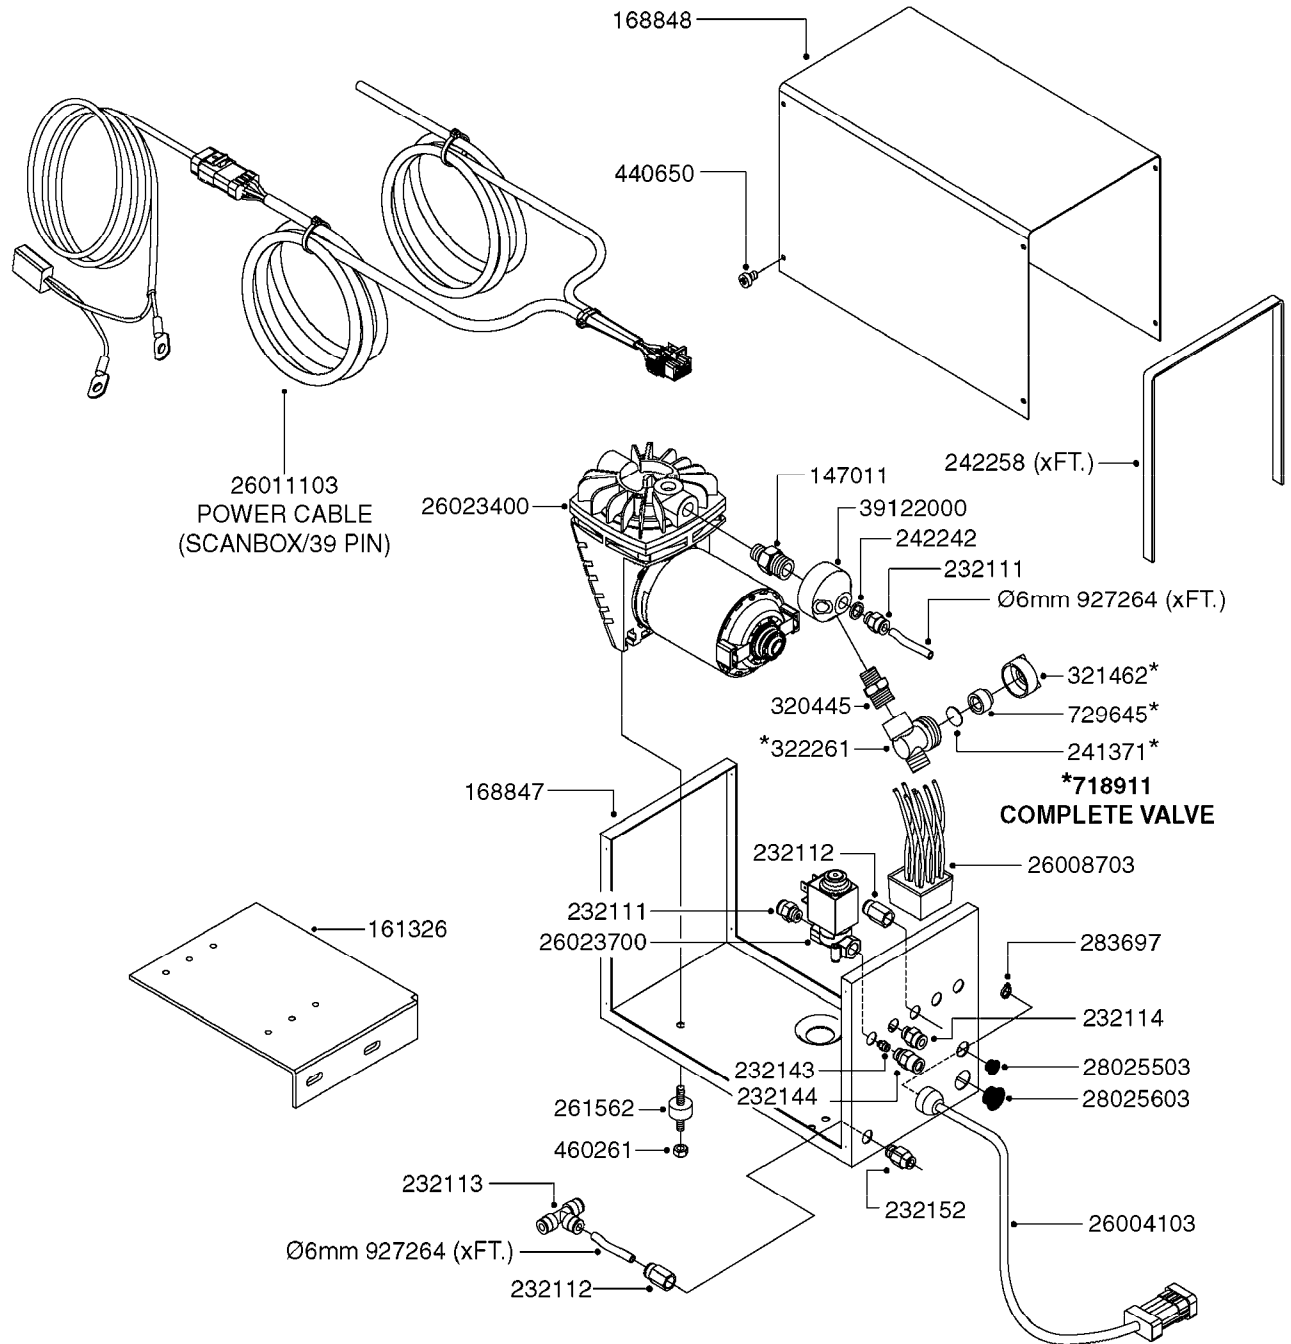

K0400

*Ø8mm 927306 (xFT.)
*Ø10mm 927330 (xFT.)

70062503 - COMPLETE ASSEMBLY

FOAM MARKER COMPRESSOR 2007
K0400-HIN, 01:01:16

Page 1
Date 07.02.2020 9:42

parts-n°	order qty	description
147011	1	HEX NIPPLE 3/8'X1/4' BSP BRASS
161326	1	MOUNT BKT. F. FOAM COMP.BOX 98
168847	1	ENCLOSURE LOWER F.MARKER
168848	1	COVER F. FOAM MARKER
232111	1	QUICK COUPLER 6MM X 1/8 EXT.
232112	1	QUICK COUPLER 6MM 1/8 INT.
232113	1	QUICK COUPLER 6MM T-PIECE
232114	1	COUPLER 1/8" THREADX8MM HOSE
232143	1	REDUCER 1/4'INT-1/8'EXT
232144	1	QUICK COUPLER 10MM X 1/4 EXT
232152	1	QUICK COUPLER 8MMX1/8 EXT.LONG
241371	1	DIAPHRAGM F.NO-DRIP,VULC
242242	1	O-RING F.AIR HOSE FITTING
242258	1	TRIM 3X10 SELF ADHESIVE 0012"
261562	1	RUBBER DAMPER 2XM6X25
283697	1	TIESTRAP 200MM
320445	1	FITT.DK HN 1/4"X3/8" BSP
321462	1	CAP F.NO-DRIP ASSY.
322261	1	HOUSING F.SAFETY VALVE 3/8"
440650	1	SCREW 3.5x13 STAINLESS
460261	1	NUT HEX M6X1.00 LOCK DIN985 A2 SS
718911	1	VALVE (SAFETY) F.MARKER
729645	1	NON-DRIP SPRING ASSY.GREEN 10
927264	1	HOSE R X PE D6/D4 X 0012"
927306	1	HOSE R X PE D8/D6 X 0012"BLACK
927330	1	HOSE R X PE D10/D8 X 012"BLACK
26004103	1	FOAM MARKER CNTRL MOD CABL STD
26008703	1	FOAM MARKER CONTROL SCII
26011103	1	FOAMER POWER/CONTROL CABLE 39P
26023400	1	COMPRESSOR F.FOAM MARKER CM40
26023700	1	SOLENOID VAL 12V 1/8' FLO '07
28025503	1	PLUG F.DRILLED HOLE 1/2"
28025603	1	PLUG F.DRILLED HOLE 3/4"
39122000	1	DISTR.HOUSING F.FOAM MARKER'07
70062503	1	FOAM MARKER COMPRESSOR,STD,39P