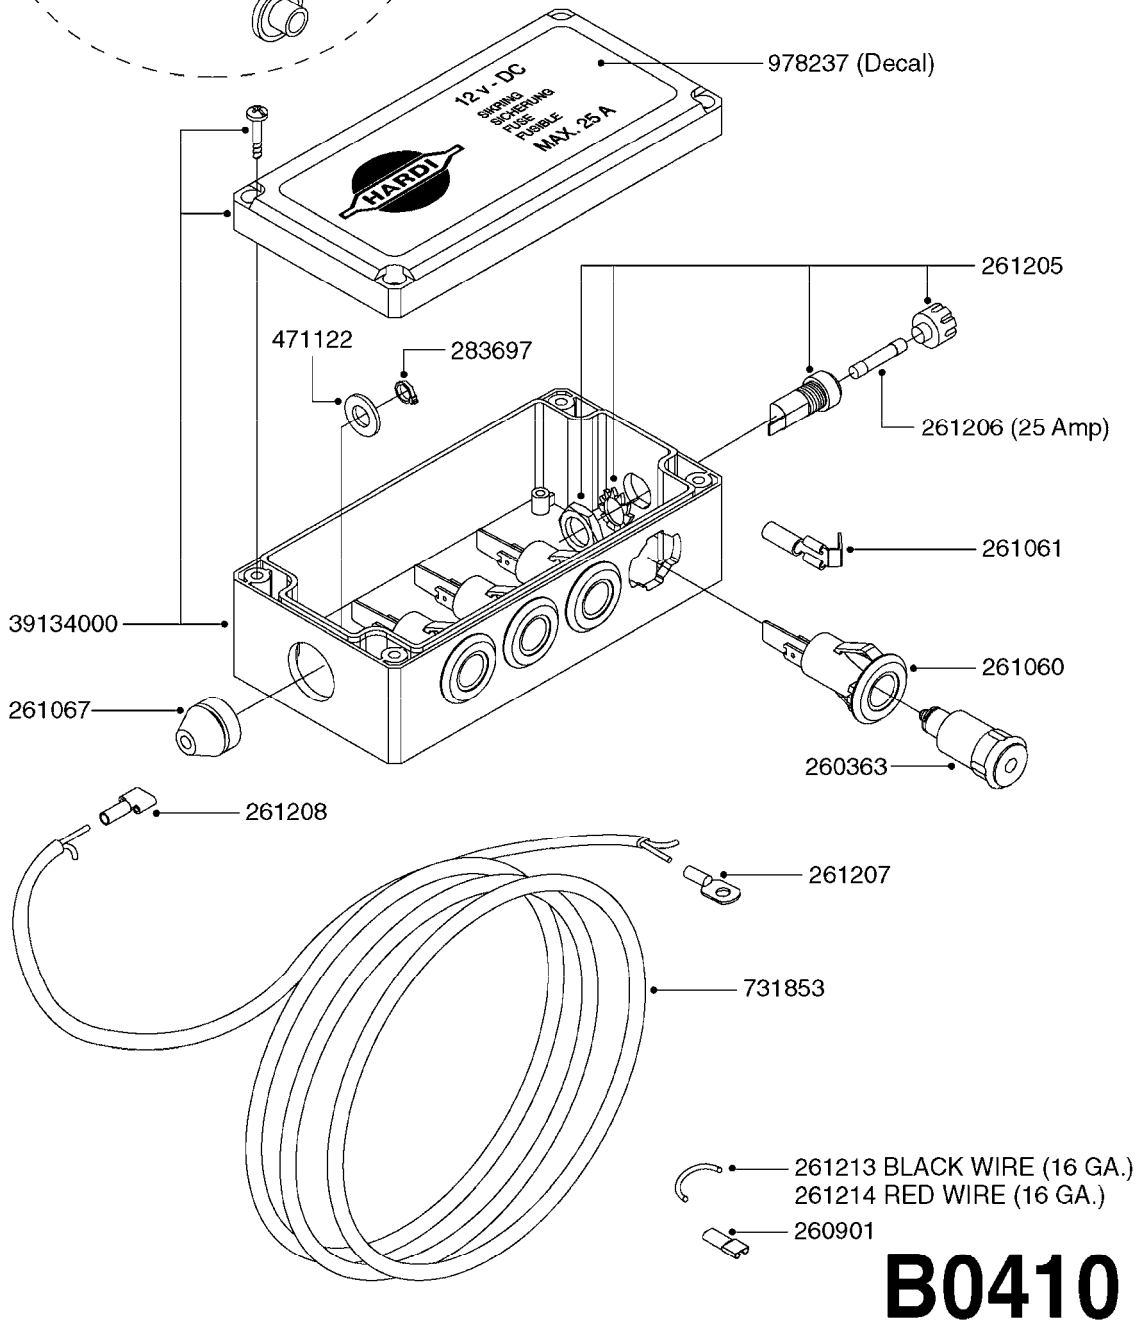

COMPLETE ASSEMBLIES
WHOLEGOODS ITEMS

817925 COMPLETE ASSEMBLY

12 VOLT OUTLET BOX
B0410-HIN, 01:01:16

Page 1
Date 07.02.2020 9:41

parts-n°	order qty	description
260363	1	PLUG 2 POLE 12V
260827	1	PLUG F.EC ATTACHMENTS
260901	1	SPADE F.ELEC CONN.1.5MM BLUE
261060	1	PLUG F.EC ATTACHMENTS
261061	1	SPADE F.ELEC.2 WAY CONNECTOR
261067	1	GROMMET 10-14 GREY
261205	1	FUSE HOLDER
261206	1	FUSE 25 A
261207	1	ELECTRIC CONNECTOR 4MM
261208	1	SPADE F.ELEC.CONNECTOR 4MM
261213	1	WIRE 6.4MM BLACK
261214	1	WIRE 6.4MM RED
283697	1	TIESTRAP 200MM
471122	1	WASHER, M10, Ø20/10.5X 2.0, SS
731853	1	CABLE 2X4MM L=138"
817925	1	OUTLET BOX 12 VOLT ELEC.
978237	1	DECAL OUTLET BOX
39134000	1	BOX, COMPLETE, 12V POWER BOX