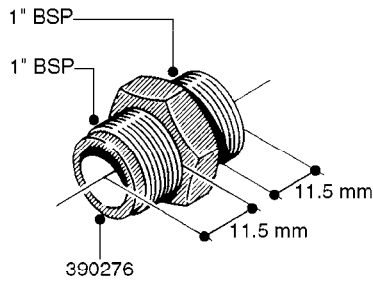

FITTINGS - HEXAGON NIPPLES  
L0030-HIN, 01:01:16

**L0030**

FITTINGS - HEXAGON NIPPLES  
L0030-HIN, 01:01:16

Page 1  
Date 07.02.2020 9:42

parts-n°	order qty	description
10015303	1	FITT.PO.HN 1.00X1.00 M1000
10425003	1	FITT.PO.HN 1.25X1.00 MCPHEE
320132	1	FITT.DK HN 1" BSP
320176	1	FITT.DK HN 3/8"X1/2" BSP
320445	1	FITT.DK HN 1/4"X3/8" BSP
320655	1	FITT.DK HN 1/2"-1/2" BSP
320692	1	FITT.DK HN 3/8'BSPX1/4'NPT
320703	1	FITT.DK HN 3/8BSP X1/2 &1/4NPT
320725	1	FITT.DK NIPPLE 3/8"-3/8" BSP
320902	1	FITT.DK HN 3/8'X 1/4' BSP
390232	1	FITT.DK HN 1-1/2' X 1-1/4' BSP
390276	1	FITT.DK HN 1'BSP