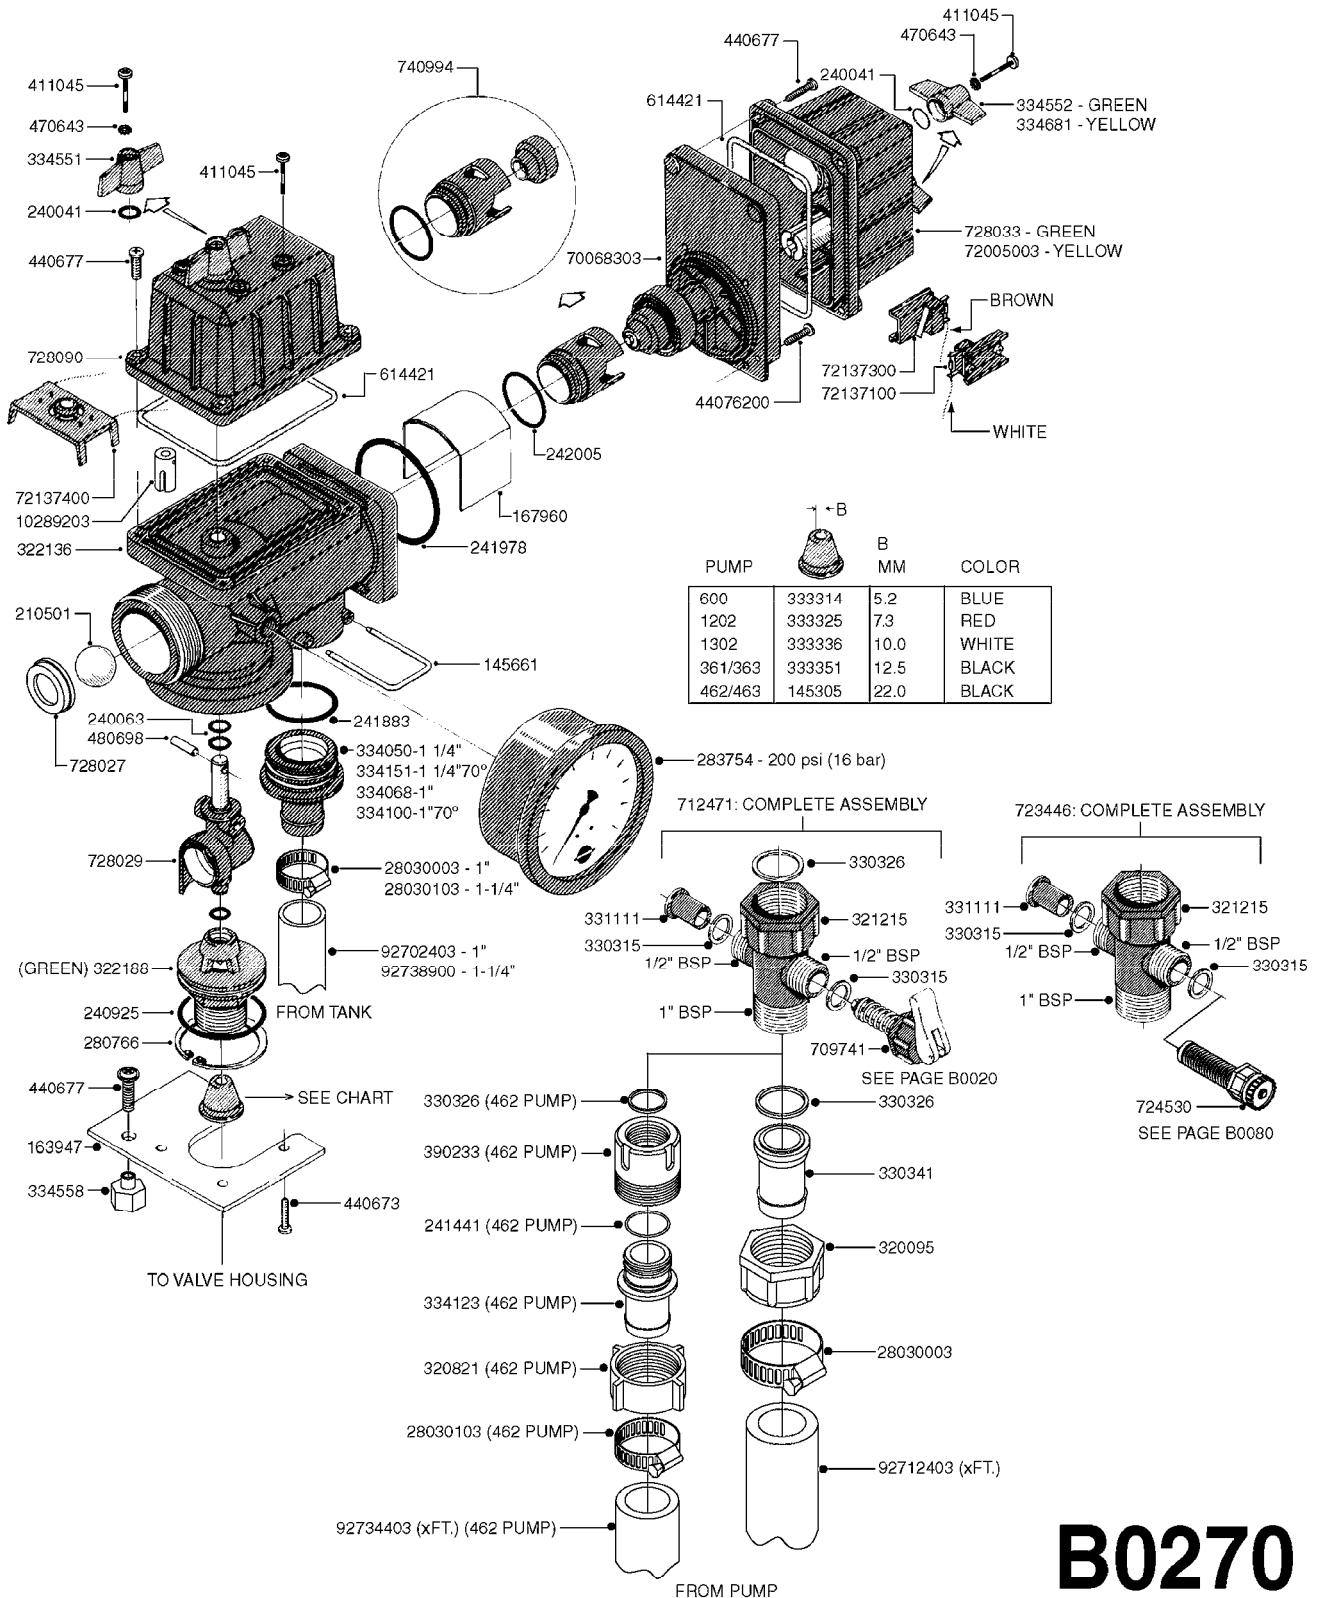

B0270

EC MASTER VALVE-ELEC. (GRN GRP)
B0270-HIN, 05:10:17

Page 1
Date 07.02.2020 9:41

parts-n°	order qty	description
145305	1	NOZZLE F.OP.UNIT PUMP 462
145661	1	FITT.DK S-61 FORK
163947	1	FITTING FOR BK 180
167960	1	WEAR SHIELD EC CONTROL
210501	1	BALL PLASTIC D25
240041	1	O-RING D15.1/10.3 X 2.4
240063	1	O-RING D14.1/9.3 X 2.4
240925	1	O-RING D49.5X3 NITRIL
241441	1	O-RING D29.3X3
241883	1	O-RING 3 X 39.2 NITRIL
241978	1	O-RING 64.5X3.0
242005	1	O-RING D32.1X1.6 NITRIL
280766	1	SNAP-RING INNER 55X2 DIN 472
283754	1	GAUGE 2.5'BR REAR PSI200 BAR16
320095	1	FITT.DK NUT 1" BSP
320821	1	FITT.DK NUT 1-1/2" BSP
321215	1	FITT.DK HOUSING F. AGITATION
322136	1	HOUSING F.OPERATING UNIT EC
322188	1	BOTTOM PIECE F.BALL EC
330315	1	O-RING D18.4/D13X.6
330326	1	O-RING D30/D24X2 F.1"NUT
330341	1	FITT.DK HB 1" F. 1" NUT
331111	1	VALVE SEAT FOR 1/2" DISTRIBUT.
333314	1	NOZZ.RESTRICTOR 600 BLUE
333325	1	NOZZ.RESTRICTOR 1202 RED
333336	1	NOZZ.RESTRICTOR 1302 WHITE
333351	1	NOZZ.RESTRICTOR 361 BLACK
334050	1	FITT.DK S-61 STR.1-1/4"
334068	1	FITT.DK S-61 STR.1"
334100	1	FITT.DK S-61 ELB.1" 110 DEG.
334123	1	FITT.DK HB 1-1/4"O-RNG F.1-1/2"
334151	1	FITT.DK S-61 ELB.1-1/4"110 DEG
334551	1	GRIP F.MAN.OP.EC ON/OFF GREEN
334552	1	GRIP F.MAN.OP.EC PRES.REG.GREE
334558	1	NUT HEX PLASTIC INSERT
334681	1	GRIP F.MAN.OP.EC PRES.REG.YELL
390233	1	FITT.DK REDUC 1-1/2" X 1" BSP
411045	1	SCREW M4 X 16MM STAINLESS
440673	1	SCREW F.PLASTIC 5X12 SS
440677	1	SCREW F. PLASTIC 5X20 SS
470643	1	WASHER LOCK
480698	1	PIN M5X16 SLOTTED
614421	1	GASKET F/MOTOR HOUSE-ON/OFF TR
709741	1	VALVE ASSY. 1/2" FLIP LEVER
712471	1	AGITATION VALVE ASSY. ON/OFF
723446	1	AGITATION VALVE ASSY. ADJUST.
724530	1	THUMB WHEEL FOR AGITATION
728027	1	BUSHING WITH SEAT
728029	1	HOUSING F.BALL MOUNT EC
728033	1	MOTOR UNIT F.PRES.REG.EC GREEN
728090	1	MOTOR UNIT F.ON/OFF EC GREEN
740994	1	PRESS REG.CONE&CYL. STD RATE
10289203	1	COUPLER FOR EC ELEC.CONTROL
28030003	1	CLAMP HOSE GEAR P1" 6716
28030103	1	CLAMP HOSE GEAR P5/4-S1.5"6724
44076200	1	SCREW WN5451 5X16 SS TORX
70068303	1	BRKT. PLATE F/PRES. CONT.2XNUT
72005003	1	REGULATOR MOTOR SUBST.
72137100	1	MCROSWCH ASSY F.PRSR REG WHT W
72137300	1	MCROSWCH ASSY F.PRSR REG BRN W
72137400	1	MCROSWCH ASSY F. ON/OFF VLV