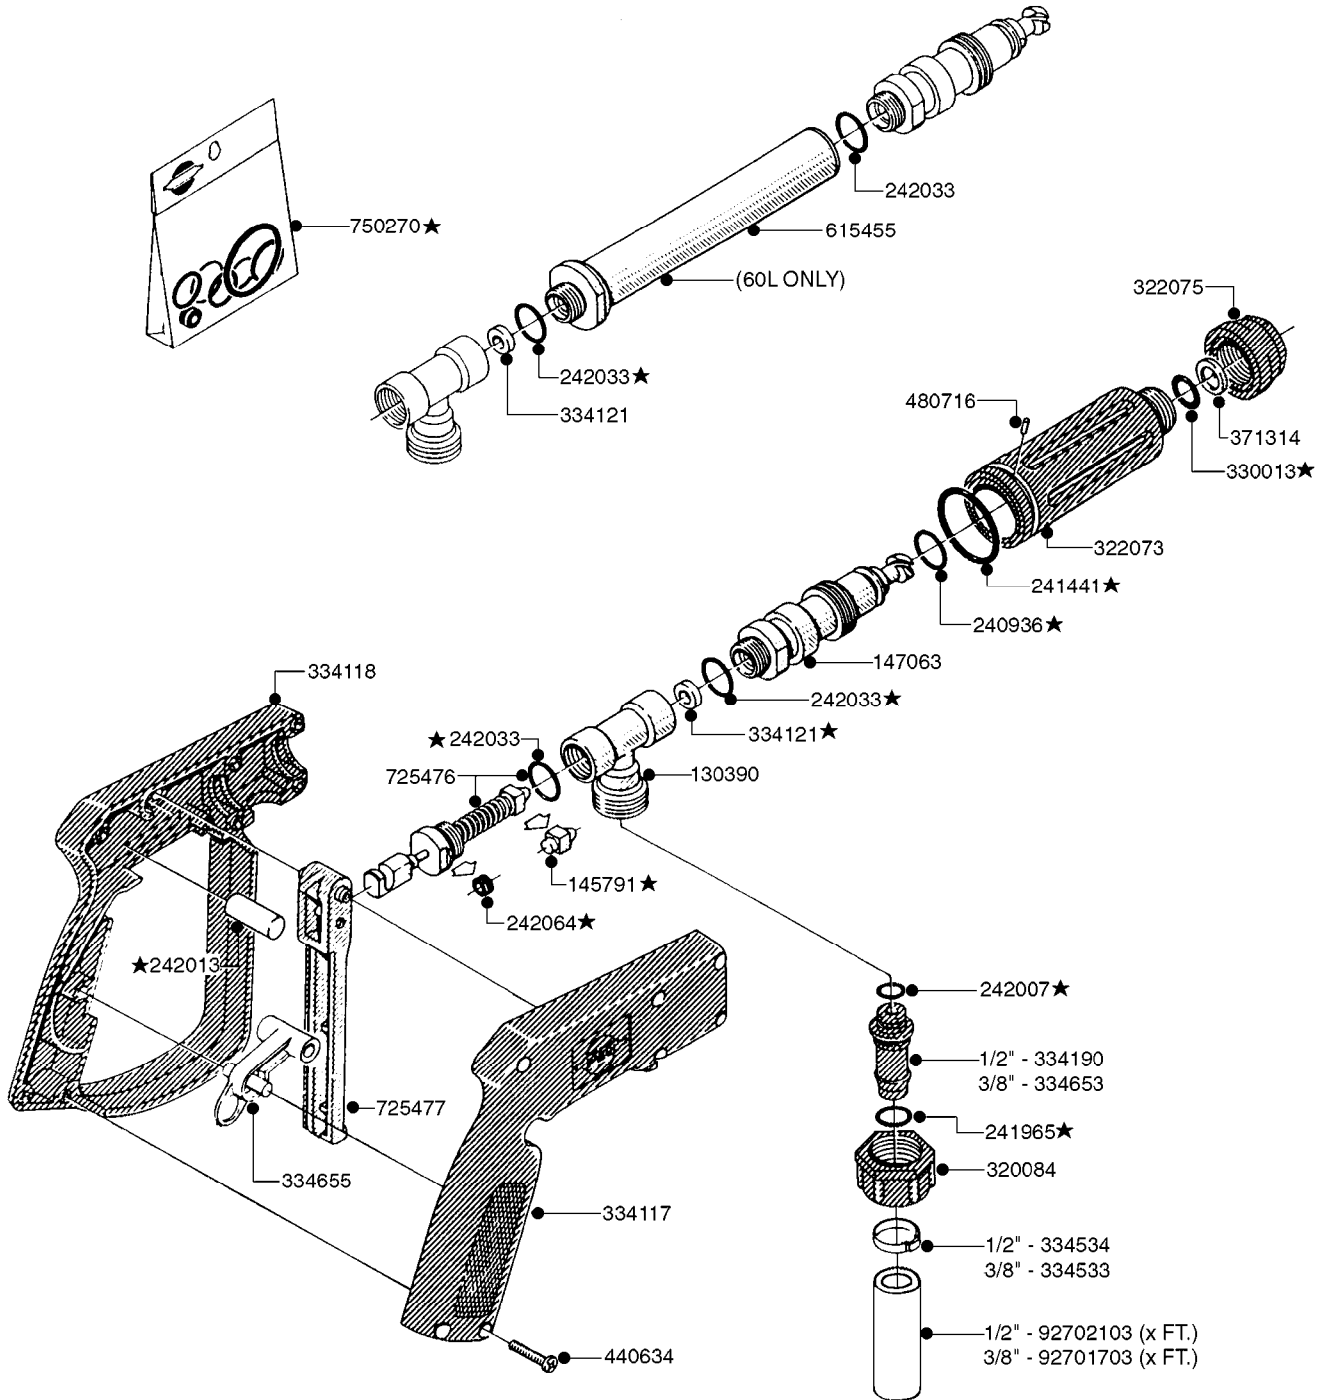

COMPLETE ASSEMBLY:
843197 - 60L
843196 - 60S

COMPLETE ASSEMBLIES
WHOLEGOODS ITEMS

K0480

HANDGUN TYPE 60S/60L POST 95
K0480-HIN, 01:01:16

Page 1
Date 07.02.2020 9:42

parts-n°	order qty	description
130390	1	TEE 3/8'X 1/2' BSP F.TYPE 60S
145791	1	CONE FOR ON/OFF
147063	1	SWIRL F.SPRAY GUN TYPE 60
240936	1	O-RING D13.3X2.4 NITRIL
241441	1	O-RING D29.3X3
241965	1	O-RING Ø12.1 X 1.6 NITRILE
242007	1	O-RING Ø9.1 X 1.6 NITRILE
242013	1	SPRING RUBBER F/TRIGGER
242033	1	O-RING Ø14.1 X 1.6 NITRILE
242064	1	SLEEVE RUBBER 3X8X4MM
320084	1	FITT.DK NUT 1/2" BSP
322073	1	HOUSING F.SWIRL TYPE 60S H.G.
322075	1	HOUSING F. NOZZLE
330013	1	O-RING 2.5 X 10 PUR
334117	1	HANDLE PIECE RIGHT F.60S/60L
334118	1	HANDLE PIECE LEFT F.60S/60L
334121	1	SEAT FOR ON-OFF TYPE
334190	1	FITT.DK HB 1/2' F. PISTOL 60S
334533	1	CLAMP HOSE PLASTIC 3/8"
334534	1	CLAMP HOSE PLASTIC 1/2"
334653	1	FITT.DK HB 3/8' F.HANDGUN
334655	1	TRIGGER SAFETY F.60S/60L GUN
371314	1	NOZZLE CERAMIC 1099-20
440634	1	SCREW 5/8"
480716	1	PIN D3X6 STAINLESS
615455	1	TUBE F.LANCE TYPE 60L
725476	1	SPINDLE
725477	1	TRIGGER
750270	1	GASKET KIT F.SPRAY GUN
843196	1	SPRAY GUN KIT TYPE 60 SHORT
843197	1	HANDGUN KIT TYPE 60 LONG
92701703	1	HOSE R X3/8" X300PSI WP X0012"
92702103	1	HOSE R X1/2" X300PSI WP X0012"