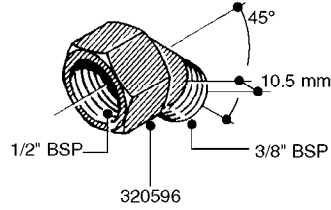

FITTINGS - HEXAGON NIPPLES  
L0030-HIN, 01:01:16

**L0030**

FITTINGS - HEXAGON NIPPLES  
L0030-HIN, 01:01:16

Page 1  
Date 07.02.2020 9:42

parts-n°	order qty	description
10015303	1	FITT.PO.HN 1.00X1.00 M1000
10425003	1	FITT.PO.HN 1.25X1.00 MCPHEE
320132	1	FITT.DK HN 1" BSP
320176	1	FITT.DK HN 3/8"X1/2" BSP
320445	1	FITT.DK HN 1/4"X3/8" BSP
320655	1	FITT.DK HN 1/2"-1/2" BSP
320692	1	FITT.DK HN 3/8'BSPX1/4'NPT
320703	1	FITT.DK HN 3/8BSP X1/2 &1/4NPT
320725	1	FITT.DK NIPPLE 3/8"-3/8" BSP
320902	1	FITT.DK HN 3/8'X 1/4' BSP
390232	1	FITT.DK HN 1-1/2' X 1-1/4' BSP
390276	1	FITT.DK HN 1'BSP