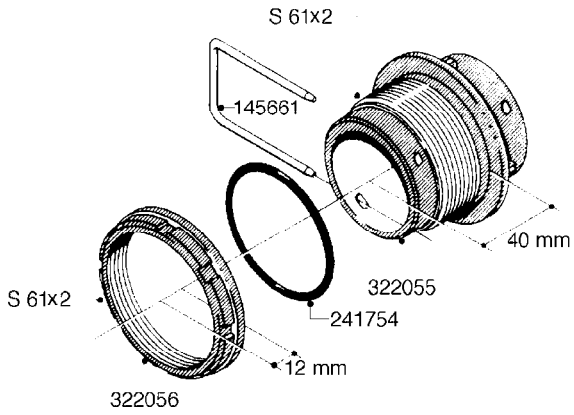

**L0080**

FITTINGS - S-53  
L0080-HIN, 12:09:17

Page 1

Date 07.02.2020 9:42

Pos.	parts-n°	order qty	description
1	145995	1	FITT.DK S-53 FORK
2	241973	1	O-RING Ø3 X 44.2 70 SHORES NITRIL NITRIL (BLACK)
2	242353	1	O-RING 3 X 44.2 VITON VITON (BROWN)
3	242109	1	O-RING D32.2x3.0 NITRIL (BLACK)
3	242354	1	O-RING D32.2X3.0 VITON VITON (BROWN)
4	322103	1	FITT.DK S-53 BULKHEAD
5	322107	1	FITT.DK S-53 BULKHEAD NUT
6	322110	1	FITT.DK S-53 ELB. 1/2" BSP
7	322352	1	FITT.DK S-53 TEE
8	334229	1	FITT.DK S-53 STR.3/4"
9	334260	1	GASKET F. S-53 BULKHEAD
10	334564	1	FITT.DK S-67 TO S-53 ADAPTER
11	391100	1	FITT.DK S-53THREAD INS.1/2"BSP
12	726463	1	FITT.DK S53 BULKHEAD W/GASKET
13	726552	1	FIT.DK S-53X90 1/2" BSP,O-RING
14	726556	1	FITT.DK S-53 HB 1/2" W/O-RING
15	726558	1	FITT.DK S53 STR. 3/4" W.ORING
16	726559	1	FITT DK. S-53 HB 1" W/O-RING
17	726568	1	FITT.DK.S-53 HB 1/2"90 W/O-RING
18	726570	1	FITT.DK S-53 ELB.3/4" W.ORING
19	726571	1	FITT.DK S-53 ELB.1", W ORING
20	726578	1	FITT.DK S53 PLUG WITH O-RING
21	728561	1	FITT.DK. S67M - S53F REDUCER