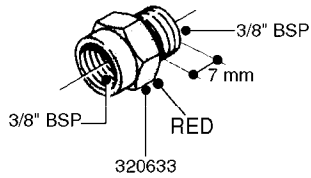

FITTINGS - HEXAGON NIPPLES  
L0030-HIN, 01:01:16

**L0030**

FITTINGS - HEXAGON NIPPLES  
L0030-HIN, 01:01:16

Page 1  
Date 07.02.2020 9:42

parts-n°	order qty	description
10015303	1	FITT.PO.HN 1.00X1.00 M1000
10425003	1	FITT.PO.HN 1.25X1.00 MCPHEE
320132	1	FITT.DK HN 1" BSP
320176	1	FITT.DK HN 3/8"X1/2" BSP
320445	1	FITT.DK HN 1/4"X3/8" BSP
320655	1	FITT.DK HN 1/2"-1/2" BSP
320692	1	FITT.DK HN 3/8'BSPX1/4'NPT
320703	1	FITT.DK HN 3/8BSP X1/2 &1/4NPT
320725	1	FITT.DK NIPPLE 3/8"-3/8" BSP
320902	1	FITT.DK HN 3/8'X 1/4' BSP
390232	1	FITT.DK HN 1-1/2' X 1-1/4' BSP
390276	1	FITT.DK HN 1'BSP