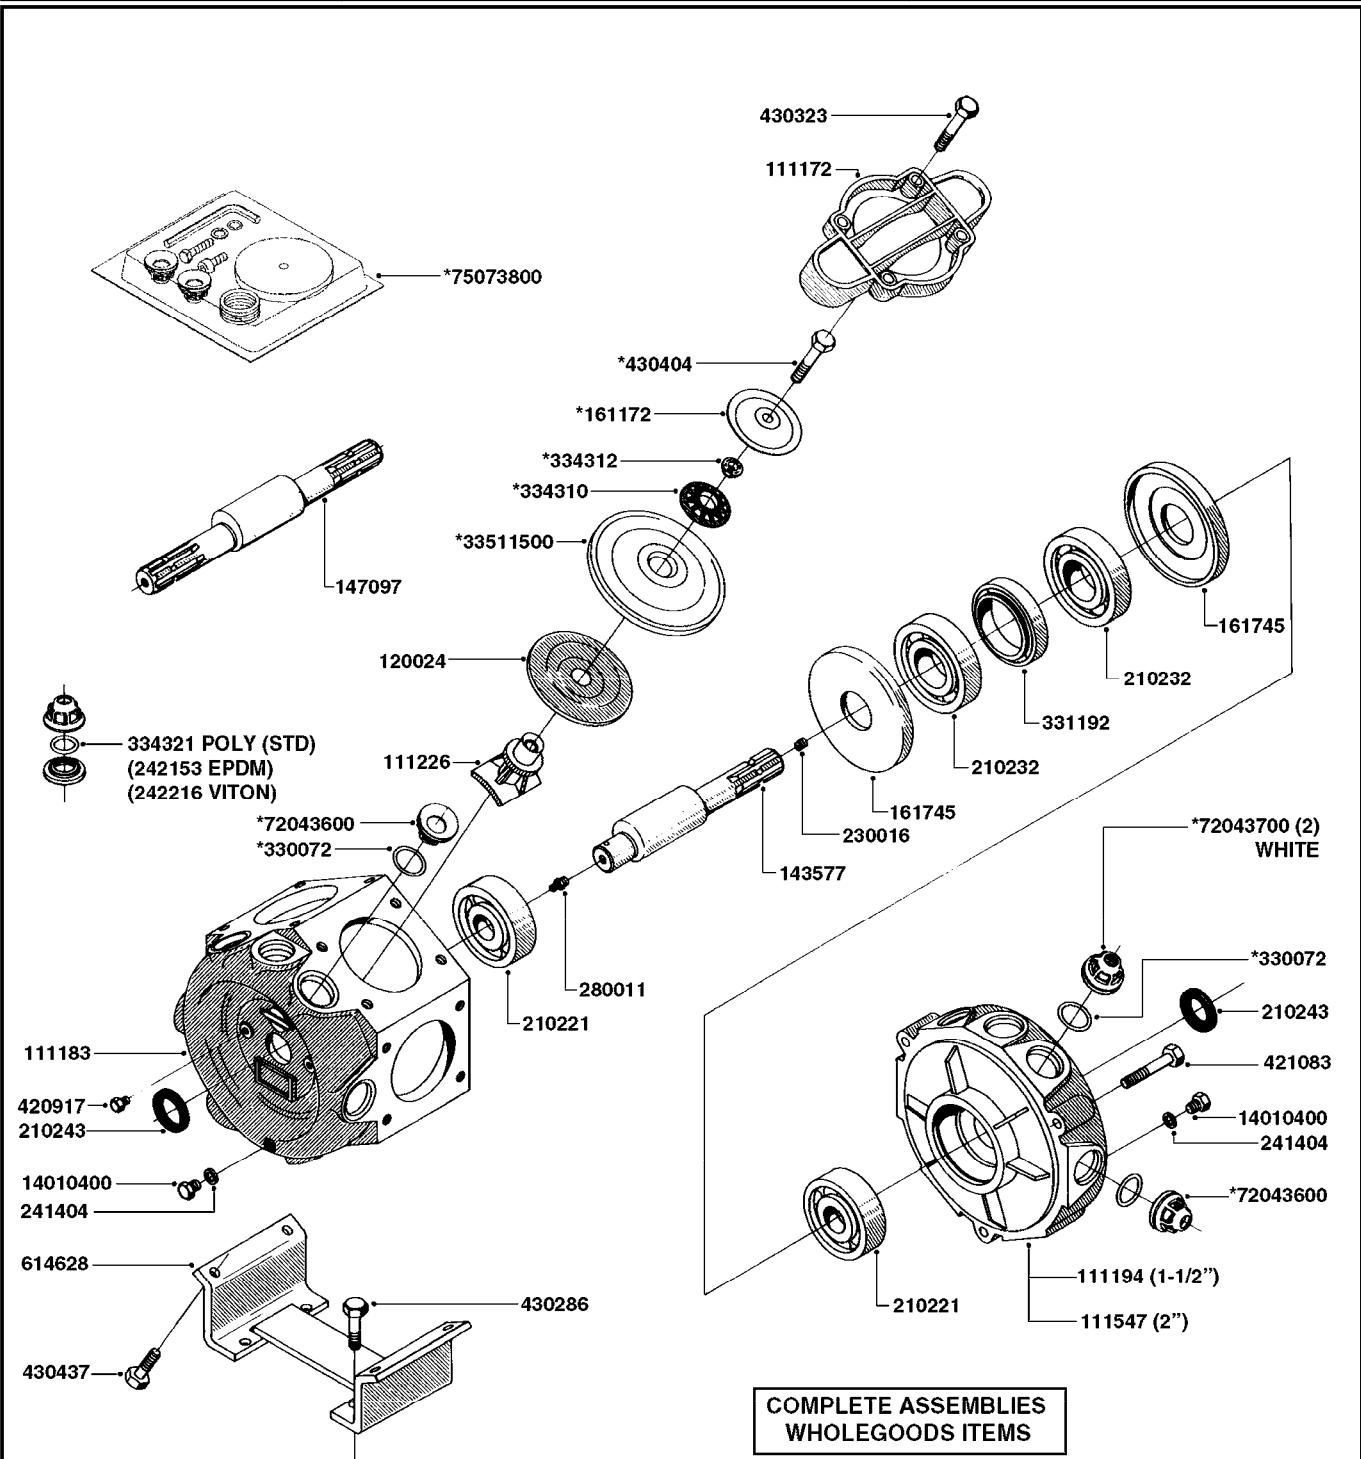

COMPLETE ASSEMBLIES
WHOLEGOODS ITEMS

COMPLETE PUMP
(NLA) REPLACED BY 464 PUMP (SEE PAGE A0350)

A0320

PUMP - 462 W/MOUNTING BASE
A0320-HIN, 01:01:16

Page 1
Date 07.02.2020 9:41

parts-n°	order qty	description
111172	1	VALVE CHAMBER 460 (PAINTED)
111183	1	PUMP CASTING 460-463 (PAINTED)
111194	1	PUMP CASTING FT.460 (PAINTED)
111226	1	CONNECTING ROD MODEL 460
111547	1	PUMP FRONT 460-463-2' (PAINT)
120024	1	DIAPHRAGM BACK DISC 1200-1300
143577	1	CRANK SHAFT F.363/462/463-10mm
147097	1	CRANK SHAFT 363-463/10 THROUGH
161172	1	DIAPHRAGM DISC F. 1203/1303
161745	1	METAL SPACER F.363/463
210221	1	BEARING BALL 6407
210232	1	BEARING BALL 6310
210243	1	SEAL OIL 35 X 47 X 7
230016	1	PLUG 1/8' BSP TYPE P
241404	1	DOWTY SEAL 1/4"
242153	1	O-RING D26X4 EPDM
242216	1	O-RING VITON F/1202/1302/462
280011	1	GREASE NIPPLE 1/8' SAE H TR
330072	1	O-RING D53.5/D45.5X4
331192	1	SPACER, MODEL 361/363
334310	1	NYLON WASHER 1202/1302/462
334312	1	PLASTIC SPACER F/462
334321	1	O-RING POLY. 34.0x26.0x4.0
420917	1	BOLT HEX 8.8 RAW M8X12 FT
421083	1	BOLT HEX 8.8 DEL M10X65
430286	1	BOLT HEX 8.8 DEL M12X30 FT
430323	1	BOLT HEX 8.8 DEL M12X60
430404	1	BOLT HEX 8.8 DEL M12X50
430437	1	BOLT HEX 8.8 RAW M12X65
460703	1	NUT HEX M12X1.75 LOCK DIN985A2 SS
614628	1	FOOT F. 46X PUMP, RED
14010400	1	PLUG 1/4" BSP
33511500	1	DIAPHRAGM 462 PUR 2006
72043600	1	VALVE FOR 462/463
72043700	1	VALVE FOR 462/463 W.VENT HOLE
75073800	1	PUMP KIT 461/462 "06"