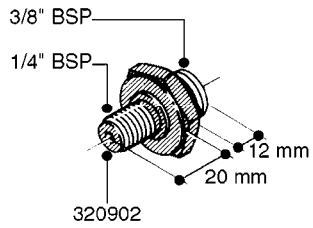

FITTINGS - HEXAGON NIPPLES  
L0030-HIN, 01:01:16

**L0030**

FITTINGS - HEXAGON NIPPLES  
L0030-HIN, 01:01:16

Page 1  
Date 07.02.2020 9:42

parts-n°	order qty	description
10015303	1	FITT.PO.HN 1.00X1.00 M1000
10425003	1	FITT.PO.HN 1.25X1.00 MCPHEE
320132	1	FITT.DK HN 1" BSP
320176	1	FITT.DK HN 3/8"X1/2" BSP
320445	1	FITT.DK HN 1/4"X3/8" BSP
320655	1	FITT.DK HN 1/2"-1/2" BSP
320692	1	FITT.DK HN 3/8'BSPX1/4'NPT
320703	1	FITT.DK HN 3/8BSP X1/2 &1/4NPT
320725	1	FITT.DK NIPPLE 3/8"-3/8" BSP
320902	1	FITT.DK HN 3/8'X 1/4' BSP
390232	1	FITT.DK HN 1-1/2' X 1-1/4' BSP
390276	1	FITT.DK HN 1'BSP