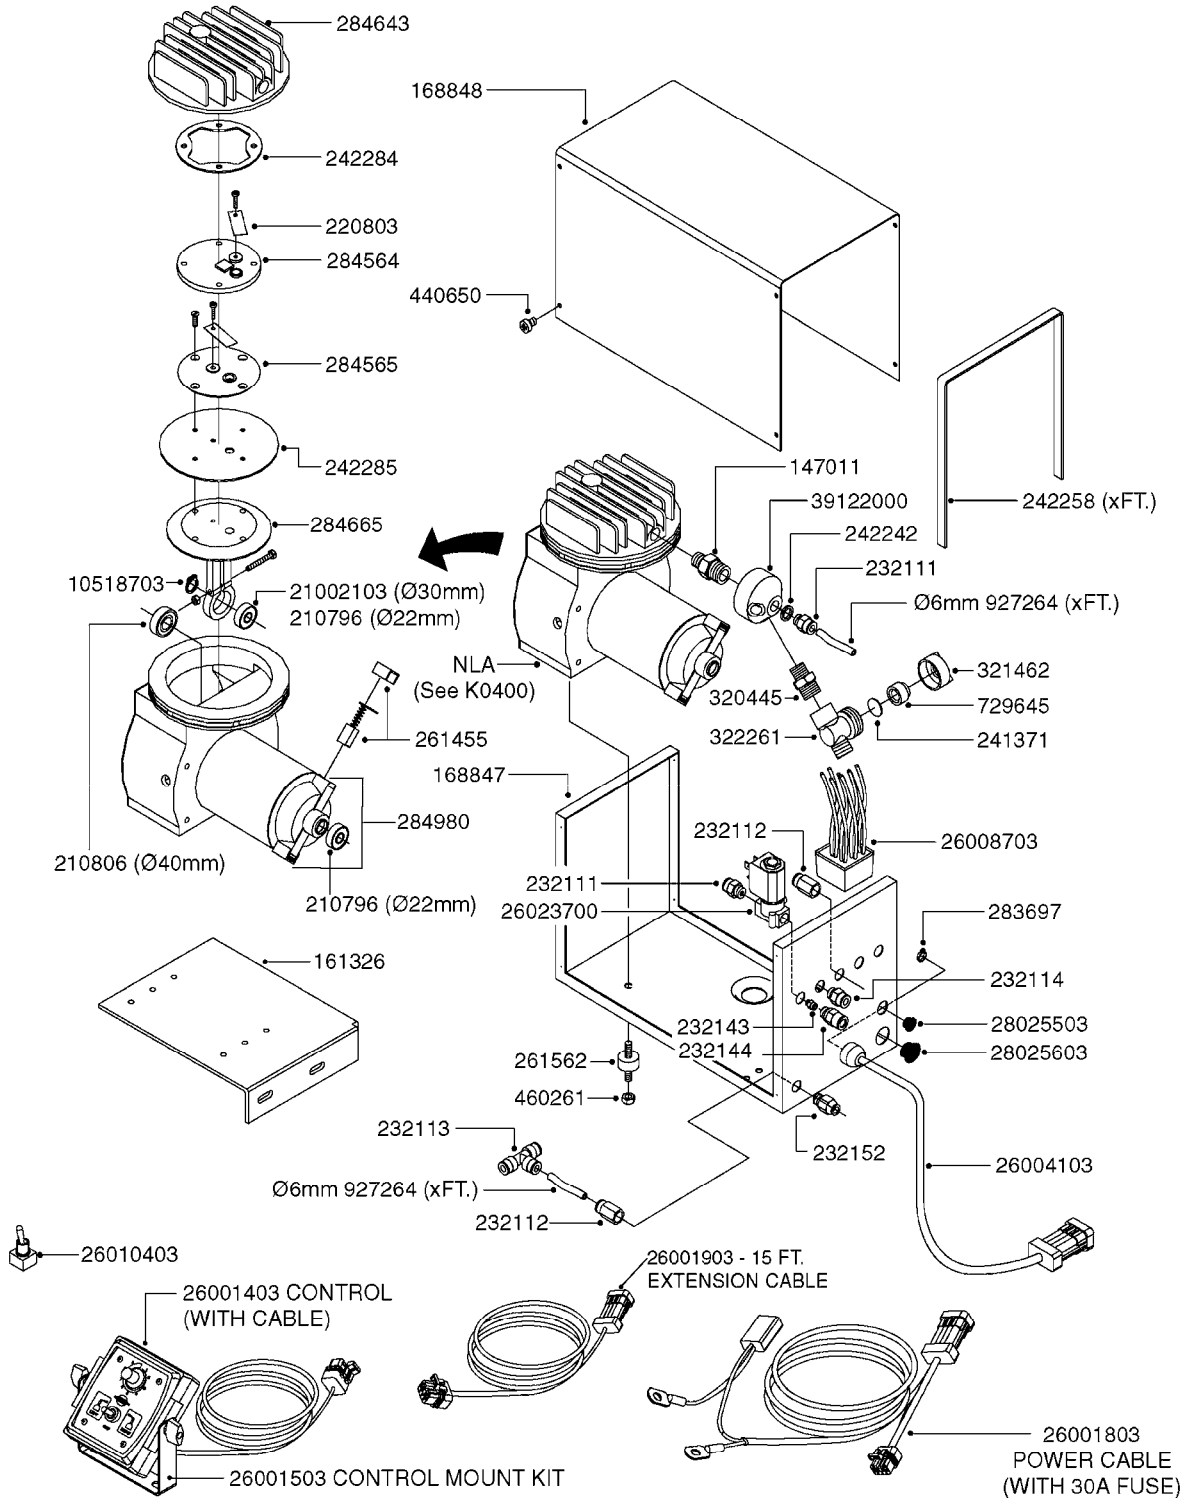

K0390

*Ø8mm 927306 (xFT.)
*Ø10mm 927330 (xFT.)

70019403 - COMPLETE ASSEMBLY

FOAM MARKER COMPRESSOR 2002
K0390-HIN, 01:01:16

Page 1
Date 07.02.2020 9:42

parts-n°	order qty	description
147011	1	HEX NIPPLE 3/8'X1/4'BSP BRASS
161326	1	MOUNT BKT. F. FOAM COMP.BOX 98
168847	1	ENCLOSURE LOWER F.MARKER
168848	1	COVER F. FOAM MARKER
210796	1	BEARING BALL D22/D8 X 7 608ZZ
210806	1	BEARING BALL D40/D17X12MM
220803	1	VALVE F. COMPRESSOR
232111	1	QUICK COUPLER 6MM X 1/8 EXT.
232112	1	QUICK COUPLER 6MM 1/8 INT.
232113	1	QUICK COUPLER 6MM T-PIECE
232114	1	COUPLER 1/8" THREADX8MM HOSE
232143	1	REDUCER 1/4'INT-1/8'EXT
232144	1	QUICK COUPLER 10MM X 1/4 EXT
232152	1	QUICK COUPLER 8MMX1/8 EXT.LONG
241371	1	DIAPHRAGM F.NO-DRIP,VULC
242242	1	O-RING F.AIR HOSE FITTING
242258	1	TRIM 3X10 SELF ADHESIVE 0012"
242284	1	HEAD GASKET F. COMPRESSOR
242285	1	DIAPHRAGM F. F/M COMP.
261455	1	BRUSH KIT-FOAM MARKER MOTOR
261562	1	RUBBER DAMPER 2XM6X25
283697	1	TIESTRAP 200MM
284564	1	PLATE F.COMPRESSOR HEAD
284565	1	PLATE F.COMPRESSOR HEAD
284643	1	COMPRESSOR HEAD F.FOAM MARKER
284665	1	CONNECTING ROD F.COMPRESSOR
284980	1	FLANGE REAR F. F.M.COMPRESSOR
320445	1	FITT.DK HN 1/4"X3/8" BSP
321462	1	CAP F.NO-DRIP ASSY.
322261	1	HOUSING F.SAFETY VALVE 3/8"
440650	1	SCREW 3.5x13 STAINLESS
460261	1	NUT HEX M6X1.00 LOCK DIN985 A2 SS
729645	1	NON-DRIP SPRING ASSY.GREEN 10
927264	1	HOSE R X PE D6/D4 X 0012"
927306	1	HOSE R X PE D8/D6 X 0012"BLACK
927330	1	HOSE R X PE D10/D8 X 012"BLACK
10518703	1	SNAP-RING OUTER 8X1
21002103	1	BEARING, 6200 2ZJEM (SKF)
26001403	1	HC FOAM MARKR CONSOLE VS3.0.00
26001503	1	HC FOAM MARKER CONSOLE MT.KIT
26001803	1	POWER CABLE
26001903	1	15' 7-PIN EXTENSION CABLE
26004103	1	FOAM MARKER CNTRL MOD CABL STD
26008703	1	FOAM MARKER CONTROL SCII
26010403	1	TOGGLE SWITCH MICRO-TRAK F.M.
26023700	1	SOLENOID VAL 12V 1/8' FLO '07
28025503	1	PLUG F.DRILLED HOLE 1/2"
28025603	1	PLUG F.DRILLED HOLE 3/4"
39122000	1	DISTR.HOUSING F.FOAM MARKER'07
70019403	1	FOAM MARKER COMPRESSOR KIT STD