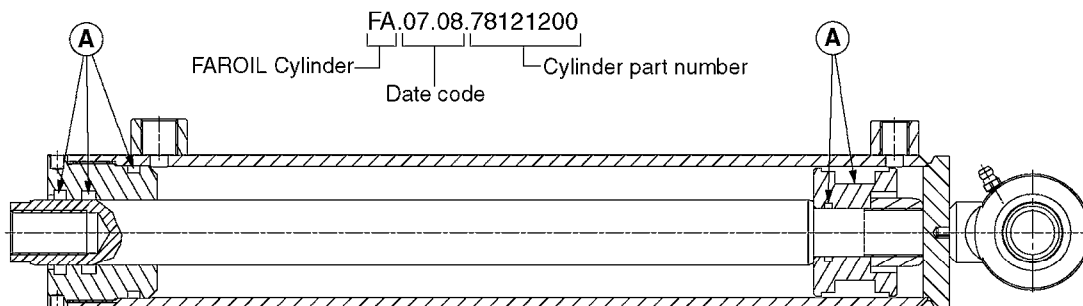

Check cylinder barrel for stamped part number.