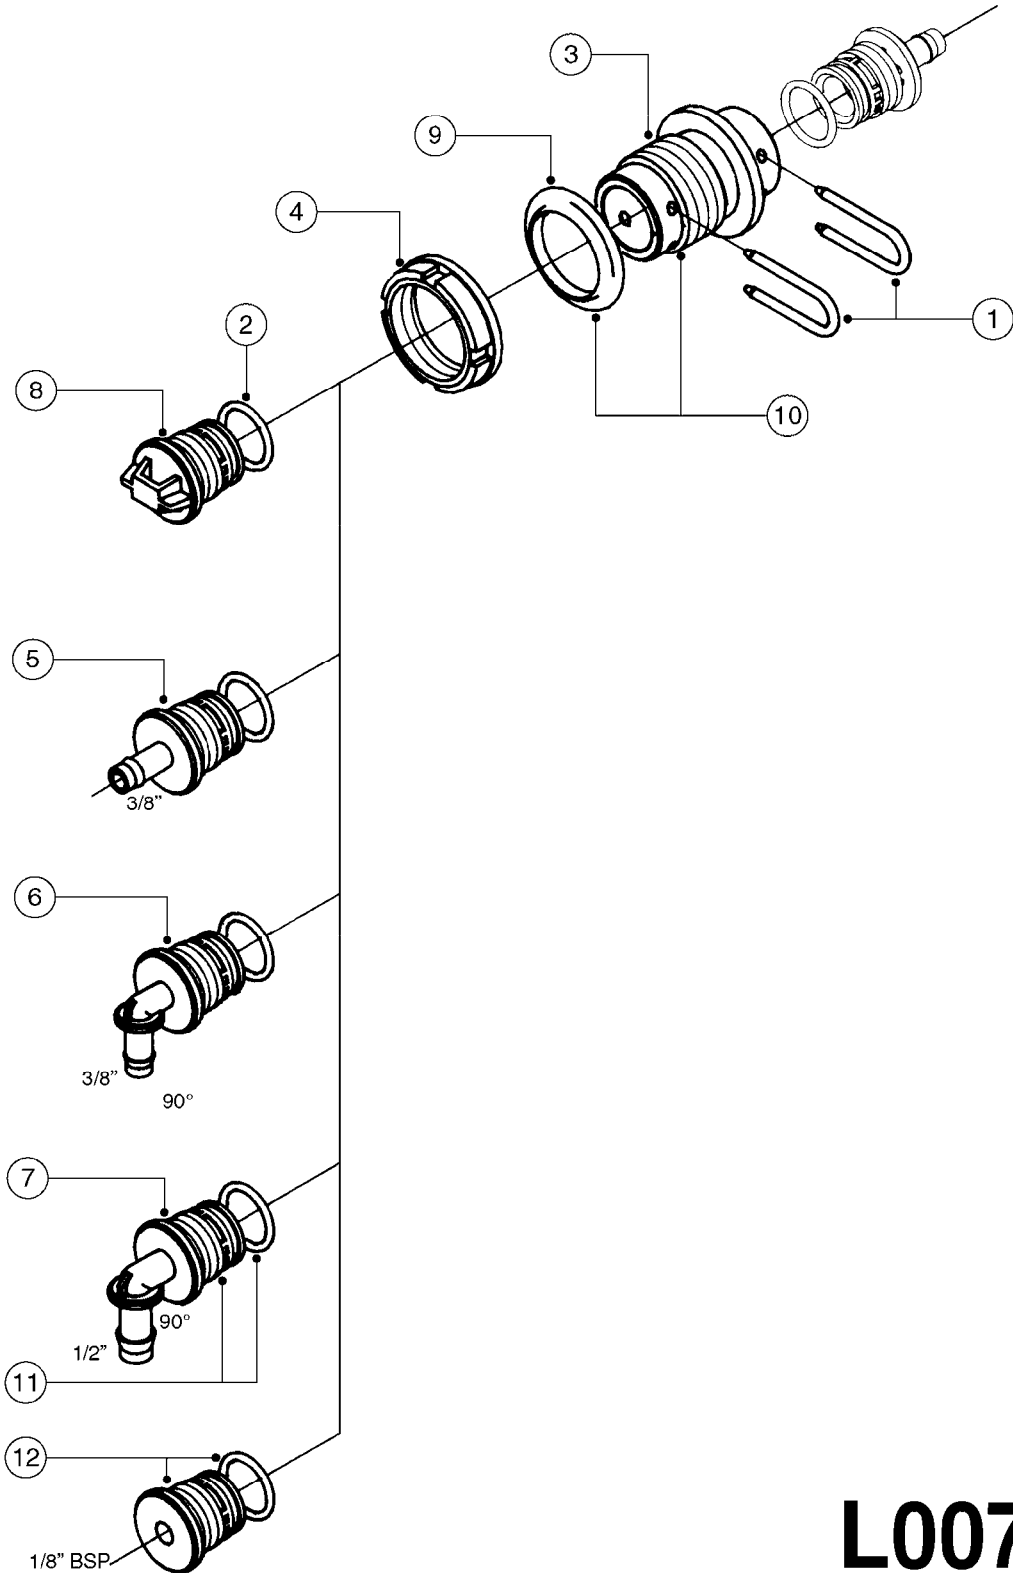

L0070

FITTINGS - S-40
L0070-HIN, 13:09:17

Page 1

Date 07.02.2020 9:42

Pos.	parts-n°	order qty	description
1	145994	1	FITT.DK S-40 FORK
2	242108	1	O-RING 3 X 19,2 70SH NITRIL NITRIL (BLACK)
2	242355	1	O-RING D19.2X3.0 VITON F.S-40 VITON (BROWN)
3	322102	1	FITT.DK S-40 BULKHEAD
4	322106	1	FITT.DK S-40 BULKHEAD NUT
5	334225	1	FITT.DK S-40 STR.3/8"
6	334237	1	FITT.DK S-40 ELB.3/8"
7	334238	1	FITT.DK S-40 ELB.1/2"
8	334248	1	FITT.DK S-40 PLUG
9	334259	1	GASKET F. S-40 BULKHEAD
10	726462	1	FITT. S40 BULKHEAD W.GASKET
11	726567	1	FITT.DK S-40 ELB.1/2" W.O-RING
12	726693	1	FITT.DK S-40 PLUG 1/8BSP ORING