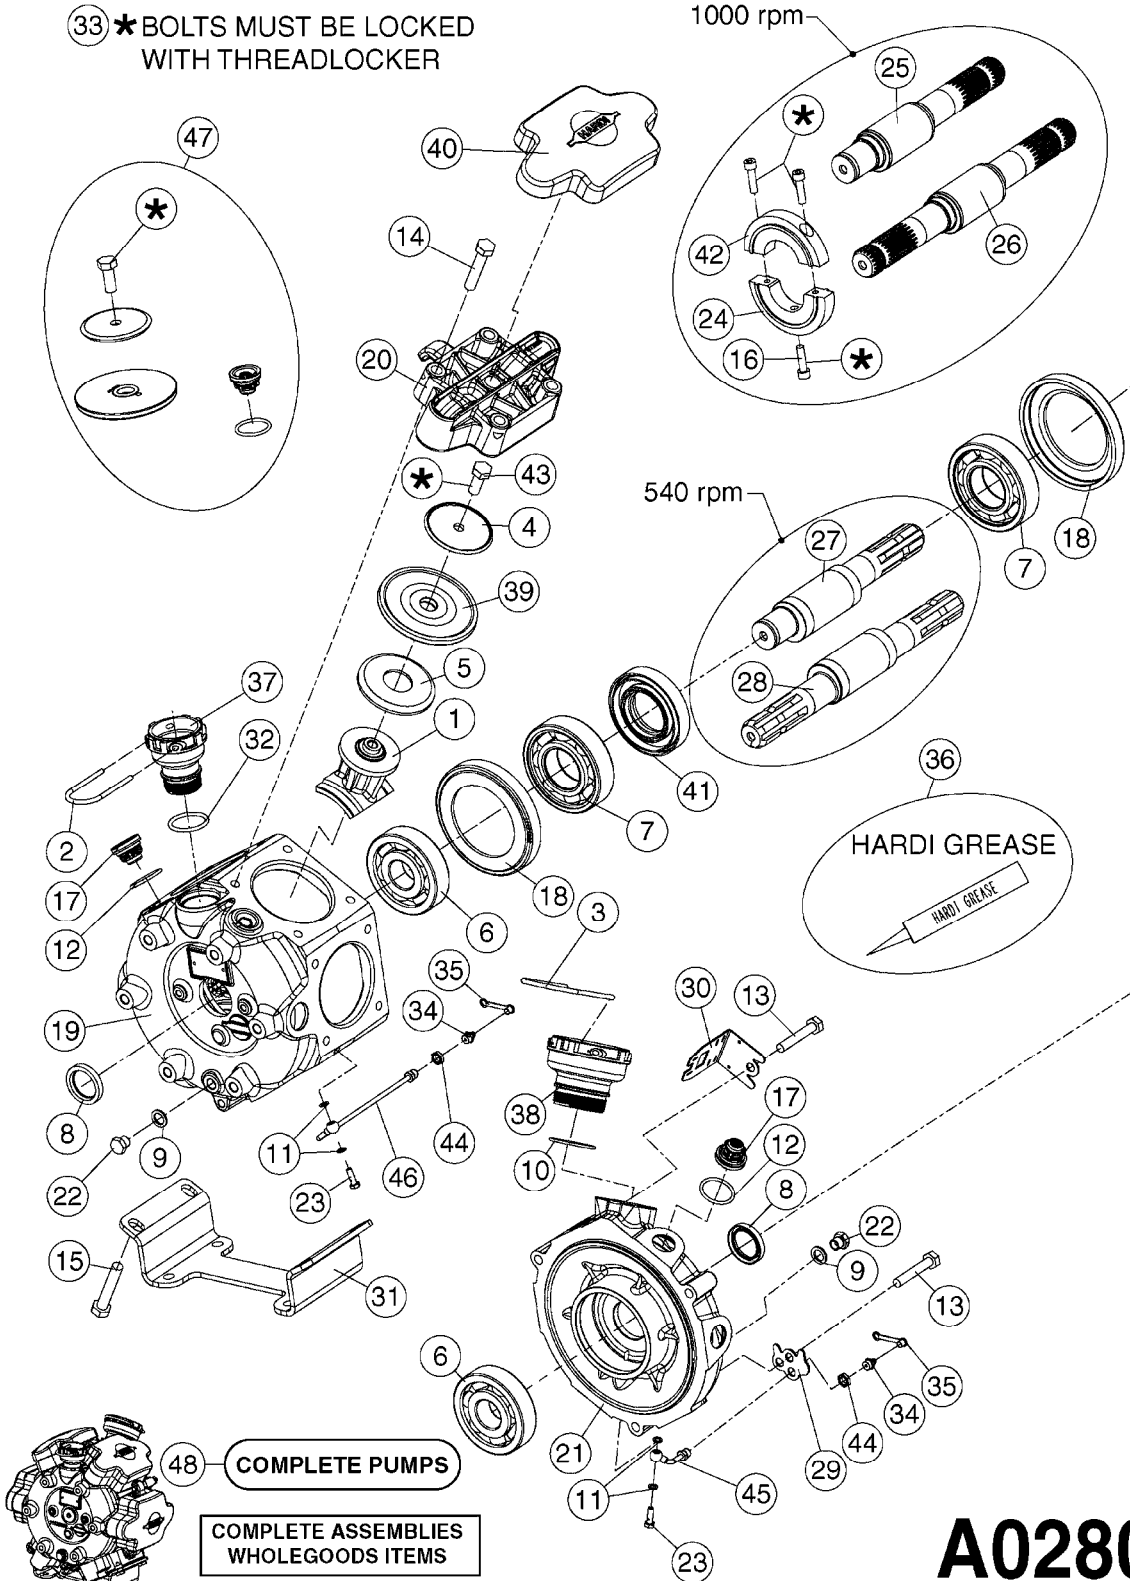

33 * BOLTS MUST BE LOCKED WITH THREADLOCKER

1000 rpm

540 rpm

HARDI GREASE

PUMP - 364 540/1000 RPM
A0280-HIN, 24:04:19

Page 1
Date 07.02.2020 9:41

Pos.	parts-n°	order qty	description
1	111622	1	CONNECTING ROD 463/5.5MM
1	111628	1	CONNECTING ROD 363/5.5 PUMP
1	111629	1	CONNECTING ROD 363/364-7 PUMP
1	111630	1	CONNECTING ROD 363/364-10 PUMP
2	145996	1	FITT.DK S-67 FORK
3	145997	1	FITT.DK S-93 FORK
4	161174	1	DIAPHRAGM DISC SS 361/363/364 PUMP
5	161372	1	DIAPHRAGM BACKING DISC,320-361
6	210221	1	BEARING BALL 6407
7	210232	1	BEARING BALL 6310
8	210243	1	SEAL OIL 35 X 47 X 7
9	241404	1	DOWTY SEAL 1/4"
10	242225	1	O-RING D45.0 X 4.0 RUBBER
11	242374	1	WASHER Ø10/Ø6X1 COPPER
12	330024	1	O-RING D41,1/D34.5 X 3,5
13	420895	1	BOLT HEX 8.8 RAW M10X60
14	430312	1	BOLT HEX 8.8 M12X60
15	430438	1	BOLT HEX 8.8 DEL M12X65
16	450995	1	BOLT ALLEN M8X30 DIN 912 RAW
17	728146	1	VALVE FOR 361(726890/707932)
18	11171900	1	CONROD RING 364/464 MACHINED
19	11172000	1	PUMP HOUSE 364 MACHINED 5/4" BSP RED
20	11172800	1	VALVE COVER 363/364 MACHINED RED
21	11173200	1	FRONTPART 364, 1½" BSP RED
22	14010400	1	PLUG 1/4" BSP
23	14120400	1	BANJOBOLT M6 X 19
24	14120700	1	COUNTERWEIGHT 364/464-1000
25	14137300	1	CRANKSHAFT 364/464-5.5 1000
26	14137900	1	CRANKSHAFT 364/464-5.5 GG 1000
27	14137600	1	CRANKSHAFT 364/464-10
28	14138200	1	CRANKSHAFT 364/464-10 GG
29	16382900	1	GREASE NIPPLE PLATE, 364
30	16390600	1	BRACKET FOR RPM SENSOR
31	16410700	1	PUMP BASE 363/364 BLACK
31	17002400	1	FOOT F. 36X PUMP, RED
32	24266600	1	O-RING D 38,0 X 4,0 70SH.NITR
33	28045503	1	LOCTITE 262 .5ML (.017oz.)
34	28163300	1	GREASE NIPPLE H1 M6X1 DIN 7412
35	28163400	1	CAP F. GREASENIPPLE YELLOW M6X1
36	28164600	1	HARDI PUMP GREASE S3 V550L 1
37	32242200	1	FITTING S67 5/4" KON. RG 2014
38	32242300	1	NIPPLE S93 1,5' KON.RG 2014
39	33511400	1	DIAPHRAGM PUMP 361/361/363/364 PUR
40	33524300	1	COVER PLASTIC 364 PUMP
41	33527200	1	GREASE SPLIT 364/464
42	39136200	1	HALFPART 364/464-1000
43	43099200	1	BOLT HEX SS M12 X 30 DIN933 A4
44	46134000	1	NUT HEX M10x1 H=2.3 NV=14 ELZIN
45	61096800	1	BANJOTUBE SHORT 364 COMPL.
46	61096900	1	BANJOTUBE LONG 364 COMPL.
47	75585900	1	PUMP KIT 364
48	82169500	1	PUMP 364-5.5-MED-1000
48	82169700	1	PUMP 364-5.5-MOD2-1000-OSP
48	82170000	1	PUMP 364-10-STD-540 FK
48	82170300	1	PUMP 364-10-MOD-540-GG THROUGH SHAFT
48	82170400	1	PUMP 364-10-MOD-540-OSP