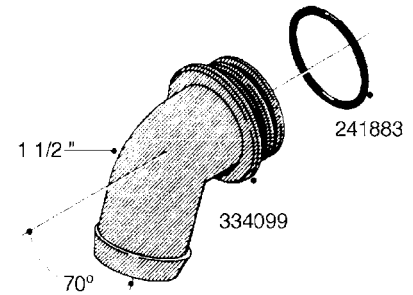

**L0080**

FITTINGS - S-53  
L0080-HIN, 12:09:17

Page 1

Date 07.02.2020 9:42

Pos.	parts-n°	order qty	description
1	145995	1	FITT.DK S-53 FORK
2	241973	1	O-RING Ø3 X 44.2 70 SHORES NITRIL NITRIL (BLACK)
2	242353	1	O-RING 3 X 44.2 VITON VITON (BROWN)
3	242109	1	O-RING D32.2x3.0 NITRIL (BLACK)
3	242354	1	O-RING D32.2X3.0 VITON VITON (BROWN)
4	322103	1	FITT.DK S-53 BULKHEAD
5	322107	1	FITT.DK S-53 BULKHEAD NUT
6	322110	1	FITT.DK S-53 ELB. 1/2" BSP
7	322352	1	FITT.DK S-53 TEE
8	334229	1	FITT.DK S-53 STR.3/4"
9	334260	1	GASKET F. S-53 BULKHEAD
10	334564	1	FITT.DK S-67 TO S-53 ADAPTER
11	391100	1	FITT.DK S-53THREAD INS.1/2"BSP
12	726463	1	FITT.DK S53 BULKHEAD W/GASKET
13	726552	1	FIT.DK S-53X90 1/2" BSP,O-RING
14	726556	1	FITT.DK S-53 HB 1/2" W/O-RING
15	726558	1	FITT.DK S53 STR. 3/4" W.ORING
16	726559	1	FITT DK. S-53 HB 1" W/O-RING
17	726568	1	FITT.DK.S-53 HB 1/2"90 W/O-RING
18	726570	1	FITT.DK S-53 ELB.3/4" W.ORING
19	726571	1	FITT.DK S-53 ELB.1", W ORING
20	726578	1	FITT.DK S53 PLUG WITH O-RING
21	728561	1	FITT.DK. S67M - S53F REDUCER