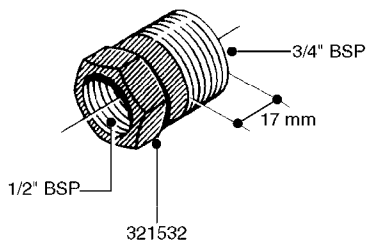

FITTINGS - HEXAGON NIPPLES  
L0030-HIN, 01:01:16

**L0030**

FITTINGS - HEXAGON NIPPLES  
L0030-HIN, 01:01:16

Page 1  
Date 07.02.2020 9:42

parts-n°	order qty	description
10015303	1	FITT.PO.HN 1.00X1.00 M1000
10425003	1	FITT.PO.HN 1.25X1.00 MCPHEE
320132	1	FITT.DK HN 1" BSP
320176	1	FITT.DK HN 3/8"X1/2" BSP
320445	1	FITT.DK HN 1/4"X3/8" BSP
320655	1	FITT.DK HN 1/2"-1/2" BSP
320692	1	FITT.DK HN 3/8'BSPX1/4'NPT
320703	1	FITT.DK HN 3/8BSP X1/2 &1/4NPT
320725	1	FITT.DK NIPPLE 3/8"-3/8" BSP
320902	1	FITT.DK HN 3/8'X 1/4' BSP
390232	1	FITT.DK HN 1-1/2' X 1-1/4' BSP
390276	1	FITT.DK HN 1'BSP