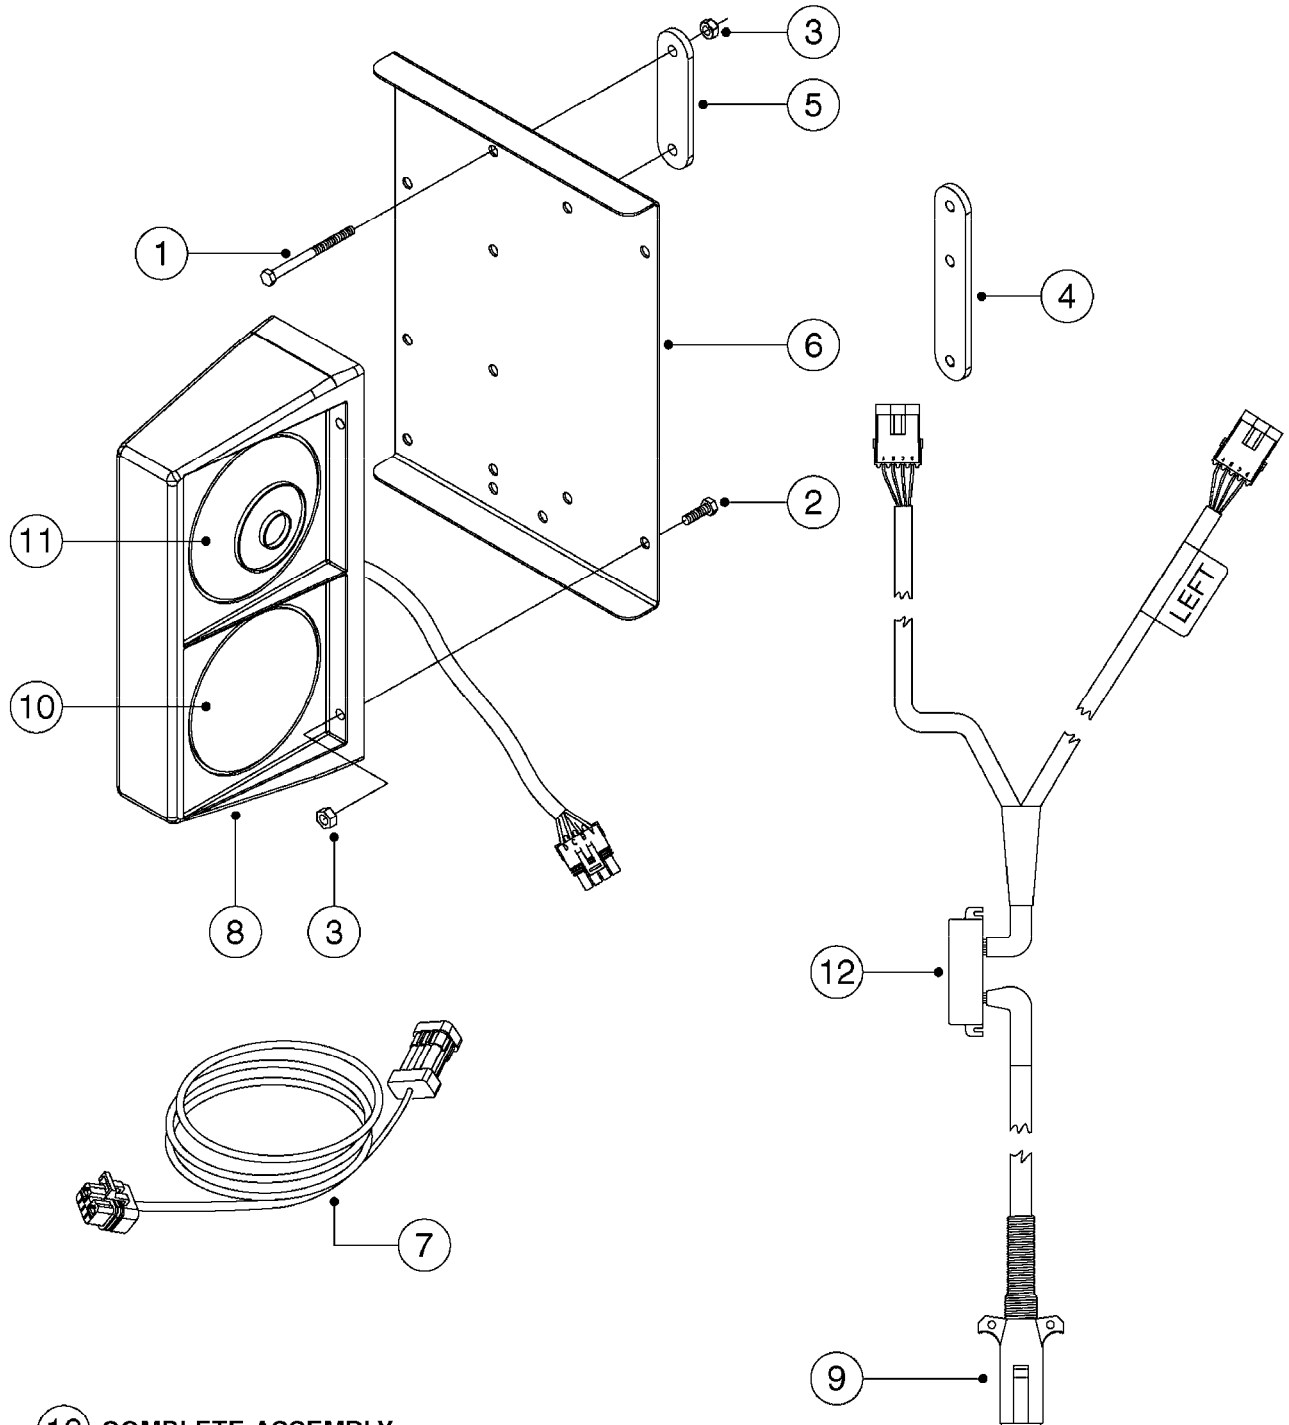

13 COMPLETE ASSEMBLY

COMPLETE ASSEMBLIES
WHOLEGOODS ITEMS

M0160

TRAFFIC LIGHT KIT
M0160-HIN, 13:08:19

Page 1
Date 07.02.2020 9:43

Pos.	parts-n°	order qty	description
1	410266	1	BOLT HEX 8.8 DEL M6X120
1	410421	1	BOLT HEX M6X110 DIN931-A2 SS
1	410524	1	BOLT HEX 8.8 DEL M6X100
1	410605	1	BOLT HEX 8.8 DEL M6X80
2	410362	1	BOLT HEX 8.8 SS M6X20
3	460261	1	NUT HEX M6X1.00 LOCK DIN985 A2 SS
4	16022303	1	BRACKET 100MM TUBE
5	16022403	1	BRACKET 60MM TUBE
6	16025603	1	BRACKET TAIL LIGHT DUAL LAMP
7	26004703	1	HARNESS 13' EXT 4 WIRE WP
8	26004903	1	TAIL LIGHT GREEN WIRE LH
8	26005003	1	TAIL LIGHT YELLOW WIRE RH
9	26005103	1	PLUG 7-PIN AG TAIL LIGHT
10	26005403	1	LENS BLACK BEFORE 2009
10	26017003	1	LENS RED
11	26016903	1	LENS AMBER
12	26032703	1	HARNESS COMPLETE, TAIL LIGHT, 2013
13	83308603	1	TRAFFIC LIGHT KIT