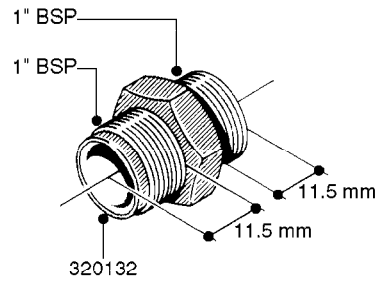

FITTINGS - HEXAGON NIPPLES  
L0030-HIN, 01:01:16

**L0030**

FITTINGS - HEXAGON NIPPLES  
L0030-HIN, 01:01:16

Page 1  
Date 07.02.2020 9:42

parts-n°	order qty	description
10015303	1	FITT.PO.HN 1.00X1.00 M1000
10425003	1	FITT.PO.HN 1.25X1.00 MCPHEE
320132	1	FITT.DK HN 1" BSP
320176	1	FITT.DK HN 3/8"X1/2" BSP
320445	1	FITT.DK HN 1/4"X3/8" BSP
320655	1	FITT.DK HN 1/2"-1/2" BSP
320692	1	FITT.DK HN 3/8'BSPX1/4'NPT
320703	1	FITT.DK HN 3/8BSP X1/2 &1/4NPT
320725	1	FITT.DK NIPPLE 3/8"-3/8" BSP
320902	1	FITT.DK HN 3/8'X 1/4' BSP
390232	1	FITT.DK HN 1-1/2' X 1-1/4' BSP
390276	1	FITT.DK HN 1'BSP