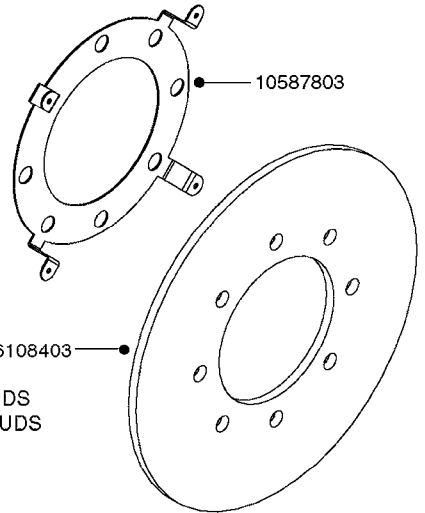

10587803

16108403

10189303

10189203

10320503

10605503 WITH 5/8" STUDS
10606503 WITH 9/16" STUDS

CHECK FOR MANUFACTURER'S MARKING

10570503 (9/16" STUD)
45000003 (5/8" STUD)

10189503 (9/16" TAPERED)
46000703 (5/8" TAPERED)
10606703 (5/8" FLANGED)

10432703

10189003

10629303

47000703

10059803

10059003

10189303

10320503

10532303 (9/16" TAPERED)
10544403 (9/16" FLANGED)

10432703

CHECK FOR MANUFACTURER'S MARKING

10549003

**TAPERED NUTS OR BOLTS
NEEDED FOR 12.4" X 24" RIMS ONLY**

E0740