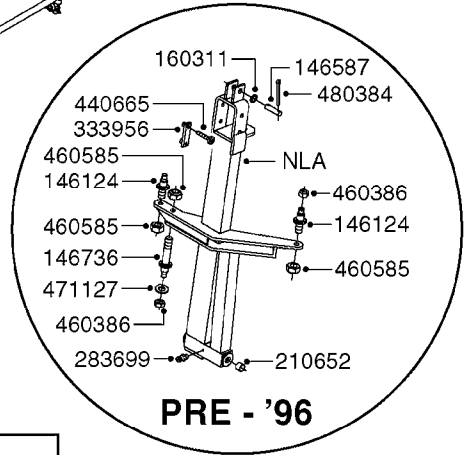

FOR HYDRAULIC COMPONENTS
SEE PAGE C0170, C0240, C0250, C0260

DENMARK STEEL PARTS SHOWN ON THIS PAGE
FOR NORTH AMERICAN STEEL PARTS, SEE PAGE D0290

D0280