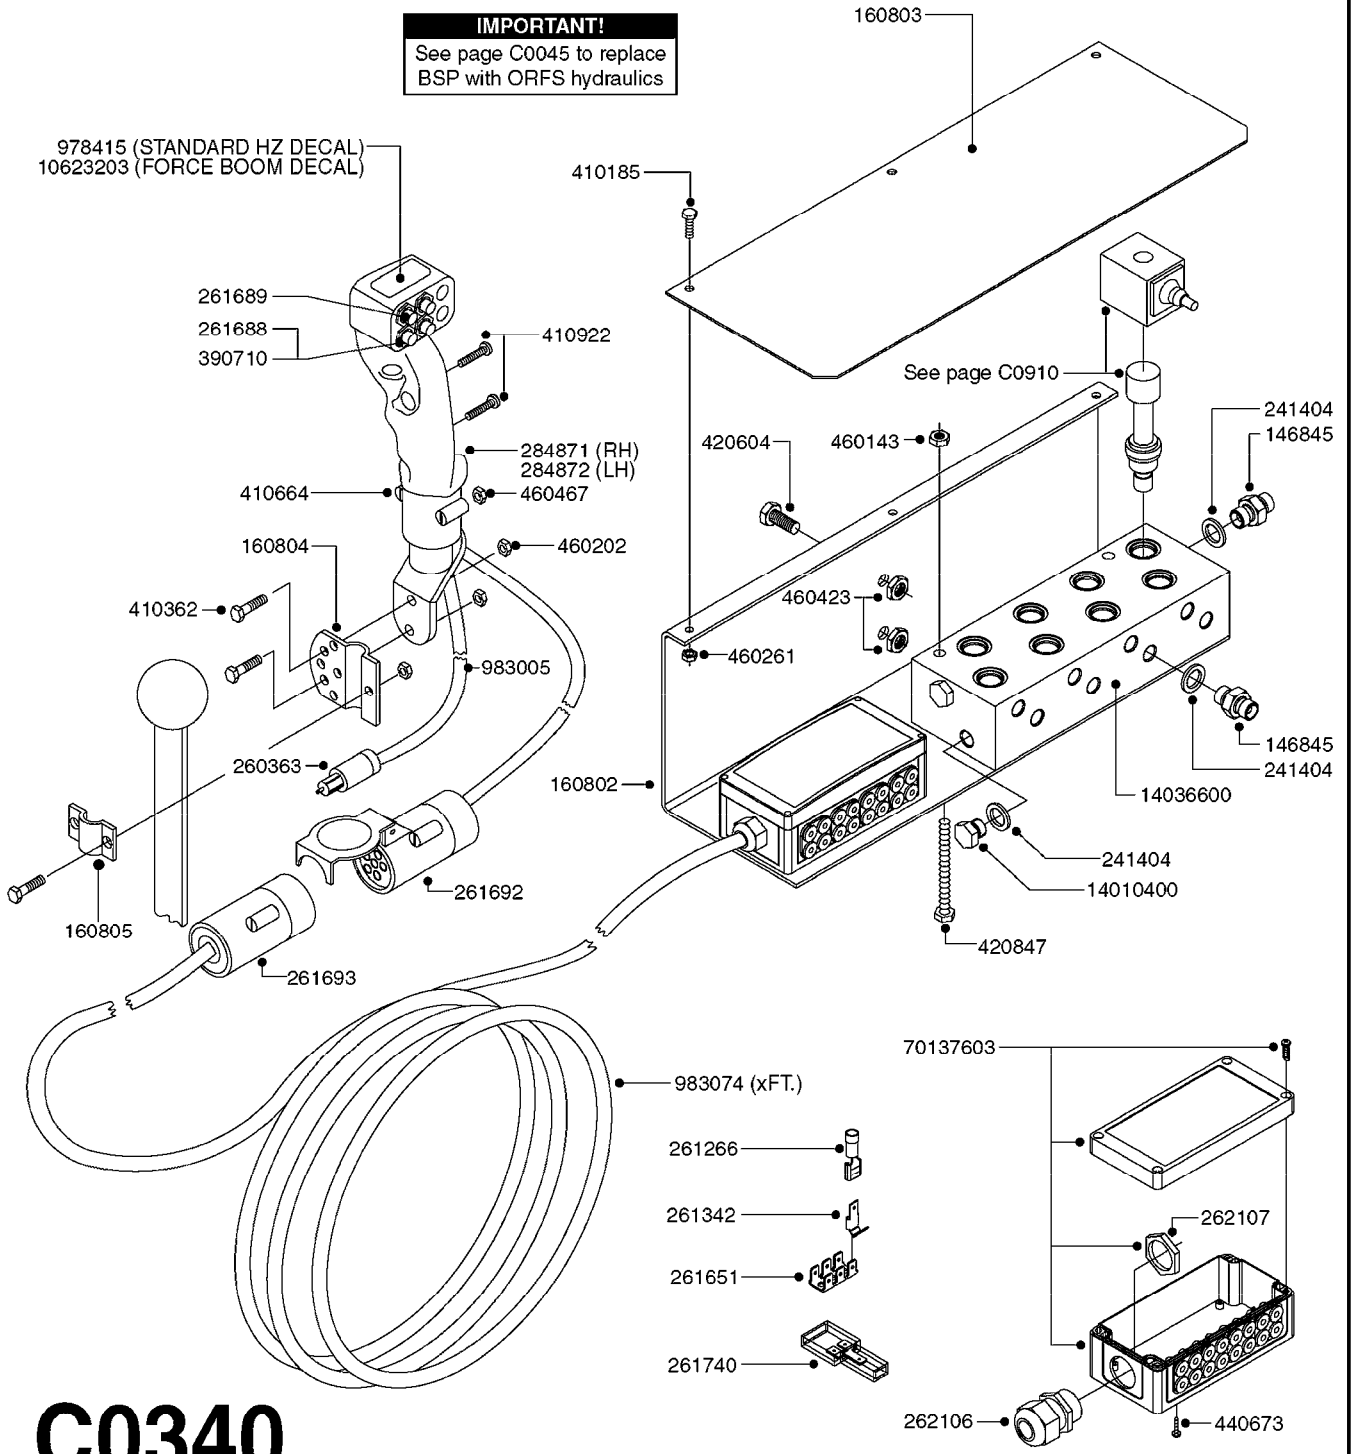

IMPORTANT!
See page C0045 to replace
BSP with ORFS hydraulics

HYD EAGLE HZ JOYSTICK 2005
C0340-HIN, 13:05:19

Page 1
Date 07.02.2020 9:42

parts-n°	order qty	description
146845	1	HEX NIPPLE 1/4"X1/4"
160802	1	MOUNT PLATE F.HYD SOLENOID'HZ'
160803	1	COVER PLATE F.HYD SOLENOID'HZ'
160804	1	MOUNT BRACKET F.HANDLE
160805	1	MOUNT STRAP F.HANDLE
241404	1	DOWTY SEAL 1/4"
260363	1	PLUG 2 POLE 12V
261266	1	CONNECTOR END F.CABLE HP
261342	1	SPADE F.ELEC.3 WAY CONNECTOR
261651	1	SPADE F.ELEC.6 POLE CONNECTOR
261688	1	SWITCH F. HANDLE WHITE
261689	1	CAP RUBBER F. SWITCH JOYSTICK
261692	1	PLUG ELEC.7 POLE FEMALE F.CABL
261693	1	PLUG ELEC. 7 POLE MALE
261740	1	SPADE F.ELEC.3 POLE CONN.INSUL
262106	1	BULKHEAD F. CABLE 6.5-14 BLACK
262107	1	NUT F. BULKHEAD CABLE GRAY
284871	1	CONTROL HANDLE RIGHT HALF
284872	1	CONTROL HANDLE LEFT HALF
390710	1	SWITCH F.HANDLE GREY MACHINED
410185	1	BOLT HEX 8.8 DEL M6X16
410362	1	BOLT HEX 8.8 SS M6X20
410664	1	BOLT HEX M5 X 20
410922	1	CYL.SKR 8.8 DEL M4X20 RST
420604	1	BOLT HEX 8.8 DEL M10X25 FT DIN933
420847	1	BOLT HEX 8.8 DEL M8X85
440673	1	SCREW F.PLASTIC 5X12 SS
460143	1	SELF LOCK NUT M8 SST A2 DIN985
460202	1	NUT HEX M6
460261	1	NUT HEX M6X1.00 LOCK DIN985 A2 SS
460423	1	NUT HEX M10X1.50 LOCK DIN985A2 SS
460467	1	NUT HEX M5 GALV.
978415	1	DECAL CONTROL HANDLE
983005	1	ELEC. CABLE 2 WIRE X 1.5MM
983074	1	ELEC. CABLE 5 WIRE X 1.5MM
10623203	1	DECAL F.JOYSTICK - FORCE
14010400	1	PLUG 1/4" BSP
14036600	1	MANIFOLD 4-FUNCTION SPC 2004
70137603	1	JUNC. BOX, FLUID, COMPLETE, 2015