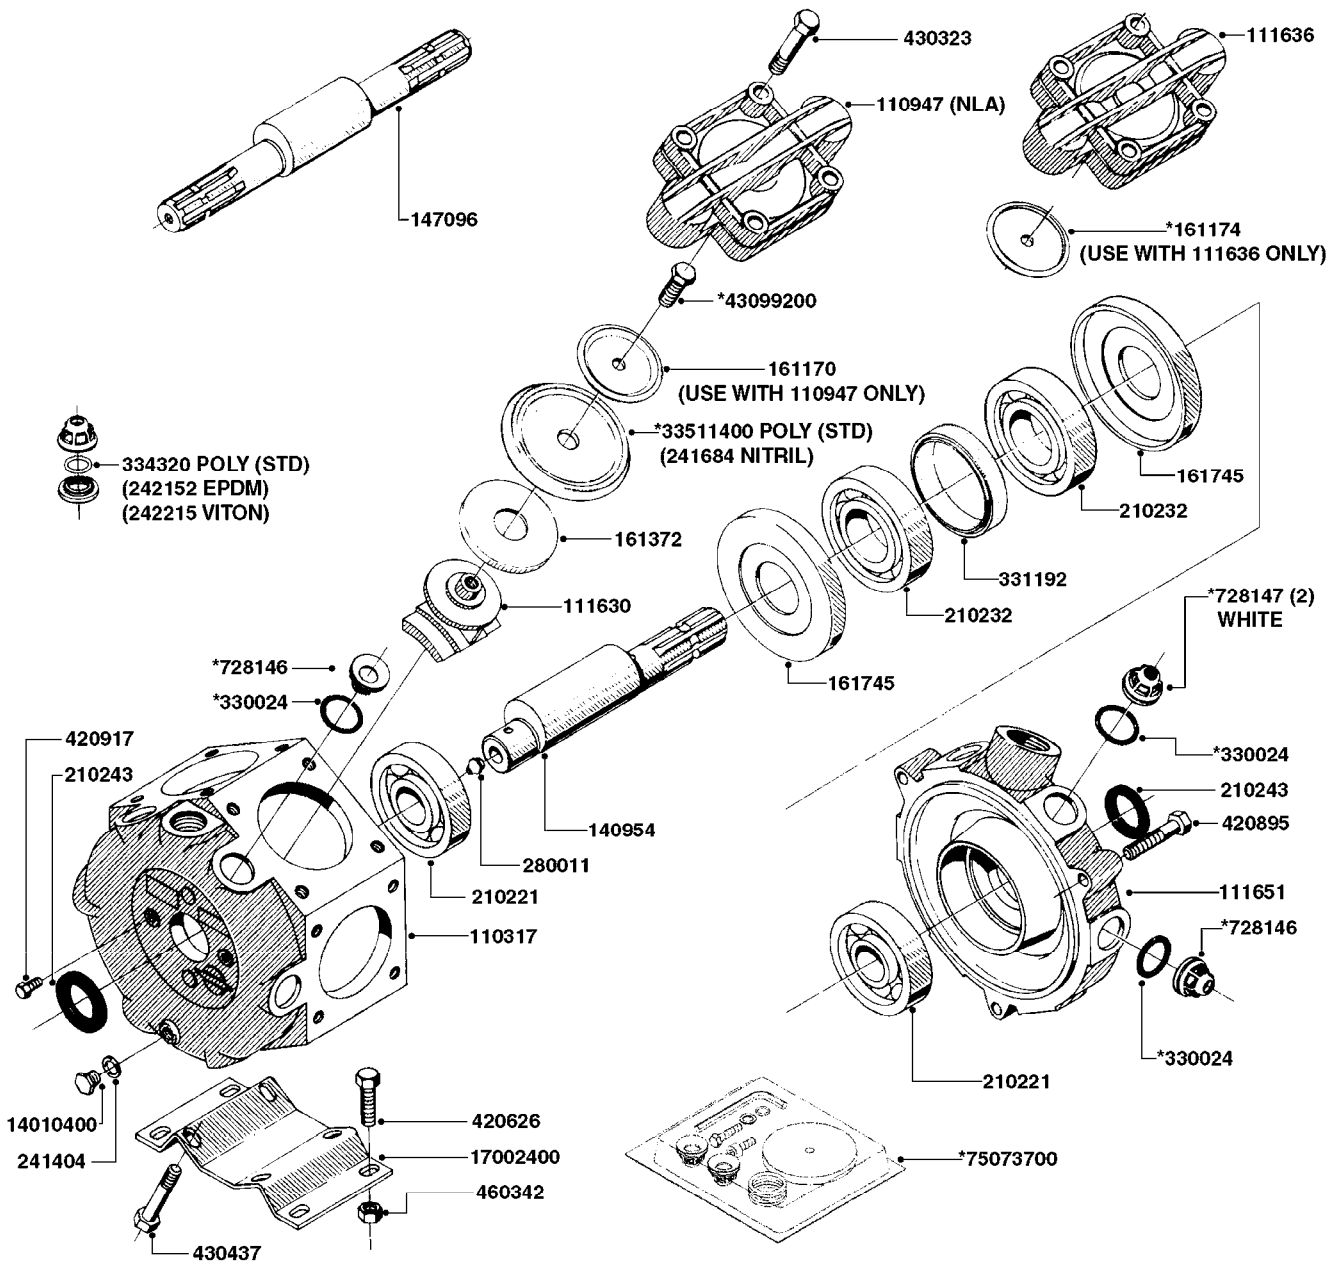

REPLACED BY 364 PUMPS
SEE PAGE A0280

A0250

PUMP - 361 W/MOUNTING BASE
A0250-HIN, 17:03:16

Page 1
Date 07.02.2020 9:41

parts-n°	order qty	description
110317	1	PUMP CASING MODEL 360/361 PNTD
110947	1	VALVE COVER MDL 361 (PAINTED)
111630	1	CONNECTING ROD 363/364-10 PUMP
111636	1	VALVE COVER 363 HEAVY DUTY
111651	1	CASTING F.363 1.5" PUMP(FRONT)
140954	1	CRANK SHAFT MODEL 360/361
147096	1	CRANK SHAFT 361/9.5 THROUGH
161170	1	DIAPH UPPER DISC, 321/361/363
161174	1	DIAPHRAGM DISC SS 361/363/364 PUMP
161372	1	DIAPHRAGM BACKING DISC,320-361
161745	1	METAL SPACER F.363/463
210221	1	BEARING BALL 6407
210232	1	BEARING BALL 6310
210243	1	SEAL OIL 35 X 47 X 7
241404	1	DOWTY SEAL 1/4"
241684	1	DEICER PARTS: DIAPHRAGM MODEL 361 NITRIL
242152	1	O-RING D18.2X3 EPDM
242215	1	O-RING D18X3 VITON
280011	1	GREASE NIPPLE 1/8' SAE H TR
330024	1	O-RING D41,1/D34.5 X 3,5
331192	1	SPACER, MODEL 361/363
334320	1	O-RING D18X3 POLYURETHANE
420626	1	BOLT HEX 8.8 DEL M10X20 FT
420895	1	BOLT HEX 8.8 RAW M10X60
420917	1	BOLT HEX 8.8 RAW M8X12 FT
430323	1	BOLT HEX 8.8 DEL M12X60
430437	1	BOLT HEX 8.8 RAW M12X65
460342	1	NUT HEX M10 DEL DIN934
728146	1	VALVE FOR 361(726890/707932)
728147	1	VALVE FOR 361 WHITE WITH HOLE
14010400	1	PLUG 1/4" BSP
17002400	1	FOOT F. 36X PUMP, RED
33511400	1	DIAPHRAGM PUMP 361/361/363/364 PUR
43099200	1	BOLT HEX SS M12 X 30 DIN933 A4
75073700	1	PUMP KIT 361/363 "06"