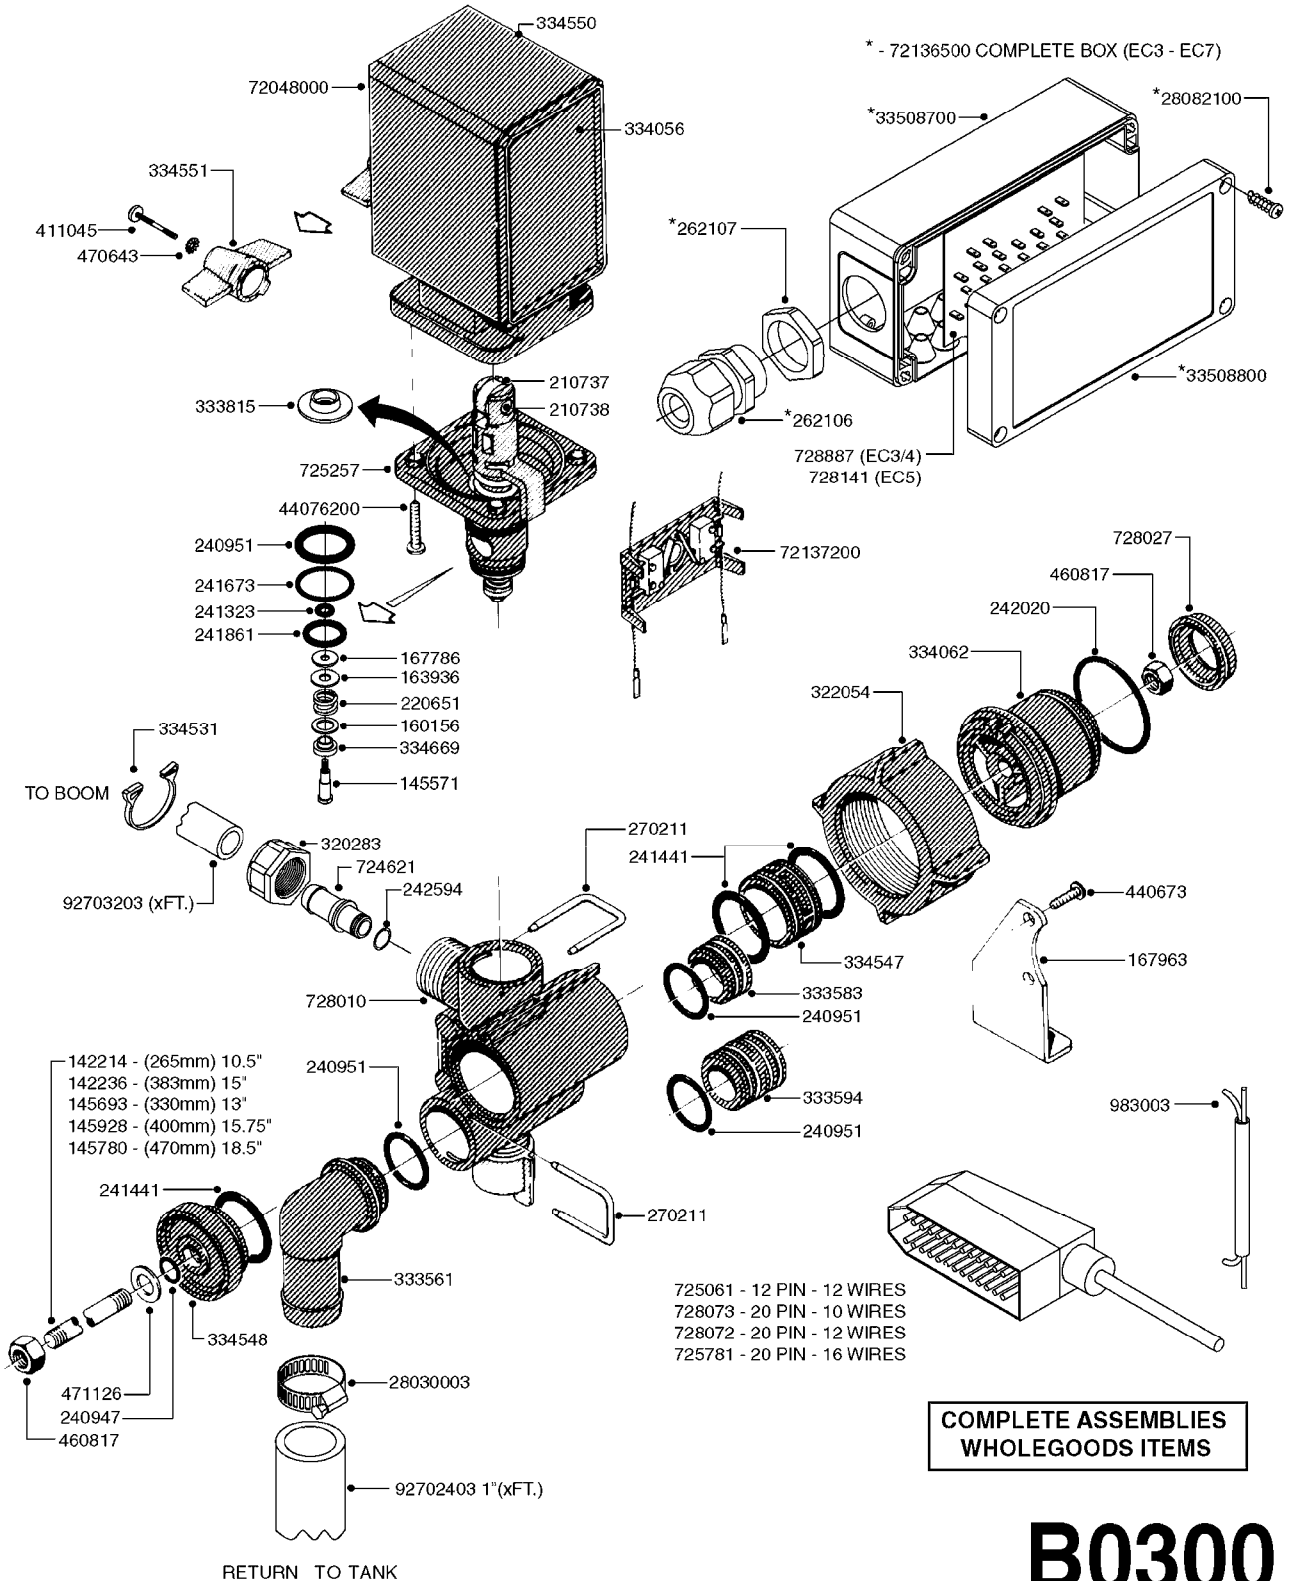

EC BOOM VALVE-ELEC.(GRN GRIP)
B0300-HIN, 01:01:16

parts-n°	order qty	description
142214	1	STUD BOLT - M8X265, 3 SECTION
142236	1	STUD BOLT 8 X 381 - 8 MODULS
145571	1	STUD BOLT F/PNEUM. DISTRIBUTOR
145693	1	STUD BOLT - M8X330, 4 SECTION
145780	1	STUD BOLT - M8X470, 6 SECTION
145928	1	STUD BOLT - M8X400, 5 SECTION
160156	1	WASHER D14.1/D9.2X1 SS
163936	1	WASHER D15/D6.2X1
167786	1	WASHER D13/D4.2X1
167963	1	MOUNT BKT.F.EC BOOM SEC.
210737	1	BEARING BALL D7 RSTO 5 TN
210738	1	PIN Ø7 L16
220651	1	SPRING PRESSURE D12.5/5
240947	1	O-RING D7.3X2.4 NITRIL
240951	1	O-RING D21.2X3 NITRIL
241323	1	O-RING D5.3X2.4 NITRIL
241441	1	O-RING D29.3X3
241673	1	O-RING D22.1X1.6
241861	1	O-RING D15.3X2.4 VITON
242020	1	O-RING 39.2 X 3 VITON
242594	1	O-RING D14 X 1.78 SCH.70-EPDM
262106	1	BULKHEAD F. CABLE 6.5-14 BLACK
262107	1	NUT F. BULKHEAD CABLE GRAY
270211	1	FITT.DK S25 FORK L=37.5
320283	1	FITT.DK NUT 3/4"BSP
322054	1	UNION NUT BLACK S61 x 2
333561	1	FITT.DK ELB.1" EC RETURN
333583	1	END PIECE FOR BYPASS
333594	1	CONNECTING PIECE F. BYPASS
333815	1	DISTANCE RING
334056	1	COVER F/MOTOR HOUSE EC DIST.
334062	1	CONNECT. BRANCH F/EC OP. UNIT
334531	1	CLAMP HOSE PLASTIC 3/4"
334547	1	CONNECTING PIECE F. PRESSURE
334548	1	END COVER
334550	1	MOTOR HOUSE SECT VALVE
334551	1	GRIP F.MAN.OP.EC ON/OFF GREEN
334669	1	VALVE CONE D14/D7-SH 63 WHITE
411045	1	SCREW M4 X 16MM STAINLESS
440673	1	SCREW F.PLASTIC 5X12 SS
460817	1	NUT HEX M8 STAINLESS DIN 934
470643	1	WASHER LOCK
471126	1	WASHER, M8, Ø16/ 8.4X 1.6, SS
724621	1	FITT.DK HB 3/4"ASSY F.3/4" NUT
725061	1	CABLE - EC 12WIRE L=6000mm
725257	1	SPINDLE SECT. F/EC DISTRIBUTOR
725781	1	CONNECTING CABLE L=6000-AC 5
728010	1	DISTRIB HOUSING W/CONST PR GRN
728027	1	BUSHING WITH SEAT
728072	1	CABLE,20-PIN,6M EC/4
728073	1	CABLE,20-PIN,6M, EC/3
728141	1	CIRCUIT BOARD F.EC7 CONN. BOX
728887	1	CIRCUIT BOARD EC CONTROL
983003	1	CABLE ELEC.2X1MM WIRE BLACK EC
28030003	1	CLAMP HOSE GEAR P1" 6716
28082100	1	SCREW F. BOX LID 1/4" L=20
33508700	1	BOX BOTTOM 160X80X40 BLACK 1-HOLE
33508800	1	LID 160X80X15 BLK W/SCREWS
44076200	1	SCREW WN5451 5X16 SS TORX
72048000	1	MOTOR, DISTRIBUTION 1:300
72136500	1	UNIV. CONNECTION BOX F. EC