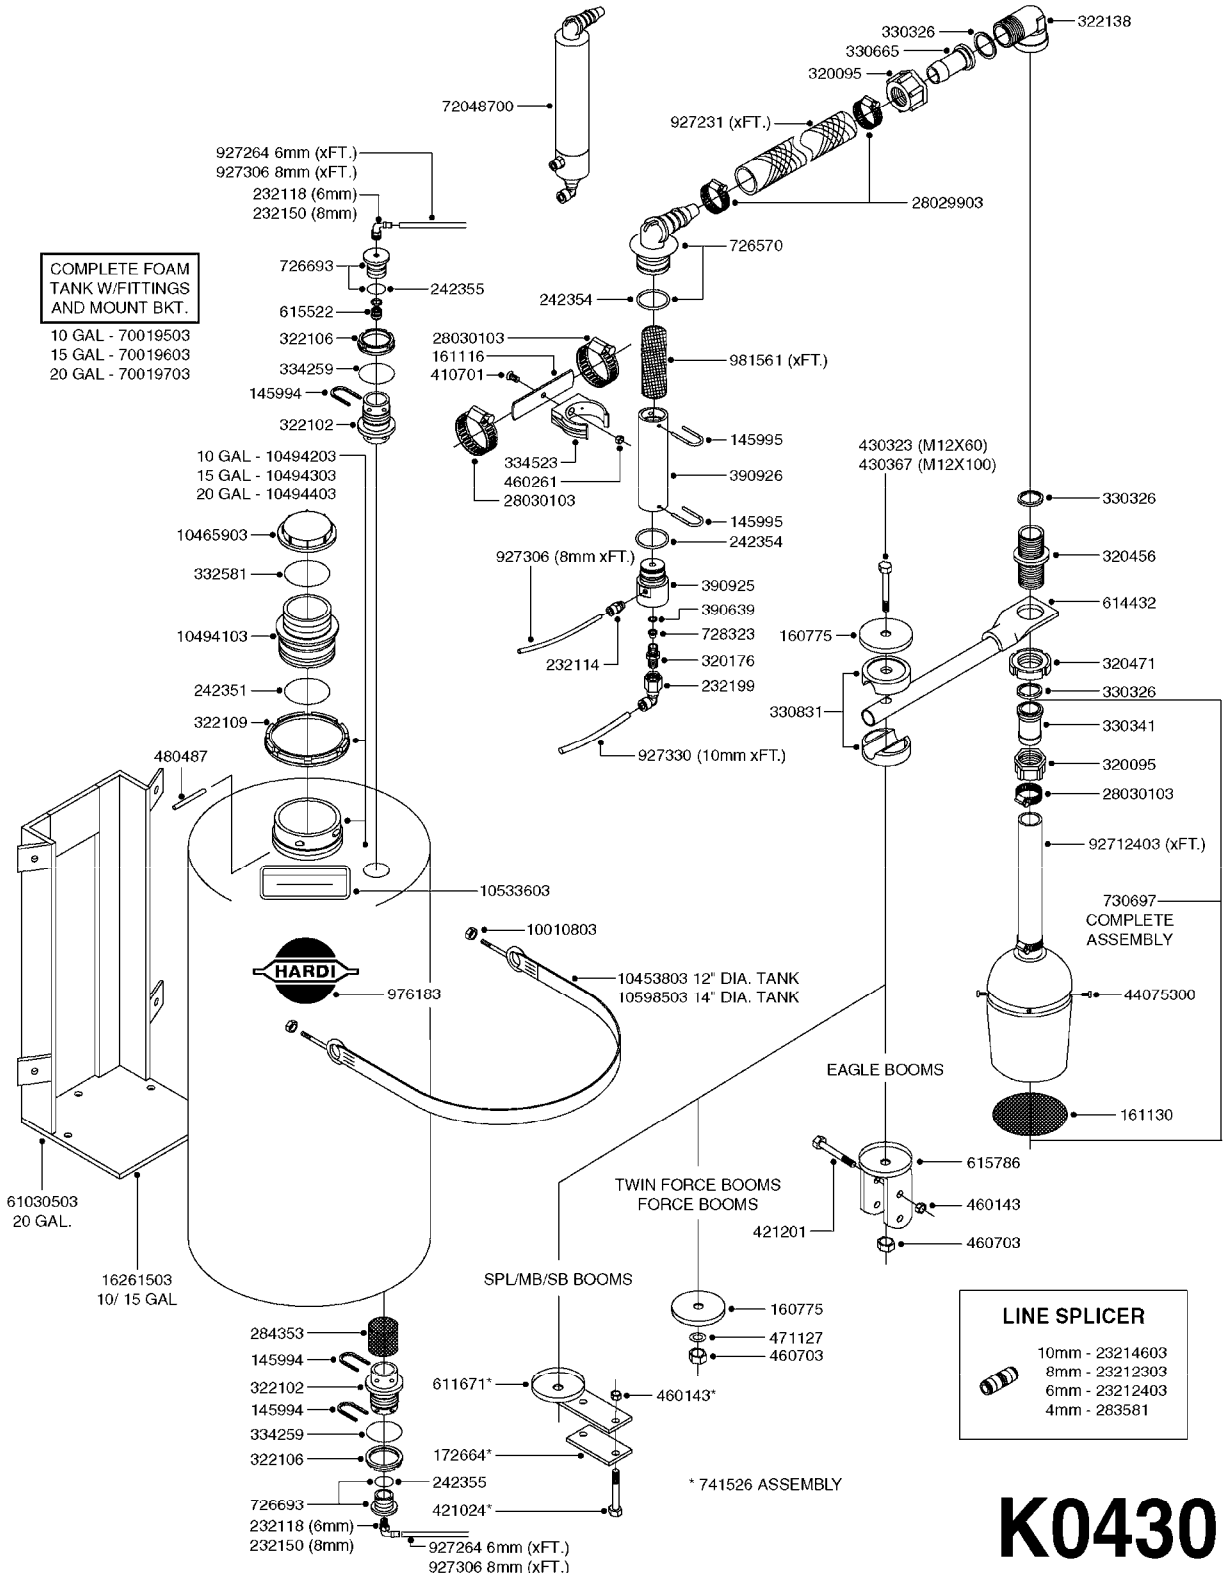

COMPLETE FOAM TANK W/FITTINGS AND MOUNT BKT.
10 GAL - 70019503
15 GAL - 70019603
20 GAL - 70019703

FOAMMARKER TANK/DROPPER 2000
K0430-HIN, 05:12:19

Page 1
Date 07.02.2020 9:42

parts-n°	order qty	description
145994	1	FITT.DK S-40 FORK
145995	1	FITT.DK S-53 FORK
160775	1	WASHER F. FRICTION PLATE
161116	1	FLATBAR PLATE 3 X 25 X 110
161130	1	FILTER SCREEN F/FOAM DROPPER
172664	1	FLATBAR BACKING PLATE
232114	1	COUPLER 1/8" THREADX8MM HOSE
232118	1	HOSE CONN. 90DEG 1/8'X 6MM PE
232150	1	HOSE CONN. 90DEG. 1/8'X8MM PE
232199	1	COUPLER 3/8' BSP-90/10MM HOSE
242351	1	O-RING D69.5X3.0 VITON F.S-93
242354	1	O-RING D32.2X3.0 VITON
242355	1	O-RING D19.2X3.0 VITON F.S-40
283581	1	HOSE CONNECTOR STR. F.4MM PE
284353	1	SPONGE FOR FOAM MARKER
320095	1	FITT.DK NUT 1" BSP
320176	1	FITT.DK HN 3/8"X1/2" BSP
320456	1	FITT.DK BULKHEAD 1"BSP DOUBLE
320471	1	FITT.DK NUT 1" BSP JAMB
322102	1	FITT.DK S-40 BULKHEAD
322106	1	FITT.DK S-40 BULKHEAD NUT
322109	1	FITT.DK S-93 BULKHEAD NUT
322138	1	FITT.DK ELB 1"M X 1"F BSP
330326	1	O-RING D30/D24X2 F.1"NUT
330341	1	FITT.DK HB 1" F. 1" NUT
330665	1	FITT.DK HB 3/4"F.1" NUT
330831	1	FRICTION PLATE
332581	1	GASKET F. 1-1/2" BSP CAPNUT.
334259	1	GASKET F. S-40 BULKHEAD
334523	1	PIPE HOLDER Ø51.5
390639	1	O-RING F.NOZZLE FILTER
390925	1	FITTING F.FOAM MIX.CHAMB. STD
390926	1	TUBE,MIX CHAMB. FOAM MARK STD
410701	1	SCREW M6X16 GALV.
421024	1	BOLT HEX 8.8 DEL M8X60
421201	1	BOLT HEX 8.8 DEL M8X70
430323	1	BOLT HEX 8.8 DEL M12X60
430367	1	BOLT HEX 8.8 DEL M12X100 DIN931
460143	1	SELF LOCK NUT M8 SST A2 DIN985
460261	1	NUT HEX M6X1.00 LOCK DIN985 A2 SS
460703	1	NUT HEX M12X1.75 LOCK DIN985A2 SS
471127	1	WASHER, M12, Ø24/13X24X2.5 SS
480487	1	PIN M5X60 SLOTTED GALV
611671	1	BREAK AWAY HOLDER F-MARKER
614432	1	BREAK AWAY ARM F. FOAM MARKER
615522	1	CHECK VALVE F.FOAM MARKER
615786	1	MOUNT BKT. F.FOAM DROPPER 98
726570	1	FITT.DK S-53 ELB.3/4" W.ORING
726693	1	FITT.DK S-40 PLUG 1/8BSP ORING
728323	1	VALVE NON-RETURN
730697	1	FOAM DROPPER COMP. BLACK '97
741526	1	FOAM DROPPER MT. KIT MB-SPL
927231	1	HOSE R X PVCX3/4 CLR/BRD 0012"
927264	1	HOSE R X PE D6/D4 X 0012"
927306	1	HOSE R X PE D8/D6 X 0012"BLACK
927330	1	HOSE R X PE D10/D8 X 012"BLACK
976183	1	DECAL COMPANY D.18,2 X 29,6
981561	1	SPONGE MAT. MIX.CHAMBER-x0012"
10010803	1	NUT HEX NC (NYLON LOCK) 5/16
10453803	1	STRAP F.FOAMER TANK (755mm)
10465903	1	*LID F.FOAM MARKER, DRILLED