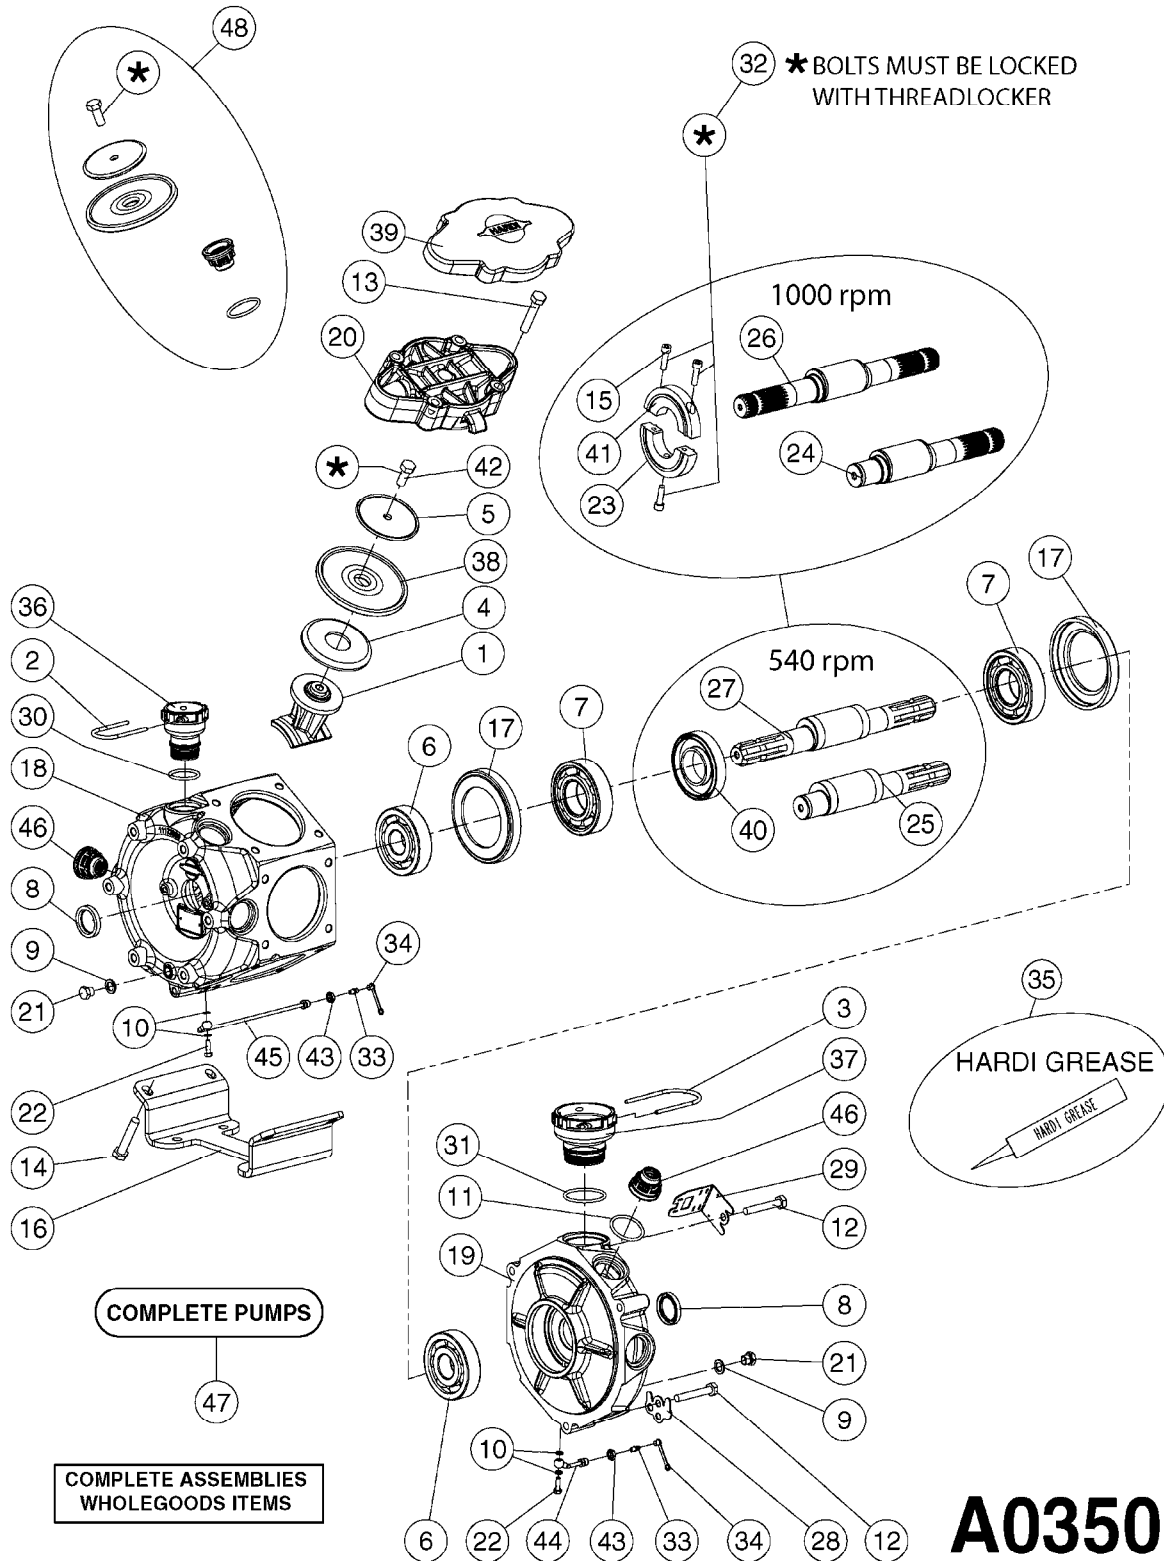

PUMP - 464 540/1000 RPM
A0350-HIN, 23:04:19

Page 1
Date 07.02.2020 9:41

Pos.	parts-n°	order qty	description
1	111622	1	CONNECTING ROD 463/5.5MM
1	111623	1	CONNECTING ROD 463/10MM
1	111624	1	CONNECTING ROD 463/12MM
1	111645	1	CONNECTING ROD 463/6.5MM
2	145996	1	FITT.DK S-67 FORK
3	145997	1	FITT.DK S-93 FORK
4	161012	1	DIAPHRAGM BACKING DISC F. 463
5	161175	1	DIAPHRAGM DISC 463/464 PUMP
6	210221	1	BEARING BALL 6407
7	210232	1	BEARING BALL 6310
8	210243	1	SEAL OIL 35 X 47 X 7
9	241404	1	DOWTY SEAL 1/4"
10	242374	1	WASHER Ø10/Ø6X1 COPPER
11	330072	1	O-RING D53.5/D45.5X4
12	421072	1	BOLT HEX 8.8 RAW M10X65
13	430312	1	BOLT HEX 8.8 M12X60
14	430438	1	BOLT HEX 8.8 DEL M12X65
15	450995	1	BOLT ALLEN M8X30 DIN 912 RAW
16	614628	1	FOOT F. 46X PUMP, RED
16	16410800	1	PUMP BASE 463/464 BLACK
17	11171900	1	CONROD RING 364/464 MACHINED
18	11172200	1	PUMP HOUSE 464 MACHINED 5/4" BSP RED
19	11172600	1	FRONTPART 464 MACHINED 2" BSP RED
20	11173000	1	VALVE COVER.463/464 MACHINED RED
21	14010400	1	PLUG 1/4" BSP
22	14120400	1	BANJOBOLT M6 X 19
23	14120700	1	COUNTERWEIGHT 364/464-1000
24	14137300	1	CRANKSHAFT 364/464-5.5 1000
24	14137400	1	CRANKSHAFT 364/464-6.5 1000
25	14137600	1	CRANKSHAFT 364/464-10
25	14137700	1	CRANKSHAFT 464-12
26	14137900	1	CRANKSHAFT 364/464-5.5 GG 1000
26	14138000	1	CRANKSHAFT 364/464-6.5 GG 1000
27	14138200	1	CRANKSHAFT 364/464-10 GG
27	14138300	1	CRANKSHAFT 464-12 GG
28	16383000	1	GREASE NIPPLE PLATE 464
29	16390600	1	BRACKET FOR RPM SENSOR
30	24266600	1	O-RING D 38,0 X 4,0 70SH.NITR
31	24266800	1	O-RING D 54,0 X 4,0 70SH.NITR
32	28045503	1	LOCTITE 262 .5ML (.017oz.)
33	28163300	1	GREASE NIPPLE H1 M6X1 DIN 7412
34	28163400	1	CAP F. GREASENIPPLE YELLOW M6X1
35	28164600	1	HARDI PUMP GREASE S3 V550L 1
36	32242200	1	FITTING S67 5/4" KON. RG 2014
37	32242400	1	FITTING S93 2" KON. RG 2014
38	33511600	1	DIAPHRAGM PUMP 463/464 PUMP PUR
39	33524000	1	COVER PLASTIC 464 PUMP
40	33527200	1	GREASE SPLIT 364/464
41	39136200	1	HALFPART 364/464-1000
42	43099200	1	BOLT HEX SS M12 X 30 DIN933 A4
43	46134000	1	NUT HEX M10x1 H=2.3 NV=14 ELZIN
44	61097000	1	BANJOTUBE SHORT 464 COMPL.
45	61097100	1	BANJOTUBE LONG 464 COMPL.
46	72043600	1	VALVE FOR 462/463
47	72993500	1	PUMP 464-12-540, CM
47	72993600	1	PUMP 464-6.5 MED-2-1000
47	82168100	1	PUMP 464-5.5 THROUGH SHAFT 1000RPM
47	82168200	1	PUMP 464-10 2" SUCT. 540RPM
47	82168500	1	PUMP 464-12 2" SUCT. 540 RPM
47	82168700	1	PUMP 464-12 540 OFFSET PORTS
47	82168800	1	PUMP 464 6.5 1000 OFFSET PORTS