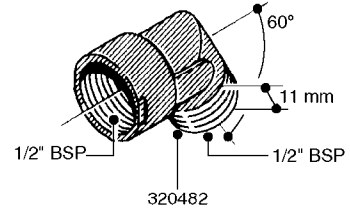

FITTINGS - HEXAGON NIPPLES  
L0030-HIN, 01:01:16

**L0030**

FITTINGS - HEXAGON NIPPLES  
L0030-HIN, 01:01:16

Page 1  
Date 07.02.2020 9:42

parts-n°	order qty	description
10015303	1	FITT.PO.HN 1.00X1.00 M1000
10425003	1	FITT.PO.HN 1.25X1.00 MCPHEE
320132	1	FITT.DK HN 1" BSP
320176	1	FITT.DK HN 3/8"X1/2" BSP
320445	1	FITT.DK HN 1/4"X3/8" BSP
320655	1	FITT.DK HN 1/2"-1/2" BSP
320692	1	FITT.DK HN 3/8'BSPX1/4'NPT
320703	1	FITT.DK HN 3/8BSP X1/2 &1/4NPT
320725	1	FITT.DK NIPPLE 3/8"-3/8" BSP
320902	1	FITT.DK HN 3/8'X 1/4' BSP
390232	1	FITT.DK HN 1-1/2' X 1-1/4' BSP
390276	1	FITT.DK HN 1'BSP