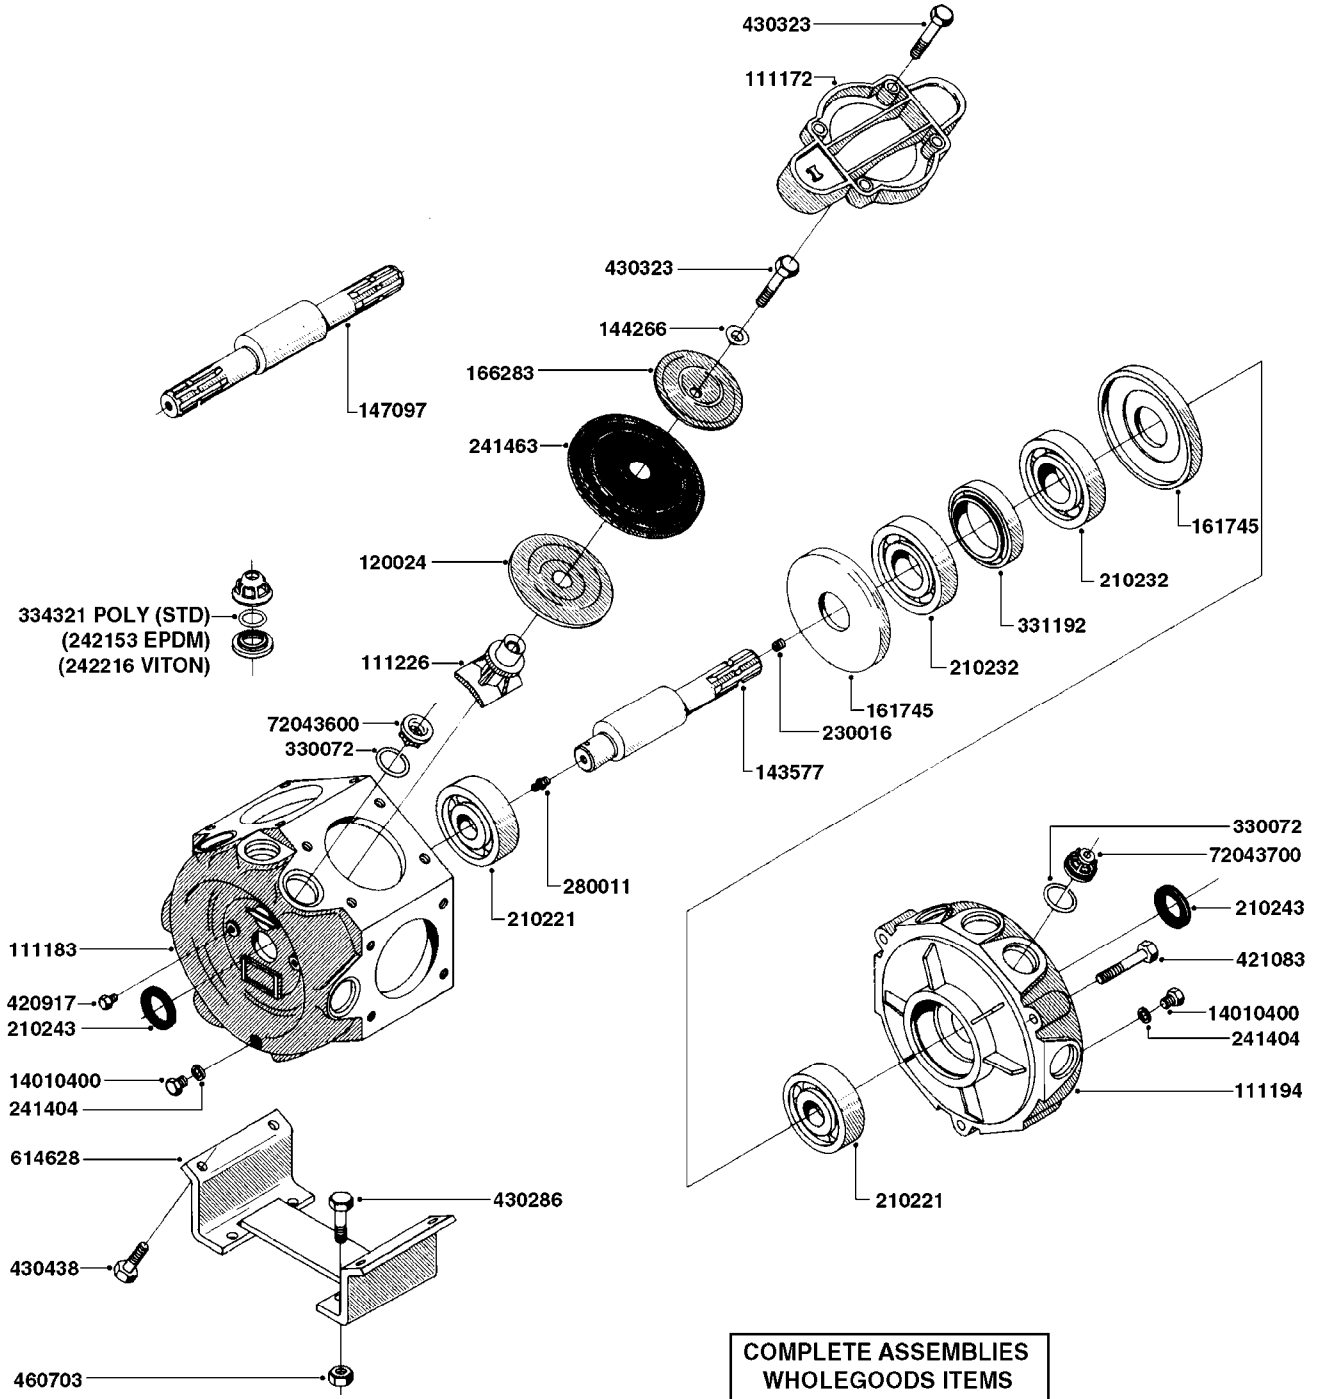

33 \* BOLTS MUST BE LOCKED WITH THREADLOCKER

1000 rpm

540 rpm

HARDI GREASE

**A0280**

PUMP - 364 540/1000 RPM  
A0280-HIN, 24:04:19

Page 1  
Date 07.02.2020 9:41

Pos.	parts-n°	order qty	description
1	111622	1	CONNECTING ROD 463/5.5MM
1	111628	1	CONNECTING ROD 363/5.5 PUMP
1	111629	1	CONNECTING ROD 363/364-7 PUMP
1	111630	1	CONNECTING ROD 363/364-10 PUMP
2	145996	1	FITT.DK S-67 FORK
3	145997	1	FITT.DK S-93 FORK
4	161174	1	DIAPHRAGM DISC SS 361/363/364 PUMP
5	161372	1	DIAPHRAGM BACKING DISC,320-361
6	210221	1	BEARING BALL 6407
7	210232	1	BEARING BALL 6310
8	210243	1	SEAL OIL 35 X 47 X 7
9	241404	1	DOWTY SEAL 1/4"
10	242225	1	O-RING D45.0 X 4.0 RUBBER
11	242374	1	WASHER Ø10/Ø6X1 COPPER
12	330024	1	O-RING D41,1/D34.5 X 3,5
13	420895	1	BOLT HEX 8.8 RAW M10X60
14	430312	1	BOLT HEX 8.8 M12X60
15	430438	1	BOLT HEX 8.8 DEL M12X65
16	450995	1	BOLT ALLEN M8X30 DIN 912 RAW
17	728146	1	VALVE FOR 361(726890/707932)
18	11171900	1	CONROD RING 364/464 MACHINED
19	11172000	1	PUMP HOUSE 364 MACHINED 5/4" BSP RED
20	11172800	1	VALVE COVER 363/364 MACHINED RED
21	11173200	1	FRONTPART 364, 1½" BSP RED
22	14010400	1	PLUG 1/4" BSP
23	14120400	1	BANJOBOLT M6 X 19
24	14120700	1	COUNTERWEIGHT 364/464-1000
25	14137300	1	CRANKSHAFT 364/464-5.5 1000
26	14137900	1	CRANKSHAFT 364/464-5.5 GG 1000
27	14137600	1	CRANKSHAFT 364/464-10
28	14138200	1	CRANKSHAFT 364/464-10 GG
29	16382900	1	GREASE NIPPLE PLATE, 364
30	16390600	1	BRACKET FOR RPM SENSOR
31	16410700	1	PUMP BASE 363/364 BLACK
31	17002400	1	FOOT F. 36X PUMP, RED
32	24266600	1	O-RING D 38,0 X 4,0 70SH.NITR
33	28045503	1	LOCTITE 262 .5ML (.017oz.)
34	28163300	1	GREASE NIPPLE H1 M6X1 DIN 7412
35	28163400	1	CAP F. GREASENIPPLE YELLOW M6X1
36	28164600	1	HARDI PUMP GREASE S3 V550L 1
37	32242200	1	FITTING S67 5/4" KON. RG 2014
38	32242300	1	NIPPLE S93 1,5' KON.RG 2014
39	33511400	1	DIAPHRAGM PUMP 361/361/363/364 PUR
40	33524300	1	COVER PLASTIC 364 PUMP
41	33527200	1	GREASE SPLIT 364/464
42	39136200	1	HALFPART 364/464-1000
43	43099200	1	BOLT HEX SS M12 X 30 DIN933 A4
44	46134000	1	NUT HEX M10x1 H=2.3 NV=14 ELZIN
45	61096800	1	BANJOTUBE SHORT 364 COMPL.
46	61096900	1	BANJOTUBE LONG 364 COMPL.
47	75585900	1	PUMP KIT 364
48	82169500	1	PUMP 364-5.5-MED-1000
48	82169700	1	PUMP 364-5.5-MOD2-1000-OSP
48	82170000	1	PUMP 364-10-STD-540 FK
48	82170300	1	PUMP 364-10-MOD-540-GG THROUGH SHAFT
48	82170400	1	PUMP 364-10-MOD-540-OSP