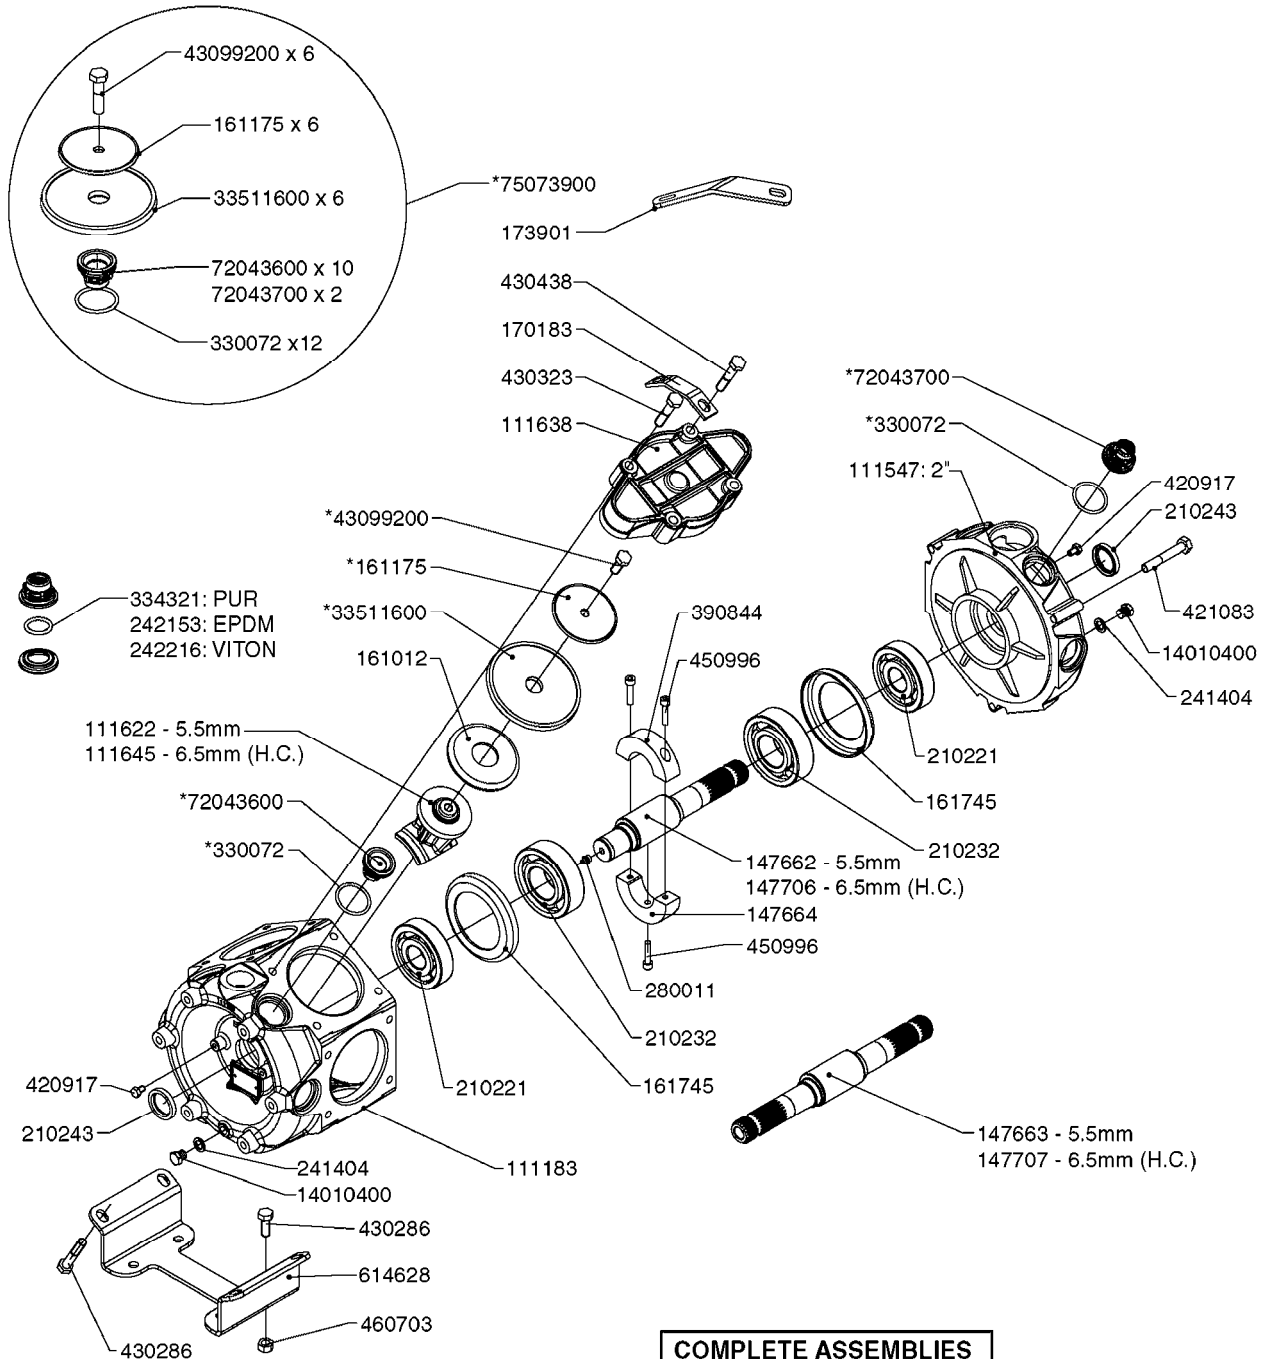

**A0330**

PUMP - 463 W/ MOUNTING BASE  
A0330-HIN, 01:01:16

Page 1  
Date 07.02.2020 9:41

parts-n°	order qty	description
111183	1	PUMP CASTING 460-463 (PAINTED)
111547	1	PUMP FRONT 460-463-2' (PAINT)
111623	1	CONNECTING ROD 463/10MM
111624	1	CONNECTING ROD 463/12MM
111638	1	VALVE COVER 463 HC+1000 VERS.
143577	1	CRANK SHAFT F.363/462/463-10mm
147097	1	CRANK SHAFT 363-463/10 THROUGH
147571	1	CRANK SHAFT F.463-12mm
147688	1	CRANK SHAFT 462/12 THROUGH
161012	1	DIAPHRAGM BACKING DISC F. 463
161175	1	DIAPHRAGM DISC 463/464 PUMP
161745	1	METAL SPACER F.363/463
173901	1	LIFT STRAP F.PUMP 463
210221	1	BEARING BALL 6407
210232	1	BEARING BALL 6310
210243	1	SEAL OIL 35 X 47 X 7
241404	1	DOWTY SEAL 1/4"
242153	1	O-RING D26X4 EPDM
242216	1	O-RING VITON F/1202/1302/462
280011	1	GREASE NIPPLE 1/8' SAE H TR
330072	1	O-RING D53.5/D45.5X4
331192	1	SPACER, MODEL 361/363
334321	1	O-RING POLY. 34.0x26.0x4.0
421083	1	BOLT HEX 8.8 DEL M10X65
430286	1	BOLT HEX 8.8 DEL M12X30 FT
430323	1	BOLT HEX 8.8 DEL M12X60
430438	1	BOLT HEX 8.8 DEL M12X65
460703	1	NUT HEX M12X1.75 LOCK DIN985A2 SS
614628	1	FOOT F. 46X PUMP, RED
821587	1	PUMP 463/10 THROUGH SHAFT TWNF
14010400	1	PLUG 1/4" BSP
33511600	1	DIAPHRAGM PUMP 463/464 PUMP PUR
43099200	1	BOLT HEX SS M12 X 30 DIN933 A4
72043600	1	VALVE FOR 462/463
72043700	1	VALVE FOR 462/463 W.VENT HOLE
75073900	1	PUMP KIT 460/463 "06"
82166300	1	PUMP 464-12-MED-2-540
82168700	1	PUMP 464-12 540 OFFSET PORTS