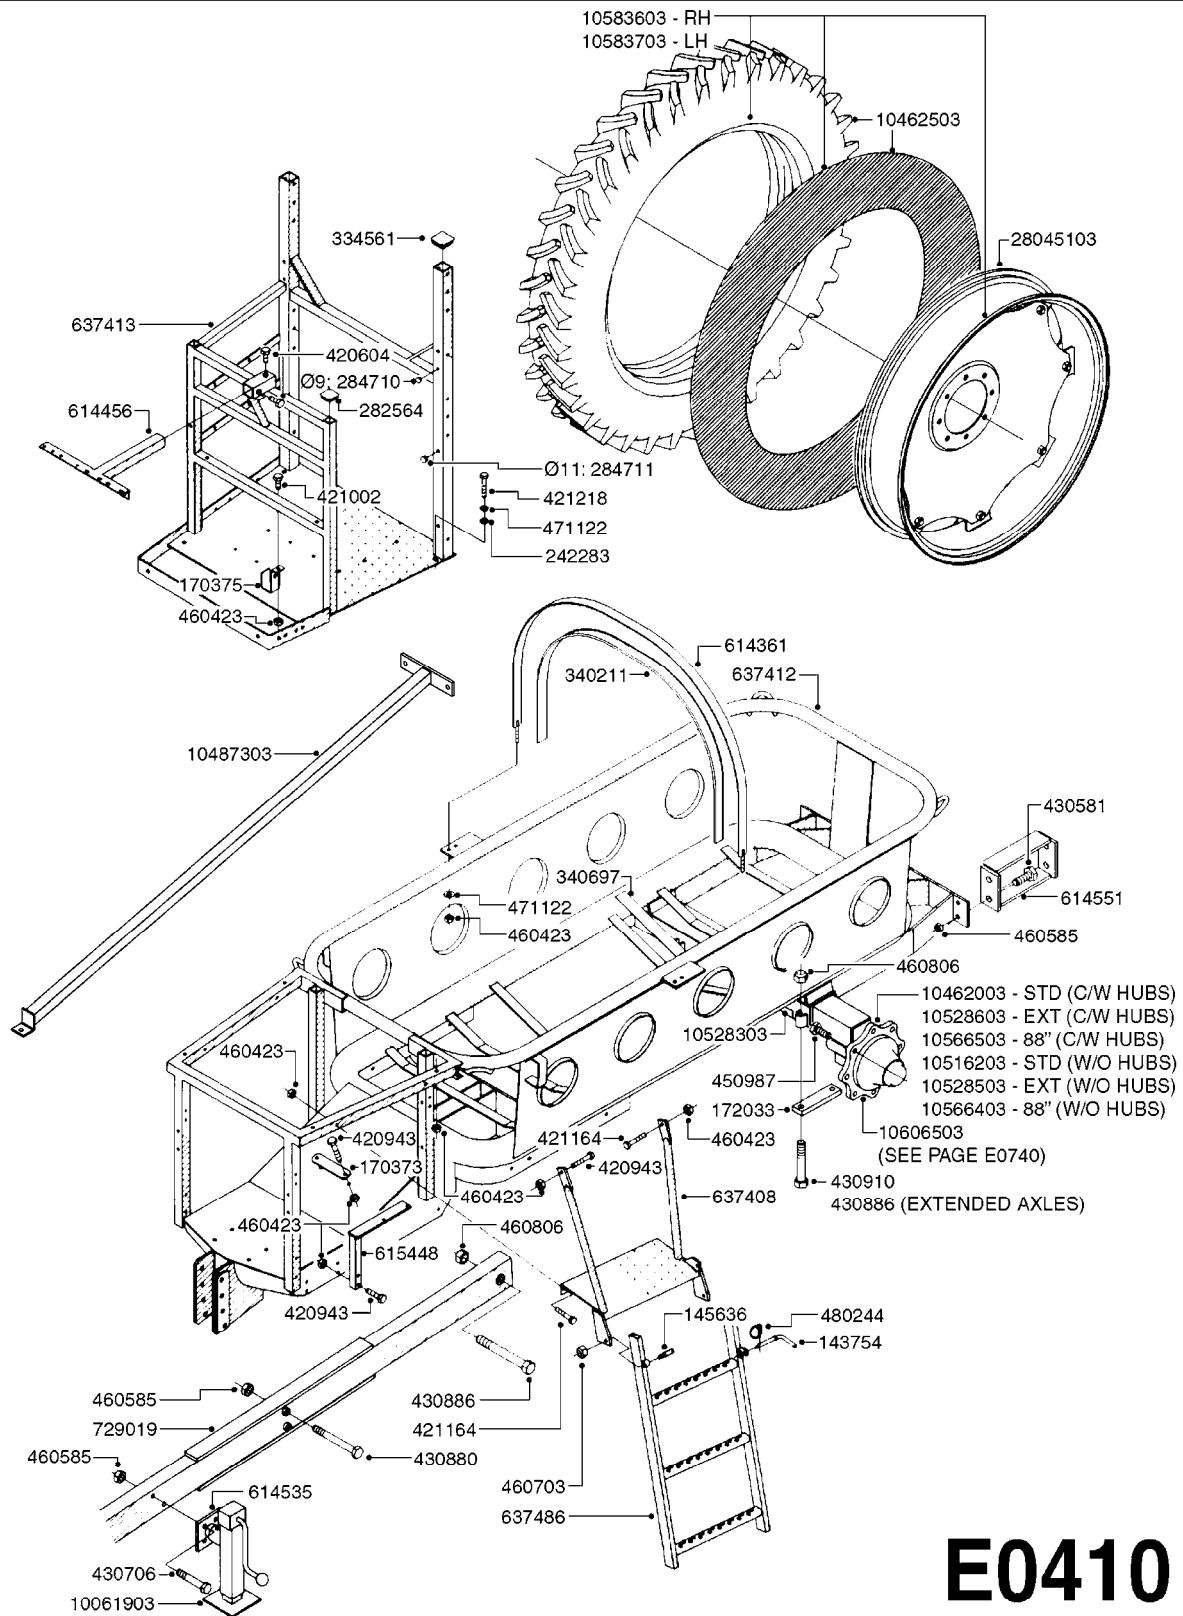

E0410

FRAME HC 650M/TWIN 650 POST 94
E0410-HIN, 01:01:16

Page

1

Date

07.02.2020

9:42

parts-n°	order qty	description
143754	1	PIN D10 X 56
145636	1	PIN F.HINGE M12
170373	1	FLATBAR
170375	1	BRACKET F.HOSE
172033	1	FLATBAR F.AXLE HC650M
242283	1	SEAL RUBBER
282564	1	PLUG 35MM SQ.BLACK
284710	1	PLUG F.DRILLED HOLE D9MM
284711	1	PLUG F.DRILLED HOLE D11MM
334561	1	PLUG 50x50x2 F.SQ.TUBE
340211	1	TANK STRAP PACKING 40X1800
340697	1	TANK PACKING 40X700
420604	1	BOLT HEX 8.8 DEL M10X25 FT DIN933
420943	1	BOLT HEX 8.8 DEL M10X50
421002	1	BOLT HEX 8.8 DEL M10X30 FT DIN933
421164	1	BOLT HEX 8.8 DEL M10X70
421218	1	BOLT HEX 8.8 DEL M10X90
430581	1	BOLT HEX 8.8 DEL M16X40 FT
430706	1	BOLT HEX 8.8 ZINC CLEAR M16X90
430880	1	BOLT HEX 8.8 DEL M16X140
430886	1	BOLT HEX 8.8 DEL M20X160
430910	1	BOLT HEX 8.8 DEL M20X110
450987	1	HUB BOLT M20 X 1.5 X 60 NAGBOL
460423	1	NUT HEX M10X1.50 LOCK DIN985A2 SS
460585	1	LOCKING NUT M16 DIN985 A2 SS
460703	1	NUT HEX M12X1.75 LOCK DIN985A2 SS
460806	1	NUT HEX M20X2.50 LOCK DIN985A2 SS
471122	1	WASHER, M10, Ø20/10.5X 2.0, SS
480244	1	PIN SNAP D4.5
614361	1	TANK STRAP HC650 L=92.5"
614456	1	BRACKET F.EC 3&4 BANK VALVES
614535	1	JACK MOUNTING WELDMENT HC950
614551	1	SPACER BLOCK HC 650 EAGLE
615448	1	BRACKET SUCTION MANIFOLD HC650
637408	1	PLATFORM EXTENTION HC650/950
637412	1	TANK FRAME BARE HC650M
637413	1	PLATFORM ASSY.HC650M/HC950M
637486	1	LADDER F. HC650M
729019	1	TONGUE HC650M/94
10061903	1	JACK F300/500/575 5000LB
10462003	1	AXLE INSERT.ASSY.HC500/650
10462503	1	TIRE 11.2" X 38" 4 PLY TUBE L.
10487303	1	SIDE BRACE W/M HC950 EAGLE
10516203	1	INSERT W/M 500/650HC W/SPINDLE
10528303	1	AXLE REINFORCE W/M 80" HC650M
10528503	1	INSERT W/M HC650M W/SPIND.LONG
10528603	1	AXLE INSERT ASSY.HC650M LONG
10566403	1	INSERT W/M HC650 88" W/SPINDLE
10566503	1	AXLE INSERT ASSY.HC650 88"
10583603	1	TIRE ASSY 11.2X38 RH 8"BC
10583703	1	TIRE ASSY 11.2X38 LH 8"BC
10606503	1	HUB ASSY.NAV550/800/1000 HC
28045103	1	RIM 38X10 8/8/6 4.18-OS GRAY