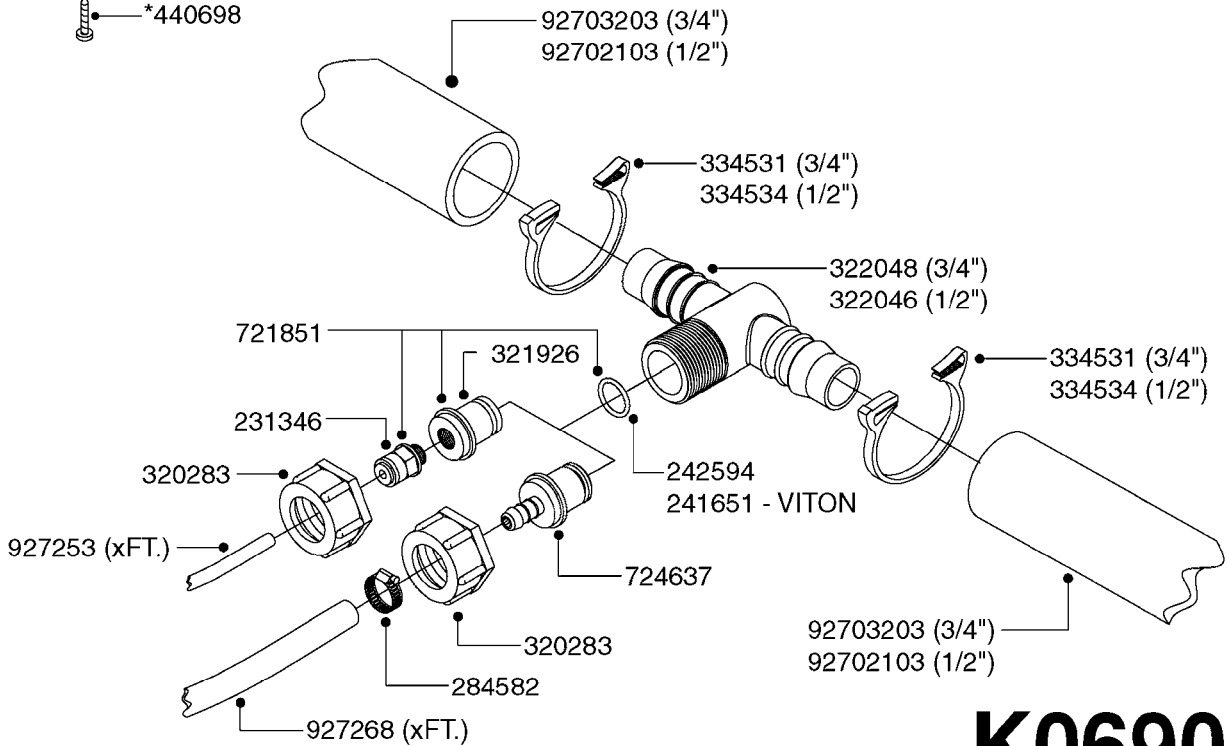

K0690

REMOTE GAUGE-MAGNETIC BASE KIT
K0690-HIN, 01:01:16

Page 1
Date 07.02.2020 9:42

parts-n°	order qty	description
231346	1	QUICK COUPLER 1/8"BSP X 4 MM
232230	1	QUICK COUPLER 1/4"BSP X 4 MM
241651	1	O-RING D14.0X3.0 NITRIL
242594	1	O-RING D14 X 1.78 SCH.70-EPDM
283581	1	HOSE CONNECTOR STR. F.4MM PE
284582	1	CLAMP HOSE GEAR - 5/16"
320187	1	FITT.DK CAP 3/8" BSP BLACK
320283	1	FITT.DK NUT 3/4"BSP
320445	1	FITT.DK HN 1/4"X3/8" BSP
321926	1	FITTING BSP3/4"-1/8"
322046	1	FITT.DK TEE 1/2X1/2HB X3/4'BSP
322048	1	FITT.DK TEE 3/4X3/4HB X3/4'BSP
330013	1	O-RING 2.5 X 10 PUR
330061	1	O-RING D16/D11X2,5
331807	1	FITT.DK HB 5/16" F.3/8" NUT
334531	1	CLAMP HOSE PLASTIC 3/4"
334534	1	CLAMP HOSE PLASTIC 1/2"
390713	1	GAUGE ADAPTOR 1/4" BSP
440698	1	SCREW F.PLASTIC 6X18 SS HEXHD
721851	1	SCREW PLUG W/QUICK FIT
724637	1	FITT.DK HB 5/16' F. 3/4" COMP.
927253	1	RED AIR HOSE, Ø4/2 1810 E
927268	1	HOSE BLUE PVC X 1/4 X 0012"
10536703	1	MAGNETIC BASE D3,2'/90LB
10536803	1	MAGNETIC BASE KIT F.GAUGE
28026203	1	GAUGE 200PSI/BR,2.5"1/4BSP-BTM
92702103	1	HOSE R X1/2" X300PSI WP X0012"
92703203	1	HOSE R X3/4" X300PSI WP X0012"