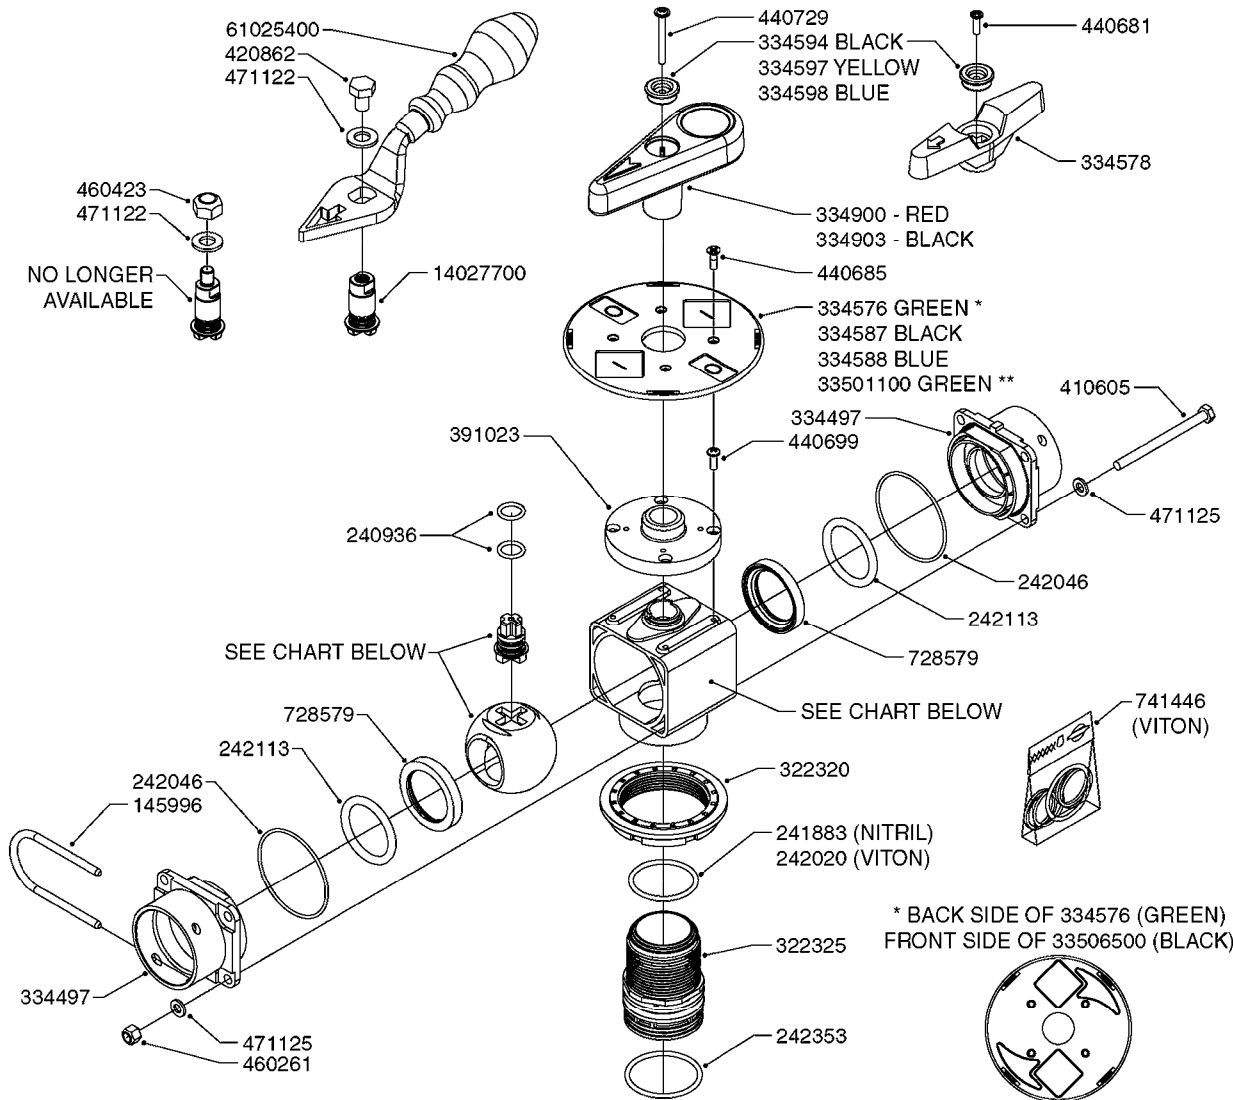

FOR S67 FITTINGS  
SEE PAGE L0100

**B0420**

MANIFOLD SYSTEM - PRESSURE  
B0420-HIN, 01:01:16

Page 1  
Date 07.02.2020 9:41

parts-n°	order qty	description
145996	1	FITT.DK S-67 FORK
160353	1	BRACKET F.PRESSURE MANIFOLD
160918	1	BRACKET F. MANIFOLD CM
242353	1	O-RING 3 X 44.2 VITON
322224	1	FITT.DK S-67 TEE
322320	1	NUT F.3 WAY VALVE S56
334250	1	FITT.DK S-67 PLUG
334573	1	FITT.DK S-67 CONNECTOR
440675	1	SCREW F. PLASTIC 5X16 SS
841062	1	VALVE KIT S67 PRESS. MANIFOLD
841067	1	VALVE S67 PRESS.W/TEE MANIFOLD