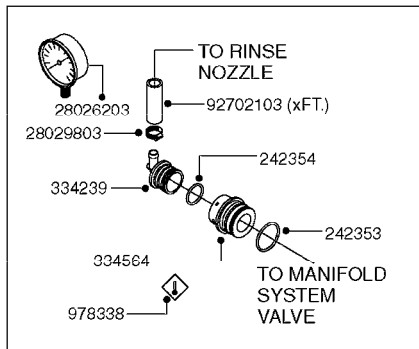

RINSE SYSTEM PLUMBING
K0750-HIN, 01:01:16

RINSE SYSTEM- MANIFOLD SYSTEM

K0750