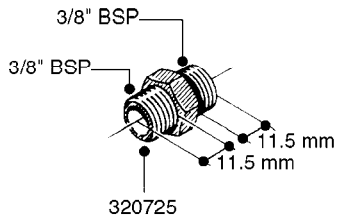

FITTINGS - HEXAGON NIPPLES  
L0030-HIN, 01:01:16

**L0030**

FITTINGS - HEXAGON NIPPLES  
L0030-HIN, 01:01:16

Page 1  
Date 07.02.2020 9:42

parts-n°	order qty	description
10015303	1	FITT.PO.HN 1.00X1.00 M1000
10425003	1	FITT.PO.HN 1.25X1.00 MCPHEE
320132	1	FITT.DK HN 1" BSP
320176	1	FITT.DK HN 3/8"X1/2" BSP
320445	1	FITT.DK HN 1/4"X3/8" BSP
320655	1	FITT.DK HN 1/2"-1/2" BSP
320692	1	FITT.DK HN 3/8'BSPX1/4'NPT
320703	1	FITT.DK HN 3/8BSP X1/2 &1/4NPT
320725	1	FITT.DK NIPPLE 3/8"-3/8" BSP
320902	1	FITT.DK HN 3/8'X 1/4' BSP
390232	1	FITT.DK HN 1-1/2' X 1-1/4' BSP
390276	1	FITT.DK HN 1'BSP