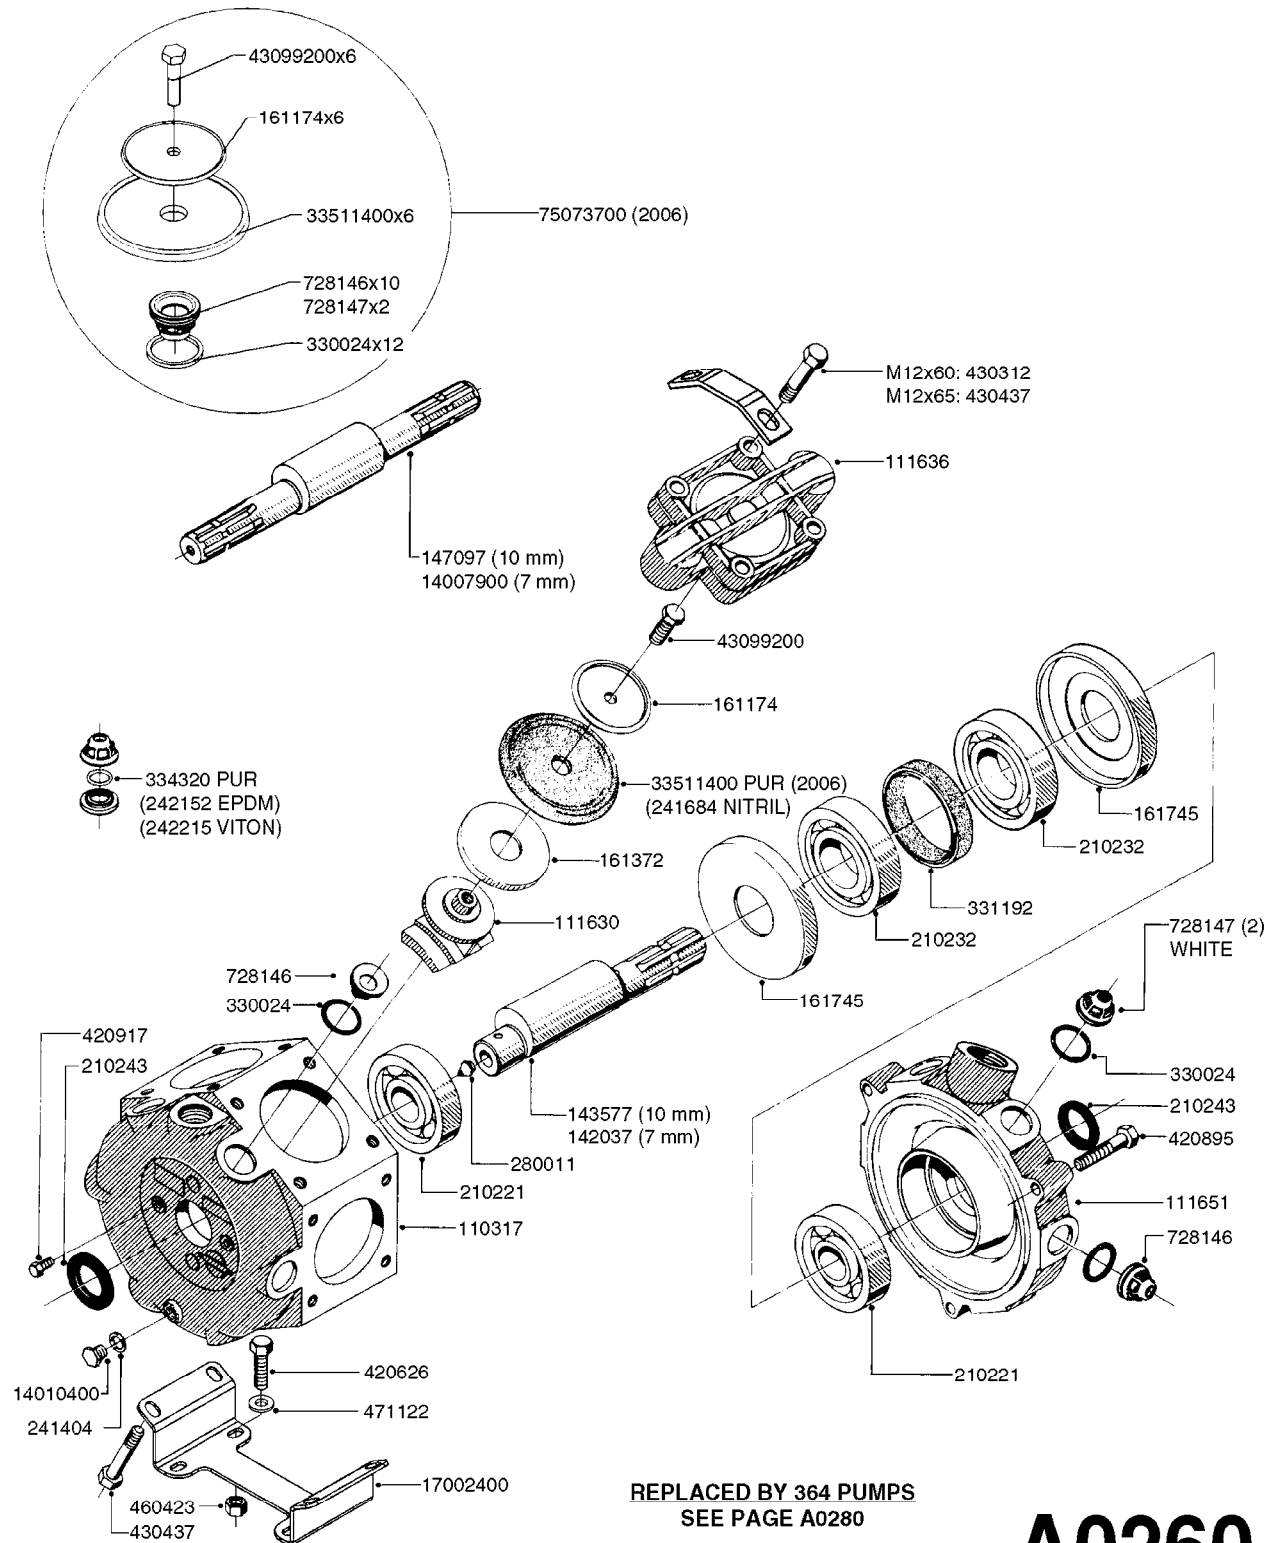

REPLACED BY 364 PUMPS
SEE PAGE A0280

A0260

PUMP - 363 W/MOUNTING BASE
A0260-HIN, 17:03:16

Page 1
Date 07.02.2020 9:41

parts-n°	order qty	description
110317	1	PUMP CASING MODEL 360/361 PNTD
111630	1	CONNECTING ROD 363/364-10 PUMP
111636	1	VALVE COVER 363 HEAVY DUTY
111651	1	CASTING F.363 1.5" PUMP(FRONT)
142037	1	CRANK SHAFT 361-20
143577	1	CRANK SHAFT F.363/462/463-10mm
147097	1	CRANK SHAFT 363-463/10 THROUGH
161174	1	DIAPHRAGM DISC SS 361/363/364 PUMP
161372	1	DIAPHRAGM BACKING DISC,320-361
161745	1	METAL SPACER F.363/463
210221	1	BEARING BALL 6407
210232	1	BEARING BALL 6310
210243	1	SEAL OIL 35 X 47 X 7
241404	1	DOWTY SEAL 1/4"
241684	1	DEICER PARTS: DIAPHRAGM MODEL 361 NITRIL
242152	1	O-RING D18.2X3 EPDM
242215	1	O-RING D18X3 VITON
280011	1	GREASE NIPPLE 1/8" SAE H TR
330024	1	O-RING D41,1/D34.5 X 3,5
331192	1	SPACER, MODEL 361/363
334320	1	O-RING D18X3 POLYURETHANE
420626	1	BOLT HEX 8.8 DEL M10X20 FT
420895	1	BOLT HEX 8.8 RAW M10X60
420917	1	BOLT HEX 8.8 RAW M8X12 FT
430312	1	BOLT HEX 8.8 M12X60
430437	1	BOLT HEX 8.8 RAW M12X65
460423	1	NUT HEX M10X1.50 LOCK DIN985A2 SS
471122	1	WASHER, M10, Ø20/10.5X 2.0, SS
728146	1	VALVE FOR 361(726890/707932)
728147	1	VALVE FOR 361 WHITE WITH HOLE
14007900	1	CRANK 363/462/463-7mm 540/THRU
14010400	1	PLUG 1/4" BSP
17002400	1	FOOT F. 36X PUMP, RED
33511400	1	DIAPHRAGM PUMP 361/361/363/364 PUR
43099200	1	BOLT HEX SS M12 X 30 DIN933 A4
75073700	1	PUMP KIT 361/363 "06"