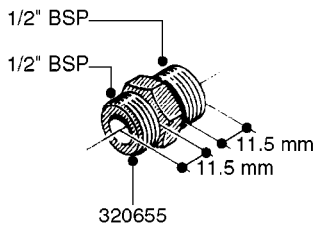

FITTINGS - HEXAGON NIPPLES  
L0030-HIN, 01:01:16

**L0030**

FITTINGS - HEXAGON NIPPLES  
L0030-HIN, 01:01:16

Page 1  
Date 07.02.2020 9:42

parts-n°	order qty	description
10015303	1	FITT.PO.HN 1.00X1.00 M1000
10425003	1	FITT.PO.HN 1.25X1.00 MCPHEE
320132	1	FITT.DK HN 1" BSP
320176	1	FITT.DK HN 3/8"X1/2" BSP
320445	1	FITT.DK HN 1/4"X3/8" BSP
320655	1	FITT.DK HN 1/2"-1/2" BSP
320692	1	FITT.DK HN 3/8'BSPX1/4'NPT
320703	1	FITT.DK HN 3/8BSP X1/2 &1/4NPT
320725	1	FITT.DK NIPPLE 3/8"-3/8" BSP
320902	1	FITT.DK HN 3/8'X 1/4' BSP
390232	1	FITT.DK HN 1-1/2' X 1-1/4' BSP
390276	1	FITT.DK HN 1'BSP