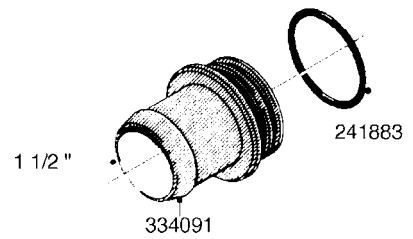

**L0080**

FITTINGS - S-53  
L0080-HIN, 12:09:17

Page 1

Date 07.02.2020 9:42

Pos.	parts-n°	order qty	description
1	145995	1	FITT.DK S-53 FORK
2	241973	1	O-RING Ø3 X 44.2 70 SHORES NITRIL NITRIL (BLACK)
2	242353	1	O-RING 3 X 44.2 VITON VITON (BROWN)
3	242109	1	O-RING D32.2x3.0 NITRIL (BLACK)
3	242354	1	O-RING D32.2X3.0 VITON VITON (BROWN)
4	322103	1	FITT.DK S-53 BULKHEAD
5	322107	1	FITT.DK S-53 BULKHEAD NUT
6	322110	1	FITT.DK S-53 ELB. 1/2" BSP
7	322352	1	FITT.DK S-53 TEE
8	334229	1	FITT.DK S-53 STR.3/4"
9	334260	1	GASKET F. S-53 BULKHEAD
10	334564	1	FITT.DK S-67 TO S-53 ADAPTER
11	391100	1	FITT.DK S-53THREAD INS.1/2"BSP
12	726463	1	FITT.DK S53 BULKHEAD W/GASKET
13	726552	1	FIT.DK S-53X90 1/2" BSP,O-RING
14	726556	1	FITT.DK S-53 HB 1/2" W/O-RING
15	726558	1	FITT.DK S53 STR. 3/4" W.ORING
16	726559	1	FITT DK. S-53 HB 1" W/O-RING
17	726568	1	FITT.DK.S-53 HB 1/2"90 W/O-RING
18	726570	1	FITT.DK S-53 ELB.3/4" W.ORING
19	726571	1	FITT.DK S-53 ELB.1", W ORING
20	726578	1	FITT.DK S53 PLUG WITH O-RING
21	728561	1	FITT.DK. S67M - S53F REDUCER