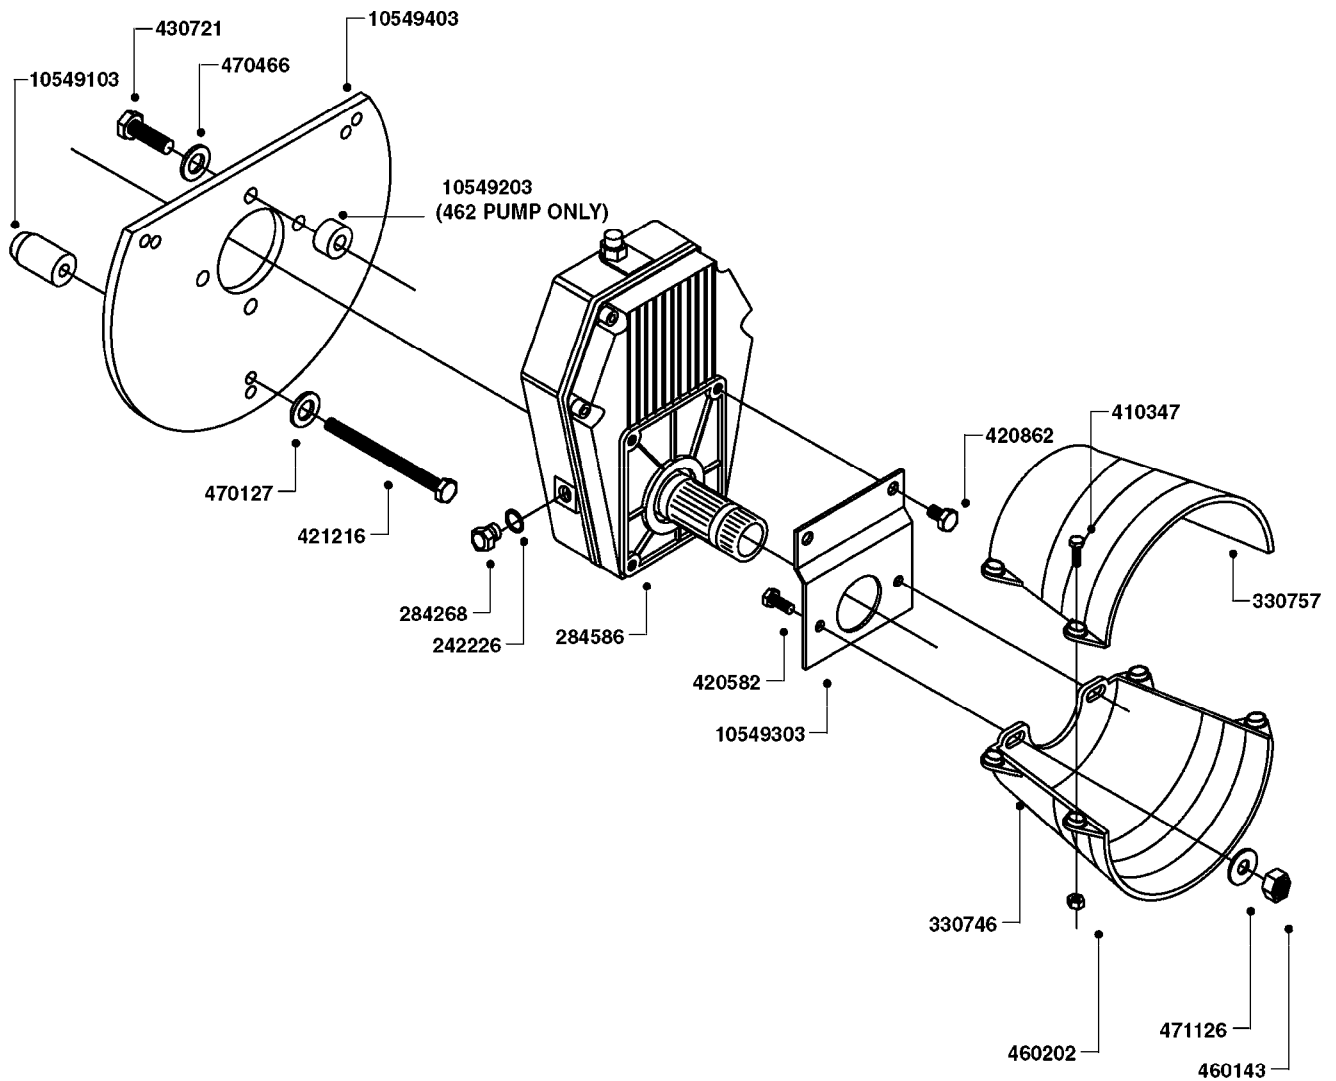

GEAR LUBE REQUIREMENT  
SAE 90 GEAR LUBE  
(FILL TO SIGHT GAUGE CENTER)

COMPLETE ASSEMBLIES  
WHOLEGOODS ITEMS

**A0480**

GEAR DRIVE 1000RPM 361-3/460-3  
A0480-HIN, 01:01:16

Page 1

Date 07.02.2020 9:41

parts-n°	order qty	description
242226	1	SEAL WASHER F.BOTTOM PLUG
284140	1	GASKET SET FOR GEAR ML52 1/3
284267	1	BOTTOM PLUG F. GEAR ML52
284268	1	LEVEL INDICATOR GEAR ML 52
284571	1	SHAFT F.ML52
284586	1	GEAR BOX 1000 RPM
284808	1	HOUSING F.ML52 GEARBOX
284810	1	BEARING INNER ML52 GEARBOX
284811	1	SNAP-RING OUTER 46X2
284812	1	BEARING OUTER ML52 GEARBOX
284813	1	ENDCOVER F.ML52 GEARBOX
284814	1	SCREW F.END COVER ML52 GEARBOX
285633	1	BOTTOM PLUG F.M7 GEAR
330746	1	GUARD PTO LOWER PART
330757	1	GUARD PTO UPPER PART
410347	1	SCREW M6X20 8.8
420626	1	BOLT HEX 8.8 DEL M10X20 FT
460202	1	NUT HEX M6
460423	1	NUT HEX M10X1.50 LOCK DIN985A2 SS
471122	1	WASHER, M10, Ø20/10.5X 2.0, SS
10151603	1	BOLT HEX 7/16 NC GR.2 01.50'
10213003	1	NUT HEX NC (NYLON LOCK) 7/16"
10549503	1	GEAR BOX KIT 1000 RPM LESS G/B