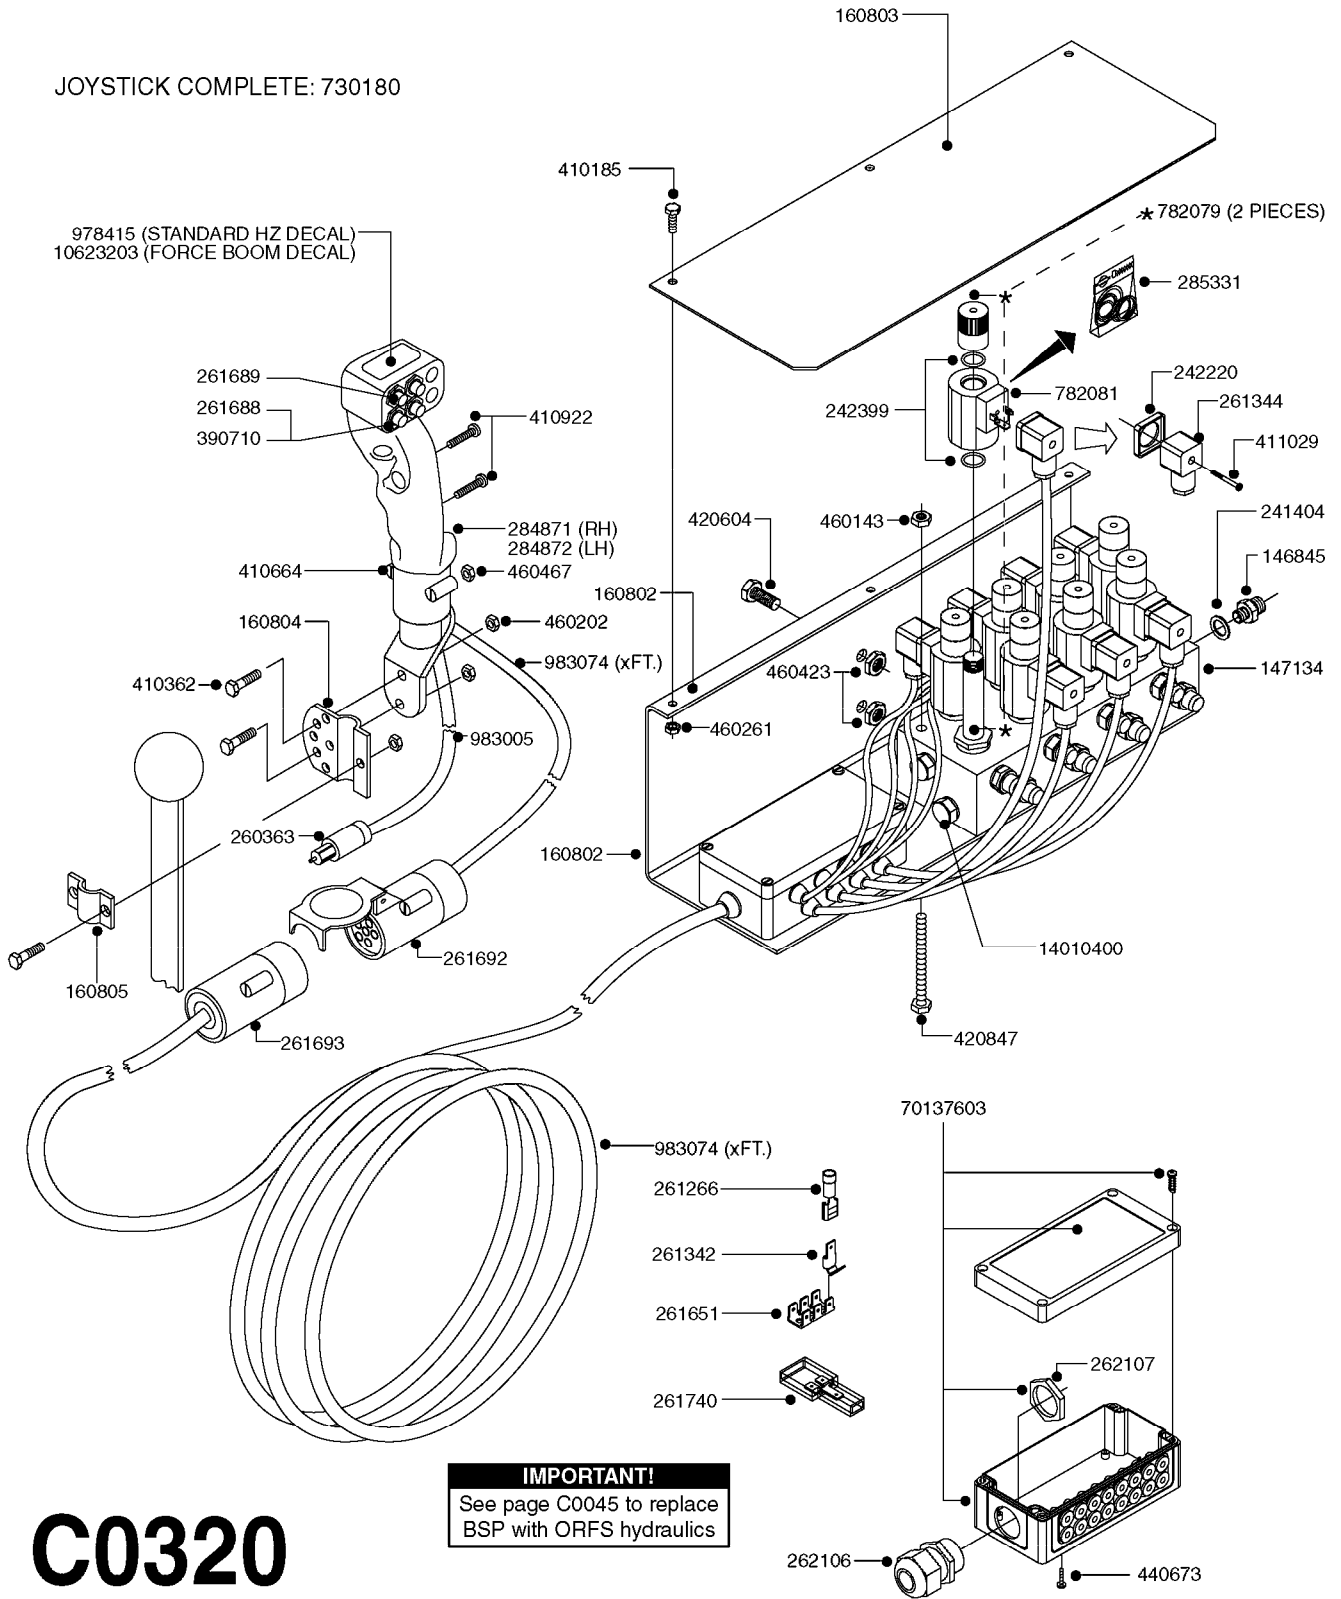

JOYSTICK COMPLETE: 730180

978415 (STANDARD HZ DECAL)
10623203 (FORCE BOOM DECAL)

HYD EAGLE HZ JOYSTICK CONTROL
C0320-HIN, 30:03:16

Page 1

Date 07.02.2020 9:42

parts-n°	order qty	description
146845	1	HEX NIPPLE 1/4"X1/4"
147134	1	MANIFOLD 4-FUNCTION
160802	1	MOUNT PLATE F.HYD SOLENOID'HZ'
160803	1	COVER PLATE F.HYD SOLENOID'HZ'
160804	1	MOUNT BRACKET F.HANDLE
160805	1	MOUNT STRAP F.HANDLE
241404	1	DOWTY SEAL 1/4"
242220	1	GASKET F. HIRSMANN PLUG
242399	1	O-RING F.HYD SOLENOID VALVE
260363	1	PLUG 2 POLE 12V
261266	1	CONNECTOR END F.CABLE HP
261342	1	SPADE F.ELEC.3 WAY CONNECTOR
261344	1	HIRSCHMANN PLUG B
261651	1	SPADE F.ELEC.6 POLE CONNECTOR
261688	1	SWITCH F. HANDLE WHITE
261689	1	CAP RUBBER F. SWITCH JOYSTICK
261692	1	PLUG ELEC.7 POLE FEMALE F.CABL
261693	1	PLUG ELEC. 7 POLE MALE
261740	1	SPADE F.ELEC.3 POLE CONN.INSUL
262106	1	BULKHEAD F. CABLE 6.5-14 BLACK
262107	1	NUT F. BULKHEAD CABLE GRAY
284871	1	CONTROL HANDLE RIGHT HALF
284872	1	CONTROL HANDLE LEFT HALF
285331	1	SEAL KIT F. HZ HYD.SOLENOID 96
390710	1	SWITCH F.HANDLE GREY MACHINED
410185	1	BOLT HEX 8.8 DEL M6X16
410362	1	BOLT HEX 8.8 SS M6X20
410664	1	BOLT HEX M5 X 20
410922	1	CYL.SKR 8.8 DEL M4X20 RST
411029	1	SCREW M3X35 F.HIRSMANN PLUG
420604	1	BOLT HEX 8.8 DEL M10X25 FT DIN933
420847	1	BOLT HEX 8.8 DEL M8X85
440673	1	SCREW F.PLASTIC 5X12 SS
460143	1	SELF LOCK NUT M8 SST A2 DIN985
460202	1	NUT HEX M6
460261	1	NUT HEX M6X1.00 LOCK DIN985 A2 SS
460423	1	NUT HEX M10X1.50 LOCK DIN985A2 SS
460467	1	NUT HEX M5 GALV.
730180	1	HYD.KIT JOYSTICK CTRL HANDLE
782079	1	CARTRIDGE VALVE
782081	1	SOLENOID F. CARTRIDGE VALVE
978415	1	DECAL CONTROL HANDLE
983005	1	ELEC. CABLE 2 WIRE X 1.5MM
983074	1	ELEC. CABLE 5 WIRE X 1.5MM
10623203	1	DECAL F.JOYSTICK - FORCE
14010400	1	PLUG 1/4" BSP
70137603	1	JUNC. BOX, FLUID, COMPLETE, 2015