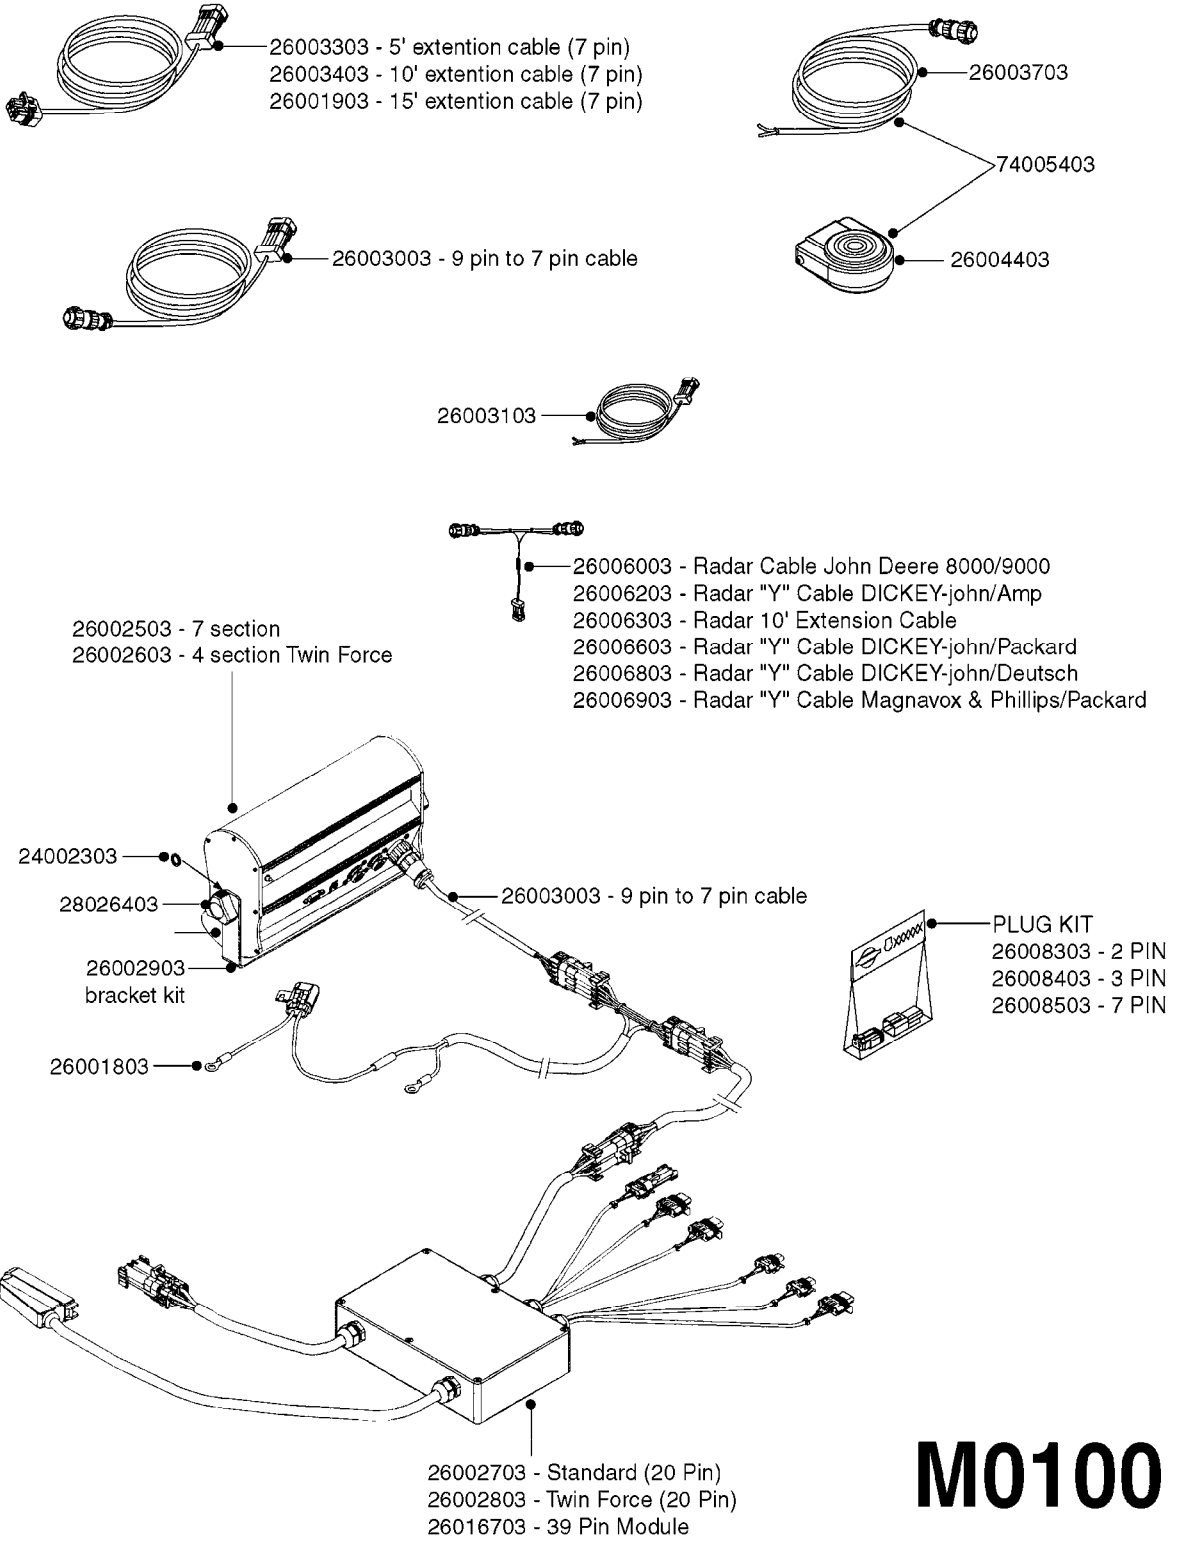

**M0090**

HC 2500/HM1500 DISPLAY/SCANBOX  
M0090-HIN, 01:01:16

Page 1

Date 07.02.2020 9:43

parts-n°	order qty	description
142516	1	SCREW SET M10 BENT F. LOCKING
161411	1	MT.BRK. HC2500/HM1500 DISPLAY
26018300	1	ADAPTOR 2500 FOR SPRAYBOX II 39-PIN/REPLACES SCANBOX
260363	1	PLUG 2 POLE 12V
260827	1	PLUG F.EC ATTACHMENTS
261060	1	PLUG F.EC ATTACHMENTS
261589	1	FUSE 5 X 20 1.25 AMP
26176203	1	FUSE 5.0A QUICK-ACT.
261933	1	CABLE W/PLUG 2X25 L=71"
261934	1	CABLE W/PLUG 18X0.5MM L=79"
261935	1	SWITCH 2 POLE
261937	1	CIRCUIT BOARD F. SCANBOX
262099	1	PLUG SOCKET 3-POLE 2.5/3
450902	1	BOLT ALLEN HEAD M4 X 16MM
471055	1	WASHER D4.1/7.6 X 0.9
61029900	1	BRACKET FOR HC2500
731613	1	DISPLAY HC2500 NEW
731983	1	DISPLAY HM1500 REFURBISHED
732095	1	DISPLAY HM1500 NEW
732096	1	SCANBOX F.HM1500/HC2500
741580	1	PLUG 3-POLE 2.5/3
978045	1	DECAL QUICK GUIDE 1500/2500
978097	1	DECAL QUICK GUIDE 1500/2500 FR