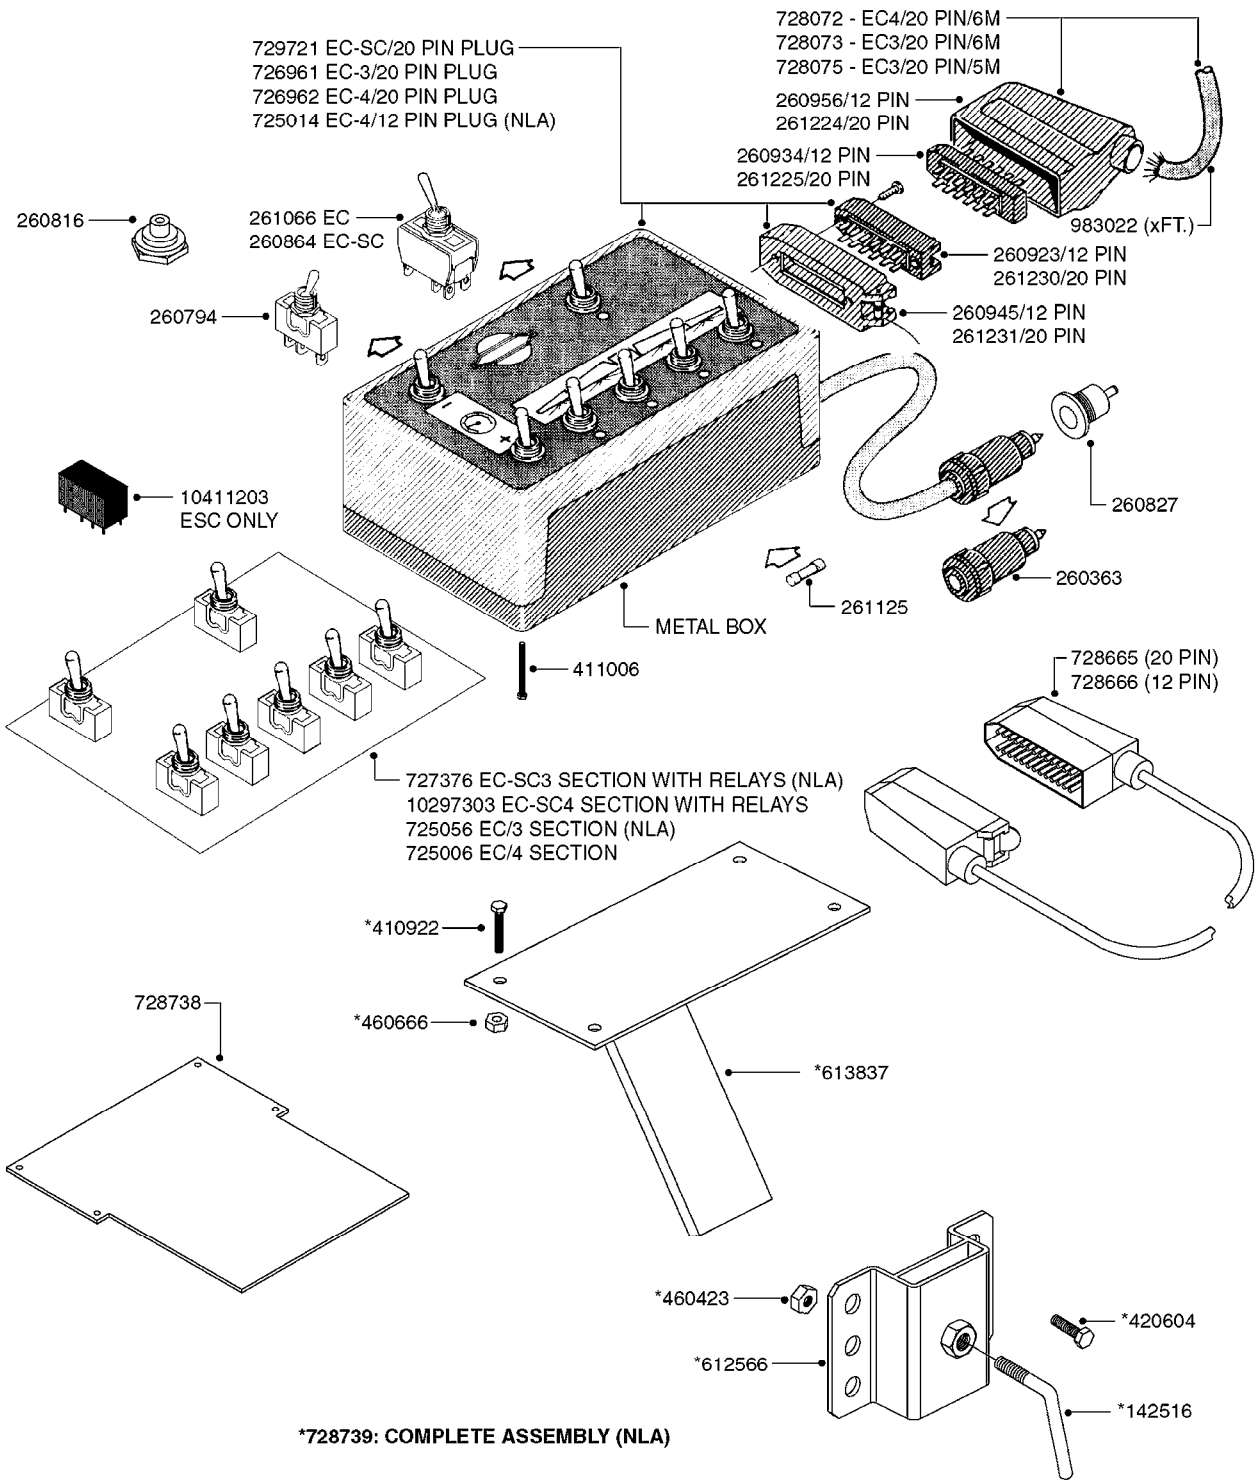

*728739: COMPLETE ASSEMBLY (NLA)

COMPLETE ASSEMBLIES
WHOLEGOODS ITEMS

B0390

CONTROL BOX F/EC+EC-SC
B0390-HIN, 01:01:16

Page 1
Date 07.02.2020 9:41

parts-n°	order qty	description
142516	1	SCREW SET M10 BENT F. LOCKING
260363	1	PLUG 2 POLE 12V
260794	1	SWITCH F.PRESS ADJ.EC CONTROL
260816	1	CAP W/RUBBER BOOT F.EC SWITCH
260827	1	PLUG F.EC ATTACHMENTS
260864	1	SWITCH F.HY BOOM CONTROL BOX
260923	1	PLUG INSERT 12 POLE FEMALE
260934	1	PLUG INSERT 12 POLE MALE
260945	1	PLUG HOUSE 12 POLE FEMALE
260956	1	PLUG HOUSE 12 POL.MALE
261066	1	SWITCH 2 POLE
261125	1	FUSE 5 X 20 500mA
261224	1	PLUG HOUSING F/20 POLE MALE
261225	1	PLUG INSERT 20 POLE MALE
261230	1	PLUG INSERT 20 POLE FEMALE
261231	1	PLUG HOUSING 20 POLE FEMALE
410922	1	CYL.SKR 8.8 DEL M4X20 RST
411006	1	SCREW M4X40 SLOTTED
420604	1	BOLT HEX 8.8 DEL M10X25 FT DIN933
460423	1	NUT HEX M10X1.50 LOCK DIN985A2 SS
460666	1	NUT HEX M4
612566	1	MOUNT BRACKET F.FAN CABLE ASSY
613837	1	MOUNT PLATE FOR EC CONTROL BOX
725006	1	CIRCUIT BOARD 4 VALVE
725014	1	CONTROL BOX EC 4 SEC./12 PIN
725056	1	PRINTED CIRC.W SW 3WAY 726961
726961	1	CONTROL BOX EC 3 SEC./20 PIN
726962	1	CONTROL BOX EC 4 SEC./20 PIN
727376	1	CIRCUIT BOARD F.ESC 3 BANK
728072	1	CABLE,20-PIN,6M EC/4
728073	1	CABLE,20-PIN,6M, EC/3
728075	1	CABLE F.CONTROL BOX 5M EC/3
728665	1	CABLE EXT.-QUICK ATTACH 20 PIN
728666	1	CABLE-QUICK ATTACH 12 PIN
728738	1	DOUB.CONT.BOX & OR F/M PLATE
728739	1	IN CAB CONTROL MOUNT KIT
729721	1	CONTROL BOX ESC3
983022	1	WIRE 12 x 0.5 x 2MM x 12"
10297303	1	CIRCUIT BOARD FOR T.M.S.
10411203	1	RELAY T-82