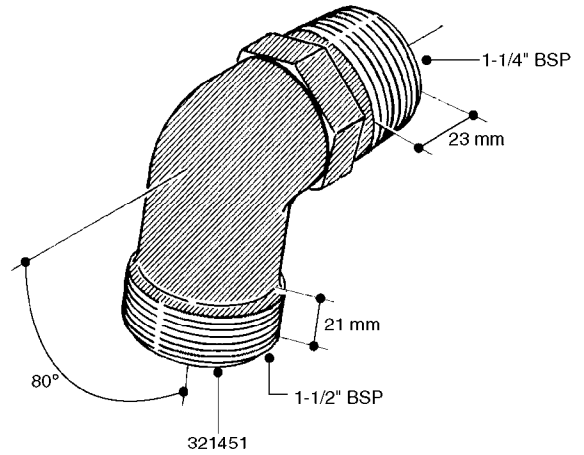

FITTINGS - HEXAGON NIPPLES  
L0030-HIN, 01:01:16

**L0030**

FITTINGS - HEXAGON NIPPLES  
L0030-HIN, 01:01:16

Page 1  
Date 07.02.2020 9:42

parts-n°	order qty	description
10015303	1	FITT.PO.HN 1.00X1.00 M1000
10425003	1	FITT.PO.HN 1.25X1.00 MCPHEE
320132	1	FITT.DK HN 1" BSP
320176	1	FITT.DK HN 3/8"X1/2" BSP
320445	1	FITT.DK HN 1/4"X3/8" BSP
320655	1	FITT.DK HN 1/2"-1/2" BSP
320692	1	FITT.DK HN 3/8'BSPX1/4'NPT
320703	1	FITT.DK HN 3/8BSP X1/2 &1/4NPT
320725	1	FITT.DK NIPPLE 3/8"-3/8" BSP
320902	1	FITT.DK HN 3/8'X 1/4' BSP
390232	1	FITT.DK HN 1-1/2' X 1-1/4' BSP
390276	1	FITT.DK HN 1'BSP