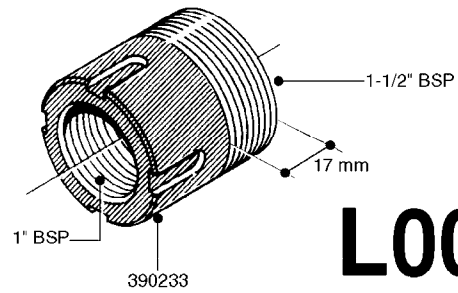

FITTINGS - HEXAGON NIPPLES  
L0030-HIN, 01:01:16

**L0030**

FITTINGS - HEXAGON NIPPLES  
L0030-HIN, 01:01:16

Page 1  
Date 07.02.2020 9:42

parts-n°	order qty	description
10015303	1	FITT.PO.HN 1.00X1.00 M1000
10425003	1	FITT.PO.HN 1.25X1.00 MCPHEE
320132	1	FITT.DK HN 1" BSP
320176	1	FITT.DK HN 3/8"X1/2" BSP
320445	1	FITT.DK HN 1/4"X3/8" BSP
320655	1	FITT.DK HN 1/2"-1/2" BSP
320692	1	FITT.DK HN 3/8'BSPX1/4'NPT
320703	1	FITT.DK HN 3/8BSP X1/2 &1/4NPT
320725	1	FITT.DK NIPPLE 3/8"-3/8" BSP
320902	1	FITT.DK HN 3/8'X 1/4' BSP
390232	1	FITT.DK HN 1-1/2' X 1-1/4' BSP
390276	1	FITT.DK HN 1'BSP