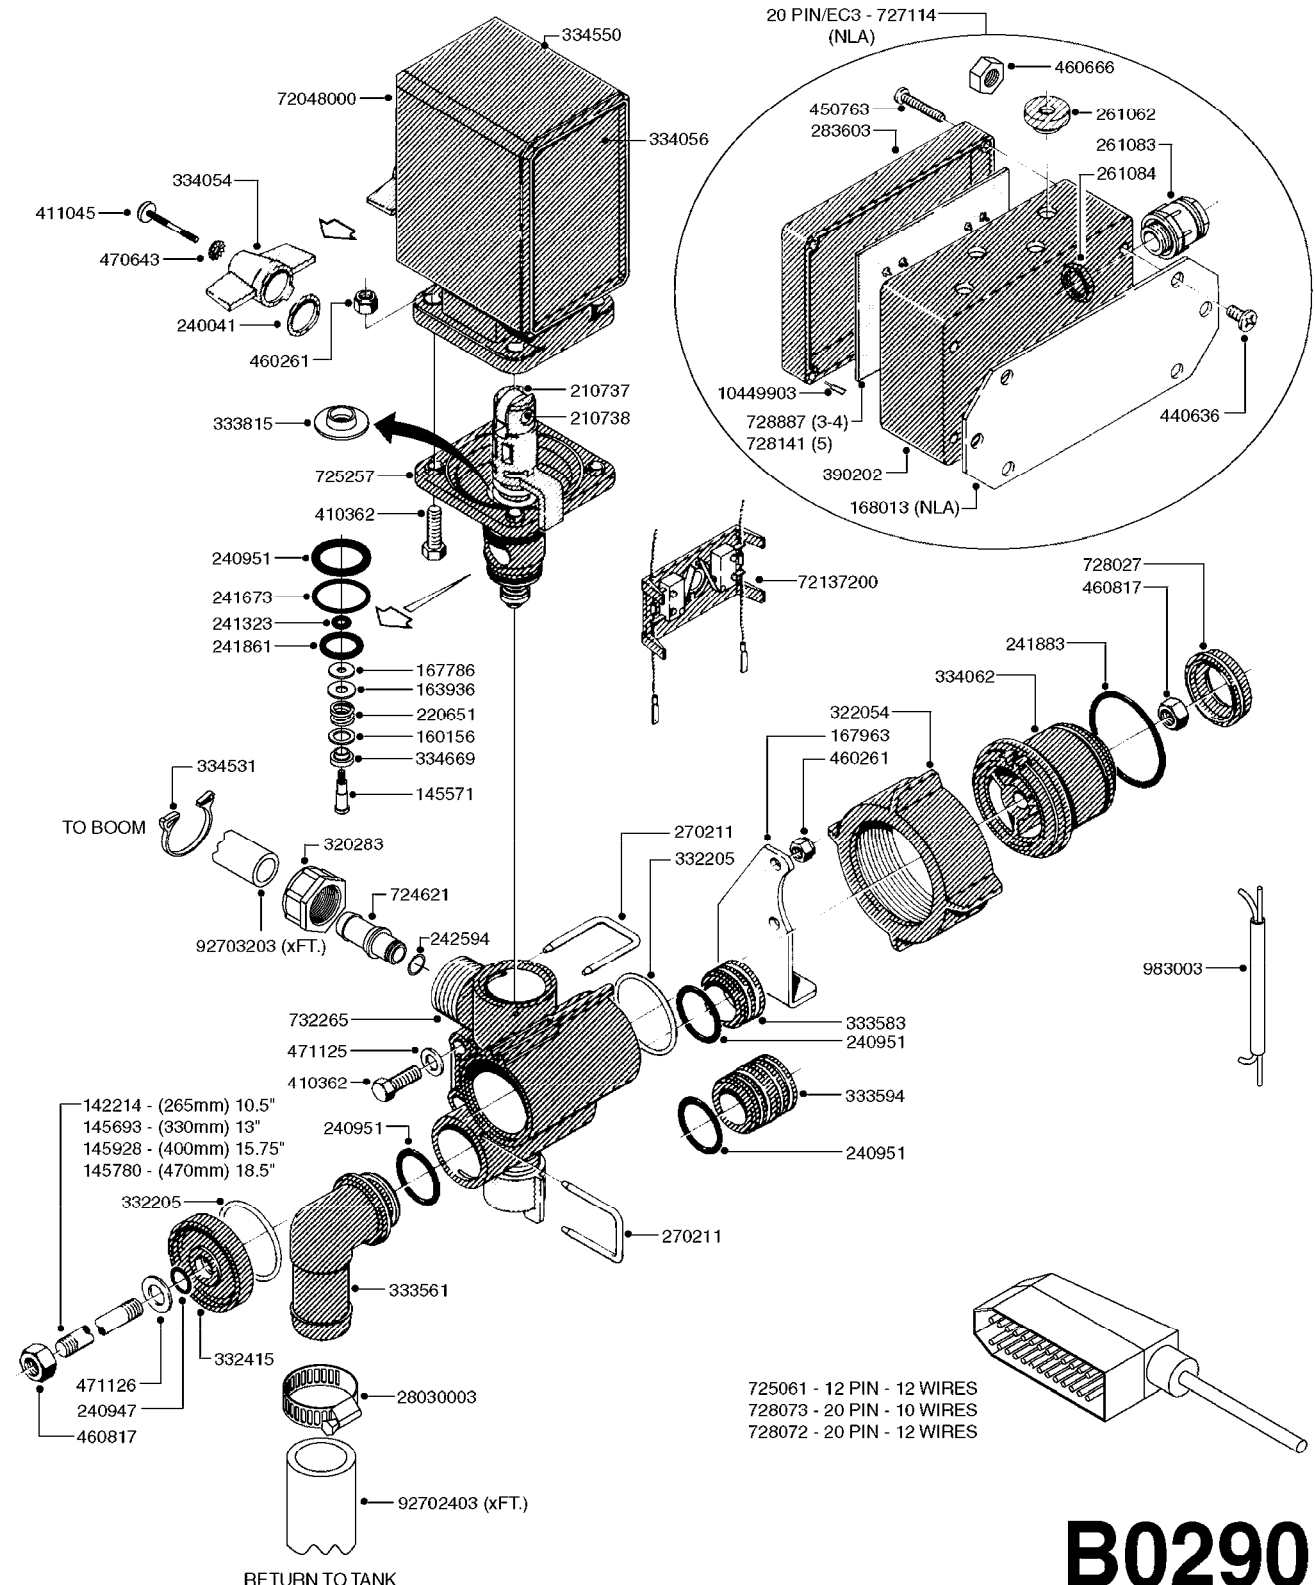

B0290

EC BOOM VALVE - ELEC. (RED GRP)
B0290-HIN, 01:01:16

Page 1

Date 07.02.2020 9:41

parts-n°	order qty	description
142214	1	STUD BOLT - M8X265, 3 SECTION
145571	1	STUD BOLT F/PNEUM. DISTRIBUTOR
145693	1	STUD BOLT - M8X330, 4 SECTION
145780	1	STUD BOLT - M8X470, 6 SECTION
145928	1	STUD BOLT - M8X400, 5 SECTION
160156	1	WASHER D14.1/D9.2X1 SS
163936	1	WASHER D15/D6.2X1
167786	1	WASHER D13/D4.2X1
167963	1	MOUNT BKT.F.EC BOOM SEC.
168013	1	MOUNT BRKT F.CONNECT BOX-NLA
210737	1	BEARING BALL D7 RSTO 5 TN
210738	1	PIN Ø7 L16
220651	1	SPRING PRESSURE D12.5/5
240041	1	O-RING D15.1/10.3 X 2.4
240947	1	O-RING D7.3X2.4 NITRIL
240951	1	O-RING D21.2X3 NITRIL
241323	1	O-RING D5.3X2.4 NITRIL
241673	1	O-RING D22.1X1.6
241861	1	O-RING D15.3X2.4 VITON
241883	1	O-RING 3 X 39.2 NITRIL
242594	1	O-RING D14 X 1.78 SCH.70-EPDM
261062	1	GROMMET
261083	1	GROMMET (PLASTIC)F.ELEC.CABLE
261084	1	NUT F.261083 GROMMET
270211	1	FITT.DK S25 FORK L=37.5
283603	1	LID F. SQ.BOX 120X80X15 MM
320283	1	FITT.DK NUT 3/4"BSP
322054	1	UNION NUT BLACK S61 x 2
332205	1	O-RING D43/39XD2
332415	1	COVER
333561	1	FITT.DK ELB.1" EC RETURN
333583	1	END PIECE FOR BYPASS
333594	1	CONNECTING PIECE F. BYPASS
333815	1	DISTANCE RING
334054	1	GRIP F.MAN.OP.EC ON/OFF RED
334056	1	COVER F/MOTOR HOUSE EC DIST.
334062	1	CONNECT. BRANCH F/EC OP. UNIT
334531	1	CLAMP HOSE PLASTIC 3/4"
334550	1	MOTOR HOUSE SECT VALVE
334669	1	VALVE CONE D14/D7-SH 63 WHITE
390202	1	CONN.BOX EC OPER.UNIT
410362	1	BOLT HEX 8.8 SS M6X20
411045	1	SCREW M4 X 16MM STAINLESS
440636	1	SCREW SHEET-METAL 1/2" NO 12
450763	1	SCREW M4X25
460261	1	NUT HEX M6X1.00 LOCK DIN985 A2 SS
460666	1	NUT HEX M4
460817	1	NUT HEX M8 STAINLESS DIN 934
470643	1	WASHER LOCK
471125	1	WASHER M6U 6.4X14X1.2,A2 SS
471126	1	WASHER, M8, Ø16/ 8.4X 1.6, SS
724621	1	FITT.DK HB 3/4"ASSY F.3/4" NUT
725061	1	CABLE - EC 12WIRE L=6000mm
725257	1	SPINDLE SECT. F/EC DISTRIBUTOR
727114	1	CONNECTOR BOX WITH CABLE
728027	1	BUSHING WITH SEAT
728072	1	CABLE,20-PIN,6M EC/4
728073	1	CABLE,20-PIN,6M, EC/3
728141	1	CIRCUIT BOARD F.EC7 CONN. BOX
728887	1	CIRCUIT BOARD EC CONTROL
732265	1	DISTRIB HOUSING W/CONST PR RED