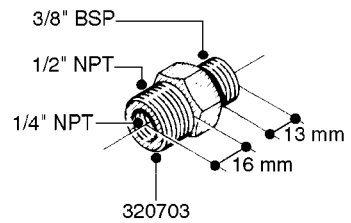

FITTINGS - HEXAGON NIPPLES  
L0030-HIN, 01:01:16

**L0030**

FITTINGS - HEXAGON NIPPLES  
L0030-HIN, 01:01:16

Page 1  
Date 07.02.2020 9:42

parts-n°	order qty	description
10015303	1	FITT.PO.HN 1.00X1.00 M1000
10425003	1	FITT.PO.HN 1.25X1.00 MCPHEE
320132	1	FITT.DK HN 1" BSP
320176	1	FITT.DK HN 3/8"X1/2" BSP
320445	1	FITT.DK HN 1/4"X3/8" BSP
320655	1	FITT.DK HN 1/2"-1/2" BSP
320692	1	FITT.DK HN 3/8'BSPX1/4'NPT
320703	1	FITT.DK HN 3/8BSP X1/2 &1/4NPT
320725	1	FITT.DK NIPPLE 3/8"-3/8" BSP
320902	1	FITT.DK HN 3/8'X 1/4' BSP
390232	1	FITT.DK HN 1-1/2' X 1-1/4' BSP
390276	1	FITT.DK HN 1'BSP