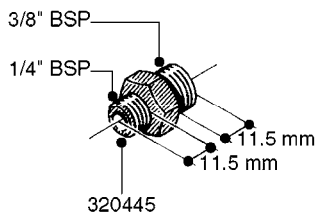

FITTINGS - HEXAGON NIPPLES  
L0030-HIN, 01:01:16

**L0030**

FITTINGS - HEXAGON NIPPLES  
L0030-HIN, 01:01:16

Page 1  
Date 07.02.2020 9:42

parts-n°	order qty	description
10015303	1	FITT.PO.HN 1.00X1.00 M1000
10425003	1	FITT.PO.HN 1.25X1.00 MCPHEE
320132	1	FITT.DK HN 1" BSP
320176	1	FITT.DK HN 3/8"X1/2" BSP
320445	1	FITT.DK HN 1/4"X3/8" BSP
320655	1	FITT.DK HN 1/2"-1/2" BSP
320692	1	FITT.DK HN 3/8'BSPX1/4'NPT
320703	1	FITT.DK HN 3/8BSP X1/2 &1/4NPT
320725	1	FITT.DK NIPPLE 3/8"-3/8" BSP
320902	1	FITT.DK HN 3/8'X 1/4' BSP
390232	1	FITT.DK HN 1-1/2' X 1-1/4' BSP
390276	1	FITT.DK HN 1'BSP