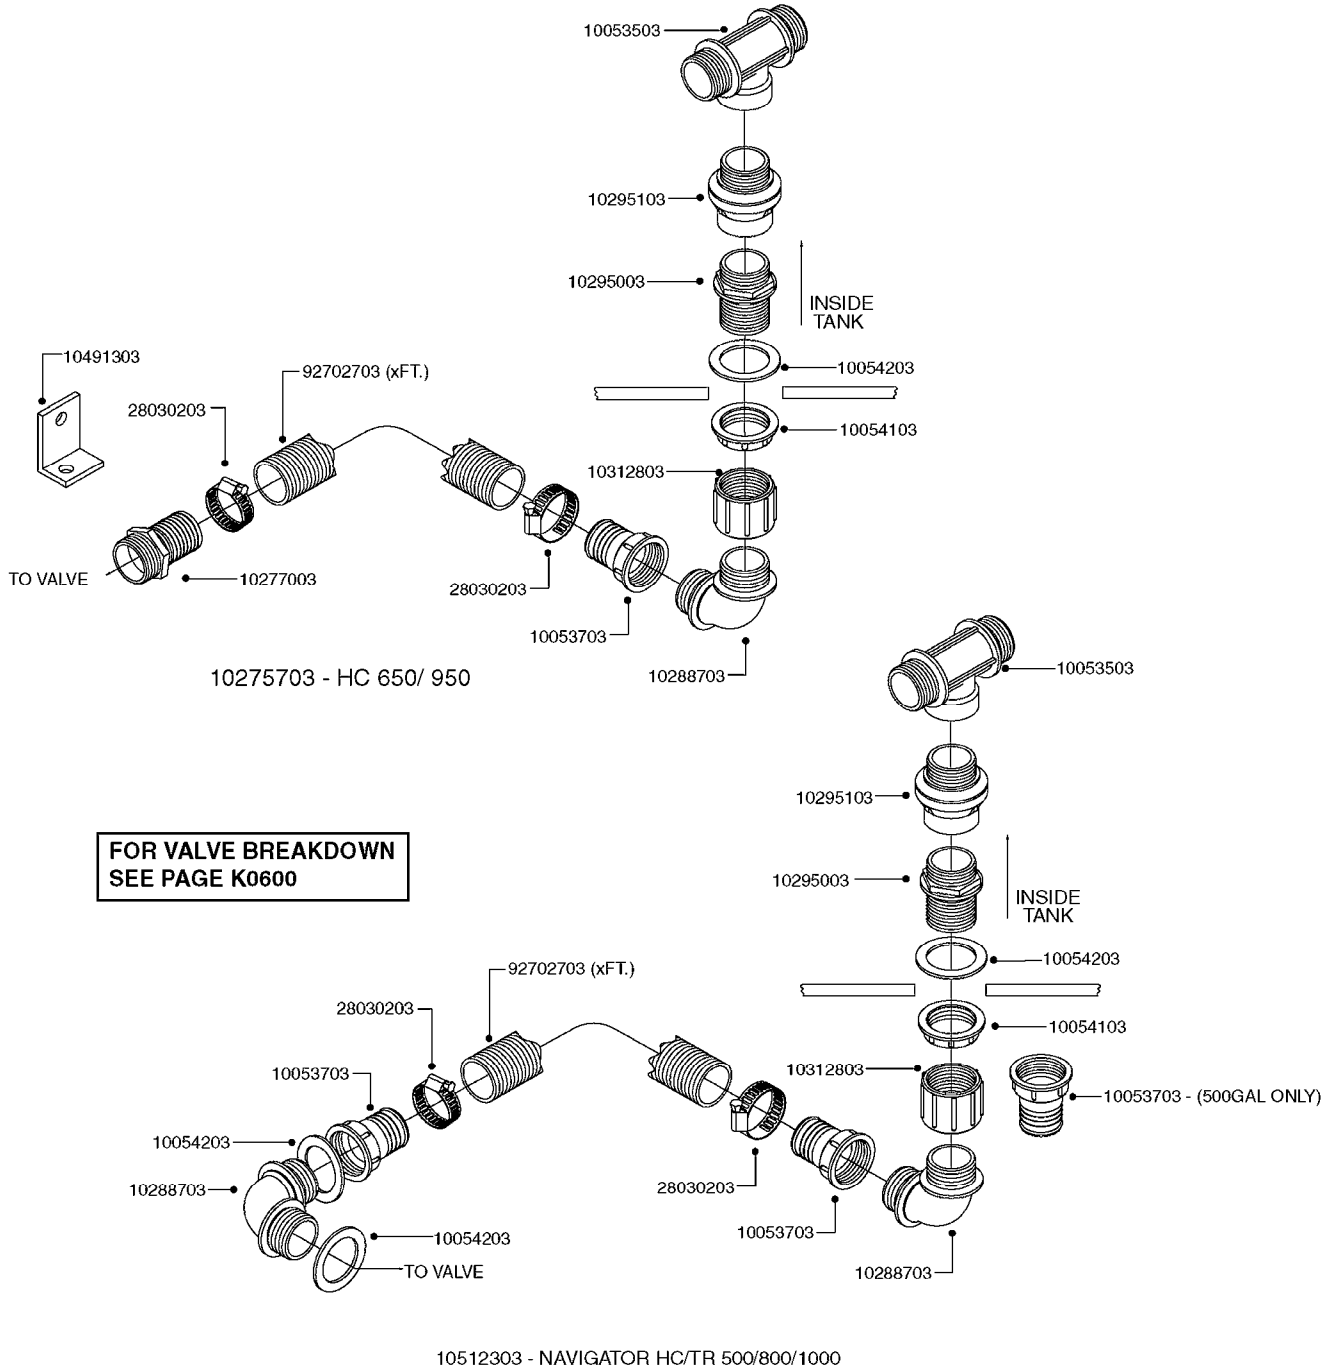

K0580

**COMPLETE ASSEMBLIES
WHOLEGOODS ITEMS**

QUICKFILL-PLMBNG SYS-TRLR SPYR
K0580-HIN, 01:01:16

Page 1
Date 07.02.2020 9:42

parts-n°	order qty	description
10053503	1	FITT.PO.TEE 2"MX2"FX2"M BSP
10053703	1	FITT.PO.HB STR. 2"BSP #4411
10054103	1	FITT.PO.NUT 2" BSP JAMB MCPHEE
10054203	1	GASKET F. 2" FITTINGS RUBBER
10275703	1	*QUICK FILL KIT 650/950M
10277003	1	FITT.PO.HB 2.00X2.00 MCPHEE
10288703	1	FITT.PO.EL 2MX2M 90 DEG MCPHEE
10295003	1	FITT.PO.HN 2' 250071
10295103	1	FOOT VALVE 2" 504019
10312803	1	FITT.PO.BU 2' X 2'
10491303	1	ANGLE FOR HC950 QUICK FILL
10512303	1	QUICK FILL KIT NAV. (DON'T ORD)
28030203	1	CLAMP HOSE T-BOLT S2" 235-67
92702703	1	HOSE PVC SUCT GRAY 2"