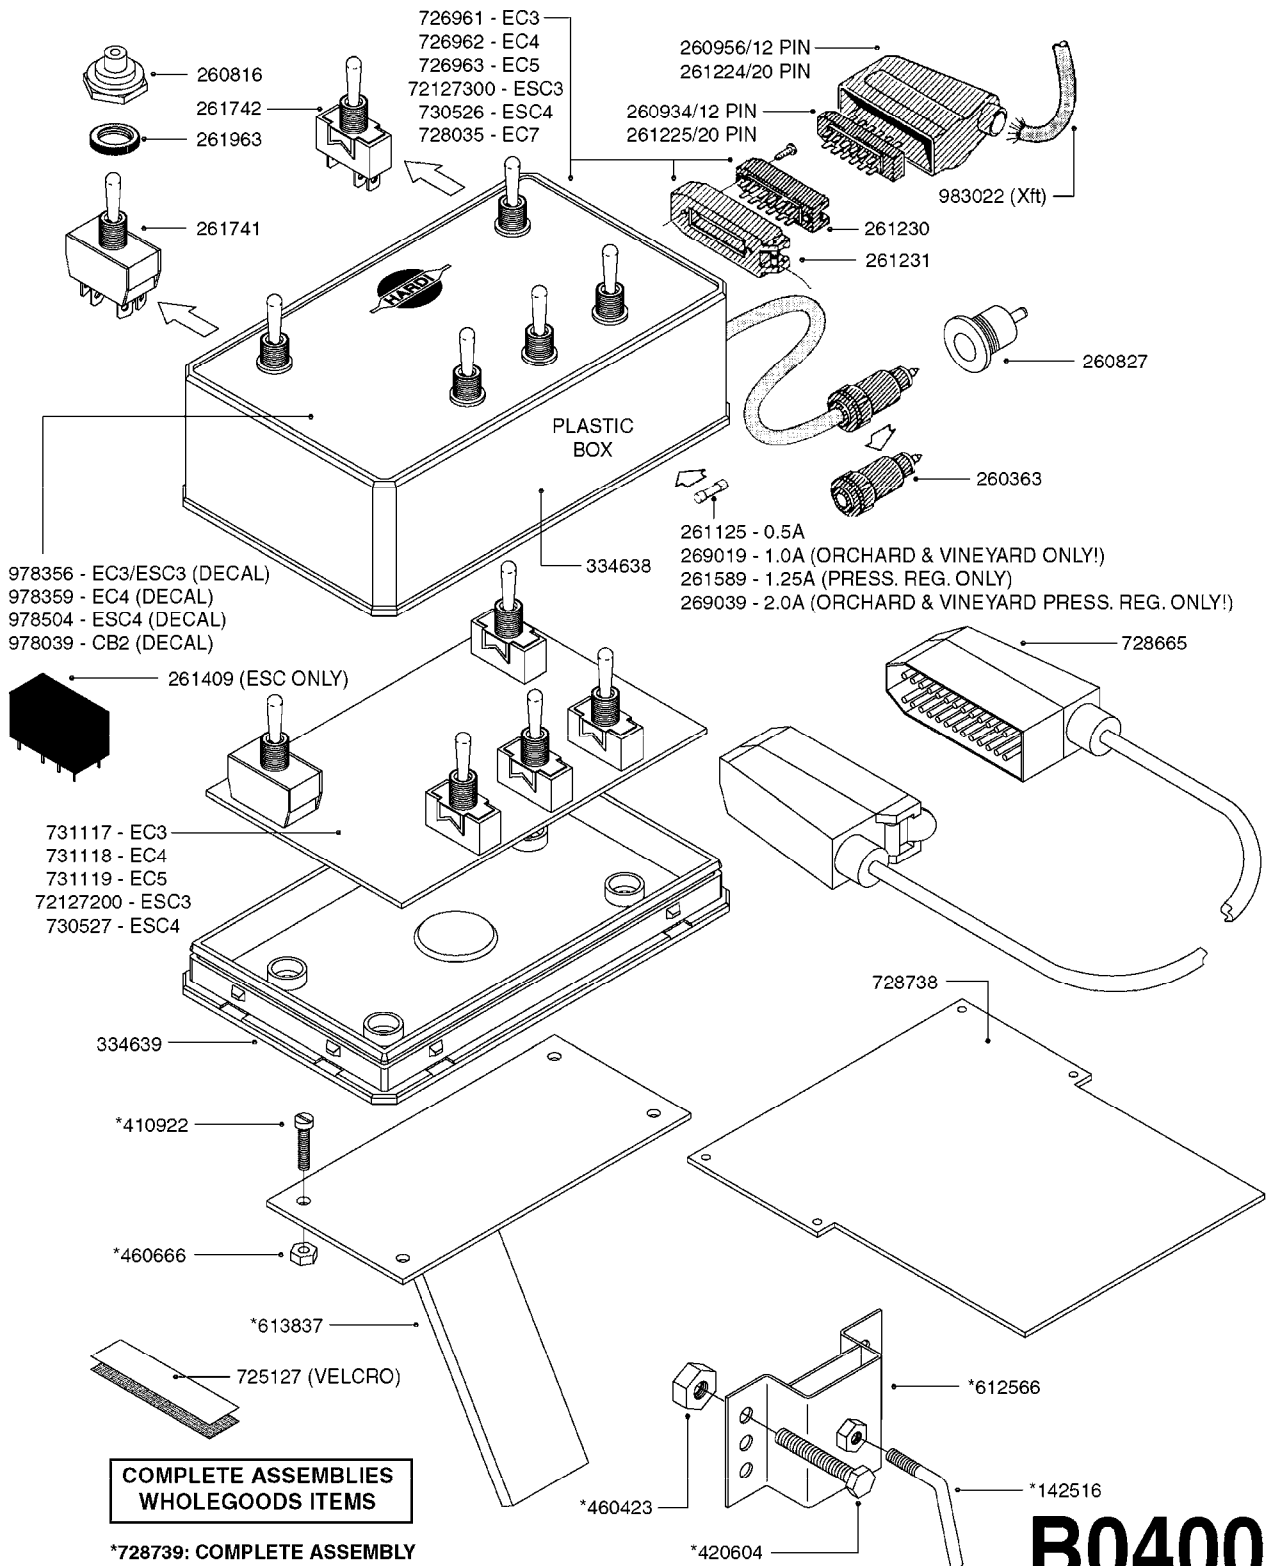

# B0390

CONTROL BOX F/EC+EC-SC  
B0390-HIN, 01:01:16

Page 1  
Date 07.02.2020 9:41

parts-n°	order qty	description
142516	1	SCREW SET M10 BENT F. LOCKING
260363	1	PLUG 2 POLE 12V
260794	1	SWITCH F.PRESS ADJ.EC CONTROL
260816	1	CAP W/RUBBER BOOT F.EC SWITCH
260827	1	PLUG F.EC ATTACHMENTS
260864	1	SWITCH F.HY BOOM CONTROL BOX
260923	1	PLUG INSERT 12 POLE FEMALE
260934	1	PLUG INSERT 12 POLE MALE
260945	1	PLUG HOUSE 12 POLE FEMALE
260956	1	PLUG HOUSE 12 POL.MALE
261066	1	SWITCH 2 POLE
261125	1	FUSE 5 X 20 500mA
261224	1	PLUG HOUSING F/20 POLE MALE
261225	1	PLUG INSERT 20 POLE MALE
261230	1	PLUG INSERT 20 POLE FEMALE
261231	1	PLUG HOUSING 20 POLE FEMALE
410922	1	CYL.SKR 8.8 DEL M4X20 RST
411006	1	SCREW M4X40 SLOTTED
420604	1	BOLT HEX 8.8 DEL M10X25 FT DIN933
460423	1	NUT HEX M10X1.50 LOCK DIN985A2 SS
460666	1	NUT HEX M4
612566	1	MOUNT BRACKET F.FAN CABLE ASSY
613837	1	MOUNT PLATE FOR EC CONTROL BOX
725006	1	CIRCUIT BOARD 4 VALVE
725014	1	CONTROL BOX EC 4 SEC./12 PIN
725056	1	PRINTED CIRC.W SW 3WAY 726961
726961	1	CONTROL BOX EC 3 SEC./20 PIN
726962	1	CONTROL BOX EC 4 SEC./20 PIN
727376	1	CIRCUIT BOARD F.ESC 3 BANK
728072	1	CABLE,20-PIN,6M EC/4
728073	1	CABLE,20-PIN,6M, EC/3
728075	1	CABLE F.CONTROL BOX 5M EC/3
728665	1	CABLE EXT.-QUICK ATTACH 20 PIN
728666	1	CABLE-QUICK ATTACH 12 PIN
728738	1	DOUB.CONT.BOX & OR F/M PLATE
728739	1	IN CAB CONTROL MOUNT KIT
729721	1	CONTROL BOX ESC3
983022	1	WIRE 12 x 0.5 x 2MM x 12"
10297303	1	CIRCUIT BOARD FOR T.M.S.
10411203	1	RELAY T-82