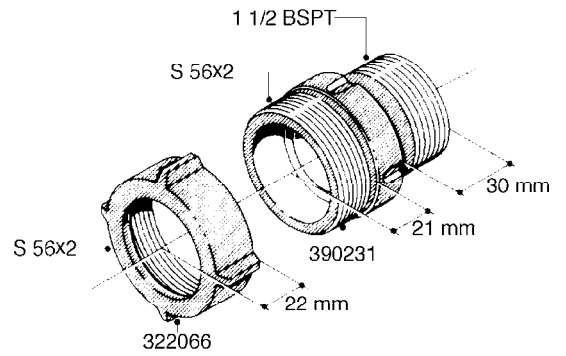

**L0080**

FITTINGS - S-53  
L0080-HIN, 12:09:17

Page 1

Date 07.02.2020 9:42

Pos.	parts-n°	order qty	description
1	145995	1	FITT.DK S-53 FORK
2	241973	1	O-RING Ø3 X 44.2 70 SHORES NITRIL NITRIL (BLACK)
2	242353	1	O-RING 3 X 44.2 VITON VITON (BROWN)
3	242109	1	O-RING D32.2x3.0 NITRIL (BLACK)
3	242354	1	O-RING D32.2X3.0 VITON VITON (BROWN)
4	322103	1	FITT.DK S-53 BULKHEAD
5	322107	1	FITT.DK S-53 BULKHEAD NUT
6	322110	1	FITT.DK S-53 ELB. 1/2" BSP
7	322352	1	FITT.DK S-53 TEE
8	334229	1	FITT.DK S-53 STR.3/4"
9	334260	1	GASKET F. S-53 BULKHEAD
10	334564	1	FITT.DK S-67 TO S-53 ADAPTER
11	391100	1	FITT.DK S-53THREAD INS.1/2"BSP
12	726463	1	FITT.DK S53 BULKHEAD W/GASKET
13	726552	1	FIT.DK S-53X90 1/2" BSP,O-RING
14	726556	1	FITT.DK S-53 HB 1/2" W/O-RING
15	726558	1	FITT.DK S53 STR. 3/4" W.ORING
16	726559	1	FITT DK. S-53 HB 1" W/O-RING
17	726568	1	FITT.DK.S-53 HB 1/2"90 W/O-RING
18	726570	1	FITT.DK S-53 ELB.3/4" W.ORING
19	726571	1	FITT.DK S-53 ELB.1", W ORING
20	726578	1	FITT.DK S53 PLUG WITH O-RING
21	728561	1	FITT.DK. S67M - S53F REDUCER