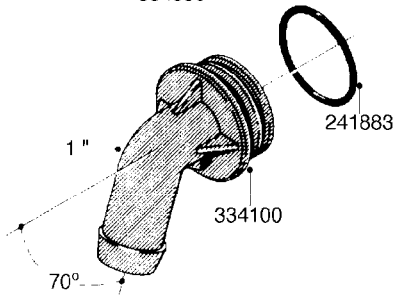

**L0080**

FITTINGS - S-53  
L0080-HIN, 12:09:17

Page 1

Date 07.02.2020 9:42

Pos.	parts-n°	order qty	description
1	145995	1	FITT.DK S-53 FORK
2	241973	1	O-RING Ø3 X 44.2 70 SHORES NITRIL NITRIL (BLACK)
2	242353	1	O-RING 3 X 44.2 VITON VITON (BROWN)
3	242109	1	O-RING D32.2x3.0 NITRIL (BLACK)
3	242354	1	O-RING D32.2X3.0 VITON VITON (BROWN)
4	322103	1	FITT.DK S-53 BULKHEAD
5	322107	1	FITT.DK S-53 BULKHEAD NUT
6	322110	1	FITT.DK S-53 ELB. 1/2" BSP
7	322352	1	FITT.DK S-53 TEE
8	334229	1	FITT.DK S-53 STR.3/4"
9	334260	1	GASKET F. S-53 BULKHEAD
10	334564	1	FITT.DK S-67 TO S-53 ADAPTER
11	391100	1	FITT.DK S-53THREAD INS.1/2"BSP
12	726463	1	FITT.DK S53 BULKHEAD W/GASKET
13	726552	1	FIT.DK S-53X90 1/2" BSP,O-RING
14	726556	1	FITT.DK S-53 HB 1/2" W/O-RING
15	726558	1	FITT.DK S53 STR. 3/4" W.ORING
16	726559	1	FITT DK. S-53 HB 1" W/O-RING
17	726568	1	FITT.DK.S-53 HB 1/2"90 W/O-RING
18	726570	1	FITT.DK S-53 ELB.3/4" W.ORING
19	726571	1	FITT.DK S-53 ELB.1", W ORING
20	726578	1	FITT.DK S53 PLUG WITH O-RING
21	728561	1	FITT.DK. S67M - S53F REDUCER