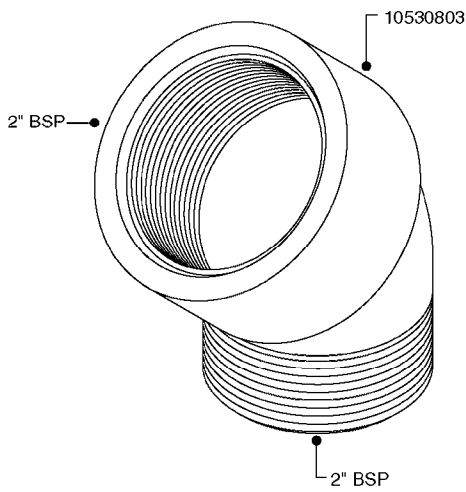

FITTINGS - HEXAGON NIPPLES  
L0030-HIN, 01:01:16

**L0030**

FITTINGS - HEXAGON NIPPLES  
L0030-HIN, 01:01:16

Page 1  
Date 07.02.2020 9:42

parts-n°	order qty	description
10015303	1	FITT.PO.HN 1.00X1.00 M1000
10425003	1	FITT.PO.HN 1.25X1.00 MCPHEE
320132	1	FITT.DK HN 1" BSP
320176	1	FITT.DK HN 3/8"X1/2" BSP
320445	1	FITT.DK HN 1/4"X3/8" BSP
320655	1	FITT.DK HN 1/2"-1/2" BSP
320692	1	FITT.DK HN 3/8'BSPX1/4'NPT
320703	1	FITT.DK HN 3/8BSP X1/2 &1/4NPT
320725	1	FITT.DK NIPPLE 3/8"-3/8" BSP
320902	1	FITT.DK HN 3/8'X 1/4' BSP
390232	1	FITT.DK HN 1-1/2' X 1-1/4' BSP
390276	1	FITT.DK HN 1'BSP