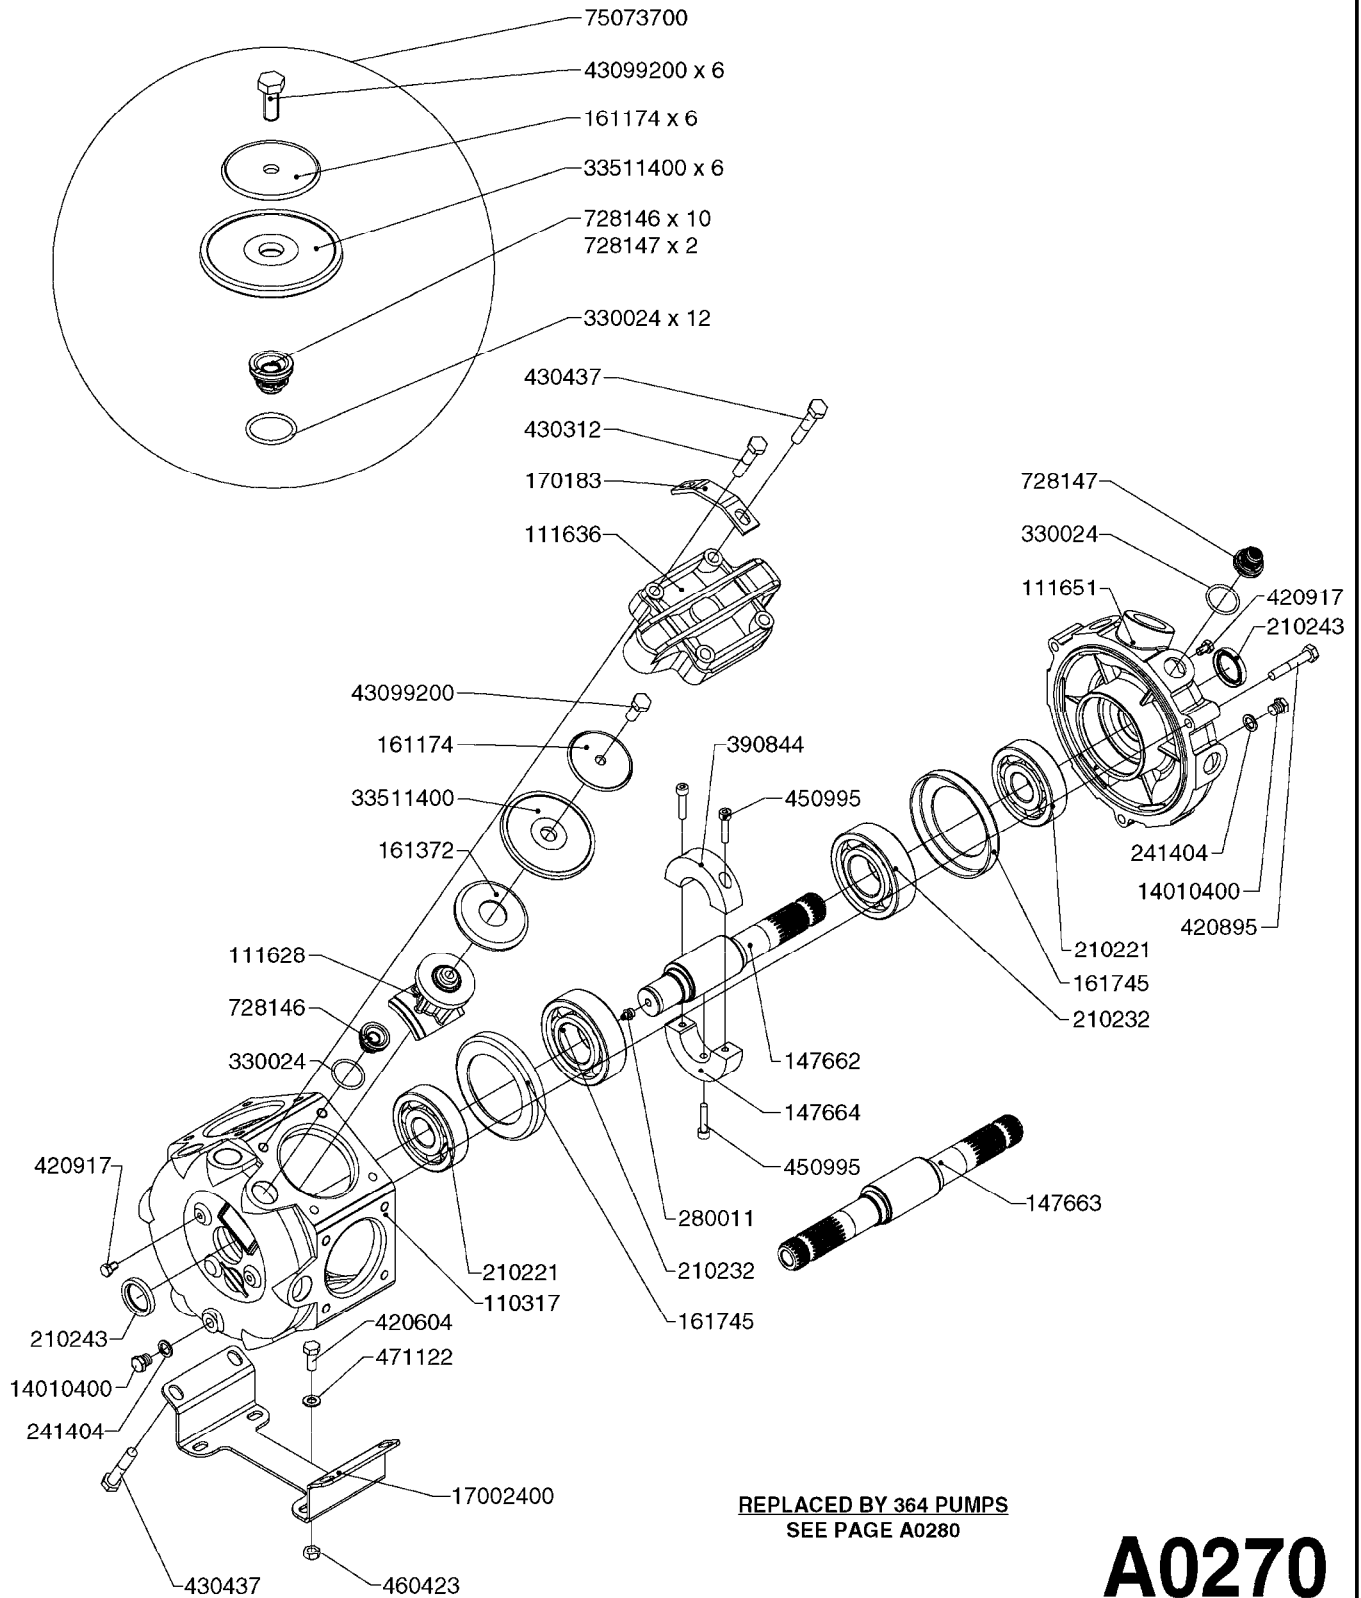

REPLACED BY 364 PUMPS
SEE PAGE A0280

A0270

PUMP - 363/1000 RPM W/MOUNTING
A0270-HIN, 17:03:16

Page 1

Date 07.02.2020 9:41

parts-n°	order qty	description
110317	1	PUMP CASING MODEL 360/361 PNTD
111628	1	CONNECTING ROD 363/5.5 PUMP
111636	1	VALVE COVER 363 HEAVY DUTY
111651	1	CASTING F.363 1.5" PUMP(FRONT)
147662	1	CRANK SHAFT F.363/463-5.5MM
147663	1	CRANK SHAFT 363/463-5.5 THROUG
147664	1	COUNTERBALANCE 363/463 WEIGHT
161174	1	DIAPHRAGM DISC SS 361/363/364 PUMP
161372	1	DIAPHRAGM BACKING DISC,320-361
161745	1	METAL SPACER F.363/463
170183	1	LIFT STRAP F.PUMP 360/361/462
210221	1	BEARING BALL 6407
210232	1	BEARING BALL 6310
210243	1	SEAL OIL 35 X 47 X 7
241404	1	DOWTY SEAL 1/4"
280011	1	GREASE NIPPLE 1/8' SAE H TR
330024	1	O-RING D41,1/D34.5 X 3,5
390844	1	COUNTERBALANCE 363/463 POM
420604	1	BOLT HEX 8.8 DEL M10X25 FT DIN933
420895	1	BOLT HEX 8.8 RAW M10X60
420917	1	BOLT HEX 8.8 RAW M8X12 FT
430312	1	BOLT HEX 8.8 M12X60
430437	1	BOLT HEX 8.8 RAW M12X65
450995	1	BOLT ALLEN M8X30 DIN 912 RAW
460423	1	NUT HEX M10X1.50 LOCK DIN985A2 SS
471122	1	WASHER, M10, Ø20/10.5X 2.0, SS
728146	1	VALVE FOR 361(726890/707932)
728147	1	VALVE FOR 361 WHITE WITH HOLE
14010400	1	PLUG 1/4" BSP
17002400	1	FOOT F. 36X PUMP, RED
33511400	1	DIAPHRAGM PUMP 361/361/363/364 PUR
43099200	1	BOLT HEX SS M12 X 30 DIN933 A4
75073700	1	PUMP KIT 361/363 "06"