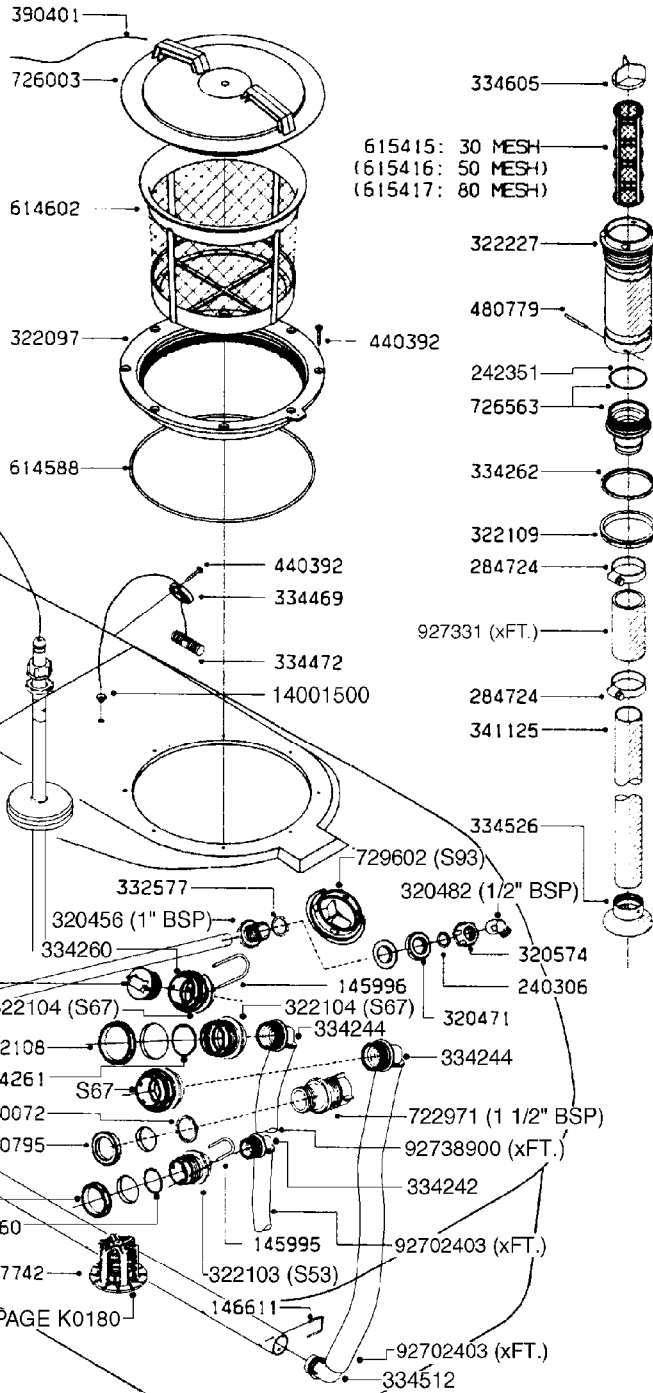

SEE PAGE K0780

SEE PAGE K0180

E0400

FOR CONNECTING HOSE
FITTINGS, SEE SECTION L

978403