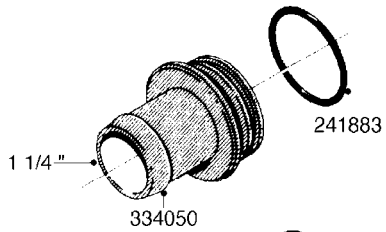

**L0080**

FITTINGS - S-53  
L0080-HIN, 12:09:17

Page 1

Date 07.02.2020 9:42

Pos.	parts-n°	order qty	description
1	145995	1	FITT.DK S-53 FORK
2	241973	1	O-RING Ø3 X 44.2 70 SHORES NITRIL NITRIL (BLACK)
2	242353	1	O-RING 3 X 44.2 VITON VITON (BROWN)
3	242109	1	O-RING D32.2x3.0 NITRIL (BLACK)
3	242354	1	O-RING D32.2X3.0 VITON VITON (BROWN)
4	322103	1	FITT.DK S-53 BULKHEAD
5	322107	1	FITT.DK S-53 BULKHEAD NUT
6	322110	1	FITT.DK S-53 ELB. 1/2" BSP
7	322352	1	FITT.DK S-53 TEE
8	334229	1	FITT.DK S-53 STR.3/4"
9	334260	1	GASKET F. S-53 BULKHEAD
10	334564	1	FITT.DK S-67 TO S-53 ADAPTER
11	391100	1	FITT.DK S-53THREAD INS.1/2"BSP
12	726463	1	FITT.DK S53 BULKHEAD W/GASKET
13	726552	1	FIT.DK S-53X90 1/2" BSP,O-RING
14	726556	1	FITT.DK S-53 HB 1/2" W/O-RING
15	726558	1	FITT.DK S53 STR. 3/4" W.ORING
16	726559	1	FITT DK. S-53 HB 1" W/O-RING
17	726568	1	FITT.DK.S-53 HB 1/2"90 W/O-RING
18	726570	1	FITT.DK S-53 ELB.3/4" W.ORING
19	726571	1	FITT.DK S-53 ELB.1", W ORING
20	726578	1	FITT.DK S53 PLUG WITH O-RING
21	728561	1	FITT.DK. S67M - S53F REDUCER