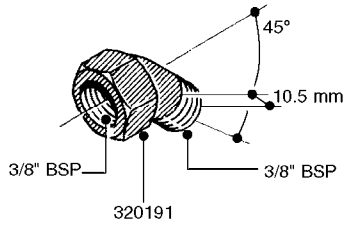

FITTINGS - HEXAGON NIPPLES  
L0030-HIN, 01:01:16

**L0030**

FITTINGS - HEXAGON NIPPLES  
L0030-HIN, 01:01:16

Page 1  
Date 07.02.2020 9:42

parts-n°	order qty	description
10015303	1	FITT.PO.HN 1.00X1.00 M1000
10425003	1	FITT.PO.HN 1.25X1.00 MCPHEE
320132	1	FITT.DK HN 1" BSP
320176	1	FITT.DK HN 3/8"X1/2" BSP
320445	1	FITT.DK HN 1/4"X3/8" BSP
320655	1	FITT.DK HN 1/2"-1/2" BSP
320692	1	FITT.DK HN 3/8'BSPX1/4'NPT
320703	1	FITT.DK HN 3/8BSP X1/2 &1/4NPT
320725	1	FITT.DK NIPPLE 3/8"-3/8" BSP
320902	1	FITT.DK HN 3/8'X 1/4' BSP
390232	1	FITT.DK HN 1-1/2' X 1-1/4' BSP
390276	1	FITT.DK HN 1'BSP