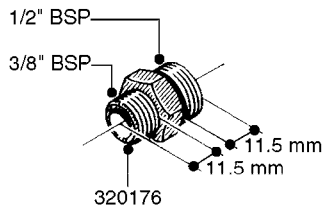

FITTINGS - HEXAGON NIPPLES  
L0030-HIN, 01:01:16

**L0030**

FITTINGS - HEXAGON NIPPLES  
L0030-HIN, 01:01:16

Page 1  
Date 07.02.2020 9:42

parts-n°	order qty	description
10015303	1	FITT.PO.HN 1.00X1.00 M1000
10425003	1	FITT.PO.HN 1.25X1.00 MCPHEE
320132	1	FITT.DK HN 1" BSP
320176	1	FITT.DK HN 3/8"X1/2" BSP
320445	1	FITT.DK HN 1/4"X3/8" BSP
320655	1	FITT.DK HN 1/2"-1/2" BSP
320692	1	FITT.DK HN 3/8'BSPX1/4'NPT
320703	1	FITT.DK HN 3/8BSP X1/2 &1/4NPT
320725	1	FITT.DK NIPPLE 3/8"-3/8" BSP
320902	1	FITT.DK HN 3/8'X 1/4' BSP
390232	1	FITT.DK HN 1-1/2' X 1-1/4' BSP
390276	1	FITT.DK HN 1'BSP