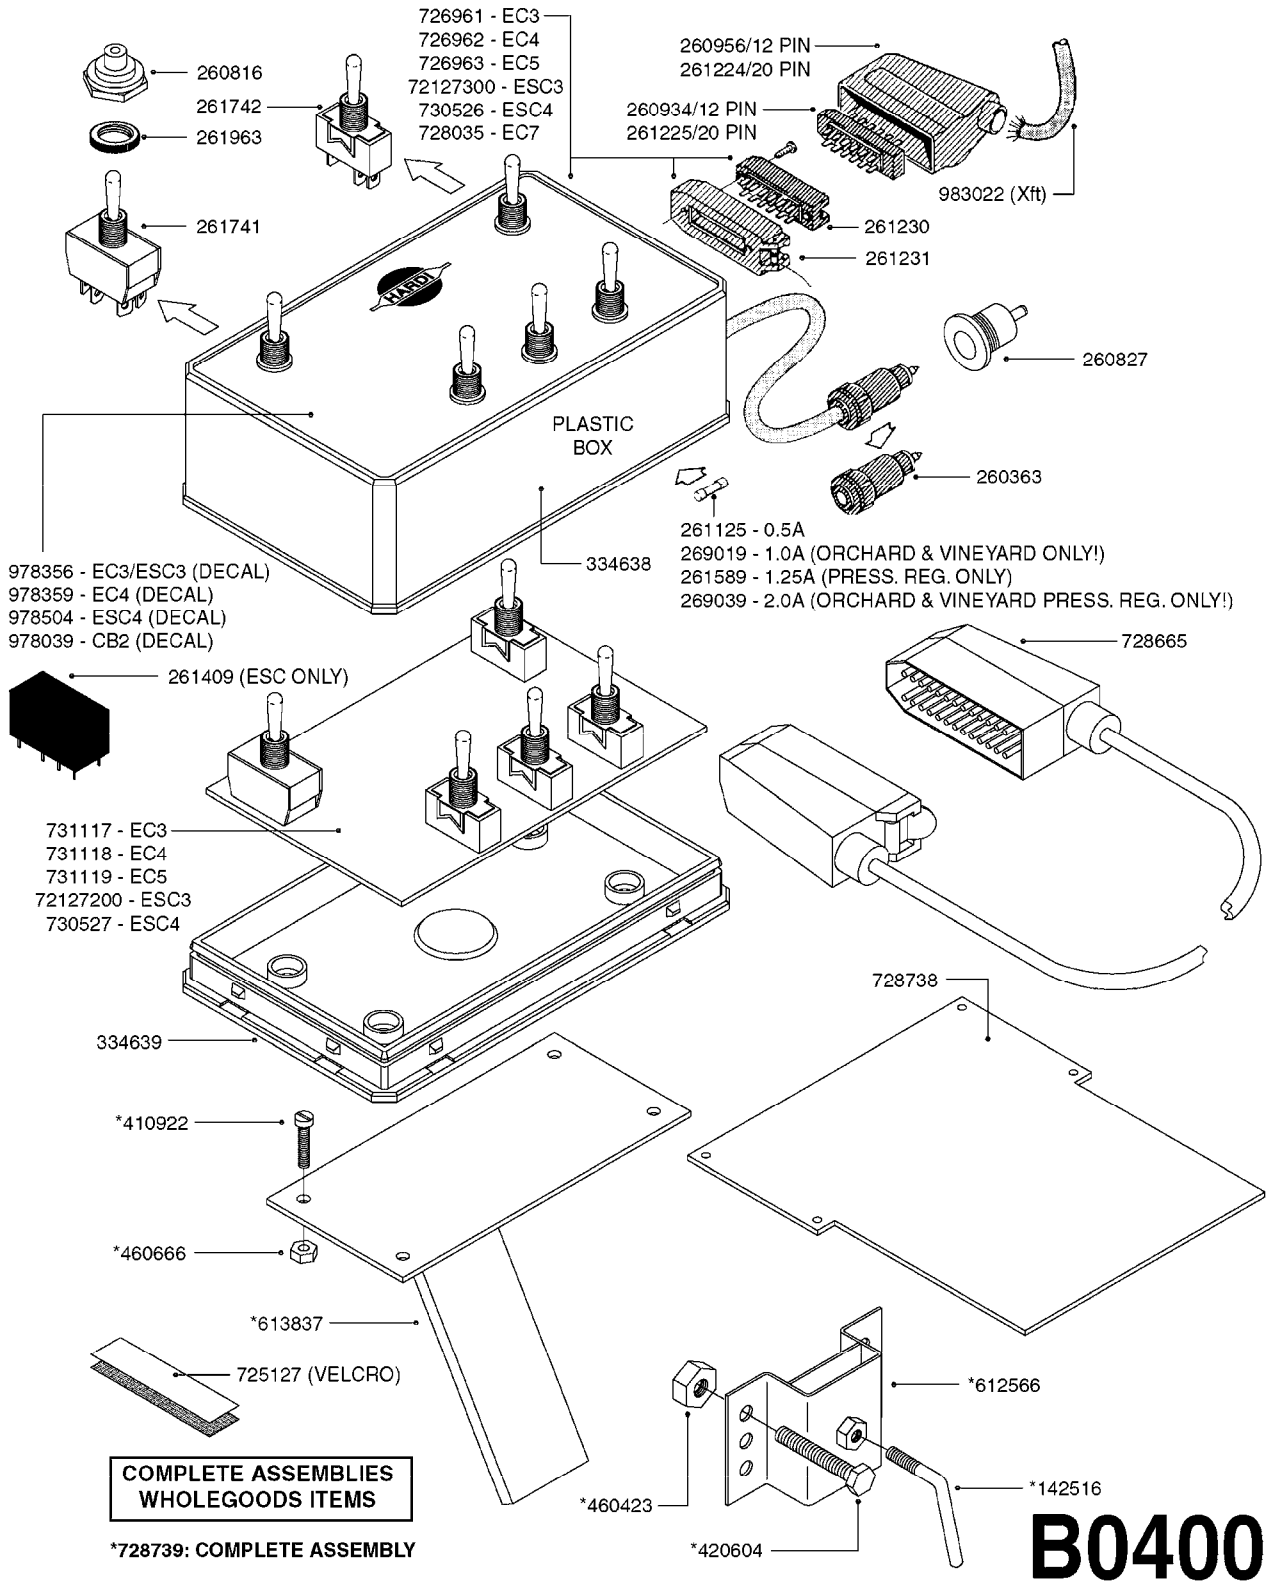

# B0390

CONTROL BOX F/EC+EC-SC  
B0390-HIN, 01:01:16

Page 1  
Date 07.02.2020 9:34

parts-n°	order qty	description
142516	1	SCREW SET M10 BENT F. LOCKING
260363	1	PLUG 2 POLE 12V
260794	1	SWITCH F.PRESS ADJ.EC CONTROL
260816	1	CAP W/RUBBER BOOT F.EC SWITCH
260827	1	PLUG F.EC ATTACHMENTS
260864	1	SWITCH F.HY BOOM CONTROL BOX
260923	1	PLUG INSERT 12 POLE FEMALE
260934	1	PLUG INSERT 12 POLE MALE
260945	1	PLUG HOUSE 12 POLE FEMALE
260956	1	PLUG HOUSE 12 POL.MALE
261066	1	SWITCH 2 POLE
261125	1	FUSE 5 X 20 500mA
261224	1	PLUG HOUSING F/20 POLE MALE
261225	1	PLUG INSERT 20 POLE MALE
261230	1	PLUG INSERT 20 POLE FEMALE
261231	1	PLUG HOUSING 20 POLE FEMALE
410922	1	CYL.SKR 8.8 DEL M4X20 RST
411006	1	SCREW M4X40 SLOTTED
420604	1	BOLT HEX 8.8 DEL M10X25 FT DIN933
460423	1	NUT HEX M10X1.50 LOCK DIN985A2 SS
460666	1	NUT HEX M4
612566	1	MOUNT BRACKET F.FAN CABLE ASSY
613837	1	MOUNT PLATE FOR EC CONTROL BOX
725006	1	CIRCUIT BOARD 4 VALVE
725014	1	CONTROL BOX EC 4 SEC./12 PIN
725056	1	PRINTED CIRC.W SW 3WAY 726961
726961	1	CONTROL BOX EC 3 SEC./20 PIN
726962	1	CONTROL BOX EC 4 SEC./20 PIN
727376	1	CIRCUIT BOARD F.ESC 3 BANK
728072	1	CABLE,20-PIN,6M EC/4
728073	1	CABLE,20-PIN,6M, EC/3
728075	1	CABLE F.CONTROL BOX 5M EC/3
728665	1	CABLE EXT.-QUICK ATTACH 20 PIN
728666	1	CABLE-QUICK ATTACH 12 PIN
728738	1	DOUB.CONT.BOX & OR F/M PLATE
728739	1	IN CAB CONTROL MOUNT KIT
729721	1	CONTROL BOX ESC3
983022	1	WIRE 12 x 0.5 x 2MM x 12"
10297303	1	CIRCUIT BOARD FOR T.M.S.
10411203	1	RELAY T-82