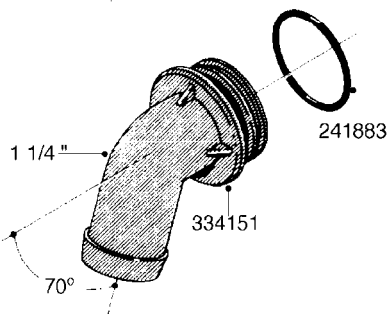

**L0080**

FITTINGS - S-53  
L0080-HIN, 12:09:17

Page 1

Date 07.02.2020 9:35

Pos.	parts-n°	order qty	description
1	145995	1	FITT.DK S-53 FORK
2	241973	1	O-RING Ø3 X 44.2 70 SHORES NITRIL NITRIL (BLACK)
2	242353	1	O-RING 3 X 44.2 VITON VITON (BROWN)
3	242109	1	O-RING D32.2x3.0 NITRIL (BLACK)
3	242354	1	O-RING D32.2X3.0 VITON VITON (BROWN)
4	322103	1	FITT.DK S-53 BULKHEAD
5	322107	1	FITT.DK S-53 BULKHEAD NUT
6	322110	1	FITT.DK S-53 ELB. 1/2" BSP
7	322352	1	FITT.DK S-53 TEE
8	334229	1	FITT.DK S-53 STR.3/4"
9	334260	1	GASKET F. S-53 BULKHEAD
10	334564	1	FITT.DK S-67 TO S-53 ADAPTER
11	391100	1	FITT.DK S-53THREAD INS.1/2"BSP
12	726463	1	FITT.DK S53 BULKHEAD W/GASKET
13	726552	1	FIT.DK S-53X90 1/2" BSP,O-RING
14	726556	1	FITT.DK S-53 HB 1/2" W/O-RING
15	726558	1	FITT.DK S53 STR. 3/4" W.ORING
16	726559	1	FITT DK. S-53 HB 1" W/O-RING
17	726568	1	FITT.DK.S-53 HB 1/2"90 W/O-RING
18	726570	1	FITT.DK S-53 ELB.3/4" W.ORING
19	726571	1	FITT.DK S-53 ELB.1", W ORING
20	726578	1	FITT.DK S53 PLUG WITH O-RING
21	728561	1	FITT.DK. S67M - S53F REDUCER