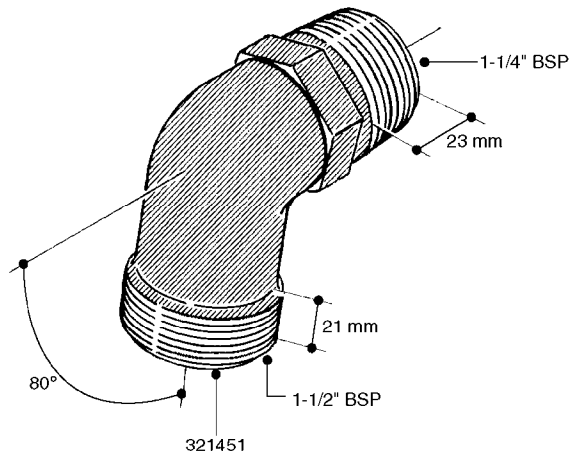

FITTINGS - HEXAGON NIPPLES  
L0030-HIN, 01:01:16

Page 0  
Date 07.02.2020 9:35

**L0030**

FITTINGS - HEXAGON NIPPLES  
L0030-HIN, 01:01:16

Page 1  
Date 07.02.2020 9:35

parts-n°	order qty	description
10015303	1	FITT.PO.HN 1.00X1.00 M1000
10425003	1	FITT.PO.HN 1.25X1.00 MCPHEE
320132	1	FITT.DK HN 1" BSP
320176	1	FITT.DK HN 3/8"X1/2" BSP
320445	1	FITT.DK HN 1/4"X3/8" BSP
320655	1	FITT.DK HN 1/2"-1/2" BSP
320692	1	FITT.DK HN 3/8'BSPX1/4'NPT
320703	1	FITT.DK HN 3/8BSP X1/2 &1/4NPT
320725	1	FITT.DK NIPPLE 3/8"-3/8" BSP
320902	1	FITT.DK HN 3/8'X 1/4' BSP
390232	1	FITT.DK HN 1-1/2' X 1-1/4' BSP
390276	1	FITT.DK HN 1'BSP