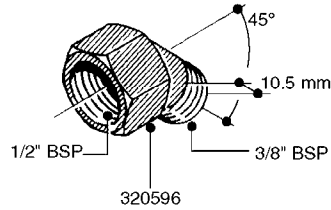

FITTINGS - HEXAGON NIPPLES  
L0030-HIN, 01:01:16

Page 0  
Date 07.02.2020 9:35

**L0030**

FITTINGS - HEXAGON NIPPLES  
L0030-HIN, 01:01:16

Page 1  
Date 07.02.2020 9:35

parts-n°	order qty	description
10015303	1	FITT.PO.HN 1.00X1.00 M1000
10425003	1	FITT.PO.HN 1.25X1.00 MCPHEE
320132	1	FITT.DK HN 1" BSP
320176	1	FITT.DK HN 3/8"X1/2" BSP
320445	1	FITT.DK HN 1/4"X3/8" BSP
320655	1	FITT.DK HN 1/2"-1/2" BSP
320692	1	FITT.DK HN 3/8'BSPX1/4'NPT
320703	1	FITT.DK HN 3/8BSP X1/2 &1/4NPT
320725	1	FITT.DK NIPPLE 3/8"-3/8" BSP
320902	1	FITT.DK HN 3/8'X 1/4' BSP
390232	1	FITT.DK HN 1-1/2' X 1-1/4' BSP
390276	1	FITT.DK HN 1'BSP