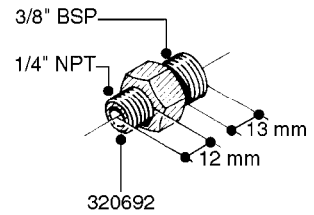

FITTINGS - HEXAGON NIPPLES  
L0030-HIN, 01:01:16

Page 0  
Date 07.02.2020 9:35

**L0030**

FITTINGS - HEXAGON NIPPLES  
L0030-HIN, 01:01:16

Page 1  
Date 07.02.2020 9:35

parts-n°	order qty	description
10015303	1	FITT.PO.HN 1.00X1.00 M1000
10425003	1	FITT.PO.HN 1.25X1.00 MCPHEE
320132	1	FITT.DK HN 1" BSP
320176	1	FITT.DK HN 3/8"X1/2" BSP
320445	1	FITT.DK HN 1/4"X3/8" BSP
320655	1	FITT.DK HN 1/2"-1/2" BSP
320692	1	FITT.DK HN 3/8'BSPX1/4'NPT
320703	1	FITT.DK HN 3/8BSP X1/2 &1/4NPT
320725	1	FITT.DK NIPPLE 3/8"-3/8" BSP
320902	1	FITT.DK HN 3/8'X 1/4' BSP
390232	1	FITT.DK HN 1-1/2' X 1-1/4' BSP
390276	1	FITT.DK HN 1'BSP