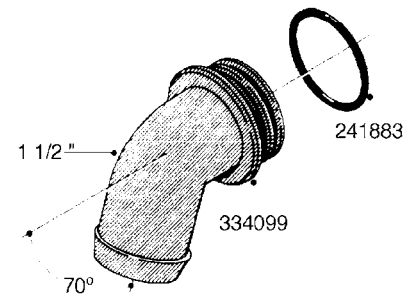

**L0080**

FITTINGS - S-53  
L0080-HIN, 12:09:17

Page 1

Date 07.02.2020 9:35

Pos.	parts-n°	order qty	description
1	145995	1	FITT.DK S-53 FORK
2	241973	1	O-RING Ø3 X 44.2 70 SHORES NITRIL NITRIL (BLACK)
2	242353	1	O-RING 3 X 44.2 VITON VITON (BROWN)
3	242109	1	O-RING D32.2x3.0 NITRIL (BLACK)
3	242354	1	O-RING D32.2X3.0 VITON VITON (BROWN)
4	322103	1	FITT.DK S-53 BULKHEAD
5	322107	1	FITT.DK S-53 BULKHEAD NUT
6	322110	1	FITT.DK S-53 ELB. 1/2" BSP
7	322352	1	FITT.DK S-53 TEE
8	334229	1	FITT.DK S-53 STR.3/4"
9	334260	1	GASKET F. S-53 BULKHEAD
10	334564	1	FITT.DK S-67 TO S-53 ADAPTER
11	391100	1	FITT.DK S-53THREAD INS.1/2"BSP
12	726463	1	FITT.DK S53 BULKHEAD W/GASKET
13	726552	1	FIT.DK S-53X90 1/2" BSP,O-RING
14	726556	1	FITT.DK S-53 HB 1/2" W/O-RING
15	726558	1	FITT.DK S53 STR. 3/4" W.ORING
16	726559	1	FITT DK. S-53 HB 1" W/O-RING
17	726568	1	FITT.DK.S-53 HB 1/2"90 W/O-RING
18	726570	1	FITT.DK S-53 ELB.3/4" W.ORING
19	726571	1	FITT.DK S-53 ELB.1", W ORING
20	726578	1	FITT.DK S53 PLUG WITH O-RING
21	728561	1	FITT.DK. S67M - S53F REDUCER