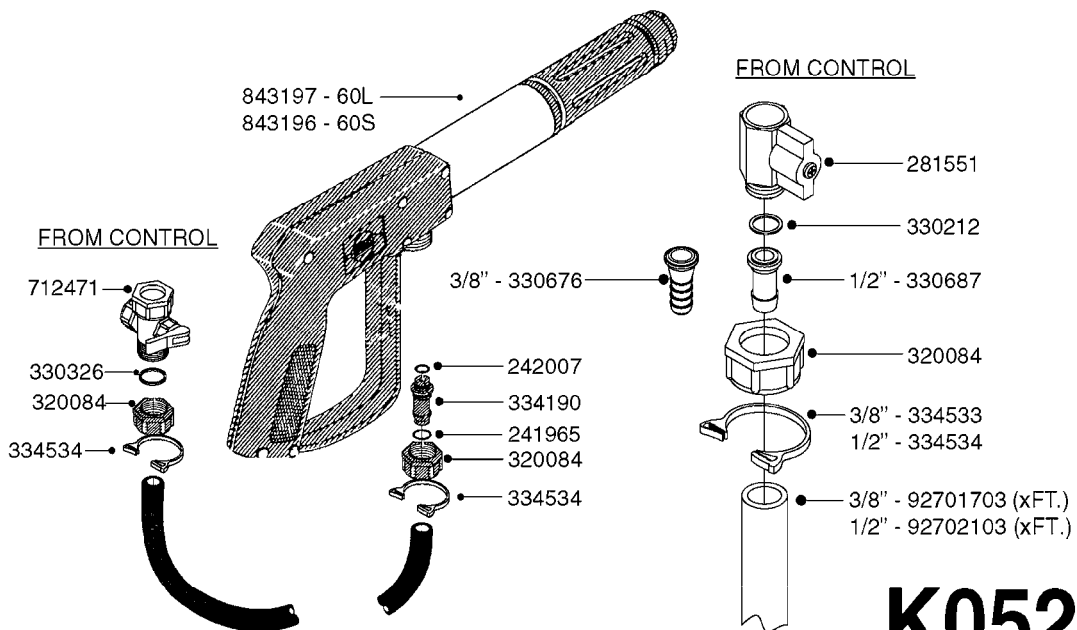

K0520

HOSE WRAPS
K0520-HIN, 05:12:19

Page 1
Date 07.02.2020 9:35

parts-n°	order qty	description
241965	1	O-RING Ø12.1 X 1.6 NITRILE
242007	1	O-RING Ø9.1 X 1.6 NITRILE
281551	1	BALL VALVE 1/2"
320084	1	FITT.DK NUT 1/2" BSP
330212	1	O-RING D19/D14X2.4 F.1/2"NUT
330326	1	O-RING D30/D24X2 F.1"NUT
330676	1	FITT.DK HB 3/8" F. 1/2" NUT
330687	1	FITT.DK HB 1/2" F. 1/2" NUT
334190	1	FITT.DK HB 1/2' F. PISTOL 60S
334533	1	CLAMP HOSE PLASTIC 3/8"
334534	1	CLAMP HOSE PLASTIC 1/2"
636223	1	POST 12 VOLT TR30
712471	1	AGITATION VALVE ASSY. ON/OFF
843196	1	SPRAY GUN KIT TYPE 60 SHORT
843197	1	HANDGUN KIT TYPE 60 LONG
10013403	1	BOLT HEX 3/8-16X1 1/4 HCS Z5
10013503	1	NUT HEX NC 3/8"
10178903	1	WRAP HOSE SIDE MOUNT PLATE
10179003	1	WRAP HOSE BOTTOM PLATE MOUNT
10179403	1	WRAP WELDMENT FOR HI101789
10179503	1	WRAP WELDMENT FOR HI101790
10225603	1	BKT.FOR HOSE WRAP MOUNT NL NK
10225703	1	WRAP HOSE BDL.BOTTOM PLATE
92701703	1	HOSE R X3/8" X300PSI WP X0012"
92702103	1	HOSE R X1/2" X300PSI WP X0012"