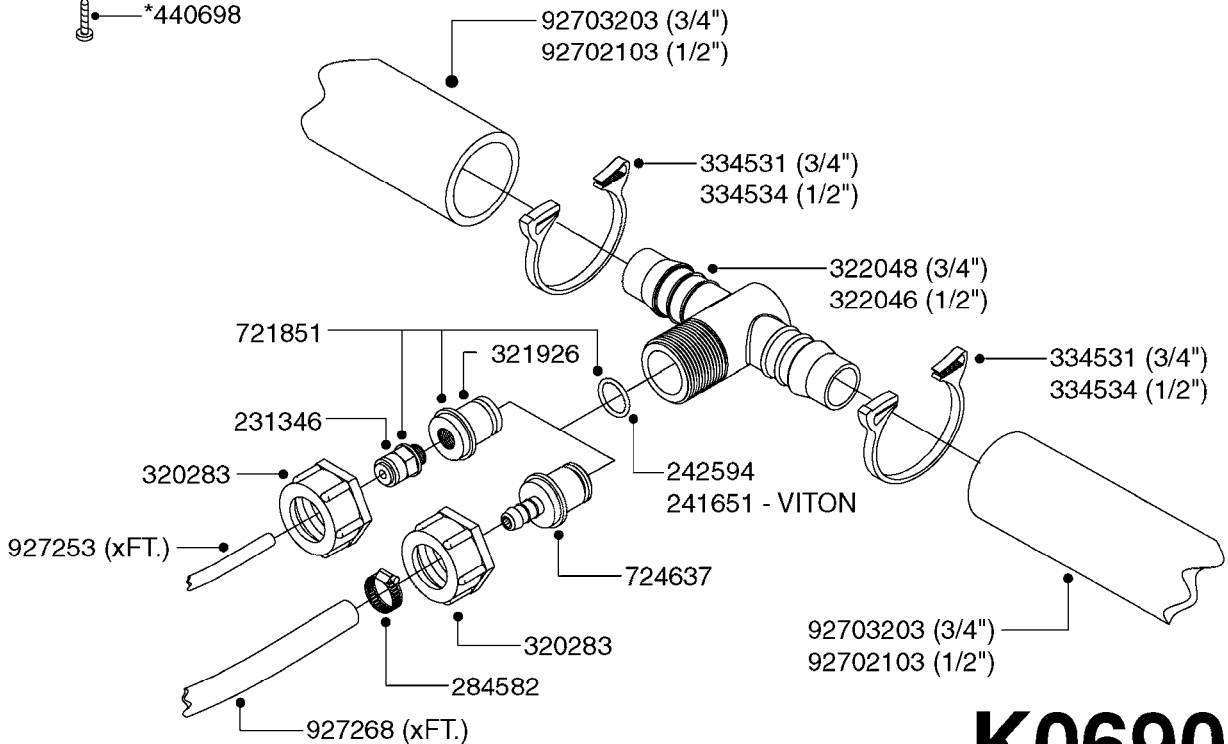

K0690

REMOTE GAUGE-MAGNETIC BASE KIT
K0690-HIN, 01:01:16

Page 1
Date 07.02.2020 9:35

parts-n°	order qty	description
231346	1	QUICK COUPLER 1/8"BSP X 4 MM
232230	1	QUICK COUPLER 1/4"BSP X 4 MM
241651	1	O-RING D14.0X3.0 NITRIL
242594	1	O-RING D14 X 1.78 SCH.70-EPDM
283581	1	HOSE CONNECTOR STR. F.4MM PE
284582	1	CLAMP HOSE GEAR - 5/16"
320187	1	FITT.DK CAP 3/8" BSP BLACK
320283	1	FITT.DK NUT 3/4"BSP
320445	1	FITT.DK HN 1/4"X3/8" BSP
321926	1	FITTING BSP3/4"-1/8"
322046	1	FITT.DK TEE 1/2X1/2HB X3/4'BSP
322048	1	FITT.DK TEE 3/4X3/4HB X3/4'BSP
330013	1	O-RING 2.5 X 10 PUR
330061	1	O-RING D16/D11X2,5
331807	1	FITT.DK HB 5/16" F.3/8" NUT
334531	1	CLAMP HOSE PLASTIC 3/4"
334534	1	CLAMP HOSE PLASTIC 1/2"
390713	1	GAUGE ADAPTOR 1/4" BSP
440698	1	SCREW F.PLASTIC 6X18 SS HEXHD
721851	1	SCREW PLUG W/QUICK FIT
724637	1	FITT.DK HB 5/16' F. 3/4" COMP.
927253	1	RED AIR HOSE, Ø4/2 1810 E
927268	1	HOSE BLUE PVC X 1/4 X 0012"
10536703	1	MAGNETIC BASE D3,2'/90LB
10536803	1	MAGNETIC BASE KIT F.GAUGE
28026203	1	GAUGE 200PSI/BR,2.5"1/4BSP-BTM
92702103	1	HOSE R X1/2" X300PSI WP X0012"
92703203	1	HOSE R X3/4" X300PSI WP X0012"