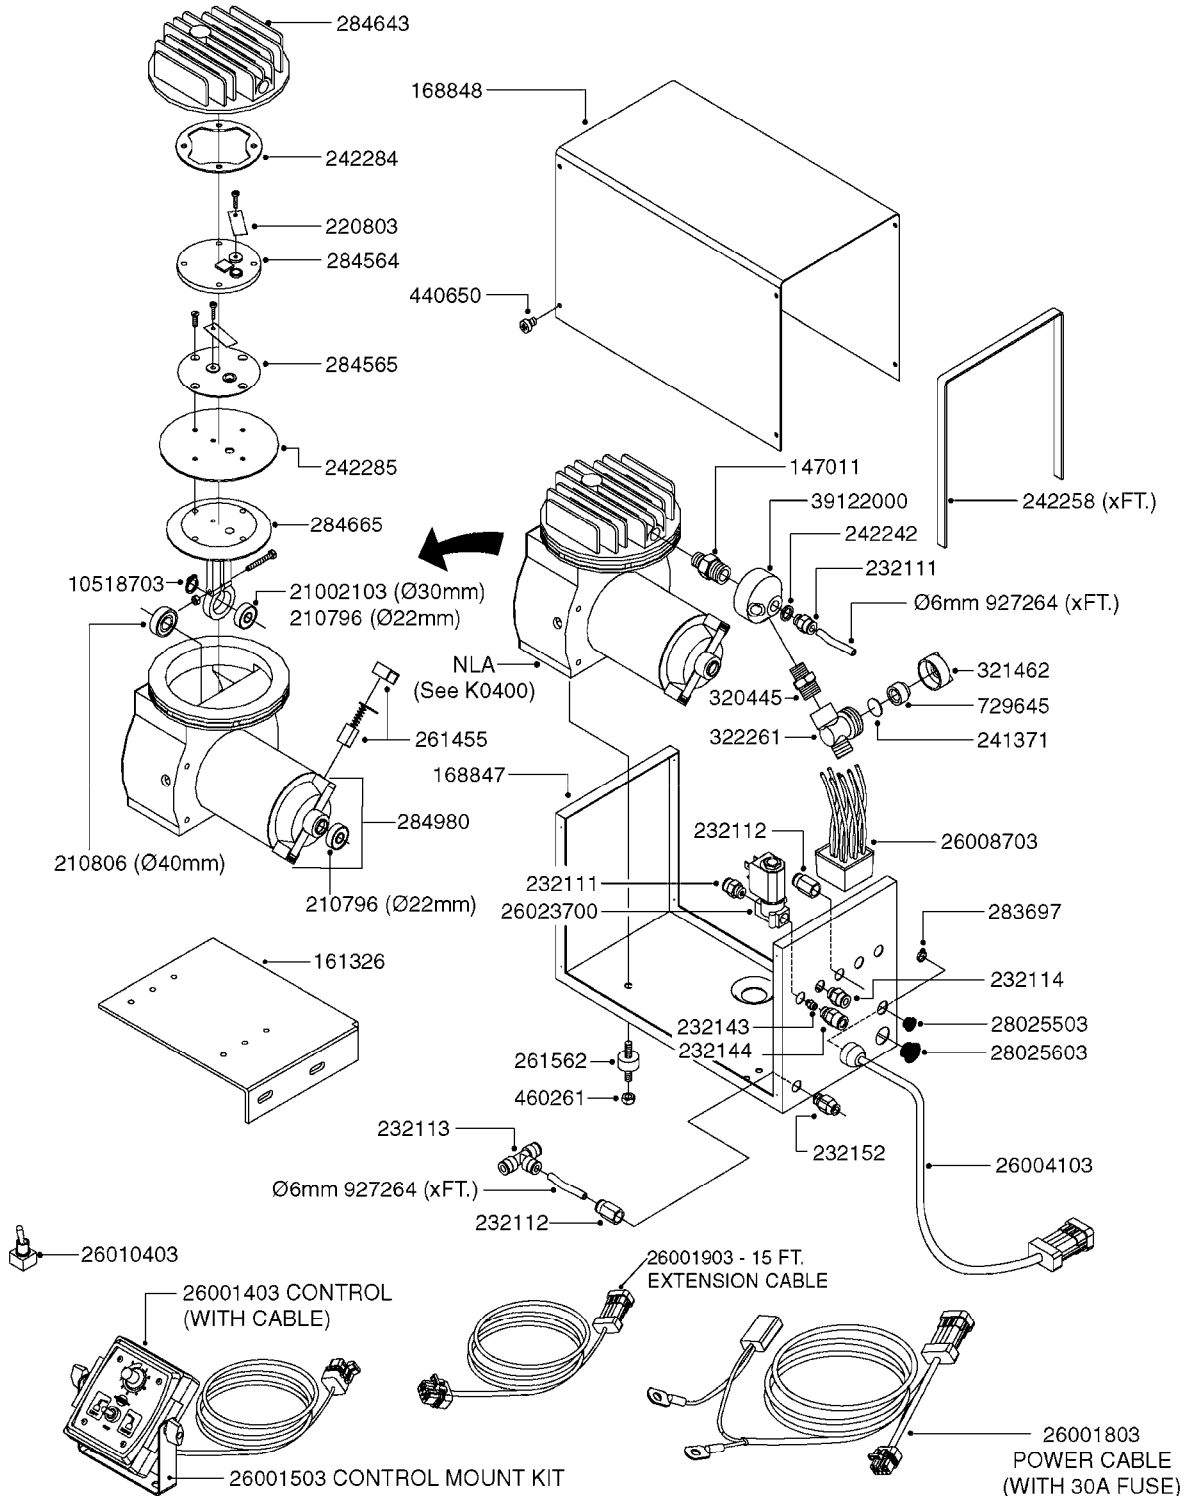

K0390

*Ø8mm 927306 (xFT.)
*Ø10mm 927330 (xFT.)

70019403 - COMPLETE ASSEMBLY

FOAM MARKER COMPRESSOR 2002
K0390-HIN, 01:01:16

Page 1
Date 07.02.2020 9:35

parts-n°	order qty	description
147011	1	HEX NIPPLE 3/8'X1/4'BSP BRASS
161326	1	MOUNT BKT. F. FOAM COMP.BOX 98
168847	1	ENCLOSURE LOWER F.MARKER
168848	1	COVER F. FOAM MARKER
210796	1	BEARING BALL D22/D8 X 7 608ZZ
210806	1	BEARING BALL D40/D17X12MM
220803	1	VALVE F. COMPRESSOR
232111	1	QUICK COUPLER 6MM X 1/8 EXT.
232112	1	QUICK COUPLER 6MM 1/8 INT.
232113	1	QUICK COUPLER 6MM T-PIECE
232114	1	COUPLER 1/8" THREADX8MM HOSE
232143	1	REDUCER 1/4'INT-1/8'EXT
232144	1	QUICK COUPLER 10MM X 1/4 EXT
232152	1	QUICK COUPLER 8MMX1/8 EXT.LONG
241371	1	DIAPHRAGM F.NO-DRIP,VULC
242242	1	O-RING F.AIR HOSE FITTING
242258	1	TRIM 3X10 SELF ADHESIVE 0012"
242284	1	HEAD GASKET F. COMPRESSOR
242285	1	DIAPHRAGM F. F/M COMP.
261455	1	BRUSH KIT-FOAM MARKER MOTOR
261562	1	RUBBER DAMPER 2XM6X25
283697	1	TIESTRAP 200MM
284564	1	PLATE F.COMPRESSOR HEAD
284565	1	PLATE F.COMPRESSOR HEAD
284643	1	COMPRESSOR HEAD F.FOAM MARKER
284665	1	CONNECTING ROD F.COMPRESSOR
284980	1	FLANGE REAR F. F.M.COMPRESSOR
320445	1	FITT.DK HN 1/4"X3/8" BSP
321462	1	CAP F.NO-DRIP ASSY.
322261	1	HOUSING F.SAFETY VALVE 3/8"
440650	1	SCREW 3.5x13 STAINLESS
460261	1	NUT HEX M6X1.00 LOCK DIN985 A2 SS
729645	1	NON-DRIP SPRING ASSY.GREEN 10
927264	1	HOSE R X PE D6/D4 X 0012"
927306	1	HOSE R X PE D8/D6 X 0012"BLACK
927330	1	HOSE R X PE D10/D8 X 012"BLACK
10518703	1	SNAP-RING OUTER 8X1
21002103	1	BEARING, 6200 2ZJEM (SKF)
26001403	1	HC FOAM MARKR CONSOLE VS3.0.00
26001503	1	HC FOAM MARKER CONSOLE MT.KIT
26001803	1	POWER CABLE
26001903	1	15' 7-PIN EXTENSION CABLE
26004103	1	FOAM MARKER CNTRL MOD CABL STD
26008703	1	FOAM MARKER CONTROL SCII
26010403	1	TOGGLE SWITCH MICRO-TRAK F.M.
26023700	1	SOLENOID VAL 12V 1/8' FLO '07
28025503	1	PLUG F.DRILLED HOLE 1/2"
28025603	1	PLUG F.DRILLED HOLE 3/4"
39122000	1	DISTR.HOUSING F.FOAM MARKER'07
70019403	1	FOAM MARKER COMPRESSOR KIT STD