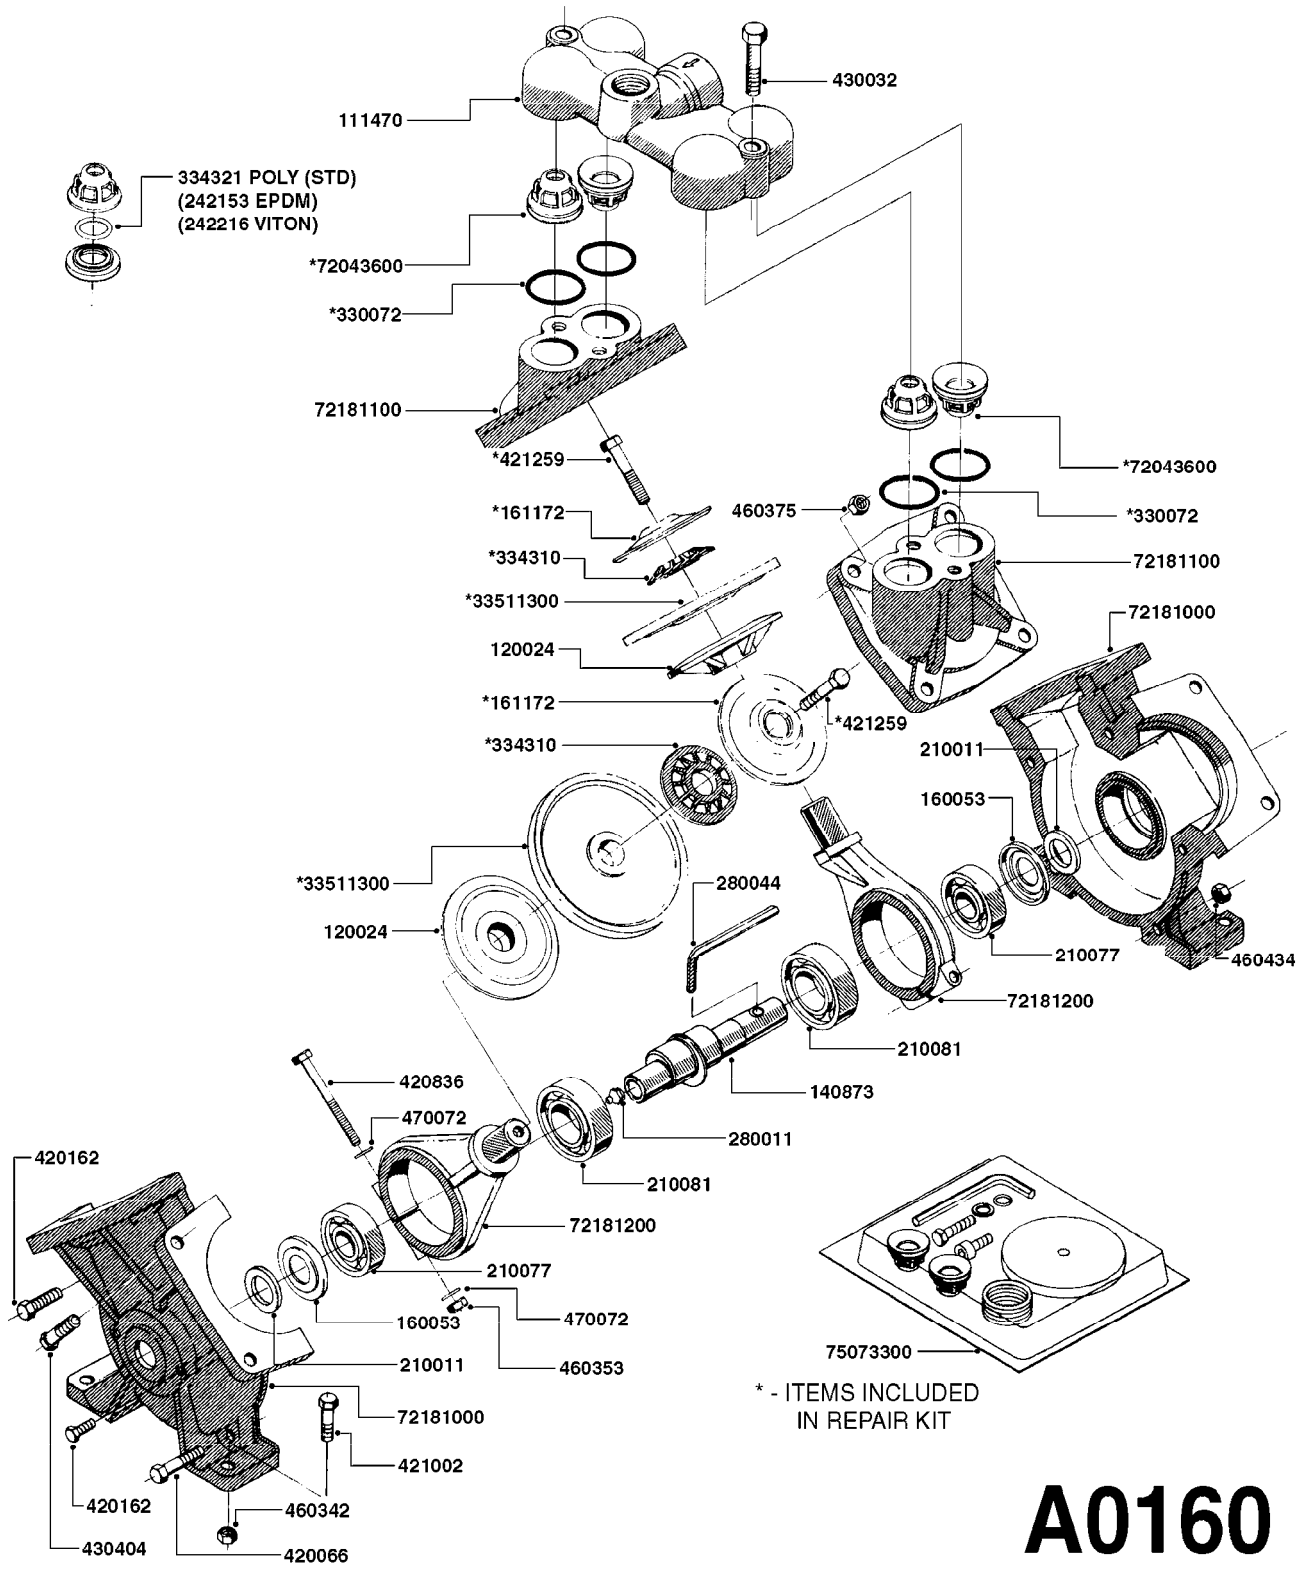

A0160

PUMP - 1202 W/MOUNTING BASE
A0160-HIN, 01:01:16

Page 1
Date 07.02.2020 9:34

parts-n°	order qty	description
111470	1	VALVE CHAMBER 1202
120024	1	DIAPHRAGM BACK DISC 1200-1300
140873	1	CRANK SHAFT MODEL 1202-9MM
160053	1	DUST PLATE
161172	1	DIAPHRAGM DISC F. 1203/1303
210011	1	SEAL FELT D39/23 X 4
210077	1	BEARING BALL 6305
210081	1	BEARING BALL 6307
242153	1	O-RING D26X4 EPDM
242216	1	O-RING VITON F/1202/1302/462
280011	1	GREASE NIPPLE 1/8' SAE H TR
280044	1	KEY HEXAGON W6 3/16'
330072	1	O-RING D53.5/D45.5X4
334310	1	NYLON WASHER 1202/1302/462
334321	1	O-RING POLY. 34.0x26.0x4.0
420066	1	BOLT HEX 8.8 DEL 3/8"X50MM
420162	1	BOLT HEX 8.8 DEL 3/8"x15MM
420836	1	BOLT HEX 8.8 RAW M8X85
421002	1	BOLT HEX 8.8 DEL M10X30 FT DIN933
421259	1	BOLT HEX UNC7/16"x2.25" 18-8SS
430032	1	BOLT HEX 8.8 RAW 1/2'X55MM
430404	1	BOLT HEX 8.8 DEL M12X50
460342	1	NUT HEX M10 DEL DIN934
460353	1	NUT HEX M8 BLACK
460375	1	NUT HEX M12 BLACK
460434	1	NUT HEX 3/8' NC BLACK
470072	1	WASHER D15/D8X.5 LOCK
33511300	1	DIAPHRAGM 1202-1303 POLY 2006
72043600	1	VALVE FOR 462/463
72181000	1	HOUSING, PUMP, 1203 RED
72181100	1	DIAPHRAGM COVER 1203/1303+BLTS
72181200	1	CONNECTING ROD FOR 1203 W/M12
75073300	1	PUMP KIT 1200/1202 "06"