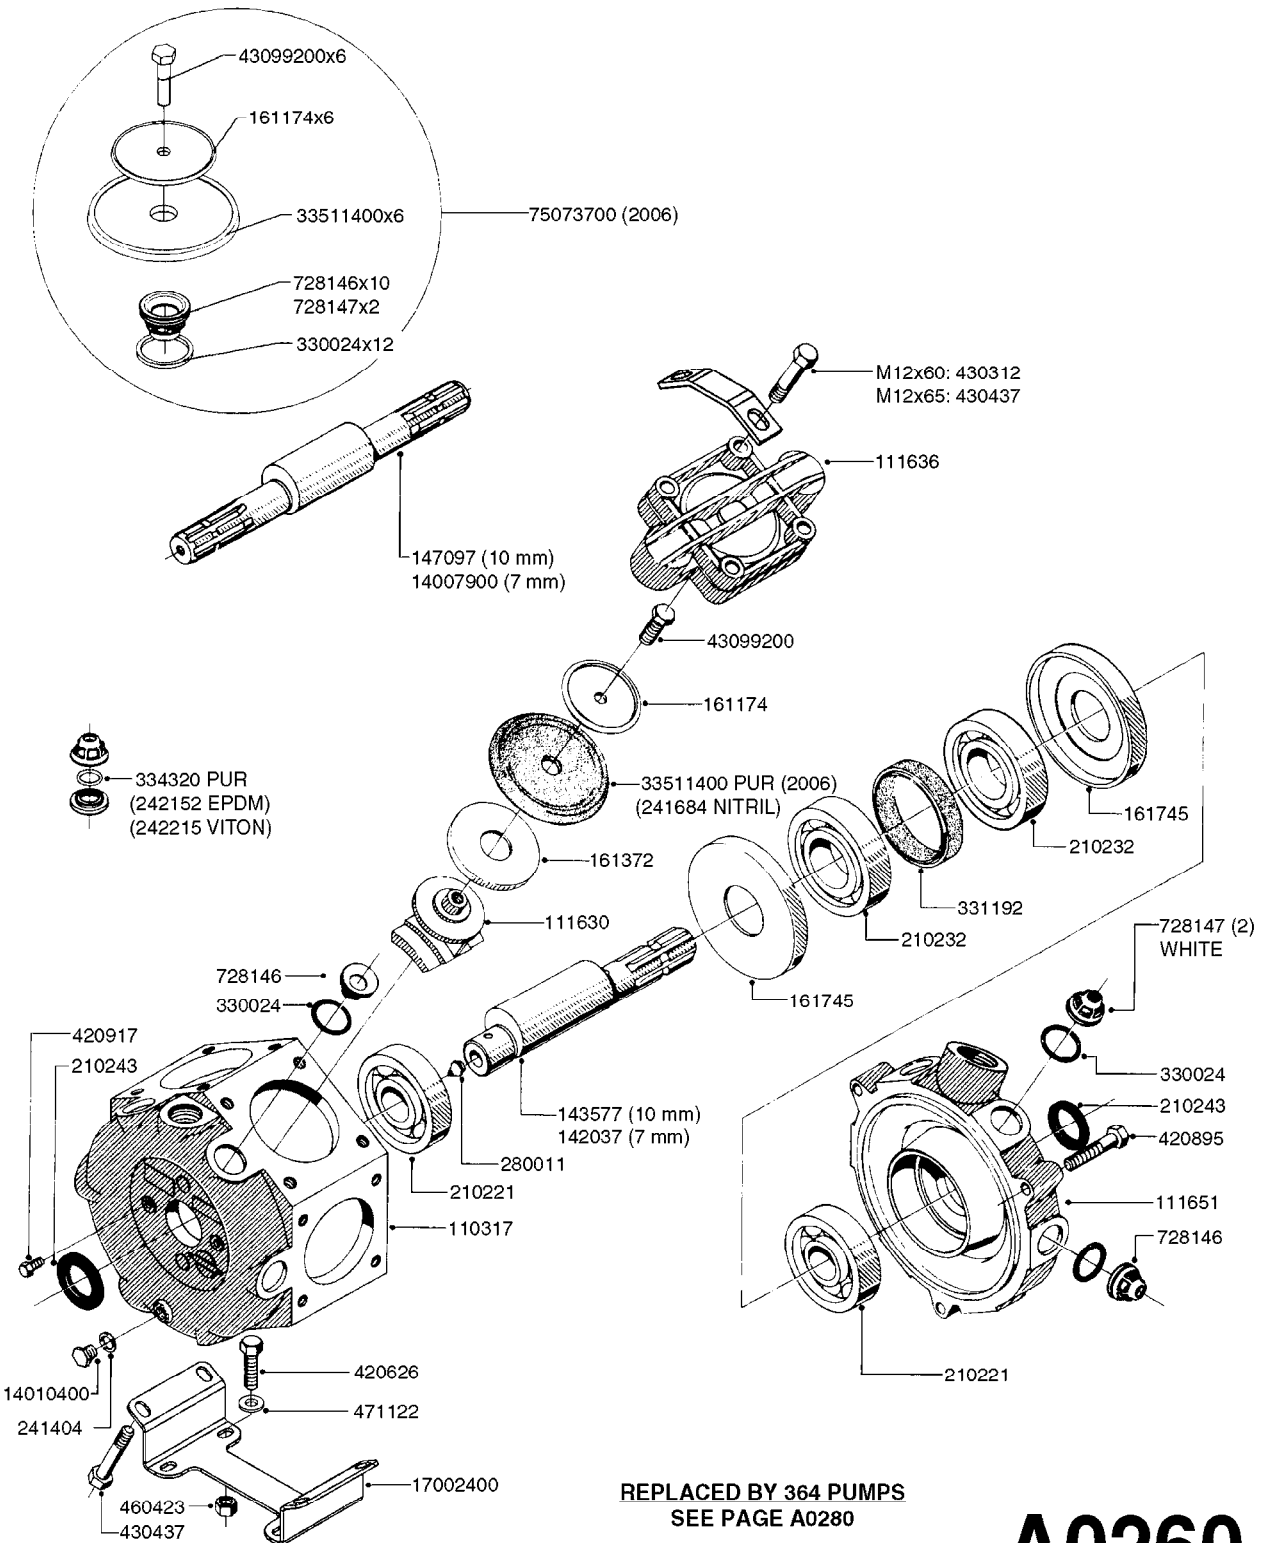

REPLACED BY 364 PUMPS
SEE PAGE A0280

A0260

PUMP - 363 W/MOUNTING BASE
A0260-HIN, 17:03:16

Page 1
Date 07.02.2020 9:34

parts-n°	order qty	description
110317	1	PUMP CASING MODEL 360/361 PNTD
111630	1	CONNECTING ROD 363/364-10 PUMP
111636	1	VALVE COVER 363 HEAVY DUTY
111651	1	CASTING F.363 1.5" PUMP(FRONT)
142037	1	CRANK SHAFT 361-20
143577	1	CRANK SHAFT F.363/462/463-10mm
147097	1	CRANK SHAFT 363-463/10 THROUGH
161174	1	DIAPHRAGM DISC SS 361/363/364 PUMP
161372	1	DIAPHRAGM BACKING DISC,320-361
161745	1	METAL SPACER F.363/463
210221	1	BEARING BALL 6407
210232	1	BEARING BALL 6310
210243	1	SEAL OIL 35 X 47 X 7
241404	1	DOWTY SEAL 1/4"
241684	1	DEICER PARTS: DIAPHRAGM MODEL 361 NITRIL
242152	1	O-RING D18.2X3 EPDM
242215	1	O-RING D18X3 VITON
280011	1	GREASE NIPPLE 1/8" SAE H TR
330024	1	O-RING D41,1/D34.5 X 3,5
331192	1	SPACER, MODEL 361/363
334320	1	O-RING D18X3 POLYURETHANE
420626	1	BOLT HEX 8.8 DEL M10X20 FT
420895	1	BOLT HEX 8.8 RAW M10X60
420917	1	BOLT HEX 8.8 RAW M8X12 FT
430312	1	BOLT HEX 8.8 M12X60
430437	1	BOLT HEX 8.8 RAW M12X65
460423	1	NUT HEX M10X1.50 LOCK DIN985A2 SS
471122	1	WASHER, M10, Ø20/10.5X 2.0, SS
728146	1	VALVE FOR 361(726890/707932)
728147	1	VALVE FOR 361 WHITE WITH HOLE
14007900	1	CRANK 363/462/463-7mm 540/THRU
14010400	1	PLUG 1/4" BSP
17002400	1	FOOT F. 36X PUMP, RED
33511400	1	DIAPHRAGM PUMP 361/361/363/364 PUR
43099200	1	BOLT HEX SS M12 X 30 DIN933 A4
75073700	1	PUMP KIT 361/363 "06"