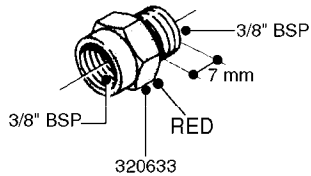

FITTINGS - HEXAGON NIPPLES  
L0030-HIN, 01:01:16

Page 0  
Date 07.02.2020 9:35

**L0030**

FITTINGS - HEXAGON NIPPLES  
L0030-HIN, 01:01:16

Page 1  
Date 07.02.2020 9:35

parts-n°	order qty	description
10015303	1	FITT.PO.HN 1.00X1.00 M1000
10425003	1	FITT.PO.HN 1.25X1.00 MCPHEE
320132	1	FITT.DK HN 1" BSP
320176	1	FITT.DK HN 3/8"X1/2" BSP
320445	1	FITT.DK HN 1/4"X3/8" BSP
320655	1	FITT.DK HN 1/2"-1/2" BSP
320692	1	FITT.DK HN 3/8'BSPX1/4'NPT
320703	1	FITT.DK HN 3/8BSP X1/2 &1/4NPT
320725	1	FITT.DK NIPPLE 3/8"-3/8" BSP
320902	1	FITT.DK HN 3/8'X 1/4' BSP
390232	1	FITT.DK HN 1-1/2' X 1-1/4' BSP
390276	1	FITT.DK HN 1'BSP