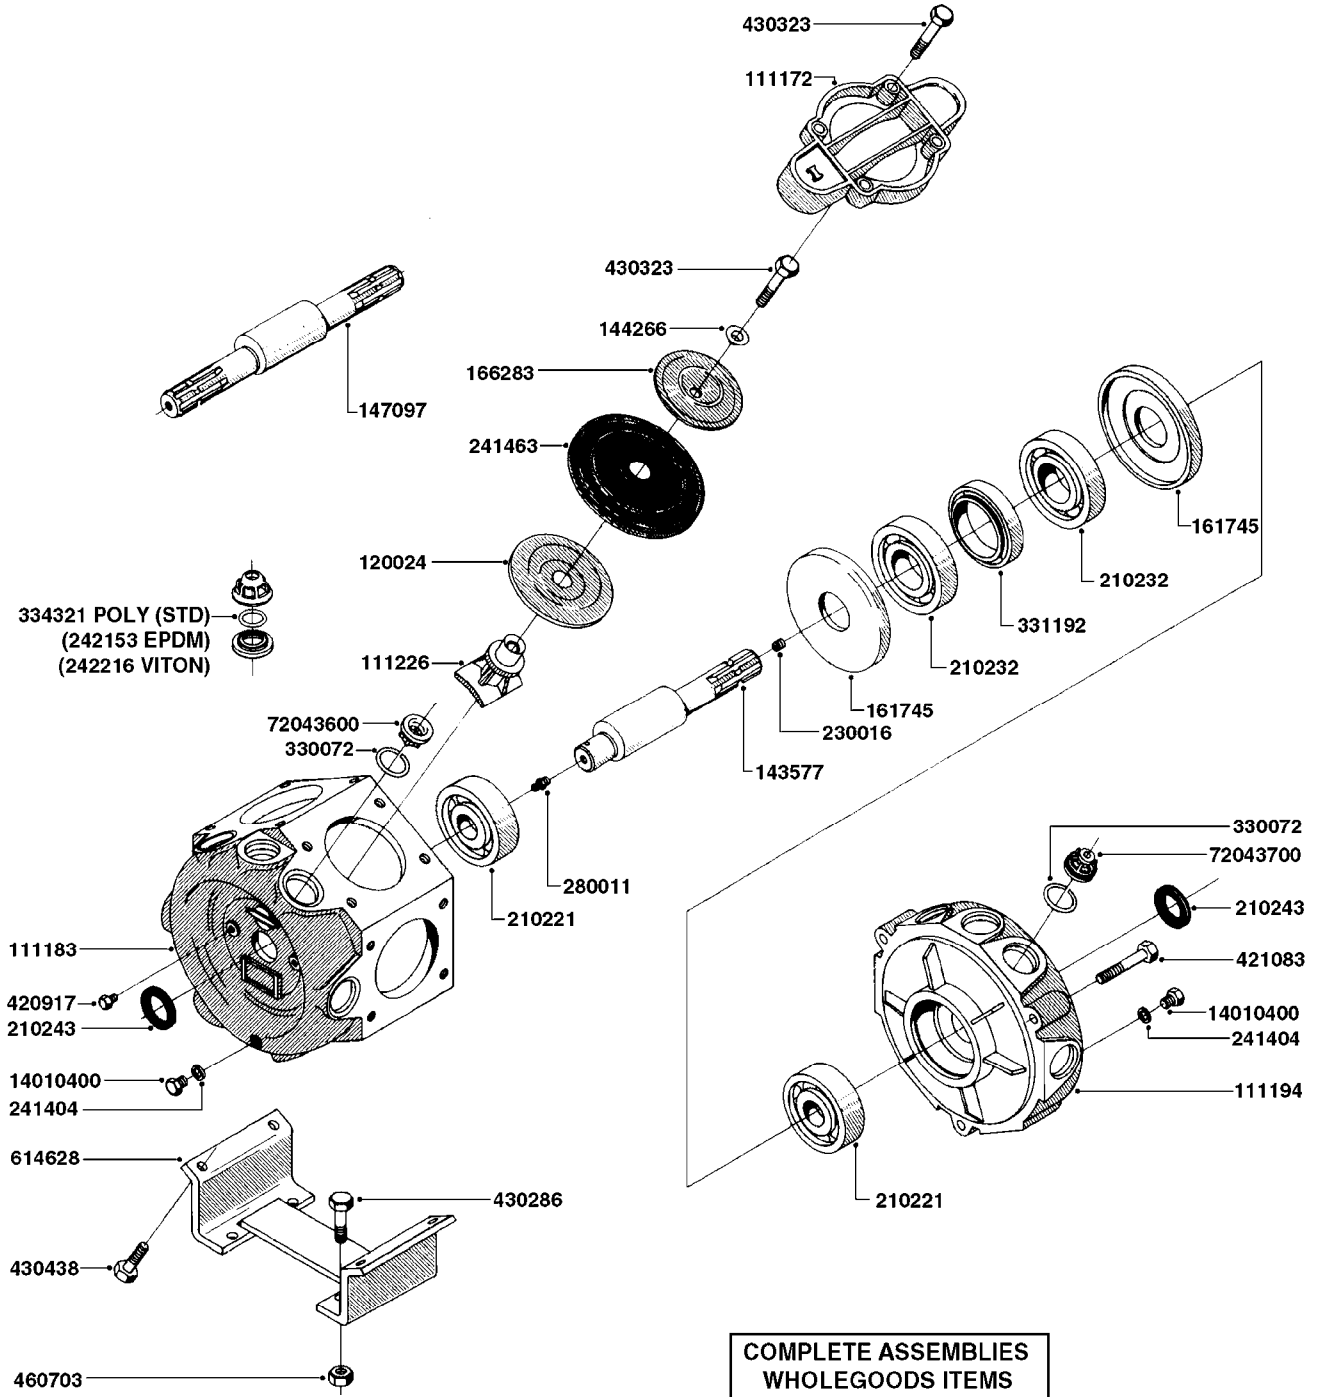

COMPLETE PUMP
(NLA) REPLACED BY 464 PUMP (SEE PAGE A0350)

A0310

PUMP - 460 W/MOUNTING BASE
A0310-HIN, 01:01:16

Page 1
Date 07.02.2020 9:34

parts-n°	order qty	description
111172	1	VALVE CHAMBER 460 (PAINTED)
111183	1	PUMP CASTING 460-463 (PAINTED)
111194	1	PUMP CASTING FT.460 (PAINTED)
111226	1	CONNECTING ROD MODEL 460
120024	1	DIAPHRAGM BACK DISC 1200-1300
143577	1	CRANK SHAFT F.363/462/463-10mm
144266	1	WASHER FOR 460 PUMP
147097	1	CRANK SHAFT 363-463/10 THROUGH
161745	1	METAL SPACER F.363/463
166283	1	DIAPHRAGM UPPER DISC MOD. 460
210221	1	BEARING BALL 6407
210232	1	BEARING BALL 6310
210243	1	SEAL OIL 35 X 47 X 7
230016	1	PLUG 1/8' BSP TYPE P
241404	1	DOWTY SEAL 1/4"
241463	1	DIAPHRAGM MODEL 460
242153	1	O-RING D26X4 EPDM
242216	1	O-RING VITON F/1202/1302/462
280011	1	GREASE NIPPLE 1/8' SAE H TR
330072	1	O-RING D53.5/D45.5X4
331192	1	SPACER, MODEL 361/363
334321	1	O-RING POLY. 34.0x26.0x4.0
420917	1	BOLT HEX 8.8 RAW M8X12 FT
421083	1	BOLT HEX 8.8 DEL M10X65
430286	1	BOLT HEX 8.8 DEL M12X30 FT
430323	1	BOLT HEX 8.8 DEL M12X60
430438	1	BOLT HEX 8.8 DEL M12X65
460703	1	NUT HEX M12X1.75 LOCK DIN985A2 SS
614628	1	FOOT F. 46X PUMP, RED
14010400	1	PLUG 1/4" BSP
72043600	1	VALVE FOR 462/463
72043700	1	VALVE FOR 462/463 W.VENT HOLE