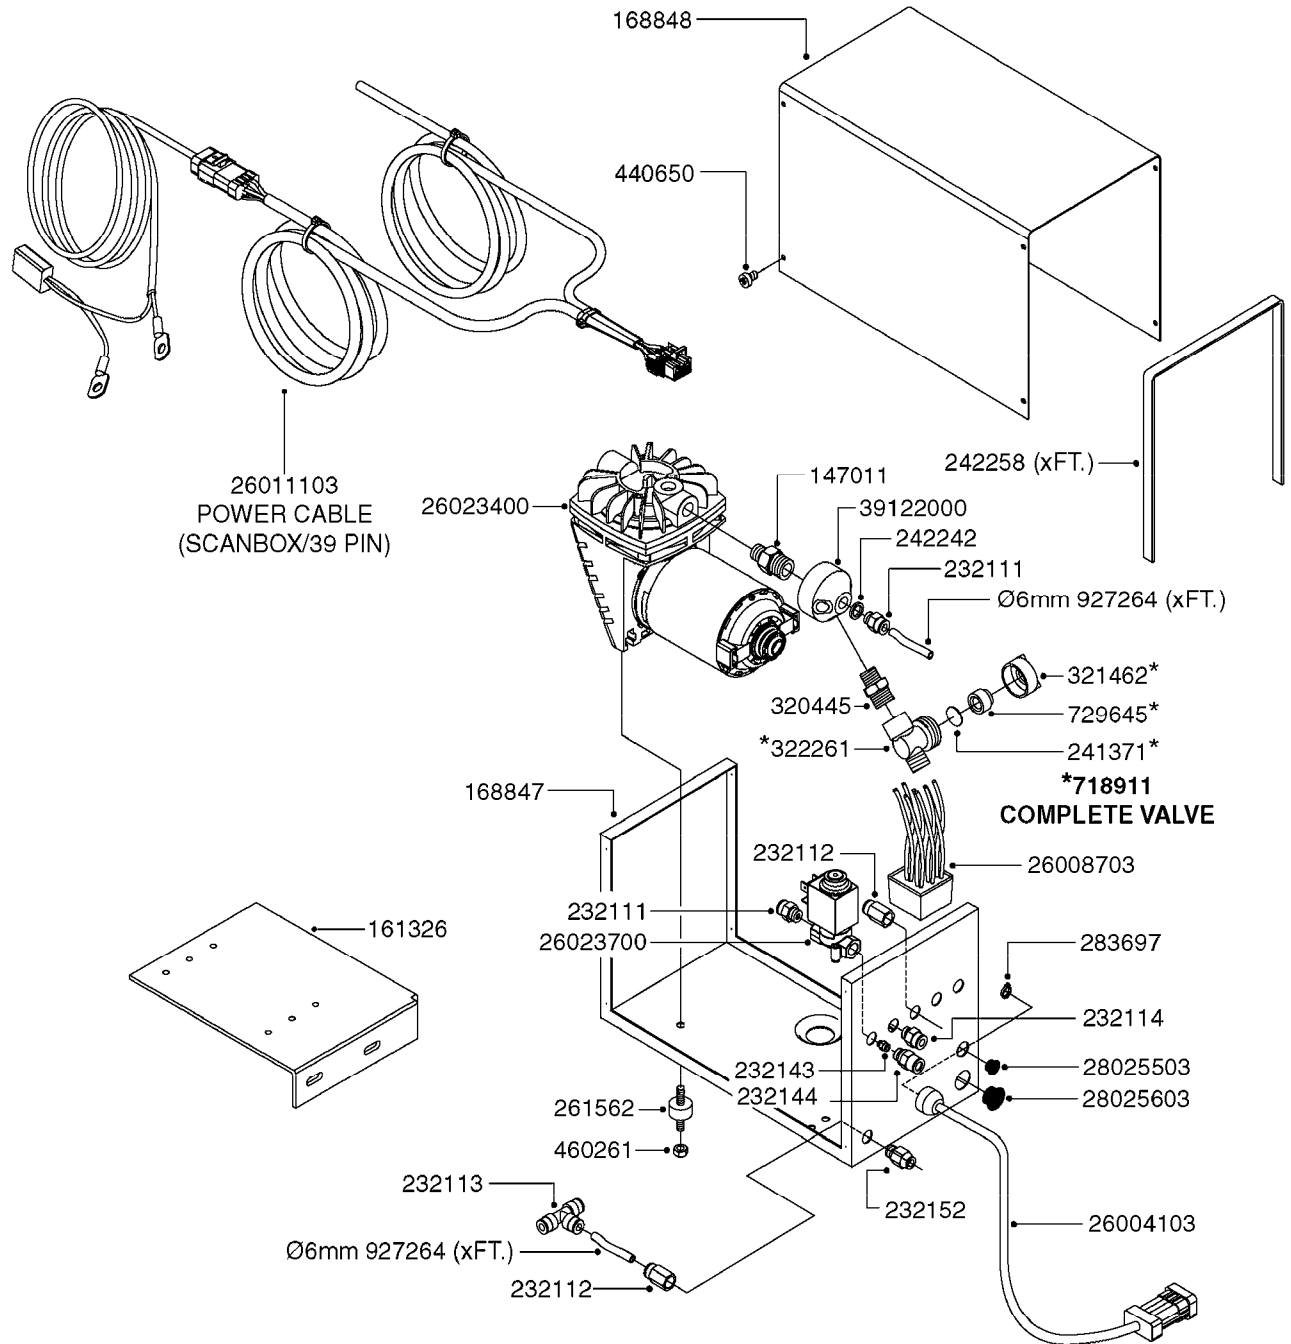

K0400

*Ø8mm 927306 (xFT.)
*Ø10mm 927330 (xFT.)

70062503 - COMPLETE ASSEMBLY

FOAM MARKER COMPRESSOR 2007
K0400-HIN, 01:01:16

Page 1
Date 07.02.2020 9:35

parts-n°	order qty	description
147011	1	HEX NIPPLE 3/8'X1/4'BSP BRASS
161326	1	MOUNT BKT. F. FOAM COMP.BOX 98
168847	1	ENCLOSURE LOWER F.MARKER
168848	1	COVER F. FOAM MARKER
232111	1	QUICK COUPLER 6MM X 1/8 EXT.
232112	1	QUICK COUPLER 6MM 1/8 INT.
232113	1	QUICK COUPLER 6MM T-PIECE
232114	1	COUPLER 1/8" THREADX8MM HOSE
232143	1	REDUCER 1/4'INT-1/8'EXT
232144	1	QUICK COUPLER 10MM X 1/4 EXT
232152	1	QUICK COUPLER 8MMX1/8 EXT.LONG
241371	1	DIAPHRAGM F.NO-DRIP,VULC
242242	1	O-RING F.AIR HOSE FITTING
242258	1	TRIM 3X10 SELF ADHESIVE 0012"
261562	1	RUBBER DAMPER 2XM6X25
283697	1	TIESTRAP 200MM
320445	1	FITT.DK HN 1/4"X3/8" BSP
321462	1	CAP F.NO-DRIP ASSY.
322261	1	HOUSING F.SAFETY VALVE 3/8"
440650	1	SCREW 3.5x13 STAINLESS
460261	1	NUT HEX M6X1.00 LOCK DIN985 A2 SS
718911	1	VALVE (SAFETY) F.MARKER
729645	1	NON-DRIP SPRING ASSY.GREEN 10
927264	1	HOSE R X PE D6/D4 X 0012"
927306	1	HOSE R X PE D8/D6 X 0012"BLACK
927330	1	HOSE R X PE D10/D8 X 012"BLACK
26004103	1	FOAM MARKER CNTRL MOD CABL STD
26008703	1	FOAM MARKER CONTROL SCII
26011103	1	FOAMER POWER/CONTROL CABLE 39P
26023400	1	COMPRESSOR F.FOAM MARKER CM40
26023700	1	SOLENOID VAL 12V 1/8' FLO '07
28025503	1	PLUG F.DRILLED HOLE 1/2"
28025603	1	PLUG F.DRILLED HOLE 3/4"
39122000	1	DISTR.HOUSING F.FOAM MARKER'07
70062503	1	FOAM MARKER COMPRESSOR,STD,39P