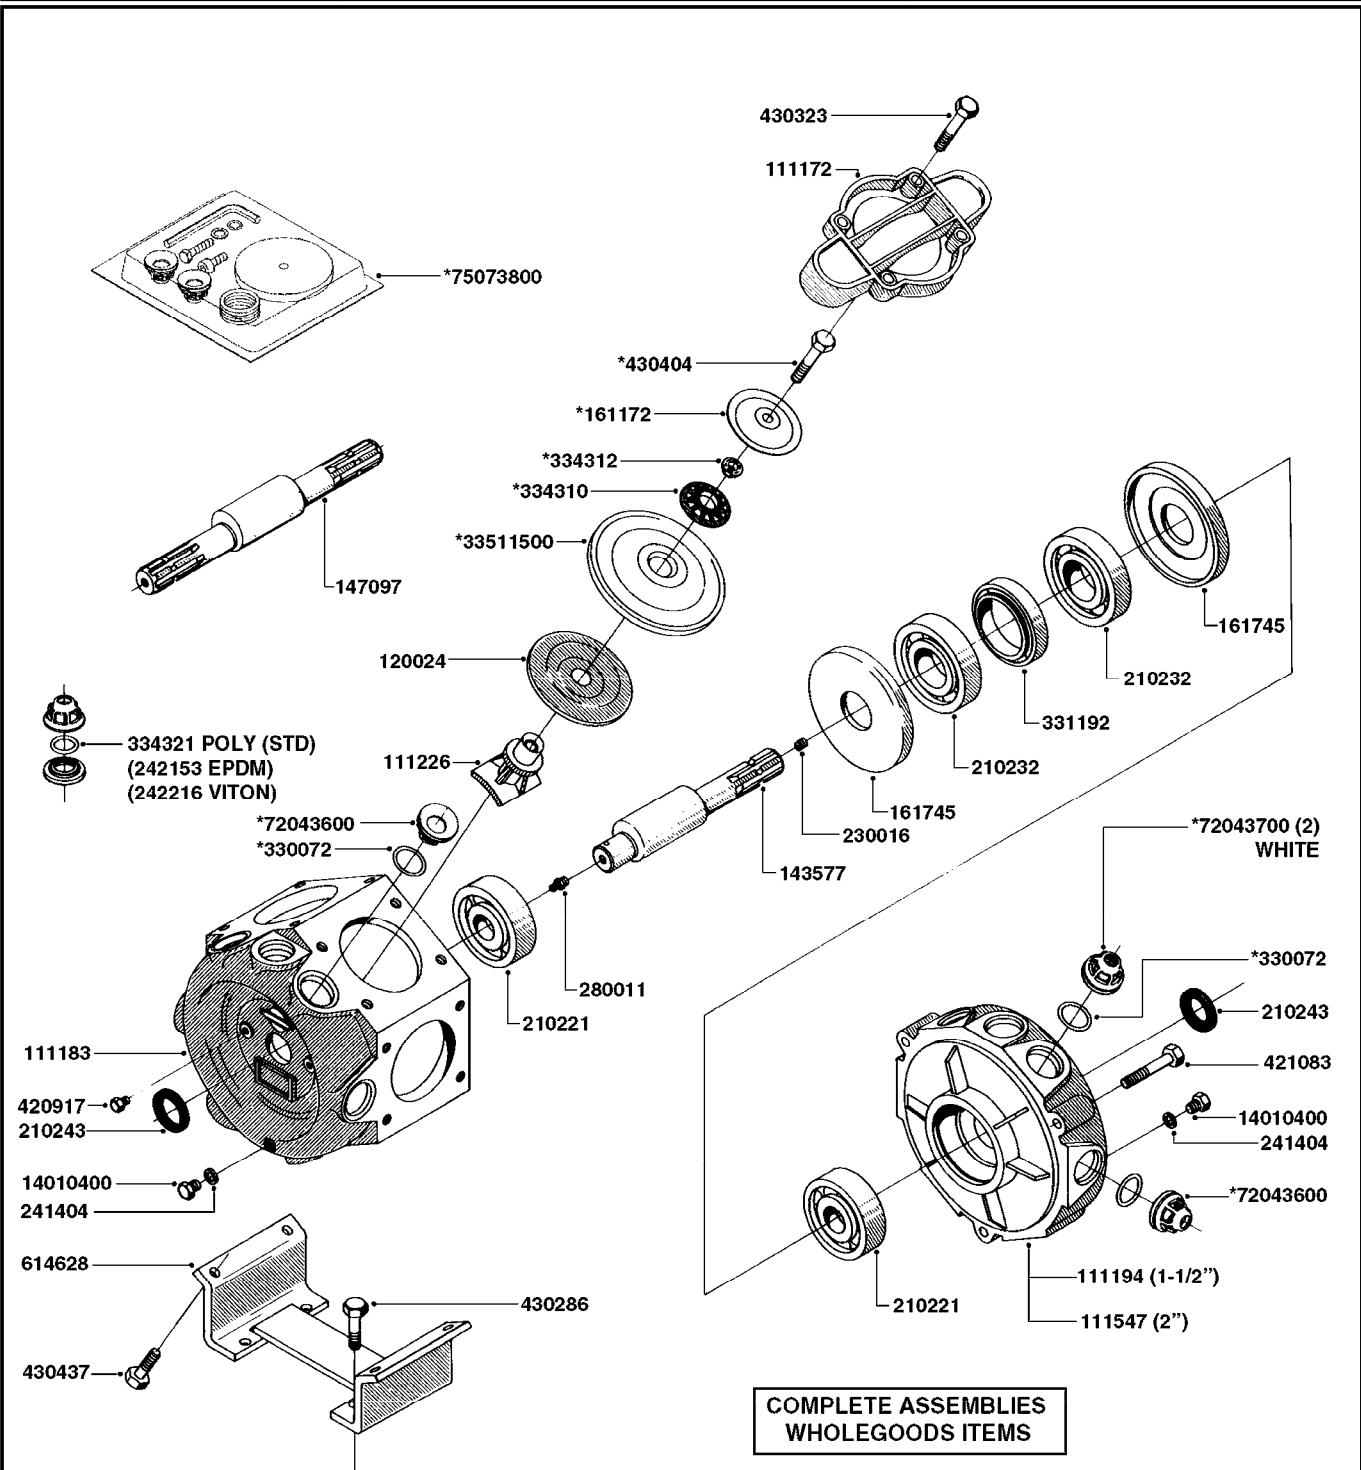

COMPLETE ASSEMBLIES
WHOLEGOODS ITEMS

COMPLETE PUMP
(NLA) REPLACED BY 464 PUMP (SEE PAGE A0350)

A0320

PUMP - 462 W/MOUNTING BASE
A0320-HIN, 01:01:16

Page 1

Date 07.02.2020 9:34

parts-n°	order qty	description
111172	1	VALVE CHAMBER 460 (PAINTED)
111183	1	PUMP CASTING 460-463 (PAINTED)
111194	1	PUMP CASTING FT.460 (PAINTED)
111226	1	CONNECTING ROD MODEL 460
111547	1	PUMP FRONT 460-463-2' (PAINT)
120024	1	DIAPHRAGM BACK DISC 1200-1300
143577	1	CRANK SHAFT F.363/462/463-10mm
147097	1	CRANK SHAFT 363-463/10 THROUGH
161172	1	DIAPHRAGM DISC F. 1203/1303
161745	1	METAL SPACER F.363/463
210221	1	BEARING BALL 6407
210232	1	BEARING BALL 6310
210243	1	SEAL OIL 35 X 47 X 7
230016	1	PLUG 1/8' BSP TYPE P
241404	1	DOWTY SEAL 1/4"
242153	1	O-RING D26X4 EPDM
242216	1	O-RING VITON F/1202/1302/462
280011	1	GREASE NIPPLE 1/8' SAE H TR
330072	1	O-RING D53.5/D45.5X4
331192	1	SPACER, MODEL 361/363
334310	1	NYLON WASHER 1202/1302/462
334312	1	PLASTIC SPACER F/462
334321	1	O-RING POLY. 34.0x26.0x4.0
420917	1	BOLT HEX 8.8 RAW M8X12 FT
421083	1	BOLT HEX 8.8 DEL M10X65
430286	1	BOLT HEX 8.8 DEL M12X30 FT
430323	1	BOLT HEX 8.8 DEL M12X60
430404	1	BOLT HEX 8.8 DEL M12X50
430437	1	BOLT HEX 8.8 RAW M12X65
460703	1	NUT HEX M12X1.75 LOCK DIN985A2 SS
614628	1	FOOT F. 46X PUMP, RED
14010400	1	PLUG 1/4" BSP
33511500	1	DIAPHRAGM 462 PUR 2006
72043600	1	VALVE FOR 462/463
72043700	1	VALVE FOR 462/463 W.VENT HOLE
75073800	1	PUMP KIT 461/462 "06"