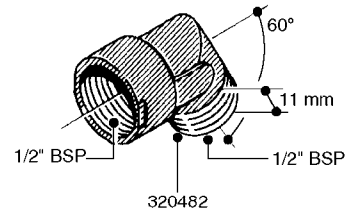

FITTINGS - HEXAGON NIPPLES  
L0030-HIN, 01:01:16

Page 0  
Date 07.02.2020 9:35

**L0030**

FITTINGS - HEXAGON NIPPLES  
L0030-HIN, 01:01:16

Page 1  
Date 07.02.2020 9:35

parts-n°	order qty	description
10015303	1	FITT.PO.HN 1.00X1.00 M1000
10425003	1	FITT.PO.HN 1.25X1.00 MCPHEE
320132	1	FITT.DK HN 1" BSP
320176	1	FITT.DK HN 3/8"X1/2" BSP
320445	1	FITT.DK HN 1/4"X3/8" BSP
320655	1	FITT.DK HN 1/2"-1/2" BSP
320692	1	FITT.DK HN 3/8'BSPX1/4'NPT
320703	1	FITT.DK HN 3/8BSP X1/2 &1/4NPT
320725	1	FITT.DK NIPPLE 3/8"-3/8" BSP
320902	1	FITT.DK HN 3/8'X 1/4' BSP
390232	1	FITT.DK HN 1-1/2' X 1-1/4' BSP
390276	1	FITT.DK HN 1'BSP