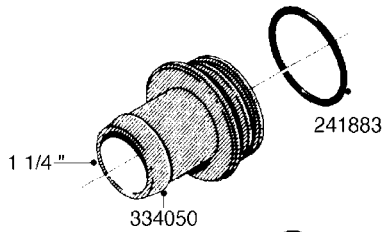

**L0080**

FITTINGS - S-53  
L0080-HIN, 12:09:17

Page 1

Date 07.02.2020 9:35

Pos.	parts-n°	order qty	description
1	145995	1	FITT.DK S-53 FORK
2	241973	1	O-RING Ø3 X 44.2 70 SHORES NITRIL NITRIL (BLACK)
2	242353	1	O-RING 3 X 44.2 VITON VITON (BROWN)
3	242109	1	O-RING D32.2x3.0 NITRIL (BLACK)
3	242354	1	O-RING D32.2X3.0 VITON VITON (BROWN)
4	322103	1	FITT.DK S-53 BULKHEAD
5	322107	1	FITT.DK S-53 BULKHEAD NUT
6	322110	1	FITT.DK S-53 ELB. 1/2" BSP
7	322352	1	FITT.DK S-53 TEE
8	334229	1	FITT.DK S-53 STR.3/4"
9	334260	1	GASKET F. S-53 BULKHEAD
10	334564	1	FITT.DK S-67 TO S-53 ADAPTER
11	391100	1	FITT.DK S-53THREAD INS.1/2"BSP
12	726463	1	FITT.DK S53 BULKHEAD W/GASKET
13	726552	1	FIT.DK S-53X90 1/2" BSP,O-RING
14	726556	1	FITT.DK S-53 HB 1/2" W/O-RING
15	726558	1	FITT.DK S53 STR. 3/4" W.ORING
16	726559	1	FITT DK. S-53 HB 1" W/O-RING
17	726568	1	FITT.DK.S-53 HB 1/2"90 W/O-RING
18	726570	1	FITT.DK S-53 ELB.3/4" W.ORING
19	726571	1	FITT.DK S-53 ELB.1", W ORING
20	726578	1	FITT.DK S53 PLUG WITH O-RING
21	728561	1	FITT.DK. S67M - S53F REDUCER