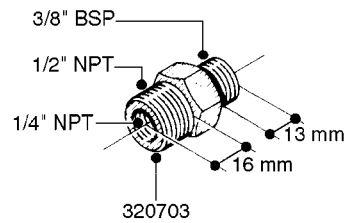

FITTINGS - HEXAGON NIPPLES  
L0030-HIN, 01:01:16

Page 0  
Date 07.02.2020 9:35

**L0030**

FITTINGS - HEXAGON NIPPLES  
L0030-HIN, 01:01:16

Page 1  
Date 07.02.2020 9:35

parts-n°	order qty	description
10015303	1	FITT.PO.HN 1.00X1.00 M1000
10425003	1	FITT.PO.HN 1.25X1.00 MCPHEE
320132	1	FITT.DK HN 1" BSP
320176	1	FITT.DK HN 3/8"X1/2" BSP
320445	1	FITT.DK HN 1/4"X3/8" BSP
320655	1	FITT.DK HN 1/2"-1/2" BSP
320692	1	FITT.DK HN 3/8'BSPX1/4'NPT
320703	1	FITT.DK HN 3/8BSP X1/2 &1/4NPT
320725	1	FITT.DK NIPPLE 3/8"-3/8" BSP
320902	1	FITT.DK HN 3/8'X 1/4' BSP
390232	1	FITT.DK HN 1-1/2' X 1-1/4' BSP
390276	1	FITT.DK HN 1'BSP