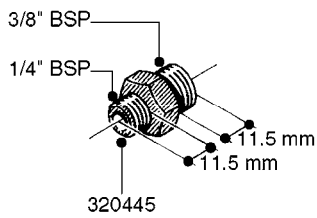

FITTINGS - HEXAGON NIPPLES  
L0030-HIN, 01:01:16

Page 0  
Date 07.02.2020 9:35

**L0030**

FITTINGS - HEXAGON NIPPLES  
L0030-HIN, 01:01:16

Page 1  
Date 07.02.2020 9:35

parts-n°	order qty	description
10015303	1	FITT.PO.HN 1.00X1.00 M1000
10425003	1	FITT.PO.HN 1.25X1.00 MCPHEE
320132	1	FITT.DK HN 1" BSP
320176	1	FITT.DK HN 3/8"X1/2" BSP
320445	1	FITT.DK HN 1/4"X3/8" BSP
320655	1	FITT.DK HN 1/2"-1/2" BSP
320692	1	FITT.DK HN 3/8'BSPX1/4'NPT
320703	1	FITT.DK HN 3/8BSP X1/2 &1/4NPT
320725	1	FITT.DK NIPPLE 3/8"-3/8" BSP
320902	1	FITT.DK HN 3/8'X 1/4' BSP
390232	1	FITT.DK HN 1-1/2' X 1-1/4' BSP
390276	1	FITT.DK HN 1'BSP