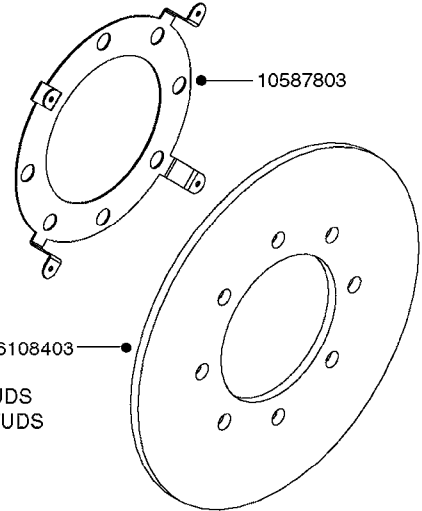

10587803

16108403

10189303

10189203

10320503

10570503 (9/16" STUD)
45000003 (5/8" STUD)

10189503 (9/16" TAPERED)
46000703 (5/8" TAPERED)
10606703 (5/8" FLANGED)

10432703

10605503 WITH 5/8" STUDS
10606503 WITH 9/16" STUDS

CHECK FOR MANUFACTURER'S MARKING

10189003

47000703

10059803

10059003

10629303

10189303

10320503

10549003

10532303 (9/16" TAPERED)
10544403 (9/16" FLANGED)

10432703

CHECK FOR MANUFACTURER'S MARKING

**TAPERED NUTS OR BOLTS
NEEDED FOR 12.4" X 24" RIMS ONLY**

E0740