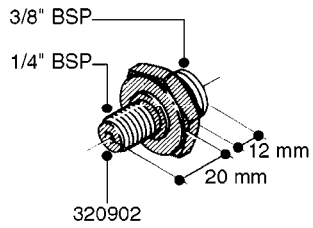

FITTINGS - HEXAGON NIPPLES  
L0030-HIN, 01:01:16

Page 0  
Date 07.02.2020 9:35

**L0030**

FITTINGS - HEXAGON NIPPLES  
L0030-HIN, 01:01:16

Page 1  
Date 07.02.2020 9:35

parts-n°	order qty	description
10015303	1	FITT.PO.HN 1.00X1.00 M1000
10425003	1	FITT.PO.HN 1.25X1.00 MCPHEE
320132	1	FITT.DK HN 1" BSP
320176	1	FITT.DK HN 3/8"X1/2" BSP
320445	1	FITT.DK HN 1/4"X3/8" BSP
320655	1	FITT.DK HN 1/2"-1/2" BSP
320692	1	FITT.DK HN 3/8'BSPX1/4'NPT
320703	1	FITT.DK HN 3/8BSP X1/2 &1/4NPT
320725	1	FITT.DK NIPPLE 3/8"-3/8" BSP
320902	1	FITT.DK HN 3/8'X 1/4' BSP
390232	1	FITT.DK HN 1-1/2' X 1-1/4' BSP
390276	1	FITT.DK HN 1'BSP