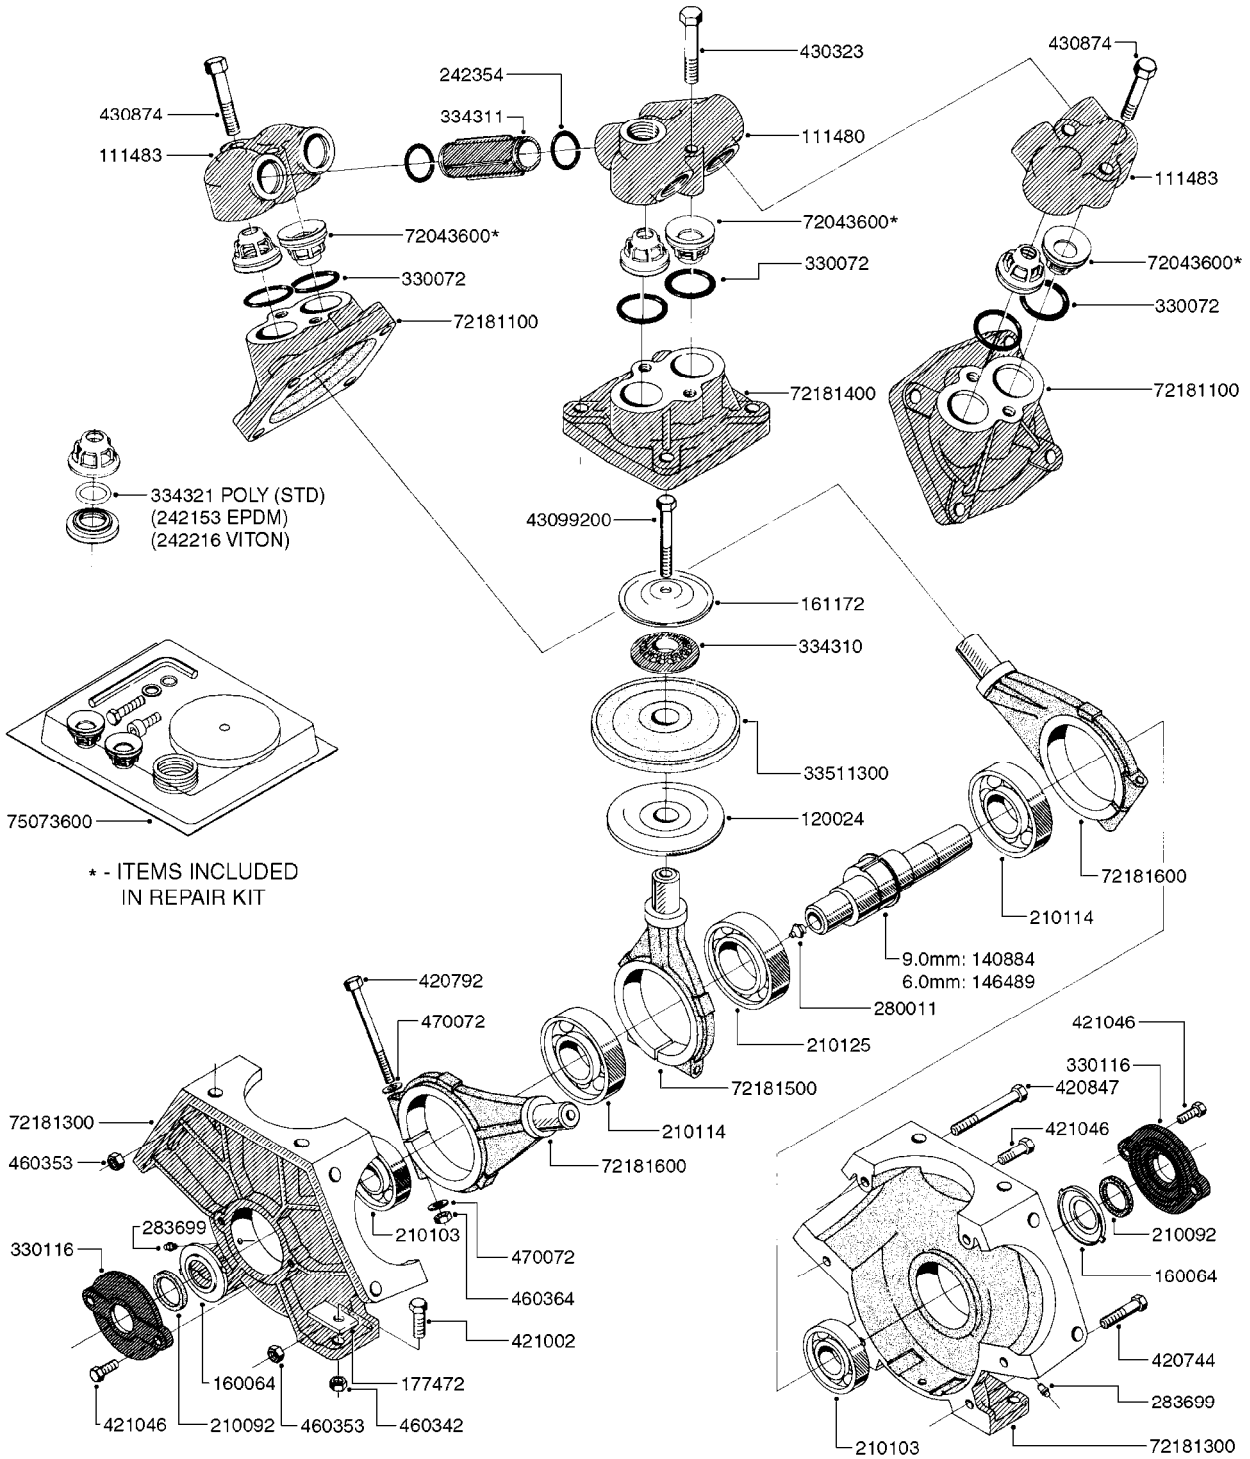

**A0220**

PUMP - 1302 W/ MOUNTING BASE  
A0220-HIN, 27:04:17

Page 1

Date 07.02.2020 9:34

parts-n°	order qty	description
111480	1	VALVE HEAD 1302 CENTER
111483	1	VALVE HEAD SIDE 1302
120024	1	DIAPHRAGM BACK DISC 1200-1300
140884	1	CRANK SHAFT MODEL 1300-9
146489	1	CRANK SHAFT MODEL 1302-6MM
160064	1	DUST PLATE
161172	1	DIAPHRAGM DISC F. 1203/1303
177472	1	BRACKET 25 X 5
210092	1	SEAL FELT D43/30X5
210103	1	BEARING BALL 6306
210114	1	BEARING BALL 6308
210125	1	BEARING BALL 6210
242153	1	O-RING D26X4 EPDM
242216	1	O-RING VITON F/1202/1302/462
242354	1	O-RING D32.2X3.0 VITON
280011	1	GREASE NIPPLE 1/8" SAE H TR
283699	1	GREASE NIPPLE M6X1
330072	1	O-RING D53.5/D45.5X4
330116	1	SEAL RETAINER, MODEL 1300
334310	1	NYLON WASHER 1202/1302/462
334311	1	CONNECTION PIPE INLET MOD.1302
334321	1	O-RING POLY. 34.0x26.0x4.0
420081	1	BOLT HEX 8.8 DEL 3/8"X40MM
420162	1	BOLT HEX 8.8 DEL 3/8"X15MM
420346	1	BOLT HEX 8.8 DEL 3/8"X 25MM
420357	1	BOLT HEX 8.8 RAW 3/8"X85MM
420803	1	BOLT HEX 8.8 DEL M8X90
421002	1	BOLT HEX 8.8 DEL M10X30 FT DIN933
421259	1	BOLT HEX UNC7/16"x2.25" 18-8SS
430323	1	BOLT HEX 8.8 DEL M12X60
430404	1	BOLT HEX 8.8 DEL M12X50
430874	1	SCREW SET 8.8 DEL M12X70 FT
460062	1	NUT HEX 3/8" GALV.
460342	1	NUT HEX M10 DEL DIN934
460364	1	NUT HU M8 A2 SS DIN934
460386	1	NUT HEX M12X1.75
470072	1	WASHER D15/D8X.5 LOCK
33511300	1	DIAPHRAGM 1202-1303 POLY 2006
72043600	1	VALVE FOR 462/463
72181100	1	DIAPHRAGM COVER 1203/1303+BLTS
72181300	1	PUMP CASTING 1300 RED W/BOLTS
72181400	1	DIAPHRAGM COVER 1303 W/BOLTS
72181500	1	CONNECTING ROD, CENTER 1303
72181600	1	CONNECTING ROD, SIDE MOD.1300
75073500	1	PUMP KIT 1300/1302 "06"