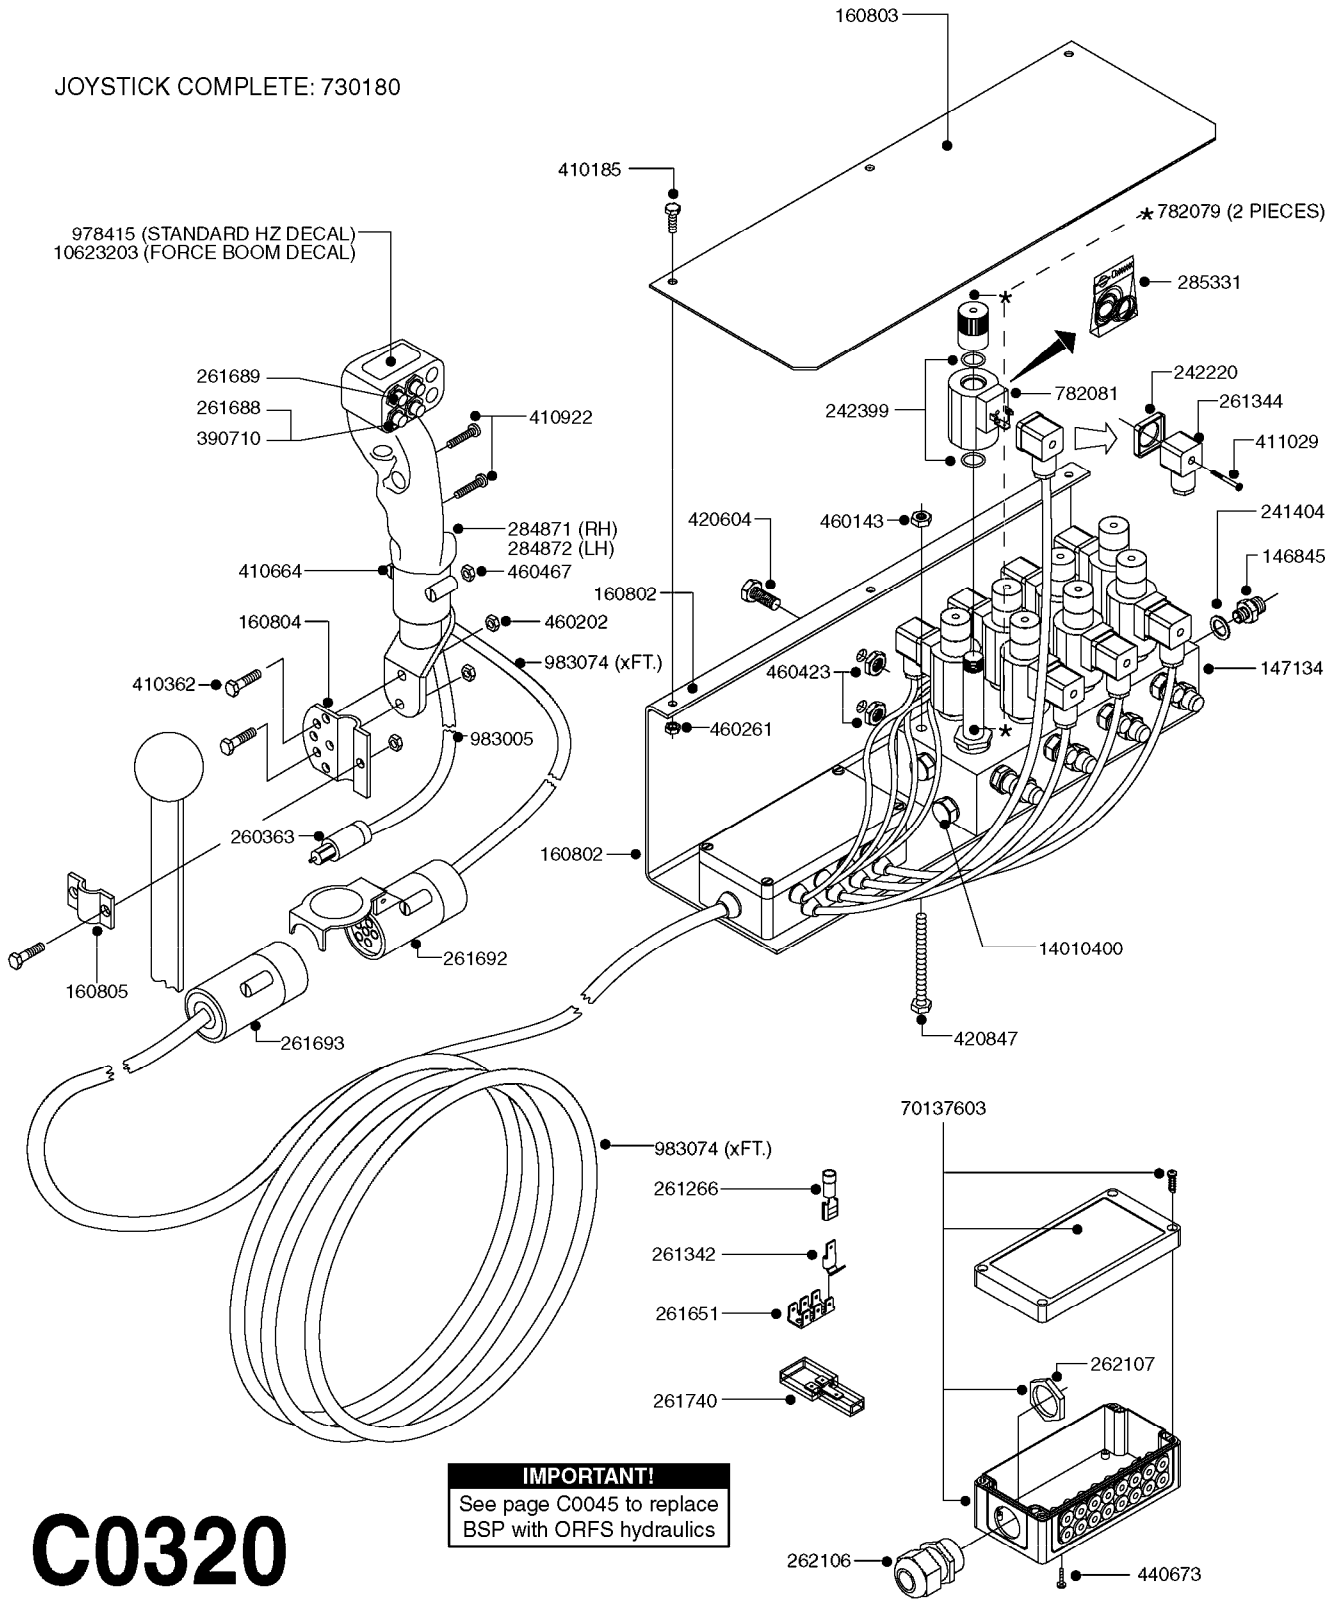

JOYSTICK COMPLETE: 730180

978415 (STANDARD HZ DECAL)
10623203 (FORCE BOOM DECAL)

HYD EAGLE HZ JOYSTICK CONTROL
C0320-HIN, 30:03:16

Page 1

Date 07.02.2020 9:35

parts-n°	order qty	description
146845	1	HEX NIPPLE 1/4"X1/4"
147134	1	MANIFOLD 4-FUNCTION
160802	1	MOUNT PLATE F.HYD SOLENOID'HZ'
160803	1	COVER PLATE F.HYD SOLENOID'HZ'
160804	1	MOUNT BRACKET F.HANDLE
160805	1	MOUNT STRAP F.HANDLE
241404	1	DOWTY SEAL 1/4"
242220	1	GASKET F. HIRSMANN PLUG
242399	1	O-RING F.HYD SOLENOID VALVE
260363	1	PLUG 2 POLE 12V
261266	1	CONNECTOR END F.CABLE HP
261342	1	SPADE F.ELEC.3 WAY CONNECTOR
261344	1	HIRSCHMANN PLUG B
261651	1	SPADE F.ELEC.6 POLE CONNECTOR
261688	1	SWITCH F. HANDLE WHITE
261689	1	CAP RUBBER F. SWITCH JOYSTICK
261692	1	PLUG ELEC.7 POLE FEMALE F.CABL
261693	1	PLUG ELEC. 7 POLE MALE
261740	1	SPADE F.ELEC.3 POLE CONN.INSUL
262106	1	BULKHEAD F. CABLE 6.5-14 BLACK
262107	1	NUT F. BULKHEAD CABLE GRAY
284871	1	CONTROL HANDLE RIGHT HALF
284872	1	CONTROL HANDLE LEFT HALF
285331	1	SEAL KIT F. HZ HYD.SOLENOID 96
390710	1	SWITCH F.HANDLE GREY MACHINED
410185	1	BOLT HEX 8.8 DEL M6X16
410362	1	BOLT HEX 8.8 SS M6X20
410664	1	BOLT HEX M5 X 20
410922	1	CYL.SKR 8.8 DEL M4X20 RST
411029	1	SCREW M3X35 F.HIRSMANN PLUG
420604	1	BOLT HEX 8.8 DEL M10X25 FT DIN933
420847	1	BOLT HEX 8.8 DEL M8X85
440673	1	SCREW F.PLASTIC 5X12 SS
460143	1	SELF LOCK NUT M8 SST A2 DIN985
460202	1	NUT HEX M6
460261	1	NUT HEX M6X1.00 LOCK DIN985 A2 SS
460423	1	NUT HEX M10X1.50 LOCK DIN985A2 SS
460467	1	NUT HEX M5 GALV.
730180	1	HYD.KIT JOYSTICK CTRL HANDLE
782079	1	CARTRIDGE VALVE
782081	1	SOLENOID F. CARTRIDGE VALVE
978415	1	DECAL CONTROL HANDLE
983005	1	ELEC. CABLE 2 WIRE X 1.5MM
983074	1	ELEC. CABLE 5 WIRE X 1.5MM
10623203	1	DECAL F.JOYSTICK - FORCE
14010400	1	PLUG 1/4" BSP
70137603	1	JUNC. BOX, FLUID, COMPLETE, 2015