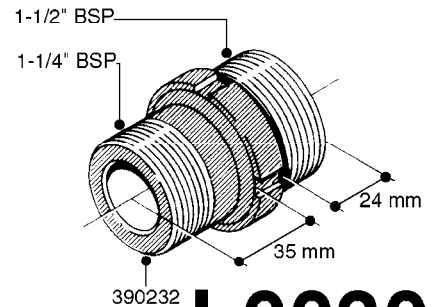

FITTINGS - HEXAGON NIPPLES  
L0030-HIN, 01:01:16

Page 0  
Date 07.02.2020 9:35

**L0030**

FITTINGS - HEXAGON NIPPLES  
L0030-HIN, 01:01:16

Page 1  
Date 07.02.2020 9:35

parts-n°	order qty	description
10015303	1	FITT.PO.HN 1.00X1.00 M1000
10425003	1	FITT.PO.HN 1.25X1.00 MCPHEE
320132	1	FITT.DK HN 1" BSP
320176	1	FITT.DK HN 3/8"X1/2" BSP
320445	1	FITT.DK HN 1/4"X3/8" BSP
320655	1	FITT.DK HN 1/2"-1/2" BSP
320692	1	FITT.DK HN 3/8'BSPX1/4'NPT
320703	1	FITT.DK HN 3/8BSP X1/2 &1/4NPT
320725	1	FITT.DK NIPPLE 3/8"-3/8" BSP
320902	1	FITT.DK HN 3/8'X 1/4' BSP
390232	1	FITT.DK HN 1-1/2' X 1-1/4' BSP
390276	1	FITT.DK HN 1'BSP