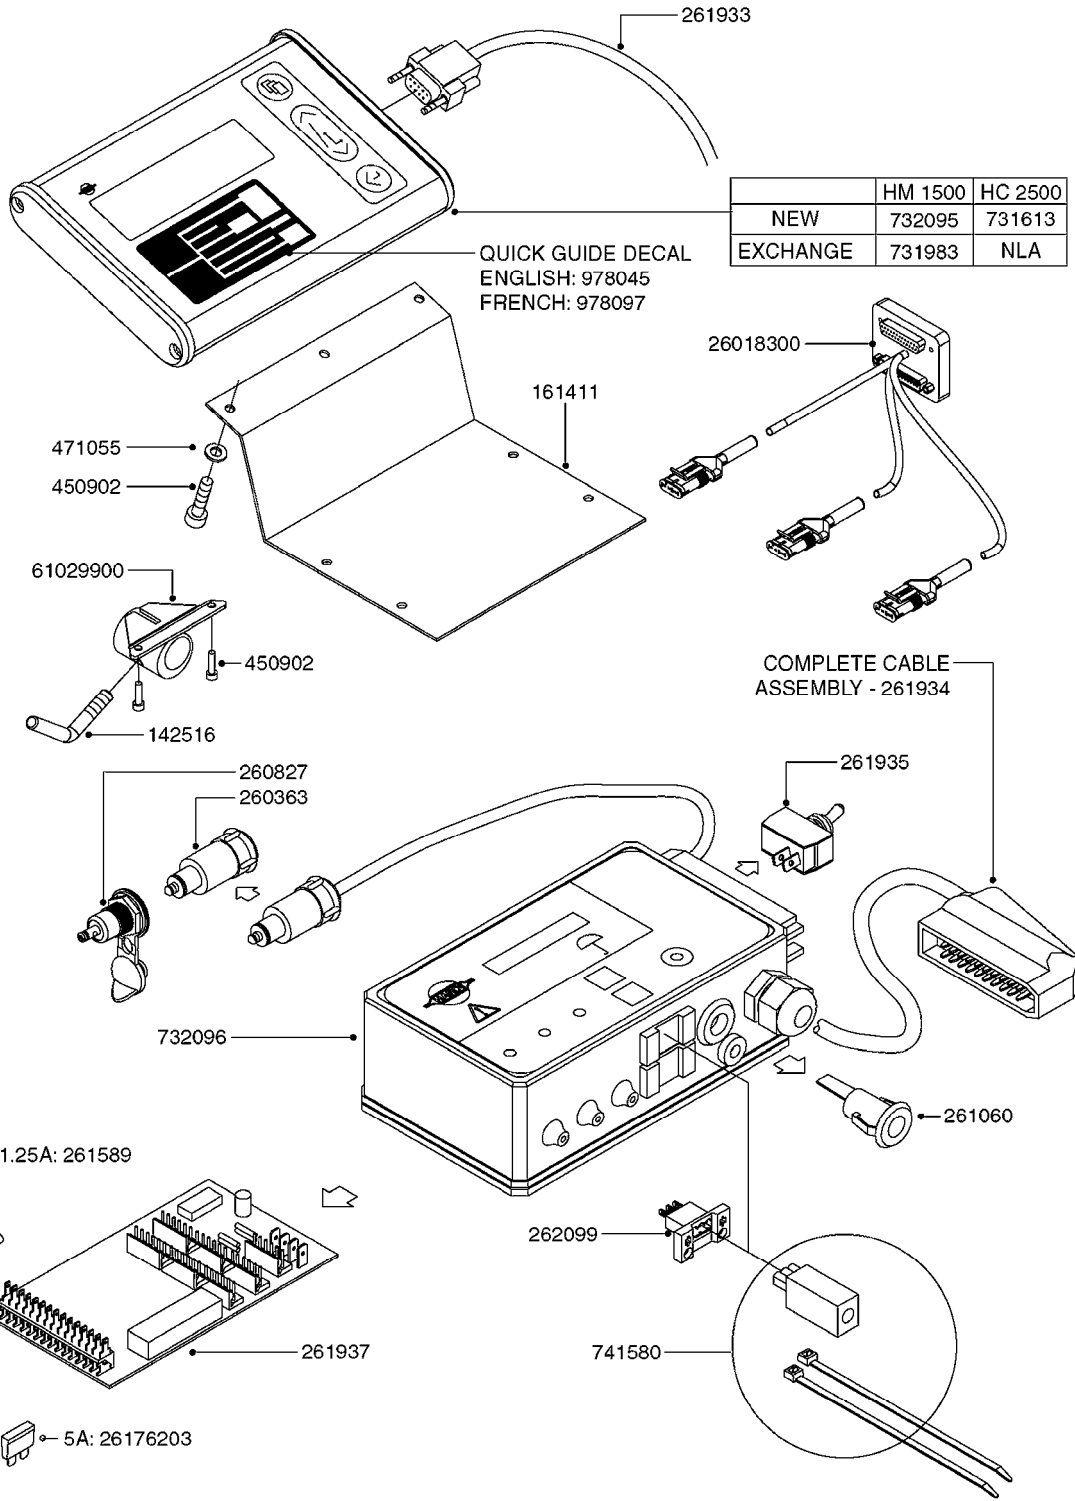

**M0090**

HC 2500/HM1500 DISPLAY/SCANBOX  
M0090-HIN, 01:01:16

Page 1  
Date 07.02.2020 9:36

parts-n°	order qty	description
142516	1	SCREW SET M10 BENT F. LOCKING
161411	1	MT.BRK. HC2500/HM1500 DISPLAY
26018300	1	ADAPTOR 2500 FOR SPRAYBOX II 39-PIN/REPLACES SCANBOX
260363	1	PLUG 2 POLE 12V
260827	1	PLUG F.EC ATTACHMENTS
261060	1	PLUG F.EC ATTACHMENTS
261589	1	FUSE 5 X 20 1.25 AMP
26176203	1	FUSE 5.0A QUICK-ACT.
261933	1	CABLE W/PLUG 2X25 L=71"
261934	1	CABLE W/PLUG 18X0.5MM L=79"
261935	1	SWITCH 2 POLE
261937	1	CIRCUIT BOARD F. SCANBOX
262099	1	PLUG SOCKET 3-POLE 2.5/3
450902	1	BOLT ALLEN HEAD M4 X 16MM
471055	1	WASHER D4.1/7.6 X 0.9
61029900	1	BRACKET FOR HC2500
731613	1	DISPLAY HC2500 NEW
731983	1	DISPLAY HM1500 REFURBISHED
732095	1	DISPLAY HM1500 NEW
732096	1	SCANBOX F.HM1500/HC2500
741580	1	PLUG 3-POLE 2.5/3
978045	1	DECAL QUICK GUIDE 1500/2500
978097	1	DECAL QUICK GUIDE 1500/2500 FR