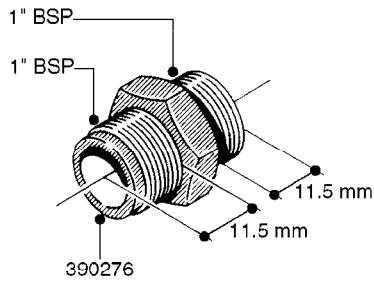

FITTINGS - HEXAGON NIPPLES  
L0030-HIN, 01:01:16

Page 0  
Date 07.02.2020 9:35

**L0030**

FITTINGS - HEXAGON NIPPLES  
L0030-HIN, 01:01:16

Page 1  
Date 07.02.2020 9:35

parts-n°	order qty	description
10015303	1	FITT.PO.HN 1.00X1.00 M1000
10425003	1	FITT.PO.HN 1.25X1.00 MCPHEE
320132	1	FITT.DK HN 1" BSP
320176	1	FITT.DK HN 3/8"X1/2" BSP
320445	1	FITT.DK HN 1/4"X3/8" BSP
320655	1	FITT.DK HN 1/2"-1/2" BSP
320692	1	FITT.DK HN 3/8'BSPX1/4'NPT
320703	1	FITT.DK HN 3/8BSP X1/2 &1/4NPT
320725	1	FITT.DK NIPPLE 3/8"-3/8" BSP
320902	1	FITT.DK HN 3/8'X 1/4' BSP
390232	1	FITT.DK HN 1-1/2' X 1-1/4' BSP
390276	1	FITT.DK HN 1'BSP