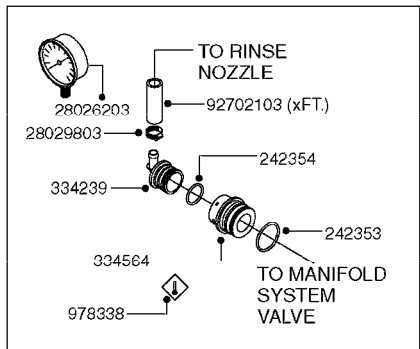

RINSE SYSTEM PLUMBING
K0750-HIN, 01:01:16

Page 0
Date 07.02.2020 9:35