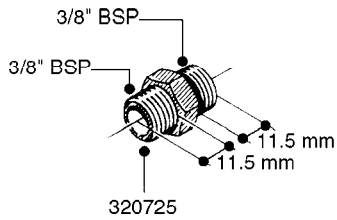

FITTINGS - HEXAGON NIPPLES  
L0030-HIN, 01:01:16

Page 0  
Date 07.02.2020 9:35

**L0030**

FITTINGS - HEXAGON NIPPLES  
L0030-HIN, 01:01:16

Page 1  
Date 07.02.2020 9:35

parts-n°	order qty	description
10015303	1	FITT.PO.HN 1.00X1.00 M1000
10425003	1	FITT.PO.HN 1.25X1.00 MCPHEE
320132	1	FITT.DK HN 1" BSP
320176	1	FITT.DK HN 3/8"X1/2" BSP
320445	1	FITT.DK HN 1/4"X3/8" BSP
320655	1	FITT.DK HN 1/2"-1/2" BSP
320692	1	FITT.DK HN 3/8'BSPX1/4'NPT
320703	1	FITT.DK HN 3/8BSP X1/2 &1/4NPT
320725	1	FITT.DK NIPPLE 3/8"-3/8" BSP
320902	1	FITT.DK HN 3/8'X 1/4' BSP
390232	1	FITT.DK HN 1-1/2' X 1-1/4' BSP
390276	1	FITT.DK HN 1'BSP