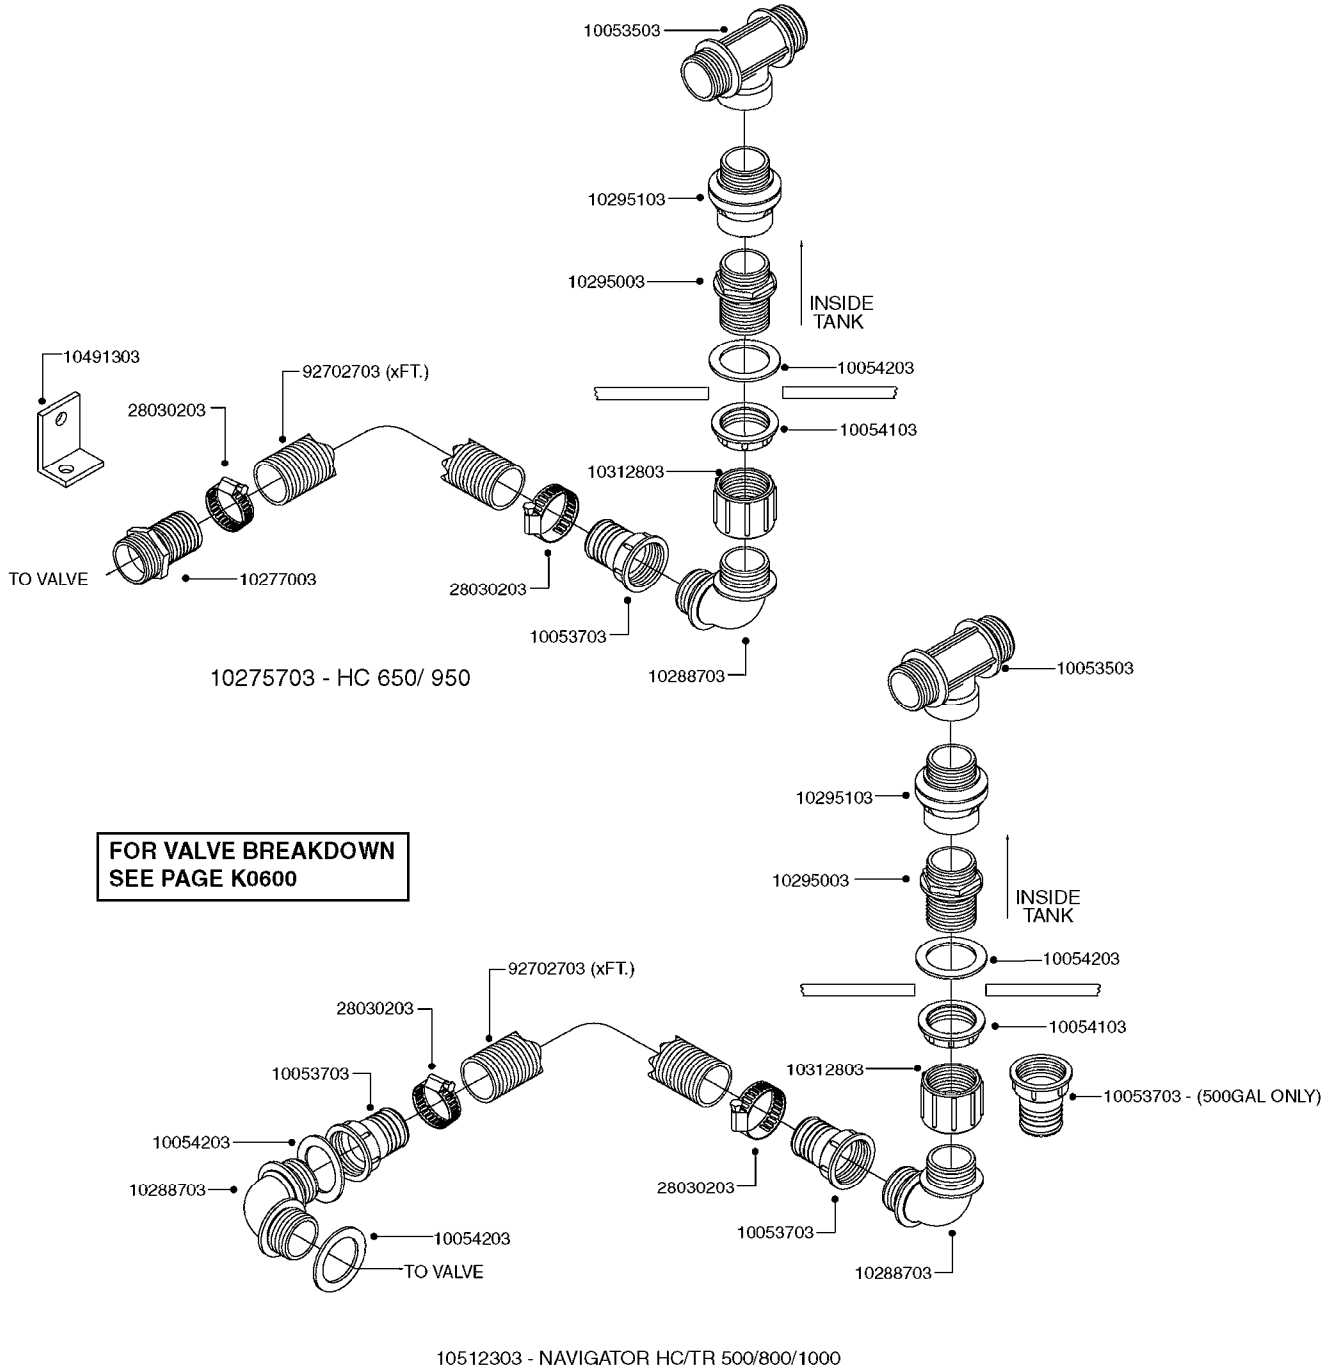

K0580

COMPLETE ASSEMBLIES
WHOLEGOODS ITEMS

QUICKFILL-PLMBNG SYS-TRLR SPYR
K0580-HIN, 01:01:16

Page 1
Date 07.02.2020 9:35

parts-n°	order qty	description
10053503	1	FITT.PO.TEE 2"MX2"FX2"M BSP
10053703	1	FITT.PO.HB STR. 2"BSP #4411
10054103	1	FITT.PO.NUT 2" BSP JAMB MCPHEE
10054203	1	GASKET F. 2" FITTINGS RUBBER
10275703	1	*QUICK FILL KIT 650/950M
10277003	1	FITT.PO.HB 2.00X2.00 MCPHEE
10288703	1	FITT.PO.EL 2MX2M 90 DEG MCPHEE
10295003	1	FITT.PO.HN 2' 250071
10295103	1	FOOT VALVE 2" 504019
10312803	1	FITT.PO.BU 2' X 2'
10491303	1	ANGLE FOR HC950 QUICK FILL
10512303	1	QUICK FILL KIT NAV. (DON'T ORD)
28030203	1	CLAMP HOSE T-BOLT S2" 235-67
92702703	1	HOSE PVC SUCT GRAY 2"