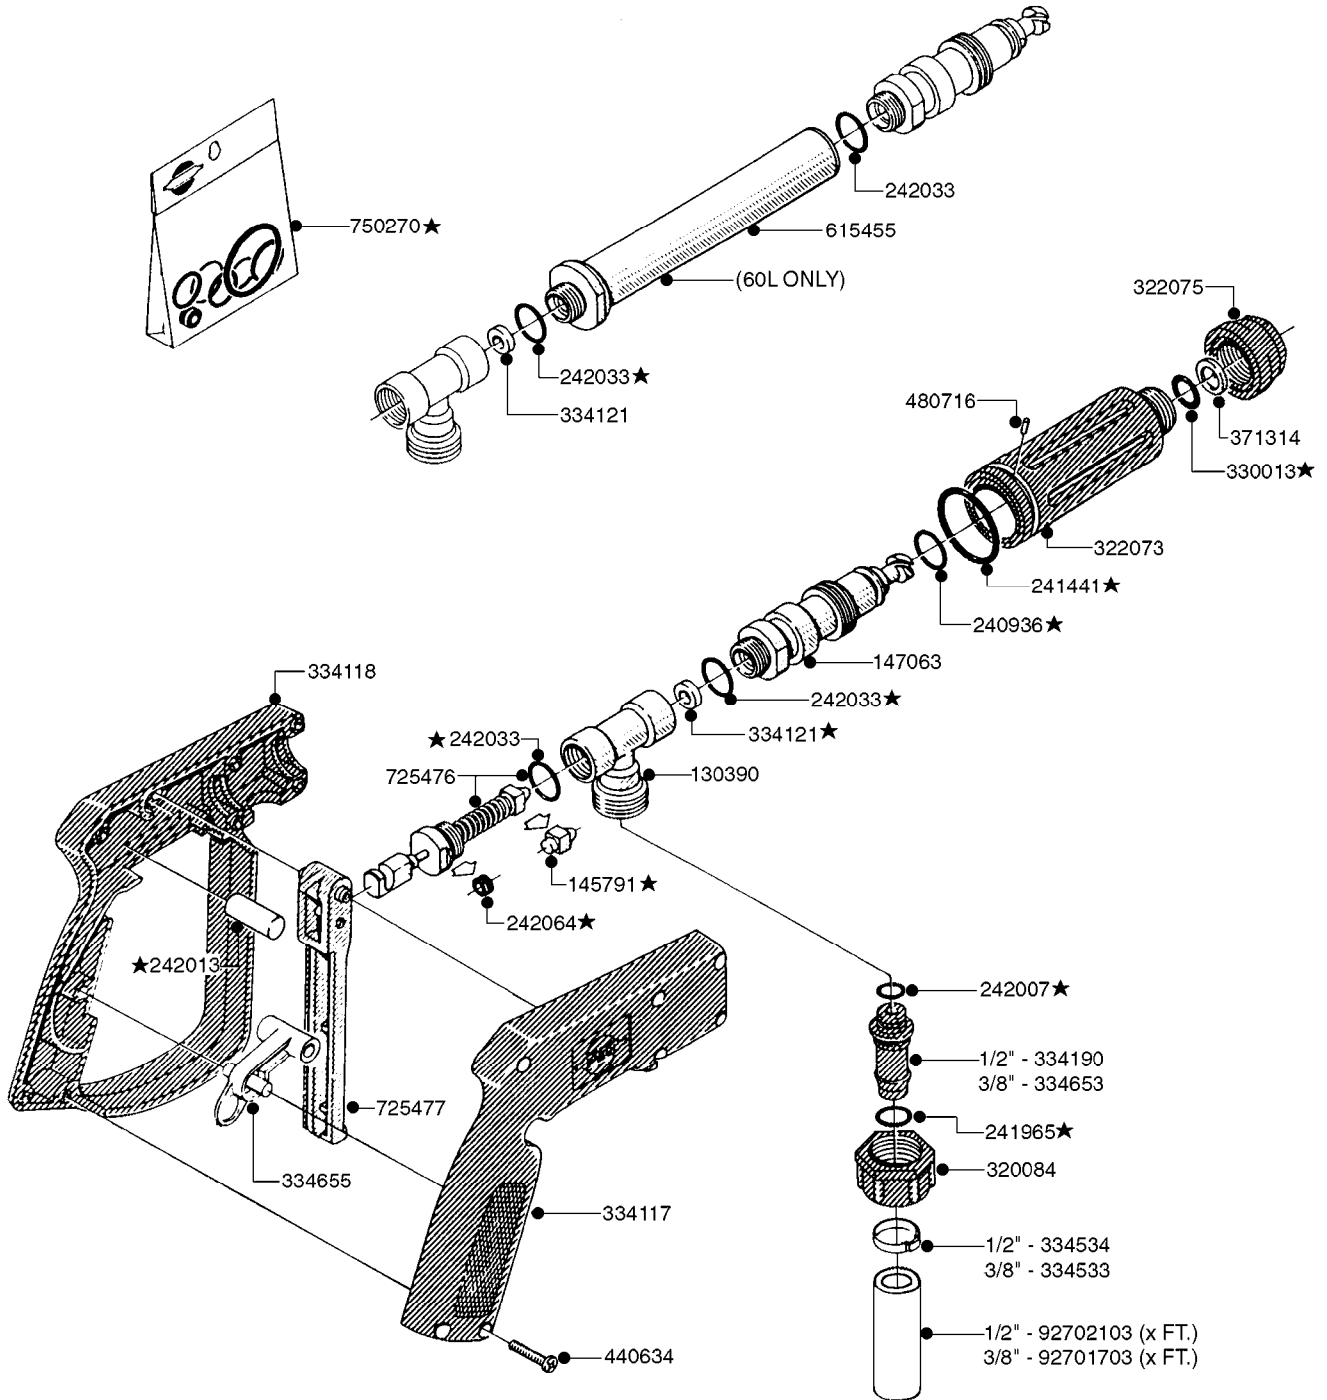

COMPLETE ASSEMBLY:
843197 - 60L
843196 - 60S

COMPLETE ASSEMBLIES
WHOLEGOODS ITEMS

K0480

HANDGUN TYPE 60S/60L POST 95
K0480-HIN, 01:01:16

Page 1
Date 07.02.2020 9:35

parts-n°	order qty	description
130390	1	TEE 3/8'X 1/2' BSP F.TYPE 60S
145791	1	CONE FOR ON/OFF
147063	1	SWIRL F.SPRAY GUN TYPE 60
240936	1	O-RING D13.3X2.4 NITRIL
241441	1	O-RING D29.3X3
241965	1	O-RING Ø12.1 X 1.6 NITRILE
242007	1	O-RING Ø9.1 X 1.6 NITRILE
242013	1	SPRING RUBBER F/TRIGGER
242033	1	O-RING Ø14.1 X 1.6 NITRILE
242064	1	SLEEVE RUBBER 3X8X4MM
320084	1	FITT.DK NUT 1/2" BSP
322073	1	HOUSING F.SWIRL TYPE 60S H.G.
322075	1	HOUSING F. NOZZLE
330013	1	O-RING 2.5 X 10 PUR
334117	1	HANDLE PIECE RIGHT F.60S/60L
334118	1	HANDLE PIECE LEFT F.60S/60L
334121	1	SEAT FOR ON-OFF TYPE
334190	1	FITT.DK HB 1/2' F. PISTOL 60S
334533	1	CLAMP HOSE PLASTIC 3/8"
334534	1	CLAMP HOSE PLASTIC 1/2"
334653	1	FITT.DK HB 3/8' F.HANDGUN
334655	1	TRIGGER SAFETY F.60S/60L GUN
371314	1	NOZZLE CERAMIC 1099-20
440634	1	SCREW 5/8"
480716	1	PIN D3X6 STAINLESS
615455	1	TUBE F.LANCE TYPE 60L
725476	1	SPINDLE
725477	1	TRIGGER
750270	1	GASKET KIT F.SPRAY GUN
843196	1	SPRAY GUN KIT TYPE 60 SHORT
843197	1	HANDGUN KIT TYPE 60 LONG
92701703	1	HOSE R X3/8" X300PSI WP X0012"
92702103	1	HOSE R X1/2" X300PSI WP X0012"