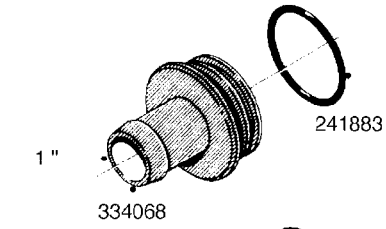

**L0080**

FITTINGS - S-53  
L0080-HIN, 12:09:17

Page 1

Date 07.02.2020 9:35

Pos.	parts-n°	order qty	description
1	145995	1	FITT.DK S-53 FORK
2	241973	1	O-RING Ø3 X 44.2 70 SHORES NITRIL NITRIL (BLACK)
2	242353	1	O-RING 3 X 44.2 VITON VITON (BROWN)
3	242109	1	O-RING D32.2x3.0 NITRIL (BLACK)
3	242354	1	O-RING D32.2X3.0 VITON VITON (BROWN)
4	322103	1	FITT.DK S-53 BULKHEAD
5	322107	1	FITT.DK S-53 BULKHEAD NUT
6	322110	1	FITT.DK S-53 ELB. 1/2" BSP
7	322352	1	FITT.DK S-53 TEE
8	334229	1	FITT.DK S-53 STR.3/4"
9	334260	1	GASKET F. S-53 BULKHEAD
10	334564	1	FITT.DK S-67 TO S-53 ADAPTER
11	391100	1	FITT.DK S-53THREAD INS.1/2"BSP
12	726463	1	FITT.DK S53 BULKHEAD W/GASKET
13	726552	1	FIT.DK S-53X90 1/2" BSP,O-RING
14	726556	1	FITT.DK S-53 HB 1/2" W/O-RING
15	726558	1	FITT.DK S53 STR. 3/4" W.ORING
16	726559	1	FITT DK. S-53 HB 1" W/O-RING
17	726568	1	FITT.DK.S-53 HB 1/2"90 W/O-RING
18	726570	1	FITT.DK S-53 ELB.3/4" W.ORING
19	726571	1	FITT.DK S-53 ELB.1", W ORING
20	726578	1	FITT.DK S53 PLUG WITH O-RING
21	728561	1	FITT.DK. S67M - S53F REDUCER