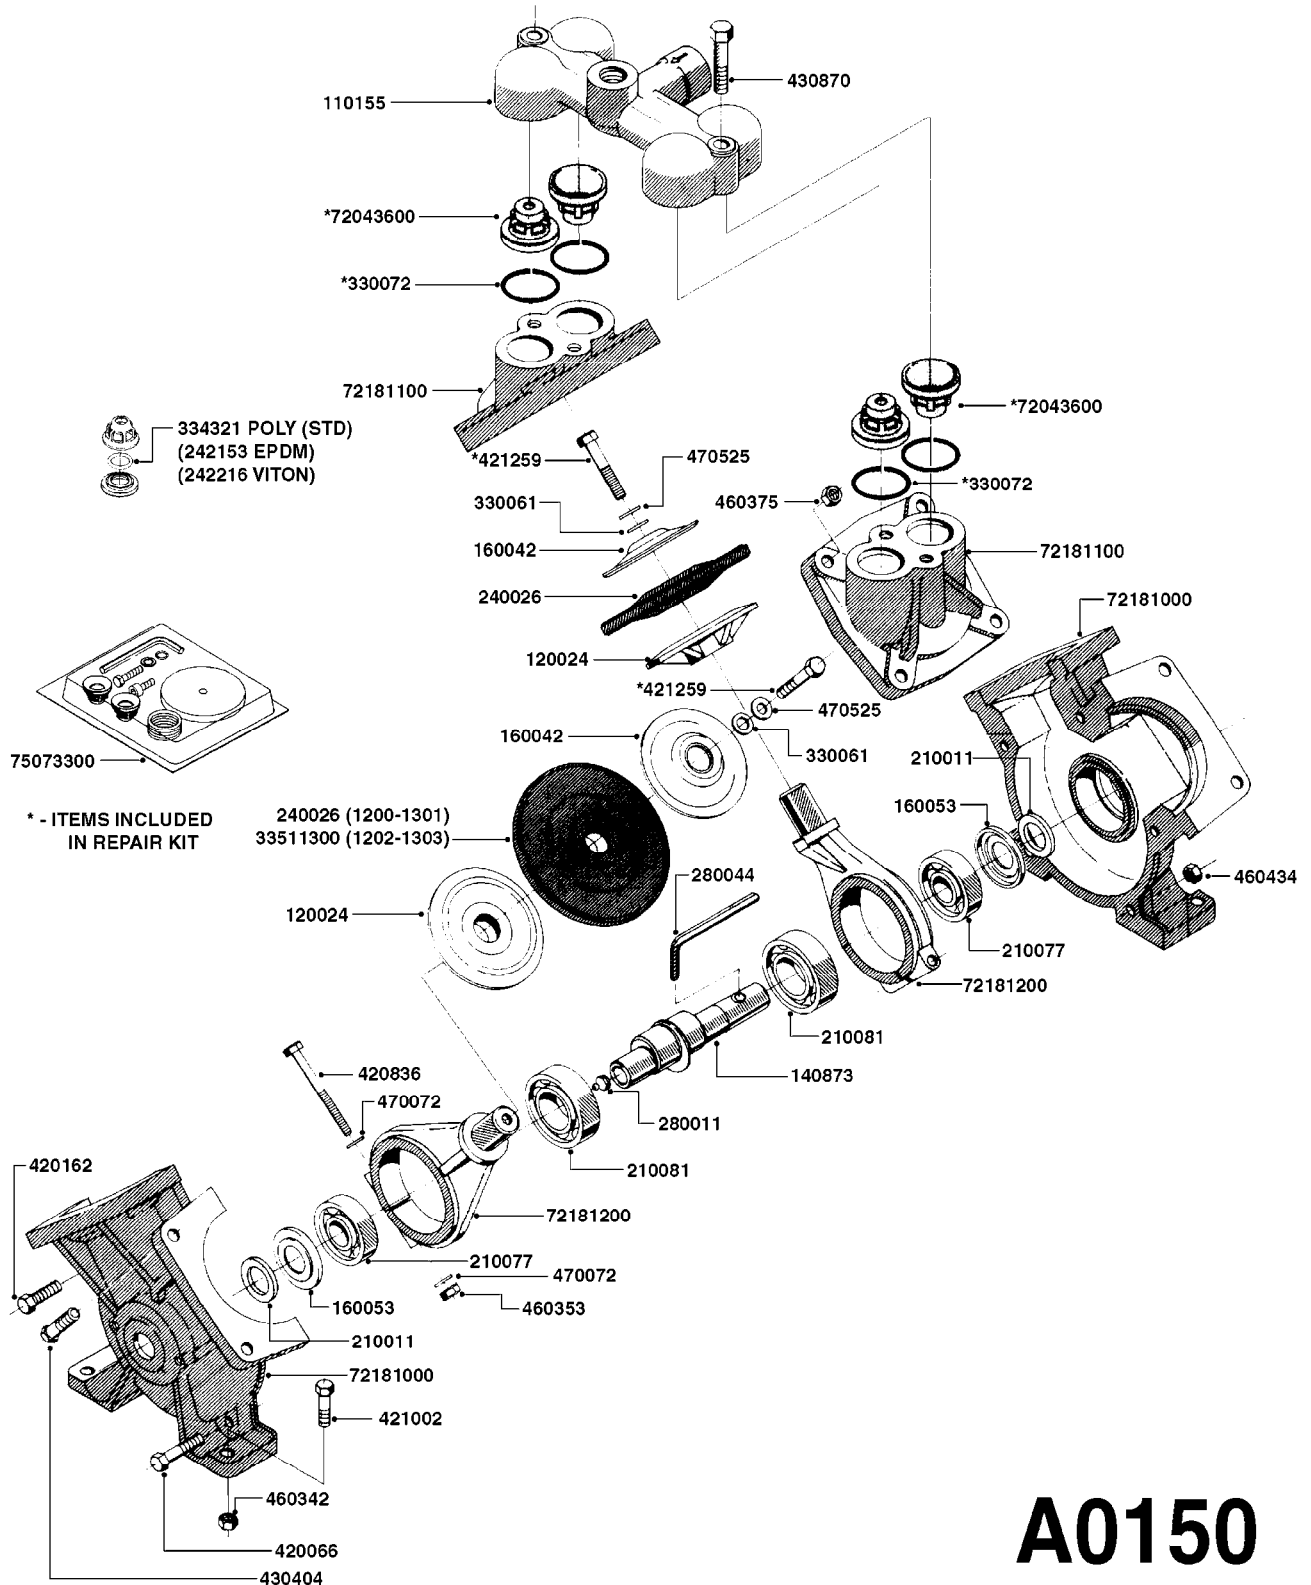

PUMP - 1200 W/ MOUNTING BASE
A0150-HIN, 27:04:17

Page 1

Date 07.02.2020 9:34

parts-n°	order qty	description
110155	1	VALVE CHAMBER F. 1200 PUMP
120024	1	DIAPHRAGM BACK DISC 1200-1300
140873	1	CRANK SHAFT MODEL 1202-9MM
160042	1	DIAPHRAGM UPPER DISC 1200-1300
160053	1	DUST PLATE
210011	1	SEAL FELT D39/23 X 4
210077	1	BEARING BALL 6305
210081	1	BEARING BALL 6307
240026	1	DIAPHRAGM MODEL 1200/1301
242153	1	O-RING D26X4 EPDM
242216	1	O-RING VITON F/1202/1302/462
280011	1	GREASE NIPPLE 1/8' SAE H TR
280044	1	KEY HEXAGON W6 3/16'
330061	1	O-RING D16/D11X2,5
330072	1	O-RING D53.5/D45.5X4
334321	1	O-RING POLY. 34.0x26.0x4.0
420066	1	BOLT HEX 8.8 DEL 3/8"X50MM
420162	1	BOLT HEX 8.8 DEL 3/8"x15MM
420836	1	BOLT HEX 8.8 RAW M8X85
421002	1	BOLT HEX 8.8 DEL M10X30 FT DIN933
421259	1	BOLT HEX UNC7/16"x2.25" 18-8SS
430404	1	BOLT HEX 8.8 DEL M12X50
430870	1	BOLT HEX 8.8 DEL M12X55 FT
460342	1	NUT HEX M10 DEL DIN934
460353	1	NUT HEX M8 BLACK
460375	1	NUT HEX M12 BLACK
460434	1	NUT HEX 3/8' NC BLACK
470072	1	WASHER D15/D8X.5 LOCK
470525	1	WASHER D19/D11.5X2.5
33511300	1	DIAPHRAGM 1202-1303 POLY 2006
72043600	1	VALVE FOR 462/463
72181000	1	HOUSING, PUMP, 1203 RED
72181100	1	DIAPHRAGM COVER 1203/1303+BLTS
72181200	1	CONNECTING ROD FOR 1203 W/M12
75073300	1	PUMP KIT 1200/1202 "06"