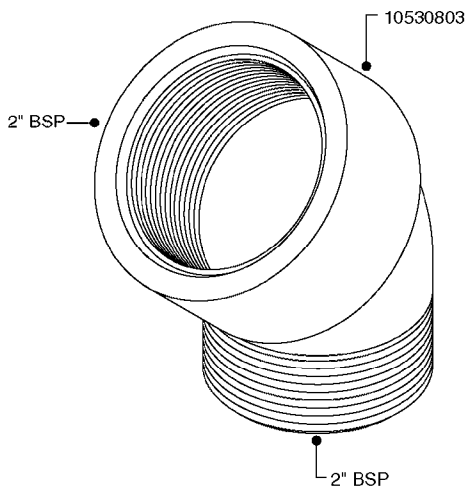

FITTINGS - HEXAGON NIPPLES  
L0030-HIN, 01:01:16

Page 0  
Date 07.02.2020 9:35

**L0030**

FITTINGS - HEXAGON NIPPLES  
L0030-HIN, 01:01:16

Page 1  
Date 07.02.2020 9:35

parts-n°	order qty	description
10015303	1	FITT.PO.HN 1.00X1.00 M1000
10425003	1	FITT.PO.HN 1.25X1.00 MCPHEE
320132	1	FITT.DK HN 1" BSP
320176	1	FITT.DK HN 3/8"X1/2" BSP
320445	1	FITT.DK HN 1/4"X3/8" BSP
320655	1	FITT.DK HN 1/2"-1/2" BSP
320692	1	FITT.DK HN 3/8'BSPX1/4'NPT
320703	1	FITT.DK HN 3/8BSP X1/2 &1/4NPT
320725	1	FITT.DK NIPPLE 3/8"-3/8" BSP
320902	1	FITT.DK HN 3/8'X 1/4' BSP
390232	1	FITT.DK HN 1-1/2' X 1-1/4' BSP
390276	1	FITT.DK HN 1'BSP