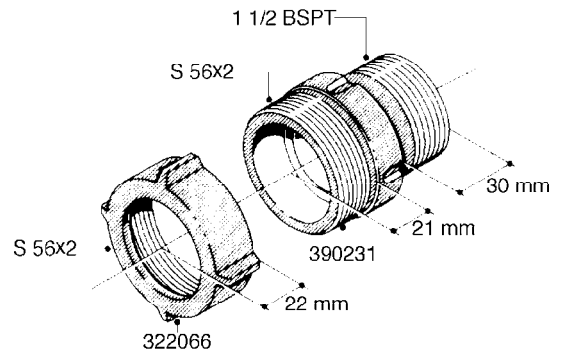

**L0080**

FITTINGS - S-53  
L0080-HIN, 12:09:17

Page 1

Date 07.02.2020 9:35

Pos.	parts-n°	order qty	description
1	145995	1	FITT.DK S-53 FORK
2	241973	1	O-RING Ø3 X 44.2 70 SHORES NITRIL NITRIL (BLACK)
2	242353	1	O-RING 3 X 44.2 VITON VITON (BROWN)
3	242109	1	O-RING D32.2x3.0 NITRIL (BLACK)
3	242354	1	O-RING D32.2X3.0 VITON VITON (BROWN)
4	322103	1	FITT.DK S-53 BULKHEAD
5	322107	1	FITT.DK S-53 BULKHEAD NUT
6	322110	1	FITT.DK S-53 ELB. 1/2" BSP
7	322352	1	FITT.DK S-53 TEE
8	334229	1	FITT.DK S-53 STR.3/4"
9	334260	1	GASKET F. S-53 BULKHEAD
10	334564	1	FITT.DK S-67 TO S-53 ADAPTER
11	391100	1	FITT.DK S-53THREAD INS.1/2"BSP
12	726463	1	FITT.DK S53 BULKHEAD W/GASKET
13	726552	1	FIT.DK S-53X90 1/2" BSP,O-RING
14	726556	1	FITT.DK S-53 HB 1/2" W/O-RING
15	726558	1	FITT.DK S53 STR. 3/4" W.ORING
16	726559	1	FITT DK. S-53 HB 1" W/O-RING
17	726568	1	FITT.DK.S-53 HB 1/2"90 W/O-RING
18	726570	1	FITT.DK S-53 ELB.3/4" W.ORING
19	726571	1	FITT.DK S-53 ELB.1", W ORING
20	726578	1	FITT.DK S53 PLUG WITH O-RING
21	728561	1	FITT.DK. S67M - S53F REDUCER