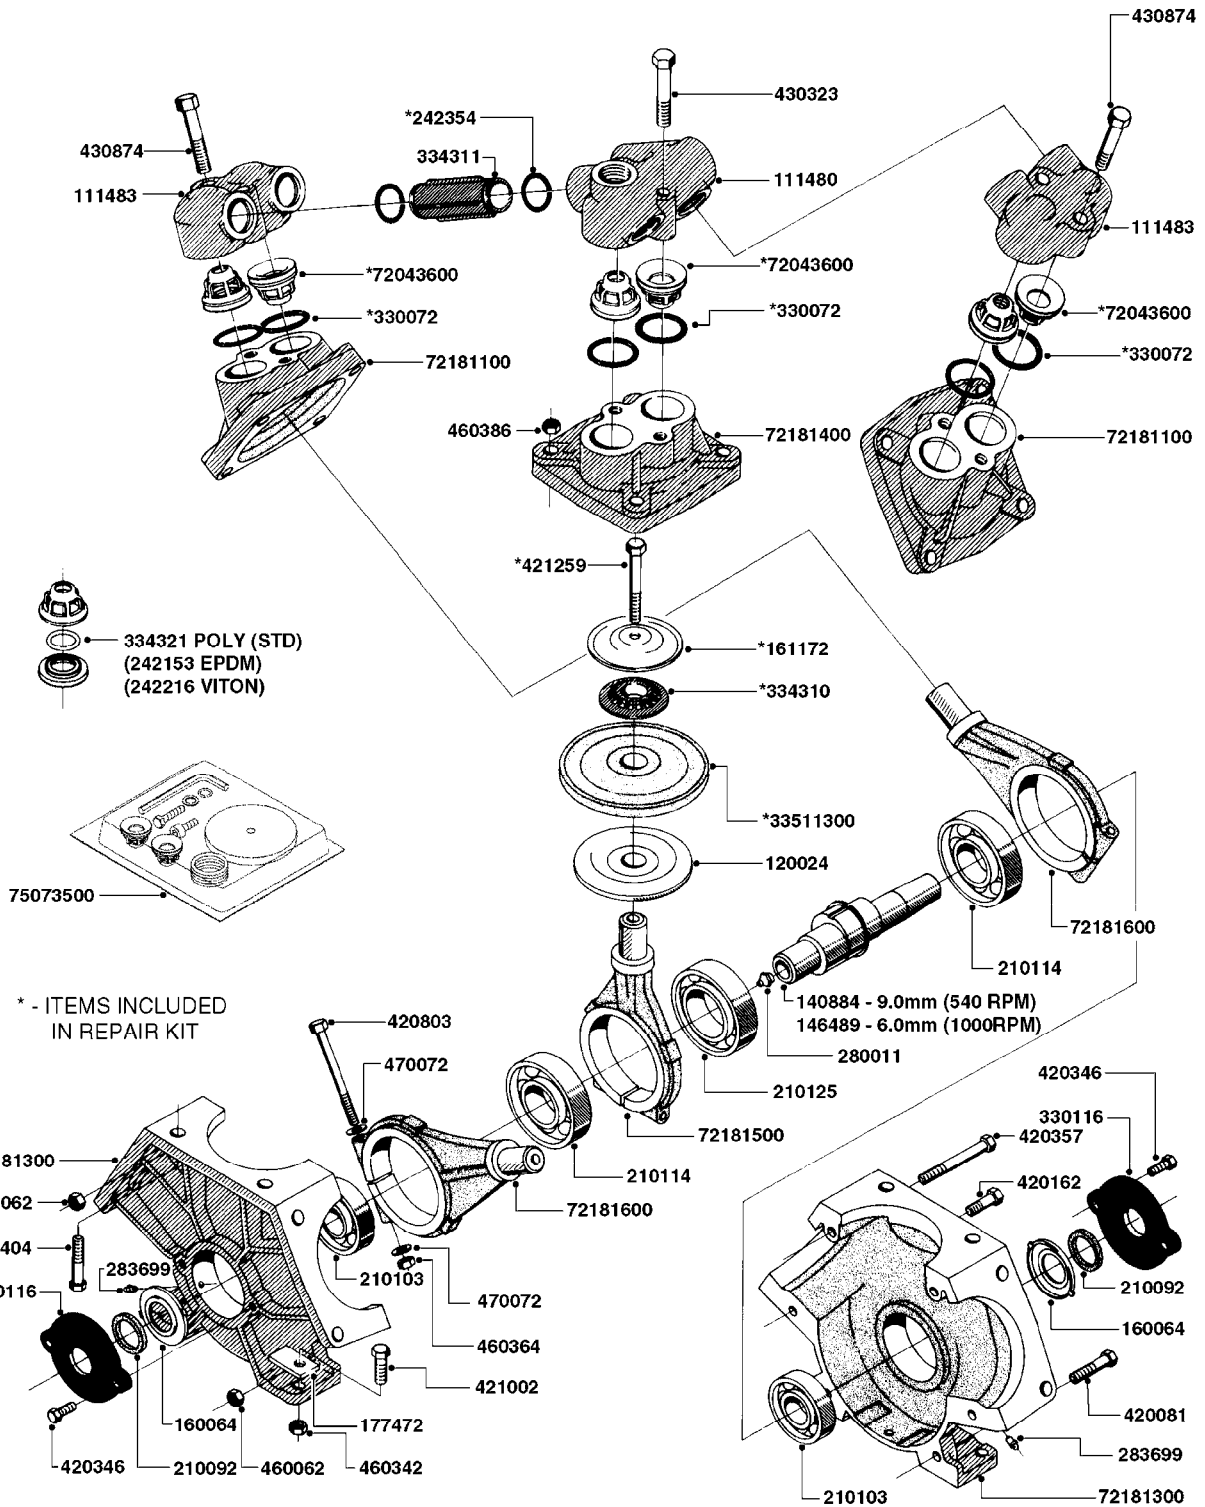

A0220

PUMP - 1302 W/ MOUNTING BASE
A0220-HIN, 27:04:17

Page 1

Date 07.02.2020 9:34

parts-n°	order qty	description
111480	1	VALVE HEAD 1302 CENTER
111483	1	VALVE HEAD SIDE 1302
120024	1	DIAPHRAGM BACK DISC 1200-1300
140884	1	CRANK SHAFT MODEL 1300-9
146489	1	CRANK SHAFT MODEL 1302-6MM
160064	1	DUST PLATE
161172	1	DIAPHRAGM DISC F. 1203/1303
177472	1	BRACKET 25 X 5
210092	1	SEAL FELT D43/30X5
210103	1	BEARING BALL 6306
210114	1	BEARING BALL 6308
210125	1	BEARING BALL 6210
242153	1	O-RING D26X4 EPDM
242216	1	O-RING VITON F/1202/1302/462
242354	1	O-RING D32.2X3.0 VITON
280011	1	GREASE NIPPLE 1/8" SAE H TR
283699	1	GREASE NIPPLE M6X1
330072	1	O-RING D53.5/D45.5X4
330116	1	SEAL RETAINER, MODEL 1300
334310	1	NYLON WASHER 1202/1302/462
334311	1	CONNECTION PIPE INLET MOD.1302
334321	1	O-RING POLY. 34.0x26.0x4.0
420081	1	BOLT HEX 8.8 DEL 3/8"X40MM
420162	1	BOLT HEX 8.8 DEL 3/8"X15MM
420346	1	BOLT HEX 8.8 DEL 3/8"X 25MM
420357	1	BOLT HEX 8.8 RAW 3/8"X85MM
420803	1	BOLT HEX 8.8 DEL M8X90
421002	1	BOLT HEX 8.8 DEL M10X30 FT DIN933
421259	1	BOLT HEX UNC7/16"x2.25" 18-8SS
430323	1	BOLT HEX 8.8 DEL M12X60
430404	1	BOLT HEX 8.8 DEL M12X50
430874	1	SCREW SET 8.8 DEL M12X70 FT
460062	1	NUT HEX 3/8" GALV.
460342	1	NUT HEX M10 DEL DIN934
460364	1	NUT HU M8 A2 SS DIN934
460386	1	NUT HEX M12X1.75
470072	1	WASHER D15/D8X.5 LOCK
33511300	1	DIAPHRAGM 1202-1303 POLY 2006
72043600	1	VALVE FOR 462/463
72181100	1	DIAPHRAGM COVER 1203/1303+BLTS
72181300	1	PUMP CASTING 1300 RED W/BOLTS
72181400	1	DIAPHRAGM COVER 1303 W/BOLTS
72181500	1	CONNECTING ROD, CENTER 1303
72181600	1	CONNECTING ROD, SIDE MOD.1300
75073500	1	PUMP KIT 1300/1302 "06"