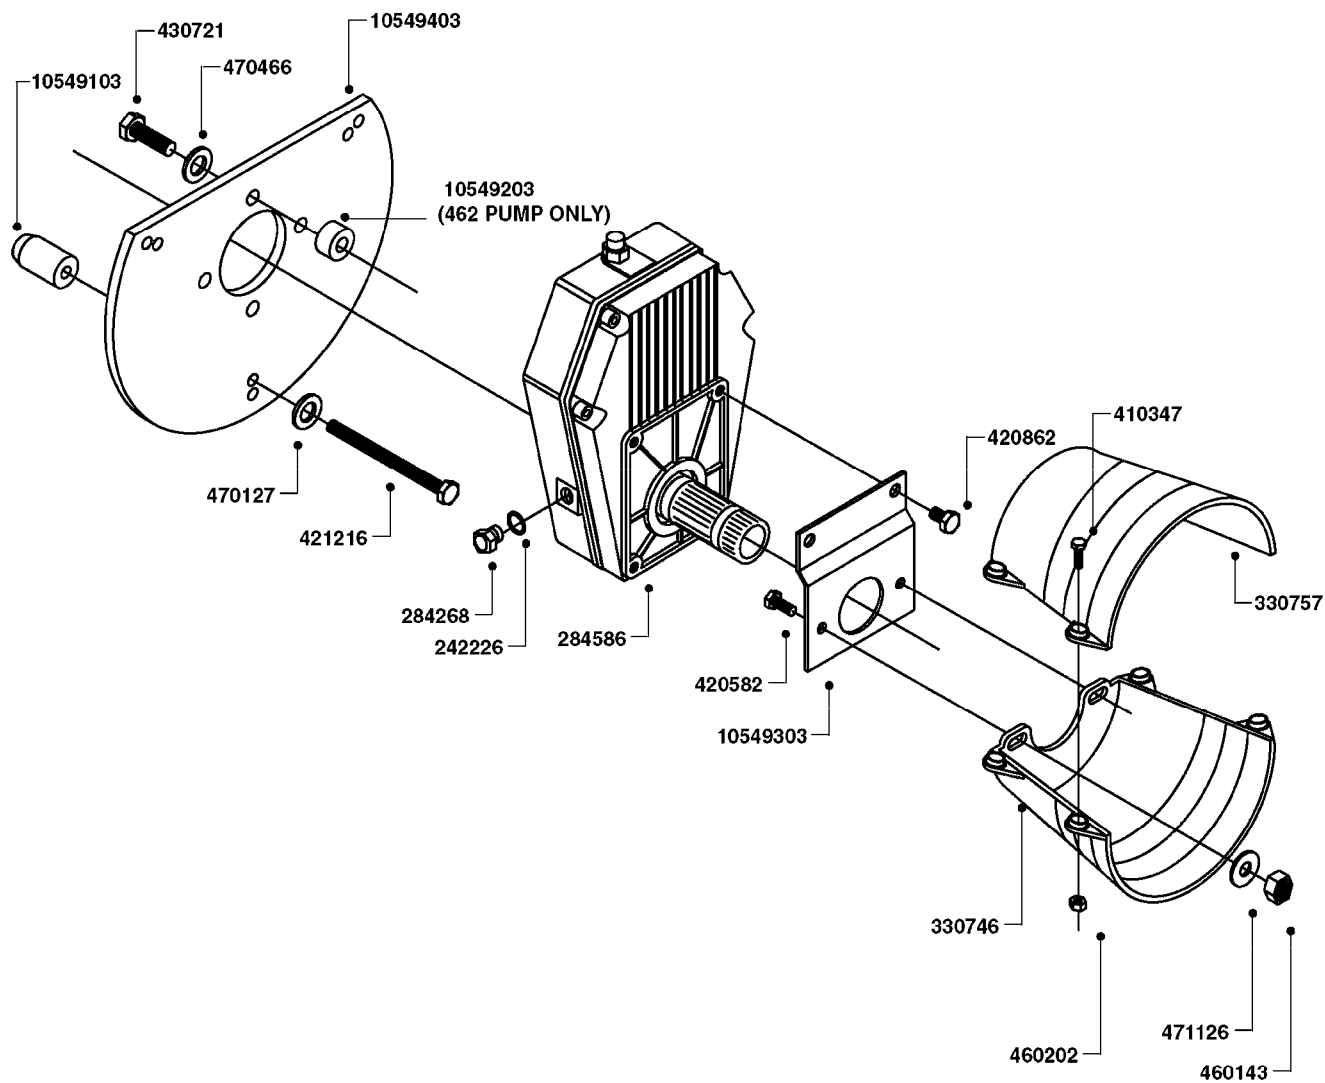

GEAR LUBE REQUIREMENT  
SAE 90 GEAR LUBE  
(FILL TO SIGHT GAUGE CENTER)

COMPLETE ASSEMBLIES  
WHOLEGOODS ITEMS

**A0480**

GEAR DRIVE 1000RPM 361-3/460-3  
A0480-HIN, 01:01:16

Page 1

Date 07.02.2020 9:34

parts-n°	order qty	description
242226	1	SEAL WASHER F.BOTTOM PLUG
284140	1	GASKET SET FOR GEAR ML52 1/3
284267	1	BOTTOM PLUG F. GEAR ML52
284268	1	LEVEL INDICATOR GEAR ML 52
284571	1	SHAFT F.ML52
284586	1	GEAR BOX 1000 RPM
284808	1	HOUSING F.ML52 GEARBOX
284810	1	BEARING INNER ML52 GEARBOX
284811	1	SNAP-RING OUTER 46X2
284812	1	BEARING OUTER ML52 GEARBOX
284813	1	ENDCOVER F.ML52 GEARBOX
284814	1	SCREW F.END COVER ML52 GEARBOX
285633	1	BOTTOM PLUG F.M7 GEAR
330746	1	GUARD PTO LOWER PART
330757	1	GUARD PTO UPPER PART
410347	1	SCREW M6X20 8.8
420626	1	BOLT HEX 8.8 DEL M10X20 FT
460202	1	NUT HEX M6
460423	1	NUT HEX M10X1.50 LOCK DIN985A2 SS
471122	1	WASHER, M10, Ø20/10.5X 2.0, SS
10151603	1	BOLT HEX 7/16 NC GR.2 01.50'
10213003	1	NUT HEX NC (NYLON LOCK) 7/16"
10549503	1	GEAR BOX KIT 1000 RPM LESS G/B