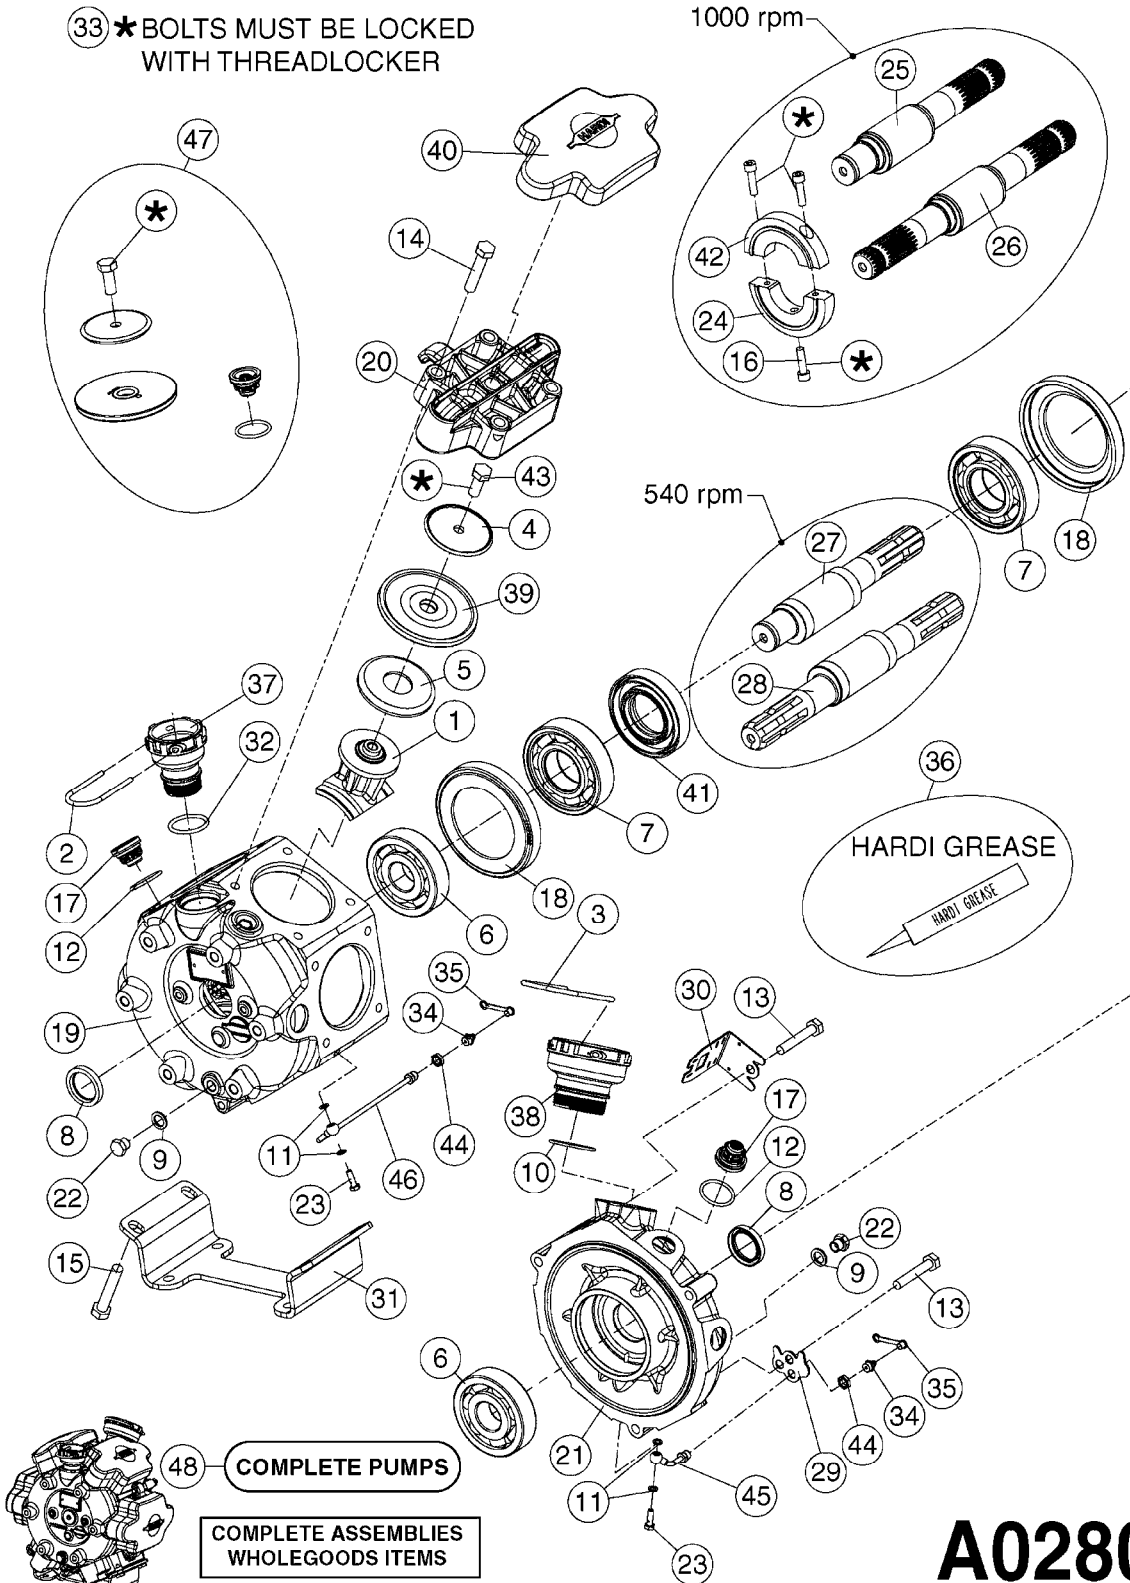

33 * BOLTS MUST BE LOCKED WITH THREADLOCKER

1000 rpm

540 rpm

HARDI GREASE

PUMP - 364 540/1000 RPM
A0280-HIN, 24:04:19

Page 1

Date 07.02.2020 9:34

Pos.	parts-n°	order qty	description
1	111622	1	CONNECTING ROD 463/5.5MM
1	111628	1	CONNECTING ROD 363/5.5 PUMP
1	111629	1	CONNECTING ROD 363/364-7 PUMP
1	111630	1	CONNECTING ROD 363/364-10 PUMP
2	145996	1	FITT.DK S-67 FORK
3	145997	1	FITT.DK S-93 FORK
4	161174	1	DIAPHRAGM DISC SS 361/363/364 PUMP
5	161372	1	DIAPHRAGM BACKING DISC,320-361
6	210221	1	BEARING BALL 6407
7	210232	1	BEARING BALL 6310
8	210243	1	SEAL OIL 35 X 47 X 7
9	241404	1	DOWTY SEAL 1/4"
10	242225	1	O-RING D45.0 X 4.0 RUBBER
11	242374	1	WASHER Ø10/Ø6X1 COPPER
12	330024	1	O-RING D41,1/D34.5 X 3,5
13	420895	1	BOLT HEX 8.8 RAW M10X60
14	430312	1	BOLT HEX 8.8 M12X60
15	430438	1	BOLT HEX 8.8 DEL M12X65
16	450995	1	BOLT ALLEN M8X30 DIN 912 RAW
17	728146	1	VALVE FOR 361(726890/707932)
18	11171900	1	CONROD RING 364/464 MACHINED
19	11172000	1	PUMP HOUSE 364 MACHINED 5/4" BSP RED
20	11172800	1	VALVE COVER 363/364 MACHINED RED
21	11173200	1	FRONTPART 364, 1½" BSP RED
22	14010400	1	PLUG 1/4" BSP
23	14120400	1	BANJOBOLT M6 X 19
24	14120700	1	COUNTERWEIGHT 364/464-1000
25	14137300	1	CRANKSHAFT 364/464-5.5 1000
26	14137900	1	CRANKSHAFT 364/464-5.5 GG 1000
27	14137600	1	CRANKSHAFT 364/464-10
28	14138200	1	CRANKSHAFT 364/464-10 GG
29	16382900	1	GREASE NIPPLE PLATE, 364
30	16390600	1	BRACKET FOR RPM SENSOR
31	16410700	1	PUMP BASE 363/364 BLACK
31	17002400	1	FOOT F. 36X PUMP, RED
32	24266600	1	O-RING D 38,0 X 4,0 70SH.NITR
33	28045503	1	LOCTITE 262 .5ML (.017oz.)
34	28163300	1	GREASE NIPPLE H1 M6X1 DIN 7412
35	28163400	1	CAP F. GREASENIPPLE YELLOW M6X1
36	28164600	1	HARDI PUMP GREASE S3 V550L 1
37	32242200	1	FITTING S67 5/4" KON. RG 2014
38	32242300	1	NIPPLE S93 1,5' KON.RG 2014
39	33511400	1	DIAPHRAGM PUMP 361/361/363/364 PUR
40	33524300	1	COVER PLASTIC 364 PUMP
41	33527200	1	GREASE SPLIT 364/464
42	39136200	1	HALFPART 364/464-1000
43	43099200	1	BOLT HEX SS M12 X 30 DIN933 A4
44	46134000	1	NUT HEX M10x1 H=2.3 NV=14 ELZIN
45	61096800	1	BANJOTUBE SHORT 364 COMPL.
46	61096900	1	BANJOTUBE LONG 364 COMPL.
47	75585900	1	PUMP KIT 364
48	82169500	1	PUMP 364-5.5-MED-1000
48	82169700	1	PUMP 364-5.5-MOD2-1000-OSP
48	82170000	1	PUMP 364-10-STD-540 FK
48	82170300	1	PUMP 364-10-MOD-540-GG THROUGH SHAFT
48	82170400	1	PUMP 364-10-MOD-540-OSP