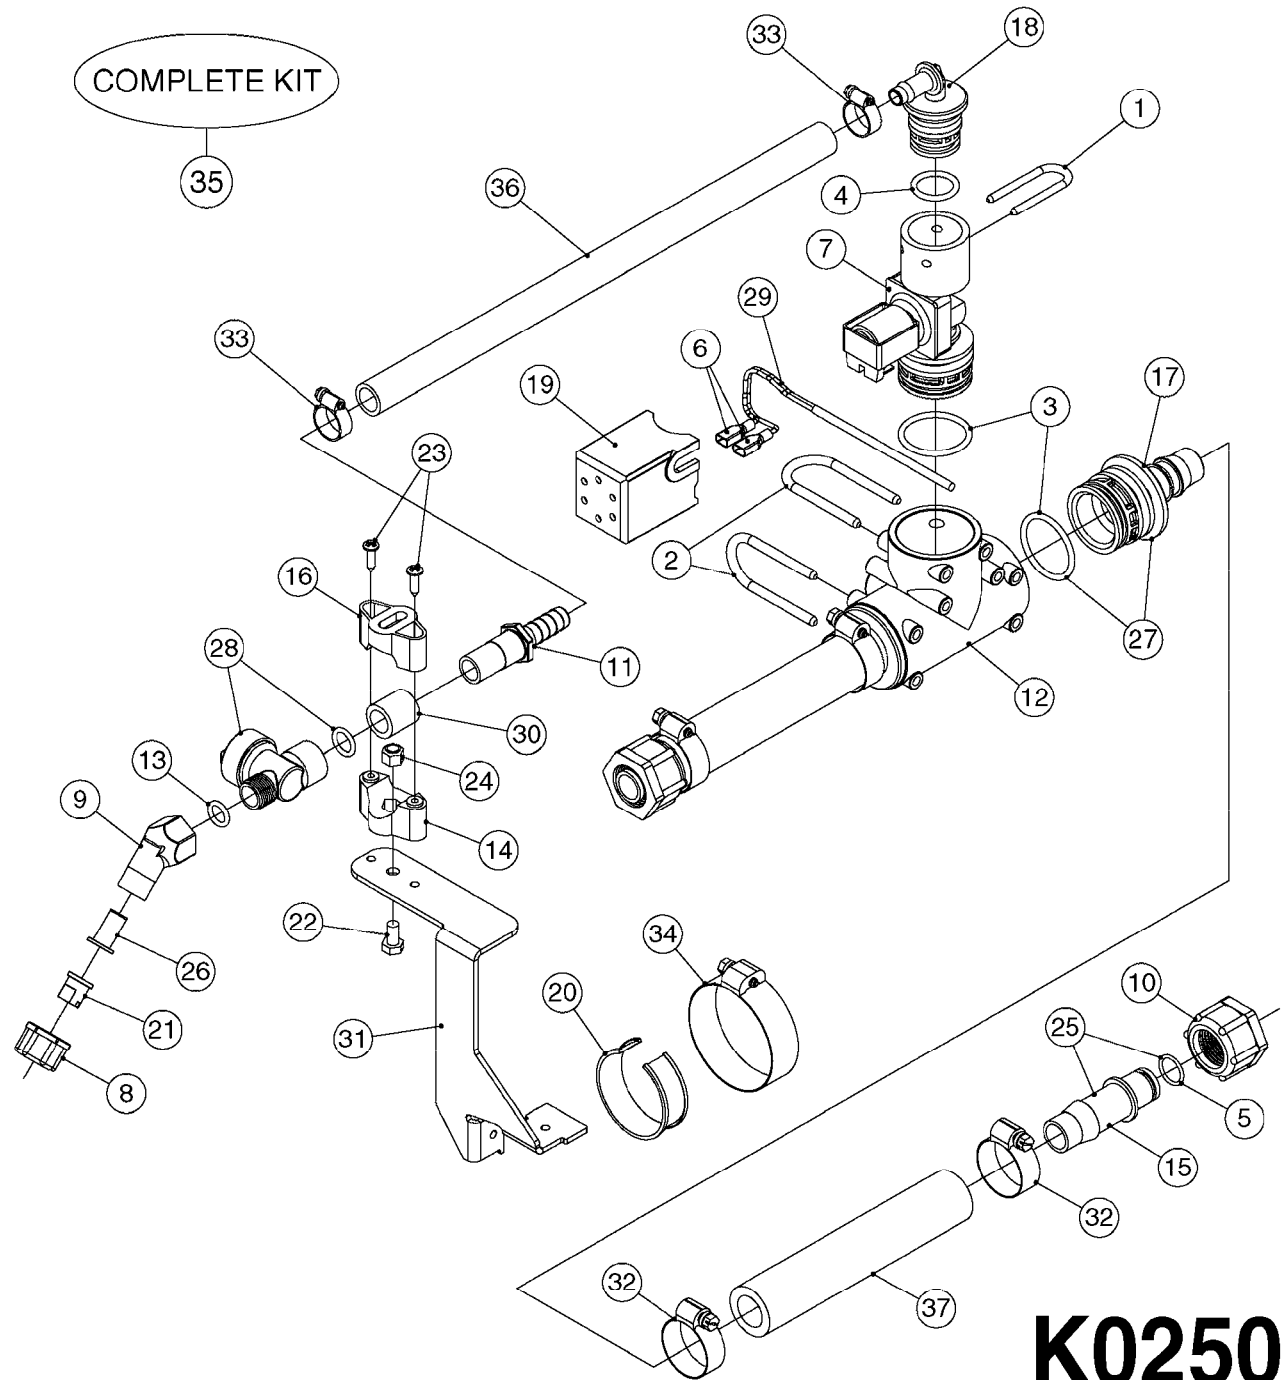

K0250

ELECTRIC END NOZZLE KIT '09
K0250-HIN, 01:01:16

Page 1
Date 07.02.2020 9:35

Pos.	parts-n°	order qty	description
1	145994	1	FITT.DK S-40 FORK
2	145995	1	FITT.DK S-53 FORK
3	242354	1	O-RING D32.2X3.0 VITON
4	242355	1	O-RING D19.2X3.0 VITON F.S-40
5	242594	1	O-RING D14 X 1.78 SCH.70-EPDM
6	261539	1	SPADE F.ELEC CONNEX BLUE INSUL
7	262104	1	VALVE, SOLENOID, S53/S40
8	320187	1	FITT.DK CAP 3/8" BSP BLACK
9	320191	1	FITT.DK ELB 3/8' BSP 45 DEGREE
10	320283	1	FITT.DK NUT 3/4"BSP
11	320891	1	FITT.DK HB 3/8'- 3/8' BSP
12	322352	1	FITT.DK S-53 TEE
13	330013	1	O-RING 2.5 X 10 PUR
14	333012	1	NOZZLE HOLD. UPPER PART
15	334044	1	FITT.DK HB 3/4' F. 3/4' CAP
16	334220	1	YOKE, UPPER NOZZLE BODY
17	334229	1	FITT.DK S-53 STR.3/4"
18	334237	1	FITT.DK S-40 ELB.3/8"
19	334965	1	COVER FOR S53 SOLENOID VALVE
20	341291	1	RUBBER HOSE CLAMP COVER 130MM
21	370392	1	NOZZLE END FAN 1850-G 300
22	410546	1	BOLT HEX M6X12 A2 SS DIN933
23	440665	1	SCREW M4.2X16 STAINLESS
24	460261	1	NUT HEX M6X1.00 LOCK DIN985 A2 SS
25	724621	1	FITT.DK HB 3/4"ASSY F.3/4" NUT
26	725042	1	SCREEN 80 MESH W.GASKET, RED
27	726558	1	FITT.DK S53 STR. 3/4" W. ORING
28	729610	1	NOZZLE ASSY. NON DRIP 3/8 THRD
29	983087	1	ELEC. CABLE 2 WIRE X 0.75MM
30	10631003	1	HOSE R X CLEAR BRAID.X 1/2 12"
31	16110803	1	NOZZLE BRACKET VAR SPACINGS
32	28029903	1	CLAMP HOSE GEAR P3/4"-S1" 6712
33	28044903	1	CLAMP HOSE GEAR P3/8" 6706
34	28047003	1	CLAMP HOSE GEAR 30 X 50 6732
35	82613203	1	ELECTRIC END NOZZLE KIT 2009
36	92701703	1	HOSE R X3/8" X300PSI WP X0012"
37	92703203	1	HOSE R X3/4" X300PSI WP X0012"