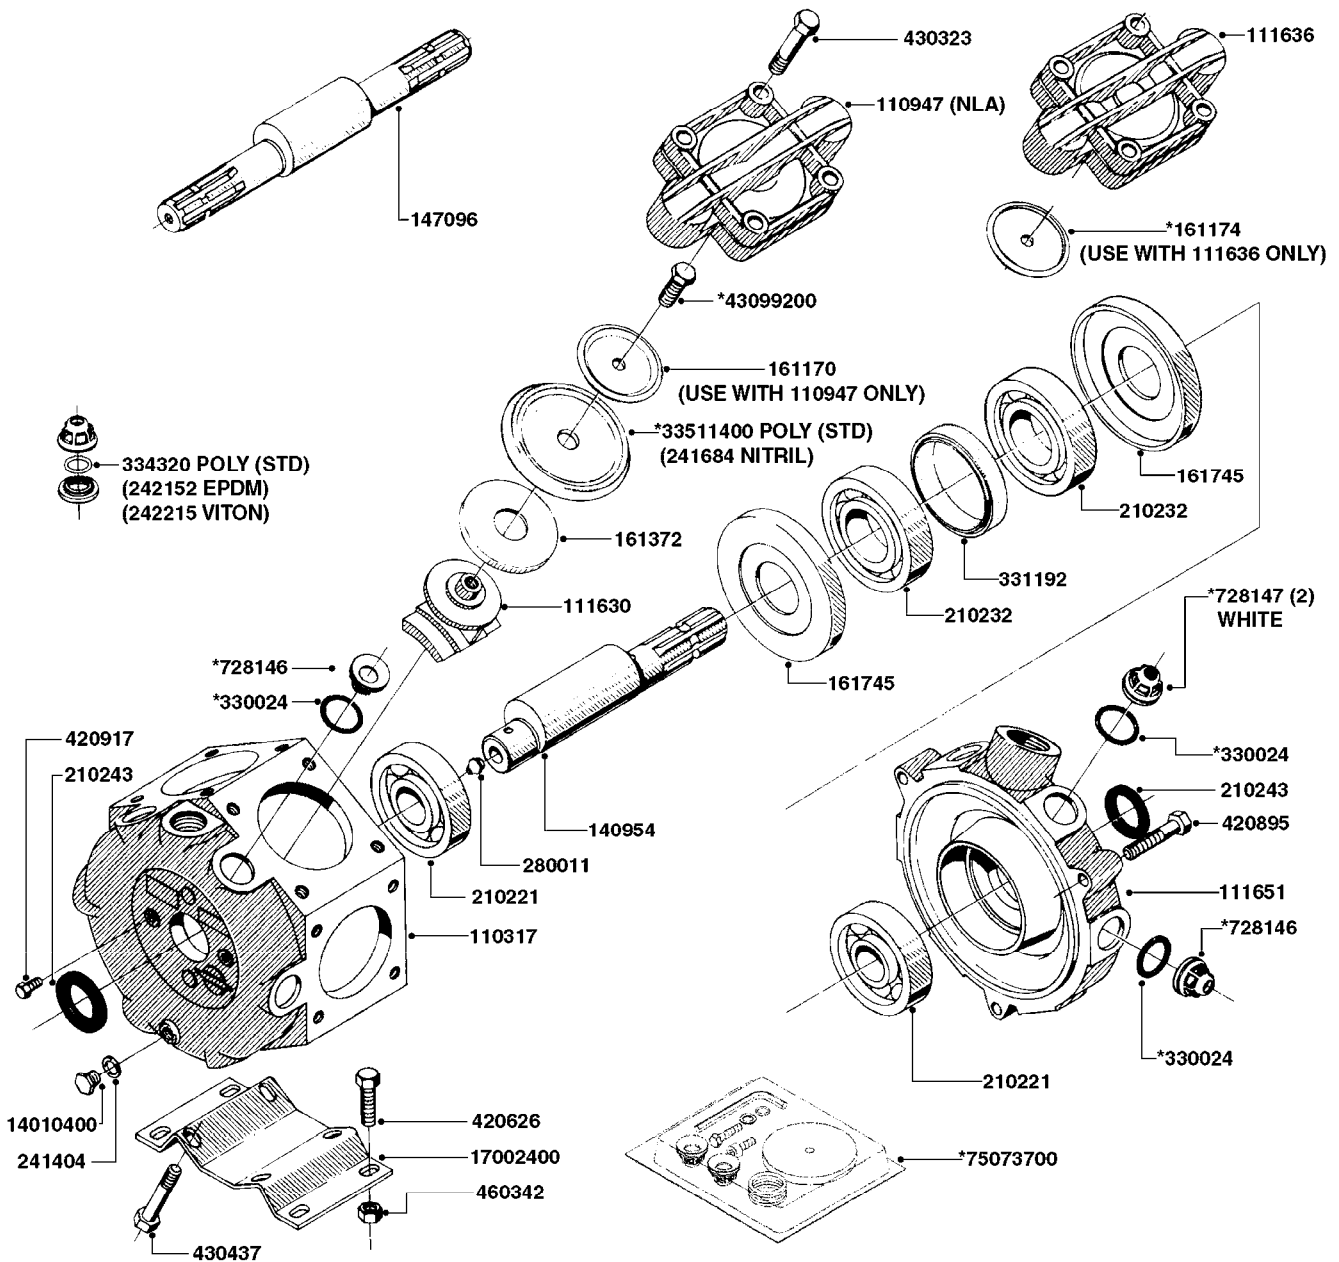

REPLACED BY 364 PUMPS
SEE PAGE A0280

A0250

PUMP - 361 W/MOUNTING BASE
A0250-HIN, 17:03:16

Page 1
Date 07.02.2020 9:34

parts-n°	order qty	description
110317	1	PUMP CASING MODEL 360/361 PNTD
110947	1	VALVE COVER MDL 361 (PAINTED)
111630	1	CONNECTING ROD 363/364-10 PUMP
111636	1	VALVE COVER 363 HEAVY DUTY
111651	1	CASTING F.363 1.5" PUMP(FRONT)
140954	1	CRANK SHAFT MODEL 360/361
147096	1	CRANK SHAFT 361/9.5 THROUGH
161170	1	DIAPH UPPER DISC, 321/361/363
161174	1	DIAPHRAGM DISC SS 361/363/364 PUMP
161372	1	DIAPHRAGM BACKING DISC,320-361
161745	1	METAL SPACER F.363/463
210221	1	BEARING BALL 6407
210232	1	BEARING BALL 6310
210243	1	SEAL OIL 35 X 47 X 7
241404	1	DOWTY SEAL 1/4"
241684	1	DEICER PARTS: DIAPHRAGM MODEL 361 NITRIL
242152	1	O-RING D18.2X3 EPDM
242215	1	O-RING D18X3 VITON
280011	1	GREASE NIPPLE 1/8' SAE H TR
330024	1	O-RING D41,1/D34.5 X 3,5
331192	1	SPACER, MODEL 361/363
334320	1	O-RING D18X3 POLYURETHANE
420626	1	BOLT HEX 8.8 DEL M10X20 FT
420895	1	BOLT HEX 8.8 RAW M10X60
420917	1	BOLT HEX 8.8 RAW M8X12 FT
430323	1	BOLT HEX 8.8 DEL M12X60
430437	1	BOLT HEX 8.8 RAW M12X65
460342	1	NUT HEX M10 DEL DIN934
728146	1	VALVE FOR 361(726890/707932)
728147	1	VALVE FOR 361 WHITE WITH HOLE
14010400	1	PLUG 1/4" BSP
17002400	1	FOOT F. 36X PUMP, RED
33511400	1	DIAPHRAGM PUMP 361/361/363/364 PUR
43099200	1	BOLT HEX SS M12 X 30 DIN933 A4
75073700	1	PUMP KIT 361/363 "06"