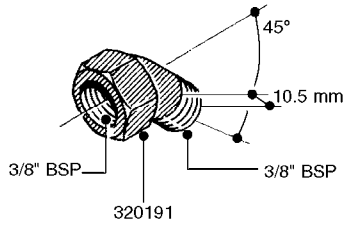

FITTINGS - HEXAGON NIPPLES  
L0030-HIN, 01:01:16

Page 0  
Date 07.02.2020 9:35

**L0030**

FITTINGS - HEXAGON NIPPLES  
L0030-HIN, 01:01:16

Page 1  
Date 07.02.2020 9:35

parts-n°	order qty	description
10015303	1	FITT.PO.HN 1.00X1.00 M1000
10425003	1	FITT.PO.HN 1.25X1.00 MCPHEE
320132	1	FITT.DK HN 1" BSP
320176	1	FITT.DK HN 3/8"X1/2" BSP
320445	1	FITT.DK HN 1/4"X3/8" BSP
320655	1	FITT.DK HN 1/2"-1/2" BSP
320692	1	FITT.DK HN 3/8'BSPX1/4'NPT
320703	1	FITT.DK HN 3/8BSP X1/2 &1/4NPT
320725	1	FITT.DK NIPPLE 3/8"-3/8" BSP
320902	1	FITT.DK HN 3/8'X 1/4' BSP
390232	1	FITT.DK HN 1-1/2' X 1-1/4' BSP
390276	1	FITT.DK HN 1'BSP