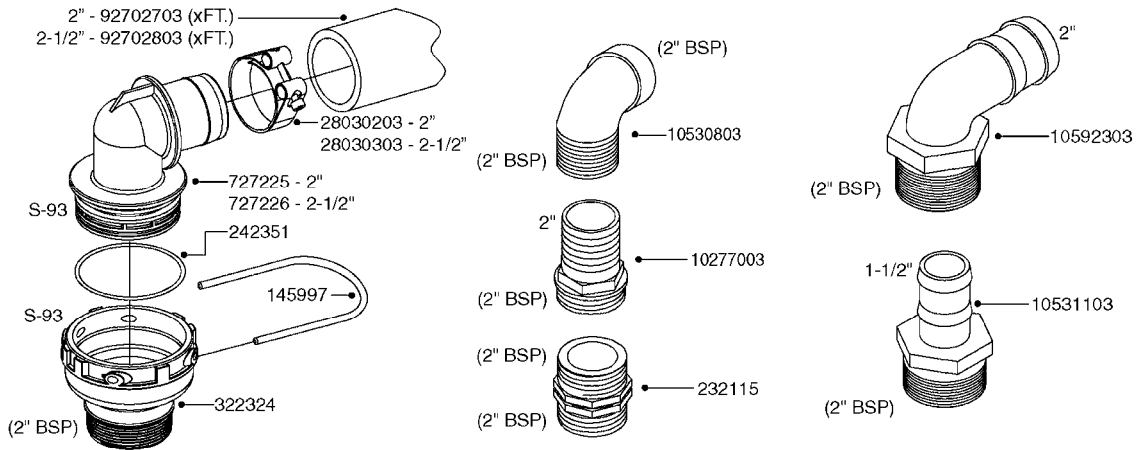

SUCTION SIDE OF PUMP (WITH 2" SUCTION PORT)