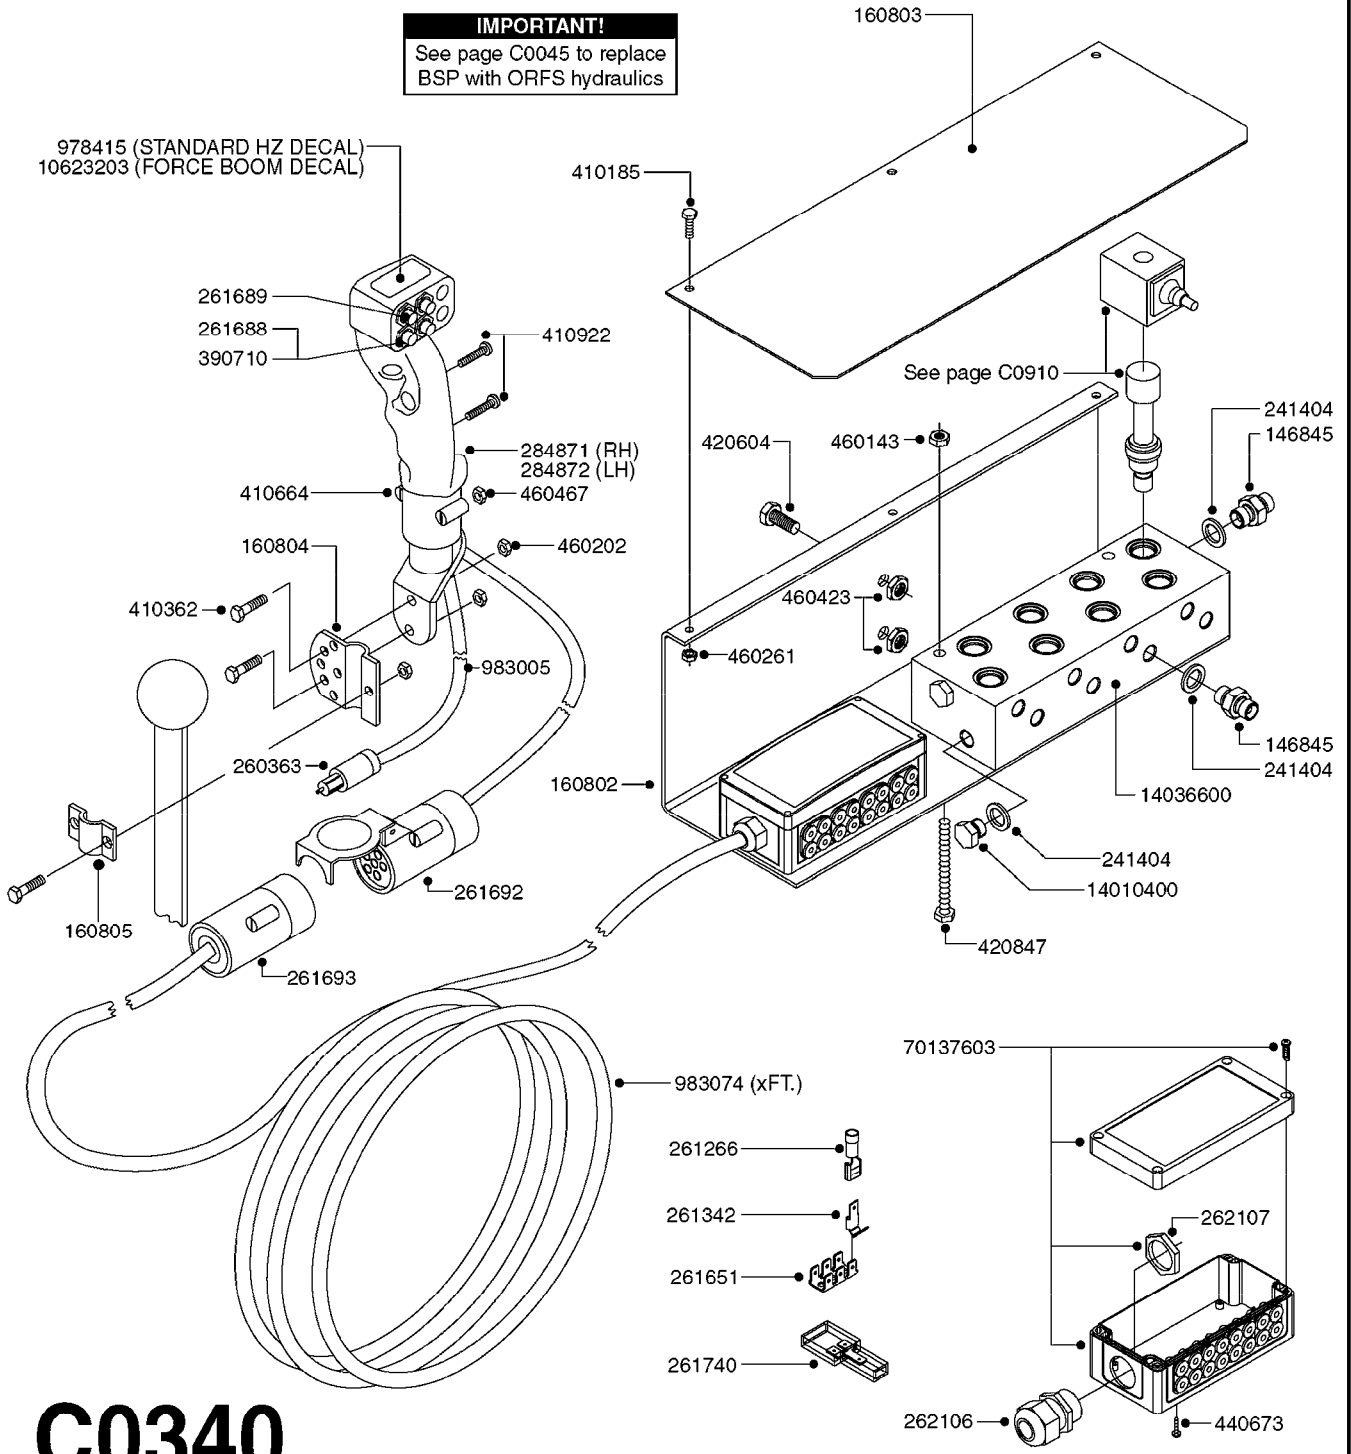

IMPORTANT!
See page C0045 to replace
BSP with ORFS hydraulics

HYD EAGLE HZ JOYSTICK 2005
C0340-HIN, 13:05:19

Page 1
Date 07.02.2020 9:35

parts-n°	order qty	description
146845	1	HEX NIPPLE 1/4"X1/4"
160802	1	MOUNT PLATE F.HYD SOLENOID'HZ'
160803	1	COVER PLATE F.HYD SOLENOID'HZ'
160804	1	MOUNT BRACKET F.HANDLE
160805	1	MOUNT STRAP F.HANDLE
241404	1	DOWTY SEAL 1/4"
260363	1	PLUG 2 POLE 12V
261266	1	CONNECTOR END F.CABLE HP
261342	1	SPADE F.ELEC.3 WAY CONNECTOR
261651	1	SPADE F.ELEC.6 POLE CONNECTOR
261688	1	SWITCH F. HANDLE WHITE
261689	1	CAP RUBBER F. SWITCH JOYSTICK
261692	1	PLUG ELEC.7 POLE FEMALE F.CABL
261693	1	PLUG ELEC. 7 POLE MALE
261740	1	SPADE F.ELEC.3 POLE CONN.INSUL
262106	1	BULKHEAD F. CABLE 6.5-14 BLACK
262107	1	NUT F. BULKHEAD CABLE GRAY
284871	1	CONTROL HANDLE RIGHT HALF
284872	1	CONTROL HANDLE LEFT HALF
390710	1	SWITCH F.HANDLE GREY MACHINED
410185	1	BOLT HEX 8.8 DEL M6X16
410362	1	BOLT HEX 8.8 SS M6X20
410664	1	BOLT HEX M5 X 20
410922	1	CYL.SKR 8.8 DEL M4X20 RST
420604	1	BOLT HEX 8.8 DEL M10X25 FT DIN933
420847	1	BOLT HEX 8.8 DEL M8X85
440673	1	SCREW F.PLASTIC 5X12 SS
460143	1	SELF LOCK NUT M8 SST A2 DIN985
460202	1	NUT HEX M6
460261	1	NUT HEX M6X1.00 LOCK DIN985 A2 SS
460423	1	NUT HEX M10X1.50 LOCK DIN985A2 SS
460467	1	NUT HEX M5 GALV.
978415	1	DECAL CONTROL HANDLE
983005	1	ELEC. CABLE 2 WIRE X 1.5MM
983074	1	ELEC. CABLE 5 WIRE X 1.5MM
10623203	1	DECAL F.JOYSTICK - FORCE
14010400	1	PLUG 1/4" BSP
14036600	1	MANIFOLD 4-FUNCTION SPC 2004
70137603	1	JUNC. BOX, FLUID, COMPLETE, 2015