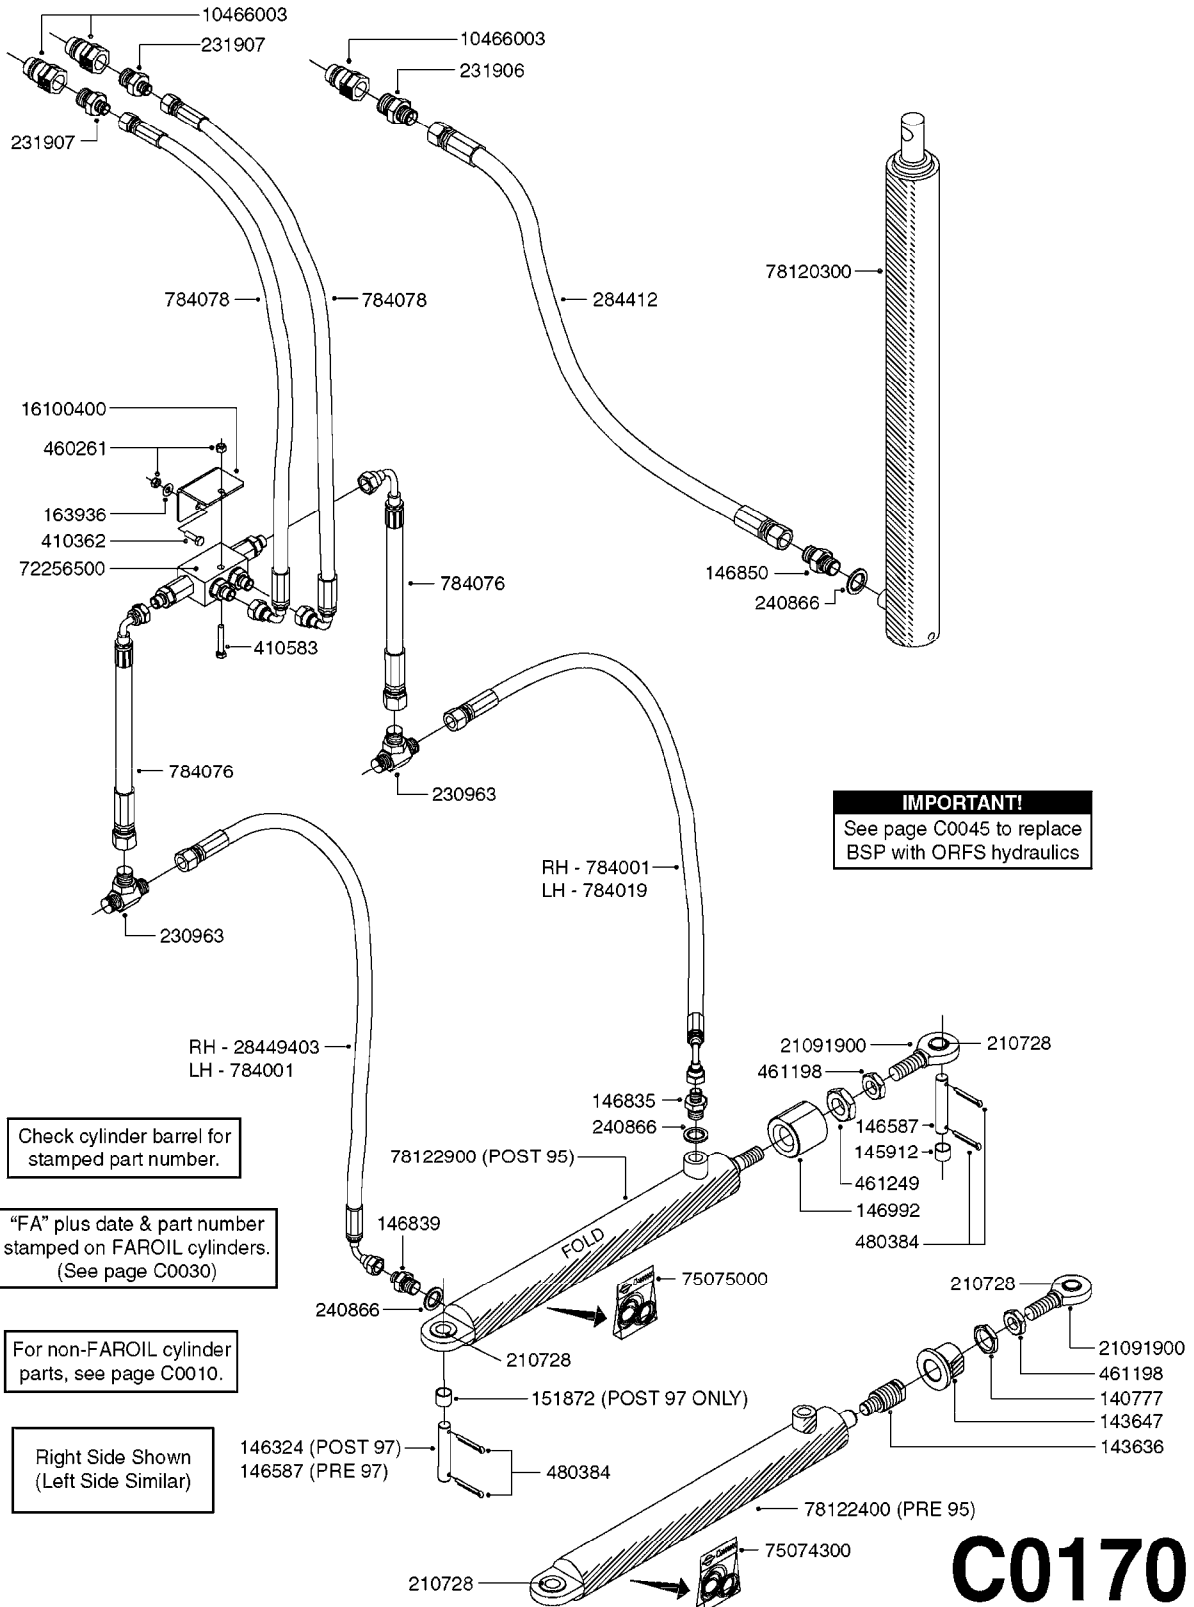

**C0045**

HYDRAULICS - BSP TO ORFS  
C0045-HIN, 24:03:16

Page 1

Date 07.02.2020 9:34

Pos.	parts-n°	order qty	description
1	10466003	1	COUPLER PIONEER 8010-04 1/2NPT
2	231907	1	HEX NIPPLE 1/4"BSP X 1/2"NPT
2	231906	1	HEX NIPPLE 3/8"BSP X 1/2"NPT
2	147132	1	HEX NIPPLE 1/2"X1/2" BSP DEL
3	230311	1	QUICK COUPLING 1/2"
4	241356	1	DOWTYSEAL 1/2"
5	23234800	1	HEX NIPPLE 1/2"-9/16" ORFS FITTING FOR 1/4" HOSE
5	23234900	1	HEX NIPPLE 1/2"-11/16" ORFS FITTING FOR 3/8" HOSE
5	23235300	1	HEX NIPPLE 1/2"-13/16" ORFS FITTING FOR 1/2" HOSE
6	242102	1	O-RING Ø9.25X1.78 NITRIL 90SH
6	24263200	1	O-RING Ø7.66X1.78 NITRIL 90SH
6	24263300	1	O-RING Ø12.42X1.78 NITRIL 90SH
6	24263400	1	O-RING Ø18.77X1.78 NITRIL 90SH
7	67002403	1	CHART - BSP TO ORFS HOSES
8	67002503	1	CHART - BSP TO ORFS FITTINGS