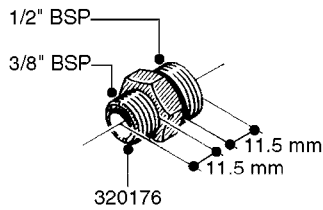

FITTINGS - HEXAGON NIPPLES  
L0030-HIN, 01:01:16

Page 0  
Date 07.02.2020 9:35

**L0030**

FITTINGS - HEXAGON NIPPLES  
L0030-HIN, 01:01:16

Page 1  
Date 07.02.2020 9:35

parts-n°	order qty	description
10015303	1	FITT.PO.HN 1.00X1.00 M1000
10425003	1	FITT.PO.HN 1.25X1.00 MCPHEE
320132	1	FITT.DK HN 1" BSP
320176	1	FITT.DK HN 3/8"X1/2" BSP
320445	1	FITT.DK HN 1/4"X3/8" BSP
320655	1	FITT.DK HN 1/2"-1/2" BSP
320692	1	FITT.DK HN 3/8'BSPX1/4'NPT
320703	1	FITT.DK HN 3/8BSP X1/2 &1/4NPT
320725	1	FITT.DK NIPPLE 3/8"-3/8" BSP
320902	1	FITT.DK HN 3/8'X 1/4' BSP
390232	1	FITT.DK HN 1-1/2' X 1-1/4' BSP
390276	1	FITT.DK HN 1'BSP