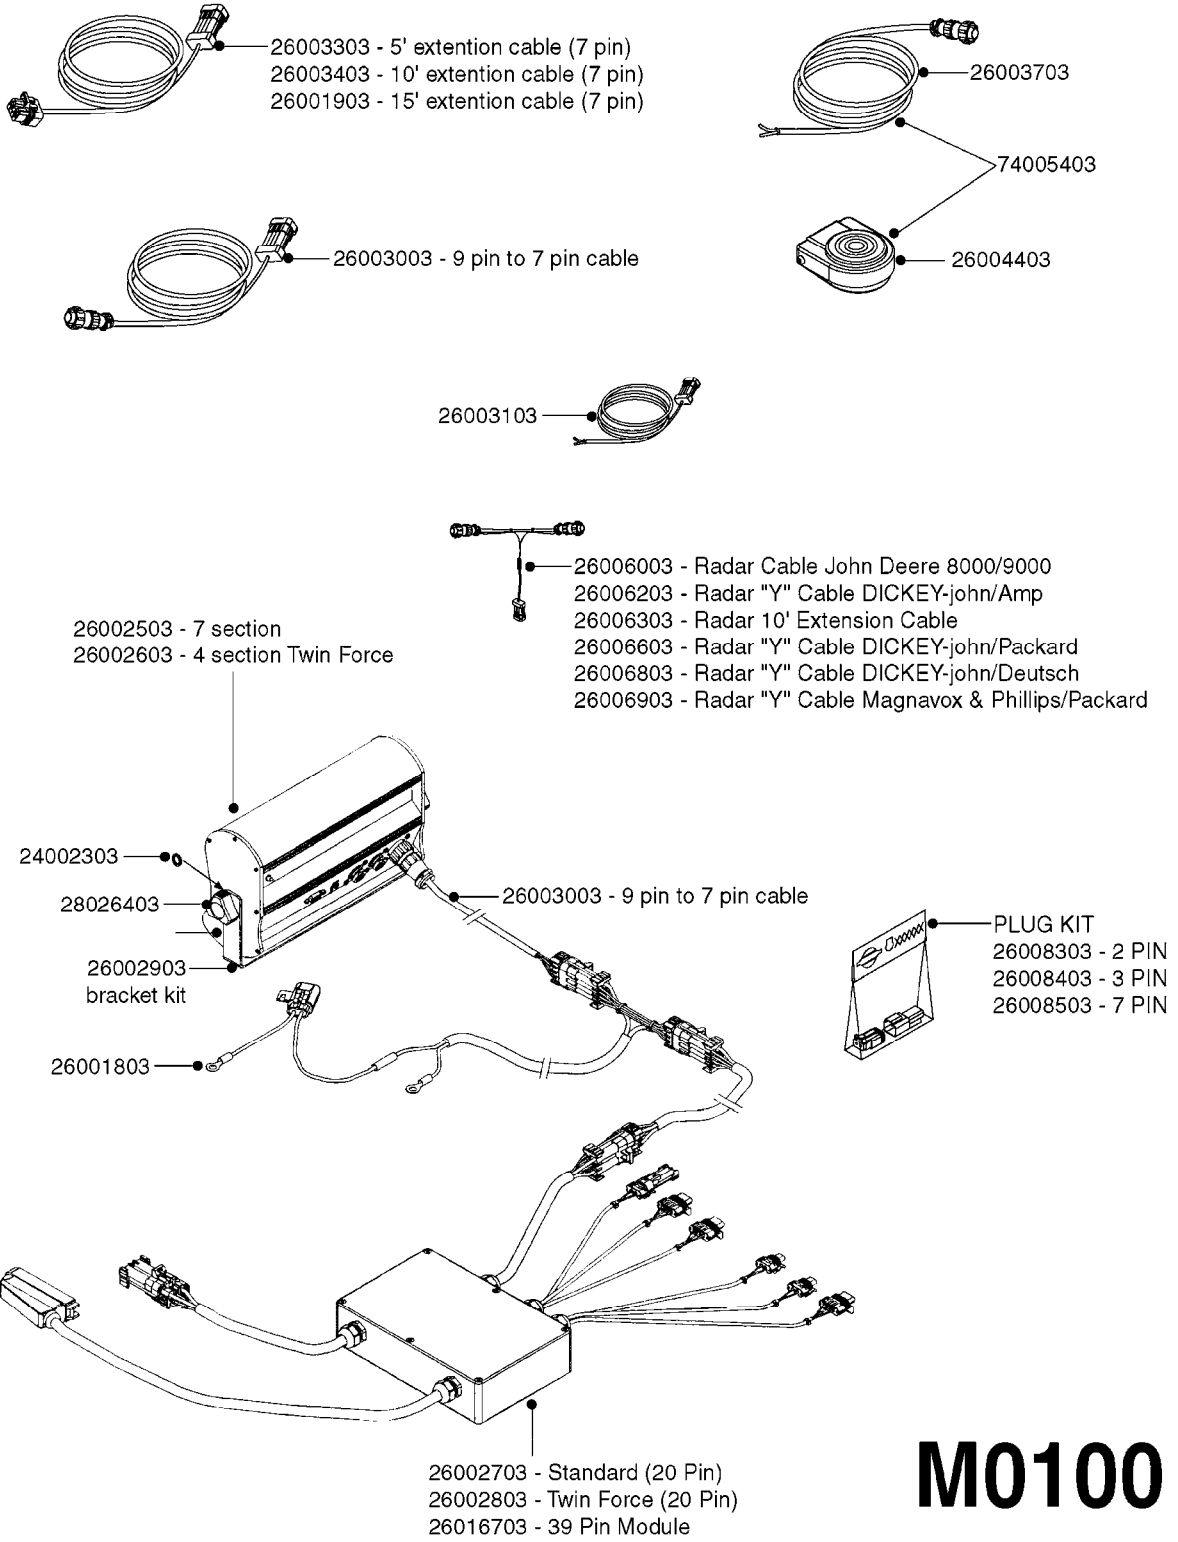

M0100

MUSTANG 3500 CONTROLLER
M0100-HIN, 01:01:16

Page 1
Date 07.02.2020 9:36

parts-n°	order qty	description
24002303	1	WASHER, RUBBER
26001803	1	POWER CABLE
26001903	1	15' 7-PIN EXTENSION CABLE
26002503	1	MUSTANG 3500/7 CONSOLE
26002603	1	MUSTANG 3500/4/TF CONSOLE
26002703	1	MUSTANG 3500/20PIN SC MODULE
26002803	1	MUSTANG 3500/20PIN TF SC MODUL
26002903	1	MUSTANG 3500 CONSOLE MNT KIT
26003003	1	MUSTANG 3500 CONSOLE CABLE
26003103	1	MUSTANG 3500/7 SC MOD CNECT KT
26003303	1	MUSTANG/FM 5FT 7PIN EXT CABLE
26003403	1	MUSTANG/FM 10FT 7PIN EXT CABLE
26003703	1	MUSTANG RUN/HOLD ADAPT CABLE
26004403	1	SWITCH, FOOT
26006003	1	MUSTANG RADR CBLE JD 8000/9000
26006203	1	MUSTANG RDR "Y" CABLE DCKY-JHN
26006303	1	MUSTANG RDR EXTNSN CABLE 10FT
26006603	1	MUSTANG RDR"Y"CABLE D-J PACKRD
26006803	1	MUSTANG RDR"Y"CABLE D-J DEUTS.
26006903	1	MUSTANG RDR"Y"CABLE MAG.PHILIP
26008303	1	MICRO TRAK PLUG KIT - 2 PIN
26008403	1	MICRO TRAK PLUG KIT - 3 PIN
26008503	1	MICRO TRAK PLUG KIT - 7 PIN
26016703	1	MUSTANG 3500/39PIN SC MODULE
28026403	1	KNOB, MUSTANG CONSOLE MOUNT
74005403	1	FOOT SWITCH FOR MUSTANG 3500