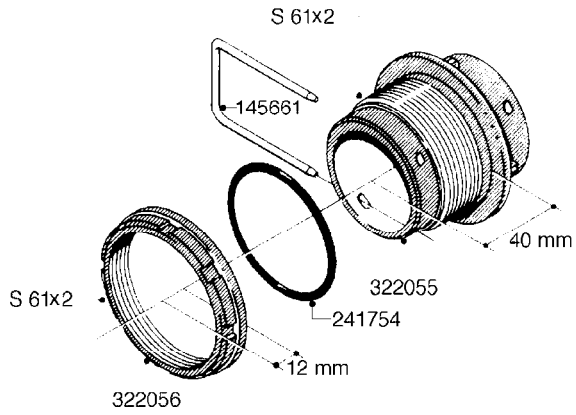

**L0080**

FITTINGS - S-53  
L0080-HIN, 12:09:17

Page 1

Date 07.02.2020 9:35

Pos.	parts-n°	order qty	description
1	145995	1	FITT.DK S-53 FORK
2	241973	1	O-RING Ø3 X 44.2 70 SHORES NITRIL NITRIL (BLACK)
2	242353	1	O-RING 3 X 44.2 VITON VITON (BROWN)
3	242109	1	O-RING D32.2x3.0 NITRIL (BLACK)
3	242354	1	O-RING D32.2X3.0 VITON VITON (BROWN)
4	322103	1	FITT.DK S-53 BULKHEAD
5	322107	1	FITT.DK S-53 BULKHEAD NUT
6	322110	1	FITT.DK S-53 ELB. 1/2" BSP
7	322352	1	FITT.DK S-53 TEE
8	334229	1	FITT.DK S-53 STR.3/4"
9	334260	1	GASKET F. S-53 BULKHEAD
10	334564	1	FITT.DK S-67 TO S-53 ADAPTER
11	391100	1	FITT.DK S-53THREAD INS.1/2"BSP
12	726463	1	FITT.DK S53 BULKHEAD W/GASKET
13	726552	1	FIT.DK S-53X90 1/2" BSP,O-RING
14	726556	1	FITT.DK S-53 HB 1/2" W/O-RING
15	726558	1	FITT.DK S53 STR. 3/4" W.ORING
16	726559	1	FITT DK. S-53 HB 1" W/O-RING
17	726568	1	FITT.DK.S-53 HB 1/2"90 W/O-RING
18	726570	1	FITT.DK S-53 ELB.3/4" W.ORING
19	726571	1	FITT.DK S-53 ELB.1", W ORING
20	726578	1	FITT.DK S53 PLUG WITH O-RING
21	728561	1	FITT.DK. S67M - S53F REDUCER