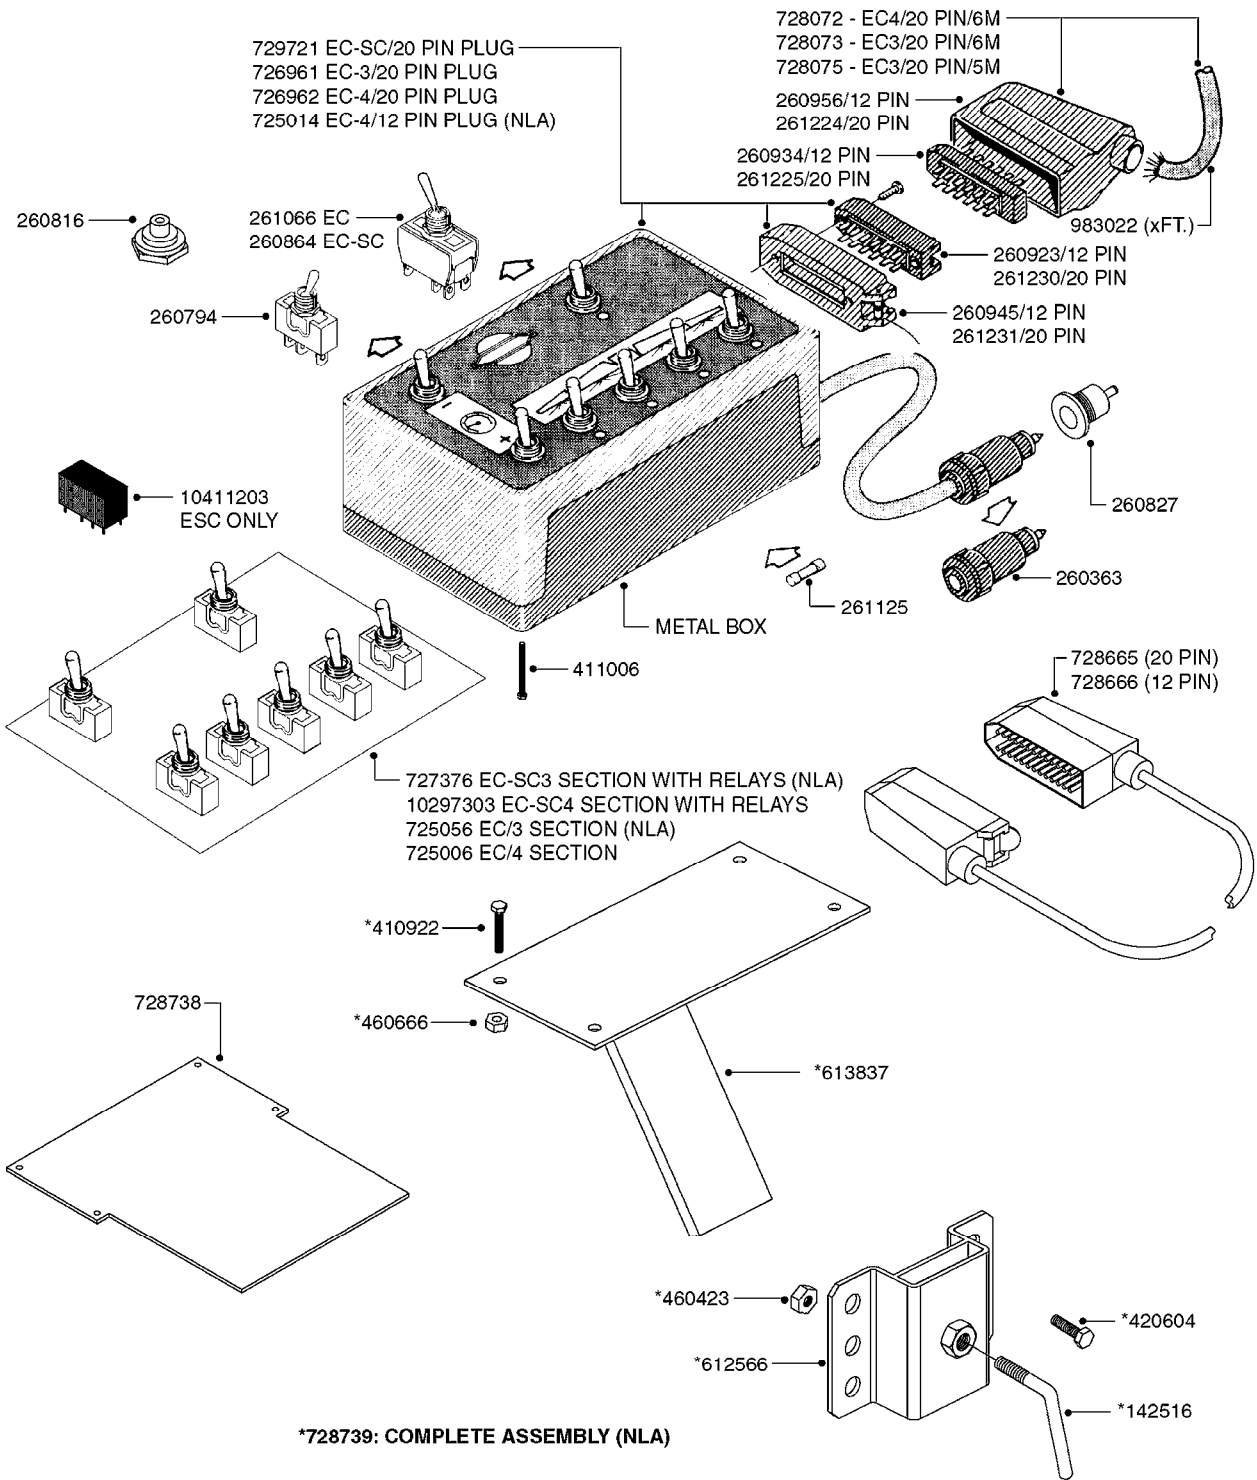

*728739: COMPLETE ASSEMBLY (NLA)

COMPLETE ASSEMBLIES
WHOLEGOODS ITEMS

B0390

CONTROL BOX F/EC+EC-SC
B0390-HIN, 01:01:16

Page 1
Date 07.02.2020 9:34

parts-n°	order qty	description
142516	1	SCREW SET M10 BENT F. LOCKING
260363	1	PLUG 2 POLE 12V
260794	1	SWITCH F.PRESS ADJ.EC CONTROL
260816	1	CAP W/RUBBER BOOT F.EC SWITCH
260827	1	PLUG F.EC ATTACHMENTS
260864	1	SWITCH F.HY BOOM CONTROL BOX
260923	1	PLUG INSERT 12 POLE FEMALE
260934	1	PLUG INSERT 12 POLE MALE
260945	1	PLUG HOUSE 12 POLE FEMALE
260956	1	PLUG HOUSE 12 POL.MALE
261066	1	SWITCH 2 POLE
261125	1	FUSE 5 X 20 500mA
261224	1	PLUG HOUSING F/20 POLE MALE
261225	1	PLUG INSERT 20 POLE MALE
261230	1	PLUG INSERT 20 POLE FEMALE
261231	1	PLUG HOUSING 20 POLE FEMALE
410922	1	CYL.SKR 8.8 DEL M4X20 RST
411006	1	SCREW M4X40 SLOTTED
420604	1	BOLT HEX 8.8 DEL M10X25 FT DIN933
460423	1	NUT HEX M10X1.50 LOCK DIN985A2 SS
460666	1	NUT HEX M4
612566	1	MOUNT BRACKET F.FAN CABLE ASSY
613837	1	MOUNT PLATE FOR EC CONTROL BOX
725006	1	CIRCUIT BOARD 4 VALVE
725014	1	CONTROL BOX EC 4 SEC./12 PIN
725056	1	PRINTED CIRC.W SW 3WAY 726961
726961	1	CONTROL BOX EC 3 SEC./20 PIN
726962	1	CONTROL BOX EC 4 SEC./20 PIN
727376	1	CIRCUIT BOARD F.ESC 3 BANK
728072	1	CABLE,20-PIN,6M EC/4
728073	1	CABLE,20-PIN,6M, EC/3
728075	1	CABLE F.CONTROL BOX 5M EC/3
728665	1	CABLE EXT.-QUICK ATTACH 20 PIN
728666	1	CABLE-QUICK ATTACH 12 PIN
728738	1	DOUB.CONT.BOX & OR F/M PLATE
728739	1	IN CAB CONTROL MOUNT KIT
729721	1	CONTROL BOX ESC3
983022	1	WIRE 12 x 0.5 x 2MM x 12"
10297303	1	CIRCUIT BOARD FOR T.M.S.
10411203	1	RELAY T-82