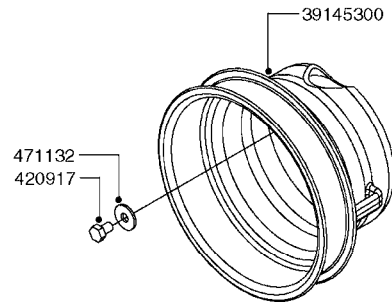

COMPLETE PUMP
(NLA) REPLACED BY 464 PUMP (SEE PAGE A0350)

A0390