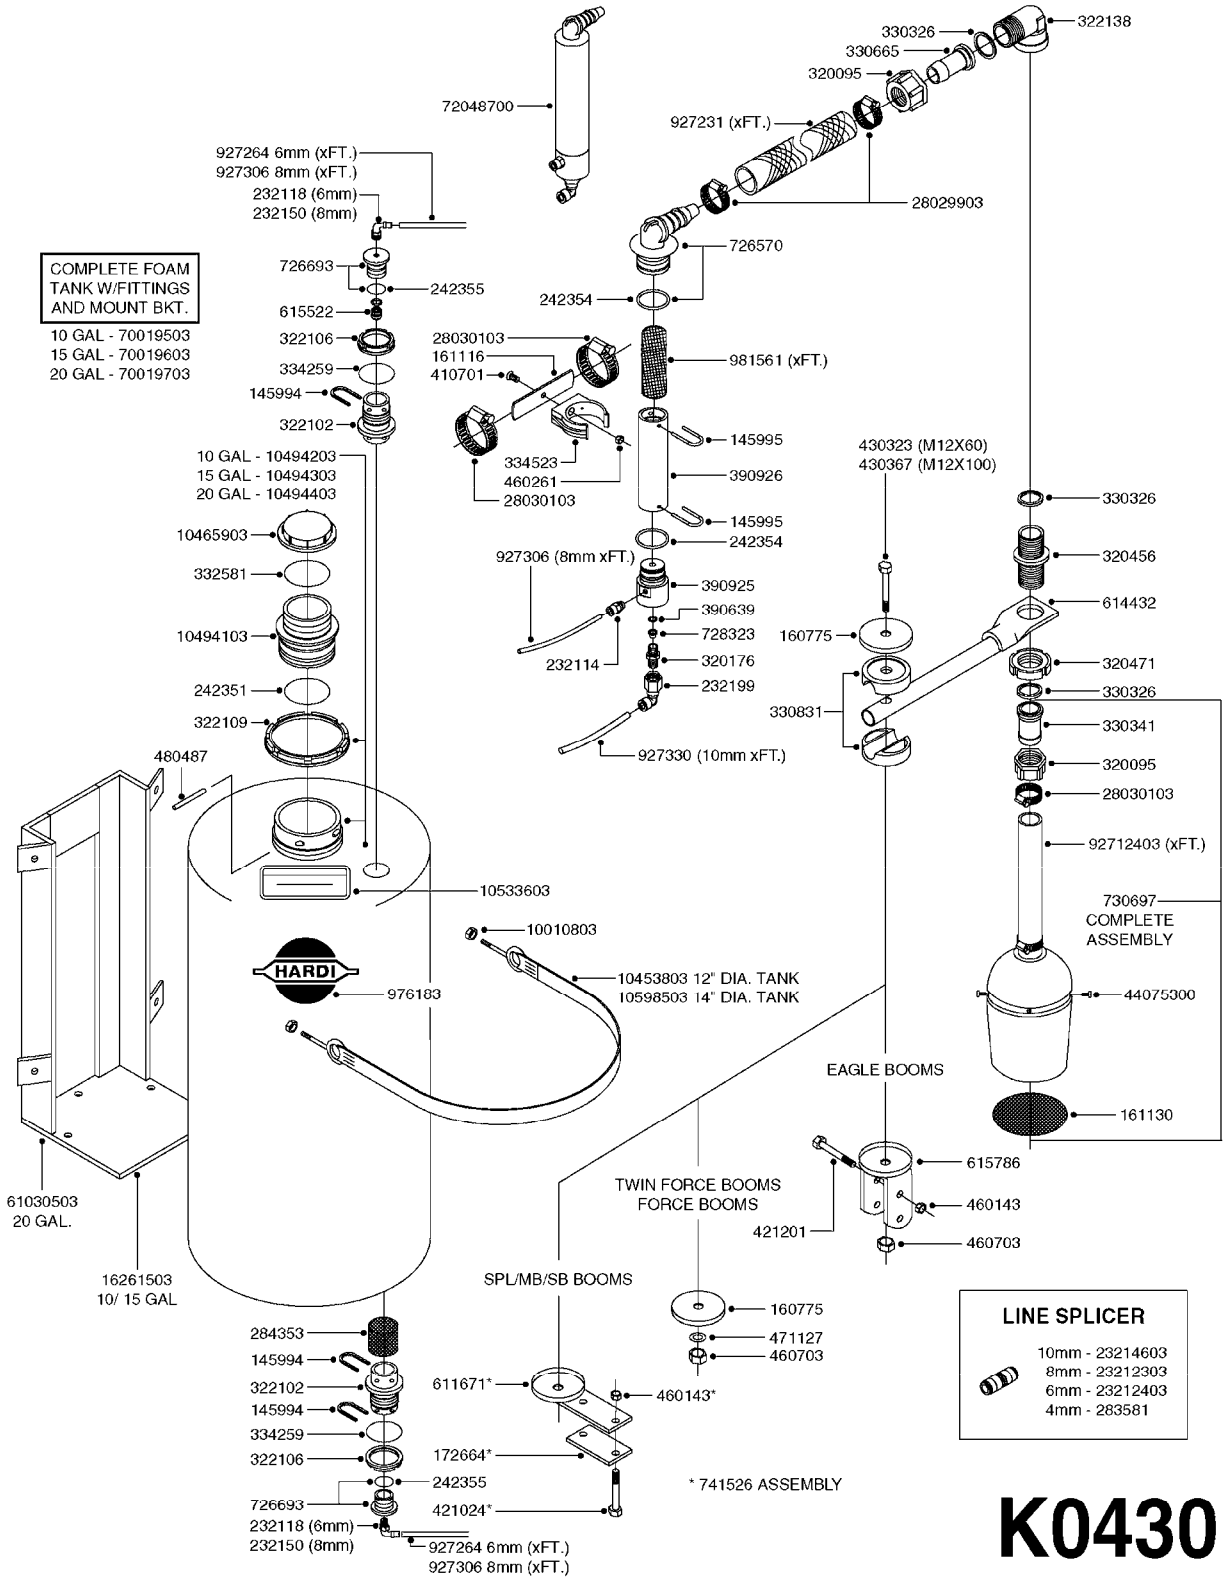

COMPLETE FOAM
TANK W/FITTINGS
AND MOUNT BKT.

- 10 GAL - 70019503
- 15 GAL - 70019603
- 20 GAL - 70019703

- 10 GAL - 10494203
- 15 GAL - 10494303
- 20 GAL - 10494403

FOAMMARKER TANK/DROPPER 2000
K0430-HIN, 05:12:19

Page 1
Date 07.02.2020 9:35

parts-n°	order qty	description
145994	1	FITT.DK S-40 FORK
145995	1	FITT.DK S-53 FORK
160775	1	WASHER F. FRICTION PLATE
161116	1	FLATBAR PLATE 3 X 25 X 110
161130	1	FILTER SCREEN F/FOAM DROPPER
172664	1	FLATBAR BACKING PLATE
232114	1	COUPLER 1/8" THREADX8MM HOSE
232118	1	HOSE CONN. 90DEG 1/8'X 6MM PE
232150	1	HOSE CONN. 90DEG. 1/8'X8MM PE
232199	1	COUPLER 3/8' BSP-90/10MM HOSE
242351	1	O-RING D69.5X3.0 VITON F.S-93
242354	1	O-RING D32.2X3.0 VITON
242355	1	O-RING D19.2X3.0 VITON F.S-40
283581	1	HOSE CONNECTOR STR. F.4MM PE
284353	1	SPONGE FOR FOAM MARKER
320095	1	FITT.DK NUT 1" BSP
320176	1	FITT.DK HN 3/8"X1/2" BSP
320456	1	FITT.DK BULKHEAD 1"BSP DOUBLE
320471	1	FITT.DK NUT 1" BSP JAMB
322102	1	FITT.DK S-40 BULKHEAD
322106	1	FITT.DK S-40 BULKHEAD NUT
322109	1	FITT.DK S-93 BULKHEAD NUT
322138	1	FITT.DK ELB 1"M X 1"F BSP
330326	1	O-RING D30/D24X2 F.1"NUT
330341	1	FITT.DK HB 1" F. 1" NUT
330665	1	FITT.DK HB 3/4"F.1" NUT
330831	1	FRICTION PLATE
332581	1	GASKET F. 1-1/2" BSP CAPNUT.
334259	1	GASKET F. S-40 BULKHEAD
334523	1	PIPE HOLDER Ø51.5
390639	1	O-RING F.NOZZLE FILTER
390925	1	FITTING F.FOAM MIX.CHAMB. STD
390926	1	TUBE,MIX CHAMB. FOAM MARK STD
410701	1	SCREW M6X16 GALV.
421024	1	BOLT HEX 8.8 DEL M8X60
421201	1	BOLT HEX 8.8 DEL M8X70
430323	1	BOLT HEX 8.8 DEL M12X60
430367	1	BOLT HEX 8.8 DEL M12X100 DIN931
460143	1	SELF LOCK NUT M8 SST A2 DIN985
460261	1	NUT HEX M6X1.00 LOCK DIN985 A2 SS
460703	1	NUT HEX M12X1.75 LOCK DIN985A2 SS
471127	1	WASHER, M12, Ø24/13X24X2.5 SS
480487	1	PIN M5X60 SLOTTED GALV
611671	1	BREAK AWAY HOLDER F-MARKER
614432	1	BREAK AWAY ARM F. FOAM MARKER
615522	1	CHECK VALVE F.FOAM MARKER
615786	1	MOUNT BKT. F.FOAM DROPPER 98
726570	1	FITT.DK S-53 ELB.3/4" W.ORING
726693	1	FITT.DK S-40 PLUG 1/8BSP ORING
728323	1	VALVE NON-RETURN
730697	1	FOAM DROPPER COMP. BLACK '97
741526	1	FOAM DROPPER MT. KIT MB-SPL
927231	1	HOSE R X PVCX3/4 CLR/BRD 0012"
927264	1	HOSE R X PE D6/D4 X 0012"
927306	1	HOSE R X PE D8/D6 X 0012"BLACK
927330	1	HOSE R X PE D10/D8 X 012"BLACK
976183	1	DECAL COMPANY D.18,2 X 29,6
981561	1	SPONGE MAT. MIX.CHAMBER-x0012"
10010803	1	NUT HEX NC (NYLON LOCK) 5/16
10453803	1	STRAP F.FOAMER TANK (755mm)
10465903	1	*LID F.FOAM MARKER, DRILLED