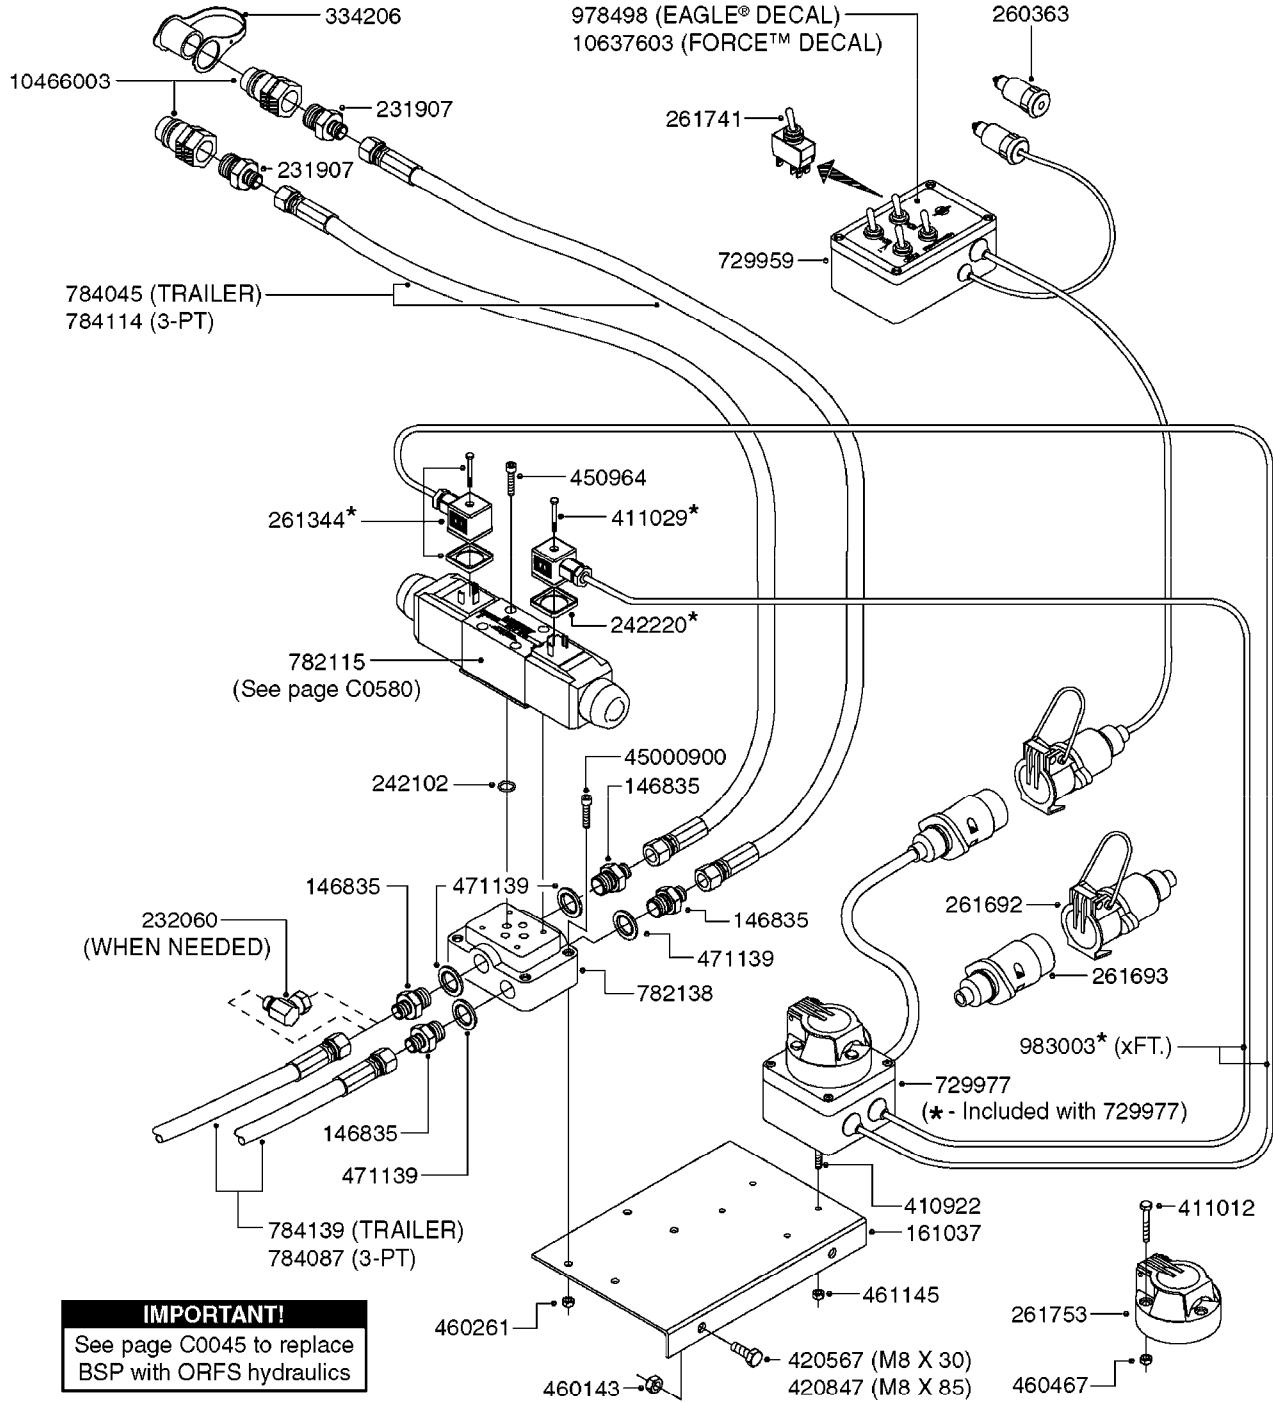

IMPORTANT!
See page C0045 to replace
BSP with ORFS hydraulics

C0310

HYDRAULICS EAGLE/FORCE DH
C0310-HIN, 22:01:18

Page 1
Date 07.02.2020 9:35

parts-n°	order qty	description
146835	1	HEX NIPPLE 1/4" - 3/8" BSP
161037	1	MOUNT PLATE F.DH VICKERS VALVE
231907	1	HEX NIPPLE 1/4"BSP X 1/2"NPT
232060	1	HY.ELBOW 1/4" BSP SWIVEL
242102	1	O-RING Ø9.25X1.78 NITRIL 90SH
242220	1	GASKET F. HIRSMANN PLUG INCLUDED WITH 729977
260363	1	PLUG 2 POLE 12V
261344	1	HIRSCHMANN PLUG B INCLUDED WITH 729977
261692	1	PLUG ELEC.7 POLE FEMALE F.CABL
261693	1	PLUG ELEC. 7 POLE MALE
261741	1	SWITCH 2 POLE 12V TOGGLE PRESS
261753	1	PLUG ELEC.7 POLE FEMALE F.BASE
334206	1	DUST HOOD FOR HY-COUPLING
410922	1	CYL.SKR 8.8 DEL M4X20 RST
411012	1	SCREW M5X30 STAINLESS
411029	1	SCREW M3X35 F.HIRSMANN PLUG INCLUDED WITH 729977
420567	1	BOLT HEX 8.8 DEL M8X30 FT
420847	1	BOLT HEX 8.8 DEL M8X85
450964	1	SCREW M5X30 F.CYLINDER
460143	1	SELF LOCK NUT M8 SST A2 DIN985
460261	1	NUT HEX M6X1.00 LOCK DIN985 A2 SS
460467	1	NUT HEX M5 GALV.
461145	1	NUT HEX M4 LOCK
471139	1	WASHER D22/D17X1.5 BRASS
729959	1	CONTROL BOX DAH 4-FUNCTION
729977	1	DAH DIRECTIONAL VLV JUNC. BOX
782115	1	HY SOLENOID VALVE DH HYD
782138	1	HY-BLOCK 1-VALVE W LS-PORT
784045	1	HOSE HY X 1/4 X 157.50"STR+STR
784087	1	HOSE HY X 1/4 X 126.00"STR+STR
784114	1	HOSE HY X 1/4 X 80.7" STR+STR
784139	1	HOSE HY X 1/4 X 216.50"STR+STR
978498	1	DECAL SWITCH BOX DH HYD.
983003	1	CABLE ELEC.2X1MM WIRE BLACK EC INCLUDED WITH 729977
10466003	1	COUPLER PIONEER 8010-04 1/2NPT
10637603	1	DECAL F.SWITCH BOX - FORCE
45000900	1	BOLT ALLEN HEAD M6 X 60 SS