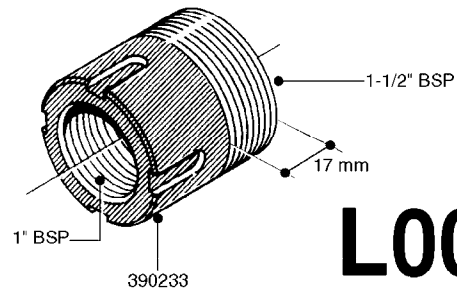

FITTINGS - HEXAGON NIPPLES  
L0030-HIN, 01:01:16

Page 0  
Date 07.02.2020 9:35

**L0030**

FITTINGS - HEXAGON NIPPLES  
L0030-HIN, 01:01:16

Page 1  
Date 07.02.2020 9:35

parts-n°	order qty	description
10015303	1	FITT.PO.HN 1.00X1.00 M1000
10425003	1	FITT.PO.HN 1.25X1.00 MCPHEE
320132	1	FITT.DK HN 1" BSP
320176	1	FITT.DK HN 3/8"X1/2" BSP
320445	1	FITT.DK HN 1/4"X3/8" BSP
320655	1	FITT.DK HN 1/2"-1/2" BSP
320692	1	FITT.DK HN 3/8'BSPX1/4'NPT
320703	1	FITT.DK HN 3/8BSP X1/2 &1/4NPT
320725	1	FITT.DK NIPPLE 3/8"-3/8" BSP
320902	1	FITT.DK HN 3/8'X 1/4' BSP
390232	1	FITT.DK HN 1-1/2' X 1-1/4' BSP
390276	1	FITT.DK HN 1'BSP