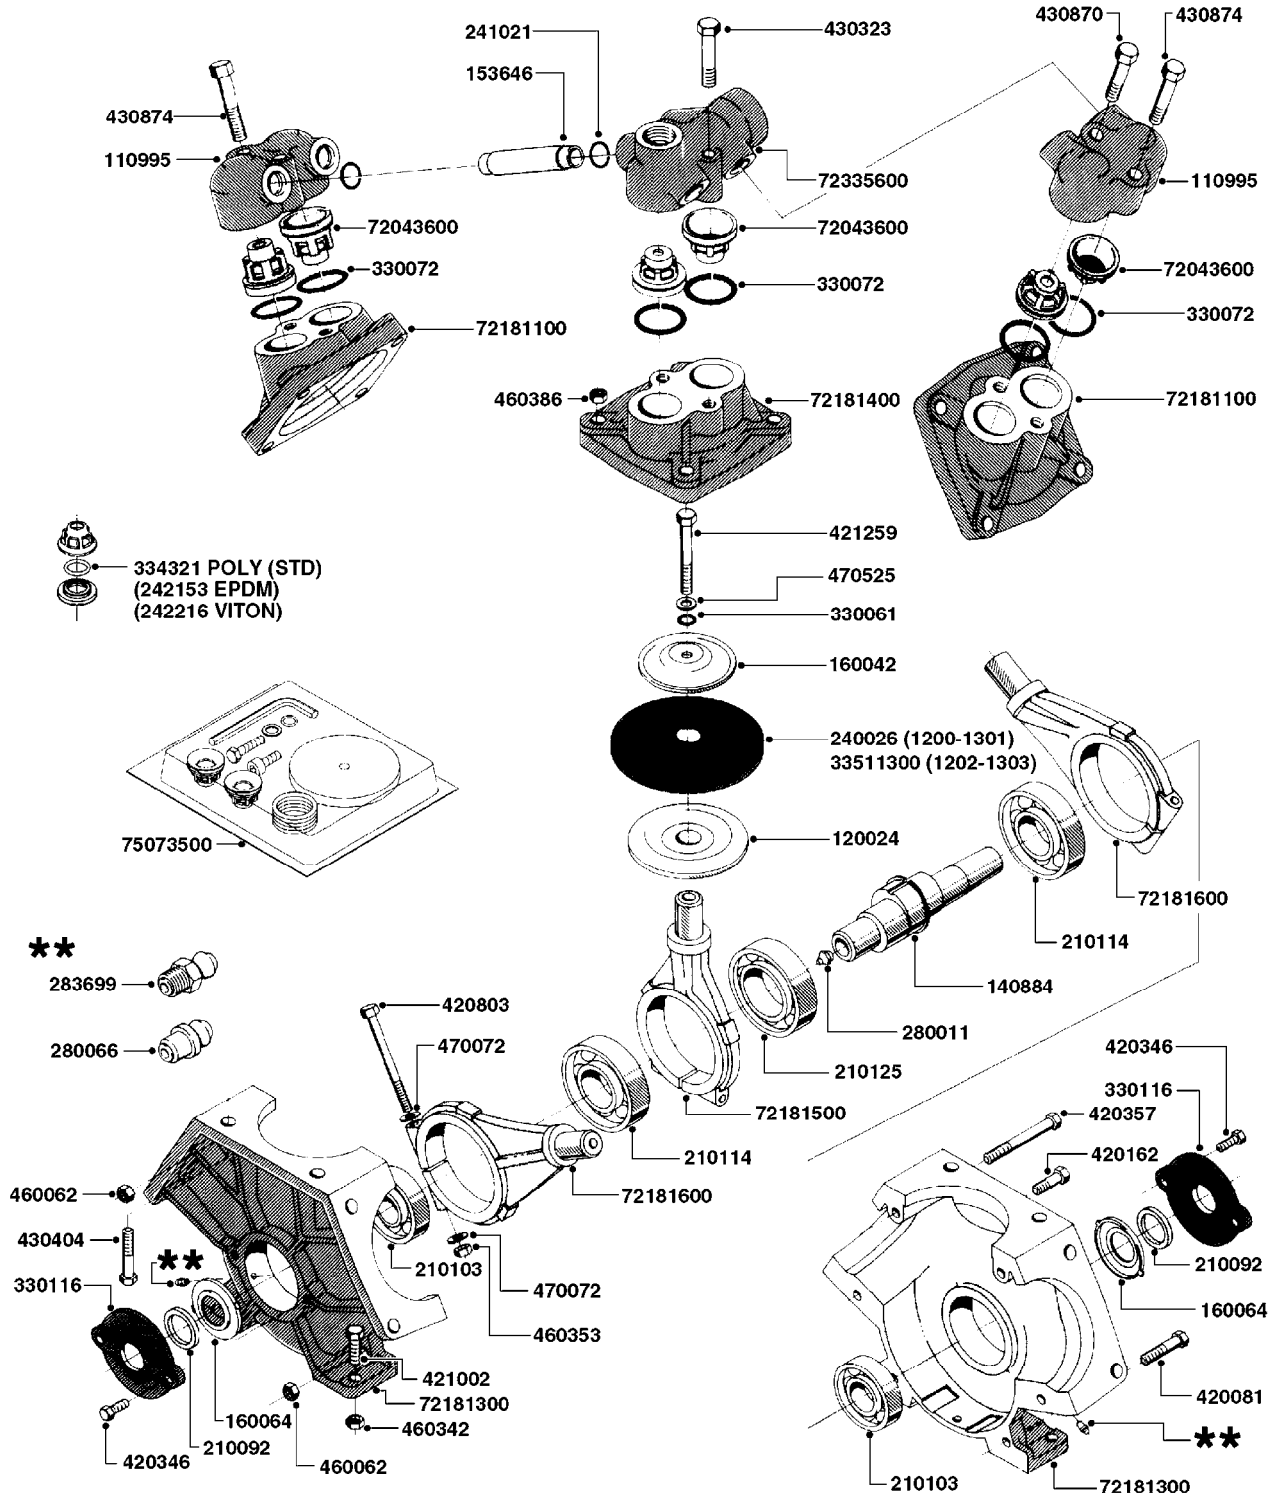

A0210

PUMP - 1301 W/ MOUNTING BASE
A0210-HIN, 27:04:17

Page 1

Date 07.02.2020 9:34

parts-n°	order qty	description
110995	1	VALVE CHAMBER SIDE MODEL 1301
120024	1	DIAPHRAGM BACK DISC 1200-1300
140884	1	CRANK SHAFT MODEL 1300-9
153646	1	CONNECTION PIPE INLET MOD 1301
160042	1	DIAPHRAGM UPPER DISC 1200-1300
160064	1	DUST PLATE
210092	1	SEAL FELT D43/30X5
210103	1	BEARING BALL 6306
210114	1	BEARING BALL 6308
210125	1	BEARING BALL 6210
240026	1	DIAPHRAGM MODEL 1200/1301
241021	1	O-RING D21,89X2,62 NITRIL
242153	1	O-RING D26X4 EPDM
242216	1	O-RING VITON F/1202/1302/462
280011	1	GREASE NIPPLE 1/8' SAE H TR
280066	1	GREASE NIPPLE H 1A6
283699	1	GREASE NIPPLE M6X1
330061	1	O-RING D16/D11X2,5
330072	1	O-RING D53.5/D45.5X4
330116	1	SEAL RETAINER, MODEL 1300
334321	1	O-RING POLY. 34.0x26.0x4.0
420081	1	BOLT HEX 8.8 DEL 3/8'X40MM
420162	1	BOLT HEX 8.8 DEL 3/8"x15MM
420346	1	BOLT HEX 8.8 DEL 3/8'X 25MM
420357	1	BOLT HEX 8.8 RAW 3/8'X85MM
420803	1	BOLT HEX 8.8 DEL M8X90
421002	1	BOLT HEX 8.8 DEL M10X30 FT DIN933
421259	1	BOLT HEX UNC7/16"x2.25" 18-8SS
430323	1	BOLT HEX 8.8 DEL M12X60
430404	1	BOLT HEX 8.8 DEL M12X50
430870	1	BOLT HEX 8.8 DEL M12X55 FT
430874	1	SCREW SET 8.8 DEL M12X70 FT
460062	1	NUT HEX 3/8' GALV.
460342	1	NUT HEX M10 DEL DIN934
460353	1	NUT HEX M8 BLACK
460386	1	NUT HEX M12X1.75
470072	1	WASHER D15/D8X.5 LOCK
470525	1	WASHER D19/D11.5X2.5
33511300	1	DIAPHRAGM 1202-1303 POLY 2006
72043600	1	VALVE FOR 462/463
72181100	1	DIAPHRAGM COVER 1203/1303+BLTS
72181300	1	PUMP CASTING 1300 RED W/BOLTS
72181400	1	DIAPHRAGM COVER 1303 W/BOLTS
72181500	1	CONNECTING ROD, CENTER 1303
72181600	1	CONNECTING ROD, SIDE MOD.1300
72335600	1	CENTER AND SIDE VALVE CHAMBERS 1302 RED
75073500	1	PUMP KIT 1300/1302 "06"