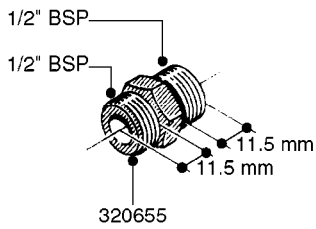

FITTINGS - HEXAGON NIPPLES  
L0030-HIN, 01:01:16

Page 0  
Date 07.02.2020 9:35

**L0030**

FITTINGS - HEXAGON NIPPLES  
L0030-HIN, 01:01:16

Page 1  
Date 07.02.2020 9:35

parts-n°	order qty	description
10015303	1	FITT.PO.HN 1.00X1.00 M1000
10425003	1	FITT.PO.HN 1.25X1.00 MCPHEE
320132	1	FITT.DK HN 1" BSP
320176	1	FITT.DK HN 3/8"X1/2" BSP
320445	1	FITT.DK HN 1/4"X3/8" BSP
320655	1	FITT.DK HN 1/2"-1/2" BSP
320692	1	FITT.DK HN 3/8'BSPX1/4'NPT
320703	1	FITT.DK HN 3/8BSP X1/2 &1/4NPT
320725	1	FITT.DK NIPPLE 3/8"-3/8" BSP
320902	1	FITT.DK HN 3/8'X 1/4' BSP
390232	1	FITT.DK HN 1-1/2' X 1-1/4' BSP
390276	1	FITT.DK HN 1'BSP