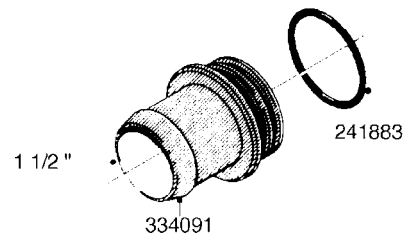

**L0080**

FITTINGS - S-53  
L0080-HIN, 12:09:17

Page 1

Date 07.02.2020 9:35

Pos.	parts-n°	order qty	description
1	145995	1	FITT.DK S-53 FORK
2	241973	1	O-RING Ø3 X 44.2 70 SHORES NITRIL NITRIL (BLACK)
2	242353	1	O-RING 3 X 44.2 VITON VITON (BROWN)
3	242109	1	O-RING D32.2x3.0 NITRIL (BLACK)
3	242354	1	O-RING D32.2X3.0 VITON VITON (BROWN)
4	322103	1	FITT.DK S-53 BULKHEAD
5	322107	1	FITT.DK S-53 BULKHEAD NUT
6	322110	1	FITT.DK S-53 ELB. 1/2" BSP
7	322352	1	FITT.DK S-53 TEE
8	334229	1	FITT.DK S-53 STR.3/4"
9	334260	1	GASKET F. S-53 BULKHEAD
10	334564	1	FITT.DK S-67 TO S-53 ADAPTER
11	391100	1	FITT.DK S-53THREAD INS.1/2"BSP
12	726463	1	FITT.DK S53 BULKHEAD W/GASKET
13	726552	1	FIT.DK S-53X90 1/2" BSP,O-RING
14	726556	1	FITT.DK S-53 HB 1/2" W/O-RING
15	726558	1	FITT.DK S53 STR. 3/4" W.ORING
16	726559	1	FITT DK. S-53 HB 1" W/O-RING
17	726568	1	FITT.DK.S-53 HB 1/2"90 W/O-RING
18	726570	1	FITT.DK S-53 ELB.3/4" W.ORING
19	726571	1	FITT.DK S-53 ELB.1", W ORING
20	726578	1	FITT.DK S53 PLUG WITH O-RING
21	728561	1	FITT.DK. S67M - S53F REDUCER