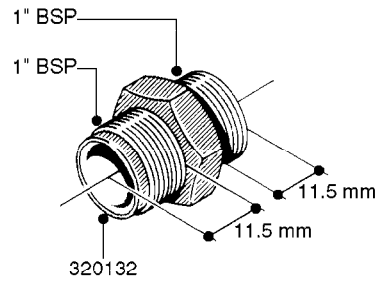

FITTINGS - HEXAGON NIPPLES  
L0030-HIN, 01:01:16

Page 0  
Date 07.02.2020 9:35

**L0030**

FITTINGS - HEXAGON NIPPLES  
L0030-HIN, 01:01:16

Page 1  
Date 07.02.2020 9:35

parts-n°	order qty	description
10015303	1	FITT.PO.HN 1.00X1.00 M1000
10425003	1	FITT.PO.HN 1.25X1.00 MCPHEE
320132	1	FITT.DK HN 1" BSP
320176	1	FITT.DK HN 3/8"X1/2" BSP
320445	1	FITT.DK HN 1/4"X3/8" BSP
320655	1	FITT.DK HN 1/2"-1/2" BSP
320692	1	FITT.DK HN 3/8'BSPX1/4'NPT
320703	1	FITT.DK HN 3/8BSP X1/2 &1/4NPT
320725	1	FITT.DK NIPPLE 3/8"-3/8" BSP
320902	1	FITT.DK HN 3/8'X 1/4' BSP
390232	1	FITT.DK HN 1-1/2' X 1-1/4' BSP
390276	1	FITT.DK HN 1'BSP