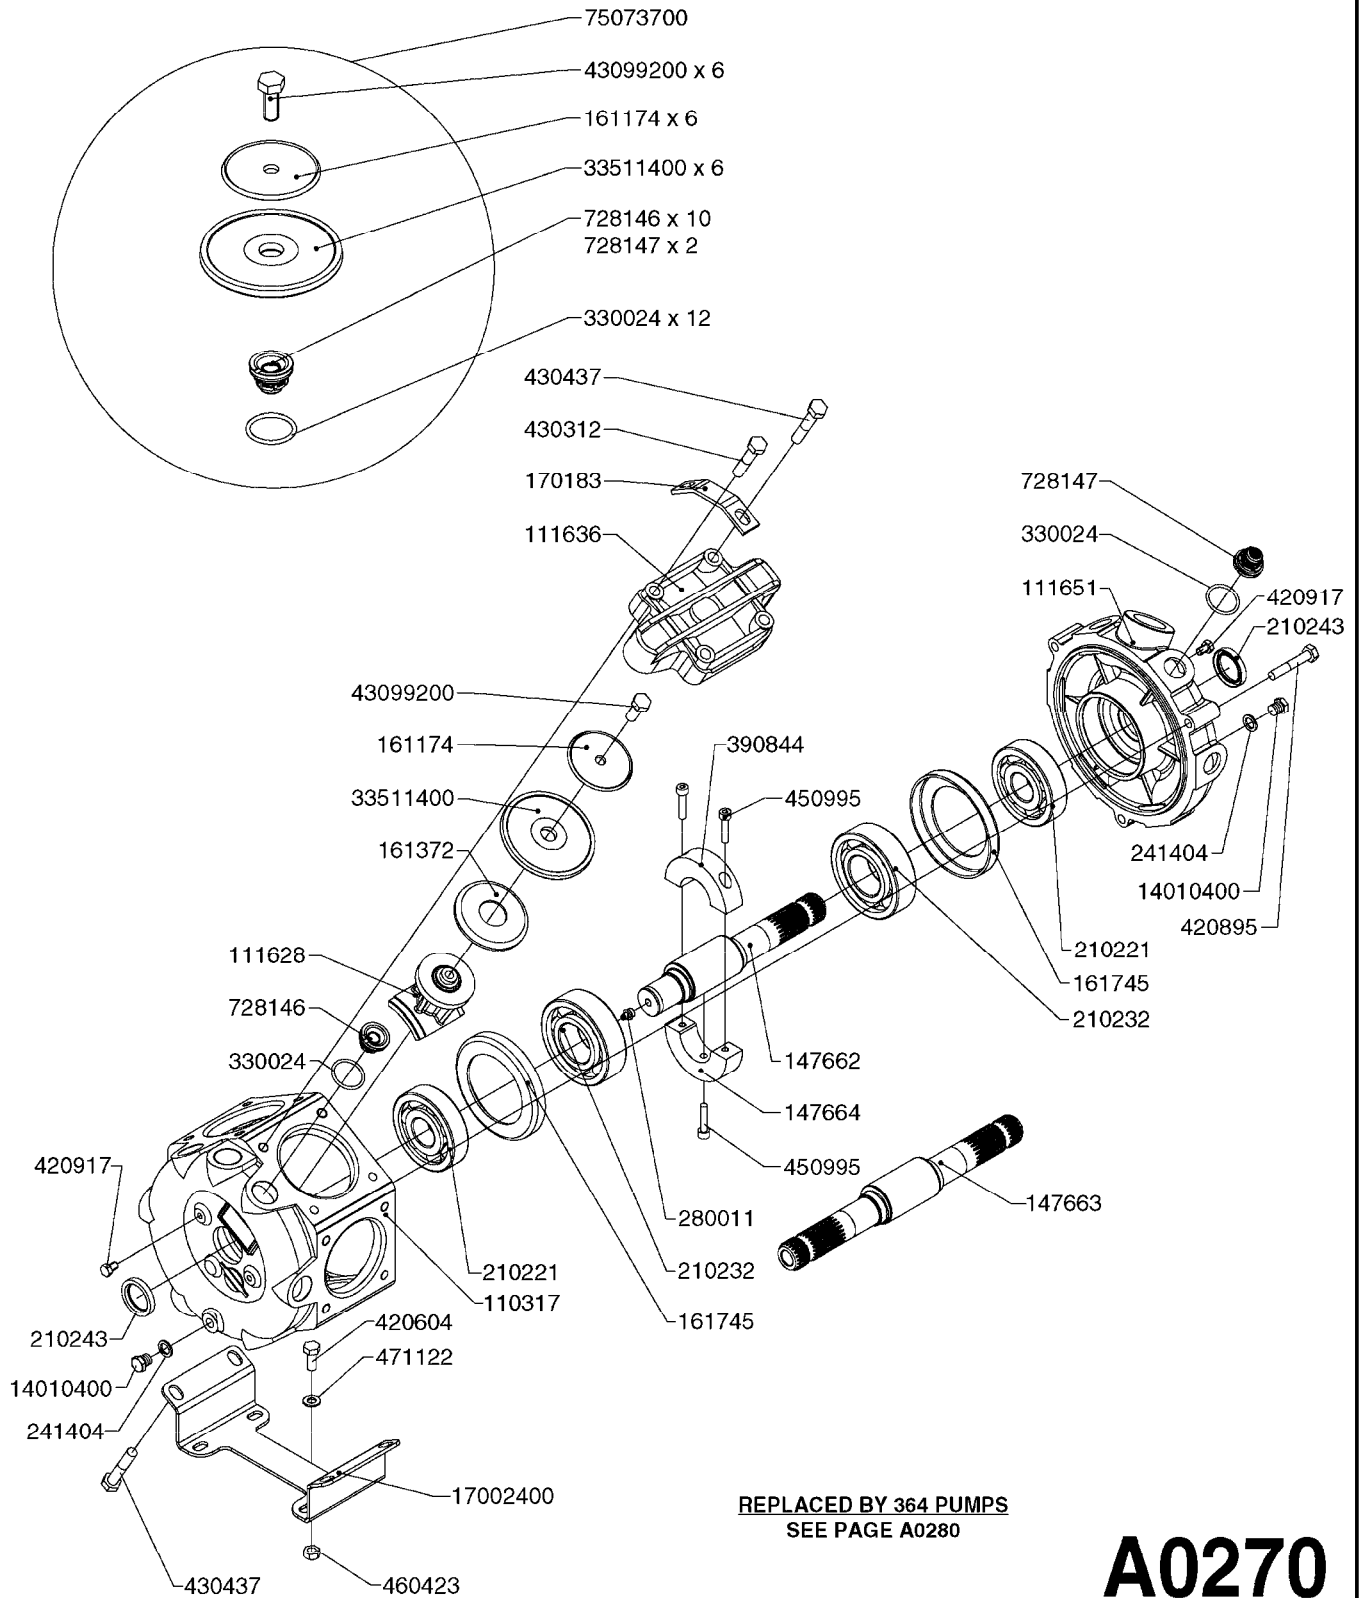

PUMP - 363/1000 RPM W/MOUNTING
A0270-HIN, 17:03:16

Page 1
Date 07.02.2020 9:34

parts-n°	order qty	description
110317	1	PUMP CASING MODEL 360/361 PNTD
111628	1	CONNECTING ROD 363/5.5 PUMP
111636	1	VALVE COVER 363 HEAVY DUTY
111651	1	CASTING F.363 1.5" PUMP(FRONT)
147662	1	CRANK SHAFT F.363/463-5.5MM
147663	1	CRANK SHAFT 363/463-5.5 THROUG
147664	1	COUNTERBALANCE 363/463 WEIGHT
161174	1	DIAPHRAGM DISC SS 361/363/364 PUMP
161372	1	DIAPHRAGM BACKING DISC,320-361
161745	1	METAL SPACER F.363/463
170183	1	LIFT STRAP F.PUMP 360/361/462
210221	1	BEARING BALL 6407
210232	1	BEARING BALL 6310
210243	1	SEAL OIL 35 X 47 X 7
241404	1	DOWTY SEAL 1/4"
280011	1	GREASE NIPPLE 1/8' SAE H TR
330024	1	O-RING D41,1/D34.5 X 3,5
390844	1	COUNTERBALANCE 363/463 POM
420604	1	BOLT HEX 8.8 DEL M10X25 FT DIN933
420895	1	BOLT HEX 8.8 RAW M10X60
420917	1	BOLT HEX 8.8 RAW M8X12 FT
430312	1	BOLT HEX 8.8 M12X60
430437	1	BOLT HEX 8.8 RAW M12X65
450995	1	BOLT ALLEN M8X30 DIN 912 RAW
460423	1	NUT HEX M10X1.50 LOCK DIN985A2 SS
471122	1	WASHER, M10, Ø20/10.5X 2.0, SS
728146	1	VALVE FOR 361(726890/707932)
728147	1	VALVE FOR 361 WHITE WITH HOLE
14010400	1	PLUG 1/4" BSP
17002400	1	FOOT F. 36X PUMP, RED
33511400	1	DIAPHRAGM PUMP 361/361/363/364 PUR
43099200	1	BOLT HEX SS M12 X 30 DIN933 A4
75073700	1	PUMP KIT 361/363 "06"