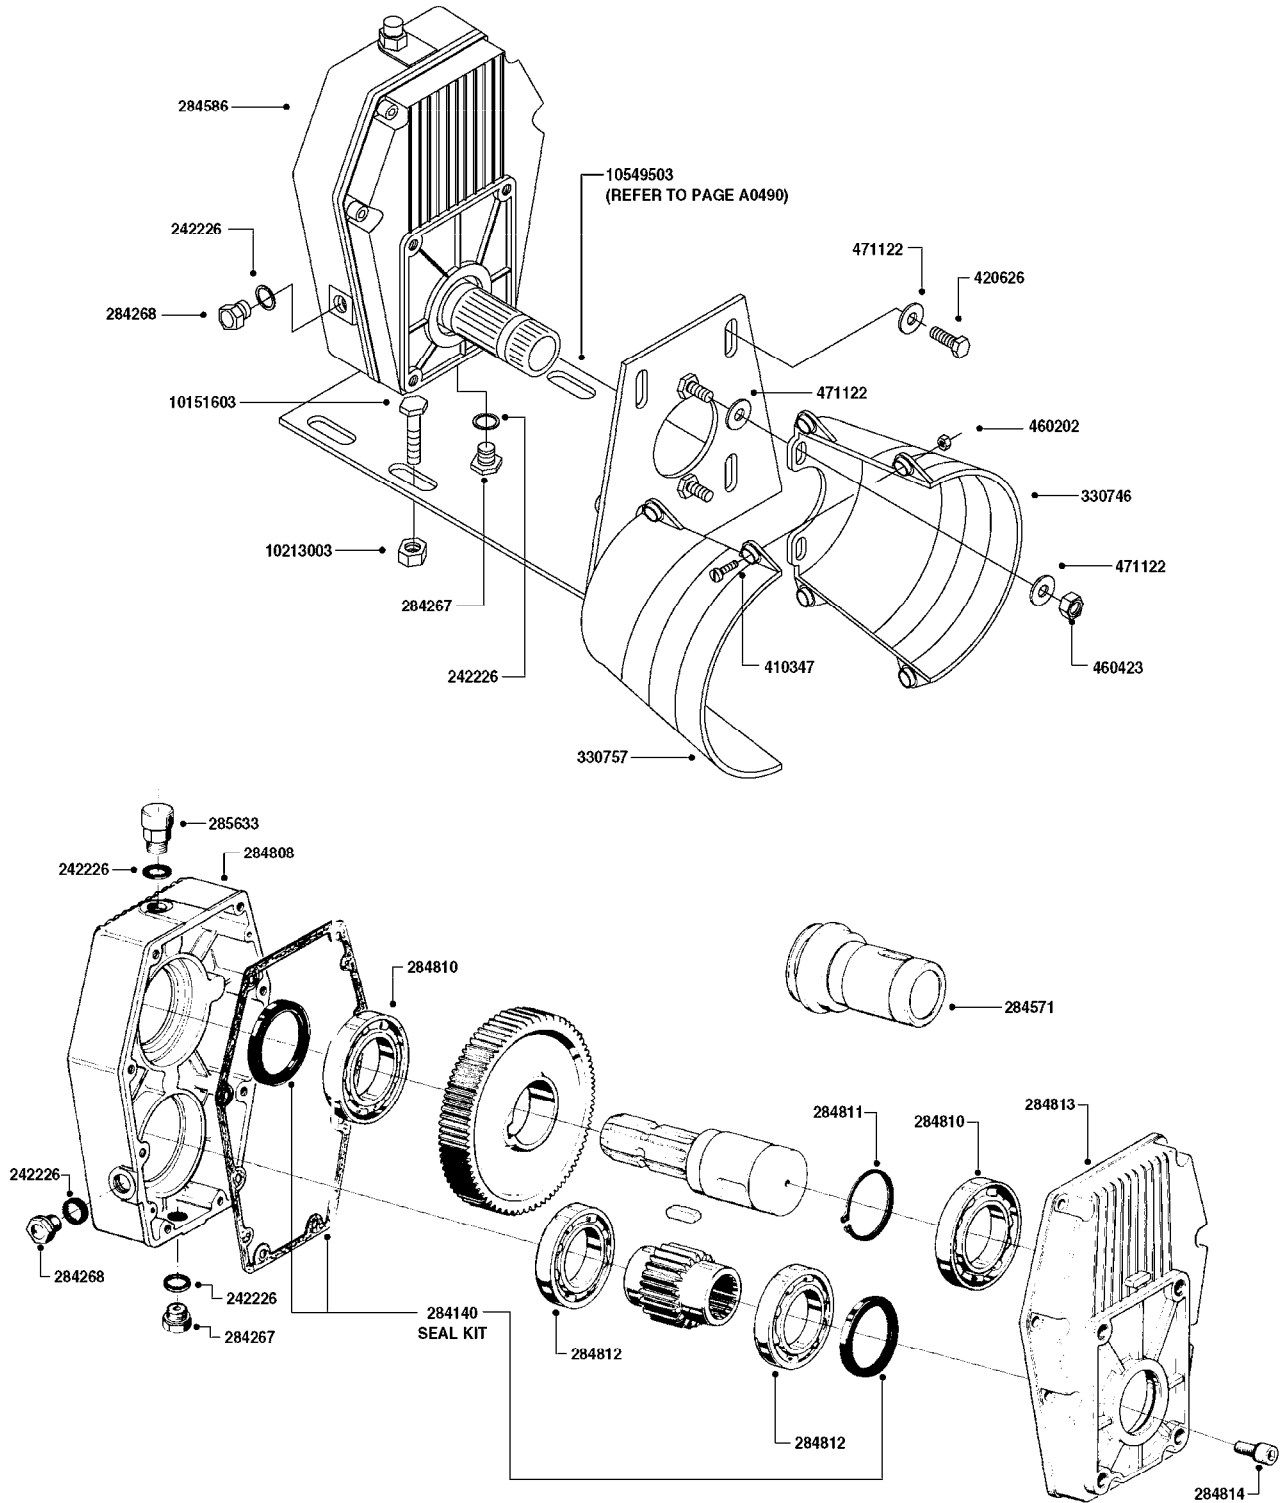

GEAR LUBE REQUIREMENT
SAE 90 GEAR LUBE
(FILL TO SIGHT GAUGE CENTER)

COMPLETE ASSEMBLIES
WHOLEGOODS ITEMS

A0480

GEAR DRIVE 1000RPM 361-3/460-3
A0480-HIN, 01:01:16

Page 1

Date 07.02.2020 9:34

parts-n°	order qty	description
242226	1	SEAL WASHER F.BOTTOM PLUG
284140	1	GASKET SET FOR GEAR ML52 1/3
284267	1	BOTTOM PLUG F. GEAR ML52
284268	1	LEVEL INDICATOR GEAR ML 52
284571	1	SHAFT F.ML52
284586	1	GEAR BOX 1000 RPM
284808	1	HOUSING F.ML52 GEARBOX
284810	1	BEARING INNER ML52 GEARBOX
284811	1	SNAP-RING OUTER 46X2
284812	1	BEARING OUTER ML52 GEARBOX
284813	1	ENDCOVER F.ML52 GEARBOX
284814	1	SCREW F.END COVER ML52 GEARBOX
285633	1	BOTTOM PLUG F.M7 GEAR
330746	1	GUARD PTO LOWER PART
330757	1	GUARD PTO UPPER PART
410347	1	SCREW M6X20 8.8
420626	1	BOLT HEX 8.8 DEL M10X20 FT
460202	1	NUT HEX M6
460423	1	NUT HEX M10X1.50 LOCK DIN985A2 SS
471122	1	WASHER, M10, Ø20/10.5X 2.0, SS
10151603	1	BOLT HEX 7/16 NC GR.2 01.50'
10213003	1	NUT HEX NC (NYLON LOCK) 7/16"
10549503	1	GEAR BOX KIT 1000 RPM LESS G/B