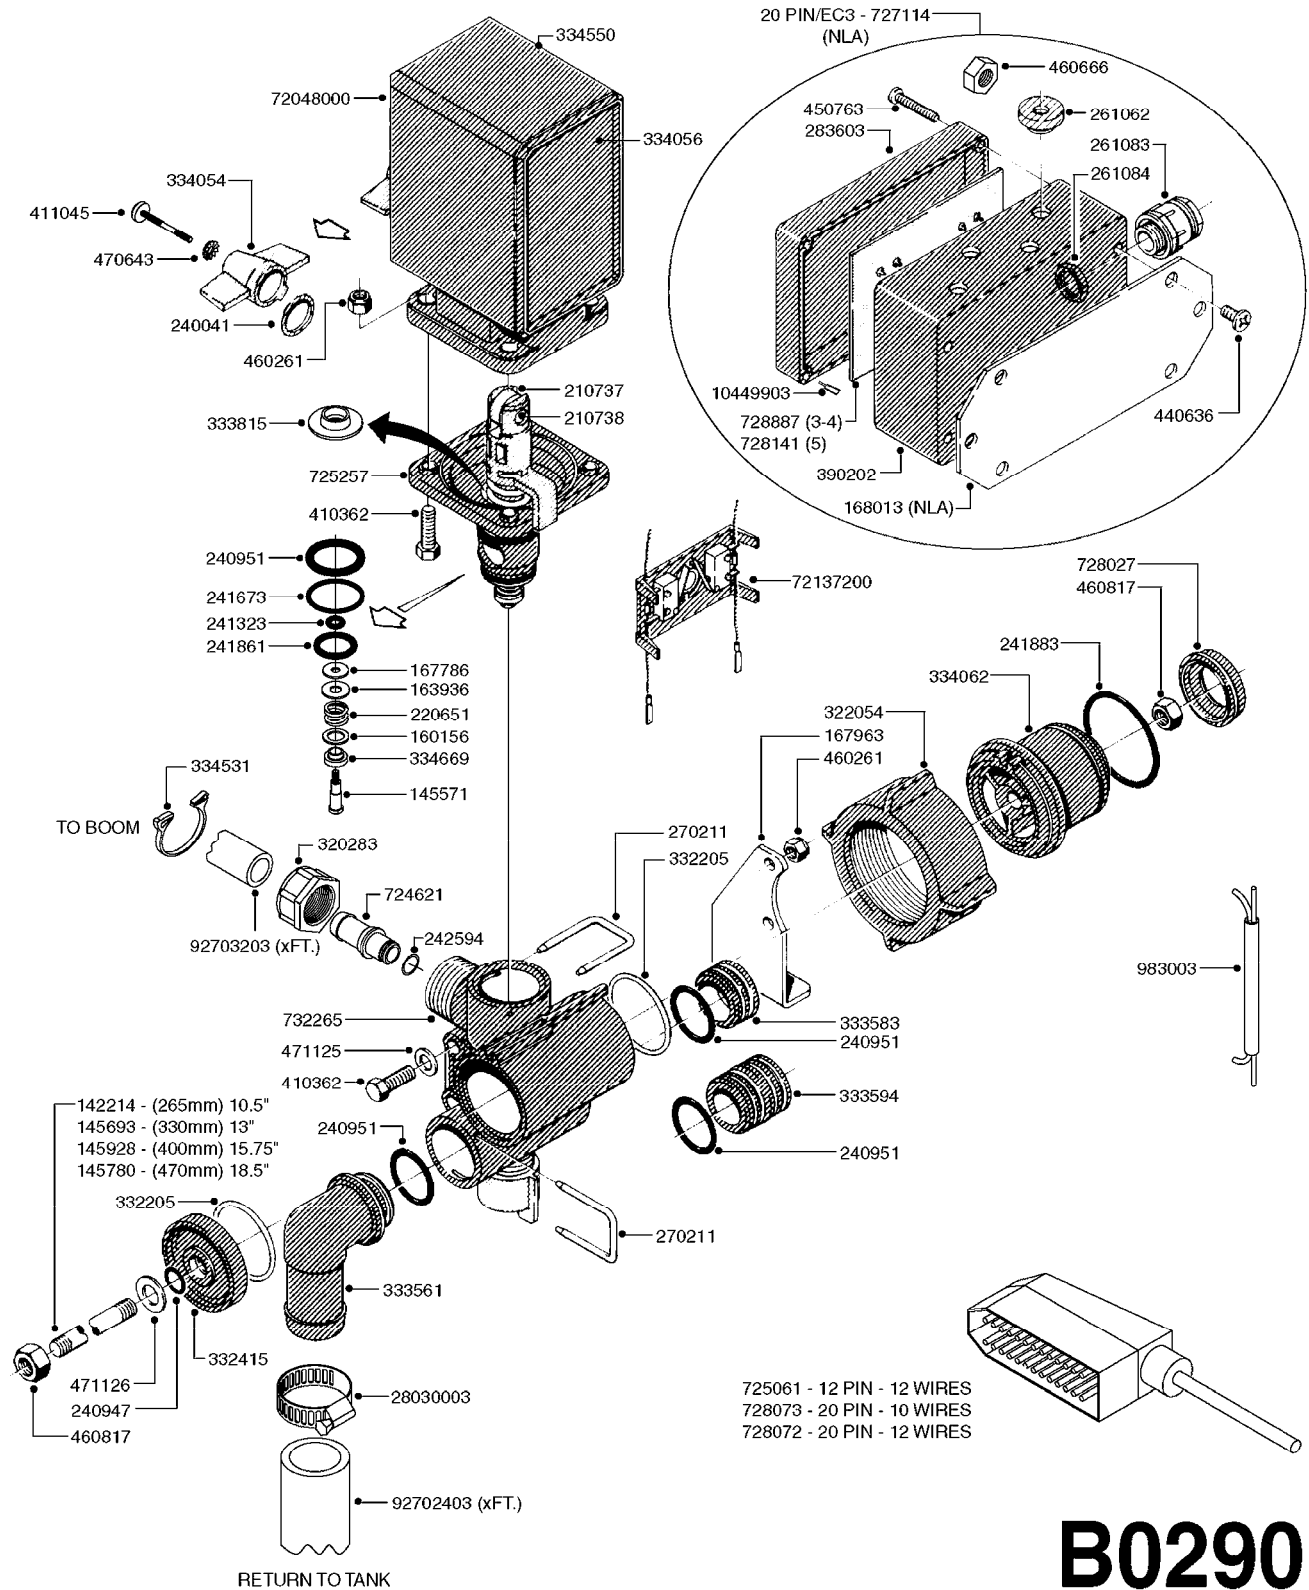

B0290

EC BOOM VALVE - ELEC. (RED GRP)
B0290-HIN, 01:01:16

Page 1
Date 07.02.2020 9:34

parts-n°	order qty	description
142214	1	STUD BOLT - M8X265, 3 SECTION
145571	1	STUD BOLT F/PNEUM. DISTRIBUTOR
145693	1	STUD BOLT - M8X330, 4 SECTION
145780	1	STUD BOLT - M8X470, 6 SECTION
145928	1	STUD BOLT - M8X400, 5 SECTION
160156	1	WASHER D14.1/D9.2X1 SS
163936	1	WASHER D15/D6.2X1
167786	1	WASHER D13/D4.2X1
167963	1	MOUNT BKT.F.EC BOOM SEC.
168013	1	MOUNT BRKT F.CONNECT BOX-NLA
210737	1	BEARING BALL D7 RSTO 5 TN
210738	1	PIN Ø7 L16
220651	1	SPRING PRESSURE D12.5/5
240041	1	O-RING D15.1/10.3 X 2.4
240947	1	O-RING D7.3X2.4 NITRIL
240951	1	O-RING D21.2X3 NITRIL
241323	1	O-RING D5.3X2.4 NITRIL
241673	1	O-RING D22.1X1.6
241861	1	O-RING D15.3X2.4 VITON
241883	1	O-RING 3 X 39.2 NITRIL
242594	1	O-RING D14 X 1.78 SCH.70-EPDM
261062	1	GROMMET
261083	1	GROMMET (PLASTIC)F.ELEC.CABLE
261084	1	NUT F.261083 GROMMET
270211	1	FITT.DK S25 FORK L=37.5
283603	1	LID F. SQ.BOX 120X80X15 MM
320283	1	FITT.DK NUT 3/4"BSP
322054	1	UNION NUT BLACK S61 x 2
332205	1	O-RING D43/39XD2
332415	1	COVER
333561	1	FITT.DK ELB.1" EC RETURN
333583	1	END PIECE FOR BYPASS
333594	1	CONNECTING PIECE F. BYPASS
333815	1	DISTANCE RING
334054	1	GRIP F.MAN.OP.EC ON/OFF RED
334056	1	COVER F/MOTOR HOUSE EC DIST.
334062	1	CONNECT. BRANCH F/EC OP. UNIT
334531	1	CLAMP HOSE PLASTIC 3/4"
334550	1	MOTOR HOUSE SECT VALVE
334669	1	VALVE CONE D14/D7-SH 63 WHITE
390202	1	CONN.BOX EC OPER.UNIT
410362	1	BOLT HEX 8.8 SS M6X20
411045	1	SCREW M4 X 16MM STAINLESS
440636	1	SCREW SHEET-METAL 1/2" NO 12
450763	1	SCREW M4X25
460261	1	NUT HEX M6X1.00 LOCK DIN985 A2 SS
460666	1	NUT HEX M4
460817	1	NUT HEX M8 STAINLESS DIN 934
470643	1	WASHER LOCK
471125	1	WASHER M6U 6.4X14X1.2,A2 SS
471126	1	WASHER, M8, Ø16/ 8.4X 1.6, SS
724621	1	FITT.DK HB 3/4"ASSY F.3/4" NUT
725061	1	CABLE - EC 12WIRE L=6000mm
725257	1	SPINDLE SECT. F/EC DISTRIBUTOR
727114	1	CONNECTOR BOX WITH CABLE
728027	1	BUSHING WITH SEAT
728072	1	CABLE,20-PIN,6M EC/4
728073	1	CABLE,20-PIN,6M, EC/3
728141	1	CIRCUIT BOARD F.EC7 CONN. BOX
728887	1	CIRCUIT BOARD EC CONTROL
732265	1	DISTRIB HOUSING W/CONST PR RED