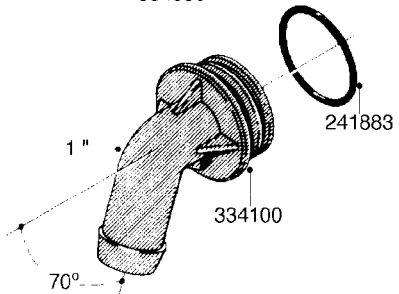

**L0080**

FITTINGS - S-53  
L0080-HIN, 12:09:17

Page 1

Date 07.02.2020 9:35

Pos.	parts-n°	order qty	description
1	145995	1	FITT.DK S-53 FORK
2	241973	1	O-RING Ø3 X 44.2 70 SHORES NITRIL NITRIL (BLACK)
2	242353	1	O-RING 3 X 44.2 VITON VITON (BROWN)
3	242109	1	O-RING D32.2x3.0 NITRIL (BLACK)
3	242354	1	O-RING D32.2X3.0 VITON VITON (BROWN)
4	322103	1	FITT.DK S-53 BULKHEAD
5	322107	1	FITT.DK S-53 BULKHEAD NUT
6	322110	1	FITT.DK S-53 ELB. 1/2" BSP
7	322352	1	FITT.DK S-53 TEE
8	334229	1	FITT.DK S-53 STR.3/4"
9	334260	1	GASKET F. S-53 BULKHEAD
10	334564	1	FITT.DK S-67 TO S-53 ADAPTER
11	391100	1	FITT.DK S-53THREAD INS.1/2"BSP
12	726463	1	FITT.DK S53 BULKHEAD W/GASKET
13	726552	1	FIT.DK S-53X90 1/2" BSP,O-RING
14	726556	1	FITT.DK S-53 HB 1/2" W/O-RING
15	726558	1	FITT.DK S53 STR. 3/4" W.ORING
16	726559	1	FITT DK. S-53 HB 1" W/O-RING
17	726568	1	FITT.DK.S-53 HB 1/2"90 W/O-RING
18	726570	1	FITT.DK S-53 ELB.3/4" W.ORING
19	726571	1	FITT.DK S-53 ELB.1", W ORING
20	726578	1	FITT.DK S53 PLUG WITH O-RING
21	728561	1	FITT.DK. S67M - S53F REDUCER