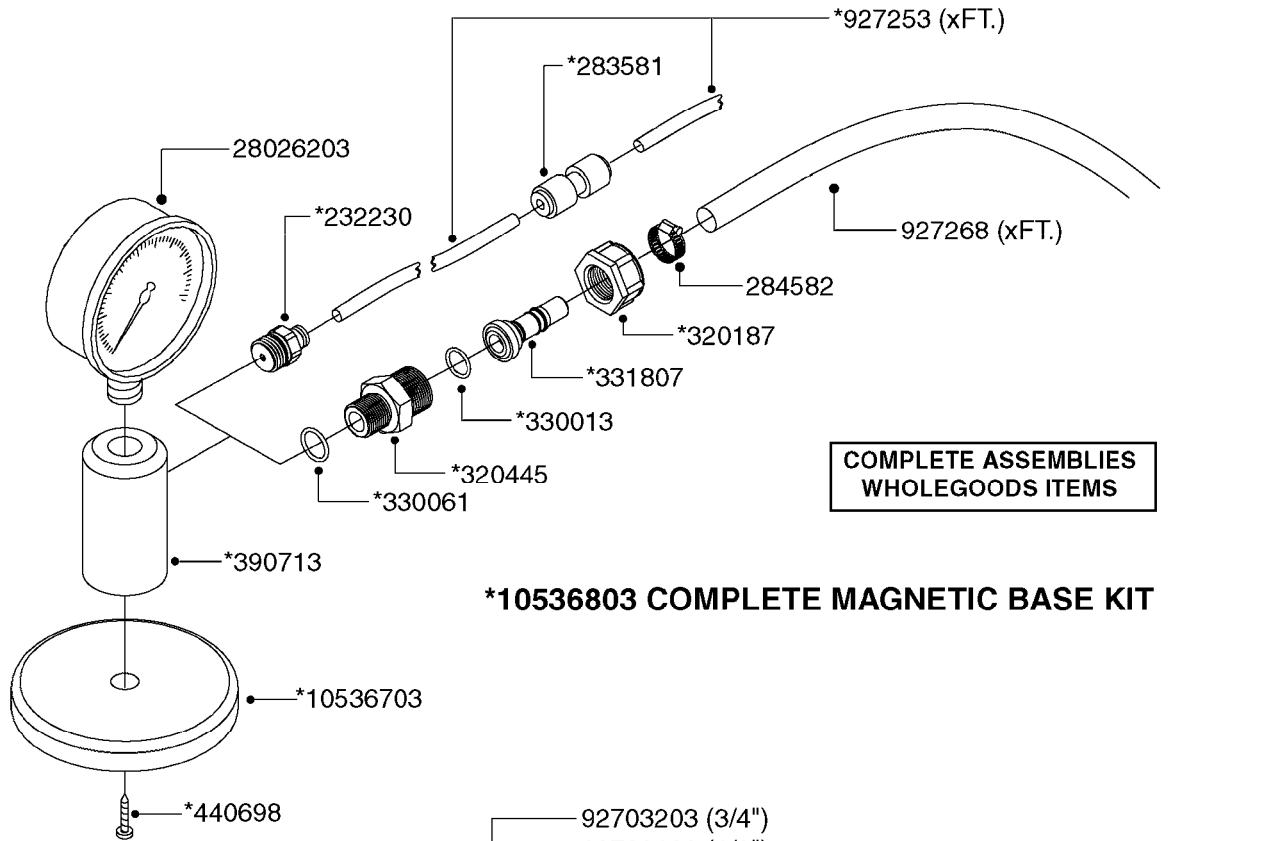

K0690

REMOTE GAUGE-MAGNETIC BASE KIT
K0690-HIN, 01:01:16

Page 1
Date 07.02.2020 9:35

parts-n°	order qty	description
231346	1	QUICK COUPLER 1/8"BSP X 4 MM
232230	1	QUICK COUPLER 1/4"BSP X 4 MM
241651	1	O-RING D14.0X3.0 NITRIL
242594	1	O-RING D14 X 1.78 SCH.70-EPDM
283581	1	HOSE CONNECTOR STR. F.4MM PE
284582	1	CLAMP HOSE GEAR - 5/16"
320187	1	FITT.DK CAP 3/8" BSP BLACK
320283	1	FITT.DK NUT 3/4"BSP
320445	1	FITT.DK HN 1/4"X3/8" BSP
321926	1	FITTING BSP3/4"-1/8"
322046	1	FITT.DK TEE 1/2X1/2HB X3/4'BSP
322048	1	FITT.DK TEE 3/4X3/4HB X3/4'BSP
330013	1	O-RING 2.5 X 10 PUR
330061	1	O-RING D16/D11X2,5
331807	1	FITT.DK HB 5/16" F.3/8" NUT
334531	1	CLAMP HOSE PLASTIC 3/4"
334534	1	CLAMP HOSE PLASTIC 1/2"
390713	1	GAUGE ADAPTOR 1/4" BSP
440698	1	SCREW F.PLASTIC 6X18 SS HEXHD
721851	1	SCREW PLUG W/QUICK FIT
724637	1	FITT.DK HB 5/16' F. 3/4" COMP.
927253	1	RED AIR HOSE, Ø4/2 1810 E
927268	1	HOSE BLUE PVC X 1/4 X 0012"
10536703	1	MAGNETIC BASE D3,2'/90LB
10536803	1	MAGNETIC BASE KIT F.GAUGE
28026203	1	GAUGE 200PSI/BR,2.5"1/4BSP-BTM
92702103	1	HOSE R X1/2" X300PSI WP X0012"
92703203	1	HOSE R X3/4" X300PSI WP X0012"