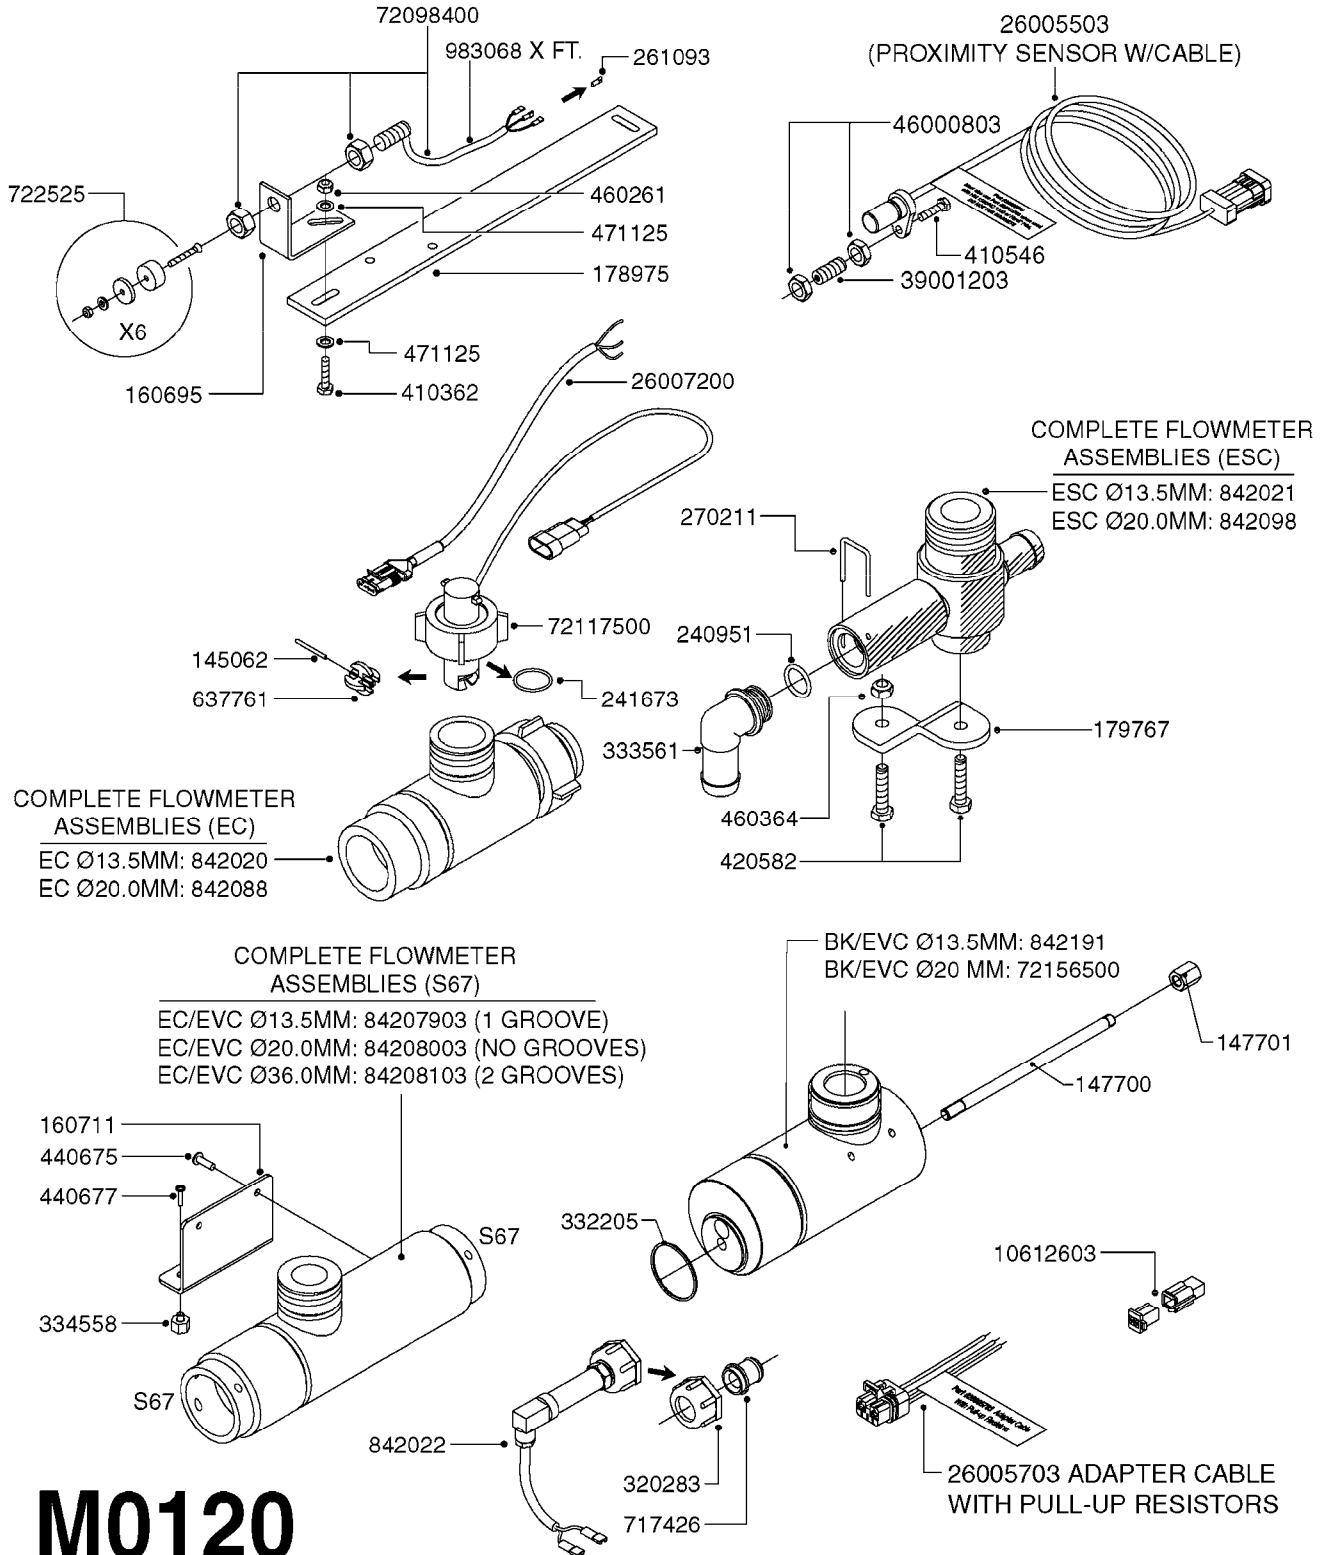

# M0100

MUSTANG 3500 CONTROLLER  
M0100-HIN, 01:01:16

Page 1  
Date 07.02.2020 9:36

parts-n°	order qty	description
24002303	1	WASHER, RUBBER
26001803	1	POWER CABLE
26001903	1	15' 7-PIN EXTENSION CABLE
26002503	1	MUSTANG 3500/7 CONSOLE
26002603	1	MUSTANG 3500/4/TF CONSOLE
26002703	1	MUSTANG 3500/20PIN SC MODULE
26002803	1	MUSTANG 3500/20PIN TF SC MODUL
26002903	1	MUSTANG 3500 CONSOLE MNT KIT
26003003	1	MUSTANG 3500 CONSOLE CABLE
26003103	1	MUSTANG 3500/7 SC MOD CNECT KT
26003303	1	MUSTANG/FM 5FT 7PIN EXT CABLE
26003403	1	MUSTANG/FM 10FT 7PIN EXT CABLE
26003703	1	MUSTANG RUN/HOLD ADAPT CABLE
26004403	1	SWITCH, FOOT
26006003	1	MUSTANG RADR CBLE JD 8000/9000
26006203	1	MUSTANG RDR "Y" CABLE DCKY-JHN
26006303	1	MUSTANG RDR EXTNSN CABLE 10FT
26006603	1	MUSTANG RDR"Y"CABLE D-J PACKRD
26006803	1	MUSTANG RDR"Y"CABLE D-J DEUTS.
26006903	1	MUSTANG RDR"Y"CABLE MAG.PHILIP
26008303	1	MICRO TRAK PLUG KIT - 2 PIN
26008403	1	MICRO TRAK PLUG KIT - 3 PIN
26008503	1	MICRO TRAK PLUG KIT - 7 PIN
26016703	1	MUSTANG 3500/39PIN SC MODULE
28026403	1	KNOB, MUSTANG CONSOLE MOUNT
74005403	1	FOOT SWITCH FOR MUSTANG 3500