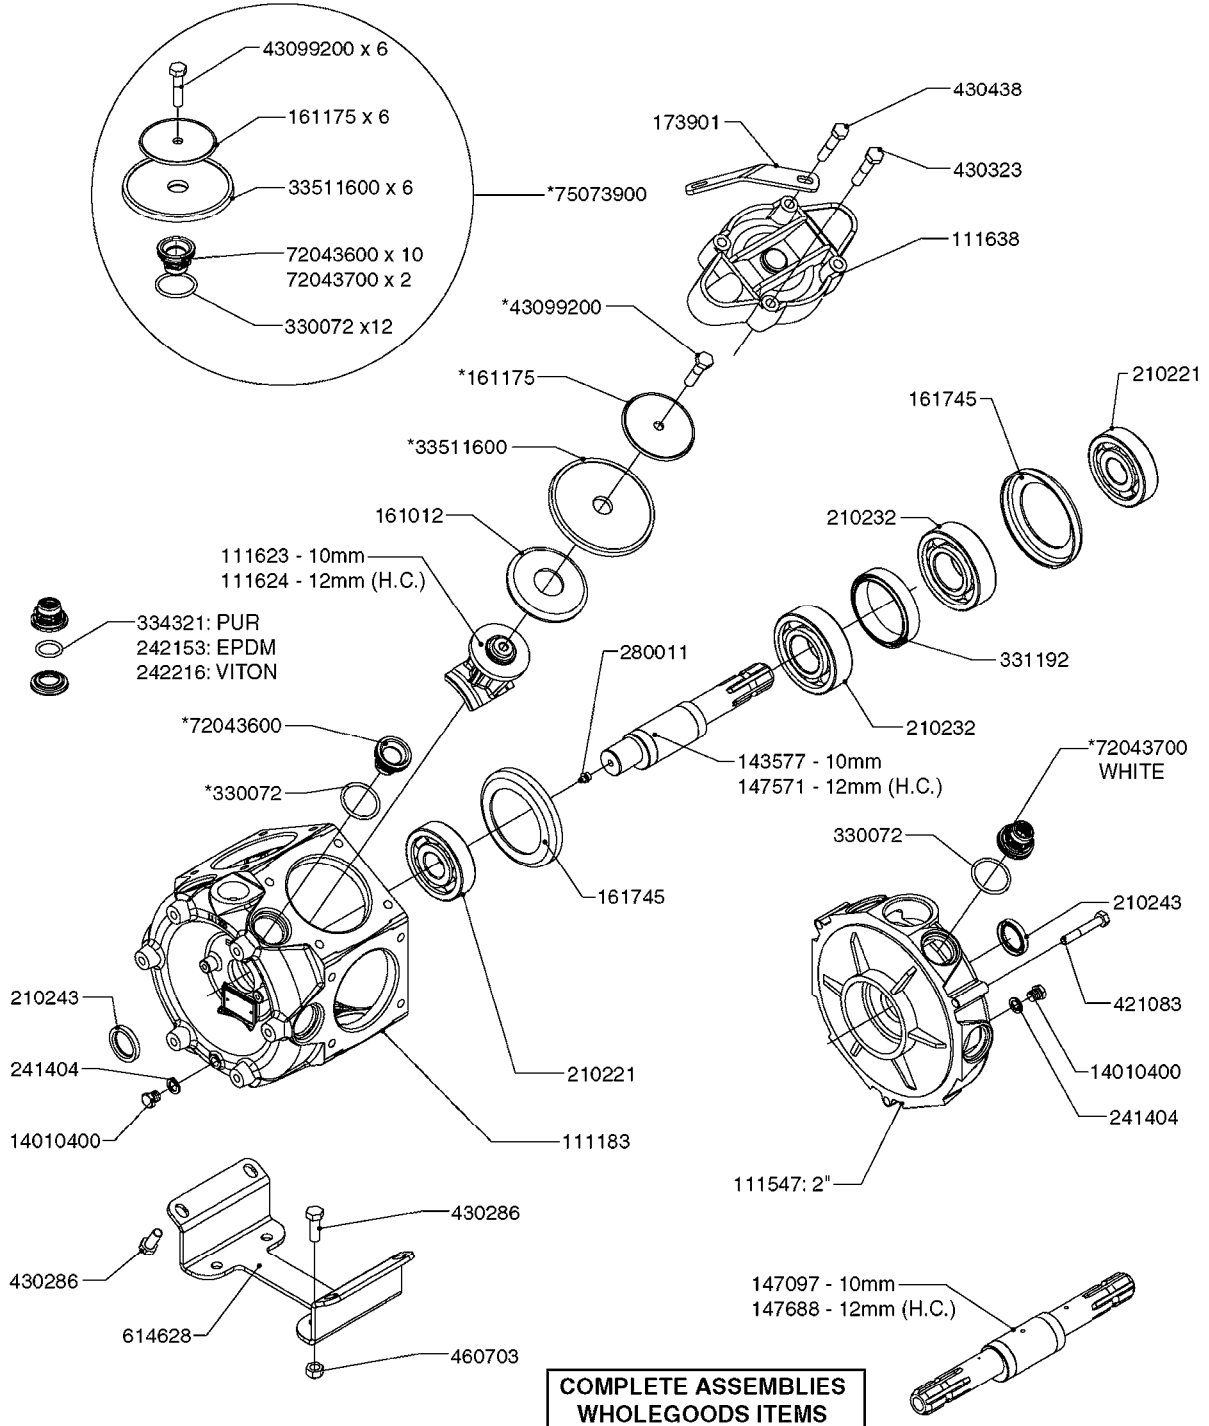

PUMP REPAIR KIT

**COMPLETE ASSEMBLIES
WHOLEGOODS ITEMS**

COMPLETE PUMPS

- 821587 - 463/10 2" W/THROUGH SHAFT (540 RPM)
- 82166300 - 463/12 2" (540 RPM H.C. INLINE PORTS)
- 463/12 2" (540 RPM H.C. OFFSET PORTS) REPLACED BY 82168700 (PAGE A0350)

A0330

PUMP - 463 W/ MOUNTING BASE
A0330-HIN, 01:01:16

Page 1
Date 07.02.2020 9:34

parts-n°	order qty	description
111183	1	PUMP CASTING 460-463 (PAINTED)
111547	1	PUMP FRONT 460-463-2' (PAINT)
111623	1	CONNECTING ROD 463/10MM
111624	1	CONNECTING ROD 463/12MM
111638	1	VALVE COVER 463 HC+1000 VERS.
143577	1	CRANK SHAFT F.363/462/463-10mm
147097	1	CRANK SHAFT 363-463/10 THROUGH
147571	1	CRANK SHAFT F.463-12mm
147688	1	CRANK SHAFT 462/12 THROUGH
161012	1	DIAPHRAGM BACKING DISC F. 463
161175	1	DIAPHRAGM DISC 463/464 PUMP
161745	1	METAL SPACER F.363/463
173901	1	LIFT STRAP F.PUMP 463
210221	1	BEARING BALL 6407
210232	1	BEARING BALL 6310
210243	1	SEAL OIL 35 X 47 X 7
241404	1	DOWTY SEAL 1/4"
242153	1	O-RING D26X4 EPDM
242216	1	O-RING VITON F/1202/1302/462
280011	1	GREASE NIPPLE 1/8' SAE H TR
330072	1	O-RING D53.5/D45.5X4
331192	1	SPACER, MODEL 361/363
334321	1	O-RING POLY. 34.0x26.0x4.0
421083	1	BOLT HEX 8.8 DEL M10X65
430286	1	BOLT HEX 8.8 DEL M12X30 FT
430323	1	BOLT HEX 8.8 DEL M12X60
430438	1	BOLT HEX 8.8 DEL M12X65
460703	1	NUT HEX M12X1.75 LOCK DIN985A2 SS
614628	1	FOOT F. 46X PUMP, RED
821587	1	PUMP 463/10 THROUGH SHAFT TWNF
14010400	1	PLUG 1/4" BSP
33511600	1	DIAPHRAGM PUMP 463/464 PUMP PUR
43099200	1	BOLT HEX SS M12 X 30 DIN933 A4
72043600	1	VALVE FOR 462/463
72043700	1	VALVE FOR 462/463 W.VENT HOLE
75073900	1	PUMP KIT 460/463 "06"
82166300	1	PUMP 464-12-MED-2-540
82168700	1	PUMP 464-12 540 OFFSET PORTS