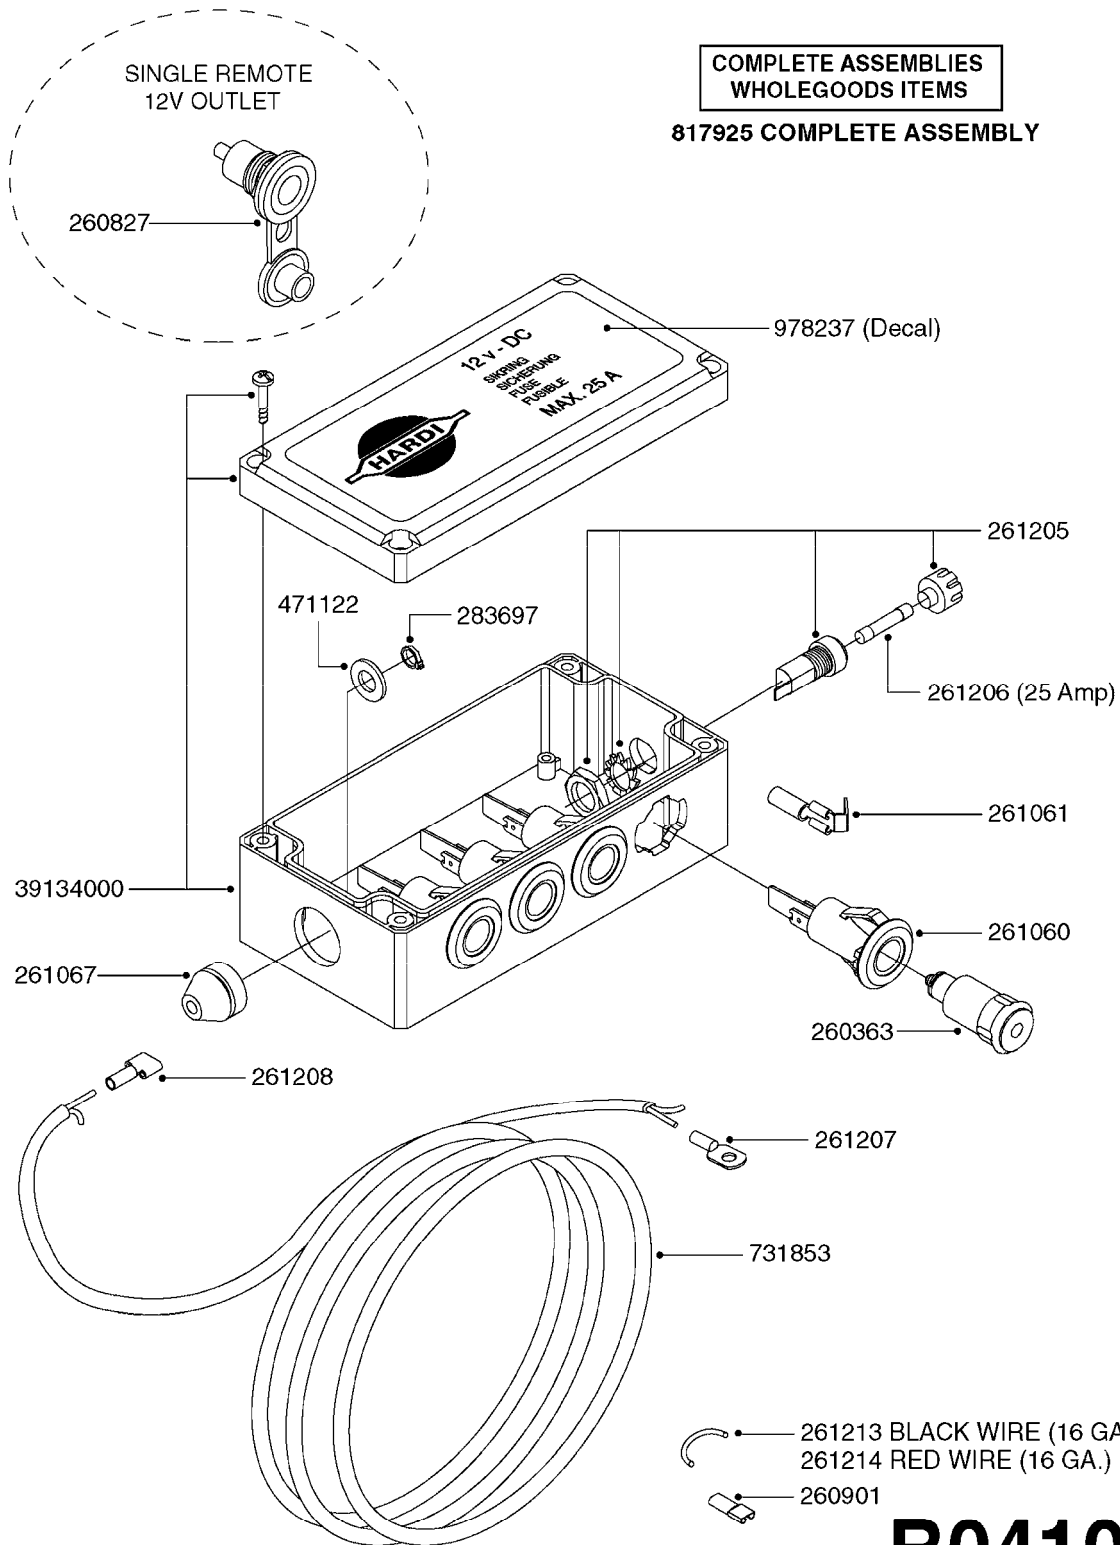

12 VOLT OUTLET BOX
B0410-HIN, 01:01:16

Page 0
Date 07.02.2020 9:34

12 VOLT OUTLET BOX
B0410-HIN, 01:01:16

Page 1

Date 07.02.2020 9:34

parts-n°	order qty	description
260363	1	PLUG 2 POLE 12V
260827	1	PLUG F.EC ATTACHMENTS
260901	1	SPADE F.ELEC CONN.1.5MM BLUE
261060	1	PLUG F.EC ATTACHMENTS
261061	1	SPADE F.ELEC.2 WAY CONNECTOR
261067	1	GROMMET 10-14 GREY
261205	1	FUSE HOLDER
261206	1	FUSE 25 A
261207	1	ELECTRIC CONNECTOR 4MM
261208	1	SPADE F.ELEC.CONNECTOR 4MM
261213	1	WIRE 6.4MM BLACK
261214	1	WIRE 6.4MM RED
283697	1	TIESTRAP 200MM
471122	1	WASHER, M10, Ø20/10.5X 2.0, SS
731853	1	CABLE 2X4MM L=138"
817925	1	OUTLET BOX 12 VOLT ELEC.
978237	1	DECAL OUTLET BOX
39134000	1	BOX, COMPLETE, 12V POWER BOX