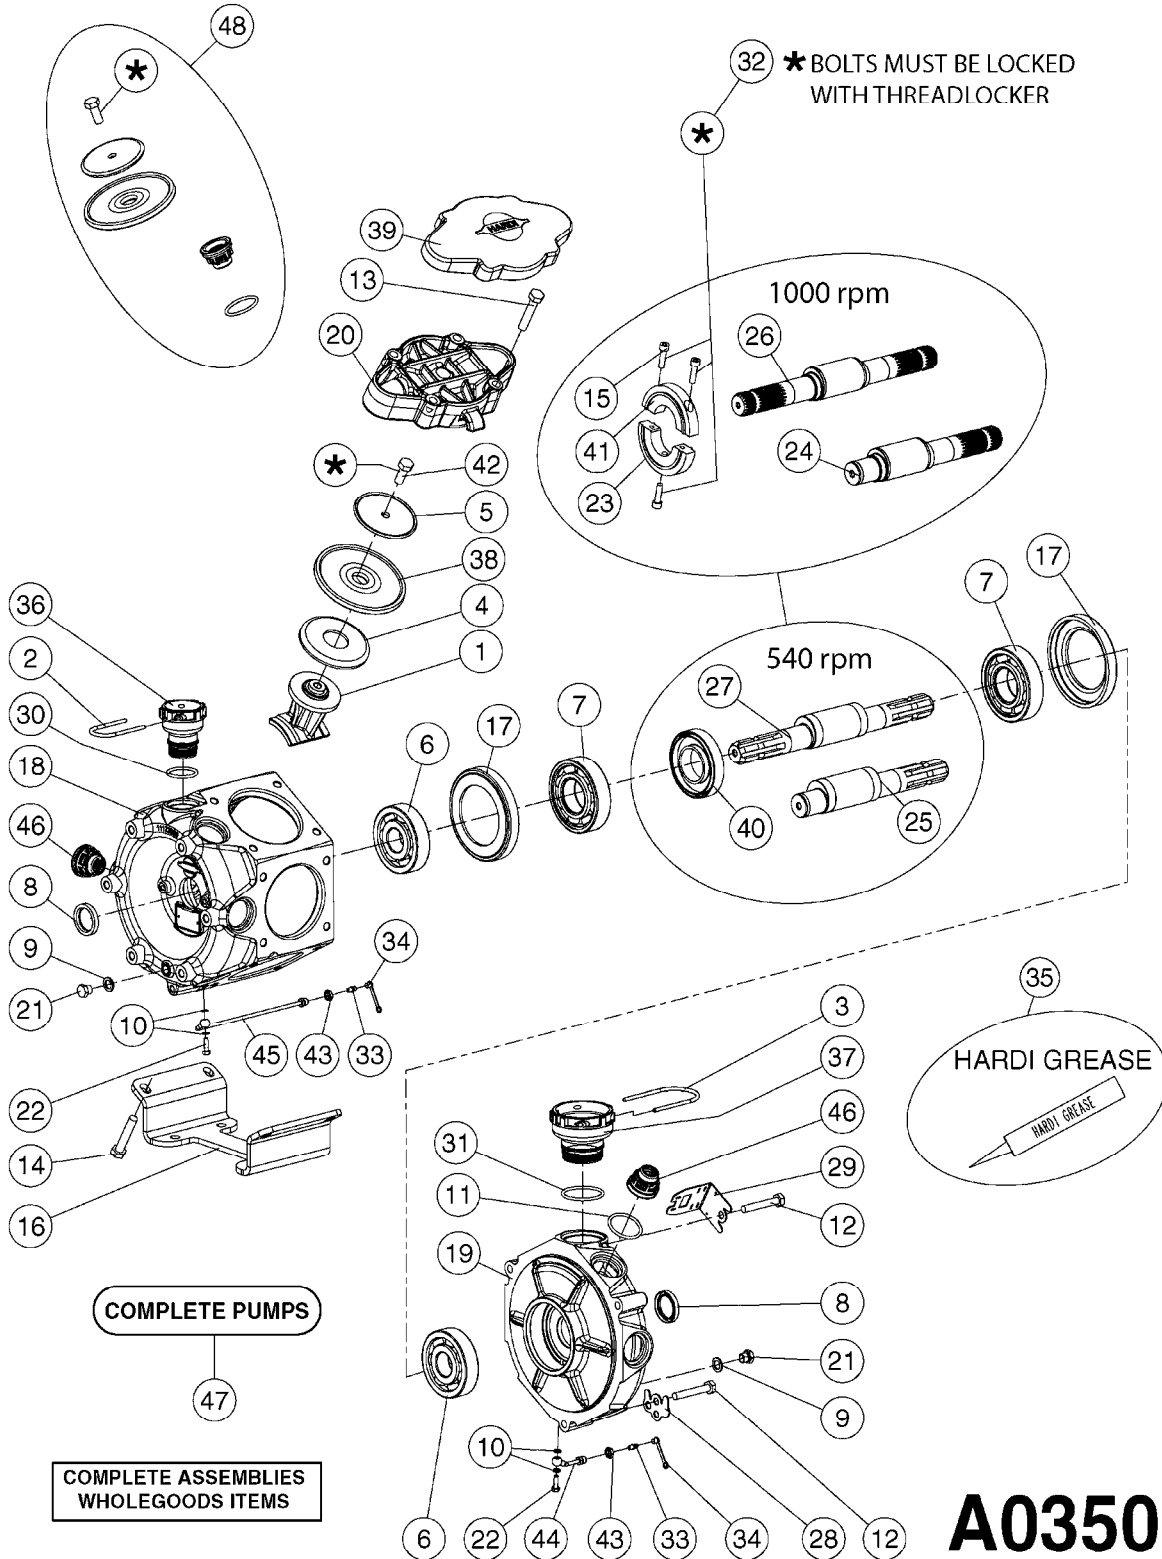

PUMP - 464 540/1000 RPM
A0350-HIN, 23:04:19

Page 1
Date 07.02.2020 9:34

Pos.	parts-n°	order qty	description
1	111622	1	CONNECTING ROD 463/5.5MM
1	111623	1	CONNECTING ROD 463/10MM
1	111624	1	CONNECTING ROD 463/12MM
1	111645	1	CONNECTING ROD 463/6.5MM
2	145996	1	FITT.DK S-67 FORK
3	145997	1	FITT.DK S-93 FORK
4	161012	1	DIAPHRAGM BACKING DISC F. 463
5	161175	1	DIAPHRAGM DISC 463/464 PUMP
6	210221	1	BEARING BALL 6407
7	210232	1	BEARING BALL 6310
8	210243	1	SEAL OIL 35 X 47 X 7
9	241404	1	DOWTY SEAL 1/4"
10	242374	1	WASHER Ø10/Ø6X1 COPPER
11	330072	1	O-RING D53.5/D45.5X4
12	421072	1	BOLT HEX 8.8 RAW M10X65
13	430312	1	BOLT HEX 8.8 M12X60
14	430438	1	BOLT HEX 8.8 DEL M12X65
15	450995	1	BOLT ALLEN M8X30 DIN 912 RAW
16	614628	1	FOOT F. 46X PUMP, RED
16	16410800	1	PUMP BASE 463/464 BLACK
17	11171900	1	CONROD RING 364/464 MACHINED
18	11172200	1	PUMP HOUSE 464 MACHINED 5/4" BSP RED
19	11172600	1	FRONTPART 464 MACHINED 2" BSP RED
20	11173000	1	VALVE COVER.463/464 MACHINED RED
21	14010400	1	PLUG 1/4" BSP
22	14120400	1	BANJOBOLT M6 X 19
23	14120700	1	COUNTERWEIGHT 364/464-1000
24	14137300	1	CRANKSHAFT 364/464-5.5 1000
24	14137400	1	CRANKSHAFT 364/464-6.5 1000
25	14137600	1	CRANKSHAFT 364/464-10
25	14137700	1	CRANKSHAFT 464-12
26	14137900	1	CRANKSHAFT 364/464-5.5 GG 1000
26	14138000	1	CRANKSHAFT 364/464-6.5 GG 1000
27	14138200	1	CRANKSHAFT 364/464-10 GG
27	14138300	1	CRANKSHAFT 464-12 GG
28	16383000	1	GREASE NIPPLE PLATE 464
29	16390600	1	BRACKET FOR RPM SENSOR
30	24266600	1	O-RING D 38,0 X 4,0 70SH.NITR
31	24266800	1	O-RING D 54,0 X 4,0 70SH.NITR
32	28045503	1	LOCTITE 262 .5ML (.017oz.)
33	28163300	1	GREASE NIPPLE H1 M6X1 DIN 7412
34	28163400	1	CAP F. GREASENIPPLE YELLOW M6X1
35	28164600	1	HARDI PUMP GREASE S3 V550L 1
36	32242200	1	FITTING S67 5/4" KON. RG 2014
37	32242400	1	FITTING S93 2" KON. RG 2014
38	33511600	1	DIAPHRAGM PUMP 463/464 PUMP PUR
39	33524000	1	COVER PLASTIC 464 PUMP
40	33527200	1	GREASE SPLIT 364/464
41	39136200	1	HALFPART 364/464-1000
42	43099200	1	BOLT HEX SS M12 X 30 DIN933 A4
43	46134000	1	NUT HEX M10x1 H=2.3 NV=14 ELZIN
44	61097000	1	BANJOTUBE SHORT 464 COMPL.
45	61097100	1	BANJOTUBE LONG 464 COMPL.
46	72043600	1	VALVE FOR 462/463
47	72993500	1	PUMP 464-12-540, CM
47	72993600	1	PUMP 464-6.5 MED-2-1000
47	82168100	1	PUMP 464-5.5 THROUGH SHAFT 1000RPM
47	82168200	1	PUMP 464-10 2" SUCT. 540RPM
47	82168500	1	PUMP 464-12 2" SUCT. 540 RPM
47	82168700	1	PUMP 464-12 540 OFFSET PORTS
47	82168800	1	PUMP 464 6.5 1000 OFFSET PORTS