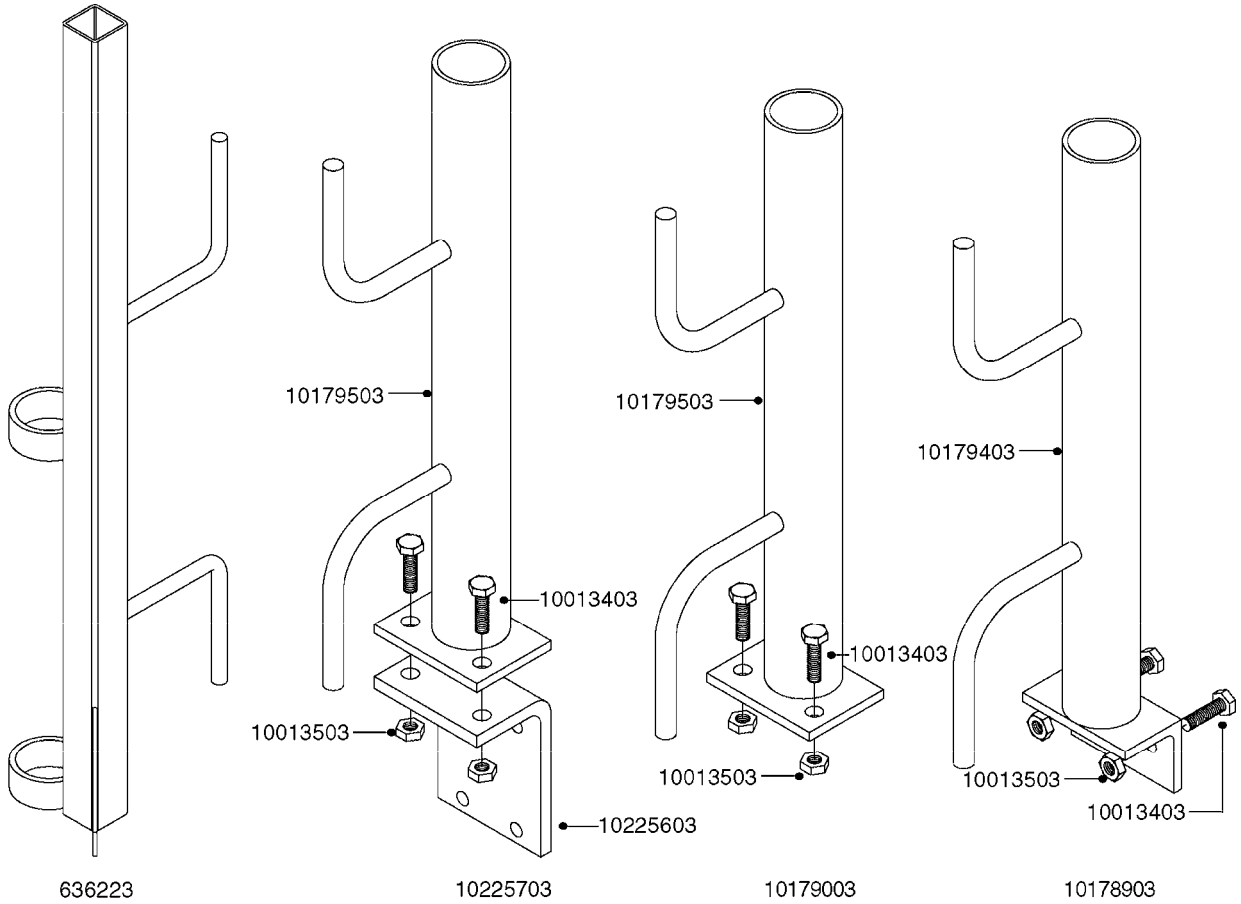

K0520

HOSE WRAPS
K0520-HIN, 05:12:19

Page 1
Date 07.02.2020 9:35

parts-n°	order qty	description
241965	1	O-RING Ø12.1 X 1.6 NITRILE
242007	1	O-RING Ø9.1 X 1.6 NITRILE
281551	1	BALL VALVE 1/2"
320084	1	FITT.DK NUT 1/2" BSP
330212	1	O-RING D19/D14X2.4 F.1/2"NUT
330326	1	O-RING D30/D24X2 F.1"NUT
330676	1	FITT.DK HB 3/8" F. 1/2" NUT
330687	1	FITT.DK HB 1/2" F. 1/2" NUT
334190	1	FITT.DK HB 1/2' F. PISTOL 60S
334533	1	CLAMP HOSE PLASTIC 3/8"
334534	1	CLAMP HOSE PLASTIC 1/2"
636223	1	POST 12 VOLT TR30
712471	1	AGITATION VALVE ASSY. ON/OFF
843196	1	SPRAY GUN KIT TYPE 60 SHORT
843197	1	HANDGUN KIT TYPE 60 LONG
10013403	1	BOLT HEX 3/8-16X1 1/4 HCS Z5
10013503	1	NUT HEX NC 3/8"
10178903	1	WRAP HOSE SIDE MOUNT PLATE
10179003	1	WRAP HOSE BOTTOM PLATE MOUNT
10179403	1	WRAP WELDMENT FOR HI101789
10179503	1	WRAP WELDMENT FOR HI101790
10225603	1	BKT.FOR HOSE WRAP MOUNT NL NK
10225703	1	WRAP HOSE BDL.BOTTOM PLATE
92701703	1	HOSE R X3/8" X300PSI WP X0012"
92702103	1	HOSE R X1/2" X300PSI WP X0012"