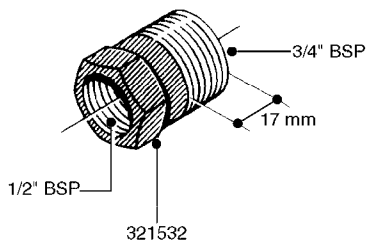

FITTINGS - HEXAGON NIPPLES  
L0030-HIN, 01:01:16

Page 0  
Date 07.02.2020 9:35

**L0030**

FITTINGS - HEXAGON NIPPLES  
L0030-HIN, 01:01:16

Page 1  
Date 07.02.2020 9:35

parts-n°	order qty	description
10015303	1	FITT.PO.HN 1.00X1.00 M1000
10425003	1	FITT.PO.HN 1.25X1.00 MCPHEE
320132	1	FITT.DK HN 1" BSP
320176	1	FITT.DK HN 3/8"X1/2" BSP
320445	1	FITT.DK HN 1/4"X3/8" BSP
320655	1	FITT.DK HN 1/2"-1/2" BSP
320692	1	FITT.DK HN 3/8'BSPX1/4'NPT
320703	1	FITT.DK HN 3/8BSP X1/2 &1/4NPT
320725	1	FITT.DK NIPPLE 3/8"-3/8" BSP
320902	1	FITT.DK HN 3/8'X 1/4' BSP
390232	1	FITT.DK HN 1-1/2' X 1-1/4' BSP
390276	1	FITT.DK HN 1'BSP