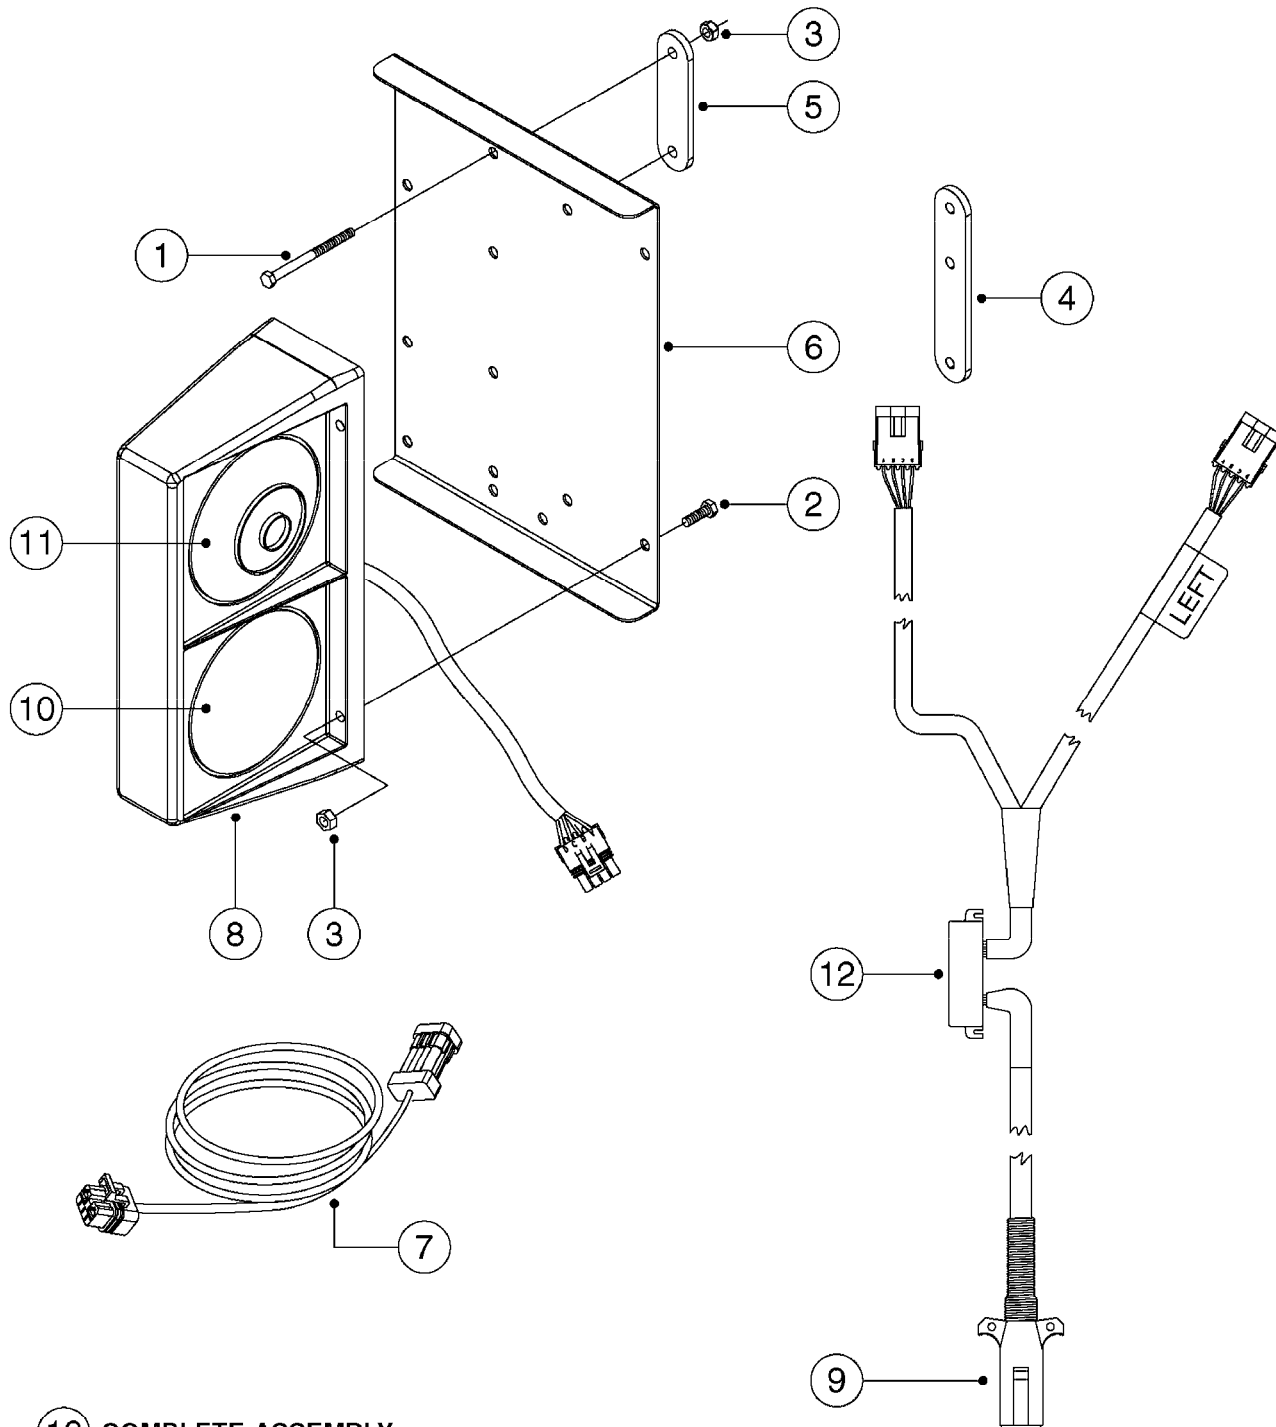

13 COMPLETE ASSEMBLY

COMPLETE ASSEMBLIES
WHOLEGOODS ITEMS

M0160

TRAFFIC LIGHT KIT
M0160-HIN, 13:08:19

Page 1
Date 07.02.2020 9:36

Pos.	parts-n°	order qty	description
1	410266	1	BOLT HEX 8.8 DEL M6X120
1	410421	1	BOLT HEX M6X110 DIN931-A2 SS
1	410524	1	BOLT HEX 8.8 DEL M6X100
1	410605	1	BOLT HEX 8.8 DEL M6X80
2	410362	1	BOLT HEX 8.8 SS M6X20
3	460261	1	NUT HEX M6X1.00 LOCK DIN985 A2 SS
4	16022303	1	BRACKET 100MM TUBE
5	16022403	1	BRACKET 60MM TUBE
6	16025603	1	BRACKET TAIL LIGHT DUAL LAMP
7	26004703	1	HARNESS 13' EXT 4 WIRE WP
8	26004903	1	TAIL LIGHT GREEN WIRE LH
8	26005003	1	TAIL LIGHT YELLOW WIRE RH
9	26005103	1	PLUG 7-PIN AG TAIL LIGHT
10	26005403	1	LENS BLACK BEFORE 2009
10	26017003	1	LENS RED
11	26016903	1	LENS AMBER
12	26032703	1	HARNESS COMPLETE, TAIL LIGHT, 2013
13	83308603	1	TRAFFIC LIGHT KIT