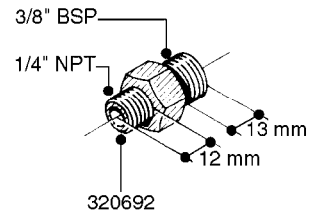

FITTINGS - HEXAGON NIPPLES
L0030-HIN, 01:01:16

Page 0
Date 07.02.2020 9:32

L0030

FITTINGS - HEXAGON NIPPLES
L0030-HIN, 01:01:16

Page 1
Date 07.02.2020 9:32

parts-n°	order qty	description
10015303	1	FITT.PO.HN 1.00X1.00 M1000
10425003	1	FITT.PO.HN 1.25X1.00 MCPHEE
320132	1	FITT.DK HN 1" BSP
320176	1	FITT.DK HN 3/8"X1/2" BSP
320445	1	FITT.DK HN 1/4"X3/8" BSP
320655	1	FITT.DK HN 1/2"-1/2" BSP
320692	1	FITT.DK HN 3/8'BSPX1/4'NPT
320703	1	FITT.DK HN 3/8BSP X1/2 &1/4NPT
320725	1	FITT.DK NIPPLE 3/8"-3/8" BSP
320902	1	FITT.DK HN 3/8'X 1/4' BSP
390232	1	FITT.DK HN 1-1/2' X 1-1/4' BSP
390276	1	FITT.DK HN 1'BSP