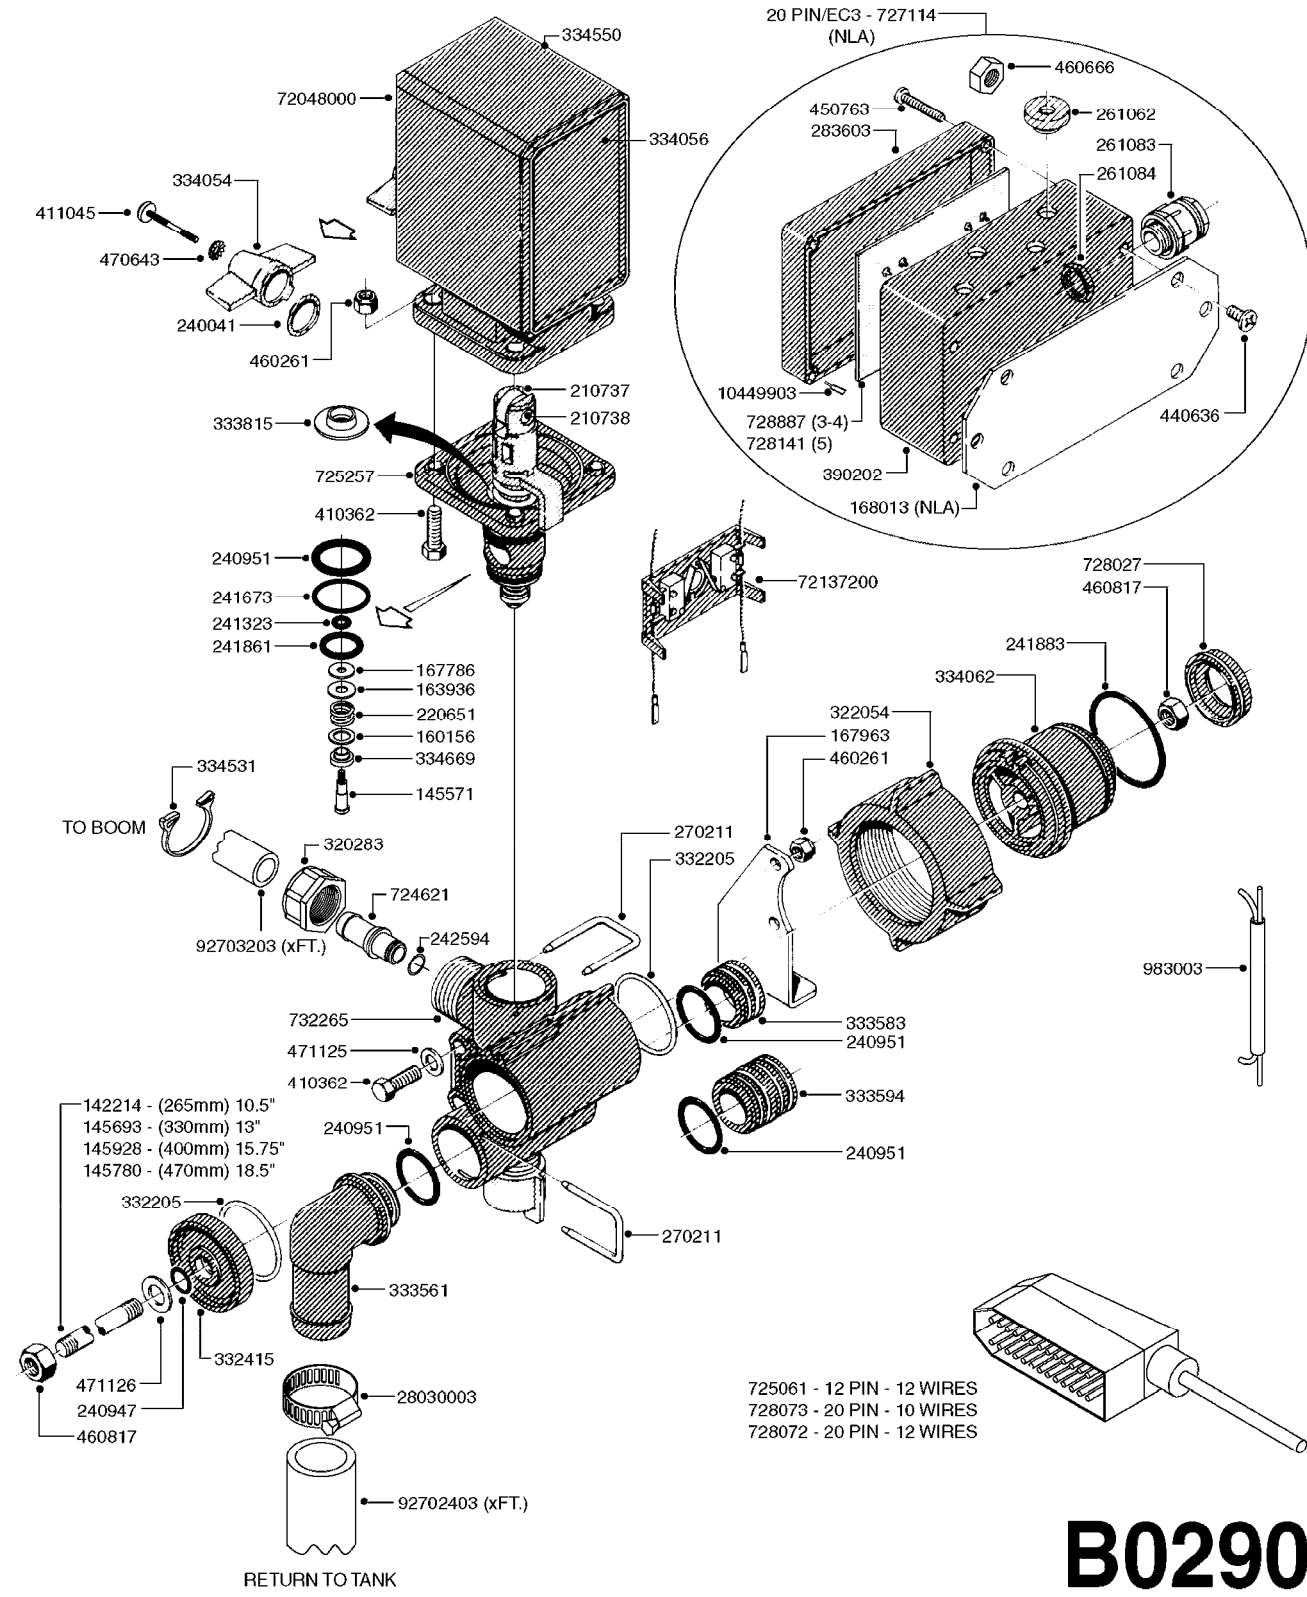

B0290

EC BOOM VALVE - ELEC. (RED GRP)
B0290-HIN, 01:01:16

Page 1

Date 07.02.2020 9:31

parts-n°	order qty	description
142214	1	STUD BOLT - M8X265, 3 SECTION
145571	1	STUD BOLT F/PNEUM. DISTRIBUTOR
145693	1	STUD BOLT - M8X330, 4 SECTION
145780	1	STUD BOLT - M8X470, 6 SECTION
145928	1	STUD BOLT - M8X400, 5 SECTION
160156	1	WASHER D14.1/D9.2X1 SS
163936	1	WASHER D15/D6.2X1
167786	1	WASHER D13/D4.2X1
167963	1	MOUNT BKT.F.EC BOOM SEC.
168013	1	MOUNT BRKT F.CONNECT BOX-NLA
210737	1	BEARING BALL D7 RSTO 5 TN
210738	1	PIN Ø7 L16
220651	1	SPRING PRESSURE D12.5/5
240041	1	O-RING D15.1/10.3 X 2.4
240947	1	O-RING D7.3X2.4 NITRIL
240951	1	O-RING D21.2X3 NITRIL
241323	1	O-RING D5.3X2.4 NITRIL
241673	1	O-RING D22.1X1.6
241861	1	O-RING D15.3X2.4 VITON
241883	1	O-RING 3 X 39.2 NITRIL
242594	1	O-RING D14 X 1.78 SCH.70-EPDM
261062	1	GROMMET
261083	1	GROMMET (PLASTIC)F.ELEC.CABLE
261084	1	NUT F.261083 GROMMET
270211	1	FITT.DK S25 FORK L=37.5
283603	1	LID F. SQ.BOX 120X80X15 MM
320283	1	FITT.DK NUT 3/4"BSP
322054	1	UNION NUT BLACK S61 x 2
332205	1	O-RING D43/39XD2
332415	1	COVER
333561	1	FITT.DK ELB.1" EC RETURN
333583	1	END PIECE FOR BYPASS
333594	1	CONNECTING PIECE F. BYPASS
333815	1	DISTANCE RING
334054	1	GRIP F.MAN.OP.EC ON/OFF RED
334056	1	COVER F/MOTOR HOUSE EC DIST.
334062	1	CONNECT. BRANCH F/EC OP. UNIT
334531	1	CLAMP HOSE PLASTIC 3/4"
334550	1	MOTOR HOUSE SECT VALVE
334669	1	VALVE CONE D14/D7-SH 63 WHITE
390202	1	CONN.BOX EC OPER.UNIT
410362	1	BOLT HEX 8.8 SS M6X20
411045	1	SCREW M4 X 16MM STAINLESS
440636	1	SCREW SHEET-METAL 1/2" NO 12
450763	1	SCREW M4X25
460261	1	NUT HEX M6X1.00 LOCK DIN985 A2 SS
460666	1	NUT HEX M4
460817	1	NUT HEX M8 STAINLESS DIN 934
470643	1	WASHER LOCK
471125	1	WASHER M6U 6.4X14X1.2,A2 SS
471126	1	WASHER, M8, Ø16/ 8.4X 1.6, SS
724621	1	FITT.DK HB 3/4"ASSY F.3/4" NUT
725061	1	CABLE - EC 12WIRE L=6000mm
725257	1	SPINDLE SECT. F/EC DISTRIBUTOR
727114	1	CONNECTOR BOX WITH CABLE
728027	1	BUSHING WITH SEAT
728072	1	CABLE,20-PIN,6M EC/4
728073	1	CABLE,20-PIN,6M, EC/3
728141	1	CIRCUIT BOARD F.EC7 CONN. BOX
728887	1	CIRCUIT BOARD EC CONTROL
732265	1	DISTRIB HOUSING W/CONST PR RED