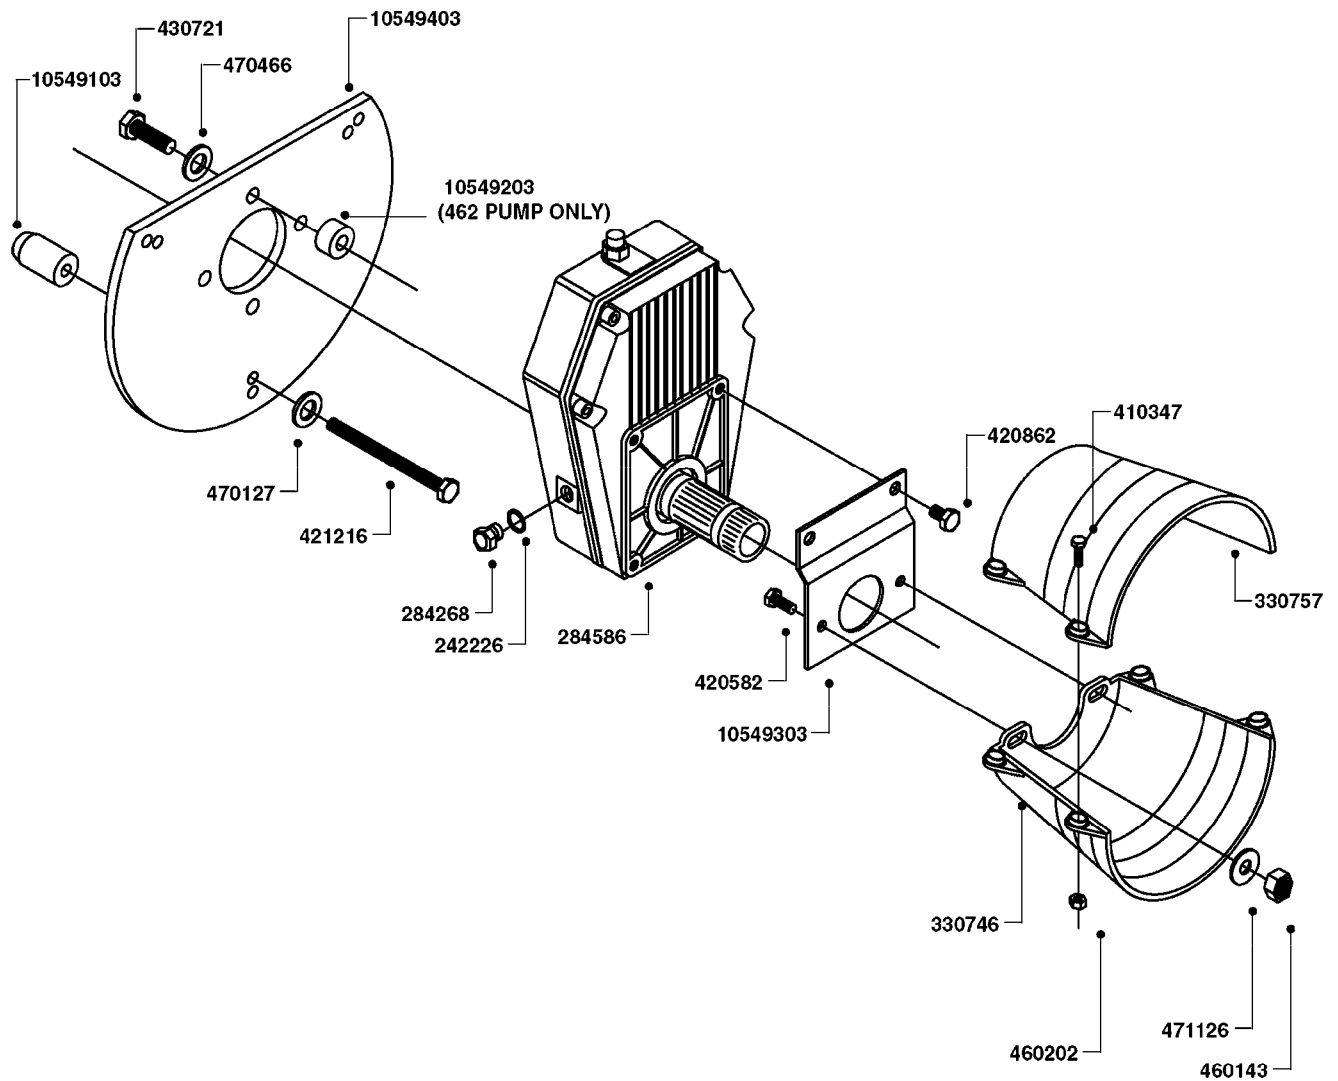

GEAR LUBE REQUIREMENT
SAE 90 GEAR LUBE
(FILL TO SIGHT GAUGE CENTER)

COMPLETE ASSEMBLIES
WHOLEGOODS ITEMS

A0480

GEAR DRIVE 1000RPM 361-3/460-3
A0480-HIN, 01:01:16

Page 1
Date 07.02.2020 9:31

parts-n°	order qty	description
242226	1	SEAL WASHER F.BOTTOM PLUG
284140	1	GASKET SET FOR GEAR ML52 1/3
284267	1	BOTTOM PLUG F. GEAR ML52
284268	1	LEVEL INDICATOR GEAR ML 52
284571	1	SHAFT F.ML52
284586	1	GEAR BOX 1000 RPM
284808	1	HOUSING F.ML52 GEARBOX
284810	1	BEARING INNER ML52 GEARBOX
284811	1	SNAP-RING OUTER 46X2
284812	1	BEARING OUTER ML52 GEARBOX
284813	1	ENDCOVER F.ML52 GEARBOX
284814	1	SCREW F.END COVER ML52 GEARBOX
285633	1	BOTTOM PLUG F.M7 GEAR
330746	1	GUARD PTO LOWER PART
330757	1	GUARD PTO UPPER PART
410347	1	SCREW M6X20 8.8
420626	1	BOLT HEX 8.8 DEL M10X20 FT
460202	1	NUT HEX M6
460423	1	NUT HEX M10X1.50 LOCK DIN985A2 SS
471122	1	WASHER, M10, Ø20/10.5X 2.0, SS
10151603	1	BOLT HEX 7/16 NC GR.2 01.50'
10213003	1	NUT HEX NC (NYLON LOCK) 7/16"
10549503	1	GEAR BOX KIT 1000 RPM LESS G/B