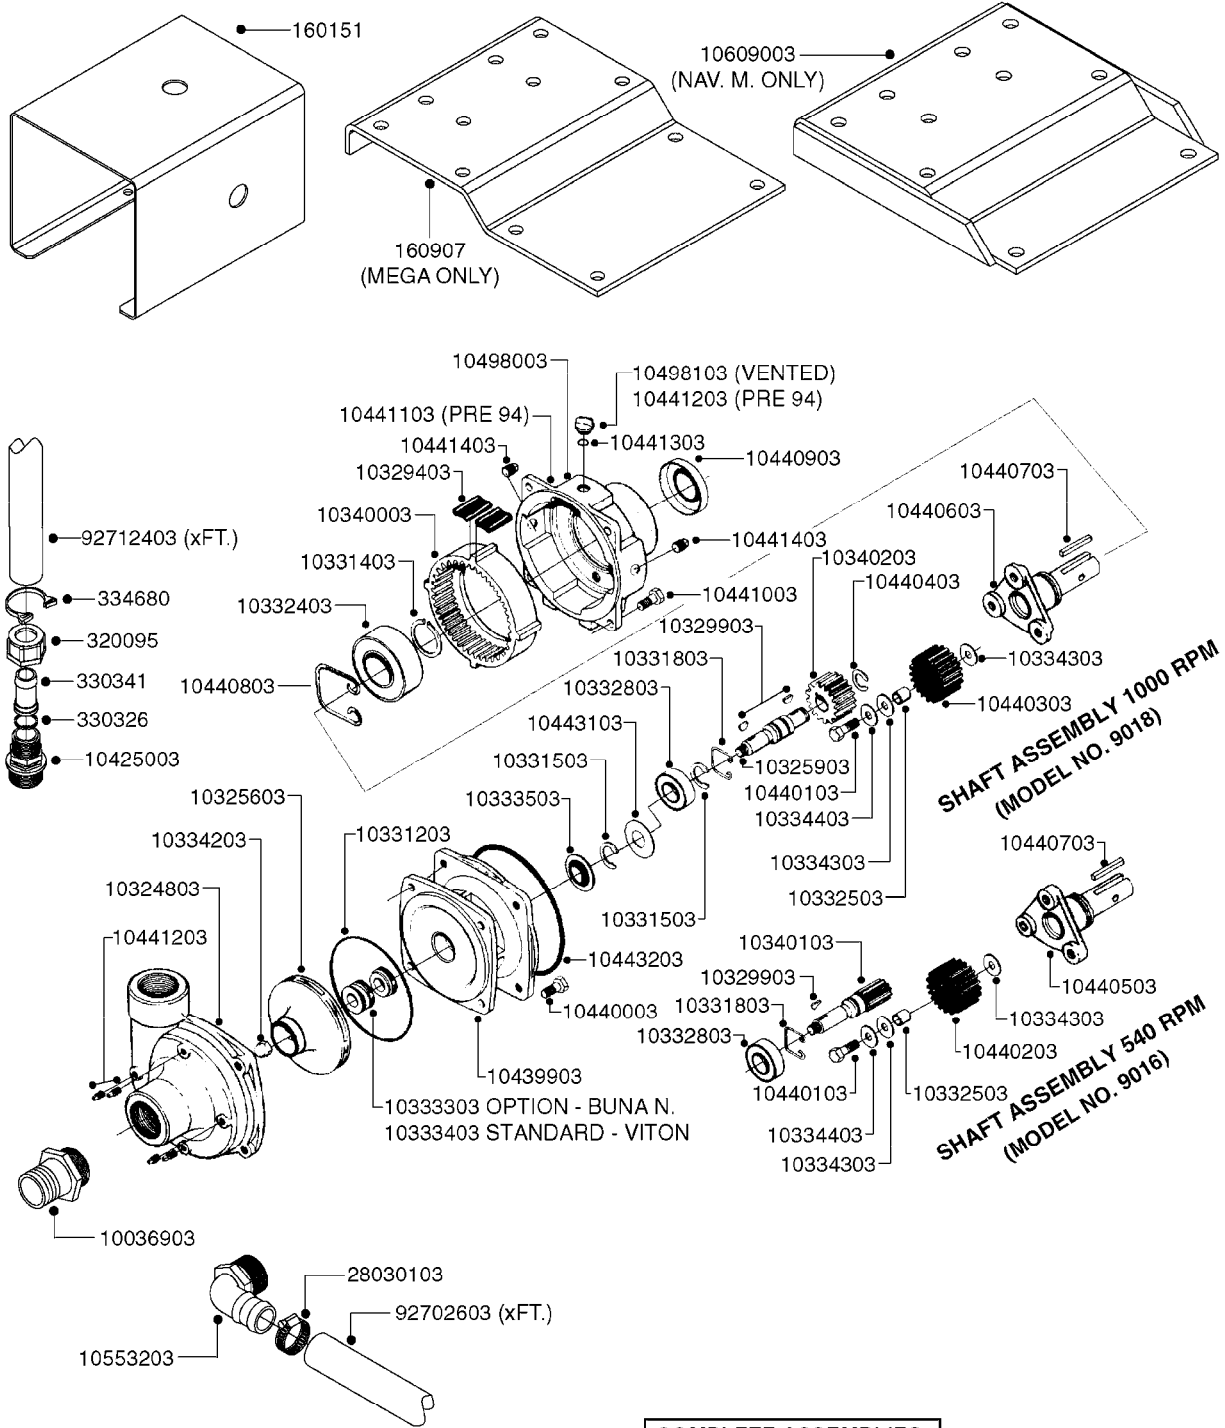

COMPLETE ASSEMBLIES
WHOLEGOODS ITEMS

COMPLETE PUMPS

10012903 - 9016C 540 RPM

10013103 - 9018C 1000RPM

Gear lube requirement: 6fl. oz. 80W90 Oil

A0470

PUMP 9016/9018 HYPRO CENT.
A0470-HIN, 01:01:16

Page 1
Date 07.02.2020 9:31

parts-n°	order qty	description
10012903	1	PUMP HYPRO C9016 540 RPM 90023
10013103	1	PUMP HYPRO 9018C CENT.1000 RPM
10036903	1	FITT.PO.HB 1.50X1.50 IMB1212
10324803	1	PUMP CASING
10325603	1	IMPELLER NYLON
10325903	1	IMPELLER SHAFT
10329403	1	CUSHION BUMPER
10329903	1	KEY WOODRUFF
10331203	1	O-RING
10331403	1	RING RETAINING
10331503	1	SNAP-RING
10331803	1	RING RETAINING
10332403	1	BEARING BALL
10332503	1	BEARING INNER RACE
10332803	1	BEARING BALL
10333303	1	SEAL KIT F. HYPRO 9016/18 BUNA
10333403	1	SEAL KIT F.HYPRO 9016/18 VITON
10333503	1	BEARING SHIELD & OIL SEAL
10334203	1	NUT HEX CAP HYPRO PUMP
10334303	1	WASHER 32OD X 19ID X 2.5TK PLA
10334403	1	WASHER 32OD X13ID X 1.5
10340003	1	RING GEAR
10340103	1	PINION GEARED IMPELLER SHAFT
10340203	1	SUN GEAR
10425003	1	FITT.PO.HN 1.25X1.00 MCPHEE
10439903	1	MOUNTING FLANGE ADAPTOR
10440003	1	SCREW HEX HEAD CAP
10440103	1	SCREW HEX HEAD CAP
10440203	1	GEAR W BGRS.540 RPM (DRIVER)
10440303	1	GEAR W BGRS. 1000 RPM (DRIVER)
10440403	1	RING RETAINER HYPRO 1K CENT.
10440503	1	DRIVER HUB 540 RPM
10440603	1	DRIVER HUB 1000 RPM
10440703	1	KEY SQ 1/4"x1-1/2"
10440803	1	RING RETAINER
10440903	1	OIL SEAL
10441003	1	SCREW HEX HEAD CAP
10441103	1	GEAR CASING
10441203	1	OIL FILL PLUG
10441303	1	O-RING
10441403	1	OIL PLUG
10443103	1	WASHER SEAL (PAPER)
10443203	1	O-RING
10498003	1	CASTING F.HYPRO 9016/18 (GEAR)
10498103	1	PLUG F.HYPRO GEAR CASTING 9016
10553203	1	FITT.PO.EL 1.5X1.5 HB BLACK
10609003	1	PUMP BASE HYPRO NAV.
160151	1	SHEILD FOR 9016 PUMP ESC
160907	1	MOUNT PLATE F.CENT.PUMP MEGA
28030103	1	CLAMP HOSE GEAR P5/4-S1.5"6724
320095	1	FITT.DK NUT 1" BSP
330326	1	O-RING D30/D24X2 F.1"NUT
330341	1	FITT.DK HB 1" F. 1" NUT
334680	1	CLAMP HOSE PLASTIC 1"
92702603	1	HOSE PVC SUCT GRAY 1-1/2"
92712403	1	HOSE R X1" X300PSI WP X0012"