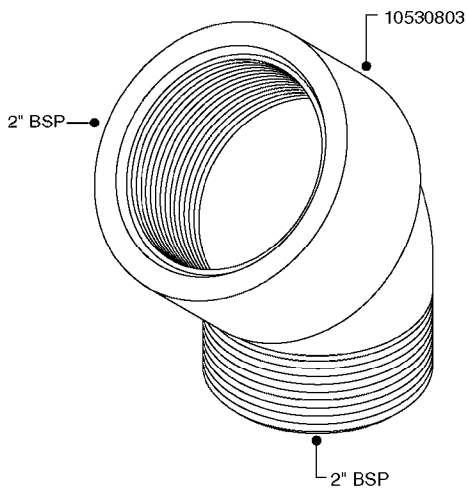

FITTINGS - HEXAGON NIPPLES
L0030-HIN, 01:01:16

Page 0
Date 07.02.2020 9:32

L0030

FITTINGS - HEXAGON NIPPLES
L0030-HIN, 01:01:16

Page 1
Date 07.02.2020 9:32

parts-n°	order qty	description
10015303	1	FITT.PO.HN 1.00X1.00 M1000
10425003	1	FITT.PO.HN 1.25X1.00 MCPHEE
320132	1	FITT.DK HN 1" BSP
320176	1	FITT.DK HN 3/8"X1/2" BSP
320445	1	FITT.DK HN 1/4"X3/8" BSP
320655	1	FITT.DK HN 1/2"-1/2" BSP
320692	1	FITT.DK HN 3/8'BSPX1/4'NPT
320703	1	FITT.DK HN 3/8BSP X1/2 &1/4NPT
320725	1	FITT.DK NIPPLE 3/8"-3/8" BSP
320902	1	FITT.DK HN 3/8'X 1/4' BSP
390232	1	FITT.DK HN 1-1/2' X 1-1/4' BSP
390276	1	FITT.DK HN 1'BSP