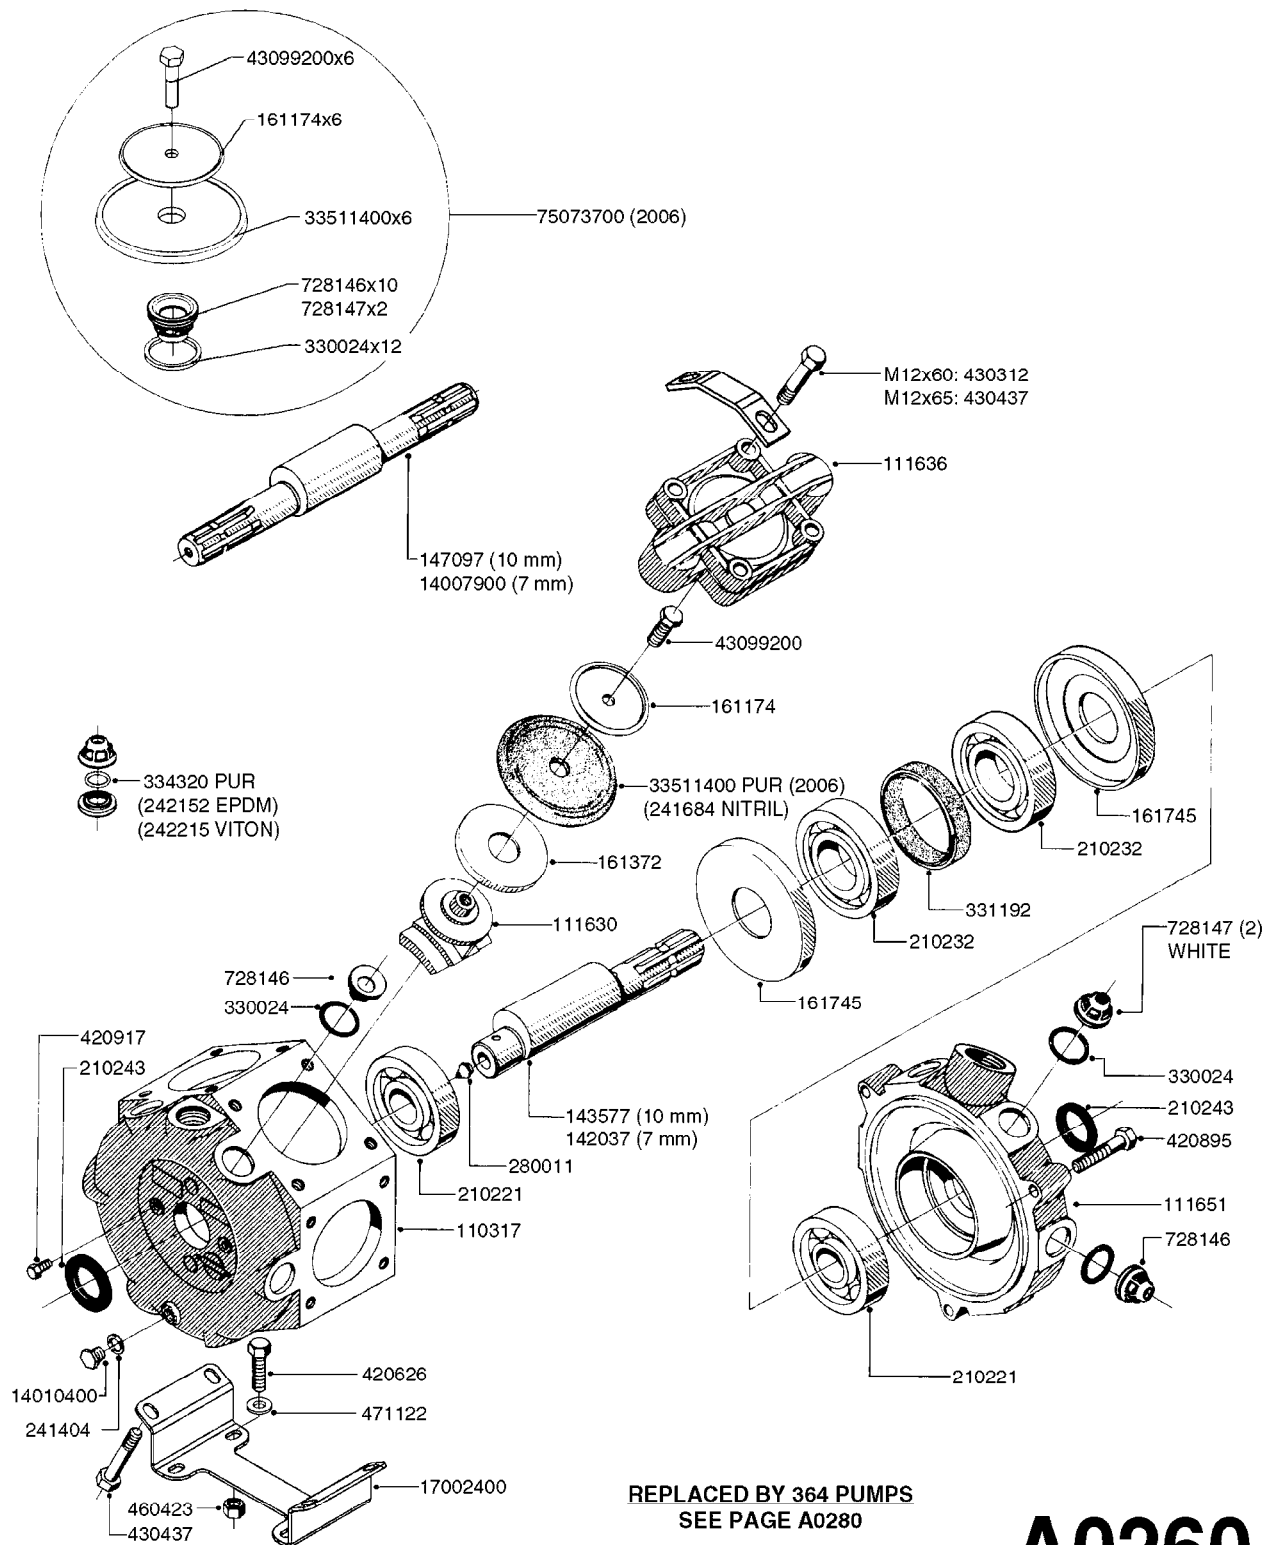

REPLACED BY 364 PUMPS
SEE PAGE A0280

A0260

PUMP - 363 W/MOUNTING BASE
A0260-HIN, 17:03:16

Page 1
Date 07.02.2020 9:31

parts-n°	order qty	description
110317	1	PUMP CASING MODEL 360/361 PNTD
111630	1	CONNECTING ROD 363/364-10 PUMP
111636	1	VALVE COVER 363 HEAVY DUTY
111651	1	CASTING F.363 1.5" PUMP(FRONT)
142037	1	CRANK SHAFT 361-20
143577	1	CRANK SHAFT F.363/462/463-10mm
147097	1	CRANK SHAFT 363-463/10 THROUGH
161174	1	DIAPHRAGM DISC SS 361/363/364 PUMP
161372	1	DIAPHRAGM BACKING DISC,320-361
161745	1	METAL SPACER F.363/463
210221	1	BEARING BALL 6407
210232	1	BEARING BALL 6310
210243	1	SEAL OIL 35 X 47 X 7
241404	1	DOWTY SEAL 1/4"
241684	1	DEICER PARTS: DIAPHRAGM MODEL 361 NITRIL
242152	1	O-RING D18.2X3 EPDM
242215	1	O-RING D18X3 VITON
280011	1	GREASE NIPPLE 1/8" SAE H TR
330024	1	O-RING D41,1/D34.5 X 3,5
331192	1	SPACER, MODEL 361/363
334320	1	O-RING D18X3 POLYURETHANE
420626	1	BOLT HEX 8.8 DEL M10X20 FT
420895	1	BOLT HEX 8.8 RAW M10X60
420917	1	BOLT HEX 8.8 RAW M8X12 FT
430312	1	BOLT HEX 8.8 M12X60
430437	1	BOLT HEX 8.8 RAW M12X65
460423	1	NUT HEX M10X1.50 LOCK DIN985A2 SS
471122	1	WASHER, M10, Ø20/10.5X 2.0, SS
728146	1	VALVE FOR 361(726890/707932)
728147	1	VALVE FOR 361 WHITE WITH HOLE
14007900	1	CRANK 363/462/463-7mm 540/THRU
14010400	1	PLUG 1/4" BSP
17002400	1	FOOT F. 36X PUMP, RED
33511400	1	DIAPHRAGM PUMP 361/361/363/364 PUR
43099200	1	BOLT HEX SS M12 X 30 DIN933 A4
75073700	1	PUMP KIT 361/363 "06"