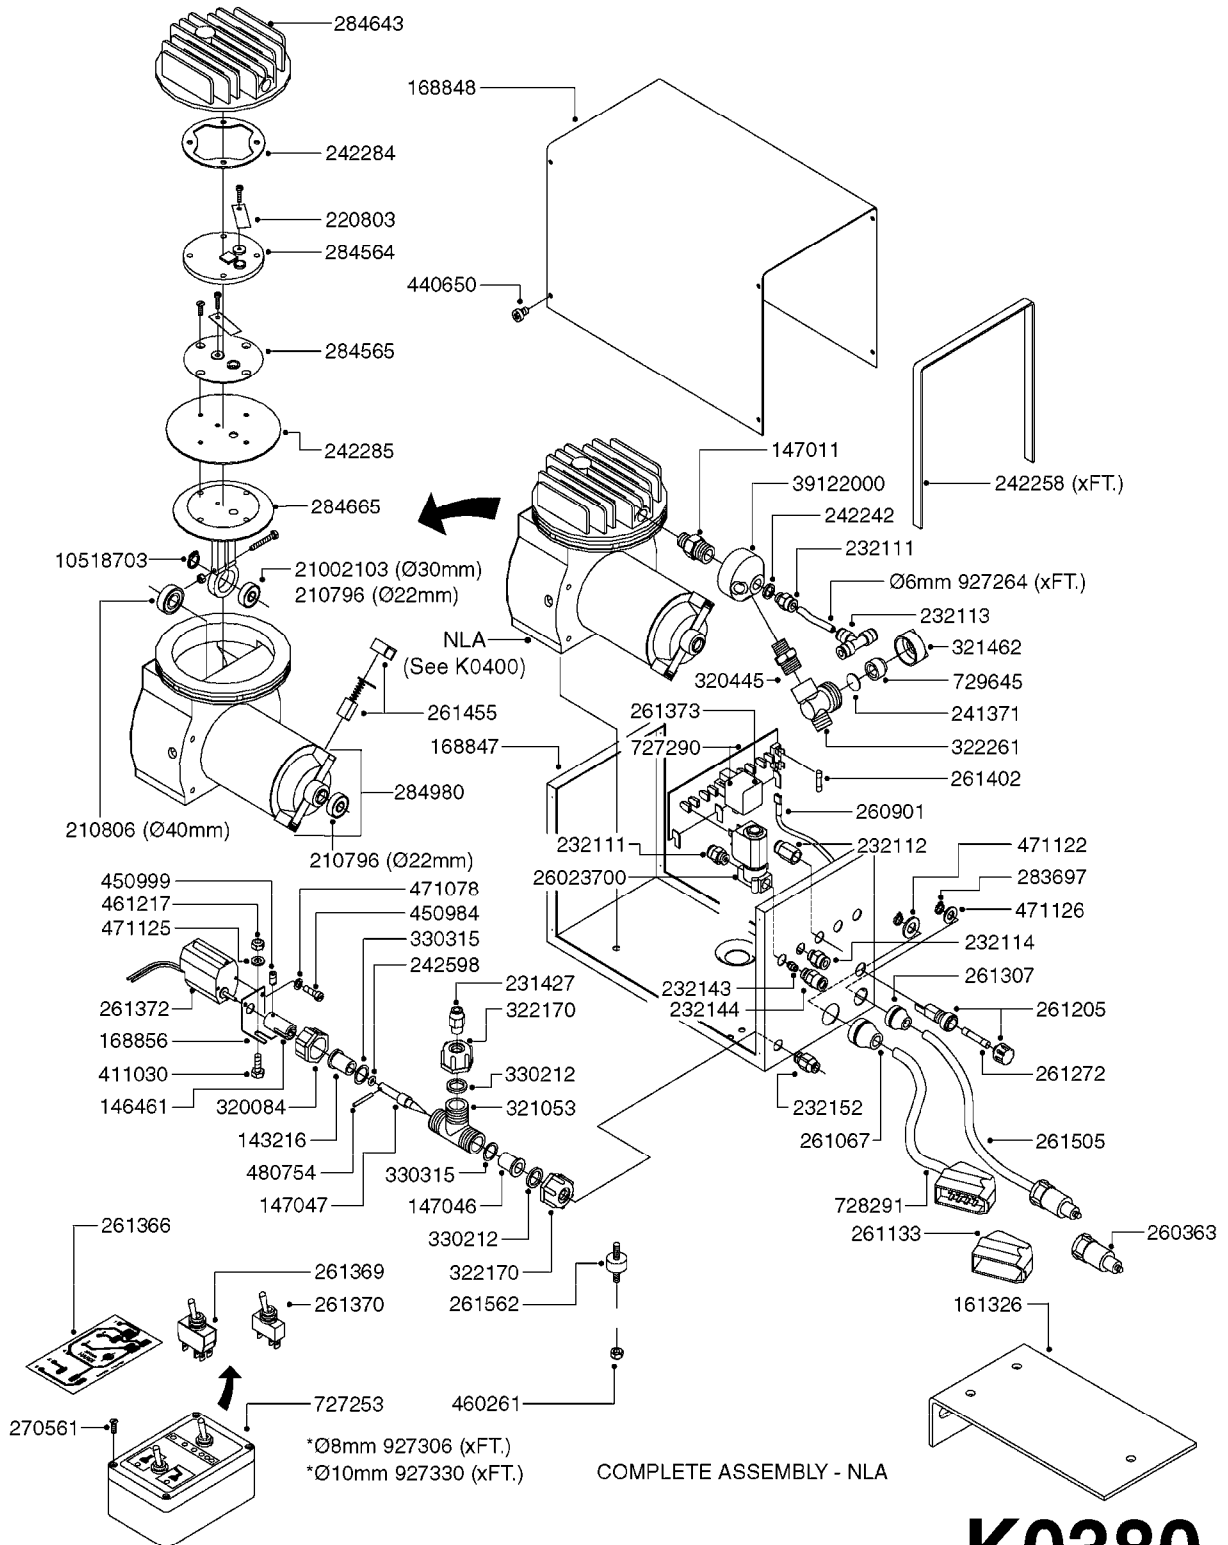

K0380

FOAM MARKER COMPRESSOR POST 94
K0380-HIN, 17:03:16

Page 1
Date 07.02.2020 9:32

parts-n°	order qty	description
143216	1	BUSHING THREAD F.FOAM MARKER
146461	1	COUPLER F.THROTTLE VALVE
147011	1	HEX NIPPLE 3/8'X1/4'BSP BRASS
147046	1	SEAT FOR THROTTLE VALVE
147047	1	SPINDLE FOR THROTTLE VALVE
161326	1	MOUNT BKT. F. FOAM COMP.BOX 98
168847	1	ENCLOSURE LOWER F.MARKER
168848	1	COVER F. FOAM MARKER
168856	1	MOUNT FOR GEAR MOTOR
210796	1	BEARING BALL D22/D8 X 7 608ZZ
210806	1	BEARING BALL D40/D17X12MM
220803	1	VALVE F. COMPRESSOR
231427	1	COUPLER 1/8'THREAD X6MM HOSE
232111	1	QUICK COUPLER 6MM X 1/8 EXT.
232112	1	QUICK COUPLER 6MM 1/8 INT.
232113	1	QUICK COUPLER 6MM T-PIECE
232114	1	COUPLER 1/8" THREADX8MM HOSE
232143	1	REDUCER 1/4'INT-1/8'EXT
232144	1	QUICK COUPLER 10MM X 1/4 EXT
232152	1	QUICK COUPLER 8MMX1/8 EXT.LONG
241371	1	DIAPHRAGM F.NO-DRIP,VULC
242242	1	O-RING F.AIR HOSE FITTING
242258	1	TRIM 3X10 SELF ADHESIVE 0012"
242284	1	HEAD GASKET F. COMPRESSOR
242285	1	DIAPHRAGM F. F/M COMP.
242598	1	O-RING D7.0 X 2.5 NITRIL
260363	1	PLUG 2 POLE 12V
260901	1	SPADE F.ELEC CONN.1.5MM BLUE
261067	1	GROMMET 10-14 GREY
261133	1	PLUG HOUSING F.8 POLE PLUG
261205	1	FUSE HOLDER
261272	1	FUSE 10A D6X32 MM
261307	1	GROMMET 7-10 BLACK
261366	1	CIRCUIT BOARD F.F/M CONTROL
261369	1	SWITCH 2 WAY 12V SPRING RETURN
261370	1	SWITCH 2 WAY 12V
261372	1	GEAR MOTOR BOSCH 13RPM
261373	1	RELAY 12V/30W
261402	1	FUSE 3.15A SLOW BURN
261455	1	BRUSH KIT-FOAM MARKER MOTOR
261505	1	CABLE 2X4MM L8000MM
261562	1	RUBBER DAMPER 2XM6X25
270561	1	SCREW W/SPRING ASSY. (QTY 1)
283697	1	TIESTRAP 200MM
284564	1	PLATE F.COMPRESSOR HEAD
284565	1	PLATE F.COMPRESSOR HEAD
284643	1	COMPRESSOR HEAD F.FOAM MARKER
284665	1	CONNECTING ROD F.COMPRESSOR
284980	1	FLANGE REAR F. F.M.COMPRESSOR
320084	1	FITT.DK NUT 1/2" BSP
320445	1	FITT.DK HN 1/4"X3/8" BSP
321053	1	FITT.DK TEE 1/2 X1/2 X1/2" BSP
321462	1	CAP F.NO-DRIP ASSY.
322170	1	FITT.DK NUT 1/2"x 1/8"F BSP
322261	1	HOUSING F.SAFETY VALVE 3/8"
330212	1	O-RING D19/D14X2.4 F.1/2"NUT
330315	1	O-RING D18.4/D13X.6
411030	1	BOLT HEX M5X10
440650	1	SCREW 3.5x13 STAINLESS
450984	1	BOLT HEX M2.5X8 SLOTTED
450999	1	SCREW SET M3X8