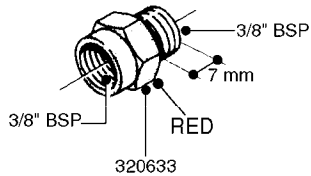

FITTINGS - HEXAGON NIPPLES
L0030-HIN, 01:01:16

Page 0
Date 07.02.2020 9:32

L0030

FITTINGS - HEXAGON NIPPLES
L0030-HIN, 01:01:16

Page 1
Date 07.02.2020 9:32

parts-n°	order qty	description
10015303	1	FITT.PO.HN 1.00X1.00 M1000
10425003	1	FITT.PO.HN 1.25X1.00 MCPHEE
320132	1	FITT.DK HN 1" BSP
320176	1	FITT.DK HN 3/8"X1/2" BSP
320445	1	FITT.DK HN 1/4"X3/8" BSP
320655	1	FITT.DK HN 1/2"-1/2" BSP
320692	1	FITT.DK HN 3/8'BSPX1/4'NPT
320703	1	FITT.DK HN 3/8BSP X1/2 &1/4NPT
320725	1	FITT.DK NIPPLE 3/8"-3/8" BSP
320902	1	FITT.DK HN 3/8'X 1/4' BSP
390232	1	FITT.DK HN 1-1/2' X 1-1/4' BSP
390276	1	FITT.DK HN 1'BSP