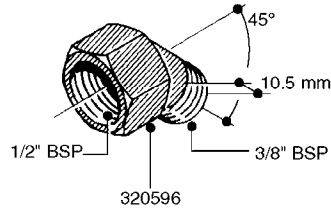

FITTINGS - HEXAGON NIPPLES
L0030-HIN, 01:01:16

Page 0
Date 07.02.2020 9:32

L0030

FITTINGS - HEXAGON NIPPLES
L0030-HIN, 01:01:16

Page 1
Date 07.02.2020 9:32

parts-n°	order qty	description
10015303	1	FITT.PO.HN 1.00X1.00 M1000
10425003	1	FITT.PO.HN 1.25X1.00 MCPHEE
320132	1	FITT.DK HN 1" BSP
320176	1	FITT.DK HN 3/8"X1/2" BSP
320445	1	FITT.DK HN 1/4"X3/8" BSP
320655	1	FITT.DK HN 1/2"-1/2" BSP
320692	1	FITT.DK HN 3/8'BSPX1/4'NPT
320703	1	FITT.DK HN 3/8BSP X1/2 &1/4NPT
320725	1	FITT.DK NIPPLE 3/8"-3/8" BSP
320902	1	FITT.DK HN 3/8'X 1/4' BSP
390232	1	FITT.DK HN 1-1/2' X 1-1/4' BSP
390276	1	FITT.DK HN 1'BSP