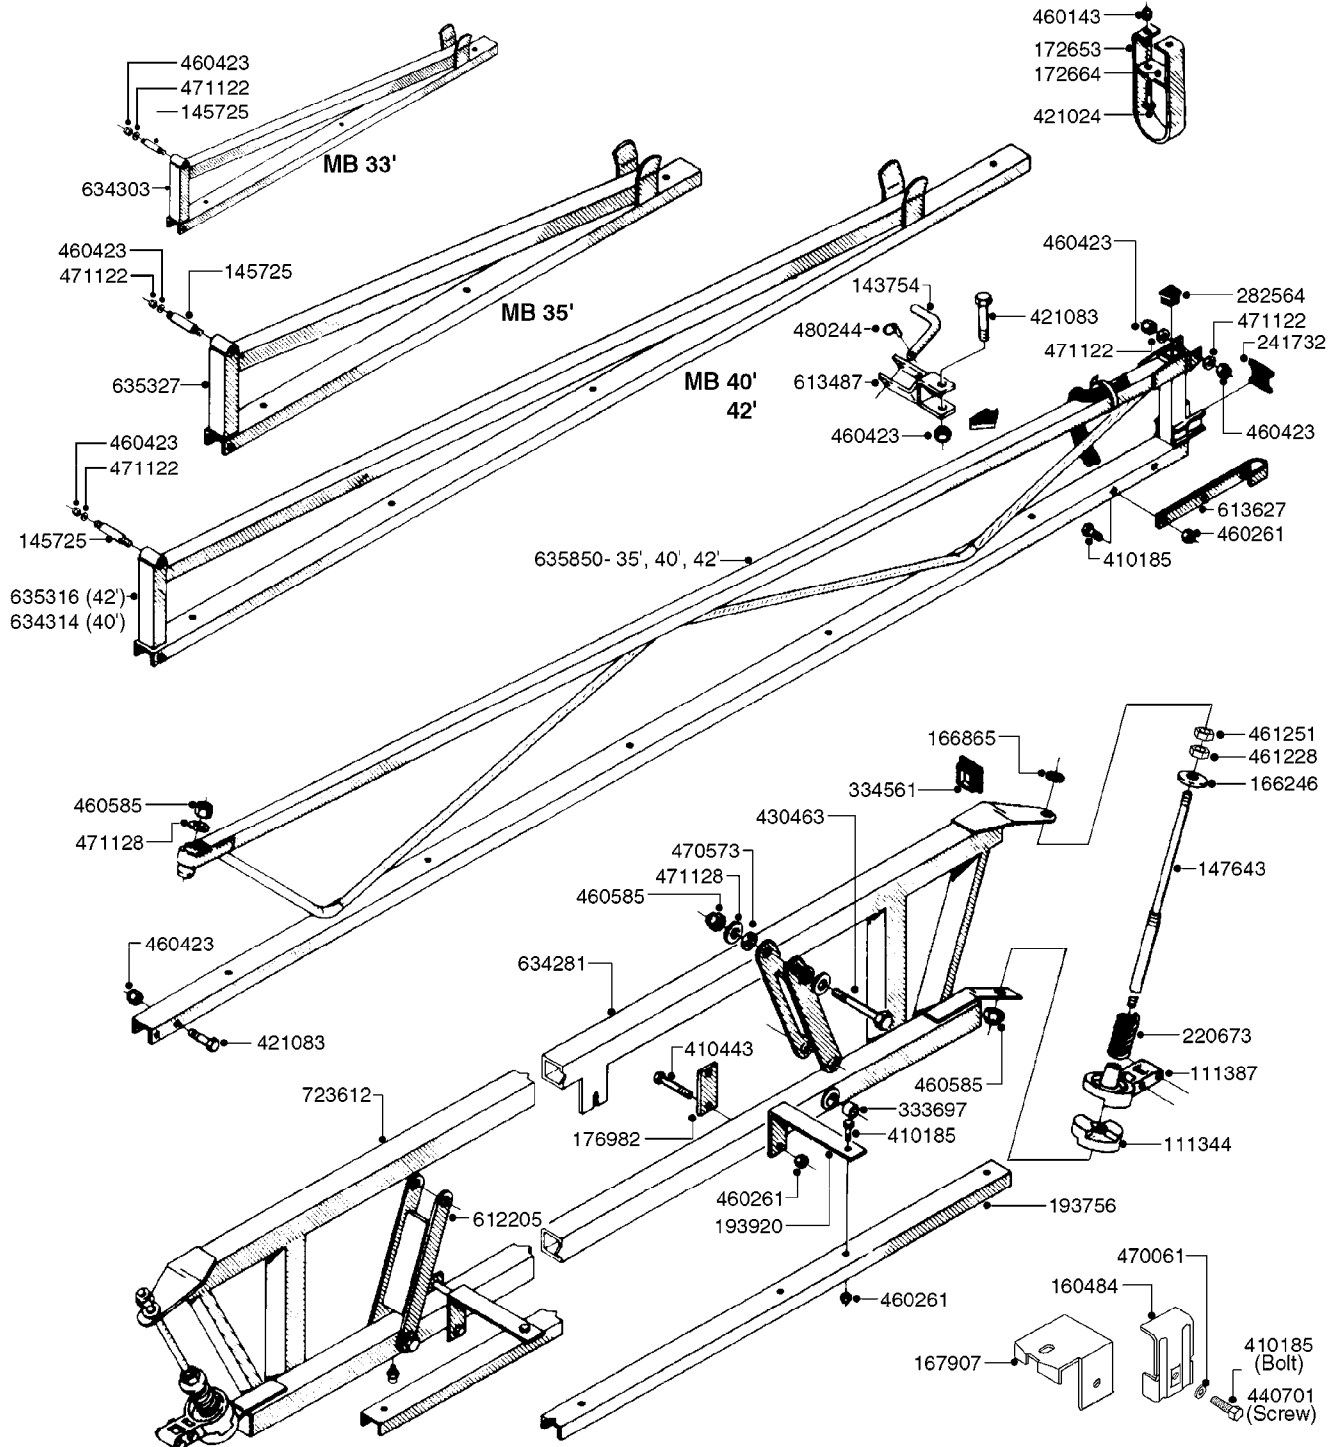

BOOM - MB 35' 40' 42'
D0130-HIN, 26:07:16

Page	0
Date	07.02.2020 9:31

BOOM - MB 35' 40' 42'
D0130-HIN, 26:07:16

Page 1

Date 07.02.2020 9:31

parts-n°	order qty	description
111344	1	CLAW CLUTCH Ø100/Ø20,5 UNDER PART RED
111387	1	CLAW CLUTCH D100 UPPER PART
143754	1	PIN D10 X 56
145725	1	PIN FOR 12 MB BOOM
147643	1	AXLE F.BM BRKWKY. W. ZERT L=426
160484	1	WIRE GUIDE FOR DROP-LEG
166246	1	WASHER CUP D53 F.SPRING
166865	1	WASHER D35/D25X2
167907	1	NOZZ. HOLD. KIT F/ADJ. BOOM
172653	1	WING TIP GUARD
172664	1	FLATBAR BACKING PLATE
176982	1	RETAINING PLATE
193756	1	TRACK MB 10,6/12,6M
193920	1	BRACKET F.NOZZLE TRACK
220673	1	SPRING F.PIVOT 100 X 51
241732	1	RUBBER STOP FOR MB
282564	1	PLUG 35MM SQ.BLACK
333697	1	BUSHING D22/D16x25
334561	1	PLUG 50x50x2 F.SQ.TUBE
410185	1	BOLT HEX 8.8 DEL M6X16
410443	1	BOLT HEX 8.8 DEL M6X70
421024	1	BOLT HEX 8.8 DEL M8X60
421083	1	BOLT HEX 8.8 DEL M10X65
430463	1	BOLT HEX 8.8 DEL M16X110
440701	1	SCREW NO.14 3/4" PLATED
460143	1	SELF LOCK NUT M8 SST A2 DIN985
460261	1	NUT HEX M6X1.00 LOCK DIN985 A2 SS
460423	1	NUT HEX M10X1.50 LOCK DIN985A2 SS
460585	1	LOCKING NUT M16 DIN985 A2 SS
461228	1	NUT HEX M20
461251	1	NUT HEX M20 X 2.5 JAMB
470061	1	WASHER D11/D7X0.5 LOCK
470573	1	WASHER D29/D17X2 SPRING BLACK
471122	1	WASHER, M10, Ø20/10.5X 2.0, SS
471128	1	WASHER, M16, Ø30/17.0X 3.0, SS
480244	1	PIN SNAP D4.5
612205	1	TRAPEZE ARM,WELDED
613487	1	TRANSPORT FITTINGS FOR SB BOOM
613627	1	LOCK STRAP FOR MB BOOM
634281	1	BOOM CENTER MB 35/40/42
634303	1	BOOM WING OUTER 33' MB L=47'
634314	1	BOOM WING OUTER 40', 45' MB
635316	1	BOOM WING OUTER MB42
635327	1	BOOM WING OUTER 35'MB L=58.5"
635850	1	BOOM WING INNER MB35/40/42
723612	1	CENTER PART MB BOOM