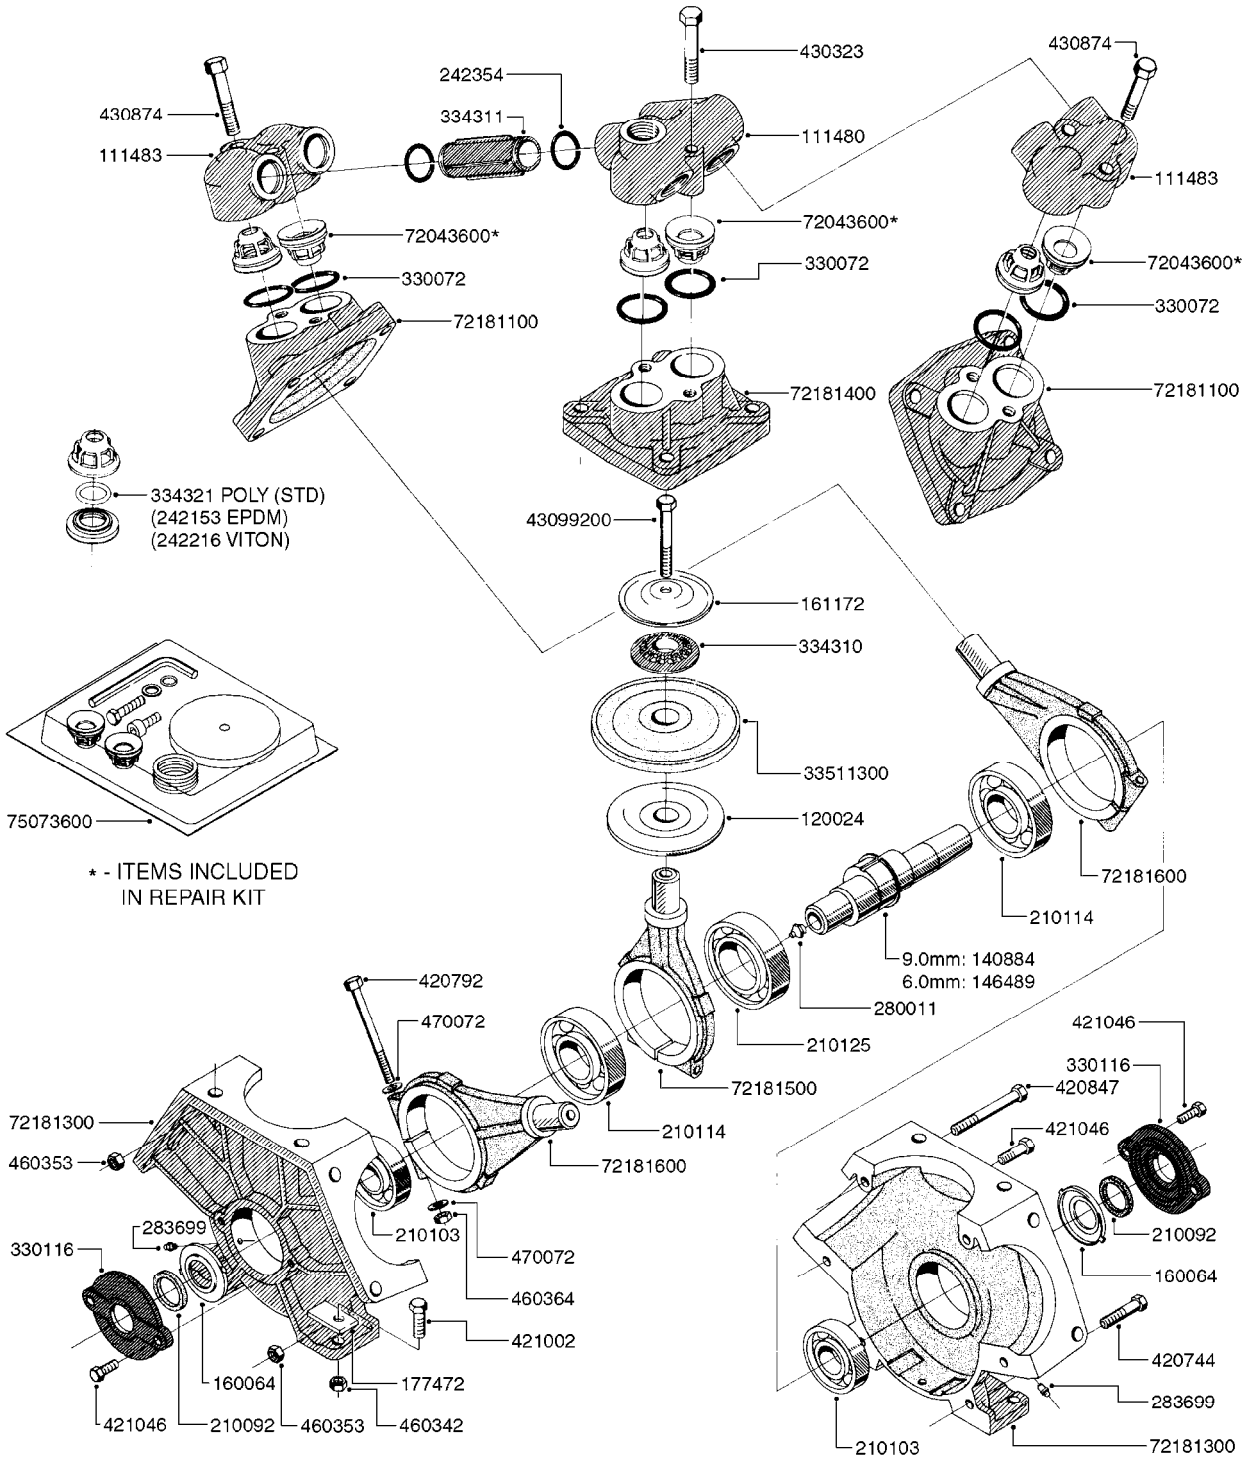

75073600

* - ITEMS INCLUDED
IN REPAIR KIT

COMPLETE PUMPS
821635 - PUMP ONLY
10396203 - WITH PTO & DAMPER

COMPLETE ASSEMBLIES
WHOLEGOODS ITEMS

A0230

PUMP - 1303 W/ MOUNTING BASE
A0230-HIN, 01:01:16

Page 1

Date 07.02.2020 9:31

parts-n°	order qty	description
111480	1	VALVE HEAD 1302 CENTER
111483	1	VALVE HEAD SIDE 1302
120024	1	DIAPHRAGM BACK DISC 1200-1300
140884	1	CRANK SHAFT MODEL 1300-9
146489	1	CRANK SHAFT MODEL 1302-6MM
160064	1	DUST PLATE
161172	1	DIAPHRAGM DISC F. 1203/1303
177472	1	BRACKET 25 X 5
210092	1	SEAL FELT D43/30X5
210103	1	BEARING BALL 6306
210114	1	BEARING BALL 6308
210125	1	BEARING BALL 6210
242153	1	O-RING D26X4 EPDM
242216	1	O-RING VITON F/1202/1302/462
242354	1	O-RING D32.2X3.0 VITON
280011	1	GREASE NIPPLE 1/8" SAE H TR
283699	1	GREASE NIPPLE M6X1
330072	1	O-RING D53.5/D45.5X4
330116	1	SEAL RETAINER, MODEL 1300
334310	1	NYLON WASHER 1202/1302/462
334311	1	CONNECTION PIPE INLET MOD.1302
334321	1	O-RING POLY. 34.0x26.0x4.0
420744	1	BOLT HEX 8.8 DEL M8X40
420792	1	BOLT HEX 8.8 RAW M8X95
420847	1	BOLT HEX 8.8 DEL M8X85
421002	1	BOLT HEX 8.8 DEL M10X30 FT DIN933
421046	1	BOLT HEX M8X25/25 A2 SS DIN933
430323	1	BOLT HEX 8.8 DEL M12X60
430874	1	SCREW SET 8.8 DEL M12X70 FT
460342	1	NUT HEX M10 DEL DIN934
460353	1	NUT HEX M8 BLACK
460364	1	NUT HU M8 A2 SS DIN934
470072	1	WASHER D15/D8X.5 LOCK
821635	1	PUMP 1303/9 540RPM
10396203	1	PUMP 1303 C/W PTO 540 RPM
33511300	1	DIAPHRAGM 1202-1303 POLY 2006
43099200	1	BOLT HEX SS M12 X 30 DIN933 A4
72043600	1	VALVE FOR 462/463
72181100	1	DIAPHRAGM COVER 1203/1303+BLTS
72181300	1	PUMP CASTING 1300 RED W/BOLTS
72181400	1	DIAPHRAGM COVER 1303 W/BOLTS
72181500	1	CONNECTING ROD, CENTER 1303
72181600	1	CONNECTING ROD, SIDE MOD.1300
75073600	1	PUMP KIT 1303 MM "06"