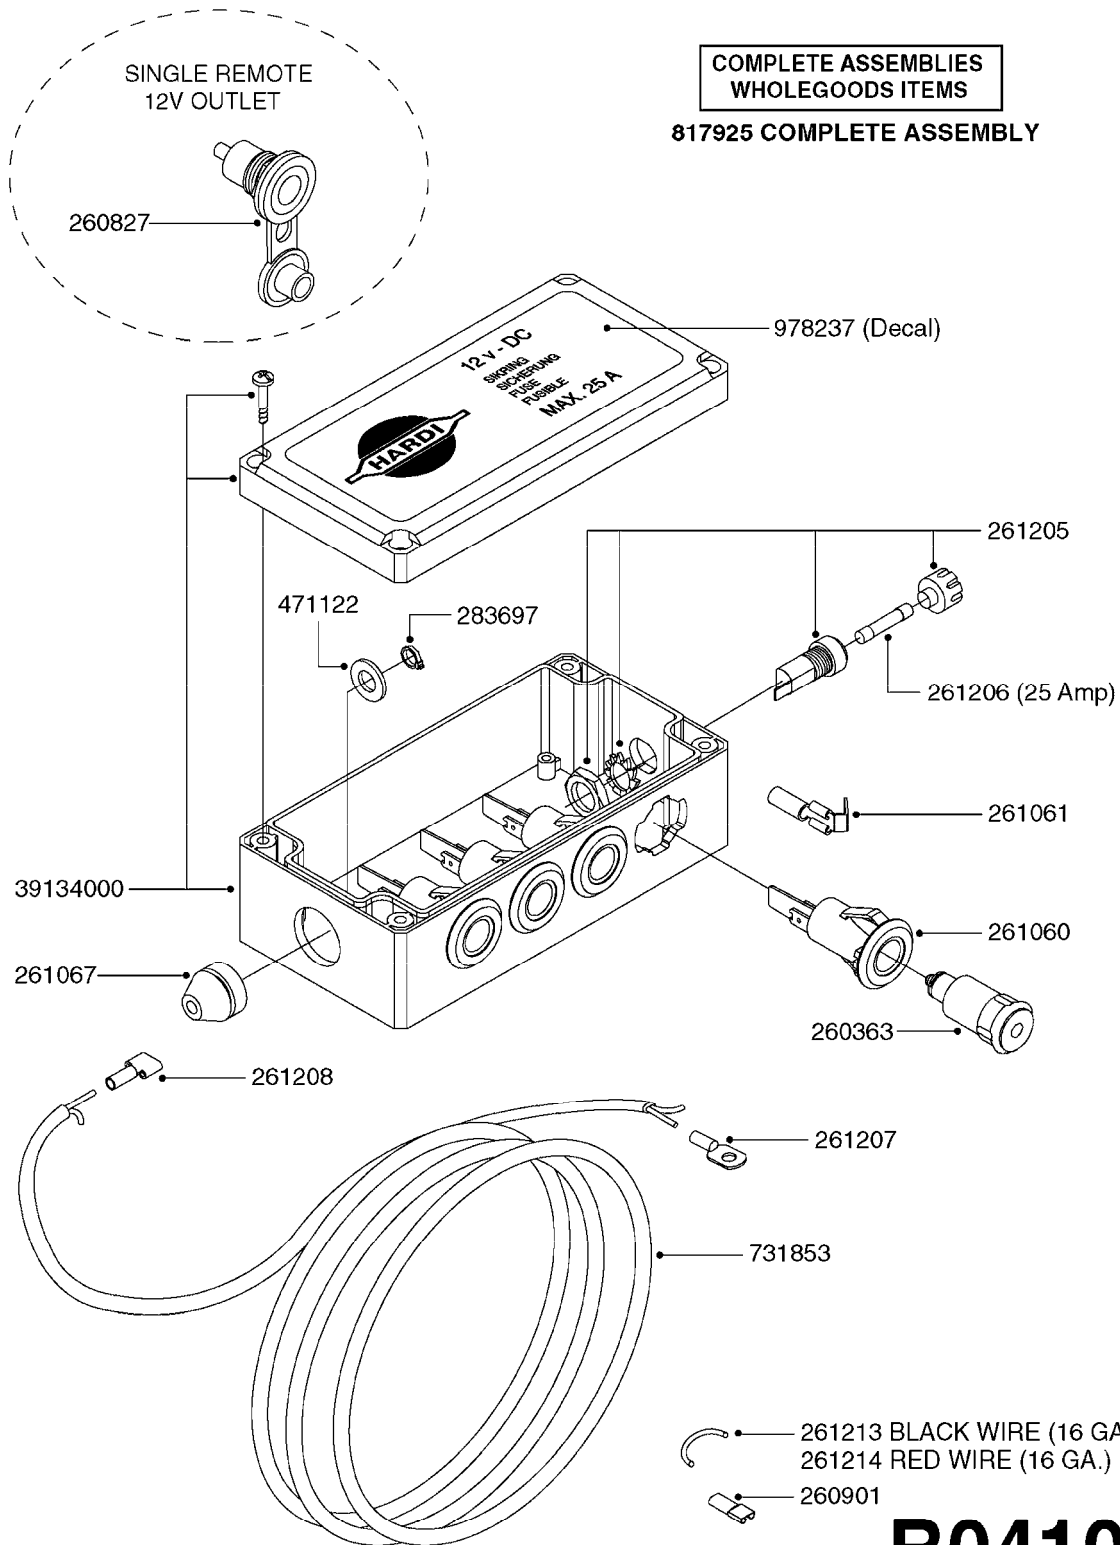

12 VOLT OUTLET BOX
B0410-HIN, 01:01:16

Page 0
Date 07.02.2020 9:31

12 VOLT OUTLET BOX
B0410-HIN, 01:01:16

Page 1
Date 07.02.2020 9:31

parts-n°	order qty	description
260363	1	PLUG 2 POLE 12V
260827	1	PLUG F.EC ATTACHMENTS
260901	1	SPADE F.ELEC CONN.1.5MM BLUE
261060	1	PLUG F.EC ATTACHMENTS
261061	1	SPADE F.ELEC.2 WAY CONNECTOR
261067	1	GROMMET 10-14 GREY
261205	1	FUSE HOLDER
261206	1	FUSE 25 A
261207	1	ELECTRIC CONNECTOR 4MM
261208	1	SPADE F.ELEC.CONNECTOR 4MM
261213	1	WIRE 6.4MM BLACK
261214	1	WIRE 6.4MM RED
283697	1	TIESTRAP 200MM
471122	1	WASHER, M10, Ø20/10.5X 2.0, SS
731853	1	CABLE 2X4MM L=138"
817925	1	OUTLET BOX 12 VOLT ELEC.
978237	1	DECAL OUTLET BOX
39134000	1	BOX, COMPLETE, 12V POWER BOX