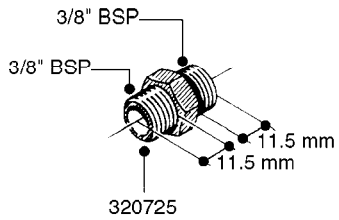

FITTINGS - HEXAGON NIPPLES
L0030-HIN, 01:01:16

Page 0
Date 07.02.2020 9:32

L0030

FITTINGS - HEXAGON NIPPLES
L0030-HIN, 01:01:16

Page 1
Date 07.02.2020 9:32

parts-n°	order qty	description
10015303	1	FITT.PO.HN 1.00X1.00 M1000
10425003	1	FITT.PO.HN 1.25X1.00 MCPHEE
320132	1	FITT.DK HN 1" BSP
320176	1	FITT.DK HN 3/8"X1/2" BSP
320445	1	FITT.DK HN 1/4"X3/8" BSP
320655	1	FITT.DK HN 1/2"-1/2" BSP
320692	1	FITT.DK HN 3/8'BSPX1/4'NPT
320703	1	FITT.DK HN 3/8BSP X1/2 &1/4NPT
320725	1	FITT.DK NIPPLE 3/8"-3/8" BSP
320902	1	FITT.DK HN 3/8'X 1/4' BSP
390232	1	FITT.DK HN 1-1/2' X 1-1/4' BSP
390276	1	FITT.DK HN 1'BSP