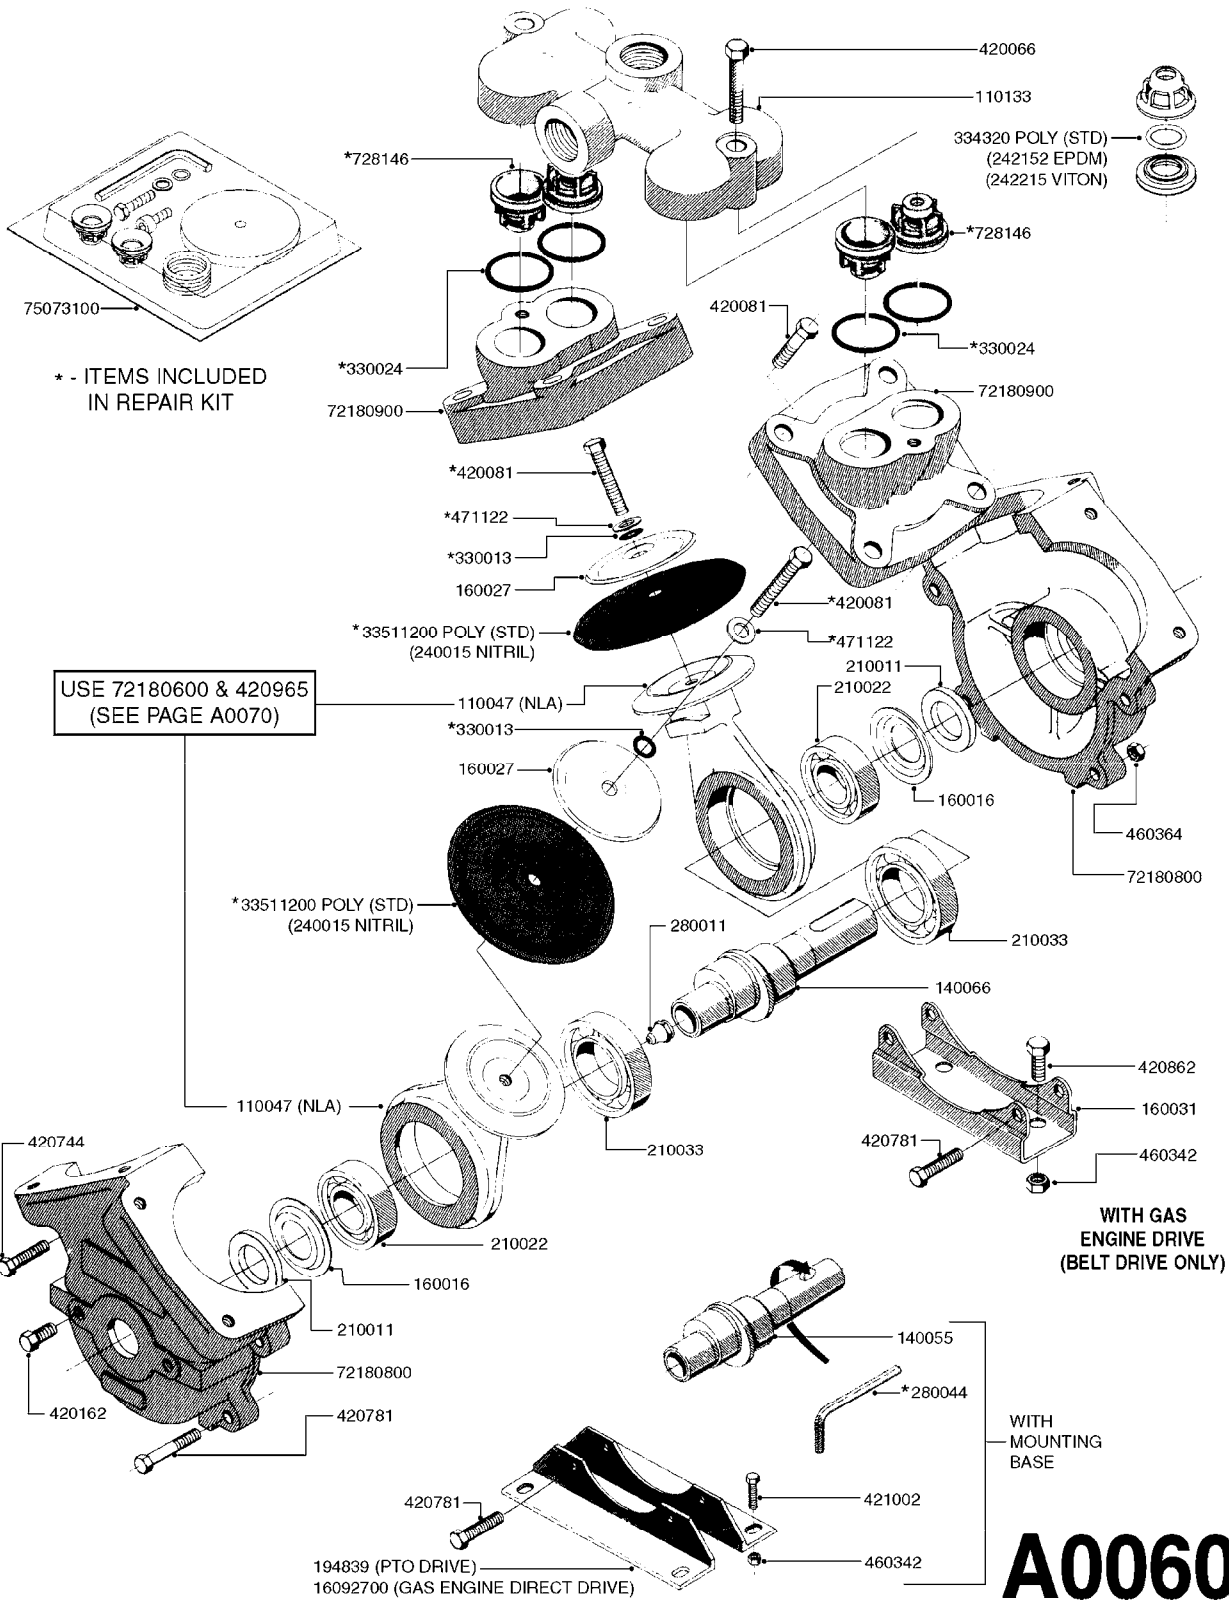

PUMP - 600
A0060-HIN, 01:01:16

PUMP - 600
A0060-HIN, 01:01:16

Page 1
Date 07.02.2020 9:31

parts-n°	order qty	description
110047	1	CONN.ROD MOD.500-600 72180600
110133	1	VALVE CHAMBER MOD 600 PAINTED
140055	1	CRANK SHAFT, MODEL 600
140066	1	CRANK SHAFT, MODEL 600/4
160016	1	DUST PLATE
160027	1	DIAPHRAGM UPPER DISC 500-600
160031	1	BASE PLATE MODEL 500-600
194839	1	ANGLE IRON FOOT, M 500-600 RED
210011	1	SEAL FELT D39/23 X 4
210022	1	BEARING BALL 6205
210033	1	BEARING BALL 6007
240015	1	DIAPHRAGM MODEL 500-600 NITRIL
242152	1	O-RING D18.2X3 EPDM
242215	1	O-RING D18X3 VITON
280011	1	GREASE NIPPLE 1/8" SAE H TR
280044	1	KEY HEXAGON W6 3/16"
330013	1	O-RING 2.5 X 10 PUR
330024	1	O-RING D41,1/D34.5 X 3,5
334320	1	O-RING D18X3 POLYURETHANE
420066	1	BOLT HEX 8.8 DEL 3/8"X50MM
420081	1	BOLT HEX 8.8 DEL 3/8"X40MM
420162	1	BOLT HEX 8.8 DEL 3/8"x15MM
420744	1	BOLT HEX 8.8 DEL M8X40
420781	1	BOLT HEX 8.8 DEL M8X50
420862	1	BOLT HEX 8.8 DEL M10X16 FT
420965	1	M10X40 MACHINE SCREW STAINLESS
421002	1	BOLT HEX 8.8 DEL M10X30 FT DIN933
460342	1	NUT HEX M10 DEL DIN934
460364	1	NUT HU M8 A2 SS DIN934
471122	1	WASHER, M10, Ø20/10.5X 2.0, SS
728146	1	VALVE FOR 361(726890/707932)
16092700	1	PUMP MOUNT PLATE TALL 500/600
33511200	1	DIAPHRAGM 500-603 PUR 2006
72180600	1	CONNECTING ROD FOR 503-603 M10
72180800	1	PUMP HOUSING 603 RED W/BOLTS
72180900	1	DIAPHRAGM COVER MOD. 600
75073100	1	PUMP KIT 600 "06"