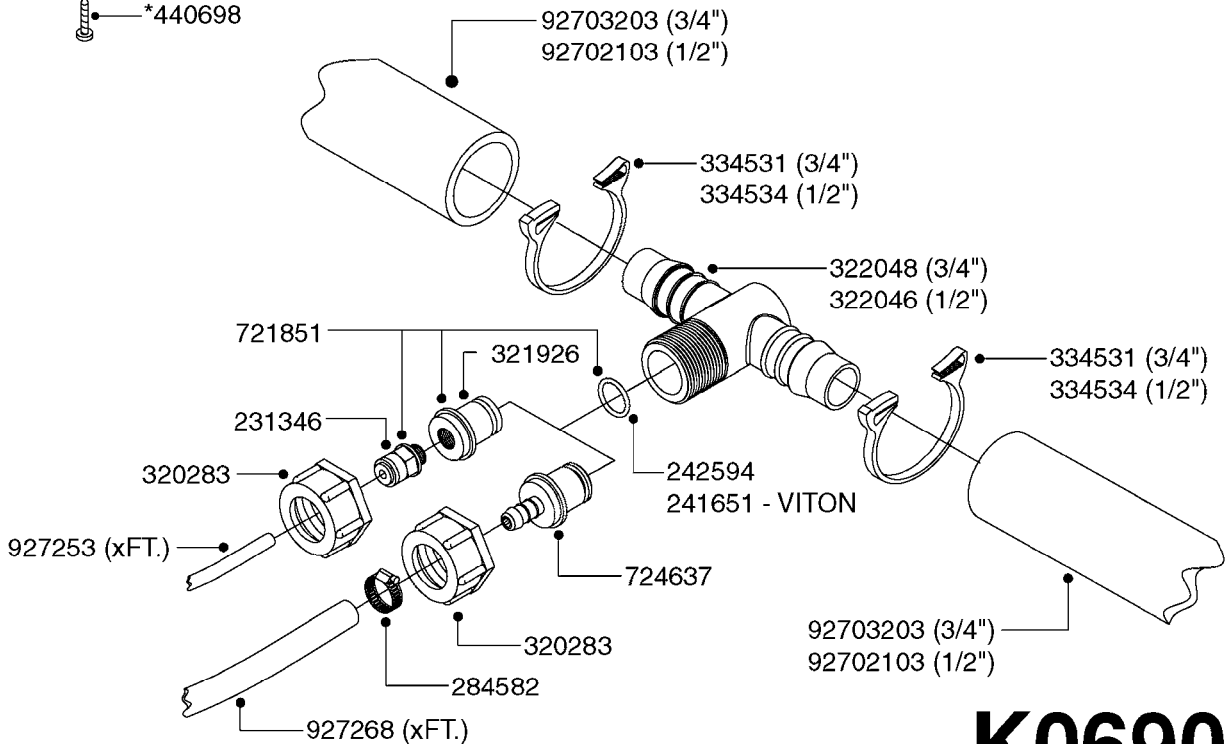

K0690

REMOTE GAUGE-MAGNETIC BASE KIT
K0690-HIN, 01:01:16

Page 1
Date 07.02.2020 9:32

parts-n°	order qty	description
231346	1	QUICK COUPLER 1/8"BSP X 4 MM
232230	1	QUICK COUPLER 1/4"BSP X 4 MM
241651	1	O-RING D14.0X3.0 NITRIL
242594	1	O-RING D14 X 1.78 SCH.70-EPDM
283581	1	HOSE CONNECTOR STR. F.4MM PE
284582	1	CLAMP HOSE GEAR - 5/16"
320187	1	FITT.DK CAP 3/8" BSP BLACK
320283	1	FITT.DK NUT 3/4"BSP
320445	1	FITT.DK HN 1/4"X3/8" BSP
321926	1	FITTING BSP3/4"-1/8"
322046	1	FITT.DK TEE 1/2X1/2HB X3/4'BSP
322048	1	FITT.DK TEE 3/4X3/4HB X3/4'BSP
330013	1	O-RING 2.5 X 10 PUR
330061	1	O-RING D16/D11X2,5
331807	1	FITT.DK HB 5/16" F.3/8" NUT
334531	1	CLAMP HOSE PLASTIC 3/4"
334534	1	CLAMP HOSE PLASTIC 1/2"
390713	1	GAUGE ADAPTOR 1/4" BSP
440698	1	SCREW F.PLASTIC 6X18 SS HEXHD
721851	1	SCREW PLUG W/QUICK FIT
724637	1	FITT.DK HB 5/16' F. 3/4" COMP.
927253	1	RED AIR HOSE, Ø4/2 1810 E
927268	1	HOSE BLUE PVC X 1/4 X 0012"
10536703	1	MAGNETIC BASE D3,2'/90LB
10536803	1	MAGNETIC BASE KIT F.GAUGE
28026203	1	GAUGE 200PSI/BR,2.5"1/4BSP-BTM
92702103	1	HOSE R X1/2" X300PSI WP X0012"
92703203	1	HOSE R X3/4" X300PSI WP X0012"