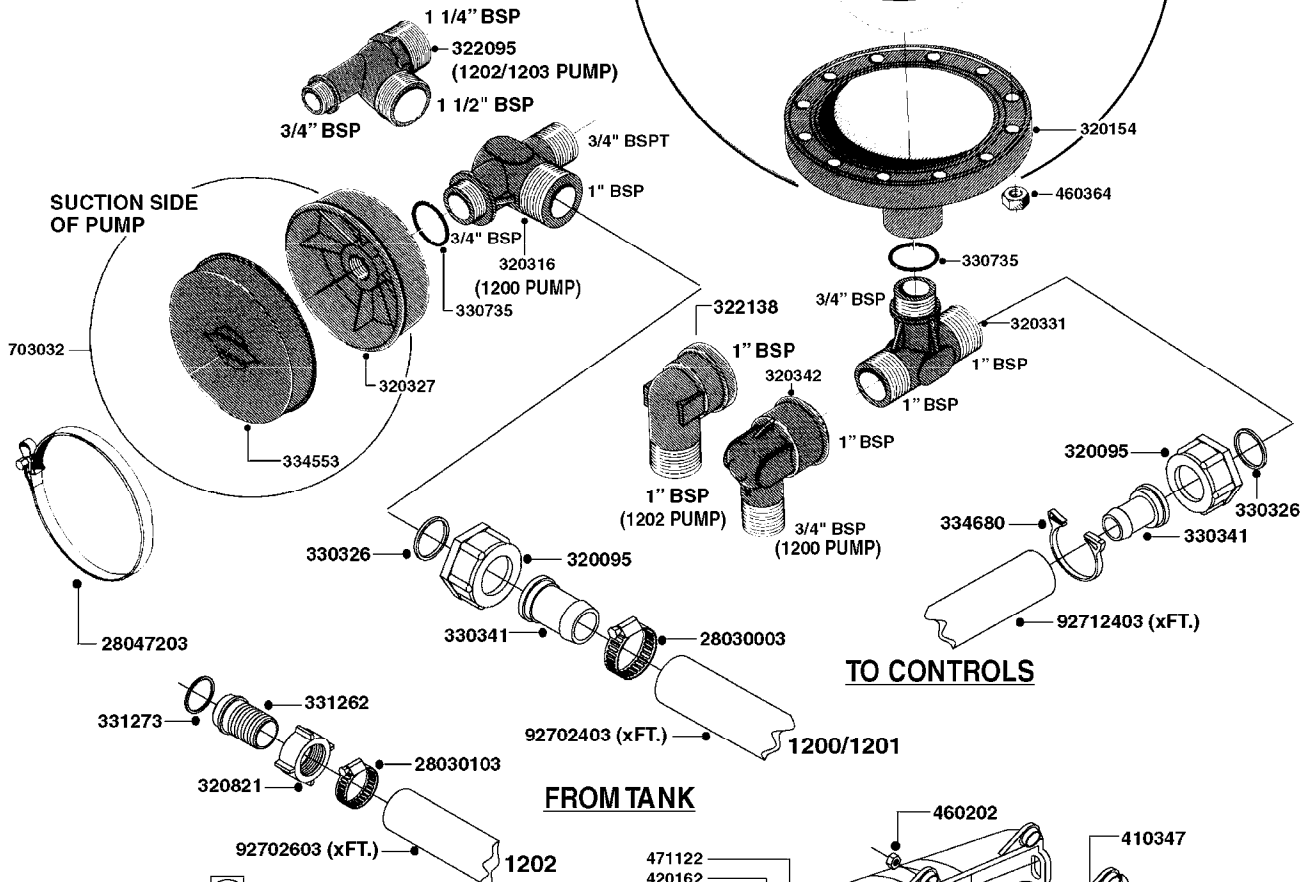

SUCTION SIDE OF PUMP

TO CONTROLS

FROM TANK

#821630 1203 PUMP (REPLACES 1202 PUMP)
#726854 COMPLETE DAMPER KIT (SUCTION & PRESSURE)

COMPLETE ASSEMBLIES
WHOLEGOODS ITEMS

A0200