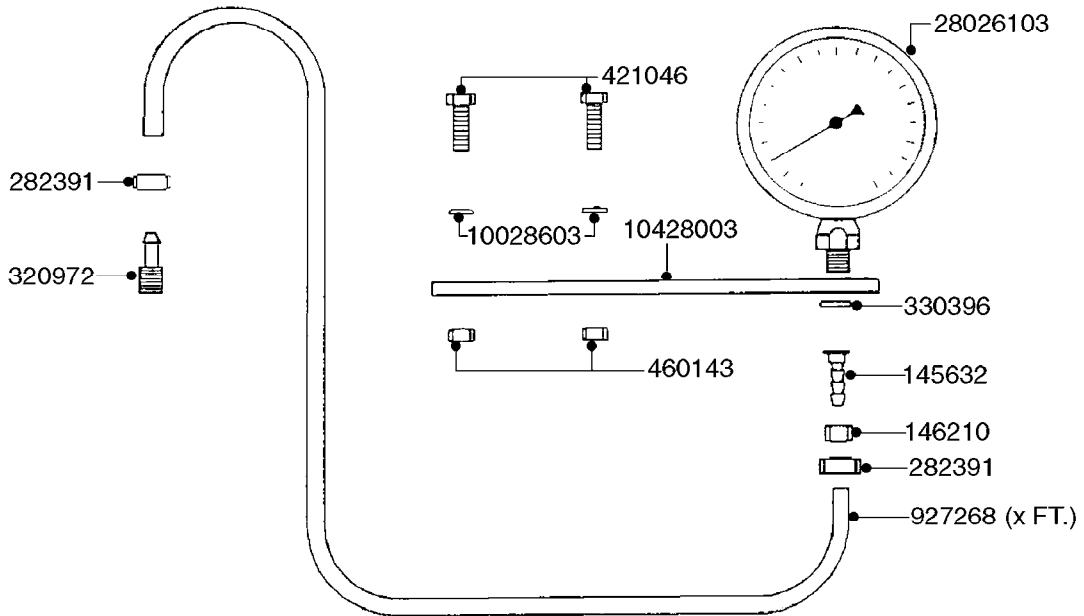

COMPLETE ASSEMBLIES
WHOLEGOODS ITEMS

70043903 - COMPLETE ASSEMBLY

K0680

REMOTE GAUGE-ESC SPRAYERS-4"
K0680-HIN, 01:01:16

Page 1
Date 07.02.2020 9:32

parts-n°	order qty	description
145632	1	FITT.DK HB 1/4' BRASS F.GUAGE
146210	1	NUT 1/4'BSP BRASS
282391	1	CLAMP HOSE CRIMP 5/16'
320972	1	FITT.DK HB 5/16'- 1/4' BSP
330396	1	O-RING D11.2/D6.6X3.2
421046	1	BOLT HEX M8X25/25 A2 SS DIN933
460143	1	SELF LOCK NUT M8 SST A2 DIN985
927268	1	HOSE BLUE PVC X 1/4 X 0012"
10028603	1	WASHER LOCK 5/16'
10428003	1	BKT. FOR ESC GAUGE KIT
28026103	1	GAUGE 200PSI/BR,4",1/4"BSP-BTM
70043903	1	*GAUGE KIT,4" OP UNIT INFEILD