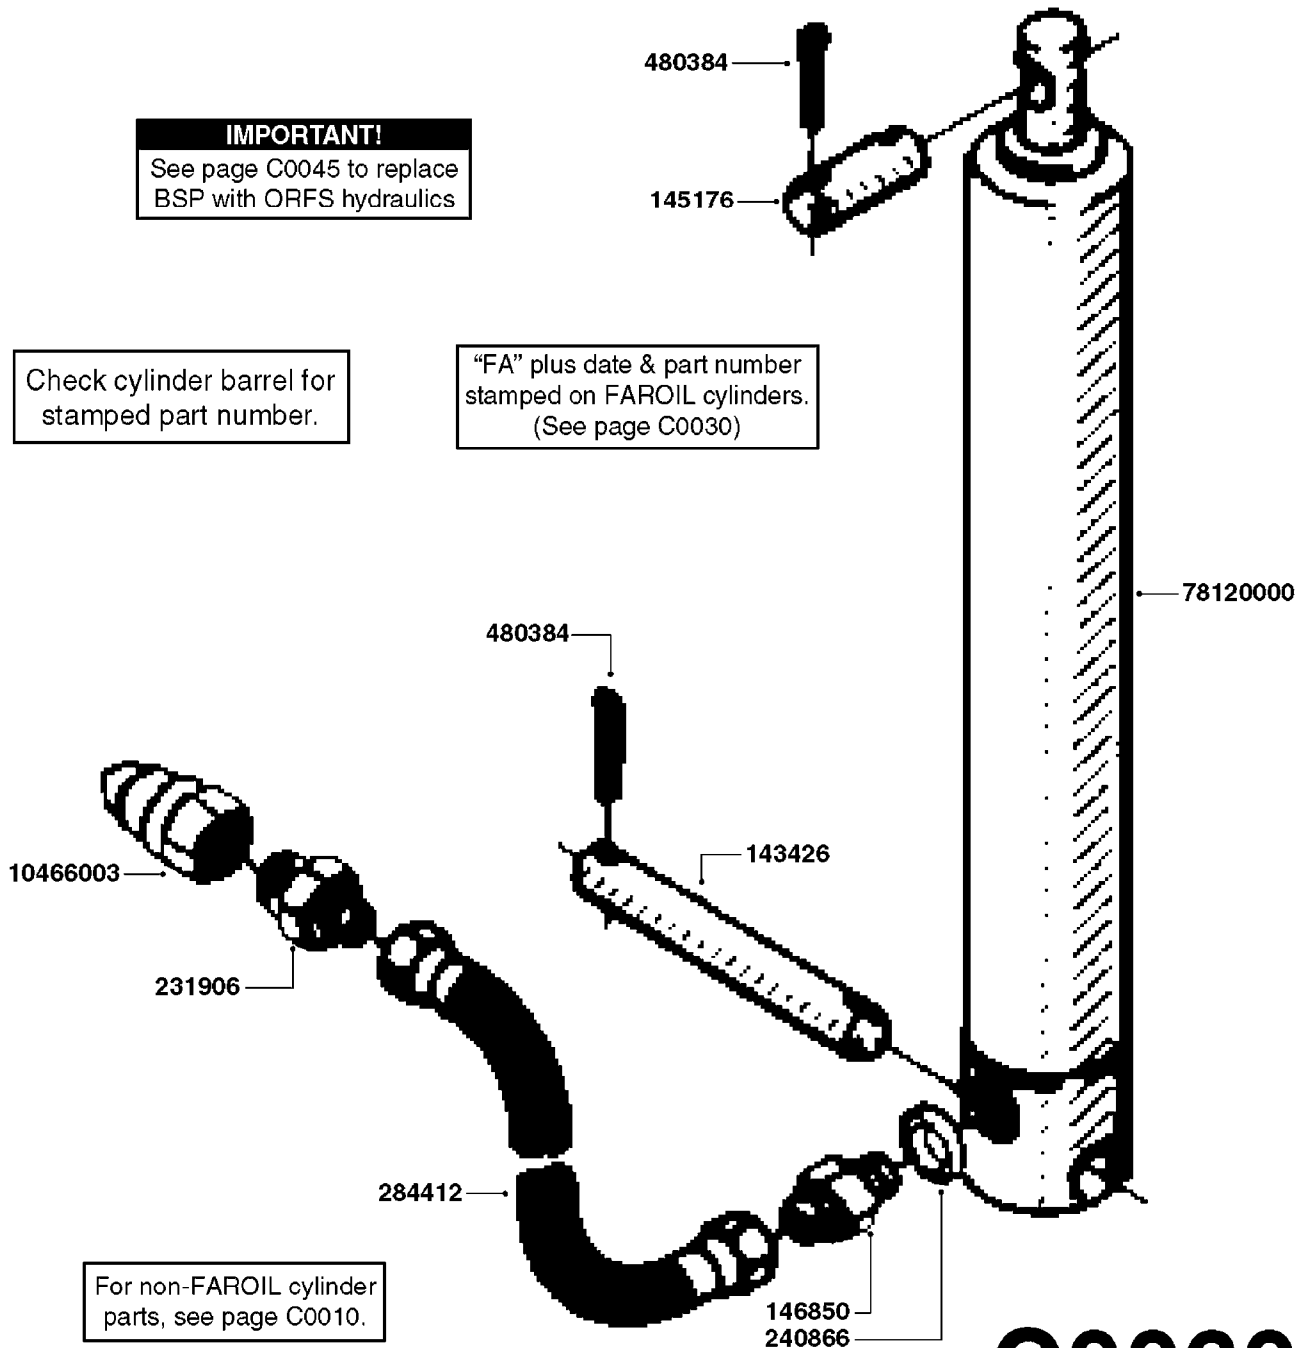

IMPORTANT!

See page C0045 to replace
BSP with ORFS hydraulics

Check cylinder barrel for
stamped part number.

"FA" plus date & part number
stamped on FAROIL cylinders.
(See page C0030)

HYDRAULICS-MB BOOM LIFT CYLNR
C0060-HIN, 23:03:16

Page 1

Date 07.02.2020 9:31

parts-n°	order qty	description
143426	1	PIN 20x160mm F/HYD/CYL.
145176	1	PIN D19.8 X 60
146850	1	HEX NIPPLE 3/8"x3/8" - 1.8mm
231906	1	HEX NIPPLE 3/8"BSP X 1/2"NPT
240866	1	DOWTYSEAL 3/8"
284412	1	HOSE HY 3/8" X 315" STR+STR
480384	1	PIN COTTER 3/16 x 1-1/2"
10466003	1	COUPLER PIONEER 8010-04 1/2NPT
78120000	1	CYL.TELESCOPING Ø50/40/25_1100