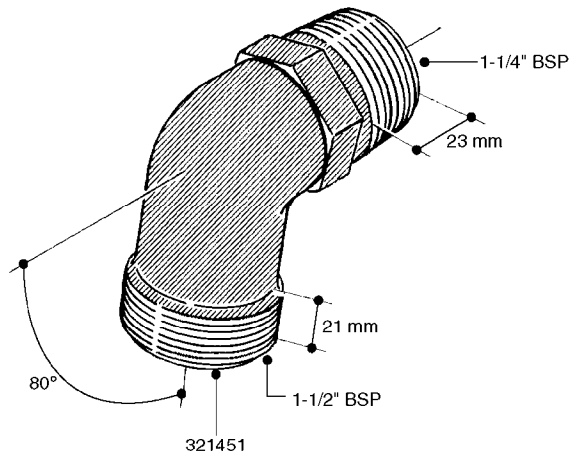

FITTINGS - HEXAGON NIPPLES
L0030-HIN, 01:01:16

Page 0
Date 07.02.2020 9:32

L0030

FITTINGS - HEXAGON NIPPLES
L0030-HIN, 01:01:16

Page 1
Date 07.02.2020 9:32

parts-n°	order qty	description
10015303	1	FITT.PO.HN 1.00X1.00 M1000
10425003	1	FITT.PO.HN 1.25X1.00 MCPHEE
320132	1	FITT.DK HN 1" BSP
320176	1	FITT.DK HN 3/8"X1/2" BSP
320445	1	FITT.DK HN 1/4"X3/8" BSP
320655	1	FITT.DK HN 1/2"-1/2" BSP
320692	1	FITT.DK HN 3/8'BSPX1/4'NPT
320703	1	FITT.DK HN 3/8BSP X1/2 &1/4NPT
320725	1	FITT.DK NIPPLE 3/8"-3/8" BSP
320902	1	FITT.DK HN 3/8'X 1/4' BSP
390232	1	FITT.DK HN 1-1/2' X 1-1/4' BSP
390276	1	FITT.DK HN 1'BSP