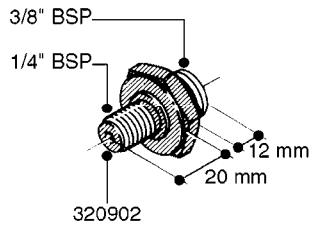

FITTINGS - HEXAGON NIPPLES
L0030-HIN, 01:01:16

Page 0
Date 07.02.2020 9:32

L0030

FITTINGS - HEXAGON NIPPLES
L0030-HIN, 01:01:16

Page 1
Date 07.02.2020 9:32

parts-n°	order qty	description
10015303	1	FITT.PO.HN 1.00X1.00 M1000
10425003	1	FITT.PO.HN 1.25X1.00 MCPHEE
320132	1	FITT.DK HN 1" BSP
320176	1	FITT.DK HN 3/8"X1/2" BSP
320445	1	FITT.DK HN 1/4"X3/8" BSP
320655	1	FITT.DK HN 1/2"-1/2" BSP
320692	1	FITT.DK HN 3/8'BSPX1/4'NPT
320703	1	FITT.DK HN 3/8BSP X1/2 &1/4NPT
320725	1	FITT.DK NIPPLE 3/8"-3/8" BSP
320902	1	FITT.DK HN 3/8'X 1/4' BSP
390232	1	FITT.DK HN 1-1/2' X 1-1/4' BSP
390276	1	FITT.DK HN 1'BSP