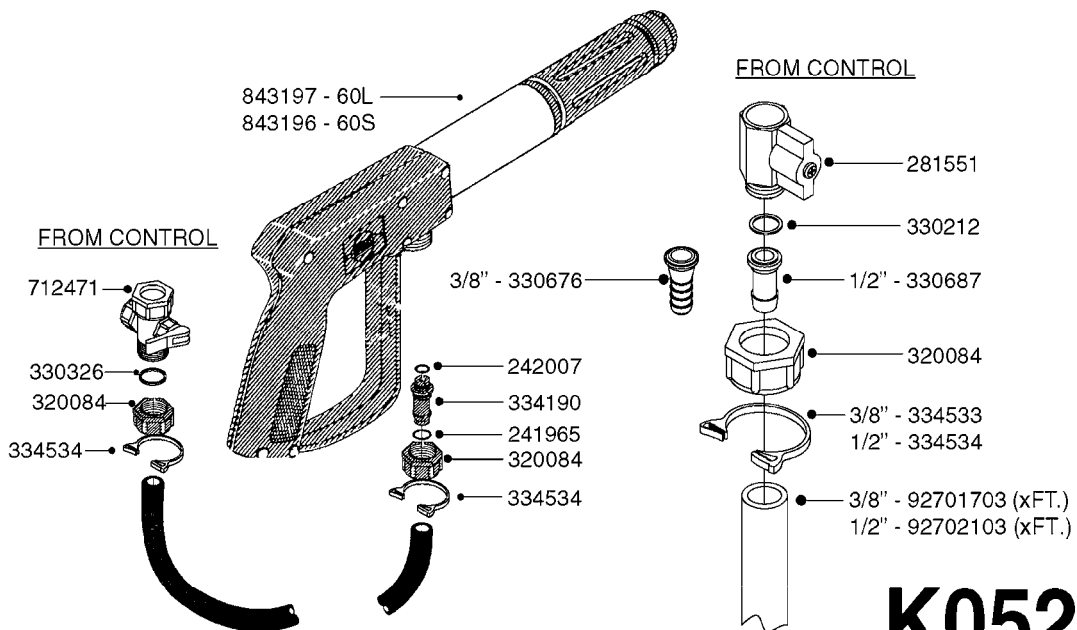

Page 1
Date 07.02.2020 9:32

parts-n°	order qty	description
130390	1	TEE 3/8'X 1/2' BSP F.TYPE 60S
145791	1	CONE FOR ON/OFF
147063	1	SWIRL F.SPRAY GUN TYPE 60
240936	1	O-RING D13.3X2.4 NITRIL
241441	1	O-RING D29.3X3
241965	1	O-RING Ø12.1 X 1.6 NITRILE
242007	1	O-RING Ø9.1 X 1.6 NITRILE
242013	1	SPRING RUBBER F/TRIGGER
242033	1	O-RING Ø14.1 X 1.6 NITRILE
242064	1	SLEEVE RUBBER 3X8X4MM
320084	1	FITT.DK NUT 1/2" BSP
322073	1	HOUSING F.SWIRL TYPE 60S H.G.
322075	1	HOUSING F. NOZZLE
330013	1	O-RING 2.5 X 10 PUR
334117	1	HANDLE PIECE RIGHT F.60S/60L
334118	1	HANDLE PIECE LEFT F.60S/60L
334121	1	SEAT FOR ON-OFF TYPE
334190	1	FITT.DK HB 1/2' F. PISTOL 60S
334533	1	CLAMP HOSE PLASTIC 3/8"
334534	1	CLAMP HOSE PLASTIC 1/2"
334653	1	FITT.DK HB 3/8' F.HANDGUN
334655	1	TRIGGER SAFETY F.60S/60L GUN
371314	1	NOZZLE CERAMIC 1099-20
440634	1	SCREW 5/8"
480716	1	PIN D3X6 STAINLESS
615455	1	TUBE F.LANCE TYPE 60L
725476	1	SPINDLE
725477	1	TRIGGER
750270	1	GASKET KIT F.SPRAY GUN
843196	1	SPRAY GUN KIT TYPE 60 SHORT
843197	1	HANDGUN KIT TYPE 60 LONG
92701703	1	HOSE R X3/8" X300PSI WP X0012"
92702103	1	HOSE R X1/2" X300PSI WP X0012"