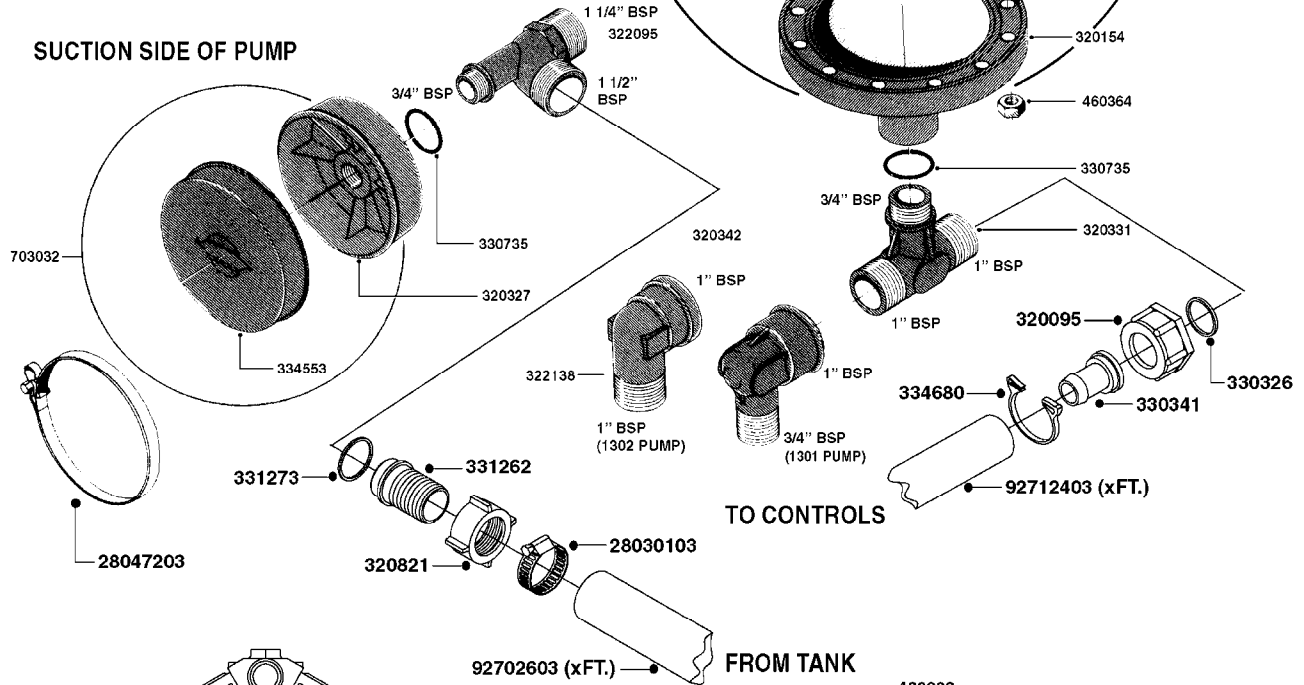

TO CONTROLS

FROM TANK