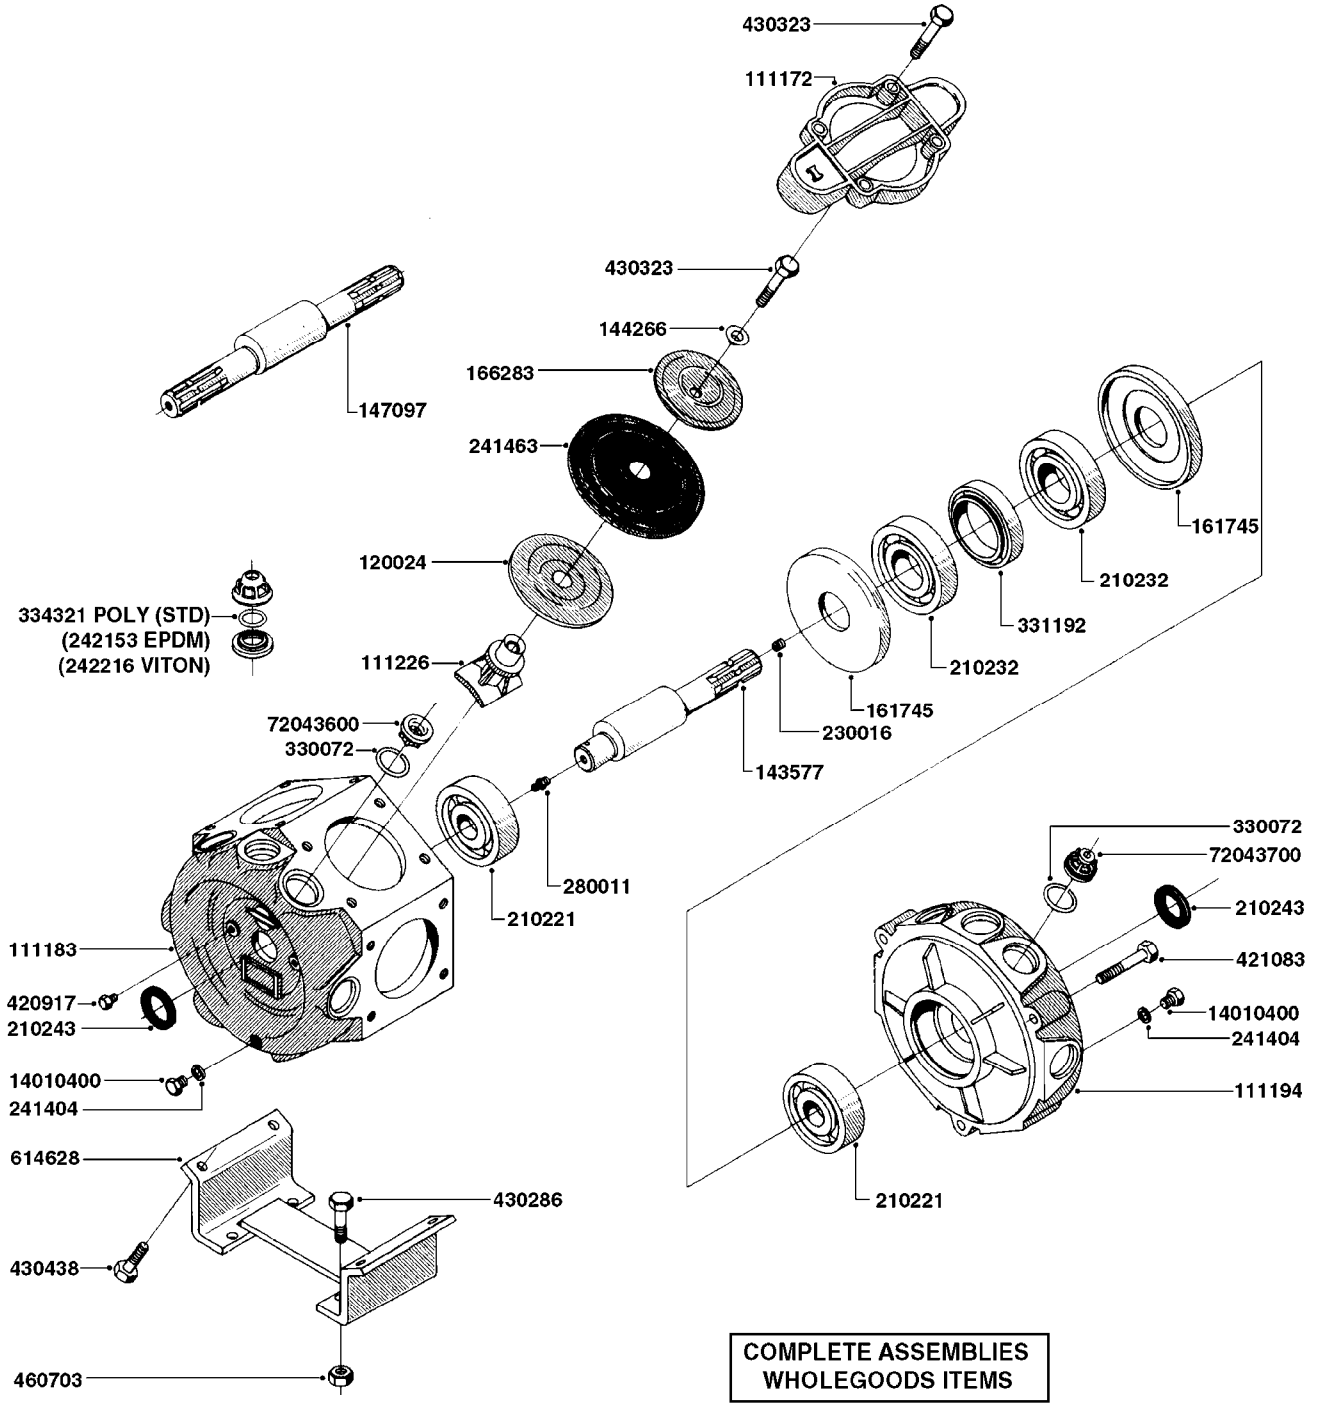

33 * BOLTS MUST BE LOCKED WITH THREADLOCKER

1000 rpm

540 rpm

HARDI GREASE

48 COMPLETE PUMPS
COMPLETE ASSEMBLIES
WHOLEGOODS ITEMS

A0280

PUMP - 364 540/1000 RPM
A0280-HIN, 24:04:19

Pos.	parts-n°	order qty	description
1	111622	1	CONNECTING ROD 463/5.5MM
1	111628	1	CONNECTING ROD 363/5.5 PUMP
1	111629	1	CONNECTING ROD 363/364-7 PUMP
1	111630	1	CONNECTING ROD 363/364-10 PUMP
2	145996	1	FITT.DK S-67 FORK
3	145997	1	FITT.DK S-93 FORK
4	161174	1	DIAPHRAGM DISC SS 361/363/364 PUMP
5	161372	1	DIAPHRAGM BACKING DISC,320-361
6	210221	1	BEARING BALL 6407
7	210232	1	BEARING BALL 6310
8	210243	1	SEAL OIL 35 X 47 X 7
9	241404	1	DOWTY SEAL 1/4"
10	242225	1	O-RING D45.0 X 4.0 RUBBER
11	242374	1	WASHER Ø10/Ø6X1 COPPER
12	330024	1	O-RING D41,1/D34.5 X 3,5
13	420895	1	BOLT HEX 8.8 RAW M10X60
14	430312	1	BOLT HEX 8.8 M12X60
15	430438	1	BOLT HEX 8.8 DEL M12X65
16	450995	1	BOLT ALLEN M8X30 DIN 912 RAW
17	728146	1	VALVE FOR 361(726890/707932)
18	11171900	1	CONROD RING 364/464 MACHINED
19	11172000	1	PUMP HOUSE 364 MACHINED 5/4" BSP RED
20	11172800	1	VALVE COVER 363/364 MACHINED RED
21	11173200	1	FRONTPART 364, 1½" BSP RED
22	14010400	1	PLUG 1/4" BSP
23	14120400	1	BANJOBOLT M6 X 19
24	14120700	1	COUNTERWEIGHT 364/464-1000
25	14137300	1	CRANKSHAFT 364/464-5.5 1000
26	14137900	1	CRANKSHAFT 364/464-5.5 GG 1000
27	14137600	1	CRANKSHAFT 364/464-10
28	14138200	1	CRANKSHAFT 364/464-10 GG
29	16382900	1	GREASE NIPPLE PLATE, 364
30	16390600	1	BRACKET FOR RPM SENSOR
31	16410700	1	PUMP BASE 363/364 BLACK
31	17002400	1	FOOT F. 36X PUMP, RED
32	24266600	1	O-RING D 38,0 X 4,0 70SH.NITR
33	28045503	1	LOCTITE 262 .5ML (.017oz.)
34	28163300	1	GREASE NIPPLE H1 M6X1 DIN 7412
35	28163400	1	CAP F. GREASENIPPLE YELLOW M6X1
36	28164600	1	HARDI PUMP GREASE S3 V550L 1
37	32242200	1	FITTING S67 5/4" KON. RG 2014
38	32242300	1	NIPPLE S93 1,5' KON.RG 2014
39	33511400	1	DIAPHRAGM PUMP 361/361/363/364 PUR
40	33524300	1	COVER PLASTIC 364 PUMP
41	33527200	1	GREASE SPLIT 364/464
42	39136200	1	HALFPART 364/464-1000
43	43099200	1	BOLT HEX SS M12 X 30 DIN933 A4
44	46134000	1	NUT HEX M10x1 H=2.3 NV=14 ELZIN
45	61096800	1	BANJOTUBE SHORT 364 COMPL.
46	61096900	1	BANJOTUBE LONG 364 COMPL.
47	75585900	1	PUMP KIT 364
48	82169500	1	PUMP 364-5.5-MED-1000
48	82169700	1	PUMP 364-5.5-MOD2-1000-OSP
48	82170000	1	PUMP 364-10-STD-540 FK
48	82170300	1	PUMP 364-10-MOD-540-GG THROUGH SHAFT
48	82170400	1	PUMP 364-10-MOD-540-OSP