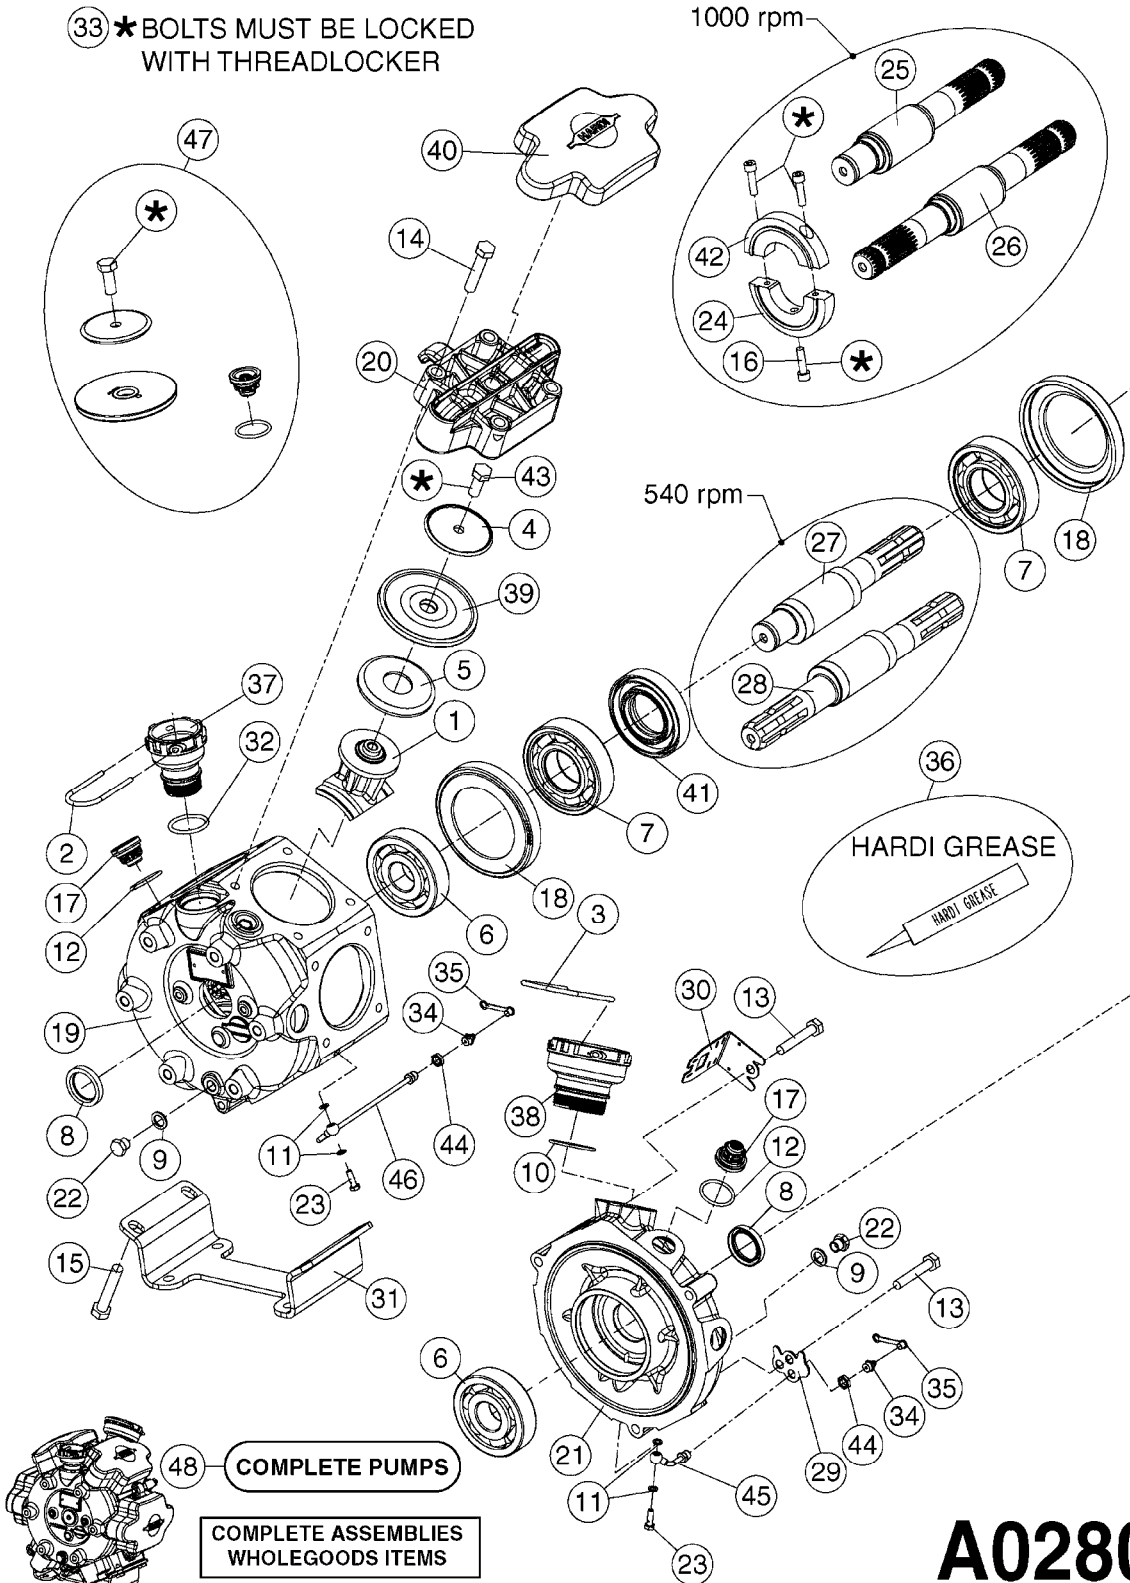

33 * BOLTS MUST BE LOCKED WITH THREADLOCKER

1000 rpm

540 rpm

HARDI GREASE

PUMP - 364 540/1000 RPM
A0280-HIN, 24:04:19

Pos.	parts-n°	order qty	description
1	111622	1	CONNECTING ROD 463/5.5MM
1	111628	1	CONNECTING ROD 363/5.5 PUMP
1	111629	1	CONNECTING ROD 363/364-7 PUMP
1	111630	1	CONNECTING ROD 363/364-10 PUMP
2	145996	1	FITT.DK S-67 FORK
3	145997	1	FITT.DK S-93 FORK
4	161174	1	DIAPHRAGM DISC SS 361/363/364 PUMP
5	161372	1	DIAPHRAGM BACKING DISC,320-361
6	210221	1	BEARING BALL 6407
7	210232	1	BEARING BALL 6310
8	210243	1	SEAL OIL 35 X 47 X 7
9	241404	1	DOWTY SEAL 1/4"
10	242225	1	O-RING D45.0 X 4.0 RUBBER
11	242374	1	WASHER Ø10/Ø6X1 COPPER
12	330024	1	O-RING D41,1/D34.5 X 3,5
13	420895	1	BOLT HEX 8.8 RAW M10X60
14	430312	1	BOLT HEX 8.8 M12X60
15	430438	1	BOLT HEX 8.8 DEL M12X65
16	450995	1	BOLT ALLEN M8X30 DIN 912 RAW
17	728146	1	VALVE FOR 361(726890/707932)
18	11171900	1	CONROD RING 364/464 MACHINED
19	11172000	1	PUMP HOUSE 364 MACHINED 5/4" BSP RED
20	11172800	1	VALVE COVER 363/364 MACHINED RED
21	11173200	1	FRONTPART 364, 1½" BSP RED
22	14010400	1	PLUG 1/4" BSP
23	14120400	1	BANJOBOLT M6 X 19
24	14120700	1	COUNTERWEIGHT 364/464-1000
25	14137300	1	CRANKSHAFT 364/464-5.5 1000
26	14137900	1	CRANKSHAFT 364/464-5.5 GG 1000
27	14137600	1	CRANKSHAFT 364/464-10
28	14138200	1	CRANKSHAFT 364/464-10 GG
29	16382900	1	GREASE NIPPLE PLATE, 364
30	16390600	1	BRACKET FOR RPM SENSOR
31	16410700	1	PUMP BASE 363/364 BLACK
31	17002400	1	FOOT F. 36X PUMP, RED
32	24266600	1	O-RING D 38,0 X 4,0 70SH.NITR
33	28045503	1	LOCTITE 262 .5ML (.017oz.)
34	28163300	1	GREASE NIPPLE H1 M6X1 DIN 7412
35	28163400	1	CAP F. GREASENIPPLE YELLOW M6X1
36	28164600	1	HARDI PUMP GREASE S3 V550L 1
37	32242200	1	FITTING S67 5/4" KON. RG 2014
38	32242300	1	NIPPLE S93 1,5' KON.RG 2014
39	33511400	1	DIAPHRAGM PUMP 361/361/363/364 PUR
40	33524300	1	COVER PLASTIC 364 PUMP
41	33527200	1	GREASE SPLIT 364/464
42	39136200	1	HALFPART 364/464-1000
43	43099200	1	BOLT HEX SS M12 X 30 DIN933 A4
44	46134000	1	NUT HEX M10x1 H=2.3 NV=14 ELZIN
45	61096800	1	BANJOTUBE SHORT 364 COMPL.
46	61096900	1	BANJOTUBE LONG 364 COMPL.
47	75585900	1	PUMP KIT 364
48	82169500	1	PUMP 364-5.5-MED-1000
48	82169700	1	PUMP 364-5.5-MOD2-1000-OSP
48	82170000	1	PUMP 364-10-STD-540 FK
48	82170300	1	PUMP 364-10-MOD-540-GG THROUGH SHAFT
48	82170400	1	PUMP 364-10-MOD-540-OSP