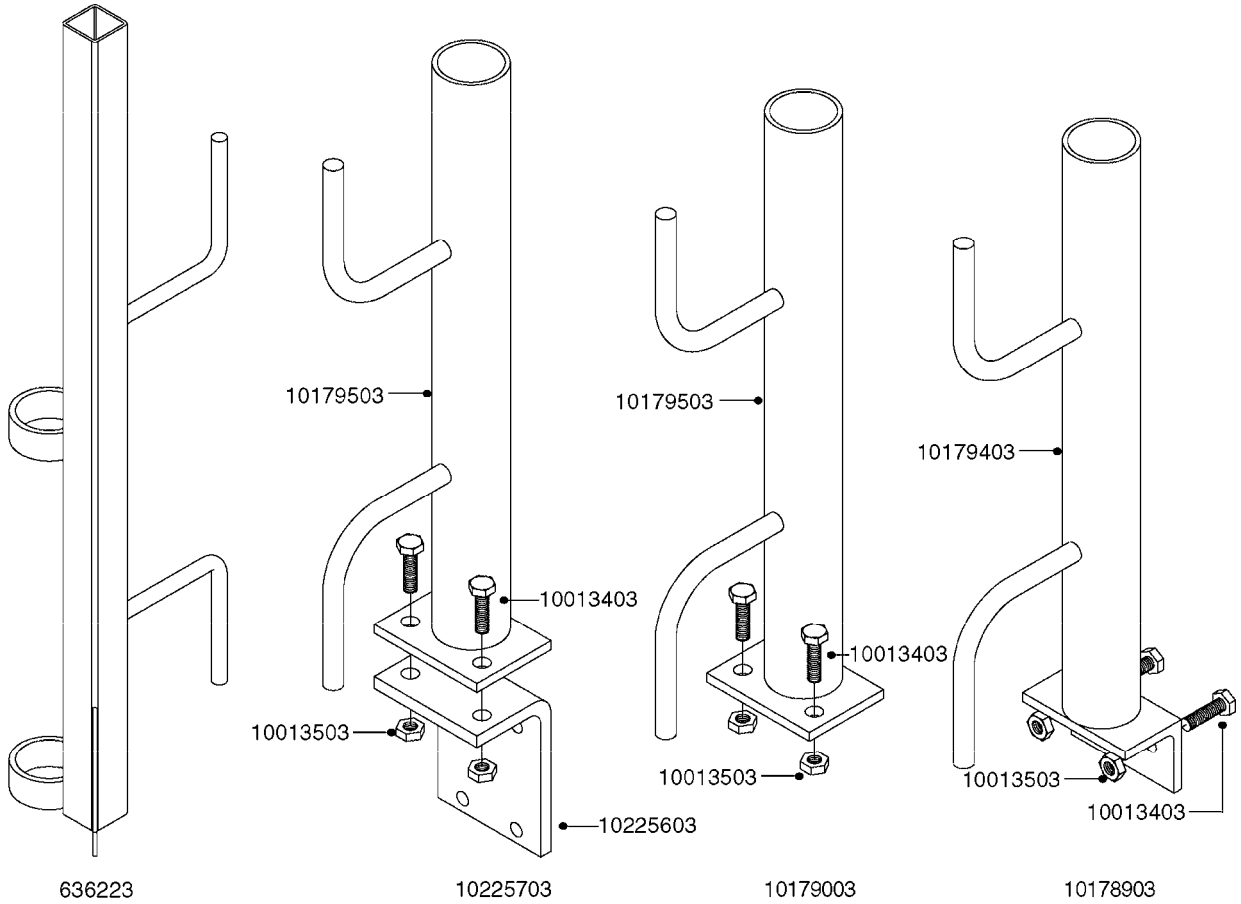

Page 1
Date 07.02.2020 9:32

parts-n°	order qty	description
130390	1	TEE 3/8'X 1/2' BSP F.TYPE 60S
145791	1	CONE FOR ON/OFF
147063	1	SWIRL F.SPRAY GUN TYPE 60
240936	1	O-RING D13.3X2.4 NITRIL
241441	1	O-RING D29.3X3
241965	1	O-RING Ø12.1 X 1.6 NITRILE
242007	1	O-RING Ø9.1 X 1.6 NITRILE
242013	1	SPRING RUBBER F/TRIGGER
242033	1	O-RING Ø14.1 X 1.6 NITRILE
242064	1	SLEEVE RUBBER 3X8X4MM
320084	1	FITT.DK NUT 1/2" BSP
322073	1	HOUSING F.SWIRL TYPE 60S H.G.
322075	1	HOUSING F. NOZZLE
330013	1	O-RING 2.5 X 10 PUR
334117	1	HANDLE PIECE RIGHT F.60S/60L
334118	1	HANDLE PIECE LEFT F.60S/60L
334121	1	SEAT FOR ON-OFF TYPE
334190	1	FITT.DK HB 1/2' F. PISTOL 60S
334533	1	CLAMP HOSE PLASTIC 3/8"
334534	1	CLAMP HOSE PLASTIC 1/2"
334653	1	FITT.DK HB 3/8' F.HANDGUN
334655	1	TRIGGER SAFETY F.60S/60L GUN
371314	1	NOZZLE CERAMIC 1099-20
440634	1	SCREW 5/8"
480716	1	PIN D3X6 STAINLESS
615455	1	TUBE F.LANCE TYPE 60L
725476	1	SPINDLE
725477	1	TRIGGER
750270	1	GASKET KIT F.SPRAY GUN
843196	1	SPRAY GUN KIT TYPE 60 SHORT
843197	1	HANDGUN KIT TYPE 60 LONG
92701703	1	HOSE R X3/8" X300PSI WP X0012"
92702103	1	HOSE R X1/2" X300PSI WP X0012"