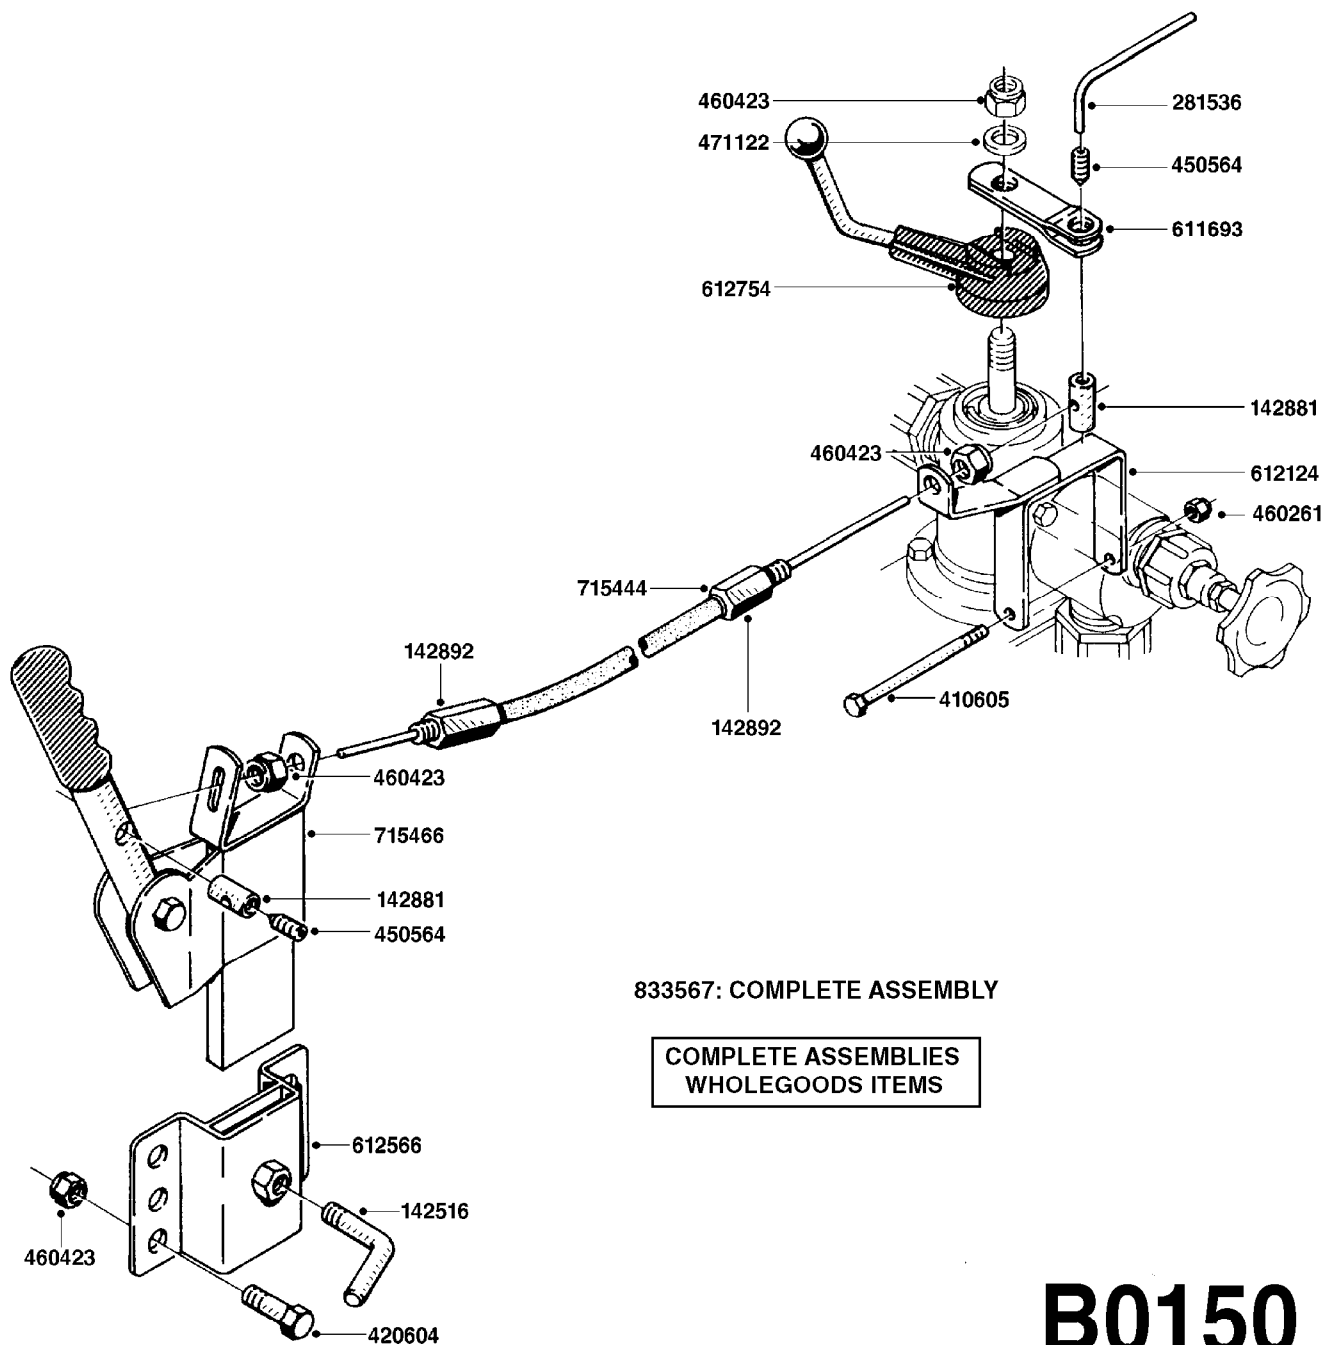

BK-180 REMOTE CONTROL CABLE
B0150-HIN, 01:01:16

Page 1

Date 07.02.2020 9:31

parts-n°	order qty	description
142516	1	SCREW SET M10 BENT F. LOCKING
142881	1	WIRE HOLDER FOR REMOTE CONTROL
142892	1	END NIPPLE F.REMOTE CABLE
281536	1	ALLEN WRENCH 3MM
410605	1	BOLT HEX 8.8 DEL M6X80
420604	1	BOLT HEX 8.8 DEL M10X25 FT DIN933
450564	1	SCREW M6X12 ALLEN
460261	1	NUT HEX M6X1.00 LOCK DIN985 A2 SS
460423	1	NUT HEX M10X1.50 LOCK DIN985A2 SS
471122	1	WASHER, M10, Ø20/10.5X 2.0, SS
611693	1	ARM FOR REMOTE CONTROL BK180
612124	1	BRACKET FOR OP.UNIT F REM.CTR
612566	1	MOUNT BRACKET F.FAN CABLE ASSY
612754	1	HANDLE FOR REMOTE CONTROL
715444	1	REMOTE CONTROL CABLE L=2000
715466	1	MOUNTING PLATE
833567	1	REMOTE CONTROL ON/OFF BK 180