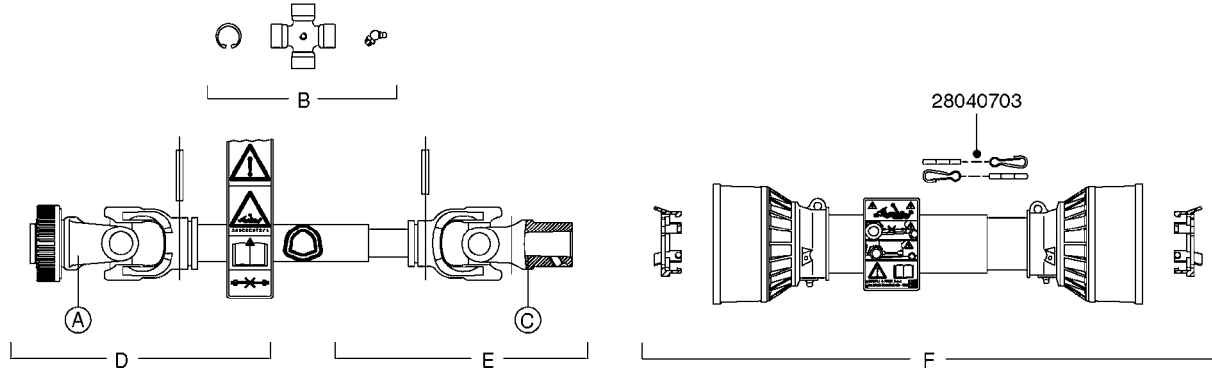

10549503 - KIT WITHOUT GEARBOX
10549603 - COMPLETE KIT WITH GEARBOX

COMPLETE ASSEMBLIES
WHOLEGOODS ITEMS

A0490

GEAR BOX KIT 1000 RPM
A0490-HIN, 01:01:16

Page 1

Date 07.02.2020 9:31

parts-n°	order qty	description
10549103	1	BUSHING D28/D10.5X50
10549203	1	BUSHING D28/D12.5X16
10549303	1	MOUNT PLATE PTO COVER 1000 RPM
10549403	1	MOUNT PLATE F.G/BOX 1000 PRM
10549503	1	GEAR BOX KIT 1000 RPM LESS G/B
10549603	1	GEAR BOX KIT 1000 RPM 361/462
242226	1	SEAL WASHER F.BOTTOM PLUG
284268	1	LEVEL INDICATOR GEAR ML 52
284586	1	GEAR BOX 1000 RPM
330746	1	GUARD PTO LOWER PART
330757	1	GUARD PTO UPPER PART
410347	1	SCREW M6X20 8.8
420582	1	BOLT HEX 8.8 DEL M8X20 FT A2
420862	1	BOLT HEX 8.8 DEL M10X16 FT
421216	1	BOLT HEX 8.8 DEL M10X130
430721	1	BOLT HEX 8.8 DEL M12X40 FT
460143	1	SELF LOCK NUT M8 SST A2 DIN985
460202	1	NUT HEX M6
470127	1	WASHER D15D10X2 M10 LOCK
470466	1	WASHER D21.1/D12.2X2.5 LOCK
471126	1	WASHER, M8, Ø16/ 8.4X 1.6, SS