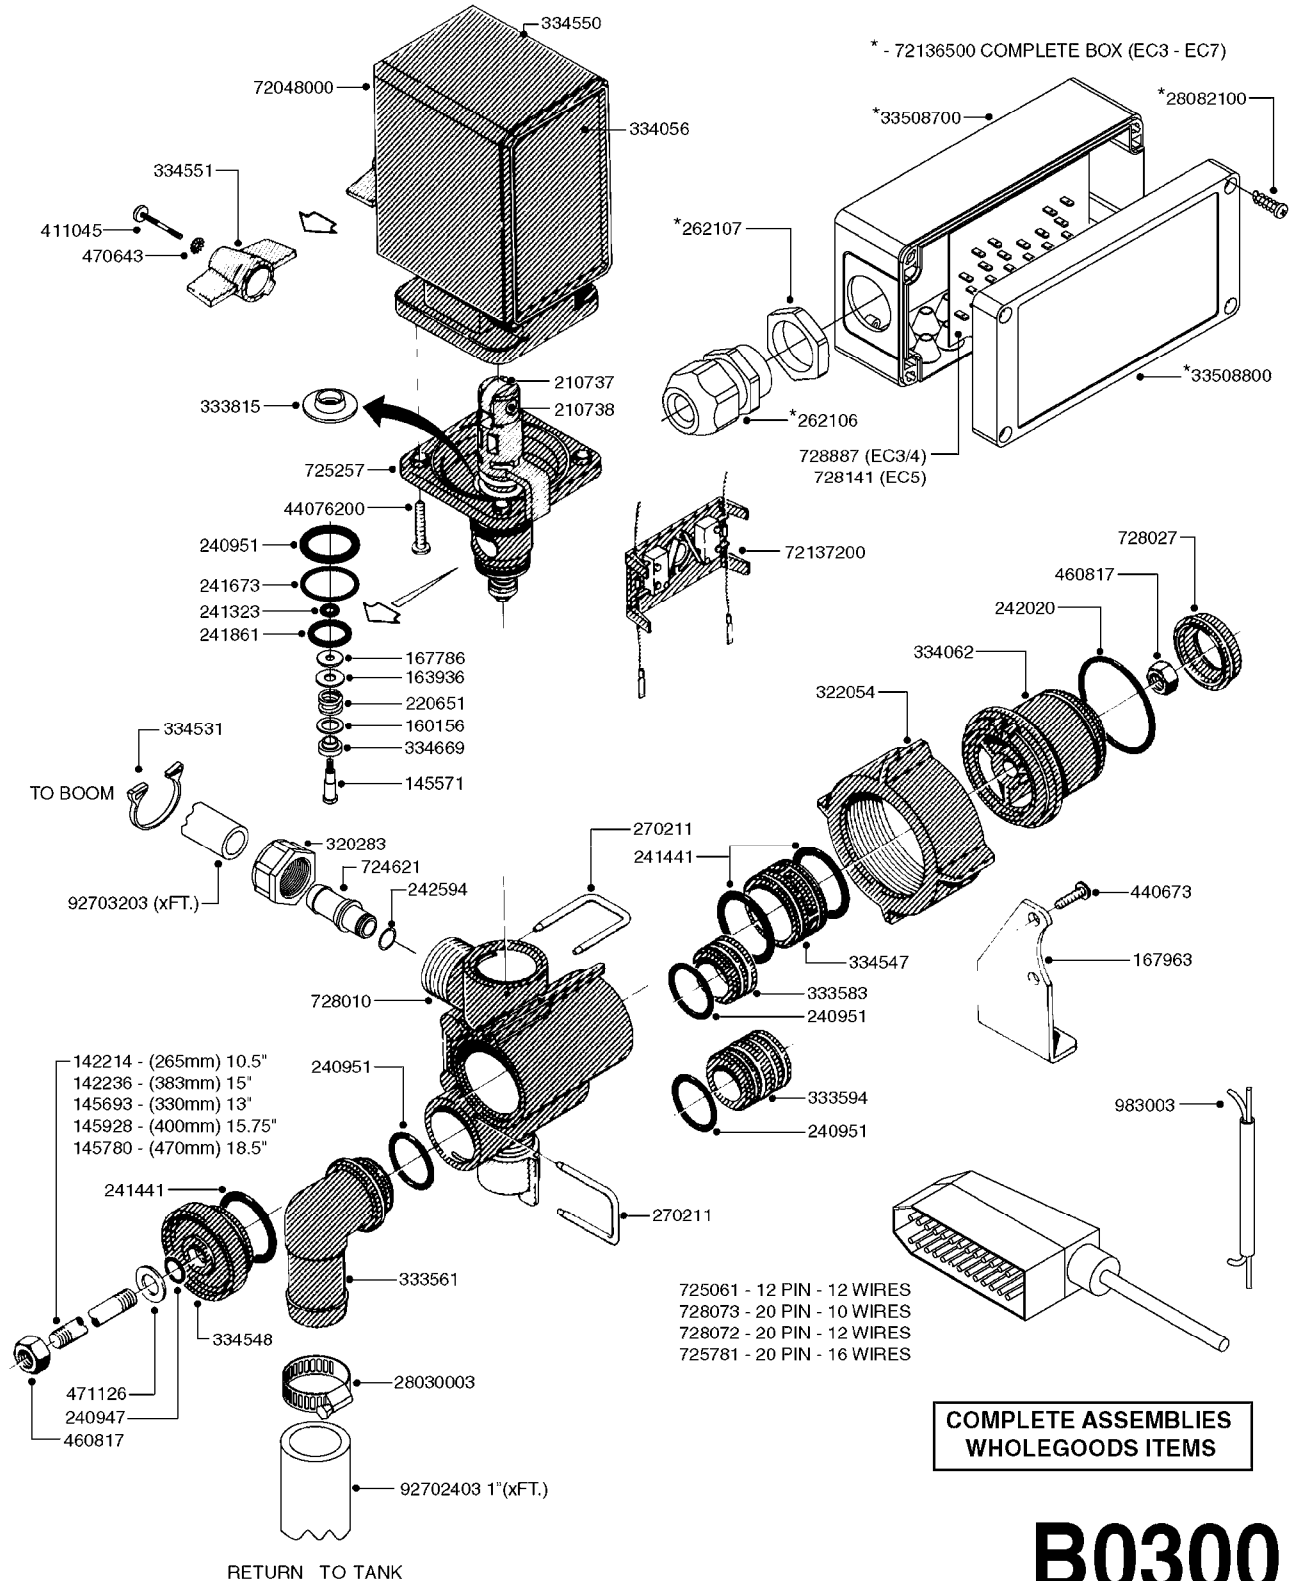

EC BOOM VALVE-ELEC.(GRN GRIP)
B0300-HIN, 01:01:16

parts-n°	order qty	description
142214	1	STUD BOLT - M8X265, 3 SECTION
142236	1	STUD BOLT 8 X 381 - 8 MODULS
145571	1	STUD BOLT F/PNEUM. DISTRIBUTOR
145693	1	STUD BOLT - M8X330, 4 SECTION
145780	1	STUD BOLT - M8X470, 6 SECTION
145928	1	STUD BOLT - M8X400, 5 SECTION
160156	1	WASHER D14.1/D9.2X1 SS
163936	1	WASHER D15/D6.2X1
167786	1	WASHER D13/D4.2X1
167963	1	MOUNT BKT.F.EC BOOM SEC.
210737	1	BEARING BALL D7 RSTO 5 TN
210738	1	PIN Ø7 L16
220651	1	SPRING PRESSURE D12.5/5
240947	1	O-RING D7.3X2.4 NITRIL
240951	1	O-RING D21.2X3 NITRIL
241323	1	O-RING D5.3X2.4 NITRIL
241441	1	O-RING D29.3X3
241673	1	O-RING D22.1X1.6
241861	1	O-RING D15.3X2.4 VITON
242020	1	O-RING 39.2 X 3 VITON
242594	1	O-RING D14 X 1.78 SCH.70-EPDM
262106	1	BULKHEAD F. CABLE 6.5-14 BLACK
262107	1	NUT F. BULKHEAD CABLE GRAY
270211	1	FITT.DK S25 FORK L=37.5
320283	1	FITT.DK NUT 3/4"BSP
322054	1	UNION NUT BLACK S61 x 2
333561	1	FITT.DK ELB.1" EC RETURN
333583	1	END PIECE FOR BYPASS
333594	1	CONNECTING PIECE F. BYPASS
333815	1	DISTANCE RING
334056	1	COVER F/MOTOR HOUSE EC DIST.
334062	1	CONNECT. BRANCH F/EC OP. UNIT
334531	1	CLAMP HOSE PLASTIC 3/4"
334547	1	CONNECTING PIECE F. PRESSURE
334548	1	END COVER
334550	1	MOTOR HOUSE SECT VALVE
334551	1	GRIP F.MAN.OP.EC ON/OFF GREEN
334669	1	VALVE CONE D14/D7-SH 63 WHITE
411045	1	SCREW M4 X 16MM STAINLESS
440673	1	SCREW F.PLASTIC 5X12 SS
460817	1	NUT HEX M8 STAINLESS DIN 934
470643	1	WASHER LOCK
471126	1	WASHER, M8, Ø16/ 8.4X 1.6, SS
724621	1	FITT.DK HB 3/4"ASSY F.3/4" NUT
725061	1	CABLE - EC 12WIRE L=6000mm
725257	1	SPINDLE SECT. F/EC DISTRIBUTOR
725781	1	CONNECTING CABLE L=6000-AC 5
728010	1	DISTRIB HOUSING W/CONST PR GRN
728027	1	BUSHING WITH SEAT
728072	1	CABLE,20-PIN,6M EC/4
728073	1	CABLE,20-PIN,6M, EC/3
728141	1	CIRCUIT BOARD F.EC7 CONN. BOX
728887	1	CIRCUIT BOARD EC CONTROL
983003	1	CABLE ELEC.2X1MM WIRE BLACK EC
28030003	1	CLAMP HOSE GEAR P1" 6716
28082100	1	SCREW F. BOX LID 1/4" L=20
33508700	1	BOX BOTTOM 160X80X40 BLACK 1-HOLE
33508800	1	LID 160X80X15 BLK W/SCREWS
44076200	1	SCREW WN5451 5X16 SS TORX
72048000	1	MOTOR, DISTRIBUTION 1:300
72136500	1	UNIV. CONNECTION BOX F. EC