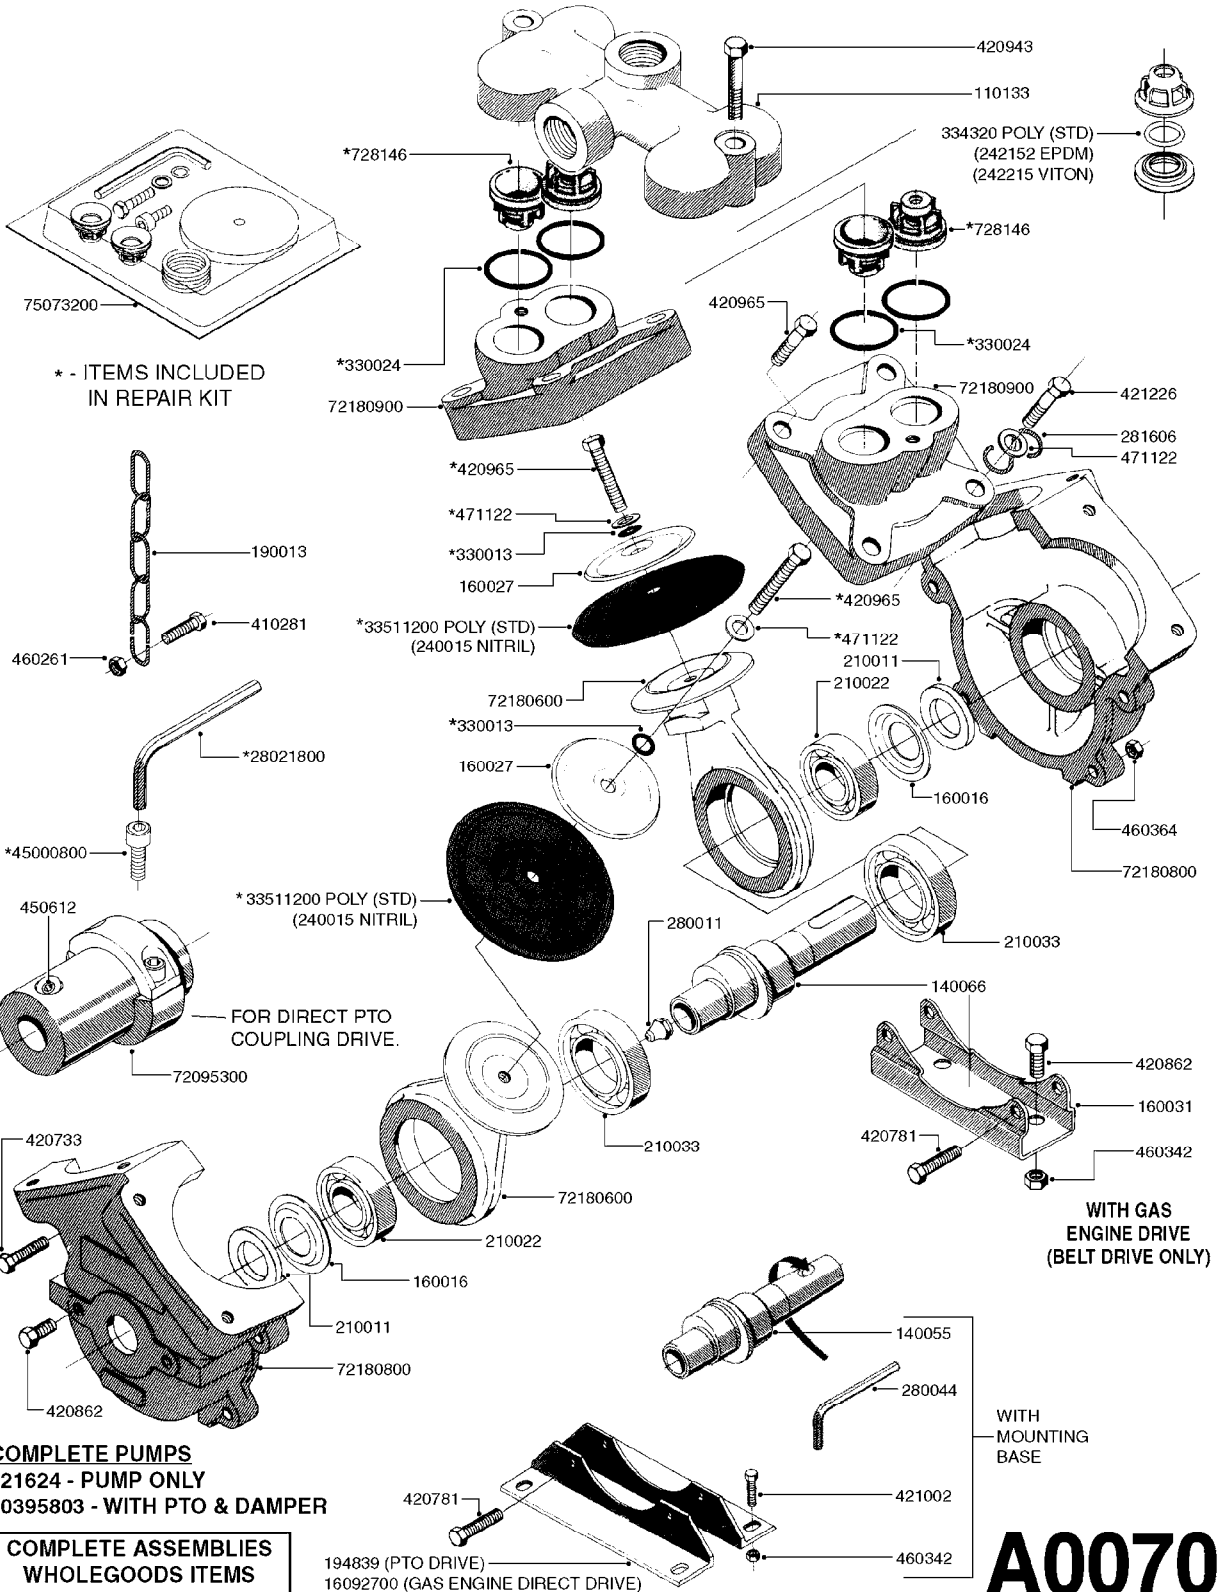

PUMP - 603
A0070-HIN, 01:01:16

COMPLETE PUMPS
821624 - PUMP ONLY
10395803 - WITH PTO & DAMPER

COMPLETE ASSEMBLIES
WHOLEGOODS ITEMS

A0070

PUMP - 603
A0070-HIN, 01:01:16

Page 1
Date 07.02.2020 9:31

parts-n°	order qty	description
110133	1	VALVE CHAMBER MOD 600 PAINTED
140055	1	CRANK SHAFT, MODEL 600
140066	1	CRANK SHAFT, MODEL 600/4
160016	1	DUST PLATE
160027	1	DIAPHRAGM UPPER DISC 500-600
160031	1	BASE PLATE MODEL 500-600
190013	1	CHAIN 35XL=800
194839	1	ANGLE IRON FOOT, M 500-600 RED
210011	1	SEAL FELT D39/23 X 4
210022	1	BEARING BALL 6205
210033	1	BEARING BALL 6007
240015	1	DIAPHRAGM MODEL 500-600 NITRIL
242152	1	O-RING D18.2X3 EPDM
242215	1	O-RING D18X3 VITON
280011	1	GREASE NIPPLE 1/8' SAE H TR
280044	1	KEY HEXAGON W6 3/16'
281606	1	S-HOOK GALVANIZED
330013	1	O-RING 2.5 X 10 PUR
330024	1	O-RING D41,1/D34.5 X 3,5
334320	1	O-RING D18X3 POLYURETHANE
410281	1	BOLT HEX 8.8 DEL M6X25 DIN933 A2
420733	1	BOLT HEX 8.8 DEL M8X40
420781	1	BOLT HEX 8.8 DEL M8X50
420862	1	BOLT HEX 8.8 DEL M10X16 FT
420943	1	BOLT HEX 8.8 DEL M10X50
420965	1	M10X40 MACHINE SCREW STAINLESS
421002	1	BOLT HEX 8.8 DEL M10X30 FT DIN933
421226	1	BOLT HEX 8.8 DEL M10X45
450612	1	SCREW M10X16 POINTED
460261	1	NUT HEX M6X1.00 LOCK DIN985 A2 SS
460342	1	NUT HEX M10 DEL DIN934
460364	1	NUT HU M8 A2 SS DIN934
471122	1	WASHER, M10, Ø20/10.5X 2.0, SS
728146	1	VALVE FOR 361(726890/707932)
821624	1	PUMP 603/7 W. FOOT TAPERED SHA
10395803	1	PUMP 603 C/W PTO 540 RPM
16092700	1	PUMP MOUNT PLATE TALL 500/600
28021800	1	KEY HEXAGON 8MM FOR M10
33511200	1	DIAPHRAGM 500-603 PUR 2006
45000800	1	BOLT ROUND M10X25
72095300	1	COUPLING 1-3/8' X 25, PAINTED
72180600	1	CONNECTING ROD FOR 503-603 M10
72180800	1	PUMP HOUSING 603 RED W/BOLTS
72180900	1	DIAPHRAGM COVER MOD. 600
75073200	1	PUMP KIT 603mm 06