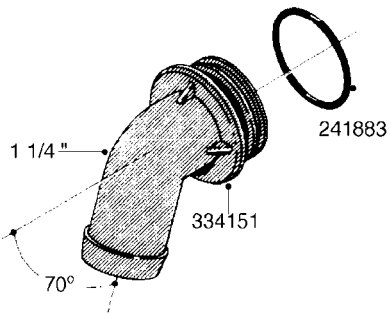

L0090

FITTINGS - S-56 & S-61
L0090-HIN, 01:01:16

Page 1

Date 07.02.2020 9:32

parts-n°	order qty	description
145661	1	FITT.DK S-61 FORK
241754	1	O-RING D59.5X3
241883	1	O-RING 3 X 39.2 NITRIL
322055	1	FITT.DK S-61 BULKHEAD
322056	1	FITT.DK S-61 BULKHEAD NUT
322066	1	FITT.DK S-56 NUT
334050	1	FITT.DK S-61 STR.1-1/4"
334068	1	FITT.DK S-61 STR.1"
334091	1	FITT.DK S56 STR.1-1/2'
334099	1	FITT.DK S-61 ELB.1-1/2"110 DEG
334100	1	FITT.DK S-61 ELB.1" 110 DEG.
334151	1	FITT.DK S-61 ELB.1-1/4"110 DEG
390231	1	FITT.DK NIPPLE 1-1/2 X S56