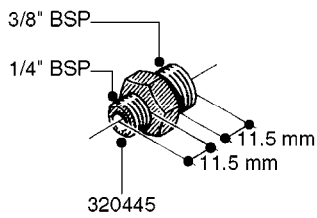

FITTINGS - HEXAGON NIPPLES
L0030-HIN, 01:01:16

Page 0
Date 07.02.2020 9:32

L0030

FITTINGS - HEXAGON NIPPLES
L0030-HIN, 01:01:16

Page 1
Date 07.02.2020 9:32

parts-n°	order qty	description
10015303	1	FITT.PO.HN 1.00X1.00 M1000
10425003	1	FITT.PO.HN 1.25X1.00 MCPHEE
320132	1	FITT.DK HN 1" BSP
320176	1	FITT.DK HN 3/8"X1/2" BSP
320445	1	FITT.DK HN 1/4"X3/8" BSP
320655	1	FITT.DK HN 1/2"-1/2" BSP
320692	1	FITT.DK HN 3/8'BSPX1/4'NPT
320703	1	FITT.DK HN 3/8BSP X1/2 &1/4NPT
320725	1	FITT.DK NIPPLE 3/8"-3/8" BSP
320902	1	FITT.DK HN 3/8'X 1/4' BSP
390232	1	FITT.DK HN 1-1/2' X 1-1/4' BSP
390276	1	FITT.DK HN 1'BSP