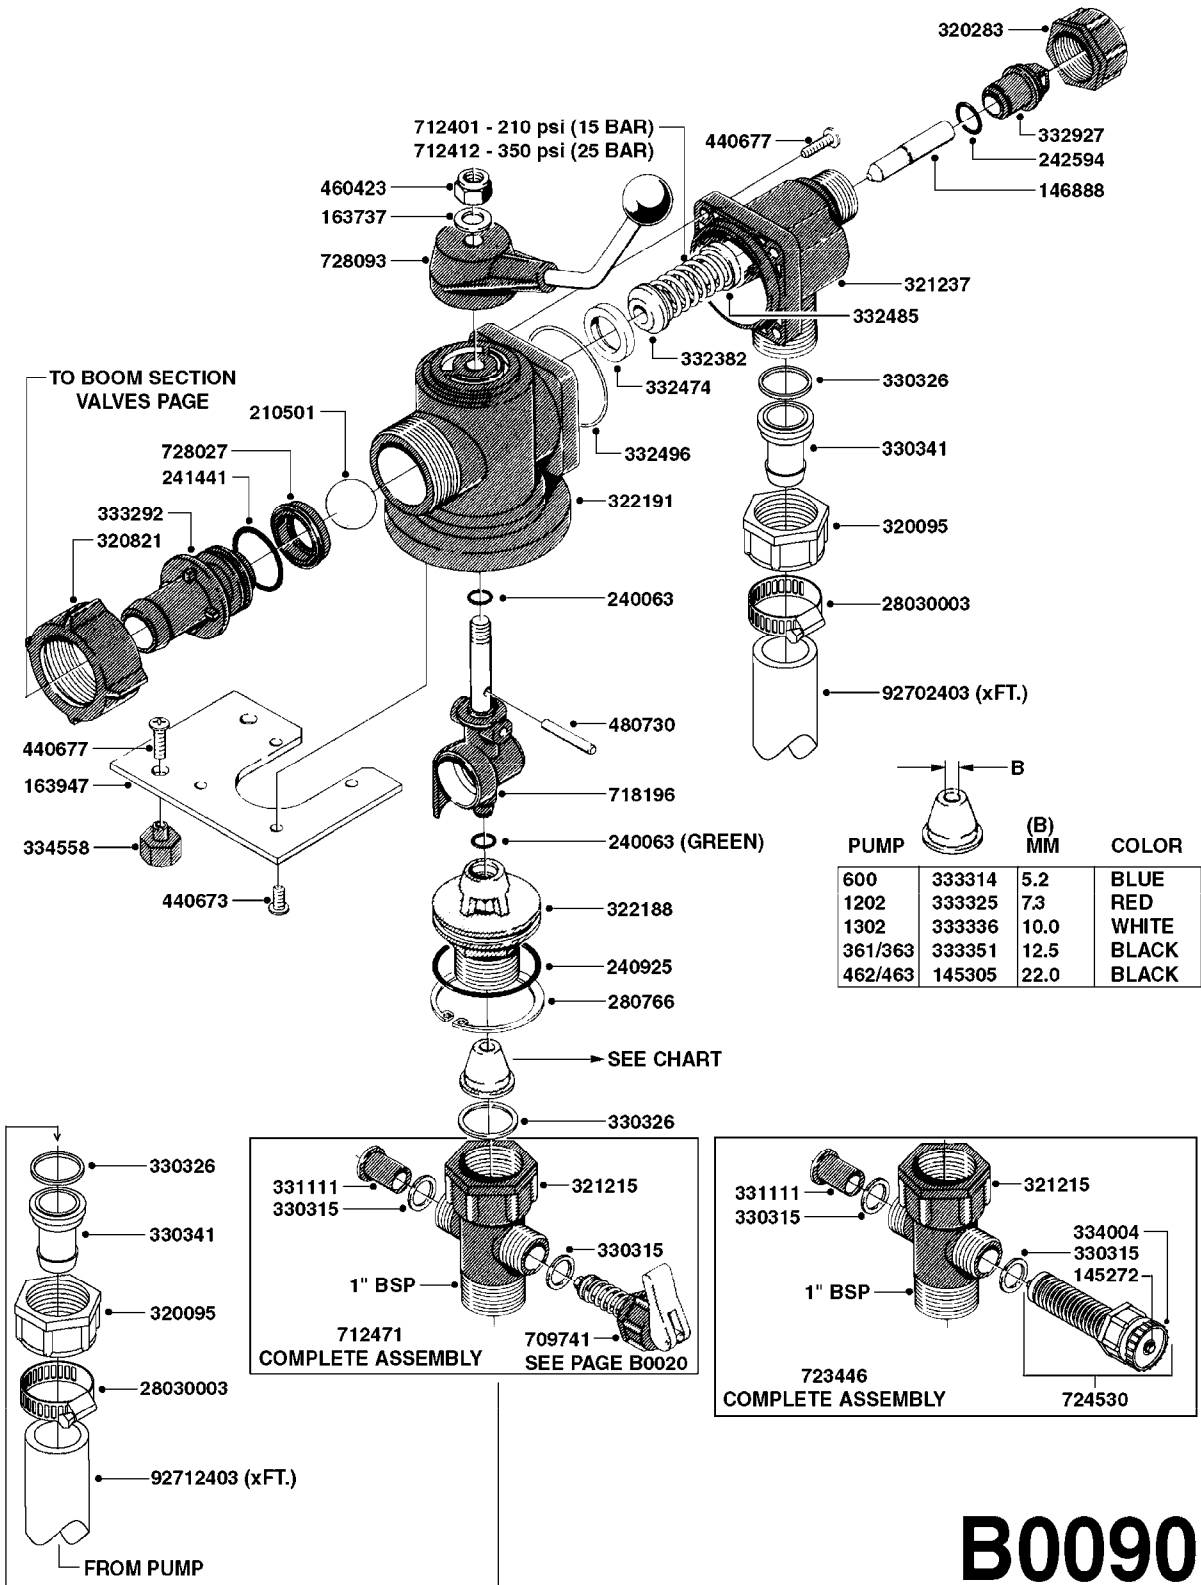

B0090

BK-180 MASTER VALVE-MAN.POST94
B0090-HIN, 30:08:16

Page 1
Date 07.02.2020 9:31

parts-n°	order qty	description
145272	1	INSERT F.AGIT.THUMBWHEEL BRASS
145305	1	NOZZLE F.OP.UNIT PUMP 462
146888	1	PIN 10 X 57MM STAINLESS
163737	1	WASHER D15.5/D10.5X1
163947	1	FITTING FOR BK 180
210501	1	BALL PLASTIC D25
240063	1	O-RING D14.1/9.3 X 2.4
240925	1	O-RING D49.5X3 NITRIL
241441	1	O-RING D29.3X3
242594	1	O-RING D14 X 1.78 SCH.70-EPDM
280766	1	SNAP-RING INNER 55X2 DIN 472
320095	1	FITT.DK NUT 1" BSP
320283	1	FITT.DK NUT 3/4"BSP
320821	1	FITT.DK NUT 1-1/2" BSP
321215	1	FITT.DK HOUSING F. AGITATION
321237	1	PRESSURE REGULATOR HOUSE BK180
322188	1	BOTTOM PIECE F.BALL EC
322191	1	HOUSING F.BALL (OPERATING UNIT)
330315	1	O-RING D18.4/D13X.6
330326	1	O-RING D30/D24X2 F.1"NUT
330341	1	FITT.DK HB 1" F. 1" NUT
331111	1	VALVE SEAT FOR 1/2" DISTRIBUT.
332382	1	VALVE CONE D25,7
332474	1	SEAT FOR OPERATING UNIT BALL
332485	1	SPRING GUIDE
332496	1	O-RING D58/54X2
332927	1	FITT.DK PLUG F. NOZZLE TUBE
333292	1	FITT.DK HB 1"O'RING F.1-1/2"
333314	1	NOZZ.RESTRICTOR 600 BLUE
333325	1	NOZZ.RESTRICTOR 1202 RED
333336	1	NOZZ.RESTRICTOR 1302 WHITE
333351	1	NOZZ.RESTRICTOR 361 BLACK
334004	1	WHEEL F.AGITATION W/O INSERT
334558	1	NUT HEX PLASTIC INSERT
440673	1	SCREW F.PLASTIC 5X12 SS
440677	1	SCREW F. PLASTIC 5X20 SS
460423	1	NUT HEX M10X1.50 LOCK DIN985A2 SS
480730	1	PIN ROLL 5X30 STAINLESS STEEL
709741	1	VALVE ASSY. 1/2" FLIP LEVER
712401	1	RELIEF VALVE ASSY. 12BAR
712412	1	RELIEF VALVE ASSY. 25BAR
712471	1	AGITATION VALVE ASSY. ON/OFF
718196	1	BALL VALVE HOUSING ASSEMBLY
723446	1	AGITATION VALVE ASSY. ADJUST.
724530	1	THUMB WHEEL FOR AGITATION
728027	1	BUSHING WITH SEAT
728093	1	HANDLE WITH BALL
28030003	1	CLAMP HOSE GEAR P1" 6716
92702403	1	HOSE PVC SUCT GRAY 1"
92712403	1	HOSE R X1" X300PSI WP X0012"