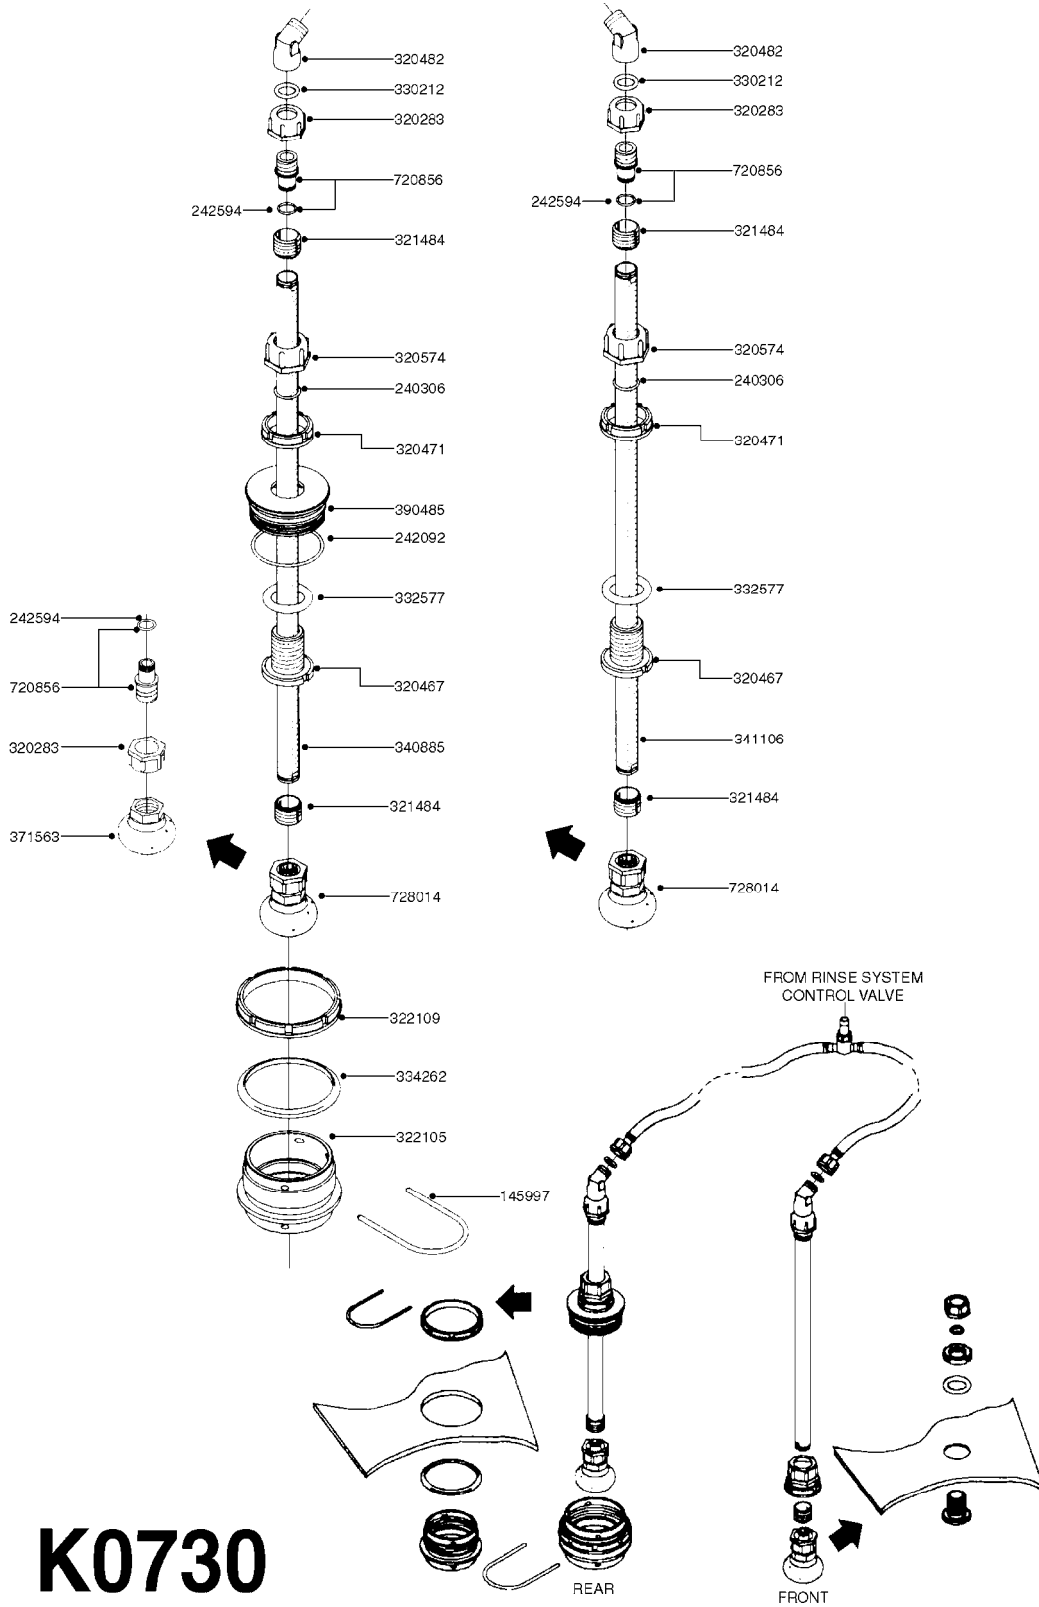

RINSE SYSTEM NOZZLES
K0730-HIN, 01:01:16

Page 0
Date 07.02.2020 9:32

RINSE SYSTEM NOZZLES
K0730-HIN, 01:01:16

Page 1
Date 07.02.2020 9:32

parts-n°	order qty	description
145997	1	FITT.DK S-93 FORK
240306	1	O-RING D29/D21X4
242092	1	O-RING D69.5X3
242594	1	O-RING D14 X 1.78 SCH.70-EPDM
320283	1	FITT.DK NUT 3/4"BSP
320467	1	FITT.DK BULKHEAD 1"BSP SINGLE
320471	1	FITT.DK NUT 1" BSP JAMB
320482	1	FITT.DK ELB. 1/2" BSP 60 DEG.
320574	1	FITT.DK NUT 1" BSP SPECIAL
321484	1	BUSHING THREADED F.NOZZ.TUBE
322105	1	FITT.DK S-93 BULKHEAD DOUBLE
322109	1	FITT.DK S-93 BULKHEAD NUT
330212	1	O-RING D19/D14X2.4 F.1/2"NUT
332577	1	O-RING D38/D30X4 F.1" PUR.
334262	1	GASKET F.S-93 BULKHEAD
340885	1	TUBE F. RINSE NOZZLE L=600
341106	1	TUBE F.RINSE NOZZLE L=220
371563	1	NOZZLE FOR TANK RINSE
390485	1	FITT.DK S-93 PLUG W D34 HOLE
720856	1	FITT.DK 1/2'BSP ASSY.F.3/4'NUT
728014	1	RINSE NOZZLE MOUNTED