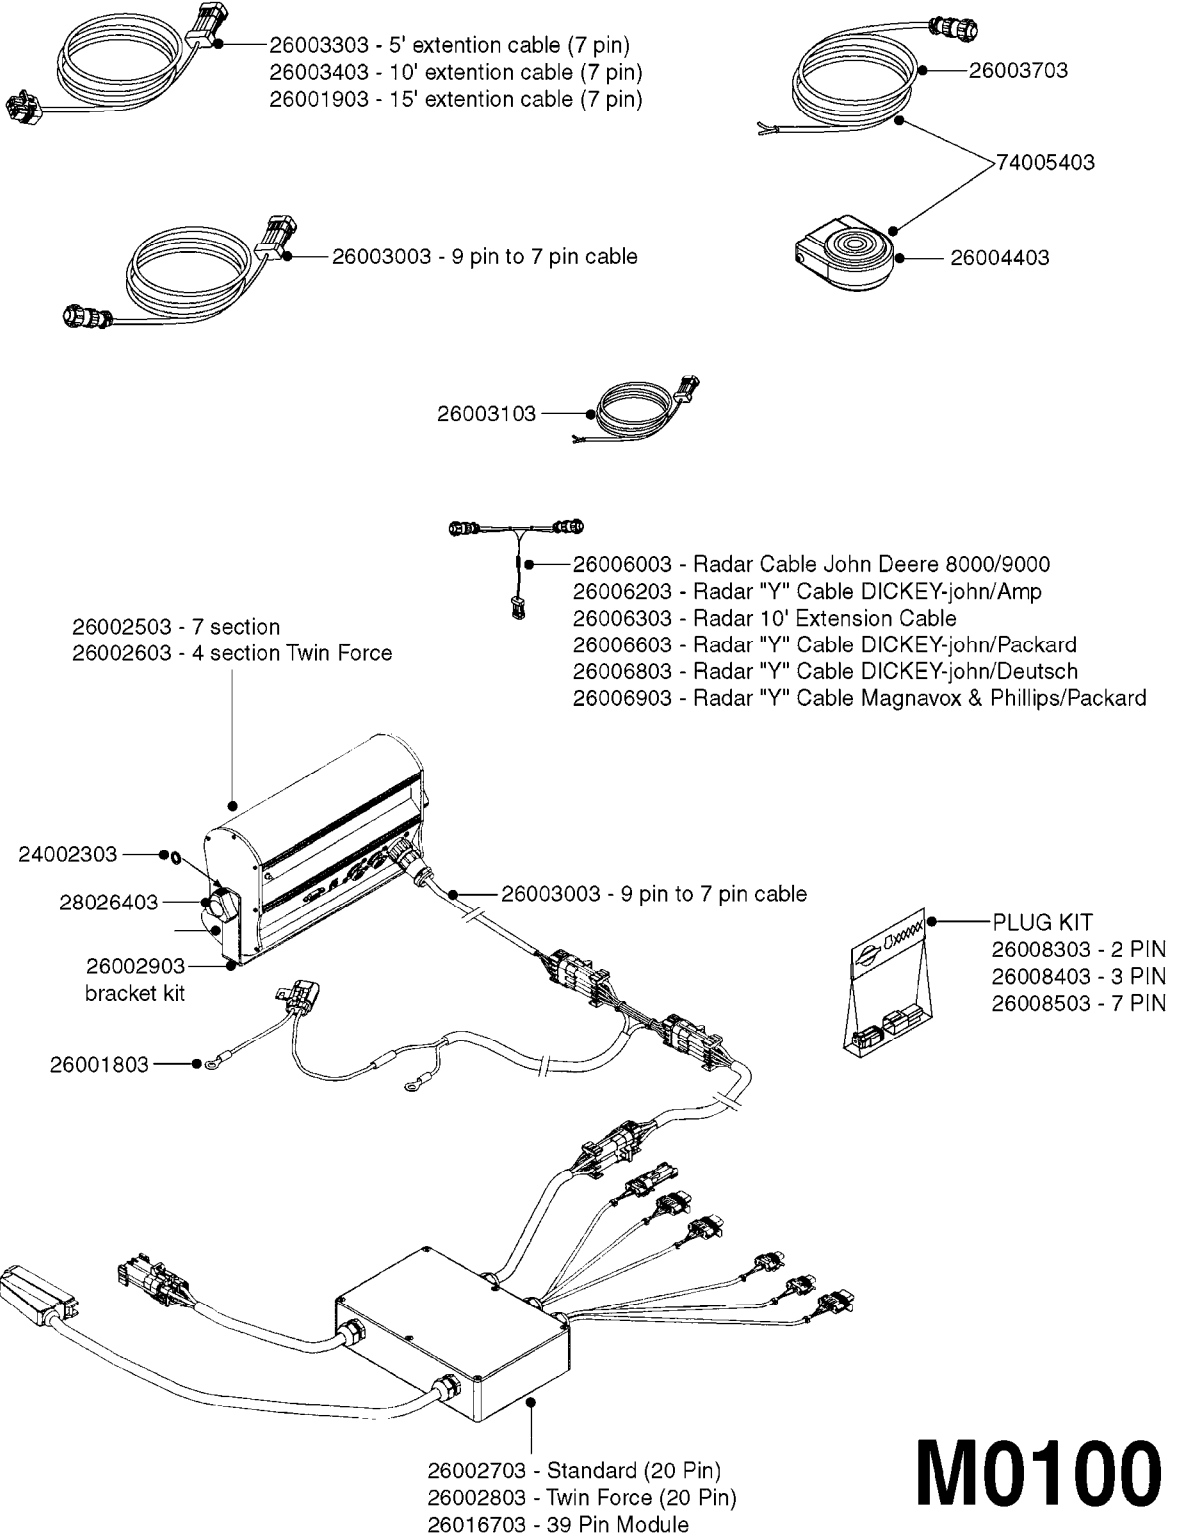

M0090

HC 2500/HM1500 DISPLAY/SCANBOX
M0090-HIN, 01:01:16

Page 1

Date 07.02.2020 9:32

parts-n°	order qty	description
142516	1	SCREW SET M10 BENT F. LOCKING
161411	1	MT.BRK. HC2500/HM1500 DISPLAY
26018300	1	ADAPTOR 2500 FOR SPRAYBOX II 39-PIN/REPLACES SCANBOX
260363	1	PLUG 2 POLE 12V
260827	1	PLUG F.EC ATTACHMENTS
261060	1	PLUG F.EC ATTACHMENTS
261589	1	FUSE 5 X 20 1.25 AMP
26176203	1	FUSE 5.0A QUICK-ACT.
261933	1	CABLE W/PLUG 2X25 L=71"
261934	1	CABLE W/PLUG 18X0.5MM L=79"
261935	1	SWITCH 2 POLE
261937	1	CIRCUIT BOARD F. SCANBOX
262099	1	PLUG SOCKET 3-POLE 2.5/3
450902	1	BOLT ALLEN HEAD M4 X 16MM
471055	1	WASHER D4.1/7.6 X 0.9
61029900	1	BRACKET FOR HC2500
731613	1	DISPLAY HC2500 NEW
731983	1	DISPLAY HM1500 REFURBISHED
732095	1	DISPLAY HM1500 NEW
732096	1	SCANBOX F.HM1500/HC2500
741580	1	PLUG 3-POLE 2.5/3
978045	1	DECAL QUICK GUIDE 1500/2500
978097	1	DECAL QUICK GUIDE 1500/2500 FR