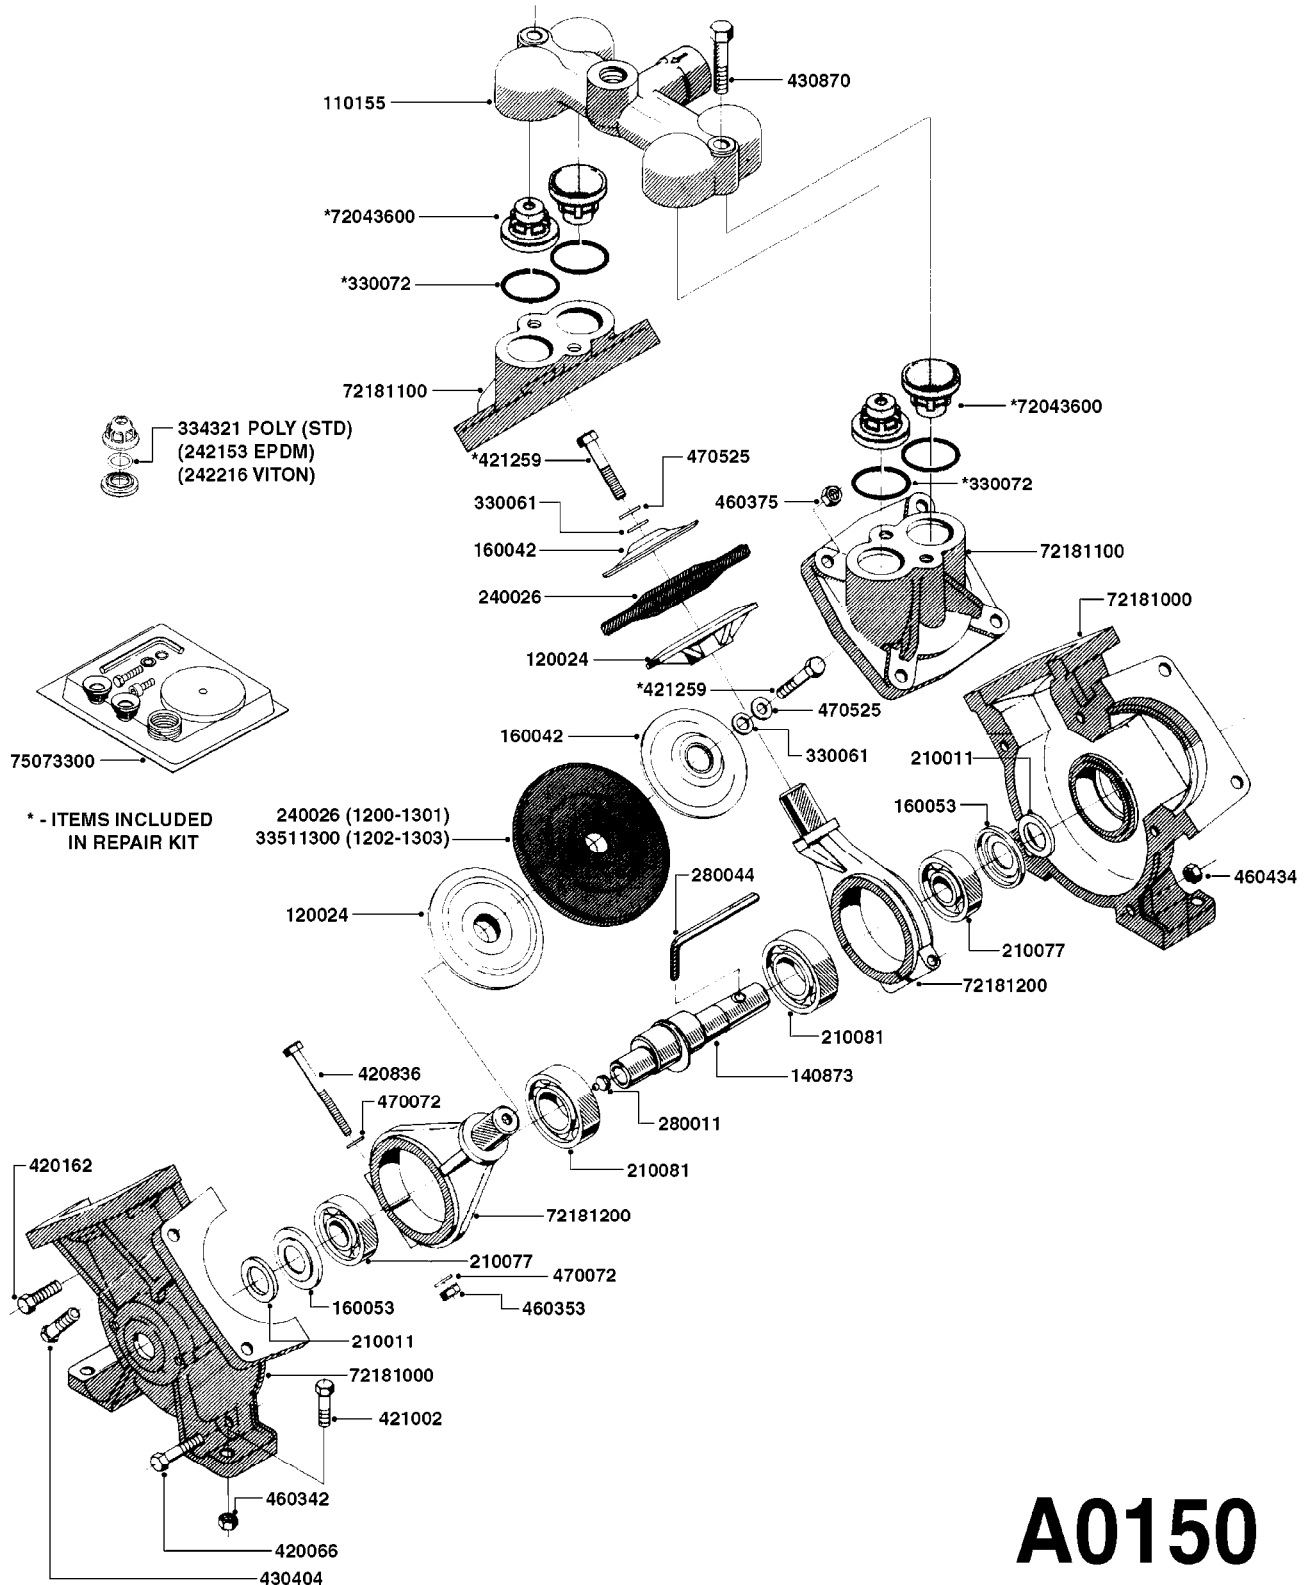

PUMP - 1200 W/ MOUNTING BASE
A0150-HIN, 27:04:17

Page 1
Date 07.02.2020 9:31

parts-n°	order qty	description
110155	1	VALVE CHAMBER F. 1200 PUMP
120024	1	DIAPHRAGM BACK DISC 1200-1300
140873	1	CRANK SHAFT MODEL 1202-9MM
160042	1	DIAPHRAGM UPPER DISC 1200-1300
160053	1	DUST PLATE
210011	1	SEAL FELT D39/23 X 4
210077	1	BEARING BALL 6305
210081	1	BEARING BALL 6307
240026	1	DIAPHRAGM MODEL 1200/1301
242153	1	O-RING D26X4 EPDM
242216	1	O-RING VITON F/1202/1302/462
280011	1	GREASE NIPPLE 1/8' SAE H TR
280044	1	KEY HEXAGON W6 3/16'
330061	1	O-RING D16/D11X2,5
330072	1	O-RING D53.5/D45.5X4
334321	1	O-RING POLY. 34.0x26.0x4.0
420066	1	BOLT HEX 8.8 DEL 3/8"X50MM
420162	1	BOLT HEX 8.8 DEL 3/8"x15MM
420836	1	BOLT HEX 8.8 RAW M8X85
421002	1	BOLT HEX 8.8 DEL M10X30 FT DIN933
421259	1	BOLT HEX UNC7/16"x2.25" 18-8SS
430404	1	BOLT HEX 8.8 DEL M12X50
430870	1	BOLT HEX 8.8 DEL M12X55 FT
460342	1	NUT HEX M10 DEL DIN934
460353	1	NUT HEX M8 BLACK
460375	1	NUT HEX M12 BLACK
460434	1	NUT HEX 3/8' NC BLACK
470072	1	WASHER D15/D8X.5 LOCK
470525	1	WASHER D19/D11.5X2.5
33511300	1	DIAPHRAGM 1202-1303 POLY 2006
72043600	1	VALVE FOR 462/463
72181000	1	HOUSING, PUMP, 1203 RED
72181100	1	DIAPHRAGM COVER 1203/1303+BLTS
72181200	1	CONNECTING ROD FOR 1203 W/M12
75073300	1	PUMP KIT 1200/1202 "06"