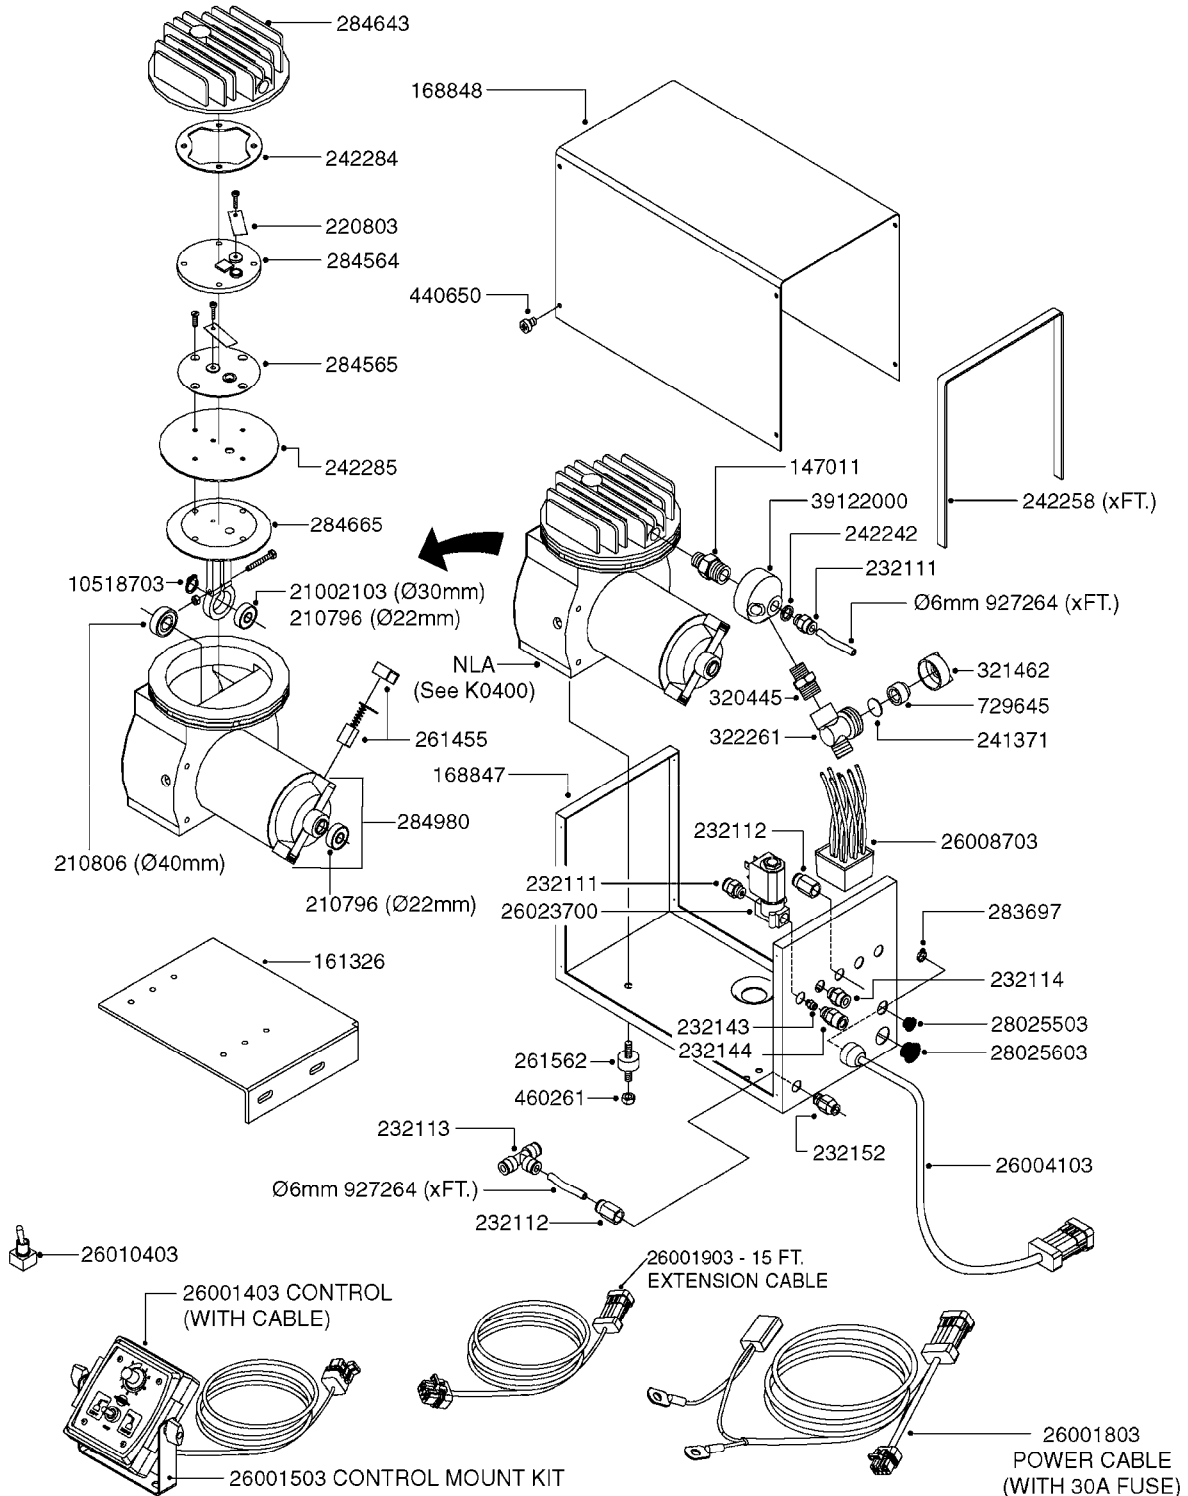

K0390

*Ø8mm 927306 (xFT.)
*Ø10mm 927330 (xFT.)

70019403 - COMPLETE ASSEMBLY

FOAM MARKER COMPRESSOR 2002
K0390-HIN, 01:01:16

Page 1
Date 07.02.2020 9:32

parts-n°	order qty	description
147011	1	HEX NIPPLE 3/8'X1/4'BSP BRASS
161326	1	MOUNT BKT. F. FOAM COMP.BOX 98
168847	1	ENCLOSURE LOWER F.MARKER
168848	1	COVER F. FOAM MARKER
210796	1	BEARING BALL D22/D8 X 7 608ZZ
210806	1	BEARING BALL D40/D17X12MM
220803	1	VALVE F. COMPRESSOR
232111	1	QUICK COUPLER 6MM X 1/8 EXT.
232112	1	QUICK COUPLER 6MM 1/8 INT.
232113	1	QUICK COUPLER 6MM T-PIECE
232114	1	COUPLER 1/8" THREADX8MM HOSE
232143	1	REDUCER 1/4'INT-1/8'EXT
232144	1	QUICK COUPLER 10MM X 1/4 EXT
232152	1	QUICK COUPLER 8MMX1/8 EXT.LONG
241371	1	DIAPHRAGM F.NO-DRIP,VULC
242242	1	O-RING F.AIR HOSE FITTING
242258	1	TRIM 3X10 SELF ADHESIVE 0012"
242284	1	HEAD GASKET F. COMPRESSOR
242285	1	DIAPHRAGM F. F/M COMP.
261455	1	BRUSH KIT-FOAM MARKER MOTOR
261562	1	RUBBER DAMPER 2XM6X25
283697	1	TIESTRAP 200MM
284564	1	PLATE F.COMPRESSOR HEAD
284565	1	PLATE F.COMPRESSOR HEAD
284643	1	COMPRESSOR HEAD F.FOAM MARKER
284665	1	CONNECTING ROD F.COMPRESSOR
284980	1	FLANGE REAR F. F.M.COMPRESSOR
320445	1	FITT.DK HN 1/4"X3/8" BSP
321462	1	CAP F.NO-DRIP ASSY.
322261	1	HOUSING F.SAFETY VALVE 3/8"
440650	1	SCREW 3.5x13 STAINLESS
460261	1	NUT HEX M6X1.00 LOCK DIN985 A2 SS
729645	1	NON-DRIP SPRING ASSY.GREEN 10
927264	1	HOSE R X PE D6/D4 X 0012"
927306	1	HOSE R X PE D8/D6 X 0012"BLACK
927330	1	HOSE R X PE D10/D8 X 012"BLACK
10518703	1	SNAP-RING OUTER 8X1
21002103	1	BEARING, 6200 2ZJEM (SKF)
26001403	1	HC FOAM MARKR CONSOLE VS3.0.00
26001503	1	HC FOAM MARKER CONSOLE MT.KIT
26001803	1	POWER CABLE
26001903	1	15' 7-PIN EXTENSION CABLE
26004103	1	FOAM MARKER CNTRL MOD CABL STD
26008703	1	FOAM MARKER CONTROL SCII
26010403	1	TOGGLE SWITCH MICRO-TRAK F.M.
26023700	1	SOLENOID VAL 12V 1/8' FLO '07
28025503	1	PLUG F.DRILLED HOLE 1/2"
28025603	1	PLUG F.DRILLED HOLE 3/4"
39122000	1	DISTR.HOUSING F.FOAM MARKER'07
70019403	1	FOAM MARKER COMPRESSOR KIT STD