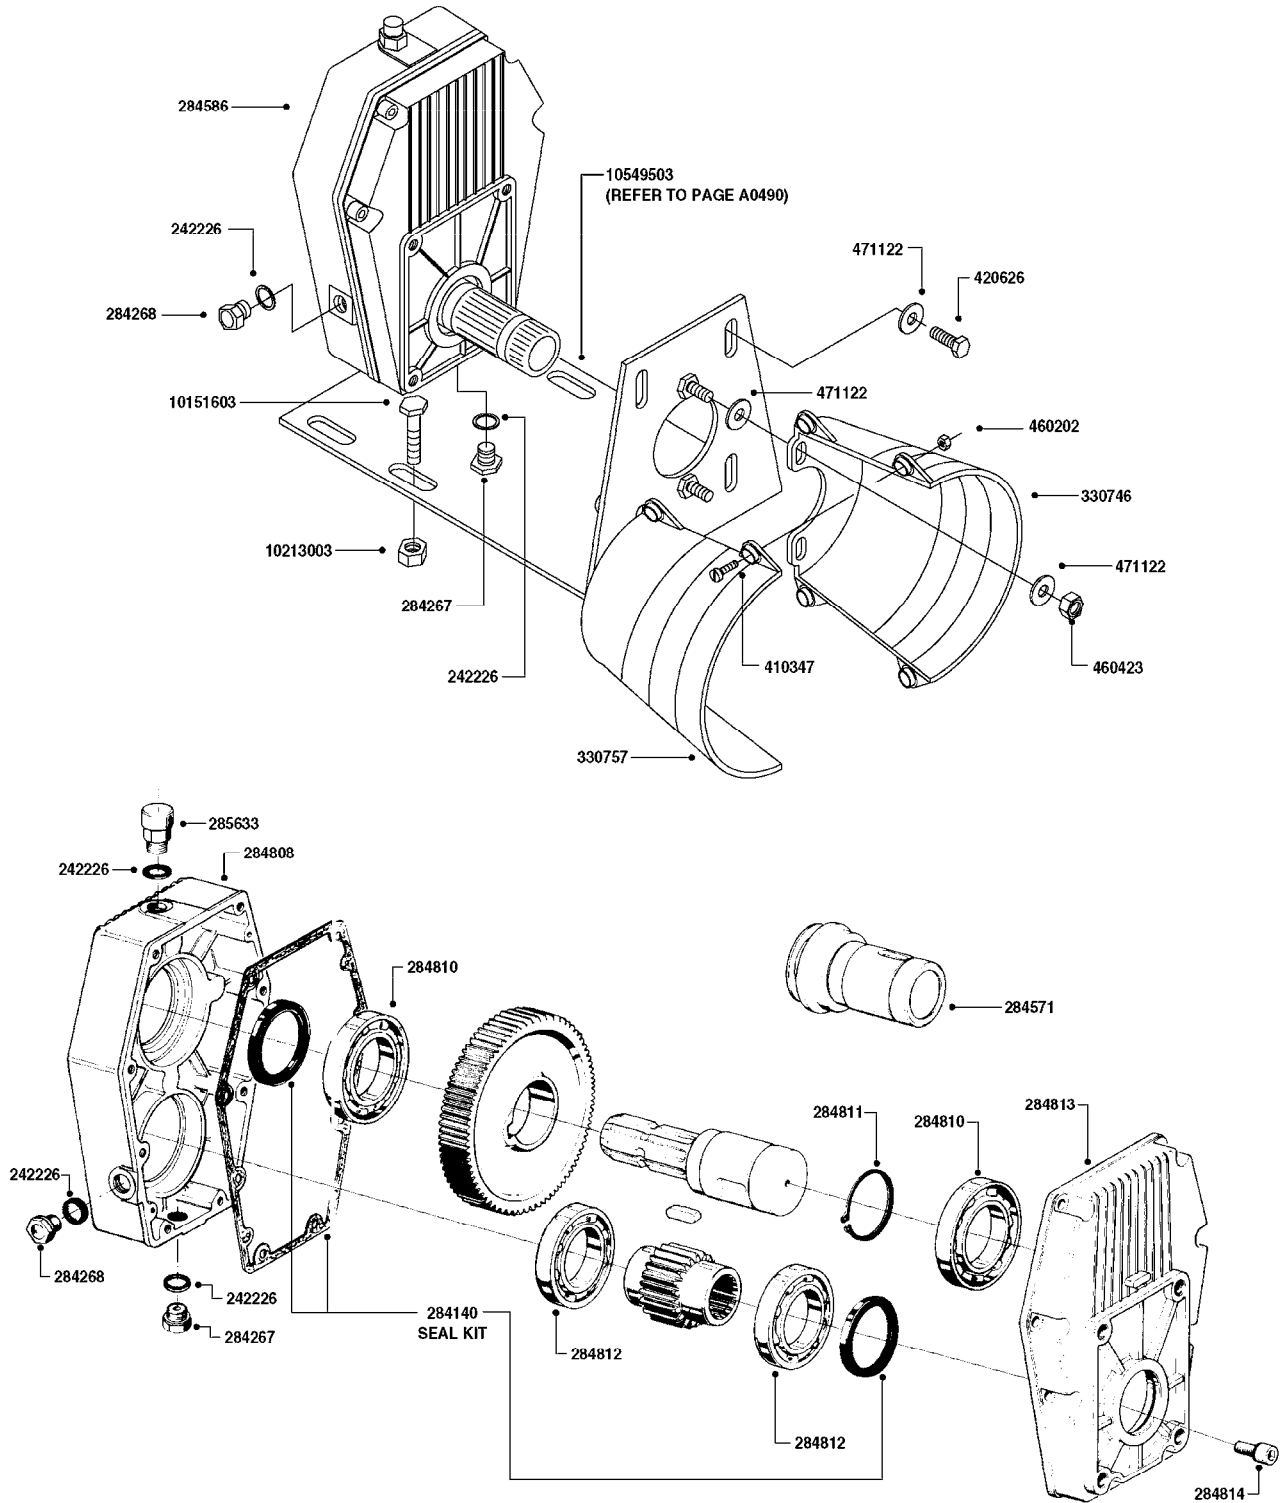

GEAR LUBE REQUIREMENT
SAE 90 GEAR LUBE
(FILL TO SIGHT GAUGE CENTER)

COMPLETE ASSEMBLIES
WHOLEGOODS ITEMS

A0480

GEAR DRIVE 1000RPM 361-3/460-3
A0480-HIN, 01:01:16

Page 1
Date 07.02.2020 9:31

parts-n°	order qty	description
242226	1	SEAL WASHER F.BOTTOM PLUG
284140	1	GASKET SET FOR GEAR ML52 1/3
284267	1	BOTTOM PLUG F. GEAR ML52
284268	1	LEVEL INDICATOR GEAR ML 52
284571	1	SHAFT F.ML52
284586	1	GEAR BOX 1000 RPM
284808	1	HOUSING F.ML52 GEARBOX
284810	1	BEARING INNER ML52 GEARBOX
284811	1	SNAP-RING OUTER 46X2
284812	1	BEARING OUTER ML52 GEARBOX
284813	1	ENDCOVER F.ML52 GEARBOX
284814	1	SCREW F.END COVER ML52 GEARBOX
285633	1	BOTTOM PLUG F.M7 GEAR
330746	1	GUARD PTO LOWER PART
330757	1	GUARD PTO UPPER PART
410347	1	SCREW M6X20 8.8
420626	1	BOLT HEX 8.8 DEL M10X20 FT
460202	1	NUT HEX M6
460423	1	NUT HEX M10X1.50 LOCK DIN985A2 SS
471122	1	WASHER, M10, Ø20/10.5X 2.0, SS
10151603	1	BOLT HEX 7/16 NC GR.2 01.50'
10213003	1	NUT HEX NC (NYLON LOCK) 7/16"
10549503	1	GEAR BOX KIT 1000 RPM LESS G/B