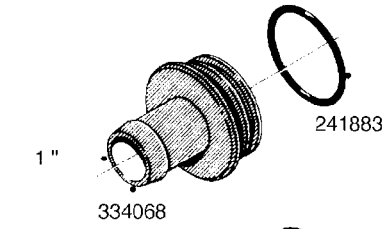

L0090

FITTINGS - S-56 & S-61
L0090-HIN, 01:01:16

Page 1

Date 07.02.2020 9:32

parts-n°	order qty	description
145661	1	FITT.DK S-61 FORK
241754	1	O-RING D59.5X3
241883	1	O-RING 3 X 39.2 NITRIL
322055	1	FITT.DK S-61 BULKHEAD
322056	1	FITT.DK S-61 BULKHEAD NUT
322066	1	FITT.DK S-56 NUT
334050	1	FITT.DK S-61 STR.1-1/4"
334068	1	FITT.DK S-61 STR.1"
334091	1	FITT.DK S56 STR.1-1/2'
334099	1	FITT.DK S-61 ELB.1-1/2"110 DEG
334100	1	FITT.DK S-61 ELB.1" 110 DEG.
334151	1	FITT.DK S-61 ELB.1-1/4"110 DEG
390231	1	FITT.DK NIPPLE 1-1/2 X S56