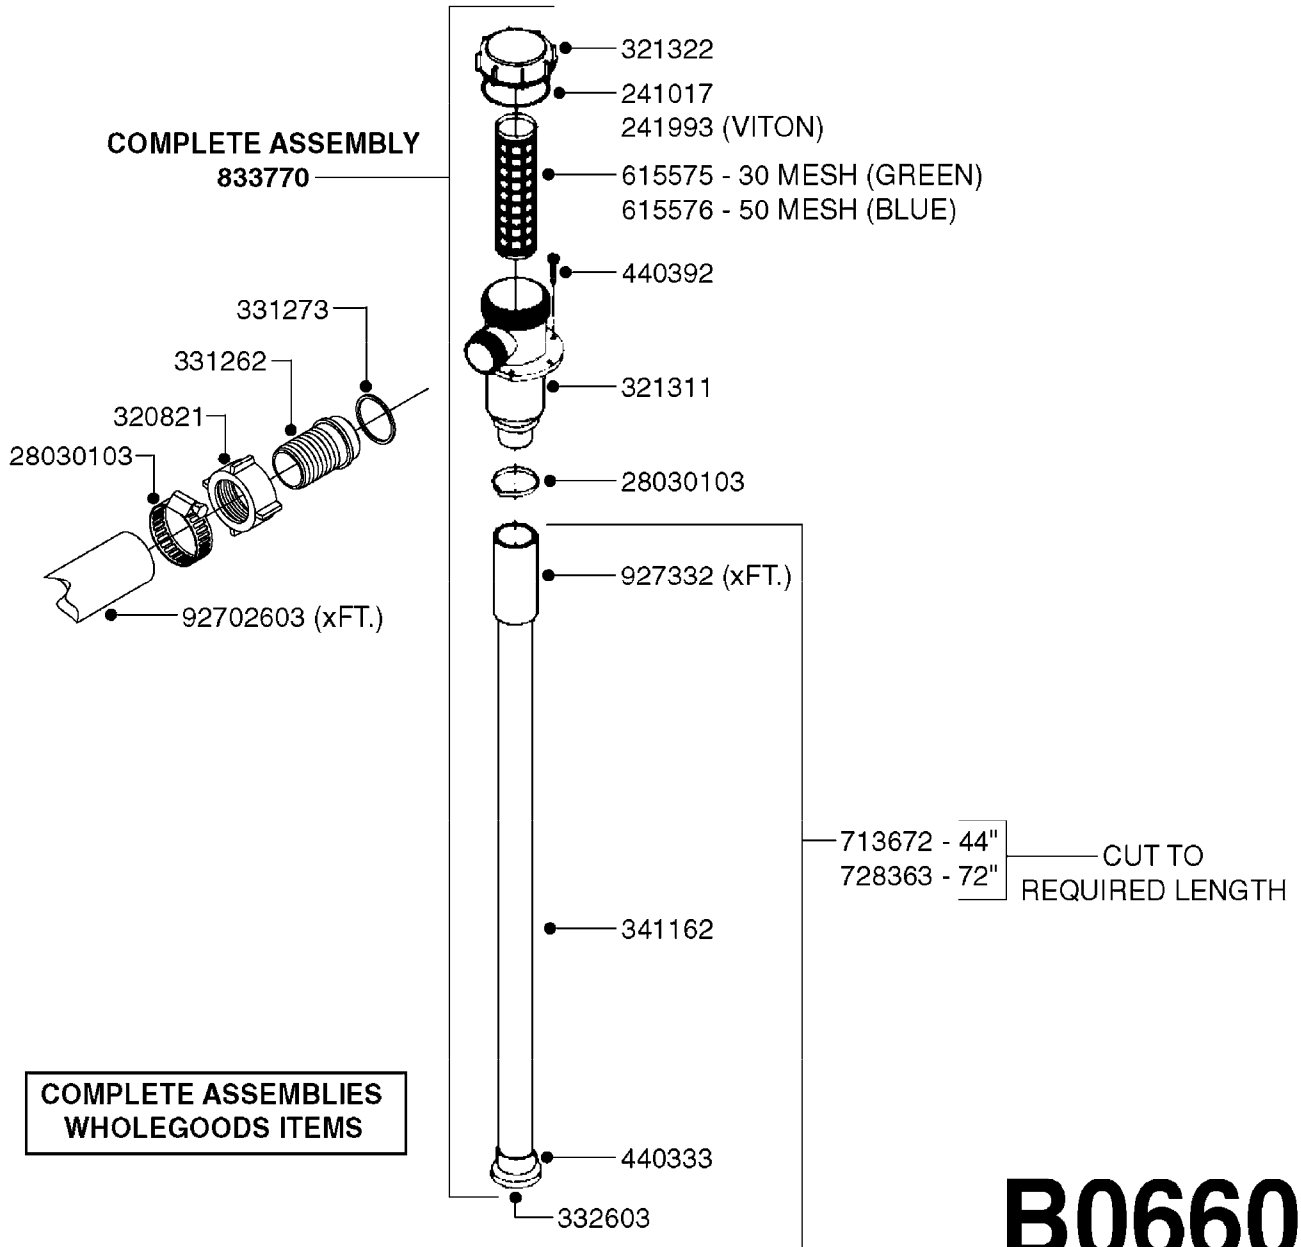

TOP SUCTION ASSEMBLY-SCREW CAP
B0660-HIN, 01:01:16

Page 1

Date 07.02.2020 9:31

parts-n°	order qty	description
241017	1	O-RING D74,5X3 NITRIL
241993	1	O-RING 74.5 X 3MM VIT/241017
320821	1	FITT.DK NUT 1-1/2" BSP
321311	1	FILTER BODY S 80 X 4
321322	1	SCREW CAP F. S80 X 4
331262	1	FITT.DK HB 1-1/2" F. 1-1/2"NUT
331273	1	O-RING D44/D38X2 F.1-1/2"
332603	1	CAP F. SUCTION TUBE
341162	1	SUCTION TUBE F.650
440333	1	SCREW 3.5 X 9.5 SS
440392	1	SCREW 6.3 X 25.0 DIN7981C TORX
615575	1	FILTER F.TOP SUCT.30 MESH GRN.
615576	1	FILTER F.TOP SUCT.50 MESH BLUE
713672	1	SUCTION TUBE L=44"
728363	1	SUCTION TUBE ASSY.L=72"
833770	1	TOP SUCTION KIT 300/500
927332	1	HOSE R X 28 BAR X 40MM X 0012"
28030103	1	CLAMP HOSE GEAR P5/4-S1.5"6724
92702603	1	HOSE PVC SUCT GRAY 1-1/2"