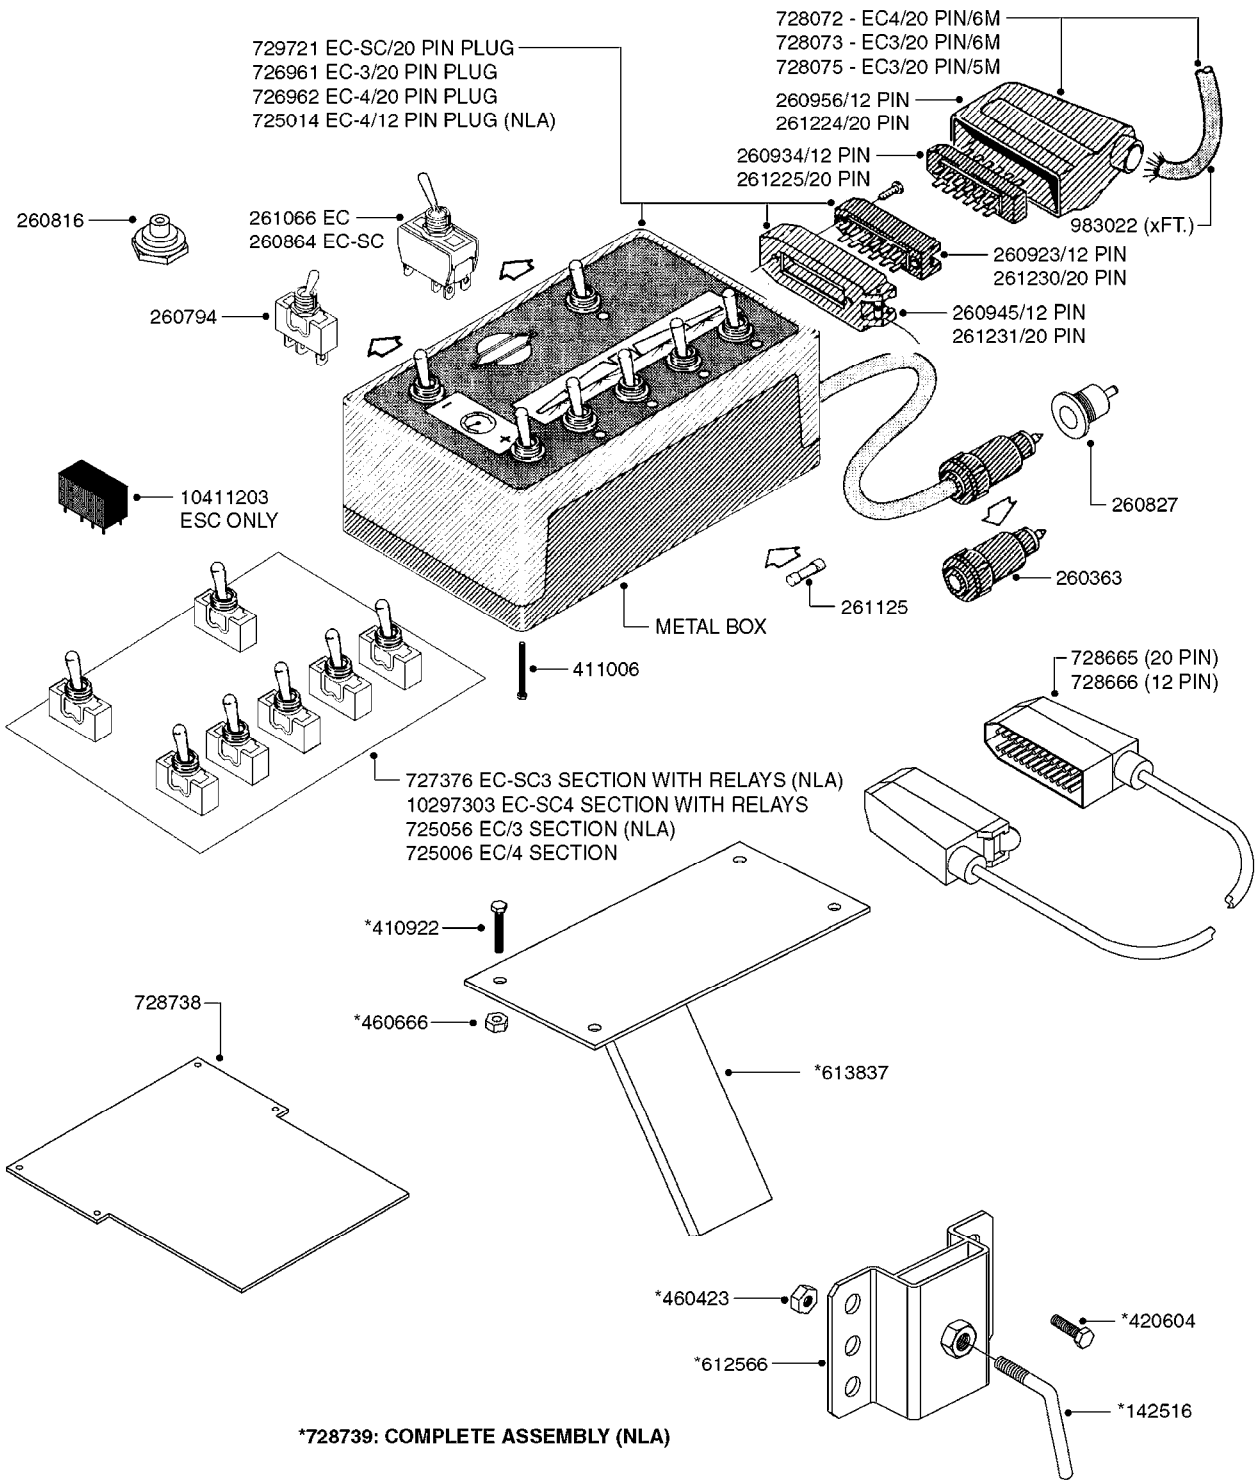

*728739: COMPLETE ASSEMBLY (NLA)

COMPLETE ASSEMBLIES
WHOLEGOODS ITEMS

B0390

CONTROL BOX F/EC+EC-SC
B0390-HIN, 01:01:16

Page 1

Date 07.02.2020 9:31

parts-n°	order qty	description
142516	1	SCREW SET M10 BENT F. LOCKING
260363	1	PLUG 2 POLE 12V
260794	1	SWITCH F.PRESS ADJ.EC CONTROL
260816	1	CAP W/RUBBER BOOT F.EC SWITCH
260827	1	PLUG F.EC ATTACHMENTS
260864	1	SWITCH F.HY BOOM CONTROL BOX
260923	1	PLUG INSERT 12 POLE FEMALE
260934	1	PLUG INSERT 12 POLE MALE
260945	1	PLUG HOUSE 12 POLE FEMALE
260956	1	PLUG HOUSE 12 POL.MALE
261066	1	SWITCH 2 POLE
261125	1	FUSE 5 X 20 500mA
261224	1	PLUG HOUSING F/20 POLE MALE
261225	1	PLUG INSERT 20 POLE MALE
261230	1	PLUG INSERT 20 POLE FEMALE
261231	1	PLUG HOUSING 20 POLE FEMALE
410922	1	CYL.SKR 8.8 DEL M4X20 RST
411006	1	SCREW M4X40 SLOTTED
420604	1	BOLT HEX 8.8 DEL M10X25 FT DIN933
460423	1	NUT HEX M10X1.50 LOCK DIN985A2 SS
460666	1	NUT HEX M4
612566	1	MOUNT BRACKET F.FAN CABLE ASSY
613837	1	MOUNT PLATE FOR EC CONTROL BOX
725006	1	CIRCUIT BOARD 4 VALVE
725014	1	CONTROL BOX EC 4 SEC./12 PIN
725056	1	PRINTED CIRC.W SW 3WAY 726961
726961	1	CONTROL BOX EC 3 SEC./20 PIN
726962	1	CONTROL BOX EC 4 SEC./20 PIN
727376	1	CIRCUIT BOARD F.ESC 3 BANK
728072	1	CABLE,20-PIN,6M EC/4
728073	1	CABLE,20-PIN,6M, EC/3
728075	1	CABLE F.CONTROL BOX 5M EC/3
728665	1	CABLE EXT.-QUICK ATTACH 20 PIN
728666	1	CABLE-QUICK ATTACH 12 PIN
728738	1	DOUB.CONT.BOX & OR F/M PLATE
728739	1	IN CAB CONTROL MOUNT KIT
729721	1	CONTROL BOX ESC3
983022	1	WIRE 12 x 0.5 x 2MM x 12"
10297303	1	CIRCUIT BOARD FOR T.M.S.
10411203	1	RELAY T-82