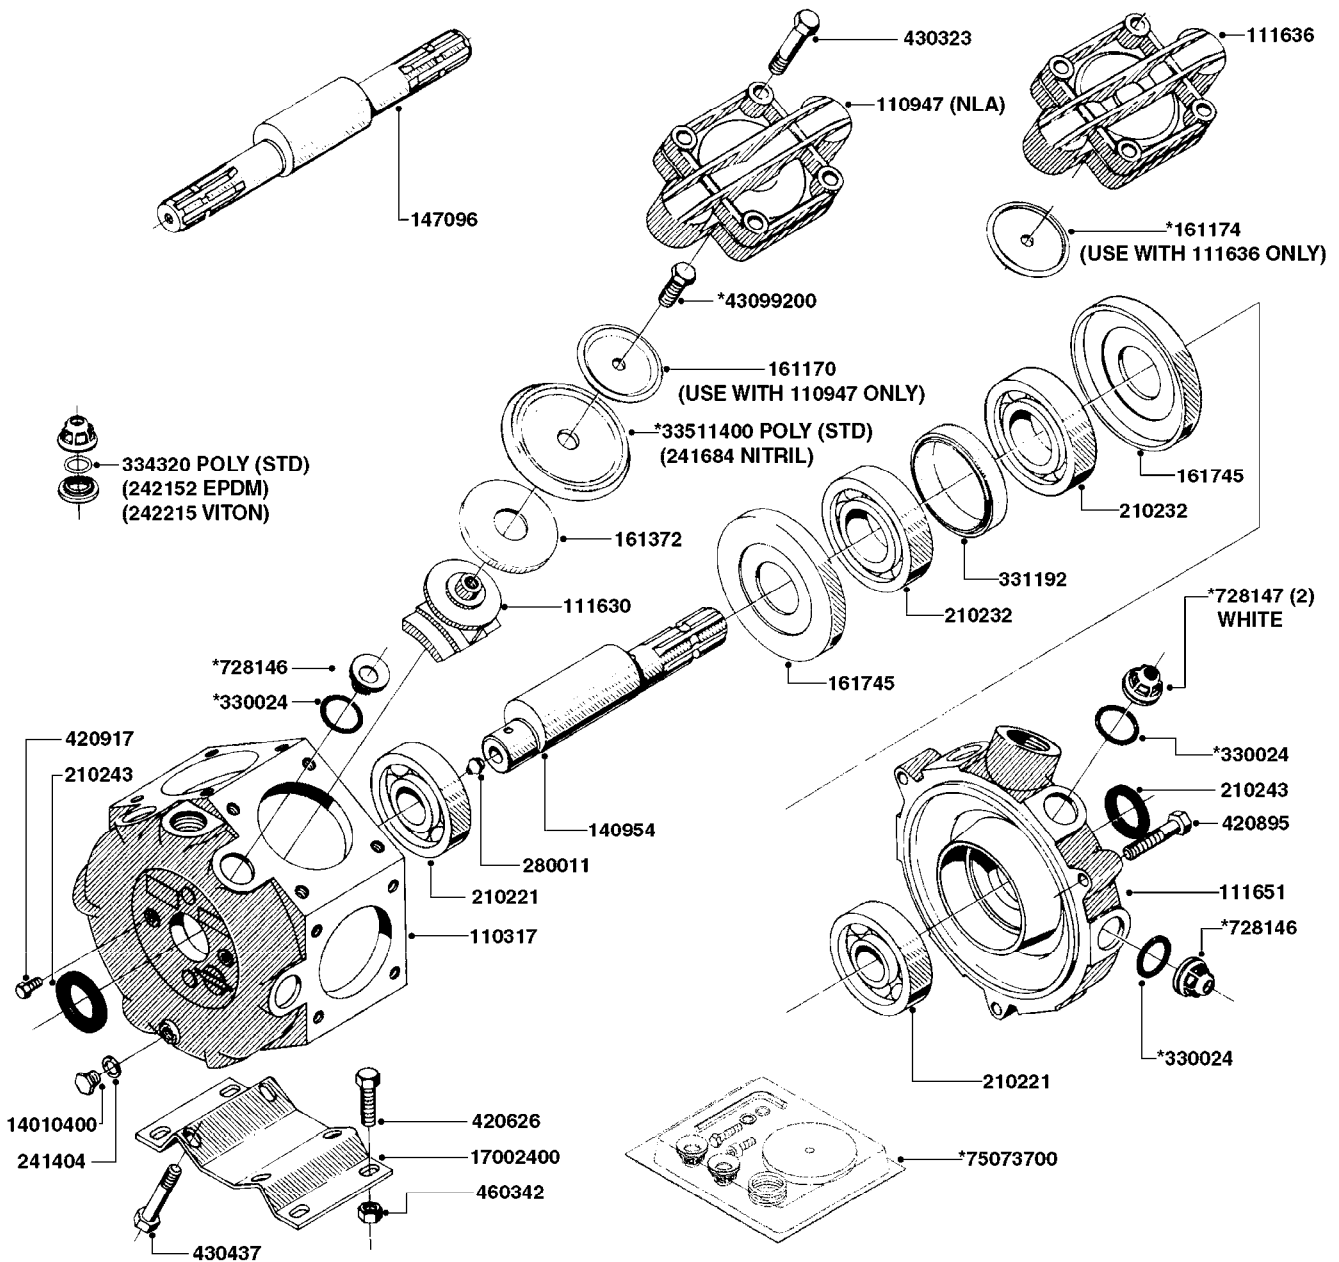

REPLACED BY 364 PUMPS
SEE PAGE A0280

A0250

PUMP - 361 W/MOUNTING BASE
A0250-HIN, 17:03:16

Page 1
Date 07.02.2020 9:31

parts-n°	order qty	description
110317	1	PUMP CASING MODEL 360/361 PNTD
110947	1	VALVE COVER MDL 361 (PAINTED)
111630	1	CONNECTING ROD 363/364-10 PUMP
111636	1	VALVE COVER 363 HEAVY DUTY
111651	1	CASTING F.363 1.5" PUMP(FRONT)
140954	1	CRANK SHAFT MODEL 360/361
147096	1	CRANK SHAFT 361/9.5 THROUGH
161170	1	DIAPH UPPER DISC, 321/361/363
161174	1	DIAPHRAGM DISC SS 361/363/364 PUMP
161372	1	DIAPHRAGM BACKING DISC,320-361
161745	1	METAL SPACER F.363/463
210221	1	BEARING BALL 6407
210232	1	BEARING BALL 6310
210243	1	SEAL OIL 35 X 47 X 7
241404	1	DOWTY SEAL 1/4"
241684	1	DEICER PARTS: DIAPHRAGM MODEL 361 NITRIL
242152	1	O-RING D18.2X3 EPDM
242215	1	O-RING D18X3 VITON
280011	1	GREASE NIPPLE 1/8' SAE H TR
330024	1	O-RING D41,1/D34.5 X 3,5
331192	1	SPACER, MODEL 361/363
334320	1	O-RING D18X3 POLYURETHANE
420626	1	BOLT HEX 8.8 DEL M10X20 FT
420895	1	BOLT HEX 8.8 RAW M10X60
420917	1	BOLT HEX 8.8 RAW M8X12 FT
430323	1	BOLT HEX 8.8 DEL M12X60
430437	1	BOLT HEX 8.8 RAW M12X65
460342	1	NUT HEX M10 DEL DIN934
728146	1	VALVE FOR 361(726890/707932)
728147	1	VALVE FOR 361 WHITE WITH HOLE
14010400	1	PLUG 1/4" BSP
17002400	1	FOOT F. 36X PUMP, RED
33511400	1	DIAPHRAGM PUMP 361/361/363/364 PUR
43099200	1	BOLT HEX SS M12 X 30 DIN933 A4
75073700	1	PUMP KIT 361/363 "06"