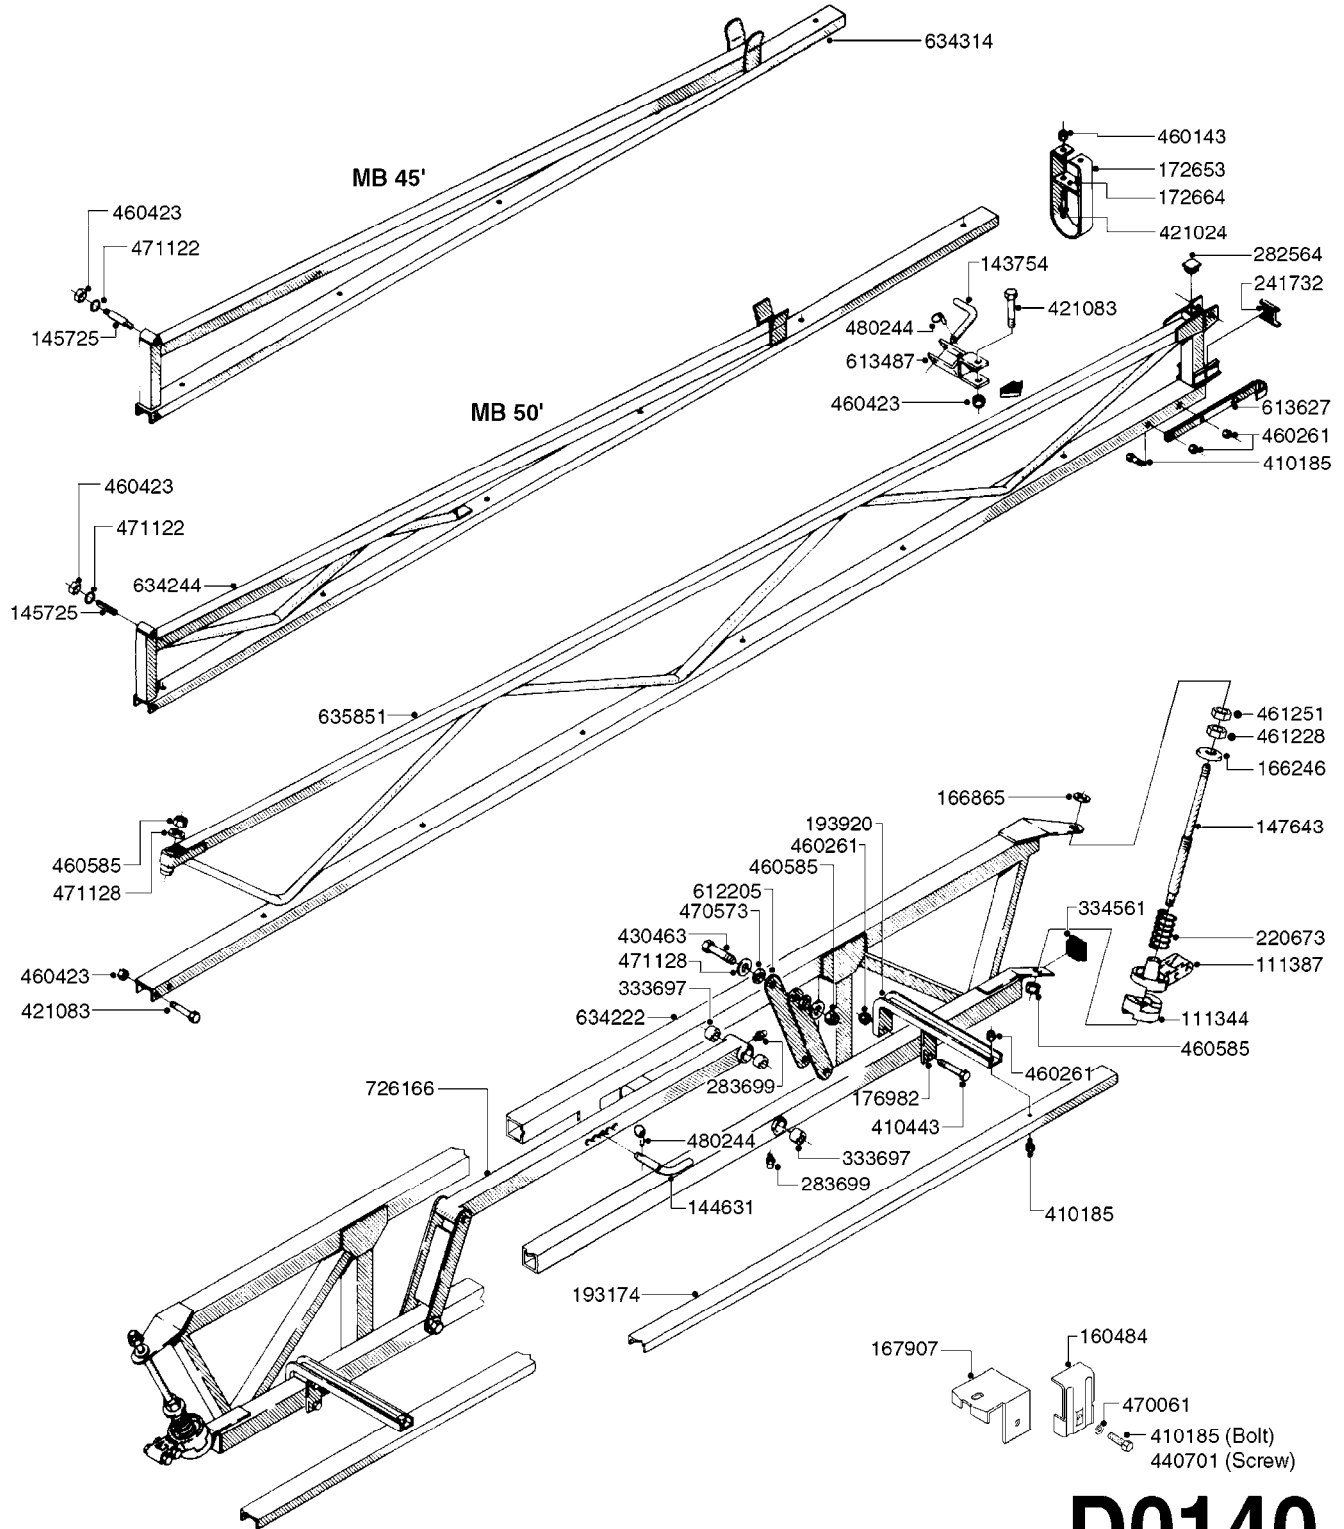

BOOM - MB 35' 40' 42'
D0130-HIN, 26:07:16

Page	0
Date	07.02.2020 9:31

D0130

BOOM - MB 35' 40' 42'
D0130-HIN, 26:07:16

Page 1

Date 07.02.2020 9:31

parts-n°	order qty	description
111344	1	CLAW CLUTCH Ø100/Ø20,5 UNDER PART RED
111387	1	CLAW CLUTCH D100 UPPER PART
143754	1	PIN D10 X 56
145725	1	PIN FOR 12 MB BOOM
147643	1	AXLE F.BM BRKWKY. W. ZERT L=426
160484	1	WIRE GUIDE FOR DROP-LEG
166246	1	WASHER CUP D53 F.SPRING
166865	1	WASHER D35/D25X2
167907	1	NOZZ. HOLD. KIT F/ADJ. BOOM
172653	1	WING TIP GUARD
172664	1	FLATBAR BACKING PLATE
176982	1	RETAINING PLATE
193756	1	TRACK MB 10,6/12,6M
193920	1	BRACKET F.NOZZLE TRACK
220673	1	SPRING F.PIVOT 100 X 51
241732	1	RUBBER STOP FOR MB
282564	1	PLUG 35MM SQ.BLACK
333697	1	BUSHING D22/D16x25
334561	1	PLUG 50x50x2 F.SQ.TUBE
410185	1	BOLT HEX 8.8 DEL M6X16
410443	1	BOLT HEX 8.8 DEL M6X70
421024	1	BOLT HEX 8.8 DEL M8X60
421083	1	BOLT HEX 8.8 DEL M10X65
430463	1	BOLT HEX 8.8 DEL M16X110
440701	1	SCREW NO.14 3/4" PLATED
460143	1	SELF LOCK NUT M8 SST A2 DIN985
460261	1	NUT HEX M6X1.00 LOCK DIN985 A2 SS
460423	1	NUT HEX M10X1.50 LOCK DIN985A2 SS
460585	1	LOCKING NUT M16 DIN985 A2 SS
461228	1	NUT HEX M20
461251	1	NUT HEX M20 X 2.5 JAMB
470061	1	WASHER D11/D7X0.5 LOCK
470573	1	WASHER D29/D17X2 SPRING BLACK
471122	1	WASHER, M10, Ø20/10.5X 2.0, SS
471128	1	WASHER, M16, Ø30/17.0X 3.0, SS
480244	1	PIN SNAP D4.5
612205	1	TRAPEZE ARM,WELDED
613487	1	TRANSPORT FITTINGS FOR SB BOOM
613627	1	LOCK STRAP FOR MB BOOM
634281	1	BOOM CENTER MB 35/40/42
634303	1	BOOM WING OUTER 33' MB L=47'
634314	1	BOOM WING OUTER 40', 45' MB
635316	1	BOOM WING OUTER MB42
635327	1	BOOM WING OUTER 35'MB L=58.5"
635850	1	BOOM WING INNER MB35/40/42
723612	1	CENTER PART MB BOOM