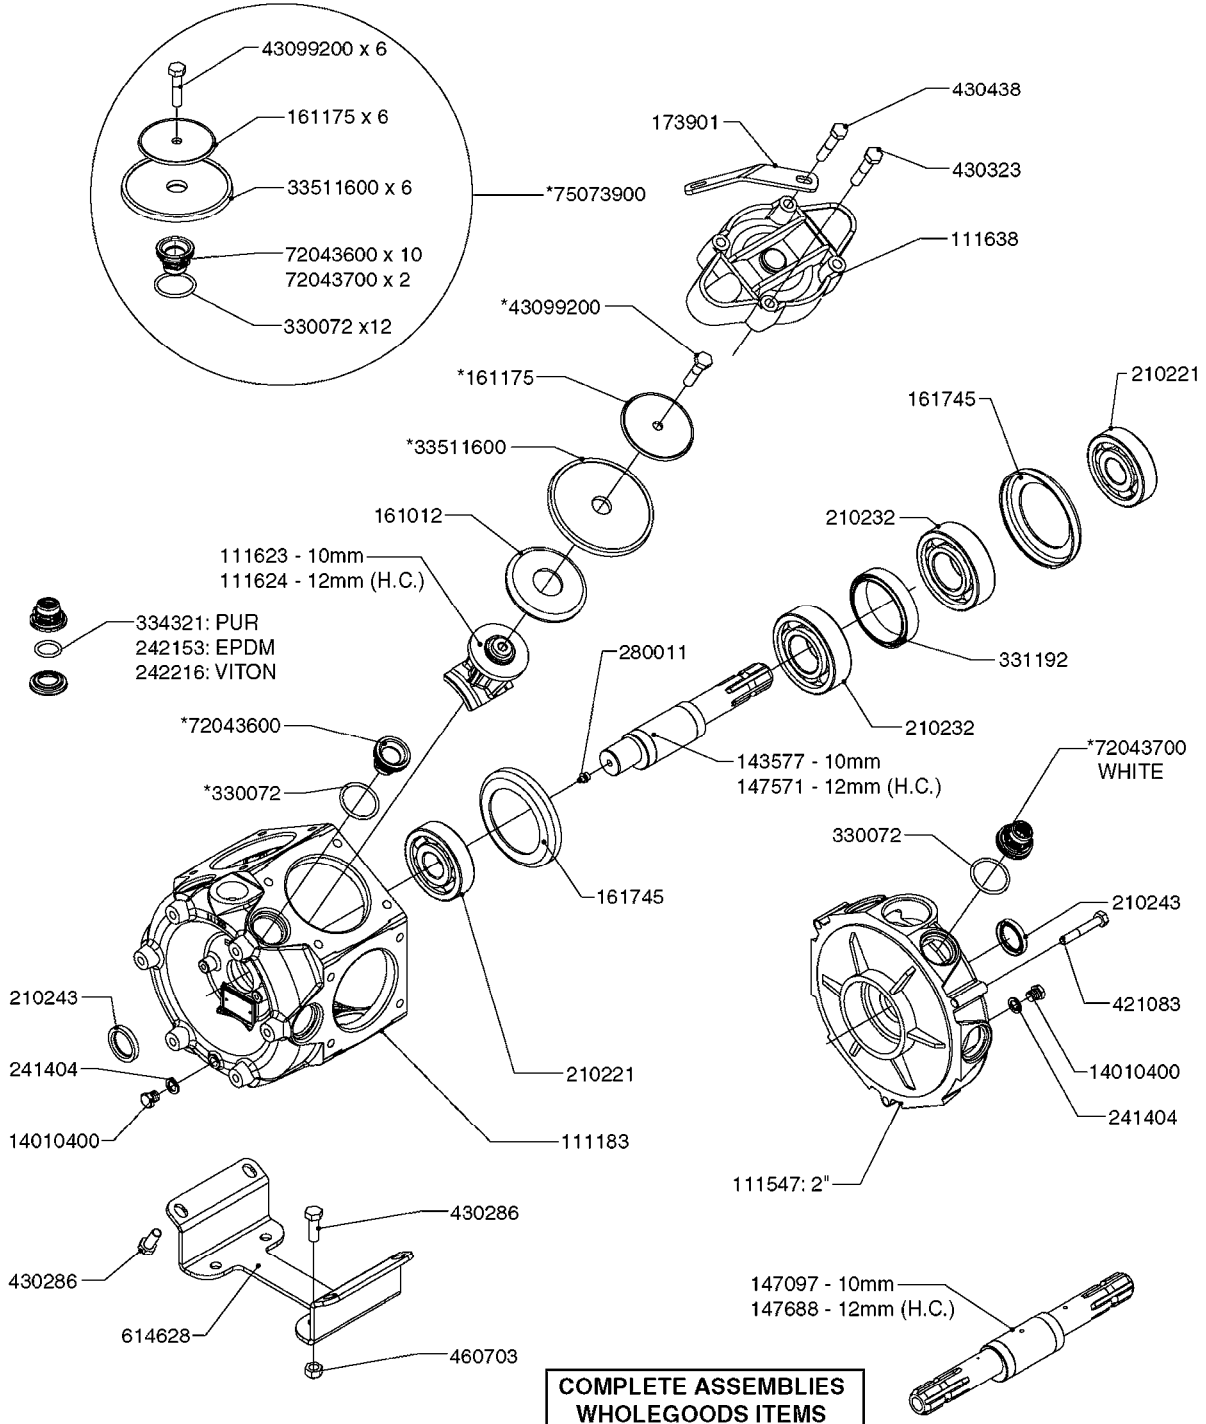

PUMP REPAIR KIT

**COMPLETE ASSEMBLIES
WHOLEGOODS ITEMS**

COMPLETE PUMPS

- 821587 - 463/10 2" W/THROUGH SHAFT (540 RPM)
- 82166300 - 463/12 2" (540 RPM H.C. INLINE PORTS)
- 463/12 2" (540 RPM H.C. OFFSET PORTS) REPLACED BY 82168700 (PAGE A0350)

A0330

PUMP - 463 W/ MOUNTING BASE
A0330-HIN, 01:01:16

Page 1
Date 07.02.2020 9:31

parts-n°	order qty	description
111183	1	PUMP CASTING 460-463 (PAINTED)
111547	1	PUMP FRONT 460-463-2' (PAINT)
111623	1	CONNECTING ROD 463/10MM
111624	1	CONNECTING ROD 463/12MM
111638	1	VALVE COVER 463 HC+1000 VERS.
143577	1	CRANK SHAFT F.363/462/463-10mm
147097	1	CRANK SHAFT 363-463/10 THROUGH
147571	1	CRANK SHAFT F.463-12mm
147688	1	CRANK SHAFT 462/12 THROUGH
161012	1	DIAPHRAGM BACKING DISC F. 463
161175	1	DIAPHRAGM DISC 463/464 PUMP
161745	1	METAL SPACER F.363/463
173901	1	LIFT STRAP F.PUMP 463
210221	1	BEARING BALL 6407
210232	1	BEARING BALL 6310
210243	1	SEAL OIL 35 X 47 X 7
241404	1	DOWTY SEAL 1/4"
242153	1	O-RING D26X4 EPDM
242216	1	O-RING VITON F/1202/1302/462
280011	1	GREASE NIPPLE 1/8' SAE H TR
330072	1	O-RING D53.5/D45.5X4
331192	1	SPACER, MODEL 361/363
334321	1	O-RING POLY. 34.0x26.0x4.0
421083	1	BOLT HEX 8.8 DEL M10X65
430286	1	BOLT HEX 8.8 DEL M12X30 FT
430323	1	BOLT HEX 8.8 DEL M12X60
430438	1	BOLT HEX 8.8 DEL M12X65
460703	1	NUT HEX M12X1.75 LOCK DIN985A2 SS
614628	1	FOOT F. 46X PUMP, RED
821587	1	PUMP 463/10 THROUGH SHAFT TWNF
14010400	1	PLUG 1/4" BSP
33511600	1	DIAPHRAGM PUMP 463/464 PUMP PUR
43099200	1	BOLT HEX SS M12 X 30 DIN933 A4
72043600	1	VALVE FOR 462/463
72043700	1	VALVE FOR 462/463 W.VENT HOLE
75073900	1	PUMP KIT 460/463 "06"
82166300	1	PUMP 464-12-MED-2-540
82168700	1	PUMP 464-12 540 OFFSET PORTS