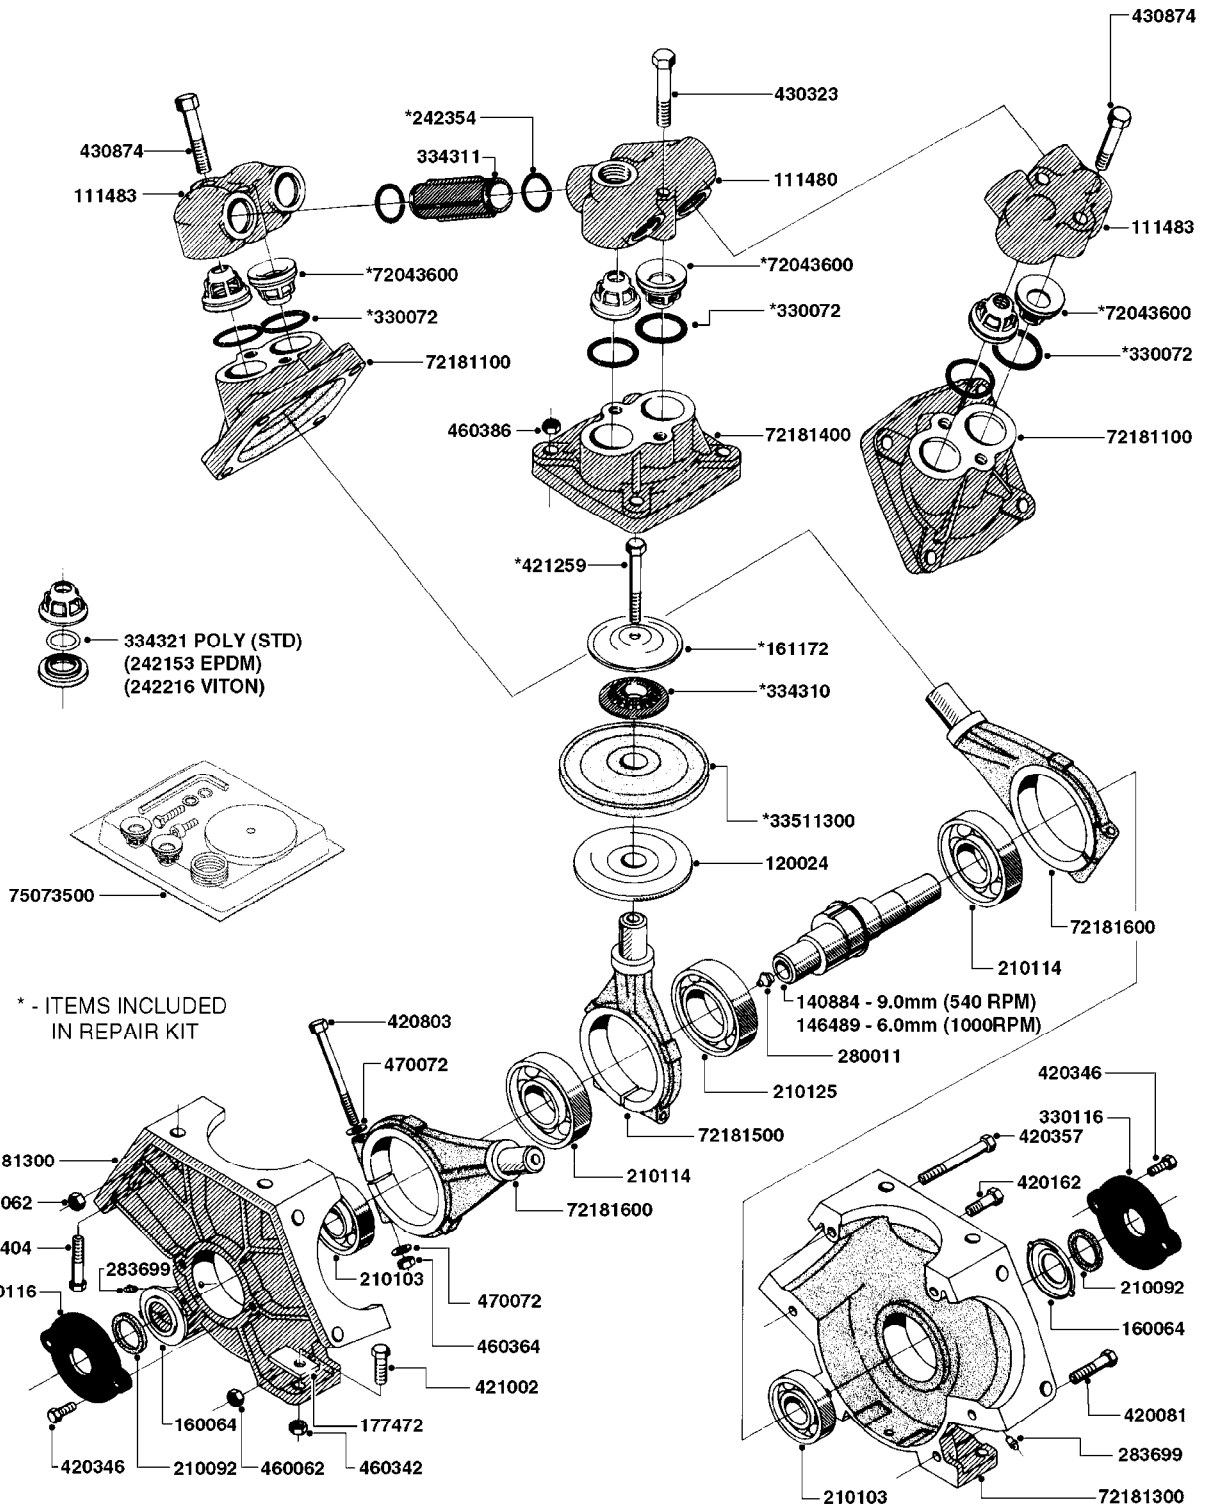

A0220

PUMP - 1302 W/ MOUNTING BASE
A0220-HIN, 27:04:17

Page 1
Date 07.02.2020 9:31

parts-n°	order qty	description
111480	1	VALVE HEAD 1302 CENTER
111483	1	VALVE HEAD SIDE 1302
120024	1	DIAPHRAGM BACK DISC 1200-1300
140884	1	CRANK SHAFT MODEL 1300-9
146489	1	CRANK SHAFT MODEL 1302-6MM
160064	1	DUST PLATE
161172	1	DIAPHRAGM DISC F. 1203/1303
177472	1	BRACKET 25 X 5
210092	1	SEAL FELT D43/30X5
210103	1	BEARING BALL 6306
210114	1	BEARING BALL 6308
210125	1	BEARING BALL 6210
242153	1	O-RING D26X4 EPDM
242216	1	O-RING VITON F/1202/1302/462
242354	1	O-RING D32.2X3.0 VITON
280011	1	GREASE NIPPLE 1/8" SAE H TR
283699	1	GREASE NIPPLE M6X1
330072	1	O-RING D53.5/D45.5X4
330116	1	SEAL RETAINER, MODEL 1300
334310	1	NYLON WASHER 1202/1302/462
334311	1	CONNECTION PIPE INLET MOD.1302
334321	1	O-RING POLY. 34.0x26.0x4.0
420081	1	BOLT HEX 8.8 DEL 3/8"X40MM
420162	1	BOLT HEX 8.8 DEL 3/8"X15MM
420346	1	BOLT HEX 8.8 DEL 3/8"X 25MM
420357	1	BOLT HEX 8.8 RAW 3/8"X85MM
420803	1	BOLT HEX 8.8 DEL M8X90
421002	1	BOLT HEX 8.8 DEL M10X30 FT DIN933
421259	1	BOLT HEX UNC7/16"x2.25" 18-8SS
430323	1	BOLT HEX 8.8 DEL M12X60
430404	1	BOLT HEX 8.8 DEL M12X50
430874	1	SCREW SET 8.8 DEL M12X70 FT
460062	1	NUT HEX 3/8" GALV.
460342	1	NUT HEX M10 DEL DIN934
460364	1	NUT HU M8 A2 SS DIN934
460386	1	NUT HEX M12X1.75
470072	1	WASHER D15/D8X.5 LOCK
33511300	1	DIAPHRAGM 1202-1303 POLY 2006
72043600	1	VALVE FOR 462/463
72181100	1	DIAPHRAGM COVER 1203/1303+BLTS
72181300	1	PUMP CASTING 1300 RED W/BOLTS
72181400	1	DIAPHRAGM COVER 1303 W/BOLTS
72181500	1	CONNECTING ROD, CENTER 1303
72181600	1	CONNECTING ROD, SIDE MOD.1300
75073500	1	PUMP KIT 1300/1302 "06"