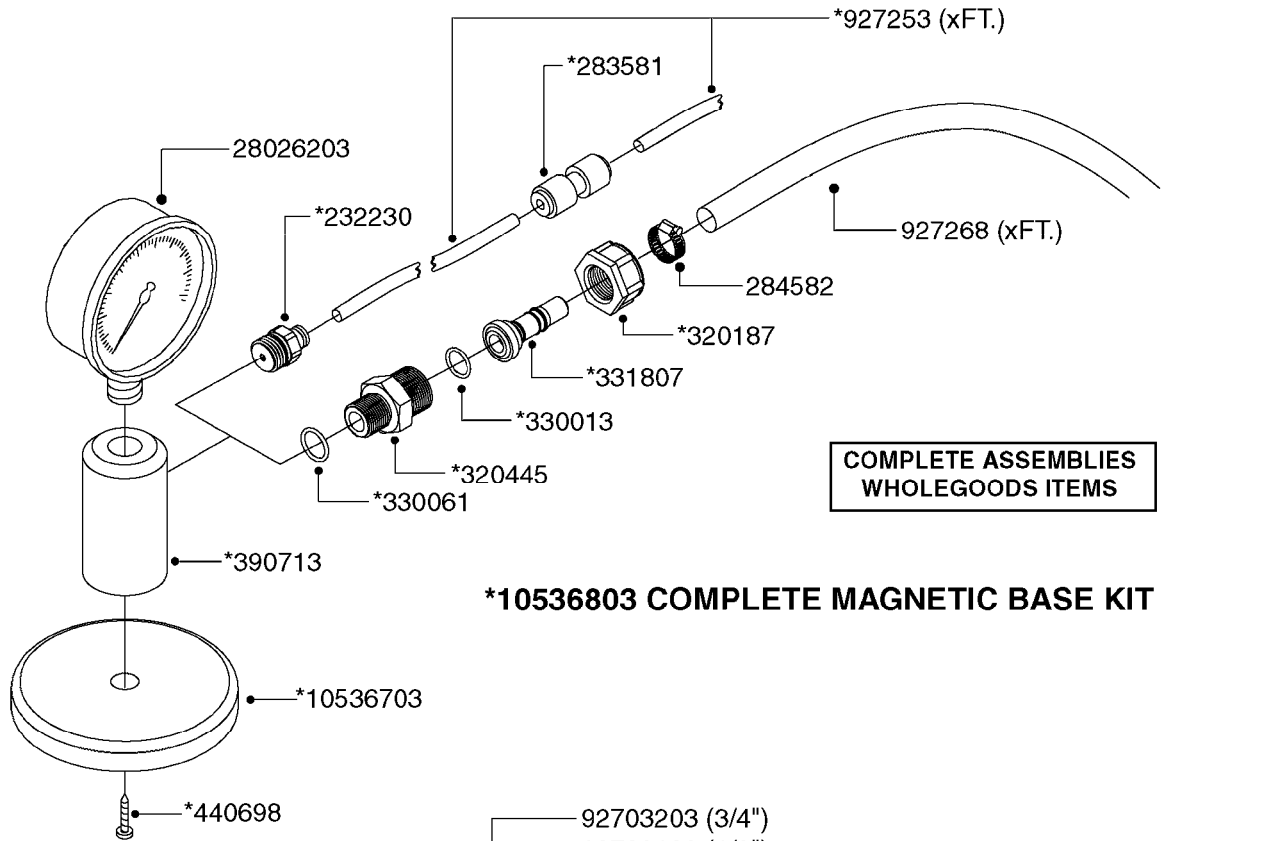

K0690

REMOTE GAUGE-MAGNETIC BASE KIT
K0690-HIN, 01:01:16

Page 1
Date 07.02.2020 9:32

parts-n°	order qty	description
231346	1	QUICK COUPLER 1/8"BSP X 4 MM
232230	1	QUICK COUPLER 1/4"BSP X 4 MM
241651	1	O-RING D14.0X3.0 NITRIL
242594	1	O-RING D14 X 1.78 SCH.70-EPDM
283581	1	HOSE CONNECTOR STR. F.4MM PE
284582	1	CLAMP HOSE GEAR - 5/16"
320187	1	FITT.DK CAP 3/8" BSP BLACK
320283	1	FITT.DK NUT 3/4"BSP
320445	1	FITT.DK HN 1/4"X3/8" BSP
321926	1	FITTING BSP3/4"-1/8"
322046	1	FITT.DK TEE 1/2X1/2HB X3/4'BSP
322048	1	FITT.DK TEE 3/4X3/4HB X3/4'BSP
330013	1	O-RING 2.5 X 10 PUR
330061	1	O-RING D16/D11X2,5
331807	1	FITT.DK HB 5/16" F.3/8" NUT
334531	1	CLAMP HOSE PLASTIC 3/4"
334534	1	CLAMP HOSE PLASTIC 1/2"
390713	1	GAUGE ADAPTOR 1/4" BSP
440698	1	SCREW F.PLASTIC 6X18 SS HEXHD
721851	1	SCREW PLUG W/QUICK FIT
724637	1	FITT.DK HB 5/16' F. 3/4" COMP.
927253	1	RED AIR HOSE, Ø4/2 1810 E
927268	1	HOSE BLUE PVC X 1/4 X 0012"
10536703	1	MAGNETIC BASE D3,2'/90LB
10536803	1	MAGNETIC BASE KIT F.GAUGE
28026203	1	GAUGE 200PSI/BR,2.5"1/4BSP-BTM
92702103	1	HOSE R X1/2" X300PSI WP X0012"
92703203	1	HOSE R X3/4" X300PSI WP X0012"