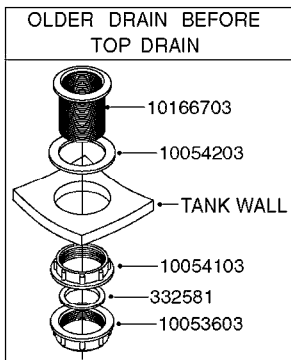

TANK TR 300/500 W/EC (PRE 93)
E0170-HIN, 01:01:16

Page

0

Date

07.02.2020

9:32