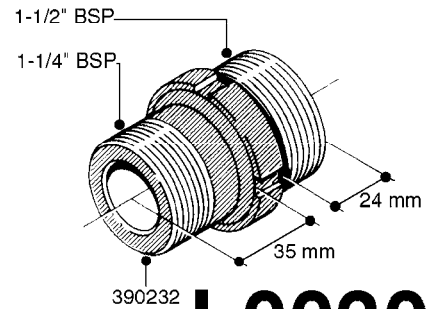

FITTINGS - HEXAGON NIPPLES
L0030-HIN, 01:01:16

Page 0
Date 07.02.2020 9:32

L0030

FITTINGS - HEXAGON NIPPLES
L0030-HIN, 01:01:16

Page 1
Date 07.02.2020 9:32

parts-n°	order qty	description
10015303	1	FITT.PO.HN 1.00X1.00 M1000
10425003	1	FITT.PO.HN 1.25X1.00 MCPHEE
320132	1	FITT.DK HN 1" BSP
320176	1	FITT.DK HN 3/8"X1/2" BSP
320445	1	FITT.DK HN 1/4"X3/8" BSP
320655	1	FITT.DK HN 1/2"-1/2" BSP
320692	1	FITT.DK HN 3/8'BSPX1/4'NPT
320703	1	FITT.DK HN 3/8BSP X1/2 &1/4NPT
320725	1	FITT.DK NIPPLE 3/8"-3/8" BSP
320902	1	FITT.DK HN 3/8'X 1/4' BSP
390232	1	FITT.DK HN 1-1/2' X 1-1/4' BSP
390276	1	FITT.DK HN 1'BSP