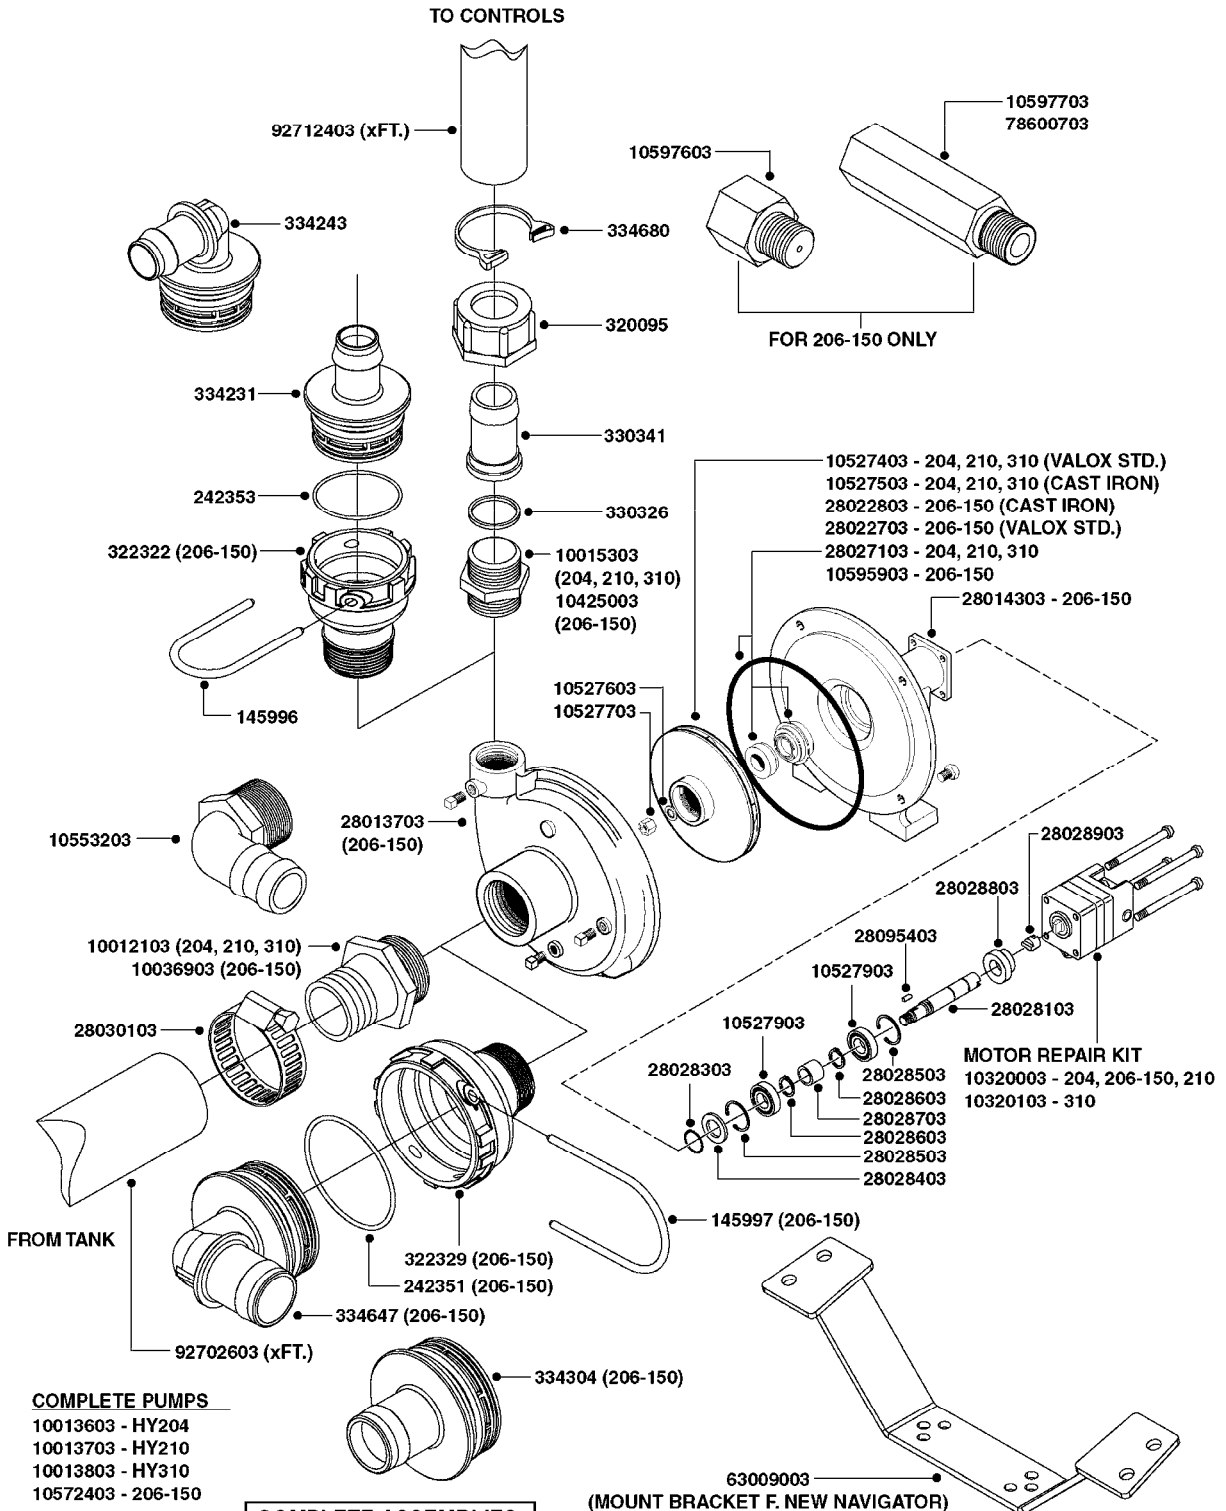

A0420

PUMP-204,206-150,210,310 ACE
A0420-HIN, 02:05:16

Page 1
Date 07.02.2020 9:31

parts-n°	order qty	description
145996	1	FITT.DK S-67 FORK
145997	1	FITT.DK S-93 FORK
242351	1	O-RING D69.5X3.0 VITON F.S-93
242353	1	O-RING 3 X 44.2 VITON
320095	1	FITT.DK NUT 1" BSP
322322	1	FITT.DK S-67 X 1-1/4"BSP MALE
322329	1	FITT.DK S-93 X 1-1/2"BSP MALE2
330326	1	O-RING D30/D24X2 F.1"NUT
330341	1	FITT.DK HB 1" F. 1" NUT
334231	1	FITT.DK S-67 STR.1"
334243	1	FITT.DK S-67 ELB.1"
334304	1	FITT.DK S-93 STR.1-1/2" PVC
334647	1	FITT.DK S93 ELB 1-1/2" 90 PVC
334680	1	CLAMP HOSE PLASTIC 1"
10012103	1	FITT.PO.HB 1.25X1.50 IMB1012
10013603	1	PUMP ACE HY 204
10013703	1	PUMP ACE HY 210
10013803	1	PUMP ACE HY 310
10015303	1	FITT.PO.HN 1.00X1.00 M1000
10036903	1	FITT.PO.HB 1.50X1.50 IMB1212
10320003	1	MOTOR REPAIRKIT ACE204,206,210
10320103	1	MOTOR REPAIR KIT ACE 304,310
10425003	1	FITT.PO.HN 1.25X1.00 MCPHEE
10527403	1	IMPELLER VALOX F.ACE PUMP
10527503	1	IMPELLER CASTIRON F.ACE PUMP
10527603	1	WASHER 3/8' F.ACE PUMP
10527703	1	NUT HEX NF 3/8 F.ACE PUMP
10527903	1	BEARING F.ACE PUMP (#40870)
10553203	1	FITT.PO.EL 1.5X1.5 HB BLACK
10572403	1	PUMP ACE HY 206 SERIES 150
10595903	1	REPAIR KIT ACE 206-150
10597603	1	ORIFACE RESTRICTOR F. ACE 206
10597703	1	FITT, HYD FLOW FUSE ACE 206OLD
28013703	1	PUMP HOUSING FRONT ACE 206-150
28014303	1	PUMP HOUSING W.FEET 206-150
28022703	1	IMPELLER THERMOPLASTIC
28022803	1	IMPELLER CAST IRON
28027103	1	REPAIR KIT ACE 204,210,304,310
28028103	1	SHAFT 5/8"DIA.1/2"KEYWAY SS
28028303	1	O-RING, SHAFT SEAL
28028403	1	SLINGER
28028503	1	SNAP RING - INTERNAL
28028603	1	SNAP RING - EXTERNAL
28028703	1	SPACER FOR SHAFT
28028803	1	SEAL SUPPORT SPACER 200 SERIES
28028903	1	COUPLING FOR HYDRAULIC MOTOR
28030103	1	CLAMP HOSE GEAR P5/4-S1.5"6724
28095403	1	KEY F.IMPELLER 1/8"X1/8"X1/2"
63009003	1	CENTRIFUGAL PUMP BRACKET
78600703	1	FITT, HYD FLOW FUSE ACE 206N
92702603	1	HOSE PVC SUCT GRAY 1-1/2"
92712403	1	HOSE R X1" X300PSI WP X0012"