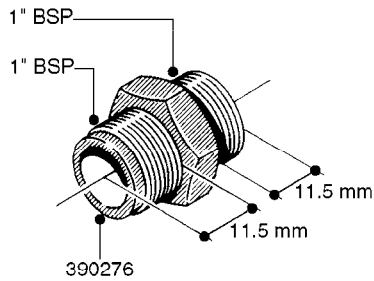

FITTINGS - HEXAGON NIPPLES
L0030-HIN, 01:01:16

Page 0
Date 07.02.2020 9:32

L0030

FITTINGS - HEXAGON NIPPLES
L0030-HIN, 01:01:16

Page 1
Date 07.02.2020 9:32

parts-n°	order qty	description
10015303	1	FITT.PO.HN 1.00X1.00 M1000
10425003	1	FITT.PO.HN 1.25X1.00 MCPHEE
320132	1	FITT.DK HN 1" BSP
320176	1	FITT.DK HN 3/8"X1/2" BSP
320445	1	FITT.DK HN 1/4"X3/8" BSP
320655	1	FITT.DK HN 1/2"-1/2" BSP
320692	1	FITT.DK HN 3/8'BSPX1/4'NPT
320703	1	FITT.DK HN 3/8BSP X1/2 &1/4NPT
320725	1	FITT.DK NIPPLE 3/8"-3/8" BSP
320902	1	FITT.DK HN 3/8'X 1/4' BSP
390232	1	FITT.DK HN 1-1/2' X 1-1/4' BSP
390276	1	FITT.DK HN 1'BSP