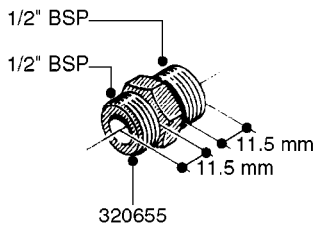

FITTINGS - HEXAGON NIPPLES
L0030-HIN, 01:01:16

Page 0
Date 07.02.2020 9:32

L0030

FITTINGS - HEXAGON NIPPLES
L0030-HIN, 01:01:16

Page 1
Date 07.02.2020 9:32

parts-n°	order qty	description
10015303	1	FITT.PO.HN 1.00X1.00 M1000
10425003	1	FITT.PO.HN 1.25X1.00 MCPHEE
320132	1	FITT.DK HN 1" BSP
320176	1	FITT.DK HN 3/8"X1/2" BSP
320445	1	FITT.DK HN 1/4"X3/8" BSP
320655	1	FITT.DK HN 1/2"-1/2" BSP
320692	1	FITT.DK HN 3/8'BSPX1/4'NPT
320703	1	FITT.DK HN 3/8BSP X1/2 &1/4NPT
320725	1	FITT.DK NIPPLE 3/8"-3/8" BSP
320902	1	FITT.DK HN 3/8'X 1/4' BSP
390232	1	FITT.DK HN 1-1/2' X 1-1/4' BSP
390276	1	FITT.DK HN 1'BSP