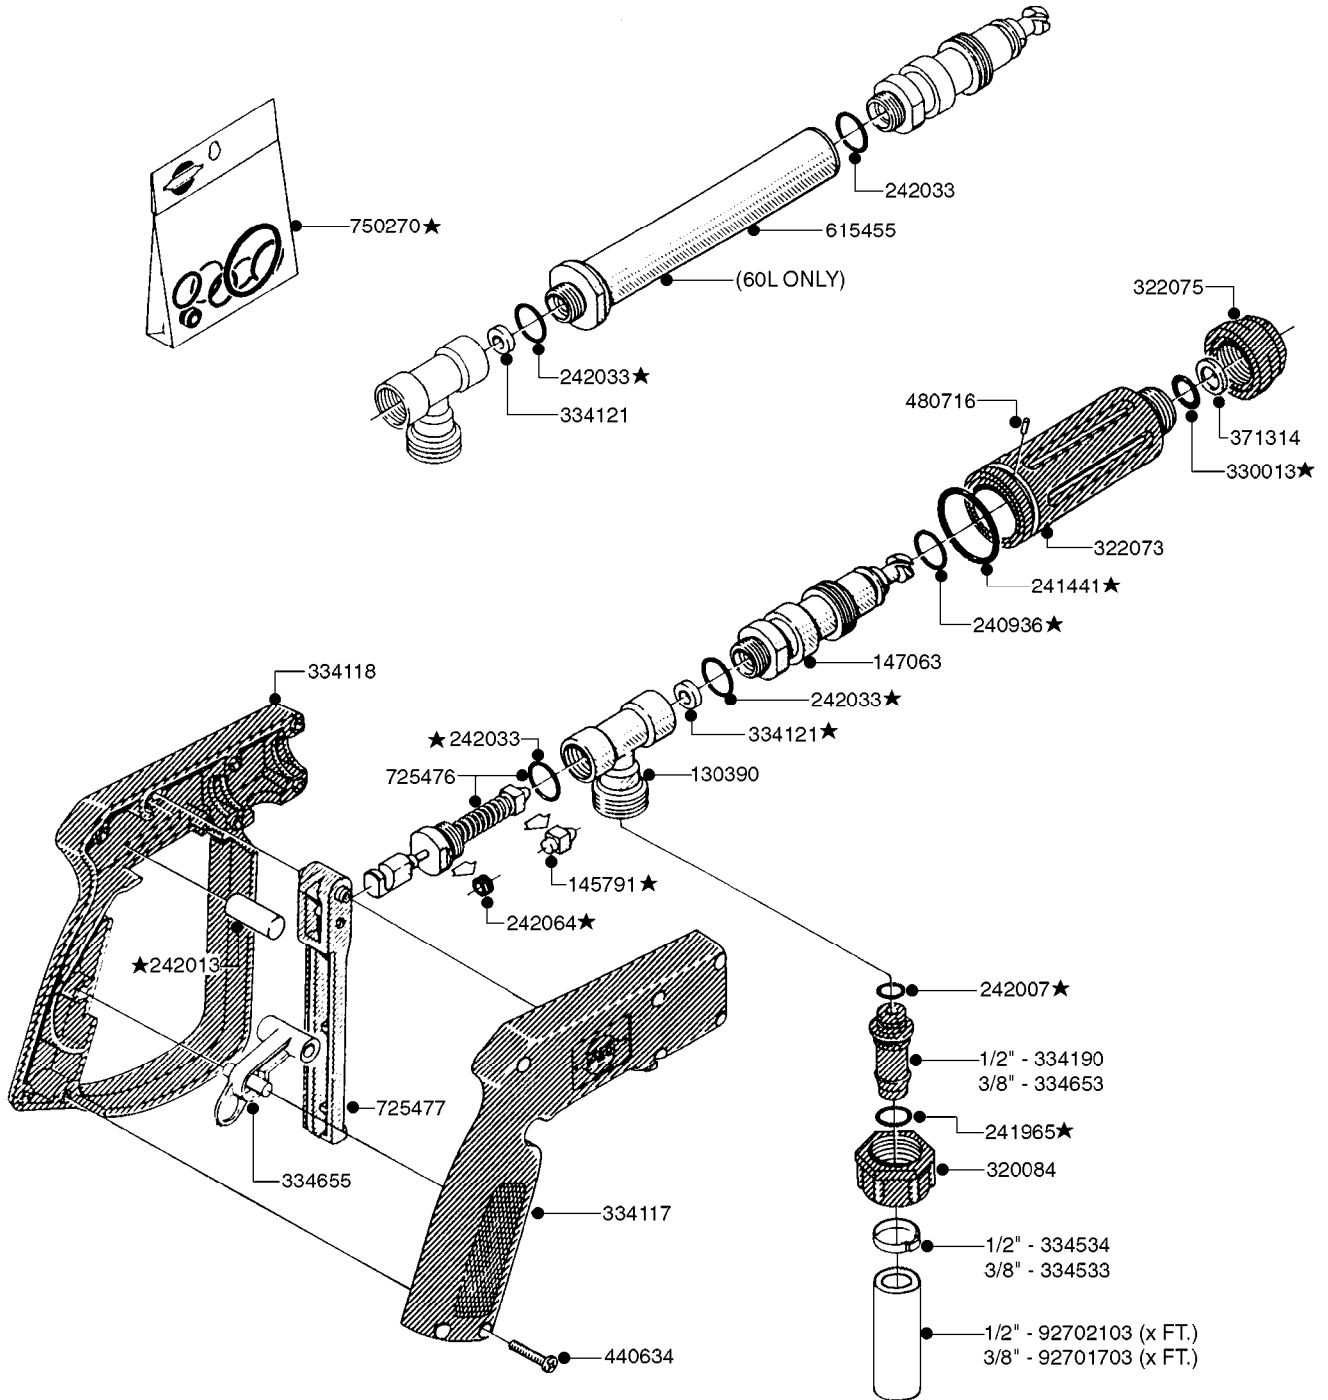

COMPLETE ASSEMBLY:
843197 - 60L
843196 - 60S

COMPLETE ASSEMBLIES
WHOLEGOODS ITEMS

K0480

HANDGUN TYPE 60S/60L POST 95
K0480-HIN, 01:01:16

Page 1
Date 07.02.2020 9:32

parts-n°	order qty	description
130390	1	TEE 3/8'X 1/2' BSP F.TYPE 60S
145791	1	CONE FOR ON/OFF
147063	1	SWIRL F.SPRAY GUN TYPE 60
240936	1	O-RING D13.3X2.4 NITRIL
241441	1	O-RING D29.3X3
241965	1	O-RING Ø12.1 X 1.6 NITRILE
242007	1	O-RING Ø9.1 X 1.6 NITRILE
242013	1	SPRING RUBBER F/TRIGGER
242033	1	O-RING Ø14.1 X 1.6 NITRILE
242064	1	SLEEVE RUBBER 3X8X4MM
320084	1	FITT.DK NUT 1/2" BSP
322073	1	HOUSING F.SWIRL TYPE 60S H.G.
322075	1	HOUSING F. NOZZLE
330013	1	O-RING 2.5 X 10 PUR
334117	1	HANDLE PIECE RIGHT F.60S/60L
334118	1	HANDLE PIECE LEFT F.60S/60L
334121	1	SEAT FOR ON-OFF TYPE
334190	1	FITT.DK HB 1/2' F. PISTOL 60S
334533	1	CLAMP HOSE PLASTIC 3/8"
334534	1	CLAMP HOSE PLASTIC 1/2"
334653	1	FITT.DK HB 3/8' F.HANDGUN
334655	1	TRIGGER SAFETY F.60S/60L GUN
371314	1	NOZZLE CERAMIC 1099-20
440634	1	SCREW 5/8"
480716	1	PIN D3X6 STAINLESS
615455	1	TUBE F.LANCE TYPE 60L
725476	1	SPINDLE
725477	1	TRIGGER
750270	1	GASKET KIT F.SPRAY GUN
843196	1	SPRAY GUN KIT TYPE 60 SHORT
843197	1	HANDGUN KIT TYPE 60 LONG
92701703	1	HOSE R X3/8" X300PSI WP X0012"
92702103	1	HOSE R X1/2" X300PSI WP X0012"