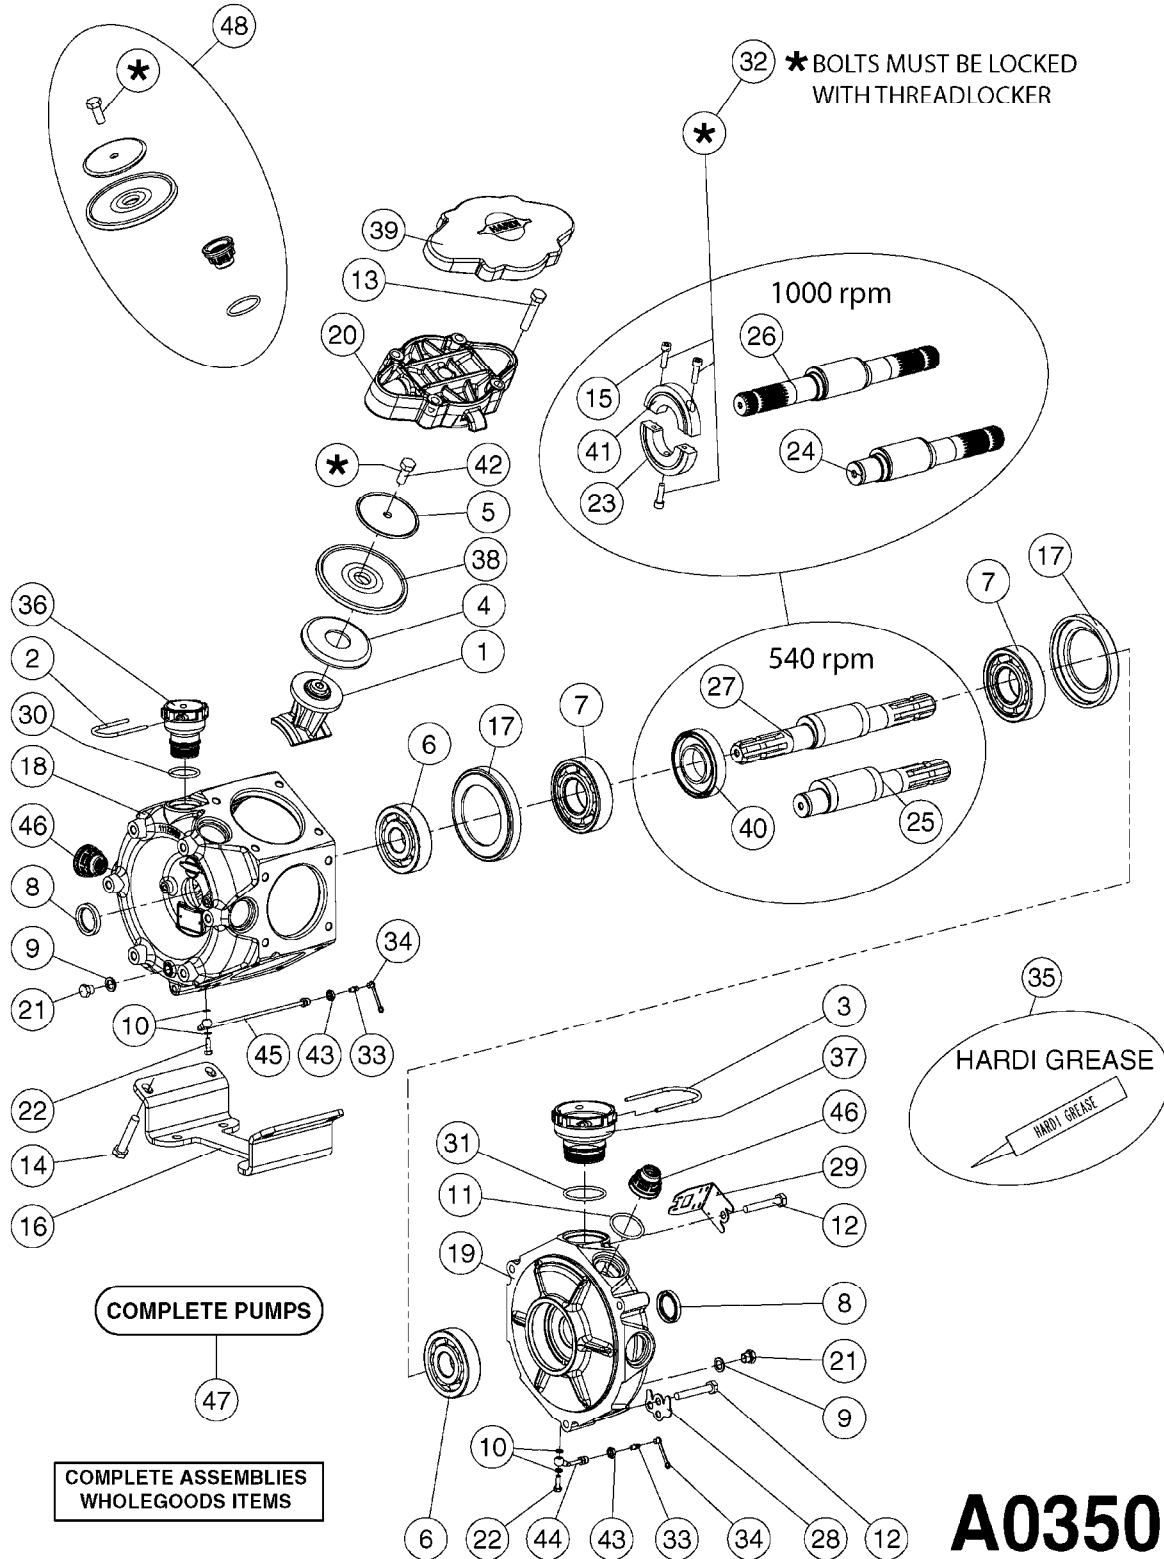

PUMP - 464 540/1000 RPM
A0350-HIN, 23:04:19

Pos.	parts-n°	order qty	description
1	111622	1	CONNECTING ROD 463/5.5MM
1	111623	1	CONNECTING ROD 463/10MM
1	111624	1	CONNECTING ROD 463/12MM
1	111645	1	CONNECTING ROD 463/6.5MM
2	145996	1	FITT.DK S-67 FORK
3	145997	1	FITT.DK S-93 FORK
4	161012	1	DIAPHRAGM BACKING DISC F. 463
5	161175	1	DIAPHRAGM DISC 463/464 PUMP
6	210221	1	BEARING BALL 6407
7	210232	1	BEARING BALL 6310
8	210243	1	SEAL OIL 35 X 47 X 7
9	241404	1	DOWTY SEAL 1/4"
10	242374	1	WASHER Ø10/Ø6X1 COPPER
11	330072	1	O-RING D53.5/D45.5X4
12	421072	1	BOLT HEX 8.8 RAW M10X65
13	430312	1	BOLT HEX 8.8 M12X60
14	430438	1	BOLT HEX 8.8 DEL M12X65
15	450995	1	BOLT ALLEN M8X30 DIN 912 RAW
16	614628	1	FOOT F. 46X PUMP, RED
16	16410800	1	PUMP BASE 463/464 BLACK
17	11171900	1	CONROD RING 364/464 MACHINED
18	11172200	1	PUMP HOUSE 464 MACHINED 5/4" BSP RED
19	11172600	1	FRONTPART 464 MACHINED 2" BSP RED
20	11173000	1	VALVE COVER.463/464 MACHINED RED
21	14010400	1	PLUG 1/4" BSP
22	14120400	1	BANJOBOLT M6 X 19
23	14120700	1	COUNTERWEIGHT 364/464-1000
24	14137300	1	CRANKSHAFT 364/464-5.5 1000
24	14137400	1	CRANKSHAFT 364/464-6.5 1000
25	14137600	1	CRANKSHAFT 364/464-10
25	14137700	1	CRANKSHAFT 464-12
26	14137900	1	CRANKSHAFT 364/464-5.5 GG 1000
26	14138000	1	CRANKSHAFT 364/464-6.5 GG 1000
27	14138200	1	CRANKSHAFT 364/464-10 GG
27	14138300	1	CRANKSHAFT 464-12 GG
28	16383000	1	GREASE NIPPLE PLATE 464
29	16390600	1	BRACKET FOR RPM SENSOR
30	24266600	1	O-RING D 38,0 X 4,0 70SH.NITR
31	24266800	1	O-RING D 54,0 X 4,0 70SH.NITR
32	28045503	1	LOCTITE 262 .5ML (.017oz.)
33	28163300	1	GREASE NIPPLE H1 M6X1 DIN 7412
34	28163400	1	CAP F. GREASENIPPLE YELLOW M6X1
35	28164600	1	HARDI PUMP GREASE S3 V550L 1
36	32242200	1	FITTING S67 5/4" KON. RG 2014
37	32242400	1	FITTING S93 2" KON. RG 2014
38	33511600	1	DIAPHRAGM PUMP 463/464 PUMP PUR
39	33524000	1	COVER PLASTIC 464 PUMP
40	33527200	1	GREASE SPLIT 364/464
41	39136200	1	HALFPART 364/464-1000
42	43099200	1	BOLT HEX SS M12 X 30 DIN933 A4
43	46134000	1	NUT HEX M10x1 H=2.3 NV=14 ELZIN
44	61097000	1	BANJOTUBE SHORT 464 COMPL.
45	61097100	1	BANJOTUBE LONG 464 COMPL.
46	72043600	1	VALVE FOR 462/463
47	72993500	1	PUMP 464-12-540, CM
47	72993600	1	PUMP 464-6.5 MED-2-1000
47	82168100	1	PUMP 464-5.5 THROUGH SHAFT 1000RPM
47	82168200	1	PUMP 464-10 2" SUCT. 540RPM
47	82168500	1	PUMP 464-12 2" SUCT. 540 RPM
47	82168700	1	PUMP 464-12 540 OFFSET PORTS
47	82168800	1	PUMP 464 6.5 1000 OFFSET PORTS