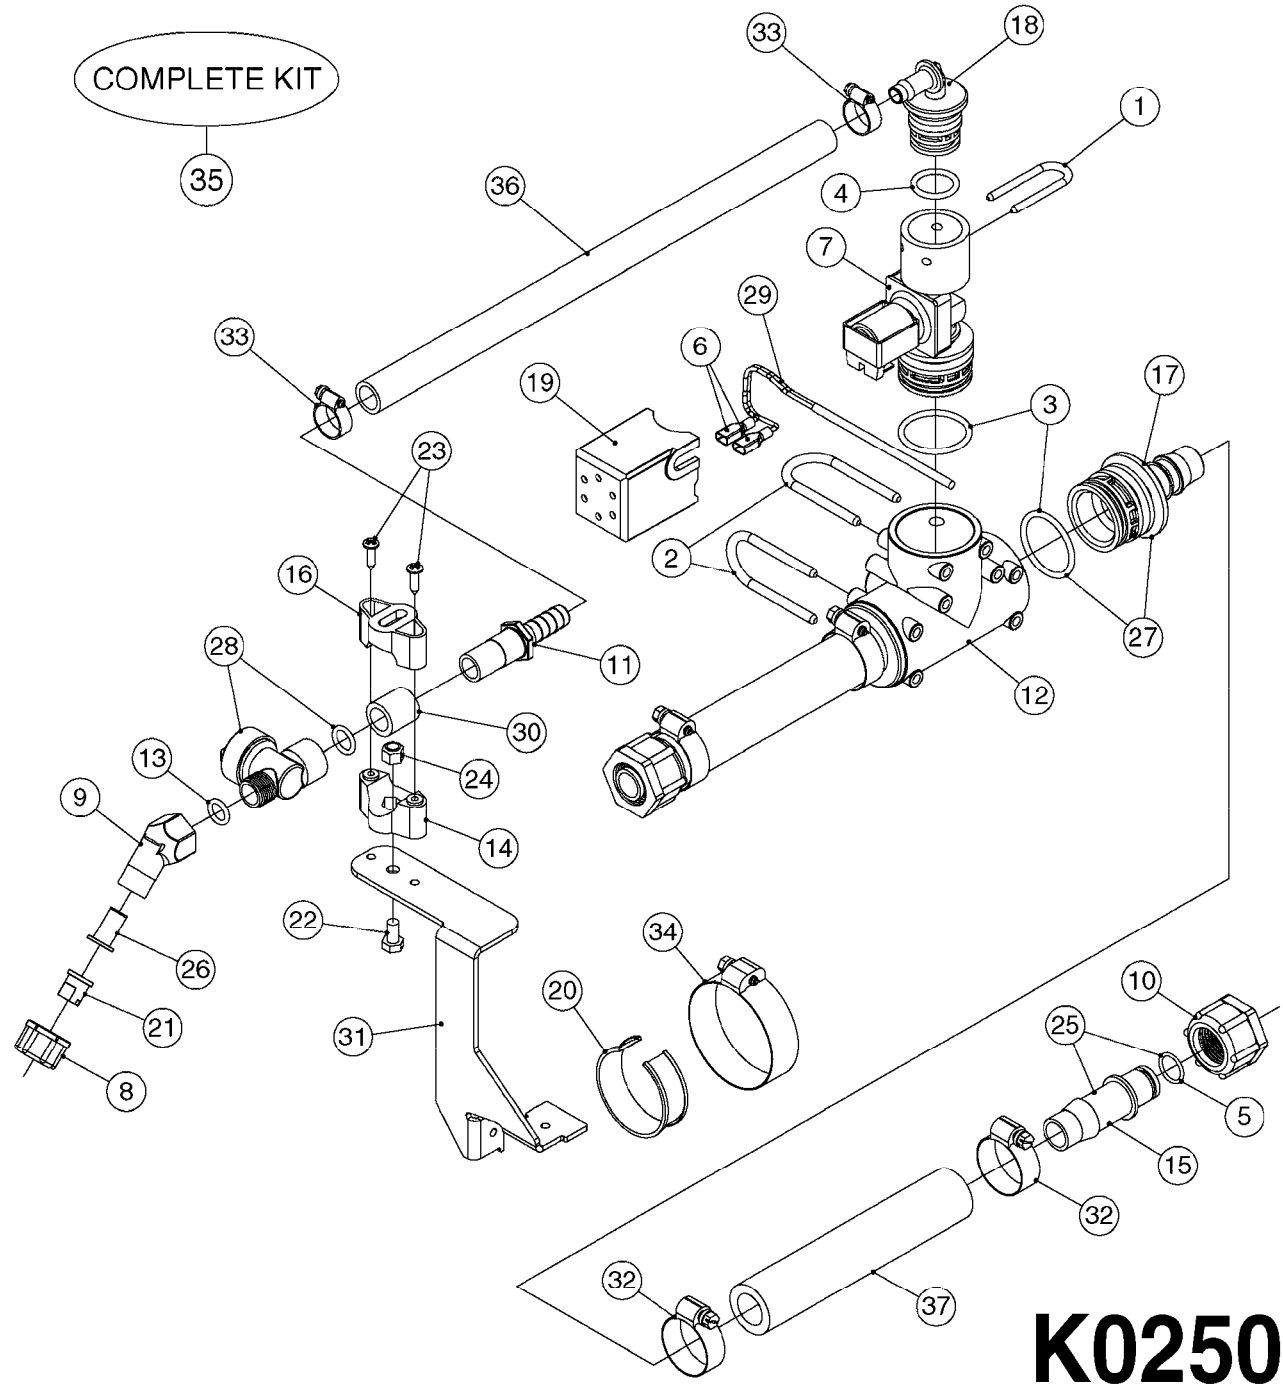

K0250

ELECTRIC END NOZZLE KIT '09
K0250-HIN, 01:01:16

Page 1

Date 07.02.2020 9:32

Pos.	parts-n°	order qty	description
1	145994	1	FITT.DK S-40 FORK
2	145995	1	FITT.DK S-53 FORK
3	242354	1	O-RING D32.2X3.0 VITON
4	242355	1	O-RING D19.2X3.0 VITON F.S-40
5	242594	1	O-RING D14 X 1.78 SCH.70-EPDM
6	261539	1	SPADE F.ELEC CONNEX BLUE INSUL
7	262104	1	VALVE, SOLENOID, S53/S40
8	320187	1	FITT.DK CAP 3/8" BSP BLACK
9	320191	1	FITT.DK ELB 3/8' BSP 45 DEGREE
10	320283	1	FITT.DK NUT 3/4"BSP
11	320891	1	FITT.DK HB 3/8'- 3/8' BSP
12	322352	1	FITT.DK S-53 TEE
13	330013	1	O-RING 2.5 X 10 PUR
14	333012	1	NOZZLE HOLD. UPPER PART
15	334044	1	FITT.DK HB 3/4' F. 3/4' CAP
16	334220	1	YOKE, UPPER NOZZLE BODY
17	334229	1	FITT.DK S-53 STR.3/4"
18	334237	1	FITT.DK S-40 ELB.3/8"
19	334965	1	COVER FOR S53 SOLENOID VALVE
20	341291	1	RUBBER HOSE CLAMP COVER 130MM
21	370392	1	NOZZLE END FAN 1850-G 300
22	410546	1	BOLT HEX M6X12 A2 SS DIN933
23	440665	1	SCREW M4.2X16 STAINLESS
24	460261	1	NUT HEX M6X1.00 LOCK DIN985 A2 SS
25	724621	1	FITT.DK HB 3/4"ASSY F.3/4" NUT
26	725042	1	SCREEN 80 MESH W.GASKET, RED
27	726558	1	FITT.DK S53 STR. 3/4" W. ORING
28	729610	1	NOZZLE ASSY. NON DRIP 3/8 THRD
29	983087	1	ELEC. CABLE 2 WIRE X 0.75MM
30	10631003	1	HOSE R X CLEAR BRAID.X 1/2 12"
31	16110803	1	NOZZLE BRACKET VAR SPACINGS
32	28029903	1	CLAMP HOSE GEAR P3/4"-S1" 6712
33	28044903	1	CLAMP HOSE GEAR P3/8" 6706
34	28047003	1	CLAMP HOSE GEAR 30 X 50 6732
35	82613203	1	ELECTRIC END NOZZLE KIT 2009
36	92701703	1	HOSE R X3/8" X300PSI WP X0012"
37	92703203	1	HOSE R X3/4" X300PSI WP X0012"