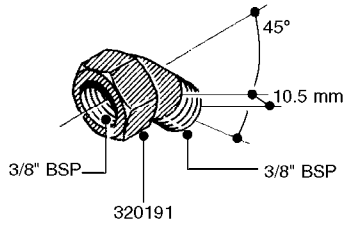

FITTINGS - HEXAGON NIPPLES
L0030-HIN, 01:01:16

Page 0
Date 07.02.2020 9:32

L0030

FITTINGS - HEXAGON NIPPLES
L0030-HIN, 01:01:16

Page 1
Date 07.02.2020 9:32

parts-n°	order qty	description
10015303	1	FITT.PO.HN 1.00X1.00 M1000
10425003	1	FITT.PO.HN 1.25X1.00 MCPHEE
320132	1	FITT.DK HN 1" BSP
320176	1	FITT.DK HN 3/8"X1/2" BSP
320445	1	FITT.DK HN 1/4"X3/8" BSP
320655	1	FITT.DK HN 1/2"-1/2" BSP
320692	1	FITT.DK HN 3/8'BSPX1/4'NPT
320703	1	FITT.DK HN 3/8BSP X1/2 &1/4NPT
320725	1	FITT.DK NIPPLE 3/8"-3/8" BSP
320902	1	FITT.DK HN 3/8'X 1/4' BSP
390232	1	FITT.DK HN 1-1/2' X 1-1/4' BSP
390276	1	FITT.DK HN 1'BSP