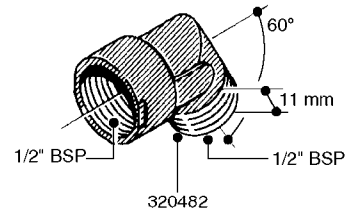

FITTINGS - HEXAGON NIPPLES
L0030-HIN, 01:01:16

Page 0
Date 07.02.2020 9:32

L0030

FITTINGS - HEXAGON NIPPLES
L0030-HIN, 01:01:16

Page 1
Date 07.02.2020 9:32

parts-n°	order qty	description
10015303	1	FITT.PO.HN 1.00X1.00 M1000
10425003	1	FITT.PO.HN 1.25X1.00 MCPHEE
320132	1	FITT.DK HN 1" BSP
320176	1	FITT.DK HN 3/8"X1/2" BSP
320445	1	FITT.DK HN 1/4"X3/8" BSP
320655	1	FITT.DK HN 1/2"-1/2" BSP
320692	1	FITT.DK HN 3/8'BSPX1/4'NPT
320703	1	FITT.DK HN 3/8BSP X1/2 &1/4NPT
320725	1	FITT.DK NIPPLE 3/8"-3/8" BSP
320902	1	FITT.DK HN 3/8'X 1/4' BSP
390232	1	FITT.DK HN 1-1/2' X 1-1/4' BSP
390276	1	FITT.DK HN 1'BSP