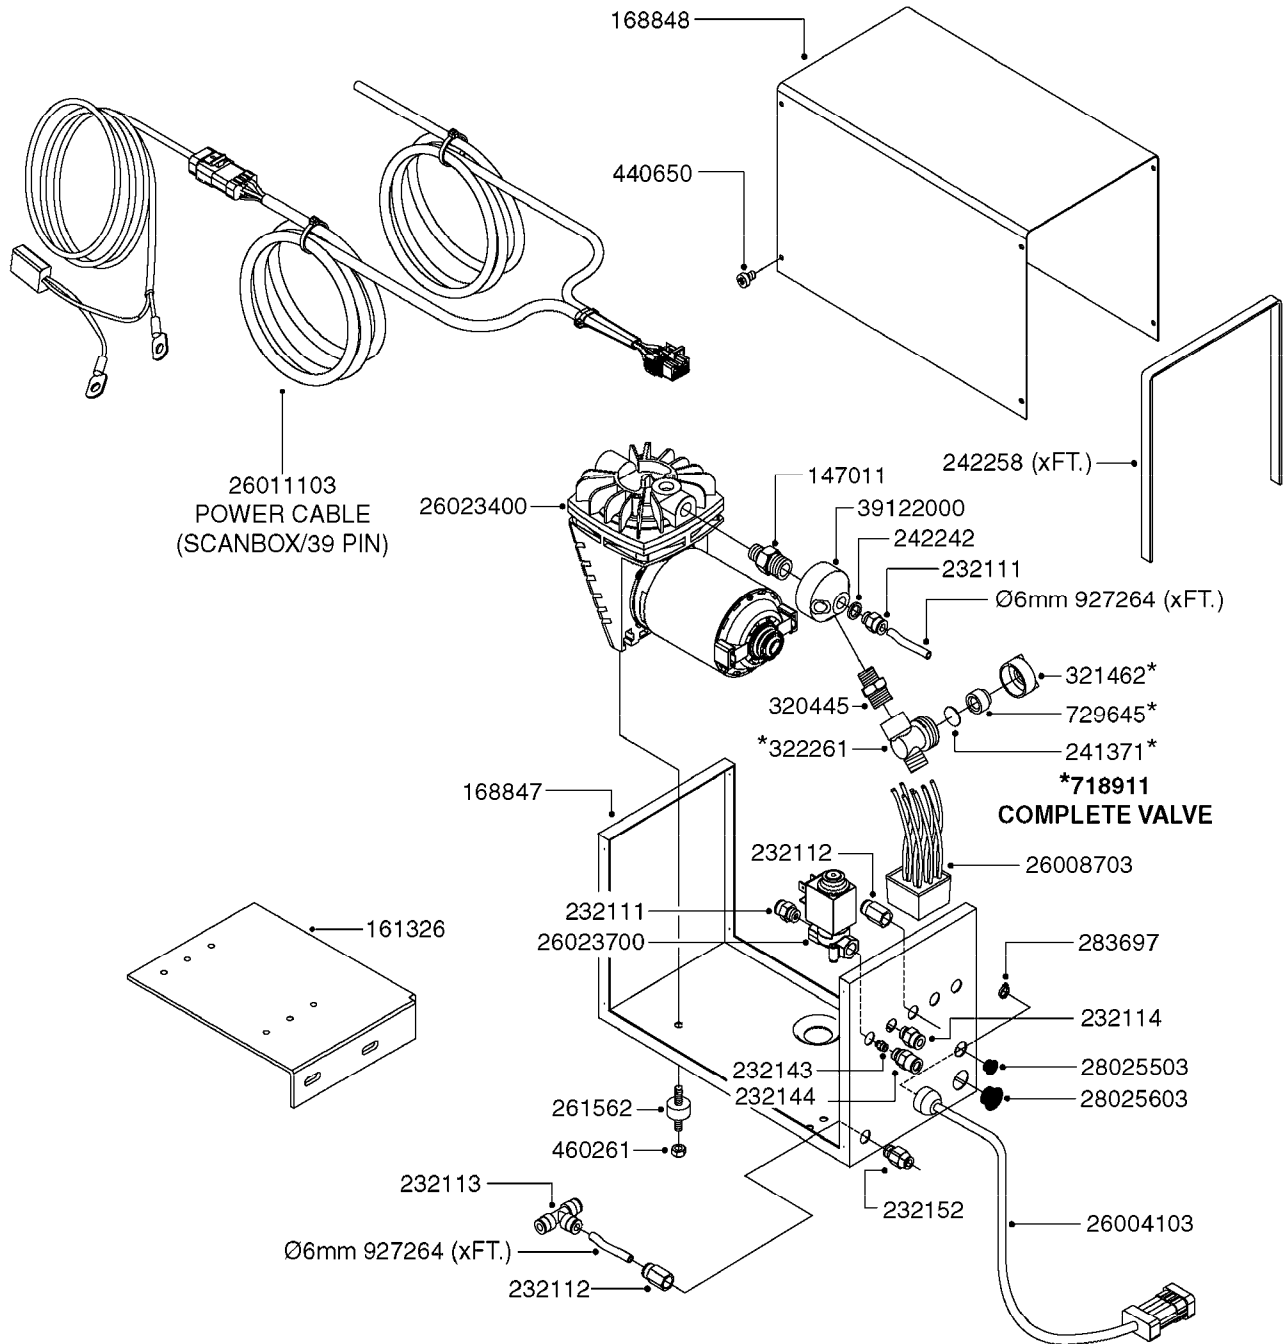

K0400

*Ø8mm 927306 (xFT.)
*Ø10mm 927330 (xFT.)

70062503 - COMPLETE ASSEMBLY

FOAM MARKER COMPRESSOR 2007
K0400-HIN, 01:01:16

Page 1
Date 07.02.2020 9:32

parts-n°	order qty	description
147011	1	HEX NIPPLE 3/8'X1/4'BSP BRASS
161326	1	MOUNT BKT. F. FOAM COMP.BOX 98
168847	1	ENCLOSURE LOWER F.MARKER
168848	1	COVER F. FOAM MARKER
232111	1	QUICK COUPLER 6MM X 1/8 EXT.
232112	1	QUICK COUPLER 6MM 1/8 INT.
232113	1	QUICK COUPLER 6MM T-PIECE
232114	1	COUPLER 1/8" THREADX8MM HOSE
232143	1	REDUCER 1/4'INT-1/8'EXT
232144	1	QUICK COUPLER 10MM X 1/4 EXT
232152	1	QUICK COUPLER 8MMX1/8 EXT.LONG
241371	1	DIAPHRAGM F.NO-DRIP,VULC
242242	1	O-RING F.AIR HOSE FITTING
242258	1	TRIM 3X10 SELF ADHESIVE 0012"
261562	1	RUBBER DAMPER 2XM6X25
283697	1	TIESTRAP 200MM
320445	1	FITT.DK HN 1/4"X3/8" BSP
321462	1	CAP F.NO-DRIP ASSY.
322261	1	HOUSING F.SAFETY VALVE 3/8"
440650	1	SCREW 3.5x13 STAINLESS
460261	1	NUT HEX M6X1.00 LOCK DIN985 A2 SS
718911	1	VALVE (SAFETY) F.MARKER
729645	1	NON-DRIP SPRING ASSY.GREEN 10
927264	1	HOSE R X PE D6/D4 X 0012"
927306	1	HOSE R X PE D8/D6 X 0012"BLACK
927330	1	HOSE R X PE D10/D8 X 012"BLACK
26004103	1	FOAM MARKER CNTRL MOD CABL STD
26008703	1	FOAM MARKER CONTROL SCII
26011103	1	FOAMER POWER/CONTROL CABLE 39P
26023400	1	COMPRESSOR F.FOAM MARKER CM40
26023700	1	SOLENOID VAL 12V 1/8' FLO '07
28025503	1	PLUG F.DRILLED HOLE 1/2"
28025603	1	PLUG F.DRILLED HOLE 3/4"
39122000	1	DISTR.HOUSING F.FOAM MARKER'07
70062503	1	FOAM MARKER COMPRESSOR,STD,39P