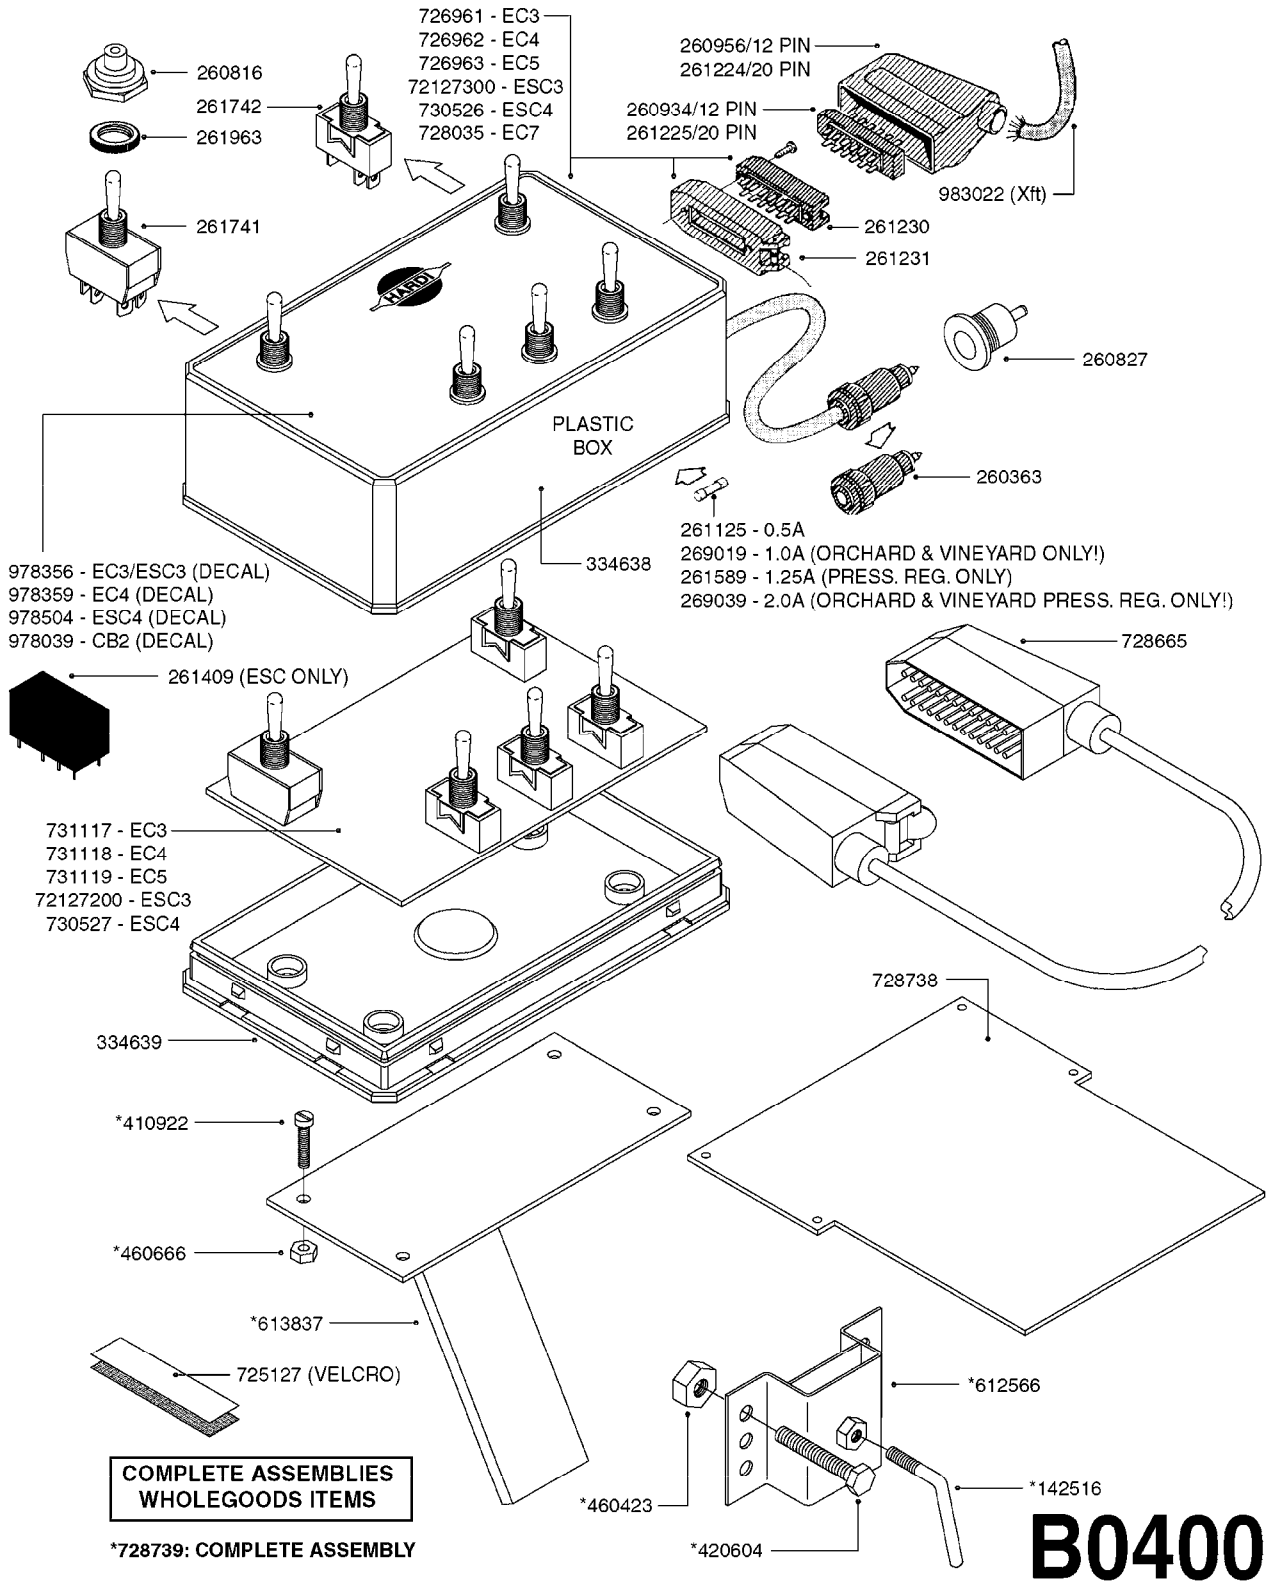

*728739: COMPLETE ASSEMBLY (NLA)

COMPLETE ASSEMBLIES
WHOLEGOODS ITEMS

B0390

CONTROL BOX F/EC+EC-SC
B0390-HIN, 01:01:16

Page 1

Date 07.02.2020 9:31

parts-n°	order qty	description
142516	1	SCREW SET M10 BENT F. LOCKING
260363	1	PLUG 2 POLE 12V
260794	1	SWITCH F.PRESS ADJ.EC CONTROL
260816	1	CAP W/RUBBER BOOT F.EC SWITCH
260827	1	PLUG F.EC ATTACHMENTS
260864	1	SWITCH F.HY BOOM CONTROL BOX
260923	1	PLUG INSERT 12 POLE FEMALE
260934	1	PLUG INSERT 12 POLE MALE
260945	1	PLUG HOUSE 12 POLE FEMALE
260956	1	PLUG HOUSE 12 POL.MALE
261066	1	SWITCH 2 POLE
261125	1	FUSE 5 X 20 500mA
261224	1	PLUG HOUSING F/20 POLE MALE
261225	1	PLUG INSERT 20 POLE MALE
261230	1	PLUG INSERT 20 POLE FEMALE
261231	1	PLUG HOUSING 20 POLE FEMALE
410922	1	CYL.SKR 8.8 DEL M4X20 RST
411006	1	SCREW M4X40 SLOTTED
420604	1	BOLT HEX 8.8 DEL M10X25 FT DIN933
460423	1	NUT HEX M10X1.50 LOCK DIN985A2 SS
460666	1	NUT HEX M4
612566	1	MOUNT BRACKET F.FAN CABLE ASSY
613837	1	MOUNT PLATE FOR EC CONTROL BOX
725006	1	CIRCUIT BOARD 4 VALVE
725014	1	CONTROL BOX EC 4 SEC./12 PIN
725056	1	PRINTED CIRC.W SW 3WAY 726961
726961	1	CONTROL BOX EC 3 SEC./20 PIN
726962	1	CONTROL BOX EC 4 SEC./20 PIN
727376	1	CIRCUIT BOARD F.ESC 3 BANK
728072	1	CABLE,20-PIN,6M EC/4
728073	1	CABLE,20-PIN,6M, EC/3
728075	1	CABLE F.CONTROL BOX 5M EC/3
728665	1	CABLE EXT.-QUICK ATTACH 20 PIN
728666	1	CABLE-QUICK ATTACH 12 PIN
728738	1	DOUB.CONT.BOX & OR F/M PLATE
728739	1	IN CAB CONTROL MOUNT KIT
729721	1	CONTROL BOX ESC3
983022	1	WIRE 12 x 0.5 x 2MM x 12"
10297303	1	CIRCUIT BOARD FOR T.M.S.
10411203	1	RELAY T-82