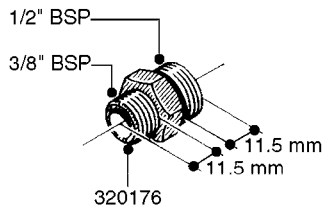

FITTINGS - HEXAGON NIPPLES
L0030-HIN, 01:01:16

Page 0
Date 07.02.2020 9:32

L0030

FITTINGS - HEXAGON NIPPLES
L0030-HIN, 01:01:16

Page 1
Date 07.02.2020 9:32

parts-n°	order qty	description
10015303	1	FITT.PO.HN 1.00X1.00 M1000
10425003	1	FITT.PO.HN 1.25X1.00 MCPHEE
320132	1	FITT.DK HN 1" BSP
320176	1	FITT.DK HN 3/8"X1/2" BSP
320445	1	FITT.DK HN 1/4"X3/8" BSP
320655	1	FITT.DK HN 1/2"-1/2" BSP
320692	1	FITT.DK HN 3/8'BSPX1/4'NPT
320703	1	FITT.DK HN 3/8BSP X1/2 &1/4NPT
320725	1	FITT.DK NIPPLE 3/8"-3/8" BSP
320902	1	FITT.DK HN 3/8'X 1/4' BSP
390232	1	FITT.DK HN 1-1/2' X 1-1/4' BSP
390276	1	FITT.DK HN 1'BSP