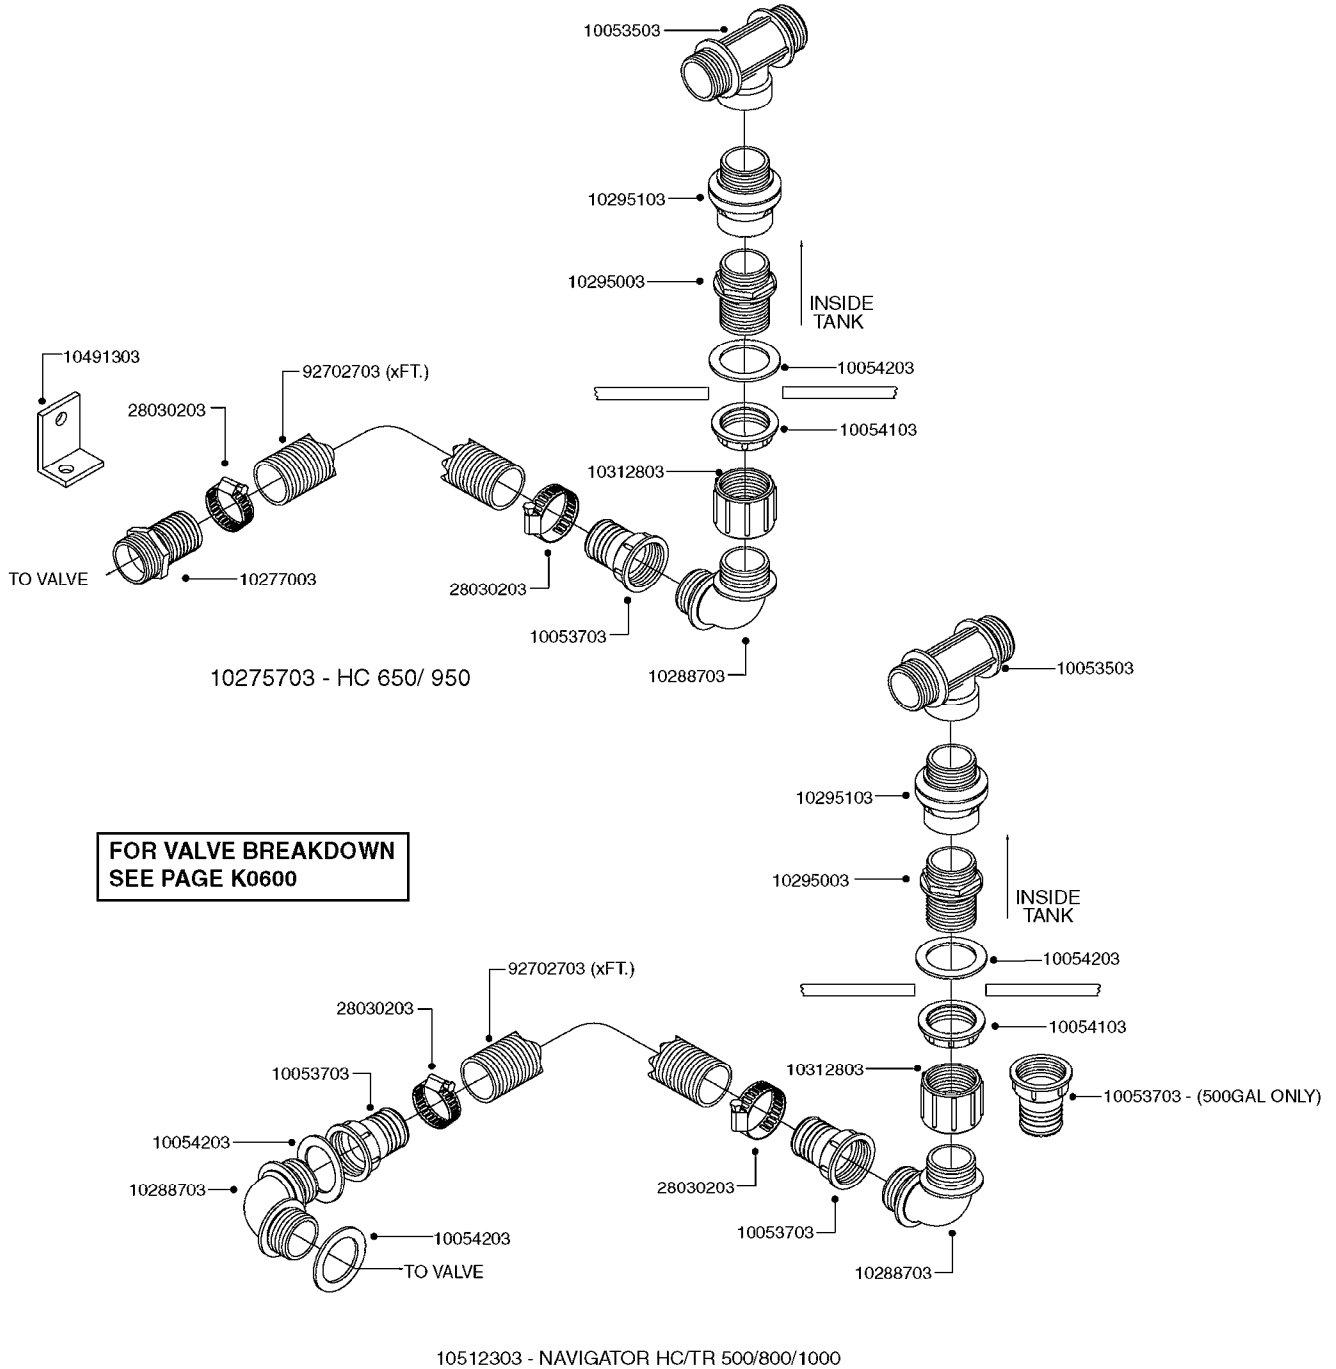

K0580

COMPLETE ASSEMBLIES
WHOLEGOODS ITEMS

QUICKFILL-PLMBNG SYS-TRLR SPYR
K0580-HIN, 01:01:16

Page 1
Date 07.02.2020 9:32

parts-n°	order qty	description
10053503	1	FITT.PO.TEE 2"MX2"FX2"M BSP
10053703	1	FITT.PO.HB STR. 2"BSP #4411
10054103	1	FITT.PO.NUT 2" BSP JAMB MCPHEE
10054203	1	GASKET F. 2" FITTINGS RUBBER
10275703	1	*QUICK FILL KIT 650/950M
10277003	1	FITT.PO.HB 2.00X2.00 MCPHEE
10288703	1	FITT.PO.EL 2MX2M 90 DEG MCPHEE
10295003	1	FITT.PO.HN 2' 250071
10295103	1	FOOT VALVE 2" 504019
10312803	1	FITT.PO.BU 2' X 2'
10491303	1	ANGLE FOR HC950 QUICK FILL
10512303	1	QUICK FILL KIT NAV. (DON'T ORD)
28030203	1	CLAMP HOSE T-BOLT S2" 235-67
92702703	1	HOSE PVC SUCT GRAY 2"