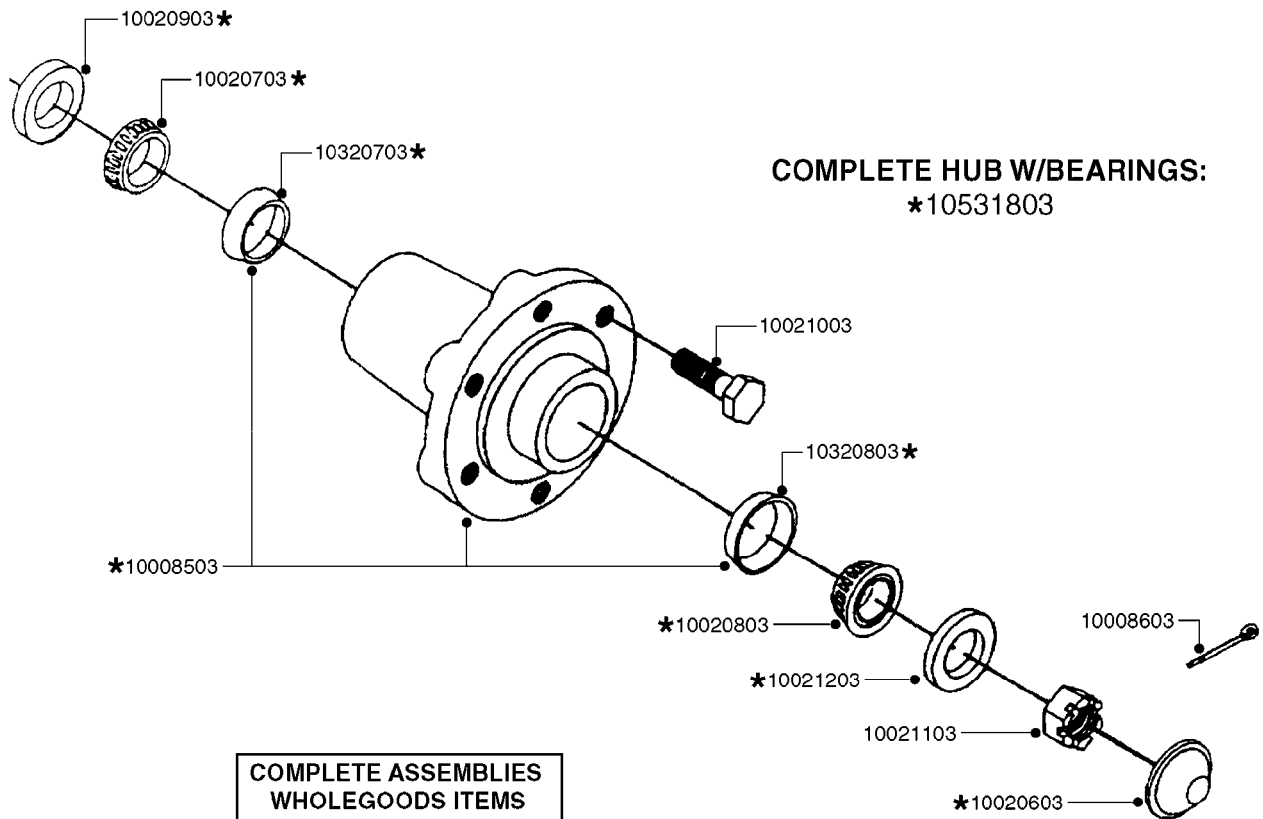

10008403 (WELD IN)

145806 (SA 500/L=375MM)
145809 (TA 500, SA 300/L=355MM)

COMPLETE HUB W/BEARINGS:
*10531803

**COMPLETE ASSEMBLIES
WHOLEGOODS ITEMS**

E0720

HUB ASSEMBLY F.1-3/4" SPINDLE
E0720-HIN, 11:09:17