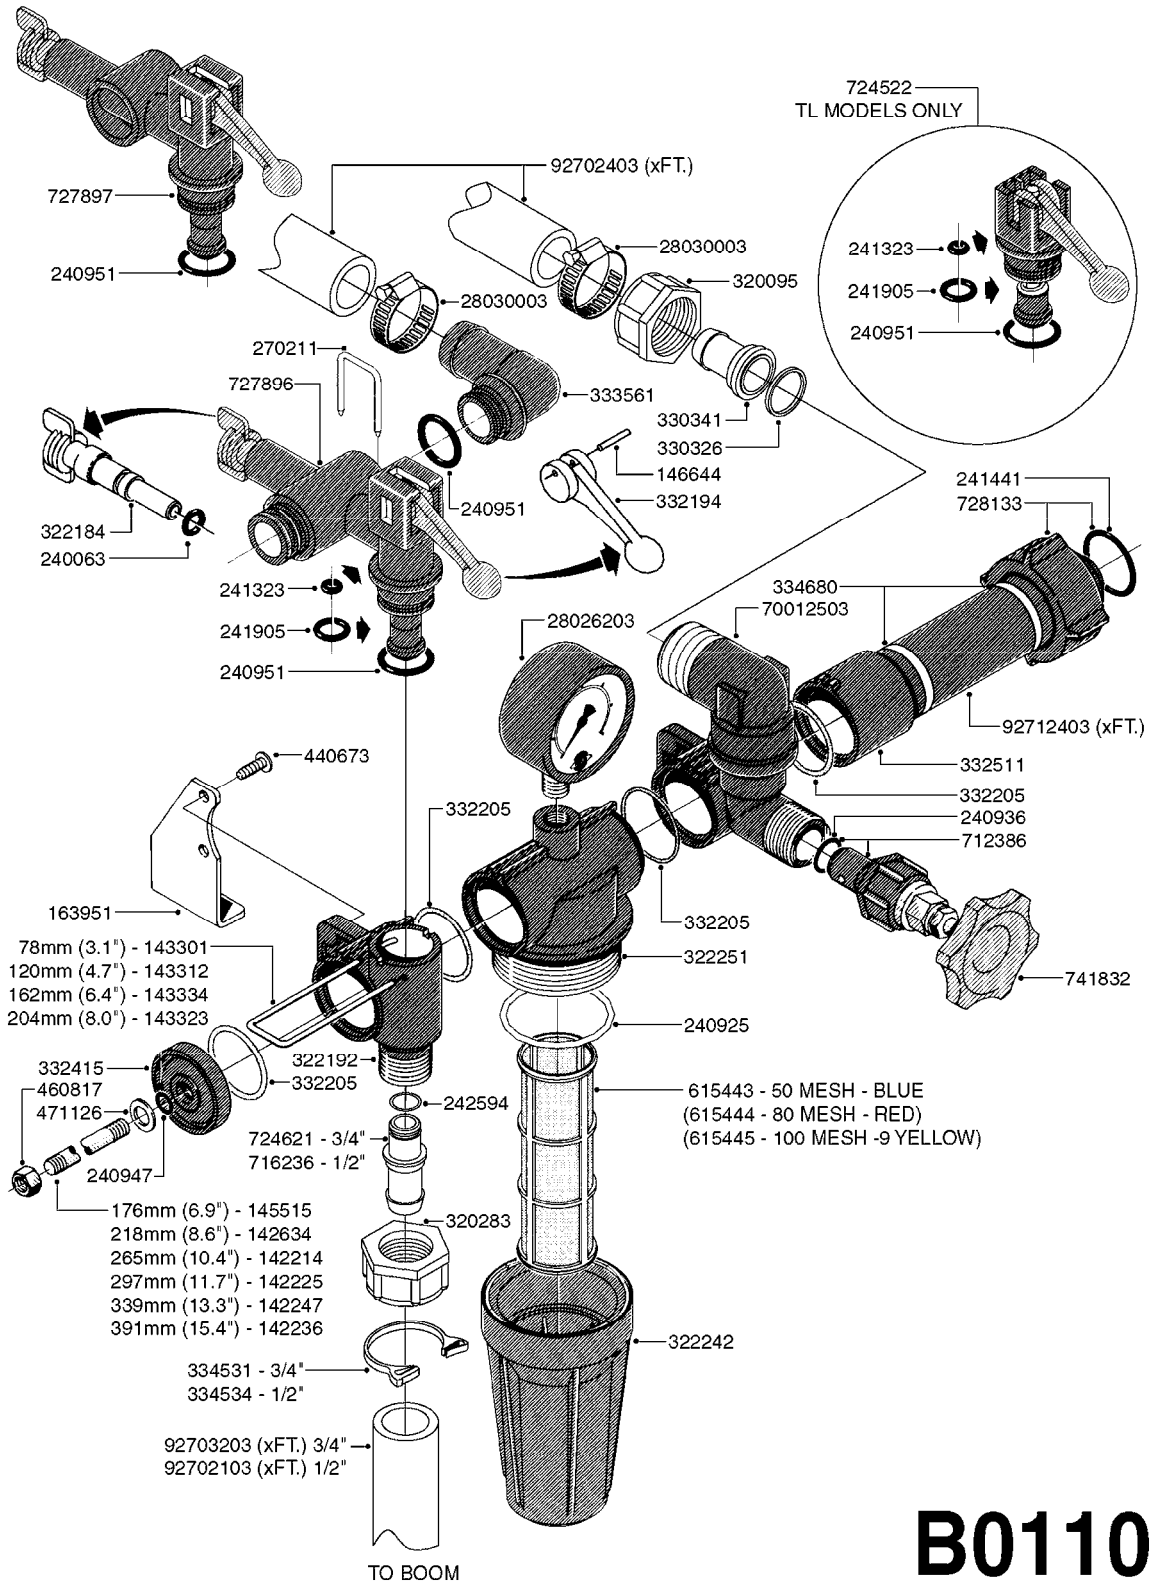

B0110

BK-180 BOOM VALVES-MAN.POST 00
B0110-HIN, 11:12:17

Page 1
Date 07.02.2020 9:31

parts-n°	order qty	description
142214	1	STUD BOLT - M8X265, 3 SECTION
142225	1	STUD BOLT 8 X 299 - 6 MODULS
142236	1	STUD BOLT 8 X 381 - 8 MODULS
142247	1	STUD BOLT 8 X 341 - 7 MODULS
142634	1	STUD BOLT M8 X 213 - 4 MODULS
143301	1	LOCK CLAMP 78 MM
143312	1	LOCK CLAMP 120 MM
143323	1	LOCK CLAMP 204 MM
143334	1	LOCK CLAMP 162 MM
145515	1	STUD BOLT M8 X 176MM
146644	1	PIN D3X19 STAINLESS
163951	1	MOUNT BRACKET FOR BK180 SECTIO
240063	1	O-RING D14.1/9.3 X 2.4
240925	1	O-RING D49.5X3 NITRIL
240936	1	O-RING D13.3X2.4 NITRIL
240947	1	O-RING D7.3X2.4 NITRIL
240951	1	O-RING D21.2X3 NITRIL
241323	1	O-RING D5.3X2.4 NITRIL
241441	1	O-RING D29.3X3
241905	1	O-RING 12,3X2,4 VITON DKR.1,05
242594	1	O-RING D14 X 1.78 SCH.70-EPDM
270211	1	FITT.DK S25 FORK L=37.5
320095	1	FITT.DK NUT 1" BSP
320283	1	FITT.DK NUT 3/4"BSP
322184	1	SCREW F.ADJUSTING CONST.PRESS.
322192	1	HOUSING F.DISTRIBUTOR
322242	1	FILTER BOWL / IN-LINE
322251	1	HOUSING F.FILTER MOUNT BK/EC
330326	1	O-RING D30/D24X2 F.1"NUT
330341	1	FITT.DK HB 1" F. 1" NUT
332194	1	DISTRIBUTION HANDLE
332205	1	O-RING D43/39XD2
332415	1	COVER
332511	1	FITT.DK END CAP 1"HB F.BK180
333561	1	FITT.DK ELB.1" EC RETURN
334531	1	CLAMP HOSE PLASTIC 3/4"
334534	1	CLAMP HOSE PLASTIC 1/2"
334680	1	CLAMP HOSE PLASTIC 1"
440673	1	SCREW F.PLASTIC 5X12 SS
460817	1	NUT HEX M8 STAINLESS DIN 934
471126	1	WASHER, M8, Ø16/ 8.4X 1.6, SS
615443	1	FILTER ELEM.50 MESH BLUE
615444	1	FILTER ELEM.80 MESH RED
615445	1	FILTER ELEM.100 MESH YELLOW
712386	1	PRESSURE REGULATOR COMPL. H-M
716236	1	FITT.DK HB 1/2" ASSY. F. 3/4"
724522	1	DISTR.OVER PART W.OUV PR 83 BK
724621	1	FITT.DK HB 3/4"ASSY F.3/4" NUT
727896	1	HOUSING UPPER F.CONST.PRESS.
727897	1	HOUSING UPPER PART END PC.BK92
728133	1	CONNECTING PART F.BK OPR.UNIT
741832	1	HANDLE REPLACEMENT F/330632
28026203	1	GAUGE 200PSI/BR,2.5"1/4BSP-BTM
28030003	1	CLAMP HOSE GEAR P1" 6716
70012503	1	HOUSING FOR HARDI-MATIC VALVE
92702103	1	HOSE R X1/2" X300PSI WP X0012"
92702403	1	HOSE PVC SUCT GRAY 1"
92703203	1	HOSE R X3/4" X300PSI WP X0012"
92712403	1	HOSE R X1" X300PSI WP X0012"