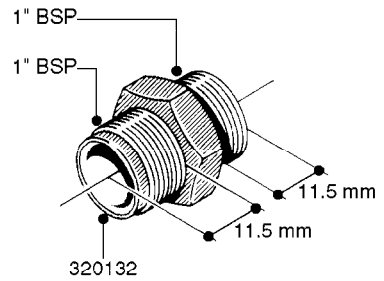

FITTINGS - HEXAGON NIPPLES
L0030-HIN, 01:01:16

Page 0
Date 07.02.2020 9:32

L0030

FITTINGS - HEXAGON NIPPLES
L0030-HIN, 01:01:16

Page 1
Date 07.02.2020 9:32

parts-n°	order qty	description
10015303	1	FITT.PO.HN 1.00X1.00 M1000
10425003	1	FITT.PO.HN 1.25X1.00 MCPHEE
320132	1	FITT.DK HN 1" BSP
320176	1	FITT.DK HN 3/8"X1/2" BSP
320445	1	FITT.DK HN 1/4"X3/8" BSP
320655	1	FITT.DK HN 1/2"-1/2" BSP
320692	1	FITT.DK HN 3/8'BSPX1/4'NPT
320703	1	FITT.DK HN 3/8BSP X1/2 &1/4NPT
320725	1	FITT.DK NIPPLE 3/8"-3/8" BSP
320902	1	FITT.DK HN 3/8'X 1/4' BSP
390232	1	FITT.DK HN 1-1/2' X 1-1/4' BSP
390276	1	FITT.DK HN 1'BSP