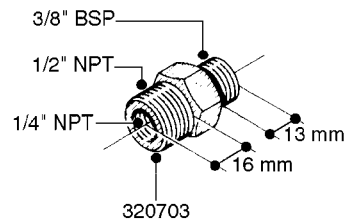

FITTINGS - HEXAGON NIPPLES
L0030-HIN, 01:01:16

Page 0
Date 07.02.2020 9:32

L0030

FITTINGS - HEXAGON NIPPLES
L0030-HIN, 01:01:16

Page 1
Date 07.02.2020 9:32

parts-n°	order qty	description
10015303	1	FITT.PO.HN 1.00X1.00 M1000
10425003	1	FITT.PO.HN 1.25X1.00 MCPHEE
320132	1	FITT.DK HN 1" BSP
320176	1	FITT.DK HN 3/8"X1/2" BSP
320445	1	FITT.DK HN 1/4"X3/8" BSP
320655	1	FITT.DK HN 1/2"-1/2" BSP
320692	1	FITT.DK HN 3/8'BSPX1/4'NPT
320703	1	FITT.DK HN 3/8BSP X1/2 &1/4NPT
320725	1	FITT.DK NIPPLE 3/8"-3/8" BSP
320902	1	FITT.DK HN 3/8'X 1/4' BSP
390232	1	FITT.DK HN 1-1/2' X 1-1/4' BSP
390276	1	FITT.DK HN 1'BSP