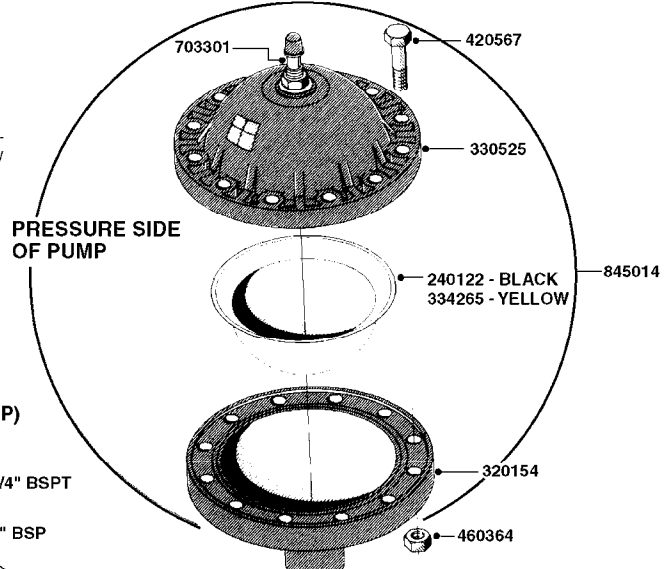

PRESSURE SIDE OF PUMP