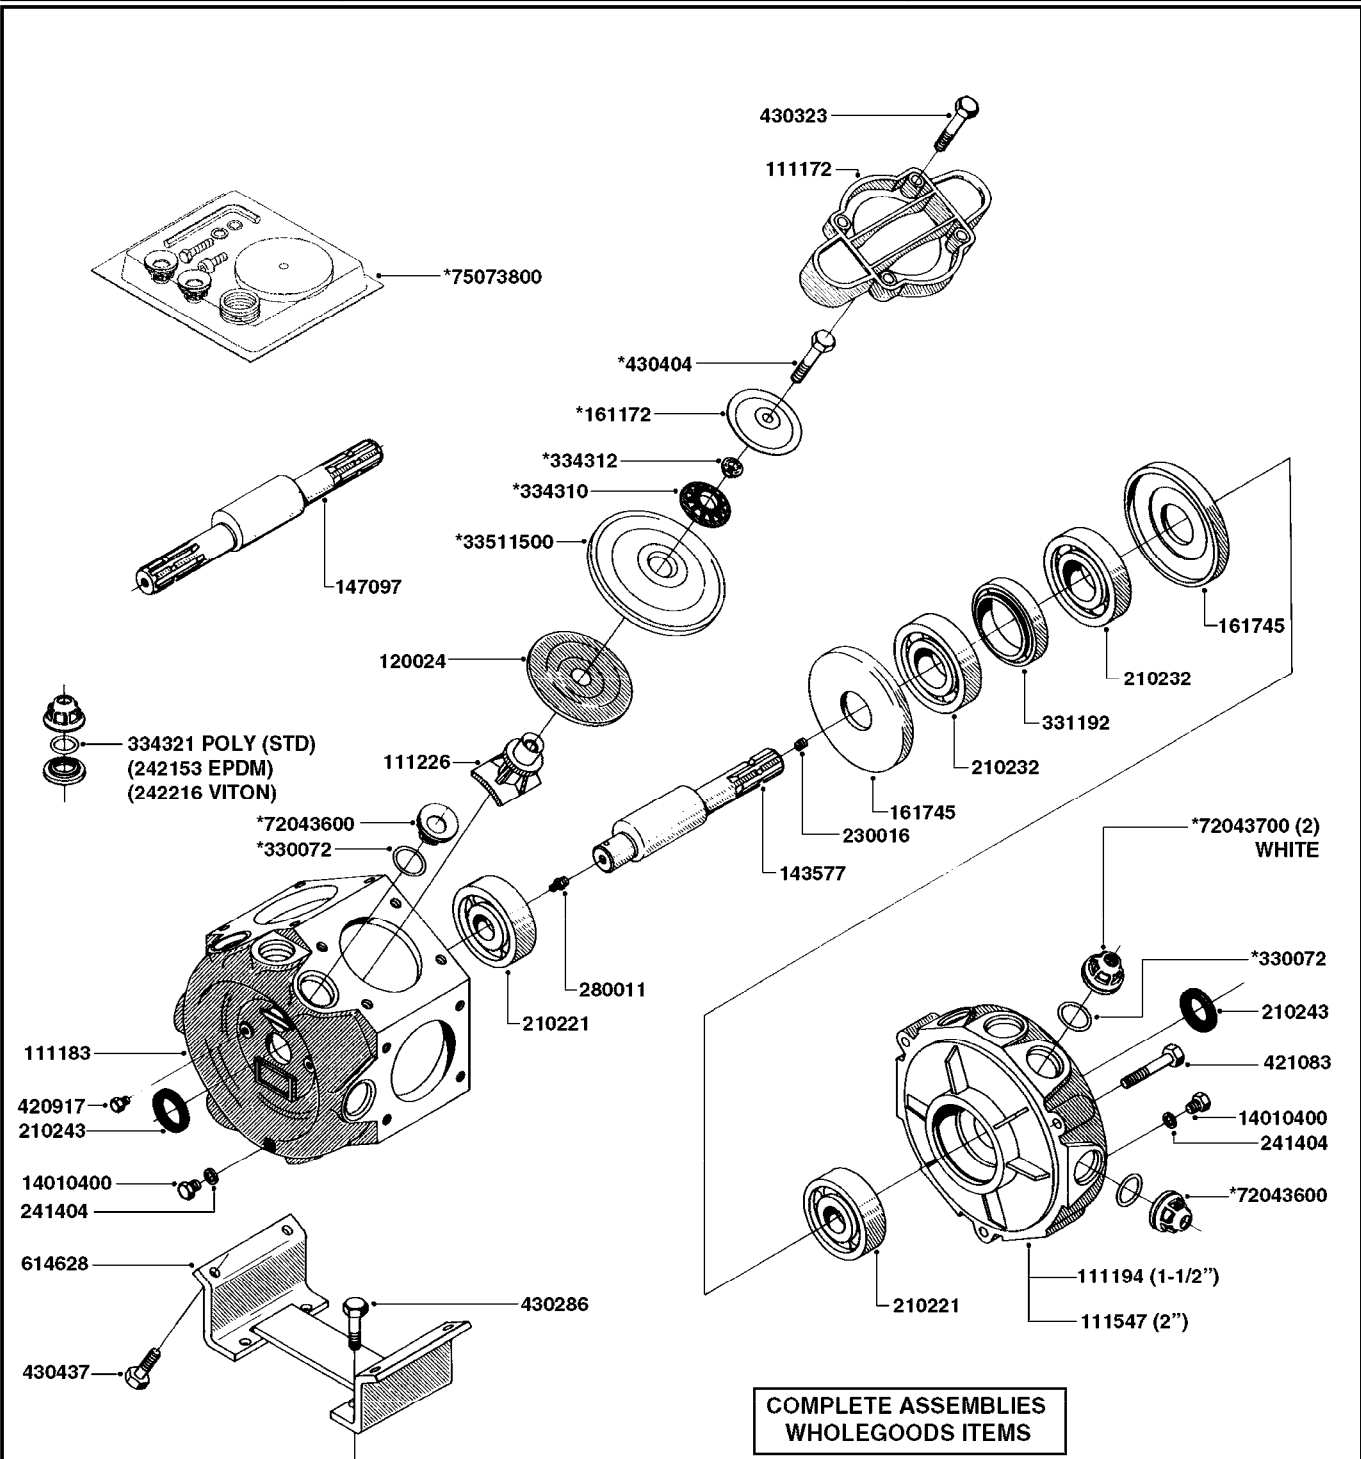

COMPLETE ASSEMBLIES
WHOLEGOODS ITEMS

COMPLETE PUMP
(NLA) REPLACED BY 464 PUMP (SEE PAGE A0350)

A0320

PUMP - 462 W/MOUNTING BASE
A0320-HIN, 01:01:16

Page 1
Date 07.02.2020 9:31

parts-n°	order qty	description
111172	1	VALVE CHAMBER 460 (PAINTED)
111183	1	PUMP CASTING 460-463 (PAINTED)
111194	1	PUMP CASTING FT.460 (PAINTED)
111226	1	CONNECTING ROD MODEL 460
111547	1	PUMP FRONT 460-463-2' (PAINT)
120024	1	DIAPHRAGM BACK DISC 1200-1300
143577	1	CRANK SHAFT F.363/462/463-10mm
147097	1	CRANK SHAFT 363-463/10 THROUGH
161172	1	DIAPHRAGM DISC F. 1203/1303
161745	1	METAL SPACER F.363/463
210221	1	BEARING BALL 6407
210232	1	BEARING BALL 6310
210243	1	SEAL OIL 35 X 47 X 7
230016	1	PLUG 1/8' BSP TYPE P
241404	1	DOWTY SEAL 1/4"
242153	1	O-RING D26X4 EPDM
242216	1	O-RING VITON F/1202/1302/462
280011	1	GREASE NIPPLE 1/8' SAE H TR
330072	1	O-RING D53.5/D45.5X4
331192	1	SPACER, MODEL 361/363
334310	1	NYLON WASHER 1202/1302/462
334312	1	PLASTIC SPACER F/462
334321	1	O-RING POLY. 34.0x26.0x4.0
420917	1	BOLT HEX 8.8 RAW M8X12 FT
421083	1	BOLT HEX 8.8 DEL M10X65
430286	1	BOLT HEX 8.8 DEL M12X30 FT
430323	1	BOLT HEX 8.8 DEL M12X60
430404	1	BOLT HEX 8.8 DEL M12X50
430437	1	BOLT HEX 8.8 RAW M12X65
460703	1	NUT HEX M12X1.75 LOCK DIN985A2 SS
614628	1	FOOT F. 46X PUMP, RED
14010400	1	PLUG 1/4" BSP
33511500	1	DIAPHRAGM 462 PUR 2006
72043600	1	VALVE FOR 462/463
72043700	1	VALVE FOR 462/463 W.VENT HOLE
75073800	1	PUMP KIT 461/462 "06"