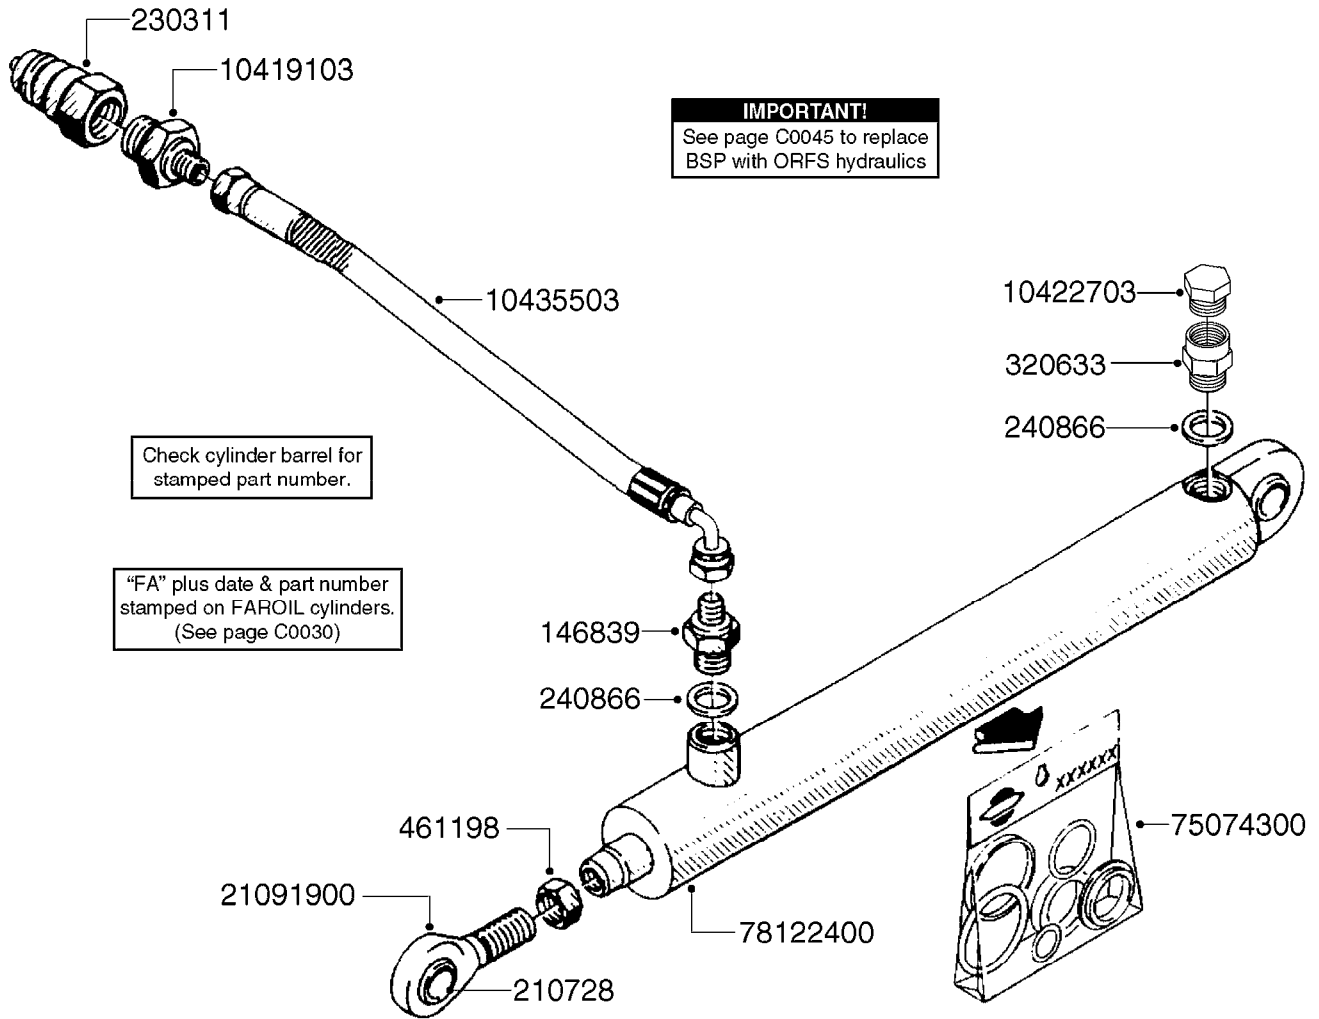

C0060

HYDRAULICS-MB BOOM LIFT CYLNR
C0060-HIN, 23:03:16

Page 1

Date 07.02.2020 9:31

parts-n°	order qty	description
143426	1	PIN 20x160mm F/HYD/CYL.
145176	1	PIN D19.8 X 60
146850	1	HEX NIPPLE 3/8"x3/8" - 1.8mm
231906	1	HEX NIPPLE 3/8"BSP X 1/2"NPT
240866	1	DOWTYSEAL 3/8"
284412	1	HOSE HY 3/8" X 315" STR+STR
480384	1	PIN COTTER 3/16 x 1-1/2"
10466003	1	COUPLER PIONEER 8010-04 1/2NPT
78120000	1	CYL.TELESCOPING Ø50/40/25_1100