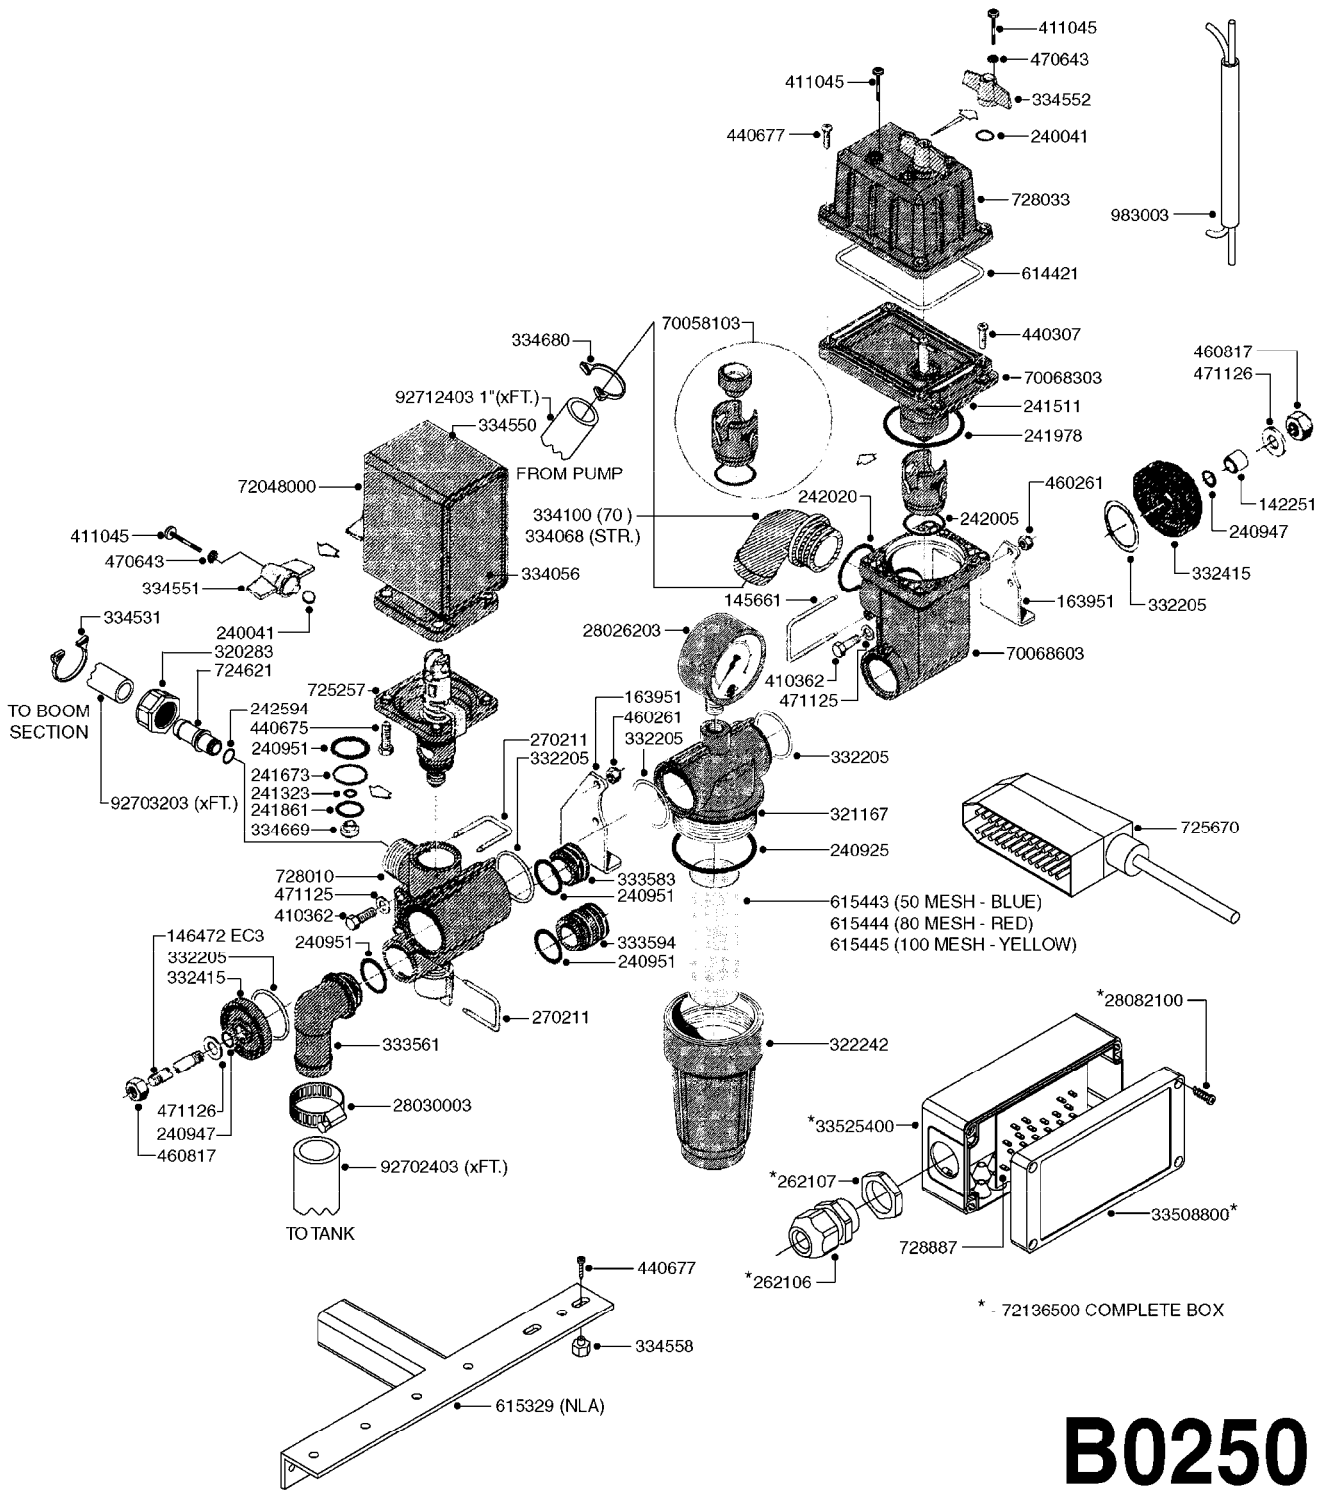

EC-SC F.ESC+TMS-ELEC.GRN GRIPS
B0250-HIN, 05:10:17

Page

1

Date

07.02.2020

9:31

parts-n°	order qty	description
142251	1	BUSHING FOR LID
145661	1	FITT.DK S-61 FORK
146472	1	STUD BOLT M8X420
163951	1	MOUNT BRACKET FOR BK180 SECTIO
240041	1	O-RING D15.1/10.3 X 2.4
240925	1	O-RING D49.5X3 NITRIL
240947	1	O-RING D7.3X2.4 NITRIL
240951	1	O-RING D21.2X3 NITRIL
241323	1	O-RING D5.3X2.4 NITRIL
241511	1	O-RING D18X2
241673	1	O-RING D22.1X1.6
241861	1	O-RING D15.3X2.4 VITON
241978	1	O-RING 64.5X3.0
242005	1	O-RING D32.1X1.6 NITRIL
242020	1	O-RING 39.2 X 3 VITON
242594	1	O-RING D14 X 1.78 SCH.70-EPDM
262106	1	BULKHEAD F. CABLE 6.5-14 BLACK
262107	1	NUT F. BULKHEAD CABLE GRAY
270211	1	FITT.DK S25 FORK L=37.5
320283	1	FITT.DK NUT 3/4"BSP
321167	1	FILTER HOUSE S 63 X 4
322242	1	FILTER BOWL / IN-LINE
332205	1	O-RING D43/39XD2
332415	1	COVER
333561	1	FITT.DK ELB.1" EC RETURN
333583	1	END PIECE FOR BYPASS
333594	1	CONNECTING PIECE F. BYPASS
334056	1	COVER F/MOTOR HOUSE EC DIST.
334068	1	FITT.DK S-61 STR.1"
334100	1	FITT.DK S-61 ELB.1" 110 DEG.
334531	1	CLAMP HOSE PLASTIC 3/4"
334550	1	MOTOR HOUSE SECT VALVE
334551	1	GRIP F.MAN.OP.EC ON/OFF GREEN
334552	1	GRIP F.MAN.OP.EC PRES.REG.GREE
334558	1	NUT HEX PLASTIC INSERT
334669	1	VALVE CONE D14/D7-SH 63 WHITE
334680	1	CLAMP HOSE PLASTIC 1"
410362	1	BOLT HEX 8.8 SS M6X20
411045	1	SCREW M4 X 16MM STAINLESS
440307	1	SCREW SHEET-METAL 3/4" NO. 10
440675	1	SCREW F. PLASTIC 5X16 SS
440677	1	SCREW F. PLASTIC 5X20 SS
460261	1	NUT HEX M6X1.00 LOCK DIN985 A2 SS
460817	1	NUT HEX M8 STAINLESS DIN 934
470643	1	WASHER LOCK
471125	1	WASHER M6U 6.4X14X1.2,A2 SS
471126	1	WASHER, M8, Ø16/ 8.4X 1.6, SS
614421	1	GASKET F/MOTOR HOUSE-ON/OFF TR
615329	1	BRACKET F.ESC CONTROL VALVES
615443	1	FILTER ELEM.50 MESH BLUE
615444	1	FILTER ELEM.80 MESH RED
615445	1	FILTER ELEM.100 MESH YELLOW
724621	1	FITT.DK HB 3/4"ASSY F.3/4" NUT
725257	1	SPINDLE SECT. F/EC DISTRIBUTOR
725670	1	CABLE 6000MM EC-3
728010	1	DISTRIB HOUSING W/CONST PR GRN
728033	1	MOTOR UNIT F.PRES.REG.EC GREEN
728887	1	CIRCUIT BOARD EC CONTROL
983003	1	CABLE ELEC.2X1MM WIRE BLACK EC
28026203	1	GAUGE 200PSI/BR,2.5"1/4BSP-BTM
28030003	1	CLAMP HOSE GEAR P1" 6716