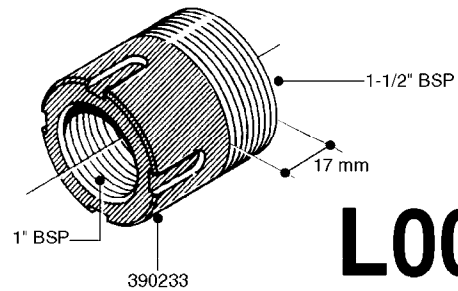

FITTINGS - HEXAGON NIPPLES
L0030-HIN, 01:01:16

Page 0
Date 07.02.2020 9:32

L0030

FITTINGS - HEXAGON NIPPLES
L0030-HIN, 01:01:16

Page 1
Date 07.02.2020 9:32

parts-n°	order qty	description
10015303	1	FITT.PO.HN 1.00X1.00 M1000
10425003	1	FITT.PO.HN 1.25X1.00 MCPHEE
320132	1	FITT.DK HN 1" BSP
320176	1	FITT.DK HN 3/8"X1/2" BSP
320445	1	FITT.DK HN 1/4"X3/8" BSP
320655	1	FITT.DK HN 1/2"-1/2" BSP
320692	1	FITT.DK HN 3/8'BSPX1/4'NPT
320703	1	FITT.DK HN 3/8BSP X1/2 &1/4NPT
320725	1	FITT.DK NIPPLE 3/8"-3/8" BSP
320902	1	FITT.DK HN 3/8'X 1/4' BSP
390232	1	FITT.DK HN 1-1/2' X 1-1/4' BSP
390276	1	FITT.DK HN 1'BSP