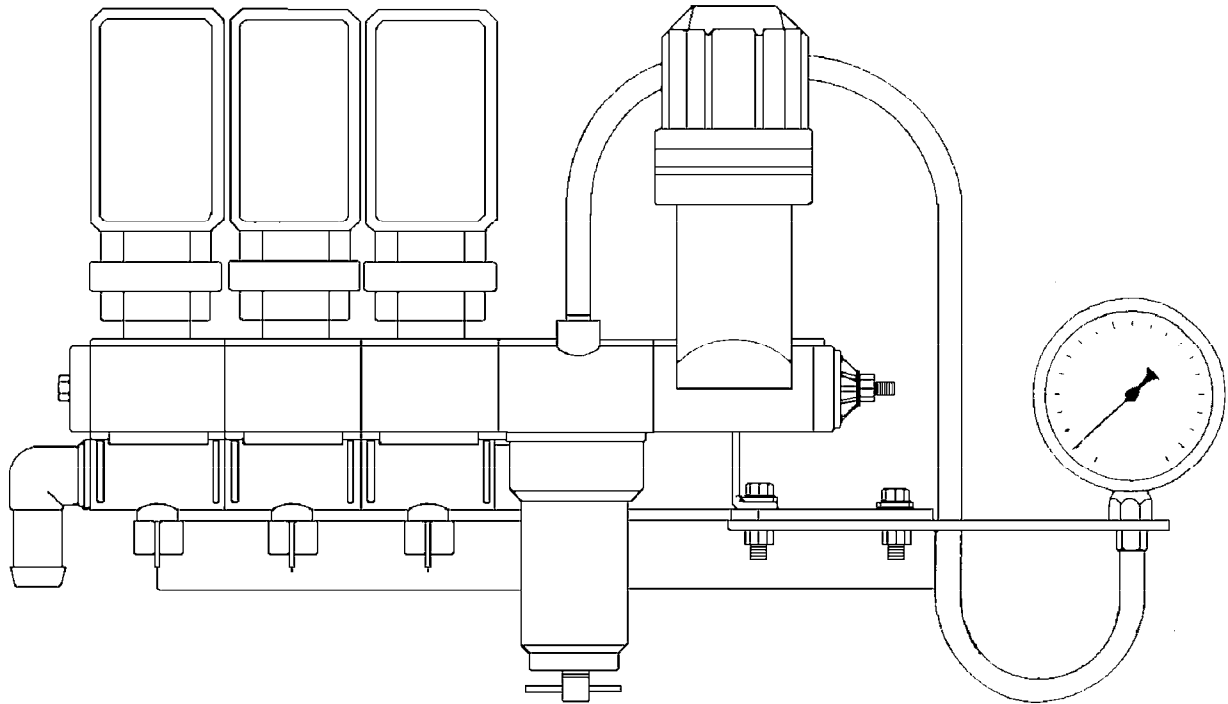

COMPLETE ASSEMBLIES
WHOLEGOODS ITEMS

70043903 - COMPLETE ASSEMBLY

K0680

REMOTE GAUGE-ESC SPRAYERS-4"
K0680-HIN, 01:01:16

Page 1
Date 07.02.2020 9:32

parts-n°	order qty	description
145632	1	FITT.DK HB 1/4' BRASS F.GUAGE
146210	1	NUT 1/4'BSP BRASS
282391	1	CLAMP HOSE CRIMP 5/16'
320972	1	FITT.DK HB 5/16'- 1/4' BSP
330396	1	O-RING D11.2/D6.6X3.2
421046	1	BOLT HEX M8X25/25 A2 SS DIN933
460143	1	SELF LOCK NUT M8 SST A2 DIN985
927268	1	HOSE BLUE PVC X 1/4 X 0012"
10028603	1	WASHER LOCK 5/16'
10428003	1	BKT. FOR ESC GAUGE KIT
28026103	1	GAUGE 200PSI/BR,4",1/4"BSP-BTM
70043903	1	*GAUGE KIT,4" OP UNIT INFEILD