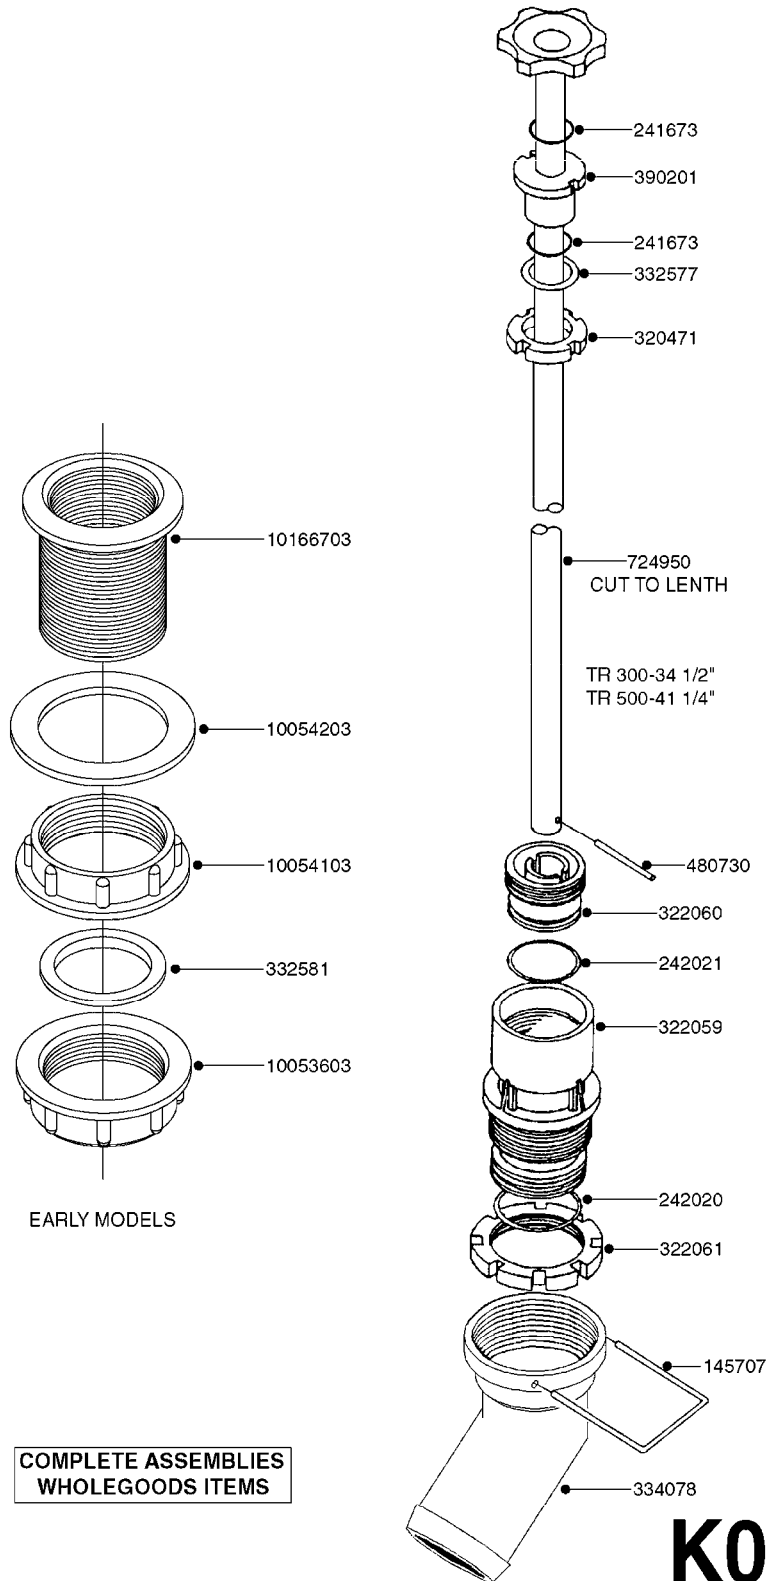

K0200

DRN ASMBLY-SCRW TYP TR 300/500
K0200-HIN, 01:01:16

Page 1
Date 07.02.2020 9:32

parts-n°	order qty	description
145707	1	LOCK CLAMP F.BOTTOM DRAIN ASSY
241673	1	O-RING D22.1X1.6
242020	1	O-RING 39.2 X 3 VITON
242021	1	O-RING D.37,69x3,53 VITON
320471	1	FITT.DK NUT 1" BSP JAMB
322059	1	BULKHEAD FOR BOTTOM VALVE
322060	1	STOPPER FOR BOTTOM VALVE
322061	1	NUT FOR BOTTOM VALVE
332577	1	O-RING D38/D30X4 F.1" PUR.
332581	1	GASKET F. 1-1/2" BSP CAPNUT.
334078	1	FITT.DK ELB.F.BOTTOM DRAIN ASY
390201	1	BULKHEAD F.TOP DRAIN F.O-RING
480730	1	PIN ROLL 5X30 STAINLESS STEEL
724950	1	DRAIN HANDLE ASSY./SCREW TYPE
10053603	1	FITT. CAPNUT 2"BSP 5601
10054103	1	FITT.PO.NUT 2" BSP JAMB MCPHEE
10054203	1	GASKET F. 2" FITTINGS RUBBER
10166703	1	FITT.PO.BULKHEAD 2" BSP