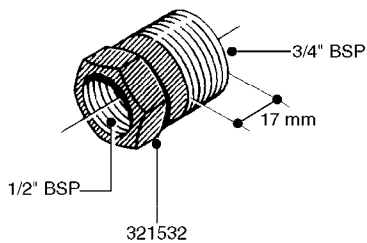

FITTINGS - HEXAGON NIPPLES
L0030-HIN, 01:01:16

Page 0
Date 07.02.2020 9:32

L0030

FITTINGS - HEXAGON NIPPLES
L0030-HIN, 01:01:16

Page 1
Date 07.02.2020 9:32

parts-n°	order qty	description
10015303	1	FITT.PO.HN 1.00X1.00 M1000
10425003	1	FITT.PO.HN 1.25X1.00 MCPHEE
320132	1	FITT.DK HN 1" BSP
320176	1	FITT.DK HN 3/8"X1/2" BSP
320445	1	FITT.DK HN 1/4"X3/8" BSP
320655	1	FITT.DK HN 1/2"-1/2" BSP
320692	1	FITT.DK HN 3/8'BSPX1/4'NPT
320703	1	FITT.DK HN 3/8BSP X1/2 &1/4NPT
320725	1	FITT.DK NIPPLE 3/8"-3/8" BSP
320902	1	FITT.DK HN 3/8'X 1/4' BSP
390232	1	FITT.DK HN 1-1/2' X 1-1/4' BSP
390276	1	FITT.DK HN 1'BSP