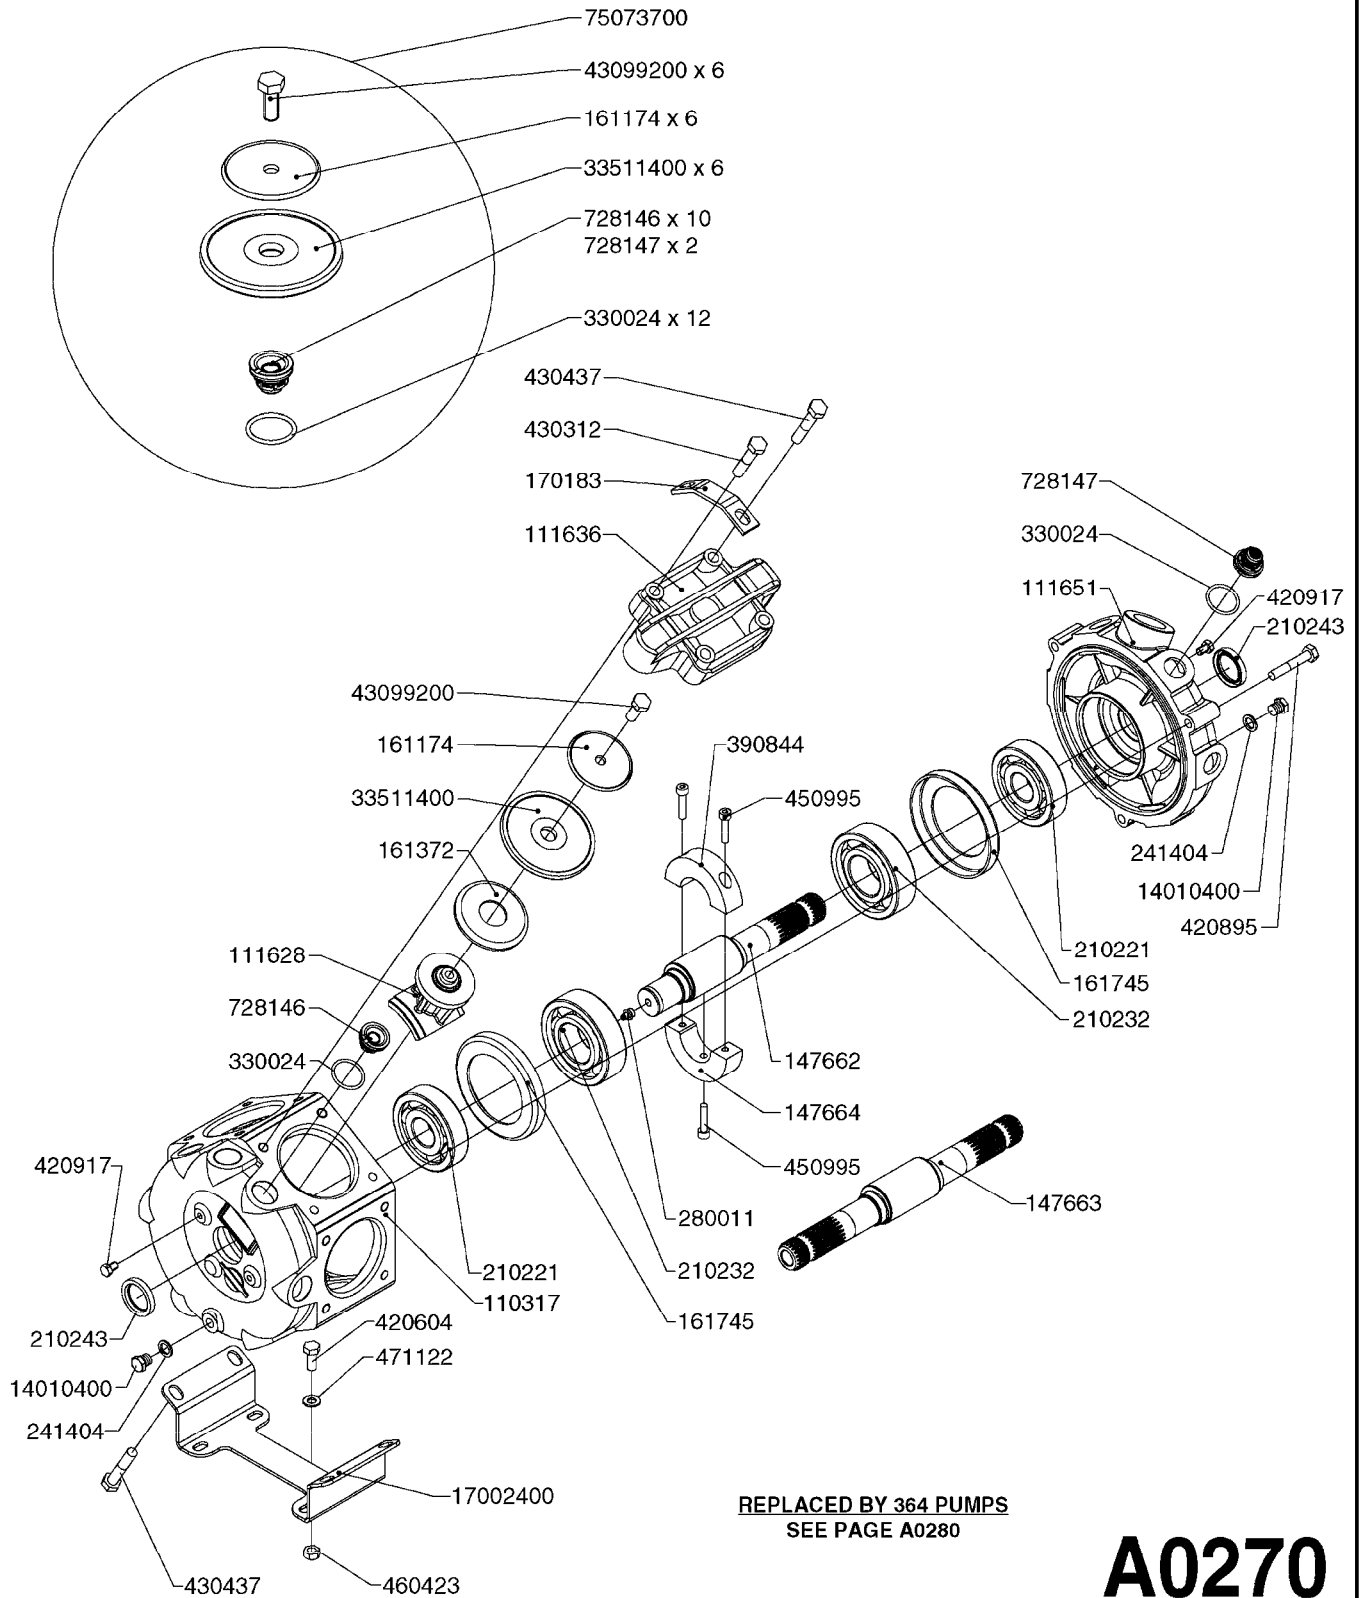

PUMP - 363/1000 RPM W/MOUNTING
A0270-HIN, 17:03:16

Page 1
Date 07.02.2020 9:31

parts-n°	order qty	description
110317	1	PUMP CASING MODEL 360/361 PNTD
111628	1	CONNECTING ROD 363/5.5 PUMP
111636	1	VALVE COVER 363 HEAVY DUTY
111651	1	CASTING F.363 1.5" PUMP(FRONT)
147662	1	CRANK SHAFT F.363/463-5.5MM
147663	1	CRANK SHAFT 363/463-5.5 THROUG
147664	1	COUNTERBALANCE 363/463 WEIGHT
161174	1	DIAPHRAGM DISC SS 361/363/364 PUMP
161372	1	DIAPHRAGM BACKING DISC,320-361
161745	1	METAL SPACER F.363/463
170183	1	LIFT STRAP F.PUMP 360/361/462
210221	1	BEARING BALL 6407
210232	1	BEARING BALL 6310
210243	1	SEAL OIL 35 X 47 X 7
241404	1	DOWTY SEAL 1/4"
280011	1	GREASE NIPPLE 1/8' SAE H TR
330024	1	O-RING D41,1/D34.5 X 3,5
390844	1	COUNTERBALANCE 363/463 POM
420604	1	BOLT HEX 8.8 DEL M10X25 FT DIN933
420895	1	BOLT HEX 8.8 RAW M10X60
420917	1	BOLT HEX 8.8 RAW M8X12 FT
430312	1	BOLT HEX 8.8 M12X60
430437	1	BOLT HEX 8.8 RAW M12X65
450995	1	BOLT ALLEN M8X30 DIN 912 RAW
460423	1	NUT HEX M10X1.50 LOCK DIN985A2 SS
471122	1	WASHER, M10, Ø20/10.5X 2.0, SS
728146	1	VALVE FOR 361(726890/707932)
728147	1	VALVE FOR 361 WHITE WITH HOLE
14010400	1	PLUG 1/4" BSP
17002400	1	FOOT F. 36X PUMP, RED
33511400	1	DIAPHRAGM PUMP 361/361/363/364 PUR
43099200	1	BOLT HEX SS M12 X 30 DIN933 A4
75073700	1	PUMP KIT 361/363 "06"