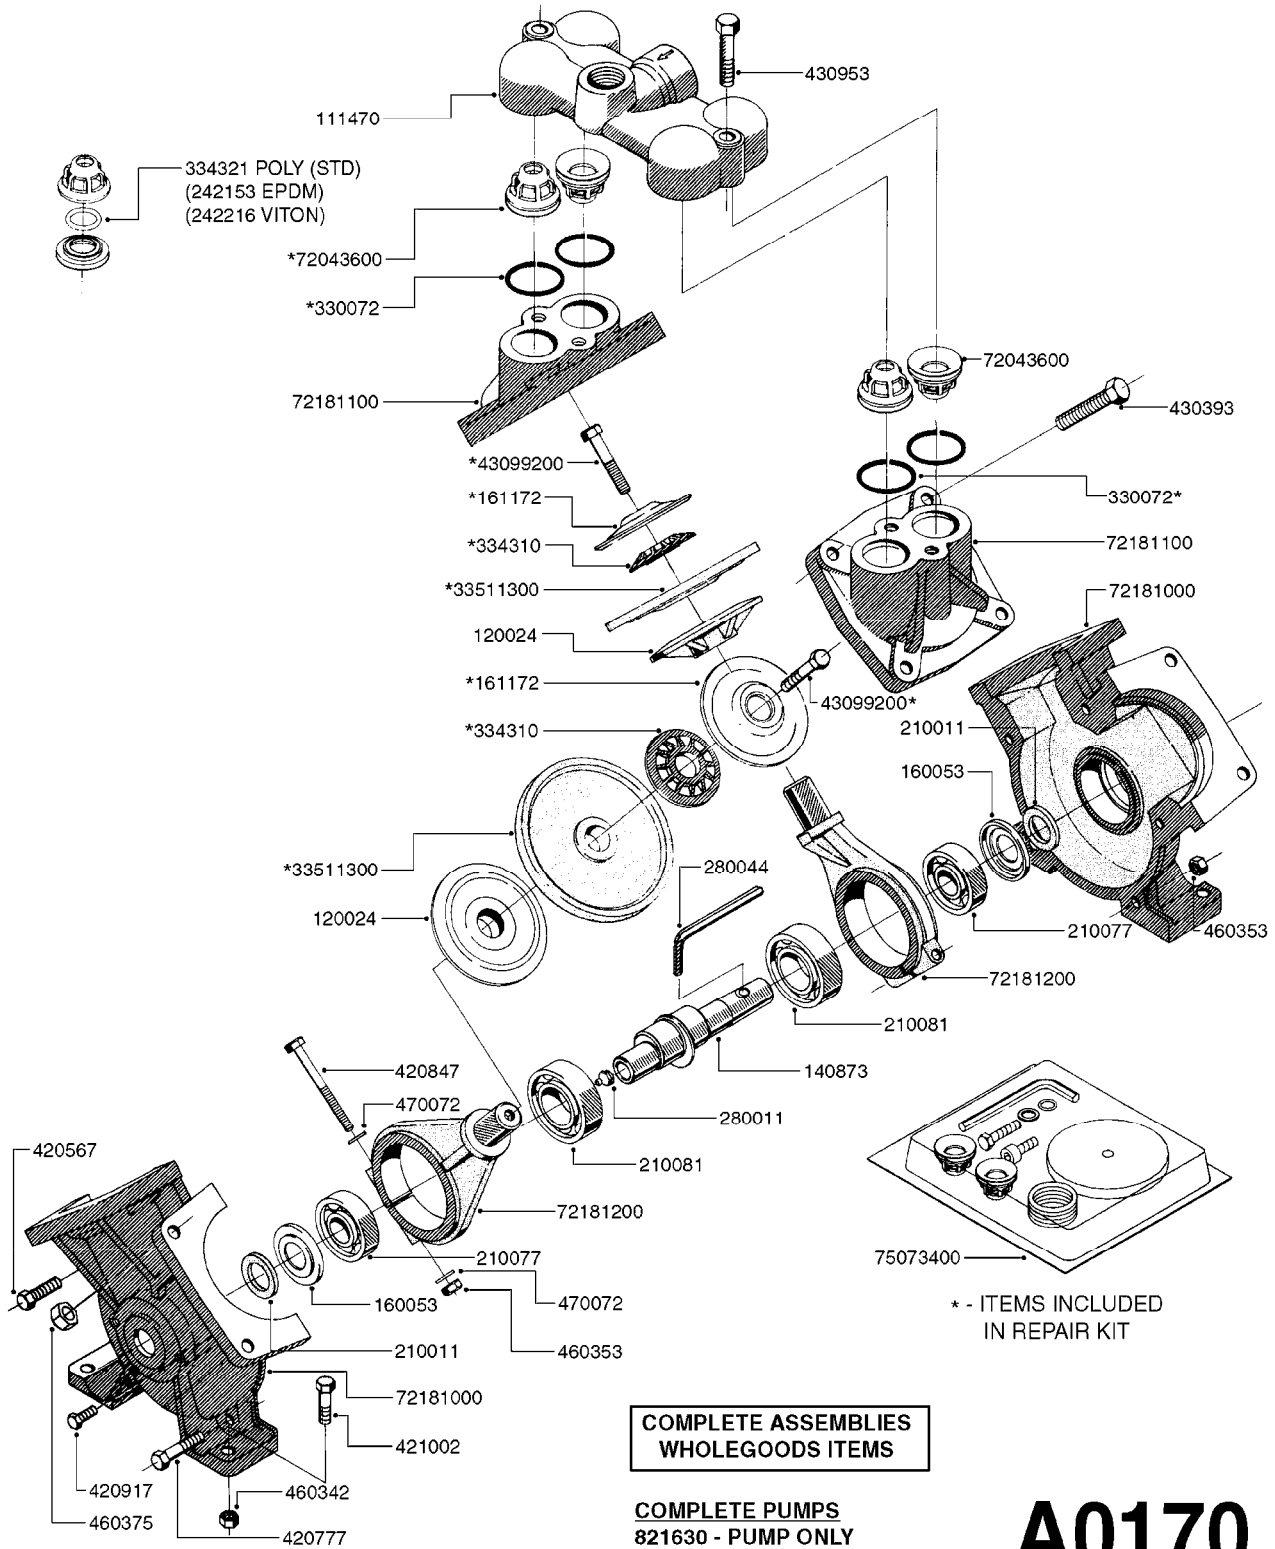

COMPLETE ASSEMBLIES
WHOLEGOODS ITEMS

COMPLETE PUMPS
821630 - PUMP ONLY
10396003 - WITH PTO & DAMPER

A0170

PUMP - 1203 W/MOUNTING BASE
A0170-HIN, 01:01:16

Page 1
Date 07.02.2020 9:31

parts-n°	order qty	description
111470	1	VALVE CHAMBER 1202
120024	1	DIAPHRAGM BACK DISC 1200-1300
140873	1	CRANK SHAFT MODEL 1202-9MM
160053	1	DUST PLATE
161172	1	DIAPHRAGM DISC F. 1203/1303
210011	1	SEAL FELT D39/23 X 4
210077	1	BEARING BALL 6305
210081	1	BEARING BALL 6307
242153	1	O-RING D26X4 EPDM
242216	1	O-RING VITON F/1202/1302/462
280011	1	GREASE NIPPLE 1/8" SAE H TR
280044	1	KEY HEXAGON W6 3/16"
330072	1	O-RING D53.5/D45.5X4
334310	1	NYLON WASHER 1202/1302/462
334321	1	O-RING POLY. 34.0x26.0x4.0
420567	1	BOLT HEX 8.8 DEL M8X30 FT
420777	1	BOLT HEX 8.8 RAW M8X50
420847	1	BOLT HEX 8.8 DEL M8X85
420917	1	BOLT HEX 8.8 RAW M8X12 FT
421002	1	BOLT HEX 8.8 DEL M10X30 FT DIN933
430393	1	BOLT HEX 8.8 RAW M12X50
430953	1	BOLT, M12 X 55 8.8
460342	1	NUT HEX M10 DEL DIN934
460353	1	NUT HEX M8 BLACK
460375	1	NUT HEX M12 BLACK
470072	1	WASHER D15/D8X.5 LOCK
821630	1	PUMP 1203/9 540RPM
10396003	1	PUMP 1203 C/W PTO 540 RPM
33511300	1	DIAPHRAGM 1202-1303 POLY 2006
43099200	1	BOLT HEX SS M12 X 30 DIN933 A4
72043600	1	VALVE FOR 462/463
72181000	1	HOUSING, PUMP, 1203 RED
72181100	1	DIAPHRAGM COVER 1203/1303+BLTS
72181200	1	CONNECTING ROD FOR 1203 W/M12
75073400	1	PUMP KIT 1203 MM "06"