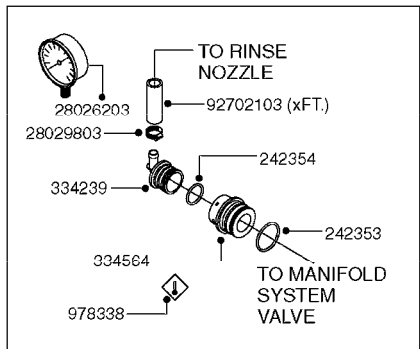

RINSE SYSTEM PLUMBING
K0750-HIN, 01:01:16

Page 0
Date 07.02.2020 9:30

RINSE SYSTEM- MANIFOLD SYSTEM

K0750