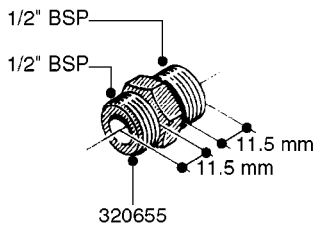

FITTINGS - HEXAGON NIPPLES  
L0030-HIN, 01:01:16

**L0030**

FITTINGS - HEXAGON NIPPLES  
L0030-HIN, 01:01:16

Page 1  
Date 07.02.2020 9:30

parts-n°	order qty	description
10015303	1	FITT.PO.HN 1.00X1.00 M1000
10425003	1	FITT.PO.HN 1.25X1.00 MCPHEE
320132	1	FITT.DK HN 1" BSP
320176	1	FITT.DK HN 3/8"X1/2" BSP
320445	1	FITT.DK HN 1/4"X3/8" BSP
320655	1	FITT.DK HN 1/2"-1/2" BSP
320692	1	FITT.DK HN 3/8'BSPX1/4'NPT
320703	1	FITT.DK HN 3/8BSP X1/2 &1/4NPT
320725	1	FITT.DK NIPPLE 3/8"-3/8" BSP
320902	1	FITT.DK HN 3/8'X 1/4' BSP
390232	1	FITT.DK HN 1-1/2' X 1-1/4' BSP
390276	1	FITT.DK HN 1'BSP