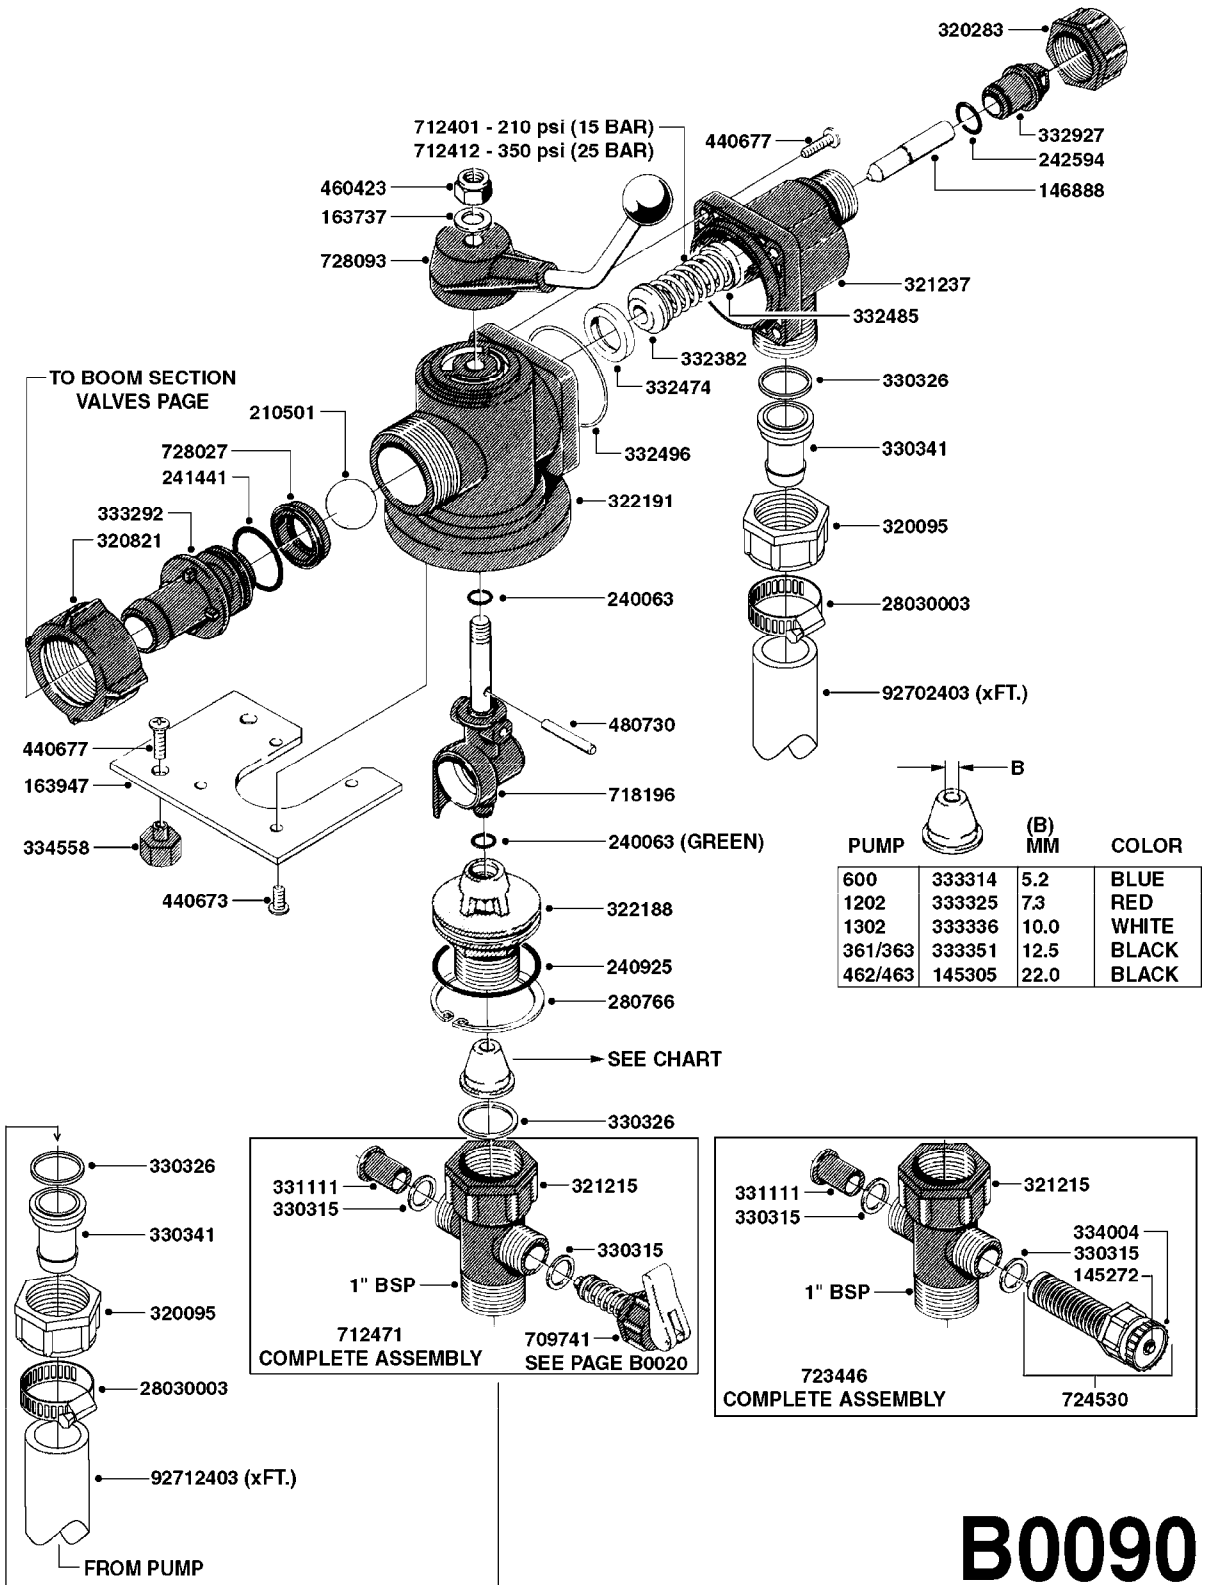

B0090

BK-180 MASTER VALVE-MAN.POST94
B0090-HIN, 30:08:16

Page 1
Date 07.02.2020 9:29

parts-n°	order qty	description
145272	1	INSERT F.AGIT.THUMBWHEEL BRASS
145305	1	NOZZLE F.OP.UNIT PUMP 462
146888	1	PIN 10 X 57MM STAINLESS
163737	1	WASHER D15.5/D10.5X1
163947	1	FITTING FOR BK 180
210501	1	BALL PLASTIC D25
240063	1	O-RING D14.1/9.3 X 2.4
240925	1	O-RING D49.5X3 NITRIL
241441	1	O-RING D29.3X3
242594	1	O-RING D14 X 1.78 SCH.70-EPDM
280766	1	SNAP-RING INNER 55X2 DIN 472
320095	1	FITT.DK NUT 1" BSP
320283	1	FITT.DK NUT 3/4"BSP
320821	1	FITT.DK NUT 1-1/2" BSP
321215	1	FITT.DK HOUSING F. AGITATION
321237	1	PRESSURE REGULATOR HOUSE BK180
322188	1	BOTTOM PIECE F.BALL EC
322191	1	HOUSING F.BALL (OPERATING UNIT)
330315	1	O-RING D18.4/D13X.6
330326	1	O-RING D30/D24X2 F.1"NUT
330341	1	FITT.DK HB 1" F. 1" NUT
331111	1	VALVE SEAT FOR 1/2" DISTRIBUT.
332382	1	VALVE CONE D25,7
332474	1	SEAT FOR OPERATING UNIT BALL
332485	1	SPRING GUIDE
332496	1	O-RING D58/54X2
332927	1	FITT.DK PLUG F. NOZZLE TUBE
333292	1	FITT.DK HB 1"O'RING F.1-1/2"
333314	1	NOZZ.RESTRICTOR 600 BLUE
333325	1	NOZZ.RESTRICTOR 1202 RED
333336	1	NOZZ.RESTRICTOR 1302 WHITE
333351	1	NOZZ.RESTRICTOR 361 BLACK
334004	1	WHEEL F.AGITATION W/O INSERT
334558	1	NUT HEX PLASTIC INSERT
440673	1	SCREW F.PLASTIC 5X12 SS
440677	1	SCREW F. PLASTIC 5X20 SS
460423	1	NUT HEX M10X1.50 LOCK DIN985A2 SS
480730	1	PIN ROLL 5X30 STAINLESS STEEL
709741	1	VALVE ASSY. 1/2" FLIP LEVER
712401	1	RELIEF VALVE ASSY. 12BAR
712412	1	RELIEF VALVE ASSY. 25BAR
712471	1	AGITATION VALVE ASSY. ON/OFF
718196	1	BALL VALVE HOUSING ASSEMBLY
723446	1	AGITATION VALVE ASSY. ADJUST.
724530	1	THUMB WHEEL FOR AGITATION
728027	1	BUSHING WITH SEAT
728093	1	HANDLE WITH BALL
28030003	1	CLAMP HOSE GEAR P1" 6716
92702403	1	HOSE PVC SUCT GRAY 1"
92712403	1	HOSE R X1" X300PSI WP X0012"