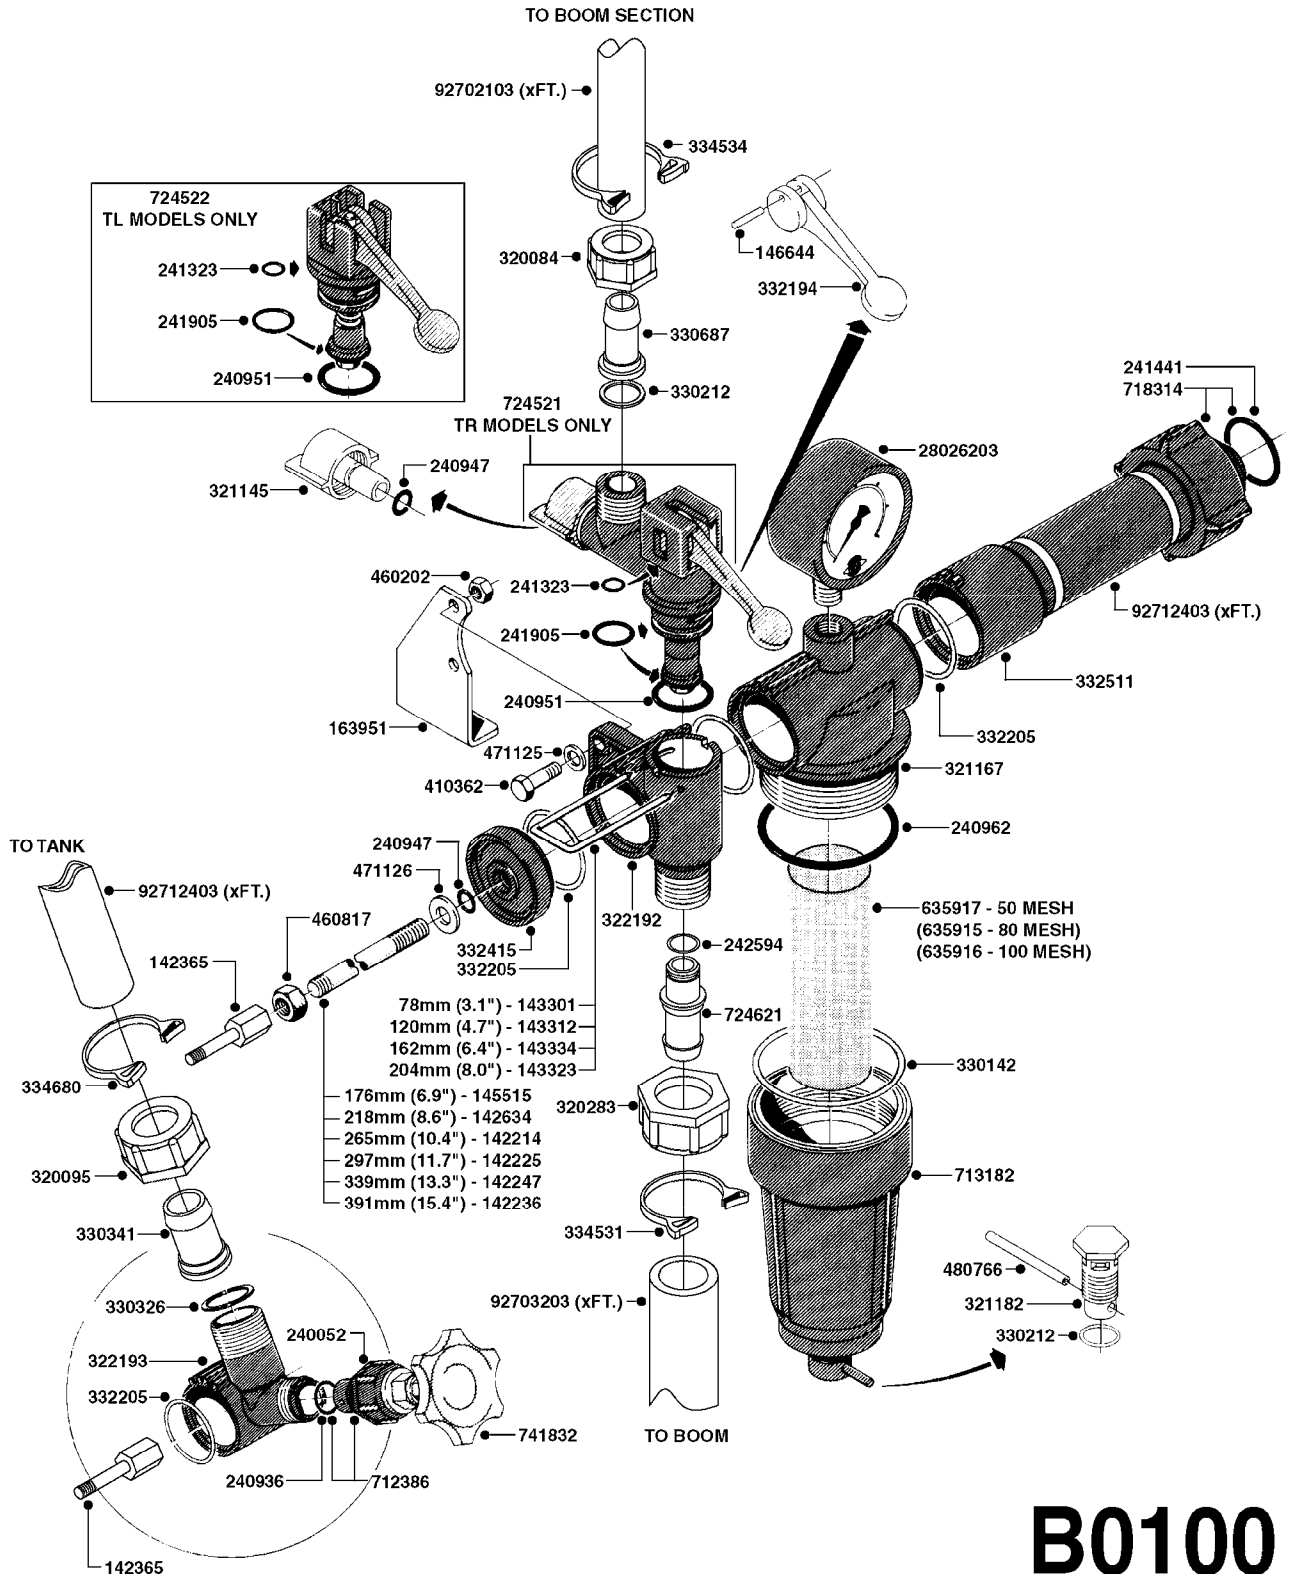

**B0090**

BK-180 MASTER VALVE-MAN.POST94  
B0090-HIN, 30:08:16

Page 1  
Date 07.02.2020 9:29

parts-n°	order qty	description
145272	1	INSERT F.AGIT.THUMBWHEEL BRASS
145305	1	NOZZLE F.OP.UNIT PUMP 462
146888	1	PIN 10 X 57MM STAINLESS
163737	1	WASHER D15.5/D10.5X1
163947	1	FITTING FOR BK 180
210501	1	BALL PLASTIC D25
240063	1	O-RING D14.1/9.3 X 2.4
240925	1	O-RING D49.5X3 NITRIL
241441	1	O-RING D29.3X3
242594	1	O-RING D14 X 1.78 SCH.70-EPDM
280766	1	SNAP-RING INNER 55X2 DIN 472
320095	1	FITT.DK NUT 1" BSP
320283	1	FITT.DK NUT 3/4"BSP
320821	1	FITT.DK NUT 1-1/2" BSP
321215	1	FITT.DK HOUSING F. AGITATION
321237	1	PRESSURE REGULATOR HOUSE BK180
322188	1	BOTTOM PIECE F.BALL EC
322191	1	HOUSING F.BALL (OPERATING UNIT)
330315	1	O-RING D18.4/D13X.6
330326	1	O-RING D30/D24X2 F.1"NUT
330341	1	FITT.DK HB 1" F. 1" NUT
331111	1	VALVE SEAT FOR 1/2" DISTRIBUT.
332382	1	VALVE CONE D25,7
332474	1	SEAT FOR OPERATING UNIT BALL
332485	1	SPRING GUIDE
332496	1	O-RING D58/54X2
332927	1	FITT.DK PLUG F. NOZZLE TUBE
333292	1	FITT.DK HB 1"O'RING F.1-1/2"
333314	1	NOZZ.RESTRICTOR 600 BLUE
333325	1	NOZZ.RESTRICTOR 1202 RED
333336	1	NOZZ.RESTRICTOR 1302 WHITE
333351	1	NOZZ.RESTRICTOR 361 BLACK
334004	1	WHEEL F.AGITATION W/O INSERT
334558	1	NUT HEX PLASTIC INSERT
440673	1	SCREW F.PLASTIC 5X12 SS
440677	1	SCREW F. PLASTIC 5X20 SS
460423	1	NUT HEX M10X1.50 LOCK DIN985A2 SS
480730	1	PIN ROLL 5X30 STAINLESS STEEL
709741	1	VALVE ASSY. 1/2" FLIP LEVER
712401	1	RELIEF VALVE ASSY. 12BAR
712412	1	RELIEF VALVE ASSY. 25BAR
712471	1	AGITATION VALVE ASSY. ON/OFF
718196	1	BALL VALVE HOUSING ASSEMBLY
723446	1	AGITATION VALVE ASSY. ADJUST.
724530	1	THUMB WHEEL FOR AGITATION
728027	1	BUSHING WITH SEAT
728093	1	HANDLE WITH BALL
28030003	1	CLAMP HOSE GEAR P1" 6716
92702403	1	HOSE PVC SUCT GRAY 1"
92712403	1	HOSE R X1" X300PSI WP X0012"