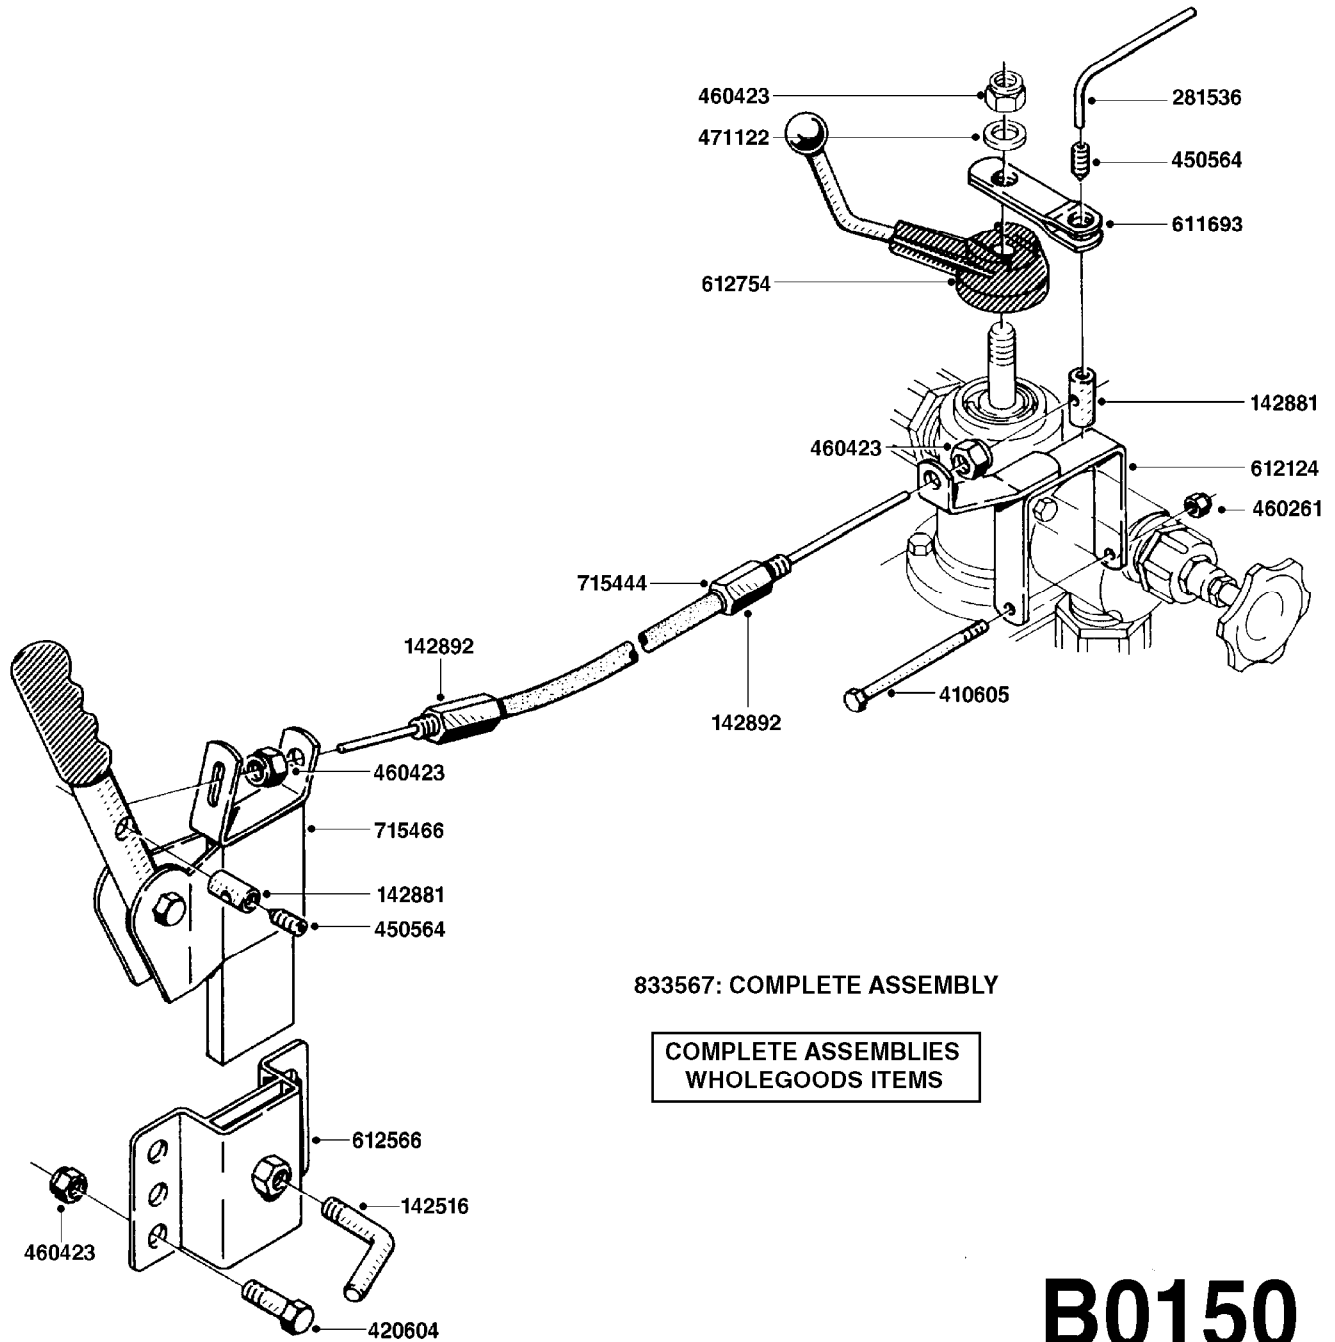

# B0150

BK-180 REMOTE CONTROL CABLE  
B0150-HIN, 01:01:16

Page 1  
Date 07.02.2020 9:29

parts-n°	order qty	description
142516	1	SCREW SET M10 BENT F. LOCKING
142881	1	WIRE HOLDER FOR REMOTE CONTROL
142892	1	END NIPPLE F.REMOTE CABLE
281536	1	ALLEN WRENCH 3MM
410605	1	BOLT HEX 8.8 DEL M6X80
420604	1	BOLT HEX 8.8 DEL M10X25 FT DIN933
450564	1	SCREW M6X12 ALLEN
460261	1	NUT HEX M6X1.00 LOCK DIN985 A2 SS
460423	1	NUT HEX M10X1.50 LOCK DIN985A2 SS
471122	1	WASHER, M10, Ø20/10.5X 2.0, SS
611693	1	ARM FOR REMOTE CONTROL BK180
612124	1	BRACKET FOR OP.UNIT F REM.CTR
612566	1	MOUNT BRACKET F.FAN CABLE ASSY
612754	1	HANDLE FOR REMOTE CONTROL
715444	1	REMOTE CONTROL CABLE L=2000
715466	1	MOUNTING PLATE
833567	1	REMOTE CONTROL ON/OFF BK 180