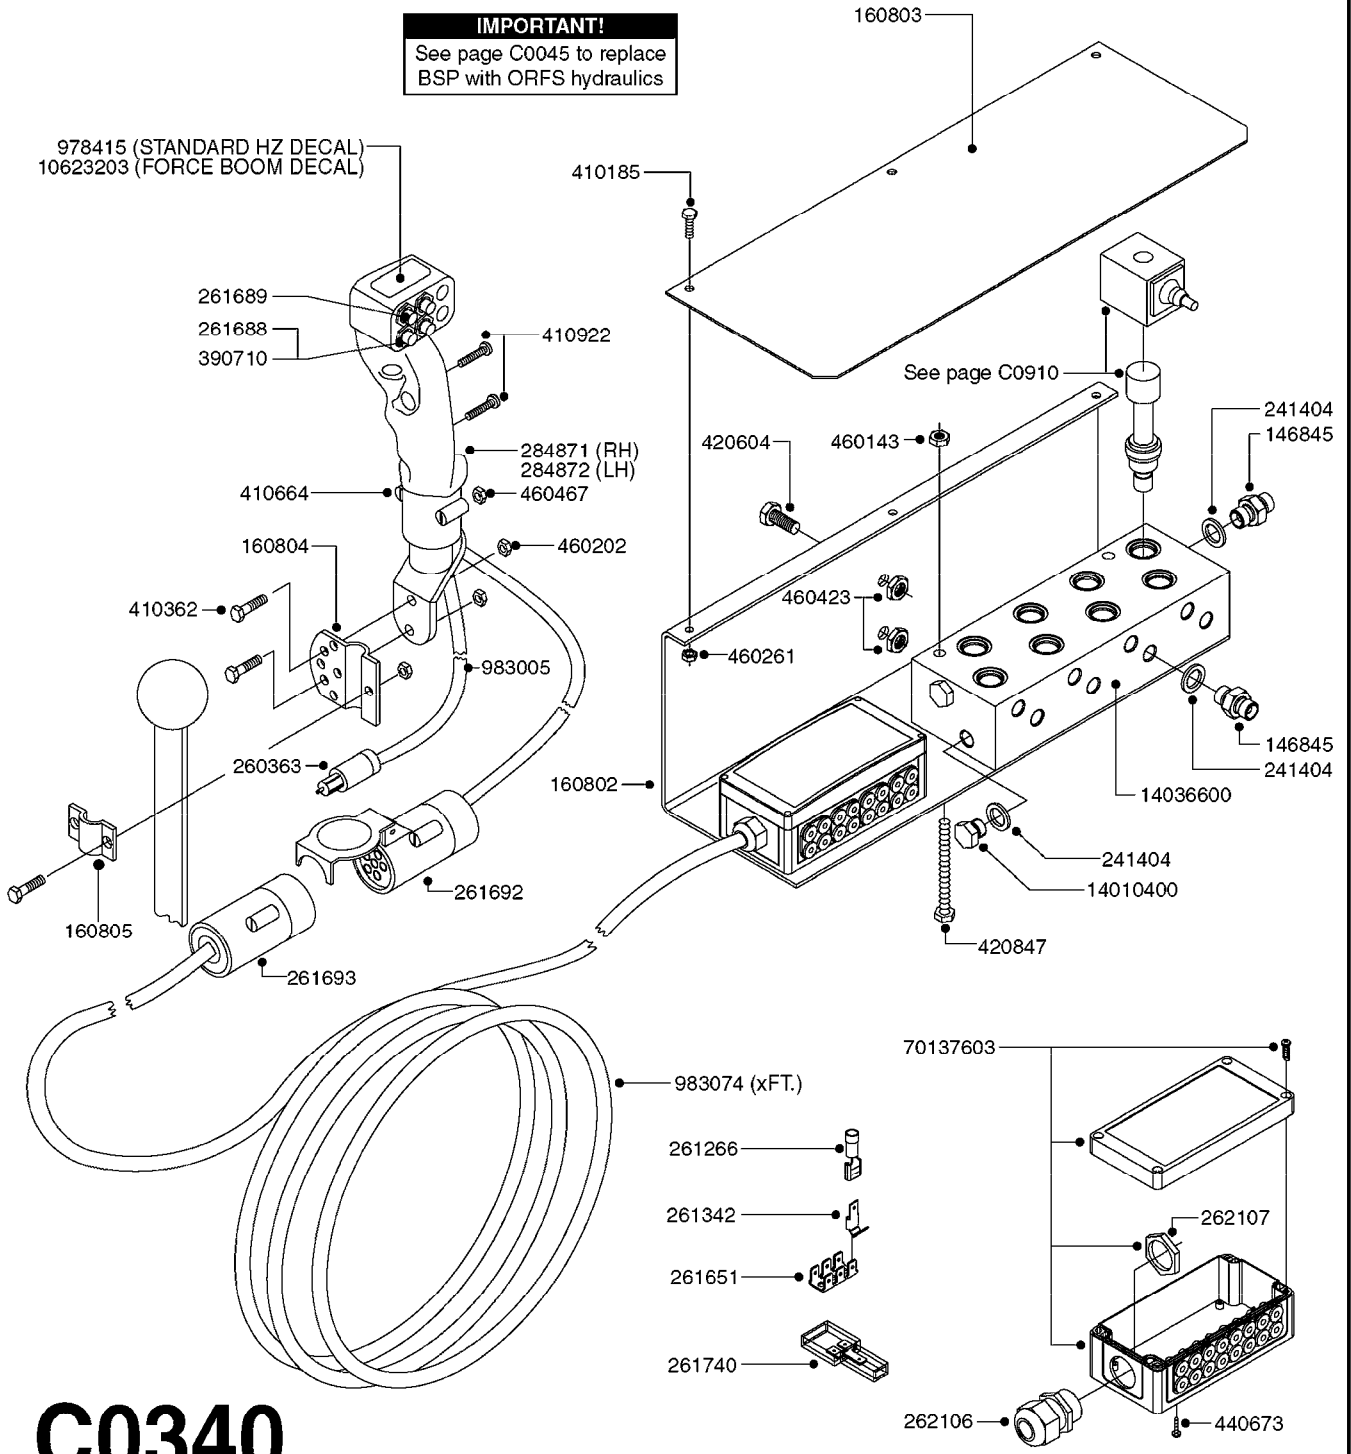

IMPORTANT!
See page C0045 to replace
BSP with ORFS hydraulics

HYD EAGLE HZ JOYSTICK 2005
C0340-HIN, 13:05:19

Page 1
Date 07.02.2020 9:29

parts-n°	order qty	description
146845	1	HEX NIPPLE 1/4"X1/4"
160802	1	MOUNT PLATE F.HYD SOLENOID'HZ'
160803	1	COVER PLATE F.HYD SOLENOID'HZ'
160804	1	MOUNT BRACKET F.HANDLE
160805	1	MOUNT STRAP F.HANDLE
241404	1	DOWTY SEAL 1/4"
260363	1	PLUG 2 POLE 12V
261266	1	CONNECTOR END F.CABLE HP
261342	1	SPADE F.ELEC.3 WAY CONNECTOR
261651	1	SPADE F.ELEC.6 POLE CONNECTOR
261688	1	SWITCH F. HANDLE WHITE
261689	1	CAP RUBBER F. SWITCH JOYSTICK
261692	1	PLUG ELEC.7 POLE FEMALE F.CABL
261693	1	PLUG ELEC. 7 POLE MALE
261740	1	SPADE F.ELEC.3 POLE CONN.INSUL
262106	1	BULKHEAD F. CABLE 6.5-14 BLACK
262107	1	NUT F. BULKHEAD CABLE GRAY
284871	1	CONTROL HANDLE RIGHT HALF
284872	1	CONTROL HANDLE LEFT HALF
390710	1	SWITCH F.HANDLE GREY MACHINED
410185	1	BOLT HEX 8.8 DEL M6X16
410362	1	BOLT HEX 8.8 SS M6X20
410664	1	BOLT HEX M5 X 20
410922	1	CYL.SKR 8.8 DEL M4X20 RST
420604	1	BOLT HEX 8.8 DEL M10X25 FT DIN933
420847	1	BOLT HEX 8.8 DEL M8X85
440673	1	SCREW F.PLASTIC 5X12 SS
460143	1	SELF LOCK NUT M8 SST A2 DIN985
460202	1	NUT HEX M6
460261	1	NUT HEX M6X1.00 LOCK DIN985 A2 SS
460423	1	NUT HEX M10X1.50 LOCK DIN985A2 SS
460467	1	NUT HEX M5 GALV.
978415	1	DECAL CONTROL HANDLE
983005	1	ELEC. CABLE 2 WIRE X 1.5MM
983074	1	ELEC. CABLE 5 WIRE X 1.5MM
10623203	1	DECAL F.JOYSTICK - FORCE
14010400	1	PLUG 1/4" BSP
14036600	1	MANIFOLD 4-FUNCTION SPC 2004
70137603	1	JUNC. BOX, FLUID, COMPLETE, 2015