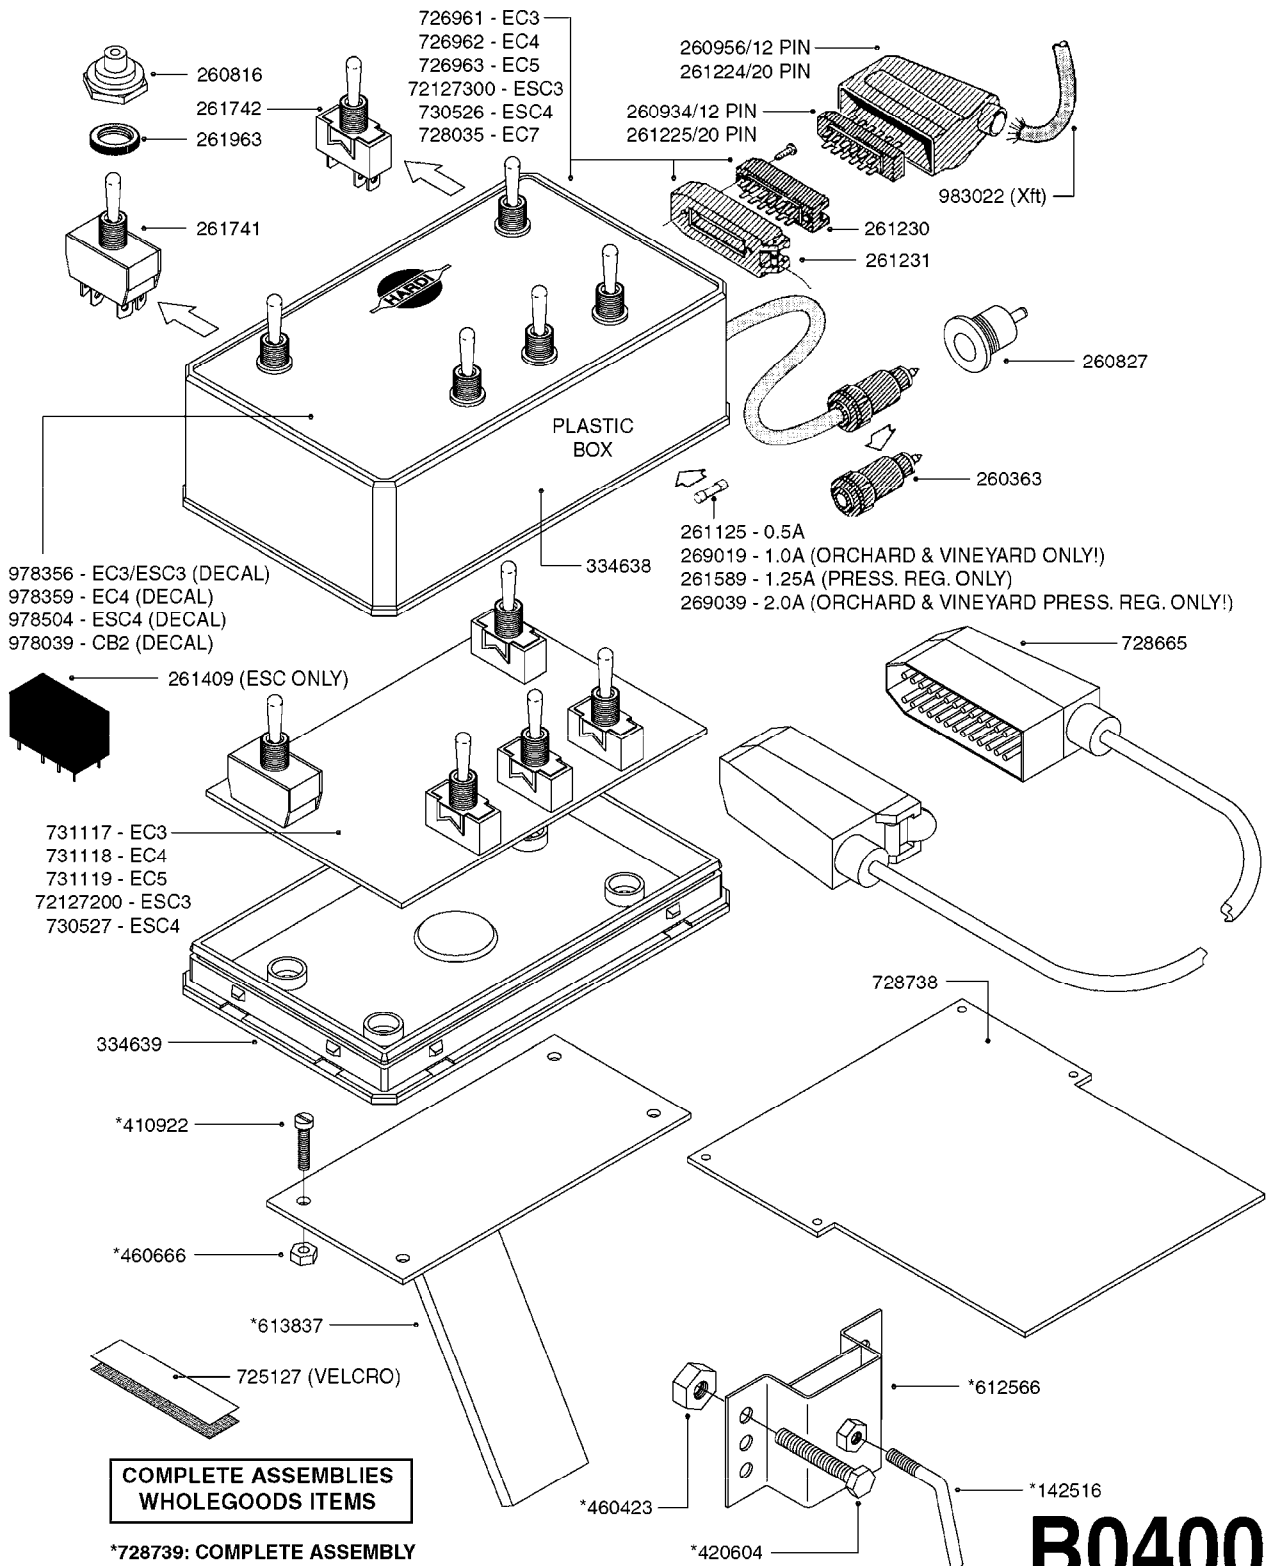

# B0390

CONTROL BOX F/EC+EC-SC  
B0390-HIN, 01:01:16

Page 1  
Date 07.02.2020 9:29

parts-n°	order qty	description
142516	1	SCREW SET M10 BENT F. LOCKING
260363	1	PLUG 2 POLE 12V
260794	1	SWITCH F.PRESS ADJ.EC CONTROL
260816	1	CAP W/RUBBER BOOT F.EC SWITCH
260827	1	PLUG F.EC ATTACHMENTS
260864	1	SWITCH F.HY BOOM CONTROL BOX
260923	1	PLUG INSERT 12 POLE FEMALE
260934	1	PLUG INSERT 12 POLE MALE
260945	1	PLUG HOUSE 12 POLE FEMALE
260956	1	PLUG HOUSE 12 POL.MALE
261066	1	SWITCH 2 POLE
261125	1	FUSE 5 X 20 500mA
261224	1	PLUG HOUSING F/20 POLE MALE
261225	1	PLUG INSERT 20 POLE MALE
261230	1	PLUG INSERT 20 POLE FEMALE
261231	1	PLUG HOUSING 20 POLE FEMALE
410922	1	CYL.SKR 8.8 DEL M4X20 RST
411006	1	SCREW M4X40 SLOTTED
420604	1	BOLT HEX 8.8 DEL M10X25 FT DIN933
460423	1	NUT HEX M10X1.50 LOCK DIN985A2 SS
460666	1	NUT HEX M4
612566	1	MOUNT BRACKET F.FAN CABLE ASSY
613837	1	MOUNT PLATE FOR EC CONTROL BOX
725006	1	CIRCUIT BOARD 4 VALVE
725014	1	CONTROL BOX EC 4 SEC./12 PIN
725056	1	PRINTED CIRC.W SW 3WAY 726961
726961	1	CONTROL BOX EC 3 SEC./20 PIN
726962	1	CONTROL BOX EC 4 SEC./20 PIN
727376	1	CIRCUIT BOARD F.ESC 3 BANK
728072	1	CABLE,20-PIN,6M EC/4
728073	1	CABLE,20-PIN,6M, EC/3
728075	1	CABLE F.CONTROL BOX 5M EC/3
728665	1	CABLE EXT.-QUICK ATTACH 20 PIN
728666	1	CABLE-QUICK ATTACH 12 PIN
728738	1	DOUB.CONT.BOX & OR F/M PLATE
728739	1	IN CAB CONTROL MOUNT KIT
729721	1	CONTROL BOX ESC3
983022	1	WIRE 12 x 0.5 x 2MM x 12"
10297303	1	CIRCUIT BOARD FOR T.M.S.
10411203	1	RELAY T-82