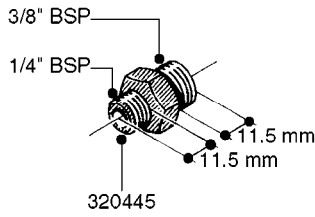

FITTINGS - HEXAGON NIPPLES  
L0030-HIN, 01:01:16

**L0030**

FITTINGS - HEXAGON NIPPLES  
L0030-HIN, 01:01:16

Page 1  
Date 07.02.2020 9:30

parts-n°	order qty	description
10015303	1	FITT.PO.HN 1.00X1.00 M1000
10425003	1	FITT.PO.HN 1.25X1.00 MCPHEE
320132	1	FITT.DK HN 1" BSP
320176	1	FITT.DK HN 3/8"X1/2" BSP
320445	1	FITT.DK HN 1/4"X3/8" BSP
320655	1	FITT.DK HN 1/2"-1/2" BSP
320692	1	FITT.DK HN 3/8'BSPX1/4'NPT
320703	1	FITT.DK HN 3/8BSP X1/2 &1/4NPT
320725	1	FITT.DK NIPPLE 3/8"-3/8" BSP
320902	1	FITT.DK HN 3/8'X 1/4' BSP
390232	1	FITT.DK HN 1-1/2' X 1-1/4' BSP
390276	1	FITT.DK HN 1'BSP