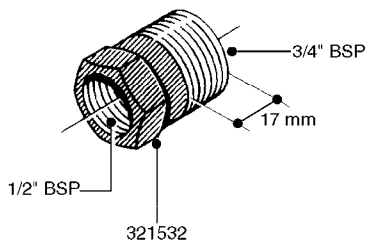

FITTINGS - HEXAGON NIPPLES  
L0030-HIN, 01:01:16

**L0030**

FITTINGS - HEXAGON NIPPLES  
L0030-HIN, 01:01:16

Page 1  
Date 07.02.2020 9:30

parts-n°	order qty	description
10015303	1	FITT.PO.HN 1.00X1.00 M1000
10425003	1	FITT.PO.HN 1.25X1.00 MCPHEE
320132	1	FITT.DK HN 1" BSP
320176	1	FITT.DK HN 3/8"X1/2" BSP
320445	1	FITT.DK HN 1/4"X3/8" BSP
320655	1	FITT.DK HN 1/2"-1/2" BSP
320692	1	FITT.DK HN 3/8'BSPX1/4'NPT
320703	1	FITT.DK HN 3/8BSP X1/2 &1/4NPT
320725	1	FITT.DK NIPPLE 3/8"-3/8" BSP
320902	1	FITT.DK HN 3/8'X 1/4' BSP
390232	1	FITT.DK HN 1-1/2' X 1-1/4' BSP
390276	1	FITT.DK HN 1'BSP