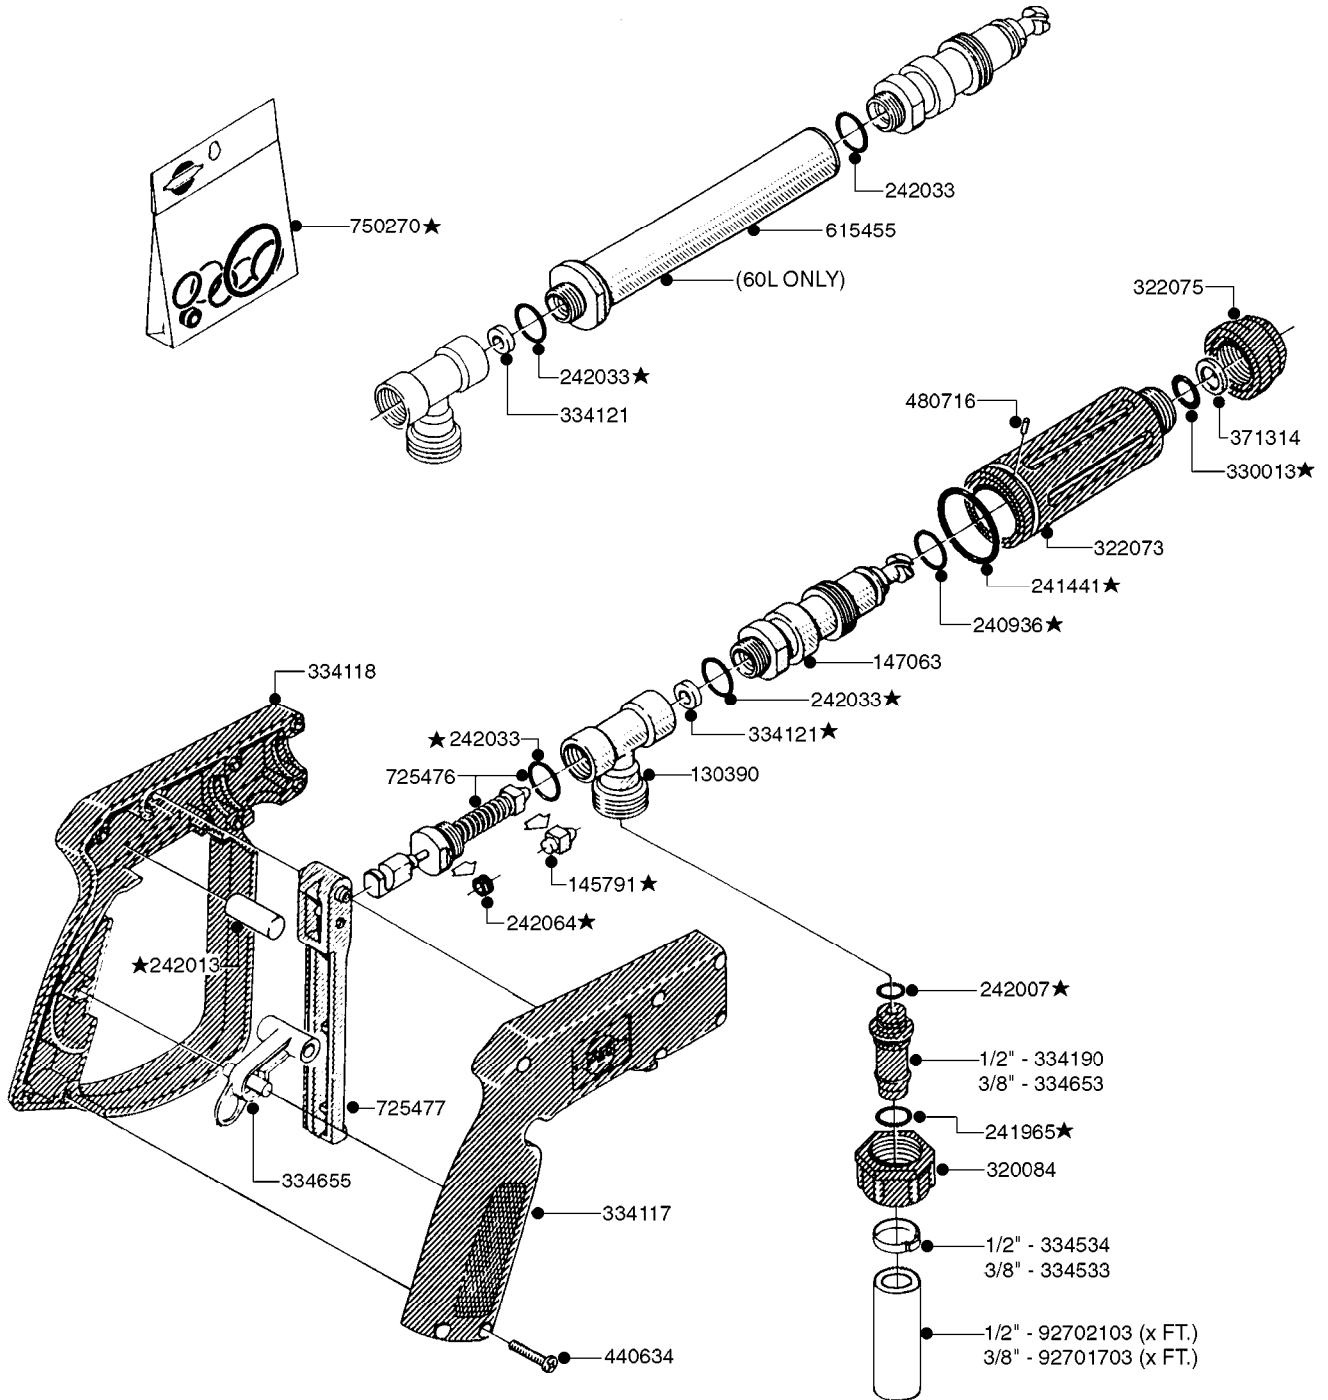

COMPLETE ASSEMBLY:
843197 - 60L
843196 - 60S

COMPLETE ASSEMBLIES
WHOLEGOODS ITEMS

K0480

HANDGUN TYPE 60S/60L POST 95
K0480-HIN, 01:01:16

Page 1

Date 07.02.2020 9:30

parts-n°	order qty	description
130390	1	TEE 3/8'X 1/2' BSP F.TYPE 60S
145791	1	CONE FOR ON/OFF
147063	1	SWIRL F.SPRAY GUN TYPE 60
240936	1	O-RING D13.3X2.4 NITRIL
241441	1	O-RING D29.3X3
241965	1	O-RING Ø12.1 X 1.6 NITRILE
242007	1	O-RING Ø9.1 X 1.6 NITRILE
242013	1	SPRING RUBBER F/TRIGGER
242033	1	O-RING Ø14.1 X 1.6 NITRILE
242064	1	SLEEVE RUBBER 3X8X4MM
320084	1	FITT.DK NUT 1/2" BSP
322073	1	HOUSING F.SWIRL TYPE 60S H.G.
322075	1	HOUSING F. NOZZLE
330013	1	O-RING 2.5 X 10 PUR
334117	1	HANDLE PIECE RIGHT F.60S/60L
334118	1	HANDLE PIECE LEFT F.60S/60L
334121	1	SEAT FOR ON-OFF TYPE
334190	1	FITT.DK HB 1/2' F. PISTOL 60S
334533	1	CLAMP HOSE PLASTIC 3/8"
334534	1	CLAMP HOSE PLASTIC 1/2"
334653	1	FITT.DK HB 3/8' F.HANDGUN
334655	1	TRIGGER SAFETY F.60S/60L GUN
371314	1	NOZZLE CERAMIC 1099-20
440634	1	SCREW 5/8"
480716	1	PIN D3X6 STAINLESS
615455	1	TUBE F.LANCE TYPE 60L
725476	1	SPINDLE
725477	1	TRIGGER
750270	1	GASKET KIT F.SPRAY GUN
843196	1	SPRAY GUN KIT TYPE 60 SHORT
843197	1	HANDGUN KIT TYPE 60 LONG
92701703	1	HOSE R X3/8" X300PSI WP X0012"
92702103	1	HOSE R X1/2" X300PSI WP X0012"