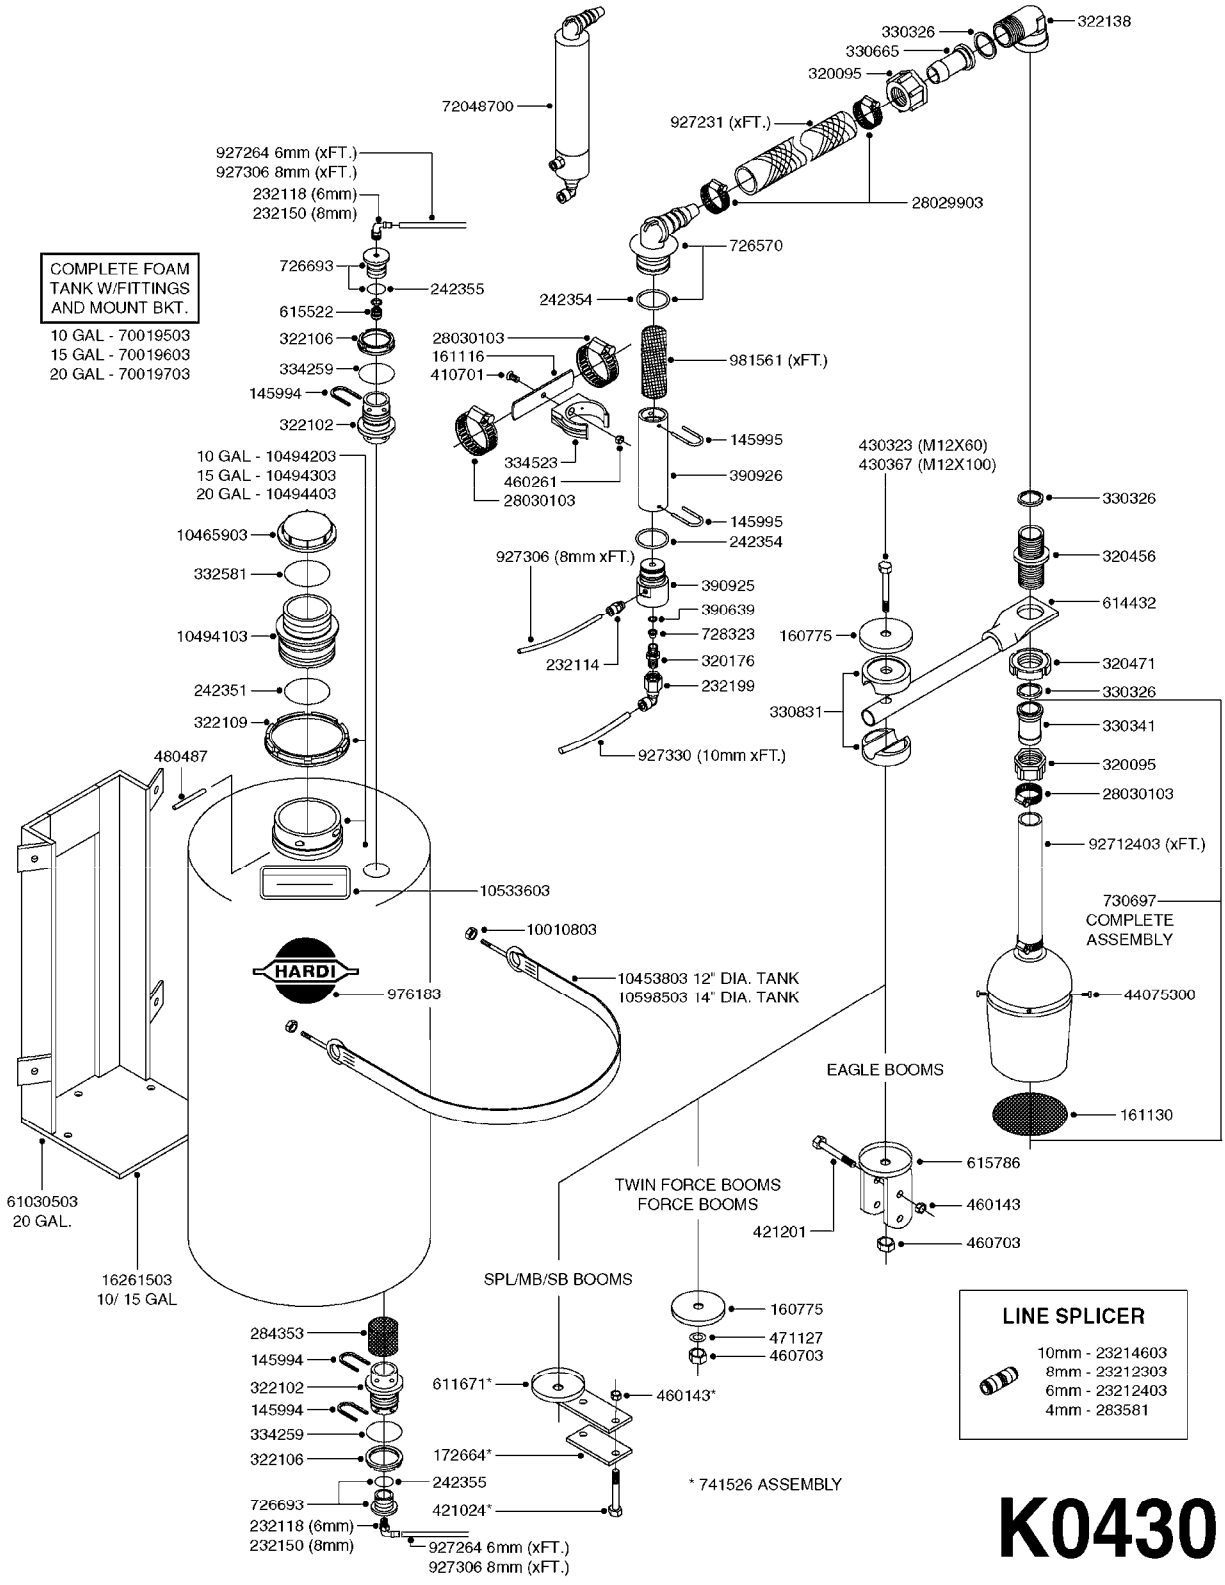

COMPLETE FOAM
TANK W/FITTINGS
AND MOUNT BKT.

- 10 GAL - 70019503
- 15 GAL - 70019603
- 20 GAL - 70019703

- 10 GAL - 10494203
- 15 GAL - 10494303
- 20 GAL - 10494403

FOAMMARKER TANK/DROPPER 2000
K0430-HIN, 05:12:19

Page 1
Date 07.02.2020 9:30

parts-n°	order qty	description
145994	1	FITT.DK S-40 FORK
145995	1	FITT.DK S-53 FORK
160775	1	WASHER F. FRICTION PLATE
161116	1	FLATBAR PLATE 3 X 25 X 110
161130	1	FILTER SCREEN F/FOAM DROPPER
172664	1	FLATBAR BACKING PLATE
232114	1	COUPLER 1/8" THREADX8MM HOSE
232118	1	HOSE CONN. 90DEG 1/8'X 6MM PE
232150	1	HOSE CONN. 90DEG. 1/8'X8MM PE
232199	1	COUPLER 3/8' BSP-90/10MM HOSE
242351	1	O-RING D69.5X3.0 VITON F.S-93
242354	1	O-RING D32.2X3.0 VITON
242355	1	O-RING D19.2X3.0 VITON F.S-40
283581	1	HOSE CONNECTOR STR. F.4MM PE
284353	1	SPONGE FOR FOAM MARKER
320095	1	FITT.DK NUT 1" BSP
320176	1	FITT.DK HN 3/8"X1/2" BSP
320456	1	FITT.DK BULKHEAD 1"BSP DOUBLE
320471	1	FITT.DK NUT 1" BSP JAMB
322102	1	FITT.DK S-40 BULKHEAD
322106	1	FITT.DK S-40 BULKHEAD NUT
322109	1	FITT.DK S-93 BULKHEAD NUT
322138	1	FITT.DK ELB 1"M X 1"F BSP
330326	1	O-RING D30/D24X2 F.1"NUT
330341	1	FITT.DK HB 1" F. 1" NUT
330665	1	FITT.DK HB 3/4"F.1" NUT
330831	1	FRICTION PLATE
332581	1	GASKET F. 1-1/2" BSP CAPNUT.
334259	1	GASKET F. S-40 BULKHEAD
334523	1	PIPE HOLDER Ø51.5
390639	1	O-RING F.NOZZLE FILTER
390925	1	FITTING F.FOAM MIX.CHAMB. STD
390926	1	TUBE,MIX CHAMB. FOAM MARK STD
410701	1	SCREW M6X16 GALV.
421024	1	BOLT HEX 8.8 DEL M8X60
421201	1	BOLT HEX 8.8 DEL M8X70
430323	1	BOLT HEX 8.8 DEL M12X60
430367	1	BOLT HEX 8.8 DEL M12X100 DIN931
460143	1	SELF LOCK NUT M8 SST A2 DIN985
460261	1	NUT HEX M6X1.00 LOCK DIN985 A2 SS
460703	1	NUT HEX M12X1.75 LOCK DIN985A2 SS
471127	1	WASHER, M12, Ø24/13X24X2.5 SS
480487	1	PIN M5X60 SLOTTED GALV
611671	1	BREAK AWAY HOLDER F-MARKER
614432	1	BREAK AWAY ARM F. FOAM MARKER
615522	1	CHECK VALVE F.FOAM MARKER
615786	1	MOUNT BKT. F.FOAM DROPPER 98
726570	1	FITT.DK S-53 ELB.3/4" W.ORING
726693	1	FITT.DK S-40 PLUG 1/8BSP ORING
728323	1	VALVE NON-RETURN
730697	1	FOAM DROPPER COMP. BLACK '97
741526	1	FOAM DROPPER MT. KIT MB-SPL
927231	1	HOSE R X PVCX3/4 CLR/BRD 0012"
927264	1	HOSE R X PE D6/D4 X 0012"
927306	1	HOSE R X PE D8/D6 X 0012"BLACK
927330	1	HOSE R X PE D10/D8 X 012"BLACK
976183	1	DECAL COMPANY D.18,2 X 29,6
981561	1	SPONGE MAT. MIX.CHAMBER-x0012"
10010803	1	NUT HEX NC (NYLON LOCK) 5/16
10453803	1	STRAP F.FOAMER TANK (755mm)
10465903	1	*LID F.FOAM MARKER, DRILLED