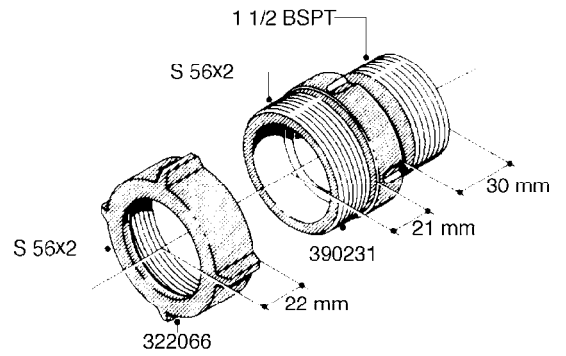

**L0080**

FITTINGS - S-53  
L0080-HIN, 12:09:17

Page 1

Date 07.02.2020 9:30

Pos.	parts-n°	order qty	description
1	145995	1	FITT.DK S-53 FORK
2	241973	1	O-RING Ø3 X 44.2 70 SHORES NITRIL NITRIL (BLACK)
2	242353	1	O-RING 3 X 44.2 VITON VITON (BROWN)
3	242109	1	O-RING D32.2x3.0 NITRIL (BLACK)
3	242354	1	O-RING D32.2X3.0 VITON VITON (BROWN)
4	322103	1	FITT.DK S-53 BULKHEAD
5	322107	1	FITT.DK S-53 BULKHEAD NUT
6	322110	1	FITT.DK S-53 ELB. 1/2" BSP
7	322352	1	FITT.DK S-53 TEE
8	334229	1	FITT.DK S-53 STR.3/4"
9	334260	1	GASKET F. S-53 BULKHEAD
10	334564	1	FITT.DK S-67 TO S-53 ADAPTER
11	391100	1	FITT.DK S-53THREAD INS.1/2"BSP
12	726463	1	FITT.DK S53 BULKHEAD W/GASKET
13	726552	1	FIT.DK S-53X90 1/2" BSP,O-RING
14	726556	1	FITT.DK S-53 HB 1/2" W/O-RING
15	726558	1	FITT.DK S53 STR. 3/4" W.ORING
16	726559	1	FITT DK. S-53 HB 1" W/O-RING
17	726568	1	FITT.DK.S-53 HB 1/2"90 W/O-RING
18	726570	1	FITT.DK S-53 ELB.3/4" W.ORING
19	726571	1	FITT.DK S-53 ELB.1", W ORING
20	726578	1	FITT.DK S53 PLUG WITH O-RING
21	728561	1	FITT.DK. S67M - S53F REDUCER