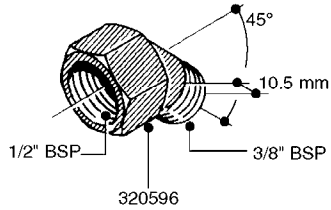

FITTINGS - HEXAGON NIPPLES  
L0030-HIN, 01:01:16

**L0030**

FITTINGS - HEXAGON NIPPLES  
L0030-HIN, 01:01:16

Page 1  
Date 07.02.2020 9:30

parts-n°	order qty	description
10015303	1	FITT.PO.HN 1.00X1.00 M1000
10425003	1	FITT.PO.HN 1.25X1.00 MCPHEE
320132	1	FITT.DK HN 1" BSP
320176	1	FITT.DK HN 3/8"X1/2" BSP
320445	1	FITT.DK HN 1/4"X3/8" BSP
320655	1	FITT.DK HN 1/2"-1/2" BSP
320692	1	FITT.DK HN 3/8'BSPX1/4'NPT
320703	1	FITT.DK HN 3/8BSP X1/2 &1/4NPT
320725	1	FITT.DK NIPPLE 3/8"-3/8" BSP
320902	1	FITT.DK HN 3/8'X 1/4' BSP
390232	1	FITT.DK HN 1-1/2' X 1-1/4' BSP
390276	1	FITT.DK HN 1'BSP