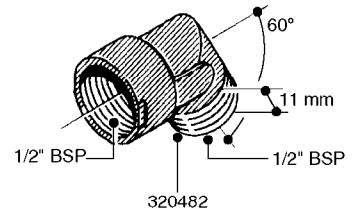

FITTINGS - HEXAGON NIPPLES  
L0030-HIN, 01:01:16

**L0030**

FITTINGS - HEXAGON NIPPLES  
L0030-HIN, 01:01:16

Page 1  
Date 07.02.2020 9:30

parts-n°	order qty	description
10015303	1	FITT.PO.HN 1.00X1.00 M1000
10425003	1	FITT.PO.HN 1.25X1.00 MCPHEE
320132	1	FITT.DK HN 1" BSP
320176	1	FITT.DK HN 3/8"X1/2" BSP
320445	1	FITT.DK HN 1/4"X3/8" BSP
320655	1	FITT.DK HN 1/2"-1/2" BSP
320692	1	FITT.DK HN 3/8'BSPX1/4'NPT
320703	1	FITT.DK HN 3/8BSP X1/2 &1/4NPT
320725	1	FITT.DK NIPPLE 3/8"-3/8" BSP
320902	1	FITT.DK HN 3/8'X 1/4' BSP
390232	1	FITT.DK HN 1-1/2' X 1-1/4' BSP
390276	1	FITT.DK HN 1'BSP