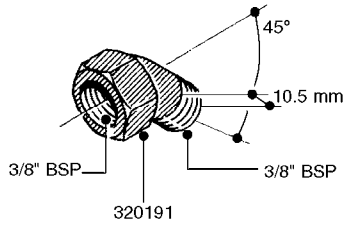

FITTINGS - HEXAGON NIPPLES  
L0030-HIN, 01:01:16

**L0030**

FITTINGS - HEXAGON NIPPLES  
L0030-HIN, 01:01:16

Page 1  
Date 07.02.2020 9:30

parts-n°	order qty	description
10015303	1	FITT.PO.HN 1.00X1.00 M1000
10425003	1	FITT.PO.HN 1.25X1.00 MCPHEE
320132	1	FITT.DK HN 1" BSP
320176	1	FITT.DK HN 3/8"X1/2" BSP
320445	1	FITT.DK HN 1/4"X3/8" BSP
320655	1	FITT.DK HN 1/2"-1/2" BSP
320692	1	FITT.DK HN 3/8'BSPX1/4'NPT
320703	1	FITT.DK HN 3/8BSP X1/2 &1/4NPT
320725	1	FITT.DK NIPPLE 3/8"-3/8" BSP
320902	1	FITT.DK HN 3/8'X 1/4' BSP
390232	1	FITT.DK HN 1-1/2' X 1-1/4' BSP
390276	1	FITT.DK HN 1'BSP