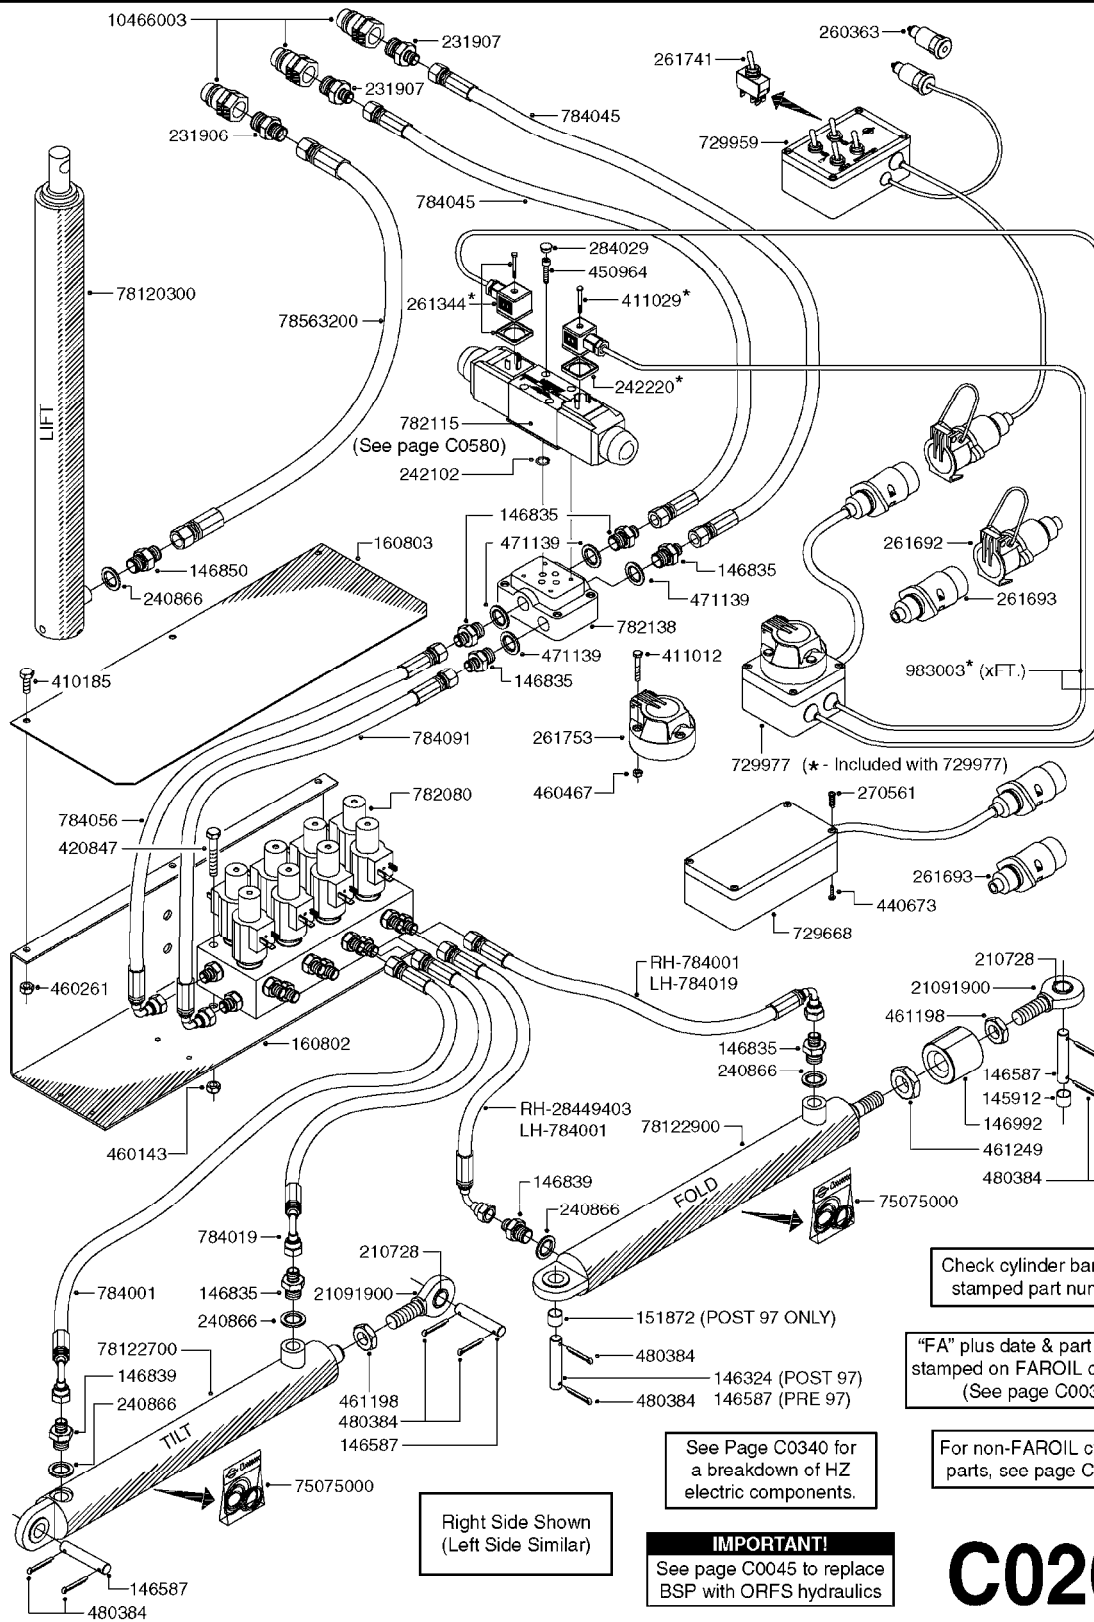

"FA" plus date & part number stamped on FAROIL cylinders. (See page C0030)

For non-FAROIL cylinder parts, see page C0010.

See Page C0340 for a breakdown of HZ electric components.

IMPORTANT!
See page C0045 to replace BSP with ORFS hydraulics

Right Side Shown
(Left Side Similar)

C0260

HYD EAG HZ 45-66' W/DH CONTROL
C0260-HIN, 23:01:18

Page 1
Date 07.02.2020 9:29

parts-n°	order qty	description
145912	1	BUSHING D19.8/D17.0X7MM
146324	1	SHAFT D16.8 L102/2 X 5
146587	1	PIN D16.8 X 65
146835	1	HEX NIPPLE 1/4" - 3/8" BSP
146839	1	HEX NIPPLE 1/4"X3/8" BSP 0.7MM
146850	1	HEX NIPPLE 3/8"x3/8" - 1.8mm
146992	1	BUSHING F.CYLINDER
151872	1	BUSHING D22.0/18.0 10MM
160802	1	MOUNT PLATE F.HYD SOLENOID'HZ'
160803	1	COVER PLATE F.HYD SOLENOID'HZ'
210728	1	BEARING F.LINK HEAD M17
231906	1	HEX NIPPLE 3/8"BSP X 1/2"NPT
231907	1	HEX NIPPLE 1/4"BSP X 1/2"NPT
240866	1	DOWTYSEAL 3/8"
242102	1	O-RING Ø9.25X1.78 NITRIL 90SH
242220	1	GASKET F. HIRSMANN PLUG INCLUDED WITH 729977
260363	1	PLUG 2 POLE 12V
261344	1	HIRSCHMANN PLUG B INCLUDED WITH 729977
261692	1	PLUG ELEC.7 POLE FEMALE F.CABL
261693	1	PLUG ELEC. 7 POLE MALE
261741	1	SWITCH 2 POLE 12V TOGGLE PRESS
261753	1	PLUG ELEC.7 POLE FEMALE F.BASE
270561	1	SCREW W/SPRING ASSY. (QTY 1)
284029	1	COVER PLUS D10.5/12.0X5.0
410185	1	BOLT HEX 8.8 DEL M6X16
411012	1	SCREW M5X30 STAINLESS
411029	1	SCREW M3X35 F.HIRSMANN PLUG INCLUDED WITH 729977
420847	1	BOLT HEX 8.8 DEL M8X85
440673	1	SCREW F.PLASTIC 5X12 SS
450964	1	SCREW M5X30 F.CYLINDER
460143	1	SELF LOCK NUT M8 SST A2 DIN985
460261	1	NUT HEX M6X1.00 LOCK DIN985 A2 SS
460467	1	NUT HEX M5 GALV.
461198	1	NUT HEX M16X2 JAMB
461249	1	NUT M22X1.5 DIN439B
471139	1	WASHER D22/D17X1.5 BRASS
480384	1	PIN COTTER 3/16 x 1-1/2"
729668	1	DISTRIBUTION BOX, 4 FUNCTION
729959	1	CONTROL BOX DAH 4-FUNCTION
729977	1	DAH DIRECTIONAL VLV JUNC. BOX
782080	1	MANIFOLD BLOCK, 4 FUNCTION
782115	1	HY SOLENOID VALVE DH HYD
782138	1	HY-BLOCK 1-VALVE W LS-PORT
784001	1	HOSE HY X 1/4 X 067.00"STR+ELB
784019	1	HOSE HY X 1/4 X 078.75"STR+ELB
784045	1	HOSE HY X 1/4 X 157.50"STR+STR
784056	1	HOSE HY X 1/4 X 394.00"STR+ELB
784091	1	HOSE HY X 1/4 X 295.25"STR+ELB
983003	1	CABLE ELEC.2X1MM WIRE BLACK EC INCLUDED WITH 729977
10466003	1	COUPLER PIONEER 8010-04 1/2NPT
21091900	1	LINK HEAD M16 x D17 DELTA
28449403	1	HOSE HY X1/4X057.08"STR+ELB
75075000	1	SEAL KIT 78122600/27/28/29
78120300	1	CYLINDER 60/50/30 1100MM
78122700	1	CYLINDER D40/22X300MM RED
78122900	1	CYLINDER 40/22X300MM RED
78563200	1	HYD HOSE ORFS 6S-6-6S L=8000