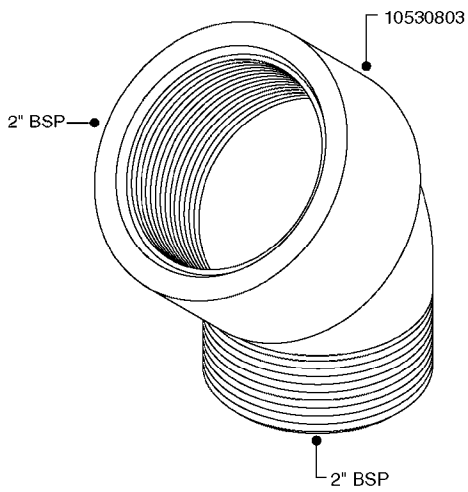

FITTINGS - HEXAGON NIPPLES  
L0030-HIN, 01:01:16

**L0030**

FITTINGS - HEXAGON NIPPLES  
L0030-HIN, 01:01:16

Page 1  
Date 07.02.2020 9:30

parts-n°	order qty	description
10015303	1	FITT.PO.HN 1.00X1.00 M1000
10425003	1	FITT.PO.HN 1.25X1.00 MCPHEE
320132	1	FITT.DK HN 1" BSP
320176	1	FITT.DK HN 3/8"X1/2" BSP
320445	1	FITT.DK HN 1/4"X3/8" BSP
320655	1	FITT.DK HN 1/2"-1/2" BSP
320692	1	FITT.DK HN 3/8'BSPX1/4'NPT
320703	1	FITT.DK HN 3/8BSP X1/2 &1/4NPT
320725	1	FITT.DK NIPPLE 3/8"-3/8" BSP
320902	1	FITT.DK HN 3/8'X 1/4' BSP
390232	1	FITT.DK HN 1-1/2' X 1-1/4' BSP
390276	1	FITT.DK HN 1'BSP