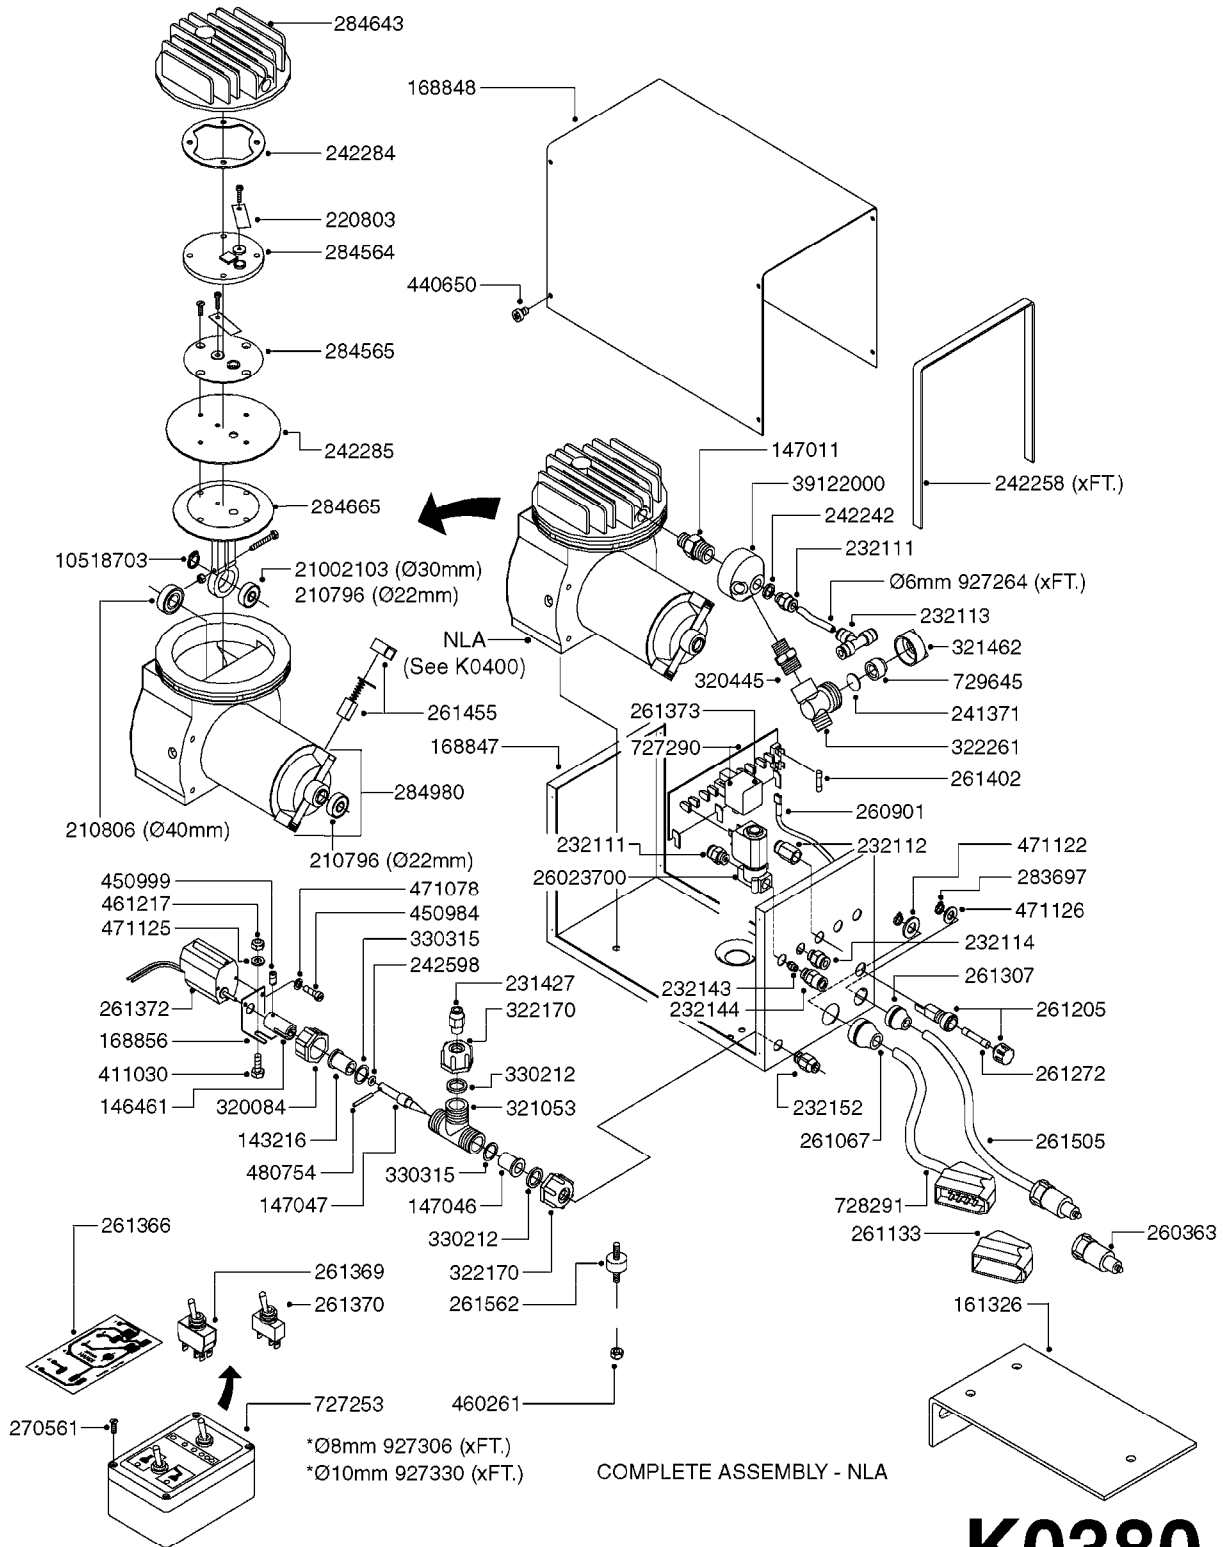

K0380

FOAM MARKER COMPRESSOR POST 94
K0380-HIN, 17:03:16

Page 1
Date 07.02.2020 9:30

parts-n°	order qty	description
143216	1	BUSHING THREAD F.FOAM MARKER
146461	1	COUPLER F.THROTTLE VALVE
147011	1	HEX NIPPLE 3/8'X1/4'BSP BRASS
147046	1	SEAT FOR THROTTLE VALVE
147047	1	SPINDLE FOR THROTTLE VALVE
161326	1	MOUNT BKT. F. FOAM COMP.BOX 98
168847	1	ENCLOSURE LOWER F.MARKER
168848	1	COVER F. FOAM MARKER
168856	1	MOUNT FOR GEAR MOTOR
210796	1	BEARING BALL D22/D8 X 7 608ZZ
210806	1	BEARING BALL D40/D17X12MM
220803	1	VALVE F. COMPRESSOR
231427	1	COUPLER 1/8'THREAD X6MM HOSE
232111	1	QUICK COUPLER 6MM X 1/8 EXT.
232112	1	QUICK COUPLER 6MM 1/8 INT.
232113	1	QUICK COUPLER 6MM T-PIECE
232114	1	COUPLER 1/8" THREADX8MM HOSE
232143	1	REDUCER 1/4'INT-1/8'EXT
232144	1	QUICK COUPLER 10MM X 1/4 EXT
232152	1	QUICK COUPLER 8MMX1/8 EXT.LONG
241371	1	DIAPHRAGM F.NO-DRIP,VULC
242242	1	O-RING F.AIR HOSE FITTING
242258	1	TRIM 3X10 SELF ADHESIVE 0012"
242284	1	HEAD GASKET F. COMPRESSOR
242285	1	DIAPHRAGM F. F/M COMP.
242598	1	O-RING D7.0 X 2.5 NITRIL
260363	1	PLUG 2 POLE 12V
260901	1	SPADE F.ELEC CONN.1.5MM BLUE
261067	1	GROMMET 10-14 GREY
261133	1	PLUG HOUSING F.8 POLE PLUG
261205	1	FUSE HOLDER
261272	1	FUSE 10A D6X32 MM
261307	1	GROMMET 7-10 BLACK
261366	1	CIRCUIT BOARD F.F/M CONTROL
261369	1	SWITCH 2 WAY 12V SPRING RETURN
261370	1	SWITCH 2 WAY 12V
261372	1	GEAR MOTOR BOSCH 13RPM
261373	1	RELAY 12V/30W
261402	1	FUSE 3.15A SLOW BURN
261455	1	BRUSH KIT-FOAM MARKER MOTOR
261505	1	CABLE 2X4MM L8000MM
261562	1	RUBBER DAMPER 2XM6X25
270561	1	SCREW W/SPRING ASSY. (QTY 1)
283697	1	TIESTRAP 200MM
284564	1	PLATE F.COMPRESSOR HEAD
284565	1	PLATE F.COMPRESSOR HEAD
284643	1	COMPRESSOR HEAD F.FOAM MARKER
284665	1	CONNECTING ROD F.COMPRESSOR
284980	1	FLANGE REAR F. F.M.COMPRESSOR
320084	1	FITT.DK NUT 1/2" BSP
320445	1	FITT.DK HN 1/4"X3/8" BSP
321053	1	FITT.DK TEE 1/2 X1/2 X1/2" BSP
321462	1	CAP F.NO-DRIP ASSY.
322170	1	FITT.DK NUT 1/2"x 1/8"F BSP
322261	1	HOUSING F.SAFETY VALVE 3/8"
330212	1	O-RING D19/D14X2.4 F.1/2"NUT
330315	1	O-RING D18.4/D13X.6
411030	1	BOLT HEX M5X10
440650	1	SCREW 3.5x13 STAINLESS
450984	1	BOLT HEX M2.5X8 SLOTTED
450999	1	SCREW SET M3X8