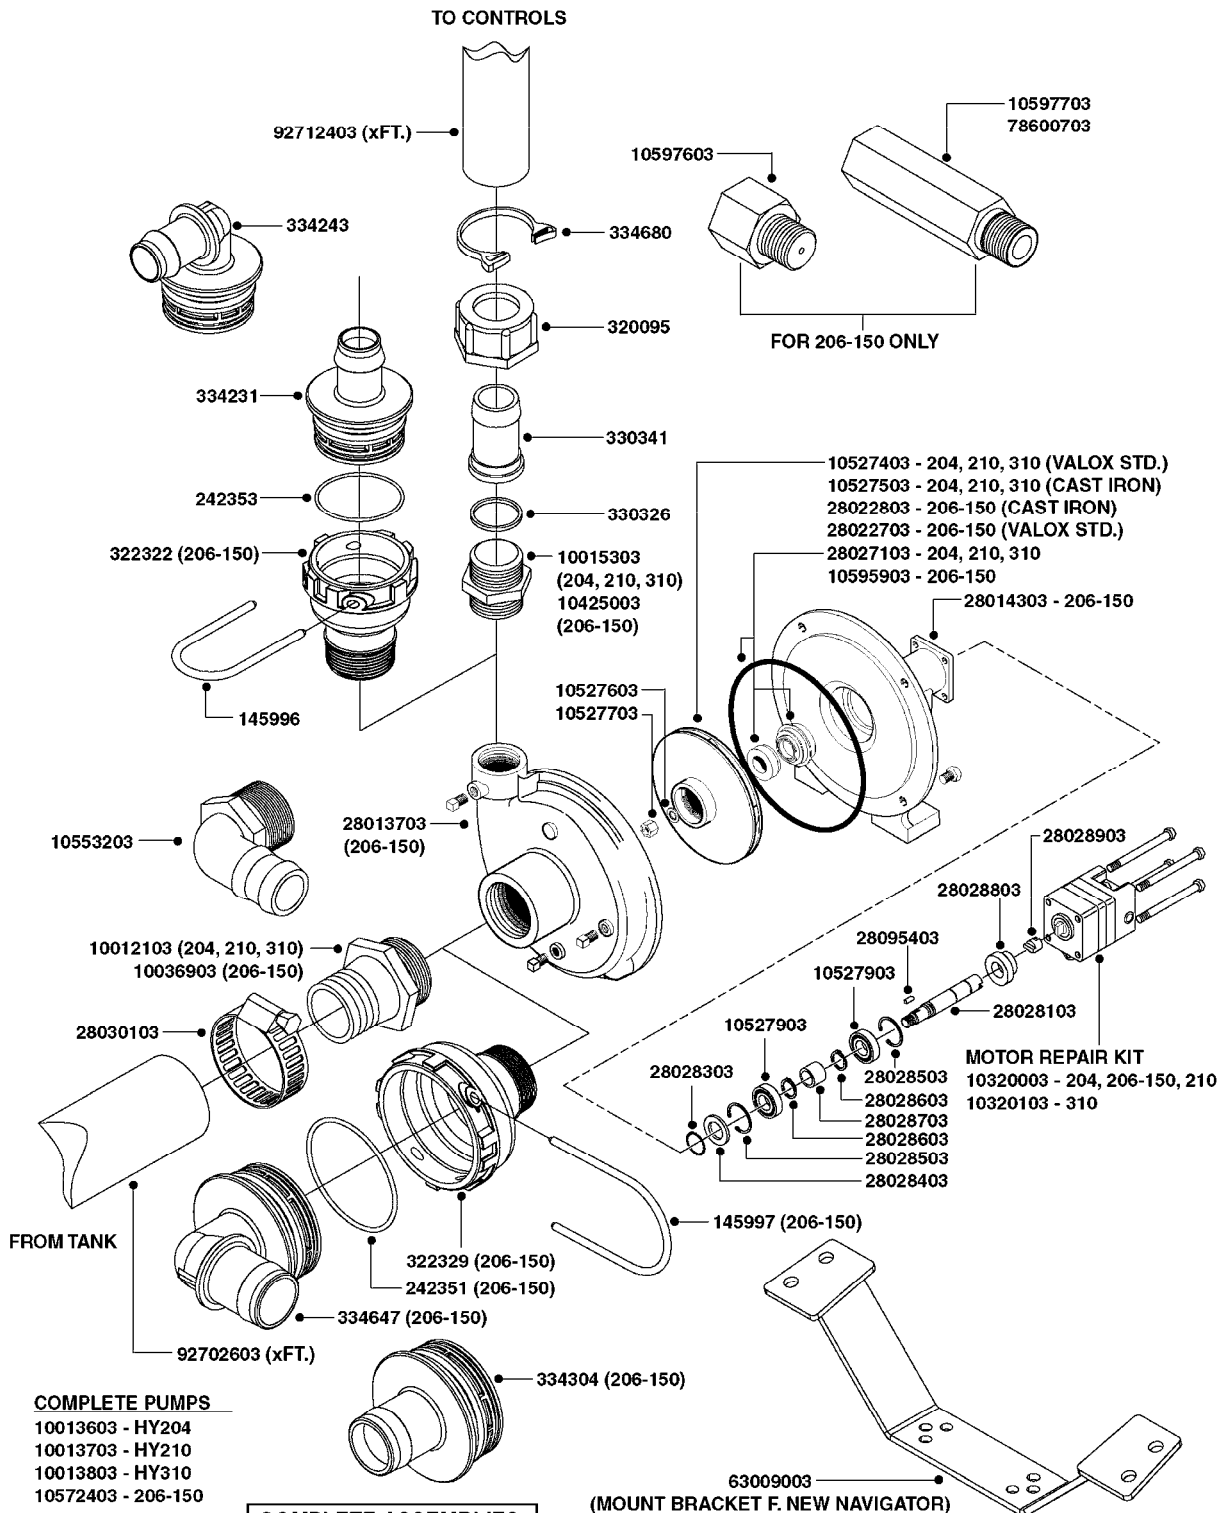

A0420

PUMP-204,206-150,210,310 ACE
A0420-HIN, 02:05:16

Page 1

Date 07.02.2020 9:29

parts-n°	order qty	description
145996	1	FITT.DK S-67 FORK
145997	1	FITT.DK S-93 FORK
242351	1	O-RING D69.5X3.0 VITON F.S-93
242353	1	O-RING 3 X 44.2 VITON
320095	1	FITT.DK NUT 1" BSP
322322	1	FITT.DK S-67 X 1-1/4"BSP MALE
322329	1	FITT.DK S-93 X 1-1/2"BSP MALE2
330326	1	O-RING D30/D24X2 F.1"NUT
330341	1	FITT.DK HB 1" F. 1" NUT
334231	1	FITT.DK S-67 STR.1"
334243	1	FITT.DK S-67 ELB.1"
334304	1	FITT.DK S-93 STR.1-1/2" PVC
334647	1	FITT.DK S93 ELB 1-1/2" 90 PVC
334680	1	CLAMP HOSE PLASTIC 1"
10012103	1	FITT.PO.HB 1.25X1.50 IMB1012
10013603	1	PUMP ACE HY 204
10013703	1	PUMP ACE HY 210
10013803	1	PUMP ACE HY 310
10015303	1	FITT.PO.HN 1.00X1.00 M1000
10036903	1	FITT.PO.HB 1.50X1.50 IMB1212
10320003	1	MOTOR REPAIRKIT ACE204,206,210
10320103	1	MOTOR REPAIR KIT ACE 304,310
10425003	1	FITT.PO.HN 1.25X1.00 MCPHEE
10527403	1	IMPELLER VALOX F.ACE PUMP
10527503	1	IMPELLER CASTIRON F.ACE PUMP
10527603	1	WASHER 3/8' F.ACE PUMP
10527703	1	NUT HEX NF 3/8 F.ACE PUMP
10527903	1	BEARING F.ACE PUMP (#40870)
10553203	1	FITT.PO.EL 1.5X1.5 HB BLACK
10572403	1	PUMP ACE HY 206 SERIES 150
10595903	1	REPAIR KIT ACE 206-150
10597603	1	ORIFACE RESTRICTOR F. ACE 206
10597703	1	FITT, HYD FLOW FUSE ACE 206OLD
28013703	1	PUMP HOUSING FRONT ACE 206-150
28014303	1	PUMP HOUSING W.FEET 206-150
28022703	1	IMPELLER THERMOPLASTIC
28022803	1	IMPELLER CAST IRON
28027103	1	REPAIR KIT ACE 204,210,304,310
28028103	1	SHAFT 5/8"DIA.1/2"KEYWAY SS
28028303	1	O-RING, SHAFT SEAL
28028403	1	SLINGER
28028503	1	SNAP RING - INTERNAL
28028603	1	SNAP RING - EXTERNAL
28028703	1	SPACER FOR SHAFT
28028803	1	SEAL SUPPORT SPACER 200 SERIES
28028903	1	COUPLING FOR HYDRAULIC MOTOR
28030103	1	CLAMP HOSE GEAR P5/4-S1.5"6724
28095403	1	KEY F.IMPELLER 1/8"X1/8"X1/2"
63009003	1	CENTRIFUGAL PUMP BRACKET
78600703	1	FITT, HYD FLOW FUSE ACE 206N
92702603	1	HOSE PVC SUCT GRAY 1-1/2"
92712403	1	HOSE R X1" X300PSI WP X0012"