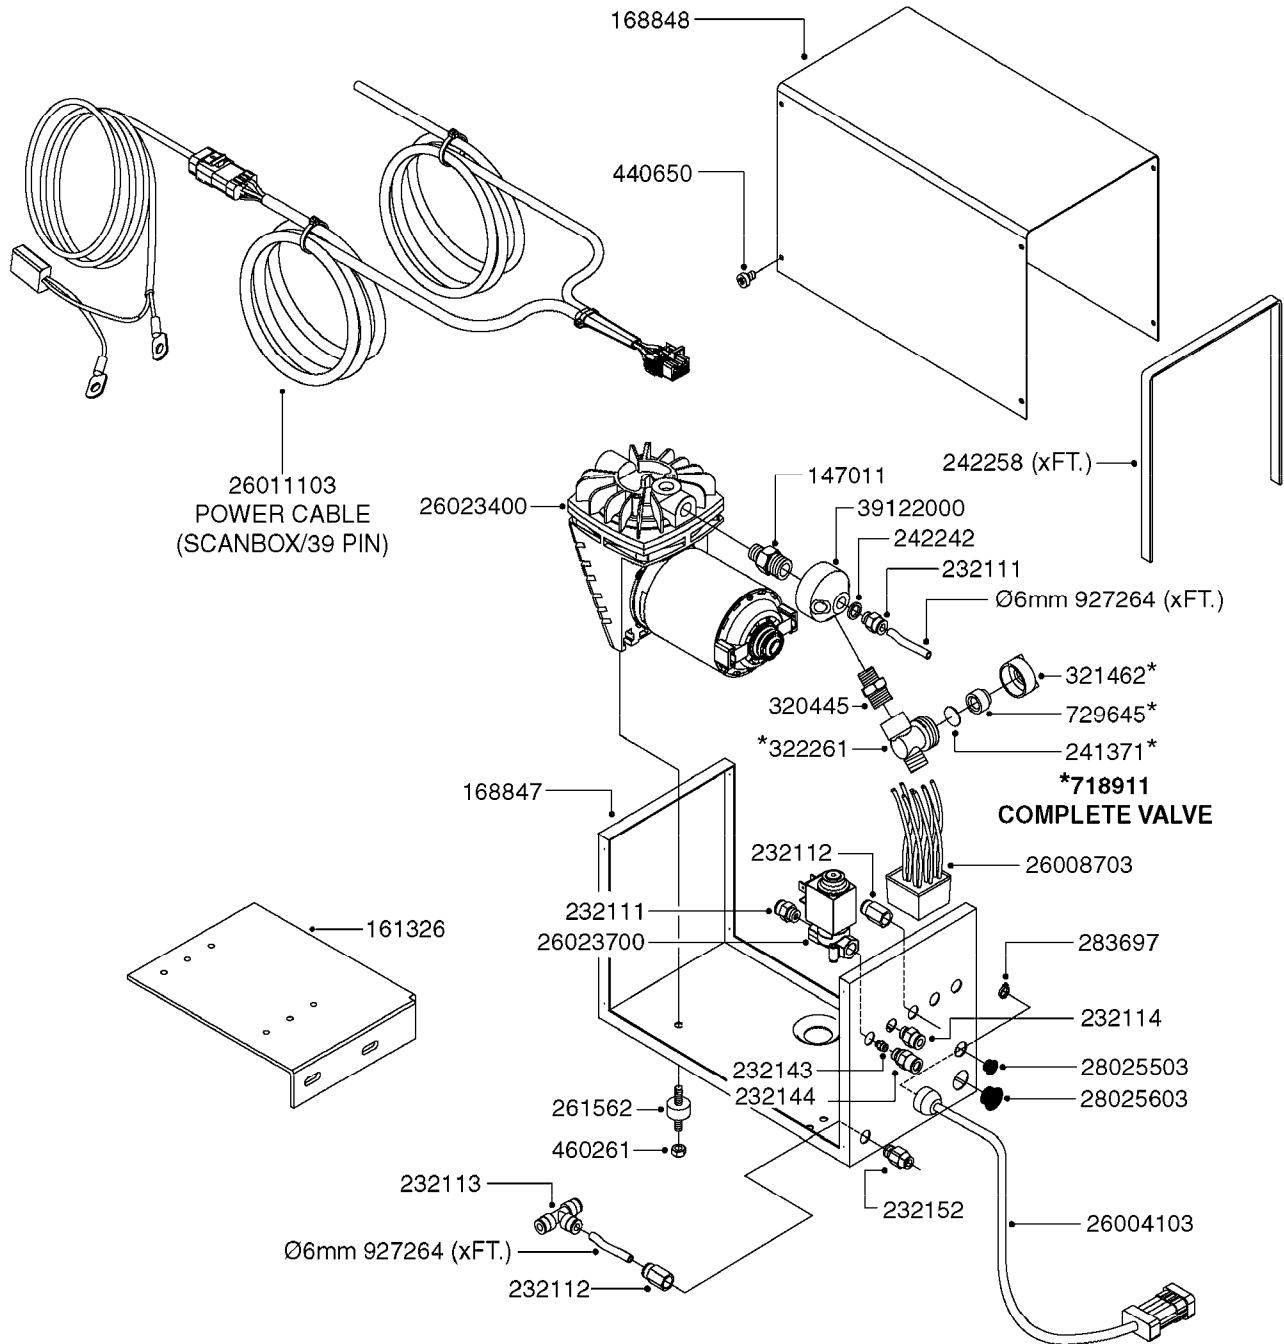

K0400

*Ø8mm 927306 (xFT.)
*Ø10mm 927330 (xFT.)

70062503 - COMPLETE ASSEMBLY

FOAM MARKER COMPRESSOR 2007
K0400-HIN, 01:01:16

Page 1
Date 07.02.2020 9:30

parts-n°	order qty	description
147011	1	HEX NIPPLE 3/8'X1/4'BSP BRASS
161326	1	MOUNT BKT. F. FOAM COMP.BOX 98
168847	1	ENCLOSURE LOWER F.MARKER
168848	1	COVER F. FOAM MARKER
232111	1	QUICK COUPLER 6MM X 1/8 EXT.
232112	1	QUICK COUPLER 6MM 1/8 INT.
232113	1	QUICK COUPLER 6MM T-PIECE
232114	1	COUPLER 1/8" THREADX8MM HOSE
232143	1	REDUCER 1/4'INT-1/8'EXT
232144	1	QUICK COUPLER 10MM X 1/4 EXT
232152	1	QUICK COUPLER 8MMX1/8 EXT.LONG
241371	1	DIAPHRAGM F.NO-DRIP,VULC
242242	1	O-RING F.AIR HOSE FITTING
242258	1	TRIM 3X10 SELF ADHESIVE 0012"
261562	1	RUBBER DAMPER 2XM6X25
283697	1	TIESTRAP 200MM
320445	1	FITT.DK HN 1/4"X3/8" BSP
321462	1	CAP F.NO-DRIP ASSY.
322261	1	HOUSING F.SAFETY VALVE 3/8"
440650	1	SCREW 3.5x13 STAINLESS
460261	1	NUT HEX M6X1.00 LOCK DIN985 A2 SS
718911	1	VALVE (SAFETY) F.MARKER
729645	1	NON-DRIP SPRING ASSY.GREEN 10
927264	1	HOSE R X PE D6/D4 X 0012"
927306	1	HOSE R X PE D8/D6 X 0012"BLACK
927330	1	HOSE R X PE D10/D8 X 012"BLACK
26004103	1	FOAM MARKER CNTRL MOD CABL STD
26008703	1	FOAM MARKER CONTROL SCII
26011103	1	FOAMER POWER/CONTROL CABLE 39P
26023400	1	COMPRESSOR F.FOAM MARKER CM40
26023700	1	SOLENOID VAL 12V 1/8' FLO '07
28025503	1	PLUG F.DRILLED HOLE 1/2"
28025603	1	PLUG F.DRILLED HOLE 3/4"
39122000	1	DISTR.HOUSING F.FOAM MARKER'07
70062503	1	FOAM MARKER COMPRESSOR,STD,39P