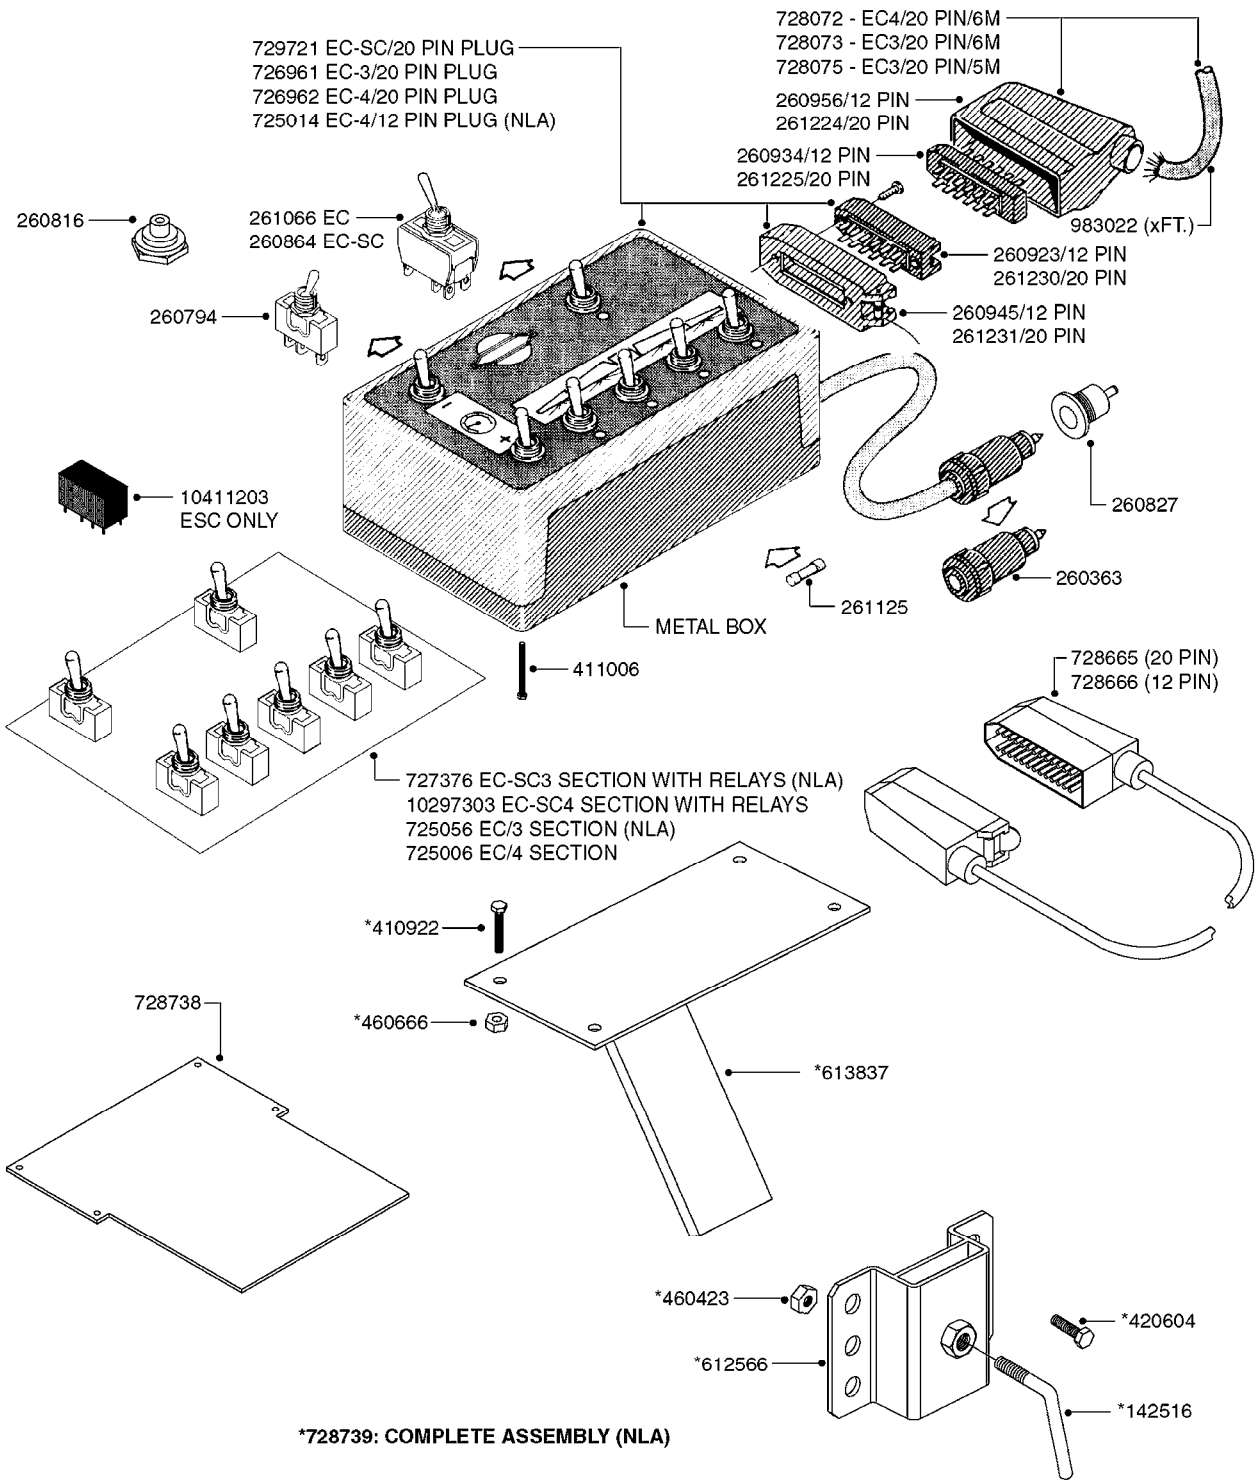

*728739: COMPLETE ASSEMBLY (NLA)

COMPLETE ASSEMBLIES
WHOLEGOODS ITEMS

B0390

CONTROL BOX F/EC+EC-SC
B0390-HIN, 01:01:16

Page 1
Date 07.02.2020 9:29

parts-n°	order qty	description
142516	1	SCREW SET M10 BENT F. LOCKING
260363	1	PLUG 2 POLE 12V
260794	1	SWITCH F.PRESS ADJ.EC CONTROL
260816	1	CAP W/RUBBER BOOT F.EC SWITCH
260827	1	PLUG F.EC ATTACHMENTS
260864	1	SWITCH F.HY BOOM CONTROL BOX
260923	1	PLUG INSERT 12 POLE FEMALE
260934	1	PLUG INSERT 12 POLE MALE
260945	1	PLUG HOUSE 12 POLE FEMALE
260956	1	PLUG HOUSE 12 POL.MALE
261066	1	SWITCH 2 POLE
261125	1	FUSE 5 X 20 500mA
261224	1	PLUG HOUSING F/20 POLE MALE
261225	1	PLUG INSERT 20 POLE MALE
261230	1	PLUG INSERT 20 POLE FEMALE
261231	1	PLUG HOUSING 20 POLE FEMALE
410922	1	CYL.SKR 8.8 DEL M4X20 RST
411006	1	SCREW M4X40 SLOTTED
420604	1	BOLT HEX 8.8 DEL M10X25 FT DIN933
460423	1	NUT HEX M10X1.50 LOCK DIN985A2 SS
460666	1	NUT HEX M4
612566	1	MOUNT BRACKET F.FAN CABLE ASSY
613837	1	MOUNT PLATE FOR EC CONTROL BOX
725006	1	CIRCUIT BOARD 4 VALVE
725014	1	CONTROL BOX EC 4 SEC./12 PIN
725056	1	PRINTED CIRC.W SW 3WAY 726961
726961	1	CONTROL BOX EC 3 SEC./20 PIN
726962	1	CONTROL BOX EC 4 SEC./20 PIN
727376	1	CIRCUIT BOARD F.ESC 3 BANK
728072	1	CABLE,20-PIN,6M EC/4
728073	1	CABLE,20-PIN,6M, EC/3
728075	1	CABLE F.CONTROL BOX 5M EC/3
728665	1	CABLE EXT.-QUICK ATTACH 20 PIN
728666	1	CABLE-QUICK ATTACH 12 PIN
728738	1	DOUB.CONT.BOX & OR F/M PLATE
728739	1	IN CAB CONTROL MOUNT KIT
729721	1	CONTROL BOX ESC3
983022	1	WIRE 12 x 0.5 x 2MM x 12"
10297303	1	CIRCUIT BOARD FOR T.M.S.
10411203	1	RELAY T-82