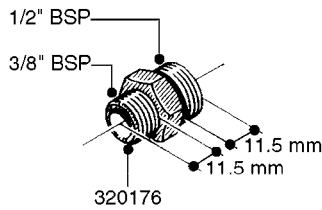

FITTINGS - HEXAGON NIPPLES  
L0030-HIN, 01:01:16

**L0030**

FITTINGS - HEXAGON NIPPLES  
L0030-HIN, 01:01:16

Page 1  
Date 07.02.2020 9:30

parts-n°	order qty	description
10015303	1	FITT.PO.HN 1.00X1.00 M1000
10425003	1	FITT.PO.HN 1.25X1.00 MCPHEE
320132	1	FITT.DK HN 1" BSP
320176	1	FITT.DK HN 3/8"X1/2" BSP
320445	1	FITT.DK HN 1/4"X3/8" BSP
320655	1	FITT.DK HN 1/2"-1/2" BSP
320692	1	FITT.DK HN 3/8'BSPX1/4'NPT
320703	1	FITT.DK HN 3/8BSP X1/2 &1/4NPT
320725	1	FITT.DK NIPPLE 3/8"-3/8" BSP
320902	1	FITT.DK HN 3/8'X 1/4' BSP
390232	1	FITT.DK HN 1-1/2' X 1-1/4' BSP
390276	1	FITT.DK HN 1'BSP