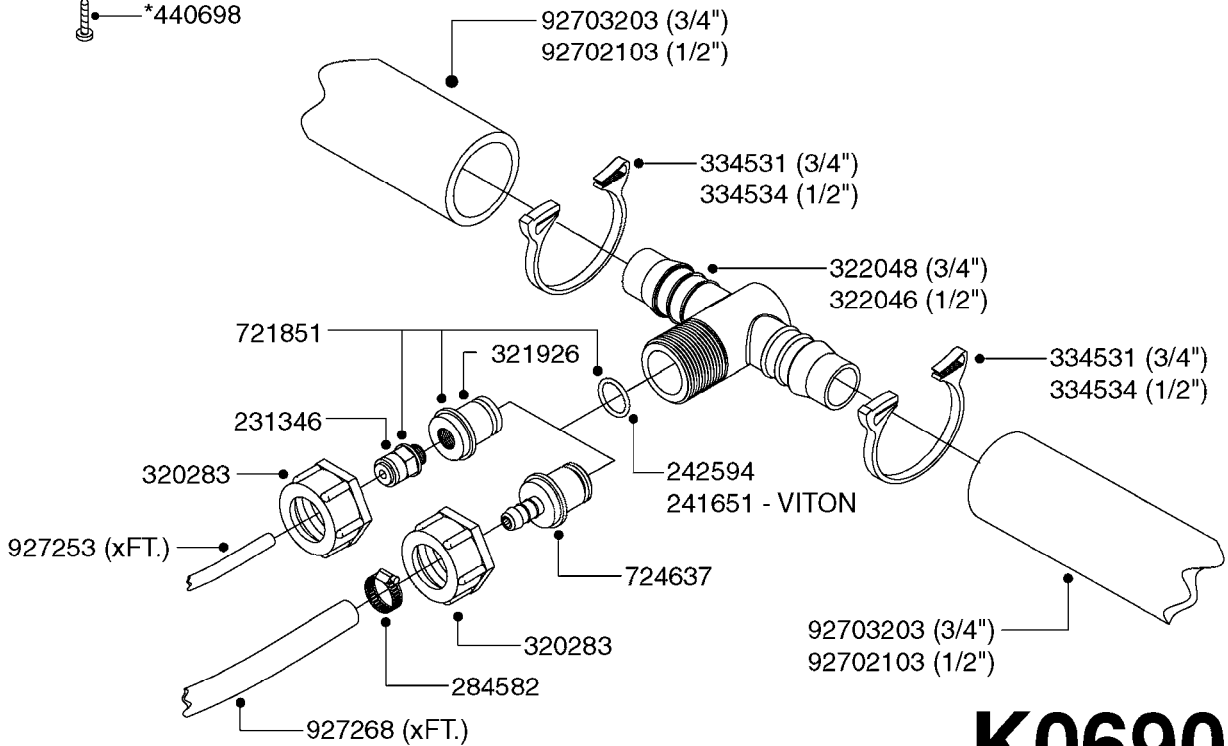

# K0690

REMOTE GAUGE-MAGNETIC BASE KIT  
K0690-HIN, 01:01:16

Page 1  
Date 07.02.2020 9:30

parts-n°	order qty	description
231346	1	QUICK COUPLER 1/8"BSP X 4 MM
232230	1	QUICK COUPLER 1/4"BSP X 4 MM
241651	1	O-RING D14.0X3.0 NITRIL
242594	1	O-RING D14 X 1.78 SCH.70-EPDM
283581	1	HOSE CONNECTOR STR. F.4MM PE
284582	1	CLAMP HOSE GEAR - 5/16"
320187	1	FITT.DK CAP 3/8" BSP BLACK
320283	1	FITT.DK NUT 3/4"BSP
320445	1	FITT.DK HN 1/4"X3/8" BSP
321926	1	FITTING BSP3/4"-1/8"
322046	1	FITT.DK TEE 1/2X1/2HB X3/4'BSP
322048	1	FITT.DK TEE 3/4X3/4HB X3/4'BSP
330013	1	O-RING 2.5 X 10 PUR
330061	1	O-RING D16/D11X2,5
331807	1	FITT.DK HB 5/16" F.3/8" NUT
334531	1	CLAMP HOSE PLASTIC 3/4"
334534	1	CLAMP HOSE PLASTIC 1/2"
390713	1	GAUGE ADAPTOR 1/4" BSP
440698	1	SCREW F.PLASTIC 6X18 SS HEXHD
721851	1	SCREW PLUG W/QUICK FIT
724637	1	FITT.DK HB 5/16' F. 3/4" COMP.
927253	1	RED AIR HOSE, Ø4/2 1810 E
927268	1	HOSE BLUE PVC X 1/4 X 0012"
10536703	1	MAGNETIC BASE D3,2'/90LB
10536803	1	MAGNETIC BASE KIT F.GAUGE
28026203	1	GAUGE 200PSI/BR,2.5"1/4BSP-BTM
92702103	1	HOSE R X1/2" X300PSI WP X0012"
92703203	1	HOSE R X3/4" X300PSI WP X0012"