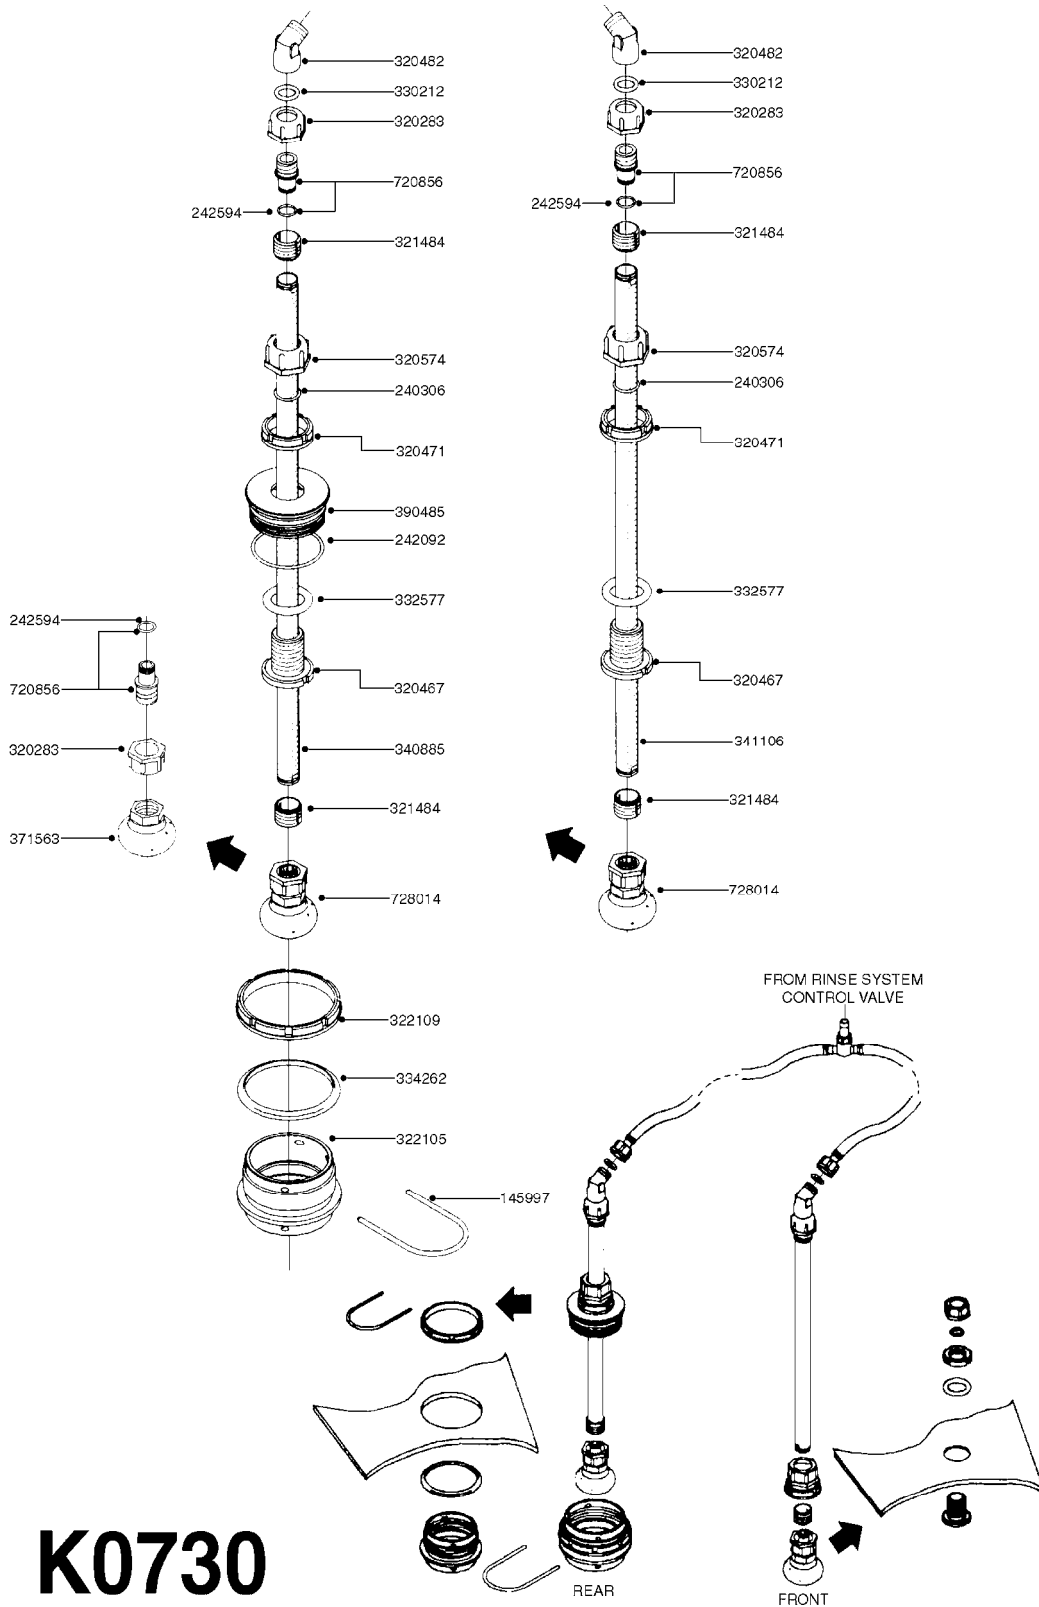

RINSE SYSTEM NOZZLES
K0730-HIN, 01:01:16

RINSE SYSTEM NOZZLES
K0730-HIN, 01:01:16

Page 1

Date 07.02.2020 9:30

parts-n°	order qty	description
145997	1	FITT.DK S-93 FORK
240306	1	O-RING D29/D21X4
242092	1	O-RING D69.5X3
242594	1	O-RING D14 X 1.78 SCH.70-EPDM
320283	1	FITT.DK NUT 3/4"BSP
320467	1	FITT.DK BULKHEAD 1"BSP SINGLE
320471	1	FITT.DK NUT 1" BSP JAMB
320482	1	FITT.DK ELB. 1/2" BSP 60 DEG.
320574	1	FITT.DK NUT 1" BSP SPECIAL
321484	1	BUSHING THREADED F.NOZZ.TUBE
322105	1	FITT.DK S-93 BULKHEAD DOUBLE
322109	1	FITT.DK S-93 BULKHEAD NUT
330212	1	O-RING D19/D14X2.4 F.1/2"NUT
332577	1	O-RING D38/D30X4 F.1" PUR.
334262	1	GASKET F.S-93 BULKHEAD
340885	1	TUBE F. RINSE NOZZLE L=600
341106	1	TUBE F.RINSE NOZZLE L=220
371563	1	NOZZLE FOR TANK RINSE
390485	1	FITT.DK S-93 PLUG W D34 HOLE
720856	1	FITT.DK 1/2'BSP ASSY.F.3/4'NUT
728014	1	RINSE NOZZLE MOUNTED