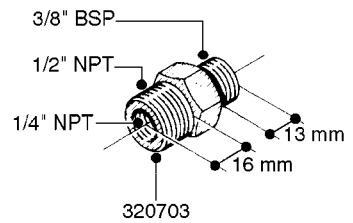

FITTINGS - HEXAGON NIPPLES  
L0030-HIN, 01:01:16

**L0030**

FITTINGS - HEXAGON NIPPLES  
L0030-HIN, 01:01:16

Page 1  
Date 07.02.2020 9:30

parts-n°	order qty	description
10015303	1	FITT.PO.HN 1.00X1.00 M1000
10425003	1	FITT.PO.HN 1.25X1.00 MCPHEE
320132	1	FITT.DK HN 1" BSP
320176	1	FITT.DK HN 3/8"X1/2" BSP
320445	1	FITT.DK HN 1/4"X3/8" BSP
320655	1	FITT.DK HN 1/2"-1/2" BSP
320692	1	FITT.DK HN 3/8'BSPX1/4'NPT
320703	1	FITT.DK HN 3/8BSP X1/2 &1/4NPT
320725	1	FITT.DK NIPPLE 3/8"-3/8" BSP
320902	1	FITT.DK HN 3/8'X 1/4' BSP
390232	1	FITT.DK HN 1-1/2' X 1-1/4' BSP
390276	1	FITT.DK HN 1'BSP