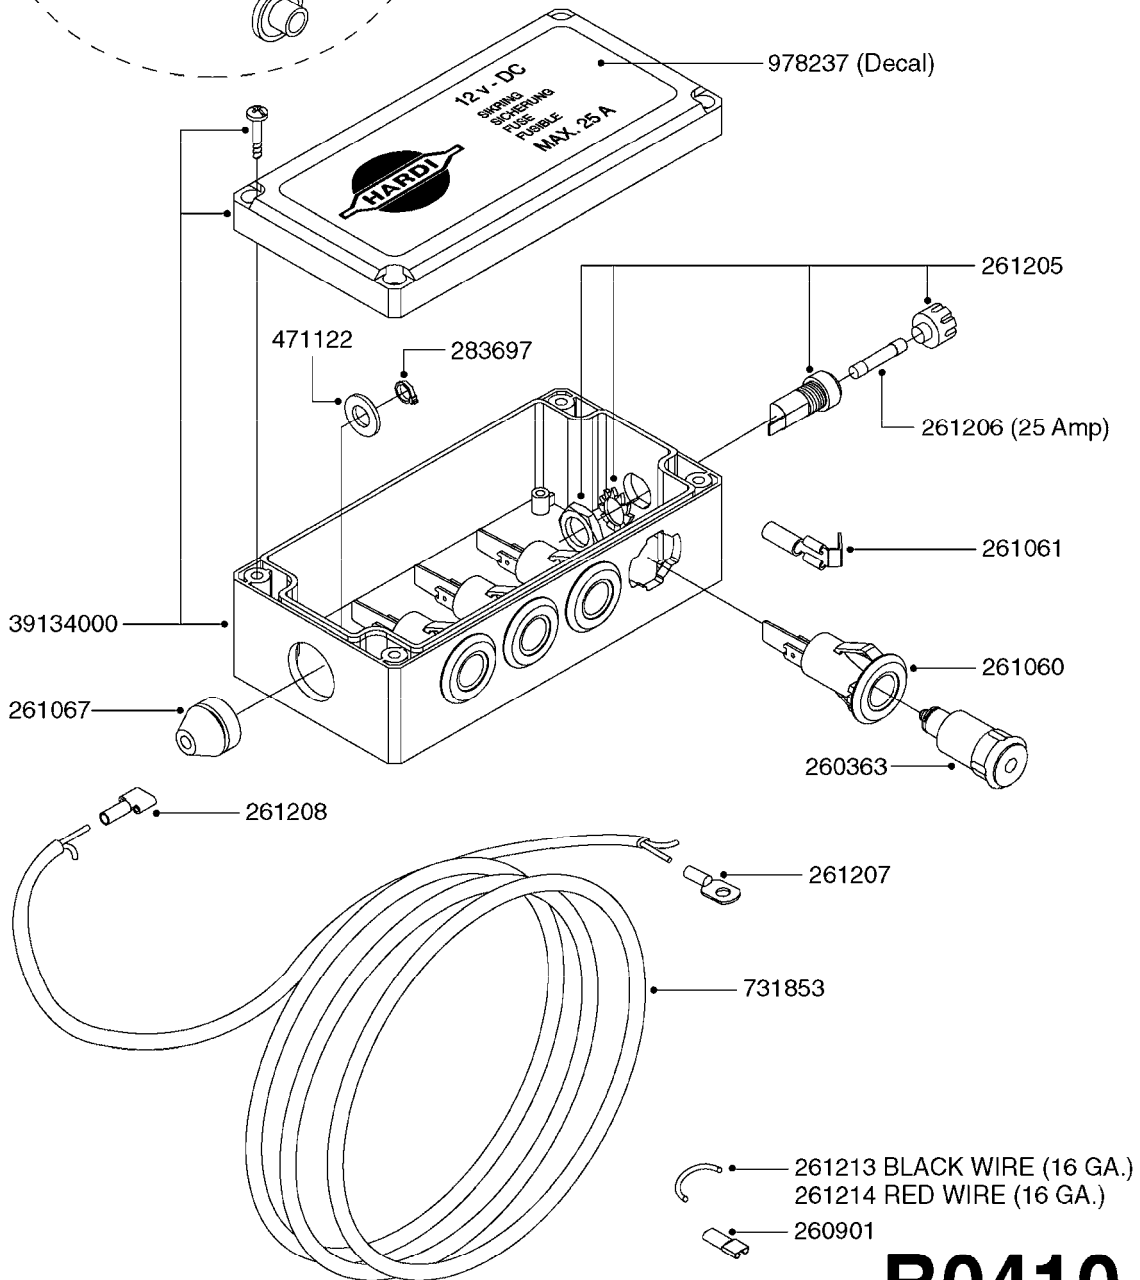

COMPLETE ASSEMBLIES
WHOLEGOODS ITEMS

817925 COMPLETE ASSEMBLY

12 VOLT OUTLET BOX
B0410-HIN, 01:01:16

Page 1
Date 07.02.2020 9:29

parts-n°	order qty	description
260363	1	PLUG 2 POLE 12V
260827	1	PLUG F.EC ATTACHMENTS
260901	1	SPADE F.ELEC CONN.1.5MM BLUE
261060	1	PLUG F.EC ATTACHMENTS
261061	1	SPADE F.ELEC.2 WAY CONNECTOR
261067	1	GROMMET 10-14 GREY
261205	1	FUSE HOLDER
261206	1	FUSE 25 A
261207	1	ELECTRIC CONNECTOR 4MM
261208	1	SPADE F.ELEC.CONNECTOR 4MM
261213	1	WIRE 6.4MM BLACK
261214	1	WIRE 6.4MM RED
283697	1	TIESTRAP 200MM
471122	1	WASHER, M10, Ø20/10.5X 2.0, SS
731853	1	CABLE 2X4MM L=138"
817925	1	OUTLET BOX 12 VOLT ELEC.
978237	1	DECAL OUTLET BOX
39134000	1	BOX, COMPLETE, 12V POWER BOX