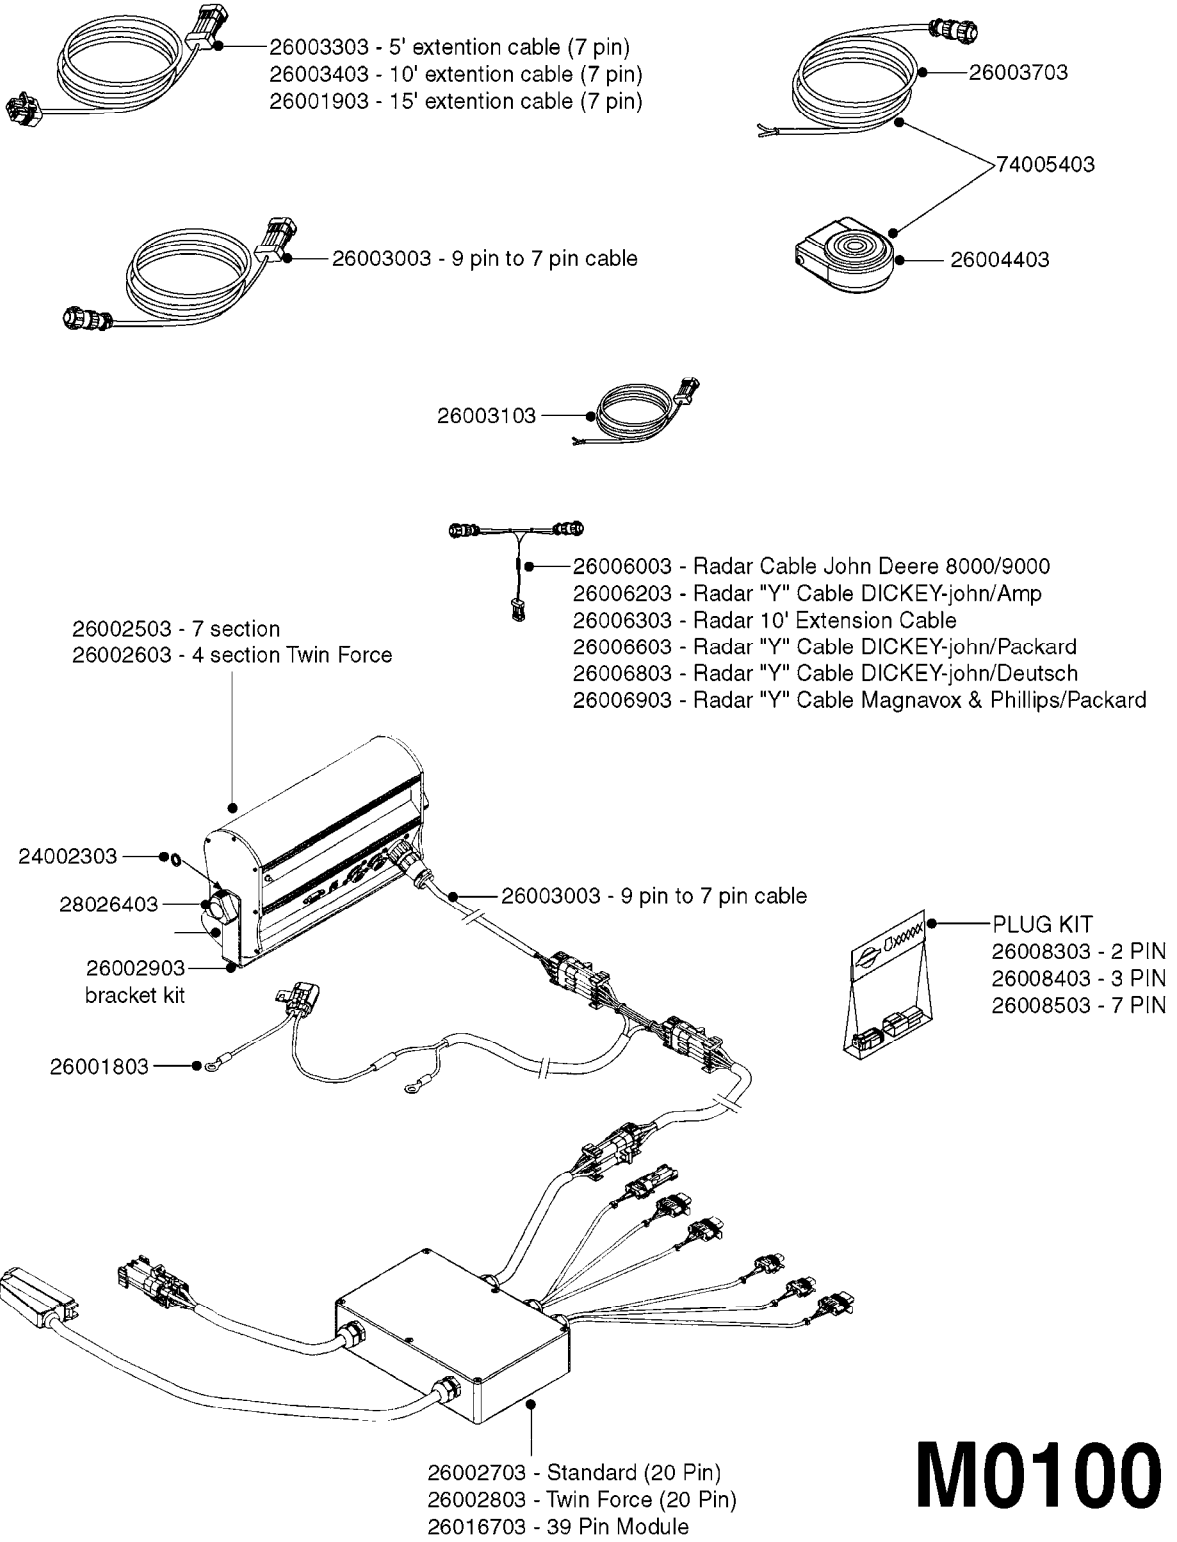

MUSTANG 3500 CONTROLLER
M0100-HIN, 01:01:16

Page 1
Date 07.02.2020 9:30

parts-n°	order qty	description
24002303	1	WASHER, RUBBER
26001803	1	POWER CABLE
26001903	1	15' 7-PIN EXTENSION CABLE
26002503	1	MUSTANG 3500/7 CONSOLE
26002603	1	MUSTANG 3500/4/TF CONSOLE
26002703	1	MUSTANG 3500/20PIN SC MODULE
26002803	1	MUSTANG 3500/20PIN TF SC MODUL
26002903	1	MUSTANG 3500 CONSOLE MNT KIT
26003003	1	MUSTANG 3500 CONSOLE CABLE
26003103	1	MUSTANG 3500/7 SC MOD CNECT KT
26003303	1	MUSTANG/FM 5FT 7PIN EXT CABLE
26003403	1	MUSTANG/FM 10FT 7PIN EXT CABLE
26003703	1	MUSTANG RUN/HOLD ADAPT CABLE
26004403	1	SWITCH, FOOT
26006003	1	MUSTANG RADR CBLE JD 8000/9000
26006203	1	MUSTANG RDR "Y" CABLE DCKY-JHN
26006303	1	MUSTANG RDR EXTNSN CABLE 10FT
26006603	1	MUSTANG RDR"Y"CABLE D-J PACKRD
26006803	1	MUSTANG RDR"Y"CABLE D-J DEUTS.
26006903	1	MUSTANG RDR"Y"CABLE MAG.PHILIP
26008303	1	MICRO TRAK PLUG KIT - 2 PIN
26008403	1	MICRO TRAK PLUG KIT - 3 PIN
26008503	1	MICRO TRAK PLUG KIT - 7 PIN
26016703	1	MUSTANG 3500/39PIN SC MODULE
28026403	1	KNOB, MUSTANG CONSOLE MOUNT
74005403	1	FOOT SWITCH FOR MUSTANG 3500