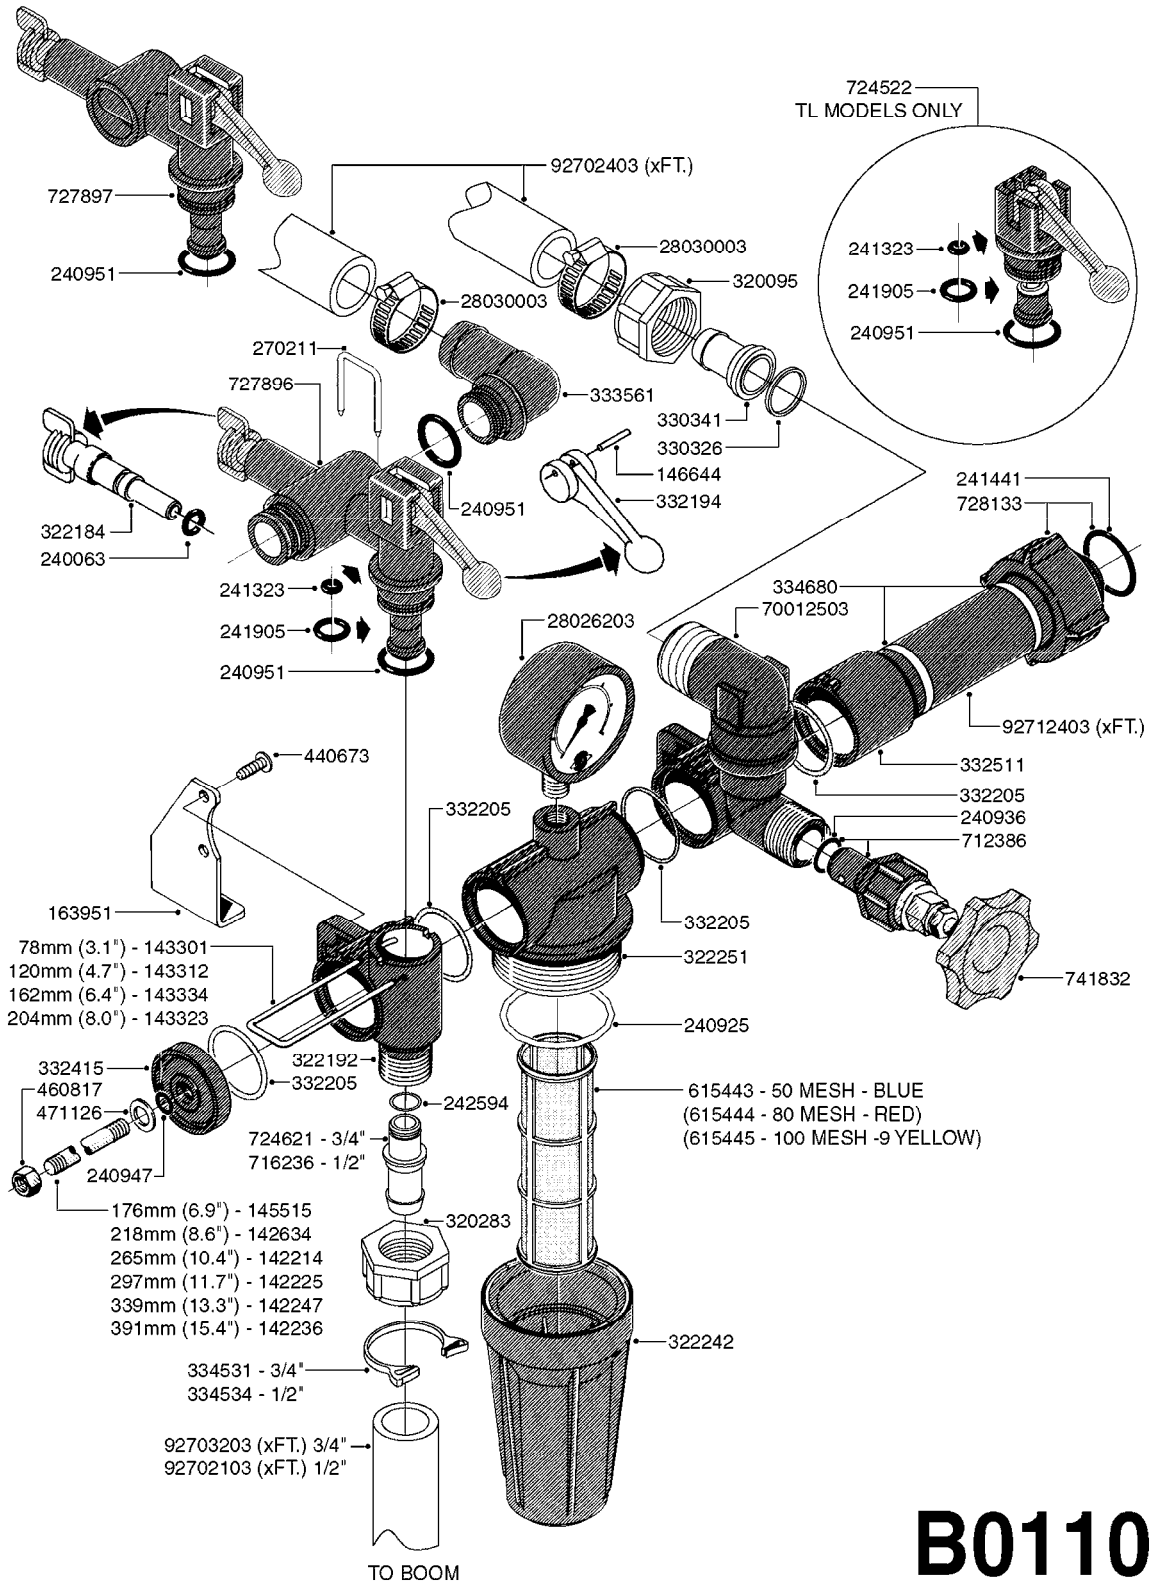

B0110

BK-180 BOOM VALVES-MAN.POST 00
B0110-HIN, 11:12:17

Page 1
Date 07.02.2020 9:29

parts-n°	order qty	description
142214	1	STUD BOLT - M8X265, 3 SECTION
142225	1	STUD BOLT 8 X 299 - 6 MODULS
142236	1	STUD BOLT 8 X 381 - 8 MODULS
142247	1	STUD BOLT 8 X 341 - 7 MODULS
142634	1	STUD BOLT M8 X 213 - 4 MODULS
143301	1	LOCK CLAMP 78 MM
143312	1	LOCK CLAMP 120 MM
143323	1	LOCK CLAMP 204 MM
143334	1	LOCK CLAMP 162 MM
145515	1	STUD BOLT M8 X 176MM
146644	1	PIN D3X19 STAINLESS
163951	1	MOUNT BRACKET FOR BK180 SECTIO
240063	1	O-RING D14.1/9.3 X 2.4
240925	1	O-RING D49.5X3 NITRIL
240936	1	O-RING D13.3X2.4 NITRIL
240947	1	O-RING D7.3X2.4 NITRIL
240951	1	O-RING D21.2X3 NITRIL
241323	1	O-RING D5.3X2.4 NITRIL
241441	1	O-RING D29.3X3
241905	1	O-RING 12,3X2,4 VITON DKR.1,05
242594	1	O-RING D14 X 1.78 SCH.70-EPDM
270211	1	FITT.DK S25 FORK L=37.5
320095	1	FITT.DK NUT 1" BSP
320283	1	FITT.DK NUT 3/4"BSP
322184	1	SCREW F.ADJUSTING CONST.PRESS.
322192	1	HOUSING F.DISTRIBUTOR
322242	1	FILTER BOWL / IN-LINE
322251	1	HOUSING F.FILTER MOUNT BK/EC
330326	1	O-RING D30/D24X2 F.1"NUT
330341	1	FITT.DK HB 1" F. 1" NUT
332194	1	DISTRIBUTION HANDLE
332205	1	O-RING D43/39XD2
332415	1	COVER
332511	1	FITT.DK END CAP 1"HB F.BK180
333561	1	FITT.DK ELB.1" EC RETURN
334531	1	CLAMP HOSE PLASTIC 3/4"
334534	1	CLAMP HOSE PLASTIC 1/2"
334680	1	CLAMP HOSE PLASTIC 1"
440673	1	SCREW F.PLASTIC 5X12 SS
460817	1	NUT HEX M8 STAINLESS DIN 934
471126	1	WASHER, M8, Ø16/ 8.4X 1.6, SS
615443	1	FILTER ELEM.50 MESH BLUE
615444	1	FILTER ELEM.80 MESH RED
615445	1	FILTER ELEM.100 MESH YELLOW
712386	1	PRESSURE REGULATOR COMPL. H-M
716236	1	FITT.DK HB 1/2" ASSY. F. 3/4"
724522	1	DISTR.OVER PART W.OUV PR 83 BK
724621	1	FITT.DK HB 3/4"ASSY F.3/4" NUT
727896	1	HOUSING UPPER F.CONST.PRESS.
727897	1	HOUSING UPPER PART END PC.BK92
728133	1	CONNECTING PART F.BK OPR.UNIT
741832	1	HANDLE REPLACEMENT F/330632
28026203	1	GAUGE 200PSI/BR,2.5"1/4BSP-BTM
28030003	1	CLAMP HOSE GEAR P1" 6716
70012503	1	HOUSING FOR HARDI-MATIC VALVE
92702103	1	HOSE R X1/2" X300PSI WP X0012"
92702403	1	HOSE PVC SUCT GRAY 1"
92703203	1	HOSE R X3/4" X300PSI WP X0012"
92712403	1	HOSE R X1" X300PSI WP X0012"