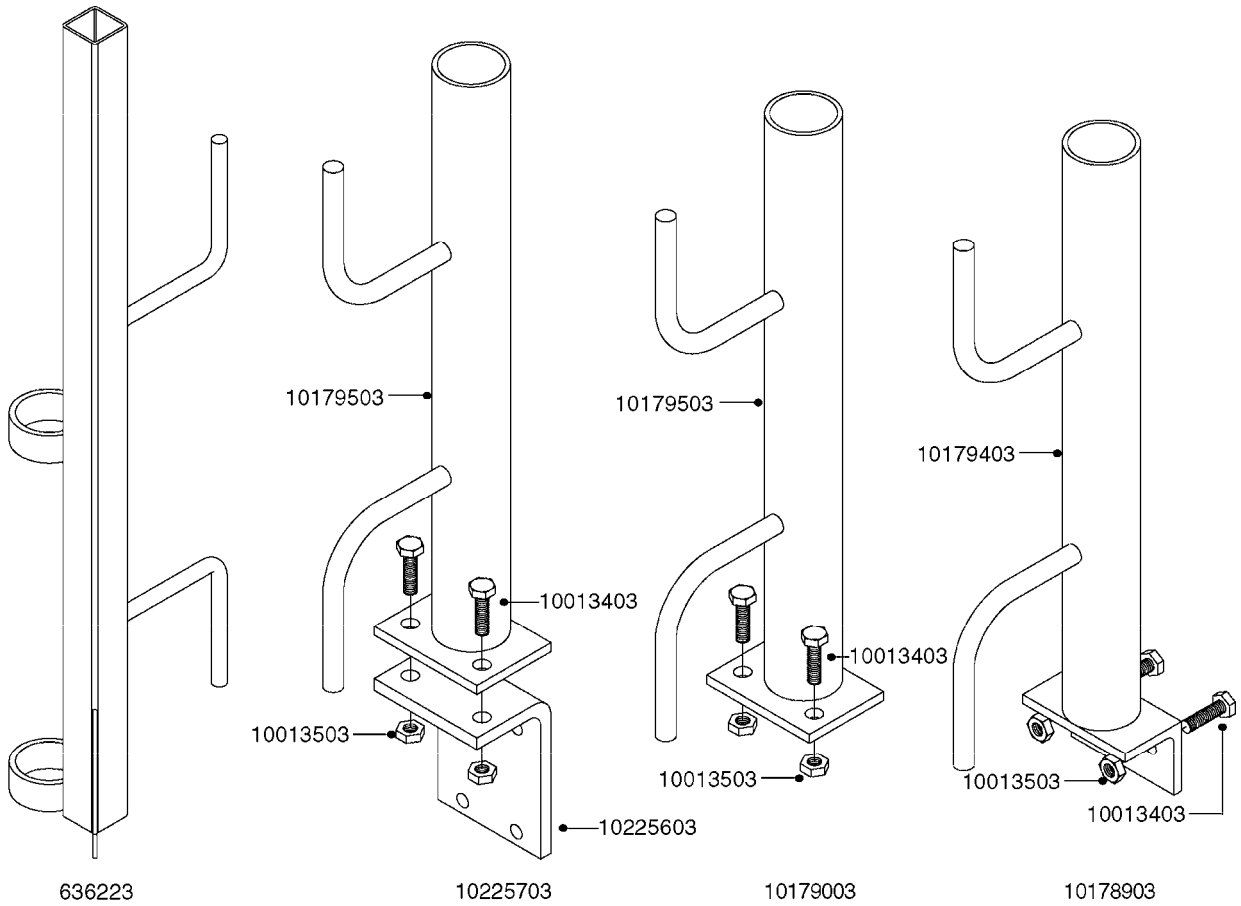

**K0520**

HOSE WRAPS  
K0520-HIN, 05:12:19

Page 1  
Date 07.02.2020 9:30

parts-n°	order qty	description
241965	1	O-RING Ø12.1 X 1.6 NITRILE
242007	1	O-RING Ø9.1 X 1.6 NITRILE
281551	1	BALL VALVE 1/2"
320084	1	FITT.DK NUT 1/2" BSP
330212	1	O-RING D19/D14X2.4 F.1/2"NUT
330326	1	O-RING D30/D24X2 F.1"NUT
330676	1	FITT.DK HB 3/8" F. 1/2" NUT
330687	1	FITT.DK HB 1/2" F. 1/2" NUT
334190	1	FITT.DK HB 1/2' F. PISTOL 60S
334533	1	CLAMP HOSE PLASTIC 3/8"
334534	1	CLAMP HOSE PLASTIC 1/2"
636223	1	POST 12 VOLT TR30
712471	1	AGITATION VALVE ASSY. ON/OFF
843196	1	SPRAY GUN KIT TYPE 60 SHORT
843197	1	HANDGUN KIT TYPE 60 LONG
10013403	1	BOLT HEX 3/8-16X1 1/4 HCS Z5
10013503	1	NUT HEX NC 3/8"
10178903	1	WRAP HOSE SIDE MOUNT PLATE
10179003	1	WRAP HOSE BOTTOM PLATE MOUNT
10179403	1	WRAP WELDMENT FOR HI101789
10179503	1	WRAP WELDMENT FOR HI101790
10225603	1	BKT.FOR HOSE WRAP MOUNT NL NK
10225703	1	WRAP HOSE BDL.BOTTOM PLATE
92701703	1	HOSE R X3/8" X300PSI WP X0012"
92702103	1	HOSE R X1/2" X300PSI WP X0012"