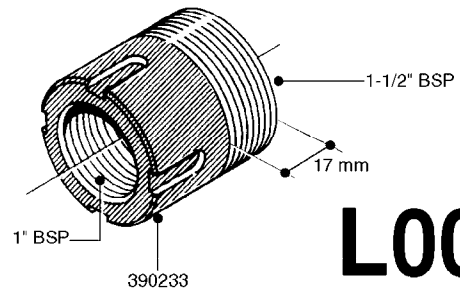

FITTINGS - HEXAGON NIPPLES  
L0030-HIN, 01:01:16

**L0030**

FITTINGS - HEXAGON NIPPLES  
L0030-HIN, 01:01:16

Page 1  
Date 07.02.2020 9:30

parts-n°	order qty	description
10015303	1	FITT.PO.HN 1.00X1.00 M1000
10425003	1	FITT.PO.HN 1.25X1.00 MCPHEE
320132	1	FITT.DK HN 1" BSP
320176	1	FITT.DK HN 3/8"X1/2" BSP
320445	1	FITT.DK HN 1/4"X3/8" BSP
320655	1	FITT.DK HN 1/2"-1/2" BSP
320692	1	FITT.DK HN 3/8'BSPX1/4'NPT
320703	1	FITT.DK HN 3/8BSP X1/2 &1/4NPT
320725	1	FITT.DK NIPPLE 3/8"-3/8" BSP
320902	1	FITT.DK HN 3/8'X 1/4' BSP
390232	1	FITT.DK HN 1-1/2' X 1-1/4' BSP
390276	1	FITT.DK HN 1'BSP