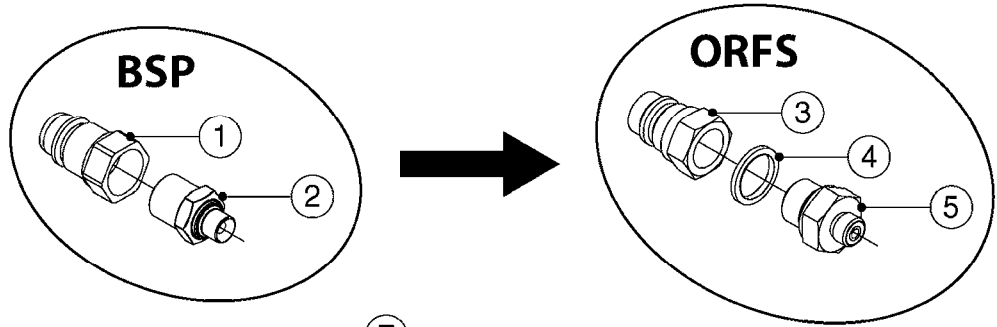

7

ORFS Hose Size	ORFS Fitting Size	BSP Fitting Size
1/4"	9/16"	1/2"
3/8"	11/16"	5/8"
1/2"	13/16"	3/4"
3/4"	1-3/16"	1-1/4"

8

ORFS Hose Size	ORFS Fitting Size	BSP Fitting Size
1/4"	9/16"	1/2"
3/8"	11/16"	5/8"
1/2"	13/16"	3/4"
3/4"	1-3/16"	1-1/4"

C0045