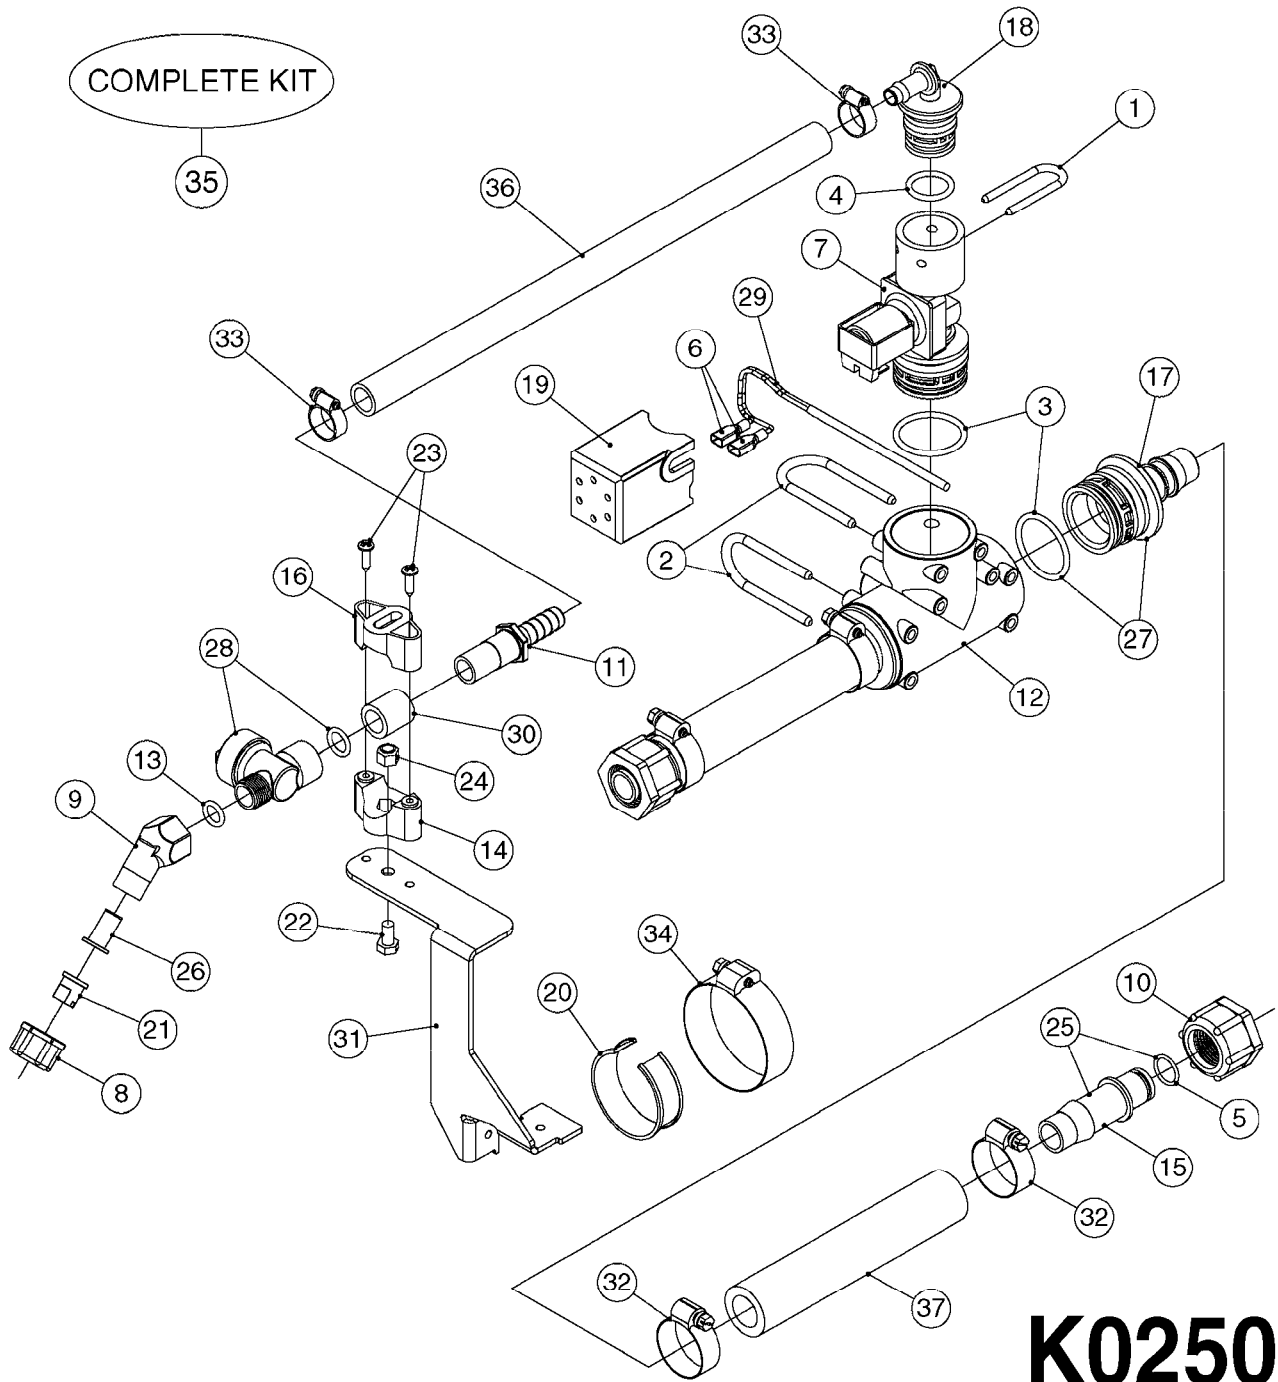

ELECTRIC END NOZZLE KIT '09
K0250-HIN, 01:01:16

Page 1
Date 07.02.2020 9:30

Pos.	parts-n°	order qty	description
1	145994	1	FITT.DK S-40 FORK
2	145995	1	FITT.DK S-53 FORK
3	242354	1	O-RING D32.2X3.0 VITON
4	242355	1	O-RING D19.2X3.0 VITON F.S-40
5	242594	1	O-RING D14 X 1.78 SCH.70-EPDM
6	261539	1	SPADE F.ELEC CONNEX BLUE INSUL
7	262104	1	VALVE, SOLENOID, S53/S40
8	320187	1	FITT.DK CAP 3/8" BSP BLACK
9	320191	1	FITT.DK ELB 3/8' BSP 45 DEGREE
10	320283	1	FITT.DK NUT 3/4"BSP
11	320891	1	FITT.DK HB 3/8'- 3/8' BSP
12	322352	1	FITT.DK S-53 TEE
13	330013	1	O-RING 2.5 X 10 PUR
14	333012	1	NOZZLE HOLD. UPPER PART
15	334044	1	FITT.DK HB 3/4' F. 3/4' CAP
16	334220	1	YOKE, UPPER NOZZLE BODY
17	334229	1	FITT.DK S-53 STR.3/4"
18	334237	1	FITT.DK S-40 ELB.3/8"
19	334965	1	COVER FOR S53 SOLENOID VALVE
20	341291	1	RUBBER HOSE CLAMP COVER 130MM
21	370392	1	NOZZLE END FAN 1850-G 300
22	410546	1	BOLT HEX M6X12 A2 SS DIN933
23	440665	1	SCREW M4.2X16 STAINLESS
24	460261	1	NUT HEX M6X1.00 LOCK DIN985 A2 SS
25	724621	1	FITT.DK HB 3/4"ASSY F.3/4" NUT
26	725042	1	SCREEN 80 MESH W.GASKET, RED
27	726558	1	FITT.DK S53 STR. 3/4" W.ORING
28	729610	1	NOZZLE ASSY. NON DRIP 3/8 THRD
29	983087	1	ELEC. CABLE 2 WIRE X 0.75MM
30	10631003	1	HOSE R X CLEAR BRAID.X 1/2 12"
31	16110803	1	NOZZLE BRACKET VAR SPACINGS
32	28029903	1	CLAMP HOSE GEAR P3/4"-S1" 6712
33	28044903	1	CLAMP HOSE GEAR P3/8" 6706
34	28047003	1	CLAMP HOSE GEAR 30 X 50 6732
35	82613203	1	ELECTRIC END NOZZLE KIT 2009
36	92701703	1	HOSE R X3/8" X300PSI WP X0012"
37	92703203	1	HOSE R X3/4" X300PSI WP X0012"