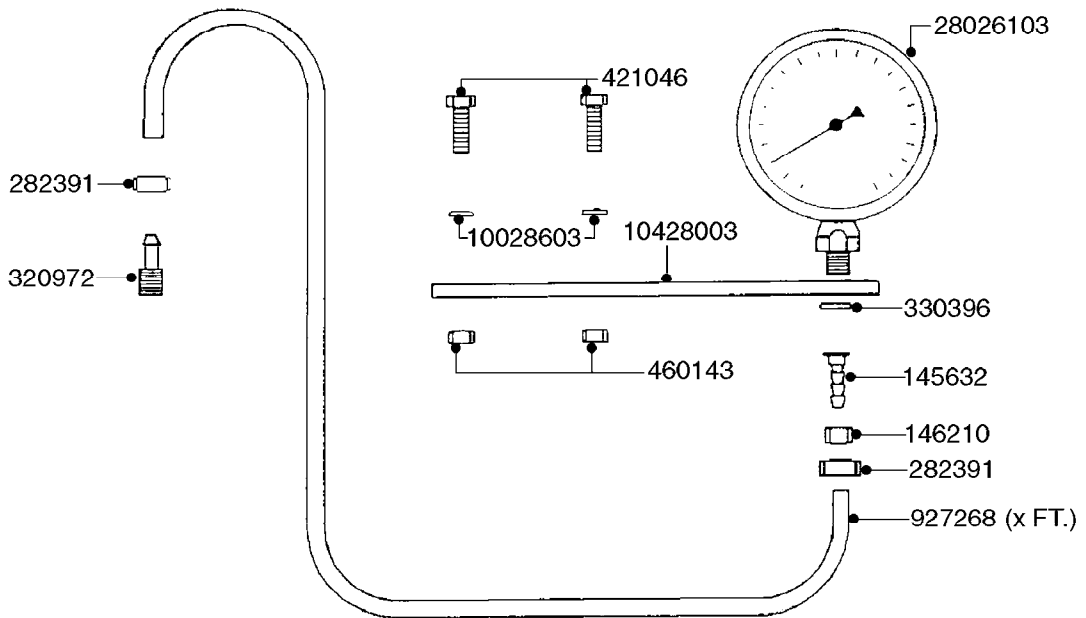

COMPLETE ASSEMBLIES
WHOLEGOODS ITEMS

70043903 - COMPLETE ASSEMBLY

K0680

REMOTE GAUGE-ESC SPRAYERS-4"
K0680-HIN, 01:01:16

Page 1

Date 07.02.2020 9:30

parts-n°	order qty	description
145632	1	FITT.DK HB 1/4' BRASS F.GUAGE
146210	1	NUT 1/4'BSP BRASS
282391	1	CLAMP HOSE CRIMP 5/16'
320972	1	FITT.DK HB 5/16'- 1/4' BSP
330396	1	O-RING D11.2/D6.6X3.2
421046	1	BOLT HEX M8X25/25 A2 SS DIN933
460143	1	SELF LOCK NUT M8 SST A2 DIN985
927268	1	HOSE BLUE PVC X 1/4 X 0012"
10028603	1	WASHER LOCK 5/16'
10428003	1	BKT. FOR ESC GAUGE KIT
28026103	1	GAUGE 200PSI/BR,4",1/4"BSP-BTM
70043903	1	*GAUGE KIT,4" OP UNIT INFEILD