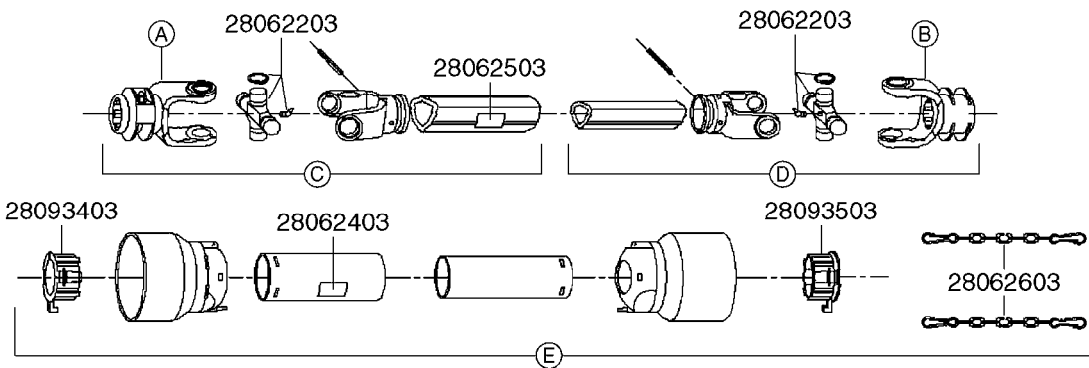

\* Changed in 2016 from 100 series to G-Series (see page A0600).

**A520**

PTO SHAFTS - BONDIOLI CENT.  
A0520-HIN, 23:10:18

Page 1  
Date 07.02.2020 9:29

parts-n°	order qty	description
289042	1	UNIV. JOINT 22x54mm
421024	1	BOLT HEX 8.8 DEL M8X60
450015	1	SCREW ALLAN 3/8'X5/8' BLACK
460143	1	SELF LOCK NUT M8 SST A2 DIN985
28009803	1	PTO PIN TUBE RETAINER OUTER
28009903	1	PTO TUBE RETAINER INNER
28010103	1	PTO YOKE F.INNER TUBE CV PTO
28021403	1	PTO 1"STR/1-3/8" 6SPL B&P
28021503	1	PTO 1"STR/1-3/8" 21SPL B&P
28021603	1	PTO 1"STR/1-3/4" 20SPL B&P
28027903	1	PTO BALL LOCK.KIT F.1-3/8 YOKE
28040503	1	UNIV. JOINT 27x74.6mm
28040703	1	SAFETY CHAIN F.CV BLACK PTO (SET OF 2)
28041803	1	DECAL DANGER GUARD MISSING
28041903	1	DECAL DANGER ROT.DRIVELINE
28056703	1	PTO YOKE #1 1-3/8" X 6 SPLINE
28056803	1	PTO YOKE #1 1-3/8" X 21 SPLINE
28056903	1	PTO YOKE #4 1-3/4" X 20 SPLINE
28057003	1	PTO TUBE YOKE #1-G1 OUTER
28057103	1	PTO TUBE YOKE #4-G4 OUTER
28057203	1	PTO PIN TUBE RETAINER OUTER
28057303	1	PTO TUBE OUTER #1 745MM
28057403	1	PTO TUBE OUTER #4 720MM
28057503	1	PTO TUBE INNER #1 745MM
28057603	1	PTO TUBE INNER #4 720MM
28057703	1	PTO TUBE RETAINER INNER
28057803	1	PTO TUBE YOKE #1 Ø=1"
28057903	1	PTO TUBE YOKE #4 Ø=1"
28058003	1	PTO HALF SAFETY SHIELD OUTER
28058103	1	PTO HALF SAFETY SHIELD OUTER
28058203	1	PTO HALF SAFETY SHIELD INNER
28058303	1	PTO HALF SAFETY SHIELD INNER
28058403	1	PTO BALL LOCK.KIT F.1-3/4 YOKE
28058503	1	PTO TUBE YOKE #1-G1 INNER