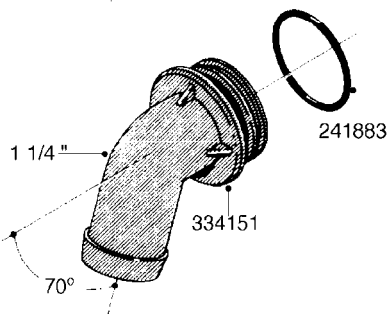

**L0080**

FITTINGS - S-53  
L0080-HIN, 12:09:17

Page 1

Date 07.02.2020 9:30

Pos.	parts-n°	order qty	description
1	145995	1	FITT.DK S-53 FORK
2	241973	1	O-RING Ø3 X 44.2 70 SHORES NITRIL NITRIL (BLACK)
2	242353	1	O-RING 3 X 44.2 VITON VITON (BROWN)
3	242109	1	O-RING D32.2x3.0 NITRIL (BLACK)
3	242354	1	O-RING D32.2X3.0 VITON VITON (BROWN)
4	322103	1	FITT.DK S-53 BULKHEAD
5	322107	1	FITT.DK S-53 BULKHEAD NUT
6	322110	1	FITT.DK S-53 ELB. 1/2" BSP
7	322352	1	FITT.DK S-53 TEE
8	334229	1	FITT.DK S-53 STR.3/4"
9	334260	1	GASKET F. S-53 BULKHEAD
10	334564	1	FITT.DK S-67 TO S-53 ADAPTER
11	391100	1	FITT.DK S-53THREAD INS.1/2"BSP
12	726463	1	FITT.DK S53 BULKHEAD W/GASKET
13	726552	1	FIT.DK S-53X90 1/2" BSP,O-RING
14	726556	1	FITT.DK S-53 HB 1/2" W/O-RING
15	726558	1	FITT.DK S53 STR. 3/4" W.ORING
16	726559	1	FITT DK. S-53 HB 1" W/O-RING
17	726568	1	FITT.DK.S-53 HB 1/2"90 W/O-RING
18	726570	1	FITT.DK S-53 ELB.3/4" W.ORING
19	726571	1	FITT.DK S-53 ELB.1", W ORING
20	726578	1	FITT.DK S53 PLUG WITH O-RING
21	728561	1	FITT.DK. S67M - S53F REDUCER