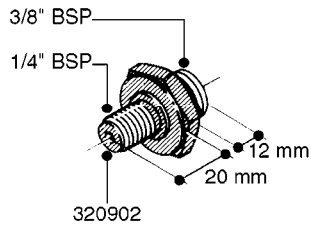

FITTINGS - HEXAGON NIPPLES  
L0030-HIN, 01:01:16

**L0030**

FITTINGS - HEXAGON NIPPLES  
L0030-HIN, 01:01:16

Page 1  
Date 07.02.2020 9:30

parts-n°	order qty	description
10015303	1	FITT.PO.HN 1.00X1.00 M1000
10425003	1	FITT.PO.HN 1.25X1.00 MCPHEE
320132	1	FITT.DK HN 1" BSP
320176	1	FITT.DK HN 3/8"X1/2" BSP
320445	1	FITT.DK HN 1/4"X3/8" BSP
320655	1	FITT.DK HN 1/2"-1/2" BSP
320692	1	FITT.DK HN 3/8'BSPX1/4'NPT
320703	1	FITT.DK HN 3/8BSP X1/2 &1/4NPT
320725	1	FITT.DK NIPPLE 3/8"-3/8" BSP
320902	1	FITT.DK HN 3/8'X 1/4' BSP
390232	1	FITT.DK HN 1-1/2' X 1-1/4' BSP
390276	1	FITT.DK HN 1'BSP