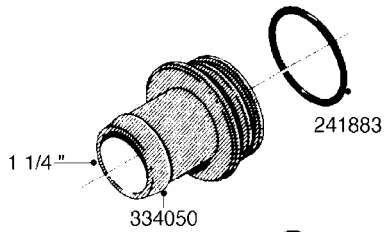

**L0080**

FITTINGS - S-53  
L0080-HIN, 12:09:17

Page 1

Date 07.02.2020 9:30

Pos.	parts-n°	order qty	description
1	145995	1	FITT.DK S-53 FORK
2	241973	1	O-RING Ø3 X 44.2 70 SHORES NITRIL NITRIL (BLACK)
2	242353	1	O-RING 3 X 44.2 VITON VITON (BROWN)
3	242109	1	O-RING D32.2x3.0 NITRIL (BLACK)
3	242354	1	O-RING D32.2X3.0 VITON VITON (BROWN)
4	322103	1	FITT.DK S-53 BULKHEAD
5	322107	1	FITT.DK S-53 BULKHEAD NUT
6	322110	1	FITT.DK S-53 ELB. 1/2" BSP
7	322352	1	FITT.DK S-53 TEE
8	334229	1	FITT.DK S-53 STR.3/4"
9	334260	1	GASKET F. S-53 BULKHEAD
10	334564	1	FITT.DK S-67 TO S-53 ADAPTER
11	391100	1	FITT.DK S-53THREAD INS.1/2"BSP
12	726463	1	FITT.DK S53 BULKHEAD W/GASKET
13	726552	1	FIT.DK S-53X90 1/2" BSP,O-RING
14	726556	1	FITT.DK S-53 HB 1/2" W/O-RING
15	726558	1	FITT.DK S53 STR. 3/4" W.ORING
16	726559	1	FITT DK. S-53 HB 1" W/O-RING
17	726568	1	FITT.DK.S-53 HB 1/2"90 W/O-RING
18	726570	1	FITT.DK S-53 ELB.3/4" W.ORING
19	726571	1	FITT.DK S-53 ELB.1", W ORING
20	726578	1	FITT.DK S53 PLUG WITH O-RING
21	728561	1	FITT.DK. S67M - S53F REDUCER