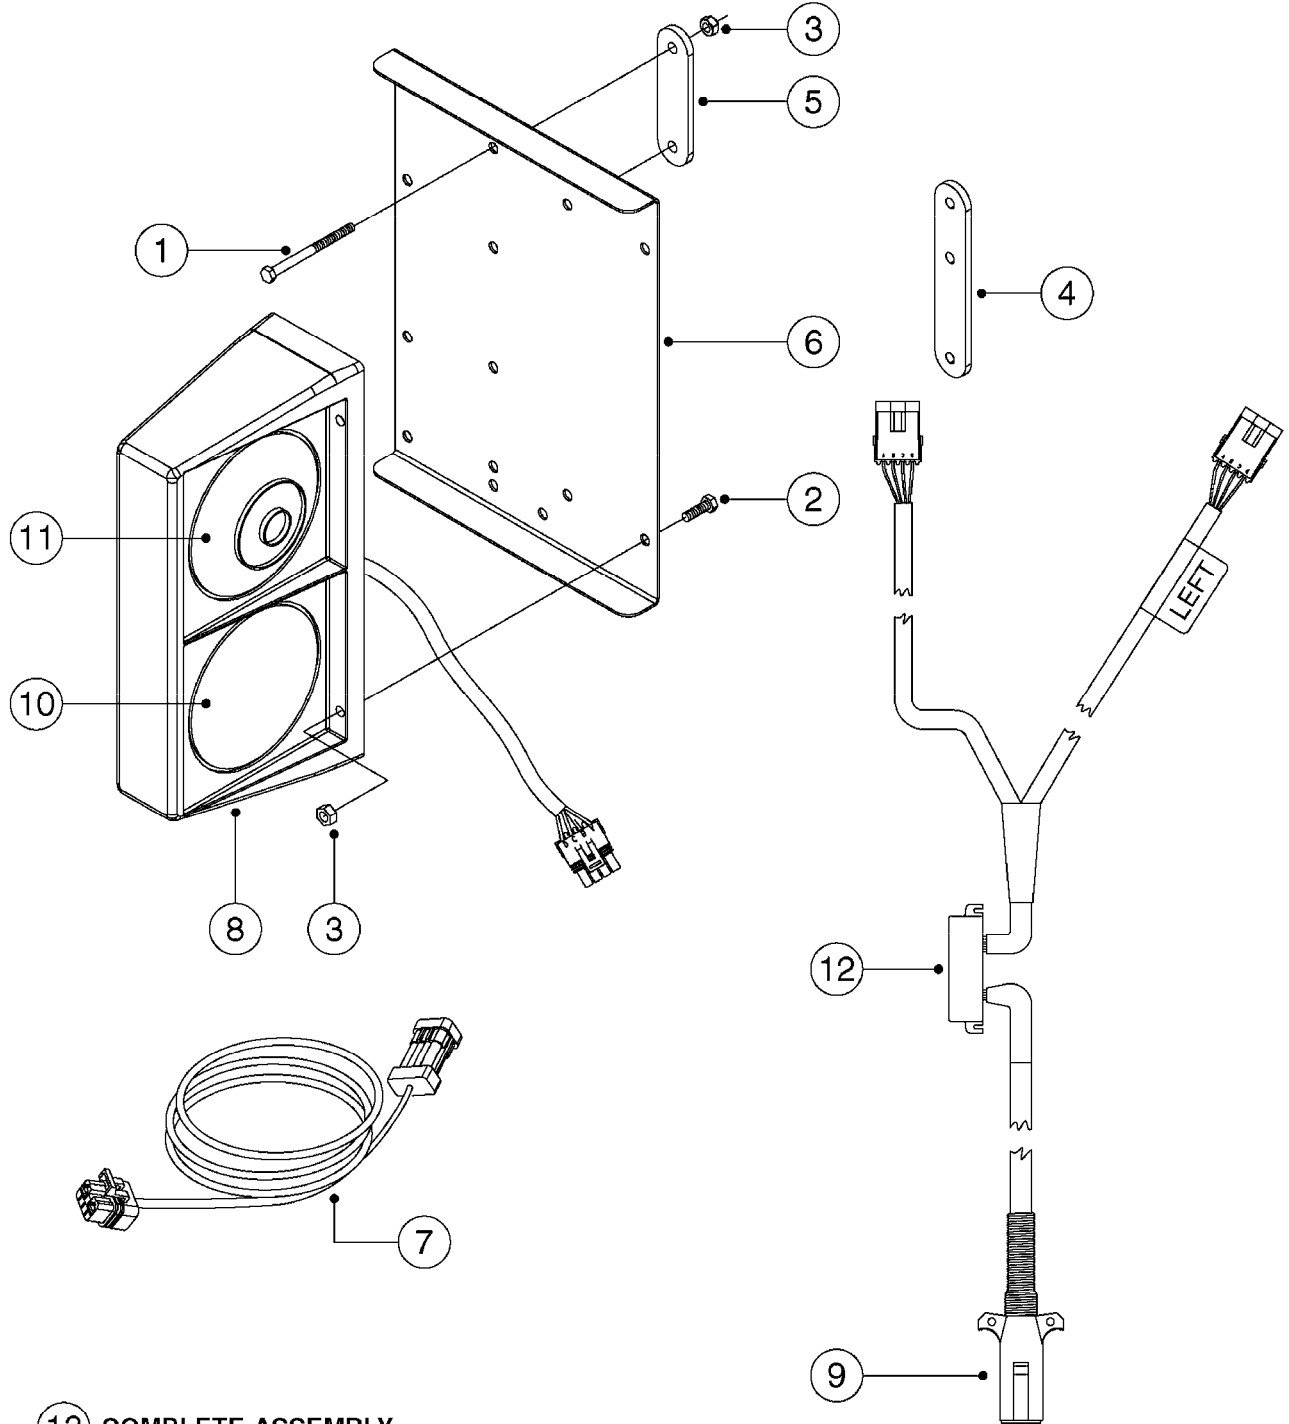

13 COMPLETE ASSEMBLY

COMPLETE ASSEMBLIES
WHOLEGOODS ITEMS

M0160

TRAFFIC LIGHT KIT
M0160-HIN, 13:08:19

Page 1
Date 07.02.2020 9:30

Pos.	parts-n°	order qty	description
1	410266	1	BOLT HEX 8.8 DEL M6X120
1	410421	1	BOLT HEX M6X110 DIN931-A2 SS
1	410524	1	BOLT HEX 8.8 DEL M6X100
1	410605	1	BOLT HEX 8.8 DEL M6X80
2	410362	1	BOLT HEX 8.8 SS M6X20
3	460261	1	NUT HEX M6X1.00 LOCK DIN985 A2 SS
4	16022303	1	BRACKET 100MM TUBE
5	16022403	1	BRACKET 60MM TUBE
6	16025603	1	BRACKET TAIL LIGHT DUAL LAMP
7	26004703	1	HARNESS 13' EXT 4 WIRE WP
8	26004903	1	TAIL LIGHT GREEN WIRE LH
8	26005003	1	TAIL LIGHT YELLOW WIRE RH
9	26005103	1	PLUG 7-PIN AG TAIL LIGHT
10	26005403	1	LENS BLACK BEFORE 2009
10	26017003	1	LENS RED
11	26016903	1	LENS AMBER
12	26032703	1	HARNESS COMPLETE, TAIL LIGHT, 2013
13	83308603	1	TRAFFIC LIGHT KIT