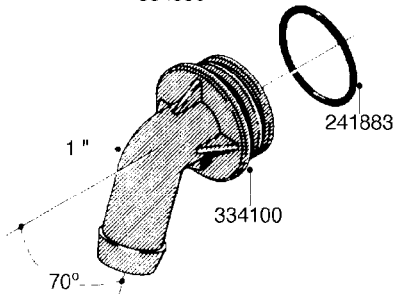

**L0080**

FITTINGS - S-53  
L0080-HIN, 12:09:17

Page 1

Date 07.02.2020 9:30

Pos.	parts-n°	order qty	description
1	145995	1	FITT.DK S-53 FORK
2	241973	1	O-RING Ø3 X 44.2 70 SHORES NITRIL NITRIL (BLACK)
2	242353	1	O-RING 3 X 44.2 VITON VITON (BROWN)
3	242109	1	O-RING D32.2x3.0 NITRIL (BLACK)
3	242354	1	O-RING D32.2X3.0 VITON VITON (BROWN)
4	322103	1	FITT.DK S-53 BULKHEAD
5	322107	1	FITT.DK S-53 BULKHEAD NUT
6	322110	1	FITT.DK S-53 ELB. 1/2" BSP
7	322352	1	FITT.DK S-53 TEE
8	334229	1	FITT.DK S-53 STR.3/4"
9	334260	1	GASKET F. S-53 BULKHEAD
10	334564	1	FITT.DK S-67 TO S-53 ADAPTER
11	391100	1	FITT.DK S-53THREAD INS.1/2"BSP
12	726463	1	FITT.DK S53 BULKHEAD W/GASKET
13	726552	1	FIT.DK S-53X90 1/2" BSP,O-RING
14	726556	1	FITT.DK S-53 HB 1/2" W/O-RING
15	726558	1	FITT.DK S53 STR. 3/4" W.ORING
16	726559	1	FITT DK. S-53 HB 1" W/O-RING
17	726568	1	FITT.DK.S-53 HB 1/2"90 W/O-RING
18	726570	1	FITT.DK S-53 ELB.3/4" W.ORING
19	726571	1	FITT.DK S-53 ELB.1", W ORING
20	726578	1	FITT.DK S53 PLUG WITH O-RING
21	728561	1	FITT.DK. S67M - S53F REDUCER