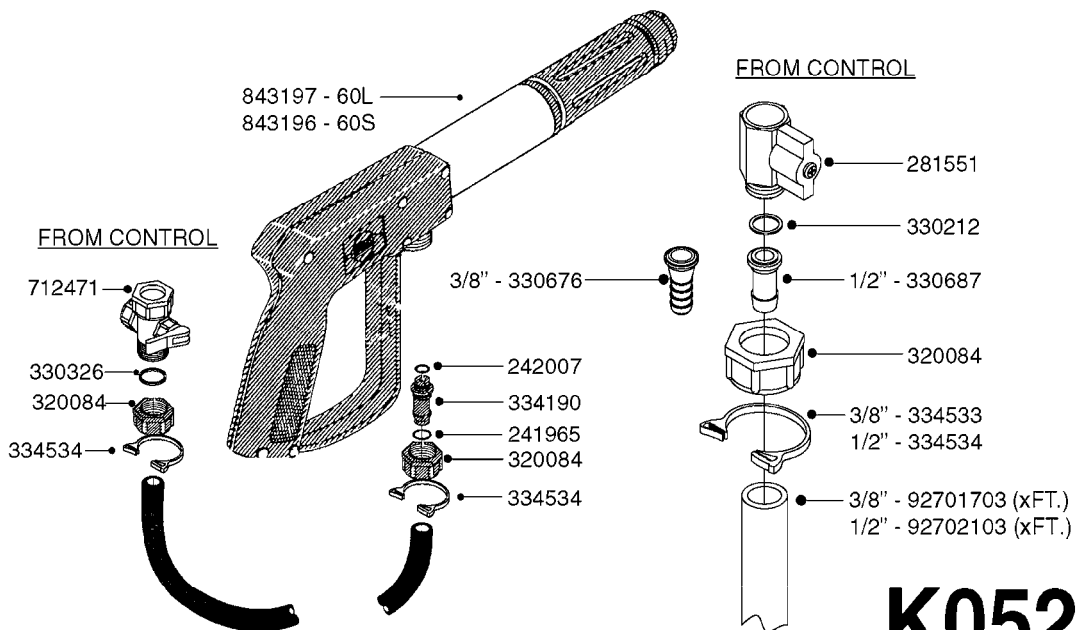

**K0520**

HOSE WRAPS  
K0520-HIN, 05:12:19

Page 1  
Date 07.02.2020 9:30

parts-n°	order qty	description
241965	1	O-RING Ø12.1 X 1.6 NITRILE
242007	1	O-RING Ø9.1 X 1.6 NITRILE
281551	1	BALL VALVE 1/2"
320084	1	FITT.DK NUT 1/2" BSP
330212	1	O-RING D19/D14X2.4 F.1/2"NUT
330326	1	O-RING D30/D24X2 F.1"NUT
330676	1	FITT.DK HB 3/8" F. 1/2" NUT
330687	1	FITT.DK HB 1/2" F. 1/2" NUT
334190	1	FITT.DK HB 1/2' F. PISTOL 60S
334533	1	CLAMP HOSE PLASTIC 3/8"
334534	1	CLAMP HOSE PLASTIC 1/2"
636223	1	POST 12 VOLT TR30
712471	1	AGITATION VALVE ASSY. ON/OFF
843196	1	SPRAY GUN KIT TYPE 60 SHORT
843197	1	HANDGUN KIT TYPE 60 LONG
10013403	1	BOLT HEX 3/8-16X1 1/4 HCS Z5
10013503	1	NUT HEX NC 3/8"
10178903	1	WRAP HOSE SIDE MOUNT PLATE
10179003	1	WRAP HOSE BOTTOM PLATE MOUNT
10179403	1	WRAP WELDMENT FOR HI101789
10179503	1	WRAP WELDMENT FOR HI101790
10225603	1	BKT.FOR HOSE WRAP MOUNT NL NK
10225703	1	WRAP HOSE BDL.BOTTOM PLATE
92701703	1	HOSE R X3/8" X300PSI WP X0012"
92702103	1	HOSE R X1/2" X300PSI WP X0012"