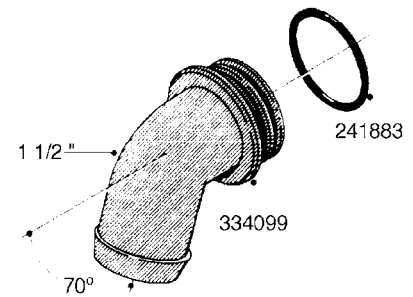

**L0080**

FITTINGS - S-53  
L0080-HIN, 12:09:17

Page 1

Date 07.02.2020 9:30

Pos.	parts-n°	order qty	description
1	145995	1	FITT.DK S-53 FORK
2	241973	1	O-RING Ø3 X 44.2 70 SHORES NITRIL NITRIL (BLACK)
2	242353	1	O-RING 3 X 44.2 VITON VITON (BROWN)
3	242109	1	O-RING D32.2x3.0 NITRIL (BLACK)
3	242354	1	O-RING D32.2X3.0 VITON VITON (BROWN)
4	322103	1	FITT.DK S-53 BULKHEAD
5	322107	1	FITT.DK S-53 BULKHEAD NUT
6	322110	1	FITT.DK S-53 ELB. 1/2" BSP
7	322352	1	FITT.DK S-53 TEE
8	334229	1	FITT.DK S-53 STR.3/4"
9	334260	1	GASKET F. S-53 BULKHEAD
10	334564	1	FITT.DK S-67 TO S-53 ADAPTER
11	391100	1	FITT.DK S-53THREAD INS.1/2"BSP
12	726463	1	FITT.DK S53 BULKHEAD W/GASKET
13	726552	1	FIT.DK S-53X90 1/2" BSP,O-RING
14	726556	1	FITT.DK S-53 HB 1/2" W/O-RING
15	726558	1	FITT.DK S53 STR. 3/4" W.ORING
16	726559	1	FITT DK. S-53 HB 1" W/O-RING
17	726568	1	FITT.DK.S-53 HB 1/2"90 W/O-RING
18	726570	1	FITT.DK S-53 ELB.3/4" W.ORING
19	726571	1	FITT.DK S-53 ELB.1", W ORING
20	726578	1	FITT.DK S53 PLUG WITH O-RING
21	728561	1	FITT.DK. S67M - S53F REDUCER