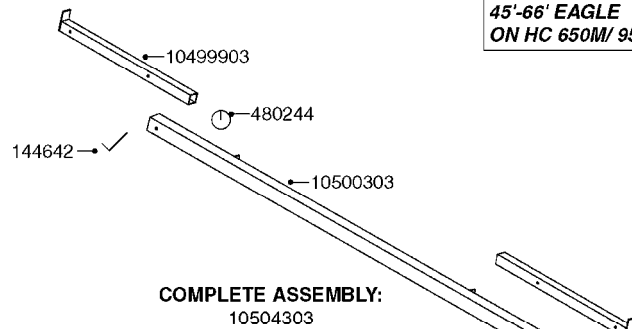

80'-90' EAGLE ON  
NAVIGATOR TA & HC

45'-66' EAGLE  
ON HC 650M/ 950M

45'-66' EAGLE ON  
NAVIGATOR TA  
TR 500 TA  
TR 800 TA  
TR 1000 TA

HC 500/ 650

80'-90' EAGLE  
ON HC 650M/ 950M

**COMPLETE ASSEMBLIES  
WHOLEGOODS ITEMS**