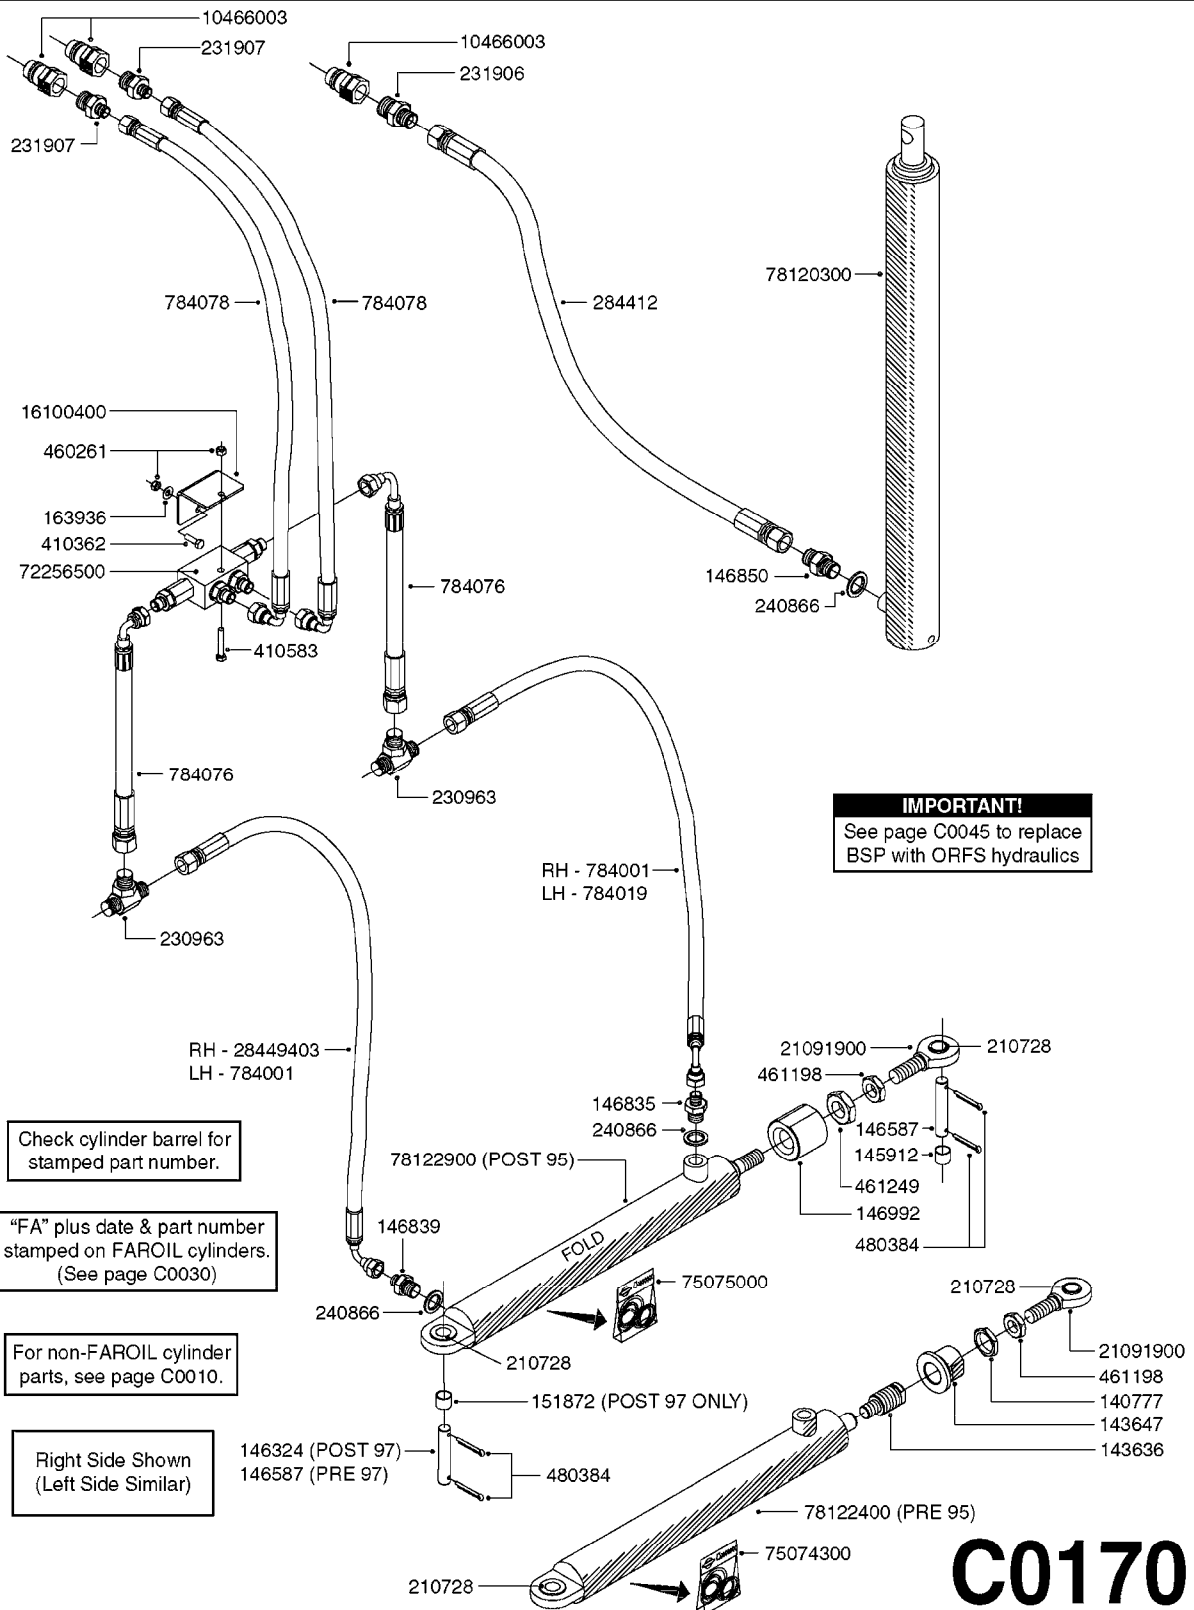

**C0045**

HYDRAULICS - BSP TO ORFS  
C0045-HIN, 24:03:16

Page 1

Date 07.02.2020 9:29

Pos.	parts-n°	order qty	description
1	10466003	1	COUPLER PIONEER 8010-04 1/2NPT
2	231907	1	HEX NIPPLE 1/4"BSP X 1/2"NPT
2	231906	1	HEX NIPPLE 3/8"BSP X 1/2"NPT
2	147132	1	HEX NIPPLE 1/2"X1/2" BSP DEL
3	230311	1	QUICK COUPLING 1/2"
4	241356	1	DOWTYSEAL 1/2"
5	23234800	1	HEX NIPPLE 1/2"-9/16" ORFS FITTING FOR 1/4" HOSE
5	23234900	1	HEX NIPPLE 1/2"-11/16" ORFS FITTING FOR 3/8" HOSE
5	23235300	1	HEX NIPPLE 1/2"-13/16" ORFS FITTING FOR 1/2" HOSE
6	242102	1	O-RING Ø9.25X1.78 NITRIL 90SH
6	24263200	1	O-RING Ø7.66X1.78 NITRIL 90SH
6	24263300	1	O-RING Ø12.42X1.78 NITRIL 90SH
6	24263400	1	O-RING Ø18.77X1.78 NITRIL 90SH
7	67002403	1	CHART - BSP TO ORFS HOSES
8	67002503	1	CHART - BSP TO ORFS FITTINGS