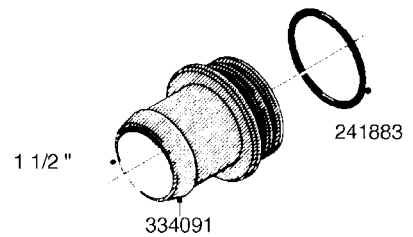

**L0080**

FITTINGS - S-53  
L0080-HIN, 12:09:17

Page 1

Date 07.02.2020 9:30

Pos.	parts-n°	order qty	description
1	145995	1	FITT.DK S-53 FORK
2	241973	1	O-RING Ø3 X 44.2 70 SHORES NITRIL NITRIL (BLACK)
2	242353	1	O-RING 3 X 44.2 VITON VITON (BROWN)
3	242109	1	O-RING D32.2x3.0 NITRIL (BLACK)
3	242354	1	O-RING D32.2X3.0 VITON VITON (BROWN)
4	322103	1	FITT.DK S-53 BULKHEAD
5	322107	1	FITT.DK S-53 BULKHEAD NUT
6	322110	1	FITT.DK S-53 ELB. 1/2" BSP
7	322352	1	FITT.DK S-53 TEE
8	334229	1	FITT.DK S-53 STR.3/4"
9	334260	1	GASKET F. S-53 BULKHEAD
10	334564	1	FITT.DK S-67 TO S-53 ADAPTER
11	391100	1	FITT.DK S-53THREAD INS.1/2"BSP
12	726463	1	FITT.DK S53 BULKHEAD W/GASKET
13	726552	1	FIT.DK S-53X90 1/2" BSP,O-RING
14	726556	1	FITT.DK S-53 HB 1/2" W/O-RING
15	726558	1	FITT.DK S53 STR. 3/4" W.ORING
16	726559	1	FITT DK. S-53 HB 1" W/O-RING
17	726568	1	FITT.DK.S-53 HB 1/2"90 W/O-RING
18	726570	1	FITT.DK S-53 ELB.3/4" W.ORING
19	726571	1	FITT.DK S-53 ELB.1", W ORING
20	726578	1	FITT.DK S53 PLUG WITH O-RING
21	728561	1	FITT.DK. S67M - S53F REDUCER