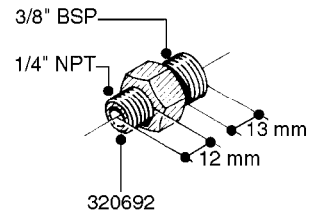

FITTINGS - HEXAGON NIPPLES  
L0030-HIN, 01:01:16

**L0030**

FITTINGS - HEXAGON NIPPLES  
L0030-HIN, 01:01:16

Page 1  
Date 07.02.2020 9:30

parts-n°	order qty	description
10015303	1	FITT.PO.HN 1.00X1.00 M1000
10425003	1	FITT.PO.HN 1.25X1.00 MCPHEE
320132	1	FITT.DK HN 1" BSP
320176	1	FITT.DK HN 3/8"X1/2" BSP
320445	1	FITT.DK HN 1/4"X3/8" BSP
320655	1	FITT.DK HN 1/2"-1/2" BSP
320692	1	FITT.DK HN 3/8'BSPX1/4'NPT
320703	1	FITT.DK HN 3/8BSP X1/2 &1/4NPT
320725	1	FITT.DK NIPPLE 3/8"-3/8" BSP
320902	1	FITT.DK HN 3/8'X 1/4' BSP
390232	1	FITT.DK HN 1-1/2' X 1-1/4' BSP
390276	1	FITT.DK HN 1'BSP