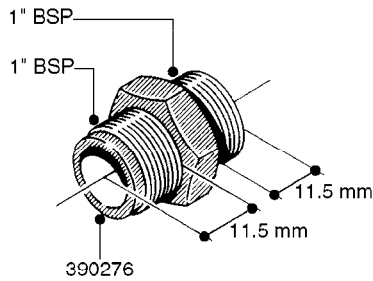

FITTINGS - HEXAGON NIPPLES  
L0030-HIN, 01:01:16

**L0030**

FITTINGS - HEXAGON NIPPLES  
L0030-HIN, 01:01:16

Page 1  
Date 07.02.2020 9:30

parts-n°	order qty	description
10015303	1	FITT.PO.HN 1.00X1.00 M1000
10425003	1	FITT.PO.HN 1.25X1.00 MCPHEE
320132	1	FITT.DK HN 1" BSP
320176	1	FITT.DK HN 3/8"X1/2" BSP
320445	1	FITT.DK HN 1/4"X3/8" BSP
320655	1	FITT.DK HN 1/2"-1/2" BSP
320692	1	FITT.DK HN 3/8'BSPX1/4'NPT
320703	1	FITT.DK HN 3/8BSP X1/2 &1/4NPT
320725	1	FITT.DK NIPPLE 3/8"-3/8" BSP
320902	1	FITT.DK HN 3/8'X 1/4' BSP
390232	1	FITT.DK HN 1-1/2' X 1-1/4' BSP
390276	1	FITT.DK HN 1'BSP