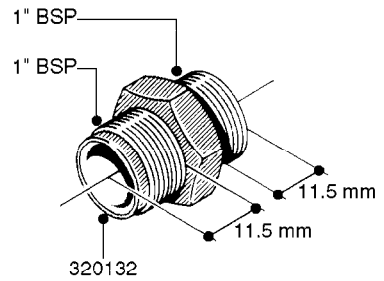

FITTINGS - HEXAGON NIPPLES  
L0030-HIN, 01:01:16

**L0030**

FITTINGS - HEXAGON NIPPLES  
L0030-HIN, 01:01:16

Page 1  
Date 07.02.2020 9:30

parts-n°	order qty	description
10015303	1	FITT.PO.HN 1.00X1.00 M1000
10425003	1	FITT.PO.HN 1.25X1.00 MCPHEE
320132	1	FITT.DK HN 1" BSP
320176	1	FITT.DK HN 3/8"X1/2" BSP
320445	1	FITT.DK HN 1/4"X3/8" BSP
320655	1	FITT.DK HN 1/2"-1/2" BSP
320692	1	FITT.DK HN 3/8'BSPX1/4'NPT
320703	1	FITT.DK HN 3/8BSP X1/2 &1/4NPT
320725	1	FITT.DK NIPPLE 3/8"-3/8" BSP
320902	1	FITT.DK HN 3/8'X 1/4' BSP
390232	1	FITT.DK HN 1-1/2' X 1-1/4' BSP
390276	1	FITT.DK HN 1'BSP