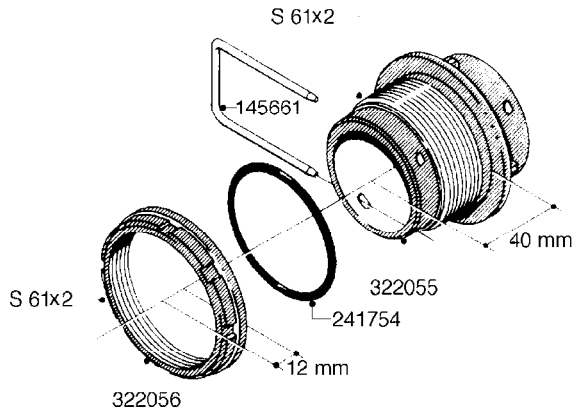

**L0080**

FITTINGS - S-53  
L0080-HIN, 12:09:17

Page 1

Date 07.02.2020 9:30

Pos.	parts-n°	order qty	description
1	145995	1	FITT.DK S-53 FORK
2	241973	1	O-RING Ø3 X 44.2 70 SHORES NITRIL NITRIL (BLACK)
2	242353	1	O-RING 3 X 44.2 VITON VITON (BROWN)
3	242109	1	O-RING D32.2x3.0 NITRIL (BLACK)
3	242354	1	O-RING D32.2X3.0 VITON VITON (BROWN)
4	322103	1	FITT.DK S-53 BULKHEAD
5	322107	1	FITT.DK S-53 BULKHEAD NUT
6	322110	1	FITT.DK S-53 ELB. 1/2" BSP
7	322352	1	FITT.DK S-53 TEE
8	334229	1	FITT.DK S-53 STR.3/4"
9	334260	1	GASKET F. S-53 BULKHEAD
10	334564	1	FITT.DK S-67 TO S-53 ADAPTER
11	391100	1	FITT.DK S-53THREAD INS.1/2"BSP
12	726463	1	FITT.DK S53 BULKHEAD W/GASKET
13	726552	1	FIT.DK S-53X90 1/2" BSP,O-RING
14	726556	1	FITT.DK S-53 HB 1/2" W/O-RING
15	726558	1	FITT.DK S53 STR. 3/4" W.ORING
16	726559	1	FITT DK. S-53 HB 1" W/O-RING
17	726568	1	FITT.DK.S-53 HB 1/2"90 W/O-RING
18	726570	1	FITT.DK S-53 ELB.3/4" W.ORING
19	726571	1	FITT.DK S-53 ELB.1", W ORING
20	726578	1	FITT.DK S53 PLUG WITH O-RING
21	728561	1	FITT.DK. S67M - S53F REDUCER