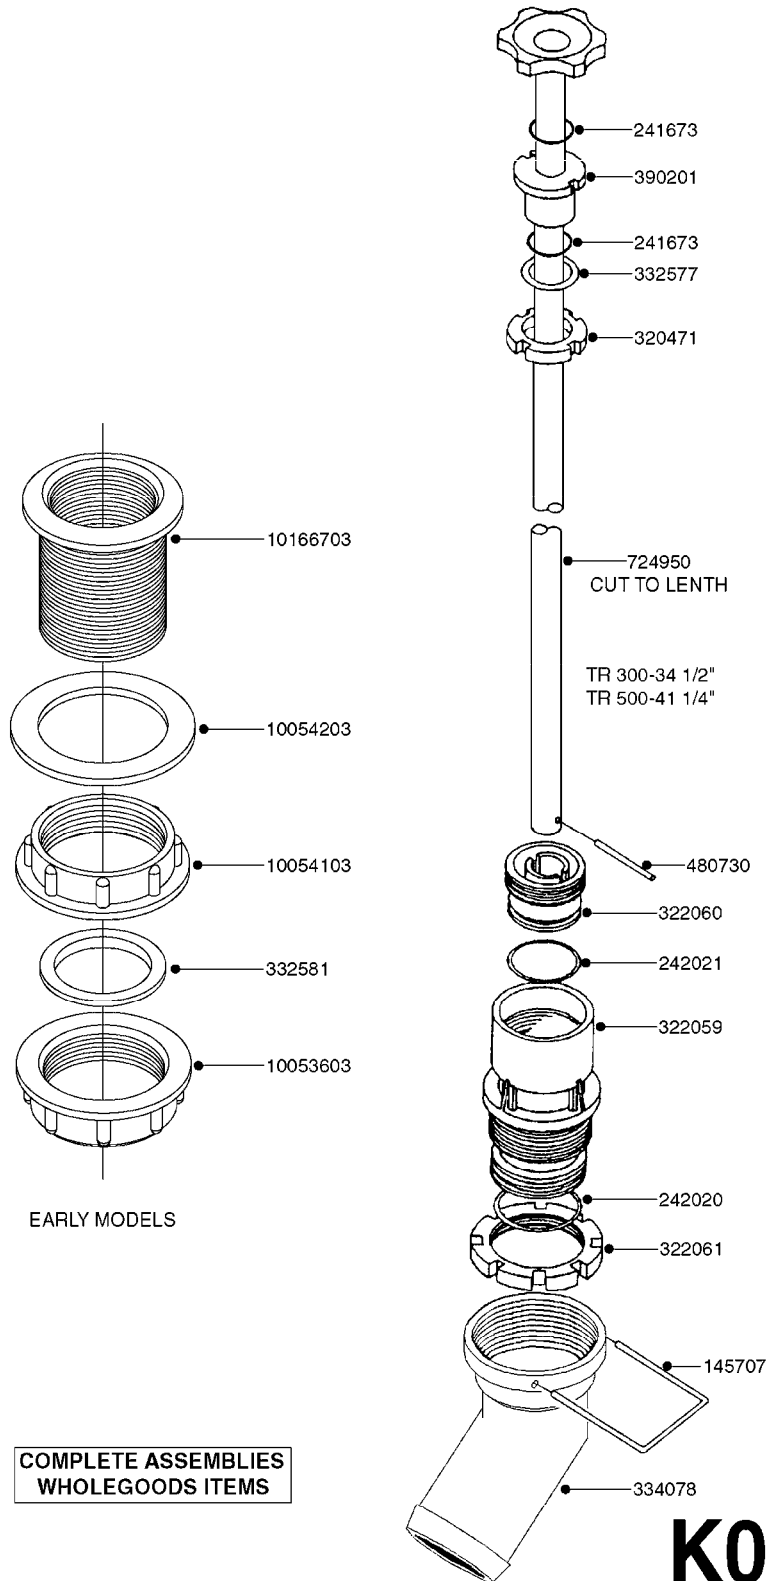

K0200

DRN ASMBLY-SCRW TYP TR 300/500
K0200-HIN, 01:01:16

Page 1
Date 07.02.2020 9:30

parts-n°	order qty	description
145707	1	LOCK CLAMP F.BOTTOM DRAIN ASSY
241673	1	O-RING D22.1X1.6
242020	1	O-RING 39.2 X 3 VITON
242021	1	O-RING D.37,69x3,53 VITON
320471	1	FITT.DK NUT 1" BSP JAMB
322059	1	BULKHEAD FOR BOTTOM VALVE
322060	1	STOPPER FOR BOTTOM VALVE
322061	1	NUT FOR BOTTOM VALVE
332577	1	O-RING D38/D30X4 F.1" PUR.
332581	1	GASKET F. 1-1/2" BSP CAPNUT.
334078	1	FITT.DK ELB.F.BOTTOM DRAIN ASY
390201	1	BULKHEAD F.TOP DRAIN F.O-RING
480730	1	PIN ROLL 5X30 STAINLESS STEEL
724950	1	DRAIN HANDLE ASSY./SCREW TYPE
10053603	1	FITT. CAPNUT 2"BSP 5601
10054103	1	FITT.PO.NUT 2" BSP JAMB MCPHEE
10054203	1	GASKET F. 2" FITTINGS RUBBER
10166703	1	FITT.PO.BULKHEAD 2" BSP