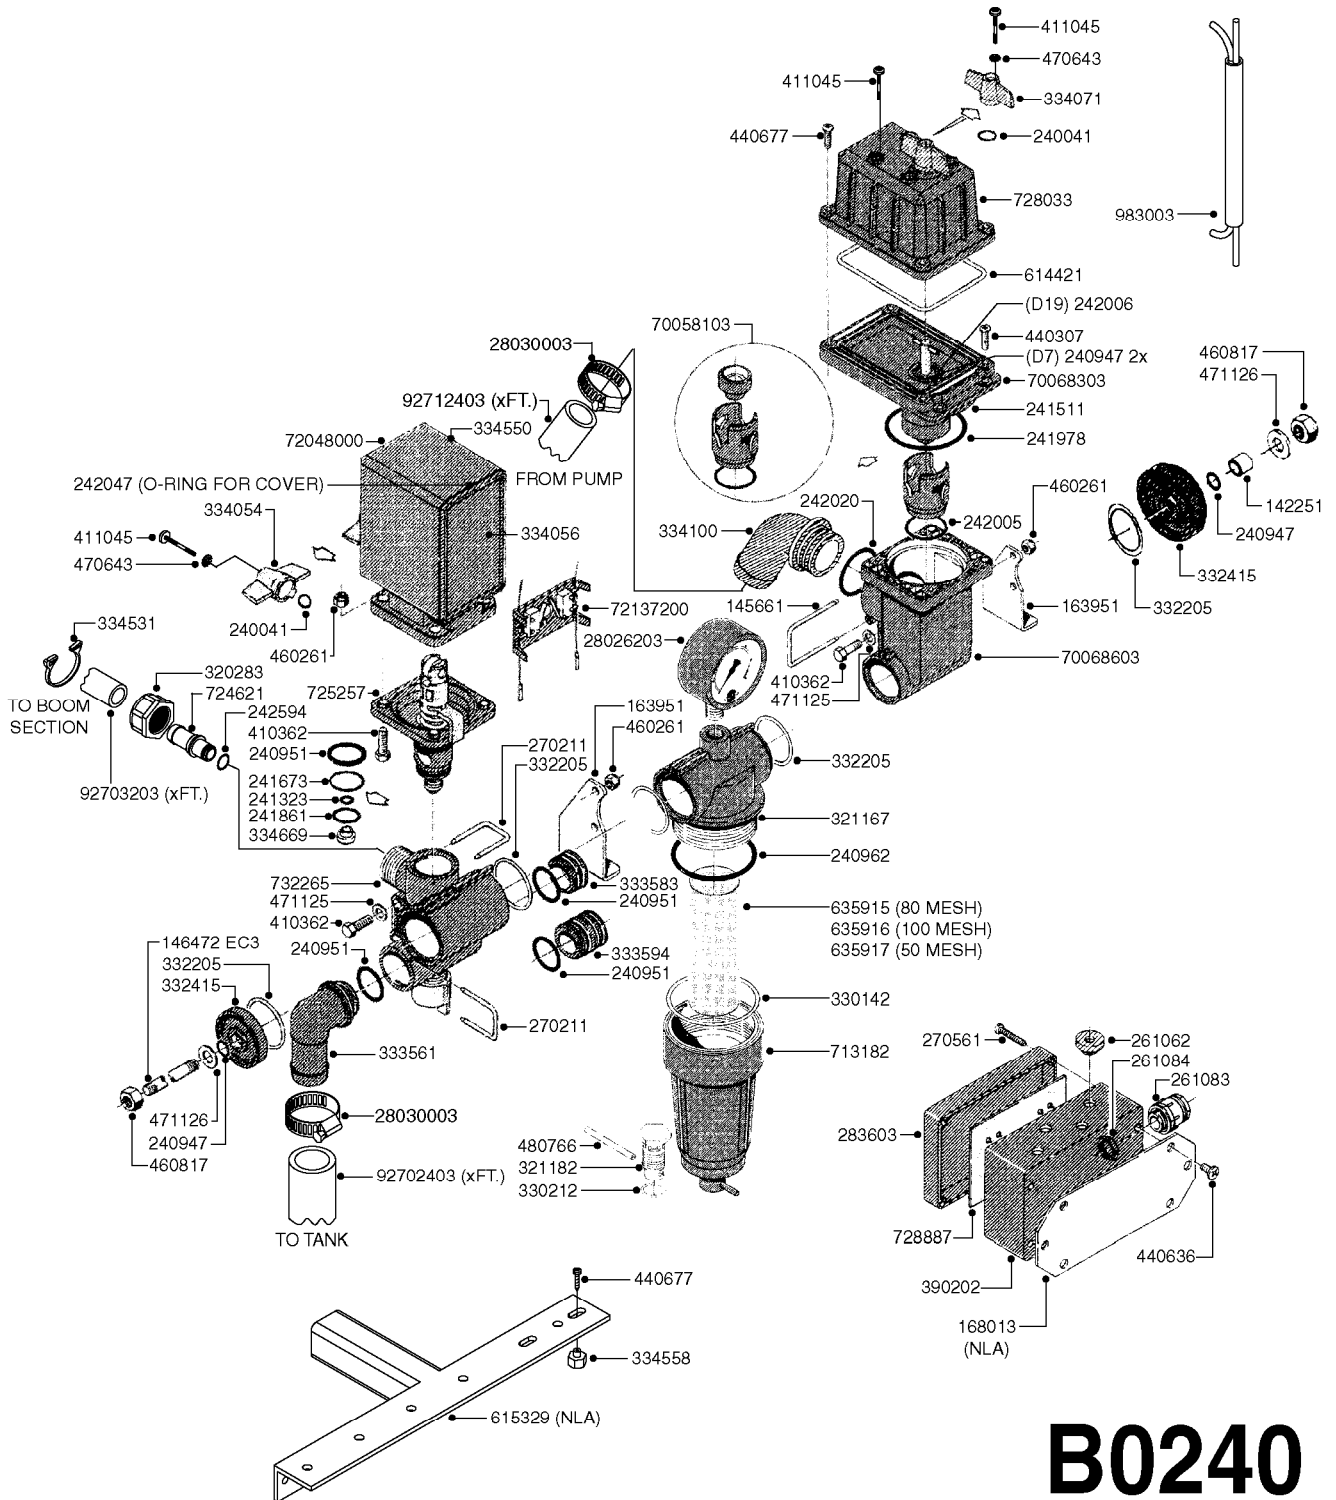

# B0150

BK-180 REMOTE CONTROL CABLE  
B0150-HIN, 01:01:16

Page 1  
Date 07.02.2020 9:29

parts-n°	order qty	description
142516	1	SCREW SET M10 BENT F. LOCKING
142881	1	WIRE HOLDER FOR REMOTE CONTROL
142892	1	END NIPPLE F.REMOTE CABLE
281536	1	ALLEN WRENCH 3MM
410605	1	BOLT HEX 8.8 DEL M6X80
420604	1	BOLT HEX 8.8 DEL M10X25 FT DIN933
450564	1	SCREW M6X12 ALLEN
460261	1	NUT HEX M6X1.00 LOCK DIN985 A2 SS
460423	1	NUT HEX M10X1.50 LOCK DIN985A2 SS
471122	1	WASHER, M10, Ø20/10.5X 2.0, SS
611693	1	ARM FOR REMOTE CONTROL BK180
612124	1	BRACKET FOR OP.UNIT F REM.CTR
612566	1	MOUNT BRACKET F.FAN CABLE ASSY
612754	1	HANDLE FOR REMOTE CONTROL
715444	1	REMOTE CONTROL CABLE L=2000
715466	1	MOUNTING PLATE
833567	1	REMOTE CONTROL ON/OFF BK 180