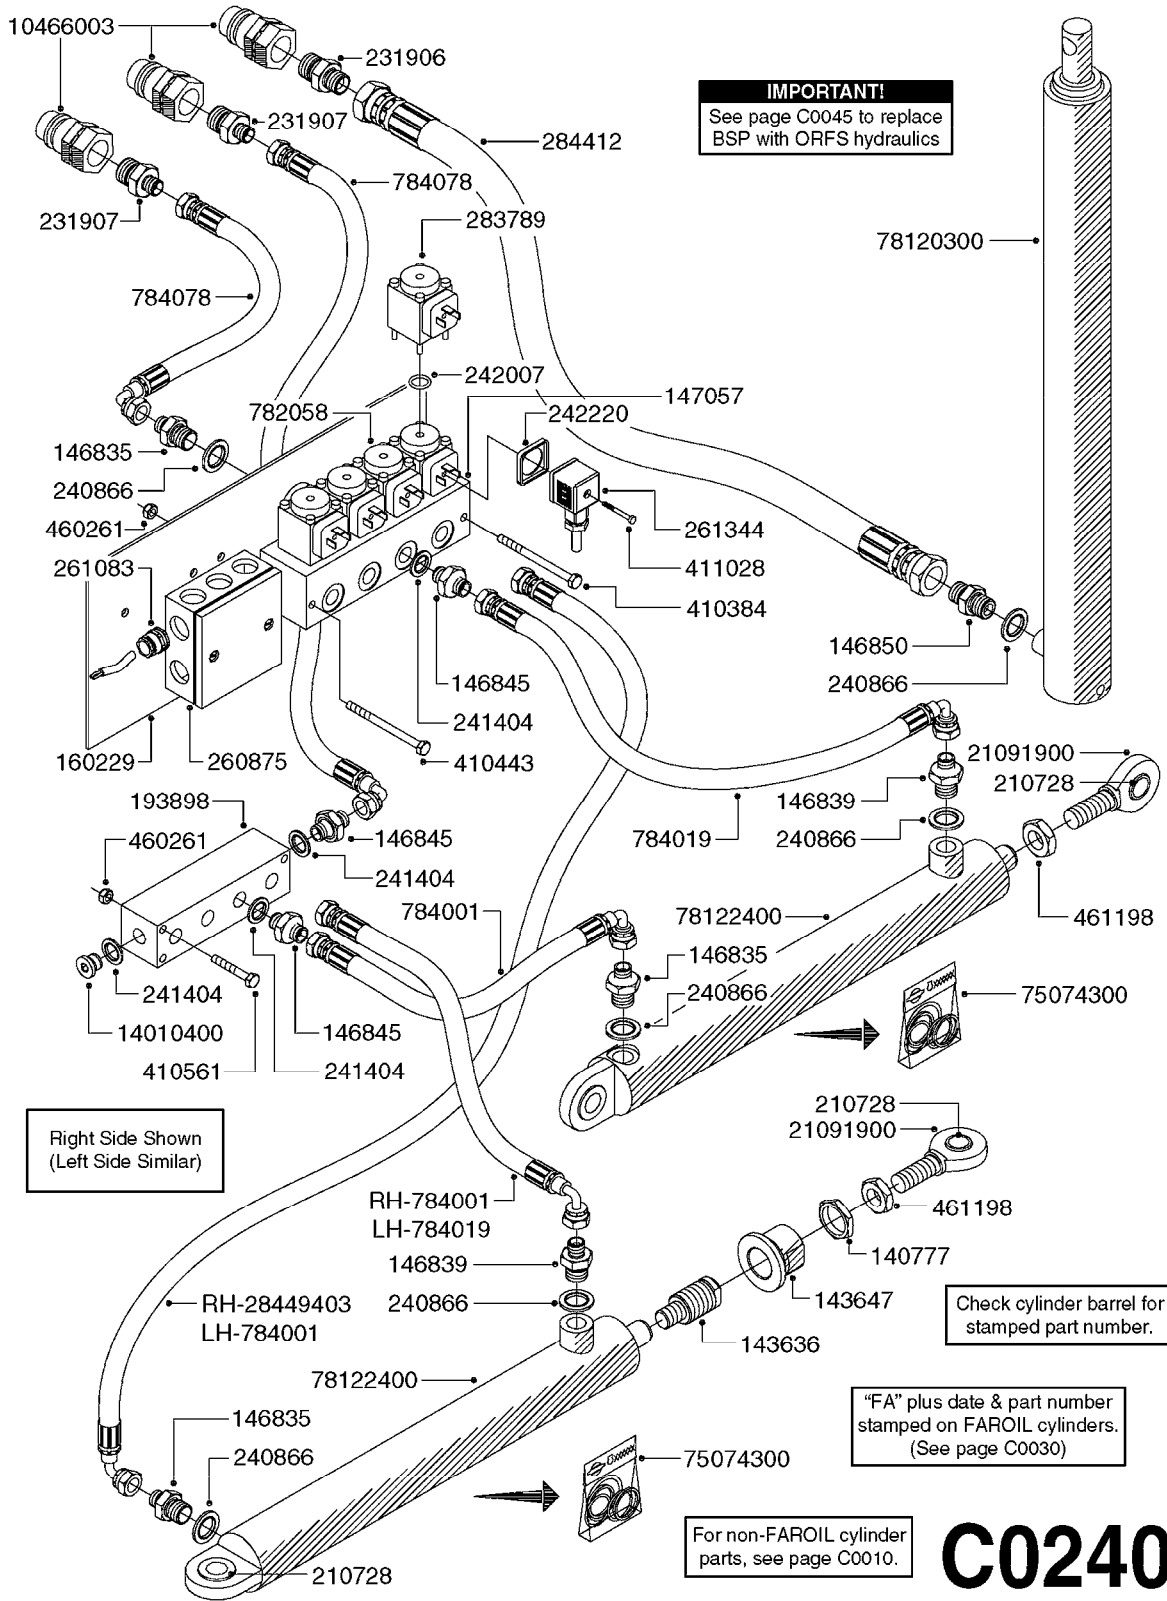

IMPORTANT!
See page C0045 to replace
BSP with ORFS hydraulics

Right Side Shown
(Left Side Similar)

Check cylinder barrel for
stamped part number.

“FA” plus date & part number
stamped on FAROIL cylinders.
(See page C0030)

For non-FAROIL cylinder
parts, see page C0010.

C0240

HYDRAULICS-EAG HZ 45-66'PRE 95
C0240-HIN, 09:01:18

Page 1
Date 07.02.2020 9:29

parts-n°	order qty	description
140777	1	NUT HEX 3/4" BSP JAMB
143636	1	THREADED INSERT F.CYLINDER END
143647	1	COLLAR F.THREAD.ROD EXTENTON
146835	1	HEX NIPPLE 1/4" - 3/8" BSP
146839	1	HEX NIPPLE 1/4"X3/8" BSP 0.7MM
146845	1	HEX NIPPLE 1/4"X1/4"
146850	1	HEX NIPPLE 3/8"x3/8" - 1.8mm
147057	1	MANIFOLD BLOCK F.HYD/4
160229	1	MOUNT PLATE F.HYD. MANIFOLD
193898	1	HYD. DISTRIBUTOR BLOCK
210728	1	BEARING F.LINK HEAD M17
231906	1	HEX NIPPLE 3/8"BSP X 1/2"NPT
231907	1	HEX NIPPLE 1/4"BSP X 1/2"NPT
240866	1	DOWTYSEAL 3/8"
241404	1	DOWTY SEAL 1/4"
242007	1	O-RING Ø9.1 X 1.6 NITRILE
242220	1	GASKET F. HIRSMANN PLUG
260875	1	JUNCTION BOX
261083	1	GROMMET (PLASTIC) F.ELEC.CABLE
261344	1	HIRSCHMANN PLUG B
283789	1	SOLENOID F.HYD. VALVE
284412	1	HOSE HY 3/8" X 315" STR+STR
410384	1	BOLT HEX 8.8 DEL M6X65
410443	1	BOLT HEX 8.8 DEL M6X70
410561	1	BOLT HEX 8.8 DEL M6X50 FT
411028	1	SCREW M3X30 F.HIRSMANN
460261	1	NUT HEX M6X1.00 LOCK DIN985 A2 SS
461198	1	NUT HEX M16X2 JAMB
782058	1	HY VALVE
784001	1	HOSE HY X 1/4 X 067.00"STR+ELB
784019	1	HOSE HY X 1/4 X 078.75"STR+ELB
784078	1	HOSE HY X 1/4 X 417.33"STR+ELB
10466003	1	COUPLER PIONEER 8010-04 1/2NPT
14010400	1	PLUG 1/4" BSP
21091900	1	LINK HEAD M16 x D17 DELTA
28449403	1	HOSE HY X1/4X057.08"STR+ELB
75074300	1	SEALKIT78122000/23-25/30-32/46
78120300	1	CYLINDER 60/50/30 1100MM
78122400	1	DOUBLE CYLINDER D 40/20-300