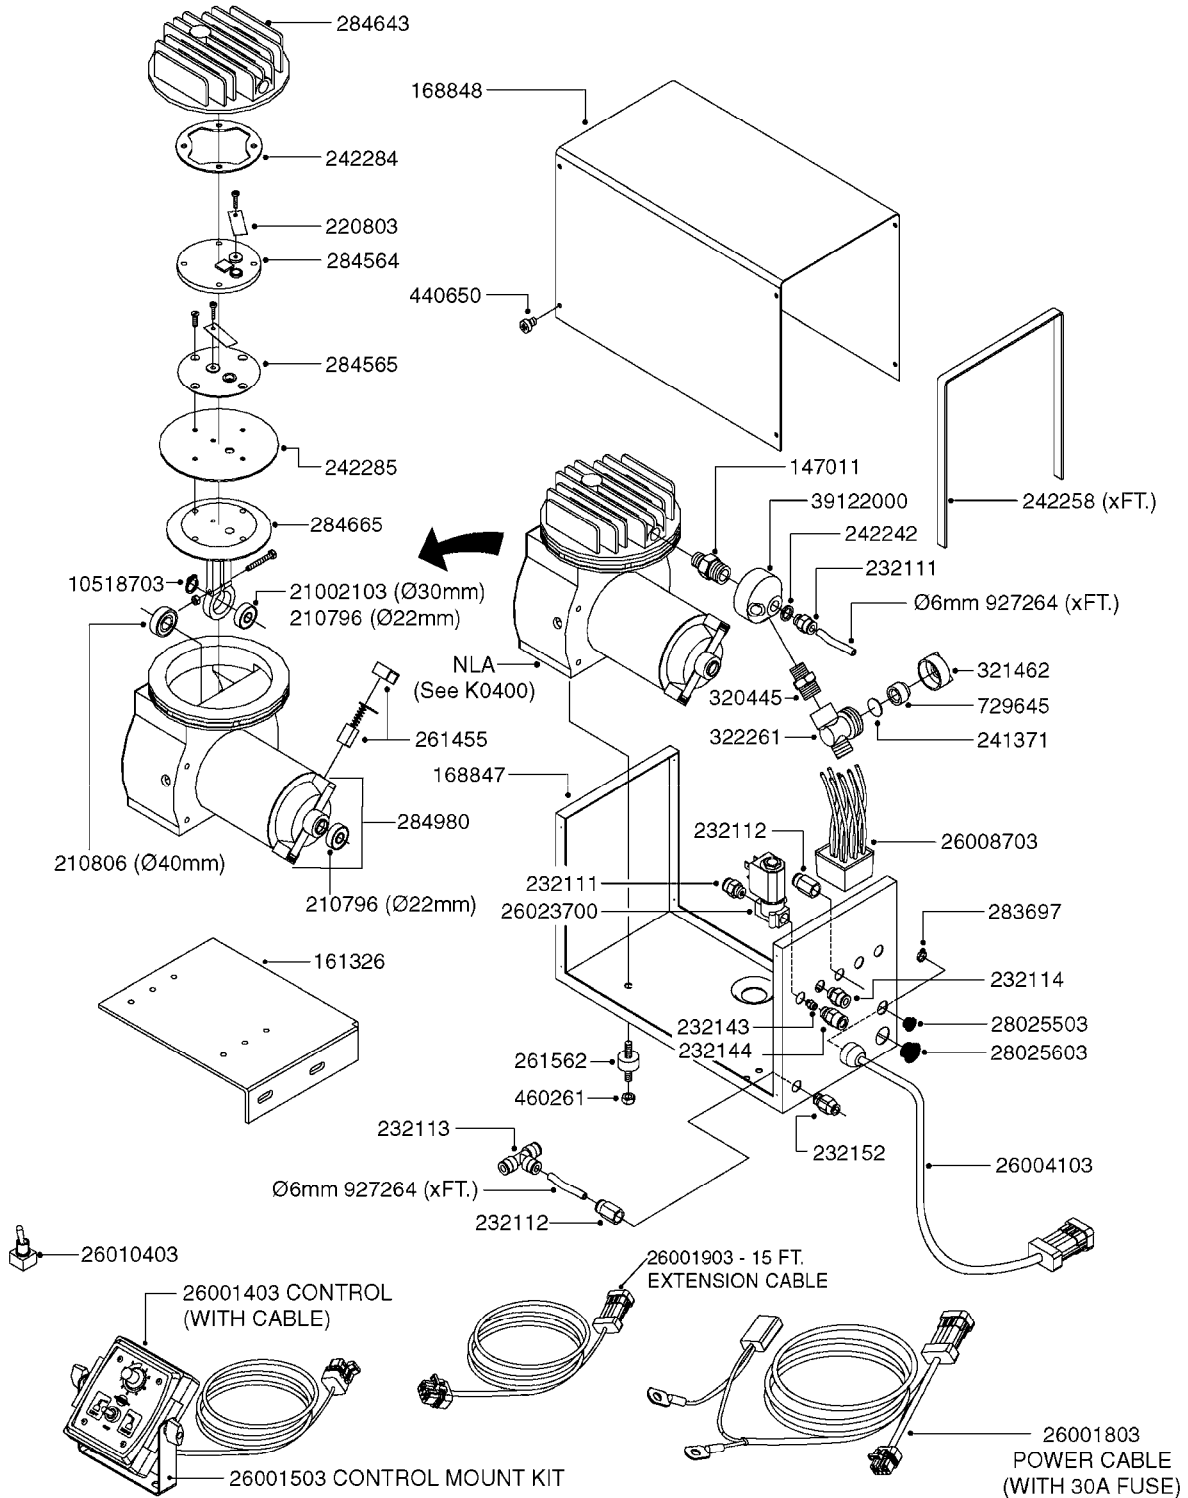

K0390

*Ø8mm 927306 (xFT.)
*Ø10mm 927330 (xFT.)

70019403 - COMPLETE ASSEMBLY

FOAM MARKER COMPRESSOR 2002
K0390-HIN, 01:01:16

Page 1
Date 07.02.2020 9:30

parts-n°	order qty	description
147011	1	HEX NIPPLE 3/8'X1/4'BSP BRASS
161326	1	MOUNT BKT. F. FOAM COMP.BOX 98
168847	1	ENCLOSURE LOWER F.MARKER
168848	1	COVER F. FOAM MARKER
210796	1	BEARING BALL D22/D8 X 7 608ZZ
210806	1	BEARING BALL D40/D17X12MM
220803	1	VALVE F. COMPRESSOR
232111	1	QUICK COUPLER 6MM X 1/8 EXT.
232112	1	QUICK COUPLER 6MM 1/8 INT.
232113	1	QUICK COUPLER 6MM T-PIECE
232114	1	COUPLER 1/8" THREADX8MM HOSE
232143	1	REDUCER 1/4'INT-1/8'EXT
232144	1	QUICK COUPLER 10MM X 1/4 EXT
232152	1	QUICK COUPLER 8MMX1/8 EXT.LONG
241371	1	DIAPHRAGM F.NO-DRIP,VULC
242242	1	O-RING F.AIR HOSE FITTING
242258	1	TRIM 3X10 SELF ADHESIVE 0012"
242284	1	HEAD GASKET F. COMPRESSOR
242285	1	DIAPHRAGM F. F/M COMP.
261455	1	BRUSH KIT-FOAM MARKER MOTOR
261562	1	RUBBER DAMPER 2XM6X25
283697	1	TIESTRAP 200MM
284564	1	PLATE F.COMPRESSOR HEAD
284565	1	PLATE F.COMPRESSOR HEAD
284643	1	COMPRESSOR HEAD F.FOAM MARKER
284665	1	CONNECTING ROD F.COMPRESSOR
284980	1	FLANGE REAR F. F.M.COMPRESSOR
320445	1	FITT.DK HN 1/4"X3/8" BSP
321462	1	CAP F.NO-DRIP ASSY.
322261	1	HOUSING F.SAFETY VALVE 3/8"
440650	1	SCREW 3.5x13 STAINLESS
460261	1	NUT HEX M6X1.00 LOCK DIN985 A2 SS
729645	1	NON-DRIP SPRING ASSY.GREEN 10
927264	1	HOSE R X PE D6/D4 X 0012"
927306	1	HOSE R X PE D8/D6 X 0012"BLACK
927330	1	HOSE R X PE D10/D8 X 012"BLACK
10518703	1	SNAP-RING OUTER 8X1
21002103	1	BEARING, 6200 2ZJEM (SKF)
26001403	1	HC FOAM MARKR CONSOLE VS3.0.00
26001503	1	HC FOAM MARKER CONSOLE MT.KIT
26001803	1	POWER CABLE
26001903	1	15' 7-PIN EXTENSION CABLE
26004103	1	FOAM MARKER CNTRL MOD CABL STD
26008703	1	FOAM MARKER CONTROL SCII
26010403	1	TOGGLE SWITCH MICRO-TRAK F.M.
26023700	1	SOLENOID VAL 12V 1/8' FLO '07
28025503	1	PLUG F.DRILLED HOLE 1/2"
28025603	1	PLUG F.DRILLED HOLE 3/4"
39122000	1	DISTR.HOUSING F.FOAM MARKER'07
70019403	1	FOAM MARKER COMPRESSOR KIT STD