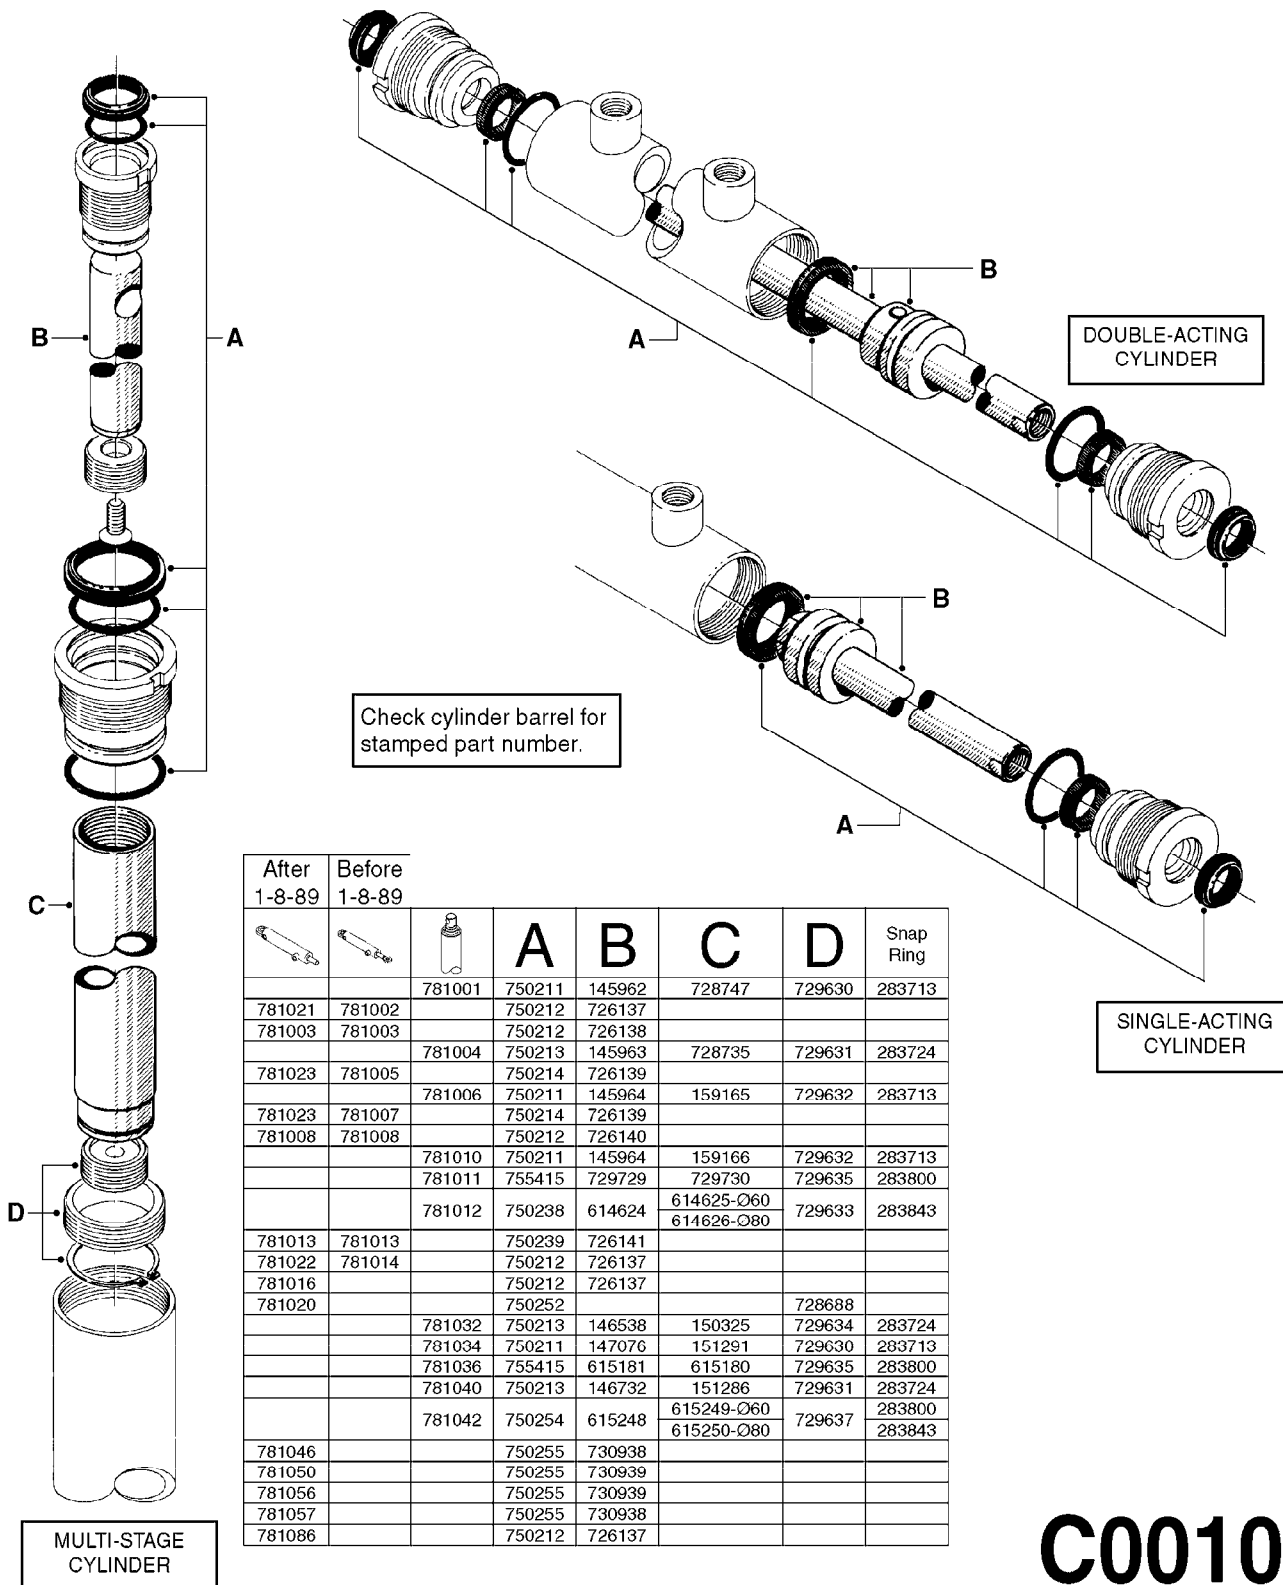

Check cylinder barrel for stamped part number.

After 1-8-89	Before 1-8-89		A	B	C	D	Snap Ring	
			781001	750211	145962	728747	729630	283713
781021	781002			750212	726137			
781003	781003			750212	726138			
			781004	750213	145963	728735	729631	283724
781023	781005			750214	726139			
			781006	750211	145964	159165	729632	283713
781023	781007			750214	726139			
781008	781008			750212	726140			
			781010	750211	145964	159166	729632	283713
			781011	755415	729729	729730	729635	283800
			781012	750238	614624	614625-Ø60 614626-Ø80	729633	283843
781013	781013			750239	726141			
781022	781014			750212	726137			
781016				750212	726137			
781020				750252			728688	
			781032	750213	146538	150325	729634	283724
			781034	750211	147076	151291	729630	283713
			781036	755415	615181	615180	729635	283800
			781040	750213	146732	151286	729631	283724
			781042	750254	615248	615249-Ø60 615250-Ø80	729637	283800 283843
781046				750255	730938			
781050				750255	730939			
781056				750255	730939			
781057				750255	730938			
781086				750212	726137			

C0010