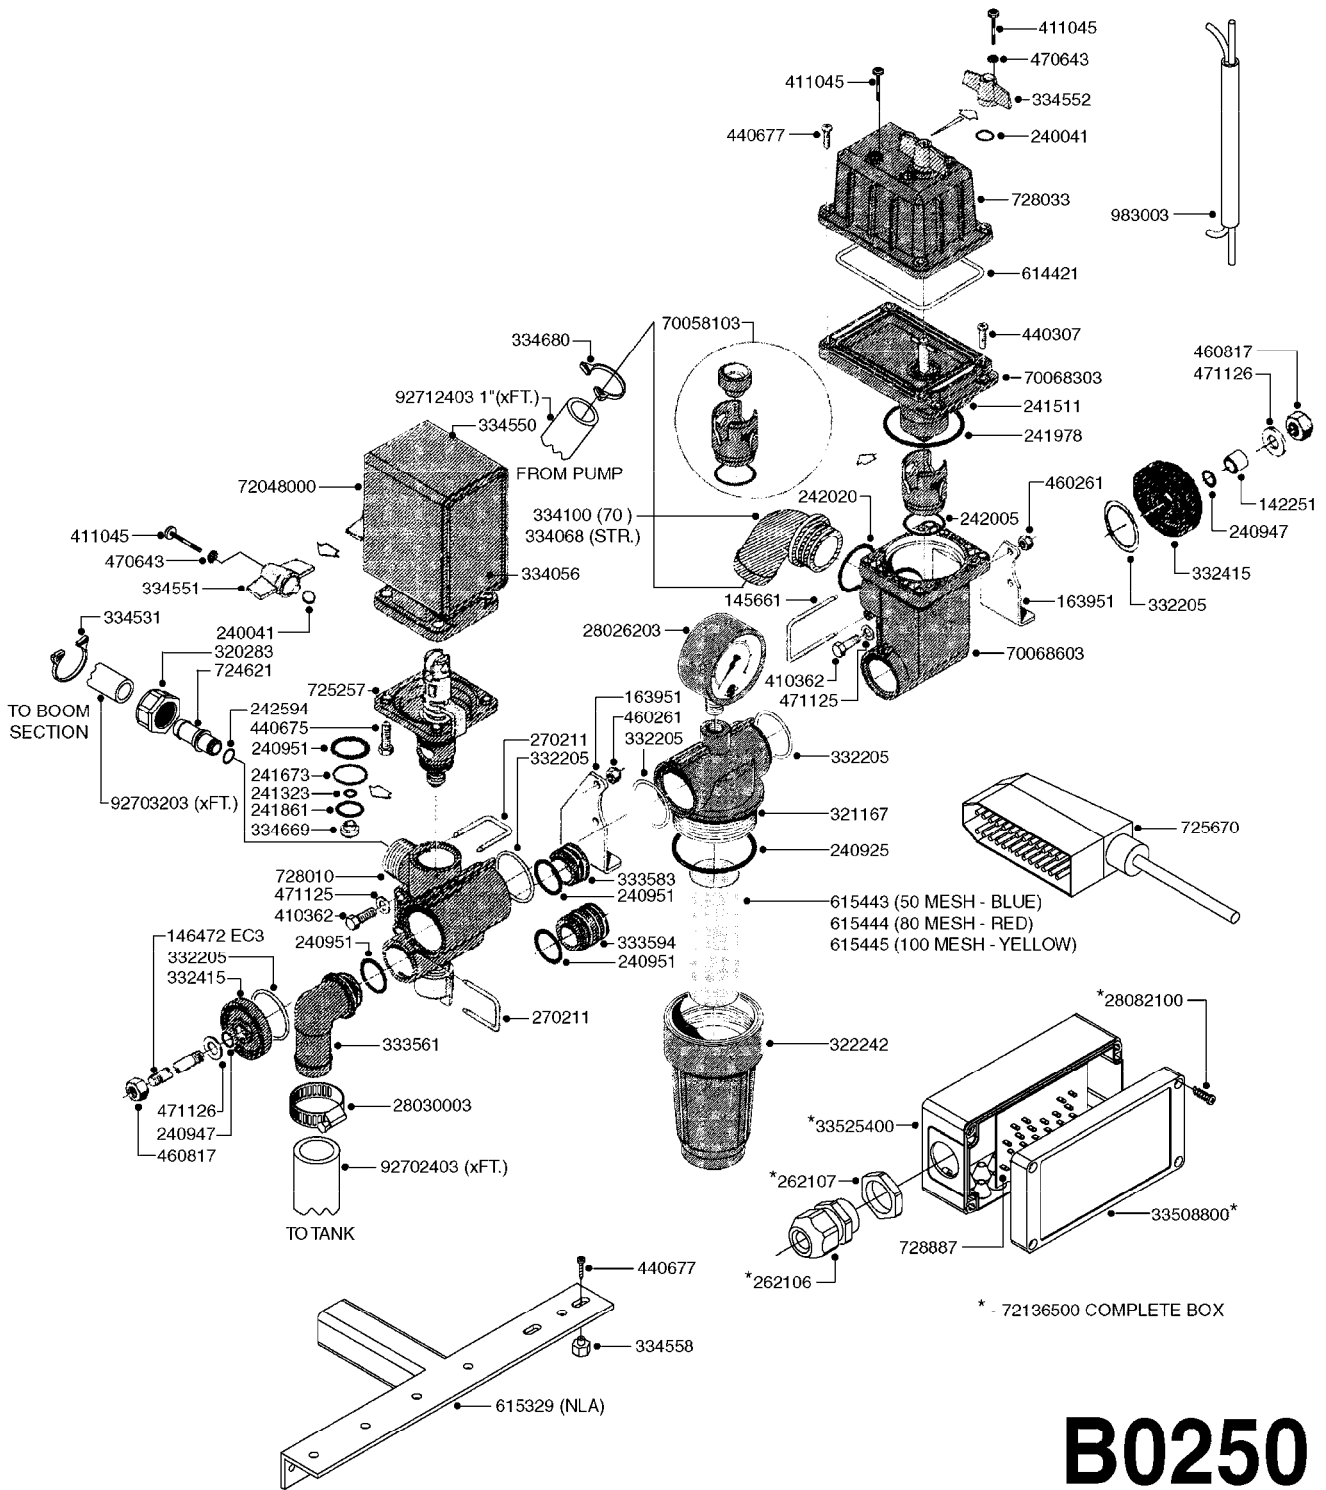

B0250

EC-SC F.ESC+TMS-ELEC.GRN GRIPS
B0250-HIN, 05:10:17

Page 1
Date 07.02.2020 9:29

parts-n°	order qty	description
142251	1	BUSHING FOR LID
145661	1	FITT.DK S-61 FORK
146472	1	STUD BOLT M8X420
163951	1	MOUNT BRACKET FOR BK180 SECTIO
240041	1	O-RING D15.1/10.3 X 2.4
240925	1	O-RING D49.5X3 NITRIL
240947	1	O-RING D7.3X2.4 NITRIL
240951	1	O-RING D21.2X3 NITRIL
241323	1	O-RING D5.3X2.4 NITRIL
241511	1	O-RING D18X2
241673	1	O-RING D22.1X1.6
241861	1	O-RING D15.3X2.4 VITON
241978	1	O-RING 64.5X3.0
242005	1	O-RING D32.1X1.6 NITRIL
242020	1	O-RING 39.2 X 3 VITON
242594	1	O-RING D14 X 1.78 SCH.70-EPDM
262106	1	BULKHEAD F. CABLE 6.5-14 BLACK
262107	1	NUT F. BULKHEAD CABLE GRAY
270211	1	FITT.DK S25 FORK L=37.5
320283	1	FITT.DK NUT 3/4"BSP
321167	1	FILTER HOUSE S 63 X 4
322242	1	FILTER BOWL / IN-LINE
332205	1	O-RING D43/39XD2
332415	1	COVER
333561	1	FITT.DK ELB.1" EC RETURN
333583	1	END PIECE FOR BYPASS
333594	1	CONNECTING PIECE F. BYPASS
334056	1	COVER F/MOTOR HOUSE EC DIST.
334068	1	FITT.DK S-61 STR.1"
334100	1	FITT.DK S-61 ELB.1" 110 DEG.
334531	1	CLAMP HOSE PLASTIC 3/4"
334550	1	MOTOR HOUSE SECT VALVE
334551	1	GRIP F.MAN.OP.EC ON/OFF GREEN
334552	1	GRIP F.MAN.OP.EC PRES.REG.GREE
334558	1	NUT HEX PLASTIC INSERT
334669	1	VALVE CONE D14/D7-SH 63 WHITE
334680	1	CLAMP HOSE PLASTIC 1"
410362	1	BOLT HEX 8.8 SS M6X20
411045	1	SCREW M4 X 16MM STAINLESS
440307	1	SCREW SHEET-METAL 3/4" NO. 10
440675	1	SCREW F. PLASTIC 5X16 SS
440677	1	SCREW F. PLASTIC 5X20 SS
460261	1	NUT HEX M6X1.00 LOCK DIN985 A2 SS
460817	1	NUT HEX M8 STAINLESS DIN 934
470643	1	WASHER LOCK
471125	1	WASHER M6U 6.4X14X1.2,A2 SS
471126	1	WASHER, M8, Ø16/ 8.4X 1.6, SS
614421	1	GASKET F/MOTOR HOUSE-ON/OFF TR
615329	1	BRACKET F.ESC CONTROL VALVES
615443	1	FILTER ELEM.50 MESH BLUE
615444	1	FILTER ELEM.80 MESH RED
615445	1	FILTER ELEM.100 MESH YELLOW
724621	1	FITT.DK HB 3/4"ASSY F.3/4" NUT
725257	1	SPINDLE SECT. F/EC DISTRIBUTOR
725670	1	CABLE 6000MM EC-3
728010	1	DISTRIB HOUSING W/CONST PR GRN
728033	1	MOTOR UNIT F.PRES.REG.EC GREEN
728887	1	CIRCUIT BOARD EC CONTROL
983003	1	CABLE ELEC.2X1MM WIRE BLACK EC
28026203	1	GAUGE 200PSI/BR,2.5"1/4BSP-BTM
28030003	1	CLAMP HOSE GEAR P1" 6716