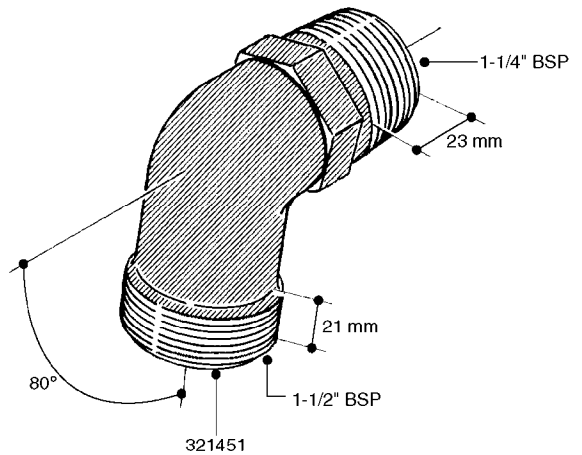

FITTINGS - HEXAGON NIPPLES  
L0030-HIN, 01:01:16

**L0030**

FITTINGS - HEXAGON NIPPLES  
L0030-HIN, 01:01:16

Page 1  
Date 07.02.2020 9:30

parts-n°	order qty	description
10015303	1	FITT.PO.HN 1.00X1.00 M1000
10425003	1	FITT.PO.HN 1.25X1.00 MCPHEE
320132	1	FITT.DK HN 1" BSP
320176	1	FITT.DK HN 3/8"X1/2" BSP
320445	1	FITT.DK HN 1/4"X3/8" BSP
320655	1	FITT.DK HN 1/2"-1/2" BSP
320692	1	FITT.DK HN 3/8'BSPX1/4'NPT
320703	1	FITT.DK HN 3/8BSP X1/2 &1/4NPT
320725	1	FITT.DK NIPPLE 3/8"-3/8" BSP
320902	1	FITT.DK HN 3/8'X 1/4' BSP
390232	1	FITT.DK HN 1-1/2' X 1-1/4' BSP
390276	1	FITT.DK HN 1'BSP