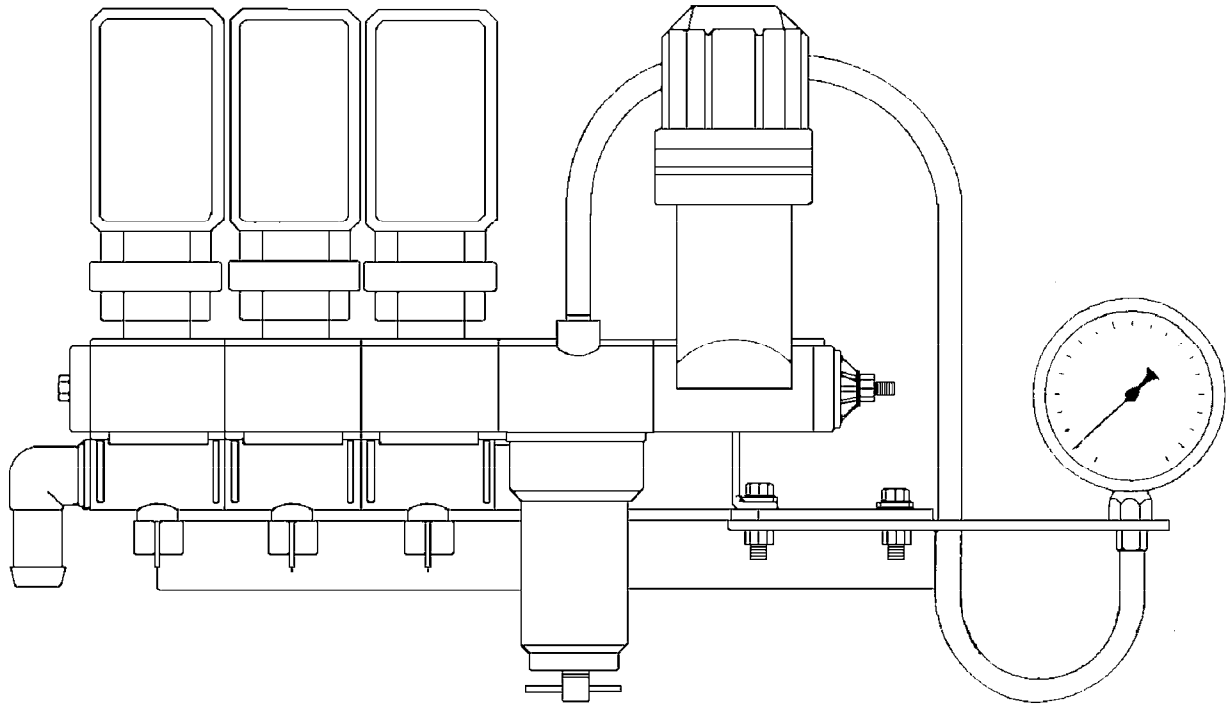

COMPLETE ASSEMBLIES
WHOLEGOODS ITEMS

70043903 - COMPLETE ASSEMBLY

K0680

REMOTE GAUGE-ESC SPRAYERS-4"
K0680-HIN, 01:01:16

Page 1

Date 07.02.2020 9:30

parts-n°	order qty	description
145632	1	FITT.DK HB 1/4' BRASS F.GUAGE
146210	1	NUT 1/4'BSP BRASS
282391	1	CLAMP HOSE CRIMP 5/16'
320972	1	FITT.DK HB 5/16'- 1/4' BSP
330396	1	O-RING D11.2/D6.6X3.2
421046	1	BOLT HEX M8X25/25 A2 SS DIN933
460143	1	SELF LOCK NUT M8 SST A2 DIN985
927268	1	HOSE BLUE PVC X 1/4 X 0012"
10028603	1	WASHER LOCK 5/16'
10428003	1	BKT. FOR ESC GAUGE KIT
28026103	1	GAUGE 200PSI/BR,4",1/4"BSP-BTM
70043903	1	*GAUGE KIT,4" OP UNIT INFEILD