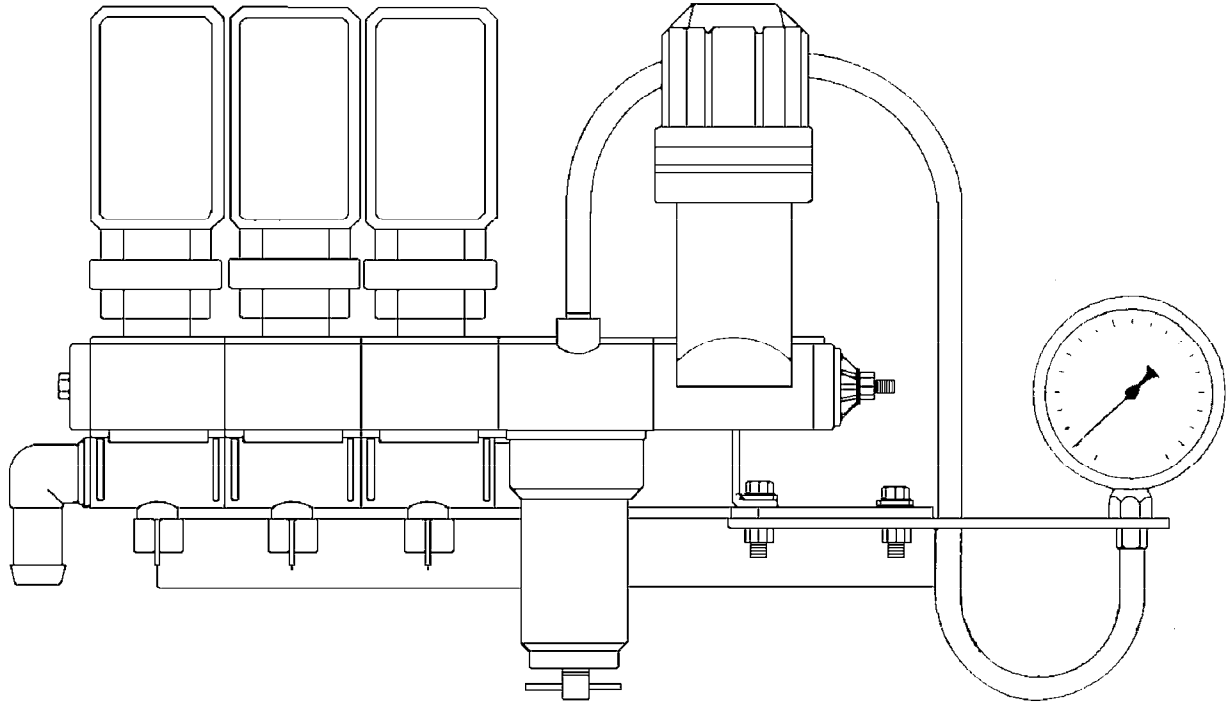

COMPLETE ASSEMBLIES
WHOLEGOODS ITEMS

70043903 - COMPLETE ASSEMBLY

K0680

REMOTE GAUGE-ESC SPRAYERS-4"
K0680-HIN, 01:01:16

Page 1

Date 07.02.2020 9:28

parts-n°	order qty	description
145632	1	FITT.DK HB 1/4' BRASS F.GUAGE
146210	1	NUT 1/4'BSP BRASS
282391	1	CLAMP HOSE CRIMP 5/16'
320972	1	FITT.DK HB 5/16'- 1/4' BSP
330396	1	O-RING D11.2/D6.6X3.2
421046	1	BOLT HEX M8X25/25 A2 SS DIN933
460143	1	SELF LOCK NUT M8 SST A2 DIN985
927268	1	HOSE BLUE PVC X 1/4 X 0012"
10028603	1	WASHER LOCK 5/16'
10428003	1	BKT. FOR ESC GAUGE KIT
28026103	1	GAUGE 200PSI/BR,4",1/4"BSP-BTM
70043903	1	*GAUGE KIT,4" OP UNIT INFEILD