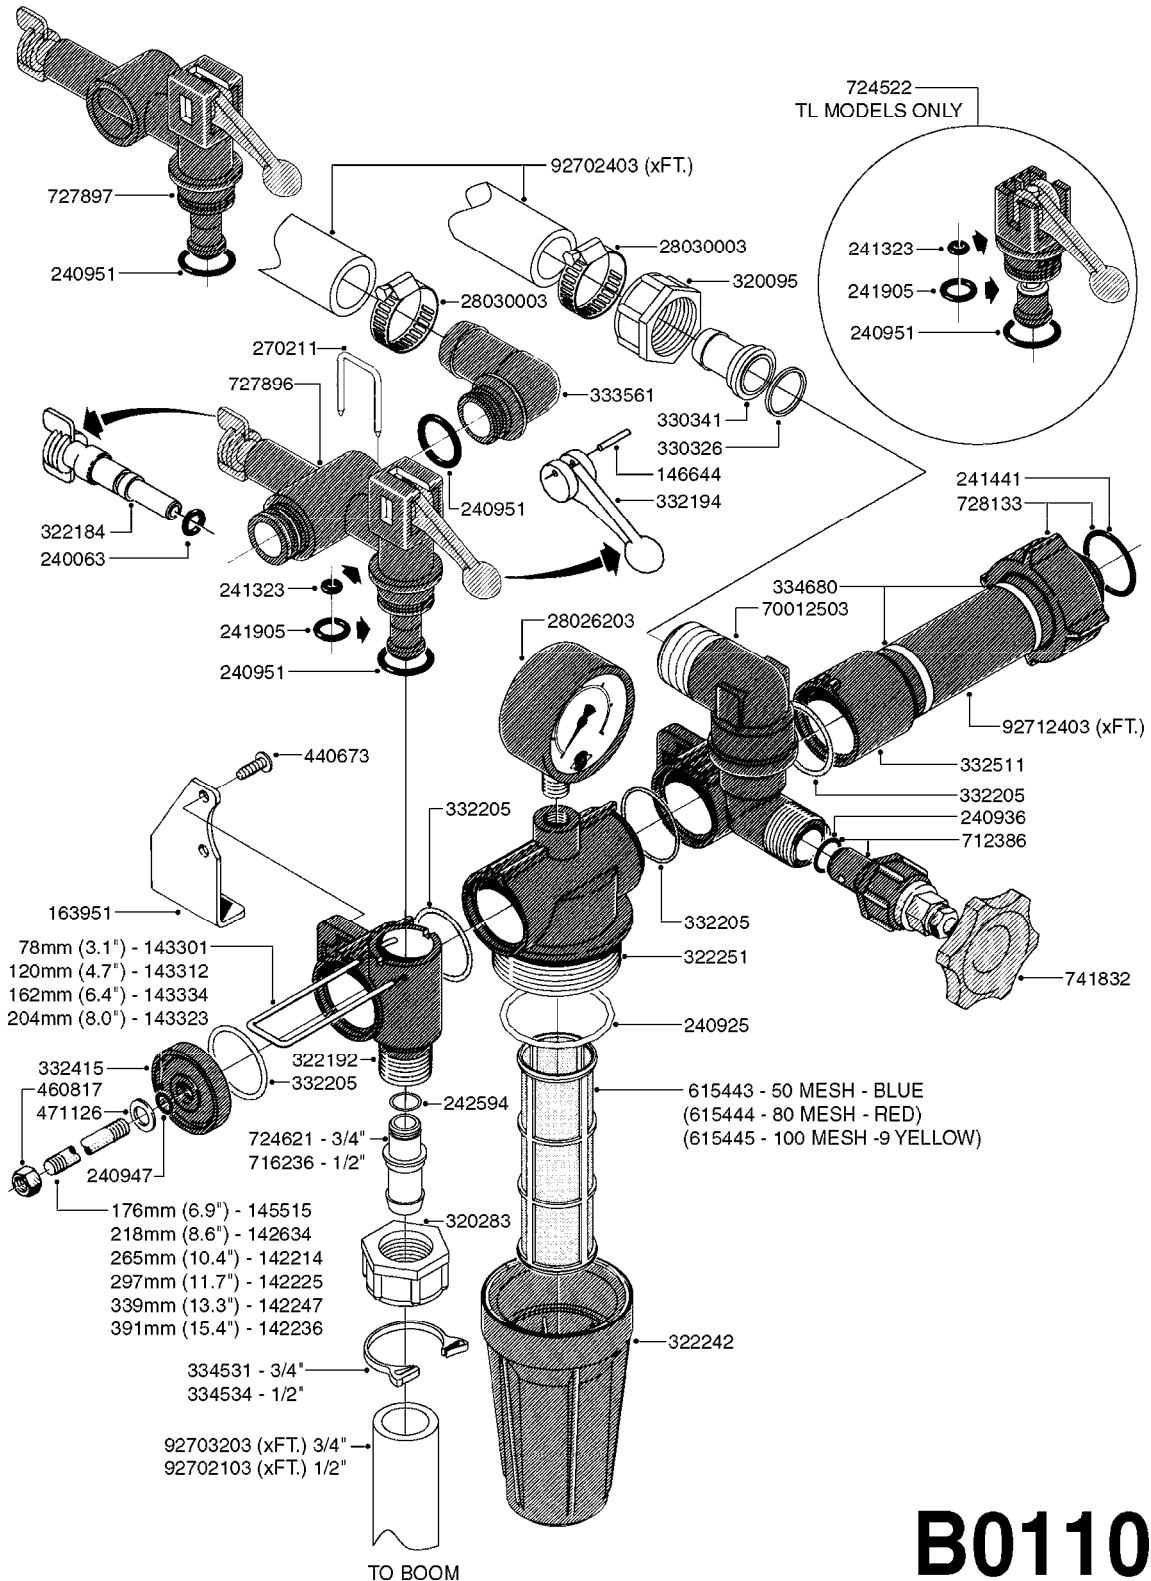

B0110

BK-180 BOOM VALVES-MAN.POST 00
B0110-HIN, 11:12:17

Page 1
Date 07.02.2020 9:27

parts-n°	order qty	description
142214	1	STUD BOLT - M8X265, 3 SECTION
142225	1	STUD BOLT 8 X 299 - 6 MODULS
142236	1	STUD BOLT 8 X 381 - 8 MODULS
142247	1	STUD BOLT 8 X 341 - 7 MODULS
142634	1	STUD BOLT M8 X 213 - 4 MODULS
143301	1	LOCK CLAMP 78 MM
143312	1	LOCK CLAMP 120 MM
143323	1	LOCK CLAMP 204 MM
143334	1	LOCK CLAMP 162 MM
145515	1	STUD BOLT M8 X 176MM
146644	1	PIN D3X19 STAINLESS
163951	1	MOUNT BRACKET FOR BK180 SECTIO
240063	1	O-RING D14.1/9.3 X 2.4
240925	1	O-RING D49.5X3 NITRIL
240936	1	O-RING D13.3X2.4 NITRIL
240947	1	O-RING D7.3X2.4 NITRIL
240951	1	O-RING D21.2X3 NITRIL
241323	1	O-RING D5.3X2.4 NITRIL
241441	1	O-RING D29.3X3
241905	1	O-RING 12,3X2,4 VITON DKR.1,05
242594	1	O-RING D14 X 1.78 SCH.70-EPDM
270211	1	FITT.DK S25 FORK L=37.5
320095	1	FITT.DK NUT 1" BSP
320283	1	FITT.DK NUT 3/4"BSP
322184	1	SCREW F.ADJUSTING CONST.PRESS.
322192	1	HOUSING F.DISTRIBUTOR
322242	1	FILTER BOWL / IN-LINE
322251	1	HOUSING F.FILTER MOUNT BK/EC
330326	1	O-RING D30/D24X2 F.1"NUT
330341	1	FITT.DK HB 1" F. 1" NUT
332194	1	DISTRIBUTION HANDLE
332205	1	O-RING D43/39XD2
332415	1	COVER
332511	1	FITT.DK END CAP 1"HB F.BK180
333561	1	FITT.DK ELB.1" EC RETURN
334531	1	CLAMP HOSE PLASTIC 3/4"
334534	1	CLAMP HOSE PLASTIC 1/2"
334680	1	CLAMP HOSE PLASTIC 1"
440673	1	SCREW F.PLASTIC 5X12 SS
460817	1	NUT HEX M8 STAINLESS DIN 934
471126	1	WASHER, M8, Ø16/ 8.4X 1.6, SS
615443	1	FILTER ELEM.50 MESH BLUE
615444	1	FILTER ELEM.80 MESH RED
615445	1	FILTER ELEM.100 MESH YELLOW
712386	1	PRESSURE REGULATOR COMPL. H-M
716236	1	FITT.DK HB 1/2" ASSY. F. 3/4"
724522	1	DISTR.OVER PART W.OUV PR 83 BK
724621	1	FITT.DK HB 3/4"ASSY F.3/4" NUT
727896	1	HOUSING UPPER F.CONST.PRESS.
727897	1	HOUSING UPPER PART END PC.BK92
728133	1	CONNECTING PART F.BK OPR.UNIT
741832	1	HANDLE REPLACEMENT F/330632
28026203	1	GAUGE 200PSI/BR,2.5"1/4BSP-BTM
28030003	1	CLAMP HOSE GEAR P1" 6716
70012503	1	HOUSING FOR HARDI-MATIC VALVE
92702103	1	HOSE R X1/2" X300PSI WP X0012"
92702403	1	HOSE PVC SUCT GRAY 1"
92703203	1	HOSE R X3/4" X300PSI WP X0012"
92712403	1	HOSE R X1" X300PSI WP X0012"