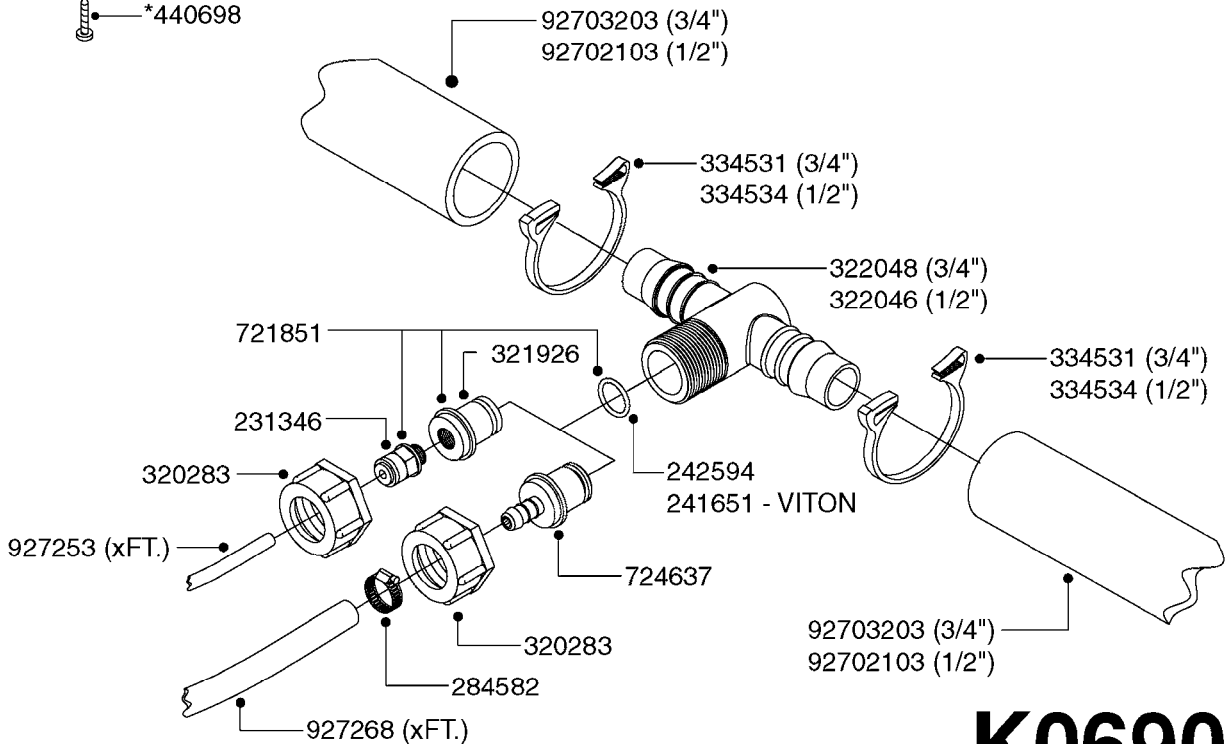

# K0690

REMOTE GAUGE-MAGNETIC BASE KIT  
K0690-HIN, 01:01:16

Page 1  
Date 07.02.2020 9:28

parts-n°	order qty	description
231346	1	QUICK COUPLER 1/8"BSP X 4 MM
232230	1	QUICK COUPLER 1/4"BSP X 4 MM
241651	1	O-RING D14.0X3.0 NITRIL
242594	1	O-RING D14 X 1.78 SCH.70-EPDM
283581	1	HOSE CONNECTOR STR. F.4MM PE
284582	1	CLAMP HOSE GEAR - 5/16"
320187	1	FITT.DK CAP 3/8" BSP BLACK
320283	1	FITT.DK NUT 3/4"BSP
320445	1	FITT.DK HN 1/4"X3/8" BSP
321926	1	FITTING BSP3/4"-1/8"
322046	1	FITT.DK TEE 1/2X1/2HB X3/4'BSP
322048	1	FITT.DK TEE 3/4X3/4HB X3/4'BSP
330013	1	O-RING 2.5 X 10 PUR
330061	1	O-RING D16/D11X2,5
331807	1	FITT.DK HB 5/16" F.3/8" NUT
334531	1	CLAMP HOSE PLASTIC 3/4"
334534	1	CLAMP HOSE PLASTIC 1/2"
390713	1	GAUGE ADAPTOR 1/4" BSP
440698	1	SCREW F.PLASTIC 6X18 SS HEXHD
721851	1	SCREW PLUG W/QUICK FIT
724637	1	FITT.DK HB 5/16' F. 3/4" COMP.
927253	1	RED AIR HOSE, Ø4/2 1810 E
927268	1	HOSE BLUE PVC X 1/4 X 0012"
10536703	1	MAGNETIC BASE D3,2'/90LB
10536803	1	MAGNETIC BASE KIT F.GAUGE
28026203	1	GAUGE 200PSI/BR,2.5"1/4BSP-BTM
92702103	1	HOSE R X1/2" X300PSI WP X0012"
92703203	1	HOSE R X3/4" X300PSI WP X0012"