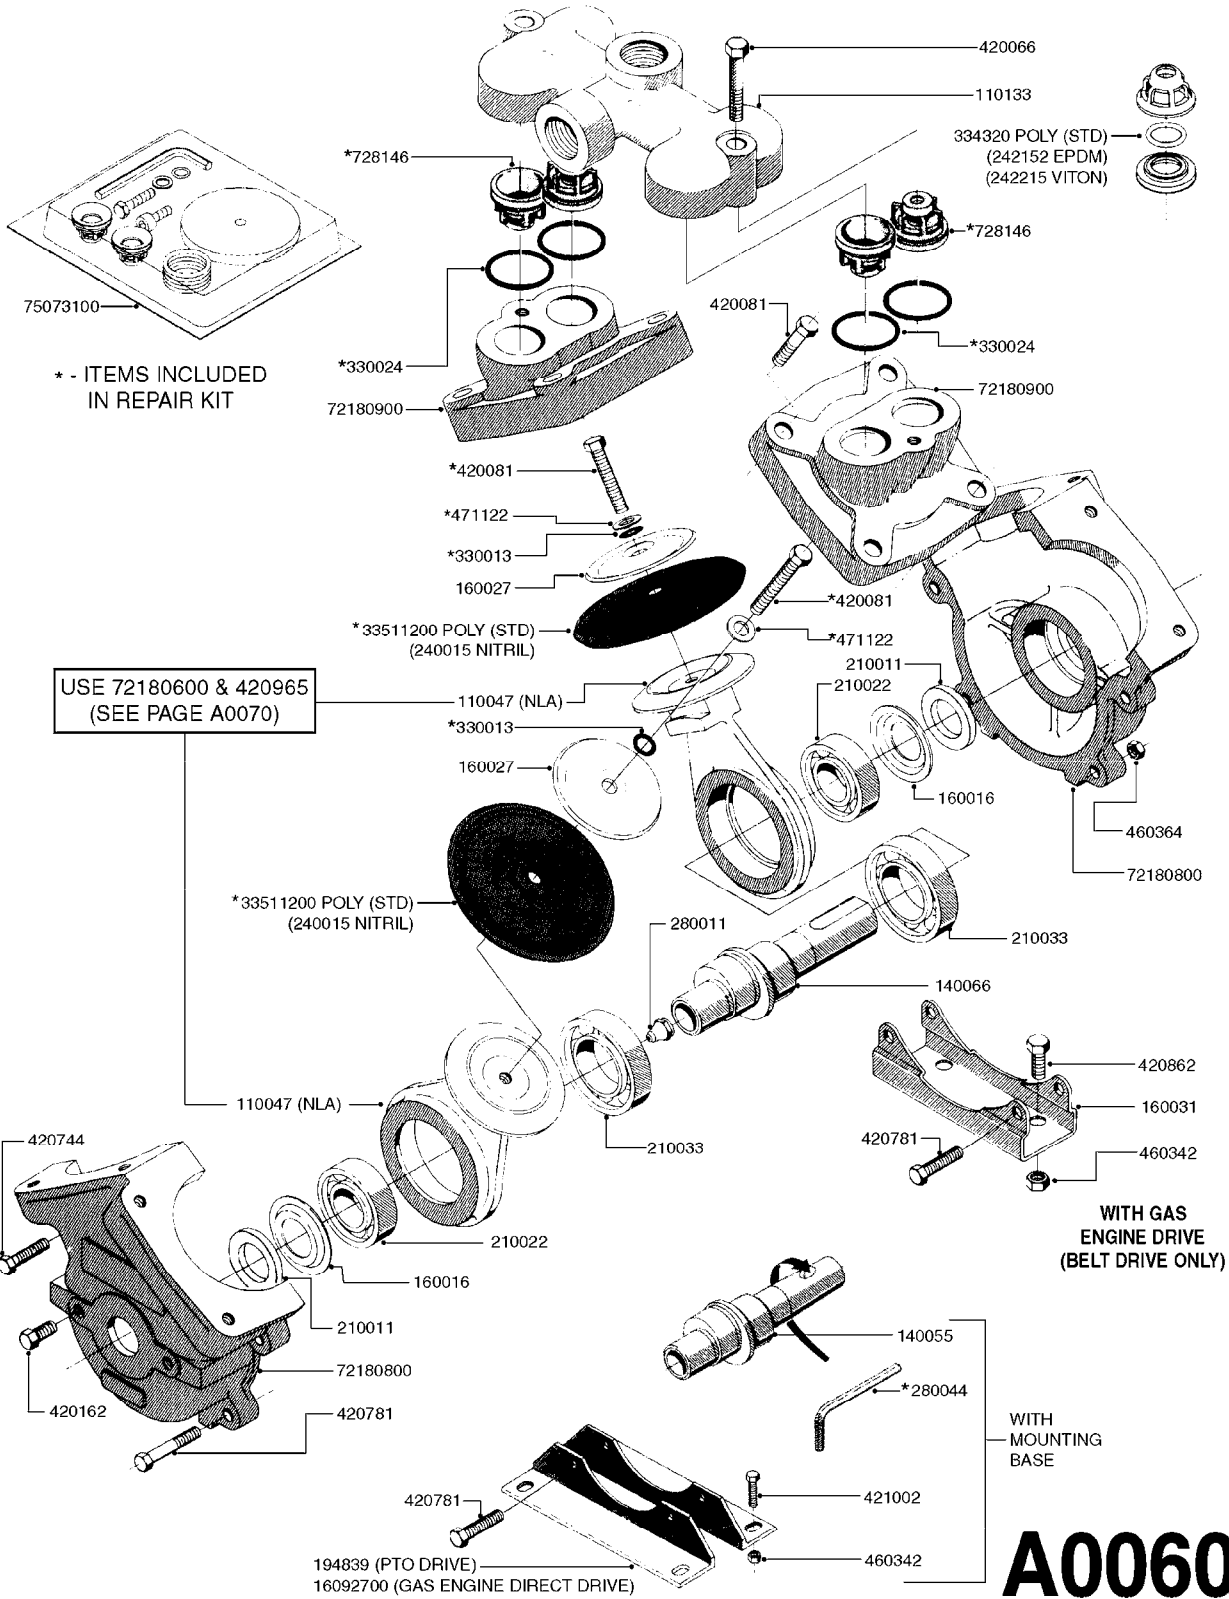

PUMP - 600
A0060-HIN, 01:01:16

Page 1

Date 07.02.2020 9:26

parts-n°	order qty	description
110047	1	CONN.ROD MOD.500-600 72180600
110133	1	VALVE CHAMBER MOD 600 PAINTED
140055	1	CRANK SHAFT, MODEL 600
140066	1	CRANK SHAFT, MODEL 600/4
160016	1	DUST PLATE
160027	1	DIAPHRAGM UPPER DISC 500-600
160031	1	BASE PLATE MODEL 500-600
194839	1	ANGLE IRON FOOT, M 500-600 RED
210011	1	SEAL FELT D39/23 X 4
210022	1	BEARING BALL 6205
210033	1	BEARING BALL 6007
240015	1	DIAPHRAGM MODEL 500-600 NITRIL
242152	1	O-RING D18.2X3 EPDM
242215	1	O-RING D18X3 VITON
280011	1	GREASE NIPPLE 1/8" SAE H TR
280044	1	KEY HEXAGON W6 3/16"
330013	1	O-RING 2.5 X 10 PUR
330024	1	O-RING D41,1/D34.5 X 3,5
334320	1	O-RING D18X3 POLYURETHANE
420066	1	BOLT HEX 8.8 DEL 3/8"X50MM
420081	1	BOLT HEX 8.8 DEL 3/8"X40MM
420162	1	BOLT HEX 8.8 DEL 3/8"x15MM
420744	1	BOLT HEX 8.8 DEL M8X40
420781	1	BOLT HEX 8.8 DEL M8X50
420862	1	BOLT HEX 8.8 DEL M10X16 FT
420965	1	M10X40 MACHINE SCREW STAINLESS
421002	1	BOLT HEX 8.8 DEL M10X30 FT DIN933
460342	1	NUT HEX M10 DEL DIN934
460364	1	NUT HU M8 A2 SS DIN934
471122	1	WASHER, M10, Ø20/10.5X 2.0, SS
728146	1	VALVE FOR 361(726890/707932)
16092700	1	PUMP MOUNT PLATE TALL 500/600
33511200	1	DIAPHRAGM 500-603 PUR 2006
72180600	1	CONNECTING ROD FOR 503-603 M10
72180800	1	PUMP HOUSING 603 RED W/BOLTS
72180900	1	DIAPHRAGM COVER MOD. 600
75073100	1	PUMP KIT 600 "06"