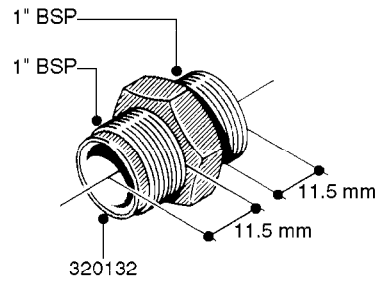

FITTINGS - HEXAGON NIPPLES  
L0030-HIN, 01:01:16

Page 0  
Date 07.02.2020 9:28

**L0030**

FITTINGS - HEXAGON NIPPLES  
L0030-HIN, 01:01:16

Page 1  
Date 07.02.2020 9:28

parts-n°	order qty	description
10015303	1	FITT.PO.HN 1.00X1.00 M1000
10425003	1	FITT.PO.HN 1.25X1.00 MCPHEE
320132	1	FITT.DK HN 1" BSP
320176	1	FITT.DK HN 3/8"X1/2" BSP
320445	1	FITT.DK HN 1/4"X3/8" BSP
320655	1	FITT.DK HN 1/2"-1/2" BSP
320692	1	FITT.DK HN 3/8'BSPX1/4'NPT
320703	1	FITT.DK HN 3/8BSP X1/2 &1/4NPT
320725	1	FITT.DK NIPPLE 3/8"-3/8" BSP
320902	1	FITT.DK HN 3/8'X 1/4' BSP
390232	1	FITT.DK HN 1-1/2' X 1-1/4' BSP
390276	1	FITT.DK HN 1'BSP