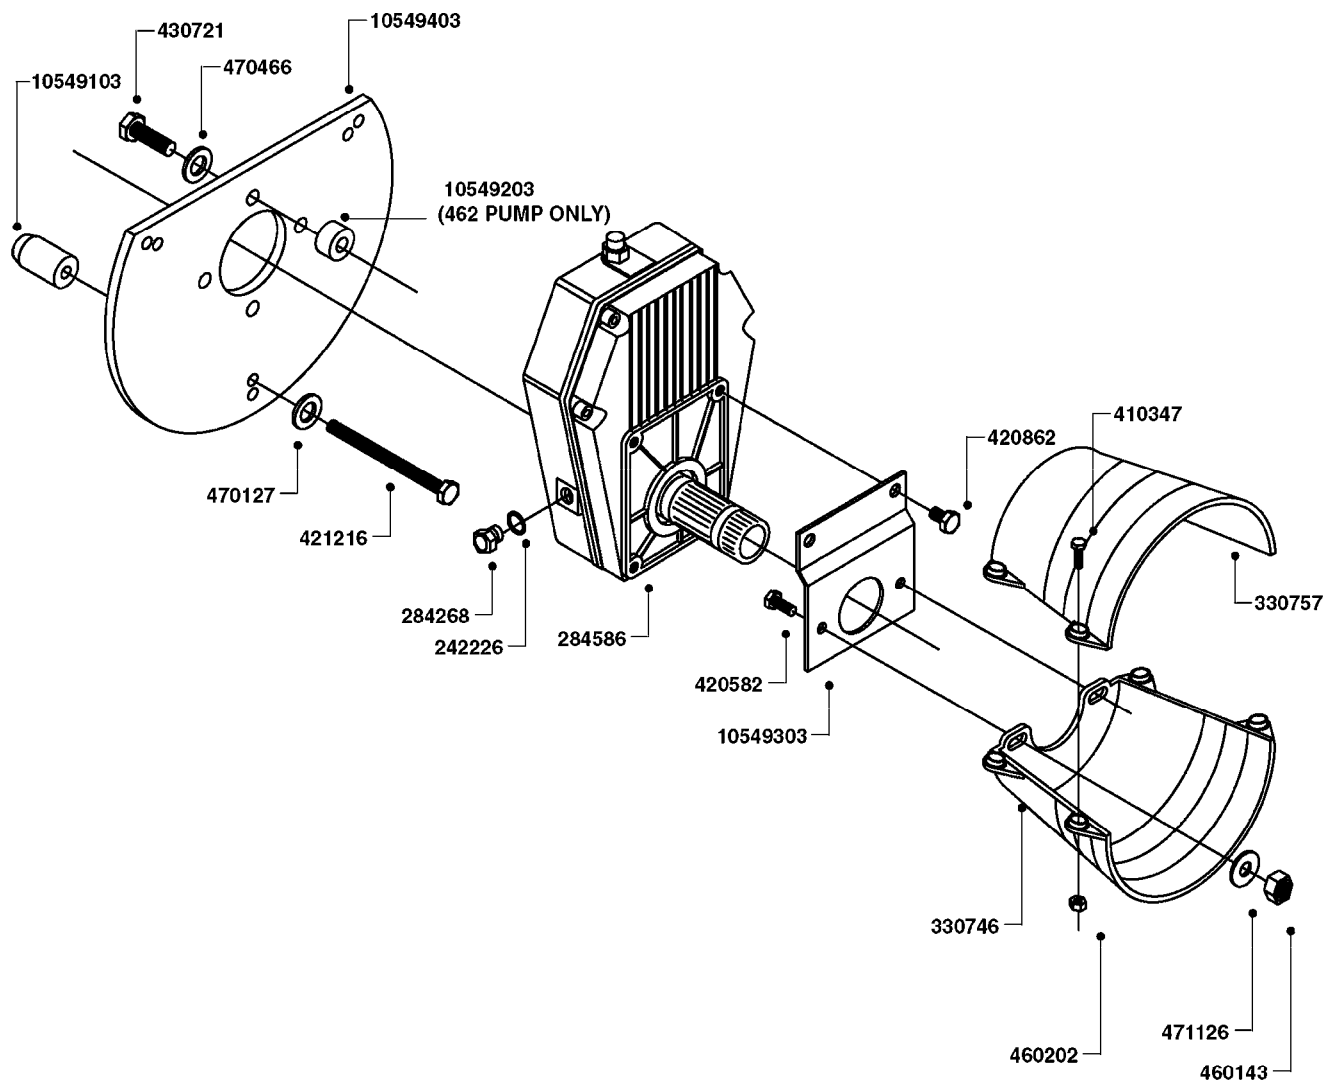

GEAR LUBE REQUIREMENT  
SAE 90 GEAR LUBE  
(FILL TO SIGHT GAUGE CENTER)

COMPLETE ASSEMBLIES  
WHOLEGOODS ITEMS

**A0480**

GEAR DRIVE 1000RPM 361-3/460-3  
A0480-HIN, 01:01:16

Page 1

Date 07.02.2020 9:27

parts-n°	order qty	description
242226	1	SEAL WASHER F.BOTTOM PLUG
284140	1	GASKET SET FOR GEAR ML52 1/3
284267	1	BOTTOM PLUG F. GEAR ML52
284268	1	LEVEL INDICATOR GEAR ML 52
284571	1	SHAFT F.ML52
284586	1	GEAR BOX 1000 RPM
284808	1	HOUSING F.ML52 GEARBOX
284810	1	BEARING INNER ML52 GEARBOX
284811	1	SNAP-RING OUTER 46X2
284812	1	BEARING OUTER ML52 GEARBOX
284813	1	ENDCOVER F.ML52 GEARBOX
284814	1	SCREW F.END COVER ML52 GEARBOX
285633	1	BOTTOM PLUG F.M7 GEAR
330746	1	GUARD PTO LOWER PART
330757	1	GUARD PTO UPPER PART
410347	1	SCREW M6X20 8.8
420626	1	BOLT HEX 8.8 DEL M10X20 FT
460202	1	NUT HEX M6
460423	1	NUT HEX M10X1.50 LOCK DIN985A2 SS
471122	1	WASHER, M10, Ø20/10.5X 2.0, SS
10151603	1	BOLT HEX 7/16 NC GR.2 01.50'
10213003	1	NUT HEX NC (NYLON LOCK) 7/16"
10549503	1	GEAR BOX KIT 1000 RPM LESS G/B