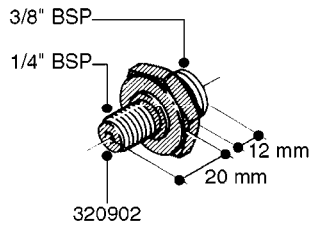

FITTINGS - HEXAGON NIPPLES  
L0030-HIN, 01:01:16

Page 0  
Date 07.02.2020 9:28

**L0030**

FITTINGS - HEXAGON NIPPLES  
L0030-HIN, 01:01:16

Page 1  
Date 07.02.2020 9:28

parts-n°	order qty	description
10015303	1	FITT.PO.HN 1.00X1.00 M1000
10425003	1	FITT.PO.HN 1.25X1.00 MCPHEE
320132	1	FITT.DK HN 1" BSP
320176	1	FITT.DK HN 3/8"X1/2" BSP
320445	1	FITT.DK HN 1/4"X3/8" BSP
320655	1	FITT.DK HN 1/2"-1/2" BSP
320692	1	FITT.DK HN 3/8'BSPX1/4'NPT
320703	1	FITT.DK HN 3/8BSP X1/2 &1/4NPT
320725	1	FITT.DK NIPPLE 3/8"-3/8" BSP
320902	1	FITT.DK HN 3/8'X 1/4' BSP
390232	1	FITT.DK HN 1-1/2' X 1-1/4' BSP
390276	1	FITT.DK HN 1'BSP