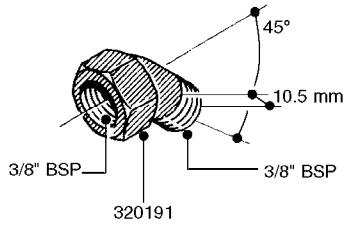

FITTINGS - HEXAGON NIPPLES  
L0030-HIN, 01:01:16

Page 0  
Date 07.02.2020 9:28

**L0030**

FITTINGS - HEXAGON NIPPLES  
L0030-HIN, 01:01:16

Page 1  
Date 07.02.2020 9:28

parts-n°	order qty	description
10015303	1	FITT.PO.HN 1.00X1.00 M1000
10425003	1	FITT.PO.HN 1.25X1.00 MCPHEE
320132	1	FITT.DK HN 1" BSP
320176	1	FITT.DK HN 3/8"X1/2" BSP
320445	1	FITT.DK HN 1/4"X3/8" BSP
320655	1	FITT.DK HN 1/2"-1/2" BSP
320692	1	FITT.DK HN 3/8'BSPX1/4'NPT
320703	1	FITT.DK HN 3/8BSP X1/2 &1/4NPT
320725	1	FITT.DK NIPPLE 3/8"-3/8" BSP
320902	1	FITT.DK HN 3/8'X 1/4' BSP
390232	1	FITT.DK HN 1-1/2' X 1-1/4' BSP
390276	1	FITT.DK HN 1'BSP