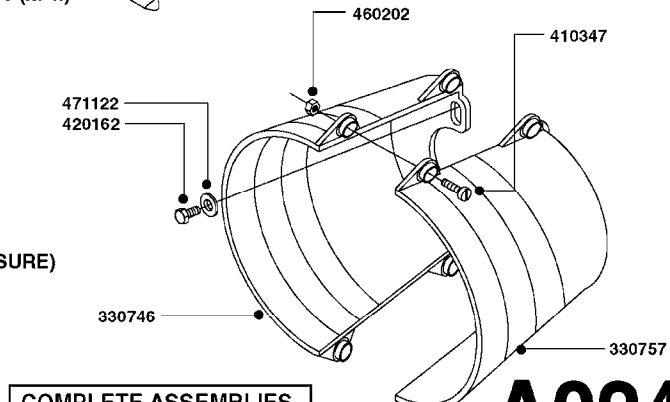

**SUCTION SIDE OF PUMP**

TO CONTROLS

92702603 (xFT.) FROM TANK

NLA - 1302 PUMP (REPLACES 1301 PUMP)  
#726854 - COMPLETE DAMPER KIT (SUCTION & PRESSURE)

COMPLETE ASSEMBLIES  
WHOLEGOODS ITEMS

**A0240**

PUMP - 1301/1302 FITTINGS  
A0240-HIN, 01:01:16