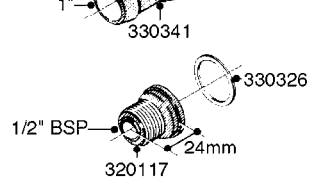

L0010

parts-n°	order qty	description
240085	1	O-RING D13,1/8,3X02,4 NITRIL
241441	1	O-RING D29.3X3
242594	1	O-RING D14 X 1.78 SCH.70-EPDM
320084	1	FITT.DK NUT 1/2" BSP
320095	1	FITT.DK NUT 1" BSP
320117	1	FITT.DK CONN.1/2"BSP F. 1" CAP
320187	1	FITT.DK CAP 3/8" BSP BLACK
320283	1	FITT.DK NUT 3/4"BSP
320821	1	FITT.DK NUT 1-1/2" BSP
321495	1	FITT.DK REDUC 1/4'BSP F.3/4'NT
321576	1	FITT.DK CONN 1/2"BSP F.3/4"NUT
330013	1	O-RING 2.5 X 10 PUR
330212	1	O-RING D19/D14X2.4 F.1/2"NUT
330326	1	O-RING D30/D24X2 F.1"NUT
330341	1	FITT.DK HB 1" F. 1" NUT
330595	1	O-RING D24.6/D20X2.1 -3/4"
330665	1	FITT.DK HB 3/4"F.1" NUT
330676	1	FITT.DK HB 3/8" F. 1/2" NUT
330687	1	FITT.DK HB 1/2" F. 1/2" NUT
330691	1	FITT.DK HB 3/4'F.3/4' NUT
330783	1	FITT.DK HB 3/8"F.3/8" NUT
331262	1	FITT.DK HB 1-1/2" F. 1-1/2"NUT
331273	1	O-RING D44/D38X2 F.1-1/2"
331446	1	FITT.DK HB 1" F.1-1/2" NUT
331807	1	FITT.DK HB 5/16" F.3/8" NUT
332286	1	FITT.DK HB 1/2" F. 3/4" NUT
332905	1	FITT.DK HB 1/2" F. 3/4" CAP
332927	1	FITT.DK PLUG F. NOZZLE TUBE
333292	1	FITT.DK HB 1"O'RING F.1-1/2"
333664	1	FITT.DK HB 5/16' F. 1/2' NUT
334044	1	FITT.DK HB 3/4' F. 3/4' CAP
334059	1	FITT.DK EL 1" 110 DEG.F.1-1/2"
334123	1	FITT.DK HB 1-1/4"O-RNG F.1-1/2"
334150	1	FITT.DK HB 1-1/4" 110 F.1-1/2"
390542	1	PLUG WASHER FOR 3/4'CAP NUT
716236	1	FITT.DK HB 1/2" ASSY. F. 3/4"
716413	1	FITT.DK PLUG ASSY. F.NOZ TUBE
717426	1	FITT.DK REDUC 1/4"BSP F.3/4"N
720856	1	FITT.DK 1/2'BSP ASSY.F.3/4'NUT
724621	1	FITT.DK HB 3/4"ASSY F.3/4" NUT