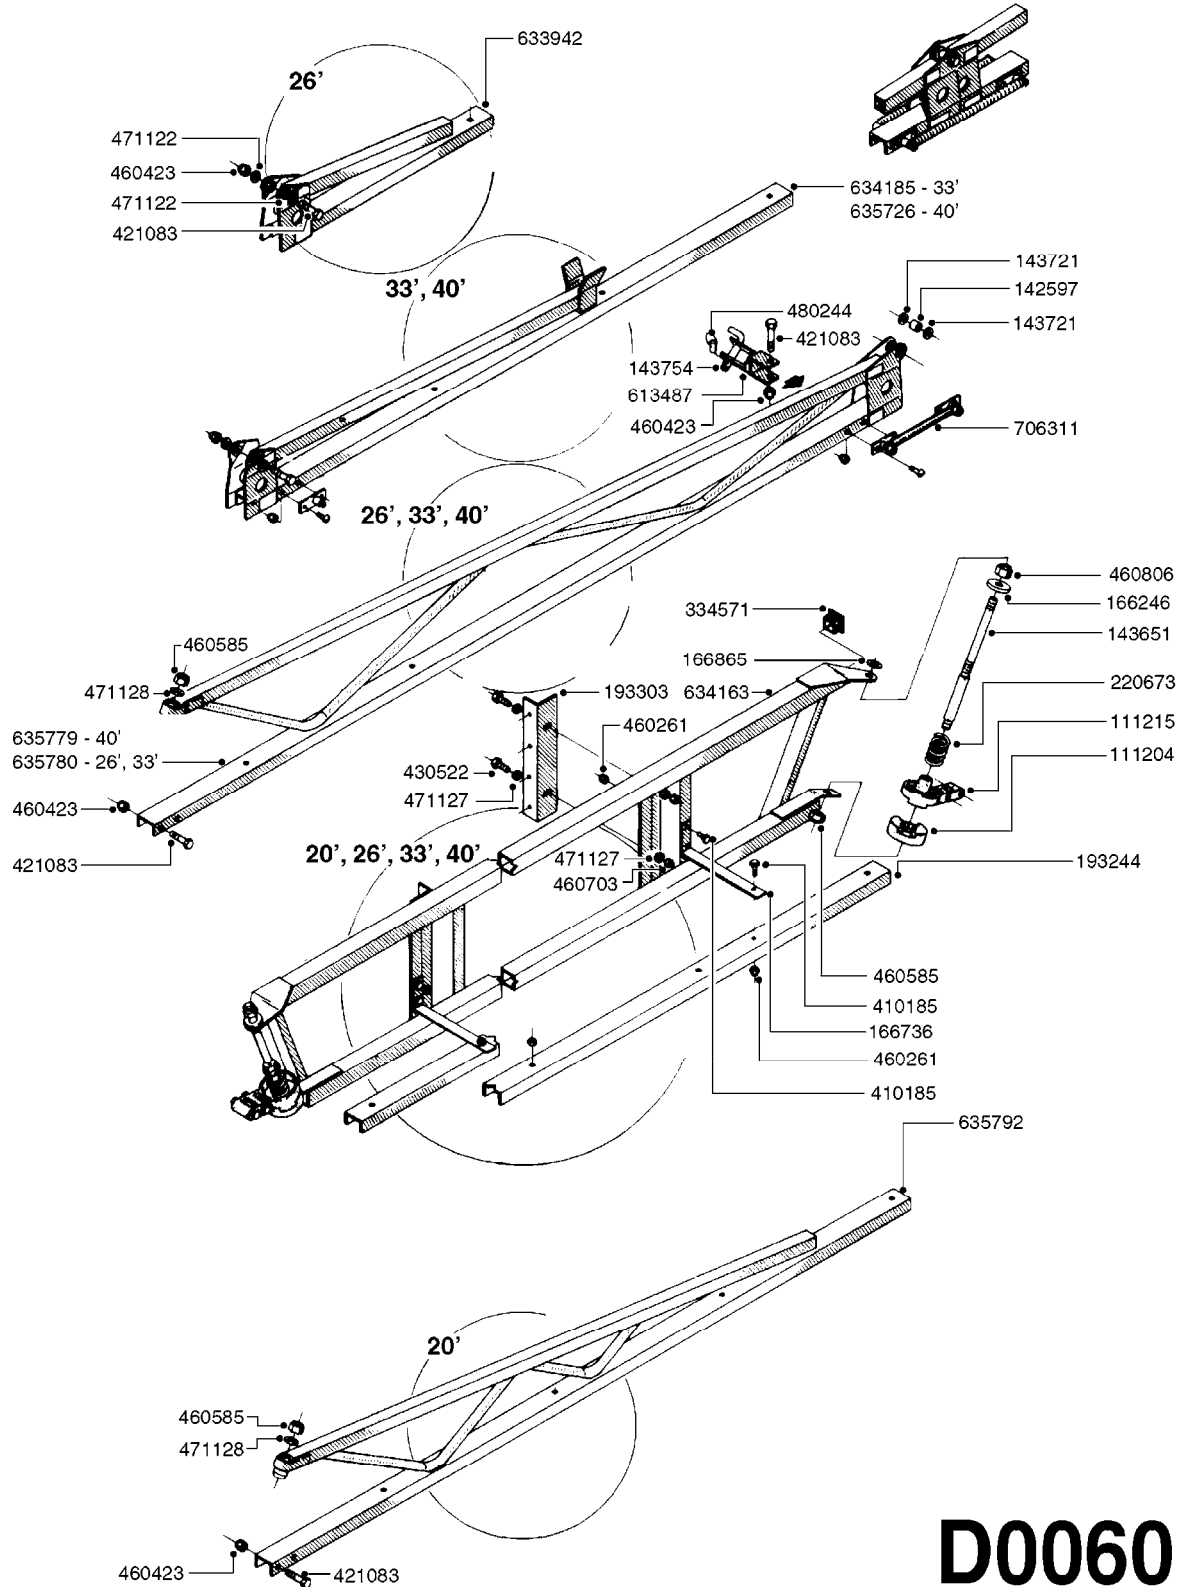

BOOM - SB 20' 26' 33' 40'
D0060-HIN, 18:12:19

Page 0
Date 07.02.2020 9:27

BOOM - SB 20' 26' 33' 40'
D0060-HIN, 18:12:19

Page 1
Date 07.02.2020 9:27

parts-n°	order qty	description
111204	1	CLAW CLUTCH/LOWER D80
111215	1	CLAW CLUTCH/UPPER D80
142597	1	DISTANCE TUBE
143651	1	AXLE M20/M16 L=355 F/BREAKAWAY
143721	1	FRICITION DISC FOR BOOM D30
143754	1	PIN D10 X 56
166246	1	WASHER CUP D53 F.SPRING
166736	1	CLAMP FOR SB BOOM
166865	1	WASHER D35/D25X2
193244	1	NOZZLE TRACK 6-8-10 M SB
193303	1	SUPPORTING ARM FOR SB BOOM
220673	1	SPRING F.PIVOT 100 X 51
334571	1	PLUG 40x40x2 F.SQ.TUBE
410185	1	BOLT HEX 8.8 DEL M6X16
421083	1	BOLT HEX 8.8 DEL M10X65
430522	1	BOLT HEX 8.8 DEL M12X25 FT
460261	1	NUT HEX M6X1.00 LOCK DIN985 A2 SS
460423	1	NUT HEX M10X1.50 LOCK DIN985A2 SS
460585	1	LOCKING NUT M16 DIN985 A2 SS
460703	1	NUT HEX M12X1.75 LOCK DIN985A2 SS
460806	1	NUT HEX M20X2.50 LOCK DIN985A2 SS
471122	1	WASHER, M10, Ø20/10.5X 2.0, SS
471127	1	WASHER, M12, Ø24/13X24X2.5 SS
471128	1	WASHER, M16, Ø30/17.0X 3.0, SS
480244	1	PIN SNAP D4.5
613487	1	TRANSPORT FITTINGS FOR SB BOOM
633942	1	OUTER BOOM WING 26', 28' SB
634163	1	CENTER SECTION - 20',26',33'
634185	1	BOOM WING OUTER PART 33' SB
635726	1	BOOM WING OUTER PART 40' SB
635779	1	INNER WING SECTION 40' SB
635780	1	INNER WING SEC. 26',28',33'SB
635792	1	BOOM WING - 20',21'SB-BOOM
706311	1	SPRING WITH HAND-GRIB