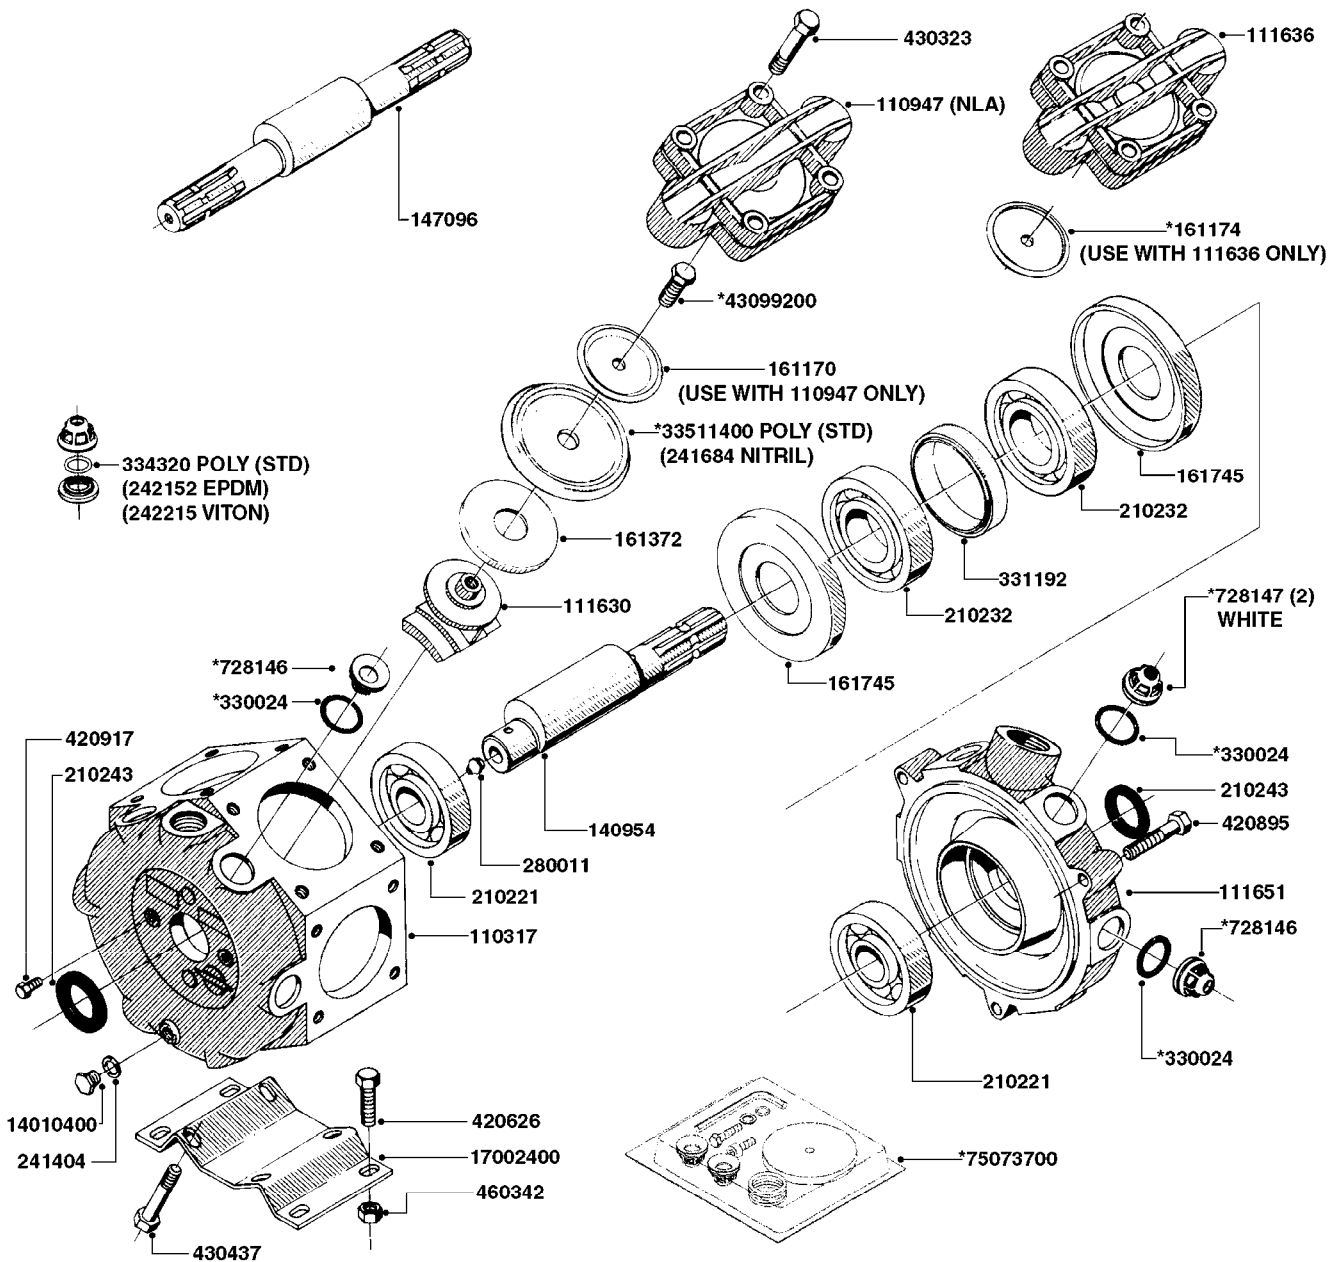

REPLACED BY 364 PUMPS
SEE PAGE A0280

A0250

PUMP - 361 W/MOUNTING BASE
A0250-HIN, 17:03:16

Page 1
Date 07.02.2020 9:26

parts-n°	order qty	description
110317	1	PUMP CASING MODEL 360/361 PNTD
110947	1	VALVE COVER MDL 361 (PAINTED)
111630	1	CONNECTING ROD 363/364-10 PUMP
111636	1	VALVE COVER 363 HEAVY DUTY
111651	1	CASTING F.363 1.5" PUMP(FRONT)
140954	1	CRANK SHAFT MODEL 360/361
147096	1	CRANK SHAFT 361/9.5 THROUGH
161170	1	DIAPH UPPER DISC, 321/361/363
161174	1	DIAPHRAGM DISC SS 361/363/364 PUMP
161372	1	DIAPHRAGM BACKING DISC,320-361
161745	1	METAL SPACER F.363/463
210221	1	BEARING BALL 6407
210232	1	BEARING BALL 6310
210243	1	SEAL OIL 35 X 47 X 7
241404	1	DOWTY SEAL 1/4"
241684	1	DEICER PARTS: DIAPHRAGM MODEL 361 NITRIL
242152	1	O-RING D18.2X3 EPDM
242215	1	O-RING D18X3 VITON
280011	1	GREASE NIPPLE 1/8' SAE H TR
330024	1	O-RING D41,1/D34.5 X 3,5
331192	1	SPACER, MODEL 361/363
334320	1	O-RING D18X3 POLYURETHANE
420626	1	BOLT HEX 8.8 DEL M10X20 FT
420895	1	BOLT HEX 8.8 RAW M10X60
420917	1	BOLT HEX 8.8 RAW M8X12 FT
430323	1	BOLT HEX 8.8 DEL M12X60
430437	1	BOLT HEX 8.8 RAW M12X65
460342	1	NUT HEX M10 DEL DIN934
728146	1	VALVE FOR 361(726890/707932)
728147	1	VALVE FOR 361 WHITE WITH HOLE
14010400	1	PLUG 1/4" BSP
17002400	1	FOOT F. 36X PUMP, RED
33511400	1	DIAPHRAGM PUMP 361/361/363/364 PUR
43099200	1	BOLT HEX SS M12 X 30 DIN933 A4
75073700	1	PUMP KIT 361/363 "06"