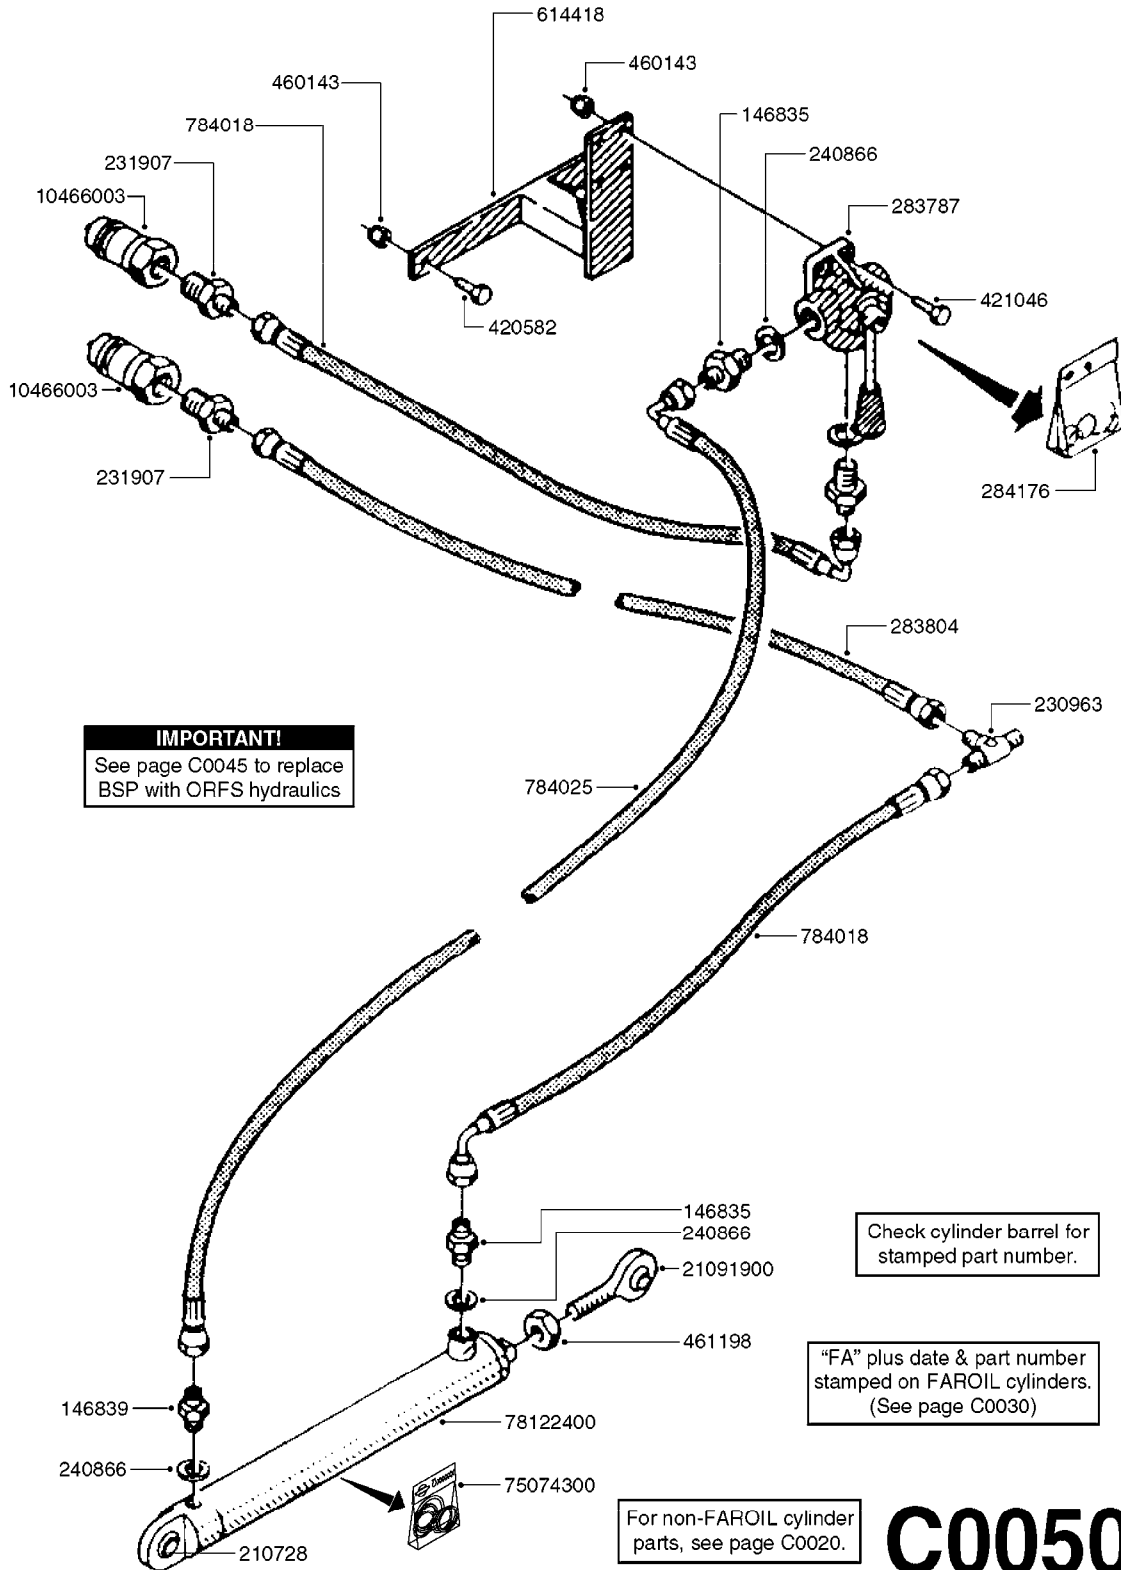

**C0045**

HYDRAULICS - BSP TO ORFS  
C0045-HIN, 24:03:16

Page 1

Date 07.02.2020 9:27

Pos.	parts-n°	order qty	description
1	10466003	1	COUPLER PIONEER 8010-04 1/2NPT
2	231907	1	HEX NIPPLE 1/4"BSP X 1/2"NPT
2	231906	1	HEX NIPPLE 3/8"BSP X 1/2"NPT
2	147132	1	HEX NIPPLE 1/2"X1/2" BSP DEL
3	230311	1	QUICK COUPLING 1/2"
4	241356	1	DOWTYSEAL 1/2"
5	23234800	1	HEX NIPPLE 1/2"-9/16" ORFS FITTING FOR 1/4" HOSE
5	23234900	1	HEX NIPPLE 1/2"-11/16" ORFS FITTING FOR 3/8" HOSE
5	23235300	1	HEX NIPPLE 1/2"-13/16" ORFS FITTING FOR 1/2" HOSE
6	242102	1	O-RING Ø9.25X1.78 NITRIL 90SH
6	24263200	1	O-RING Ø7.66X1.78 NITRIL 90SH
6	24263300	1	O-RING Ø12.42X1.78 NITRIL 90SH
6	24263400	1	O-RING Ø18.77X1.78 NITRIL 90SH
7	67002403	1	CHART - BSP TO ORFS HOSES
8	67002503	1	CHART - BSP TO ORFS FITTINGS