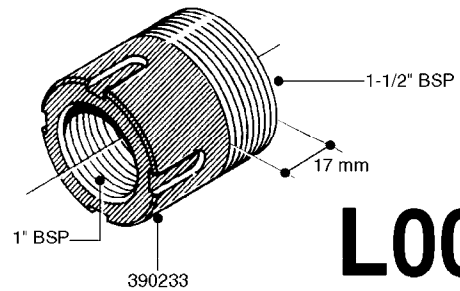

FITTINGS - HEXAGON NIPPLES  
L0030-HIN, 01:01:16

Page 0  
Date 07.02.2020 9:28

**L0030**

FITTINGS - HEXAGON NIPPLES  
L0030-HIN, 01:01:16

Page 1  
Date 07.02.2020 9:28

parts-n°	order qty	description
10015303	1	FITT.PO.HN 1.00X1.00 M1000
10425003	1	FITT.PO.HN 1.25X1.00 MCPHEE
320132	1	FITT.DK HN 1" BSP
320176	1	FITT.DK HN 3/8"X1/2" BSP
320445	1	FITT.DK HN 1/4"X3/8" BSP
320655	1	FITT.DK HN 1/2"-1/2" BSP
320692	1	FITT.DK HN 3/8'BSPX1/4'NPT
320703	1	FITT.DK HN 3/8BSP X1/2 &1/4NPT
320725	1	FITT.DK NIPPLE 3/8"-3/8" BSP
320902	1	FITT.DK HN 3/8'X 1/4' BSP
390232	1	FITT.DK HN 1-1/2' X 1-1/4' BSP
390276	1	FITT.DK HN 1'BSP