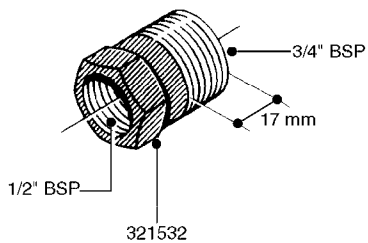

FITTINGS - HEXAGON NIPPLES  
L0030-HIN, 01:01:16

Page 0  
Date 07.02.2020 9:28

**L0030**

FITTINGS - HEXAGON NIPPLES  
L0030-HIN, 01:01:16

Page 1  
Date 07.02.2020 9:28

parts-n°	order qty	description
10015303	1	FITT.PO.HN 1.00X1.00 M1000
10425003	1	FITT.PO.HN 1.25X1.00 MCPHEE
320132	1	FITT.DK HN 1" BSP
320176	1	FITT.DK HN 3/8"X1/2" BSP
320445	1	FITT.DK HN 1/4"X3/8" BSP
320655	1	FITT.DK HN 1/2"-1/2" BSP
320692	1	FITT.DK HN 3/8'BSPX1/4'NPT
320703	1	FITT.DK HN 3/8BSP X1/2 &1/4NPT
320725	1	FITT.DK NIPPLE 3/8"-3/8" BSP
320902	1	FITT.DK HN 3/8'X 1/4' BSP
390232	1	FITT.DK HN 1-1/2' X 1-1/4' BSP
390276	1	FITT.DK HN 1'BSP