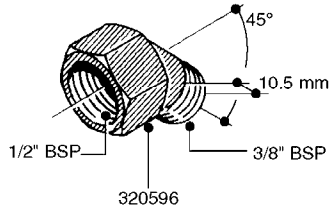

FITTINGS - HEXAGON NIPPLES  
L0030-HIN, 01:01:16

Page 0  
Date 07.02.2020 9:28

**L0030**

FITTINGS - HEXAGON NIPPLES  
L0030-HIN, 01:01:16

Page 1  
Date 07.02.2020 9:28

parts-n°	order qty	description
10015303	1	FITT.PO.HN 1.00X1.00 M1000
10425003	1	FITT.PO.HN 1.25X1.00 MCPHEE
320132	1	FITT.DK HN 1" BSP
320176	1	FITT.DK HN 3/8"X1/2" BSP
320445	1	FITT.DK HN 1/4"X3/8" BSP
320655	1	FITT.DK HN 1/2"-1/2" BSP
320692	1	FITT.DK HN 3/8'BSPX1/4'NPT
320703	1	FITT.DK HN 3/8BSP X1/2 &1/4NPT
320725	1	FITT.DK NIPPLE 3/8"-3/8" BSP
320902	1	FITT.DK HN 3/8'X 1/4' BSP
390232	1	FITT.DK HN 1-1/2' X 1-1/4' BSP
390276	1	FITT.DK HN 1'BSP