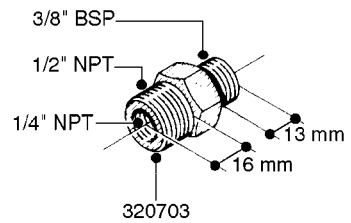

FITTINGS - HEXAGON NIPPLES  
L0030-HIN, 01:01:16

Page 0  
Date 07.02.2020 9:28

**L0030**

FITTINGS - HEXAGON NIPPLES  
L0030-HIN, 01:01:16

Page 1  
Date 07.02.2020 9:28

parts-n°	order qty	description
10015303	1	FITT.PO.HN 1.00X1.00 M1000
10425003	1	FITT.PO.HN 1.25X1.00 MCPHEE
320132	1	FITT.DK HN 1" BSP
320176	1	FITT.DK HN 3/8"X1/2" BSP
320445	1	FITT.DK HN 1/4"X3/8" BSP
320655	1	FITT.DK HN 1/2"-1/2" BSP
320692	1	FITT.DK HN 3/8'BSPX1/4'NPT
320703	1	FITT.DK HN 3/8BSP X1/2 &1/4NPT
320725	1	FITT.DK NIPPLE 3/8"-3/8" BSP
320902	1	FITT.DK HN 3/8'X 1/4' BSP
390232	1	FITT.DK HN 1-1/2' X 1-1/4' BSP
390276	1	FITT.DK HN 1'BSP