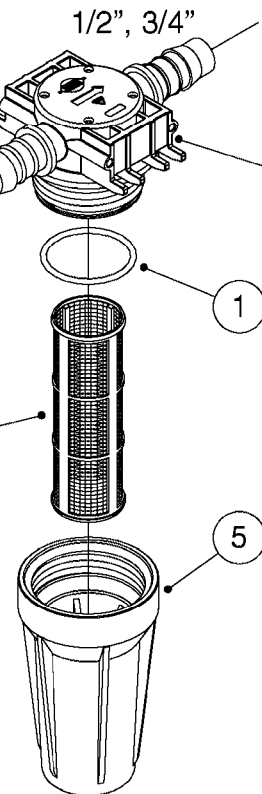

**COMPLETE ASSEMBLIES**

T25

3/4" BSP

1/2", 3/4"

**K0270**

Pos.	parts-n°	order qty	description
1	240925	1	O-RING D49.5X3 NITRIL
2	242594	1	O-RING D14 X 1.78 SCH.70-EPDM
3	320283	1	FITT.DK NUT 3/4"BSP
4	322241	1	FILTER HOUSING W.3/4' BARBS
4	322249	1	FILTER HOUSING W.1/2' BARBS
5	322242	1	FILTER BOWL / IN-LINE
6	322250	1	FILTER HOUSING W.3/4"BSP THRD
7	341291	1	RUBBER HOSE CLAMP COVER 130MM
7	341292	1	RUBBER HOSE CLAMP COVER 180MM
8	410605	1	BOLT HEX 8.8 DEL M6X80
9	440673	1	SCREW F.PLASTIC 5X12 SS
10	440737	1	BOLT CARRIAGE M10x25 SS
11	460261	1	NUT HEX M6X1.00 LOCK DIN985 A2 SS
12	460423	1	NUT HEX M10X1.50 LOCK DIN985A2 SS
13	615443	1	FILTER ELEM.50 MESH BLUE
13	615444	1	FILTER ELEM.80 MESH RED
13	615445	1	FILTER ELEM.100 MESH YELLOW
14	716236	1	FITT.DK HB 1/2" ASSY. F. 3/4"
14	724621	1	FITT.DK HB 3/4"ASSY F.3/4" NUT
15	845205	1	FILTER IN-LINE 1/2' 50 MESH
15	845208	1	FILTER IN-LINE 3/4' 50 MESH
15	845209	1	FILTER IN-LINE 3/4' 80 MESH
15	845210	1	FILTER IN-LINE 3/4" 100 MESH
16	845218	1	FILTER IN-LINE 3/4'50 MESH OML
16	845219	1	FILTER IN-LINE 3/4'80 MESH OML
17	16022203	1	PLATE 3.0 X 55 X 196
18	16022403	1	BRACKET 60MM TUBE
19	16321500	1	LINE FILTER BRACKET, TDZ/DDZ
20	24263000	1	O-RING Ø24.4 X 3.1 NITRIL SH70
21	28029903	1	CLAMP HOSE GEAR P3/4"-S1" 6712
22	28047103	1	CLAMP HOSE GEAR 50 X 50 6740
22	28047203	1	CLAMP HOSE GEAR 60 X 80 6756
23	32239700	1	FITT.DK NUT T25
24	32239800	1	FITT.DK IN-LINE FILTER TOP T25
25	33515500	1	FITT.DK NUT LOCK RING T25
26	44076200	1	SCREW WN5451 5X16 SS TORX
27	72700600	1	FILTER IN-LINE 80 MESH, T25
28	92702103	1	HOSE R X1/2" X300PSI WP X0012"
28	92703203	1	HOSE R X3/4" X300PSI WP X0012"