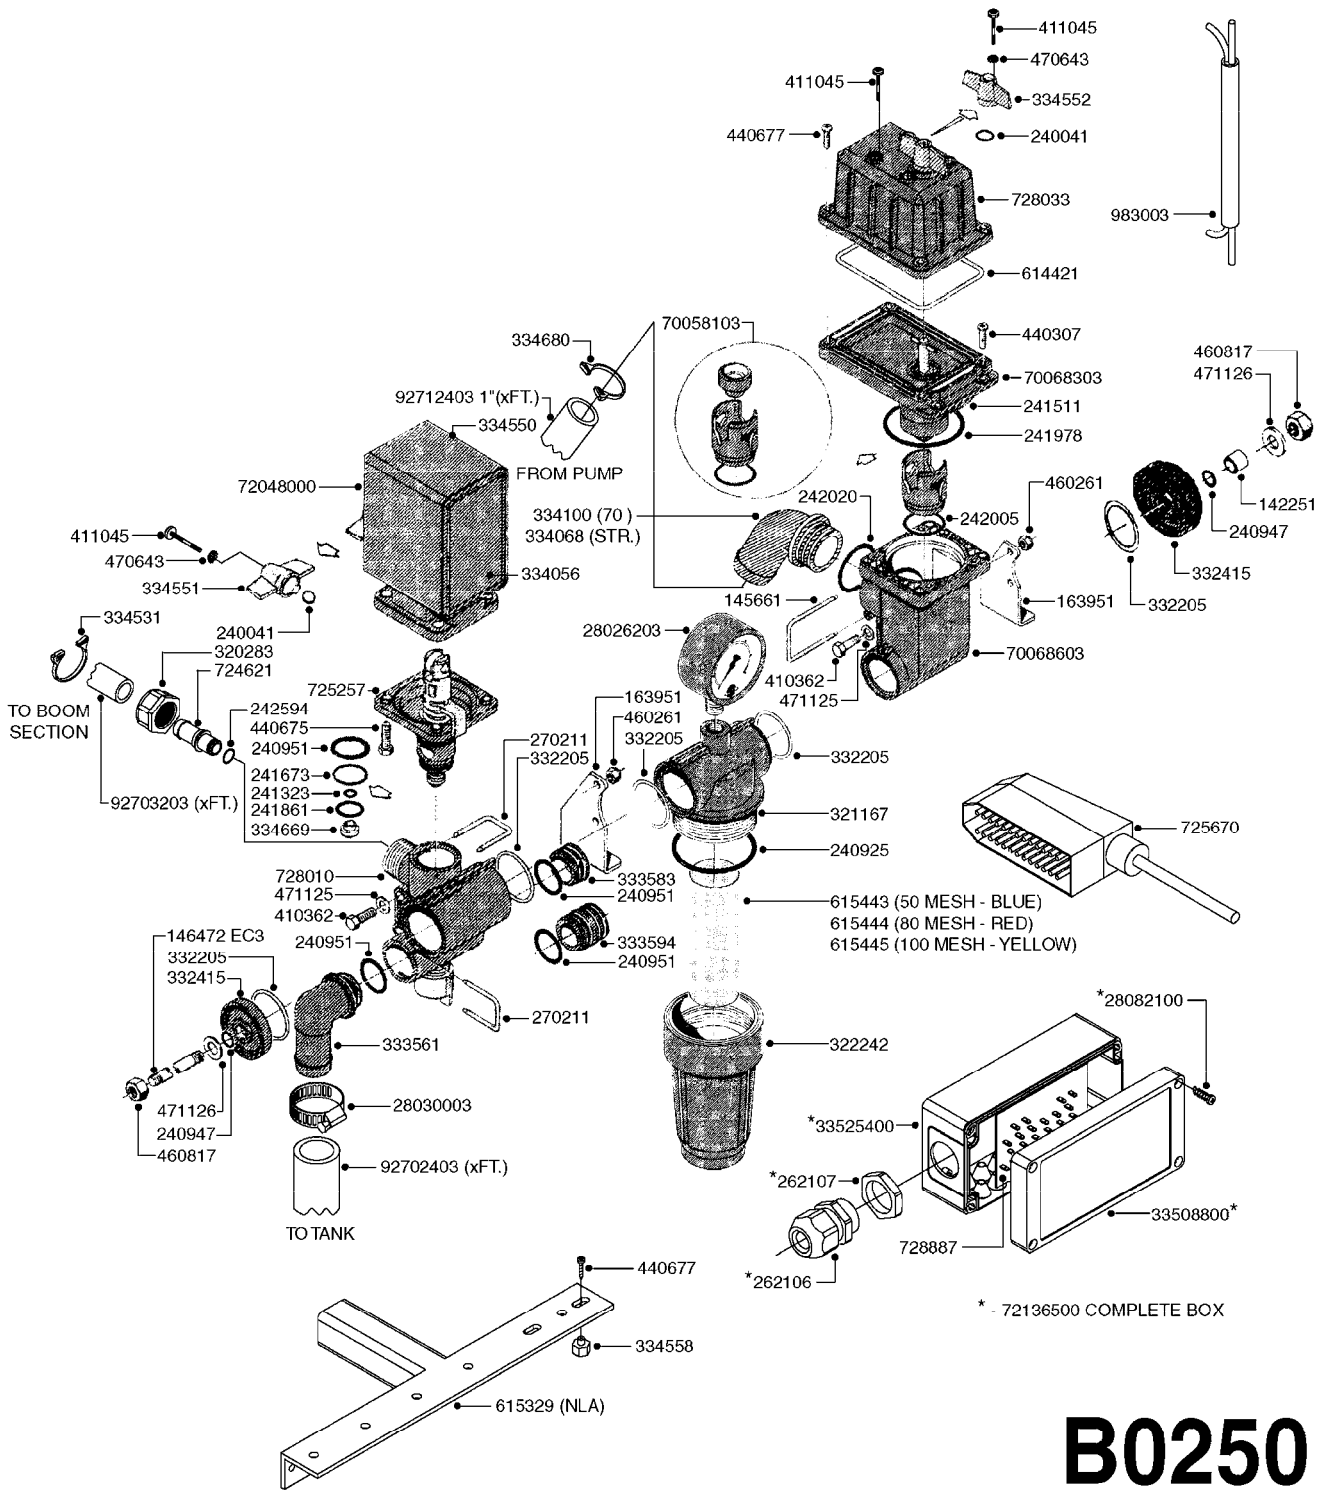

parts-n°	order qty	description
142251	1	BUSHING FOR LID
145661	1	FITT.DK S-61 FORK
146472	1	STUD BOLT M8X420
163951	1	MOUNT BRACKET FOR BK180 SECTIO
240041	1	O-RING D15.1/10.3 X 2.4
240925	1	O-RING D49.5X3 NITRIL
240947	1	O-RING D7.3X2.4 NITRIL
240951	1	O-RING D21.2X3 NITRIL
241323	1	O-RING D5.3X2.4 NITRIL
241511	1	O-RING D18X2
241673	1	O-RING D22.1X1.6
241861	1	O-RING D15.3X2.4 VITON
241978	1	O-RING 64.5X3.0
242005	1	O-RING D32.1X1.6 NITRIL
242020	1	O-RING 39.2 X 3 VITON
242594	1	O-RING D14 X 1.78 SCH.70-EPDM
262106	1	BULKHEAD F. CABLE 6.5-14 BLACK
262107	1	NUT F. BULKHEAD CABLE GRAY
270211	1	FITT.DK S25 FORK L=37.5
320283	1	FITT.DK NUT 3/4"BSP
321167	1	FILTER HOUSE S 63 X 4
322242	1	FILTER BOWL / IN-LINE
332205	1	O-RING D43/39XD2
332415	1	COVER
333561	1	FITT.DK ELB.1" EC RETURN
333583	1	END PIECE FOR BYPASS
333594	1	CONNECTING PIECE F. BYPASS
334056	1	COVER F/MOTOR HOUSE EC DIST.
334068	1	FITT.DK S-61 STR.1"
334100	1	FITT.DK S-61 ELB.1" 110 DEG.
334531	1	CLAMP HOSE PLASTIC 3/4"
334550	1	MOTOR HOUSE SECT VALVE
334551	1	GRIP F.MAN.OP.EC ON/OFF GREEN
334552	1	GRIP F.MAN.OP.EC PRES.REG.GREE
334558	1	NUT HEX PLASTIC INSERT
334669	1	VALVE CONE D14/D7-SH 63 WHITE
334680	1	CLAMP HOSE PLASTIC 1"
410362	1	BOLT HEX 8.8 SS M6X20
411045	1	SCREW M4 X 16MM STAINLESS
440307	1	SCREW SHEET-METAL 3/4" NO. 10
440675	1	SCREW F. PLASTIC 5X16 SS
440677	1	SCREW F. PLASTIC 5X20 SS
460261	1	NUT HEX M6X1.00 LOCK DIN985 A2 SS
460817	1	NUT HEX M8 STAINLESS DIN 934
470643	1	WASHER LOCK
471125	1	WASHER M6U 6.4X14X1.2,A2 SS
471126	1	WASHER, M8, Ø16/ 8.4X 1.6, SS
614421	1	GASKET F/MOTOR HOUSE-ON/OFF TR
615329	1	BRACKET F.ESC CONTROL VALVES
615443	1	FILTER ELEM.50 MESH BLUE
615444	1	FILTER ELEM.80 MESH RED
615445	1	FILTER ELEM.100 MESH YELLOW
724621	1	FITT.DK HB 3/4"ASSY F.3/4" NUT
725257	1	SPINDLE SECT. F/EC DISTRIBUTOR
725670	1	CABLE 6000MM EC-3
728010	1	DISTRIB HOUSING W/CONST PR GRN
728033	1	MOTOR UNIT F.PRES.REG.EC GREEN
728887	1	CIRCUIT BOARD EC CONTROL
983003	1	CABLE ELEC.2X1MM WIRE BLACK EC
28026203	1	GAUGE 200PSI/BR,2.5"1/4BSP-BTM
28030003	1	CLAMP HOSE GEAR P1" 6716