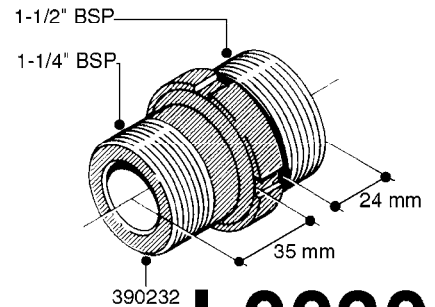

FITTINGS - HEXAGON NIPPLES  
L0030-HIN, 01:01:16

Page 0  
Date 07.02.2020 9:28

**L0030**

FITTINGS - HEXAGON NIPPLES  
L0030-HIN, 01:01:16

Page 1  
Date 07.02.2020 9:28

parts-n°	order qty	description
10015303	1	FITT.PO.HN 1.00X1.00 M1000
10425003	1	FITT.PO.HN 1.25X1.00 MCPHEE
320132	1	FITT.DK HN 1" BSP
320176	1	FITT.DK HN 3/8"X1/2" BSP
320445	1	FITT.DK HN 1/4"X3/8" BSP
320655	1	FITT.DK HN 1/2"-1/2" BSP
320692	1	FITT.DK HN 3/8'BSPX1/4'NPT
320703	1	FITT.DK HN 3/8BSP X1/2 &1/4NPT
320725	1	FITT.DK NIPPLE 3/8"-3/8" BSP
320902	1	FITT.DK HN 3/8'X 1/4' BSP
390232	1	FITT.DK HN 1-1/2' X 1-1/4' BSP
390276	1	FITT.DK HN 1'BSP