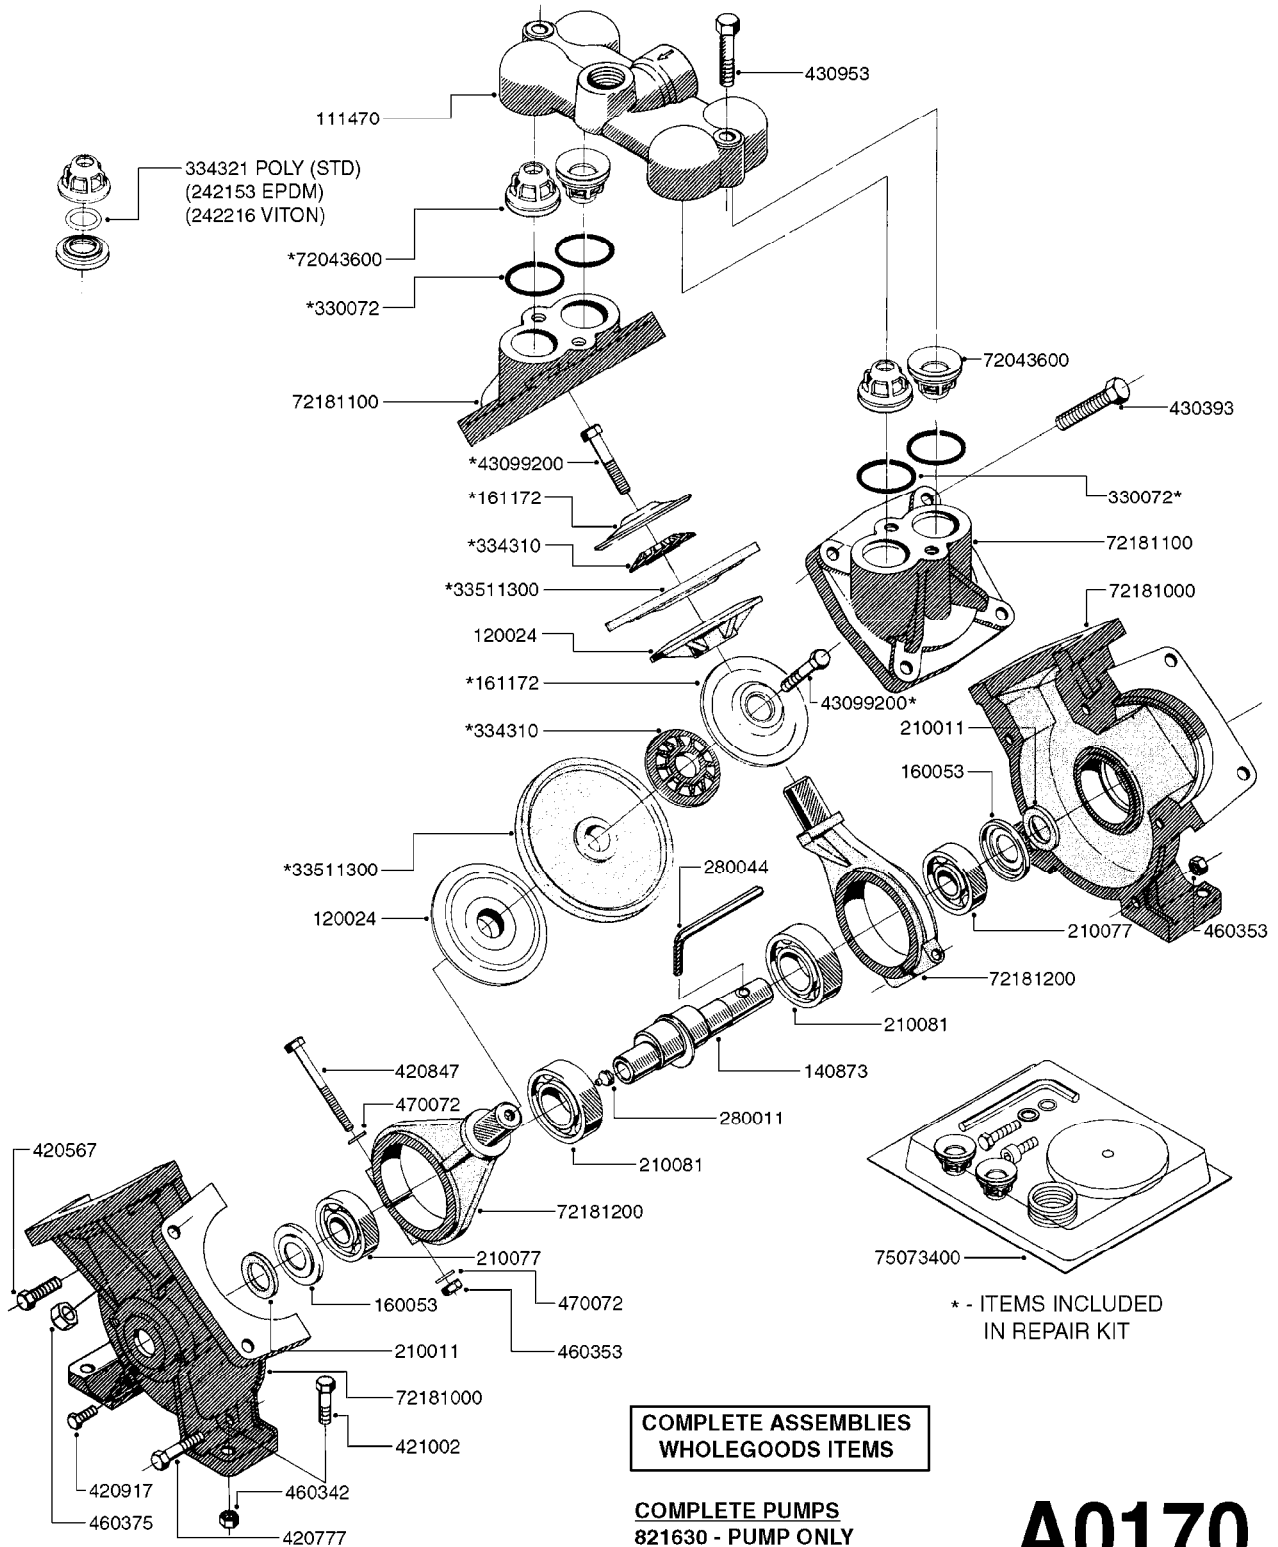

COMPLETE ASSEMBLIES
WHOLEGOODS ITEMS

COMPLETE PUMPS
821630 - PUMP ONLY
10396003 - WITH PTO & DAMPER

A0170

PUMP - 1203 W/MOUNTING BASE
A0170-HIN, 01:01:16

Page 1

Date 07.02.2020 9:26

parts-n°	order qty	description
111470	1	VALVE CHAMBER 1202
120024	1	DIAPHRAGM BACK DISC 1200-1300
140873	1	CRANK SHAFT MODEL 1202-9MM
160053	1	DUST PLATE
161172	1	DIAPHRAGM DISC F. 1203/1303
210011	1	SEAL FELT D39/23 X 4
210077	1	BEARING BALL 6305
210081	1	BEARING BALL 6307
242153	1	O-RING D26X4 EPDM
242216	1	O-RING VITON F/1202/1302/462
280011	1	GREASE NIPPLE 1/8" SAE H TR
280044	1	KEY HEXAGON W6 3/16"
330072	1	O-RING D53.5/D45.5X4
334310	1	NYLON WASHER 1202/1302/462
334321	1	O-RING POLY. 34.0x26.0x4.0
420567	1	BOLT HEX 8.8 DEL M8X30 FT
420777	1	BOLT HEX 8.8 RAW M8X50
420847	1	BOLT HEX 8.8 DEL M8X85
420917	1	BOLT HEX 8.8 RAW M8X12 FT
421002	1	BOLT HEX 8.8 DEL M10X30 FT DIN933
430393	1	BOLT HEX 8.8 RAW M12X50
430953	1	BOLT, M12 X 55 8.8
460342	1	NUT HEX M10 DEL DIN934
460353	1	NUT HEX M8 BLACK
460375	1	NUT HEX M12 BLACK
470072	1	WASHER D15/D8X.5 LOCK
821630	1	PUMP 1203/9 540RPM
10396003	1	PUMP 1203 C/W PTO 540 RPM
33511300	1	DIAPHRAGM 1202-1303 POLY 2006
43099200	1	BOLT HEX SS M12 X 30 DIN933 A4
72043600	1	VALVE FOR 462/463
72181000	1	HOUSING, PUMP, 1203 RED
72181100	1	DIAPHRAGM COVER 1203/1303+BLTS
72181200	1	CONNECTING ROD FOR 1203 W/M12
75073400	1	PUMP KIT 1203 MM "06"