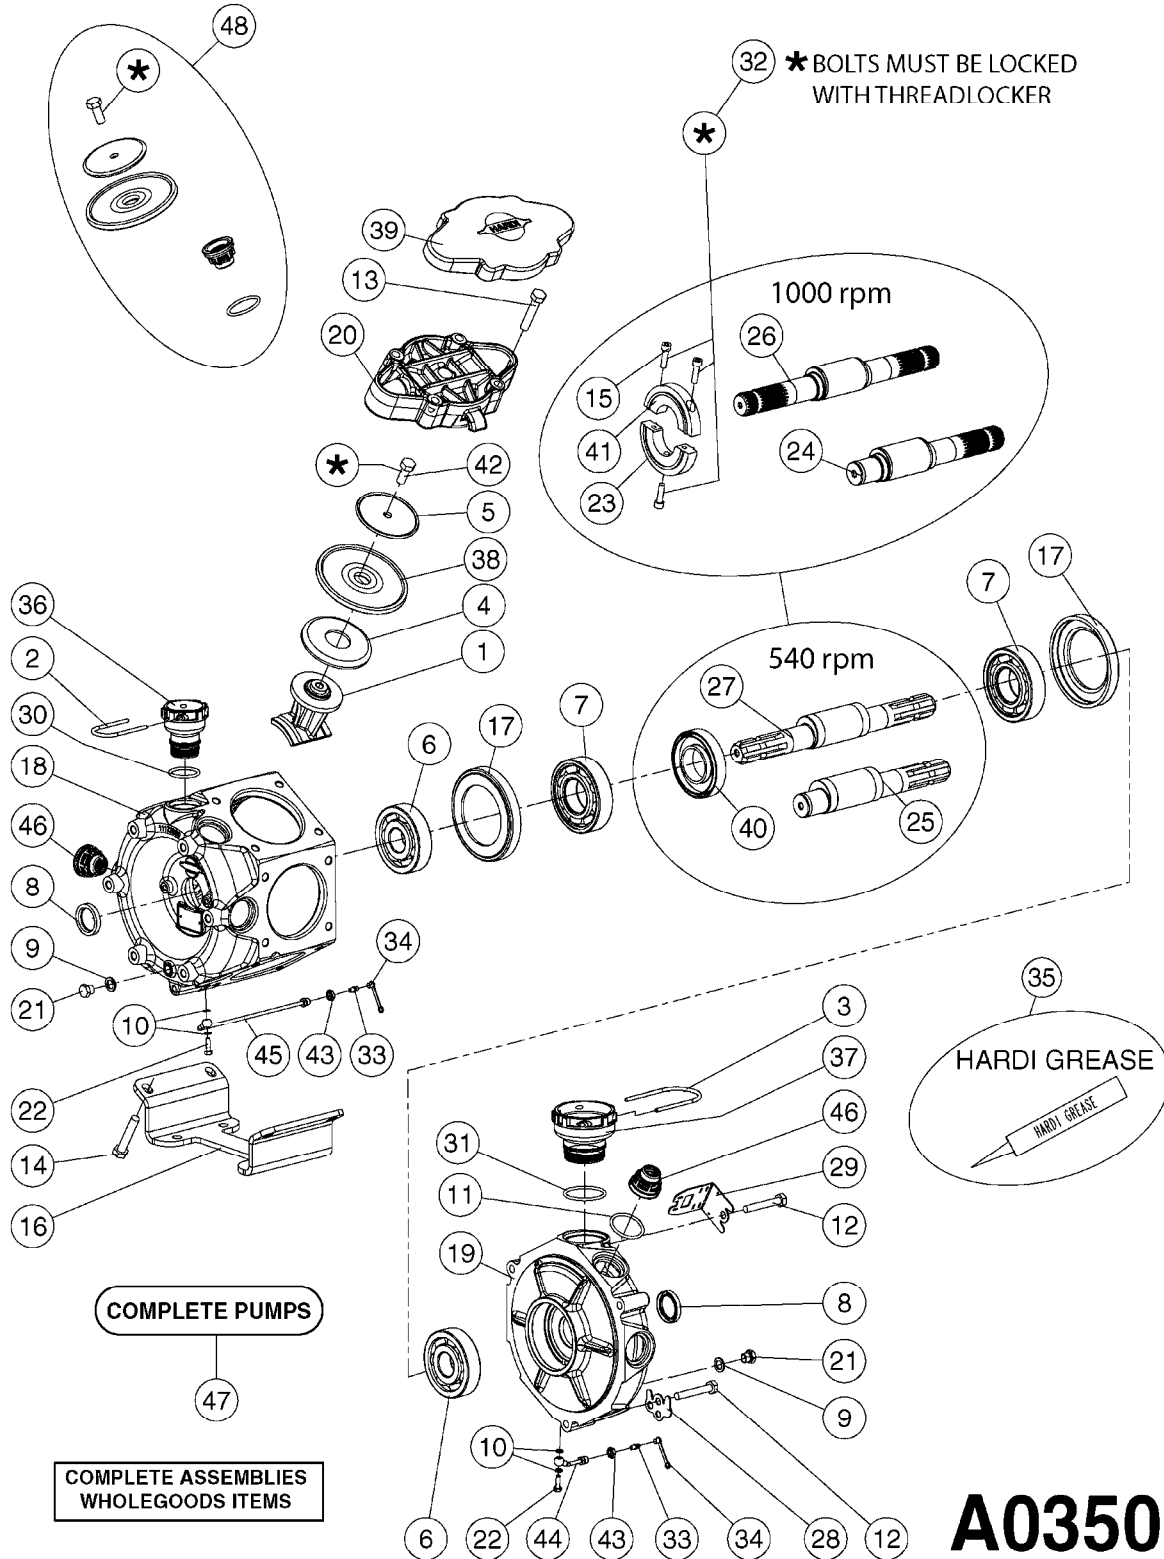

PUMP - 464 540/1000 RPM
A0350-HIN, 23:04:19

Page 1
Date 07.02.2020 9:27

Pos.	parts-n°	order qty	description
1	111622	1	CONNECTING ROD 463/5.5MM
1	111623	1	CONNECTING ROD 463/10MM
1	111624	1	CONNECTING ROD 463/12MM
1	111645	1	CONNECTING ROD 463/6.5MM
2	145996	1	FITT.DK S-67 FORK
3	145997	1	FITT.DK S-93 FORK
4	161012	1	DIAPHRAGM BACKING DISC F. 463
5	161175	1	DIAPHRAGM DISC 463/464 PUMP
6	210221	1	BEARING BALL 6407
7	210232	1	BEARING BALL 6310
8	210243	1	SEAL OIL 35 X 47 X 7
9	241404	1	DOWTY SEAL 1/4"
10	242374	1	WASHER Ø10/Ø6X1 COPPER
11	330072	1	O-RING D53.5/D45.5X4
12	421072	1	BOLT HEX 8.8 RAW M10X65
13	430312	1	BOLT HEX 8.8 M12X60
14	430438	1	BOLT HEX 8.8 DEL M12X65
15	450995	1	BOLT ALLEN M8X30 DIN 912 RAW
16	614628	1	FOOT F. 46X PUMP, RED
16	16410800	1	PUMP BASE 463/464 BLACK
17	11171900	1	CONROD RING 364/464 MACHINED
18	11172200	1	PUMP HOUSE 464 MACHINED 5/4" BSP RED
19	11172600	1	FRONTPART 464 MACHINED 2" BSP RED
20	11173000	1	VALVE COVER.463/464 MACHINED RED
21	14010400	1	PLUG 1/4" BSP
22	14120400	1	BANJOBOLT M6 X 19
23	14120700	1	COUNTERWEIGHT 364/464-1000
24	14137300	1	CRANKSHAFT 364/464-5.5 1000
24	14137400	1	CRANKSHAFT 364/464-6.5 1000
25	14137600	1	CRANKSHAFT 364/464-10
25	14137700	1	CRANKSHAFT 464-12
26	14137900	1	CRANKSHAFT 364/464-5.5 GG 1000
26	14138000	1	CRANKSHAFT 364/464-6.5 GG 1000
27	14138200	1	CRANKSHAFT 364/464-10 GG
27	14138300	1	CRANKSHAFT 464-12 GG
28	16383000	1	GREASE NIPPLE PLATE 464
29	16390600	1	BRACKET FOR RPM SENSOR
30	24266600	1	O-RING D 38,0 X 4,0 70SH.NITR
31	24266800	1	O-RING D 54,0 X 4,0 70SH.NITR
32	28045503	1	LOCTITE 262 .5ML (.017oz.)
33	28163300	1	GREASE NIPPLE H1 M6X1 DIN 7412
34	28163400	1	CAP F. GREASENIPPLE YELLOW M6X1
35	28164600	1	HARDI PUMP GREASE S3 V550L 1
36	32242200	1	FITTING S67 5/4" KON. RG 2014
37	32242400	1	FITTING S93 2" KON. RG 2014
38	33511600	1	DIAPHRAGM PUMP 463/464 PUMP PUR
39	33524000	1	COVER PLASTIC 464 PUMP
40	33527200	1	GREASE SPLIT 364/464
41	39136200	1	HALFPART 364/464-1000
42	43099200	1	BOLT HEX SS M12 X 30 DIN933 A4
43	46134000	1	NUT HEX M10x1 H=2.3 NV=14 ELZIN
44	61097000	1	BANJOTUBE SHORT 464 COMPL.
45	61097100	1	BANJOTUBE LONG 464 COMPL.
46	72043600	1	VALVE FOR 462/463
47	72993500	1	PUMP 464-12-540, CM
47	72993600	1	PUMP 464-6.5 MED-2-1000
47	82168100	1	PUMP 464-5.5 THROUGH SHAFT 1000RPM
47	82168200	1	PUMP 464-10 2" SUCT. 540RPM
47	82168500	1	PUMP 464-12 2" SUCT. 540 RPM
47	82168700	1	PUMP 464-12 540 OFFSET PORTS
47	82168800	1	PUMP 464 6.5 1000 OFFSET PORTS