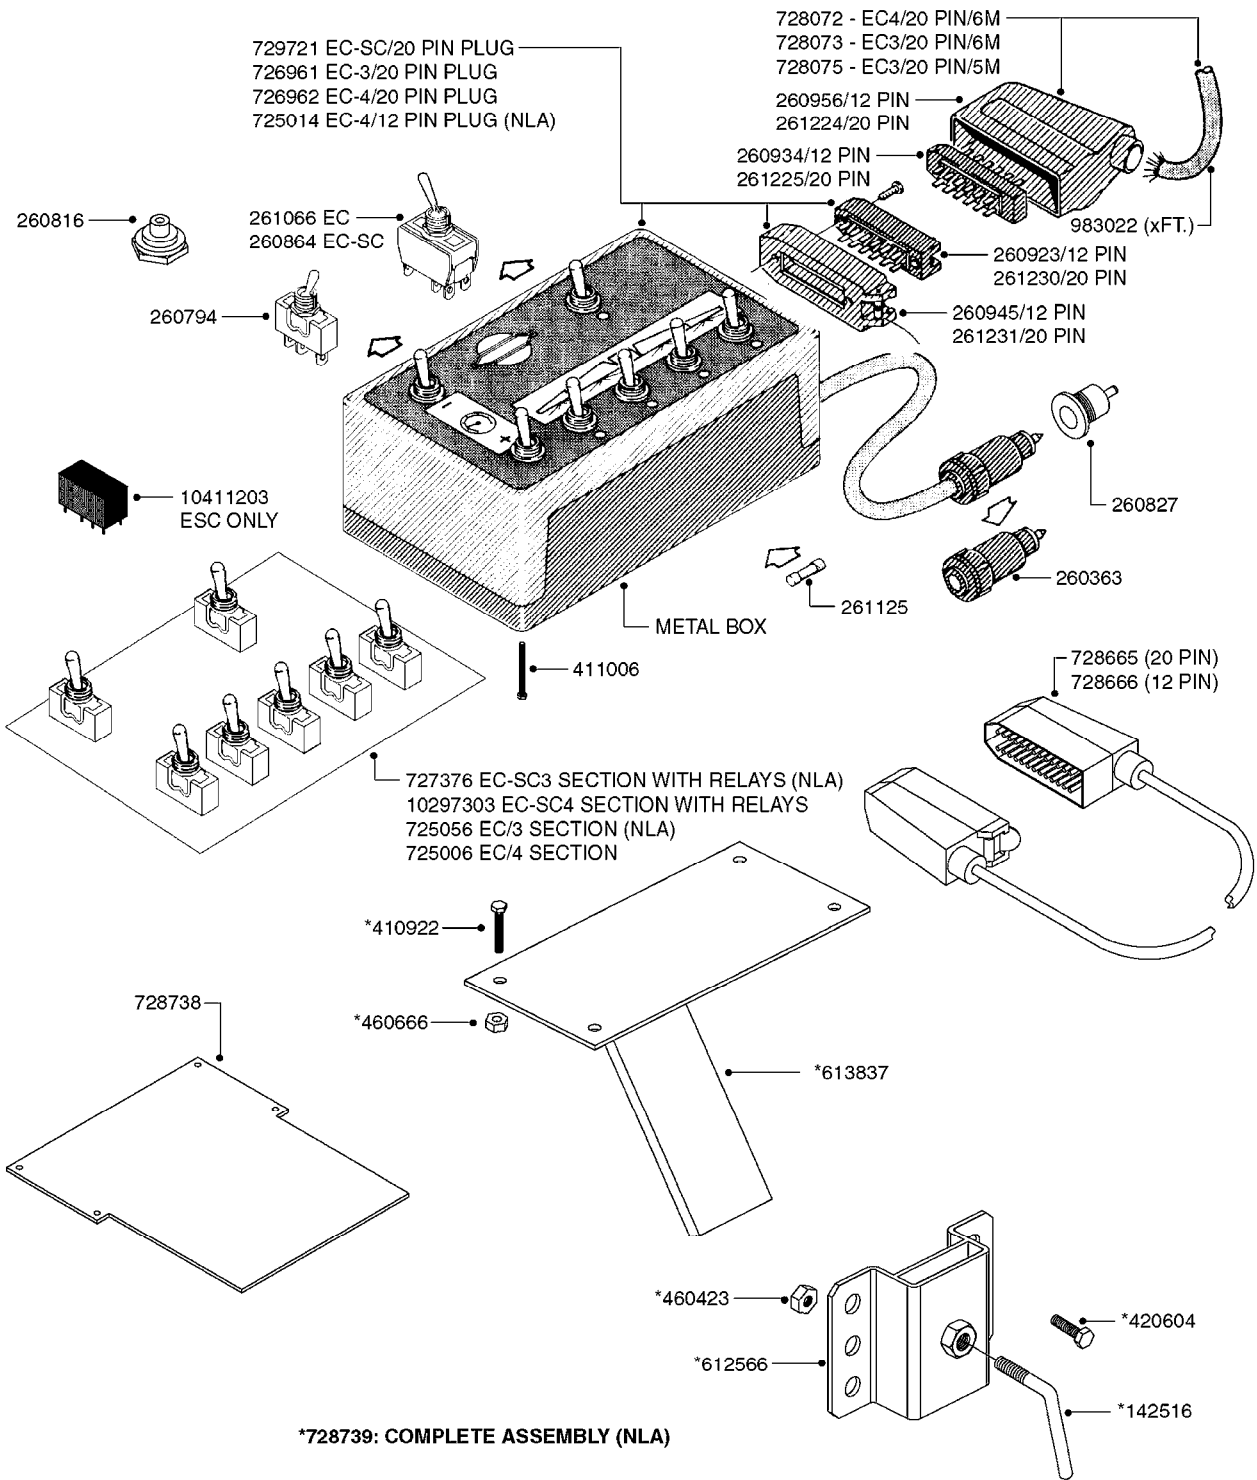

*728739: COMPLETE ASSEMBLY (NLA)

COMPLETE ASSEMBLIES
WHOLEGOODS ITEMS

B0390

CONTROL BOX F/EC+EC-SC
B0390-HIN, 01:01:16

Page 1
Date 07.02.2020 9:27

parts-n°	order qty	description
142516	1	SCREW SET M10 BENT F. LOCKING
260363	1	PLUG 2 POLE 12V
260794	1	SWITCH F.PRESS ADJ.EC CONTROL
260816	1	CAP W/RUBBER BOOT F.EC SWITCH
260827	1	PLUG F.EC ATTACHMENTS
260864	1	SWITCH F.HY BOOM CONTROL BOX
260923	1	PLUG INSERT 12 POLE FEMALE
260934	1	PLUG INSERT 12 POLE MALE
260945	1	PLUG HOUSE 12 POLE FEMALE
260956	1	PLUG HOUSE 12 POL.MALE
261066	1	SWITCH 2 POLE
261125	1	FUSE 5 X 20 500mA
261224	1	PLUG HOUSING F/20 POLE MALE
261225	1	PLUG INSERT 20 POLE MALE
261230	1	PLUG INSERT 20 POLE FEMALE
261231	1	PLUG HOUSING 20 POLE FEMALE
410922	1	CYL.SKR 8.8 DEL M4X20 RST
411006	1	SCREW M4X40 SLOTTED
420604	1	BOLT HEX 8.8 DEL M10X25 FT DIN933
460423	1	NUT HEX M10X1.50 LOCK DIN985A2 SS
460666	1	NUT HEX M4
612566	1	MOUNT BRACKET F.FAN CABLE ASSY
613837	1	MOUNT PLATE FOR EC CONTROL BOX
725006	1	CIRCUIT BOARD 4 VALVE
725014	1	CONTROL BOX EC 4 SEC./12 PIN
725056	1	PRINTED CIRC.W SW 3WAY 726961
726961	1	CONTROL BOX EC 3 SEC./20 PIN
726962	1	CONTROL BOX EC 4 SEC./20 PIN
727376	1	CIRCUIT BOARD F.ESC 3 BANK
728072	1	CABLE,20-PIN,6M EC/4
728073	1	CABLE,20-PIN,6M, EC/3
728075	1	CABLE F.CONTROL BOX 5M EC/3
728665	1	CABLE EXT.-QUICK ATTACH 20 PIN
728666	1	CABLE-QUICK ATTACH 12 PIN
728738	1	DOUB.CONT.BOX & OR F/M PLATE
728739	1	IN CAB CONTROL MOUNT KIT
729721	1	CONTROL BOX ESC3
983022	1	WIRE 12 x 0.5 x 2MM x 12"
10297303	1	CIRCUIT BOARD FOR T.M.S.
10411203	1	RELAY T-82