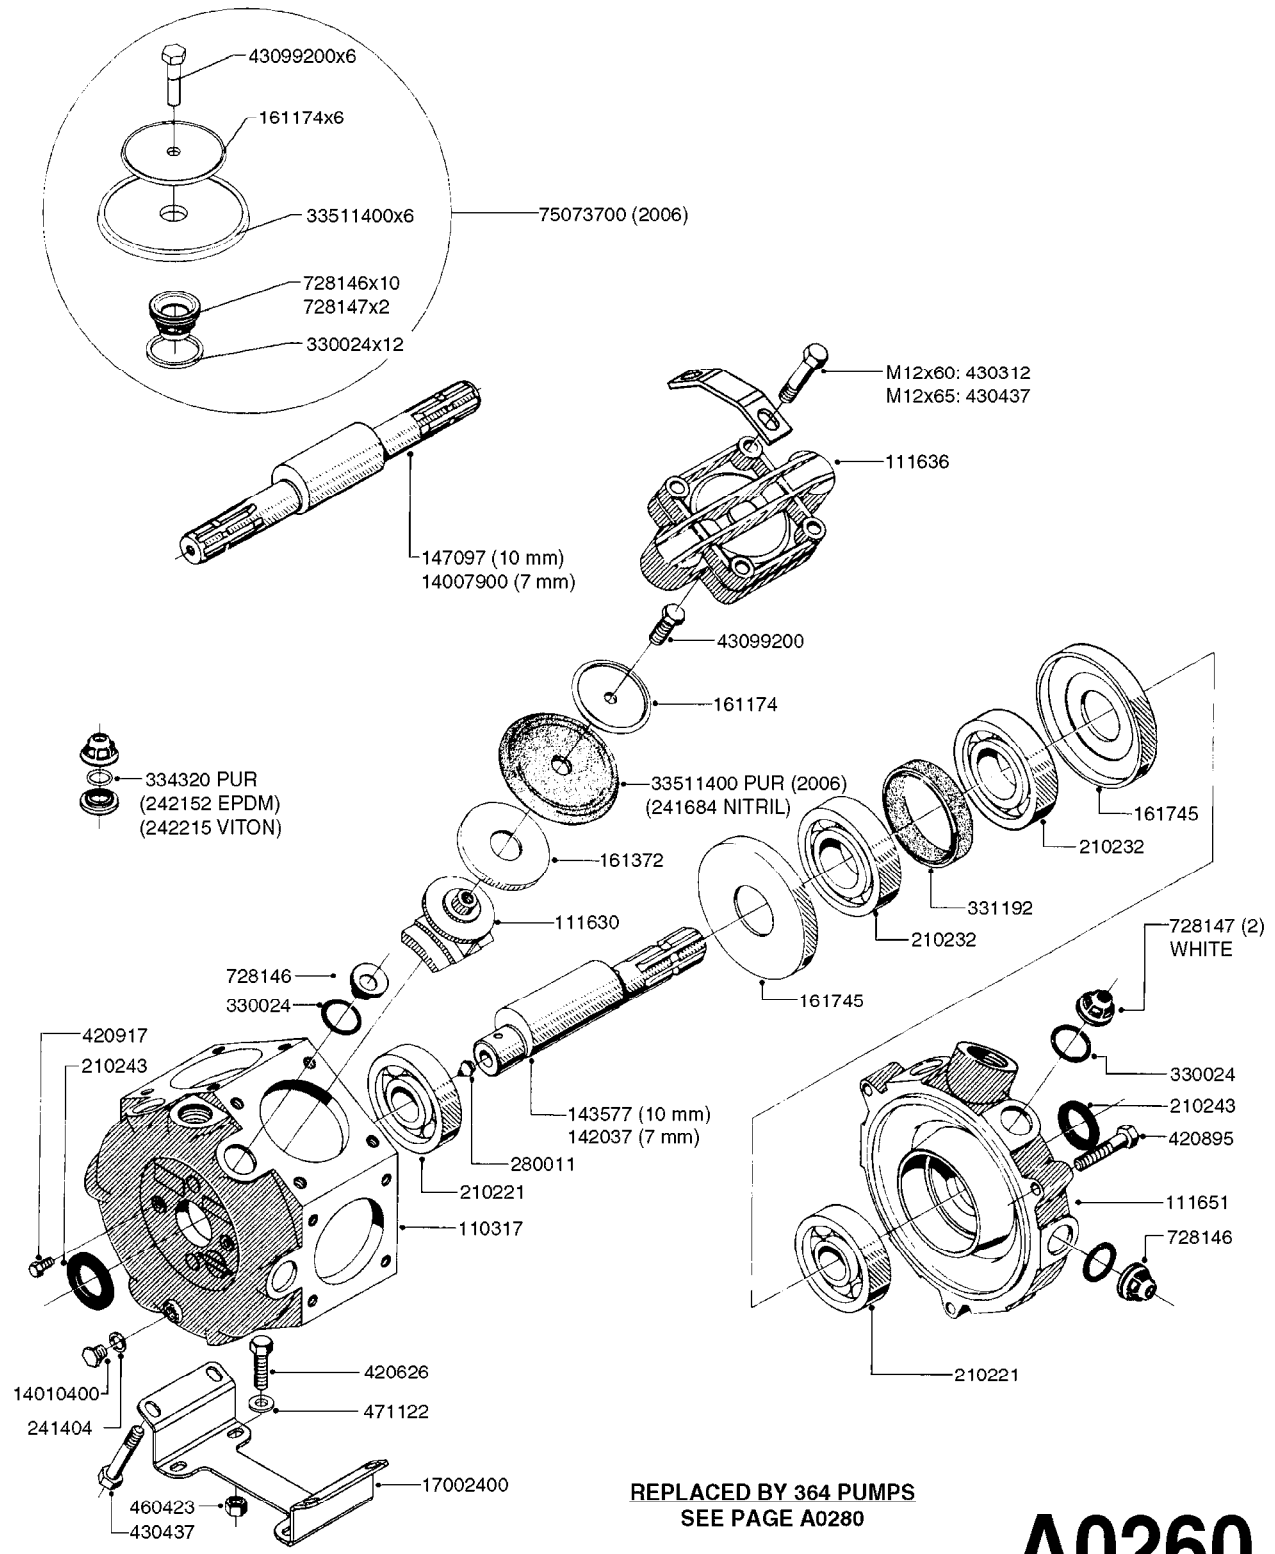

REPLACED BY 364 PUMPS
SEE PAGE A0280

A0260

PUMP - 363 W/MOUNTING BASE
A0260-HIN, 17:03:16

Page 1

Date 07.02.2020 9:27

parts-n°	order qty	description
110317	1	PUMP CASING MODEL 360/361 PNTD
111630	1	CONNECTING ROD 363/364-10 PUMP
111636	1	VALVE COVER 363 HEAVY DUTY
111651	1	CASTING F.363 1.5" PUMP(FRONT)
142037	1	CRANK SHAFT 361-20
143577	1	CRANK SHAFT F.363/462/463-10mm
147097	1	CRANK SHAFT 363-463/10 THROUGH
161174	1	DIAPHRAGM DISC SS 361/363/364 PUMP
161372	1	DIAPHRAGM BACKING DISC,320-361
161745	1	METAL SPACER F.363/463
210221	1	BEARING BALL 6407
210232	1	BEARING BALL 6310
210243	1	SEAL OIL 35 X 47 X 7
241404	1	DOWTY SEAL 1/4"
241684	1	DEICER PARTS: DIAPHRAGM MODEL 361 NITRIL
242152	1	O-RING D18.2X3 EPDM
242215	1	O-RING D18X3 VITON
280011	1	GREASE NIPPLE 1/8" SAE H TR
330024	1	O-RING D41,1/D34.5 X 3,5
331192	1	SPACER, MODEL 361/363
334320	1	O-RING D18X3 POLYURETHANE
420626	1	BOLT HEX 8.8 DEL M10X20 FT
420895	1	BOLT HEX 8.8 RAW M10X60
420917	1	BOLT HEX 8.8 RAW M8X12 FT
430312	1	BOLT HEX 8.8 M12X60
430437	1	BOLT HEX 8.8 RAW M12X65
460423	1	NUT HEX M10X1.50 LOCK DIN985A2 SS
471122	1	WASHER, M10, Ø20/10.5X 2.0, SS
728146	1	VALVE FOR 361(726890/707932)
728147	1	VALVE FOR 361 WHITE WITH HOLE
14007900	1	CRANK 363/462/463-7mm 540/THRU
14010400	1	PLUG 1/4" BSP
17002400	1	FOOT F. 36X PUMP, RED
33511400	1	DIAPHRAGM PUMP 361/361/363/364 PUR
43099200	1	BOLT HEX SS M12 X 30 DIN933 A4
75073700	1	PUMP KIT 361/363 "06"