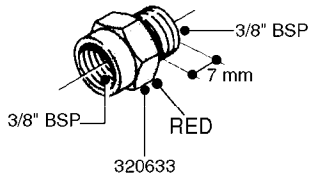

FITTINGS - HEXAGON NIPPLES  
L0030-HIN, 01:01:16

Page 0  
Date 07.02.2020 9:28

**L0030**

FITTINGS - HEXAGON NIPPLES  
L0030-HIN, 01:01:16

Page 1  
Date 07.02.2020 9:28

parts-n°	order qty	description
10015303	1	FITT.PO.HN 1.00X1.00 M1000
10425003	1	FITT.PO.HN 1.25X1.00 MCPHEE
320132	1	FITT.DK HN 1" BSP
320176	1	FITT.DK HN 3/8"X1/2" BSP
320445	1	FITT.DK HN 1/4"X3/8" BSP
320655	1	FITT.DK HN 1/2"-1/2" BSP
320692	1	FITT.DK HN 3/8'BSPX1/4'NPT
320703	1	FITT.DK HN 3/8BSP X1/2 &1/4NPT
320725	1	FITT.DK NIPPLE 3/8"-3/8" BSP
320902	1	FITT.DK HN 3/8'X 1/4' BSP
390232	1	FITT.DK HN 1-1/2' X 1-1/4' BSP
390276	1	FITT.DK HN 1'BSP