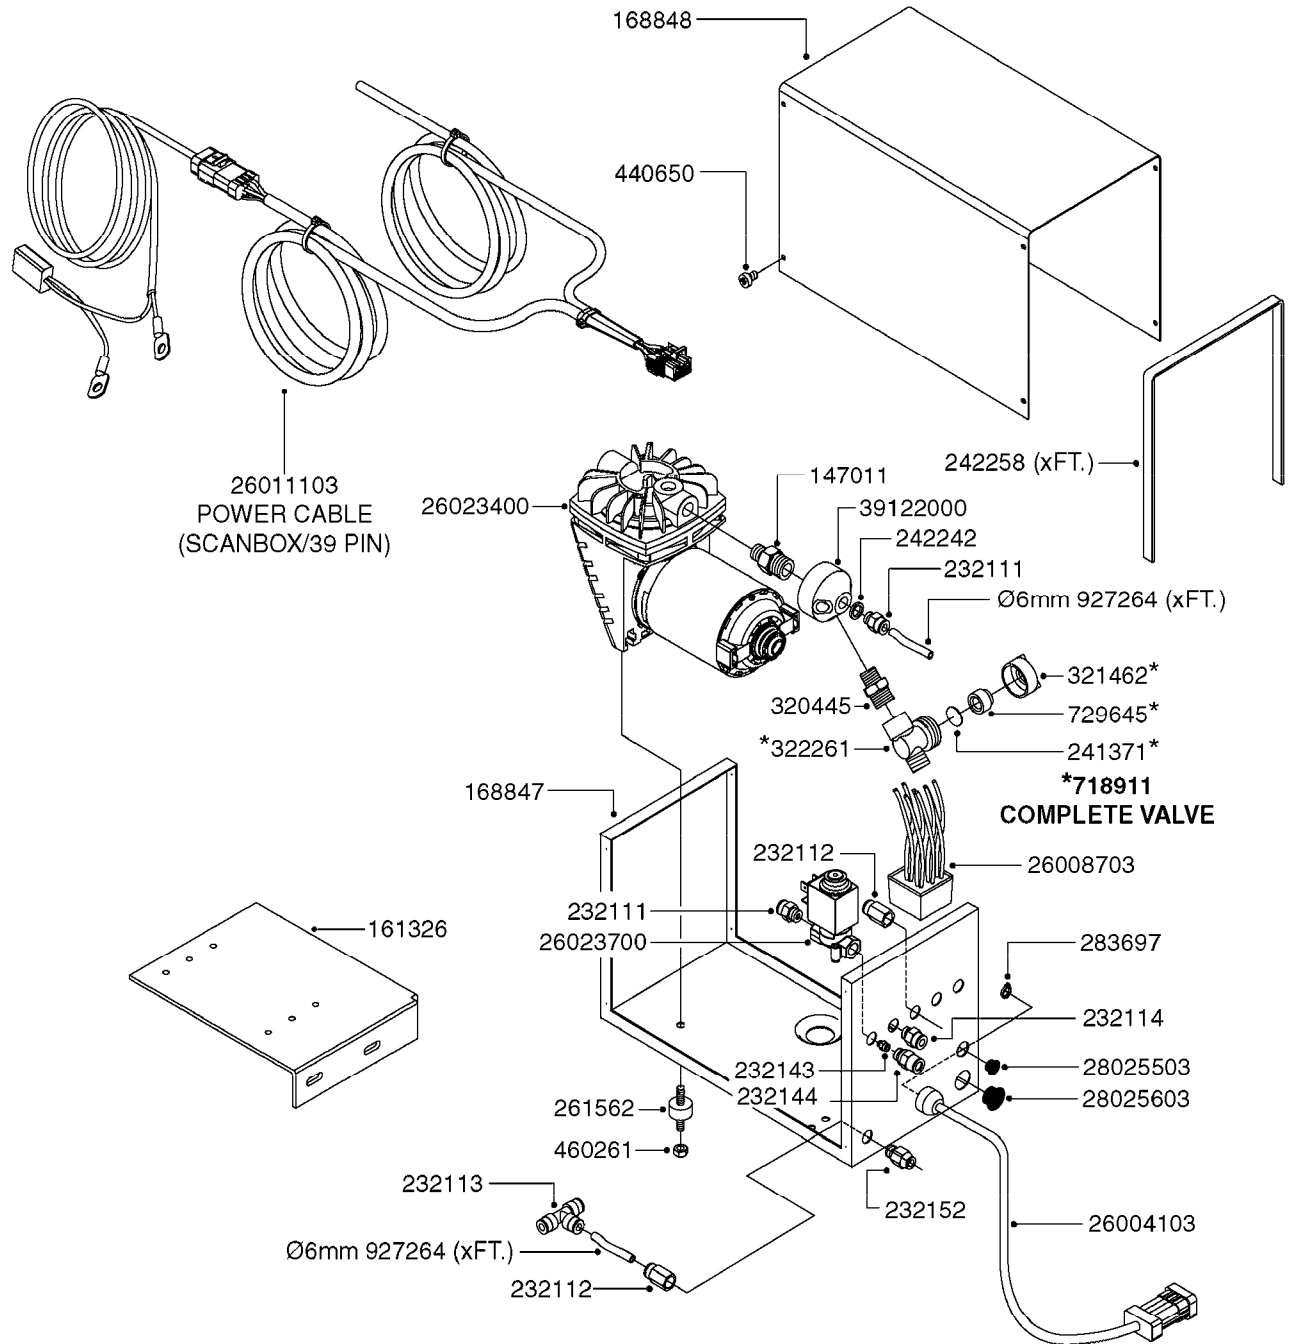

K0400

*Ø8mm 927306 (xFT.)
*Ø10mm 927330 (xFT.)

70062503 - COMPLETE ASSEMBLY

FOAM MARKER COMPRESSOR 2007
K0400-HIN, 01:01:16

Page 1
Date 07.02.2020 9:27

parts-n°	order qty	description
147011	1	HEX NIPPLE 3/8'X1/4'BSP BRASS
161326	1	MOUNT BKT. F. FOAM COMP.BOX 98
168847	1	ENCLOSURE LOWER F.MARKER
168848	1	COVER F. FOAM MARKER
232111	1	QUICK COUPLER 6MM X 1/8 EXT.
232112	1	QUICK COUPLER 6MM 1/8 INT.
232113	1	QUICK COUPLER 6MM T-PIECE
232114	1	COUPLER 1/8" THREADX8MM HOSE
232143	1	REDUCER 1/4'INT-1/8'EXT
232144	1	QUICK COUPLER 10MM X 1/4 EXT
232152	1	QUICK COUPLER 8MMX1/8 EXT.LONG
241371	1	DIAPHRAGM F.NO-DRIP,VULC
242242	1	O-RING F.AIR HOSE FITTING
242258	1	TRIM 3X10 SELF ADHESIVE 0012"
261562	1	RUBBER DAMPER 2XM6X25
283697	1	TIESTRAP 200MM
320445	1	FITT.DK HN 1/4"X3/8" BSP
321462	1	CAP F.NO-DRIP ASSY.
322261	1	HOUSING F.SAFETY VALVE 3/8"
440650	1	SCREW 3.5x13 STAINLESS
460261	1	NUT HEX M6X1.00 LOCK DIN985 A2 SS
718911	1	VALVE (SAFETY) F.MARKER
729645	1	NON-DRIP SPRING ASSY.GREEN 10
927264	1	HOSE R X PE D6/D4 X 0012"
927306	1	HOSE R X PE D8/D6 X 0012"BLACK
927330	1	HOSE R X PE D10/D8 X 012"BLACK
26004103	1	FOAM MARKER CNTRL MOD CABL STD
26008703	1	FOAM MARKER CONTROL SCII
26011103	1	FOAMER POWER/CONTROL CABLE 39P
26023400	1	COMPRESSOR F.FOAM MARKER CM40
26023700	1	SOLENOID VAL 12V 1/8' FLO '07
28025503	1	PLUG F.DRILLED HOLE 1/2"
28025603	1	PLUG F.DRILLED HOLE 3/4"
39122000	1	DISTR.HOUSING F.FOAM MARKER'07
70062503	1	FOAM MARKER COMPRESSOR,STD,39P