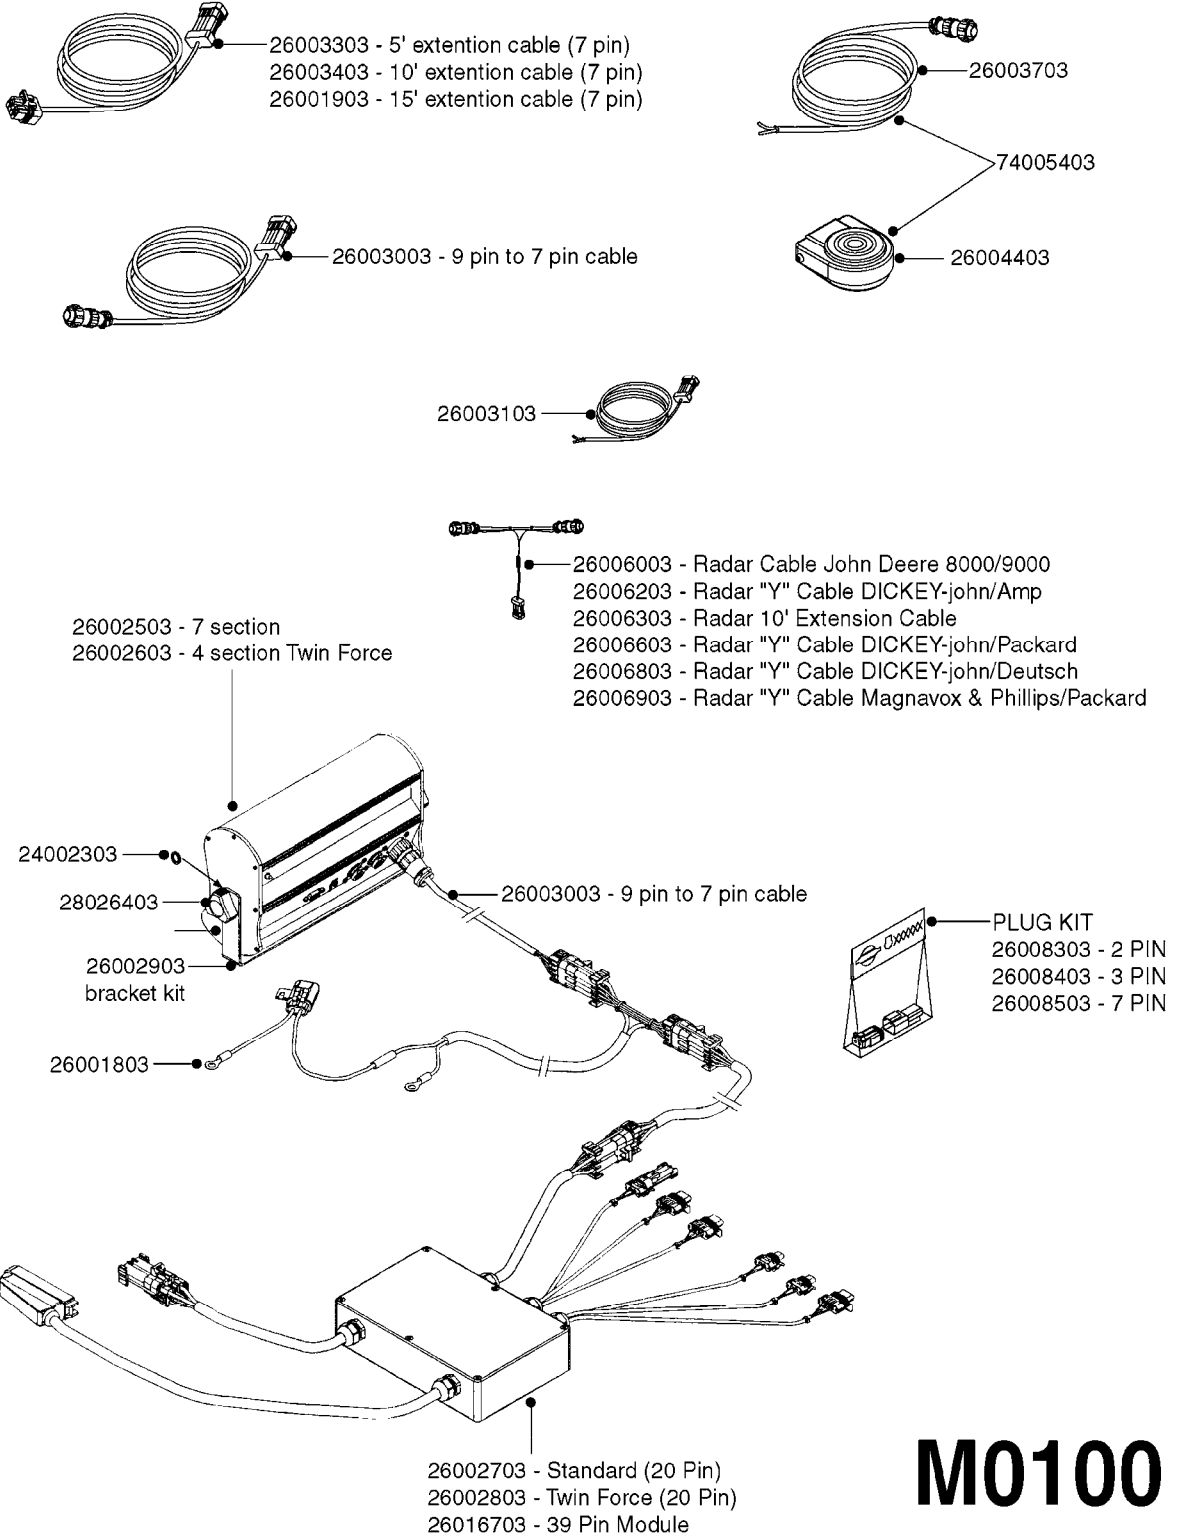

MUSTANG 3500 CONTROLLER
M0100-HIN, 01:01:16

Page 0
Date 07.02.2020 9:28

MUSTANG 3500 CONTROLLER
M0100-HIN, 01:01:16

Page 1
Date 07.02.2020 9:28

parts-n°	order qty	description
24002303	1	WASHER, RUBBER
26001803	1	POWER CABLE
26001903	1	15' 7-PIN EXTENSION CABLE
26002503	1	MUSTANG 3500/7 CONSOLE
26002603	1	MUSTANG 3500/4/TF CONSOLE
26002703	1	MUSTANG 3500/20PIN SC MODULE
26002803	1	MUSTANG 3500/20PIN TF SC MODUL
26002903	1	MUSTANG 3500 CONSOLE MNT KIT
26003003	1	MUSTANG 3500 CONSOLE CABLE
26003103	1	MUSTANG 3500/7 SC MOD CNECT KT
26003303	1	MUSTANG/FM 5FT 7PIN EXT CABLE
26003403	1	MUSTANG/FM 10FT 7PIN EXT CABLE
26003703	1	MUSTANG RUN/HOLD ADAPT CABLE
26004403	1	SWITCH, FOOT
26006003	1	MUSTANG RADR CBLE JD 8000/9000
26006203	1	MUSTANG RDR "Y" CABLE DCKY-JHN
26006303	1	MUSTANG RDR EXTNSN CABLE 10FT
26006603	1	MUSTANG RDR"Y"CABLE D-J PACKRD
26006803	1	MUSTANG RDR"Y"CABLE D-J DEUTS.
26006903	1	MUSTANG RDR"Y"CABLE MAG.PHILIP
26008303	1	MICRO TRAK PLUG KIT - 2 PIN
26008403	1	MICRO TRAK PLUG KIT - 3 PIN
26008503	1	MICRO TRAK PLUG KIT - 7 PIN
26016703	1	MUSTANG 3500/39PIN SC MODULE
28026403	1	KNOB, MUSTANG CONSOLE MOUNT
74005403	1	FOOT SWITCH FOR MUSTANG 3500