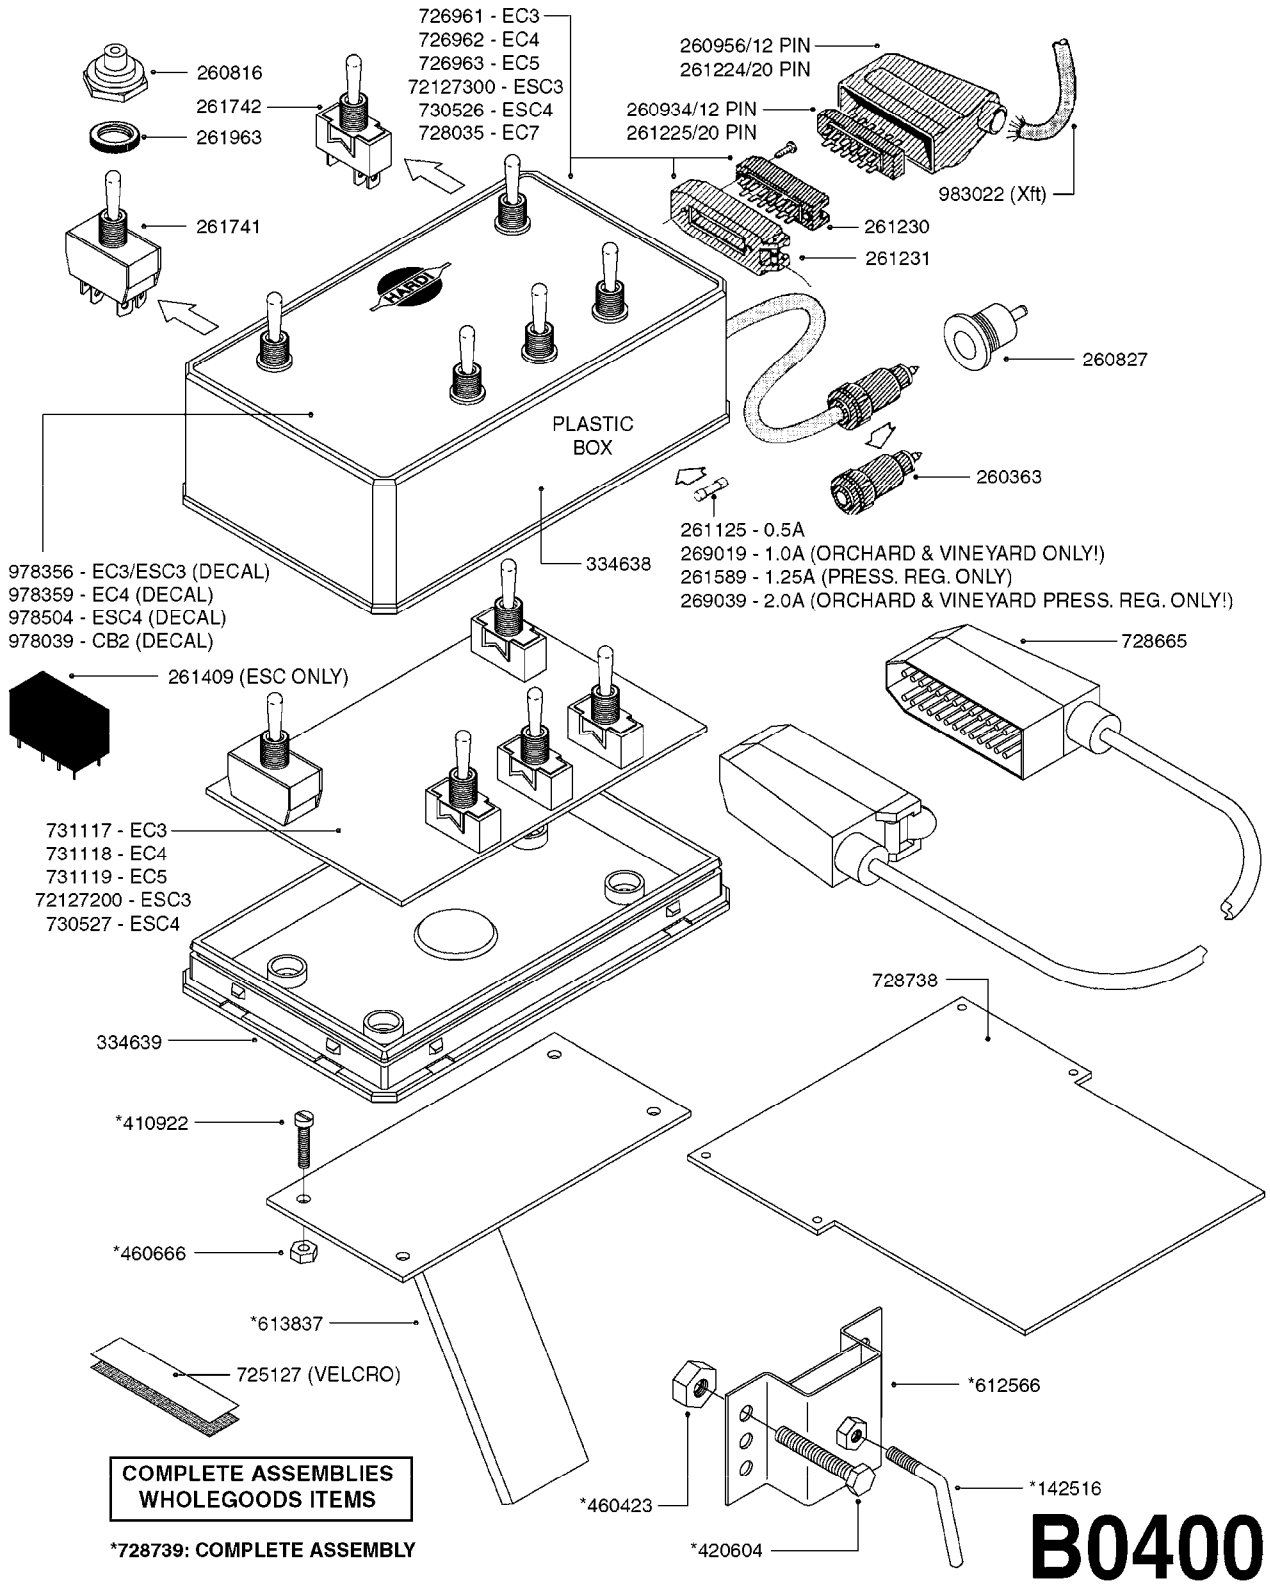

# B0390

CONTROL BOX F/EC+EC-SC  
B0390-HIN, 01:01:16

Page 1  
Date 07.02.2020 9:27

parts-n°	order qty	description
142516	1	SCREW SET M10 BENT F. LOCKING
260363	1	PLUG 2 POLE 12V
260794	1	SWITCH F.PRESS ADJ.EC CONTROL
260816	1	CAP W/RUBBER BOOT F.EC SWITCH
260827	1	PLUG F.EC ATTACHMENTS
260864	1	SWITCH F.HY BOOM CONTROL BOX
260923	1	PLUG INSERT 12 POLE FEMALE
260934	1	PLUG INSERT 12 POLE MALE
260945	1	PLUG HOUSE 12 POLE FEMALE
260956	1	PLUG HOUSE 12 POL.MALE
261066	1	SWITCH 2 POLE
261125	1	FUSE 5 X 20 500mA
261224	1	PLUG HOUSING F/20 POLE MALE
261225	1	PLUG INSERT 20 POLE MALE
261230	1	PLUG INSERT 20 POLE FEMALE
261231	1	PLUG HOUSING 20 POLE FEMALE
410922	1	CYL.SKR 8.8 DEL M4X20 RST
411006	1	SCREW M4X40 SLOTTED
420604	1	BOLT HEX 8.8 DEL M10X25 FT DIN933
460423	1	NUT HEX M10X1.50 LOCK DIN985A2 SS
460666	1	NUT HEX M4
612566	1	MOUNT BRACKET F.FAN CABLE ASSY
613837	1	MOUNT PLATE FOR EC CONTROL BOX
725006	1	CIRCUIT BOARD 4 VALVE
725014	1	CONTROL BOX EC 4 SEC./12 PIN
725056	1	PRINTED CIRC.W SW 3WAY 726961
726961	1	CONTROL BOX EC 3 SEC./20 PIN
726962	1	CONTROL BOX EC 4 SEC./20 PIN
727376	1	CIRCUIT BOARD F.ESC 3 BANK
728072	1	CABLE,20-PIN,6M EC/4
728073	1	CABLE,20-PIN,6M, EC/3
728075	1	CABLE F.CONTROL BOX 5M EC/3
728665	1	CABLE EXT.-QUICK ATTACH 20 PIN
728666	1	CABLE-QUICK ATTACH 12 PIN
728738	1	DOUB.CONT.BOX & OR F/M PLATE
728739	1	IN CAB CONTROL MOUNT KIT
729721	1	CONTROL BOX ESC3
983022	1	WIRE 12 x 0.5 x 2MM x 12"
10297303	1	CIRCUIT BOARD FOR T.M.S.
10411203	1	RELAY T-82