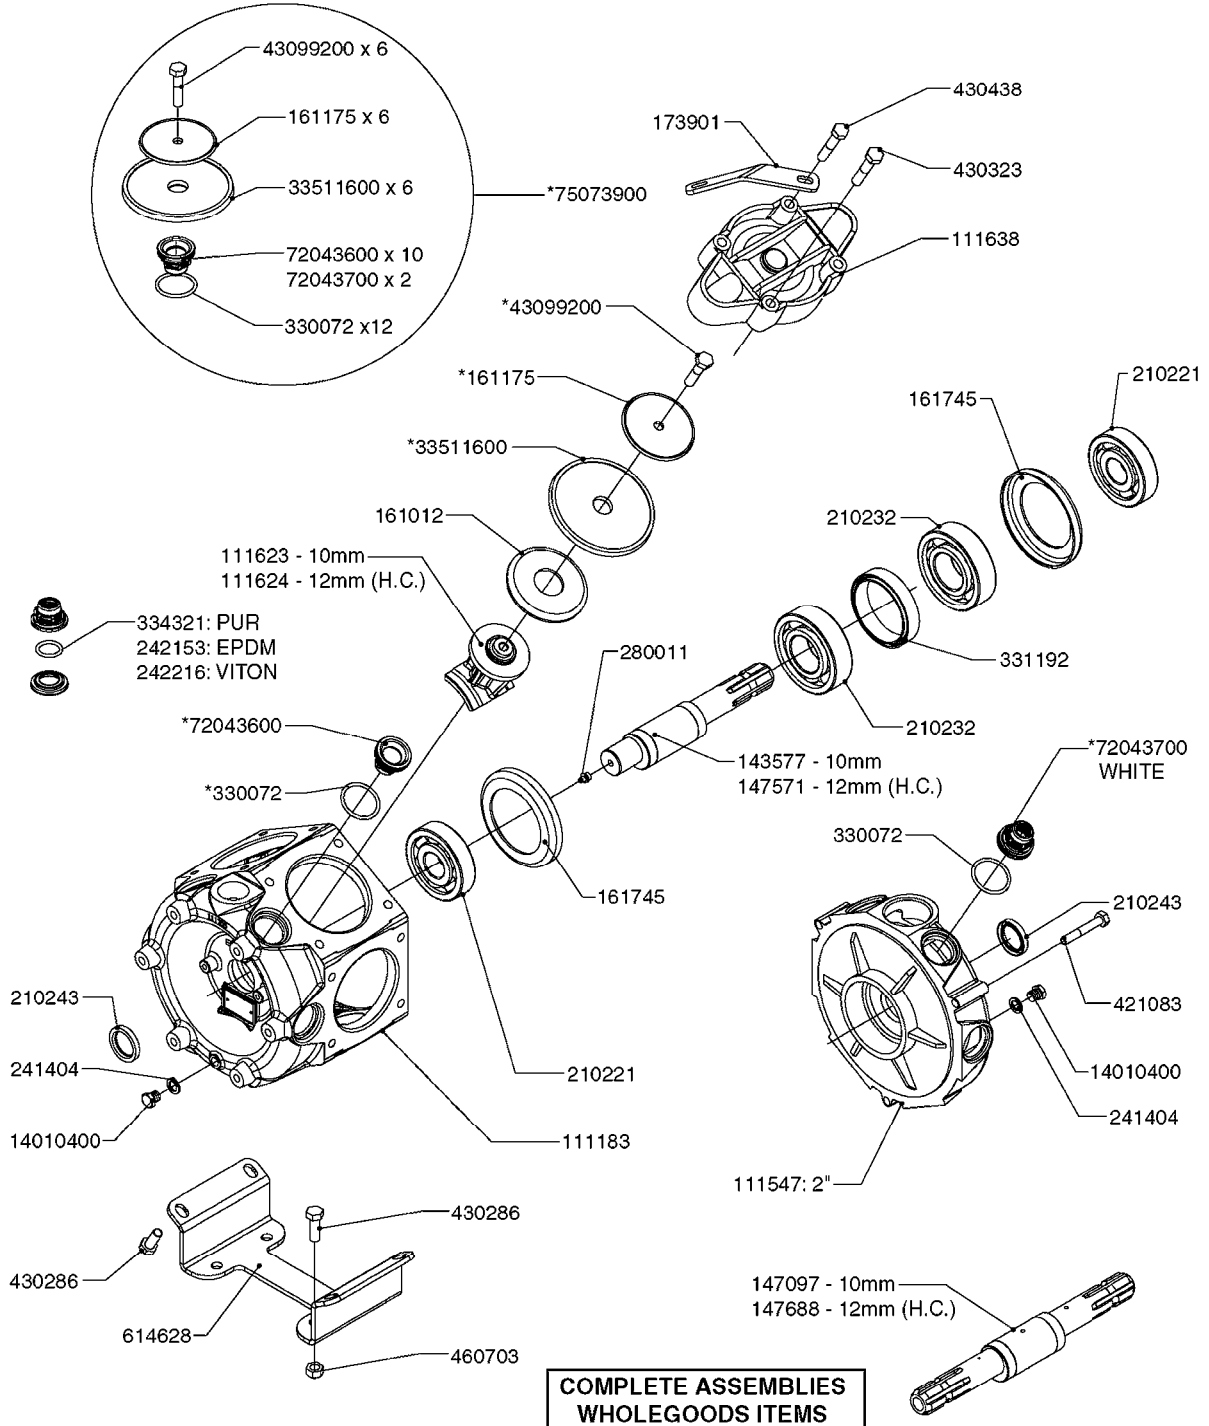

PUMP REPAIR KIT

**COMPLETE ASSEMBLIES
WHOLEGOODS ITEMS**

COMPLETE PUMPS
821587 - 463/10 2" W/THROUGH SHAFT (540 RPM)
82166300 - 463/12 2" (540 RPM H.C. INLINE PORTS)
463/12 2" (540 RPM H.C. OFFSET PORTS) REPLACED BY 82168700 (PAGE A0350)

A0330

PUMP - 463 W/ MOUNTING BASE
A0330-HIN, 01:01:16

Page 1
Date 07.02.2020 9:27

parts-n°	order qty	description
111183	1	PUMP CASTING 460-463 (PAINTED)
111547	1	PUMP FRONT 460-463-2' (PAINT)
111623	1	CONNECTING ROD 463/10MM
111624	1	CONNECTING ROD 463/12MM
111638	1	VALVE COVER 463 HC+1000 VERS.
143577	1	CRANK SHAFT F.363/462/463-10mm
147097	1	CRANK SHAFT 363-463/10 THROUGH
147571	1	CRANK SHAFT F.463-12mm
147688	1	CRANK SHAFT 462/12 THROUGH
161012	1	DIAPHRAGM BACKING DISC F. 463
161175	1	DIAPHRAGM DISC 463/464 PUMP
161745	1	METAL SPACER F.363/463
173901	1	LIFT STRAP F.PUMP 463
210221	1	BEARING BALL 6407
210232	1	BEARING BALL 6310
210243	1	SEAL OIL 35 X 47 X 7
241404	1	DOWTY SEAL 1/4"
242153	1	O-RING D26X4 EPDM
242216	1	O-RING VITON F/1202/1302/462
280011	1	GREASE NIPPLE 1/8' SAE H TR
330072	1	O-RING D53.5/D45.5X4
331192	1	SPACER, MODEL 361/363
334321	1	O-RING POLY. 34.0x26.0x4.0
421083	1	BOLT HEX 8.8 DEL M10X65
430286	1	BOLT HEX 8.8 DEL M12X30 FT
430323	1	BOLT HEX 8.8 DEL M12X60
430438	1	BOLT HEX 8.8 DEL M12X65
460703	1	NUT HEX M12X1.75 LOCK DIN985A2 SS
614628	1	FOOT F. 46X PUMP, RED
821587	1	PUMP 463/10 THROUGH SHAFT TWNF
14010400	1	PLUG 1/4" BSP
33511600	1	DIAPHRAGM PUMP 463/464 PUMP PUR
43099200	1	BOLT HEX SS M12 X 30 DIN933 A4
72043600	1	VALVE FOR 462/463
72043700	1	VALVE FOR 462/463 W.VENT HOLE
75073900	1	PUMP KIT 460/463 "06"
82166300	1	PUMP 464-12-MED-2-540
82168700	1	PUMP 464-12 540 OFFSET PORTS