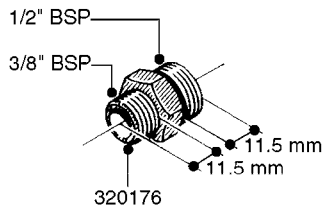

FITTINGS - HEXAGON NIPPLES  
L0030-HIN, 01:01:16

Page 0  
Date 07.02.2020 9:28

**L0030**

FITTINGS - HEXAGON NIPPLES  
L0030-HIN, 01:01:16

Page 1  
Date 07.02.2020 9:28

parts-n°	order qty	description
10015303	1	FITT.PO.HN 1.00X1.00 M1000
10425003	1	FITT.PO.HN 1.25X1.00 MCPHEE
320132	1	FITT.DK HN 1" BSP
320176	1	FITT.DK HN 3/8"X1/2" BSP
320445	1	FITT.DK HN 1/4"X3/8" BSP
320655	1	FITT.DK HN 1/2"-1/2" BSP
320692	1	FITT.DK HN 3/8'BSPX1/4'NPT
320703	1	FITT.DK HN 3/8BSP X1/2 &1/4NPT
320725	1	FITT.DK NIPPLE 3/8"-3/8" BSP
320902	1	FITT.DK HN 3/8'X 1/4' BSP
390232	1	FITT.DK HN 1-1/2' X 1-1/4' BSP
390276	1	FITT.DK HN 1'BSP