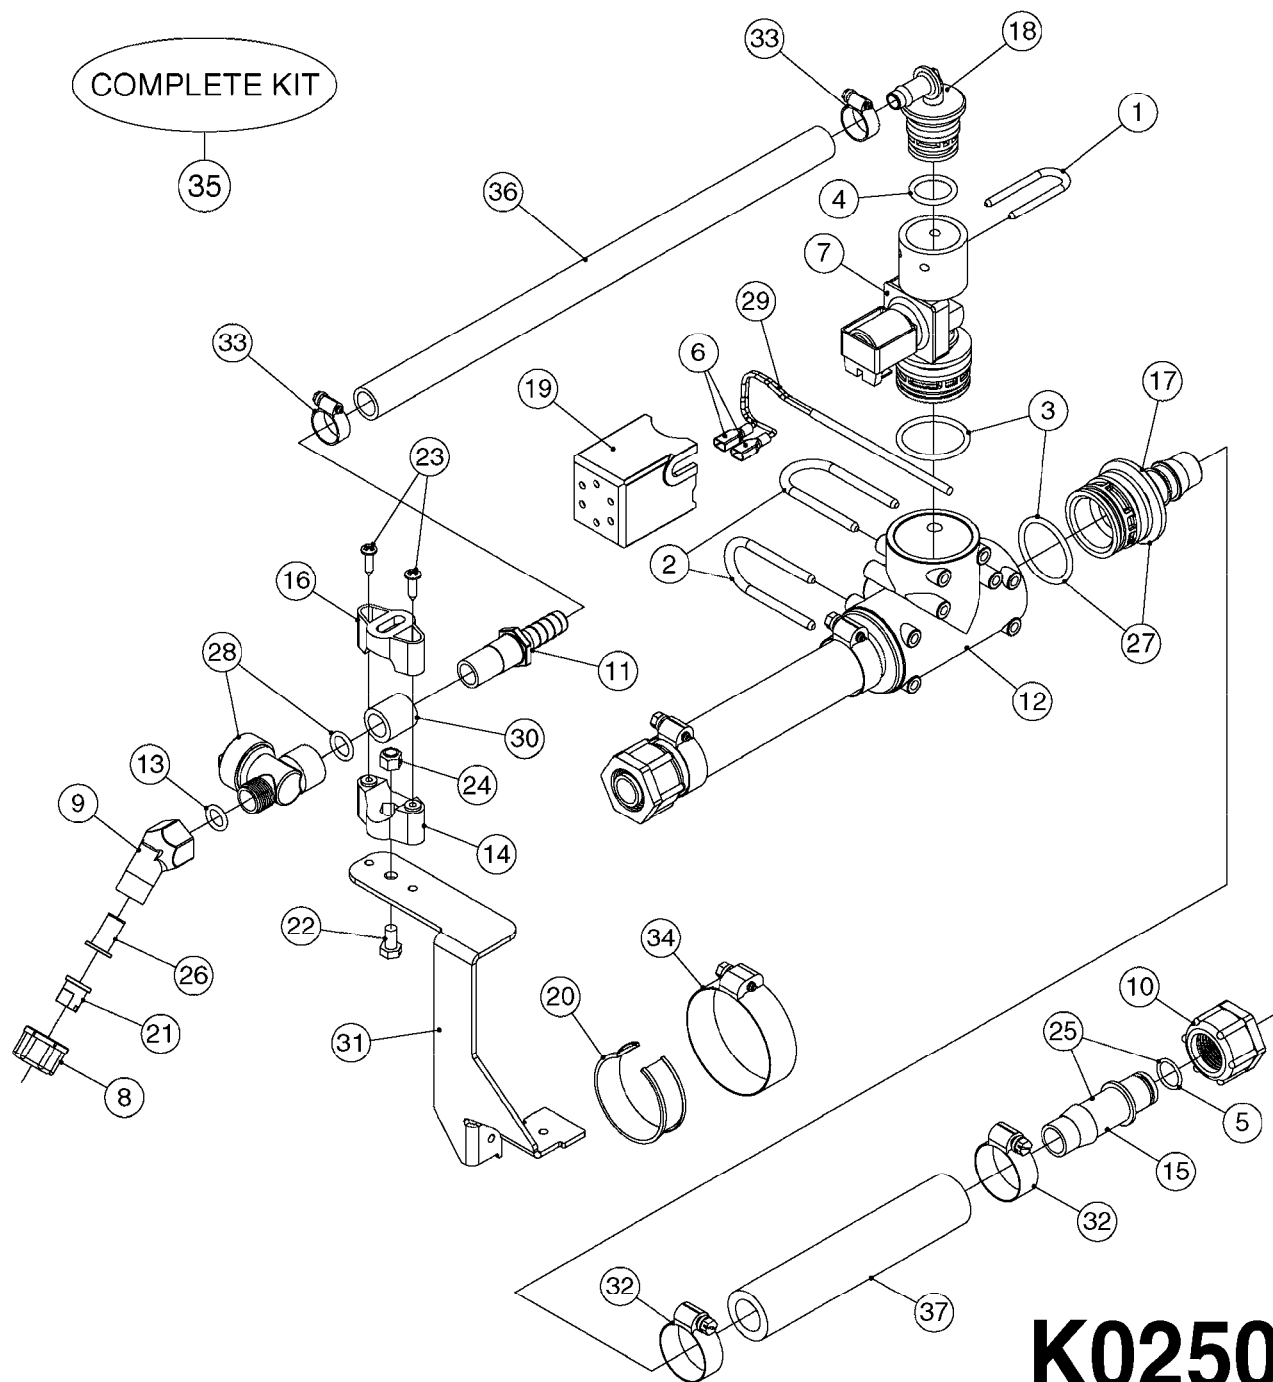

K0250

ELECTRIC END NOZZLE KIT '09
K0250-HIN, 01:01:16

Page 1
Date 07.02.2020 9:27

Pos.	parts-n°	order qty	description
1	145994	1	FITT.DK S-40 FORK
2	145995	1	FITT.DK S-53 FORK
3	242354	1	O-RING D32.2X3.0 VITON
4	242355	1	O-RING D19.2X3.0 VITON F.S-40
5	242594	1	O-RING D14 X 1.78 SCH.70-EPDM
6	261539	1	SPADE F.ELEC CONNEX BLUE INSUL
7	262104	1	VALVE, SOLENOID, S53/S40
8	320187	1	FITT.DK CAP 3/8" BSP BLACK
9	320191	1	FITT.DK ELB 3/8' BSP 45 DEGREE
10	320283	1	FITT.DK NUT 3/4"BSP
11	320891	1	FITT.DK HB 3/8'- 3/8' BSP
12	322352	1	FITT.DK S-53 TEE
13	330013	1	O-RING 2.5 X 10 PUR
14	333012	1	NOZZLE HOLD. UPPER PART
15	334044	1	FITT.DK HB 3/4' F. 3/4' CAP
16	334220	1	YOKE, UPPER NOZZLE BODY
17	334229	1	FITT.DK S-53 STR.3/4"
18	334237	1	FITT.DK S-40 ELB.3/8"
19	334965	1	COVER FOR S53 SOLENOID VALVE
20	341291	1	RUBBER HOSE CLAMP COVER 130MM
21	370392	1	NOZZLE END FAN 1850-G 300
22	410546	1	BOLT HEX M6X12 A2 SS DIN933
23	440665	1	SCREW M4.2X16 STAINLESS
24	460261	1	NUT HEX M6X1.00 LOCK DIN985 A2 SS
25	724621	1	FITT.DK HB 3/4"ASSY F.3/4" NUT
26	725042	1	SCREEN 80 MESH W.GASKET, RED
27	726558	1	FITT.DK S53 STR. 3/4" W. ORING
28	729610	1	NOZZLE ASSY. NON DRIP 3/8 THRD
29	983087	1	ELEC. CABLE 2 WIRE X 0.75MM
30	10631003	1	HOSE R X CLEAR BRAID.X 1/2 12"
31	16110803	1	NOZZLE BRACKET VAR SPACINGS
32	28029903	1	CLAMP HOSE GEAR P3/4"-S1" 6712
33	28044903	1	CLAMP HOSE GEAR P3/8" 6706
34	28047003	1	CLAMP HOSE GEAR 30 X 50 6732
35	82613203	1	ELECTRIC END NOZZLE KIT 2009
36	92701703	1	HOSE R X3/8" X300PSI WP X0012"
37	92703203	1	HOSE R X3/4" X300PSI WP X0012"