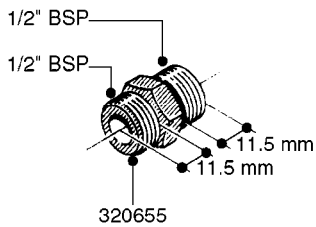

FITTINGS - HEXAGON NIPPLES  
L0030-HIN, 01:01:16

Page 0  
Date 07.02.2020 9:28

**L0030**

FITTINGS - HEXAGON NIPPLES  
L0030-HIN, 01:01:16

Page 1  
Date 07.02.2020 9:28

parts-n°	order qty	description
10015303	1	FITT.PO.HN 1.00X1.00 M1000
10425003	1	FITT.PO.HN 1.25X1.00 MCPHEE
320132	1	FITT.DK HN 1" BSP
320176	1	FITT.DK HN 3/8"X1/2" BSP
320445	1	FITT.DK HN 1/4"X3/8" BSP
320655	1	FITT.DK HN 1/2"-1/2" BSP
320692	1	FITT.DK HN 3/8'BSPX1/4'NPT
320703	1	FITT.DK HN 3/8BSP X1/2 &1/4NPT
320725	1	FITT.DK NIPPLE 3/8"-3/8" BSP
320902	1	FITT.DK HN 3/8'X 1/4' BSP
390232	1	FITT.DK HN 1-1/2' X 1-1/4' BSP
390276	1	FITT.DK HN 1'BSP