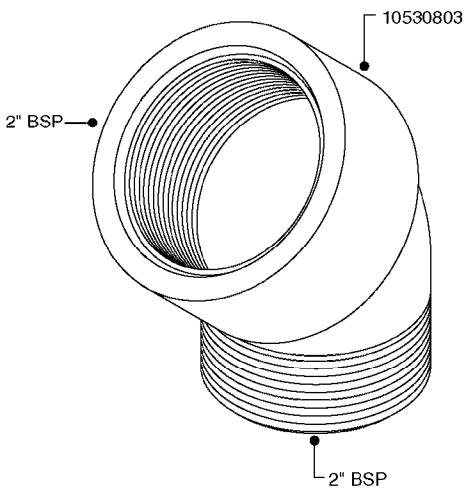

FITTINGS - HEXAGON NIPPLES  
L0030-HIN, 01:01:16

Page 0  
Date 07.02.2020 9:28

**L0030**

FITTINGS - HEXAGON NIPPLES  
L0030-HIN, 01:01:16

Page 1  
Date 07.02.2020 9:28

parts-n°	order qty	description
10015303	1	FITT.PO.HN 1.00X1.00 M1000
10425003	1	FITT.PO.HN 1.25X1.00 MCPHEE
320132	1	FITT.DK HN 1" BSP
320176	1	FITT.DK HN 3/8"X1/2" BSP
320445	1	FITT.DK HN 1/4"X3/8" BSP
320655	1	FITT.DK HN 1/2"-1/2" BSP
320692	1	FITT.DK HN 3/8'BSPX1/4'NPT
320703	1	FITT.DK HN 3/8BSP X1/2 &1/4NPT
320725	1	FITT.DK NIPPLE 3/8"-3/8" BSP
320902	1	FITT.DK HN 3/8'X 1/4' BSP
390232	1	FITT.DK HN 1-1/2' X 1-1/4' BSP
390276	1	FITT.DK HN 1'BSP