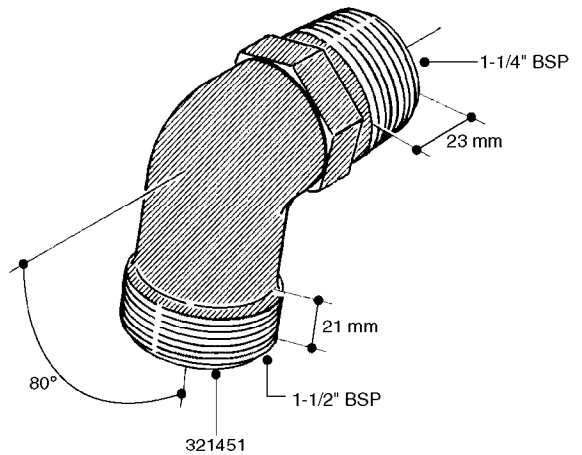

FITTINGS - HEXAGON NIPPLES  
L0030-HIN, 01:01:16

Page 0  
Date 07.02.2020 9:28

**L0030**

FITTINGS - HEXAGON NIPPLES  
L0030-HIN, 01:01:16

Page 1  
Date 07.02.2020 9:28

parts-n°	order qty	description
10015303	1	FITT.PO.HN 1.00X1.00 M1000
10425003	1	FITT.PO.HN 1.25X1.00 MCPHEE
320132	1	FITT.DK HN 1" BSP
320176	1	FITT.DK HN 3/8"X1/2" BSP
320445	1	FITT.DK HN 1/4"X3/8" BSP
320655	1	FITT.DK HN 1/2"-1/2" BSP
320692	1	FITT.DK HN 3/8'BSPX1/4'NPT
320703	1	FITT.DK HN 3/8BSP X1/2 &1/4NPT
320725	1	FITT.DK NIPPLE 3/8"-3/8" BSP
320902	1	FITT.DK HN 3/8'X 1/4' BSP
390232	1	FITT.DK HN 1-1/2' X 1-1/4' BSP
390276	1	FITT.DK HN 1'BSP