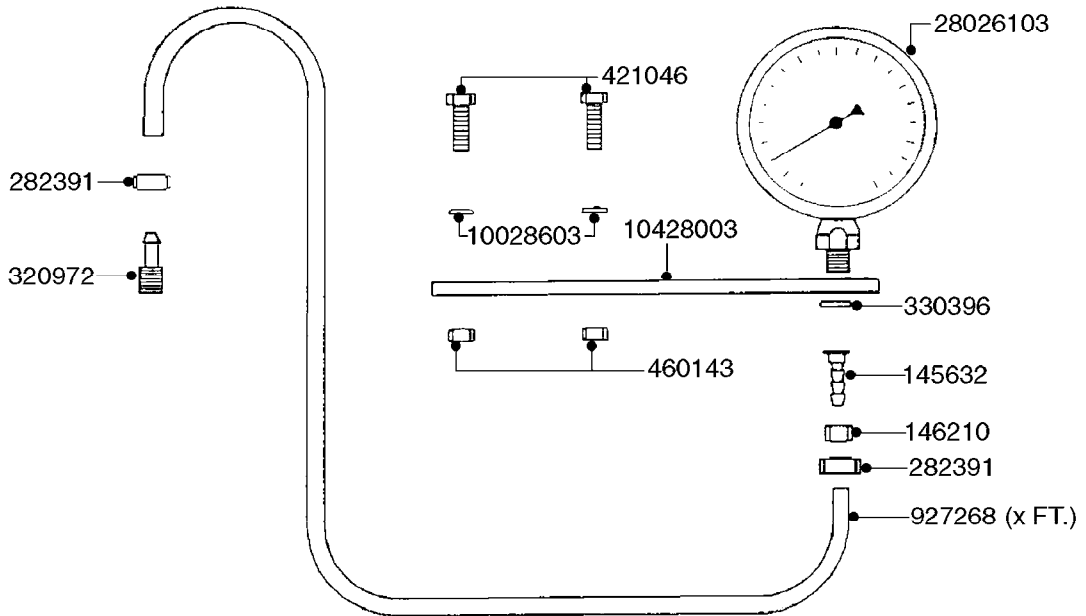

COMPLETE ASSEMBLIES
WHOLEGOODS ITEMS

70043903 - COMPLETE ASSEMBLY

K0680

REMOTE GAUGE-ESC SPRAYERS-4"
K0680-HIN, 01:01:16

Page 1

Date 07.02.2020 9:28

parts-n°	order qty	description
145632	1	FITT.DK HB 1/4' BRASS F.GUAGE
146210	1	NUT 1/4'BSP BRASS
282391	1	CLAMP HOSE CRIMP 5/16'
320972	1	FITT.DK HB 5/16'- 1/4' BSP
330396	1	O-RING D11.2/D6.6X3.2
421046	1	BOLT HEX M8X25/25 A2 SS DIN933
460143	1	SELF LOCK NUT M8 SST A2 DIN985
927268	1	HOSE BLUE PVC X 1/4 X 0012"
10028603	1	WASHER LOCK 5/16'
10428003	1	BKT. FOR ESC GAUGE KIT
28026103	1	GAUGE 200PSI/BR,4",1/4"BSP-BTM
70043903	1	*GAUGE KIT,4" OP UNIT INFEILD