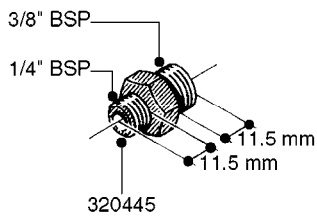

FITTINGS - HEXAGON NIPPLES  
L0030-HIN, 01:01:16

Page 0  
Date 07.02.2020 9:28

**L0030**

FITTINGS - HEXAGON NIPPLES  
L0030-HIN, 01:01:16

Page 1  
Date 07.02.2020 9:28

parts-n°	order qty	description
10015303	1	FITT.PO.HN 1.00X1.00 M1000
10425003	1	FITT.PO.HN 1.25X1.00 MCPHEE
320132	1	FITT.DK HN 1" BSP
320176	1	FITT.DK HN 3/8"X1/2" BSP
320445	1	FITT.DK HN 1/4"X3/8" BSP
320655	1	FITT.DK HN 1/2"-1/2" BSP
320692	1	FITT.DK HN 3/8'BSPX1/4'NPT
320703	1	FITT.DK HN 3/8BSP X1/2 &1/4NPT
320725	1	FITT.DK NIPPLE 3/8"-3/8" BSP
320902	1	FITT.DK HN 3/8'X 1/4' BSP
390232	1	FITT.DK HN 1-1/2' X 1-1/4' BSP
390276	1	FITT.DK HN 1'BSP