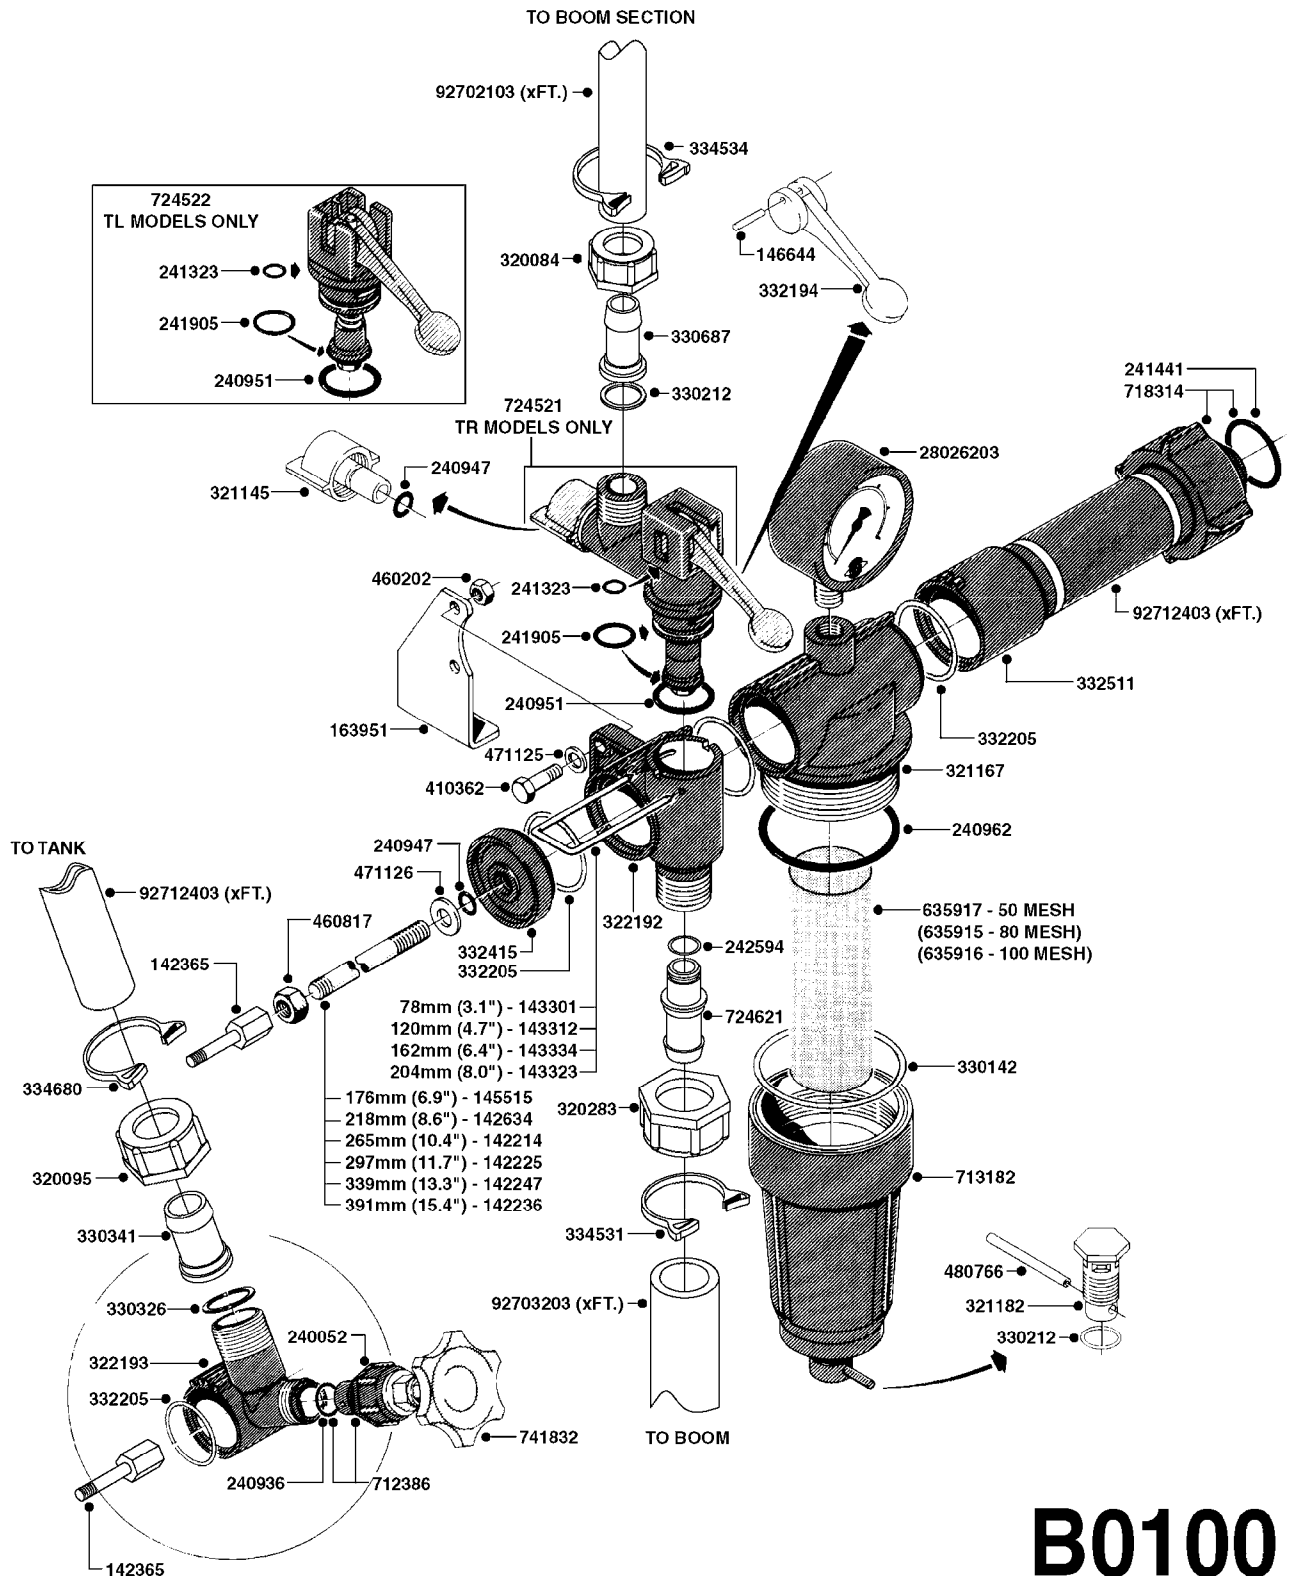

**B0090**

BK-180 MASTER VALVE-MAN.POST94  
B0090-HIN, 30:08:16

Page 1

Date 07.02.2020 9:27

parts-n°	order qty	description
145272	1	INSERT F.AGIT.THUMBWHEEL BRASS
145305	1	NOZZLE F.OP.UNIT PUMP 462
146888	1	PIN 10 X 57MM STAINLESS
163737	1	WASHER D15.5/D10.5X1
163947	1	FITTING FOR BK 180
210501	1	BALL PLASTIC D25
240063	1	O-RING D14.1/9.3 X 2.4
240925	1	O-RING D49.5X3 NITRIL
241441	1	O-RING D29.3X3
242594	1	O-RING D14 X 1.78 SCH.70-EPDM
280766	1	SNAP-RING INNER 55X2 DIN 472
320095	1	FITT.DK NUT 1" BSP
320283	1	FITT.DK NUT 3/4"BSP
320821	1	FITT.DK NUT 1-1/2" BSP
321215	1	FITT.DK HOUSING F. AGITATION
321237	1	PRESSURE REGULATOR HOUSE BK180
322188	1	BOTTOM PIECE F.BALL EC
322191	1	HOUSING F.BALL (OPERATING UNIT)
330315	1	O-RING D18.4/D13X.6
330326	1	O-RING D30/D24X2 F.1"NUT
330341	1	FITT.DK HB 1" F. 1" NUT
331111	1	VALVE SEAT FOR 1/2" DISTRIBUT.
332382	1	VALVE CONE D25,7
332474	1	SEAT FOR OPERATING UNIT BALL
332485	1	SPRING GUIDE
332496	1	O-RING D58/54X2
332927	1	FITT.DK PLUG F. NOZZLE TUBE
333292	1	FITT.DK HB 1"O'RING F.1-1/2"
333314	1	NOZZ.RESTRICTOR 600 BLUE
333325	1	NOZZ.RESTRICTOR 1202 RED
333336	1	NOZZ.RESTRICTOR 1302 WHITE
333351	1	NOZZ.RESTRICTOR 361 BLACK
334004	1	WHEEL F.AGITATION W/O INSERT
334558	1	NUT HEX PLASTIC INSERT
440673	1	SCREW F.PLASTIC 5X12 SS
440677	1	SCREW F. PLASTIC 5X20 SS
460423	1	NUT HEX M10X1.50 LOCK DIN985A2 SS
480730	1	PIN ROLL 5X30 STAINLESS STEEL
709741	1	VALVE ASSY. 1/2" FLIP LEVER
712401	1	RELIEF VALVE ASSY. 12BAR
712412	1	RELIEF VALVE ASSY. 25BAR
712471	1	AGITATION VALVE ASSY. ON/OFF
718196	1	BALL VALVE HOUSING ASSEMBLY
723446	1	AGITATION VALVE ASSY. ADJUST.
724530	1	THUMB WHEEL FOR AGITATION
728027	1	BUSHING WITH SEAT
728093	1	HANDLE WITH BALL
28030003	1	CLAMP HOSE GEAR P1" 6716
92702403	1	HOSE PVC SUCT GRAY 1"
92712403	1	HOSE R X1" X300PSI WP X0012"