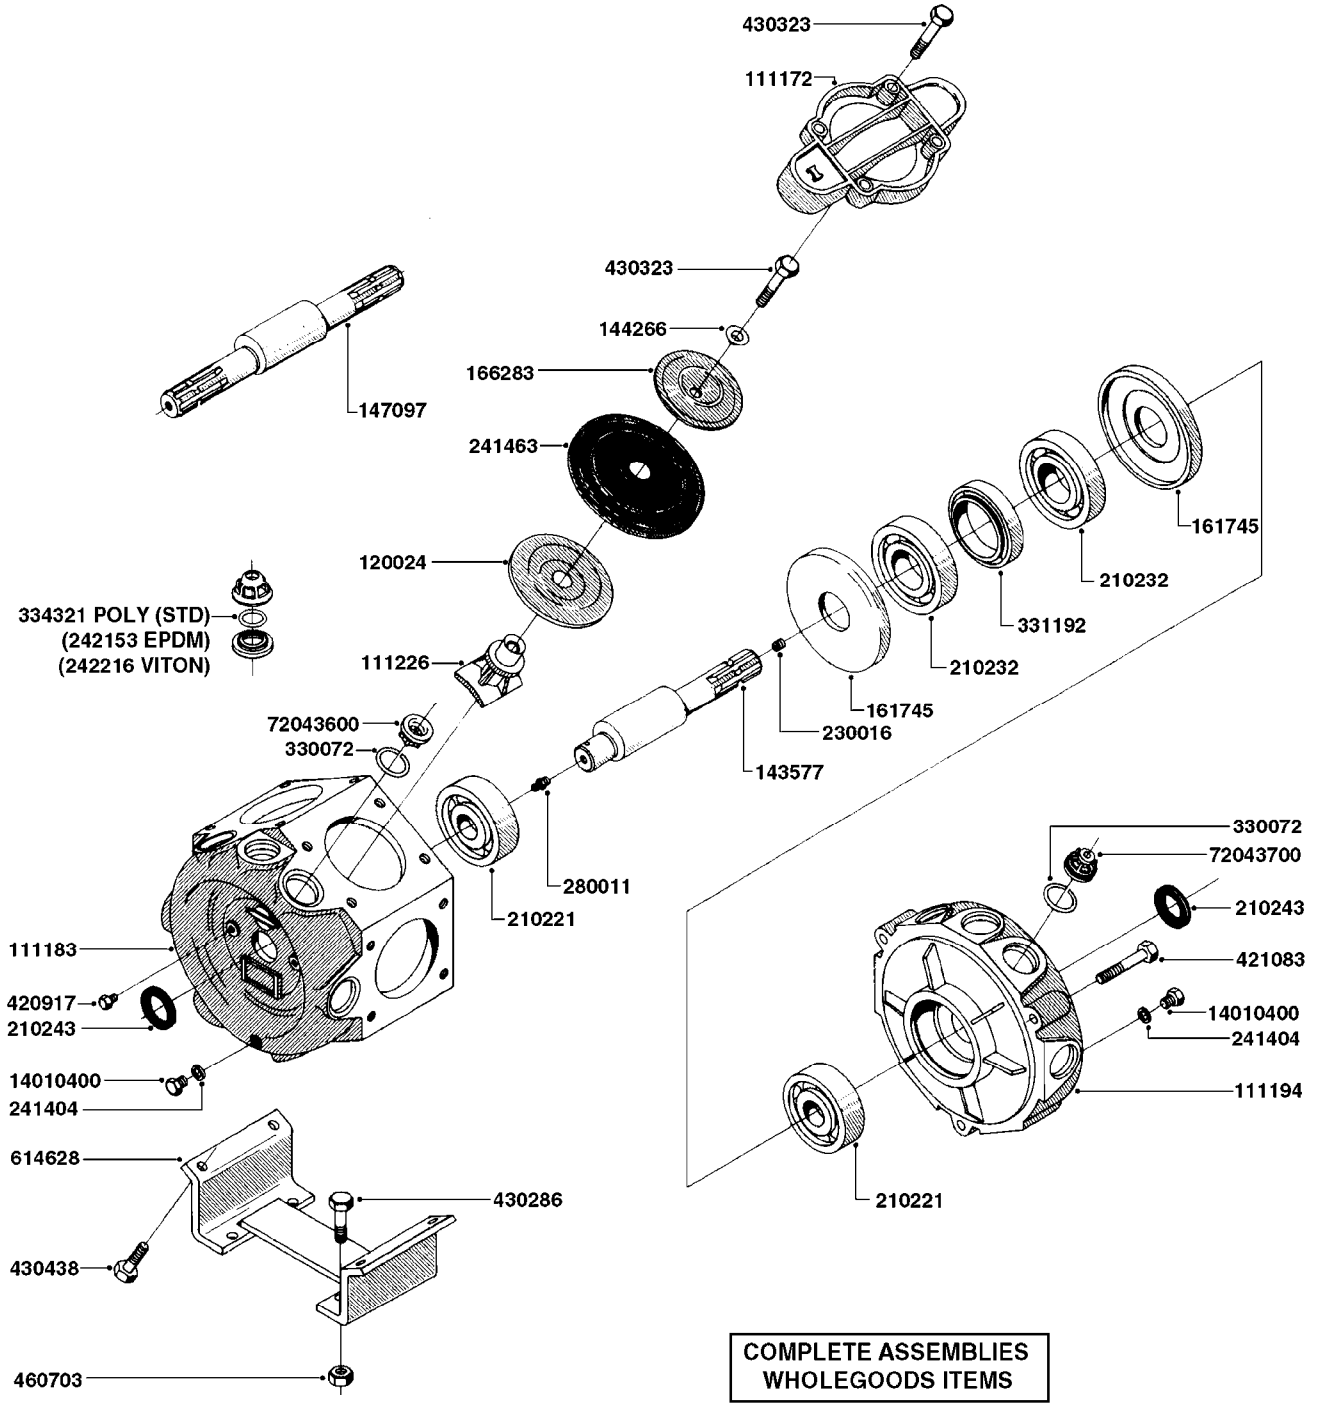

COMPLETE PUMP
(NLA) REPLACED BY 464 PUMP (SEE PAGE A0350)

A0310

PUMP - 460 W/MOUNTING BASE
A0310-HIN, 01:01:16

Page 1
Date 07.02.2020 9:27

parts-n°	order qty	description
111172	1	VALVE CHAMBER 460 (PAINTED)
111183	1	PUMP CASTING 460-463 (PAINTED)
111194	1	PUMP CASTING FT.460 (PAINTED)
111226	1	CONNECTING ROD MODEL 460
120024	1	DIAPHRAGM BACK DISC 1200-1300
143577	1	CRANK SHAFT F.363/462/463-10mm
144266	1	WASHER FOR 460 PUMP
147097	1	CRANK SHAFT 363-463/10 THROUGH
161745	1	METAL SPACER F.363/463
166283	1	DIAPHRAGM UPPER DISC MOD. 460
210221	1	BEARING BALL 6407
210232	1	BEARING BALL 6310
210243	1	SEAL OIL 35 X 47 X 7
230016	1	PLUG 1/8' BSP TYPE P
241404	1	DOWTY SEAL 1/4"
241463	1	DIAPHRAGM MODEL 460
242153	1	O-RING D26X4 EPDM
242216	1	O-RING VITON F/1202/1302/462
280011	1	GREASE NIPPLE 1/8' SAE H TR
330072	1	O-RING D53.5/D45.5X4
331192	1	SPACER, MODEL 361/363
334321	1	O-RING POLY. 34.0x26.0x4.0
420917	1	BOLT HEX 8.8 RAW M8X12 FT
421083	1	BOLT HEX 8.8 DEL M10X65
430286	1	BOLT HEX 8.8 DEL M12X30 FT
430323	1	BOLT HEX 8.8 DEL M12X60
430438	1	BOLT HEX 8.8 DEL M12X65
460703	1	NUT HEX M12X1.75 LOCK DIN985A2 SS
614628	1	FOOT F. 46X PUMP, RED
14010400	1	PLUG 1/4" BSP
72043600	1	VALVE FOR 462/463
72043700	1	VALVE FOR 462/463 W.VENT HOLE