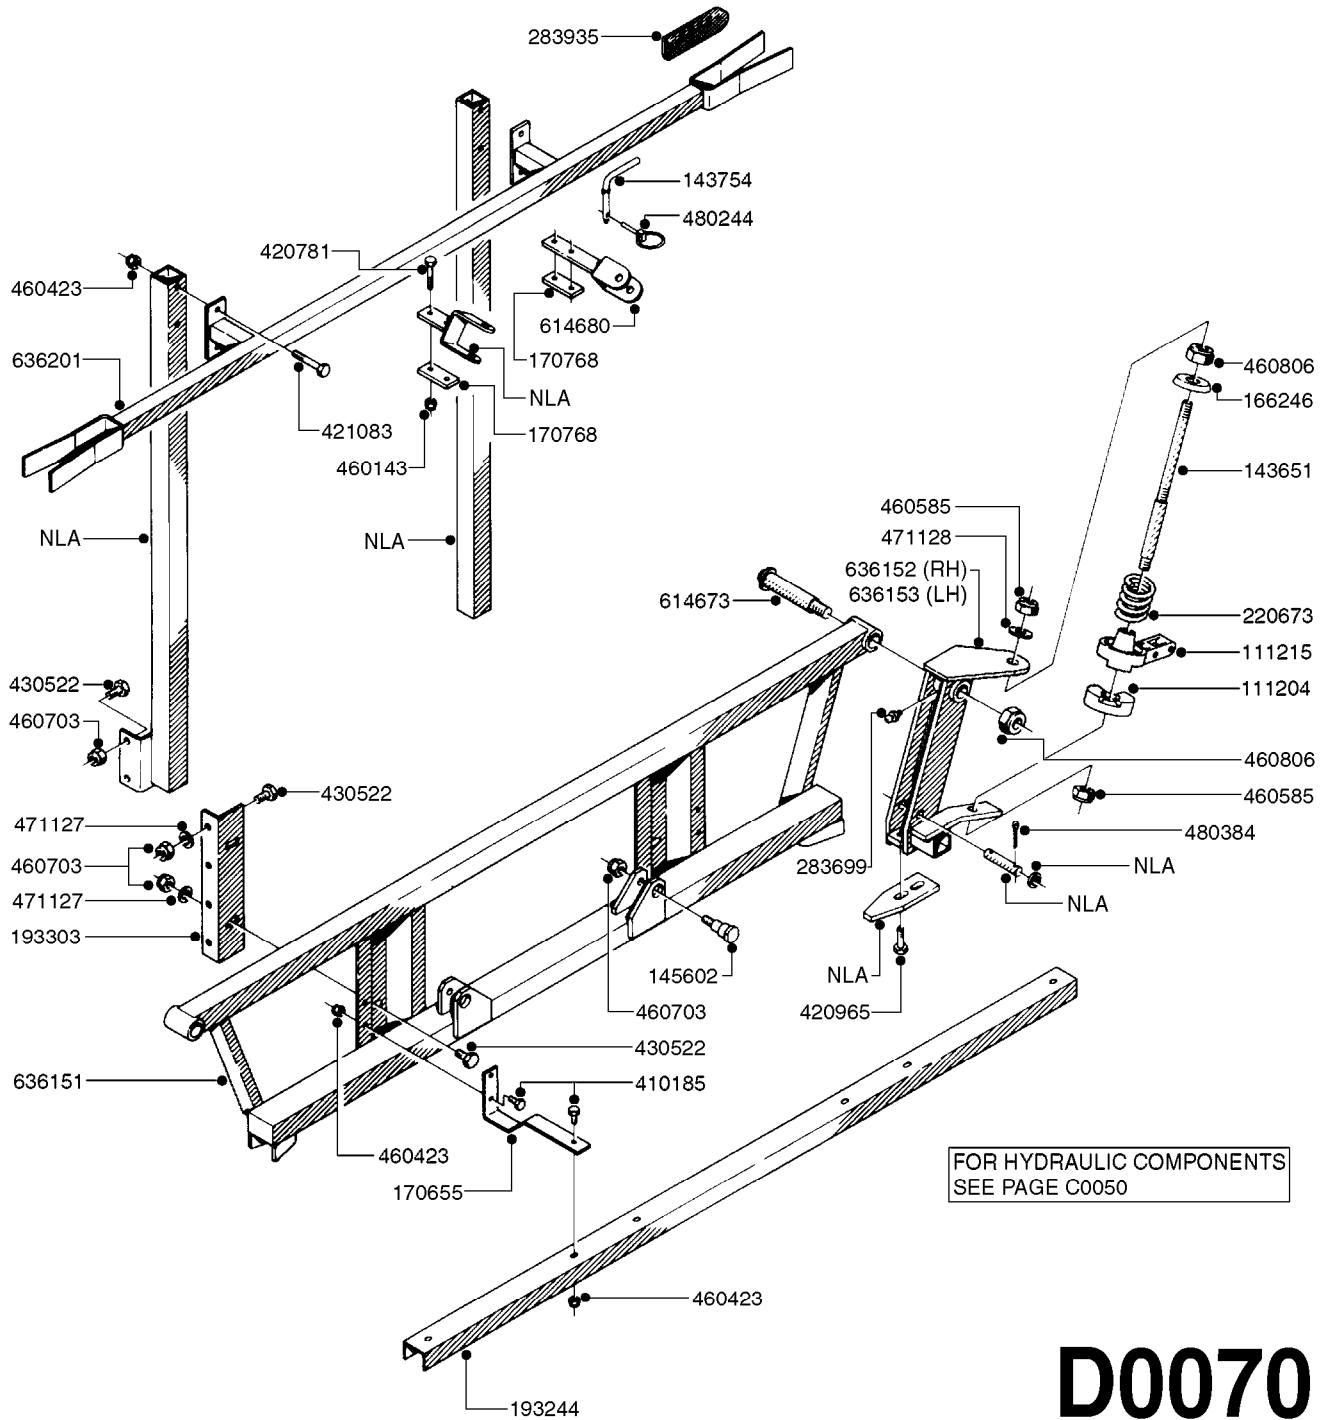

BOOM - SB 20' 26' 33' 40'  
D0060-HIN, 18:12:19

Page 0  
Date 07.02.2020 9:27

**D0060**

BOOM - SB 20' 26' 33' 40'  
D0060-HIN, 18:12:19

Page 1  
Date 07.02.2020 9:27

parts-n°	order qty	description
111204	1	CLAW CLUTCH/LOWER D80
111215	1	CLAW CLUTCH/UPPER D80
142597	1	DISTANCE TUBE
143651	1	AXLE M20/M16 L=355 F/BREAKAWAY
143721	1	FRICITION DISC FOR BOOM D30
143754	1	PIN D10 X 56
166246	1	WASHER CUP D53 F.SPRING
166736	1	CLAMP FOR SB BOOM
166865	1	WASHER D35/D25X2
193244	1	NOZZLE TRACK 6-8-10 M SB
193303	1	SUPPORTING ARM FOR SB BOOM
220673	1	SPRING F.PIVOT 100 X 51
334571	1	PLUG 40x40x2 F.SQ.TUBE
410185	1	BOLT HEX 8.8 DEL M6X16
421083	1	BOLT HEX 8.8 DEL M10X65
430522	1	BOLT HEX 8.8 DEL M12X25 FT
460261	1	NUT HEX M6X1.00 LOCK DIN985 A2 SS
460423	1	NUT HEX M10X1.50 LOCK DIN985A2 SS
460585	1	LOCKING NUT M16 DIN985 A2 SS
460703	1	NUT HEX M12X1.75 LOCK DIN985A2 SS
460806	1	NUT HEX M20X2.50 LOCK DIN985A2 SS
471122	1	WASHER, M10, Ø20/10.5X 2.0, SS
471127	1	WASHER, M12, Ø24/13X24X2.5 SS
471128	1	WASHER, M16, Ø30/17.0X 3.0, SS
480244	1	PIN SNAP D4.5
613487	1	TRANSPORT FITTINGS FOR SB BOOM
633942	1	OUTER BOOM WING 26', 28' SB
634163	1	CENTER SECTION - 20',26',33'
634185	1	BOOM WING OUTER PART 33' SB
635726	1	BOOM WING OUTER PART 40' SB
635779	1	INNER WING SECTION 40' SB
635780	1	INNER WING SEC. 26',28',33'SB
635792	1	BOOM WING - 20',21'SB-BOOM
706311	1	SPRING WITH HAND-GRIB