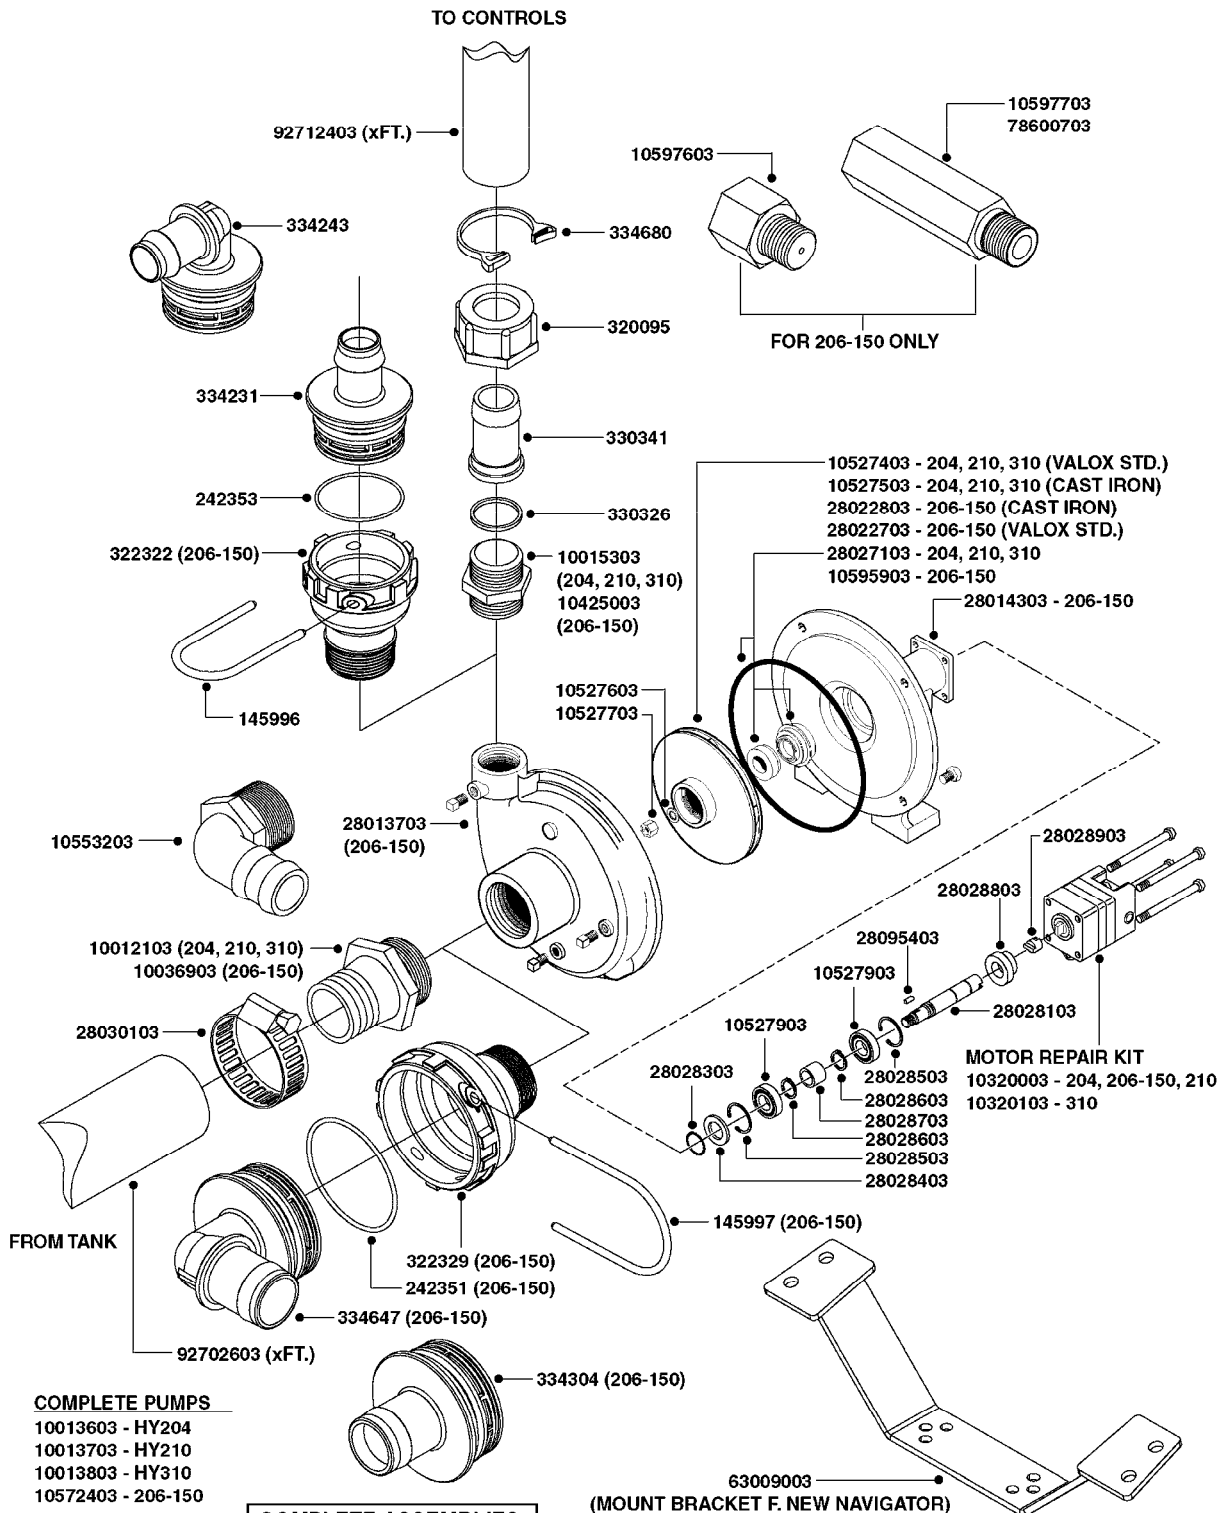

A0420

PUMP-204,206-150,210,310 ACE
A0420-HIN, 02:05:16

Page 1
Date 07.02.2020 9:27

parts-n°	order qty	description
145996	1	FITT.DK S-67 FORK
145997	1	FITT.DK S-93 FORK
242351	1	O-RING D69.5X3.0 VITON F.S-93
242353	1	O-RING 3 X 44.2 VITON
320095	1	FITT.DK NUT 1" BSP
322322	1	FITT.DK S-67 X 1-1/4"BSP MALE
322329	1	FITT.DK S-93 X 1-1/2"BSP MALE2
330326	1	O-RING D30/D24X2 F.1"NUT
330341	1	FITT.DK HB 1" F. 1" NUT
334231	1	FITT.DK S-67 STR.1"
334243	1	FITT.DK S-67 ELB.1"
334304	1	FITT.DK S-93 STR.1-1/2" PVC
334647	1	FITT.DK S93 ELB 1-1/2" 90 PVC
334680	1	CLAMP HOSE PLASTIC 1"
10012103	1	FITT.PO.HB 1.25X1.50 IMB1012
10013603	1	PUMP ACE HY 204
10013703	1	PUMP ACE HY 210
10013803	1	PUMP ACE HY 310
10015303	1	FITT.PO.HN 1.00X1.00 M1000
10036903	1	FITT.PO.HB 1.50X1.50 IMB1212
10320003	1	MOTOR REPAIRKIT ACE204,206,210
10320103	1	MOTOR REPAIR KIT ACE 304,310
10425003	1	FITT.PO.HN 1.25X1.00 MCPHEE
10527403	1	IMPELLER VALOX F.ACE PUMP
10527503	1	IMPELLER CASTIRON F.ACE PUMP
10527603	1	WASHER 3/8' F.ACE PUMP
10527703	1	NUT HEX NF 3/8 F.ACE PUMP
10527903	1	BEARING F.ACE PUMP (#40870)
10553203	1	FITT.PO.EL 1.5X1.5 HB BLACK
10572403	1	PUMP ACE HY 206 SERIES 150
10595903	1	REPAIR KIT ACE 206-150
10597603	1	ORIFACE RESTRICTOR F. ACE 206
10597703	1	FITT, HYD FLOW FUSE ACE 206OLD
28013703	1	PUMP HOUSING FRONT ACE 206-150
28014303	1	PUMP HOUSING W.FEET 206-150
28022703	1	IMPELLER THERMOPLASTIC
28022803	1	IMPELLER CAST IRON
28027103	1	REPAIR KIT ACE 204,210,304,310
28028103	1	SHAFT 5/8"DIA.1/2"KEYWAY SS
28028303	1	O-RING, SHAFT SEAL
28028403	1	SLINGER
28028503	1	SNAP RING - INTERNAL
28028603	1	SNAP RING - EXTERNAL
28028703	1	SPACER FOR SHAFT
28028803	1	SEAL SUPPORT SPACER 200 SERIES
28028903	1	COUPLING FOR HYDRAULIC MOTOR
28030103	1	CLAMP HOSE GEAR P5/4-S1.5"6724
28095403	1	KEY F.IMPELLER 1/8"X1/8"X1/2"
63009003	1	CENTRIFUGAL PUMP BRACKET
78600703	1	FITT, HYD FLOW FUSE ACE 206N
92702603	1	HOSE PVC SUCT GRAY 1-1/2"
92712403	1	HOSE R X1" X300PSI WP X0012"