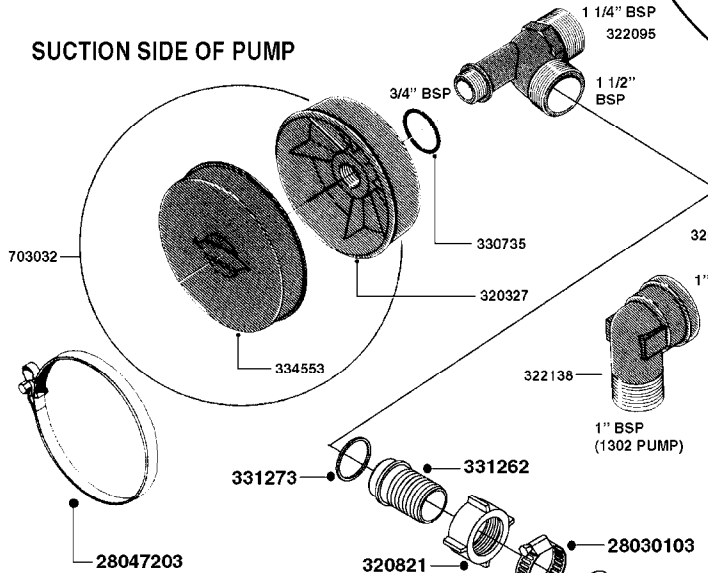

SUCTION SIDE OF PUMP

TO CONTROLS

92702603 (xFT.) FROM TANK