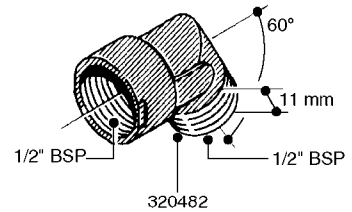

FITTINGS - HEXAGON NIPPLES  
L0030-HIN, 01:01:16

Page 0  
Date 07.02.2020 9:28

**L0030**

FITTINGS - HEXAGON NIPPLES  
L0030-HIN, 01:01:16

Page 1  
Date 07.02.2020 9:28

parts-n°	order qty	description
10015303	1	FITT.PO.HN 1.00X1.00 M1000
10425003	1	FITT.PO.HN 1.25X1.00 MCPHEE
320132	1	FITT.DK HN 1" BSP
320176	1	FITT.DK HN 3/8"X1/2" BSP
320445	1	FITT.DK HN 1/4"X3/8" BSP
320655	1	FITT.DK HN 1/2"-1/2" BSP
320692	1	FITT.DK HN 3/8'BSPX1/4'NPT
320703	1	FITT.DK HN 3/8BSP X1/2 &1/4NPT
320725	1	FITT.DK NIPPLE 3/8"-3/8" BSP
320902	1	FITT.DK HN 3/8'X 1/4' BSP
390232	1	FITT.DK HN 1-1/2' X 1-1/4' BSP
390276	1	FITT.DK HN 1'BSP