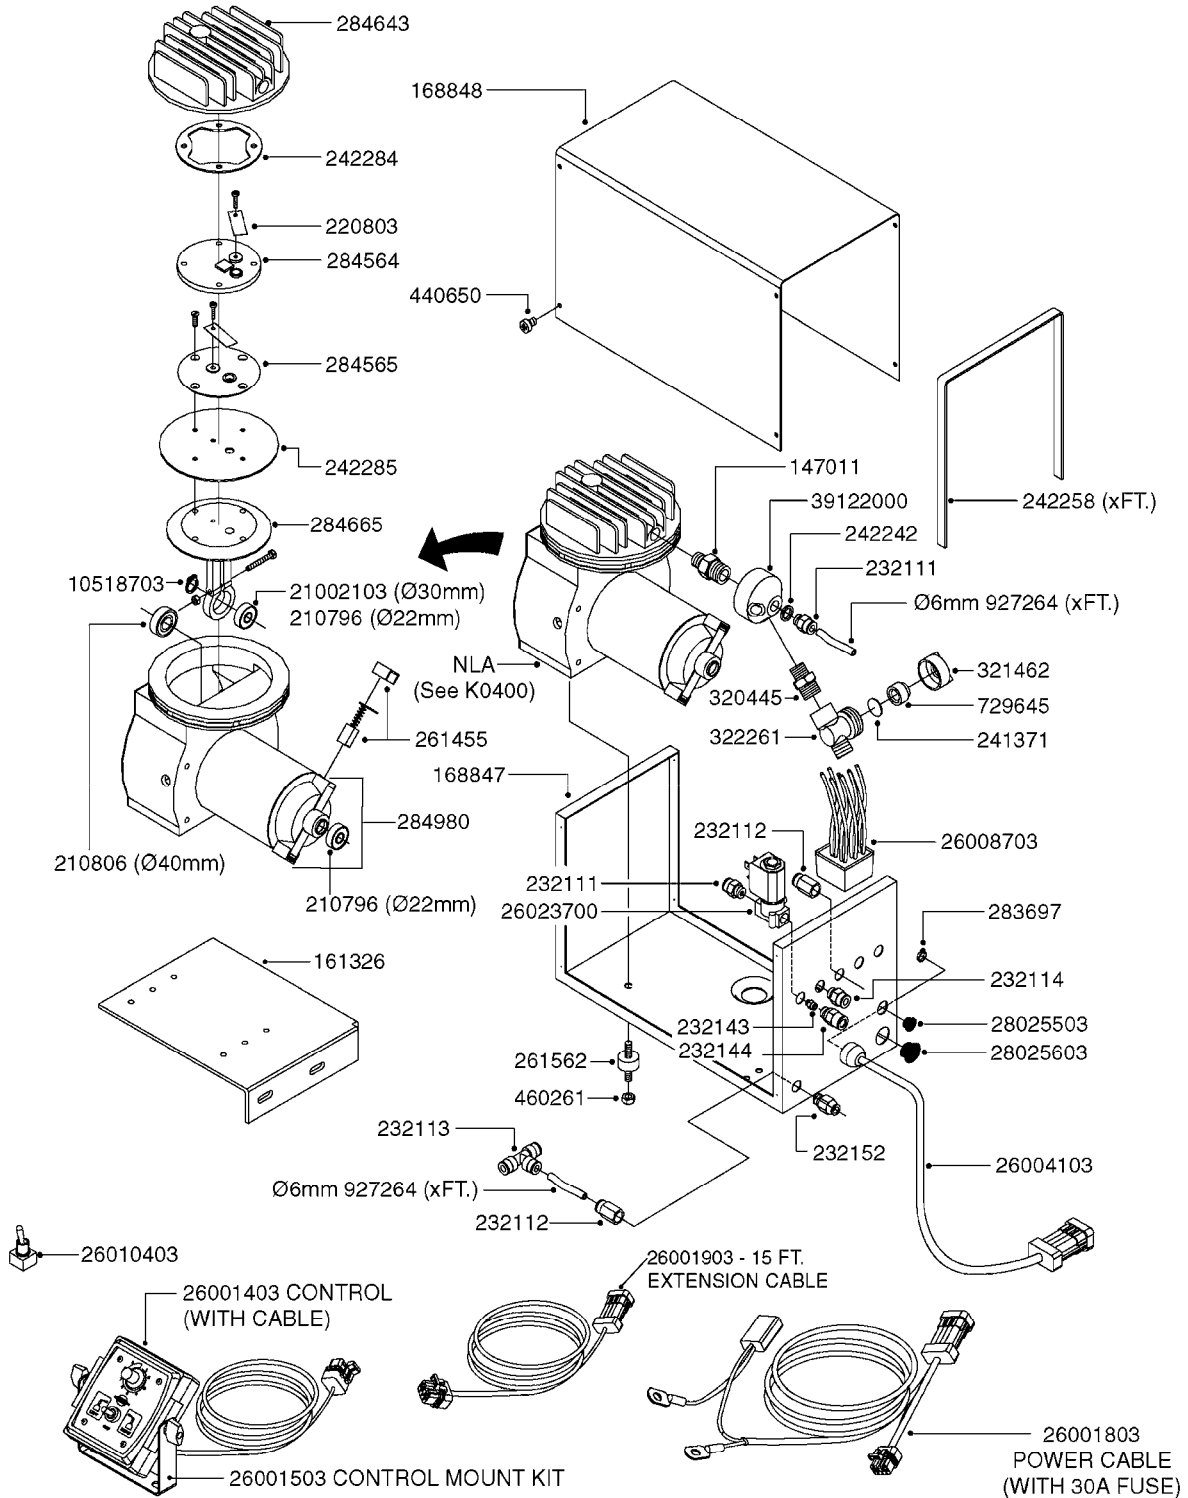

K0390

*Ø8mm 927306 (xFT.)
*Ø10mm 927330 (xFT.)

70019403 - COMPLETE ASSEMBLY

FOAM MARKER COMPRESSOR 2002
K0390-HIN, 01:01:16

Page 1
Date 07.02.2020 9:27

parts-n°	order qty	description
147011	1	HEX NIPPLE 3/8'X1/4'BSP BRASS
161326	1	MOUNT BKT. F. FOAM COMP.BOX 98
168847	1	ENCLOSURE LOWER F.MARKER
168848	1	COVER F. FOAM MARKER
210796	1	BEARING BALL D22/D8 X 7 608ZZ
210806	1	BEARING BALL D40/D17X12MM
220803	1	VALVE F. COMPRESSOR
232111	1	QUICK COUPLER 6MM X 1/8 EXT.
232112	1	QUICK COUPLER 6MM 1/8 INT.
232113	1	QUICK COUPLER 6MM T-PIECE
232114	1	COUPLER 1/8" THREADX8MM HOSE
232143	1	REDUCER 1/4'INT-1/8'EXT
232144	1	QUICK COUPLER 10MM X 1/4 EXT
232152	1	QUICK COUPLER 8MMX1/8 EXT.LONG
241371	1	DIAPHRAGM F.NO-DRIP,VULC
242242	1	O-RING F.AIR HOSE FITTING
242258	1	TRIM 3X10 SELF ADHESIVE 0012"
242284	1	HEAD GASKET F. COMPRESSOR
242285	1	DIAPHRAGM F. F/M COMP.
261455	1	BRUSH KIT-FOAM MARKER MOTOR
261562	1	RUBBER DAMPER 2XM6X25
283697	1	TIESTRAP 200MM
284564	1	PLATE F.COMPRESSOR HEAD
284565	1	PLATE F.COMPRESSOR HEAD
284643	1	COMPRESSOR HEAD F.FOAM MARKER
284665	1	CONNECTING ROD F.COMPRESSOR
284980	1	FLANGE REAR F. F.M.COMPRESSOR
320445	1	FITT.DK HN 1/4"X3/8" BSP
321462	1	CAP F.NO-DRIP ASSY.
322261	1	HOUSING F.SAFETY VALVE 3/8"
440650	1	SCREW 3.5x13 STAINLESS
460261	1	NUT HEX M6X1.00 LOCK DIN985 A2 SS
729645	1	NON-DRIP SPRING ASSY.GREEN 10
927264	1	HOSE R X PE D6/D4 X 0012"
927306	1	HOSE R X PE D8/D6 X 0012"BLACK
927330	1	HOSE R X PE D10/D8 X 012"BLACK
10518703	1	SNAP-RING OUTER 8X1
21002103	1	BEARING, 6200 2ZJEM (SKF)
26001403	1	HC FOAM MARKR CONSOLE VS3.0.00
26001503	1	HC FOAM MARKER CONSOLE MT.KIT
26001803	1	POWER CABLE
26001903	1	15' 7-PIN EXTENSION CABLE
26004103	1	FOAM MARKER CNTRL MOD CABL STD
26008703	1	FOAM MARKER CONTROL SCII
26010403	1	TOGGLE SWITCH MICRO-TRAK F.M.
26023700	1	SOLENOID VAL 12V 1/8' FLO '07
28025503	1	PLUG F.DRILLED HOLE 1/2"
28025603	1	PLUG F.DRILLED HOLE 3/4"
39122000	1	DISTR.HOUSING F.FOAM MARKER'07
70019403	1	FOAM MARKER COMPRESSOR KIT STD