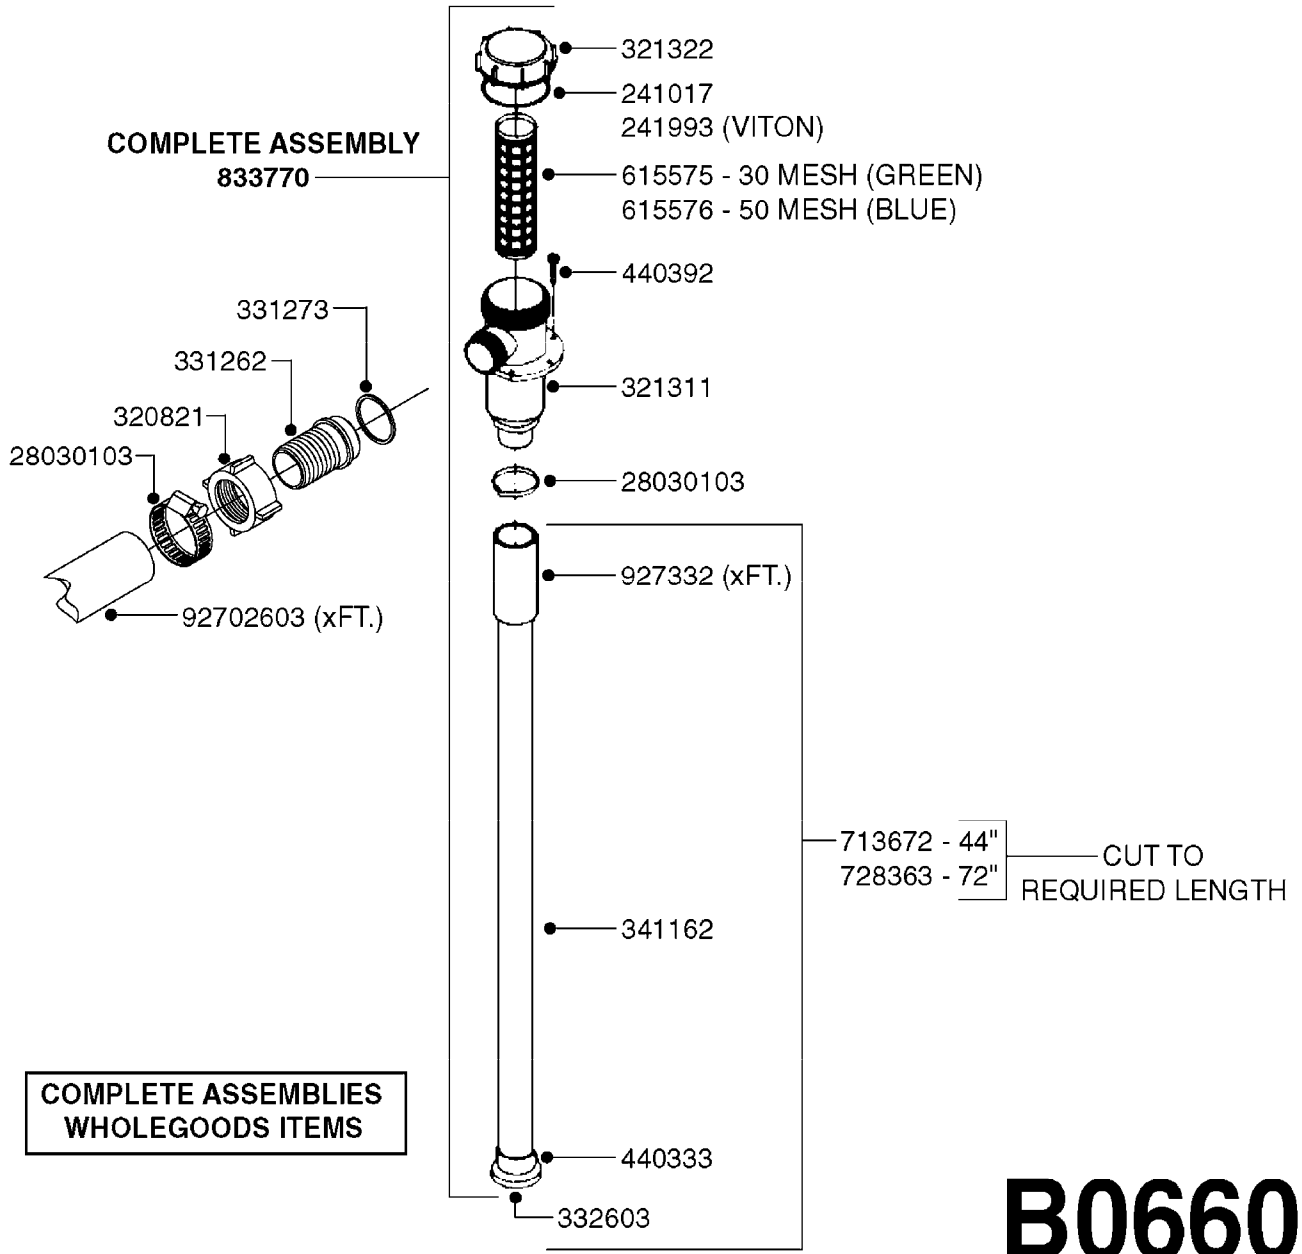

TOP SUCTION ASSEMBLY-SCREW CAP
B0660-HIN, 01:01:16

Page 1
Date 07.02.2020 9:27

parts-n°	order qty	description
241017	1	O-RING D74,5X3 NITRIL
241993	1	O-RING 74.5 X 3MM VIT/241017
320821	1	FITT.DK NUT 1-1/2" BSP
321311	1	FILTER BODY S 80 X 4
321322	1	SCREW CAP F. S80 X 4
331262	1	FITT.DK HB 1-1/2" F. 1-1/2"NUT
331273	1	O-RING D44/D38X2 F.1-1/2"
332603	1	CAP F. SUCTION TUBE
341162	1	SUCTION TUBE F.650
440333	1	SCREW 3.5 X 9.5 SS
440392	1	SCREW 6.3 X 25.0 DIN7981C TORX
615575	1	FILTER F.TOP SUCT.30 MESH GRN.
615576	1	FILTER F.TOP SUCT.50 MESH BLUE
713672	1	SUCTION TUBE L=44"
728363	1	SUCTION TUBE ASSY.L=72"
833770	1	TOP SUCTION KIT 300/500
927332	1	HOSE R X 28 BAR X 40MM X 0012"
28030103	1	CLAMP HOSE GEAR P5/4-S1.5"6724
92702603	1	HOSE PVC SUCT GRAY 1-1/2"