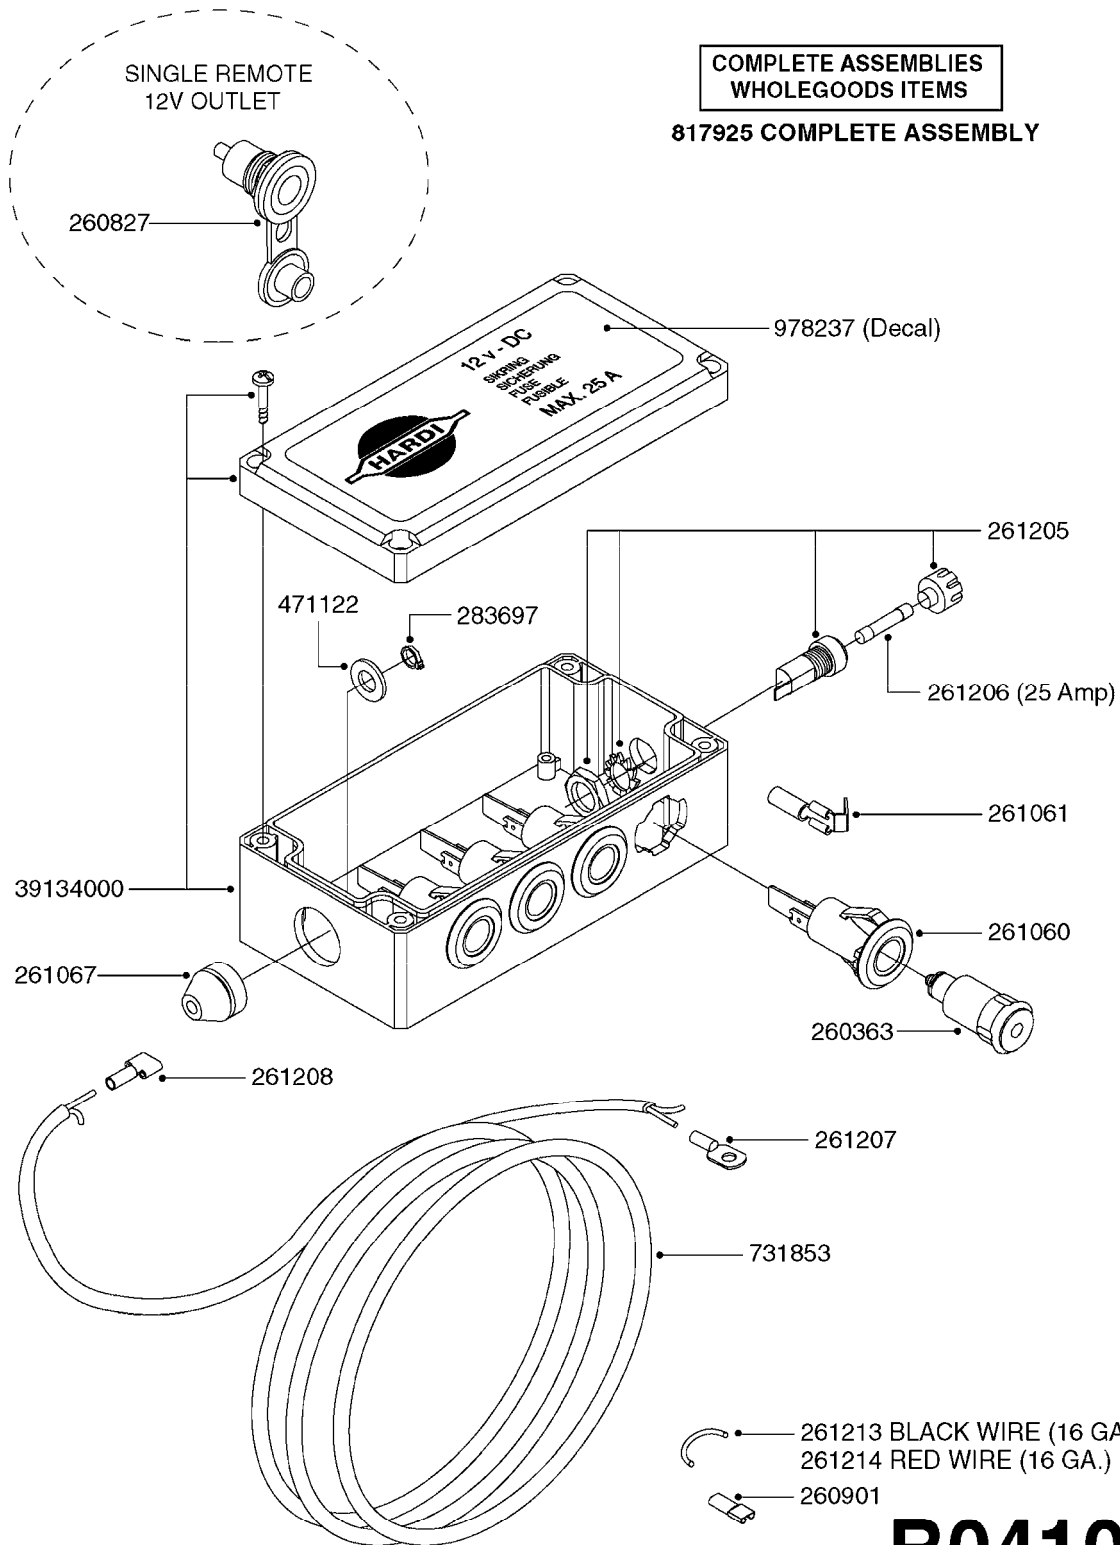

12 VOLT OUTLET BOX
B0410-HIN, 01:01:16

Page 0
Date 07.02.2020 9:27

12 VOLT OUTLET BOX
B0410-HIN, 01:01:16

Page 1
Date 07.02.2020 9:27

parts-n°	order qty	description
260363	1	PLUG 2 POLE 12V
260827	1	PLUG F.EC ATTACHMENTS
260901	1	SPADE F.ELEC CONN.1.5MM BLUE
261060	1	PLUG F.EC ATTACHMENTS
261061	1	SPADE F.ELEC.2 WAY CONNECTOR
261067	1	GROMMET 10-14 GREY
261205	1	FUSE HOLDER
261206	1	FUSE 25 A
261207	1	ELECTRIC CONNECTOR 4MM
261208	1	SPADE F.ELEC.CONNECTOR 4MM
261213	1	WIRE 6.4MM BLACK
261214	1	WIRE 6.4MM RED
283697	1	TIESTRAP 200MM
471122	1	WASHER, M10, Ø20/10.5X 2.0, SS
731853	1	CABLE 2X4MM L=138"
817925	1	OUTLET BOX 12 VOLT ELEC.
978237	1	DECAL OUTLET BOX
39134000	1	BOX, COMPLETE, 12V POWER BOX