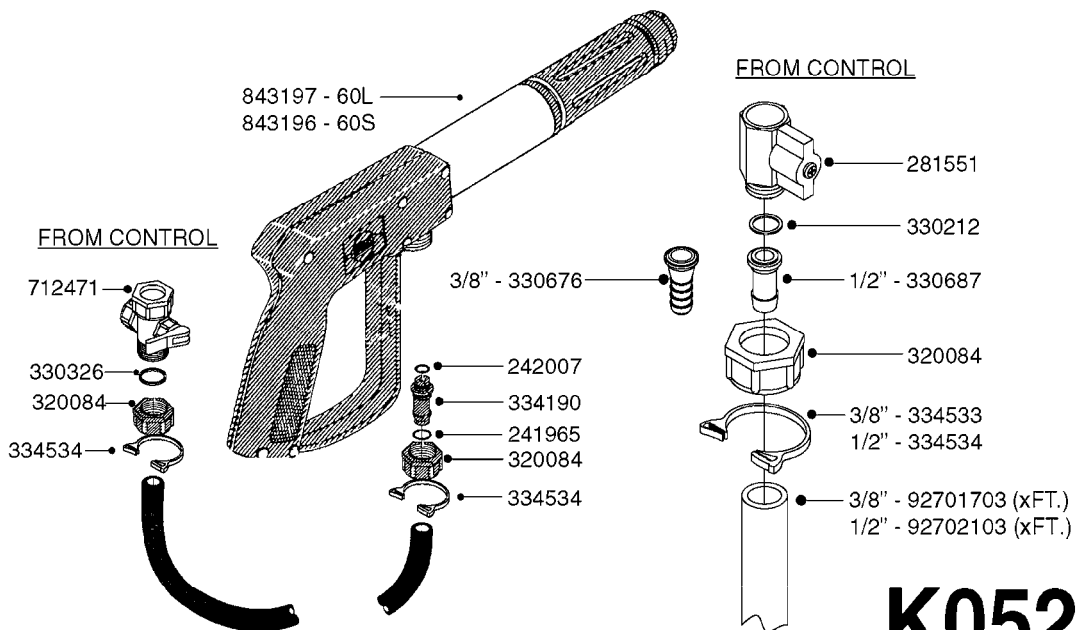

**K0520**

HOSE WRAPS  
K0520-HIN, 05:12:19

Page 1  
Date 07.02.2020 9:28

parts-n°	order qty	description
241965	1	O-RING Ø12.1 X 1.6 NITRILE
242007	1	O-RING Ø9.1 X 1.6 NITRILE
281551	1	BALL VALVE 1/2"
320084	1	FITT.DK NUT 1/2" BSP
330212	1	O-RING D19/D14X2.4 F.1/2"NUT
330326	1	O-RING D30/D24X2 F.1"NUT
330676	1	FITT.DK HB 3/8" F. 1/2" NUT
330687	1	FITT.DK HB 1/2" F. 1/2" NUT
334190	1	FITT.DK HB 1/2' F. PISTOL 60S
334533	1	CLAMP HOSE PLASTIC 3/8"
334534	1	CLAMP HOSE PLASTIC 1/2"
636223	1	POST 12 VOLT TR30
712471	1	AGITATION VALVE ASSY. ON/OFF
843196	1	SPRAY GUN KIT TYPE 60 SHORT
843197	1	HANDGUN KIT TYPE 60 LONG
10013403	1	BOLT HEX 3/8-16X1 1/4 HCS Z5
10013503	1	NUT HEX NC 3/8"
10178903	1	WRAP HOSE SIDE MOUNT PLATE
10179003	1	WRAP HOSE BOTTOM PLATE MOUNT
10179403	1	WRAP WELDMENT FOR HI101789
10179503	1	WRAP WELDMENT FOR HI101790
10225603	1	BKT.FOR HOSE WRAP MOUNT NL NK
10225703	1	WRAP HOSE BDL.BOTTOM PLATE
92701703	1	HOSE R X3/8" X300PSI WP X0012"
92702103	1	HOSE R X1/2" X300PSI WP X0012"