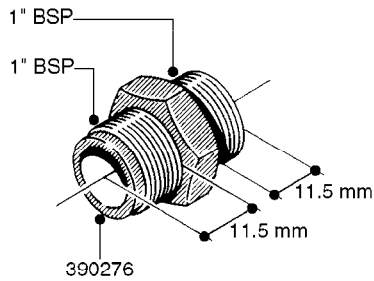

FITTINGS - HEXAGON NIPPLES  
L0030-HIN, 01:01:16

Page 0  
Date 07.02.2020 9:28

**L0030**

FITTINGS - HEXAGON NIPPLES  
L0030-HIN, 01:01:16

Page 1  
Date 07.02.2020 9:28

parts-n°	order qty	description
10015303	1	FITT.PO.HN 1.00X1.00 M1000
10425003	1	FITT.PO.HN 1.25X1.00 MCPHEE
320132	1	FITT.DK HN 1" BSP
320176	1	FITT.DK HN 3/8"X1/2" BSP
320445	1	FITT.DK HN 1/4"X3/8" BSP
320655	1	FITT.DK HN 1/2"-1/2" BSP
320692	1	FITT.DK HN 3/8'BSPX1/4'NPT
320703	1	FITT.DK HN 3/8BSP X1/2 &1/4NPT
320725	1	FITT.DK NIPPLE 3/8"-3/8" BSP
320902	1	FITT.DK HN 3/8'X 1/4' BSP
390232	1	FITT.DK HN 1-1/2' X 1-1/4' BSP
390276	1	FITT.DK HN 1'BSP