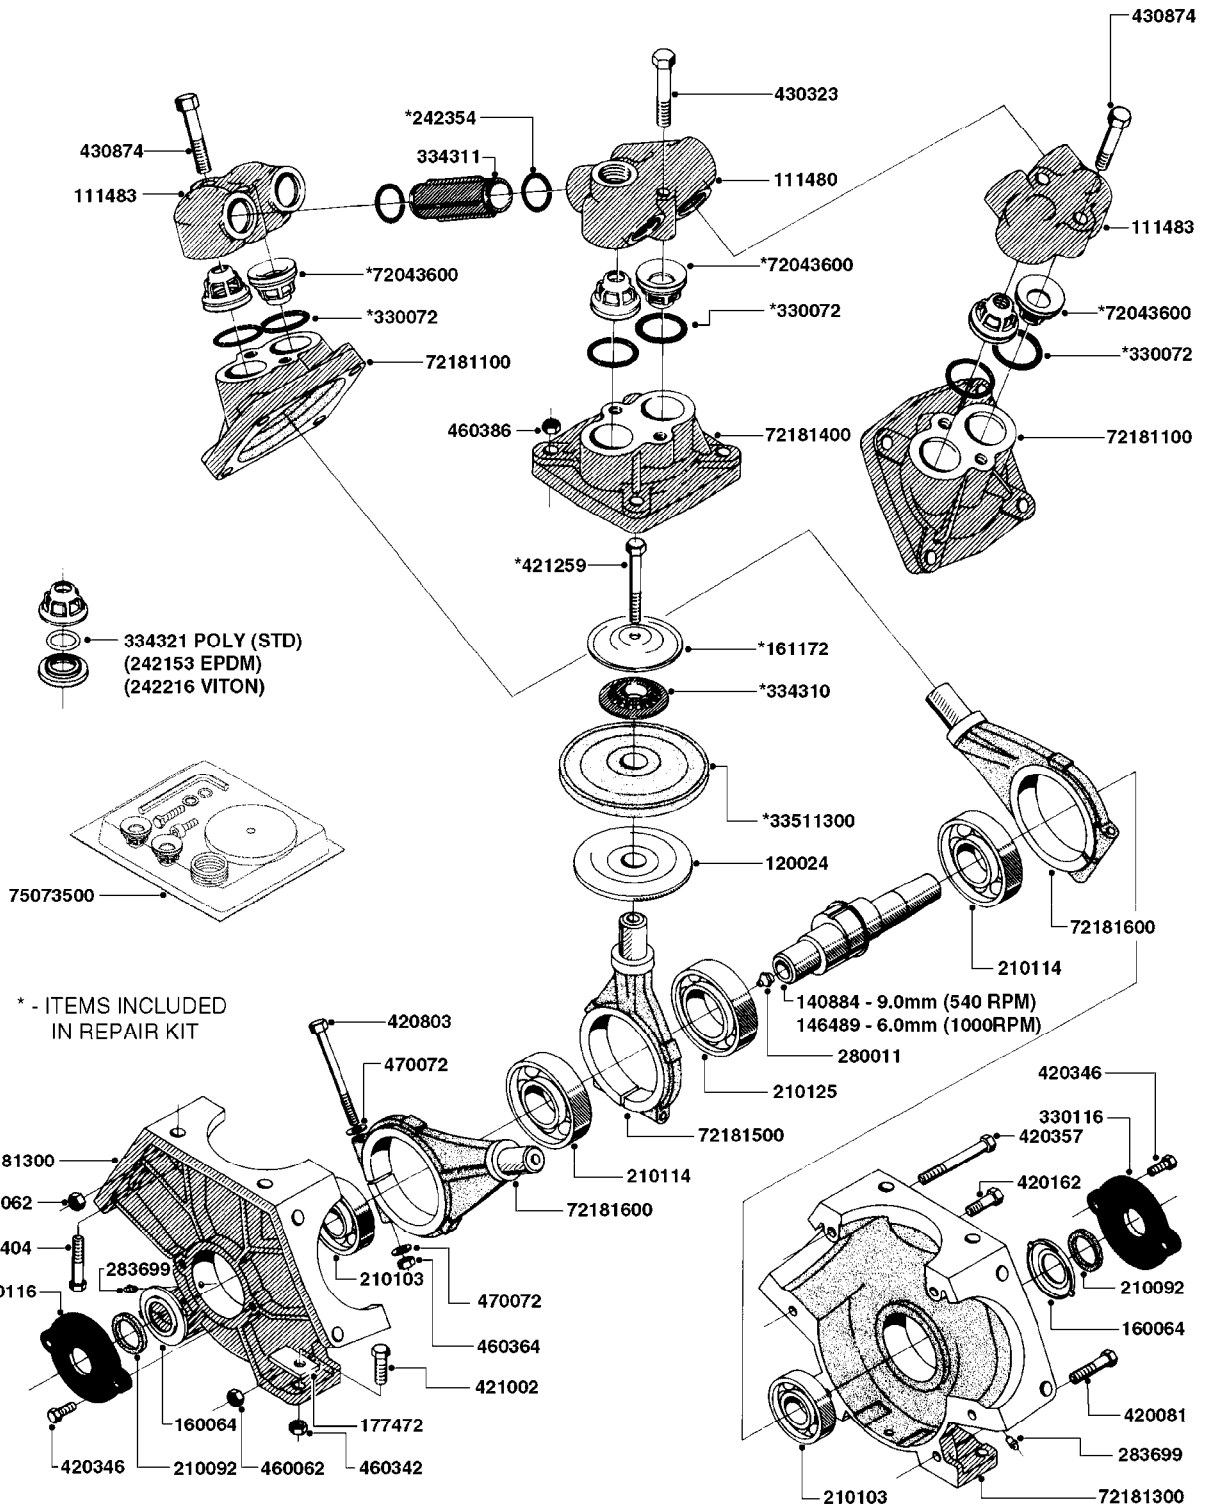

**A0210**

PUMP - 1301 W/ MOUNTING BASE  
A0210-HIN, 27:04:17

Page 1

Date 07.02.2020 9:26

parts-n°	order qty	description
110995	1	VALVE CHAMBER SIDE MODEL 1301
120024	1	DIAPHRAGM BACK DISC 1200-1300
140884	1	CRANK SHAFT MODEL 1300-9
153646	1	CONNECTION PIPE INLET MOD 1301
160042	1	DIAPHRAGM UPPER DISC 1200-1300
160064	1	DUST PLATE
210092	1	SEAL FELT D43/30X5
210103	1	BEARING BALL 6306
210114	1	BEARING BALL 6308
210125	1	BEARING BALL 6210
240026	1	DIAPHRAGM MODEL 1200/1301
241021	1	O-RING D21,89X2,62 NITRIL
242153	1	O-RING D26X4 EPDM
242216	1	O-RING VITON F/1202/1302/462
280011	1	GREASE NIPPLE 1/8' SAE H TR
280066	1	GREASE NIPPLE H 1A6
283699	1	GREASE NIPPLE M6X1
330061	1	O-RING D16/D11X2,5
330072	1	O-RING D53.5/D45.5X4
330116	1	SEAL RETAINER, MODEL 1300
334321	1	O-RING POLY. 34.0x26.0x4.0
420081	1	BOLT HEX 8.8 DEL 3/8'X40MM
420162	1	BOLT HEX 8.8 DEL 3/8"x15MM
420346	1	BOLT HEX 8.8 DEL 3/8'X 25MM
420357	1	BOLT HEX 8.8 RAW 3/8'X85MM
420803	1	BOLT HEX 8.8 DEL M8X90
421002	1	BOLT HEX 8.8 DEL M10X30 FT DIN933
421259	1	BOLT HEX UNC7/16"x2.25" 18-8SS
430323	1	BOLT HEX 8.8 DEL M12X60
430404	1	BOLT HEX 8.8 DEL M12X50
430870	1	BOLT HEX 8.8 DEL M12X55 FT
430874	1	SCREW SET 8.8 DEL M12X70 FT
460062	1	NUT HEX 3/8' GALV.
460342	1	NUT HEX M10 DEL DIN934
460353	1	NUT HEX M8 BLACK
460386	1	NUT HEX M12X1.75
470072	1	WASHER D15/D8X.5 LOCK
470525	1	WASHER D19/D11.5X2.5
33511300	1	DIAPHRAGM 1202-1303 POLY 2006
72043600	1	VALVE FOR 462/463
72181100	1	DIAPHRAGM COVER 1203/1303+BLTS
72181300	1	PUMP CASTING 1300 RED W/BOLTS
72181400	1	DIAPHRAGM COVER 1303 W/BOLTS
72181500	1	CONNECTING ROD, CENTER 1303
72181600	1	CONNECTING ROD, SIDE MOD.1300
72335600	1	CENTER AND SIDE VALVE CHAMBERS 1302 RED
75073500	1	PUMP KIT 1300/1302 "06"