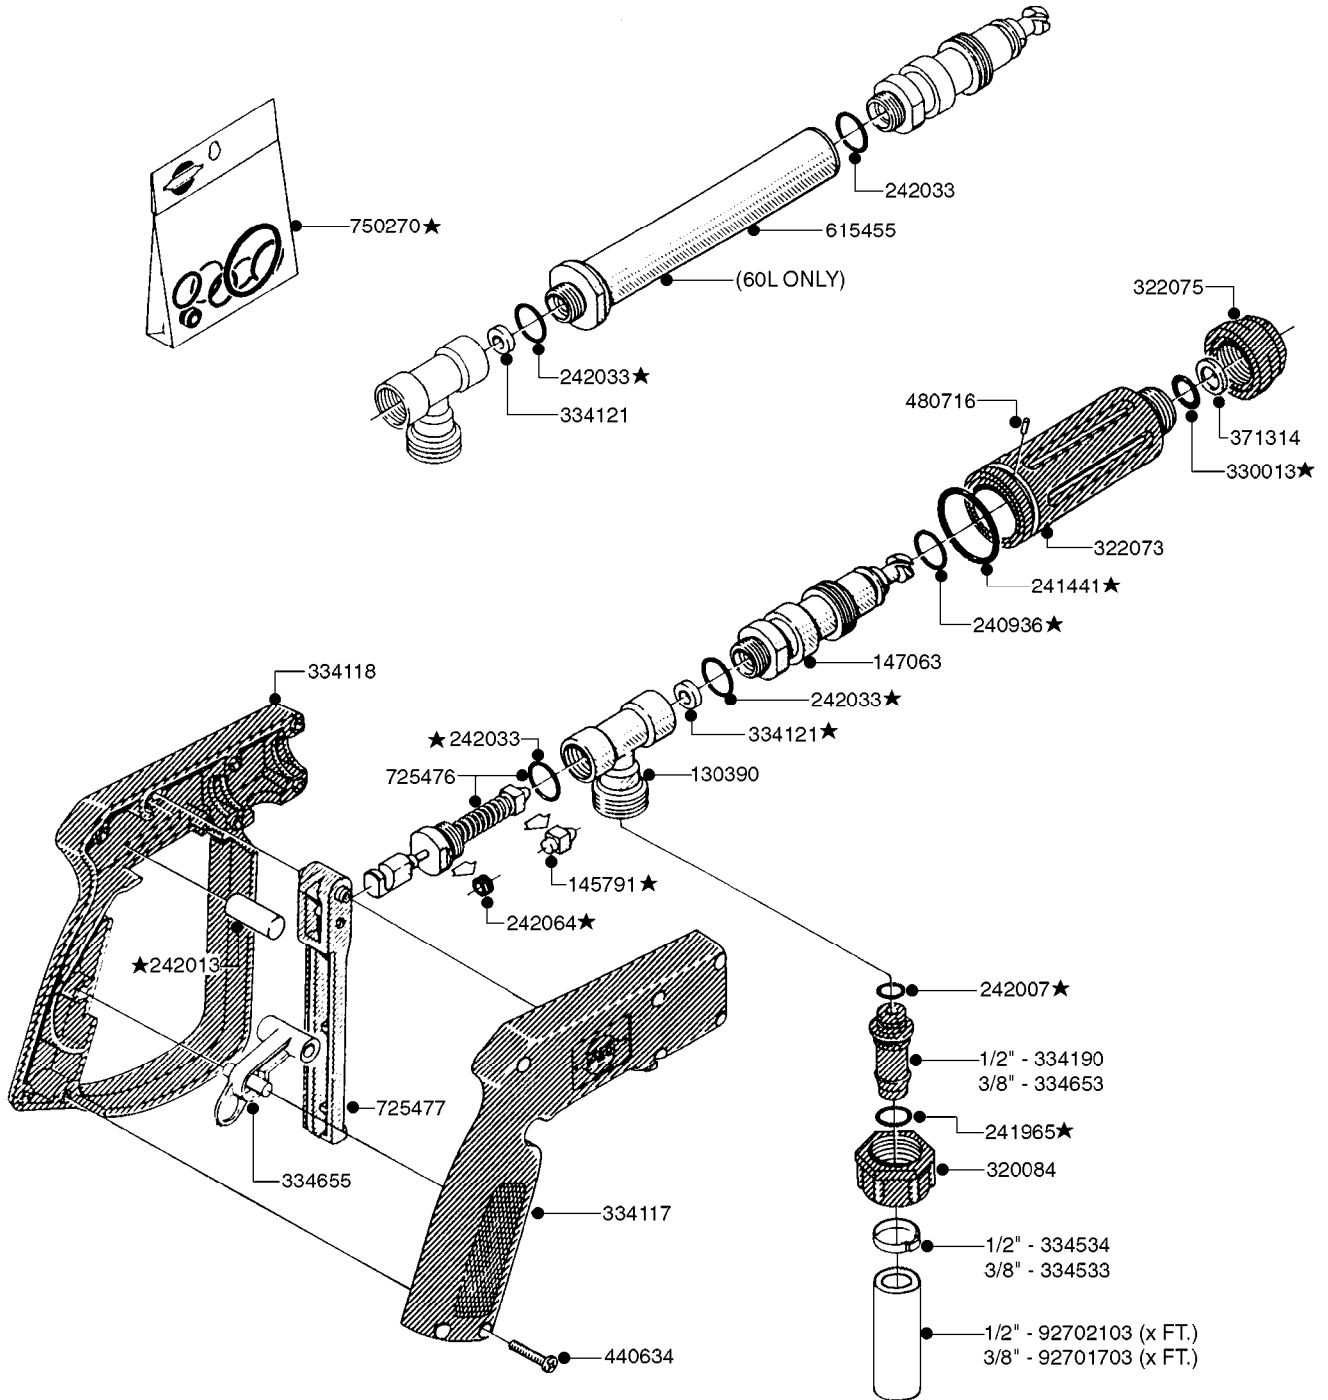

COMPLETE ASSEMBLY:
843197 - 60L
843196 - 60S

COMPLETE ASSEMBLIES
WHOLEGOODS ITEMS

K0480

HANDGUN TYPE 60S/60L POST 95
K0480-HIN, 01:01:16

Page 1

Date 07.02.2020 9:28

parts-n°	order qty	description
130390	1	TEE 3/8'X 1/2' BSP F.TYPE 60S
145791	1	CONE FOR ON/OFF
147063	1	SWIRL F.SPRAY GUN TYPE 60
240936	1	O-RING D13.3X2.4 NITRIL
241441	1	O-RING D29.3X3
241965	1	O-RING Ø12.1 X 1.6 NITRILE
242007	1	O-RING Ø9.1 X 1.6 NITRILE
242013	1	SPRING RUBBER F/TRIGGER
242033	1	O-RING Ø14.1 X 1.6 NITRILE
242064	1	SLEEVE RUBBER 3X8X4MM
320084	1	FITT.DK NUT 1/2" BSP
322073	1	HOUSING F.SWIRL TYPE 60S H.G.
322075	1	HOUSING F. NOZZLE
330013	1	O-RING 2.5 X 10 PUR
334117	1	HANDLE PIECE RIGHT F.60S/60L
334118	1	HANDLE PIECE LEFT F.60S/60L
334121	1	SEAT FOR ON-OFF TYPE
334190	1	FITT.DK HB 1/2' F. PISTOL 60S
334533	1	CLAMP HOSE PLASTIC 3/8"
334534	1	CLAMP HOSE PLASTIC 1/2"
334653	1	FITT.DK HB 3/8' F.HANDGUN
334655	1	TRIGGER SAFETY F.60S/60L GUN
371314	1	NOZZLE CERAMIC 1099-20
440634	1	SCREW 5/8"
480716	1	PIN D3X6 STAINLESS
615455	1	TUBE F.LANCE TYPE 60L
725476	1	SPINDLE
725477	1	TRIGGER
750270	1	GASKET KIT F.SPRAY GUN
843196	1	SPRAY GUN KIT TYPE 60 SHORT
843197	1	HANDGUN KIT TYPE 60 LONG
92701703	1	HOSE R X3/8" X300PSI WP X0012"
92702103	1	HOSE R X1/2" X300PSI WP X0012"