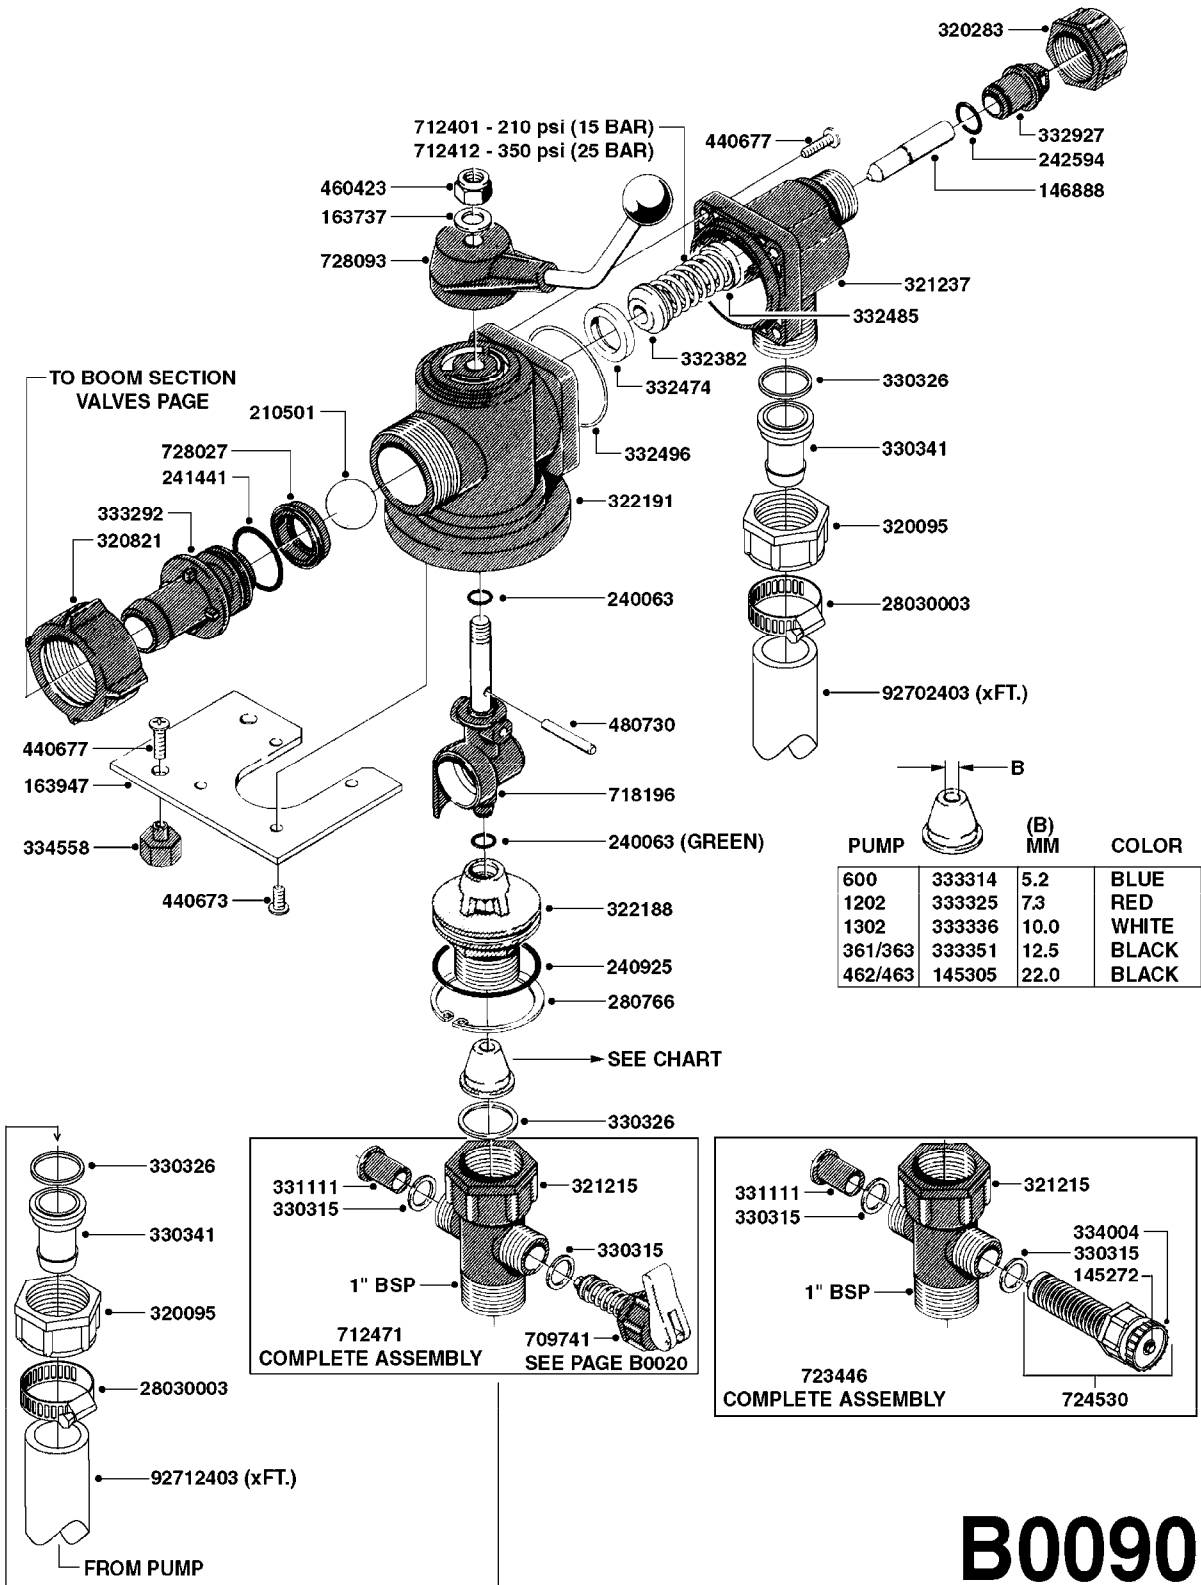

B0090

BK-180 MASTER VALVE-MAN.POST94
B0090-HIN, 30:08:16

Page 1

Date 07.02.2020 9:27

parts-n°	order qty	description
145272	1	INSERT F.AGIT.THUMBWHEEL BRASS
145305	1	NOZZLE F.OP.UNIT PUMP 462
146888	1	PIN 10 X 57MM STAINLESS
163737	1	WASHER D15.5/D10.5X1
163947	1	FITTING FOR BK 180
210501	1	BALL PLASTIC D25
240063	1	O-RING D14.1/9.3 X 2.4
240925	1	O-RING D49.5X3 NITRIL
241441	1	O-RING D29.3X3
242594	1	O-RING D14 X 1.78 SCH.70-EPDM
280766	1	SNAP-RING INNER 55X2 DIN 472
320095	1	FITT.DK NUT 1" BSP
320283	1	FITT.DK NUT 3/4"BSP
320821	1	FITT.DK NUT 1-1/2" BSP
321215	1	FITT.DK HOUSING F. AGITATION
321237	1	PRESSURE REGULATOR HOUSE BK180
322188	1	BOTTOM PIECE F.BALL EC
322191	1	HOUSING F.BALL (OPERATING UNIT)
330315	1	O-RING D18.4/D13X.6
330326	1	O-RING D30/D24X2 F.1"NUT
330341	1	FITT.DK HB 1" F. 1" NUT
331111	1	VALVE SEAT FOR 1/2" DISTRIBUT.
332382	1	VALVE CONE D25,7
332474	1	SEAT FOR OPERATING UNIT BALL
332485	1	SPRING GUIDE
332496	1	O-RING D58/54X2
332927	1	FITT.DK PLUG F. NOZZLE TUBE
333292	1	FITT.DK HB 1"O'RING F.1-1/2"
333314	1	NOZZ.RESTRICTOR 600 BLUE
333325	1	NOZZ.RESTRICTOR 1202 RED
333336	1	NOZZ.RESTRICTOR 1302 WHITE
333351	1	NOZZ.RESTRICTOR 361 BLACK
334004	1	WHEEL F.AGITATION W/O INSERT
334558	1	NUT HEX PLASTIC INSERT
440673	1	SCREW F.PLASTIC 5X12 SS
440677	1	SCREW F. PLASTIC 5X20 SS
460423	1	NUT HEX M10X1.50 LOCK DIN985A2 SS
480730	1	PIN ROLL 5X30 STAINLESS STEEL
709741	1	VALVE ASSY. 1/2" FLIP LEVER
712401	1	RELIEF VALVE ASSY. 12BAR
712412	1	RELIEF VALVE ASSY. 25BAR
712471	1	AGITATION VALVE ASSY. ON/OFF
718196	1	BALL VALVE HOUSING ASSEMBLY
723446	1	AGITATION VALVE ASSY. ADJUST.
724530	1	THUMB WHEEL FOR AGITATION
728027	1	BUSHING WITH SEAT
728093	1	HANDLE WITH BALL
28030003	1	CLAMP HOSE GEAR P1" 6716
92702403	1	HOSE PVC SUCT GRAY 1"
92712403	1	HOSE R X1" X300PSI WP X0012"