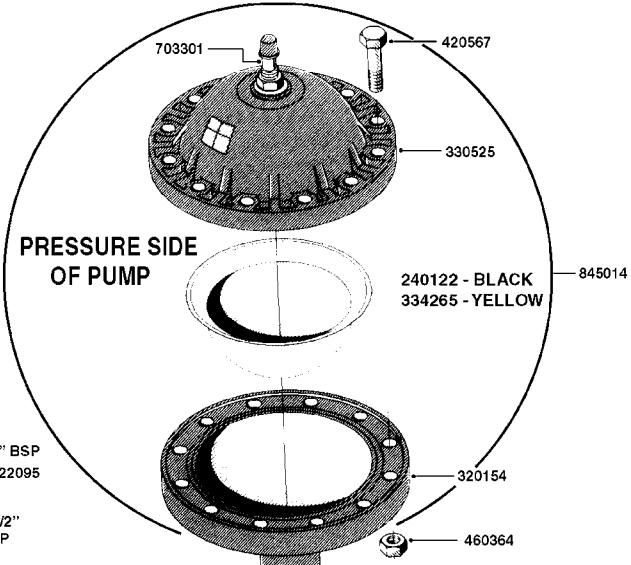

Housing for Black Diaphragm-

This groove on the lower housing of the Pressure Damper is for the BLACK diaphragm (240122). Never upgrade diaphragms to the YELLOW style unless you also upgrade Pressure Dampers to the housing style shown below.

The YELLOW style diaphragm will not seal correctly in this housing.

Housing for Yellow Diaphragm-

The groove on the lower housing of a the Pressure Damper is recognized by the extra lip on the bottom inside of the groove. For this style Pressure Damper, you need the YELLOW diaphragm (334265).

SUCTION SIDE OF PUMP

TO CONTROLS

92702603 (xFT.) FROM TANK

NLA - 1302 PUMP (REPLACES 1301 PUMP)
#726854 - COMPLETE DAMPER KIT (SUCTION & PRESSURE)

COMPLETE ASSEMBLIES
WHOLEGOODS ITEMS

A0240