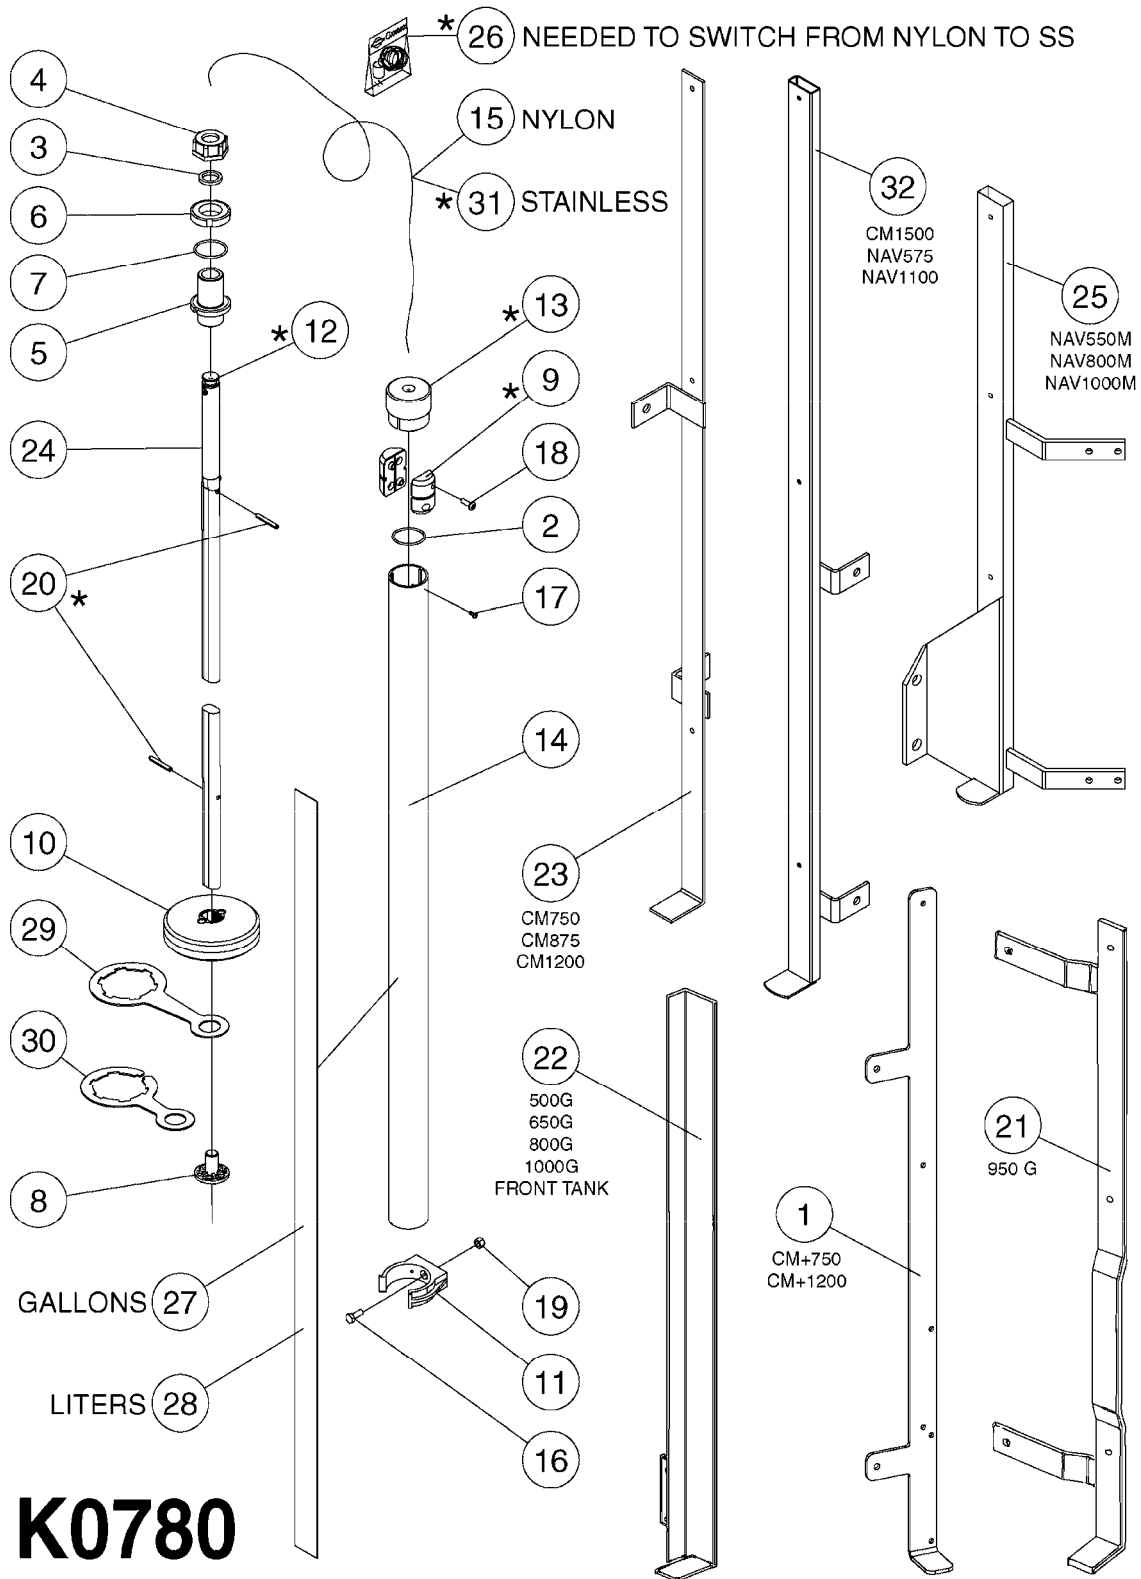

K0780

SIGHT GAUGE - REMOTE
K0780-HIN, 25:09:19

Page 1
Date 07.02.2020 9:28

Pos.	parts-n°	order qty	description
1	161950	1	SIGHT GAUGE MT BKT CM+ 750/120
2	242262	1	O-RING D31X3 VITON
3	242309	1	SEAL Ø22 ID Ø30 OD X 4 HIGH
4	320095	1	FITT.DK NUT 1" BSP
5	320456	1	FITT.DK BULKHEAD 1"BSP DOUBLE
6	320471	1	FITT.DK NUT 1" BSP JAMB
7	332577	1	O-RING D38/D30X4 F.1" PUR.
8	333864	1	GUIDE F. SAFETY VALVE SPRING
9	334513	1	MARKER HALF SIGHT GAUGE
10	334515	1	FLOATER FOR LIQUID LEVEL
11	334523	1	PIPE HOLDER Ø51.5
12	334849	1	SIGHT GAUGE GUIDE F. SS TUBE
13	334850	1	GUIDE F. SIGHT GAUGE TUBE TOP
14	341202	1	TUBE F.SIGHT GAUGE L=40"
14	341204	1	SIGHT GAUGE TUBE L=59"
14	341283	1	TUBE F.SIGHT GAUGE L=72"
14	341307	1	TUBE F.SIGHT GAUGE L=75"
			NCM 4400
14	341339	1	TUBE F.SIGHT GAUGE L=82"
			NCM 6600
14	341340	1	TUBE F.SIGHT GAUGE L=94" (2382)
			NCM 9000
14	34000703	1	TUBE F. DRY GAUGE L=1200 BENT
			RANGER 2000 & 2200
15	390487	1	CORD NYLON/SIGHT GAUGE 4500mm
			OLDER MODELS ONLY
16	410185	1	BOLT HEX 8.8 DEL M6X16
16	410362	1	BOLT HEX 8.8 SS M6X20
17	440663	1	SCREW 3/8" NR4 STAINLESS
18	440677	1	SCREW F. PLASTIC 5X20 SS
19	460261	1	NUT HEX M6X1.00 LOCK DIN985 A2 SS
20	480717	1	PIN E 5X40 SST
20	480730	1	PIN ROLL 5X30 STAINLESS STEEL
21	615197	1	BKT.SIGHT GAUGE HC950
22	615308	1	BRACKET FOR SIGHT TUBE
23	615941	1	SIGHT GAUGE MOUNT BRACKET CM
24	615942	1	GUIDE TUBE F.FLOATER CM1200G
24	615943	1	GUIDE TUBE F.FLOATER CM875G
24	615944	1	GUIDE TUBE F.FLOATER, L=1680
			HC 950, NAV 575, NAV 3500, CM 750
24	615945	1	GUIDE TUBE F.FLOATER, L=1610, NV3000
			NAV 3000 & HC650
24	615947	1	GUIDE TUBE F.FLOATER TR 500G
24	615948	1	GUIDE TUBE F.FLOATER MA 1000-1200-1500 L
24	615949	1	GUIDE TUBE F.FLOATER MEGA 230G
24	615951	1	GUIDE TUBE F.FLOATER NAV800G
24	615952	1	GUIDE TUBE F.FLOATER NAV1000G
24	615954	1	GUIDE TUBE F. FLOATER F.T.250G
24	615955	1	GUIDE TUBE F.FLOATER FT.350G
24	615957	1	GUIDE TUBE F.FLOATER NAV.550G
24	61022100	1	GUIDE TUBE F NP1100/CM1500
24	61022600	1	GUIDE TUBE F.FLOATER RANGER
			RANGER 2000 & 2200
24	61036700	1	GUIDE TUBE F.FLOATER, L=1850, NV4000/CM4400
			NCM 4400 & NAV 4000
24	61038600	1	GUIDE TUBE F.FLOAT NCM 9000
24	61038700	1	GUIDE TUBE F.FLOAT NCM 6600
25	637998	1	MANIFOLD BKT. NAVIGATOR
26	741527	1	SIGHT GAUGE KIT SS WIRE '98
			SS CABLE & PARTS NEEDED
27	978056	1	DECAL S/G TUBE 500GAL-99