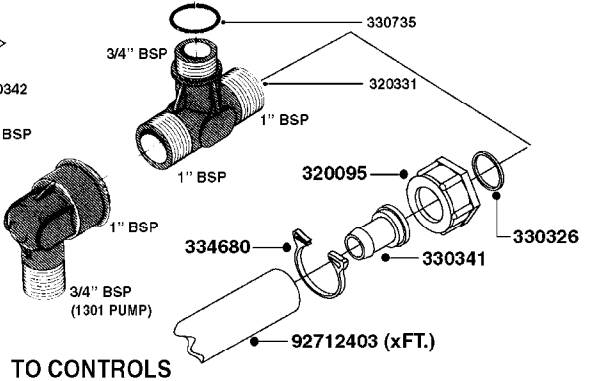

SUCTION SIDE OF PUMP

TO CONTROLS

92702603 (xFT.) FROM TANK