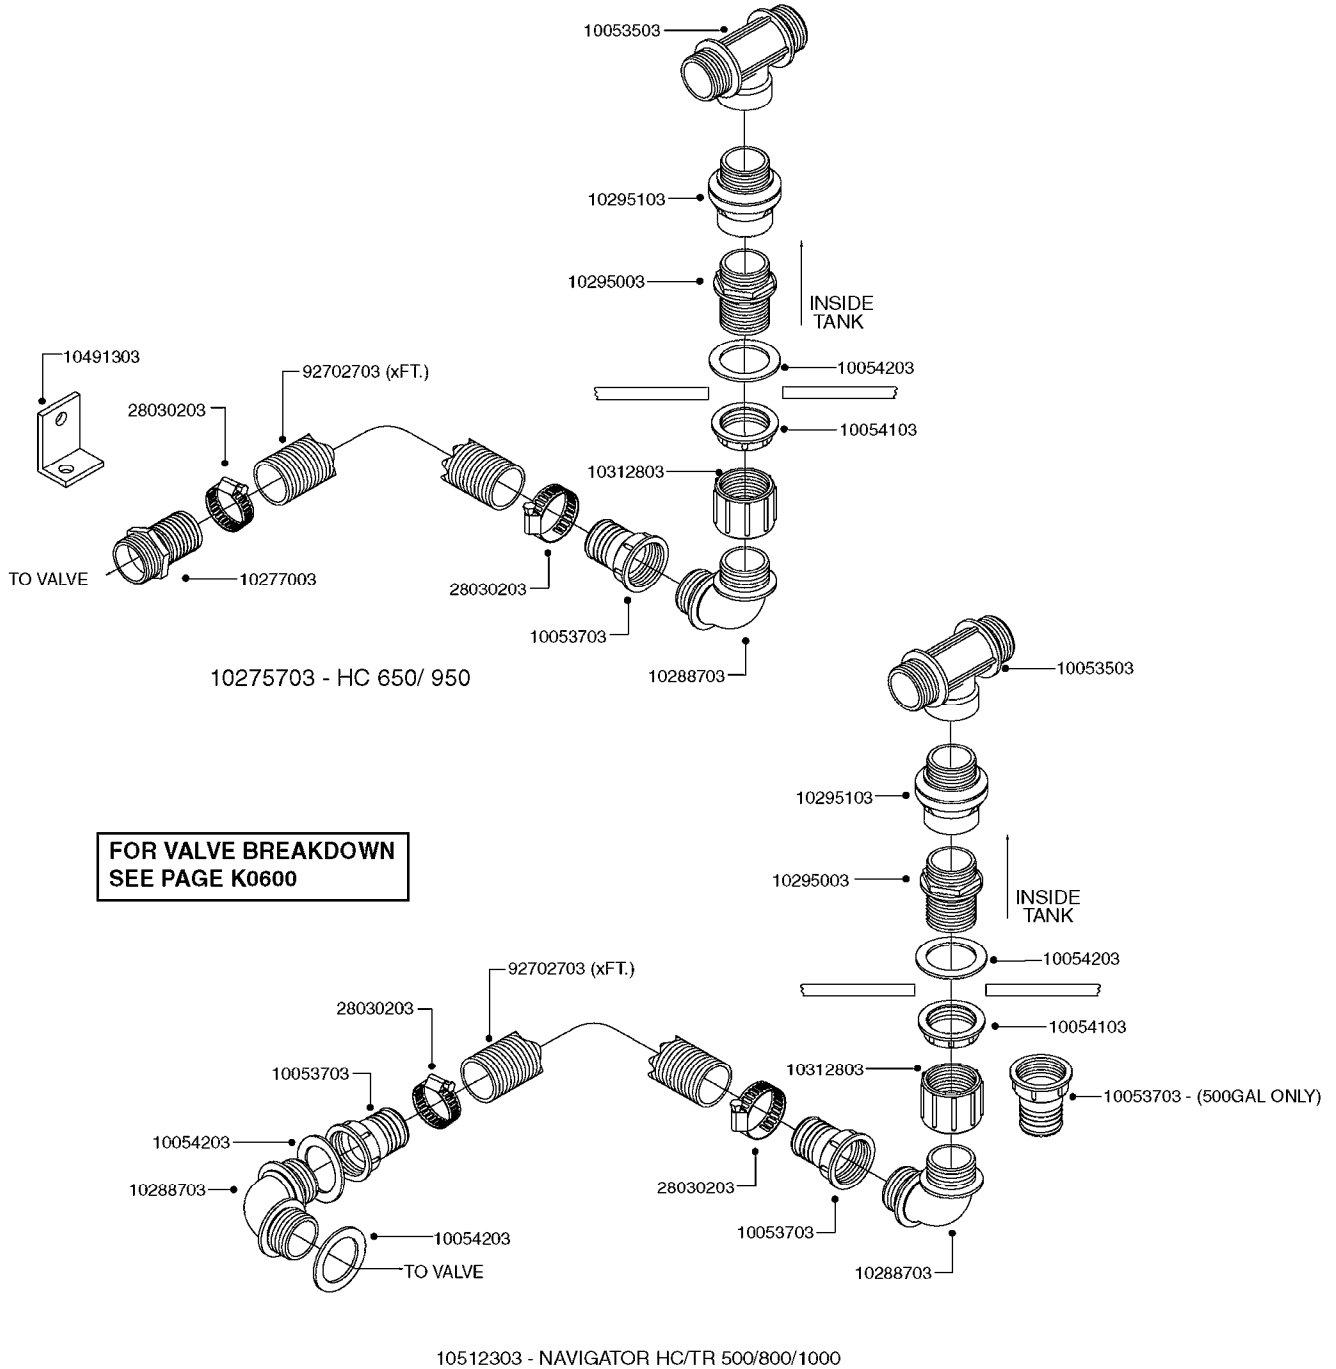

K0580

COMPLETE ASSEMBLIES
WHOLEGOODS ITEMS

QUICKFILL-PLMBNG SYS-TRLR SPYR
K0580-HIN, 01:01:16

Page 1
Date 07.02.2020 9:28

parts-n°	order qty	description
10053503	1	FITT.PO.TEE 2"MX2"FX2"M BSP
10053703	1	FITT.PO.HB STR. 2"BSP #4411
10054103	1	FITT.PO.NUT 2" BSP JAMB MCPHEE
10054203	1	GASKET F. 2" FITTINGS RUBBER
10275703	1	*QUICK FILL KIT 650/950M
10277003	1	FITT.PO.HB 2.00X2.00 MCPHEE
10288703	1	FITT.PO.EL 2MX2M 90 DEG MCPHEE
10295003	1	FITT.PO.HN 2' 250071
10295103	1	FOOT VALVE 2" 504019
10312803	1	FITT.PO.BU 2' X 2'
10491303	1	ANGLE FOR HC950 QUICK FILL
10512303	1	QUICK FILL KIT NAV. (DON'T ORD)
28030203	1	CLAMP HOSE T-BOLT S2" 235-67
92702703	1	HOSE PVC SUCT GRAY 2"