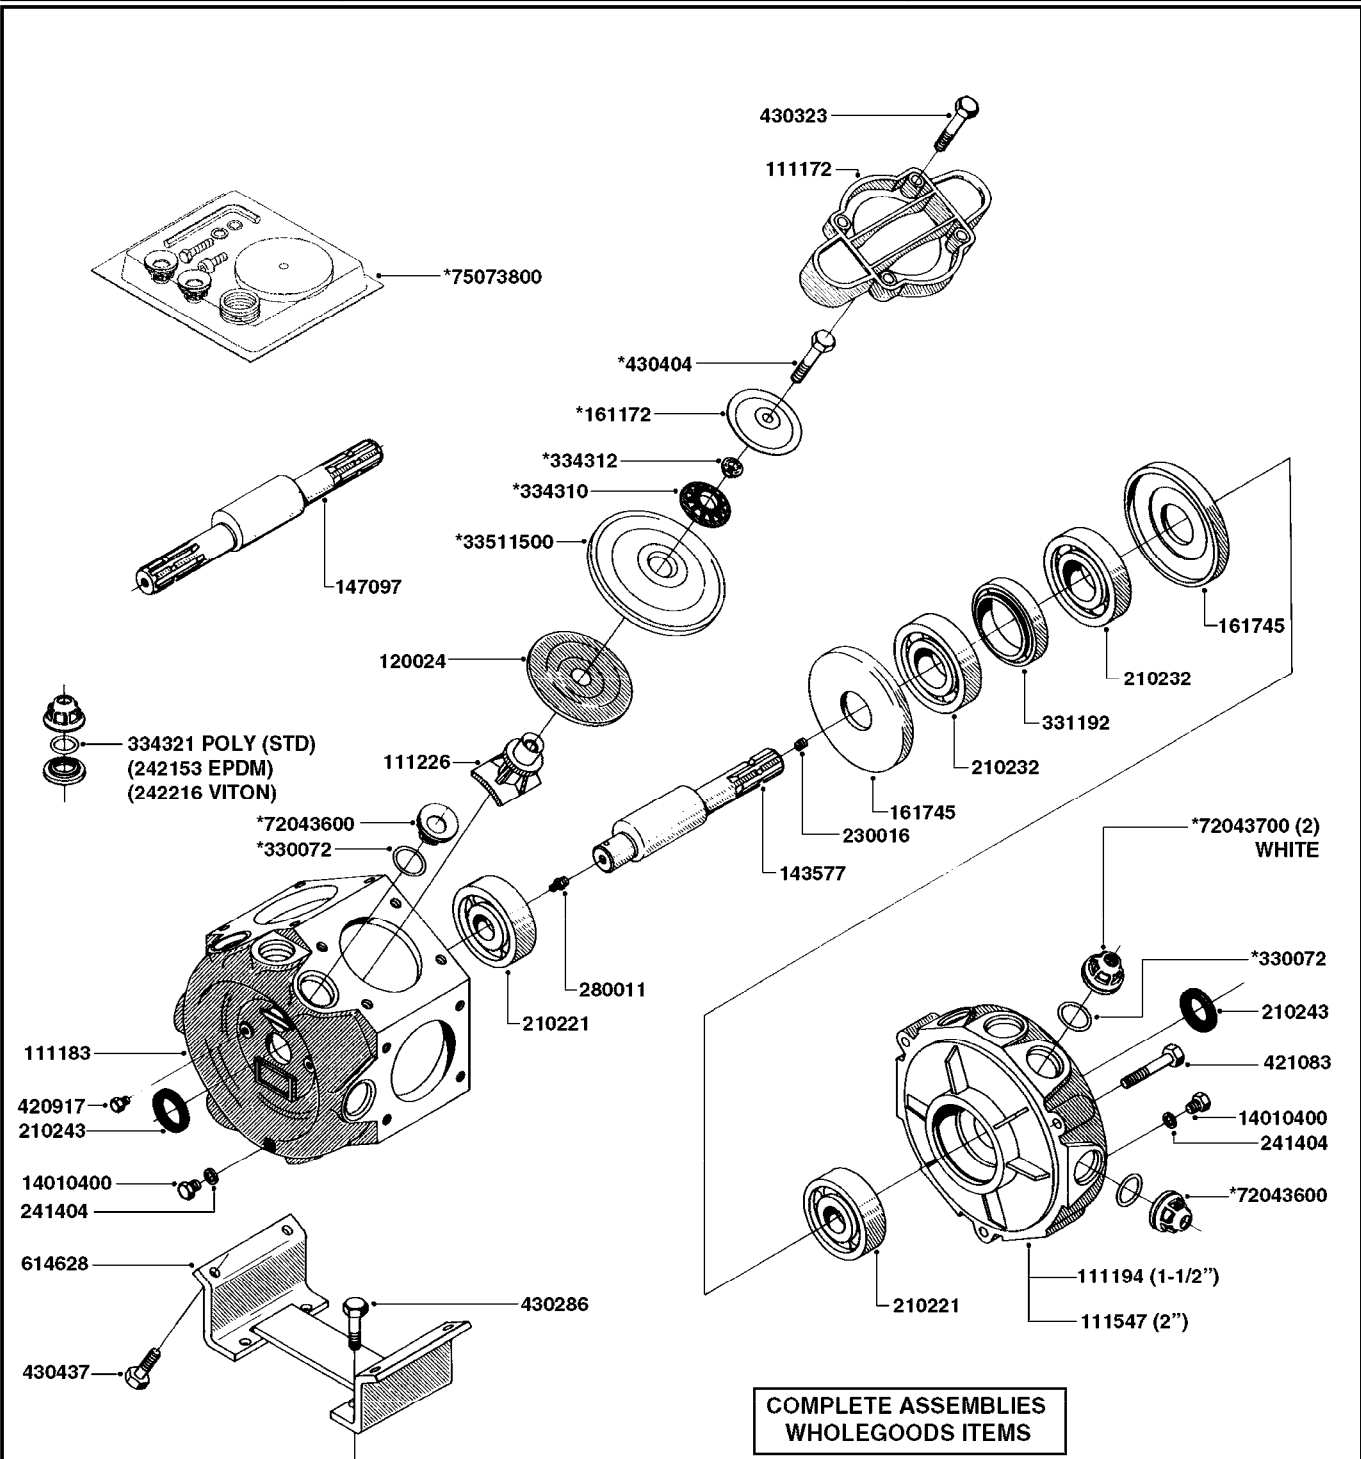

COMPLETE ASSEMBLIES
WHOLEGOODS ITEMS

COMPLETE PUMP
(NLA) REPLACED BY 464 PUMP (SEE PAGE A0350)

A0320

PUMP - 462 W/MOUNTING BASE
A0320-HIN, 01:01:16

Page 1
Date 07.02.2020 9:27

parts-n°	order qty	description
111172	1	VALVE CHAMBER 460 (PAINTED)
111183	1	PUMP CASTING 460-463 (PAINTED)
111194	1	PUMP CASTING FT.460 (PAINTED)
111226	1	CONNECTING ROD MODEL 460
111547	1	PUMP FRONT 460-463-2' (PAINT)
120024	1	DIAPHRAGM BACK DISC 1200-1300
143577	1	CRANK SHAFT F.363/462/463-10mm
147097	1	CRANK SHAFT 363-463/10 THROUGH
161172	1	DIAPHRAGM DISC F. 1203/1303
161745	1	METAL SPACER F.363/463
210221	1	BEARING BALL 6407
210232	1	BEARING BALL 6310
210243	1	SEAL OIL 35 X 47 X 7
230016	1	PLUG 1/8' BSP TYPE P
241404	1	DOWTY SEAL 1/4"
242153	1	O-RING D26X4 EPDM
242216	1	O-RING VITON F/1202/1302/462
280011	1	GREASE NIPPLE 1/8' SAE H TR
330072	1	O-RING D53.5/D45.5X4
331192	1	SPACER, MODEL 361/363
334310	1	NYLON WASHER 1202/1302/462
334312	1	PLASTIC SPACER F/462
334321	1	O-RING POLY. 34.0x26.0x4.0
420917	1	BOLT HEX 8.8 RAW M8X12 FT
421083	1	BOLT HEX 8.8 DEL M10X65
430286	1	BOLT HEX 8.8 DEL M12X30 FT
430323	1	BOLT HEX 8.8 DEL M12X60
430404	1	BOLT HEX 8.8 DEL M12X50
430437	1	BOLT HEX 8.8 RAW M12X65
460703	1	NUT HEX M12X1.75 LOCK DIN985A2 SS
614628	1	FOOT F. 46X PUMP, RED
14010400	1	PLUG 1/4" BSP
33511500	1	DIAPHRAGM 462 PUR 2006
72043600	1	VALVE FOR 462/463
72043700	1	VALVE FOR 462/463 W.VENT HOLE
75073800	1	PUMP KIT 461/462 "06"