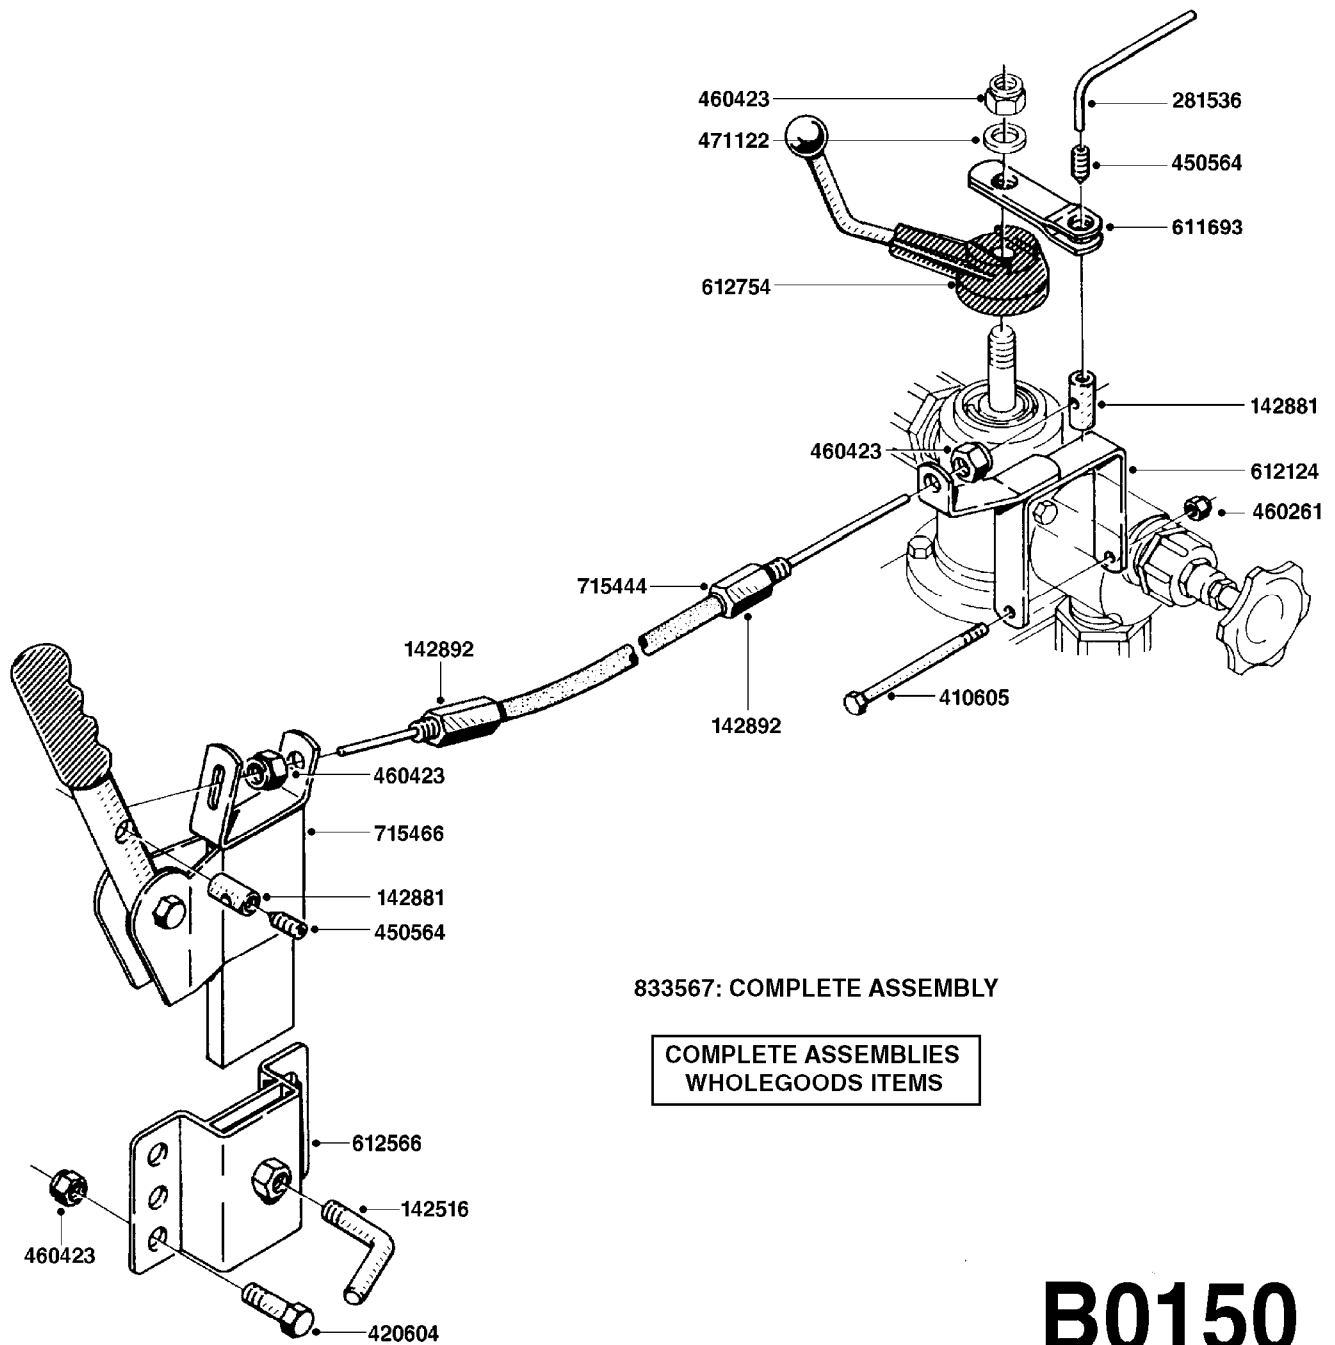

BK-180 REMOTE CONTROL CABLE  
B0150-HIN, 01:01:16

Page 1

Date 07.02.2020 9:27

parts-n°	order qty	description
142516	1	SCREW SET M10 BENT F. LOCKING
142881	1	WIRE HOLDER FOR REMOTE CONTROL
142892	1	END NIPPLE F.REMOTE CABLE
281536	1	ALLEN WRENCH 3MM
410605	1	BOLT HEX 8.8 DEL M6X80
420604	1	BOLT HEX 8.8 DEL M10X25 FT DIN933
450564	1	SCREW M6X12 ALLEN
460261	1	NUT HEX M6X1.00 LOCK DIN985 A2 SS
460423	1	NUT HEX M10X1.50 LOCK DIN985A2 SS
471122	1	WASHER, M10, Ø20/10.5X 2.0, SS
611693	1	ARM FOR REMOTE CONTROL BK180
612124	1	BRACKET FOR OP.UNIT F REM.CTR
612566	1	MOUNT BRACKET F.FAN CABLE ASSY
612754	1	HANDLE FOR REMOTE CONTROL
715444	1	REMOTE CONTROL CABLE L=2000
715466	1	MOUNTING PLATE
833567	1	REMOTE CONTROL ON/OFF BK 180