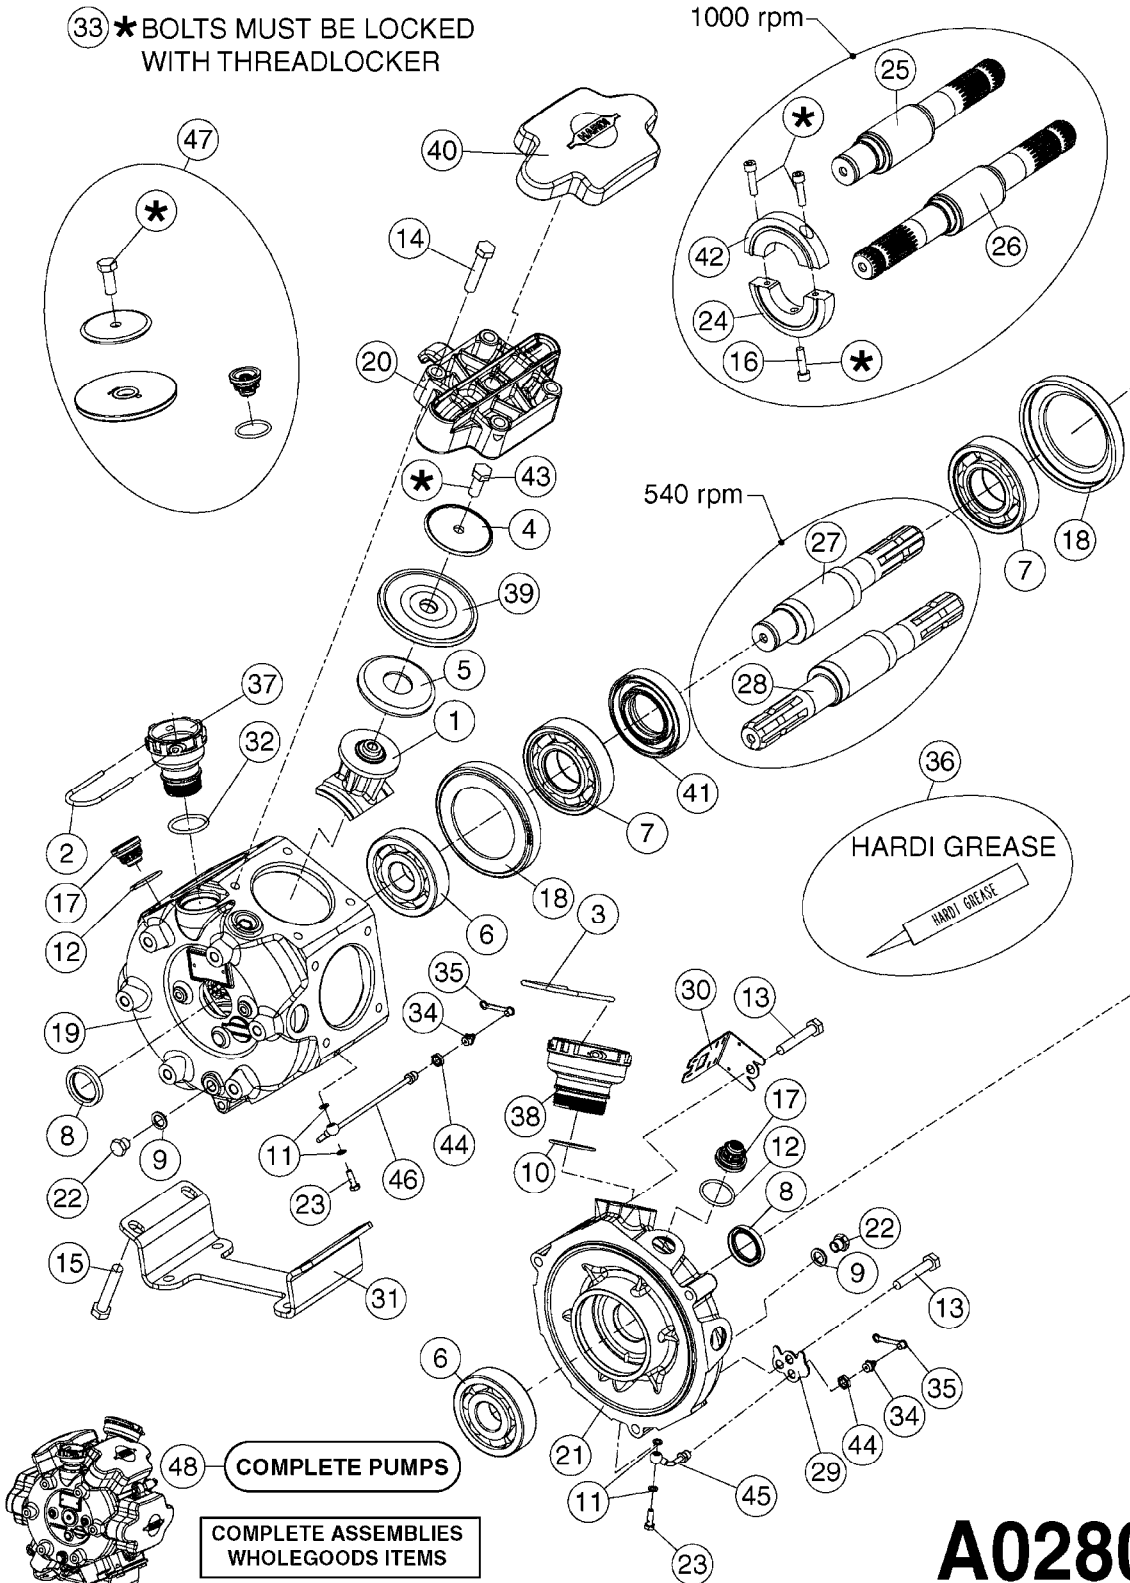

33 * BOLTS MUST BE LOCKED WITH THREADLOCKER

1000 rpm

540 rpm

PUMP - 364 540/1000 RPM
A0280-HIN, 24:04:19

Page 1
Date 07.02.2020 9:27

Pos.	parts-n°	order qty	description
1	111622	1	CONNECTING ROD 463/5.5MM
1	111628	1	CONNECTING ROD 363/5.5 PUMP
1	111629	1	CONNECTING ROD 363/364-7 PUMP
1	111630	1	CONNECTING ROD 363/364-10 PUMP
2	145996	1	FITT.DK S-67 FORK
3	145997	1	FITT.DK S-93 FORK
4	161174	1	DIAPHRAGM DISC SS 361/363/364 PUMP
5	161372	1	DIAPHRAGM BACKING DISC,320-361
6	210221	1	BEARING BALL 6407
7	210232	1	BEARING BALL 6310
8	210243	1	SEAL OIL 35 X 47 X 7
9	241404	1	DOWTY SEAL 1/4"
10	242225	1	O-RING D45.0 X 4.0 RUBBER
11	242374	1	WASHER Ø10/Ø6X1 COPPER
12	330024	1	O-RING D41,1/D34.5 X 3,5
13	420895	1	BOLT HEX 8.8 RAW M10X60
14	430312	1	BOLT HEX 8.8 M12X60
15	430438	1	BOLT HEX 8.8 DEL M12X65
16	450995	1	BOLT ALLEN M8X30 DIN 912 RAW
17	728146	1	VALVE FOR 361(726890/707932)
18	11171900	1	CONROD RING 364/464 MACHINED
19	11172000	1	PUMP HOUSE 364 MACHINED 5/4" BSP RED
20	11172800	1	VALVE COVER 363/364 MACHINED RED
21	11173200	1	FRONTPART 364, 1½" BSP RED
22	14010400	1	PLUG 1/4" BSP
23	14120400	1	BANJOBOLT M6 X 19
24	14120700	1	COUNTERWEIGHT 364/464-1000
25	14137300	1	CRANKSHAFT 364/464-5.5 1000
26	14137900	1	CRANKSHAFT 364/464-5.5 GG 1000
27	14137600	1	CRANKSHAFT 364/464-10
28	14138200	1	CRANKSHAFT 364/464-10 GG
29	16382900	1	GREASE NIPPLE PLATE, 364
30	16390600	1	BRACKET FOR RPM SENSOR
31	16410700	1	PUMP BASE 363/364 BLACK
31	17002400	1	FOOT F. 36X PUMP, RED
32	24266600	1	O-RING D 38,0 X 4,0 70SH.NITR
33	28045503	1	LOCTITE 262 .5ML (.017oz.)
34	28163300	1	GREASE NIPPLE H1 M6X1 DIN 7412
35	28163400	1	CAP F. GREASENIPPLE YELLOW M6X1
36	28164600	1	HARDI PUMP GREASE S3 V550L 1
37	32242200	1	FITTING S67 5/4" KON. RG 2014
38	32242300	1	NIPPLE S93 1,5' KON.RG 2014
39	33511400	1	DIAPHRAGM PUMP 361/361/363/364 PUR
40	33524300	1	COVER PLASTIC 364 PUMP
41	33527200	1	GREASE SPLIT 364/464
42	39136200	1	HALFPART 364/464-1000
43	43099200	1	BOLT HEX SS M12 X 30 DIN933 A4
44	46134000	1	NUT HEX M10x1 H=2.3 NV=14 ELZIN
45	61096800	1	BANJOTUBE SHORT 364 COMPL.
46	61096900	1	BANJOTUBE LONG 364 COMPL.
47	75585900	1	PUMP KIT 364
48	82169500	1	PUMP 364-5.5-MED-1000
48	82169700	1	PUMP 364-5.5-MOD2-1000-OSP
48	82170000	1	PUMP 364-10-STD-540 FK
48	82170300	1	PUMP 364-10-MOD-540-GG THROUGH SHAFT
48	82170400	1	PUMP 364-10-MOD-540-OSP