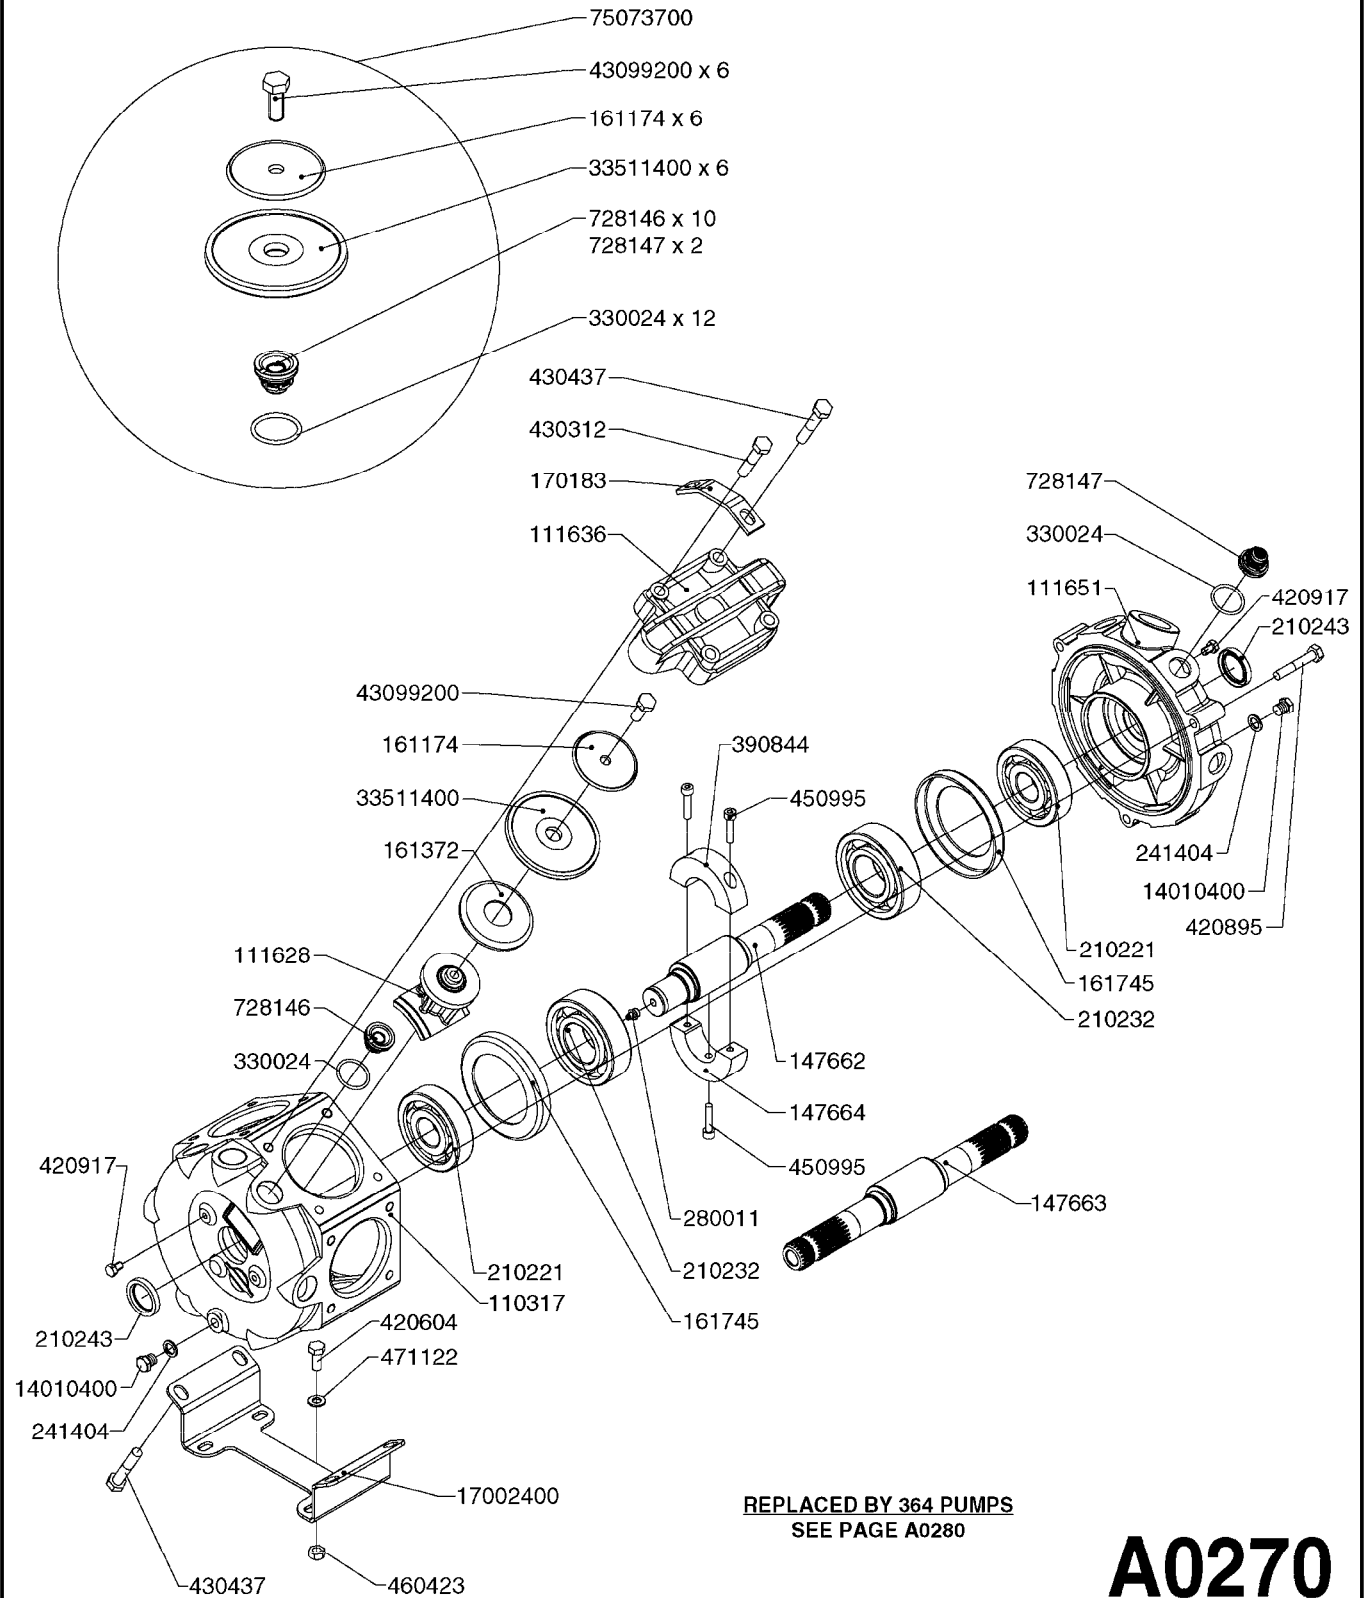

REPLACED BY 364 PUMPS
SEE PAGE A0280

A0270

PUMP - 363/1000 RPM W/MOUNTING
A0270-HIN, 17:03:16

Page 1
Date 07.02.2020 9:27

parts-n°	order qty	description
110317	1	PUMP CASING MODEL 360/361 PNTD
111628	1	CONNECTING ROD 363/5.5 PUMP
111636	1	VALVE COVER 363 HEAVY DUTY
111651	1	CASTING F.363 1.5" PUMP(FRONT)
147662	1	CRANK SHAFT F.363/463-5.5MM
147663	1	CRANK SHAFT 363/463-5.5 THROUG
147664	1	COUNTERBALANCE 363/463 WEIGHT
161174	1	DIAPHRAGM DISC SS 361/363/364 PUMP
161372	1	DIAPHRAGM BACKING DISC,320-361
161745	1	METAL SPACER F.363/463
170183	1	LIFT STRAP F.PUMP 360/361/462
210221	1	BEARING BALL 6407
210232	1	BEARING BALL 6310
210243	1	SEAL OIL 35 X 47 X 7
241404	1	DOWTY SEAL 1/4"
280011	1	GREASE NIPPLE 1/8' SAE H TR
330024	1	O-RING D41,1/D34.5 X 3,5
390844	1	COUNTERBALANCE 363/463 POM
420604	1	BOLT HEX 8.8 DEL M10X25 FT DIN933
420895	1	BOLT HEX 8.8 RAW M10X60
420917	1	BOLT HEX 8.8 RAW M8X12 FT
430312	1	BOLT HEX 8.8 M12X60
430437	1	BOLT HEX 8.8 RAW M12X65
450995	1	BOLT ALLEN M8X30 DIN 912 RAW
460423	1	NUT HEX M10X1.50 LOCK DIN985A2 SS
471122	1	WASHER, M10, Ø20/10.5X 2.0, SS
728146	1	VALVE FOR 361(726890/707932)
728147	1	VALVE FOR 361 WHITE WITH HOLE
14010400	1	PLUG 1/4" BSP
17002400	1	FOOT F. 36X PUMP, RED
33511400	1	DIAPHRAGM PUMP 361/361/363/364 PUR
43099200	1	BOLT HEX SS M12 X 30 DIN933 A4
75073700	1	PUMP KIT 361/363 "06"