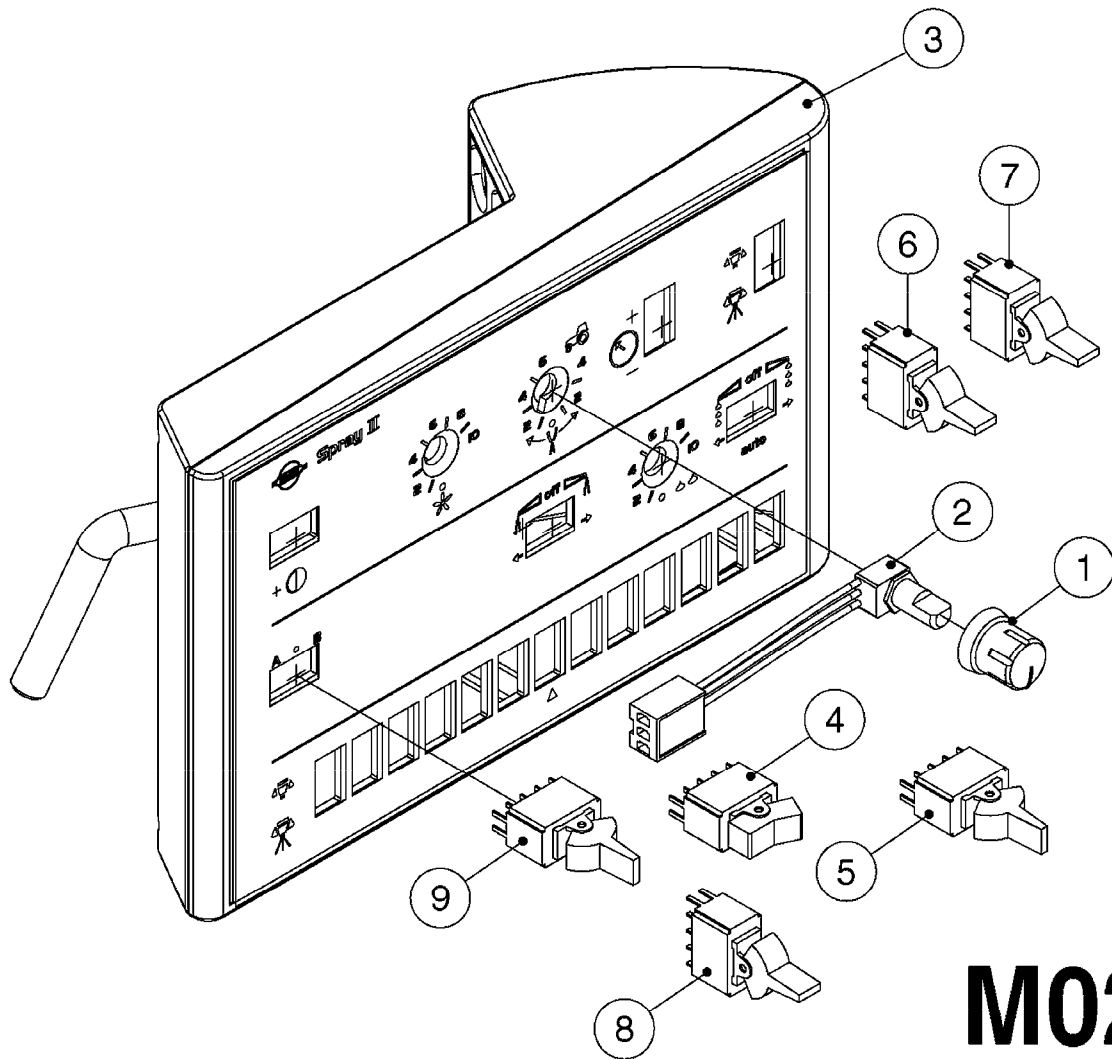

M0200

SPRAYBOX II
M0200-HIN, 23:06:16

Page 1

Date 07.02.2020 9:28

Pos.	parts-n°	order qty	description
1	26000400	1	KNOB F.FOAM ADJUST HC5500
2	26005300	1	POT.METER F. SPRAYBOX II
3	26010200	1	CONTROL BOX 2SEC, SPRAY BOX II
3	26010300	1	CONTROL BOX 3SEC, SPRAY BOX II
3	26010400	1	CONTROL BOX 4SEC, SPRAY BOX II
3	26010500	1	CONTROL BOX 5SEC, SPRAY BOX II
3	26010600	1	CONTROL BOX 6SEC, SPRAY BOX II
3	26010700	1	CONTROL BOX 7SEC, SPRAY BOX II
3	26010800	1	CONTROL BOX 8SEC, SPRAY BOX II
3	26010900	1	CONTROL BOX 9SEC, SPRAYBOX II
3	26011000	1	SPRAY CONT. II EVC 4 SEC. HAZ
3	26011100	1	SPRAY CONT. II EVC 5 SEC. HAZ
3	26011200	1	SPRAY CONT. II EVC 6 SEC. HAZ
3	26011300	1	SPRAY CONT. II EVC 7 SEC. HAZ
3	26013600	1	CONTROL BOX 13SEC, SPRAYBOX II
4	26020200	1	SWITCH ON-ON SP ROCKER RED
5	26020300	1	SWITCH ON-OFF-ON SP BLACK
6	26020400	1	SWITCH MOM-OFF-MOM SP YELLOW
7	26020600	1	SWITCH ON-ON SP GREEN
8	26020800	1	SWITCH ON-ON DP GREEN
9	26021000	1	SWITCH ON-OFF-ON DP BLACK