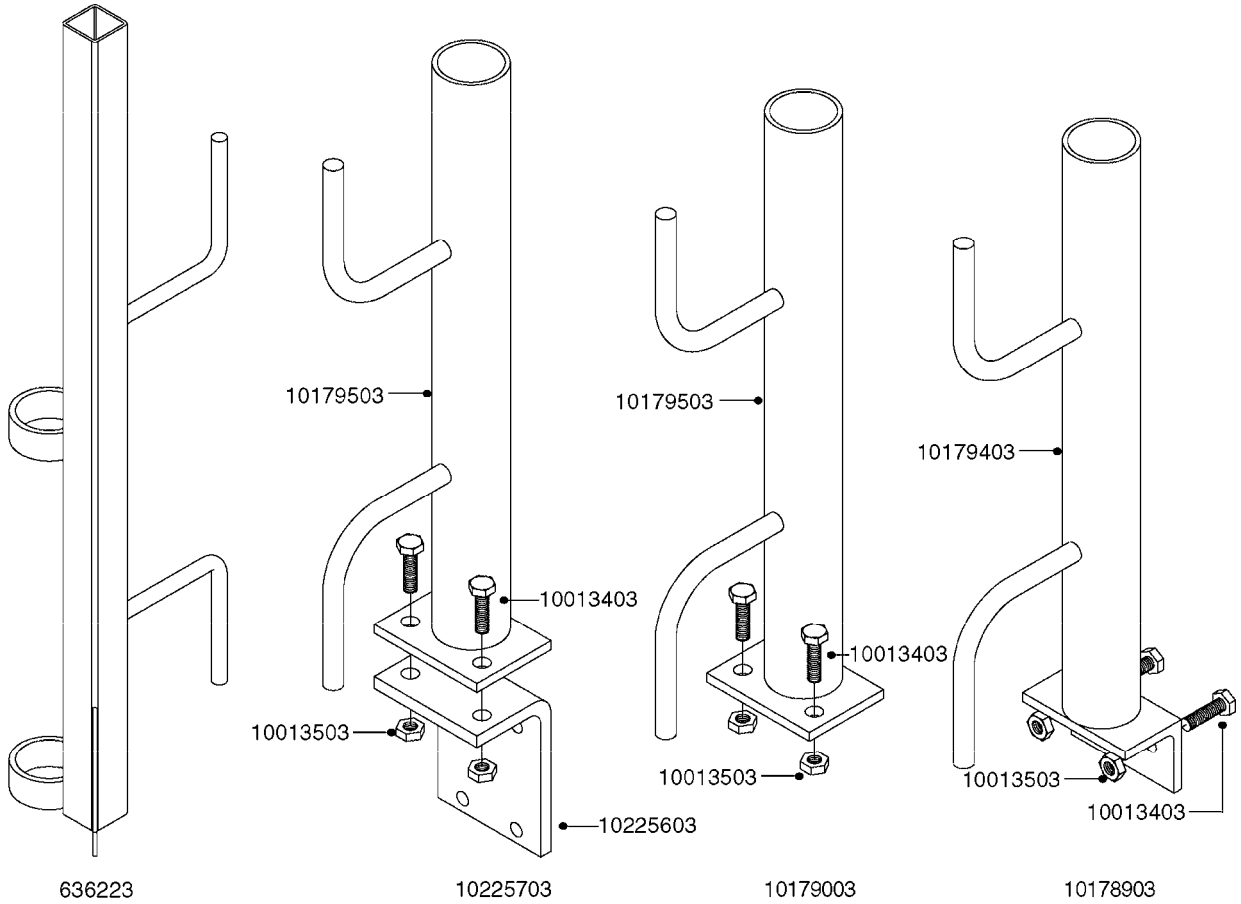

**K0520**

HOSE WRAPS  
K0520-HIN, 05:12:19

Page 1  
Date 07.02.2020 9:28

parts-n°	order qty	description
241965	1	O-RING Ø12.1 X 1.6 NITRILE
242007	1	O-RING Ø9.1 X 1.6 NITRILE
281551	1	BALL VALVE 1/2"
320084	1	FITT.DK NUT 1/2" BSP
330212	1	O-RING D19/D14X2.4 F.1/2"NUT
330326	1	O-RING D30/D24X2 F.1"NUT
330676	1	FITT.DK HB 3/8" F. 1/2" NUT
330687	1	FITT.DK HB 1/2" F. 1/2" NUT
334190	1	FITT.DK HB 1/2' F. PISTOL 60S
334533	1	CLAMP HOSE PLASTIC 3/8"
334534	1	CLAMP HOSE PLASTIC 1/2"
636223	1	POST 12 VOLT TR30
712471	1	AGITATION VALVE ASSY. ON/OFF
843196	1	SPRAY GUN KIT TYPE 60 SHORT
843197	1	HANDGUN KIT TYPE 60 LONG
10013403	1	BOLT HEX 3/8-16X1 1/4 HCS Z5
10013503	1	NUT HEX NC 3/8"
10178903	1	WRAP HOSE SIDE MOUNT PLATE
10179003	1	WRAP HOSE BOTTOM PLATE MOUNT
10179403	1	WRAP WELDMENT FOR HI101789
10179503	1	WRAP WELDMENT FOR HI101790
10225603	1	BKT.FOR HOSE WRAP MOUNT NL NK
10225703	1	WRAP HOSE BDL.BOTTOM PLATE
92701703	1	HOSE R X3/8" X300PSI WP X0012"
92702103	1	HOSE R X1/2" X300PSI WP X0012"