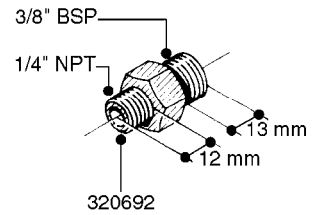

FITTINGS - HEXAGON NIPPLES  
L0030-HIN, 01:01:16

Page 0  
Date 07.02.2020 9:28

**L0030**

FITTINGS - HEXAGON NIPPLES  
L0030-HIN, 01:01:16

Page 1  
Date 07.02.2020 9:28

parts-n°	order qty	description
10015303	1	FITT.PO.HN 1.00X1.00 M1000
10425003	1	FITT.PO.HN 1.25X1.00 MCPHEE
320132	1	FITT.DK HN 1" BSP
320176	1	FITT.DK HN 3/8"X1/2" BSP
320445	1	FITT.DK HN 1/4"X3/8" BSP
320655	1	FITT.DK HN 1/2"-1/2" BSP
320692	1	FITT.DK HN 3/8'BSPX1/4'NPT
320703	1	FITT.DK HN 3/8BSP X1/2 &1/4NPT
320725	1	FITT.DK NIPPLE 3/8"-3/8" BSP
320902	1	FITT.DK HN 3/8'X 1/4' BSP
390232	1	FITT.DK HN 1-1/2' X 1-1/4' BSP
390276	1	FITT.DK HN 1'BSP