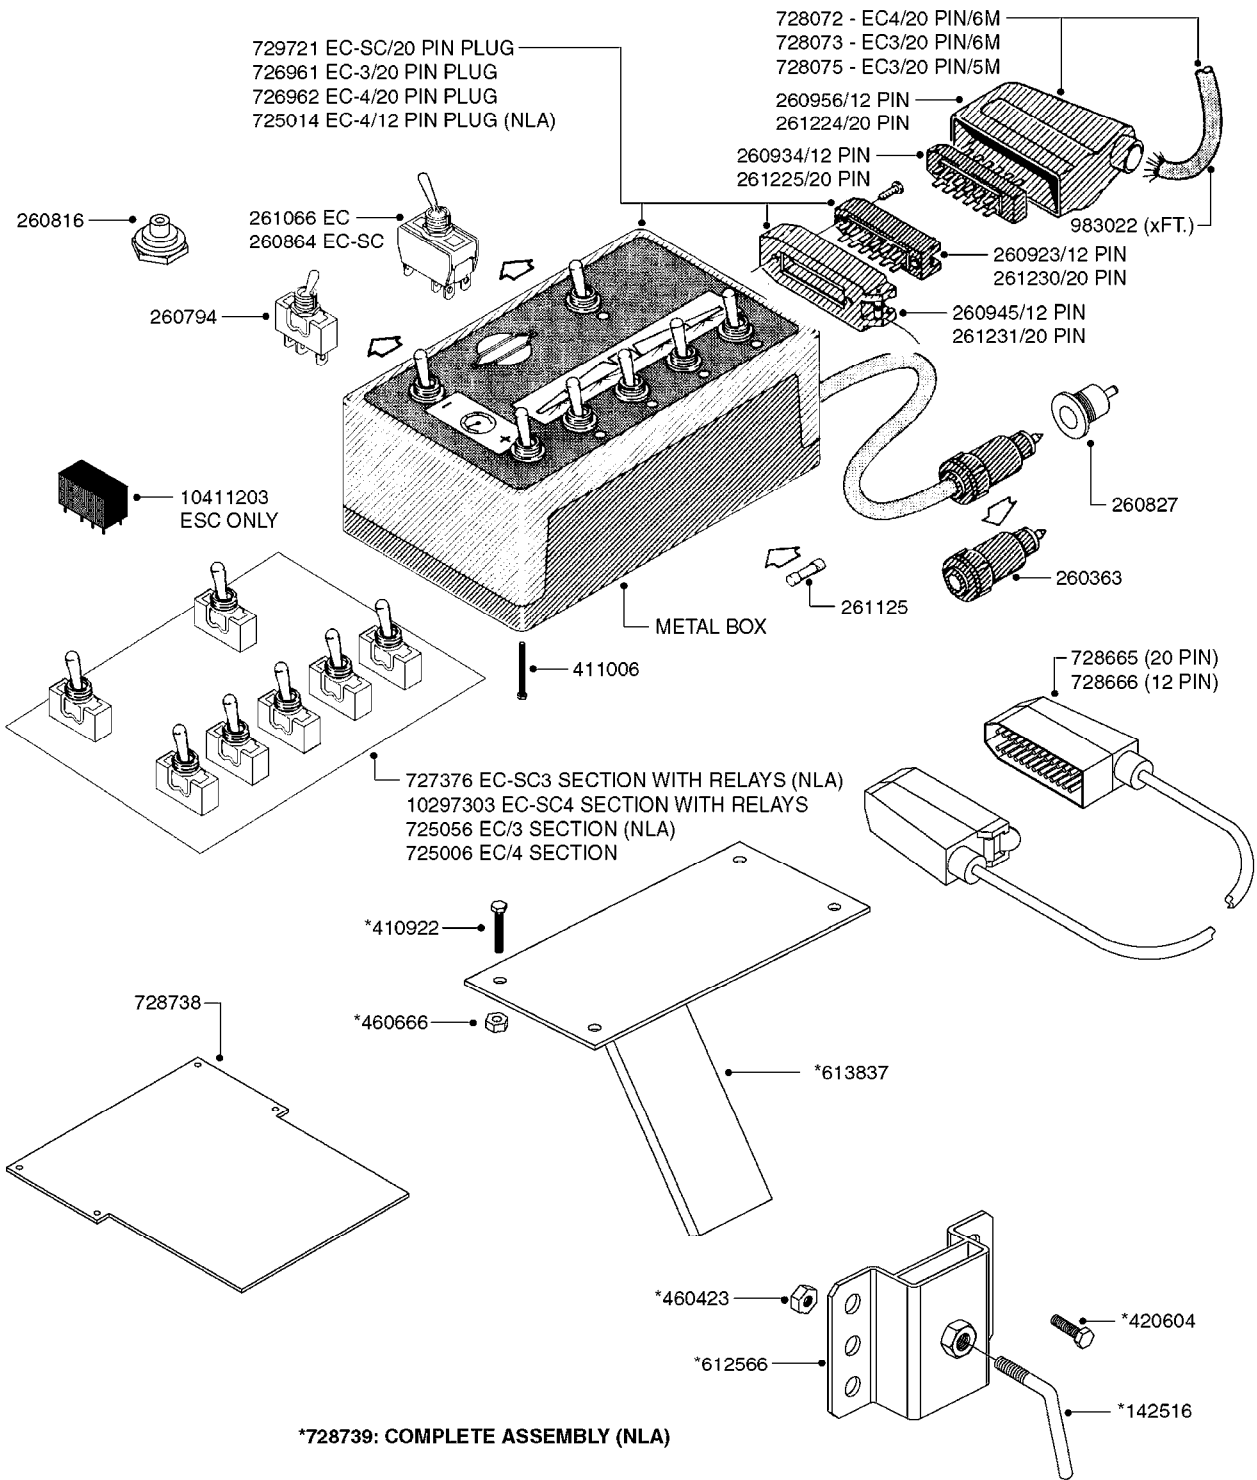

*728739: COMPLETE ASSEMBLY (NLA)

COMPLETE ASSEMBLIES
WHOLEGOODS ITEMS

B0390

CONTROL BOX F/EC+EC-SC
B0390-HIN, 01:01:16

Page 1
Date 07.02.2020 9:25

parts-n°	order qty	description
142516	1	SCREW SET M10 BENT F. LOCKING
260363	1	PLUG 2 POLE 12V
260794	1	SWITCH F.PRESS ADJ.EC CONTROL
260816	1	CAP W/RUBBER BOOT F.EC SWITCH
260827	1	PLUG F.EC ATTACHMENTS
260864	1	SWITCH F.HY BOOM CONTROL BOX
260923	1	PLUG INSERT 12 POLE FEMALE
260934	1	PLUG INSERT 12 POLE MALE
260945	1	PLUG HOUSE 12 POLE FEMALE
260956	1	PLUG HOUSE 12 POL.MALE
261066	1	SWITCH 2 POLE
261125	1	FUSE 5 X 20 500mA
261224	1	PLUG HOUSING F/20 POLE MALE
261225	1	PLUG INSERT 20 POLE MALE
261230	1	PLUG INSERT 20 POLE FEMALE
261231	1	PLUG HOUSING 20 POLE FEMALE
410922	1	CYL.SKR 8.8 DEL M4X20 RST
411006	1	SCREW M4X40 SLOTTED
420604	1	BOLT HEX 8.8 DEL M10X25 FT DIN933
460423	1	NUT HEX M10X1.50 LOCK DIN985A2 SS
460666	1	NUT HEX M4
612566	1	MOUNT BRACKET F.FAN CABLE ASSY
613837	1	MOUNT PLATE FOR EC CONTROL BOX
725006	1	CIRCUIT BOARD 4 VALVE
725014	1	CONTROL BOX EC 4 SEC./12 PIN
725056	1	PRINTED CIRC.W SW 3WAY 726961
726961	1	CONTROL BOX EC 3 SEC./20 PIN
726962	1	CONTROL BOX EC 4 SEC./20 PIN
727376	1	CIRCUIT BOARD F.ESC 3 BANK
728072	1	CABLE,20-PIN,6M EC/4
728073	1	CABLE,20-PIN,6M, EC/3
728075	1	CABLE F.CONTROL BOX 5M EC/3
728665	1	CABLE EXT.-QUICK ATTACH 20 PIN
728666	1	CABLE-QUICK ATTACH 12 PIN
728738	1	DOUB.CONT.BOX & OR F/M PLATE
728739	1	IN CAB CONTROL MOUNT KIT
729721	1	CONTROL BOX ESC3
983022	1	WIRE 12 x 0.5 x 2MM x 12"
10297303	1	CIRCUIT BOARD FOR T.M.S.
10411203	1	RELAY T-82