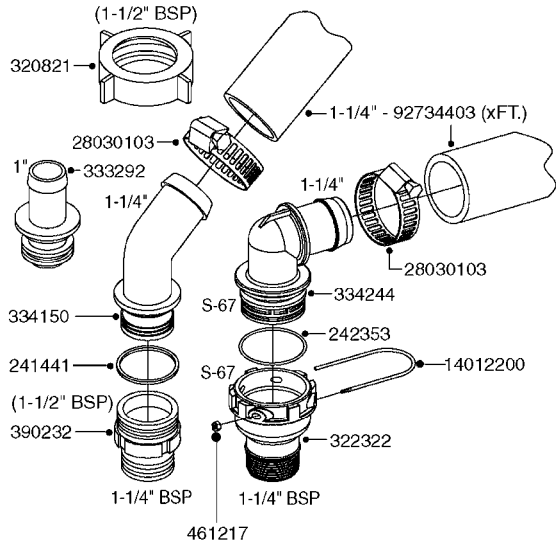

PRESSURE SIDE OF PUMP