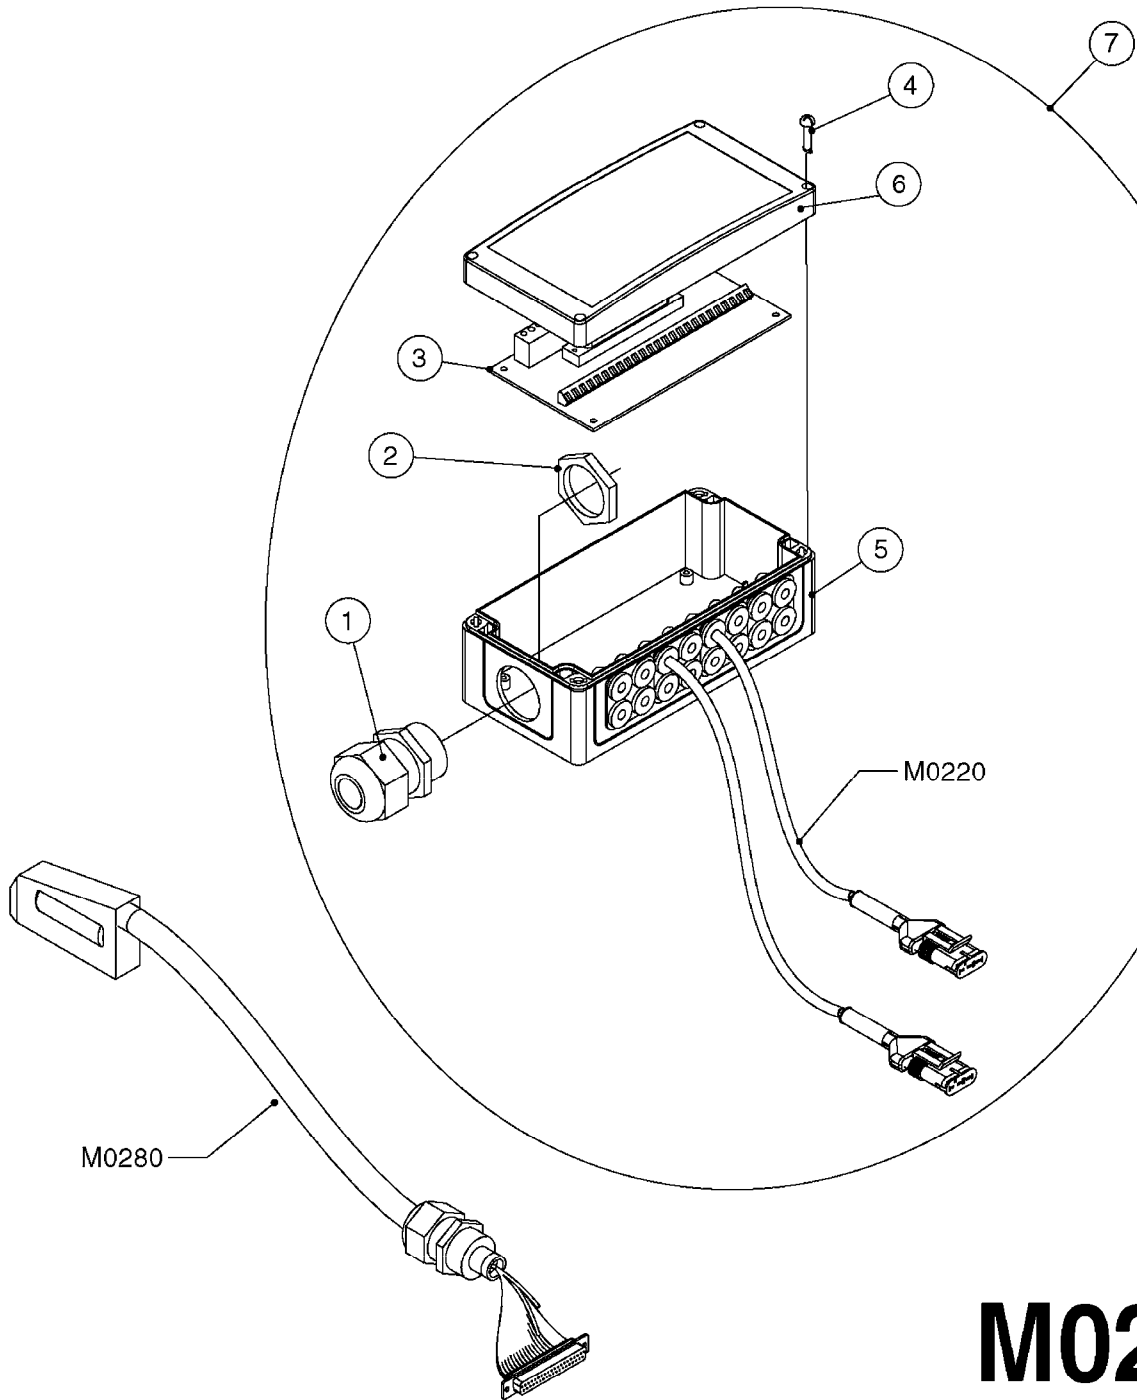

M0230

JUNCTION BOX - LIQUID
M0230-HIN, 01:01:16

Page 1
Date 07.02.2020 9:26

Pos.	parts-n°	order qty	description
1	262106	1	BULKHEAD F. CABLE 6.5-14 BLACK
2	262107	1	NUT F. BULKHEAD CABLE GRAY
3	26004800	1	CIRCUIT BD SEC VLV NCM 13SEC 13 SECTION
3	72173900	1	CIRCUIT BD SEC VLV 39PIN 9SEC 9 SECTION
4	28082100	1	SCREW F. BOX LID 1/4" L=20
5	33508700	1	BOX BOTTOM 160X80X40 BLACK 1-HOLE
6	33508800	1	LID 160X80X15 BLK W/SCREWS
7	72115400	1	CONNECTION BOX F. OP. UNIT SV9