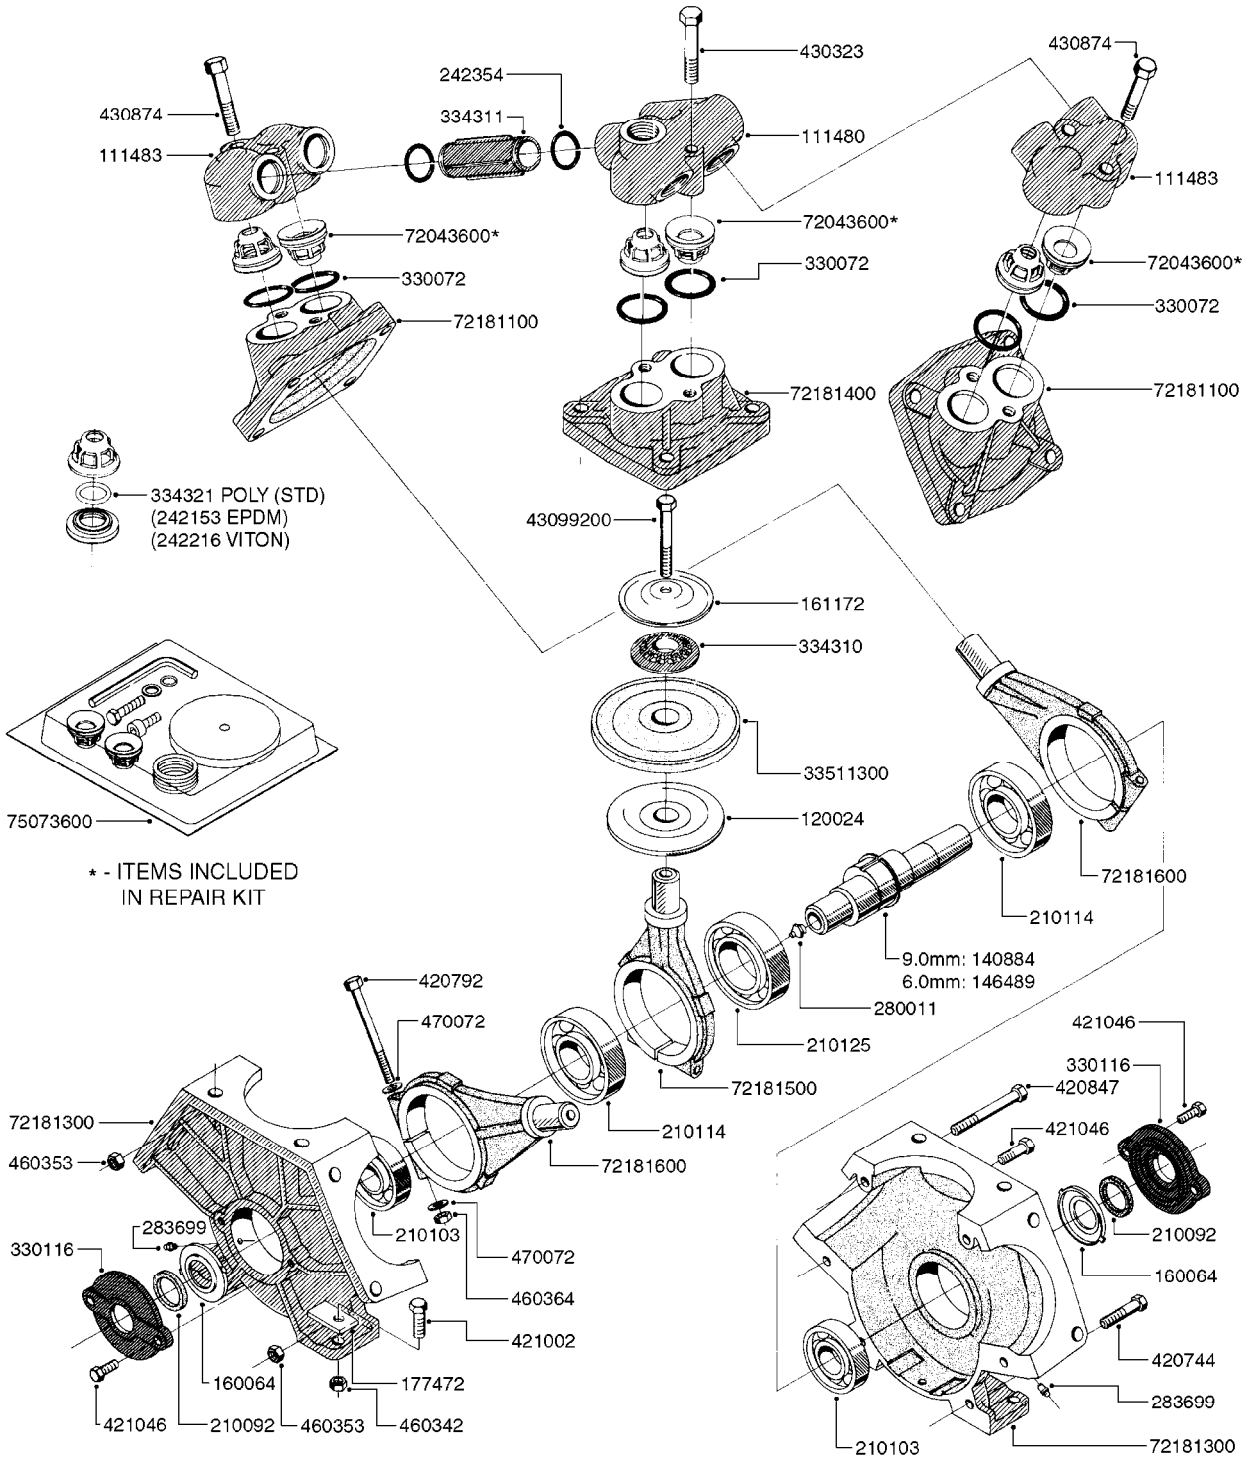

COMPLETE PUMPS
821635 - PUMP ONLY
10396203 - WITH PTO & DAMPER

COMPLETE ASSEMBLIES
WHOLEGOODS ITEMS

A0230

PUMP - 1303 W/ MOUNTING BASE
A0230-HIN, 01:01:16

Page 1

Date 07.02.2020 9:24

parts-n°	order qty	description
111480	1	VALVE HEAD 1302 CENTER
111483	1	VALVE HEAD SIDE 1302
120024	1	DIAPHRAGM BACK DISC 1200-1300
140884	1	CRANK SHAFT MODEL 1300-9
146489	1	CRANK SHAFT MODEL 1302-6MM
160064	1	DUST PLATE
161172	1	DIAPHRAGM DISC F. 1203/1303
177472	1	BRACKET 25 X 5
210092	1	SEAL FELT D43/30X5
210103	1	BEARING BALL 6306
210114	1	BEARING BALL 6308
210125	1	BEARING BALL 6210
242153	1	O-RING D26X4 EPDM
242216	1	O-RING VITON F/1202/1302/462
242354	1	O-RING D32.2X3.0 VITON
280011	1	GREASE NIPPLE 1/8" SAE H TR
283699	1	GREASE NIPPLE M6X1
330072	1	O-RING D53.5/D45.5X4
330116	1	SEAL RETAINER, MODEL 1300
334310	1	NYLON WASHER 1202/1302/462
334311	1	CONNECTION PIPE INLET MOD.1302
334321	1	O-RING POLY. 34.0x26.0x4.0
420744	1	BOLT HEX 8.8 DEL M8X40
420792	1	BOLT HEX 8.8 RAW M8X95
420847	1	BOLT HEX 8.8 DEL M8X85
421002	1	BOLT HEX 8.8 DEL M10X30 FT DIN933
421046	1	BOLT HEX M8X25/25 A2 SS DIN933
430323	1	BOLT HEX 8.8 DEL M12X60
430874	1	SCREW SET 8.8 DEL M12X70 FT
460342	1	NUT HEX M10 DEL DIN934
460353	1	NUT HEX M8 BLACK
460364	1	NUT HU M8 A2 SS DIN934
470072	1	WASHER D15/D8X.5 LOCK
821635	1	PUMP 1303/9 540RPM
10396203	1	PUMP 1303 C/W PTO 540 RPM
33511300	1	DIAPHRAGM 1202-1303 POLY 2006
43099200	1	BOLT HEX SS M12 X 30 DIN933 A4
72043600	1	VALVE FOR 462/463
72181100	1	DIAPHRAGM COVER 1203/1303+BLTS
72181300	1	PUMP CASTING 1300 RED W/BOLTS
72181400	1	DIAPHRAGM COVER 1303 W/BOLTS
72181500	1	CONNECTING ROD, CENTER 1303
72181600	1	CONNECTING ROD, SIDE MOD.1300
75073600	1	PUMP KIT 1303 MM "06"