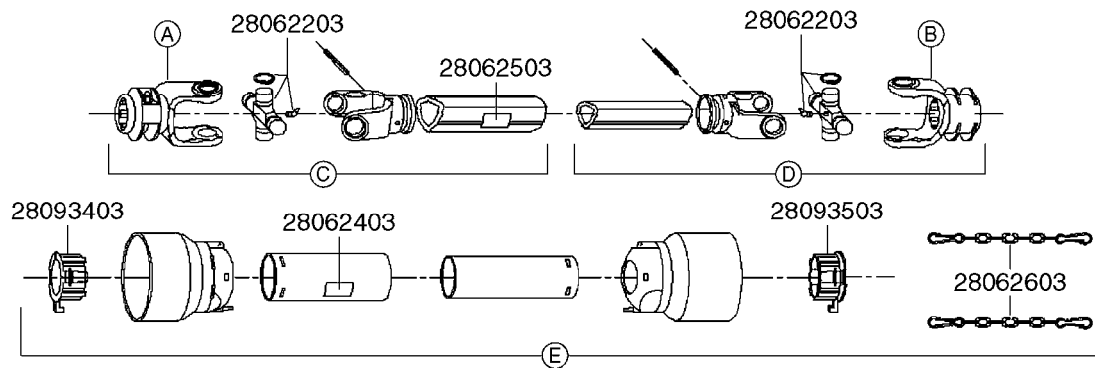

* Changed in 2016 from 100 series to G-Series (see page A0600).

A520

PTO SHAFTS - BONDIOLI CENT.
A0520-HIN, 23:10:18

Page 1
Date 07.02.2020 9:24

parts-n°	order qty	description
289042	1	UNIV. JOINT 22x54mm
421024	1	BOLT HEX 8.8 DEL M8X60
450015	1	SCREW ALLAN 3/8'X5/8' BLACK
460143	1	SELF LOCK NUT M8 SST A2 DIN985
28009803	1	PTO PIN TUBE RETAINER OUTER
28009903	1	PTO TUBE RETAINER INNER
28010103	1	PTO YOKE F.INNER TUBE CV PTO
28021403	1	PTO 1"STR/1-3/8" 6SPL B&P
28021503	1	PTO 1"STR/1-3/8" 21SPL B&P
28021603	1	PTO 1"STR/1-3/4" 20SPL B&P
28027903	1	PTO BALL LOCK.KIT F.1-3/8 YOKE
28040503	1	UNIV. JOINT 27x74.6mm
28040703	1	SAFETY CHAIN F.CV BLACK PTO (SET OF 2)
28041803	1	DECAL DANGER GUARD MISSING
28041903	1	DECAL DANGER ROT.DRIVELINE
28056703	1	PTO YOKE #1 1-3/8" X 6 SPLINE
28056803	1	PTO YOKE #1 1-3/8" X 21 SPLINE
28056903	1	PTO YOKE #4 1-3/4" X 20 SPLINE
28057003	1	PTO TUBE YOKE #1-G1 OUTER
28057103	1	PTO TUBE YOKE #4-G4 OUTER
28057203	1	PTO PIN TUBE RETAINER OUTER
28057303	1	PTO TUBE OUTER #1 745MM
28057403	1	PTO TUBE OUTER #4 720MM
28057503	1	PTO TUBE INNER #1 745MM
28057603	1	PTO TUBE INNER #4 720MM
28057703	1	PTO TUBE RETAINER INNER
28057803	1	PTO TUBE YOKE #1 Ø=1"
28057903	1	PTO TUBE YOKE #4 Ø=1"
28058003	1	PTO HALF SAFETY SHIELD OUTER
28058103	1	PTO HALF SAFETY SHIELD OUTER
28058203	1	PTO HALF SAFETY SHIELD INNER
28058303	1	PTO HALF SAFETY SHIELD INNER
28058403	1	PTO BALL LOCK.KIT F.1-3/4 YOKE
28058503	1	PTO TUBE YOKE #1-G1 INNER