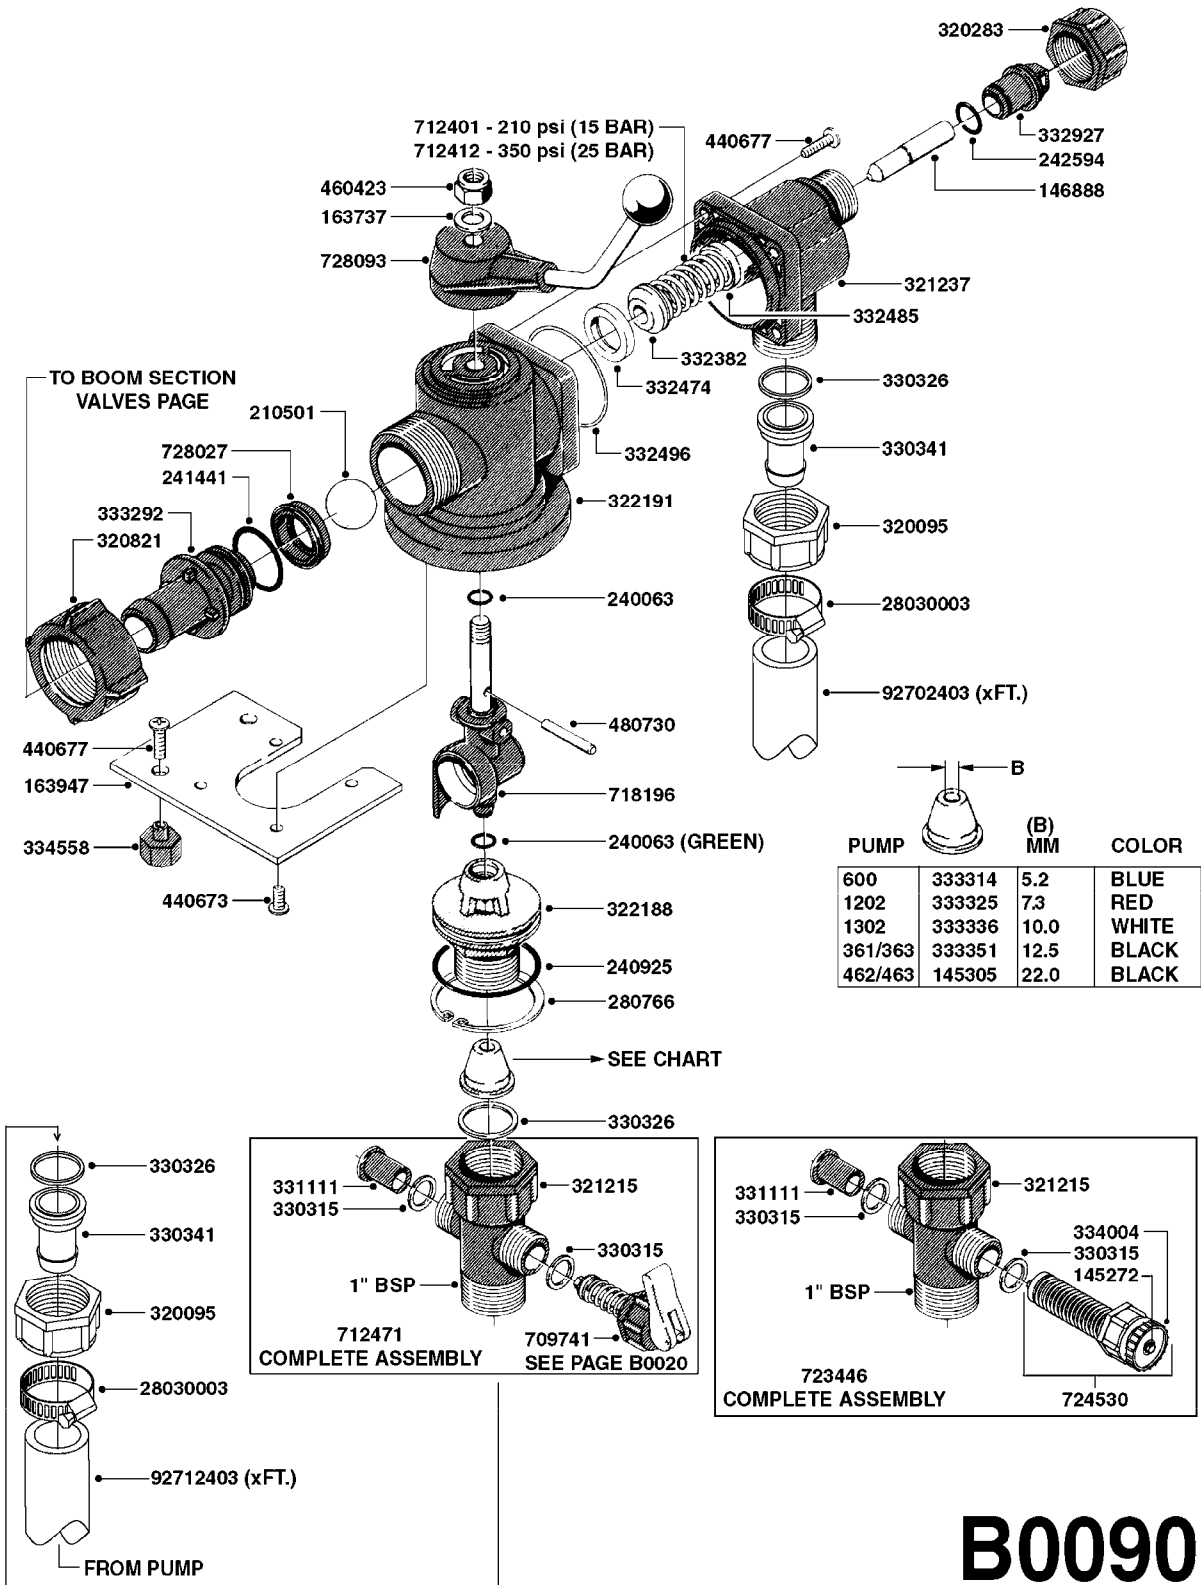

B0090

BK-180 MASTER VALVE-MAN.POST94
B0090-HIN, 30:08:16

Page 1
Date 07.02.2020 9:24

parts-n°	order qty	description
145272	1	INSERT F.AGIT.THUMBWHEEL BRASS
145305	1	NOZZLE F.OP.UNIT PUMP 462
146888	1	PIN 10 X 57MM STAINLESS
163737	1	WASHER D15.5/D10.5X1
163947	1	FITTING FOR BK 180
210501	1	BALL PLASTIC D25
240063	1	O-RING D14.1/9.3 X 2.4
240925	1	O-RING D49.5X3 NITRIL
241441	1	O-RING D29.3X3
242594	1	O-RING D14 X 1.78 SCH.70-EPDM
280766	1	SNAP-RING INNER 55X2 DIN 472
320095	1	FITT.DK NUT 1" BSP
320283	1	FITT.DK NUT 3/4"BSP
320821	1	FITT.DK NUT 1-1/2" BSP
321215	1	FITT.DK HOUSING F. AGITATION
321237	1	PRESSURE REGULATOR HOUSE BK180
322188	1	BOTTOM PIECE F.BALL EC
322191	1	HOUSING F.BALL (OPERATING UNIT)
330315	1	O-RING D18.4/D13X.6
330326	1	O-RING D30/D24X2 F.1"NUT
330341	1	FITT.DK HB 1" F. 1" NUT
331111	1	VALVE SEAT FOR 1/2" DISTRIBUT.
332382	1	VALVE CONE D25,7
332474	1	SEAT FOR OPERATING UNIT BALL
332485	1	SPRING GUIDE
332496	1	O-RING D58/54X2
332927	1	FITT.DK PLUG F. NOZZLE TUBE
333292	1	FITT.DK HB 1"O'RING F.1-1/2"
333314	1	NOZZ.RESTRICTOR 600 BLUE
333325	1	NOZZ.RESTRICTOR 1202 RED
333336	1	NOZZ.RESTRICTOR 1302 WHITE
333351	1	NOZZ.RESTRICTOR 361 BLACK
334004	1	WHEEL F.AGITATION W/O INSERT
334558	1	NUT HEX PLASTIC INSERT
440673	1	SCREW F.PLASTIC 5X12 SS
440677	1	SCREW F. PLASTIC 5X20 SS
460423	1	NUT HEX M10X1.50 LOCK DIN985A2 SS
480730	1	PIN ROLL 5X30 STAINLESS STEEL
709741	1	VALVE ASSY. 1/2" FLIP LEVER
712401	1	RELIEF VALVE ASSY. 12BAR
712412	1	RELIEF VALVE ASSY. 25BAR
712471	1	AGITATION VALVE ASSY. ON/OFF
718196	1	BALL VALVE HOUSING ASSEMBLY
723446	1	AGITATION VALVE ASSY. ADJUST.
724530	1	THUMB WHEEL FOR AGITATION
728027	1	BUSHING WITH SEAT
728093	1	HANDLE WITH BALL
28030003	1	CLAMP HOSE GEAR P1" 6716
92702403	1	HOSE PVC SUCT GRAY 1"
92712403	1	HOSE R X1" X300PSI WP X0012"