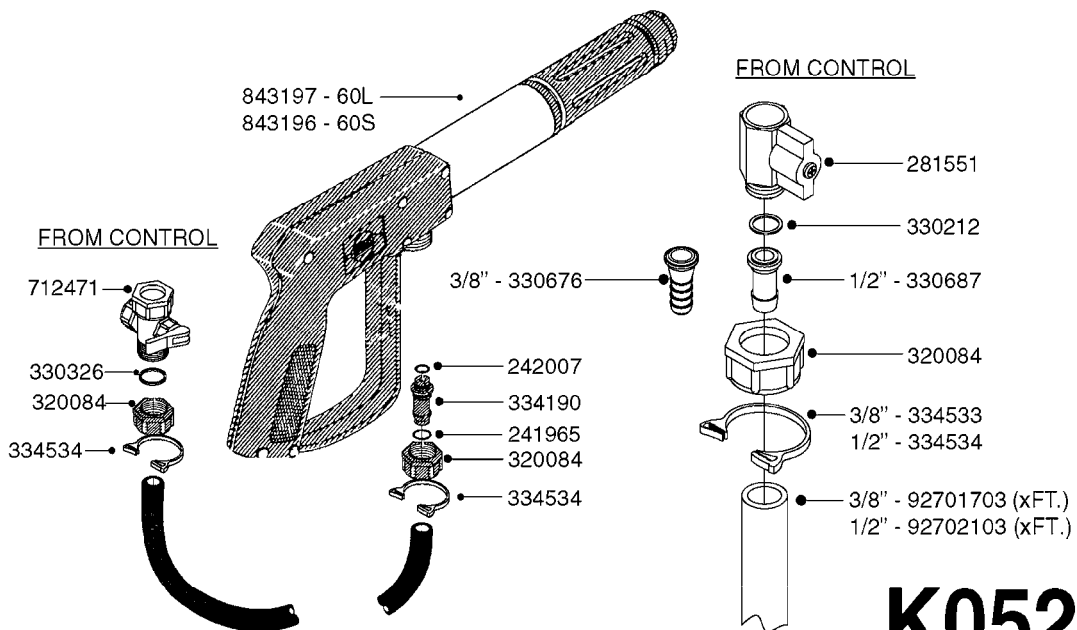

Page 1

Date 07.02.2020 9:25

parts-n°	order qty	description
130390	1	TEE 3/8'X 1/2' BSP F.TYPE 60S
145791	1	CONE FOR ON/OFF
147063	1	SWIRL F.SPRAY GUN TYPE 60
240936	1	O-RING D13.3X2.4 NITRIL
241441	1	O-RING D29.3X3
241965	1	O-RING Ø12.1 X 1.6 NITRILE
242007	1	O-RING Ø9.1 X 1.6 NITRILE
242013	1	SPRING RUBBER F/TRIGGER
242033	1	O-RING Ø14.1 X 1.6 NITRILE
242064	1	SLEEVE RUBBER 3X8X4MM
320084	1	FITT.DK NUT 1/2" BSP
322073	1	HOUSING F.SWIRL TYPE 60S H.G.
322075	1	HOUSING F. NOZZLE
330013	1	O-RING 2.5 X 10 PUR
334117	1	HANDLE PIECE RIGHT F.60S/60L
334118	1	HANDLE PIECE LEFT F.60S/60L
334121	1	SEAT FOR ON-OFF TYPE
334190	1	FITT.DK HB 1/2' F. PISTOL 60S
334533	1	CLAMP HOSE PLASTIC 3/8"
334534	1	CLAMP HOSE PLASTIC 1/2"
334653	1	FITT.DK HB 3/8' F.HANDGUN
334655	1	TRIGGER SAFETY F.60S/60L GUN
371314	1	NOZZLE CERAMIC 1099-20
440634	1	SCREW 5/8"
480716	1	PIN D3X6 STAINLESS
615455	1	TUBE F.LANCE TYPE 60L
725476	1	SPINDLE
725477	1	TRIGGER
750270	1	GASKET KIT F.SPRAY GUN
843196	1	SPRAY GUN KIT TYPE 60 SHORT
843197	1	HANDGUN KIT TYPE 60 LONG
92701703	1	HOSE R X3/8" X300PSI WP X0012"
92702103	1	HOSE R X1/2" X300PSI WP X0012"