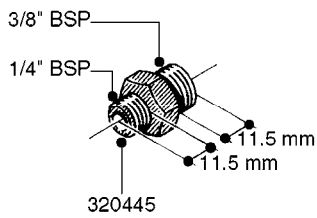

FITTINGS - HEXAGON NIPPLES
L0030-HIN, 01:01:16

L0030

FITTINGS - HEXAGON NIPPLES
L0030-HIN, 01:01:16

Page 1
Date 07.02.2020 9:26

parts-n°	order qty	description
10015303	1	FITT.PO.HN 1.00X1.00 M1000
10425003	1	FITT.PO.HN 1.25X1.00 MCPHEE
320132	1	FITT.DK HN 1" BSP
320176	1	FITT.DK HN 3/8"X1/2" BSP
320445	1	FITT.DK HN 1/4"X3/8" BSP
320655	1	FITT.DK HN 1/2"-1/2" BSP
320692	1	FITT.DK HN 3/8'BSPX1/4'NPT
320703	1	FITT.DK HN 3/8BSP X1/2 &1/4NPT
320725	1	FITT.DK NIPPLE 3/8"-3/8" BSP
320902	1	FITT.DK HN 3/8'X 1/4' BSP
390232	1	FITT.DK HN 1-1/2' X 1-1/4' BSP
390276	1	FITT.DK HN 1'BSP