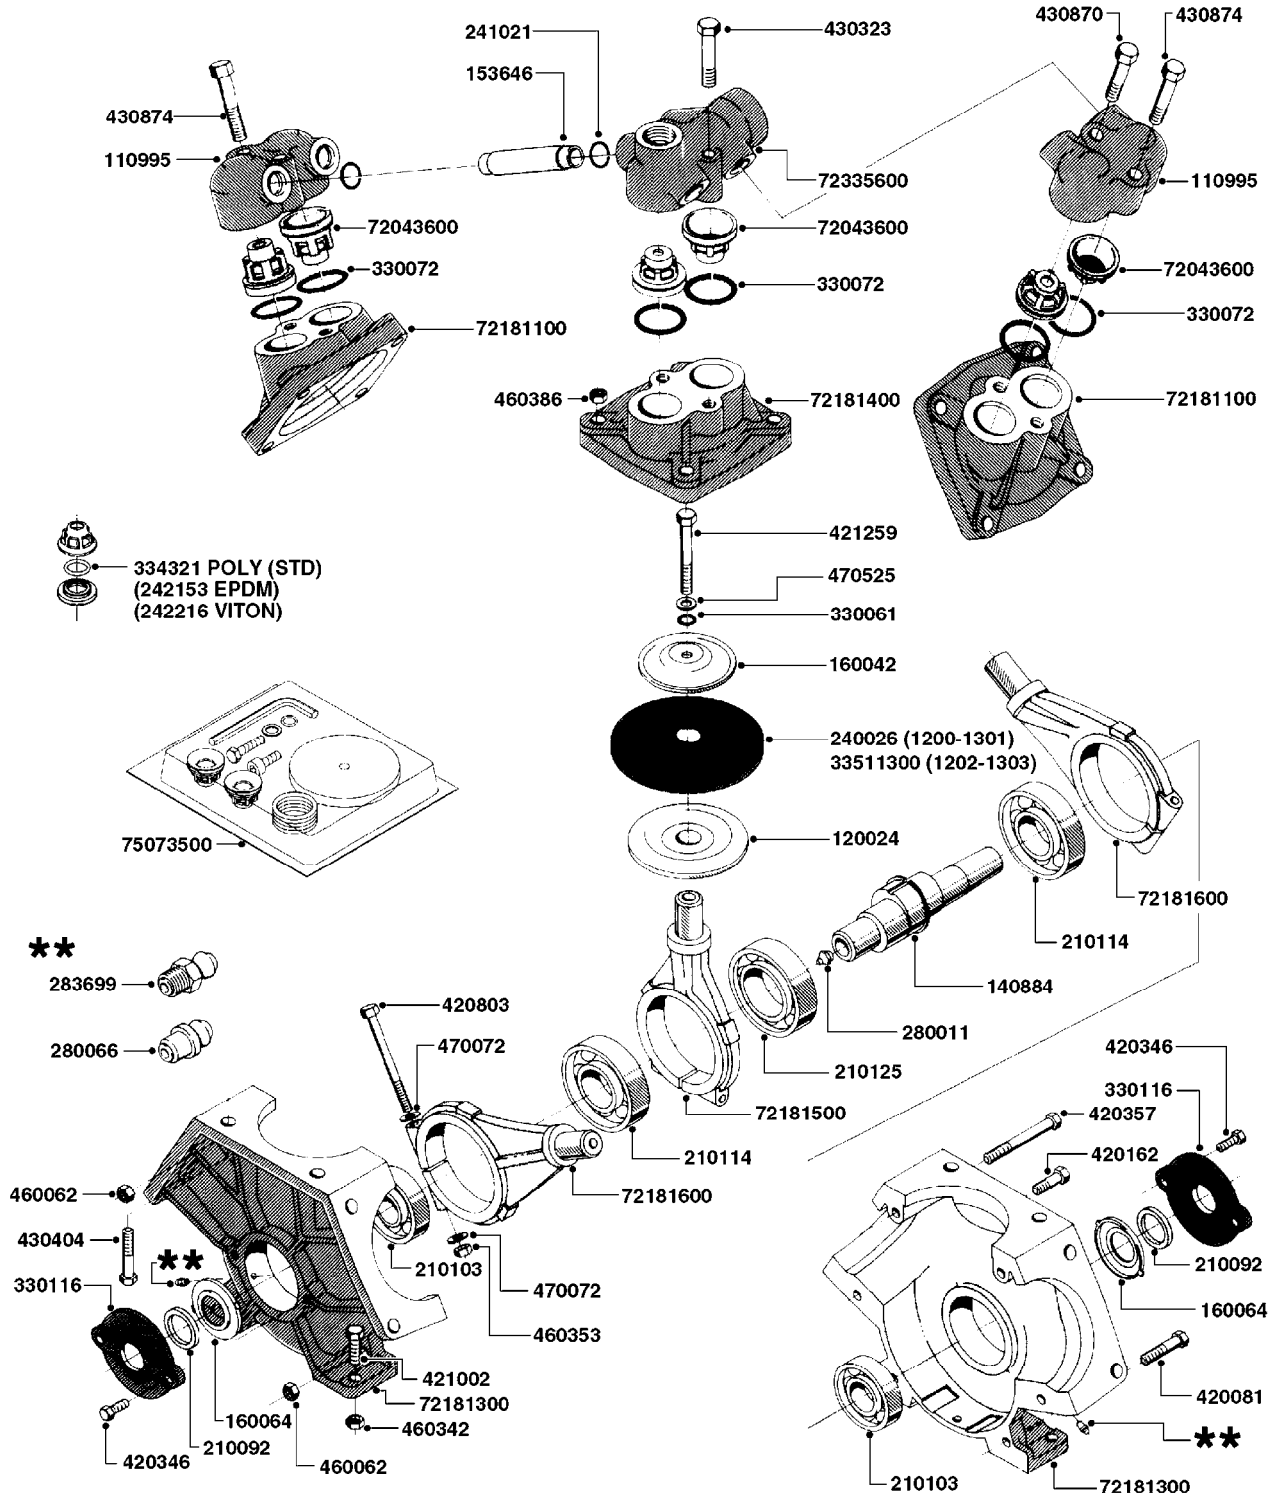

A0210

PUMP - 1301 W/ MOUNTING BASE
A0210-HIN, 27:04:17

Page 1

Date 07.02.2020 9:24

parts-n°	order qty	description
110995	1	VALVE CHAMBER SIDE MODEL 1301
120024	1	DIAPHRAGM BACK DISC 1200-1300
140884	1	CRANK SHAFT MODEL 1300-9
153646	1	CONNECTION PIPE INLET MOD 1301
160042	1	DIAPHRAGM UPPER DISC 1200-1300
160064	1	DUST PLATE
210092	1	SEAL FELT D43/30X5
210103	1	BEARING BALL 6306
210114	1	BEARING BALL 6308
210125	1	BEARING BALL 6210
240026	1	DIAPHRAGM MODEL 1200/1301
241021	1	O-RING D21,89X2,62 NITRIL
242153	1	O-RING D26X4 EPDM
242216	1	O-RING VITON F/1202/1302/462
280011	1	GREASE NIPPLE 1/8' SAE H TR
280066	1	GREASE NIPPLE H 1A6
283699	1	GREASE NIPPLE M6X1
330061	1	O-RING D16/D11X2,5
330072	1	O-RING D53.5/D45.5X4
330116	1	SEAL RETAINER, MODEL 1300
334321	1	O-RING POLY. 34.0x26.0x4.0
420081	1	BOLT HEX 8.8 DEL 3/8'X40MM
420162	1	BOLT HEX 8.8 DEL 3/8"x15MM
420346	1	BOLT HEX 8.8 DEL 3/8'X 25MM
420357	1	BOLT HEX 8.8 RAW 3/8'X85MM
420803	1	BOLT HEX 8.8 DEL M8X90
421002	1	BOLT HEX 8.8 DEL M10X30 FT DIN933
421259	1	BOLT HEX UNC7/16"x2.25" 18-8SS
430323	1	BOLT HEX 8.8 DEL M12X60
430404	1	BOLT HEX 8.8 DEL M12X50
430870	1	BOLT HEX 8.8 DEL M12X55 FT
430874	1	SCREW SET 8.8 DEL M12X70 FT
460062	1	NUT HEX 3/8' GALV.
460342	1	NUT HEX M10 DEL DIN934
460353	1	NUT HEX M8 BLACK
460386	1	NUT HEX M12X1.75
470072	1	WASHER D15/D8X.5 LOCK
470525	1	WASHER D19/D11.5X2.5
33511300	1	DIAPHRAGM 1202-1303 POLY 2006
72043600	1	VALVE FOR 462/463
72181100	1	DIAPHRAGM COVER 1203/1303+BLTS
72181300	1	PUMP CASTING 1300 RED W/BOLTS
72181400	1	DIAPHRAGM COVER 1303 W/BOLTS
72181500	1	CONNECTING ROD, CENTER 1303
72181600	1	CONNECTING ROD, SIDE MOD.1300
72335600	1	CENTER AND SIDE VALVE CHAMBERS 1302 RED
75073500	1	PUMP KIT 1300/1302 "06"