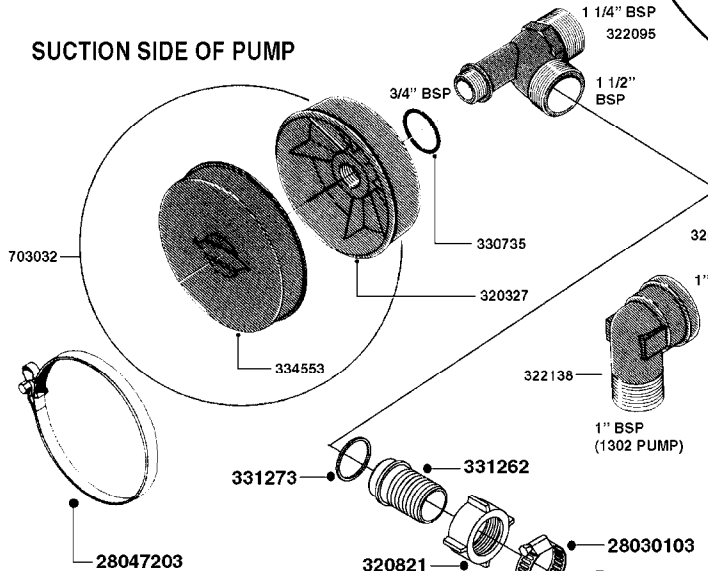

SUCTION SIDE OF PUMP

NLA - 1302 PUMP (REPLACES 1301 PUMP)
#726854 - COMPLETE DAMPER KIT (SUCTION & PRESSURE)

COMPLETE ASSEMBLIES
WHOLEGOODS ITEMS

A0240