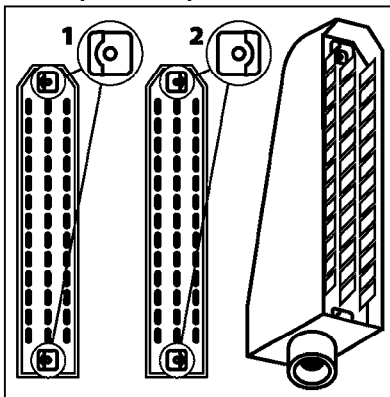

M0280

39 PIN CABLES
M0280-HIN, 28:03:17

Page 1

Date 07.02.2020 9:26

parts-n°	order qty	description
262158	1	PLUG INSERT 39 POLE MALE
262159	1	PLUG INSERT 39 POLE FEMALE
262160	1	PLUG HOUSING 39 POLE FEMALE
262161	1	PLUG HOUSING F/39 POLE MALE
440634	1	SCREW 5/8"
440732	1	PT SCREW 35X12B Z5452 ELZ
14034200	1	CODE BRACKET FOR 39 PIN CABLE
26003900	1	WIRE 37-39 PIN EVC, 6.6'
26004200	1	WIRE 37-39 PIN EVC, 57.4'
26008400	1	WIRE 39-PIN 24 WIRE L=8M
26011903	1	WIRE 39-39 POLE EXT. 3660MM
28027500	1	WIRE 37-39 PIN EVC, 37.7'
28028700	1	WIRE 37-39 PIN EVC, 45.9'
28028800	1	WIRE 37-39 PIN EVC, 16.4'
28028900	1	WIRE 37-39 PIN EVC, 26.2'
72236400	1	DAH CONN. WIRE/TRACTOR L=8M
97610803	1	DECAL-SRAY BOX 39-PIN
97610903	1	DECAL-HYDRAULIC BOX 39-PIN