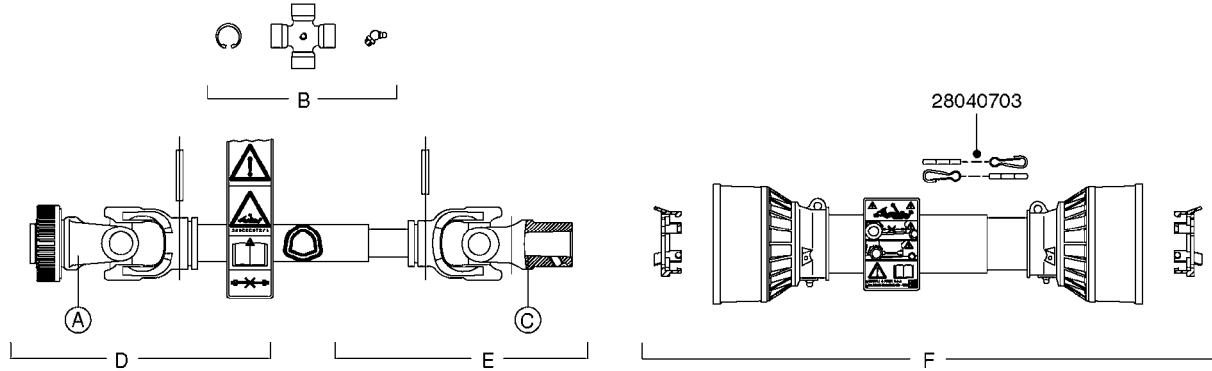

10549503 - KIT WITHOUT GEARBOX
10549603 - COMPLETE KIT WITH GEARBOX

COMPLETE ASSEMBLIES
WHOLEGOODS ITEMS

A0490

GEAR BOX KIT 1000 RPM
A0490-HIN, 01:01:16

Page 1

Date 07.02.2020 9:24

parts-n°	order qty	description
10549103	1	BUSHING D28/D10.5X50
10549203	1	BUSHING D28/D12.5X16
10549303	1	MOUNT PLATE PTO COVER 1000 RPM
10549403	1	MOUNT PLATE F.G/BOX 1000 PRM
10549503	1	GEAR BOX KIT 1000 RPM LESS G/B
10549603	1	GEAR BOX KIT 1000 RPM 361/462
242226	1	SEAL WASHER F.BOTTOM PLUG
284268	1	LEVEL INDICATOR GEAR ML 52
284586	1	GEAR BOX 1000 RPM
330746	1	GUARD PTO LOWER PART
330757	1	GUARD PTO UPPER PART
410347	1	SCREW M6X20 8.8
420582	1	BOLT HEX 8.8 DEL M8X20 FT A2
420862	1	BOLT HEX 8.8 DEL M10X16 FT
421216	1	BOLT HEX 8.8 DEL M10X130
430721	1	BOLT HEX 8.8 DEL M12X40 FT
460143	1	SELF LOCK NUT M8 SST A2 DIN985
460202	1	NUT HEX M6
470127	1	WASHER D15D10X2 M10 LOCK
470466	1	WASHER D21.1/D12.2X2.5 LOCK
471126	1	WASHER, M8, Ø16/ 8.4X 1.6, SS