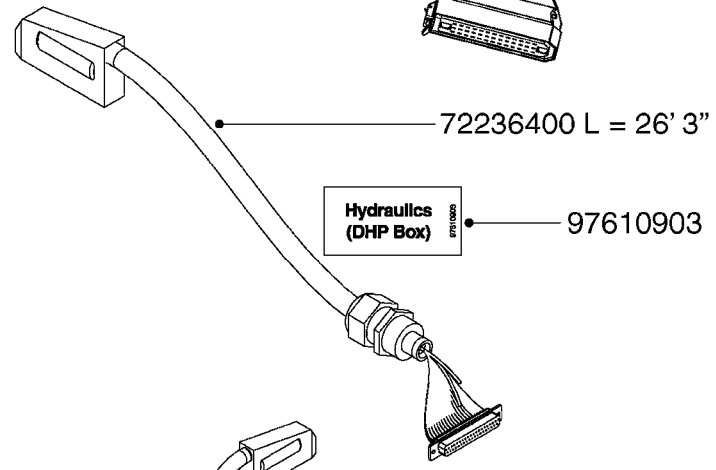

M0280

39 PIN CABLES
M0280-HIN, 28:03:17

Page 1

Date 07.02.2020 9:26

parts-n°	order qty	description
262158	1	PLUG INSERT 39 POLE MALE
262159	1	PLUG INSERT 39 POLE FEMALE
262160	1	PLUG HOUSING 39 POLE FEMALE
262161	1	PLUG HOUSING F/39 POLE MALE
440634	1	SCREW 5/8"
440732	1	PT SCREW 35X12B Z5452 ELZ
14034200	1	CODE BRACKET FOR 39 PIN CABLE
26003900	1	WIRE 37-39 PIN EVC, 6.6'
26004200	1	WIRE 37-39 PIN EVC, 57.4'
26008400	1	WIRE 39-PIN 24 WIRE L=8M
26011903	1	WIRE 39-39 POLE EXT. 3660MM
28027500	1	WIRE 37-39 PIN EVC, 37.7'
28028700	1	WIRE 37-39 PIN EVC, 45.9'
28028800	1	WIRE 37-39 PIN EVC, 16.4'
28028900	1	WIRE 37-39 PIN EVC, 26.2'
72236400	1	DAH CONN. WIRE/TRACTOR L=8M
97610803	1	DECAL-SRAY BOX 39-PIN
97610903	1	DECAL-HYDRAULIC BOX 39-PIN