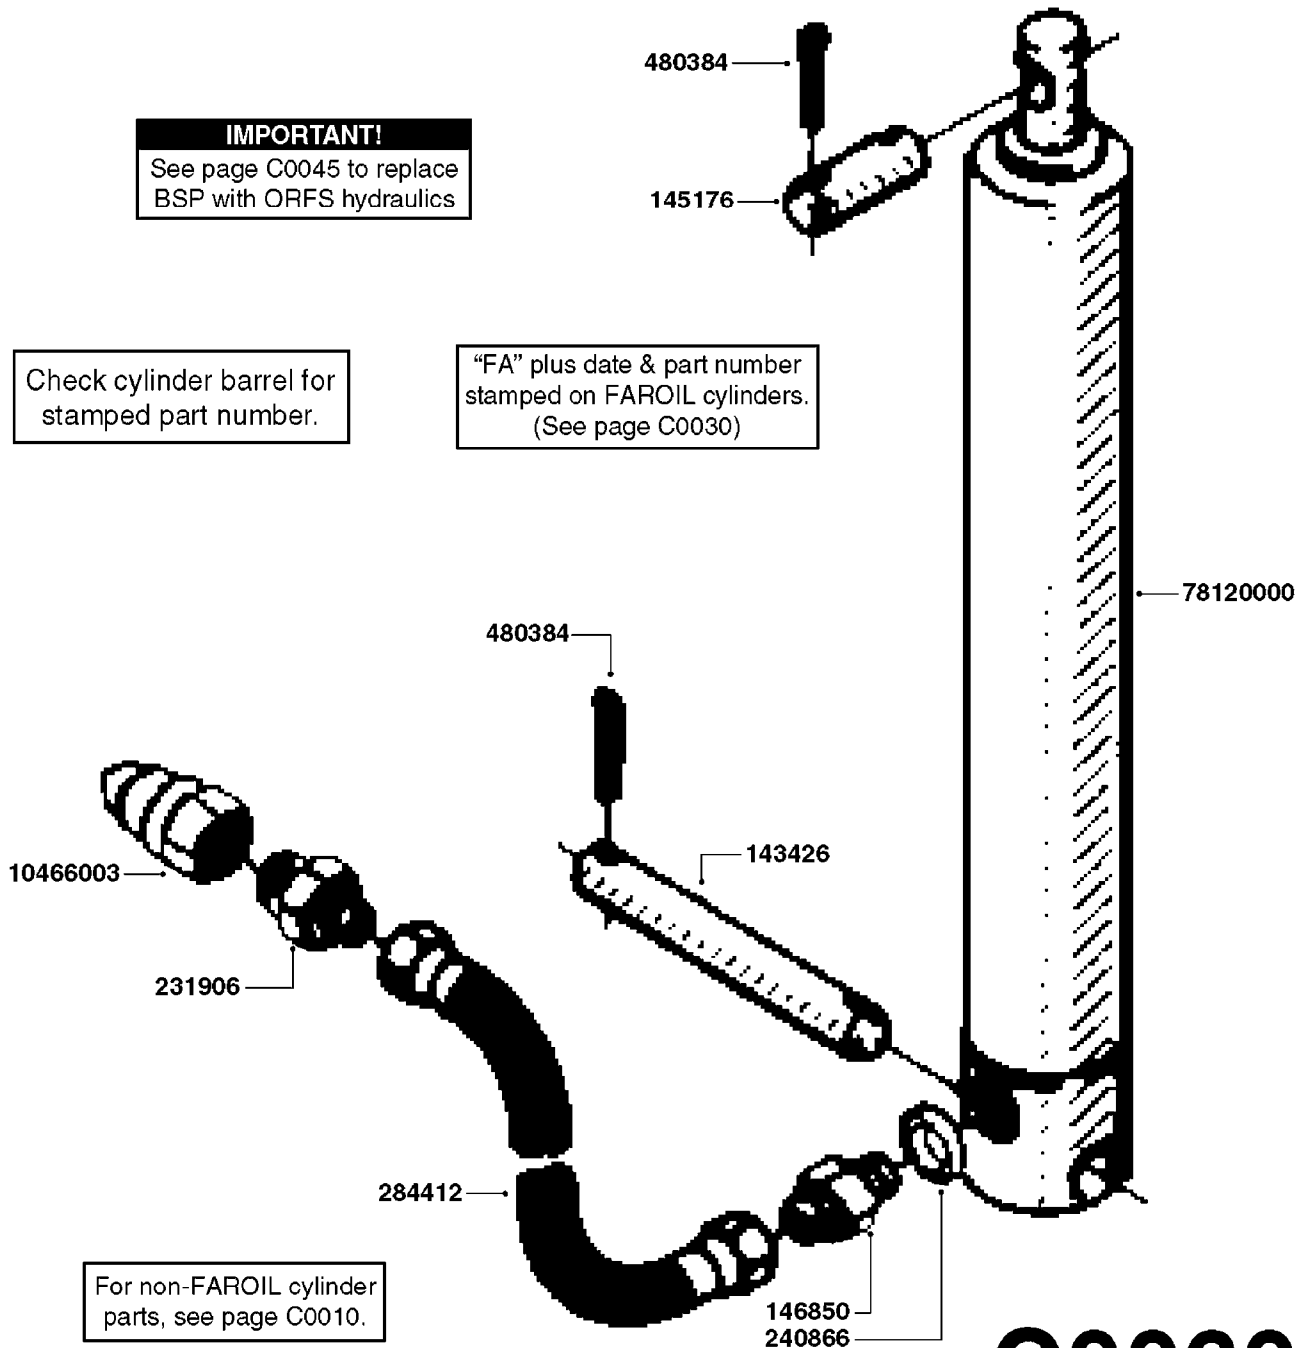

IMPORTANT!
See page C0045 to replace
BSP with ORFS hydraulics

Check cylinder barrel for
stamped part number.

"FA" plus date & part number
stamped on FAROIL cylinders.
(See page C0030)

HYDRAULICS-MB BOOM LIFT CYLNR
C0060-HIN, 23:03:16

Page 1

Date 07.02.2020 9:25

parts-n°	order qty	description
143426	1	PIN 20x160mm F/HYD/CYL.
145176	1	PIN D19.8 X 60
146850	1	HEX NIPPLE 3/8"x3/8" - 1.8mm
231906	1	HEX NIPPLE 3/8"BSP X 1/2"NPT
240866	1	DOWTYSEAL 3/8"
284412	1	HOSE HY 3/8" X 315" STR+STR
480384	1	PIN COTTER 3/16 x 1-1/2"
10466003	1	COUPLER PIONEER 8010-04 1/2NPT
78120000	1	CYL.TELESCOPING Ø50/40/25_1100