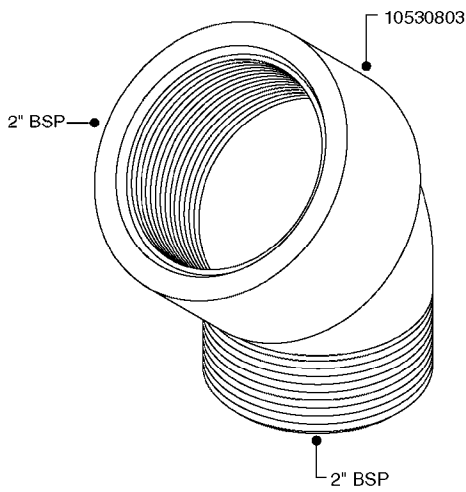

FITTINGS - HEXAGON NIPPLES
L0030-HIN, 01:01:16

L0030

FITTINGS - HEXAGON NIPPLES
L0030-HIN, 01:01:16

Page 1
Date 07.02.2020 9:26

parts-n°	order qty	description
10015303	1	FITT.PO.HN 1.00X1.00 M1000
10425003	1	FITT.PO.HN 1.25X1.00 MCPHEE
320132	1	FITT.DK HN 1" BSP
320176	1	FITT.DK HN 3/8"X1/2" BSP
320445	1	FITT.DK HN 1/4"X3/8" BSP
320655	1	FITT.DK HN 1/2"-1/2" BSP
320692	1	FITT.DK HN 3/8'BSPX1/4'NPT
320703	1	FITT.DK HN 3/8BSP X1/2 &1/4NPT
320725	1	FITT.DK NIPPLE 3/8"-3/8" BSP
320902	1	FITT.DK HN 3/8'X 1/4' BSP
390232	1	FITT.DK HN 1-1/2' X 1-1/4' BSP
390276	1	FITT.DK HN 1'BSP