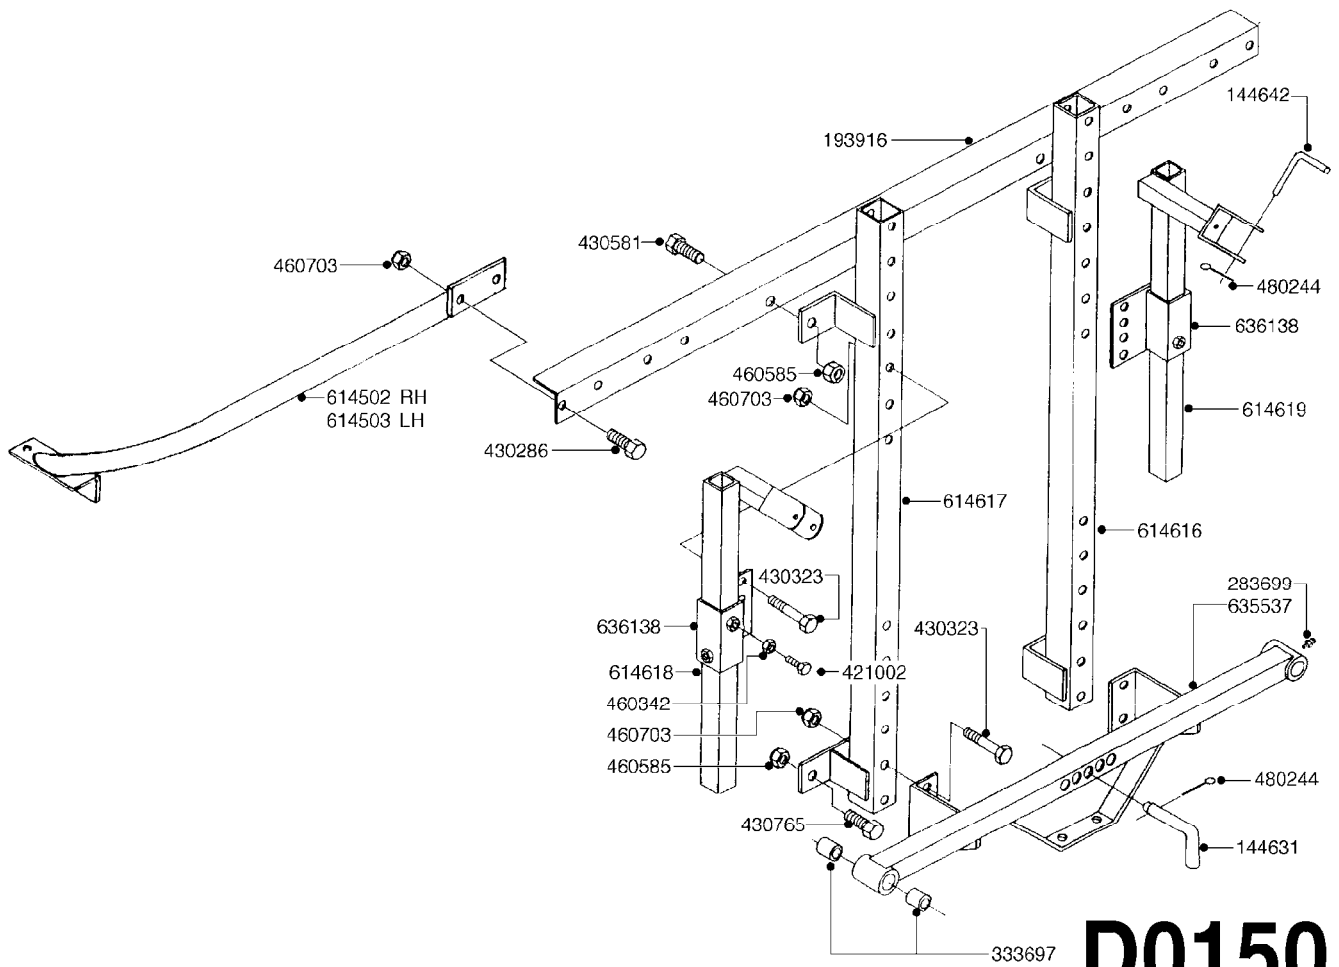

BOOM - MB H-FRAME ML-TRAILER
D0150-HIN, 01:01:16

Page	0
Date	07.02.2020 9:25

D0150