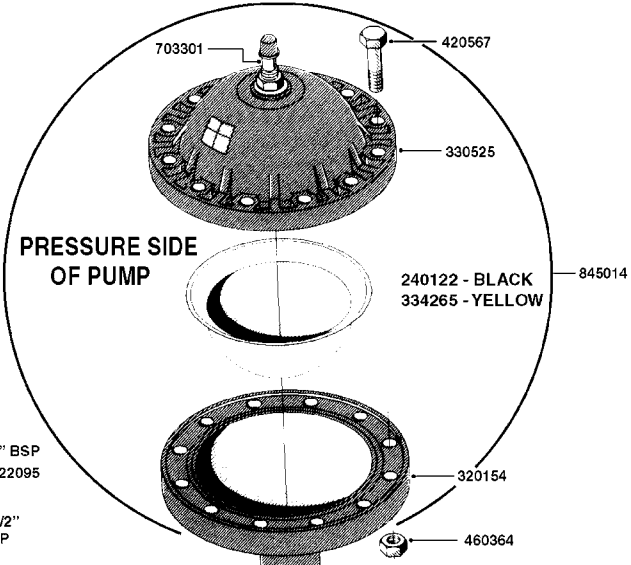

Housing for Black Diaphragm-

This groove on the lower housing of the Pressure Damper is for the **BLACK** diaphragm (240122). Never upgrade diaphragms to the **YELLOW** style unless you also upgrade Pressure Dampers to the housing style shown below.

The **YELLOW** style diaphragm will not seal correctly in this housing.

Housing for Yellow Diaphragm-

The groove on the lower housing of a the Pressure Damper is recognized by the extra lip on the bottom inside of the groove. For this style Pressure Damper, you need the **YELLOW** diaphragm (334265).

SUCTION SIDE OF PUMP

NLA - 1302 PUMP (REPLACES 1301 PUMP)
#726854 - COMPLETE DAMPER KIT (SUCTION & PRESSURE)

COMPLETE ASSEMBLIES
WHOLEGOODS ITEMS

A0240