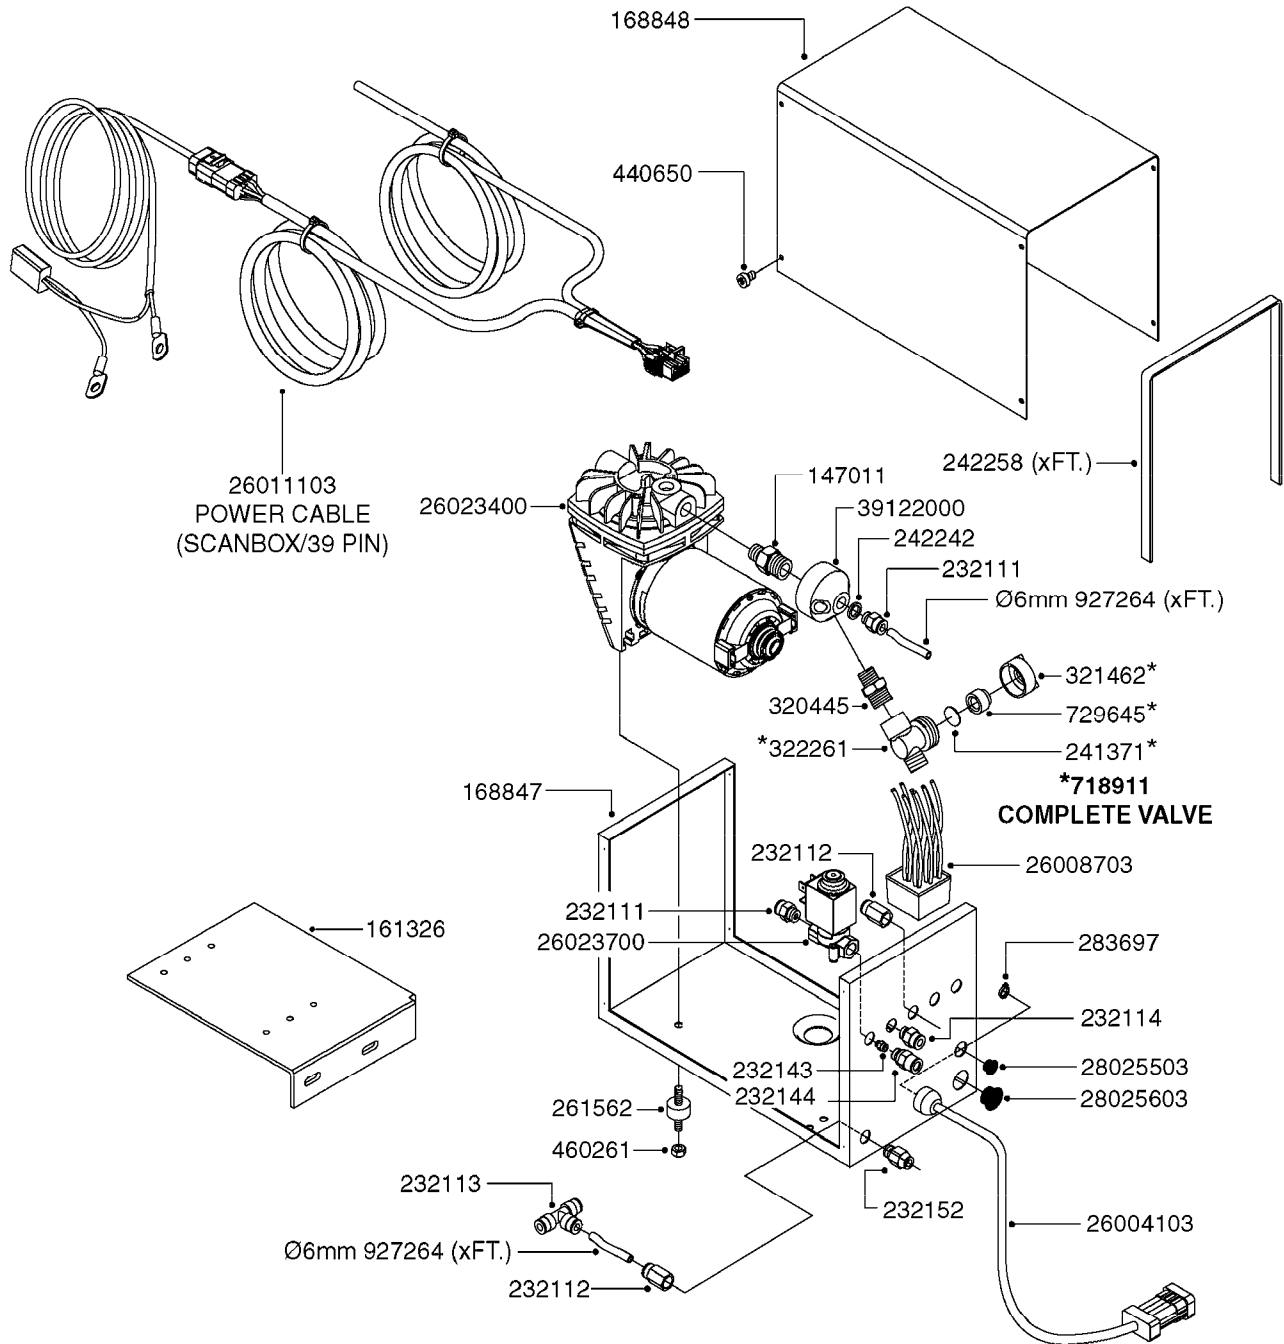

K0400

*Ø8mm 927306 (xFT.)
*Ø10mm 927330 (xFT.)

70062503 - COMPLETE ASSEMBLY

FOAM MARKER COMPRESSOR 2007
K0400-HIN, 01:01:16

Page 1
Date 07.02.2020 9:25

parts-n°	order qty	description
147011	1	HEX NIPPLE 3/8'X1/4'BSP BRASS
161326	1	MOUNT BKT. F. FOAM COMP.BOX 98
168847	1	ENCLOSURE LOWER F.MARKER
168848	1	COVER F. FOAM MARKER
232111	1	QUICK COUPLER 6MM X 1/8 EXT.
232112	1	QUICK COUPLER 6MM 1/8 INT.
232113	1	QUICK COUPLER 6MM T-PIECE
232114	1	COUPLER 1/8" THREADX8MM HOSE
232143	1	REDUCER 1/4'INT-1/8'EXT
232144	1	QUICK COUPLER 10MM X 1/4 EXT
232152	1	QUICK COUPLER 8MMX1/8 EXT.LONG
241371	1	DIAPHRAGM F.NO-DRIP,VULC
242242	1	O-RING F.AIR HOSE FITTING
242258	1	TRIM 3X10 SELF ADHESIVE 0012"
261562	1	RUBBER DAMPER 2XM6X25
283697	1	TIESTRAP 200MM
320445	1	FITT.DK HN 1/4"X3/8" BSP
321462	1	CAP F.NO-DRIP ASSY.
322261	1	HOUSING F.SAFETY VALVE 3/8"
440650	1	SCREW 3.5x13 STAINLESS
460261	1	NUT HEX M6X1.00 LOCK DIN985 A2 SS
718911	1	VALVE (SAFETY) F.MARKER
729645	1	NON-DRIP SPRING ASSY.GREEN 10
927264	1	HOSE R X PE D6/D4 X 0012"
927306	1	HOSE R X PE D8/D6 X 0012"BLACK
927330	1	HOSE R X PE D10/D8 X 012"BLACK
26004103	1	FOAM MARKER CNTRL MOD CABL STD
26008703	1	FOAM MARKER CONTROL SCII
26011103	1	FOAMER POWER/CONTROL CABLE 39P
26023400	1	COMPRESSOR F.FOAM MARKER CM40
26023700	1	SOLENOID VAL 12V 1/8' FLO '07
28025503	1	PLUG F.DRILLED HOLE 1/2"
28025603	1	PLUG F.DRILLED HOLE 3/4"
39122000	1	DISTR.HOUSING F.FOAM MARKER'07
70062503	1	FOAM MARKER COMPRESSOR,STD,39P