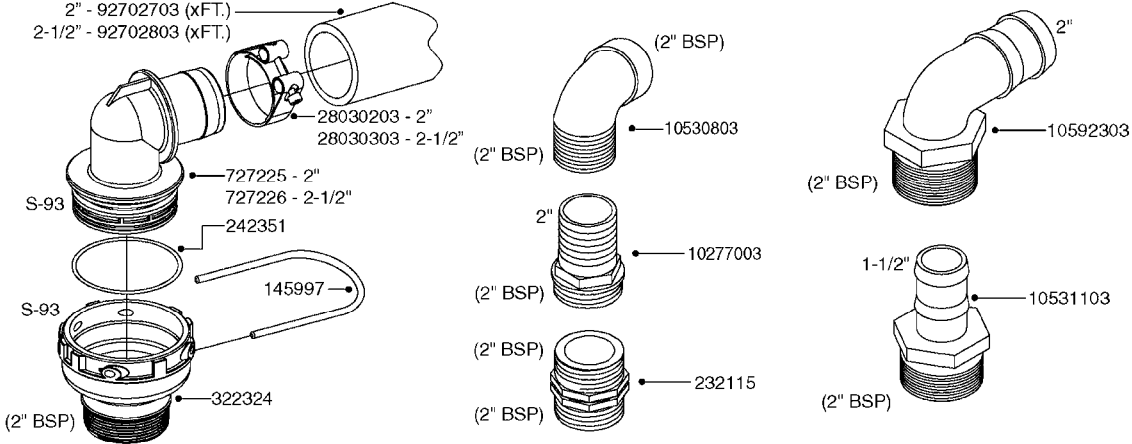

SUCTION SIDE OF PUMP (WITH 2" SUCTION PORT)

COMPLETE PUMP
(NLA) REPLACED BY 464 PUMP (SEE PAGE A0350)

A0390