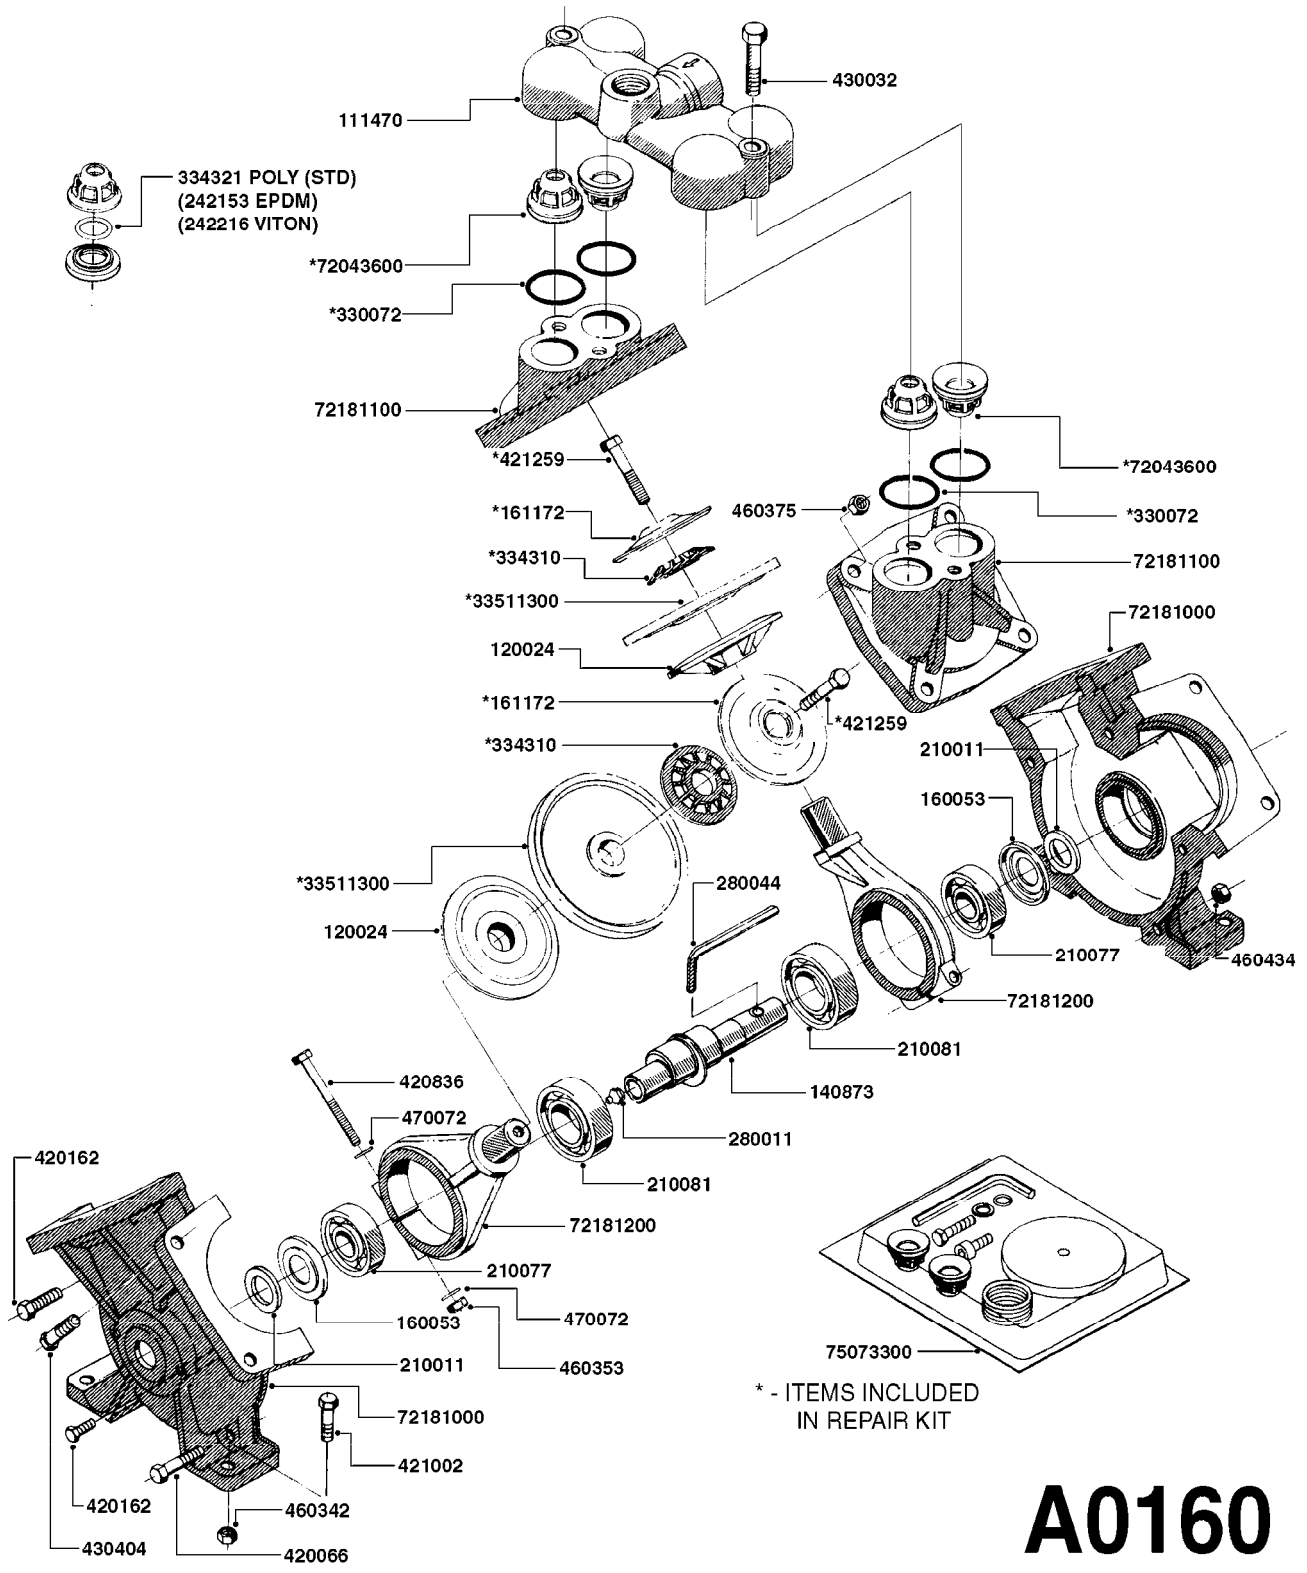

A0150

PUMP - 1200 W/ MOUNTING BASE
A0150-HIN, 27:04:17

Page 1

Date 07.02.2020 9:24

parts-n°	order qty	description
110155	1	VALVE CHAMBER F. 1200 PUMP
120024	1	DIAPHRAGM BACK DISC 1200-1300
140873	1	CRANK SHAFT MODEL 1202-9MM
160042	1	DIAPHRAGM UPPER DISC 1200-1300
160053	1	DUST PLATE
210011	1	SEAL FELT D39/23 X 4
210077	1	BEARING BALL 6305
210081	1	BEARING BALL 6307
240026	1	DIAPHRAGM MODEL 1200/1301
242153	1	O-RING D26X4 EPDM
242216	1	O-RING VITON F/1202/1302/462
280011	1	GREASE NIPPLE 1/8' SAE H TR
280044	1	KEY HEXAGON W6 3/16'
330061	1	O-RING D16/D11X2,5
330072	1	O-RING D53.5/D45.5X4
334321	1	O-RING POLY. 34.0x26.0x4.0
420066	1	BOLT HEX 8.8 DEL 3/8"X50MM
420162	1	BOLT HEX 8.8 DEL 3/8"x15MM
420836	1	BOLT HEX 8.8 RAW M8X85
421002	1	BOLT HEX 8.8 DEL M10X30 FT DIN933
421259	1	BOLT HEX UNC7/16"x2.25" 18-8SS
430404	1	BOLT HEX 8.8 DEL M12X50
430870	1	BOLT HEX 8.8 DEL M12X55 FT
460342	1	NUT HEX M10 DEL DIN934
460353	1	NUT HEX M8 BLACK
460375	1	NUT HEX M12 BLACK
460434	1	NUT HEX 3/8' NC BLACK
470072	1	WASHER D15/D8X.5 LOCK
470525	1	WASHER D19/D11.5X2.5
33511300	1	DIAPHRAGM 1202-1303 POLY 2006
72043600	1	VALVE FOR 462/463
72181000	1	HOUSING, PUMP, 1203 RED
72181100	1	DIAPHRAGM COVER 1203/1303+BLTS
72181200	1	CONNECTING ROD FOR 1203 W/M12
75073300	1	PUMP KIT 1200/1202 "06"