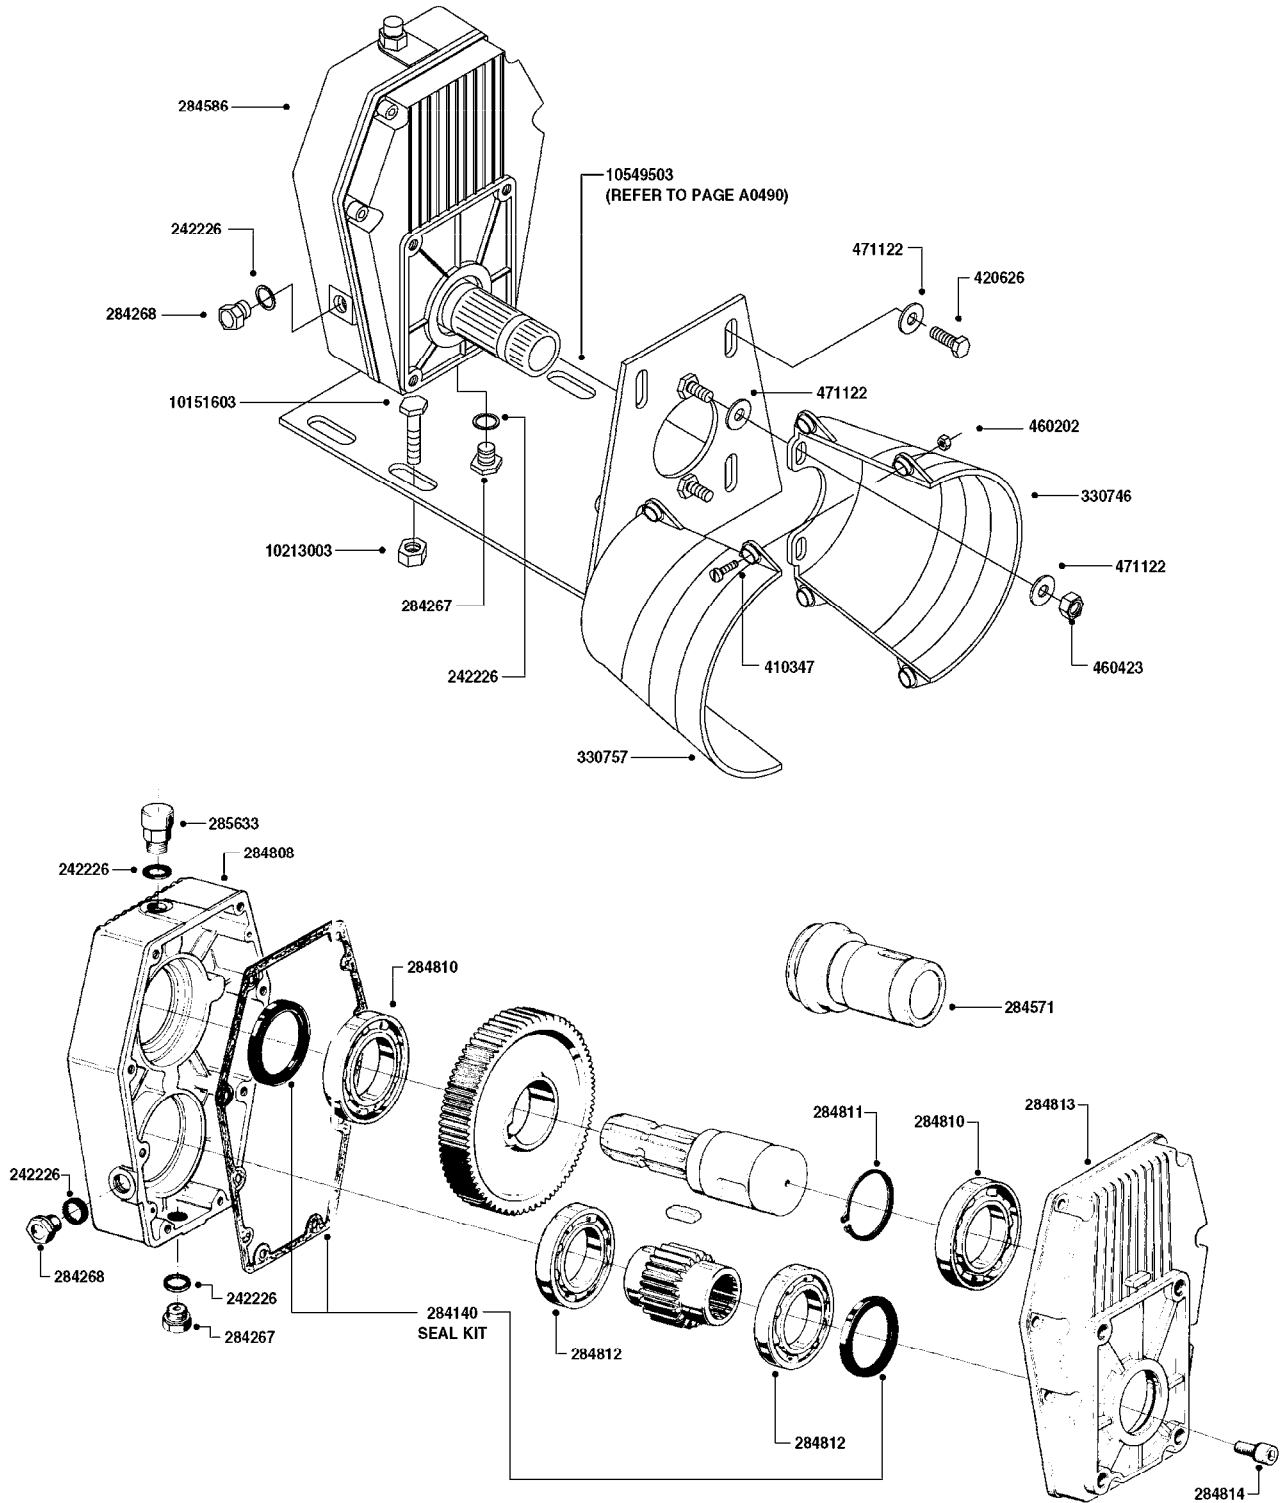

GEAR LUBE REQUIREMENT
SAE 90 GEAR LUBE
(FILL TO SIGHT GAUGE CENTER)

COMPLETE ASSEMBLIES
WHOLEGOODS ITEMS

A0480

GEAR DRIVE 1000RPM 361-3/460-3
A0480-HIN, 01:01:16

parts-n°	order qty	description
242226	1	SEAL WASHER F.BOTTOM PLUG
284140	1	GASKET SET FOR GEAR ML52 1/3
284267	1	BOTTOM PLUG F. GEAR ML52
284268	1	LEVEL INDICATOR GEAR ML 52
284571	1	SHAFT F.ML52
284586	1	GEAR BOX 1000 RPM
284808	1	HOUSING F.ML52 GEARBOX
284810	1	BEARING INNER ML52 GEARBOX
284811	1	SNAP-RING OUTER 46X2
284812	1	BEARING OUTER ML52 GEARBOX
284813	1	ENDCOVER F.ML52 GEARBOX
284814	1	SCREW F.END COVER ML52 GEARBOX
285633	1	BOTTOM PLUG F.M7 GEAR
330746	1	GUARD PTO LOWER PART
330757	1	GUARD PTO UPPER PART
410347	1	SCREW M6X20 8.8
420626	1	BOLT HEX 8.8 DEL M10X20 FT
460202	1	NUT HEX M6
460423	1	NUT HEX M10X1.50 LOCK DIN985A2 SS
471122	1	WASHER, M10, Ø20/10.5X 2.0, SS
10151603	1	BOLT HEX 7/16 NC GR.2 01.50'
10213003	1	NUT HEX NC (NYLON LOCK) 7/16"
10549503	1	GEAR BOX KIT 1000 RPM LESS G/B