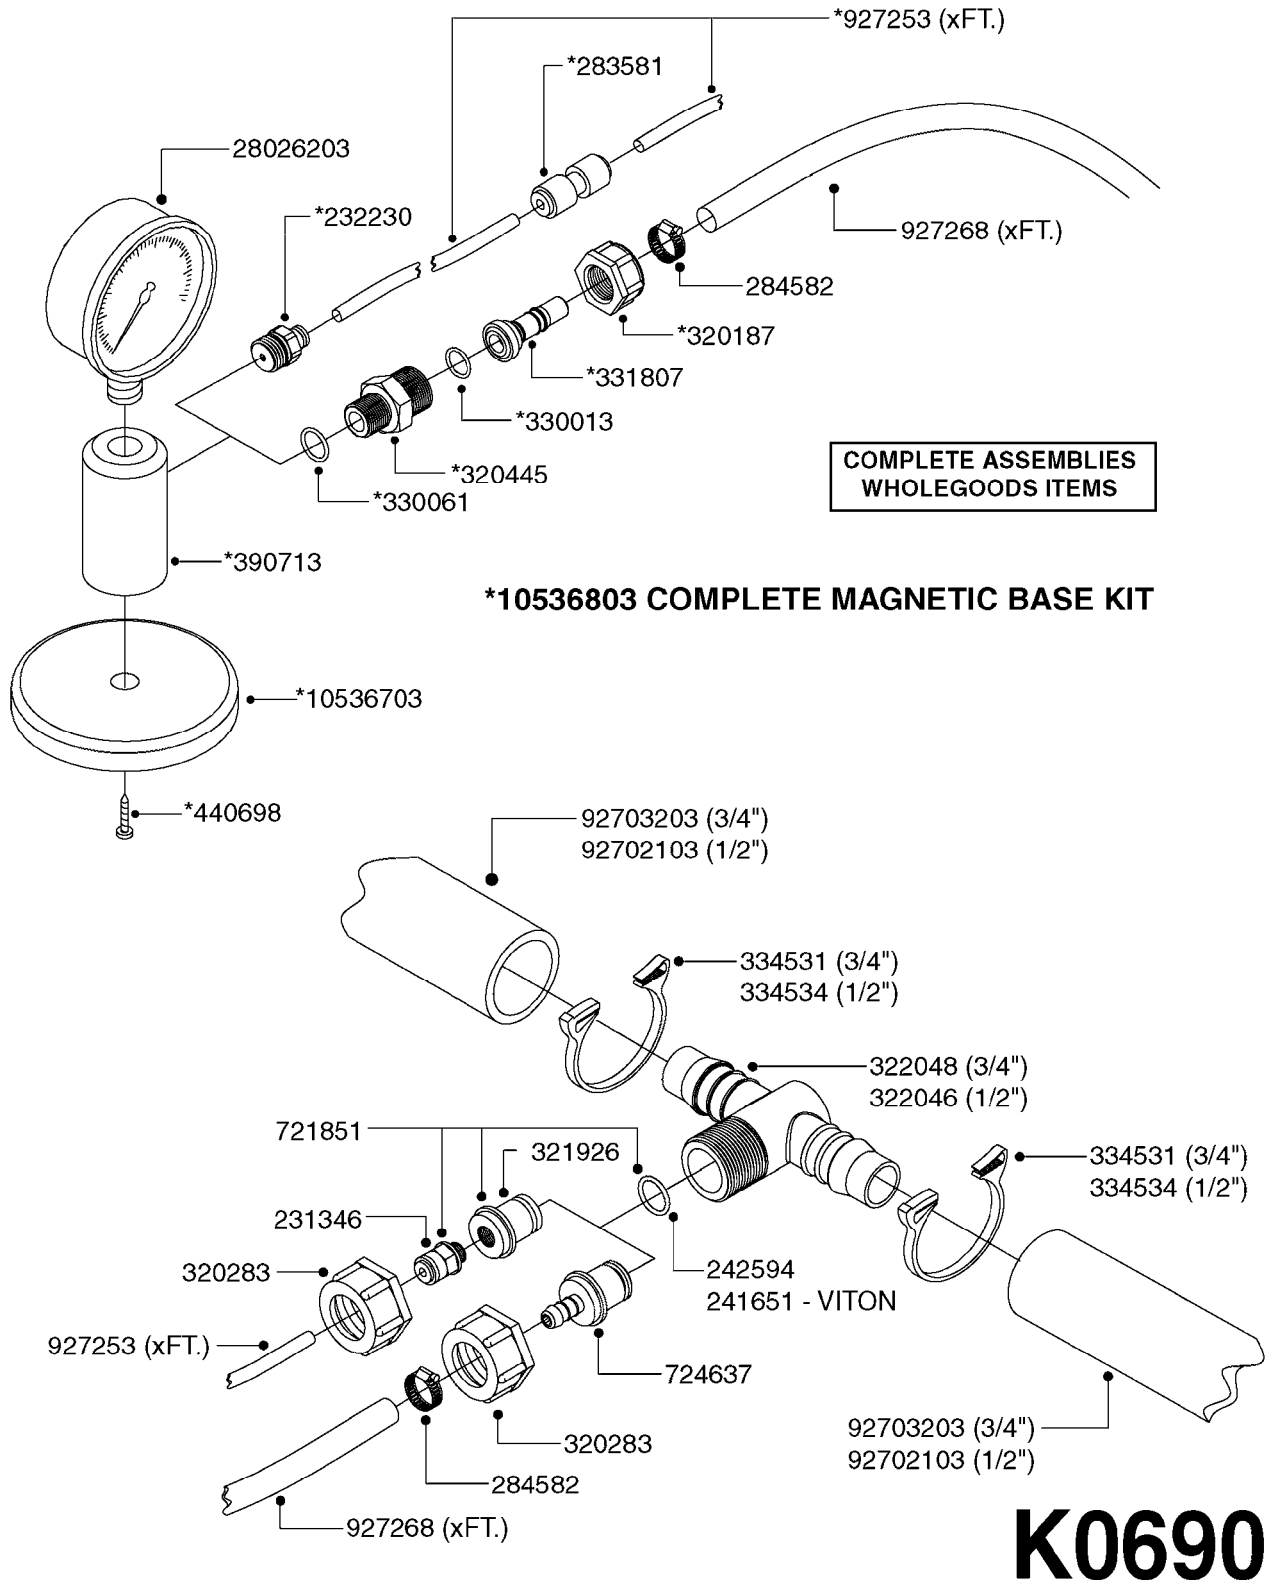

REMOTE GAUGE-MAGNETIC BASE KIT
K0690-HIN, 01:01:16

Page 1
Date 07.02.2020 9:26

parts-n°	order qty	description
231346	1	QUICK COUPLER 1/8"BSP X 4 MM
232230	1	QUICK COUPLER 1/4"BSP X 4 MM
241651	1	O-RING D14.0X3.0 NITRIL
242594	1	O-RING D14 X 1.78 SCH.70-EPDM
283581	1	HOSE CONNECTOR STR. F.4MM PE
284582	1	CLAMP HOSE GEAR - 5/16"
320187	1	FITT.DK CAP 3/8" BSP BLACK
320283	1	FITT.DK NUT 3/4"BSP
320445	1	FITT.DK HN 1/4"X3/8" BSP
321926	1	FITTING BSP3/4"-1/8"
322046	1	FITT.DK TEE 1/2X1/2HB X3/4'BSP
322048	1	FITT.DK TEE 3/4X3/4HB X3/4'BSP
330013	1	O-RING 2.5 X 10 PUR
330061	1	O-RING D16/D11X2,5
331807	1	FITT.DK HB 5/16" F.3/8" NUT
334531	1	CLAMP HOSE PLASTIC 3/4"
334534	1	CLAMP HOSE PLASTIC 1/2"
390713	1	GAUGE ADAPTOR 1/4" BSP
440698	1	SCREW F.PLASTIC 6X18 SS HEXHD
721851	1	SCREW PLUG W/QUICK FIT
724637	1	FITT.DK HB 5/16' F. 3/4" COMP.
927253	1	RED AIR HOSE, Ø4/2 1810 E
927268	1	HOSE BLUE PVC X 1/4 X 0012"
10536703	1	MAGNETIC BASE D3,2'/90LB
10536803	1	MAGNETIC BASE KIT F.GAUGE
28026203	1	GAUGE 200PSI/BR,2.5"1/4BSP-BTM
92702103	1	HOSE R X1/2" X300PSI WP X0012"
92703203	1	HOSE R X3/4" X300PSI WP X0012"