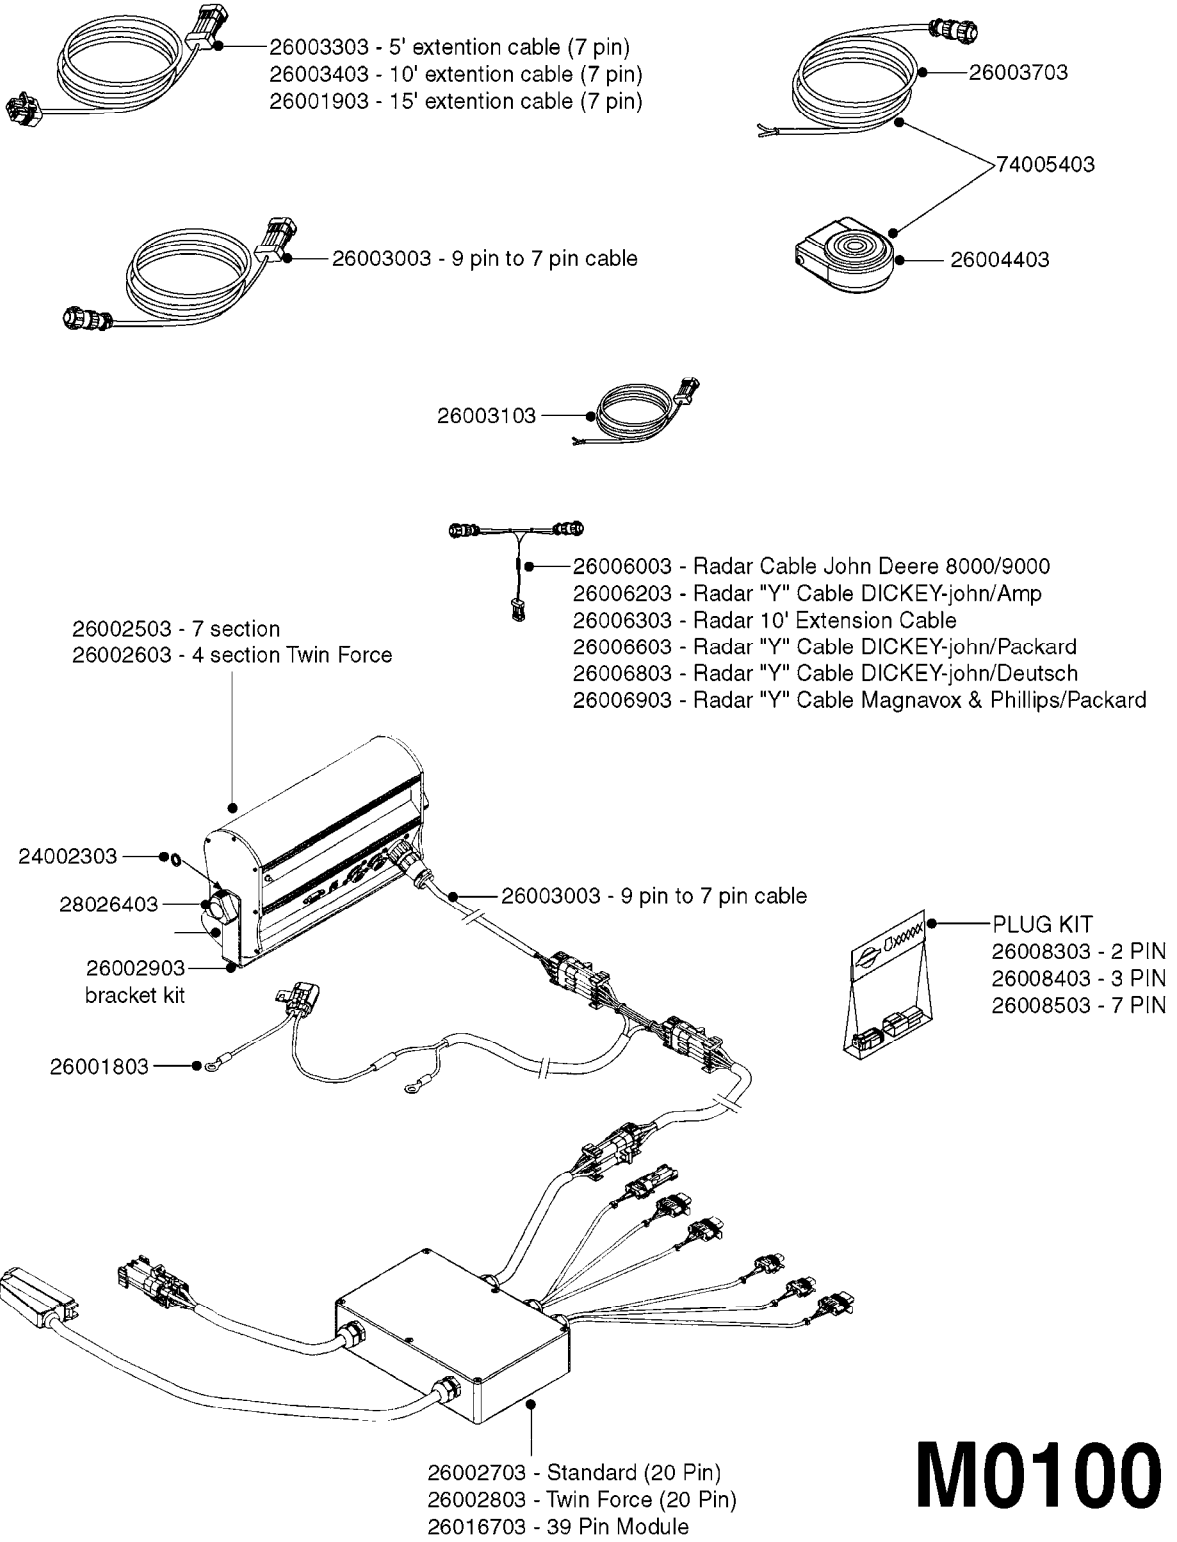

M0100

MUSTANG 3500 CONTROLLER
M0100-HIN, 01:01:16

Page 1
Date 07.02.2020 9:26

parts-n°	order qty	description
24002303	1	WASHER, RUBBER
26001803	1	POWER CABLE
26001903	1	15' 7-PIN EXTENSION CABLE
26002503	1	MUSTANG 3500/7 CONSOLE
26002603	1	MUSTANG 3500/4/TF CONSOLE
26002703	1	MUSTANG 3500/20PIN SC MODULE
26002803	1	MUSTANG 3500/20PIN TF SC MODUL
26002903	1	MUSTANG 3500 CONSOLE MNT KIT
26003003	1	MUSTANG 3500 CONSOLE CABLE
26003103	1	MUSTANG 3500/7 SC MOD CNECT KT
26003303	1	MUSTANG/FM 5FT 7PIN EXT CABLE
26003403	1	MUSTANG/FM 10FT 7PIN EXT CABLE
26003703	1	MUSTANG RUN/HOLD ADAPT CABLE
26004403	1	SWITCH, FOOT
26006003	1	MUSTANG RADR CBLE JD 8000/9000
26006203	1	MUSTANG RDR "Y" CABLE DCKY-JHN
26006303	1	MUSTANG RDR EXTNSN CABLE 10FT
26006603	1	MUSTANG RDR"Y"CABLE D-J PACKRD
26006803	1	MUSTANG RDR"Y"CABLE D-J DEUTS.
26006903	1	MUSTANG RDR"Y"CABLE MAG.PHILIP
26008303	1	MICRO TRAK PLUG KIT - 2 PIN
26008403	1	MICRO TRAK PLUG KIT - 3 PIN
26008503	1	MICRO TRAK PLUG KIT - 7 PIN
26016703	1	MUSTANG 3500/39PIN SC MODULE
28026403	1	KNOB, MUSTANG CONSOLE MOUNT
74005403	1	FOOT SWITCH FOR MUSTANG 3500