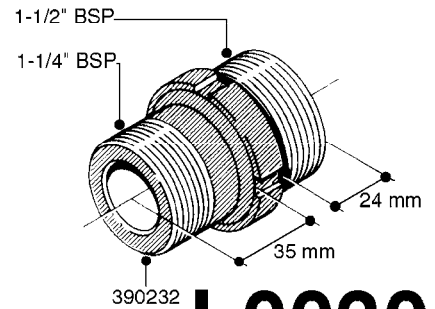

FITTINGS - HEXAGON NIPPLES
L0030-HIN, 01:01:16

L0030

FITTINGS - HEXAGON NIPPLES
L0030-HIN, 01:01:16

Page 1
Date 07.02.2020 9:26

parts-n°	order qty	description
10015303	1	FITT.PO.HN 1.00X1.00 M1000
10425003	1	FITT.PO.HN 1.25X1.00 MCPHEE
320132	1	FITT.DK HN 1" BSP
320176	1	FITT.DK HN 3/8"X1/2" BSP
320445	1	FITT.DK HN 1/4"X3/8" BSP
320655	1	FITT.DK HN 1/2"-1/2" BSP
320692	1	FITT.DK HN 3/8'BSPX1/4'NPT
320703	1	FITT.DK HN 3/8BSP X1/2 &1/4NPT
320725	1	FITT.DK NIPPLE 3/8"-3/8" BSP
320902	1	FITT.DK HN 3/8'X 1/4' BSP
390232	1	FITT.DK HN 1-1/2' X 1-1/4' BSP
390276	1	FITT.DK HN 1'BSP