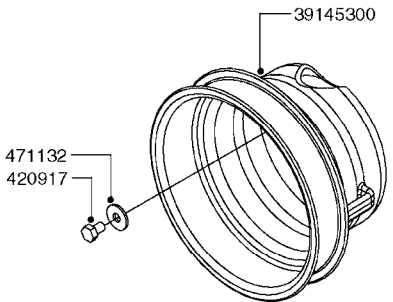

SUCTION SIDE OF PUMP (WITH 2" SUCTION PORT)

COMPLETE PUMP
(NLA) REPLACED BY 464 PUMP (SEE PAGE A0350)

A0390