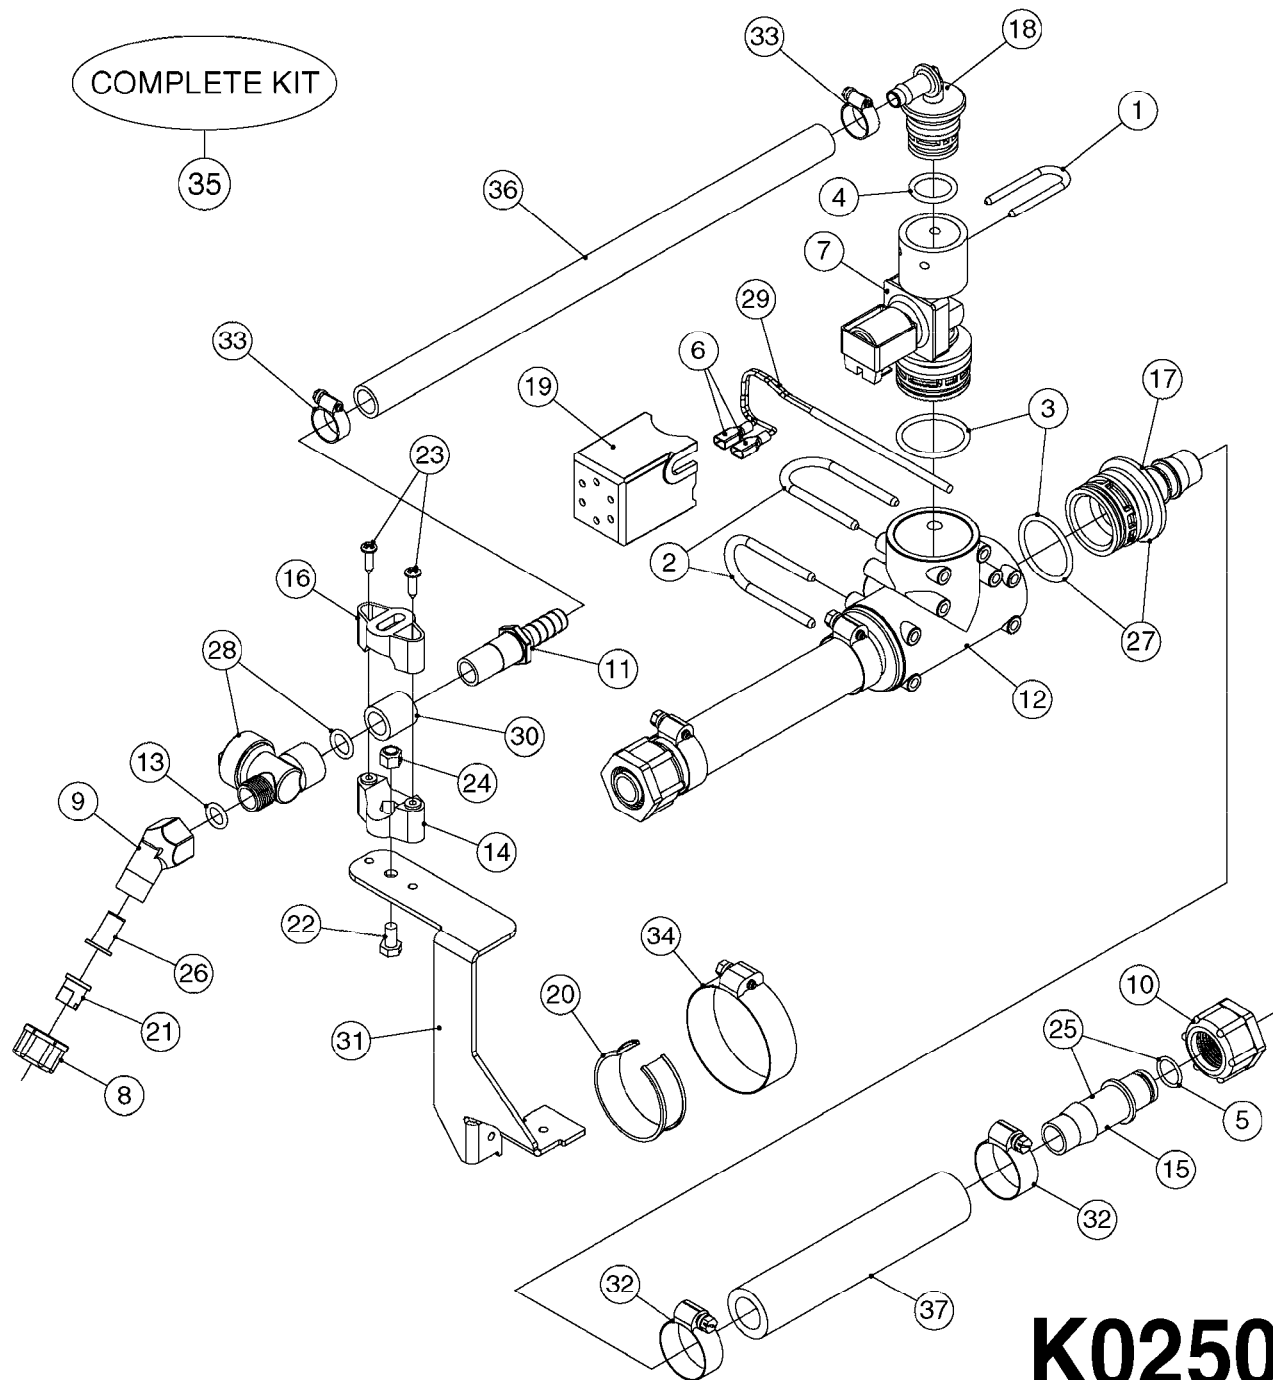

K0250

ELECTRIC END NOZZLE KIT '09
K0250-HIN, 01:01:16

Page 1
Date 07.02.2020 9:25

Pos.	parts-n°	order qty	description
1	145994	1	FITT.DK S-40 FORK
2	145995	1	FITT.DK S-53 FORK
3	242354	1	O-RING D32.2X3.0 VITON
4	242355	1	O-RING D19.2X3.0 VITON F.S-40
5	242594	1	O-RING D14 X 1.78 SCH.70-EPDM
6	261539	1	SPADE F.ELEC CONNEX BLUE INSUL
7	262104	1	VALVE, SOLENOID, S53/S40
8	320187	1	FITT.DK CAP 3/8" BSP BLACK
9	320191	1	FITT.DK ELB 3/8' BSP 45 DEGREE
10	320283	1	FITT.DK NUT 3/4"BSP
11	320891	1	FITT.DK HB 3/8'- 3/8' BSP
12	322352	1	FITT.DK S-53 TEE
13	330013	1	O-RING 2.5 X 10 PUR
14	333012	1	NOZZLE HOLD. UPPER PART
15	334044	1	FITT.DK HB 3/4' F. 3/4' CAP
16	334220	1	YOKE, UPPER NOZZLE BODY
17	334229	1	FITT.DK S-53 STR.3/4"
18	334237	1	FITT.DK S-40 ELB.3/8"
19	334965	1	COVER FOR S53 SOLENOID VALVE
20	341291	1	RUBBER HOSE CLAMP COVER 130MM
21	370392	1	NOZZLE END FAN 1850-G 300
22	410546	1	BOLT HEX M6X12 A2 SS DIN933
23	440665	1	SCREW M4.2X16 STAINLESS
24	460261	1	NUT HEX M6X1.00 LOCK DIN985 A2 SS
25	724621	1	FITT.DK HB 3/4"ASSY F.3/4" NUT
26	725042	1	SCREEN 80 MESH W.GASKET, RED
27	726558	1	FITT.DK S53 STR. 3/4" W.ORING
28	729610	1	NOZZLE ASSY. NON DRIP 3/8 THRD
29	983087	1	ELEC. CABLE 2 WIRE X 0.75MM
30	10631003	1	HOSE R X CLEAR BRAID.X 1/2 12"
31	16110803	1	NOZZLE BRACKET VAR SPACINGS
32	28029903	1	CLAMP HOSE GEAR P3/4"-S1" 6712
33	28044903	1	CLAMP HOSE GEAR P3/8" 6706
34	28047003	1	CLAMP HOSE GEAR 30 X 50 6732
35	82613203	1	ELECTRIC END NOZZLE KIT 2009
36	92701703	1	HOSE R X3/8" X300PSI WP X0012"
37	92703203	1	HOSE R X3/4" X300PSI WP X0012"