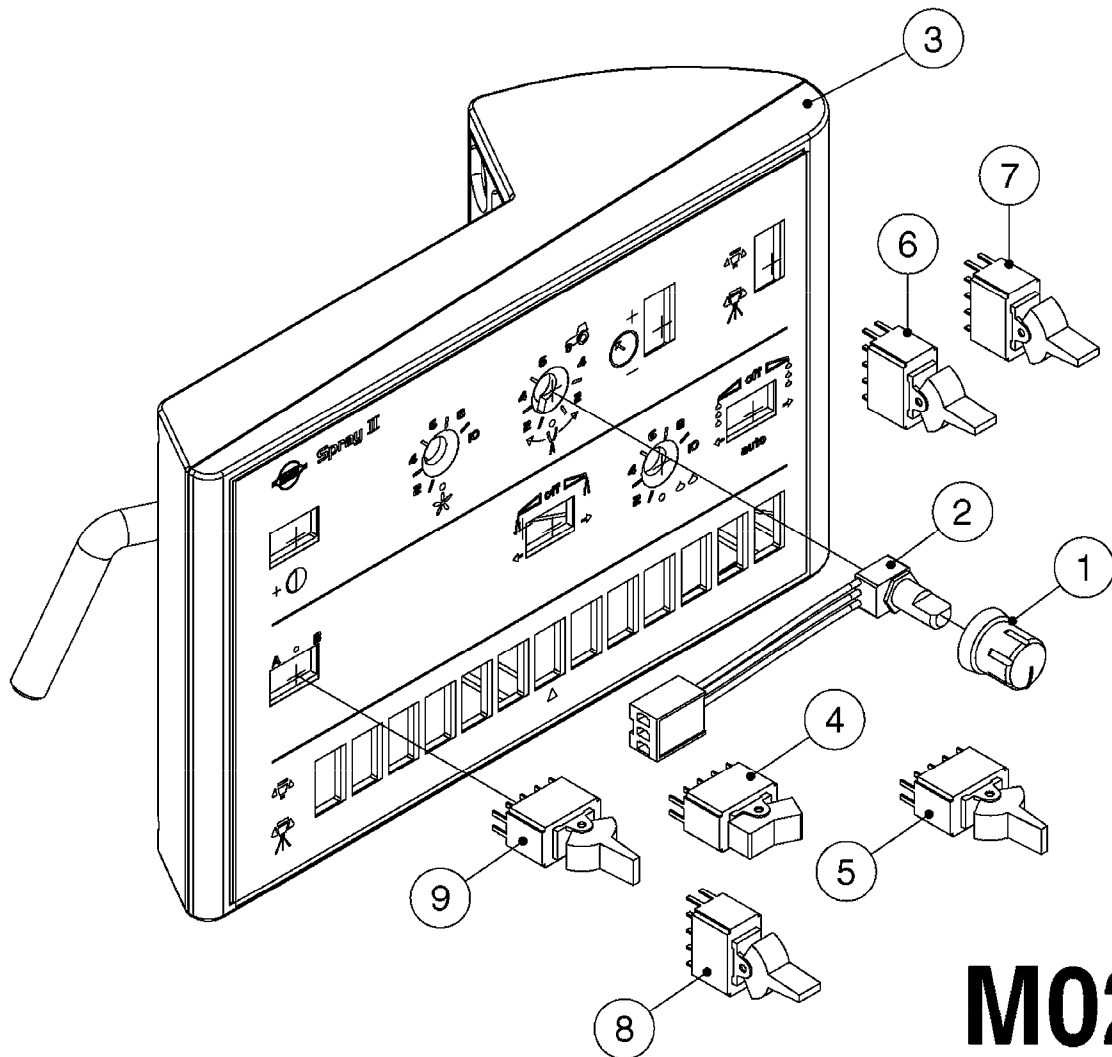

M0200

SPRAYBOX II
M0200-HIN, 23:06:16

Page 1
Date 07.02.2020 9:26

Pos.	parts-n°	order qty	description
1	26000400	1	KNOB F.FOAM ADJUST HC5500
2	26005300	1	POT.METER F. SPRAYBOX II
3	26010200	1	CONTROL BOX 2SEC, SPRAY BOX II
3	26010300	1	CONTROL BOX 3SEC, SPRAY BOX II
3	26010400	1	CONTROL BOX 4SEC, SPRAY BOX II
3	26010500	1	CONTROL BOX 5SEC, SPRAY BOX II
3	26010600	1	CONTROL BOX 6SEC, SPRAY BOX II
3	26010700	1	CONTROL BOX 7SEC, SPRAY BOX II
3	26010800	1	CONTROL BOX 8SEC, SPRAY BOX II
3	26010900	1	CONTROL BOX 9SEC, SPRAYBOX II
3	26011000	1	SPRAY CONT. II EVC 4 SEC. HAZ
3	26011100	1	SPRAY CONT. II EVC 5 SEC. HAZ
3	26011200	1	SPRAY CONT. II EVC 6 SEC. HAZ
3	26011300	1	SPRAY CONT. II EVC 7 SEC. HAZ
3	26013600	1	CONTROL BOX 13SEC, SPRAYBOX II
4	26020200	1	SWITCH ON-ON SP ROCKER RED
5	26020300	1	SWITCH ON-OFF-ON SP BLACK
6	26020400	1	SWITCH MOM-OFF-MOM SP YELLOW
7	26020600	1	SWITCH ON-ON SP GREEN
8	26020800	1	SWITCH ON-ON DP GREEN
9	26021000	1	SWITCH ON-OFF-ON DP BLACK