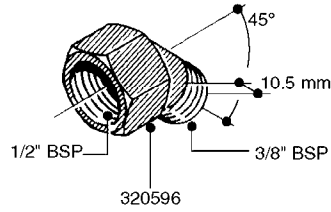

FITTINGS - HEXAGON NIPPLES
L0030-HIN, 01:01:16

L0030

FITTINGS - HEXAGON NIPPLES
L0030-HIN, 01:01:16

Page 1
Date 07.02.2020 9:26

parts-n°	order qty	description
10015303	1	FITT.PO.HN 1.00X1.00 M1000
10425003	1	FITT.PO.HN 1.25X1.00 MCPHEE
320132	1	FITT.DK HN 1" BSP
320176	1	FITT.DK HN 3/8"X1/2" BSP
320445	1	FITT.DK HN 1/4"X3/8" BSP
320655	1	FITT.DK HN 1/2"-1/2" BSP
320692	1	FITT.DK HN 3/8'BSPX1/4'NPT
320703	1	FITT.DK HN 3/8BSP X1/2 &1/4NPT
320725	1	FITT.DK NIPPLE 3/8"-3/8" BSP
320902	1	FITT.DK HN 3/8'X 1/4' BSP
390232	1	FITT.DK HN 1-1/2' X 1-1/4' BSP
390276	1	FITT.DK HN 1'BSP