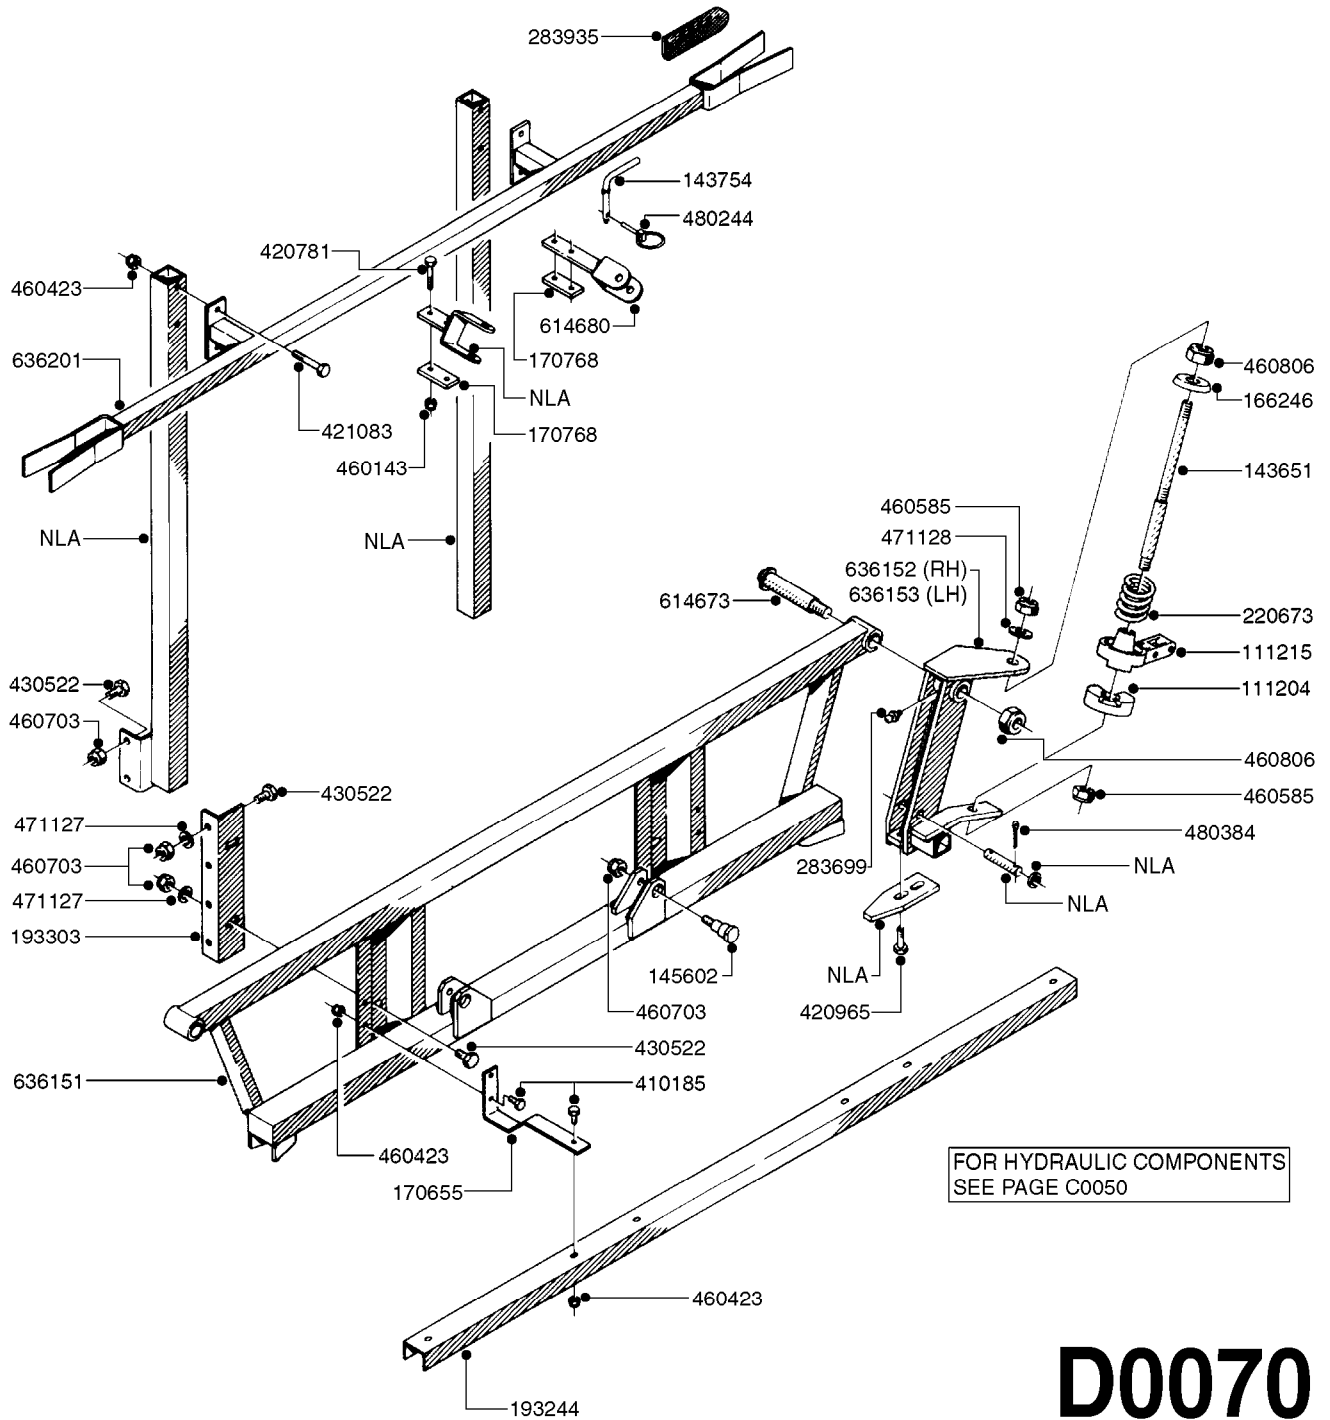

BOOM - SB 20' 26' 33' 40'
D0060-HIN, 18:12:19

Page 0
Date 07.02.2020 9:25

D0060

BOOM - SB 20' 26' 33' 40'
D0060-HIN, 18:12:19

Page 1

Date 07.02.2020 9:25

parts-n°	order qty	description
111204	1	CLAW CLUTCH/LOWER D80
111215	1	CLAW CLUTCH/UPPER D80
142597	1	DISTANCE TUBE
143651	1	AXLE M20/M16 L=355 F/BREAKAWAY
143721	1	FRICITION DISC FOR BOOM D30
143754	1	PIN D10 X 56
166246	1	WASHER CUP D53 F.SPRING
166736	1	CLAMP FOR SB BOOM
166865	1	WASHER D35/D25X2
193244	1	NOZZLE TRACK 6-8-10 M SB
193303	1	SUPPORTING ARM FOR SB BOOM
220673	1	SPRING F.PIVOT 100 X 51
334571	1	PLUG 40x40x2 F.SQ.TUBE
410185	1	BOLT HEX 8.8 DEL M6X16
421083	1	BOLT HEX 8.8 DEL M10X65
430522	1	BOLT HEX 8.8 DEL M12X25 FT
460261	1	NUT HEX M6X1.00 LOCK DIN985 A2 SS
460423	1	NUT HEX M10X1.50 LOCK DIN985A2 SS
460585	1	LOCKING NUT M16 DIN985 A2 SS
460703	1	NUT HEX M12X1.75 LOCK DIN985A2 SS
460806	1	NUT HEX M20X2.50 LOCK DIN985A2 SS
471122	1	WASHER, M10, Ø20/10.5X 2.0, SS
471127	1	WASHER, M12, Ø24/13X24X2.5 SS
471128	1	WASHER, M16, Ø30/17.0X 3.0, SS
480244	1	PIN SNAP D4.5
613487	1	TRANSPORT FITTINGS FOR SB BOOM
633942	1	OUTER BOOM WING 26', 28' SB
634163	1	CENTER SECTION - 20',26',33'
634185	1	BOOM WING OUTER PART 33' SB
635726	1	BOOM WING OUTER PART 40' SB
635779	1	INNER WING SECTION 40' SB
635780	1	INNER WING SEC. 26',28',33'SB
635792	1	BOOM WING - 20',21'SB-BOOM
706311	1	SPRING WITH HAND-GRIB