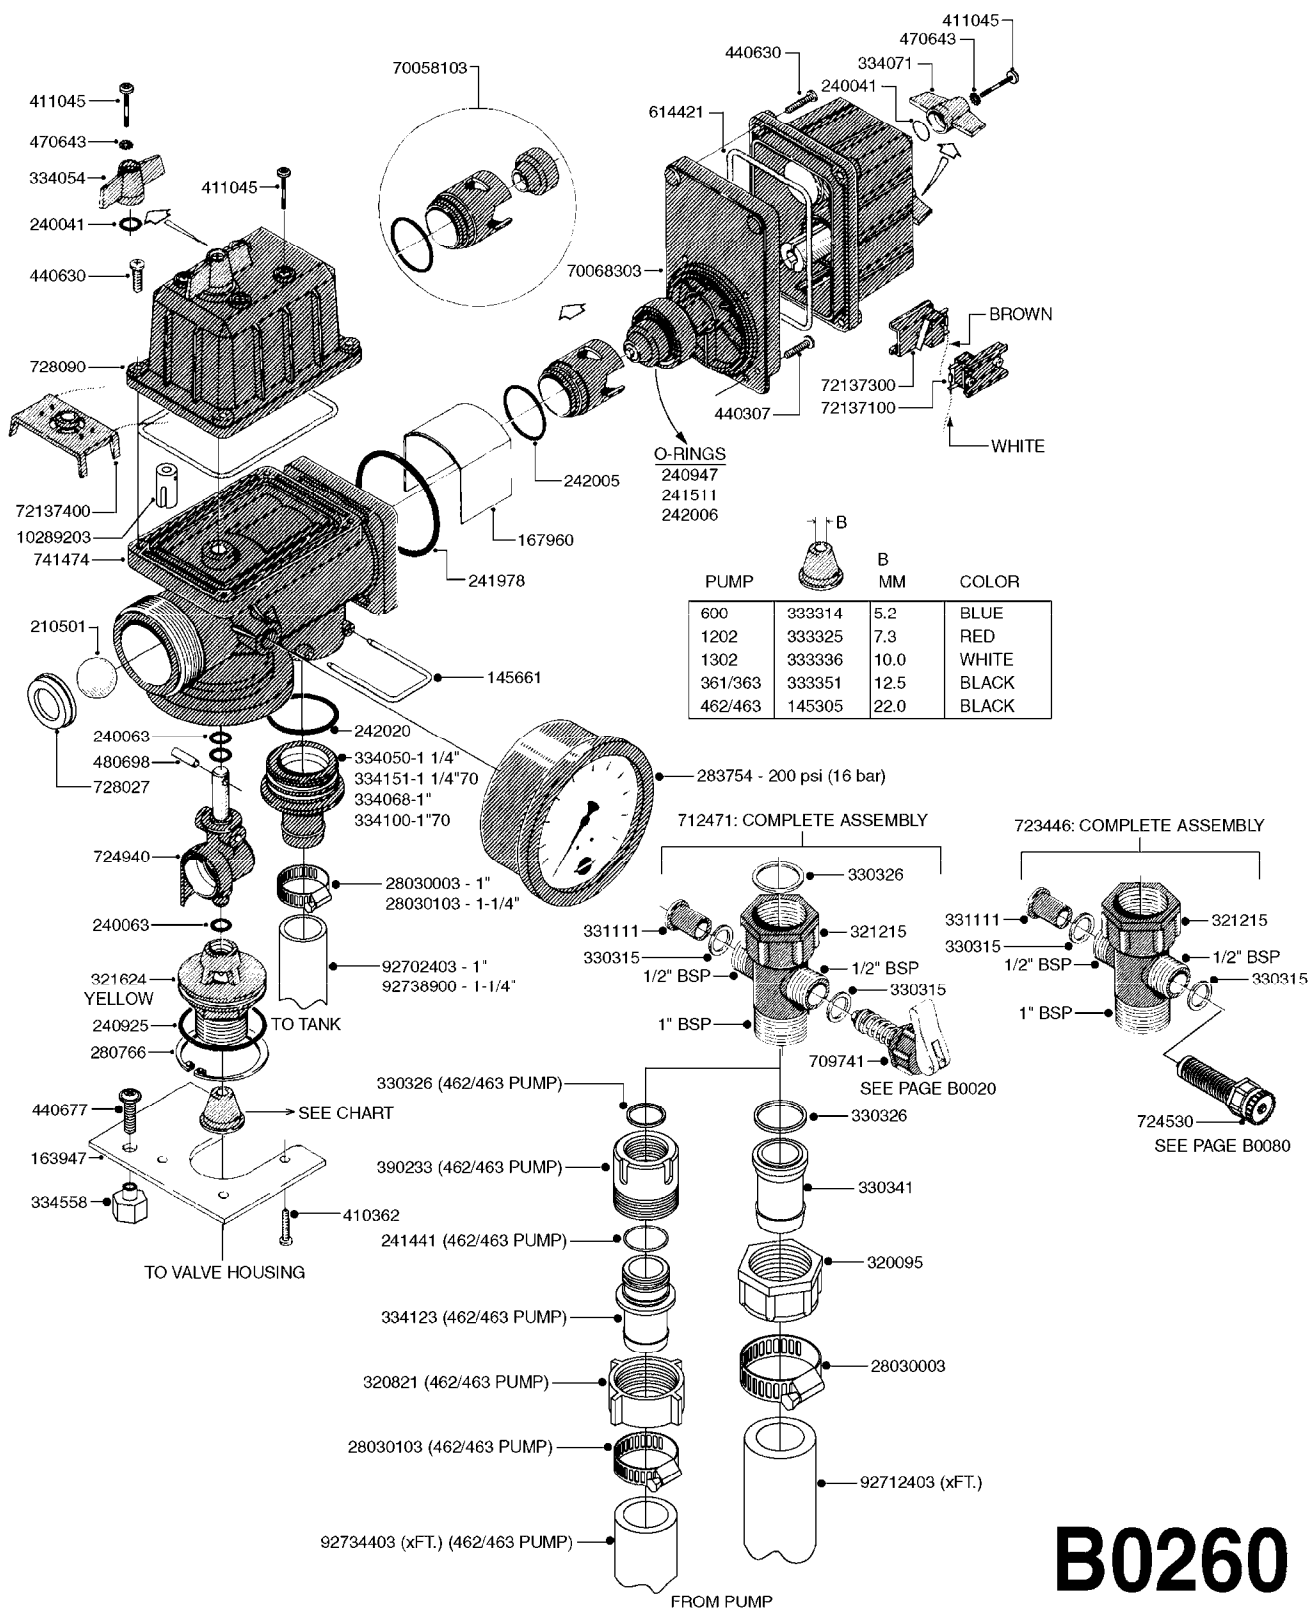

B0260

parts-n°	order qty	description
145305	1	NOZZLE F.OP.UNIT PUMP 462
145661	1	FITT.DK S-61 FORK
163947	1	FITTING FOR BK 180
167960	1	WEAR SHIELD EC CONTROL
210501	1	BALL PLASTIC D25
240041	1	O-RING D15.1/10.3 X 2.4
240063	1	O-RING D14.1/9.3 X 2.4
240925	1	O-RING D49.5X3 NITRIL
240947	1	O-RING D7.3X2.4 NITRIL
241441	1	O-RING D29.3X3
241511	1	O-RING D18X2
241978	1	O-RING 64.5X3.0
242005	1	O-RING D32.1X1.6 NITRIL
242006	1	O-RING D22/D19 X 1.5
242020	1	O-RING 39.2 X 3 VITON
280766	1	SNAP-RING INNER 55X2 DIN 472
283754	1	GAUGE 2.5'BR REAR PSI200 BAR16
320095	1	FITT.DK NUT 1" BSP
320821	1	FITT.DK NUT 1-1/2" BSP
321215	1	FITT.DK HOUSING F. AGITATION
321624	1	BOTTOM PIECE F.BALL OPER.UNIT
330315	1	O-RING D18.4/D13X.6
330326	1	O-RING D30/D24X2 F.1"NUT
330341	1	FITT.DK HB 1" F. 1" NUT
331111	1	VALVE SEAT FOR 1/2" DISTRIBUT.
333314	1	NOZZ.RESTRICTOR 600 BLUE
333325	1	NOZZ.RESTRICTOR 1202 RED
333336	1	NOZZ.RESTRICTOR 1302 WHITE
333351	1	NOZZ.RESTRICTOR 361 BLACK
334050	1	FITT.DK S-61 STR.1-1/4"
334054	1	GRIP F.MAN.OP.EC ON/OFF RED
334068	1	FITT.DK S-61 STR.1"
334071	1	GRIP F.MAN.OP.EC PRESS.REG.RED
334100	1	FITT.DK S-61 ELB.1" 110 DEG.
334123	1	FITT.DK HB 1-1/4"O-RNG F.1-1/2"
334151	1	FITT.DK S-61 ELB.1-1/4"110 DEG
334558	1	NUT HEX PLASTIC INSERT
390233	1	FITT.DK REDUC 1-1/2" X 1" BSP
410362	1	BOLT HEX 8.8 SS M6X20
411045	1	SCREW M4 X 16MM STAINLESS
440307	1	SCREW SHEET-METAL 3/4" NO. 10
440630	1	SCREW 1"PLATED
440677	1	SCREW F. PLASTIC 5X20 SS
470643	1	WASHER LOCK
480698	1	PIN M5X16 SLOTTED
614421	1	GASKET F/MOTOR HOUSE-ON/OFF TR
709741	1	VALVE ASSY. 1/2" FLIP LEVER
712471	1	AGITATION VALVE ASSY. ON/OFF
723446	1	AGITATION VALVE ASSY. ADJUST.
724530	1	THUMB WHEEL FOR AGITATION
724940	1	BALL HOUSE MOUNTED - EC
725011	1	MOTOR UNIT F.PRES.REG.EC RED
728027	1	BUSHING WITH SEAT
728090	1	MOTOR UNIT F.ON/OFF EC GREEN
741474	1	OP.UNIT ON/OF/REG KIT W/322136
10289203	1	COUPLER FOR EC ELEC.CONTROL
28030003	1	CLAMP HOSE GEAR P1" 6716
28030103	1	CLAMP HOSE GEAR P5/4-S1.5"6724
70058103	1	REG. REPAIR KIT UNIVERSAL
70068303	1	BRKT. PLATE F/PRES. CONT.2XNUT
72137100	1	MCROSWCH ASSY F.PRSR REG WHT W