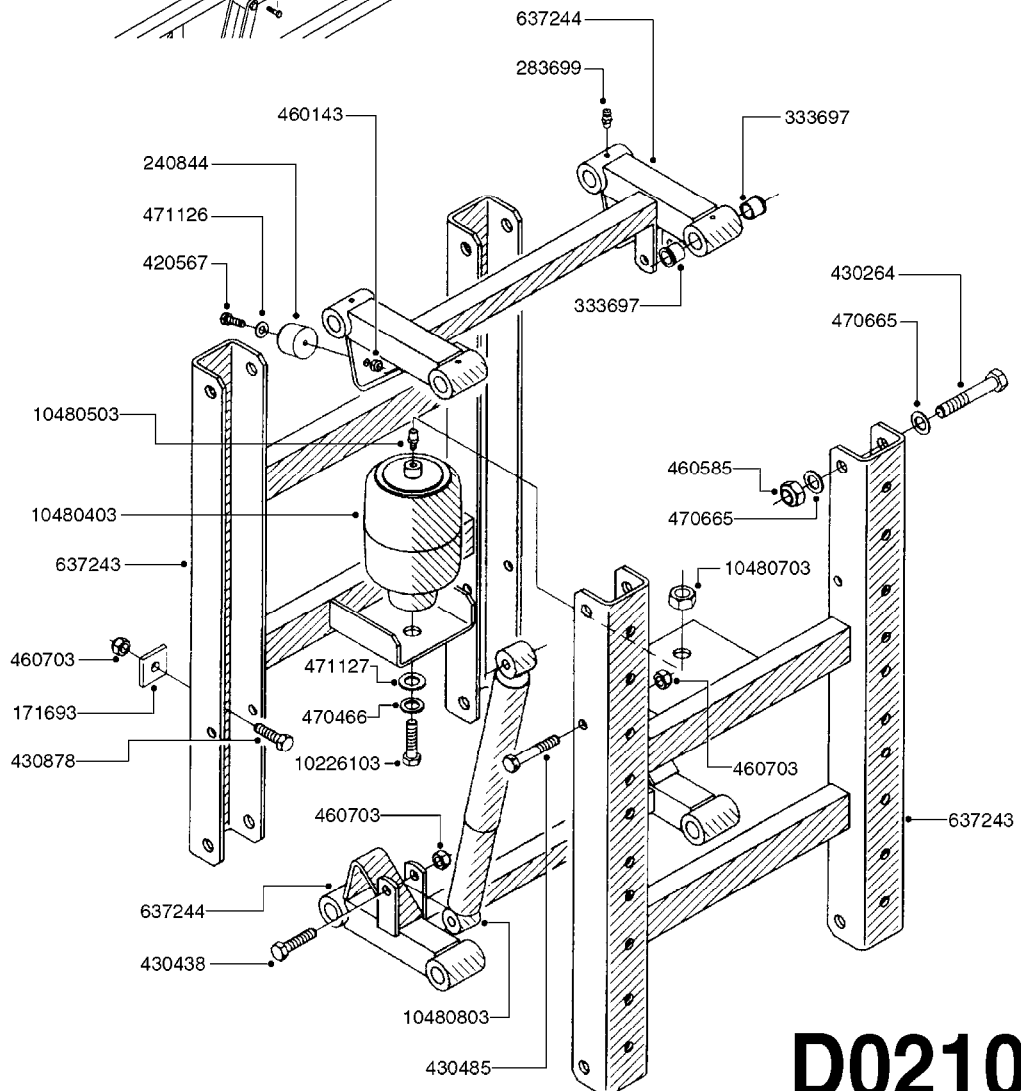

MB Air Kit (Infield): 10477203

COMPLETE ASSEMBLIES
WHOLEGOODS ITEMS