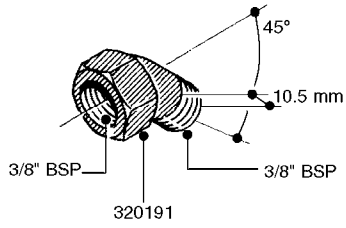

FITTINGS - HEXAGON NIPPLES
L0030-HIN, 01:01:16

L0030

FITTINGS - HEXAGON NIPPLES
L0030-HIN, 01:01:16

Page 1
Date 07.02.2020 9:26

parts-n°	order qty	description
10015303	1	FITT.PO.HN 1.00X1.00 M1000
10425003	1	FITT.PO.HN 1.25X1.00 MCPHEE
320132	1	FITT.DK HN 1" BSP
320176	1	FITT.DK HN 3/8"X1/2" BSP
320445	1	FITT.DK HN 1/4"X3/8" BSP
320655	1	FITT.DK HN 1/2"-1/2" BSP
320692	1	FITT.DK HN 3/8'BSPX1/4'NPT
320703	1	FITT.DK HN 3/8BSP X1/2 &1/4NPT
320725	1	FITT.DK NIPPLE 3/8"-3/8" BSP
320902	1	FITT.DK HN 3/8'X 1/4' BSP
390232	1	FITT.DK HN 1-1/2' X 1-1/4' BSP
390276	1	FITT.DK HN 1'BSP