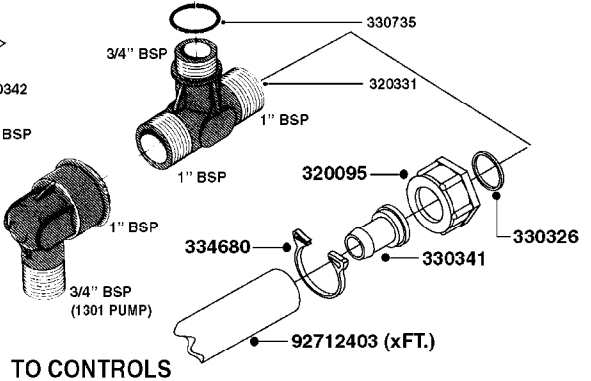

SUCTION SIDE OF PUMP

NLA - 1302 PUMP (REPLACES 1301 PUMP)
#726854 - COMPLETE DAMPER KIT (SUCTION & PRESSURE)

COMPLETE ASSEMBLIES
WHOLEGOODS ITEMS

A0240