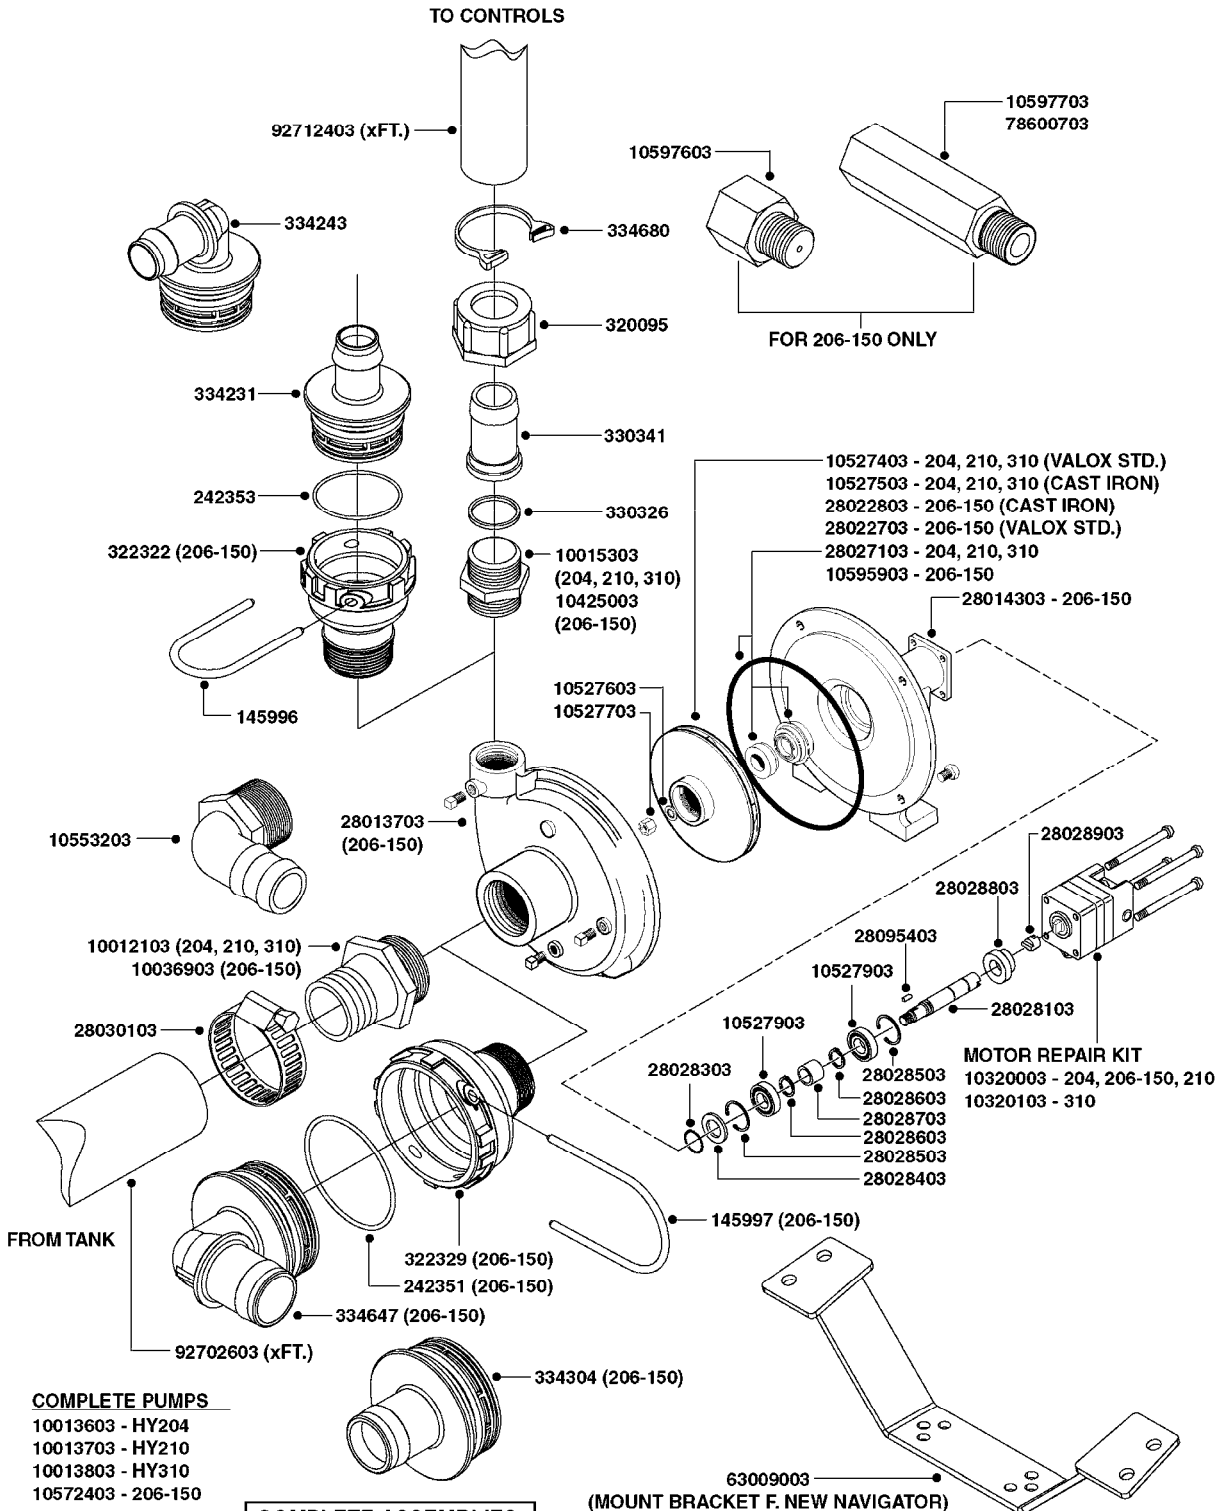

1. **COMPLETE PUMPS**
2. 10013603 - HY204
   - 10013703 - HY210
   - 10013803 - HY310
   - 10572403 - 206-150

COMPLETE ASSEMBLIES
WHOLEGOODS ITEMS

A0420

PUMP-204,206-150,210,310 ACE
A0420-HIN, 02:05:16

Page 1

Date 07.02.2020 9:24

parts-n°	order qty	description
145996	1	FITT.DK S-67 FORK
145997	1	FITT.DK S-93 FORK
242351	1	O-RING D69.5X3.0 VITON F.S-93
242353	1	O-RING 3 X 44.2 VITON
320095	1	FITT.DK NUT 1" BSP
322322	1	FITT.DK S-67 X 1-1/4"BSP MALE
322329	1	FITT.DK S-93 X 1-1/2"BSP MALE2
330326	1	O-RING D30/D24X2 F.1"NUT
330341	1	FITT.DK HB 1" F. 1" NUT
334231	1	FITT.DK S-67 STR.1"
334243	1	FITT.DK S-67 ELB.1"
334304	1	FITT.DK S-93 STR.1-1/2" PVC
334647	1	FITT.DK S93 ELB 1-1/2" 90 PVC
334680	1	CLAMP HOSE PLASTIC 1"
10012103	1	FITT.PO.HB 1.25X1.50 IMB1012
10013603	1	PUMP ACE HY 204
10013703	1	PUMP ACE HY 210
10013803	1	PUMP ACE HY 310
10015303	1	FITT.PO.HN 1.00X1.00 M1000
10036903	1	FITT.PO.HB 1.50X1.50 IMB1212
10320003	1	MOTOR REPAIRKIT ACE204,206,210
10320103	1	MOTOR REPAIR KIT ACE 304,310
10425003	1	FITT.PO.HN 1.25X1.00 MCPHEE
10527403	1	IMPELLER VALOX F.ACE PUMP
10527503	1	IMPELLER CASTIRON F.ACE PUMP
10527603	1	WASHER 3/8' F.ACE PUMP
10527703	1	NUT HEX NF 3/8 F.ACE PUMP
10527903	1	BEARING F.ACE PUMP (#40870)
10553203	1	FITT.PO.EL 1.5X1.5 HB BLACK
10572403	1	PUMP ACE HY 206 SERIES 150
10595903	1	REPAIR KIT ACE 206-150
10597603	1	ORIFACE RESTRICTOR F. ACE 206
10597703	1	FITT, HYD FLOW FUSE ACE 206OLD
28013703	1	PUMP HOUSING FRONT ACE 206-150
28014303	1	PUMP HOUSING W.FEET 206-150
28022703	1	IMPELLER THERMOPLASTIC
28022803	1	IMPELLER CAST IRON
28027103	1	REPAIR KIT ACE 204,210,304,310
28028103	1	SHAFT 5/8"DIA.1/2"KEYWAY SS
28028303	1	O-RING, SHAFT SEAL
28028403	1	SLINGER
28028503	1	SNAP RING - INTERNAL
28028603	1	SNAP RING - EXTERNAL
28028703	1	SPACER FOR SHAFT
28028803	1	SEAL SUPPORT SPACER 200 SERIES
28028903	1	COUPLING FOR HYDRAULIC MOTOR
28030103	1	CLAMP HOSE GEAR P5/4-S1.5"6724
28095403	1	KEY F.IMPELLER 1/8"X1/8"X1/2"
63009003	1	CENTRIFUGAL PUMP BRACKET
78600703	1	FITT, HYD FLOW FUSE ACE 206N
92702603	1	HOSE PVC SUCT GRAY 1-1/2"
92712403	1	HOSE R X1" X300PSI WP X0012"