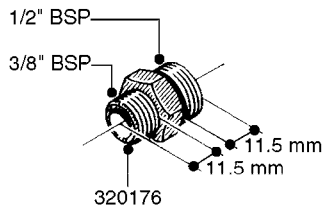

FITTINGS - HEXAGON NIPPLES
L0030-HIN, 01:01:16

L0030

FITTINGS - HEXAGON NIPPLES
L0030-HIN, 01:01:16

Page 1
Date 07.02.2020 9:26

parts-n°	order qty	description
10015303	1	FITT.PO.HN 1.00X1.00 M1000
10425003	1	FITT.PO.HN 1.25X1.00 MCPHEE
320132	1	FITT.DK HN 1" BSP
320176	1	FITT.DK HN 3/8"X1/2" BSP
320445	1	FITT.DK HN 1/4"X3/8" BSP
320655	1	FITT.DK HN 1/2"-1/2" BSP
320692	1	FITT.DK HN 3/8'BSPX1/4'NPT
320703	1	FITT.DK HN 3/8BSP X1/2 &1/4NPT
320725	1	FITT.DK NIPPLE 3/8"-3/8" BSP
320902	1	FITT.DK HN 3/8'X 1/4' BSP
390232	1	FITT.DK HN 1-1/2' X 1-1/4' BSP
390276	1	FITT.DK HN 1'BSP