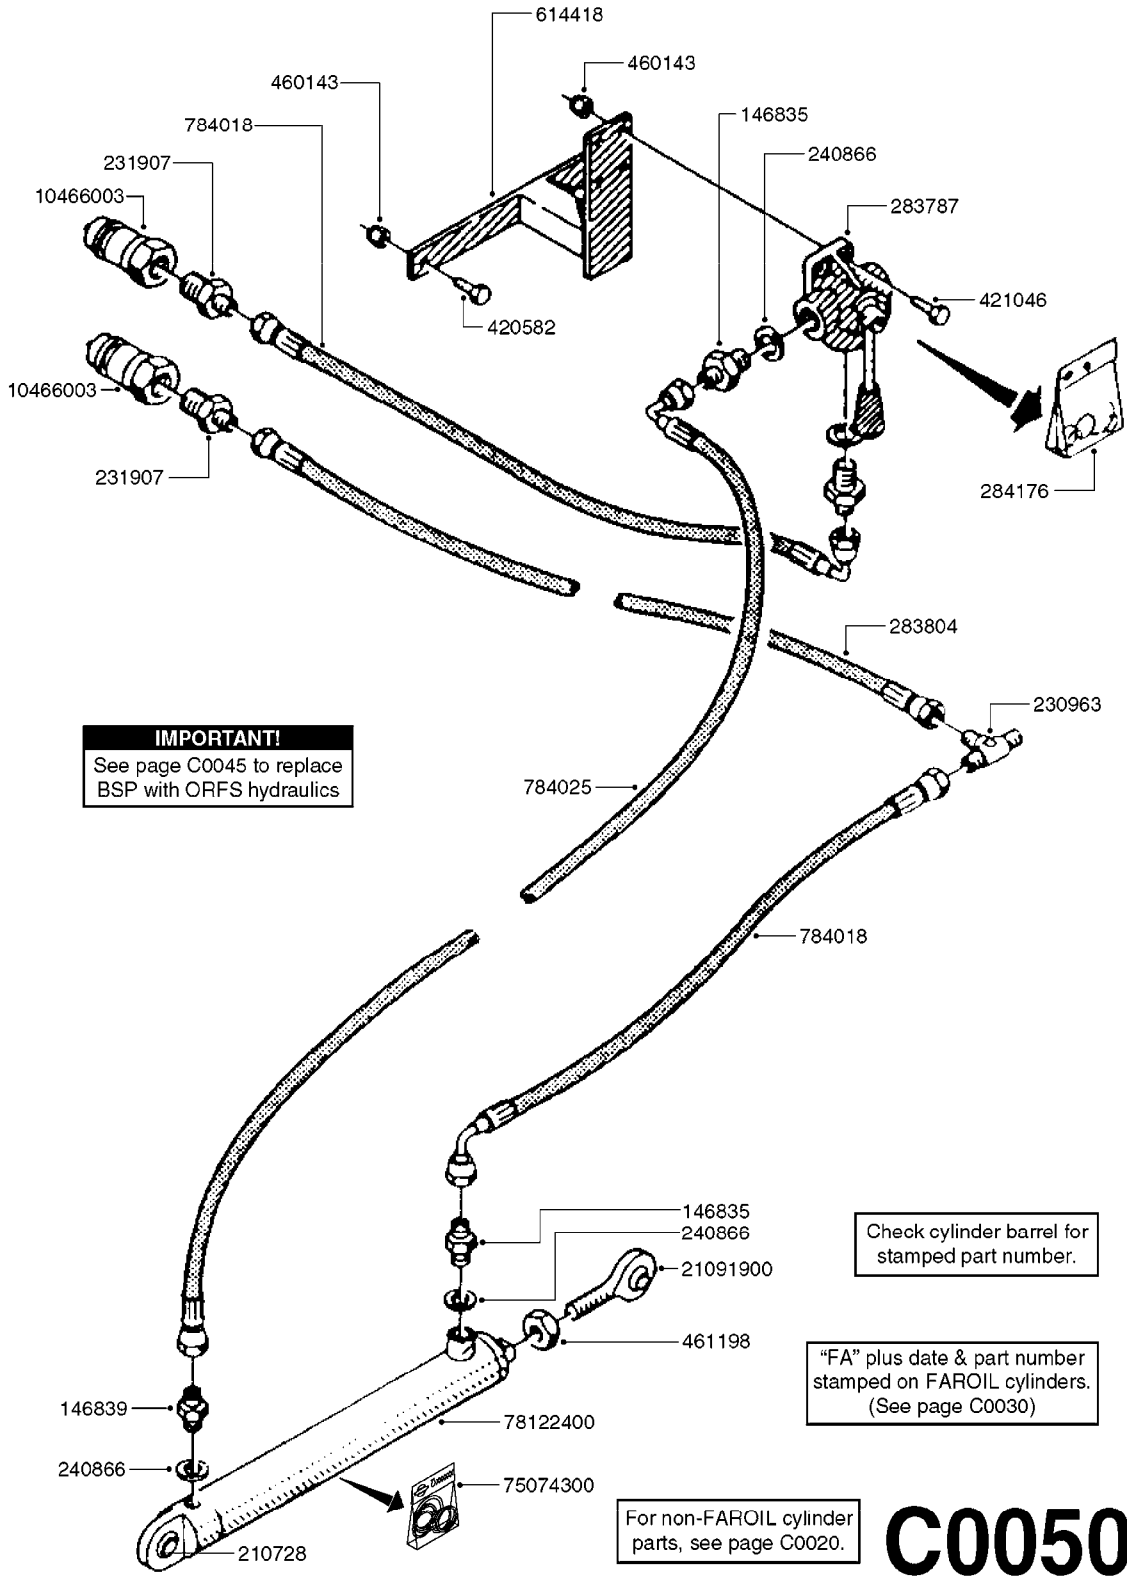

C0045

HYDRAULICS - BSP TO ORFS
C0045-HIN, 24:03:16

Page 1

Date 07.02.2020 9:25

Pos.	parts-n°	order qty	description
1	10466003	1	COUPLER PIONEER 8010-04 1/2NPT
2	231907	1	HEX NIPPLE 1/4"BSP X 1/2"NPT
2	231906	1	HEX NIPPLE 3/8"BSP X 1/2"NPT
2	147132	1	HEX NIPPLE 1/2"X1/2" BSP DEL
3	230311	1	QUICK COUPLING 1/2"
4	241356	1	DOWTYSEAL 1/2"
5	23234800	1	HEX NIPPLE 1/2"-9/16" ORFS FITTING FOR 1/4" HOSE
5	23234900	1	HEX NIPPLE 1/2"-11/16" ORFS FITTING FOR 3/8" HOSE
5	23235300	1	HEX NIPPLE 1/2"-13/16" ORFS FITTING FOR 1/2" HOSE
6	242102	1	O-RING Ø9.25X1.78 NITRIL 90SH
6	24263200	1	O-RING Ø7.66X1.78 NITRIL 90SH
6	24263300	1	O-RING Ø12.42X1.78 NITRIL 90SH
6	24263400	1	O-RING Ø18.77X1.78 NITRIL 90SH
7	67002403	1	CHART - BSP TO ORFS HOSES
8	67002503	1	CHART - BSP TO ORFS FITTINGS