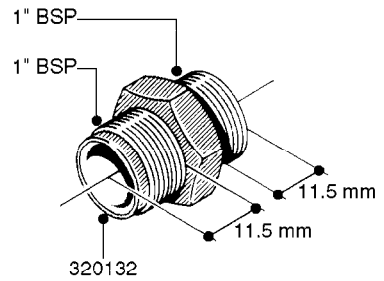

FITTINGS - HEXAGON NIPPLES
L0030-HIN, 01:01:16

L0030

FITTINGS - HEXAGON NIPPLES
L0030-HIN, 01:01:16

Page 1
Date 07.02.2020 9:26

parts-n°	order qty	description
10015303	1	FITT.PO.HN 1.00X1.00 M1000
10425003	1	FITT.PO.HN 1.25X1.00 MCPHEE
320132	1	FITT.DK HN 1" BSP
320176	1	FITT.DK HN 3/8"X1/2" BSP
320445	1	FITT.DK HN 1/4"X3/8" BSP
320655	1	FITT.DK HN 1/2"-1/2" BSP
320692	1	FITT.DK HN 3/8'BSPX1/4'NPT
320703	1	FITT.DK HN 3/8BSP X1/2 &1/4NPT
320725	1	FITT.DK NIPPLE 3/8"-3/8" BSP
320902	1	FITT.DK HN 3/8'X 1/4' BSP
390232	1	FITT.DK HN 1-1/2' X 1-1/4' BSP
390276	1	FITT.DK HN 1'BSP