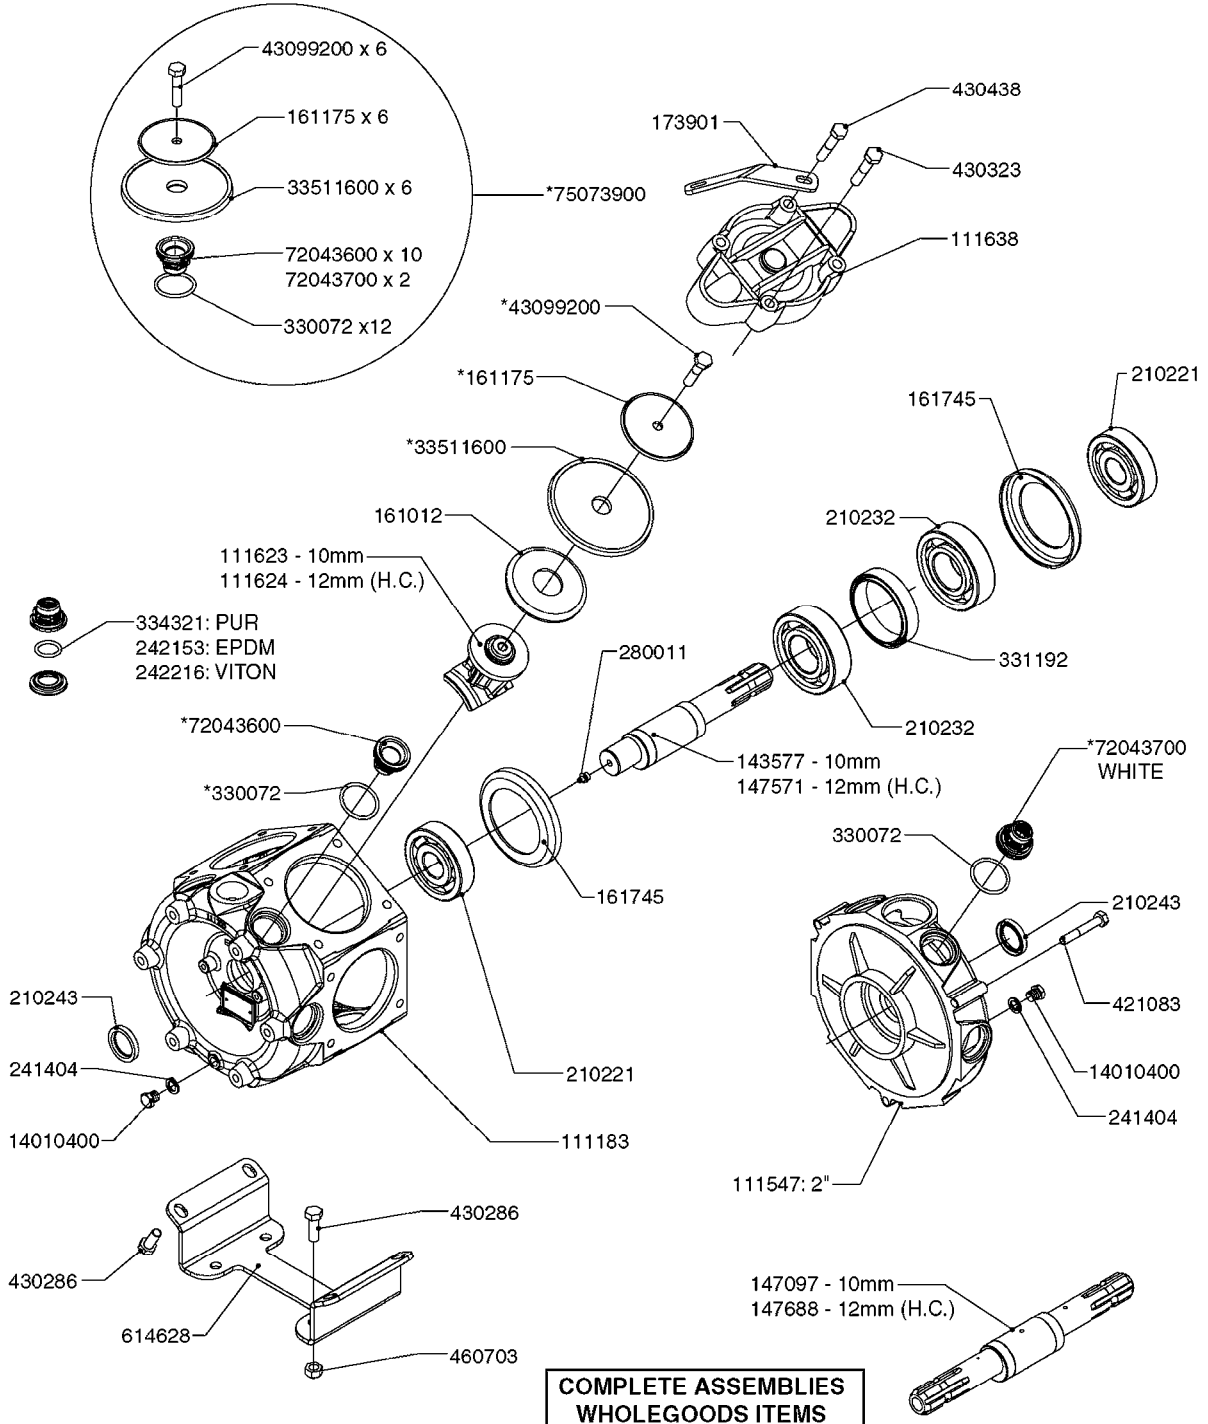

PUMP REPAIR KIT

**COMPLETE ASSEMBLIES
WHOLEGOODS ITEMS**

COMPLETE PUMPS

- 821587 - 463/10 2" W/THROUGH SHAFT (540 RPM)
- 82166300 - 463/12 2" (540 RPM H.C. INLINE PORTS)
- 463/12 2" (540 RPM H.C. OFFSET PORTS) REPLACED BY 82168700 (PAGE A0350)

A0330

PUMP - 463 W/ MOUNTING BASE
A0330-HIN, 01:01:16

Page 1
Date 07.02.2020 9:24

parts-n°	order qty	description
111183	1	PUMP CASTING 460-463 (PAINTED)
111547	1	PUMP FRONT 460-463-2' (PAINT)
111623	1	CONNECTING ROD 463/10MM
111624	1	CONNECTING ROD 463/12MM
111638	1	VALVE COVER 463 HC+1000 VERS.
143577	1	CRANK SHAFT F.363/462/463-10mm
147097	1	CRANK SHAFT 363-463/10 THROUGH
147571	1	CRANK SHAFT F.463-12mm
147688	1	CRANK SHAFT 462/12 THROUGH
161012	1	DIAPHRAGM BACKING DISC F. 463
161175	1	DIAPHRAGM DISC 463/464 PUMP
161745	1	METAL SPACER F.363/463
173901	1	LIFT STRAP F.PUMP 463
210221	1	BEARING BALL 6407
210232	1	BEARING BALL 6310
210243	1	SEAL OIL 35 X 47 X 7
241404	1	DOWTY SEAL 1/4"
242153	1	O-RING D26X4 EPDM
242216	1	O-RING VITON F/1202/1302/462
280011	1	GREASE NIPPLE 1/8' SAE H TR
330072	1	O-RING D53.5/D45.5X4
331192	1	SPACER, MODEL 361/363
334321	1	O-RING POLY. 34.0x26.0x4.0
421083	1	BOLT HEX 8.8 DEL M10X65
430286	1	BOLT HEX 8.8 DEL M12X30 FT
430323	1	BOLT HEX 8.8 DEL M12X60
430438	1	BOLT HEX 8.8 DEL M12X65
460703	1	NUT HEX M12X1.75 LOCK DIN985A2 SS
614628	1	FOOT F. 46X PUMP, RED
821587	1	PUMP 463/10 THROUGH SHAFT TWNF
14010400	1	PLUG 1/4" BSP
33511600	1	DIAPHRAGM PUMP 463/464 PUMP PUR
43099200	1	BOLT HEX SS M12 X 30 DIN933 A4
72043600	1	VALVE FOR 462/463
72043700	1	VALVE FOR 462/463 W.VENT HOLE
75073900	1	PUMP KIT 460/463 "06"
82166300	1	PUMP 464-12-MED-2-540
82168700	1	PUMP 464-12 540 OFFSET PORTS