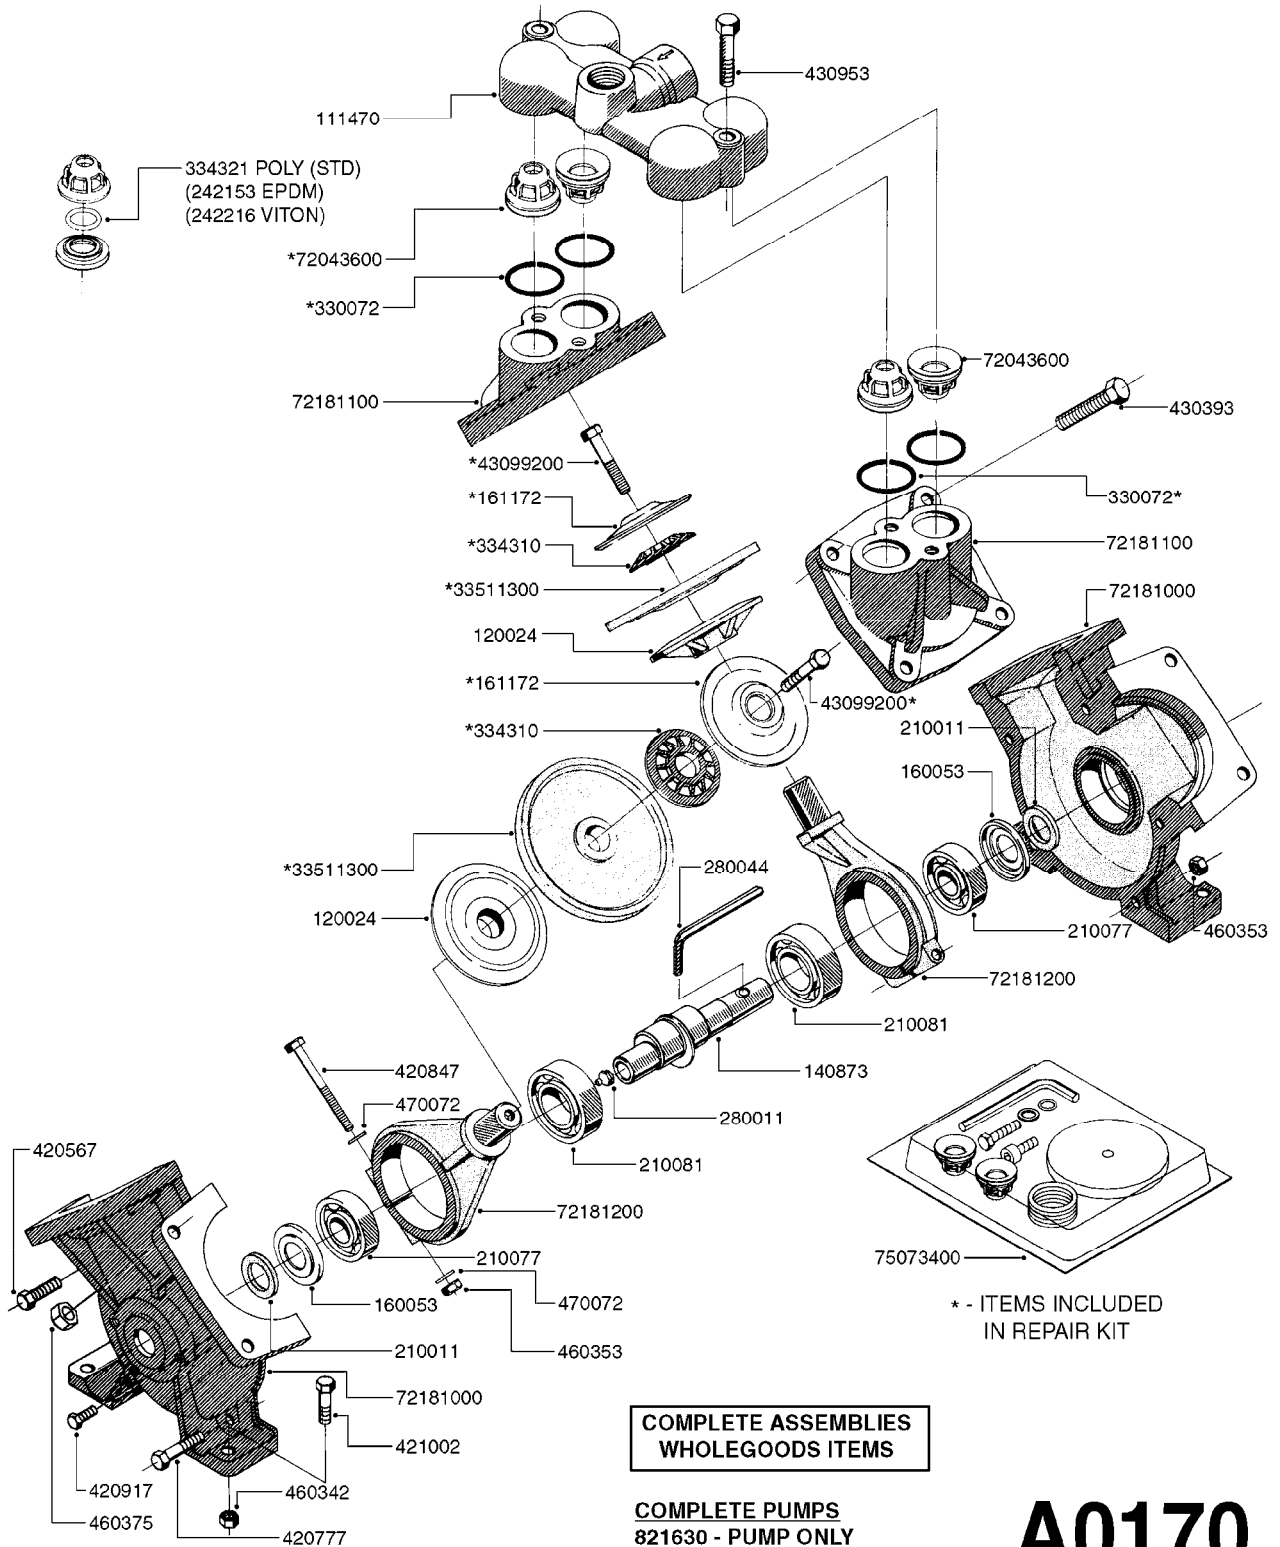

COMPLETE ASSEMBLIES
WHOLEGOODS ITEMS

COMPLETE PUMPS
821630 - PUMP ONLY
10396003 - WITH PTO & DAMPER

A0170

PUMP - 1203 W/MOUNTING BASE
A0170-HIN, 01:01:16

Page 1
Date 07.02.2020 9:24

parts-n°	order qty	description
111470	1	VALVE CHAMBER 1202
120024	1	DIAPHRAGM BACK DISC 1200-1300
140873	1	CRANK SHAFT MODEL 1202-9MM
160053	1	DUST PLATE
161172	1	DIAPHRAGM DISC F. 1203/1303
210011	1	SEAL FELT D39/23 X 4
210077	1	BEARING BALL 6305
210081	1	BEARING BALL 6307
242153	1	O-RING D26X4 EPDM
242216	1	O-RING VITON F/1202/1302/462
280011	1	GREASE NIPPLE 1/8" SAE H TR
280044	1	KEY HEXAGON W6 3/16"
330072	1	O-RING D53.5/D45.5X4
334310	1	NYLON WASHER 1202/1302/462
334321	1	O-RING POLY. 34.0x26.0x4.0
420567	1	BOLT HEX 8.8 DEL M8X30 FT
420777	1	BOLT HEX 8.8 RAW M8X50
420847	1	BOLT HEX 8.8 DEL M8X85
420917	1	BOLT HEX 8.8 RAW M8X12 FT
421002	1	BOLT HEX 8.8 DEL M10X30 FT DIN933
430393	1	BOLT HEX 8.8 RAW M12X50
430953	1	BOLT, M12 X 55 8.8
460342	1	NUT HEX M10 DEL DIN934
460353	1	NUT HEX M8 BLACK
460375	1	NUT HEX M12 BLACK
470072	1	WASHER D15/D8X.5 LOCK
821630	1	PUMP 1203/9 540RPM
10396003	1	PUMP 1203 C/W PTO 540 RPM
33511300	1	DIAPHRAGM 1202-1303 POLY 2006
43099200	1	BOLT HEX SS M12 X 30 DIN933 A4
72043600	1	VALVE FOR 462/463
72181000	1	HOUSING, PUMP, 1203 RED
72181100	1	DIAPHRAGM COVER 1203/1303+BLTS
72181200	1	CONNECTING ROD FOR 1203 W/M12
75073400	1	PUMP KIT 1203 MM "06"