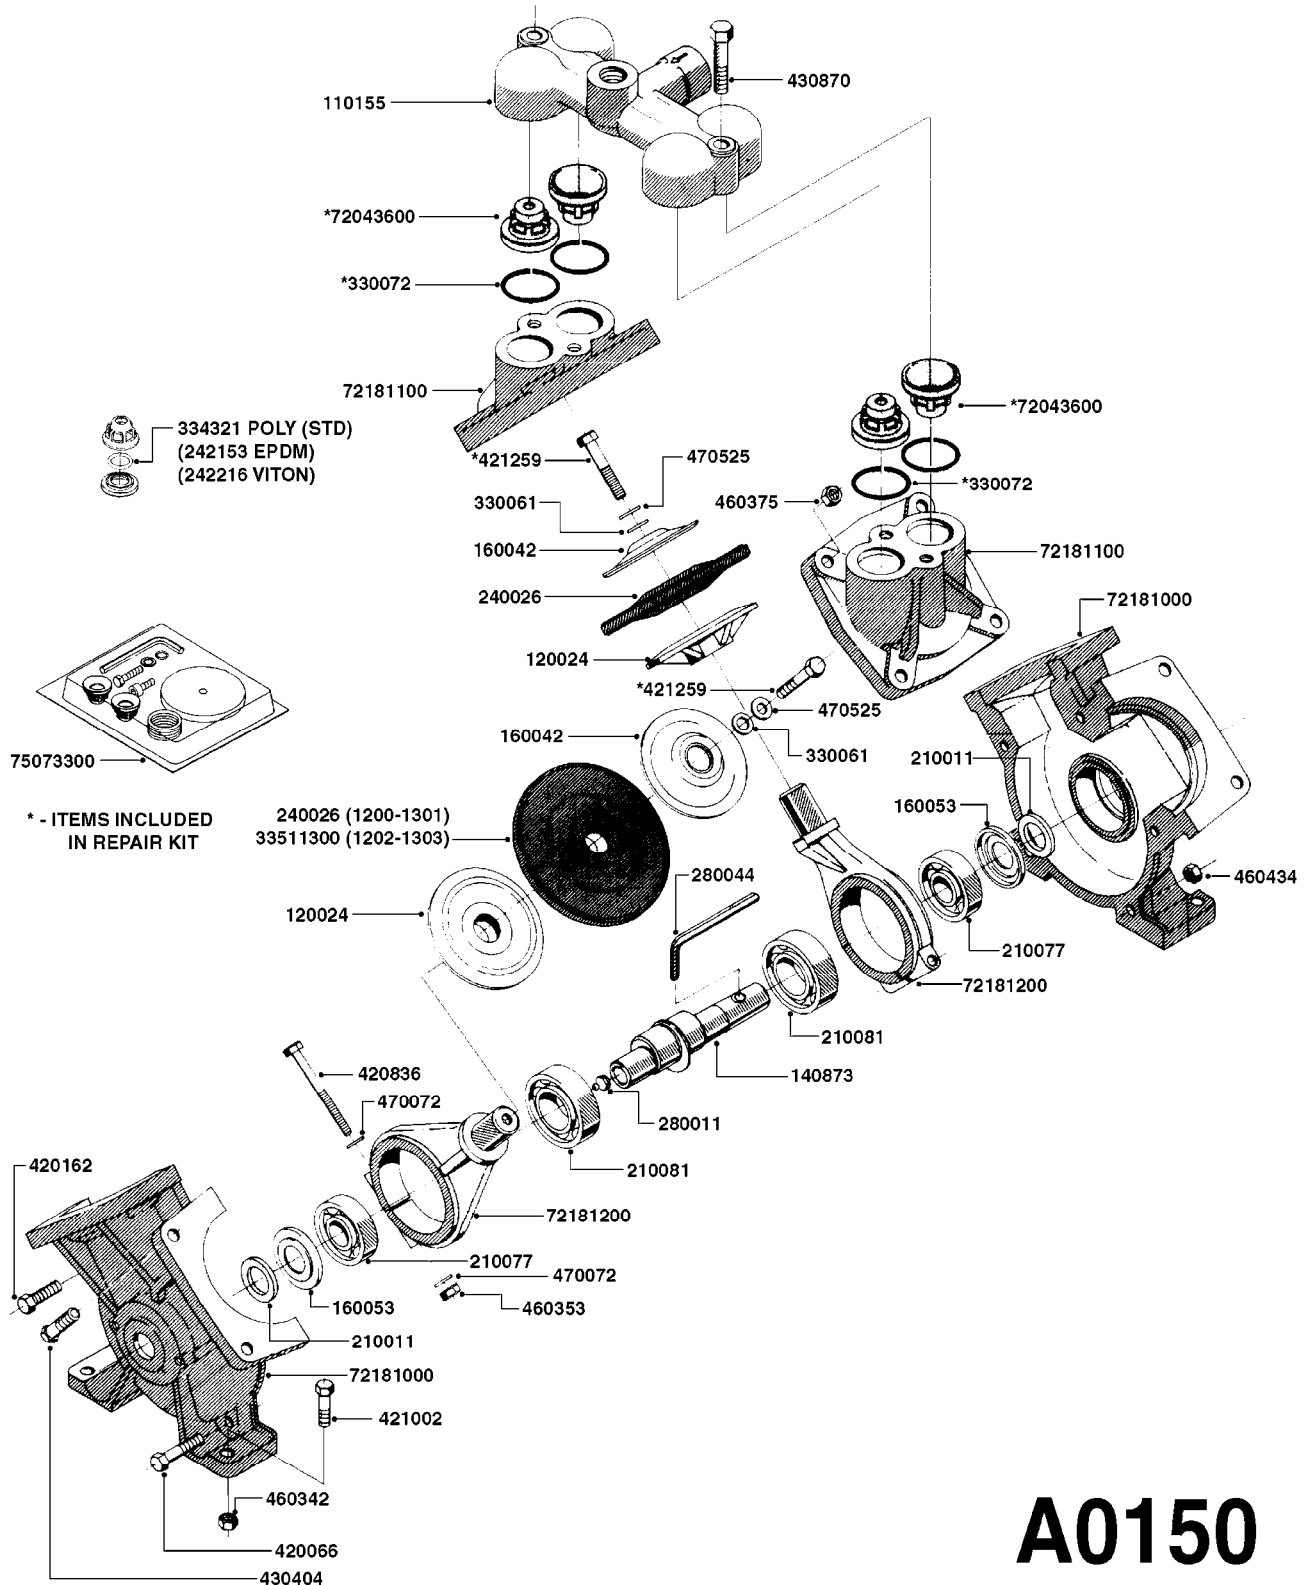

A0150

PUMP - 1200 W/ MOUNTING BASE
A0150-HIN, 27:04:17

Page 1

Date 07.02.2020 9:24

parts-n°	order qty	description
110155	1	VALVE CHAMBER F. 1200 PUMP
120024	1	DIAPHRAGM BACK DISC 1200-1300
140873	1	CRANK SHAFT MODEL 1202-9MM
160042	1	DIAPHRAGM UPPER DISC 1200-1300
160053	1	DUST PLATE
210011	1	SEAL FELT D39/23 X 4
210077	1	BEARING BALL 6305
210081	1	BEARING BALL 6307
240026	1	DIAPHRAGM MODEL 1200/1301
242153	1	O-RING D26X4 EPDM
242216	1	O-RING VITON F/1202/1302/462
280011	1	GREASE NIPPLE 1/8' SAE H TR
280044	1	KEY HEXAGON W6 3/16'
330061	1	O-RING D16/D11X2,5
330072	1	O-RING D53.5/D45.5X4
334321	1	O-RING POLY. 34.0x26.0x4.0
420066	1	BOLT HEX 8.8 DEL 3/8"X50MM
420162	1	BOLT HEX 8.8 DEL 3/8"x15MM
420836	1	BOLT HEX 8.8 RAW M8X85
421002	1	BOLT HEX 8.8 DEL M10X30 FT DIN933
421259	1	BOLT HEX UNC7/16"x2.25" 18-8SS
430404	1	BOLT HEX 8.8 DEL M12X50
430870	1	BOLT HEX 8.8 DEL M12X55 FT
460342	1	NUT HEX M10 DEL DIN934
460353	1	NUT HEX M8 BLACK
460375	1	NUT HEX M12 BLACK
460434	1	NUT HEX 3/8' NC BLACK
470072	1	WASHER D15/D8X.5 LOCK
470525	1	WASHER D19/D11.5X2.5
33511300	1	DIAPHRAGM 1202-1303 POLY 2006
72043600	1	VALVE FOR 462/463
72181000	1	HOUSING, PUMP, 1203 RED
72181100	1	DIAPHRAGM COVER 1203/1303+BLTS
72181200	1	CONNECTING ROD FOR 1203 W/M12
75073300	1	PUMP KIT 1200/1202 "06"