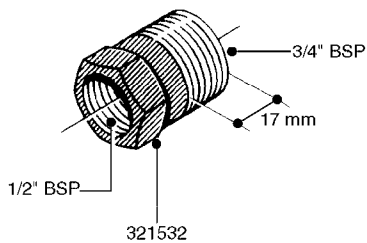

FITTINGS - HEXAGON NIPPLES
L0030-HIN, 01:01:16

L0030

FITTINGS - HEXAGON NIPPLES
L0030-HIN, 01:01:16

Page 1
Date 07.02.2020 9:26

parts-n°	order qty	description
10015303	1	FITT.PO.HN 1.00X1.00 M1000
10425003	1	FITT.PO.HN 1.25X1.00 MCPHEE
320132	1	FITT.DK HN 1" BSP
320176	1	FITT.DK HN 3/8"X1/2" BSP
320445	1	FITT.DK HN 1/4"X3/8" BSP
320655	1	FITT.DK HN 1/2"-1/2" BSP
320692	1	FITT.DK HN 3/8'BSPX1/4'NPT
320703	1	FITT.DK HN 3/8BSP X1/2 &1/4NPT
320725	1	FITT.DK NIPPLE 3/8"-3/8" BSP
320902	1	FITT.DK HN 3/8'X 1/4' BSP
390232	1	FITT.DK HN 1-1/2' X 1-1/4' BSP
390276	1	FITT.DK HN 1'BSP