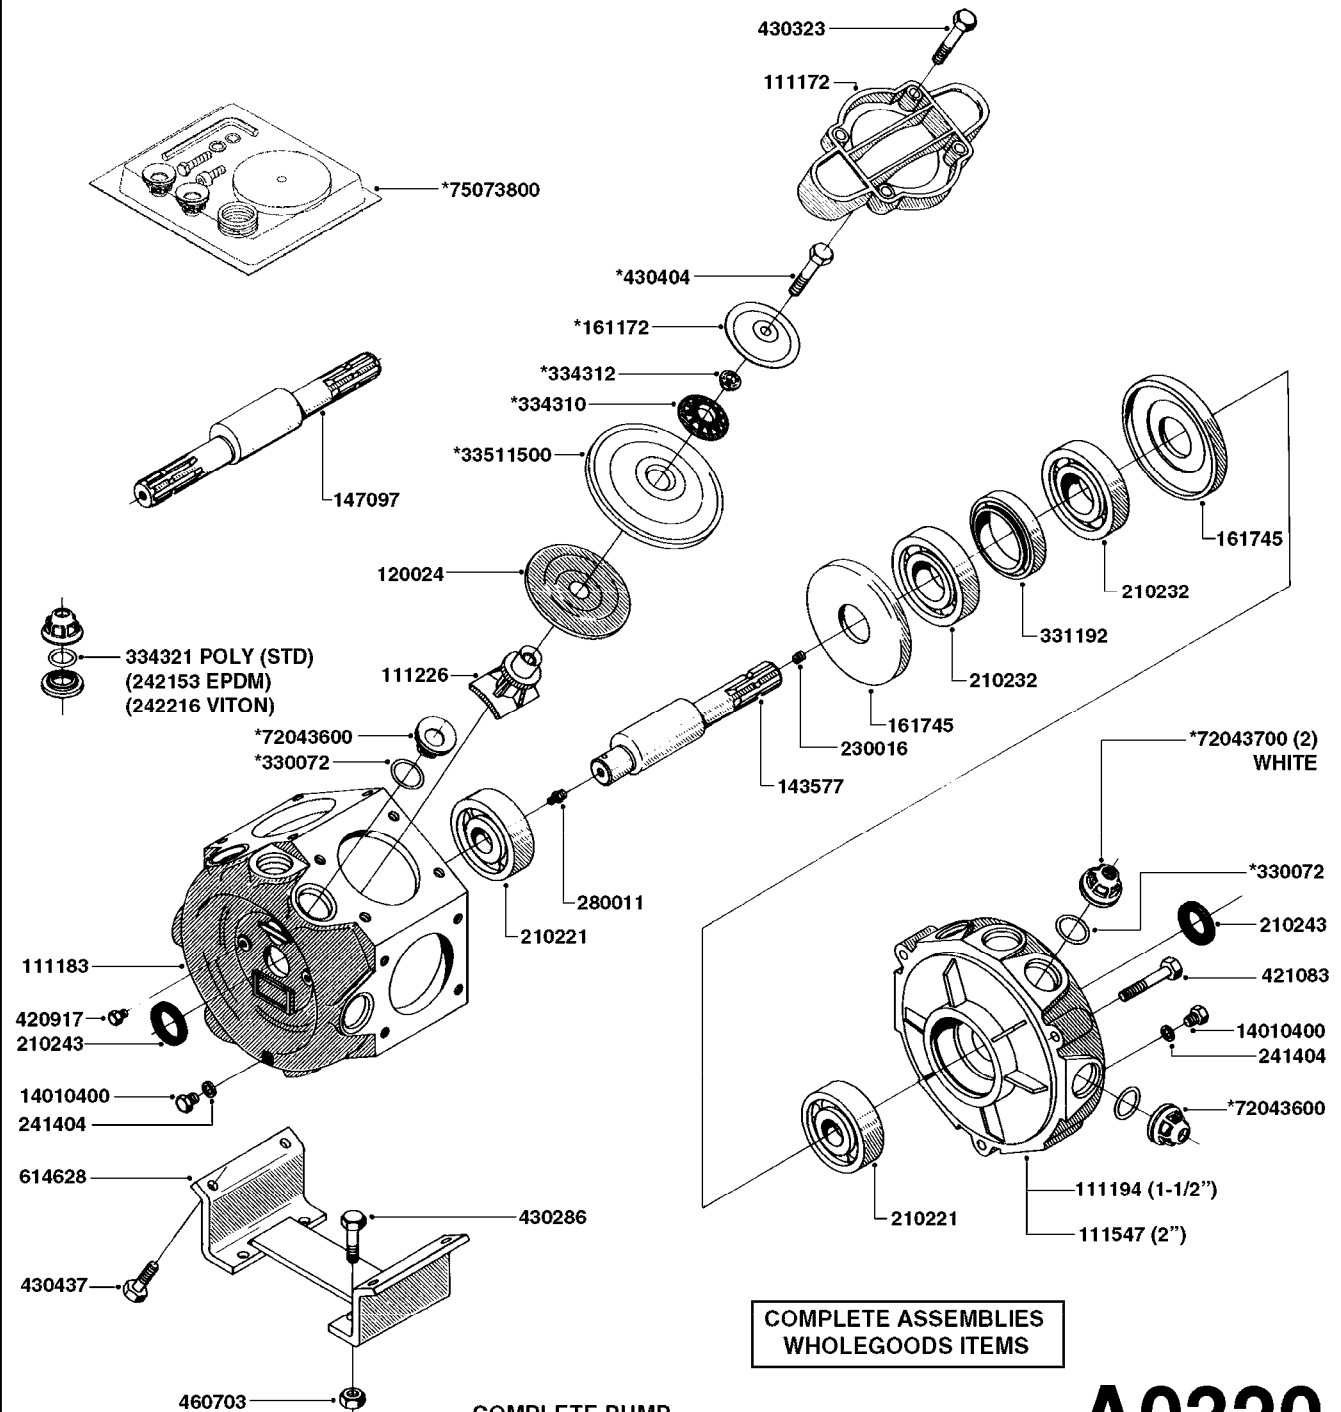

COMPLETE ASSEMBLIES
WHOLEGOODS ITEMS

COMPLETE PUMP
(NLA) REPLACED BY 464 PUMP (SEE PAGE A0350)

A0320

PUMP - 462 W/MOUNTING BASE
A0320-HIN, 01:01:16

Page 1

Date 07.02.2020 9:24

parts-n°	order qty	description
111172	1	VALVE CHAMBER 460 (PAINTED)
111183	1	PUMP CASTING 460-463 (PAINTED)
111194	1	PUMP CASTING FT.460 (PAINTED)
111226	1	CONNECTING ROD MODEL 460
111547	1	PUMP FRONT 460-463-2' (PAINT)
120024	1	DIAPHRAGM BACK DISC 1200-1300
143577	1	CRANK SHAFT F.363/462/463-10mm
147097	1	CRANK SHAFT 363-463/10 THROUGH
161172	1	DIAPHRAGM DISC F. 1203/1303
161745	1	METAL SPACER F.363/463
210221	1	BEARING BALL 6407
210232	1	BEARING BALL 6310
210243	1	SEAL OIL 35 X 47 X 7
230016	1	PLUG 1/8' BSP TYPE P
241404	1	DOWTY SEAL 1/4"
242153	1	O-RING D26X4 EPDM
242216	1	O-RING VITON F/1202/1302/462
280011	1	GREASE NIPPLE 1/8' SAE H TR
330072	1	O-RING D53.5/D45.5X4
331192	1	SPACER, MODEL 361/363
334310	1	NYLON WASHER 1202/1302/462
334312	1	PLASTIC SPACER F/462
334321	1	O-RING POLY. 34.0x26.0x4.0
420917	1	BOLT HEX 8.8 RAW M8X12 FT
421083	1	BOLT HEX 8.8 DEL M10X65
430286	1	BOLT HEX 8.8 DEL M12X30 FT
430323	1	BOLT HEX 8.8 DEL M12X60
430404	1	BOLT HEX 8.8 DEL M12X50
430437	1	BOLT HEX 8.8 RAW M12X65
460703	1	NUT HEX M12X1.75 LOCK DIN985A2 SS
614628	1	FOOT F. 46X PUMP, RED
14010400	1	PLUG 1/4" BSP
33511500	1	DIAPHRAGM 462 PUR 2006
72043600	1	VALVE FOR 462/463
72043700	1	VALVE FOR 462/463 W.VENT HOLE
75073800	1	PUMP KIT 461/462 "06"