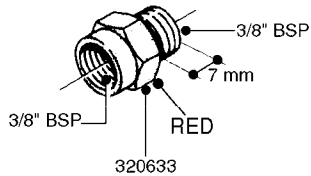

FITTINGS - HEXAGON NIPPLES
L0030-HIN, 01:01:16

L0030

FITTINGS - HEXAGON NIPPLES
L0030-HIN, 01:01:16

Page 1
Date 07.02.2020 9:26

parts-n°	order qty	description
10015303	1	FITT.PO.HN 1.00X1.00 M1000
10425003	1	FITT.PO.HN 1.25X1.00 MCPHEE
320132	1	FITT.DK HN 1" BSP
320176	1	FITT.DK HN 3/8"X1/2" BSP
320445	1	FITT.DK HN 1/4"X3/8" BSP
320655	1	FITT.DK HN 1/2"-1/2" BSP
320692	1	FITT.DK HN 3/8'BSPX1/4'NPT
320703	1	FITT.DK HN 3/8BSP X1/2 &1/4NPT
320725	1	FITT.DK NIPPLE 3/8"-3/8" BSP
320902	1	FITT.DK HN 3/8'X 1/4' BSP
390232	1	FITT.DK HN 1-1/2' X 1-1/4' BSP
390276	1	FITT.DK HN 1'BSP