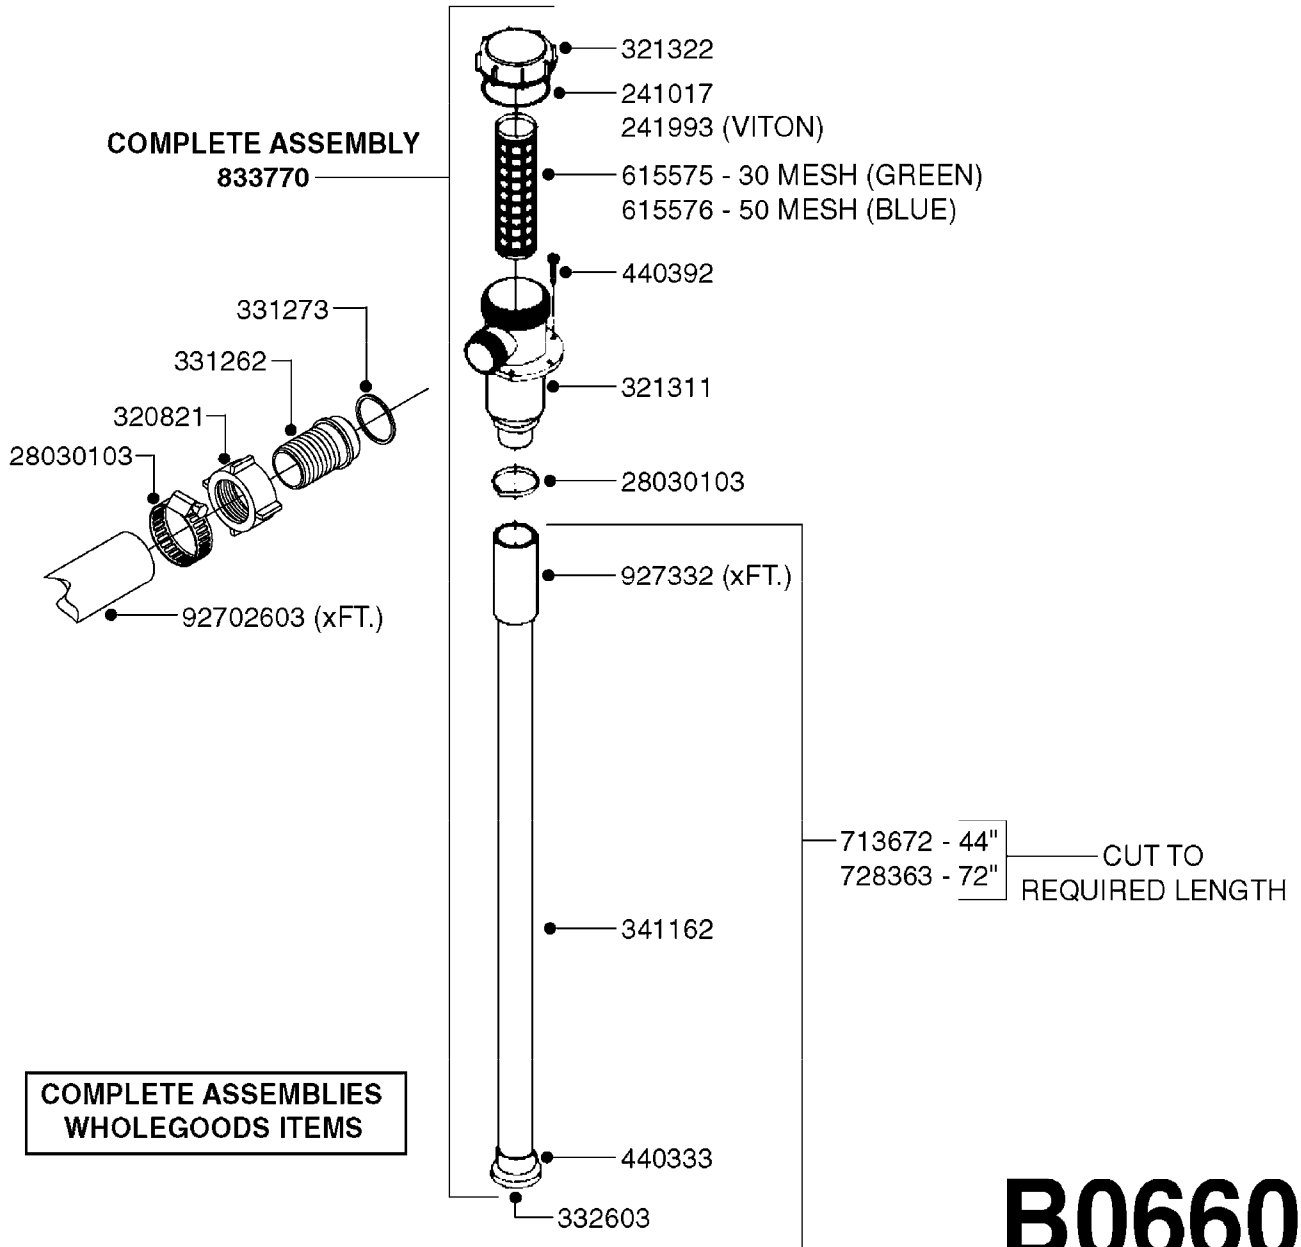

TOP SUCTION ASSEMBLY-SCREW CAP
B0660-HIN, 01:01:16

Page 1
Date 07.02.2020 9:25

parts-n°	order qty	description
241017	1	O-RING D74,5X3 NITRIL
241993	1	O-RING 74.5 X 3MM VIT/241017
320821	1	FITT.DK NUT 1-1/2" BSP
321311	1	FILTER BODY S 80 X 4
321322	1	SCREW CAP F. S80 X 4
331262	1	FITT.DK HB 1-1/2" F. 1-1/2"NUT
331273	1	O-RING D44/D38X2 F.1-1/2"
332603	1	CAP F. SUCTION TUBE
341162	1	SUCTION TUBE F.650
440333	1	SCREW 3.5 X 9.5 SS
440392	1	SCREW 6.3 X 25.0 DIN7981C TORX
615575	1	FILTER F.TOP SUCT.30 MESH GRN.
615576	1	FILTER F.TOP SUCT.50 MESH BLUE
713672	1	SUCTION TUBE L=44"
728363	1	SUCTION TUBE ASSY.L=72"
833770	1	TOP SUCTION KIT 300/500
927332	1	HOSE R X 28 BAR X 40MM X 0012"
28030103	1	CLAMP HOSE GEAR P5/4-S1.5"6724
92702603	1	HOSE PVC SUCT GRAY 1-1/2"