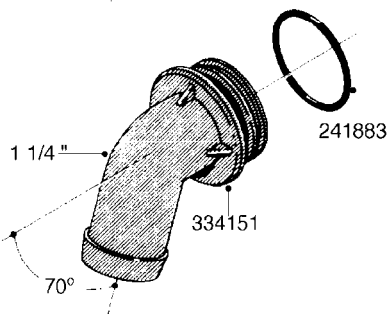

L0080

FITTINGS - S-53
L0080-HIN, 12:09:17

Page 1

Date 07.02.2020 9:26

Pos.	parts-n°	order qty	description
1	145995	1	FITT.DK S-53 FORK
2	241973	1	O-RING Ø3 X 44.2 70 SHORES NITRIL NITRIL (BLACK)
2	242353	1	O-RING 3 X 44.2 VITON VITON (BROWN)
3	242109	1	O-RING D32.2x3.0 NITRIL (BLACK)
3	242354	1	O-RING D32.2X3.0 VITON VITON (BROWN)
4	322103	1	FITT.DK S-53 BULKHEAD
5	322107	1	FITT.DK S-53 BULKHEAD NUT
6	322110	1	FITT.DK S-53 ELB. 1/2" BSP
7	322352	1	FITT.DK S-53 TEE
8	334229	1	FITT.DK S-53 STR.3/4"
9	334260	1	GASKET F. S-53 BULKHEAD
10	334564	1	FITT.DK S-67 TO S-53 ADAPTER
11	391100	1	FITT.DK S-53THREAD INS.1/2"BSP
12	726463	1	FITT.DK S53 BULKHEAD W/GASKET
13	726552	1	FIT.DK S-53X90 1/2" BSP,O-RING
14	726556	1	FITT.DK S-53 HB 1/2" W/O-RING
15	726558	1	FITT.DK S53 STR. 3/4" W. ORING
16	726559	1	FITT DK. S-53 HB 1" W/O-RING
17	726568	1	FITT.DK.S-53 HB 1/2"90 W/O-RING
18	726570	1	FITT.DK S-53 ELB.3/4" W. ORING
19	726571	1	FITT.DK S-53 ELB.1", W ORING
20	726578	1	FITT.DK S53 PLUG WITH O-RING
21	728561	1	FITT.DK. S67M - S53F REDUCER