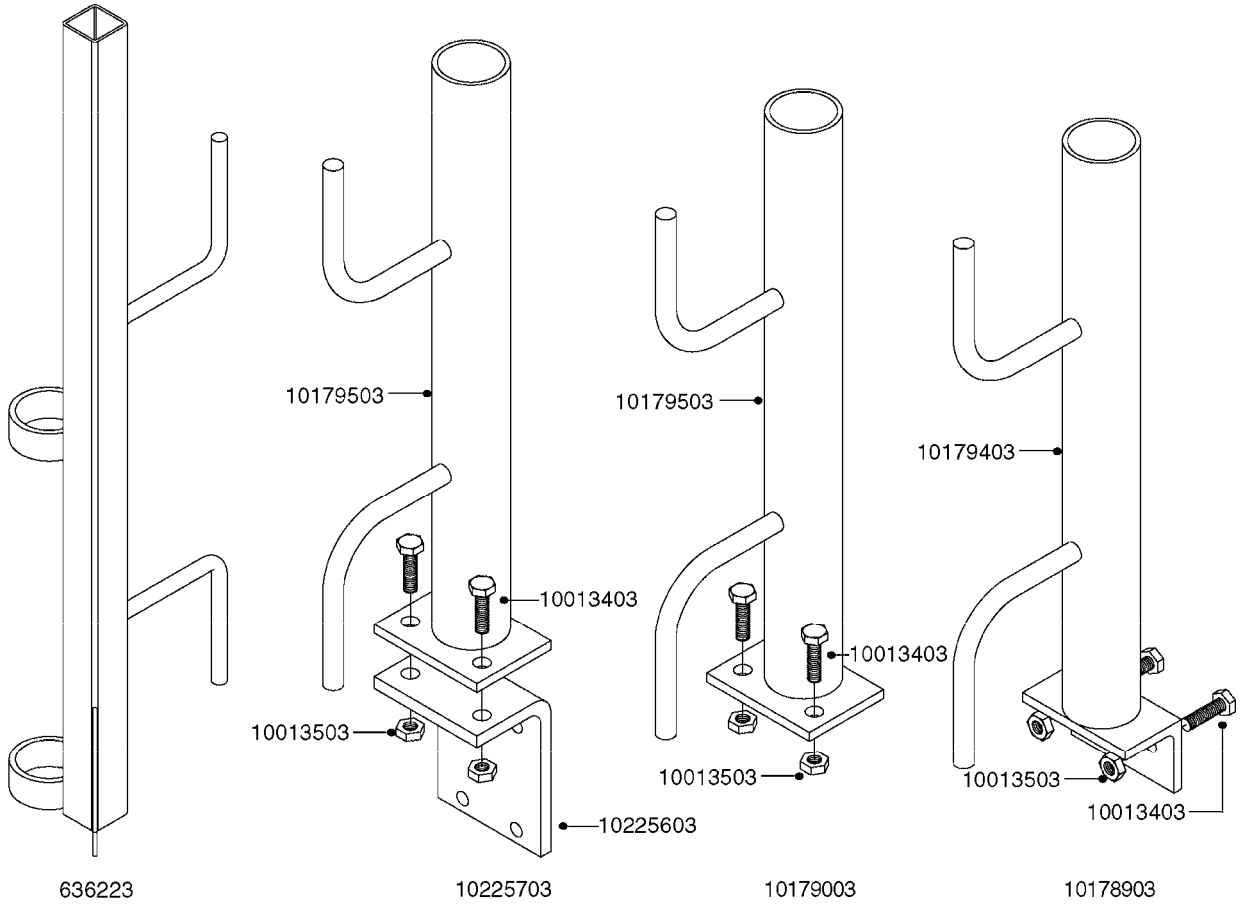

Page 1

Date 07.02.2020 9:25

parts-n°	order qty	description
130390	1	TEE 3/8'X 1/2' BSP F.TYPE 60S
145791	1	CONE FOR ON/OFF
147063	1	SWIRL F.SPRAY GUN TYPE 60
240936	1	O-RING D13.3X2.4 NITRIL
241441	1	O-RING D29.3X3
241965	1	O-RING Ø12.1 X 1.6 NITRILE
242007	1	O-RING Ø9.1 X 1.6 NITRILE
242013	1	SPRING RUBBER F/TRIGGER
242033	1	O-RING Ø14.1 X 1.6 NITRILE
242064	1	SLEEVE RUBBER 3X8X4MM
320084	1	FITT.DK NUT 1/2" BSP
322073	1	HOUSING F.SWIRL TYPE 60S H.G.
322075	1	HOUSING F. NOZZLE
330013	1	O-RING 2.5 X 10 PUR
334117	1	HANDLE PIECE RIGHT F.60S/60L
334118	1	HANDLE PIECE LEFT F.60S/60L
334121	1	SEAT FOR ON-OFF TYPE
334190	1	FITT.DK HB 1/2' F. PISTOL 60S
334533	1	CLAMP HOSE PLASTIC 3/8"
334534	1	CLAMP HOSE PLASTIC 1/2"
334653	1	FITT.DK HB 3/8' F.HANDGUN
334655	1	TRIGGER SAFETY F.60S/60L GUN
371314	1	NOZZLE CERAMIC 1099-20
440634	1	SCREW 5/8"
480716	1	PIN D3X6 STAINLESS
615455	1	TUBE F.LANCE TYPE 60L
725476	1	SPINDLE
725477	1	TRIGGER
750270	1	GASKET KIT F.SPRAY GUN
843196	1	SPRAY GUN KIT TYPE 60 SHORT
843197	1	HANDGUN KIT TYPE 60 LONG
92701703	1	HOSE R X3/8" X300PSI WP X0012"
92702103	1	HOSE R X1/2" X300PSI WP X0012"