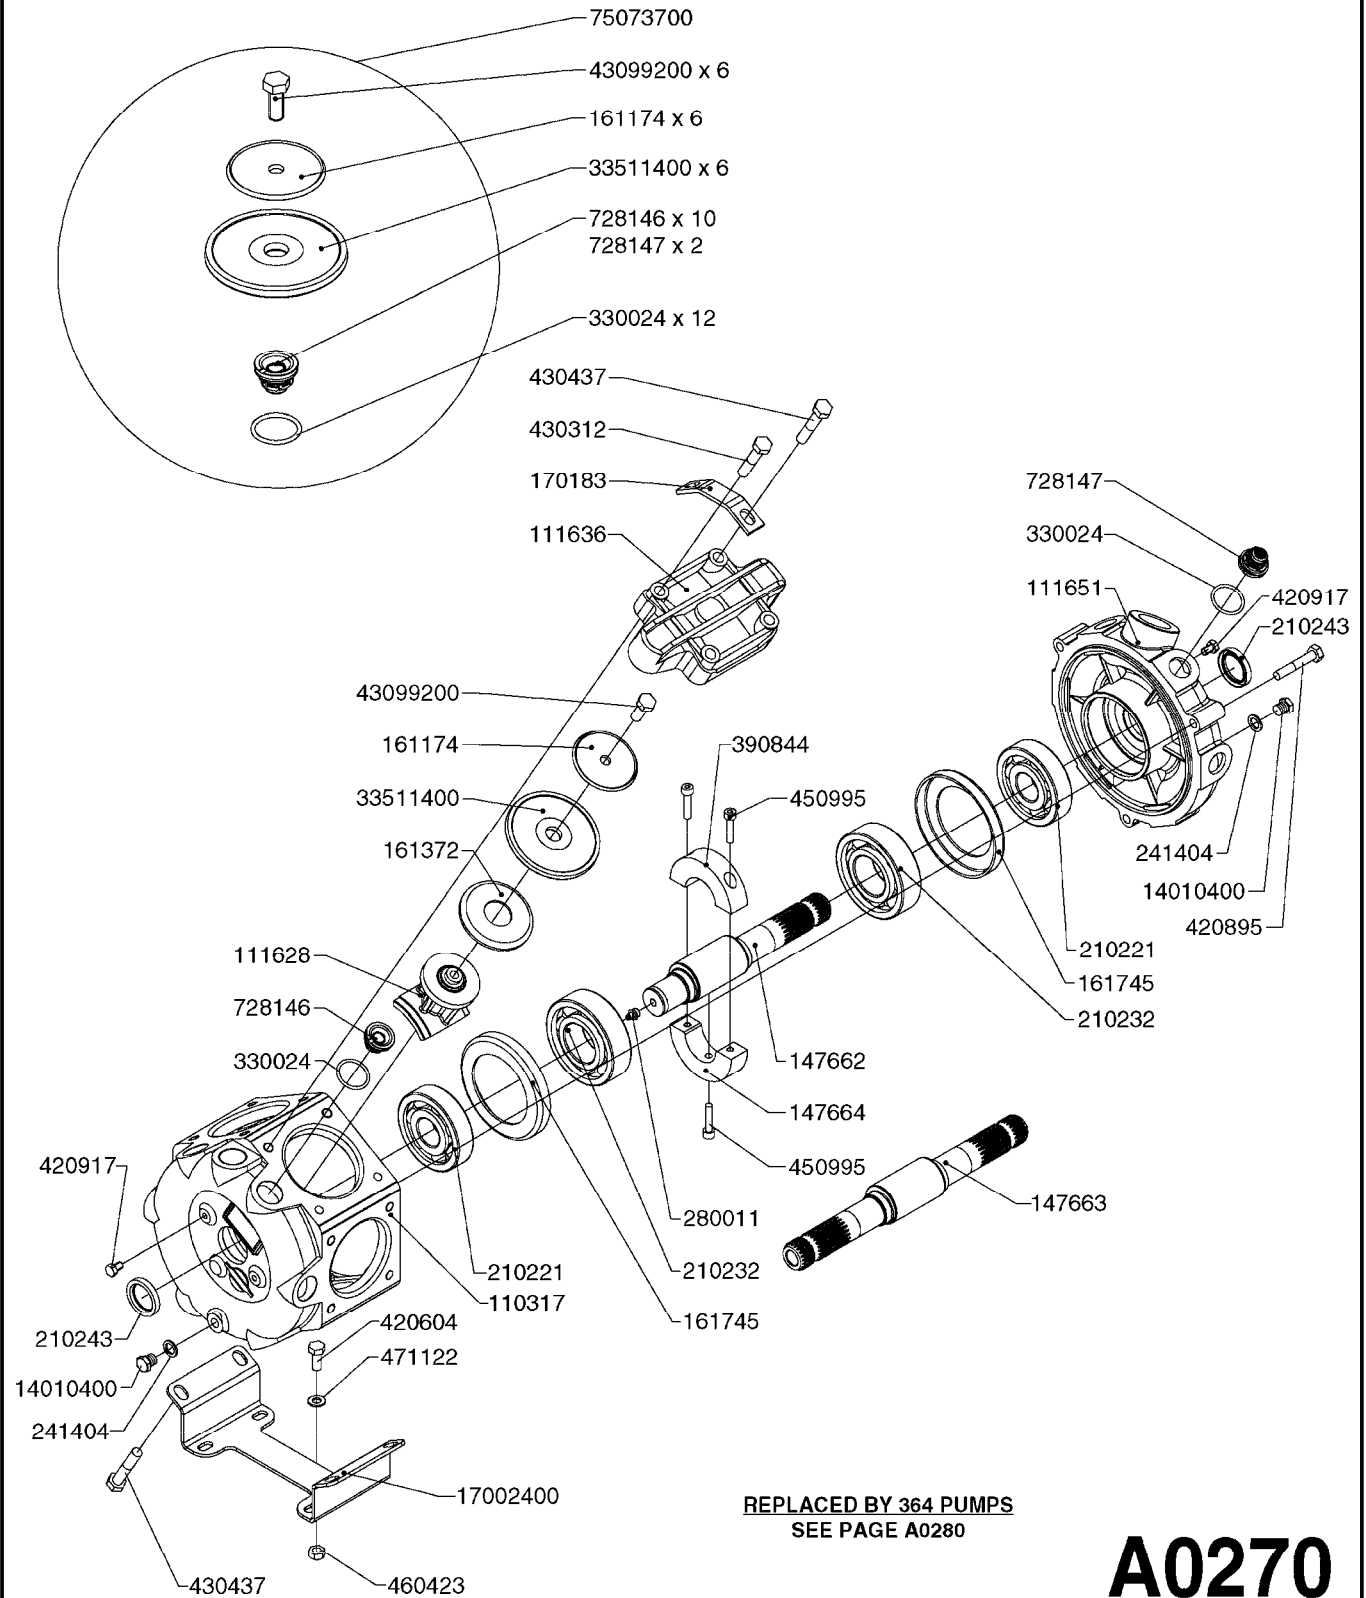

PUMP - 363/1000 RPM W/MOUNTING
A0270-HIN, 17:03:16

Page 1
Date 07.02.2020 9:24

parts-n°	order qty	description
110317	1	PUMP CASING MODEL 360/361 PNTD
111628	1	CONNECTING ROD 363/5.5 PUMP
111636	1	VALVE COVER 363 HEAVY DUTY
111651	1	CASTING F.363 1.5" PUMP(FRONT)
147662	1	CRANK SHAFT F.363/463-5.5MM
147663	1	CRANK SHAFT 363/463-5.5 THROUG
147664	1	COUNTERBALANCE 363/463 WEIGHT
161174	1	DIAPHRAGM DISC SS 361/363/364 PUMP
161372	1	DIAPHRAGM BACKING DISC,320-361
161745	1	METAL SPACER F.363/463
170183	1	LIFT STRAP F.PUMP 360/361/462
210221	1	BEARING BALL 6407
210232	1	BEARING BALL 6310
210243	1	SEAL OIL 35 X 47 X 7
241404	1	DOWTY SEAL 1/4"
280011	1	GREASE NIPPLE 1/8' SAE H TR
330024	1	O-RING D41,1/D34.5 X 3,5
390844	1	COUNTERBALANCE 363/463 POM
420604	1	BOLT HEX 8.8 DEL M10X25 FT DIN933
420895	1	BOLT HEX 8.8 RAW M10X60
420917	1	BOLT HEX 8.8 RAW M8X12 FT
430312	1	BOLT HEX 8.8 M12X60
430437	1	BOLT HEX 8.8 RAW M12X65
450995	1	BOLT ALLEN M8X30 DIN 912 RAW
460423	1	NUT HEX M10X1.50 LOCK DIN985A2 SS
471122	1	WASHER, M10, Ø20/10.5X 2.0, SS
728146	1	VALVE FOR 361(726890/707932)
728147	1	VALVE FOR 361 WHITE WITH HOLE
14010400	1	PLUG 1/4" BSP
17002400	1	FOOT F. 36X PUMP, RED
33511400	1	DIAPHRAGM PUMP 361/361/363/364 PUR
43099200	1	BOLT HEX SS M12 X 30 DIN933 A4
75073700	1	PUMP KIT 361/363 "06"