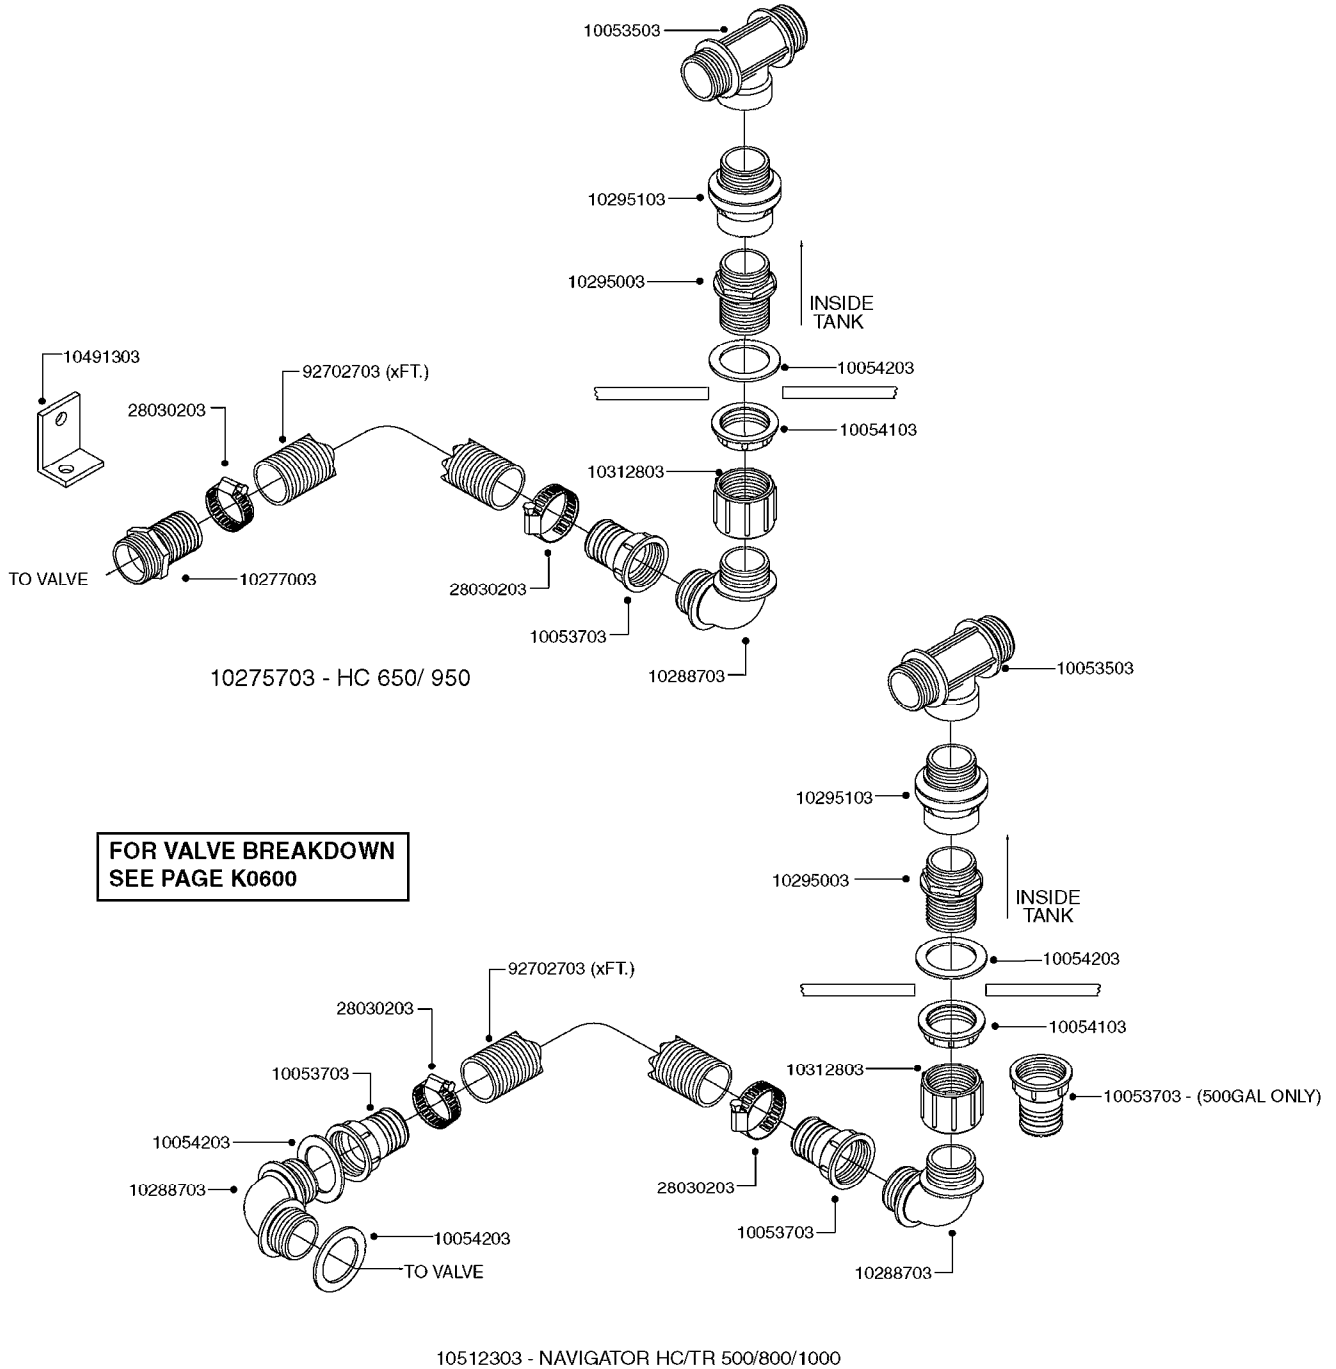

K0580

**COMPLETE ASSEMBLIES
WHOLEGOODS ITEMS**

QUICKFILL-PLMBNG SYS-TRLR SPYR
K0580-HIN, 01:01:16

Page 1
Date 07.02.2020 9:25

parts-n°	order qty	description
10053503	1	FITT.PO.TEE 2"MX2"FX2"M BSP
10053703	1	FITT.PO.HB STR. 2"BSP #4411
10054103	1	FITT.PO.NUT 2" BSP JAMB MCPHEE
10054203	1	GASKET F. 2" FITTINGS RUBBER
10275703	1	*QUICK FILL KIT 650/950M
10277003	1	FITT.PO.HB 2.00X2.00 MCPHEE
10288703	1	FITT.PO.EL 2MX2M 90 DEG MCPHEE
10295003	1	FITT.PO.HN 2' 250071
10295103	1	FOOT VALVE 2" 504019
10312803	1	FITT.PO.BU 2' X 2'
10491303	1	ANGLE FOR HC950 QUICK FILL
10512303	1	QUICK FILL KIT NAV. (DON'T ORD)
28030203	1	CLAMP HOSE T-BOLT S2" 235-67
92702703	1	HOSE PVC SUCT GRAY 2"