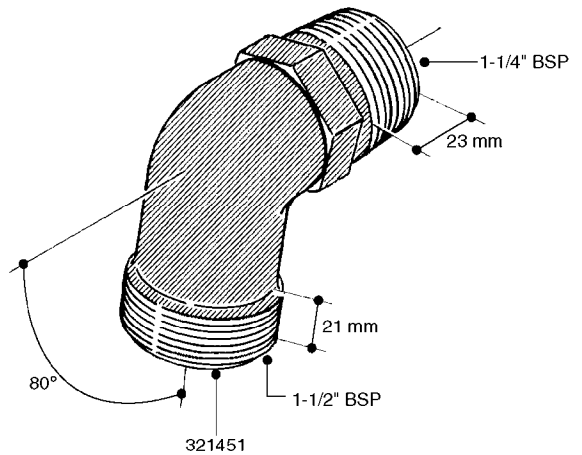

FITTINGS - HEXAGON NIPPLES
L0030-HIN, 01:01:16

L0030

FITTINGS - HEXAGON NIPPLES
L0030-HIN, 01:01:16

Page 1
Date 07.02.2020 9:26

parts-n°	order qty	description
10015303	1	FITT.PO.HN 1.00X1.00 M1000
10425003	1	FITT.PO.HN 1.25X1.00 MCPHEE
320132	1	FITT.DK HN 1" BSP
320176	1	FITT.DK HN 3/8"X1/2" BSP
320445	1	FITT.DK HN 1/4"X3/8" BSP
320655	1	FITT.DK HN 1/2"-1/2" BSP
320692	1	FITT.DK HN 3/8'BSPX1/4'NPT
320703	1	FITT.DK HN 3/8BSP X1/2 &1/4NPT
320725	1	FITT.DK NIPPLE 3/8"-3/8" BSP
320902	1	FITT.DK HN 3/8'X 1/4' BSP
390232	1	FITT.DK HN 1-1/2' X 1-1/4' BSP
390276	1	FITT.DK HN 1'BSP