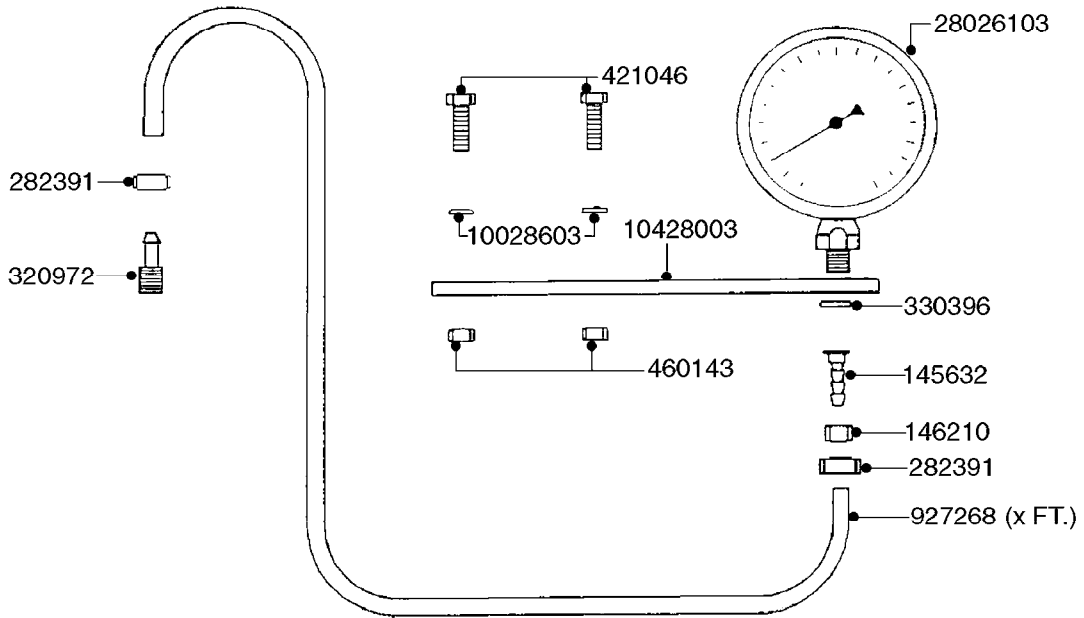

COMPLETE ASSEMBLIES
WHOLEGOODS ITEMS

70043903 - COMPLETE ASSEMBLY

K0680

REMOTE GAUGE-ESC SPRAYERS-4"
K0680-HIN, 01:01:16

Page 1

Date 07.02.2020 9:26

parts-n°	order qty	description
145632	1	FITT.DK HB 1/4' BRASS F.GUAGE
146210	1	NUT 1/4'BSP BRASS
282391	1	CLAMP HOSE CRIMP 5/16'
320972	1	FITT.DK HB 5/16'- 1/4' BSP
330396	1	O-RING D11.2/D6.6X3.2
421046	1	BOLT HEX M8X25/25 A2 SS DIN933
460143	1	SELF LOCK NUT M8 SST A2 DIN985
927268	1	HOSE BLUE PVC X 1/4 X 0012"
10028603	1	WASHER LOCK 5/16'
10428003	1	BKT. FOR ESC GAUGE KIT
28026103	1	GAUGE 200PSI/BR,4",1/4"BSP-BTM
70043903	1	*GAUGE KIT,4" OP UNIT INFEILD