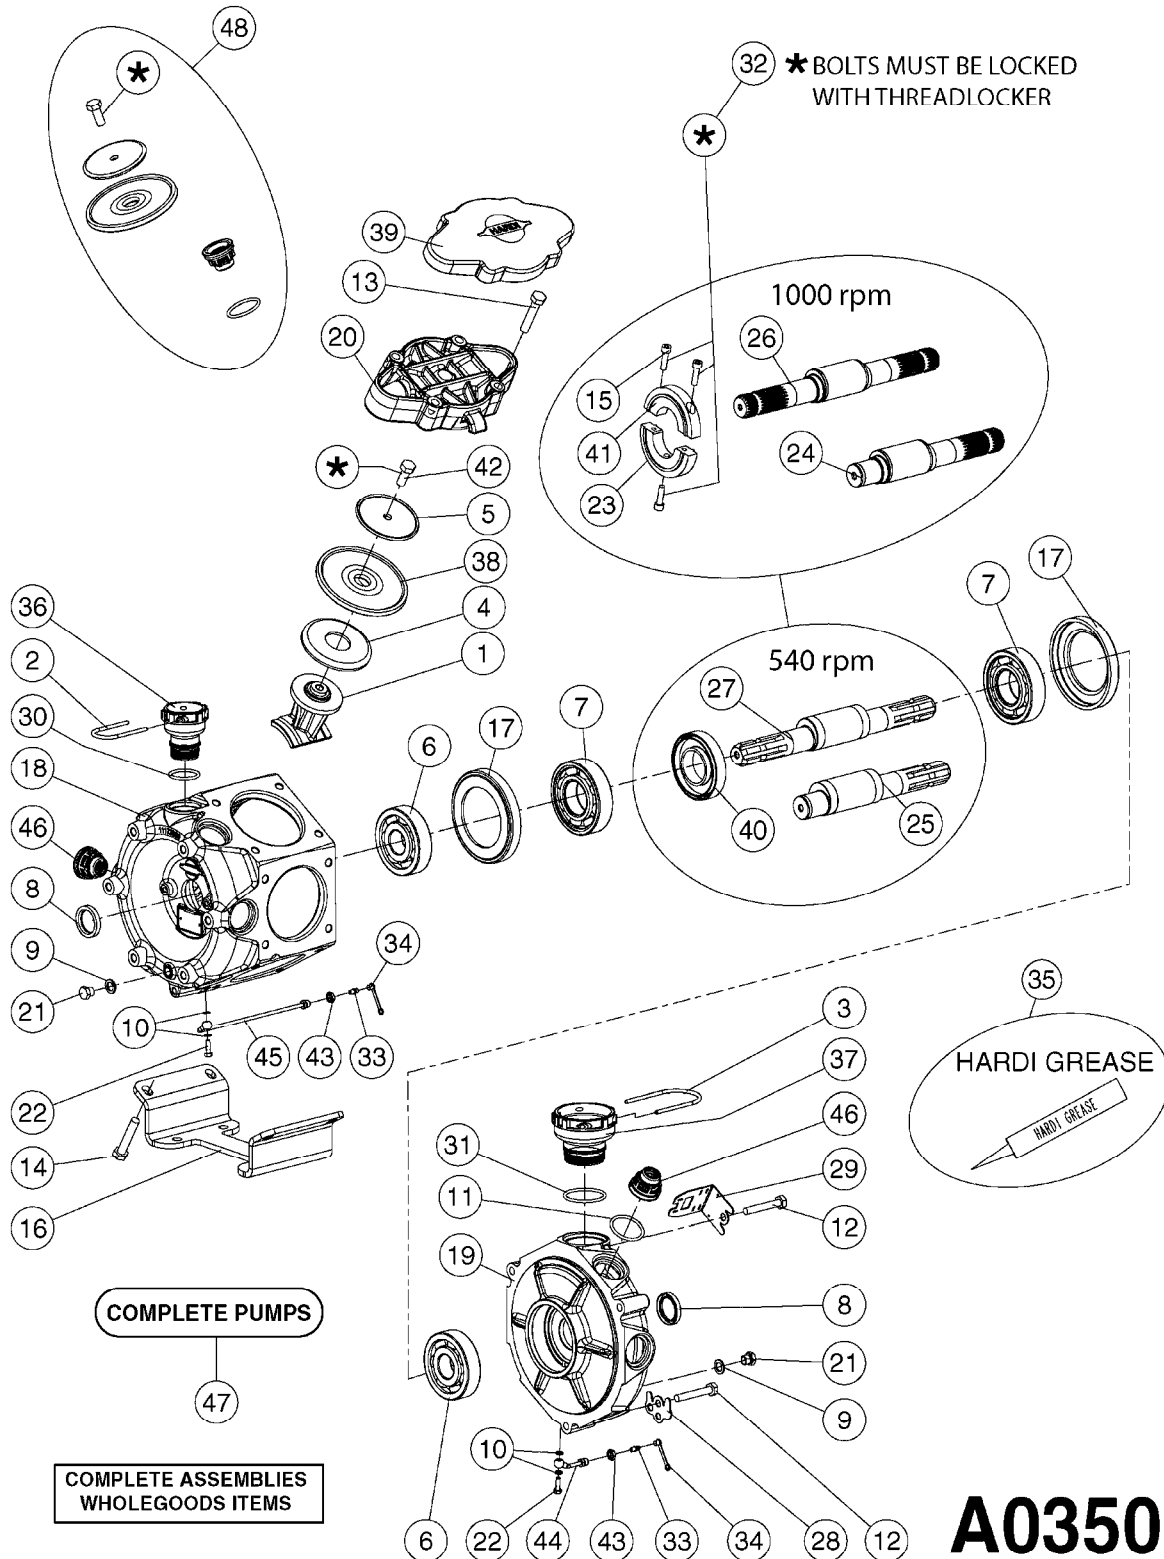

PUMP - 464 540/1000 RPM
A0350-HIN, 23:04:19

Page 1
Date 07.02.2020 9:24

Pos.	parts-n°	order qty	description
1	111622	1	CONNECTING ROD 463/5.5MM
1	111623	1	CONNECTING ROD 463/10MM
1	111624	1	CONNECTING ROD 463/12MM
1	111645	1	CONNECTING ROD 463/6.5MM
2	145996	1	FITT.DK S-67 FORK
3	145997	1	FITT.DK S-93 FORK
4	161012	1	DIAPHRAGM BACKING DISC F. 463
5	161175	1	DIAPHRAGM DISC 463/464 PUMP
6	210221	1	BEARING BALL 6407
7	210232	1	BEARING BALL 6310
8	210243	1	SEAL OIL 35 X 47 X 7
9	241404	1	DOWTY SEAL 1/4"
10	242374	1	WASHER Ø10/Ø6X1 COPPER
11	330072	1	O-RING D53.5/D45.5X4
12	421072	1	BOLT HEX 8.8 RAW M10X65
13	430312	1	BOLT HEX 8.8 M12X60
14	430438	1	BOLT HEX 8.8 DEL M12X65
15	450995	1	BOLT ALLEN M8X30 DIN 912 RAW
16	614628	1	FOOT F. 46X PUMP, RED
16	16410800	1	PUMP BASE 463/464 BLACK
17	11171900	1	CONROD RING 364/464 MACHINED
18	11172200	1	PUMP HOUSE 464 MACHINED 5/4" BSP RED
19	11172600	1	FRONTPART 464 MACHINED 2" BSP RED
20	11173000	1	VALVE COVER.463/464 MACHINED RED
21	14010400	1	PLUG 1/4" BSP
22	14120400	1	BANJOBOLT M6 X 19
23	14120700	1	COUNTERWEIGHT 364/464-1000
24	14137300	1	CRANKSHAFT 364/464-5.5 1000
24	14137400	1	CRANKSHAFT 364/464-6.5 1000
25	14137600	1	CRANKSHAFT 364/464-10
25	14137700	1	CRANKSHAFT 464-12
26	14137900	1	CRANKSHAFT 364/464-5.5 GG 1000
26	14138000	1	CRANKSHAFT 364/464-6.5 GG 1000
27	14138200	1	CRANKSHAFT 364/464-10 GG
27	14138300	1	CRANKSHAFT 464-12 GG
28	16383000	1	GREASE NIPPLE PLATE 464
29	16390600	1	BRACKET FOR RPM SENSOR
30	24266600	1	O-RING D 38,0 X 4,0 70SH.NITR
31	24266800	1	O-RING D 54,0 X 4,0 70SH.NITR
32	28045503	1	LOCTITE 262 .5ML (.017oz.)
33	28163300	1	GREASE NIPPLE H1 M6X1 DIN 7412
34	28163400	1	CAP F. GREASENIPPLE YELLOW M6X1
35	28164600	1	HARDI PUMP GREASE S3 V550L 1
36	32242200	1	FITTING S67 5/4" KON. RG 2014
37	32242400	1	FITTING S93 2" KON. RG 2014
38	33511600	1	DIAPHRAGM PUMP 463/464 PUMP PUR
39	33524000	1	COVER PLASTIC 464 PUMP
40	33527200	1	GREASE SPLIT 364/464
41	39136200	1	HALFPART 364/464-1000
42	43099200	1	BOLT HEX SS M12 X 30 DIN933 A4
43	46134000	1	NUT HEX M10x1 H=2.3 NV=14 ELZIN
44	61097000	1	BANJOTUBE SHORT 464 COMPL.
45	61097100	1	BANJOTUBE LONG 464 COMPL.
46	72043600	1	VALVE FOR 462/463
47	72993500	1	PUMP 464-12-540, CM
47	72993600	1	PUMP 464-6.5 MED-2-1000
47	82168100	1	PUMP 464-5.5 THROUGH SHAFT 1000RPM
47	82168200	1	PUMP 464-10 2" SUCT. 540RPM
47	82168500	1	PUMP 464-12 2" SUCT. 540 RPM
47	82168700	1	PUMP 464-12 540 OFFSET PORTS
47	82168800	1	PUMP 464 6.5 1000 OFFSET PORTS