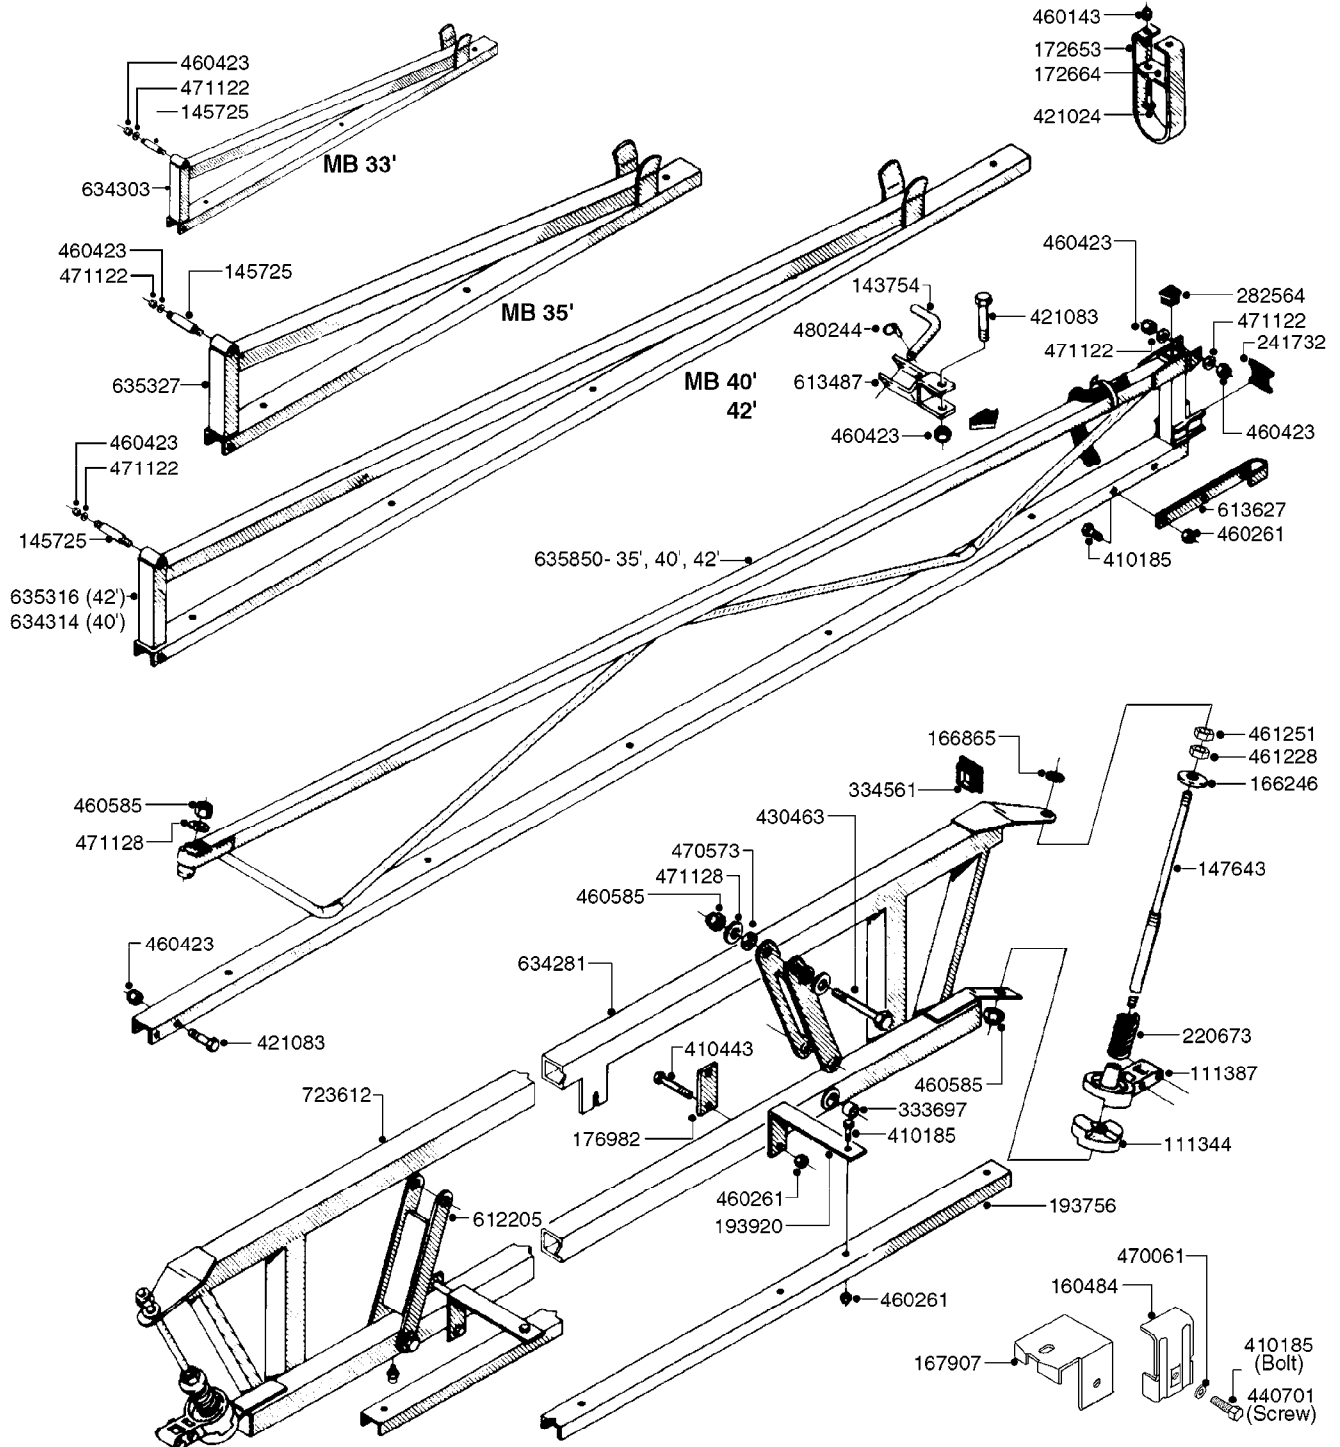

BOOM - MB 35' 40' 42'
D0130-HIN, 26:07:16

Page	0
Date	07.02.2020 9:25

BOOM - MB 35' 40' 42'
D0130-HIN, 26:07:16

Page 1

Date 07.02.2020 9:25

parts-n°	order qty	description
111344	1	CLAW CLUTCH Ø100/Ø20,5 UNDER PART RED
111387	1	CLAW CLUTCH D100 UPPER PART
143754	1	PIN D10 X 56
145725	1	PIN FOR 12 MB BOOM
147643	1	AXLE F.BM BRKQWY. W. ZERT L=426
160484	1	WIRE GUIDE FOR DROP-LEG
166246	1	WASHER CUP D53 F.SPRING
166865	1	WASHER D35/D25X2
167907	1	NOZZ. HOLD. KIT F/ADJ. BOOM
172653	1	WING TIP GUARD
172664	1	FLATBAR BACKING PLATE
176982	1	RETAINING PLATE
193756	1	TRACK MB 10,6/12,6M
193920	1	BRACKET F.NOZZLE TRACK
220673	1	SPRING F.PIVOT 100 X 51
241732	1	RUBBER STOP FOR MB
282564	1	PLUG 35MM SQ.BLACK
333697	1	BUSHING D22/D16x25
334561	1	PLUG 50x50x2 F.SQ.TUBE
410185	1	BOLT HEX 8.8 DEL M6X16
410443	1	BOLT HEX 8.8 DEL M6X70
421024	1	BOLT HEX 8.8 DEL M8X60
421083	1	BOLT HEX 8.8 DEL M10X65
430463	1	BOLT HEX 8.8 DEL M16X110
440701	1	SCREW NO.14 3/4" PLATED
460143	1	SELF LOCK NUT M8 SST A2 DIN985
460261	1	NUT HEX M6X1.00 LOCK DIN985 A2 SS
460423	1	NUT HEX M10X1.50 LOCK DIN985A2 SS
460585	1	LOCKING NUT M16 DIN985 A2 SS
461228	1	NUT HEX M20
461251	1	NUT HEX M20 X 2.5 JAMB
470061	1	WASHER D11/D7X0.5 LOCK
470573	1	WASHER D29/D17X2 SPRING BLACK
471122	1	WASHER, M10, Ø20/10.5X 2.0, SS
471128	1	WASHER, M16, Ø30/17.0X 3.0, SS
480244	1	PIN SNAP D4.5
612205	1	TRAPEZE ARM,WELDED
613487	1	TRANSPORT FITTINGS FOR SB BOOM
613627	1	LOCK STRAP FOR MB BOOM
634281	1	BOOM CENTER MB 35/40/42
634303	1	BOOM WING OUTER 33' MB L=47'
634314	1	BOOM WING OUTER 40', 45' MB
635316	1	BOOM WING OUTER MB42
635327	1	BOOM WING OUTER 35'MB L=58.5"
635850	1	BOOM WING INNER MB35/40/42
723612	1	CENTER PART MB BOOM