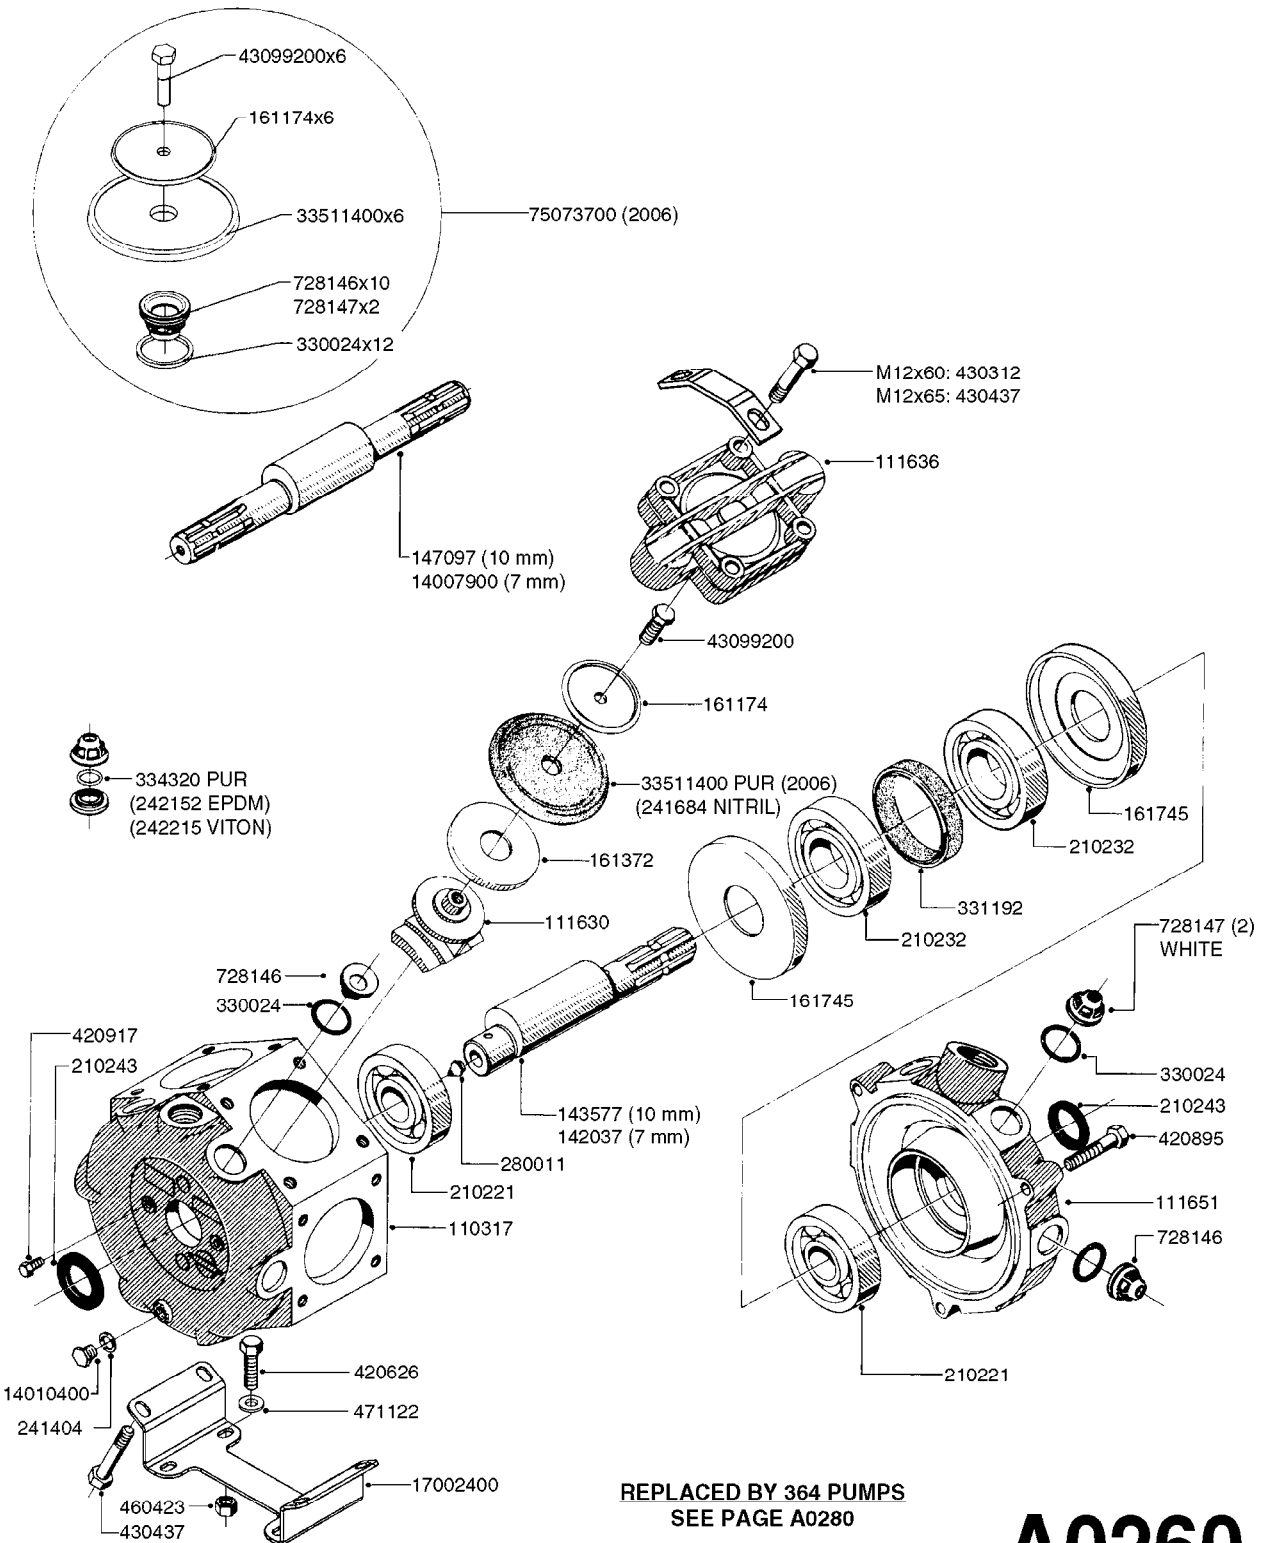

REPLACED BY 364 PUMPS
SEE PAGE A0280

A0260

PUMP - 363 W/MOUNTING BASE
A0260-HIN, 17:03:16

Page 1

Date 07.02.2020 9:24

parts-n°	order qty	description
110317	1	PUMP CASING MODEL 360/361 PNTD
111630	1	CONNECTING ROD 363/364-10 PUMP
111636	1	VALVE COVER 363 HEAVY DUTY
111651	1	CASTING F.363 1.5" PUMP(FRONT)
142037	1	CRANK SHAFT 361-20
143577	1	CRANK SHAFT F.363/462/463-10mm
147097	1	CRANK SHAFT 363-463/10 THROUGH
161174	1	DIAPHRAGM DISC SS 361/363/364 PUMP
161372	1	DIAPHRAGM BACKING DISC,320-361
161745	1	METAL SPACER F.363/463
210221	1	BEARING BALL 6407
210232	1	BEARING BALL 6310
210243	1	SEAL OIL 35 X 47 X 7
241404	1	DOWTY SEAL 1/4"
241684	1	DEICER PARTS: DIAPHRAGM MODEL 361 NITRIL
242152	1	O-RING D18.2X3 EPDM
242215	1	O-RING D18X3 VITON
280011	1	GREASE NIPPLE 1/8" SAE H TR
330024	1	O-RING D41,1/D34.5 X 3,5
331192	1	SPACER, MODEL 361/363
334320	1	O-RING D18X3 POLYURETHANE
420626	1	BOLT HEX 8.8 DEL M10X20 FT
420895	1	BOLT HEX 8.8 RAW M10X60
420917	1	BOLT HEX 8.8 RAW M8X12 FT
430312	1	BOLT HEX 8.8 M12X60
430437	1	BOLT HEX 8.8 RAW M12X65
460423	1	NUT HEX M10X1.50 LOCK DIN985A2 SS
471122	1	WASHER, M10, Ø20/10.5X 2.0, SS
728146	1	VALVE FOR 361(726890/707932)
728147	1	VALVE FOR 361 WHITE WITH HOLE
14007900	1	CRANK 363/462/463-7mm 540/THRU
14010400	1	PLUG 1/4" BSP
17002400	1	FOOT F. 36X PUMP, RED
33511400	1	DIAPHRAGM PUMP 361/361/363/364 PUR
43099200	1	BOLT HEX SS M12 X 30 DIN933 A4
75073700	1	PUMP KIT 361/363 "06"