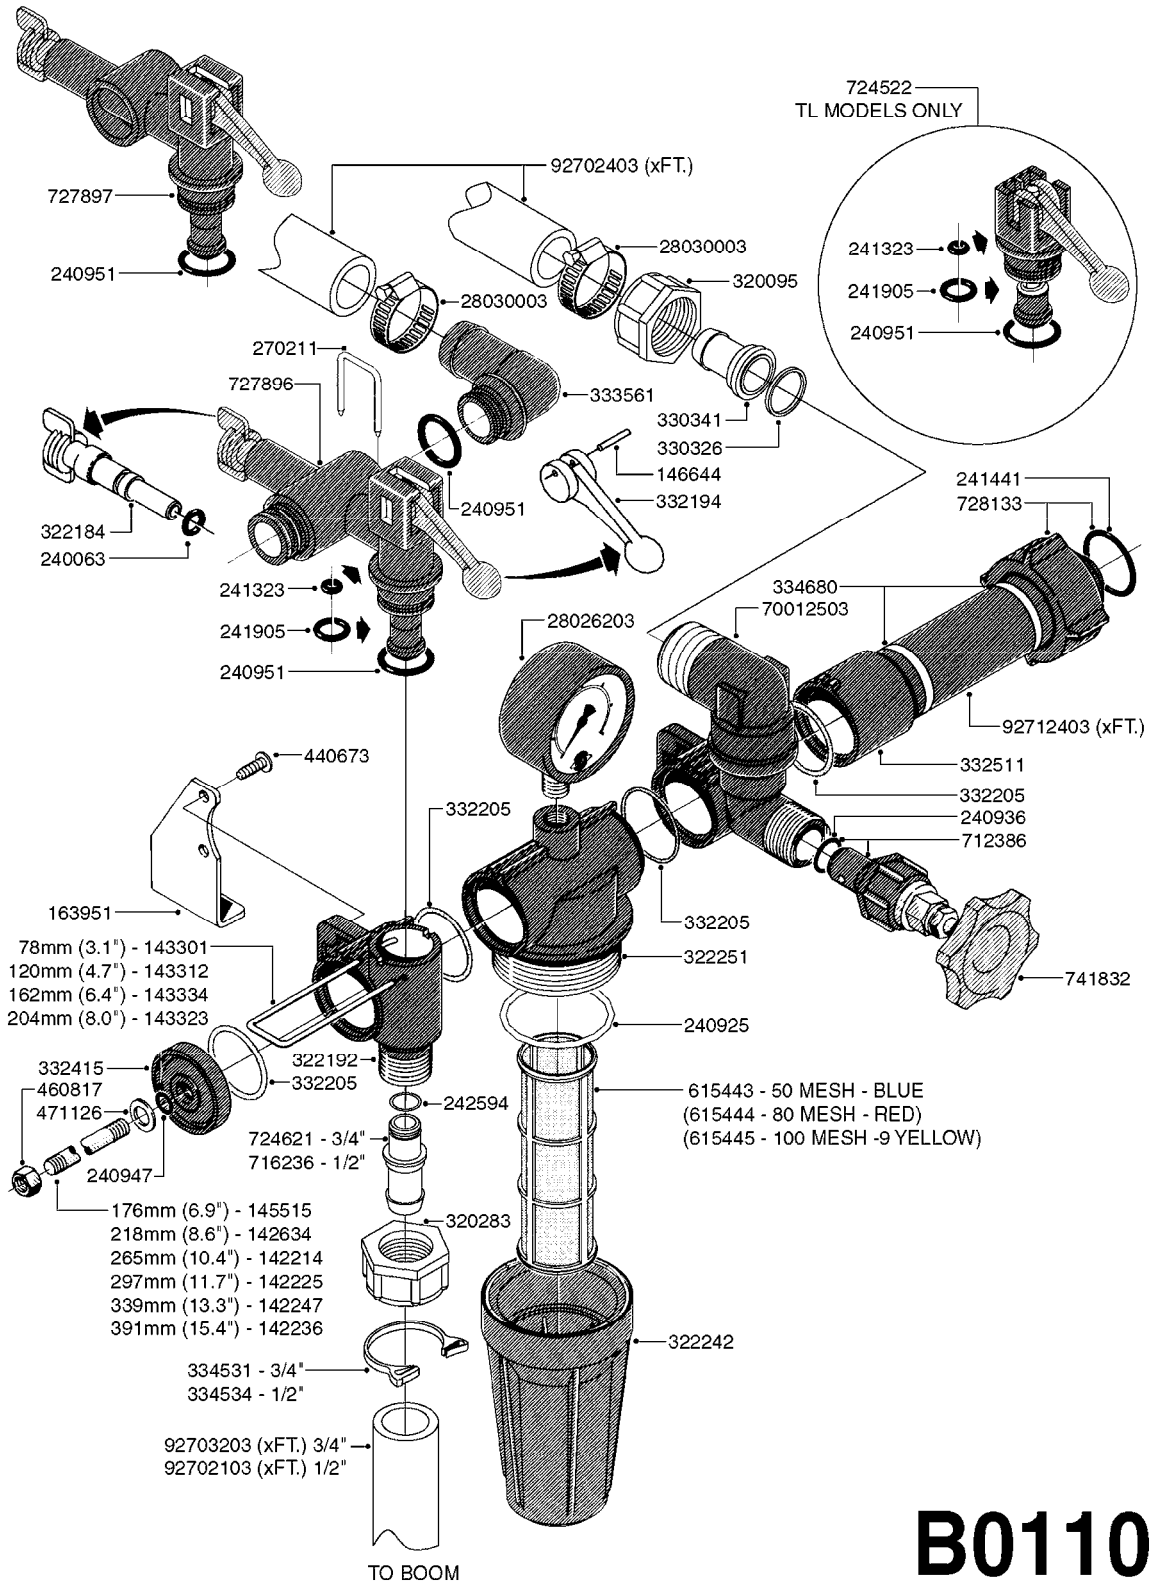

B0110

BK-180 BOOM VALVES-MAN.POST 00
B0110-HIN, 11:12:17

Page 1
Date 07.02.2020 9:25

parts-n°	order qty	description
142214	1	STUD BOLT - M8X265, 3 SECTION
142225	1	STUD BOLT 8 X 299 - 6 MODULS
142236	1	STUD BOLT 8 X 381 - 8 MODULS
142247	1	STUD BOLT 8 X 341 - 7 MODULS
142634	1	STUD BOLT M8 X 213 - 4 MODULS
143301	1	LOCK CLAMP 78 MM
143312	1	LOCK CLAMP 120 MM
143323	1	LOCK CLAMP 204 MM
143334	1	LOCK CLAMP 162 MM
145515	1	STUD BOLT M8 X 176MM
146644	1	PIN D3X19 STAINLESS
163951	1	MOUNT BRACKET FOR BK180 SECTIO
240063	1	O-RING D14.1/9.3 X 2.4
240925	1	O-RING D49.5X3 NITRIL
240936	1	O-RING D13.3X2.4 NITRIL
240947	1	O-RING D7.3X2.4 NITRIL
240951	1	O-RING D21.2X3 NITRIL
241323	1	O-RING D5.3X2.4 NITRIL
241441	1	O-RING D29.3X3
241905	1	O-RING 12,3X2,4 VITON DKR.1,05
242594	1	O-RING D14 X 1.78 SCH.70-EPDM
270211	1	FITT.DK S25 FORK L=37.5
320095	1	FITT.DK NUT 1" BSP
320283	1	FITT.DK NUT 3/4"BSP
322184	1	SCREW F.ADJUSTING CONST.PRESS.
322192	1	HOUSING F.DISTRIBUTOR
322242	1	FILTER BOWL / IN-LINE
322251	1	HOUSING F.FILTER MOUNT BK/EC
330326	1	O-RING D30/D24X2 F.1"NUT
330341	1	FITT.DK HB 1" F. 1" NUT
332194	1	DISTRIBUTION HANDLE
332205	1	O-RING D43/39XD2
332415	1	COVER
332511	1	FITT.DK END CAP 1"HB F.BK180
333561	1	FITT.DK ELB.1" EC RETURN
334531	1	CLAMP HOSE PLASTIC 3/4"
334534	1	CLAMP HOSE PLASTIC 1/2"
334680	1	CLAMP HOSE PLASTIC 1"
440673	1	SCREW F.PLASTIC 5X12 SS
460817	1	NUT HEX M8 STAINLESS DIN 934
471126	1	WASHER, M8, Ø16/ 8.4X 1.6, SS
615443	1	FILTER ELEM.50 MESH BLUE
615444	1	FILTER ELEM.80 MESH RED
615445	1	FILTER ELEM.100 MESH YELLOW
712386	1	PRESSURE REGULATOR COMPL. H-M
716236	1	FITT.DK HB 1/2" ASSY. F. 3/4"
724522	1	DISTR.OVER PART W.OUV PR 83 BK
724621	1	FITT.DK HB 3/4"ASSY F.3/4" NUT
727896	1	HOUSING UPPER F.CONST.PRESS.
727897	1	HOUSING UPPER PART END PC.BK92
728133	1	CONNECTING PART F.BK OPR.UNIT
741832	1	HANDLE REPLACEMENT F/330632
28026203	1	GAUGE 200PSI/BR,2.5"1/4BSP-BTM
28030003	1	CLAMP HOSE GEAR P1" 6716
70012503	1	HOUSING FOR HARDI-MATIC VALVE
92702103	1	HOSE R X1/2" X300PSI WP X0012"
92702403	1	HOSE PVC SUCT GRAY 1"
92703203	1	HOSE R X3/4" X300PSI WP X0012"
92712403	1	HOSE R X1" X300PSI WP X0012"