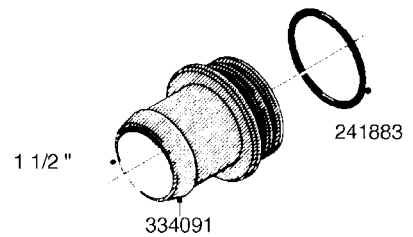

L0080

FITTINGS - S-53
L0080-HIN, 12:09:17

Page 1

Date 07.02.2020 9:26

Pos.	parts-n°	order qty	description
1	145995	1	FITT.DK S-53 FORK
2	241973	1	O-RING Ø3 X 44.2 70 SHORES NITRIL NITRIL (BLACK)
2	242353	1	O-RING 3 X 44.2 VITON VITON (BROWN)
3	242109	1	O-RING D32.2x3.0 NITRIL (BLACK)
3	242354	1	O-RING D32.2X3.0 VITON VITON (BROWN)
4	322103	1	FITT.DK S-53 BULKHEAD
5	322107	1	FITT.DK S-53 BULKHEAD NUT
6	322110	1	FITT.DK S-53 ELB. 1/2" BSP
7	322352	1	FITT.DK S-53 TEE
8	334229	1	FITT.DK S-53 STR.3/4"
9	334260	1	GASKET F. S-53 BULKHEAD
10	334564	1	FITT.DK S-67 TO S-53 ADAPTER
11	391100	1	FITT.DK S-53THREAD INS.1/2"BSP
12	726463	1	FITT.DK S53 BULKHEAD W/GASKET
13	726552	1	FIT.DK S-53X90 1/2" BSP,O-RING
14	726556	1	FITT.DK S-53 HB 1/2" W/O-RING
15	726558	1	FITT.DK S53 STR. 3/4" W. ORING
16	726559	1	FITT DK. S-53 HB 1" W/O-RING
17	726568	1	FITT.DK.S-53 HB 1/2"90 W/O-RING
18	726570	1	FITT.DK S-53 ELB.3/4" W. ORING
19	726571	1	FITT.DK S-53 ELB.1", W ORING
20	726578	1	FITT.DK S53 PLUG WITH O-RING
21	728561	1	FITT.DK. S67M - S53F REDUCER