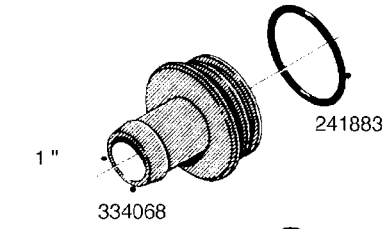

L0080

FITTINGS - S-53
L0080-HIN, 12:09:17

Page 1

Date 07.02.2020 9:26

Pos.	parts-n°	order qty	description
1	145995	1	FITT.DK S-53 FORK
2	241973	1	O-RING Ø3 X 44.2 70 SHORES NITRIL NITRIL (BLACK)
2	242353	1	O-RING 3 X 44.2 VITON VITON (BROWN)
3	242109	1	O-RING D32.2x3.0 NITRIL (BLACK)
3	242354	1	O-RING D32.2X3.0 VITON VITON (BROWN)
4	322103	1	FITT.DK S-53 BULKHEAD
5	322107	1	FITT.DK S-53 BULKHEAD NUT
6	322110	1	FITT.DK S-53 ELB. 1/2" BSP
7	322352	1	FITT.DK S-53 TEE
8	334229	1	FITT.DK S-53 STR.3/4"
9	334260	1	GASKET F. S-53 BULKHEAD
10	334564	1	FITT.DK S-67 TO S-53 ADAPTER
11	391100	1	FITT.DK S-53THREAD INS.1/2"BSP
12	726463	1	FITT.DK S53 BULKHEAD W/GASKET
13	726552	1	FIT.DK S-53X90 1/2" BSP,O-RING
14	726556	1	FITT.DK S-53 HB 1/2" W/O-RING
15	726558	1	FITT.DK S53 STR. 3/4" W. ORING
16	726559	1	FITT DK. S-53 HB 1" W/O-RING
17	726568	1	FITT.DK.S-53 HB 1/2"90 W/O-RING
18	726570	1	FITT.DK S-53 ELB.3/4" W. ORING
19	726571	1	FITT.DK S-53 ELB.1", W ORING
20	726578	1	FITT.DK S53 PLUG WITH O-RING
21	728561	1	FITT.DK. S67M - S53F REDUCER