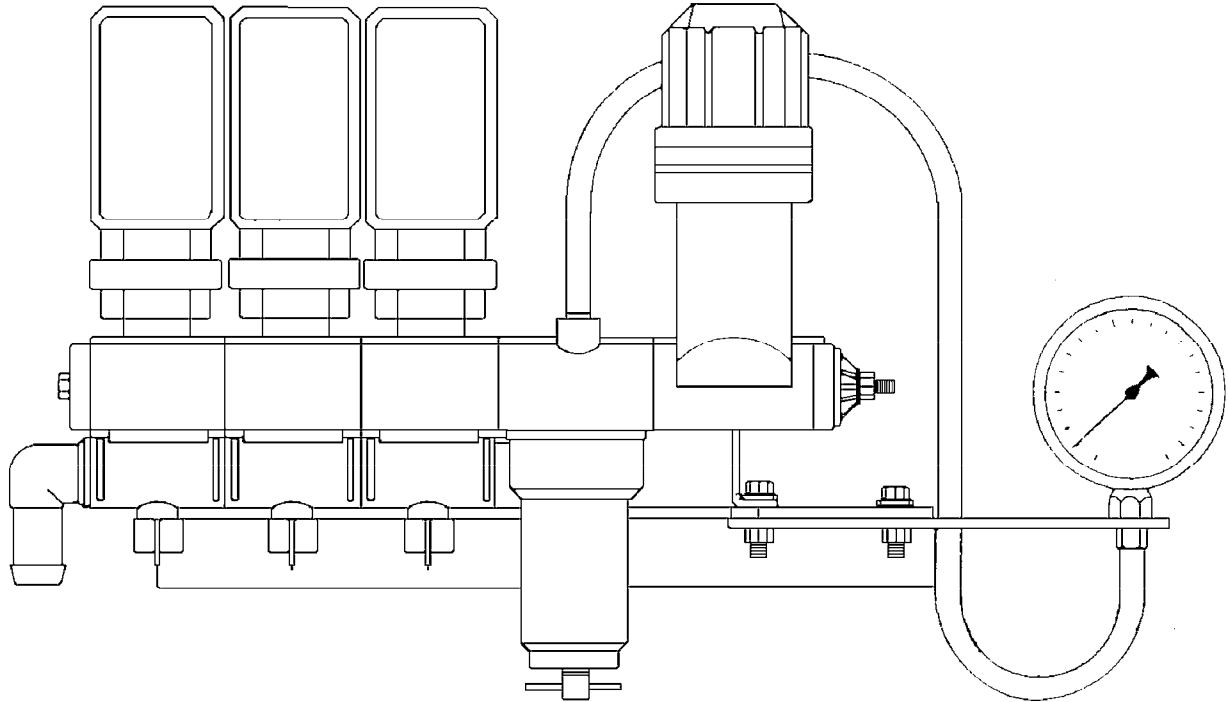

COMPLETE ASSEMBLIES
WHOLEGOODS ITEMS

70043903 - COMPLETE ASSEMBLY

K0680

REMOTE GAUGE-ESC SPRAYERS-4"
K0680-HIN, 01:01:16

Page 1

Date 07.02.2020 9:26

parts-n°	order qty	description
145632	1	FITT.DK HB 1/4' BRASS F.GUAGE
146210	1	NUT 1/4'BSP BRASS
282391	1	CLAMP HOSE CRIMP 5/16'
320972	1	FITT.DK HB 5/16'- 1/4' BSP
330396	1	O-RING D11.2/D6.6X3.2
421046	1	BOLT HEX M8X25/25 A2 SS DIN933
460143	1	SELF LOCK NUT M8 SST A2 DIN985
927268	1	HOSE BLUE PVC X 1/4 X 0012"
10028603	1	WASHER LOCK 5/16'
10428003	1	BKT. FOR ESC GAUGE KIT
28026103	1	GAUGE 200PSI/BR,4",1/4"BSP-BTM
70043903	1	*GAUGE KIT,4" OP UNIT INFEILD