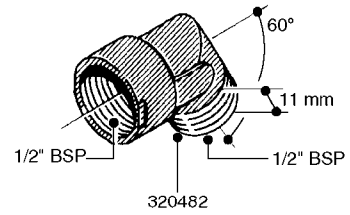

FITTINGS - HEXAGON NIPPLES
L0030-HIN, 01:01:16

L0030

FITTINGS - HEXAGON NIPPLES
L0030-HIN, 01:01:16

Page 1
Date 07.02.2020 9:26

parts-n°	order qty	description
10015303	1	FITT.PO.HN 1.00X1.00 M1000
10425003	1	FITT.PO.HN 1.25X1.00 MCPHEE
320132	1	FITT.DK HN 1" BSP
320176	1	FITT.DK HN 3/8"X1/2" BSP
320445	1	FITT.DK HN 1/4"X3/8" BSP
320655	1	FITT.DK HN 1/2"-1/2" BSP
320692	1	FITT.DK HN 3/8'BSPX1/4'NPT
320703	1	FITT.DK HN 3/8BSP X1/2 &1/4NPT
320725	1	FITT.DK NIPPLE 3/8"-3/8" BSP
320902	1	FITT.DK HN 3/8'X 1/4' BSP
390232	1	FITT.DK HN 1-1/2' X 1-1/4' BSP
390276	1	FITT.DK HN 1'BSP