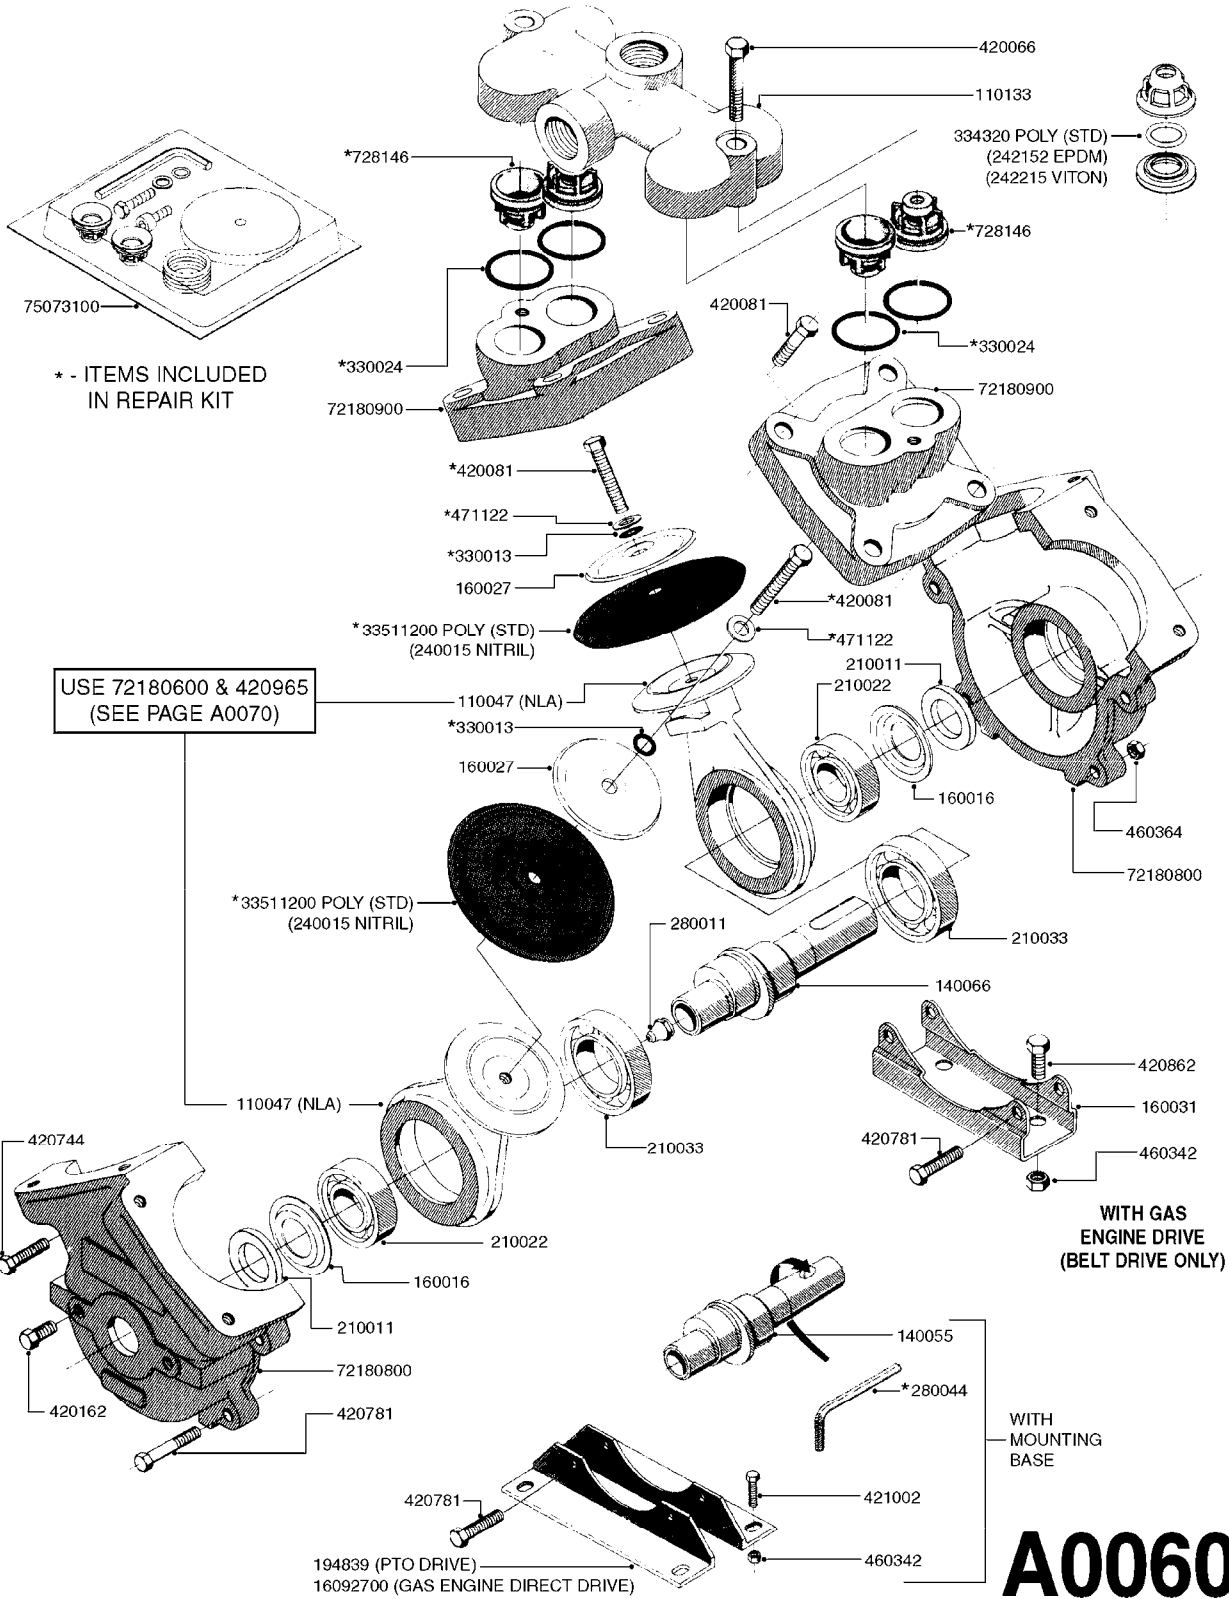

PUMP - 600
A0060-HIN, 01:01:16

Page 1
Date 07.02.2020 9:24

parts-n°	order qty	description
110047	1	CONN.ROD MOD.500-600 72180600
110133	1	VALVE CHAMBER MOD 600 PAINTED
140055	1	CRANK SHAFT, MODEL 600
140066	1	CRANK SHAFT, MODEL 600/4
160016	1	DUST PLATE
160027	1	DIAPHRAGM UPPER DISC 500-600
160031	1	BASE PLATE MODEL 500-600
194839	1	ANGLE IRON FOOT, M 500-600 RED
210011	1	SEAL FELT D39/23 X 4
210022	1	BEARING BALL 6205
210033	1	BEARING BALL 6007
240015	1	DIAPHRAGM MODEL 500-600 NITRIL
242152	1	O-RING D18.2X3 EPDM
242215	1	O-RING D18X3 VITON
280011	1	GREASE NIPPLE 1/8" SAE H TR
280044	1	KEY HEXAGON W6 3/16"
330013	1	O-RING 2.5 X 10 PUR
330024	1	O-RING D41,1/D34.5 X 3,5
334320	1	O-RING D18X3 POLYURETHANE
420066	1	BOLT HEX 8.8 DEL 3/8"X50MM
420081	1	BOLT HEX 8.8 DEL 3/8"X40MM
420162	1	BOLT HEX 8.8 DEL 3/8"x15MM
420744	1	BOLT HEX 8.8 DEL M8X40
420781	1	BOLT HEX 8.8 DEL M8X50
420862	1	BOLT HEX 8.8 DEL M10X16 FT
420965	1	M10X40 MACHINE SCREW STAINLESS
421002	1	BOLT HEX 8.8 DEL M10X30 FT DIN933
460342	1	NUT HEX M10 DEL DIN934
460364	1	NUT HU M8 A2 SS DIN934
471122	1	WASHER, M10, Ø20/10.5X 2.0, SS
728146	1	VALVE FOR 361(726890/707932)
16092700	1	PUMP MOUNT PLATE TALL 500/600
33511200	1	DIAPHRAGM 500-603 PUR 2006
72180600	1	CONNECTING ROD FOR 503-603 M10
72180800	1	PUMP HOUSING 603 RED W/BOLTS
72180900	1	DIAPHRAGM COVER MOD. 600
75073100	1	PUMP KIT 600 "06"