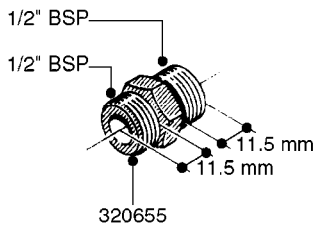

FITTINGS - HEXAGON NIPPLES
L0030-HIN, 01:01:16

L0030

FITTINGS - HEXAGON NIPPLES
L0030-HIN, 01:01:16

Page 1
Date 07.02.2020 9:26

parts-n°	order qty	description
10015303	1	FITT.PO.HN 1.00X1.00 M1000
10425003	1	FITT.PO.HN 1.25X1.00 MCPHEE
320132	1	FITT.DK HN 1" BSP
320176	1	FITT.DK HN 3/8"X1/2" BSP
320445	1	FITT.DK HN 1/4"X3/8" BSP
320655	1	FITT.DK HN 1/2"-1/2" BSP
320692	1	FITT.DK HN 3/8'BSPX1/4'NPT
320703	1	FITT.DK HN 3/8BSP X1/2 &1/4NPT
320725	1	FITT.DK NIPPLE 3/8"-3/8" BSP
320902	1	FITT.DK HN 3/8'X 1/4' BSP
390232	1	FITT.DK HN 1-1/2' X 1-1/4' BSP
390276	1	FITT.DK HN 1'BSP