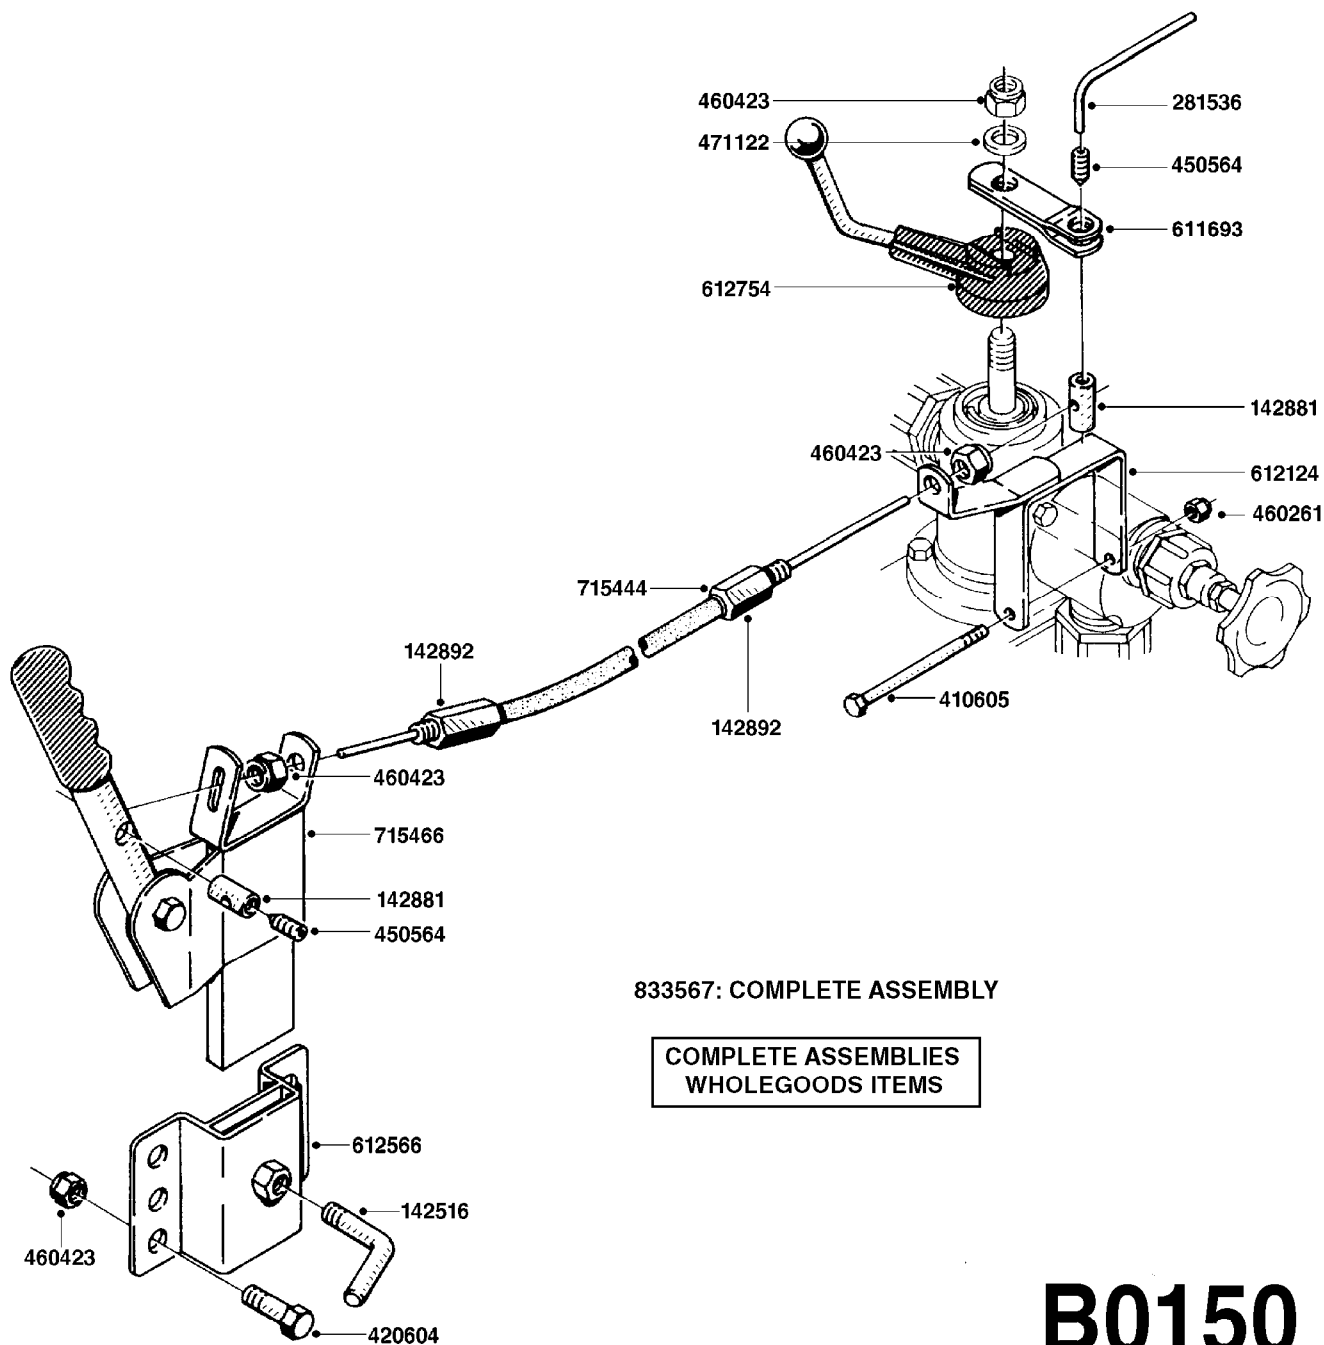

BK-180 REMOTE CONTROL CABLE
B0150-HIN, 01:01:16

Page 1
Date 07.02.2020 9:25

parts-n°	order qty	description
142516	1	SCREW SET M10 BENT F. LOCKING
142881	1	WIRE HOLDER FOR REMOTE CONTROL
142892	1	END NIPPLE F.REMOTE CABLE
281536	1	ALLEN WRENCH 3MM
410605	1	BOLT HEX 8.8 DEL M6X80
420604	1	BOLT HEX 8.8 DEL M10X25 FT DIN933
450564	1	SCREW M6X12 ALLEN
460261	1	NUT HEX M6X1.00 LOCK DIN985 A2 SS
460423	1	NUT HEX M10X1.50 LOCK DIN985A2 SS
471122	1	WASHER, M10, Ø20/10.5X 2.0, SS
611693	1	ARM FOR REMOTE CONTROL BK180
612124	1	BRACKET FOR OP.UNIT F REM.CTR
612566	1	MOUNT BRACKET F.FAN CABLE ASSY
612754	1	HANDLE FOR REMOTE CONTROL
715444	1	REMOTE CONTROL CABLE L=2000
715466	1	MOUNTING PLATE
833567	1	REMOTE CONTROL ON/OFF BK 180