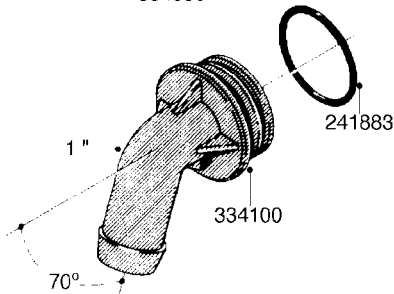

L0080

FITTINGS - S-53
L0080-HIN, 12:09:17

Page 1

Date 07.02.2020 9:26

Pos.	parts-n°	order qty	description
1	145995	1	FITT.DK S-53 FORK
2	241973	1	O-RING Ø3 X 44.2 70 SHORES NITRIL NITRIL (BLACK)
2	242353	1	O-RING 3 X 44.2 VITON VITON (BROWN)
3	242109	1	O-RING D32.2x3.0 NITRIL (BLACK)
3	242354	1	O-RING D32.2X3.0 VITON VITON (BROWN)
4	322103	1	FITT.DK S-53 BULKHEAD
5	322107	1	FITT.DK S-53 BULKHEAD NUT
6	322110	1	FITT.DK S-53 ELB. 1/2" BSP
7	322352	1	FITT.DK S-53 TEE
8	334229	1	FITT.DK S-53 STR.3/4"
9	334260	1	GASKET F. S-53 BULKHEAD
10	334564	1	FITT.DK S-67 TO S-53 ADAPTER
11	391100	1	FITT.DK S-53THREAD INS.1/2"BSP
12	726463	1	FITT.DK S53 BULKHEAD W/GASKET
13	726552	1	FIT.DK S-53X90 1/2" BSP,O-RING
14	726556	1	FITT.DK S-53 HB 1/2" W/O-RING
15	726558	1	FITT.DK S53 STR. 3/4" W. ORING
16	726559	1	FITT DK. S-53 HB 1" W/O-RING
17	726568	1	FITT.DK.S-53 HB 1/2"90 W/O-RING
18	726570	1	FITT.DK S-53 ELB.3/4" W. ORING
19	726571	1	FITT.DK S-53 ELB.1", W ORING
20	726578	1	FITT.DK S53 PLUG WITH O-RING
21	728561	1	FITT.DK. S67M - S53F REDUCER