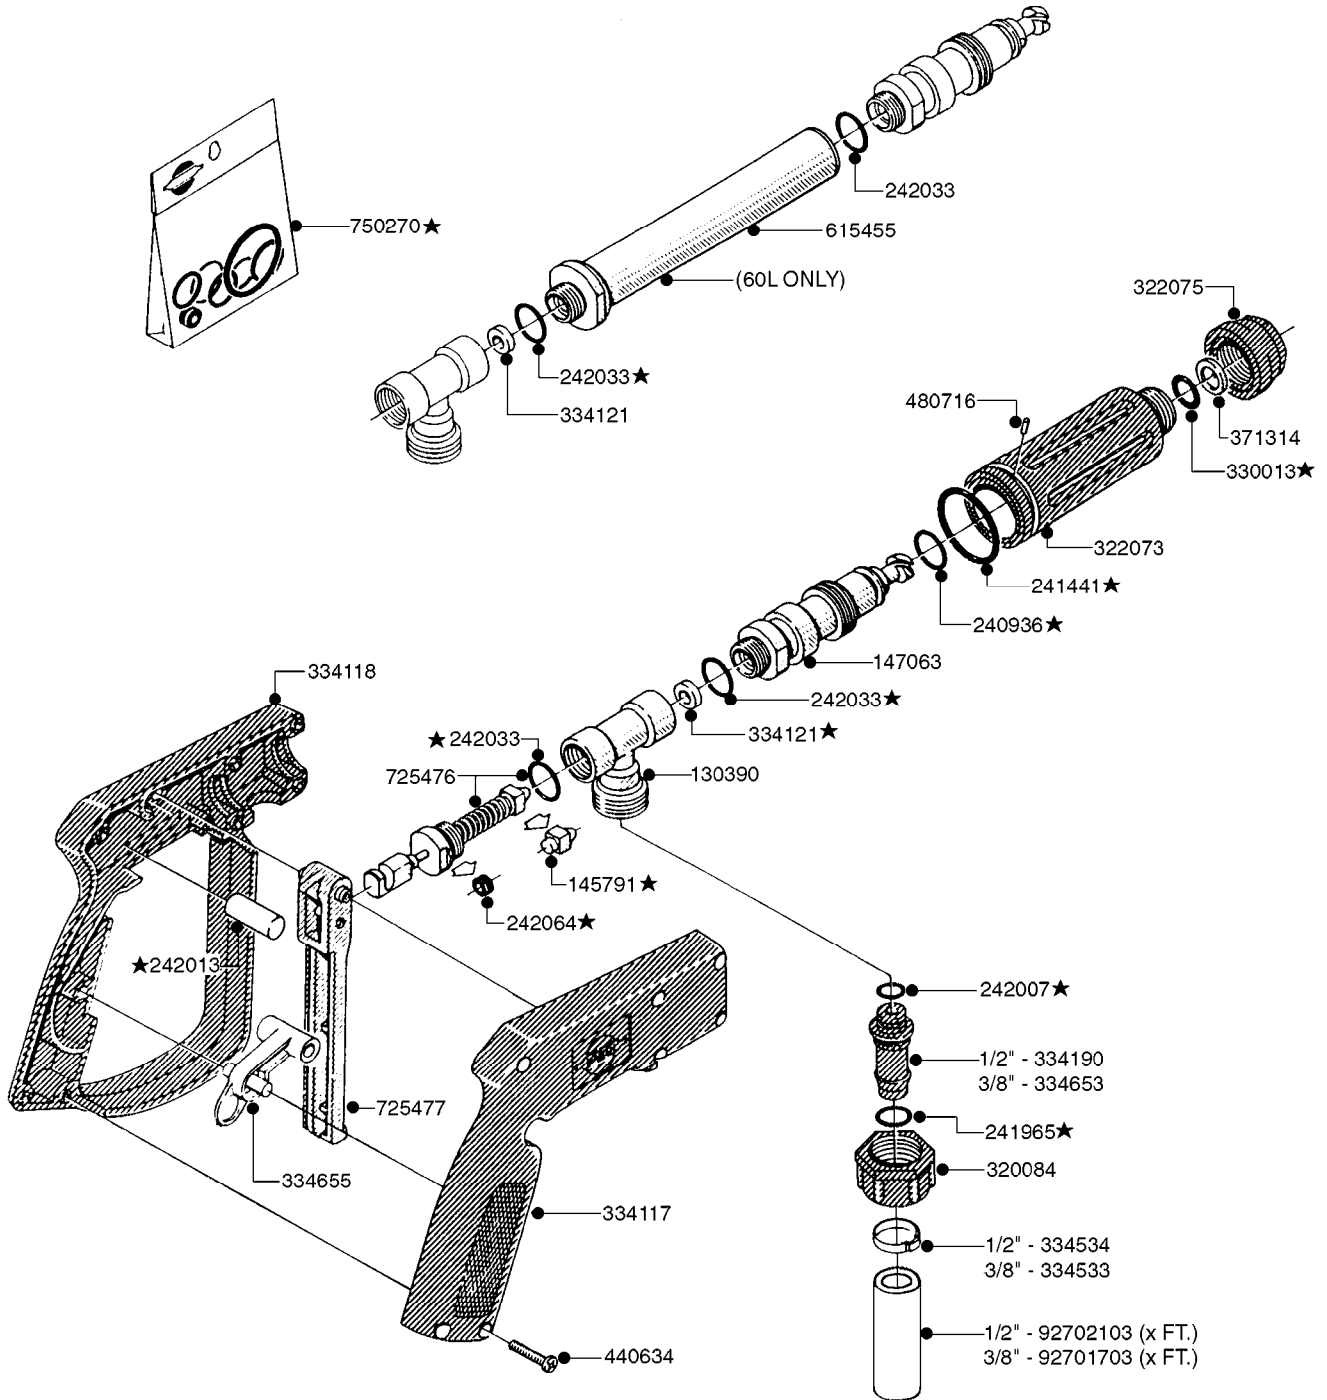

COMPLETE ASSEMBLY:
843197 - 60L
843196 - 60S

COMPLETE ASSEMBLIES
WHOLEGOODS ITEMS

K0480

HANDGUN TYPE 60S/60L POST 95
K0480-HIN, 01:01:16

Page 1

Date 07.02.2020 9:25

parts-n°	order qty	description
130390	1	TEE 3/8'X 1/2' BSP F.TYPE 60S
145791	1	CONE FOR ON/OFF
147063	1	SWIRL F.SPRAY GUN TYPE 60
240936	1	O-RING D13.3X2.4 NITRIL
241441	1	O-RING D29.3X3
241965	1	O-RING Ø12.1 X 1.6 NITRILE
242007	1	O-RING Ø9.1 X 1.6 NITRILE
242013	1	SPRING RUBBER F/TRIGGER
242033	1	O-RING Ø14.1 X 1.6 NITRILE
242064	1	SLEEVE RUBBER 3X8X4MM
320084	1	FITT.DK NUT 1/2" BSP
322073	1	HOUSING F.SWIRL TYPE 60S H.G.
322075	1	HOUSING F. NOZZLE
330013	1	O-RING 2.5 X 10 PUR
334117	1	HANDLE PIECE RIGHT F.60S/60L
334118	1	HANDLE PIECE LEFT F.60S/60L
334121	1	SEAT FOR ON-OFF TYPE
334190	1	FITT.DK HB 1/2' F. PISTOL 60S
334533	1	CLAMP HOSE PLASTIC 3/8"
334534	1	CLAMP HOSE PLASTIC 1/2"
334653	1	FITT.DK HB 3/8' F.HANDGUN
334655	1	TRIGGER SAFETY F.60S/60L GUN
371314	1	NOZZLE CERAMIC 1099-20
440634	1	SCREW 5/8"
480716	1	PIN D3X6 STAINLESS
615455	1	TUBE F.LANCE TYPE 60L
725476	1	SPINDLE
725477	1	TRIGGER
750270	1	GASKET KIT F.SPRAY GUN
843196	1	SPRAY GUN KIT TYPE 60 SHORT
843197	1	HANDGUN KIT TYPE 60 LONG
92701703	1	HOSE R X3/8" X300PSI WP X0012"
92702103	1	HOSE R X1/2" X300PSI WP X0012"