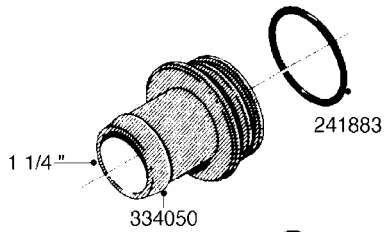

L0080

FITTINGS - S-53
L0080-HIN, 12:09:17

Page 1

Date 07.02.2020 9:26

Pos.	parts-n°	order qty	description
1	145995	1	FITT.DK S-53 FORK
2	241973	1	O-RING Ø3 X 44.2 70 SHORES NITRIL NITRIL (BLACK)
2	242353	1	O-RING 3 X 44.2 VITON VITON (BROWN)
3	242109	1	O-RING D32.2x3.0 NITRIL (BLACK)
3	242354	1	O-RING D32.2X3.0 VITON VITON (BROWN)
4	322103	1	FITT.DK S-53 BULKHEAD
5	322107	1	FITT.DK S-53 BULKHEAD NUT
6	322110	1	FITT.DK S-53 ELB. 1/2" BSP
7	322352	1	FITT.DK S-53 TEE
8	334229	1	FITT.DK S-53 STR.3/4"
9	334260	1	GASKET F. S-53 BULKHEAD
10	334564	1	FITT.DK S-67 TO S-53 ADAPTER
11	391100	1	FITT.DK S-53THREAD INS.1/2"BSP
12	726463	1	FITT.DK S53 BULKHEAD W/GASKET
13	726552	1	FIT.DK S-53X90 1/2" BSP,O-RING
14	726556	1	FITT.DK S-53 HB 1/2" W/O-RING
15	726558	1	FITT.DK S53 STR. 3/4" W. ORING
16	726559	1	FITT DK. S-53 HB 1" W/O-RING
17	726568	1	FITT.DK.S-53 HB 1/2"90 W/O-RING
18	726570	1	FITT.DK S-53 ELB.3/4" W. ORING
19	726571	1	FITT.DK S-53 ELB.1", W ORING
20	726578	1	FITT.DK S53 PLUG WITH O-RING
21	728561	1	FITT.DK. S67M - S53F REDUCER