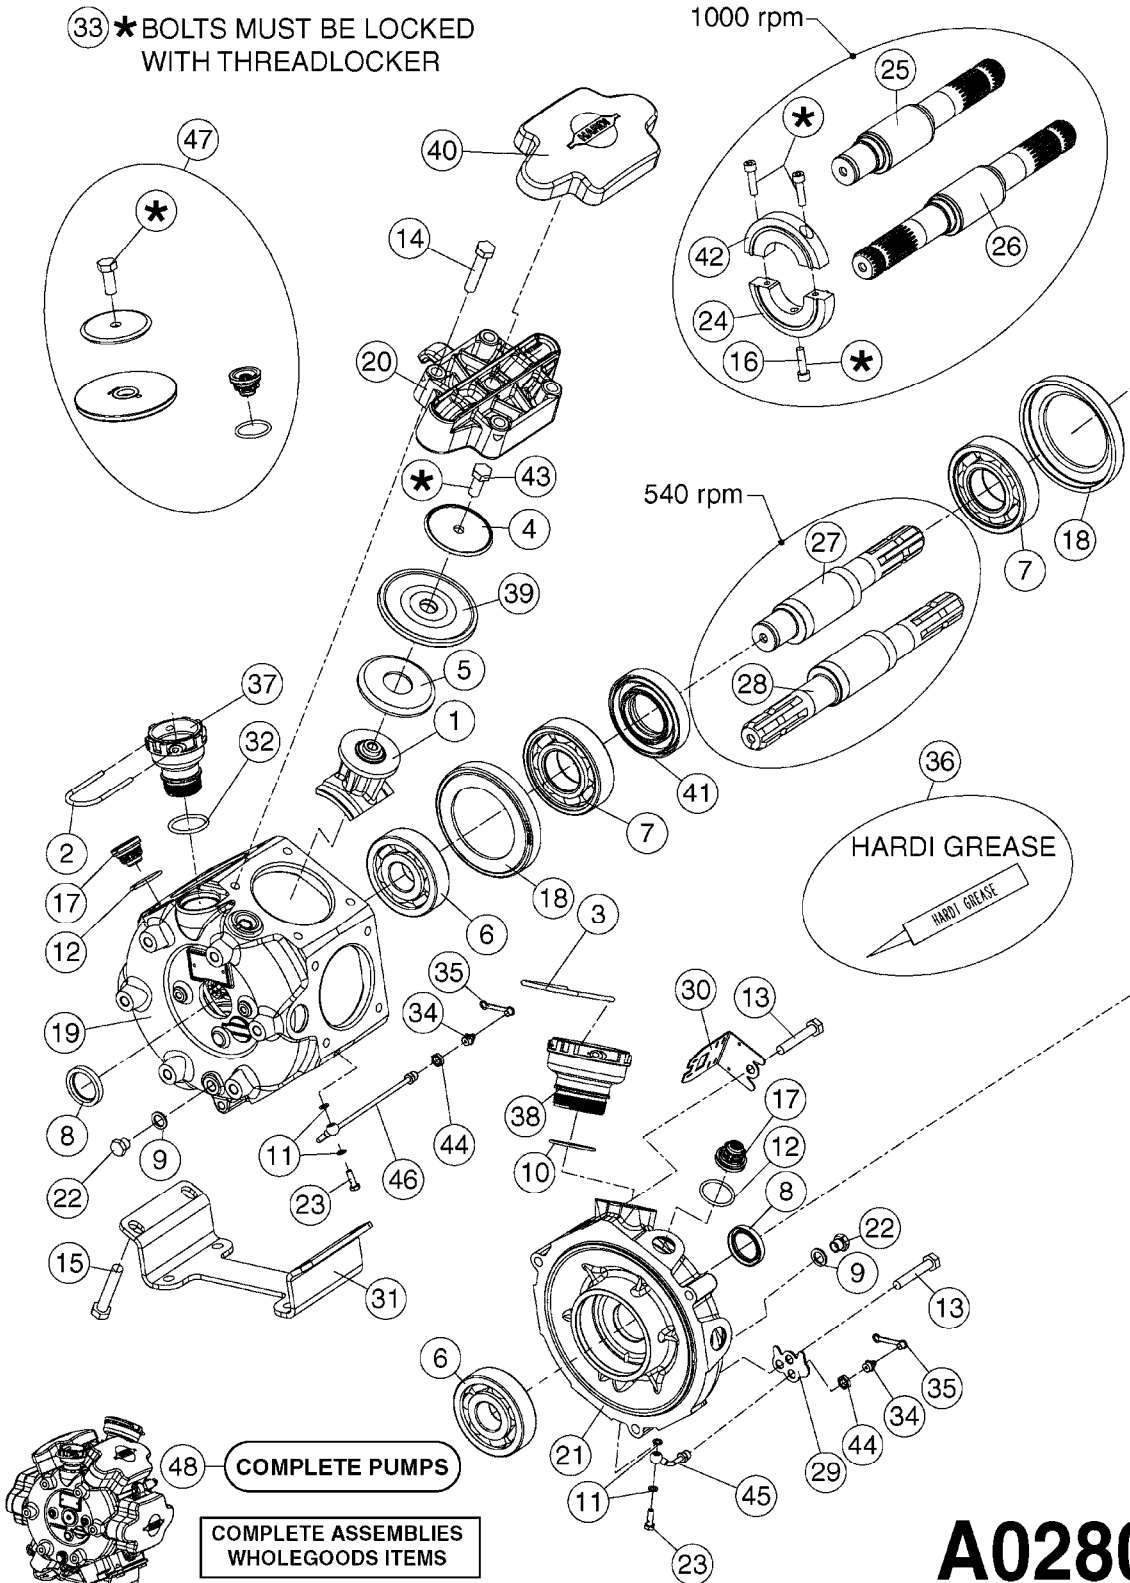

33 * BOLTS MUST BE LOCKED WITH THREADLOCKER

1000 rpm

540 rpm

PUMP - 364 540/1000 RPM
A0280-HIN, 24:04:19

Page 1

Date 07.02.2020 9:24

Pos.	parts-n°	order qty	description
1	111622	1	CONNECTING ROD 463/5.5MM
1	111628	1	CONNECTING ROD 363/5.5 PUMP
1	111629	1	CONNECTING ROD 363/364-7 PUMP
1	111630	1	CONNECTING ROD 363/364-10 PUMP
2	145996	1	FITT.DK S-67 FORK
3	145997	1	FITT.DK S-93 FORK
4	161174	1	DIAPHRAGM DISC SS 361/363/364 PUMP
5	161372	1	DIAPHRAGM BACKING DISC,320-361
6	210221	1	BEARING BALL 6407
7	210232	1	BEARING BALL 6310
8	210243	1	SEAL OIL 35 X 47 X 7
9	241404	1	DOWTY SEAL 1/4"
10	242225	1	O-RING D45.0 X 4.0 RUBBER
11	242374	1	WASHER Ø10/Ø6X1 COPPER
12	330024	1	O-RING D41,1/D34.5 X 3,5
13	420895	1	BOLT HEX 8.8 RAW M10X60
14	430312	1	BOLT HEX 8.8 M12X60
15	430438	1	BOLT HEX 8.8 DEL M12X65
16	450995	1	BOLT ALLEN M8X30 DIN 912 RAW
17	728146	1	VALVE FOR 361(726890/707932)
18	11171900	1	CONROD RING 364/464 MACHINED
19	11172000	1	PUMP HOUSE 364 MACHINED 5/4" BSP RED
20	11172800	1	VALVE COVER 363/364 MACHINED RED
21	11173200	1	FRONTPART 364, 1½" BSP RED
22	14010400	1	PLUG 1/4" BSP
23	14120400	1	BANJOBOLT M6 X 19
24	14120700	1	COUNTERWEIGHT 364/464-1000
25	14137300	1	CRANKSHAFT 364/464-5.5 1000
26	14137900	1	CRANKSHAFT 364/464-5.5 GG 1000
27	14137600	1	CRANKSHAFT 364/464-10
28	14138200	1	CRANKSHAFT 364/464-10 GG
29	16382900	1	GREASE NIPPLE PLATE, 364
30	16390600	1	BRACKET FOR RPM SENSOR
31	16410700	1	PUMP BASE 363/364 BLACK
31	17002400	1	FOOT F. 36X PUMP, RED
32	24266600	1	O-RING D 38,0 X 4,0 70SH.NITR
33	28045503	1	LOCTITE 262 .5ML (.017oz.)
34	28163300	1	GREASE NIPPLE H1 M6X1 DIN 7412
35	28163400	1	CAP F. GREASENIPPLE YELLOW M6X1
36	28164600	1	HARDI PUMP GREASE S3 V550L 1
37	32242200	1	FITTING S67 5/4" KON. RG 2014
38	32242300	1	NIPPLE S93 1,5' KON.RG 2014
39	33511400	1	DIAPHRAGM PUMP 361/361/363/364 PUR
40	33524300	1	COVER PLASTIC 364 PUMP
41	33527200	1	GREASE SPLIT 364/464
42	39136200	1	HALFPART 364/464-1000
43	43099200	1	BOLT HEX SS M12 X 30 DIN933 A4
44	46134000	1	NUT HEX M10x1 H=2.3 NV=14 ELZIN
45	61096800	1	BANJOTUBE SHORT 364 COMPL.
46	61096900	1	BANJOTUBE LONG 364 COMPL.
47	75585900	1	PUMP KIT 364
48	82169500	1	PUMP 364-5.5-MED-1000
48	82169700	1	PUMP 364-5.5-MOD2-1000-OSP
48	82170000	1	PUMP 364-10-STD-540 FK
48	82170300	1	PUMP 364-10-MOD-540-GG THROUGH SHAFT
48	82170400	1	PUMP 364-10-MOD-540-OSP