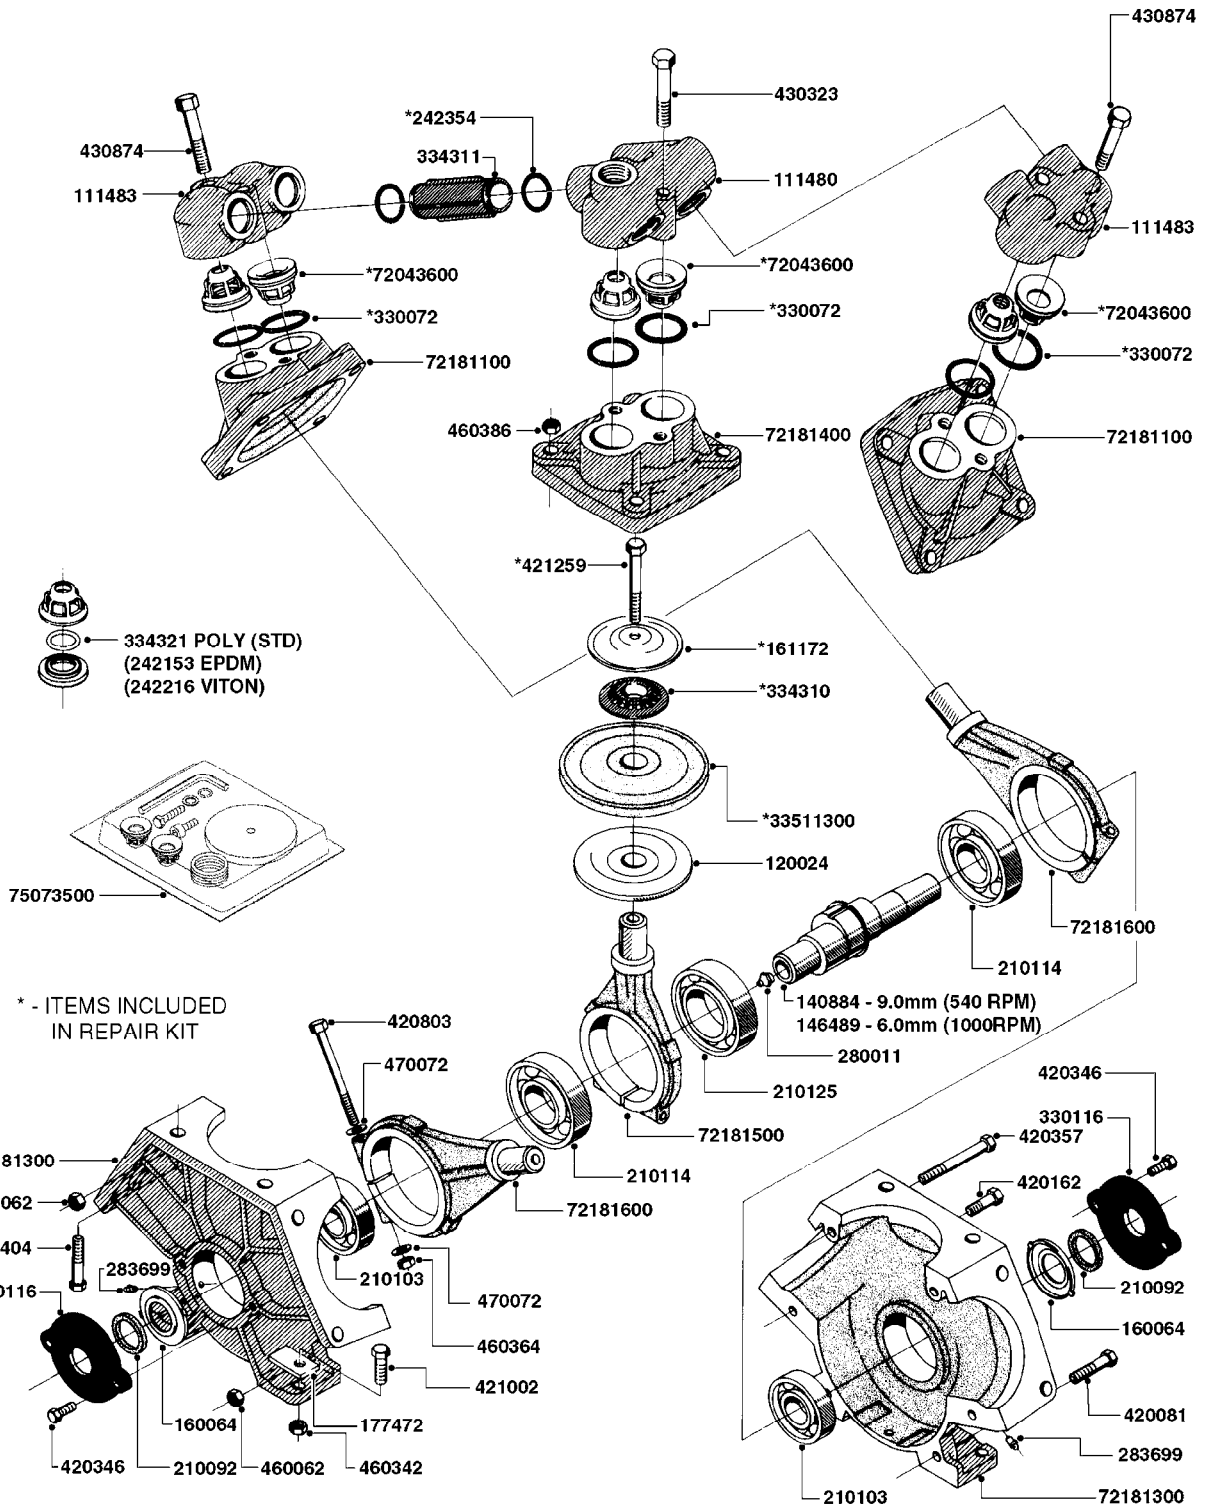

A0220

PUMP - 1302 W/ MOUNTING BASE
A0220-HIN, 27:04:17

Page 1

Date 07.02.2020 9:24

parts-n°	order qty	description
111480	1	VALVE HEAD 1302 CENTER
111483	1	VALVE HEAD SIDE 1302
120024	1	DIAPHRAGM BACK DISC 1200-1300
140884	1	CRANK SHAFT MODEL 1300-9
146489	1	CRANK SHAFT MODEL 1302-6MM
160064	1	DUST PLATE
161172	1	DIAPHRAGM DISC F. 1203/1303
177472	1	BRACKET 25 X 5
210092	1	SEAL FELT D43/30X5
210103	1	BEARING BALL 6306
210114	1	BEARING BALL 6308
210125	1	BEARING BALL 6210
242153	1	O-RING D26X4 EPDM
242216	1	O-RING VITON F/1202/1302/462
242354	1	O-RING D32.2X3.0 VITON
280011	1	GREASE NIPPLE 1/8" SAE H TR
283699	1	GREASE NIPPLE M6X1
330072	1	O-RING D53.5/D45.5X4
330116	1	SEAL RETAINER, MODEL 1300
334310	1	NYLON WASHER 1202/1302/462
334311	1	CONNECTION PIPE INLET MOD.1302
334321	1	O-RING POLY. 34.0x26.0x4.0
420081	1	BOLT HEX 8.8 DEL 3/8"X40MM
420162	1	BOLT HEX 8.8 DEL 3/8"X15MM
420346	1	BOLT HEX 8.8 DEL 3/8"X 25MM
420357	1	BOLT HEX 8.8 RAW 3/8"X85MM
420803	1	BOLT HEX 8.8 DEL M8X90
421002	1	BOLT HEX 8.8 DEL M10X30 FT DIN933
421259	1	BOLT HEX UNC7/16"x2.25" 18-8SS
430323	1	BOLT HEX 8.8 DEL M12X60
430404	1	BOLT HEX 8.8 DEL M12X50
430874	1	SCREW SET 8.8 DEL M12X70 FT
460062	1	NUT HEX 3/8" GALV.
460342	1	NUT HEX M10 DEL DIN934
460364	1	NUT HU M8 A2 SS DIN934
460386	1	NUT HEX M12X1.75
470072	1	WASHER D15/D8X.5 LOCK
33511300	1	DIAPHRAGM 1202-1303 POLY 2006
72043600	1	VALVE FOR 462/463
72181100	1	DIAPHRAGM COVER 1203/1303+BLTS
72181300	1	PUMP CASTING 1300 RED W/BOLTS
72181400	1	DIAPHRAGM COVER 1303 W/BOLTS
72181500	1	CONNECTING ROD, CENTER 1303
72181600	1	CONNECTING ROD, SIDE MOD.1300
75073500	1	PUMP KIT 1300/1302 "06"