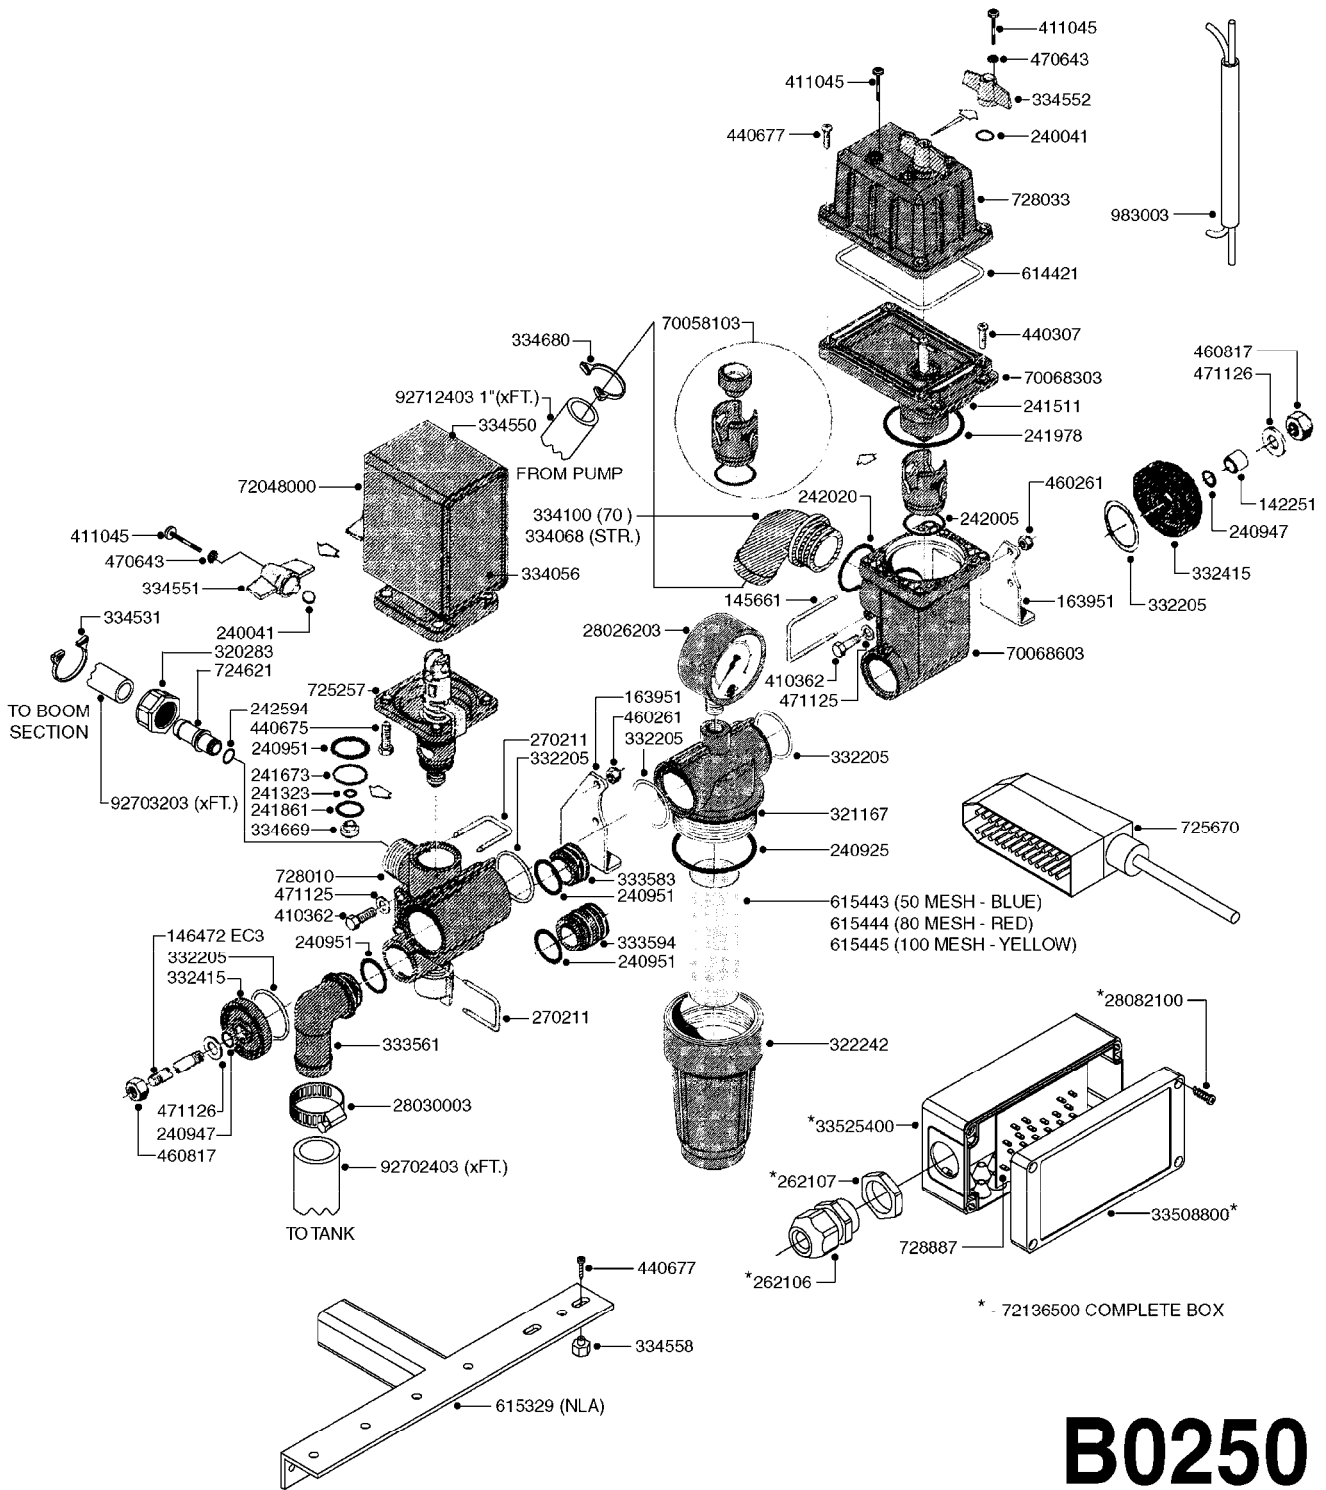

EC-SC F.ESC+TMS-ELEC.GRN GRIPS
B0250-HIN, 05:10:17

Page 1
Date 07.02.2020 9:25

parts-n°	order qty	description
142251	1	BUSHING FOR LID
145661	1	FITT.DK S-61 FORK
146472	1	STUD BOLT M8X420
163951	1	MOUNT BRACKET FOR BK180 SECTIO
240041	1	O-RING D15.1/10.3 X 2.4
240925	1	O-RING D49.5X3 NITRIL
240947	1	O-RING D7.3X2.4 NITRIL
240951	1	O-RING D21.2X3 NITRIL
241323	1	O-RING D5.3X2.4 NITRIL
241511	1	O-RING D18X2
241673	1	O-RING D22.1X1.6
241861	1	O-RING D15.3X2.4 VITON
241978	1	O-RING 64.5X3.0
242005	1	O-RING D32.1X1.6 NITRIL
242020	1	O-RING 39.2 X 3 VITON
242594	1	O-RING D14 X 1.78 SCH.70-EPDM
262106	1	BULKHEAD F. CABLE 6.5-14 BLACK
262107	1	NUT F. BULKHEAD CABLE GRAY
270211	1	FITT.DK S25 FORK L=37.5
320283	1	FITT.DK NUT 3/4"BSP
321167	1	FILTER HOUSE S 63 X 4
322242	1	FILTER BOWL / IN-LINE
332205	1	O-RING D43/39XD2
332415	1	COVER
333561	1	FITT.DK ELB.1" EC RETURN
333583	1	END PIECE FOR BYPASS
333594	1	CONNECTING PIECE F. BYPASS
334056	1	COVER F/MOTOR HOUSE EC DIST.
334068	1	FITT.DK S-61 STR.1"
334100	1	FITT.DK S-61 ELB.1" 110 DEG.
334531	1	CLAMP HOSE PLASTIC 3/4"
334550	1	MOTOR HOUSE SECT VALVE
334551	1	GRIP F.MAN.OP.EC ON/OFF GREEN
334552	1	GRIP F.MAN.OP.EC PRES.REG.GREE
334558	1	NUT HEX PLASTIC INSERT
334669	1	VALVE CONE D14/D7-SH 63 WHITE
334680	1	CLAMP HOSE PLASTIC 1"
410362	1	BOLT HEX 8.8 SS M6X20
411045	1	SCREW M4 X 16MM STAINLESS
440307	1	SCREW SHEET-METAL 3/4" NO. 10
440675	1	SCREW F. PLASTIC 5X16 SS
440677	1	SCREW F. PLASTIC 5X20 SS
460261	1	NUT HEX M6X1.00 LOCK DIN985 A2 SS
460817	1	NUT HEX M8 STAINLESS DIN 934
470643	1	WASHER LOCK
471125	1	WASHER M6U 6.4X14X1.2,A2 SS
471126	1	WASHER, M8, Ø16/ 8.4X 1.6, SS
614421	1	GASKET F/MOTOR HOUSE-ON/OFF TR
615329	1	BRACKET F.ESC CONTROL VALVES
615443	1	FILTER ELEM.50 MESH BLUE
615444	1	FILTER ELEM.80 MESH RED
615445	1	FILTER ELEM.100 MESH YELLOW
724621	1	FITT.DK HB 3/4"ASSY F.3/4" NUT
725257	1	SPINDLE SECT. F/EC DISTRIBUTOR
725670	1	CABLE 6000MM EC-3
728010	1	DISTRIB HOUSING W/CONST PR GRN
728033	1	MOTOR UNIT F.PRES.REG.EC GREEN
728887	1	CIRCUIT BOARD EC CONTROL
983003	1	CABLE ELEC.2X1MM WIRE BLACK EC
28026203	1	GAUGE 200PSI/BR,2.5"1/4BSP-BTM
28030003	1	CLAMP HOSE GEAR P1" 6716