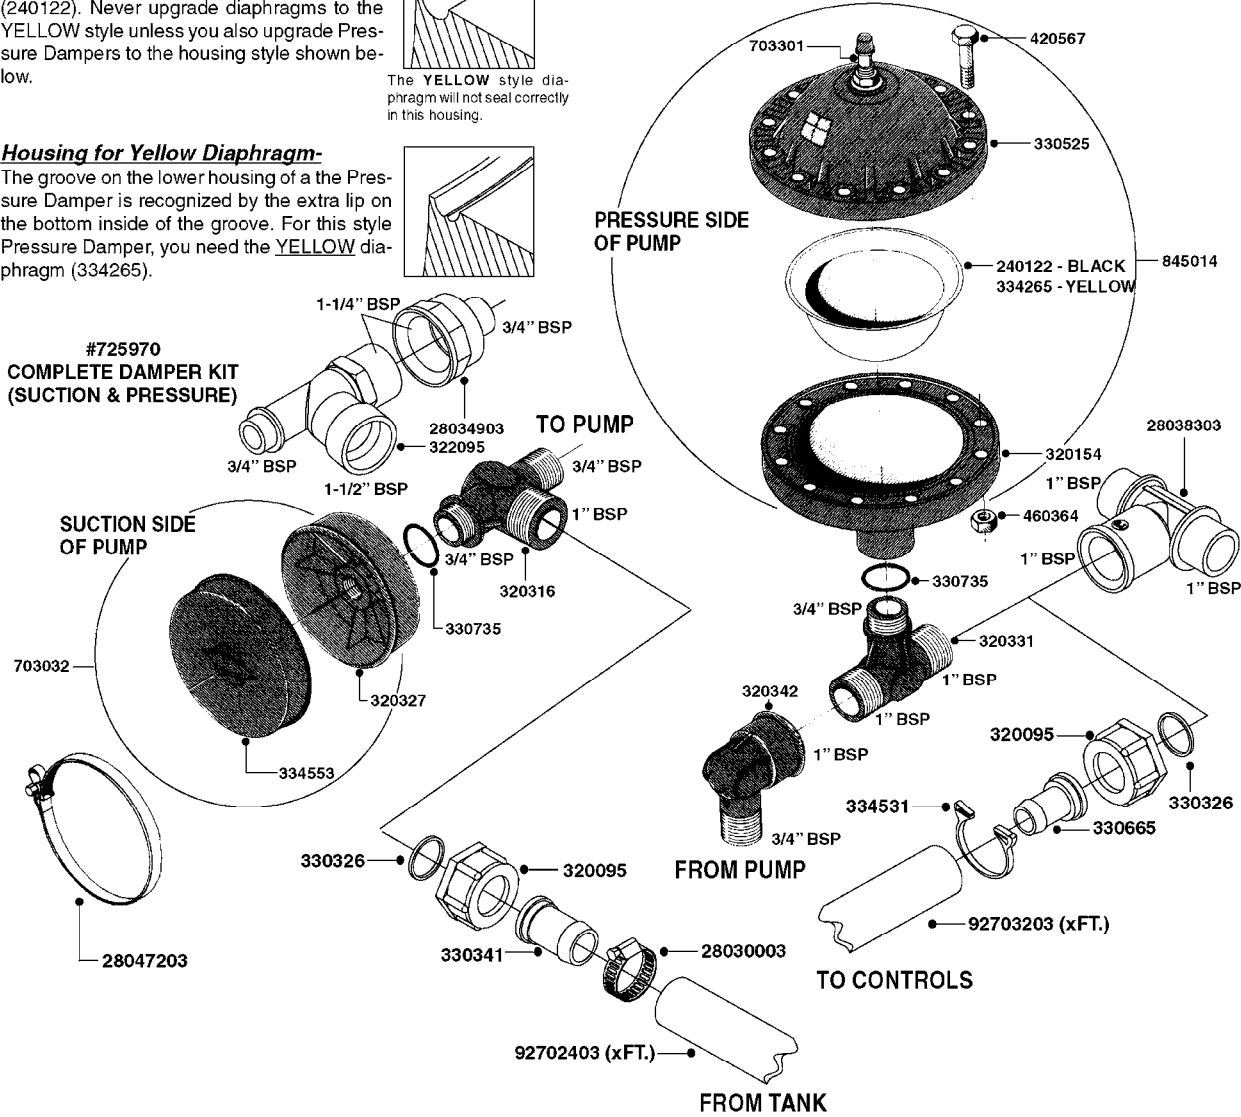

Housing for Yellow Diaphragm-

The groove on the lower housing of a the Pressure Damper is recognized by the extra lip on the bottom inside of the groove. For this style Pressure Damper, you need the YELLOW diaphragm (334265).