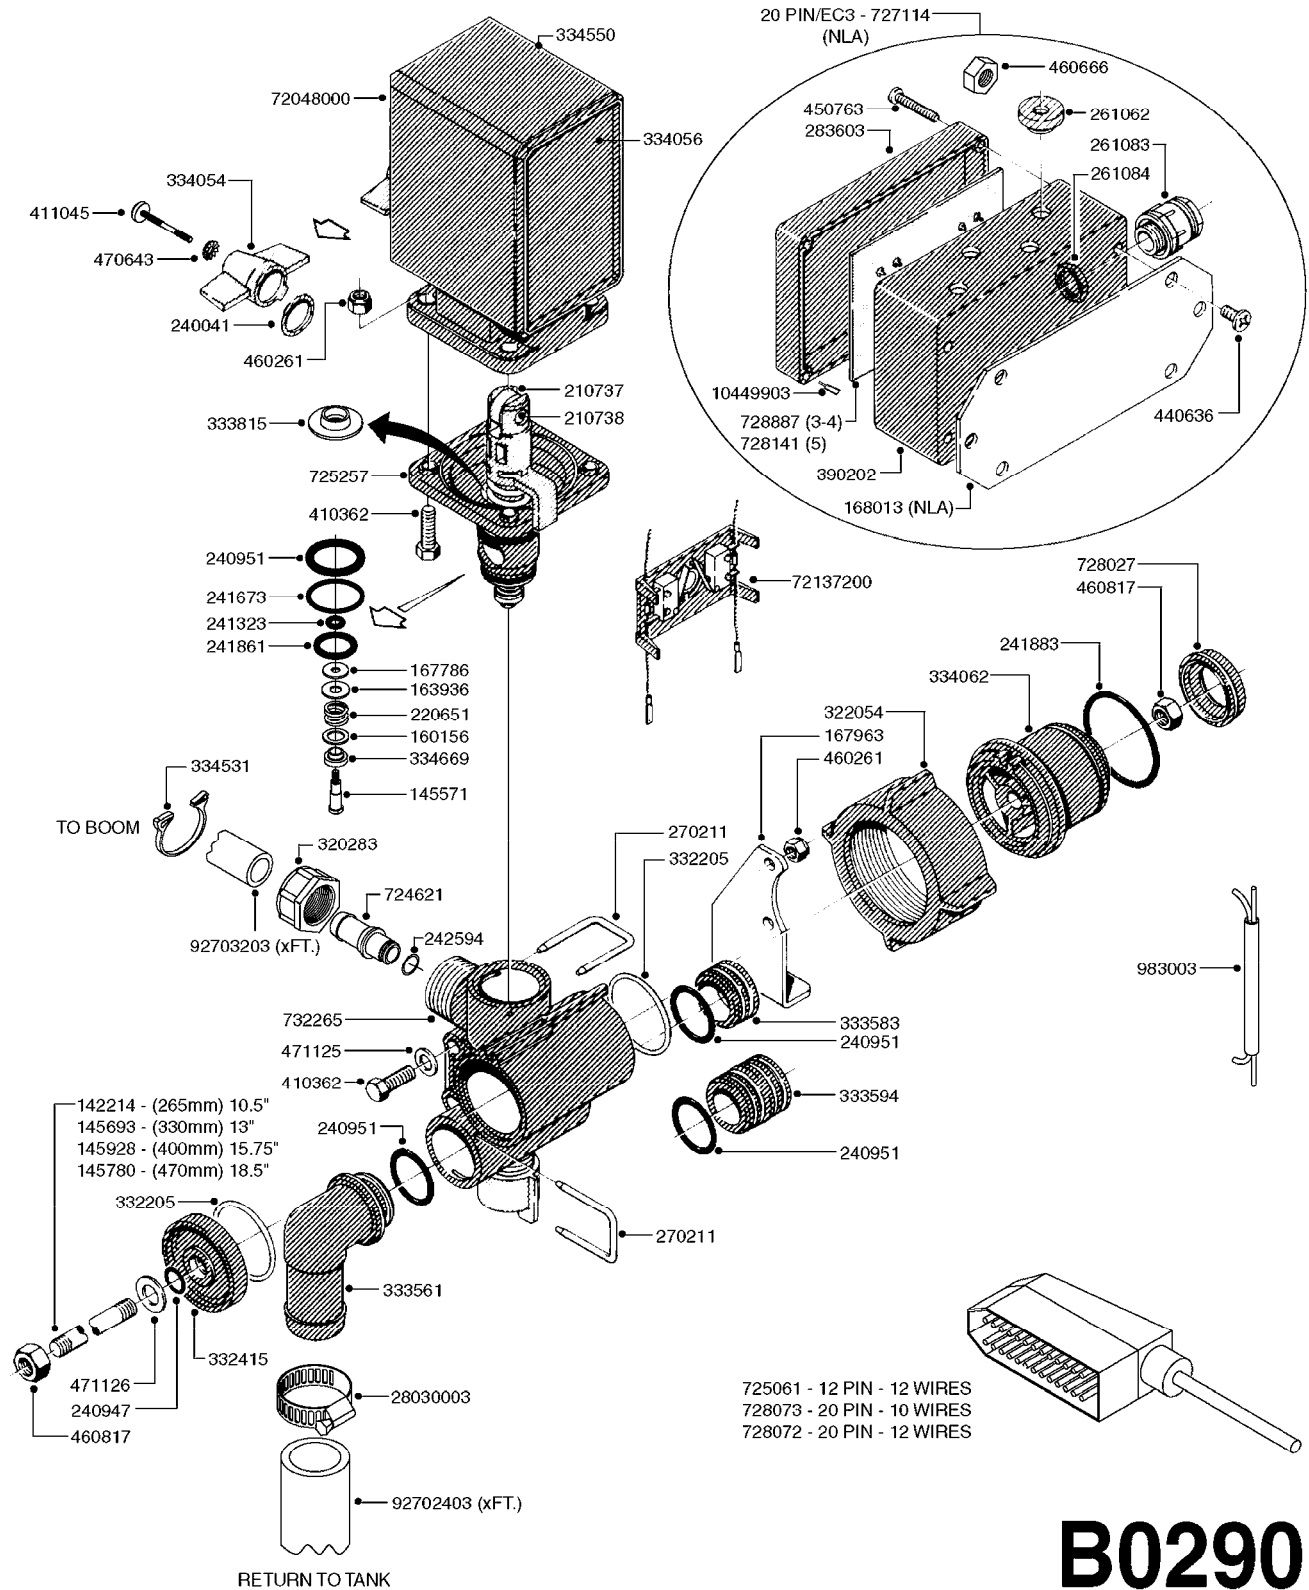

B0290

EC BOOM VALVE - ELEC. (RED GRP)
B0290-HIN, 01:01:16

Page 1
Date 07.02.2020 9:25

parts-n°	order qty	description
142214	1	STUD BOLT - M8X265, 3 SECTION
145571	1	STUD BOLT F/PNEUM. DISTRIBUTOR
145693	1	STUD BOLT - M8X330, 4 SECTION
145780	1	STUD BOLT - M8X470, 6 SECTION
145928	1	STUD BOLT - M8X400, 5 SECTION
160156	1	WASHER D14.1/D9.2X1 SS
163936	1	WASHER D15/D6.2X1
167786	1	WASHER D13/D4.2X1
167963	1	MOUNT BKT.F.EC BOOM SEC.
168013	1	MOUNT BRKT F.CONNECT BOX-NLA
210737	1	BEARING BALL D7 RSTO 5 TN
210738	1	PIN Ø7 L16
220651	1	SPRING PRESSURE D12.5/5
240041	1	O-RING D15.1/10.3 X 2.4
240947	1	O-RING D7.3X2.4 NITRIL
240951	1	O-RING D21.2X3 NITRIL
241323	1	O-RING D5.3X2.4 NITRIL
241673	1	O-RING D22.1X1.6
241861	1	O-RING D15.3X2.4 VITON
241883	1	O-RING 3 X 39.2 NITRIL
242594	1	O-RING D14 X 1.78 SCH.70-EPDM
261062	1	GROMMET
261083	1	GROMMET (PLASTIC)F.ELEC.CABLE
261084	1	NUT F.261083 GROMMET
270211	1	FITT.DK S25 FORK L=37.5
283603	1	LID F. SQ.BOX 120X80X15 MM
320283	1	FITT.DK NUT 3/4"BSP
322054	1	UNION NUT BLACK S61 x 2
332205	1	O-RING D43/39XD2
332415	1	COVER
333561	1	FITT.DK ELB.1" EC RETURN
333583	1	END PIECE FOR BYPASS
333594	1	CONNECTING PIECE F. BYPASS
333815	1	DISTANCE RING
334054	1	GRIP F.MAN.OP.EC ON/OFF RED
334056	1	COVER F/MOTOR HOUSE EC DIST.
334062	1	CONNECT. BRANCH F/EC OP. UNIT
334531	1	CLAMP HOSE PLASTIC 3/4"
334550	1	MOTOR HOUSE SECT VALVE
334669	1	VALVE CONE D14/D7-SH 63 WHITE
390202	1	CONN.BOX EC OPER.UNIT
410362	1	BOLT HEX 8.8 SS M6X20
411045	1	SCREW M4 X 16MM STAINLESS
440636	1	SCREW SHEET-METAL 1/2" NO 12
450763	1	SCREW M4X25
460261	1	NUT HEX M6X1.00 LOCK DIN985 A2 SS
460666	1	NUT HEX M4
460817	1	NUT HEX M8 STAINLESS DIN 934
470643	1	WASHER LOCK
471125	1	WASHER M6U 6.4X14X1.2,A2 SS
471126	1	WASHER, M8, Ø16/ 8.4X 1.6, SS
724621	1	FITT.DK HB 3/4"ASSY F.3/4" NUT
725061	1	CABLE - EC 12WIRE L=6000mm
725257	1	SPINDLE SECT. F/EC DISTRIBUTOR
727114	1	CONNECTOR BOX WITH CABLE
728027	1	BUSHING WITH SEAT
728072	1	CABLE,20-PIN,6M EC/4
728073	1	CABLE,20-PIN,6M, EC/3
728141	1	CIRCUIT BOARD F.EC7 CONN. BOX
728887	1	CIRCUIT BOARD EC CONTROL
732265	1	DISTRIB HOUSING W/CONST PR RED