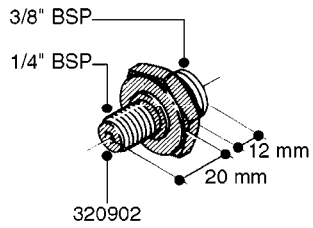

FITTINGS - HEXAGON NIPPLES
L0030-HIN, 01:01:16

L0030

FITTINGS - HEXAGON NIPPLES
L0030-HIN, 01:01:16

Page 1
Date 07.02.2020 9:26

parts-n°	order qty	description
10015303	1	FITT.PO.HN 1.00X1.00 M1000
10425003	1	FITT.PO.HN 1.25X1.00 MCPHEE
320132	1	FITT.DK HN 1" BSP
320176	1	FITT.DK HN 3/8"X1/2" BSP
320445	1	FITT.DK HN 1/4"X3/8" BSP
320655	1	FITT.DK HN 1/2"-1/2" BSP
320692	1	FITT.DK HN 3/8'BSPX1/4'NPT
320703	1	FITT.DK HN 3/8BSP X1/2 &1/4NPT
320725	1	FITT.DK NIPPLE 3/8"-3/8" BSP
320902	1	FITT.DK HN 3/8'X 1/4' BSP
390232	1	FITT.DK HN 1-1/2' X 1-1/4' BSP
390276	1	FITT.DK HN 1'BSP