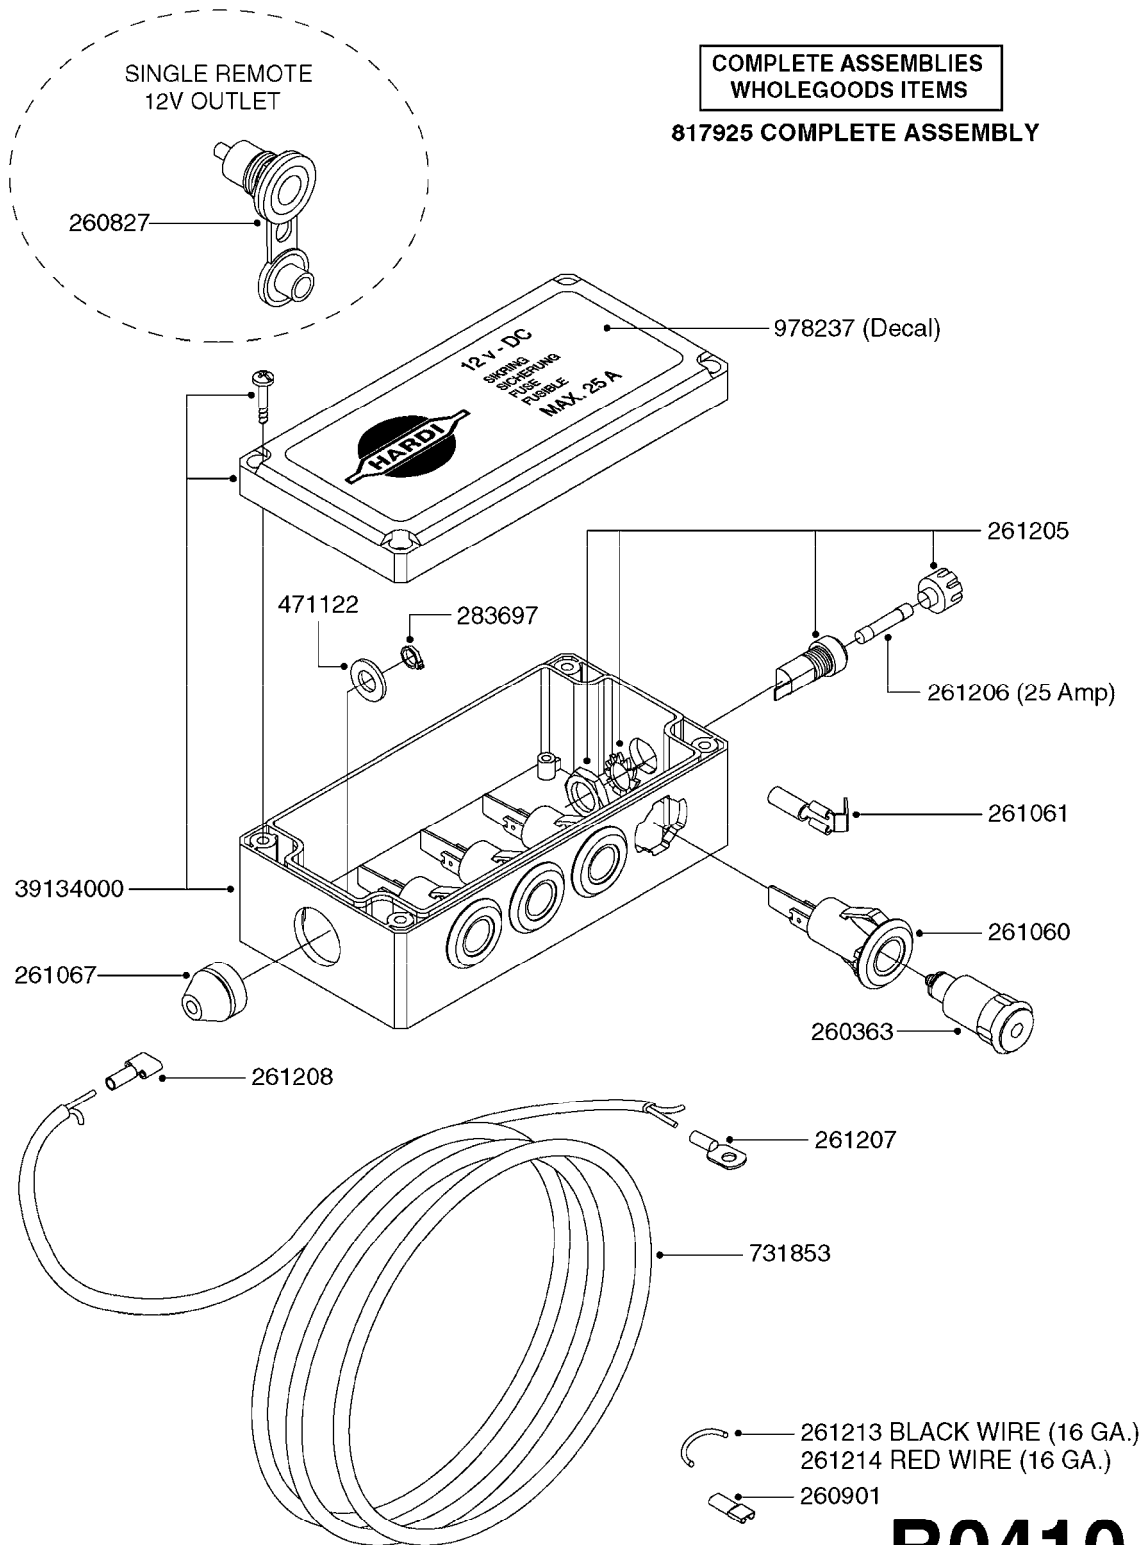

12 VOLT OUTLET BOX
B0410-HIN, 01:01:16

Page 0
Date 07.02.2020 9:25

12 VOLT OUTLET BOX
B0410-HIN, 01:01:16

Page 1
Date 07.02.2020 9:25

parts-n°	order qty	description
260363	1	PLUG 2 POLE 12V
260827	1	PLUG F.EC ATTACHMENTS
260901	1	SPADE F.ELEC CONN.1.5MM BLUE
261060	1	PLUG F.EC ATTACHMENTS
261061	1	SPADE F.ELEC.2 WAY CONNECTOR
261067	1	GROMMET 10-14 GREY
261205	1	FUSE HOLDER
261206	1	FUSE 25 A
261207	1	ELECTRIC CONNECTOR 4MM
261208	1	SPADE F.ELEC.CONNECTOR 4MM
261213	1	WIRE 6.4MM BLACK
261214	1	WIRE 6.4MM RED
283697	1	TIESTRAP 200MM
471122	1	WASHER, M10, Ø20/10.5X 2.0, SS
731853	1	CABLE 2X4MM L=138"
817925	1	OUTLET BOX 12 VOLT ELEC.
978237	1	DECAL OUTLET BOX
39134000	1	BOX, COMPLETE, 12V POWER BOX