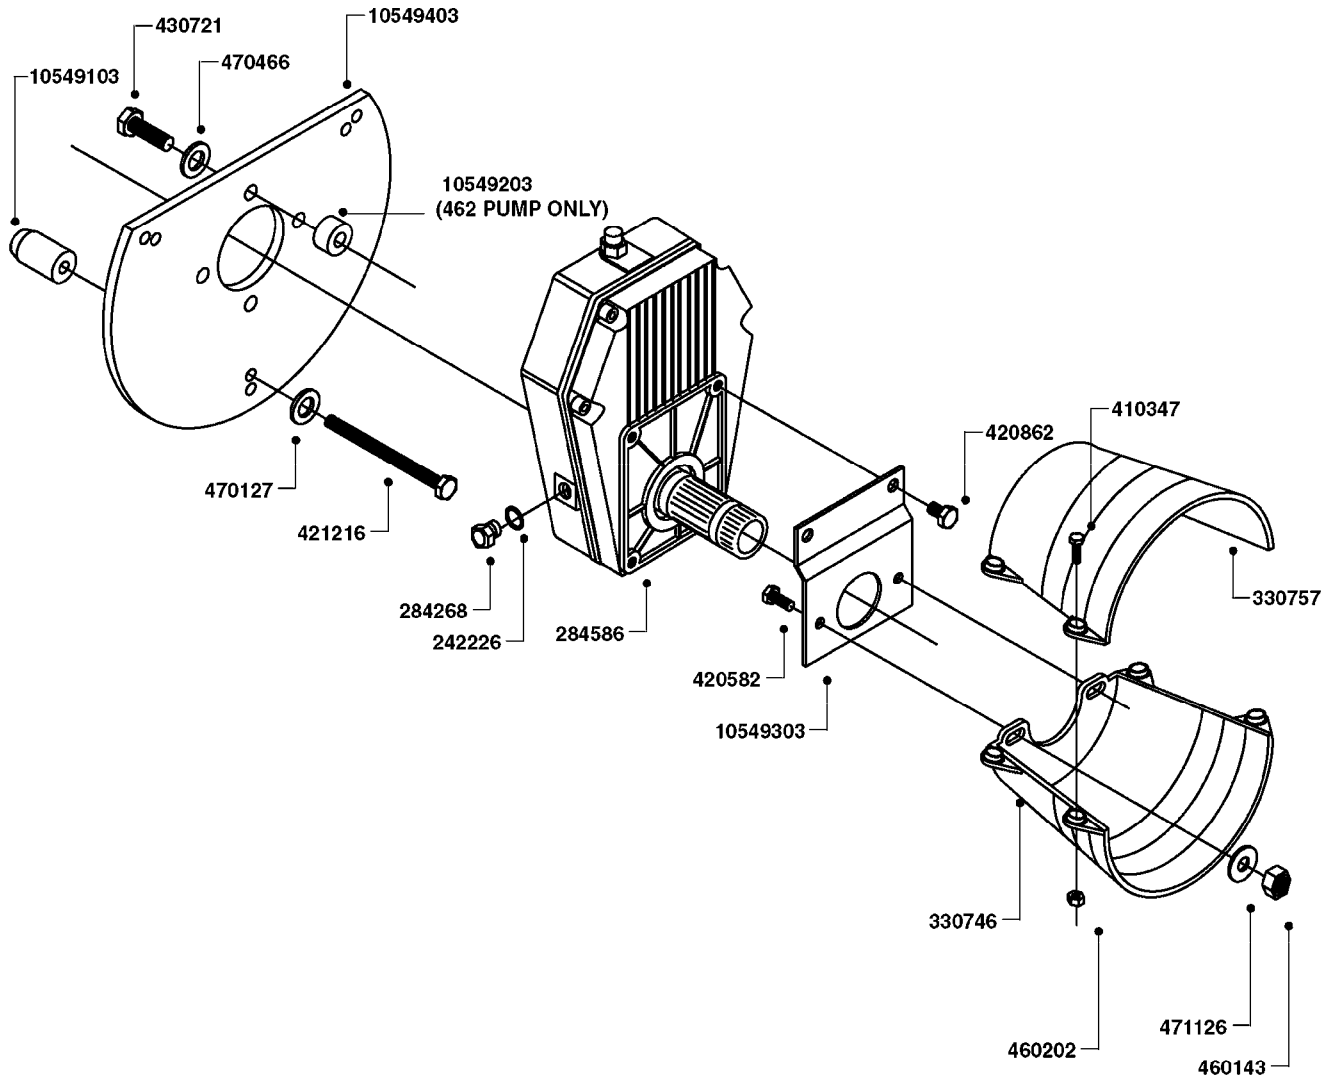

GEAR LUBE REQUIREMENT
SAE 90 GEAR LUBE
(FILL TO SIGHT GAUGE CENTER)

COMPLETE ASSEMBLIES
WHOLEGOODS ITEMS

A0480

GEAR DRIVE 1000RPM 361-3/460-3
A0480-HIN, 01:01:16

parts-n°	order qty	description
242226	1	SEAL WASHER F.BOTTOM PLUG
284140	1	GASKET SET FOR GEAR ML52 1/3
284267	1	BOTTOM PLUG F. GEAR ML52
284268	1	LEVEL INDICATOR GEAR ML 52
284571	1	SHAFT F.ML52
284586	1	GEAR BOX 1000 RPM
284808	1	HOUSING F.ML52 GEARBOX
284810	1	BEARING INNER ML52 GEARBOX
284811	1	SNAP-RING OUTER 46X2
284812	1	BEARING OUTER ML52 GEARBOX
284813	1	ENDCOVER F.ML52 GEARBOX
284814	1	SCREW F.END COVER ML52 GEARBOX
285633	1	BOTTOM PLUG F.M7 GEAR
330746	1	GUARD PTO LOWER PART
330757	1	GUARD PTO UPPER PART
410347	1	SCREW M6X20 8.8
420626	1	BOLT HEX 8.8 DEL M10X20 FT
460202	1	NUT HEX M6
460423	1	NUT HEX M10X1.50 LOCK DIN985A2 SS
471122	1	WASHER, M10, Ø20/10.5X 2.0, SS
10151603	1	BOLT HEX 7/16 NC GR.2 01.50'
10213003	1	NUT HEX NC (NYLON LOCK) 7/16"
10549503	1	GEAR BOX KIT 1000 RPM LESS G/B