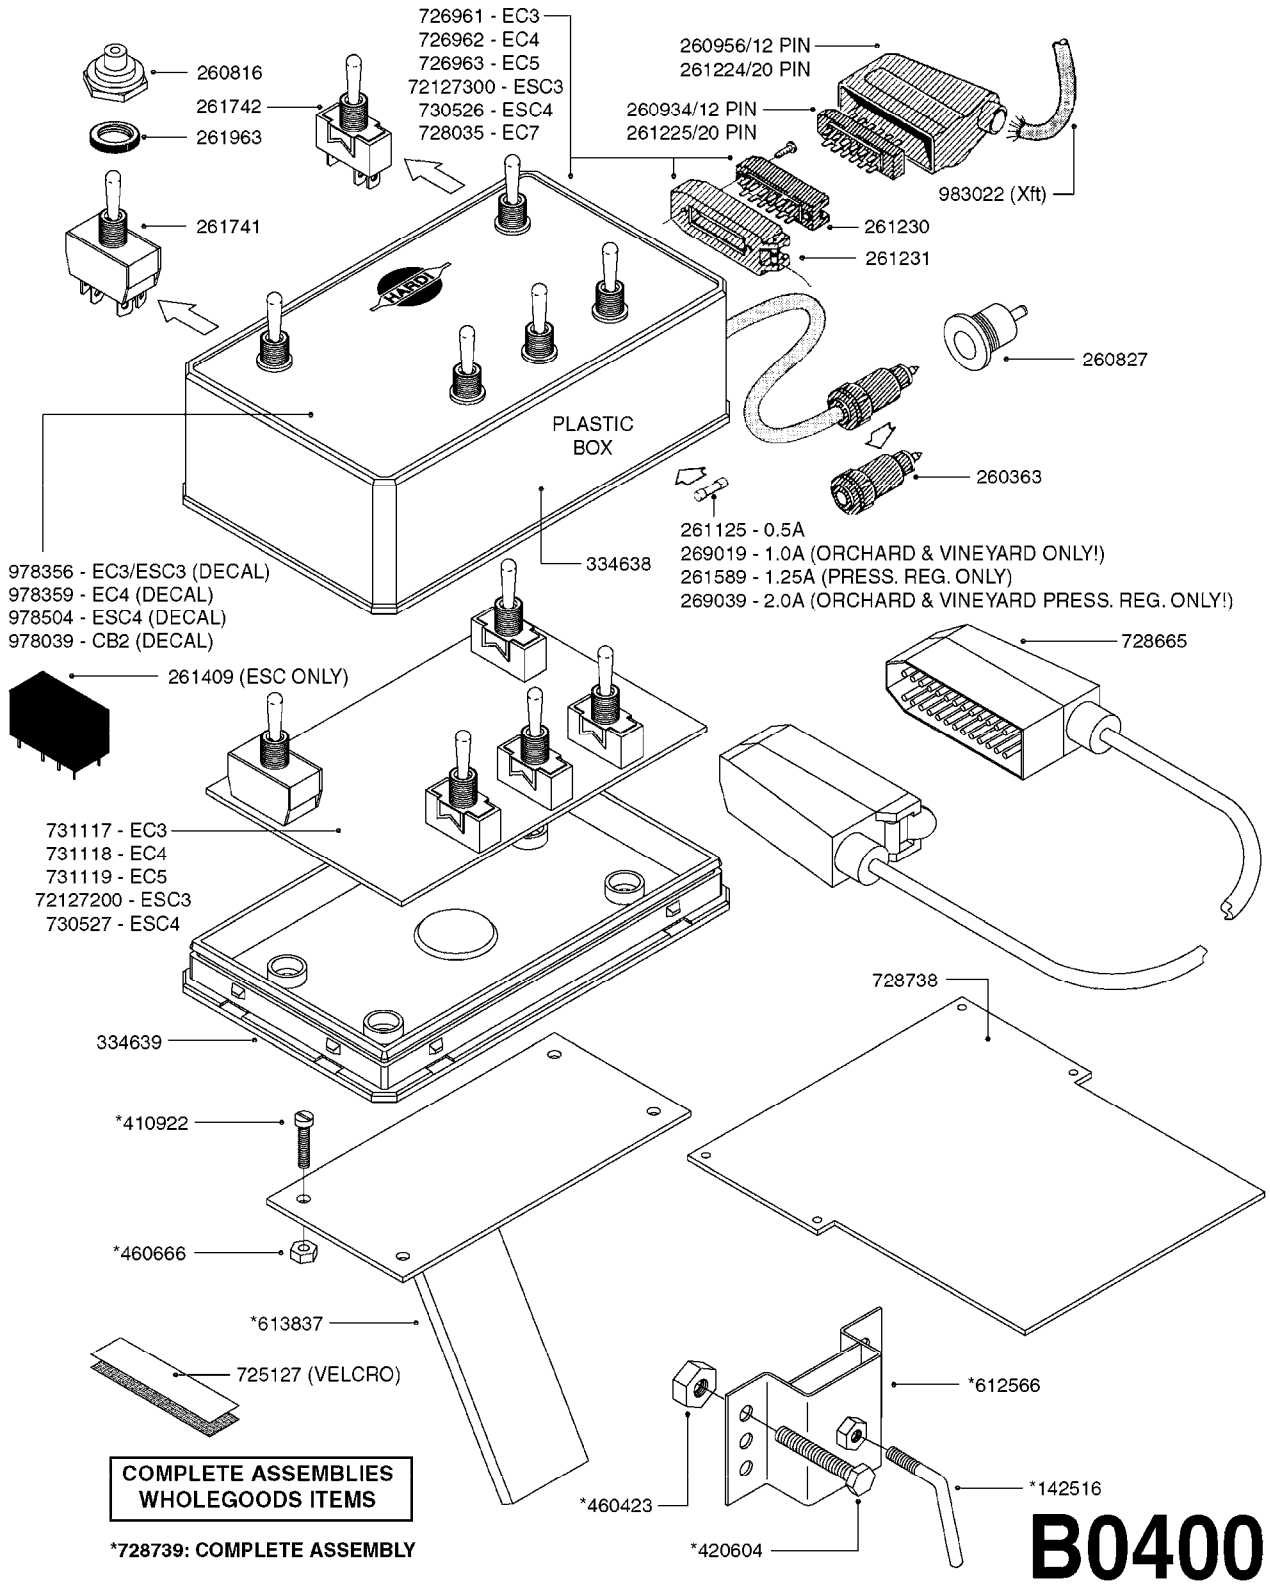

*728739: COMPLETE ASSEMBLY (NLA)

COMPLETE ASSEMBLIES
WHOLEGOODS ITEMS

B0390

CONTROL BOX F/EC+EC-SC
B0390-HIN, 01:01:16

Page 1
Date 07.02.2020 9:25

parts-n°	order qty	description
142516	1	SCREW SET M10 BENT F. LOCKING
260363	1	PLUG 2 POLE 12V
260794	1	SWITCH F.PRESS ADJ.EC CONTROL
260816	1	CAP W/RUBBER BOOT F.EC SWITCH
260827	1	PLUG F.EC ATTACHMENTS
260864	1	SWITCH F.HY BOOM CONTROL BOX
260923	1	PLUG INSERT 12 POLE FEMALE
260934	1	PLUG INSERT 12 POLE MALE
260945	1	PLUG HOUSE 12 POLE FEMALE
260956	1	PLUG HOUSE 12 POL.MALE
261066	1	SWITCH 2 POLE
261125	1	FUSE 5 X 20 500mA
261224	1	PLUG HOUSING F/20 POLE MALE
261225	1	PLUG INSERT 20 POLE MALE
261230	1	PLUG INSERT 20 POLE FEMALE
261231	1	PLUG HOUSING 20 POLE FEMALE
410922	1	CYL.SKR 8.8 DEL M4X20 RST
411006	1	SCREW M4X40 SLOTTED
420604	1	BOLT HEX 8.8 DEL M10X25 FT DIN933
460423	1	NUT HEX M10X1.50 LOCK DIN985A2 SS
460666	1	NUT HEX M4
612566	1	MOUNT BRACKET F.FAN CABLE ASSY
613837	1	MOUNT PLATE FOR EC CONTROL BOX
725006	1	CIRCUIT BOARD 4 VALVE
725014	1	CONTROL BOX EC 4 SEC./12 PIN
725056	1	PRINTED CIRC.W SW 3WAY 726961
726961	1	CONTROL BOX EC 3 SEC./20 PIN
726962	1	CONTROL BOX EC 4 SEC./20 PIN
727376	1	CIRCUIT BOARD F.ESC 3 BANK
728072	1	CABLE,20-PIN,6M EC/4
728073	1	CABLE,20-PIN,6M, EC/3
728075	1	CABLE F.CONTROL BOX 5M EC/3
728665	1	CABLE EXT.-QUICK ATTACH 20 PIN
728666	1	CABLE-QUICK ATTACH 12 PIN
728738	1	DOUB.CONT.BOX & OR F/M PLATE
728739	1	IN CAB CONTROL MOUNT KIT
729721	1	CONTROL BOX ESC3
983022	1	WIRE 12 x 0.5 x 2MM x 12"
10297303	1	CIRCUIT BOARD FOR T.M.S.
10411203	1	RELAY T-82