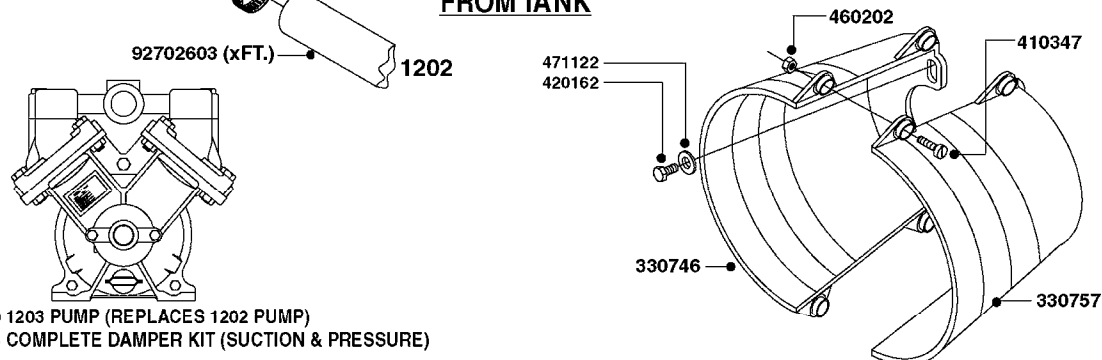

PRESSURE SIDE OF PUMP

SUCTION SIDE OF PUMP

TO CONTROLS

FROM TANK

#821630 1203 PUMP (REPLACES 1202 PUMP)
#726854 COMPLETE DAMPER KIT (SUCTION & PRESSURE)

COMPLETE ASSEMBLIES
WHOLEGOODS ITEMS

A0200

PUMP - 1200/1202/1203 FITTINGS
A0200-HIN, 01:01:16