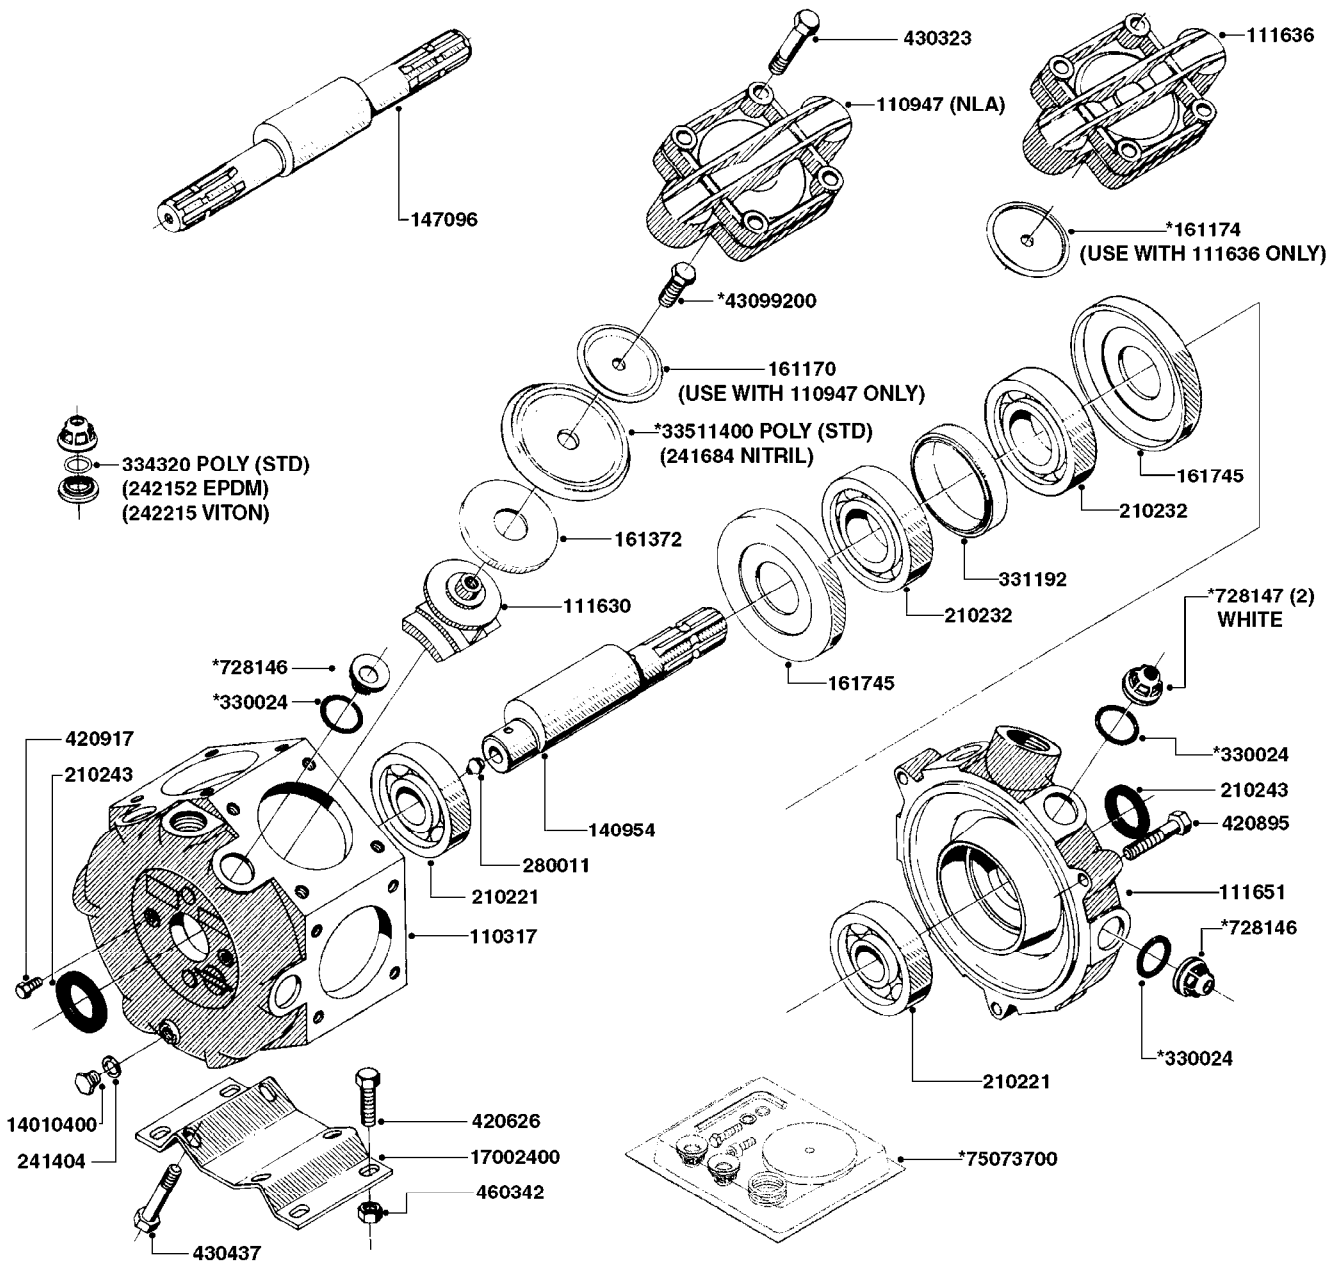

REPLACED BY 364 PUMPS
SEE PAGE A0280

A0250

PUMP - 361 W/MOUNTING BASE
A0250-HIN, 17:03:16

Page 1

Date 07.02.2020 9:24

parts-n°	order qty	description
110317	1	PUMP CASING MODEL 360/361 PNTD
110947	1	VALVE COVER MDL 361 (PAINTED)
111630	1	CONNECTING ROD 363/364-10 PUMP
111636	1	VALVE COVER 363 HEAVY DUTY
111651	1	CASTING F.363 1.5" PUMP(FRONT)
140954	1	CRANK SHAFT MODEL 360/361
147096	1	CRANK SHAFT 361/9.5 THROUGH
161170	1	DIAPH UPPER DISC, 321/361/363
161174	1	DIAPHRAGM DISC SS 361/363/364 PUMP
161372	1	DIAPHRAGM BACKING DISC,320-361
161745	1	METAL SPACER F.363/463
210221	1	BEARING BALL 6407
210232	1	BEARING BALL 6310
210243	1	SEAL OIL 35 X 47 X 7
241404	1	DOWTY SEAL 1/4"
241684	1	DEICER PARTS: DIAPHRAGM MODEL 361 NITRIL
242152	1	O-RING D18.2X3 EPDM
242215	1	O-RING D18X3 VITON
280011	1	GREASE NIPPLE 1/8' SAE H TR
330024	1	O-RING D41,1/D34.5 X 3,5
331192	1	SPACER, MODEL 361/363
334320	1	O-RING D18X3 POLYURETHANE
420626	1	BOLT HEX 8.8 DEL M10X20 FT
420895	1	BOLT HEX 8.8 RAW M10X60
420917	1	BOLT HEX 8.8 RAW M8X12 FT
430323	1	BOLT HEX 8.8 DEL M12X60
430437	1	BOLT HEX 8.8 RAW M12X65
460342	1	NUT HEX M10 DEL DIN934
728146	1	VALVE FOR 361(726890/707932)
728147	1	VALVE FOR 361 WHITE WITH HOLE
14010400	1	PLUG 1/4" BSP
17002400	1	FOOT F. 36X PUMP, RED
33511400	1	DIAPHRAGM PUMP 361/361/363/364 PUR
43099200	1	BOLT HEX SS M12 X 30 DIN933 A4
75073700	1	PUMP KIT 361/363 "06"