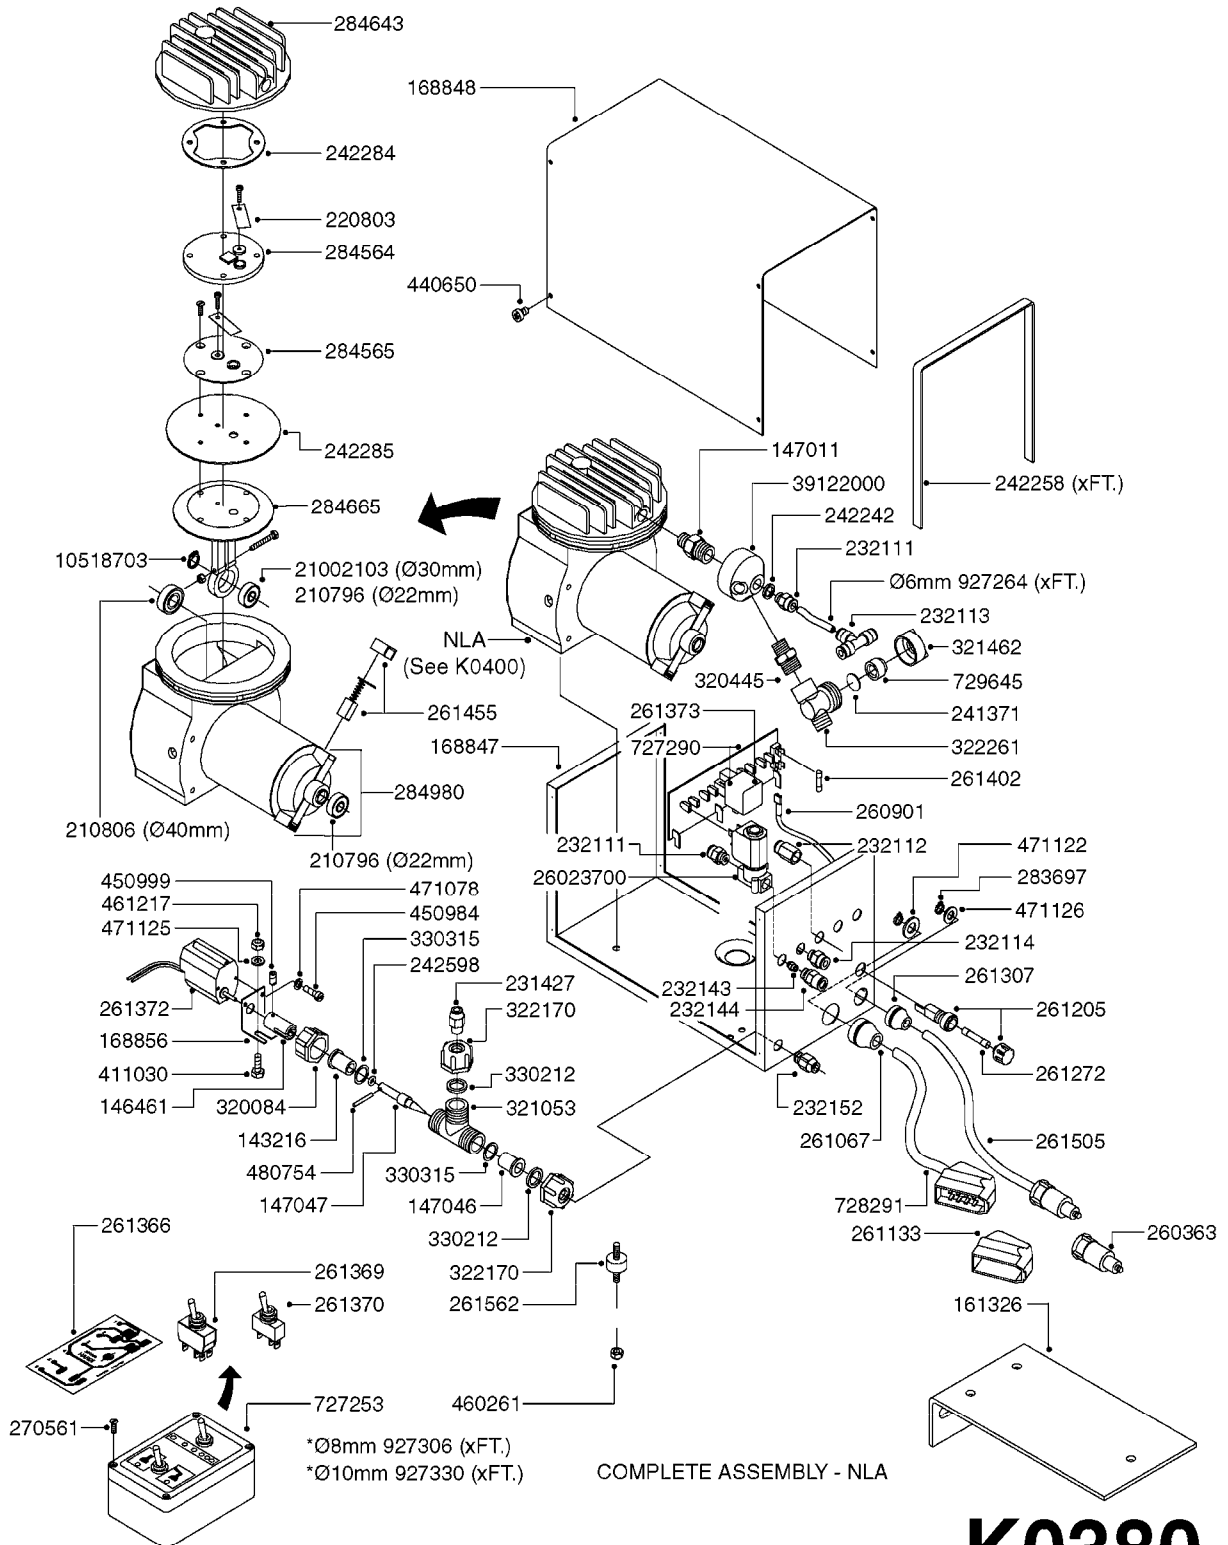

K0380

FOAM MARKER COMPRESSOR POST 94
K0380-HIN, 17:03:16

Page 1
Date 07.02.2020 9:25

parts-n°	order qty	description
143216	1	BUSHING THREAD F.FOAM MARKER
146461	1	COUPLER F.THROTTLE VALVE
147011	1	HEX NIPPLE 3/8'X1/4'BSP BRASS
147046	1	SEAT FOR THROTTLE VALVE
147047	1	SPINDLE FOR THROTTLE VALVE
161326	1	MOUNT BKT. F. FOAM COMP.BOX 98
168847	1	ENCLOSURE LOWER F.MARKER
168848	1	COVER F. FOAM MARKER
168856	1	MOUNT FOR GEAR MOTOR
210796	1	BEARING BALL D22/D8 X 7 608ZZ
210806	1	BEARING BALL D40/D17X12MM
220803	1	VALVE F. COMPRESSOR
231427	1	COUPLER 1/8'THREAD X6MM HOSE
232111	1	QUICK COUPLER 6MM X 1/8 EXT.
232112	1	QUICK COUPLER 6MM 1/8 INT.
232113	1	QUICK COUPLER 6MM T-PIECE
232114	1	COUPLER 1/8" THREADX8MM HOSE
232143	1	REDUCER 1/4'INT-1/8'EXT
232144	1	QUICK COUPLER 10MM X 1/4 EXT
232152	1	QUICK COUPLER 8MMX1/8 EXT.LONG
241371	1	DIAPHRAGM F.NO-DRIP,VULC
242242	1	O-RING F.AIR HOSE FITTING
242258	1	TRIM 3X10 SELF ADHESIVE 0012"
242284	1	HEAD GASKET F. COMPRESSOR
242285	1	DIAPHRAGM F. F/M COMP.
242598	1	O-RING D7.0 X 2.5 NITRIL
260363	1	PLUG 2 POLE 12V
260901	1	SPADE F.ELEC CONN.1.5MM BLUE
261067	1	GROMMET 10-14 GREY
261133	1	PLUG HOUSING F.8 POLE PLUG
261205	1	FUSE HOLDER
261272	1	FUSE 10A D6X32 MM
261307	1	GROMMET 7-10 BLACK
261366	1	CIRCUIT BOARD F.F/M CONTROL
261369	1	SWITCH 2 WAY 12V SPRING RETURN
261370	1	SWITCH 2 WAY 12V
261372	1	GEAR MOTOR BOSCH 13RPM
261373	1	RELAY 12V/30W
261402	1	FUSE 3.15A SLOW BURN
261455	1	BRUSH KIT-FOAM MARKER MOTOR
261505	1	CABLE 2X4MM L8000MM
261562	1	RUBBER DAMPER 2XM6X25
270561	1	SCREW W/SPRING ASSY. (QTY 1)
283697	1	TIESTRAP 200MM
284564	1	PLATE F.COMPRESSOR HEAD
284565	1	PLATE F.COMPRESSOR HEAD
284643	1	COMPRESSOR HEAD F.FOAM MARKER
284665	1	CONNECTING ROD F.COMPRESSOR
284980	1	FLANGE REAR F. F.M.COMPRESSOR
320084	1	FITT.DK NUT 1/2" BSP
320445	1	FITT.DK HN 1/4"X3/8" BSP
321053	1	FITT.DK TEE 1/2 X1/2 X1/2" BSP
321462	1	CAP F.NO-DRIP ASSY.
322170	1	FITT.DK NUT 1/2"x 1/8"F BSP
322261	1	HOUSING F.SAFETY VALVE 3/8"
330212	1	O-RING D19/D14X2.4 F.1/2"NUT
330315	1	O-RING D18.4/D13X.6
411030	1	BOLT HEX M5X10
440650	1	SCREW 3.5x13 STAINLESS
450984	1	BOLT HEX M2.5X8 SLOTTED
450999	1	SCREW SET M3X8