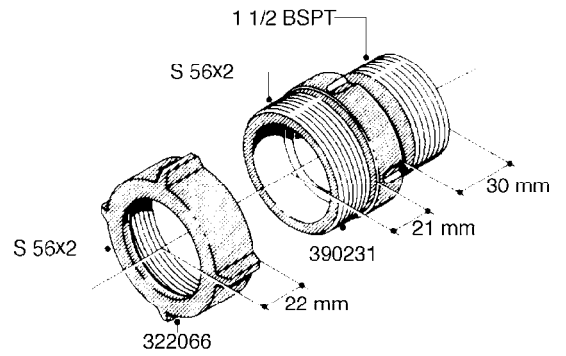

L0080

FITTINGS - S-53
L0080-HIN, 12:09:17

Page 1

Date 07.02.2020 9:26

Pos.	parts-n°	order qty	description
1	145995	1	FITT.DK S-53 FORK
2	241973	1	O-RING Ø3 X 44.2 70 SHORES NITRIL NITRIL (BLACK)
2	242353	1	O-RING 3 X 44.2 VITON VITON (BROWN)
3	242109	1	O-RING D32.2x3.0 NITRIL (BLACK)
3	242354	1	O-RING D32.2X3.0 VITON VITON (BROWN)
4	322103	1	FITT.DK S-53 BULKHEAD
5	322107	1	FITT.DK S-53 BULKHEAD NUT
6	322110	1	FITT.DK S-53 ELB. 1/2" BSP
7	322352	1	FITT.DK S-53 TEE
8	334229	1	FITT.DK S-53 STR.3/4"
9	334260	1	GASKET F. S-53 BULKHEAD
10	334564	1	FITT.DK S-67 TO S-53 ADAPTER
11	391100	1	FITT.DK S-53THREAD INS.1/2"BSP
12	726463	1	FITT.DK S53 BULKHEAD W/GASKET
13	726552	1	FIT.DK S-53X90 1/2" BSP,O-RING
14	726556	1	FITT.DK S-53 HB 1/2" W/O-RING
15	726558	1	FITT.DK S53 STR. 3/4" W. ORING
16	726559	1	FITT DK. S-53 HB 1" W/O-RING
17	726568	1	FITT.DK.S-53 HB 1/2"90 W/O-RING
18	726570	1	FITT.DK S-53 ELB.3/4" W. ORING
19	726571	1	FITT.DK S-53 ELB.1", W ORING
20	726578	1	FITT.DK S53 PLUG WITH O-RING
21	728561	1	FITT.DK. S67M - S53F REDUCER