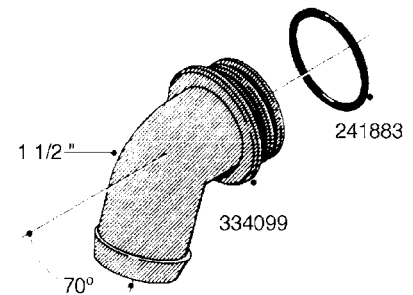

L0080

FITTINGS - S-53
L0080-HIN, 12:09:17

Page 1

Date 07.02.2020 9:26

Pos.	parts-n°	order qty	description
1	145995	1	FITT.DK S-53 FORK
2	241973	1	O-RING Ø3 X 44.2 70 SHORES NITRIL NITRIL (BLACK)
2	242353	1	O-RING 3 X 44.2 VITON VITON (BROWN)
3	242109	1	O-RING D32.2x3.0 NITRIL (BLACK)
3	242354	1	O-RING D32.2X3.0 VITON VITON (BROWN)
4	322103	1	FITT.DK S-53 BULKHEAD
5	322107	1	FITT.DK S-53 BULKHEAD NUT
6	322110	1	FITT.DK S-53 ELB. 1/2" BSP
7	322352	1	FITT.DK S-53 TEE
8	334229	1	FITT.DK S-53 STR.3/4"
9	334260	1	GASKET F. S-53 BULKHEAD
10	334564	1	FITT.DK S-67 TO S-53 ADAPTER
11	391100	1	FITT.DK S-53THREAD INS.1/2"BSP
12	726463	1	FITT.DK S53 BULKHEAD W/GASKET
13	726552	1	FIT.DK S-53X90 1/2" BSP,O-RING
14	726556	1	FITT.DK S-53 HB 1/2" W/O-RING
15	726558	1	FITT.DK S53 STR. 3/4" W. ORING
16	726559	1	FITT DK. S-53 HB 1" W/O-RING
17	726568	1	FITT.DK.S-53 HB 1/2"90 W/O-RING
18	726570	1	FITT.DK S-53 ELB.3/4" W. ORING
19	726571	1	FITT.DK S-53 ELB.1", W ORING
20	726578	1	FITT.DK S53 PLUG WITH O-RING
21	728561	1	FITT.DK. S67M - S53F REDUCER