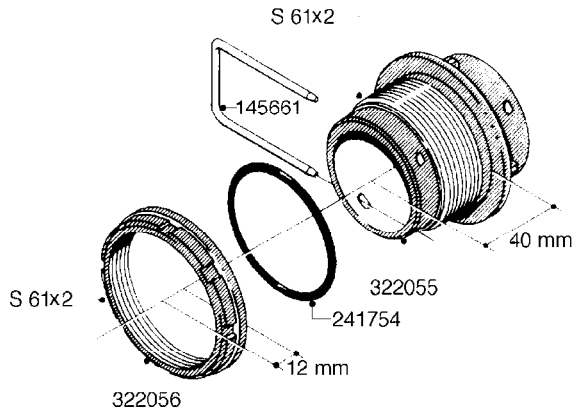

L0080

FITTINGS - S-53
L0080-HIN, 12:09:17

Page 1

Date 07.02.2020 9:26

Pos.	parts-n°	order qty	description
1	145995	1	FITT.DK S-53 FORK
2	241973	1	O-RING Ø3 X 44.2 70 SHORES NITRIL NITRIL (BLACK)
2	242353	1	O-RING 3 X 44.2 VITON VITON (BROWN)
3	242109	1	O-RING D32.2x3.0 NITRIL (BLACK)
3	242354	1	O-RING D32.2X3.0 VITON VITON (BROWN)
4	322103	1	FITT.DK S-53 BULKHEAD
5	322107	1	FITT.DK S-53 BULKHEAD NUT
6	322110	1	FITT.DK S-53 ELB. 1/2" BSP
7	322352	1	FITT.DK S-53 TEE
8	334229	1	FITT.DK S-53 STR.3/4"
9	334260	1	GASKET F. S-53 BULKHEAD
10	334564	1	FITT.DK S-67 TO S-53 ADAPTER
11	391100	1	FITT.DK S-53THREAD INS.1/2"BSP
12	726463	1	FITT.DK S53 BULKHEAD W/GASKET
13	726552	1	FIT.DK S-53X90 1/2" BSP,O-RING
14	726556	1	FITT.DK S-53 HB 1/2" W/O-RING
15	726558	1	FITT.DK S53 STR. 3/4" W. ORING
16	726559	1	FITT DK. S-53 HB 1" W/O-RING
17	726568	1	FITT.DK.S-53 HB 1/2"90 W/O-RING
18	726570	1	FITT.DK S-53 ELB.3/4" W. ORING
19	726571	1	FITT.DK S-53 ELB.1", W ORING
20	726578	1	FITT.DK S53 PLUG WITH O-RING
21	728561	1	FITT.DK. S67M - S53F REDUCER