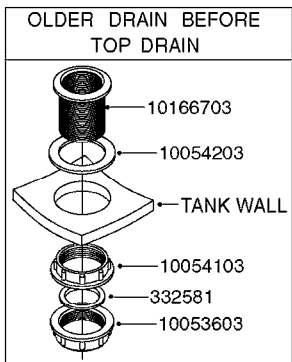

FOR CONNECTING HOSE FITTINGS, SEE SECTION L

E0170