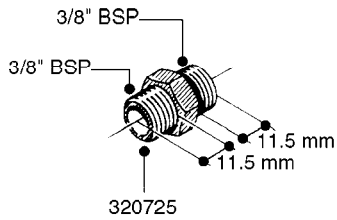

FITTINGS - HEXAGON NIPPLES
L0030-HIN, 01:01:16

L0030

FITTINGS - HEXAGON NIPPLES
L0030-HIN, 01:01:16

Page 1
Date 07.02.2020 9:26

parts-n°	order qty	description
10015303	1	FITT.PO.HN 1.00X1.00 M1000
10425003	1	FITT.PO.HN 1.25X1.00 MCPHEE
320132	1	FITT.DK HN 1" BSP
320176	1	FITT.DK HN 3/8"X1/2" BSP
320445	1	FITT.DK HN 1/4"X3/8" BSP
320655	1	FITT.DK HN 1/2"-1/2" BSP
320692	1	FITT.DK HN 3/8'BSPX1/4'NPT
320703	1	FITT.DK HN 3/8BSP X1/2 &1/4NPT
320725	1	FITT.DK NIPPLE 3/8"-3/8" BSP
320902	1	FITT.DK HN 3/8'X 1/4' BSP
390232	1	FITT.DK HN 1-1/2' X 1-1/4' BSP
390276	1	FITT.DK HN 1'BSP