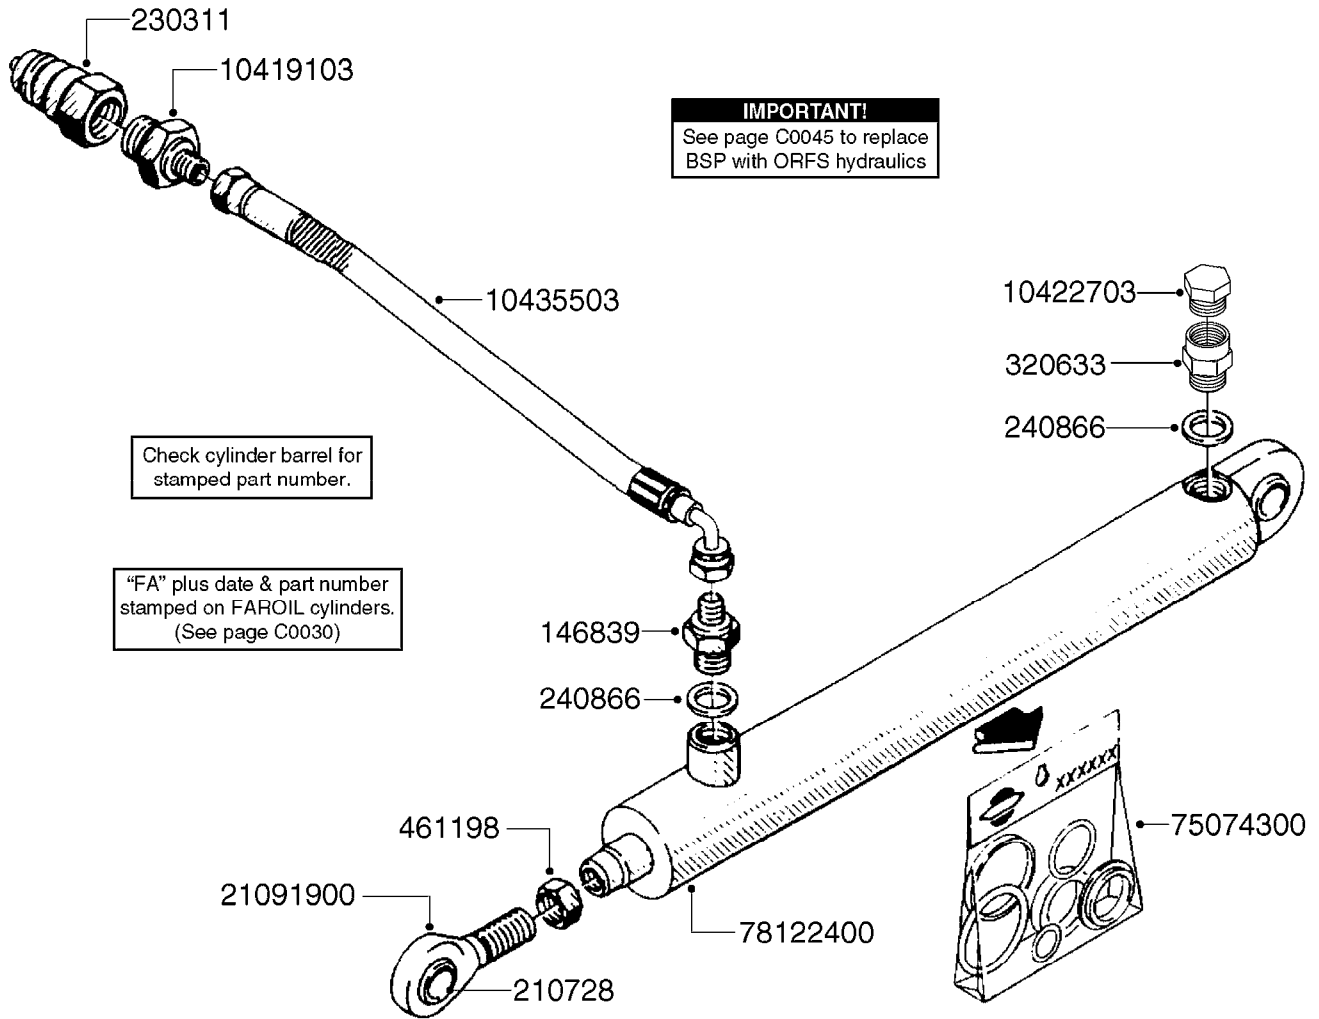

C0060

HYDRAULICS-MB BOOM LIFT CYLNR
C0060-HIN, 23:03:16

Page 1

Date 07.02.2020 9:25

parts-n°	order qty	description
143426	1	PIN 20x160mm F/HYD/CYL.
145176	1	PIN D19.8 X 60
146850	1	HEX NIPPLE 3/8"x3/8" - 1.8mm
231906	1	HEX NIPPLE 3/8"BSP X 1/2"NPT
240866	1	DOWTYSEAL 3/8"
284412	1	HOSE HY 3/8" X 315" STR+STR
480384	1	PIN COTTER 3/16 x 1-1/2"
10466003	1	COUPLER PIONEER 8010-04 1/2NPT
78120000	1	CYL.TELESCOPING Ø50/40/25_1100