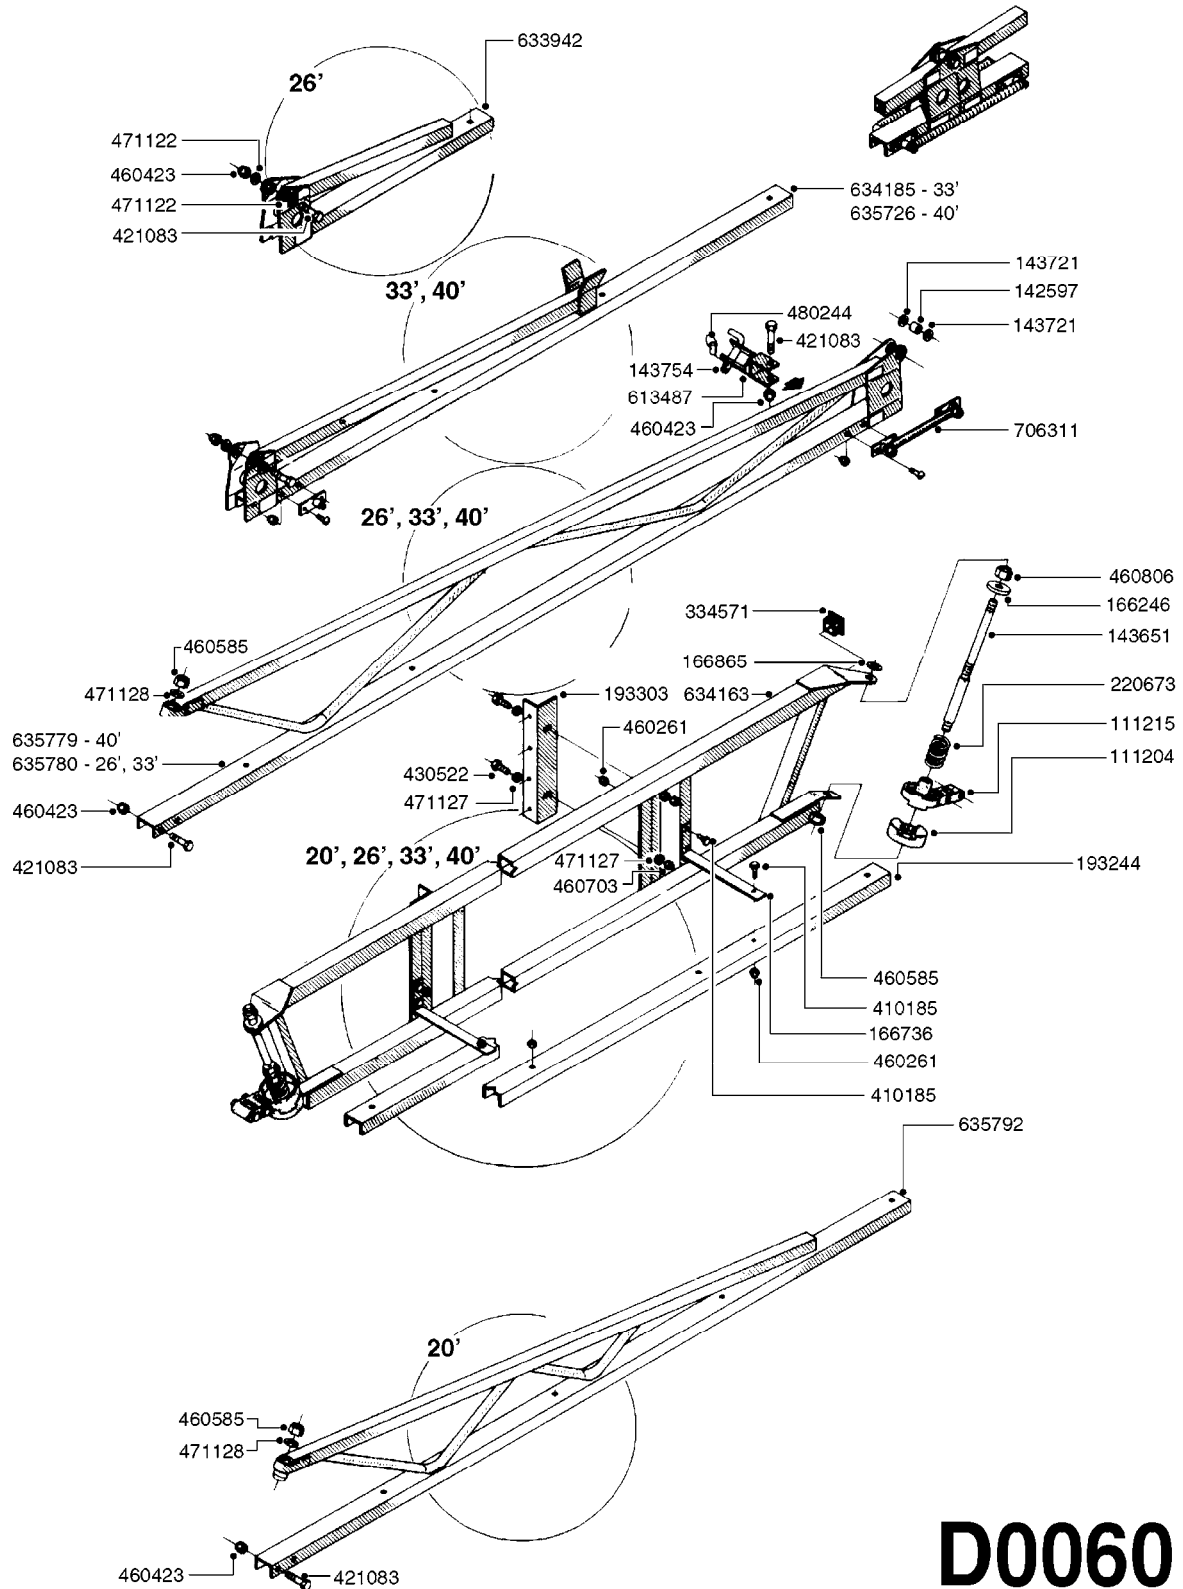

BOOM - SB 20' 26' 33' 40'
D0060-HIN, 18:12:19

Page 0
Date 07.02.2020 9:25

D0060

BOOM - SB 20' 26' 33' 40'
D0060-HIN, 18:12:19

Page 1

Date 07.02.2020 9:25

parts-n°	order qty	description
111204	1	CLAW CLUTCH/LOWER D80
111215	1	CLAW CLUTCH/UPPER D80
142597	1	DISTANCE TUBE
143651	1	AXLE M20/M16 L=355 F/BREAKAWAY
143721	1	FRICITION DISC FOR BOOM D30
143754	1	PIN D10 X 56
166246	1	WASHER CUP D53 F.SPRING
166736	1	CLAMP FOR SB BOOM
166865	1	WASHER D35/D25X2
193244	1	NOZZLE TRACK 6-8-10 M SB
193303	1	SUPPORTING ARM FOR SB BOOM
220673	1	SPRING F.PIVOT 100 X 51
334571	1	PLUG 40x40x2 F.SQ.TUBE
410185	1	BOLT HEX 8.8 DEL M6X16
421083	1	BOLT HEX 8.8 DEL M10X65
430522	1	BOLT HEX 8.8 DEL M12X25 FT
460261	1	NUT HEX M6X1.00 LOCK DIN985 A2 SS
460423	1	NUT HEX M10X1.50 LOCK DIN985A2 SS
460585	1	LOCKING NUT M16 DIN985 A2 SS
460703	1	NUT HEX M12X1.75 LOCK DIN985A2 SS
460806	1	NUT HEX M20X2.50 LOCK DIN985A2 SS
471122	1	WASHER, M10, Ø20/10.5X 2.0, SS
471127	1	WASHER, M12, Ø24/13X24X2.5 SS
471128	1	WASHER, M16, Ø30/17.0X 3.0, SS
480244	1	PIN SNAP D4.5
613487	1	TRANSPORT FITTINGS FOR SB BOOM
633942	1	OUTER BOOM WING 26', 28' SB
634163	1	CENTER SECTION - 20',26',33'
634185	1	BOOM WING OUTER PART 33' SB
635726	1	BOOM WING OUTER PART 40' SB
635779	1	INNER WING SECTION 40' SB
635780	1	INNER WING SEC. 26',28',33'SB
635792	1	BOOM WING - 20',21'SB-BOOM
706311	1	SPRING WITH HAND-GRIB