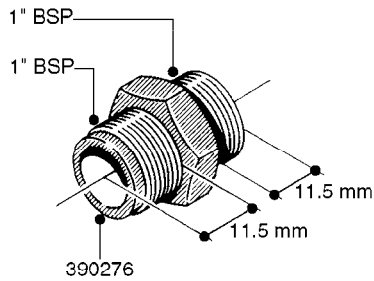

FITTINGS - HEXAGON NIPPLES
L0030-HIN, 01:01:16

L0030

FITTINGS - HEXAGON NIPPLES
L0030-HIN, 01:01:16

Page 1
Date 07.02.2020 9:26

parts-n°	order qty	description
10015303	1	FITT.PO.HN 1.00X1.00 M1000
10425003	1	FITT.PO.HN 1.25X1.00 MCPHEE
320132	1	FITT.DK HN 1" BSP
320176	1	FITT.DK HN 3/8"X1/2" BSP
320445	1	FITT.DK HN 1/4"X3/8" BSP
320655	1	FITT.DK HN 1/2"-1/2" BSP
320692	1	FITT.DK HN 3/8'BSPX1/4'NPT
320703	1	FITT.DK HN 3/8BSP X1/2 &1/4NPT
320725	1	FITT.DK NIPPLE 3/8"-3/8" BSP
320902	1	FITT.DK HN 3/8'X 1/4' BSP
390232	1	FITT.DK HN 1-1/2' X 1-1/4' BSP
390276	1	FITT.DK HN 1'BSP