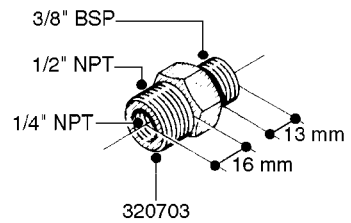

FITTINGS - HEXAGON NIPPLES
L0030-HIN, 01:01:16

L0030

FITTINGS - HEXAGON NIPPLES
L0030-HIN, 01:01:16

Page 1
Date 07.02.2020 9:26

parts-n°	order qty	description
10015303	1	FITT.PO.HN 1.00X1.00 M1000
10425003	1	FITT.PO.HN 1.25X1.00 MCPHEE
320132	1	FITT.DK HN 1" BSP
320176	1	FITT.DK HN 3/8"X1/2" BSP
320445	1	FITT.DK HN 1/4"X3/8" BSP
320655	1	FITT.DK HN 1/2"-1/2" BSP
320692	1	FITT.DK HN 3/8'BSPX1/4'NPT
320703	1	FITT.DK HN 3/8BSP X1/2 &1/4NPT
320725	1	FITT.DK NIPPLE 3/8"-3/8" BSP
320902	1	FITT.DK HN 3/8'X 1/4' BSP
390232	1	FITT.DK HN 1-1/2' X 1-1/4' BSP
390276	1	FITT.DK HN 1'BSP