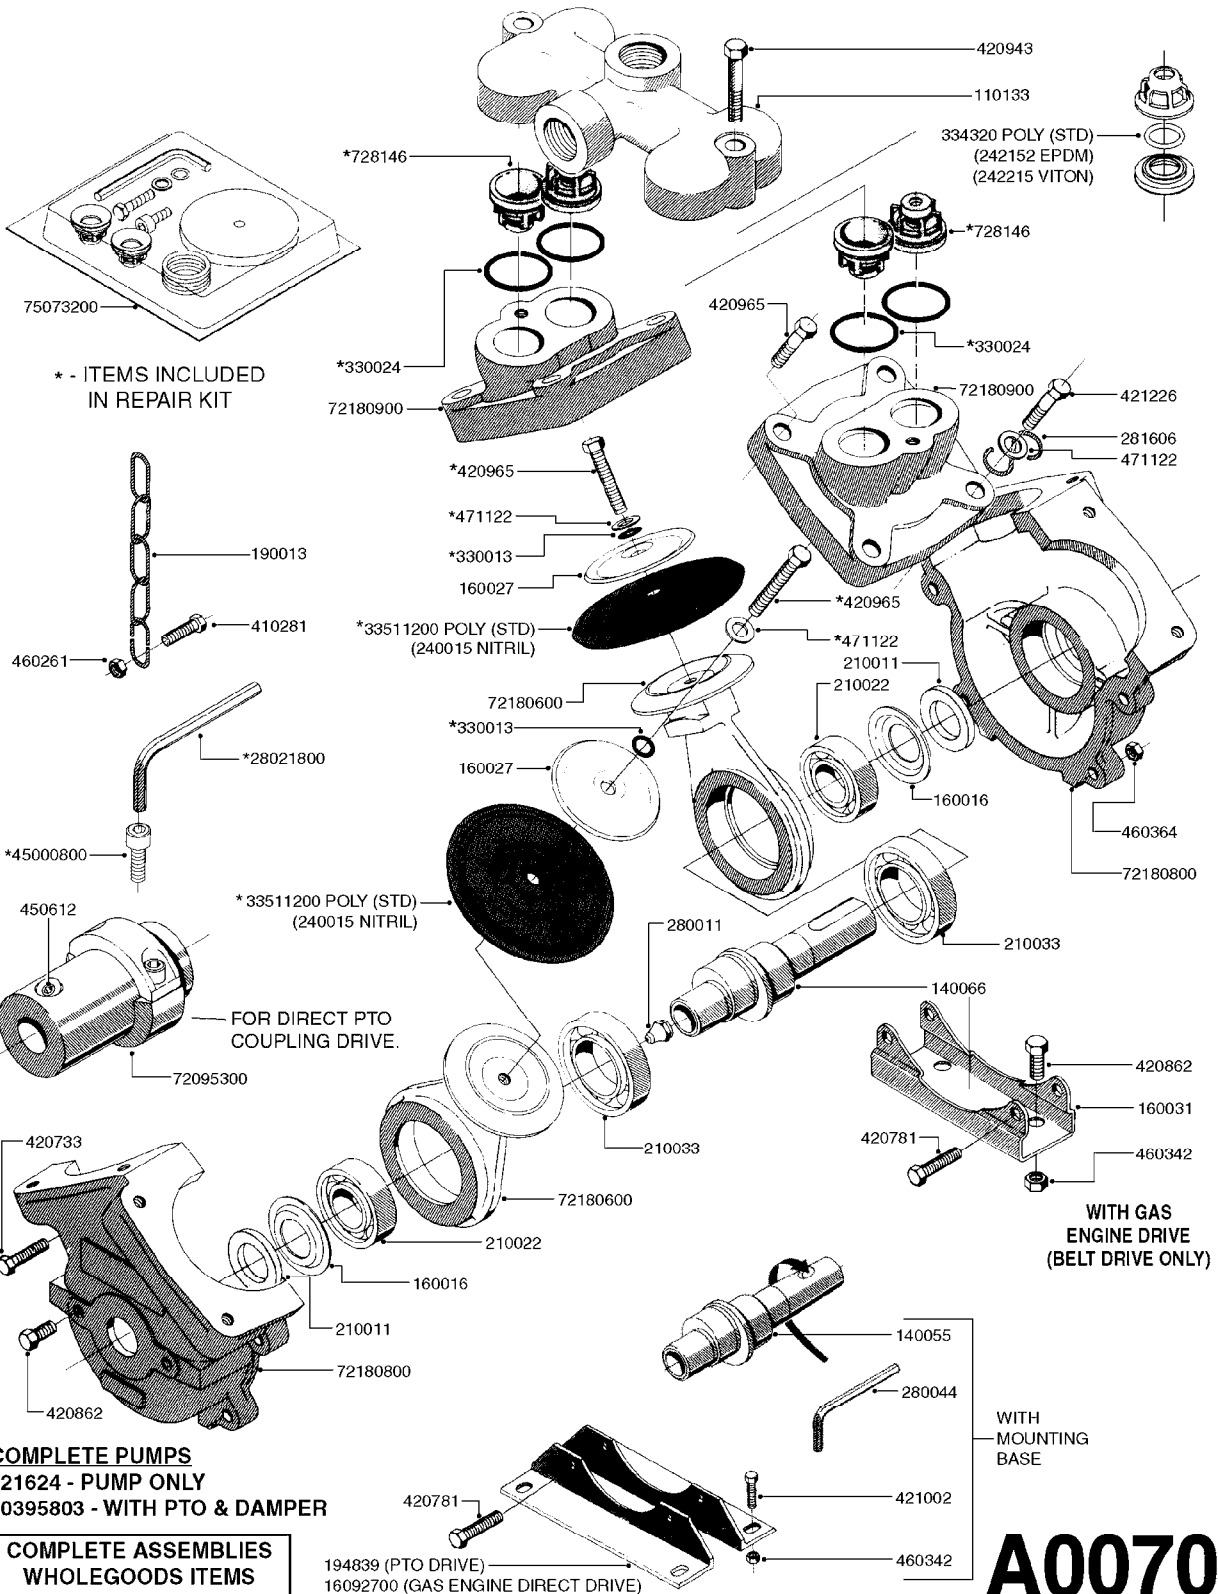

PUMP - 603
A0070-HIN, 01:01:16

COMPLETE PUMPS
821624 - PUMP ONLY
10395803 - WITH PTO & DAMPER

COMPLETE ASSEMBLIES
WHOLEGOODS ITEMS

A0070

PUMP - 603
A0070-HIN, 01:01:16

Page 1
Date 07.02.2020 9:24

parts-n°	order qty	description
110133	1	VALVE CHAMBER MOD 600 PAINTED
140055	1	CRANK SHAFT, MODEL 600
140066	1	CRANK SHAFT, MODEL 600/4
160016	1	DUST PLATE
160027	1	DIAPHRAGM UPPER DISC 500-600
160031	1	BASE PLATE MODEL 500-600
190013	1	CHAIN 35XL=800
194839	1	ANGLE IRON FOOT, M 500-600 RED
210011	1	SEAL FELT D39/23 X 4
210022	1	BEARING BALL 6205
210033	1	BEARING BALL 6007
240015	1	DIAPHRAGM MODEL 500-600 NITRIL
242152	1	O-RING D18.2X3 EPDM
242215	1	O-RING D18X3 VITON
280011	1	GREASE NIPPLE 1/8' SAE H TR
280044	1	KEY HEXAGON W6 3/16'
281606	1	S-HOOK GALVANIZED
330013	1	O-RING 2.5 X 10 PUR
330024	1	O-RING D41,1/D34.5 X 3,5
334320	1	O-RING D18X3 POLYURETHANE
410281	1	BOLT HEX 8.8 DEL M6X25 DIN933 A2
420733	1	BOLT HEX 8.8 DEL M8X40
420781	1	BOLT HEX 8.8 DEL M8X50
420862	1	BOLT HEX 8.8 DEL M10X16 FT
420943	1	BOLT HEX 8.8 DEL M10X50
420965	1	M10X40 MACHINE SCREW STAINLESS
421002	1	BOLT HEX 8.8 DEL M10X30 FT DIN933
421226	1	BOLT HEX 8.8 DEL M10X45
450612	1	SCREW M10X16 POINTED
460261	1	NUT HEX M6X1.00 LOCK DIN985 A2 SS
460342	1	NUT HEX M10 DEL DIN934
460364	1	NUT HU M8 A2 SS DIN934
471122	1	WASHER, M10, Ø20/10.5X 2.0, SS
728146	1	VALVE FOR 361(726890/707932)
821624	1	PUMP 603/7 W. FOOT TAPERED SHA
10395803	1	PUMP 603 C/W PTO 540 RPM
16092700	1	PUMP MOUNT PLATE TALL 500/600
28021800	1	KEY HEXAGON 8MM FOR M10
33511200	1	DIAPHRAGM 500-603 PUR 2006
45000800	1	BOLT ROUND M10X25
72095300	1	COUPLING 1-3/8' X 25, PAINTED
72180600	1	CONNECTING ROD FOR 503-603 M10
72180800	1	PUMP HOUSING 603 RED W/BOLTS
72180900	1	DIAPHRAGM COVER MOD. 600
75073200	1	PUMP KIT 603mm 06