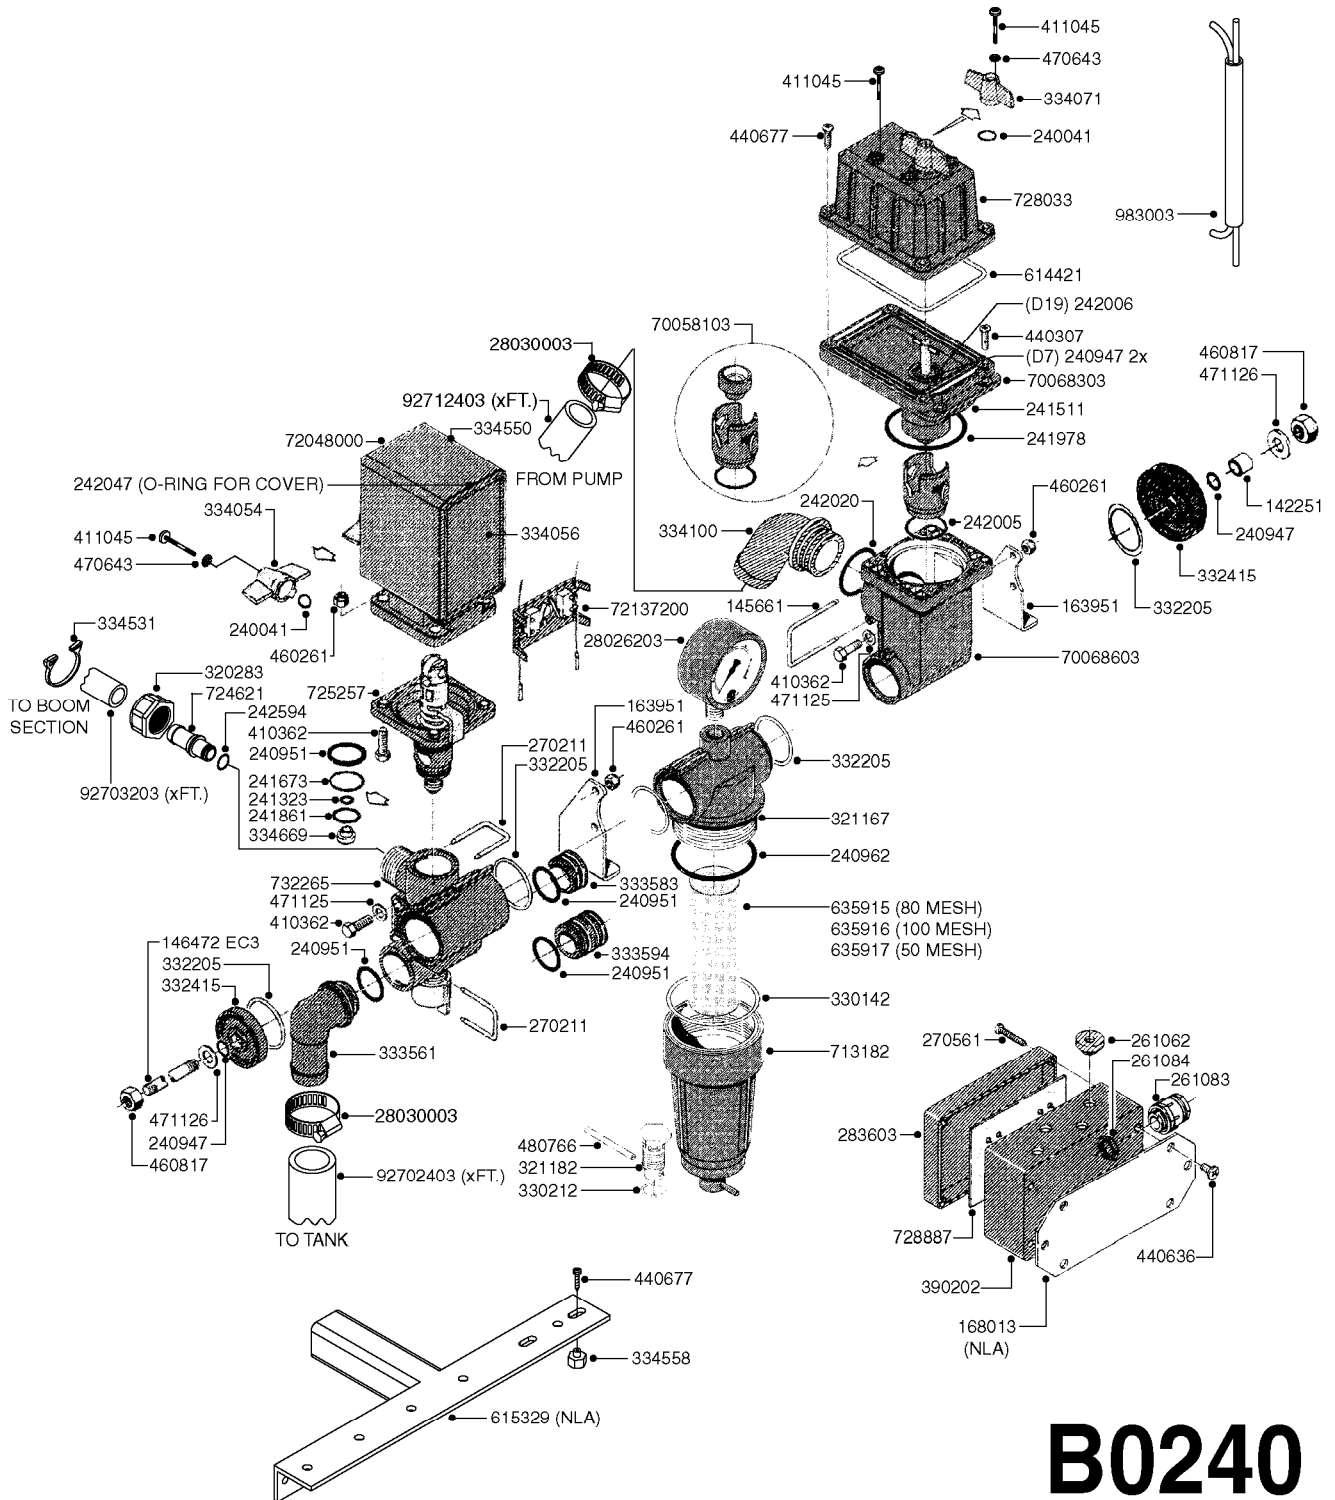

BK-180 REMOTE CONTROL CABLE
B0150-HIN, 01:01:16

Page 1
Date 07.02.2020 9:25

parts-n°	order qty	description
142516	1	SCREW SET M10 BENT F. LOCKING
142881	1	WIRE HOLDER FOR REMOTE CONTROL
142892	1	END NIPPLE F.REMOTE CABLE
281536	1	ALLEN WRENCH 3MM
410605	1	BOLT HEX 8.8 DEL M6X80
420604	1	BOLT HEX 8.8 DEL M10X25 FT DIN933
450564	1	SCREW M6X12 ALLEN
460261	1	NUT HEX M6X1.00 LOCK DIN985 A2 SS
460423	1	NUT HEX M10X1.50 LOCK DIN985A2 SS
471122	1	WASHER, M10, Ø20/10.5X 2.0, SS
611693	1	ARM FOR REMOTE CONTROL BK180
612124	1	BRACKET FOR OP.UNIT F REM.CTR
612566	1	MOUNT BRACKET F.FAN CABLE ASSY
612754	1	HANDLE FOR REMOTE CONTROL
715444	1	REMOTE CONTROL CABLE L=2000
715466	1	MOUNTING PLATE
833567	1	REMOTE CONTROL ON/OFF BK 180