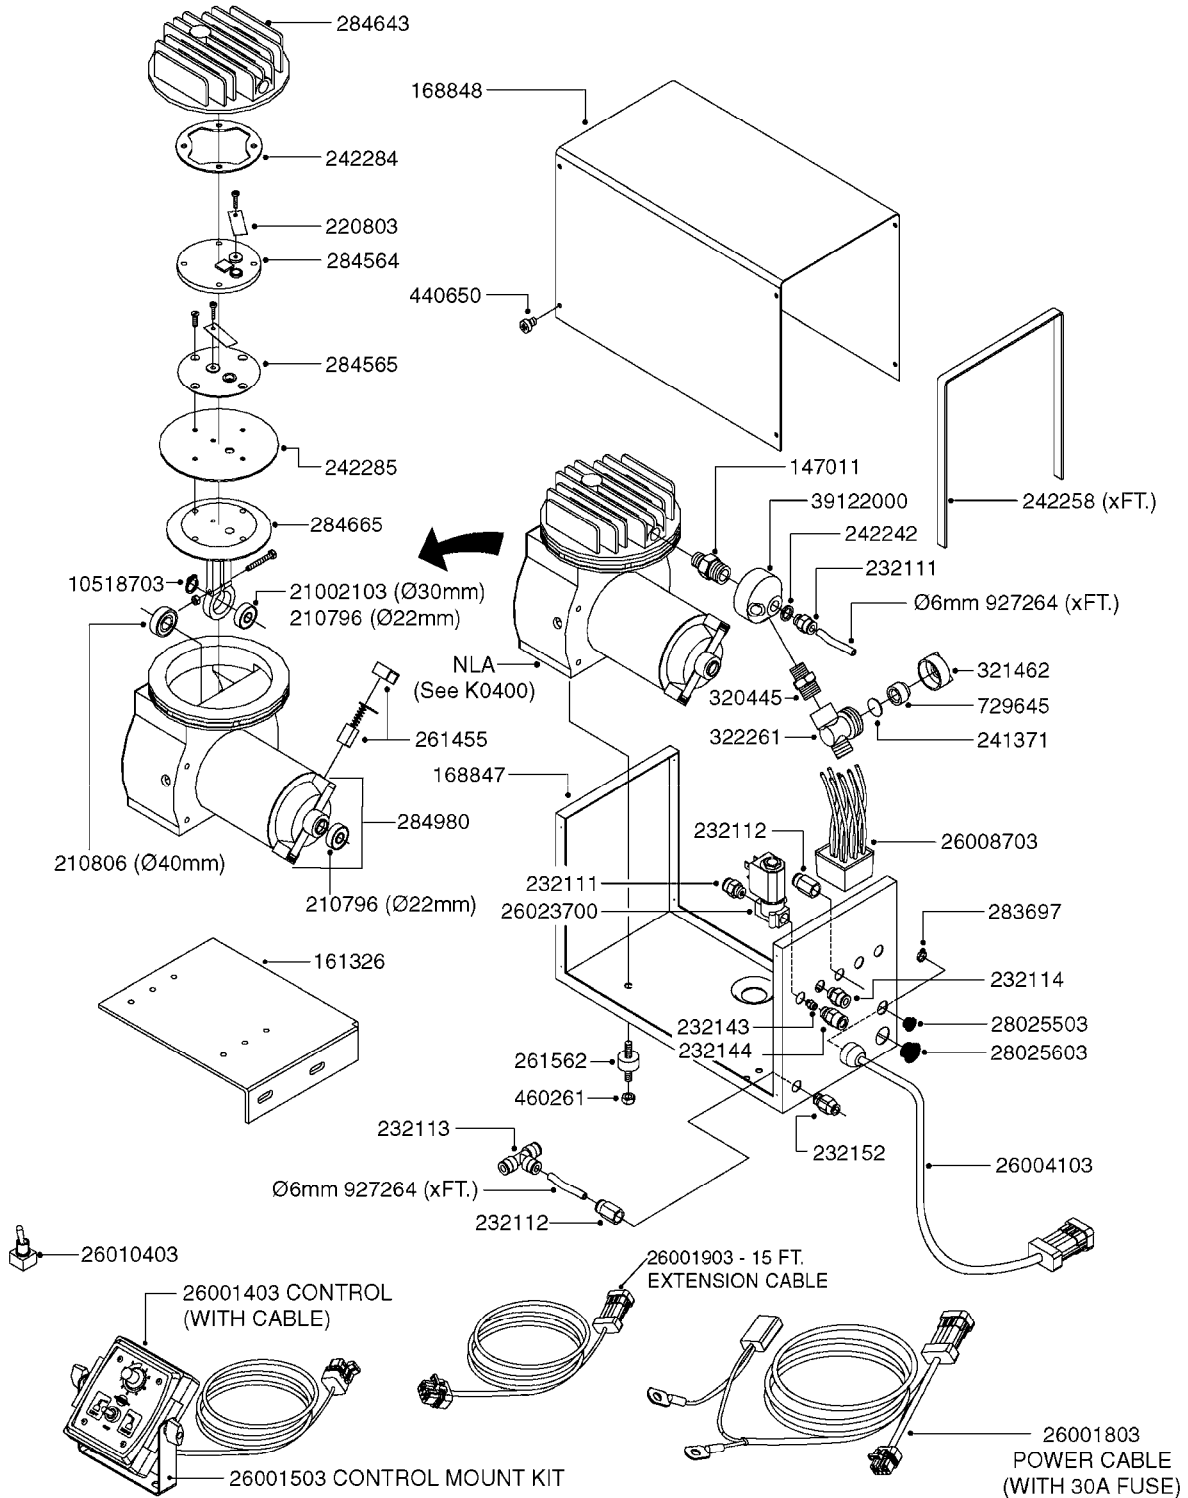

K0390

*Ø8mm 927306 (xFT.)
*Ø10mm 927330 (xFT.)

70019403 - COMPLETE ASSEMBLY

FOAM MARKER COMPRESSOR 2002
K0390-HIN, 01:01:16

Page 1
Date 07.02.2020 9:25

parts-n°	order qty	description
147011	1	HEX NIPPLE 3/8'X1/4'BSP BRASS
161326	1	MOUNT BKT. F. FOAM COMP.BOX 98
168847	1	ENCLOSURE LOWER F.MARKER
168848	1	COVER F. FOAM MARKER
210796	1	BEARING BALL D22/D8 X 7 608ZZ
210806	1	BEARING BALL D40/D17X12MM
220803	1	VALVE F. COMPRESSOR
232111	1	QUICK COUPLER 6MM X 1/8 EXT.
232112	1	QUICK COUPLER 6MM 1/8 INT.
232113	1	QUICK COUPLER 6MM T-PIECE
232114	1	COUPLER 1/8" THREADX8MM HOSE
232143	1	REDUCER 1/4'INT-1/8'EXT
232144	1	QUICK COUPLER 10MM X 1/4 EXT
232152	1	QUICK COUPLER 8MMX1/8 EXT.LONG
241371	1	DIAPHRAGM F.NO-DRIP,VULC
242242	1	O-RING F.AIR HOSE FITTING
242258	1	TRIM 3X10 SELF ADHESIVE 0012"
242284	1	HEAD GASKET F. COMPRESSOR
242285	1	DIAPHRAGM F. F/M COMP.
261455	1	BRUSH KIT-FOAM MARKER MOTOR
261562	1	RUBBER DAMPER 2XM6X25
283697	1	TIESTRAP 200MM
284564	1	PLATE F.COMPRESSOR HEAD
284565	1	PLATE F.COMPRESSOR HEAD
284643	1	COMPRESSOR HEAD F.FOAM MARKER
284665	1	CONNECTING ROD F.COMPRESSOR
284980	1	FLANGE REAR F. F.M.COMPRESSOR
320445	1	FITT.DK HN 1/4"X3/8" BSP
321462	1	CAP F.NO-DRIP ASSY.
322261	1	HOUSING F.SAFETY VALVE 3/8"
440650	1	SCREW 3.5x13 STAINLESS
460261	1	NUT HEX M6X1.00 LOCK DIN985 A2 SS
729645	1	NON-DRIP SPRING ASSY.GREEN 10
927264	1	HOSE R X PE D6/D4 X 0012"
927306	1	HOSE R X PE D8/D6 X 0012"BLACK
927330	1	HOSE R X PE D10/D8 X 012"BLACK
10518703	1	SNAP-RING OUTER 8X1
21002103	1	BEARING, 6200 2ZJEM (SKF)
26001403	1	HC FOAM MARKR CONSOLE VS3.0.00
26001503	1	HC FOAM MARKER CONSOLE MT.KIT
26001803	1	POWER CABLE
26001903	1	15' 7-PIN EXTENSION CABLE
26004103	1	FOAM MARKER CNTRL MOD CABL STD
26008703	1	FOAM MARKER CONTROL SCII
26010403	1	TOGGLE SWITCH MICRO-TRAK F.M.
26023700	1	SOLENOID VAL 12V 1/8' FLO '07
28025503	1	PLUG F.DRILLED HOLE 1/2"
28025603	1	PLUG F.DRILLED HOLE 3/4"
39122000	1	DISTR.HOUSING F.FOAM MARKER'07
70019403	1	FOAM MARKER COMPRESSOR KIT STD