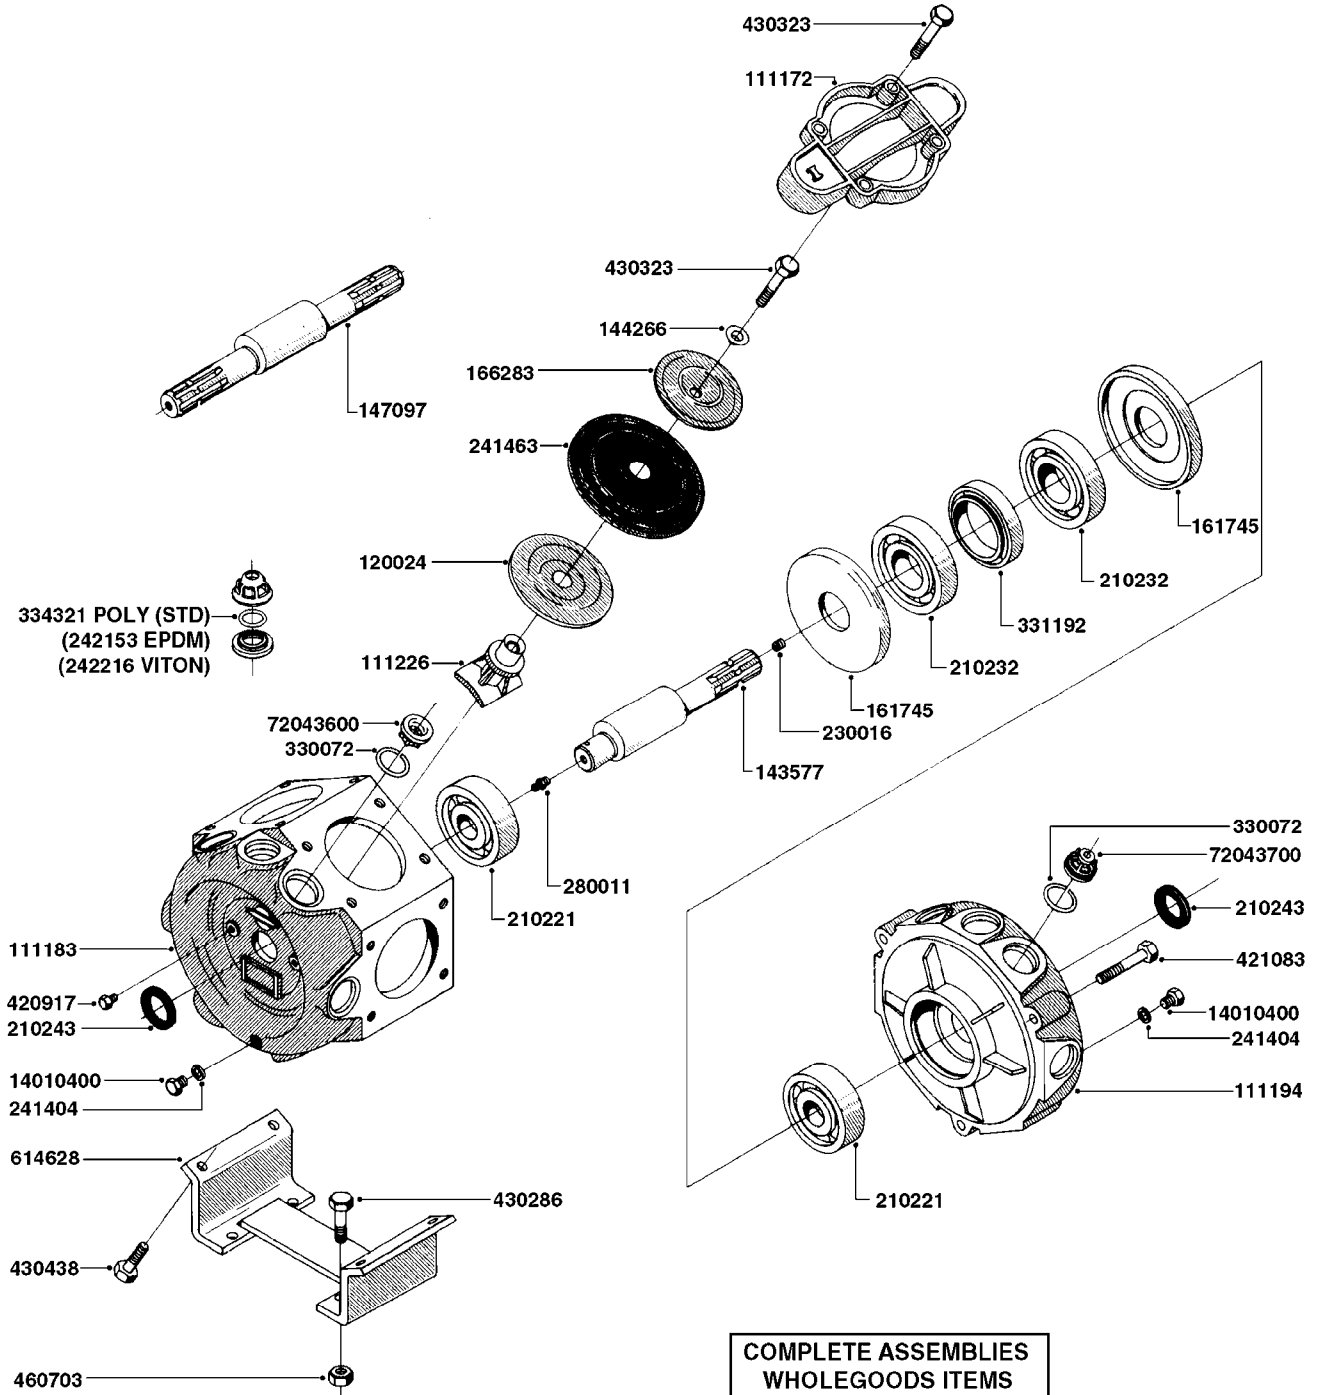

COMPLETE PUMP
(NLA) REPLACED BY 464 PUMP (SEE PAGE A0350)

A0310

PUMP - 460 W/MOUNTING BASE
A0310-HIN, 01:01:16

Page 1
Date 07.02.2020 9:24

parts-n°	order qty	description
111172	1	VALVE CHAMBER 460 (PAINTED)
111183	1	PUMP CASTING 460-463 (PAINTED)
111194	1	PUMP CASTING FT.460 (PAINTED)
111226	1	CONNECTING ROD MODEL 460
120024	1	DIAPHRAGM BACK DISC 1200-1300
143577	1	CRANK SHAFT F.363/462/463-10mm
144266	1	WASHER FOR 460 PUMP
147097	1	CRANK SHAFT 363-463/10 THROUGH
161745	1	METAL SPACER F.363/463
166283	1	DIAPHRAGM UPPER DISC MOD. 460
210221	1	BEARING BALL 6407
210232	1	BEARING BALL 6310
210243	1	SEAL OIL 35 X 47 X 7
230016	1	PLUG 1/8' BSP TYPE P
241404	1	DOWTY SEAL 1/4"
241463	1	DIAPHRAGM MODEL 460
242153	1	O-RING D26X4 EPDM
242216	1	O-RING VITON F/1202/1302/462
280011	1	GREASE NIPPLE 1/8' SAE H TR
330072	1	O-RING D53.5/D45.5X4
331192	1	SPACER, MODEL 361/363
334321	1	O-RING POLY. 34.0x26.0x4.0
420917	1	BOLT HEX 8.8 RAW M8X12 FT
421083	1	BOLT HEX 8.8 DEL M10X65
430286	1	BOLT HEX 8.8 DEL M12X30 FT
430323	1	BOLT HEX 8.8 DEL M12X60
430438	1	BOLT HEX 8.8 DEL M12X65
460703	1	NUT HEX M12X1.75 LOCK DIN985A2 SS
614628	1	FOOT F. 46X PUMP, RED
14010400	1	PLUG 1/4" BSP
72043600	1	VALVE FOR 462/463
72043700	1	VALVE FOR 462/463 W.VENT HOLE