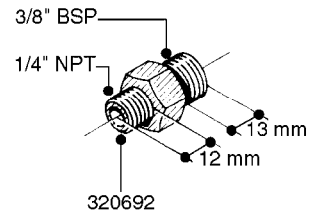

FITTINGS - HEXAGON NIPPLES
L0030-HIN, 01:01:16

L0030

FITTINGS - HEXAGON NIPPLES
L0030-HIN, 01:01:16

Page 1
Date 07.02.2020 9:26

parts-n°	order qty	description
10015303	1	FITT.PO.HN 1.00X1.00 M1000
10425003	1	FITT.PO.HN 1.25X1.00 MCPHEE
320132	1	FITT.DK HN 1" BSP
320176	1	FITT.DK HN 3/8"X1/2" BSP
320445	1	FITT.DK HN 1/4"X3/8" BSP
320655	1	FITT.DK HN 1/2"-1/2" BSP
320692	1	FITT.DK HN 3/8'BSPX1/4'NPT
320703	1	FITT.DK HN 3/8BSP X1/2 &1/4NPT
320725	1	FITT.DK NIPPLE 3/8"-3/8" BSP
320902	1	FITT.DK HN 3/8'X 1/4' BSP
390232	1	FITT.DK HN 1-1/2' X 1-1/4' BSP
390276	1	FITT.DK HN 1'BSP