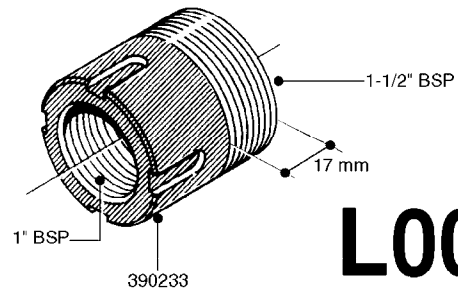

FITTINGS - HEXAGON NIPPLES
L0030-HIN, 01:01:16

L0030

FITTINGS - HEXAGON NIPPLES
L0030-HIN, 01:01:16

Page 1
Date 07.02.2020 9:26

parts-n°	order qty	description
10015303	1	FITT.PO.HN 1.00X1.00 M1000
10425003	1	FITT.PO.HN 1.25X1.00 MCPHEE
320132	1	FITT.DK HN 1" BSP
320176	1	FITT.DK HN 3/8"X1/2" BSP
320445	1	FITT.DK HN 1/4"X3/8" BSP
320655	1	FITT.DK HN 1/2"-1/2" BSP
320692	1	FITT.DK HN 3/8'BSPX1/4'NPT
320703	1	FITT.DK HN 3/8BSP X1/2 &1/4NPT
320725	1	FITT.DK NIPPLE 3/8"-3/8" BSP
320902	1	FITT.DK HN 3/8'X 1/4' BSP
390232	1	FITT.DK HN 1-1/2' X 1-1/4' BSP
390276	1	FITT.DK HN 1'BSP