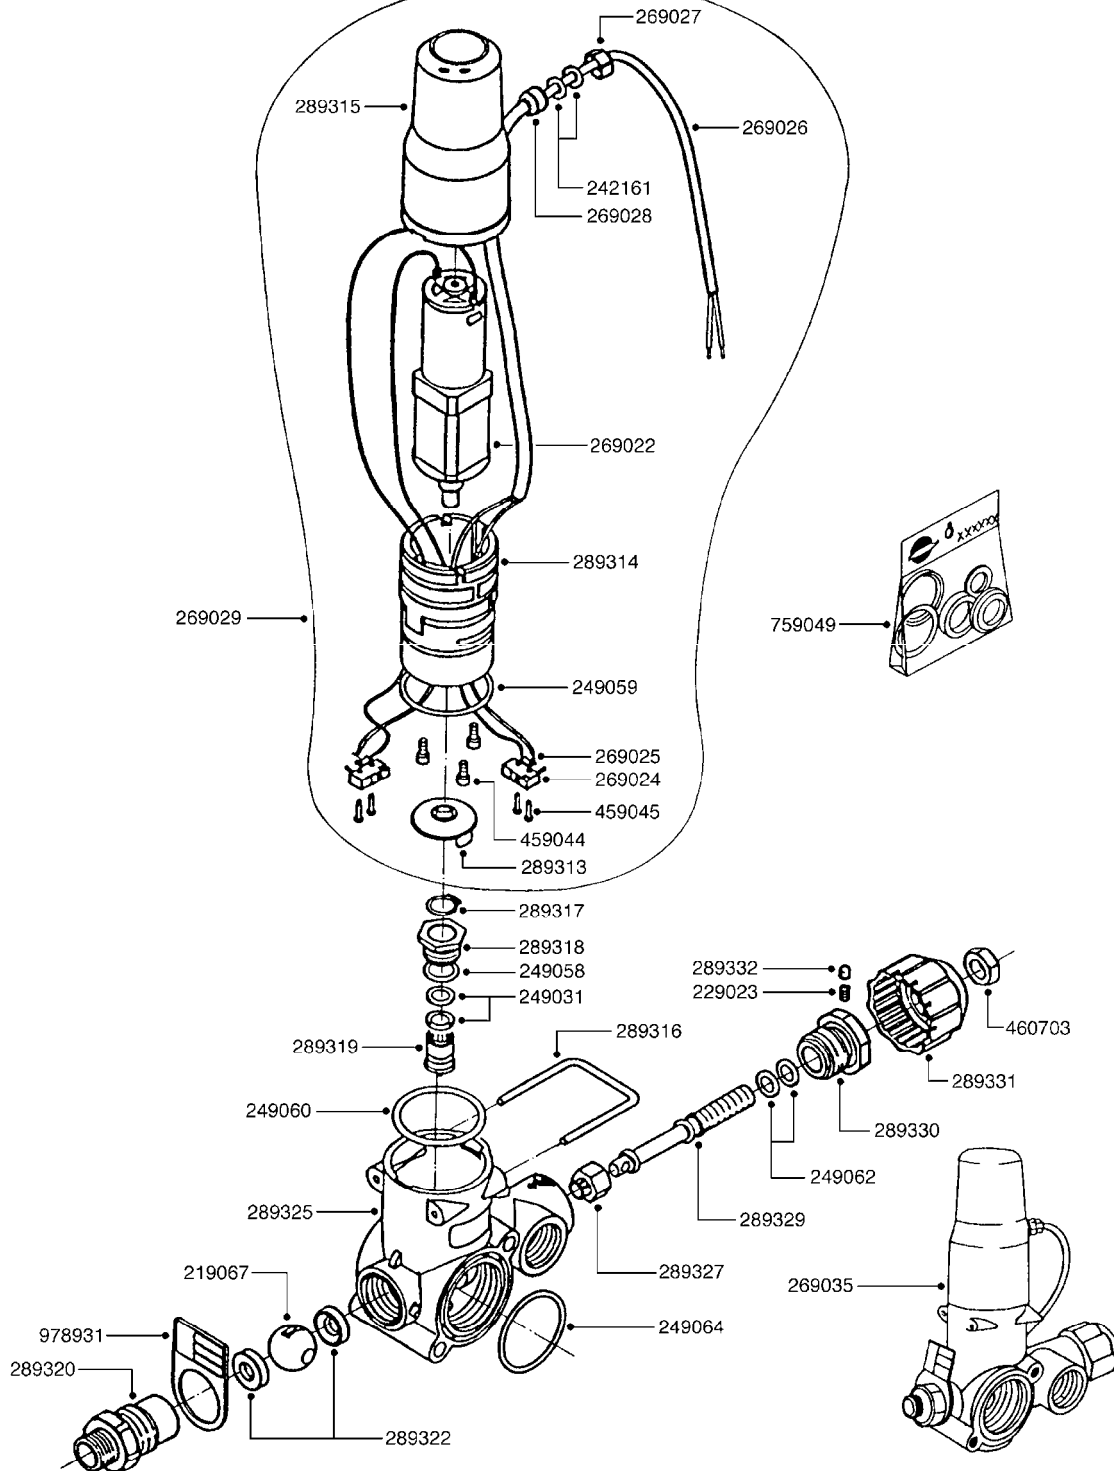

B0210

BOOM SECTION VALVE - CB/2
B0210-HIN, 01:01:16

Page 1

Date 07.02.2020 10:55

parts-n°	order qty	description
219067	1	BALL F.VALVE CB/2
229023	1	SPRING FOR CB/2 VALVE DIAL
242161	1	O-RING 6 X 3.0
249031	1	O-RING
249058	1	O-RING
249059	1	O-RING D47.3 X 2.62
249060	1	O-RING
249062	1	O-RING
249064	1	O-RING
269022	1	CB/2 MOTOR F.SECTION VALVE
269024	1	MICRO SWITCH F. CB/2 MOTOR
269025	1	DIODE 180.306.1
269026	1	ELECTRIC CABLE
269027	1	NUT F.CABLE LOCK
269028	1	GROMMET
269029	1	MOTOR UNIT CB/2 SECTION VALVE
269035	1	VALVE ASSY. BOOM SECTION CB/2
289313	1	PACKING CAP F. CB/2 SECT. VLV.
289314	1	MOTOR HOUSING CB/2
289315	1	MOTOR HOUSING LID CB/2
289316	1	U-CLAMP
289317	1	SNAP RING
289318	1	GUIDE M20 x 1.5
289319	1	HINGED D. 14.95 x 9.2
289320	1	OUTLET FITT.3/4"BSP SECT.VLV.
289322	1	SEAT F.BALL CB/2 VALVE
289325	1	HOUSING F.SECT.VLV.CB/2
289327	1	BUSHING CH-17 M11 x 1 D 8.5
289329	1	ADJUSTMENT HINGE
289330	1	CONNECTION PIECE D 35 M12
289331	1	KNOB F.CONSTANT PRESS. CB/2
289332	1	BUUBLE D.5
459044	1	SCREW
459045	1	SCREW
460703	1	NUT HEX M12X1.75 LOCK DIN985A2 SS
759049	1	REPAIR KIT CB/2 BOOM SEC.VALVE
978931	1	I.D. TAG