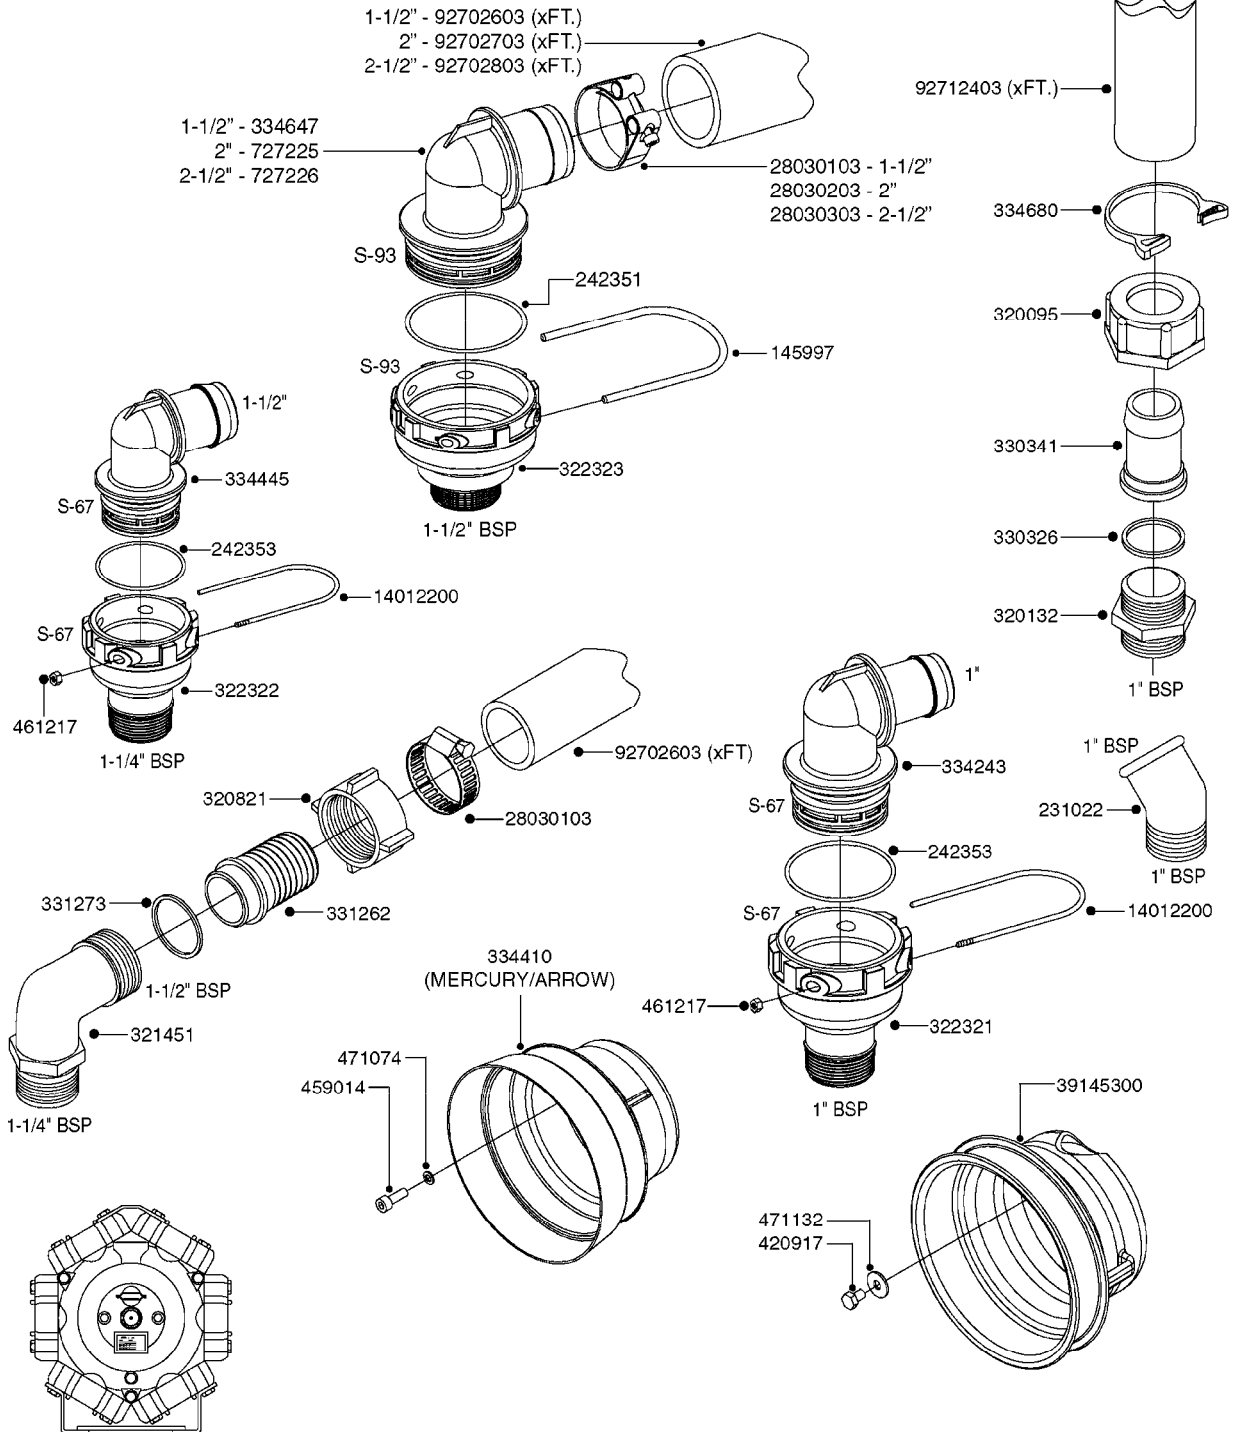

SUCTION SIDE OF PUMP

PRESSURE SIDE OF PUMP

COMPLETE PUMP
(NLA) REPLACED BY 364 PUMP (SEE PAGE A0280)

A0300

PUMP - 361/363 FITTINGS
A0300-HIN, 28:05:19

Page 1

Date 07.02.2020 10:55

parts-n°	order qty	description
145997	1	FITT.DK S-93 FORK
231022	1	FITT.DK ELB. 1' BSP GF 121
242351	1	O-RING D69.5X3.0 VITON F.S-93
242353	1	O-RING 3 X 44.2 VITON
320095	1	FITT.DK NUT 1" BSP
320132	1	FITT.DK HN 1" BSP
320821	1	FITT.DK NUT 1-1/2" BSP
321451	1	FITT.DK ELB.1-1/2 X1-1/4 80DEG
322321	1	FITT.DK S-67 X 1"BSP MALE
322322	1	FITT.DK S-67 X 1-1/4"BSP MALE
322323	1	FITT.DK S-93 X 1-1/2"BSP MALE
330326	1	O-RING D30/D24X2 F.1"NUT
330341	1	FITT.DK HB 1" F. 1" NUT
331262	1	FITT.DK HB 1-1/2" F. 1-1/2"NUT
331273	1	O-RING D44/D38X2 F.1-1/2"
334243	1	FITT.DK S-67 ELB.1"
334410	1	PROTECTION PUM
334445	1	FITT.DK S-67 ELB.1-1/2"
334647	1	FITT.DK S93 ELB 1-1/2" 90 PVC
334680	1	CLAMP HOSE PLASTIC 1"
420917	1	BOLT HEX 8.8 RAW M8X12 FT
459014	1	ALLEN SCREW M8 X 15 GALV.DIN93
461217	1	NUT HEX M5 LOCK
471074	1	WASHER M8 ELZ
471132	1	WASHER D24/D8.4 X 2 SS
727225	1	FITT.DK S-93 ELB.2'PVC W/ORING
727226	1	FITT. S93 2-1/2" 90° S W/O-RING
14012200	1	FITT.DK S-67 FORK W/M5 THREADS
28030103	1	CLAMP HOSE GEAR P5/4-S1.5"6724
28030203	1	CLAMP HOSE T-BOLT S2" 235-67
28030303	1	CLAMP HOSE T-BOLT S2.5" 235-76
39145300	1	PTO SHIELD Ø203 4-POLET MACHINED
92702603	1	HOSE PVC SUCT GRAY 1-1/2"
92702703	1	HOSE PVC SUCT GRAY 2"
92702803	1	HOSE PVC SUCT GRAY 2.5"
92712403	1	HOSE R X1" X300PSI WP X0012"