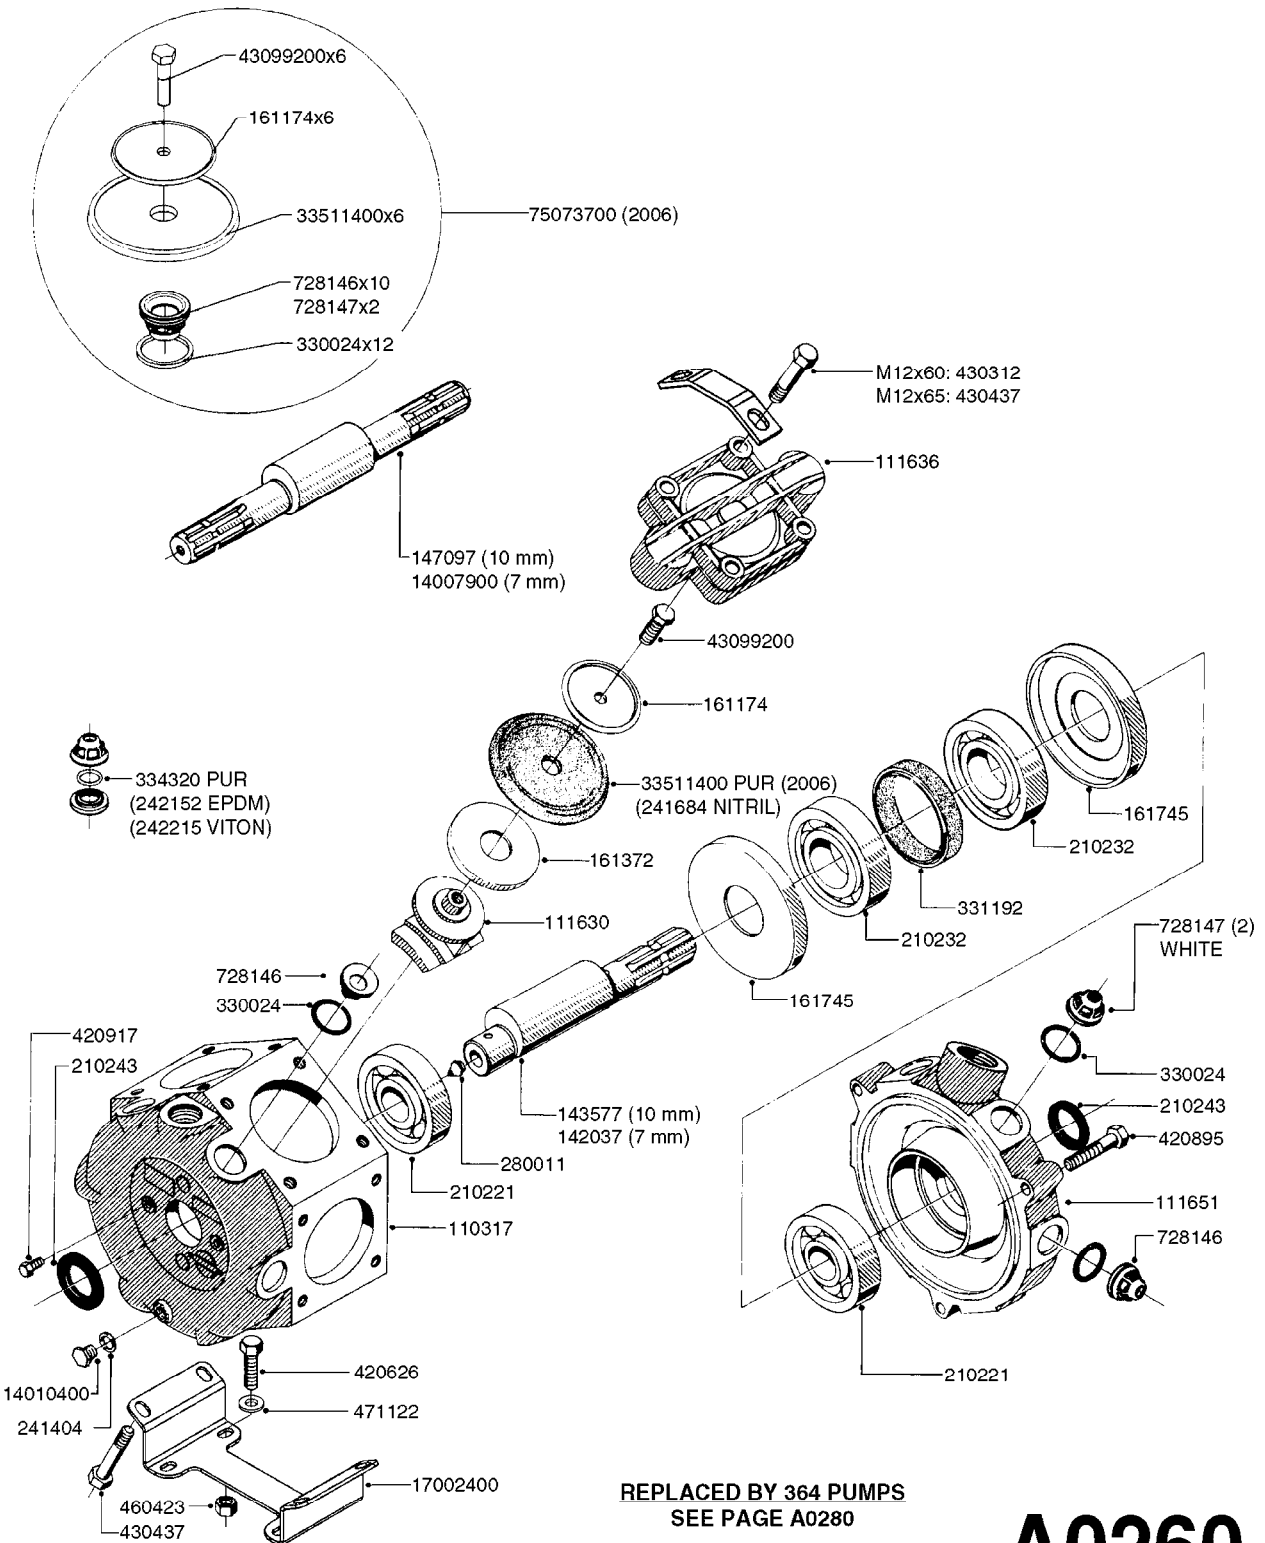

REPLACED BY 364 PUMPS
SEE PAGE A0280

A0260

PUMP - 363 W/MOUNTING BASE
A0260-HIN, 17:03:16

Page 1
Date 07.02.2020 10:55

parts-n°	order qty	description
110317	1	PUMP CASING MODEL 360/361 PNTD
111630	1	CONNECTING ROD 363/364-10 PUMP
111636	1	VALVE COVER 363 HEAVY DUTY
111651	1	CASTING F.363 1.5" PUMP(FRONT)
142037	1	CRANK SHAFT 361-20
143577	1	CRANK SHAFT F.363/462/463-10mm
147097	1	CRANK SHAFT 363-463/10 THROUGH
161174	1	DIAPHRAGM DISC SS 361/363/364 PUMP
161372	1	DIAPHRAGM BACKING DISC,320-361
161745	1	METAL SPACER F.363/463
210221	1	BEARING BALL 6407
210232	1	BEARING BALL 6310
210243	1	SEAL OIL 35 X 47 X 7
241404	1	DOWTY SEAL 1/4"
241684	1	DEICER PARTS: DIAPHRAGM MODEL 361 NITRIL
242152	1	O-RING D18.2X3 EPDM
242215	1	O-RING D18X3 VITON
280011	1	GREASE NIPPLE 1/8" SAE H TR
330024	1	O-RING D41,1/D34.5 X 3,5
331192	1	SPACER, MODEL 361/363
334320	1	O-RING D18X3 POLYURETHANE
420626	1	BOLT HEX 8.8 DEL M10X20 FT
420895	1	BOLT HEX 8.8 RAW M10X60
420917	1	BOLT HEX 8.8 RAW M8X12 FT
430312	1	BOLT HEX 8.8 M12X60
430437	1	BOLT HEX 8.8 RAW M12X65
460423	1	NUT HEX M10X1.50 LOCK DIN985A2 SS
471122	1	WASHER, M10, Ø20/10.5X 2.0, SS
728146	1	VALVE FOR 361(726890/707932)
728147	1	VALVE FOR 361 WHITE WITH HOLE
14007900	1	CRANK 363/462/463-7mm 540/THRU
14010400	1	PLUG 1/4" BSP
17002400	1	FOOT F. 36X PUMP, RED
33511400	1	DIAPHRAGM PUMP 361/361/363/364 PUR
43099200	1	BOLT HEX SS M12 X 30 DIN933 A4
75073700	1	PUMP KIT 361/363 "06"