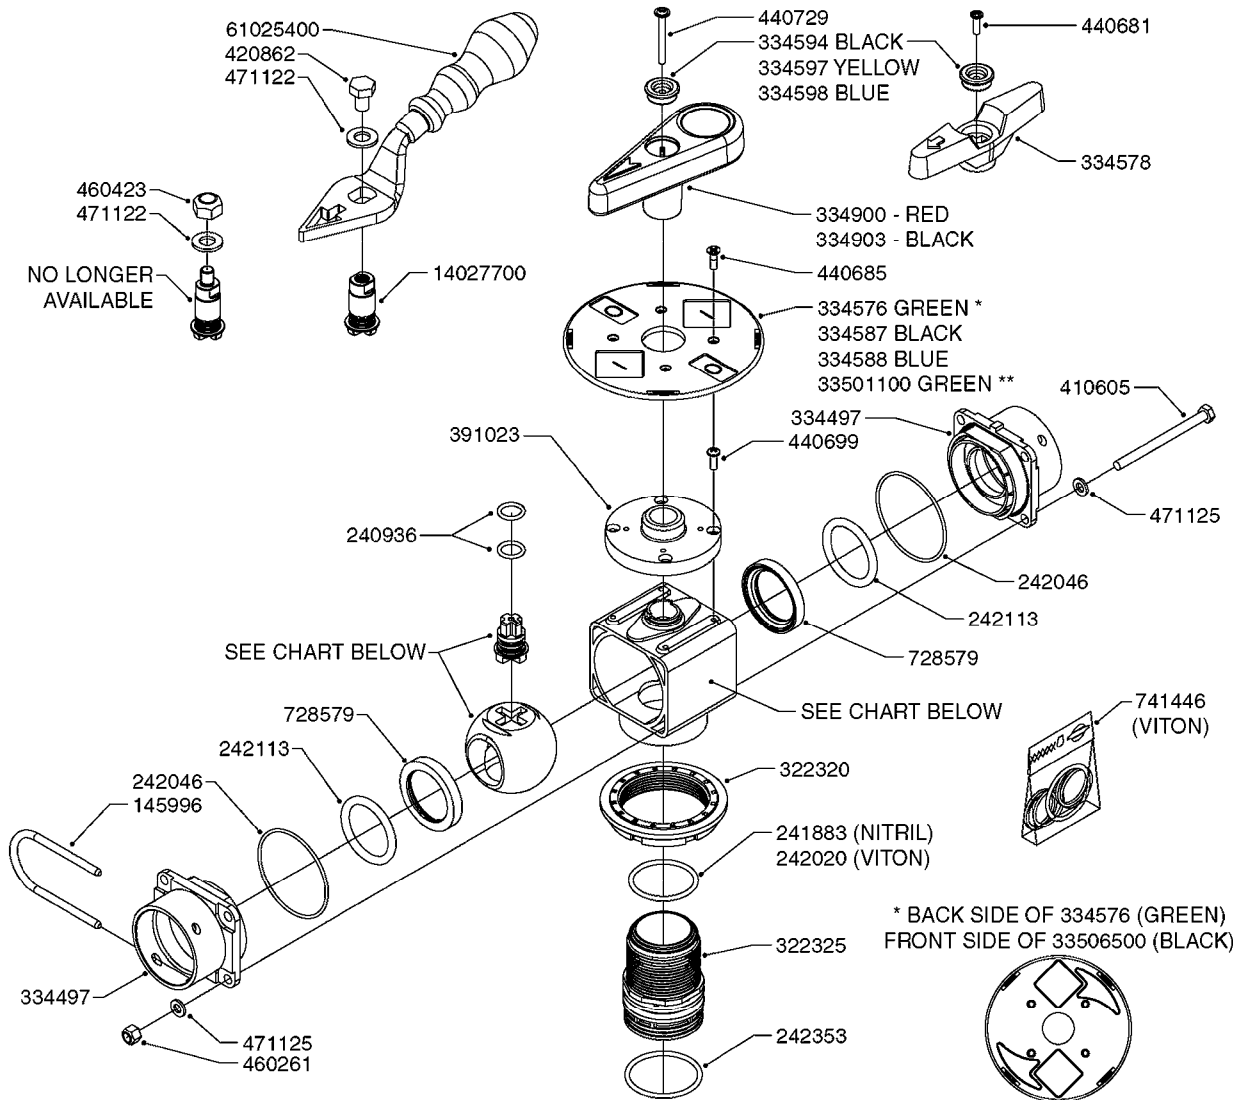

B0220

PRESSURE REG. VALVE - CB/2
B0220-HIN, 01:01:16

Page 1

Date 07.02.2020 10:55

parts-n°	order qty	description
219066	1	BALL F.VALVE CB/2
229022	1	SPRING FOR CB/2 VALVE DIAL
242161	1	O-RING 6 X 3.0
249031	1	O-RING
249058	1	O-RING
249059	1	O-RING D47.3 X 2.62
249060	1	O-RING
249061	1	O-RING
249063	1	SEAL
249064	1	O-RING
269023	1	CB/2 MOTOR F.PRESSURE VALVE
269024	1	MICRO SWITCH F. CB/2 MOTOR
269025	1	DIODE 180.306.1
269026	1	ELECTRIC CABLE
269027	1	NUT F.CABLE LOCK
269028	1	GROMMET
269030	1	MOTOR UNIT CB/2 PRESS. REG.
269034	1	VALVE ASSY. PRESS.REG. CB/2
289314	1	MOTOR HOUSING CB/2
289315	1	MOTOR HOUSING LID CB/2
289316	1	U-CLAMP
289317	1	SNAP RING
289318	1	GUIDE M20 x 1.5
289319	1	HINGED D. 14.95 x 9.2
289321	1	OUTLET FITT.3/4"BSP PRESS.REG
289323	1	SEAT F.BALL CB/2 VALVE
289324	1	SEAT F.BALL CB/2 VALVE
289326	1	MOTOR HOUSING F.PRES.REG.CB/2
289328	1	NUT F.PRESS.REG VALVE CB/2
289333	1	SLEEVE F.BALL SEAT CB/2
289334	1	REG.F.PRESS.REG VALVE CB/2
289335	1	SPACER F.PRESS.REG VALVE CB/2
289336	1	SPRING RET.CAP F.VALVE CB/2
289337	1	NUT F.PRESS.REG VALVE CB/2
289838	1	CAP F.PRESS.REG VALVE CB/2
459044	1	SCREW
459045	1	SCREW
759048	1	REPAIR KIT CB/2 PRESS.REG.VALV
978931	1	I.D. TAG

FOR S67 FITTINGS
SEE PAGE L0100

B0420

MANIFOLD SYSTEM - PRESSURE
B0420-HIN, 01:01:16

Page 1

Date 07.02.2020 10:55

parts-n°	order qty	description
145996	1	FITT.DK S-67 FORK
160353	1	BRACKET F.PRESSURE MANIFOLD
160918	1	BRACKET F. MANIFOLD CM
242353	1	O-RING 3 X 44.2 VITON
322224	1	FITT.DK S-67 TEE
322320	1	NUT F.3 WAY VALVE S56
334250	1	FITT.DK S-67 PLUG
334573	1	FITT.DK S-67 CONNECTOR
440675	1	SCREW F. PLASTIC 5X16 SS
841062	1	VALVE KIT S67 PRESS. MANIFOLD
841067	1	VALVE S67 PRESS.W/TEE MANIFOLD

24002503 - Ø 5" (125mm)

24002403 - Ø 4" (100mm)

259034 - Ø 5" (125mm) L=29-1/2" (750mm) PVC

259035 - Ø 4-3/8" (110mm) L=39-3/8" (1000mm) PVC

349012 - Ø 4" (100mm) L=37-3/8" (950mm) PVC

349026 - Ø 5-1/2" (140mm) / Ø 4-3/8" (110mm) PVC