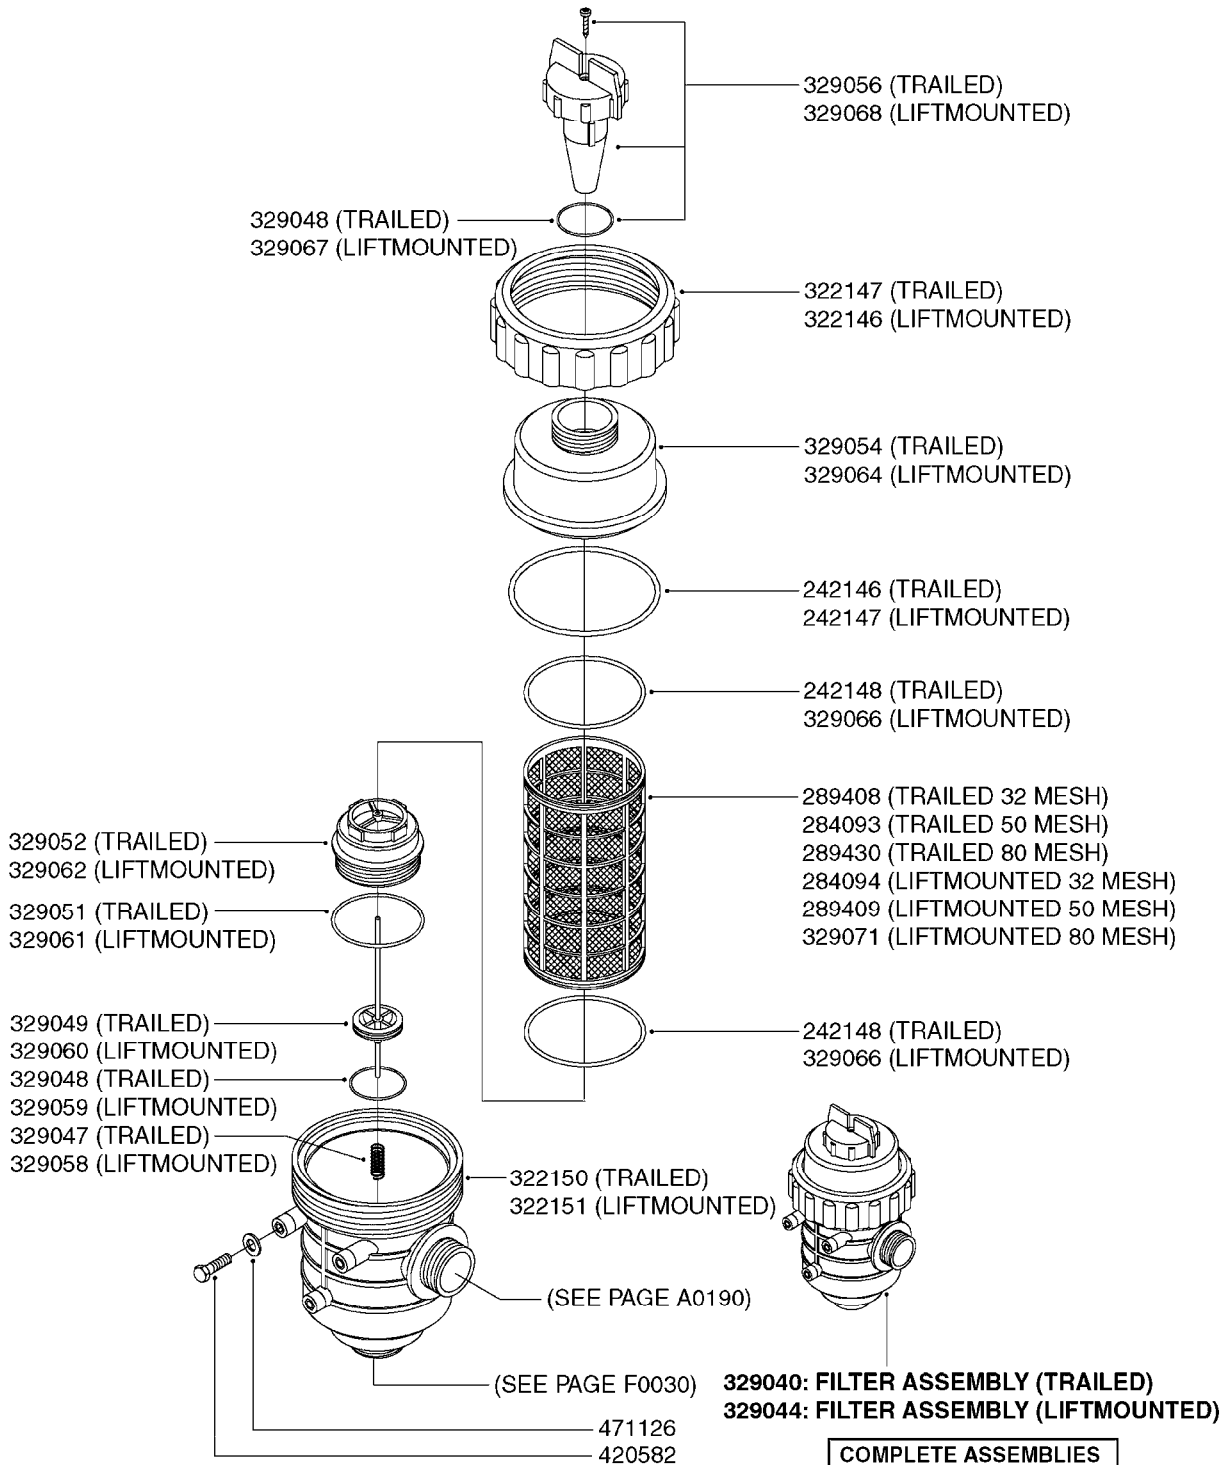

B0710

SUCTION FILT.-VINEYARD&ORCHARD
B0710-HIN, 01:01:16

Page 1

Date 07.02.2020 10:55

parts-n°	order qty	description
242146	1	O-RING 140 X 126 X 7
242147	1	O-RING 105,6x95X5.3
242148	1	O-RING 109.2 X 104 X 2
284093	1	FILTER SCR N ARAG 50 MESH BLUE
284094	1	FILTER SCR N ARAG 32 MESH WHITE
289408	1	FILTER SCR N ARAG 32 MESH WHITE
289409	1	FILTER SCR N ARAG 50 MESH BLUE
289430	1	FILTER SCR N ARAG 80 MESH RED
322146	1	THREADED RING F/FILTER 170
322147	1	THREADED RING F/FILTER 200
322150	1	FILTER CASING 1.5"BSP ARAG
322151	1	FILTER HOUSING 170
329040	1	FILTER ARAG 1.5" 32 MESH TRAIL
329044	1	FILTER ARAG 1.5" 32 MESH LIFT
329047	1	SPRING F. ARAG FILTER 1-1/2"
329048	1	O-RING F. 1-1/2" FILTER
329049	1	PLUNGER F. ARAG VALVE 1-1/2"
329051	1	O-RING F.ARAG FILTER 1-1/2"
329052	1	FITTING F.ARAG FILTER 1-1/2"
329054	1	FILTER HOUSING LID 1-1/2"
329056	1	YELLOW LOCKING RETAINER 1-1/2"
329058	1	SPRING F. ARAG FILTER 1"
329059	1	O-RING F. 1" FILTER
329060	1	PLUNGER F. ARAG VALVE 1"
329061	1	O-RING F.ARAG FILTER 1"
329062	1	FITTING F.ARAG FILTER 1"
329064	1	FILTER HOUSING LID 1"
329066	1	O-RING F.ARAG FILTER 1"
329067	1	O-RING F. 1" FILTER
329068	1	YELLOW LOCKING RETAINER 1"
329071	1	FILTER SCR N ARAG 80 MESH RED
420582	1	BOLT HEX 8.8 DEL M8X20 FT A2
471126	1	WASHER, M8, Ø16/ 8.4X 1.6, SS