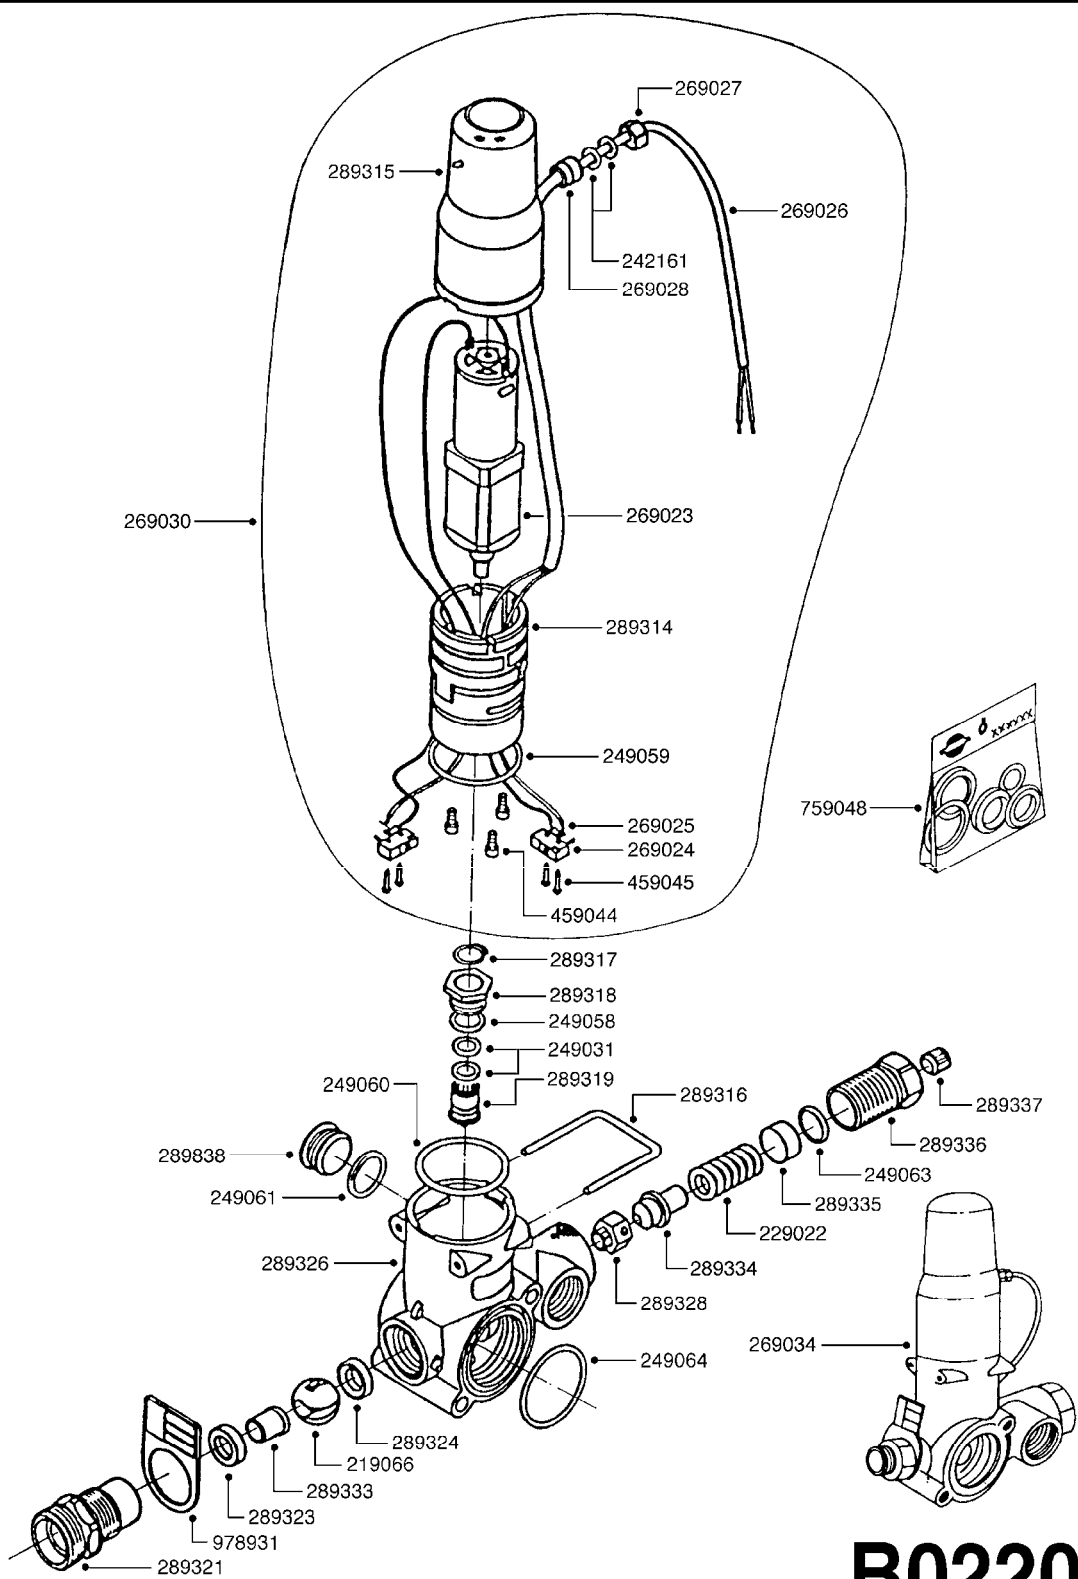

B0210

BOOM SECTION VALVE - CB/2
B0210-HIN, 01:01:16

Page 1

Date 07.02.2020 10:55

parts-n°	order qty	description
219067	1	BALL F.VALVE CB/2
229023	1	SPRING FOR CB/2 VALVE DIAL
242161	1	O-RING 6 X 3.0
249031	1	O-RING
249058	1	O-RING
249059	1	O-RING D47.3 X 2.62
249060	1	O-RING
249062	1	O-RING
249064	1	O-RING
269022	1	CB/2 MOTOR F.SECTION VALVE
269024	1	MICRO SWITCH F. CB/2 MOTOR
269025	1	DIODE 180.306.1
269026	1	ELECTRIC CABLE
269027	1	NUT F.CABLE LOCK
269028	1	GROMMET
269029	1	MOTOR UNIT CB/2 SECTION VALVE
269035	1	VALVE ASSY. BOOM SECTION CB/2
289313	1	PACKING CAP F. CB/2 SECT. VLV.
289314	1	MOTOR HOUSING CB/2
289315	1	MOTOR HOUSING LID CB/2
289316	1	U-CLAMP
289317	1	SNAP RING
289318	1	GUIDE M20 x 1.5
289319	1	HINGED D. 14.95 x 9.2
289320	1	OUTLET FITT.3/4"BSP SECT.VLV.
289322	1	SEAT F.BALL CB/2 VALVE
289325	1	HOUSING F.SECT.VLV.CB/2
289327	1	BUSHING CH-17 M11 x 1 D 8.5
289329	1	ADJUSTMENT HINGE
289330	1	CONNECTION PIECE D 35 M12
289331	1	KNOB F.CONSTANT PRESS. CB/2
289332	1	BUUBLE D.5
459044	1	SCREW
459045	1	SCREW
460703	1	NUT HEX M12X1.75 LOCK DIN985A2 SS
759049	1	REPAIR KIT CB/2 BOOM SEC.VALVE
978931	1	I.D. TAG