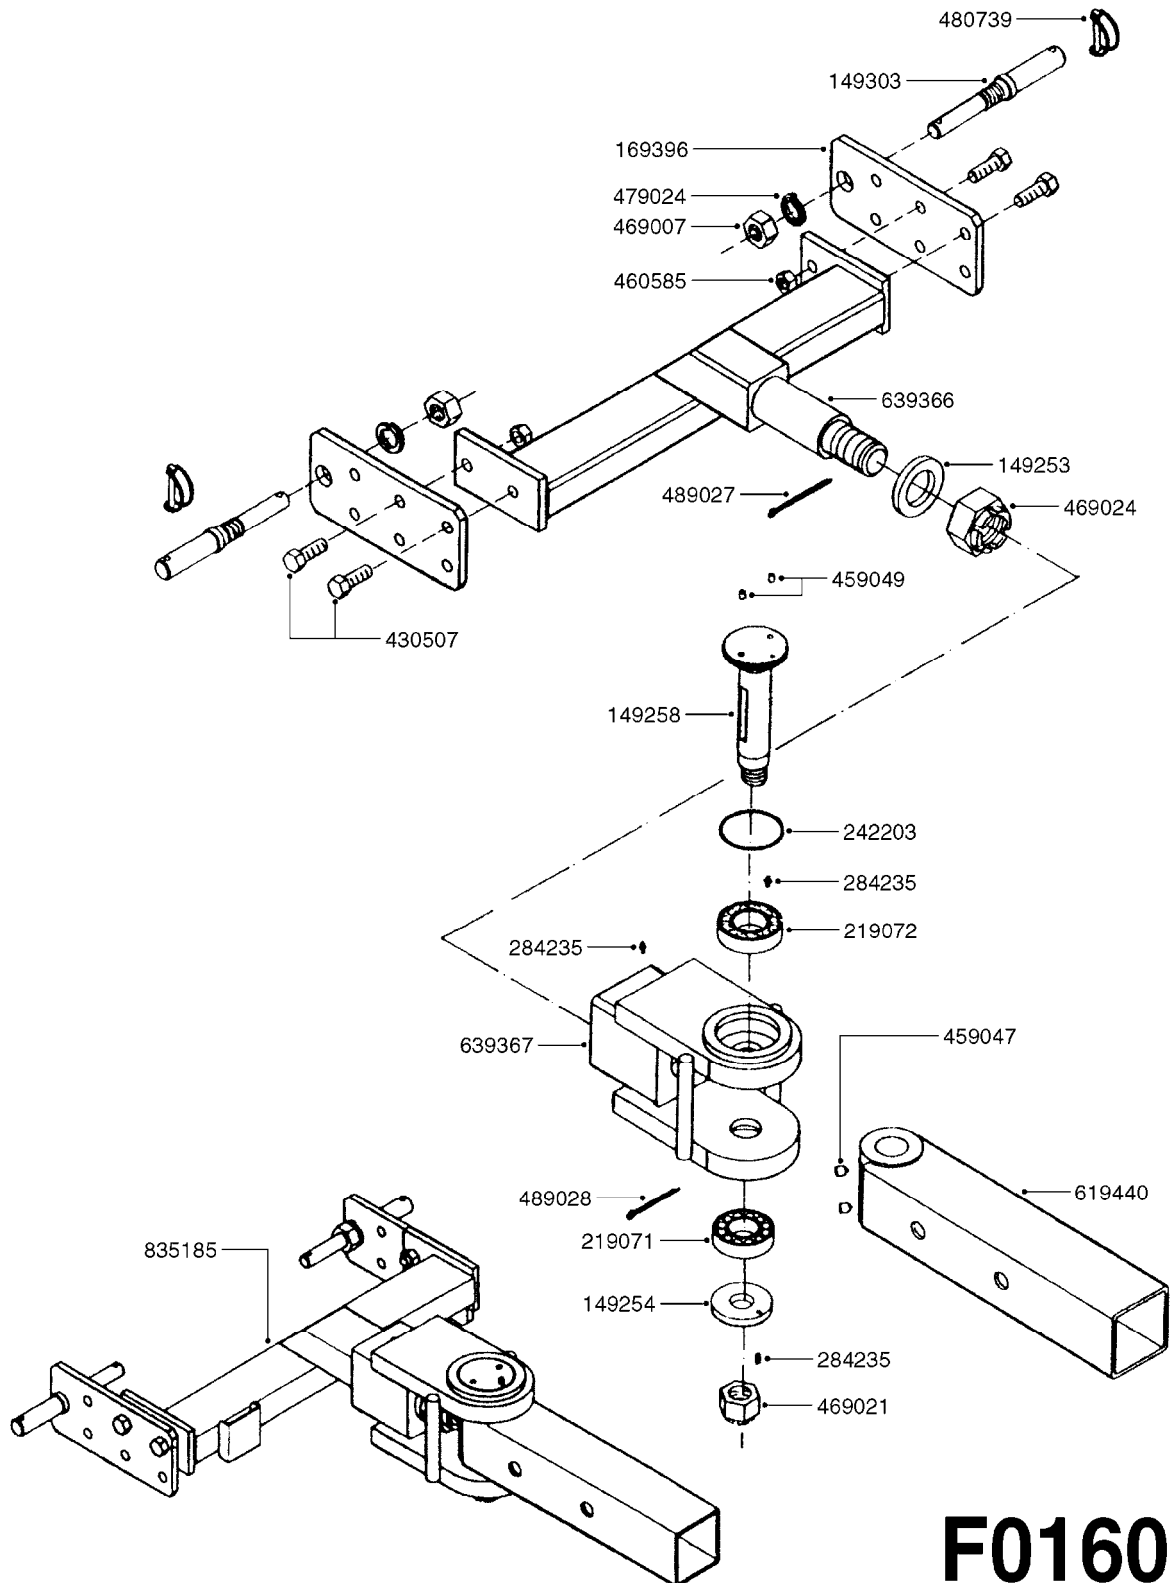

F0160

DRAWBAR - TURNABLE HITCH
F0160-HIN, 01:01:16

Page 1

Date 07.02.2020 10:55

parts-n°	order qty	description
149253	1	WASHER D.80X50X10 TURN.HITCH
149254	1	WASHER D.80X32X10 TURN.HITCH
149258	1	PIN F.TURNABLE HITCH
149303	1	DRAW BOLTS
169396	1	PLATE F. TURNABLE DRAWBAR
219071	1	BEARING 30208A TURN.HITCH
219072	1	BEARING
242203	1	O-RING 79.5X72.5
284235	1	ENGRASADOR M-6/100 RECTO
430507	1	BOLT HEX 8.8 DEL M16X45 FT
459047	1	SET SCREW ALLEN M12X25 DIN 913
459049	1	SET SCREW ALLEN M8X10 DIN 913
460585	1	LOCKING NUT M16 DIN985 A2 SS
469007	1	NUT 1" SAE
469021	1	CASTLE NUT 1-1/4"
469024	1	CASTLE NUT 1-3/4" TURN.HITCH
479024	1	WASHER LOCK D.26 DIN 127
480739	1	PIN SNAP D8 F.ROUND
489027	1	ROLL PIN 6 x 100
489028	1	COTTER PIN 6 X 8
619440	1	HEADTUBE FOR TURN.DRAWBAR
639366	1	CENTER BEAM TURN.HITCH
639367	1	CENTER PIVOT - TURN.HITCH
835185	1	DRAWBAR TURNABLE F.TG BV CR

24002503 - Ø 5" (125mm)

24002403 - Ø 4" (100mm)

259034 - Ø 5" (125mm) L=29-1/2" (750mm) PVC

259035 - Ø 4-3/8" (110mm) L=39-3/8" (1000mm) PVC

349012 - Ø 4" (100mm) L=37-3/8" (950mm) PVC

349026 - Ø 5-1/2" (140mm) / Ø 4-3/8" (110mm) PVC

349030 - Ø 5-1/2" (140mm) / Ø 3-1/2" (90mm) PVC

349025 - Ø 5" (125mm) / Ø 4-3/8" (110mm) PVC

349023 - Ø 5" (125mm) PVC

G0420

TUBES & HOSES
G0420-HIN, 01:01:16

Page 1

Date 07.02.2020 10:55

parts-n°	order qty	description
259034	1	PVC HOSE D125MM X 0.75M
259035	1	PVC HOSE D100MM X 1.0M
349012	1	PVC TUBE D100MM X 950MM
349023	1	GREY PVC LID D125MM
349025	1	CONNECT.PIECE PVC D125MM-110MM
349026	1	CONICAL REDUC.PVC D140MM-100MM
349030	1	140MM-90MM PVC ADAPTER
24002403	1	HOSE R X TPR 4" BLACK
24002503	1	HOSE R X TPR 5" BLACK