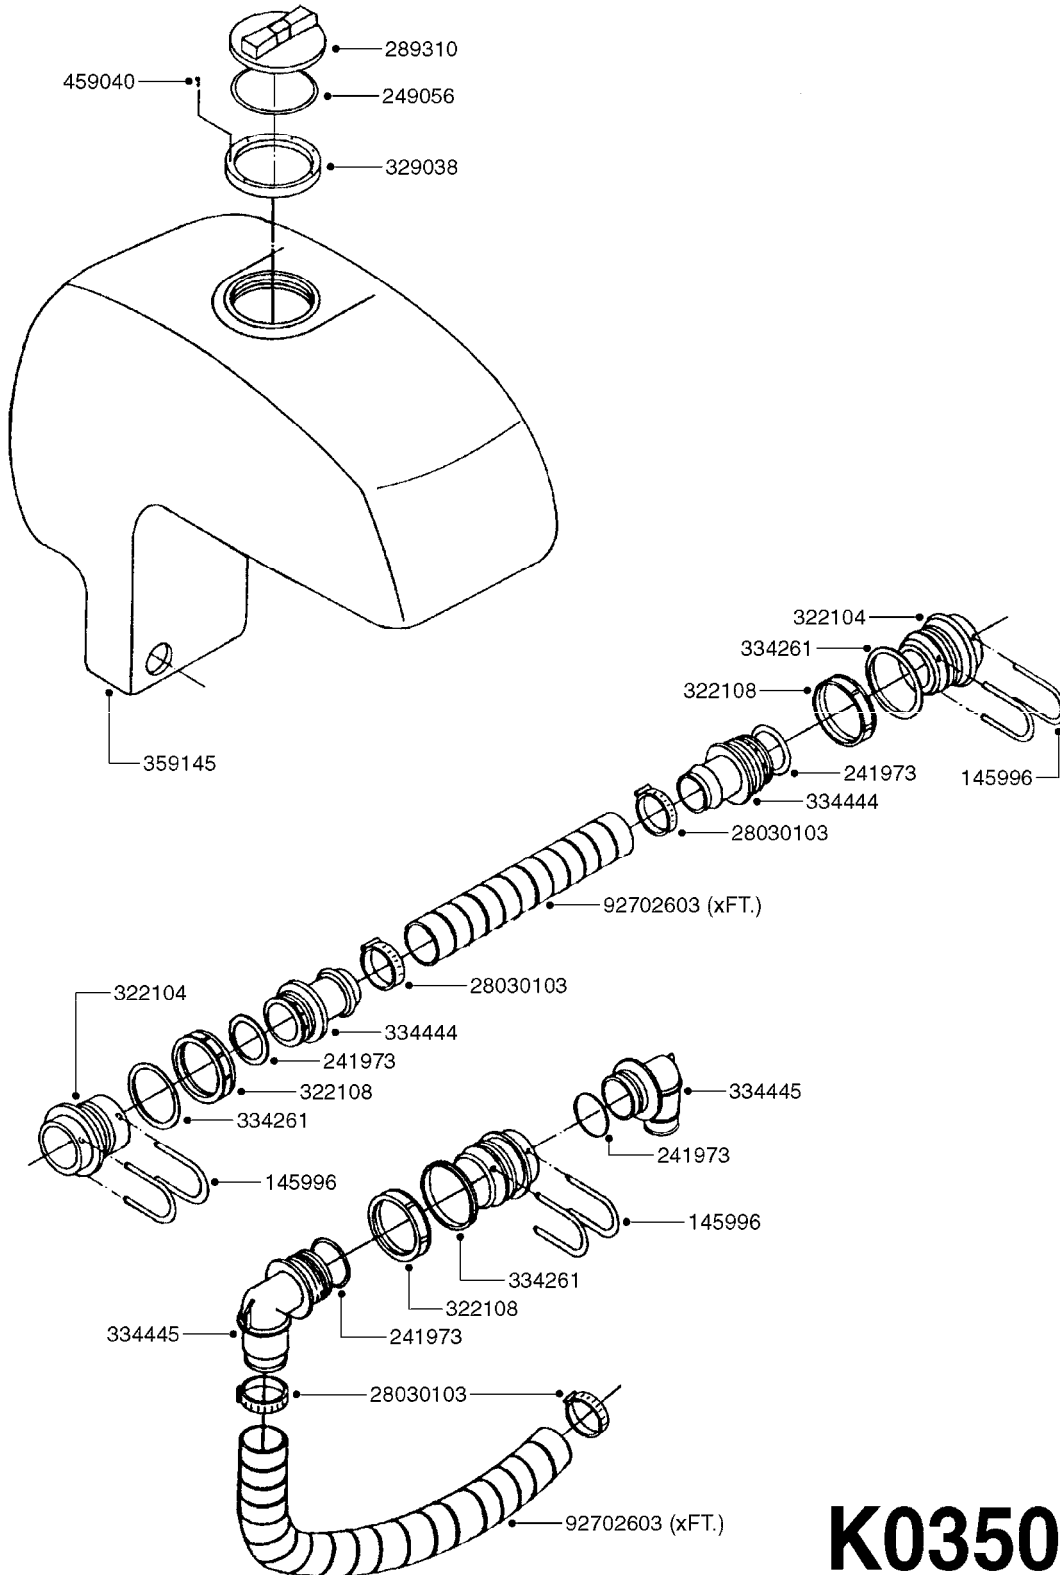

F0160

DRAWBAR - TURNABLE HITCH
F0160-HIN, 01:01:16

Page 1

Date 07.02.2020 10:55

parts-n°	order qty	description
149253	1	WASHER D.80X50X10 TURN.HITCH
149254	1	WASHER D.80X32X10 TURN.HITCH
149258	1	PIN F.TURNABLE HITCH
149303	1	DRAW BOLTS
169396	1	PLATE F. TURNABLE DRAWBAR
219071	1	BEARING 30208A TURN.HITCH
219072	1	BEARING
242203	1	O-RING 79.5X72.5
284235	1	ENGRASADOR M-6/100 RECTO
430507	1	BOLT HEX 8.8 DEL M16X45 FT
459047	1	SET SCREW ALLEN M12X25 DIN 913
459049	1	SET SCREW ALLEN M8X10 DIN 913
460585	1	LOCKING NUT M16 DIN985 A2 SS
469007	1	NUT 1" SAE
469021	1	CASTLE NUT 1-1/4"
469024	1	CASTLE NUT 1-3/4" TURN.HITCH
479024	1	WASHER LOCK D.26 DIN 127
480739	1	PIN SNAP D8 F.ROUND
489027	1	ROLL PIN 6 x 100
489028	1	COTTER PIN 6 X 8
619440	1	HEADTUBE FOR TURN.DRAWBAR
639366	1	CENTER BEAM TURN.HITCH
639367	1	CENTER PIVOT - TURN.HITCH
835185	1	DRAWBAR TURNABLE F.TG BV CR

24002503 - Ø 5" (125mm)

24002403 - Ø 4" (100mm)

259034 - Ø 5" (125mm) L=29-1/2" (750mm) PVC

259035 - Ø 4-3/8" (110mm) L=39-3/8" (1000mm) PVC

349012 - Ø 4" (100mm) L=37-3/8" (950mm) PVC

349026 - Ø 5-1/2" (140mm) / Ø 4-3/8" (110mm) PVC

349030 - Ø 5-1/2" (140mm) / Ø 3-1/2" (90mm) PVC

349025 - Ø 5" (125mm) / Ø 4-3/8" (110mm) PVC

349023 - Ø 5" (125mm) PVC

G0420

TUBES & HOSES
G0420-HIN, 01:01:16

Page 1

Date 07.02.2020 10:55

parts-n°	order qty	description
259034	1	PVC HOSE D125MM X 0.75M
259035	1	PVC HOSE D100MM X 1.0M
349012	1	PVC TUBE D100MM X 950MM
349023	1	GREY PVC LID D125MM
349025	1	CONNECT.PIECE PVC D125MM-110MM
349026	1	CONICAL REDUC.PVC D140MM-100MM
349030	1	140MM-90MM PVC ADAPTER
24002403	1	HOSE R X TPR 4" BLACK
24002503	1	HOSE R X TPR 5" BLACK