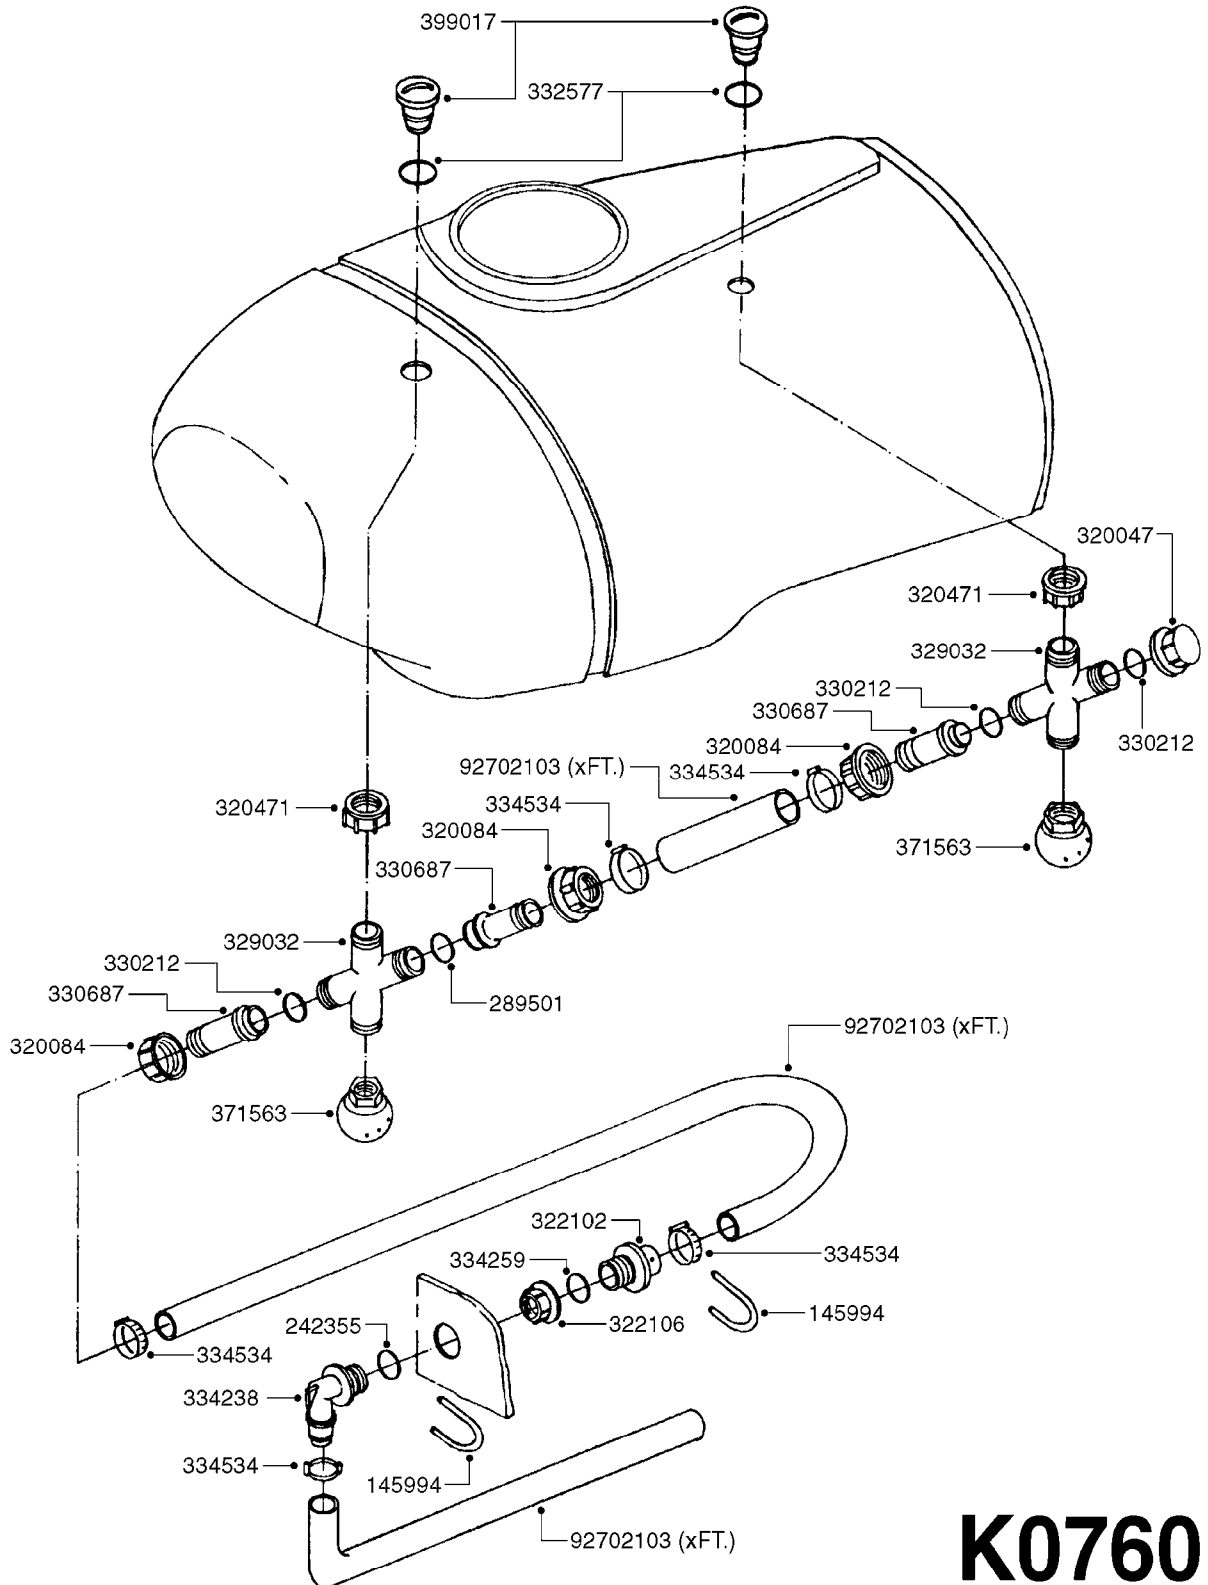

K0760

RINSE SYST. -TANGO/BRAVO/CONDOR
K0760-HIN, 01:01:16

Page 1

Date 07.02.2020 10:55

parts-n°	order qty	description
145994	1	FITT.DK S-40 FORK
242355	1	O-RING D19.2X3.0 VITON F.S-40
289501	1	O-RING 11 X 2.5
320047	1	FITT.DK CAPNUT 1/2" BSP
320084	1	FITT.DK NUT 1/2" BSP
320471	1	FITT.DK NUT 1" BSP JAMB
322102	1	FITT.DK S-40 BULKHEAD
322106	1	FITT.DK S-40 BULKHEAD NUT
329032	1	4-WAY FITTING M-1/2"
330212	1	O-RING D19/D14X2.4 F.1/2"NUT
330687	1	FITT.DK HB 1/2" F. 1/2" NUT
332577	1	O-RING D38/D30X4 F.1" PUR.
334238	1	FITT.DK S-40 ELB.1/2"
334259	1	GASKET F. S-40 BULKHEAD
334534	1	CLAMP HOSE PLASTIC 1/2"
371563	1	NOZZLE FOR TANK RINSE
399017	1	NYLON FITTING 1" F.NOZZLE
92702103	1	HOSE R X1/2" X300PSI WP X0012"