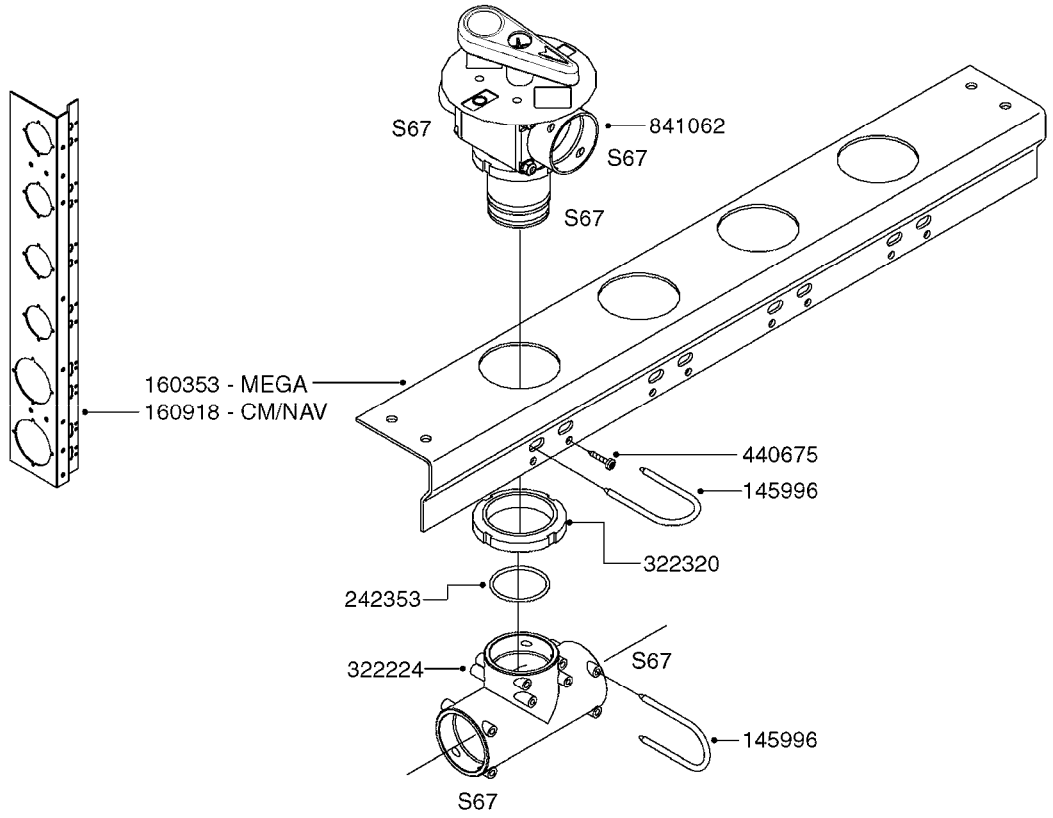

B0220

PRESSURE REG. VALVE - CB/2
B0220-HIN, 01:01:16

Page 1

Date 07.02.2020 10:55

parts-n°	order qty	description
219066	1	BALL F.VALVE CB/2
229022	1	SPRING FOR CB/2 VALVE DIAL
242161	1	O-RING 6 X 3.0
249031	1	O-RING
249058	1	O-RING
249059	1	O-RING D47.3 X 2.62
249060	1	O-RING
249061	1	O-RING
249063	1	SEAL
249064	1	O-RING
269023	1	CB/2 MOTOR F.PRESSURE VALVE
269024	1	MICRO SWITCH F. CB/2 MOTOR
269025	1	DIODE 180.306.1
269026	1	ELECTRIC CABLE
269027	1	NUT F.CABLE LOCK
269028	1	GROMMET
269030	1	MOTOR UNIT CB/2 PRESS. REG.
269034	1	VALVE ASSY. PRESS.REG. CB/2
289314	1	MOTOR HOUSING CB/2
289315	1	MOTOR HOUSING LID CB/2
289316	1	U-CLAMP
289317	1	SNAP RING
289318	1	GUIDE M20 x 1.5
289319	1	HINGED D. 14.95 x 9.2
289321	1	OUTLET FITT.3/4"BSP PRESS.REG
289323	1	SEAT F.BALL CB/2 VALVE
289324	1	SEAT F.BALL CB/2 VALVE
289326	1	MOTOR HOUSING F.PRES.REG.CB/2
289328	1	NUT F.PRESS.REG VALVE CB/2
289333	1	SLEEVE F.BALL SEAT CB/2
289334	1	REG.F.PRESS.REG VALVE CB/2
289335	1	SPACER F.PRESS.REG VALVE CB/2
289336	1	SPRING RET.CAP F.VALVE CB/2
289337	1	NUT F.PRESS.REG VALVE CB/2
289838	1	CAP F.PRESS.REG VALVE CB/2
459044	1	SCREW
459045	1	SCREW
759048	1	REPAIR KIT CB/2 PRESS.REG.VALV
978931	1	I.D. TAG