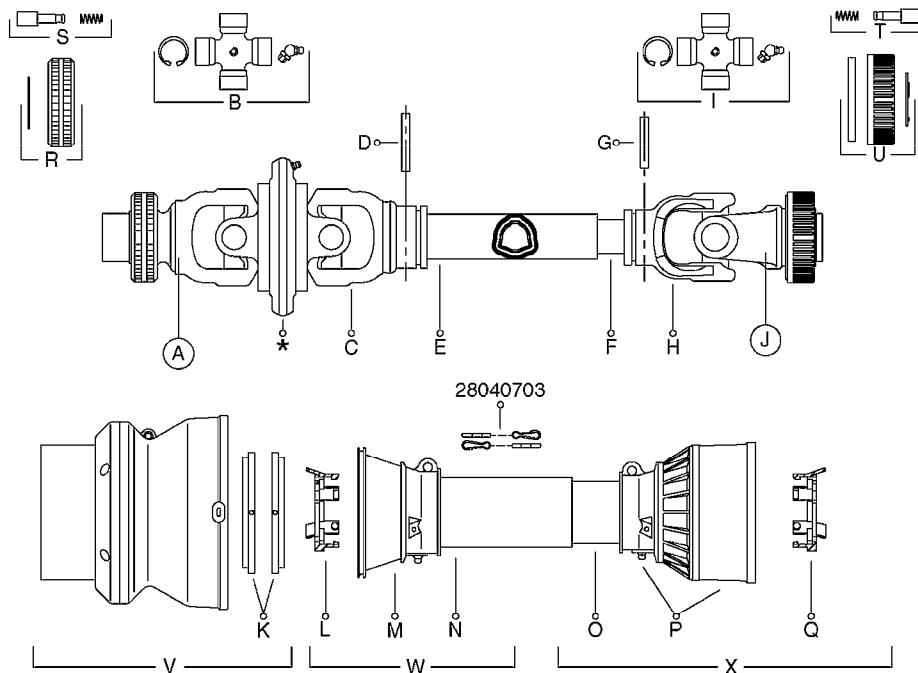

SUCTION SIDE OF PUMP

PRESSURE SIDE OF PUMP

COMPLETE PUMP
(NLA) REPLACED BY 364 PUMP (SEE PAGE A0280)

A0300

PUMP - 361/363 FITTINGS
A0300-HIN, 28:05:19

Page 1

Date 07.02.2020 10:55

parts-n°	order qty	description
145997	1	FITT.DK S-93 FORK
231022	1	FITT.DK ELB. 1' BSP GF 121
242351	1	O-RING D69.5X3.0 VITON F.S-93
242353	1	O-RING 3 X 44.2 VITON
320095	1	FITT.DK NUT 1" BSP
320132	1	FITT.DK HN 1" BSP
320821	1	FITT.DK NUT 1-1/2" BSP
321451	1	FITT.DK ELB.1-1/2 X1-1/4 80DEG
322321	1	FITT.DK S-67 X 1"BSP MALE
322322	1	FITT.DK S-67 X 1-1/4"BSP MALE
322323	1	FITT.DK S-93 X 1-1/2"BSP MALE
330326	1	O-RING D30/D24X2 F.1"NUT
330341	1	FITT.DK HB 1" F. 1" NUT
331262	1	FITT.DK HB 1-1/2" F. 1-1/2"NUT
331273	1	O-RING D44/D38X2 F.1-1/2"
334243	1	FITT.DK S-67 ELB.1"
334410	1	PROTECTION PUM
334445	1	FITT.DK S-67 ELB.1-1/2"
334647	1	FITT.DK S93 ELB 1-1/2" 90 PVC
334680	1	CLAMP HOSE PLASTIC 1"
420917	1	BOLT HEX 8.8 RAW M8X12 FT
459014	1	ALLEN SCREW M8 X 15 GALV.DIN93
461217	1	NUT HEX M5 LOCK
471074	1	WASHER M8 ELZ
471132	1	WASHER D24/D8.4 X 2 SS
727225	1	FITT.DK S-93 ELB.2'PVC W/ORING
727226	1	FITT. S93 2-1/2" 90° S W/O-RING
14012200	1	FITT.DK S-67 FORK W/M5 THREADS
28030103	1	CLAMP HOSE GEAR P5/4-S1.5"6724
28030203	1	CLAMP HOSE T-BOLT S2" 235-67
28030303	1	CLAMP HOSE T-BOLT S2.5" 235-76
39145300	1	PTO SHIELD Ø203 4-POLET MACHINED
92702603	1	HOSE PVC SUCT GRAY 1-1/2"
92702703	1	HOSE PVC SUCT GRAY 2"
92702803	1	HOSE PVC SUCT GRAY 2.5"
92712403	1	HOSE R X1" X300PSI WP X0012"