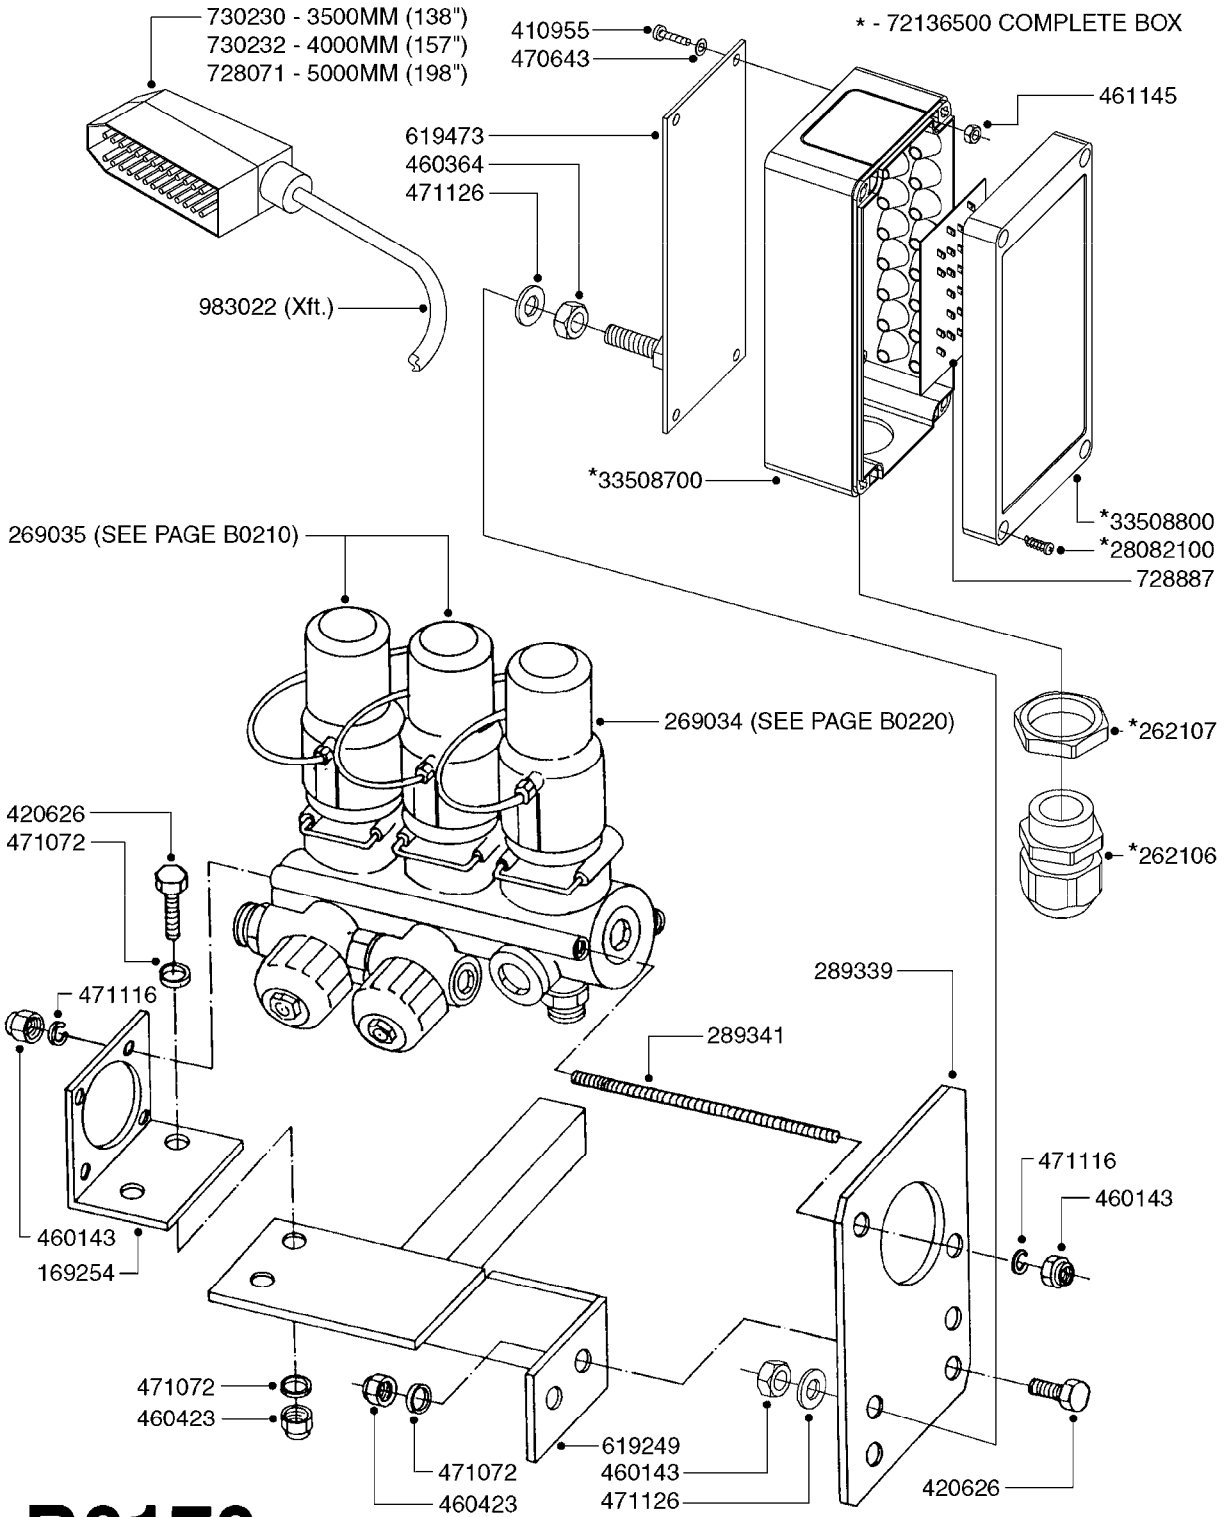

B0160

CB/2 CONTROL - ELECTRIC
B0160-HIN, 01:01:16

Page 1

Date 07.02.2020 10:55

parts-n°	order qty	description
200040	1	FITT. ARAG 1"
231962	1	ELBOW BRASS 1/2"
232080	1	FITT. ELBOW 1/2"BSP M/F BRASS
241441	1	O-RING D29.3X3
242177	1	O-RING D25.4 X 20.2 X 2.6
284275	1	GAUGE 4"SS BOT.PSI200 28026103
284585	1	CLAMP HOSE GEAR 1" MINI 020
320084	1	FITT.DK NUT 1/2" BSP
320095	1	FITT.DK NUT 1" BSP
320106	1	FITT.DK CAPNUT 1" BSP
320283	1	FITT.DK NUT 3/4"BSP
320331	1	FITT.DK TEE 1" - 1" - 3/4" BSP
320821	1	FITT.DK NUT 1-1/2" BSP
321215	1	FITT.DK HOUSING F. AGITATION
322138	1	FITT.DK ELB 1"M X 1"F BSP
329016	1	BØJNING
330212	1	O-RING D19/D14X2.4 F.1/2"NUT
330315	1	O-RING D18.4/D13X.6
330326	1	O-RING D30/D24X2 F.1"NUT
330341	1	FITT.DK HB 1" F. 1" NUT
330595	1	O-RING D24.6/D20X2.1 -3/4"
330687	1	FITT.DK HB 1/2" F. 1/2" NUT
330691	1	FITT.DK HB 3/4'F.3/4' NUT
331111	1	VALVE SEAT FOR 1/2" DISTRIBUT.
334059	1	FITT.DK EL 1" 110 DEG.F.1-1/2"
334531	1	CLAMP HOSE PLASTIC 3/4"
334534	1	CLAMP HOSE PLASTIC 1/2"
709741	1	VALVE ASSY. 1/2" FLIP LEVER
841844	1	OP.UNIT CB/2
92702103	1	HOSE R X1/2" X300PSI WP X0012"
92702403	1	HOSE PVC SUCT GRAY 1"
92703203	1	HOSE R X3/4" X300PSI WP X0012"