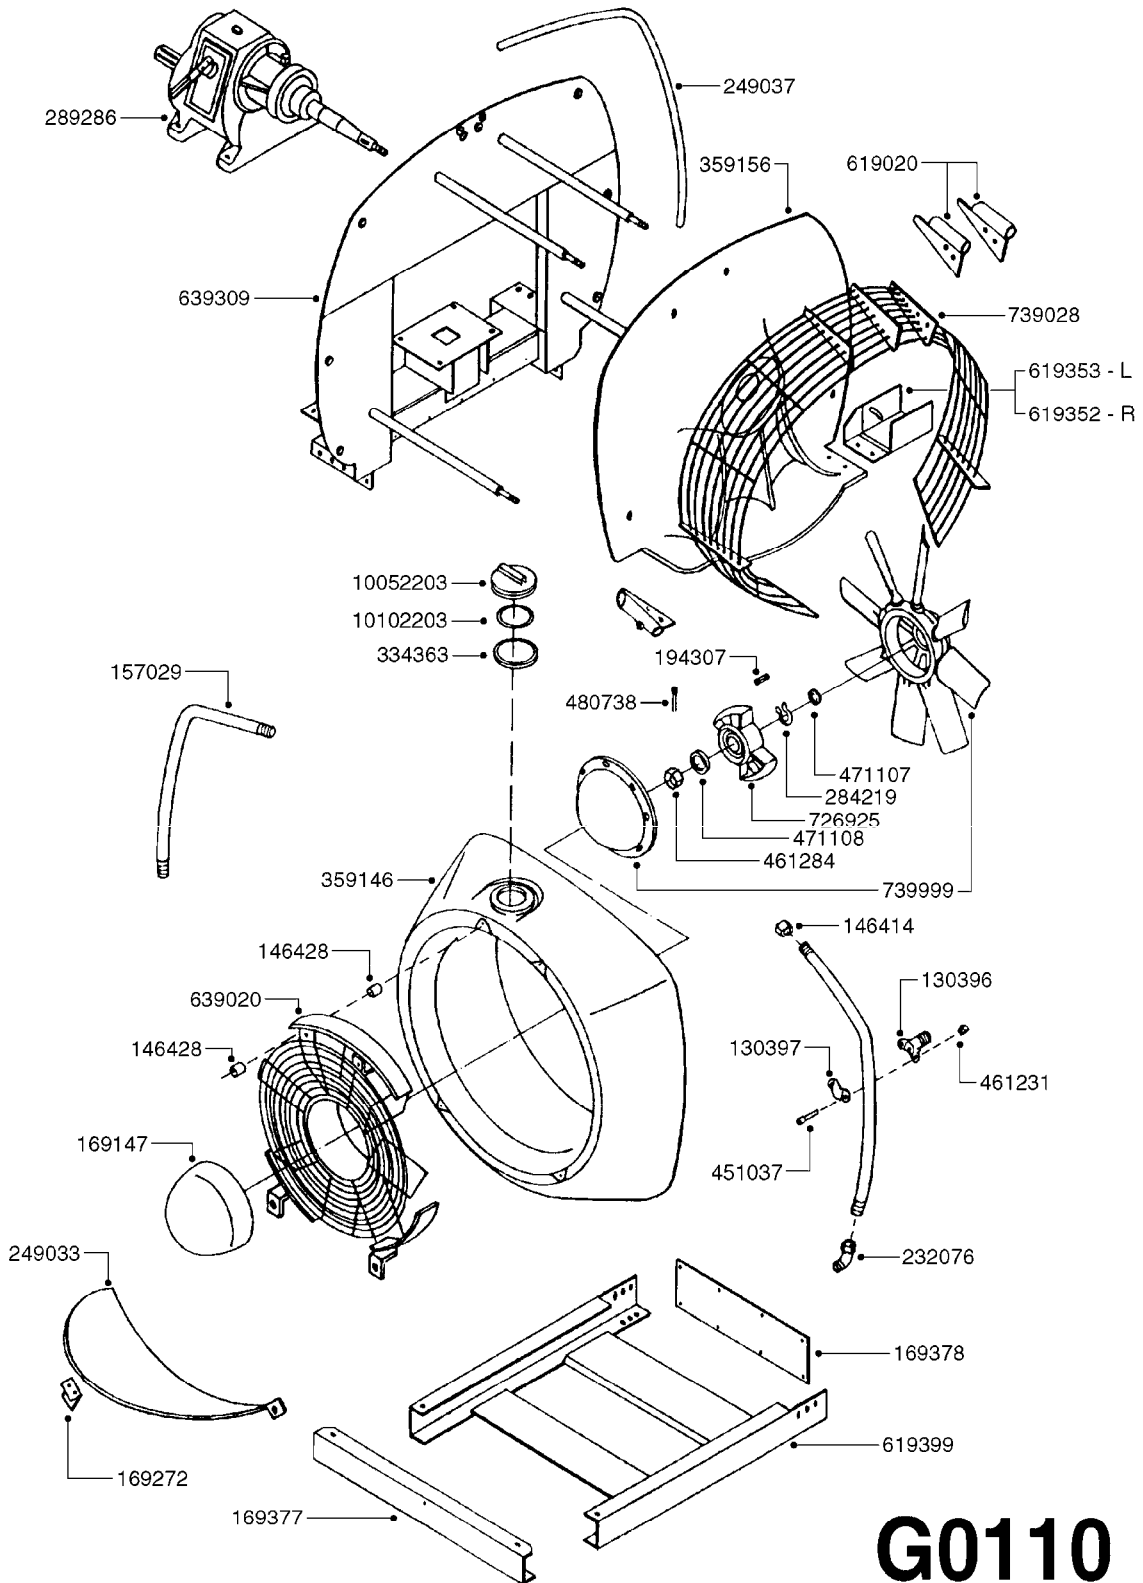

F0160

DRAWBAR - TURNABLE HITCH
F0160-HIN, 01:01:16

Page 1

Date 07.02.2020 10:55

parts-n°	order qty	description
149253	1	WASHER D.80X50X10 TURN.HITCH
149254	1	WASHER D.80X32X10 TURN.HITCH
149258	1	PIN F.TURNABLE HITCH
149303	1	DRAW BOLTS
169396	1	PLATE F. TURNABLE DRAWBAR
219071	1	BEARING 30208A TURN.HITCH
219072	1	BEARING
242203	1	O-RING 79.5X72.5
284235	1	ENGRASADOR M-6/100 RECTO
430507	1	BOLT HEX 8.8 DEL M16X45 FT
459047	1	SET SCREW ALLEN M12X25 DIN 913
459049	1	SET SCREW ALLEN M8X10 DIN 913
460585	1	LOCKING NUT M16 DIN985 A2 SS
469007	1	NUT 1" SAE
469021	1	CASTLE NUT 1-1/4"
469024	1	CASTLE NUT 1-3/4" TURN.HITCH
479024	1	WASHER LOCK D.26 DIN 127
480739	1	PIN SNAP D8 F.ROUND
489027	1	ROLL PIN 6 x 100
489028	1	COTTER PIN 6 X 8
619440	1	HEADTUBE FOR TURN.DRAWBAR
639366	1	CENTER BEAM TURN.HITCH
639367	1	CENTER PIVOT - TURN.HITCH
835185	1	DRAWBAR TURNABLE F.TG BV CR

24002503 - Ø 5" (125mm)

24002403 - Ø 4" (100mm)

259034 - Ø 5" (125mm) L=29-1/2" (750mm) PVC

259035 - Ø 4-3/8" (110mm) L=39-3/8" (1000mm) PVC

349012 - Ø 4" (100mm) L=37-3/8" (950mm) PVC

349026 - Ø 5-1/2" (140mm) / Ø 4-3/8" (110mm) PVC

349030 - Ø 5-1/2" (140mm) / Ø 3-1/2" (90mm) PVC

349025 - Ø 5" (125mm) / Ø 4-3/8" (110mm) PVC

349023 - Ø 5" (125mm) PVC

G0420

TUBES & HOSES
G0420-HIN, 01:01:16

Page 1

Date 07.02.2020 10:55

parts-n°	order qty	description
259034	1	PVC HOSE D125MM X 0.75M
259035	1	PVC HOSE D100MM X 1.0M
349012	1	PVC TUBE D100MM X 950MM
349023	1	GREY PVC LID D125MM
349025	1	CONNECT.PIECE PVC D125MM-110MM
349026	1	CONICAL REDUC.PVC D140MM-100MM
349030	1	140MM-90MM PVC ADAPTER
24002403	1	HOSE R X TPR 4" BLACK
24002503	1	HOSE R X TPR 5" BLACK