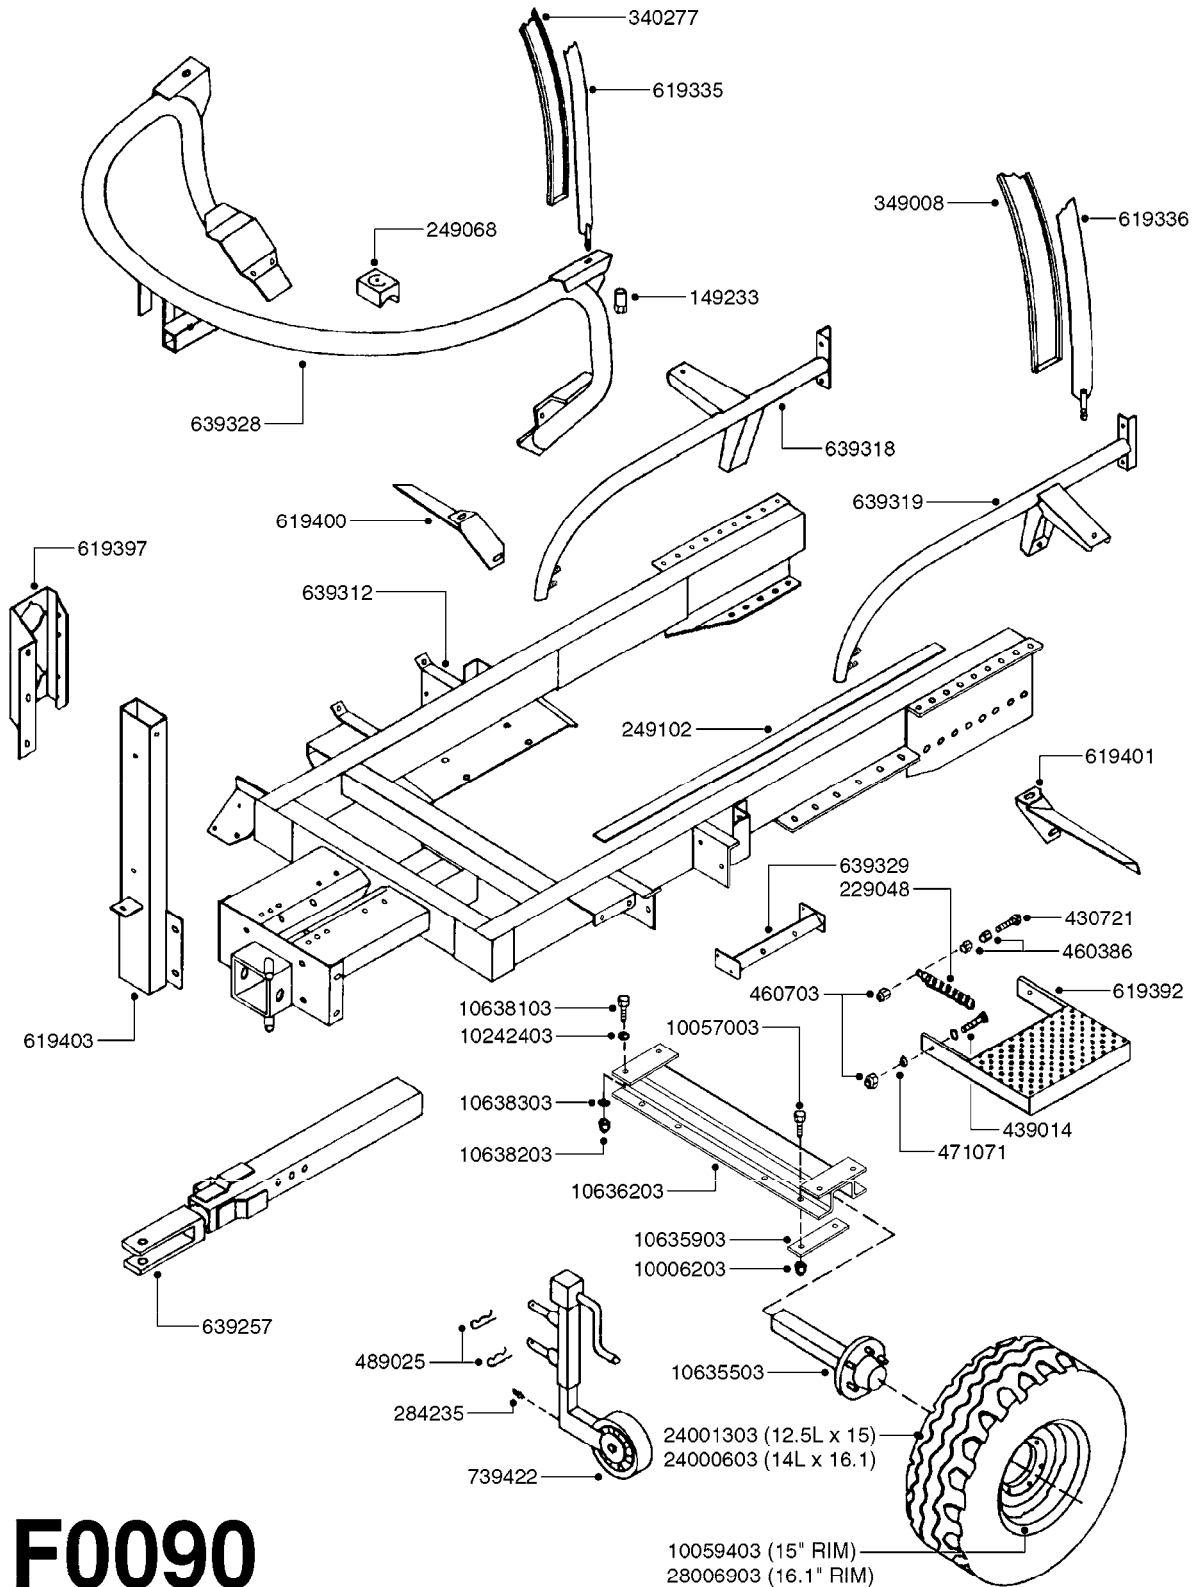

F0090

FRAME - TANGO/BRAVO/CONDOR 500
F0090-HIN, 01:01:16

Page 1

Date 07.02.2020 10:55

parts-n°	order qty	description
149233	1	SPACER NUT
229048	1	MR SPRING ADAPTABLE FOOTREST
249068	1	RUBBER BLOCKS 63X63X29
249102	1	TANK PACKING 15X60 EPDM-70
284235	1	ENGRASADOR M-6/100 RECTO
340277	1	TANK PACKING - 40mm WIDE x 12"
349008	1	TANK PACKING - 120MM WIDEX12"
430721	1	BOLT HEX 8.8 DEL M12X40 FT
439014	1	BOLT HEX 8.8 DEL M12X35
460386	1	NUT HEX M12X1.75
460703	1	NUT HEX M12X1.75 LOCK DIN985A2 SS
471071	1	WASHER M12 GALV
489025	1	'R' PIN D.4
619335	1	STEEL TANK STRAP L=1750 X 40
619336	1	STEEL TANK STRAP L=1950 X 120
619392	1	FOOT STEP TANGO/BRAVO/CONDOR
619397	1	MANIFOLD BRACKET CONDOR
619400	1	MUD SCRAPER CONDOR RH
619401	1	MUD SCRAPER CONDOR LH
619403	1	FRONT FRAME SUPPORT - CONDOR
639257	1	DRAWBAR F.TANGO/BRAVO/CONDOR
639312	1	FRAME CONDOR 500 GAL.
639318	1	TANK SUPPORT CONDOR 500 - RH
639319	1	TANK SUPPORT CONDOR 500 - LH
639328	1	FRONT TANK SUPPORT-CONDOR 500
639329	1	FOOT STEP MNT.BRKT. - CONDOR
739422	1	CPL. JACK STAND FOR TANGO
10006203	1	NUT HEX NC LOCK 5/8"
10057003	1	BOLT HEX 5/8 NC GR.5 02.50'
10059403	1	RIM 15X10 X 8-8-6 +1.062OFFSET
10242403	1	WASHER PLATE 9/16
10635503	1	INSERT ASSY MIST/BLWR 270/500G
10635903	1	CLAMP PLATE F.AXLE M/B 270/500
10636203	1	AXLE BEAM W/M M/B 270/500G
10638103	1	BOLT HEX 9/16 NF GR5 01.50'
10638203	1	NUT HEX NF 9/16'
10638303	1	WASHER LOCK 9/16'
24000603	1	TIRE 14L X 16.1 8 PLY
24001303	1	TIRE 12.5L-15SL 12 PLY
28006903	1	WHEEL RIM 16.1" X 11" 8-8-6"