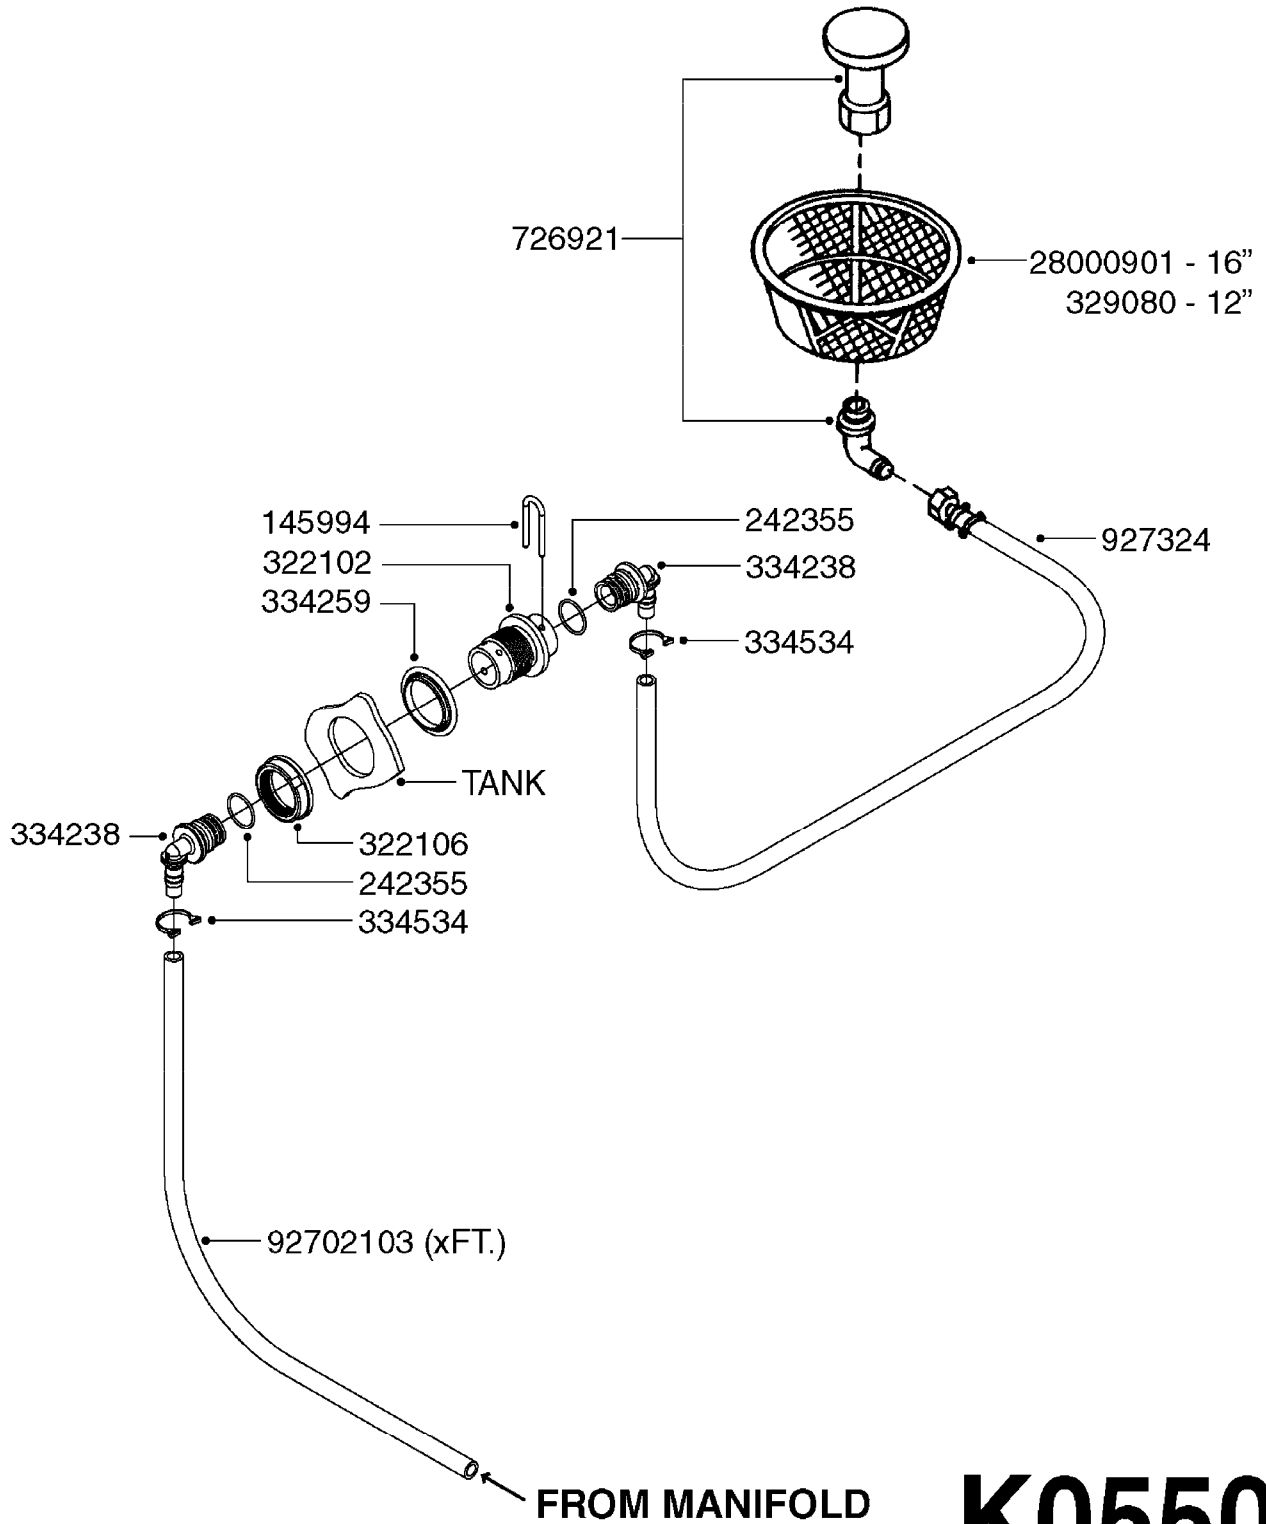

K0550

POWDER MIXER
K0550-HIN, 01:01:16

Page 1

Date 07.02.2020 10:55

parts-n°	order qty	description
145994	1	FITT.DK S-40 FORK
242355	1	O-RING D19.2X3.0 VITON F.S-40
322102	1	FITT.DK S-40 BULKHEAD
322106	1	FITT.DK S-40 BULKHEAD NUT
329080	1	FILTER BASKET 12"
334238	1	FITT.DK S-40 ELB.1/2"
334259	1	GASKET F. S-40 BULKHEAD
334534	1	CLAMP HOSE PLASTIC 1/2"
726921	1	POWDER MIXER F.STRAINER BASKET
927324	1	HOSE R PRESSURE D12-80-200 BAR
28000901	1	FILTER, TOP MAIN TANK, D400 L275 300130
92702103	1	HOSE R X1/2" X300PSI WP X0012"