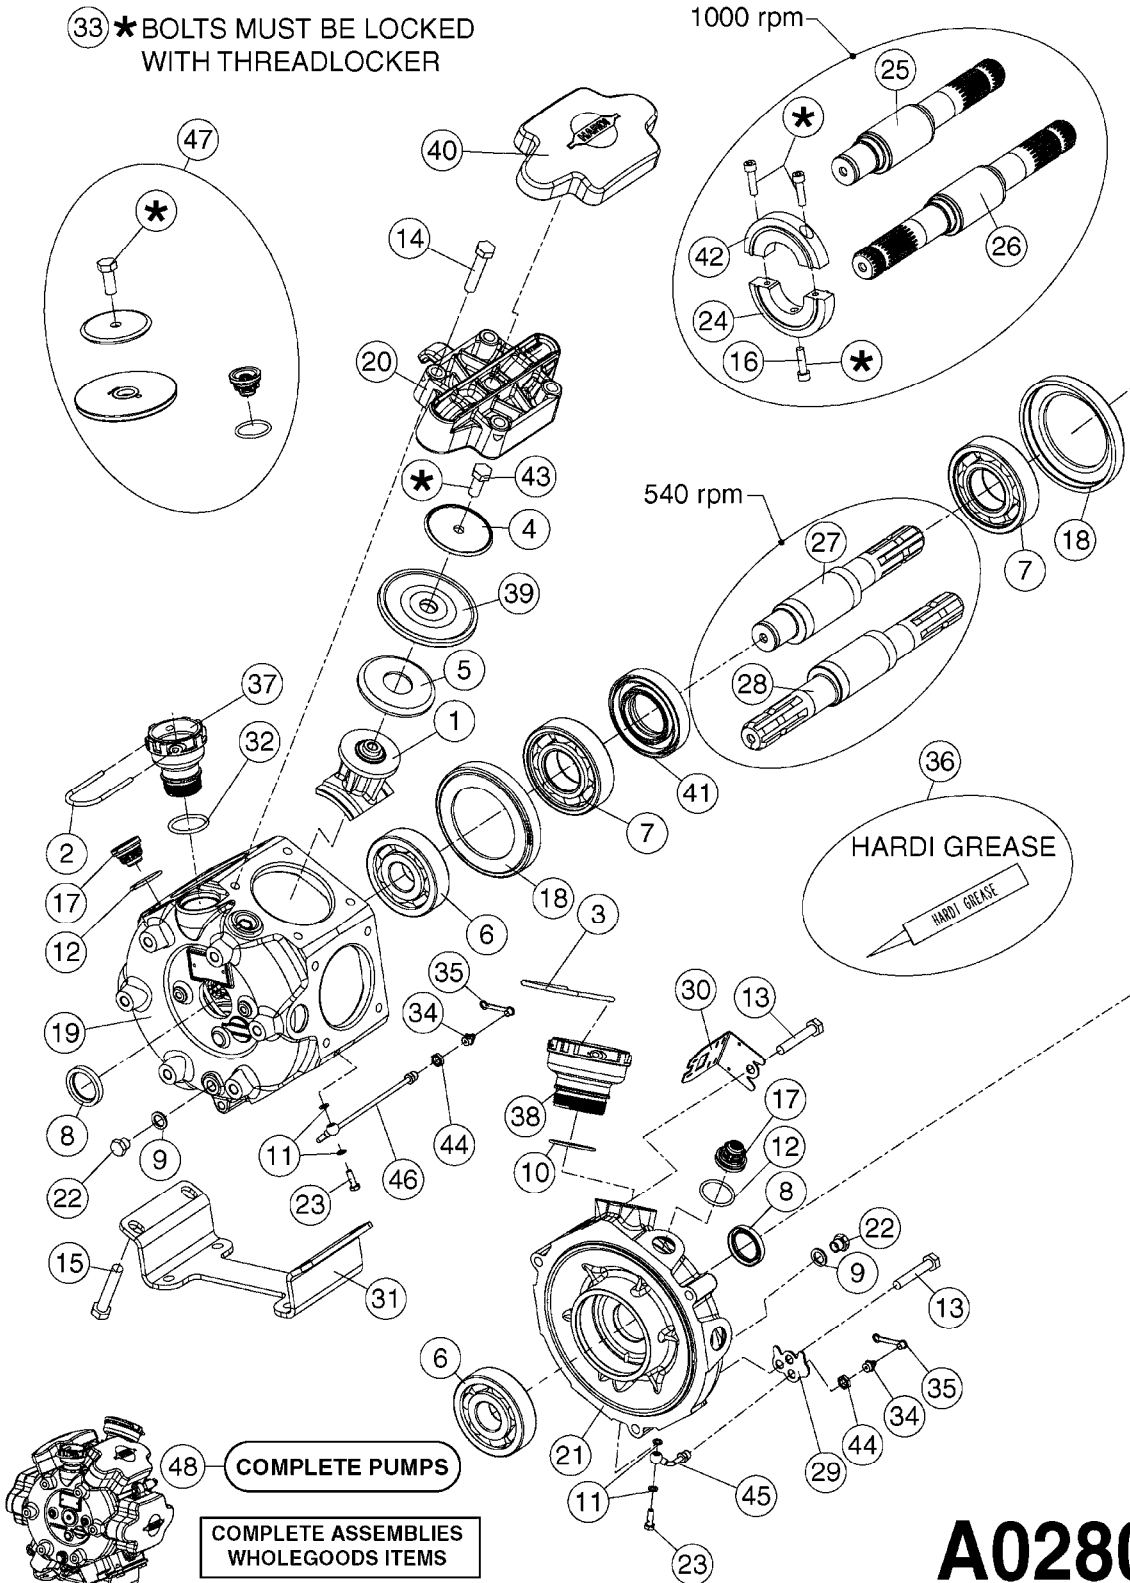

REPLACED BY 364 PUMPS
SEE PAGE A0280

A0260

PUMP - 363 W/MOUNTING BASE
A0260-HIN, 17:03:16

Page 1
Date 07.02.2020 10:55

parts-n°	order qty	description
110317	1	PUMP CASING MODEL 360/361 PNTD
111630	1	CONNECTING ROD 363/364-10 PUMP
111636	1	VALVE COVER 363 HEAVY DUTY
111651	1	CASTING F.363 1.5" PUMP(FRONT)
142037	1	CRANK SHAFT 361-20
143577	1	CRANK SHAFT F.363/462/463-10mm
147097	1	CRANK SHAFT 363-463/10 THROUGH
161174	1	DIAPHRAGM DISC SS 361/363/364 PUMP
161372	1	DIAPHRAGM BACKING DISC,320-361
161745	1	METAL SPACER F.363/463
210221	1	BEARING BALL 6407
210232	1	BEARING BALL 6310
210243	1	SEAL OIL 35 X 47 X 7
241404	1	DOWTY SEAL 1/4"
241684	1	DEICER PARTS: DIAPHRAGM MODEL 361 NITRIL
242152	1	O-RING D18.2X3 EPDM
242215	1	O-RING D18X3 VITON
280011	1	GREASE NIPPLE 1/8" SAE H TR
330024	1	O-RING D41,1/D34.5 X 3,5
331192	1	SPACER, MODEL 361/363
334320	1	O-RING D18X3 POLYURETHANE
420626	1	BOLT HEX 8.8 DEL M10X20 FT
420895	1	BOLT HEX 8.8 RAW M10X60
420917	1	BOLT HEX 8.8 RAW M8X12 FT
430312	1	BOLT HEX 8.8 M12X60
430437	1	BOLT HEX 8.8 RAW M12X65
460423	1	NUT HEX M10X1.50 LOCK DIN985A2 SS
471122	1	WASHER, M10, Ø20/10.5X 2.0, SS
728146	1	VALVE FOR 361(726890/707932)
728147	1	VALVE FOR 361 WHITE WITH HOLE
14007900	1	CRANK 363/462/463-7mm 540/THRU
14010400	1	PLUG 1/4" BSP
17002400	1	FOOT F. 36X PUMP, RED
33511400	1	DIAPHRAGM PUMP 361/361/363/364 PUR
43099200	1	BOLT HEX SS M12 X 30 DIN933 A4
75073700	1	PUMP KIT 361/363 "06"

33 *BOLTS MUST BE LOCKED WITH THREADLOCKER

1000 rpm

540 rpm

HARDI GREASE

A0280

PUMP - 364 540/1000 RPM
A0280-HIN, 24:04:19

Page 1

Date 07.02.2020 10:55

24002503 - Ø 5" (125mm)

24002403 - Ø 4" (100mm)

259034 - Ø 5" (125mm) L=29-1/2" (750mm) PVC

259035 - Ø 4-3/8" (110mm) L=39-3/8" (1000mm) PVC

349012 - Ø 4" (100mm) L=37-3/8" (950mm) PVC

349026 - Ø 5-1/2" (140mm) / Ø 4-3/8" (110mm) PVC