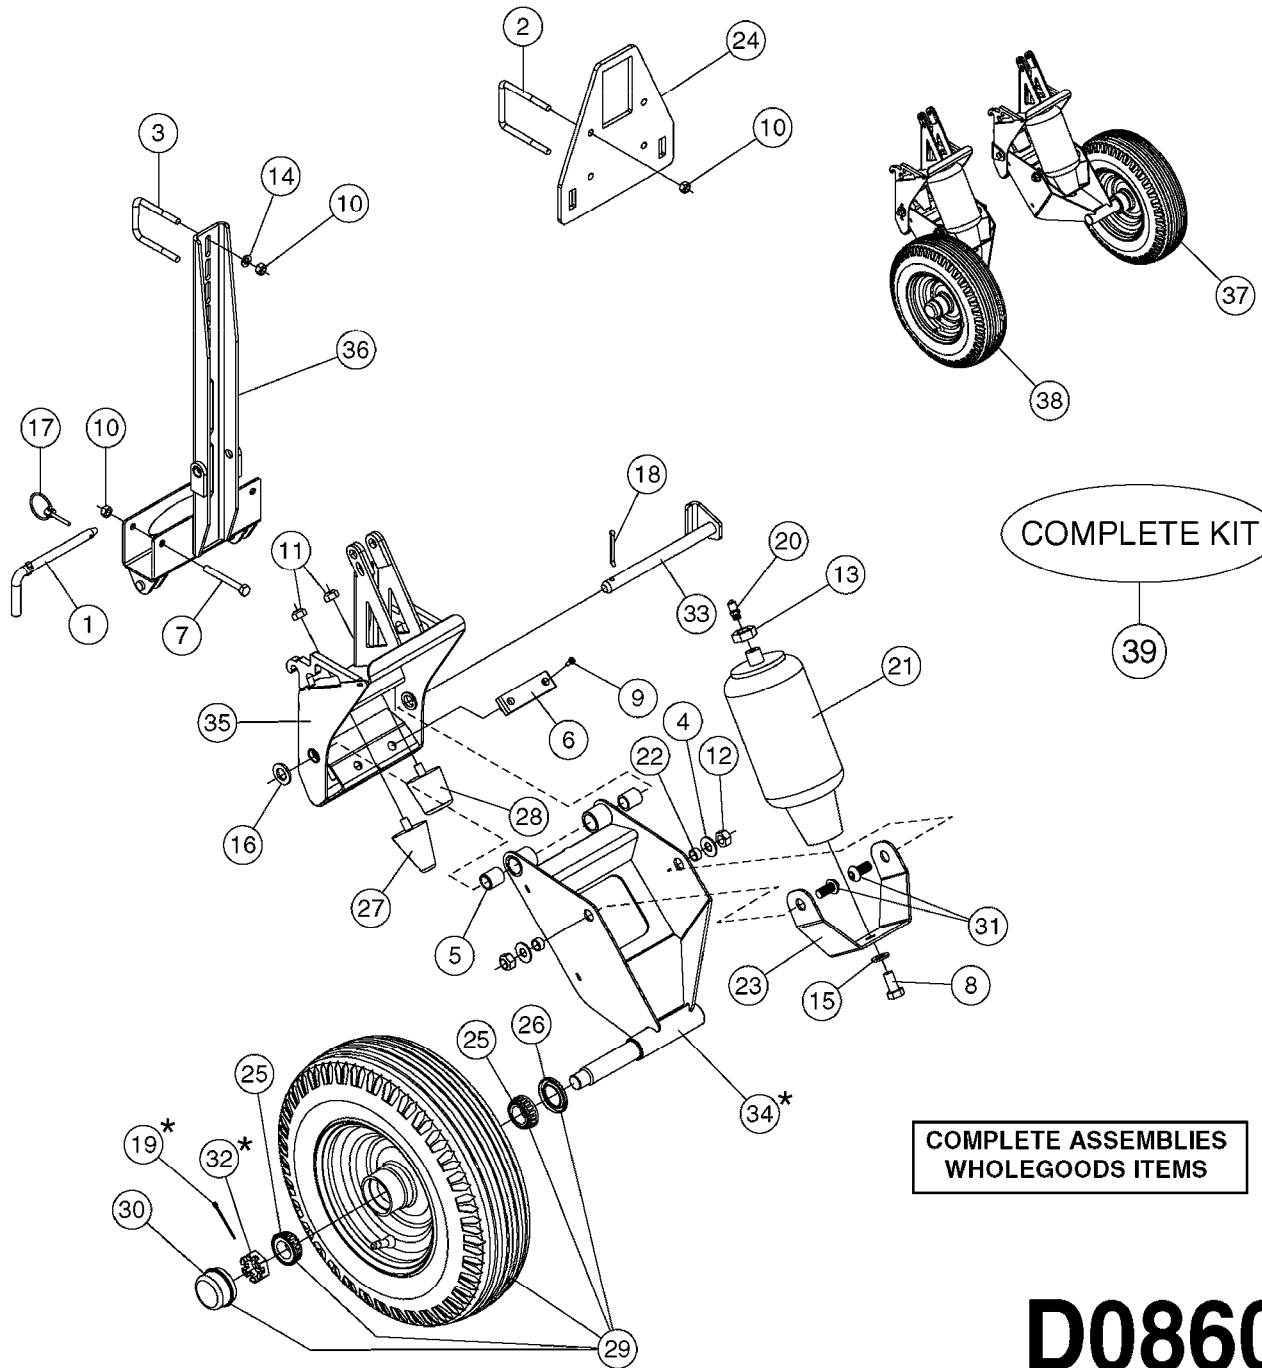

D0860

BOOM WHEEL, FTZ, HD, AIR-BAG
D0860-HIN, 01:01:16

Pos.	parts-n°	order qty	description
1	142947	1	LOCKING PAWL Ø12 L=108, DELTA
2	146843	1	BOLT U M8 F.60 x 60
3	147516	1	U-BOLT M8-50x50
4	165557	1	WASHER D28.0/D12.2X2.0 SS
5	333697	1	BUSHING D22/D16x25
6	333956	1	SLIDE SHOE 91X25X10
7	421201	1	BOLT HEX 8.8 DEL M8X70
8	430923	1	BOLT HEX 1/2"-13 L=1" GR.2 SS
9	440665	1	SCREW M4.2X16 STAINLESS
10	460143	1	SELF LOCK NUT M8 SST A2 DIN985
11	460423	1	NUT HEX M10X1.50 LOCK DIN985A2 SS
12	460703	1	NUT HEX M12X1.75 LOCK DIN985A2 SS
13	461248	1	NUT HEX JAM 3/4"-16 UNF
14	471126	1	WASHER, M8, Ø16/ 8.4X 1.6, SS
15	471127	1	WASHER, M12, Ø24/13X24X2.5 SS
16	471128	1	WASHER, M16, Ø30/17.0X 3.0, SS
17	480244	1	PIN SNAP D4.5
18	480384	1	PIN COTTER 3/16 x 1-1/2"
19	10008603	1	COTTER PIN 1/8"X 1-1/2" INCLUDED WITH PIVOT ARM
20	10480503	1	TANK VALVE 1/8"NPT
21	10492403	1	AIR BAG FOR TWIN SUSPENSION
22	14015203	1	BUSH D16 X D12.5 L=8
23	16121603	1	BOOM WHEEL AIR BAG BRACKET
24	16134703	1	BOOM WHEEL STORAGE BRACKET
25	21002303	1	BEARING, TAPPED, 1" SPINDLE
26	21002603	1	SEAL, GREASE, F. BOOM WHEEL
27	24003503	1	RUBBER BUFFER D42 X 50 M172
28	24003603	1	RUBBER BUFFER D50 X 50 M174
29	28059803	1	WHEEL & TIRE ASSY 4.8/4.0-8
30	29003603	1	HUB CAP F. 1000LB HUB
31	43001003	1	BTTN HD SCREW M12 X 25 SS
32	46001803	1	NUT, CASTLE F. HD BOOM WHEEL INCLUDED WITH PIVOT ARM
33	61014803	1	BOOM WHEEL PIVOT PIN, PLATED
34	63030603	1	BOOM WHEEL PIVOT ARM RH INCLUDES CASTLE NUT & COTTER PIN
34	63030703	1	BOOM WHEEL PIVOT ARM LH INCLUDES CASTLE NUT & COTTER PIN
35	63030803	1	BOOM WHEEL MOUNT CRADLE
36	63033103	1	BOOM WHEEL MOUNT
37	70088103	1	BOOM WHEEL ASSEMBLY, LEFT
38	70088203	1	BOOM WHEEL ASSEMBLY, RIGHT
39	83353003	1	BOOM WHEEL KIT, FTZ, HD, AIR-BAG COMPLETE PAIR WITH HARDWARE