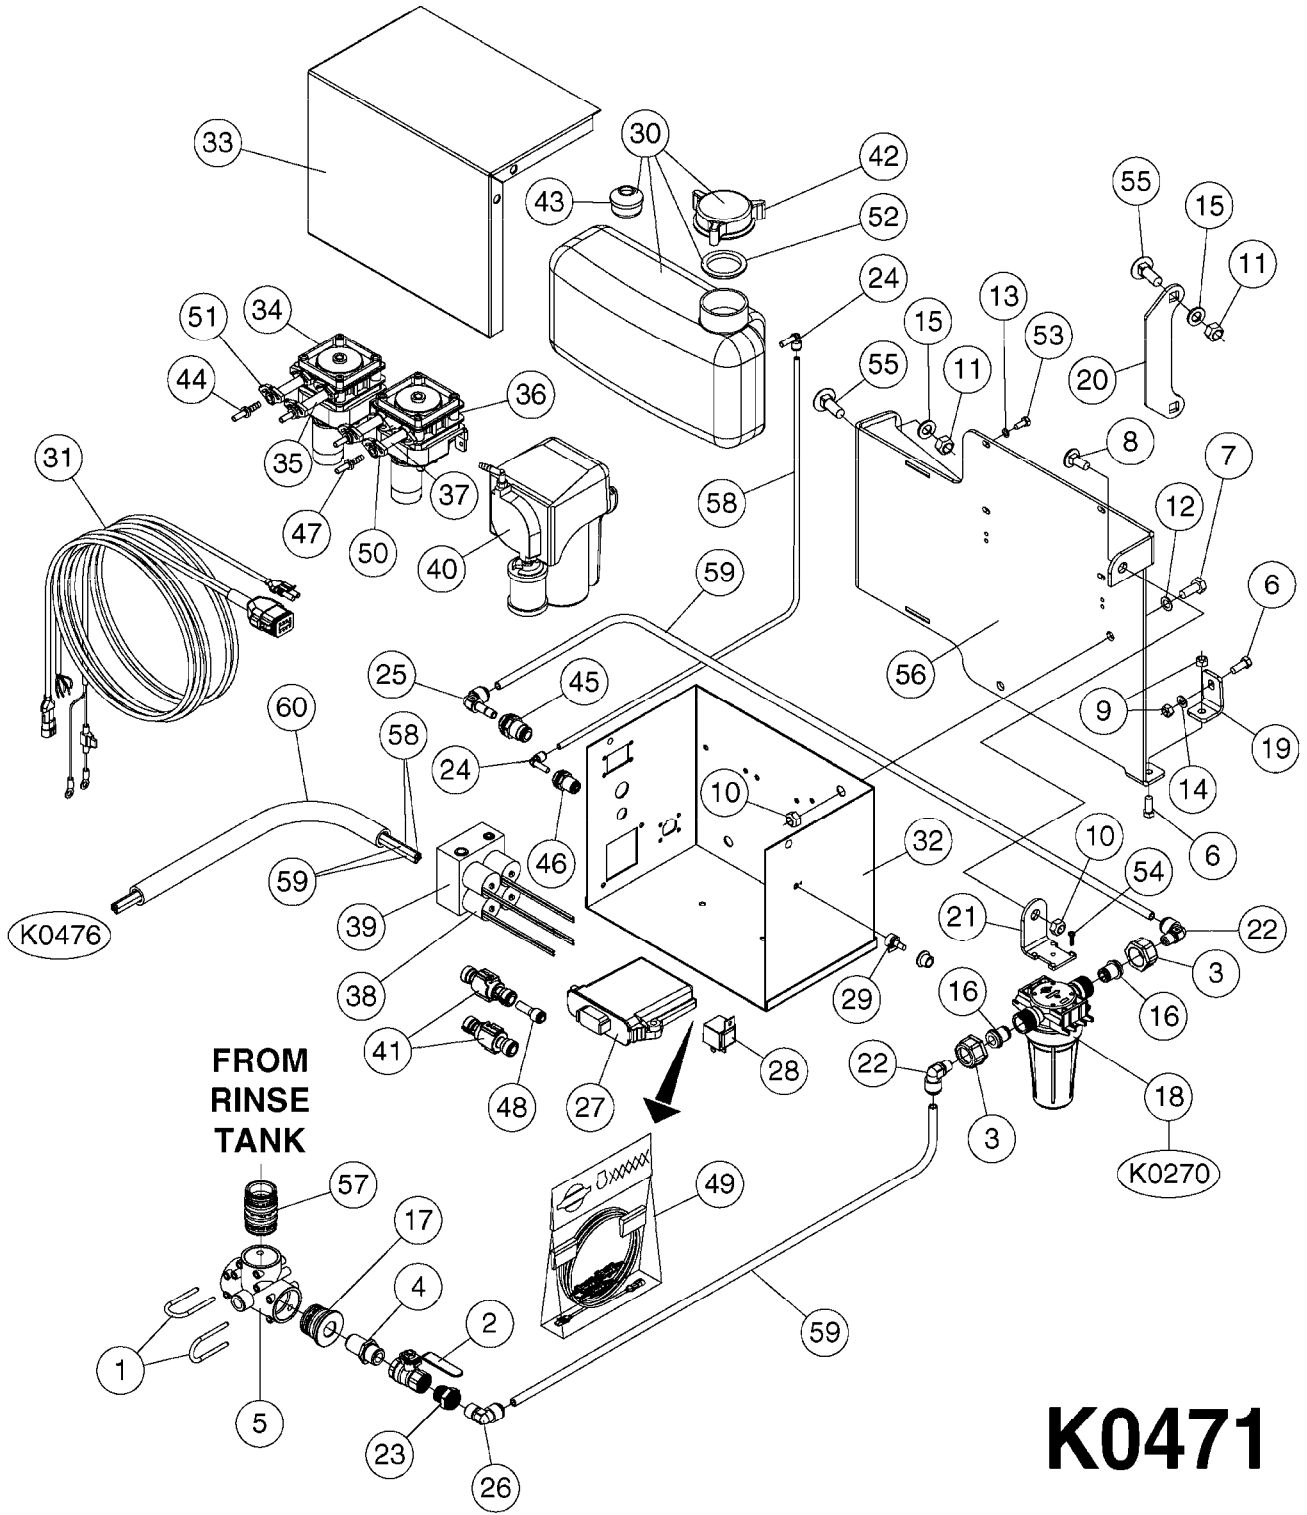

K0471

FOAM MARKER - RICHWAY
COMMANDER
K0471-HIN, 22:10:18

Page 1
Date 07.02.2020 9:23

Pos.	parts-n°	order qty	description
1	145995	1	FITT.DK S-53 FORK
2	284227	1	BALL VALVE 1/2"FEMALE THREADS
3	320283	1	FITT.DK NUT 3/4"BSP
4	321742	1	FITT.DK BULKHEAD 1/2' BSP
5	322352	1	FITT.DK S-53 TEE
6	420582	1	BOLT HEX 8.8 DEL M8X20 FT A2
7	420604	1	BOLT HEX 8.8 DEL M10X25 FT DIN933
8	440737	1	BOLT CARRIAGE M10x25 SS
9	460143	1	SELF LOCK NUT M8 SST A2 DIN985
10	460423	1	NUT HEX M10X1.50 LOCK DIN985A2 SS
11	460703	1	NUT HEX M12X1.75 LOCK DIN985A2 SS
12	470046	1	WASHER D18D11X1 LOCK
13	470901	1	WASHER D11.8/D6.1X1.6 SS LOCK
14	471126	1	WASHER, M8, Ø16/ 8.4X 1.6, SS
15	471127	1	WASHER, M12, Ø24/13X24X2.5 SS
16	717426	1	FITT.DK REDUC 1/4"BSP F.3/4"N
17	726694	1	PLUG,S53,1/2"FBSP THD W.ORING
18	845219	1	FILTER IN-LINE 3/4'80 MESH OML
19	16184403	1	FOAM M. COMPRESSOR HANGER
20	16184603	1	FOAM M. COMPRESSOR SHIM
21	16321500	1	LINE FILTER BRACKET, TDZ/DDZ
22	23004703	1	FITT, 1/4"NPT-3/8"90-PTC
23	23004803	1	FITT, 1/2"MPT-3/8"FPT REDUCER
24	23004903	1	FITT, 1/4"PLUG-IN-1/4"90-PTC
25	23005003	1	FITT, 3/8"PLUG-IN-3/8"90-PTC
26	23005103	1	FITT, 3/8"NPT-3/8"90-PTC
27	26029503	1	MODULE, CONTROL, FOAM MARKER, RICHWAY
28	26029603	1	RELAY, 12VDC, RICHWAY
29	26029703	1	POTENTIOMETER, FOAM MARKER, RICHWAY
30	28064703	1	FOAM MARKER CONC. TANK,RICHWAY
31	28064803	1	FOAM MARKER CONT.CABLE,RICHWAY
32	28086403	1	STEEL BODY, FOAM MARKER, RICHWAY
33	28086503	1	STEEL LID, FOAM MARKER, RICHWAY
34	28086603	1	WATER PUMP, FOAM MARKER, RICHWAY
34	28102303	1	RICHWAY WATER PUMP GEAR MOTOR ONLY
35	28086703	1	1/4" PUMP TUBE, WATER, FOAM MARKER, RICHWAY
36	28086803	1	CONCENTRATE PUMP, FOAM MARKER, RICHWAY
37	28086903	1	1/8" PUMP TUBE, CONCENTRATE, FOAM MARKER, RICHWAY
38	28087003	1	2-WAY SOLENOID VALVE, FOAM MARKER, RICHWAY
39	28087103	1	RHD-VTD SOLENOID BLOCK, FOAM MARKER, RICHWAY
40	28087203	1	DIAPHRAGM AIR COMPRESSOR, FOAM MARKER, RICHWAY
41	28087403	1	3/8" CHECK VALVE, FOAM MARKER, RICHWAY
42	28087603	1	1 GALLON TANK CAP, FOAM MARKER, RICHWAY
43	28087703	1	1 GALLON TANK SCREEN, FOAM MARKER, RICHWAY
44	28094103	1	FITT.1/4" STEM X 1/4" HOSE BARB
45	28095803	1	3/8"T BULKHEAD
46	28095903	1	1/4"T BULKHEAD
47	28096403	1	1/4" STEM X 3/16" HB
48	28096503	1	3/8" STEM X 1/4"T
49	28097103	1	POWER UNIT HARNESS, RICHWAY TRAILER INSIDE WIRING HARNESS COMPLETE
50	28102103	1	RICHWAY #23 QUICK CLAMP
51	28102203	1	RICHWAY #26 QUICK CLAMP
52	28102403	1	RICHWAY TANK CAP GASKET
53	41000603	1	BOLT HEX 1/4"X1/2" SS
54	44076200	1	SCREW WN5451 5X16 SS TORX
55	45001300	1	CARRIAGE BOLT M12X35 DIN603 A2
56	61020003	1	BRKT, FOAM MARKER F.COM, RICHWAY
57	72114300	1	FITT. DK S-53 MALE MALE W.ORIN
58	92703303	1	HOSE LLDPE .25"X.17"X12" BLACK
59	92703403	1	HOSE LLDPE .38"X.25"X12" BLACK