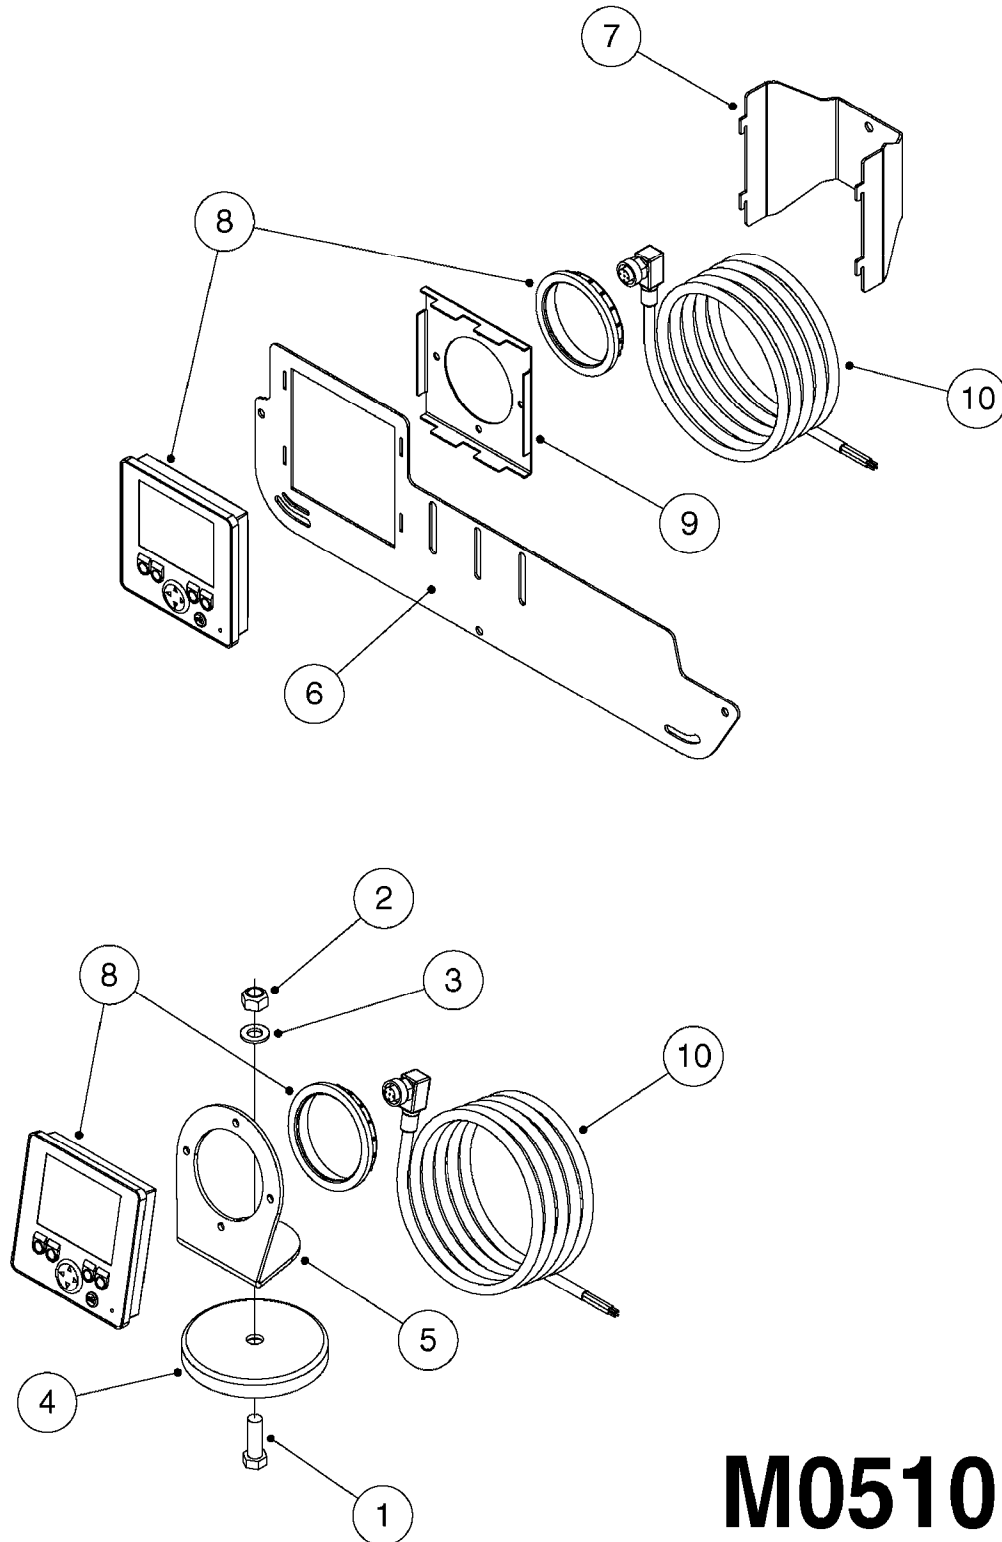

TRACK CABLE CM45/55/7000
M0480-HIN, 08:12:16

M0480

TRACK CABLE CM45/55/7000
M0480-HIN, 08:12:16

Page 1

Date 07.02.2020 9:24

Pos.	parts-n°	order qty	description
1	262107	1	NUT F. BULKHEAD CABLE GRAY
2	420582	1	BOLT HEX 8.8 DEL M8X20 FT A2
3	450902	1	BOLT ALLEN HEAD M4 X 16MM
4	460143	1	SELF LOCK NUT M8 SST A2 DIN985
5	461145	1	NUT HEX M4 LOCK
6	471037	1	SCREW A 4,3 DIN 125
7	471126	1	WASHER, M8, Ø16/ 8.4X 1.6, SS
8	16261500	1	PLATE FOR TRACK CABLE NCM/NAV
9	26024000	1	CABLE SET FOR TRACK NCM
10	72612700	1	TRACK JUNCTION BOX/BRACKETS CM