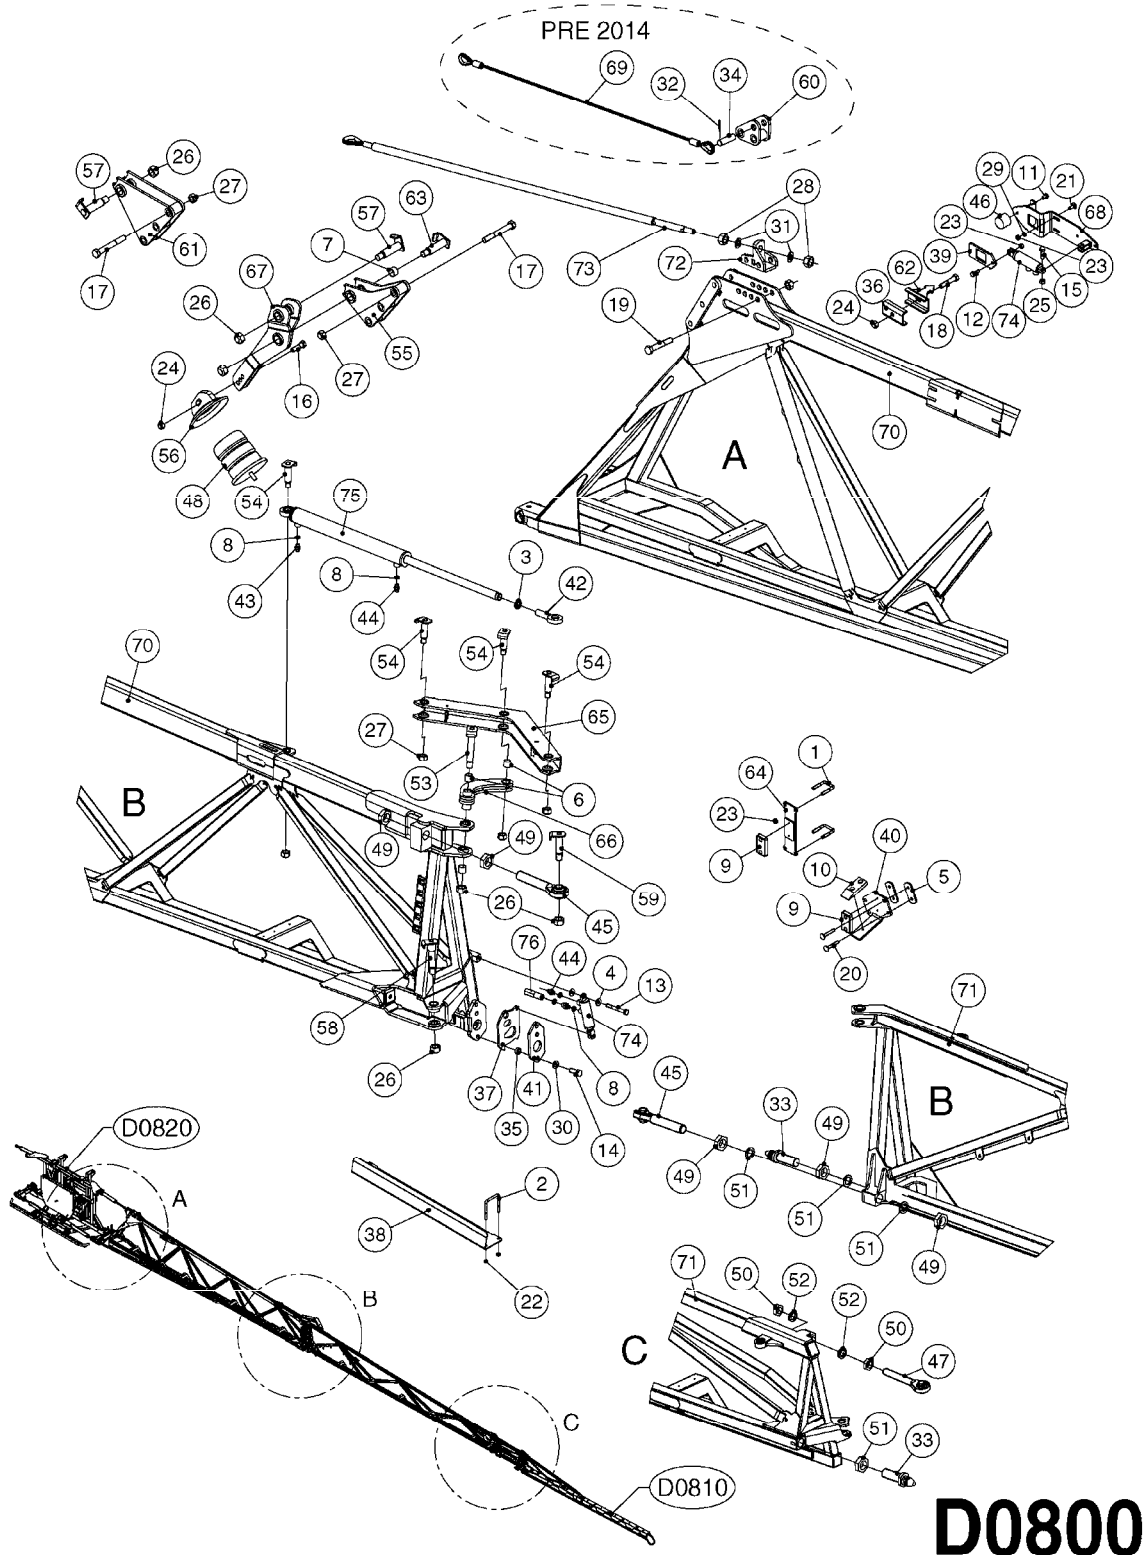

TR5-B3-TDZ-RA
Main fold hydraulics block
01/2016 -->

- 16 3 Solenoid Valve Block
- 17 2 Solenoid Valve Block - No item 11

C247-HAU

HYD. BLOCK INNER FOLD
C247-HAU, 12:04:16

Page 1

Date 07.02.2020 9:22

Pos.	parts-n°	order qty	description
1	28063304	1	PURGE SCREW
2	241404	1	DOWTY SEAL 1/4"
3	28060604	1	CHECK-VALVE
4	241356	1	DOWTYSEAL 1/2"
5	147132	1	HEX NIPPLE 1/2"X1/2" BSP DEL
6	28060904	1	ACCUMULATOR 110 BAR 0.32L
7	28060504	1	ACCUMULATOR 70 BAR 0.32L
8	28060704	1	FLOW DIVIDER
9	28063404	1	1/2" TEST PORT
10	78151004	1	HYDAC SOLENOID VALVE COMPLETE
11	78150904	1	HYDAC SOLENOID F.3 VALVE HYDAC BLOCK
12	28063504	1	SOLENOID VALVE
13	28060804	1	ELECTRO VALVE
14	28063604	1	SOLENOID VALVE
15	28061604	1	SOLENOID COIL (ONLY FOR 78513104)
16	78150804	1	HYDAC BLOCK WITH ACC 3 VALVE OPTION
17	78520004	1	HYD BLOCK WITH ACC. - HYDAC SER.3980347