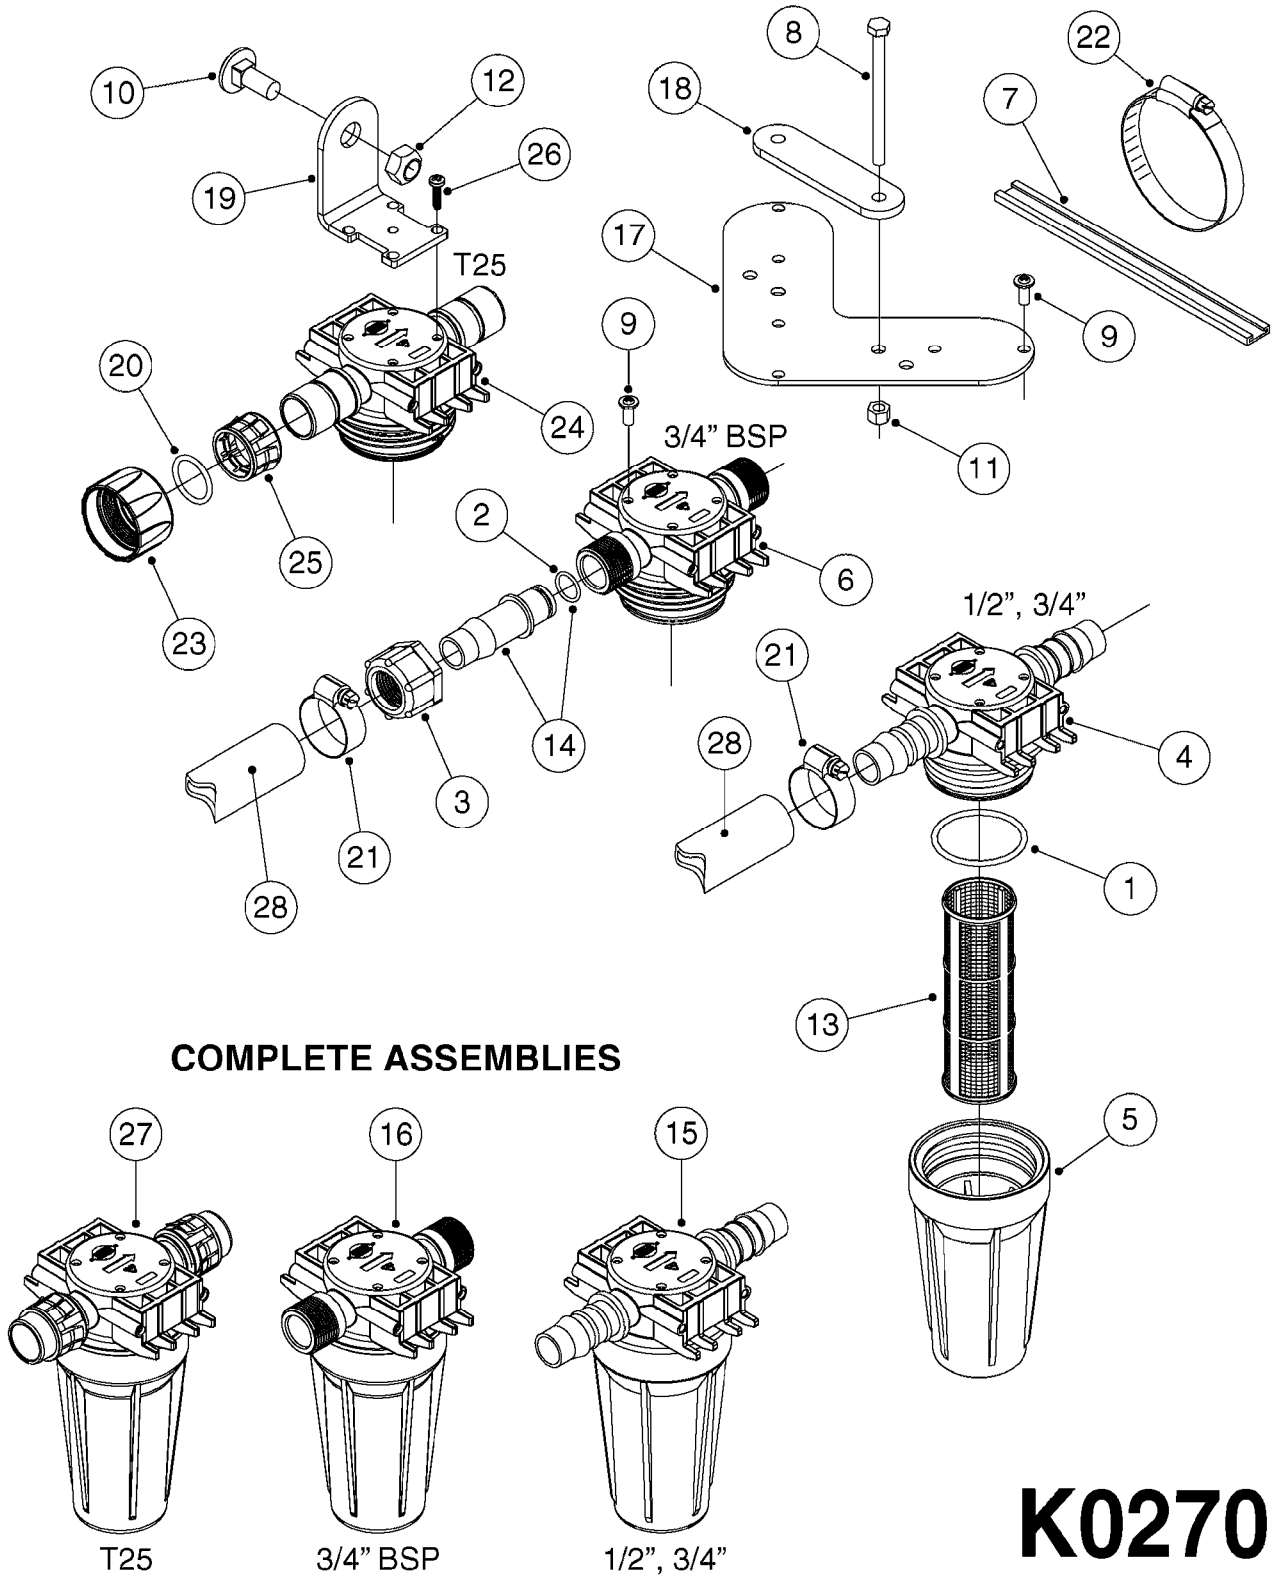

Pos.	parts-n°	order qty	description
1	240925	1	O-RING D49.5X3 NITRIL
2	242594	1	O-RING D14 X 1.78 SCH.70-EPDM
3	320283	1	FITT.DK NUT 3/4"BSP
4	322241	1	FILTER HOUSING W.3/4' BARBS
4	322249	1	FILTER HOUSING W.1/2' BARBS
5	322242	1	FILTER BOWL / IN-LINE
6	322250	1	FILTER HOUSING W.3/4"BSP THRD
7	341291	1	RUBBER HOSE CLAMP COVER 130MM
7	341292	1	RUBBER HOSE CLAMP COVER 180MM
8	410605	1	BOLT HEX 8.8 DEL M6X80
9	440673	1	SCREW F.PLASTIC 5X12 SS
10	440737	1	BOLT CARRIAGE M10x25 SS
11	460261	1	NUT HEX M6X1.00 LOCK DIN985 A2 SS
12	460423	1	NUT HEX M10X1.50 LOCK DIN985A2 SS
13	615443	1	FILTER ELEM.50 MESH BLUE
13	615444	1	FILTER ELEM.80 MESH RED
13	615445	1	FILTER ELEM.100 MESH YELLOW
14	716236	1	FITT.DK HB 1/2" ASSY. F. 3/4"
14	724621	1	FITT.DK HB 3/4"ASSY F.3/4" NUT
15	845205	1	FILTER IN-LINE 1/2' 50 MESH
15	845208	1	FILTER IN-LINE 3/4' 50 MESH
15	845209	1	FILTER IN-LINE 3/4' 80 MESH
15	845210	1	FILTER INLINE 3/4" 100 MESH
16	845218	1	FILTER IN-LINE 3/4'50 MESH OML
16	845219	1	FILTER IN-LINE 3/4'80 MESH OML
17	16022203	1	PLATE 3.0 X 55 X 196
18	16022403	1	BRACKET 60MM TUBE
19	16321500	1	LINE FILTER BRACKET, TDZ/DDZ
20	24263000	1	O-RING Ø24.4 X 3.1 NITRIL SH70
21	28029903	1	CLAMP HOSE GEAR P3/4"-S1" 6712
22	28047103	1	CLAMP HOSE GEAR 50 X 50 6740
22	28047203	1	CLAMP HOSE GEAR 60 X 80 6756
23	32239700	1	FITT.DK NUT T25
24	32239800	1	FITT.DK IN-LINE FILTER TOP T25
25	33515500	1	FITT.DK NUT LOCK RING T25
26	44076200	1	SCREW WN5451 5X16 SS TORX
27	72700600	1	FILTER IN-LINE 80 MESH, T25
28	92702103	1	HOSE R X1/2" X300PSI WP X0012"
28	92703203	1	HOSE R X3/4" X300PSI WP X0012"