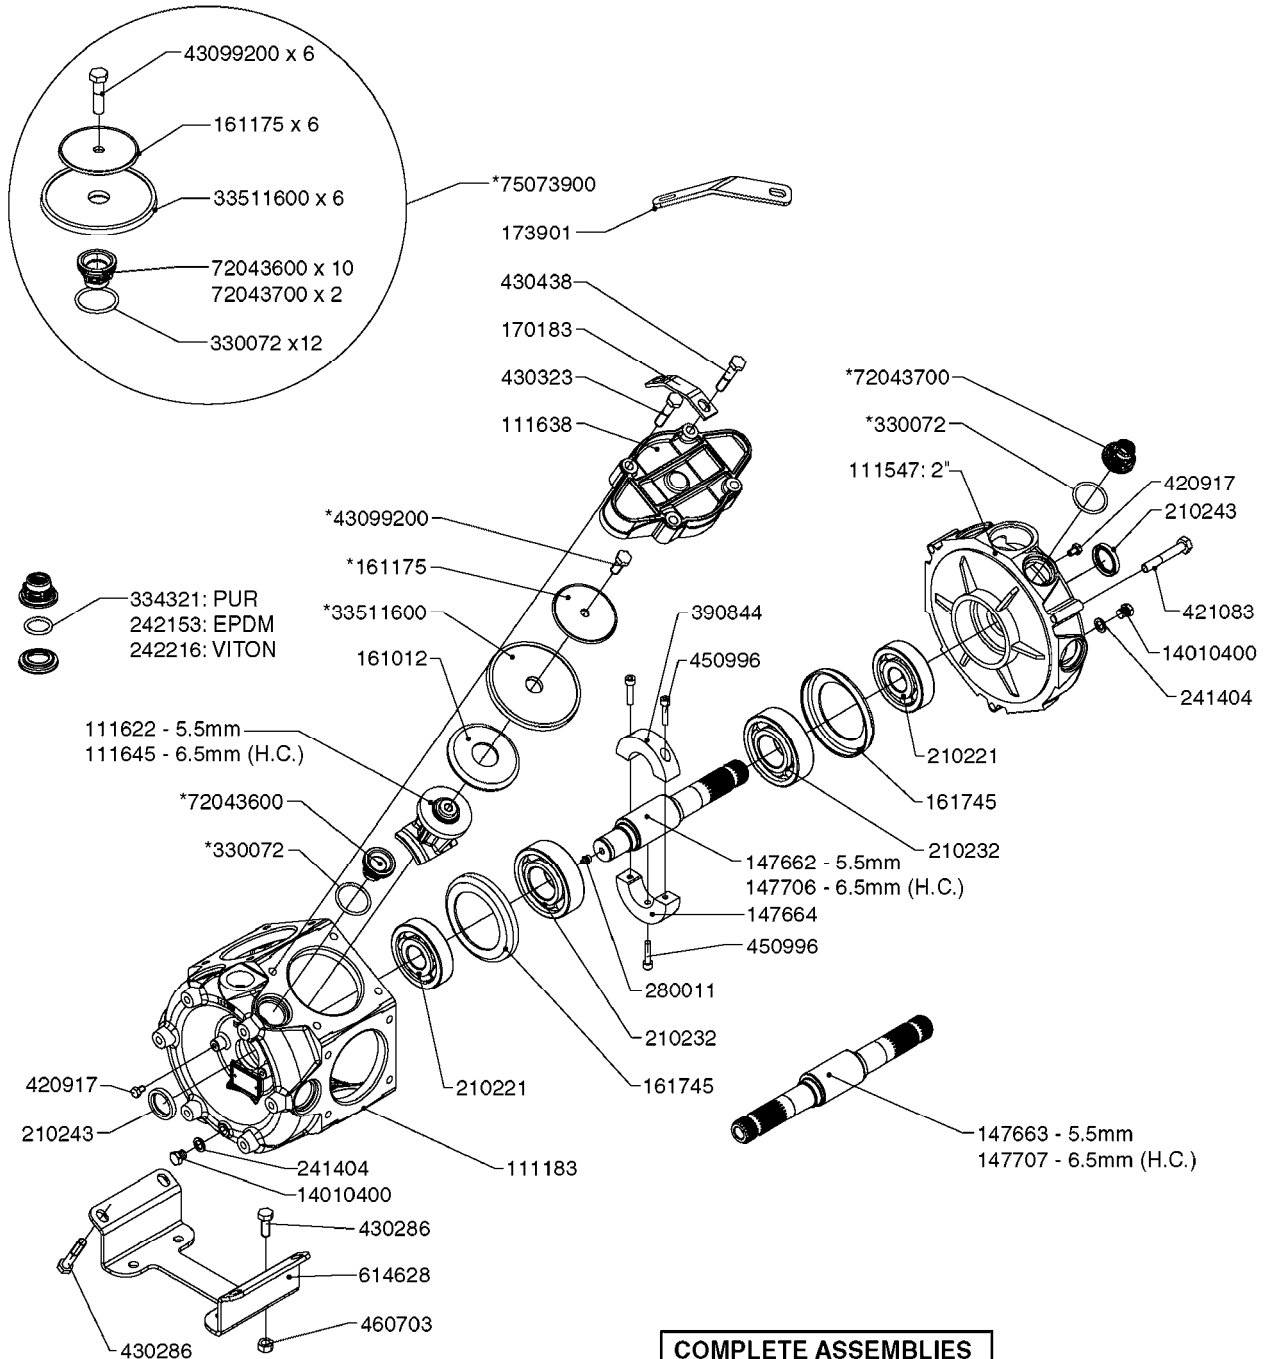

COMPLETE PUMPS

821585 - 463/5.5 W/THROUGH SHAFT (1000 RPM)

821587 - 463/10 W/THROUGH SHAFT (540 RPM)

82169400 - 464/6.5 (1000 RPM - H.C. INLINE PORTS)

72293300 - 463/6.5 W/THROUGH SHAFT (1000 RPM)

463/12 (540 RPM H.C. OFFSET PORTS) REPLACED BY 82168700 (PAGE A0350)

463/6.5 (1000 RPM H.C. OFFSET PORTS) REPLACED BY 82168800 (PAGE A0350)

A0340