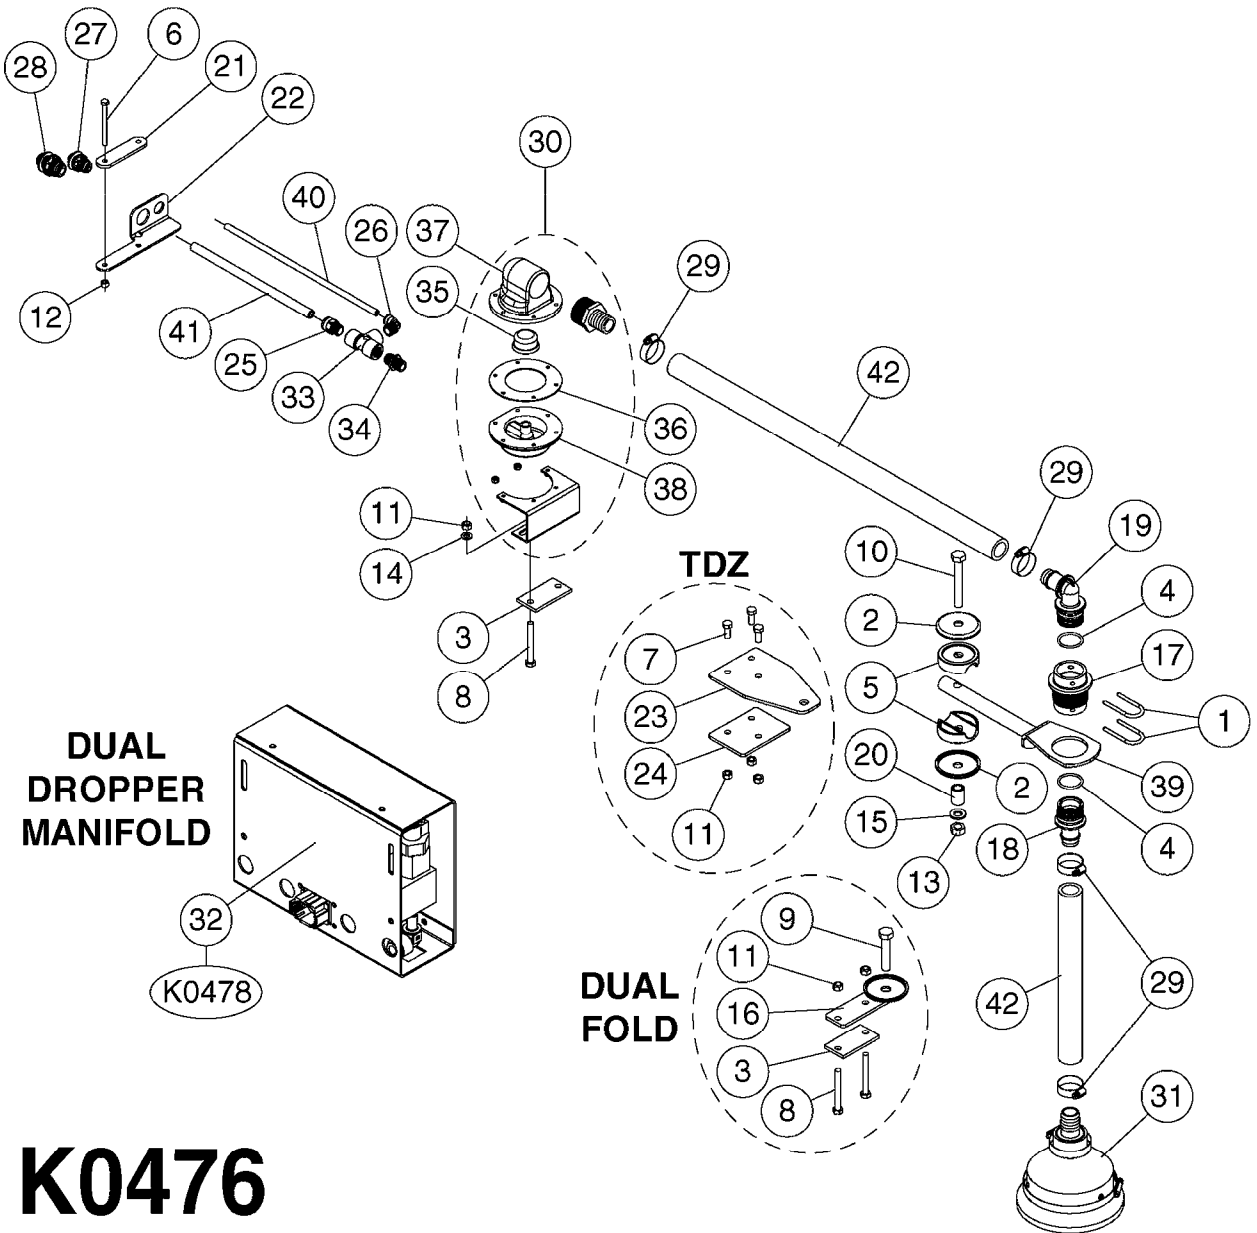

K0476

FOAM MARKER - DROPPER RICHWAY
K0476-HIN, 26:02:18

Page 1

Date 07.02.2020 9:23

Pos.	parts-n°	order qty	description
1	145995	1	FITT.DK S-53 FORK
2	160775	1	WASHER F. FRICTION PLATE
3	172664	1	FLATBAR BACKING PLATE
4	242109	1	O-RING D32.2x3.0
4	242354	1	O-RING D32.2X3.0 VITON
5	330831	1	FRICTION PLATE
6	410605	1	BOLT HEX 8.8 DEL M6X80
7	420582	1	BOLT HEX 8.8 DEL M8X20 FT A2
8	421201	1	BOLT HEX 8.8 DEL M8X70
9	430323	1	BOLT HEX 8.8 DEL M12X60
10	430924	1	BOLT HEX 8.8 DEL M12 X 85
11	460143	1	SELF LOCK NUT M8 SST A2 DIN985
12	460261	1	NUT HEX M6X1.00 LOCK DIN985 A2 SS
13	460703	1	NUT HEX M12X1.75 LOCK DIN985A2 SS
14	471126	1	WASHER, M8, Ø16/ 8.4X 1.6, SS
15	471127	1	WASHER, M12, Ø24/13X24X2.5 SS
16	611671	1	BREAK AWAY HOLDER F-MARKER
17	726463	1	FITT.DK S53 BULKHEAD W/GASKET
18	726559	1	FITT DK. S-53 HB 1" W/O-RING
19	726571	1	FITT.DK S-53 ELB.1", W ORING
20	14103900	1	BUSHING Ø19/Ø13 L=26.5 SPC/FTZ BOOMS ONLY
21	16022403	1	BRACKET 60MM TUBE
22	16162903	1	BRKT, FOAM LINE DISCONNECT
23	16169803	1	BRACKET, TDZ FOAM MARKER MOUNT
24	16170003	1	PLATE, TDZ FOAM MARKER MOUNT BACKER
25	23004303	1	FITT, 3/8"NPT-3/8"TUBE-PTC
26	23004403	1	FITT, 3/8"NPT-1/4"90-PTC
27	23004503	1	FITT, BULKHEAD-1/4" TUBE-PTC
28	23004603	1	FITT, BULKHEAD-3/8" TUBE-PTC
29	28030003	1	CLAMP HOSE GEAR P1" 6716
30	28064903	1	FOAMHEAD ASSEMBLY, RICHWAY
31	28065003	1	COLLECTOR HEAD ASSY, RICHWAY
32	28065103	1	DUAL DROP MANIFOLD, RICHWAY
33	28066303	1	FITT, BANJO, 3/8" TEE
34	28066403	1	FITT, BANJO, 3/8"-3/8" STR NIP
35	28087803	1	3/8" FOAMHEAD SCREEN, FOAM MARKER, RICHWAY
36	28087903	1	FOAMHEAD GASKET, FOAM MARKER, RICHWAY
37	28088003	1	FOAMHEAD TOP HOUSING, FOAM MARKER, RICHWAY
38	28088103	1	FOAMHEAD BOTTOM HOUSING, FOAM MARKER, RICHWAY
39	61065900	1	BRACKET FOR FOAM DROPPER, S53
40	92703303	1	HOSE LLDPE .25"X.17"X12" BLACK
41	92703403	1	HOSE LLDPE .38"X.25"X12" BLACK
42	92712403	1	HOSE R X1" X300PSI WP X0012"