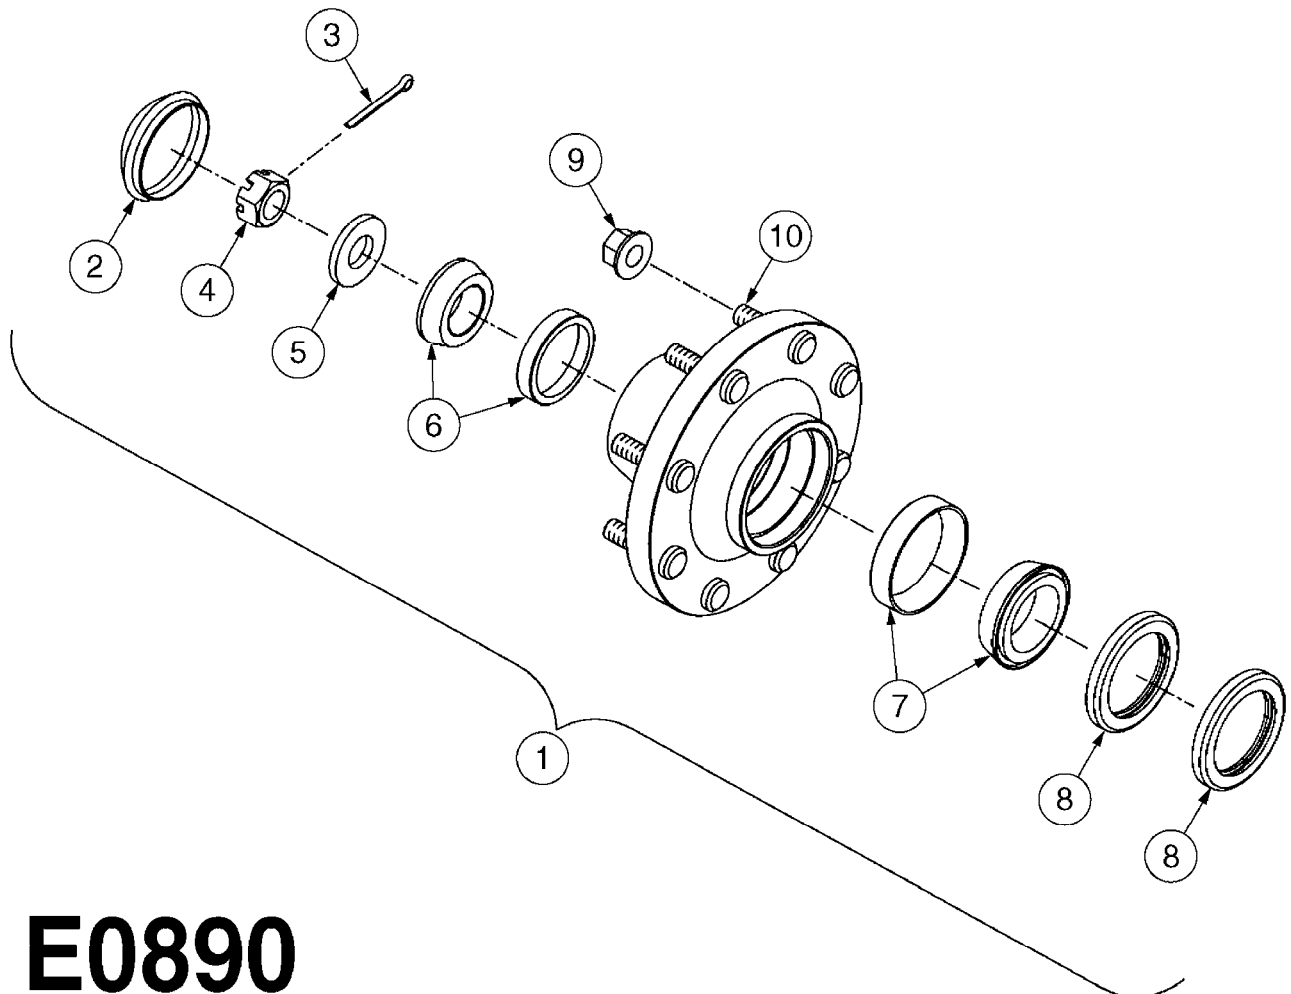

E0890

CAMOPLAST HUB ASSEMBLY - IDLER
E0890-HIN, 01:01:16

Page 1

Date 07.02.2020 9:23

Pos.	parts-n°	order qty	description
1	28078303	1	HUB ASSY.IDLER, G60-8
2	28081403	1	DUST CAP
3	28081503	1	COTTER PIN 7/32" X 2-1/4"
4	28081603	1	CASTLE NUT 1-1/4"-12
5	28081703	1	WASHER 1.28"IDX2.5"ODX0.13"
6	28081803	1	BEARING ASSEMBLY - OUTER
7	28081903	1	BEARING ASSEMBLY - INNER
8	28082003	1	WHEEL SEAL, SINGLE LIP
9	28082103	1	LUG NUT SET (8) IDLER
10	28082203	1	WHEEL STUD SET (8) IDLER