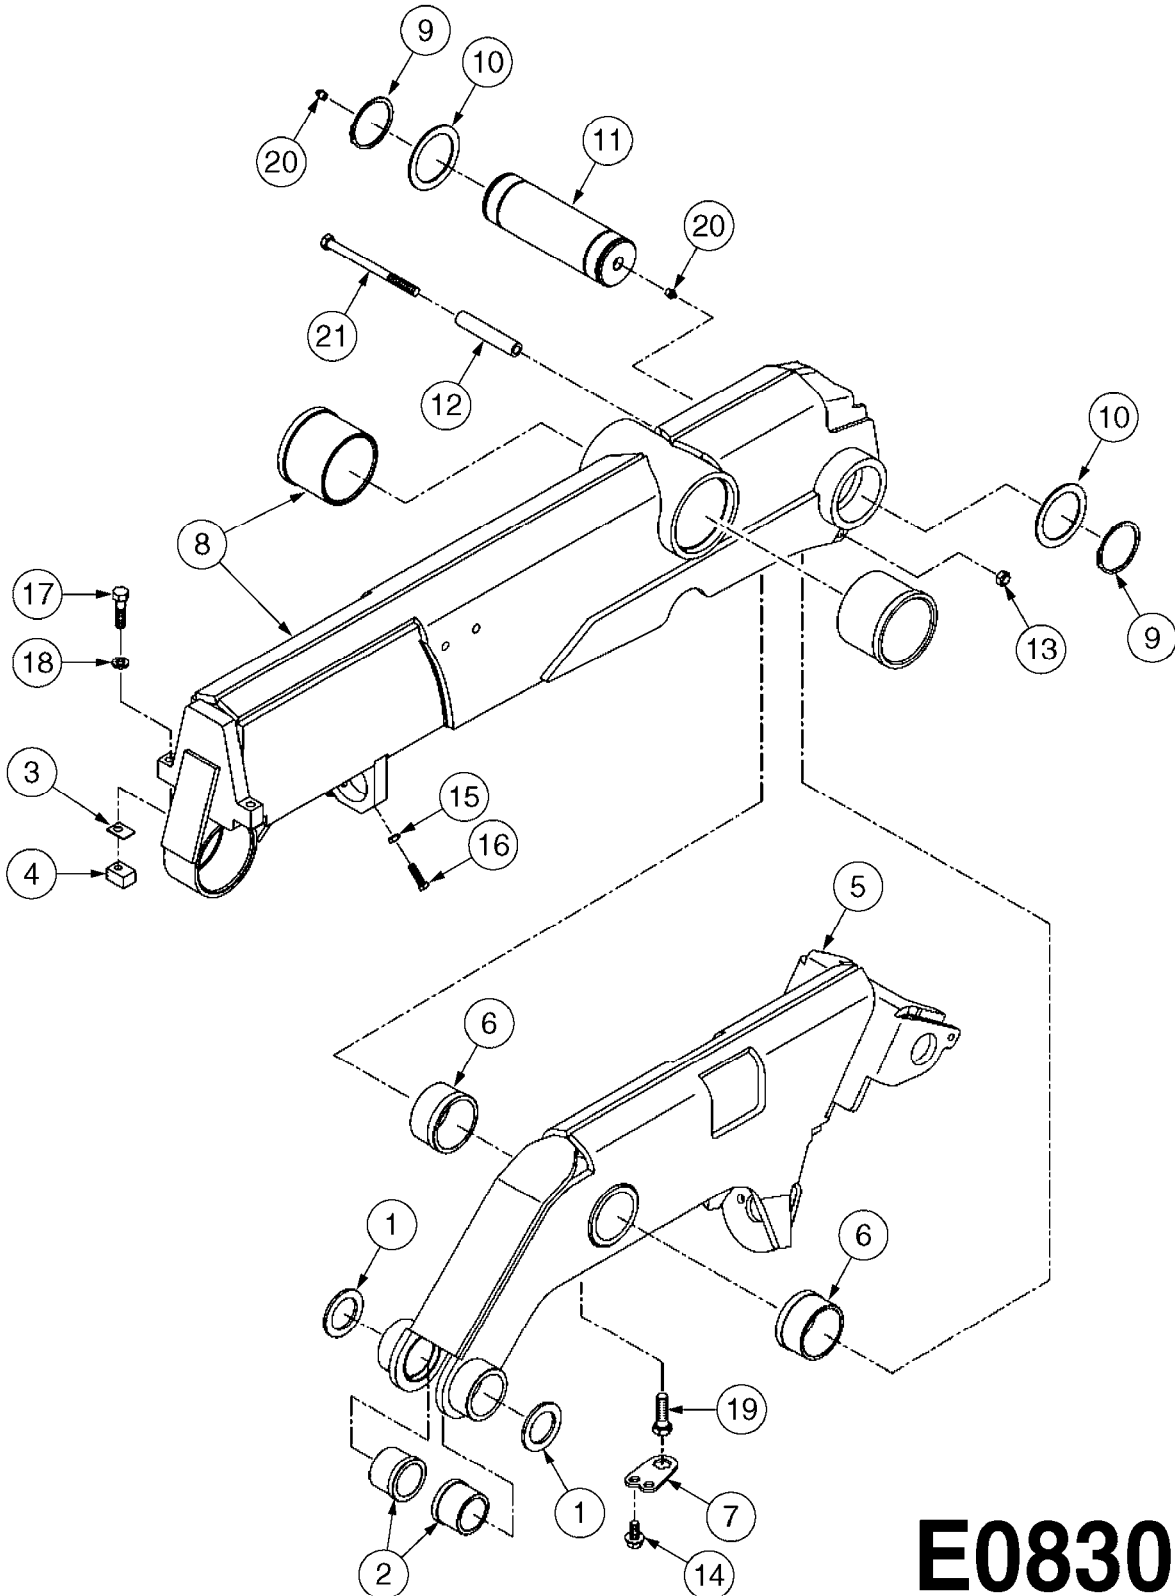

E0830

CAMOPLAST FRAME 40 SERIES
E0830-HIN, 01:01:16

Page 1

Date 07.02.2020 9:23

Pos.	parts-n°	order qty	description
1	28076003	1	WASHER, 3"X2.02"X3/16"
2	28076303	1	BUSHING 2.55"ODX2.012ID"X2"
3	28076403	1	SHIM, TILT STOPPER
4	28076503	1	STOPPER, TILT
5	28076603	1	TENSION ARM (40 SERIES)
6	28076703	1	BUSHING, TENS. 3.48X3.15X1.98"
7	28076803	1	LOCK PLATE
8	28076903	1	FRAME W/BUSHINGS (40 SERIES)
9	28077003	1	SNAP RING EXT. 3"
10	28077103	1	WASHER
11	28077203	1	PIN, 3" OD X 9.56"
12	28077303	1	SPACER
13	28083403	1	LOCK NUT 1/2"-20 UNF
14	28083503	1	BOLT HEX FLG.1"X1/2"-13UNC GR5
15	28083603	1	JAM NUT 3/8"-16 UNC GR 8
16	28083703	1	SET SCREW 1-1/2"X3/8"-16 UNC
17	28083803	1	BOLT HEX 2"X1/2"-13 UNC
18	28083903	1	LOCK WASHER 1/2"
19	28084003	1	BOLT HEX 2" X 5/8"-11
20	28084103	1	GREASE FITTING
21	28084203	1	BOLT HEX 6-1/2"X1/2"-20UNF GR8