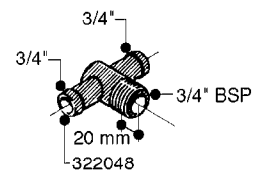

L0050

parts-n°	order qty	description
242594	1	O-RING D14 X 1.78 SCH.70-EPDM
320294	1	FITT.DK TEE 3/8X3/8HB X1/2"BSP
320305	1	FITT.DK HB 3/4'- 3/4' BSP
320386	1	FITT.DK TEE 3/8X3/8HB X3/8"BSP
320397	1	FITT.DK ELB 3/8"HB X 3/8" BSP
320401	1	FITT.DK TEE 1/2X1/2HB X1/2"BSP
320412	1	FITT.DK TEE 1/2X1/2HB X3/8'BSP
320423	1	FITT.DK ELB 1/2'HB X 3/8' BSP
320891	1	FITT.DK HB 3/8'- 3/8' BSP
320972	1	FITT.DK HB 5/16'- 1/4' BSP
322046	1	FITT.DK TEE 1/2X1/2HB X3/4'BSP
322048	1	FITT.DK TEE 3/4X3/4HB X3/4'BSP
330595	1	O-RING D24.6/D20X2.1 -3/4"
333137	1	FITT.DK CONN.1/2" F.NOZZ. DOUB
333141	1	FITT.DK CONN.1/2" F.NOZZ.SING
334041	1	FITT.DK CONN.3/4' F.NOZZ. SING
334042	1	FITT.DK CONN.3/4' F.NOZZ. DOUB
334195	1	FITT.DK ELB. 3/4"HB X 3/4"HB
10012103	1	FITT.PO.HB 1.25X1.50 IMB1012
10014003	1	FITT.PO.HB 1.25X1.25 IMB1010
10036903	1	FITT.PO.HB 1.50X1.50 IMB1212
28019303	1	FITTING HB ELB 3/4NPT-3/4HOSE
61016500	1	HOSE TAIL 3/4" 90°+RG CAP 3/4"
72026700	1	NOZZLE TUBE ADAPTER W/O-RING