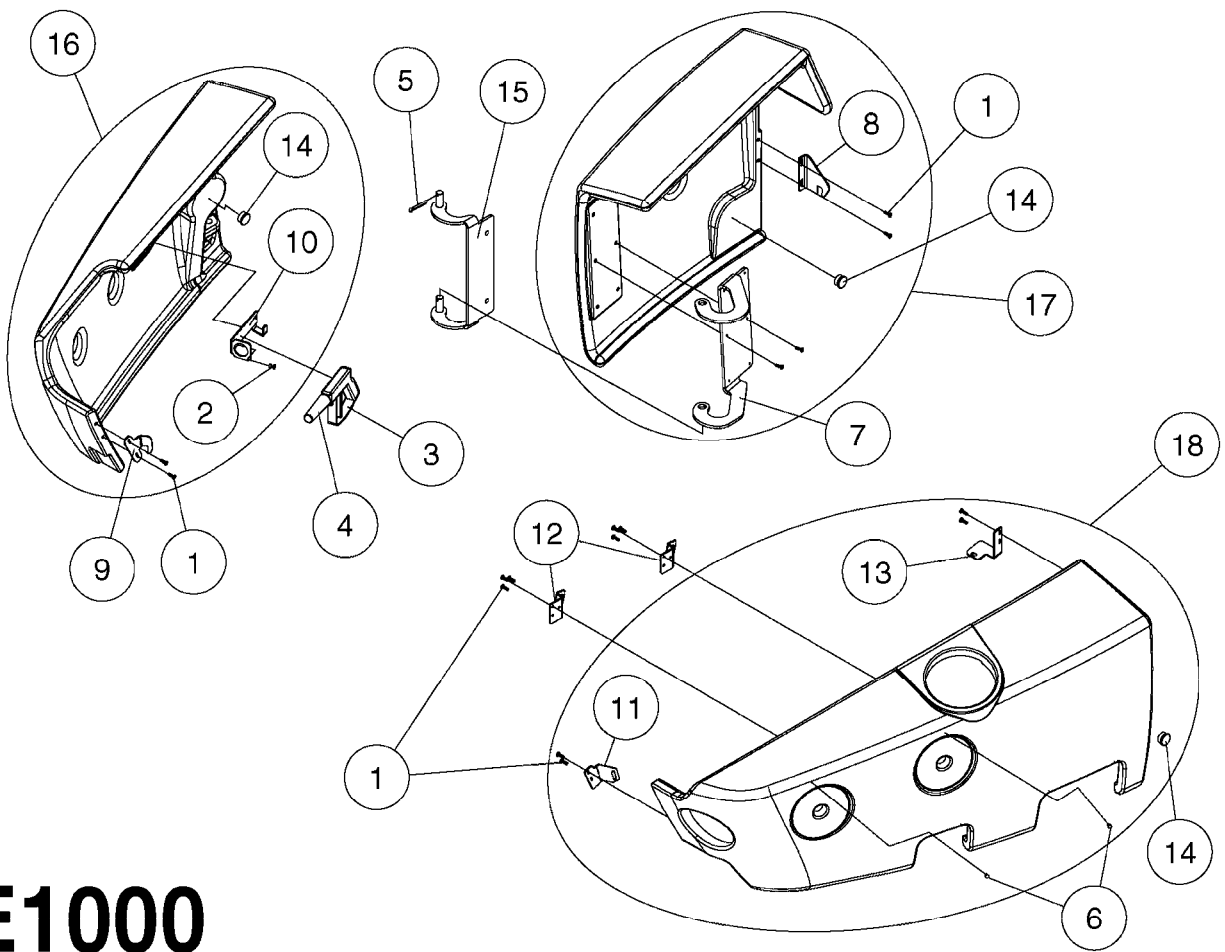

Complete

E0990

LOCKER & CLEAN WATER TANK NCM
E0990-HIN, 15:05:19

Page 1
Date 07.02.2020 9:23

Pos.	parts-n°	order qty	description
1	242474	1	SEAL 16X28XL=' LOCKER DOOR CM+
2	285793	1	GAS CYLINDER
3	334523	1	PIPE HOLDER Ø51.5
4	334850	1	GUIDE F. SIGHT GAUGE TUBE TOP
5	351766	1	SIDE SHIELD MOUNT RIGHT
6	351767	1	SIDE SHIELD MOUNT LEFT
7	430846	1	BOLT HEX 8.8 DEL M12X80
8	440718	1	BOLT CRG M10 X 65 DEL
9	460423	1	NUT HEX M10X1.50 LOCK DIN985A2 SS
10	460703	1	NUT HEX M12X1.75 LOCK DIN985A2 SS
11	480141	1	PIN COTTER M4X20
12	480809	1	BLIND RIVET, EMHART ACD616ASM
13	15057800	1	HANDLE F.LEFT SIDE LOCKER
14	16124500	1	DIVIDER F.LOCKER L.SIDE SHIELD
15	16124600	1	SHELF FLOOR-LEFT SIDE LOCKER
16	16124700	1	SHELF WALL-LEFT SIDE LOCKER
17	16126900	1	BRACKET F.DOOR-STORAGE LOCKER
18	16127300	1	SHELF FLOOR-RIGHT SIDE LOCKER
19	44075300	1	SCREW 3.5X9.5SS/X15 ISO 14585C
20	61033900	1	BRACKET F. SIDE PANEL R.H. NCM
21	61034000	1	BRACKET F. SIDE PANEL L.H. NCM
22	61037500	1	ADJUSTING BRACKET, BOTTOM NCM
23	63037800	1	BRACKET F.DOOR-STORAGE LOCKER
24	72280100	1	SIDE SHIELD RIGHT NCM COMPLETE
25	72280200	1	SIDE SHIELD LEFT+CLEAN W.TANK
26	72280600	1	CLEAN W.TANK LEFT SIDE NCM
27	72282800	1	SIGHT GAUGE W/SCALE NCM4400 LITER PRE'15 TUBE LENGTH = 75"
27	72357100	1	SIGHT GAUGE W/SCALE NCM6600 LITER
27	72358300	1	SIGHT GAUGE TUBE 85/90/10000 L=2382 BENT
27	72440100	1	SIGHT GAUGE W/SCALE,CM6600 GAL
27	72932100	1	SIGHT GAUGE TUBE W/DECAL CM4400/4500 GAL PRE'15 TUBE LENGTH = 75"
27	73125500	1	SIGHT GAUGE W/SCALE,CM4500 '15 LITER POST'15 TUBE LENGTH = 82"
27	73277500	1	SIGHT GAUGE W/SCALE,CM4500 '15 GAL POST'15 TUBE LENGTH = 82"
27	97610003	1	DECAL SIGHT GAUGE NCM 9000 GAL