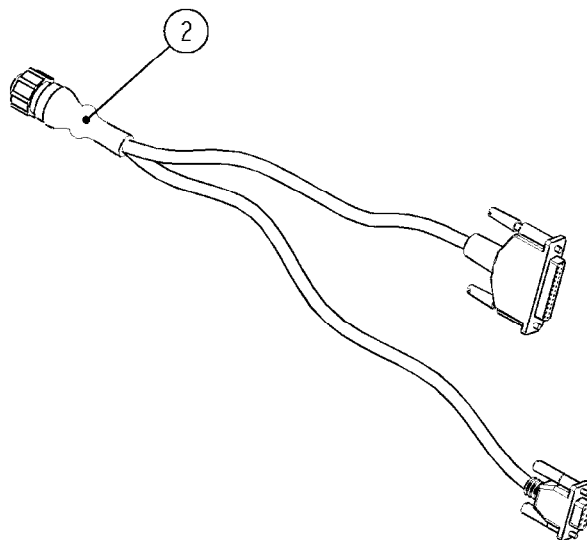

M224

JOB COM ISOBUS HW V.3
M224-HIA, 16:11:17

Page 1

Date 07.02.2020 9:23

Pos.	parts-n°	order qty	description
1	63146400	1	JOB COM BRACKET W.M4 NUTS
2	26043600	1	MODULE, INPUT, NORAC UC5
3	26043400	1	NORAC UC5 CONTROLLER MODULE
4	16302100	1	JOB COM PLATE REAR
5	26042200	1	JOB COM PCB ASSY HW3.0
6	26005100	1	CONNECTOR FOR PCB, PLASTIC
7	26029200	1	DAH PCB F. JOB COM NCM '09
8	26031100	1	PCB ASSY. FOR NORAC INTERFACE
9	39134200	1	BOX COMPL. 300X400X135 DRILLED
10	28048600	1	FULE 15A ATOF SERIES
11	28048500	1	FUSE 10A ATOF SERIES
12	16302000	1	MOUNT PLATE JOB COM, C2C, JC HW3.X
13	26031200	1	C2C ISOBUS BRIDGE 16PIN STW
14	26004600	1	PLUG F.DRILLED HOLE 21MM
15	25197500	1	PLUG Ø6x18MM NITRIL
16	26039700	1	BULKHEAD F.CABLE PG21 6X6.0
17	26039800	1	BULKHEAD F.CABLE PG21 3X9.0
18	26005900	1	WIRE 37/37 POLE DAH/JOB COM
19	26039300	1	CABLE, DAH UC5 INPUT MODULE
20	26039100	1	CABLE, DT06 6P FEMALE L=300MM
21	26032700	1	ACTIVE ISOBUS TERMINATOR