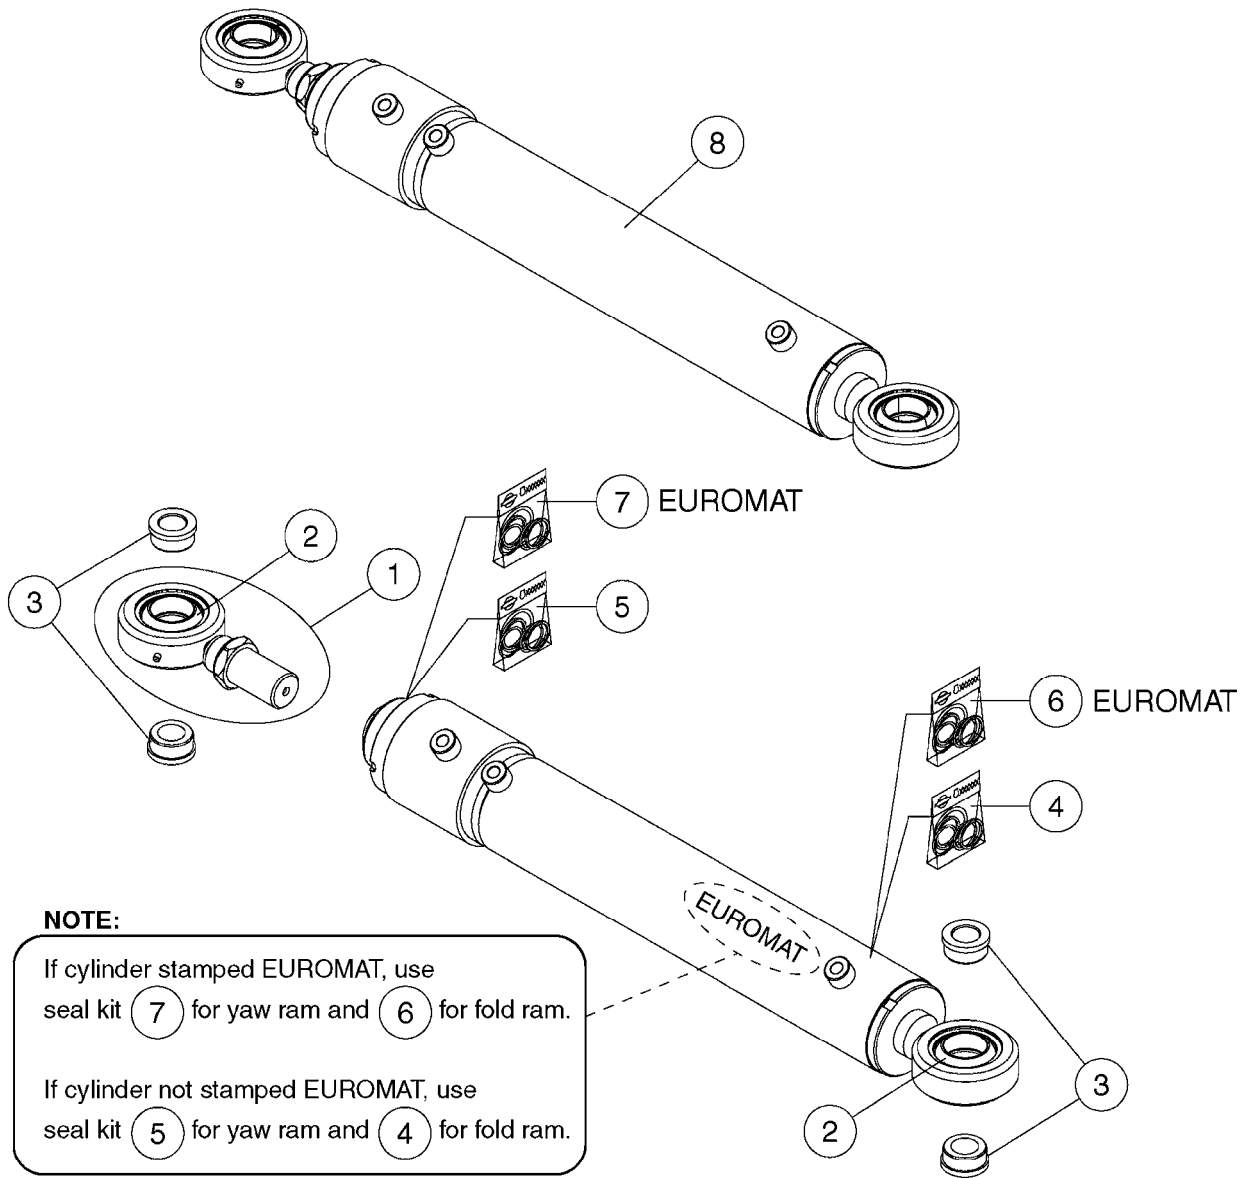

NOTE:

If cylinder stamped EUROMAT, use seal kit (7) for yaw ram and (6) for fold ram.

If cylinder not stamped EUROMAT, use seal kit (5) for yaw ram and (4) for fold ram.

C0930

HYD. FOLD CYLINDER TDZ
C0930-HIN, 21:08:19

Page 1

Date 07.02.2020 9:22

Pos.	parts-n°	order qty	description
1	21002803	1	SWIVEL TIE ROD END M36 W.JAM NUT
2	21006904	1	ARTICULATED BEARING W CIRCLIPS (FOR 21002803)
3	21056204	1	BUSHING REDUCTION Ø40/Ø30.2 L=22
4	75000704	1	SEAL KIT F.CYL 78513204 (DE80/45C380)
5	75000804	1	SEAL KIT F.CYL 78513204 (SE70C40)
6	75000904	1	SEAL KIT F.CYL 78513204 (DE80/45C380)
7	75001004	1	SEAL KIT F.CYL 78513204 (SE70C40)
8	78513204	1	CYLINDER 80/45 L= 380 WITH DAMP