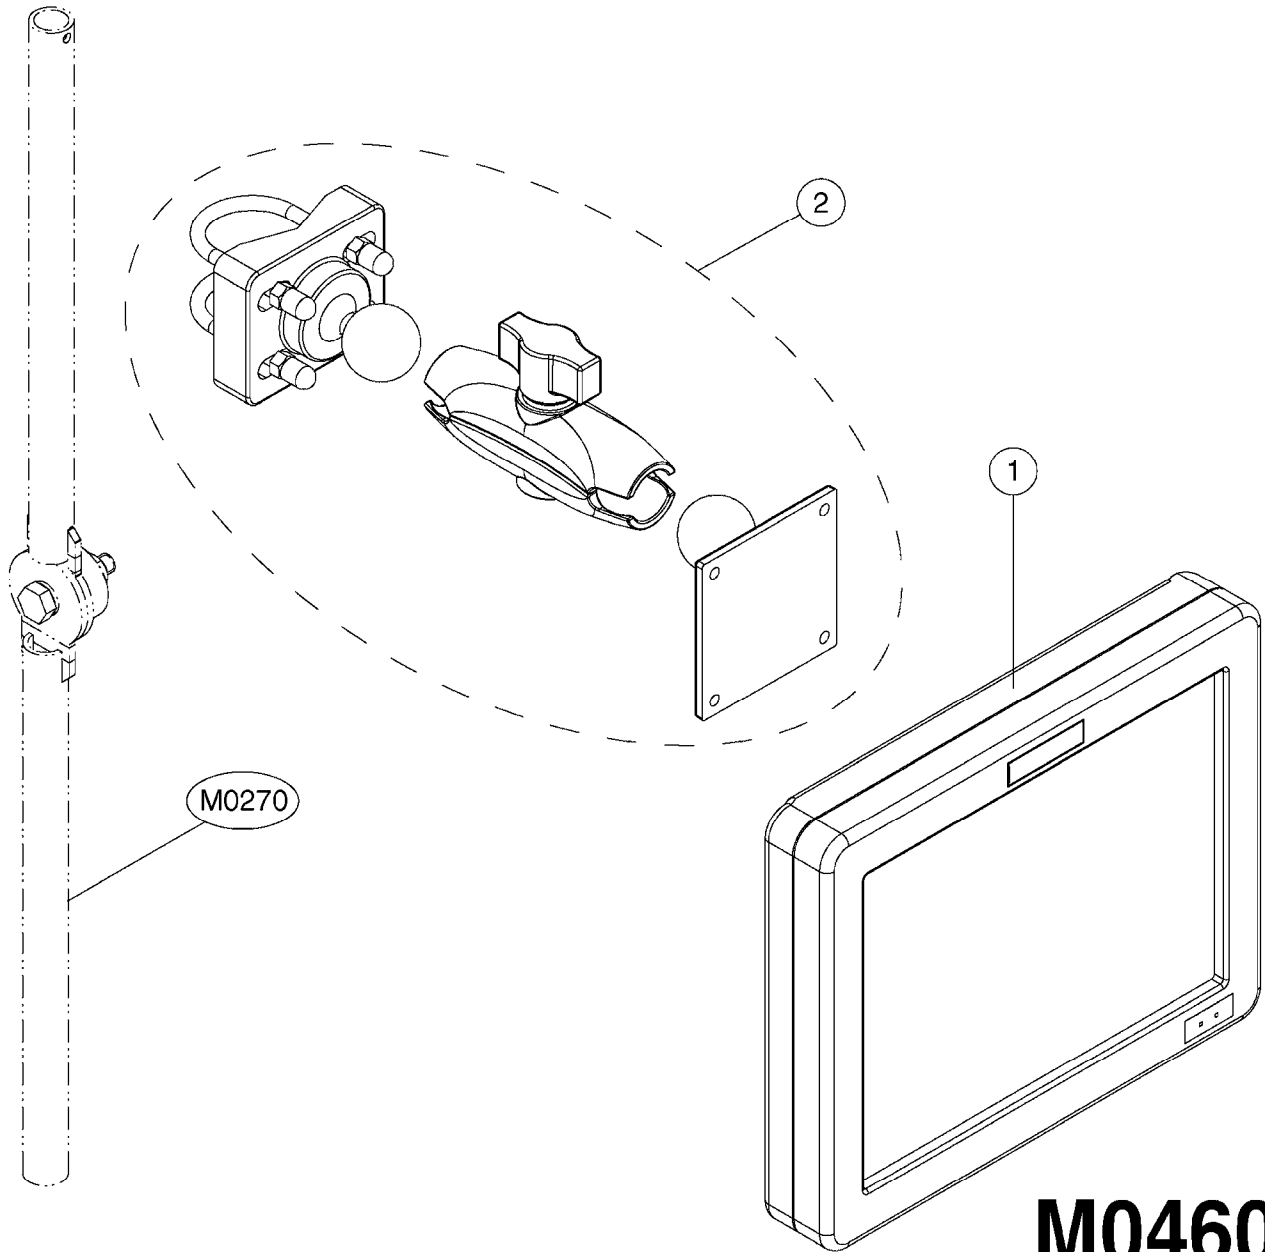

HC8500/9500 DISPLAY
M0460-HIN, 06:12:16

Page 0

Date 07.02.2020 9:24

HC8500/9500 DISPLAY
M0460-HIN, 06:12:16

Page 1

Date 07.02.2020 9:24

Pos.	parts-n°	order qty	description
1	26037900	1	HC9500 DISPLAY KIT
1	26047600	1	HC8500 DISPLAY KIT
2	72802400	1	RAM MOUNT KIT W/5" ARM STD BASE