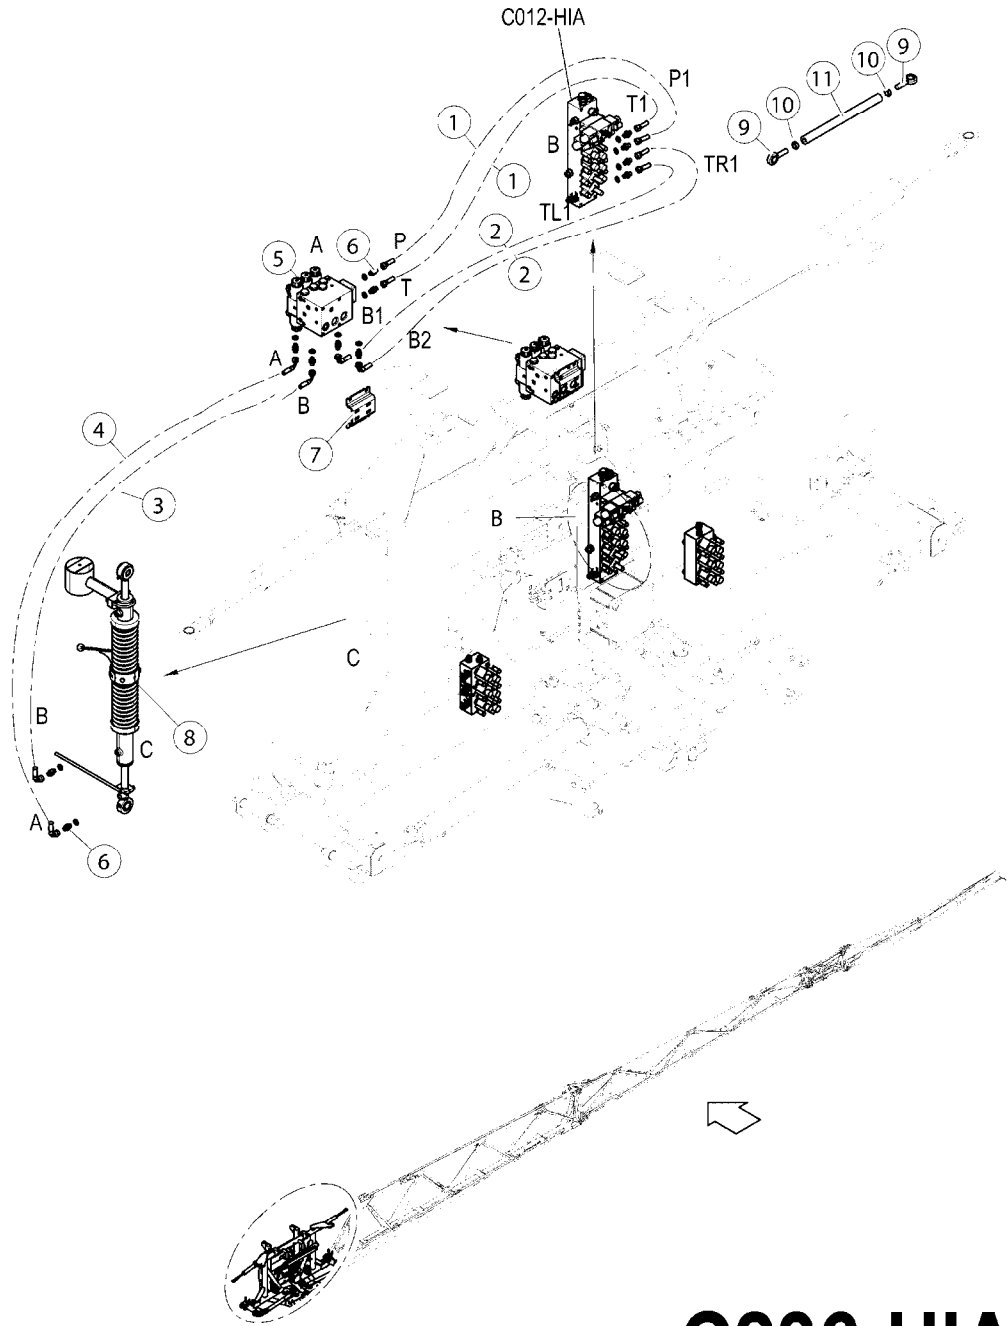

C236-HIA

Norac center UC5 TDZ

240418