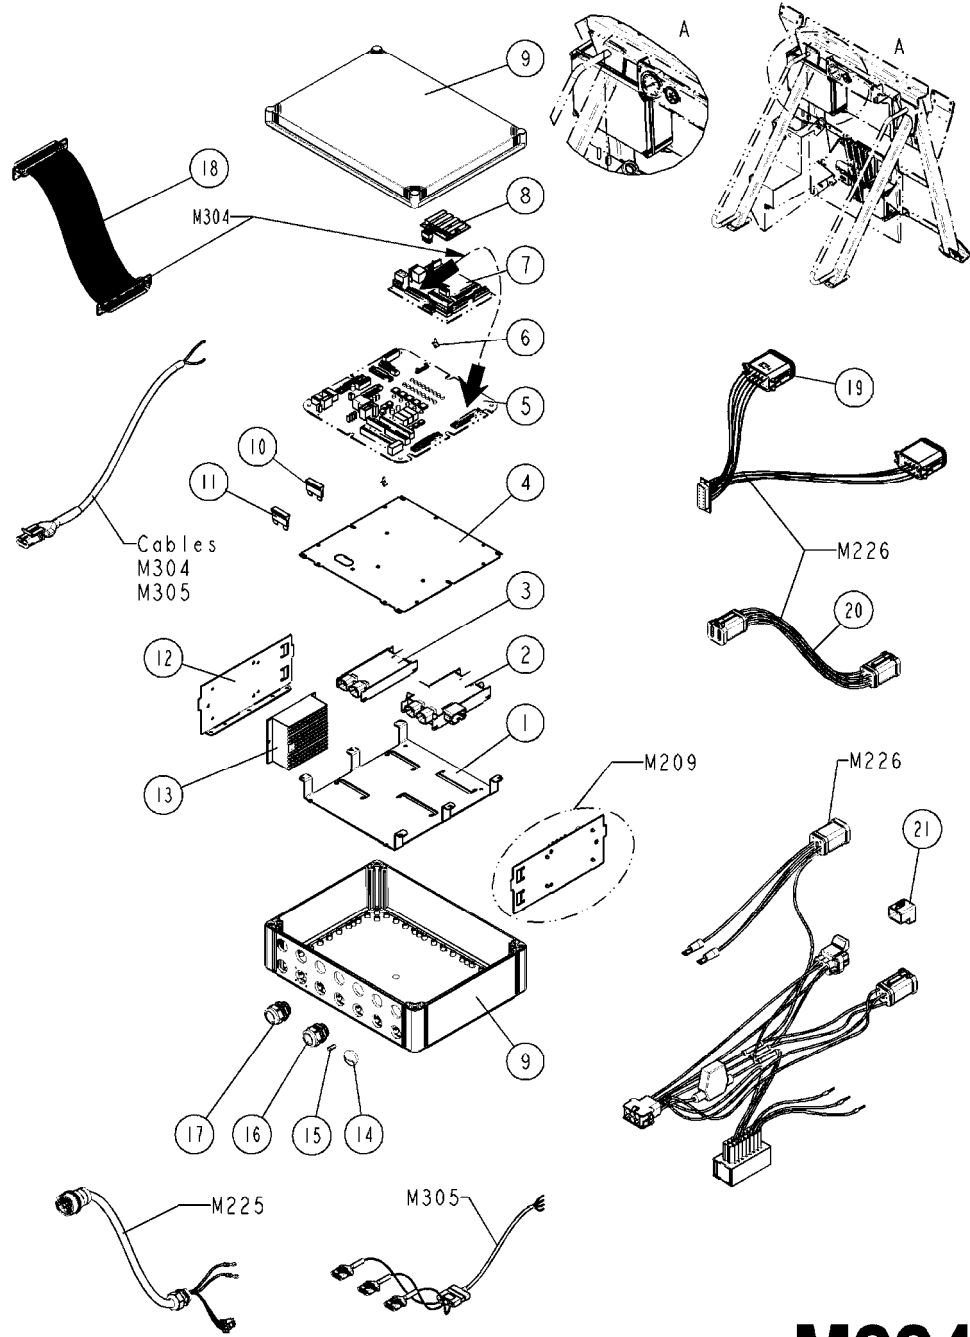

M224

JOB COM ISOBUS HW V.3
M224-HIA, 16:11:17

Page 1

Date 07.02.2020 9:23

Pos.	parts-n°	order qty	description
1	63146400	1	JOB COM BRACKET W.M4 NUTS
2	26043600	1	MODULE, INPUT, NORAC UC5
3	26043400	1	NORAC UC5 CONTROLLER MODULE
4	16302100	1	JOB COM PLATE REAR
5	26042200	1	JOB COM PCB ASSY HW3.0
6	26005100	1	CONNECTOR FOR PCB, PLASTIC
7	26029200	1	DAH PCB F. JOB COM NCM '09
8	26031100	1	PCB ASSY. FOR NORAC INTERFACE
9	39134200	1	BOX COMPL. 300X400X135 DRILLED
10	28048600	1	FULE 15A ATOF SERIES
11	28048500	1	FUSE 10A ATOF SERIES
12	16302000	1	MOUNT PLATE JOB COM, C2C, JC HW3.X
13	26031200	1	C2C ISOBUS BRIDGE 16PIN STW
14	26004600	1	PLUG F.DRILLED HOLE 21MM
15	25197500	1	PLUG Ø6x18MM NITRIL
16	26039700	1	BULKHEAD F.CABLE PG21 6X6.0
17	26039800	1	BULKHEAD F.CABLE PG21 3X9.0
18	26005900	1	WIRE 37/37 POLE DAH/JOB COM
19	26039300	1	CABLE, DAH UC5 INPUT MODULE
20	26039100	1	CABLE, DT06 6P FEMALE L=300MM
21	26032700	1	ACTIVE ISOBUS TERMINATOR