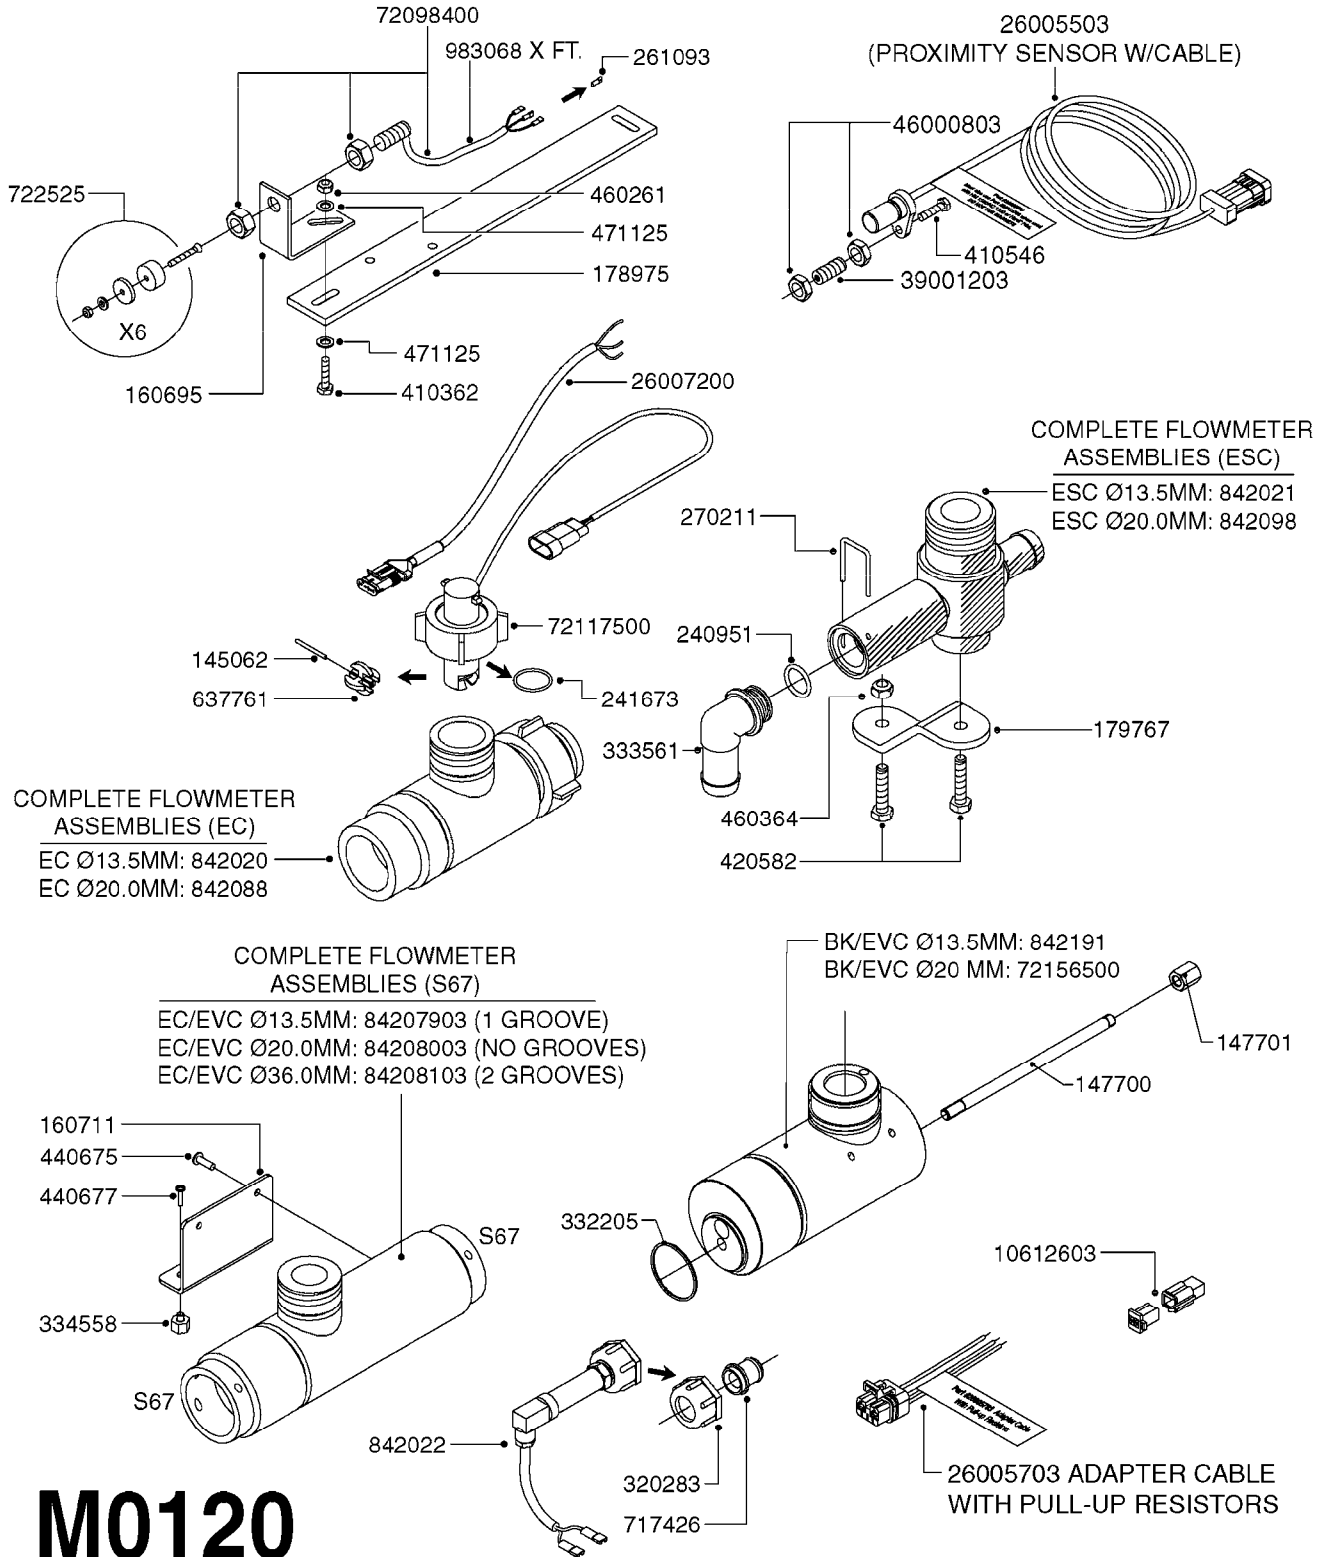

WORK LIGHT JUNCTION BOX '13
M419-HIA, 10:03:14

Page 1
Date 07.02.2020 9:23

Pos.	parts-n°	order qty	description
1	280258	1	SCREW F. BOX LID 1/4" L=18
2	33508800	1	LID 160X80X15 BLK W/SCREWS
3	261762	1	Fuse 5A ATOF Series
4	28048600	1	FULE 15A ATOF SERIES
5	26057300	1	WORK LIGHT PCB 13
6	33514300	1	BOX 160X80X40 BLACK 1+16+1 HOLES
7	28048200	1	WIRE GROMET RUBBER 4 HOLE
8	72952600	1	CABLE KIT, WORKLIGHT POWER & CONTROL
9	72679000	1	CABLE ROUTE PHARE TRAVAIL

M0120