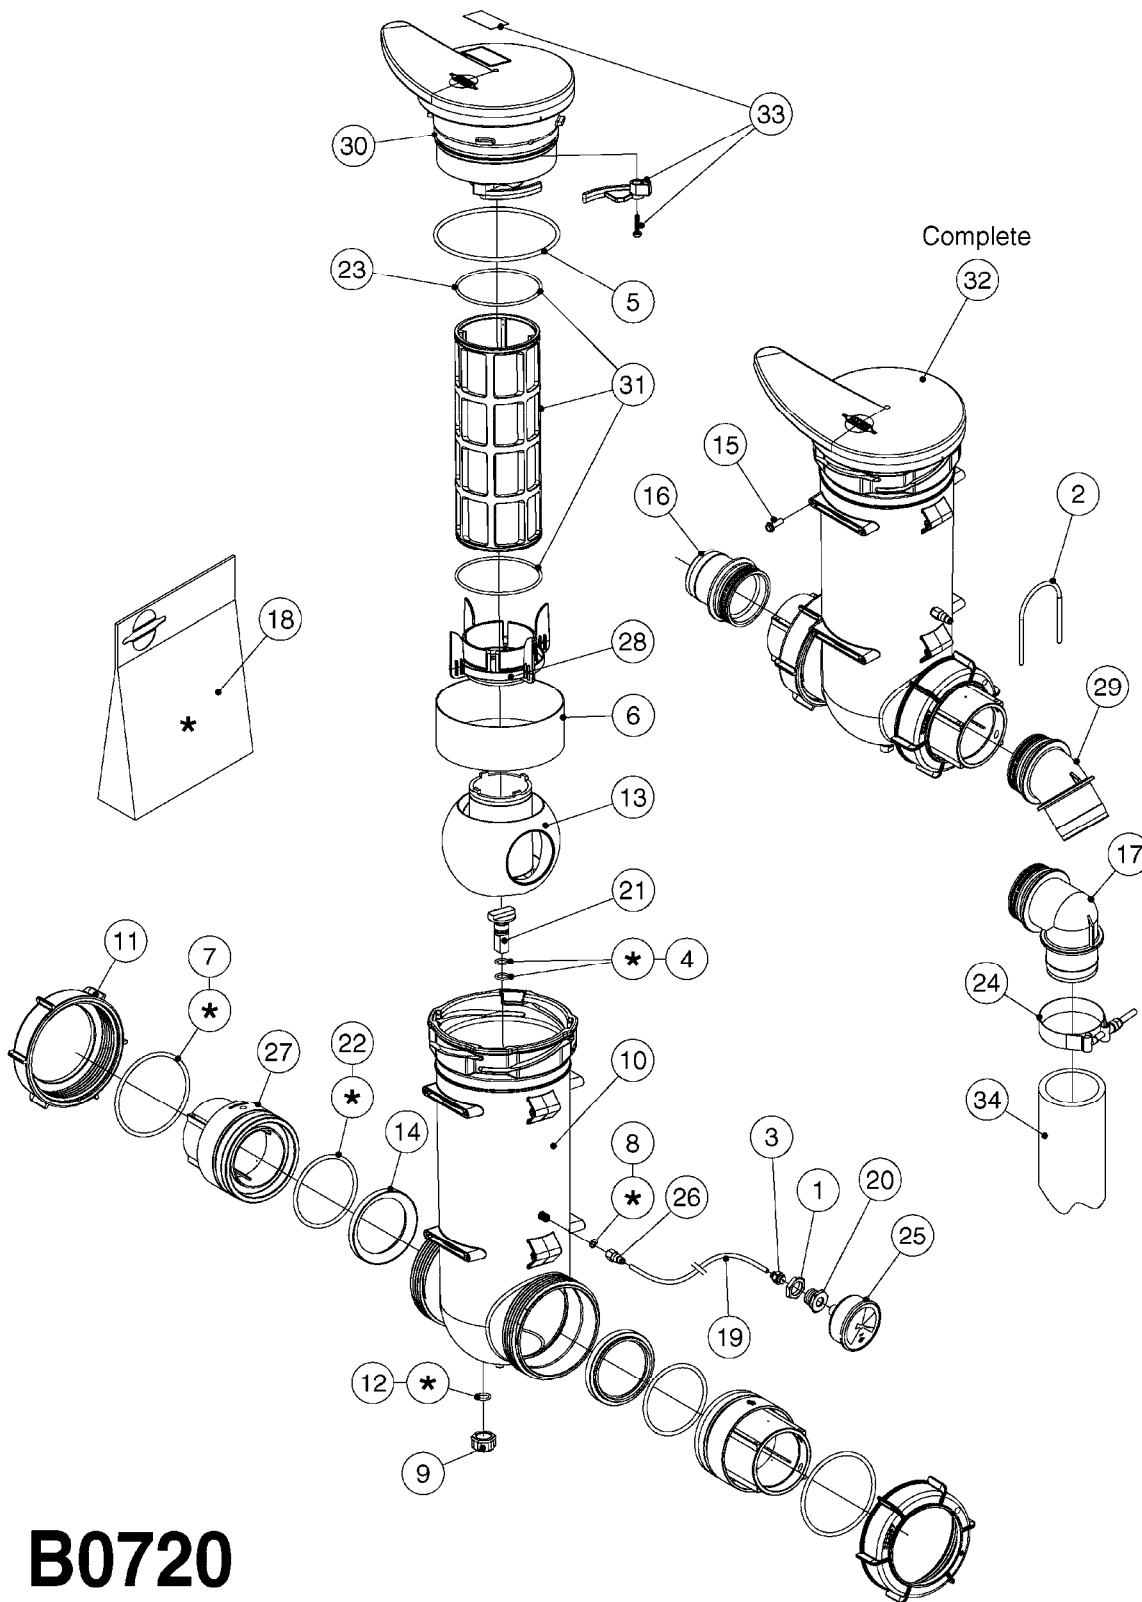

S-67 CHECK VALVE
(NON-THREADED)

S-67 CHECK VALVE
(THREADED)

FOR FITTINGS AND
HOSES, SEE SECTION L

B0640

CHECK VALVES - S67 (2011)
B0640-HIN, 15:10:19

Page 1
Date 07.02.2020 9:22

Pos.	parts-n°	order qty	description
1	145996	1	FITT.DK S-67 FORK
2	242353	1	O-RING 3 X 44.2 VITON
3	334231	1	FITT.DK S-67 STR.1"
3	334232	1	FITT.DK S-67 STR.1-1/4"
4	72432400	1	FITT.DK S-67 CONNEC W.CHK SEAT
5	72819200	1	CHECK VALVE S67 2012 THREADED
6	72819300	1	CHECK VALVE S67 2012 NO THREAD
7	72878800	1	CHECK VALVE S67 SUBASSEMBLY 2013 INCLUDED WITH #5 & #6