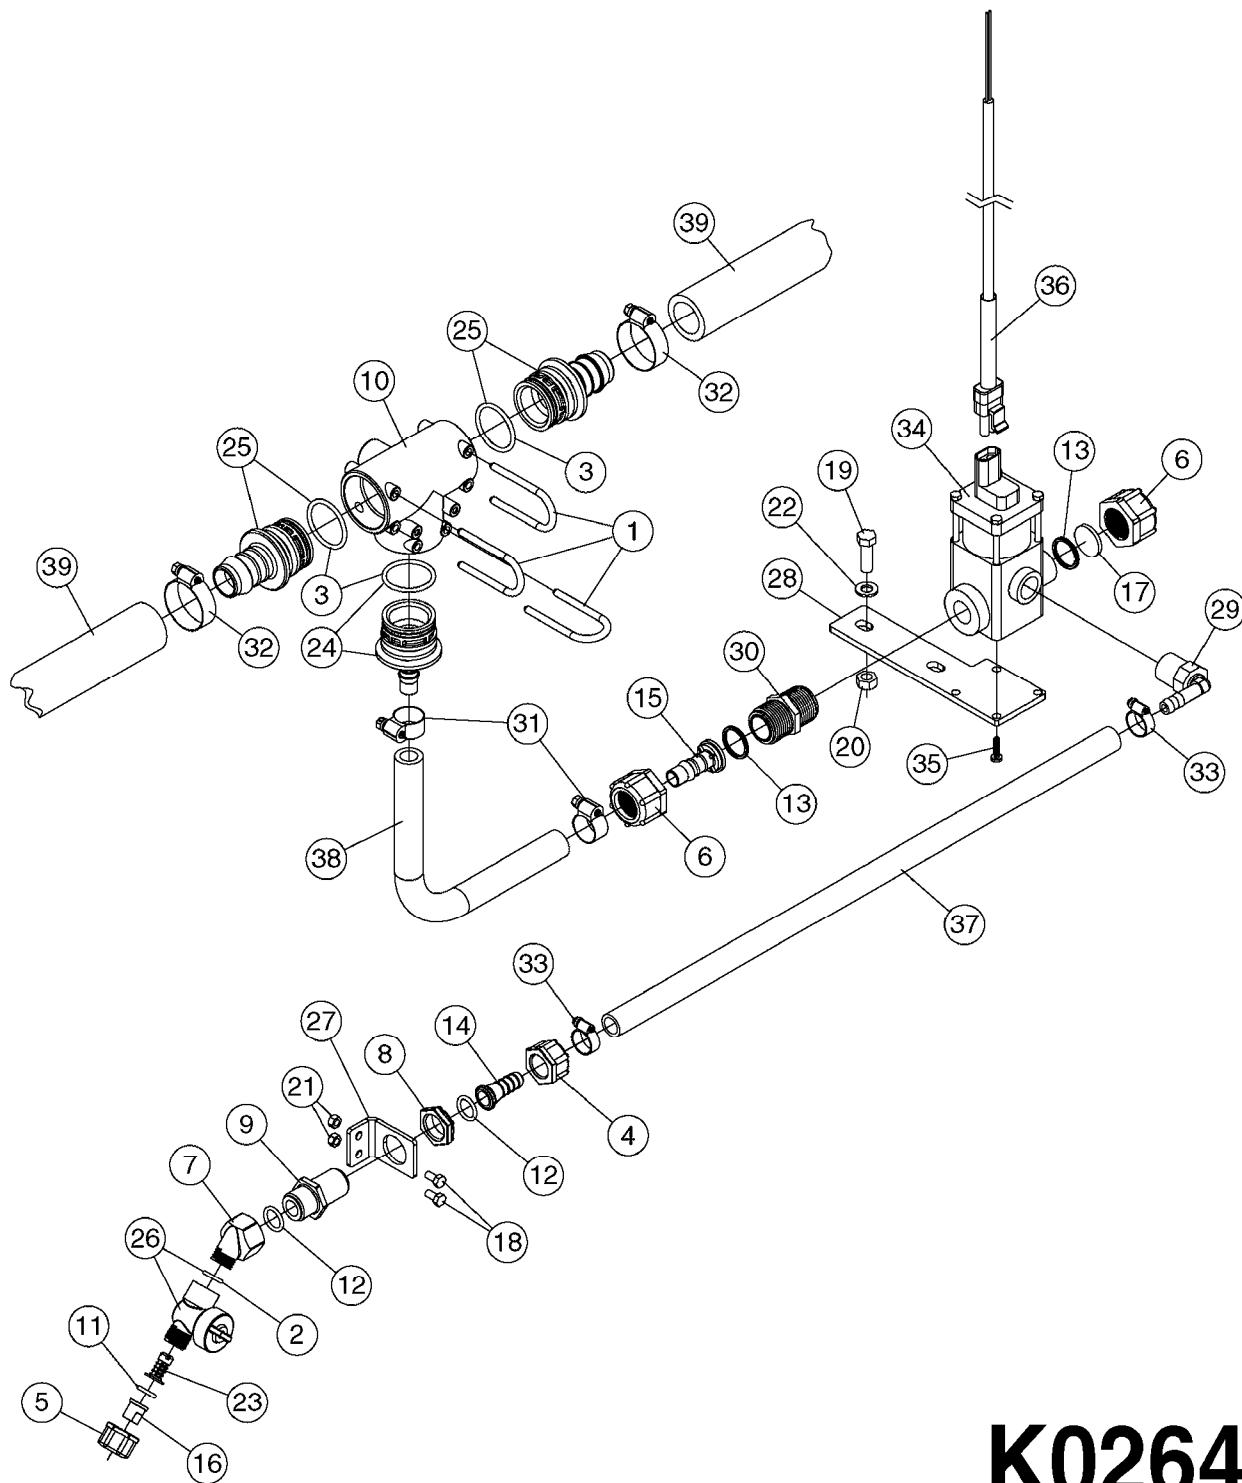

K0264

ELECTRIC END NOZZLE KIT
FTZ/TDZ '13
K0264-HIN, 06:12:17

Page 1
Date 07.02.2020 9:23

Pos.	parts-n°	order qty	description
1	145995	1	FITT.DK S-53 FORK
2	240177	1	O-RING D16.1/11.3 X 2.4
3	242109	1	O-RING D32.2x3.0
3	242354	1	O-RING D32.2X3.0 VITON
4	320084	1	FITT.DK NUT 1/2" BSP
5	320187	1	FITT.DK CAP 3/8" BSP BLACK
6	320283	1	FITT.DK NUT 3/4"BSP
7	320596	1	FITT.DK ELB 3/8"-1/2'BSP 45DEG
8	321307	1	FITT.DK NUT 1/2" BSP JAMB
9	321742	1	FITT.DK BULKHEAD 1/2' BSP
10	322352	1	FITT.DK S-53 TEE
11	330013	1	O-RING 2.5 X 10 PUR
12	330212	1	O-RING D19/D14X2.4 F.1/2"NUT
13	330595	1	O-RING D24.6/D20X2.1 -3/4"
14	330676	1	FITT.DK HB 3/8" F. 1/2" NUT
15	332286	1	FITT.DK HB 1/2" F. 3/4" NUT
16	370392	1	NOZZLE END FAN 1850-G 300
17	390542	1	PLUG WASHER FOR 3/4'CAP NUT
18	411030	1	BOLT HEX M5X10
19	421046	1	BOLT HEX M8X25/25 A2 SS DIN933
20	460143	1	SELF LOCK NUT M8 SST A2 DIN985
21	461217	1	NUT HEX M5 LOCK
22	471126	1	WASHER, M8, Ø16/ 8.4X 1.6, SS
23	725042	1	SCREEN 80 MESH W.GASKET, RED
24	726556	1	FITT.DK S-53 HB 1/2" W/O-RING
25	726559	1	FITT DK. S-53 HB 1" W/O-RING
26	729610	1	NOZZLE ASSY. NON DRIP 3/8 THRD
27	16170303	1	END NOZZLE MOUNT 2013, TDZ
28	16170703	1	PLATE, TDZ END NOZZLE SOLENOID MNT
29	23005603	1	FITT, 1/2" NPT X 3/8" HOSE SHANK 90
30	23005703	1	FITT, 3/4" POLY NIPPLE
31	28029803	1	CLAMP HOSE GEAR P1/2" 6708
32	28030003	1	CLAMP HOSE GEAR P1" 6716
33	28044903	1	CLAMP HOSE GEAR P3/8" 6706
34	28085803	1	SOLENOID VALVE, TIR, 3/4X1/2X3/4
35	44076200	1	SCREW WN5451 5X16 SS TORX
36	70113203	1	END NOZZLE 2013, 2 WIRE CABLE
37	92701703	1	HOSE R X3/8" X300PSI WP X0012"
38	92702103	1	HOSE R X1/2" X300PSI WP X0012"
39	92712403	1	HOSE R X1" X300PSI WP X0012"