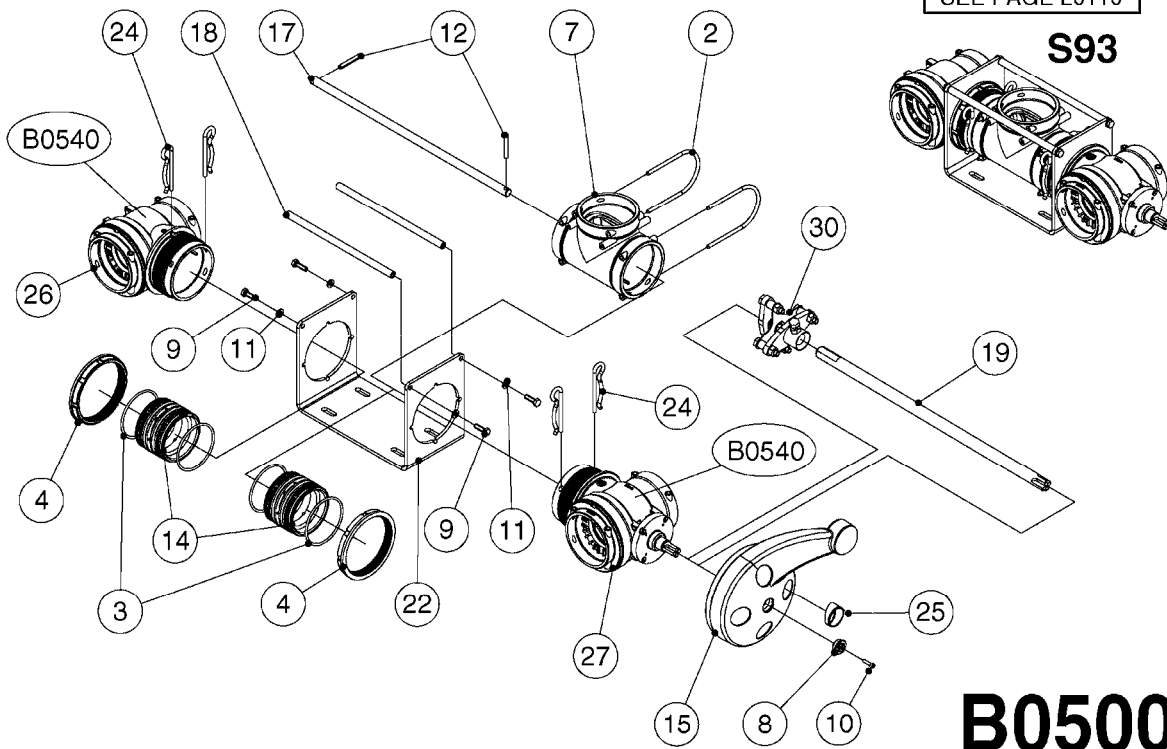

FOR S93 FITTINGS
SEE PAGE L0110

S93