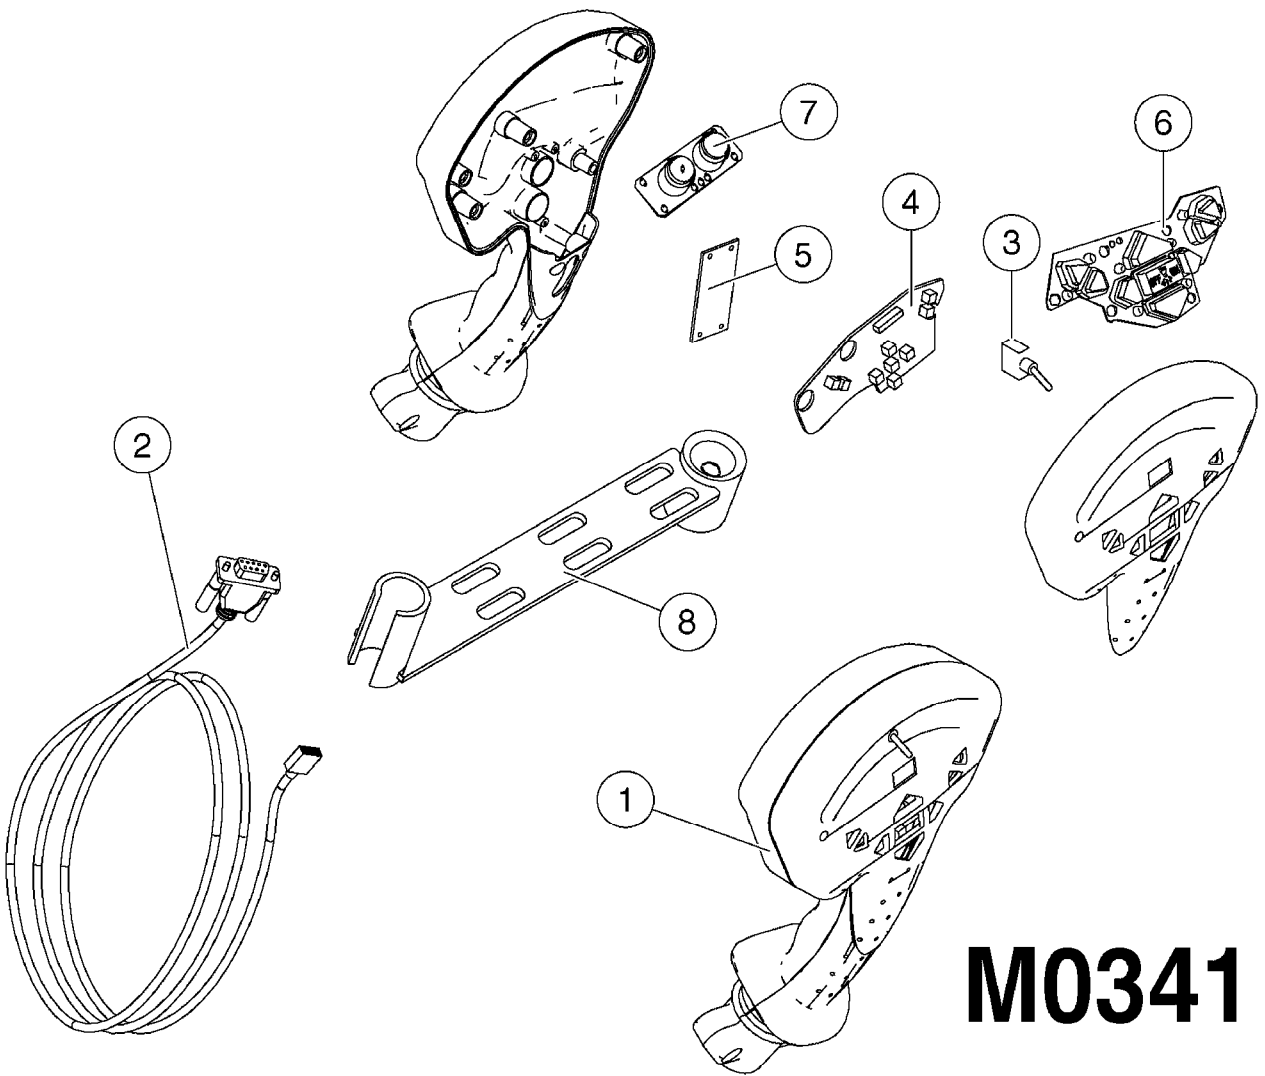

HC6301 GRIP ISO
M0341-HIN, 26:07:16

Page 0
Date 07.02.2020 9:24

M0341