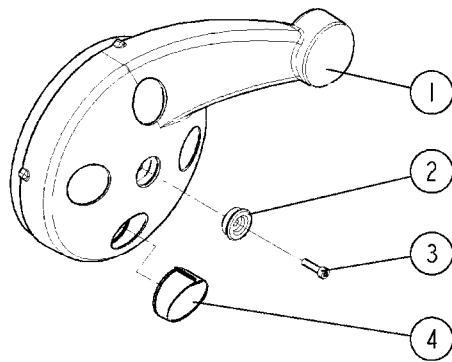

FOR PRE-2016 100 SERIES PTO PARTS
SEE PAGES A0510, A0520, A0560, A0570

COMPLETE ASSEMBLIES
WHOLEGOODS ITEMS

A0610

C.V. PTO SHAFTS - BONDIOLI
G-SERIES
A0610-HIN, 23:10:18

Page 1

Date 07.02.2020 9:22

parts-n°	order qty	description
10627103	1	PTO PIN TUBE RETAINER CV OUTER
28009003	1	PTO TUBE OUTER F.CV 1060MM
28009803	1	PTO PIN TUBE RETAINER OUTER
28009903	1	PTO TUBE RETAINER INNER
28010103	1	PTO YOKE F.INNER TUBE CV PTO
28010203	1	PTO YOKE 1-3/8X21SPL
28035003	1	PTO 1-3/8/21X1-3/8/21X1260 CV
28035103	1	PTO 1-3/4/20X1-3/8/21X1260 CV
28035203	1	PTO 1-3/4/20X1-3/8/21X1210 CVH
28040203	1	PTO YOKE 1-3/8X21SPL SLIP F.CV
28040303	1	UNIV. JOINT 22x86mm CV BLK.
28040403	1	PTO YOKE INNER F.CV PTO SHAFT
28040603	1	PTO YOKE 1-3/8X21SPL BLACK
28040703	1	SAFETY CHAIN F.CV BLACK PTO (SET OF 2)
28040903	1	SELF TAPPING SHIELDING SCREW
28041303	1	PTO YOKE 1-3/4X20SPL SLIP F.CV
28041803	1	DECAL DANGER GUARD MISSING
28041903	1	DECAL DANGER ROT.DRIVELINE
28042003	1	PTO YOKE 1-3/4X20SPL SLIP F.CV
28089203	1	UNIV.JOINT 27X100MM F.CV
28094003	1	PTO SHIELD COMPLETE BLACK
28098103	1	PTO SHIELD COMPLETE BLACK
28098903	1	PTO TUBE YOKE #6-G7 INNER
28099203	1	PTO TUBE INNER #4 1050MM
28099303	1	PTO TUBE YOKE G7 OUTER
28099503	1	PTO TUBE OUTER 1040MM
28099703	1	PTO TUBE INNER #6 1050MM
28099803	1	SELF TAPPING SCREW 4.8X22
28100003	1	ROLL PIN 10X65
28100403	1	UNIV. JOINT S4-G4 27X74.6MM
28100503	1	UNIV. JOINT S7-G7 30.2X91.5MM
28100603	1	PTO YOKE 1-3/8"X21 S7-G7 BALL LOCK

Se B528 kryds/aksler

B430

HANDLE/INDICATOR F.SMART VALVE
B430-HIA, 10:07:15

Page 1
Date 07.02.2020 9:22

Pos.	parts-n°	order qty	description
1	33505700	1	SMART VALVE HANDLE
2	334594	1	PLUG F.VALVE HANDLE BLACK
3	450902	1	BOLT ALLEN HEAD M4 X 16MM
4	33505200	1	PLUG FOR SMART VALVE HANDLE
5	33508600	1	POSITION INDICATOR/SMART VALVE
6	74194100	1	PACKAGE OF ICONS - CM-NAV