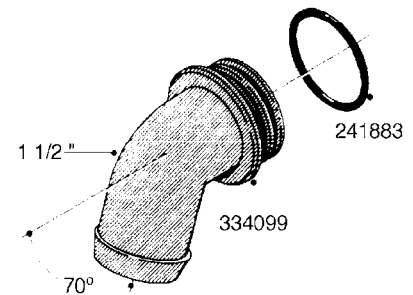

L0080

FITTINGS - S-53
L0080-HIN, 12:09:17

Page 1

Date 07.02.2020 9:23

Pos.	parts-n°	order qty	description
1	145995	1	FITT.DK S-53 FORK
2	241973	1	O-RING Ø3 X 44.2 70 SHORES NITRIL NITRIL (BLACK)
2	242353	1	O-RING 3 X 44.2 VITON VITON (BROWN)
3	242109	1	O-RING D32.2x3.0 NITRIL (BLACK)
3	242354	1	O-RING D32.2X3.0 VITON VITON (BROWN)
4	322103	1	FITT.DK S-53 BULKHEAD
5	322107	1	FITT.DK S-53 BULKHEAD NUT
6	322110	1	FITT.DK S-53 ELB. 1/2" BSP
7	322352	1	FITT.DK S-53 TEE
8	334229	1	FITT.DK S-53 STR.3/4"
9	334260	1	GASKET F. S-53 BULKHEAD
10	334564	1	FITT.DK S-67 TO S-53 ADAPTER
11	391100	1	FITT.DK S-53THREAD INS.1/2"BSP
12	726463	1	FITT.DK S53 BULKHEAD W/GASKET
13	726552	1	FIT.DK S-53X90 1/2" BSP,O-RING
14	726556	1	FITT.DK S-53 HB 1/2" W/O-RING
15	726558	1	FITT.DK S53 STR. 3/4" W. ORING
16	726559	1	FITT DK. S-53 HB 1" W/O-RING
17	726568	1	FITT.DK.S-53 HB 1/2"90 W/O-RING
18	726570	1	FITT.DK S-53 ELB.3/4" W. ORING
19	726571	1	FITT.DK S-53 ELB.1", W ORING
20	726578	1	FITT.DK S53 PLUG WITH O-RING
21	728561	1	FITT.DK. S67M - S53F REDUCER