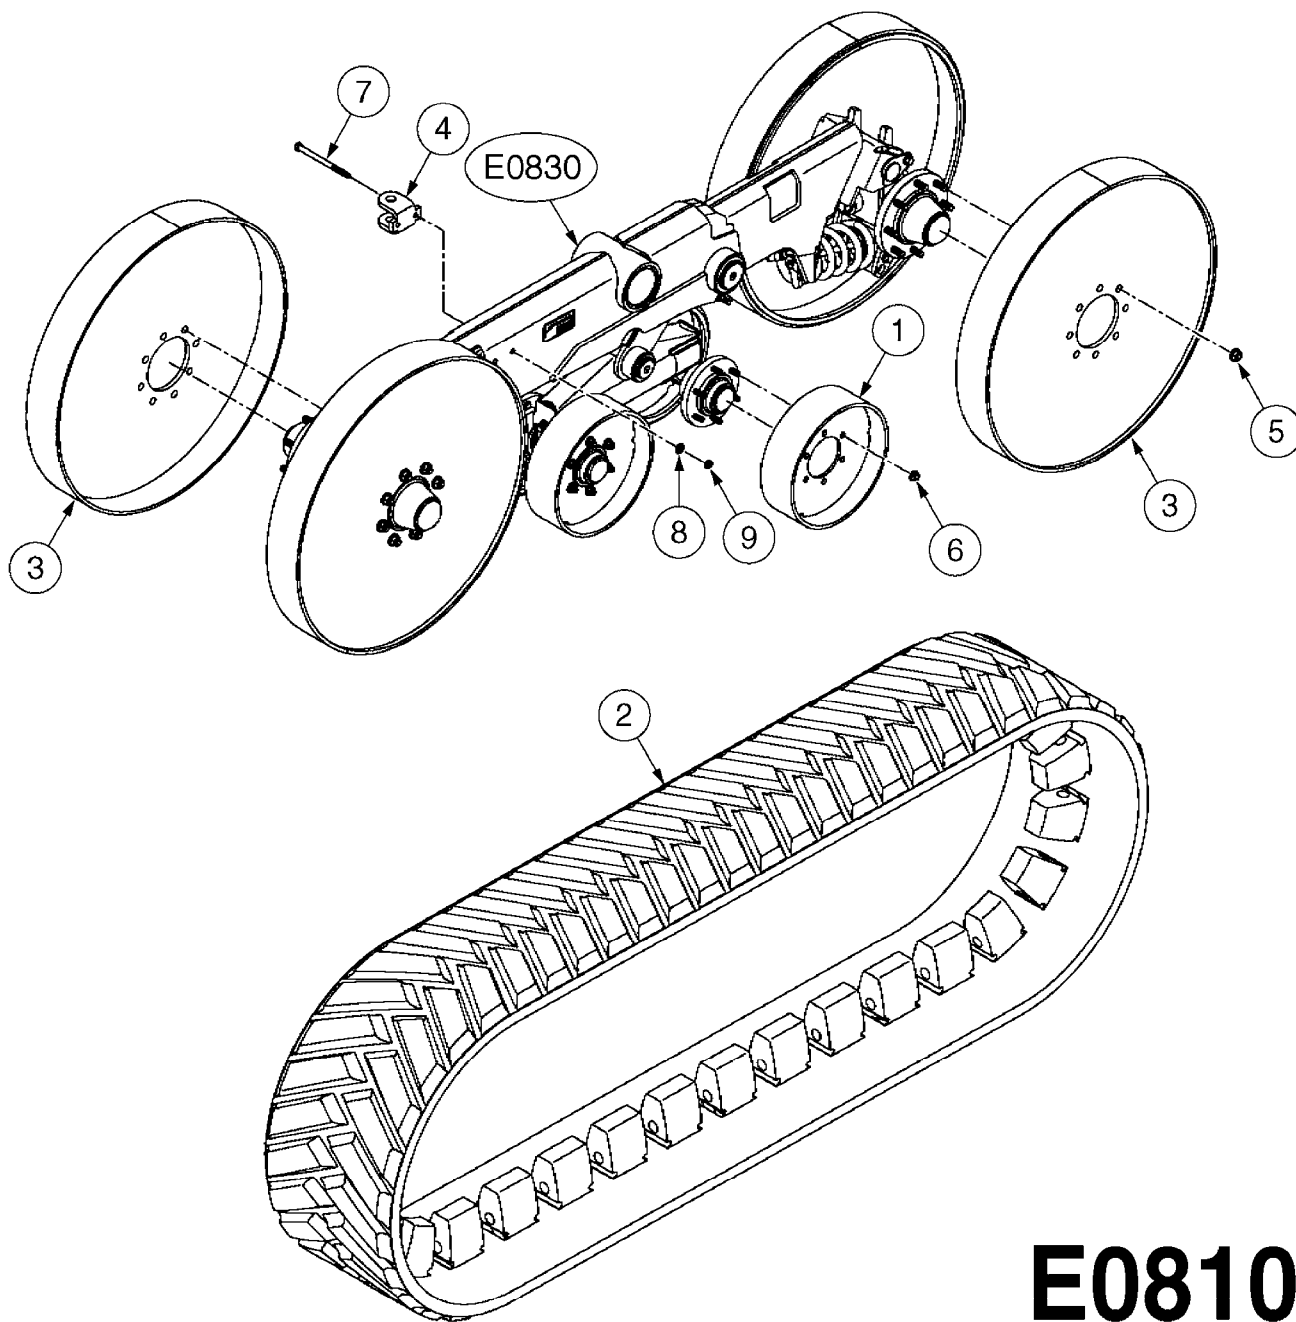

COMPLETE HUB ASSEMBLY:
28045703

COMPLETE ASSEMBLIES
WHOLEGOODS ITEMS

E0790

HUB ASSEMBLY F.4-1/2" SPINDLE
E0790-HIN, 06:07:17

Page 1
Date 07.02.2020 9:22

parts-n°	order qty	description
10629403	1	BOLT HEX 5/16 NC GR.2 00.50"
21000503	1	SEAL,WHEEL CR43771
21000603	1	RACE, BEARING 3.5/1.5
21000703	1	BEARING, TAPPERED 3.5433/1.575
21000803	1	RACE, TAPERED BEARING
21000903	1	BEARING, TAPPERED, 2.75/1.510
24002803	1	GASKET F. HUB 4.5" HUB ASSY
28001103	1	SPINDLE 4.5"x 23" 20000LB
28001203	1	HUB, 20000LB W. BRG RACES
28045703	1	HUB ASSY 10-13.19-11.02 25000#
29000003	1	HUB CAP F. 881(20000LB) HUB
45000103	1	BOLT, WHEEL STUD 3/4-16X2 3/4
45000503	1	BOLT, WHEEL STUD 3/4-16X3 1/2
46000003	1	NUT HEX NF 3/4" FLANGED F.HUB
46000103	1	NUT, CASTLE, SPINDLE 2-12 UNF
46000203	1	NUT, BUD WHEEL, INNER, RH
46000303	1	NUT, BUD WHEEL, OUTER, RH
47000103	1	WASHER, SPNDL 4.5" 2.06x4 .25T
48000103	1	PIN, COTTER 5/16" X 5.25"
63002903	1	AXLE INSERT,72"-90"SUS CM 1200
63033703	1	AXLE INSERT NCM 44/66/9000