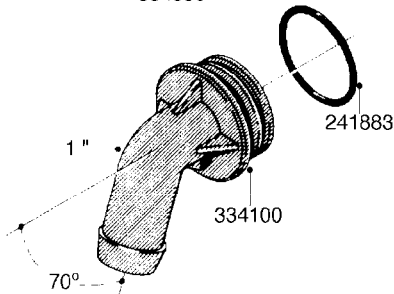

L0080

FITTINGS - S-53
L0080-HIN, 12:09:17

Page 1

Date 07.02.2020 9:23

Pos.	parts-n°	order qty	description
1	145995	1	FITT.DK S-53 FORK
2	241973	1	O-RING Ø3 X 44.2 70 SHORES NITRIL NITRIL (BLACK)
2	242353	1	O-RING 3 X 44.2 VITON VITON (BROWN)
3	242109	1	O-RING D32.2x3.0 NITRIL (BLACK)
3	242354	1	O-RING D32.2X3.0 VITON VITON (BROWN)
4	322103	1	FITT.DK S-53 BULKHEAD
5	322107	1	FITT.DK S-53 BULKHEAD NUT
6	322110	1	FITT.DK S-53 ELB. 1/2" BSP
7	322352	1	FITT.DK S-53 TEE
8	334229	1	FITT.DK S-53 STR.3/4"
9	334260	1	GASKET F. S-53 BULKHEAD
10	334564	1	FITT.DK S-67 TO S-53 ADAPTER
11	391100	1	FITT.DK S-53THREAD INS.1/2"BSP
12	726463	1	FITT.DK S53 BULKHEAD W/GASKET
13	726552	1	FIT.DK S-53X90 1/2" BSP,O-RING
14	726556	1	FITT.DK S-53 HB 1/2" W/O-RING
15	726558	1	FITT.DK S53 STR. 3/4" W. ORING
16	726559	1	FITT DK. S-53 HB 1" W/O-RING
17	726568	1	FITT.DK.S-53 HB 1/2"90 W/O-RING
18	726570	1	FITT.DK S-53 ELB.3/4" W. ORING
19	726571	1	FITT.DK S-53 ELB.1", W ORING
20	726578	1	FITT.DK S53 PLUG WITH O-RING
21	728561	1	FITT.DK. S67M - S53F REDUCER