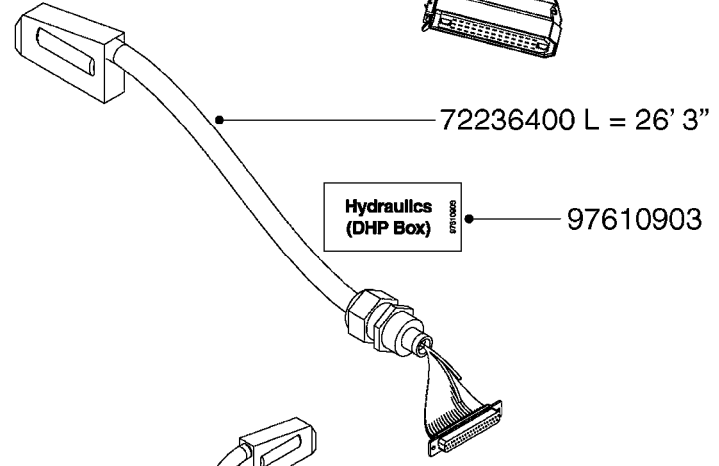

M0280

39 PIN CABLES
M0280-HIN, 28:03:17

Page 1
Date 07.02.2020 9:24

parts-n°	order qty	description
262158	1	PLUG INSERT 39 POLE MALE
262159	1	PLUG INSERT 39 POLE FEMALE
262160	1	PLUG HOUSING 39 POLE FEMALE
262161	1	PLUG HOUSING F/39 POLE MALE
440634	1	SCREW 5/8"
440732	1	PT SCREW 35X12B Z5452 ELZ
14034200	1	CODE BRACKET FOR 39 PIN CABLE
26003900	1	WIRE 37-39 PIN EVC, 6.6'
26004200	1	WIRE 37-39 PIN EVC, 57.4'
26008400	1	WIRE 39-PIN 24 WIRE L=8M
26011903	1	WIRE 39-39 POLE EXT. 3660MM
28027500	1	WIRE 37-39 PIN EVC, 37.7'
28028700	1	WIRE 37-39 PIN EVC, 45.9'
28028800	1	WIRE 37-39 PIN EVC, 16.4'
28028900	1	WIRE 37-39 PIN EVC, 26.2'
72236400	1	DAH CONN. WIRE/TRACTOR L=8M
97610803	1	DECAL-SRAY BOX 39-PIN
97610903	1	DECAL-HYDRAULIC BOX 39-PIN