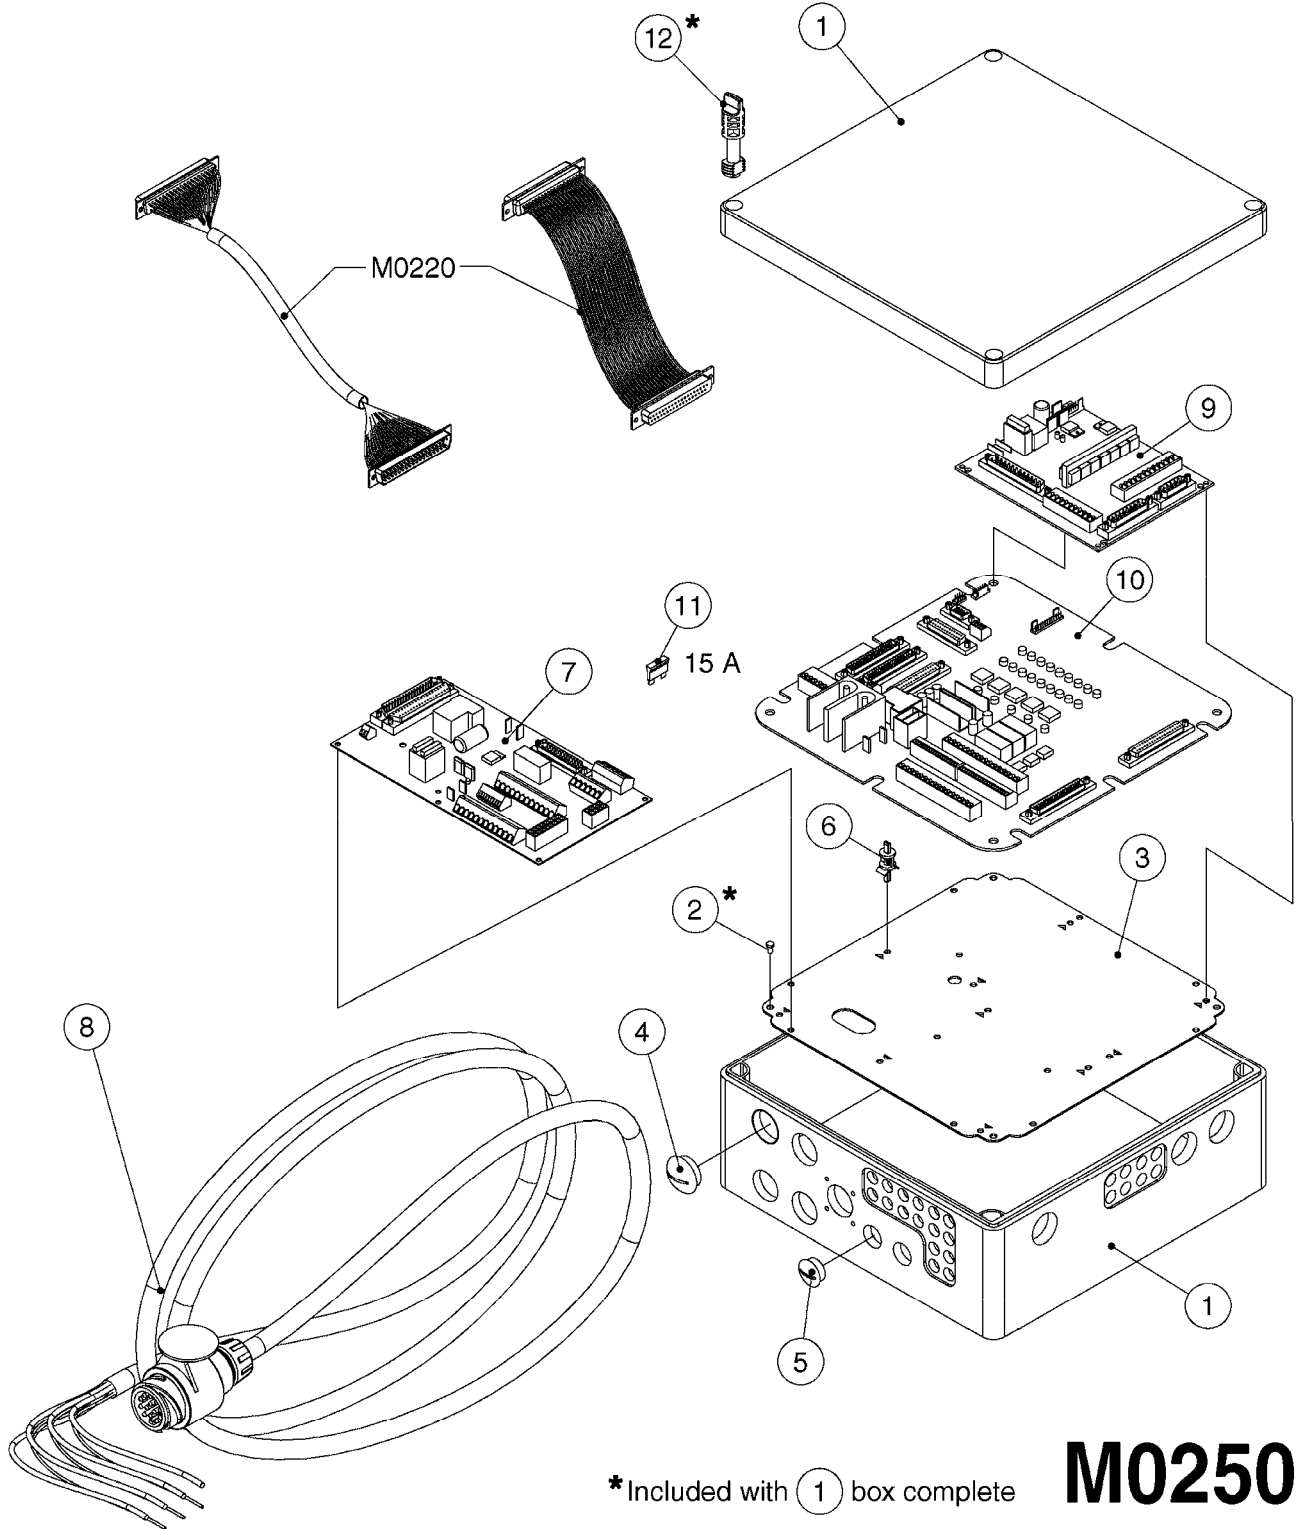

*Included with (1) box complete

M0250

JOB COM AND BREAK OUT
M0250-HIN, 01:02:17

Page 1

Date 07.02.2020 9:23

Pos.	parts-n°	order qty	description
1	391095	1	BOX COMPL. 300X300X135 DRILLED
2	440673	1	SCREW F.PLASTIC 5X12 SS
3	16132400	1	PLATE 1.5X270X270/JOB COMPUTER
4	26004600	1	PLUG F.DRILLED HOLE 21MM
5	26004700	1	PG13.5 BUNG
6	26005100	1	CONNECTOR FOR PCB, PLASTIC
7	26005500	1	PCB BREAKOUT BOX EL BOX CM"05"
8	26013800	1	CABLE HC6500 JOB COM TO CABIN
9	26029200	1	DAH PCB F. JOB COM NCM '09
10	26052700	1	JOB COM PCB ASSY HW3.1
10	72369300	1	JOB COM PCB NCM44/6600 REFURB.
11	28048600	1	FULE 15A ATOF SERIES
12	28091400	1	FINGER SCREW F.BOX 300X300X135