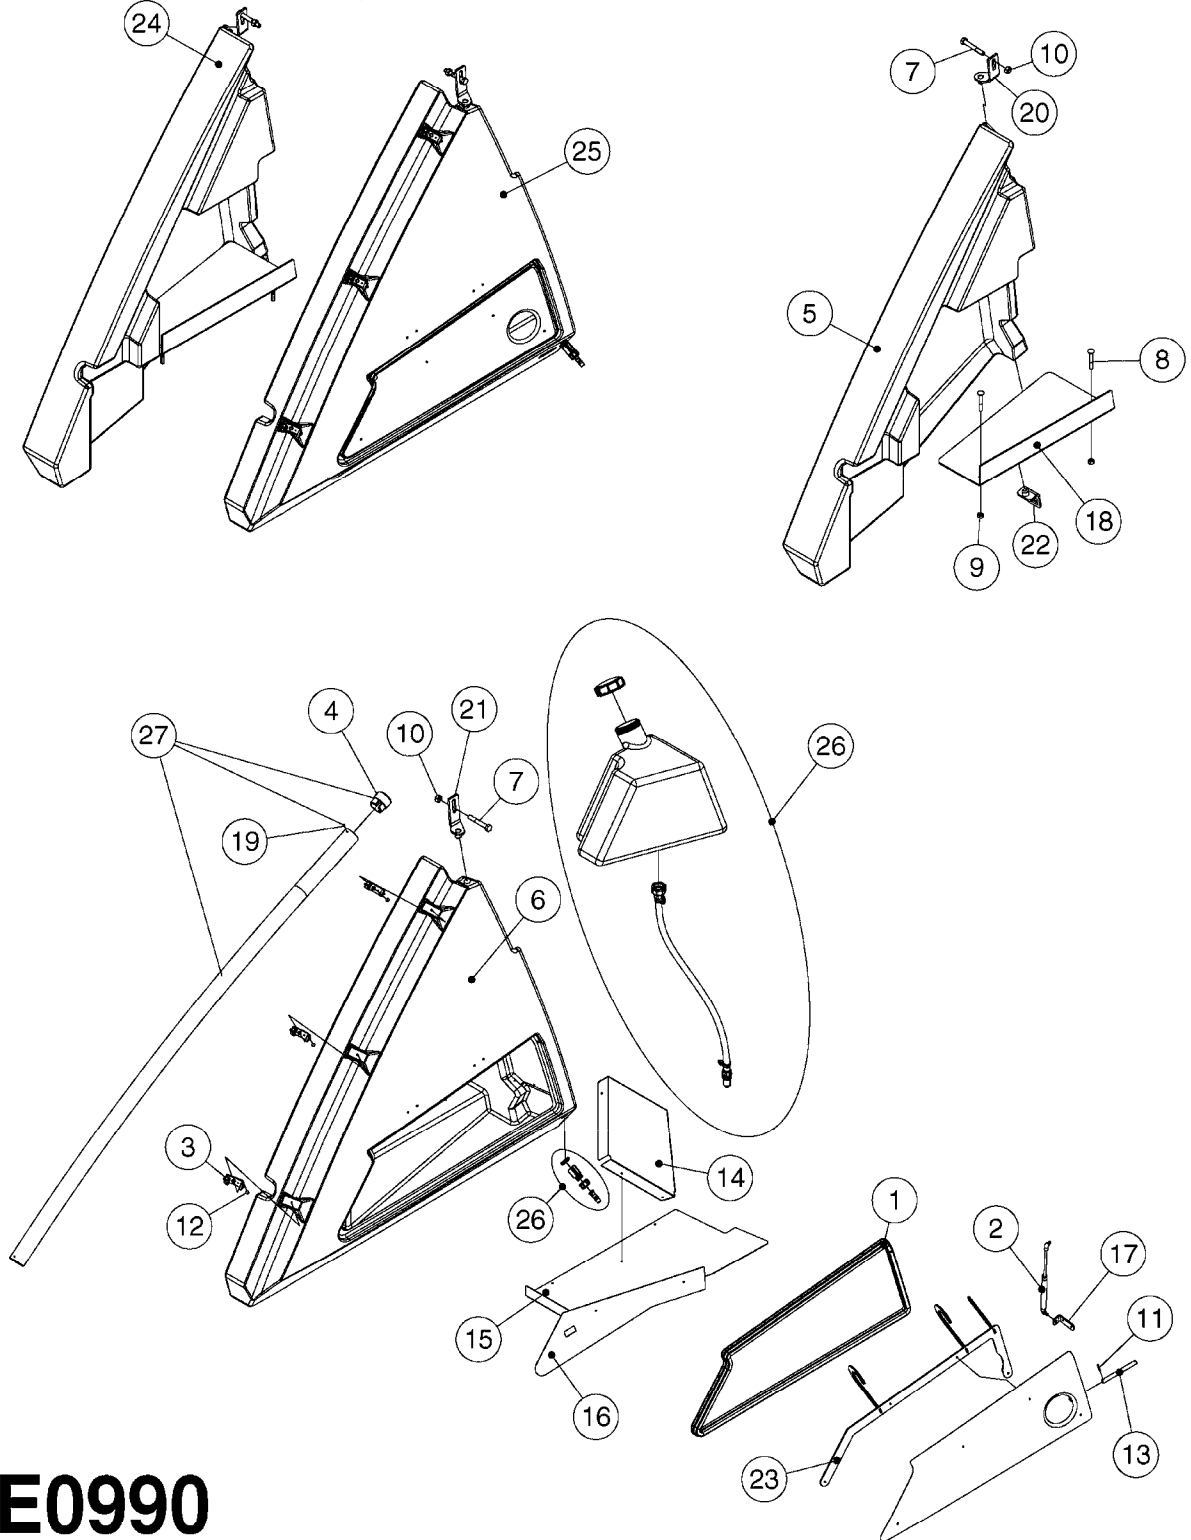

Complete

LOCKER & CLEAN WATER TANK NCM
E0990-HIN, 15:05:19

Page 1
Date 07.02.2020 9:23

Pos.	parts-n°	order qty	description
1	242474	1	SEAL 16X28XL=' LOCKER DOOR CM+
2	285793	1	GAS CYLINDER
3	334523	1	PIPE HOLDER Ø51.5
4	334850	1	GUIDE F. SIGHT GAUGE TUBE TOP
5	351766	1	SIDE SHIELD MOUNT RIGHT
6	351767	1	SIDE SHIELD MOUNT LEFT
7	430846	1	BOLT HEX 8.8 DEL M12X80
8	440718	1	BOLT CRG M10 X 65 DEL
9	460423	1	NUT HEX M10X1.50 LOCK DIN985A2 SS
10	460703	1	NUT HEX M12X1.75 LOCK DIN985A2 SS
11	480141	1	PIN COTTER M4X20
12	480809	1	BLIND RIVET, EMHART ACD616ASM
13	15057800	1	HANDLE F.LEFT SIDE LOCKER
14	16124500	1	DIVIDER F.LOCKER L.SIDE SHIELD
15	16124600	1	SHELF FLOOR-LEFT SIDE LOCKER
16	16124700	1	SHELF WALL-LEFT SIDE LOCKER
17	16126900	1	BRACKET F.DOOR-STORAGE LOCKER
18	16127300	1	SHELF FLOOR-RIGHT SIDE LOCKER
19	44075300	1	SCREW 3.5X9.5SS/X15 ISO 14585C
20	61033900	1	BRACKET F. SIDE PANEL R.H. NCM
21	61034000	1	BRACKET F. SIDE PANEL L.H. NCM
22	61037500	1	ADJUSTING BRACKET, BOTTOM NCM
23	63037800	1	BRACKET F.DOOR-STORAGE LOCKER
24	72280100	1	SIDE SHIELD RIGHT NCM COMPLETE
25	72280200	1	SIDE SHIELD LEFT+CLEAN W.TANK
26	72280600	1	CLEAN W.TANK LEFT SIDE NCM
27	72282800	1	SIGHT GAUGE W/SCALE NCM4400 LITER PRE'15 TUBE LENGTH = 75"
27	72357100	1	SIGHT GAUGE W/SCALE NCM6600 LITER
27	72358300	1	SIGHT GAUGE TUBE 85/90/10000 L=2382 BENT
27	72440100	1	SIGHT GAUGE W/SCALE,CM6600 GAL
27	72932100	1	SIGHT GAUGE TUBE W/DECAL CM4400/4500 GAL PRE'15 TUBE LENGTH = 75"
27	73125500	1	SIGHT GAUGE W/SCALE,CM4500 '15 LITER POST'15 TUBE LENGTH = 82"
27	73277500	1	SIGHT GAUGE W/SCALE,CM4500 '15 GAL POST'15 TUBE LENGTH = 82"
27	97610003	1	DECAL SIGHT GAUGE NCM 9000 GAL