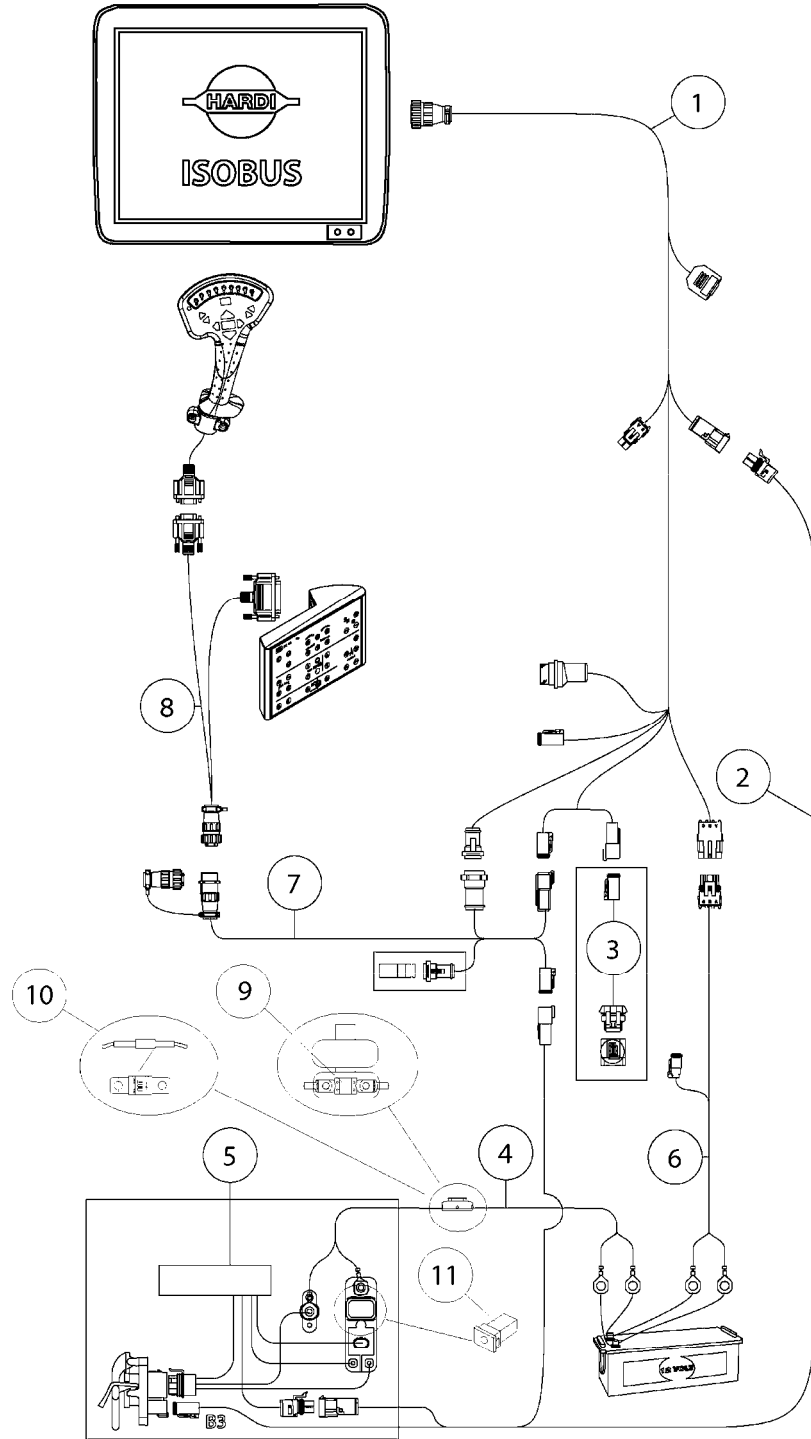

M414-HIA

HC 85/9500 TRACTOR WIRING
ASSY.
M414-HIA, 22:02:13

Page 1
Date 07.02.2020 9:23

Pos.	parts-n°	order qty	description
1	26040200	1	DISPLAY CABLE, HC85/9500, 12' (ISOBUS)
2	26040400	1	ISOBUS POWER/CONTROL EXTENSION
3	26040500	1	ISOBUS ACTIVE TERMINATION
4	26040600	1	ISOBUS POWER CABLE - 16FT
5	26040300	1	ISOBUS IBBC POWER CONT. ASSY.
6	26040900	1	POWER CABLE DISPLAY/GUIDANCE, 15'
7	26040800	1	ISOBUS/HARDI GRIP TEE CABLE
8	26031500	1	CABLE ISO CABIN GRIP SETBOX
9	26076800	1	FUSE 100A MEGA298 SERIES
10	26076900	1	FUSE 100A MIDI498 SERIES
11	26076600	1	FUSE 30A JCASE495 SERIES
11	26076700	1	FUSE 60A JCASE495 SERIES