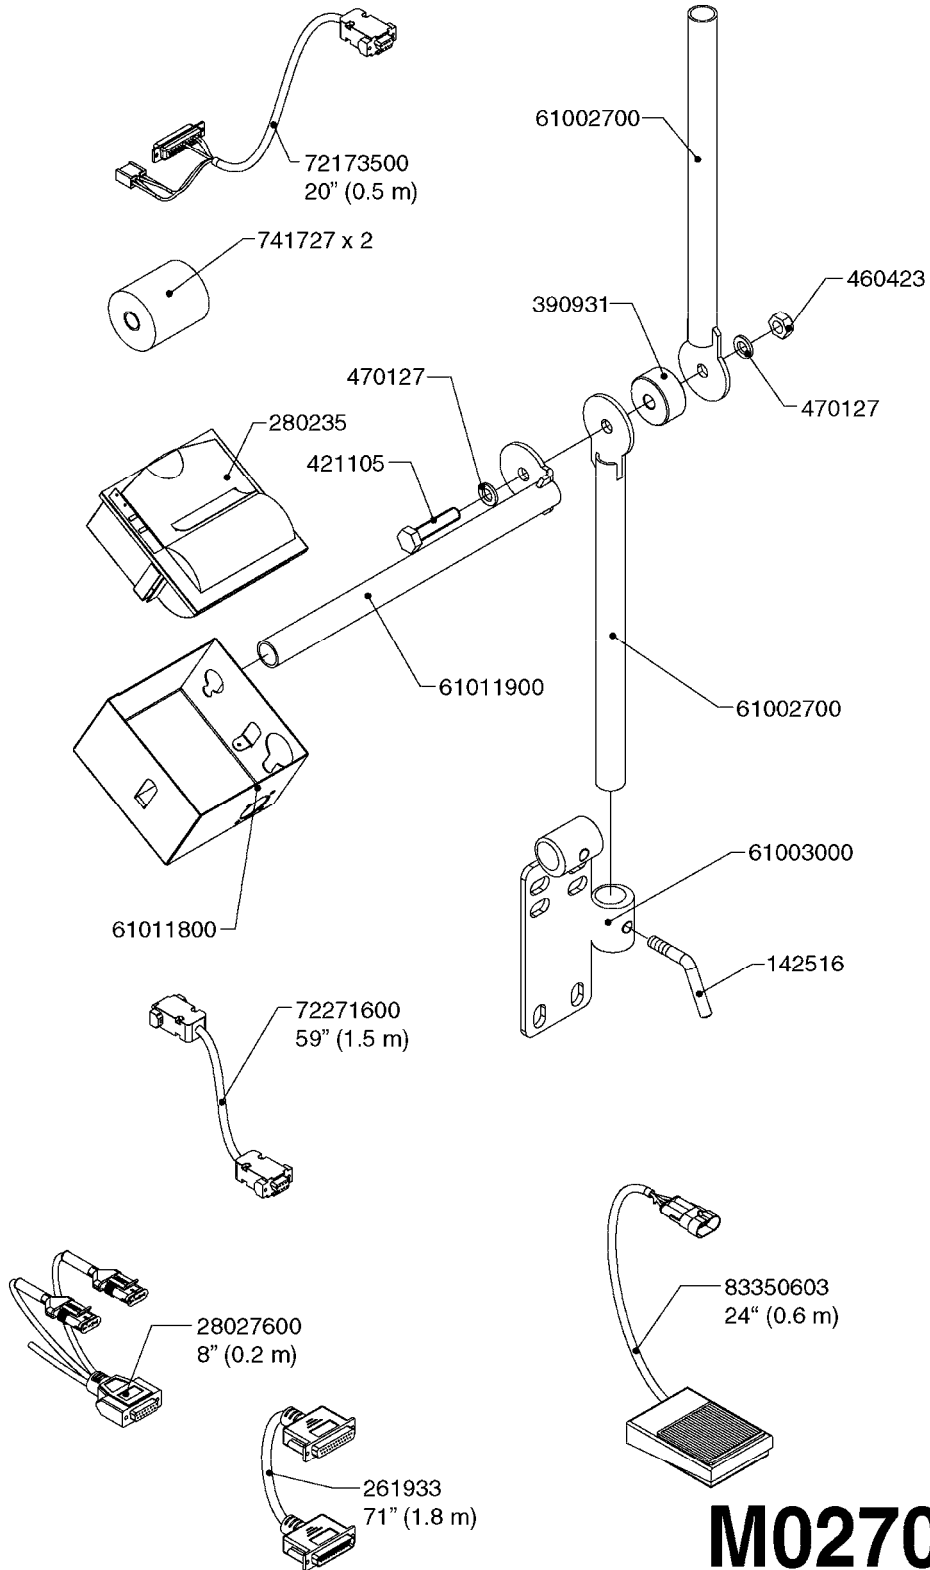

*Included with (1) box complete

M0250

JOB COM AND BREAK OUT
M0250-HIN, 01:02:17

Page 1

Date 07.02.2020 9:23

Pos.	parts-n°	order qty	description
1	391095	1	BOX COMPL. 300X300X135 DRILLED
2	440673	1	SCREW F.PLASTIC 5X12 SS
3	16132400	1	PLATE 1.5X270X270/JOB COMPUTER
4	26004600	1	PLUG F.DRILLED HOLE 21MM
5	26004700	1	PG13.5 BUNG
6	26005100	1	CONNECTOR FOR PCB, PLASTIC
7	26005500	1	PCB BREAKOUT BOX EL BOX CM"05"
8	26013800	1	CABLE HC6500 JOB COM TO CABIN
9	26029200	1	DAH PCB F. JOB COM NCM '09
10	26052700	1	JOB COM PCB ASSY HW3.1
10	72369300	1	JOB COM PCB NCM44/6600 REFURB.
11	28048600	1	FULE 15A ATOF SERIES
12	28091400	1	FINGER SCREW F.BOX 300X300X135