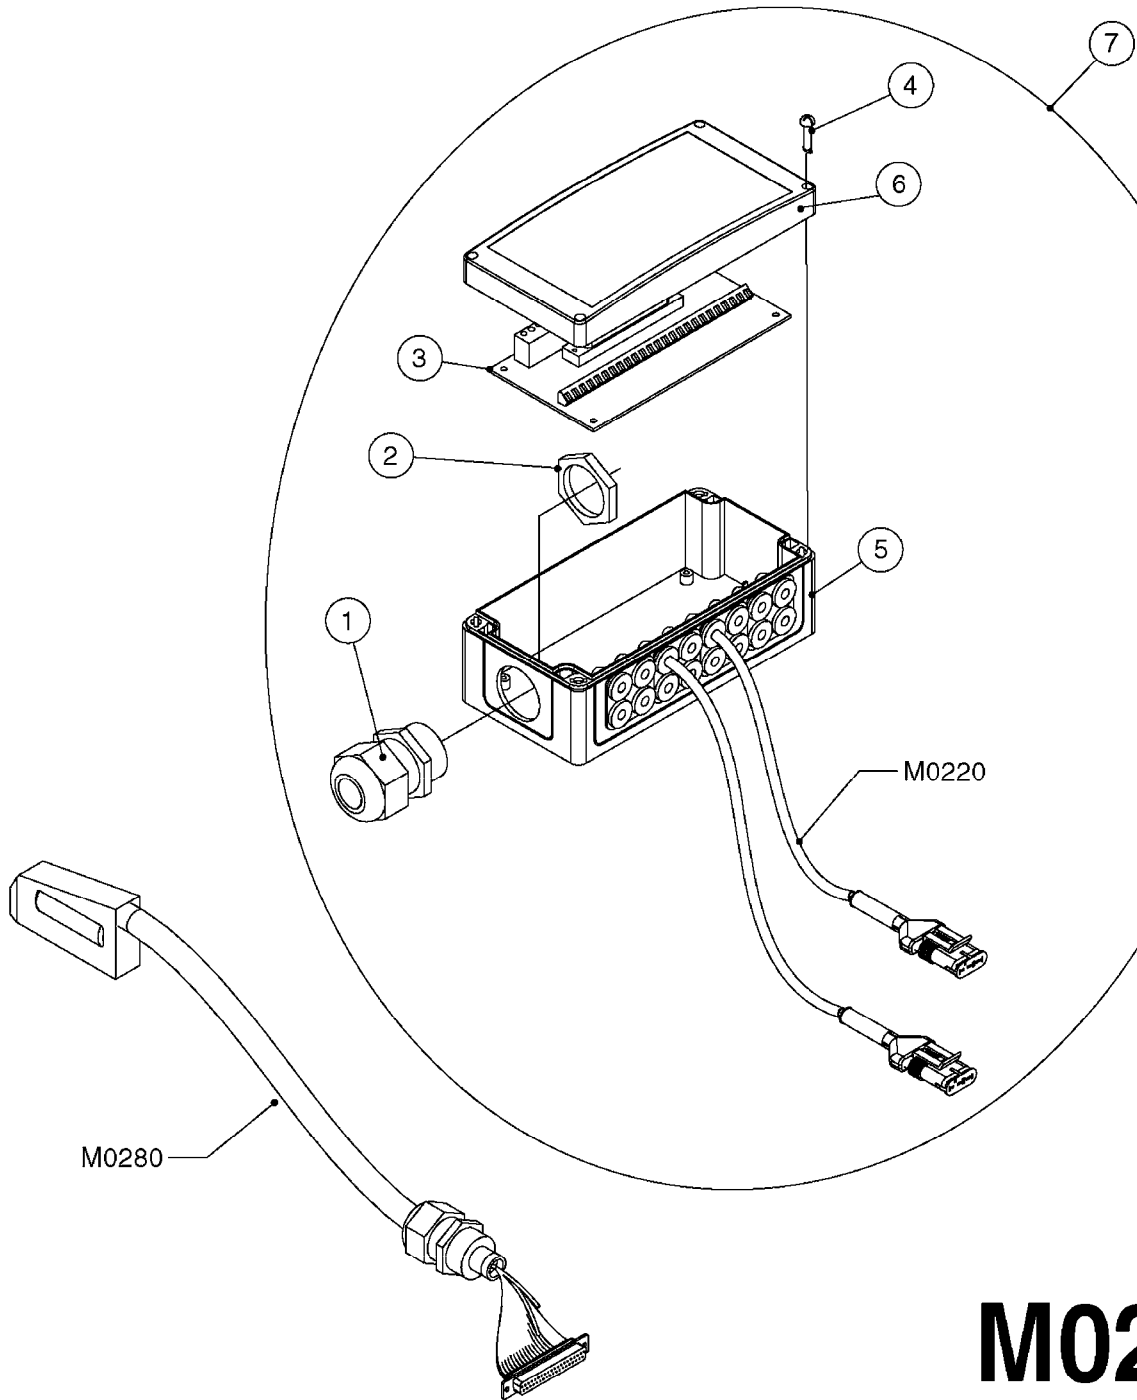

M0220

CABLES
M0220-HIN, 12:05:18

Page 1
Date 07.02.2020 9:23

Pos.	parts-n°	order qty	description
1	262150	1	SCREW ASSM.FOR D-SUB PLUG
2	26004900	1	CABLE FEM/MALE 37P L=9.5M
3	26005900	1	WIRE 37/37 POLE DAH/JOB COM
4	26006000	1	LEAD F AMP SUPERSEAL 3 WAYS L1,5M
4	26006100	1	CABLE L = 5.00M, AMP, MALE, 3P
4	26007000	1	CABLE L = 0.20M, AMP, MALE, 3P
4	26007100	1	CABLE L = 9.00M, AMP, MALE, 3P
4	26007200	1	CABLE 3POL AMP FEMALE L13M
5	26006200	1	CABLE L = 4.50M, AMP, MALE, 2P
5	26006300	1	CABLE L = 0.50M, AMP, MALE, 2P
5	26006400	1	CABLE L = 0.75M, AMP, MALE, 2P
5	26006500	1	CABLE L = 1.50M, AMP, MALE, 2P
5	26006600	1	CABLE L = 9.00M, AMP, MALE, 2P
6	26006700	1	CABLE L = 0.12M, AMP, FEMALE, 2P
7	26006800	1	CABLE L = 1.00M, AMP, FEMALE, 2P
8	26007300	1	CABLE L = 1.00M, AMP, FEMALE, 3P
9	26007400	1	CABLE L = 3.00M, AMP, EXT, 3P
9	26009800	1	CABLE L = 0.50M, AMP, EXT, 2P
10	26007500	1	CABLE FEM/FEM 15P L=3.5M
11	26016900	1	CABLE DB25M - DB25F L=8.5m
12	72450600	1	CAP F. AMP SUPER SEAL 2P PLUG
13	72450700	1	CAP F. AMP SUPER SEAL 3P PLUG
14	72450800	1	CAP F. AMP SUPER SEAL 4P PLUG