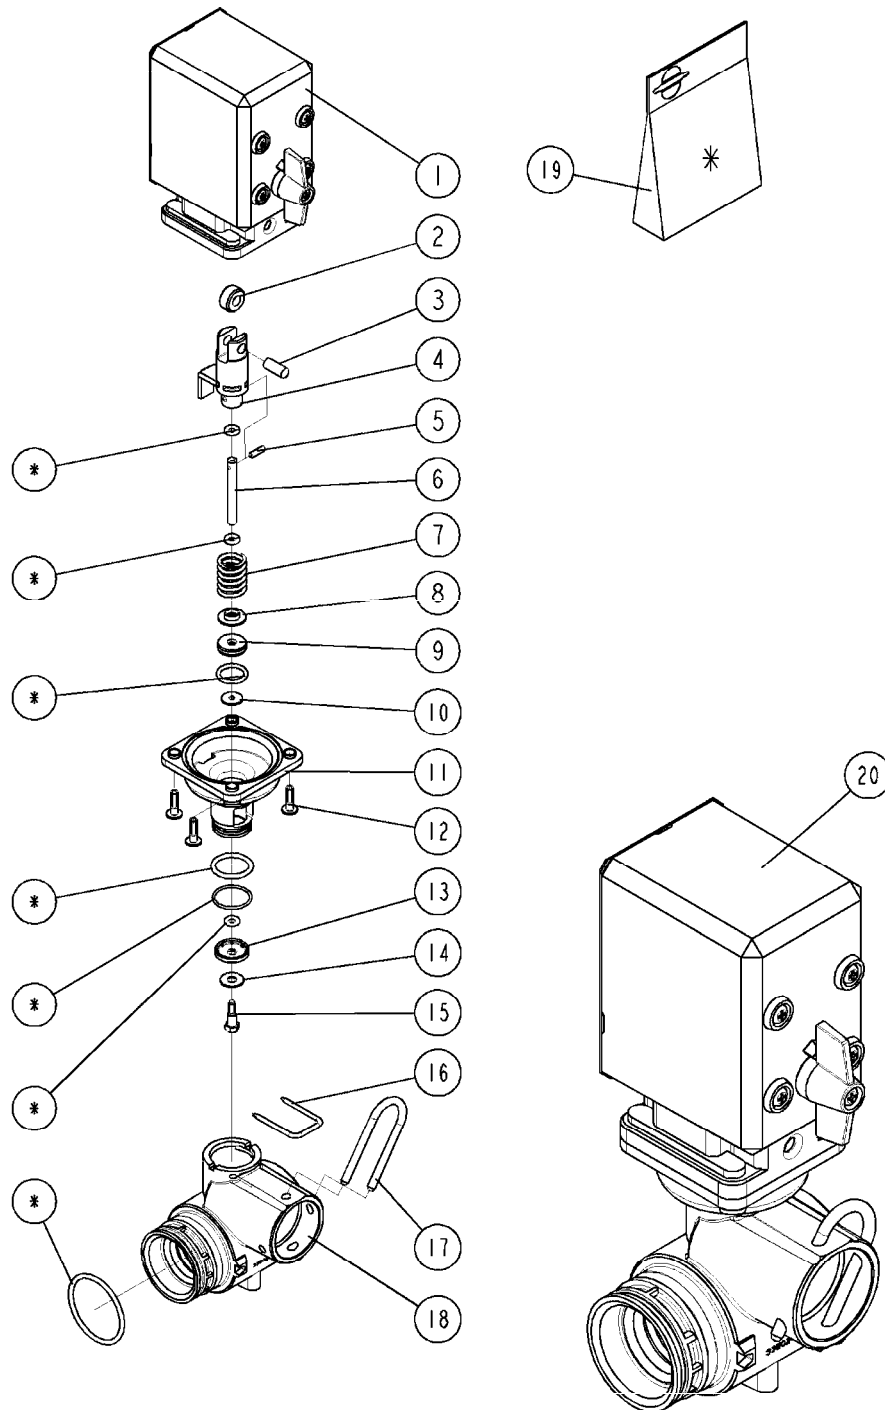

M317

DIST. VALVE S67
M317-HIA, 17:07:12

Page 1

Date 07.02.2020 9:23

Pos.	parts-n°	order qty	description
1	72317100	1	MOTOR HOUSE DISTR. 1:300
2	210738	1	PIN Ø7 L16
3	210737	1	BEARING BALL D7 RSTO 5 TN
4	334053	1	SLIDE CONSOLE FOR EC SPINDLE
5	480616	1	SPINDLE PIN Ø 3X12 DIN1481 RST
6	145701	1	SPINDLE F/EC-DISTRIBUTOR
7	220662	1	PRESSURE SPRING D 18.5/26
8	333815	1	DISTANCE RING
9	333982	1	GUIDE FOR O-RING D15.3X2.4
10	167786	1	WASHER D13/D4.2X1
11	333524	1	DIAPHRAGM HOUSING BOTTOM PA
12	440675	1	SCREW F. PLASTIC 5X16 SS
13	333971	1	SUPP RING F/O-RING D15.3X2.4
14	163936	1	WASHER D15/D6.2X1
15	14021000	1	PINDBOLT M 4 L= 22 NV8 RSF
16	270211	1	FITT.DK S25 FORK L=37.5
17	145995	1	FITT.DK S-53 FORK
18	33502400	1	DISTRIBUTION HOUSING EFC
19	741822	1	SEAL KIT - 1 SECTION (05)
20	72404600	1	SHUTOFF VALVE CYC. FILTER