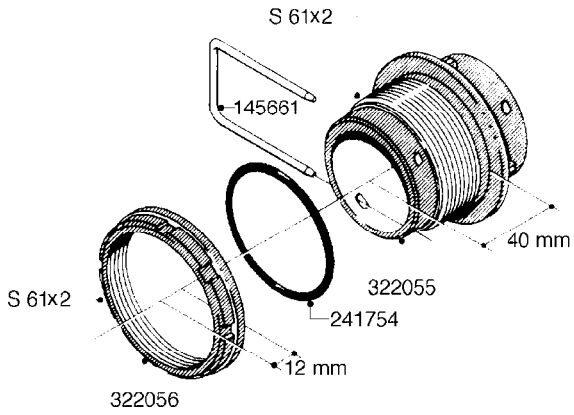

L0080

FITTINGS - S-53
L0080-HIN, 12:09:17

Page 1

Date 07.02.2020 9:23

Pos.	parts-n°	order qty	description
1	145995	1	FITT.DK S-53 FORK
2	241973	1	O-RING Ø3 X 44.2 70 SHORES NITRIL NITRIL (BLACK)
2	242353	1	O-RING 3 X 44.2 VITON VITON (BROWN)
3	242109	1	O-RING D32.2x3.0 NITRIL (BLACK)
3	242354	1	O-RING D32.2X3.0 VITON VITON (BROWN)
4	322103	1	FITT.DK S-53 BULKHEAD
5	322107	1	FITT.DK S-53 BULKHEAD NUT
6	322110	1	FITT.DK S-53 ELB. 1/2" BSP
7	322352	1	FITT.DK S-53 TEE
8	334229	1	FITT.DK S-53 STR.3/4"
9	334260	1	GASKET F. S-53 BULKHEAD
10	334564	1	FITT.DK S-67 TO S-53 ADAPTER
11	391100	1	FITT.DK S-53THREAD INS.1/2"BSP
12	726463	1	FITT.DK S53 BULKHEAD W/GASKET
13	726552	1	FIT.DK S-53X90 1/2" BSP,O-RING
14	726556	1	FITT.DK S-53 HB 1/2" W/O-RING
15	726558	1	FITT.DK S53 STR. 3/4" W. ORING
16	726559	1	FITT DK. S-53 HB 1" W/O-RING
17	726568	1	FITT.DK.S-53 HB 1/2"90 W/O-RING
18	726570	1	FITT.DK S-53 ELB.3/4" W. ORING
19	726571	1	FITT.DK S-53 ELB.1", W ORING
20	726578	1	FITT.DK S53 PLUG WITH O-RING
21	728561	1	FITT.DK. S67M - S53F REDUCER