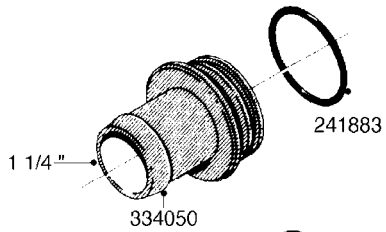

L0080

FITTINGS - S-53
L0080-HIN, 12:09:17

Page 1

Date 07.02.2020 9:23

Pos.	parts-n°	order qty	description
1	145995	1	FITT.DK S-53 FORK
2	241973	1	O-RING Ø3 X 44.2 70 SHORES NITRIL NITRIL (BLACK)
2	242353	1	O-RING 3 X 44.2 VITON VITON (BROWN)
3	242109	1	O-RING D32.2x3.0 NITRIL (BLACK)
3	242354	1	O-RING D32.2X3.0 VITON VITON (BROWN)
4	322103	1	FITT.DK S-53 BULKHEAD
5	322107	1	FITT.DK S-53 BULKHEAD NUT
6	322110	1	FITT.DK S-53 ELB. 1/2" BSP
7	322352	1	FITT.DK S-53 TEE
8	334229	1	FITT.DK S-53 STR.3/4"
9	334260	1	GASKET F. S-53 BULKHEAD
10	334564	1	FITT.DK S-67 TO S-53 ADAPTER
11	391100	1	FITT.DK S-53THREAD INS.1/2"BSP
12	726463	1	FITT.DK S53 BULKHEAD W/GASKET
13	726552	1	FIT.DK S-53X90 1/2" BSP,O-RING
14	726556	1	FITT.DK S-53 HB 1/2" W/O-RING
15	726558	1	FITT.DK S53 STR. 3/4" W. ORING
16	726559	1	FITT DK. S-53 HB 1" W/O-RING
17	726568	1	FITT.DK.S-53 HB 1/2"90 W/O-RING
18	726570	1	FITT.DK S-53 ELB.3/4" W. ORING
19	726571	1	FITT.DK S-53 ELB.1", W ORING
20	726578	1	FITT.DK S53 PLUG WITH O-RING
21	728561	1	FITT.DK. S67M - S53F REDUCER