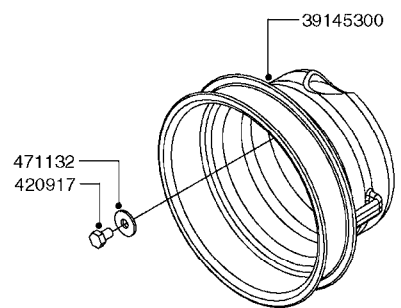

SUCTION SIDE OF PUMP (WITH 2" SUCTION PORT)

COMPLETE PUMP
(NLA) REPLACED BY 464 PUMP (SEE PAGE A0350)

A0390