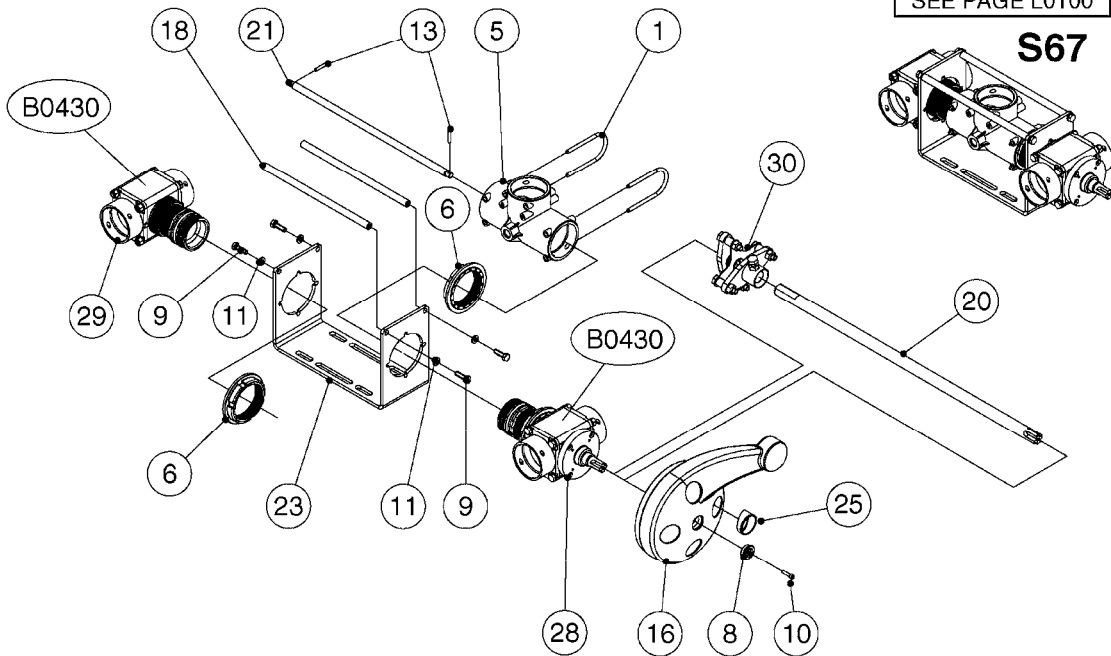

FOR S67 FITTINGS
SEE PAGE L0100

S67