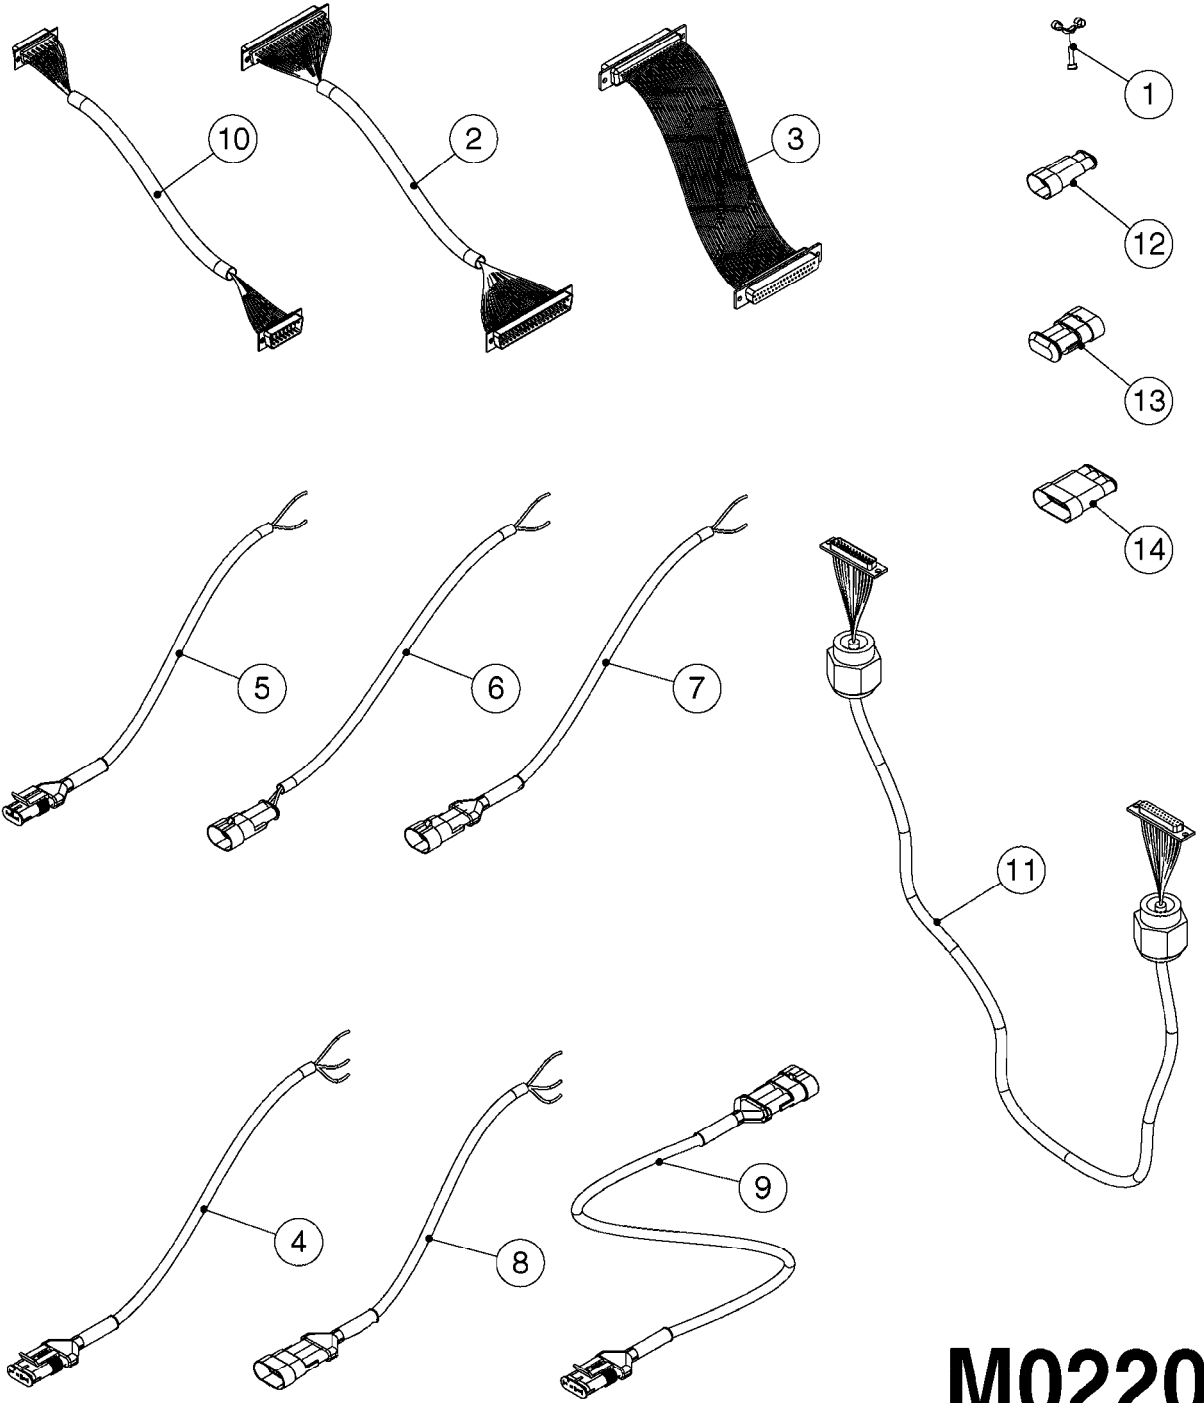

M0220

CABLES
M0220-HIN, 12:05:18

Page 1
Date 07.02.2020 9:23

Pos.	parts-n°	order qty	description
1	262150	1	SCREW ASSM.FOR D-SUB PLUG
2	26004900	1	CABLE FEM/MALE 37P L=9.5M
3	26005900	1	WIRE 37/37 POLE DAH/JOB COM
4	26006000	1	LEAD F AMP SUPERSEAL 3 WAYS L1,5M
4	26006100	1	CABLE L = 5.00M, AMP, MALE, 3P
4	26007000	1	CABLE L = 0.20M, AMP, MALE, 3P
4	26007100	1	CABLE L = 9.00M, AMP, MALE, 3P
4	26007200	1	CABLE 3POL AMP FEMALE L13M
5	26006200	1	CABLE L = 4.50M, AMP, MALE, 2P
5	26006300	1	CABLE L = 0.50M, AMP, MALE, 2P
5	26006400	1	CABLE L = 0.75M, AMP, MALE, 2P
5	26006500	1	CABLE L = 1.50M, AMP, MALE, 2P
5	26006600	1	CABLE L = 9.00M, AMP, MALE, 2P
6	26006700	1	CABLE L = 0.12M, AMP, FEMALE, 2P
7	26006800	1	CABLE L = 1.00M, AMP, FEMALE, 2P
8	26007300	1	CABLE L = 1.00M, AMP, FEMALE, 3P
9	26007400	1	CABLE L = 3.00M, AMP, EXT, 3P
9	26009800	1	CABLE L = 0.50M, AMP, EXT, 2P
10	26007500	1	CABLE FEM/FEM 15P L=3.5M
11	26016900	1	CABLE DB25M - DB25F L=8.5m
12	72450600	1	CAP F. AMP SUPER SEAL 2P PLUG
13	72450700	1	CAP F. AMP SUPER SEAL 3P PLUG
14	72450800	1	CAP F. AMP SUPER SEAL 4P PLUG