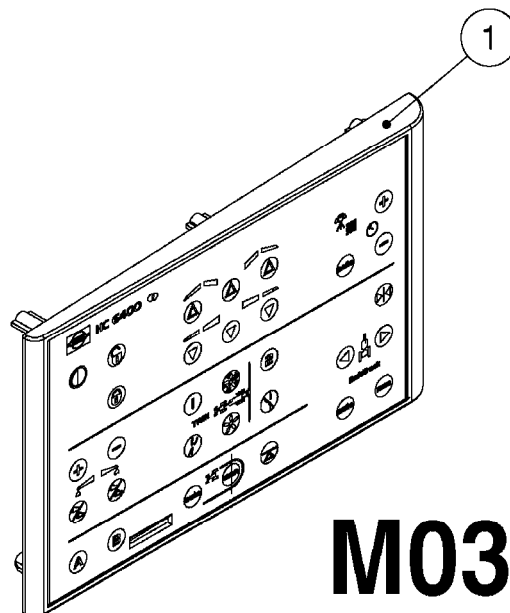

HC6400 SETBOX
M0330-HIN, 01:01:16

Page 0

Date 07.02.2020 9:24