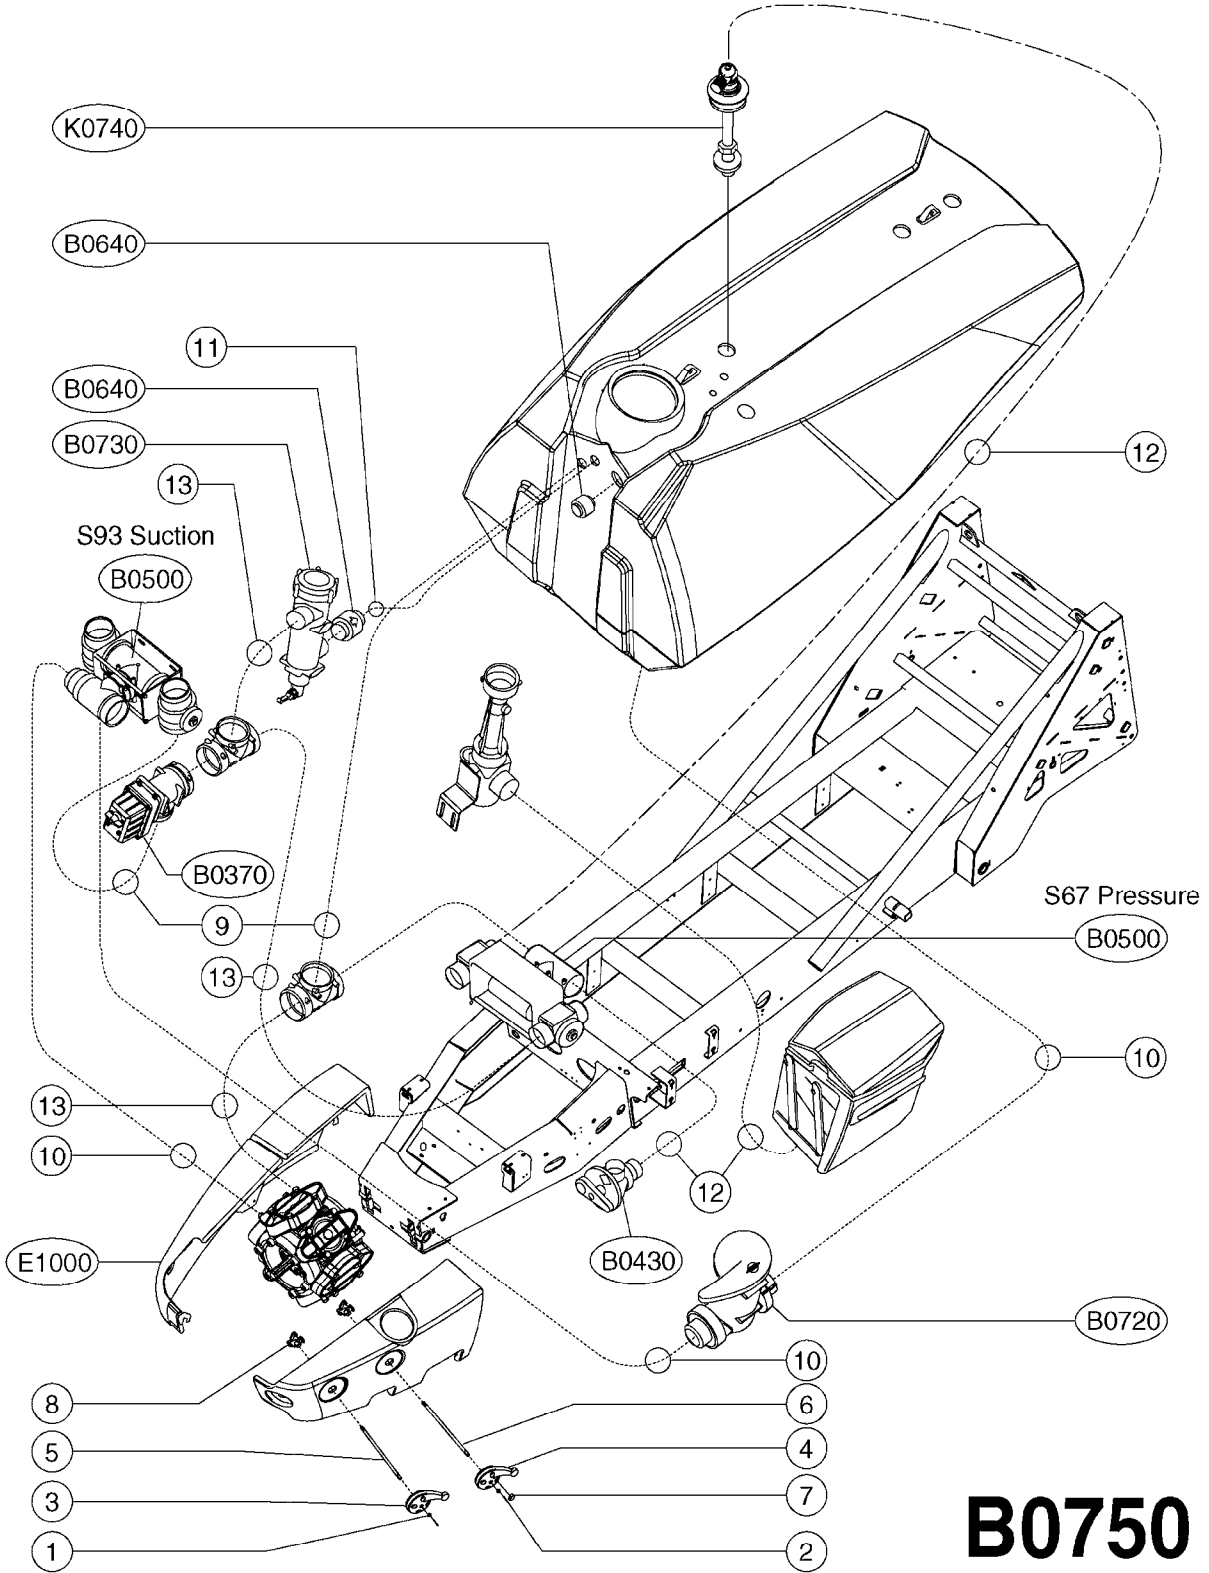

B0750

NCM 8500-10000 MANIFOLD
B0750-HIN, 16:07:19

Page 1
Date 07.02.2020 9:22

Pos.	parts-n°	order qty	description
1	334594	1	PLUG F.VALVE HANDLE BLACK
2	411006	1	SCREW M4X40 SLOTTED
3	741844	1	VALVE HANDLE ASSY. SUCTION NCM
4	741845	1	VALVE HANDLE ASSY. PRESSUR NCM
5	14038100	1	AXLE FOR SUCTION VALVE HANDLE
6	14038200	1	AXLE FOR PRESSURE VALVE HANDLE
7	33505200	1	PLUG FOR SMART VALVE HANDLE
8	72283000	1	AXLE JOINT F. SMARTVALVE HANDL
9	92702703	1	HOSE PVC SUCT GRAY 2"
10	92702803	1	HOSE PVC SUCT GRAY 2.5"
11	92703203	1	HOSE R X3/4" X300PSI WP X0012"
12	92712403	1	HOSE R X1" X300PSI WP X0012"
13	92734403	1	HOSE R X5/4" X200PSI WP X0012"