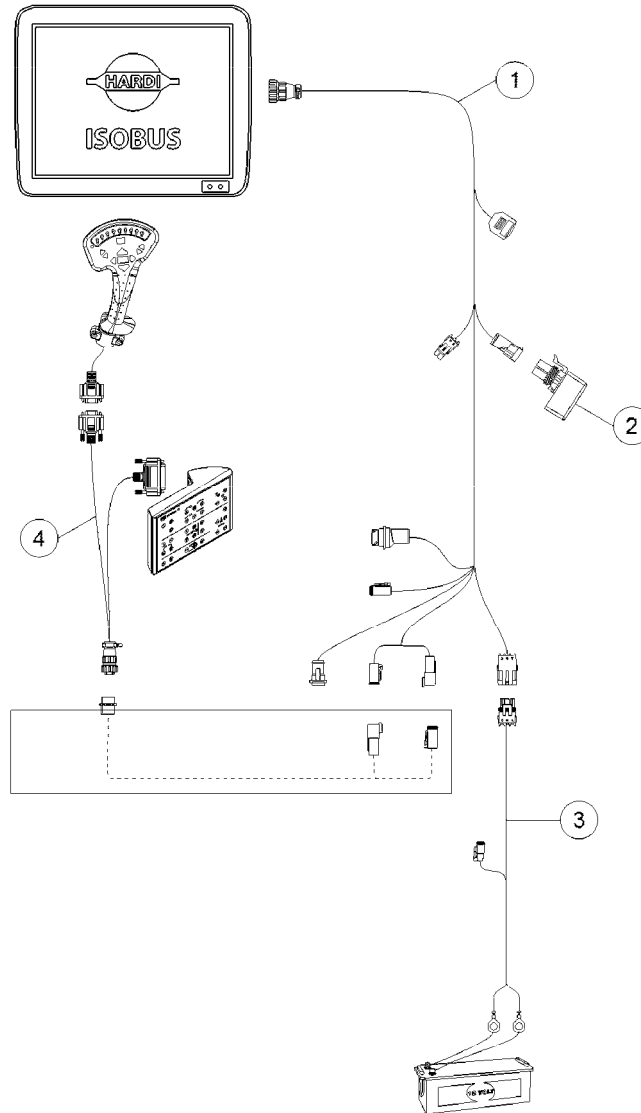

M414-HIA

HC 85/9500 TRACTOR WIRING
ASSY.
M414-HIA, 22:02:13

Page 1
Date 07.02.2020 9:23

Pos.	parts-n°	order qty	description
1	26040200	1	DISPLAY CABLE, HC85/9500, 12' (ISOBUS)
2	26040400	1	ISOBUS POWER/CONTROL EXTENSION
3	26040500	1	ISOBUS ACTIVE TERMINATION
4	26040600	1	ISOBUS POWER CABLE - 16FT
5	26040300	1	ISOBUS IBBC POWER CONT. ASSY.
6	26040900	1	POWER CABLE DISPLAY/GUIDANCE, 15'
7	26040800	1	ISOBUS/HARDI GRIP TEE CABLE
8	26031500	1	CABLE ISO CABIN GRIP SETBOX
9	26076800	1	FUSE 100A MEGA298 SERIES
10	26076900	1	FUSE 100A MIDI498 SERIES
11	26076600	1	FUSE 30A JCASE495 SERIES
11	26076700	1	FUSE 60A JCASE495 SERIES