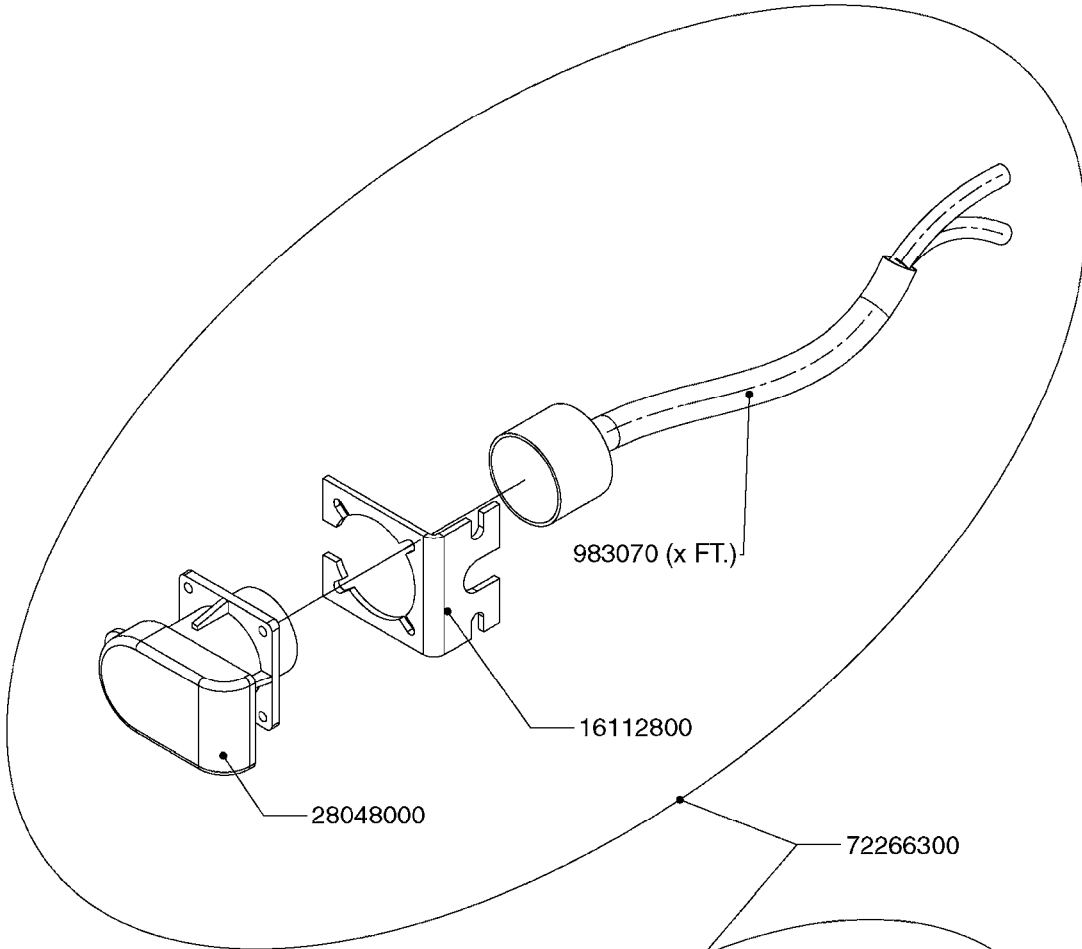

POWER SUPPLY CABLES
M0240-HIN, 01:01:16

Page 0

Date 07.02.2020 9:23