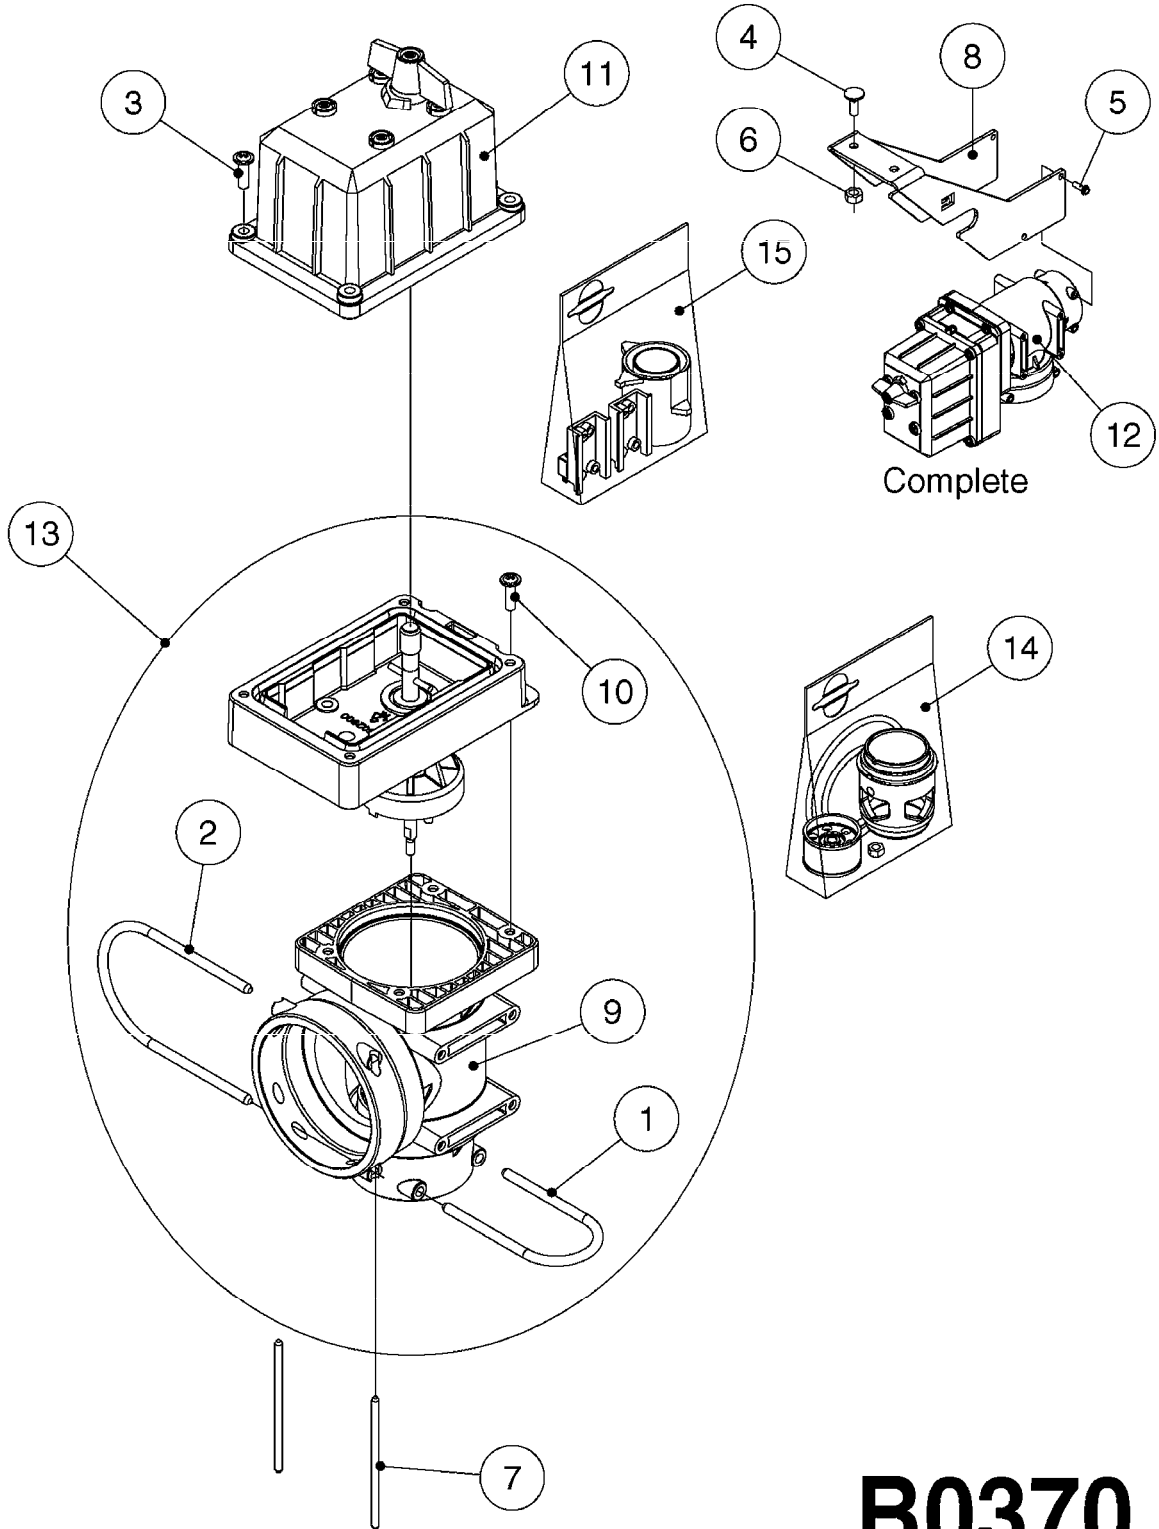

Se B528 kryds/aksler

B430

HANDLE/INDICATOR F.SMART VALVE
B430-HIA, 10:07:15

Page 1
Date 07.02.2020 9:22

Pos.	parts-n°	order qty	description
1	33505700	1	SMART VALVE HANDLE
2	334594	1	PLUG F.VALVE HANDLE BLACK
3	450902	1	BOLT ALLEN HEAD M4 X 16MM
4	33505200	1	PLUG FOR SMART VALVE HANDLE
5	33508600	1	POSITION INDICATOR/SMART VALVE
6	74194100	1	PACKAGE OF ICONS - CM-NAV

B0320

EFC BOOM VALVES
B0320-HIN, 08:04:19

Page 1

Date 07.02.2020 9:22

Pos.	parts-n°	order qty	description
1	145995	1	FITT.DK S-53 FORK
2	145996	1	FITT.DK S-67 FORK
3	242353	1	O-RING 3 X 44.2 VITON
4	242354	1	O-RING D32.2X3.0 VITON
5	270211	1	FITT.DK S25 FORK L=37.5
6	320106	1	FITT.DK CAPNUT 1" BSP
7	322224	1	FITT.DK S-67 TEE
8	322321	1	FITT.DK S-67 X 1"BSP MALE
9	330326	1	O-RING D30/D24X2 F.1"NUT
10	334564	1	FITT.DK S-67 TO S-53 ADAPTER
11	450902	1	BOLT ALLEN HEAD M4 X 16MM
12	725257	1	SPINDLE SECT. F/EC DISTRIBUTOR
13	741822	1	SEAL KIT - 1 SECTION (05)
14	755726	1	O-RING KIT F.EC/ESC SEC.VALVE
15	33500700	1	FITT.DK ADAPTER S-93F S67M
16	33502400	1	DISTRIBUTION HOUSING EFC
17	44076200	1	SCREW WN5451 5X16 SS TORX
18	61032700	1	BRACKET F. EFC SEC. VALVES < 7
18	61032800	1	BRACKET F. EFC SEC.VALVES <4>6
19	72048000	1	MOTOR, DISTRIBUTION 1:300
20	72114300	1	FITT. DK S-53 MALE MALE W.ORIN
21	72137200	1	MCROSWCH ASSY F.BOOM VLV 300:1
22	72233700	1	SECTION VALVE, EFC, 1:300
23	72284000	1	BYPASS VALVE, EFC, 1:300
24	72591700	1	SPINDLE SECT.W/O CONS.PRESSURE