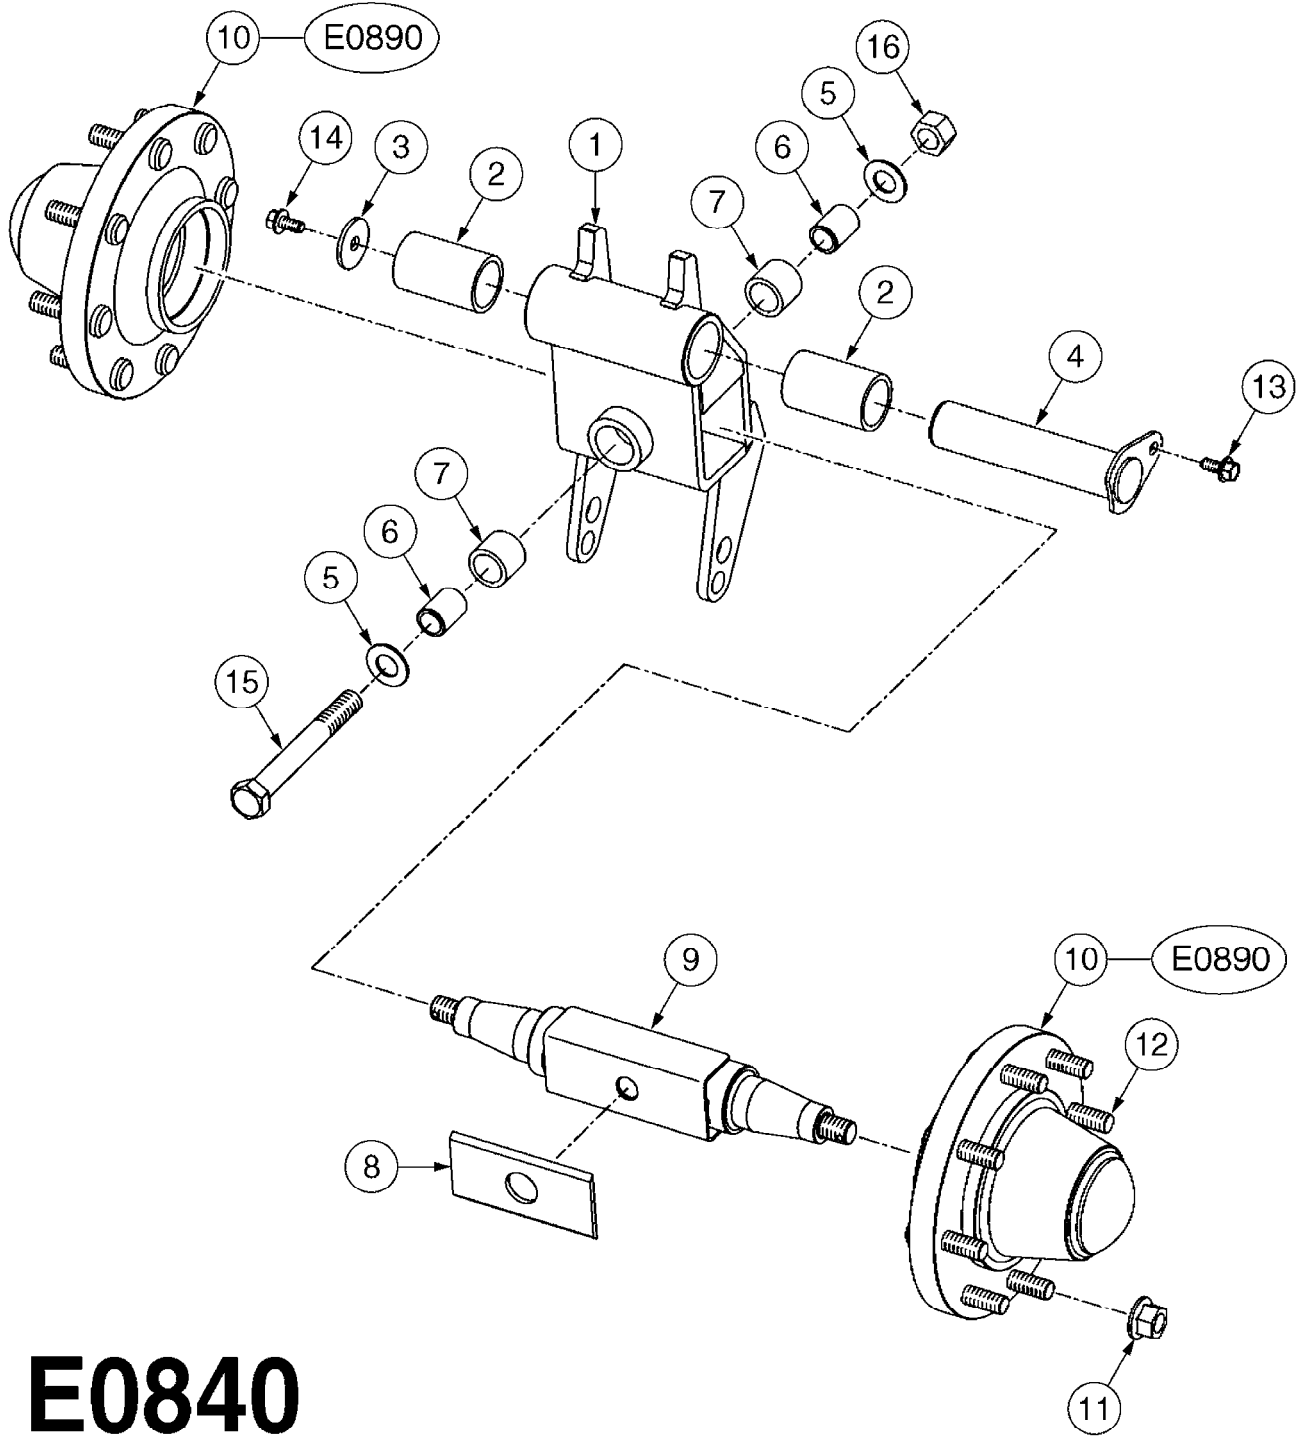

E0830

CAMOPLAST FRAME 40 SERIES
E0830-HIN, 01:01:16

Page 1

Date 07.02.2020 9:23

Pos.	parts-n°	order qty	description
1	28076003	1	WASHER, 3"X2.02"X3/16"
2	28076303	1	BUSHING 2.55"ODX2.012ID"X2"
3	28076403	1	SHIM, TILT STOPPER
4	28076503	1	STOPPER, TILT
5	28076603	1	TENSION ARM (40 SERIES)
6	28076703	1	BUSHING, TENS. 3.48X3.15X1.98"
7	28076803	1	LOCK PLATE
8	28076903	1	FRAME W/BUSHINGS (40 SERIES)
9	28077003	1	SNAP RING EXT. 3"
10	28077103	1	WASHER
11	28077203	1	PIN, 3" OD X 9.56"
12	28077303	1	SPACER
13	28083403	1	LOCK NUT 1/2"-20 UNF
14	28083503	1	BOLT HEX FLG.1"X1/2"-13UNC GR5
15	28083603	1	JAM NUT 3/8"-16 UNC GR 8
16	28083703	1	SET SCREW 1-1/2"X3/8"-16 UNC
17	28083803	1	BOLT HEX 2"X1/2"-13 UNC
18	28083903	1	LOCK WASHER 1/2"
19	28084003	1	BOLT HEX 2" X 5/8"-11
20	28084103	1	GREASE FITTING
21	28084203	1	BOLT HEX 6-1/2"X1/2"-20UNF GR8