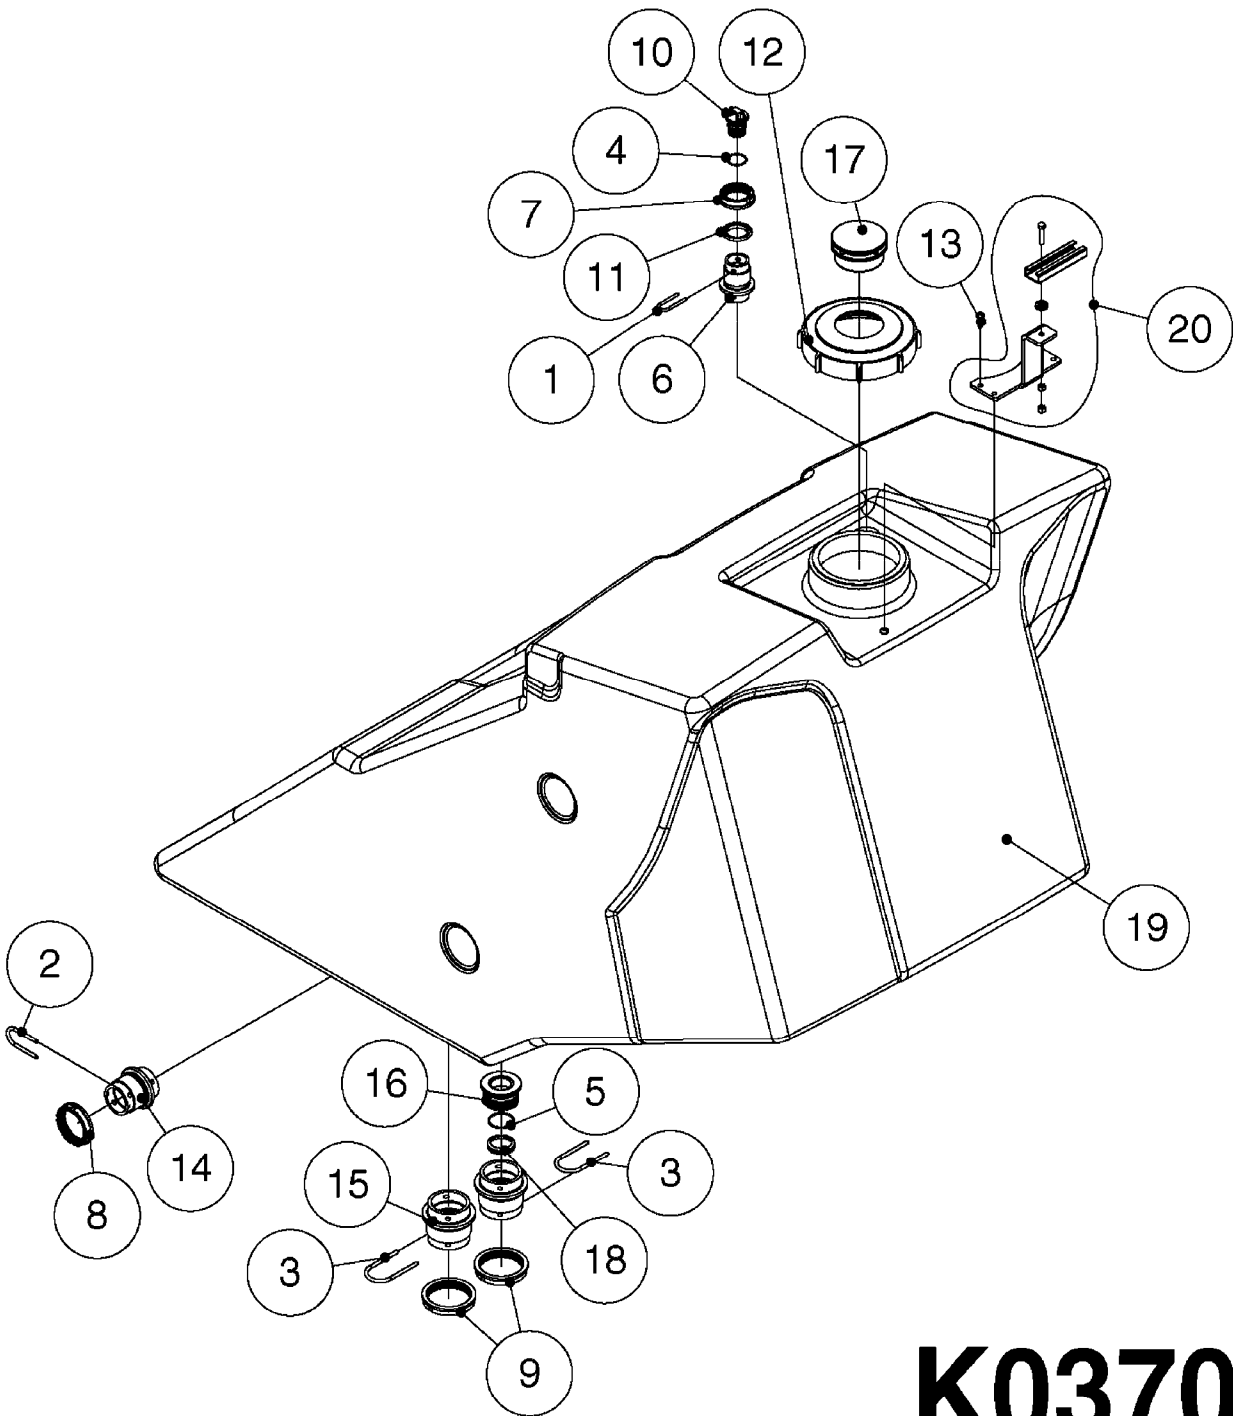

Pos.	parts-n°	order qty	description
1	240925	1	O-RING D49.5X3 NITRIL
2	242594	1	O-RING D14 X 1.78 SCH.70-EPDM
3	320283	1	FITT.DK NUT 3/4"BSP
4	322241	1	FILTER HOUSING W.3/4' BARBS
4	322249	1	FILTER HOUSING W.1/2' BARBS
5	322242	1	FILTER BOWL / IN-LINE
6	322250	1	FILTER HOUSING W.3/4"BSP THRD
7	341291	1	RUBBER HOSE CLAMP COVER 130MM
7	341292	1	RUBBER HOSE CLAMP COVER 180MM
8	410605	1	BOLT HEX 8.8 DEL M6X80
9	440673	1	SCREW F.PLASTIC 5X12 SS
10	440737	1	BOLT CARRIAGE M10x25 SS
11	460261	1	NUT HEX M6X1.00 LOCK DIN985 A2 SS
12	460423	1	NUT HEX M10X1.50 LOCK DIN985A2 SS
13	615443	1	FILTER ELEM.50 MESH BLUE
13	615444	1	FILTER ELEM.80 MESH RED
13	615445	1	FILTER ELEM.100 MESH YELLOW
14	716236	1	FITT.DK HB 1/2" ASSY. F. 3/4"
14	724621	1	FITT.DK HB 3/4"ASSY F.3/4" NUT
15	845205	1	FILTER IN-LINE 1/2' 50 MESH
15	845208	1	FILTER IN-LINE 3/4' 50 MESH
15	845209	1	FILTER IN-LINE 3/4' 80 MESH
15	845210	1	FILTER INLINE 3/4" 100 MESH
16	845218	1	FILTER IN-LINE 3/4'50 MESH OML
16	845219	1	FILTER IN-LINE 3/4'80 MESH OML
17	16022203	1	PLATE 3.0 X 55 X 196
18	16022403	1	BRACKET 60MM TUBE
19	16321500	1	LINE FILTER BRACKET, TDZ/DDZ
20	24263000	1	O-RING Ø24.4 X 3.1 NITRIL SH70
21	28029903	1	CLAMP HOSE GEAR P3/4"-S1" 6712
22	28047103	1	CLAMP HOSE GEAR 50 X 50 6740
22	28047203	1	CLAMP HOSE GEAR 60 X 80 6756
23	32239700	1	FITT.DK NUT T25
24	32239800	1	FITT.DK IN-LINE FILTER TOP T25
25	33515500	1	FITT.DK NUT LOCK RING T25
26	44076200	1	SCREW WN5451 5X16 SS TORX
27	72700600	1	FILTER IN-LINE 80 MESH, T25
28	92702103	1	HOSE R X1/2" X300PSI WP X0012"
28	92703203	1	HOSE R X3/4" X300PSI WP X0012"