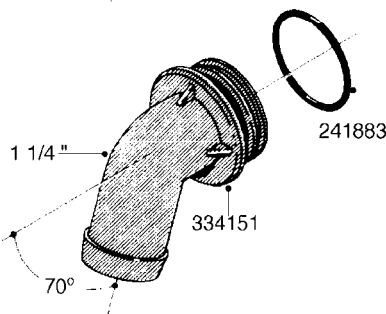

L0080

FITTINGS - S-53
L0080-HIN, 12:09:17

Page 1

Date 07.02.2020 9:23

Pos.	parts-n°	order qty	description
1	145995	1	FITT.DK S-53 FORK
2	241973	1	O-RING Ø3 X 44.2 70 SHORES NITRIL NITRIL (BLACK)
2	242353	1	O-RING 3 X 44.2 VITON VITON (BROWN)
3	242109	1	O-RING D32.2x3.0 NITRIL (BLACK)
3	242354	1	O-RING D32.2X3.0 VITON VITON (BROWN)
4	322103	1	FITT.DK S-53 BULKHEAD
5	322107	1	FITT.DK S-53 BULKHEAD NUT
6	322110	1	FITT.DK S-53 ELB. 1/2" BSP
7	322352	1	FITT.DK S-53 TEE
8	334229	1	FITT.DK S-53 STR.3/4"
9	334260	1	GASKET F. S-53 BULKHEAD
10	334564	1	FITT.DK S-67 TO S-53 ADAPTER
11	391100	1	FITT.DK S-53THREAD INS.1/2"BSP
12	726463	1	FITT.DK S53 BULKHEAD W/GASKET
13	726552	1	FIT.DK S-53X90 1/2" BSP,O-RING
14	726556	1	FITT.DK S-53 HB 1/2" W/O-RING
15	726558	1	FITT.DK S53 STR. 3/4" W. ORING
16	726559	1	FITT DK. S-53 HB 1" W/O-RING
17	726568	1	FITT.DK.S-53 HB 1/2"90 W/O-RING
18	726570	1	FITT.DK S-53 ELB.3/4" W. ORING
19	726571	1	FITT.DK S-53 ELB.1", W ORING
20	726578	1	FITT.DK S53 PLUG WITH O-RING
21	728561	1	FITT.DK. S67M - S53F REDUCER