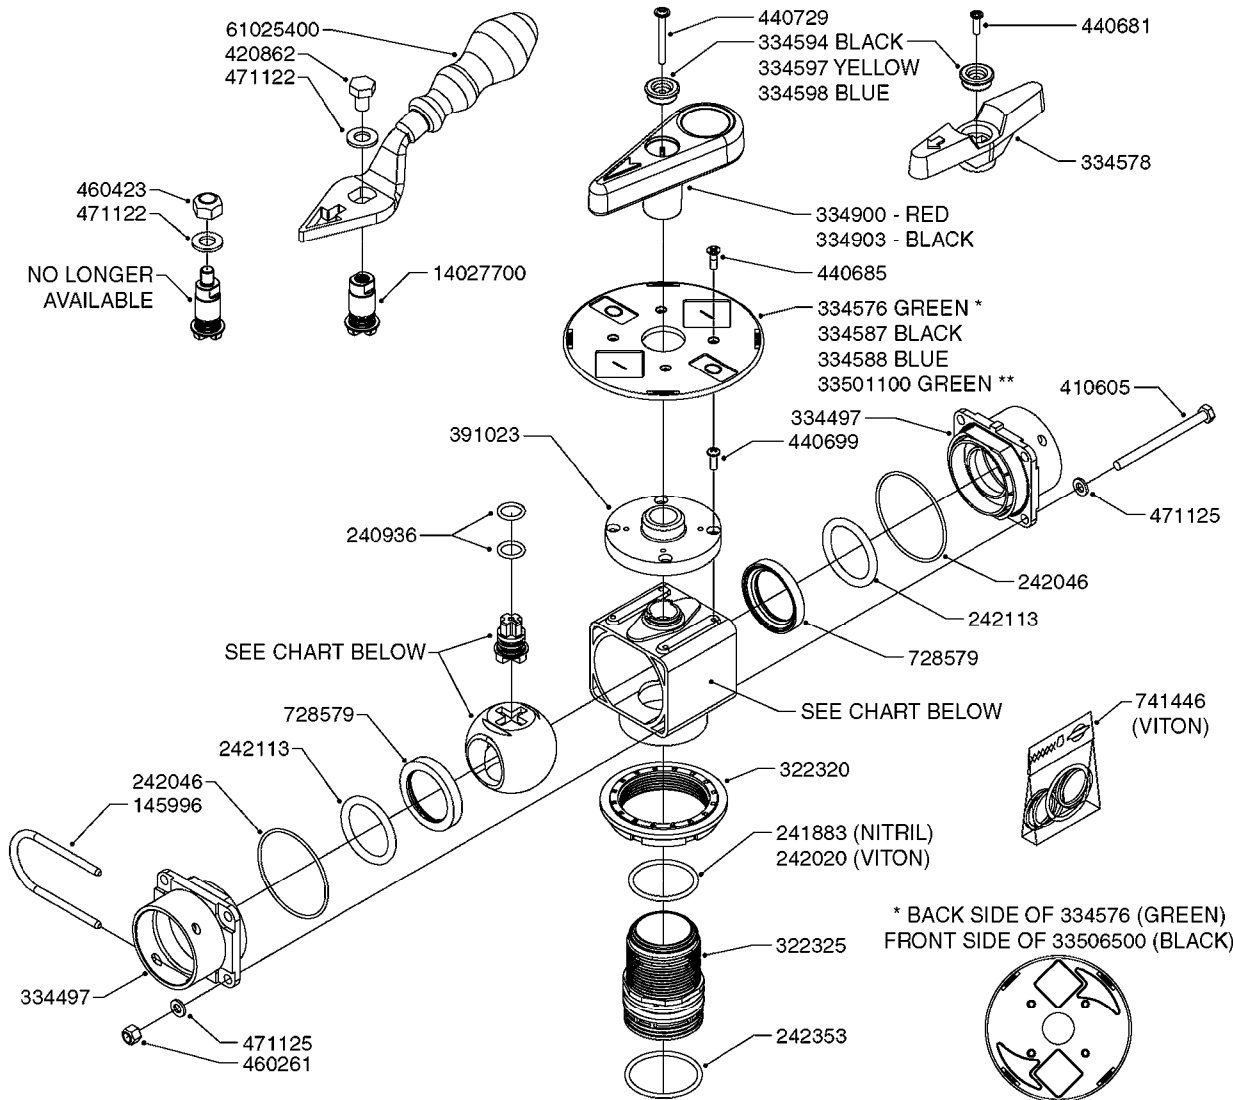

* BACK SIDE OF 334576 (GREEN)
FRONT SIDE OF 33506500 (BLACK)

** BACK SIDE OF 33501100

BACK SIDE OF 33506500 (BLACK)

					-	
728391	334594	334576	390204	390623	-	334600
728393	334598	334588	390238	390251	-	334600
728945	334597	-	390262	390777	-	334600
729796	334594	334587	390204	390623	-	334600
840062	334594	334576	391180	390623	-	334600
841062	334594	334576	390204	390623	-	334600
72113700	334594	334576	391180	390623	-	334600
72172100	-	33501100	391039	390623	391023	14027700
72172200	-	-	391039	390623	-	334600
72283600	334594	33506500	391180	390623	391023	334600
72292500	-	-	391180	390623	-	14027700
72538000	-	-	391039	390623	391023	14075700
72691600	334594	334587	390262	390623	-	334600

B0430