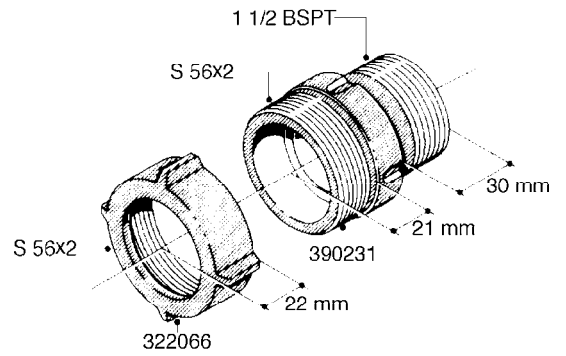

L0080

FITTINGS - S-53
L0080-HIN, 12:09:17

Page 1

Date 07.02.2020 9:23

Pos.	parts-n°	order qty	description
1	145995	1	FITT.DK S-53 FORK
2	241973	1	O-RING Ø3 X 44.2 70 SHORES NITRIL NITRIL (BLACK)
2	242353	1	O-RING 3 X 44.2 VITON VITON (BROWN)
3	242109	1	O-RING D32.2x3.0 NITRIL (BLACK)
3	242354	1	O-RING D32.2X3.0 VITON VITON (BROWN)
4	322103	1	FITT.DK S-53 BULKHEAD
5	322107	1	FITT.DK S-53 BULKHEAD NUT
6	322110	1	FITT.DK S-53 ELB. 1/2" BSP
7	322352	1	FITT.DK S-53 TEE
8	334229	1	FITT.DK S-53 STR.3/4"
9	334260	1	GASKET F. S-53 BULKHEAD
10	334564	1	FITT.DK S-67 TO S-53 ADAPTER
11	391100	1	FITT.DK S-53THREAD INS.1/2"BSP
12	726463	1	FITT.DK S53 BULKHEAD W/GASKET
13	726552	1	FIT.DK S-53X90 1/2" BSP,O-RING
14	726556	1	FITT.DK S-53 HB 1/2" W/O-RING
15	726558	1	FITT.DK S53 STR. 3/4" W. ORING
16	726559	1	FITT DK. S-53 HB 1" W/O-RING
17	726568	1	FITT.DK.S-53 HB 1/2"90 W/O-RING
18	726570	1	FITT.DK S-53 ELB.3/4" W. ORING
19	726571	1	FITT.DK S-53 ELB.1", W ORING
20	726578	1	FITT.DK S53 PLUG WITH O-RING
21	728561	1	FITT.DK. S67M - S53F REDUCER