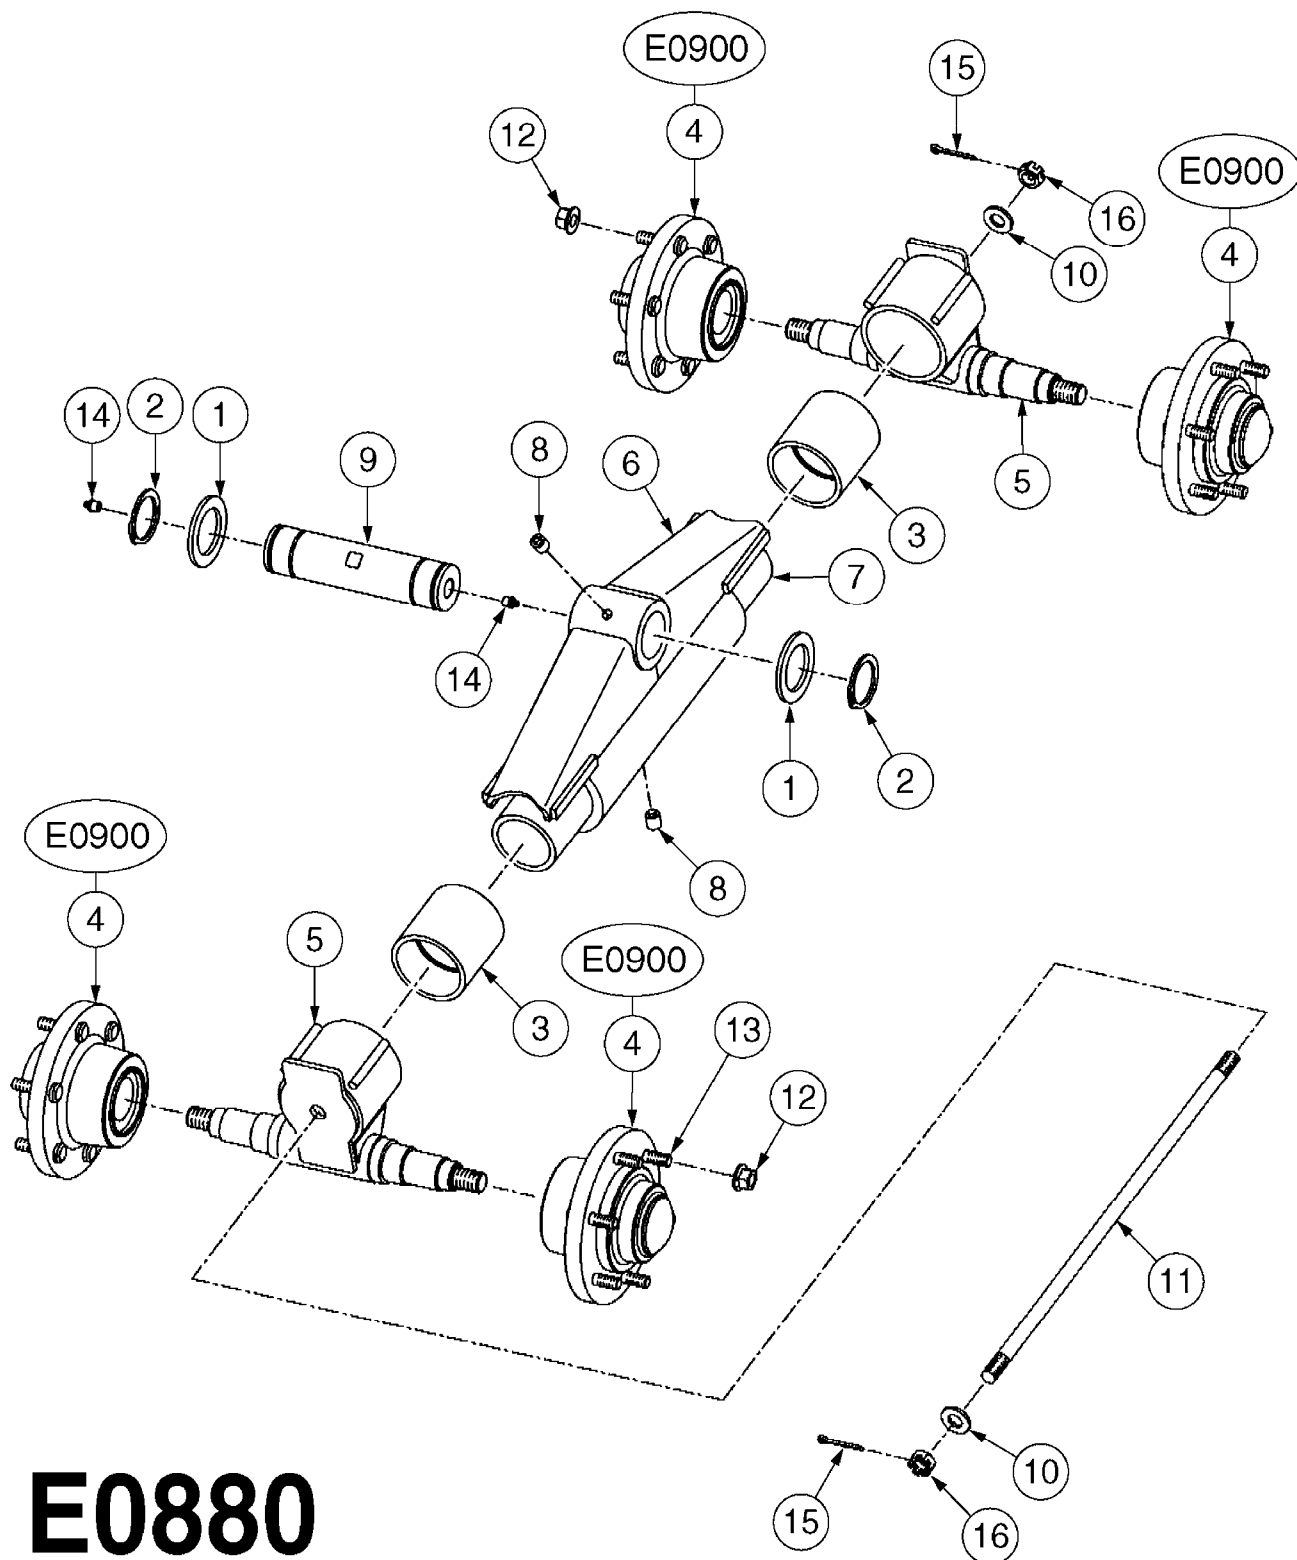

E0880

CAMOPLAST BOGIE MID-ROLLER 40
E0880-HIN, 01:01:16

Page 1
Date 07.02.2020 9:23

Pos.	parts-n°	order qty	description
1	28076003	1	WASHER, 3"X2.02"X3/16"
2	28076103	1	SNAP RING EXT. 2"
3	28080503	1	BUSHING
4	28080603	1	HUB ASSY.MID-ROLLER HUB COMPLETE W/LUG NUTS
5	28080703	1	MID-ROLLER DOGHOUSE(40 SERIES)
6	28080803	1	HOUSING, BOGIE
7	28080903	1	AXLE, MID-ROLLER
8	28081003	1	SET SCREW, 3/4"X1/2"-13 UNC
9	28081103	1	PIN, BOGIE
10	28081203	1	WASHER21/32"IDX1-5/16"ODX0.146
11	28081303	1	RETAINER ROD
12	28083003	1	LUG NUT SET (6) MID-ROLLER
13	28083103	1	WHEEL STUD SET (6) MID-ROLLER
14	28084103	1	GREASE FITTING
15	28084603	1	COTTER PIN 1-1/4" X 5/32"
16	28085003	1	CASTLE NUT 5/8"-11 UNC GR 5