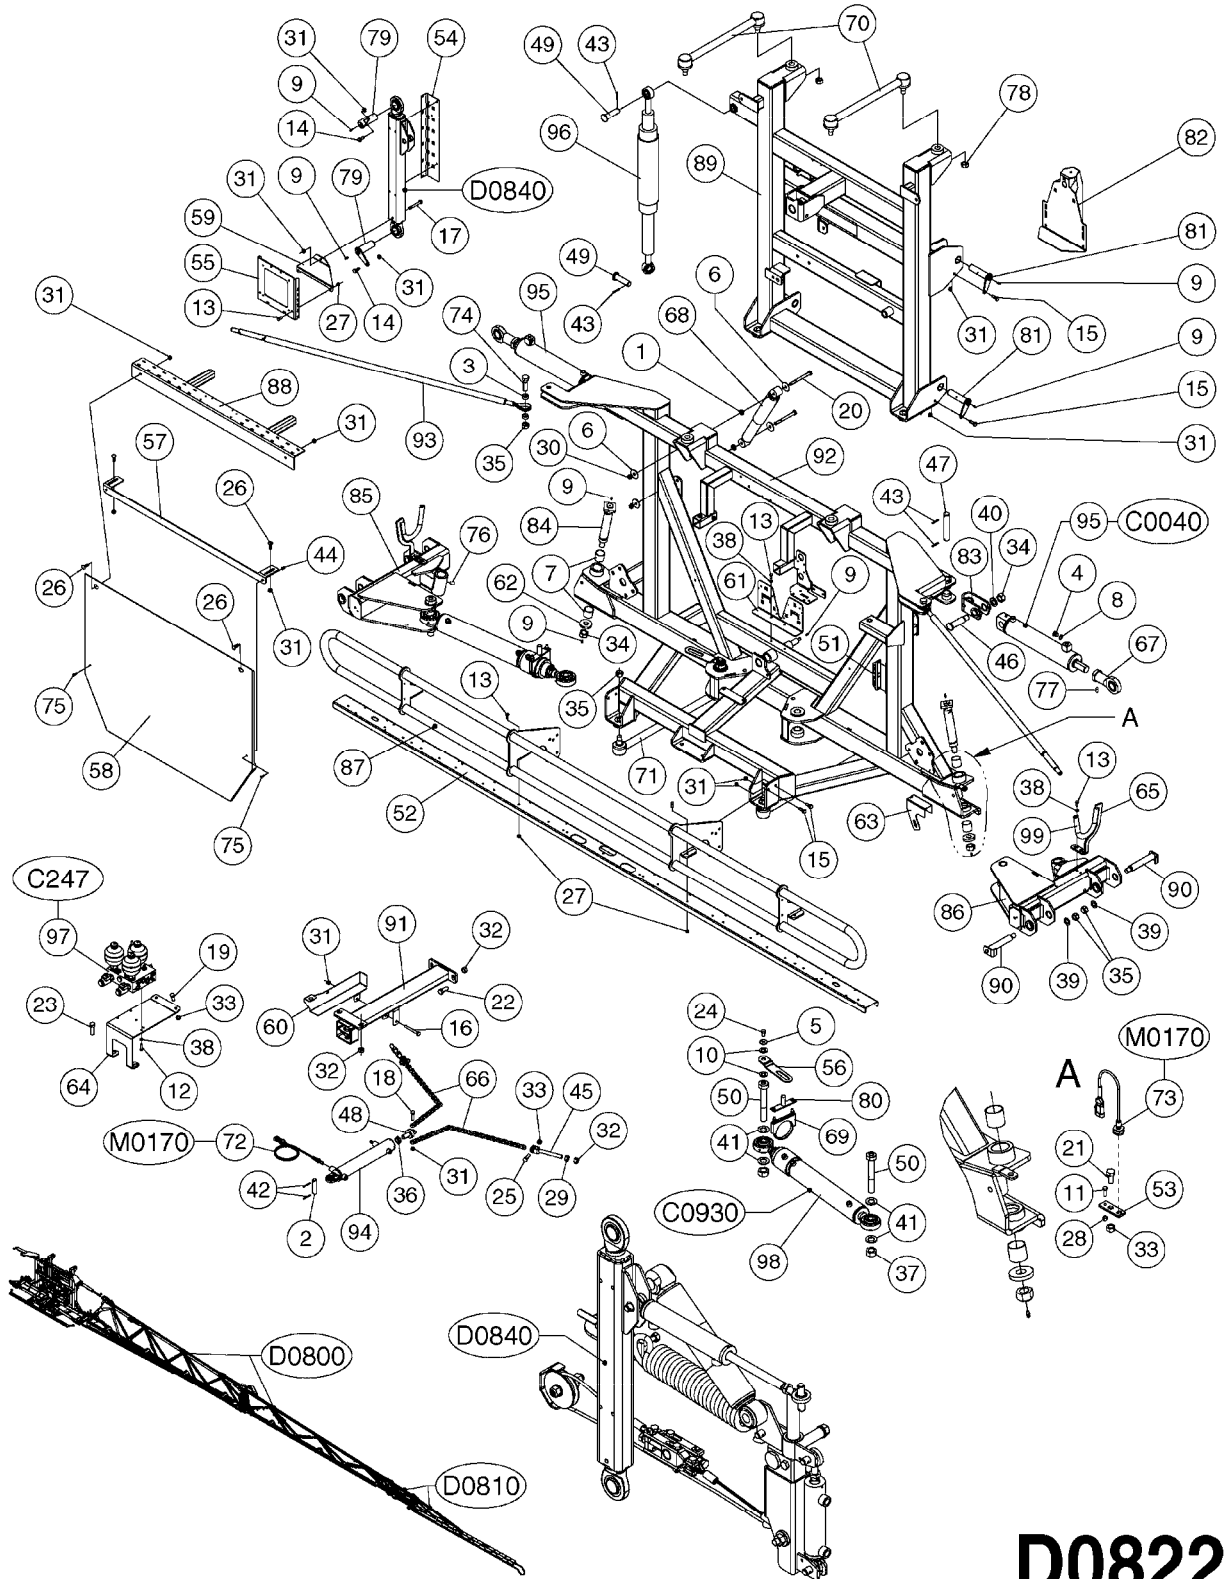

D0822

BOOM TERRA FORCE CENTER POM.
YAW
D0822-HIN, 22:08:19

Page 1
Date 07.02.2020 9:22

Pos.	parts-n°	order qty	description
1	146240	1	BUSHING D26.0/13.0 L=7MM
2	146390	1	PIN D19.8 X 95
3	146536	1	BUSHING
4	146790	1	PLUG 3/8" RG L=20 SS
5	160624	1	WASHER PLATE 6/13 X3
6	167156	1	WASHER D46.5/D12.4X2.5
7	210865	1	BUSHING 40mm40mm DU
8	240866	1	DOWTYSEAL 3/8"
9	283699	1	GREASE NIPPLE M6X1
10	390464	1	WASHER NYLON 40/21/3
11	410362	1	BOLT HEX 8.8 SS M6X20
12	420567	1	BOLT HEX 8.8 DEL M8X30 FT
13	420582	1	BOLT HEX 8.8 DEL M8X20 FT A2
14	420604	1	BOLT HEX 8.8 DEL M10X25 FT DIN933
15	421002	1	BOLT HEX 8.8 DEL M10X30 FT DIN933
16	421061	1	BOLT HEX 8.8 DEL M10X100 DIN931
17	421222	1	BOLT HEX 8.8 DEL M10X75 FT
18	421226	1	BOLT HEX 8.8 DEL M10X45
19	430286	1	BOLT HEX 8.8 DEL M12X30 FT
20	430426	1	BOLT HEX 8.8 DEL M12X130
21	430522	1	BOLT HEX 8.8 DEL M12X25 FT
22	430581	1	BOLT HEX 8.8 DEL M16X40 FT
23	430637	1	BOLT HEX 8.8 DEL M16X50 FT
24	430662	1	BOLT HEX 8.8 DEL M12X20 FT
25	430721	1	BOLT HEX 8.8 DEL M12X40 FT
26	440737	1	BOLT CARRIAGE M10x25 SS
27	460143	1	SELF LOCK NUT M8 SST A2 DIN985
28	460261	1	NUT HEX M6X1.00 LOCK DIN985 A2 SS
29	460327	1	NUT HEX M16X2
30	460386	1	NUT HEX M12X1.75
31	460423	1	NUT HEX M10X1.50 LOCK DIN985A2 SS
32	460585	1	LOCKING NUT M16 DIN985 A2 SS
33	460703	1	NUT HEX M12X1.75 LOCK DIN985A2 SS
34	460747	1	NUT HEX M24 LOCK
35	460806	1	NUT HEX M20X2.50 LOCK DIN985A2 SS
36	461200	1	NUT HEX M20X1.5 JAMB.
37	461316	1	NUT HEX LOCK M30X3.5 DIN 985
38	471126	1	WASHER, M8, Ø16/ 8.4X 1.6, SS
39	471129	1	WASHER, M20, Ø37/21.0X 3.0, SS
40	471130	1	WASHER, M24, Ø44/25.0X 4.0, SS
41	471131	1	WASHER, M30, Ø56/31.0X 4.0, SS
42	480730	1	PIN ROLL 5X30 STAINLESS STEEL
43	480733	1	PIN D6 X 40
44	480811	1	BLIND FASTENER M6 STAINLESS
45	615561	1	CLEVIS F.TURNBuckle M16 RH
46	14057100	1	PIN Ø30/M24 L=89 DELTA
47	14096400	1	PIN D30/6 L= 154
48	14098900	1	PIN D45/20/M20 L=80
49	14108600	1	AXLE Ø40/25.2 L=92
50	14707504	1	PIN M30 X 200 LONG
51	15125300	1	HOLLOW PROFILE 30X30X2/PUNCHED
52	16189703	1	CENTER TRACK 2014, TDZ/SPC
53	16213903	1	BOOM SENSOR EXT. BRKT, TDZ
54	16296700	1	PLATE 2.0 X 88 X 490
55	16299900	1	PLATE 3 X 190 X 200
56	16334004	1	PLATE 5X244X50
57	16339800	1	PLATE 4.0X133X01120/BEND, RED
58	16340000	1	SHIELD, TERRA FORCE, RED
59	16343000	1	PLADE 3,0X 139X 250/BUCKET
60	16345200	1	SENSOR COVER PEND.LOCK TDZ
61	16349400	1	PLATE 3.0X220X310/BEND RED