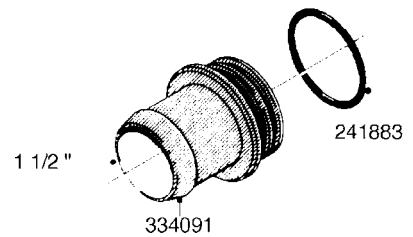

L0080

FITTINGS - S-53
L0080-HIN, 12:09:17

Page 1

Date 07.02.2020 9:23

Pos.	parts-n°	order qty	description
1	145995	1	FITT.DK S-53 FORK
2	241973	1	O-RING Ø3 X 44.2 70 SHORES NITRIL NITRIL (BLACK)
2	242353	1	O-RING 3 X 44.2 VITON VITON (BROWN)
3	242109	1	O-RING D32.2x3.0 NITRIL (BLACK)
3	242354	1	O-RING D32.2X3.0 VITON VITON (BROWN)
4	322103	1	FITT.DK S-53 BULKHEAD
5	322107	1	FITT.DK S-53 BULKHEAD NUT
6	322110	1	FITT.DK S-53 ELB. 1/2" BSP
7	322352	1	FITT.DK S-53 TEE
8	334229	1	FITT.DK S-53 STR.3/4"
9	334260	1	GASKET F. S-53 BULKHEAD
10	334564	1	FITT.DK S-67 TO S-53 ADAPTER
11	391100	1	FITT.DK S-53THREAD INS.1/2"BSP
12	726463	1	FITT.DK S53 BULKHEAD W/GASKET
13	726552	1	FIT.DK S-53X90 1/2" BSP,O-RING
14	726556	1	FITT.DK S-53 HB 1/2" W/O-RING
15	726558	1	FITT.DK S53 STR. 3/4" W. ORING
16	726559	1	FITT DK. S-53 HB 1" W/O-RING
17	726568	1	FITT.DK.S-53 HB 1/2"90 W/O-RING
18	726570	1	FITT.DK S-53 ELB.3/4" W. ORING
19	726571	1	FITT.DK S-53 ELB.1", W ORING
20	726578	1	FITT.DK S53 PLUG WITH O-RING
21	728561	1	FITT.DK. S67M - S53F REDUCER