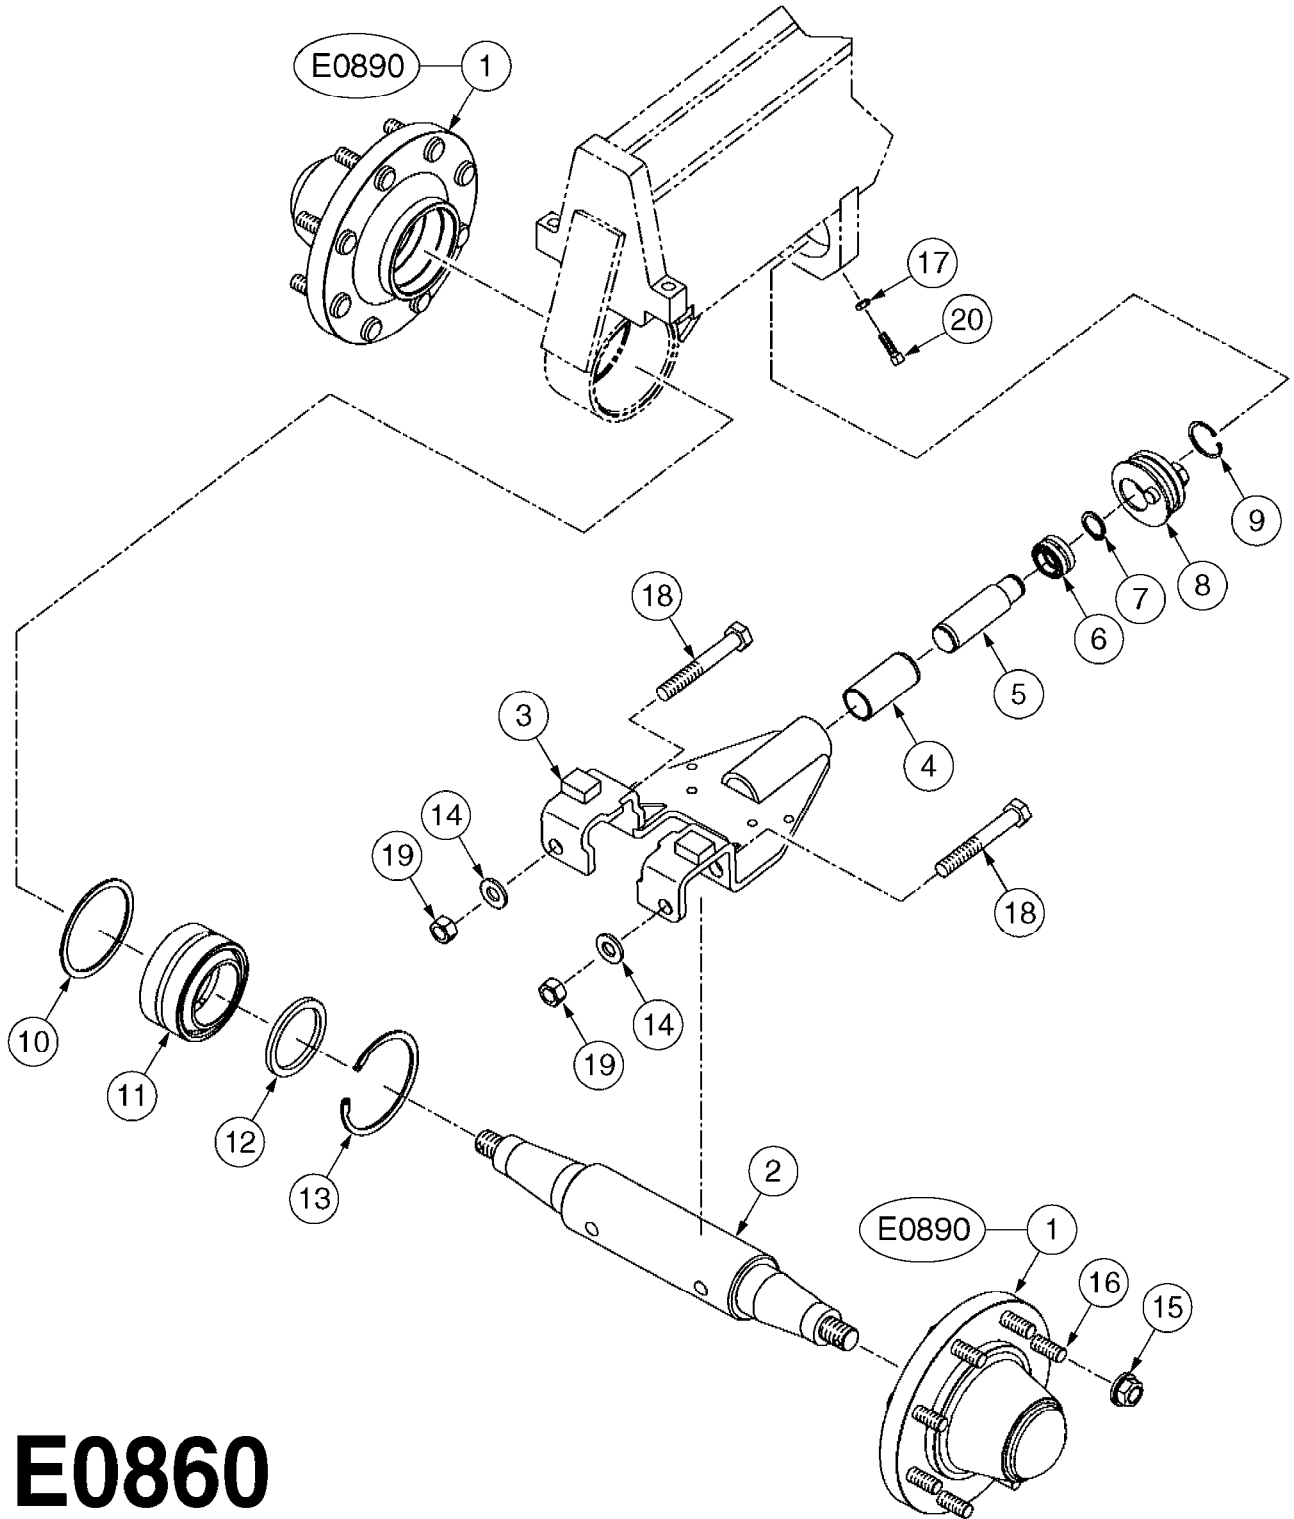

E0850

CAMOPLAST TENSIONER ASSEMBLY
E0850-HIN, 01:01:16

Page 1

Date 07.02.2020 9:23

Pos.	parts-n°	order qty	description
1	28074003	1	LOCK PLATE
2	28074103	1	SNAP RING
3	28078403	1	SPRING MOUNT
4	28078503	1	RETAINER PLATE
5	28078603	1	SLEEVE W/NOTCH
6	28078703	1	BUSHING 1/2"X1-1/4"ODX1"ID
7	28078803	1	ACME SCREW
8	28078903	1	SLEEVE, EXTEN.1"X1/2"IDX1.04"OD
9	28079003	1	SEAT, WASHER
10	28079103	1	SPRING PILOT
11	28083803	1	BOLT HEX 2"X1/2"-13 UNC
12	28084603	1	COTTER PIN 1-1/4" X 5/32"
13	28085103	1	SPRING SPRING FOR 30 SERIES
13	28085203	1	SPRING 9" X 5" X 3/4" SPRING FOR 40 SERIES