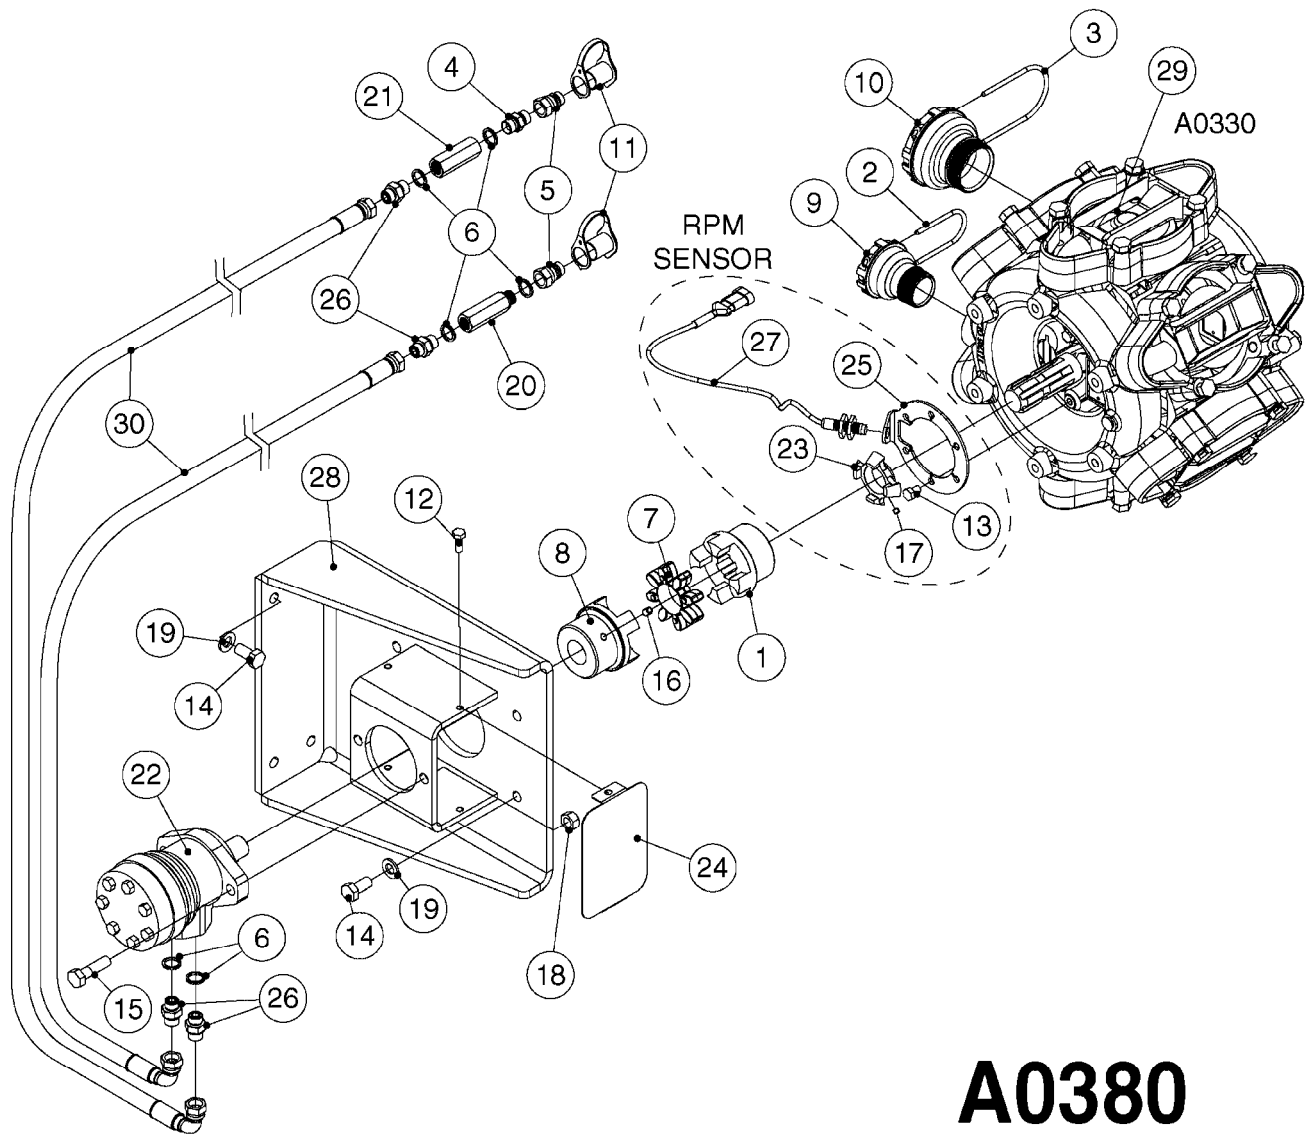

PUMP - 463 FLEX CAPACITY
A0380-HIN, 07:11:16

Page 1

Date 07.02.2020 9:22

Pos.	parts-n°	order qty	description
1	111438	1	HUB F.CLUTCH 361/460 PUMP
2	145996	1	FITT.DK S-67 FORK
3	145997	1	FITT.DK S-93 FORK
4	147132	1	HEX NIPPLE 1/2"X1/2" BSP DEL
5	230311	1	QUICK COUPLING 1/2"
6	241356	1	DOWTYSEAL 1/2"
7	283916	1	TOOTHED RIM FOR CLUTCH
8	284521	1	COUPLING HALF CYL.D25MM-KEY
9	322322	1	FITT.DK S-67 X 1-1/4"BSP MALE
10	322324	1	FITTING S93 FEMALE - BSP 2" MALE
11	334206	1	DUST HOOD FOR HY-COUPLING
12	420582	1	BOLT HEX 8.8 DEL M8X20 FT A2
13	420917	1	BOLT HEX 8.8 RAW M8X12 FT
14	430522	1	BOLT HEX 8.8 DEL M12X25 FT
15	430878	1	BOLT HEX 8.8 DEL M12X45 DIN931
16	450052	1	SCREW SET M8X10 BLACK ALLAN
17	450645	1	SCREW ALLAN M6 X 6 SS
18	460703	1	NUT HEX M12X1.75 LOCK DIN985A2 SS
19	471127	1	WASHER, M12, Ø24/13X24X2.5 SS
20	782153	1	PRESS. FLOW VALVE 1/2", 32L/MIN, PAINTED (BLACK)
21	782154	1	CHECK VALVE 284794 (BLACK)
22	783010	1	MOTOR HYDRAULIC OMR50
23	14117800	1	ROTOR RPM SENSOR 4-POL
24	16154400	1	COVER PLATE F. FLEX PUMP MT.
25	16382700	1	PLATE 3 X 148 X 116 / BEND
26	23235300	1	HEX NIPPLE 1/2"-13/16"
27	28120200	1	INDUCTIVE SENSOR M12 0.25M CABLE
28	61038400	1	BRACKET FLEX PUMP MOUNT NCM
29	72363900	1	PUMP 463/10-MOD-2-540
30	78571100	1	HOSE HY X 1/2" X 248" STR+ELB