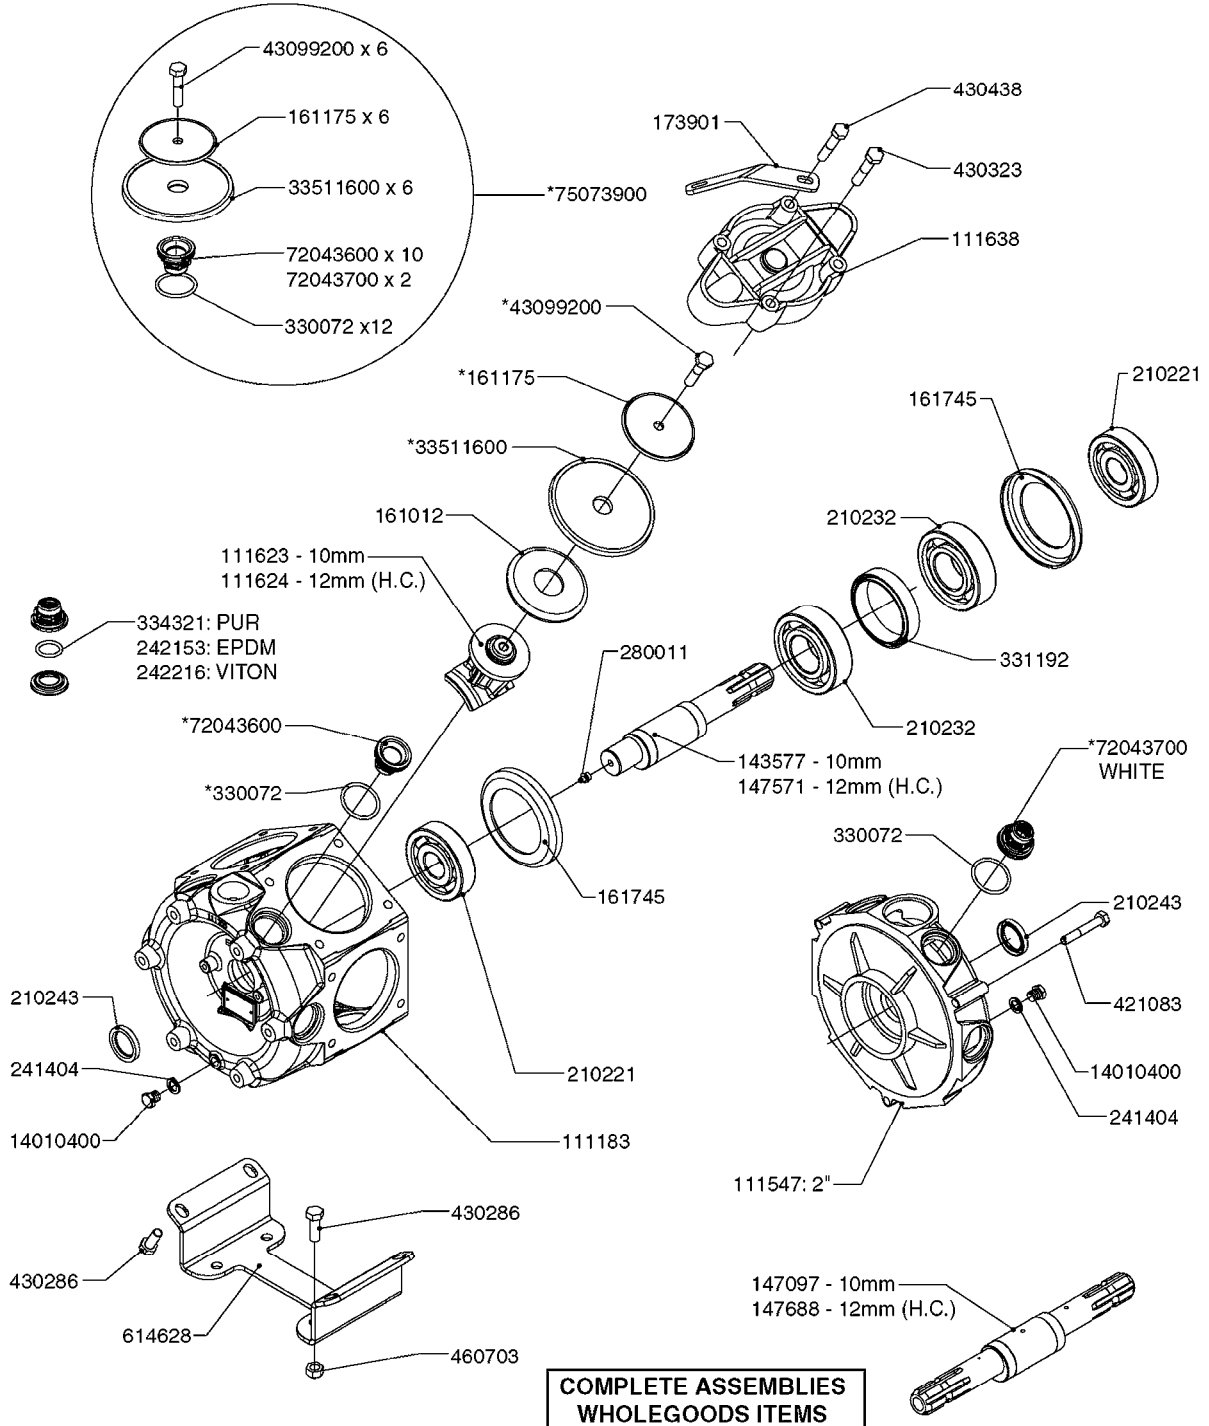

AA110

Agroparts: www.HARDI-INTERNATIONAL.com

COMMANDER 8500/10000 OVERVIEW
AA110-HIN, 16:07:19

Page 1

Date 07.02.2020 9:22

parts-n°	order qty	description

PUMP REPAIR KIT

**COMPLETE ASSEMBLIES
WHOLEGOODS ITEMS**