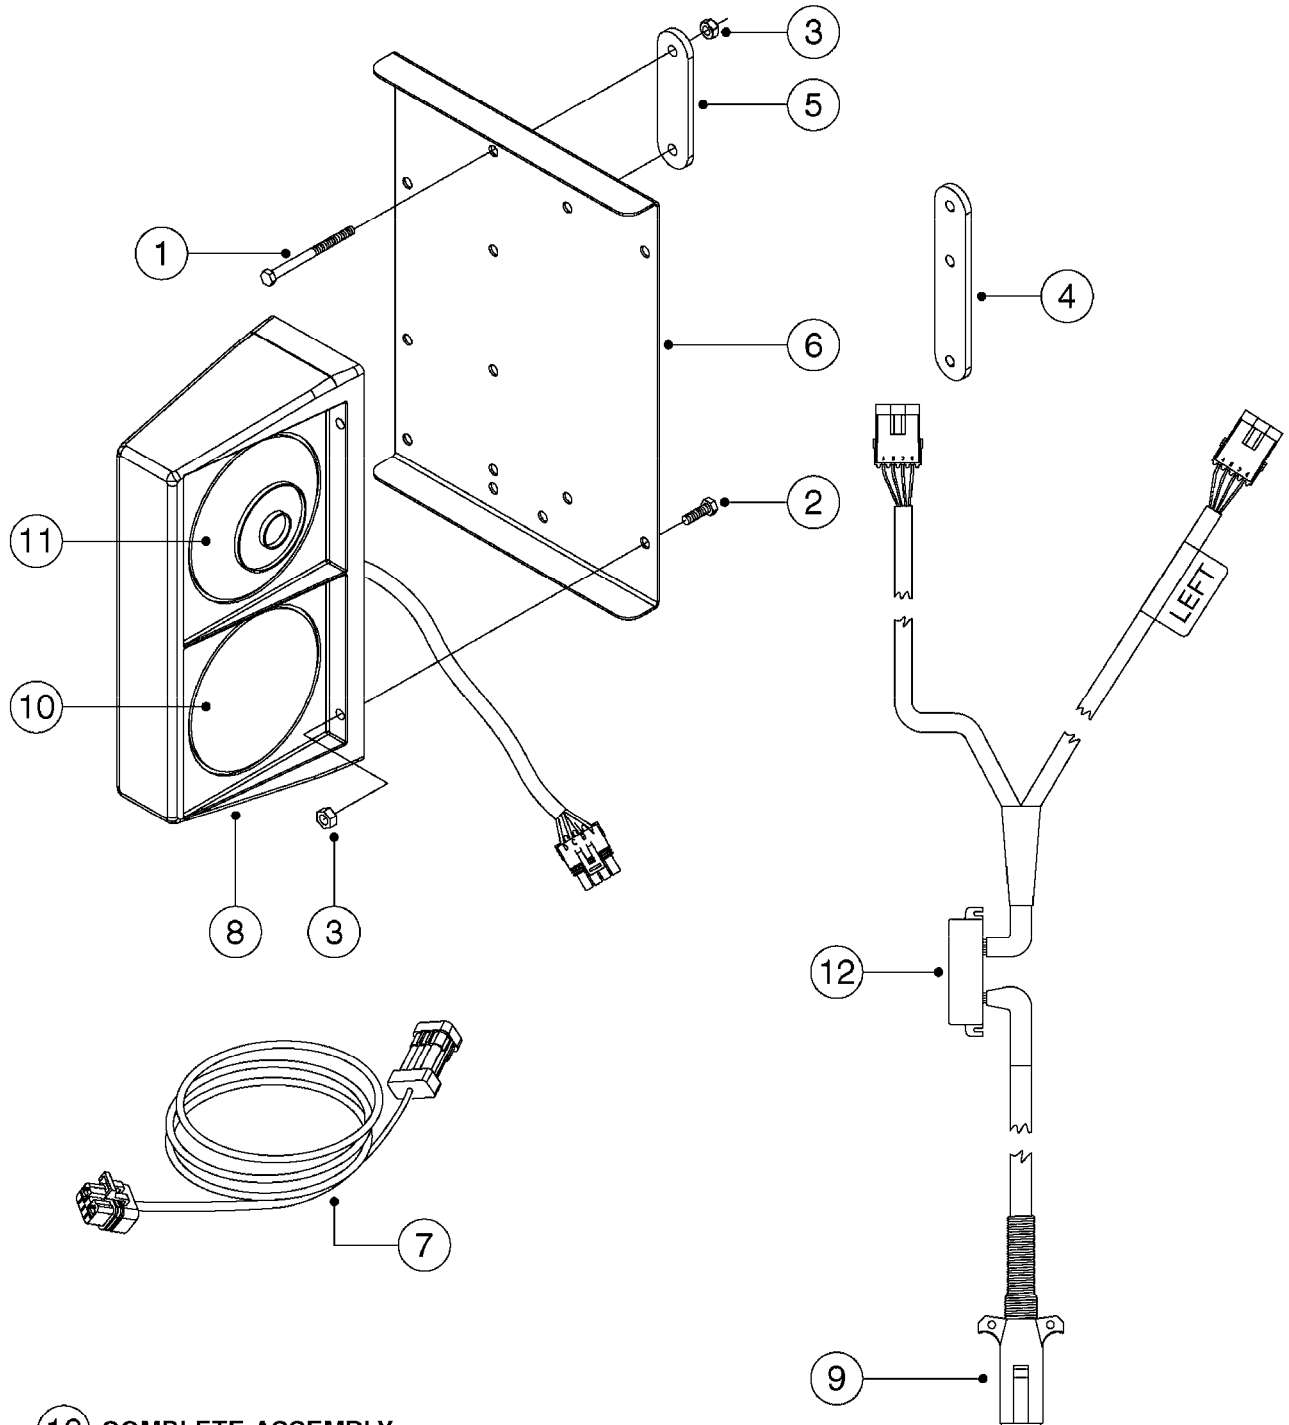

13 COMPLETE ASSEMBLY

COMPLETE ASSEMBLIES
WHOLEGOODS ITEMS

M0160

TRAFFIC LIGHT KIT
M0160-HIN, 13:08:19

Page 1
Date 07.02.2020 9:23

Pos.	parts-n°	order qty	description
1	410266	1	BOLT HEX 8.8 DEL M6X120
1	410421	1	BOLT HEX M6X110 DIN931-A2 SS
1	410524	1	BOLT HEX 8.8 DEL M6X100
1	410605	1	BOLT HEX 8.8 DEL M6X80
2	410362	1	BOLT HEX 8.8 SS M6X20
3	460261	1	NUT HEX M6X1.00 LOCK DIN985 A2 SS
4	16022303	1	BRACKET 100MM TUBE
5	16022403	1	BRACKET 60MM TUBE
6	16025603	1	BRACKET TAIL LIGHT DUAL LAMP
7	26004703	1	HARNESS 13' EXT 4 WIRE WP
8	26004903	1	TAIL LIGHT GREEN WIRE LH
8	26005003	1	TAIL LIGHT YELLOW WIRE RH
9	26005103	1	PLUG 7-PIN AG TAIL LIGHT
10	26005403	1	LENS BLACK BEFORE 2009
10	26017003	1	LENS RED
11	26016903	1	LENS AMBER
12	26032703	1	HARNESS COMPLETE, TAIL LIGHT, 2013
13	83308603	1	TRAFFIC LIGHT KIT