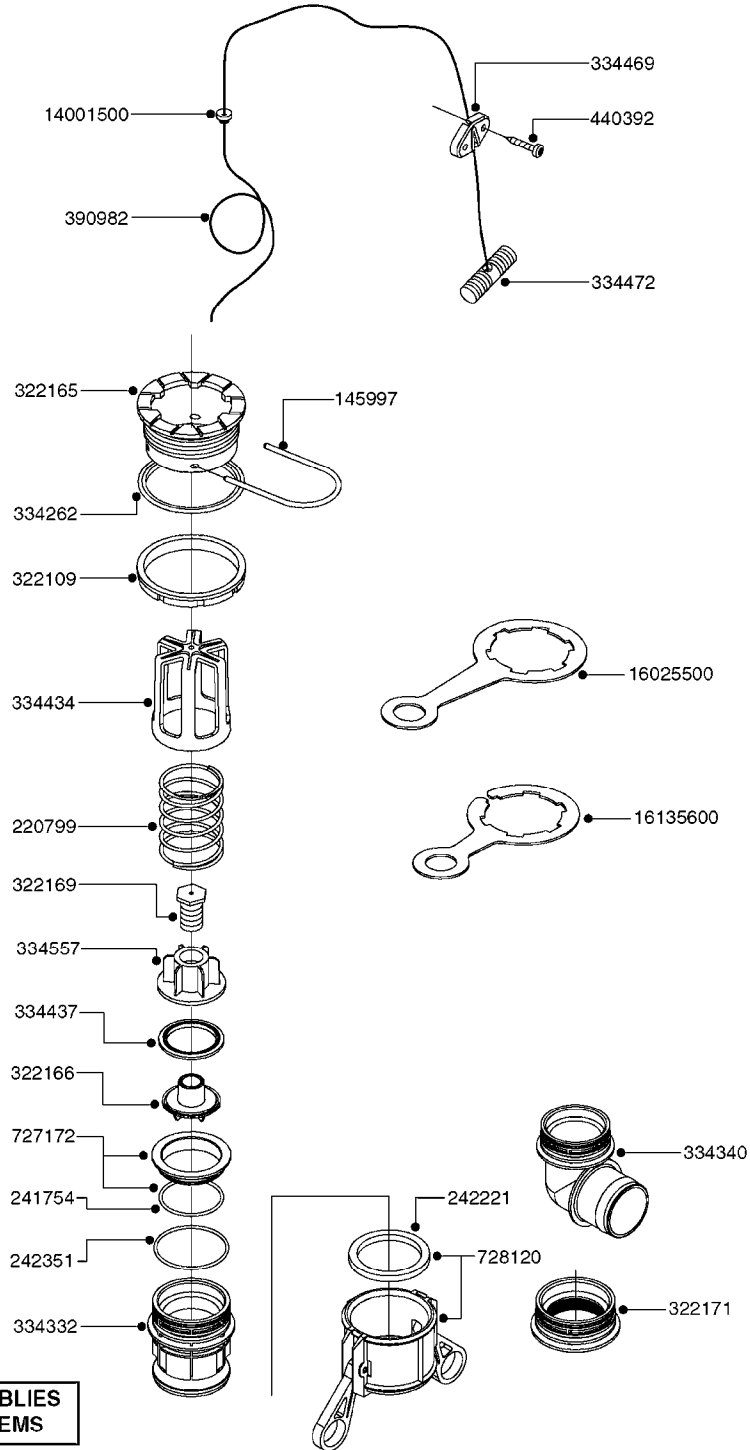

COMPLETE ASSEMBLIES
WHOLEGOODS ITEMS

727617 - COMPLETE ASSEMBLY (2" BSP THREADED FITTING & 126" CORD)

727742 - COMPLETE ASSEMBLY (2-1/2" ELBOW & 157.5" CORD)

K0180

DRAIN ASSEMBLY-PULL CORD TYPE
K0180-HIN, 01:01:16

Page 1

Date 07.02.2020 9:23

parts-n°	order qty	description
145997	1	FITT.DK S-93 FORK
220799	1	SPRING F.TOP DRAIN
241754	1	O-RING D59.5X3
242221	1	GASKET F. S-93 QUICK COUPLERS
242351	1	O-RING D69.5X3.0 VITON F.S-93
322109	1	FITT.DK S-93 BULKHEAD NUT
322165	1	FITT.DK S-93 BULKHEAD SINGLE
322166	1	VALVE FLAP LOWER PART
322169	1	CORD PLUG F.TOP DRAIN
322171	1	FITT.DK S-93 THREAD INS.2"BSP
334262	1	GASKET F.S-93 BULKHEAD
334332	1	FITT.DK S-93 MALE QUICK COUP.
334340	1	FITT.DK S-93 ELBOW 2.5"
334434	1	CAGE F.SPRING BOTTOM DRAIN ASY
334437	1	SEAL FOR VALVE FLAP
334469	1	CLEVIS F.CORD TOP DRAIN ASSY.
334472	1	HANDLE FOR TOP DRAIN
334557	1	SPRING SEAT TOP DRAIN
390982	1	CORD NYLON 4000MM
440392	1	SCREW 6.3 X 25.0 DIN7981C TORX
727172	1	FITT.DK S-93 SEAT INSERT
727617	1	FITT.DK S-93 BOTTOM VALVE 2'
727742	1	TOP DRAIN CORD TYPE
728120	1	QUICK COUPLER CAP F.S93 DRAIN
14001500	1	GROMMET F.TOP DRAIN CORD
16025500	1	TANK SPACER SIGHT GAUGE
16135600	1	GUIDE FOR SIGHT GAUGE NAV/NCM