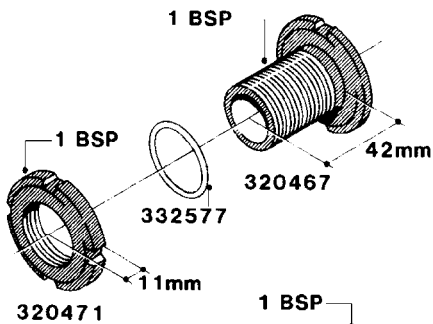

L0030

FITTINGS - HEXAGON NIPPLES
L0030-HIN, 01:01:16

Page 1
Date 07.02.2020 9:23

parts-n°	order qty	description
10015303	1	FITT.PO.HN 1.00X1.00 M1000
10425003	1	FITT.PO.HN 1.25X1.00 MCPHEE
320132	1	FITT.DK HN 1" BSP
320176	1	FITT.DK HN 3/8"X1/2" BSP
320445	1	FITT.DK HN 1/4"X3/8" BSP
320655	1	FITT.DK HN 1/2"-1/2" BSP
320692	1	FITT.DK HN 3/8'BSPX1/4'NPT
320703	1	FITT.DK HN 3/8BSP X1/2 &1/4NPT
320725	1	FITT.DK NIPPLE 3/8"-3/8" BSP
320902	1	FITT.DK HN 3/8'X 1/4' BSP
390232	1	FITT.DK HN 1-1/2' X 1-1/4' BSP
390276	1	FITT.DK HN 1'BSP

L0040

FITTINGS - NIPPLES & ELBOWS
L0040-HIN, 01:01:16

Page 1
Date 07.02.2020 9:23

parts-n°	order qty	description
10530803	1	FITT.PO.SE 2.00X2.00 45 DEG.
320191	1	FITT.DK ELB 3/8' BSP 45 DEGREE
320482	1	FITT.DK ELB. 1/2" BSP 60 DEG.
320596	1	FITT.DK ELB 3/8'-1/2'BSP 45DEG
320607	1	FITT.DK HN 3/8M X 3/8F BSP LNG
320633	1	FITT.DK HN 3/8"M X 3/8"F BSP
321451	1	FITT.DK ELB.1-1/2 X1-1/4 80DEG
321532	1	FITT.DK REDUC 3/4' X 1/2' BSP
390233	1	FITT.DK REDUC 1-1/2" X 1" BSP

L0050

parts-n°	order qty	description
242594	1	O-RING D14 X 1.78 SCH.70-EPDM
320294	1	FITT.DK TEE 3/8X3/8HB X1/2"BSP
320305	1	FITT.DK HB 3/4'- 3/4' BSP
320386	1	FITT.DK TEE 3/8X3/8HB X3/8"BSP
320397	1	FITT.DK ELB 3/8"HB X 3/8" BSP
320401	1	FITT.DK TEE 1/2X1/2HB X1/2"BSP
320412	1	FITT.DK TEE 1/2X1/2HB X3/8'BSP
320423	1	FITT.DK ELB 1/2'HB X 3/8' BSP
320891	1	FITT.DK HB 3/8'- 3/8' BSP
320972	1	FITT.DK HB 5/16'- 1/4' BSP
322046	1	FITT.DK TEE 1/2X1/2HB X3/4'BSP
322048	1	FITT.DK TEE 3/4X3/4HB X3/4'BSP
330595	1	O-RING D24.6/D20X2.1 -3/4"
333137	1	FITT.DK CONN.1/2" F.NOZZ. DOUB
333141	1	FITT.DK CONN.1/2" F.NOZZ.SING
334041	1	FITT.DK CONN.3/4' F.NOZZ. SING
334042	1	FITT.DK CONN.3/4' F.NOZZ. DOUB
334195	1	FITT.DK ELB. 3/4"HB X 3/4"HB
10012103	1	FITT.PO.HB 1.25X1.50 IMB1012
10014003	1	FITT.PO.HB 1.25X1.25 IMB1010
10036903	1	FITT.PO.HB 1.50X1.50 IMB1212
28019303	1	FITTING HB ELB 3/4NPT-3/4HOSE
61016500	1	HOSE TAIL 3/4" 90°+RG CAP 3/4"
72026700	1	NOZZLE TUBE ADAPTER W/O-RING