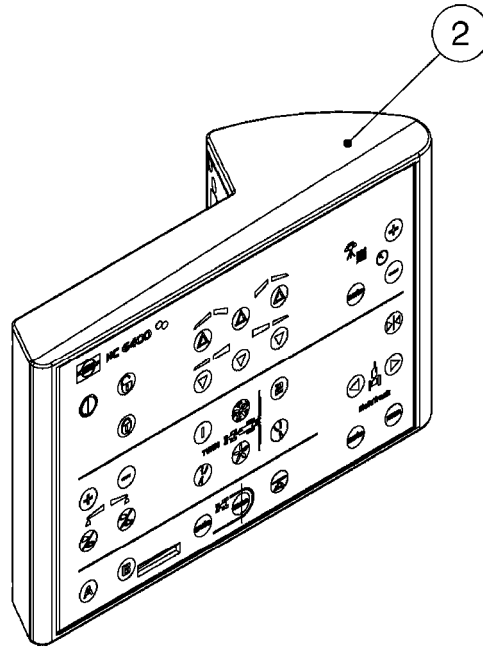

HC6400 SETBOX
M0330-HIN, 01:01:16

Page 0

Date 07.02.2020 9:24