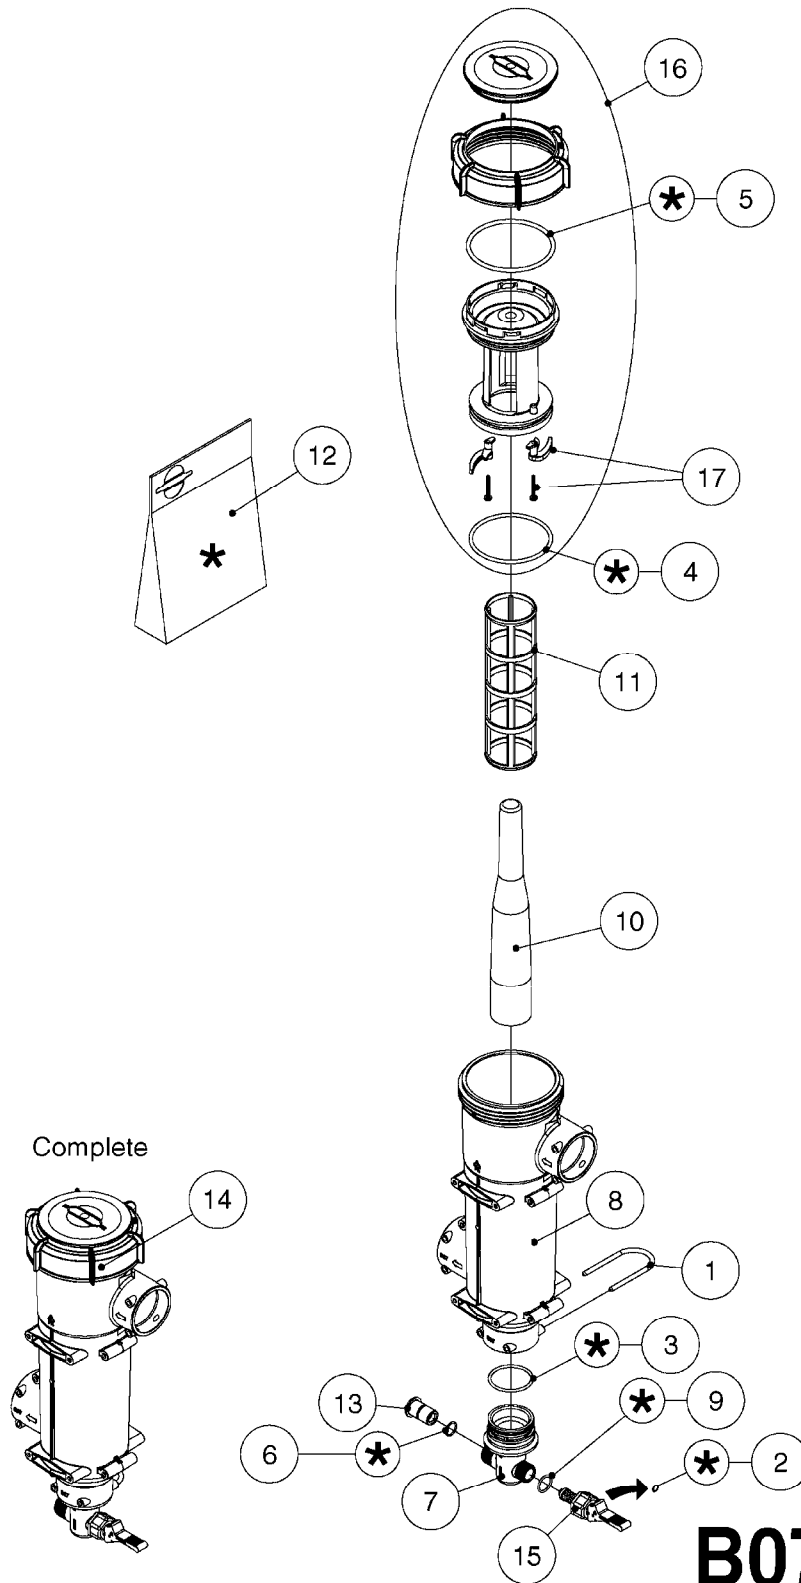

B0730

PRESSURE FILTER - CYCLONE
B0730-HIN, 01:01:16

Page 1

Date 07.02.2020 9:22

Pos.	parts-n°	order qty	description
1	145996	1	FITT.DK S-67 FORK
2	241323	1	O-RING D5.3X2.4 NITRIL
3	242353	1	O-RING 3 X 44.2 VITON
4	242565	1	O-RING Ø 85 X 4.0 SH70 VITON
5	242577	1	O-RING Ø 86 X 4.5 SH70 VITON
6	242594	1	O-RING D14 X 1.78 SCH.70-EPDM
7	322358	1	T-PIECE S67-1/2"-3/4"
8	322359	1	CYCLONE FILTER HOUSING
9	330315	1	O-RING D18.4/D13X.6
10	391093	1	CONE F. CYCLONE FILTER
11	61036000	1	FILTER ELEM.S93,100 MSH-YELLOW
11	615416	1	FILTER ELEM.S93,50 MESH-BLUE
11	72557200	1	FILTER ELEM.S93,80# CYCLONE
12	741827	1	SEAL KIT CYCLONE FILTER
13	39127500	1	VALVE SEAT D18/10 3/4"-1/2" 09
14	72281200	1	CYCLONE FILT.COMP. 80 MSH S67
14	72316500	1	CYCLONE FILT.COMP.50 MSH S67
14	72316600	1	CYCLONE FILT.COMP.100 MSH S67
15	72281300	1	VALVE BOOSTER/ON/OFF CYCLONE F
16	72352200	1	LID COMPLETE F. CYCLONE FILTER
17	74192900	1	FILTER LOCK PARTS - CYCLONE