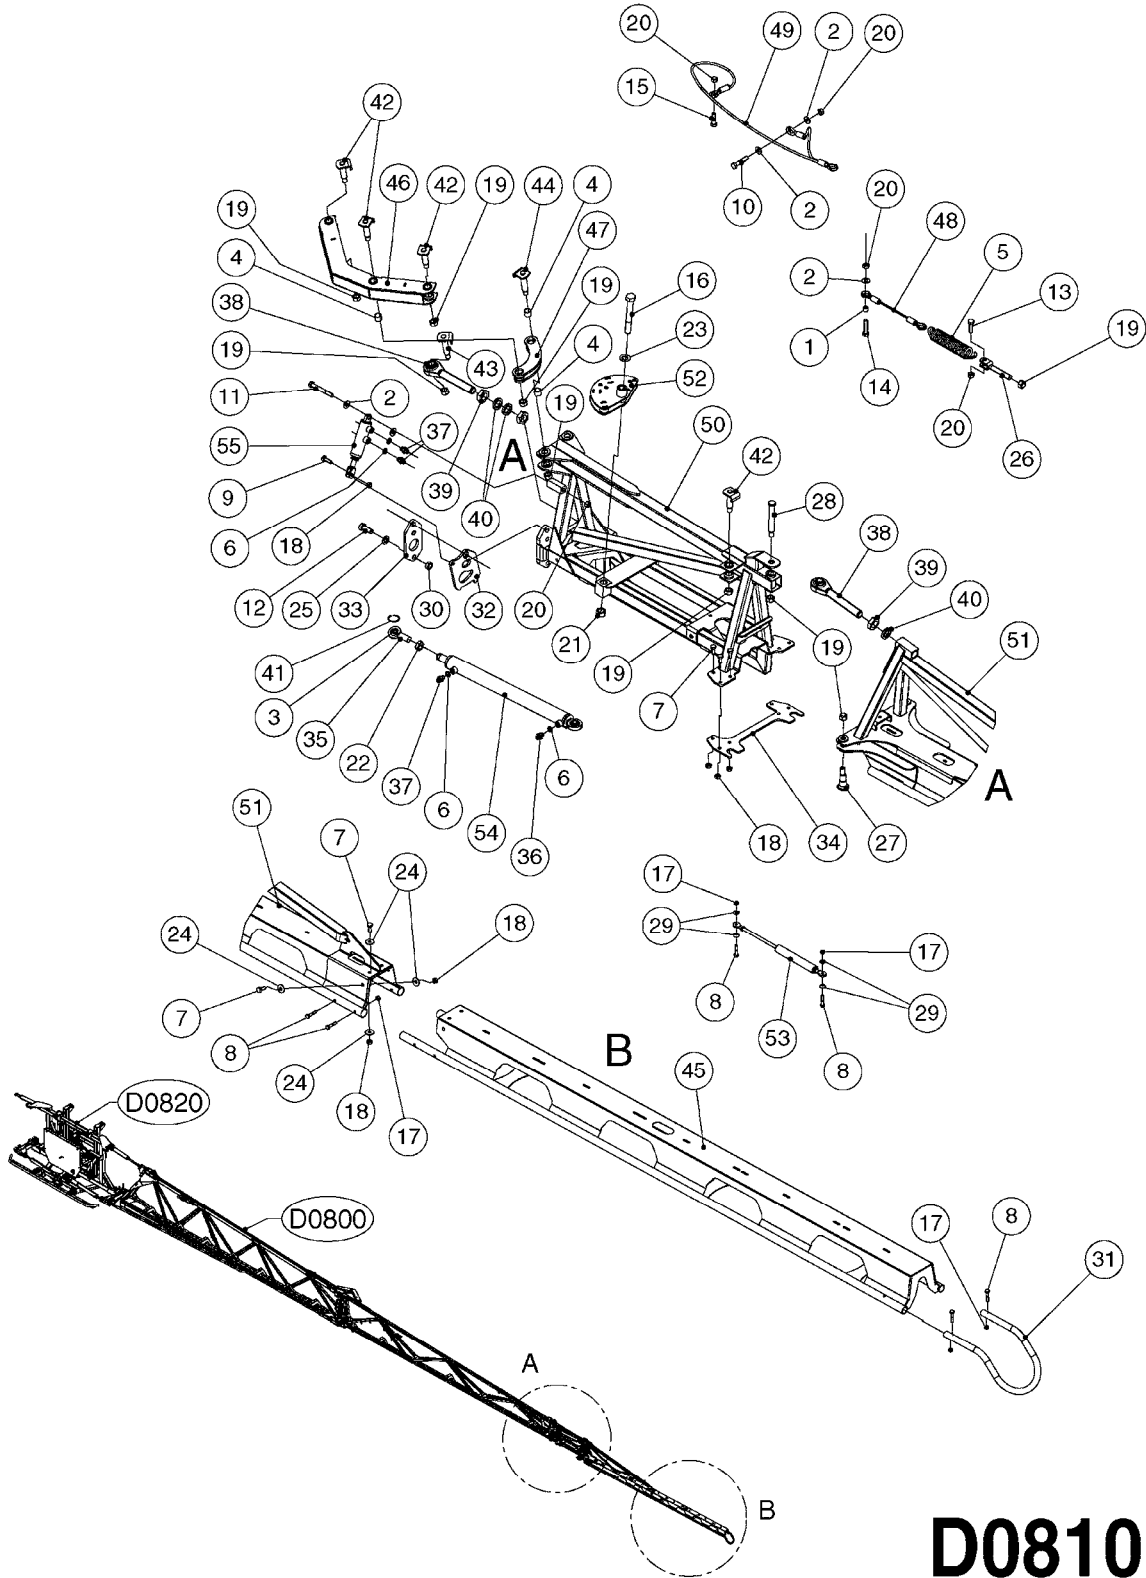

D0810

BOOM TERRA FORCE OUTER
D0810-HIN, 12:09:17

Page 1
Date 07.02.2020 9:22

Pos.	parts-n°	order qty	description
1	150861	1	BUSHING D16/D13X14
2	165557	1	WASHER D28.0/D12.2X2.0 SS
3	210730	1	BEARING F.LINK HEAD M20
4	210859	1	BUSH Ø23X20 L20
5	220929	1	DRAW SPRING D45.0/7.0-240.0
6	241404	1	DOWTY SEAL 1/4"
7	420604	1	BOLT HEX 8.8 DEL M10X25 FT DIN933
8	420744	1	BOLT HEX 8.8 DEL M8X40
9	421002	1	BOLT HEX 8.8 DEL M10X30 FT DIN933
10	430323	1	BOLT HEX 8.8 DEL M12X60
11	430367	1	BOLT HEX 8.8 DEL M12X100 DIN931
12	430581	1	BOLT HEX 8.8 DEL M16X40 FT
13	430721	1	BOLT HEX 8.8 DEL M12X40 FT
14	430870	1	BOLT HEX 8.8 DEL M12X55 FT
15	430878	1	BOLT HEX 8.8 DEL M12X45 DIN931
16	430902	1	BOLT HEX 8.8 M20X150
17	460143	1	SELF LOCK NUT M8 SST A2 DIN985
18	460423	1	NUT HEX M10X1.50 LOCK DIN985A2 SS
19	460585	1	LOCKING NUT M16 DIN985 A2 SS
20	460703	1	NUT HEX M12X1.75 LOCK DIN985A2 SS
21	460806	1	NUT HEX M20X2.50 LOCK DIN985A2 SS
22	461200	1	NUT HEX M20X1.5 JAMB.
23	471129	1	WASHER, M20, Ø37/21.0X 3.0, SS
24	471140	1	WASHER D30/D10.5X2.5 STAINLESS
25	471168	1	PAIR OF WASHERS NL16 17X25,4x3,4
26	615348	1	CLEVIS TURNBUCKLE M16 RH
27	14093600	1	PIN D40/25/20 M16
28	14096900	1	PIN D25/19 M16 L=118 DEL
29	14099000	1	BUSHING D20/8 CHAMFER
30	15140000	1	BUSHING D25.5/16.5 L= 9 DEL
31	15167000	1	BREAKAWAY TIP TDZ
32	16296100	1	PLATE 8.0X140X146 DEL
33	16332900	1	PLATE 10.0X80X174, RED
34	16333000	1	BREAK AWAY PLATE TDZ
35	21092000	1	LINK HEAD M20 x D20 L=78 DELTA
36	23234100	1	HEX NIPPLE 1/4"-9/16" - 1.2mm
37	23234500	1	HEX NIPPLE 1/4" - 9/16"
38	28096700	1	EYEBOLT W/SWIVEL Ø19.3 M27 RH
39	46133100	1	JAM NUT M27 DIN 439 B DEL
40	47118500	1	NORDLOCK WASHER M27 LIM ZNK
41	48000603	1	SNAP RING, Ø36X1.5 F.210730
42	61056200	1	PIN D19.8 L=80 M16
43	61056300	1	PIN D19 L=76 M16
44	61061400	1	PIN D20 L=75/104 M16
45	63079100	1	BREAKAWAY TIP 2.5M TDZ 132' BOOM
45	63126600	1	BOOM WING BREAKAWAY TIP TDZ .5 120' BOOM
45	63143900	1	BREAKAWAY TIP, 0.5M, TDZ, RED 88'/90' BOOMS
45	63156100	1	BREAKAWAY TIP, 1.5M, TDZ, RED 100' BOOM
46	63095200	1	FOLD ARM SMALL TDZ
47	63095600	1	FOLD ARM SMALL OUTER TDZ
48	63108200	1	CABLE D7 L= 300
49	63108300	1	CABLE DOUBLE D7 L= 1115/525
50	63110700	1	2.OUTER, TDZ RH, RED 120' & 132' BOOMS
50	63110800	1	2.OUTER, TDZ LH, RED 120' & 132' BOOMS