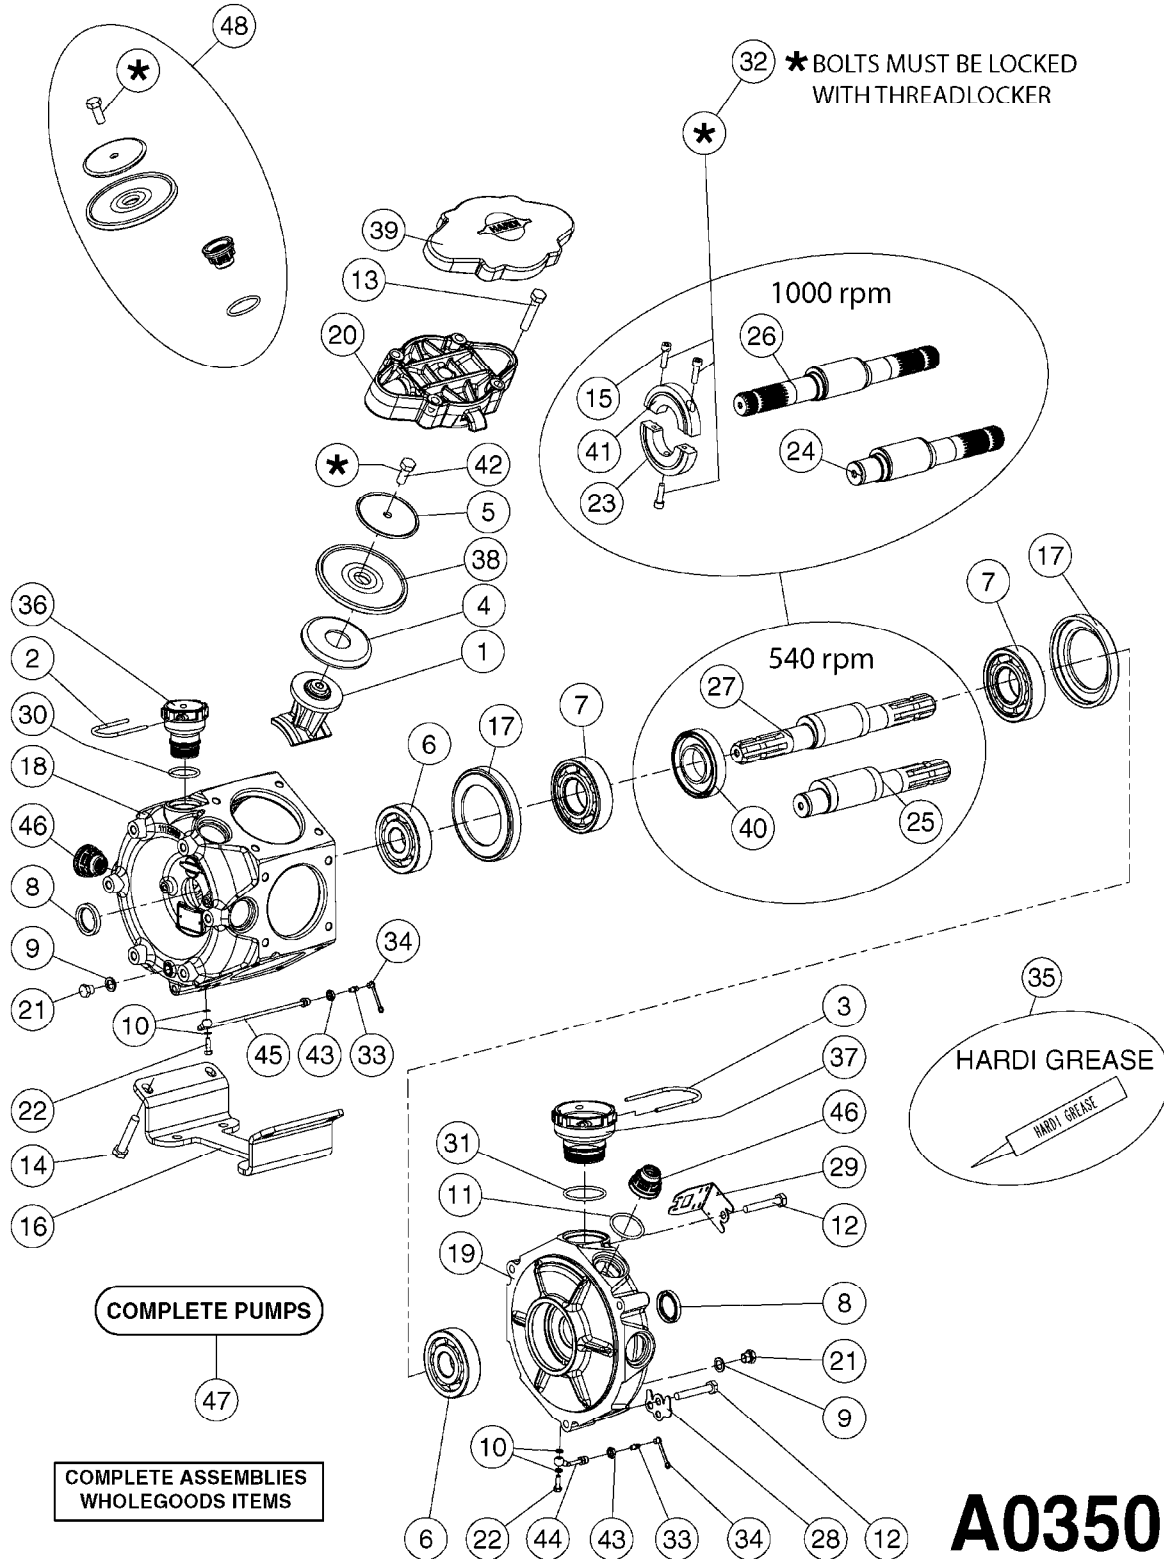

463/6.5 (1000 RPM H.C. OFFSET PORTS) REPLACED BY 82168800 (PAGE A0350)

A0340

PUMP - 463/1000 RPM W/MOUNTING
A0340-HIN, 01:01:16

Page 1
Date 07.02.2020 9:22

parts-n°	order qty	description
111183	1	PUMP CASTING 460-463 (PAINTED)
111547	1	PUMP FRONT 460-463-2' (PAINT)
111622	1	CONNECTING ROD 463/5.5MM
111638	1	VALVE COVER 463 HC+1000 VERS.
111645	1	CONNECTING ROD 463/6.5MM
147662	1	CRANK SHAFT F.363/463-5.5MM
147663	1	CRANK SHAFT 363/463-5.5 THROUG
147664	1	COUNTERBALANCE 363/463 WEIGHT
147706	1	CRANK SHAFT F.363/463-6.5MM
147707	1	CRANK SHAFT 363/463-6.5 THROUG
161012	1	DIAPHRAGM BACKING DISC F. 463
161175	1	DIAPHRAGM DISC 463/464 PUMP
161745	1	METAL SPACER F.363/463
170183	1	LIFT STRAP F.PUMP 360/361/462
173901	1	LIFT STRAP F.PUMP 463
210221	1	BEARING BALL 6407
210232	1	BEARING BALL 6310
210243	1	SEAL OIL 35 X 47 X 7
241404	1	DOWTY SEAL 1/4"
242153	1	O-RING D26X4 EPDM
242216	1	O-RING VITON F/1202/1302/462
280011	1	GREASE NIPPLE 1/8' SAE H TR
330072	1	O-RING D53.5/D45.5X4
334321	1	O-RING POLY. 34.0x26.0x4.0
390844	1	COUNTERBALANCE 363/463 POM
420917	1	BOLT HEX 8.8 RAW M8X12 FT
421083	1	BOLT HEX 8.8 DEL M10X65
430286	1	BOLT HEX 8.8 DEL M12X30 FT
430323	1	BOLT HEX 8.8 DEL M12X60
430438	1	BOLT HEX 8.8 DEL M12X65
450996	1	BOLT ALLEN M8X35 DIN 912 RAW
460703	1	NUT HEX M12X1.75 LOCK DIN985A2 SS
614628	1	FOOT F. 46X PUMP, RED
821585	1	PUMP 463/5.5 THRGH SHAFT 1000R
821587	1	PUMP 463/10 THROUGH SHAFT TWNF
14010400	1	PLUG 1/4" BSP
33511600	1	DIAPHRAGM PUMP 463/464 PUMP PUR
43099200	1	BOLT HEX SS M12 X 30 DIN933 A4
72043600	1	VALVE FOR 462/463
72043700	1	VALVE FOR 462/463 W.VENT HOLE
72293300	1	PUMP 463/6.5 MED-2-1000-GG
75073900	1	PUMP KIT 460/463 "06"
82168700	1	PUMP 464-12 540 OFFSET PORTS
82168800	1	PUMP 464 6.5 1000 OFFSET PORTS
82169400	1	PUMP 464-6.5-STD-2-1000 FK