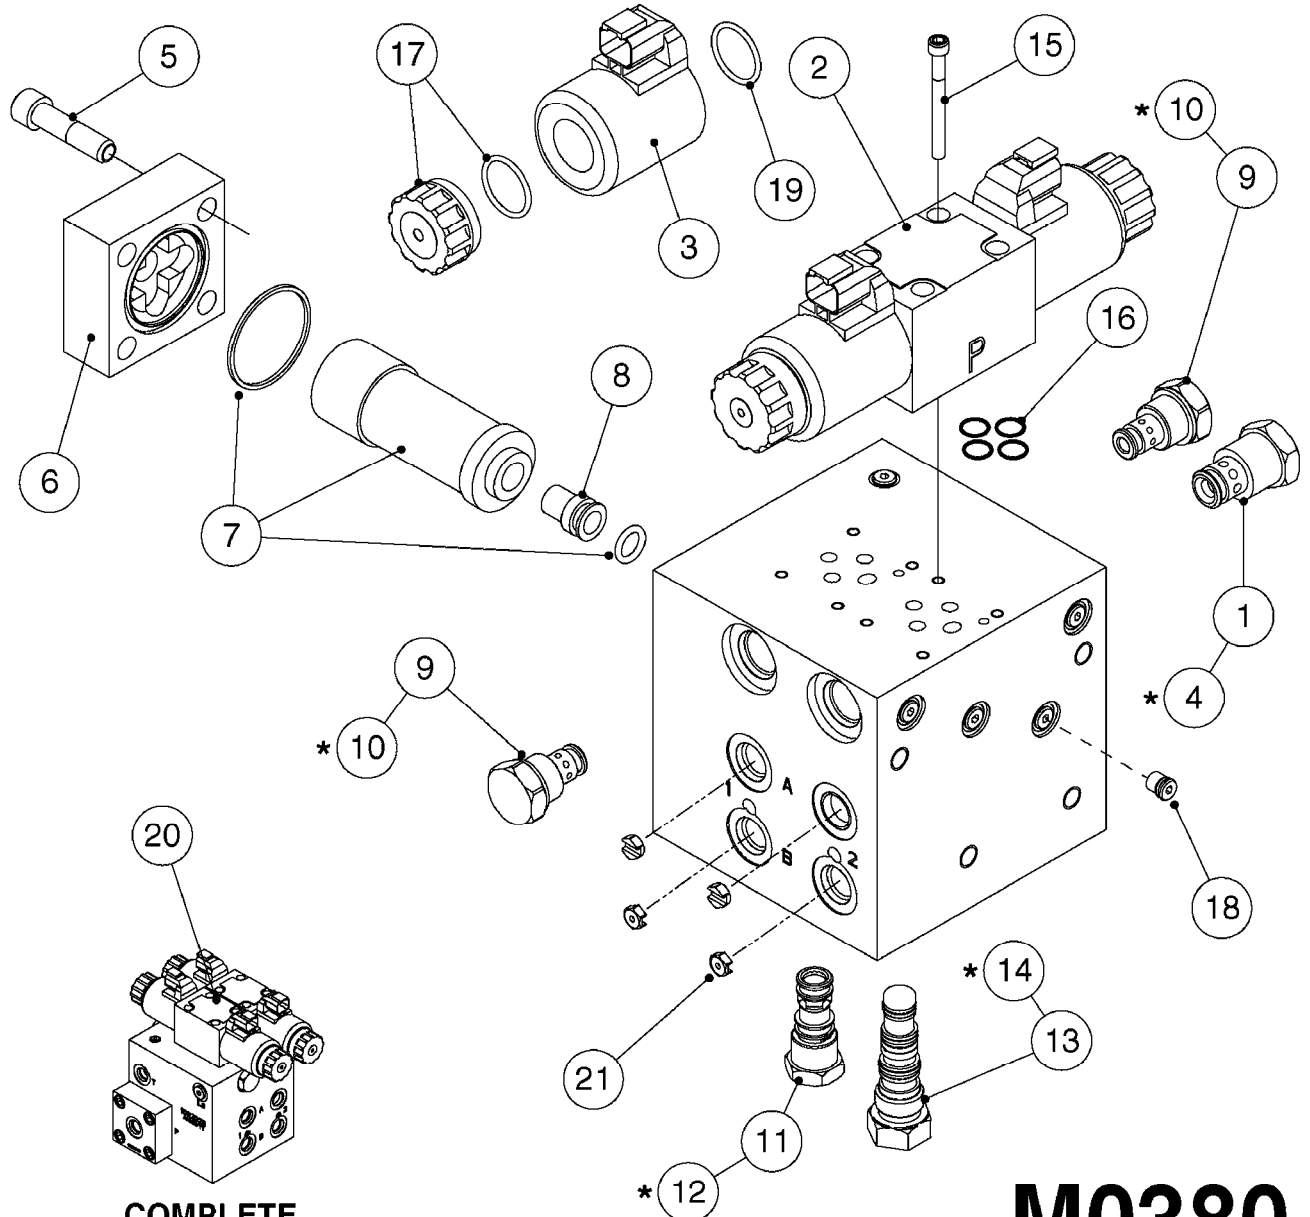

NORAC UC5 BOOM HEIGHT CONTROL
M0370-HIN, 16:10:18

Page 1
Date 07.02.2020 9:24

Pos.	parts-n°	order qty	description
1	26022703	1	CABLE, INTERFACE, TILT, NORAC UC5
2	26023503	1	CABLE UC5 INTERFACE MAIN AMP
3	26032600	1	CABLE UC5 NETWORK 14 AWG 10M
4	26043000	1	NORAC UC5 NETWORK 2 PIN PLUG
5	26043300	1	CABLE UC5 VALVE 2PIN/2PIN DT
6	26043400	1	NORAC UC5 CONTROLLER MODULE
7	26043500	1	NORAC UC5 VALVE MODULE
8	26043600	1	MODULE, INPUT, NORAC UC5
9	26043700	1	SENSOR, NORAC, UC5, ULTRASONIC
10	26043800	1	NORAC UC5 NETWORK COUPLER 2-WAY
11	26043900	1	NORAC UC5 NETWORK COUPLER 8-WAY
12	26044200	1	CABLE UC5 NETWORK 18 AWG 20M
13	26023803	1	NORAC UC5 ROLL SENSOR OLD STYLE NORAC P/N 43740
13	26044300	1	NORAC UC5 ROLL SENSOR NEW STYLE NORAC P/N 43741
14	26044400	1	NORAC UC5 - UC7 COUPLER 2-WAY/TERM.
15	26047100	1	CABLE UC5 NETWORK 14 AWG 1M
16	26049900	1	CABLE UC5 NETWORK 14 AWG 3M
17	26057900	1	UC5 NETWORK 6 PIN PLUG
18	26058000	1	NORAC UC5 NETWORK 12-PIN PLUG
19	26084700	1	MESH KIT ULTRASONIC SENSOR FOR 2018 AND NEWER SENSORS
19	28098003	1	MESH AND CLIP KIT, NORAC FOR PRE-2018 SENSORS
20	28050303	1	NORAC RUBBER TOP&BOLT F.SENSOR DIA.30MMX30MMX8MM
21	28055503	1	NORAC VALVE MOUNTING HARDWARE
22	28086600	1	FOAM DISC F. SENSOR NORAC
23	78216100	1	NORAC VALVE BLOCK COMP, DEUTSCH CON.