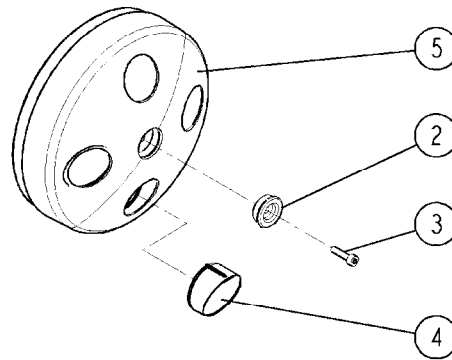

FOR PRE-2016 100 SERIES PTO PARTS
SEE PAGES A0510, A0520, A0560, A0570

COMPLETE ASSEMBLIES
WHOLEGOODS ITEMS

A0610

C.V. PTO SHAFTS - BONDIOLI
G-SERIES
A0610-HIN, 23:10:18

Page 1

Date 07.02.2020 9:22

parts-n°	order qty	description
10627103	1	PTO PIN TUBE RETAINER CV OUTER
28009003	1	PTO TUBE OUTER F.CV 1060MM
28009803	1	PTO PIN TUBE RETAINER OUTER
28009903	1	PTO TUBE RETAINER INNER
28010103	1	PTO YOKE F.INNER TUBE CV PTO
28010203	1	PTO YOKE 1-3/8X21SPL
28035003	1	PTO 1-3/8/21X1-3/8/21X1260 CV
28035103	1	PTO 1-3/4/20X1-3/8/21X1260 CV
28035203	1	PTO 1-3/4/20X1-3/8/21X1210 CVH
28040203	1	PTO YOKE 1-3/8X21SPL SLIP F.CV
28040303	1	UNIV. JOINT 22x86mm CV BLK.
28040403	1	PTO YOKE INNER F.CV PTO SHAFT
28040603	1	PTO YOKE 1-3/8X21SPL BLACK
28040703	1	SAFETY CHAIN F.CV BLACK PTO (SET OF 2)
28040903	1	SELF TAPPING SHIELDING SCREW
28041303	1	PTO YOKE 1-3/4X20SPL SLIP F.CV
28041803	1	DECAL DANGER GUARD MISSING
28041903	1	DECAL DANGER ROT.DRIVELINE
28042003	1	PTO YOKE 1-3/4X20SPL SLIP F.CV
28089203	1	UNIV.JOINT 27X100MM F.CV
28094003	1	PTO SHIELD COMPLETE BLACK
28098103	1	PTO SHIELD COMPLETE BLACK
28098903	1	PTO TUBE YOKE #6-G7 INNER
28099203	1	PTO TUBE INNER #4 1050MM
28099303	1	PTO TUBE YOKE G7 OUTER
28099503	1	PTO TUBE OUTER 1040MM
28099703	1	PTO TUBE INNER #6 1050MM
28099803	1	SELF TAPPING SCREW 4.8X22
28100003	1	ROLL PIN 10X65
28100403	1	UNIV. JOINT S4-G4 27X74.6MM
28100503	1	UNIV. JOINT S7-G7 30.2X91.5MM
28100603	1	PTO YOKE 1-3/8"X21 S7-G7 BALL LOCK

Se B528 kryds/aksler

B430

HANDLE/INDICATOR F.SMART VALVE
B430-HIA, 10:07:15

Page 1
Date 07.02.2020 9:22

Pos.	parts-n°	order qty	description
1	33505700	1	SMART VALVE HANDLE
2	334594	1	PLUG F.VALVE HANDLE BLACK
3	450902	1	BOLT ALLEN HEAD M4 X 16MM
4	33505200	1	PLUG FOR SMART VALVE HANDLE
5	33508600	1	POSITION INDICATOR/SMART VALVE
6	74194100	1	PACKAGE OF ICONS - CM-NAV