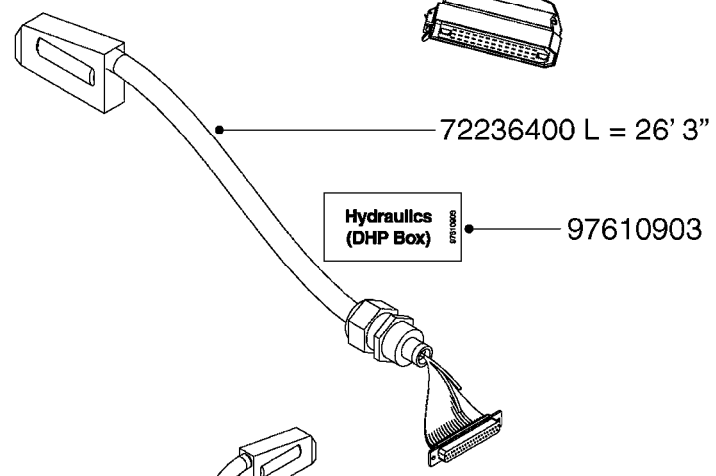

M0280

39 PIN CABLES
M0280-HIN, 28:03:17

Page 1
Date 07.02.2020 9:21

parts-n°	order qty	description
262158	1	PLUG INSERT 39 POLE MALE
262159	1	PLUG INSERT 39 POLE FEMALE
262160	1	PLUG HOUSING 39 POLE FEMALE
262161	1	PLUG HOUSING F/39 POLE MALE
440634	1	SCREW 5/8"
440732	1	PT SCREW 35X12B Z5452 ELZ
14034200	1	CODE BRACKET FOR 39 PIN CABLE
26003900	1	WIRE 37-39 PIN EVC, 6.6'
26004200	1	WIRE 37-39 PIN EVC, 57.4'
26008400	1	WIRE 39-PIN 24 WIRE L=8M
26011903	1	WIRE 39-39 POLE EXT. 3660MM
28027500	1	WIRE 37-39 PIN EVC, 37.7'
28028700	1	WIRE 37-39 PIN EVC, 45.9'
28028800	1	WIRE 37-39 PIN EVC, 16.4'
28028900	1	WIRE 37-39 PIN EVC, 26.2'
72236400	1	DAH CONN. WIRE/TRACTOR L=8M
97610803	1	DECAL-SRAY BOX 39-PIN
97610903	1	DECAL-HYDRAULIC BOX 39-PIN