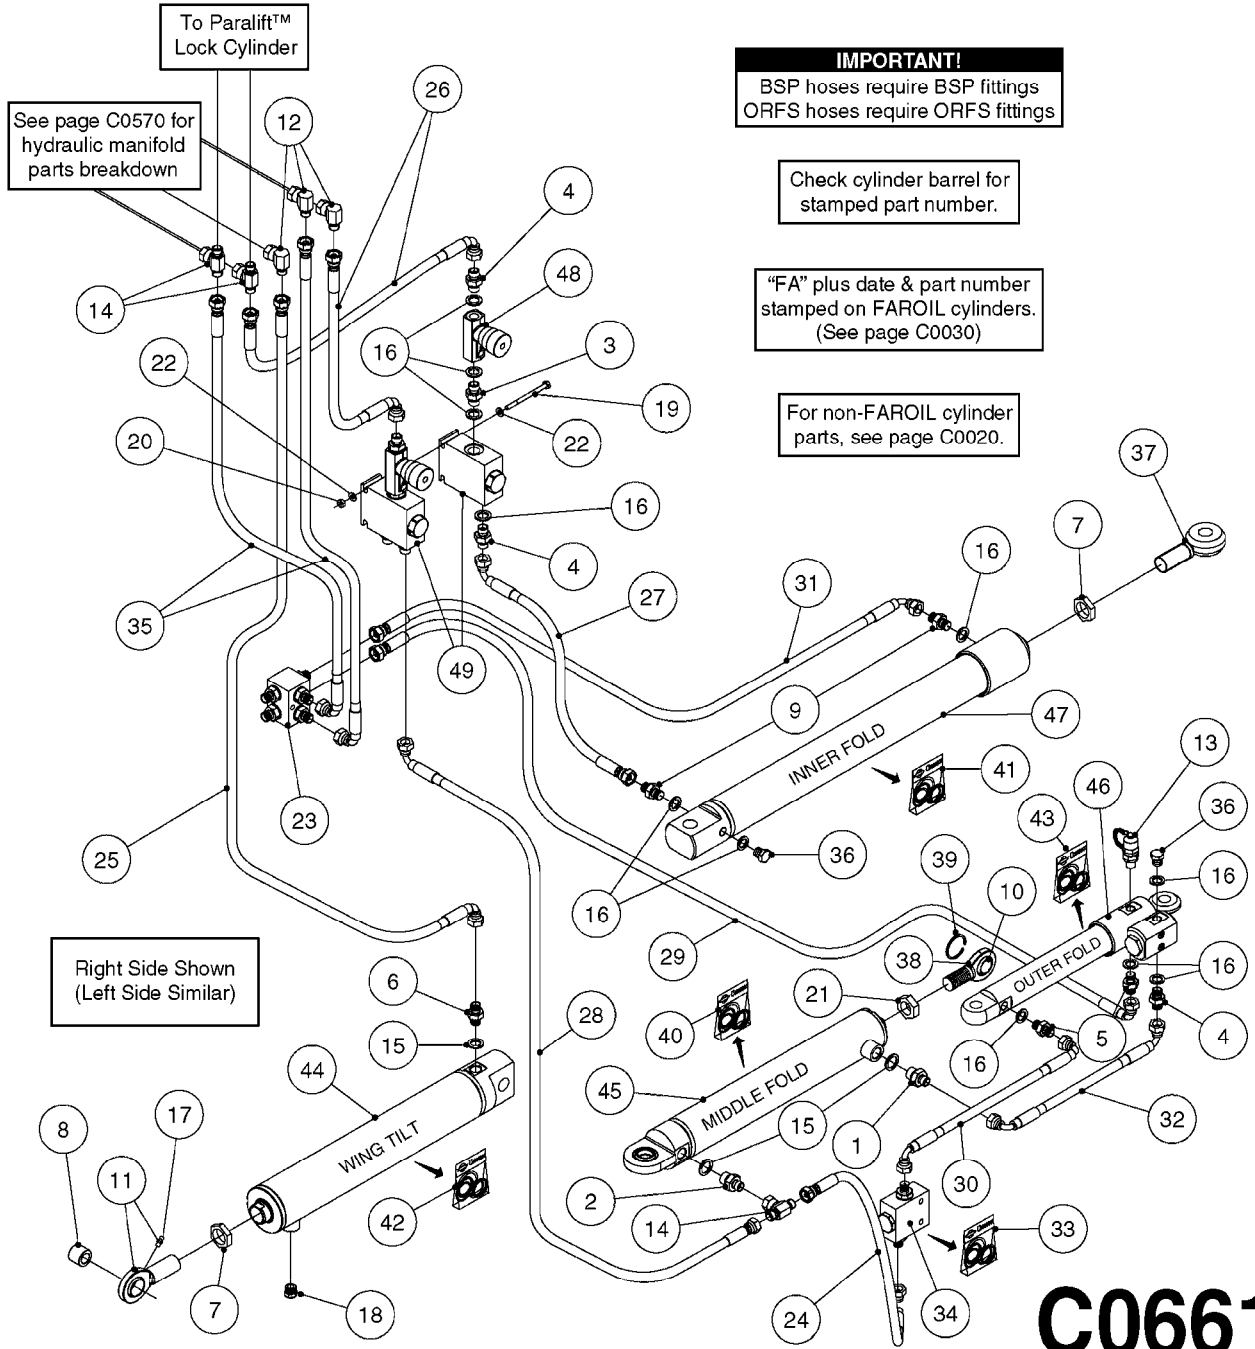

IMPORTANT!
BSP hoses require BSP fittings
ORFS hoses require ORFS fittings

Check cylinder barrel for stamped part number.

“FA” plus date & part number stamped on FAROIL cylinders.
(See page C0030)

For non-FAROIL cylinder parts, see page C0020.

Right Side Shown
(Left Side Similar)

C0661

HYDRAULICS FORCE 120'-132'
(POST '06)
C0661-HIN, 18:08:17

Page 1
Date 07.02.2020 9:20

Pos.	parts-n°	order qty	description
1	146835	1	HEX NIPPLE 1/4" - 3/8" BSP
1	23235700	1	BSP HEX NIPPLE 3/8"-9/16" ORFS
2	146839	1	HEX NIPPLE 1/4"X3/8" BSP 0.7MM
2	23235800	1	BSP HEX NIPPLE 3/8"-9/16" - 0.7mm ORFS
3	146845	1	HEX NIPPLE 1/4"X1/4"
4	146845	1	HEX NIPPLE 1/4"X1/4" BSP
4	23234500	1	HEX NIPPLE 1/4" - 9/16" ORFS
5	146851	1	HEX NIPPLE 1/4"x1/4" 0.7MM
5	23234700	1	BSP HEX NIPPLE 1/4"-9/16" - 0.7mm ORFS
6	147061	1	HEX NIPPLE 1/4"X3/8"/1.8
6	23236200	1	BSP HEX NIPPLE 3/8"-9/16" - 1.8mm ORFS
7	147128	1	NUT M24X2 NV-32
8	147130	1	BUSHING D25/20 20MM
9	147498	1	HEX NIPPLE 1/4"-1/4" 1.2mm
9	23234100	1	BSP HEX NIPPLE 1/4"-9/16" - 1.2mm ORFS
10	210730	1	BEARING F.LINK HEAD M20
11	210878	1	LINK HEAD M24 x 55 W/ GREASE NIP. DELTA
12	232060	1	HY.ELBOW 1/4" BSP SWIVEL
12	23240900	1	BSP HYD.FIT. M-F 90° 9/16"-9/16" ORFS
13	231955	1	NIPPLE F. PRESS GAUGE 1/4" BSP
14	232175	1	TEE 1/4"M X 1/4"F X 1/4"M BSP
14	23241300	1	BSP TEE 9/16"M-9/16"F-9/16"M ORFS ORFS
15	240866	1	DOWTYSEAL 3/8"
16	241404	1	DOWTY SEAL 1/4"
17	283699	1	GREASE NIPPLE M6X1
18	284266	1	PLUG BREATHER 3/8" F/CYLINDER
19	410605	1	BOLT HEX 8.8 DEL M6X80
20	460261	1	NUT HEX M6X1.00 LOCK DIN985 A2 SS
21	461200	1	NUT HEX M20X1.5 JAMB.
22	471125	1	WASHER M6U 6.4X14X1.2,A2 SS
23	731941	1	HYD. BLOCK MANIFOLD
24	784004	1	HOSE HY 1/4" x 33.5" STR & ELB
24	78500500	1	BSP HY. HO.1/4"L=850 STR-90° ORFS
25	784010	1	HOSE HY X 1/4 X 149.5"STR+ELB
25	78500900	1	BSP HY.HO.1/4"L= 3800 STR-90° ORFS
26	784023	1	HOSE HY 1/4 X 43.25" STR.+ELB. BSP