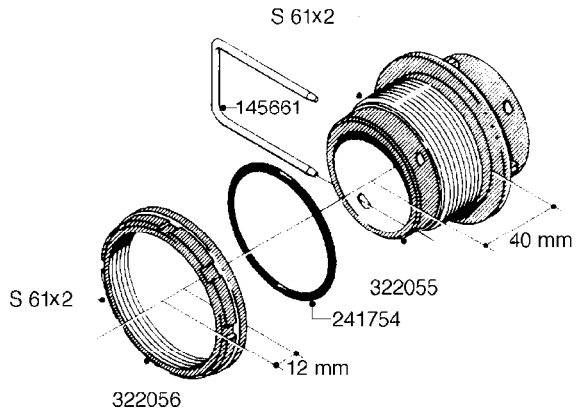

L0080

FITTINGS - S-53
L0080-HIN, 12:09:17

Page 1

Date 07.02.2020 9:21

Pos.	parts-n°	order qty	description
1	145995	1	FITT.DK S-53 FORK
2	241973	1	O-RING Ø3 X 44.2 70 SHORES NITRIL NITRIL (BLACK)
2	242353	1	O-RING 3 X 44.2 VITON VITON (BROWN)
3	242109	1	O-RING D32.2x3.0 NITRIL (BLACK)
3	242354	1	O-RING D32.2X3.0 VITON VITON (BROWN)
4	322103	1	FITT.DK S-53 BULKHEAD
5	322107	1	FITT.DK S-53 BULKHEAD NUT
6	322110	1	FITT.DK S-53 ELB. 1/2" BSP
7	322352	1	FITT.DK S-53 TEE
8	334229	1	FITT.DK S-53 STR.3/4"
9	334260	1	GASKET F. S-53 BULKHEAD
10	334564	1	FITT.DK S-67 TO S-53 ADAPTER
11	391100	1	FITT.DK S-53THREAD INS.1/2"BSP
12	726463	1	FITT.DK S53 BULKHEAD W/GASKET
13	726552	1	FIT.DK S-53X90 1/2" BSP,O-RING
14	726556	1	FITT.DK S-53 HB 1/2" W/O-RING
15	726558	1	FITT.DK S53 STR. 3/4" W.ORING
16	726559	1	FITT DK. S-53 HB 1" W/O-RING
17	726568	1	FITT.DK.S-53 HB 1/2"90 W/O-RING
18	726570	1	FITT.DK S-53 ELB.3/4" W.ORING
19	726571	1	FITT.DK S-53 ELB.1", W ORING
20	726578	1	FITT.DK S53 PLUG WITH O-RING
21	728561	1	FITT.DK. S67M - S53F REDUCER