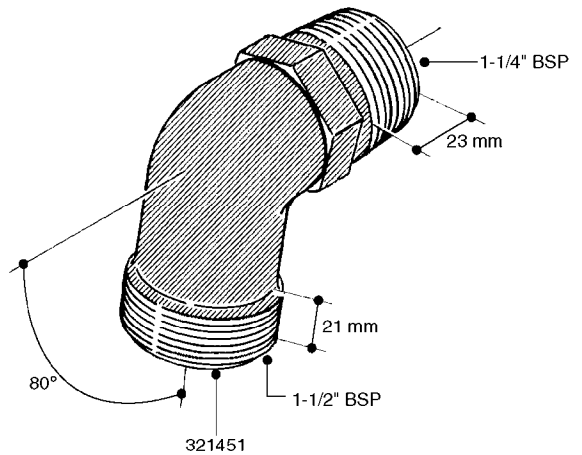

FITTINGS - HEXAGON NIPPLES
L0030-HIN, 01:01:16

Page 0
Date 07.02.2020 9:21

L0030

FITTINGS - HEXAGON NIPPLES
L0030-HIN, 01:01:16

Page 1
Date 07.02.2020 9:21

parts-n°	order qty	description
10015303	1	FITT.PO.HN 1.00X1.00 M1000
10425003	1	FITT.PO.HN 1.25X1.00 MCPHEE
320132	1	FITT.DK HN 1" BSP
320176	1	FITT.DK HN 3/8"X1/2" BSP
320445	1	FITT.DK HN 1/4"X3/8" BSP
320655	1	FITT.DK HN 1/2"-1/2" BSP
320692	1	FITT.DK HN 3/8'BSPX1/4'NPT
320703	1	FITT.DK HN 3/8BSP X1/2 &1/4NPT
320725	1	FITT.DK NIPPLE 3/8"-3/8" BSP
320902	1	FITT.DK HN 3/8'X 1/4' BSP
390232	1	FITT.DK HN 1-1/2' X 1-1/4' BSP
390276	1	FITT.DK HN 1'BSP