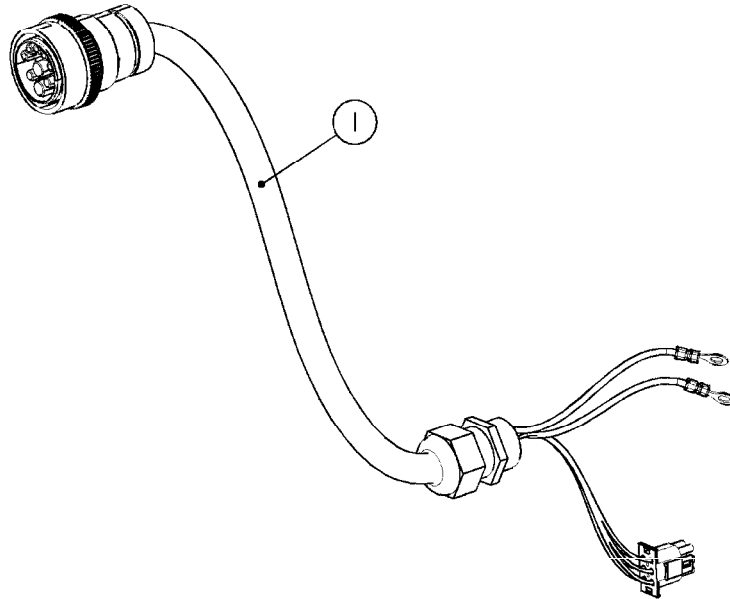

M224

JOB COM ISOBUS HW V.3
M224-HIA, 16:11:17

Page 1

Date 07.02.2020 9:21

Pos.	parts-n°	order qty	description
1	63146400	1	JOB COM BRACKET W.M4 NUTS
2	26043600	1	MODULE, INPUT, NORAC UC5
3	26043400	1	NORAC UC5 CONTROLLER MODULE
4	16302100	1	JOB COM PLATE REAR
5	26042200	1	JOB COM PCB ASSY HW3.0
6	26005100	1	CONNECTOR FOR PCB, PLASTIC
7	26029200	1	DAH PCB F. JOB COM NCM '09
8	26031100	1	PCB ASSY. FOR NORAC INTERFACE
9	39134200	1	BOX COMPL. 300X400X135 DRILLED
10	28048600	1	FULE 15A ATOF SERIES
11	28048500	1	FUSE 10A ATOF SERIES
12	16302000	1	MOUNT PLATE JOB COM, C2C, JC HW3.X
13	26031200	1	C2C ISOBUS BRIDGE 16PIN STW
14	26004600	1	PLUG F.DRILLED HOLE 21MM
15	25197500	1	PLUG Ø6x18MM NITRIL
16	26039700	1	BULKHEAD F.CABLE PG21 6X6.0
17	26039800	1	BULKHEAD F.CABLE PG21 3X9.0
18	26005900	1	WIRE 37/37 POLE DAH/JOB COM
19	26039300	1	CABLE, DAH UC5 INPUT MODULE
20	26039100	1	CABLE, DT06 6P FEMALE L=300MM
21	26032700	1	ACTIVE ISOBUS TERMINATOR