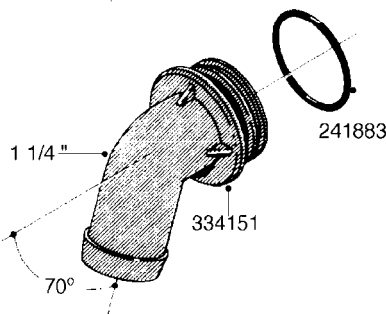

L0080

FITTINGS - S-53
L0080-HIN, 12:09:17

Page 1

Date 07.02.2020 9:21

Pos.	parts-n°	order qty	description
1	145995	1	FITT.DK S-53 FORK
2	241973	1	O-RING Ø3 X 44.2 70 SHORES NITRIL NITRIL (BLACK)
2	242353	1	O-RING 3 X 44.2 VITON VITON (BROWN)
3	242109	1	O-RING D32.2x3.0 NITRIL (BLACK)
3	242354	1	O-RING D32.2X3.0 VITON VITON (BROWN)
4	322103	1	FITT.DK S-53 BULKHEAD
5	322107	1	FITT.DK S-53 BULKHEAD NUT
6	322110	1	FITT.DK S-53 ELB. 1/2" BSP
7	322352	1	FITT.DK S-53 TEE
8	334229	1	FITT.DK S-53 STR.3/4"
9	334260	1	GASKET F. S-53 BULKHEAD
10	334564	1	FITT.DK S-67 TO S-53 ADAPTER
11	391100	1	FITT.DK S-53THREAD INS.1/2"BSP
12	726463	1	FITT.DK S53 BULKHEAD W/GASKET
13	726552	1	FIT.DK S-53X90 1/2" BSP,O-RING
14	726556	1	FITT.DK S-53 HB 1/2" W/O-RING
15	726558	1	FITT.DK S53 STR. 3/4" W.ORING
16	726559	1	FITT DK. S-53 HB 1" W/O-RING
17	726568	1	FITT.DK.S-53 HB 1/2"90 W/O-RING
18	726570	1	FITT.DK S-53 ELB.3/4" W.ORING
19	726571	1	FITT.DK S-53 ELB.1", W ORING
20	726578	1	FITT.DK S53 PLUG WITH O-RING
21	728561	1	FITT.DK. S67M - S53F REDUCER