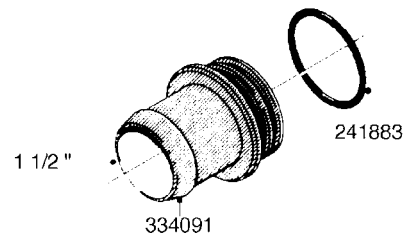

L0080

FITTINGS - S-53
L0080-HIN, 12:09:17

Page 1

Date 07.02.2020 9:21

Pos.	parts-n°	order qty	description
1	145995	1	FITT.DK S-53 FORK
2	241973	1	O-RING Ø3 X 44.2 70 SHORES NITRIL NITRIL (BLACK)
2	242353	1	O-RING 3 X 44.2 VITON VITON (BROWN)
3	242109	1	O-RING D32.2x3.0 NITRIL (BLACK)
3	242354	1	O-RING D32.2X3.0 VITON VITON (BROWN)
4	322103	1	FITT.DK S-53 BULKHEAD
5	322107	1	FITT.DK S-53 BULKHEAD NUT
6	322110	1	FITT.DK S-53 ELB. 1/2" BSP
7	322352	1	FITT.DK S-53 TEE
8	334229	1	FITT.DK S-53 STR.3/4"
9	334260	1	GASKET F. S-53 BULKHEAD
10	334564	1	FITT.DK S-67 TO S-53 ADAPTER
11	391100	1	FITT.DK S-53THREAD INS.1/2"BSP
12	726463	1	FITT.DK S53 BULKHEAD W/GASKET
13	726552	1	FIT.DK S-53X90 1/2" BSP,O-RING
14	726556	1	FITT.DK S-53 HB 1/2" W/O-RING
15	726558	1	FITT.DK S53 STR. 3/4" W.ORING
16	726559	1	FITT DK. S-53 HB 1" W/O-RING
17	726568	1	FITT.DK.S-53 HB 1/2"90 W/O-RING
18	726570	1	FITT.DK S-53 ELB.3/4" W.ORING
19	726571	1	FITT.DK S-53 ELB.1", W ORING
20	726578	1	FITT.DK S53 PLUG WITH O-RING
21	728561	1	FITT.DK. S67M - S53F REDUCER