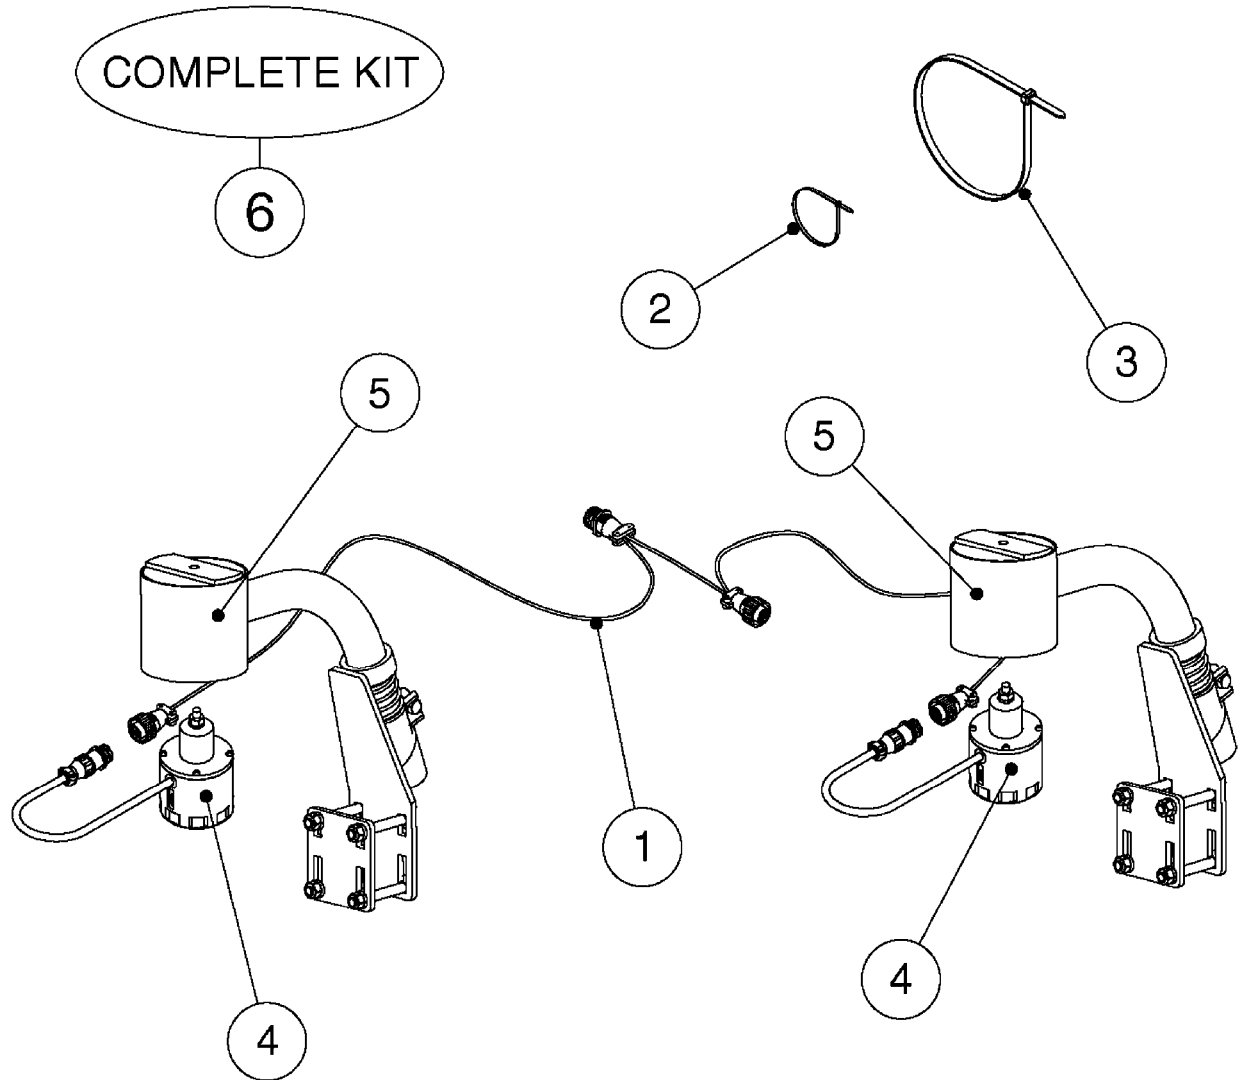

M0350

JUNCTION BOXES - HYDRAULIC
M0350-HIN, 15:07:19

Page 1

Date 07.02.2020 9:21

Pos.	parts-n°	order qty	description
1	261442	1	LID F.3010/3012 HP BOX
2	391071	1	BOX FOR HY.DAH
3	983070	1	CABLE 2X6²
4	26016900	1	CABLE DB25M - DB25F L=8.5m
5	26018000	1	HYD JUNCTION BOX SPZ PRE 2012 EAGLE SPC BOOMS
5	26018100	1	HYD. BOX BOOM PCB W/LEADS FOR FORCE/TWIN FORCE BOOMS
5	26018500	1	HYD. BOX BOOM PCB NO LEADS
5	26038300	1	HYD JUNCTION BOX GENERIC 2012 EAGLE SPC/FORCE BOOMS
6	26087600	1	DAH INTERFACE PCB ASSY. V.2.0
7	28048000	1	PLUG 3-POL DIN 9680 FEM.CHASS
8	28048100	1	PLUG 3-POL DIN 9680 MALE SPRAY
9	28048200	1	WIRE GROMET RUBBER 4 HOLE
10	28048500	1	FUSE 10A ATOF SERIES