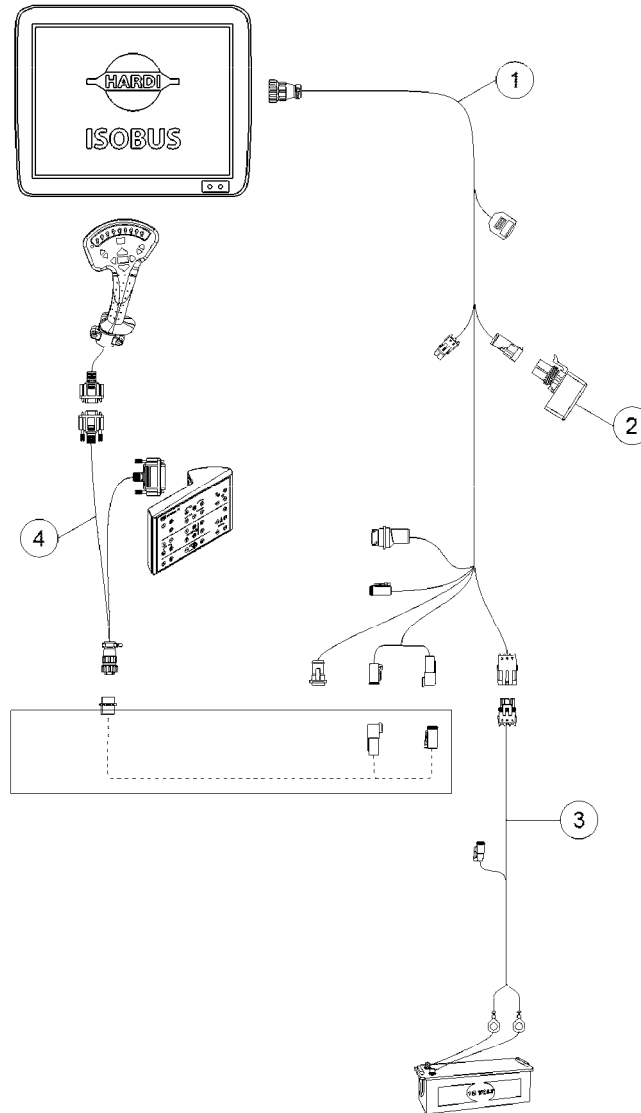

M414-HIA

HC 85/9500 TRACTOR WIRING
ASSY.
M414-HIA, 22:02:13

Page 1
Date 07.02.2020 9:21

Pos.	parts-n°	order qty	description
1	26040200	1	DISPLAY CABLE, HC85/9500, 12' (ISOBUS)
2	26040400	1	ISOBUS POWER/CONTROL EXTENSION
3	26040500	1	ISOBUS ACTIVE TERMINATION
4	26040600	1	ISOBUS POWER CABLE - 16FT
5	26040300	1	ISOBUS IBBC POWER CONT. ASSY.
6	26040900	1	POWER CABLE DISPLAY/GUIDANCE, 15'
7	26040800	1	ISOBUS/HARDI GRIP TEE CABLE
8	26031500	1	CABLE ISO CABIN GRIP SETBOX
9	26076800	1	FUSE 100A MEGA298 SERIES
10	26076900	1	FUSE 100A MIDI498 SERIES
11	26076600	1	FUSE 30A JCASE495 SERIES
11	26076700	1	FUSE 60A JCASE495 SERIES