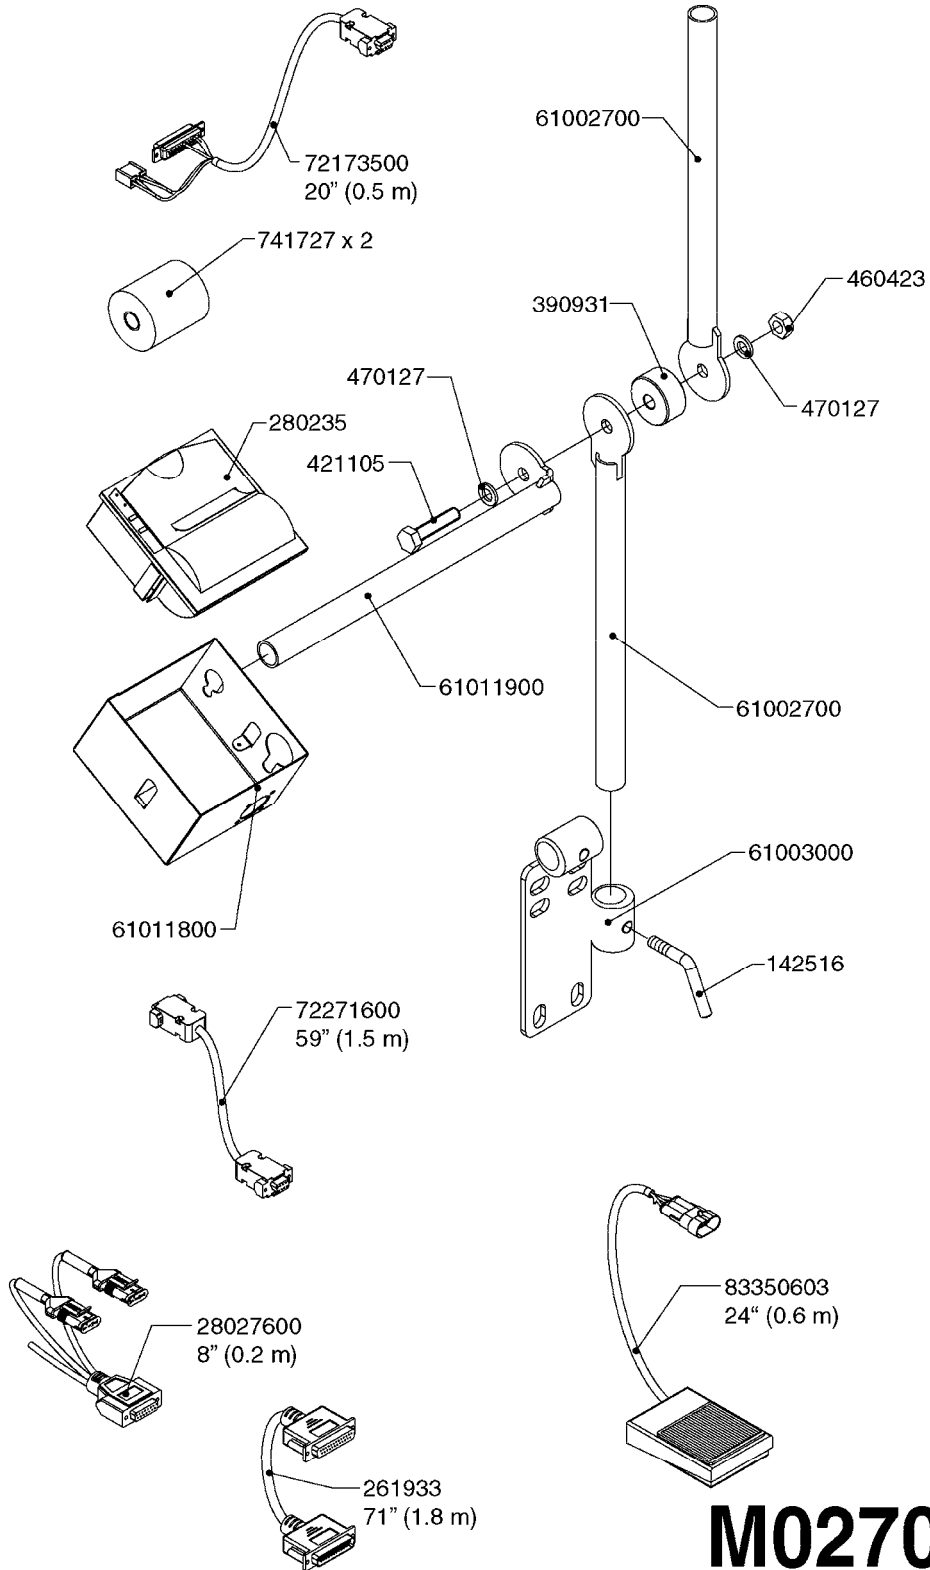

*Included with (1) box complete

M0250

JOB COM AND BREAK OUT
M0250-HIN, 01:02:17

Page 1

Date 07.02.2020 9:21

Pos.	parts-n°	order qty	description
1	391095	1	BOX COMPL. 300X300X135 DRILLED
2	440673	1	SCREW F.PLASTIC 5X12 SS
3	16132400	1	PLATE 1.5X270X270/JOB COMPUTER
4	26004600	1	PLUG F.DRILLED HOLE 21MM
5	26004700	1	PG13.5 BUNG
6	26005100	1	CONNECTOR FOR PCB, PLASTIC
7	26005500	1	PCB BREAKOUT BOX EL BOX CM"05"
8	26013800	1	CABLE HC6500 JOB COM TO CABIN
9	26029200	1	DAH PCB F. JOB COM NCM '09
10	26052700	1	JOB COM PCB ASSY HW3.1
10	72369300	1	JOB COM PCB NCM44/6600 REFURB.
11	28048600	1	FULE 15A ATOF SERIES
12	28091400	1	FINGER SCREW F.BOX 300X300X135