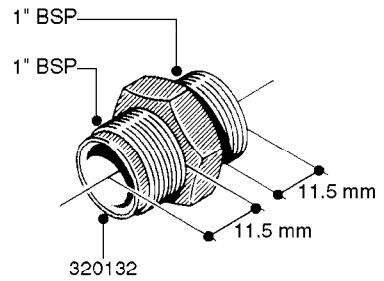

FITTINGS - HEXAGON NIPPLES
L0030-HIN, 01:01:16

Page 0
Date 07.02.2020 9:21

L0030