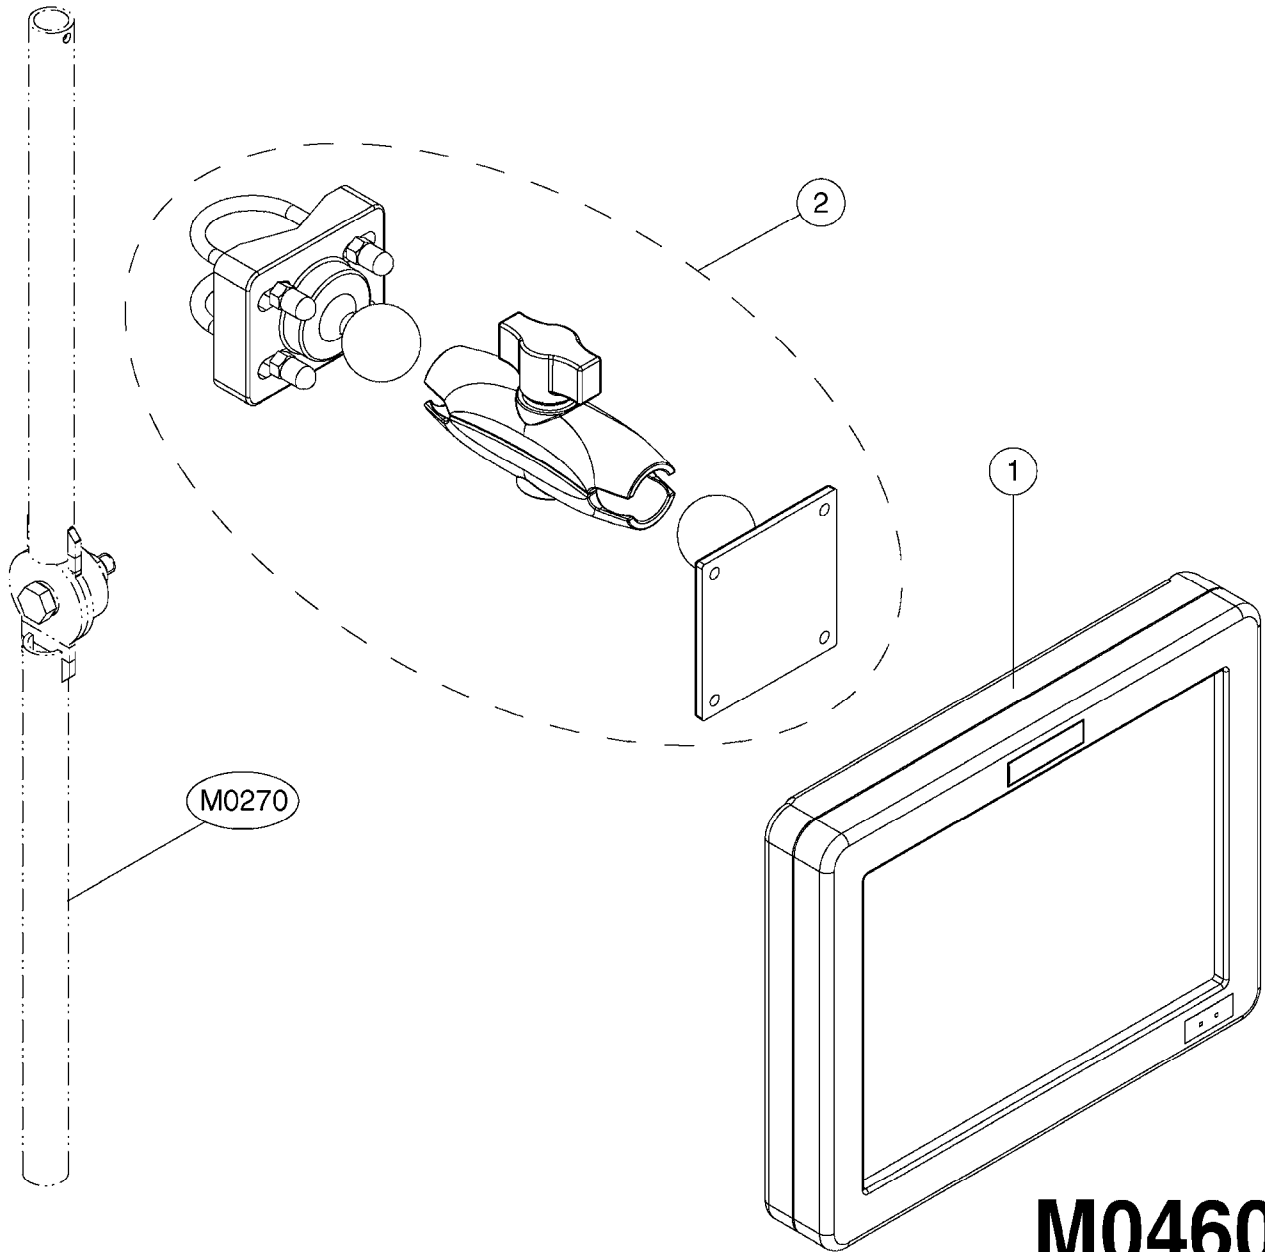

HC8500/9500 DISPLAY
M0460-HIN, 06:12:16

Page 0

Date 07.02.2020 9:21

HC8500/9500 DISPLAY
M0460-HIN, 06:12:16

Page 1

Date 07.02.2020 9:21

Pos.	parts-n°	order qty	description
1	26037900	1	HC9500 DISPLAY KIT
1	26047600	1	HC8500 DISPLAY KIT
2	72802400	1	RAM MOUNT KIT W/5" ARM STD BASE