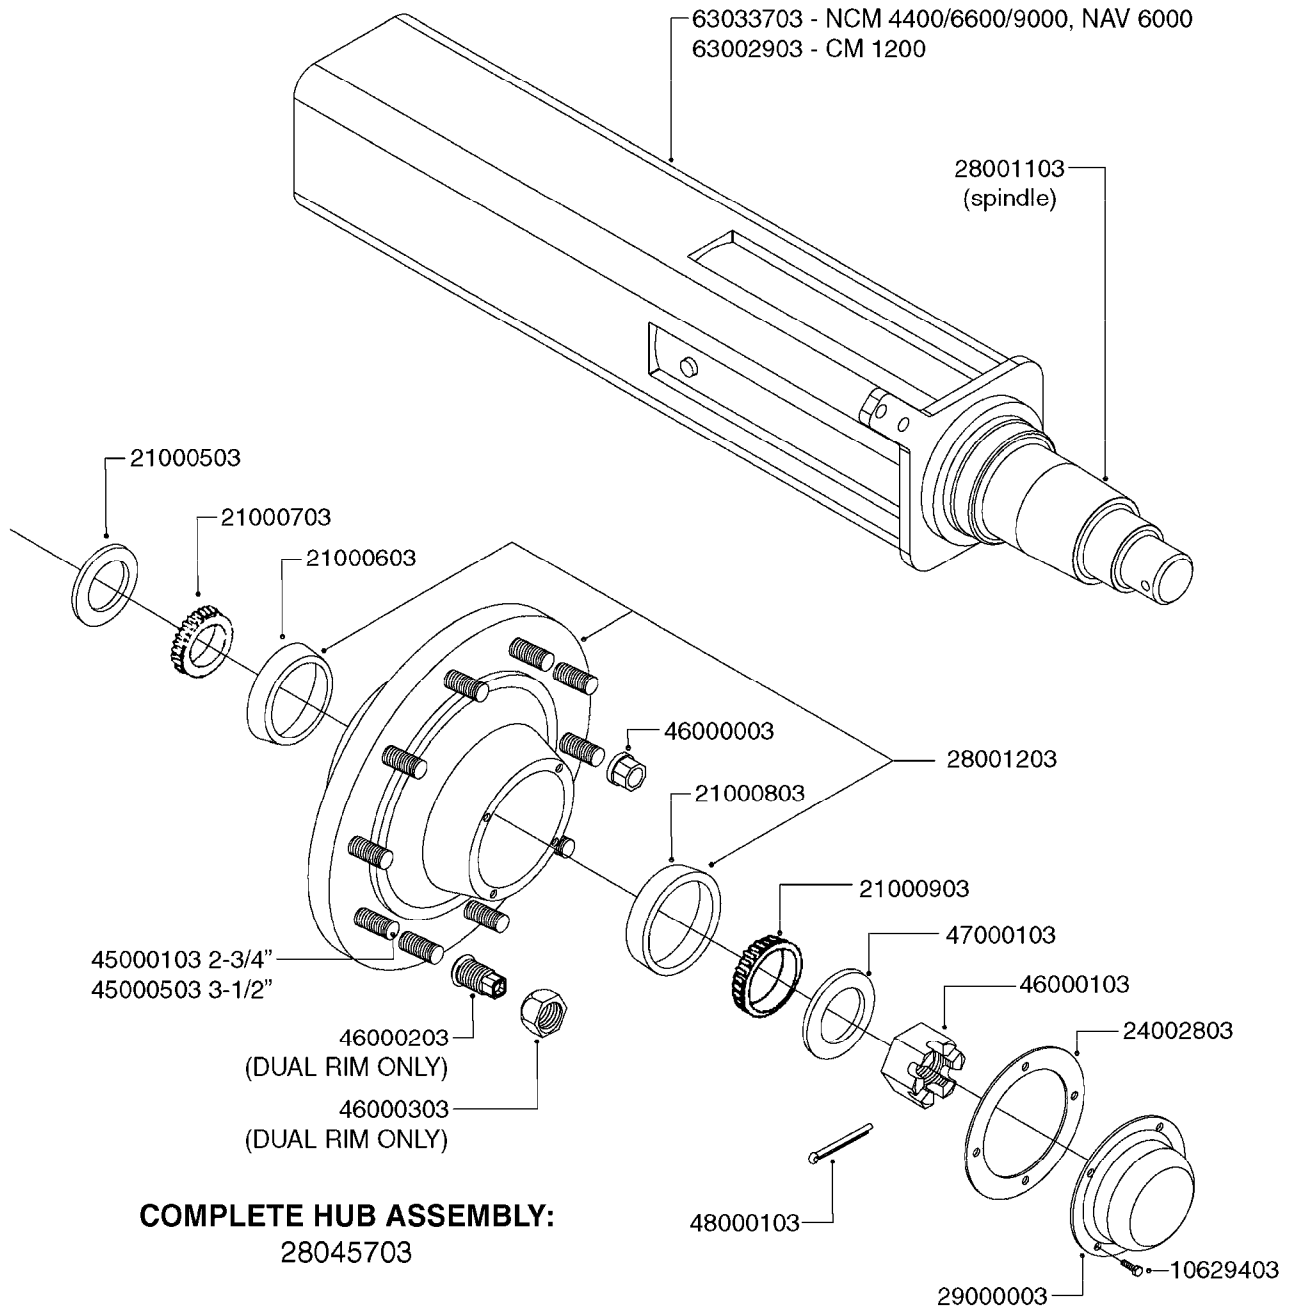

COMPLETE HUB ASSEMBLY:
28045703

COMPLETE ASSEMBLIES
WHOLEGOODS ITEMS

E0790

HUB ASSEMBLY F.4-1/2" SPINDLE
E0790-HIN, 06:07:17

Page 1

Date 07.02.2020 9:20

parts-n°	order qty	description
10629403	1	BOLT HEX 5/16 NC GR.2 00.50"
21000503	1	SEAL,WHEEL CR43771
21000603	1	RACE, BEARING 3.5/1.5
21000703	1	BEARING, TAPPERED 3.5433/1.575
21000803	1	RACE, TAPERED BEARING
21000903	1	BEARING, TAPPERED, 2.75/1.510
24002803	1	GASKET F. HUB 4.5" HUB ASSY
28001103	1	SPINDLE 4.5"x 23" 20000LB
28001203	1	HUB, 20000LB W. BRG RACES
28045703	1	HUB ASSY 10-13.19-11.02 25000#
29000003	1	HUB CAP F. 881(20000LB) HUB
45000103	1	BOLT, WHEEL STUD 3/4-16X2 3/4
45000503	1	BOLT, WHEEL STUD 3/4-16X3 1/2
46000003	1	NUT HEX NF 3/4" FLANGED F.HUB
46000103	1	NUT, CASTLE, SPINDLE 2-12 UNF
46000203	1	NUT, BUD WHEEL, INNER, RH
46000303	1	NUT, BUD WHEEL, OUTER, RH
47000103	1	WASHER, SPNDL 4.5" 2.06x4 .25T
48000103	1	PIN, COTTER 5/16" X 5.25"
63002903	1	AXLE INSERT,72"-90"SUS CM 1200
63033703	1	AXLE INSERT NCM 44/66/9000