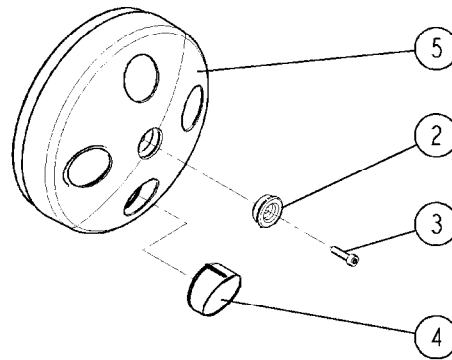

FOR PRE-2016 100 SERIES PTO PARTS
SEE PAGES A0510, A0520, A0560, A0570

COMPLETE ASSEMBLIES
WHOLEGOODS ITEMS

A0610

C.V. PTO SHAFTS - BONDIOLI
G-SERIES
A0610-HIN, 23:10:18

Page 1
Date 07.02.2020 9:20

parts-n°	order qty	description
10627103	1	PTO PIN TUBE RETAINER CV OUTER
28009003	1	PTO TUBE OUTER F.CV 1060MM
28009803	1	PTO PIN TUBE RETAINER OUTER
28009903	1	PTO TUBE RETAINER INNER
28010103	1	PTO YOKE F.INNER TUBE CV PTO
28010203	1	PTO YOKE 1-3/8X21SPL
28035003	1	PTO 1-3/8/21X1-3/8/21X1260 CV
28035103	1	PTO 1-3/4/20X1-3/8/21X1260 CV
28035203	1	PTO 1-3/4/20X1-3/8/21X1210 CVH
28040203	1	PTO YOKE 1-3/8X21SPL SLIP F.CV
28040303	1	UNIV. JOINT 22x86mm CV BLK.
28040403	1	PTO YOKE INNER F.CV PTO SHAFT
28040603	1	PTO YOKE 1-3/8X21SPL BLACK
28040703	1	SAFETY CHAIN F.CV BLACK PTO (SET OF 2)
28040903	1	SELF TAPPING SHIELDING SCREW
28041303	1	PTO YOKE 1-3/4X20SPL SLIP F.CV
28041803	1	DECAL DANGER GUARD MISSING
28041903	1	DECAL DANGER ROT.DRIVELINE
28042003	1	PTO YOKE 1-3/4X20SPL SLIP F.CV
28089203	1	UNIV.JOINT 27X100MM F.CV
28094003	1	PTO SHIELD COMPLETE BLACK
28098103	1	PTO SHIELD COMPLETE BLACK
28098903	1	PTO TUBE YOKE #6-G7 INNER
28099203	1	PTO TUBE INNER #4 1050MM
28099303	1	PTO TUBE YOKE G7 OUTER
28099503	1	PTO TUBE OUTER 1040MM
28099703	1	PTO TUBE INNER #6 1050MM
28099803	1	SELF TAPPING SCREW 4.8X22
28100003	1	ROLL PIN 10X65
28100403	1	UNIV. JOINT S4-G4 27X74.6MM
28100503	1	UNIV. JOINT S7-G7 30.2X91.5MM
28100603	1	PTO YOKE 1-3/8"X21 S7-G7 BALL LOCK

Se B528 kryds/aksler

B430

HANDLE/INDICATOR F.SMART VALVE
B430-HIA, 10:07:15

Page 1

Date 07.02.2020 9:20

Pos.	parts-n°	order qty	description
1	33505700	1	SMART VALVE HANDLE
2	334594	1	PLUG F.VALVE HANDLE BLACK
3	450902	1	BOLT ALLEN HEAD M4 X 16MM
4	33505200	1	PLUG FOR SMART VALVE HANDLE
5	33508600	1	POSITION INDICATOR/SMART VALVE
6	74194100	1	PACKAGE OF ICONS - CM-NAV