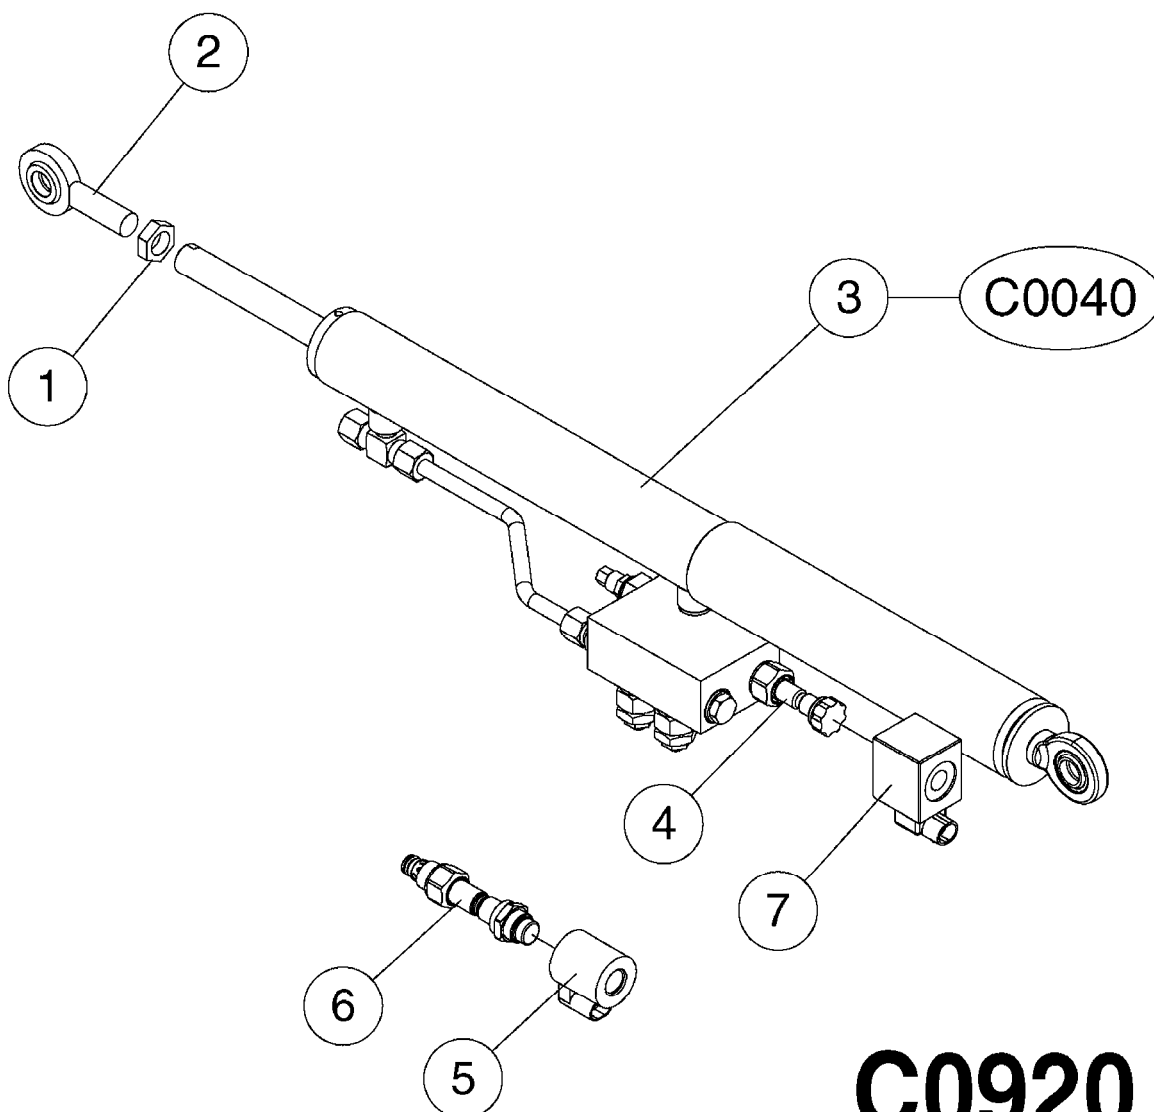

HYD. DAMPER, LOCKING CYLINDER
C0920-HIN, 05:06:19

Page 0

Date 07.02.2020 9:20