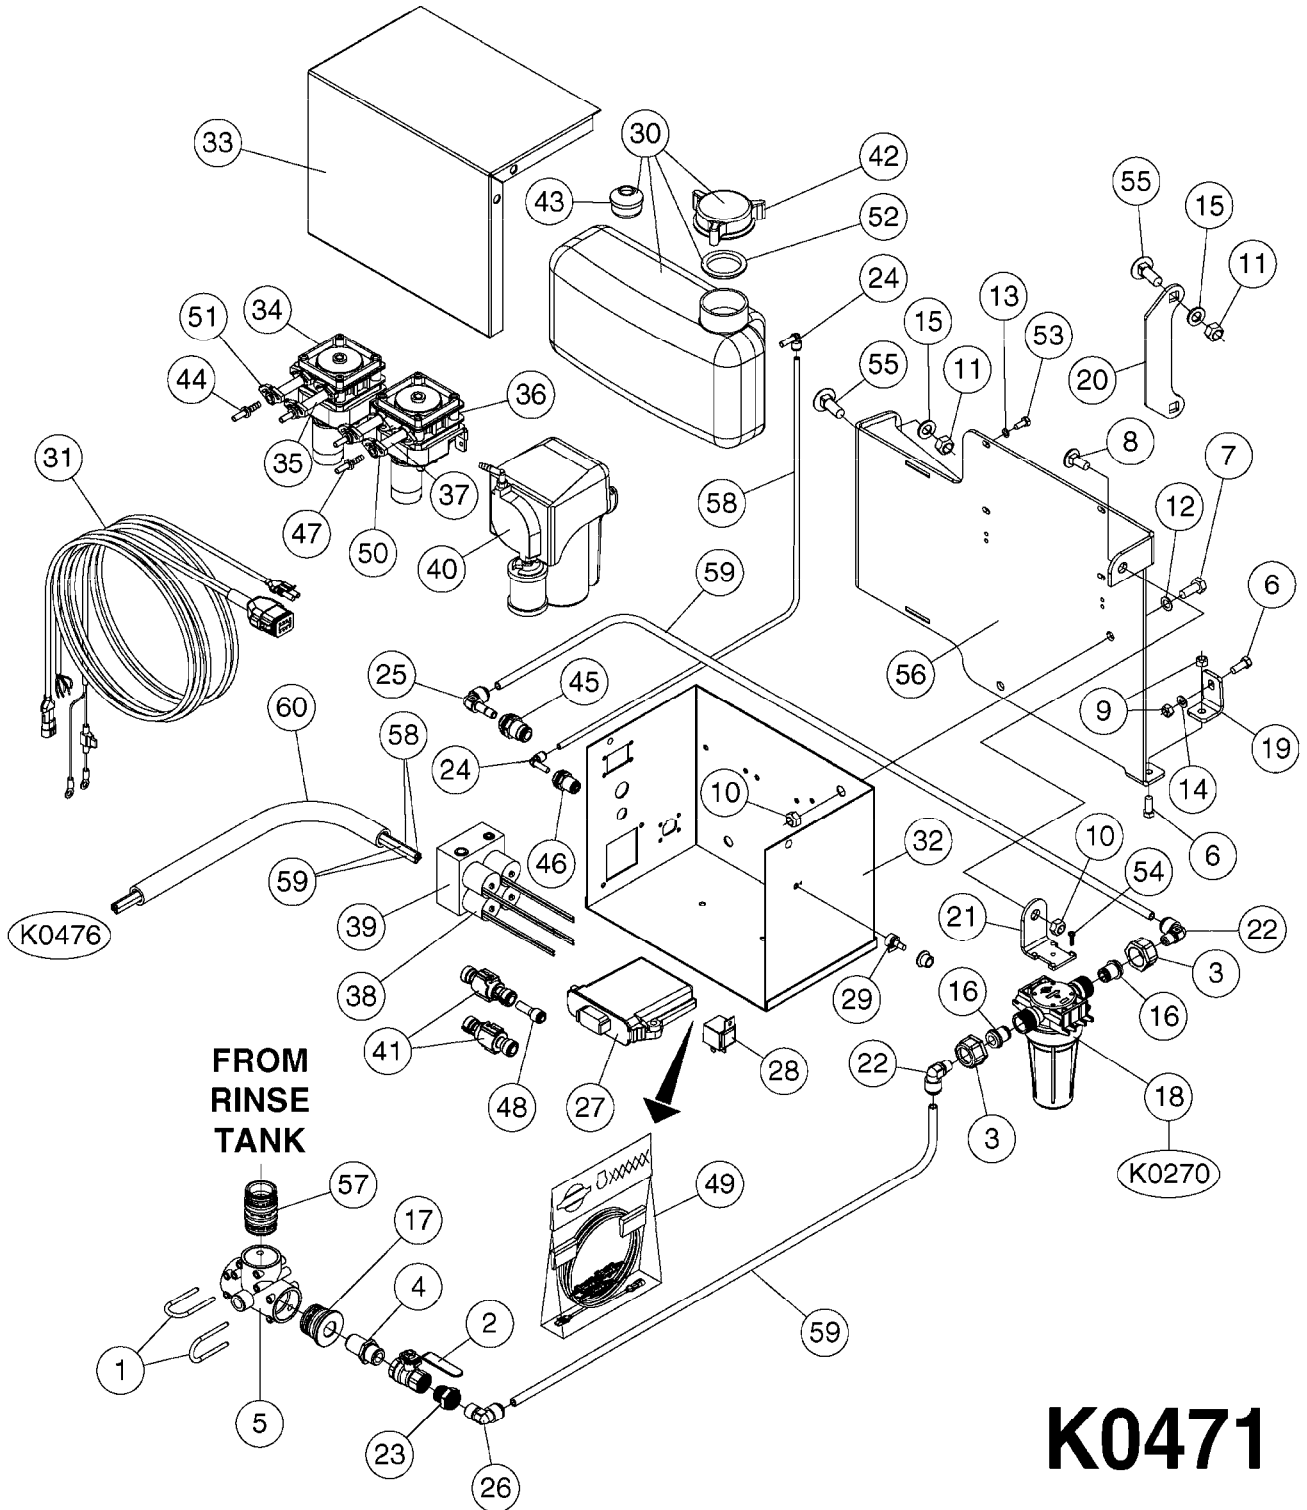

FOAM MARKER - RICHWAY
COMMANDER
K0471-HIN, 22:10:18

Page 1
Date 07.02.2020 9:21

Pos.	parts-n°	order qty	description
1	145995	1	FITT.DK S-53 FORK
2	284227	1	BALL VALVE 1/2"FEMALE THREADS
3	320283	1	FITT.DK NUT 3/4"BSP
4	321742	1	FITT.DK BULKHEAD 1/2' BSP
5	322352	1	FITT.DK S-53 TEE
6	420582	1	BOLT HEX 8.8 DEL M8X20 FT A2
7	420604	1	BOLT HEX 8.8 DEL M10X25 FT DIN933
8	440737	1	BOLT CARRIAGE M10x25 SS
9	460143	1	SELF LOCK NUT M8 SST A2 DIN985
10	460423	1	NUT HEX M10X1.50 LOCK DIN985A2 SS
11	460703	1	NUT HEX M12X1.75 LOCK DIN985A2 SS
12	470046	1	WASHER D18D11X1 LOCK
13	470901	1	WASHER D11.8/D6.1X1.6 SS LOCK
14	471126	1	WASHER, M8, Ø16/ 8.4X 1.6, SS
15	471127	1	WASHER, M12, Ø24/13X24X2.5 SS
16	717426	1	FITT.DK REDUC 1/4"BSP F.3/4"N
17	726694	1	PLUG,S53,1/2"FBSP THD W.ORING
18	845219	1	FILTER IN-LINE 3/4'80 MESH OML
19	16184403	1	FOAM M. COMPRESSOR HANGER
20	16184603	1	FOAM M. COMPRESSOR SHIM
21	16321500	1	LINE FILTER BRACKET, TDZ/DDZ
22	23004703	1	FITT, 1/4"NPT-3/8"90-PTC
23	23004803	1	FITT, 1/2"MPT-3/8"FPT REDUCER
24	23004903	1	FITT, 1/4"PLUG-IN-1/4"90-PTC
25	23005003	1	FITT, 3/8"PLUG-IN-3/8"90-PTC
26	23005103	1	FITT, 3/8"NPT-3/8"90-PTC
27	26029503	1	MODULE, CONTROL, FOAM MARKER, RICHWAY
28	26029603	1	RELAY, 12VDC, RICHWAY
29	26029703	1	POTENTIOMETER, FOAM MARKER, RICHWAY
30	28064703	1	FOAM MARKER CONC. TANK,RICHWAY
31	28064803	1	FOAM MARKER CONT.CABLE,RICHWAY
32	28086403	1	STEEL BODY, FOAM MARKER, RICHWAY
33	28086503	1	STEEL LID, FOAM MARKER, RICHWAY
34	28086603	1	WATER PUMP, FOAM MARKER, RICHWAY
34	28102303	1	RICHWAY WATER PUMP GEAR MOTOR ONLY
35	28086703	1	1/4" PUMP TUBE, WATER, FOAM MARKER, RICHWAY
36	28086803	1	CONCENTRATE PUMP, FOAM MARKER, RICHWAY
37	28086903	1	1/8" PUMP TUBE, CONCENTRATE, FOAM MARKER, RICHWAY
38	28087003	1	2-WAY SOLENOID VALVE, FOAM MARKER, RICHWAY
39	28087103	1	RHD-VTD SOLENOID BLOCK, FOAM MARKER, RICHWAY
40	28087203	1	DIAPHRAGM AIR COMPRESSOR, FOAM MARKER, RICHWAY
41	28087403	1	3/8" CHECK VALVE, FOAM MARKER, RICHWAY
42	28087603	1	1 GALLON TANK CAP, FOAM MARKER, RICHWAY
43	28087703	1	1 GALLON TANK SCREEN, FOAM MARKER, RICHWAY
44	28094103	1	FITT.1/4" STEM X 1/4" HOSE BARB
45	28095803	1	3/8"T BULKHEAD
46	28095903	1	1/4"T BULKHEAD
47	28096403	1	1/4" STEM X 3/16" HB
48	28096503	1	3/8" STEM X 1/4"T
49	28097103	1	POWER UNIT HARNESS, RICHWAY TRAILER INSIDE WIRING HARNESS COMPLETE
50	28102103	1	RICHWAY #23 QUICK CLAMP
51	28102203	1	RICHWAY #26 QUICK CLAMP
52	28102403	1	RICHWAY TANK CAP GASKET
53	41000603	1	BOLT HEX 1/4"X1/2" SS
54	44076200	1	SCREW WN5451 5X16 SS TORX
55	45001300	1	CARRIAGE BOLT M12X35 DIN603 A2
56	61020003	1	BRKT, FOAM MARKER F.COM, RICHWAY
57	72114300	1	FITT. DK S-53 MALE MALE W.ORIN
58	92703303	1	HOSE LLDPE .25"X.17"X12" BLACK
59	92703403	1	HOSE LLDPE .38"X.25"X12" BLACK