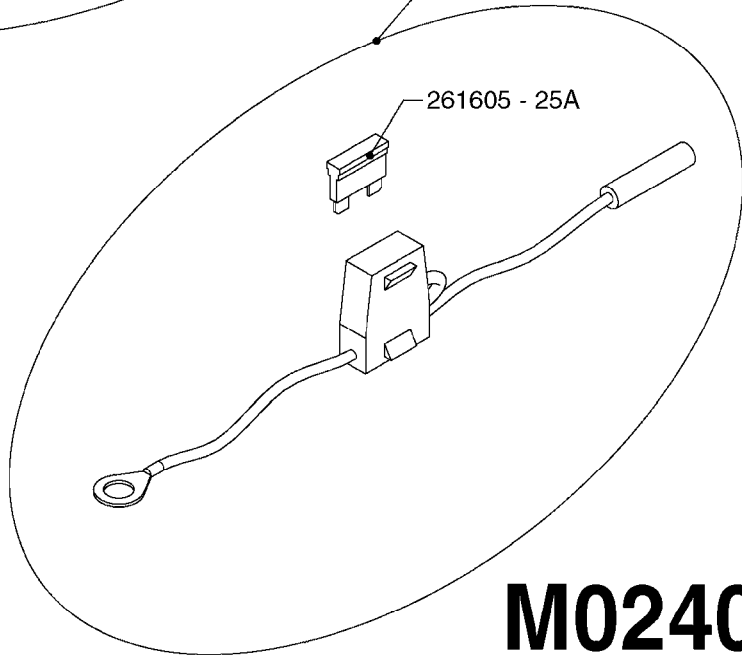

POWER SUPPLY CABLES
M0240-HIN, 01:01:16

Page 0

Date 07.02.2020 9:21

M0240

POWER SUPPLY CABLES
M0240-HIN, 01:01:16

Page 1

Date 07.02.2020 9:21

parts-n°	order qty	description
261605	1	Fuse 25A ATOF Series
983070	1	CABLE 2X6²
16112800	1	BRACKET F.12V POWER CABLE/PLUG
28048000	1	PLUG 3-POL DIN 9680 FEM.CHASS
72266300	1	CABLE 12VDC POWER F. TRACTOR