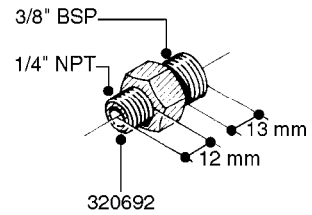

FITTINGS - HEXAGON NIPPLES
L0030-HIN, 01:01:16

Page 0
Date 07.02.2020 9:21

L0030

FITTINGS - HEXAGON NIPPLES
L0030-HIN, 01:01:16

Page 1
Date 07.02.2020 9:21

parts-n°	order qty	description
10015303	1	FITT.PO.HN 1.00X1.00 M1000
10425003	1	FITT.PO.HN 1.25X1.00 MCPHEE
320132	1	FITT.DK HN 1" BSP
320176	1	FITT.DK HN 3/8"X1/2" BSP
320445	1	FITT.DK HN 1/4"X3/8" BSP
320655	1	FITT.DK HN 1/2"-1/2" BSP
320692	1	FITT.DK HN 3/8'BSPX1/4'NPT
320703	1	FITT.DK HN 3/8BSP X1/2 &1/4NPT
320725	1	FITT.DK NIPPLE 3/8"-3/8" BSP
320902	1	FITT.DK HN 3/8'X 1/4' BSP
390232	1	FITT.DK HN 1-1/2' X 1-1/4' BSP
390276	1	FITT.DK HN 1'BSP