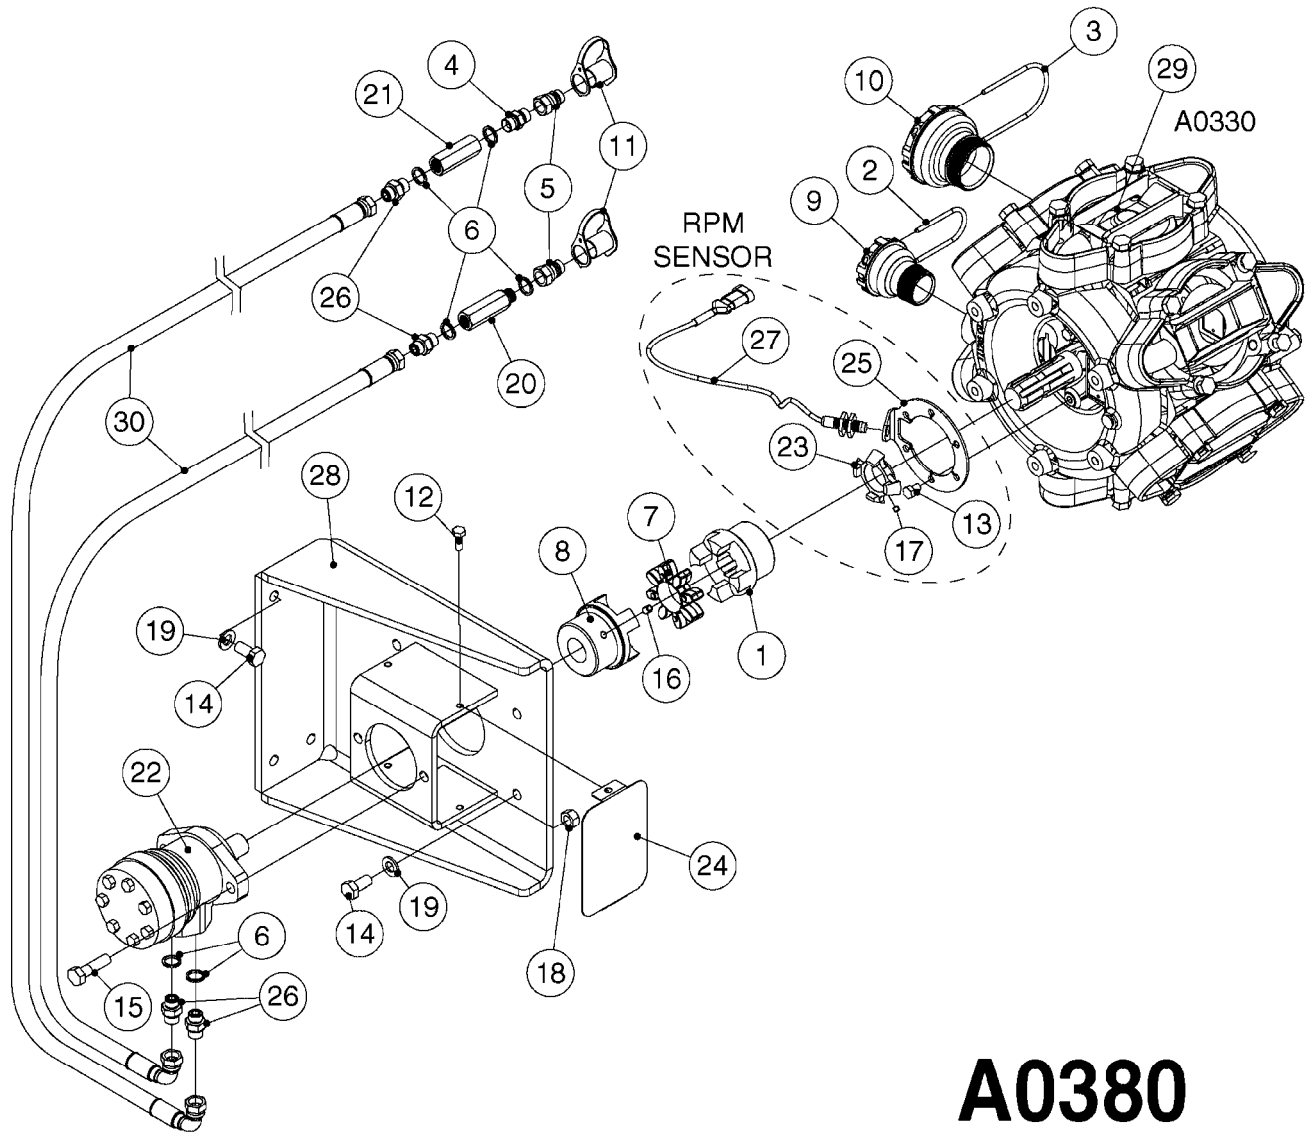

PUMP - 463 FLEX CAPACITY
A0380-HIN, 07:11:16

Page 1

Date 07.02.2020 9:20

Pos.	parts-n°	order qty	description
1	111438	1	HUB F.CLUTCH 361/460 PUMP
2	145996	1	FITT.DK S-67 FORK
3	145997	1	FITT.DK S-93 FORK
4	147132	1	HEX NIPPLE 1/2"X1/2" BSP DEL
5	230311	1	QUICK COUPLING 1/2"
6	241356	1	DOWTYSEAL 1/2"
7	283916	1	TOOTHED RIM FOR CLUTCH
8	284521	1	COUPLING HALF CYL.D25MM-KEY
9	322322	1	FITT.DK S-67 X 1-1/4"BSP MALE
10	322324	1	FITTING S93 FEMALE - BSP 2" MALE
11	334206	1	DUST HOOD FOR HY-COUPLING
12	420582	1	BOLT HEX 8.8 DEL M8X20 FT A2
13	420917	1	BOLT HEX 8.8 RAW M8X12 FT
14	430522	1	BOLT HEX 8.8 DEL M12X25 FT
15	430878	1	BOLT HEX 8.8 DEL M12X45 DIN931
16	450052	1	SCREW SET M8X10 BLACK ALLAN
17	450645	1	SCREW ALLAN M6 X 6 SS
18	460703	1	NUT HEX M12X1.75 LOCK DIN985A2 SS
19	471127	1	WASHER, M12, Ø24/13X24X2.5 SS
20	782153	1	PRESS. FLOW VALVE 1/2", 32L/MIN, PAINTED (BLACK)
21	782154	1	CHECK VALVE 284794 (BLACK)
22	783010	1	MOTOR HYDRAULIC OMR50
23	14117800	1	ROTOR RPM SENSOR 4-POL
24	16154400	1	COVER PLATE F. FLEX PUMP MT.
25	16382700	1	PLATE 3 X 148 X 116 / BEND
26	23235300	1	HEX NIPPLE 1/2"-13/16"
27	28120200	1	INDUCTIVE SENSOR M12 0.25M CABLE
28	61038400	1	BRACKET FLEX PUMP MOUNT NCM
29	72363900	1	PUMP 463/10-MOD-2-540
30	78571100	1	HOSE HY X 1/2" X 248" STR+ELB