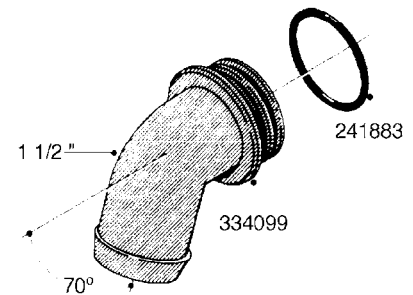

L0080

FITTINGS - S-53
L0080-HIN, 12:09:17

Page 1

Date 07.02.2020 9:21

Pos.	parts-n°	order qty	description
1	145995	1	FITT.DK S-53 FORK
2	241973	1	O-RING Ø3 X 44.2 70 SHORES NITRIL NITRIL (BLACK)
2	242353	1	O-RING 3 X 44.2 VITON VITON (BROWN)
3	242109	1	O-RING D32.2x3.0 NITRIL (BLACK)
3	242354	1	O-RING D32.2X3.0 VITON VITON (BROWN)
4	322103	1	FITT.DK S-53 BULKHEAD
5	322107	1	FITT.DK S-53 BULKHEAD NUT
6	322110	1	FITT.DK S-53 ELB. 1/2" BSP
7	322352	1	FITT.DK S-53 TEE
8	334229	1	FITT.DK S-53 STR.3/4"
9	334260	1	GASKET F. S-53 BULKHEAD
10	334564	1	FITT.DK S-67 TO S-53 ADAPTER
11	391100	1	FITT.DK S-53THREAD INS.1/2"BSP
12	726463	1	FITT.DK S53 BULKHEAD W/GASKET
13	726552	1	FIT.DK S-53X90 1/2" BSP,O-RING
14	726556	1	FITT.DK S-53 HB 1/2" W/O-RING
15	726558	1	FITT.DK S53 STR. 3/4" W.ORING
16	726559	1	FITT DK. S-53 HB 1" W/O-RING
17	726568	1	FITT.DK.S-53 HB 1/2"90 W/O-RING
18	726570	1	FITT.DK S-53 ELB.3/4" W.ORING
19	726571	1	FITT.DK S-53 ELB.1", W ORING
20	726578	1	FITT.DK S53 PLUG WITH O-RING
21	728561	1	FITT.DK. S67M - S53F REDUCER