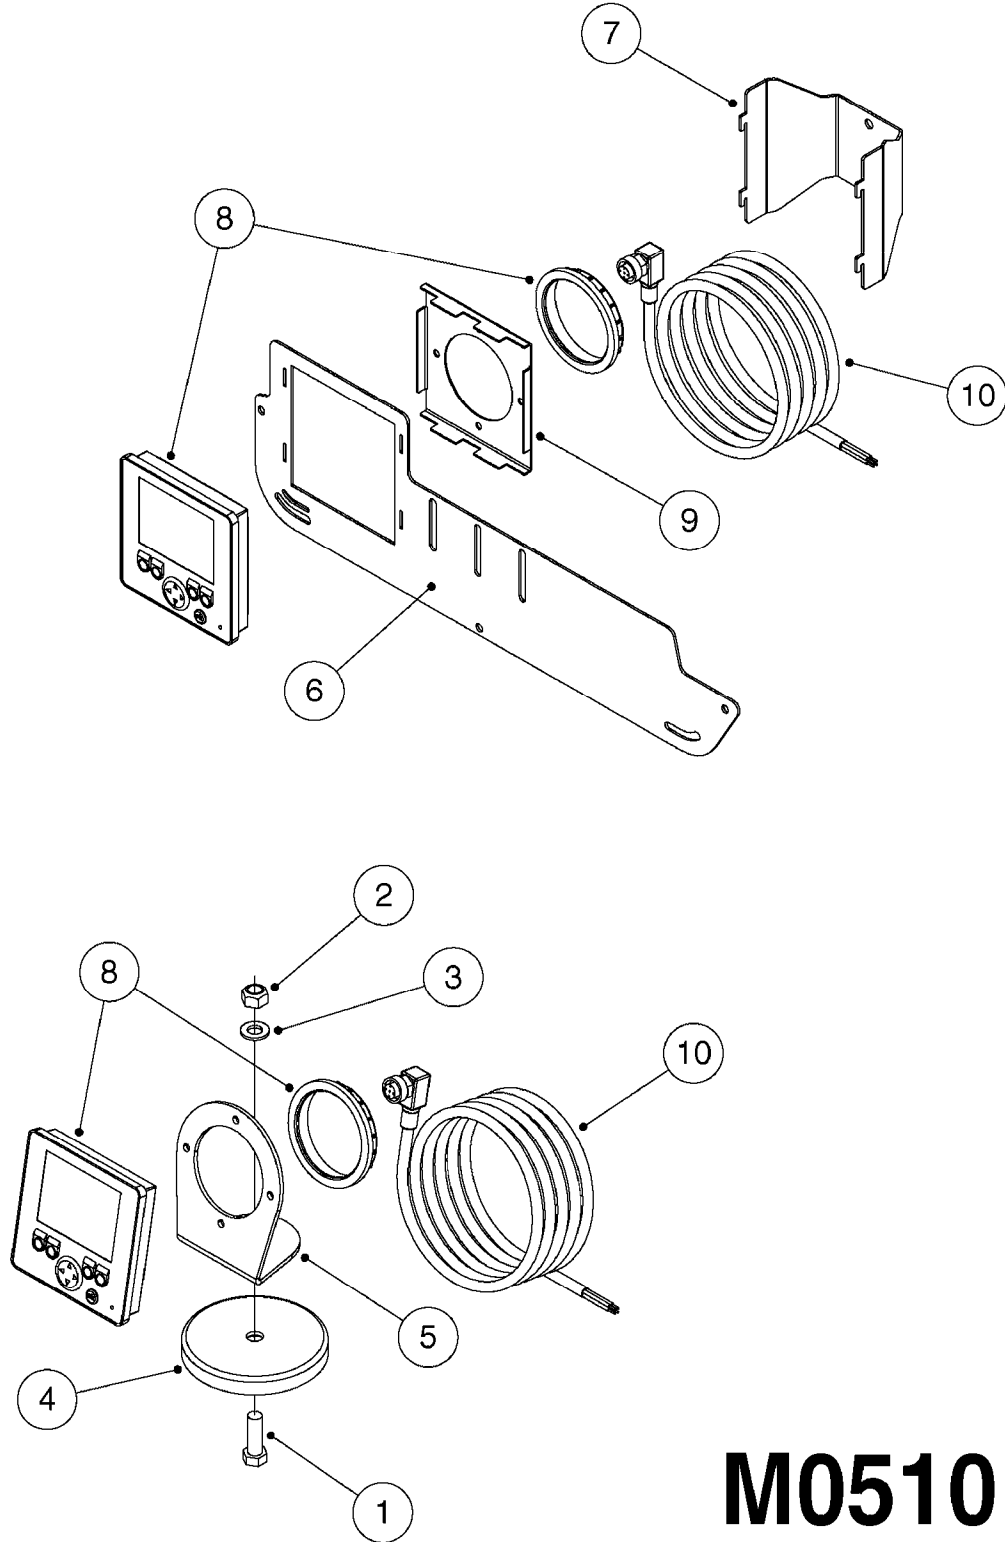

TRACK CABLE CM45/55/7000
M0480-HIN, 08:12:16

M0480

TRACK CABLE CM45/55/7000
M0480-HIN, 08:12:16

Page 1

Date 07.02.2020 9:21

Pos.	parts-n°	order qty	description
1	262107	1	NUT F. BULKHEAD CABLE GRAY
2	420582	1	BOLT HEX 8.8 DEL M8X20 FT A2
3	450902	1	BOLT ALLEN HEAD M4 X 16MM
4	460143	1	SELF LOCK NUT M8 SST A2 DIN985
5	461145	1	NUT HEX M4 LOCK
6	471037	1	SCREW A 4,3 DIN 125
7	471126	1	WASHER, M8, Ø16/ 8.4X 1.6, SS
8	16261500	1	PLATE FOR TRACK CABLE NCM/NAV
9	26024000	1	CABLE SET FOR TRACK NCM
10	72612700	1	TRACK JUNCTION BOX/BRACKETS CM