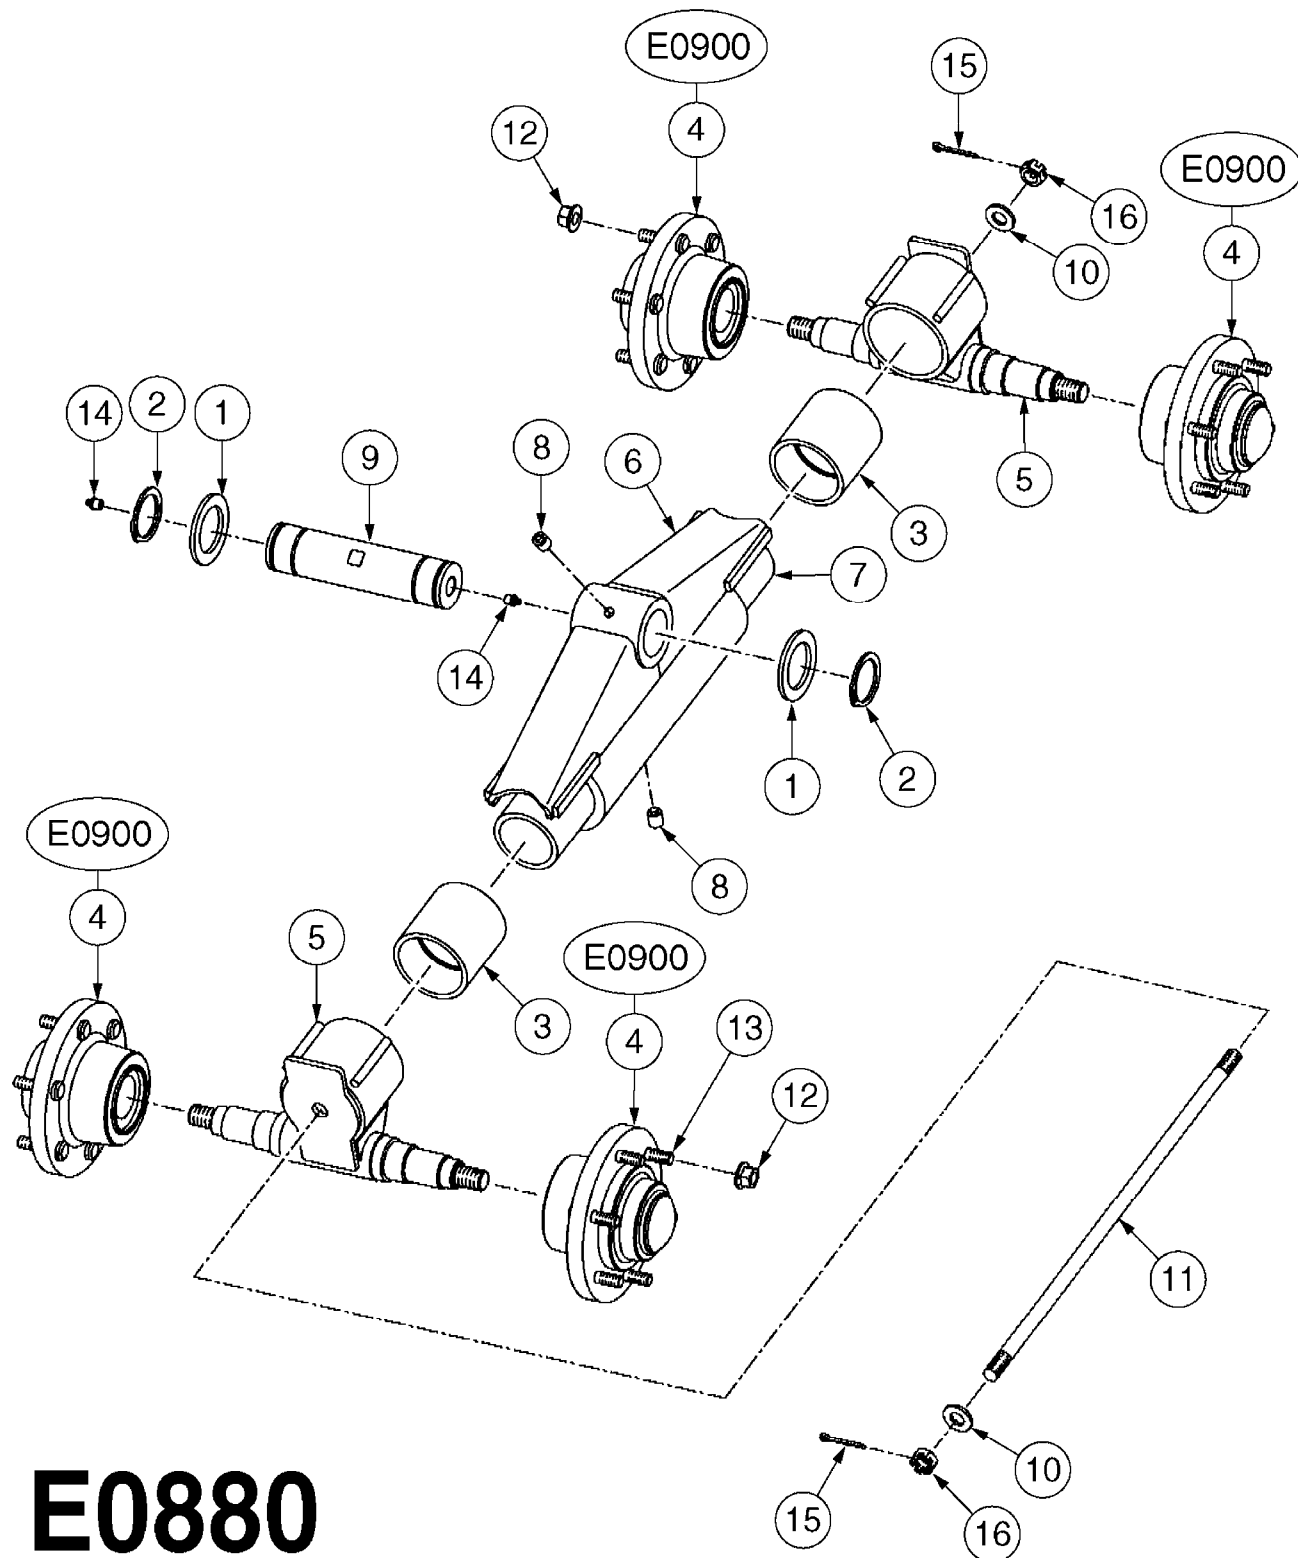

E0880

CAMOPLAST BOGIE MID-ROLLER 40
E0880-HIN, 01:01:16

Page 1

Date 07.02.2020 9:20

Pos.	parts-n°	order qty	description
1	28076003	1	WASHER, 3"X2.02"X3/16"
2	28076103	1	SNAP RING EXT. 2"
3	28080503	1	BUSHING
4	28080603	1	HUB ASSY.MID-ROLLER HUB COMPLETE W/LUG NUTS
5	28080703	1	MID-ROLLER DOGHOUSE(40 SERIES)
6	28080803	1	HOUSING, BOGIE
7	28080903	1	AXLE, MID-ROLLER
8	28081003	1	SET SCREW, 3/4"X1/2"-13 UNC
9	28081103	1	PIN, BOGIE
10	28081203	1	WASHER21/32"IDX1-5/16"ODX0.146
11	28081303	1	RETAINER ROD
12	28083003	1	LUG NUT SET (6) MID-ROLLER
13	28083103	1	WHEEL STUD SET (6) MID-ROLLER
14	28084103	1	GREASE FITTING
15	28084603	1	COTTER PIN 1-1/4" X 5/32"
16	28085003	1	CASTLE NUT 5/8"-11 UNC GR 5