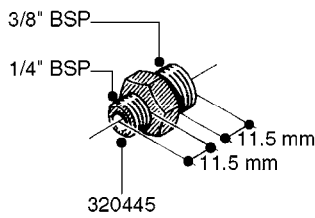

FITTINGS - HEXAGON NIPPLES
L0030-HIN, 01:01:16

Page 0
Date 07.02.2020 9:21

L0030

FITTINGS - HEXAGON NIPPLES
L0030-HIN, 01:01:16

Page 1
Date 07.02.2020 9:21

parts-n°	order qty	description
10015303	1	FITT.PO.HN 1.00X1.00 M1000
10425003	1	FITT.PO.HN 1.25X1.00 MCPHEE
320132	1	FITT.DK HN 1" BSP
320176	1	FITT.DK HN 3/8"X1/2" BSP
320445	1	FITT.DK HN 1/4"X3/8" BSP
320655	1	FITT.DK HN 1/2"-1/2" BSP
320692	1	FITT.DK HN 3/8'BSPX1/4'NPT
320703	1	FITT.DK HN 3/8BSP X1/2 &1/4NPT
320725	1	FITT.DK NIPPLE 3/8"-3/8" BSP
320902	1	FITT.DK HN 3/8'X 1/4' BSP
390232	1	FITT.DK HN 1-1/2' X 1-1/4' BSP
390276	1	FITT.DK HN 1'BSP