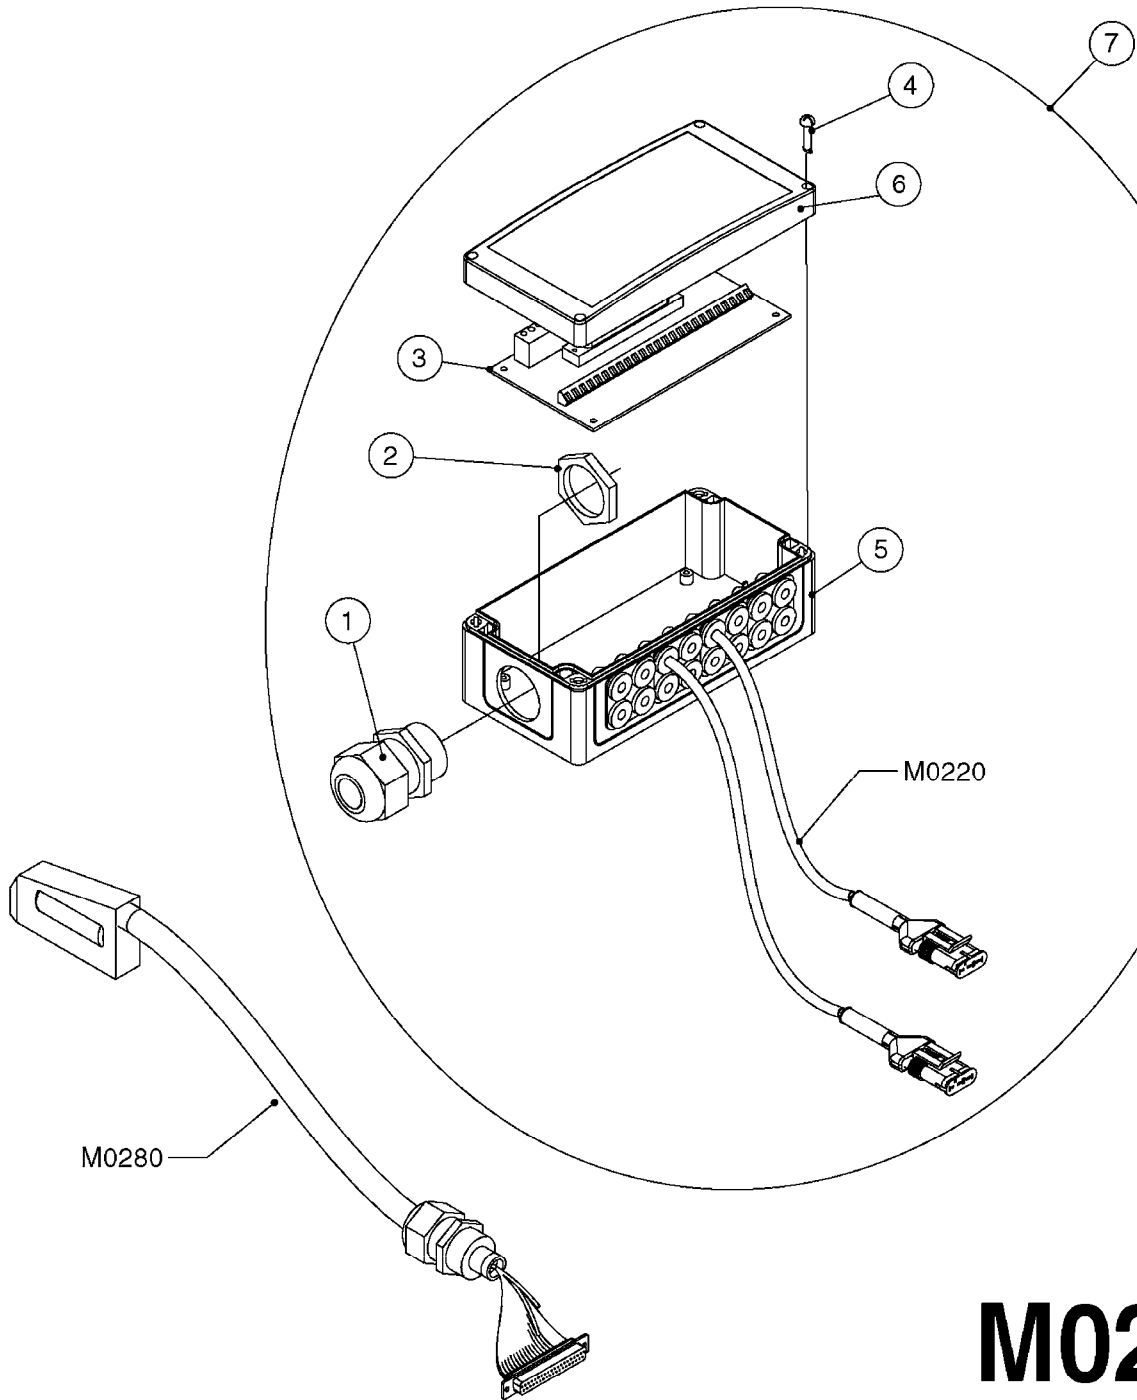

M0220

CABLES
M0220-HIN, 12:05:18

Page 1
Date 07.02.2020 9:21

Pos.	parts-n°	order qty	description
1	262150	1	SCREW ASSM.FOR D-SUB PLUG
2	26004900	1	CABLE FEM/MALE 37P L=9.5M
3	26005900	1	WIRE 37/37 POLE DAH/JOB COM
4	26006000	1	LEAD F AMP SUPERSEAL 3 WAYS L1,5M
4	26006100	1	CABLE L = 5.00M, AMP, MALE, 3P
4	26007000	1	CABLE L = 0.20M, AMP, MALE, 3P
4	26007100	1	CABLE L = 9.00M, AMP, MALE, 3P
4	26007200	1	CABLE 3POL AMP FEMALE L13M
5	26006200	1	CABLE L = 4.50M, AMP, MALE, 2P
5	26006300	1	CABLE L = 0.50M, AMP, MALE, 2P
5	26006400	1	CABLE L = 0.75M, AMP, MALE, 2P
5	26006500	1	CABLE L = 1.50M, AMP, MALE, 2P
5	26006600	1	CABLE L = 9.00M, AMP, MALE, 2P
6	26006700	1	CABLE L = 0.12M, AMP, FEMALE, 2P
7	26006800	1	CABLE L = 1.00M, AMP, FEMALE, 2P
8	26007300	1	CABLE L = 1.00M, AMP, FEMALE, 3P
9	26007400	1	CABLE L = 3.00M, AMP, EXT, 3P
9	26009800	1	CABLE L = 0.50M, AMP, EXT, 2P
10	26007500	1	CABLE FEM/FEM 15P L=3.5M
11	26016900	1	CABLE DB25M - DB25F L=8.5m
12	72450600	1	CAP F. AMP SUPER SEAL 2P PLUG
13	72450700	1	CAP F. AMP SUPER SEAL 3P PLUG
14	72450800	1	CAP F. AMP SUPER SEAL 4P PLUG