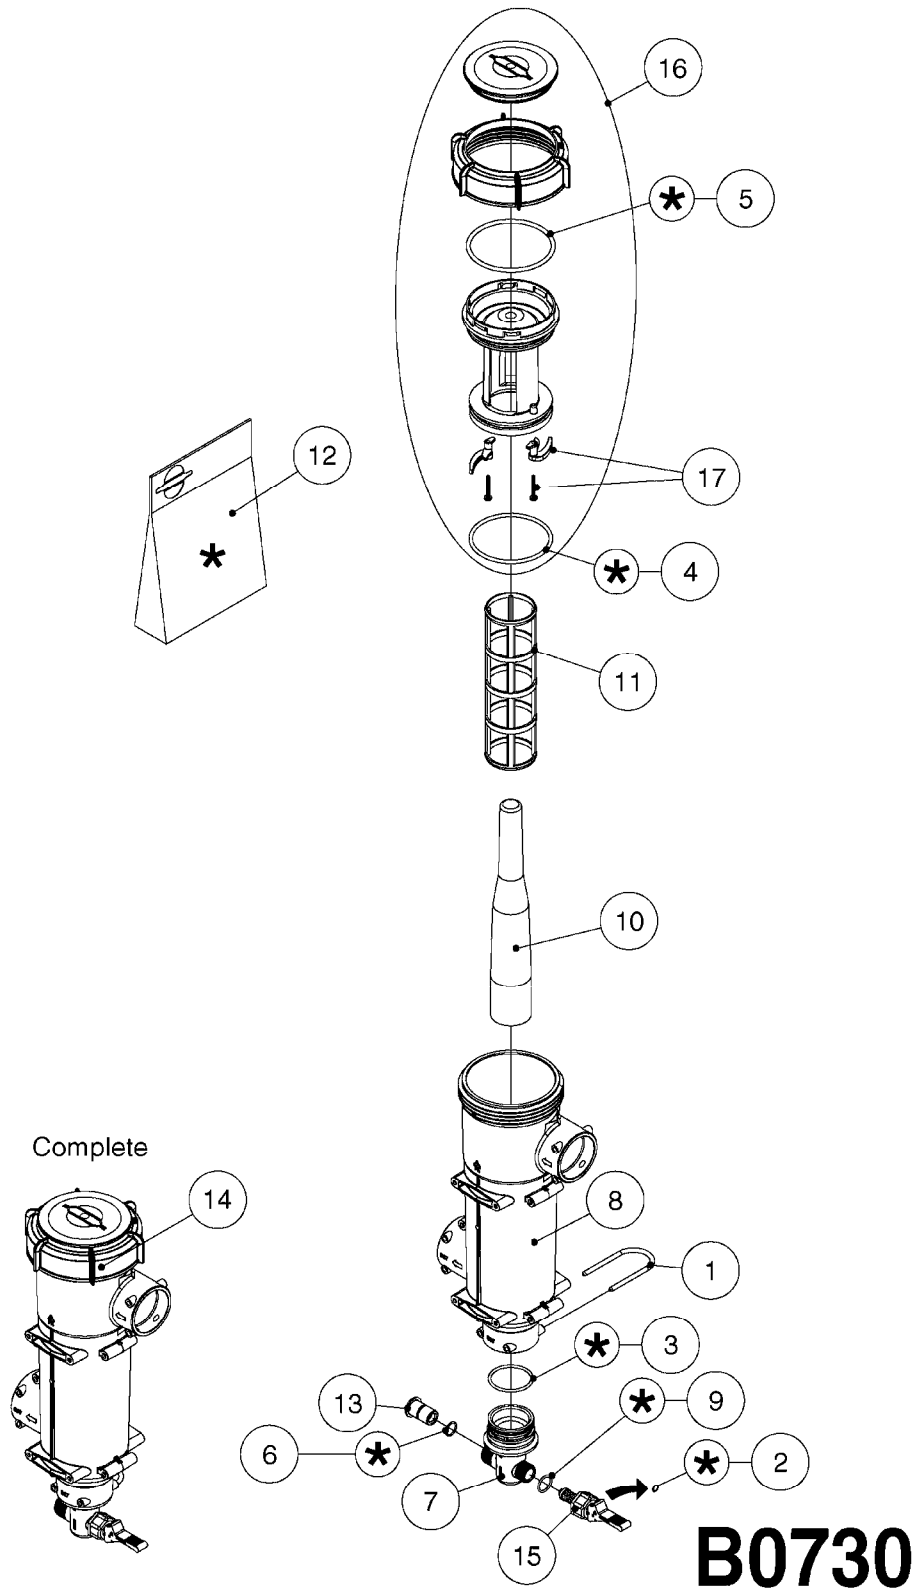

B0730

PRESSURE FILTER - CYCLONE
B0730-HIN, 01:01:16

Page 1
Date 07.02.2020 9:20

Pos.	parts-n°	order qty	description
1	145996	1	FITT.DK S-67 FORK
2	241323	1	O-RING D5.3X2.4 NITRIL
3	242353	1	O-RING 3 X 44.2 VITON
4	242565	1	O-RING Ø 85 X 4.0 SH70 VITON
5	242577	1	O-RING Ø 86 X 4.5 SH70 VITON
6	242594	1	O-RING D14 X 1.78 SCH.70-EPDM
7	322358	1	T-PIECE S67-1/2"-3/4"
8	322359	1	CYCLONE FILTER HOUSING
9	330315	1	O-RING D18.4/D13X.6
10	391093	1	CONE F. CYCLONE FILTER
11	61036000	1	FILTER ELEM.S93,100 MSH-YELLOW
11	615416	1	FILTER ELEM.S93,50 MESH-BLUE
11	72557200	1	FILTER ELEM.S93,80# CYCLONE
12	741827	1	SEAL KIT CYCLONE FILTER
13	39127500	1	VALVE SEAT D18/10 3/4"-1/2" 09
14	72281200	1	CYCLONE FILT.COMP. 80 MSH S67
14	72316500	1	CYCLONE FILT.COMP.50 MSH S67
14	72316600	1	CYCLONE FILT.COMP.100 MSH S67
15	72281300	1	VALVE BOOSTER/ON/OFF CYCLONE F
16	72352200	1	LID COMPLETE F. CYCLONE FILTER
17	74192900	1	FILTER LOCK PARTS - CYCLONE