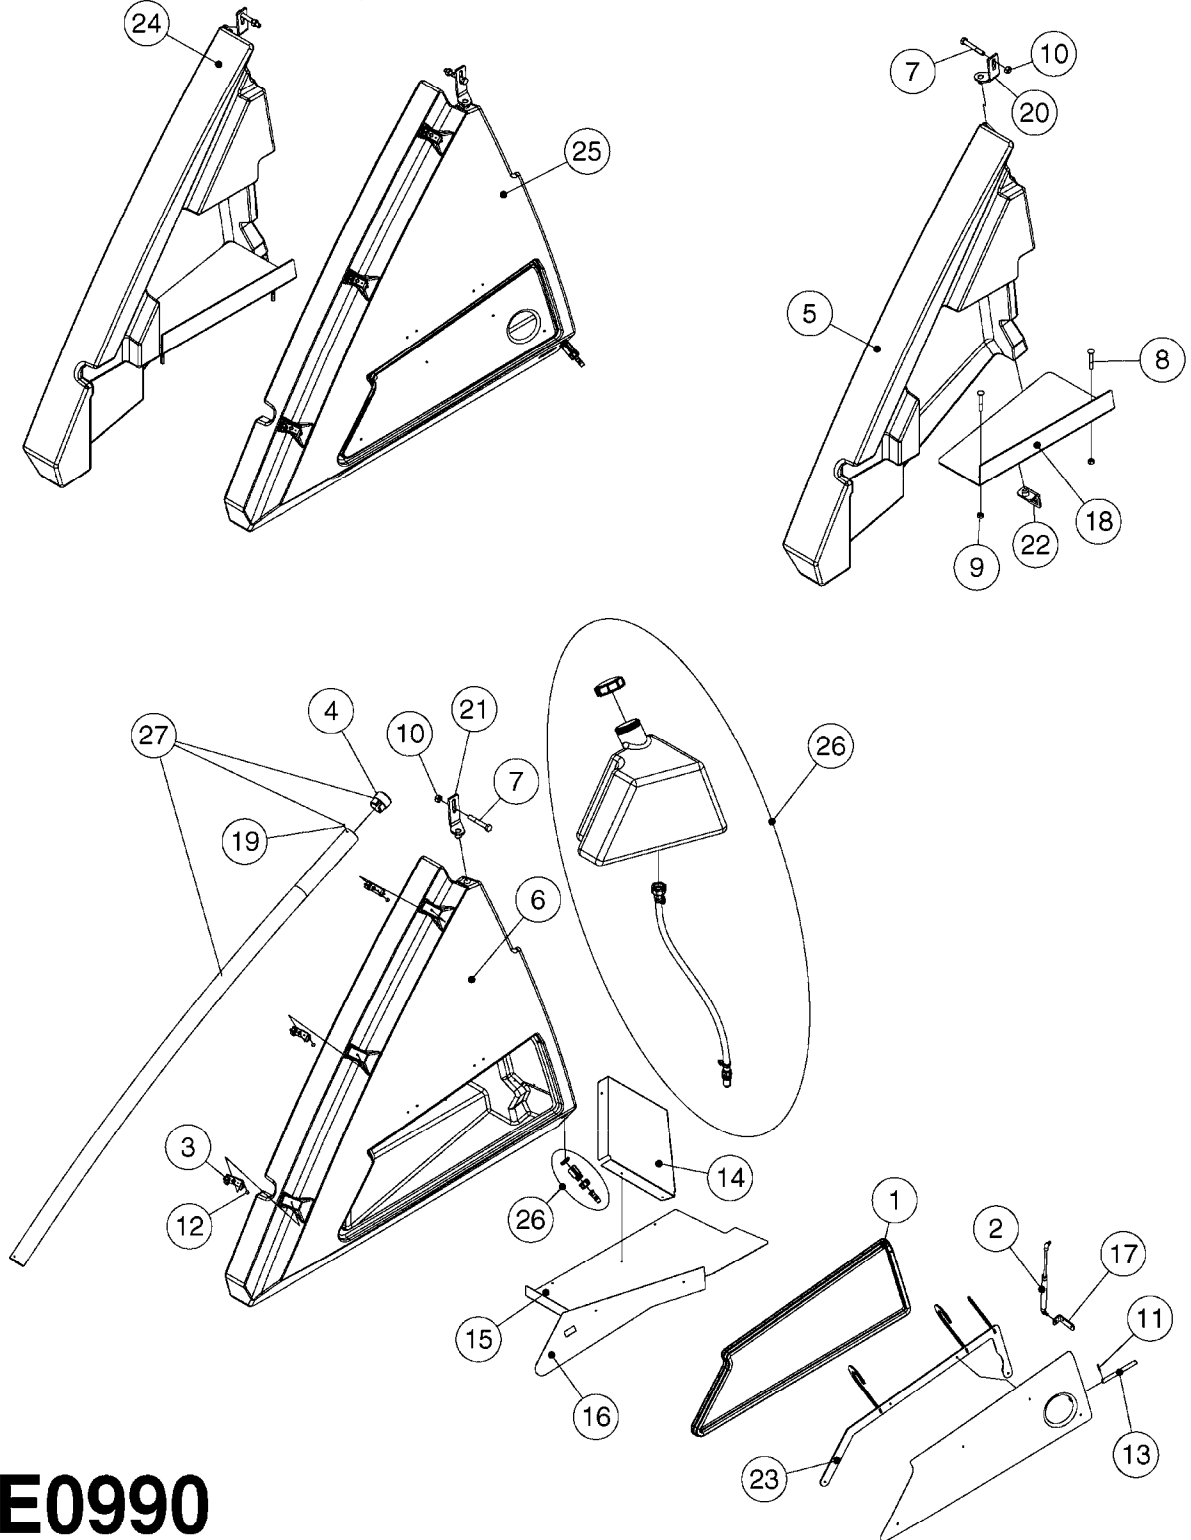

Complete

LOCKER & CLEAN WATER TANK NCM
E0990-HIN, 15:05:19

Page 1

Date 07.02.2020 9:20

Pos.	parts-n°	order qty	description
1	242474	1	SEAL 16X28XL=' LOCKER DOOR CM+
2	285793	1	GAS CYLINDER
3	334523	1	PIPE HOLDER Ø51.5
4	334850	1	GUIDE F. SIGHT GAUGE TUBE TOP
5	351766	1	SIDE SHIELD MOUNT RIGHT
6	351767	1	SIDE SHIELD MOUNT LEFT
7	430846	1	BOLT HEX 8.8 DEL M12X80
8	440718	1	BOLT CRG M10 X 65 DEL
9	460423	1	NUT HEX M10X1.50 LOCK DIN985A2 SS
10	460703	1	NUT HEX M12X1.75 LOCK DIN985A2 SS
11	480141	1	PIN COTTER M4X20
12	480809	1	BLIND RIVET, EMHART ACD616ASM
13	15057800	1	HANDLE F.LEFT SIDE LOCKER
14	16124500	1	DIVIDER F.LOCKER L.SIDE SHIELD
15	16124600	1	SHELF FLOOR-LEFT SIDE LOCKER
16	16124700	1	SHELF WALL-LEFT SIDE LOCKER
17	16126900	1	BRACKET F.DOOR-STORAGE LOCKER
18	16127300	1	SHELF FLOOR-RIGHT SIDE LOCKER
19	44075300	1	SCREW 3.5X9.5SS/X15 ISO 14585C
20	61033900	1	BRACKET F. SIDE PANEL R.H. NCM
21	61034000	1	BRACKET F. SIDE PANEL L.H. NCM
22	61037500	1	ADJUSTING BRACKET, BOTTOM NCM
23	63037800	1	BRACKET F.DOOR-STORAGE LOCKER
24	72280100	1	SIDE SHIELD RIGHT NCM COMPLETE
25	72280200	1	SIDE SHIELD LEFT+CLEAN W.TANK
26	72280600	1	CLEAN W.TANK LEFT SIDE NCM
27	72282800	1	SIGHT GAUGE W/SCALE NCM4400 LITER PRE'15 TUBE LENGTH = 75"
27	72357100	1	SIGHT GAUGE W/SCALE NCM6600 LITER
27	72358300	1	SIGHT GAUGE TUBE 85/90/10000 L=2382 BENT
27	72440100	1	SIGHT GAUGE W/SCALE,CM6600 GAL
27	72932100	1	SIGHT GAUGE TUBE W/DECAL CM4400/4500 GAL PRE'15 TUBE LENGTH = 75"
27	73125500	1	SIGHT GAUGE W/SCALE,CM4500 '15 LITER POST'15 TUBE LENGTH = 82"
27	73277500	1	SIGHT GAUGE W/SCALE,CM4500 '15 GAL POST'15 TUBE LENGTH = 82"
27	97610003	1	DECAL SIGHT GAUGE NCM 9000 GAL