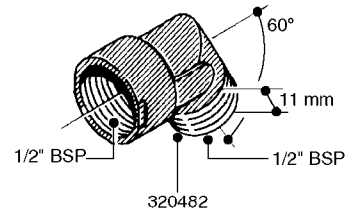

FITTINGS - HEXAGON NIPPLES
L0030-HIN, 01:01:16

Page 0
Date 07.02.2020 9:21

L0030

FITTINGS - HEXAGON NIPPLES
L0030-HIN, 01:01:16

Page 1
Date 07.02.2020 9:21

parts-n°	order qty	description
10015303	1	FITT.PO.HN 1.00X1.00 M1000
10425003	1	FITT.PO.HN 1.25X1.00 MCPHEE
320132	1	FITT.DK HN 1" BSP
320176	1	FITT.DK HN 3/8"X1/2" BSP
320445	1	FITT.DK HN 1/4"X3/8" BSP
320655	1	FITT.DK HN 1/2"-1/2" BSP
320692	1	FITT.DK HN 3/8'BSPX1/4'NPT
320703	1	FITT.DK HN 3/8BSP X1/2 &1/4NPT
320725	1	FITT.DK NIPPLE 3/8"-3/8" BSP
320902	1	FITT.DK HN 3/8'X 1/4' BSP
390232	1	FITT.DK HN 1-1/2' X 1-1/4' BSP
390276	1	FITT.DK HN 1'BSP