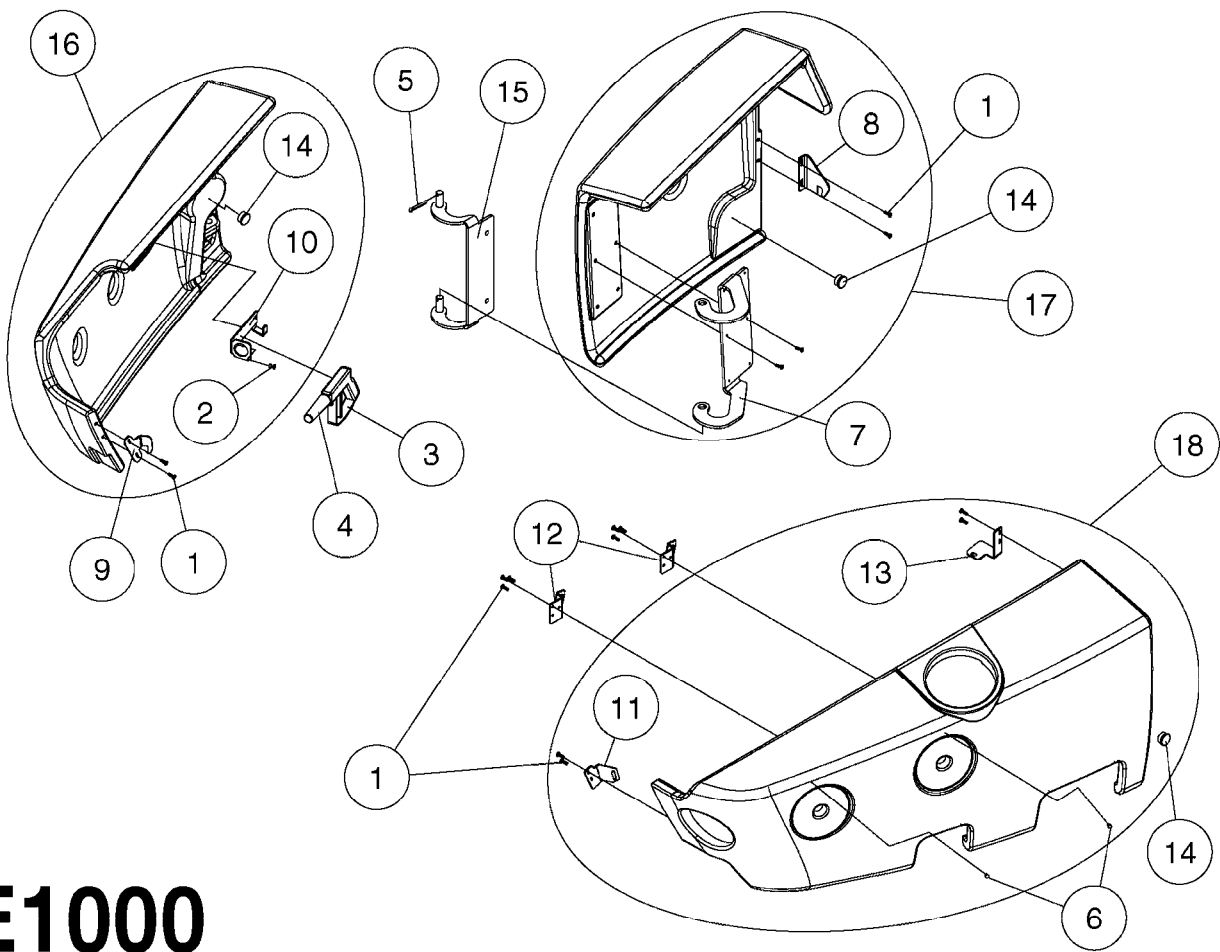

Complete

E0990

LOCKER & CLEAN WATER TANK NCM
E0990-HIN, 15:05:19

Page 1

Date 07.02.2020 9:20

Pos.	parts-n°	order qty	description
1	242474	1	SEAL 16X28XL=' LOCKER DOOR CM+
2	285793	1	GAS CYLINDER
3	334523	1	PIPE HOLDER Ø51.5
4	334850	1	GUIDE F. SIGHT GAUGE TUBE TOP
5	351766	1	SIDE SHIELD MOUNT RIGHT
6	351767	1	SIDE SHIELD MOUNT LEFT
7	430846	1	BOLT HEX 8.8 DEL M12X80
8	440718	1	BOLT CRG M10 X 65 DEL
9	460423	1	NUT HEX M10X1.50 LOCK DIN985A2 SS
10	460703	1	NUT HEX M12X1.75 LOCK DIN985A2 SS
11	480141	1	PIN COTTER M4X20
12	480809	1	BLIND RIVET, EMHART ACD616ASM
13	15057800	1	HANDLE F.LEFT SIDE LOCKER
14	16124500	1	DIVIDER F.LOCKER L.SIDE SHIELD
15	16124600	1	SHELF FLOOR-LEFT SIDE LOCKER
16	16124700	1	SHELF WALL-LEFT SIDE LOCKER
17	16126900	1	BRACKET F.DOOR-STORAGE LOCKER
18	16127300	1	SHELF FLOOR-RIGHT SIDE LOCKER
19	44075300	1	SCREW 3.5X9.5SS/X15 ISO 14585C
20	61033900	1	BRACKET F. SIDE PANEL R.H. NCM
21	61034000	1	BRACKET F. SIDE PANEL L.H. NCM
22	61037500	1	ADJUSTING BRACKET, BOTTOM NCM
23	63037800	1	BRACKET F.DOOR-STORAGE LOCKER
24	72280100	1	SIDE SHIELD RIGHT NCM COMPLETE
25	72280200	1	SIDE SHIELD LEFT+CLEAN W.TANK
26	72280600	1	CLEAN W.TANK LEFT SIDE NCM
27	72282800	1	SIGHT GAUGE W/SCALE NCM4400 LITER PRE'15 TUBE LENGTH = 75"
27	72357100	1	SIGHT GAUGE W/SCALE NCM6600 LITER
27	72358300	1	SIGHT GAUGE TUBE 85/90/10000 L=2382 BENT
27	72440100	1	SIGHT GAUGE W/SCALE,CM6600 GAL
27	72932100	1	SIGHT GAUGE TUBE W/DECAL CM4400/4500 GAL PRE'15 TUBE LENGTH = 75"
27	73125500	1	SIGHT GAUGE W/SCALE,CM4500 '15 LITER POST'15 TUBE LENGTH = 82"
27	73277500	1	SIGHT GAUGE W/SCALE,CM4500 '15 GAL POST'15 TUBE LENGTH = 82"
27	97610003	1	DECAL SIGHT GAUGE NCM 9000 GAL