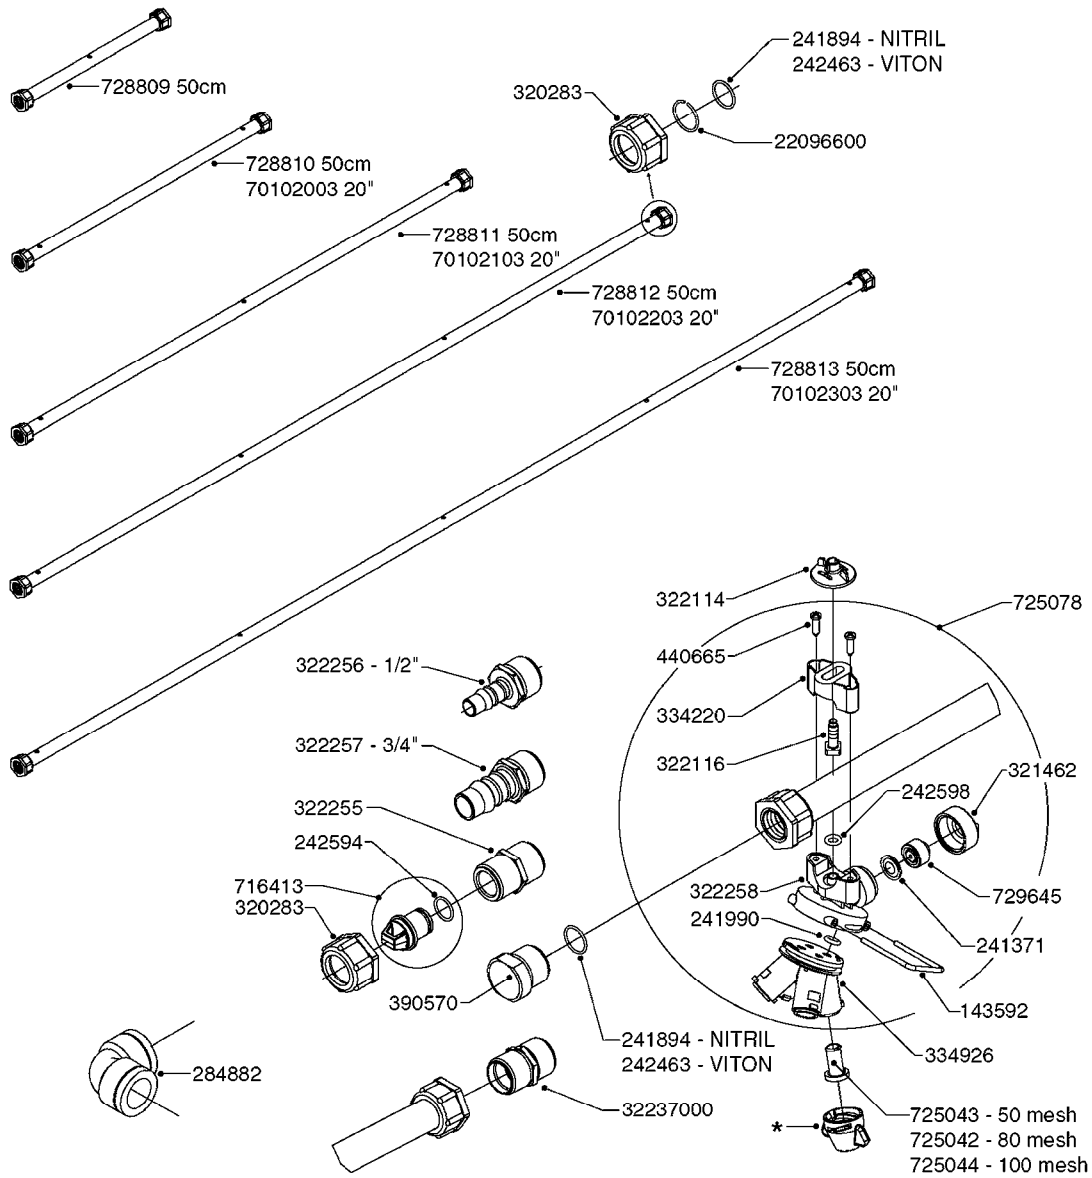

*=REFER TO HARDI® NOZZLE CATALOG

STAINLESS STEEL FEED TUBES

731824	SS feed tube 14"
731825	SS feed tube 24"
731826	SS feed tube 43"
731429	SS feed tube 63"
731430	SS feed tube 83"