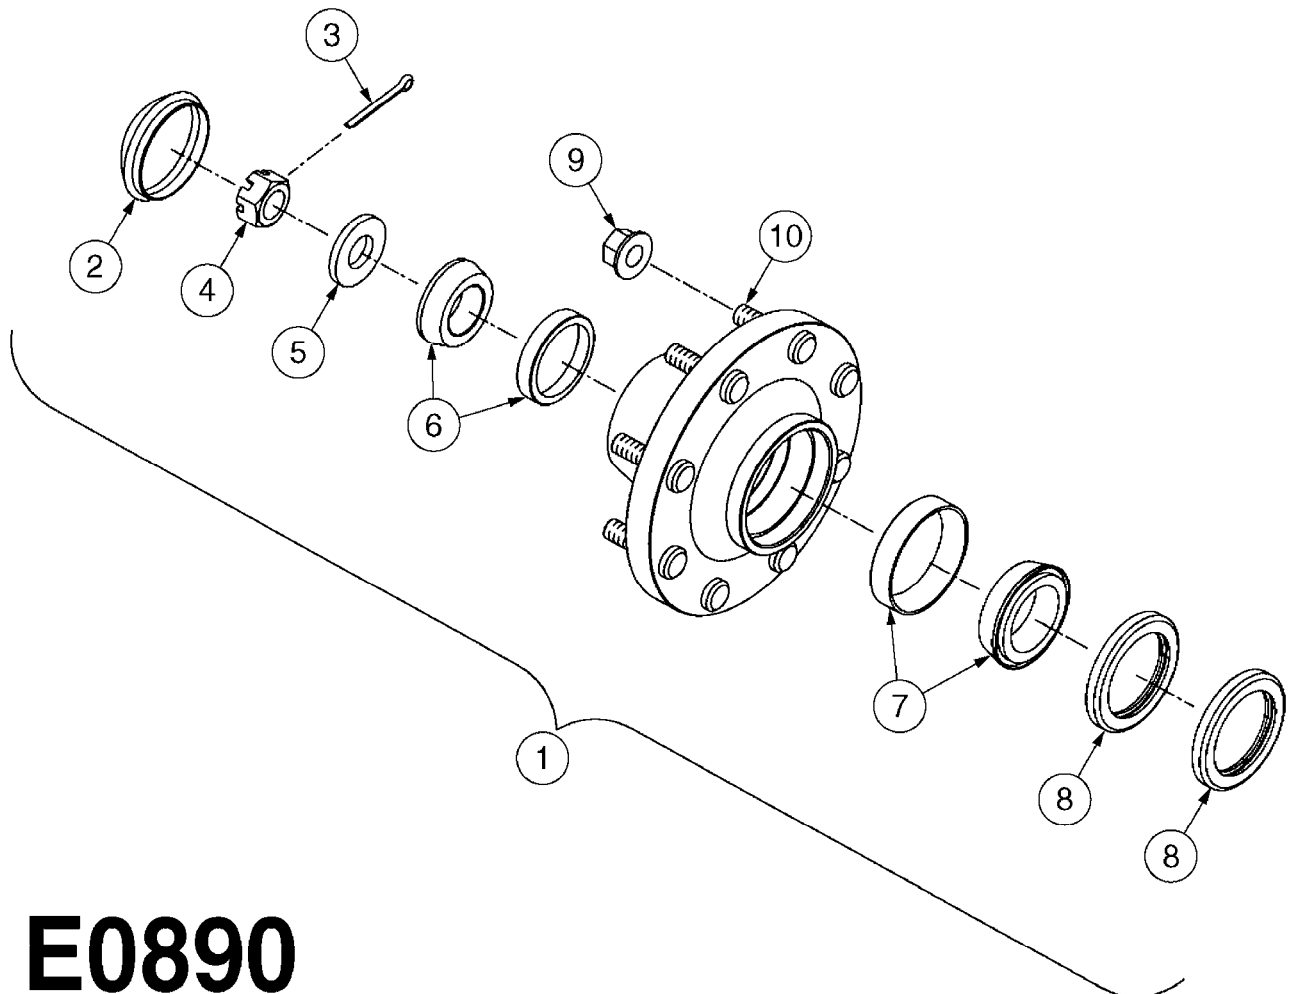

E0890

CAMOPLAST HUB ASSEMBLY - IDLER
E0890-HIN, 01:01:16

Page 1

Date 07.02.2020 9:20

Pos.	parts-n°	order qty	description
1	28078303	1	HUB ASSY.IDLER, G60-8
2	28081403	1	DUST CAP
3	28081503	1	COTTER PIN 7/32" X 2-1/4"
4	28081603	1	CASTLE NUT 1-1/4"-12
5	28081703	1	WASHER 1.28"IDX2.5"ODX0.13"
6	28081803	1	BEARING ASSEMBLY - OUTER
7	28081903	1	BEARING ASSEMBLY - INNER
8	28082003	1	WHEEL SEAL, SINGLE LIP
9	28082103	1	LUG NUT SET (8) IDLER
10	28082203	1	WHEEL STUD SET (8) IDLER