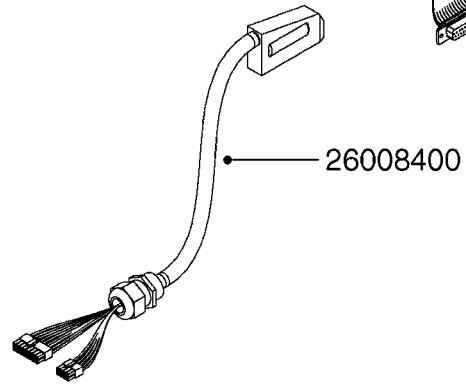

M0280

39 PIN CABLES
M0280-HIN, 28:03:17

Page 1
Date 07.02.2020 9:21

parts-n°	order qty	description
262158	1	PLUG INSERT 39 POLE MALE
262159	1	PLUG INSERT 39 POLE FEMALE
262160	1	PLUG HOUSING 39 POLE FEMALE
262161	1	PLUG HOUSING F/39 POLE MALE
440634	1	SCREW 5/8"
440732	1	PT SCREW 35X12B Z5452 ELZ
14034200	1	CODE BRACKET FOR 39 PIN CABLE
26003900	1	WIRE 37-39 PIN EVC, 6.6'
26004200	1	WIRE 37-39 PIN EVC, 57.4'
26008400	1	WIRE 39-PIN 24 WIRE L=8M
26011903	1	WIRE 39-39 POLE EXT. 3660MM
28027500	1	WIRE 37-39 PIN EVC, 37.7'
28028700	1	WIRE 37-39 PIN EVC, 45.9'
28028800	1	WIRE 37-39 PIN EVC, 16.4'
28028900	1	WIRE 37-39 PIN EVC, 26.2'
72236400	1	DAH CONN. WIRE/TRACTOR L=8M
97610803	1	DECAL-SRAY BOX 39-PIN
97610903	1	DECAL-HYDRAULIC BOX 39-PIN