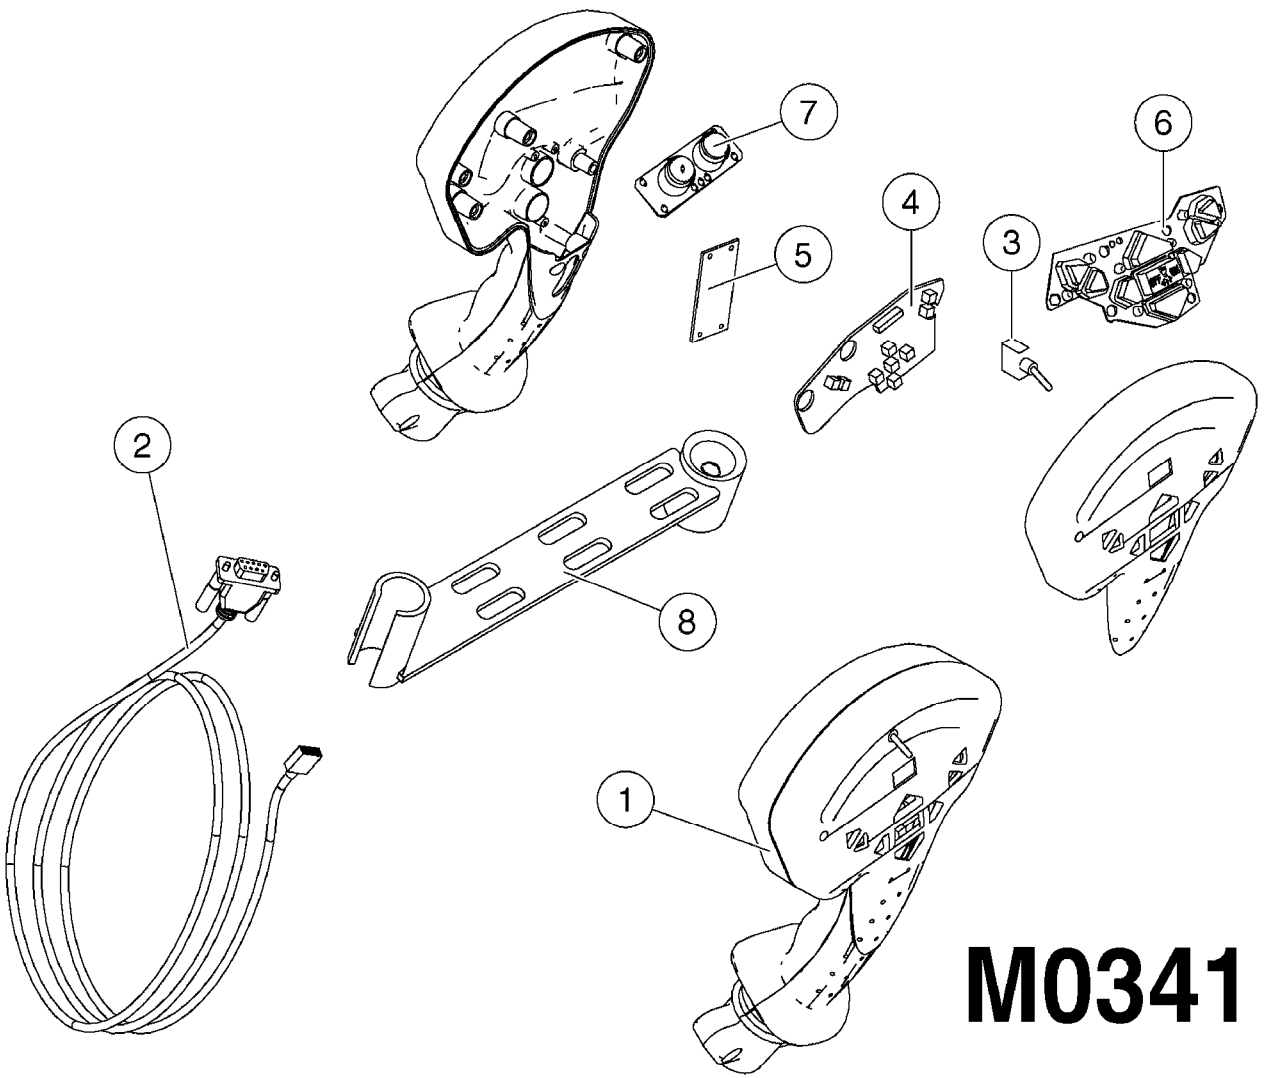

HC6301 GRIP ISO
M0341-HIN, 26:07:16

M0341