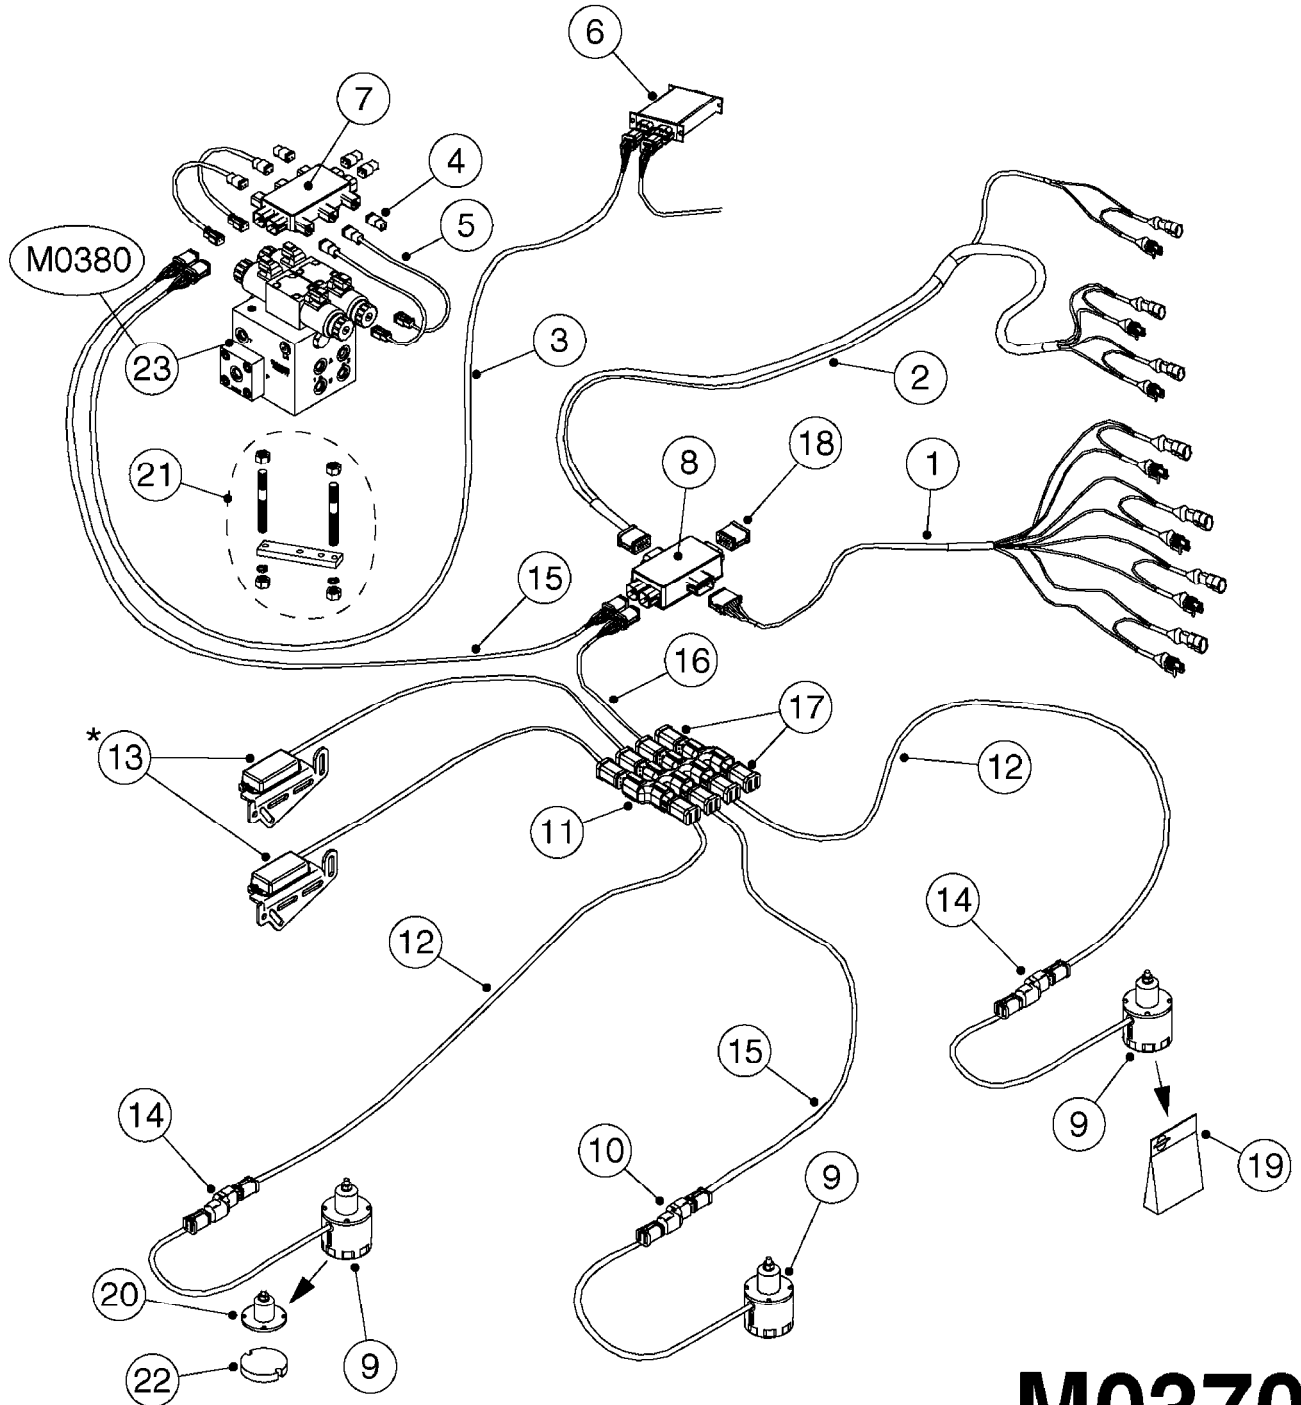

M0370

*CANNOT MIX OLD AND NEW STYLE ROLL SENSORS!

If replacing Norac P/N 43740, must replace both roll sensors with new style (13).
If unsure, new style (Norac P/N 43741) works with all versions of UC5.

NORAC UC5 BOOM HEIGHT CONTROL
M0370-HIN, 16:10:18

Page 1
Date 07.02.2020 9:21

Pos.	parts-n°	order qty	description
1	26022703	1	CABLE, INTERFACE, TILT, NORAC UC5
2	26023503	1	CABLE UC5 INTERFACE MAIN AMP
3	26032600	1	CABLE UC5 NETWORK 14 AWG 10M
4	26043000	1	NORAC UC5 NETWORK 2 PIN PLUG
5	26043300	1	CABLE UC5 VALVE 2PIN/2PIN DT
6	26043400	1	NORAC UC5 CONTROLLER MODULE
7	26043500	1	NORAC UC5 VALVE MODULE
8	26043600	1	MODULE, INPUT, NORAC UC5
9	26043700	1	SENSOR, NORAC, UC5, ULTRASONIC
10	26043800	1	NORAC UC5 NETWORK COUPLER 2-WAY
11	26043900	1	NORAC UC5 NETWORK COUPLER 8-WAY
12	26044200	1	CABLE UC5 NETWORK 18 AWG 20M
13	26023803	1	NORAC UC5 ROLL SENSOR OLD STYLE NORAC P/N 43740
13	26044300	1	NORAC UC5 ROLL SENSOR NEW STYLE NORAC P/N 43741
14	26044400	1	NORAC UC5 - UC7 COUPLER 2-WAY/TERM.
15	26047100	1	CABLE UC5 NETWORK 14 AWG 1M
16	26049900	1	CABLE UC5 NETWORK 14 AWG 3M
17	26057900	1	UC5 NETWORK 6 PIN PLUG
18	26058000	1	NORAC UC5 NETWORK 12-PIN PLUG
19	26084700	1	MESH KIT ULTRASONIC SENSOR FOR 2018 AND NEWER SENSORS
19	28098003	1	MESH AND CLIP KIT, NORAC FOR PRE-2018 SENSORS
20	28050303	1	NORAC RUBBER TOP&BOLT F.SENSOR DIA.30MMX30MMX8MM
21	28055503	1	NORAC VALVE MOUNTING HARDWARE
22	28086600	1	FOAM DISC F. SENSOR NORAC
23	78216100	1	NORAC VALVE BLOCK COMP, DEUTSCH CON.