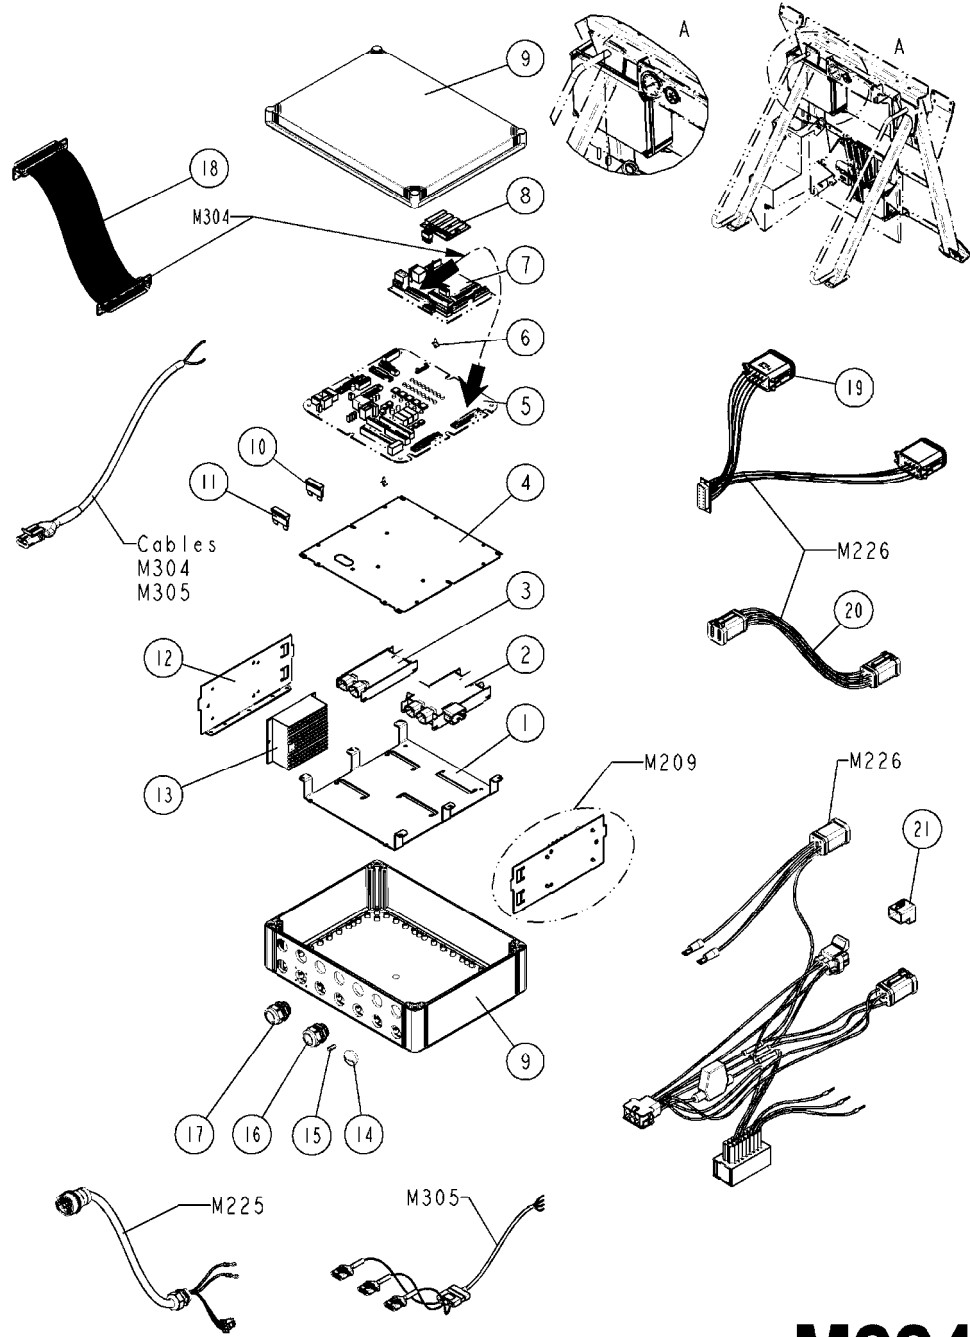

M224

JOB COM ISOBUS HW V.3
M224-HIA, 16:11:17

Page 1

Date 07.02.2020 9:21

Pos.	parts-n°	order qty	description
1	63146400	1	JOB COM BRACKET W.M4 NUTS
2	26043600	1	MODULE, INPUT, NORAC UC5
3	26043400	1	NORAC UC5 CONTROLLER MODULE
4	16302100	1	JOB COM PLATE REAR
5	26042200	1	JOB COM PCB ASSY HW3.0
6	26005100	1	CONNECTOR FOR PCB, PLASTIC
7	26029200	1	DAH PCB F. JOB COM NCM '09
8	26031100	1	PCB ASSY. FOR NORAC INTERFACE
9	39134200	1	BOX COMPL. 300X400X135 DRILLED
10	28048600	1	FULE 15A ATOF SERIES
11	28048500	1	FUSE 10A ATOF SERIES
12	16302000	1	MOUNT PLATE JOB COM, C2C, JC HW3.X
13	26031200	1	C2C ISOBUS BRIDGE 16PIN STW
14	26004600	1	PLUG F.DRILLED HOLE 21MM
15	25197500	1	PLUG Ø6x18MM NITRIL
16	26039700	1	BULKHEAD F.CABLE PG21 6X6.0
17	26039800	1	BULKHEAD F.CABLE PG21 3X9.0
18	26005900	1	WIRE 37/37 POLE DAH/JOB COM
19	26039300	1	CABLE, DAH UC5 INPUT MODULE
20	26039100	1	CABLE, DT06 6P FEMALE L=300MM
21	26032700	1	ACTIVE ISOBUS TERMINATOR