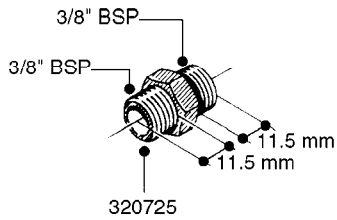

FITTINGS - HEXAGON NIPPLES
L0030-HIN, 01:01:16

Page 0
Date 07.02.2020 9:21

L0030