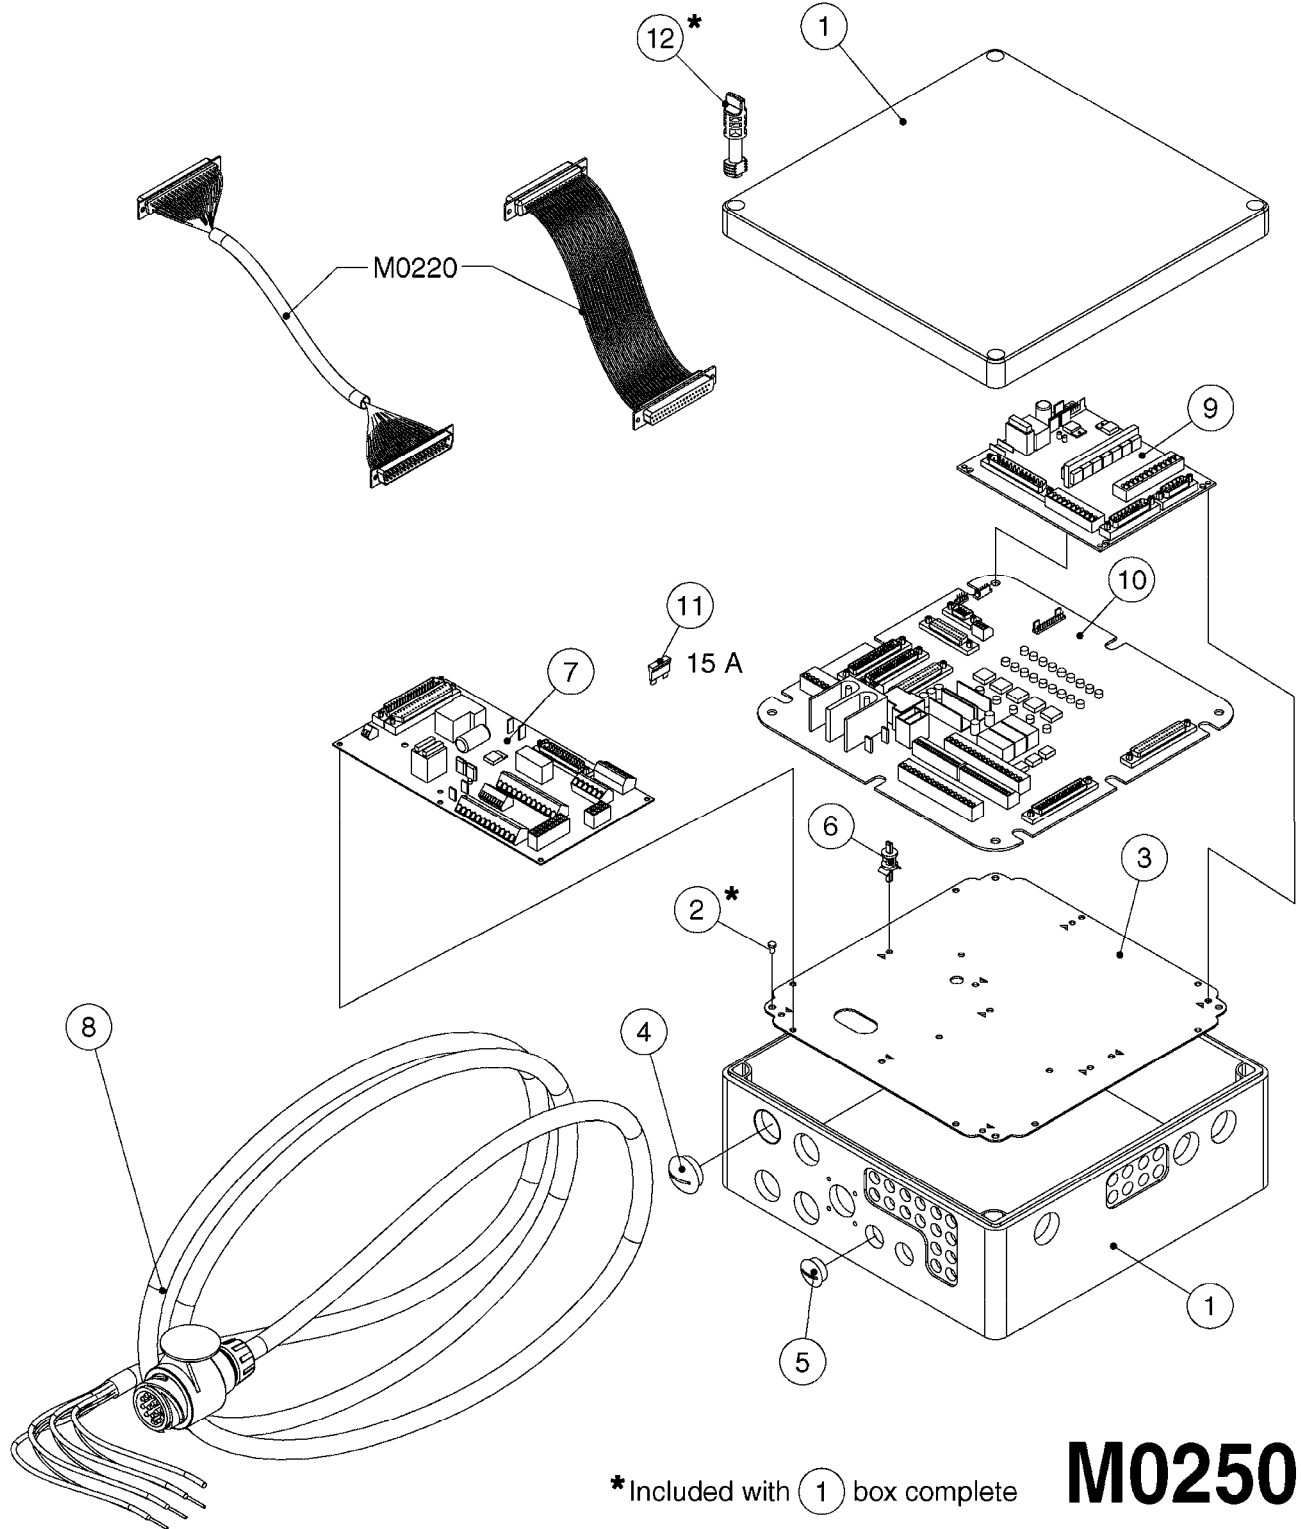

*Included with (1) box complete

M0250

JOB COM AND BREAK OUT
M0250-HIN, 01:02:17

Page 1

Date 07.02.2020 9:21

Pos.	parts-n°	order qty	description
1	391095	1	BOX COMPL. 300X300X135 DRILLED
2	440673	1	SCREW F.PLASTIC 5X12 SS
3	16132400	1	PLATE 1.5X270X270/JOB COMPUTER
4	26004600	1	PLUG F.DRILLED HOLE 21MM
5	26004700	1	PG13.5 BUNG
6	26005100	1	CONNECTOR FOR PCB, PLASTIC
7	26005500	1	PCB BREAKOUT BOX EL BOX CM"05"
8	26013800	1	CABLE HC6500 JOB COM TO CABIN
9	26029200	1	DAH PCB F. JOB COM NCM '09
10	26052700	1	JOB COM PCB ASSY HW3.1
10	72369300	1	JOB COM PCB NCM44/6600 REFURB.
11	28048600	1	FULE 15A ATOF SERIES
12	28091400	1	FINGER SCREW F.BOX 300X300X135