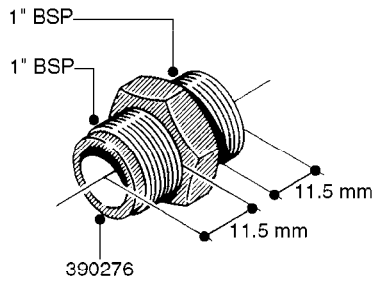

FITTINGS - HEXAGON NIPPLES
L0030-HIN, 01:01:16

Page 0
Date 07.02.2020 9:21

L0030

FITTINGS - HEXAGON NIPPLES
L0030-HIN, 01:01:16

Page 1
Date 07.02.2020 9:21

parts-n°	order qty	description
10015303	1	FITT.PO.HN 1.00X1.00 M1000
10425003	1	FITT.PO.HN 1.25X1.00 MCPHEE
320132	1	FITT.DK HN 1" BSP
320176	1	FITT.DK HN 3/8"X1/2" BSP
320445	1	FITT.DK HN 1/4"X3/8" BSP
320655	1	FITT.DK HN 1/2"-1/2" BSP
320692	1	FITT.DK HN 3/8'BSPX1/4'NPT
320703	1	FITT.DK HN 3/8BSP X1/2 &1/4NPT
320725	1	FITT.DK NIPPLE 3/8"-3/8" BSP
320902	1	FITT.DK HN 3/8'X 1/4' BSP
390232	1	FITT.DK HN 1-1/2' X 1-1/4' BSP
390276	1	FITT.DK HN 1'BSP