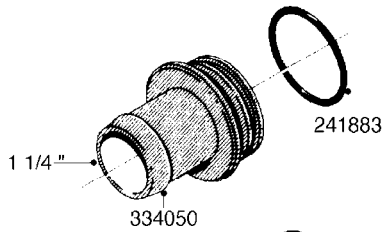

L0080

FITTINGS - S-53
L0080-HIN, 12:09:17

Page 1

Date 07.02.2020 9:21

Pos.	parts-n°	order qty	description
1	145995	1	FITT.DK S-53 FORK
2	241973	1	O-RING Ø3 X 44.2 70 SHORES NITRIL NITRIL (BLACK)
2	242353	1	O-RING 3 X 44.2 VITON VITON (BROWN)
3	242109	1	O-RING D32.2x3.0 NITRIL (BLACK)
3	242354	1	O-RING D32.2X3.0 VITON VITON (BROWN)
4	322103	1	FITT.DK S-53 BULKHEAD
5	322107	1	FITT.DK S-53 BULKHEAD NUT
6	322110	1	FITT.DK S-53 ELB. 1/2" BSP
7	322352	1	FITT.DK S-53 TEE
8	334229	1	FITT.DK S-53 STR.3/4"
9	334260	1	GASKET F. S-53 BULKHEAD
10	334564	1	FITT.DK S-67 TO S-53 ADAPTER
11	391100	1	FITT.DK S-53THREAD INS.1/2"BSP
12	726463	1	FITT.DK S53 BULKHEAD W/GASKET
13	726552	1	FIT.DK S-53X90 1/2" BSP,O-RING
14	726556	1	FITT.DK S-53 HB 1/2" W/O-RING
15	726558	1	FITT.DK S53 STR. 3/4" W.ORING
16	726559	1	FITT DK. S-53 HB 1" W/O-RING
17	726568	1	FITT.DK.S-53 HB 1/2"90 W/O-RING
18	726570	1	FITT.DK S-53 ELB.3/4" W.ORING
19	726571	1	FITT.DK S-53 ELB.1", W ORING
20	726578	1	FITT.DK S53 PLUG WITH O-RING
21	728561	1	FITT.DK. S67M - S53F REDUCER