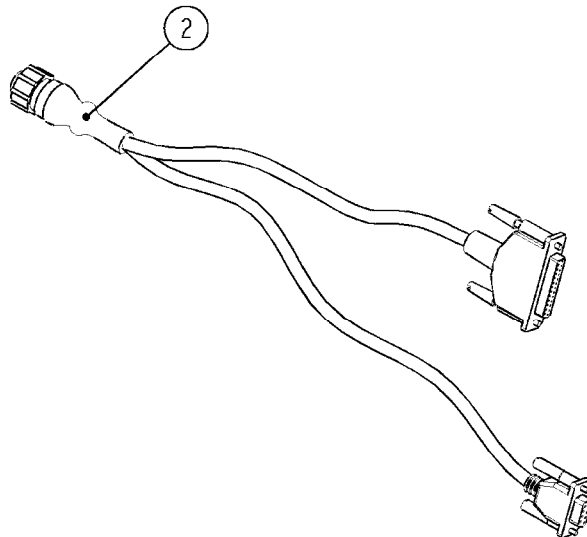

M224

JOB COM ISOBUS HW V.3
M224-HIA, 16:11:17

Page 1

Date 07.02.2020 9:21

Pos.	parts-n°	order qty	description
1	63146400	1	JOB COM BRACKET W.M4 NUTS
2	26043600	1	MODULE, INPUT, NORAC UC5
3	26043400	1	NORAC UC5 CONTROLLER MODULE
4	16302100	1	JOB COM PLATE REAR
5	26042200	1	JOB COM PCB ASSY HW3.0
6	26005100	1	CONNECTOR FOR PCB, PLASTIC
7	26029200	1	DAH PCB F. JOB COM NCM '09
8	26031100	1	PCB ASSY. FOR NORAC INTERFACE
9	39134200	1	BOX COMPL. 300X400X135 DRILLED
10	28048600	1	FULE 15A ATOF SERIES
11	28048500	1	FUSE 10A ATOF SERIES
12	16302000	1	MOUNT PLATE JOB COM, C2C, JC HW3.X
13	26031200	1	C2C ISOBUS BRIDGE 16PIN STW
14	26004600	1	PLUG F.DRILLED HOLE 21MM
15	25197500	1	PLUG Ø6x18MM NITRIL
16	26039700	1	BULKHEAD F.CABLE PG21 6X6.0
17	26039800	1	BULKHEAD F.CABLE PG21 3X9.0
18	26005900	1	WIRE 37/37 POLE DAH/JOB COM
19	26039300	1	CABLE, DAH UC5 INPUT MODULE
20	26039100	1	CABLE, DT06 6P FEMALE L=300MM
21	26032700	1	ACTIVE ISOBUS TERMINATOR