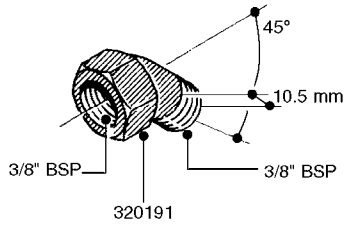

FITTINGS - HEXAGON NIPPLES
L0030-HIN, 01:01:16

Page 0
Date 07.02.2020 9:21

L0030

FITTINGS - HEXAGON NIPPLES
L0030-HIN, 01:01:16

Page 1
Date 07.02.2020 9:21

parts-n°	order qty	description
10015303	1	FITT.PO.HN 1.00X1.00 M1000
10425003	1	FITT.PO.HN 1.25X1.00 MCPHEE
320132	1	FITT.DK HN 1" BSP
320176	1	FITT.DK HN 3/8"X1/2" BSP
320445	1	FITT.DK HN 1/4"X3/8" BSP
320655	1	FITT.DK HN 1/2"-1/2" BSP
320692	1	FITT.DK HN 3/8'BSPX1/4'NPT
320703	1	FITT.DK HN 3/8BSP X1/2 &1/4NPT
320725	1	FITT.DK NIPPLE 3/8"-3/8" BSP
320902	1	FITT.DK HN 3/8'X 1/4' BSP
390232	1	FITT.DK HN 1-1/2' X 1-1/4' BSP
390276	1	FITT.DK HN 1'BSP