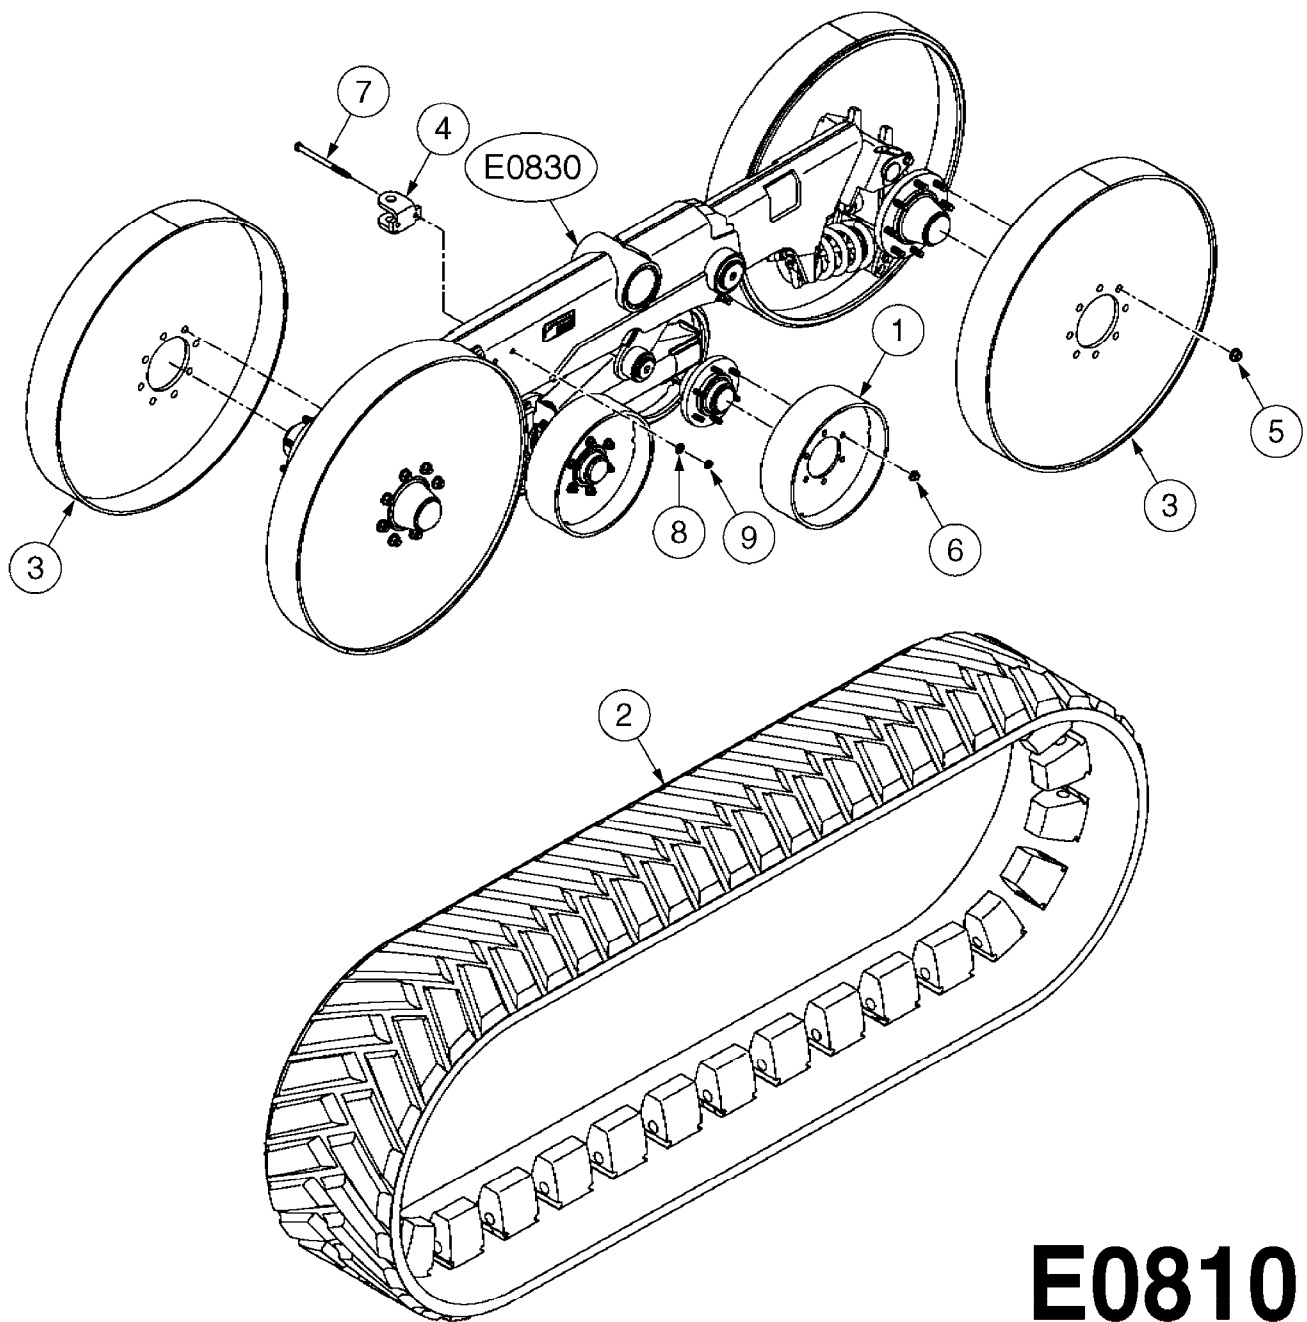

COMPLETE HUB ASSEMBLY:
28045703

COMPLETE ASSEMBLIES
WHOLEGOODS ITEMS

E0790

HUB ASSEMBLY F.4-1/2" SPINDLE
E0790-HIN, 06:07:17

Page 1

Date 07.02.2020 9:20

parts-n°	order qty	description
10629403	1	BOLT HEX 5/16 NC GR.2 00.50"
21000503	1	SEAL,WHEEL CR43771
21000603	1	RACE, BEARING 3.5/1.5
21000703	1	BEARING, TAPPERED 3.5433/1.575
21000803	1	RACE, TAPERED BEARING
21000903	1	BEARING, TAPPERED, 2.75/1.510
24002803	1	GASKET F. HUB 4.5" HUB ASSY
28001103	1	SPINDLE 4.5"x 23" 20000LB
28001203	1	HUB, 20000LB W. BRG RACES
28045703	1	HUB ASSY 10-13.19-11.02 25000#
29000003	1	HUB CAP F. 881(20000LB) HUB
45000103	1	BOLT, WHEEL STUD 3/4-16X2 3/4
45000503	1	BOLT, WHEEL STUD 3/4-16X3 1/2
46000003	1	NUT HEX NF 3/4" FLANGED F.HUB
46000103	1	NUT, CASTLE, SPINDLE 2-12 UNF
46000203	1	NUT, BUD WHEEL, INNER, RH
46000303	1	NUT, BUD WHEEL, OUTER, RH
47000103	1	WASHER, SPNDL 4.5" 2.06x4 .25T
48000103	1	PIN, COTTER 5/16" X 5.25"
63002903	1	AXLE INSERT,72"-90"SUS CM 1200
63033703	1	AXLE INSERT NCM 44/66/9000