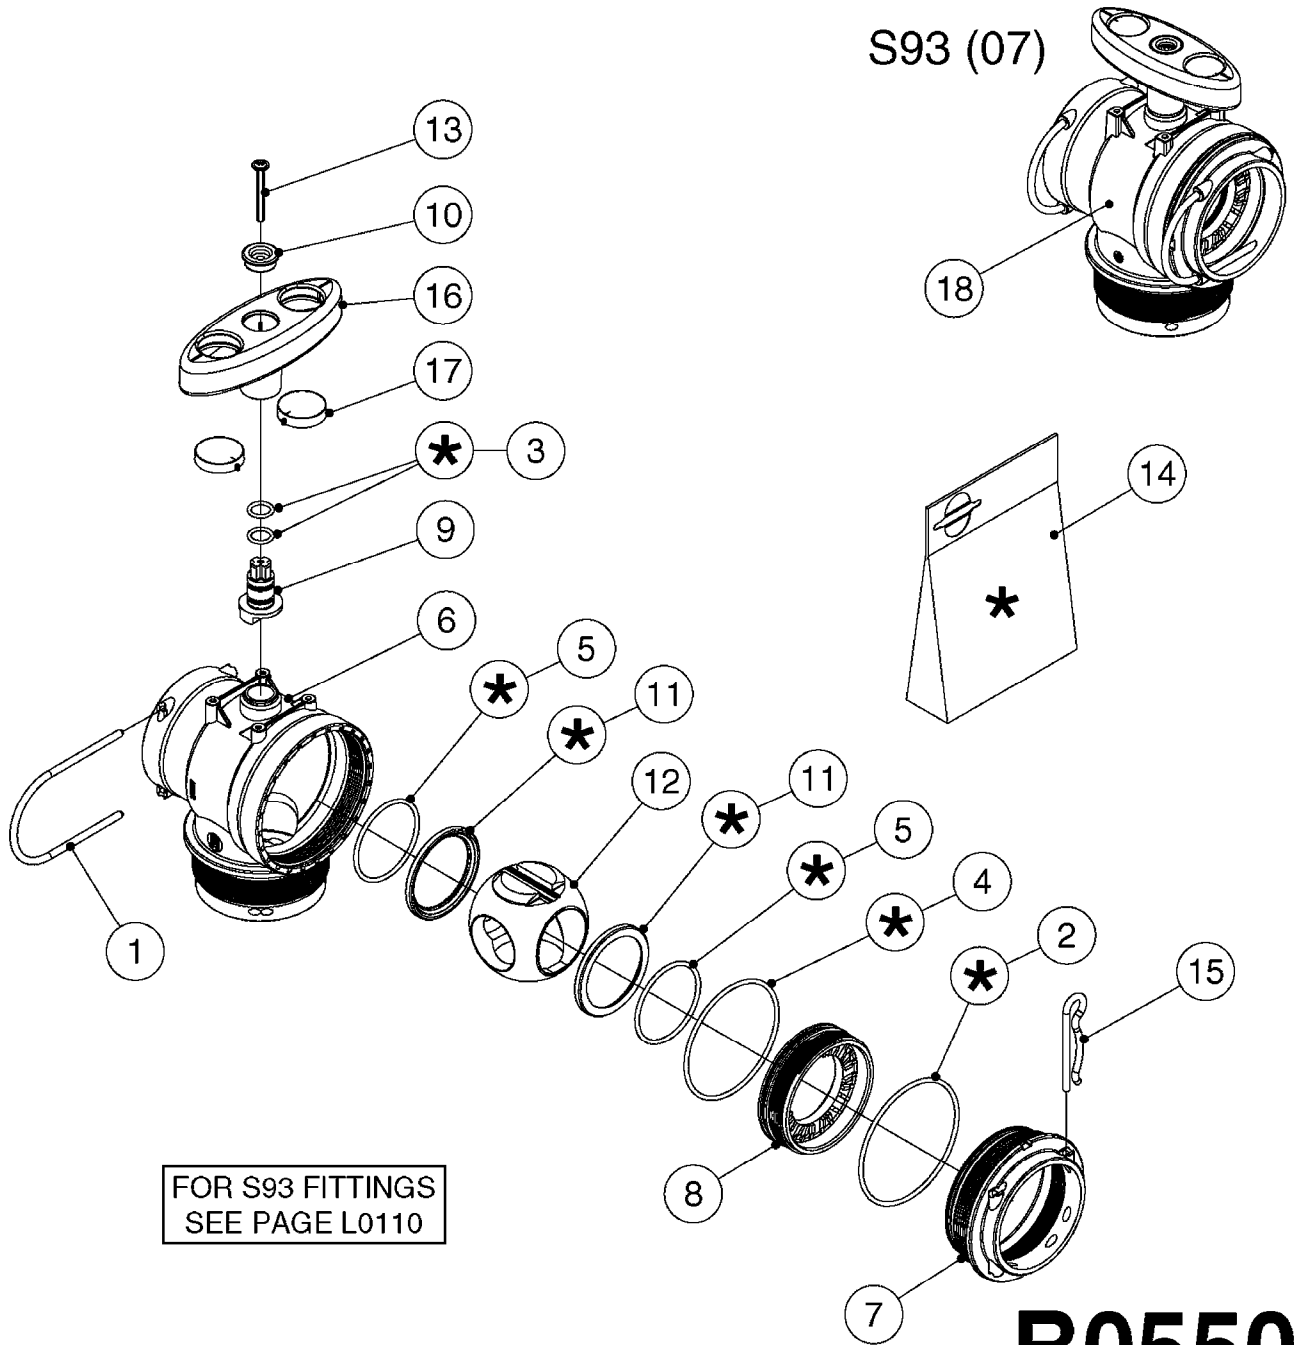

FOR S67 FITTINGS
SEE PAGE L0100

S67

FOR S93 FITTINGS
SEE PAGE L0110

S93

B0500

SMART VALVE S67 S93 (07)
B0500-HIN, 28:01:19

Page 1
Date 07.02.2020 9:20

Pos.	parts-n°	order qty	description
1	145996	1	FITT.DK S-67 FORK
2	145997	1	FITT.DK S-93 FORK
3	242351	1	O-RING D69.5X3.0 VITON F.S-93
4	322109	1	FITT.DK S-93 BULKHEAD NUT
5	322224	1	FITT.DK S-67 TEE
6	322320	1	NUT F.3 WAY VALVE S56
7	334545	1	FITT.DK S-93 TEE
8	334594	1	PLUG F.VALVE HANDLE BLACK
9	410362	1	BOLT HEX 8.8 SS M6X20
10	410922	1	CYL.SKR 8.8 DEL M4X20 RST
10	450902	1	BOLT ALLEN HEAD M4 X 16MM
11	471125	1	WASHER M6U 6.4X14X1.2,A2 SS
12	480733	1	PIN D6 X 40
13	480803	1	PIN Ø4 X 25
14	728525	1	FITT. S93 CONNECTOR W/O-RINGS
15	741844	1	VALVE HANDLE ASSY. SUCTION NCM
16	741845	1	VALVE HANDLE ASSY. PRESSUR NCM
17	14021500	1	SPINDLE F.S93 SMART VALVE
18	14022700	1	SPACER TUBE Ø10 L=212 SS
19	14038100	1	AXLE FOR SUCTION VALVE HANDLE
20	14038200	1	AXLE FOR PRESSURE VALVE HANDLE
21	14068700	1	SPINDLE,SMART VALVE S67 10MM
22	16059900	1	BRACKET 2 STK S93 SMART VALVE
23	16082300	1	BRACKET 2PCS S67 VALVE 15 BAR
24	28168400	1	HAIRPIN Ø5 S67/S93
25	33505200	1	PLUG FOR SMART VALVE HANDLE
26	72138000	1	VALVE S93 "V2" SMART VALVE
27	72138600	1	VALVE S93 "V3" SMART VALVE
28	72172100	1	VALVE S67 "V1" SMART VALVE
28	72538000	1	NCM 4400/6600 VALVE S67, LONG SPINDLE NAV 3000/4000
29	72172200	1	VALVE S67 "V2" SMART VALVE
30	72283000	1	AXLE JOINT F. SMARTVALVE HANDL