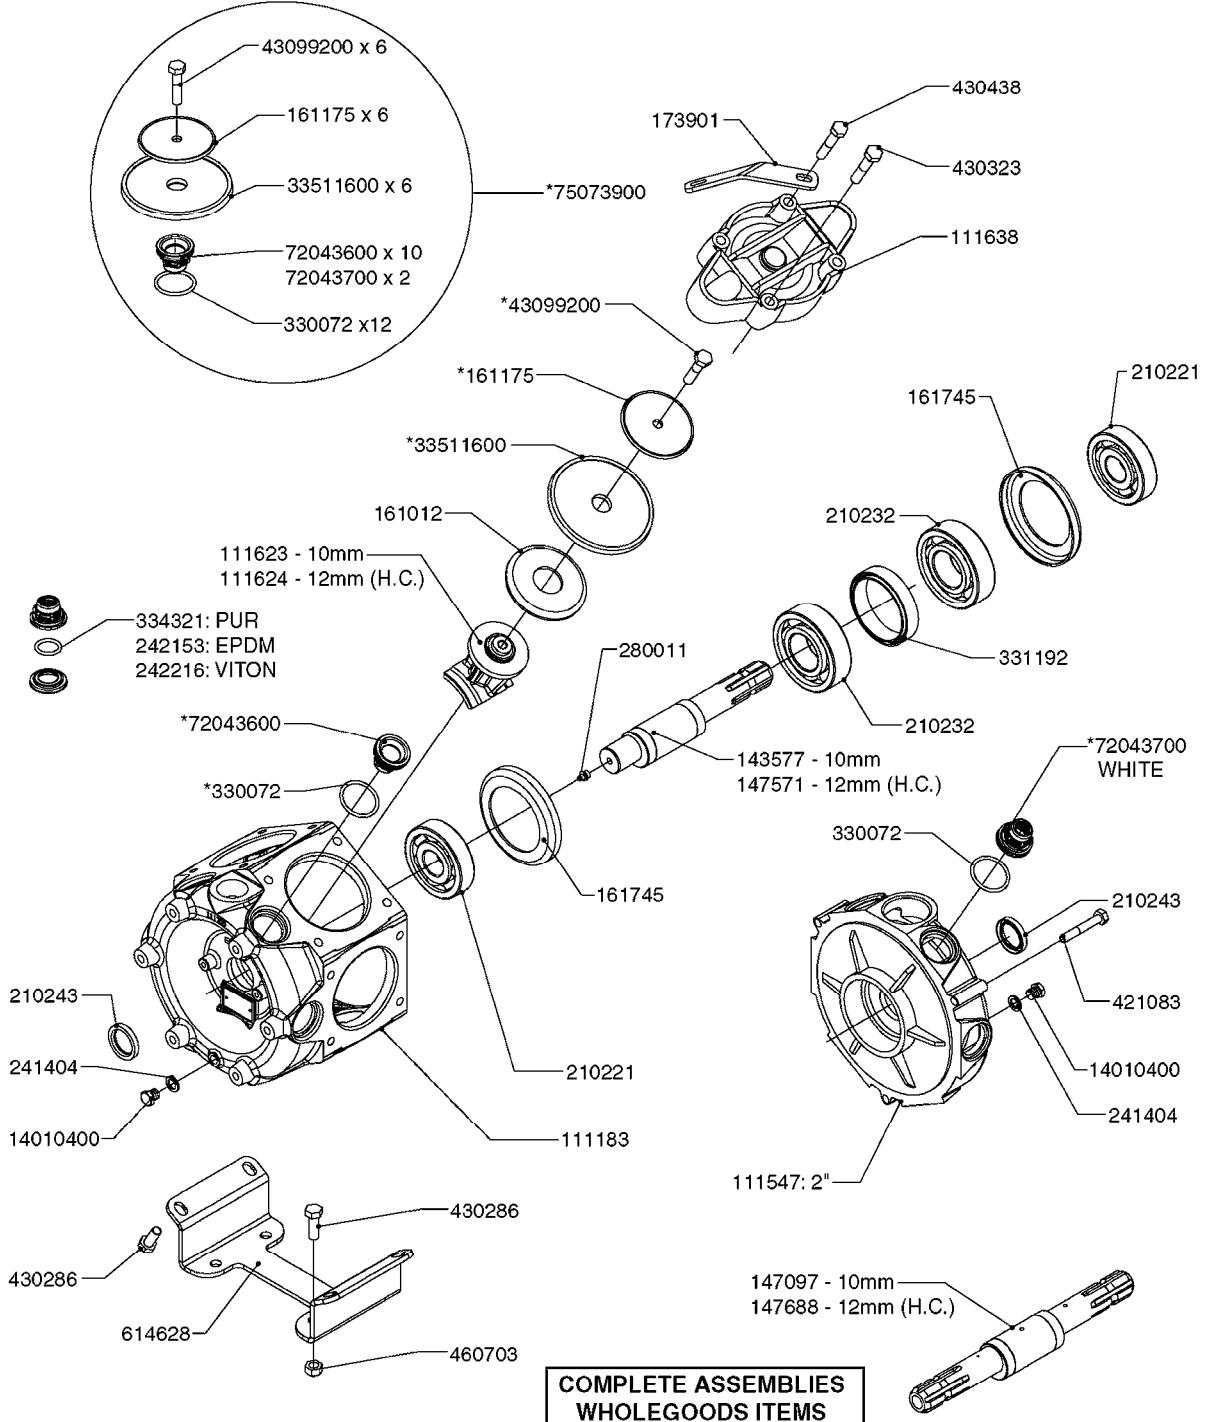

PUMP REPAIR KIT

**COMPLETE ASSEMBLIES
WHOLEGOODS ITEMS**

COMPLETE PUMPS

- 821587 - 463/10 2" W/THROUGH SHAFT (540 RPM)
- 82166300 - 463/12 2" (540 RPM H.C. INLINE PORTS)
- 463/12 2" (540 RPM H.C. OFFSET PORTS) REPLACED BY 82168700 (PAGE A0350)

A0330

PUMP - 463 W/ MOUNTING BASE
A0330-HIN, 01:01:16

Page 1
Date 07.02.2020 9:20

parts-n°	order qty	description
111183	1	PUMP CASTING 460-463 (PAINTED)
111547	1	PUMP FRONT 460-463-2' (PAINT)
111623	1	CONNECTING ROD 463/10MM
111624	1	CONNECTING ROD 463/12MM
111638	1	VALVE COVER 463 HC+1000 VERS.
143577	1	CRANK SHAFT F.363/462/463-10mm
147097	1	CRANK SHAFT 363-463/10 THROUGH
147571	1	CRANK SHAFT F.463-12mm
147688	1	CRANK SHAFT 462/12 THROUGH
161012	1	DIAPHRAGM BACKING DISC F. 463
161175	1	DIAPHRAGM DISC 463/464 PUMP
161745	1	METAL SPACER F.363/463
173901	1	LIFT STRAP F.PUMP 463
210221	1	BEARING BALL 6407
210232	1	BEARING BALL 6310
210243	1	SEAL OIL 35 X 47 X 7
241404	1	DOWTY SEAL 1/4"
242153	1	O-RING D26X4 EPDM
242216	1	O-RING VITON F/1202/1302/462
280011	1	GREASE NIPPLE 1/8' SAE H TR
330072	1	O-RING D53.5/D45.5X4
331192	1	SPACER, MODEL 361/363
334321	1	O-RING POLY. 34.0x26.0x4.0
421083	1	BOLT HEX 8.8 DEL M10X65
430286	1	BOLT HEX 8.8 DEL M12X30 FT
430323	1	BOLT HEX 8.8 DEL M12X60
430438	1	BOLT HEX 8.8 DEL M12X65
460703	1	NUT HEX M12X1.75 LOCK DIN985A2 SS
614628	1	FOOT F. 46X PUMP, RED
821587	1	PUMP 463/10 THROUGH SHAFT TWNF
14010400	1	PLUG 1/4" BSP
33511600	1	DIAPHRAGM PUMP 463/464 PUMP PUR
43099200	1	BOLT HEX SS M12 X 30 DIN933 A4
72043600	1	VALVE FOR 462/463
72043700	1	VALVE FOR 462/463 W.VENT HOLE
75073900	1	PUMP KIT 460/463 "06"
82166300	1	PUMP 464-12-MED-2-540
82168700	1	PUMP 464-12 540 OFFSET PORTS