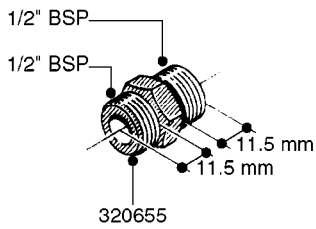

FITTINGS - HEXAGON NIPPLES
L0030-HIN, 01:01:16

Page 0
Date 07.02.2020 9:21

L0030

FITTINGS - HEXAGON NIPPLES
L0030-HIN, 01:01:16

Page 1
Date 07.02.2020 9:21

parts-n°	order qty	description
10015303	1	FITT.PO.HN 1.00X1.00 M1000
10425003	1	FITT.PO.HN 1.25X1.00 MCPHEE
320132	1	FITT.DK HN 1" BSP
320176	1	FITT.DK HN 3/8"X1/2" BSP
320445	1	FITT.DK HN 1/4"X3/8" BSP
320655	1	FITT.DK HN 1/2"-1/2" BSP
320692	1	FITT.DK HN 3/8'BSPX1/4'NPT
320703	1	FITT.DK HN 3/8BSP X1/2 &1/4NPT
320725	1	FITT.DK NIPPLE 3/8"-3/8" BSP
320902	1	FITT.DK HN 3/8'X 1/4' BSP
390232	1	FITT.DK HN 1-1/2' X 1-1/4' BSP
390276	1	FITT.DK HN 1'BSP