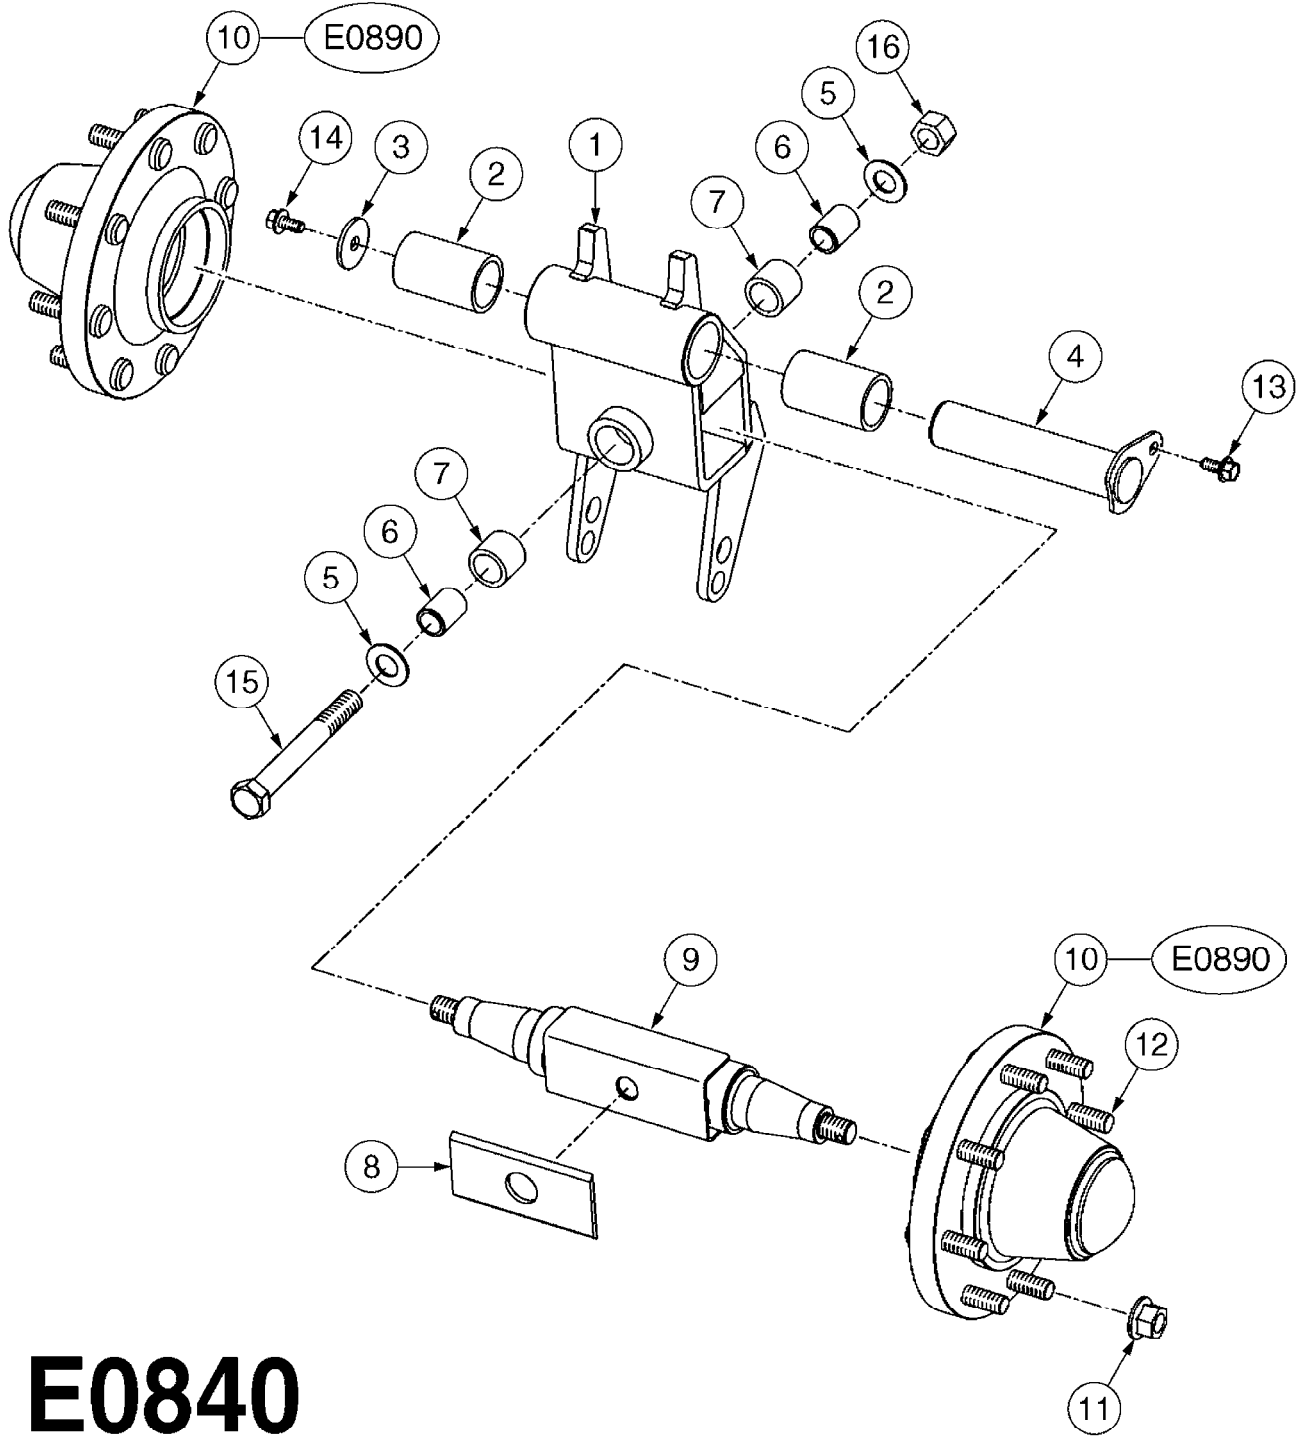

E0830

CAMOPLAST FRAME 40 SERIES
E0830-HIN, 01:01:16

Page 1

Date 07.02.2020 9:20

Pos.	parts-n°	order qty	description
1	28076003	1	WASHER, 3"X2.02"X3/16"
2	28076303	1	BUSHING 2.55"ODX2.012ID"X2"
3	28076403	1	SHIM, TILT STOPPER
4	28076503	1	STOPPER, TILT
5	28076603	1	TENSION ARM (40 SERIES)
6	28076703	1	BUSHING, TENS. 3.48X3.15X1.98"
7	28076803	1	LOCK PLATE
8	28076903	1	FRAME W/BUSHINGS (40 SERIES)
9	28077003	1	SNAP RING EXT. 3"
10	28077103	1	WASHER
11	28077203	1	PIN, 3" OD X 9.56"
12	28077303	1	SPACER
13	28083403	1	LOCK NUT 1/2"-20 UNF
14	28083503	1	BOLT HEX FLG.1"X1/2"-13UNC GR5
15	28083603	1	JAM NUT 3/8"-16 UNC GR 8
16	28083703	1	SET SCREW 1-1/2"X3/8"-16 UNC
17	28083803	1	BOLT HEX 2"X1/2"-13 UNC
18	28083903	1	LOCK WASHER 1/2"
19	28084003	1	BOLT HEX 2" X 5/8"-11
20	28084103	1	GREASE FITTING
21	28084203	1	BOLT HEX 6-1/2"X1/2"-20UNF GR8