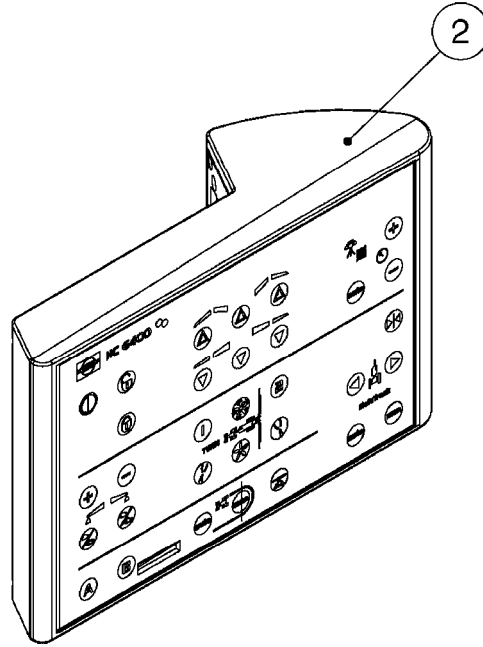

HC6400 SETBOX
M0330-HIN, 01:01:16

Page 0

Date 07.02.2020 9:21