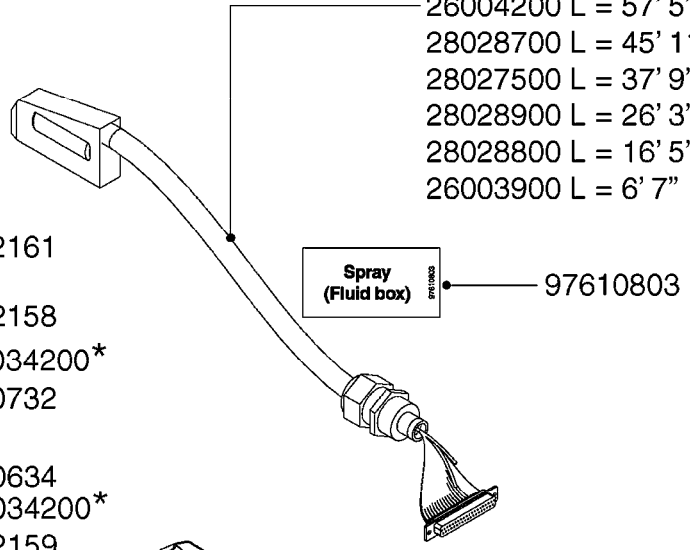

- 26004200 L = 57' 5"
- 28028700 L = 45' 11"
- 28027500 L = 37' 9"
- 28028900 L = 26' 3"
- 28028800 L = 16' 5"
- 26003900 L = 6' 7"