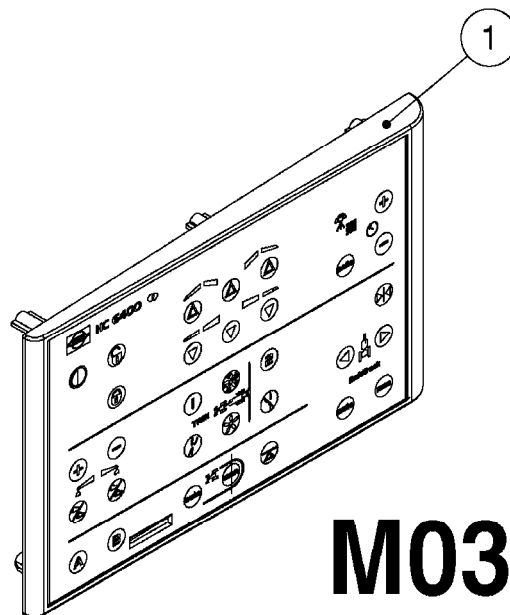

HC6400 SETBOX
M0330-HIN, 01:01:16

Page 0

Date 07.02.2020 9:21