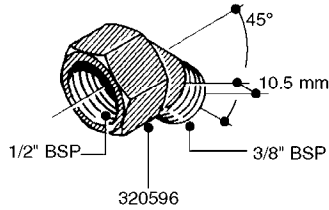

FITTINGS - HEXAGON NIPPLES
L0030-HIN, 01:01:16

Page 0
Date 07.02.2020 9:21

L0030

FITTINGS - HEXAGON NIPPLES
L0030-HIN, 01:01:16

Page 1
Date 07.02.2020 9:21

parts-n°	order qty	description
10015303	1	FITT.PO.HN 1.00X1.00 M1000
10425003	1	FITT.PO.HN 1.25X1.00 MCPHEE
320132	1	FITT.DK HN 1" BSP
320176	1	FITT.DK HN 3/8"X1/2" BSP
320445	1	FITT.DK HN 1/4"X3/8" BSP
320655	1	FITT.DK HN 1/2"-1/2" BSP
320692	1	FITT.DK HN 3/8'BSPX1/4'NPT
320703	1	FITT.DK HN 3/8BSP X1/2 &1/4NPT
320725	1	FITT.DK NIPPLE 3/8"-3/8" BSP
320902	1	FITT.DK HN 3/8'X 1/4' BSP
390232	1	FITT.DK HN 1-1/2' X 1-1/4' BSP
390276	1	FITT.DK HN 1'BSP