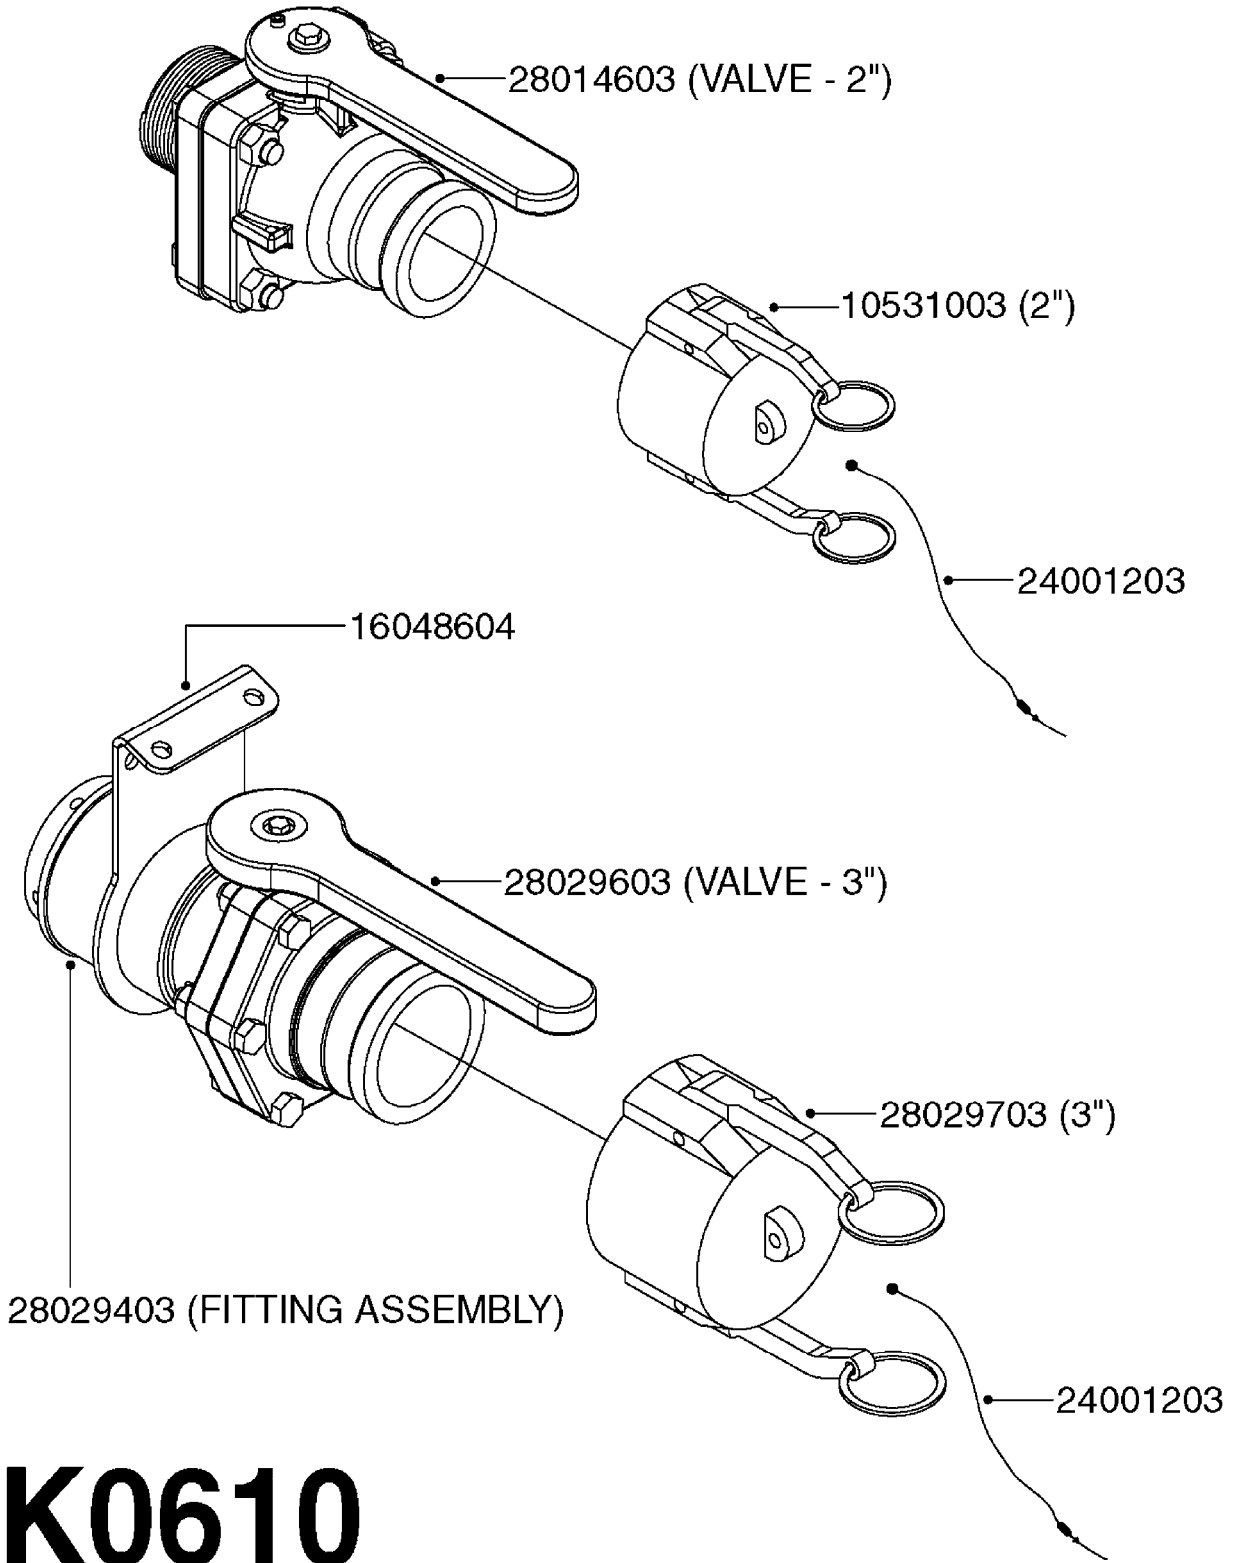

K0610

QUICKFILL-VALVES-BANJO 2" & 3"
K0610-HIN, 01:01:16

Page 1

Date 07.02.2020 9:21

parts-n°	order qty	description
10531003	1	CAP F.MALE QUICK COUPLER 2"
16048604	1	QUICK FILL BKT. NAV. 575-1100
24001203	1	RBR LANYARD 11" F.QCK FILL CAP
28014603	1	VALVE STUBBY 2" BANJO
28029403	1	3"NPT MALE X S93 FEMALE
28029603	1	VALVE STUBBY 3" BANJO
28029703	1	CAP F.MALE QUICK COUPLER 3"