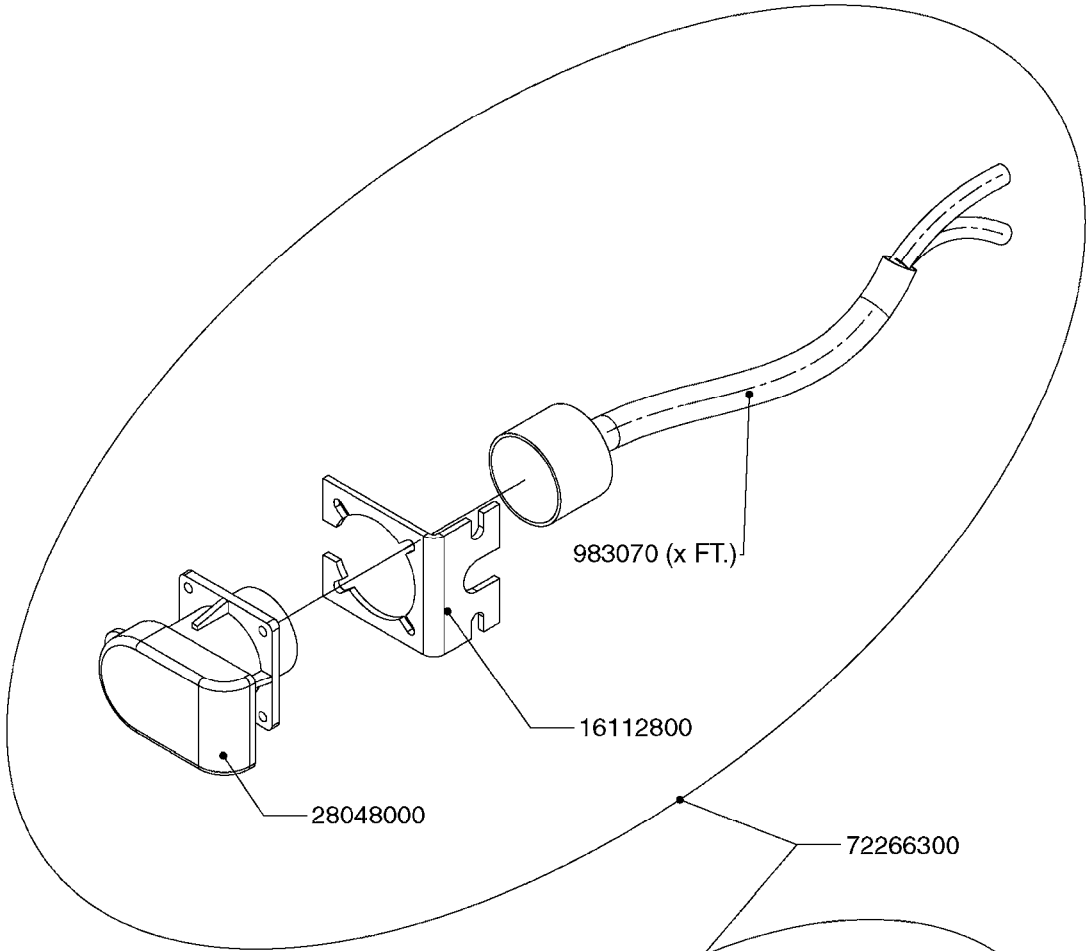

POWER SUPPLY CABLES
M0240-HIN, 01:01:16

Page 0

Date 07.02.2020 9:21