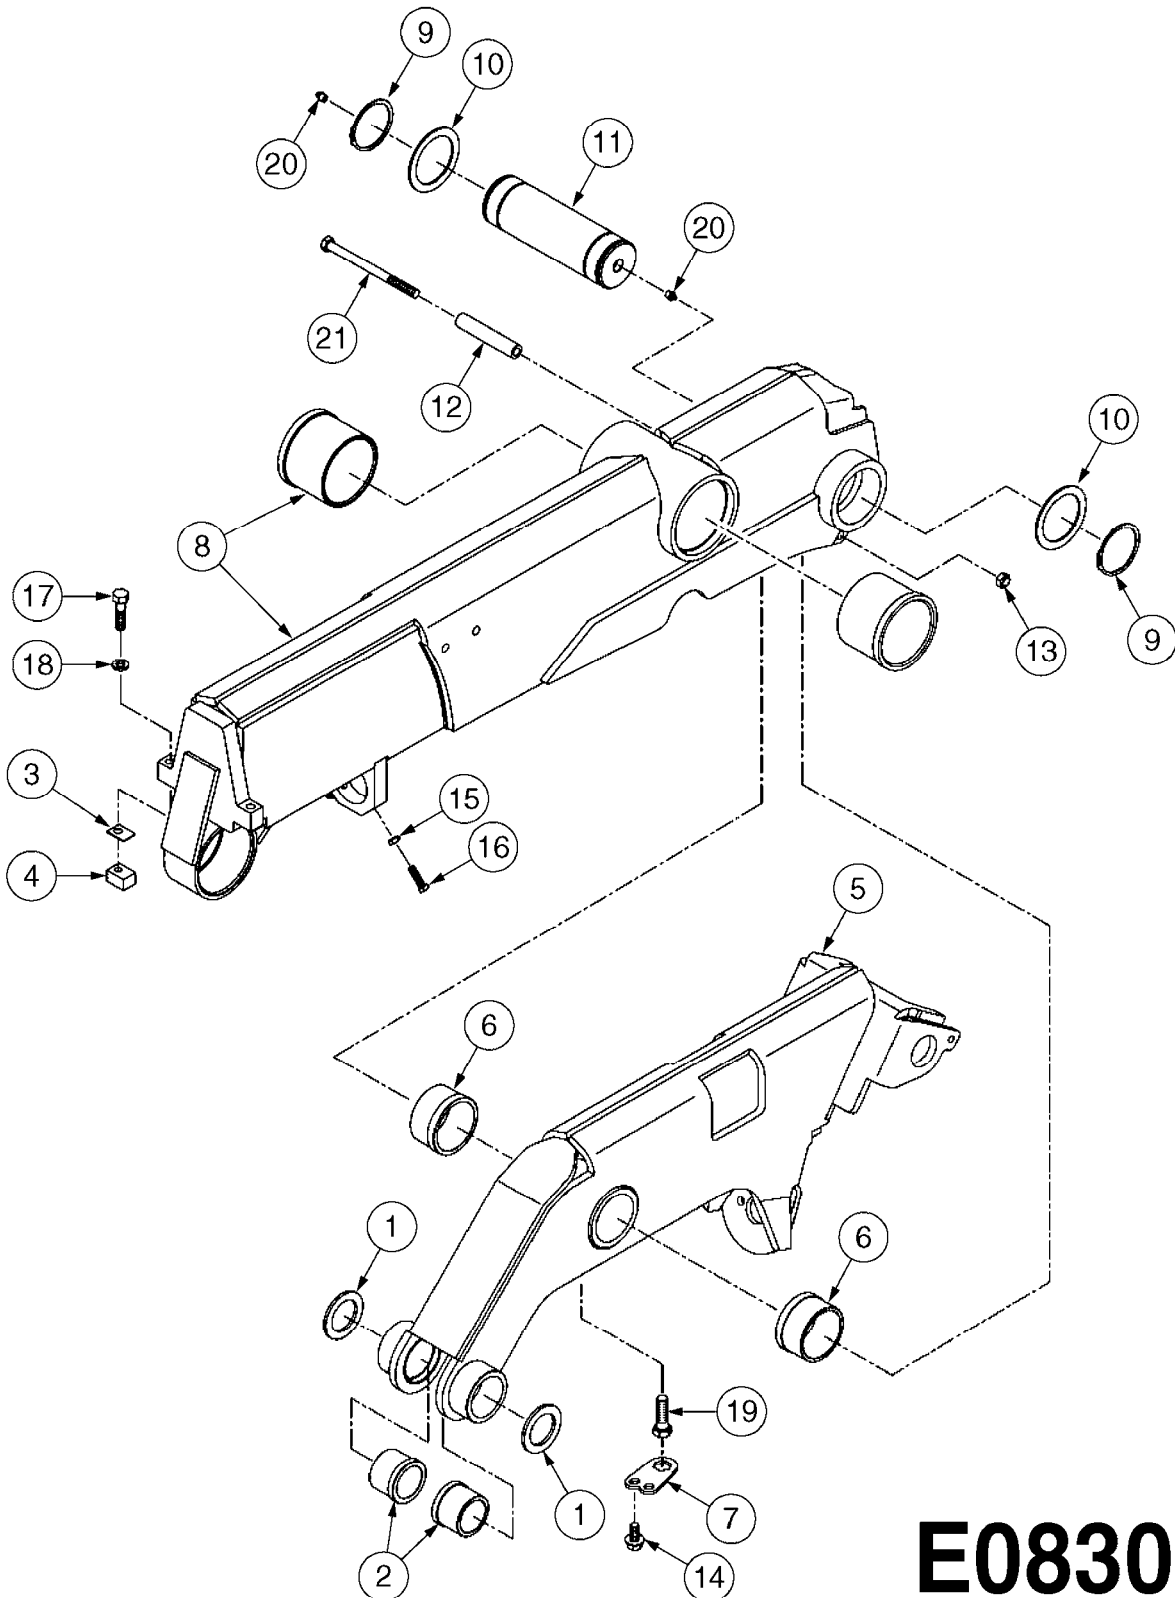

E0830

CAMOPLAST FRAME 40 SERIES
E0830-HIN, 01:01:16

Page 1

Date 07.02.2020 9:20

Pos.	parts-n°	order qty	description
1	28076003	1	WASHER, 3"X2.02"X3/16"
2	28076303	1	BUSHING 2.55"ODX2.012ID"X2"
3	28076403	1	SHIM, TILT STOPPER
4	28076503	1	STOPPER, TILT
5	28076603	1	TENSION ARM (40 SERIES)
6	28076703	1	BUSHING, TENS. 3.48X3.15X1.98"
7	28076803	1	LOCK PLATE
8	28076903	1	FRAME W/BUSHINGS (40 SERIES)
9	28077003	1	SNAP RING EXT. 3"
10	28077103	1	WASHER
11	28077203	1	PIN, 3" OD X 9.56"
12	28077303	1	SPACER
13	28083403	1	LOCK NUT 1/2"-20 UNF
14	28083503	1	BOLT HEX FLG.1"X1/2"-13UNC GR5
15	28083603	1	JAM NUT 3/8"-16 UNC GR 8
16	28083703	1	SET SCREW 1-1/2"X3/8"-16 UNC
17	28083803	1	BOLT HEX 2"X1/2"-13 UNC
18	28083903	1	LOCK WASHER 1/2"
19	28084003	1	BOLT HEX 2" X 5/8"-11
20	28084103	1	GREASE FITTING
21	28084203	1	BOLT HEX 6-1/2"X1/2"-20UNF GR8