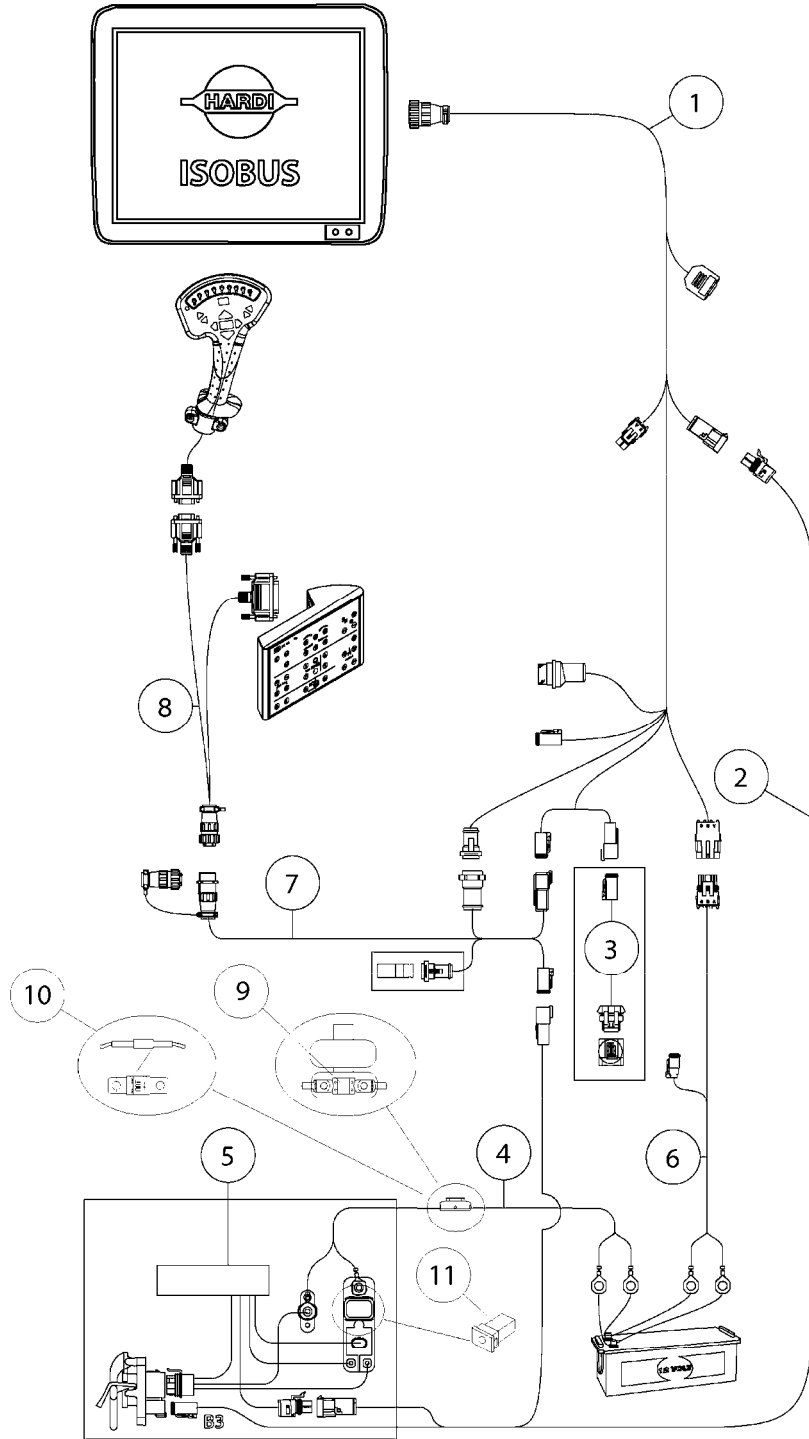

M414-HIA

HC 85/9500 TRACTOR WIRING
ASSY.
M414-HIA, 22:02:13

Page 1
Date 07.02.2020 9:21

Pos.	parts-n°	order qty	description
1	26040200	1	DISPLAY CABLE, HC85/9500, 12' (ISOBUS)
2	26040400	1	ISOBUS POWER/CONTROL EXTENSION
3	26040500	1	ISOBUS ACTIVE TERMINATION
4	26040600	1	ISOBUS POWER CABLE - 16FT
5	26040300	1	ISOBUS IBBC POWER CONT. ASSY.
6	26040900	1	POWER CABLE DISPLAY/GUIDANCE, 15'
7	26040800	1	ISOBUS/HARDI GRIP TEE CABLE
8	26031500	1	CABLE ISO CABIN GRIP SETBOX
9	26076800	1	FUSE 100A MEGA298 SERIES
10	26076900	1	FUSE 100A MIDI498 SERIES
11	26076600	1	FUSE 30A JCASE495 SERIES
11	26076700	1	FUSE 60A JCASE495 SERIES