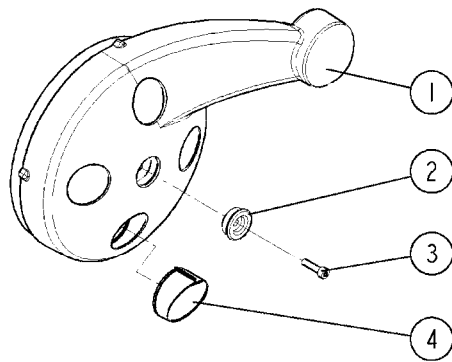

FOR PRE-2016 100 SERIES PTO PARTS
SEE PAGES A0510, A0520, A0560, A0570

COMPLETE ASSEMBLIES
WHOLEGOODS ITEMS

A0610

C.V. PTO SHAFTS - BONDIOLI
G-SERIES
A0610-HIN, 23:10:18

Page 1
Date 07.02.2020 9:20

parts-n°	order qty	description
10627103	1	PTO PIN TUBE RETAINER CV OUTER
28009003	1	PTO TUBE OUTER F.CV 1060MM
28009803	1	PTO PIN TUBE RETAINER OUTER
28009903	1	PTO TUBE RETAINER INNER
28010103	1	PTO YOKE F.INNER TUBE CV PTO
28010203	1	PTO YOKE 1-3/8X21SPL
28035003	1	PTO 1-3/8/21X1-3/8/21X1260 CV
28035103	1	PTO 1-3/4/20X1-3/8/21X1260 CV
28035203	1	PTO 1-3/4/20X1-3/8/21X1210 CVH
28040203	1	PTO YOKE 1-3/8X21SPL SLIP F.CV
28040303	1	UNIV. JOINT 22x86mm CV BLK.
28040403	1	PTO YOKE INNER F.CV PTO SHAFT
28040603	1	PTO YOKE 1-3/8X21SPL BLACK
28040703	1	SAFETY CHAIN F.CV BLACK PTO (SET OF 2)
28040903	1	SELF TAPPING SHIELDING SCREW
28041303	1	PTO YOKE 1-3/4X20SPL SLIP F.CV
28041803	1	DECAL DANGER GUARD MISSING
28041903	1	DECAL DANGER ROT.DRIVELINE
28042003	1	PTO YOKE 1-3/4X20SPL SLIP F.CV
28089203	1	UNIV.JOINT 27X100MM F.CV
28094003	1	PTO SHIELD COMPLETE BLACK
28098103	1	PTO SHIELD COMPLETE BLACK
28098903	1	PTO TUBE YOKE #6-G7 INNER
28099203	1	PTO TUBE INNER #4 1050MM
28099303	1	PTO TUBE YOKE G7 OUTER
28099503	1	PTO TUBE OUTER 1040MM
28099703	1	PTO TUBE INNER #6 1050MM
28099803	1	SELF TAPPING SCREW 4.8X22
28100003	1	ROLL PIN 10X65
28100403	1	UNIV. JOINT S4-G4 27X74.6MM
28100503	1	UNIV. JOINT S7-G7 30.2X91.5MM
28100603	1	PTO YOKE 1-3/8"X21 S7-G7 BALL LOCK

Se B528 kryds/aksler

B430

HANDLE/INDICATOR F.SMART VALVE
B430-HIA, 10:07:15

Page 1

Date 07.02.2020 9:20

Pos.	parts-n°	order qty	description
1	33505700	1	SMART VALVE HANDLE
2	334594	1	PLUG F.VALVE HANDLE BLACK
3	450902	1	BOLT ALLEN HEAD M4 X 16MM
4	33505200	1	PLUG FOR SMART VALVE HANDLE
5	33508600	1	POSITION INDICATOR/SMART VALVE
6	74194100	1	PACKAGE OF ICONS - CM-NAV