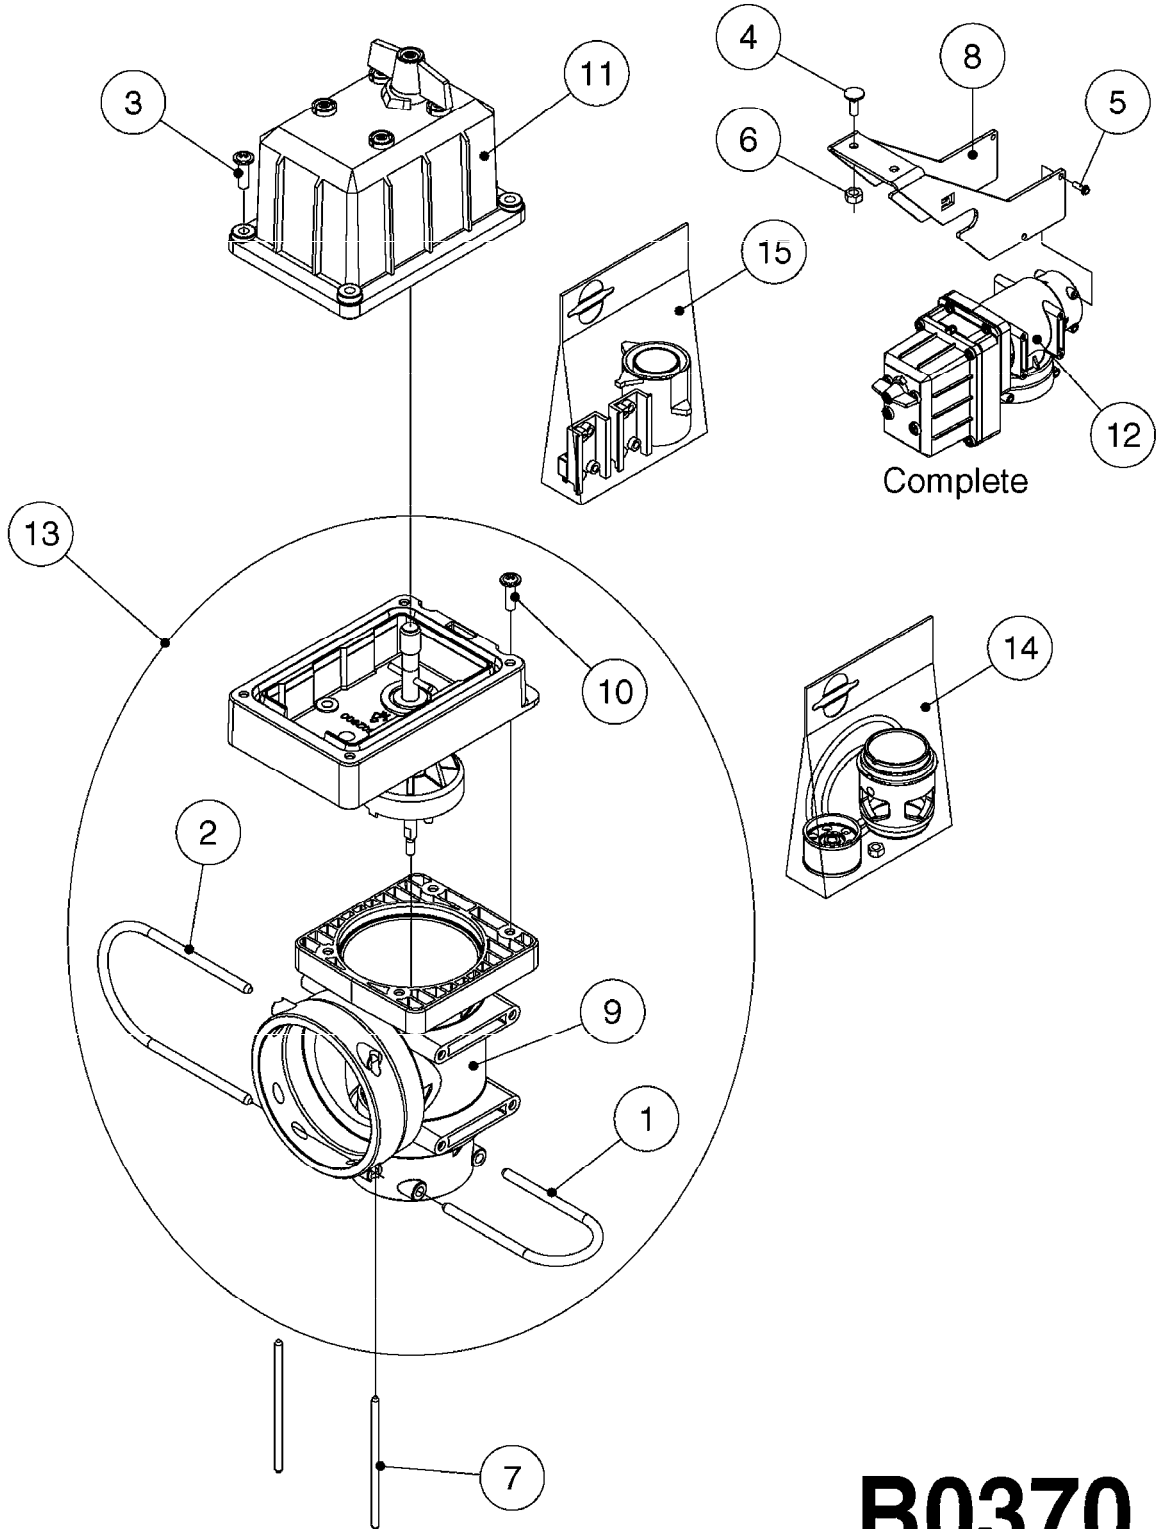

B0370

PRESSURE REGULATOR - S93 06
B0370-HIN, 12:05:16

Page 1
Date 07.02.2020 9:20

Pos.	parts-n°	order qty	description
1	145996	1	FITT.DK S-67 FORK
2	145997	1	FITT.DK S-93 FORK
3	440677	1	SCREW F. PLASTIC 5X20 SS
4	440695	1	BOLT CARRIAGE M8X25
5	440698	1	SCREW F.PLASTIC 6X18 SS HEXHD
6	460143	1	SELF LOCK NUT M8 SST A2 DIN985
7	480487	1	PIN M5X60 SLOTTED GALV
8	16244000	1	BRACKET FOR REG. NAV, PAINTED NAVIGATOR PLATFORM BRACKET
9	33510800	1	HOUSING F.PRESS.REG.S67/S93
10	44076200	1	SCREW WN5451 5X16 SS TORX
11	72374200	1	MOTOR HOUS.REG.1:150 ENCODER
12	72374300	1	REGUL S67/S93 ASSY W SS CONE
12	72425500	1	REGULATOR S67/S93 CROSS-DRILL
12	72678700	1	REGULATOR S67/S93 CROSS-DRILL CERAMIC COMPONENTS
13	72481600	1	BAG W. CONSOLE&SPINDLE COMPL
14	72678900	1	BAG W.CONE/CYL/GASKET CERAMIC CERAMIC COMPONENTS
14	74190800	1	BAG W.CONE/CYL. AND GASKET. SYNTAL
15	74187500	1	SWITCH 5A PRESS.REG REP.KIT 08