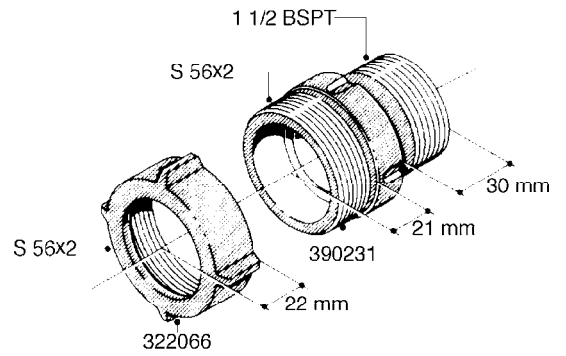

L0080

FITTINGS - S-53
L0080-HIN, 12:09:17

Page 1

Date 07.02.2020 9:21

Pos.	parts-n°	order qty	description
1	145995	1	FITT.DK S-53 FORK
2	241973	1	O-RING Ø3 X 44.2 70 SHORES NITRIL NITRIL (BLACK)
2	242353	1	O-RING 3 X 44.2 VITON VITON (BROWN)
3	242109	1	O-RING D32.2x3.0 NITRIL (BLACK)
3	242354	1	O-RING D32.2X3.0 VITON VITON (BROWN)
4	322103	1	FITT.DK S-53 BULKHEAD
5	322107	1	FITT.DK S-53 BULKHEAD NUT
6	322110	1	FITT.DK S-53 ELB. 1/2" BSP
7	322352	1	FITT.DK S-53 TEE
8	334229	1	FITT.DK S-53 STR.3/4"
9	334260	1	GASKET F. S-53 BULKHEAD
10	334564	1	FITT.DK S-67 TO S-53 ADAPTER
11	391100	1	FITT.DK S-53THREAD INS.1/2"BSP
12	726463	1	FITT.DK S53 BULKHEAD W/GASKET
13	726552	1	FIT.DK S-53X90 1/2" BSP,O-RING
14	726556	1	FITT.DK S-53 HB 1/2" W/O-RING
15	726558	1	FITT.DK S53 STR. 3/4" W.ORING
16	726559	1	FITT DK. S-53 HB 1" W/O-RING
17	726568	1	FITT.DK.S-53 HB 1/2"90 W/O-RING
18	726570	1	FITT.DK S-53 ELB.3/4" W.ORING
19	726571	1	FITT.DK S-53 ELB.1", W ORING
20	726578	1	FITT.DK S53 PLUG WITH O-RING
21	728561	1	FITT.DK. S67M - S53F REDUCER