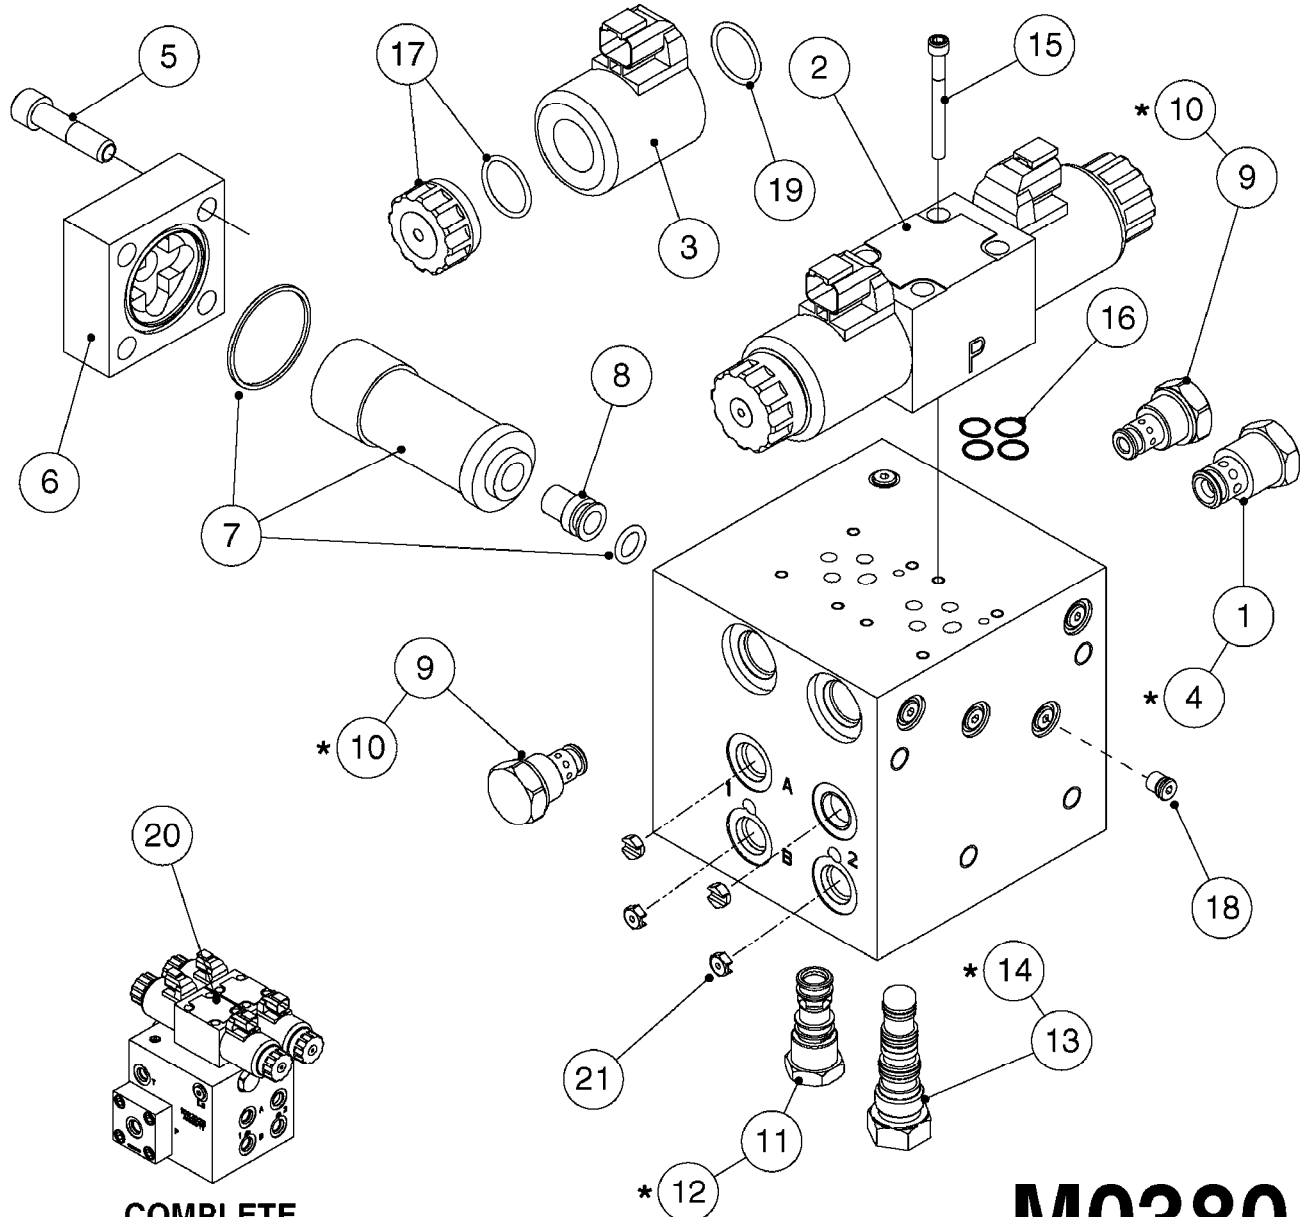

NORAC UC5 BOOM HEIGHT CONTROL
M0370-HIN, 16:10:18

Page 1
Date 07.02.2020 9:21

Pos.	parts-n°	order qty	description
1	26022703	1	CABLE, INTERFACE, TILT, NORAC UC5
2	26023503	1	CABLE UC5 INTERFACE MAIN AMP
3	26032600	1	CABLE UC5 NETWORK 14 AWG 10M
4	26043000	1	NORAC UC5 NETWORK 2 PIN PLUG
5	26043300	1	CABLE UC5 VALVE 2PIN/2PIN DT
6	26043400	1	NORAC UC5 CONTROLLER MODULE
7	26043500	1	NORAC UC5 VALVE MODULE
8	26043600	1	MODULE, INPUT, NORAC UC5
9	26043700	1	SENSOR, NORAC, UC5, ULTRASONIC
10	26043800	1	NORAC UC5 NETWORK COUPLER 2-WAY
11	26043900	1	NORAC UC5 NETWORK COUPLER 8-WAY
12	26044200	1	CABLE UC5 NETWORK 18 AWG 20M
13	26023803	1	NORAC UC5 ROLL SENSOR OLD STYLE NORAC P/N 43740
13	26044300	1	NORAC UC5 ROLL SENSOR NEW STYLE NORAC P/N 43741
14	26044400	1	NORAC UC5 - UC7 COUPLER 2-WAY/TERM.
15	26047100	1	CABLE UC5 NETWORK 14 AWG 1M
16	26049900	1	CABLE UC5 NETWORK 14 AWG 3M
17	26057900	1	UC5 NETWORK 6 PIN PLUG
18	26058000	1	NORAC UC5 NETWORK 12-PIN PLUG
19	26084700	1	MESH KIT ULTRASONIC SENSOR FOR 2018 AND NEWER SENSORS
19	28098003	1	MESH AND CLIP KIT, NORAC FOR PRE-2018 SENSORS
20	28050303	1	NORAC RUBBER TOP&BOLT F.SENSOR DIA.30MMX30MMX8MM
21	28055503	1	NORAC VALVE MOUNTING HARDWARE
22	28086600	1	FOAM DISC F. SENSOR NORAC
23	78216100	1	NORAC VALVE BLOCK COMP, DEUTSCH CON.