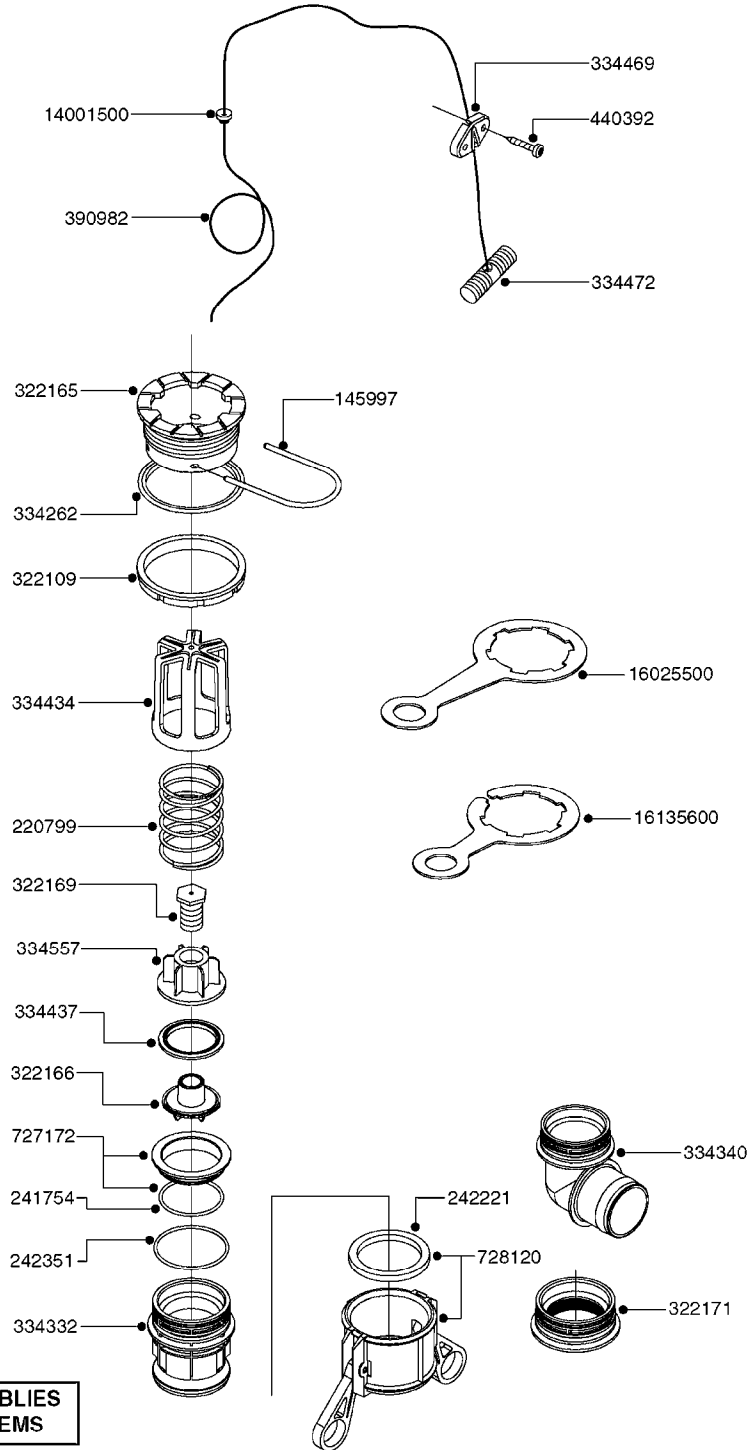

727617 - COMPLETE ASSEMBLY (2" BSP THREADED FITTING & 126" CORD)
727742 - COMPLETE ASSEMBLY (2-1/2" ELBOW & 157.5" CORD)

K0180

DRAIN ASSEMBLY-PULL CORD TYPE
K0180-HIN, 01:01:16

Page 1

Date 07.02.2020 9:20

parts-n°	order qty	description
145997	1	FITT.DK S-93 FORK
220799	1	SPRING F.TOP DRAIN
241754	1	O-RING D59.5X3
242221	1	GASKET F. S-93 QUICK COUPLERS
242351	1	O-RING D69.5X3.0 VITON F.S-93
322109	1	FITT.DK S-93 BULKHEAD NUT
322165	1	FITT.DK S-93 BULKHEAD SINGLE
322166	1	VALVE FLAP LOWER PART
322169	1	CORD PLUG F.TOP DRAIN
322171	1	FITT.DK S-93 THREAD INS.2"BSP
334262	1	GASKET F.S-93 BULKHEAD
334332	1	FITT.DK S-93 MALE QUICK COUP.
334340	1	FITT.DK S-93 ELBOW 2.5"
334434	1	CAGE F.SPRING BOTTOM DRAIN ASY
334437	1	SEAL FOR VALVE FLAP
334469	1	CLEVIS F.CORD TOP DRAIN ASSY.
334472	1	HANDLE FOR TOP DRAIN
334557	1	SPRING SEAT TOP DRAIN
390982	1	CORD NYLON 4000MM
440392	1	SCREW 6.3 X 25.0 DIN7981C TORX
727172	1	FITT.DK S-93 SEAT INSERT
727617	1	FITT.DK S-93 BOTTOM VALVE 2'
727742	1	TOP DRAIN CORD TYPE
728120	1	QUICK COUPLER CAP F.S93 DRAIN
14001500	1	GROMMET F.TOP DRAIN CORD
16025500	1	TANK SPACER SIGHT GAUGE
16135600	1	GUIDE FOR SIGHT GAUGE NAV/NCM