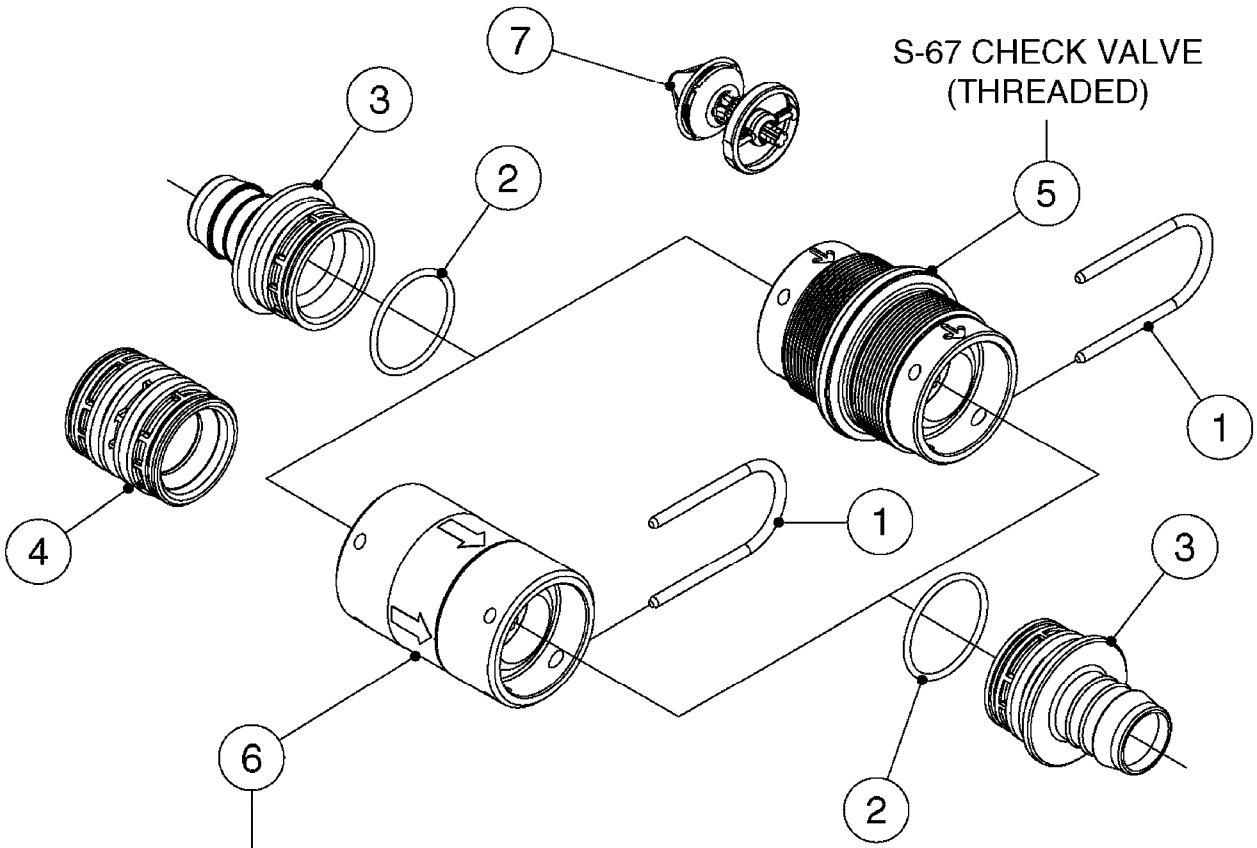

S-67 CHECK VALVE
(NON-THREADED)

S-67 CHECK VALVE
(THREADED)

FOR FITTINGS AND
HOSES, SEE SECTION L

B0640

CHECK VALVES - S67 (2011)
B0640-HIN, 15:10:19

Page 1

Date 07.02.2020 9:20

Pos.	parts-n°	order qty	description
1	145996	1	FITT.DK S-67 FORK
2	242353	1	O-RING 3 X 44.2 VITON
3	334231	1	FITT.DK S-67 STR.1"
3	334232	1	FITT.DK S-67 STR.1-1/4"
4	72432400	1	FITT.DK S-67 CONNEC W.CHK SEAT
5	72819200	1	CHECK VALVE S67 2012 THREADED
6	72819300	1	CHECK VALVE S67 2012 NO THREAD
7	72878800	1	CHECK VALVE S67 SUBASSEMBLY 2013 INCLUDED WITH #5 & #6