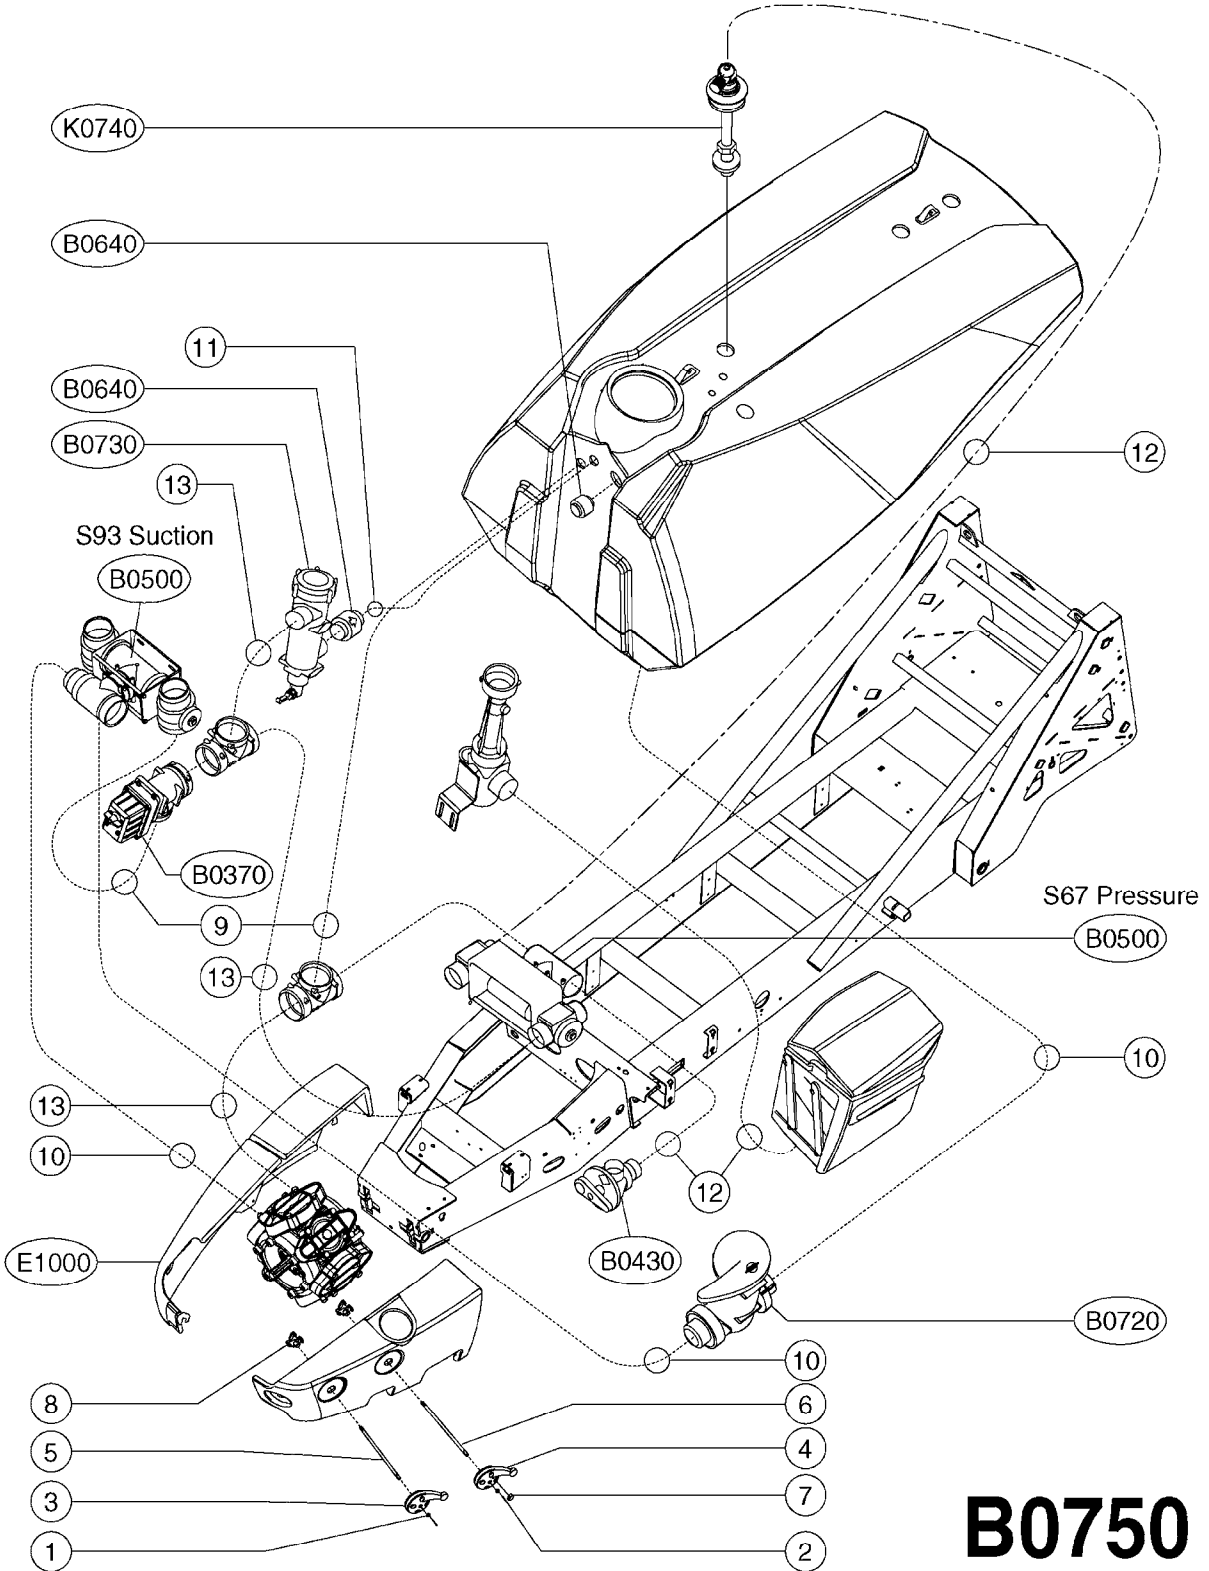

B0750

NCM 8500-10000 MANIFOLD
B0750-HIN, 16:07:19

Page 1
Date 07.02.2020 9:20

Pos.	parts-n°	order qty	description
1	334594	1	PLUG F.VALVE HANDLE BLACK
2	411006	1	SCREW M4X40 SLOTTED
3	741844	1	VALVE HANDLE ASSY. SUCTION NCM
4	741845	1	VALVE HANDLE ASSY. PRESSUR NCM
5	14038100	1	AXLE FOR SUCTION VALVE HANDLE
6	14038200	1	AXLE FOR PRESSURE VALVE HANDLE
7	33505200	1	PLUG FOR SMART VALVE HANDLE
8	72283000	1	AXLE JOINT F. SMARTVALVE HANDL
9	92702703	1	HOSE PVC SUCT GRAY 2"
10	92702803	1	HOSE PVC SUCT GRAY 2.5"
11	92703203	1	HOSE R X3/4" X300PSI WP X0012"
12	92712403	1	HOSE R X1" X300PSI WP X0012"
13	92734403	1	HOSE R X5/4" X200PSI WP X0012"