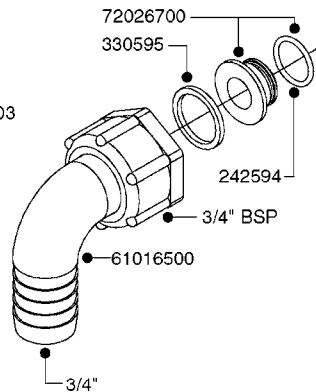

L0040

FITTINGS - NIPPLES & ELBOWS
L0040-HIN, 01:01:16

Page 1

Date 07.02.2020 9:21

parts-n°	order qty	description
10530803	1	FITT.PO.SE 2.00X2.00 45 DEG.
320191	1	FITT.DK ELB 3/8' BSP 45 DEGREE
320482	1	FITT.DK ELB. 1/2" BSP 60 DEG.
320596	1	FITT.DK ELB 3/8'-1/2'BSP 45DEG
320607	1	FITT.DK HN 3/8M X 3/8F BSP LNG
320633	1	FITT.DK HN 3/8"M X 3/8"F BSP
321451	1	FITT.DK ELB.1-1/2 X1-1/4 80DEG
321532	1	FITT.DK REDUC 3/4' X 1/2' BSP
390233	1	FITT.DK REDUC 1-1/2" X 1" BSP

L0050

parts-n°	order qty	description
242594	1	O-RING D14 X 1.78 SCH.70-EPDM
320294	1	FITT.DK TEE 3/8X3/8HB X1/2"BSP
320305	1	FITT.DK HB 3/4'- 3/4' BSP
320386	1	FITT.DK TEE 3/8X3/8HB X3/8"BSP
320397	1	FITT.DK ELB 3/8"HB X 3/8" BSP
320401	1	FITT.DK TEE 1/2X1/2HB X1/2"BSP
320412	1	FITT.DK TEE 1/2X1/2HB X3/8'BSP
320423	1	FITT.DK ELB 1/2'HB X 3/8' BSP
320891	1	FITT.DK HB 3/8'- 3/8' BSP
320972	1	FITT.DK HB 5/16'- 1/4' BSP
322046	1	FITT.DK TEE 1/2X1/2HB X3/4'BSP
322048	1	FITT.DK TEE 3/4X3/4HB X3/4'BSP
330595	1	O-RING D24.6/D20X2.1 -3/4"
333137	1	FITT.DK CONN.1/2" F.NOZZ. DOUB
333141	1	FITT.DK CONN.1/2" F.NOZZ.SING
334041	1	FITT.DK CONN.3/4' F.NOZZ. SING
334042	1	FITT.DK CONN.3/4' F.NOZZ. DOUB
334195	1	FITT.DK ELB. 3/4"HB X 3/4"HB
10012103	1	FITT.PO.HB 1.25X1.50 IMB1012
10014003	1	FITT.PO.HB 1.25X1.25 IMB1010
10036903	1	FITT.PO.HB 1.50X1.50 IMB1212
28019303	1	FITTING HB ELB 3/4NPT-3/4HOSE
61016500	1	HOSE TAIL 3/4" 90°+RG CAP 3/4"
72026700	1	NOZZLE TUBE ADAPTER W/O-RING