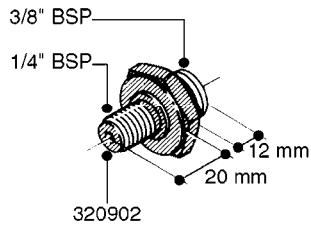

FITTINGS - HEXAGON NIPPLES
L0030-HIN, 01:01:16

Page 0
Date 07.02.2020 9:21

L0030

FITTINGS - HEXAGON NIPPLES
L0030-HIN, 01:01:16

Page 1
Date 07.02.2020 9:21

parts-n°	order qty	description
10015303	1	FITT.PO.HN 1.00X1.00 M1000
10425003	1	FITT.PO.HN 1.25X1.00 MCPHEE
320132	1	FITT.DK HN 1" BSP
320176	1	FITT.DK HN 3/8"X1/2" BSP
320445	1	FITT.DK HN 1/4"X3/8" BSP
320655	1	FITT.DK HN 1/2"-1/2" BSP
320692	1	FITT.DK HN 3/8'BSPX1/4'NPT
320703	1	FITT.DK HN 3/8BSP X1/2 &1/4NPT
320725	1	FITT.DK NIPPLE 3/8"-3/8" BSP
320902	1	FITT.DK HN 3/8'X 1/4' BSP
390232	1	FITT.DK HN 1-1/2' X 1-1/4' BSP
390276	1	FITT.DK HN 1'BSP