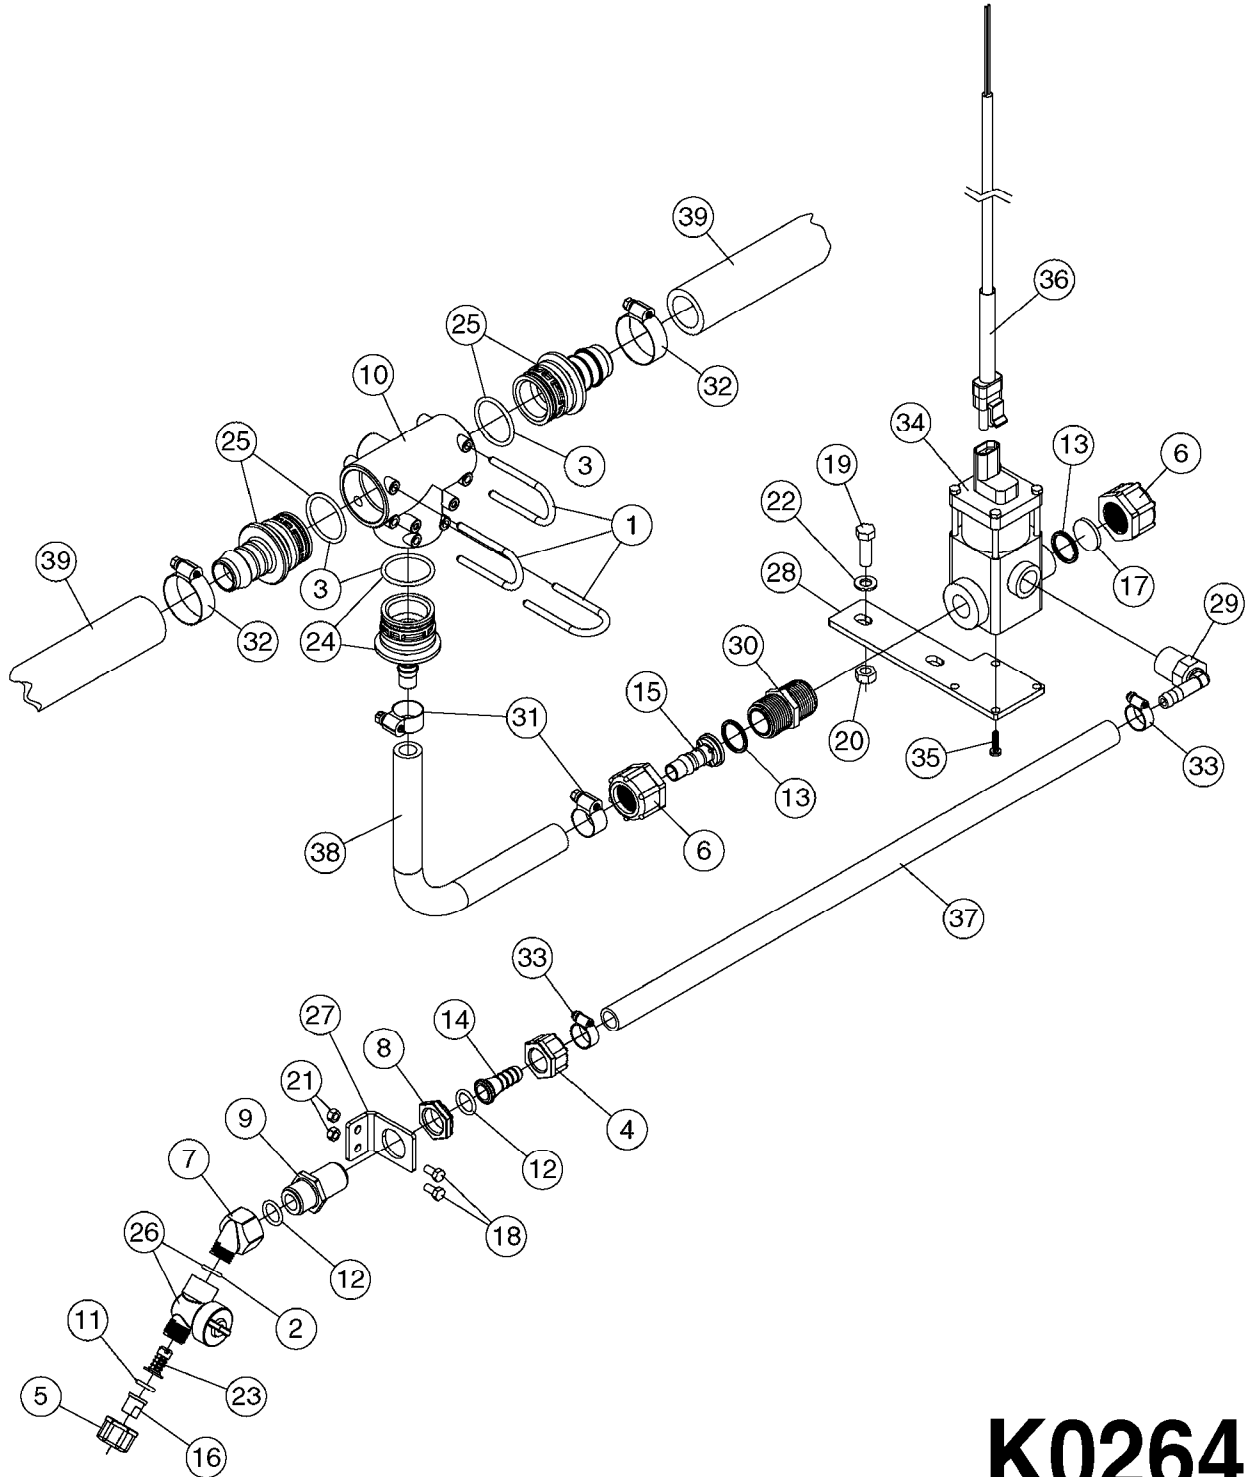

K0264

ELECTRIC END NOZZLE KIT
FTZ/TDZ '13
K0264-HIN, 06:12:17

Page 1
Date 07.02.2020 9:21

Pos.	parts-n°	order qty	description
1	145995	1	FITT.DK S-53 FORK
2	240177	1	O-RING D16.1/11.3 X 2.4
3	242109	1	O-RING D32.2x3.0
3	242354	1	O-RING D32.2X3.0 VITON
4	320084	1	FITT.DK NUT 1/2" BSP
5	320187	1	FITT.DK CAP 3/8" BSP BLACK
6	320283	1	FITT.DK NUT 3/4"BSP
7	320596	1	FITT.DK ELB 3/8"-1/2'BSP 45DEG
8	321307	1	FITT.DK NUT 1/2" BSP JAMB
9	321742	1	FITT.DK BULKHEAD 1/2' BSP
10	322352	1	FITT.DK S-53 TEE
11	330013	1	O-RING 2.5 X 10 PUR
12	330212	1	O-RING D19/D14X2.4 F.1/2"NUT
13	330595	1	O-RING D24.6/D20X2.1 -3/4"
14	330676	1	FITT.DK HB 3/8" F. 1/2" NUT
15	332286	1	FITT.DK HB 1/2" F. 3/4" NUT
16	370392	1	NOZZLE END FAN 1850-G 300
17	390542	1	PLUG WASHER FOR 3/4'CAP NUT
18	411030	1	BOLT HEX M5X10
19	421046	1	BOLT HEX M8X25/25 A2 SS DIN933
20	460143	1	SELF LOCK NUT M8 SST A2 DIN985
21	461217	1	NUT HEX M5 LOCK
22	471126	1	WASHER, M8, Ø16/ 8.4X 1.6, SS
23	725042	1	SCREEN 80 MESH W.GASKET, RED
24	726556	1	FITT.DK S-53 HB 1/2" W/O-RING
25	726559	1	FITT DK. S-53 HB 1" W/O-RING
26	729610	1	NOZZLE ASSY. NON DRIP 3/8 THRD
27	16170303	1	END NOZZLE MOUNT 2013, TDZ
28	16170703	1	PLATE, TDZ END NOZZLE SOLENOID MNT
29	23005603	1	FITT, 1/2" NPT X 3/8" HOSE SHANK 90
30	23005703	1	FITT, 3/4" POLY NIPPLE
31	28029803	1	CLAMP HOSE GEAR P1/2" 6708
32	28030003	1	CLAMP HOSE GEAR P1" 6716
33	28044903	1	CLAMP HOSE GEAR P3/8" 6706
34	28085803	1	SOLENOID VALVE, TIR, 3/4X1/2X3/4
35	44076200	1	SCREW WN5451 5X16 SS TORX
36	70113203	1	END NOZZLE 2013, 2 WIRE CABLE
37	92701703	1	HOSE R X3/8" X300PSI WP X0012"
38	92702103	1	HOSE R X1/2" X300PSI WP X0012"
39	92712403	1	HOSE R X1" X300PSI WP X0012"