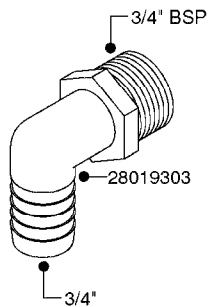

L0040

FITTINGS - NIPPLES & ELBOWS
L0040-HIN, 01:01:16

Page 1

Date 07.02.2020 9:21

parts-n°	order qty	description
10530803	1	FITT.PO.SE 2.00X2.00 45 DEG.
320191	1	FITT.DK ELB 3/8' BSP 45 DEGREE
320482	1	FITT.DK ELB. 1/2" BSP 60 DEG.
320596	1	FITT.DK ELB 3/8'-1/2'BSP 45DEG
320607	1	FITT.DK HN 3/8M X 3/8F BSP LNG
320633	1	FITT.DK HN 3/8"M X 3/8"F BSP
321451	1	FITT.DK ELB.1-1/2 X1-1/4 80DEG
321532	1	FITT.DK REDUC 3/4' X 1/2' BSP
390233	1	FITT.DK REDUC 1-1/2" X 1" BSP

L0050

parts-n°	order qty	description
242594	1	O-RING D14 X 1.78 SCH.70-EPDM
320294	1	FITT.DK TEE 3/8X3/8HB X1/2"BSP
320305	1	FITT.DK HB 3/4'- 3/4' BSP
320386	1	FITT.DK TEE 3/8X3/8HB X3/8"BSP
320397	1	FITT.DK ELB 3/8"HB X 3/8" BSP
320401	1	FITT.DK TEE 1/2X1/2HB X1/2"BSP
320412	1	FITT.DK TEE 1/2X1/2HB X3/8'BSP
320423	1	FITT.DK ELB 1/2'HB X 3/8' BSP
320891	1	FITT.DK HB 3/8'- 3/8' BSP
320972	1	FITT.DK HB 5/16'- 1/4' BSP
322046	1	FITT.DK TEE 1/2X1/2HB X3/4'BSP
322048	1	FITT.DK TEE 3/4X3/4HB X3/4'BSP
330595	1	O-RING D24.6/D20X2.1 -3/4"
333137	1	FITT.DK CONN.1/2" F.NOZZ. DOUB
333141	1	FITT.DK CONN.1/2" F.NOZZ.SING
334041	1	FITT.DK CONN.3/4' F.NOZZ. SING
334042	1	FITT.DK CONN.3/4' F.NOZZ. DOUB
334195	1	FITT.DK ELB. 3/4"HB X 3/4"HB
10012103	1	FITT.PO.HB 1.25X1.50 IMB1012
10014003	1	FITT.PO.HB 1.25X1.25 IMB1010
10036903	1	FITT.PO.HB 1.50X1.50 IMB1212
28019303	1	FITTING HB ELB 3/4NPT-3/4HOSE
61016500	1	HOSE TAIL 3/4" 90°+RG CAP 3/4"
72026700	1	NOZZLE TUBE ADAPTER W/O-RING