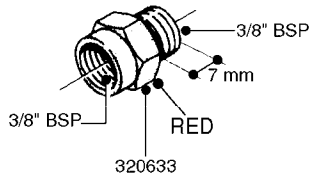

FITTINGS - HEXAGON NIPPLES
L0030-HIN, 01:01:16

Page 0
Date 07.02.2020 9:21

L0030

FITTINGS - HEXAGON NIPPLES
L0030-HIN, 01:01:16

Page 1
Date 07.02.2020 9:21

parts-n°	order qty	description
10015303	1	FITT.PO.HN 1.00X1.00 M1000
10425003	1	FITT.PO.HN 1.25X1.00 MCPHEE
320132	1	FITT.DK HN 1" BSP
320176	1	FITT.DK HN 3/8"X1/2" BSP
320445	1	FITT.DK HN 1/4"X3/8" BSP
320655	1	FITT.DK HN 1/2"-1/2" BSP
320692	1	FITT.DK HN 3/8'BSPX1/4'NPT
320703	1	FITT.DK HN 3/8BSP X1/2 &1/4NPT
320725	1	FITT.DK NIPPLE 3/8"-3/8" BSP
320902	1	FITT.DK HN 3/8'X 1/4' BSP
390232	1	FITT.DK HN 1-1/2' X 1-1/4' BSP
390276	1	FITT.DK HN 1'BSP