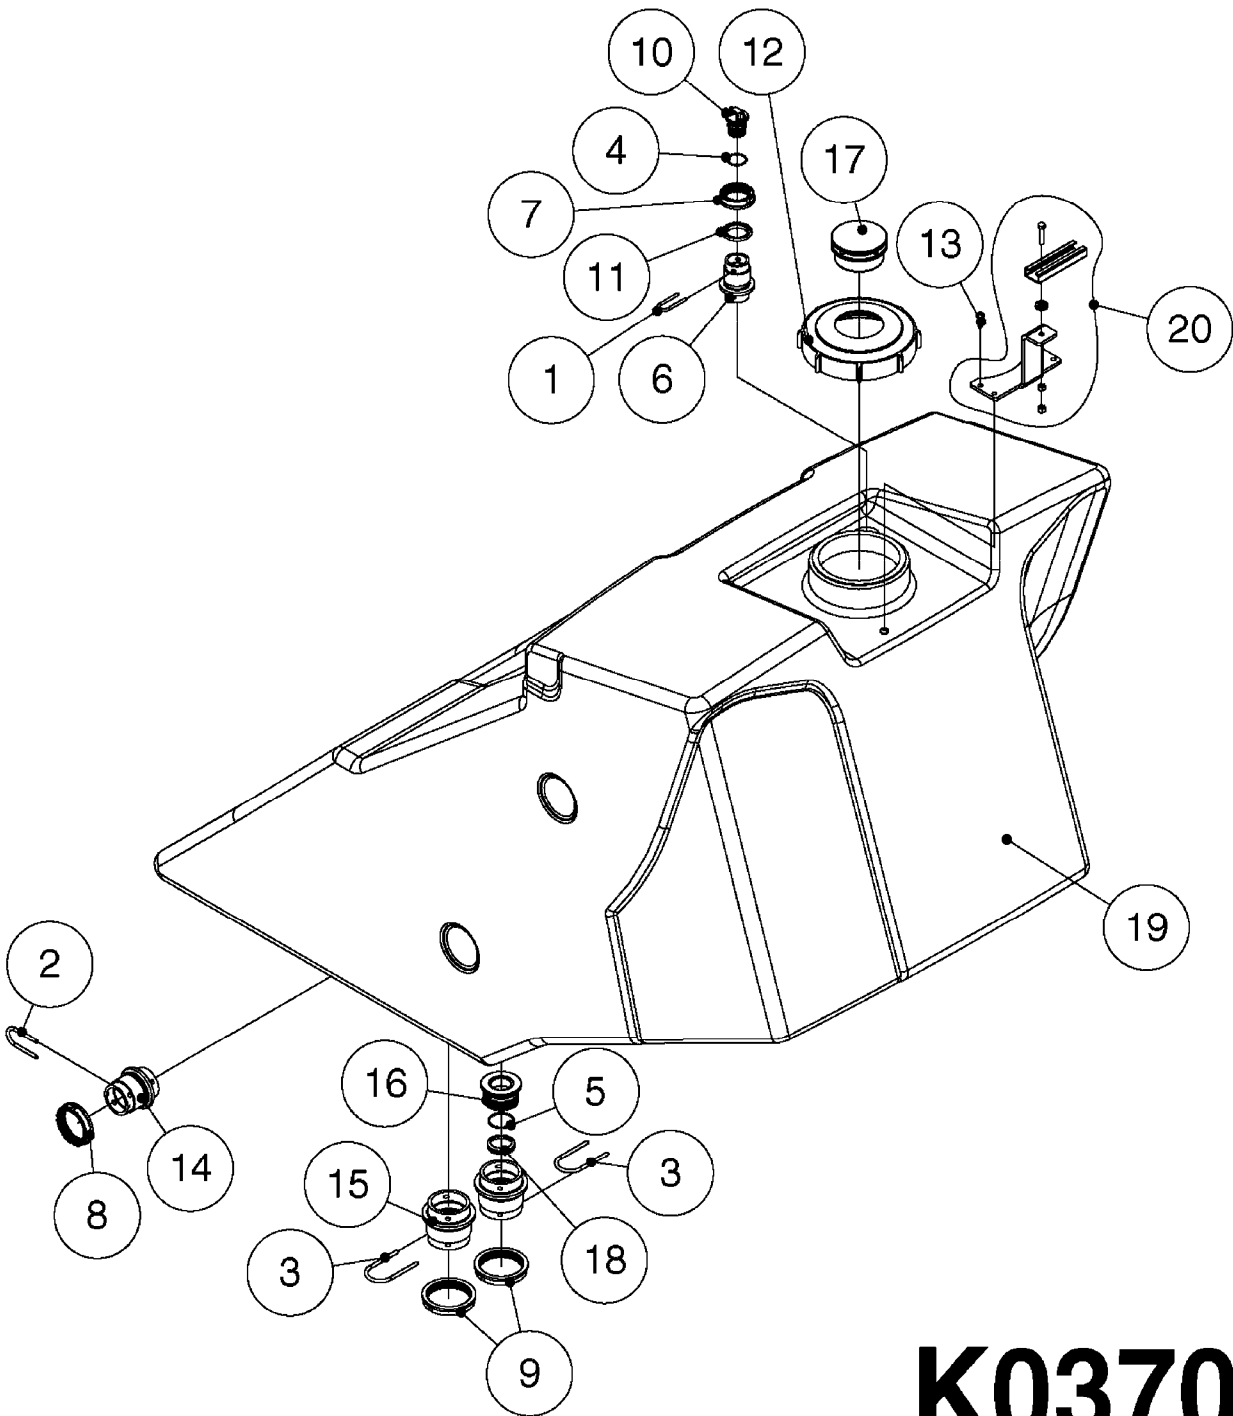

Pos.	parts-n°	order qty	description
1	240925	1	O-RING D49.5X3 NITRIL
2	242594	1	O-RING D14 X 1.78 SCH.70-EPDM
3	320283	1	FITT.DK NUT 3/4"BSP
4	322241	1	FILTER HOUSING W.3/4' BARBS
4	322249	1	FILTER HOUSING W.1/2' BARBS
5	322242	1	FILTER BOWL / IN-LINE
6	322250	1	FILTER HOUSING W.3/4"BSP THRD
7	341291	1	RUBBER HOSE CLAMP COVER 130MM
7	341292	1	RUBBER HOSE CLAMP COVER 180MM
8	410605	1	BOLT HEX 8.8 DEL M6X80
9	440673	1	SCREW F.PLASTIC 5X12 SS
10	440737	1	BOLT CARRIAGE M10x25 SS
11	460261	1	NUT HEX M6X1.00 LOCK DIN985 A2 SS
12	460423	1	NUT HEX M10X1.50 LOCK DIN985A2 SS
13	615443	1	FILTER ELEM.50 MESH BLUE
13	615444	1	FILTER ELEM.80 MESH RED
13	615445	1	FILTER ELEM.100 MESH YELLOW
14	716236	1	FITT.DK HB 1/2" ASSY. F. 3/4"
14	724621	1	FITT.DK HB 3/4"ASSY F.3/4" NUT
15	845205	1	FILTER IN-LINE 1/2' 50 MESH
15	845208	1	FILTER IN-LINE 3/4' 50 MESH
15	845209	1	FILTER IN-LINE 3/4' 80 MESH
15	845210	1	FILTER IN-LINE 3/4" 100 MESH
16	845218	1	FILTER IN-LINE 3/4'50 MESH OML
16	845219	1	FILTER IN-LINE 3/4'80 MESH OML
17	16022203	1	PLATE 3.0 X 55 X 196
18	16022403	1	BRACKET 60MM TUBE
19	16321500	1	LINE FILTER BRACKET, TDZ/DDZ
20	24263000	1	O-RING Ø24.4 X 3.1 NITRIL SH70
21	28029903	1	CLAMP HOSE GEAR P3/4"-S1" 6712
22	28047103	1	CLAMP HOSE GEAR 50 X 50 6740
22	28047203	1	CLAMP HOSE GEAR 60 X 80 6756
23	32239700	1	FITT.DK NUT T25
24	32239800	1	FITT.DK IN-LINE FILTER TOP T25
25	33515500	1	FITT.DK NUT LOCK RING T25
26	44076200	1	SCREW WN5451 5X16 SS TORX
27	72700600	1	FILTER IN-LINE 80 MESH, T25
28	92702103	1	HOSE R X1/2" X300PSI WP X0012"
28	92703203	1	HOSE R X3/4" X300PSI WP X0012"