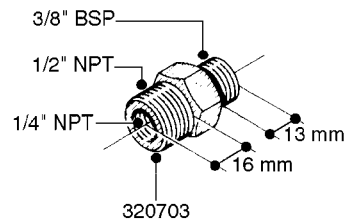

FITTINGS - HEXAGON NIPPLES
L0030-HIN, 01:01:16

Page 0
Date 07.02.2020 9:21

L0030

FITTINGS - HEXAGON NIPPLES
L0030-HIN, 01:01:16

Page 1
Date 07.02.2020 9:21

parts-n°	order qty	description
10015303	1	FITT.PO.HN 1.00X1.00 M1000
10425003	1	FITT.PO.HN 1.25X1.00 MCPHEE
320132	1	FITT.DK HN 1" BSP
320176	1	FITT.DK HN 3/8"X1/2" BSP
320445	1	FITT.DK HN 1/4"X3/8" BSP
320655	1	FITT.DK HN 1/2"-1/2" BSP
320692	1	FITT.DK HN 3/8'BSPX1/4'NPT
320703	1	FITT.DK HN 3/8BSP X1/2 &1/4NPT
320725	1	FITT.DK NIPPLE 3/8"-3/8" BSP
320902	1	FITT.DK HN 3/8'X 1/4' BSP
390232	1	FITT.DK HN 1-1/2' X 1-1/4' BSP
390276	1	FITT.DK HN 1'BSP