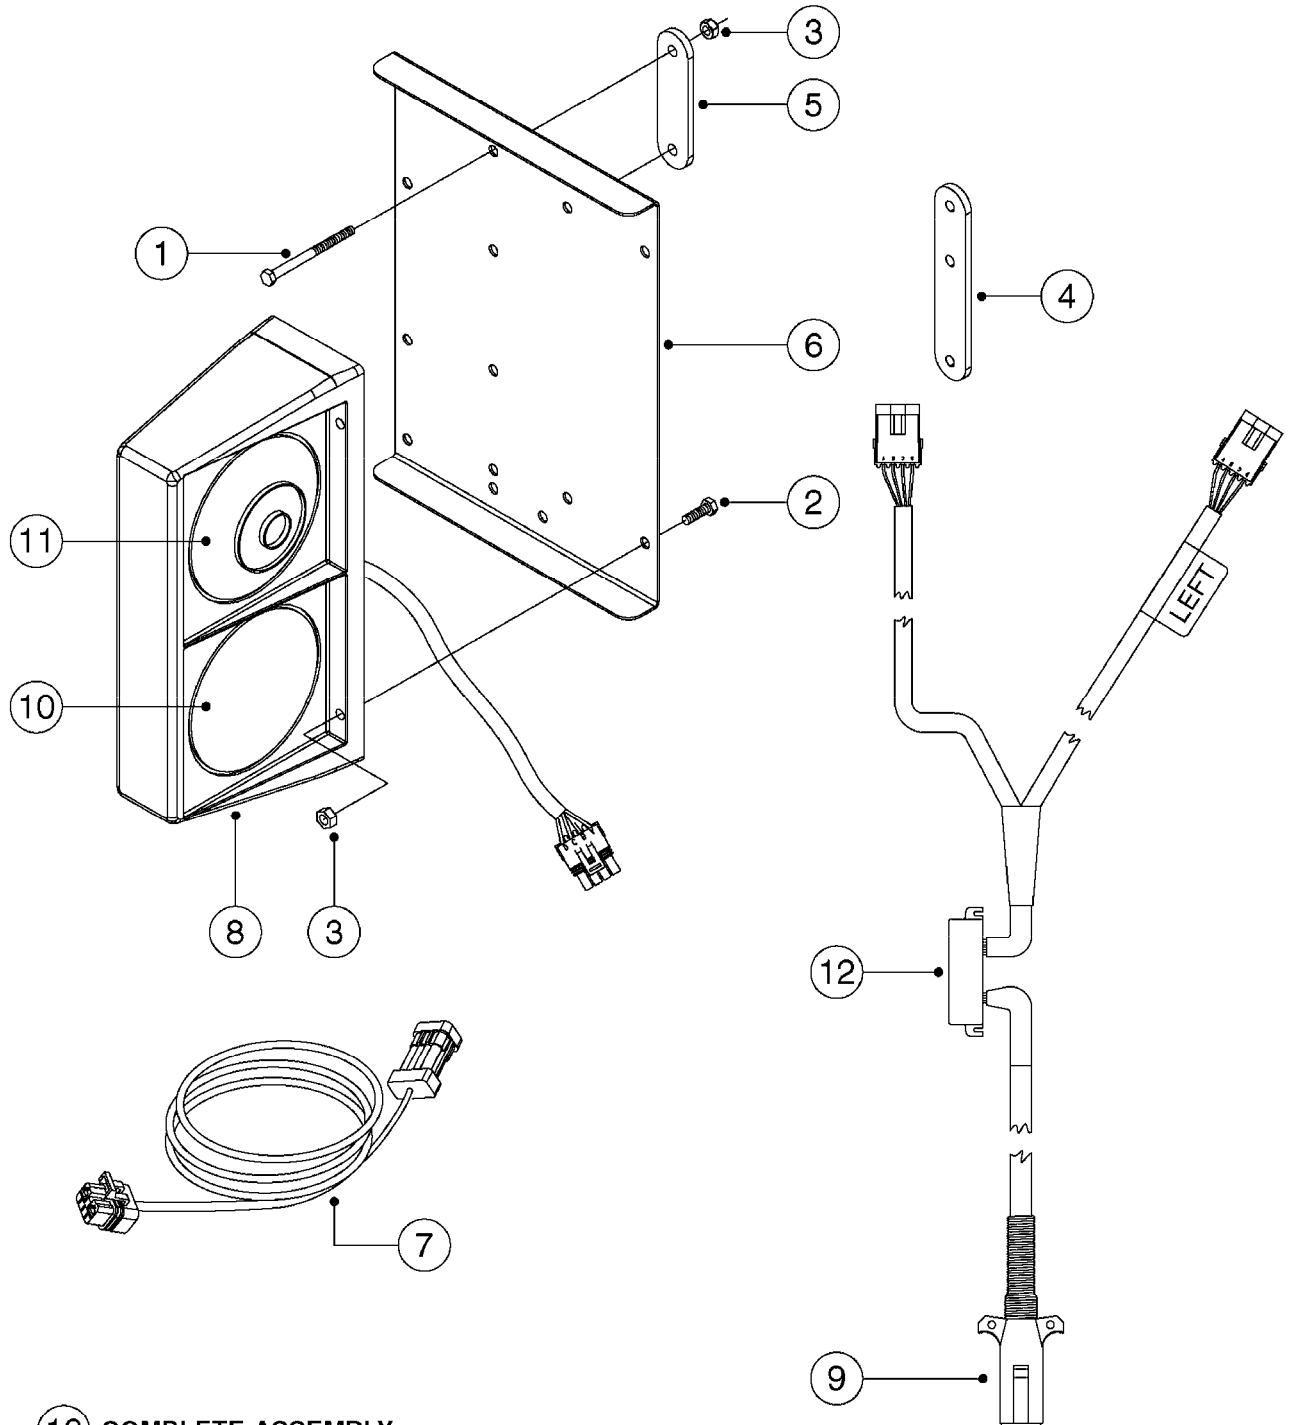

13 COMPLETE ASSEMBLY

COMPLETE ASSEMBLIES
WHOLEGOODS ITEMS

M0160

TRAFFIC LIGHT KIT
M0160-HIN, 13:08:19

Page 1
Date 07.02.2020 9:21

Pos.	parts-n°	order qty	description
1	410266	1	BOLT HEX 8.8 DEL M6X120
1	410421	1	BOLT HEX M6X110 DIN931-A2 SS
1	410524	1	BOLT HEX 8.8 DEL M6X100
1	410605	1	BOLT HEX 8.8 DEL M6X80
2	410362	1	BOLT HEX 8.8 SS M6X20
3	460261	1	NUT HEX M6X1.00 LOCK DIN985 A2 SS
4	16022303	1	BRACKET 100MM TUBE
5	16022403	1	BRACKET 60MM TUBE
6	16025603	1	BRACKET TAIL LIGHT DUAL LAMP
7	26004703	1	HARNESS 13' EXT 4 WIRE WP
8	26004903	1	TAIL LIGHT GREEN WIRE LH
8	26005003	1	TAIL LIGHT YELLOW WIRE RH
9	26005103	1	PLUG 7-PIN AG TAIL LIGHT
10	26005403	1	LENS BLACK BEFORE 2009
10	26017003	1	LENS RED
11	26016903	1	LENS AMBER
12	26032703	1	HARNESS COMPLETE, TAIL LIGHT, 2013
13	83308603	1	TRAFFIC LIGHT KIT