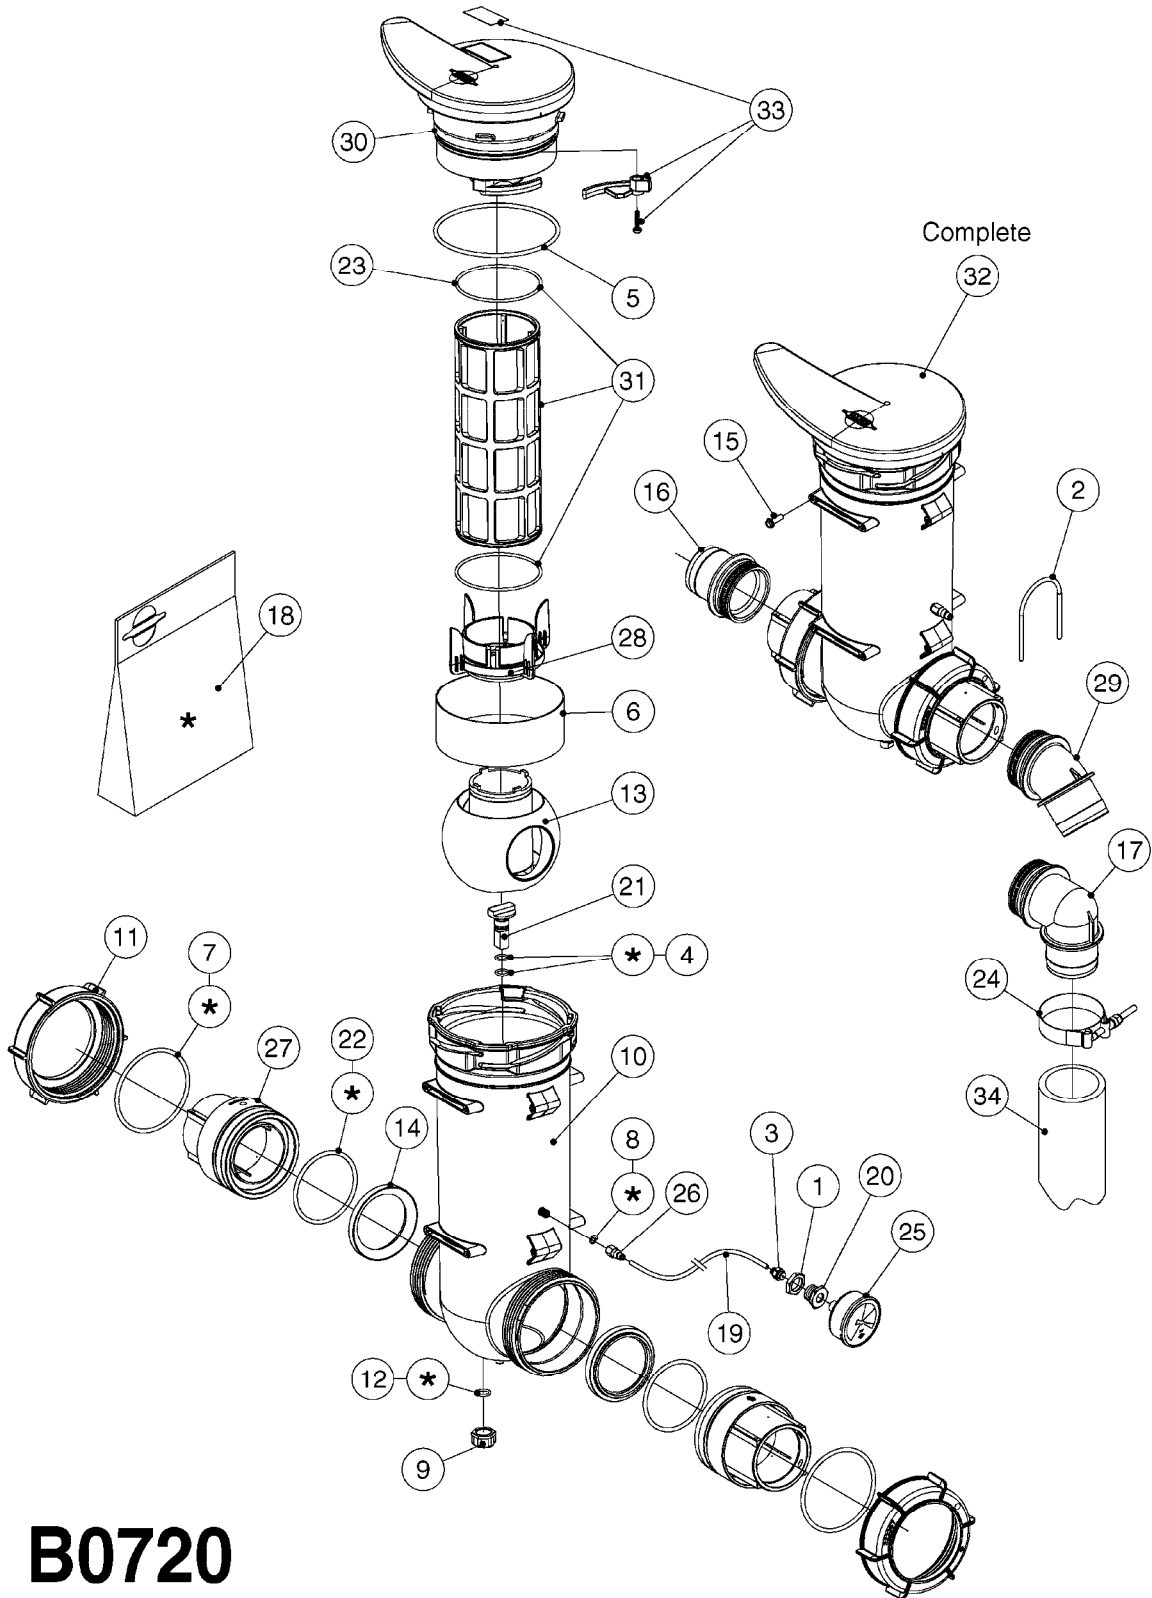

S-67 CHECK VALVE
(NON-THREADED)

S-67 CHECK VALVE
(THREADED)

FOR FITTINGS AND
HOSES, SEE SECTION L

B0640

CHECK VALVES - S67 (2011)
B0640-HIN, 15:10:19

Page 1

Date 07.02.2020 9:20

Pos.	parts-n°	order qty	description
1	145996	1	FITT.DK S-67 FORK
2	242353	1	O-RING 3 X 44.2 VITON
3	334231	1	FITT.DK S-67 STR.1"
3	334232	1	FITT.DK S-67 STR.1-1/4"
4	72432400	1	FITT.DK S-67 CONNEC W.CHK SEAT
5	72819200	1	CHECK VALVE S67 2012 THREADED
6	72819300	1	CHECK VALVE S67 2012 NO THREAD
7	72878800	1	CHECK VALVE S67 SUBASSEMBLY 2013 INCLUDED WITH #5 & #6