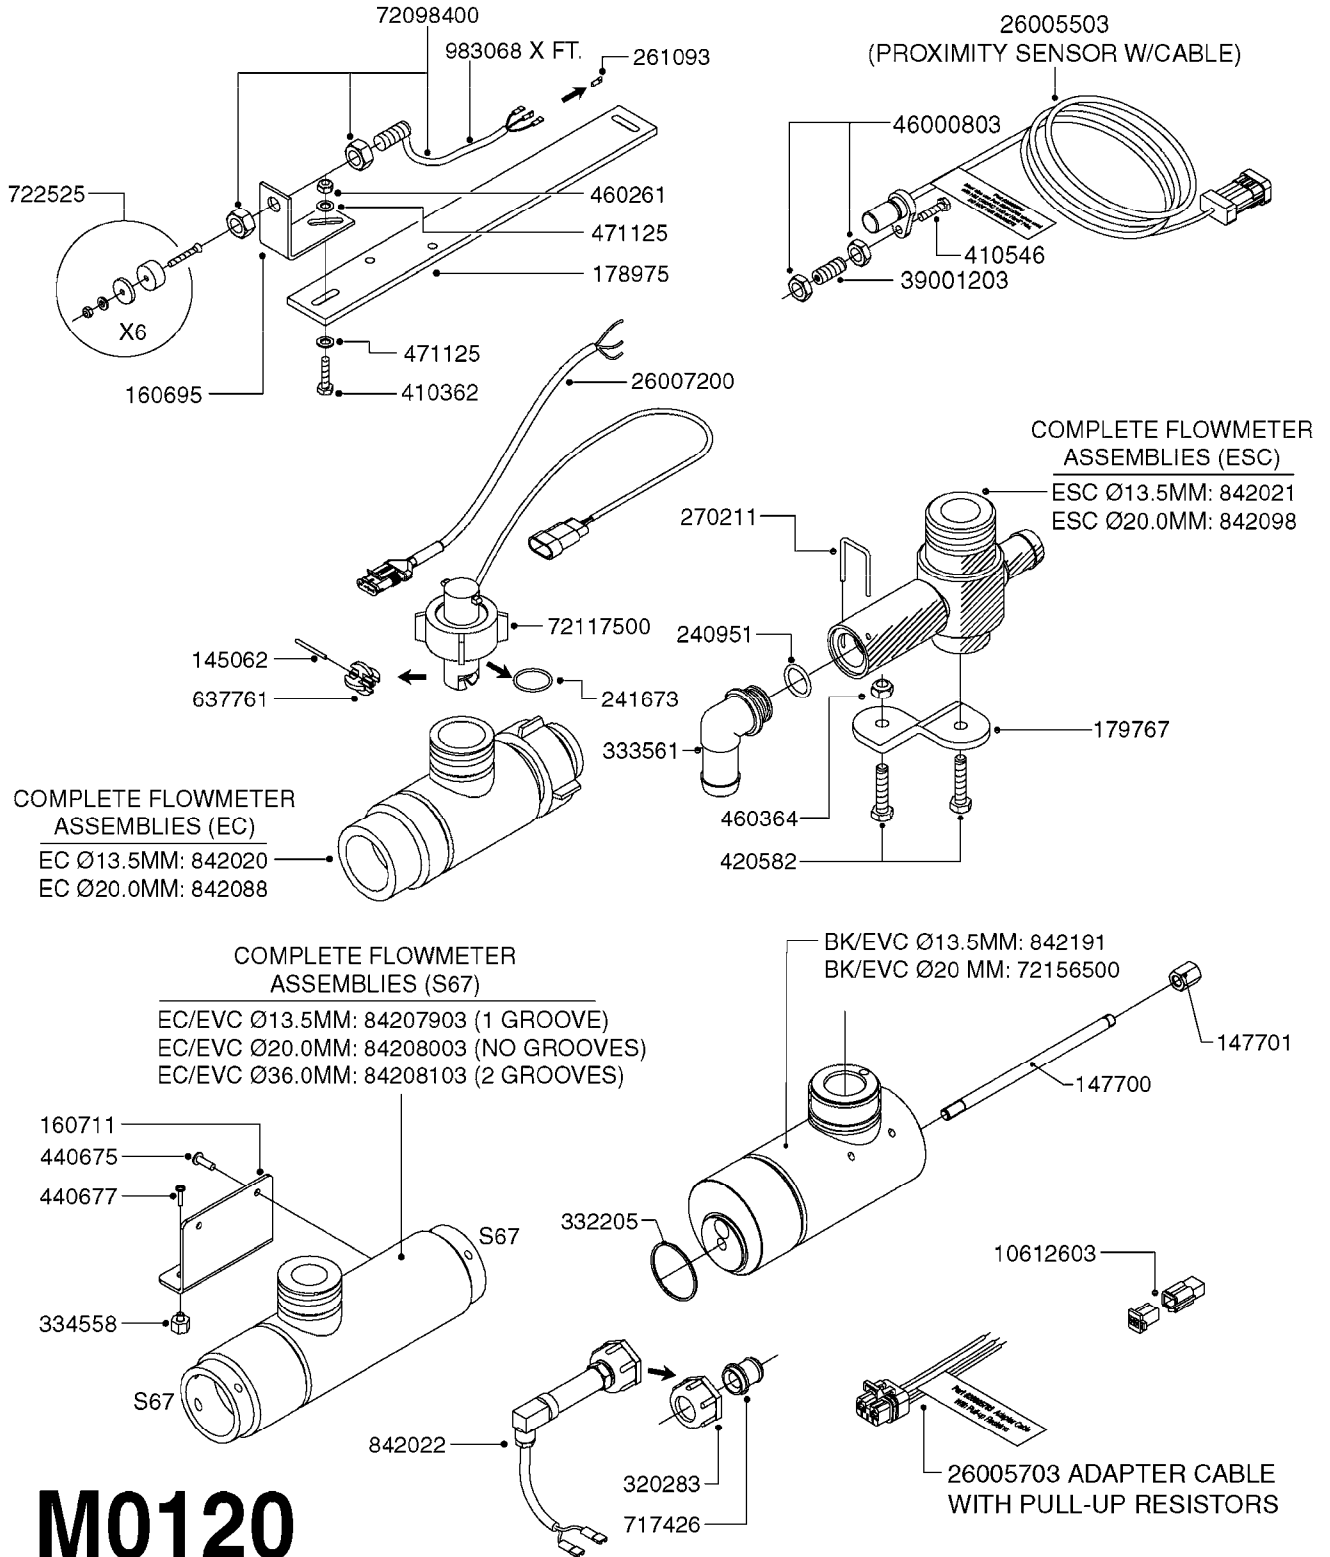

WORK LIGHT JUNCTION BOX '13
M419-HIA, 10:03:14

Page 1
Date 07.02.2020 9:21

Pos.	parts-n°	order qty	description
1	280258	1	SCREW F. BOX LID 1/4" L=18
2	33508800	1	LID 160X80X15 BLK W/SCREWS
3	261762	1	Fuse 5A ATOF Series
4	28048600	1	FULE 15A ATOF SERIES
5	26057300	1	WORK LIGHT PCB 13
6	33514300	1	BOX 160X80X40 BLACK 1+16+1 HOLES
7	28048200	1	WIRE GROMET RUBBER 4 HOLE
8	72952600	1	CABLE KIT, WORKLIGHT POWER & CONTROL
9	72679000	1	CABLE ROUTE PHARE TRAVAIL

M0120