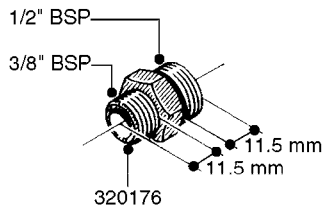

FITTINGS - HEXAGON NIPPLES
L0030-HIN, 01:01:16

Page 0
Date 07.02.2020 9:21

L0030

FITTINGS - HEXAGON NIPPLES
L0030-HIN, 01:01:16

Page 1
Date 07.02.2020 9:21

parts-n°	order qty	description
10015303	1	FITT.PO.HN 1.00X1.00 M1000
10425003	1	FITT.PO.HN 1.25X1.00 MCPHEE
320132	1	FITT.DK HN 1" BSP
320176	1	FITT.DK HN 3/8"X1/2" BSP
320445	1	FITT.DK HN 1/4"X3/8" BSP
320655	1	FITT.DK HN 1/2"-1/2" BSP
320692	1	FITT.DK HN 3/8'BSPX1/4'NPT
320703	1	FITT.DK HN 3/8BSP X1/2 &1/4NPT
320725	1	FITT.DK NIPPLE 3/8"-3/8" BSP
320902	1	FITT.DK HN 3/8'X 1/4' BSP
390232	1	FITT.DK HN 1-1/2' X 1-1/4' BSP
390276	1	FITT.DK HN 1'BSP