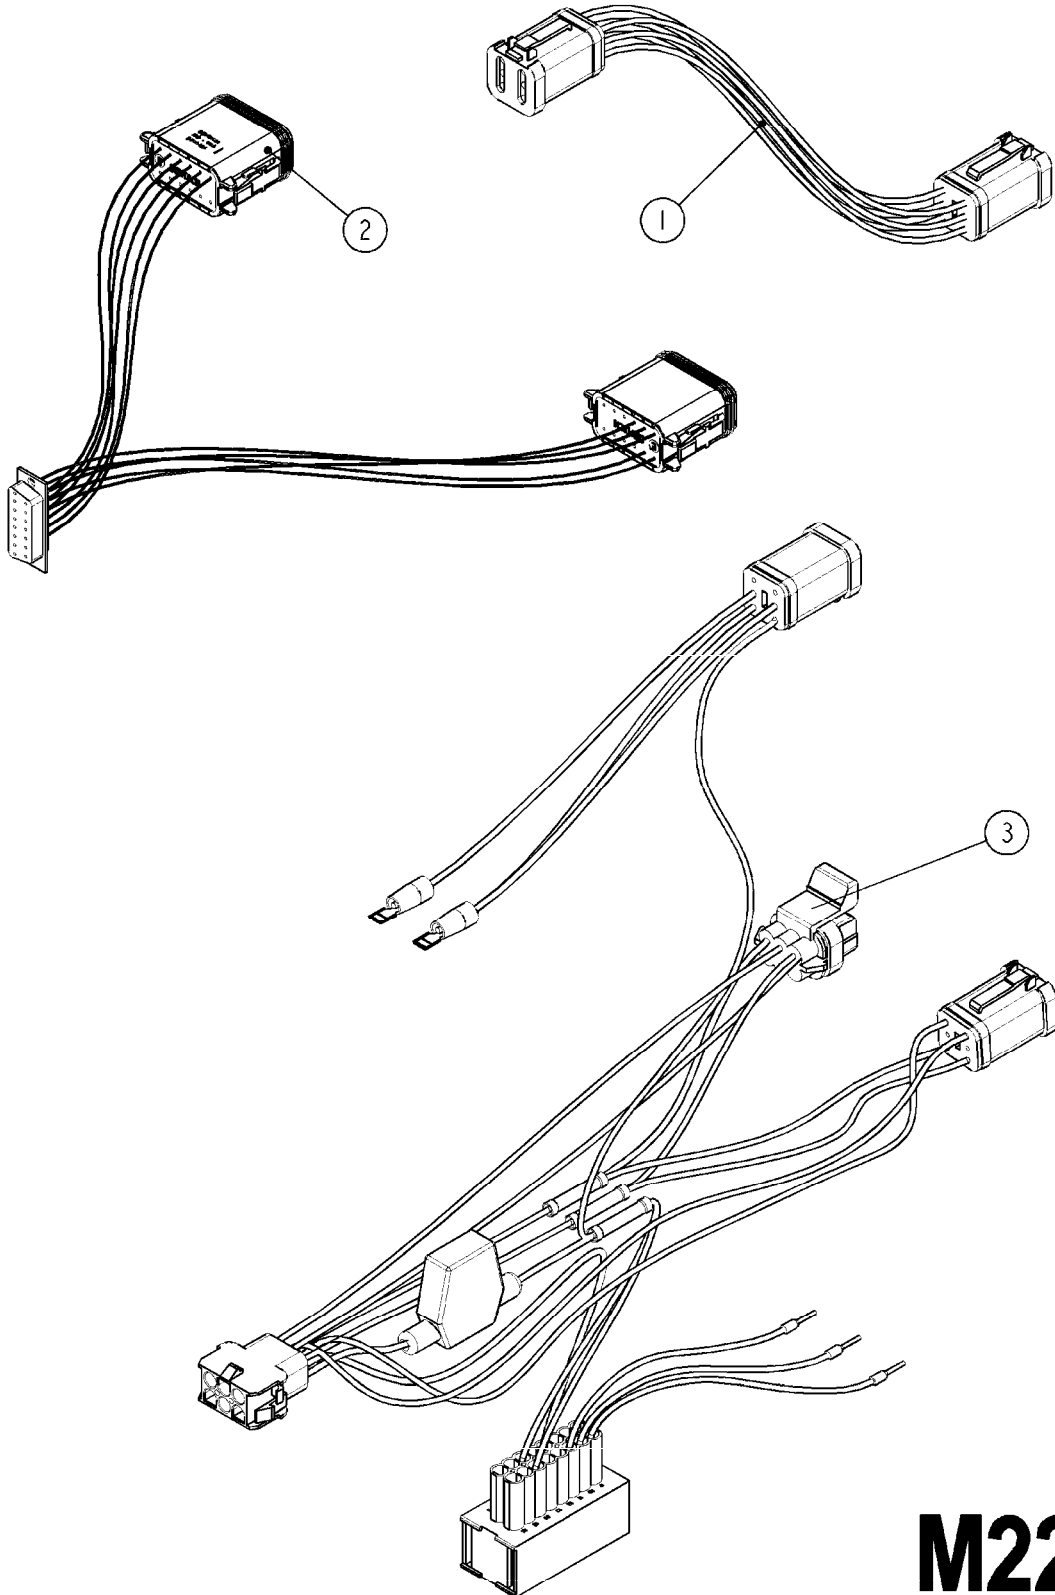

M226

CABLE ISO JC HW V.3 UC5 CM11
M226-HIA, 05:08:14

Page 1

Date 07.02.2020 9:21

Pos.	parts-n°	order qty	description
1	26039100	1	CABLE, DT06 6P FEMALE L=300MM
2	26039300	1	CABLE, DAH UC5 INPUT MODULE
3	26057600	1	WH ISO JC C2C UC5 ECUPWR