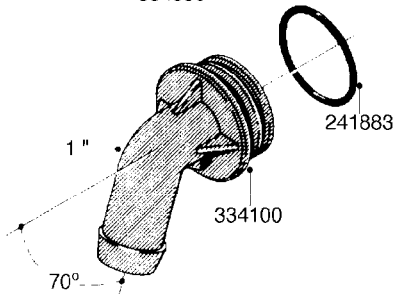

L0080

FITTINGS - S-53
L0080-HIN, 12:09:17

Page 1

Date 07.02.2020 9:21

Pos.	parts-n°	order qty	description
1	145995	1	FITT.DK S-53 FORK
2	241973	1	O-RING Ø3 X 44.2 70 SHORES NITRIL NITRIL (BLACK)
2	242353	1	O-RING 3 X 44.2 VITON VITON (BROWN)
3	242109	1	O-RING D32.2x3.0 NITRIL (BLACK)
3	242354	1	O-RING D32.2X3.0 VITON VITON (BROWN)
4	322103	1	FITT.DK S-53 BULKHEAD
5	322107	1	FITT.DK S-53 BULKHEAD NUT
6	322110	1	FITT.DK S-53 ELB. 1/2" BSP
7	322352	1	FITT.DK S-53 TEE
8	334229	1	FITT.DK S-53 STR.3/4"
9	334260	1	GASKET F. S-53 BULKHEAD
10	334564	1	FITT.DK S-67 TO S-53 ADAPTER
11	391100	1	FITT.DK S-53THREAD INS.1/2"BSP
12	726463	1	FITT.DK S53 BULKHEAD W/GASKET
13	726552	1	FIT.DK S-53X90 1/2" BSP,O-RING
14	726556	1	FITT.DK S-53 HB 1/2" W/O-RING
15	726558	1	FITT.DK S53 STR. 3/4" W.ORING
16	726559	1	FITT DK. S-53 HB 1" W/O-RING
17	726568	1	FITT.DK.S-53 HB 1/2"90 W/O-RING
18	726570	1	FITT.DK S-53 ELB.3/4" W.ORING
19	726571	1	FITT.DK S-53 ELB.1", W ORING
20	726578	1	FITT.DK S53 PLUG WITH O-RING
21	728561	1	FITT.DK. S67M - S53F REDUCER