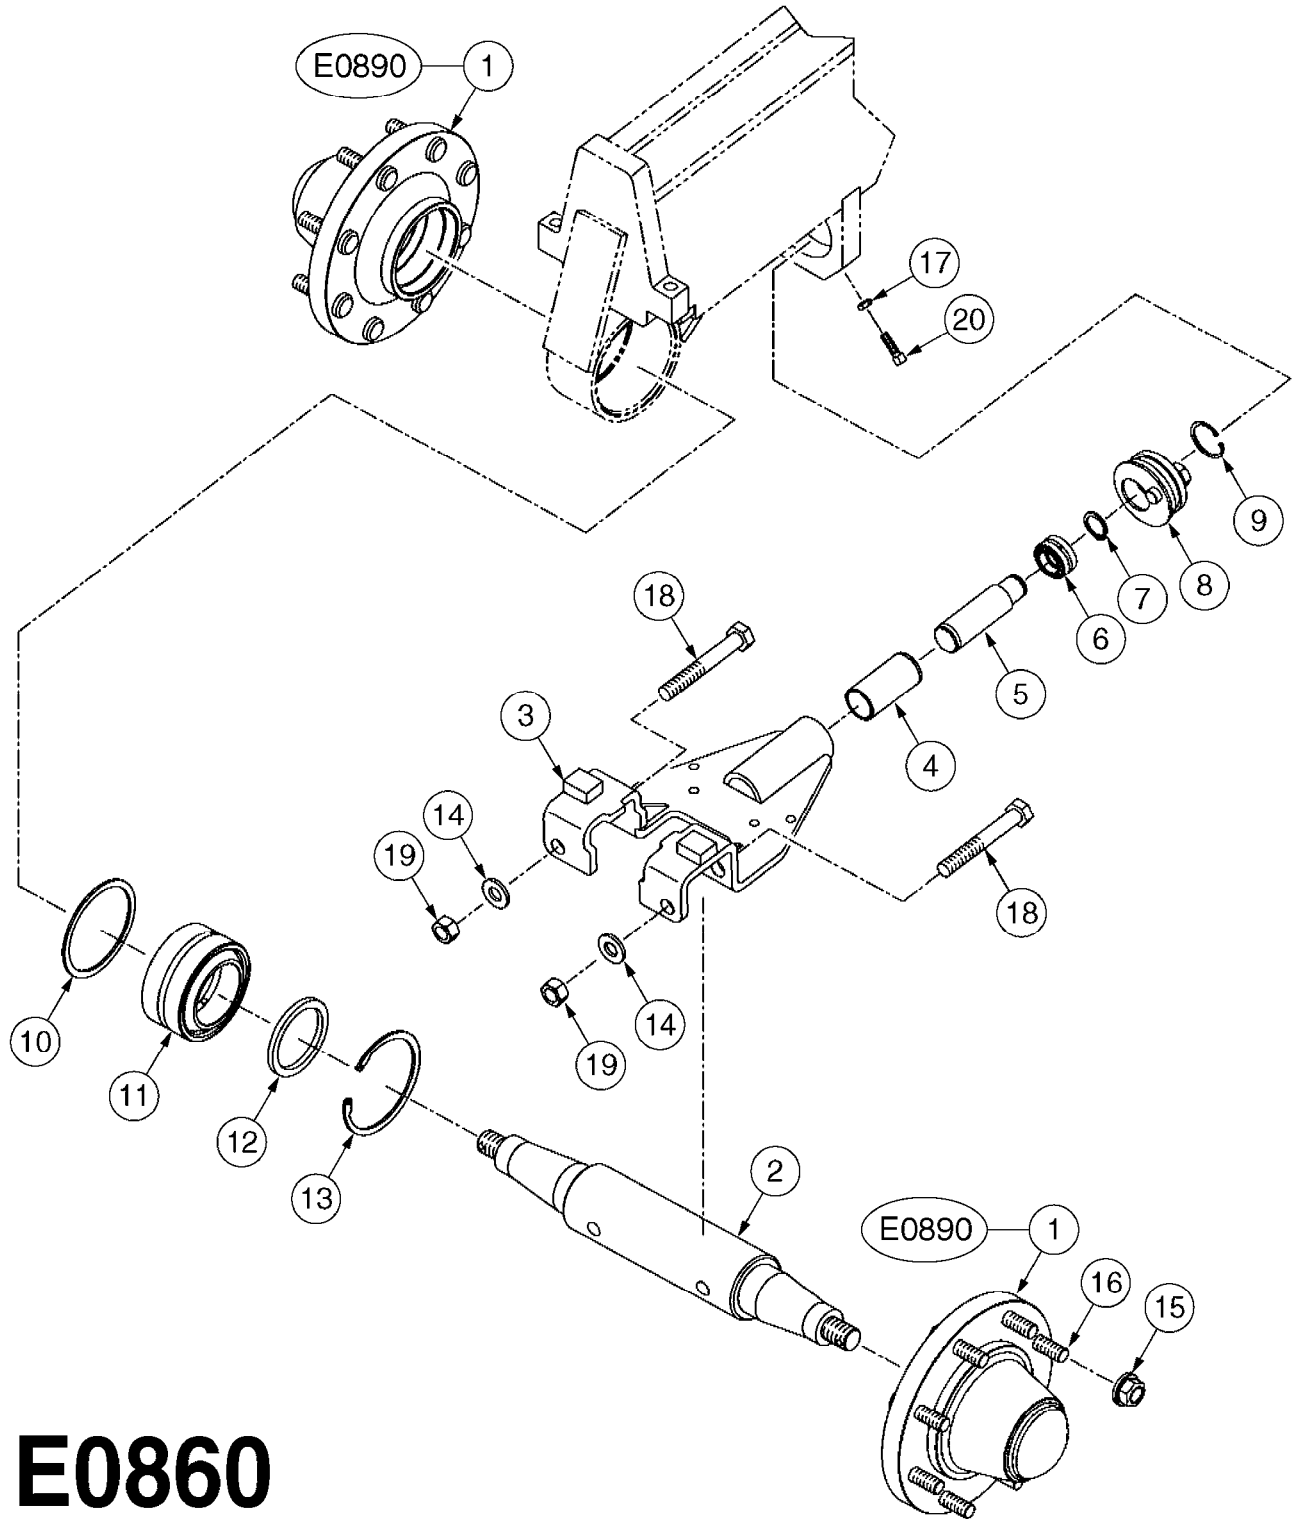

E0850

CAMOPLAST TENSIONER ASSEMBLY
E0850-HIN, 01:01:16

Page 1

Date 07.02.2020 9:20

Pos.	parts-n°	order qty	description
1	28074003	1	LOCK PLATE
2	28074103	1	SNAP RING
3	28078403	1	SPRING MOUNT
4	28078503	1	RETAINER PLATE
5	28078603	1	SLEEVE W/NOTCH
6	28078703	1	BUSHING 1/2"X1-1/4"ODX1"ID
7	28078803	1	ACME SCREW
8	28078903	1	SLEEVE, EXTEN.1"X1/2"IDX1.04"OD
9	28079003	1	SEAT, WASHER
10	28079103	1	SPRING PILOT
11	28083803	1	BOLT HEX 2"X1/2"-13 UNC
12	28084603	1	COTTER PIN 1-1/4" X 5/32"
13	28085103	1	SPRING SPRING FOR 30 SERIES
13	28085203	1	SPRING 9" X 5" X 3/4" SPRING FOR 40 SERIES