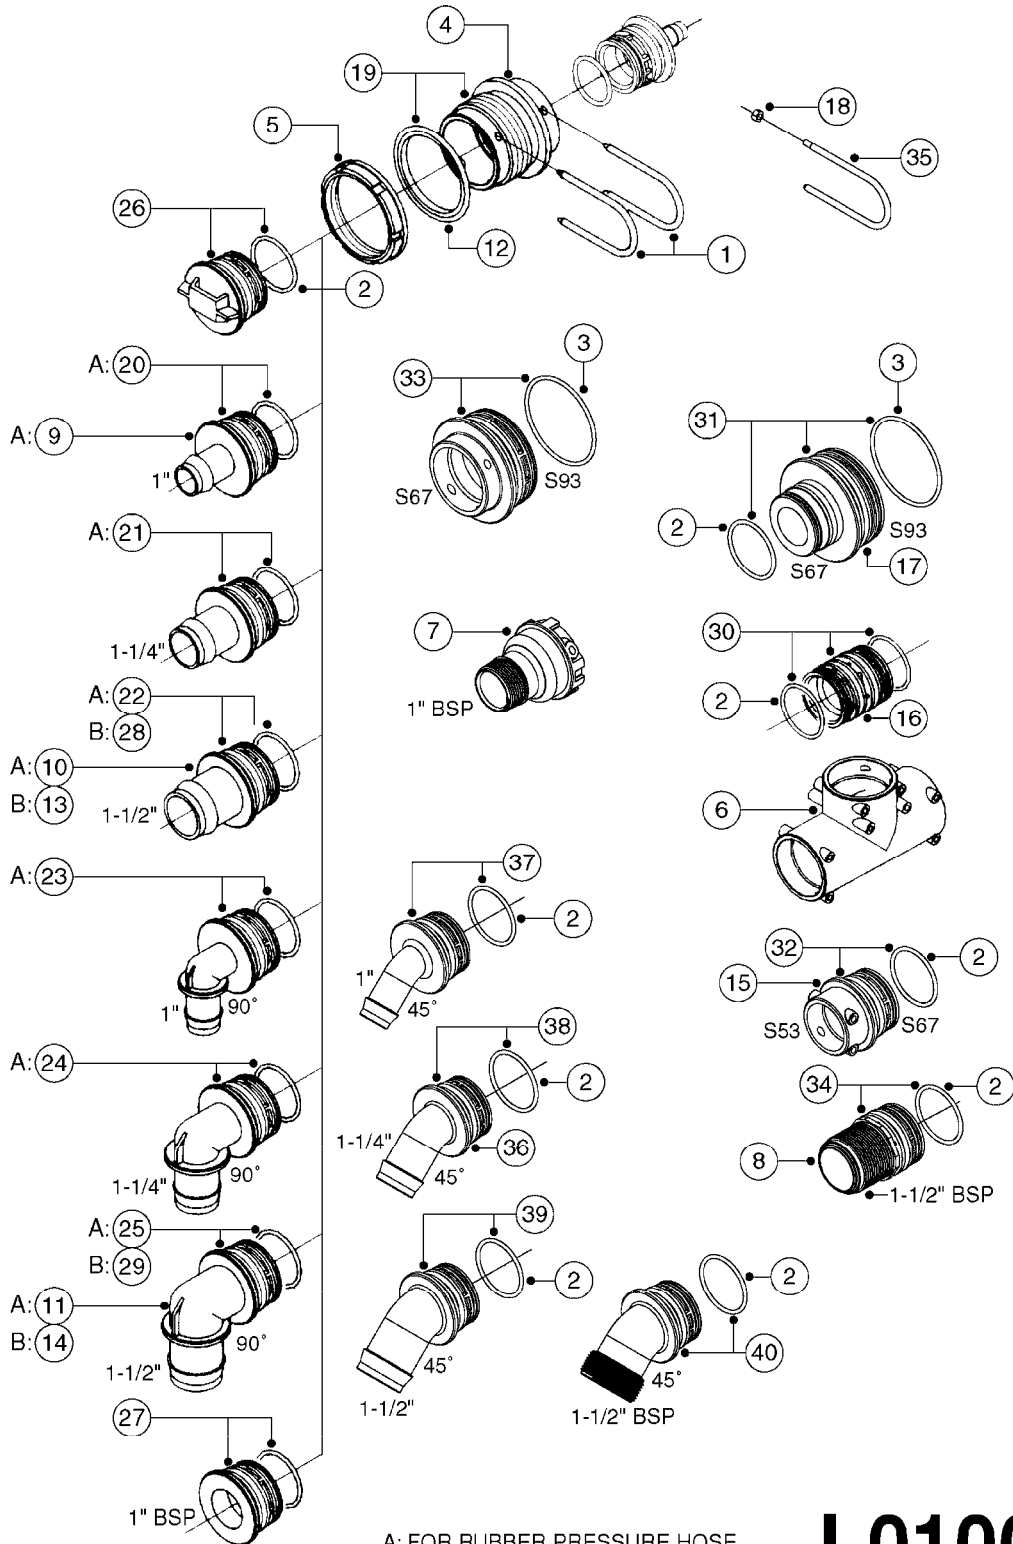

L0100

FITTINGS - S-67
L0100-HIN, 21:06:18

Page 1
Date 07.02.2020 9:21

Pos.	parts-n°	order qty	description
1	145996	1	FITT.DK S-67 FORK
2	241973	1	O-RING Ø3 X 44.2 70 SHORES NITRIL NITRIL (BLACK)
2	242353	1	O-RING 3 X 44.2 VITON VITON (BROWN)
3	242092	1	O-RING D69.5X3 NITRIL (BLACK)
3	242351	1	O-RING D69.5X3.0 VITON F.S-93 VITON (BROWN)
4	322104	1	FITT.DK S-67 BULKHEAD
5	322108	1	FITT.DK S-67 BULKHEAD NUT
6	322224	1	FITT.DK S-67 TEE
7	322321	1	FITT.DK S-67 X 1"BSP MALE
8	322325	1	FITT.DK S-67 X 1-1/2"BSP LONG
9	334231	1	FITT.DK S-67 STR.1"
10	334233	1	FITT.DK S-67 STR.1-1/2" RUBBER
11	334245	1	FITT.DK S-67 ELB. 1-1/2"RUBBER
12	334261	1	GASKET F. S-67 BULKHEAD
13	334444	1	FITT.DK S-67 STR.1-1/2" PVC
14	334445	1	FITT.DK S-67 ELB.1-1/2"
15	334564	1	FITT.DK S-67 TO S-53 ADAPTER
16	334573	1	FITT.DK S-67 CONNECTOR
17	334634	1	FITT.DK ADAPTER S-93M S67M
18	461217	1	NUT HEX M5 LOCK
19	726464	1	FITT.DK S-67 BULKHEAD W/GASKET
20	726560	1	FITT.DK S-67 STR.1" W.O'RING
21	726561	1	FITT.DK S-67 STR.1-1/4" O-RING
22	726562	1	FITT.DK.S-67 HB 1-1/2"W.O-RING
23	726572	1	FITT.DK S-67 1" ELBOW 90 ASSY.
24	726573	1	FITT. S67 5/4" 90° W/O-RING
25	726574	1	FITT.DK S67X90,1.5HB PRESSURE
26	726579	1	FITT. S67 PLUG W/O-RING
27	726695	1	FITTING S67 - BSP 1" + O-RING
28	727223	1	FITT.S67 1.5" STRAIT S W/ORING
29	727224	1	FITT.DK S67X90,1.5HB SUCTION
30	728526	1	FITT.DK S-67 CONNECT W/O-RINGS
31	728527	1	ADAPTER S67M TO S93M W/ORING
32	728561	1	FITT.DK. S67M - S53F REDUCER
33	728562	1	FITT.DK S-93 TO S67 ADAPTOR
34	728578	1	FITT.DK S-67X1-1/2"BSP LG W/O-RING
35	14012200	1	FITT.DK S-67 FORK W/M5 THREADS
36	33509700	1	FITT.DK S-67 45° 1-1/4"
37	72433000	1	FITT.S67 1" 45° W/O-RING
38	72433100	1	FITT.DK S-67 45° 1-1/4"W/ORING
39	72433200	1	FITT.S67 1-1/2" 45°PVC W/O-RING
40	72433400	1	FITT.S67 1-1/2" 45°BSP W/ORING