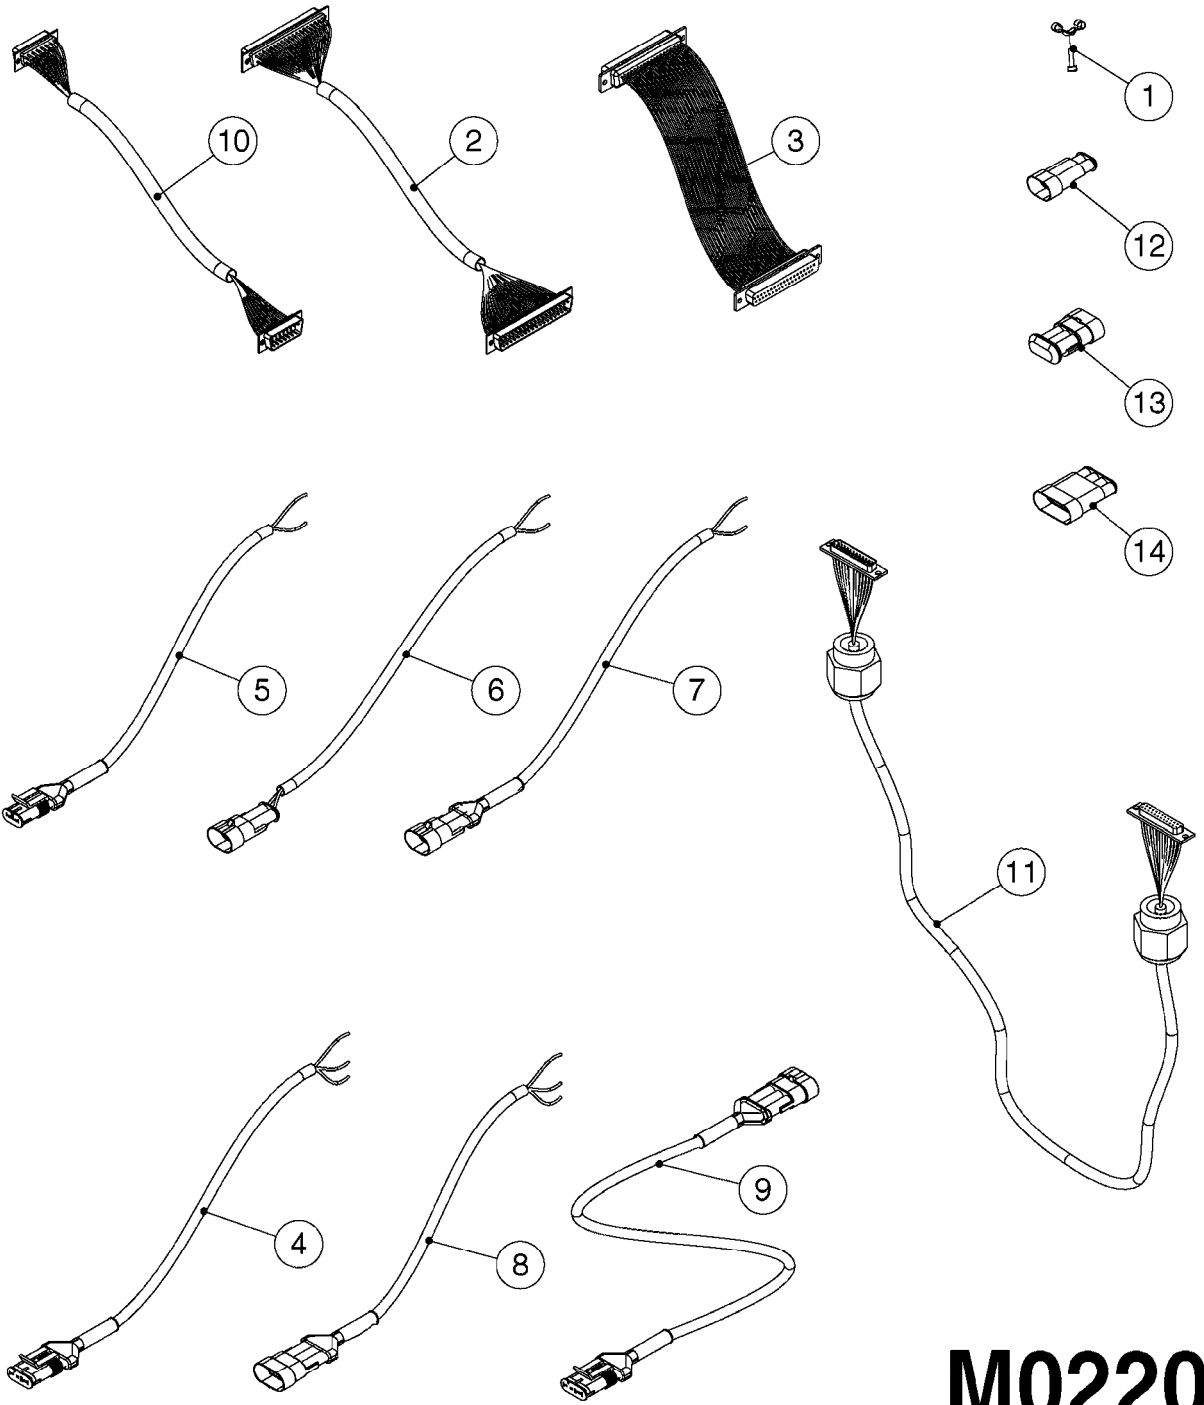

M0220

CABLES
M0220-HIN, 12:05:18

Page 1
Date 07.02.2020 9:21

Pos.	parts-n°	order qty	description
1	262150	1	SCREW ASSM.FOR D-SUB PLUG
2	26004900	1	CABLE FEM/MALE 37P L=9.5M
3	26005900	1	WIRE 37/37 POLE DAH/JOB COM
4	26006000	1	LEAD F AMP SUPERSEAL 3 WAYS L1,5M
4	26006100	1	CABLE L = 5.00M, AMP, MALE, 3P
4	26007000	1	CABLE L = 0.20M, AMP, MALE, 3P
4	26007100	1	CABLE L = 9.00M, AMP, MALE, 3P
4	26007200	1	CABLE 3POL AMP FEMALE L13M
5	26006200	1	CABLE L = 4.50M, AMP, MALE, 2P
5	26006300	1	CABLE L = 0.50M, AMP, MALE, 2P
5	26006400	1	CABLE L = 0.75M, AMP, MALE, 2P
5	26006500	1	CABLE L = 1.50M, AMP, MALE, 2P
5	26006600	1	CABLE L = 9.00M, AMP, MALE, 2P
6	26006700	1	CABLE L = 0.12M, AMP, FEMALE, 2P
7	26006800	1	CABLE L = 1.00M, AMP, FEMALE, 2P
8	26007300	1	CABLE L = 1.00M, AMP, FEMALE, 3P
9	26007400	1	CABLE L = 3.00M, AMP, EXT, 3P
9	26009800	1	CABLE L = 0.50M, AMP, EXT, 2P
10	26007500	1	CABLE FEM/FEM 15P L=3.5M
11	26016900	1	CABLE DB25M - DB25F L=8.5m
12	72450600	1	CAP F. AMP SUPER SEAL 2P PLUG
13	72450700	1	CAP F. AMP SUPER SEAL 3P PLUG
14	72450800	1	CAP F. AMP SUPER SEAL 4P PLUG