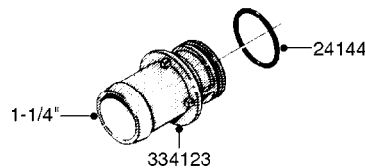

K0770

SAFETY CHAINS
K0770-HIN, 01:01:16

Page 1

Date 07.02.2020 9:18

parts-n°	order qty	description
10275803	1	CHAIN BKT. FOR TR300/500/TX650
10276003	1	SAFETY CHAIN KIT TR300/500
14001103	1	MOUNTING HUB F. SAFETY CHAIN
14001203	1	MNT WASHER F. SAFE CHAIN KIT
16020303	1	SAFETY CHAIN MNT.BRKT.30,400LB
16023103	1	SAFETY CHAIN MNT.BRKT.40,500LB
16056003	1	SAFETY CHAIN MNT.BRKT.16100 lb
16056103	1	SAFETY CHAIN MNT.BRKT.40500 lb
28014703	1	SAFETY CHAIN 30,400LBS CERT.
28017703	1	SAFETY CHAIN 40,500LBS CERT.
29000403	1	SAFETY CHAIN CERT 16100LB
70012403	1	*SAFETY CHAIN KIT 16100LB NAV
70016803	1	SAFETY CHAIN KIT CM1500
83311903	1	SAFTY CHAIN KIT 575 NAV.
83312003	1	SAFETY CHAIN KIT 1100 NAV.
83312103	1	SAFETY CHAIN KIT CM+750
83312203	1	SAFETY CHAIN KIT CM+1200