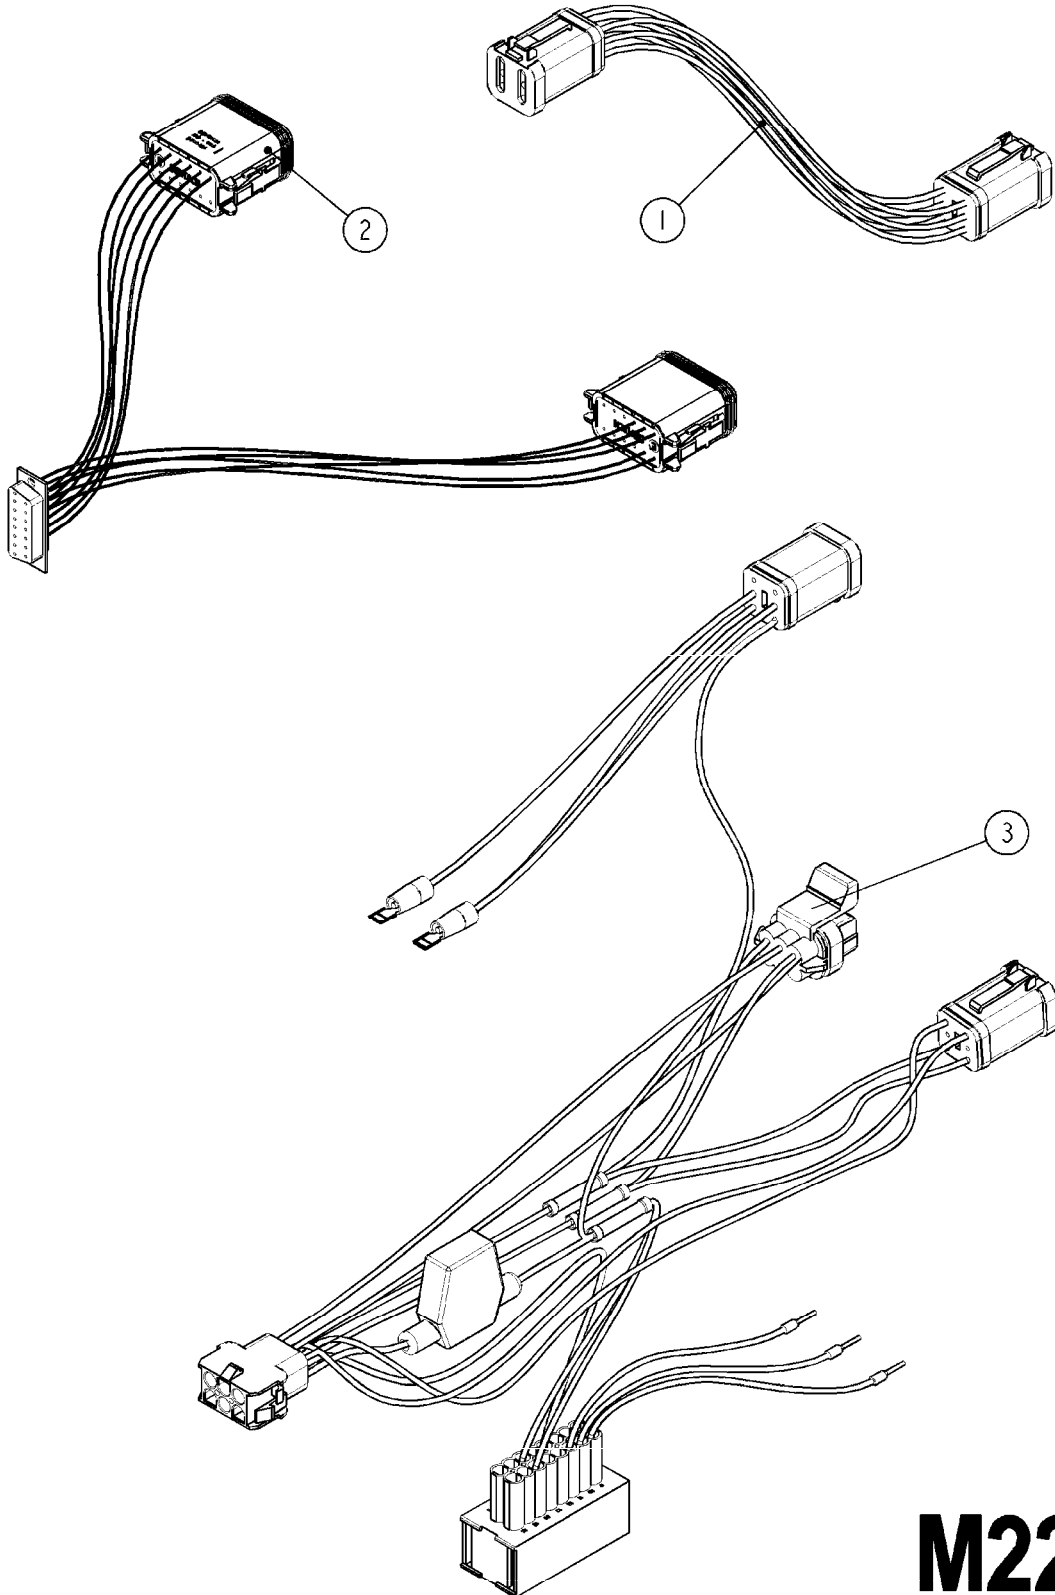

M226

CABLE ISO JC HW V.3 UC5 CM11
M226-HIA, 05:08:14

Page 1

Date 07.02.2020 9:19

Pos.	parts-n°	order qty	description
1	26039100	1	CABLE, DT06 6P FEMALE L=300MM
2	26039300	1	CABLE, DAH UC5 INPUT MODULE
3	26057600	1	WH ISO JC C2C UC5 ECUPWR