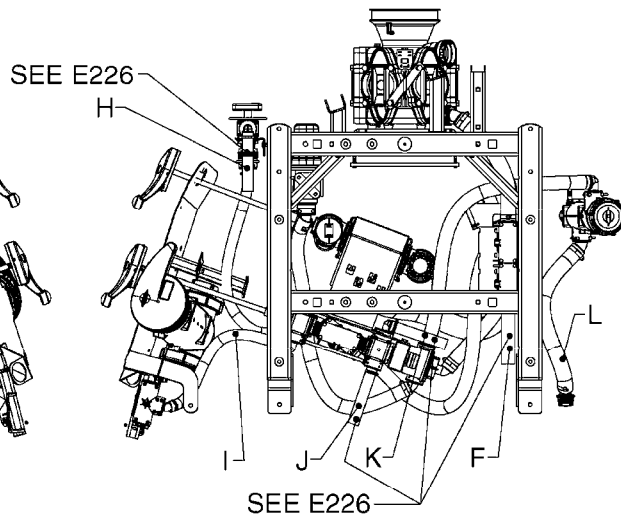

AA106

Agroparts: www.HARDI-INTERNATIONAL.com

COMMANDER 45/55/7000 FLUID
FRONT
AA106-HIN, 14:11:16

Page 1

Date 07.02.2020 9:17

parts-n°	order qty	description

BOTTOM VIEW

TOP VIEW