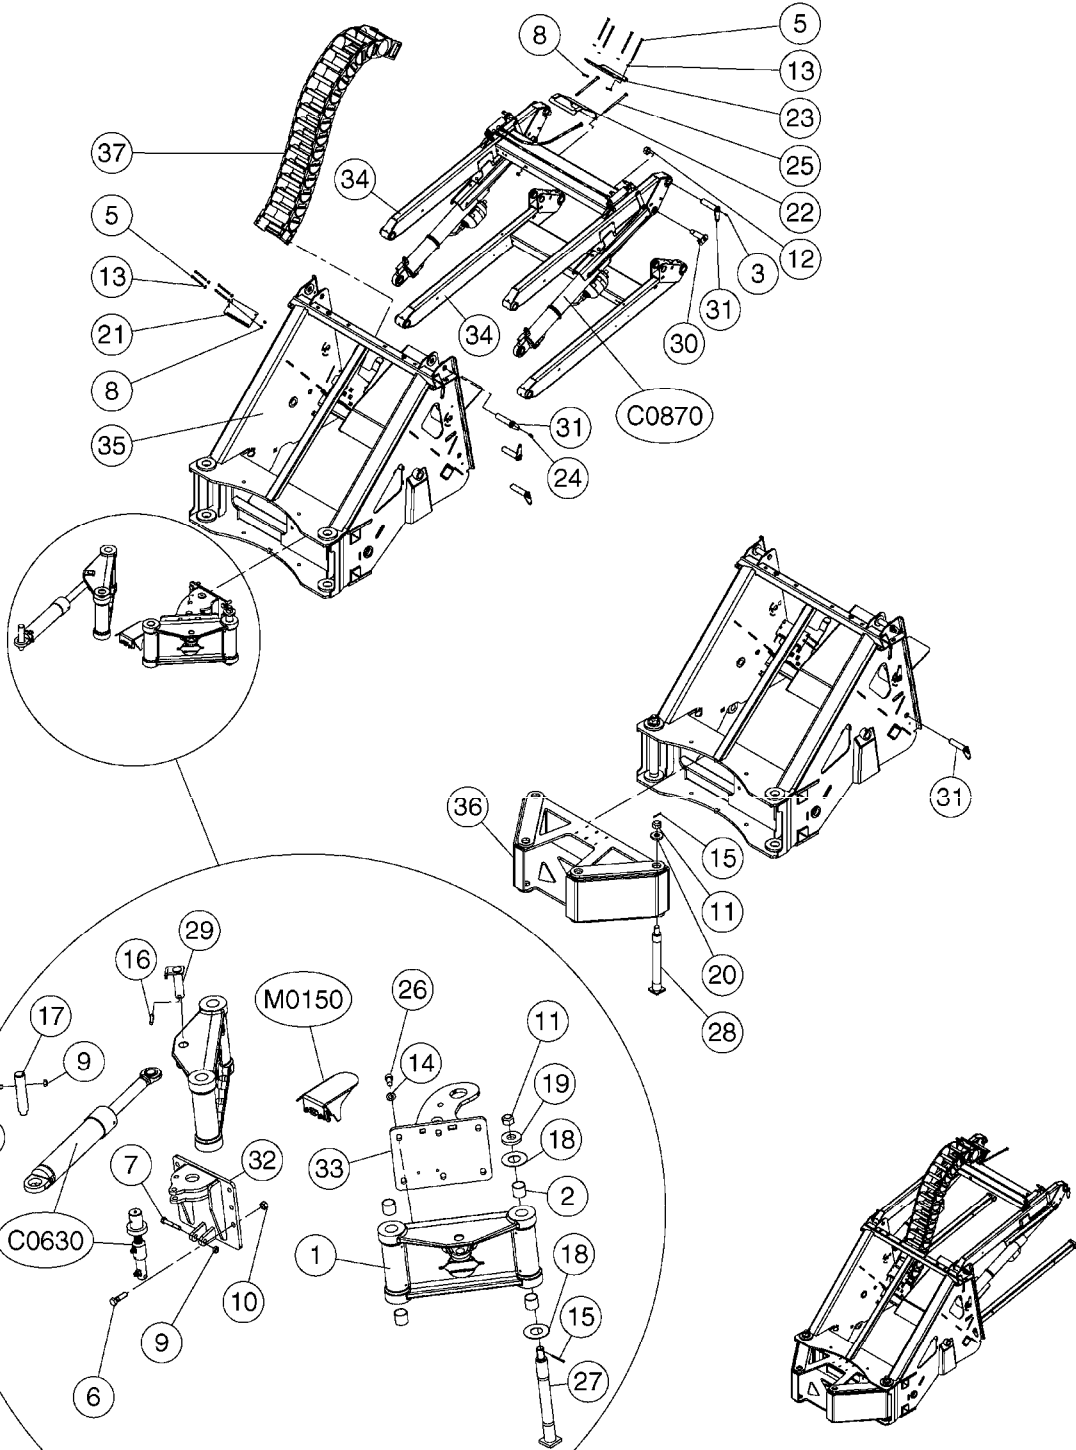

FRAME - REAR W/PARALIFT
CM45/55/7000
E1220-HIN, 26:07:17

Page 0
Date 07.02.2020 9:18

FRAME - REAR W/PARALIFT
CM45/55/7000
E1220-HIN, 26:07:17

Page 1
Date 07.02.2020 9:18

Pos.	parts-n°	order qty	description
1	111708	1	STEER ARM NCM 4400 PAINTED RED
1	111710	1	STEER ARM NCM 6600 PAINTED RED
2	210776	1	BUSHING F.TWIN STEERING ARM
2	210865	1	BUSHING 40mm40mm DU
3	283699	1	GREASE NIPPLE M6X1
4	421222	1	BOLT HEX 8.8 DEL M10X75 FT
4	430846	1	BOLT HEX 8.8 DEL M12X80
5	421256	1	BOLT HEX 8.8 SS M8X130
6	430765	1	BOLT HEX 8.8 DEL M16X55
7	430802	1	BOLT HEX 8.8 DEL M12X75
8	460143	1	SELF LOCK NUT M8 SST A2 DIN985
9	460423	1	NUT HEX M10X1.50 LOCK DIN985A2 SS
9	460703	1	NUT HEX M12X1.75 LOCK DIN985A2 SS
10	460585	1	LOCKING NUT M16 DIN985 A2 SS
11	460747	1	NUT HEX M24 LOCK
11	461316	1	NUT HEX LOCK M30X3.5 DIN 985
12	460747	1	NUT HEX M24 LOCK
13	471126	1	WASHER, M8, Ø16/ 8.4X 1.6, SS
14	471128	1	WASHER, M16, Ø30/17.0X 3.0, SS
14	471129	1	WASHER, M20, Ø37/21.0X 3.0, SS
15	480384	1	PIN COTTER 3/16 x 1-1/2"
16	480502	1	PIN RETAINING M10X50 DIN 1481
17	14051400	1	PIN Ø35.1/Ø12 L=164
17	14051700	1	PIN D30 L=164
18	16125200	1	DISC D90/42 X 2 RED
18	16125300	1	DISC D90/42 X 3 RED
18	16155700	1	DISC D115/52 X 2 RED
18	16155800	1	DISC D115/52 X 3 RED
19	16155900	1	DISC D70.0/ 31.0X10.0/RED
19	16375500	1	WASHER 10.0X60X25 RED
20	16375500	1	WASHER 10.0X60X25 RED
21	16384200	1	CLAMP BKT FOR CABLE TRAY
22	16384400	1	CABLE TRAY BRKT.BOTTOM PAINTED
23	16384600	1	CABLE TRAY BRKT.TOP PAINTED
24	28112100	1	GREASE FITTING Ø6 90GR M6
25	42126400	1	BOLT HEX M10X180 A4-80
26	45001600	1	M16 X 30 8.8 CYL. SCREW
26	45001800	1	SCREW ALLEN M20X45 12.9 DE
27	61033700	1	PIN F. STEERING 4400
27	61037800	1	PIN F. STEERING 6600
28	61033700	1	PIN F. STEERING 4400
29	61036400	1	PIN D29.8 L=97
29	61038100	1	PIN D34.8
30	61061200	1	PIN, Ø30/M24 L=105
31	61061300	1	PIN, Ø30 L=122
32	63036100	1	CONSOLE F. TRAPEZE LOCK CM "05
33	63036200	1	LATCH F. TRAPEZE LOCK CM "05"
33	63044000	1	LATCH F. TRAPEZE LOCK CM6600
34	63096000	1	Paralift Arm CM11
35	63096500	1	REAR FRAME CM4500 PAINTED
35	63146200	1	REAR FRAME CM55/7000 PAINTED
36	63096900	1	MOUNT F.REAR FRAME CM4500 RED
37	72980400	1	COMPLETE CABLE TRAY FOR PARALIFT