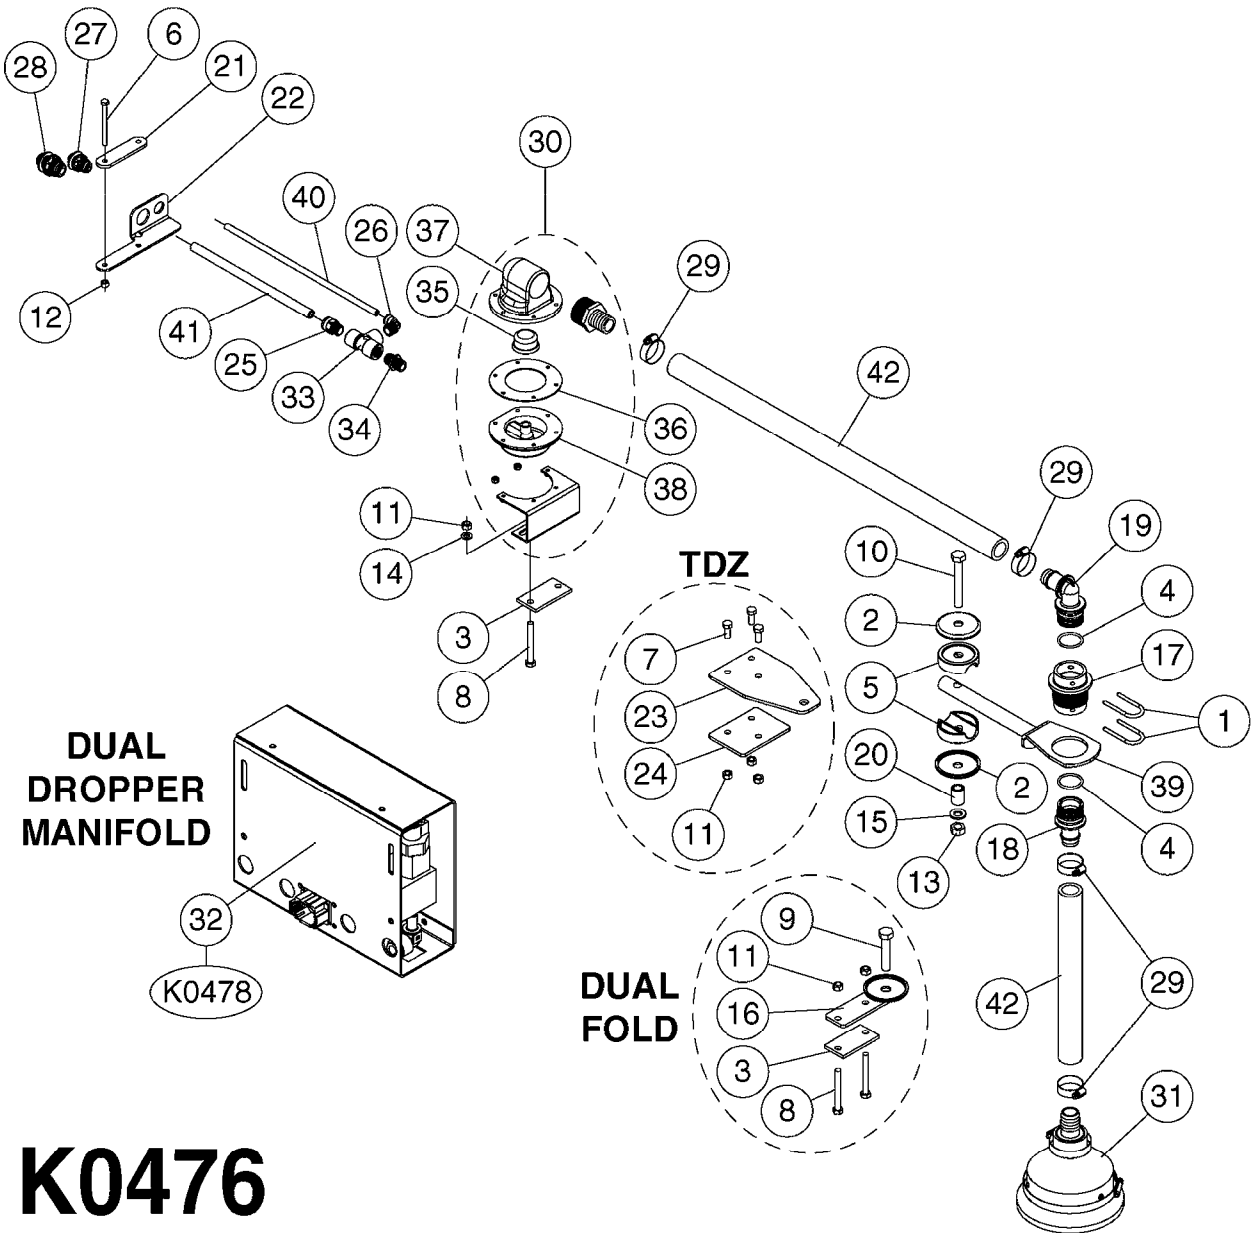

K0476

FOAM MARKER - DROPPER RICHWAY
K0476-HIN, 26:02:18

Page 1
Date 07.02.2020 9:18

Pos.	parts-n°	order qty	description
1	145995	1	FITT.DK S-53 FORK
2	160775	1	WASHER F. FRICTION PLATE
3	172664	1	FLATBAR BACKING PLATE
4	242109	1	O-RING D32.2x3.0
4	242354	1	O-RING D32.2X3.0 VITON
5	330831	1	FRICTION PLATE
6	410605	1	BOLT HEX 8.8 DEL M6X80
7	420582	1	BOLT HEX 8.8 DEL M8X20 FT A2
8	421201	1	BOLT HEX 8.8 DEL M8X70
9	430323	1	BOLT HEX 8.8 DEL M12X60
10	430924	1	BOLT HEX 8.8 DEL M12 X 85
11	460143	1	SELF LOCK NUT M8 SST A2 DIN985
12	460261	1	NUT HEX M6X1.00 LOCK DIN985 A2 SS
13	460703	1	NUT HEX M12X1.75 LOCK DIN985A2 SS
14	471126	1	WASHER, M8, Ø16/ 8.4X 1.6, SS
15	471127	1	WASHER, M12, Ø24/13X24X2.5 SS
16	611671	1	BREAK AWAY HOLDER F-MARKER
17	726463	1	FITT.DK S53 BULKHEAD W/GASKET
18	726559	1	FITT DK. S-53 HB 1" W/O-RING
19	726571	1	FITT.DK S-53 ELB.1", W ORING
20	14103900	1	BUSHING Ø19/Ø13 L=26.5 SPC/FTZ BOOMS ONLY
21	16022403	1	BRACKET 60MM TUBE
22	16162903	1	BRKT, FOAM LINE DISCONNECT
23	16169803	1	BRACKET, TDZ FOAM MARKER MOUNT
24	16170003	1	PLATE, TDZ FOAM MARKER MOUNT BACKER
25	23004303	1	FITT, 3/8"NPT-3/8"TUBE-PTC
26	23004403	1	FITT, 3/8"NPT-1/4"90-PTC
27	23004503	1	FITT, BULKHEAD-1/4" TUBE-PTC
28	23004603	1	FITT, BULKHEAD-3/8" TUBE-PTC
29	28030003	1	CLAMP HOSE GEAR P1" 6716
30	28064903	1	FOAMHEAD ASSEMBLY, RICHWAY
31	28065003	1	COLLECTOR HEAD ASSY, RICHWAY
32	28065103	1	DUAL DROP MANIFOLD, RICHWAY
33	28066303	1	FITT, BANJO, 3/8" TEE
34	28066403	1	FITT, BANJO, 3/8"-3/8" STR NIP
35	28087803	1	3/8" FOAMHEAD SCREEN, FOAM MARKER, RICHWAY
36	28087903	1	FOAMHEAD GASKET, FOAM MARKER, RICHWAY
37	28088003	1	FOAMHEAD TOP HOUSING, FOAM MARKER, RICHWAY
38	28088103	1	FOAMHEAD BOTTOM HOUSING, FOAM MARKER, RICHWAY
39	61065900	1	BRACKET FOR FOAM DROPPER, S53
40	92703303	1	HOSE LLDPE .25"X.17"X12" BLACK
41	92703403	1	HOSE LLDPE .38"X.25"X12" BLACK
42	92712403	1	HOSE R X1" X300PSI WP X0012"