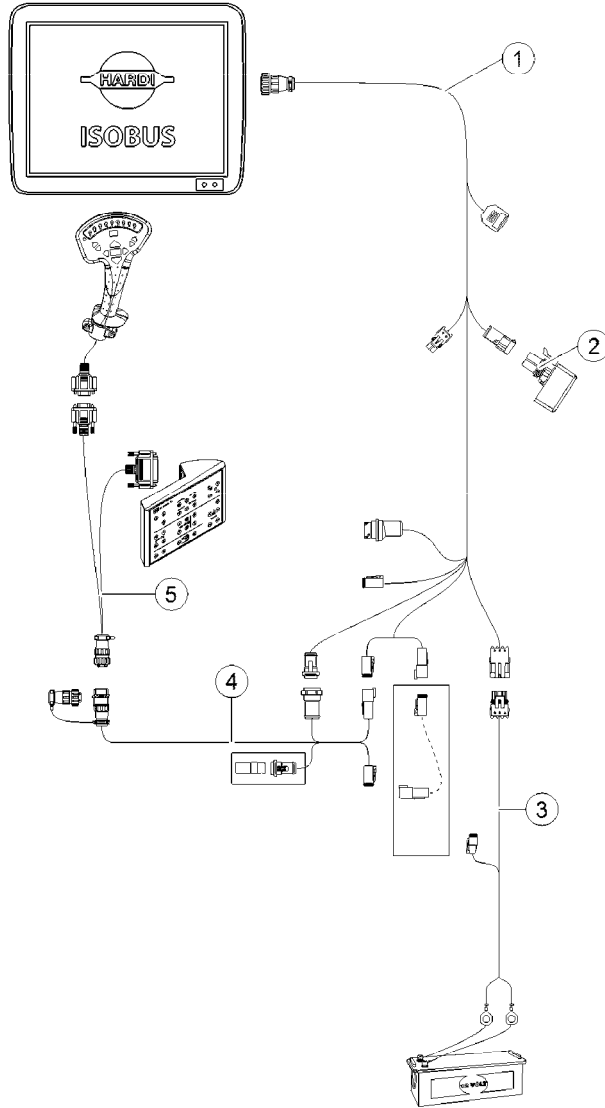

M416

HC 85/9500 TRACTOR W.NO CABIN
CON.
M416-HIA, 25:02:13

Page 1
Date 07.02.2020 9:19

Pos.	parts-n°	order qty	description
1	26040200	1	DISPLAY CABLE, HC85/9500, 12' (ISOBUS)
2	26040100	1	RELAY, POWER CONTROL, AGLEADER
3	26040900	1	POWER CABLE DISPLAY/GUIDANCE, 15'
4	26040800	1	ISOBUS/HARDI GRIP TEE CABLE
5	26031500	1	CABLE ISO CABIN GRIP SETBOX