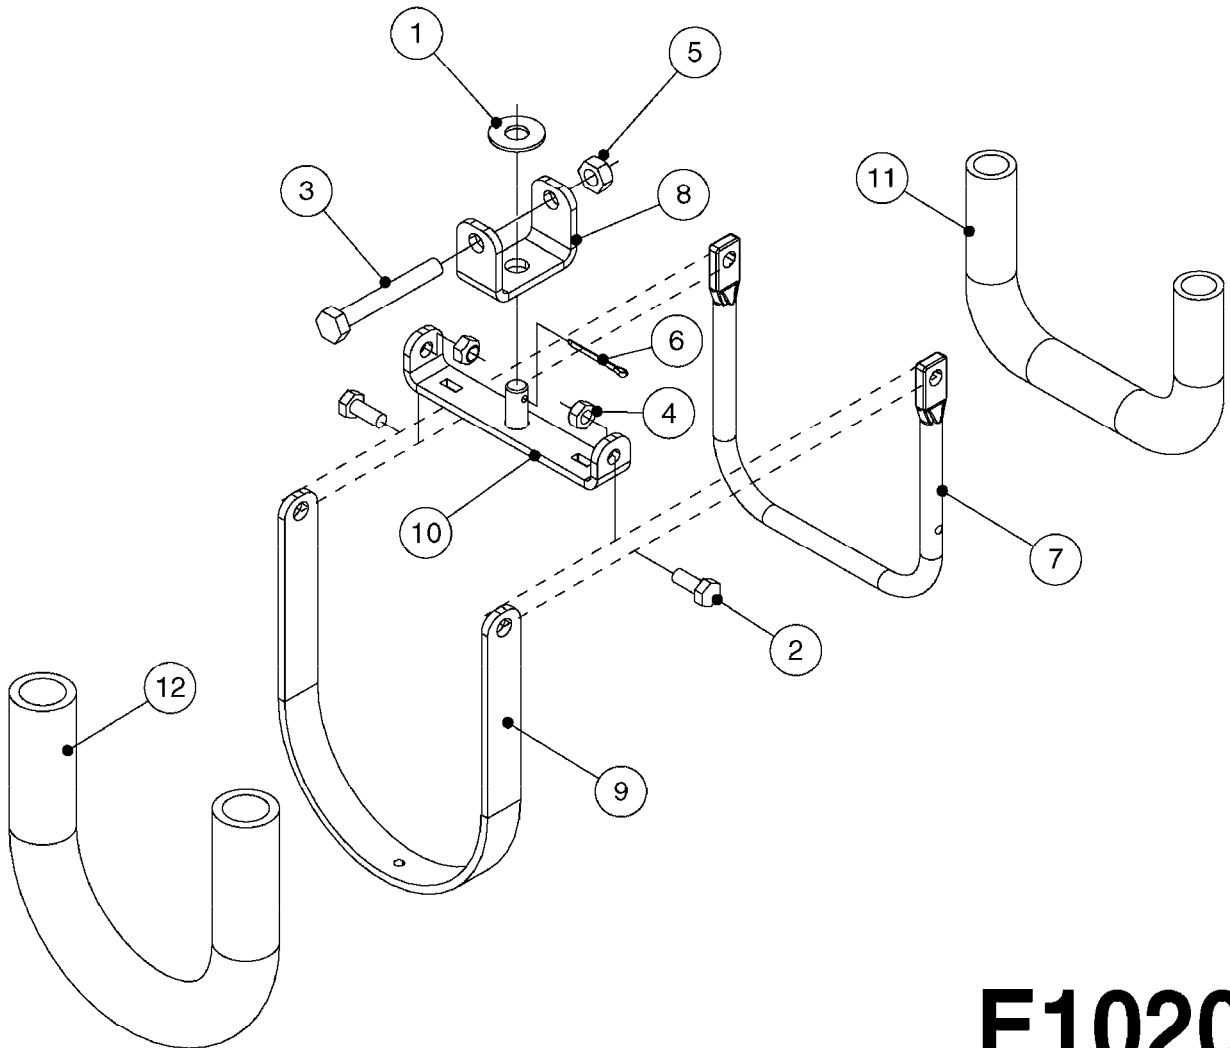

SWIVEL HOSE GUARD
E1020-HIN, 17:11:16

E1020

SWIVEL HOSE GUARD
E1020-HIN, 17:11:16

Page 1

Date 07.02.2020 9:18

Pos.	parts-n°	order qty	description
1	165557	1	WASHER D28.0/D12.2X2.0 SS
2	421046	1	BOLT HEX M8X25/25 A2 SS DIN933
3	421222	1	BOLT HEX 8.8 DEL M10X75 FT
4	460143	1	SELF LOCK NUT M8 SST A2 DIN985
5	460423	1	NUT HEX M10X1.50 LOCK DIN985A2 SS
6	480126	1	PIN COTTER M4X30
7	15118200	1	HOSE & TUBE HOLDER NCM
8	16143600	1	HOSE AND CABLE HOLDER TOP
9	16160900	1	HOSE AND CABLE GUARD 160X502MM
9	16187700	1	HOSE AND CABLE GUARD 160X402MM
10	61042200	1	HOSE AND CABLE HOLDER PIVOT
11	92703203	1	HOSE R X3/4" X300PSI WP X0012"
12	92712403	1	HOSE R X1" X300PSI WP X0012"