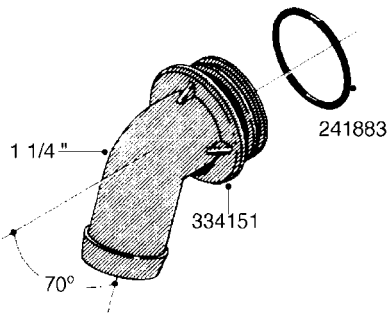

L0080

FITTINGS - S-53
L0080-HIN, 12:09:17

Page 1

Date 07.02.2020 9:18

Pos.	parts-n°	order qty	description
1	145995	1	FITT.DK S-53 FORK
2	241973	1	O-RING Ø3 X 44.2 70 SHORES NITRIL NITRIL (BLACK)
2	242353	1	O-RING 3 X 44.2 VITON VITON (BROWN)
3	242109	1	O-RING D32.2x3.0 NITRIL (BLACK)
3	242354	1	O-RING D32.2X3.0 VITON VITON (BROWN)
4	322103	1	FITT.DK S-53 BULKHEAD
5	322107	1	FITT.DK S-53 BULKHEAD NUT
6	322110	1	FITT.DK S-53 ELB. 1/2" BSP
7	322352	1	FITT.DK S-53 TEE
8	334229	1	FITT.DK S-53 STR.3/4"
9	334260	1	GASKET F. S-53 BULKHEAD
10	334564	1	FITT.DK S-67 TO S-53 ADAPTER
11	391100	1	FITT.DK S-53THREAD INS.1/2"BSP
12	726463	1	FITT.DK S53 BULKHEAD W/GASKET
13	726552	1	FIT.DK S-53X90 1/2" BSP,O-RING
14	726556	1	FITT.DK S-53 HB 1/2" W/O-RING
15	726558	1	FITT.DK S53 STR. 3/4" W.ORING
16	726559	1	FITT DK. S-53 HB 1" W/O-RING
17	726568	1	FITT.DK.S-53 HB 1/2"90 W/O-RING
18	726570	1	FITT.DK S-53 ELB.3/4" W.ORING
19	726571	1	FITT.DK S-53 ELB.1", W ORING
20	726578	1	FITT.DK S53 PLUG WITH O-RING
21	728561	1	FITT.DK. S67M - S53F REDUCER