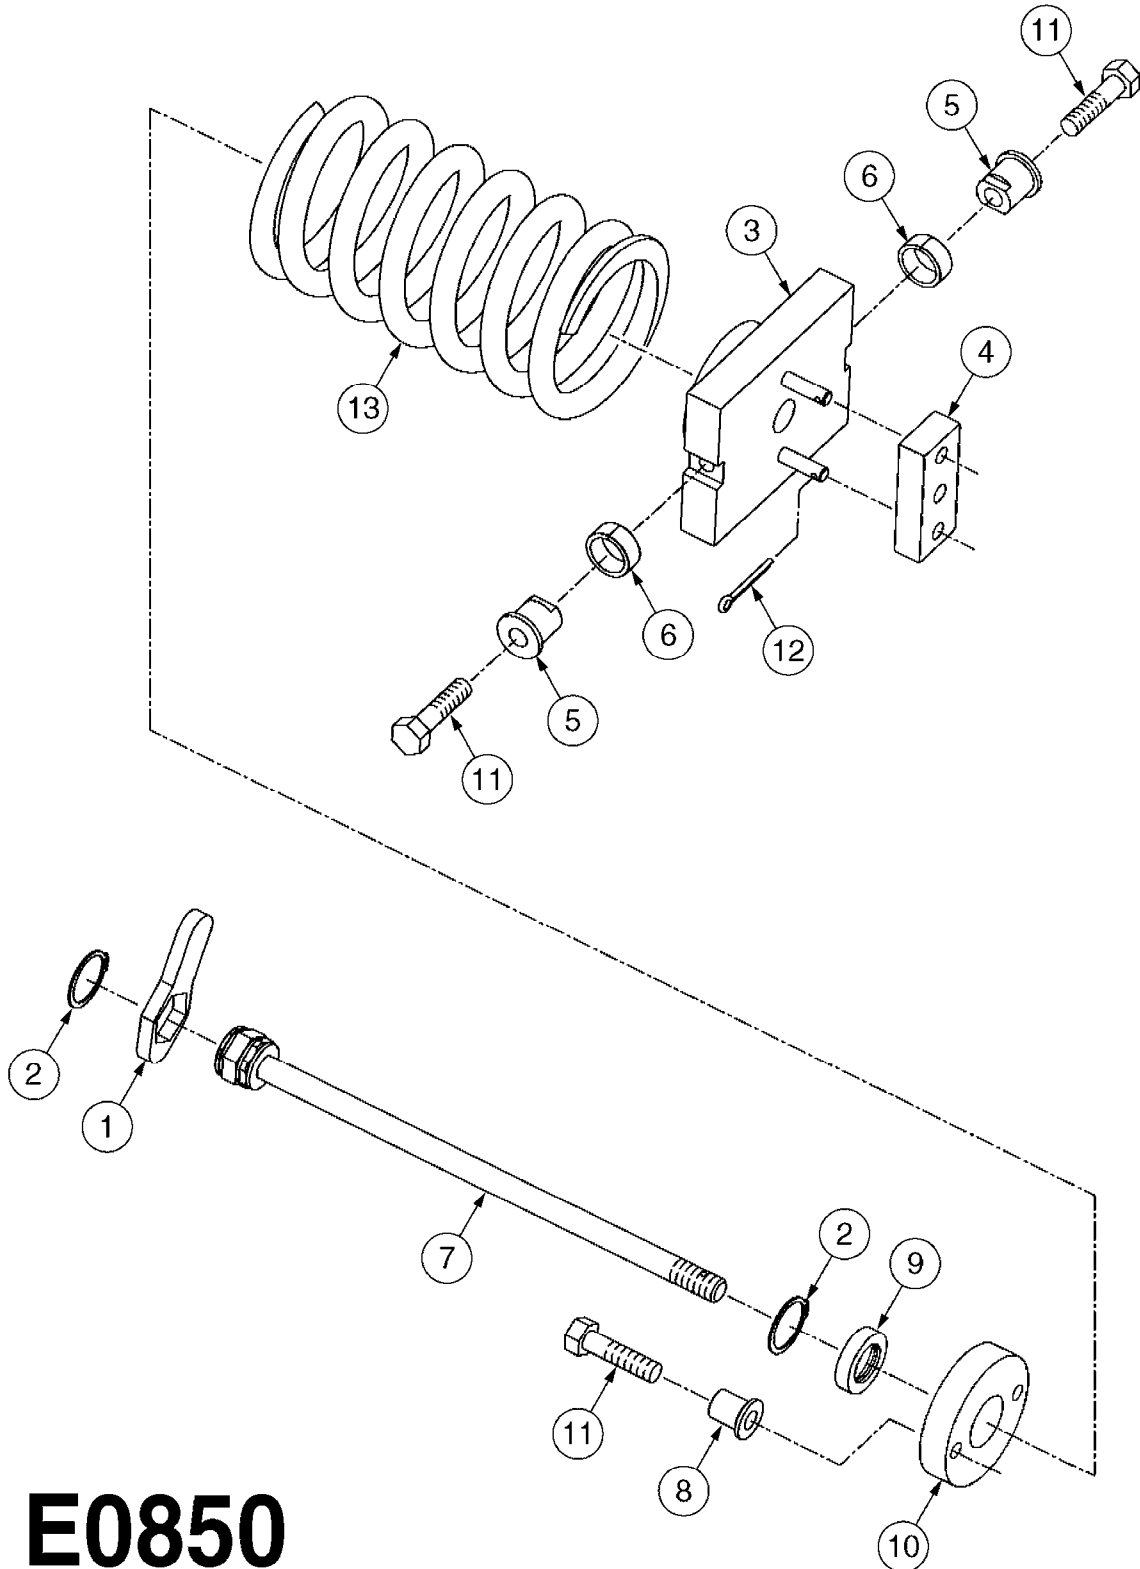

E0850

CAMOPLAST TENSIONER ASSEMBLY
E0850-HIN, 01:01:16

Page 1

Date 07.02.2020 9:18

Pos.	parts-n°	order qty	description
1	28074003	1	LOCK PLATE
2	28074103	1	SNAP RING
3	28078403	1	SPRING MOUNT
4	28078503	1	RETAINER PLATE
5	28078603	1	SLEEVE W/NOTCH
6	28078703	1	BUSHING 1/2"X1-1/4"ODX1"ID
7	28078803	1	ACME SCREW
8	28078903	1	SLEEVE, EXTEN.1"X1/2"IDX1.04"OD
9	28079003	1	SEAT, WASHER
10	28079103	1	SPRING PILOT
11	28083803	1	BOLT HEX 2"X1/2"-13 UNC
12	28084603	1	COTTER PIN 1-1/4" X 5/32"
13	28085103	1	SPRING SPRING FOR 30 SERIES
13	28085203	1	SPRING 9" X 5" X 3/4" SPRING FOR 40 SERIES