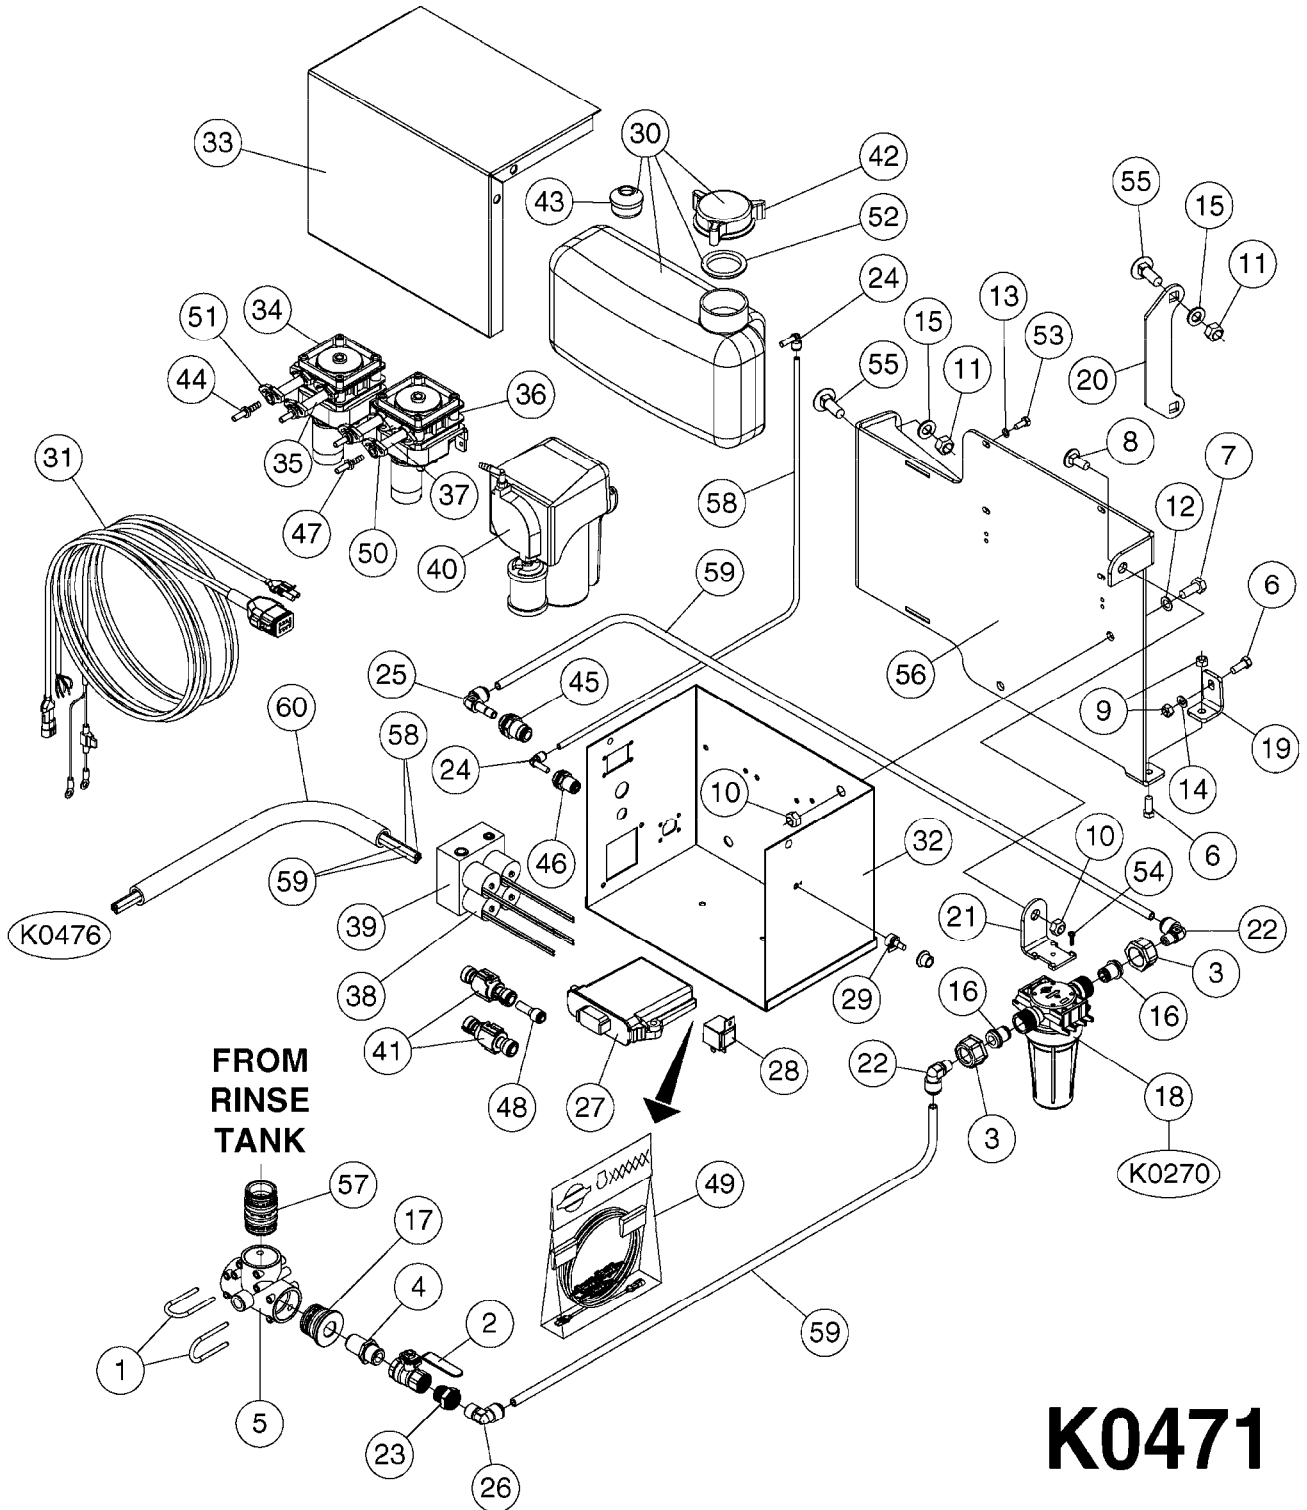

COMPLETE ASSEMBLIES

T25

3/4" BSP

1/2", 3/4"

K0270

Pos.	parts-n°	order qty	description
1	240925	1	O-RING D49.5X3 NITRIL
2	242594	1	O-RING D14 X 1.78 SCH.70-EPDM
3	320283	1	FITT.DK NUT 3/4"BSP
4	322241	1	FILTER HOUSING W.3/4' BARBS
4	322249	1	FILTER HOUSING W.1/2' BARBS
5	322242	1	FILTER BOWL / IN-LINE
6	322250	1	FILTER HOUSING W.3/4"BSP THRD
7	341291	1	RUBBER HOSE CLAMP COVER 130MM
7	341292	1	RUBBER HOSE CLAMP COVER 180MM
8	410605	1	BOLT HEX 8.8 DEL M6X80
9	440673	1	SCREW F.PLASTIC 5X12 SS
10	440737	1	BOLT CARRIAGE M10x25 SS
11	460261	1	NUT HEX M6X1.00 LOCK DIN985 A2 SS
12	460423	1	NUT HEX M10X1.50 LOCK DIN985A2 SS
13	615443	1	FILTER ELEM.50 MESH BLUE
13	615444	1	FILTER ELEM.80 MESH RED
13	615445	1	FILTER ELEM.100 MESH YELLOW
14	716236	1	FITT.DK HB 1/2" ASSY. F. 3/4"
14	724621	1	FITT.DK HB 3/4"ASSY F.3/4" NUT
15	845205	1	FILTER IN-LINE 1/2' 50 MESH
15	845208	1	FILTER IN-LINE 3/4' 50 MESH
15	845209	1	FILTER IN-LINE 3/4' 80 MESH
15	845210	1	FILTER IN-LINE 3/4" 100 MESH
16	845218	1	FILTER IN-LINE 3/4'50 MESH OML
16	845219	1	FILTER IN-LINE 3/4'80 MESH OML
17	16022203	1	PLATE 3.0 X 55 X 196
18	16022403	1	BRACKET 60MM TUBE
19	16321500	1	LINE FILTER BRACKET, TDZ/DDZ
20	24263000	1	O-RING Ø24.4 X 3.1 NITRIL SH70
21	28029903	1	CLAMP HOSE GEAR P3/4"-S1" 6712
22	28047103	1	CLAMP HOSE GEAR 50 X 50 6740
22	28047203	1	CLAMP HOSE GEAR 60 X 80 6756
23	32239700	1	FITT.DK NUT T25
24	32239800	1	FITT.DK IN-LINE FILTER TOP T25
25	33515500	1	FITT.DK NUT LOCK RING T25
26	44076200	1	SCREW WN5451 5X16 SS TORX
27	72700600	1	FILTER IN-LINE 80 MESH, T25
28	92702103	1	HOSE R X1/2" X300PSI WP X0012"
28	92703203	1	HOSE R X3/4" X300PSI WP X0012"