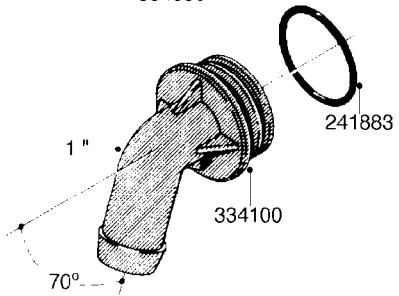

L0080

FITTINGS - S-53
L0080-HIN, 12:09:17

Page 1

Date 07.02.2020 9:18

Pos.	parts-n°	order qty	description
1	145995	1	FITT.DK S-53 FORK
2	241973	1	O-RING Ø3 X 44.2 70 SHORES NITRIL NITRIL (BLACK)
2	242353	1	O-RING 3 X 44.2 VITON VITON (BROWN)
3	242109	1	O-RING D32.2x3.0 NITRIL (BLACK)
3	242354	1	O-RING D32.2X3.0 VITON VITON (BROWN)
4	322103	1	FITT.DK S-53 BULKHEAD
5	322107	1	FITT.DK S-53 BULKHEAD NUT
6	322110	1	FITT.DK S-53 ELB. 1/2" BSP
7	322352	1	FITT.DK S-53 TEE
8	334229	1	FITT.DK S-53 STR.3/4"
9	334260	1	GASKET F. S-53 BULKHEAD
10	334564	1	FITT.DK S-67 TO S-53 ADAPTER
11	391100	1	FITT.DK S-53THREAD INS.1/2"BSP
12	726463	1	FITT.DK S53 BULKHEAD W/GASKET
13	726552	1	FIT.DK S-53X90 1/2" BSP,O-RING
14	726556	1	FITT.DK S-53 HB 1/2" W/O-RING
15	726558	1	FITT.DK S53 STR. 3/4" W.ORING
16	726559	1	FITT DK. S-53 HB 1" W/O-RING
17	726568	1	FITT.DK.S-53 HB 1/2"90 W/O-RING
18	726570	1	FITT.DK S-53 ELB.3/4" W.ORING
19	726571	1	FITT.DK S-53 ELB.1", W ORING
20	726578	1	FITT.DK S53 PLUG WITH O-RING
21	728561	1	FITT.DK. S67M - S53F REDUCER