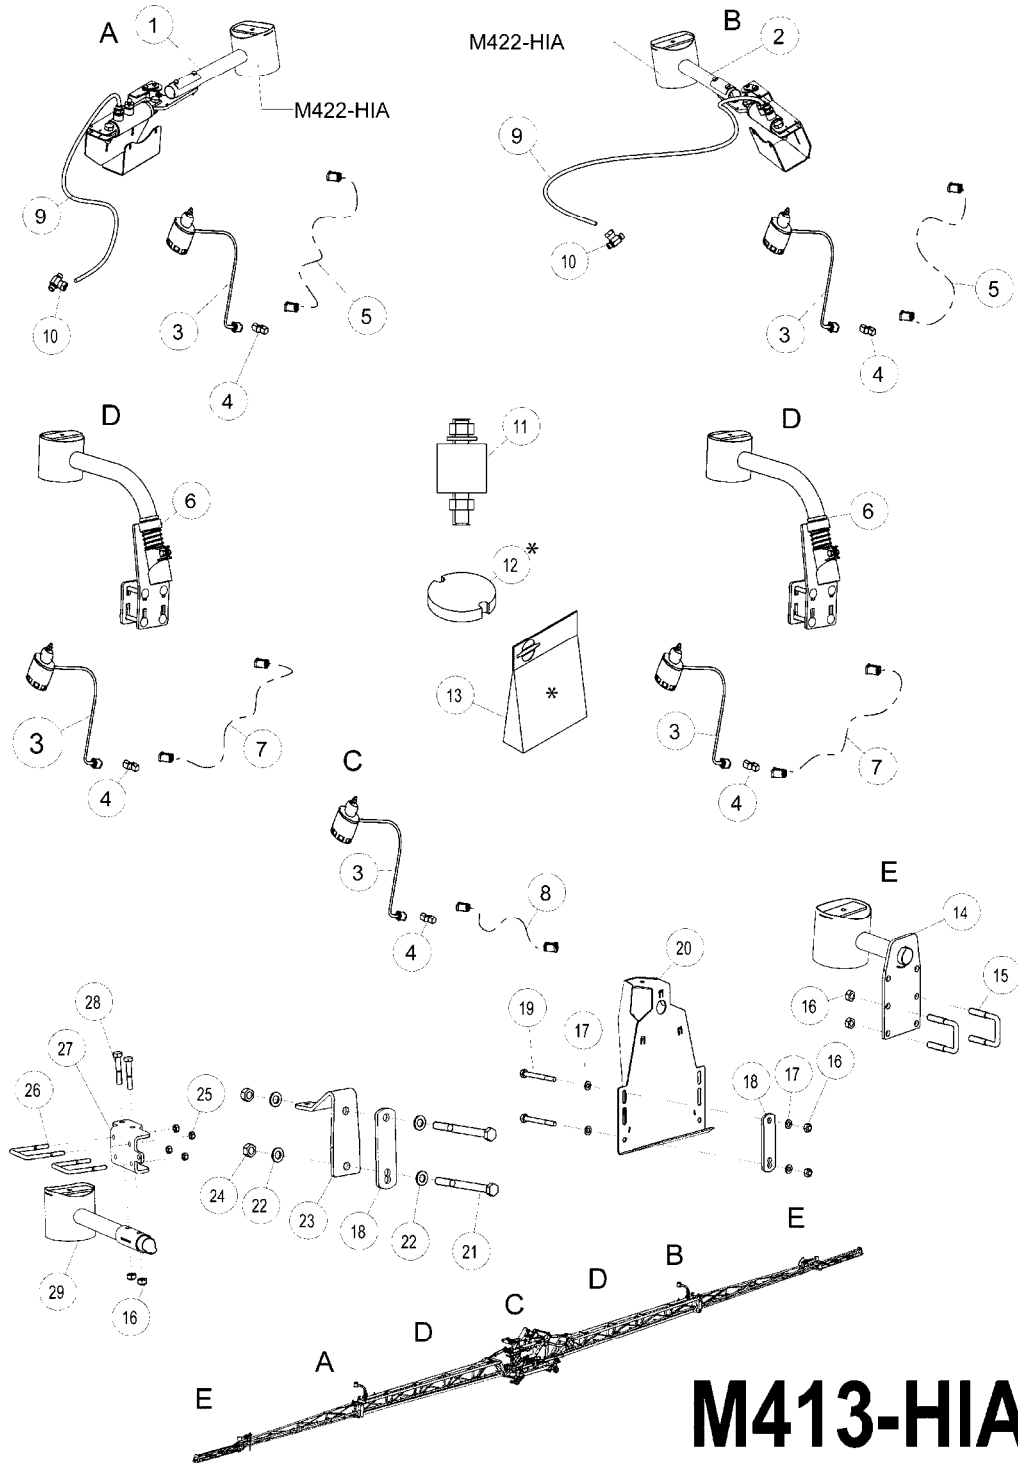

M408-HIA

NORAC UC5 AUTOTERRAIN TDZ
M408-HIA, 10:02:16

Page 1
Date 07.02.2020 9:19

Pos.	parts-n°	order qty	description
1	78130700	1	CYLINDER 8IN LINEAR ROLL NORAC
2	26043700	1	SENSOR, NORAC, UC5, ULTRASONIC
3	26044400	1	NORAC UC5 - UC7 COUPLER 2-WAY/TERM.
4	26043200	1	CABLE UC5 NETWORK 14 AWG 1M
5	26043900	1	NORAC UC5 NETWORK COUPLER 8-WAY
6	26043200	1	CABLE UC5 NETWORK 14 AWG 1M
7	28050303	1	NORAC RUBBER TOP&BOLT F.SENSOR DIA.30MMX30MMX8MM
8	28086600	1	FOAM DISC F. SENSOR NORAC For Sensors before 2018
9	28097000	1	TRANSDUCER KIT F.US SENSOR For sensors before 2018
9	26084700	1	MESH KIT ULTRASONIC SENSOR For Sensors from 2018 and forward
10	61068000	1	NORAC SENSOR BRACKET, CENTER
11	26032600	1	CABLE UC5 NETWORK 14 AWG 10M
11	26044200	1	CABLE UC5 NETWORK 18 AWG 20M
11	26047100	1	CABLE UC5 NETWORK 14 AWG 1M
11	26049900	1	CABLE UC5 NETWORK 14 AWG 3M
11	26051100	1	CABLE UC5 NETWORK 14 AWG 5M
11	26051200	1	CABLE UC5 NETWORK 14 AWG 7M
11	26051300	1	CABLE UC5 NETWORK 14 AWG 15M
12	26043200	1	CABLE UC5 NETWORK 14 AWG 1M
13	26044100	1	NORAC UC5 NETWRK COUPLER 3-WAY
14	26044200	1	CABLE UC5 NETWORK 18 AWG 20M
14	26047100	1	CABLE UC5 NETWORK 14 AWG 1M
14	26049900	1	CABLE UC5 NETWORK 14 AWG 3M
14	26051100	1	CABLE UC5 NETWORK 14 AWG 5M
14	26051200	1	CABLE UC5 NETWORK 14 AWG 7M
14	26051300	1	CABLE UC5 NETWORK 14 AWG 15M
15	26045600	1	CABLE, UC5, 6P FEMALE JC L=10.5M
16	26043200	1	CABLE UC5 NETWORK 14 AWG 1M
17	26043300	1	CABLE UC5 VALVE 2PIN/2PIN DT
18	26043000	1	NORAC UC5 NETWORK 2 PIN PLUG
19	28153500	1	VALVE MODULE BRACKET PAIR
20	16320400	1	BRACKET F. NORAC BLOCK - RED
21	26043800	1	NORAC UC5 NETWORK COUPLER 2-WAY
22	26057900	1	UC5 NETWORK 6 PIN PLUG
23	26043500	1	NORAC UC5 VALVE MODULE
24	78219200	1	VALVE BLOCK 3 STATION