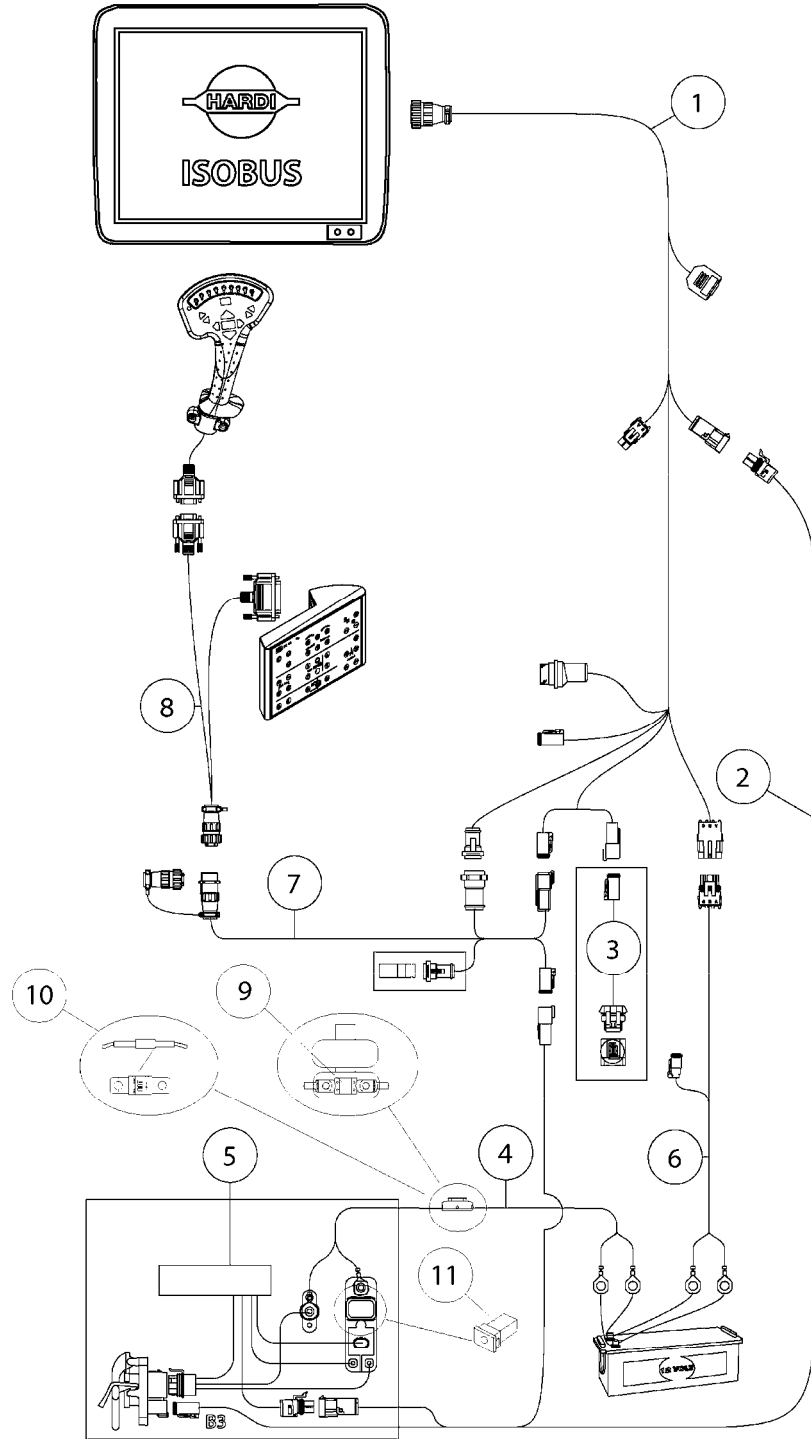

M414-HIA

HC 85/9500 TRACTOR WIRING
ASSY.
M414-HIA, 22:02:13

Page 1
Date 07.02.2020 9:19

Pos.	parts-n°	order qty	description
1	26040200	1	DISPLAY CABLE, HC85/9500, 12' (ISOBUS)
2	26040400	1	ISOBUS POWER/CONTROL EXTENSION
3	26040500	1	ISOBUS ACTIVE TERMINATION
4	26040600	1	ISOBUS POWER CABLE - 16FT
5	26040300	1	ISOBUS IBBC POWER CONT. ASSY.
6	26040900	1	POWER CABLE DISPLAY/GUIDANCE, 15'
7	26040800	1	ISOBUS/HARDI GRIP TEE CABLE
8	26031500	1	CABLE ISO CABIN GRIP SETBOX
9	26076800	1	FUSE 100A MEGA298 SERIES
10	26076900	1	FUSE 100A MIDI498 SERIES
11	26076600	1	FUSE 30A JCASE495 SERIES
11	26076700	1	FUSE 60A JCASE495 SERIES