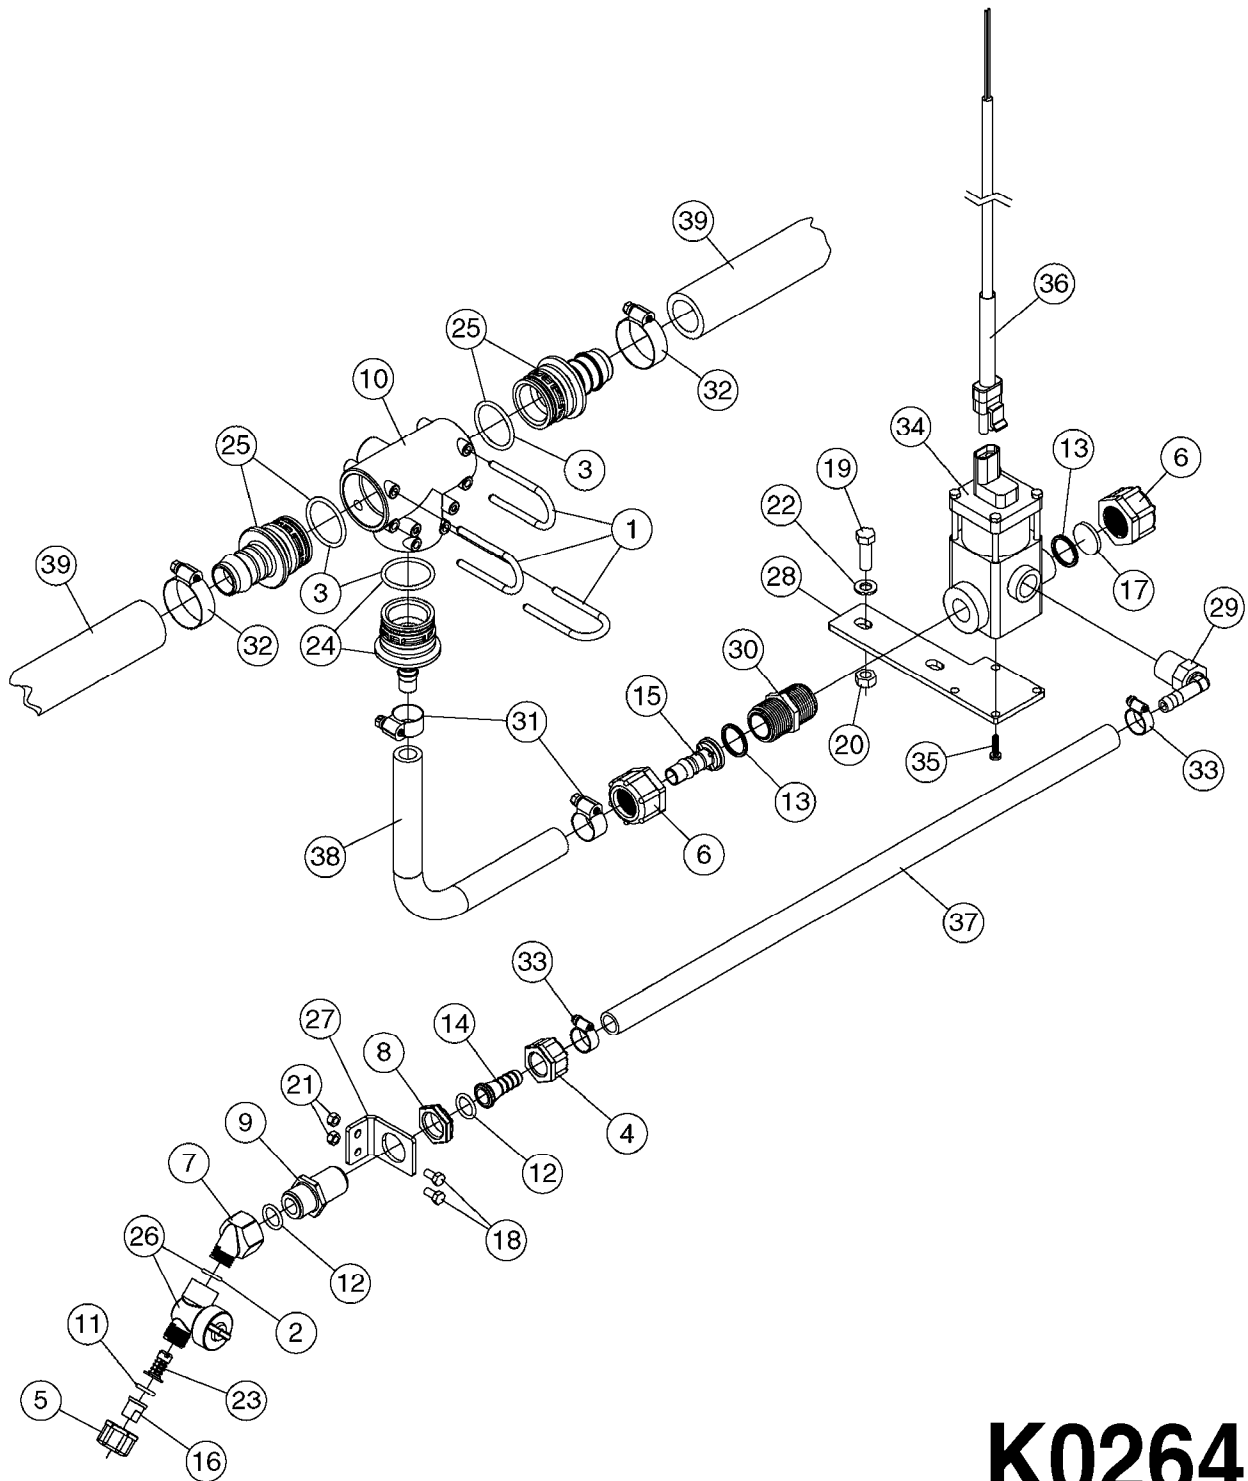

K0264

ELECTRIC END NOZZLE KIT
FTZ/TDZ '13
K0264-HIN, 06:12:17

Page 1
Date 07.02.2020 9:18

Pos.	parts-n°	order qty	description
1	145995	1	FITT.DK S-53 FORK
2	240177	1	O-RING D16.1/11.3 X 2.4
3	242109	1	O-RING D32.2x3.0
3	242354	1	O-RING D32.2X3.0 VITON
4	320084	1	FITT.DK NUT 1/2" BSP
5	320187	1	FITT.DK CAP 3/8" BSP BLACK
6	320283	1	FITT.DK NUT 3/4"BSP
7	320596	1	FITT.DK ELB 3/8"-1/2'BSP 45DEG
8	321307	1	FITT.DK NUT 1/2" BSP JAMB
9	321742	1	FITT.DK BULKHEAD 1/2' BSP
10	322352	1	FITT.DK S-53 TEE
11	330013	1	O-RING 2.5 X 10 PUR
12	330212	1	O-RING D19/D14X2.4 F.1/2"NUT
13	330595	1	O-RING D24.6/D20X2.1 -3/4"
14	330676	1	FITT.DK HB 3/8" F. 1/2" NUT
15	332286	1	FITT.DK HB 1/2" F. 3/4" NUT
16	370392	1	NOZZLE END FAN 1850-G 300
17	390542	1	PLUG WASHER FOR 3/4'CAP NUT
18	411030	1	BOLT HEX M5X10
19	421046	1	BOLT HEX M8X25/25 A2 SS DIN933
20	460143	1	SELF LOCK NUT M8 SST A2 DIN985
21	461217	1	NUT HEX M5 LOCK
22	471126	1	WASHER, M8, Ø16/ 8.4X 1.6, SS
23	725042	1	SCREEN 80 MESH W.GASKET, RED
24	726556	1	FITT.DK S-53 HB 1/2" W/O-RING
25	726559	1	FITT DK. S-53 HB 1" W/O-RING
26	729610	1	NOZZLE ASSY. NON DRIP 3/8 THRD
27	16170303	1	END NOZZLE MOUNT 2013, TDZ
28	16170703	1	PLATE, TDZ END NOZZLE SOLENOID MNT
29	23005603	1	FITT, 1/2" NPT X 3/8" HOSE SHANK 90
30	23005703	1	FITT, 3/4" POLY NIPPLE
31	28029803	1	CLAMP HOSE GEAR P1/2" 6708
32	28030003	1	CLAMP HOSE GEAR P1" 6716
33	28044903	1	CLAMP HOSE GEAR P3/8" 6706
34	28085803	1	SOLENOID VALVE, TIR, 3/4X1/2X3/4
35	44076200	1	SCREW WN5451 5X16 SS TORX
36	70113203	1	END NOZZLE 2013, 2 WIRE CABLE
37	92701703	1	HOSE R X3/8" X300PSI WP X0012"
38	92702103	1	HOSE R X1/2" X300PSI WP X0012"
39	92712403	1	HOSE R X1" X300PSI WP X0012"