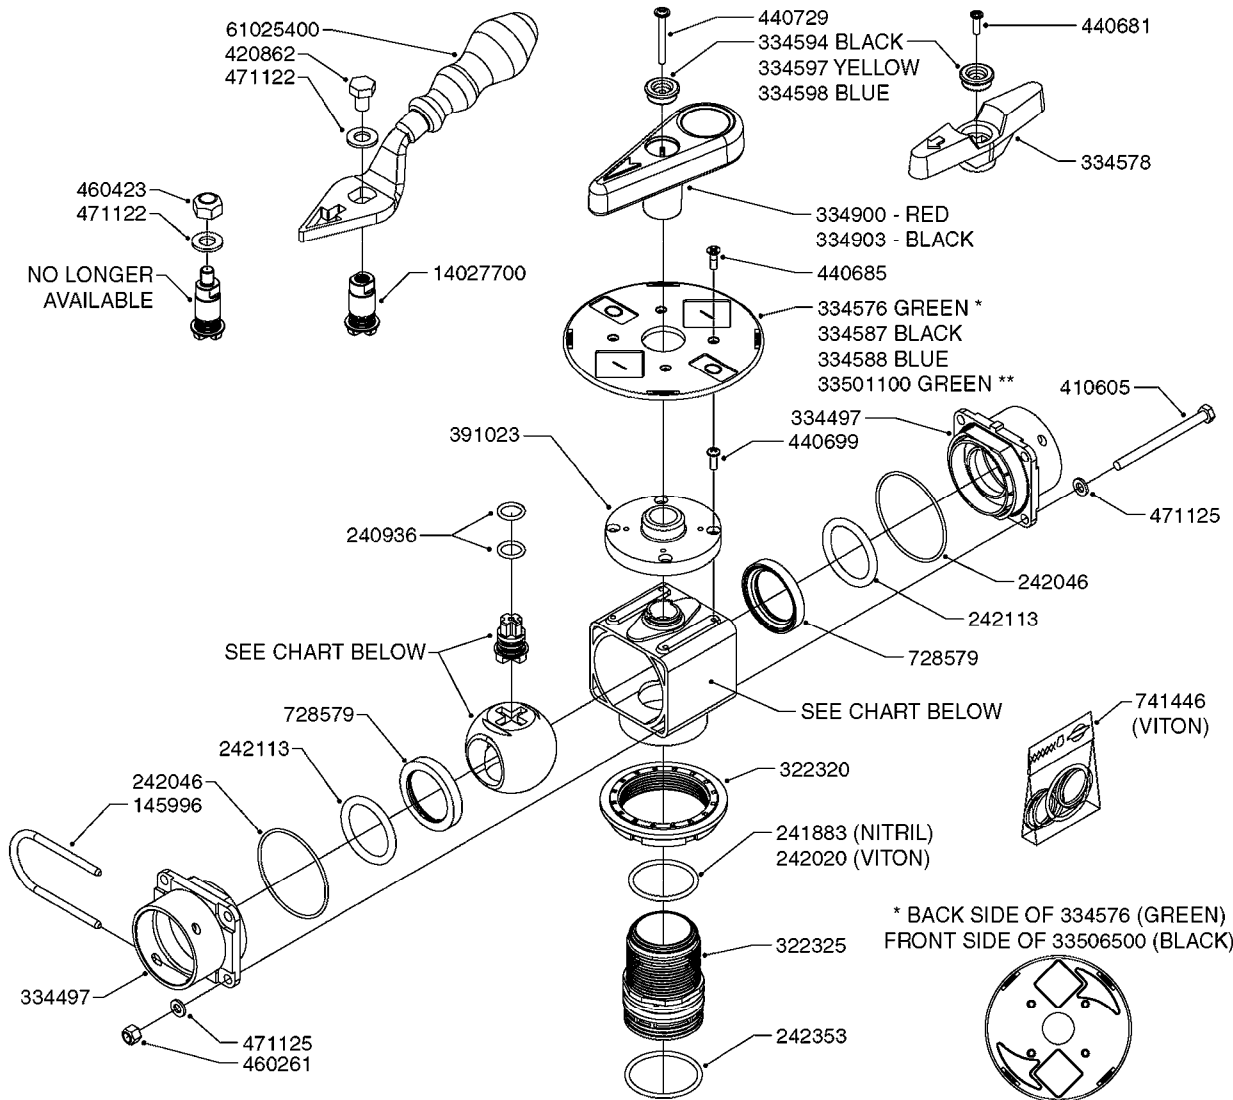

EFC BOOM VALVES
B0320-HIN, 08:04:19

Page 1
Date 07.02.2020 9:17

Pos.	parts-n°	order qty	description
1	145995	1	FITT.DK S-53 FORK
2	145996	1	FITT.DK S-67 FORK
3	242353	1	O-RING 3 X 44.2 VITON
4	242354	1	O-RING D32.2X3.0 VITON
5	270211	1	FITT.DK S25 FORK L=37.5
6	320106	1	FITT.DK CAPNUT 1" BSP
7	322224	1	FITT.DK S-67 TEE
8	322321	1	FITT.DK S-67 X 1"BSP MALE
9	330326	1	O-RING D30/D24X2 F.1"NUT
10	334564	1	FITT.DK S-67 TO S-53 ADAPTER
11	450902	1	BOLT ALLEN HEAD M4 X 16MM
12	725257	1	SPINDLE SECT. F/EC DISTRIBUTOR
13	741822	1	SEAL KIT - 1 SECTION (05)
14	755726	1	O-RING KIT F.EC/ESC SEC.VALVE
15	33500700	1	FITT.DK ADAPTER S-93F S67M
16	33502400	1	DISTRIBUTION HOUSING EFC
17	44076200	1	SCREW WN5451 5X16 SS TORX
18	61032700	1	BRACKET F. EFC SEC. VALVES < 7
18	61032800	1	BRACKET F. EFC SEC.VALVES <4>6
19	72048000	1	MOTOR, DISTRIBUTION 1:300
20	72114300	1	FITT. DK S-53 MALE MALE W.ORIN
21	72137200	1	MCROSWCH ASSY F.Boom VLV 300:1
22	72233700	1	SECTION VALVE, EFC, 1:300
23	72284000	1	BYPASS VALVE, EFC, 1:300
24	72591700	1	SPINDLE SECT.W/O CONS.PRESSURE