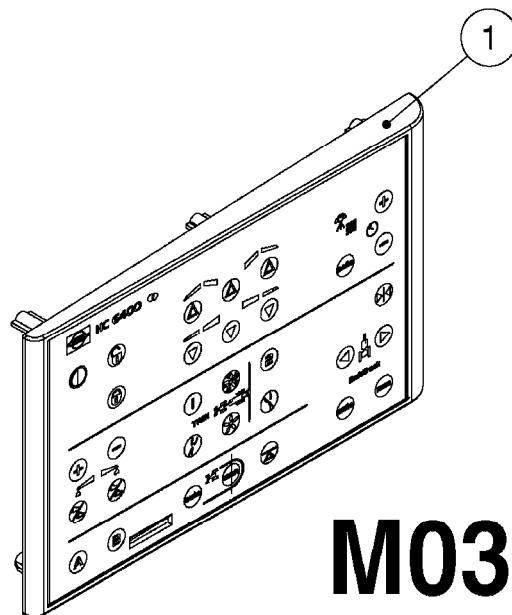

HC6400 SETBOX
M0330-HIN, 01:01:16

Page 0

Date 07.02.2020 9:19