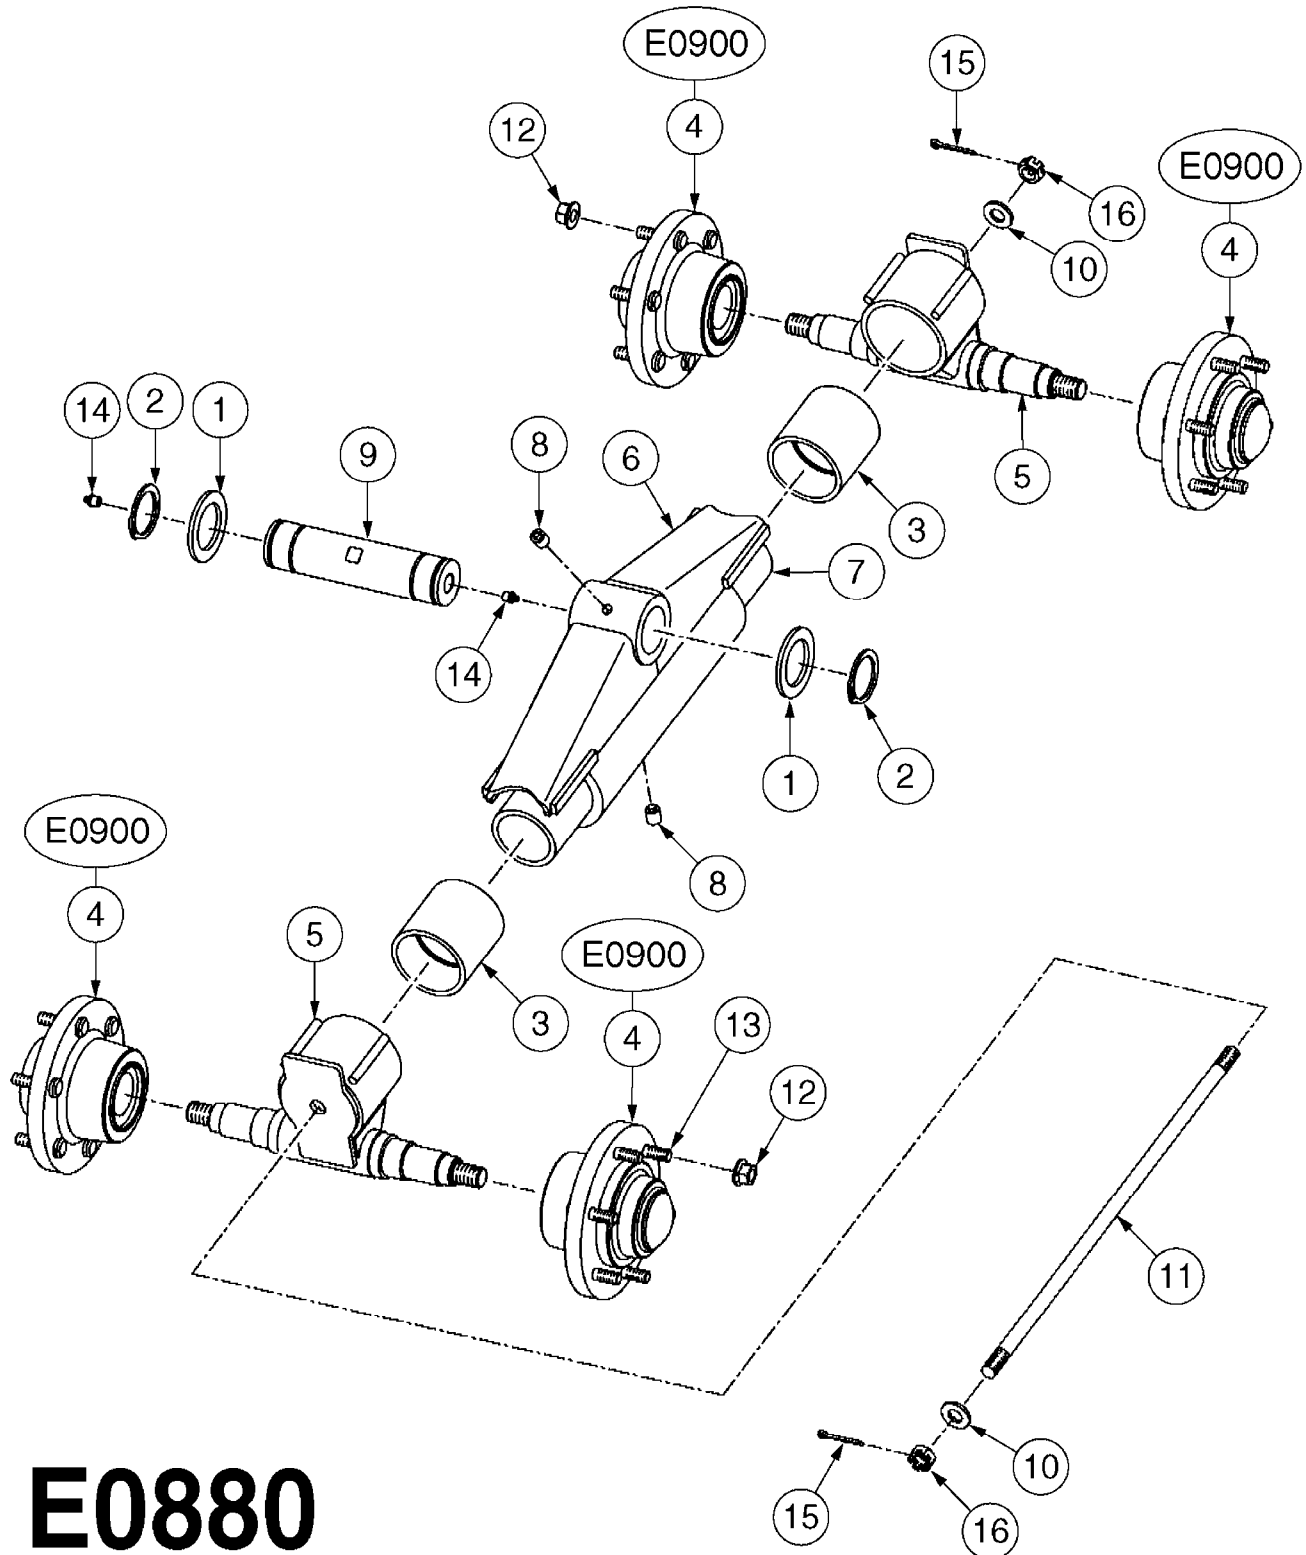

E0880

CAMOPLAST BOGIE MID-ROLLER 40
E0880-HIN, 01:01:16

Page 1

Date 07.02.2020 9:18

Pos.	parts-n°	order qty	description
1	28076003	1	WASHER, 3"X2.02"X3/16"
2	28076103	1	SNAP RING EXT. 2"
3	28080503	1	BUSHING
4	28080603	1	HUB ASSY.MID-ROLLER HUB COMPLETE W/LUG NUTS
5	28080703	1	MID-ROLLER DOGHOUSE(40 SERIES)
6	28080803	1	HOUSING, BOGIE
7	28080903	1	AXLE, MID-ROLLER
8	28081003	1	SET SCREW, 3/4"X1/2"-13 UNC
9	28081103	1	PIN, BOGIE
10	28081203	1	WASHER21/32"IDX1-5/16"ODX0.146
11	28081303	1	RETAINER ROD
12	28083003	1	LUG NUT SET (6) MID-ROLLER
13	28083103	1	WHEEL STUD SET (6) MID-ROLLER
14	28084103	1	GREASE FITTING
15	28084603	1	COTTER PIN 1-1/4" X 5/32"
16	28085003	1	CASTLE NUT 5/8"-11 UNC GR 5