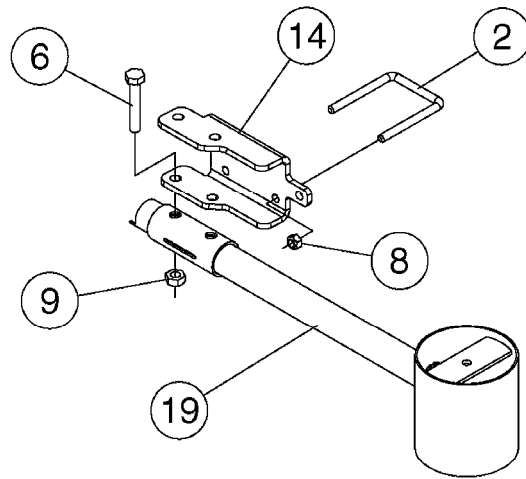

NORAC UC5 BOOM HEIGHT CONTROL
M0370-HIN, 16:10:18

Page 1

Date 07.02.2020 9:19

Pos.	parts-n°	order qty	description
1	26022703	1	CABLE, INTERFACE, TILT, NORAC UC5
2	26023503	1	CABLE UC5 INTERFACE MAIN AMP
3	26032600	1	CABLE UC5 NETWORK 14 AWG 10M
4	26043000	1	NORAC UC5 NETWORK 2 PIN PLUG
5	26043300	1	CABLE UC5 VALVE 2PIN/2PIN DT
6	26043400	1	NORAC UC5 CONTROLLER MODULE
7	26043500	1	NORAC UC5 VALVE MODULE
8	26043600	1	MODULE, INPUT, NORAC UC5
9	26043700	1	SENSOR, NORAC, UC5, ULTRASONIC
10	26043800	1	NORAC UC5 NETWORK COUPLER 2-WAY
11	26043900	1	NORAC UC5 NETWORK COUPLER 8-WAY
12	26044200	1	CABLE UC5 NETWORK 18 AWG 20M
13	26023803	1	NORAC UC5 ROLL SENSOR OLD STYLE NORAC P/N 43740
13	26044300	1	NORAC UC5 ROLL SENSOR NEW STYLE NORAC P/N 43741
14	26044400	1	NORAC UC5 - UC7 COUPLER 2-WAY/TERM.
15	26047100	1	CABLE UC5 NETWORK 14 AWG 1M
16	26049900	1	CABLE UC5 NETWORK 14 AWG 3M
17	26057900	1	UC5 NETWORK 6 PIN PLUG
18	26058000	1	NORAC UC5 NETWORK 12-PIN PLUG
19	26084700	1	MESH KIT ULTRASONIC SENSOR FOR 2018 AND NEWER SENSORS
19	28098003	1	MESH AND CLIP KIT, NORAC FOR PRE-2018 SENSORS
20	28050303	1	NORAC RUBBER TOP&BOLT F.SENSOR DIA.30MMX30MMX8MM
21	28055503	1	NORAC VALVE MOUNTING HARDWARE
22	28086600	1	FOAM DISC F. SENSOR NORAC
23	78216100	1	NORAC VALVE BLOCK COMP, DEUTSCH CON.

M0375