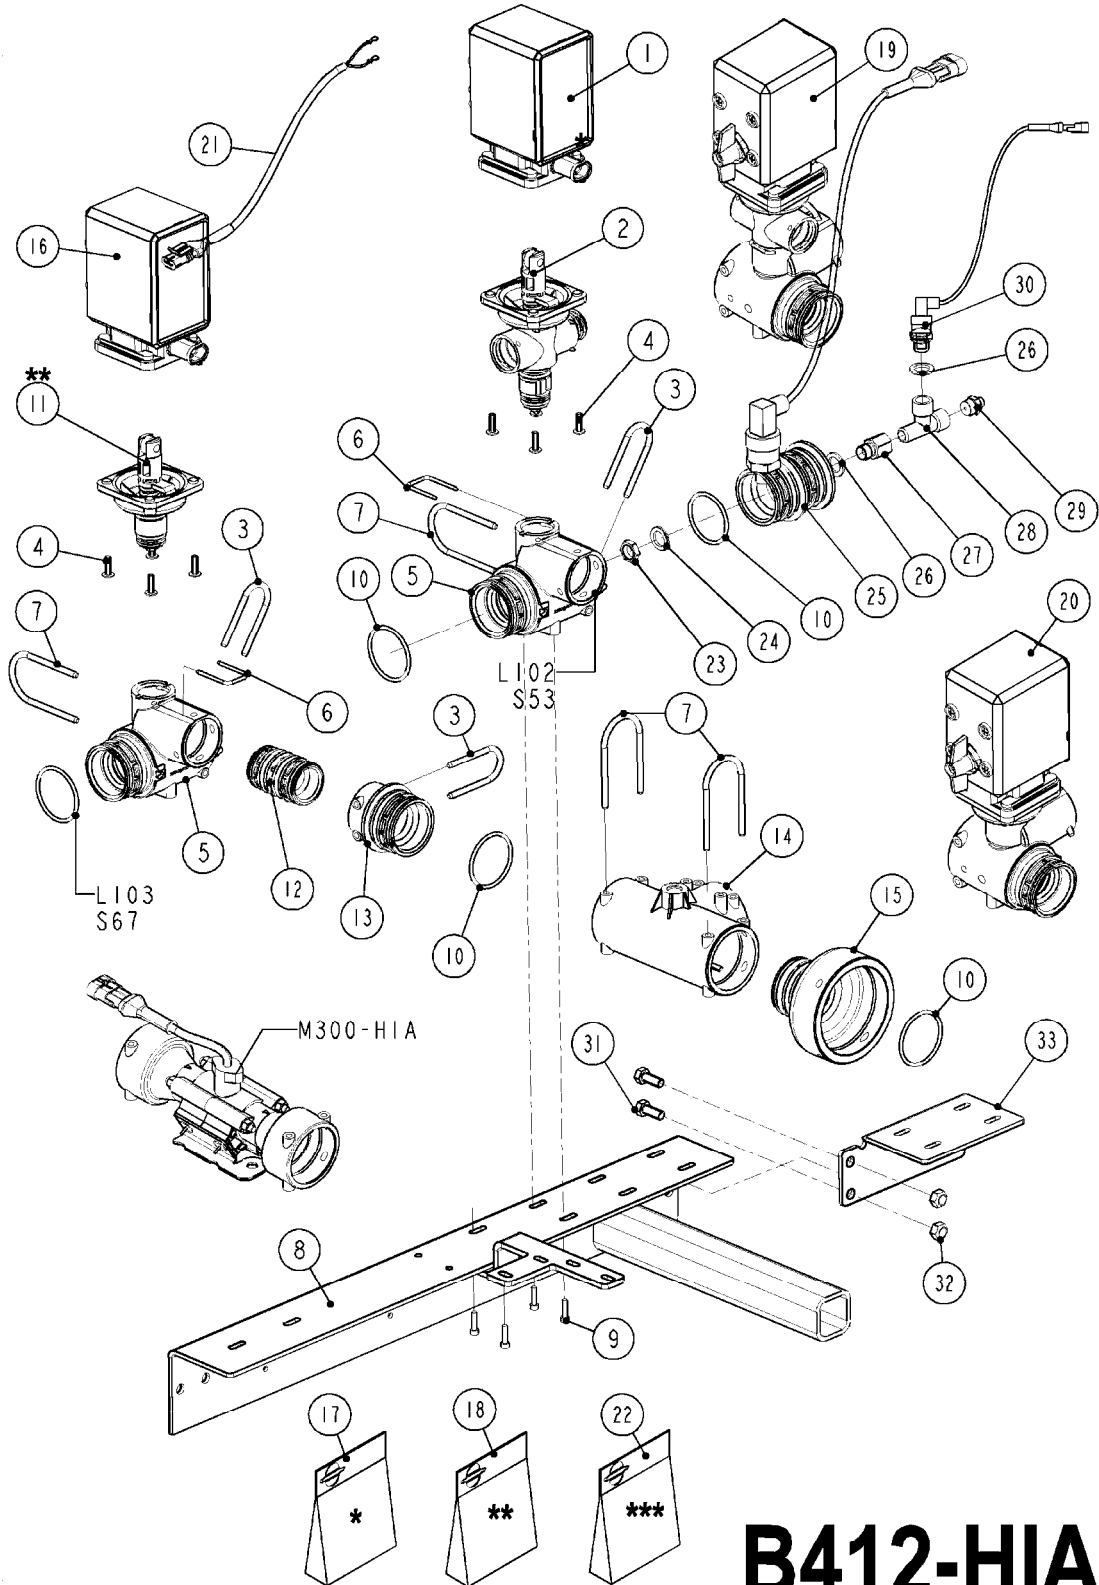

B412-HIA

DISTRIBUTOR EFC DIVIDED (05)
B412-HIA, 27:04:16

Page 1

Date 07.02.2020 9:17

Pos.	parts-n°	order qty	description
1	72087800	1	MOTOR HOUSING DIST 1:300
2	72591700	1	SPINDLE SECT.W/O CONS.PRESSURE
3	145995	1	FITT.DK S-53 FORK
4	440675	1	SCREW F. PLASTIC 5X16 SS
5	33502400	1	DISTRIBUTION HOUSING EFC
6	270211	1	FITT.DK S25 FORK L=37.5
7	145996	1	FITT.DK S-67 FORK
8	61032800	1	BRACKET F. EFC SEC.VALVES <4>6
9	450902	1	BOLT ALLEN HEAD M4 X 16MM
10	241973	1	O-RING Ø3 X 44.2 70 SHORES NITRIL
10	242353	1	O-RING 3 X 44.2 VITON
11	72267200	1	SPINDLE, BYPASS VALVE NCM
12	72114300	1	FITT. DK S-53 MALE MALE W.ORIN
13	334564	1	FITT.DK S-67 TO S-53 ADAPTER
14	322224	1	FITT.DK S-67 TEE
15	33500700	1	FITT.DK ADAPTER S-93F S67M
16	72087800	1	MOTOR HOUSING DIST 1:300
17	741822	1	SEAL KIT - 1 SECTION (05)
18	755726	1	O-RING KIT F.EC/ESC SEC.VALVE
19	72233700	1	SECTION VALVE, EFC, 1:300
20	72284000	1	BYPASS VALVE, EFC, 1:300
21	73124300	1	CABLE AMP SS 2P 2.8 SPADE L=600mm
22	74196100	1	BAG OF 10 PCS. 241973 O-RINGS
23	141341	1	NUT 1/4' BSP
24	145631	1	WASHER D21.5/D13.5X2.5 BRASS
25	391135	1	FITT. S67 PLUG W/13.2Ø HOLE
26	241404	1	DOWTY SEAL 1/4"
27	14076900	1	NIPPLE 1/4" I-1/4" U L=28.5 SS
28	232285	1	T-PIECE 1/4" 2 X INT. 1
29	232230	1	QUICK COUPLER 1/4"BSP X 4 MM
30	72565100	1	Pressure Trans. 0-10Bar 4-20mA L=1000mm CM05 and CM11
30	72555000	1	PRES.TRANSDUCER FOR REG NAV 07
31	420582	1	BOLT HEX 8.8 DEL M8X20 FT A2
32	460143	1	SELF LOCK NUT M8 SST A2 DIN985
33	16137500	1	BRACKET F. EFC SEC.VALVES +2