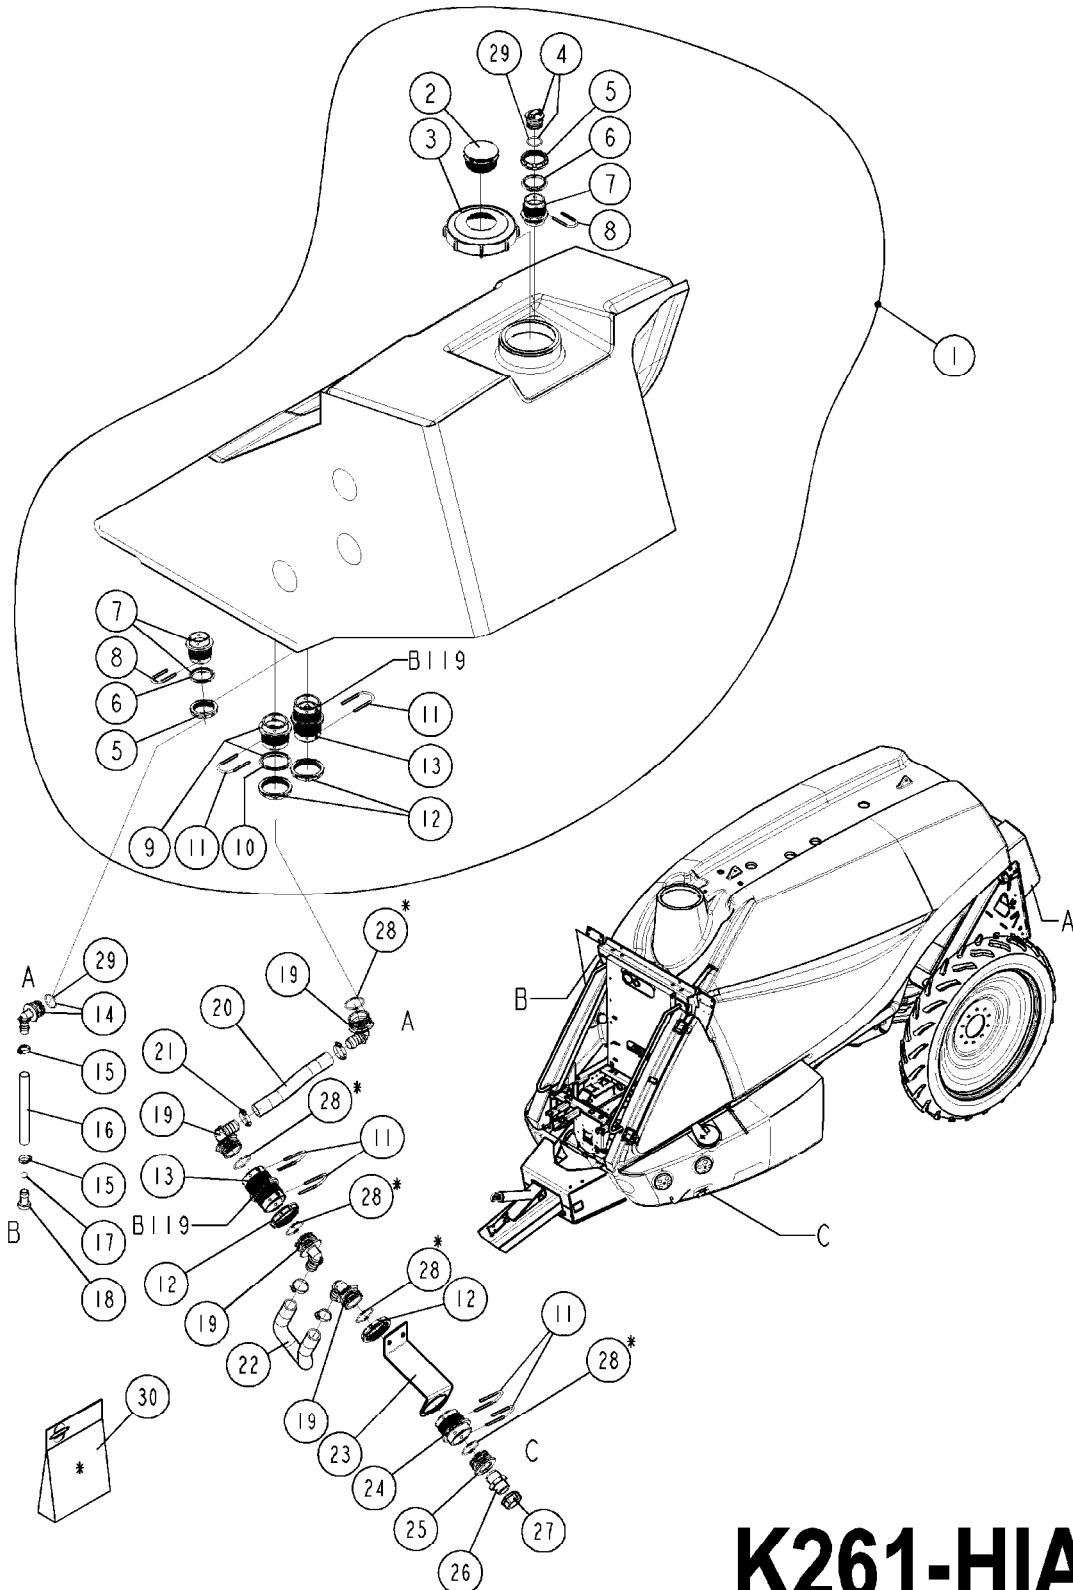

K261-HIA

RINSING TANK
K261-HIA, 12:09:17

Page 1
Date 07.02.2020 9:18

Pos.	parts-n°	order qty	description
1	72285500	1	RINSE TANK 120G. W/FITTINGS NCM/NAV
2	727038	1	VENT F.TANK (FAST FILL)
3	390847	1	LID F. RINSE TANK CM
4	726578	1	FITT.DK S53 PLUG WITH O-RING
5	322107	1	FITT.DK S-53 BULKHEAD NUT
6	334260	1	GASKET F. S-53 BULKHEAD
7	726463	1	FITT.DK S53 BULKHEAD W/GASKET
8	145995	1	FITT.DK S-53 FORK
9	726464	1	FITT.DK S-67 BULKHEAD W/GASKET
10	334261	1	GASKET F. S-67 BULKHEAD
11	145996	1	FITT.DK S-67 FORK
12	322108	1	FITT.DK S-67 BULKHEAD NUT
13	72746000	1	CHECK VALVE S67 2011 THREADED
14	726570	1	FITT.DK S-53 ELB.3/4" W.ORING
15	284584	1	CLAMP HOSE GEAR 3/4" MINI 012
16	927205	1	HOSE R X CLEAR X 3/4 X 0012" L > 4900mm for 55/66/7000 LL > 4700mm for 4400 L
17	334878	1	BALL, YELLOW, SIGHT GAUGE
18	391105	1	FINAL STOPPER, 3/4"
19	334243	1	FITT.DK S-67 ELB.1"
20	92738800	1	SUCTION SPIRAL HOSE 1' ..... L > 2950mm for 25/32/3300 LL > 3475mm for 44/4500
21	283718	1	CLAMP HOSE GEAR D25-34'
22	92738800	1	SUCTION SPIRAL HOSE 1' ..... L > 500mm for all tank sizes
23	16130700	1	MOUNTING PLATE FOR RINSE TANK
24	322104	1	FITT.DK S-67 BULKHEAD
25	322132	1	FITTING S67- BSP1" F
26	320132	1	FITT.DK HN 1" BSP
27	320106	1	FITT.DK CAPNUT 1" BSP
27	242354	1	O-RING D32.2X3.0 VITON
28	242353	1	O-RING 3 X 44.2 VITON
28	241973	1	O-RING Ø3 X 44.2 70 SHORES NITRIL
29	242354	1	O-RING D32.2X3.0 VITON
30	74196100	1	BAG OF 10 PCS. 241973 O-RINGS