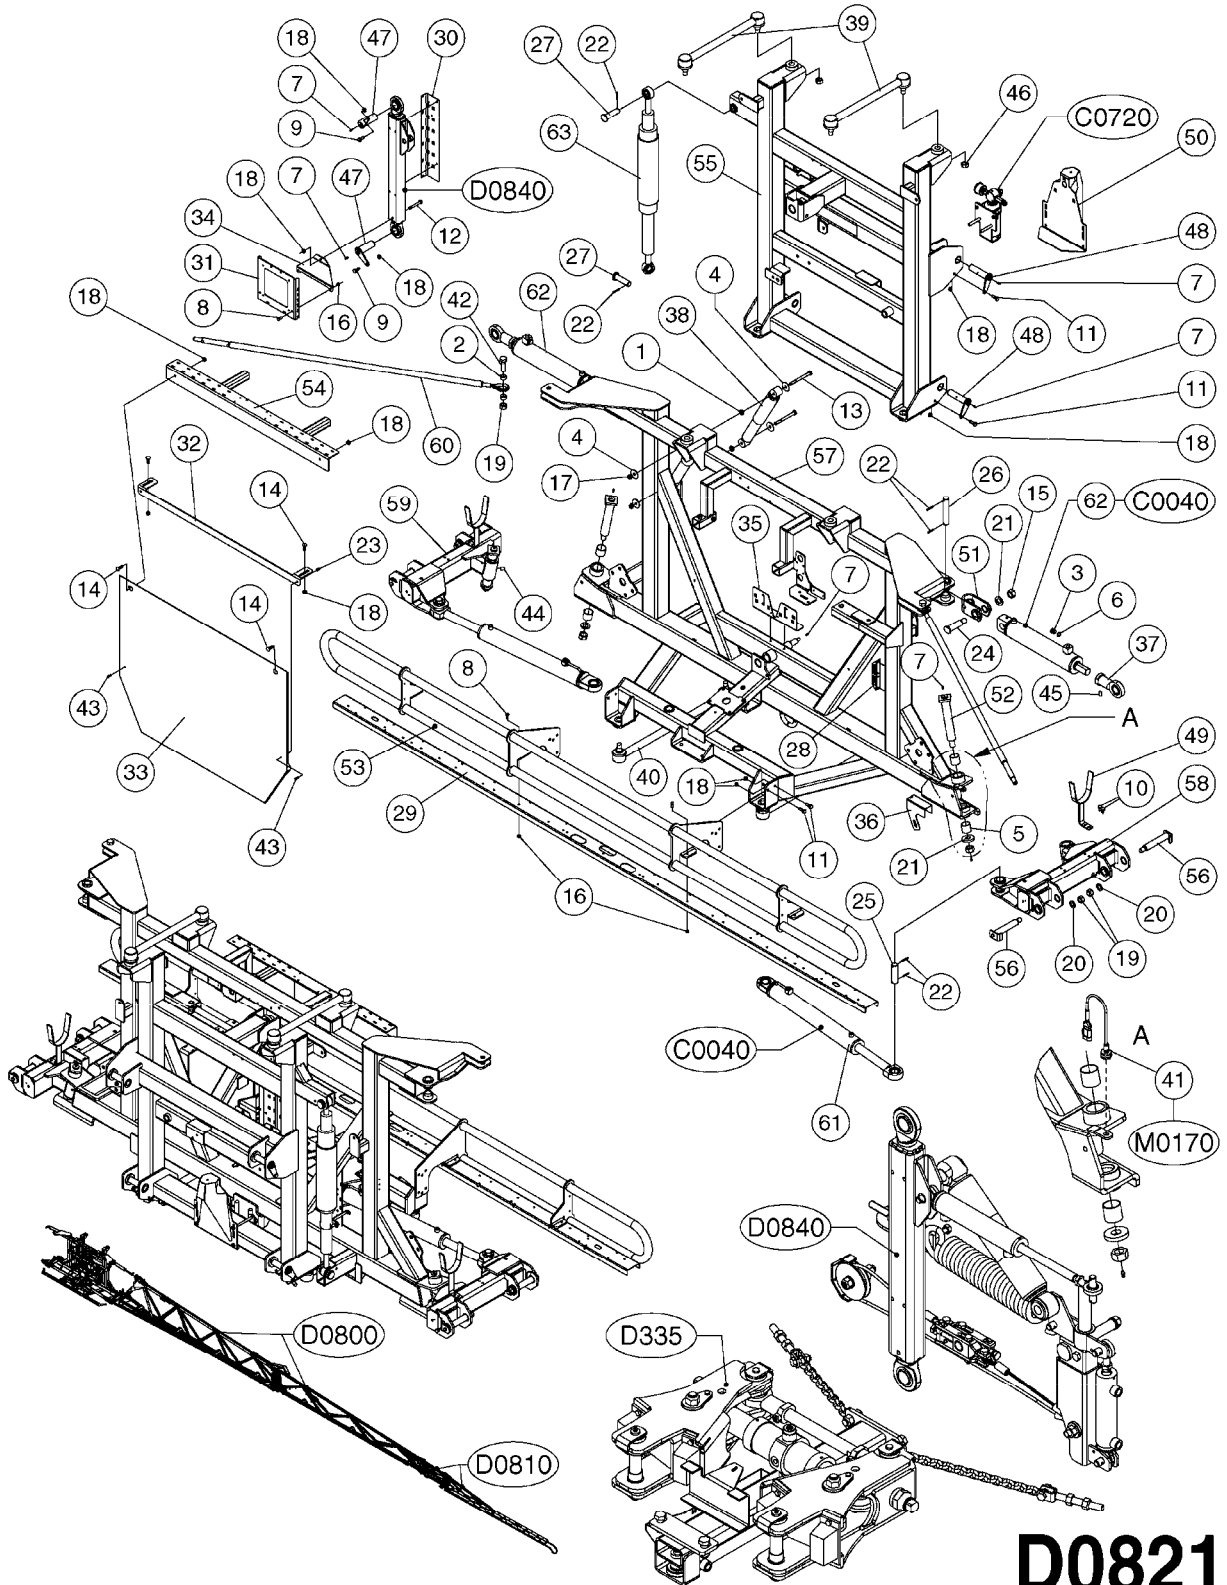

D0821

Pos.	parts-n°	order qty	description
1	146240	1	BUSHING D26.0/13.0 L=7MM
2	146536	1	BUSHING
3	146790	1	PLUG 3/8" RG L=20 SS
4	167156	1	WASHER D46.5/D12.4X2.5
5	210865	1	BUSHING 40mm40mm DU
6	240866	1	DOWTYSEAL 3/8"
7	283699	1	GREASE NIPPLE M6X1
8	420582	1	BOLT HEX 8.8 DEL M8X20 FT A2
9	420604	1	BOLT HEX 8.8 DEL M10X25 FT DIN933
10	420862	1	BOLT HEX 8.8 DEL M10X16 FT
11	421002	1	BOLT HEX 8.8 DEL M10X30 FT DIN933
12	421222	1	BOLT HEX 8.8 DEL M10X75 FT
13	430426	1	BOLT HEX 8.8 DEL M12X130
14	440737	1	BOLT CARRIAGE M10x25 SS
15	460747	1	NUT HEX M24 LOCK
16	460143	1	SELF LOCK NUT M8 SST A2 DIN985
17	460386	1	NUT HEX M12X1.75
18	460423	1	NUT HEX M10X1.50 LOCK DIN985A2 SS
19	460806	1	NUT HEX M20X2.50 LOCK DIN985A2 SS
20	471129	1	WASHER, M20, Ø37/21.0X 3.0, SS
21	471130	1	WASHER, M24, Ø44/25.0X 4.0, SS
22	480733	1	PIN D6 X 40
23	480811	1	BLIND FASTENER M6 STAINLESS
24	14057100	1	PIN Ø30/M24 L=89 DELTA
25	14096300	1	PIN D30/6 L= 109
26	14096400	1	PIN D30/6 L= 154
27	14108600	1	AXLE Ø40/25.2 L=92
28	15125300	1	HOLLOW PROFILE 30X30X2/PUNCHED
29	16189703	1	CENTER TRACK 2014, TDZ/SPC
30	16296700	1	PLATE 2.0 X 88 X 490
31	16299900	1	PLATE 3 X 190 X 200
32	16339800	1	PLATE 4.0X133X01120/BEND, RED
33	16340000	1	SHIELD, TERRA FORCE, RED
34	16343000	1	PLADE 3,0X 139X 250/BUCKET
35	16349400	1	PLATE 3.0X220X310/BEND RED
36	16395000	1	FOLD SENSOR GAURD, TDZ, SS
37	21091000	1	LINK HEAD M36 X 2 X Ø35
38	28027400	1	SHOCK ABSORBER L=360/580 CM+
39	28066100	1	STEER.ARM COMPL.2XØ35 L=19.7"
40	28100900	1	STEERING ARM 2XØ35 L=745
41	28129300	1	INDUCTIV SENSOR UNSHIELDED M12 L1M SD=8MM
42	43000803	1	BOLT HEX M20 X 70MM DEL - FT
43	45001500	1	SCREW THUMB PLASTIC HEAD M6x20
44	45005100	1	SET SCREW M12X20 DIN 915
45	45006600	1	SET SCREW M12X25 SS DIN 913
46	46133500	1	NUT M20X1.5 DIN 980 V
47	61037600	1	PIN Ø34.8/L=94
48	61061300	1	PIN, Ø30 L=122
49	61061800	1	HOSE HOLDER F.FEED HOSES
50	61068000	1	NORAC SENSOR BRACKET, CENTER
51	61078300	1	SWIVEL PART F. TILT TDZ, RED
52	61093100	1	PINBOLT Ø40 L=223/M24
53	63038803	1	BUMPER, TDZ 2014
54	63100400	1	MOUNT BRACKET FOR EFC, TDZ
55	63109200	1	LIFT FRAME TERRA FORCE, RED
56	63111200	1	HINGE TERRA FORCE RH, RED
57	63111400	1	CENTER SECTION WIDE TDZ, RED
58	63118100	1	TDZ RIGHT HINGE (RED)
59	63118300	1	TDZ LEFT HINGE (RED)
60	63199800	1	Ø12 WIRE L= 1610/M24
61	78131300	1	CYLINDER, D70/40-500 TDZ FOLD