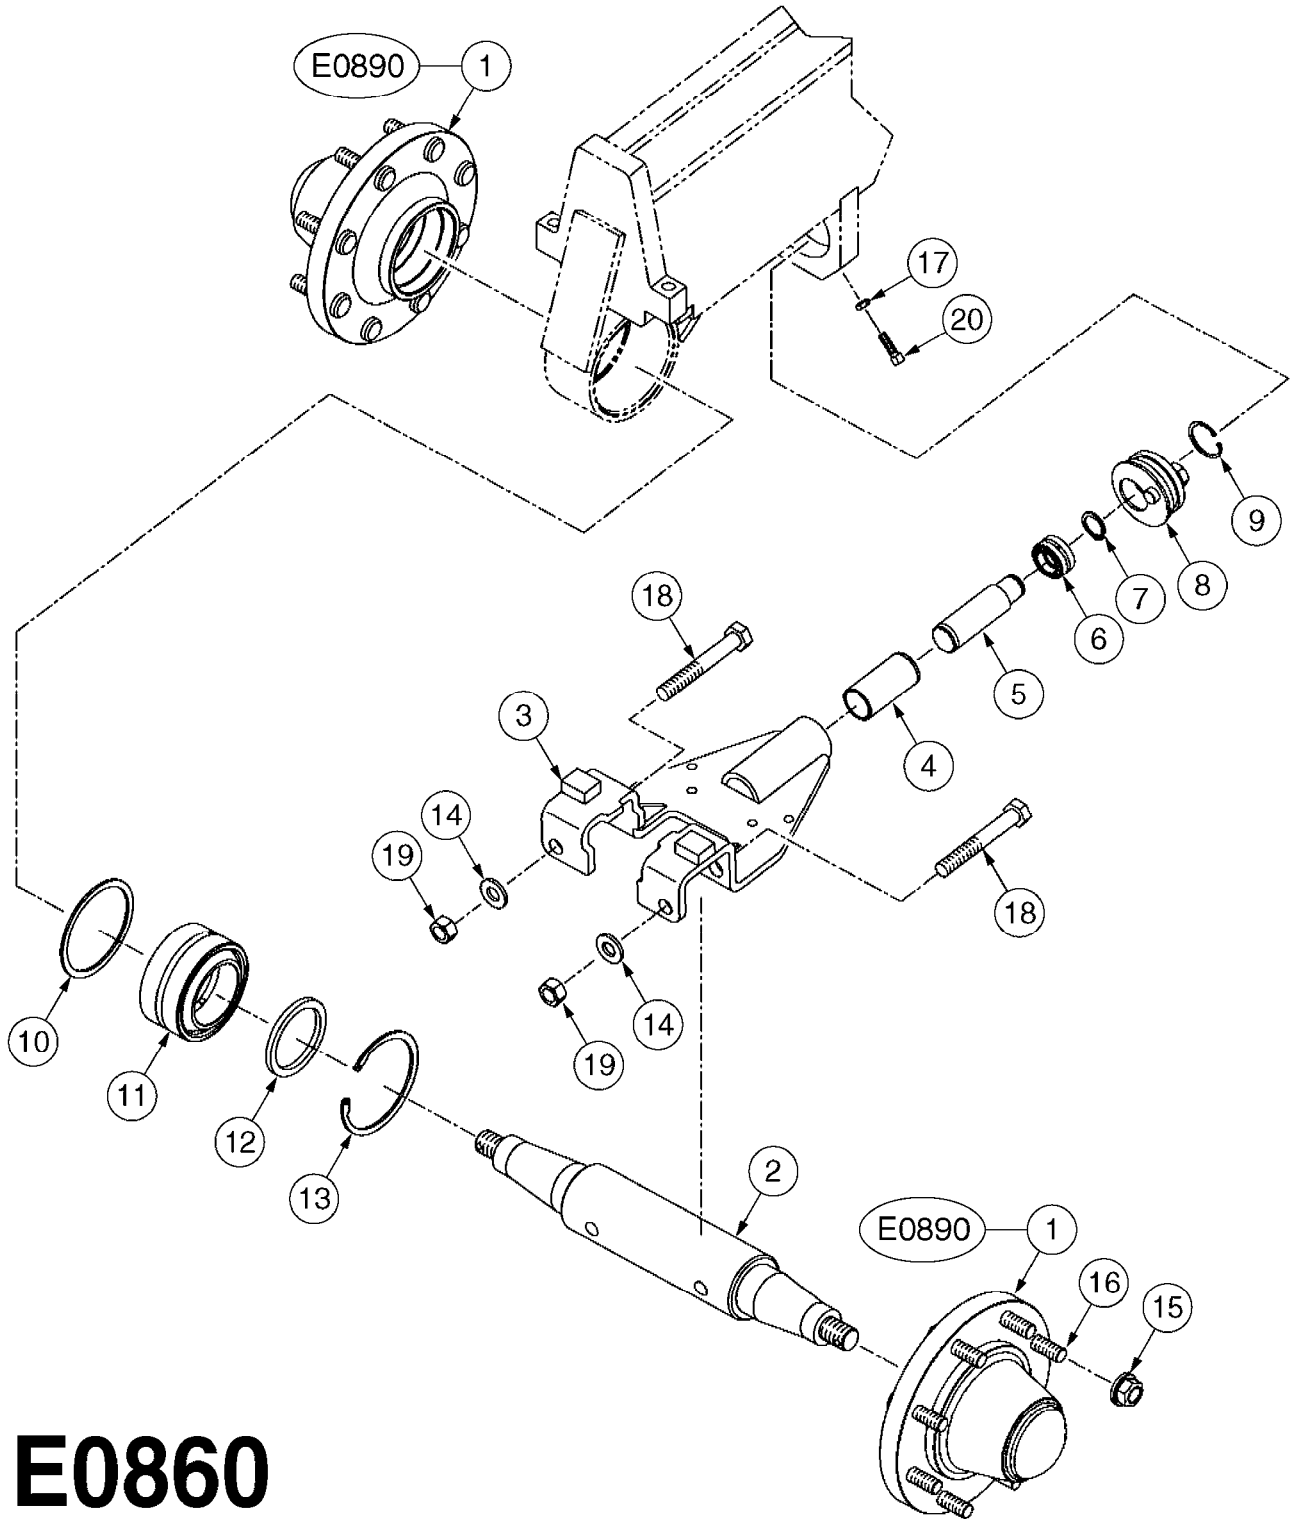

E0850

CAMOPLAST TENSIONER ASSEMBLY
E0850-HIN, 01:01:16

Page 1

Date 07.02.2020 9:18

Pos.	parts-n°	order qty	description
1	28074003	1	LOCK PLATE
2	28074103	1	SNAP RING
3	28078403	1	SPRING MOUNT
4	28078503	1	RETAINER PLATE
5	28078603	1	SLEEVE W/NOTCH
6	28078703	1	BUSHING 1/2"X1-1/4"ODX1"ID
7	28078803	1	ACME SCREW
8	28078903	1	SLEEVE, EXTEN.1"X1/2"IDX1.04"OD
9	28079003	1	SEAT, WASHER
10	28079103	1	SPRING PILOT
11	28083803	1	BOLT HEX 2"X1/2"-13 UNC
12	28084603	1	COTTER PIN 1-1/4" X 5/32"
13	28085103	1	SPRING SPRING FOR 30 SERIES
13	28085203	1	SPRING 9" X 5" X 3/4" SPRING FOR 40 SERIES