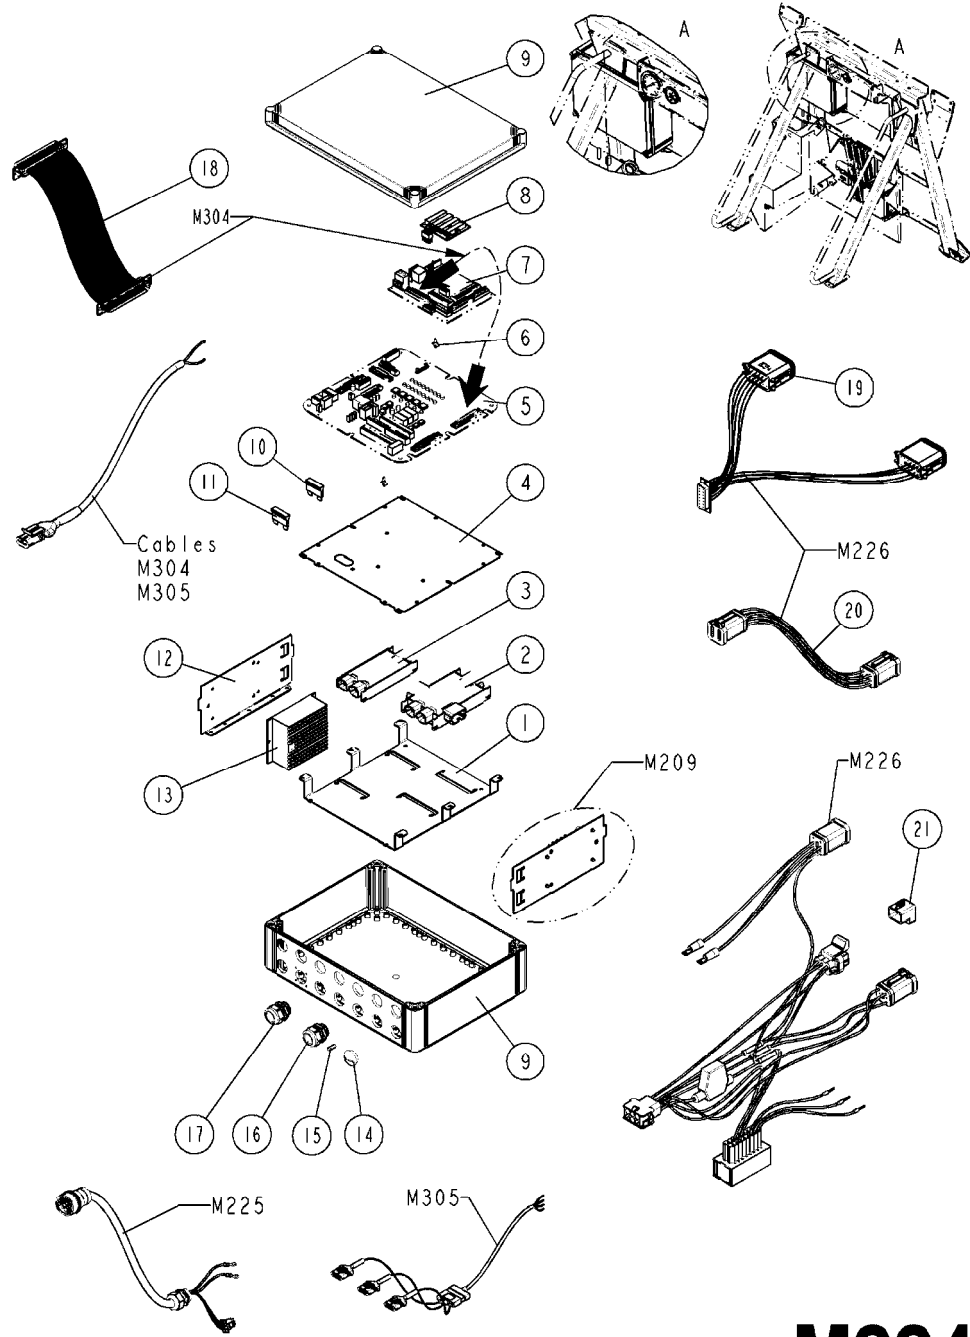

M224

JOB COM ISOBUS HW V.3
M224-HIA, 16:11:17

Page 1

Date 07.02.2020 9:19

Pos.	parts-n°	order qty	description
1	63146400	1	JOB COM BRACKET W.M4 NUTS
2	26043600	1	MODULE, INPUT, NORAC UC5
3	26043400	1	NORAC UC5 CONTROLLER MODULE
4	16302100	1	JOB COM PLATE REAR
5	26042200	1	JOB COM PCB ASSY HW3.0
6	26005100	1	CONNECTOR FOR PCB, PLASTIC
7	26029200	1	DAH PCB F. JOB COM NCM '09
8	26031100	1	PCB ASSY. FOR NORAC INTERFACE
9	39134200	1	BOX COMPL. 300X400X135 DRILLED
10	28048600	1	FULE 15A ATOF SERIES
11	28048500	1	FUSE 10A ATOF SERIES
12	16302000	1	MOUNT PLATE JOB COM, C2C, JC HW3.X
13	26031200	1	C2C ISOBUS BRIDGE 16PIN STW
14	26004600	1	PLUG F.DRILLED HOLE 21MM
15	25197500	1	PLUG Ø6x18MM NITRIL
16	26039700	1	BULKHEAD F.CABLE PG21 6X6.0
17	26039800	1	BULKHEAD F.CABLE PG21 3X9.0
18	26005900	1	WIRE 37/37 POLE DAH/JOB COM
19	26039300	1	CABLE, DAH UC5 INPUT MODULE
20	26039100	1	CABLE, DT06 6P FEMALE L=300MM
21	26032700	1	ACTIVE ISOBUS TERMINATOR