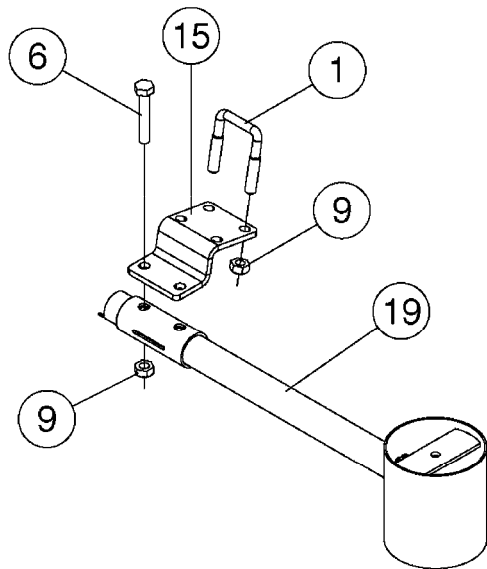

NORAC UC5 BOOM HEIGHT CONTROL
M0370-HIN, 16:10:18

Page 1

Date 07.02.2020 9:19

Pos.	parts-n°	order qty	description
1	26022703	1	CABLE, INTERFACE, TILT, NORAC UC5
2	26023503	1	CABLE UC5 INTERFACE MAIN AMP
3	26032600	1	CABLE UC5 NETWORK 14 AWG 10M
4	26043000	1	NORAC UC5 NETWORK 2 PIN PLUG
5	26043300	1	CABLE UC5 VALVE 2PIN/2PIN DT
6	26043400	1	NORAC UC5 CONTROLLER MODULE
7	26043500	1	NORAC UC5 VALVE MODULE
8	26043600	1	MODULE, INPUT, NORAC UC5
9	26043700	1	SENSOR, NORAC, UC5, ULTRASONIC
10	26043800	1	NORAC UC5 NETWORK COUPLER 2-WAY
11	26043900	1	NORAC UC5 NETWORK COUPLER 8-WAY
12	26044200	1	CABLE UC5 NETWORK 18 AWG 20M
13	26023803	1	NORAC UC5 ROLL SENSOR OLD STYLE NORAC P/N 43740
13	26044300	1	NORAC UC5 ROLL SENSOR NEW STYLE NORAC P/N 43741
14	26044400	1	NORAC UC5 - UC7 COUPLER 2-WAY/TERM.
15	26047100	1	CABLE UC5 NETWORK 14 AWG 1M
16	26049900	1	CABLE UC5 NETWORK 14 AWG 3M
17	26057900	1	UC5 NETWORK 6 PIN PLUG
18	26058000	1	NORAC UC5 NETWORK 12-PIN PLUG
19	26084700	1	MESH KIT ULTRASONIC SENSOR FOR 2018 AND NEWER SENSORS
19	28098003	1	MESH AND CLIP KIT, NORAC FOR PRE-2018 SENSORS
20	28050303	1	NORAC RUBBER TOP&BOLT F.SENSOR DIA.30MMX30MMX8MM
21	28055503	1	NORAC VALVE MOUNTING HARDWARE
22	28086600	1	FOAM DISC F. SENSOR NORAC
23	78216100	1	NORAC VALVE BLOCK COMP, DEUTSCH CON.

M0375