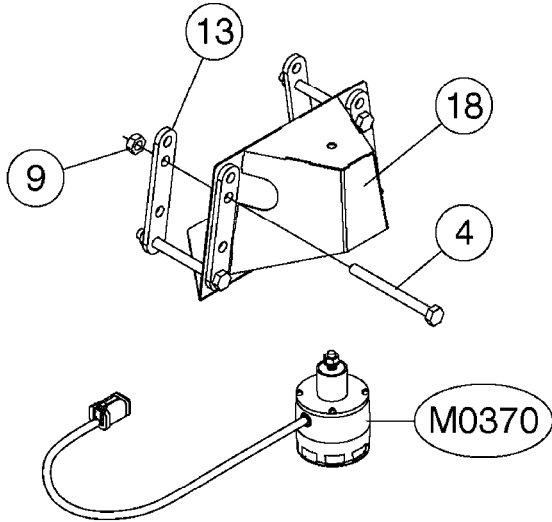

NORAC UC5 BOOM HEIGHT CONTROL
M0370-HIN, 16:10:18

Page 1

Date 07.02.2020 9:19

Pos.	parts-n°	order qty	description
1	26022703	1	CABLE, INTERFACE, TILT, NORAC UC5
2	26023503	1	CABLE UC5 INTERFACE MAIN AMP
3	26032600	1	CABLE UC5 NETWORK 14 AWG 10M
4	26043000	1	NORAC UC5 NETWORK 2 PIN PLUG
5	26043300	1	CABLE UC5 VALVE 2PIN/2PIN DT
6	26043400	1	NORAC UC5 CONTROLLER MODULE
7	26043500	1	NORAC UC5 VALVE MODULE
8	26043600	1	MODULE, INPUT, NORAC UC5
9	26043700	1	SENSOR, NORAC, UC5, ULTRASONIC
10	26043800	1	NORAC UC5 NETWORK COUPLER 2-WAY
11	26043900	1	NORAC UC5 NETWORK COUPLER 8-WAY
12	26044200	1	CABLE UC5 NETWORK 18 AWG 20M
13	26023803	1	NORAC UC5 ROLL SENSOR OLD STYLE NORAC P/N 43740
13	26044300	1	NORAC UC5 ROLL SENSOR NEW STYLE NORAC P/N 43741
14	26044400	1	NORAC UC5 - UC7 COUPLER 2-WAY/TERM.
15	26047100	1	CABLE UC5 NETWORK 14 AWG 1M
16	26049900	1	CABLE UC5 NETWORK 14 AWG 3M
17	26057900	1	UC5 NETWORK 6 PIN PLUG
18	26058000	1	NORAC UC5 NETWORK 12-PIN PLUG
19	26084700	1	MESH KIT ULTRASONIC SENSOR FOR 2018 AND NEWER SENSORS
19	28098003	1	MESH AND CLIP KIT, NORAC FOR PRE-2018 SENSORS
20	28050303	1	NORAC RUBBER TOP&BOLT F.SENSOR DIA.30MMX30MMX8MM
21	28055503	1	NORAC VALVE MOUNTING HARDWARE
22	28086600	1	FOAM DISC F. SENSOR NORAC
23	78216100	1	NORAC VALVE BLOCK COMP, DEUTSCH CON.

M0375