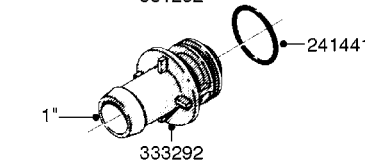

K0770

SAFETY CHAINS
K0770-HIN, 01:01:16

Page 1

Date 07.02.2020 9:18

parts-n°	order qty	description
10275803	1	CHAIN BKT. FOR TR300/500/TX650
10276003	1	SAFETY CHAIN KIT TR300/500
14001103	1	MOUNTING HUB F. SAFETY CHAIN
14001203	1	MNT WASHER F. SAFE CHAIN KIT
16020303	1	SAFETY CHAIN MNT.BRKT.30,400LB
16023103	1	SAFETY CHAIN MNT.BRKT.40,500LB
16056003	1	SAFETY CHAIN MNT.BRKT.16100 lb
16056103	1	SAFETY CHAIN MNT.BRKT.40500 lb
28014703	1	SAFETY CHAIN 30,400LBS CERT.
28017703	1	SAFETY CHAIN 40,500LBS CERT.
29000403	1	SAFETY CHAIN CERT 16100LB
70012403	1	*SAFETY CHAIN KIT 16100LB NAV
70016803	1	SAFETY CHAIN KIT CM1500
83311903	1	SAFTY CHAIN KIT 575 NAV.
83312003	1	SAFETY CHAIN KIT 1100 NAV.
83312103	1	SAFETY CHAIN KIT CM+750
83312203	1	SAFETY CHAIN KIT CM+1200