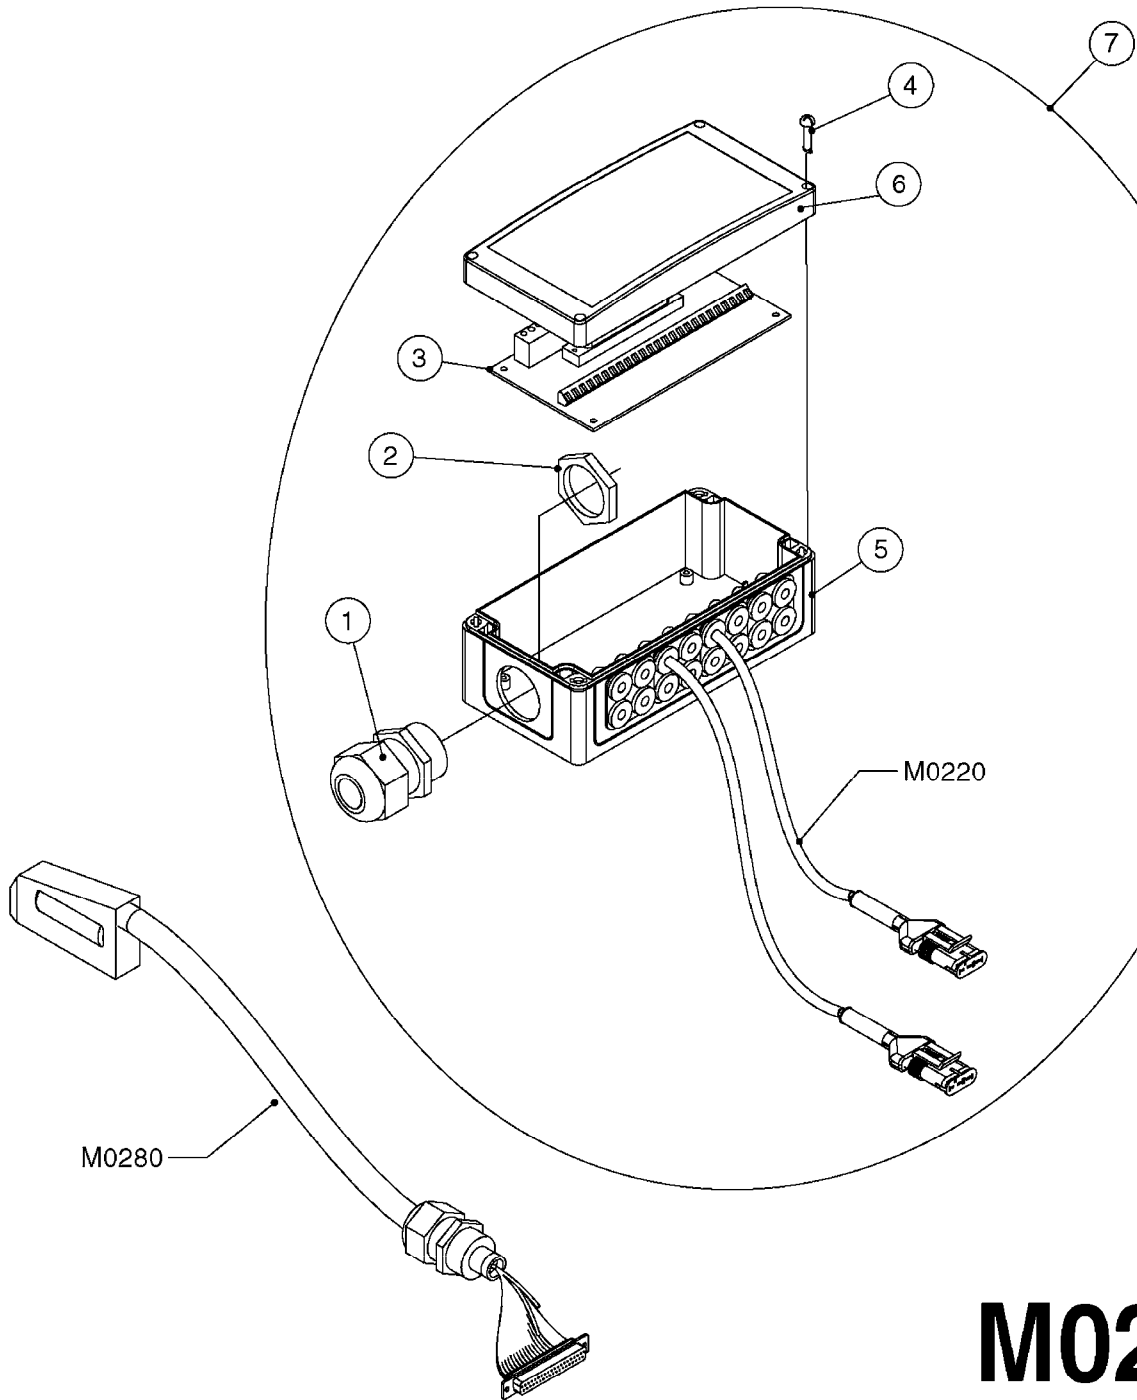

M0230

JUNCTION BOX - LIQUID
M0230-HIN, 01:01:16

Page 1
Date 07.02.2020 9:19

Pos.	parts-n°	order qty	description
1	262106	1	BULKHEAD F. CABLE 6.5-14 BLACK
2	262107	1	NUT F. BULKHEAD CABLE GRAY
3	26004800	1	CIRCUIT BD SEC VLV NCM 13SEC 13 SECTION
3	72173900	1	CIRCUIT BD SEC VLV 39PIN 9SEC 9 SECTION
4	28082100	1	SCREW F. BOX LID 1/4" L=20
5	33508700	1	BOX BOTTOM 160X80X40 BLACK 1-HOLE
6	33508800	1	LID 160X80X15 BLK W/SCREWS
7	72115400	1	CONNECTION BOX F. OP. UNIT SV9