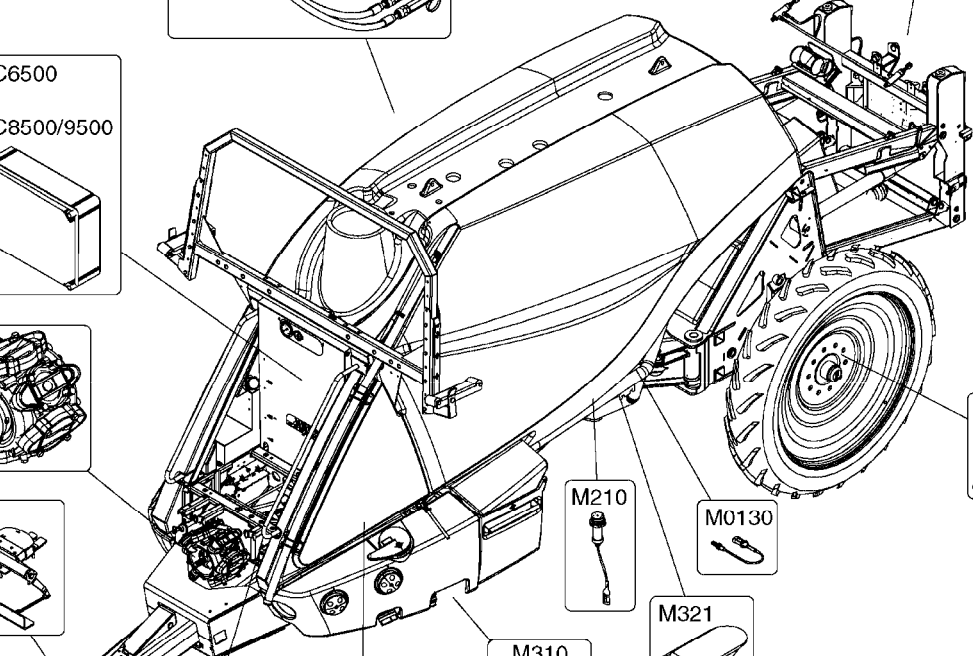

AA104

Agroparts: www.HARDI-INTERNATIONAL.com

COMMANDER 45/55/7000 HOSES
OVERVIEW
AA104-HIN, 14:11:16

Page 1

Date 07.02.2020 9:17

parts-n°	order qty	description

- M408 - Norac UC5 TDZ
- M409 - LPZ/LPV AutoSlant
- M410 - Norac UC5 HPZ AutoHeight
- M411 - Norac UC5 LPZ AutoHeight
- M412 - Norac UC5 HAZ AutoHeight
- M413 - Norac UC5 Terrain Kit