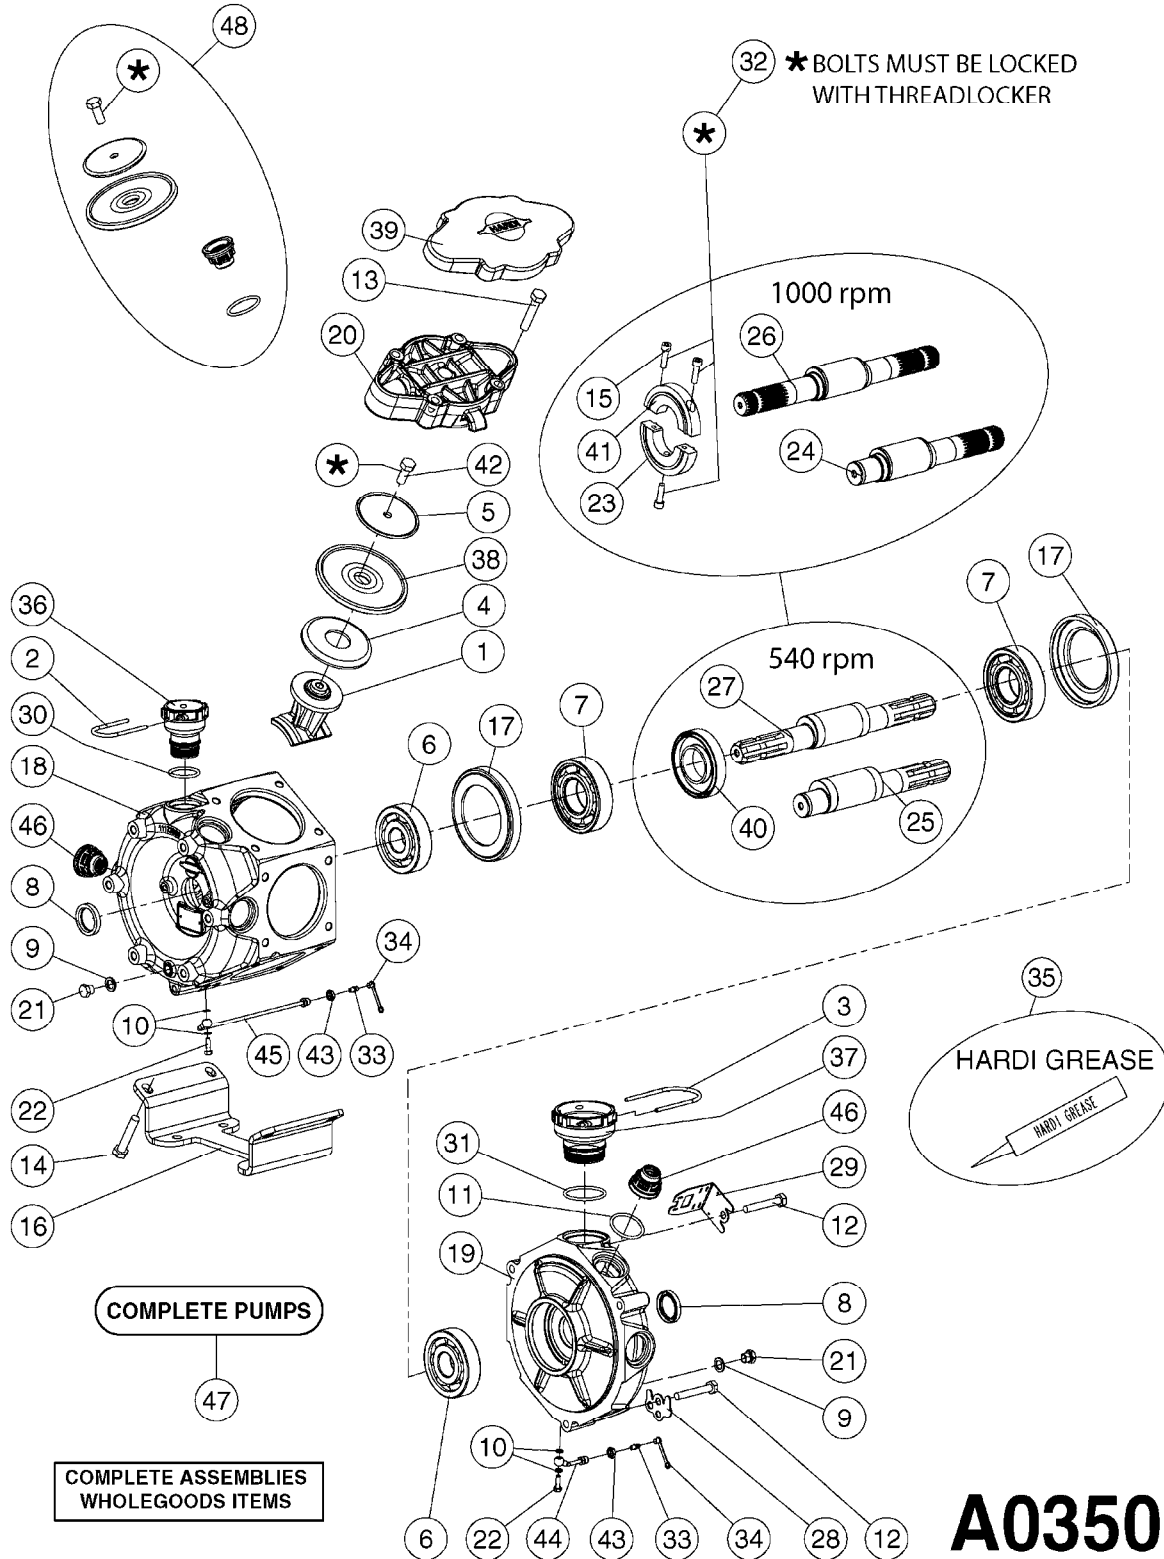

A0340

PUMP - 463/1000 RPM W/MOUNTING
A0340-HIN, 01:01:16

Page 1

Date 07.02.2020 9:17

parts-n°	order qty	description
111183	1	PUMP CASTING 460-463 (PAINTED)
111547	1	PUMP FRONT 460-463-2' (PAINT)
111622	1	CONNECTING ROD 463/5.5MM
111638	1	VALVE COVER 463 HC+1000 VERS.
111645	1	CONNECTING ROD 463/6.5MM
147662	1	CRANK SHAFT F.363/463-5.5MM
147663	1	CRANK SHAFT 363/463-5.5 THROUG
147664	1	COUNTERBALANCE 363/463 WEIGHT
147706	1	CRANK SHAFT F.363/463-6.5MM
147707	1	CRANK SHAFT 363/463-6.5 THROUG
161012	1	DIAPHRAGM BACKING DISC F. 463
161175	1	DIAPHRAGM DISC 463/464 PUMP
161745	1	METAL SPACER F.363/463
170183	1	LIFT STRAP F.PUMP 360/361/462
173901	1	LIFT STRAP F.PUMP 463
210221	1	BEARING BALL 6407
210232	1	BEARING BALL 6310
210243	1	SEAL OIL 35 X 47 X 7
241404	1	DOWTY SEAL 1/4"
242153	1	O-RING D26X4 EPDM
242216	1	O-RING VITON F/1202/1302/462
280011	1	GREASE NIPPLE 1/8' SAE H TR
330072	1	O-RING D53.5/D45.5X4
334321	1	O-RING POLY. 34.0x26.0x4.0
390844	1	COUNTERBALANCE 363/463 POM
420917	1	BOLT HEX 8.8 RAW M8X12 FT
421083	1	BOLT HEX 8.8 DEL M10X65
430286	1	BOLT HEX 8.8 DEL M12X30 FT
430323	1	BOLT HEX 8.8 DEL M12X60
430438	1	BOLT HEX 8.8 DEL M12X65
450996	1	BOLT ALLEN M8X35 DIN 912 RAW
460703	1	NUT HEX M12X1.75 LOCK DIN985A2 SS
614628	1	FOOT F. 46X PUMP, RED
821585	1	PUMP 463/5.5 THRGH SHAFT 1000R
821587	1	PUMP 463/10 THROUGH SHAFT TWNF
14010400	1	PLUG 1/4" BSP
33511600	1	DIAPHRAGM PUMP 463/464 PUMP PUR
43099200	1	BOLT HEX SS M12 X 30 DIN933 A4
72043600	1	VALVE FOR 462/463
72043700	1	VALVE FOR 462/463 W.VENT HOLE
72293300	1	PUMP 463/6.5 MED-2-1000-GG
75073900	1	PUMP KIT 460/463 "06"
82168700	1	PUMP 464-12 540 OFFSET PORTS
82168800	1	PUMP 464 6.5 1000 OFFSET PORTS
82169400	1	PUMP 464-6.5-STD-2-1000 FK