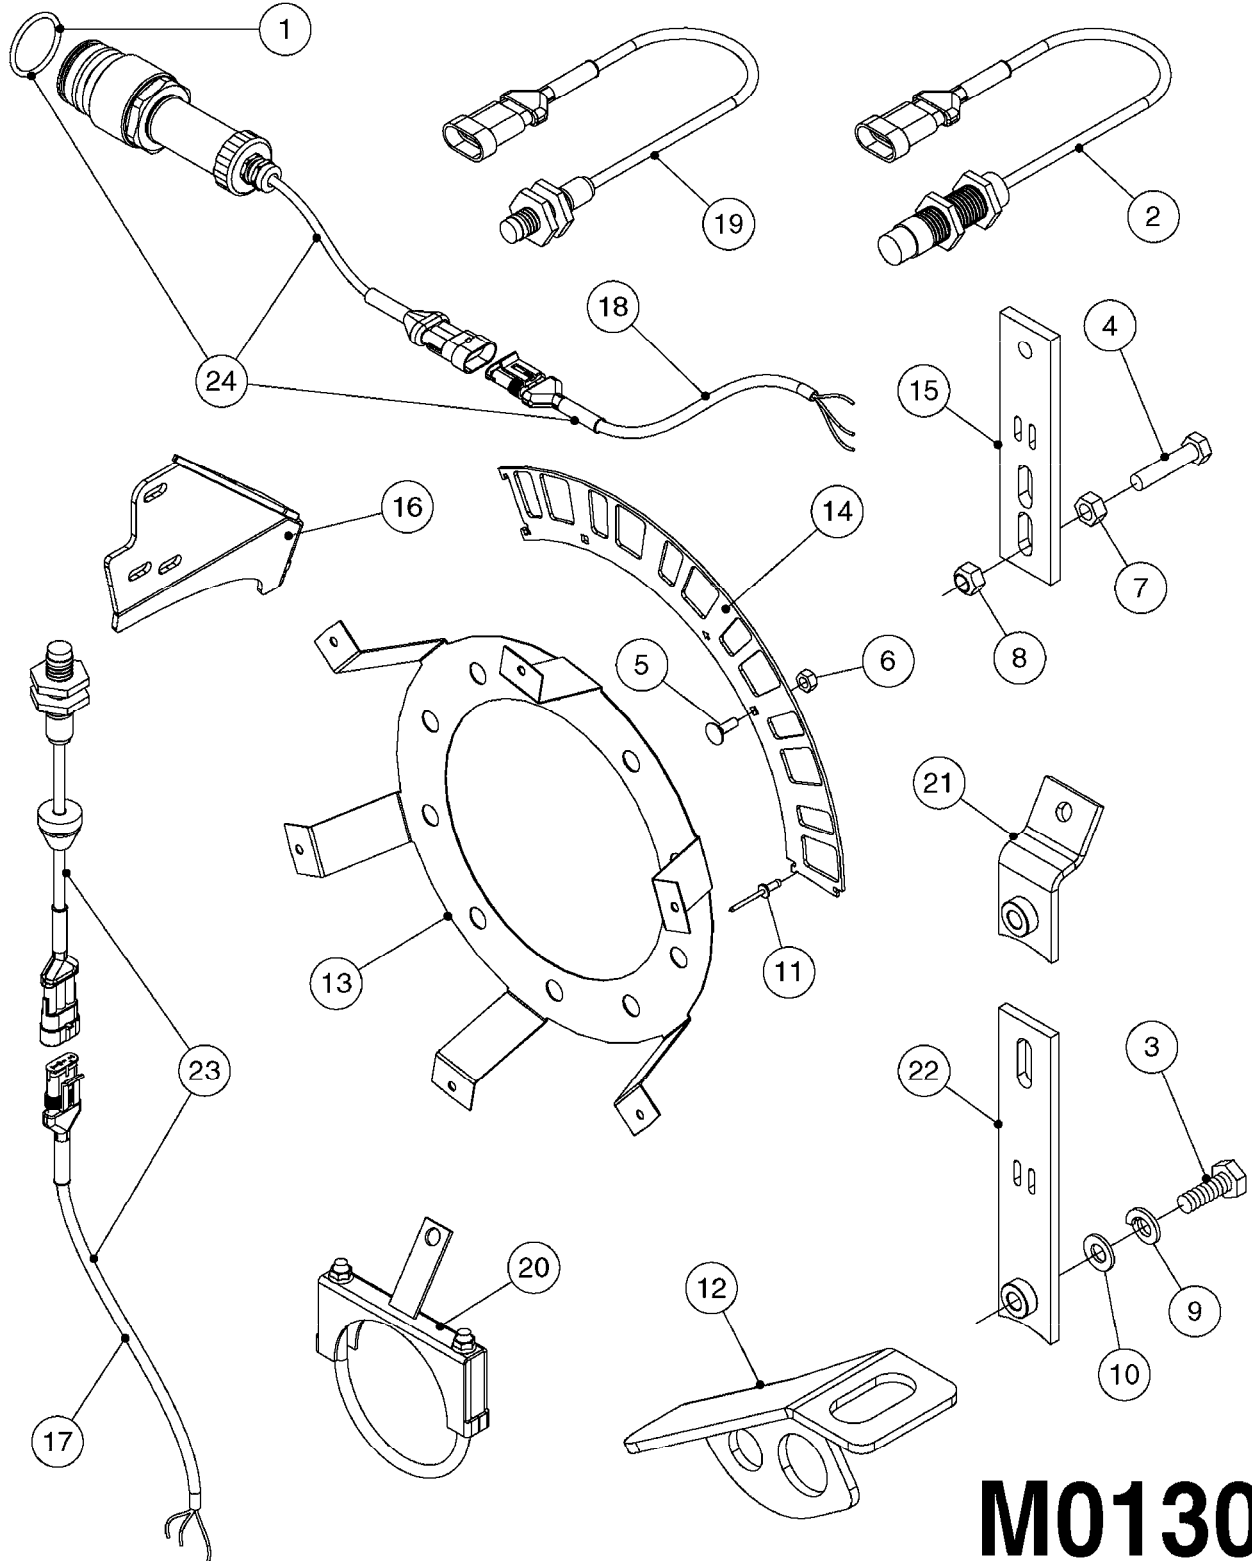

M0130

COMMON SENSORS AND BRACKETS
M0130-HIN, 12:12:16

Page 1
Date 07.02.2020 9:19

Pos.	parts-n°	order qty	description
1	242354	1	O-RING D32.2X3.0 VITON
2	285855	1	SENSOR INDUCTIVE M18 W/WIRE
3	430286	1	BOLT HEX 8.8 DEL M12X30 FT
4	430870	1	BOLT HEX 8.8 DEL M12X55 FT
5	440695	1	BOLT CARRIAGE M8X25
6	460143	1	SELF LOCK NUT M8 SST A2 DIN985
7	460386	1	NUT HEX M12X1.75
8	460703	1	NUT HEX M12X1.75 LOCK DIN985A2 SS
9	470466	1	WASHER D21.1/D12.2X2.5 LOCK
10	471127	1	WASHER, M12, Ø24/13X24X2.5 SS
11	480804	1	RIVET Ø4.8x14.5
12	16020300	1	BRACKET FOR SPEED SENSOR
13	16094703	1	WHEEL SENSOR MT BKT
13	16182403	1	BRACKET, SPEED RING, PRESIDIO
14	16138203	1	SPEED SENSOR RING NCM 2009 1/3
15	16138403	1	PLATE F. SPEED SENSOR
16	16182303	1	BRACKET, SPEED SENSOR, PR
17	26006100	1	CABLE L = 5.00M, AMP, MALE, 3P
18	26007100	1	CABLE L = 9.00M, AMP, MALE, 3P
19	28047500	1	INDUCTIV SENSOR M12 L1M
20	61000603	1	SPEED SNS MNT CLAMP F/DLS 4.5"
21	61010703	1	SPEED SENSOR BKT NCM NON-S OLD
22	61015803	1	SPEED SENSOR BKT NCM 2010
23	72050100	1	TWIN RPM SENSOR HN
24	72534000	1	TANK LEVEL ELEC SENSOR KIT 9M