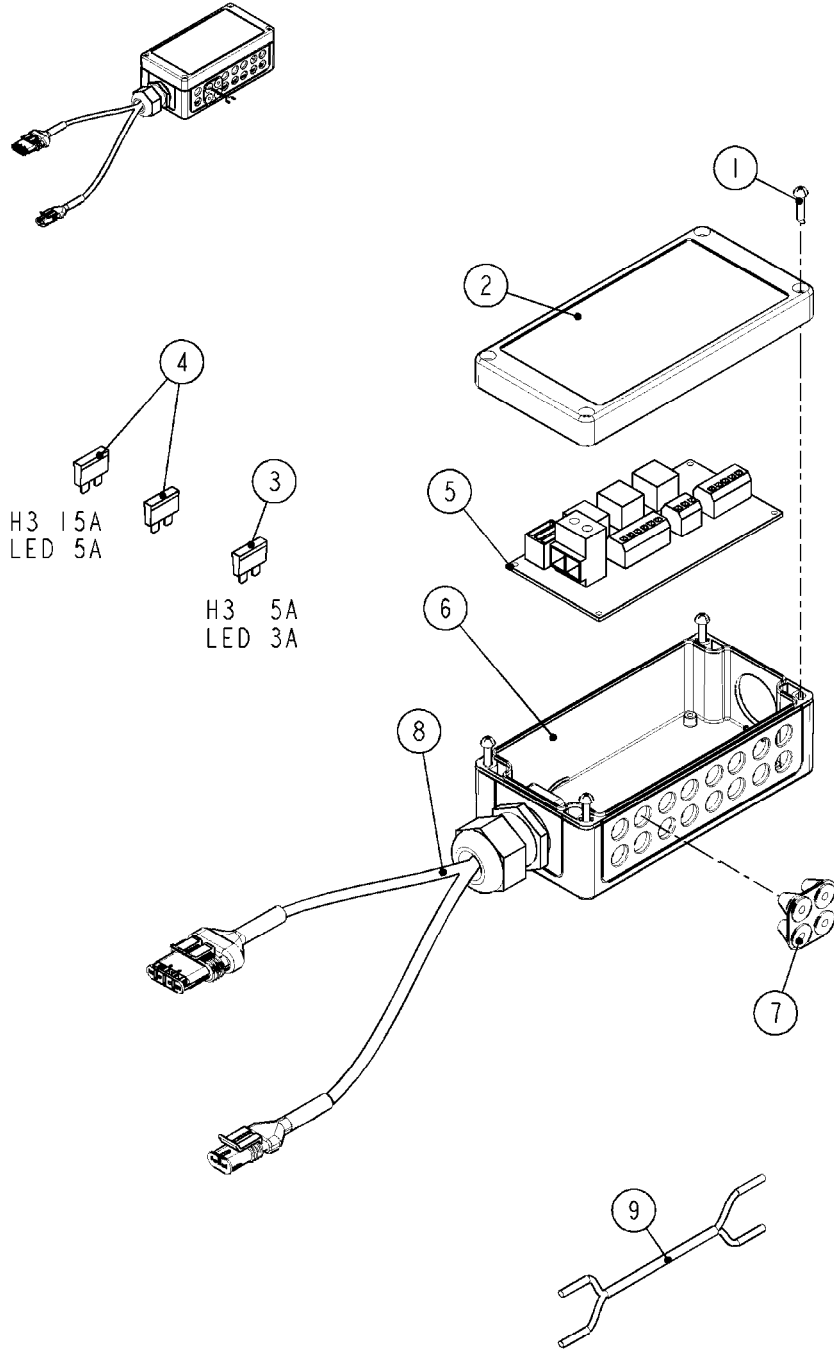

M419

WORK LIGHT JUNCTION BOX '13
M419-HIA, 10:03:14

Page 1

Date 07.02.2020 9:19

Pos.	parts-n°	order qty	description
1	280258	1	SCREW F. BOX LID 1/4" L=18
2	33508800	1	LID 160X80X15 BLK W/SCREWS
3	261762	1	Fuse 5A ATOF Series
4	28048600	1	FULE 15A ATOF SERIES
5	26057300	1	WORK LIGHT PCB 13
6	33514300	1	BOX 160X80X40 BLACK 1+16+1 HOLES
7	28048200	1	WIRE GROMET RUBBER 4 HOLE
8	72952600	1	CABLE KIT, WORKLIGHT POWER & CONTROL
9	72679000	1	CABLE ROUTE PHARE TRAVAIL