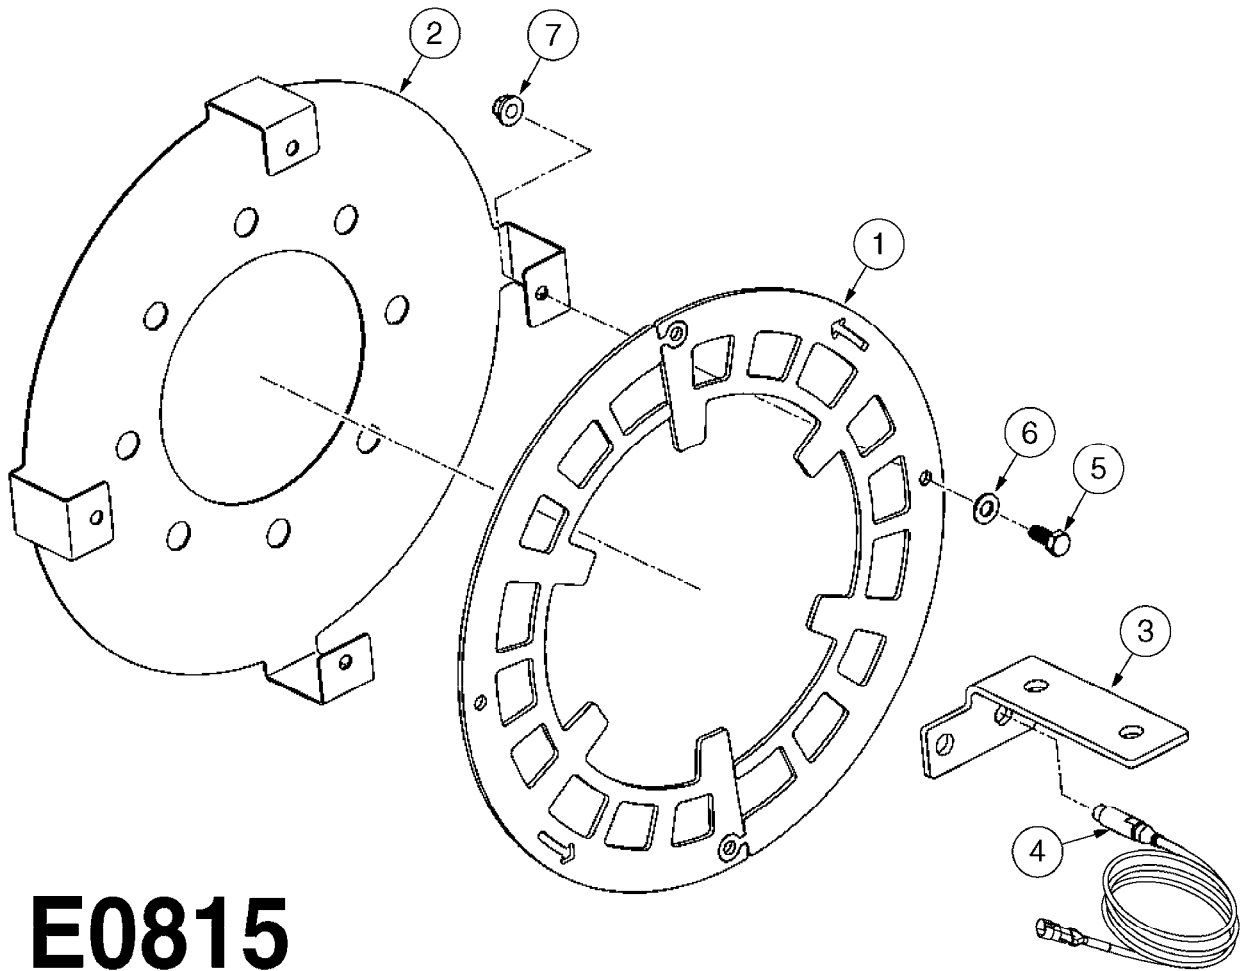

CAMOPLAST SPEED SENSOR
E0815-HIN, 21:08:19

Page 0

Date 07.02.2020 9:18

E0815