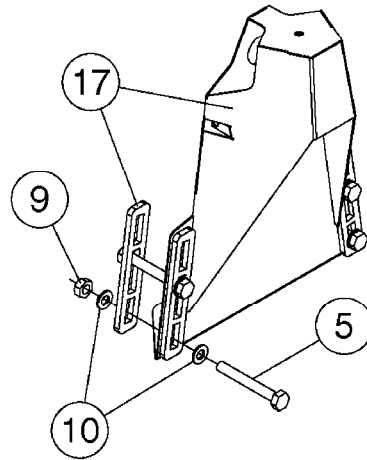

NORAC UC5 BOOM HEIGHT CONTROL
M0370-HIN, 16:10:18

Page 1

Date 07.02.2020 9:19

Pos.	parts-n°	order qty	description
1	26022703	1	CABLE, INTERFACE, TILT, NORAC UC5
2	26023503	1	CABLE UC5 INTERFACE MAIN AMP
3	26032600	1	CABLE UC5 NETWORK 14 AWG 10M
4	26043000	1	NORAC UC5 NETWORK 2 PIN PLUG
5	26043300	1	CABLE UC5 VALVE 2PIN/2PIN DT
6	26043400	1	NORAC UC5 CONTROLLER MODULE
7	26043500	1	NORAC UC5 VALVE MODULE
8	26043600	1	MODULE, INPUT, NORAC UC5
9	26043700	1	SENSOR, NORAC, UC5, ULTRASONIC
10	26043800	1	NORAC UC5 NETWORK COUPLER 2-WAY
11	26043900	1	NORAC UC5 NETWORK COUPLER 8-WAY
12	26044200	1	CABLE UC5 NETWORK 18 AWG 20M
13	26023803	1	NORAC UC5 ROLL SENSOR OLD STYLE NORAC P/N 43740
13	26044300	1	NORAC UC5 ROLL SENSOR NEW STYLE NORAC P/N 43741
14	26044400	1	NORAC UC5 - UC7 COUPLER 2-WAY/TERM.
15	26047100	1	CABLE UC5 NETWORK 14 AWG 1M
16	26049900	1	CABLE UC5 NETWORK 14 AWG 3M
17	26057900	1	UC5 NETWORK 6 PIN PLUG
18	26058000	1	NORAC UC5 NETWORK 12-PIN PLUG
19	26084700	1	MESH KIT ULTRASONIC SENSOR FOR 2018 AND NEWER SENSORS
19	28098003	1	MESH AND CLIP KIT, NORAC FOR PRE-2018 SENSORS
20	28050303	1	NORAC RUBBER TOP&BOLT F.SENSOR DIA.30MMX30MMX8MM
21	28055503	1	NORAC VALVE MOUNTING HARDWARE
22	28086600	1	FOAM DISC F. SENSOR NORAC
23	78216100	1	NORAC VALVE BLOCK COMP, DEUTSCH CON.

M0375