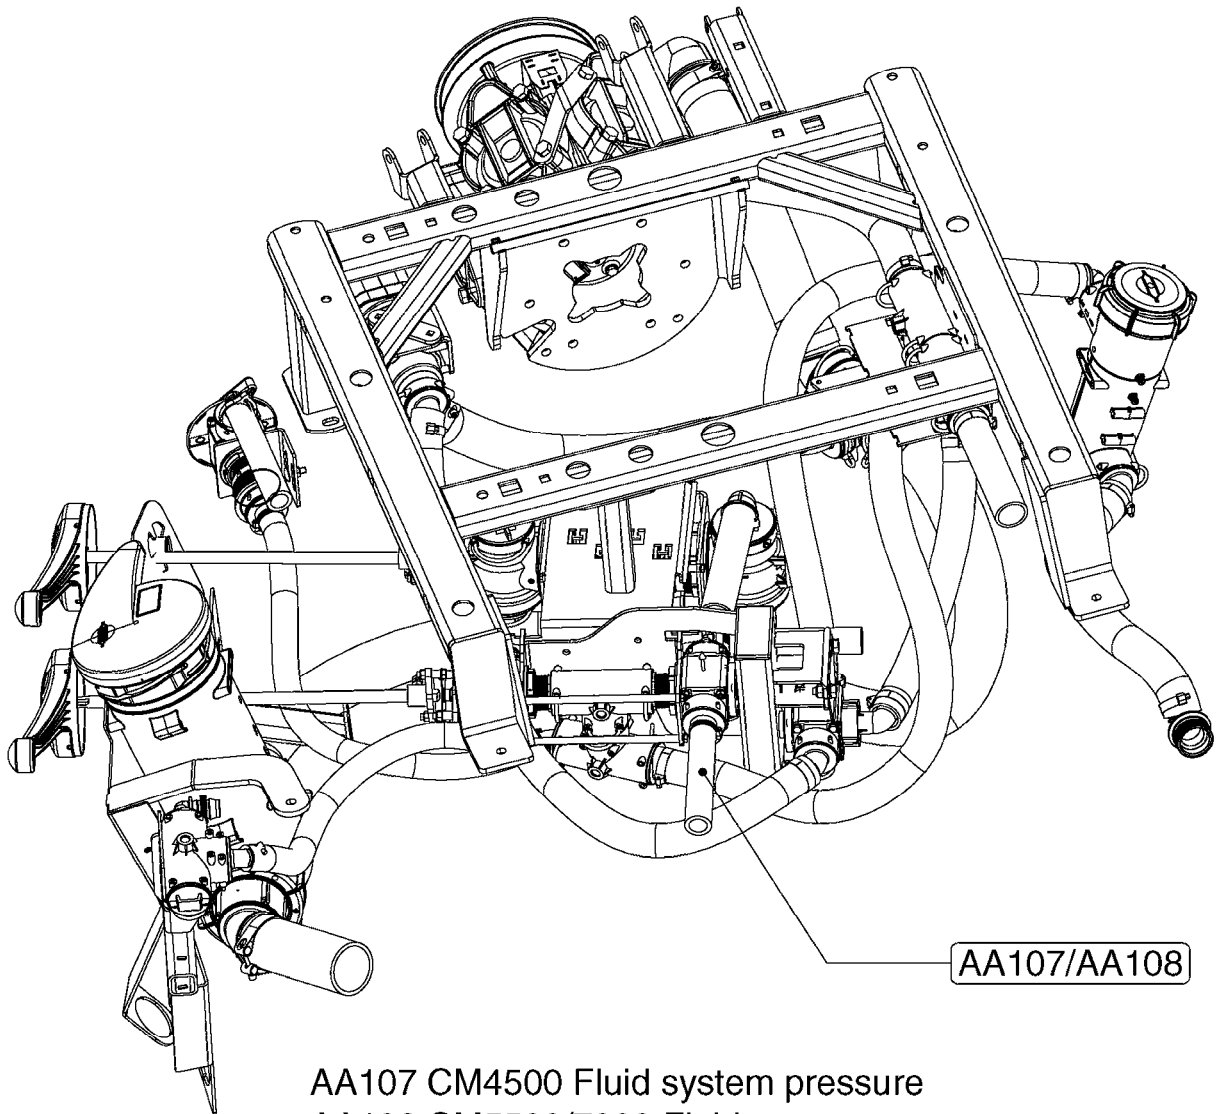

AA107 CM4500 Fluid system pressure
AA108 CM5500/7000 Fluid system pressure
AA109 CM4500/5500/7000 Fluid system suction

AA106