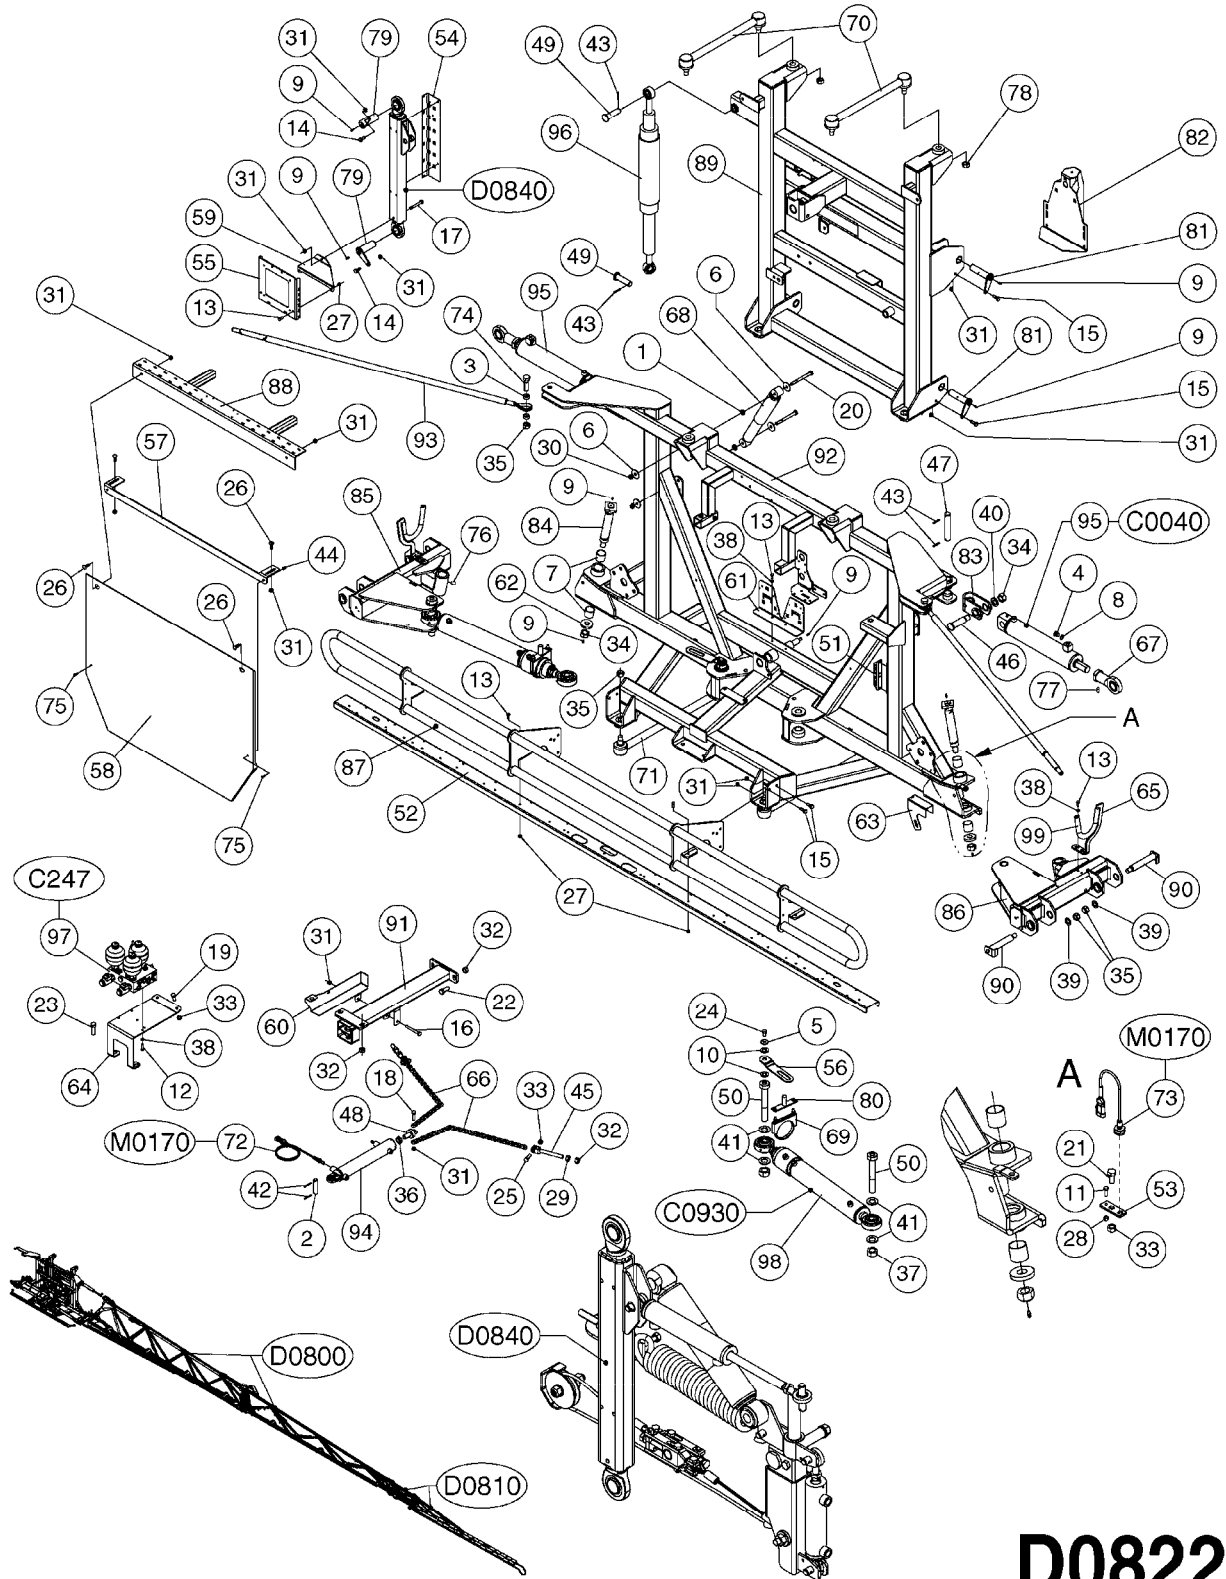

BOOM TERRA FORCE CENTER POM.
YAW
D0822-HIN, 22:08:19

Page 1
Date 07.02.2020 9:18

Pos.	parts-n°	order qty	description
1	146240	1	BUSHING D26.0/13.0 L=7MM
2	146390	1	PIN D19.8 X 95
3	146536	1	BUSHING
4	146790	1	PLUG 3/8" RG L=20 SS
5	160624	1	WASHER PLATE 6/13 X3
6	167156	1	WASHER D46.5/D12.4X2.5
7	210865	1	BUSHING 40mm40mm DU
8	240866	1	DOWTYSEAL 3/8"
9	283699	1	GREASE NIPPLE M6X1
10	390464	1	WASHER NYLON 40/21/3
11	410362	1	BOLT HEX 8.8 SS M6X20
12	420567	1	BOLT HEX 8.8 DEL M8X30 FT
13	420582	1	BOLT HEX 8.8 DEL M8X20 FT A2
14	420604	1	BOLT HEX 8.8 DEL M10X25 FT DIN933
15	421002	1	BOLT HEX 8.8 DEL M10X30 FT DIN933
16	421061	1	BOLT HEX 8.8 DEL M10X100 DIN931
17	421222	1	BOLT HEX 8.8 DEL M10X75 FT
18	421226	1	BOLT HEX 8.8 DEL M10X45
19	430286	1	BOLT HEX 8.8 DEL M12X30 FT
20	430426	1	BOLT HEX 8.8 DEL M12X130
21	430522	1	BOLT HEX 8.8 DEL M12X25 FT
22	430581	1	BOLT HEX 8.8 DEL M16X40 FT
23	430637	1	BOLT HEX 8.8 DEL M16X50 FT
24	430662	1	BOLT HEX 8.8 DEL M12X20 FT
25	430721	1	BOLT HEX 8.8 DEL M12X40 FT
26	440737	1	BOLT CARRIAGE M10x25 SS
27	460143	1	SELF LOCK NUT M8 SST A2 DIN985
28	460261	1	NUT HEX M6X1.00 LOCK DIN985 A2 SS
29	460327	1	NUT HEX M16X2
30	460386	1	NUT HEX M12X1.75
31	460423	1	NUT HEX M10X1.50 LOCK DIN985A2 SS
32	460585	1	LOCKING NUT M16 DIN985 A2 SS
33	460703	1	NUT HEX M12X1.75 LOCK DIN985A2 SS
34	460747	1	NUT HEX M24 LOCK
35	460806	1	NUT HEX M20X2.50 LOCK DIN985A2 SS
36	461200	1	NUT HEX M20X1.5 JAMB.
37	461316	1	NUT HEX LOCK M30X3.5 DIN 985
38	471126	1	WASHER, M8, Ø16/ 8.4X 1.6, SS
39	471129	1	WASHER, M20, Ø37/21.0X 3.0, SS
40	471130	1	WASHER, M24, Ø44/25.0X 4.0, SS
41	471131	1	WASHER, M30, Ø56/31.0X 4.0, SS
42	480730	1	PIN ROLL 5X30 STAINLESS STEEL
43	480733	1	PIN D6 X 40
44	480811	1	BLIND FASTENER M6 STAINLESS
45	615561	1	CLEVIS F.TURNBuckle M16 RH
46	14057100	1	PIN Ø30/M24 L=89 DELTA
47	14096400	1	PIN D30/6 L= 154
48	14098900	1	PIN D45/20/M20 L=80
49	14108600	1	AXLE Ø40/25.2 L=92
50	14707504	1	PIN M30 X 200 LONG
51	15125300	1	HOLLOW PROFILE 30X30X2/PUNCHED
52	16189703	1	CENTER TRACK 2014, TDZ/SPC
53	16213903	1	BOOM SENSOR EXT. BRKT, TDZ
54	16296700	1	PLATE 2.0 X 88 X 490
55	16299900	1	PLATE 3 X 190 X 200
56	16334004	1	PLATE 5X244X50
57	16339800	1	PLATE 4.0X133X01120/BEND, RED
58	16340000	1	SHIELD, TERRA FORCE, RED
59	16343000	1	PLADE 3,0X 139X 250/BUCKET
60	16345200	1	SENSOR COVER PEND.LOCK TDZ
61	16349400	1	PLATE 3.0X220X310/BEND RED