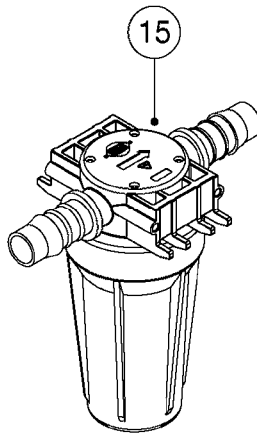

COMPLETE ASSEMBLIES

1/2", 3/4"

K0270