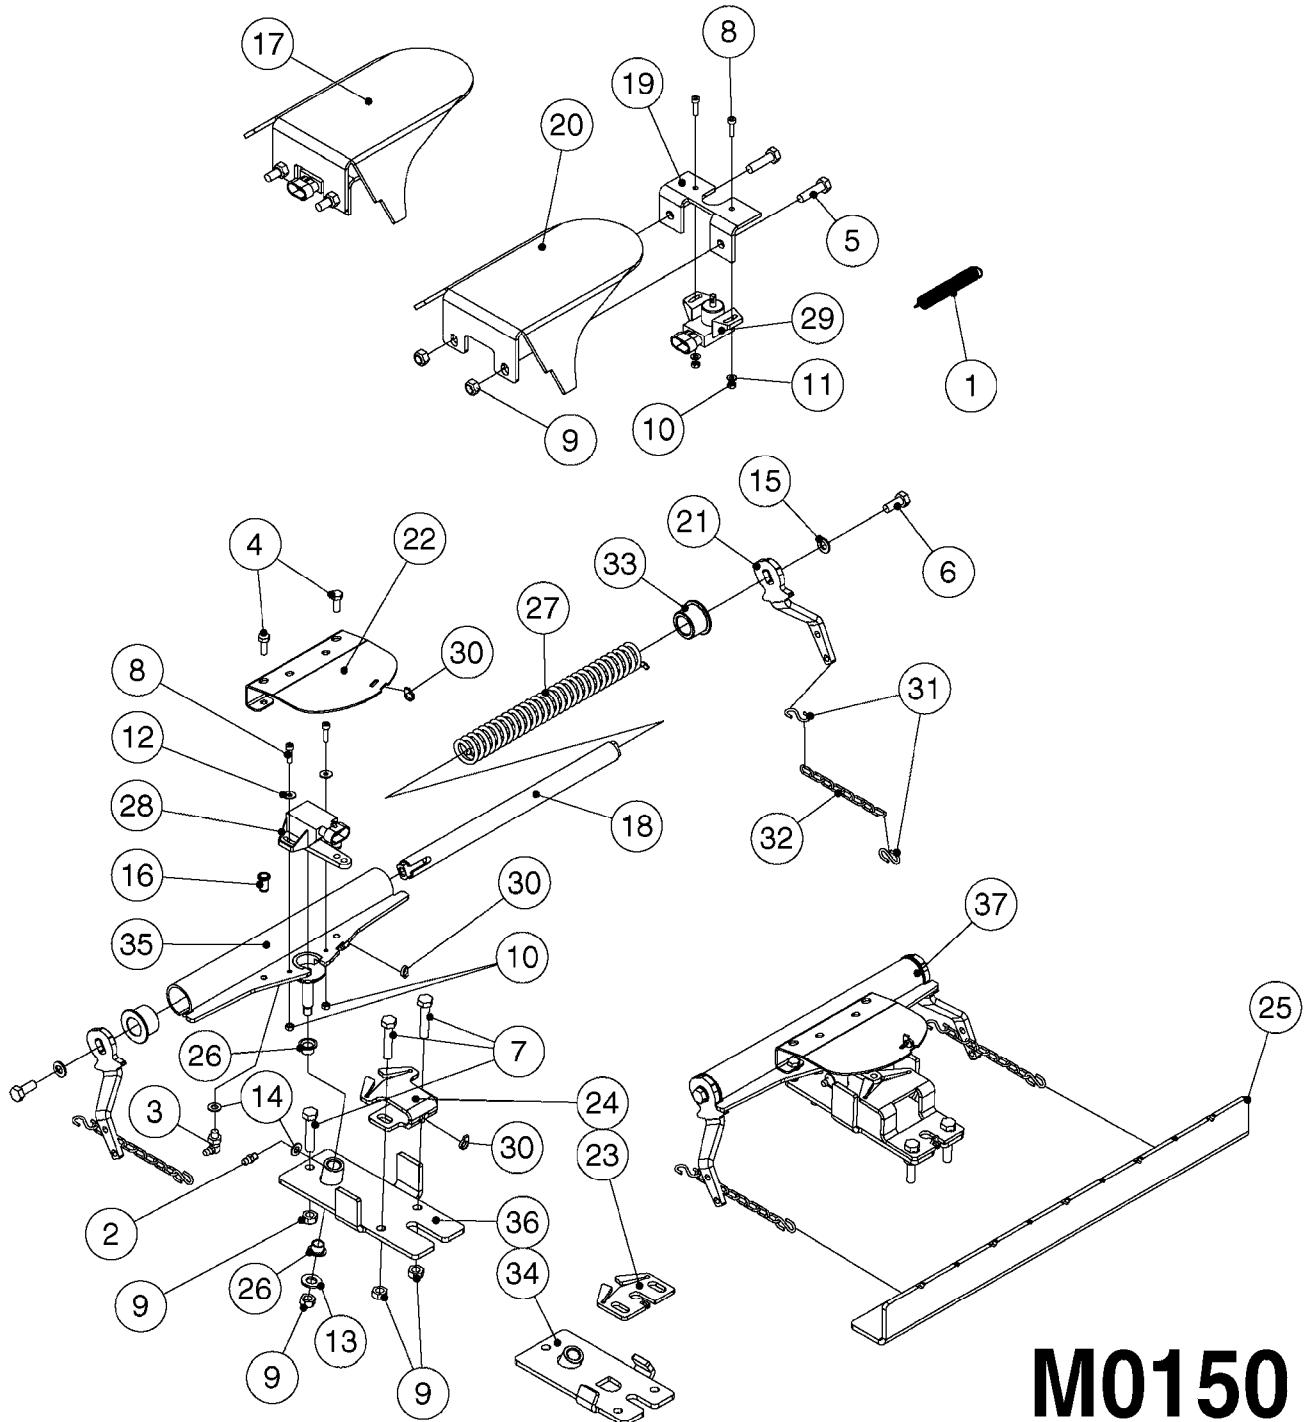

M0150

ANGLE SENSOR NCM
M0150-HIN, 01:01:16

Page 1
Date 07.02.2020 9:19

Pos.	parts-n°	order qty	description
1	220947	1	SPRING D13.0/1,2 L=90 RST
2	283699	1	GREASE NIPPLE M6X1
3	283772	1	GREASE NIPPLE M6X1 90°
4	410185	1	BOLT HEX 8.8 DEL M6X16
5	420567	1	BOLT HEX 8.8 DEL M8X30 FT
6	420582	1	BOLT HEX 8.8 DEL M8X20 FT A2
7	420744	1	BOLT HEX 8.8 DEL M8X40
8	450902	1	BOLT ALLEN HEAD M4 X 16MM
9	460143	1	SELF LOCK NUT M8 SST A2 DIN985
10	461145	1	NUT HEX M4 LOCK
11	471037	1	SCREW A 4,3 DIN 125
12	471087	1	WASHER D12.0/4.3X1.0
13	471122	1	WASHER, M10, Ø20/10.5X 2.0, SS
14	471125	1	WASHER M6U 6.4X14X1.2,A2 SS
15	471126	1	WASHER, M8, Ø16/ 8.4X 1.6, SS
16	480811	1	BLIND FASTENER M6 STAINLESS
17	741841	1	ANGLE SENSOR AND BRACKET REAR
18	14052100	1	AXLE D19 L=294/2XM8 STAINLESS
19	16125700	1	BRACKET FOR ANGLE SENSOR
20	16142200	1	GUARD PLATE FOR SENSOR
21	16173200	1	PLATE 6.0X134X42/2XD6/2XBENDS
22	16173400	1	PLATE 2.0X145.3X130/3XBENDS
23	16173600	1	PLATE 4.0X70X56 NCM 4400
24	16174100	1	PLATE 4.0X120X70/2XBENDS NCM 6600
25	16174300	1	BKT F. TRACTOR NCM STEE-UPDATE
26	21089300	1	BUSHING D12/10 L=9
27	22096500	1	TORSION SPRING D24/4.0 L=242
28	26005700	1	ANGLE SENSOR 70° 0.5-4.5 VDC + LEVER
29	26005800	1	ANGLE SENSOR 120° 0.5-4.5 VDC + LEVER
30	28024103	1	TIE STRAP L=8" x W=3/16"
31	28045800	1	S-HOOK 3MM STAINLESS STEEL
32	28058400	1	CHAIN SS 8x16x2.0 L=600
33	39124400	1	BUSHING D28.5/19.1 L=21
34	61019200	1	FRONT SENSOR BRACKET NCM4400
35	61019300	1	FRONT SENSOR MT.THREADED HOLES
36	61019500	1	FRONT SENSOR BRACKET NCM6600
37	72564800	1	STEERING SENSOR NCM4400 FRONT STEERING SENSOR COMPLETE NCM4400
37	72565000	1	STEERING SENSOR NCM6600 FRONT STEERING SENSOR COMPLETE NCM6600