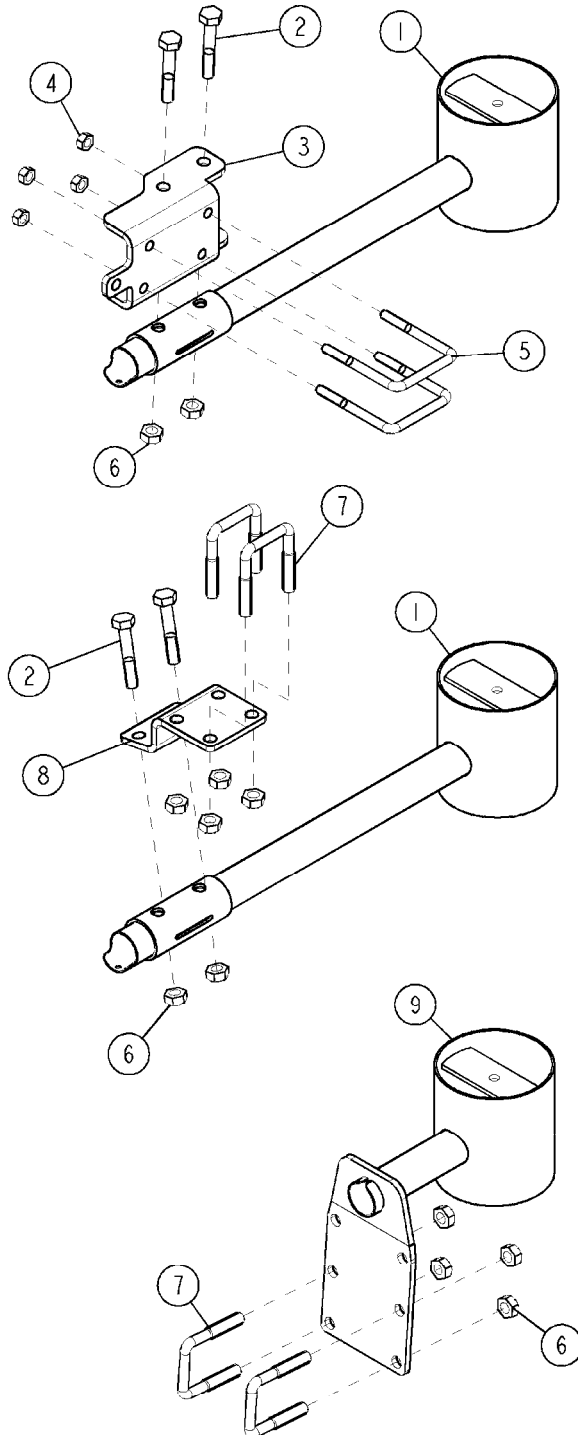

M320-HIA

TDZ AUTOTERRAIN BRACKETS
M320-HIA, 17:10:17

Page 1
Date 07.02.2020 9:19

Pos.	parts-n°	order qty	description
1	63108800	1	NORAC SENSOR BRACKET, BOOM
2	420906	1	BOLT HEX 8.8 DEL M10X60
3	16332000	1	NORAC BRACKET, TDZ, INNER LEFT
3	16332600	1	NORAC BRACKET, TDZ, INNER RIGHT
4	460143	1	SELF LOCK NUT M8 SST A2 DIN985
5	146843	1	BOLT U M8 F.60 x 60
6	460423	1	NUT HEX M10X1.50 LOCK DIN985A2 SS
7	143161	1	BOLT U M10 40X40
8	16332200	1	NORAC BRACKET, TDZ, OUTER
9	63192900	1	DDZ SENSOR BRACKET