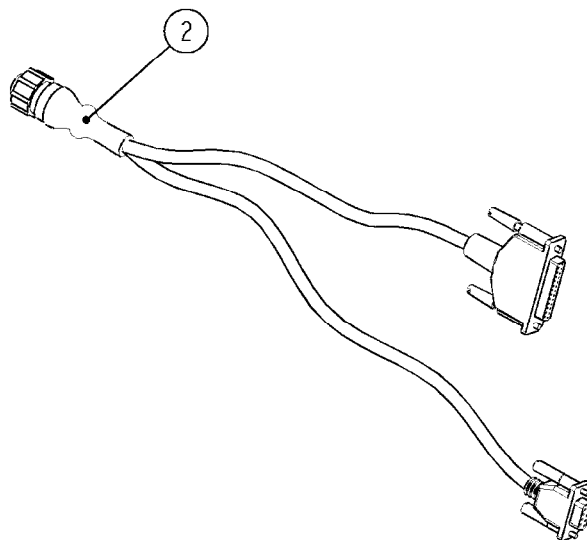

M224

JOB COM ISOBUS HW V.3
M224-HIA, 16:11:17

Page 1

Date 07.02.2020 9:19

Pos.	parts-n°	order qty	description
1	63146400	1	JOB COM BRACKET W.M4 NUTS
2	26043600	1	MODULE, INPUT, NORAC UC5
3	26043400	1	NORAC UC5 CONTROLLER MODULE
4	16302100	1	JOB COM PLATE REAR
5	26042200	1	JOB COM PCB ASSY HW3.0
6	26005100	1	CONNECTOR FOR PCB, PLASTIC
7	26029200	1	DAH PCB F. JOB COM NCM '09
8	26031100	1	PCB ASSY. FOR NORAC INTERFACE
9	39134200	1	BOX COMPL. 300X400X135 DRILLED
10	28048600	1	FULE 15A ATOF SERIES
11	28048500	1	FUSE 10A ATOF SERIES
12	16302000	1	MOUNT PLATE JOB COM, C2C, JC HW3.X
13	26031200	1	C2C ISOBUS BRIDGE 16PIN STW
14	26004600	1	PLUG F.DRILLED HOLE 21MM
15	25197500	1	PLUG Ø6x18MM NITRIL
16	26039700	1	BULKHEAD F.CABLE PG21 6X6.0
17	26039800	1	BULKHEAD F.CABLE PG21 3X9.0
18	26005900	1	WIRE 37/37 POLE DAH/JOB COM
19	26039300	1	CABLE, DAH UC5 INPUT MODULE
20	26039100	1	CABLE, DT06 6P FEMALE L=300MM
21	26032700	1	ACTIVE ISOBUS TERMINATOR