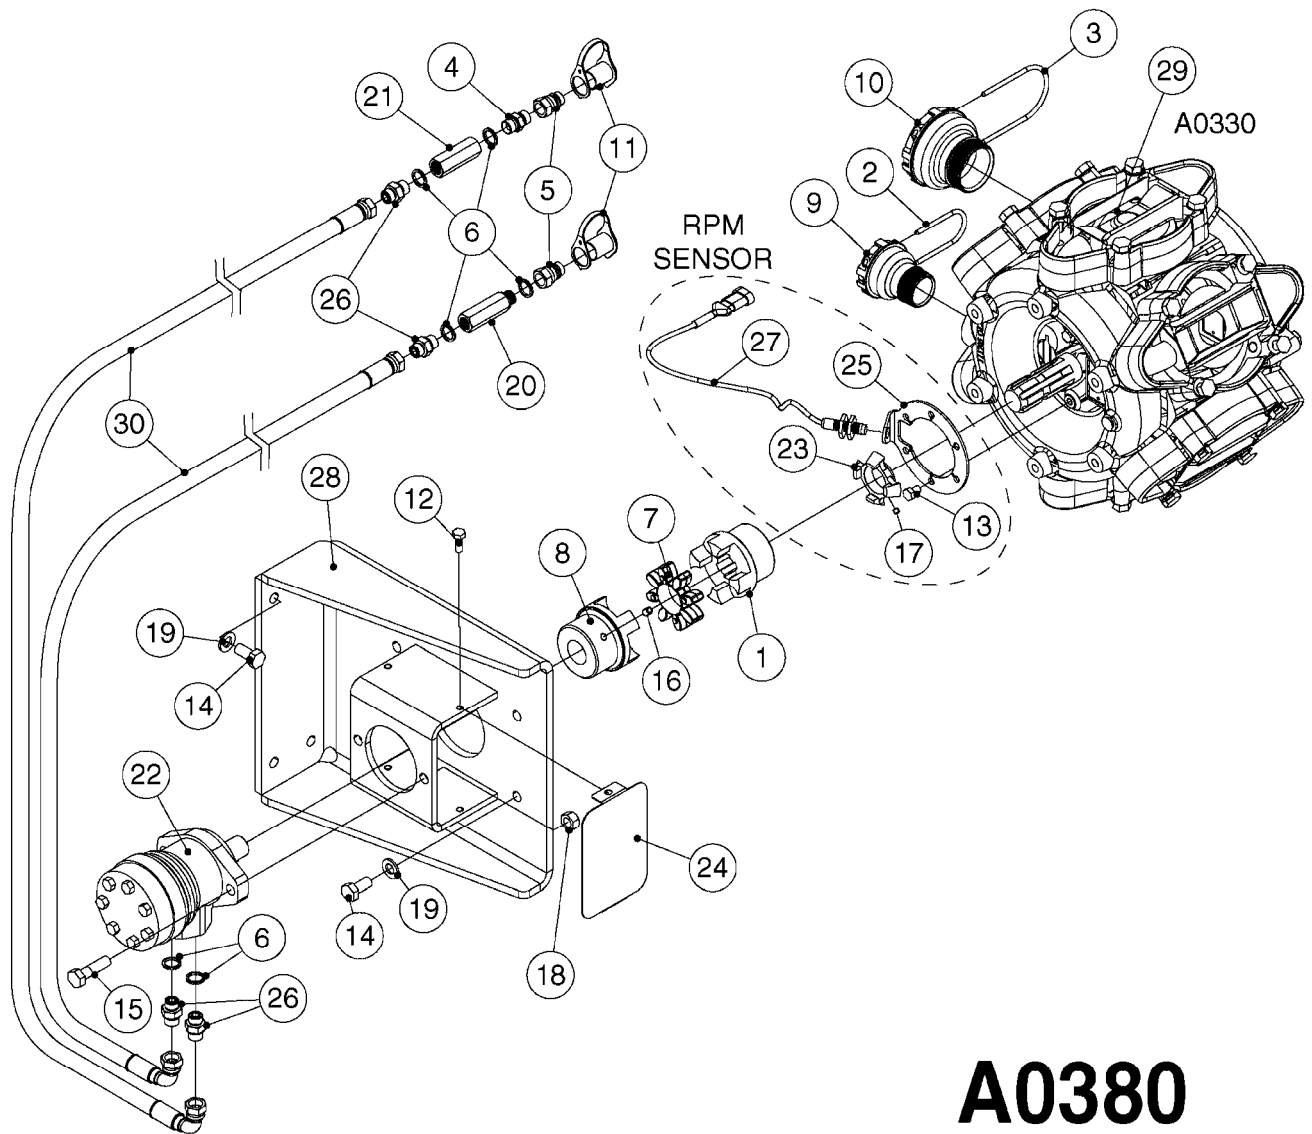

PUMP - 463 FLEX CAPACITY
A0380-HIN, 07:11:16

Page 1

Date 07.02.2020 9:17

Pos.	parts-n°	order qty	description
1	111438	1	HUB F.CLUTCH 361/460 PUMP
2	145996	1	FITT.DK S-67 FORK
3	145997	1	FITT.DK S-93 FORK
4	147132	1	HEX NIPPLE 1/2"X1/2" BSP DEL
5	230311	1	QUICK COUPLING 1/2"
6	241356	1	DOWTYSEAL 1/2"
7	283916	1	TOOTHED RIM FOR CLUTCH
8	284521	1	COUPLING HALF CYL.D25MM-KEY
9	322322	1	FITT.DK S-67 X 1-1/4"BSP MALE
10	322324	1	FITTING S93 FEMALE - BSP 2" MALE
11	334206	1	DUST HOOD FOR HY-COUPLING
12	420582	1	BOLT HEX 8.8 DEL M8X20 FT A2
13	420917	1	BOLT HEX 8.8 RAW M8X12 FT
14	430522	1	BOLT HEX 8.8 DEL M12X25 FT
15	430878	1	BOLT HEX 8.8 DEL M12X45 DIN931
16	450052	1	SCREW SET M8X10 BLACK ALLAN
17	450645	1	SCREW ALLAN M6 X 6 SS
18	460703	1	NUT HEX M12X1.75 LOCK DIN985A2 SS
19	471127	1	WASHER, M12, Ø24/13X24X2.5 SS
20	782153	1	PRESS. FLOW VALVE 1/2", 32L/MIN, PAINTED (BLACK)
21	782154	1	CHECK VALVE 284794 (BLACK)
22	783010	1	MOTOR HYDRAULIC OMR50
23	14117800	1	ROTOR RPM SENSOR 4-POL
24	16154400	1	COVER PLATE F. FLEX PUMP MT.
25	16382700	1	PLATE 3 X 148 X 116 / BEND
26	23235300	1	HEX NIPPLE 1/2"-13/16"
27	28120200	1	INDUCTIVE SENSOR M12 0.25M CABLE
28	61038400	1	BRACKET FLEX PUMP MOUNT NCM
29	72363900	1	PUMP 463/10-MOD-2-540
30	78571100	1	HOSE HY X 1/2" X 248" STR+ELB