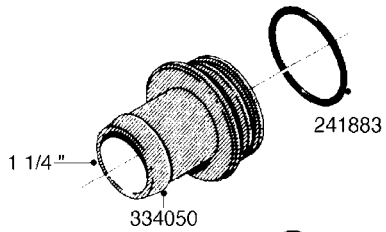

L0080

FITTINGS - S-53
L0080-HIN, 12:09:17

Page 1

Date 07.02.2020 9:18

Pos.	parts-n°	order qty	description
1	145995	1	FITT.DK S-53 FORK
2	241973	1	O-RING Ø3 X 44.2 70 SHORES NITRIL NITRIL (BLACK)
2	242353	1	O-RING 3 X 44.2 VITON VITON (BROWN)
3	242109	1	O-RING D32.2x3.0 NITRIL (BLACK)
3	242354	1	O-RING D32.2X3.0 VITON VITON (BROWN)
4	322103	1	FITT.DK S-53 BULKHEAD
5	322107	1	FITT.DK S-53 BULKHEAD NUT
6	322110	1	FITT.DK S-53 ELB. 1/2" BSP
7	322352	1	FITT.DK S-53 TEE
8	334229	1	FITT.DK S-53 STR.3/4"
9	334260	1	GASKET F. S-53 BULKHEAD
10	334564	1	FITT.DK S-67 TO S-53 ADAPTER
11	391100	1	FITT.DK S-53THREAD INS.1/2"BSP
12	726463	1	FITT.DK S53 BULKHEAD W/GASKET
13	726552	1	FIT.DK S-53X90 1/2" BSP,O-RING
14	726556	1	FITT.DK S-53 HB 1/2" W/O-RING
15	726558	1	FITT.DK S53 STR. 3/4" W.ORING
16	726559	1	FITT DK. S-53 HB 1" W/O-RING
17	726568	1	FITT.DK.S-53 HB 1/2"90 W/O-RING
18	726570	1	FITT.DK S-53 ELB.3/4" W.ORING
19	726571	1	FITT.DK S-53 ELB.1", W ORING
20	726578	1	FITT.DK S53 PLUG WITH O-RING
21	728561	1	FITT.DK. S67M - S53F REDUCER