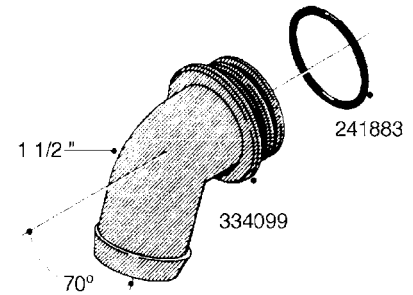

L0080

FITTINGS - S-53
L0080-HIN, 12:09:17

Page 1

Date 07.02.2020 9:18

Pos.	parts-n°	order qty	description
1	145995	1	FITT.DK S-53 FORK
2	241973	1	O-RING Ø3 X 44.2 70 SHORES NITRIL NITRIL (BLACK)
2	242353	1	O-RING 3 X 44.2 VITON VITON (BROWN)
3	242109	1	O-RING D32.2x3.0 NITRIL (BLACK)
3	242354	1	O-RING D32.2X3.0 VITON VITON (BROWN)
4	322103	1	FITT.DK S-53 BULKHEAD
5	322107	1	FITT.DK S-53 BULKHEAD NUT
6	322110	1	FITT.DK S-53 ELB. 1/2" BSP
7	322352	1	FITT.DK S-53 TEE
8	334229	1	FITT.DK S-53 STR.3/4"
9	334260	1	GASKET F. S-53 BULKHEAD
10	334564	1	FITT.DK S-67 TO S-53 ADAPTER
11	391100	1	FITT.DK S-53THREAD INS.1/2"BSP
12	726463	1	FITT.DK S53 BULKHEAD W/GASKET
13	726552	1	FIT.DK S-53X90 1/2" BSP,O-RING
14	726556	1	FITT.DK S-53 HB 1/2" W/O-RING
15	726558	1	FITT.DK S53 STR. 3/4" W.ORING
16	726559	1	FITT DK. S-53 HB 1" W/O-RING
17	726568	1	FITT.DK.S-53 HB 1/2"90 W/O-RING
18	726570	1	FITT.DK S-53 ELB.3/4" W.ORING
19	726571	1	FITT.DK S-53 ELB.1", W ORING
20	726578	1	FITT.DK S53 PLUG WITH O-RING
21	728561	1	FITT.DK. S67M - S53F REDUCER