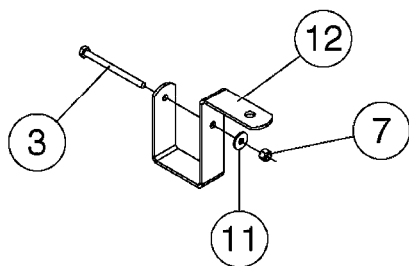

NORAC UC5 BOOM HEIGHT CONTROL
M0370-HIN, 16:10:18

Page 1

Date 07.02.2020 9:19

Pos.	parts-n°	order qty	description
1	26022703	1	CABLE, INTERFACE, TILT, NORAC UC5
2	26023503	1	CABLE UC5 INTERFACE MAIN AMP
3	26032600	1	CABLE UC5 NETWORK 14 AWG 10M
4	26043000	1	NORAC UC5 NETWORK 2 PIN PLUG
5	26043300	1	CABLE UC5 VALVE 2PIN/2PIN DT
6	26043400	1	NORAC UC5 CONTROLLER MODULE
7	26043500	1	NORAC UC5 VALVE MODULE
8	26043600	1	MODULE, INPUT, NORAC UC5
9	26043700	1	SENSOR, NORAC, UC5, ULTRASONIC
10	26043800	1	NORAC UC5 NETWORK COUPLER 2-WAY
11	26043900	1	NORAC UC5 NETWORK COUPLER 8-WAY
12	26044200	1	CABLE UC5 NETWORK 18 AWG 20M
13	26023803	1	NORAC UC5 ROLL SENSOR OLD STYLE NORAC P/N 43740
13	26044300	1	NORAC UC5 ROLL SENSOR NEW STYLE NORAC P/N 43741
14	26044400	1	NORAC UC5 - UC7 COUPLER 2-WAY/TERM.
15	26047100	1	CABLE UC5 NETWORK 14 AWG 1M
16	26049900	1	CABLE UC5 NETWORK 14 AWG 3M
17	26057900	1	UC5 NETWORK 6 PIN PLUG
18	26058000	1	NORAC UC5 NETWORK 12-PIN PLUG
19	26084700	1	MESH KIT ULTRASONIC SENSOR FOR 2018 AND NEWER SENSORS
19	28098003	1	MESH AND CLIP KIT, NORAC FOR PRE-2018 SENSORS
20	28050303	1	NORAC RUBBER TOP&BOLT F.SENSOR DIA.30MMX30MMX8MM
21	28055503	1	NORAC VALVE MOUNTING HARDWARE
22	28086600	1	FOAM DISC F. SENSOR NORAC
23	78216100	1	NORAC VALVE BLOCK COMP, DEUTSCH CON.

M0375