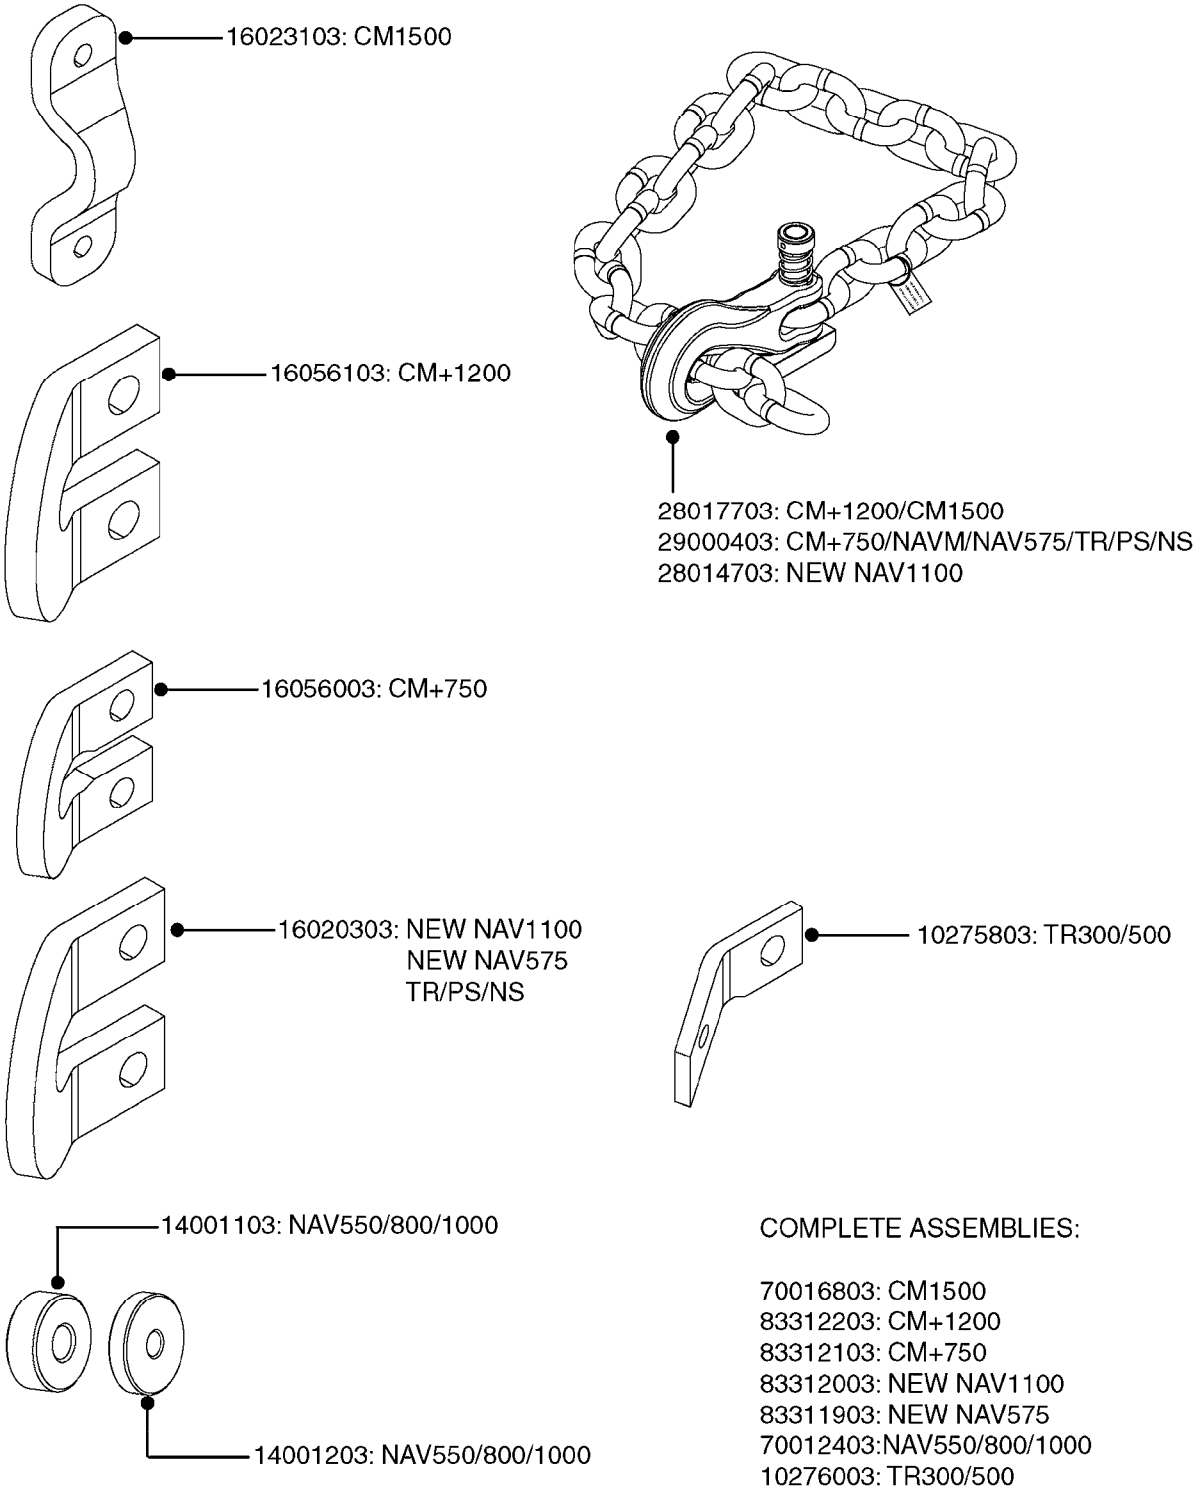

K0770

SAFETY CHAINS
K0770-HIN, 01:01:16

Page 1

Date 07.02.2020 9:18

parts-n°	order qty	description
10275803	1	CHAIN BKT. FOR TR300/500/TX650
10276003	1	SAFETY CHAIN KIT TR300/500
14001103	1	MOUNTING HUB F. SAFETY CHAIN
14001203	1	MNT WASHER F. SAFE CHAIN KIT
16020303	1	SAFETY CHAIN MNT.BRKT.30,400LB
16023103	1	SAFETY CHAIN MNT.BRKT.40,500LB
16056003	1	SAFETY CHAIN MNT.BRKT.16100 lb
16056103	1	SAFETY CHAIN MNT.BRKT.40500 lb
28014703	1	SAFETY CHAIN 30,400LBS CERT.
28017703	1	SAFETY CHAIN 40,500LBS CERT.
29000403	1	SAFETY CHAIN CERT 16100LB
70012403	1	*SAFETY CHAIN KIT 16100LB NAV
70016803	1	SAFETY CHAIN KIT CM1500
83311903	1	SAFTY CHAIN KIT 575 NAV.
83312003	1	SAFETY CHAIN KIT 1100 NAV.
83312103	1	SAFETY CHAIN KIT CM+750
83312203	1	SAFETY CHAIN KIT CM+1200