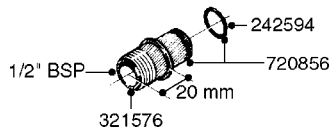

K0770

SAFETY CHAINS
K0770-HIN, 01:01:16

Page 1

Date 07.02.2020 9:18

parts-n°	order qty	description
10275803	1	CHAIN BKT. FOR TR300/500/TX650
10276003	1	SAFETY CHAIN KIT TR300/500
14001103	1	MOUNTING HUB F. SAFETY CHAIN
14001203	1	MNT WASHER F. SAFE CHAIN KIT
16020303	1	SAFETY CHAIN MNT.BRKT.30,400LB
16023103	1	SAFETY CHAIN MNT.BRKT.40,500LB
16056003	1	SAFETY CHAIN MNT.BRKT.16100 lb
16056103	1	SAFETY CHAIN MNT.BRKT.40500 lb
28014703	1	SAFETY CHAIN 30,400LBS CERT.
28017703	1	SAFETY CHAIN 40,500LBS CERT.
29000403	1	SAFETY CHAIN CERT 16100LB
70012403	1	*SAFETY CHAIN KIT 16100LB NAV
70016803	1	SAFETY CHAIN KIT CM1500
83311903	1	SAFTY CHAIN KIT 575 NAV.
83312003	1	SAFETY CHAIN KIT 1100 NAV.
83312103	1	SAFETY CHAIN KIT CM+750
83312203	1	SAFETY CHAIN KIT CM+1200