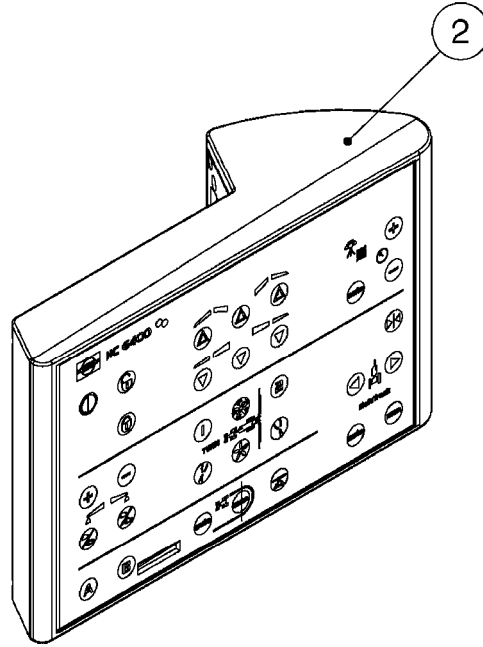

HC6400 SETBOX
M0330-HIN, 01:01:16

Page 0

Date 07.02.2020 9:19