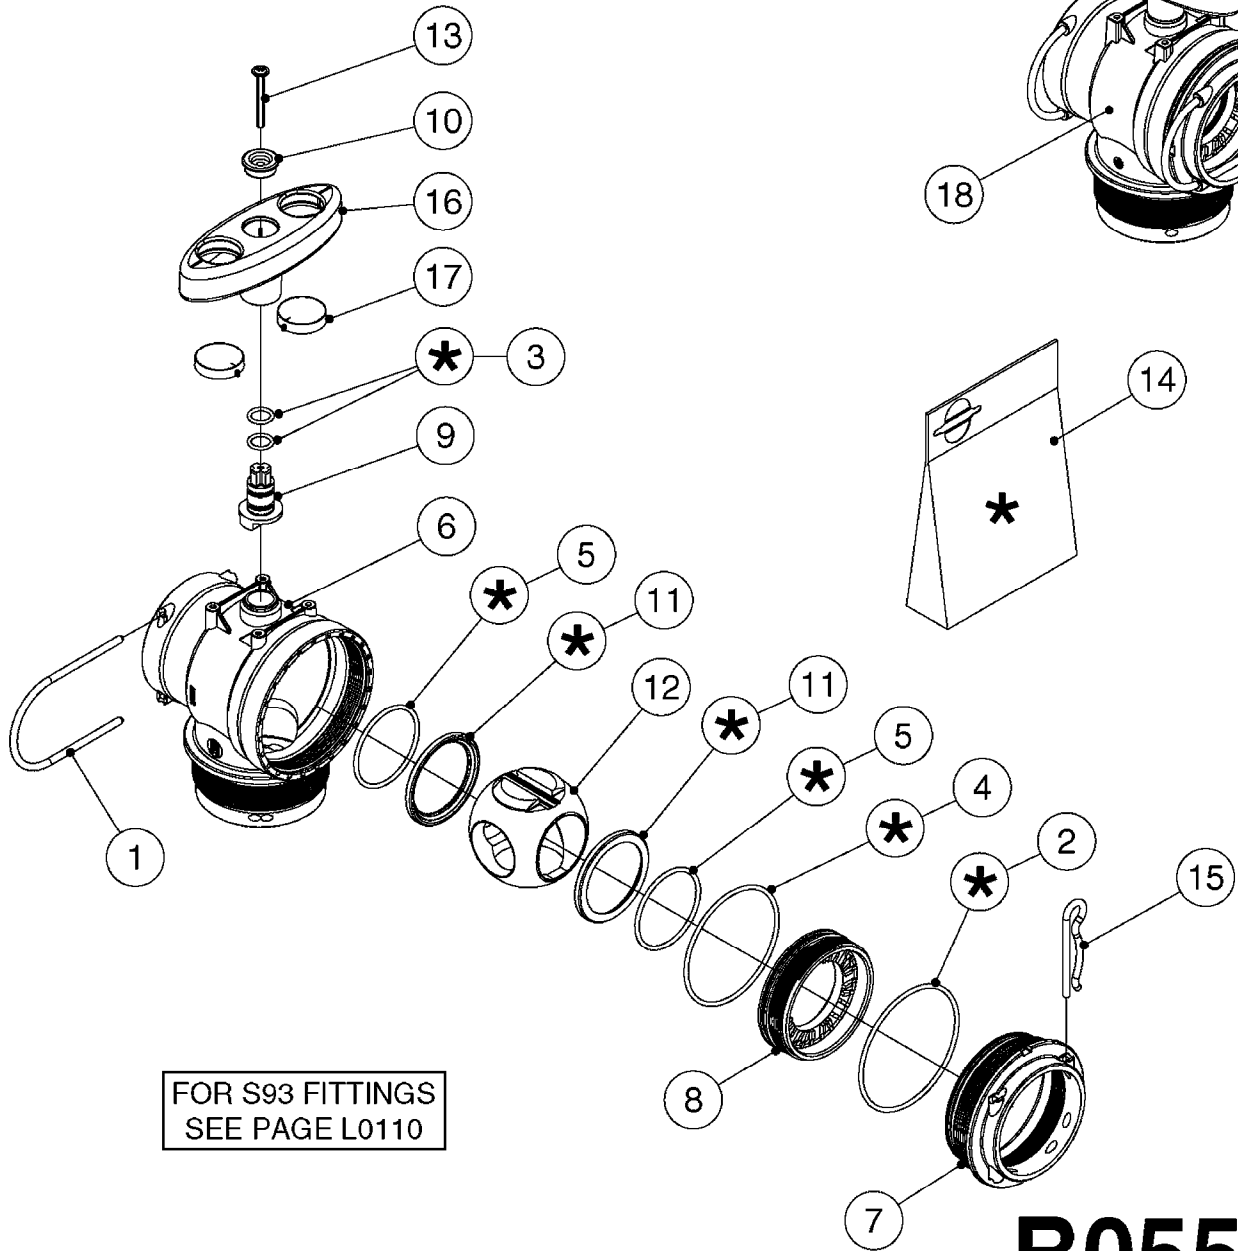

S93 (07)

MANIFOLD - S93 VALVE (07)
B0550-HIN, 28:01:19

Page 1

Date 07.02.2020 9:17

Pos.	parts-n°	order qty	description
1	145997	1	FITT.DK S-93 FORK
2	242047	1	O-RING 89.5 X 3.0 VITON
3	242449	1	O'RING 13.3 x 2.4 VITON
4	242450	1	O-RING D84.5X3.0 VITON
5	242475	1	O'RING D56.52x5.33 SH70-VITON
6	322327	1	HOUSING, VALVE, S93, 220 PSI
7	322328	1	END CAP F. VALVE S-93
8	322354	1	THRUST PLATE F.3-WAY VALVES-93
9	334579	1	SPINDLE F.3 WAY VALVE S-93
10	334594	1	PLUG F. VALVE HANDLE BLACK
11	390543	1	SEAT F. BALL 3-WAY VALVE S-93
12	390544	1	BALL FOR S93 VALVE, 3 HOLES
12	391019	1	BALL F.2 WAY S93 SMART VALVE
13	440729	1	SCREW F. PLASTIC 4MM X40LG SS
14	741726	1	REPAIR KIT F.S93 VALVE VIT.'02
15	28168400	1	HAIRPIN Ø5 S67/S93
16	33514400	1	HANDLE FOR 2 ICONS 07
17	33514500	1	PLUG FOR HANDLE ,2 ICONS
18	72518800	1	QUICK FILL VALVE 2008 NAV
18	72518900	1	SUCTION VALVE 2008 NAV