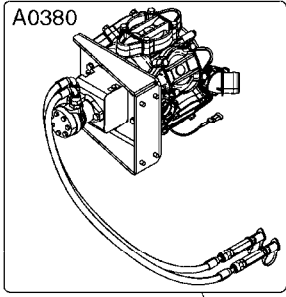

AA104

Agroparts: www.HARDI-INTERNATIONAL.com

COMMANDER 45/55/7000 HOSES
OVERVIEW
AA104-HIN, 14:11:16

Page 1

Date 07.02.2020 9:17

parts-n°	order qty	description

- M408 - Norac UC5 TDZ
- M409 - LPZ/LPV AutoSlant
- M410 - Norac UC5 HPZ AutoHeight
- M411 - Norac UC5 LPZ AutoHeight
- M412 - Norac UC5 HAZ AutoHeight
- M413 - Norac UC5 Terrain Kit