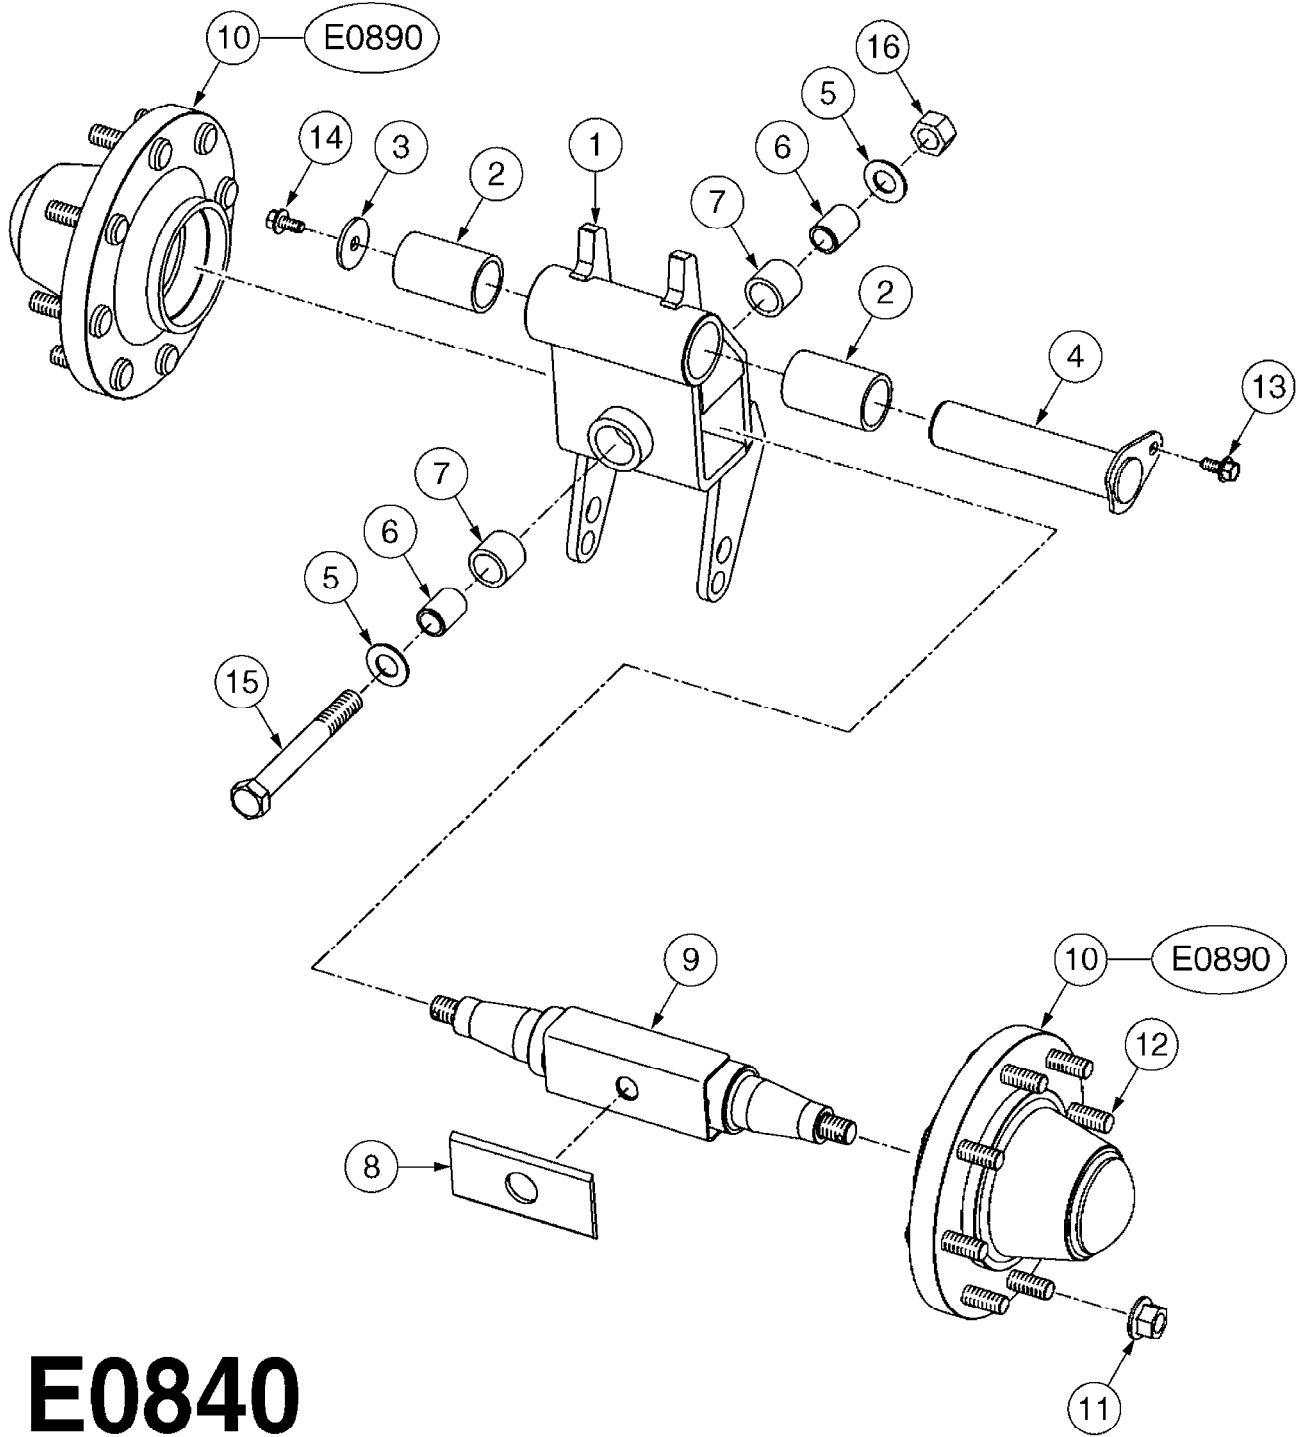

E0830

CAMOPLAST FRAME 40 SERIES
E0830-HIN, 01:01:16

Page 1

Date 07.02.2020 9:18

Pos.	parts-n°	order qty	description
1	28076003	1	WASHER, 3"X2.02"X3/16"
2	28076303	1	BUSHING 2.55"ODX2.012ID"X2"
3	28076403	1	SHIM, TILT STOPPER
4	28076503	1	STOPPER, TILT
5	28076603	1	TENSION ARM (40 SERIES)
6	28076703	1	BUSHING, TENS. 3.48X3.15X1.98"
7	28076803	1	LOCK PLATE
8	28076903	1	FRAME W/BUSHINGS (40 SERIES)
9	28077003	1	SNAP RING EXT. 3"
10	28077103	1	WASHER
11	28077203	1	PIN, 3" OD X 9.56"
12	28077303	1	SPACER
13	28083403	1	LOCK NUT 1/2"-20 UNF
14	28083503	1	BOLT HEX FLG.1"X1/2"-13UNC GR5
15	28083603	1	JAM NUT 3/8"-16 UNC GR 8
16	28083703	1	SET SCREW 1-1/2"X3/8"-16 UNC
17	28083803	1	BOLT HEX 2"X1/2"-13 UNC
18	28083903	1	LOCK WASHER 1/2"
19	28084003	1	BOLT HEX 2" X 5/8"-11
20	28084103	1	GREASE FITTING
21	28084203	1	BOLT HEX 6-1/2"X1/2"-20UNF GR8