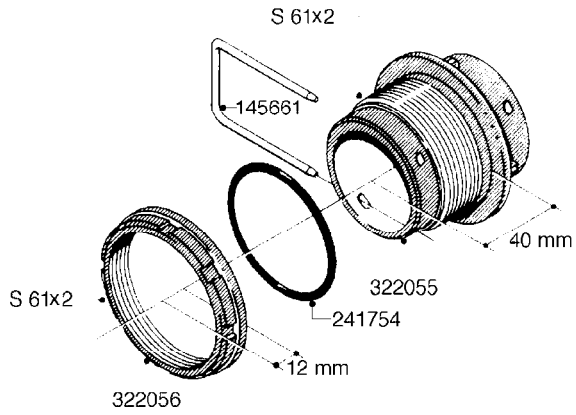

L0080

FITTINGS - S-53
L0080-HIN, 12:09:17

Page 1

Date 07.02.2020 9:18

Pos.	parts-n°	order qty	description
1	145995	1	FITT.DK S-53 FORK
2	241973	1	O-RING Ø3 X 44.2 70 SHORES NITRIL NITRIL (BLACK)
2	242353	1	O-RING 3 X 44.2 VITON VITON (BROWN)
3	242109	1	O-RING D32.2x3.0 NITRIL (BLACK)
3	242354	1	O-RING D32.2X3.0 VITON VITON (BROWN)
4	322103	1	FITT.DK S-53 BULKHEAD
5	322107	1	FITT.DK S-53 BULKHEAD NUT
6	322110	1	FITT.DK S-53 ELB. 1/2" BSP
7	322352	1	FITT.DK S-53 TEE
8	334229	1	FITT.DK S-53 STR.3/4"
9	334260	1	GASKET F. S-53 BULKHEAD
10	334564	1	FITT.DK S-67 TO S-53 ADAPTER
11	391100	1	FITT.DK S-53THREAD INS.1/2"BSP
12	726463	1	FITT.DK S53 BULKHEAD W/GASKET
13	726552	1	FIT.DK S-53X90 1/2" BSP,O-RING
14	726556	1	FITT.DK S-53 HB 1/2" W/O-RING
15	726558	1	FITT.DK S53 STR. 3/4" W.ORING
16	726559	1	FITT DK. S-53 HB 1" W/O-RING
17	726568	1	FITT.DK.S-53 HB 1/2"90 W/O-RING
18	726570	1	FITT.DK S-53 ELB.3/4" W.ORING
19	726571	1	FITT.DK S-53 ELB.1", W ORING
20	726578	1	FITT.DK S53 PLUG WITH O-RING
21	728561	1	FITT.DK. S67M - S53F REDUCER