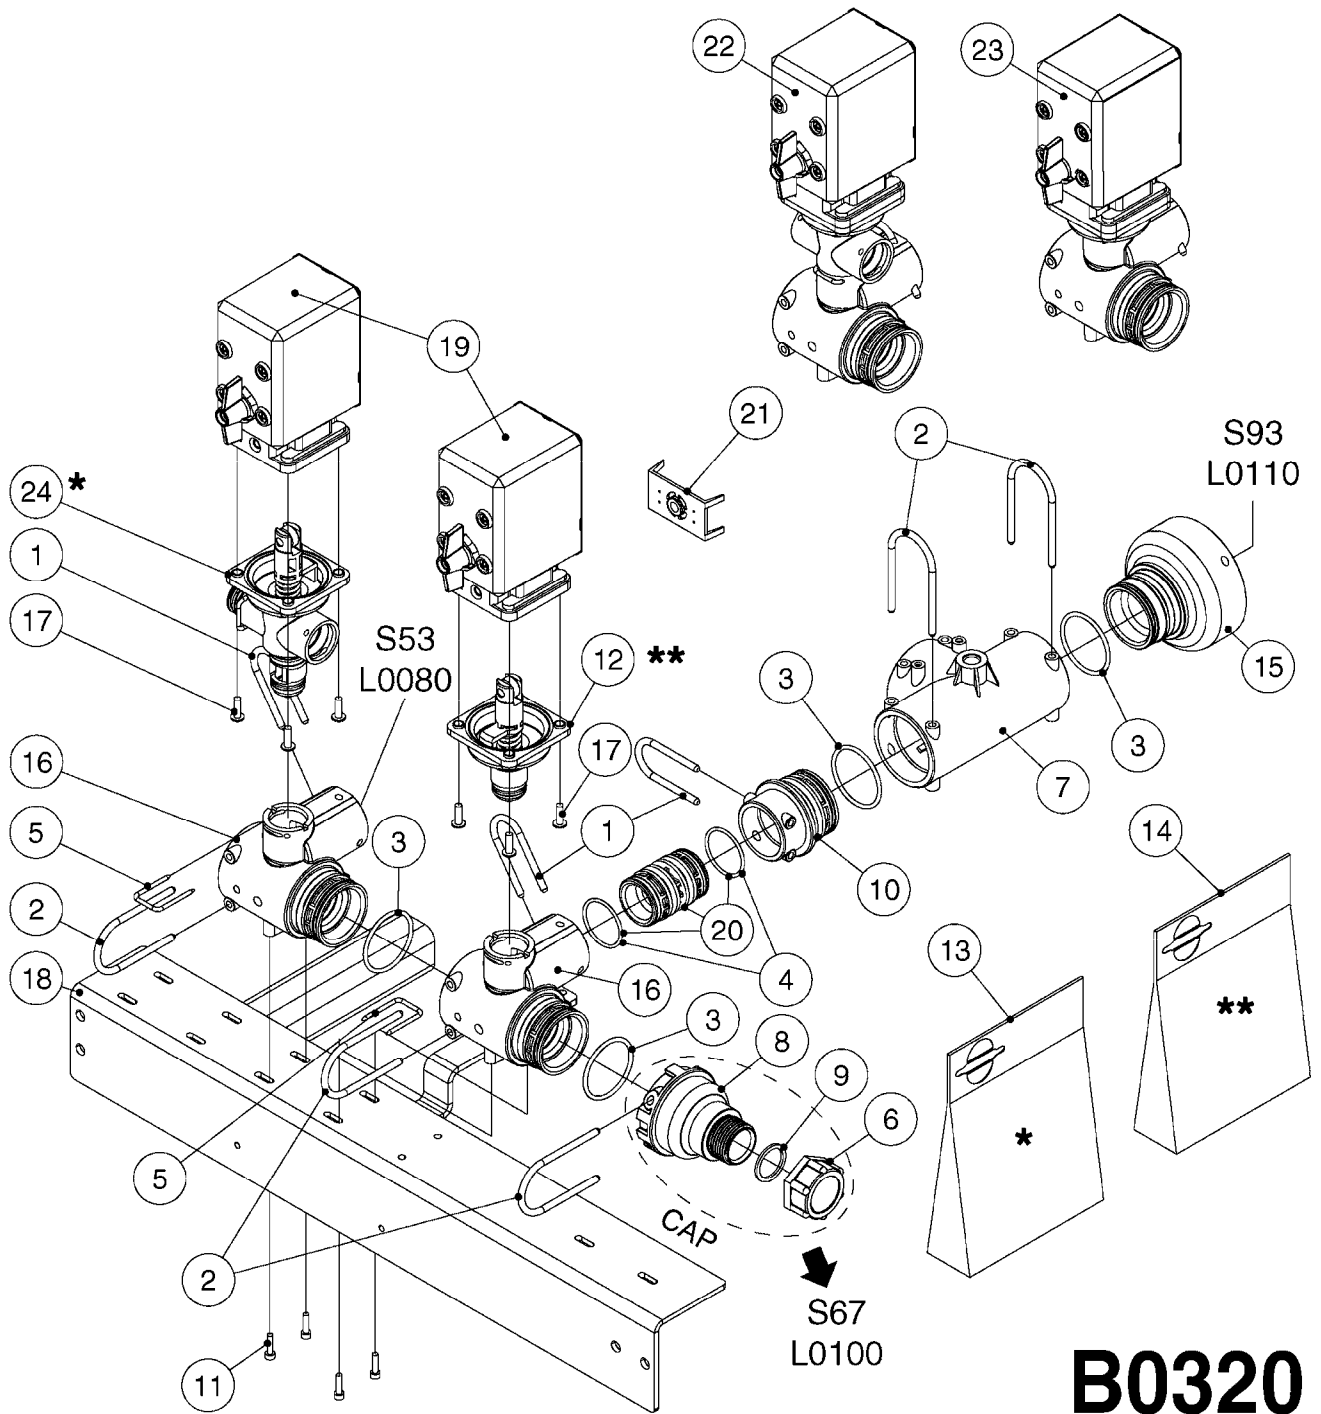

EFC BOOM VALVES
B0320-HIN, 08:04:19

Page 1
Date 07.02.2020 9:17

Pos.	parts-n°	order qty	description
1	145995	1	FITT.DK S-53 FORK
2	145996	1	FITT.DK S-67 FORK
3	242353	1	O-RING 3 X 44.2 VITON
4	242354	1	O-RING D32.2X3.0 VITON
5	270211	1	FITT.DK S25 FORK L=37.5
6	320106	1	FITT.DK CAPNUT 1" BSP
7	322224	1	FITT.DK S-67 TEE
8	322321	1	FITT.DK S-67 X 1"BSP MALE
9	330326	1	O-RING D30/D24X2 F.1"NUT
10	334564	1	FITT.DK S-67 TO S-53 ADAPTER
11	450902	1	BOLT ALLEN HEAD M4 X 16MM
12	725257	1	SPINDLE SECT. F/EC DISTRIBUTOR
13	741822	1	SEAL KIT - 1 SECTION (05)
14	755726	1	O-RING KIT F.EC/ESC SEC.VALVE
15	33500700	1	FITT.DK ADAPTER S-93F S67M
16	33502400	1	DISTRIBUTION HOUSING EFC
17	44076200	1	SCREW WN5451 5X16 SS TORX
18	61032700	1	BRACKET F. EFC SEC. VALVES < 7
18	61032800	1	BRACKET F. EFC SEC.VALVES <4>6
19	72048000	1	MOTOR, DISTRIBUTION 1:300
20	72114300	1	FITT. DK S-53 MALE MALE W.ORIN
21	72137200	1	MCROSWCH ASSY F.Boom VLV 300:1
22	72233700	1	SECTION VALVE, EFC, 1:300
23	72284000	1	BYPASS VALVE, EFC, 1:300
24	72591700	1	SPINDLE SECT.W/O CONS.PRESSURE