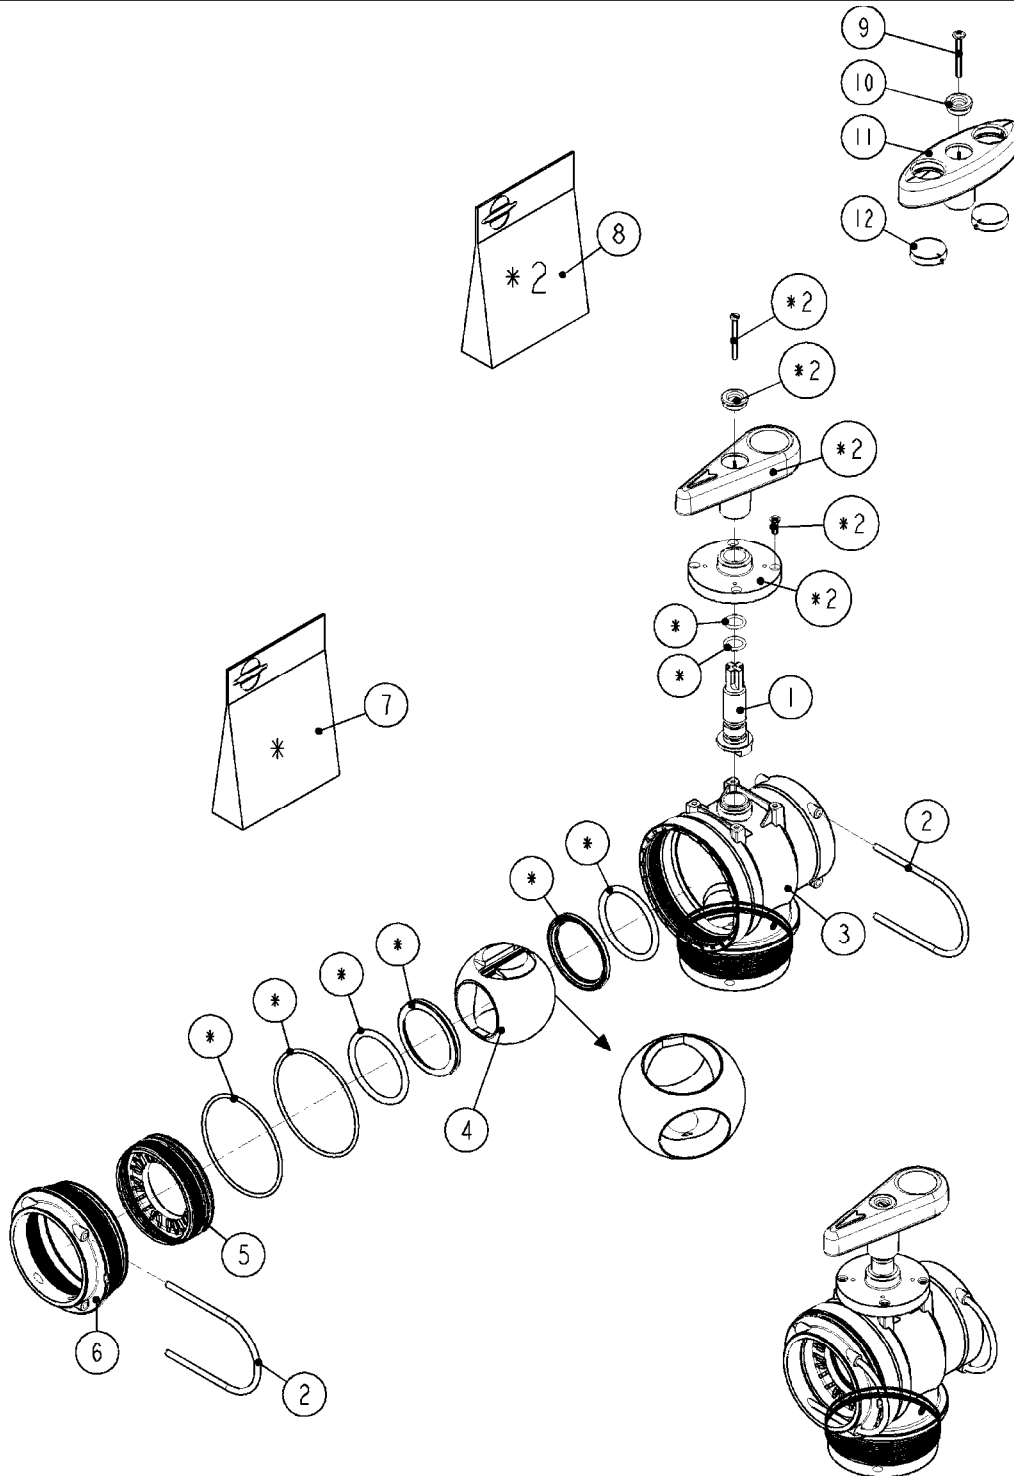

S93 SUCTION VALVE 05
B410-HIA, 01:02:13

S93 SUCTION VALVE 05
B410-HIA, 01:02:13

Page 1

Date 07.02.2020 9:17

Pos.	parts-n°	order qty	description
1	14039700	1	DRIVER
2	145997	1	FITT.DK S-93 FORK
3	322349	1	HOUSING F.3WAY VALVE-93 322327
4	390544	1	BALL FOR S93 VALVE, 3 HOLES
5	322354	1	THRUST PLATE F.3-WAY VALVES-93
6	322218	1	END CAP F.VALVE S-93
7	741726	1	REPAIR KIT F.S93 VALVE VIT.'02
8	741831	1	HANDLE KIT S93 SUCTION VALVE
9	440729	1	SCREW F. PLASTIC 4MM X40LG SS
10	334594	1	PLUG F.VALVE HANDLE BLACK
11	33514400	1	HANDLE FOR 2 ICONS 07
12	33514500	1	PLUG FOR HANDLE ,2 ICONS