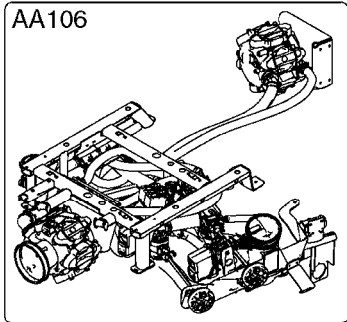

K261: Rinsing tank hoses

E221: Tank hoses inside CM5500/7000
E226: Tank hoses inside 4500

B530: Turbofiller hoses

AA104