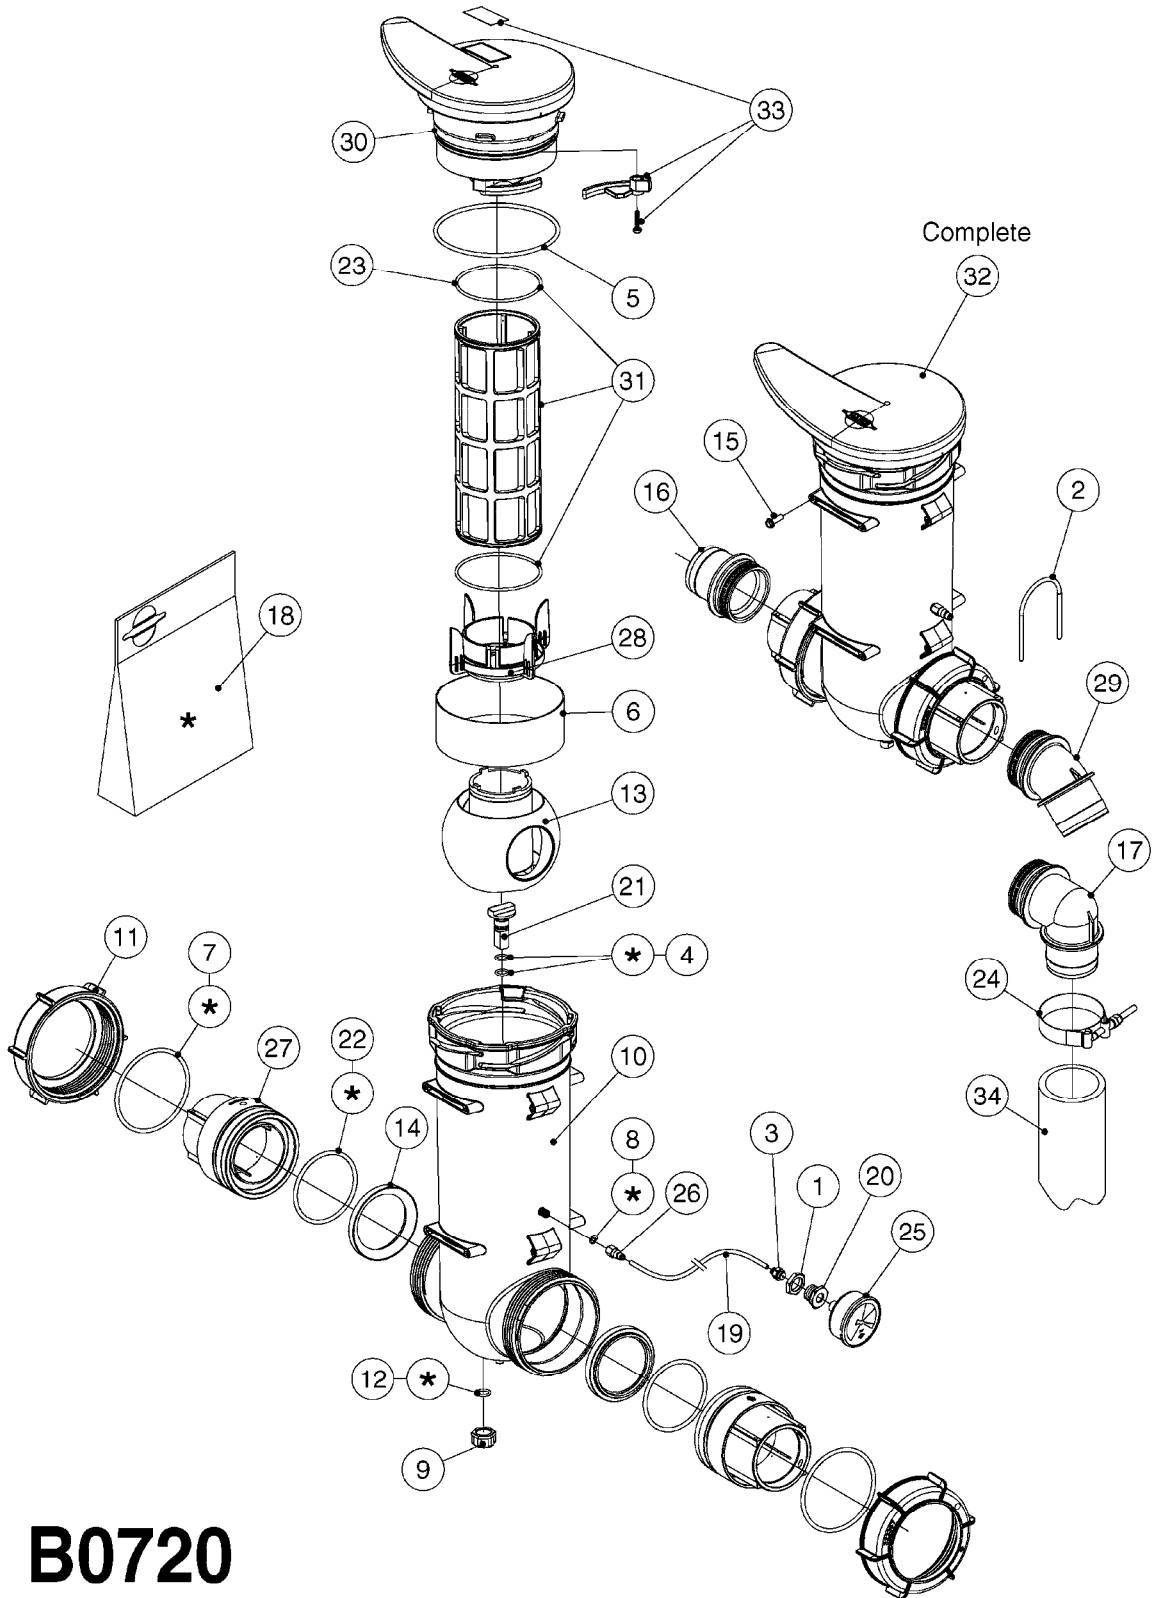

EASY CLEAN FILTER
B0720-HIN, 01:01:16

EASY CLEAN FILTER
B0720-HIN, 01:01:16

Page 1

Date 07.02.2020 9:17

Pos.	parts-n°	order qty	description
1	140766	1	NUT 1/2" BSP
2	145997	1	FITT.DK S-93 FORK
3	231346	1	QUICK COUPLER 1/8"BSP X 4 MM
4	240936	1	O-RING D13.3X2.4 NITRIL
5	242570	1	O-RING D150.0 x5.0 SH70 VITON
6	242572	1	RUBBER BELT Ø160x1.5 B=60 EPDM
7	242573	1	O-RING Ø104.14X5.33SH70 NITRIL
8	242593	1	GASKET Ø8/Ø5x1 (PA) 266N-M5X1
9	320047	1	FITT.DK CAPNUT 1/2" BSP
10	322356	1	EASYCLEAN FILTER HOUSING
11	322357	1	CAP F. COUPLER EASYCLEAN FILTE
12	330212	1	O-RING D19/D14X2.4 F.1/2"NUT
13	391090	1	BALL F. EASYCLEAN FILTER ON/OF
14	391091	1	SEAL F. BALL EASYCLEAN FILTER
15	440698	1	SCREW F.PLASTIC 6X18 SS HEXHD
16	727133	1	FITT. S93 2-1/2" STR. S W/O-RI
17	727226	1	FITT. S93 2-1/2" 90° S W/O-RING
18	741826	1	SEAL KIT F. EASYCLEAN FILTER
19	927253	1	RED AIR HOSE, Ø4/2 1810 E
20	14055400	1	FITT.DK REDUC 1/2"x1/8"x1/4"BS
21	14117700	1	SPINDLE S93 L46 NV13 SS
22	24260100	1	O-RING Ø88.0X5.0 SH70 VITON
23	24260700	1	O-RING Ø101.19X3.53 SH70 VITON
24	28030303	1	CLAMP HOSE T-BOLT S2.5" 235-76
25	28053400	1	GAUGE VACUUM SUCT. FILTER NCM
26	28054300	1	QUICK COUPLER 1/8"BSP/Ø4 FEMAL
27	33503200	1	HOSE COUPLER F. EASYCLEAN FILT
28	33503600	1	FILTER CARRIER F. EASYCLEAN
29	72072900	1	FITT. S93 2-1/2" 45° S W/O-RING
30	72270600	1	LID ASSM. EASYCLEAN FILTER
31	72278800	1	FILTER 30 MESH GREEN D110/284
31	72278900	1	FILTER 50 MESH BLUE D110/284
31	72279000	1	FILTER 80 MESH RED D110/284
32	72318900	1	EASYCLEAN FILTER COMPL.
33	74192800	1	FILTER LOCK PARTS - EASYCLEAN
34	92702803	1	HOSE PVC SUCT GRAY 2.5"