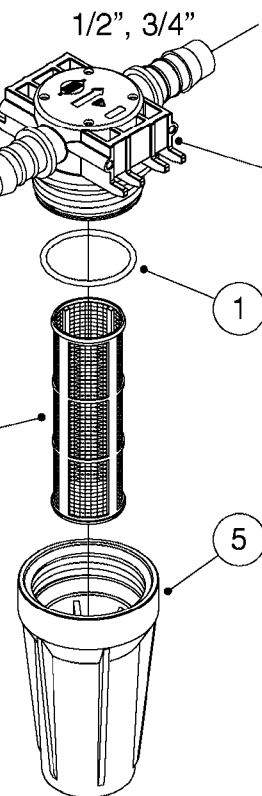

COMPLETE ASSEMBLIES

T25

3/4" BSP

1/2", 3/4"

K0270

Pos.	parts-n°	order qty	description
1	240925	1	O-RING D49.5X3 NITRIL
2	242594	1	O-RING D14 X 1.78 SCH.70-EPDM
3	320283	1	FITT.DK NUT 3/4"BSP
4	322241	1	FILTER HOUSING W.3/4' BARBS
4	322249	1	FILTER HOUSING W.1/2' BARBS
5	322242	1	FILTER BOWL / IN-LINE
6	322250	1	FILTER HOUSING W.3/4"BSP THRD
7	341291	1	RUBBER HOSE CLAMP COVER 130MM
7	341292	1	RUBBER HOSE CLAMP COVER 180MM
8	410605	1	BOLT HEX 8.8 DEL M6X80
9	440673	1	SCREW F.PLASTIC 5X12 SS
10	440737	1	BOLT CARRIAGE M10x25 SS
11	460261	1	NUT HEX M6X1.00 LOCK DIN985 A2 SS
12	460423	1	NUT HEX M10X1.50 LOCK DIN985A2 SS
13	615443	1	FILTER ELEM.50 MESH BLUE
13	615444	1	FILTER ELEM.80 MESH RED
13	615445	1	FILTER ELEM.100 MESH YELLOW
14	716236	1	FITT.DK HB 1/2" ASSY. F. 3/4"
14	724621	1	FITT.DK HB 3/4"ASSY F.3/4" NUT
15	845205	1	FILTER IN-LINE 1/2' 50 MESH
15	845208	1	FILTER IN-LINE 3/4' 50 MESH
15	845209	1	FILTER IN-LINE 3/4' 80 MESH
15	845210	1	FILTER IN-LINE 3/4" 100 MESH
16	845218	1	FILTER IN-LINE 3/4'50 MESH OML
16	845219	1	FILTER IN-LINE 3/4'80 MESH OML
17	16022203	1	PLATE 3.0 X 55 X 196
18	16022403	1	BRACKET 60MM TUBE
19	16321500	1	LINE FILTER BRACKET, TDZ/DDZ
20	24263000	1	O-RING Ø24.4 X 3.1 NITRIL SH70
21	28029903	1	CLAMP HOSE GEAR P3/4"-S1" 6712
22	28047103	1	CLAMP HOSE GEAR 50 X 50 6740
22	28047203	1	CLAMP HOSE GEAR 60 X 80 6756
23	32239700	1	FITT.DK NUT T25
24	32239800	1	FITT.DK IN-LINE FILTER TOP T25
25	33515500	1	FITT.DK NUT LOCK RING T25
26	44076200	1	SCREW WN5451 5X16 SS TORX
27	72700600	1	FILTER IN-LINE 80 MESH, T25
28	92702103	1	HOSE R X1/2" X300PSI WP X0012"
28	92703203	1	HOSE R X3/4" X300PSI WP X0012"