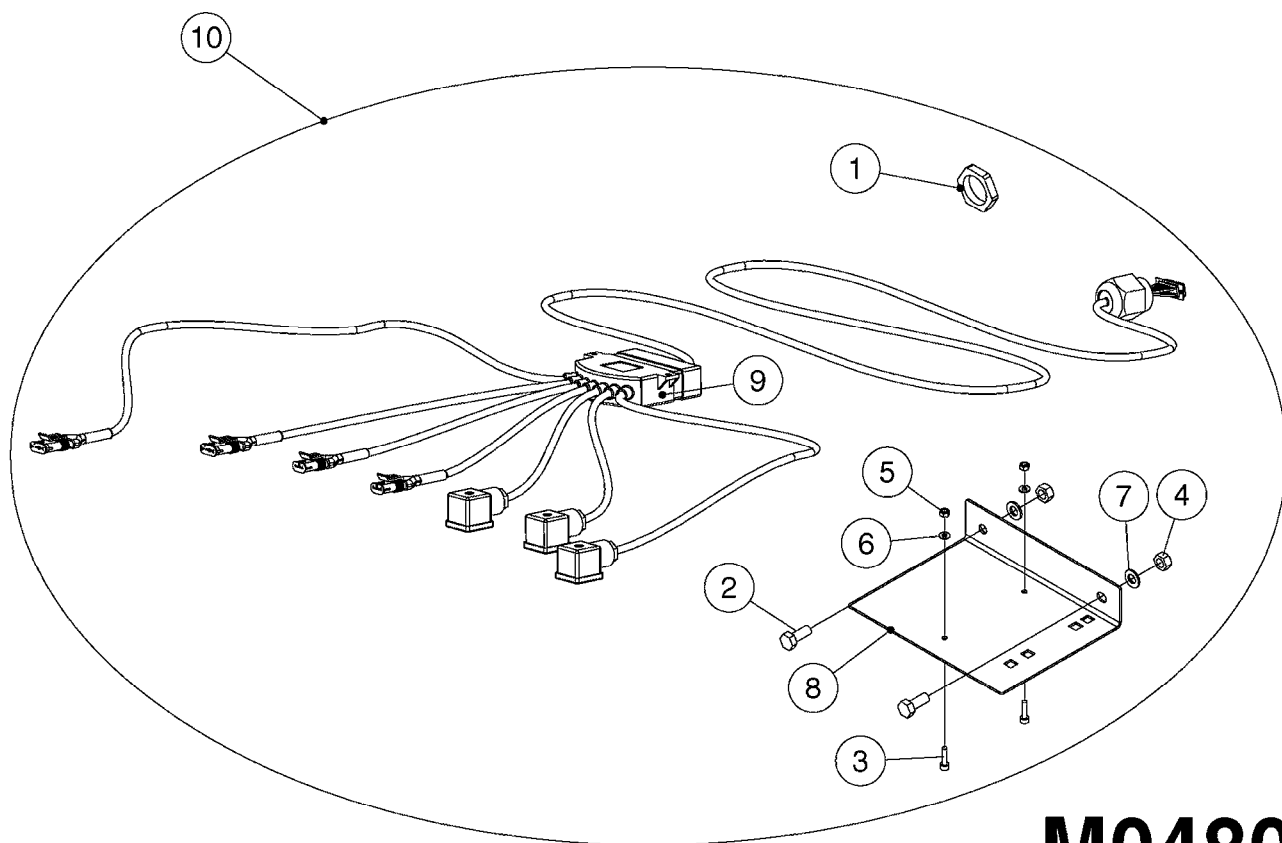

TRACK CABLE CM45/55/7000
M0480-HIN, 08:12:16

Page 0

Date 07.02.2020 9:19

M0480