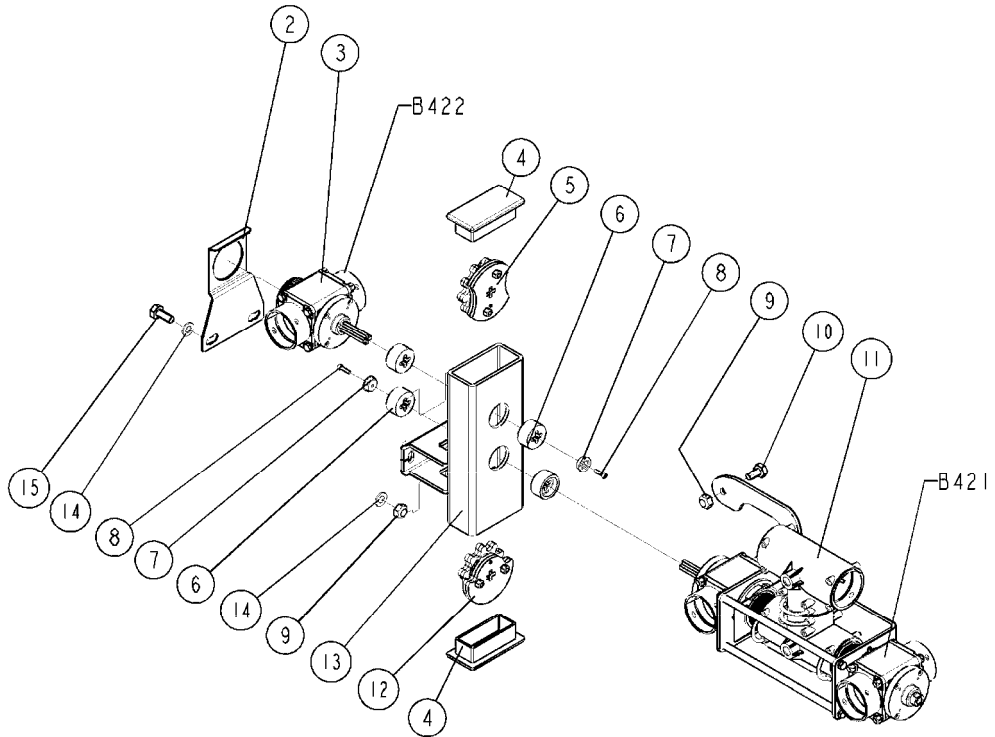

SMART VALVE S67 (11)
B418-HIA, 31:08:15

B418

SMART VALVE S67 (11)
B418-HIA, 31:08:15

Page 1

Date 07.02.2020 9:17

Pos.	parts-n°	order qty	description
1	72784400	1	PRESSURE VALVES W. GEARBOX COM11
2	168030	1	BRACKET F/3 WAY VALVE
3	72784200	1	VALVE 2-WAYS S67 CM11
4	28114700	1	COVER PLUG RHS 100 X 50 3-5 BLACK
5	72731800	1	GEAR PARTS 2. CM11
6	39134100	1	SUPPORTRING F. S67 VALVE CM11
7	334594	1	PLUG F.VALVE HANDLE BLACK
8	450902	1	BOLT ALLEN HEAD M4 X 16MM
9	460423	1	NUT HEX M10X1.50 LOCK DIN985A2 SS
10	420626	1	BOLT HEX 8.8 DEL M10X20 FT
11	72784300	1	SMARTVALVE S67 CM45/55/7000
12	72731700	1	GEAR PARTS 1. CM11
13	61070200	1	GEARBOX F.S67 VALVE CM45/55/7000
14	471122	1	WASHER, M10, Ø20/10.5X 2.0, SS
15	420604	1	BOLT HEX 8.8 DEL M10X25 FT DIN933