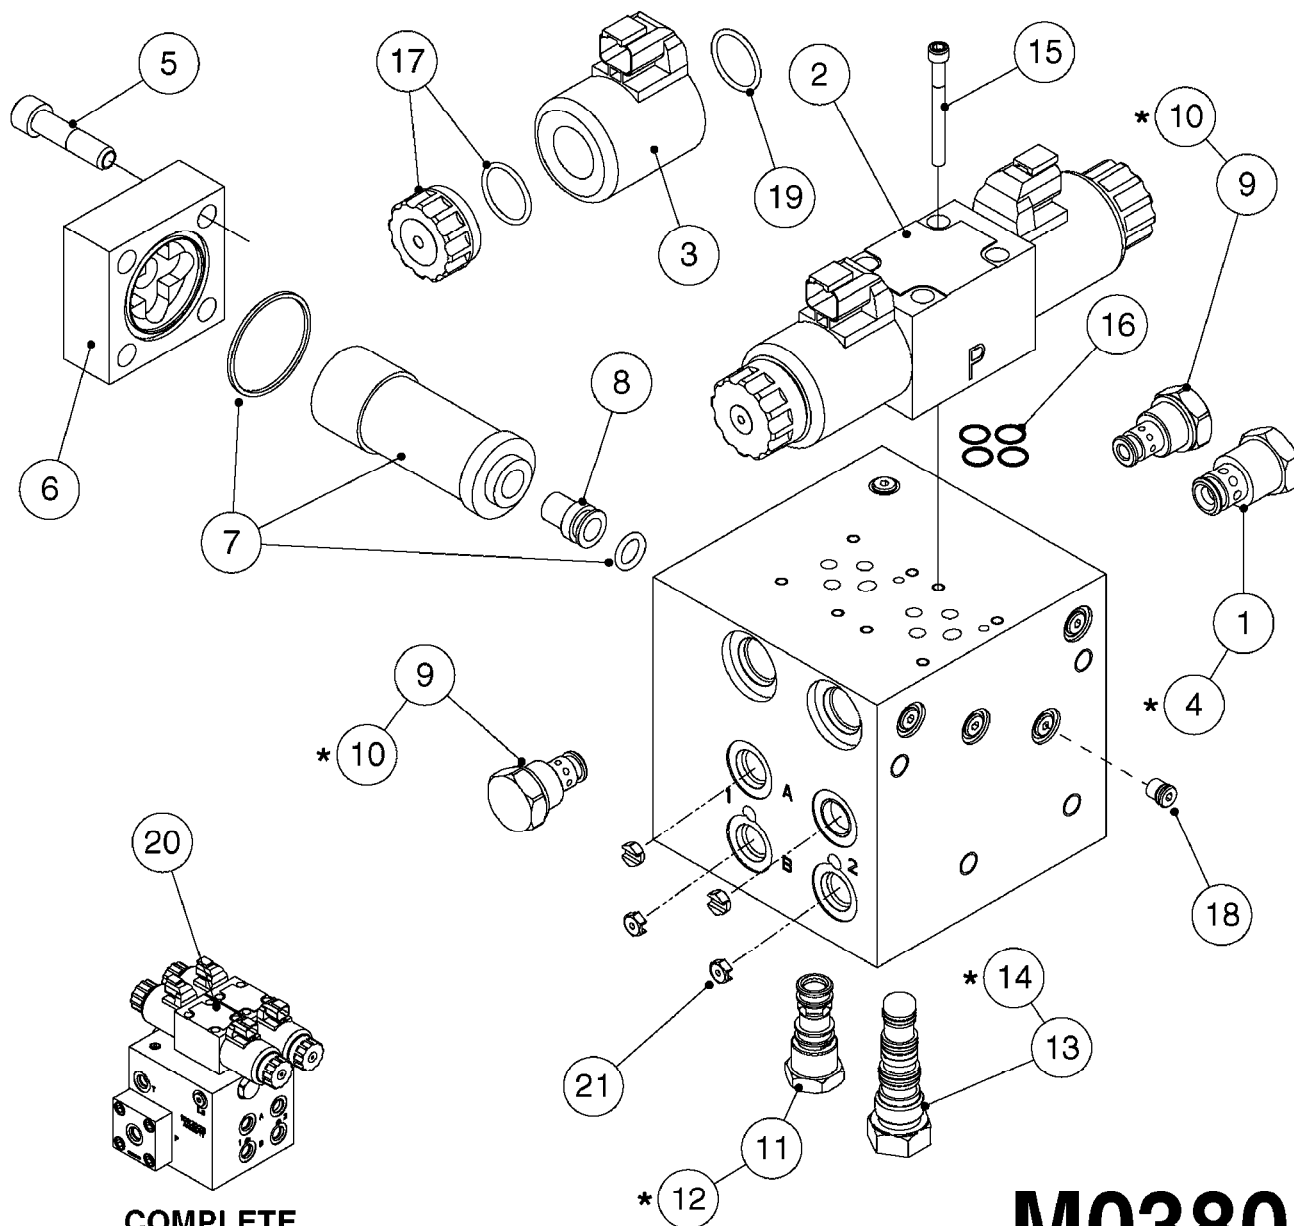

NORAC UC5 SENSOR BRACKETS
M0375-HIN, 26:06:17

Page 1
Date 07.02.2020 9:19

Pos.	parts-n°	order qty	description
1	143161	1	BOLT U M10 40X40
2	146843	1	BOLT U M8 F.60 x 60
3	410443	1	BOLT HEX 8.8 DEL M6X70
3	410605	1	BOLT HEX 8.8 DEL M6X80
4	420604	1	BOLT HEX 8.8 DEL M10X25 FT DIN933
4	421214	1	BOLT HEX 8.8 DEL M10X110
4	421222	1	BOLT HEX 8.8 DEL M10X75 FT
4	42126800	1	BOLT HEX 8.8 DEL M10X140
5	420884	1	BOLT HEX 8.8 DEL M10X80 FT
5	421212	1	BOLT HEX 8.8 DEL M10X110 FT
5	421222	1	BOLT HEX 8.8 DEL M10X75 FT
6	420906	1	BOLT HEX 8.8 DEL M10X60
7	460261	1	NUT HEX M6X1.00 LOCK DIN985 A2 SS
8	460143	1	SELF LOCK NUT M8 SST A2 DIN985
9	460423	1	NUT HEX M10X1.50 LOCK DIN985A2 SS
10	471122	1	WASHER, M10, Ø20/10.5X 2.0, SS
11	471124	1	WASHER, M6, Ø18/ 6.4X 1.6, SS
12	16128603	1	BRACKET F. SENSOR 60X60 TUBE
12	16128703	1	BRACKET F. SENSOR 50x50 TUBE
13	16204203	1	NORAC SENSOR BRKT BACKER, MAIN LIFT, RED
14	16332000	1	NORAC BRACKET, TDZ, INNER LEFT
14	16332600	1	NORAC BRACKET, TDZ, INNER RIGHT
15	16332200	1	NORAC BRACKET, TDZ, OUTER
16	28086500	1	UC4 SENSOR MOUNTING BKT. NORAC
17	28092003	1	SENSOR BRKT, LP, SF, NORAC
18	63047703	1	NORAC SENSOR BRKT, MAIN LIFT, RED
19	63108800	1	NORAC SENSOR BRACKET, BOOM

**COMPLETE
ASSEMBLY**

* SEAL KITS

M0380