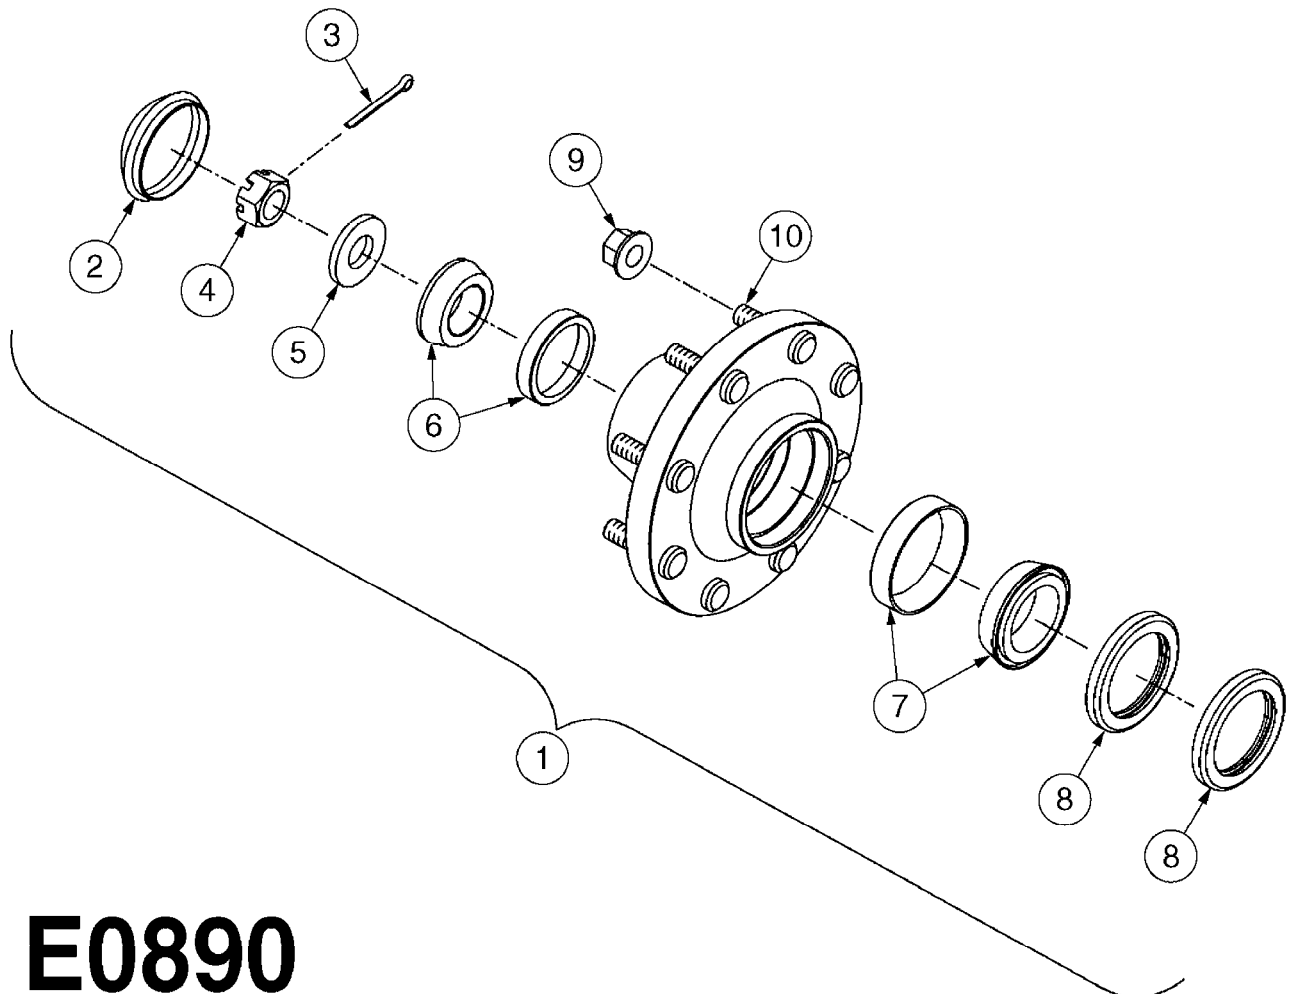

E0890

CAMOPLAST HUB ASSEMBLY - IDLER
E0890-HIN, 01:01:16

Page 1

Date 07.02.2020 9:18

Pos.	parts-n°	order qty	description
1	28078303	1	HUB ASSY.IDLER, G60-8
2	28081403	1	DUST CAP
3	28081503	1	COTTER PIN 7/32" X 2-1/4"
4	28081603	1	CASTLE NUT 1-1/4"-12
5	28081703	1	WASHER 1.28"IDX2.5"ODX0.13"
6	28081803	1	BEARING ASSEMBLY - OUTER
7	28081903	1	BEARING ASSEMBLY - INNER
8	28082003	1	WHEEL SEAL, SINGLE LIP
9	28082103	1	LUG NUT SET (8) IDLER
10	28082203	1	WHEEL STUD SET (8) IDLER