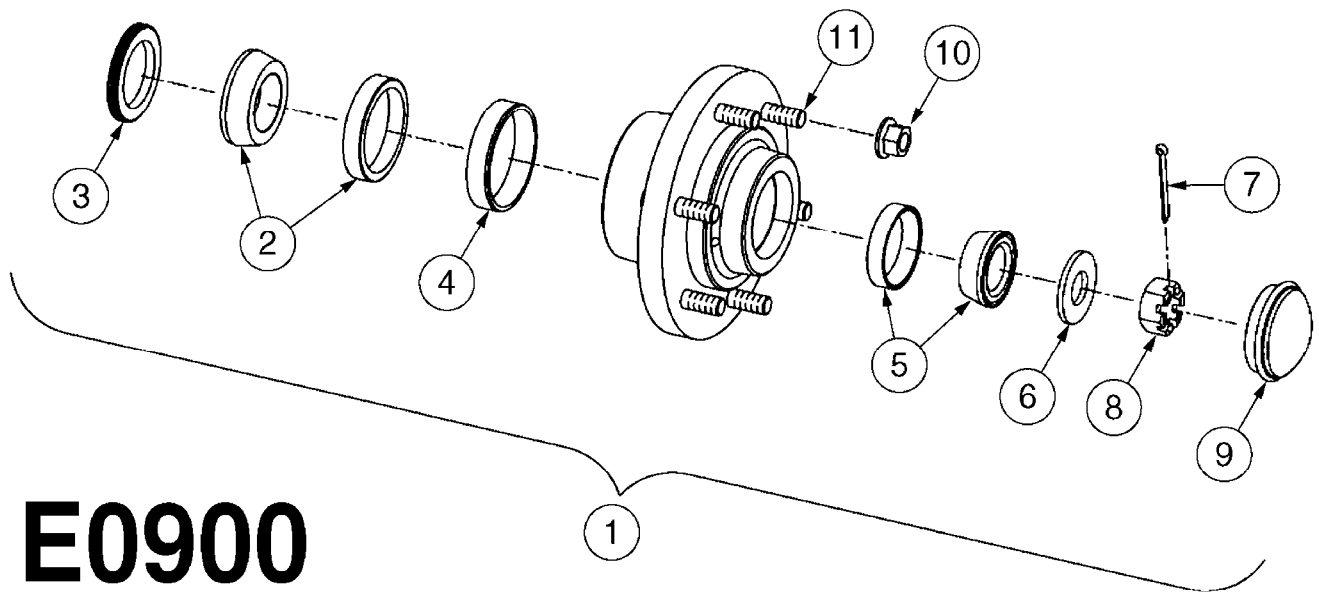

E0900

CAMOPLAST HUB ASSY. MID-ROLLER
E0900-HIN, 01:01:16

Page 1
Date 07.02.2020 9:18

Pos.	parts-n°	order qty	description
1	28080603	1	HUB ASSY.MID-ROLLER
2	28081803	1	BEARING ASSEMBLY - OUTER
3	28082303	1	WHEEL SEAL, TRIPLE LIP
4	28082403	1	WEAR RING
5	28082503	1	BEARING ASSEMBLY, 783 OUTER
6	28082603	1	WASHER 0.94"IDX2"ODX0.16"
7	28082703	1	COTTER PIN 1-3/4" X 5/32"
8	28082803	1	CASTLE NUT 7/8"-14 UNF
9	28082903	1	DUST CAP 2-3/4"OD X 2-7/16"
10	28083003	1	LUG NUT SET (6) MID-ROLLER
11	28083103	1	WHEEL STUD SET (6) MID-ROLLER