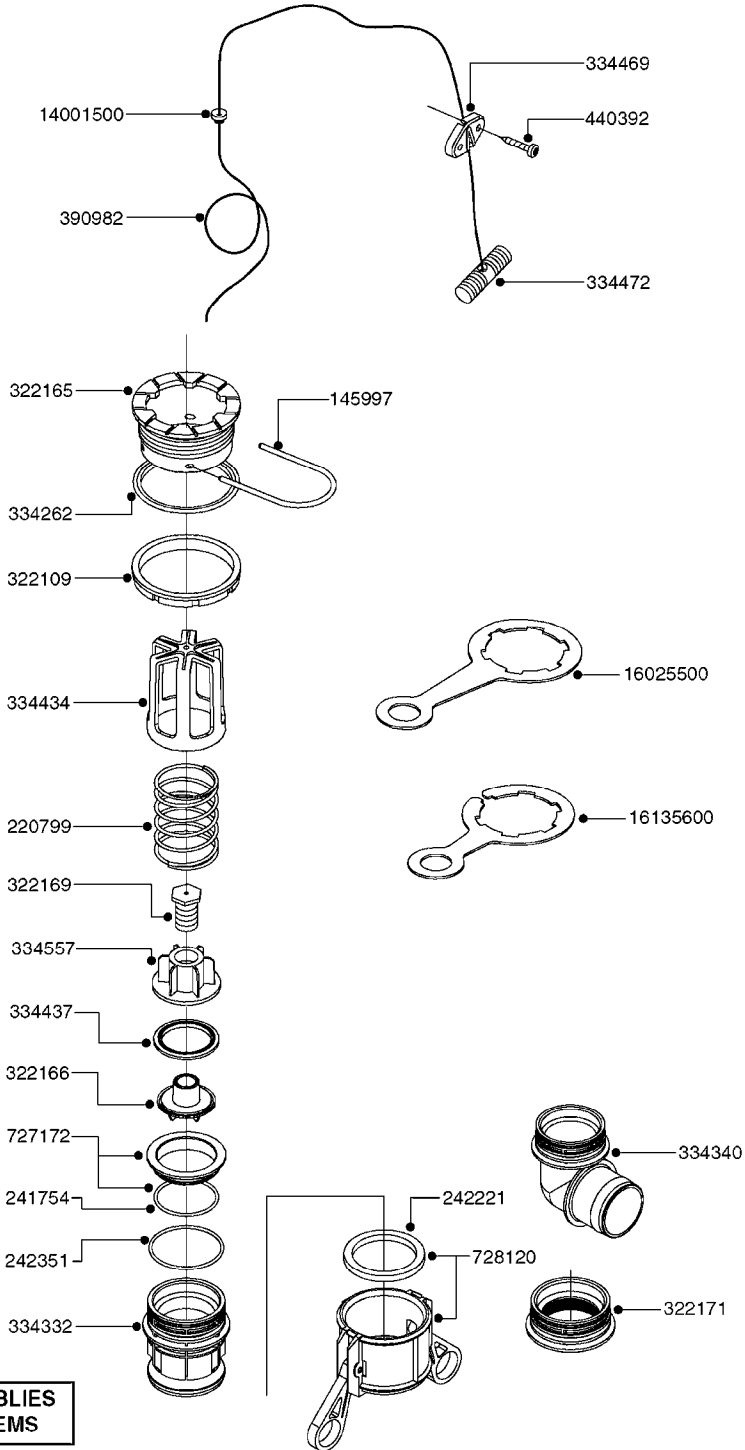

COMPLETE ASSEMBLIES
WHOLEGOODS ITEMS

727617 - COMPLETE ASSEMBLY (2" BSP THREADED FITTING & 126" CORD)

727742 - COMPLETE ASSEMBLY (2-1/2" ELBOW & 157.5" CORD)

K0180

DRAIN ASSEMBLY-PULL CORD TYPE
K0180-HIN, 01:01:16