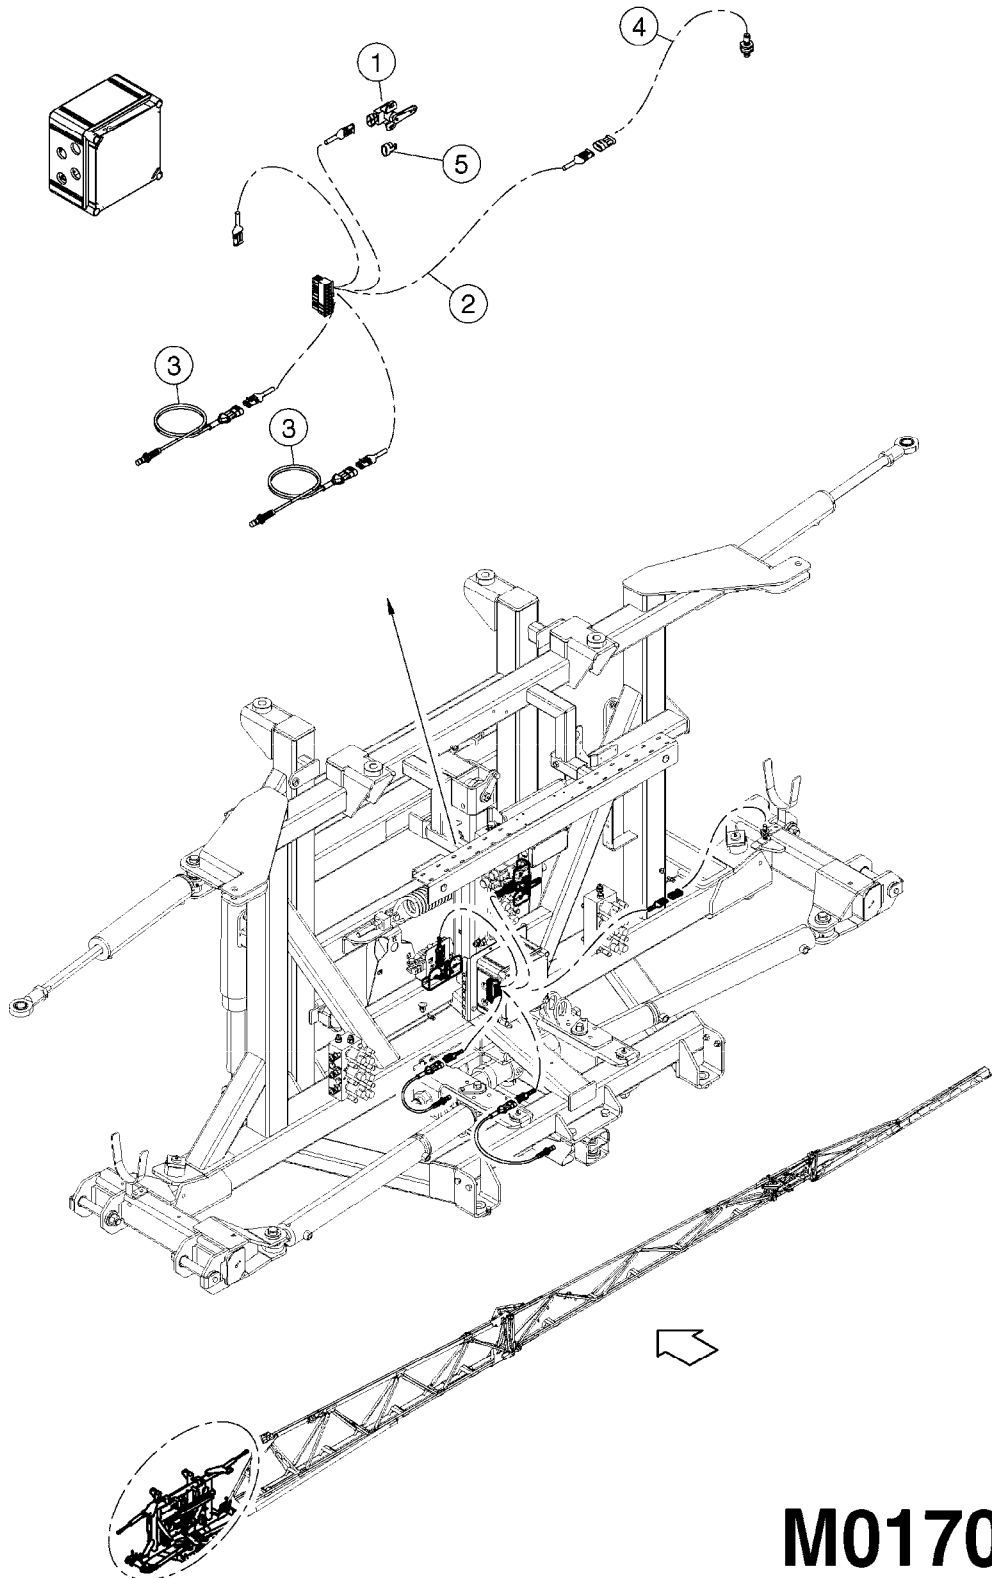

TERRA FORCE BOOM SENSORS
M0170-HIN, 04:12:17

Page	0
Date	07.02.2020 9:19

TERRA FORCE BOOM SENSORS
M0170-HIN, 04:12:17

Page 1
Date 07.02.2020 9:19

Pos.	parts-n°	order qty	description
1	26005800	1	ANGLE SENSOR 120° 0.5-4.5 VDC + LEVER
2	26034400	1	CABLE SENSOR TO HY JUNCBOX TDZ
3	28102400	1	INDUCTIVE SENSOR M12 F. CYL.
4	28129300	1	INDUCTIV SENSOR UNSHIELDED M12 L1M SD=8MM
5	33520500	1	CAP, AMP, 3P, FEMALE