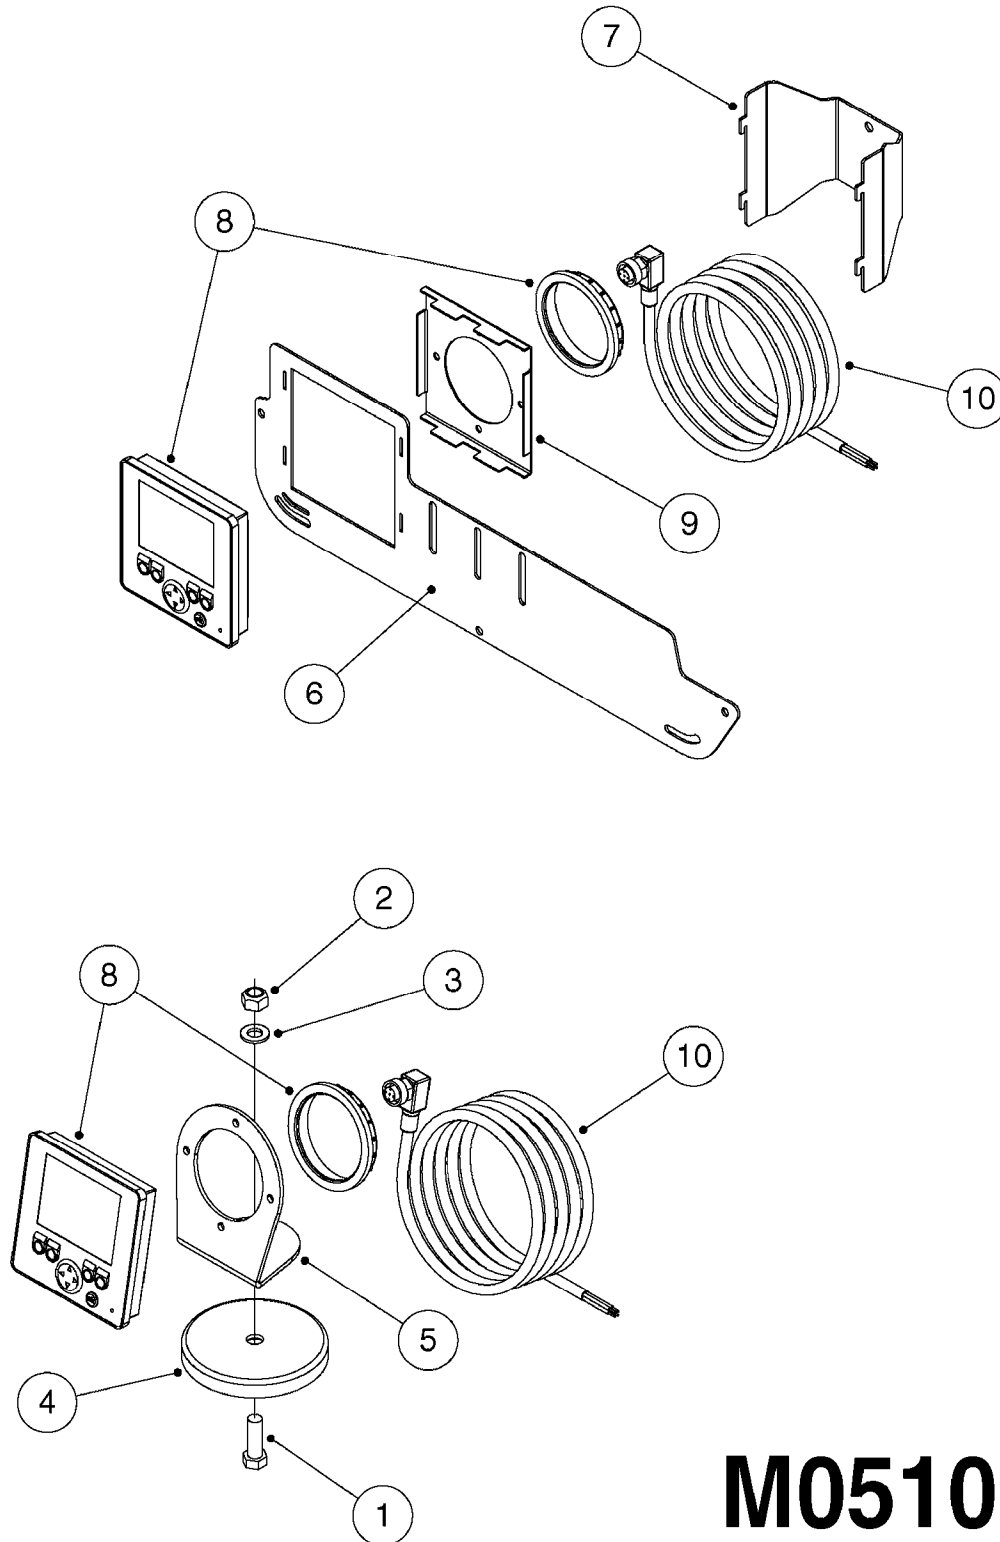

TRACK CABLE CM45/55/7000
M0480-HIN, 08:12:16

Page 0

Date 07.02.2020 9:19

M0480

TRACK CABLE CM45/55/7000
M0480-HIN, 08:12:16

Page 1

Date 07.02.2020 9:19

Pos.	parts-n°	order qty	description
1	262107	1	NUT F. BULKHEAD CABLE GRAY
2	420582	1	BOLT HEX 8.8 DEL M8X20 FT A2
3	450902	1	BOLT ALLEN HEAD M4 X 16MM
4	460143	1	SELF LOCK NUT M8 SST A2 DIN985
5	461145	1	NUT HEX M4 LOCK
6	471037	1	SCREW A 4,3 DIN 125
7	471126	1	WASHER, M8, Ø16/ 8.4X 1.6, SS
8	16261500	1	PLATE FOR TRACK CABLE NCM/NAV
9	26024000	1	CABLE SET FOR TRACK NCM
10	72612700	1	TRACK JUNCTION BOX/BRACKETS CM