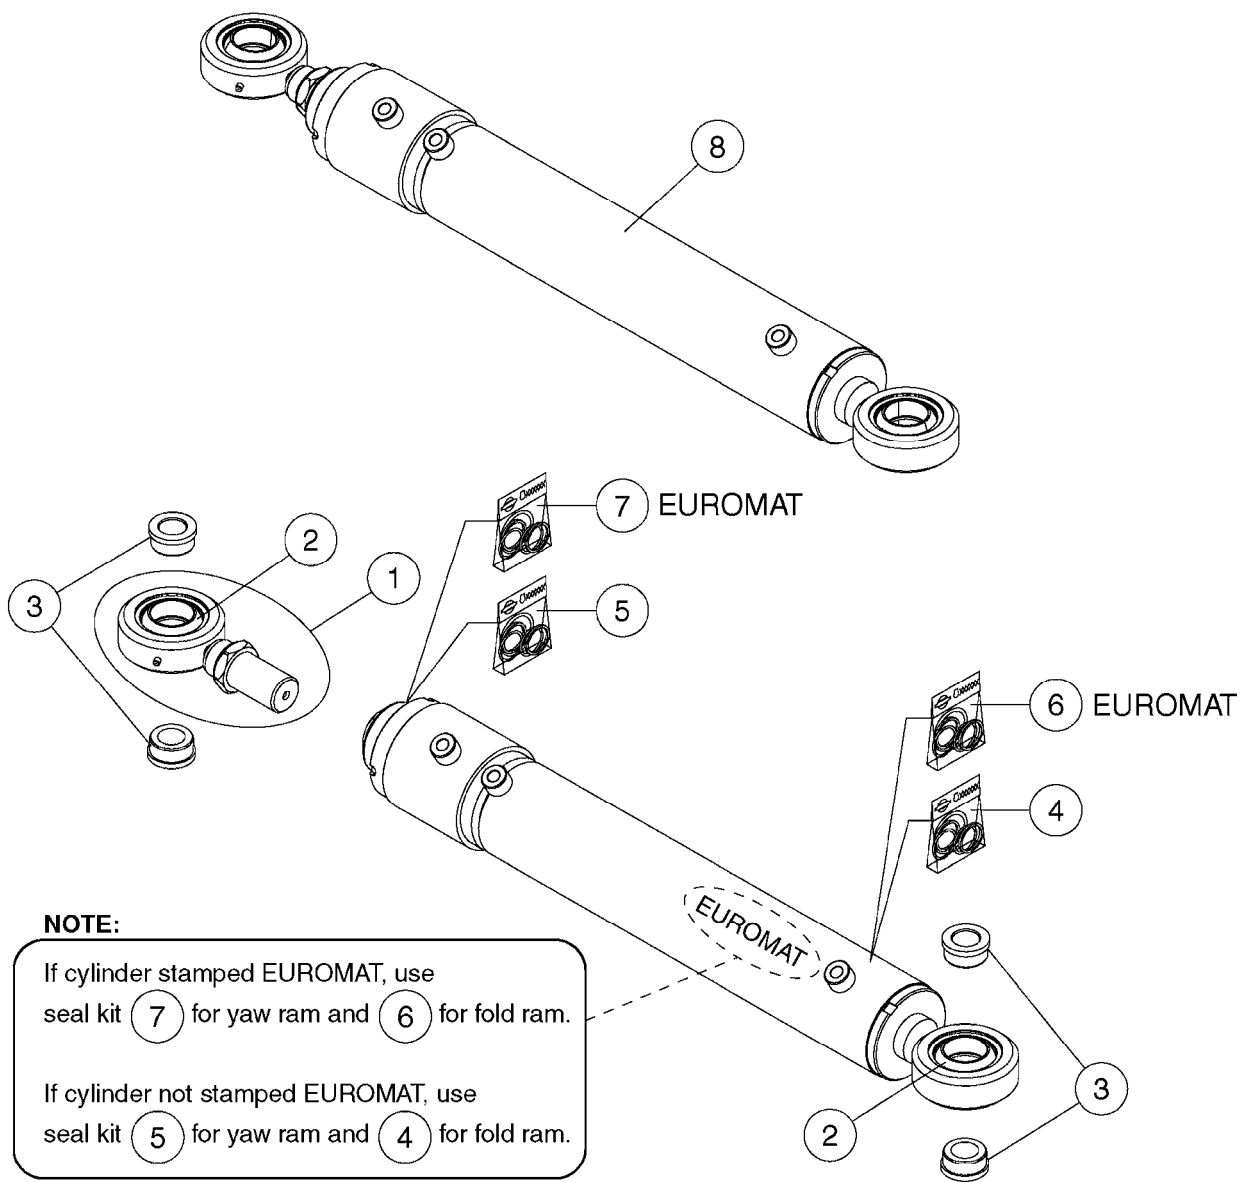

CANNOT MIX SOLENOID VALVES AND COILS
IF IN DOUBT, ORDER COMPLETE SET (4)

CURRENT STYLE (2018)

OLD STYLES (PRE 2018)

C0910

HYDRAULIC SOLENOIDS
C0910-HIN, 13:05:19

Page 1

Date 07.02.2020 9:17

Pos.	parts-n°	order qty	description
1	782129	1	SOLENOID VALVE 25L, 3/4"NC
2	782135	1	SOLENOID W. AMP F.VALVE 782129
3	28100800	1	SEAL KIT F. 782129/78215500 PRE 2018 ONLY
4	75586600	1	SOLENOID VALVE NC, + COIL
5	78215500	1	HY SOLENOID VALVE 40L 3/4"NC
6	78222700	1	COIL W. AMP
7	78222800	1	SOLENOID VALVE NC, DOUBLE LOCK
8	78602100	1	MAGNET M.AMP/DIODE KIT 08