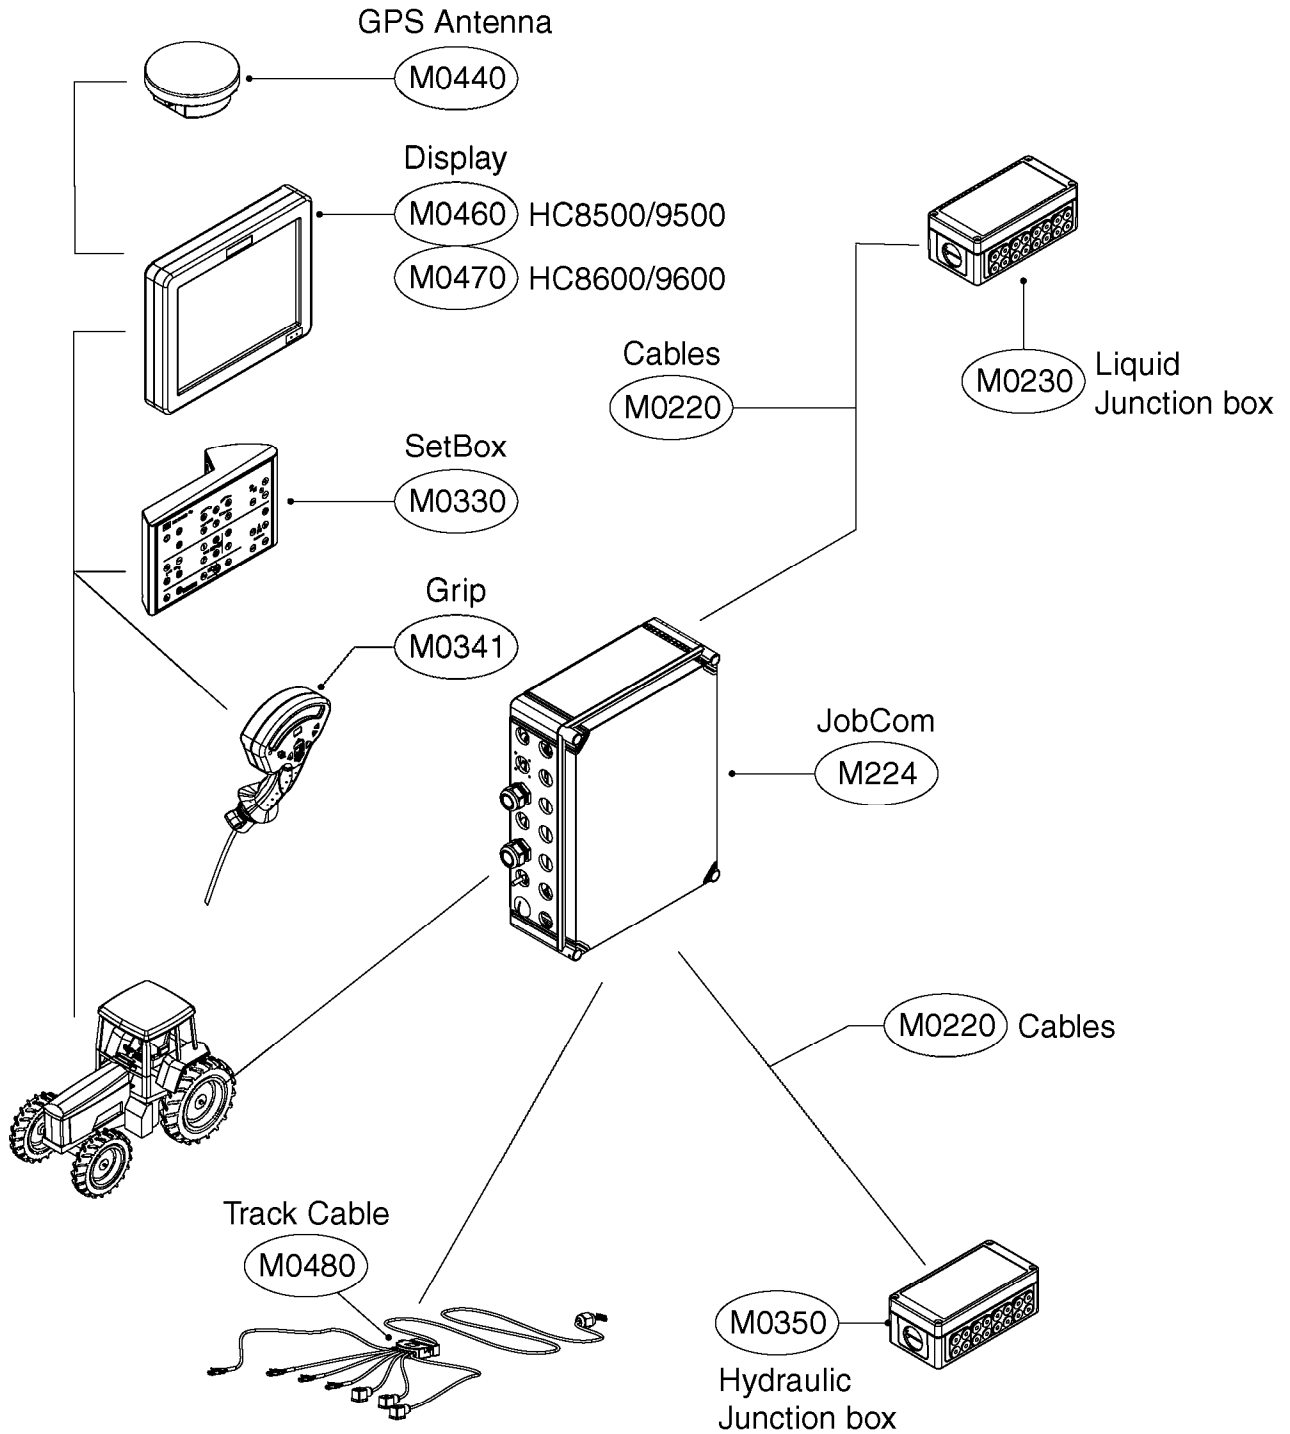

GPS 6000/6500 ANTENNA
M0440-HIN, 25:07:16

Page 1

Date 07.02.2020 9:19

Pos.	parts-n°	order qty	description
1	461217	1	NUT HEX M5 LOCK
2	26063700	1	GPS 6000 ANTENNA + HARNESS
2	26063800	1	GPS 6500 RECEIVER
3	26066300	1	ANTENNA 6500 BRACKET INCLUDED WITH 6500 RECEIVER
4	26066400	1	Bracket Kit GPS 6000 INCLUDED WITH 6000 RECEIVER
5	26066500	1	ANTENNA CABLE 6000/6500 DUAL PORT
6	26066600	1	ANTENNA CABLE GPS 6000/6500 SINGLE PORT
7	45000501	1	SCREW, HEX SOCKET M5-16 SST A2 DIN7991
8	61024603	1	GPS RECEIVER MNT 2015, PRSIDIO, GRAY PRESIDIO ONLY

M0450