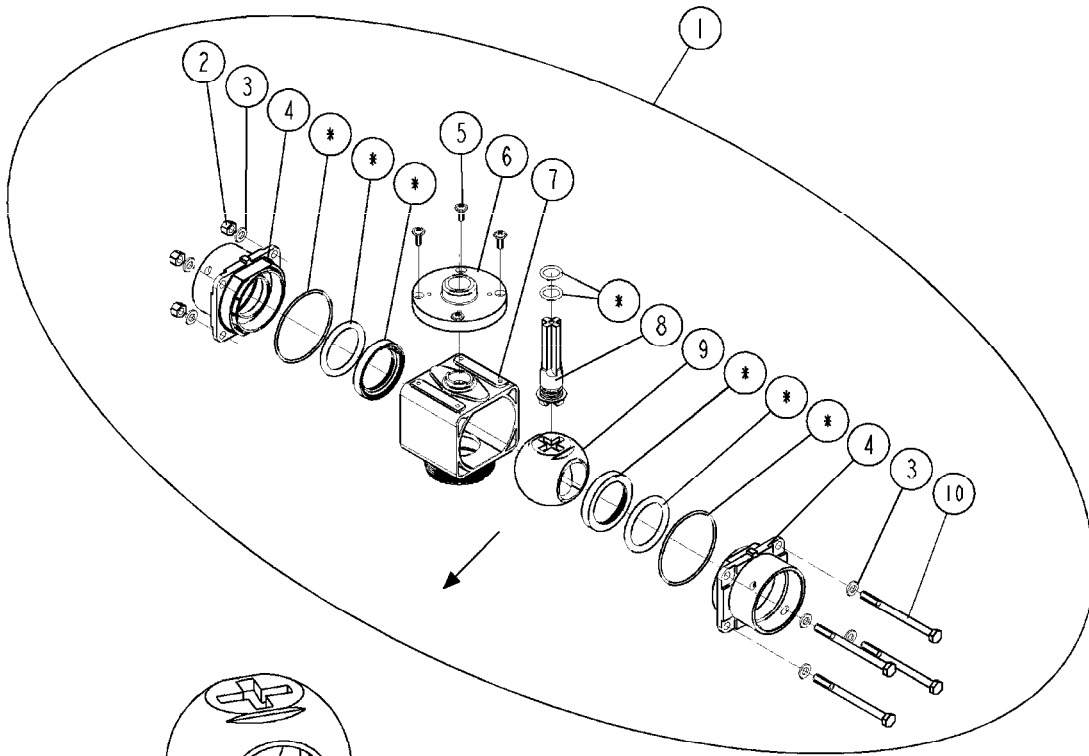

VALVE S67 2-WAY (11)
B422-HIA, 19:12:12

Page 0

Date 07.02.2020 9:17

I Valve