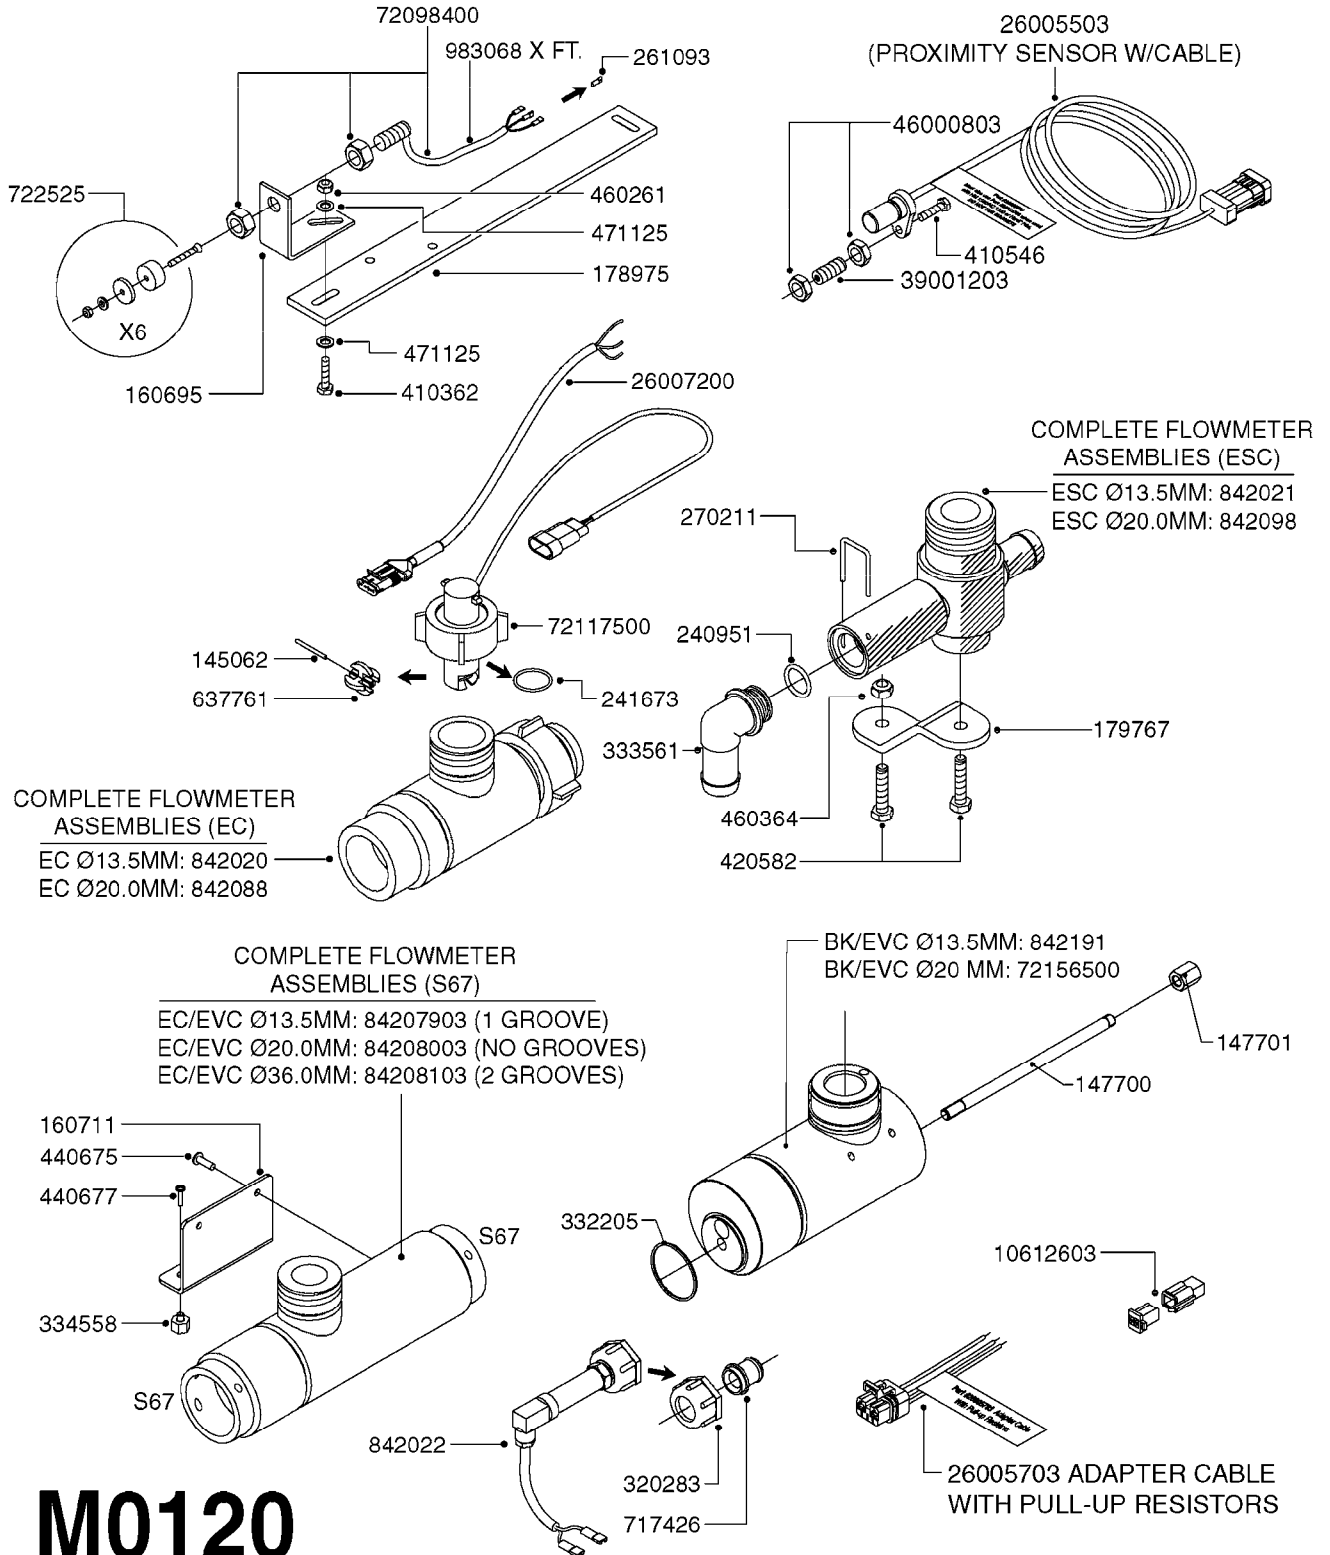

M419

WORK LIGHT JUNCTION BOX '13
M419-HIA, 10:03:14

Page 1

Date 07.02.2020 9:19

Pos.	parts-n°	order qty	description
1	280258	1	SCREW F. BOX LID 1/4" L=18
2	33508800	1	LID 160X80X15 BLK W/SCREWS
3	261762	1	Fuse 5A ATOF Series
4	28048600	1	FULE 15A ATOF SERIES
5	26057300	1	WORK LIGHT PCB 13
6	33514300	1	BOX 160X80X40 BLACK 1+16+1 HOLES
7	28048200	1	WIRE GROMET RUBBER 4 HOLE
8	72952600	1	CABLE KIT, WORKLIGHT POWER & CONTROL
9	72679000	1	CABLE ROUTE PHARE TRAVAIL