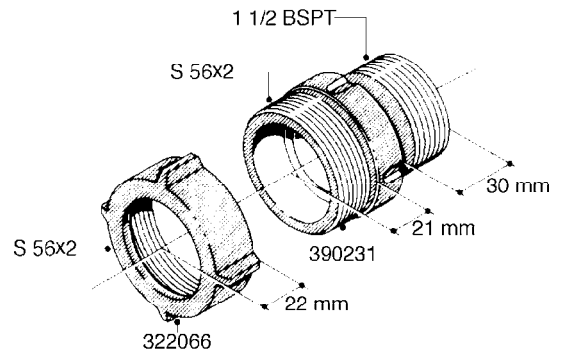

L0080

FITTINGS - S-53
L0080-HIN, 12:09:17

Page 1

Date 07.02.2020 9:18

Pos.	parts-n°	order qty	description
1	145995	1	FITT.DK S-53 FORK
2	241973	1	O-RING Ø3 X 44.2 70 SHORES NITRIL NITRIL (BLACK)
2	242353	1	O-RING 3 X 44.2 VITON VITON (BROWN)
3	242109	1	O-RING D32.2x3.0 NITRIL (BLACK)
3	242354	1	O-RING D32.2X3.0 VITON VITON (BROWN)
4	322103	1	FITT.DK S-53 BULKHEAD
5	322107	1	FITT.DK S-53 BULKHEAD NUT
6	322110	1	FITT.DK S-53 ELB. 1/2" BSP
7	322352	1	FITT.DK S-53 TEE
8	334229	1	FITT.DK S-53 STR.3/4"
9	334260	1	GASKET F. S-53 BULKHEAD
10	334564	1	FITT.DK S-67 TO S-53 ADAPTER
11	391100	1	FITT.DK S-53THREAD INS.1/2"BSP
12	726463	1	FITT.DK S53 BULKHEAD W/GASKET
13	726552	1	FIT.DK S-53X90 1/2" BSP,O-RING
14	726556	1	FITT.DK S-53 HB 1/2" W/O-RING
15	726558	1	FITT.DK S53 STR. 3/4" W.ORING
16	726559	1	FITT DK. S-53 HB 1" W/O-RING
17	726568	1	FITT.DK.S-53 HB 1/2"90 W/O-RING
18	726570	1	FITT.DK S-53 ELB.3/4" W.ORING
19	726571	1	FITT.DK S-53 ELB.1", W ORING
20	726578	1	FITT.DK S53 PLUG WITH O-RING
21	728561	1	FITT.DK. S67M - S53F REDUCER