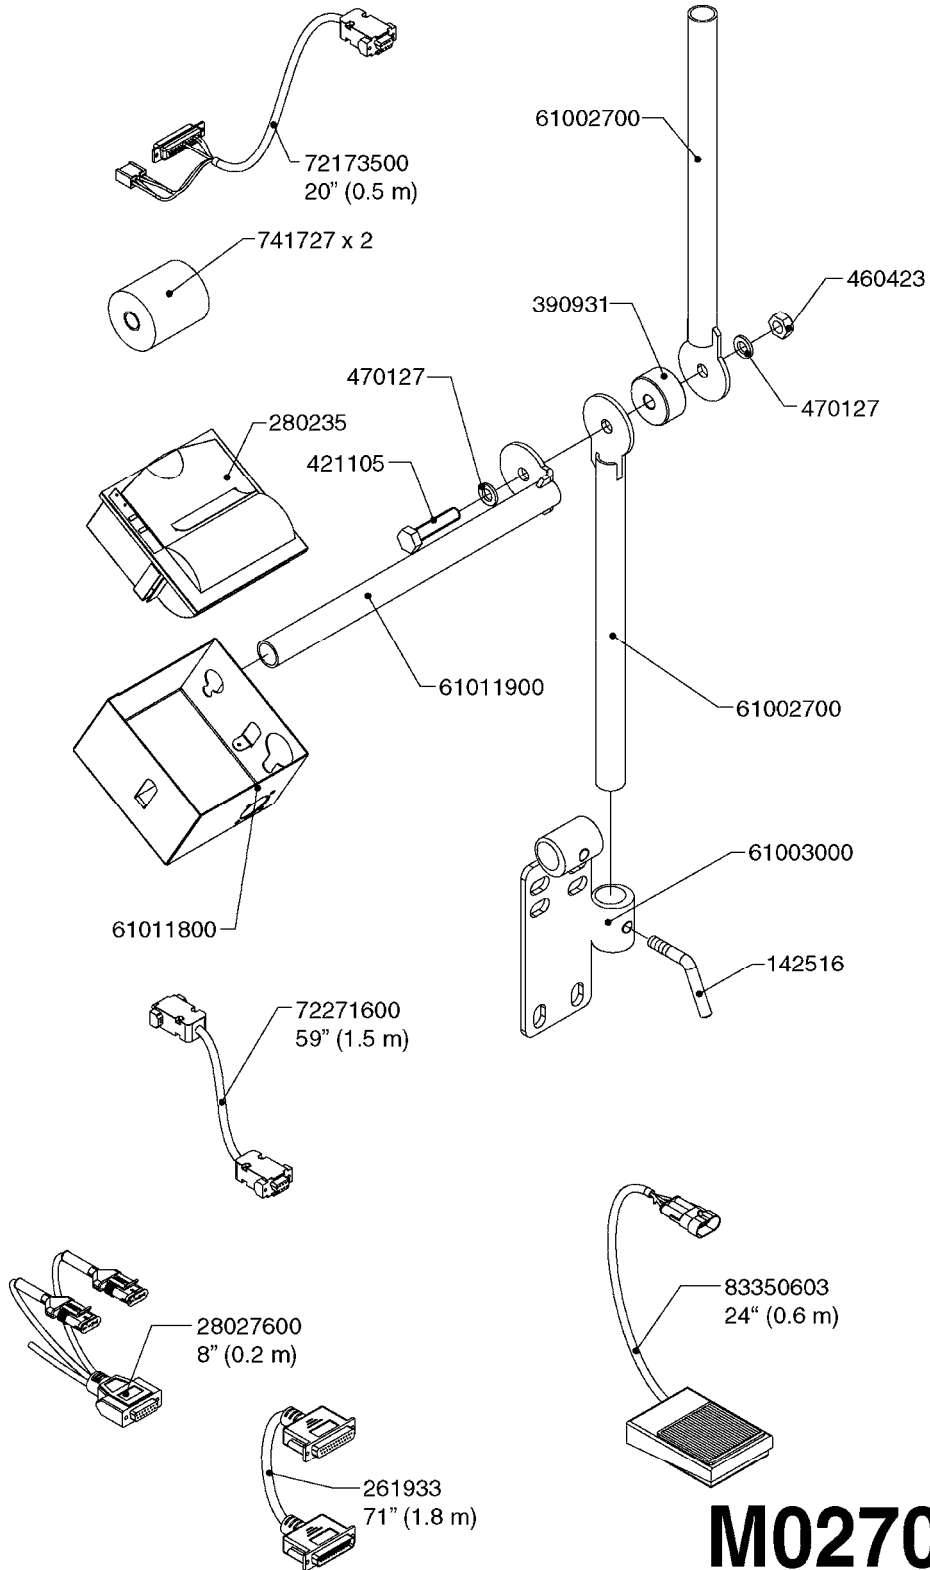

HC 5500 ACCESSORIES
M0270-HIN, 01:01:16

Page 1
Date 07.02.2020 9:19

parts-n°	order qty	description
142516	1	SCREW SET M10 BENT F. LOCKING
261933	1	CABLE W/PLUG 2X25 L=71"
280235	1	HARDI PRINTER WITH CLOCK
390931	1	PLASTIC SPACER D40XD11 L=20
421105	1	M10X45 MACHINE SCREW STAINLESS
460423	1	NUT HEX M10X1.50 LOCK DIN985A2 SS
470127	1	WASHER D15D10X2 M10 LOCK
741727	1	PAPER, THERMAL, HC5500 PRINTER
28027600	1	WIRE HC5500 AUX.
61002700	1	TUBE BRACKET F.TRACTOR MOUNT
61003000	1	BRACKET F.TRACTOR MOUNT
61011800	1	BOX FOR HARDI PRINTER
61011900	1	TUBE BRACKET F.TRACTOR MOUNT
72173500	1	WIRE F.PRINTER HC5500 L=20"
72271600	1	HC5500 COMMUNICATION CABLE
83350603	1	FOOT SWITCH HC5500 CONTROL