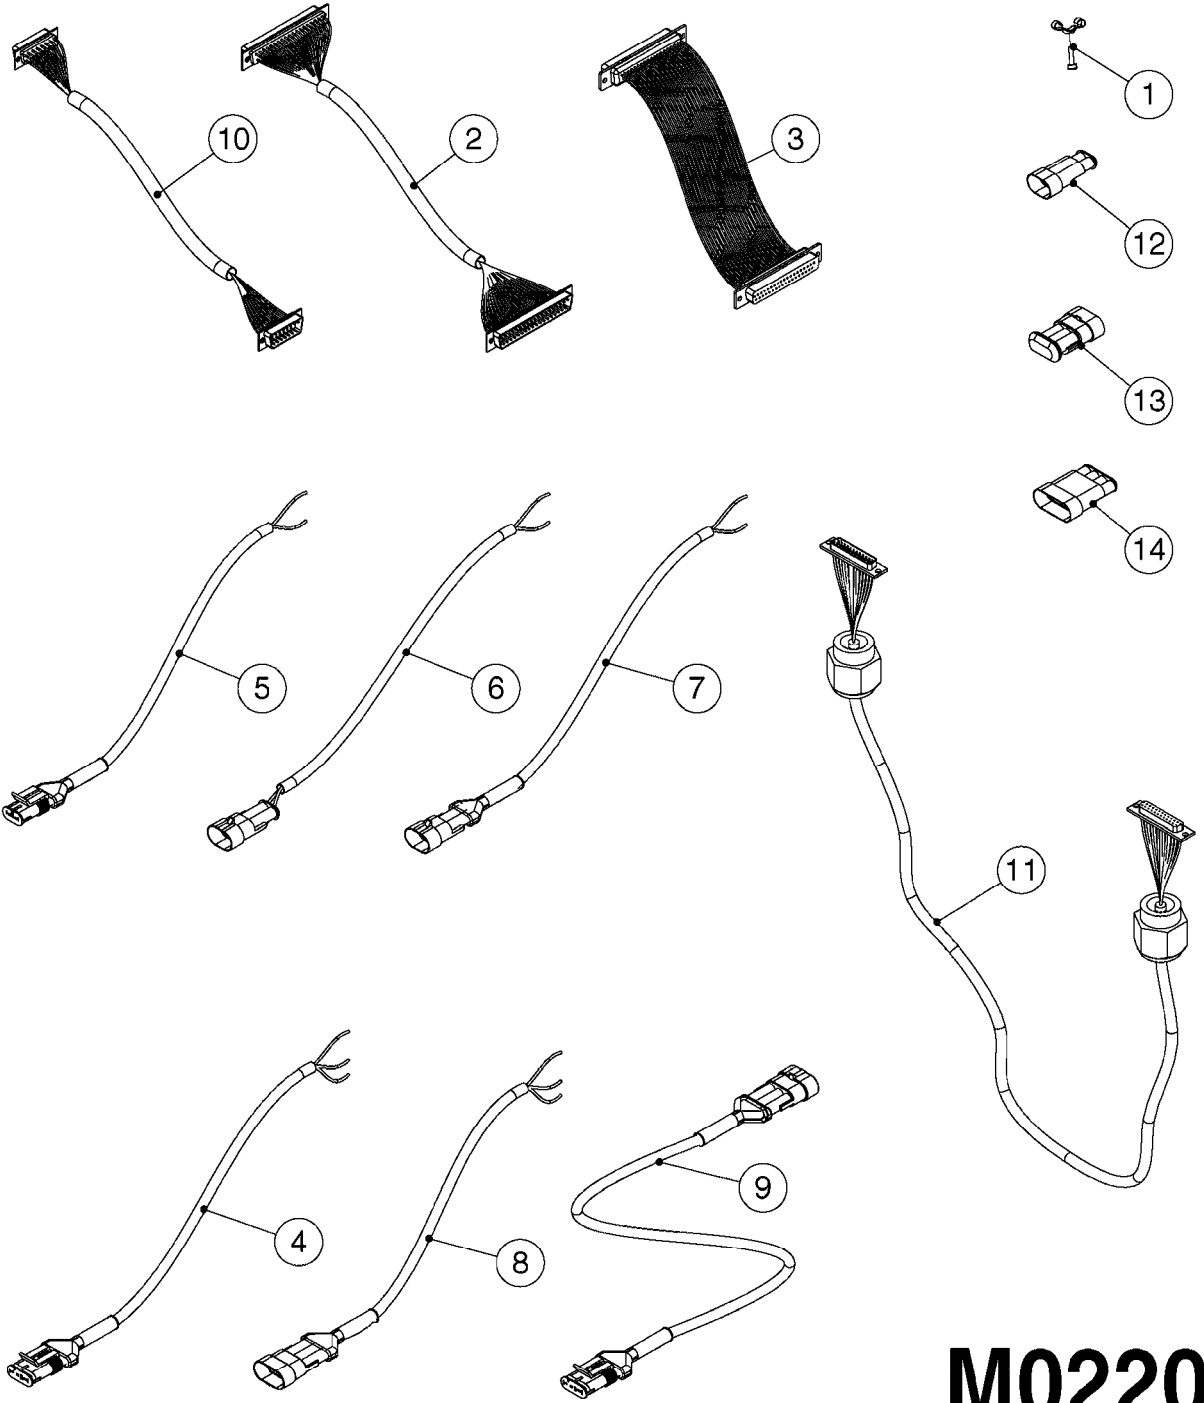

M0220

CABLES
M0220-HIN, 12:05:18

Page 1
Date 07.02.2020 9:19

Pos.	parts-n°	order qty	description
1	262150	1	SCREW ASSM.FOR D-SUB PLUG
2	26004900	1	CABLE FEM/MALE 37P L=9.5M
3	26005900	1	WIRE 37/37 POLE DAH/JOB COM
4	26006000	1	LEAD F AMP SUPERSEAL 3 WAYS L1,5M
4	26006100	1	CABLE L = 5.00M, AMP, MALE, 3P
4	26007000	1	CABLE L = 0.20M, AMP, MALE, 3P
4	26007100	1	CABLE L = 9.00M, AMP, MALE, 3P
4	26007200	1	CABLE 3POL AMP FEMALE L13M
5	26006200	1	CABLE L = 4.50M, AMP, MALE, 2P
5	26006300	1	CABLE L = 0.50M, AMP, MALE, 2P
5	26006400	1	CABLE L = 0.75M, AMP, MALE, 2P
5	26006500	1	CABLE L = 1.50M, AMP, MALE, 2P
5	26006600	1	CABLE L = 9.00M, AMP, MALE, 2P
6	26006700	1	CABLE L = 0.12M, AMP, FEMALE, 2P
7	26006800	1	CABLE L = 1.00M, AMP, FEMALE, 2P
8	26007300	1	CABLE L = 1.00M, AMP, FEMALE, 3P
9	26007400	1	CABLE L = 3.00M, AMP, EXT, 3P
9	26009800	1	CABLE L = 0.50M, AMP, EXT, 2P
10	26007500	1	CABLE FEM/FEM 15P L=3.5M
11	26016900	1	CABLE DB25M - DB25F L=8.5m
12	72450600	1	CAP F. AMP SUPER SEAL 2P PLUG
13	72450700	1	CAP F. AMP SUPER SEAL 3P PLUG
14	72450800	1	CAP F. AMP SUPER SEAL 4P PLUG