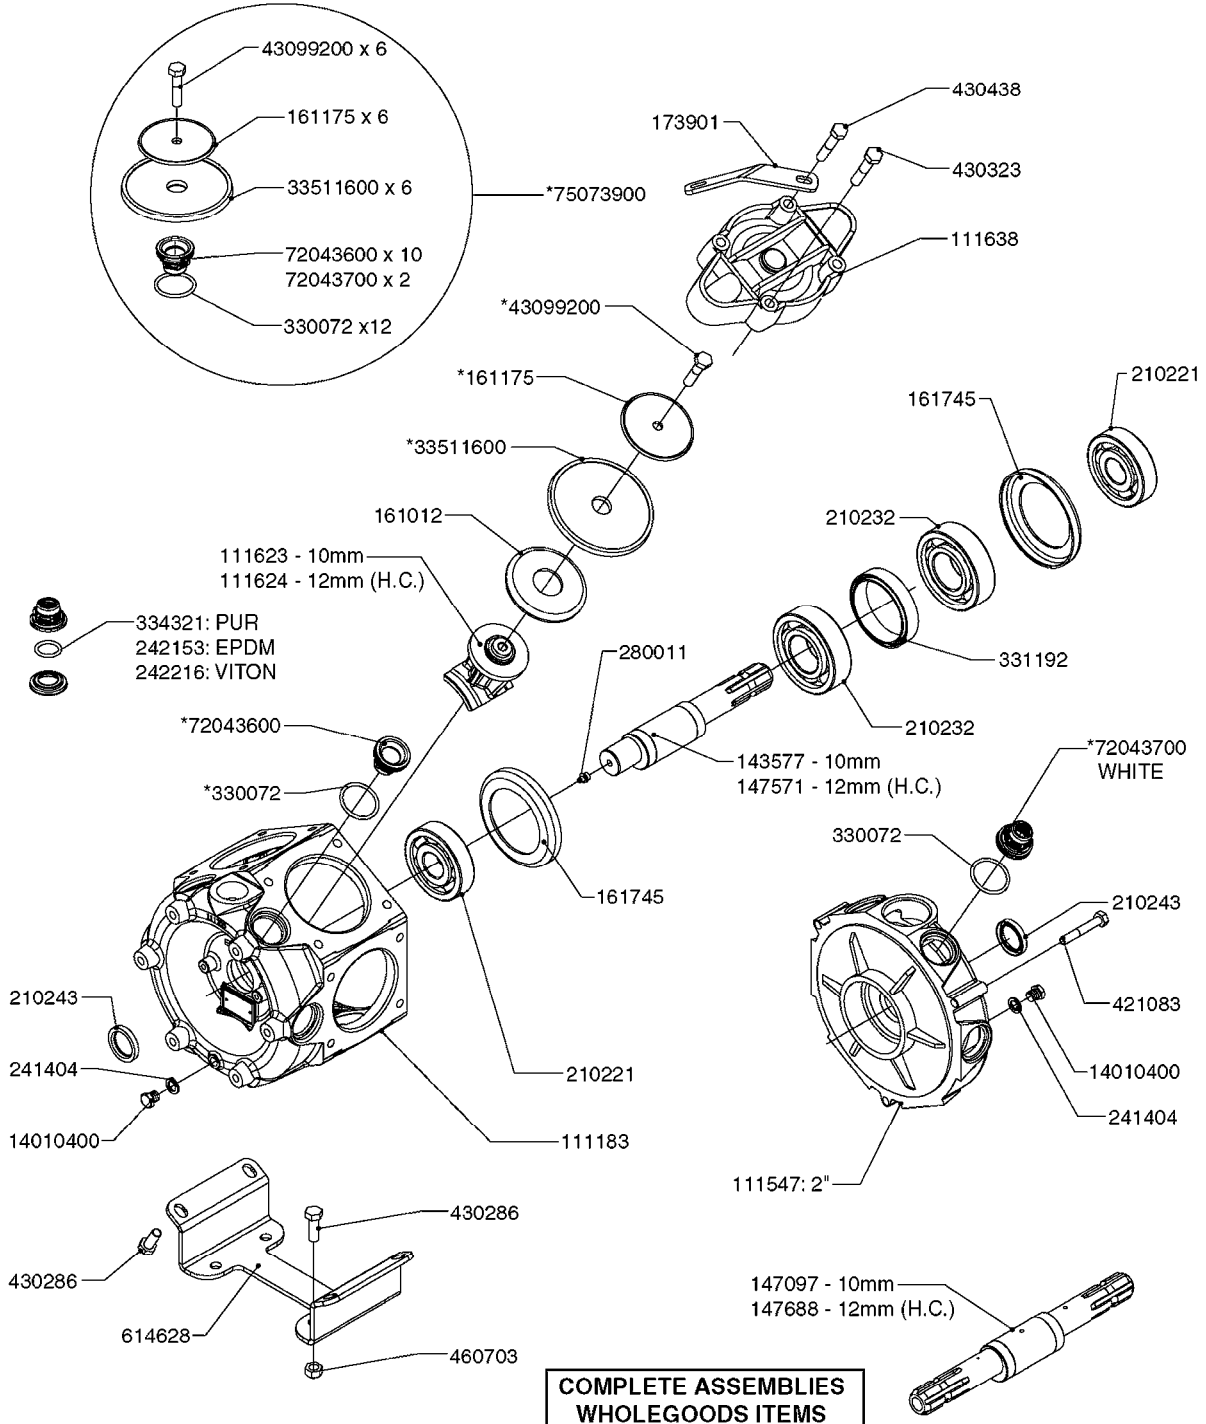

PUMP REPAIR KIT

**COMPLETE ASSEMBLIES
WHOLEGOODS ITEMS**

COMPLETE PUMPS

- 821587 - 463/10 2" W/THROUGH SHAFT (540 RPM)
- 82166300 - 463/12 2" (540 RPM H.C. INLINE PORTS)
- 463/12 2" (540 RPM H.C. OFFSET PORTS) REPLACED BY 82168700 (PAGE A0350)