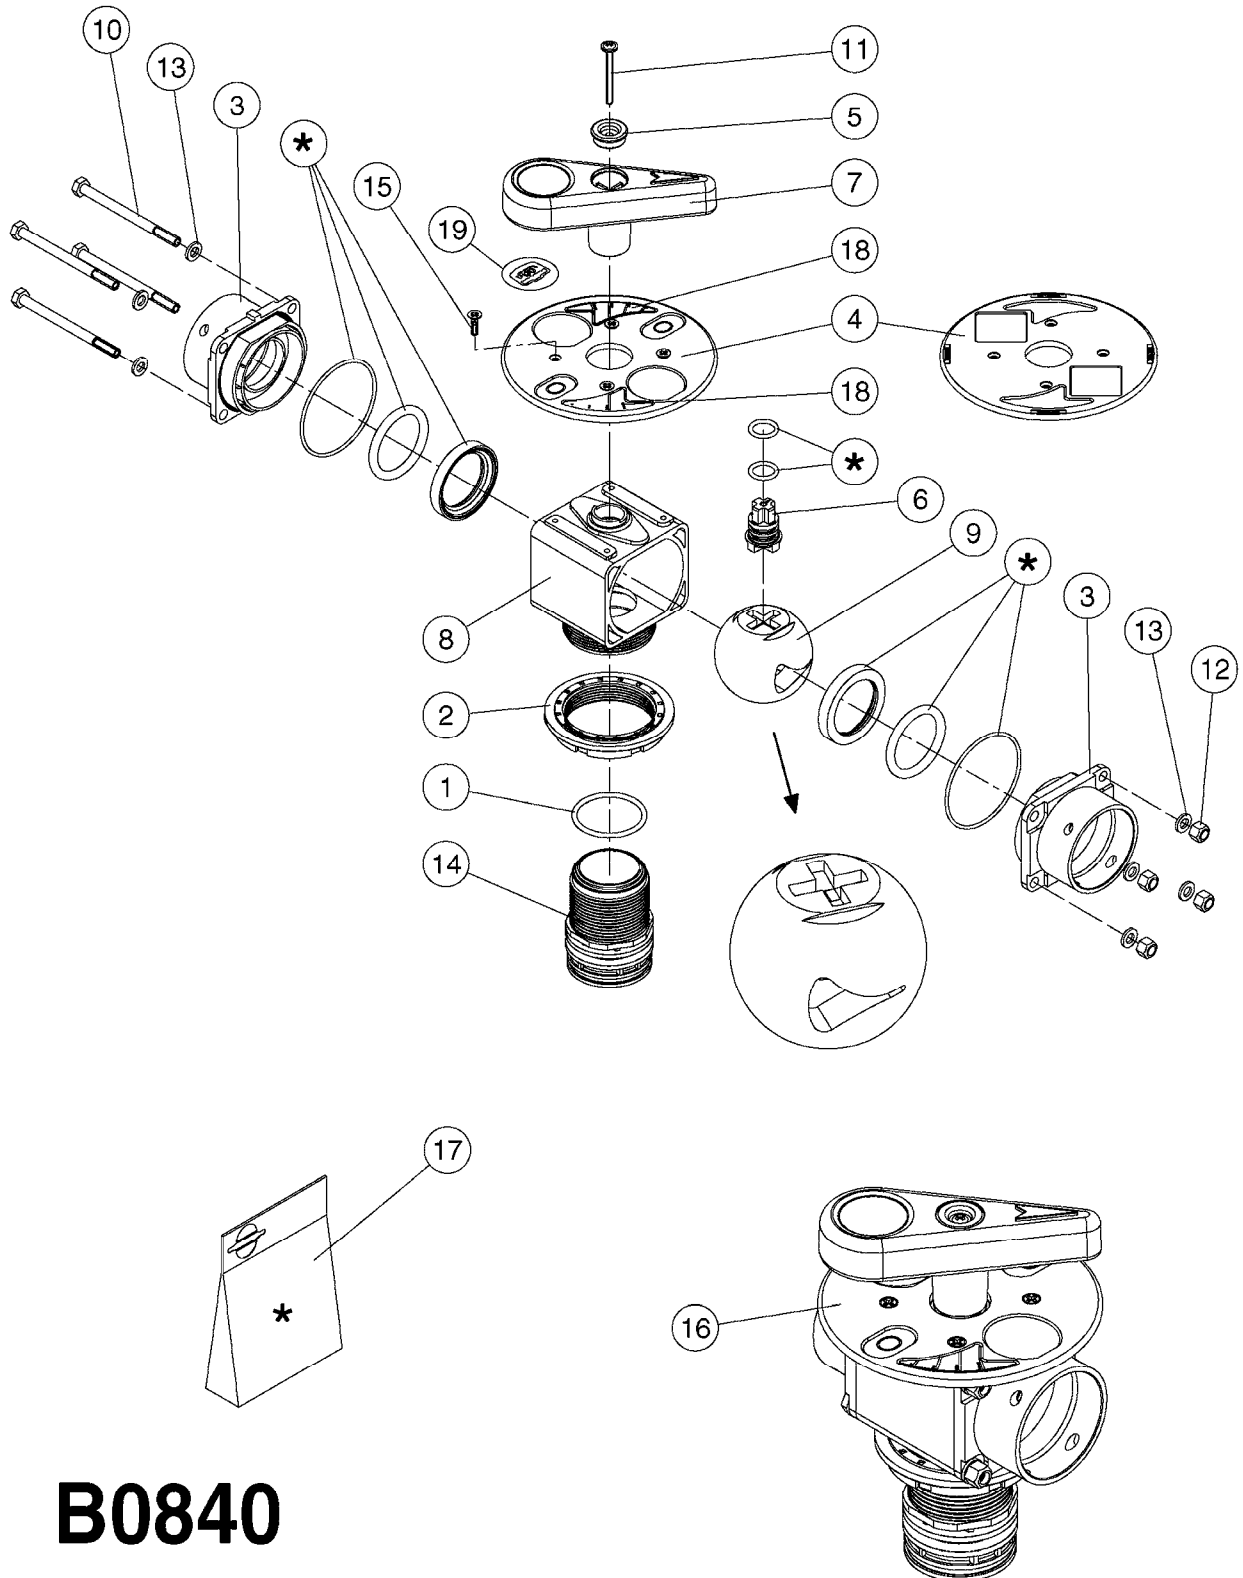

B0840

AGITATION VALVE S67 MANUAL
B0840-HIN, 30:07:19

Page 1

Date 07.02.2020 9:17

Pos.	parts-n°	order qty	description
1	242020	1	O-RING 39.2 X 3 VITON
2	322320	1	NUT F.3 WAY VALVE S56
3	334497	1	END COVER 3 WAY VALVE S-67
4	334587	1	FACE PLATE F.BALL VALVE BLACK NAVIGATOR 4500/6200
4	33506500	1	FACE PLATE F.BALL VALVE BLACK COMMANDER 4500/5500/7000
5	334594	1	PLUG F.VALVE HANDLE BLACK
6	334600	1	SPINDLE F.3 WAY VALVE
7	334903	1	HANDLE S67/93 VALVE BLACK
8	390623	1	HOUSING F.3 WAY VALVE
9	391180	1	BALL F. AGITATOR S67 ARE 268
10	410605	1	BOLT HEX 8.8 DEL M6X80
11	440729	1	SCREW F. PLASTIC 4MM X40LG SS
12	460261	1	NUT HEX M6X1.00 LOCK DIN985 A2 SS
13	471125	1	WASHER M6U 6.4X14X1.2,A2 SS
14	728579	1	SEAL F BALL
15	44074800	1	SCREW F. PLASTIC 4MM X10 WN1413 SS
16	72283600	1	VALVE S67 AGITATION NCM COMMANDER 4500/5500/7000
16	72386800	1	VALVE AGGITATION VAR NAV NAVIGATOR 4500/6200
17	74193000	1	REPAIR KIT FOR S67 VALVE
18	97800300	1	DECAL AGITATION,VARIABLE
19	97810900	1	DECAL AGITATION NCM