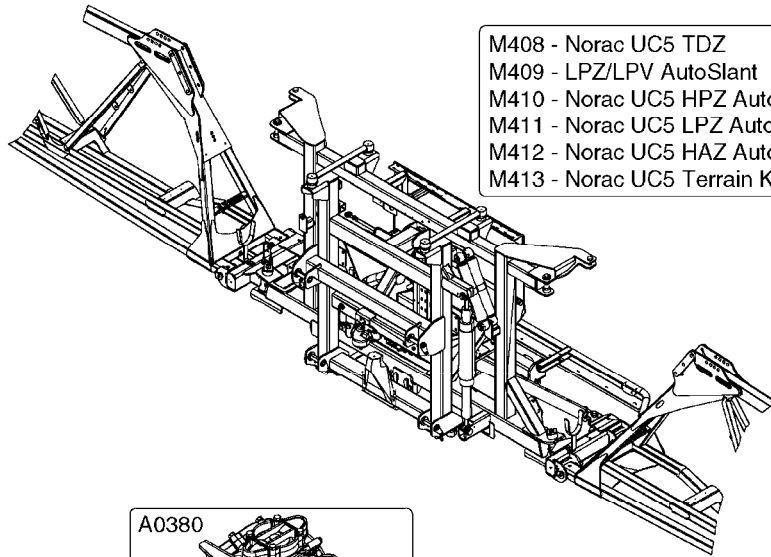

AA104

Agroparts: www.HARDI-INTERNATIONAL.com

COMMANDER 45/55/7000 HOSES
OVERVIEW
AA104-HIN, 14:11:16

Page 1

Date 07.02.2020 9:17

parts-n°	order qty	description

- M408 - Norac UC5 TDZ
- M409 - LPZ/LPV AutoSlant
- M410 - Norac UC5 HPZ AutoHeight
- M411 - Norac UC5 LPZ AutoHeight
- M412 - Norac UC5 HAZ AutoHeight
- M413 - Norac UC5 Terrain Kit