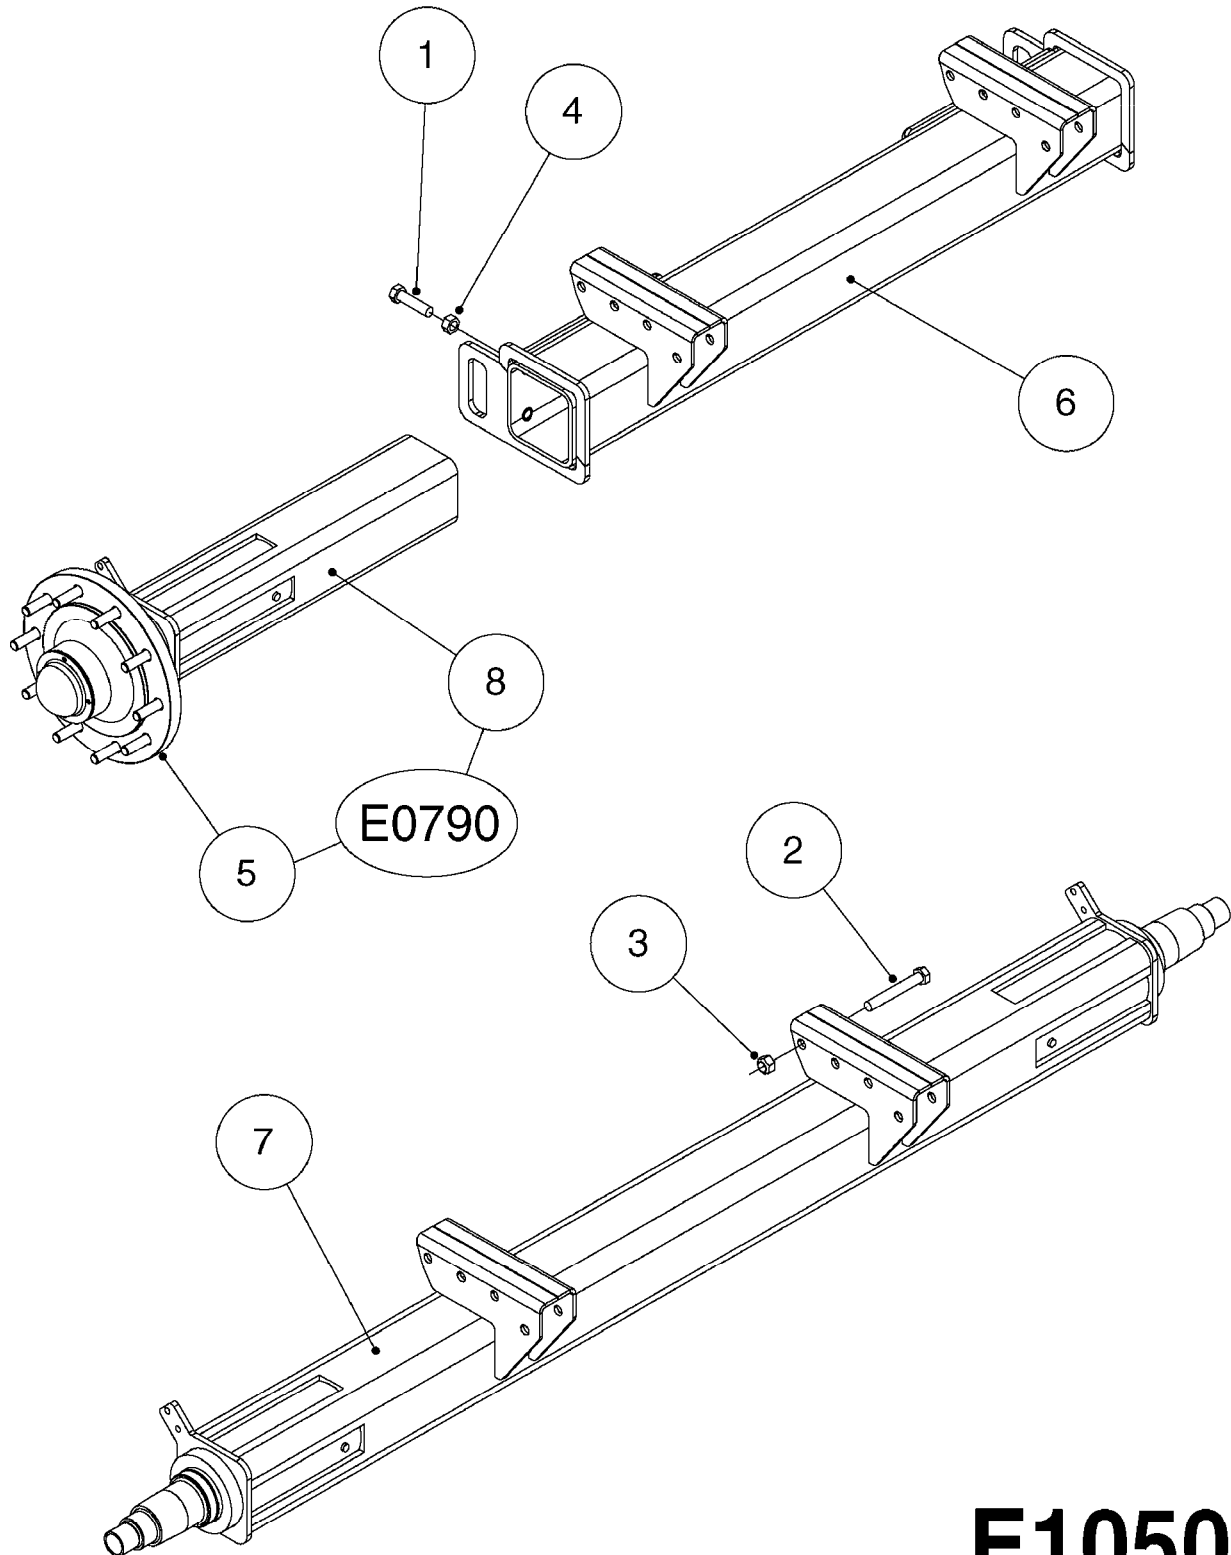

COMMANDER 4400-7000
NON-SUSPEND.AXLE
E1050-HIN, 01:01:16

Page 0
Date 07.02.2020 9:18

Agroparts: www.HARDI-INTERNATIONAL.com

COMMANDER 4400-7000
NON-SUSPEND.AXLE
E1050-HIN, 01:01:16

Page 1

Date 07.02.2020 9:18

Pos.	parts-n°	order qty	description
1	430920	1	BOLT HEX M20x80MM
2	430979	1	BOLT HEX M20x140 8.8 DELTA
3	460806	1	NUT HEX M20X2.50 LOCK DIN985A2 SS
4	461228	1	NUT HEX M20
5	28045703	1	HUB ASSY 10-13.19-11.02 25000#
6	63024303	1	AXLE W/M NON SUSP. ADJ. CM"05"
7	63033603	1	AXLE NON-SUSPENDEED NCM 44 120"
8	63033703	1	AXLE INSERT NCM 44/66/9000