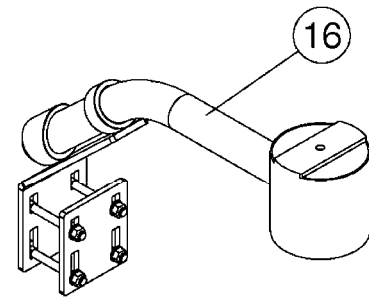

NORAC UC5 BOOM HEIGHT CONTROL
M0370-HIN, 16:10:18

Page 1

Date 07.02.2020 9:19

Pos.	parts-n°	order qty	description
1	26022703	1	CABLE, INTERFACE, TILT, NORAC UC5
2	26023503	1	CABLE UC5 INTERFACE MAIN AMP
3	26032600	1	CABLE UC5 NETWORK 14 AWG 10M
4	26043000	1	NORAC UC5 NETWORK 2 PIN PLUG
5	26043300	1	CABLE UC5 VALVE 2PIN/2PIN DT
6	26043400	1	NORAC UC5 CONTROLLER MODULE
7	26043500	1	NORAC UC5 VALVE MODULE
8	26043600	1	MODULE, INPUT, NORAC UC5
9	26043700	1	SENSOR, NORAC, UC5, ULTRASONIC
10	26043800	1	NORAC UC5 NETWORK COUPLER 2-WAY
11	26043900	1	NORAC UC5 NETWORK COUPLER 8-WAY
12	26044200	1	CABLE UC5 NETWORK 18 AWG 20M
13	26023803	1	NORAC UC5 ROLL SENSOR OLD STYLE NORAC P/N 43740
13	26044300	1	NORAC UC5 ROLL SENSOR NEW STYLE NORAC P/N 43741
14	26044400	1	NORAC UC5 - UC7 COUPLER 2-WAY/TERM.
15	26047100	1	CABLE UC5 NETWORK 14 AWG 1M
16	26049900	1	CABLE UC5 NETWORK 14 AWG 3M
17	26057900	1	UC5 NETWORK 6 PIN PLUG
18	26058000	1	NORAC UC5 NETWORK 12-PIN PLUG
19	26084700	1	MESH KIT ULTRASONIC SENSOR FOR 2018 AND NEWER SENSORS
19	28098003	1	MESH AND CLIP KIT, NORAC FOR PRE-2018 SENSORS
20	28050303	1	NORAC RUBBER TOP&BOLT F.SENSOR DIA.30MMX30MMX8MM
21	28055503	1	NORAC VALVE MOUNTING HARDWARE
22	28086600	1	FOAM DISC F. SENSOR NORAC
23	78216100	1	NORAC VALVE BLOCK COMP, DEUTSCH CON.

M0375