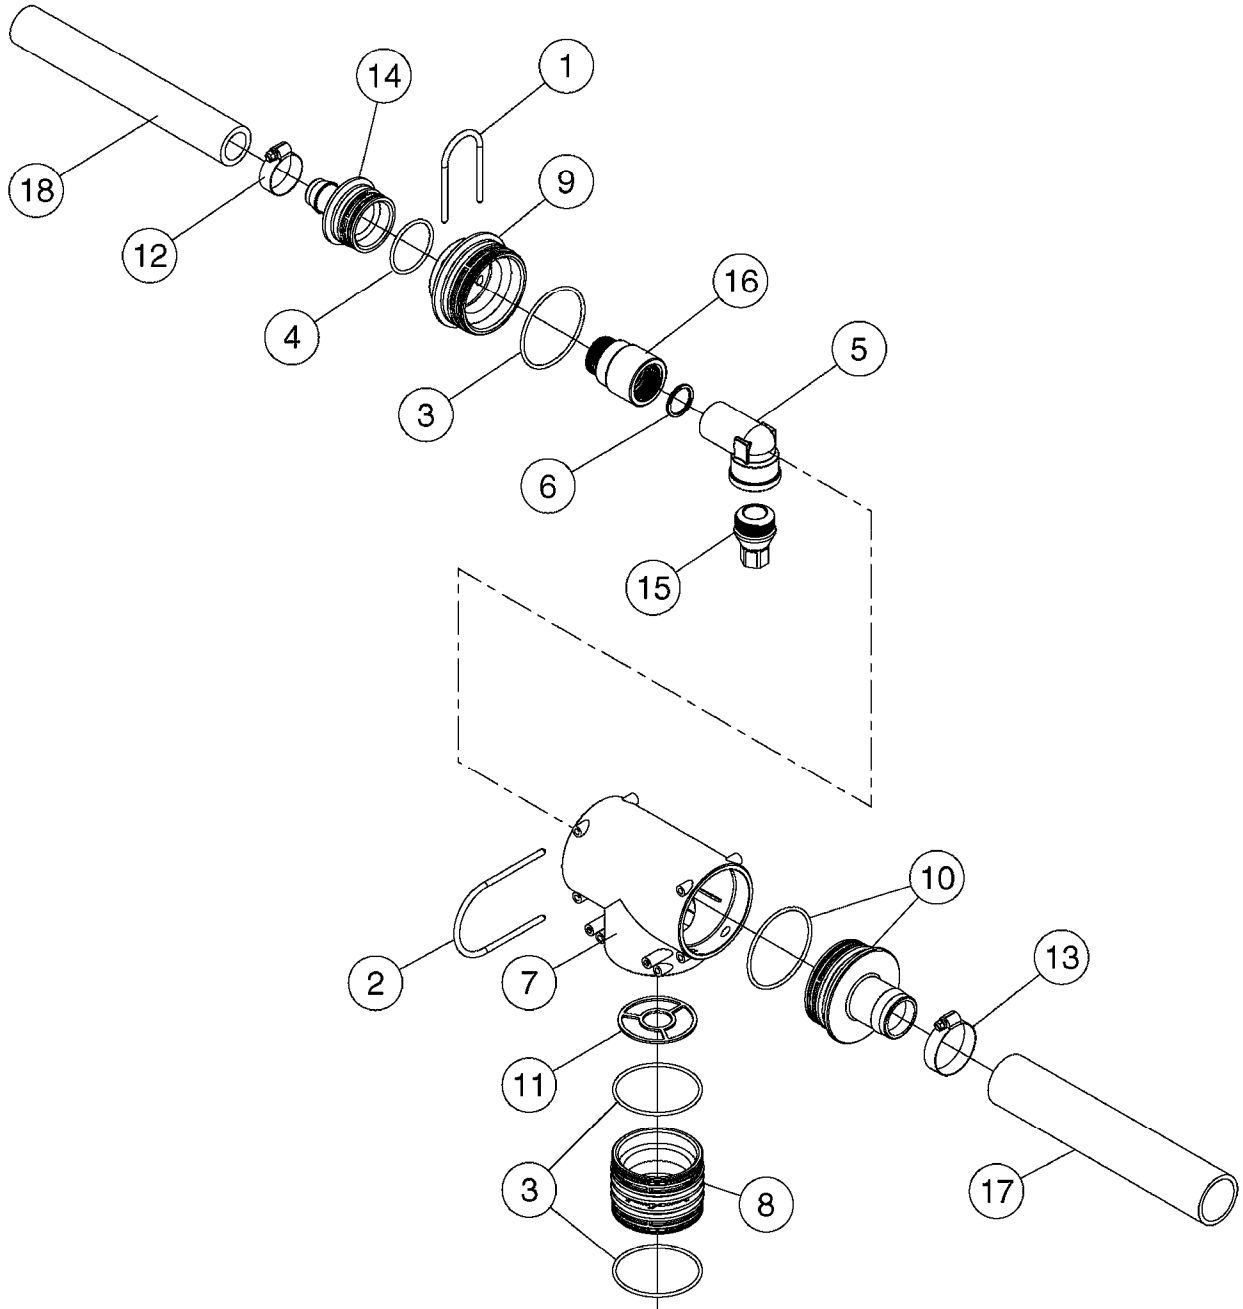

B0790

S93 EJECTOR F.TURBOFILLER
B0790-HIN, 30:08:16

Page 1
Date 07.02.2020 9:17

Pos.	parts-n°	order qty	description
1	145996	1	FITT.DK S-67 FORK
2	145997	1	FITT.DK S-93 FORK
3	242351	1	O-RING D69.5X3.0 VITON F.S-93
4	242353	1	O-RING 3 X 44.2 VITON
5	322138	1	FITT.DK ELB 1"M X 1"F BSP
6	330326	1	O-RING D30/D24X2 F.1"NUT
7	334545	1	FITT.DK S-93 TEE
8	334572	1	FITT.DK S-93 ADAPTOR MALE MALE
9	334601	1	FITT.DK S-93 TO S67 ADAPTOR
10	728523	1	FITT.DK S-93 STR.1-1/2" W.O-RING
11	16376600	1	CENTERING RING F. EJECTOR NOZZLE
12	28030003	1	CLAMP HOSE GEAR P1" 6716
13	28030103	1	CLAMP HOSE GEAR P5/4-S1.5"6724
14	39120900	1	FITT.DK S67 STR.1" 1RG INSIDE
15	39143800	1	NOZZLE T.F. EJECTOR
16	39143900	1	1" NPT EXT/INT EXTENSION
17	92702603	1	HOSE PVC SUCT GRAY 1-1/2"
18	92712403	1	HOSE R X1" X300PSI WP X0012"