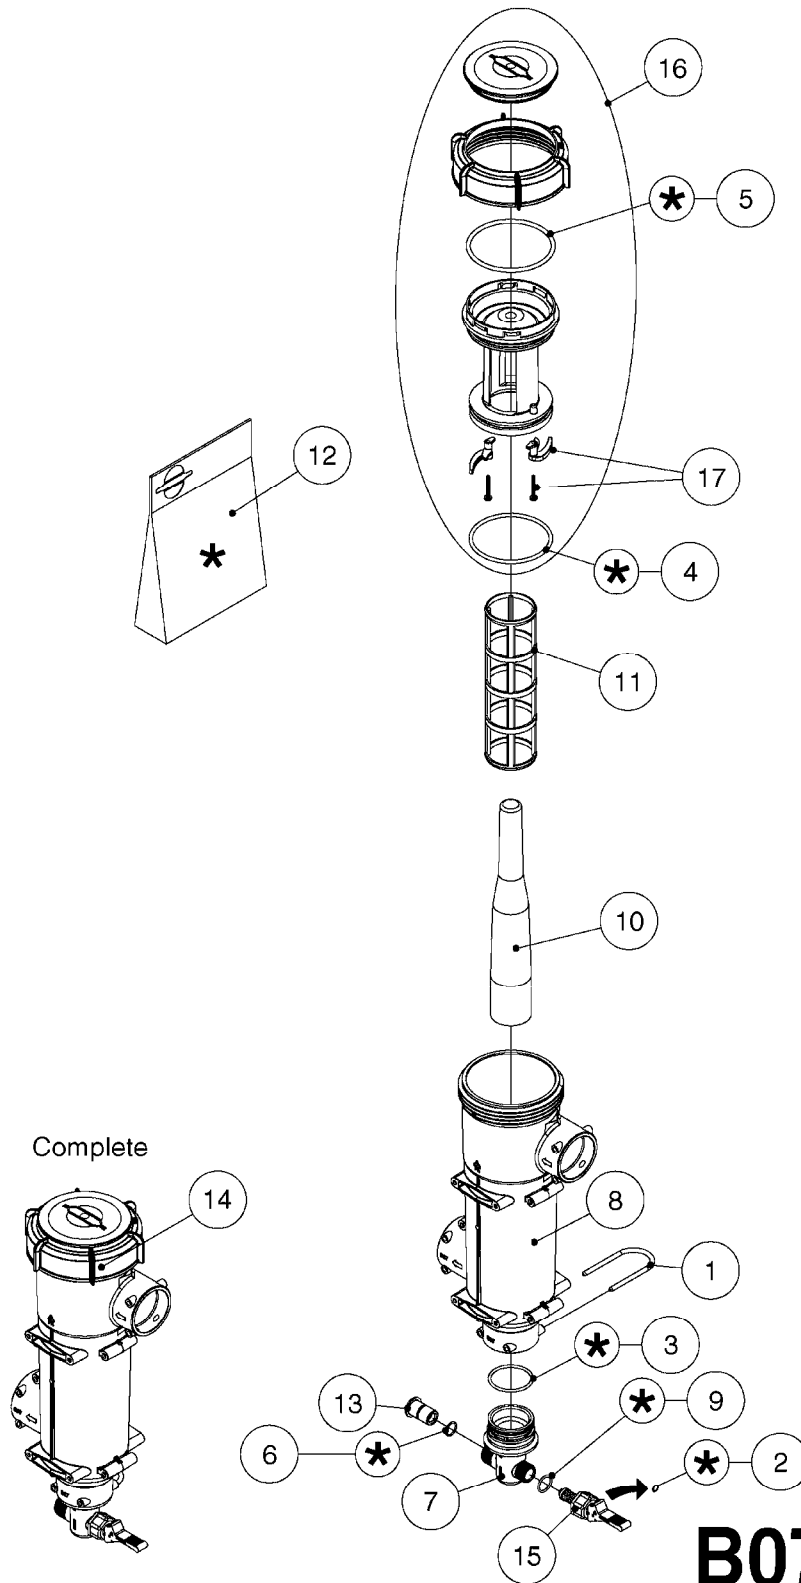

EASY CLEAN FILTER
B0720-HIN, 01:01:16

EASY CLEAN FILTER
B0720-HIN, 01:01:16

Page 1

Date 07.02.2020 9:17

Pos.	parts-n°	order qty	description
1	140766	1	NUT 1/2" BSP
2	145997	1	FITT.DK S-93 FORK
3	231346	1	QUICK COUPLER 1/8"BSP X 4 MM
4	240936	1	O-RING D13.3X2.4 NITRIL
5	242570	1	O-RING D150.0 x5.0 SH70 VITON
6	242572	1	RUBBER BELT Ø160x1.5 B=60 EPDM
7	242573	1	O-RING Ø104.14X5.33SH70 NITRIL
8	242593	1	GASKET Ø8/Ø5x1 (PA) 266N-M5X1
9	320047	1	FITT.DK CAPNUT 1/2" BSP
10	322356	1	EASYCLEAN FILTER HOUSING
11	322357	1	CAP F. COUPLER EASYCLEAN FILTE
12	330212	1	O-RING D19/D14X2.4 F.1/2"NUT
13	391090	1	BALL F. EASYCLEAN FILTER ON/OF
14	391091	1	SEAL F. BALL EASYCLEAN FILTER
15	440698	1	SCREW F.PLASTIC 6X18 SS HEXHD
16	727133	1	FITT. S93 2-1/2" STR. S W/O-RI
17	727226	1	FITT. S93 2-1/2" 90° S W/O-RING
18	741826	1	SEAL KIT F. EASYCLEAN FILTER
19	927253	1	RED AIR HOSE, Ø4/2 1810 E
20	14055400	1	FITT.DK REDUC 1/2"x1/8"x1/4"BS
21	14117700	1	SPINDLE S93 L46 NV13 SS
22	24260100	1	O-RING Ø88.0X5.0 SH70 VITON
23	24260700	1	O-RING Ø101.19X3.53 SH70 VITON
24	28030303	1	CLAMP HOSE T-BOLT S2.5" 235-76
25	28053400	1	GAUGE VACUUM SUCT. FILTER NCM
26	28054300	1	QUICK COUPLER 1/8"BSP/Ø4 FEMAL
27	33503200	1	HOSE COUPLER F. EASYCLEAN FILT
28	33503600	1	FILTER CARRIER F. EASYCLEAN
29	72072900	1	FITT. S93 2-1/2" 45° S W/O-RING
30	72270600	1	LID ASSM. EASYCLEAN FILTER
31	72278800	1	FILTER 30 MESH GREEN D110/284
31	72278900	1	FILTER 50 MESH BLUE D110/284
31	72279000	1	FILTER 80 MESH RED D110/284
32	72318900	1	EASYCLEAN FILTER COMPL.
33	74192800	1	FILTER LOCK PARTS - EASYCLEAN
34	92702803	1	HOSE PVC SUCT GRAY 2.5"