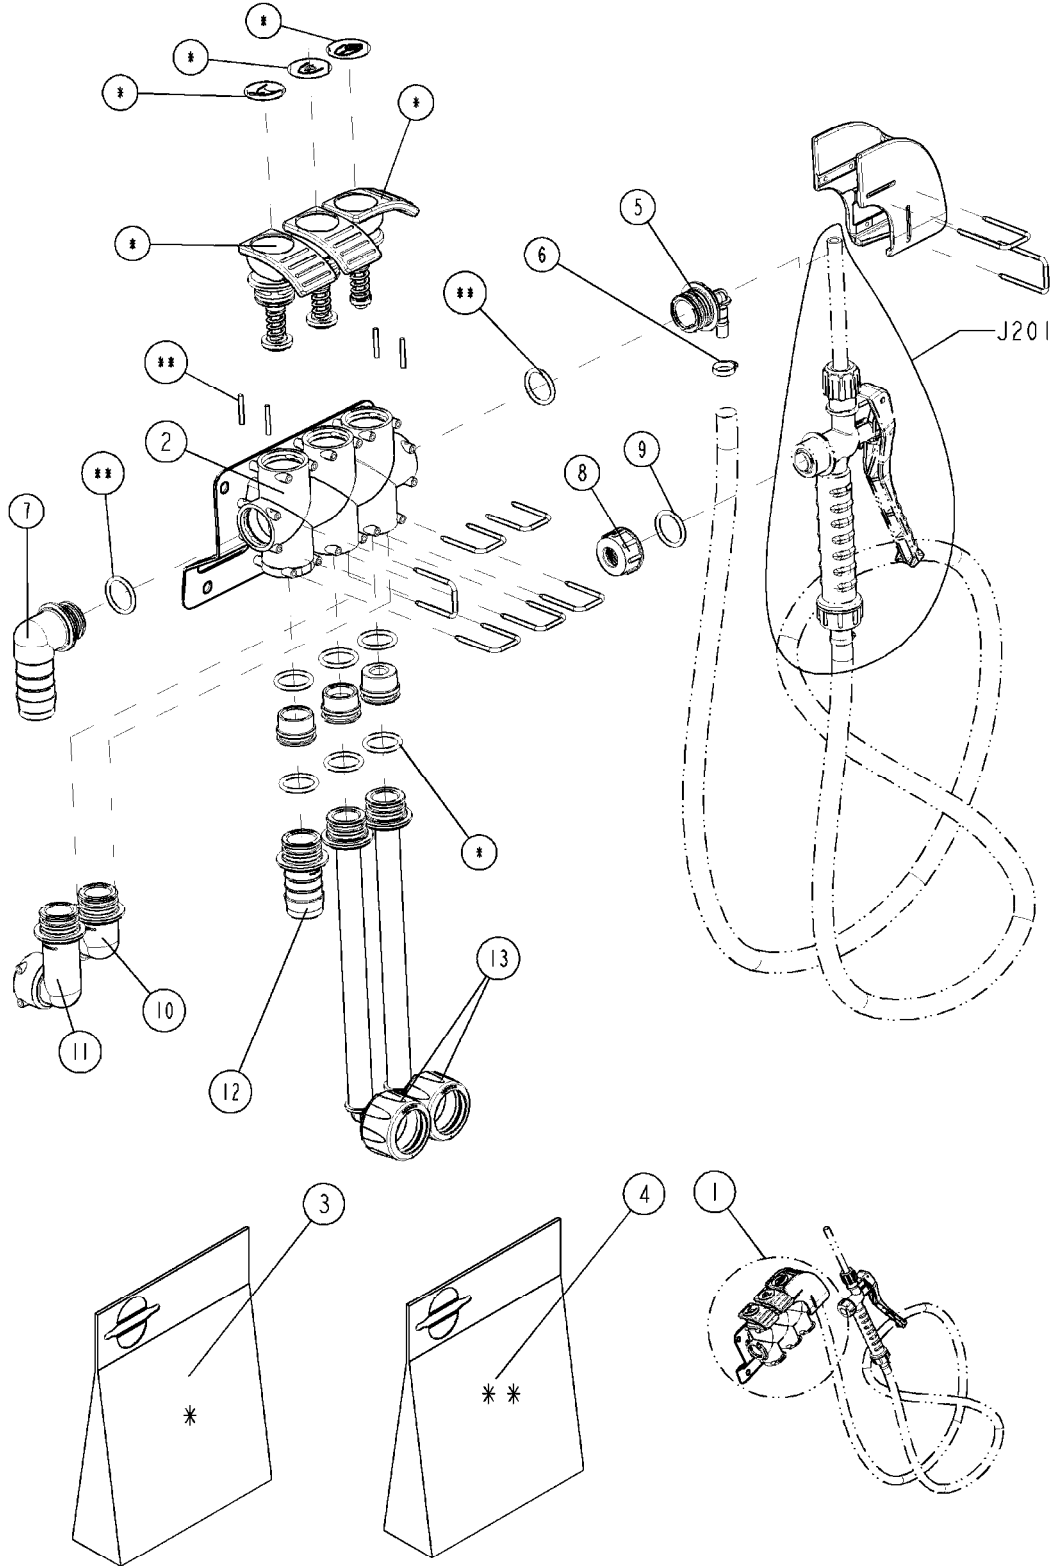

MANIFOLD F. TURBO FILLER
K621-HIA, 20:10:16

MANIFOLD F.TURBO FILLER
K621-HIA, 20:10:16

Page 1

Date 07.02.2020 9:18

Pos.	parts-n°	order qty	description
1	72482000	1	MANIFOLD S25 CHEMFILL
1	72775000	1	MANIFOLD TURBOFILL CM11
2	39122600	1	FITT.DK S-25 VALVE MANIFOLD
3	72530700	1	REP. KIT F. MANIFOLD S25 TURB.
4	72924500	1	REP.KIT F.MANIFOLD S25 TURBO
5	33512500	1	FITT.DK S-25 ELB.90° 5/16"HB
6	284582	1	CLAMP HOSE GEAR - 5/16"
7	333561	1	FITT.DK ELB.1" EC RETURN
8	32242500	1	NUT FOR LANCE GREY
9	240951	1	O-RING D21.2X3 NITRIL
10	33512800	1	FITT.DK S-25 ELB.90° S-25 L38
11	33512900	1	FITT.DK S-25 ELB.90° S-25 L60
12	33513500	1	FITT.DK S-25 STR. 1"
13	72775300	1	HOSE ASSY,1/2" X 320 S25-T25/90°