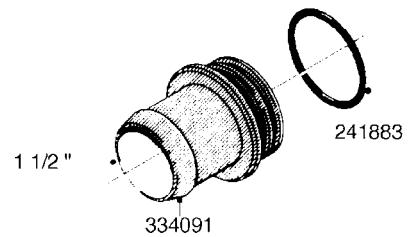

L0080

FITTINGS - S-53
L0080-HIN, 12:09:17

Page 1

Date 07.02.2020 9:18

Pos.	parts-n°	order qty	description
1	145995	1	FITT.DK S-53 FORK
2	241973	1	O-RING Ø3 X 44.2 70 SHORES NITRIL NITRIL (BLACK)
2	242353	1	O-RING 3 X 44.2 VITON VITON (BROWN)
3	242109	1	O-RING D32.2x3.0 NITRIL (BLACK)
3	242354	1	O-RING D32.2X3.0 VITON VITON (BROWN)
4	322103	1	FITT.DK S-53 BULKHEAD
5	322107	1	FITT.DK S-53 BULKHEAD NUT
6	322110	1	FITT.DK S-53 ELB. 1/2" BSP
7	322352	1	FITT.DK S-53 TEE
8	334229	1	FITT.DK S-53 STR.3/4"
9	334260	1	GASKET F. S-53 BULKHEAD
10	334564	1	FITT.DK S-67 TO S-53 ADAPTER
11	391100	1	FITT.DK S-53THREAD INS.1/2"BSP
12	726463	1	FITT.DK S53 BULKHEAD W/GASKET
13	726552	1	FIT.DK S-53X90 1/2" BSP,O-RING
14	726556	1	FITT.DK S-53 HB 1/2" W/O-RING
15	726558	1	FITT.DK S53 STR. 3/4" W.ORING
16	726559	1	FITT DK. S-53 HB 1" W/O-RING
17	726568	1	FITT.DK.S-53 HB 1/2"90 W/O-RING
18	726570	1	FITT.DK S-53 ELB.3/4" W.ORING
19	726571	1	FITT.DK S-53 ELB.1", W ORING
20	726578	1	FITT.DK S53 PLUG WITH O-RING
21	728561	1	FITT.DK. S67M - S53F REDUCER