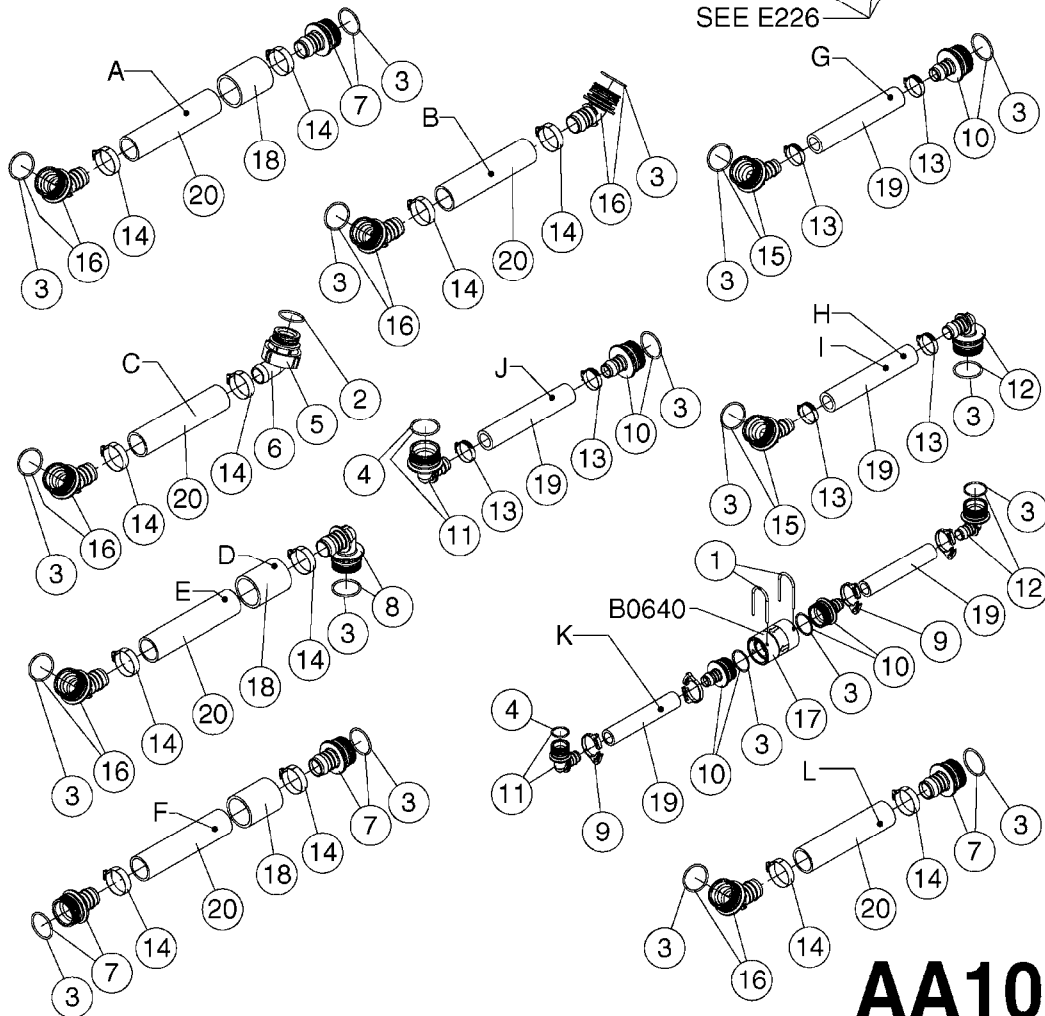

AA106

Agroparts: www.HARDI-INTERNATIONAL.com

COMMANDER 45/55/7000 FLUID
FRONT
AA106-HIN, 14:11:16

Page 1

Date 07.02.2020 9:17

parts-n°	order qty	description

BOTTOM VIEW

TOP VIEW