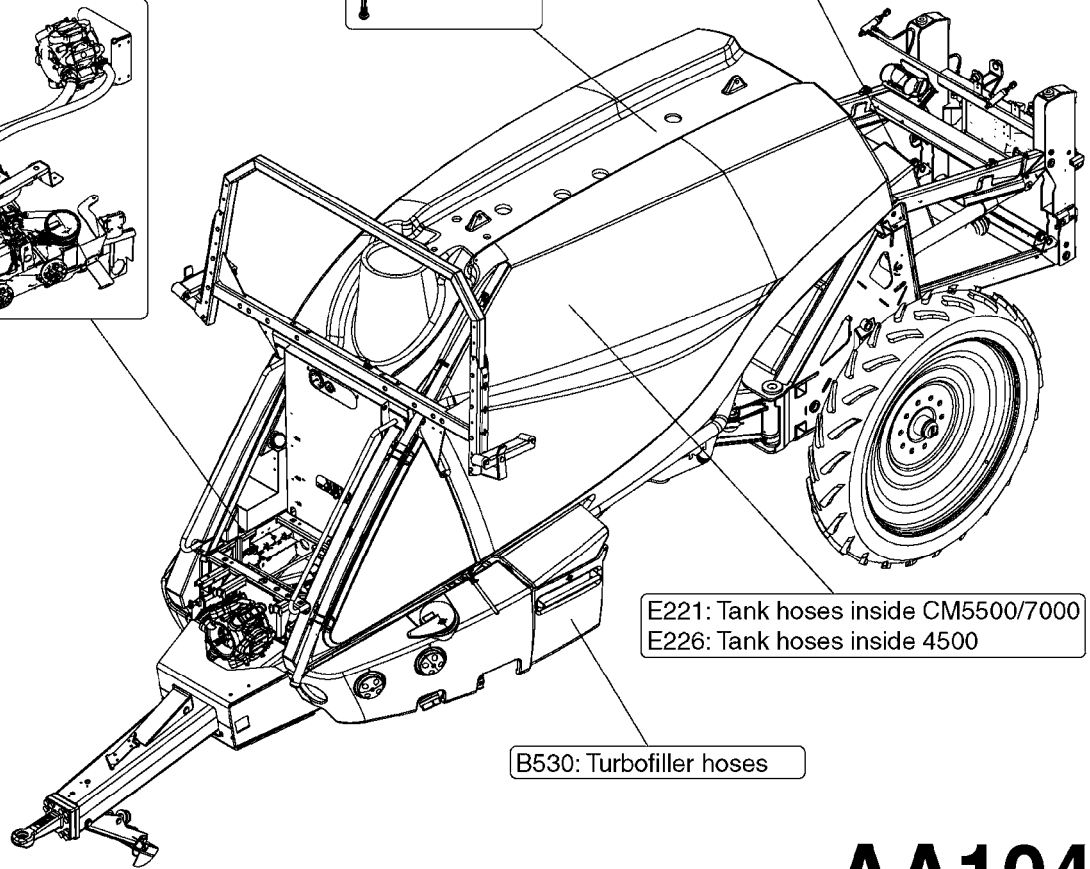

K261: Rinsing tank hoses