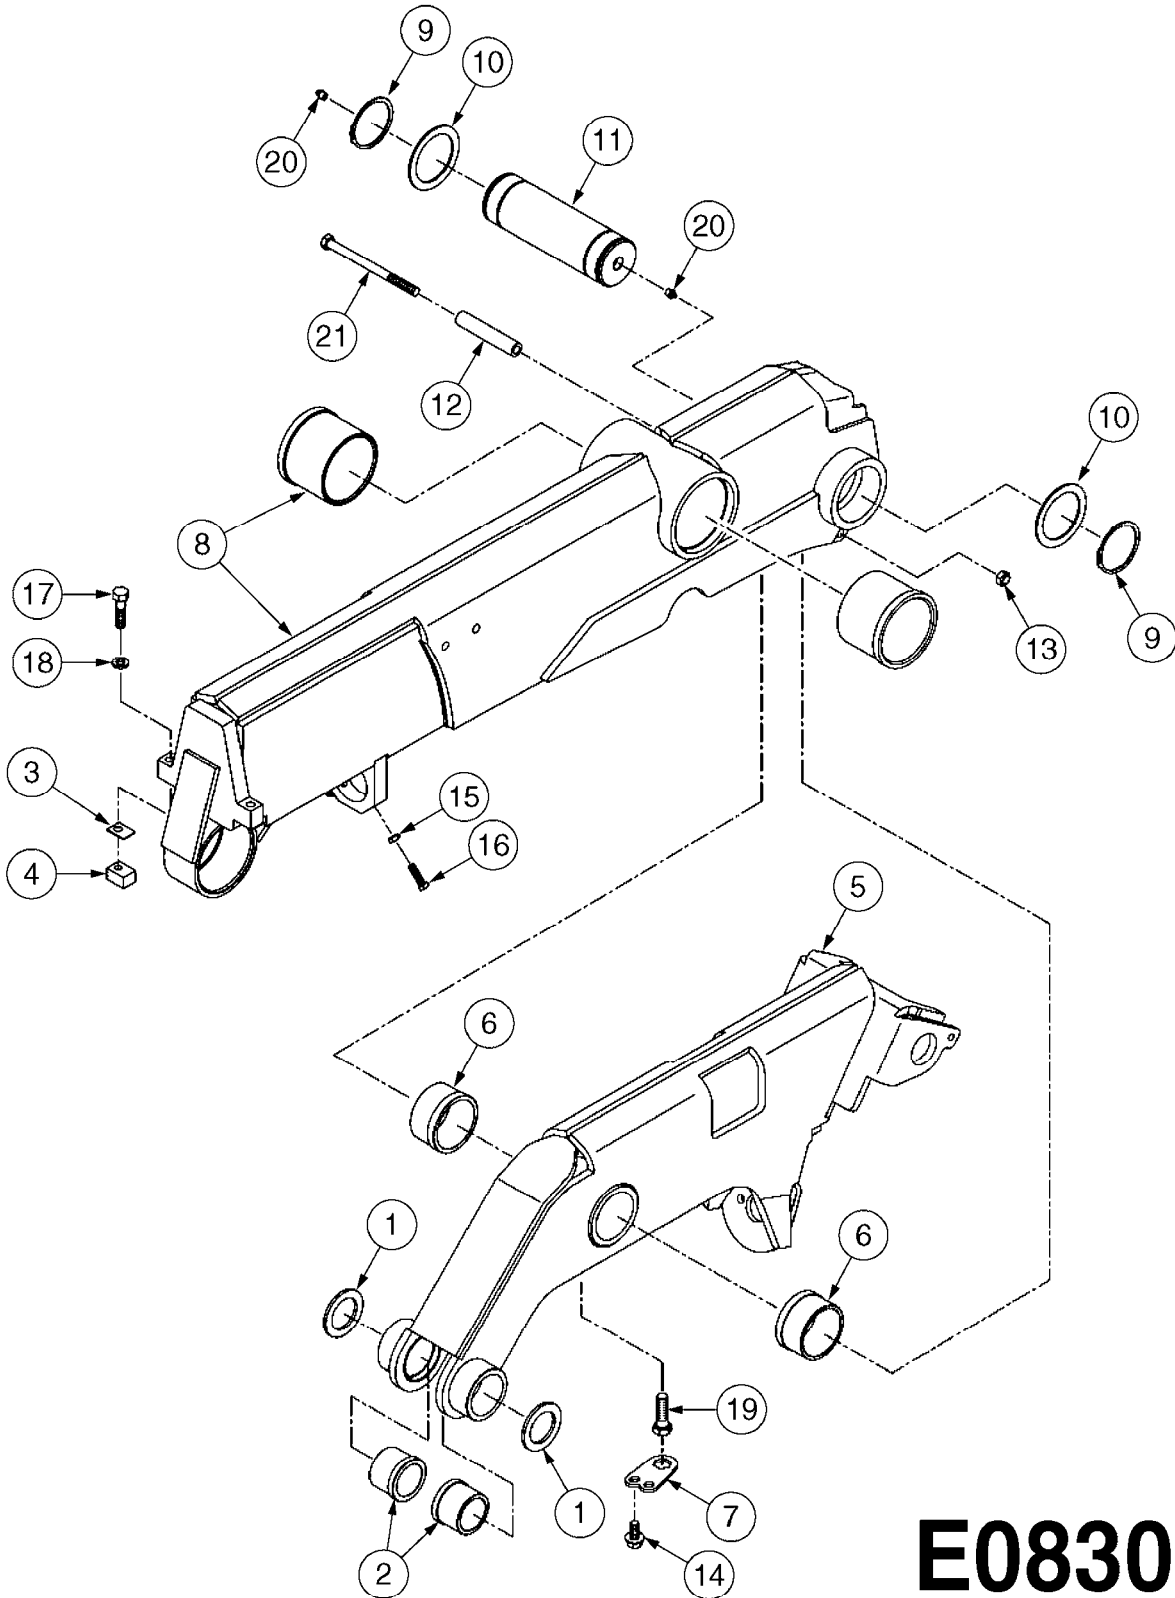

E0830

CAMOPLAST FRAME 40 SERIES
E0830-HIN, 01:01:16

Page 1

Date 07.02.2020 9:18

Pos.	parts-n°	order qty	description
1	28076003	1	WASHER, 3"X2.02"X3/16"
2	28076303	1	BUSHING 2.55"ODX2.012ID"X2"
3	28076403	1	SHIM, TILT STOPPER
4	28076503	1	STOPPER, TILT
5	28076603	1	TENSION ARM (40 SERIES)
6	28076703	1	BUSHING, TENS. 3.48X3.15X1.98"
7	28076803	1	LOCK PLATE
8	28076903	1	FRAME W/BUSHINGS (40 SERIES)
9	28077003	1	SNAP RING EXT. 3"
10	28077103	1	WASHER
11	28077203	1	PIN, 3" OD X 9.56"
12	28077303	1	SPACER
13	28083403	1	LOCK NUT 1/2"-20 UNF
14	28083503	1	BOLT HEX FLG.1"X1/2"-13UNC GR5
15	28083603	1	JAM NUT 3/8"-16 UNC GR 8
16	28083703	1	SET SCREW 1-1/2"X3/8"-16 UNC
17	28083803	1	BOLT HEX 2"X1/2"-13 UNC
18	28083903	1	LOCK WASHER 1/2"
19	28084003	1	BOLT HEX 2" X 5/8"-11
20	28084103	1	GREASE FITTING
21	28084203	1	BOLT HEX 6-1/2"X1/2"-20UNF GR8