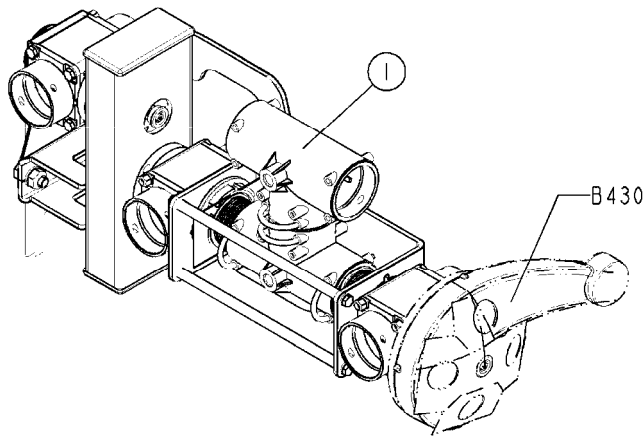

SMART VALVE S67 (11)
B418-HIA, 31:08:15

B418