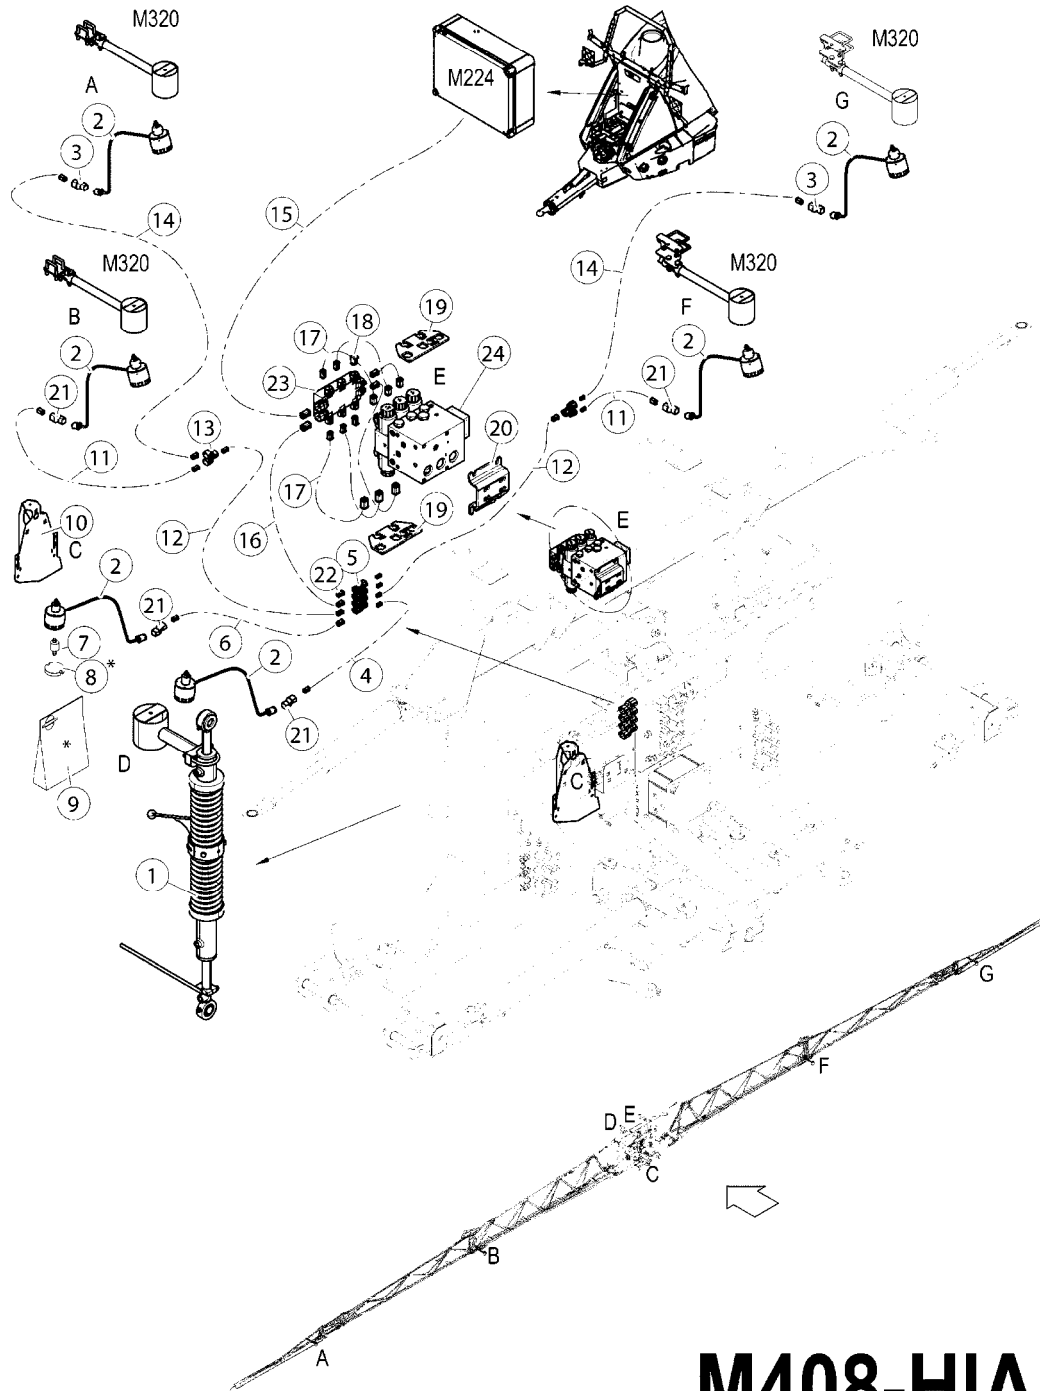

M408-HIA

NORAC UC5 AUTOTERRAIN TDZ
M408-HIA, 10:02:16

Page 1
Date 07.02.2020 9:19

Pos.	parts-n°	order qty	description
1	78130700	1	CYLINDER 8IN LINEAR ROLL NORAC
2	26043700	1	SENSOR, NORAC, UC5, ULTRASONIC
3	26044400	1	NORAC UC5 - UC7 COUPLER 2-WAY/TERM.
4	26043200	1	CABLE UC5 NETWORK 14 AWG 1M
5	26043900	1	NORAC UC5 NETWORK COUPLER 8-WAY
6	26043200	1	CABLE UC5 NETWORK 14 AWG 1M
7	28050303	1	NORAC RUBBER TOP&BOLT F.SENSOR DIA.30MMX30MMX8MM
8	28086600	1	FOAM DISC F. SENSOR NORAC For Sensors before 2018
9	28097000	1	TRANSDUCER KIT F.US SENSOR For sensors before 2018
9	26084700	1	MESH KIT ULTRASONIC SENSOR For Sensors from 2018 and forward
10	61068000	1	NORAC SENSOR BRACKET, CENTER
11	26032600	1	CABLE UC5 NETWORK 14 AWG 10M
11	26044200	1	CABLE UC5 NETWORK 18 AWG 20M
11	26047100	1	CABLE UC5 NETWORK 14 AWG 1M
11	26049900	1	CABLE UC5 NETWORK 14 AWG 3M
11	26051100	1	CABLE UC5 NETWORK 14 AWG 5M
11	26051200	1	CABLE UC5 NETWORK 14 AWG 7M
11	26051300	1	CABLE UC5 NETWORK 14 AWG 15M
12	26043200	1	CABLE UC5 NETWORK 14 AWG 1M
13	26044100	1	NORAC UC5 NETWRK COUPLER 3-WAY
14	26044200	1	CABLE UC5 NETWORK 18 AWG 20M
14	26047100	1	CABLE UC5 NETWORK 14 AWG 1M
14	26049900	1	CABLE UC5 NETWORK 14 AWG 3M
14	26051100	1	CABLE UC5 NETWORK 14 AWG 5M
14	26051200	1	CABLE UC5 NETWORK 14 AWG 7M
14	26051300	1	CABLE UC5 NETWORK 14 AWG 15M
15	26045600	1	CABLE, UC5, 6P FEMALE JC L=10.5M
16	26043200	1	CABLE UC5 NETWORK 14 AWG 1M
17	26043300	1	CABLE UC5 VALVE 2PIN/2PIN DT
18	26043000	1	NORAC UC5 NETWORK 2 PIN PLUG
19	28153500	1	VALVE MODULE BRACKET PAIR
20	16320400	1	BRACKET F. NORAC BLOCK - RED
21	26043800	1	NORAC UC5 NETWORK COUPLER 2-WAY
22	26057900	1	UC5 NETWORK 6 PIN PLUG
23	26043500	1	NORAC UC5 VALVE MODULE
24	78219200	1	VALVE BLOCK 3 STATION