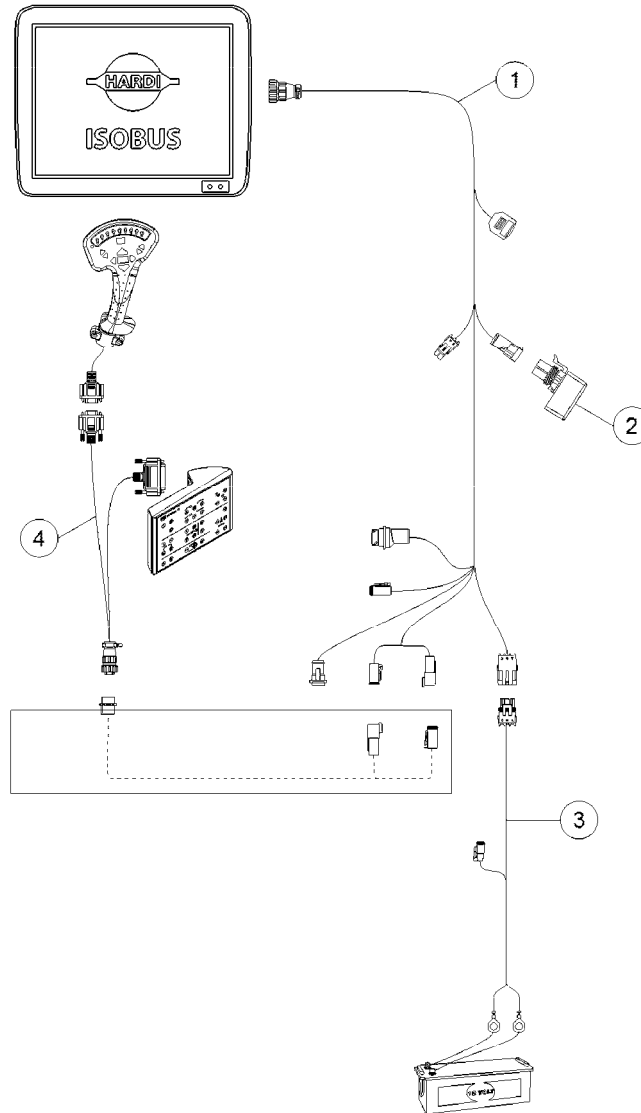

M414-HIA

HC 85/9500 TRACTOR WIRING
ASSY.
M414-HIA, 22:02:13

Page 1
Date 07.02.2020 9:19

Pos.	parts-n°	order qty	description
1	26040200	1	DISPLAY CABLE, HC85/9500, 12' (ISOBUS)
2	26040400	1	ISOBUS POWER/CONTROL EXTENSION
3	26040500	1	ISOBUS ACTIVE TERMINATION
4	26040600	1	ISOBUS POWER CABLE - 16FT
5	26040300	1	ISOBUS IBBC POWER CONT. ASSY.
6	26040900	1	POWER CABLE DISPLAY/GUIDANCE, 15'
7	26040800	1	ISOBUS/HARDI GRIP TEE CABLE
8	26031500	1	CABLE ISO CABIN GRIP SETBOX
9	26076800	1	FUSE 100A MEGA298 SERIES
10	26076900	1	FUSE 100A MIDI498 SERIES
11	26076600	1	FUSE 30A JCASE495 SERIES
11	26076700	1	FUSE 60A JCASE495 SERIES