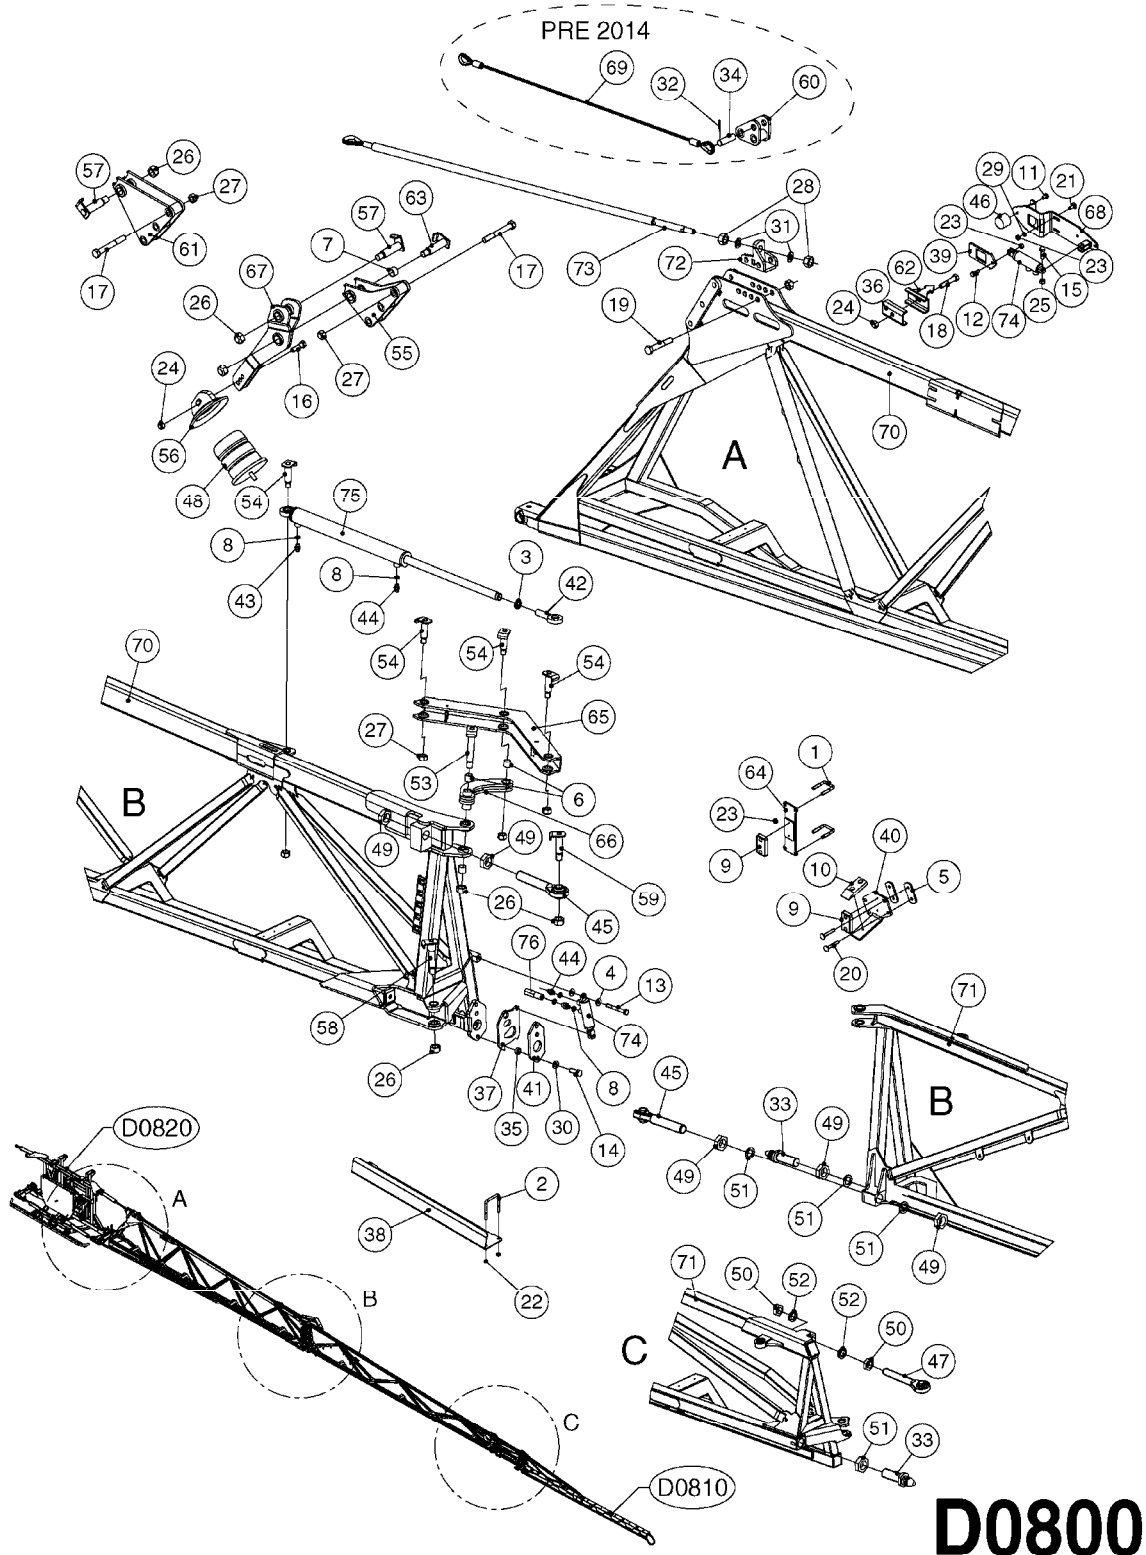

TR5-B3-TDZ-RA
Main fold hydraulics block
01/2016 -->

- 16 3 Solenoid Valve Block
- 17 2 Solenoid Valve Block - No item 11

C247-HAU

HYD. BLOCK INNER FOLD
C247-HAU, 12:04:16

Page 1

Date 07.02.2020 9:17

Pos.	parts-n°	order qty	description
1	28063304	1	PURGE SCREW
2	241404	1	DOWTY SEAL 1/4"
3	28060604	1	CHECK-VALVE
4	241356	1	DOWTYSEAL 1/2"
5	147132	1	HEX NIPPLE 1/2"X1/2" BSP DEL
6	28060904	1	ACCUMULATOR 110 BAR 0.32L
7	28060504	1	ACCUMULATOR 70 BAR 0.32L
8	28060704	1	FLOW DIVIDER
9	28063404	1	1/2" TEST PORT
10	78151004	1	HYDAC SOLENOID VALVE COMPLETE
11	78150904	1	HYDAC SOLENOID F.3 VALVE HYDAC BLOCK
12	28063504	1	SOLENOID VALVE
13	28060804	1	ELECTRO VALVE
14	28063604	1	SOLENOID VALVE
15	28061604	1	SOLENOID COIL (ONLY FOR 78513104)
16	78150804	1	HYDAC BLOCK WITH ACC 3 VALVE OPTION
17	78520004	1	HYD BLOCK WITH ACC. - HYDAC SER.3980347