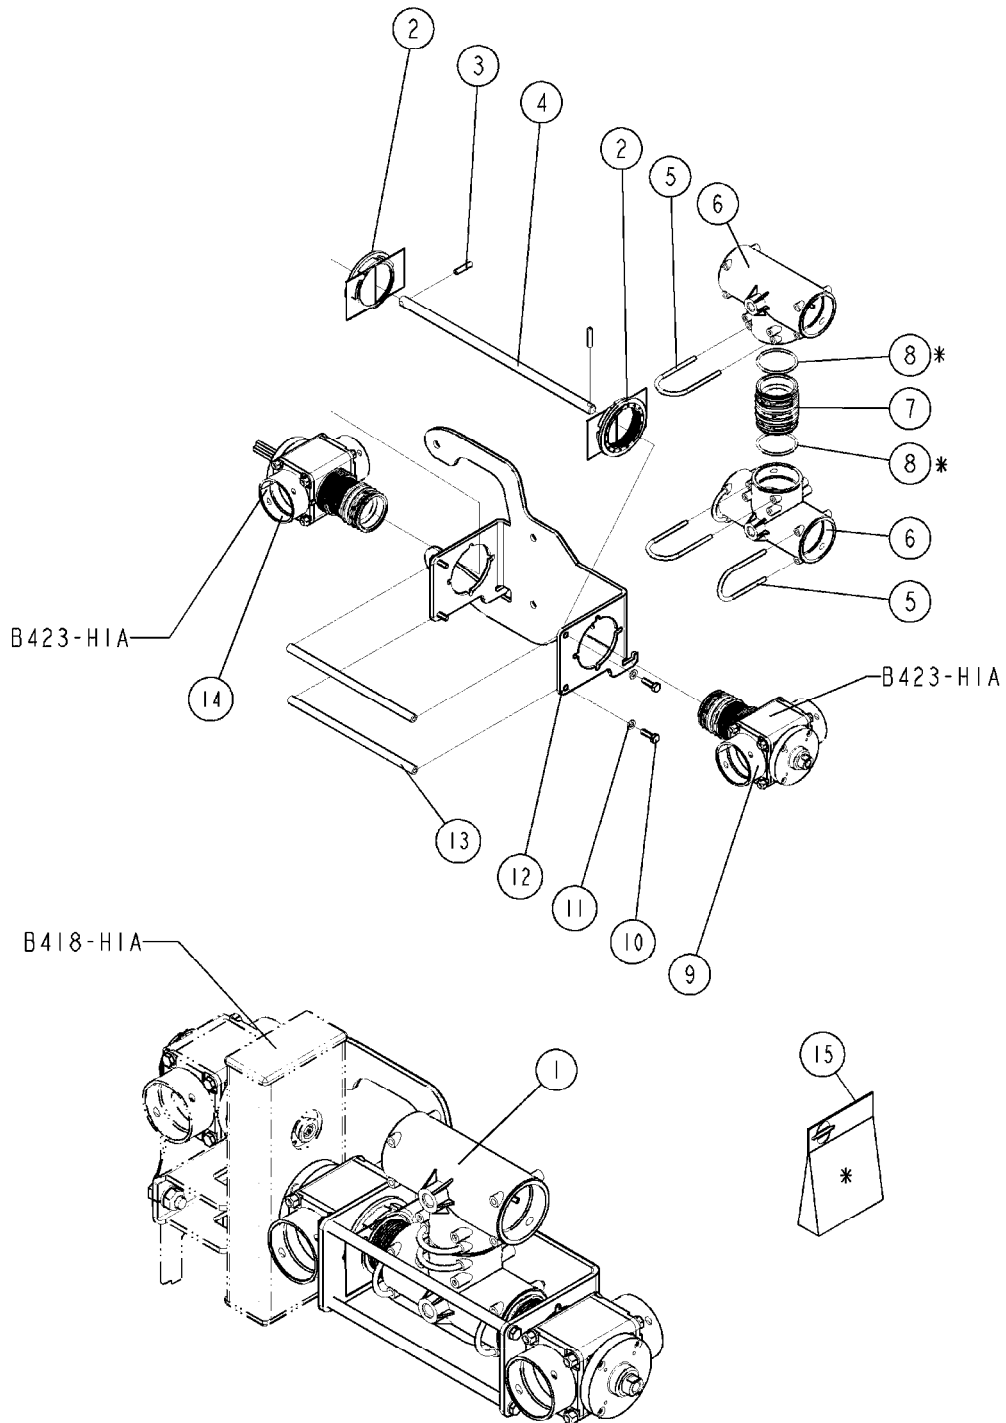

SMART VALVE S67 (11)
B421-HIA, 07:06:17

SMART VALVE S67 (11)
B421-HIA, 07:06:17

Page 1

Date 07.02.2020 9:17

Pos.	parts-n°	order qty	description
1	72784300	1	SMARTVALVE S67 CM45/55/7000
2	322320	1	NUT F.3 WAY VALVE S56
3	480714	1	RETAINING PIN Ø6X26 DIN1481 RST
4	14117300	1	SPINDLE F.S67 SV. CM45/55/7000
5	145996	1	FITT.DK S-67 FORK
6	322224	1	FITT.DK S-67 TEE
7	334573	1	FITT.DK S-67 CONNECTOR
8	242353	1	O-RING 3 X 44.2 VITON
8	241973	1	O-RING Ø3 X 44.2 70 SHORES NITRIL
9	72784500	1	VALVE 1F.S67 SV.CM45/55/7000
10	410362	1	BOLT HEX 8.8 SS M6X20
11	471125	1	WASHER M6U 6.4X14X1.2,A2 SS
12	16355600	1	BRACKET F.S67 SMARTVALVE PAINTED
13	14022700	1	SPACER TUBE Ø10 L=212 SS
14	72784600	1	VALVE 2F.S67 SV.CM45/55/7000
15	74196100	1	BAG OF 10 PCS. 241973 O-RINGS