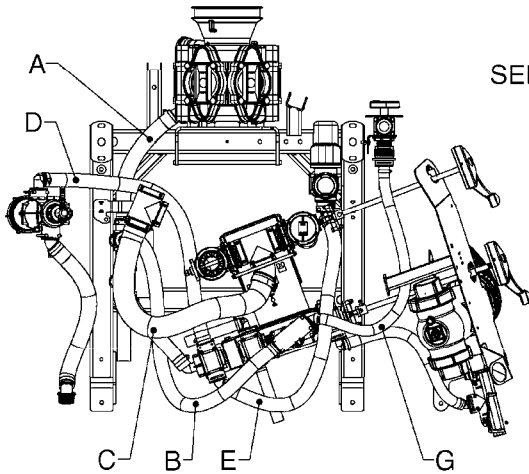

AA106

Agroparts: www.HARDI-INTERNATIONAL.com

COMMANDER 45/55/7000 FLUID
FRONT
AA106-HIN, 14:11:16

Page 1

Date 07.02.2020 9:17

parts-n°	order qty	description

BOTTOM VIEW

TOP VIEW