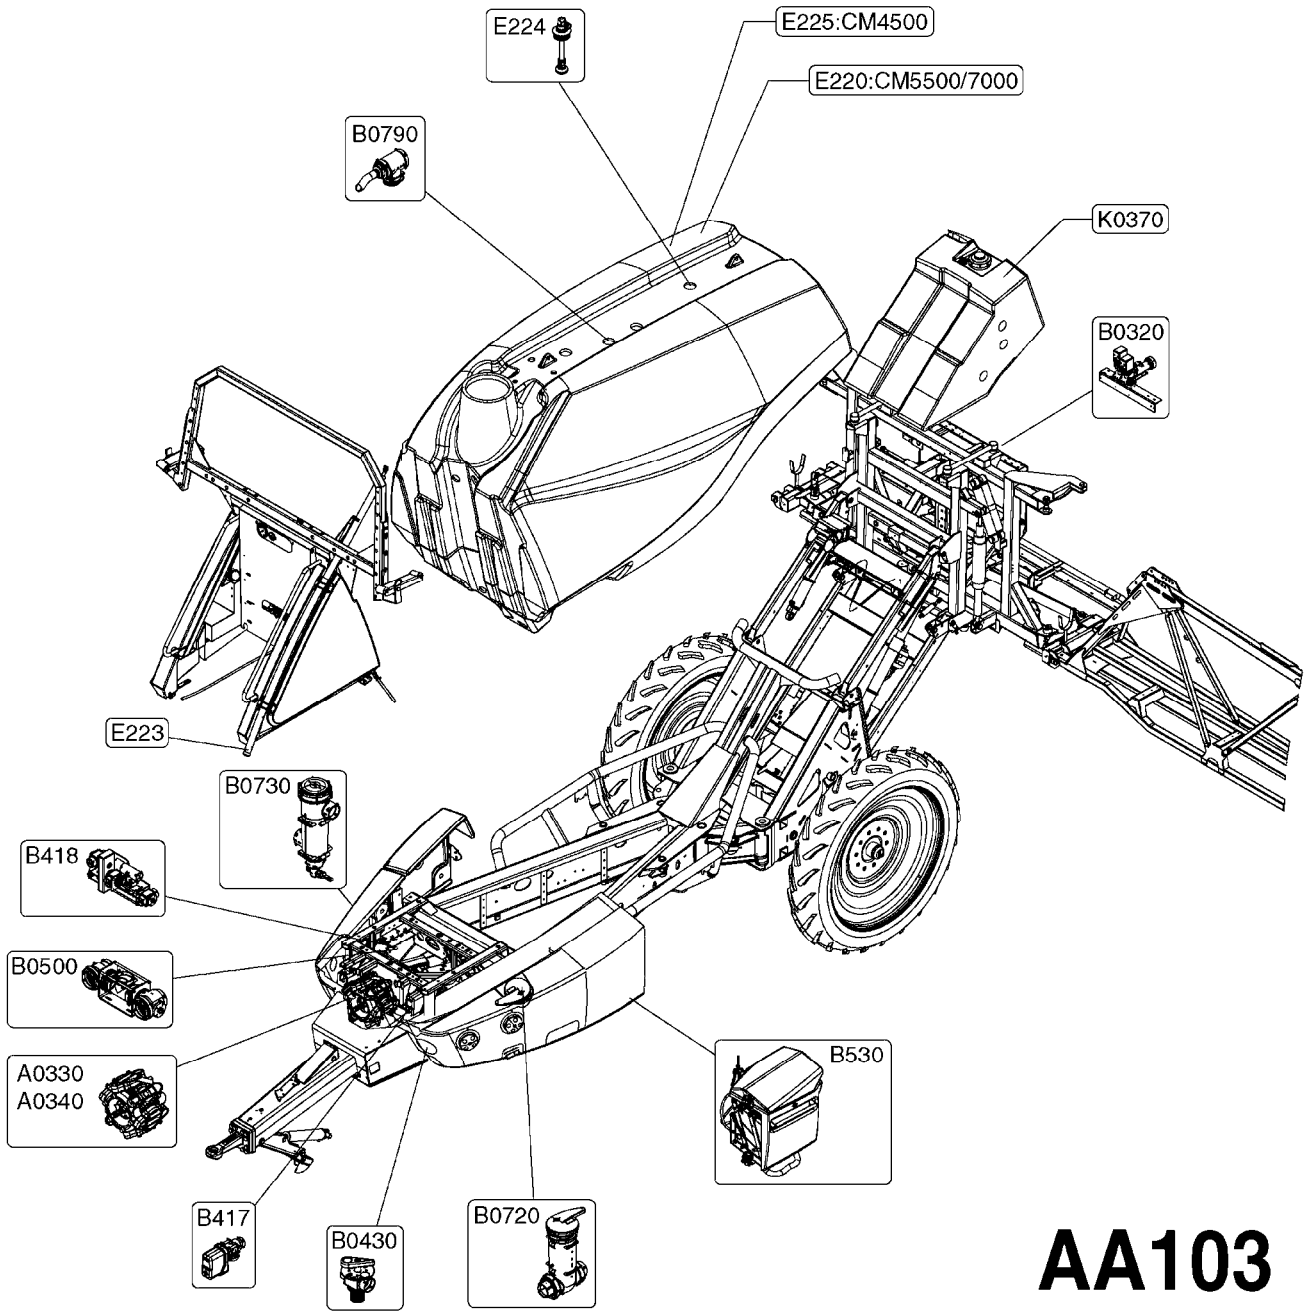

# AA102

Agroparts: [www.HARDI-INTERNATIONAL.com](http://www.HARDI-INTERNATIONAL.com)

COMMANDER 45/55/7000 OVERVIEW  
AA102-HIN, 14:11:16

Page 1

Date 07.02.2020 9:14

parts-n°	order qty	description

**AA103**

COMMANDER 45/55/7000 FLUID  
OVERVIEW  
AA103-HIN, 18:11:16