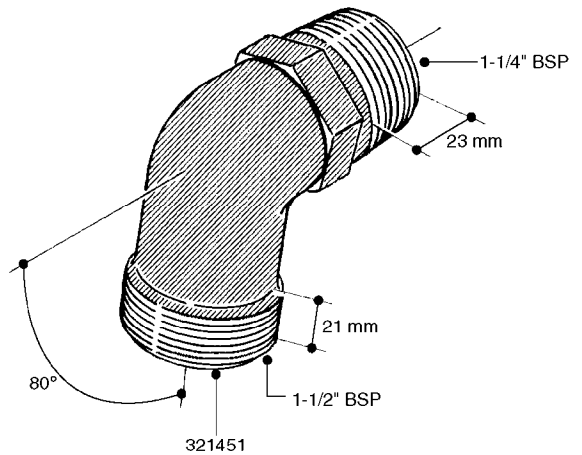

**L0030**

FITTINGS - HEXAGON NIPPLES  
L0030-HIN, 01:01:16

Page 1  
Date 07.02.2020 9:16

parts-n°	order qty	description
10015303	1	FITT.PO.HN 1.00X1.00 M1000
10425003	1	FITT.PO.HN 1.25X1.00 MCPHEE
320132	1	FITT.DK HN 1" BSP
320176	1	FITT.DK HN 3/8"X1/2" BSP
320445	1	FITT.DK HN 1/4"X3/8" BSP
320655	1	FITT.DK HN 1/2"-1/2" BSP
320692	1	FITT.DK HN 3/8'BSPX1/4'NPT
320703	1	FITT.DK HN 3/8BSP X1/2 &1/4NPT
320725	1	FITT.DK NIPPLE 3/8"-3/8" BSP
320902	1	FITT.DK HN 3/8'X 1/4' BSP
390232	1	FITT.DK HN 1-1/2' X 1-1/4' BSP
390276	1	FITT.DK HN 1'BSP