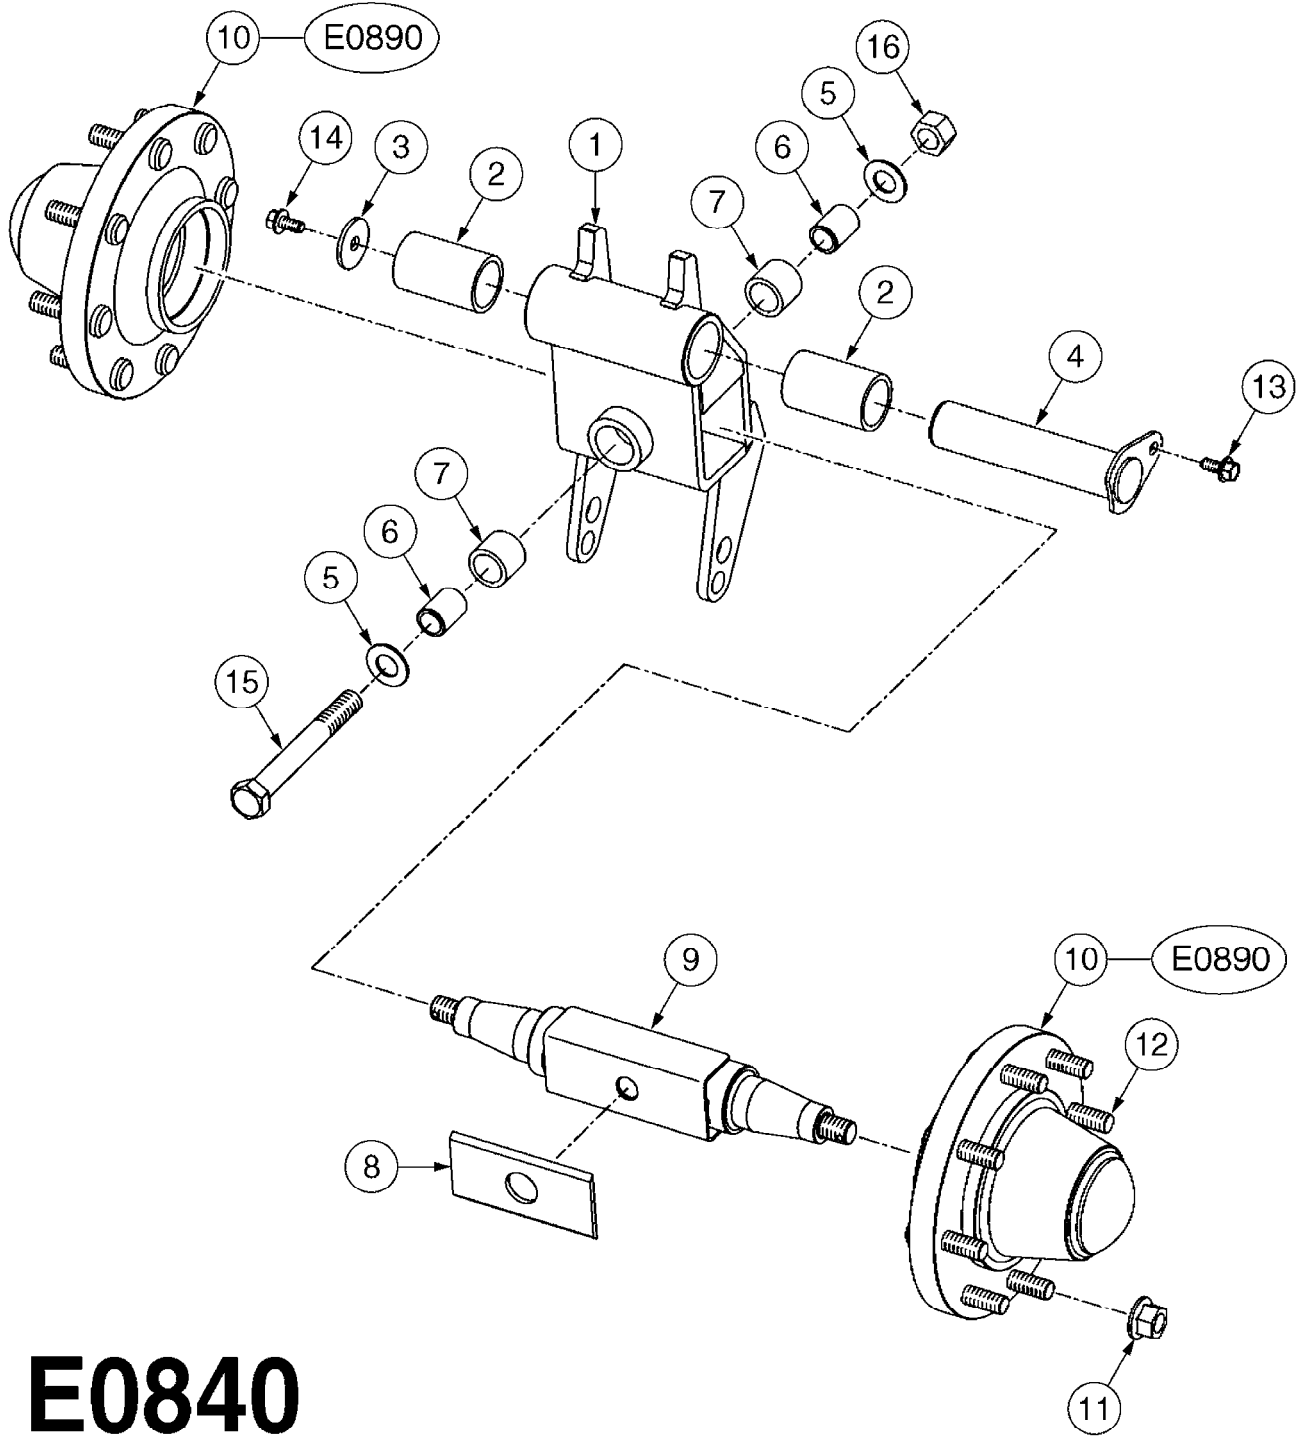

**E0830**

CAMOPLAST FRAME 40 SERIES  
E0830-HIN, 01:01:16

Page 1  
Date 07.02.2020 9:15

Pos.	parts-n°	order qty	description
1	28076003	1	WASHER, 3"X2.02"X3/16"
2	28076303	1	BUSHING 2.55"ODX2.012ID"X2"
3	28076403	1	SHIM, TILT STOPPER
4	28076503	1	STOPPER, TILT
5	28076603	1	TENSION ARM (40 SERIES)
6	28076703	1	BUSHING, TENS. 3.48X3.15X1.98"
7	28076803	1	LOCK PLATE
8	28076903	1	FRAME W/BUSHINGS (40 SERIES)
9	28077003	1	SNAP RING EXT. 3"
10	28077103	1	WASHER
11	28077203	1	PIN, 3" OD X 9.56"
12	28077303	1	SPACER
13	28083403	1	LOCK NUT 1/2"-20 UNF
14	28083503	1	BOLT HEX FLG.1"X1/2"-13UNC GR5
15	28083603	1	JAM NUT 3/8"-16 UNC GR 8
16	28083703	1	SET SCREW 1-1/2"X3/8"-16 UNC
17	28083803	1	BOLT HEX 2"X1/2"-13 UNC
18	28083903	1	LOCK WASHER 1/2"
19	28084003	1	BOLT HEX 2" X 5/8"-11
20	28084103	1	GREASE FITTING
21	28084203	1	BOLT HEX 6-1/2"X1/2"-20UNF GR8