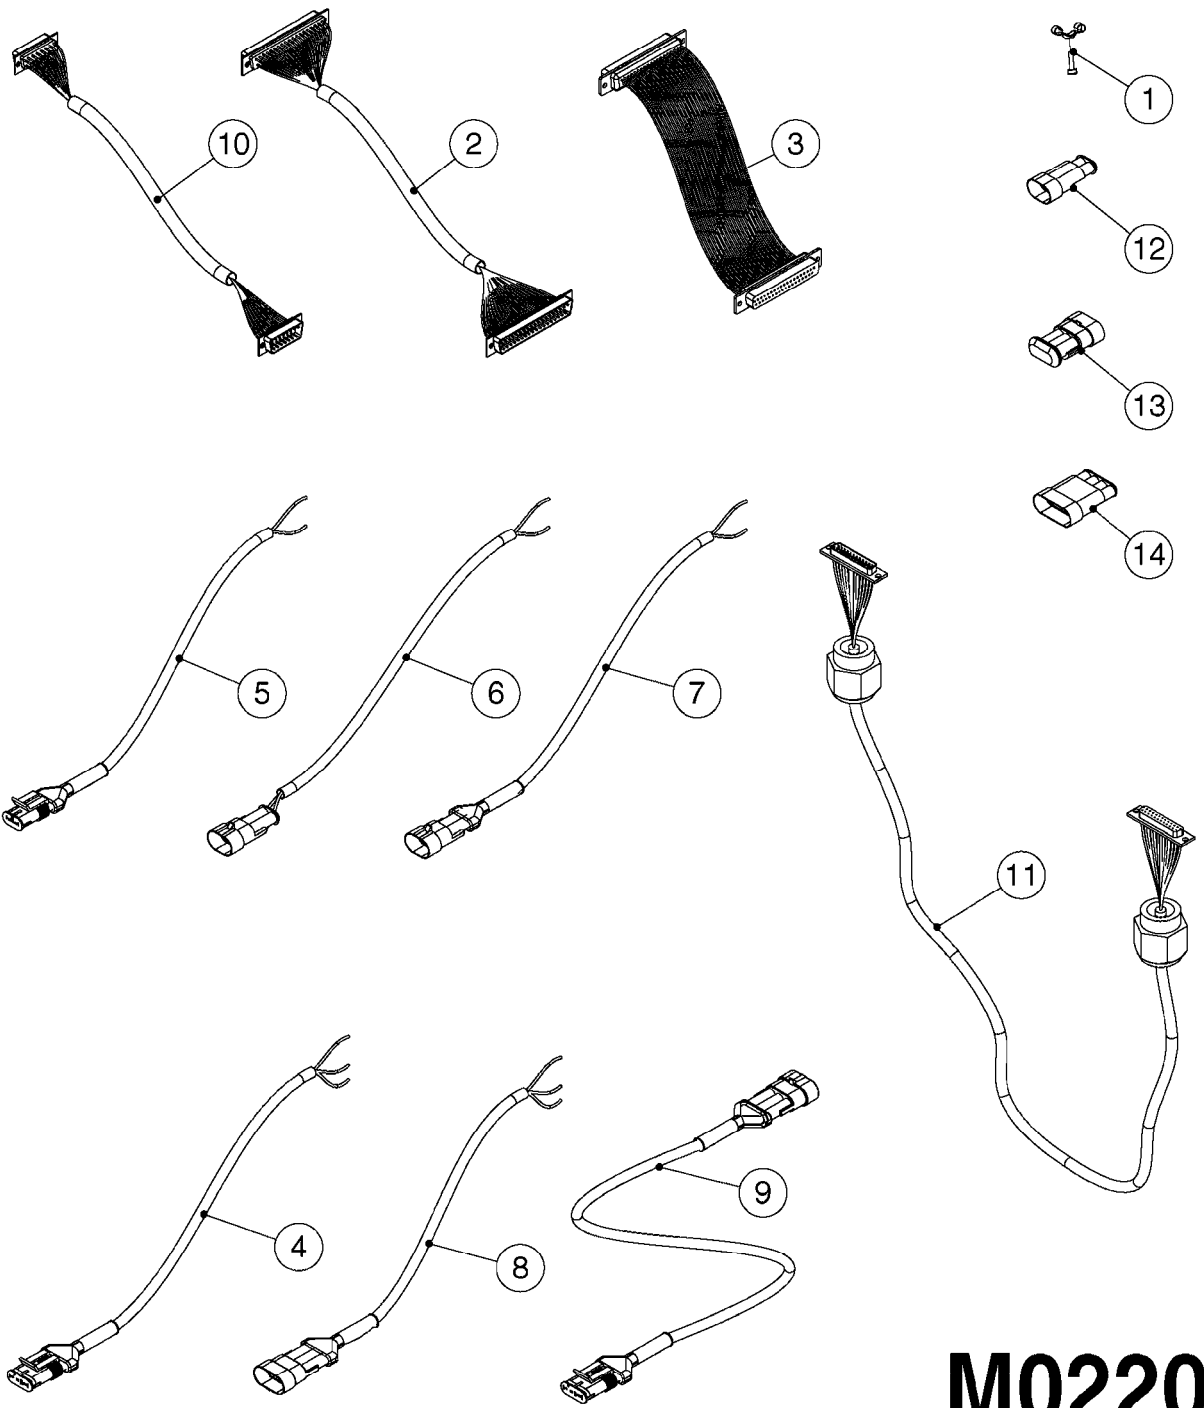

**M0220**

CABLES  
M0220-HIN, 12:05:18

Page 1  
Date 07.02.2020 9:16

Pos.	parts-n°	order qty	description
1	262150	1	SCREW ASSM.FOR D-SUB PLUG
2	26004900	1	CABLE FEM/MALE 37P L=9.5M
3	26005900	1	WIRE 37/37 POLE DAH/JOB COM
4	26006000	1	LEAD F AMP SUPERSEAL 3 WAYS L1,5M
4	26006100	1	CABLE L = 5.00M, AMP, MALE, 3P
4	26007000	1	CABLE L = 0.20M, AMP, MALE, 3P
4	26007100	1	CABLE L = 9.00M, AMP, MALE, 3P
4	26007200	1	CABLE 3POL AMP FEMALE L13M
5	26006200	1	CABLE L = 4.50M, AMP, MALE, 2P
5	26006300	1	CABLE L = 0.50M, AMP, MALE, 2P
5	26006400	1	CABLE L = 0.75M, AMP, MALE, 2P
5	26006500	1	CABLE L = 1.50M, AMP, MALE, 2P
5	26006600	1	CABLE L = 9.00M, AMP, MALE, 2P
6	26006700	1	CABLE L = 0.12M, AMP, FEMALE, 2P
7	26006800	1	CABLE L = 1.00M, AMP, FEMALE, 2P
8	26007300	1	CABLE L = 1.00M, AMP, FEMALE, 3P
9	26007400	1	CABLE L = 3.00M, AMP, EXT, 3P
9	26009800	1	CABLE L = 0.50M, AMP, EXT, 2P
10	26007500	1	CABLE FEM/FEM 15P L=3.5M
11	26016900	1	CABLE DB25M - DB25F L=8.5m
12	72450600	1	CAP F. AMP SUPER SEAL 2P PLUG
13	72450700	1	CAP F. AMP SUPER SEAL 3P PLUG
14	72450800	1	CAP F. AMP SUPER SEAL 4P PLUG