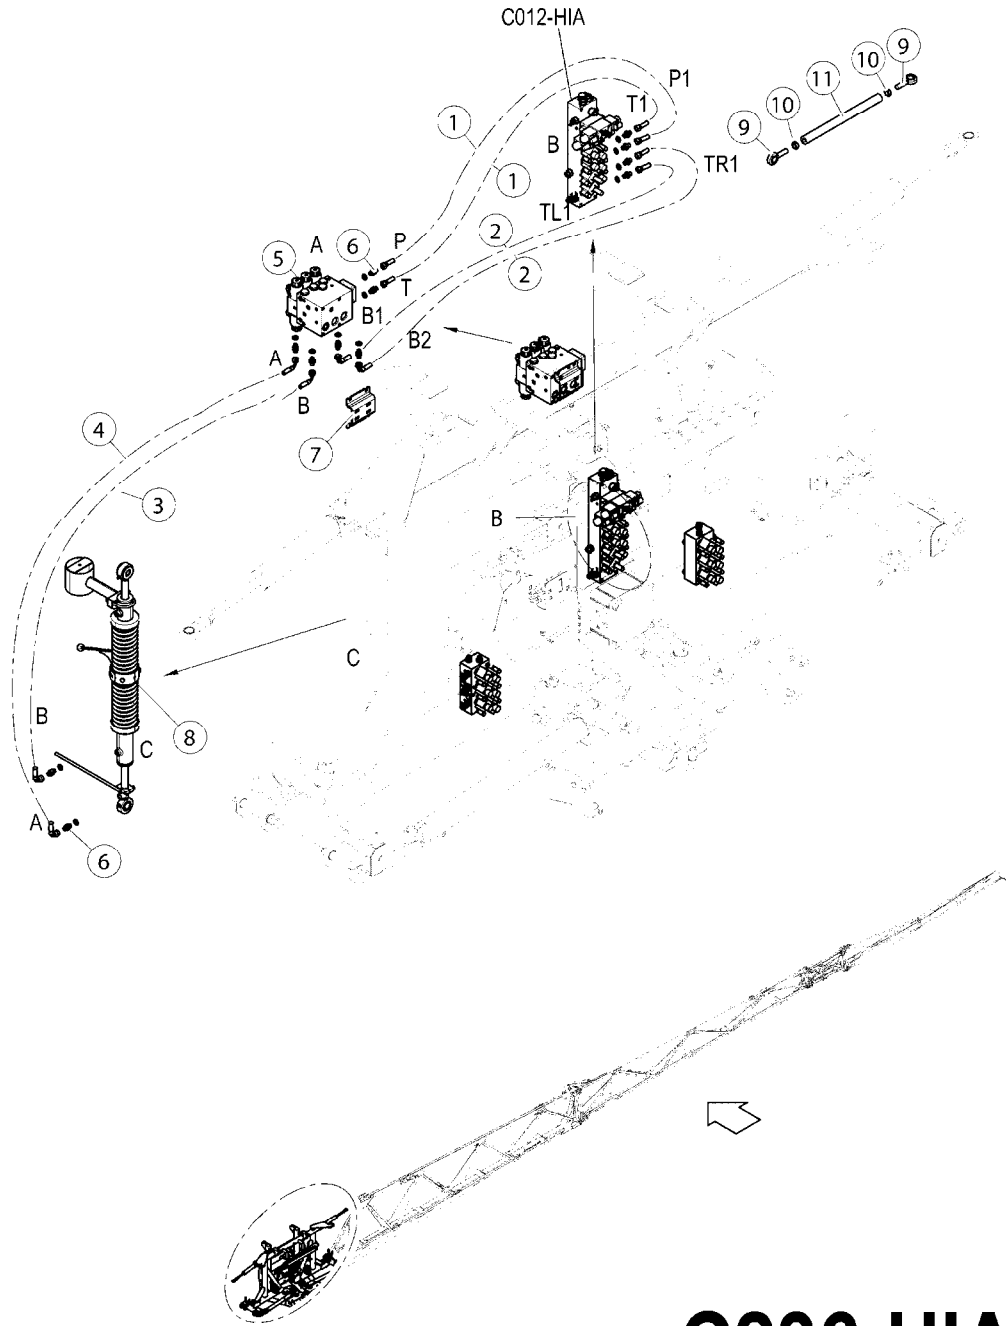

C236-HIA

Norac center UC5 TDZ

240418