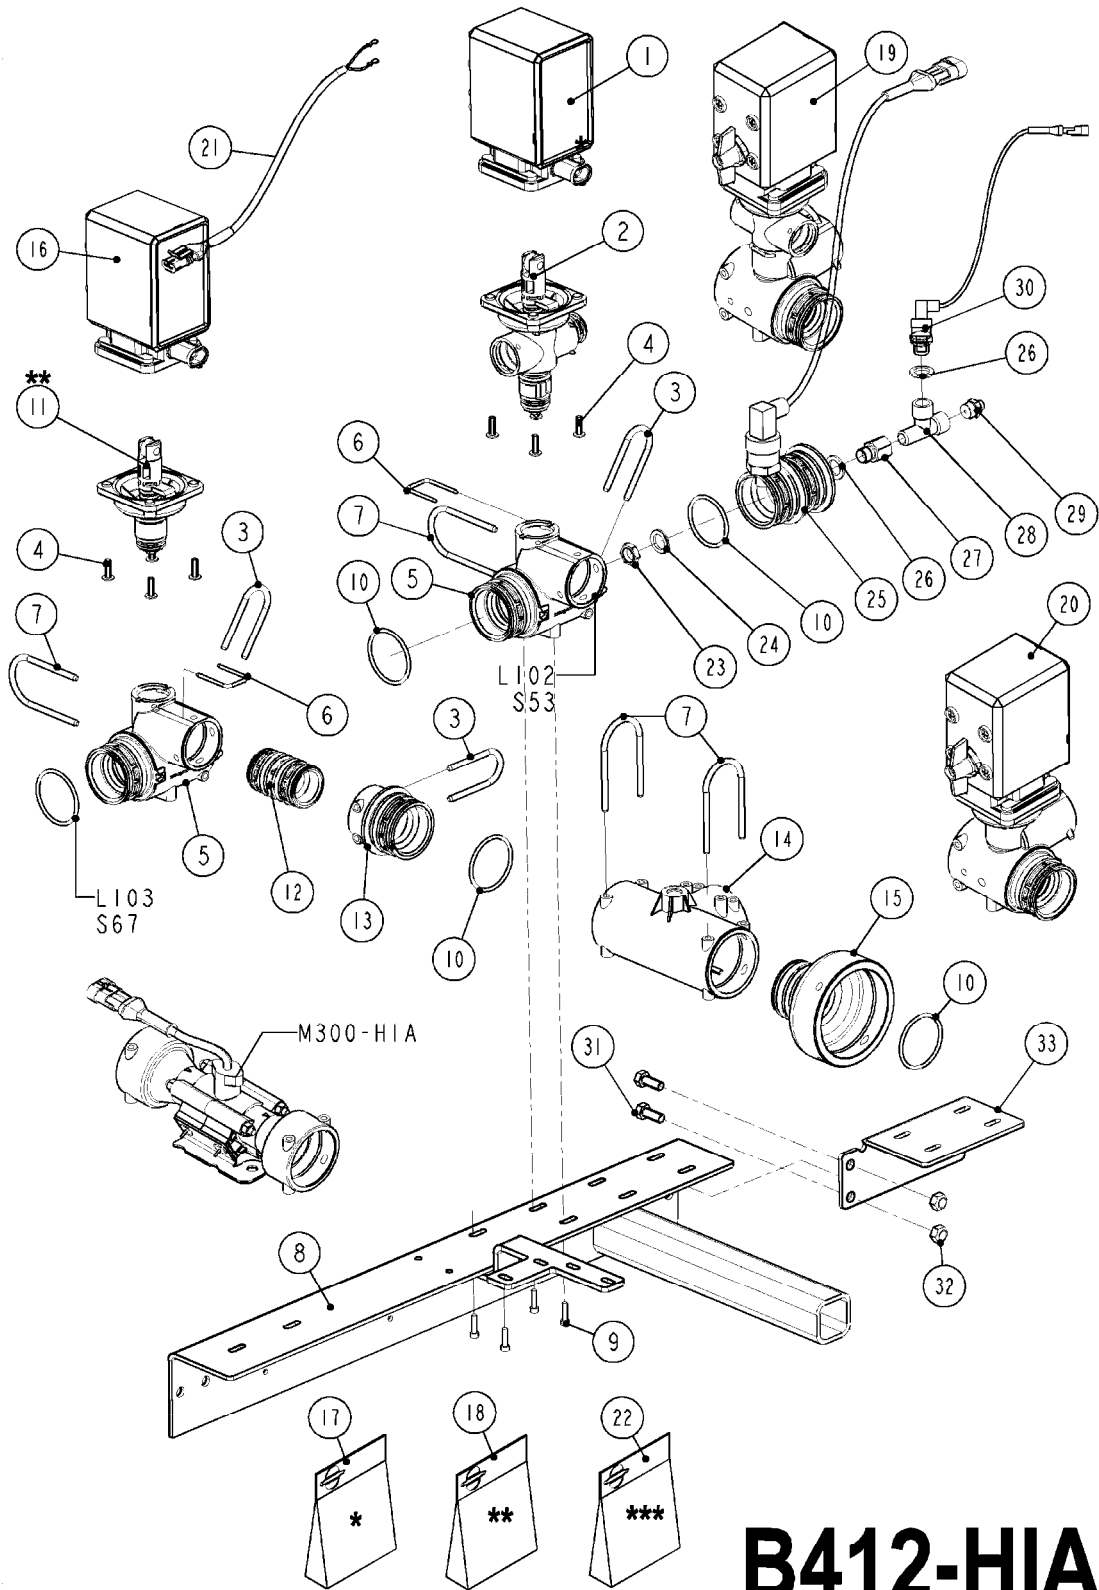

S93 SUCTION VALVE 05  
B410-HIA, 01:02:13

**B410**

S93 SUCTION VALVE 05  
B410-HIA, 01:02:13

Page 1  
Date 07.02.2020 9:14

Pos.	parts-n°	order qty	description
1	14039700	1	DRIVER
2	145997	1	FITT.DK S-93 FORK
3	322349	1	HOUSING F.3WAY VALVE-93 322327
4	390544	1	BALL FOR S93 VALVE, 3 HOLES
5	322354	1	THRUST PLATE F.3-WAY VALVES-93
6	322218	1	END CAP F.VALVE S-93
7	741726	1	REPAIR KIT F.S93 VALVE VIT.'02
8	741831	1	HANDLE KIT S93 SUCTION VALVE
9	440729	1	SCREW F. PLASTIC 4MM X40LG SS
10	334594	1	PLUG F.VALVE HANDLE BLACK
11	33514400	1	HANDLE FOR 2 ICONS 07
12	33514500	1	PLUG FOR HANDLE ,2 ICONS