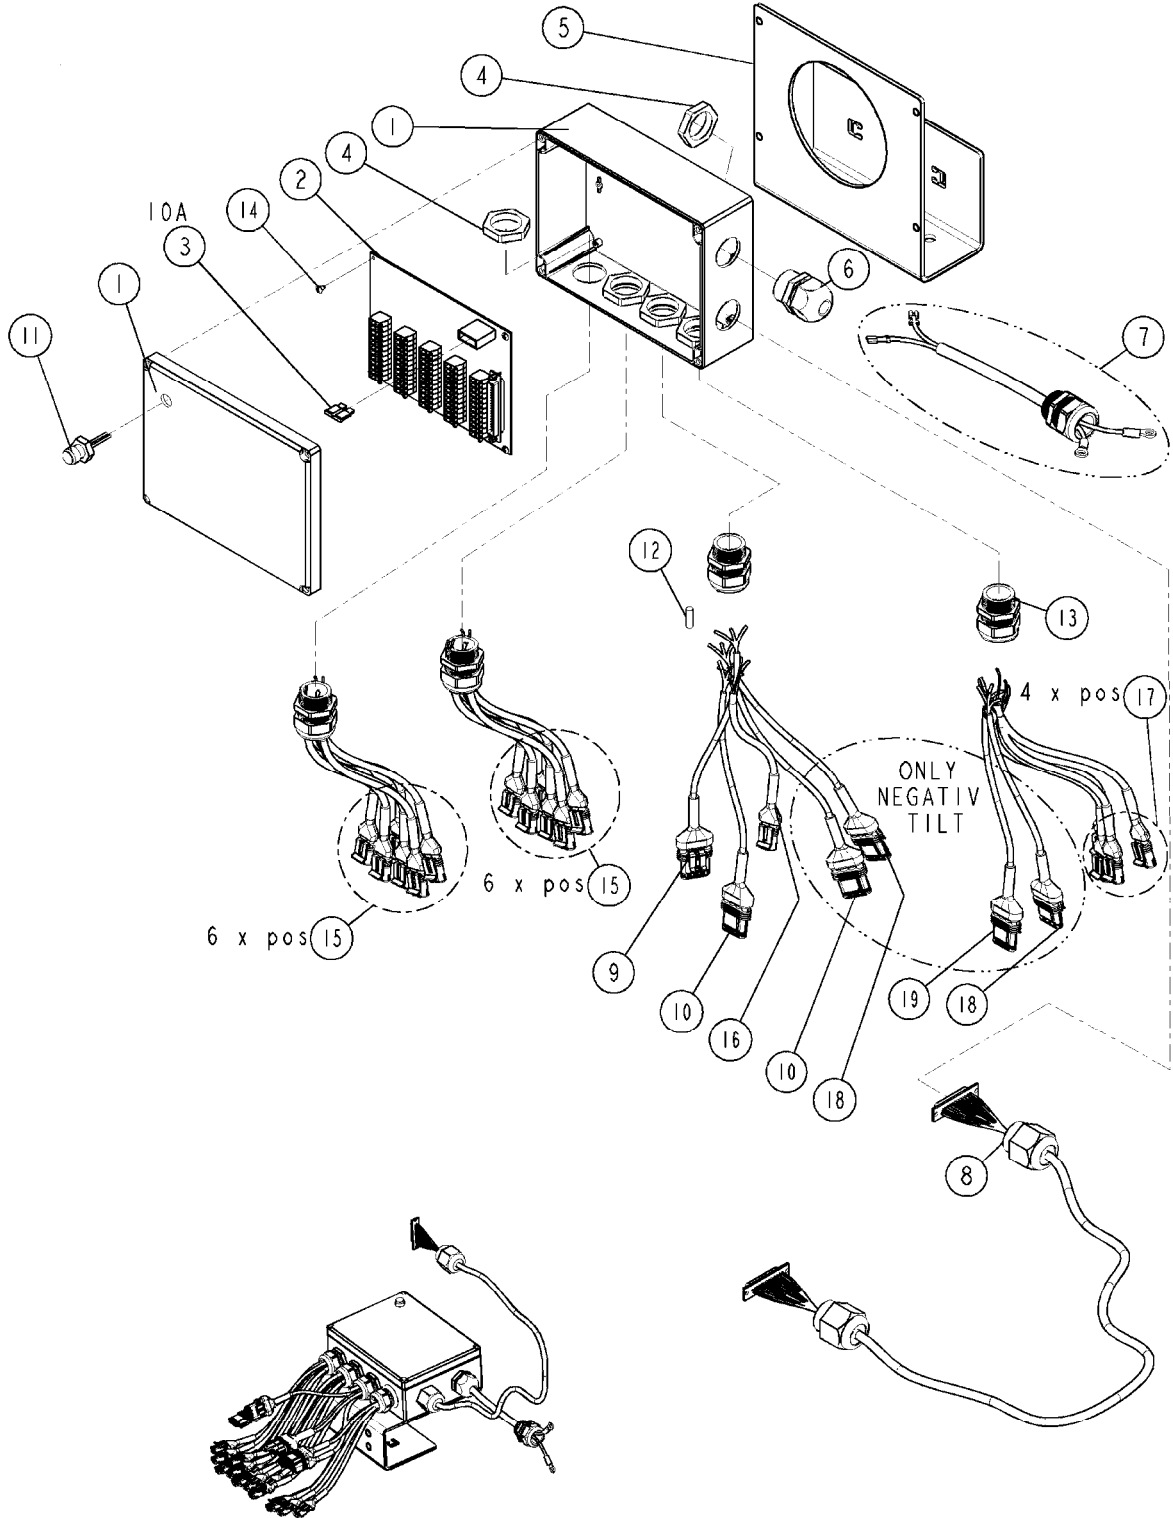

M242-HIA

TWIN 3.1 HY JUNC. BOX W. YAW
M242-HIA, 26:09:17

Page 1

Date 07.02.2020 9:16

Pos.	parts-n°	order qty	description
1	39152000	1	BOX DDZ/TWIN HY 150X200X76 DRILLED
2	26076500	1	DDZ HY W. TWIN30 PCB ASSY
3	28048500	1	FUSE 10A ATOF SERIES
4	262107	1	NUT F. BULKHEAD CABLE GRAY
5	16479600	1	PLATE F. JUNCTION BOX
6	262106	1	BULKHEAD F. CABLE 6.5-14 BLACK
7	73112200	1	CABLE DDZ HY PWR L=8.5M
7	73144700	1	CABLE DDZ HY PWR W. JC L=9.3M
8	26016900	1	CABLE DB25M - DB25F L=8.5m
8	26069700	1	CABLE HY CONTROL CM7000 9.3m
9	26007000	1	CABLE L = 0.20M, AMP, MALE, 3P
10	26067500	1	CABLE AMP SS 3P FEMA L=750MM
11	26077600	1	SWITCH SPPB GREEN LED IP67 M12
12	25197500	1	PLUG Ø6x18MM NITRIL
13	26039700	1	BULKHEAD F.CABLE PG21 6X6.0
14	440285	1	SCREW 3.5X6.5 DIN7981C SS
15	26045900	1	CABLE L = 1.25M, AMP, MALE, 2P
16	26006300	1	CABLE L = 0.50M, AMP, MALE, 2P
17	26006400	1	CABLE L = 0.75M, AMP, MALE, 2P
18	26046300	1	CABLE L = 1.25M, AMP, MALE, 3P
19	26046400	1	CABLE AMP SS 3P FEMA L=2000MM