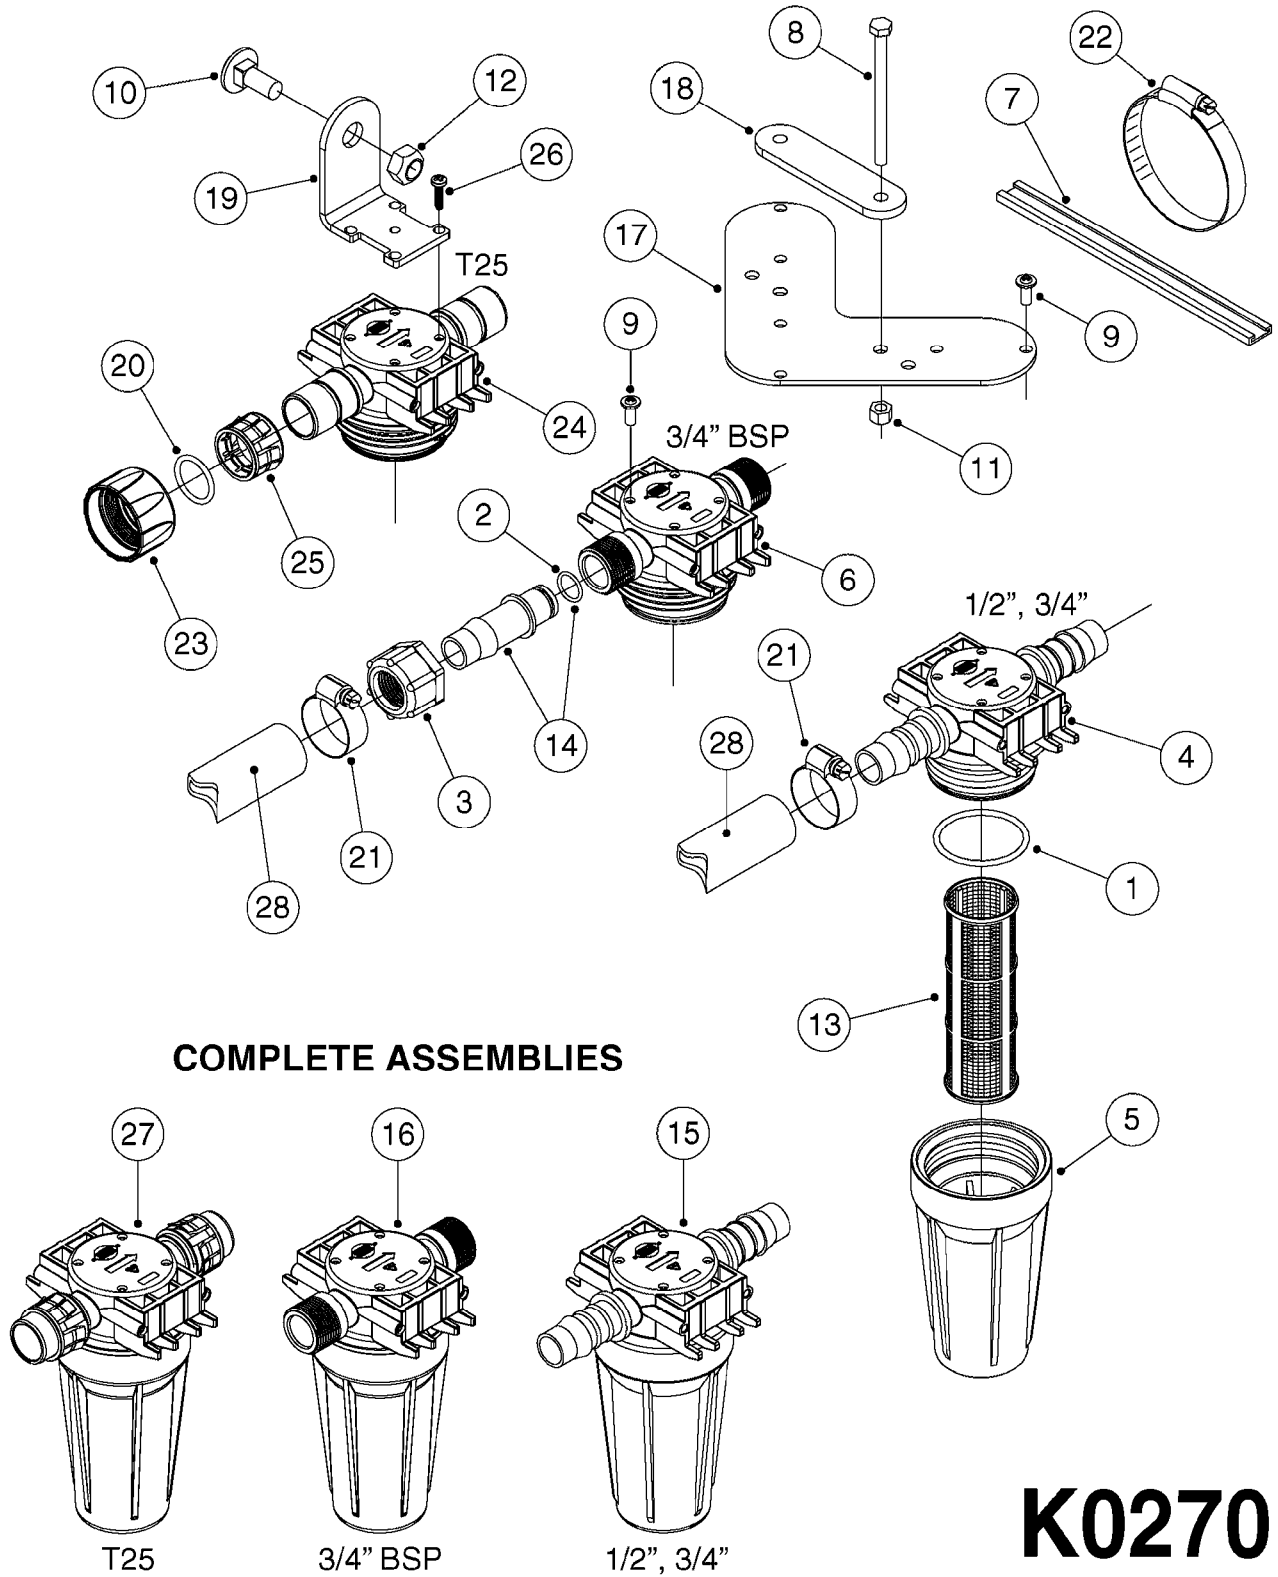

Pos.	parts-n°	order qty	description
1	240925	1	O-RING D49.5X3 NITRIL
2	242594	1	O-RING D14 X 1.78 SCH.70-EPDM
3	320283	1	FITT.DK NUT 3/4"BSP
4	322241	1	FILTER HOUSING W.3/4' BARBS
4	322249	1	FILTER HOUSING W.1/2' BARBS
5	322242	1	FILTER BOWL / IN-LINE
6	322250	1	FILTER HOUSING W.3/4"BSP THRD
7	341291	1	RUBBER HOSE CLAMP COVER 130MM
7	341292	1	RUBBER HOSE CLAMP COVER 180MM
8	410605	1	BOLT HEX 8.8 DEL M6X80
9	440673	1	SCREW F.PLASTIC 5X12 SS
10	440737	1	BOLT CARRIAGE M10x25 SS
11	460261	1	NUT HEX M6X1.00 LOCK DIN985 A2 SS
12	460423	1	NUT HEX M10X1.50 LOCK DIN985A2 SS
13	615443	1	FILTER ELEM.50 MESH BLUE
13	615444	1	FILTER ELEM.80 MESH RED
13	615445	1	FILTER ELEM.100 MESH YELLOW
14	716236	1	FITT.DK HB 1/2" ASSY. F. 3/4"
14	724621	1	FITT.DK HB 3/4"ASSY F.3/4" NUT
15	845205	1	FILTER IN-LINE 1/2' 50 MESH
15	845208	1	FILTER IN-LINE 3/4' 50 MESH
15	845209	1	FILTER IN-LINE 3/4' 80 MESH
15	845210	1	FILTER IN-LINE 3/4" 100 MESH
16	845218	1	FILTER IN-LINE 3/4'50 MESH OML
16	845219	1	FILTER IN-LINE 3/4'80 MESH OML
17	16022203	1	PLATE 3.0 X 55 X 196
18	16022403	1	BRACKET 60MM TUBE
19	16321500	1	LINE FILTER BRACKET, TDZ/DDZ
20	24263000	1	O-RING Ø24.4 X 3.1 NITRIL SH70
21	28029903	1	CLAMP HOSE GEAR P3/4"-S1" 6712
22	28047103	1	CLAMP HOSE GEAR 50 X 50 6740
22	28047203	1	CLAMP HOSE GEAR 60 X 80 6756
23	32239700	1	FITT.DK NUT T25
24	32239800	1	FITT.DK IN-LINE FILTER TOP T25
25	33515500	1	FITT.DK NUT LOCK RING T25
26	44076200	1	SCREW WN5451 5X16 SS TORX
27	72700600	1	FILTER IN-LINE 80 MESH, T25
28	92702103	1	HOSE R X1/2" X300PSI WP X0012"
28	92703203	1	HOSE R X3/4" X300PSI WP X0012"