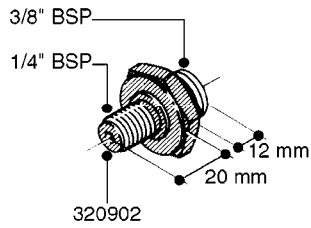

**L0030**

FITTINGS - HEXAGON NIPPLES  
L0030-HIN, 01:01:16

Page 1  
Date 07.02.2020 9:16

parts-n°	order qty	description
10015303	1	FITT.PO.HN 1.00X1.00 M1000
10425003	1	FITT.PO.HN 1.25X1.00 MCPHEE
320132	1	FITT.DK HN 1" BSP
320176	1	FITT.DK HN 3/8"X1/2" BSP
320445	1	FITT.DK HN 1/4"X3/8" BSP
320655	1	FITT.DK HN 1/2"-1/2" BSP
320692	1	FITT.DK HN 3/8'BSPX1/4'NPT
320703	1	FITT.DK HN 3/8BSP X1/2 &1/4NPT
320725	1	FITT.DK NIPPLE 3/8"-3/8" BSP
320902	1	FITT.DK HN 3/8'X 1/4' BSP
390232	1	FITT.DK HN 1-1/2' X 1-1/4' BSP
390276	1	FITT.DK HN 1'BSP