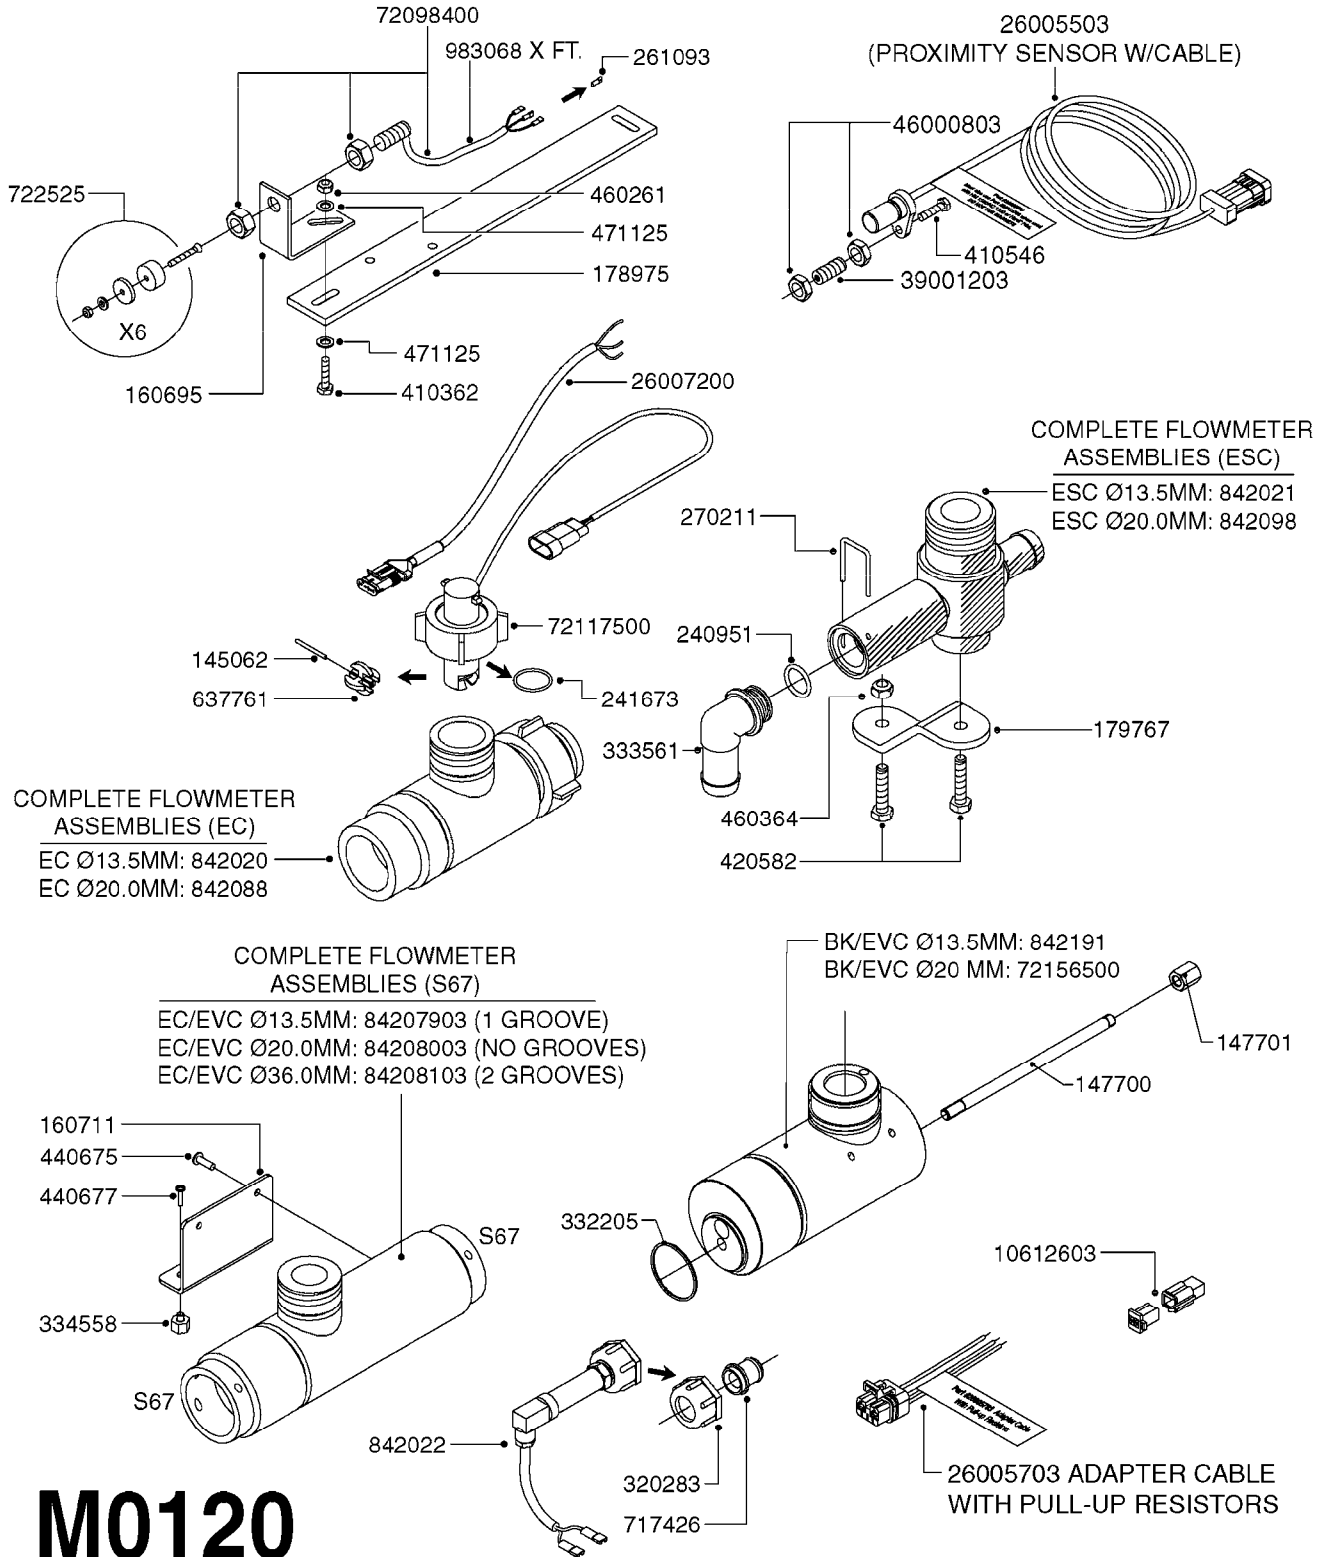

**M419**

WORK LIGHT JUNCTION BOX '13  
M419-HIA, 10:03:14

Page 1

Date 07.02.2020 9:16

Pos.	parts-n°	order qty	description
1	280258	1	SCREW F. BOX LID 1/4" L=18
2	33508800	1	LID 160X80X15 BLK W/SCREWS
3	261762	1	Fuse 5A ATOF Series
4	28048600	1	FULE 15A ATOF SERIES
5	26057300	1	WORK LIGHT PCB 13
6	33514300	1	BOX 160X80X40 BLACK 1+16+1 HOLES
7	28048200	1	WIRE GROMET RUBBER 4 HOLE
8	72952600	1	CABLE KIT, WORKLIGHT POWER & CONTROL
9	72679000	1	CABLE ROUTE PHARE TRAVAIL