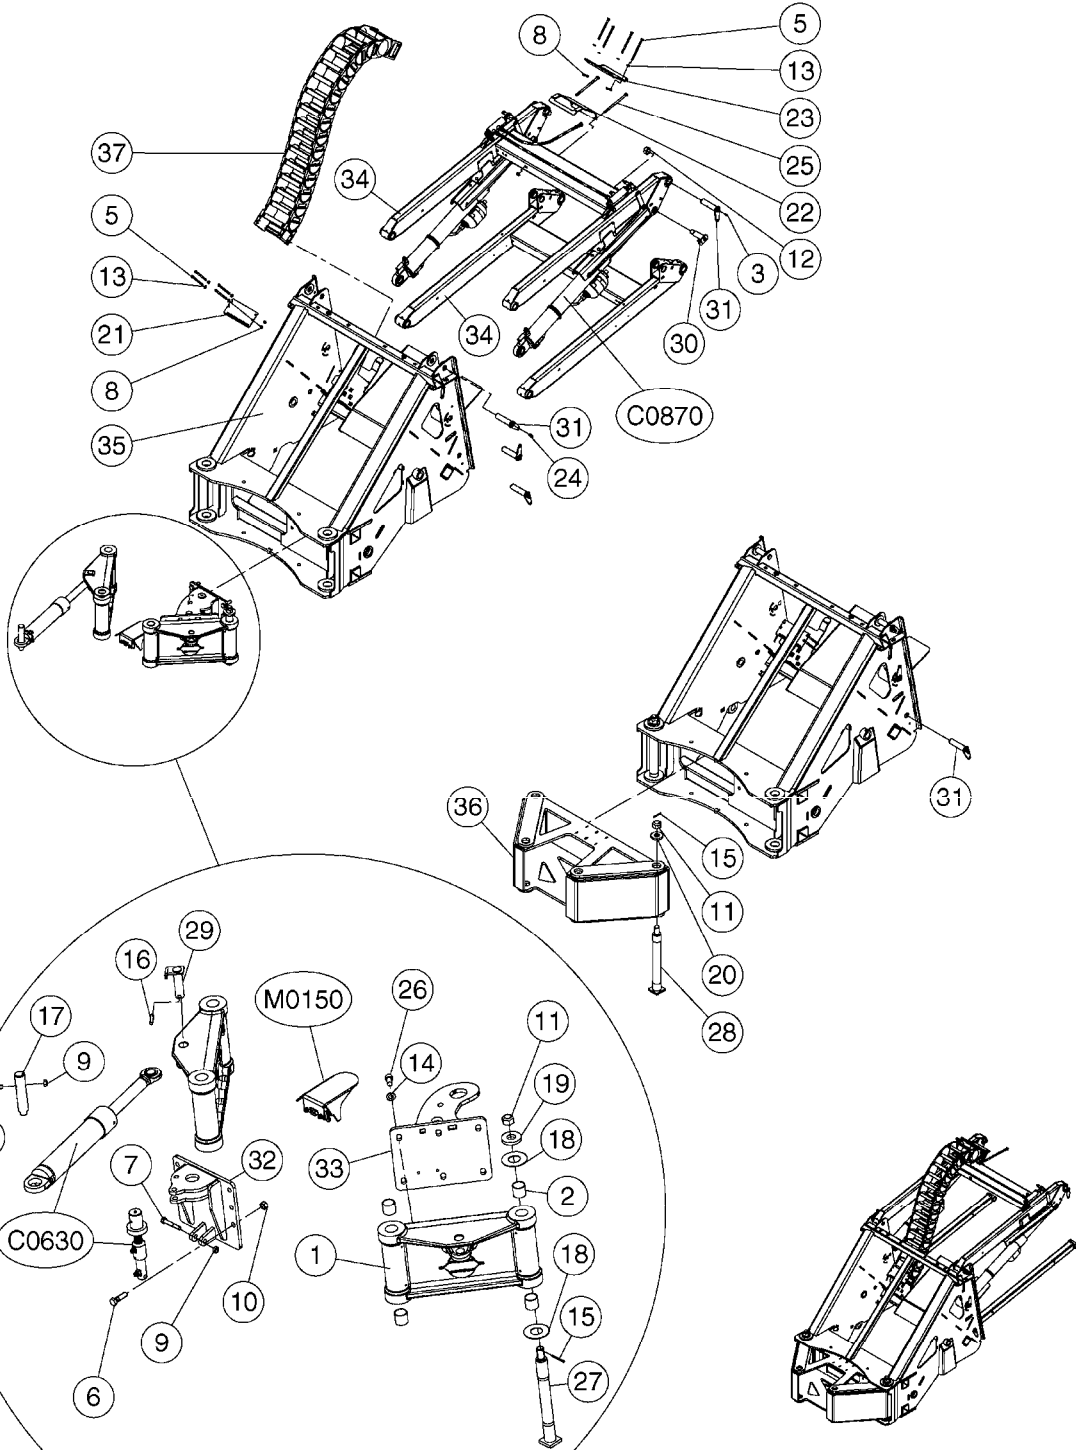

FRAME - REAR W/PARALIFT
CM45/55/7000
E1220-HIN, 26:07:17

Page 0
Date 07.02.2020 9:15

FRAME - REAR W/PARALIFT
CM45/55/7000
E1220-HIN, 26:07:17

Page 1
Date 07.02.2020 9:15

Pos.	parts-n°	order qty	description
1	111708	1	STEER ARM NCM 4400 PAINTED RED
1	111710	1	STEER ARM NCM 6600 PAINTED RED
2	210776	1	BUSHING F.TWIN STEERING ARM
2	210865	1	BUSHING 40mm40mm DU
3	283699	1	GREASE NIPPLE M6X1
4	421222	1	BOLT HEX 8.8 DEL M10X75 FT
4	430846	1	BOLT HEX 8.8 DEL M12X80
5	421256	1	BOLT HEX 8.8 SS M8X130
6	430765	1	BOLT HEX 8.8 DEL M16X55
7	430802	1	BOLT HEX 8.8 DEL M12X75
8	460143	1	SELF LOCK NUT M8 SST A2 DIN985
9	460423	1	NUT HEX M10X1.50 LOCK DIN985A2 SS
9	460703	1	NUT HEX M12X1.75 LOCK DIN985A2 SS
10	460585	1	LOCKING NUT M16 DIN985 A2 SS
11	460747	1	NUT HEX M24 LOCK
11	461316	1	NUT HEX LOCK M30X3.5 DIN 985
12	460747	1	NUT HEX M24 LOCK
13	471126	1	WASHER, M8, Ø16/ 8.4X 1.6, SS
14	471128	1	WASHER, M16, Ø30/17.0X 3.0, SS
14	471129	1	WASHER, M20, Ø37/21.0X 3.0, SS
15	480384	1	PIN COTTER 3/16 x 1-1/2"
16	480502	1	PIN RETAINING M10X50 DIN 1481
17	14051400	1	PIN Ø35.1/Ø12 L=164
17	14051700	1	PIN D30 L=164
18	16125200	1	DISC D90/42 X 2 RED
18	16125300	1	DISC D90/42 X 3 RED
18	16155700	1	DISC D115/52 X 2 RED
18	16155800	1	DISC D115/52 X 3 RED
19	16155900	1	DISC D70.0/ 31.0X10.0/RED
19	16375500	1	WASHER 10.0X60X25 RED
20	16375500	1	WASHER 10.0X60X25 RED
21	16384200	1	CLAMP BKT FOR CABLE TRAY
22	16384400	1	CABLE TRAY BRKT.BOTTOM PAINTED
23	16384600	1	CABLE TRAY BRKT.TOP PAINTED
24	28112100	1	GREASE FITTING Ø6 90GR M6
25	42126400	1	BOLT HEX M10X180 A4-80
26	45001600	1	M16 X 30 8.8 CYL. SCREW
26	45001800	1	SCREW ALLEN M20X45 12.9 DE
27	61033700	1	PIN F. STEERING 4400
27	61037800	1	PIN F. STEERING 6600
28	61033700	1	PIN F. STEERING 4400
29	61036400	1	PIN D29.8 L=97
29	61038100	1	PIN D34.8
30	61061200	1	PIN, Ø30/M24 L=105
31	61061300	1	PIN, Ø30 L=122
32	63036100	1	CONSOLE F. TRAPEZE LOCK CM "05
33	63036200	1	LATCH F. TRAPEZE LOCK CM "05"
33	63044000	1	LATCH F. TRAPEZE LOCK CM6600
34	63096000	1	Paralift Arm CM11
35	63096500	1	REAR FRAME CM4500 PAINTED
35	63146200	1	REAR FRAME CM55/7000 PAINTED
36	63096900	1	MOUNT F.REAR FRAME CM4500 RED
37	72980400	1	COMPLETE CABLE TRAY FOR PARALIFT