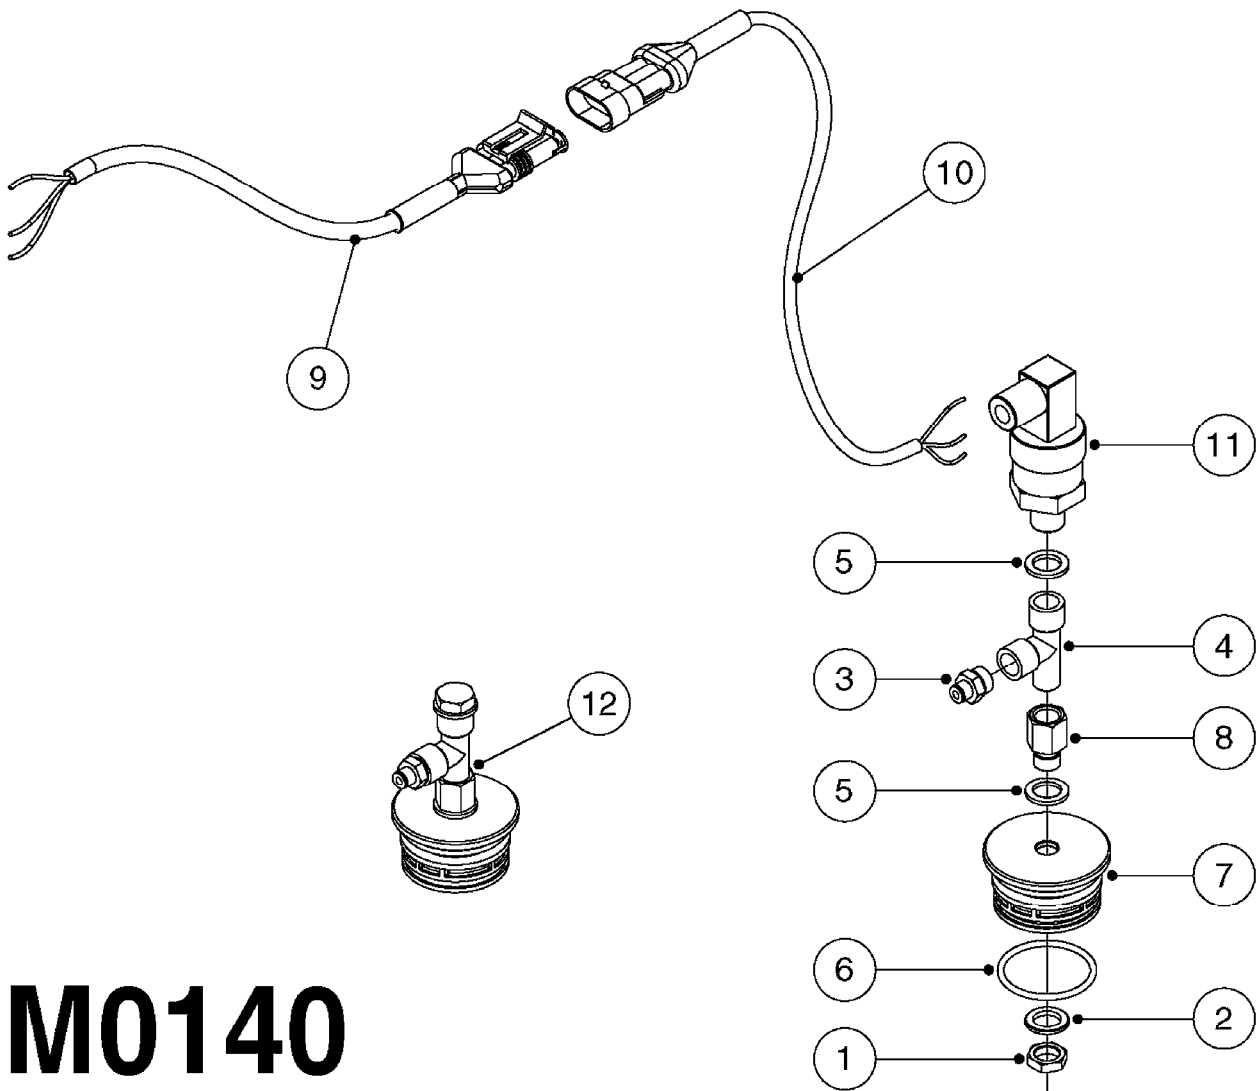

PRESSURE SENSOR - AMP
M0140-HIN, 01:01:16

Page 0
Date 07.02.2020 9:16

M0140