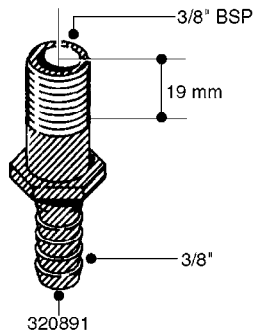

L0050

parts-n°	order qty	description
242594	1	O-RING D14 X 1.78 SCH.70-EPDM
320294	1	FITT.DK TEE 3/8X3/8HB X1/2"BSP
320305	1	FITT.DK HB 3/4'- 3/4' BSP
320386	1	FITT.DK TEE 3/8X3/8HB X3/8"BSP
320397	1	FITT.DK ELB 3/8"HB X 3/8" BSP
320401	1	FITT.DK TEE 1/2X1/2HB X1/2"BSP
320412	1	FITT.DK TEE 1/2X1/2HB X3/8'BSP
320423	1	FITT.DK ELB 1/2'HB X 3/8' BSP
320891	1	FITT.DK HB 3/8'- 3/8' BSP
320972	1	FITT.DK HB 5/16'- 1/4' BSP
322046	1	FITT.DK TEE 1/2X1/2HB X3/4'BSP
322048	1	FITT.DK TEE 3/4X3/4HB X3/4'BSP
330595	1	O-RING D24.6/D20X2.1 -3/4"
333137	1	FITT.DK CONN.1/2" F.NOZZ. DOUB
333141	1	FITT.DK CONN.1/2" F.NOZZ.SING
334041	1	FITT.DK CONN.3/4' F.NOZZ. SING
334042	1	FITT.DK CONN.3/4' F.NOZZ. DOUB
334195	1	FITT.DK ELB. 3/4"HB X 3/4"HB
10012103	1	FITT.PO.HB 1.25X1.50 IMB1012
10014003	1	FITT.PO.HB 1.25X1.25 IMB1010
10036903	1	FITT.PO.HB 1.50X1.50 IMB1212
28019303	1	FITTING HB ELB 3/4NPT-3/4HOSE
61016500	1	HOSE TAIL 3/4" 90°+RG CAP 3/4"
72026700	1	NOZZLE TUBE ADAPTER W/O-RING