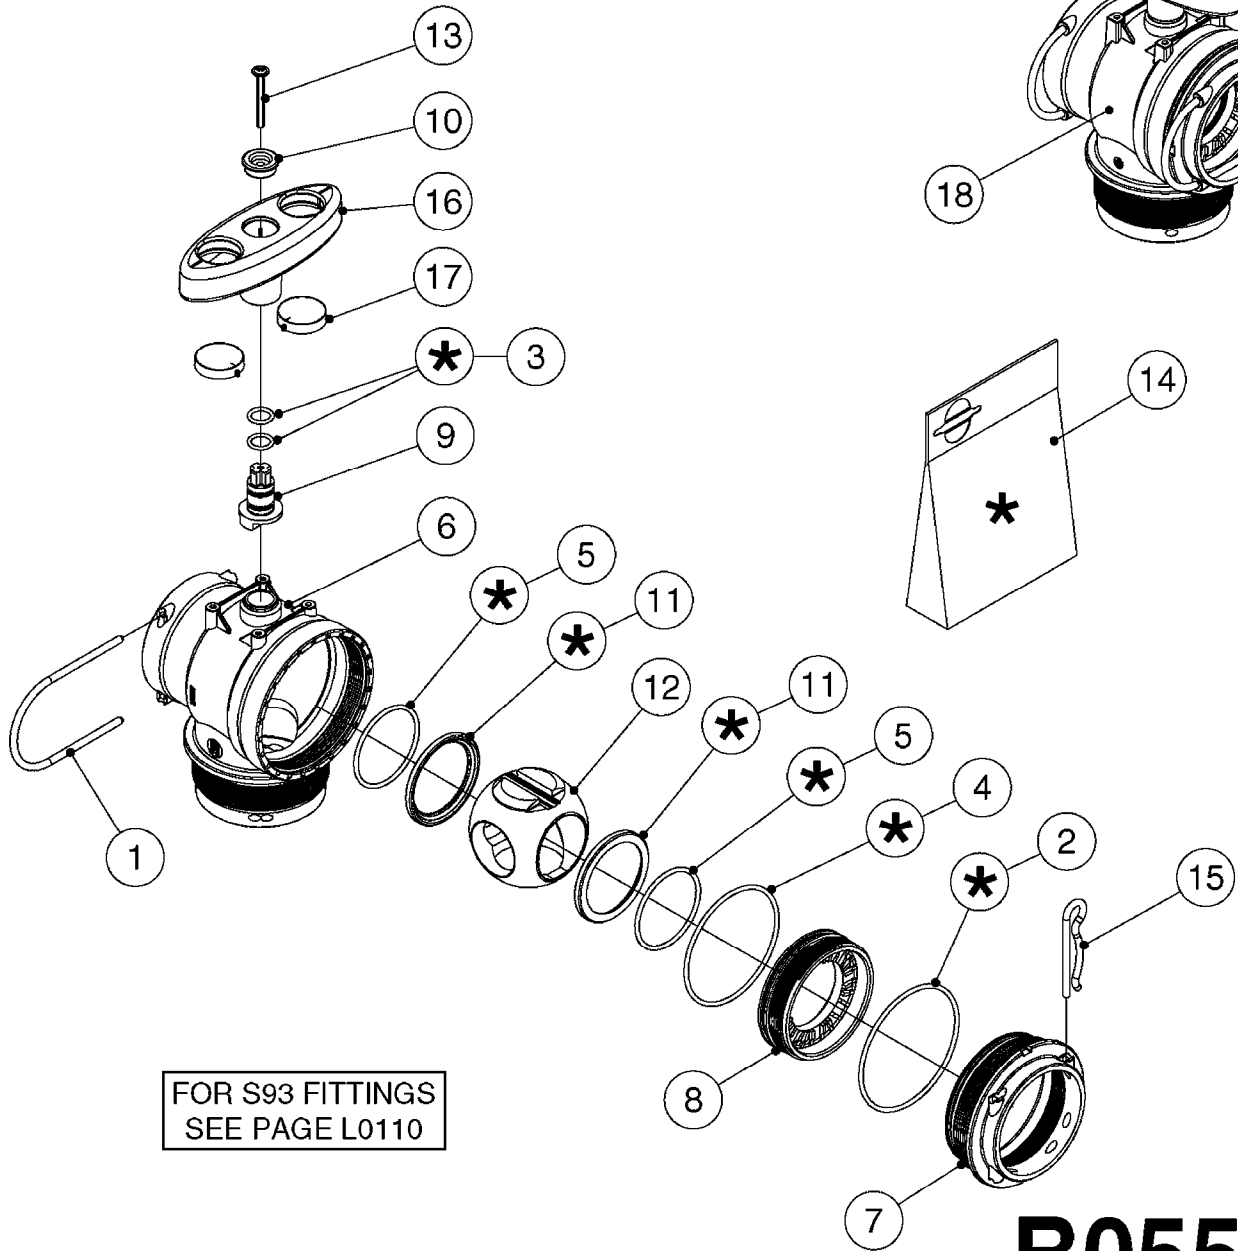

S93 (07)

MANIFOLD - S93 VALVE (07)
B0550-HIN, 28:01:19

Page 1

Date 07.02.2020 9:14

Pos.	parts-n°	order qty	description
1	145997	1	FITT.DK S-93 FORK
2	242047	1	O-RING 89.5 X 3.0 VITON
3	242449	1	O'RING 13.3 x 2.4 VITON
4	242450	1	O-RING D84.5X3.0 VITON
5	242475	1	O'RING D56.52x5.33 SH70-VITON
6	322327	1	HOUSING, VALVE, S93, 220 PSI
7	322328	1	END CAP F. VALVE S-93
8	322354	1	THRUST PLATE F.3-WAY VALVES-93
9	334579	1	SPINDLE F.3 WAY VALVE S-93
10	334594	1	PLUG F. VALVE HANDLE BLACK
11	390543	1	SEAT F. BALL 3-WAY VALVE S-93
12	390544	1	BALL FOR S93 VALVE, 3 HOLES
12	391019	1	BALL F.2 WAY S93 SMART VALVE
13	440729	1	SCREW F. PLASTIC 4MM X40LG SS
14	741726	1	REPAIR KIT F.S93 VALVE VIT.'02
15	28168400	1	HAIRPIN Ø5 S67/S93
16	33514400	1	HANDLE FOR 2 ICONS 07
17	33514500	1	PLUG FOR HANDLE ,2 ICONS
18	72518800	1	QUICK FILL VALVE 2008 NAV
18	72518900	1	SUCTION VALVE 2008 NAV