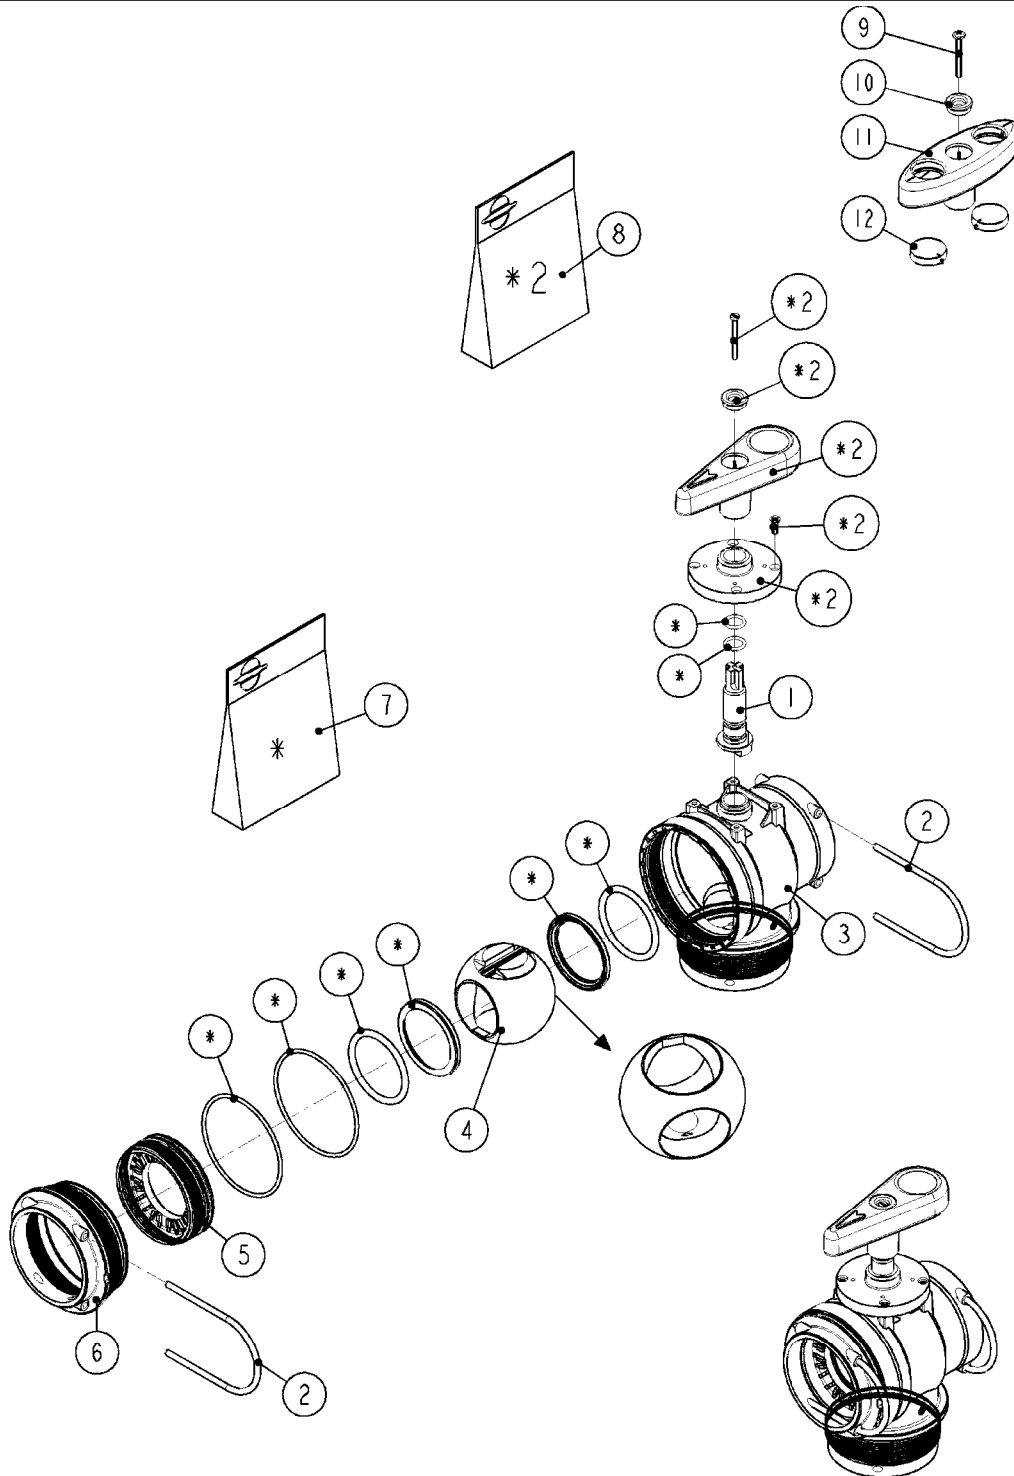

S93 SUCTION VALVE 05
B410-HIA, 01:02:13

S93 SUCTION VALVE 05
B410-HIA, 01:02:13

Page 1
Date 07.02.2020 9:14

Pos.	parts-n°	order qty	description
1	14039700	1	DRIVER
2	145997	1	FITT.DK S-93 FORK
3	322349	1	HOUSING F.3WAY VALVE-93 322327
4	390544	1	BALL FOR S93 VALVE, 3 HOLES
5	322354	1	THRUST PLATE F.3-WAY VALVES-93
6	322218	1	END CAP F.VALVE S-93
7	741726	1	REPAIR KIT F.S93 VALVE VIT.'02
8	741831	1	HANDLE KIT S93 SUCTION VALVE
9	440729	1	SCREW F. PLASTIC 4MM X40LG SS
10	334594	1	PLUG F.VALVE HANDLE BLACK
11	33514400	1	HANDLE FOR 2 ICONS 07
12	33514500	1	PLUG FOR HANDLE ,2 ICONS