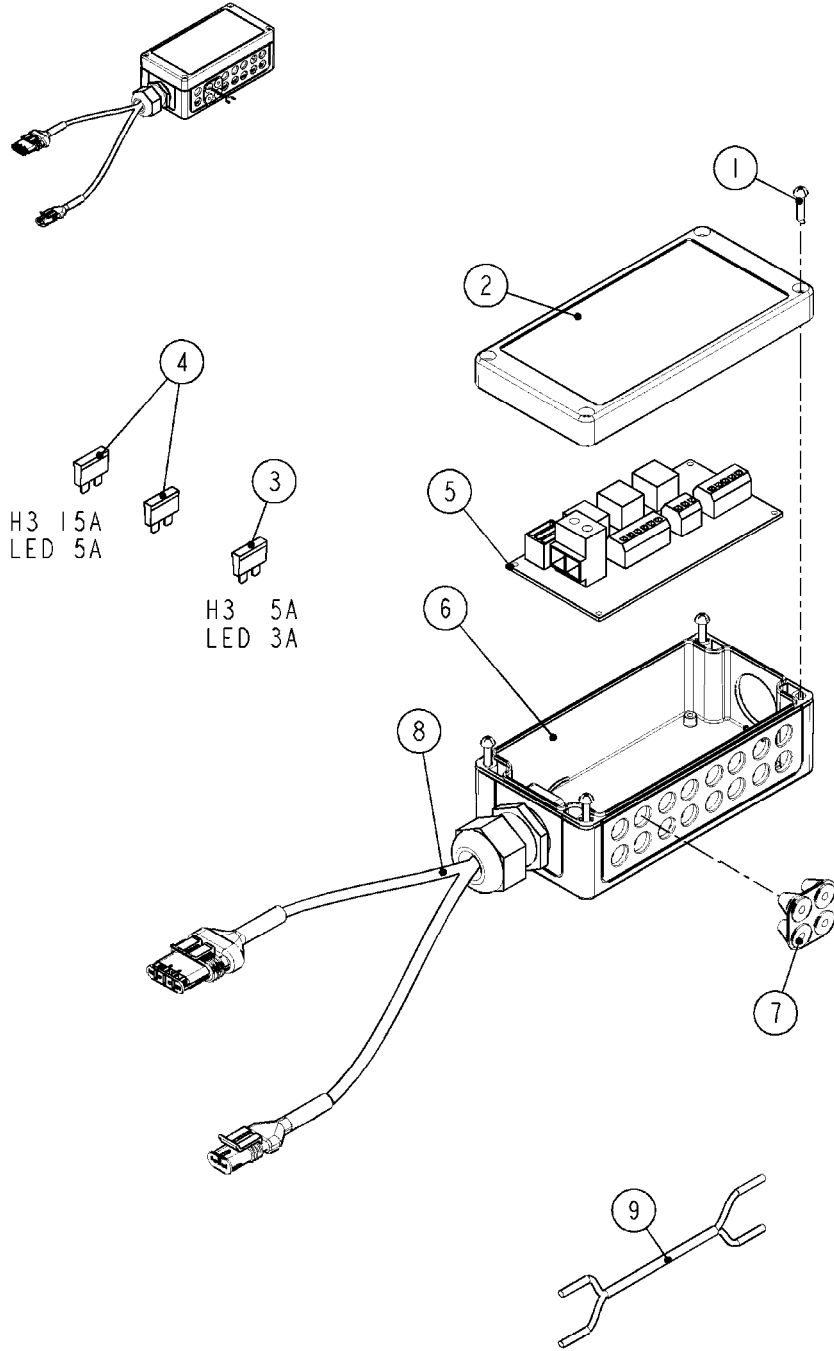

M419

WORK LIGHT JUNCTION BOX '13
M419-HIA, 10:03:14

Page 1

Date 07.02.2020 9:16

Pos.	parts-n°	order qty	description
1	280258	1	SCREW F. BOX LID 1/4" L=18
2	33508800	1	LID 160X80X15 BLK W/SCREWS
3	261762	1	Fuse 5A ATOF Series
4	28048600	1	FULE 15A ATOF SERIES
5	26057300	1	WORK LIGHT PCB 13
6	33514300	1	BOX 160X80X40 BLACK 1+16+1 HOLES
7	28048200	1	WIRE GROMET RUBBER 4 HOLE
8	72952600	1	CABLE KIT, WORKLIGHT POWER & CONTROL
9	72679000	1	CABLE ROUTE PHARE TRAVAIL