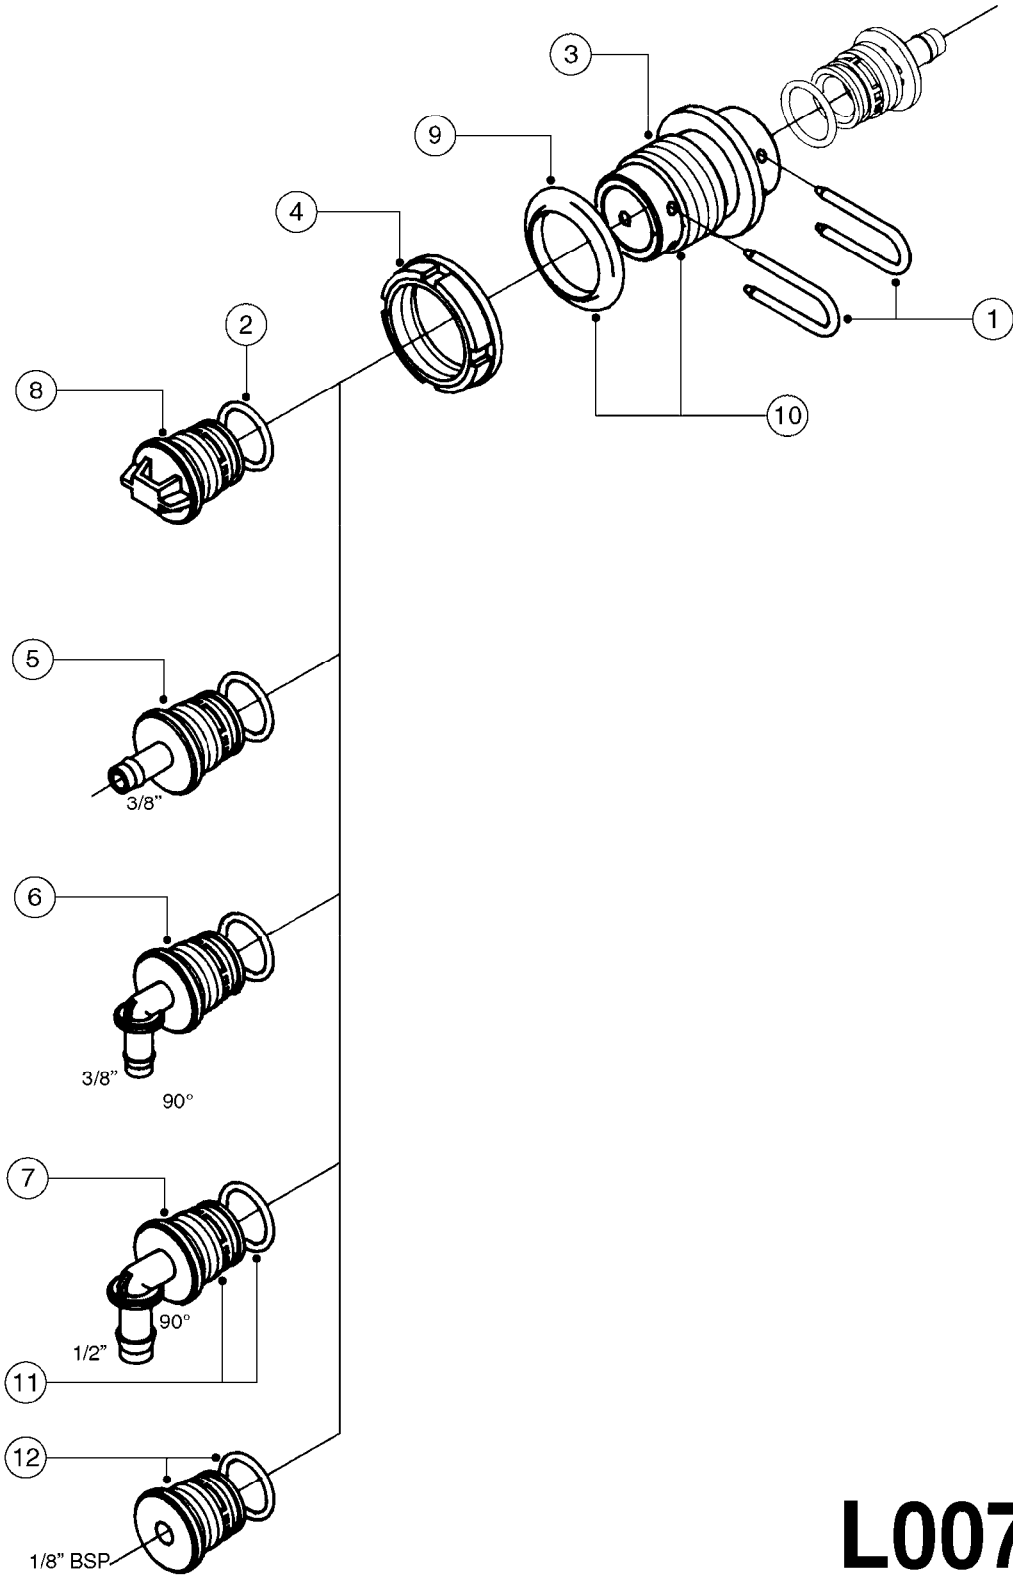

L0070

FITTINGS - S-40
L0070-HIN, 13:09:17

Page 1

Date 07.02.2020 9:16

Pos.	parts-n°	order qty	description
1	145994	1	FITT.DK S-40 FORK
2	242108	1	O-RING 3 X 19,2 70SH NITRIL NITRIL (BLACK)
2	242355	1	O-RING D19.2X3.0 VITON F.S-40 VITON (BROWN)
3	322102	1	FITT.DK S-40 BULKHEAD
4	322106	1	FITT.DK S-40 BULKHEAD NUT
5	334225	1	FITT.DK S-40 STR.3/8"
6	334237	1	FITT.DK S-40 ELB.3/8"
7	334238	1	FITT.DK S-40 ELB.1/2"
8	334248	1	FITT.DK S-40 PLUG
9	334259	1	GASKET F. S-40 BULKHEAD
10	726462	1	FITT. S40 BULKHEAD W.GASKET
11	726567	1	FITT.DK S-40 ELB.1/2" W.O-RING
12	726693	1	FITT.DK S-40 PLUG 1/8BSP ORING