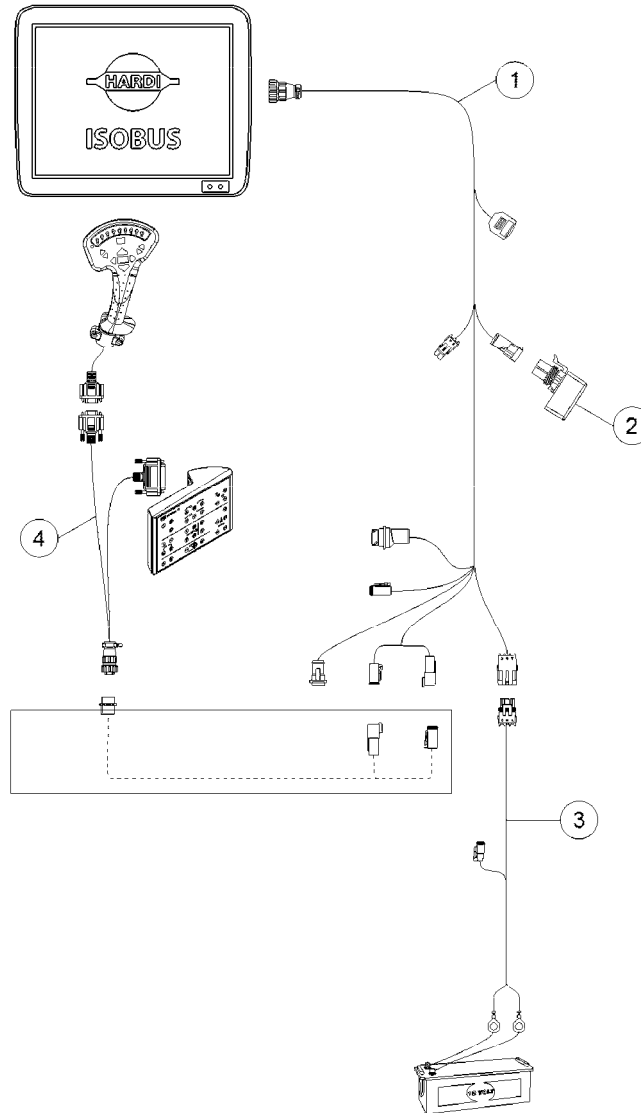

M415

ISO TRACTOR W.ASSY.ALT.
M415-HIA, 25:02:13

Page 1

Date 07.02.2020 9:16

Pos.	parts-n°	order qty	description
1	26040200	1	DISPLAY CABLE, HC85/9500, 12' (ISOBUS)
2	26040100	1	RELAY, POWER CONTROL, AGLEADER
3	26040900	1	POWER CABLE DISPLAY/GUIDANCE, 15'
4	26031500	1	CABLE ISO CABIN GRIP SETBOX