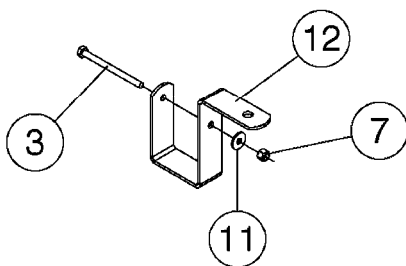

NORAC UC5 BOOM HEIGHT CONTROL
M0370-HIN, 16:10:18

Page 1
Date 07.02.2020 9:16

Pos.	parts-n°	order qty	description
1	26022703	1	CABLE, INTERFACE, TILT, NORAC UC5
2	26023503	1	CABLE UC5 INTERFACE MAIN AMP
3	26032600	1	CABLE UC5 NETWORK 14 AWG 10M
4	26043000	1	NORAC UC5 NETWORK 2 PIN PLUG
5	26043300	1	CABLE UC5 VALVE 2PIN/2PIN DT
6	26043400	1	NORAC UC5 CONTROLLER MODULE
7	26043500	1	NORAC UC5 VALVE MODULE
8	26043600	1	MODULE, INPUT, NORAC UC5
9	26043700	1	SENSOR, NORAC, UC5, ULTRASONIC
10	26043800	1	NORAC UC5 NETWORK COUPLER 2-WAY
11	26043900	1	NORAC UC5 NETWORK COUPLER 8-WAY
12	26044200	1	CABLE UC5 NETWORK 18 AWG 20M
13	26023803	1	NORAC UC5 ROLL SENSOR OLD STYLE NORAC P/N 43740
13	26044300	1	NORAC UC5 ROLL SENSOR NEW STYLE NORAC P/N 43741
14	26044400	1	NORAC UC5 - UC7 COUPLER 2-WAY/TERM.
15	26047100	1	CABLE UC5 NETWORK 14 AWG 1M
16	26049900	1	CABLE UC5 NETWORK 14 AWG 3M
17	26057900	1	UC5 NETWORK 6 PIN PLUG
18	26058000	1	NORAC UC5 NETWORK 12-PIN PLUG
19	26084700	1	MESH KIT ULTRASONIC SENSOR FOR 2018 AND NEWER SENSORS
19	28098003	1	MESH AND CLIP KIT, NORAC FOR PRE-2018 SENSORS
20	28050303	1	NORAC RUBBER TOP&BOLT F.SENSOR DIA.30MMX30MMX8MM
21	28055503	1	NORAC VALVE MOUNTING HARDWARE
22	28086600	1	FOAM DISC F. SENSOR NORAC
23	78216100	1	NORAC VALVE BLOCK COMP, DEUTSCH CON.

M0375