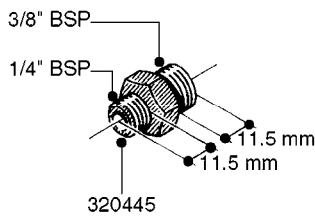

**L0030**

FITTINGS - HEXAGON NIPPLES  
L0030-HIN, 01:01:16

Page 1  
Date 07.02.2020 9:16

parts-n°	order qty	description
10015303	1	FITT.PO.HN 1.00X1.00 M1000
10425003	1	FITT.PO.HN 1.25X1.00 MCPHEE
320132	1	FITT.DK HN 1" BSP
320176	1	FITT.DK HN 3/8"X1/2" BSP
320445	1	FITT.DK HN 1/4"X3/8" BSP
320655	1	FITT.DK HN 1/2"-1/2" BSP
320692	1	FITT.DK HN 3/8'BSPX1/4'NPT
320703	1	FITT.DK HN 3/8BSP X1/2 &1/4NPT
320725	1	FITT.DK NIPPLE 3/8"-3/8" BSP
320902	1	FITT.DK HN 3/8'X 1/4' BSP
390232	1	FITT.DK HN 1-1/2' X 1-1/4' BSP
390276	1	FITT.DK HN 1'BSP