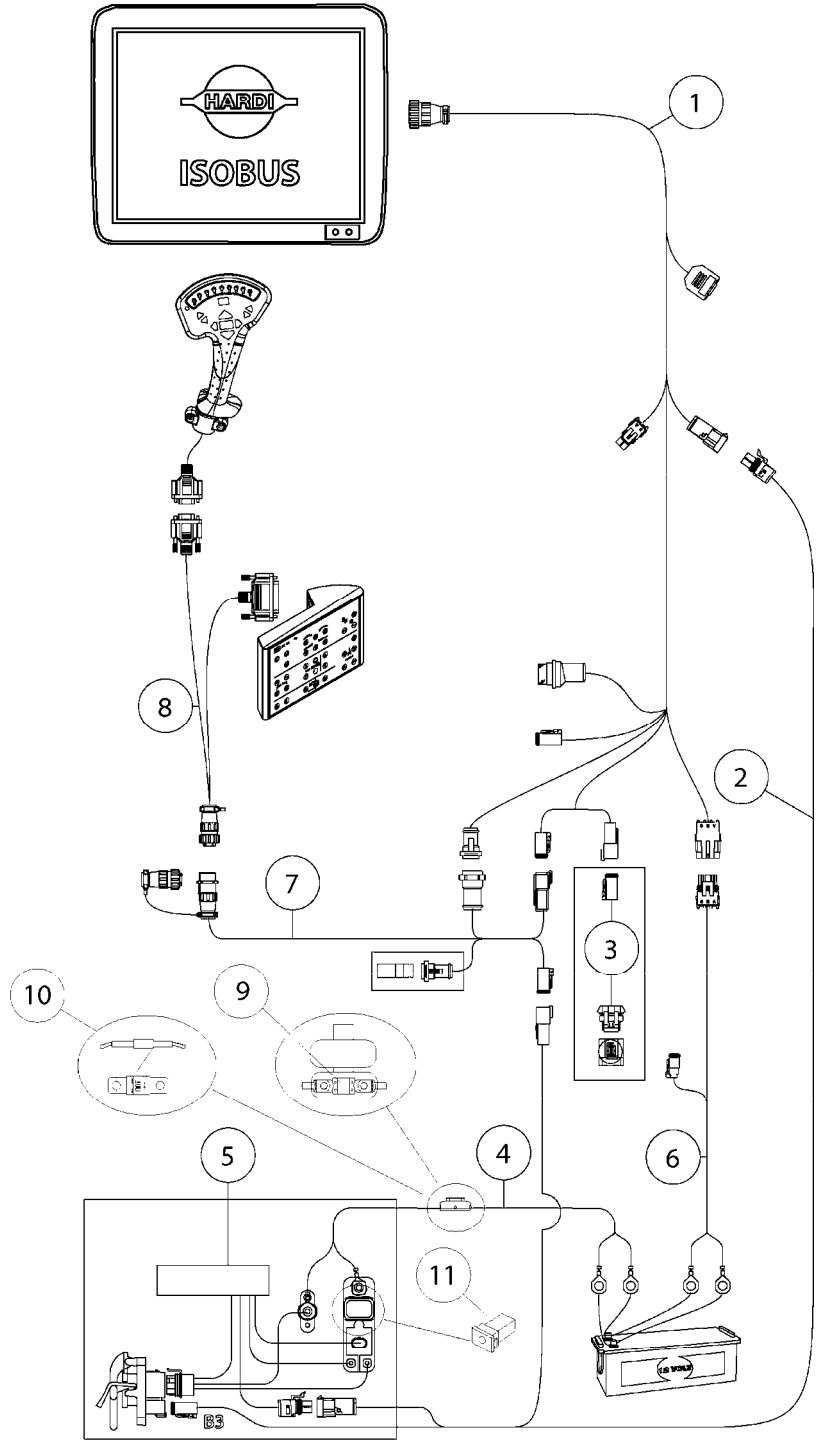

M414-HIA

HC 85/9500 TRACTOR WIRING
ASSY.
M414-HIA, 22:02:13

Page 1
Date 07.02.2020 9:16

Pos.	parts-n°	order qty	description
1	26040200	1	DISPLAY CABLE, HC85/9500, 12' (ISOBUS)
2	26040400	1	ISOBUS POWER/CONTROL EXTENSION
3	26040500	1	ISOBUS ACTIVE TERMINATION
4	26040600	1	ISOBUS POWER CABLE - 16FT
5	26040300	1	ISOBUS IBBC POWER CONT. ASSY.
6	26040900	1	POWER CABLE DISPLAY/GUIDANCE, 15'
7	26040800	1	ISOBUS/HARDI GRIP TEE CABLE
8	26031500	1	CABLE ISO CABIN GRIP SETBOX
9	26076800	1	FUSE 100A MEGA298 SERIES
10	26076900	1	FUSE 100A MIDI498 SERIES
11	26076600	1	FUSE 30A JCASE495 SERIES
11	26076700	1	FUSE 60A JCASE495 SERIES