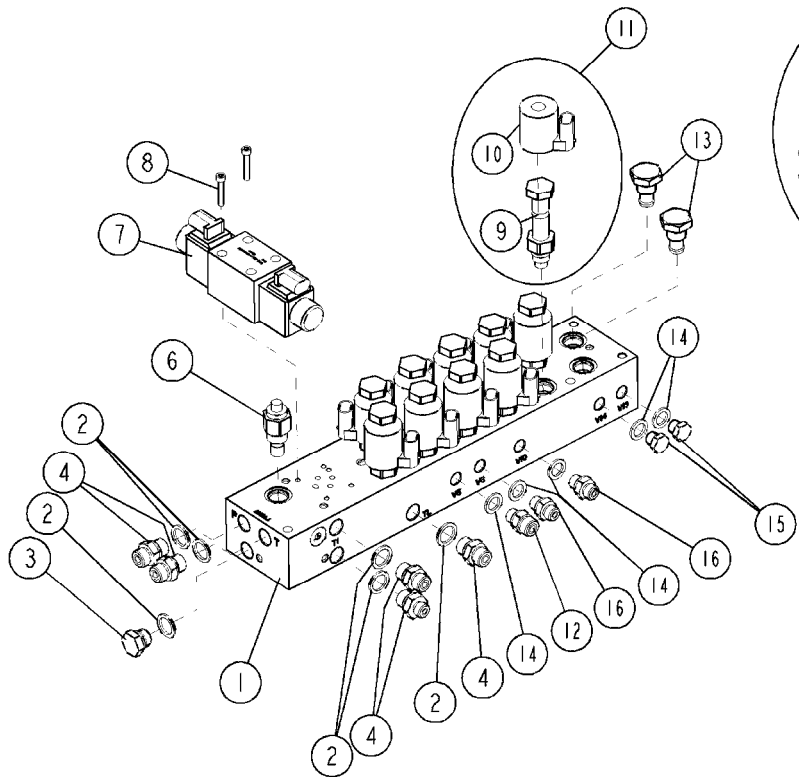

C017-HIA

HY.BLOCK AH. HAZ
C017-HIA, 29:08:18

Page 1

Date 07.02.2020 9:15

Pos.	parts-n°	order qty	description
1	73024700	1	HYD. BLOCK DDZ SPAREPART
2	240866	1	DOWTYSEAL 3/8"
3	146790	1	PLUG 3/8" RG L=20 SS
4	23234300	1	HEX NIPPLE 3/8"-11/16"
5	23235700	1	HEX NIPPLE 3/8"-9/16"
6	78216800	1	FLOW REGULATING VALVE, 3/4"
7	782116	1	HY SOLENOID VALVE MD1L-S3/10N-D12K1/P
8	450914	1	UH.SKR. M 4 X 8 8.8ELZ
9	78222800	1	SOLENOID VALVE NC, DOUBLE LOCK
10	78222700	1	COIL W. AMP
11	75586600	1	SOLENOID VALVE NC, + COIL
12	23236700	1	HEX NIPPLE 1/4"-11/16" - 1.2mm
13	782131	1	BLIND PLUG F.3/4" CARTR.VALVE
14	241404	1	DOWTY SEAL 1/4"
15	14010400	1	PLUG 1/4" BSP
16	23234500	1	HEX NIPPLE 1/4" - 9/16"