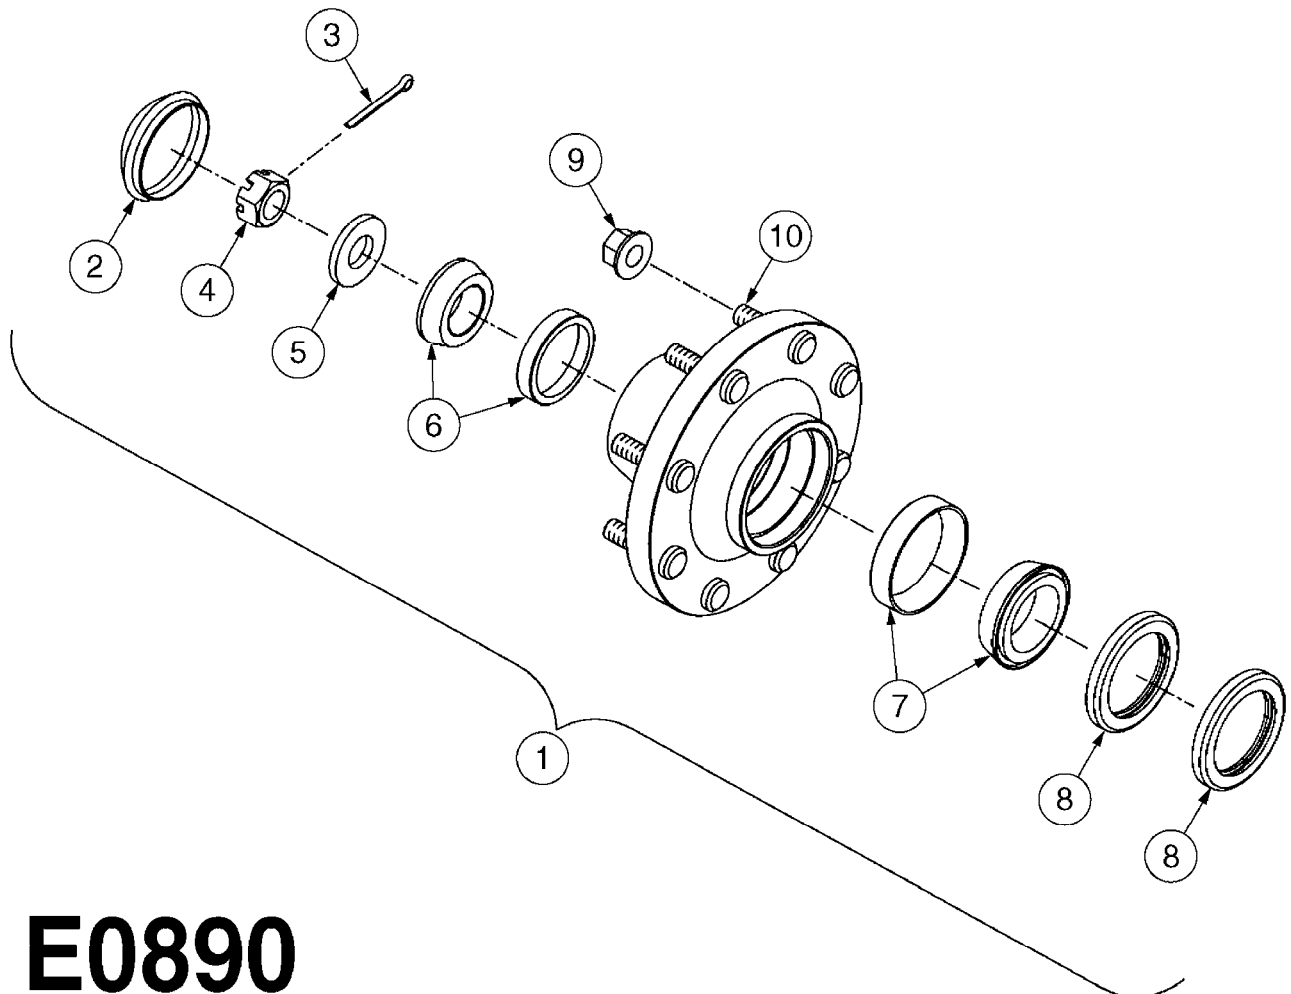

E0890

CAMOPLAST HUB ASSEMBLY - IDLER
E0890-HIN, 01:01:16

Page 1

Date 07.02.2020 9:15

Pos.	parts-n°	order qty	description
1	28078303	1	HUB ASSY.IDLER, G60-8
2	28081403	1	DUST CAP
3	28081503	1	COTTER PIN 7/32" X 2-1/4"
4	28081603	1	CASTLE NUT 1-1/4"-12
5	28081703	1	WASHER 1.28"IDX2.5"ODX0.13"
6	28081803	1	BEARING ASSEMBLY - OUTER
7	28081903	1	BEARING ASSEMBLY - INNER
8	28082003	1	WHEEL SEAL, SINGLE LIP
9	28082103	1	LUG NUT SET (8) IDLER
10	28082203	1	WHEEL STUD SET (8) IDLER