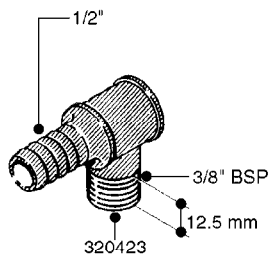

L0050

parts-n°	order qty	description
242594	1	O-RING D14 X 1.78 SCH.70-EPDM
320294	1	FITT.DK TEE 3/8X3/8HB X1/2"BSP
320305	1	FITT.DK HB 3/4'- 3/4' BSP
320386	1	FITT.DK TEE 3/8X3/8HB X3/8"BSP
320397	1	FITT.DK ELB 3/8"HB X 3/8" BSP
320401	1	FITT.DK TEE 1/2X1/2HB X1/2"BSP
320412	1	FITT.DK TEE 1/2X1/2HB X3/8'BSP
320423	1	FITT.DK ELB 1/2'HB X 3/8' BSP
320891	1	FITT.DK HB 3/8'- 3/8' BSP
320972	1	FITT.DK HB 5/16'- 1/4' BSP
322046	1	FITT.DK TEE 1/2X1/2HB X3/4'BSP
322048	1	FITT.DK TEE 3/4X3/4HB X3/4'BSP
330595	1	O-RING D24.6/D20X2.1 -3/4"
333137	1	FITT.DK CONN.1/2" F.NOZZ. DOUB
333141	1	FITT.DK CONN.1/2" F.NOZZ.SING
334041	1	FITT.DK CONN.3/4' F.NOZZ. SING
334042	1	FITT.DK CONN.3/4' F.NOZZ. DOUB
334195	1	FITT.DK ELB. 3/4"HB X 3/4"HB
10012103	1	FITT.PO.HB 1.25X1.50 IMB1012
10014003	1	FITT.PO.HB 1.25X1.25 IMB1010
10036903	1	FITT.PO.HB 1.50X1.50 IMB1212
28019303	1	FITTING HB ELB 3/4NPT-3/4HOSE
61016500	1	HOSE TAIL 3/4" 90°+RG CAP 3/4"
72026700	1	NOZZLE TUBE ADAPTER W/O-RING