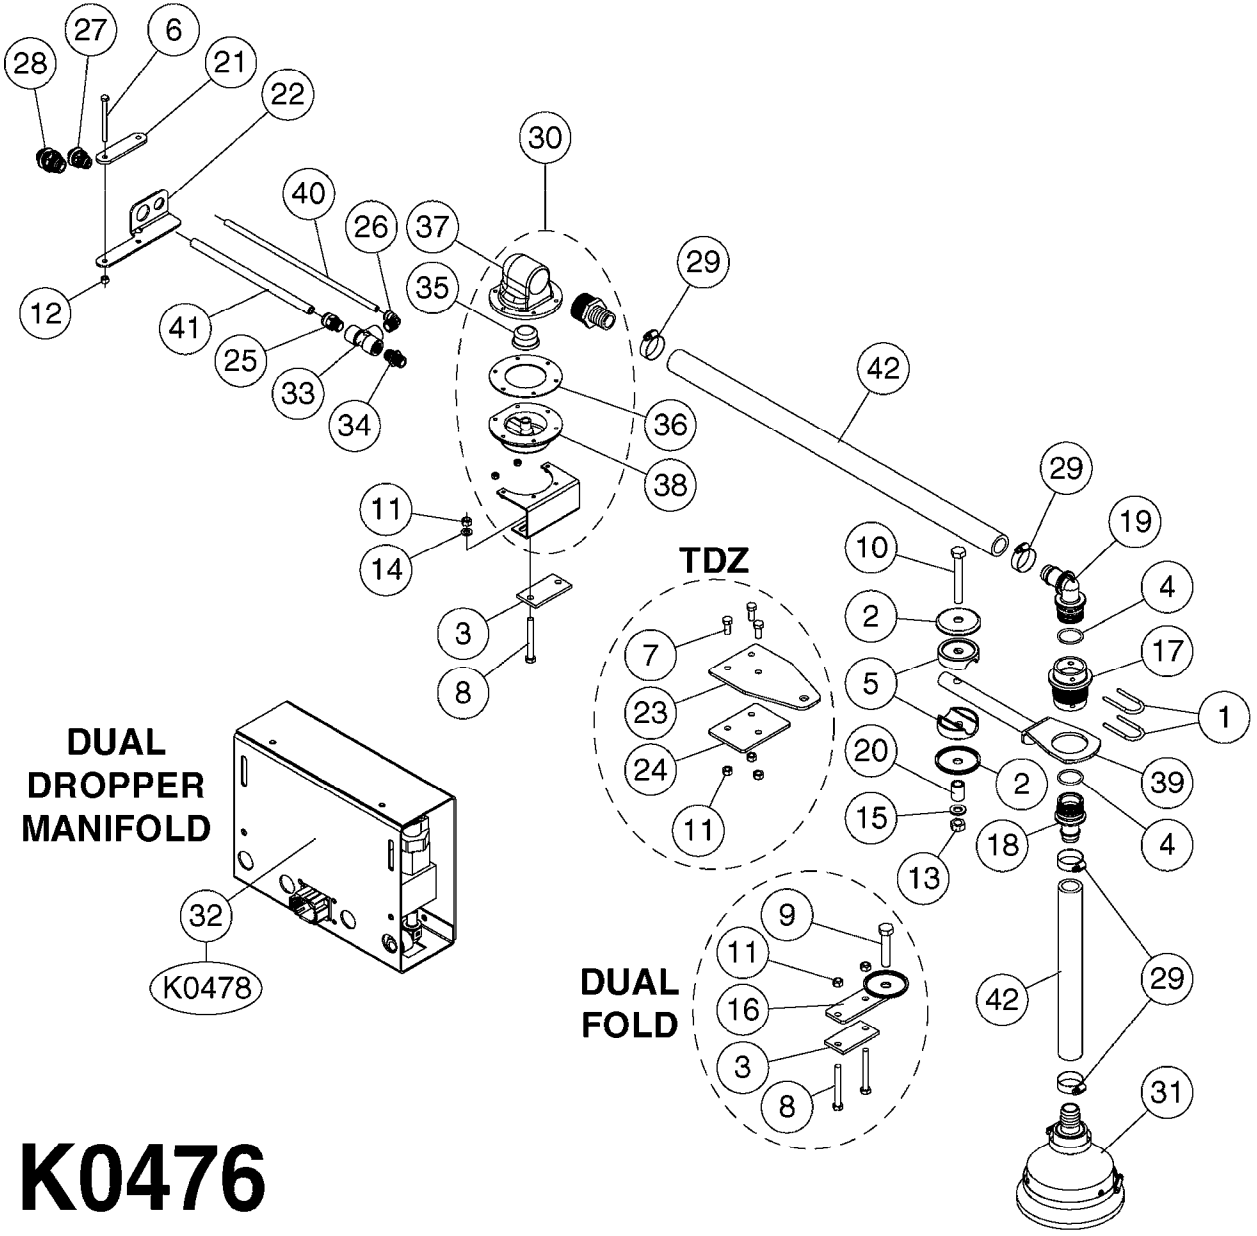

K0476

FOAM MARKER - DROPPER RICHWAY
K0476-HIN, 26:02:18

Page 1

Date 07.02.2020 9:15

Pos.	parts-n°	order qty	description
1	145995	1	FITT.DK S-53 FORK
2	160775	1	WASHER F. FRICTION PLATE
3	172664	1	FLATBAR BACKING PLATE
4	242109	1	O-RING D32.2x3.0
4	242354	1	O-RING D32.2X3.0 VITON
5	330831	1	FRICTION PLATE
6	410605	1	BOLT HEX 8.8 DEL M6X80
7	420582	1	BOLT HEX 8.8 DEL M8X20 FT A2
8	421201	1	BOLT HEX 8.8 DEL M8X70
9	430323	1	BOLT HEX 8.8 DEL M12X60
10	430924	1	BOLT HEX 8.8 DEL M12 X 85
11	460143	1	SELF LOCK NUT M8 SST A2 DIN985
12	460261	1	NUT HEX M6X1.00 LOCK DIN985 A2 SS
13	460703	1	NUT HEX M12X1.75 LOCK DIN985A2 SS
14	471126	1	WASHER, M8, Ø16/ 8.4X 1.6, SS
15	471127	1	WASHER, M12, Ø24/13X24X2.5 SS
16	611671	1	BREAK AWAY HOLDER F-MARKER
17	726463	1	FITT.DK S53 BULKHEAD W/GASKET
18	726559	1	FITT DK. S-53 HB 1" W/O-RING
19	726571	1	FITT.DK S-53 ELB.1", W ORING
20	14103900	1	BUSHING Ø19/Ø13 L=26.5 SPC/FTZ BOOMS ONLY
21	16022403	1	BRACKET 60MM TUBE
22	16162903	1	BRKT, FOAM LINE DISCONNECT
23	16169803	1	BRACKET, TDZ FOAM MARKER MOUNT
24	16170003	1	PLATE, TDZ FOAM MARKER MOUNT BACKER
25	23004303	1	FITT, 3/8"NPT-3/8"TUBE-PTC
26	23004403	1	FITT, 3/8"NPT-1/4"90-PTC
27	23004503	1	FITT, BULKHEAD-1/4" TUBE-PTC
28	23004603	1	FITT, BULKHEAD-3/8" TUBE-PTC
29	28030003	1	CLAMP HOSE GEAR P1" 6716
30	28064903	1	FOAMHEAD ASSEMBLY, RICHWAY
31	28065003	1	COLLECTOR HEAD ASSY, RICHWAY
32	28065103	1	DUAL DROP MANIFOLD, RICHWAY
33	28066303	1	FITT, BANJO, 3/8" TEE
34	28066403	1	FITT, BANJO, 3/8"-3/8" STR NIP
35	28087803	1	3/8" FOAMHEAD SCREEN, FOAM MARKER, RICHWAY
36	28087903	1	FOAMHEAD GASKET, FOAM MARKER, RICHWAY
37	28088003	1	FOAMHEAD TOP HOUSING, FOAM MARKER, RICHWAY
38	28088103	1	FOAMHEAD BOTTOM HOUSING, FOAM MARKER, RICHWAY
39	61065900	1	BRACKET FOR FOAM DROPPER, S53
40	92703303	1	HOSE LLDPE .25"X.17"X12" BLACK
41	92703403	1	HOSE LLDPE .38"X.25"X12" BLACK
42	92712403	1	HOSE R X1" X300PSI WP X0012"