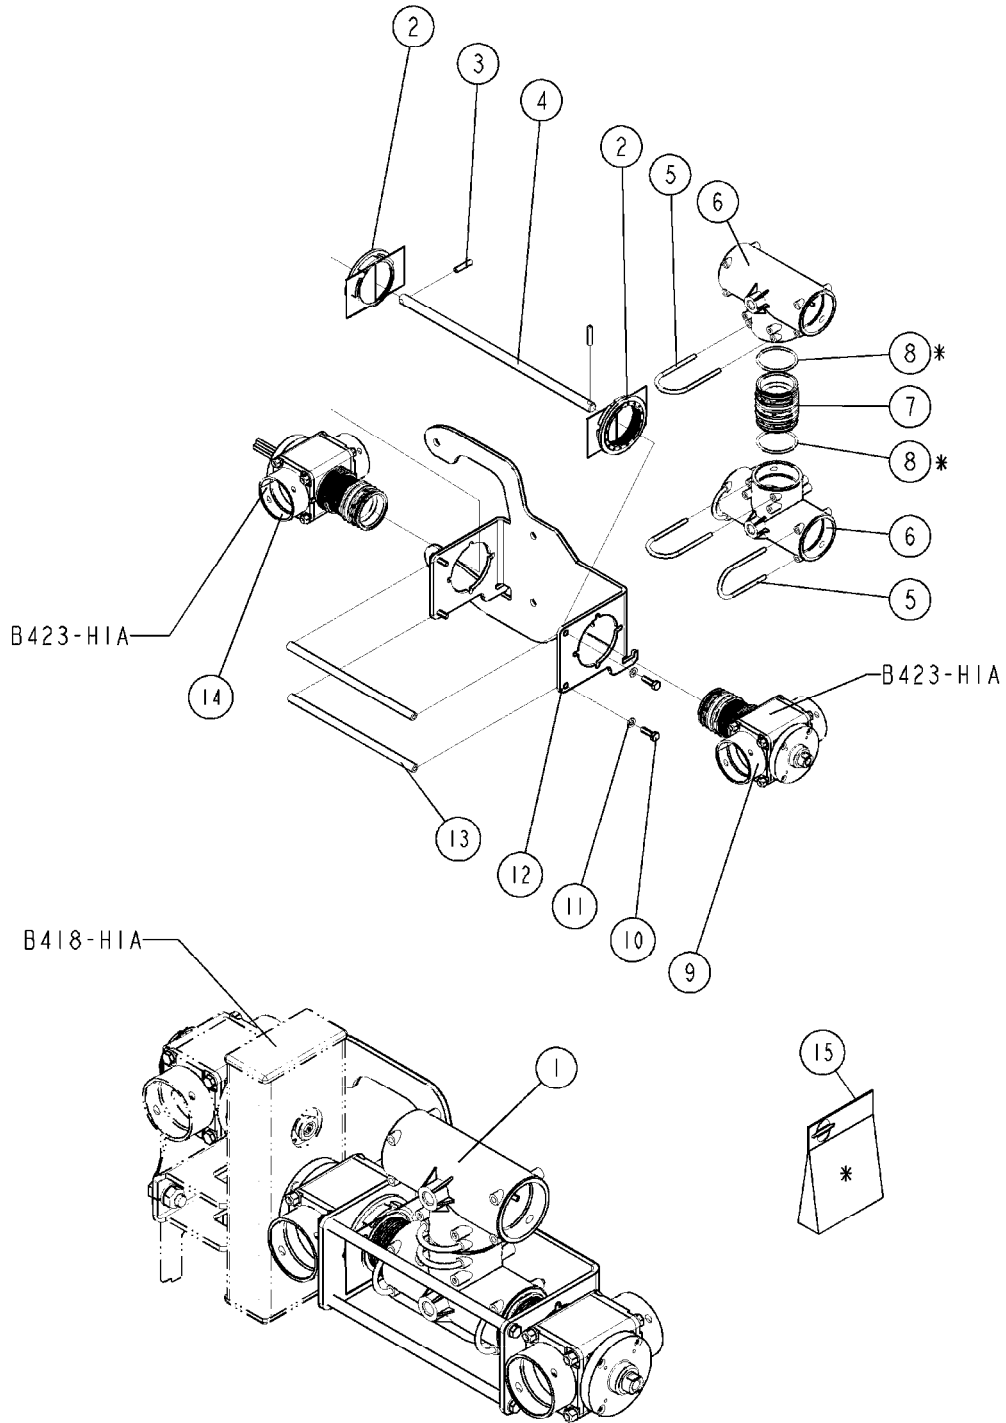

SMART VALVE S67 (11)
B421-HIA, 07:06:17

SMART VALVE S67 (11)
B421-HIA, 07:06:17

Page 1

Date 07.02.2020 9:14

Pos.	parts-n°	order qty	description
1	72784300	1	SMARTVALVE S67 CM45/55/7000
2	322320	1	NUT F.3 WAY VALVE S56
3	480714	1	RETAINING PIN Ø6X26 DIN1481 RST
4	14117300	1	SPINDLE F.S67 SV. CM45/55/7000
5	145996	1	FITT.DK S-67 FORK
6	322224	1	FITT.DK S-67 TEE
7	334573	1	FITT.DK S-67 CONNECTOR
8	242353	1	O-RING 3 X 44.2 VITON
8	241973	1	O-RING Ø3 X 44.2 70 SHORES NITRIL
9	72784500	1	VALVE 1F.S67 SV.CM45/55/7000
10	410362	1	BOLT HEX 8.8 SS M6X20
11	471125	1	WASHER M6U 6.4X14X1.2,A2 SS
12	16355600	1	BRACKET F.S67 SMARTVALVE PAINTED
13	14022700	1	SPACER TUBE Ø10 L=212 SS
14	72784600	1	VALVE 2F.S67 SV.CM45/55/7000
15	74196100	1	BAG OF 10 PCS. 241973 O-RINGS