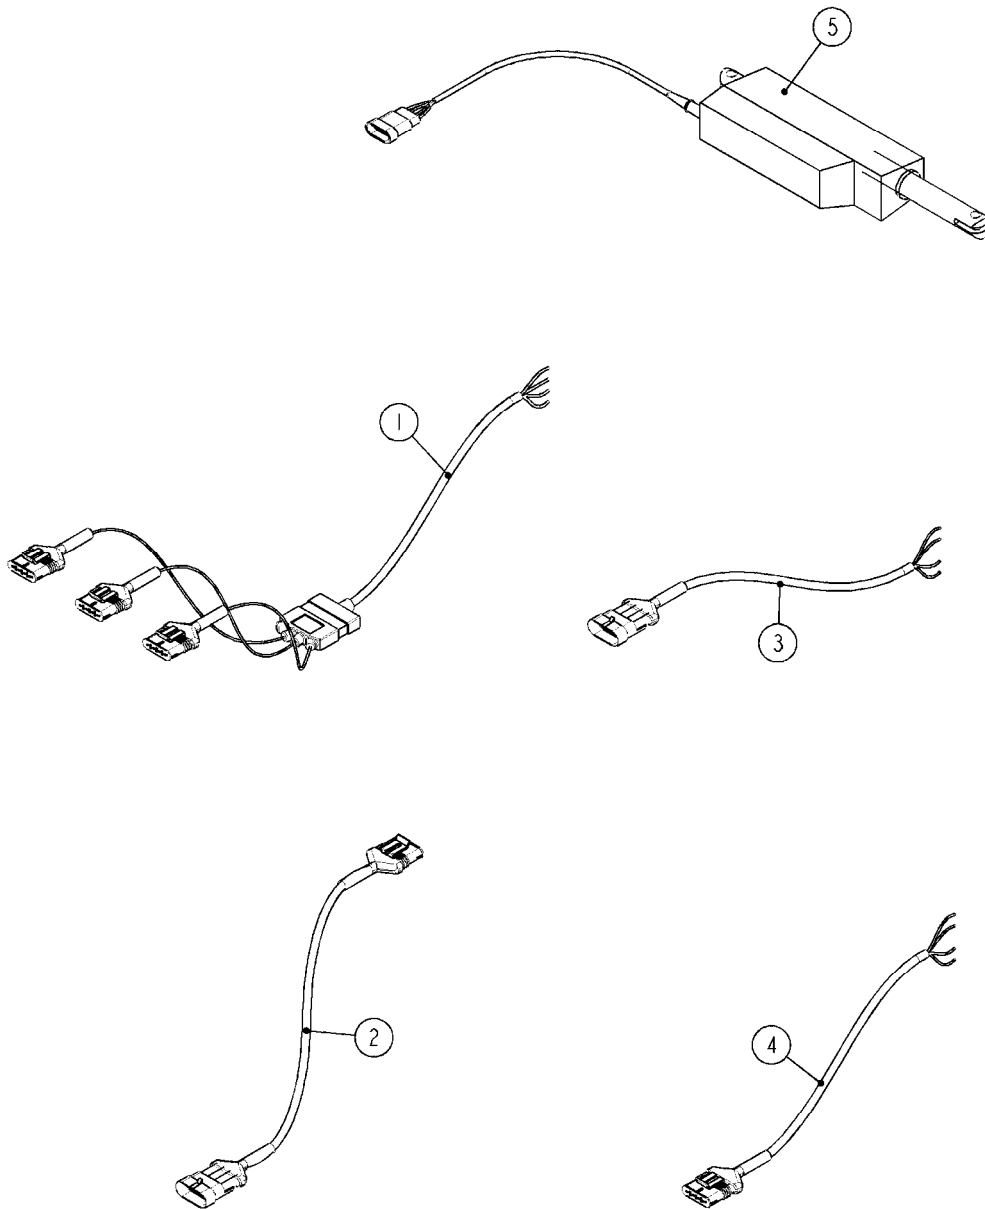

TWIN ACCESSORIES
M305-HIA, 03:09:15

Page 0

Date 07.02.2020 9:16