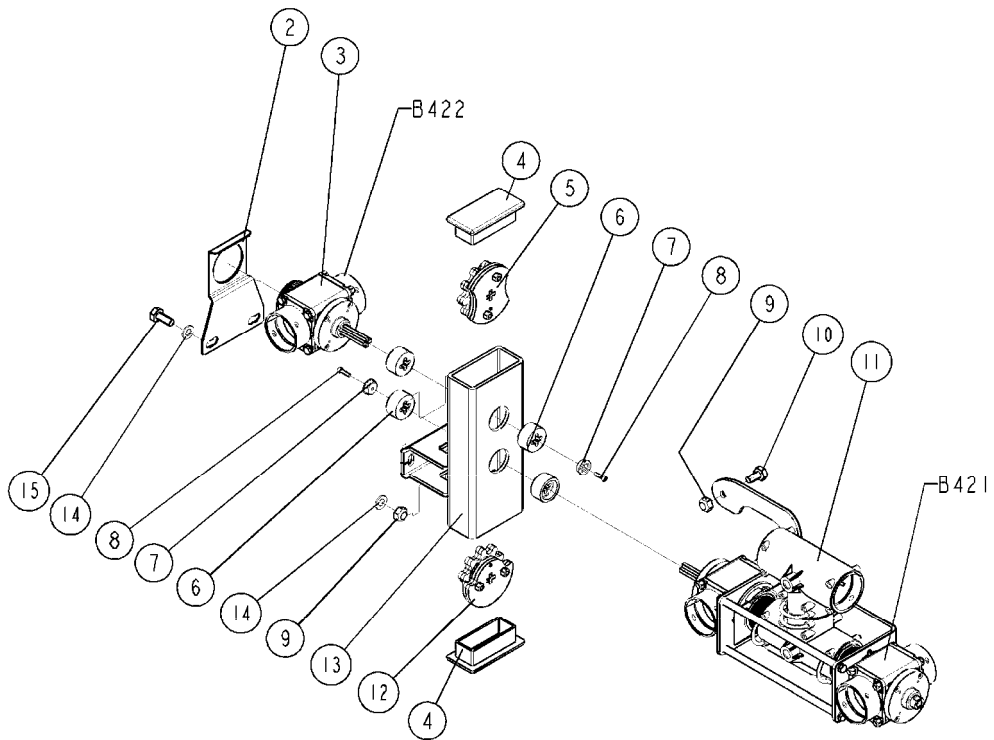

SMART VALVE S67 (11)  
B418-HIA, 31:08:15

**B418**

SMART VALVE S67 (11)  
B418-HIA, 31:08:15

Page 1  
Date 07.02.2020 9:14

Pos.	parts-n°	order qty	description
1	72784400	1	PRESSURE VALVES W. GEARBOX COM11
2	168030	1	BRACKET F/3 WAY VALVE
3	72784200	1	VALVE 2-WAYS S67 CM11
4	28114700	1	COVER PLUG RHS 100 X 50 3-5 BLACK
5	72731800	1	GEAR PARTS 2. CM11
6	39134100	1	SUPPORTRING F. S67 VALVE CM11
7	334594	1	PLUG F.VALVE HANDLE BLACK
8	450902	1	BOLT ALLEN HEAD M4 X 16MM
9	460423	1	NUT HEX M10X1.50 LOCK DIN985A2 SS
10	420626	1	BOLT HEX 8.8 DEL M10X20 FT
11	72784300	1	SMARTVALVE S67 CM45/55/7000
12	72731700	1	GEAR PARTS 1. CM11
13	61070200	1	GEARBOX F.S67 VALVE CM45/55/7000
14	471122	1	WASHER, M10, Ø20/10.5X 2.0, SS
15	420604	1	BOLT HEX 8.8 DEL M10X25 FT DIN933