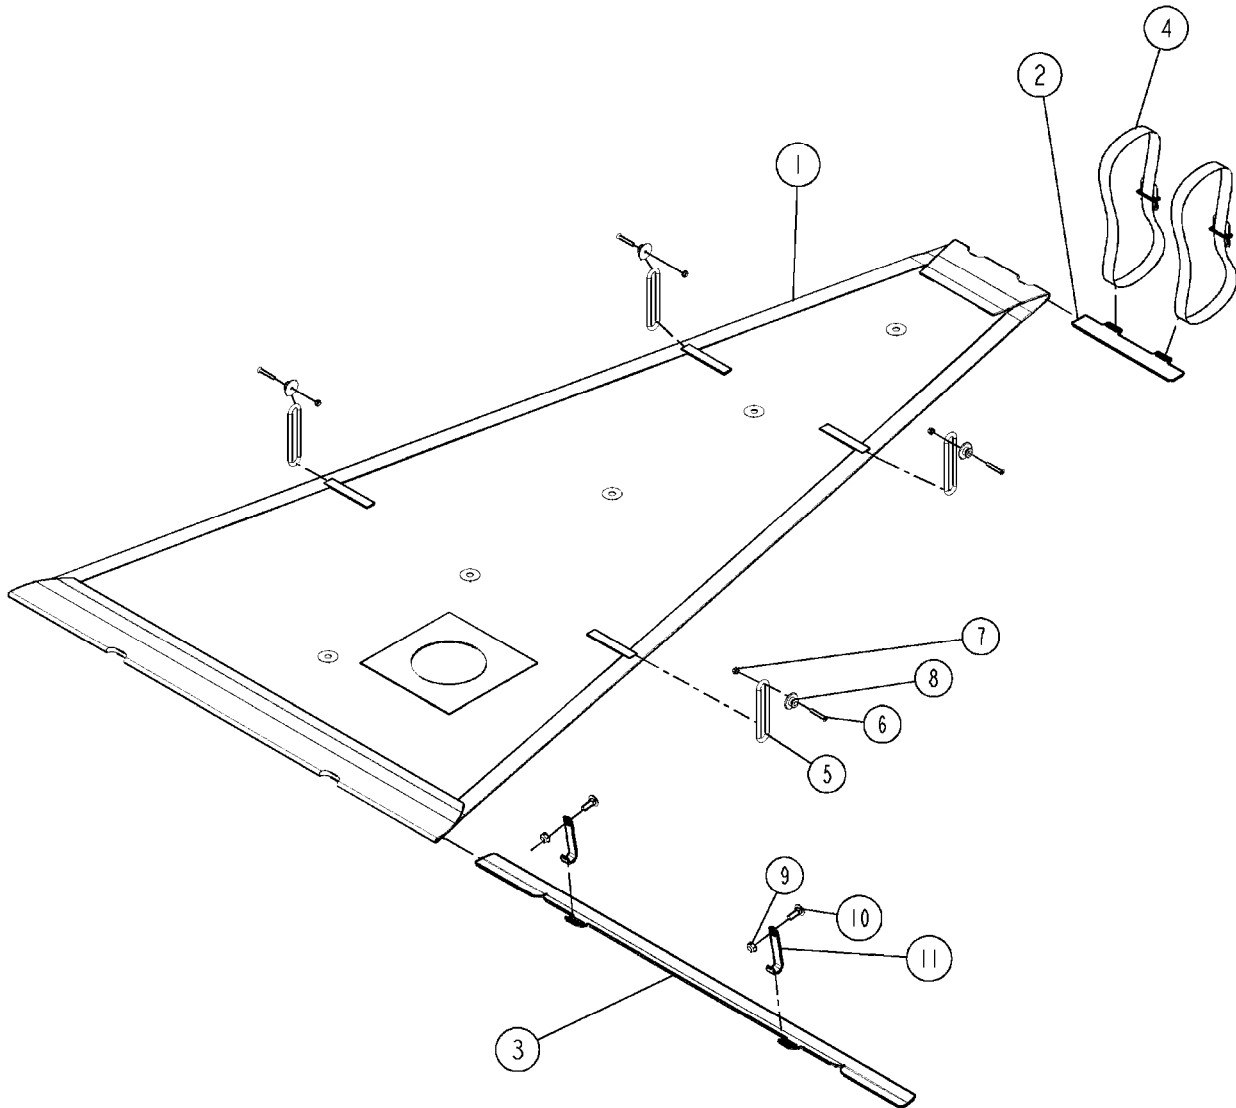

E230

CM11 UNDERBELLY PROTECTION
E230-HIA, 01:11:13

Page 1
Date 07.02.2020 9:15

Pos.	parts-n°	order qty	description
1	28121400	1	UNDERBELLY PROTECTOR CM3300
1	28121500	1	UNDERBELLY PROTECTOR CM4500
1	28112500	1	UNDERBELLY PROTECTOR CM7000
2	16390900	1	PLATE F.UNDERBELLY PROTECT.CM11 RED
3	16398300	1	PLATE F.UNDERB.PROTECT.CM3300 PAINTED
3	16398600	1	PLATE F.UNDERB.PROTECT.CM4500 PAINTED
3	16358600	1	PLATE F.UNDERBELLY PROTECTOR
4	28120300	1	STRAP W. TENSION L=450 MM.
5	242281	1	RUBBER BAND OVAL 180MM
6	45005200	1	BOLT M6X40 DIN 7991 SS
7	460261	1	NUT HEX M6X1.00 LOCK DIN985 A2 SS
8	28120400	1	BUTTON F.RUBBER STRAP
9	460423	1	NUT HEX M10X1.50 LOCK DIN985A2 SS
10	44074300	1	BOLT CARRIAGE M10x30 SS
11	16358800	1	PLATE BKT F.BOTTOM PROTECTION