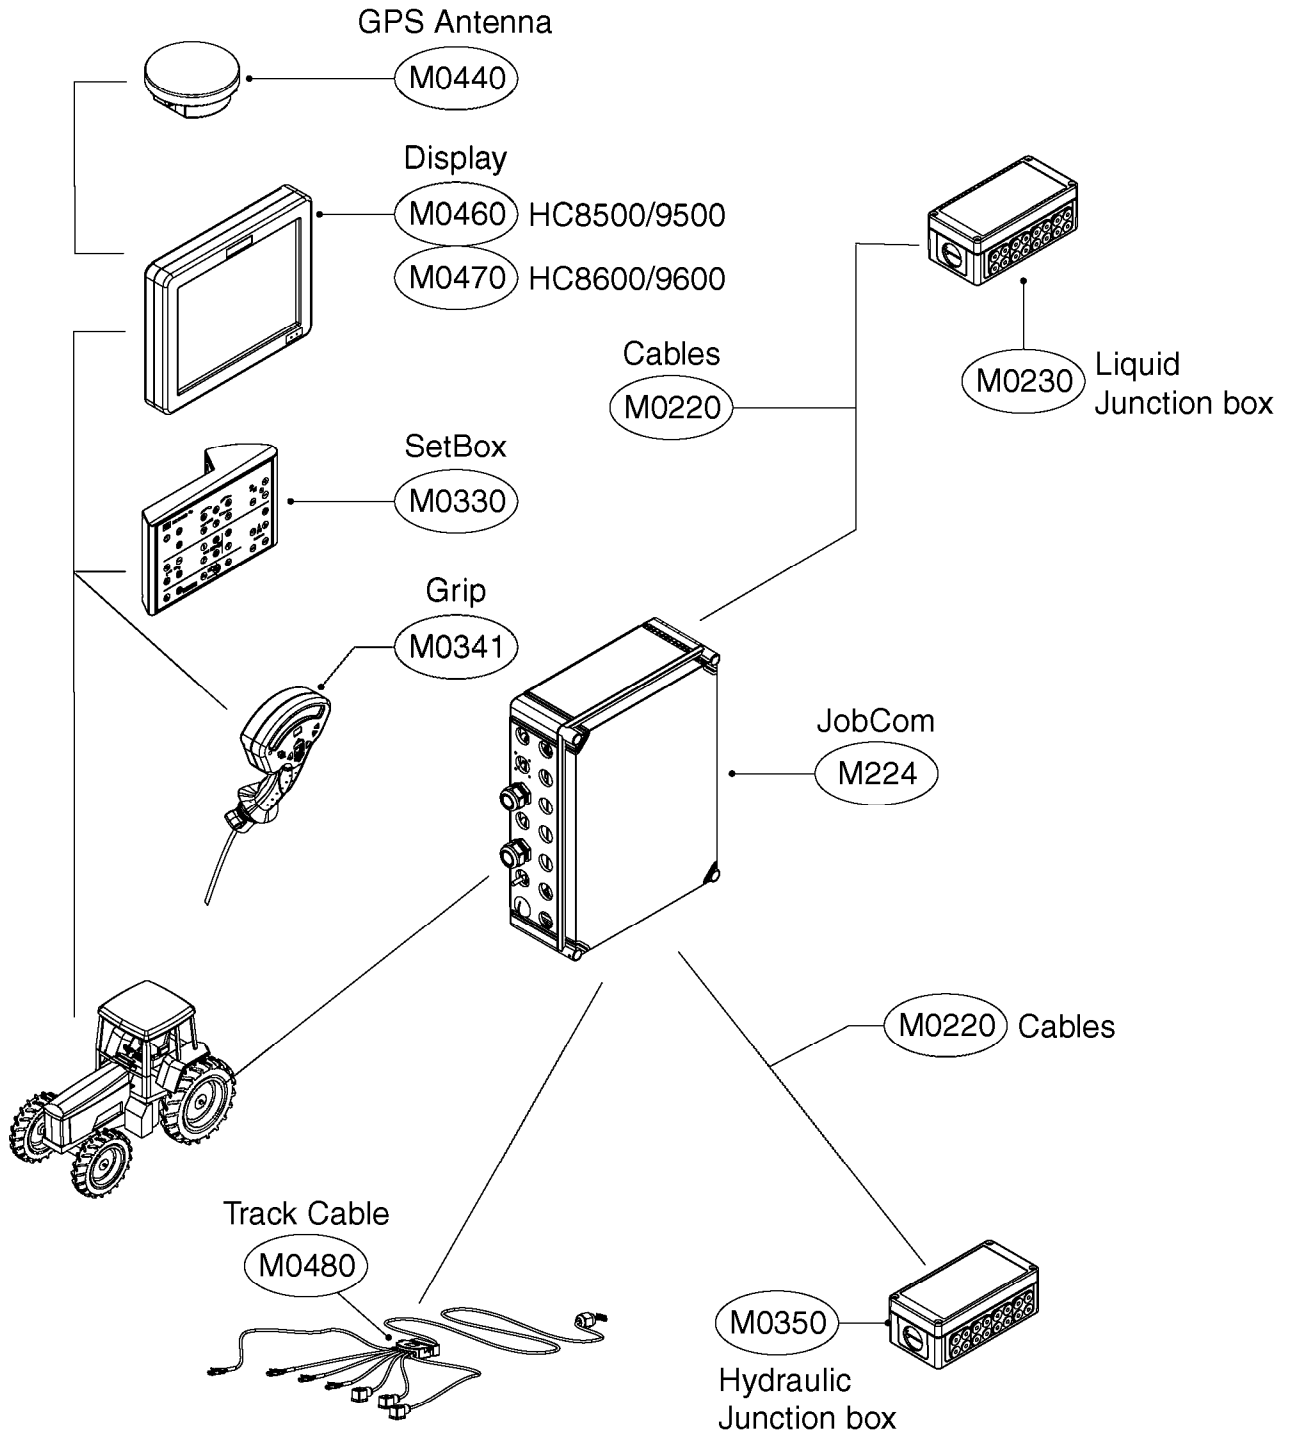

# M0440

GPS 6000/6500 ANTENNA  
M0440-HIN, 25:07:16

Page 1

Date 07.02.2020 9:16

Pos.	parts-n°	order qty	description
1	461217	1	NUT HEX M5 LOCK
2	26063700	1	GPS 6000 ANTENNA + HARNESS
2	26063800	1	GPS 6500 RECEIVER
3	26066300	1	ANTENNA 6500 BRACKET INCLUDED WITH 6500 RECEIVER
4	26066400	1	Bracket Kit GPS 6000 INCLUDED WITH 6000 RECEIVER
5	26066500	1	ANTENNA CABLE 6000/6500 DUAL PORT
6	26066600	1	ANTENNA CABLE GPS 6000/6500 SINGLE PORT
7	45000501	1	SCREW, HEX SOCKET M5-16 SST A2 DIN7991
8	61024603	1	GPS RECEIVER MNT 2015, PRSIDIO, GRAY PRESIDIO ONLY