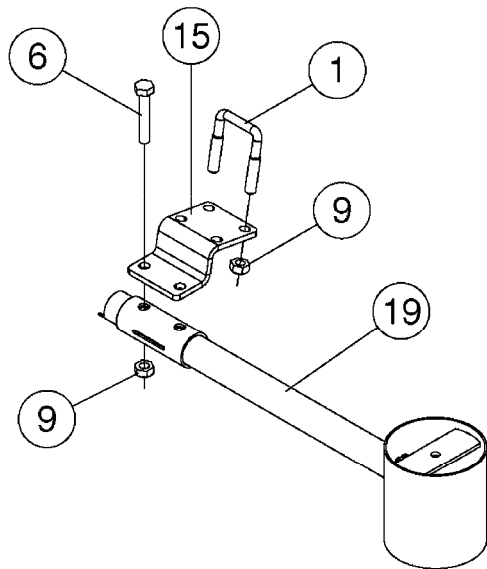

NORAC UC5 BOOM HEIGHT CONTROL
M0370-HIN, 16:10:18

Page 1
Date 07.02.2020 9:16

Pos.	parts-n°	order qty	description
1	26022703	1	CABLE, INTERFACE, TILT, NORAC UC5
2	26023503	1	CABLE UC5 INTERFACE MAIN AMP
3	26032600	1	CABLE UC5 NETWORK 14 AWG 10M
4	26043000	1	NORAC UC5 NETWORK 2 PIN PLUG
5	26043300	1	CABLE UC5 VALVE 2PIN/2PIN DT
6	26043400	1	NORAC UC5 CONTROLLER MODULE
7	26043500	1	NORAC UC5 VALVE MODULE
8	26043600	1	MODULE, INPUT, NORAC UC5
9	26043700	1	SENSOR, NORAC, UC5, ULTRASONIC
10	26043800	1	NORAC UC5 NETWORK COUPLER 2-WAY
11	26043900	1	NORAC UC5 NETWORK COUPLER 8-WAY
12	26044200	1	CABLE UC5 NETWORK 18 AWG 20M
13	26023803	1	NORAC UC5 ROLL SENSOR OLD STYLE NORAC P/N 43740
13	26044300	1	NORAC UC5 ROLL SENSOR NEW STYLE NORAC P/N 43741
14	26044400	1	NORAC UC5 - UC7 COUPLER 2-WAY/TERM.
15	26047100	1	CABLE UC5 NETWORK 14 AWG 1M
16	26049900	1	CABLE UC5 NETWORK 14 AWG 3M
17	26057900	1	UC5 NETWORK 6 PIN PLUG
18	26058000	1	NORAC UC5 NETWORK 12-PIN PLUG
19	26084700	1	MESH KIT ULTRASONIC SENSOR FOR 2018 AND NEWER SENSORS
19	28098003	1	MESH AND CLIP KIT, NORAC FOR PRE-2018 SENSORS
20	28050303	1	NORAC RUBBER TOP&BOLT F.SENSOR DIA.30MMX30MMX8MM
21	28055503	1	NORAC VALVE MOUNTING HARDWARE
22	28086600	1	FOAM DISC F. SENSOR NORAC
23	78216100	1	NORAC VALVE BLOCK COMP, DEUTSCH CON.

M0375