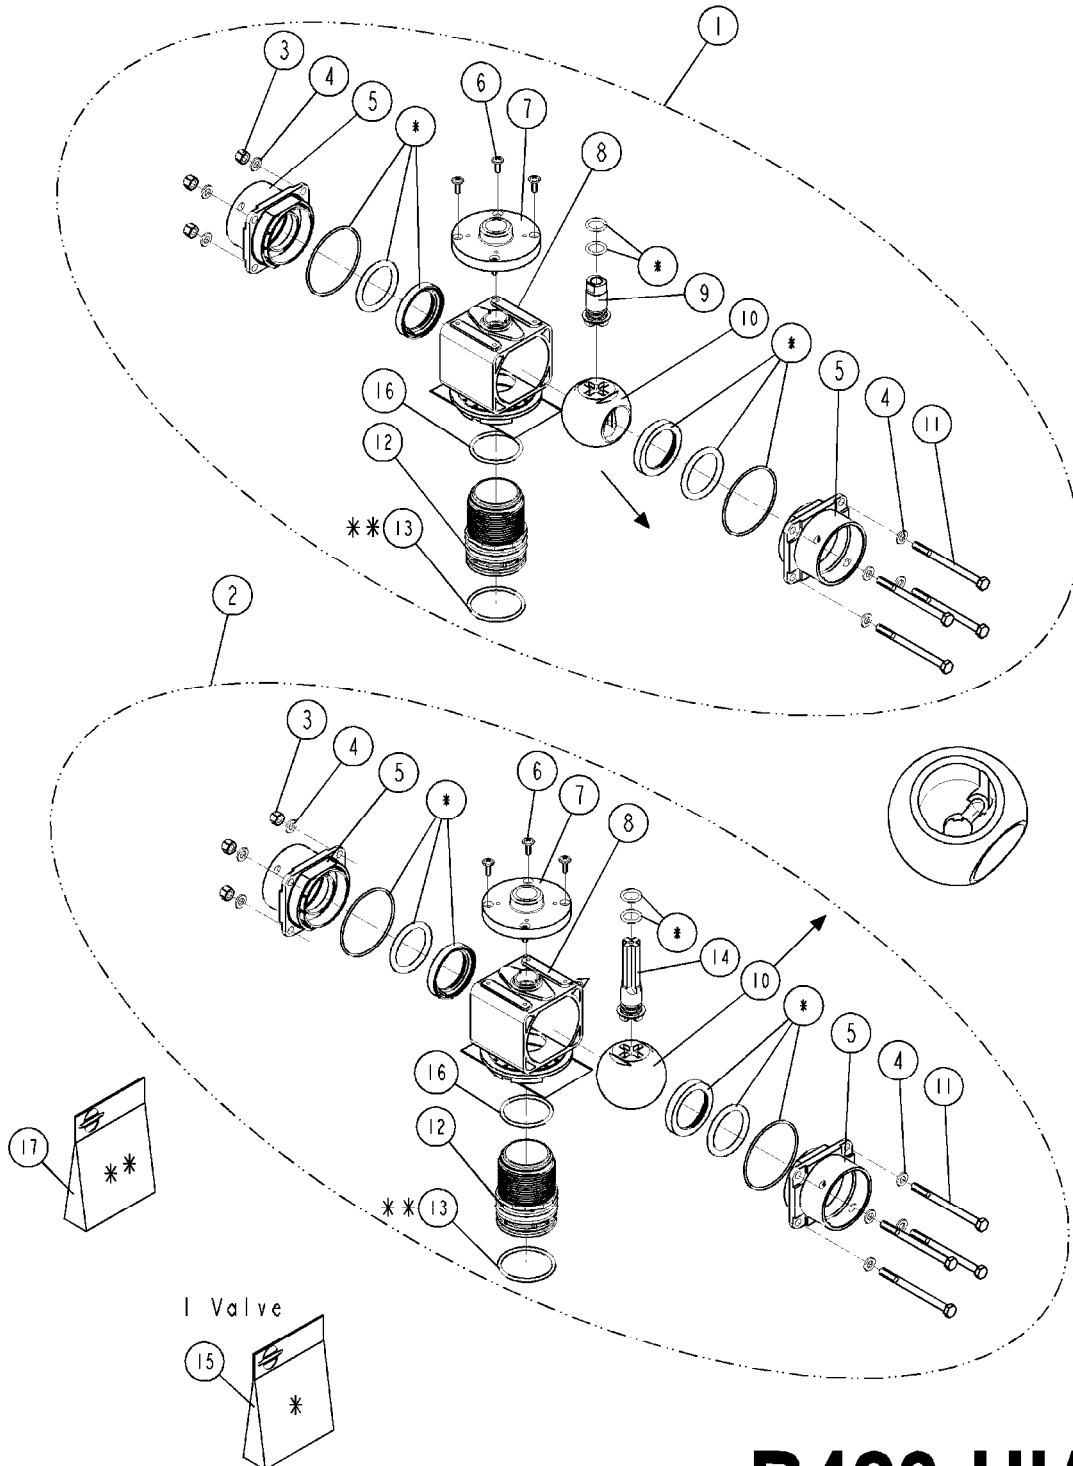

S67 VALVE (11)
B423-HIA, 07:06:17

S67 VALVE (11)
B423-HIA, 07:06:17

Page 1
Date 07.02.2020 9:14

Pos.	parts-n°	order qty	description
1	72784500	1	VALVE 1F.S67 SV.CM45/55/7000
2	72784600	1	VALVE 2F.S67 SV.CM45/55/7000
3	460261	1	NUT HEX M6X1.00 LOCK DIN985 A2 SS
4	471125	1	WASHER M6U 6.4X14X1.2,A2 SS
5	334497	1	END COVER 3 WAY VALVE S-67
6	440699	1	SCREW F. PLASTIC 4MM X12LG SS
7	391023	1	SMART VALVE MOUNTING BRACKET
8	390623	1	HOUSING F.3 WAY VALVE
9	14027700	1	SPINDLE F.SMART VALVE S67 L=36
10	39134300	1	BALL S67 F. SV CM11
11	410605	1	BOLT HEX 8.8 DEL M6X80
12	322325	1	FITT.DK S-67 X 1-1/2"BSP LONG
13	242353	1	O-RING 3 X 44.2 VITON
13	241973	1	O-RING Ø3 X 44.2 70 SHORES NITRIL
14	14117200	1	CARRIER S67 L70 M4 CM11 MS
15	74193000	1	REPAIR KIT FOR S67 VALVE
16	242020	1	O-RING 39.2 X 3 VITON
17	74196100	1	BAG OF 10 PCS. 241973 O-RINGS