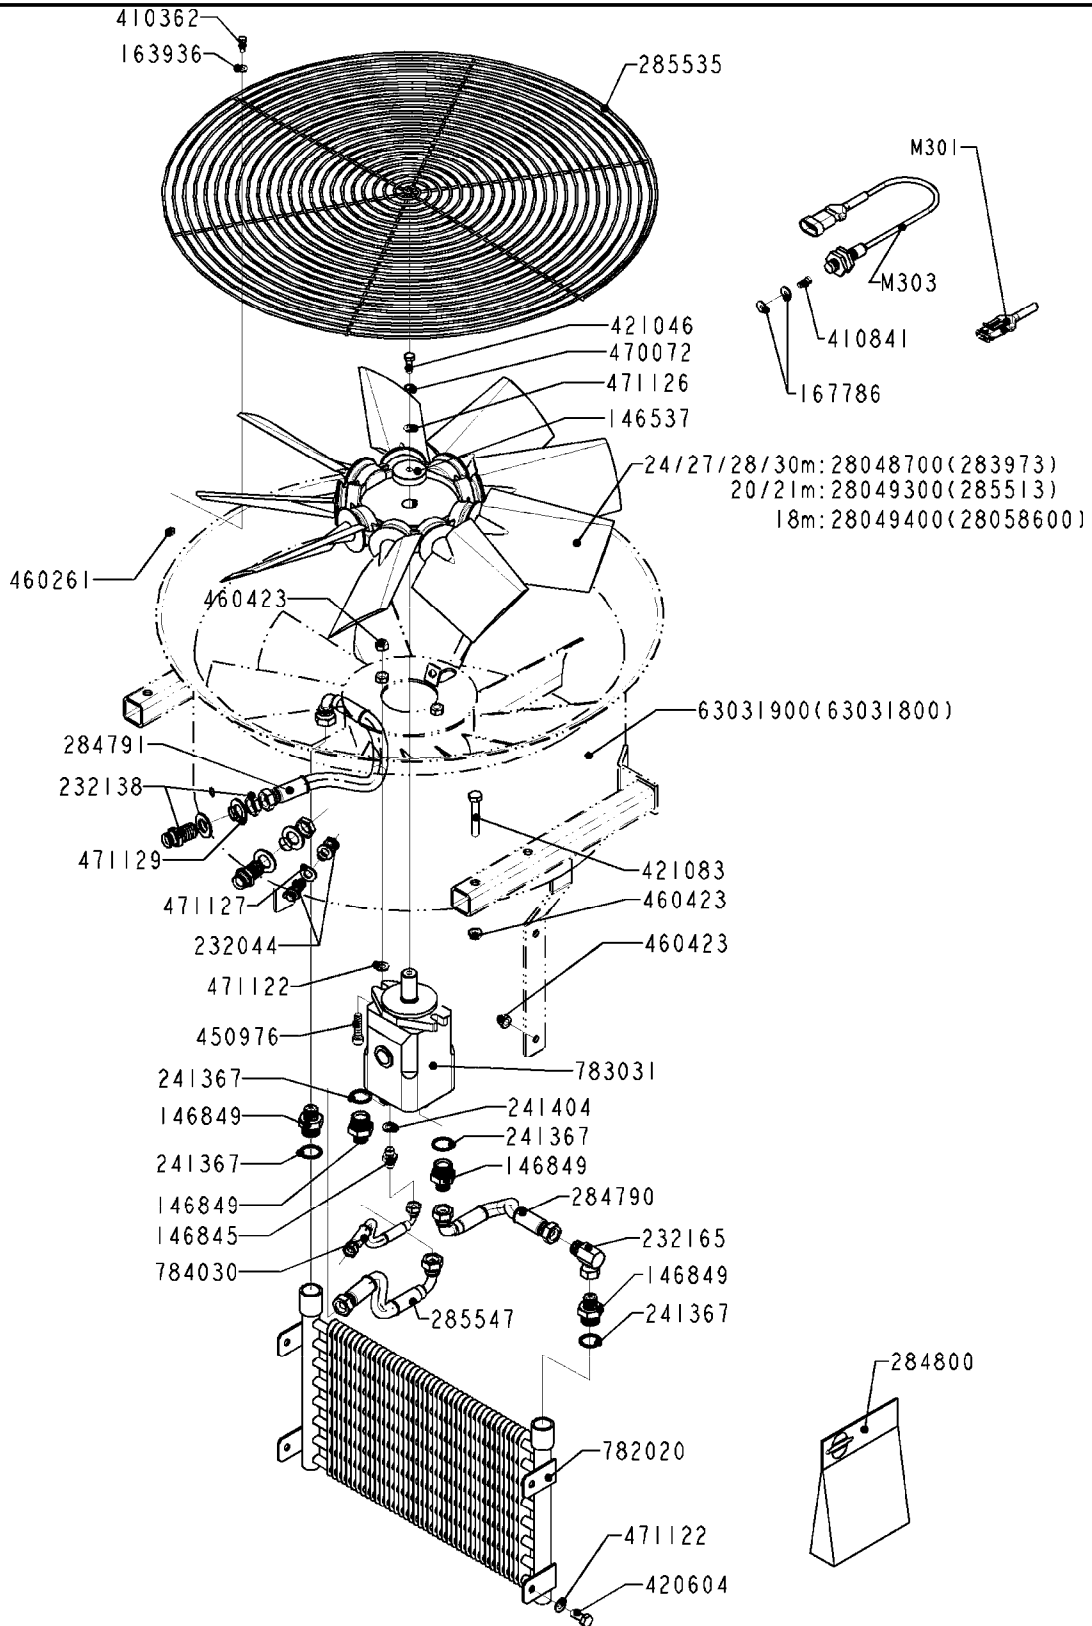

Blower HAY/HAZ(03)
C322-HIA, 20:07:12

Page

0

Date

07.02.2020

9:15

Blower HAY/HAZ(03)
C322-HIA, 20:07:12

Page 1
Date 07.02.2020 9:15

parts-n°	order qty	description
146537	1	BUSHING D50/D40X12MM
146845	1	HEX NIPPLE 1/4"X1/4"
146849	1	HEX. NIPPLE 3/4"BSP X 1/2"BSP
163936	1	WASHER D15/D6.2X1
167786	1	WASHER D13/D4.2X1
232044	1	HEX NIP W/NUT 1/4" alt 232214
232138	1	HEX NIPPLE W/NUT 1/2"
232165	1	HY.ELBOW 1/2" BSP SWIVEL
241367	1	DOWTYSEAL 28.5x22
241404	1	DOWTY SEAL 1/4"
28048700	1	FAN z630/9/35/4ZL For right boomside
28049300	1	MULTI WING Ø630/9/32.5/5ZL For right boomside
28049400	1	FAN BLADE Ø630/9/28.5/5ZL For righth boomside
28058600	1	MULTI WING Ø630/9/28.5/5ZR For left boomside
283973	1	FAN BLADE F.TWIN 18M For left boomside
284790	1	HOSE HY X 1/2 X 15.75"STR+ELB For left boomside
284791	1	HOSE HY X 1/2 X 21.5"STR+ELB For left boomside
284800	1	GASKET SET F.HYMOTOR M4MF11-28
285513	1	MULTI WING Ø630/9/32,5/5Z For left boomside
285535	1	GUARD FOR TWIN FORCE FAN HAZ
285547	1	HOSE HY X 1/2" X 15" STR+ELB
410362	1	BOLT HEX 8.8 SS M6X20
410841	1	SCREW M4X12
420604	1	BOLT HEX 8.8 DEL M10X25 FT DIN933
421046	1	BOLT HEX M8X25/25 A2 SS DIN933
421083	1	BOLT HEX 8.8 DEL M10X65
450976	1	BOLT M10X50 F.TWIN ARM YOKE
460261	1	NUT HEX M6X1.00 LOCK DIN985 A2 SS
460423	1	NUT HEX M10X1.50 LOCK DIN985A2 SS
460423	1	NUT HEX M10X1.50 LOCK DIN985A2 SS
470072	1	WASHER D15/D8X.5 LOCK
471122	1	WASHER, M10, Ø20/10.5X 2.0, SS
471126	1	WASHER, M8, Ø16/ 8.4X 1.6, SS
471127	1	WASHER, M12, Ø24/13X24X2.5 SS
471129	1	WASHER, M20, Ø37/21.0X 3.0, SS
63031800	1	FAN HOUSING F.TWIN FORCE LH
63031900	1	FAN HOUSING F.TWIN FORCE RH
782020	1	RADIATOR ELEMENT 2KW TYPE R6
783031	1	HYDRAULIC MOTOR FAN HAZ
784030	1	HOSE HY X 1/4" X 13.75"STR+ELB