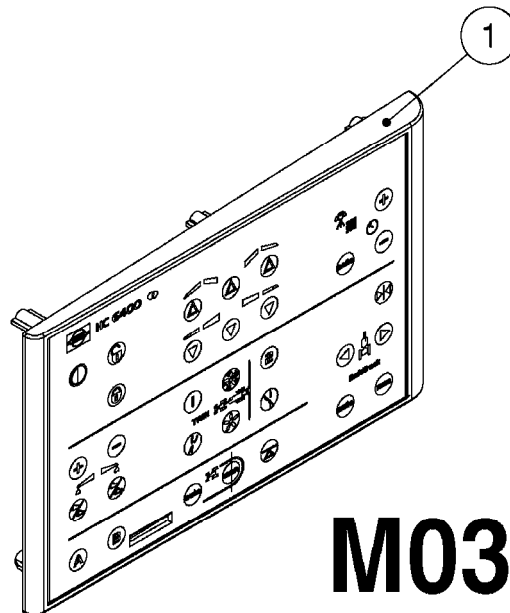

HC6400 SETBOX
M0330-HIN, 01:01:16

Page 0

Date 07.02.2020 9:16