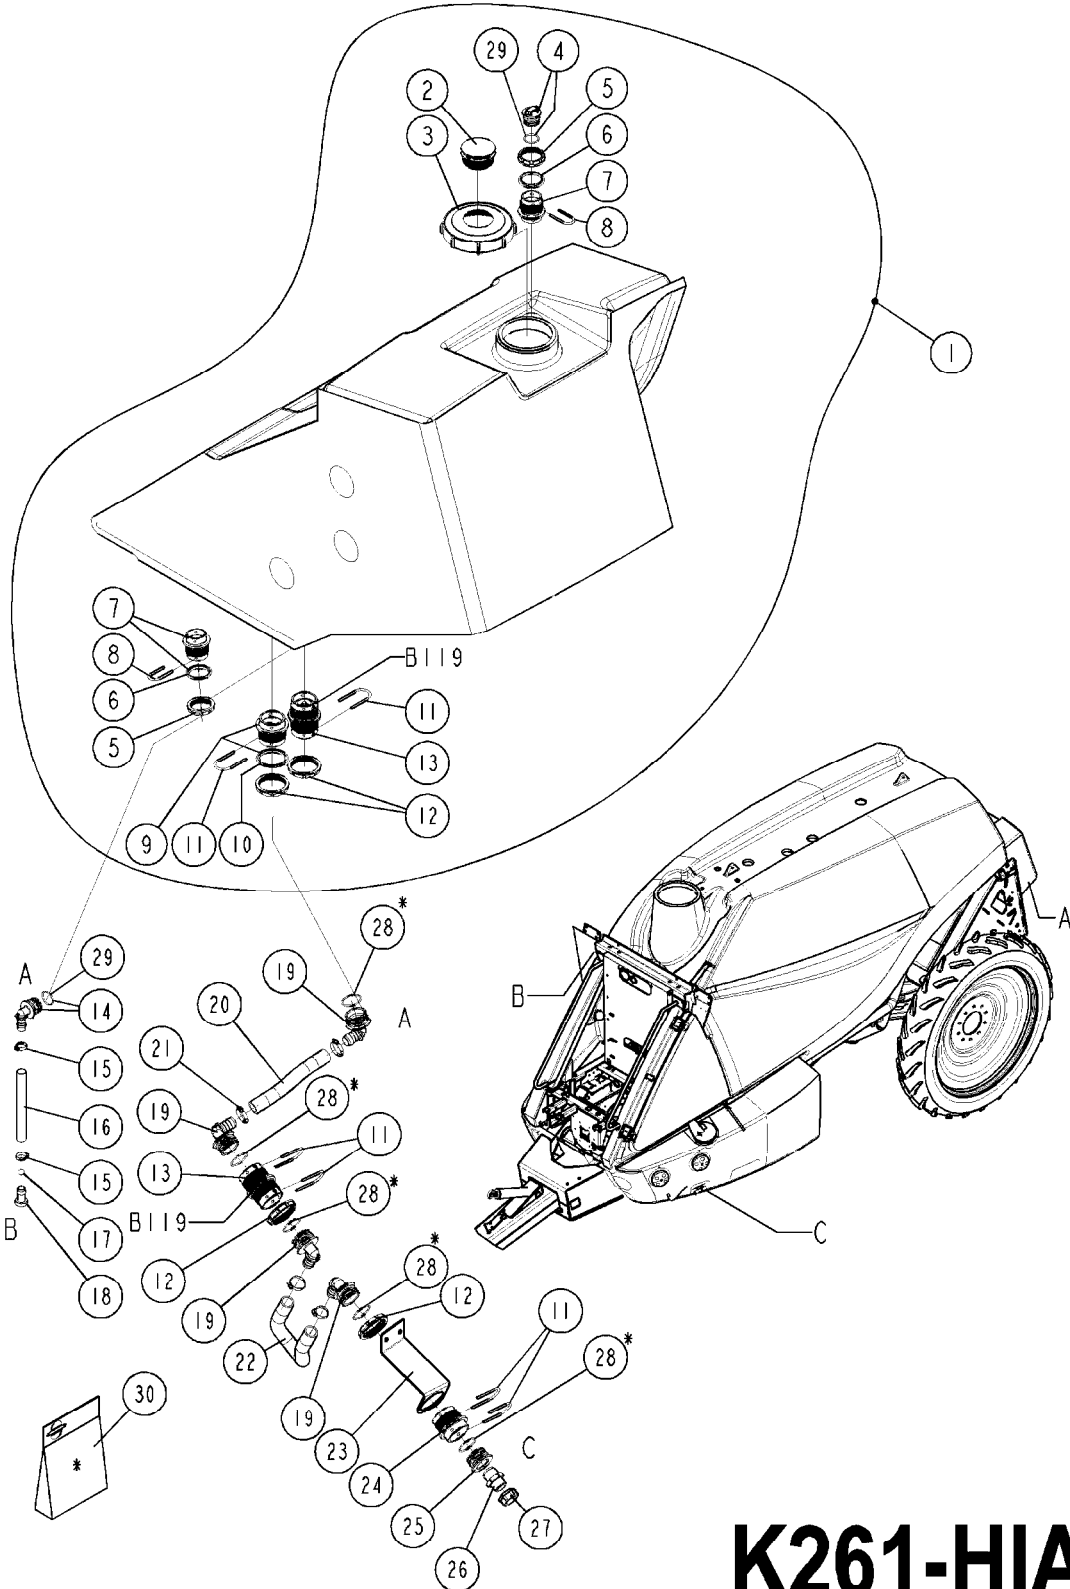

RINSING TANK
K261-HIA, 12:09:17

RINSING TANK
K261-HIA, 12:09:17

Page 1
Date 07.02.2020 9:15

Pos.	parts-n°	order qty	description
1	72285500	1	RINSE TANK 120G. W/FITTINGS NCM/NAV
2	727038	1	VENT F.TANK (FAST FILL)
3	390847	1	LID F. RINSE TANK CM
4	726578	1	FITT.DK S53 PLUG WITH O-RING
5	322107	1	FITT.DK S-53 BULKHEAD NUT
6	334260	1	GASKET F. S-53 BULKHEAD
7	726463	1	FITT.DK S53 BULKHEAD W/GASKET
8	145995	1	FITT.DK S-53 FORK
9	726464	1	FITT.DK S-67 BULKHEAD W/GASKET
10	334261	1	GASKET F. S-67 BULKHEAD
11	145996	1	FITT.DK S-67 FORK
12	322108	1	FITT.DK S-67 BULKHEAD NUT
13	72746000	1	CHECK VALVE S67 2011 THREADED
14	726570	1	FITT.DK S-53 ELB.3/4" W. ORING
15	284584	1	CLAMP HOSE GEAR 3/4" MINI 012
16	927205	1	HOSE R X CLEAR X 3/4 X 0012" L > 4900mm for 55/66/7000 LL > 4700mm for 4400 L
17	334878	1	BALL, YELLOW, SIGHT GAUGE
18	391105	1	FINAL STOPPER, 3/4"
19	334243	1	FITT.DK S-67 ELB.1"
20	92738800	1	SUCTION SPIRAL HOSE 1' ..... L > 2950mm for 25/32/3300 LL > 3475mm for 44/4500
21	283718	1	CLAMP HOSE GEAR D25-34'
22	92738800	1	SUCTION SPIRAL HOSE 1' ..... L > 500mm for all tank sizes
23	16130700	1	MOUNTING PLATE FOR RINSE TANK
24	322104	1	FITT.DK S-67 BULKHEAD
25	322132	1	FITTING S67- BSP1" F
26	320132	1	FITT.DK HN 1" BSP
27	320106	1	FITT.DK CAPNUT 1" BSP
27	242354	1	O-RING D32.2X3.0 VITON
28	242353	1	O-RING 3 X 44.2 VITON
28	241973	1	O-RING Ø3 X 44.2 70 SHORES NITRIL
29	242354	1	O-RING D32.2X3.0 VITON
30	74196100	1	BAG OF 10 PCS. 241973 O-RINGS