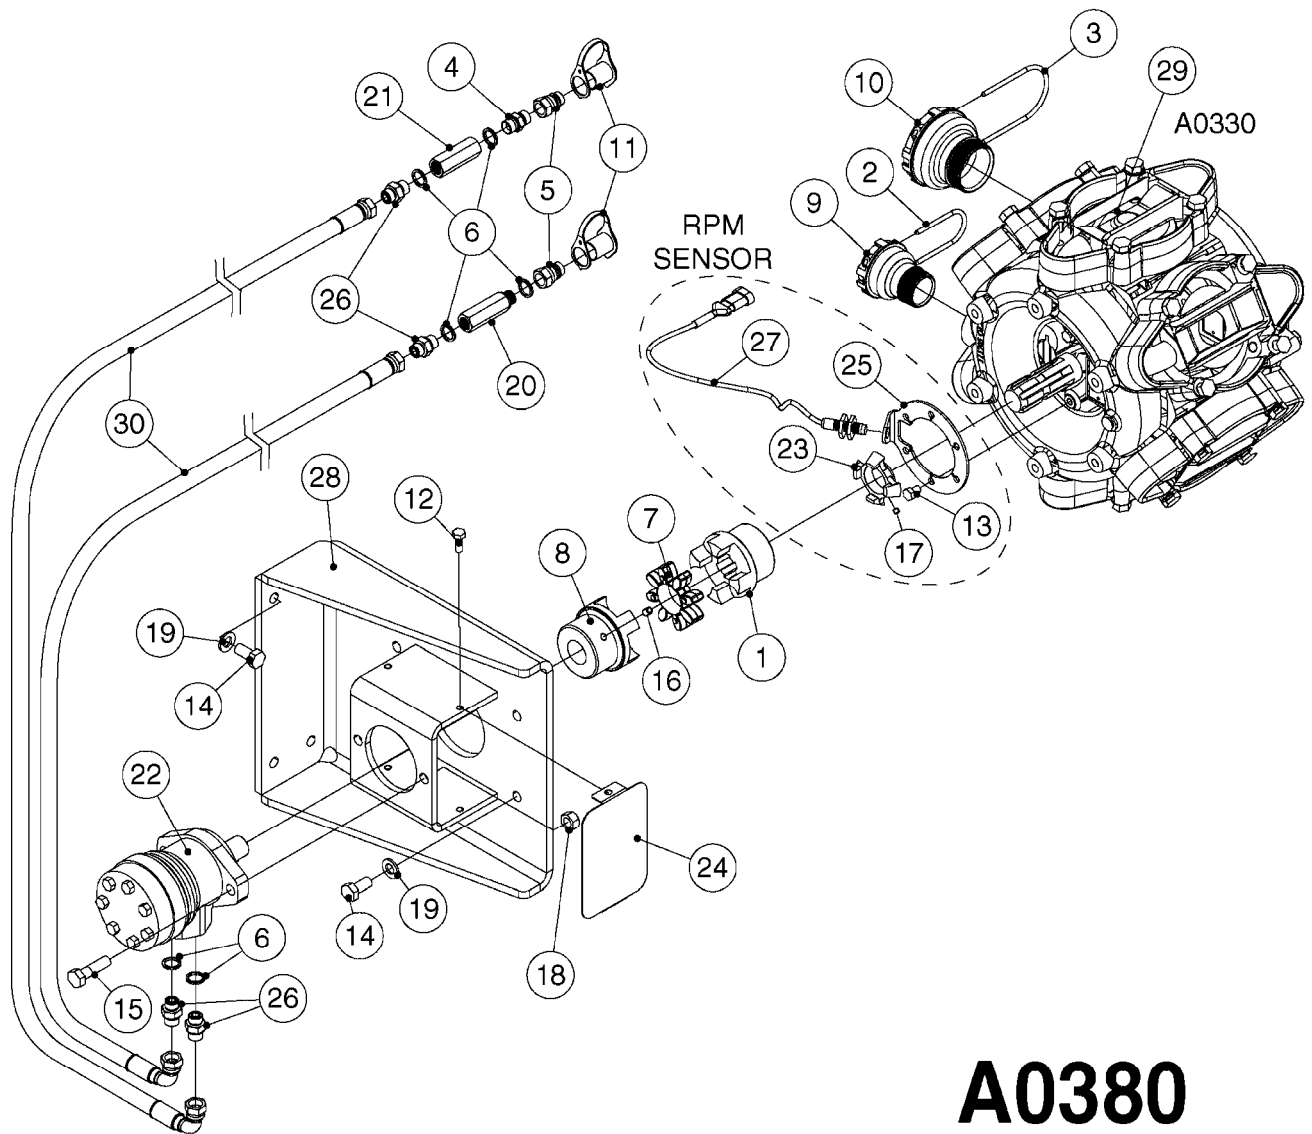

**A0380**

PUMP - 463 FLEX CAPACITY  
A0380-HIN, 07:11:16

Page 1

Date 07.02.2020 9:14

Pos.	parts-n°	order qty	description
1	111438	1	HUB F.CLUTCH 361/460 PUMP
2	145996	1	FITT.DK S-67 FORK
3	145997	1	FITT.DK S-93 FORK
4	147132	1	HEX NIPPLE 1/2"X1/2" BSP DEL
5	230311	1	QUICK COUPLING 1/2"
6	241356	1	DOWTYSEAL 1/2"
7	283916	1	TOOTHED RIM FOR CLUTCH
8	284521	1	COUPLING HALF CYL.D25MM-KEY
9	322322	1	FITT.DK S-67 X 1-1/4"BSP MALE
10	322324	1	FITTING S93 FEMALE - BSP 2" MALE
11	334206	1	DUST HOOD FOR HY-COUPLING
12	420582	1	BOLT HEX 8.8 DEL M8X20 FT A2
13	420917	1	BOLT HEX 8.8 RAW M8X12 FT
14	430522	1	BOLT HEX 8.8 DEL M12X25 FT
15	430878	1	BOLT HEX 8.8 DEL M12X45 DIN931
16	450052	1	SCREW SET M8X10 BLACK ALLAN
17	450645	1	SCREW ALLAN M6 X 6 SS
18	460703	1	NUT HEX M12X1.75 LOCK DIN985A2 SS
19	471127	1	WASHER, M12, Ø24/13X24X2.5 SS
20	782153	1	PRESS. FLOW VALVE 1/2", 32L/MIN, PAINTED (BLACK)
21	782154	1	CHECK VALVE 284794 (BLACK)
22	783010	1	MOTOR HYDRAULIC OMR50
23	14117800	1	ROTOR RPM SENSOR 4-POL
24	16154400	1	COVER PLATE F. FLEX PUMP MT.
25	16382700	1	PLATE 3 X 148 X 116 / BEND
26	23235300	1	HEX NIPPLE 1/2"-13/16"
27	28120200	1	INDUCTIVE SENSOR M12 0.25M CABLE
28	61038400	1	BRACKET FLEX PUMP MOUNT NCM
29	72363900	1	PUMP 463/10-MOD-2-540
30	78571100	1	HOSE HY X 1/2" X 248" STR+ELB