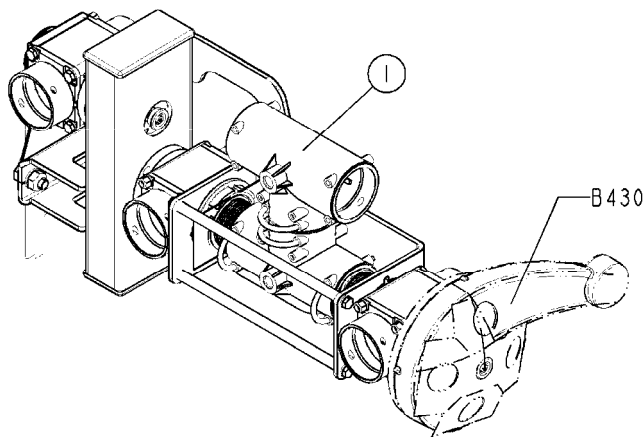

SMART VALVE S67 (11)
B418-HIA, 31:08:15

B418