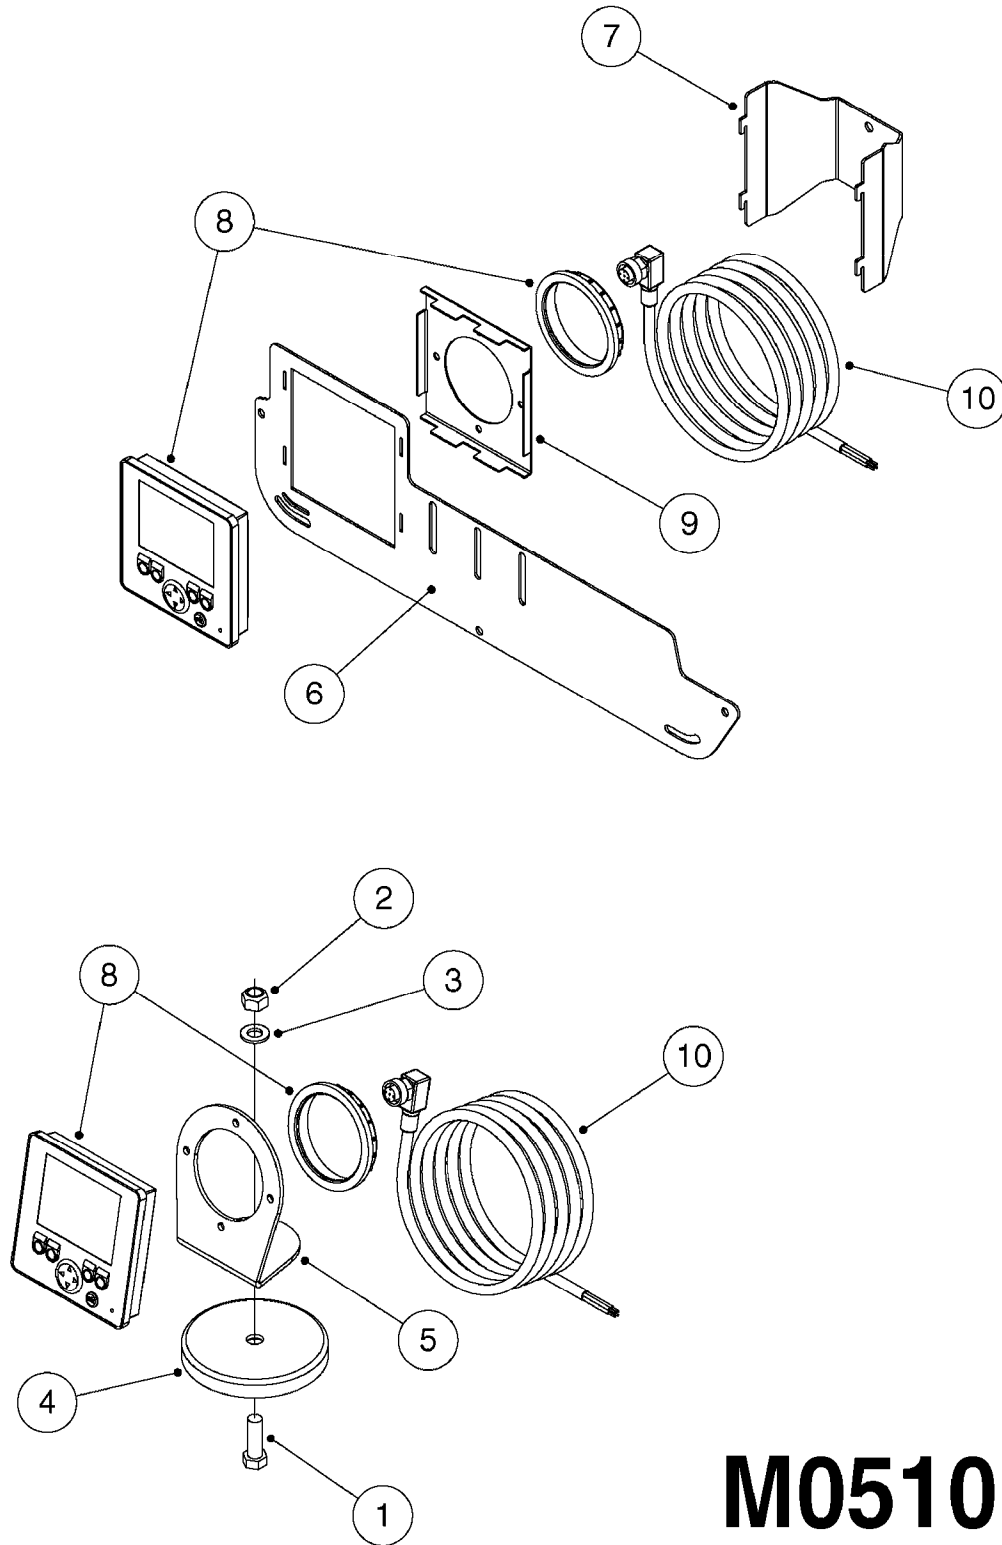

TRACK CABLE CM45/55/7000  
M0480-HIN, 08:12:16

**M0480**

TRACK CABLE CM45/55/7000  
M0480-HIN, 08:12:16

Page 1  
Date 07.02.2020 9:16

Pos.	parts-n°	order qty	description
1	262107	1	NUT F. BULKHEAD CABLE GRAY
2	420582	1	BOLT HEX 8.8 DEL M8X20 FT A2
3	450902	1	BOLT ALLEN HEAD M4 X 16MM
4	460143	1	SELF LOCK NUT M8 SST A2 DIN985
5	461145	1	NUT HEX M4 LOCK
6	471037	1	SCREW A 4,3 DIN 125
7	471126	1	WASHER, M8, Ø16/ 8.4X 1.6, SS
8	16261500	1	PLATE FOR TRACK CABLE NCM/NAV
9	26024000	1	CABLE SET FOR TRACK NCM
10	72612700	1	TRACK JUNCTION BOX/BRACKETS CM