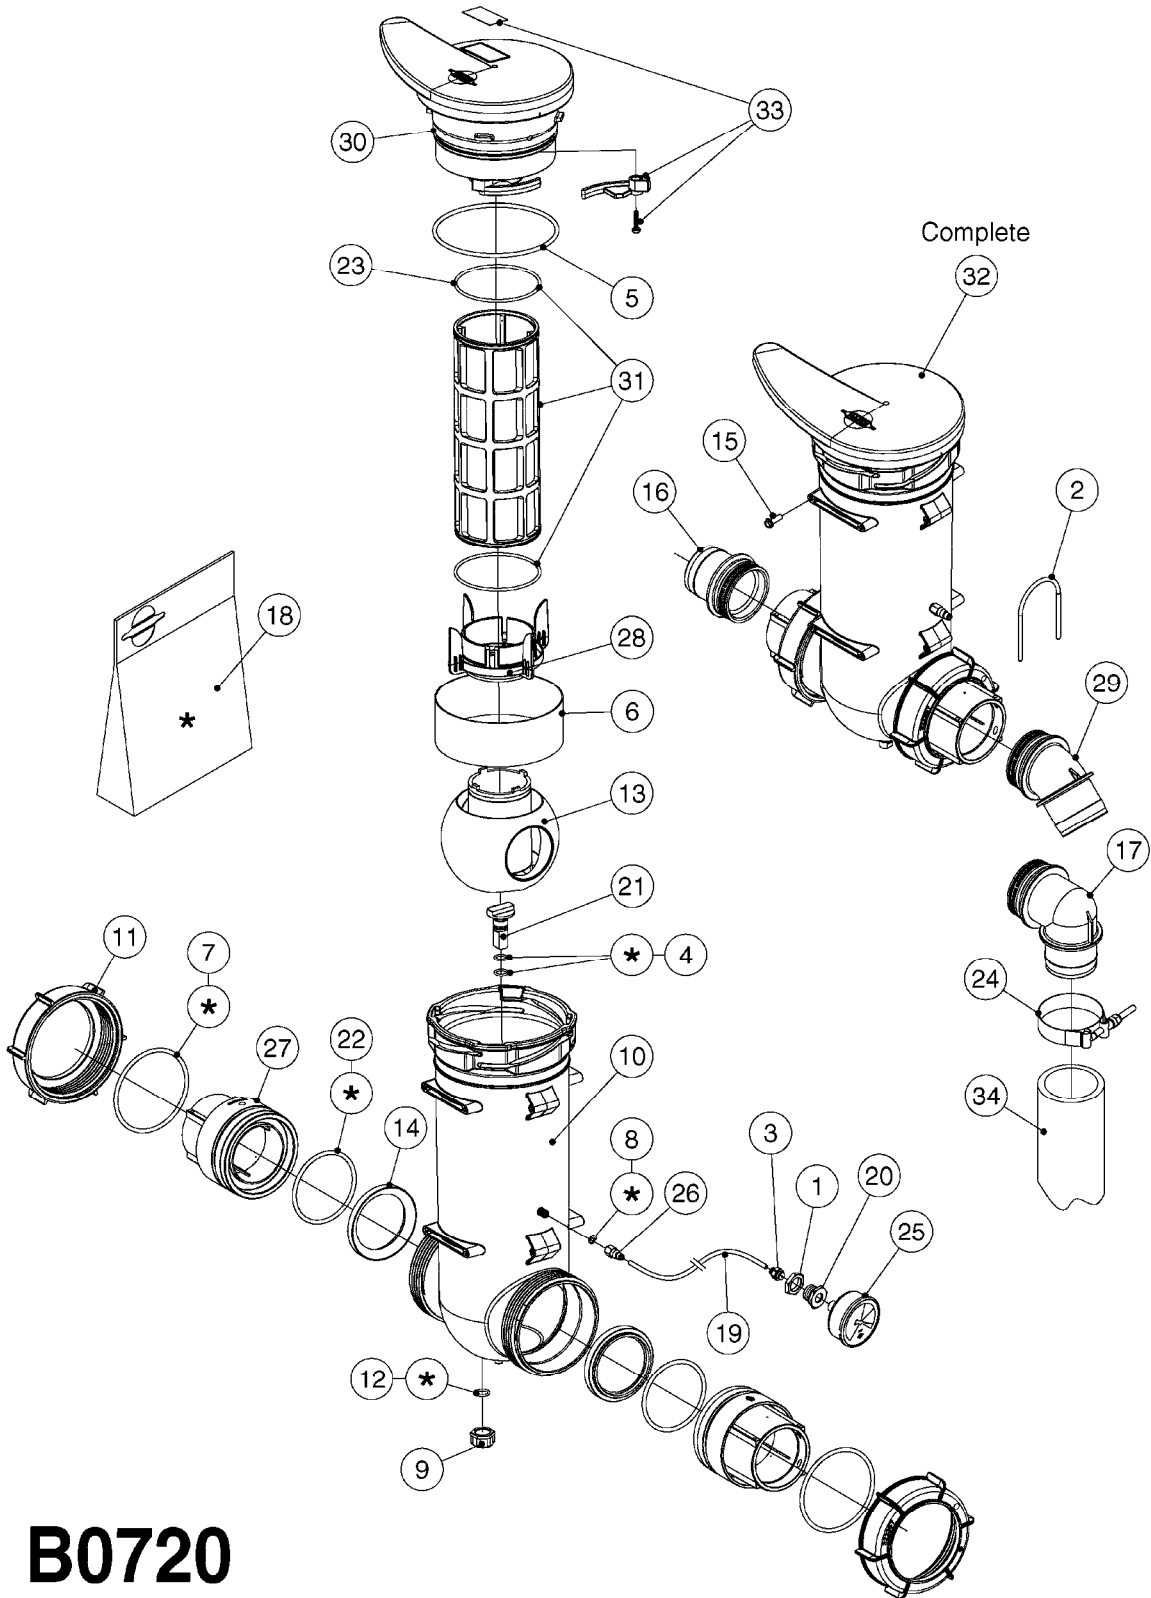

B0720

EASY CLEAN FILTER
B0720-HIN, 01:01:16

Page 1

Date 07.02.2020 9:14

Pos.	parts-n°	order qty	description
1	140766	1	NUT 1/2" BSP
2	145997	1	FITT.DK S-93 FORK
3	231346	1	QUICK COUPLER 1/8"BSP X 4 MM
4	240936	1	O-RING D13.3X2.4 NITRIL
5	242570	1	O-RING D150.0 x5.0 SH70 VITON
6	242572	1	RUBBER BELT Ø160x1.5 B=60 EPDM
7	242573	1	O-RING Ø104.14X5.33SH70 NITRIL
8	242593	1	GASKET Ø8/Ø5x1 (PA) 266N-M5X1
9	320047	1	FITT.DK CAPNUT 1/2" BSP
10	322356	1	EASYCLEAN FILTER HOUSING
11	322357	1	CAP F. COUPLER EASYCLEAN FILTE
12	330212	1	O-RING D19/D14X2.4 F.1/2"NUT
13	391090	1	BALL F. EASYCLEAN FILTER ON/OF
14	391091	1	SEAL F. BALL EASYCLEAN FILTER
15	440698	1	SCREW F.PLASTIC 6X18 SS HEXHD
16	727133	1	FITT. S93 2-1/2" STR. S W/O-RI
17	727226	1	FITT. S93 2-1/2" 90° S W/O-RING
18	741826	1	SEAL KIT F. EASYCLEAN FILTER
19	927253	1	RED AIR HOSE, Ø4/2 1810 E
20	14055400	1	FITT.DK REDUC 1/2"x1/8"x1/4"BS
21	14117700	1	SPINDLE S93 L46 NV13 SS
22	24260100	1	O-RING Ø88.0X5.0 SH70 VITON
23	24260700	1	O-RING Ø101.19X3.53 SH70 VITON
24	28030303	1	CLAMP HOSE T-BOLT S2.5" 235-76
25	28053400	1	GAUGE VACUUM SUCT. FILTER NCM
26	28054300	1	QUICK COUPLER 1/8"BSP/Ø4 FEMAL
27	33503200	1	HOSE COUPLER F. EASYCLEAN FILT
28	33503600	1	FILTER CARRIER F. EASYCLEAN
29	72072900	1	FITT. S93 2-1/2" 45° S W/O-RING
30	72270600	1	LID ASSM. EASYCLEAN FILTER
31	72278800	1	FILTER 30 MESH GREEN D110/284
31	72278900	1	FILTER 50 MESH BLUE D110/284
31	72279000	1	FILTER 80 MESH RED D110/284
32	72318900	1	EASYCLEAN FILTER COMPL.
33	74192800	1	FILTER LOCK PARTS - EASYCLEAN
34	92702803	1	HOSE PVC SUCT GRAY 2.5"