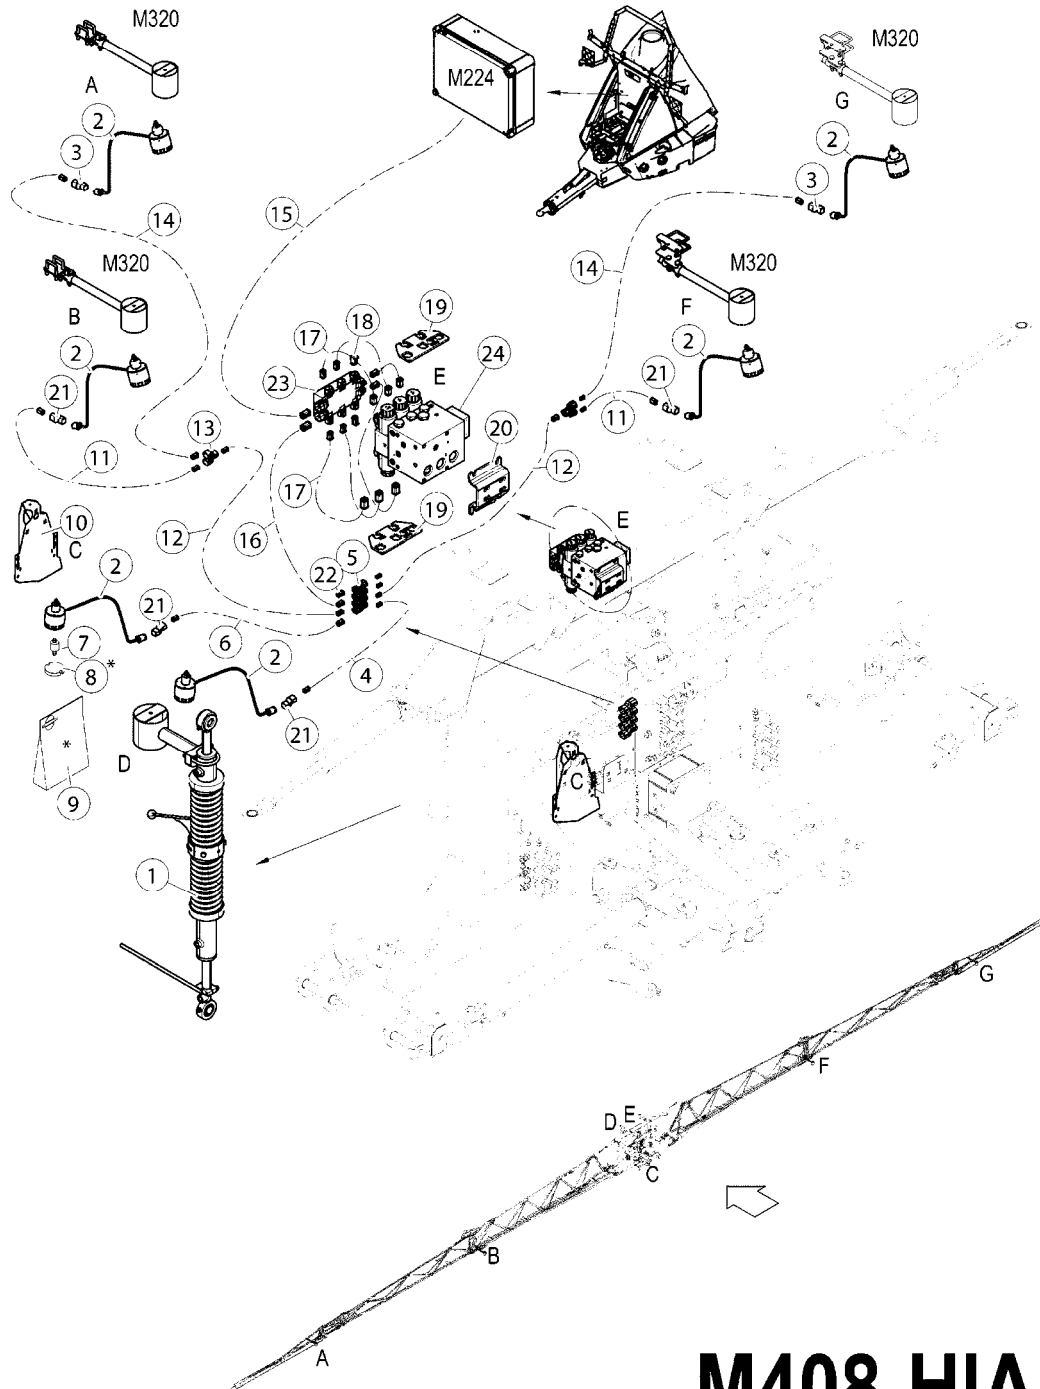

**M408-HIA**

NORAC UC5 AUTOTERRAIN TDZ  
M408-HIA, 10:02:16

Pos.	parts-n°	order qty	description
1	78130700	1	CYLINDER 8IN LINEAR ROLL NORAC
2	26043700	1	SENSOR, NORAC, UC5, ULTRASONIC
3	26044400	1	NORAC UC5 - UC7 COUPLER 2-WAY/TERM.
4	26043200	1	CABLE UC5 NETWORK 14 AWG 1M
5	26043900	1	NORAC UC5 NETWORK COUPLER 8-WAY
6	26043200	1	CABLE UC5 NETWORK 14 AWG 1M
7	28050303	1	NORAC RUBBER TOP&BOLT F.SENSOR DIA.30MMX30MMX8MM
8	28086600	1	FOAM DISC F. SENSOR NORAC For Sensors before 2018
9	28097000	1	TRANSDUCER KIT F.US SENSOR For sensors before 2018
9	26084700	1	MESH KIT ULTRASONIC SENSOR For Sensors from 2018 and forward
10	61068000	1	NORAC SENSOR BRACKET, CENTER
11	26032600	1	CABLE UC5 NETWORK 14 AWG 10M
11	26044200	1	CABLE UC5 NETWORK 18 AWG 20M
11	26047100	1	CABLE UC5 NETWORK 14 AWG 1M
11	26049900	1	CABLE UC5 NETWORK 14 AWG 3M
11	26051100	1	CABLE UC5 NETWORK 14 AWG 5M
11	26051200	1	CABLE UC5 NETWORK 14 AWG 7M
11	26051300	1	CABLE UC5 NETWORK 14 AWG 15M
12	26043200	1	CABLE UC5 NETWORK 14 AWG 1M
13	26044100	1	NORAC UC5 NETWRK COUPLER 3-WAY
14	26044200	1	CABLE UC5 NETWORK 18 AWG 20M
14	26047100	1	CABLE UC5 NETWORK 14 AWG 1M
14	26049900	1	CABLE UC5 NETWORK 14 AWG 3M
14	26051100	1	CABLE UC5 NETWORK 14 AWG 5M
14	26051200	1	CABLE UC5 NETWORK 14 AWG 7M
14	26051300	1	CABLE UC5 NETWORK 14 AWG 15M
15	26045600	1	CABLE, UC5, 6P FEMALE JC L=10.5M
16	26043200	1	CABLE UC5 NETWORK 14 AWG 1M
17	26043300	1	CABLE UC5 VALVE 2PIN/2PIN DT
18	26043000	1	NORAC UC5 NETWORK 2 PIN PLUG
19	28153500	1	VALVE MODULE BRACKET PAIR
20	16320400	1	BRACKET F. NORAC BLOCK - RED
21	26043800	1	NORAC UC5 NETWORK COUPLER 2-WAY
22	26057900	1	UC5 NETWORK 6 PIN PLUG
23	26043500	1	NORAC UC5 VALVE MODULE
24	78219200	1	VALVE BLOCK 3 STATION