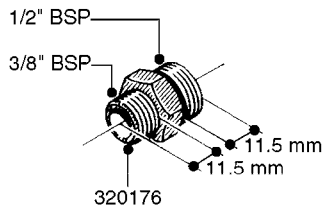

**L0030**

FITTINGS - HEXAGON NIPPLES  
L0030-HIN, 01:01:16

Page 1  
Date 07.02.2020 9:16

parts-n°	order qty	description
10015303	1	FITT.PO.HN 1.00X1.00 M1000
10425003	1	FITT.PO.HN 1.25X1.00 MCPHEE
320132	1	FITT.DK HN 1" BSP
320176	1	FITT.DK HN 3/8"X1/2" BSP
320445	1	FITT.DK HN 1/4"X3/8" BSP
320655	1	FITT.DK HN 1/2"-1/2" BSP
320692	1	FITT.DK HN 3/8'BSPX1/4'NPT
320703	1	FITT.DK HN 3/8BSP X1/2 &1/4NPT
320725	1	FITT.DK NIPPLE 3/8"-3/8" BSP
320902	1	FITT.DK HN 3/8'X 1/4' BSP
390232	1	FITT.DK HN 1-1/2' X 1-1/4' BSP
390276	1	FITT.DK HN 1'BSP