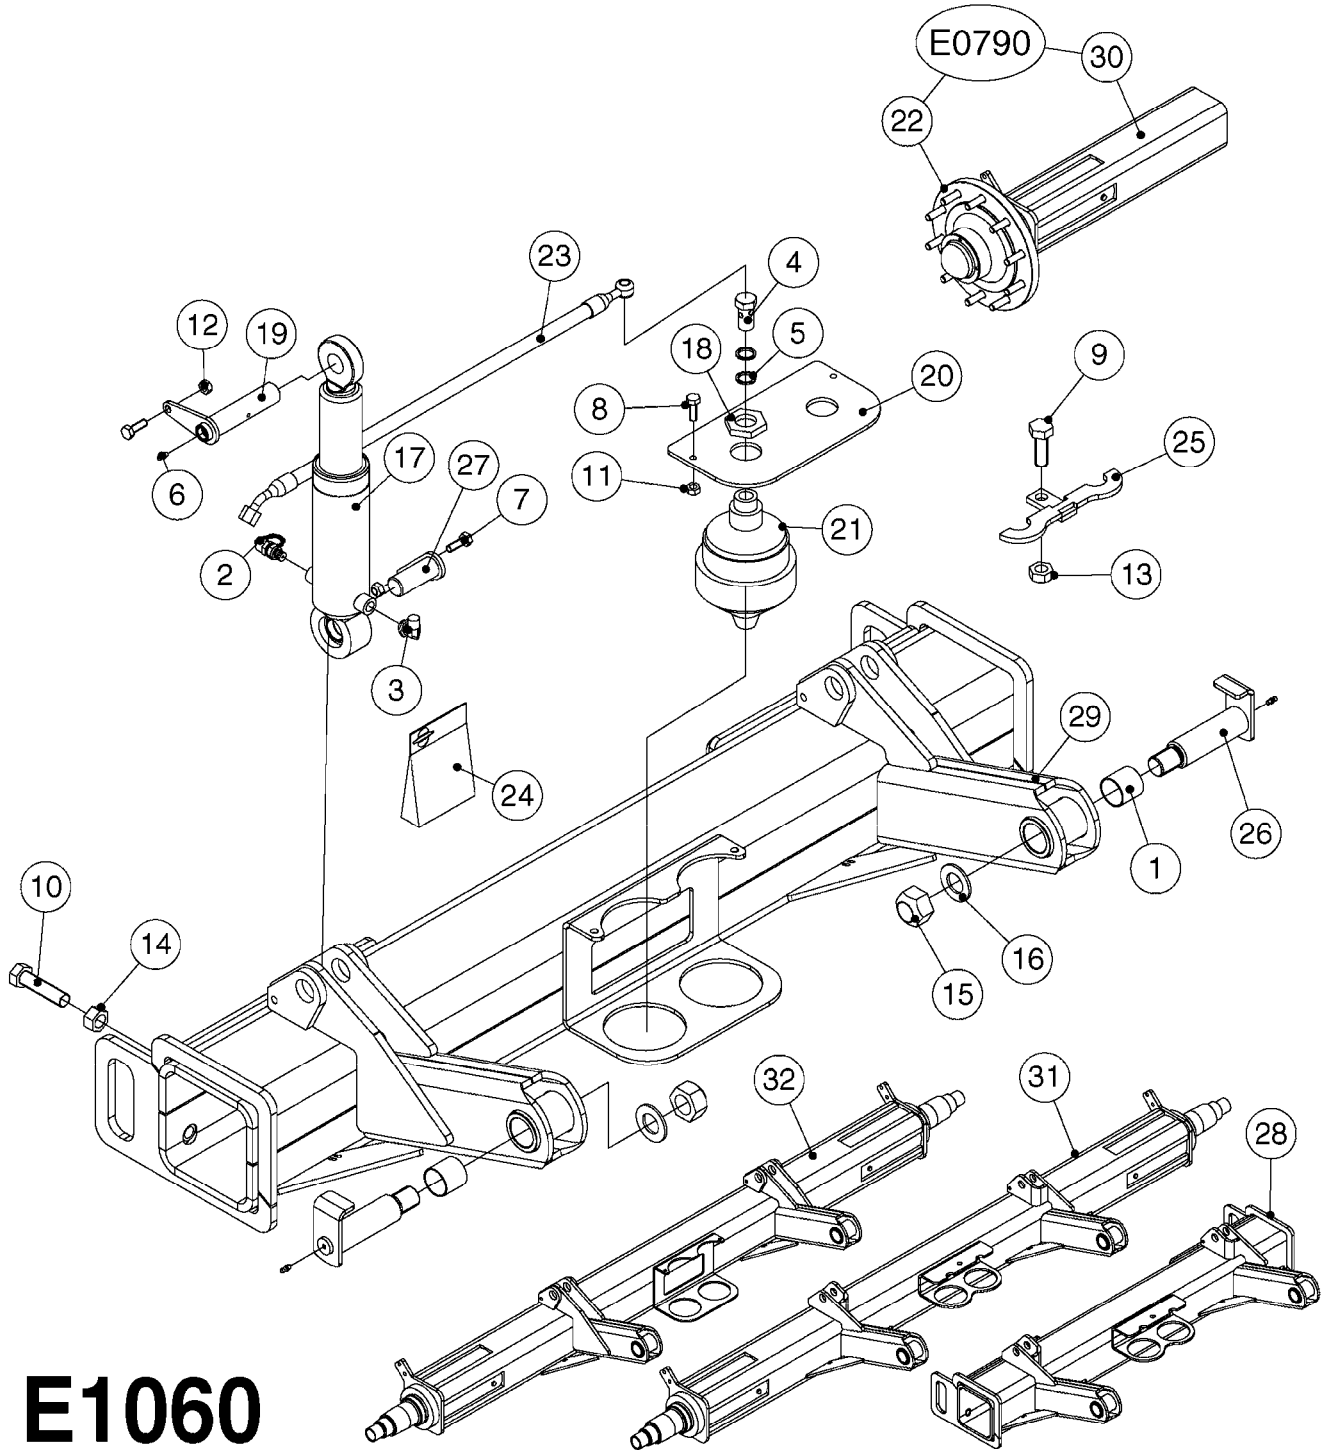

E1060

COMMANDER 4400-7000 SUSPENDED
AXLE
E1060-HIN, 02:04:19

Page 1
Date 07.02.2020 9:15

Pos.	parts-n°	order qty	description
1	210863	1	BUSHING DU FLNG. D40/44 L=26 4400 & 4500
1	210865	1	BUSHING 40mm40mm DU 5500, 6600 & 7000
2	231955	1	NIPPLE F. PRESS GAUGE 1/4" BSP
3	232278	1	NIPPLE 3/8"/90° W. UNION NUT 4400 & 4500 BSP
3	232293	1	ELBOW 90° 1/2"x1/2" 5500, 6600 & 7000 BSP
3	23232500	1	HYD.FIT. M-M 90° 3/8"-11/16" 4400 & 4500 ORFS
3	23242100	1	HYD.FIT. M-M 90° 1/2"-13/16" 5500, 6600 & 7000 ORFS
4	232291	1	BANJO BOLT 1/2" BSP
5	241356	1	DOWTYSEAL 1/2"
6	283699	1	GREASE NIPPLE M6X1
7	421002	1	BOLT HEX 8.8 DEL M10X30 FT DIN933 4400 & 4500
7	421105	1	M10X45 MACHINE SCREW STAINLESS 5500, 6600 & 7000
8	421046	1	BOLT HEX M8X25/25 A2 SS DIN933 5500, 6600 & 7000
9	430581	1	BOLT HEX 8.8 DEL M16X40 FT 4400 & 4500
10	430920	1	BOLT HEX M20x80MM
11	460143	1	SELF LOCK NUT M8 SST A2 DIN985 5500, 6600 & 7000
12	460423	1	NUT HEX M10X1.50 LOCK DIN985A2 SS
13	460585	1	LOCKING NUT M16 DIN985 A2 SS 4400 & 4500
14	461228	1	NUT HEX M20
15	461316	1	NUT HEX LOCK M30X3.5 DIN 985
16	471131	1	WASHER, M30, Ø56/31.0X 4.0, SS
17	781136	1	HYDRAULIC SHOCK NCM4400 SUSP. 4400 & 4500
17	781137	1	HYDRAULIC SHOCK NCM6600 SUSP. 5500, 6600 & 7000
18	14022800	1	NUT M33-1.5/NV=55/L=8
19	14044000	1	PIN Ø35 L=165 DELTA 5500, 6600 & 7000
19	61030800	1	PIN Ø30/L=127 4400 & 4500
20	16155600	1	ACCUMULATOR MT. PLATE 6600 5500, 6600 & 7000
21	28023900	1	ACCUMULATOR 0.75L/70 BAR CM"05 4400 & 4500
21	28059400	1	ACCUMULATOR NCM6600 SUSPENSION 5500, 6600 & 7000
22	28045703	1	HUB ASSY 10-13.19-11.02 25000#
23	28051600	1	HYD. HOSE 3/8" L=745 OML45°/BA 4400 & 4500 BSP
23	28060300	1	HYD. HOSE 1/2" L=710 OML45°/BA 5500, 6600 & 7000 BSP
23	78561500	1	HY.HO.3/8"L= 745 45°-1/2BAN 4400 & 4500 ORFS
23	78570700	1	HY.HO.1/2"L= 795 BAN-45° 5500, 6600 & 7000 ORFS
24	28064100	1	GASKET SET FOR CYL. 781136 4400 & 4500