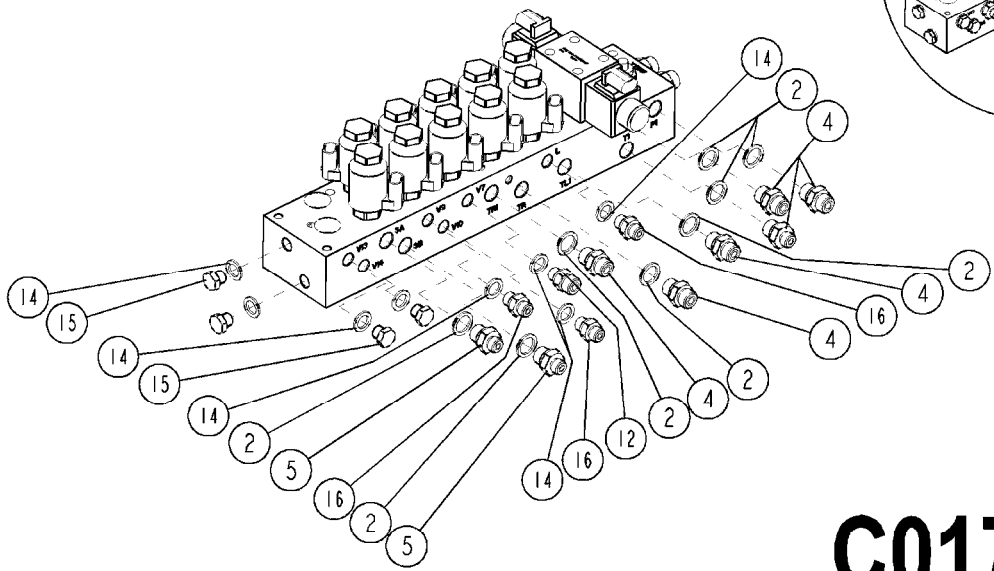

C017-HIA

HY.BLOCK AH. HAZ
C017-HIA, 29:08:18

Page 1

Date 07.02.2020 9:15

Pos.	parts-n°	order qty	description
1	73024700	1	HYD. BLOCK DDZ SPAREPART
2	240866	1	DOWTYSEAL 3/8"
3	146790	1	PLUG 3/8" RG L=20 SS
4	23234300	1	HEX NIPPLE 3/8"-11/16"
5	23235700	1	HEX NIPPLE 3/8"-9/16"
6	78216800	1	FLOW REGULATING VALVE, 3/4"
7	782116	1	HY SOLENOID VALVE MD1L-S3/10N-D12K1/P
8	450914	1	UH.SKR. M 4 X 8 8.8ELZ
9	78222800	1	SOLENOID VALVE NC, DOUBLE LOCK
10	78222700	1	COIL W. AMP
11	75586600	1	SOLENOID VALVE NC, + COIL
12	23236700	1	HEX NIPPLE 1/4"-11/16" - 1.2mm
13	782131	1	BLIND PLUG F.3/4" CARTR.VALVE
14	241404	1	DOWTY SEAL 1/4"
15	14010400	1	PLUG 1/4" BSP
16	23234500	1	HEX NIPPLE 1/4" - 9/16"