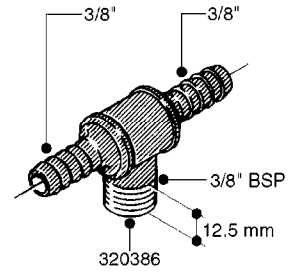

L0050

parts-n°	order qty	description
242594	1	O-RING D14 X 1.78 SCH.70-EPDM
320294	1	FITT.DK TEE 3/8X3/8HB X1/2"BSP
320305	1	FITT.DK HB 3/4'- 3/4' BSP
320386	1	FITT.DK TEE 3/8X3/8HB X3/8"BSP
320397	1	FITT.DK ELB 3/8"HB X 3/8" BSP
320401	1	FITT.DK TEE 1/2X1/2HB X1/2"BSP
320412	1	FITT.DK TEE 1/2X1/2HB X3/8'BSP
320423	1	FITT.DK ELB 1/2'HB X 3/8' BSP
320891	1	FITT.DK HB 3/8'- 3/8' BSP
320972	1	FITT.DK HB 5/16'- 1/4' BSP
322046	1	FITT.DK TEE 1/2X1/2HB X3/4'BSP
322048	1	FITT.DK TEE 3/4X3/4HB X3/4'BSP
330595	1	O-RING D24.6/D20X2.1 -3/4"
333137	1	FITT.DK CONN.1/2" F.NOZZ. DOUB
333141	1	FITT.DK CONN.1/2" F.NOZZ.SING
334041	1	FITT.DK CONN.3/4' F.NOZZ. SING
334042	1	FITT.DK CONN.3/4' F.NOZZ. DOUB
334195	1	FITT.DK ELB. 3/4"HB X 3/4"HB
10012103	1	FITT.PO.HB 1.25X1.50 IMB1012
10014003	1	FITT.PO.HB 1.25X1.25 IMB1010
10036903	1	FITT.PO.HB 1.50X1.50 IMB1212
28019303	1	FITTING HB ELB 3/4NPT-3/4HOSE
61016500	1	HOSE TAIL 3/4" 90°+RG CAP 3/4"
72026700	1	NOZZLE TUBE ADAPTER W/O-RING