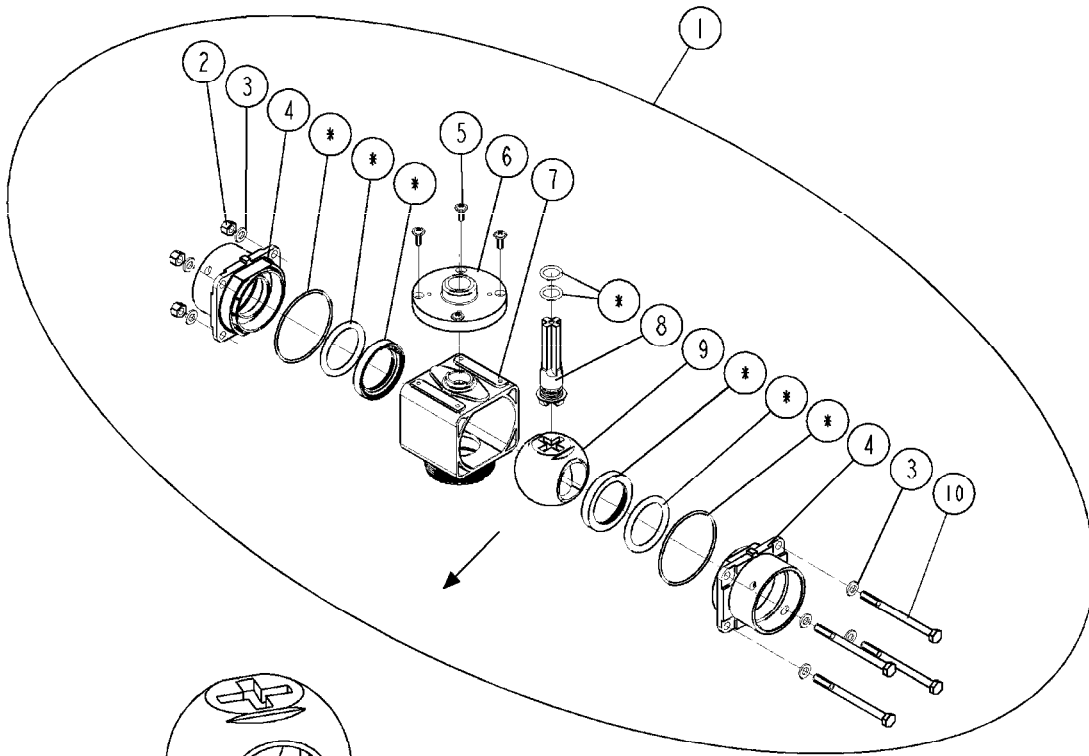

VALVE S67 2-WAY (11)
B422-HIA, 19:12:12

Page	0
Date	07.02.2020 9:14

I Valve