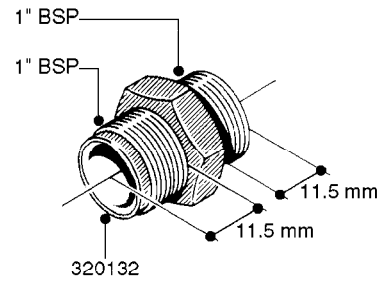

**L0030**

FITTINGS - HEXAGON NIPPLES  
L0030-HIN, 01:01:16

Page 1  
Date 07.02.2020 9:16

parts-n°	order qty	description
10015303	1	FITT.PO.HN 1.00X1.00 M1000
10425003	1	FITT.PO.HN 1.25X1.00 MCPHEE
320132	1	FITT.DK HN 1" BSP
320176	1	FITT.DK HN 3/8"X1/2" BSP
320445	1	FITT.DK HN 1/4"X3/8" BSP
320655	1	FITT.DK HN 1/2"-1/2" BSP
320692	1	FITT.DK HN 3/8'BSPX1/4'NPT
320703	1	FITT.DK HN 3/8BSP X1/2 &1/4NPT
320725	1	FITT.DK NIPPLE 3/8"-3/8" BSP
320902	1	FITT.DK HN 3/8'X 1/4' BSP
390232	1	FITT.DK HN 1-1/2' X 1-1/4' BSP
390276	1	FITT.DK HN 1'BSP