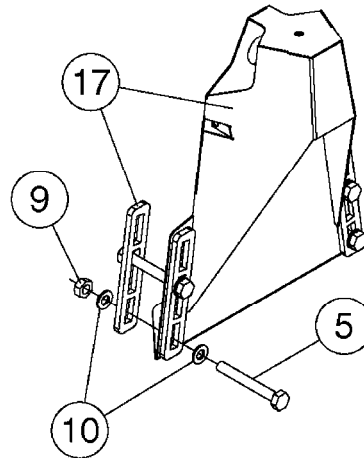

NORAC UC5 BOOM HEIGHT CONTROL
M0370-HIN, 16:10:18

Page 1
Date 07.02.2020 9:16

Pos.	parts-n°	order qty	description
1	26022703	1	CABLE, INTERFACE, TILT, NORAC UC5
2	26023503	1	CABLE UC5 INTERFACE MAIN AMP
3	26032600	1	CABLE UC5 NETWORK 14 AWG 10M
4	26043000	1	NORAC UC5 NETWORK 2 PIN PLUG
5	26043300	1	CABLE UC5 VALVE 2PIN/2PIN DT
6	26043400	1	NORAC UC5 CONTROLLER MODULE
7	26043500	1	NORAC UC5 VALVE MODULE
8	26043600	1	MODULE, INPUT, NORAC UC5
9	26043700	1	SENSOR, NORAC, UC5, ULTRASONIC
10	26043800	1	NORAC UC5 NETWORK COUPLER 2-WAY
11	26043900	1	NORAC UC5 NETWORK COUPLER 8-WAY
12	26044200	1	CABLE UC5 NETWORK 18 AWG 20M
13	26023803	1	NORAC UC5 ROLL SENSOR OLD STYLE NORAC P/N 43740
13	26044300	1	NORAC UC5 ROLL SENSOR NEW STYLE NORAC P/N 43741
14	26044400	1	NORAC UC5 - UC7 COUPLER 2-WAY/TERM.
15	26047100	1	CABLE UC5 NETWORK 14 AWG 1M
16	26049900	1	CABLE UC5 NETWORK 14 AWG 3M
17	26057900	1	UC5 NETWORK 6 PIN PLUG
18	26058000	1	NORAC UC5 NETWORK 12-PIN PLUG
19	26084700	1	MESH KIT ULTRASONIC SENSOR FOR 2018 AND NEWER SENSORS
19	28098003	1	MESH AND CLIP KIT, NORAC FOR PRE-2018 SENSORS
20	28050303	1	NORAC RUBBER TOP&BOLT F.SENSOR DIA.30MMX30MMX8MM
21	28055503	1	NORAC VALVE MOUNTING HARDWARE
22	28086600	1	FOAM DISC F. SENSOR NORAC
23	78216100	1	NORAC VALVE BLOCK COMP, DEUTSCH CON.

M0375