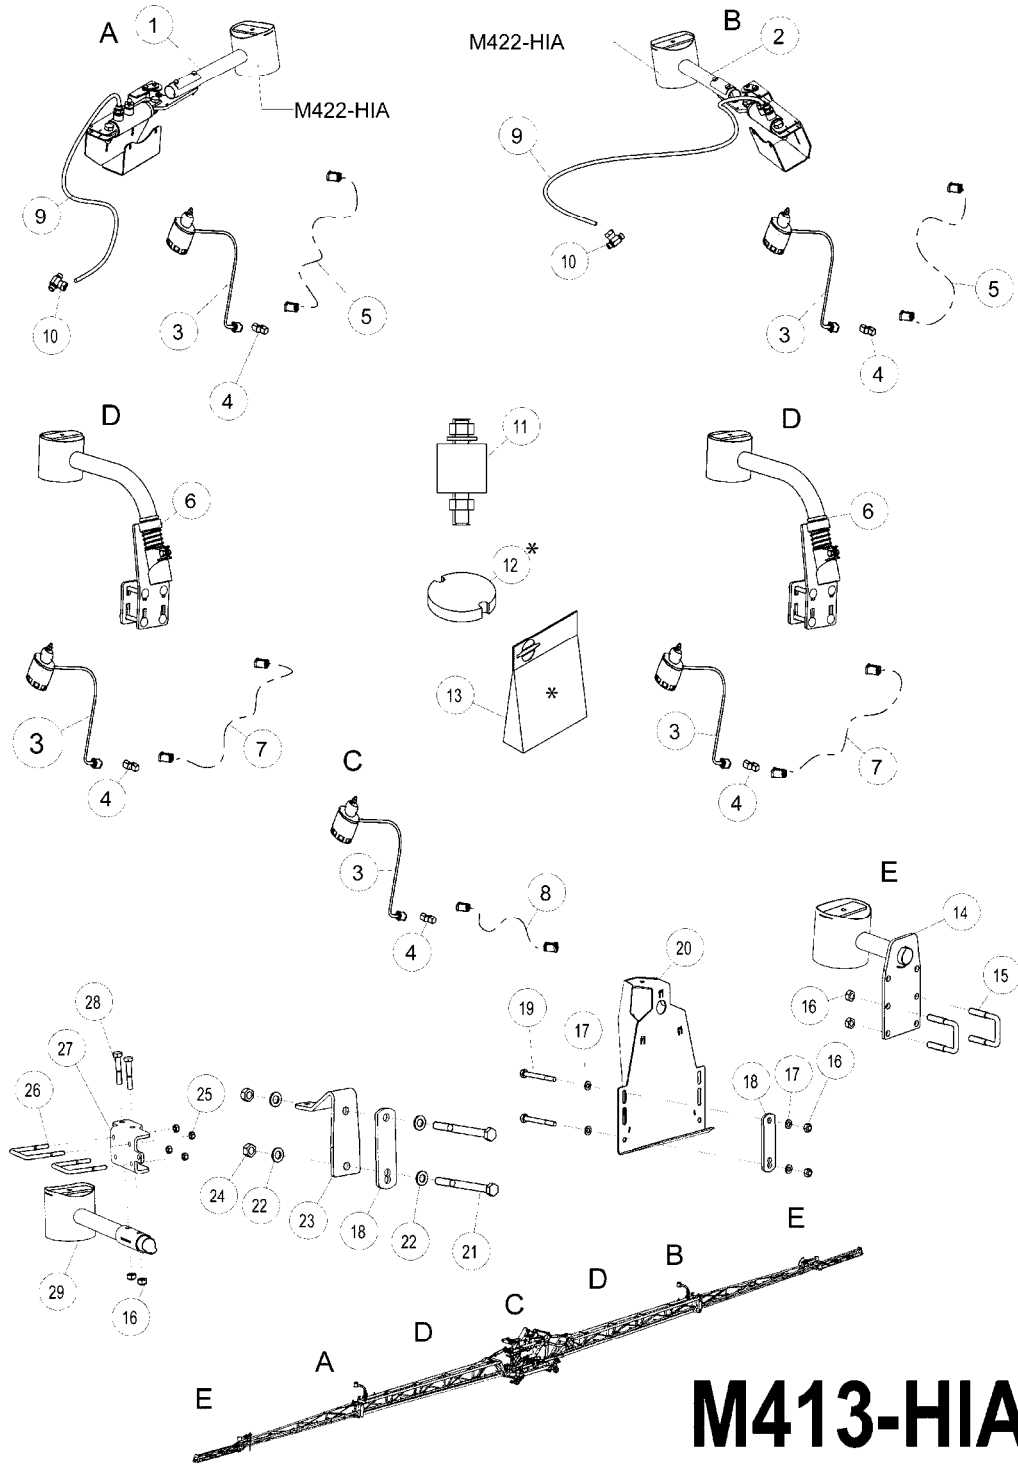

**M408-HIA**

NORAC UC5 AUTOTERRAIN TDZ  
M408-HIA, 10:02:16

Pos.	parts-n°	order qty	description
1	78130700	1	CYLINDER 8IN LINEAR ROLL NORAC
2	26043700	1	SENSOR, NORAC, UC5, ULTRASONIC
3	26044400	1	NORAC UC5 - UC7 COUPLER 2-WAY/TERM.
4	26043200	1	CABLE UC5 NETWORK 14 AWG 1M
5	26043900	1	NORAC UC5 NETWORK COUPLER 8-WAY
6	26043200	1	CABLE UC5 NETWORK 14 AWG 1M
7	28050303	1	NORAC RUBBER TOP&BOLT F.SENSOR DIA.30MMX30MMX8MM
8	28086600	1	FOAM DISC F. SENSOR NORAC For Sensors before 2018
9	28097000	1	TRANSDUCER KIT F.US SENSOR For sensors before 2018
9	26084700	1	MESH KIT ULTRASONIC SENSOR For Sensors from 2018 and forward
10	61068000	1	NORAC SENSOR BRACKET, CENTER
11	26032600	1	CABLE UC5 NETWORK 14 AWG 10M
11	26044200	1	CABLE UC5 NETWORK 18 AWG 20M
11	26047100	1	CABLE UC5 NETWORK 14 AWG 1M
11	26049900	1	CABLE UC5 NETWORK 14 AWG 3M
11	26051100	1	CABLE UC5 NETWORK 14 AWG 5M
11	26051200	1	CABLE UC5 NETWORK 14 AWG 7M
11	26051300	1	CABLE UC5 NETWORK 14 AWG 15M
12	26043200	1	CABLE UC5 NETWORK 14 AWG 1M
13	26044100	1	NORAC UC5 NETWRK COUPLER 3-WAY
14	26044200	1	CABLE UC5 NETWORK 18 AWG 20M
14	26047100	1	CABLE UC5 NETWORK 14 AWG 1M
14	26049900	1	CABLE UC5 NETWORK 14 AWG 3M
14	26051100	1	CABLE UC5 NETWORK 14 AWG 5M
14	26051200	1	CABLE UC5 NETWORK 14 AWG 7M
14	26051300	1	CABLE UC5 NETWORK 14 AWG 15M
15	26045600	1	CABLE, UC5, 6P FEMALE JC L=10.5M
16	26043200	1	CABLE UC5 NETWORK 14 AWG 1M
17	26043300	1	CABLE UC5 VALVE 2PIN/2PIN DT
18	26043000	1	NORAC UC5 NETWORK 2 PIN PLUG
19	28153500	1	VALVE MODULE BRACKET PAIR
20	16320400	1	BRACKET F. NORAC BLOCK - RED
21	26043800	1	NORAC UC5 NETWORK COUPLER 2-WAY
22	26057900	1	UC5 NETWORK 6 PIN PLUG
23	26043500	1	NORAC UC5 VALVE MODULE
24	78219200	1	VALVE BLOCK 3 STATION