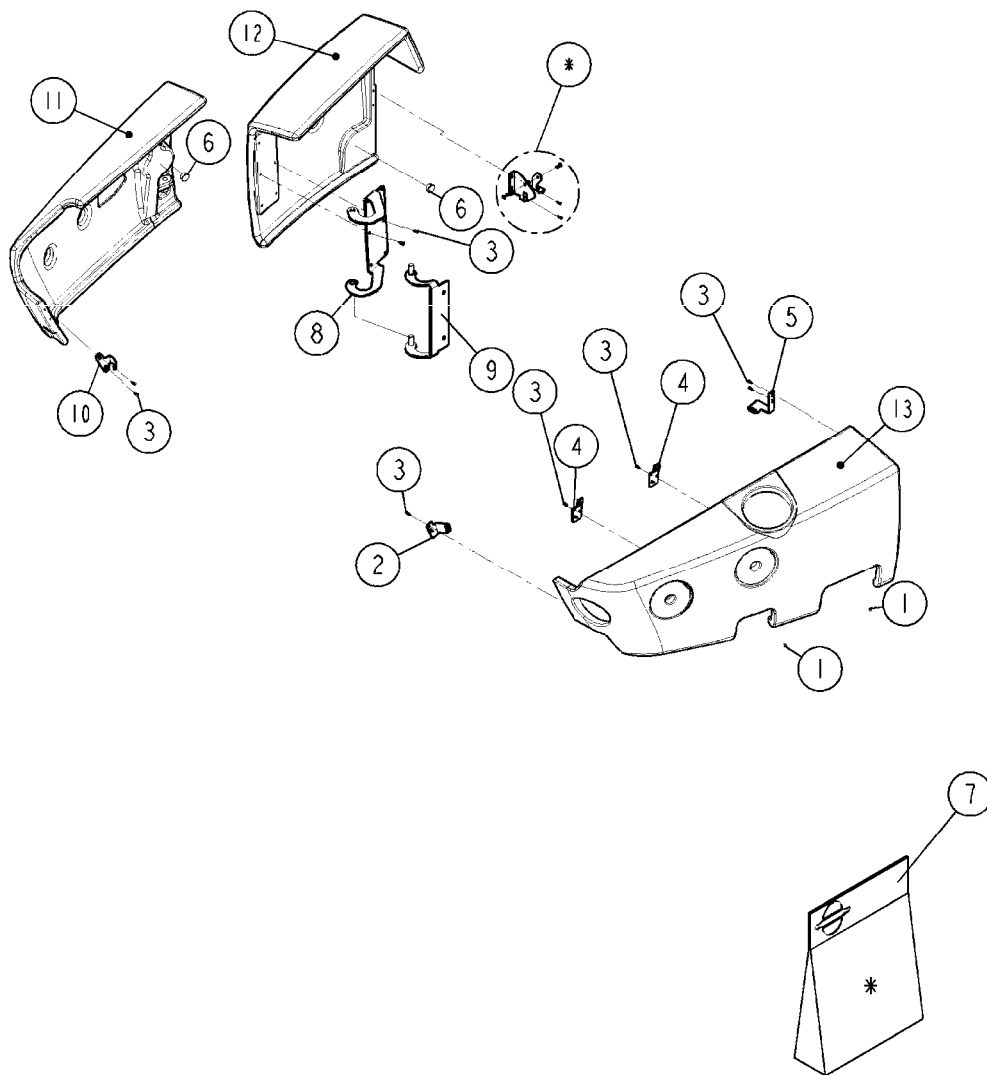

CM11 COVERING
E229-HIA, 31:10:13

E229