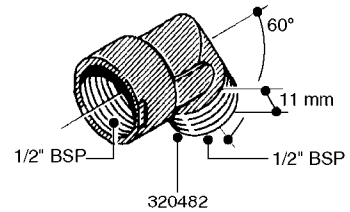

**L0030**

FITTINGS - HEXAGON NIPPLES  
L0030-HIN, 01:01:16

Page 1  
Date 07.02.2020 9:16

parts-n°	order qty	description
10015303	1	FITT.PO.HN 1.00X1.00 M1000
10425003	1	FITT.PO.HN 1.25X1.00 MCPHEE
320132	1	FITT.DK HN 1" BSP
320176	1	FITT.DK HN 3/8"X1/2" BSP
320445	1	FITT.DK HN 1/4"X3/8" BSP
320655	1	FITT.DK HN 1/2"-1/2" BSP
320692	1	FITT.DK HN 3/8'BSPX1/4'NPT
320703	1	FITT.DK HN 3/8BSP X1/2 &1/4NPT
320725	1	FITT.DK NIPPLE 3/8"-3/8" BSP
320902	1	FITT.DK HN 3/8'X 1/4' BSP
390232	1	FITT.DK HN 1-1/2' X 1-1/4' BSP
390276	1	FITT.DK HN 1'BSP