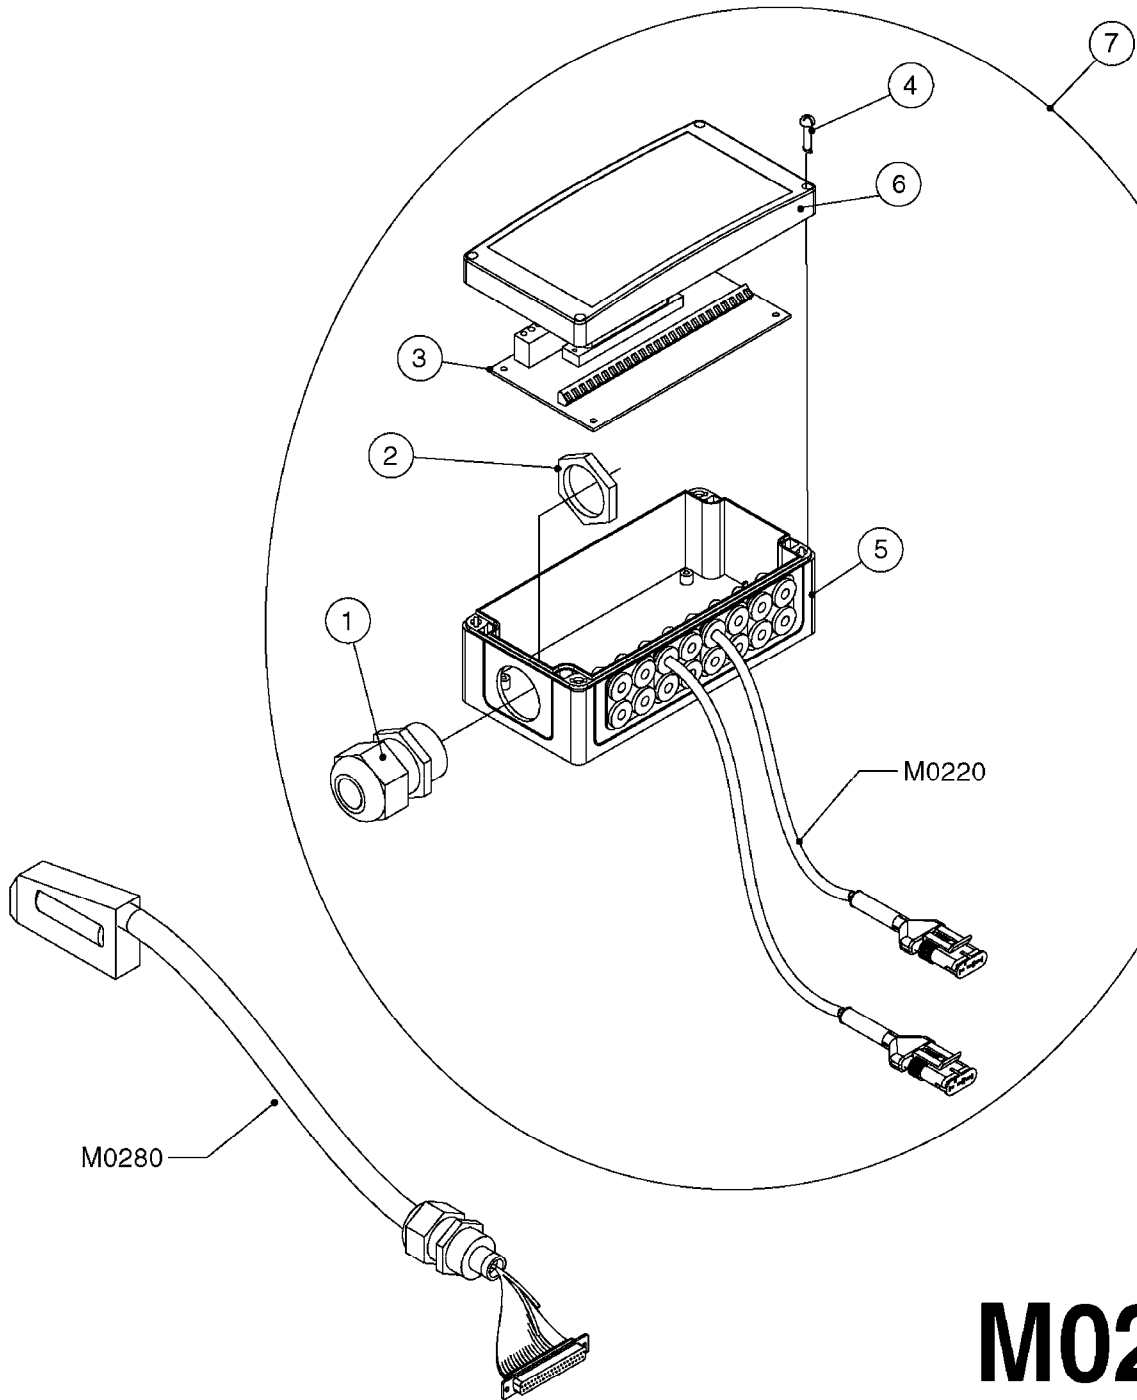

M0230

JUNCTION BOX - LIQUID
M0230-HIN, 01:01:16

Page 1
Date 07.02.2020 9:16

Pos.	parts-n°	order qty	description
1	262106	1	BULKHEAD F. CABLE 6.5-14 BLACK
2	262107	1	NUT F. BULKHEAD CABLE GRAY
3	26004800	1	CIRCUIT BD SEC VLV NCM 13SEC 13 SECTION
3	72173900	1	CIRCUIT BD SEC VLV 39PIN 9SEC 9 SECTION
4	28082100	1	SCREW F. BOX LID 1/4" L=20
5	33508700	1	BOX BOTTOM 160X80X40 BLACK 1-HOLE
6	33508800	1	LID 160X80X15 BLK W/SCREWS
7	72115400	1	CONNECTION BOX F. OP. UNIT SV9