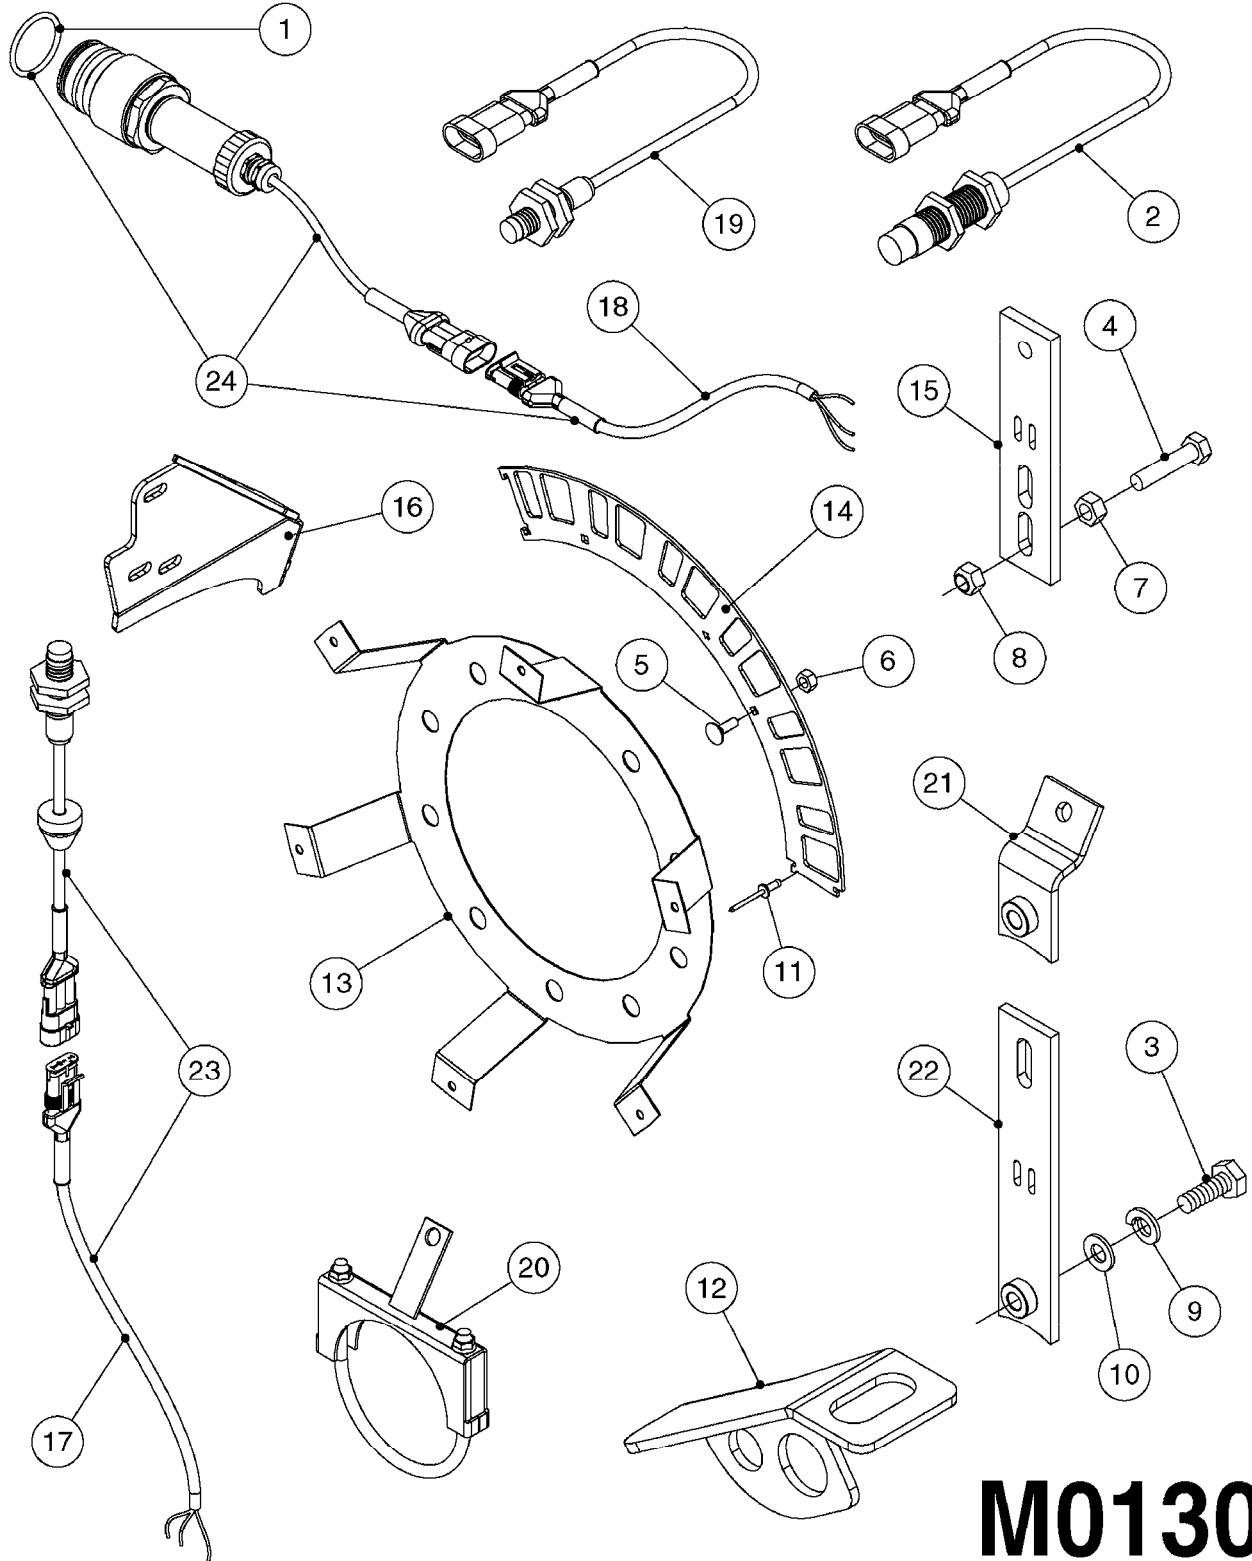

M0130

COMMON SENSORS AND BRACKETS
M0130-HIN, 12:12:16

Page 1
Date 07.02.2020 9:16

Pos.	parts-n°	order qty	description
1	242354	1	O-RING D32.2X3.0 VITON
2	285855	1	SENSOR INDUCTIVE M18 W/WIRE
3	430286	1	BOLT HEX 8.8 DEL M12X30 FT
4	430870	1	BOLT HEX 8.8 DEL M12X55 FT
5	440695	1	BOLT CARRIAGE M8X25
6	460143	1	SELF LOCK NUT M8 SST A2 DIN985
7	460386	1	NUT HEX M12X1.75
8	460703	1	NUT HEX M12X1.75 LOCK DIN985A2 SS
9	470466	1	WASHER D21.1/D12.2X2.5 LOCK
10	471127	1	WASHER, M12, Ø24/13X24X2.5 SS
11	480804	1	RIVET Ø4.8x14.5
12	16020300	1	BRACKET FOR SPEED SENSOR
13	16094703	1	WHEEL SENSOR MT BKT
13	16182403	1	BRACKET, SPEED RING, PRESIDIO
14	16138203	1	SPEED SENSOR RING NCM 2009 1/3
15	16138403	1	PLATE F. SPEED SENSOR
16	16182303	1	BRACKET, SPEED SENSOR, PR
17	26006100	1	CABLE L = 5.00M, AMP, MALE, 3P
18	26007100	1	CABLE L = 9.00M, AMP, MALE, 3P
19	28047500	1	INDUCTIV SENSOR M12 L1M
20	61000603	1	SPEED SNS MNT CLAMP F/DLS 4.5"
21	61010703	1	SPEED SENSOR BKT NCM NON-S OLD
22	61015803	1	SPEED SENSOR BKT NCM 2010
23	72050100	1	TWIN RPM SENSOR HN
24	72534000	1	TANK LEVEL ELEC SENSOR KIT 9M