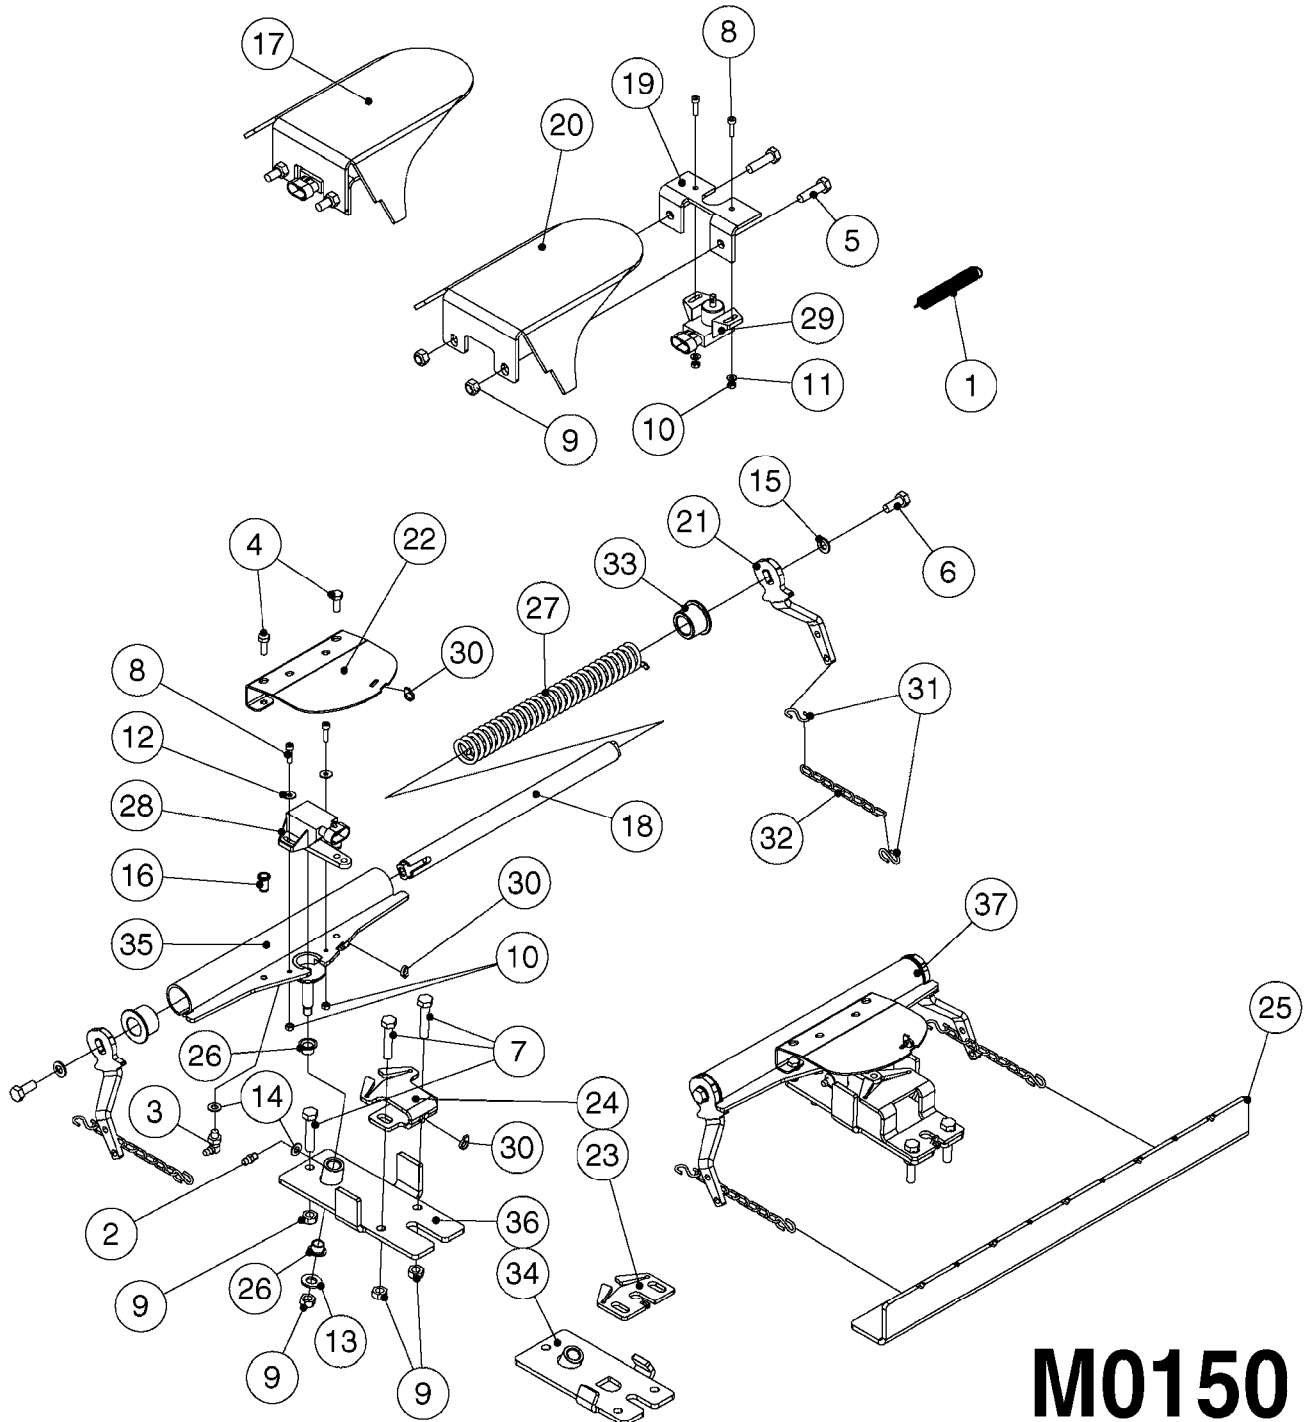

M0150

ANGLE SENSOR NCM
M0150-HIN, 01:01:16

Page 1
Date 07.02.2020 9:16

Pos.	parts-n°	order qty	description
1	220947	1	SPRING D13.0/1,2 L=90 RST
2	283699	1	GREASE NIPPLE M6X1
3	283772	1	GREASE NIPPLE M6X1 90°
4	410185	1	BOLT HEX 8.8 DEL M6X16
5	420567	1	BOLT HEX 8.8 DEL M8X30 FT
6	420582	1	BOLT HEX 8.8 DEL M8X20 FT A2
7	420744	1	BOLT HEX 8.8 DEL M8X40
8	450902	1	BOLT ALLEN HEAD M4 X 16MM
9	460143	1	SELF LOCK NUT M8 SST A2 DIN985
10	461145	1	NUT HEX M4 LOCK
11	471037	1	SCREW A 4,3 DIN 125
12	471087	1	WASHER D12.0/4.3X1.0
13	471122	1	WASHER, M10, Ø20/10.5X 2.0, SS
14	471125	1	WASHER M6U 6.4X14X1.2,A2 SS
15	471126	1	WASHER, M8, Ø16/ 8.4X 1.6, SS
16	480811	1	BLIND FASTENER M6 STAINLESS
17	741841	1	ANGLE SENSOR AND BRACKET REAR
18	14052100	1	AXLE D19 L=294/2XM8 STAINLESS
19	16125700	1	BRACKET FOR ANGLE SENSOR
20	16142200	1	GUARD PLATE FOR SENSOR
21	16173200	1	PLATE 6.0X134X42/2XD6/2XBENDS
22	16173400	1	PLATE 2.0X145.3X130/3XBENDS
23	16173600	1	PLATE 4.0X70X56 NCM 4400
24	16174100	1	PLATE 4.0X120X70/2XBENDS NCM 6600
25	16174300	1	BKT F. TRACTOR NCM STEE-UPDATE
26	21089300	1	BUSHING D12/10 L=9
27	22096500	1	TORSION SPRING D24/4.0 L=242
28	26005700	1	ANGLE SENSOR 70° 0.5-4.5 VDC + LEVER
29	26005800	1	ANGLE SENSOR 120° 0.5-4.5 VDC + LEVER
30	28024103	1	TIE STRAP L=8" x W=3/16"
31	28045800	1	S-HOOK 3MM STAINLESS STEEL
32	28058400	1	CHAIN SS 8x16x2.0 L=600
33	39124400	1	BUSHING D28.5/19.1 L=21
34	61019200	1	FRONT SENSOR BRACKET NCM4400
35	61019300	1	FRONT SENSOR MT.THREADED HOLES
36	61019500	1	FRONT SENSOR BRACKET NCM6600
37	72564800	1	STEERING SENSOR NCM4400 FRONT STEERING SENSOR COMPLETE NCM4400
37	72565000	1	STEERING SENSOR NCM6600 FRONT STEERING SENSOR COMPLETE NCM6600