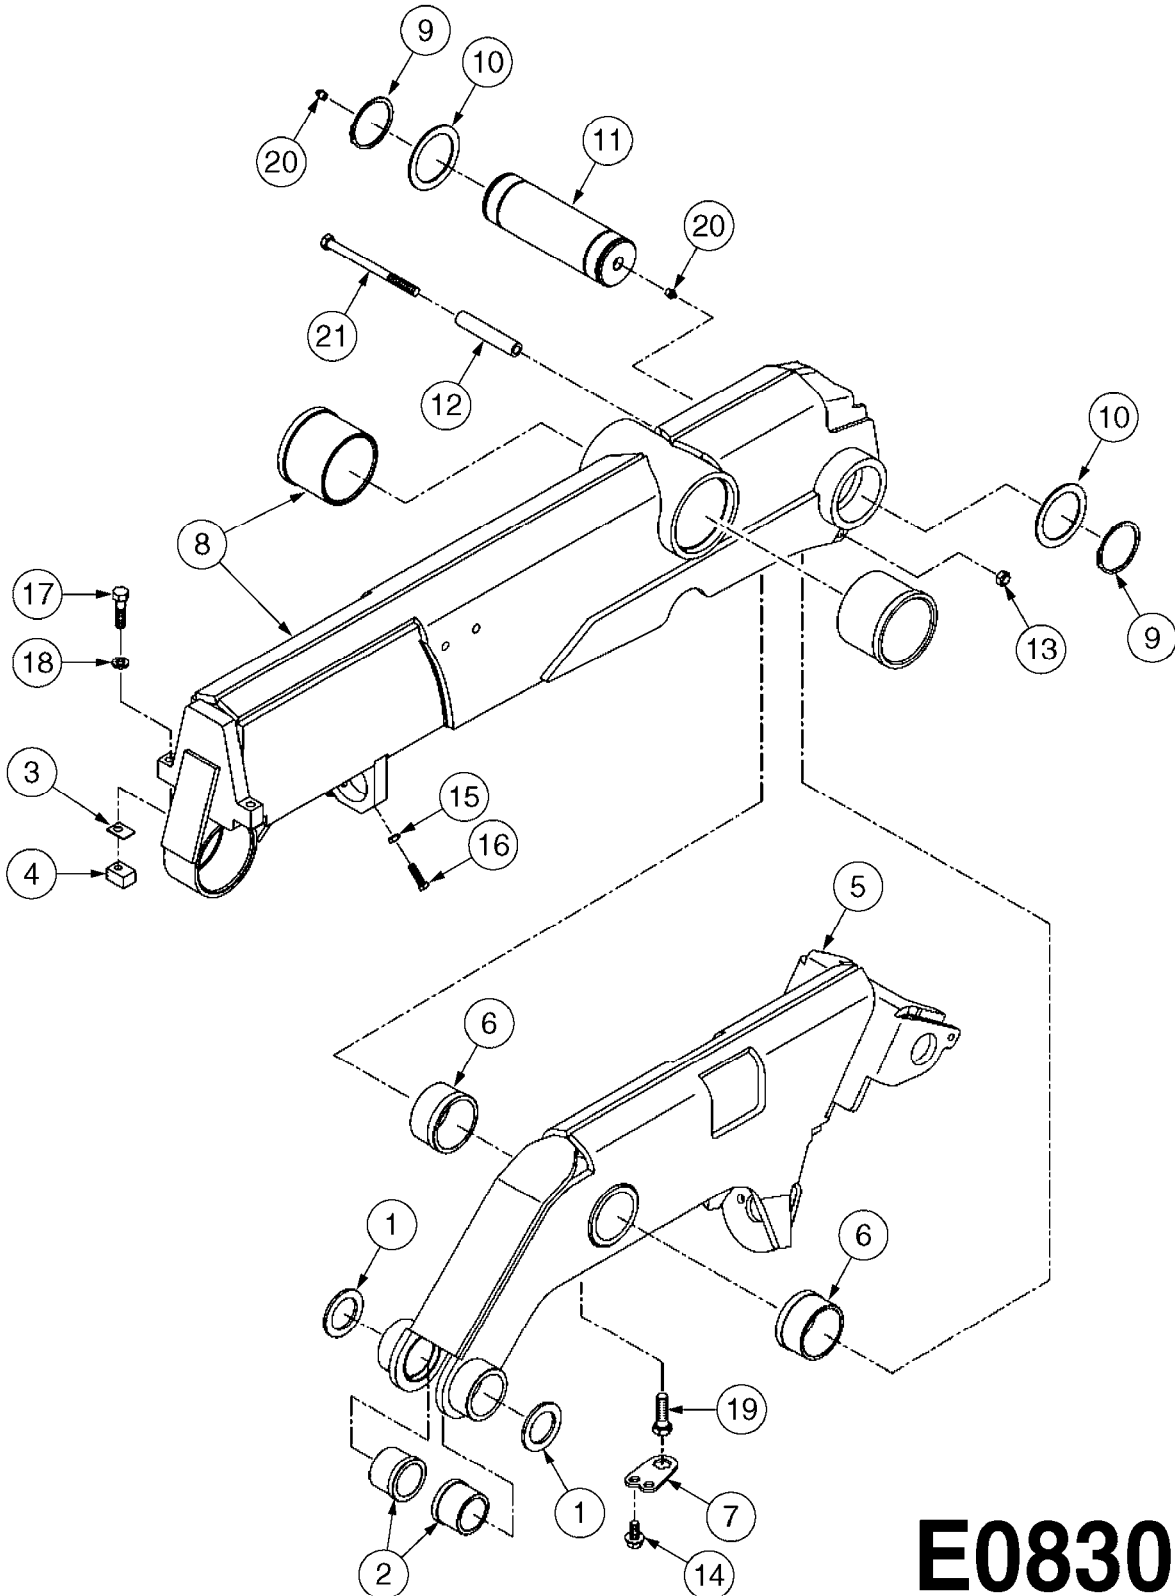

**E0830**

CAMOPLAST FRAME 40 SERIES  
E0830-HIN, 01:01:16

Page 1  
Date 07.02.2020 9:15

Pos.	parts-n°	order qty	description
1	28076003	1	WASHER, 3"X2.02"X3/16"
2	28076303	1	BUSHING 2.55"ODX2.012ID"X2"
3	28076403	1	SHIM, TILT STOPPER
4	28076503	1	STOPPER, TILT
5	28076603	1	TENSION ARM (40 SERIES)
6	28076703	1	BUSHING, TENS. 3.48X3.15X1.98"
7	28076803	1	LOCK PLATE
8	28076903	1	FRAME W/BUSHINGS (40 SERIES)
9	28077003	1	SNAP RING EXT. 3"
10	28077103	1	WASHER
11	28077203	1	PIN, 3" OD X 9.56"
12	28077303	1	SPACER
13	28083403	1	LOCK NUT 1/2"-20 UNF
14	28083503	1	BOLT HEX FLG.1"X1/2"-13UNC GR5
15	28083603	1	JAM NUT 3/8"-16 UNC GR 8
16	28083703	1	SET SCREW 1-1/2"X3/8"-16 UNC
17	28083803	1	BOLT HEX 2"X1/2"-13 UNC
18	28083903	1	LOCK WASHER 1/2"
19	28084003	1	BOLT HEX 2" X 5/8"-11
20	28084103	1	GREASE FITTING
21	28084203	1	BOLT HEX 6-1/2"X1/2"-20UNF GR8