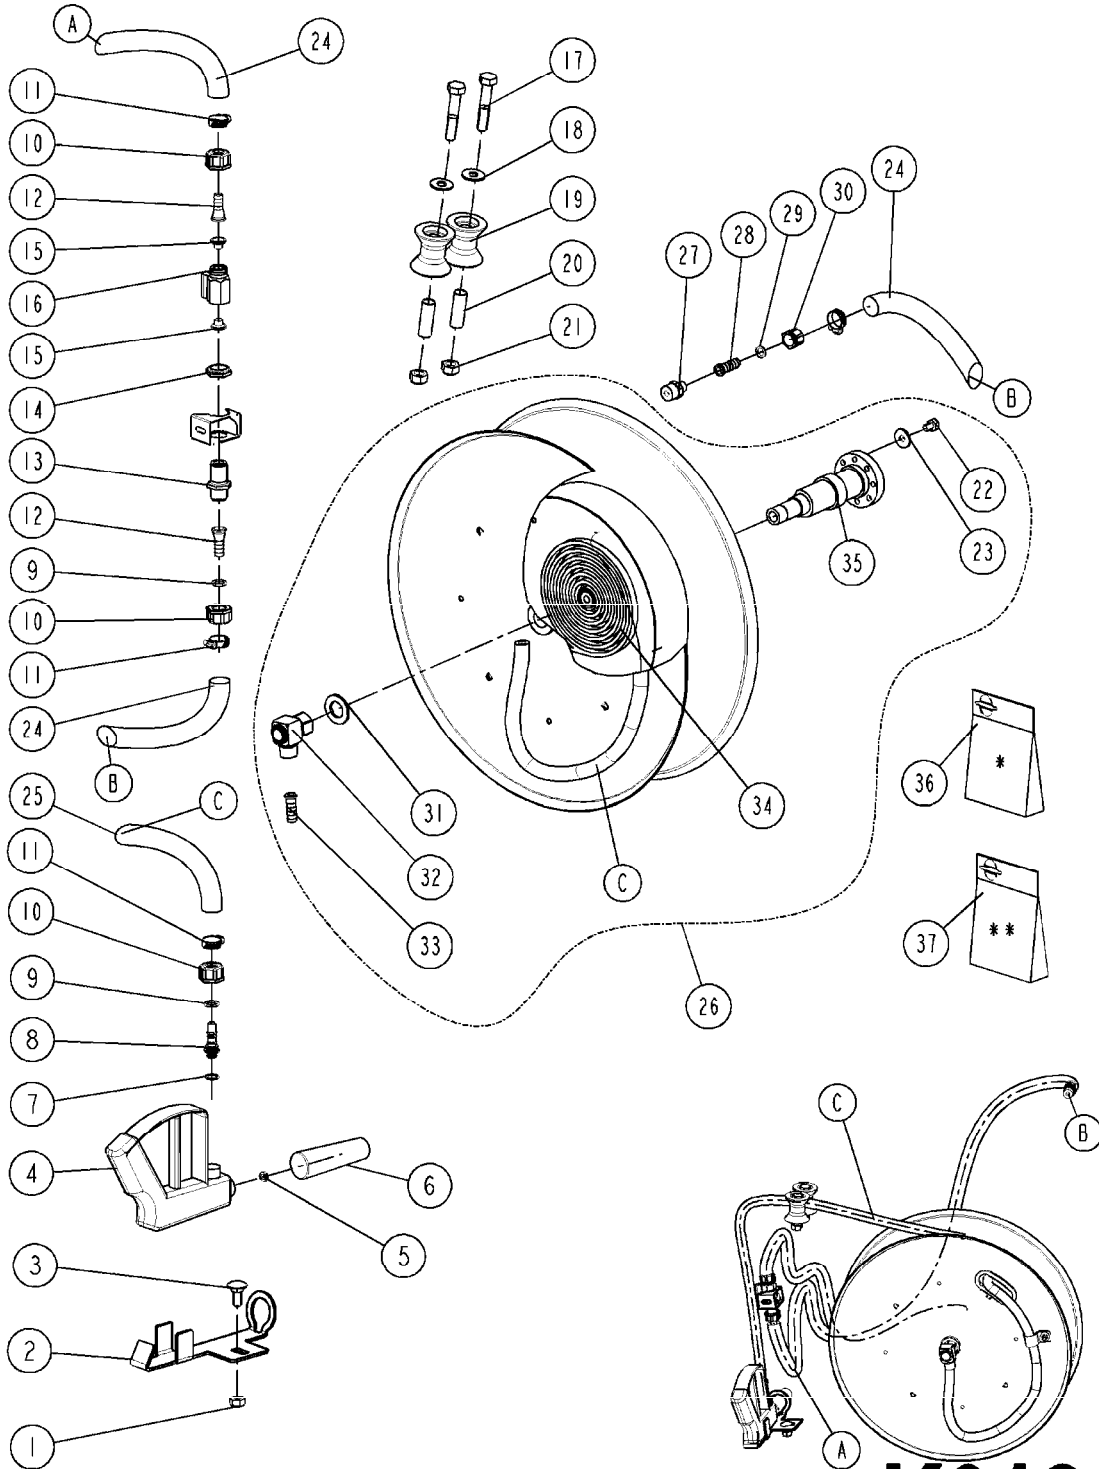

K612

CM HOSE REEL
K612-HIA, 29:04:14

Page 1
Date 07.02.2020 9:15

Pos.	parts-n°	order qty	description
1	460423	1	NUT HEX M10X1.50 LOCK DIN985A2 SS
2	16360000	1	BRACKET FOR HAND GUN
3	440737	1	BOLT CARRIAGE M10x25 SS
4	725663	1	PISTOL 60 COVER PART
5	334121	1	SEAT FOR ON-OFF TYPE
6	725664	1	FRONTPART F.SPRAY GUN MODEL 60
7	242033	1	O-RING Ø14.1 X 1.6 NITRILE
8	334653	1	FITT.DK HB 3/8' F.HANDGUN
9	330212	1	O-RING D19/D14X2.4 F.1/2"NUT
10	320084	1	FITT.DK NUT 1/2" BSP
11	284583	1	CLAMP HOSE GEAR 1/2" 28029803
12	330676	1	FITT.DK HB 3/8" F. 1/2" NUT
13	321742	1	FITT.DK BULKHEAD 1/2' BSP
14	321307	1	FITT.DK NUT 1/2" BSP JAMB
15	332076	1	CONE INSERT F. ALUMINUM LANCE
16	281551	1	BALL VALVE 1/2"
17	430802	1	BOLT HEX 8.8 DEL M12X75
18	165557	1	WASHER D28.0/D12.2X2.0 SS
19	39141200	1	PLASTIC TRUSS D30/16.5 L=52
20	15143200	1	TUBE D16.0 X1.5 DEL
21	460703	1	NUT HEX M12X1.75 LOCK DIN985A2 SS
22	420918	1	BOLT 8 X 12 STAINLESS
23	471132	1	WASHER D24/D8.4 X 2 SS
24	927017	1	HOSE R X 60 BAR X 3/8 X 0012"
25	927384	1	PVC HOSE W/INS.3/8' BLACK 25M
26	28112400	1	HOSEREEL W. REWINDER
27	320445	1	FITT.DK HN 1/4"X3/8" BSP
28	330783	1	FITT.DK HB 3/8"F.3/8" NUT
29	330013	1	O-RING 2.5 X 10 PUR
30	320187	1	FITT.DK CAP 3/8" BSP BLACK
31	28125600	1	DISC 21.5X42.2 HOSE REEL CM45/55/7000
32	28125400	1	ANGLE SWIVEL F. HOSE REEL CM45/55/7000
33	28125500	1	FITT. 1/4" F. HOSE REEL CM45/55/7000
34	28125300	1	SPRING F. HOSEREEL CM45/55/7000
35	28125200	1	AXLE F. HOSE REEL CM45/55/7000
36	28125700	1	REP. KIT F RATCHET CM45/55/7000
37	28125800	1	GASKET SET F.HOSE REEL CM45/55/7000