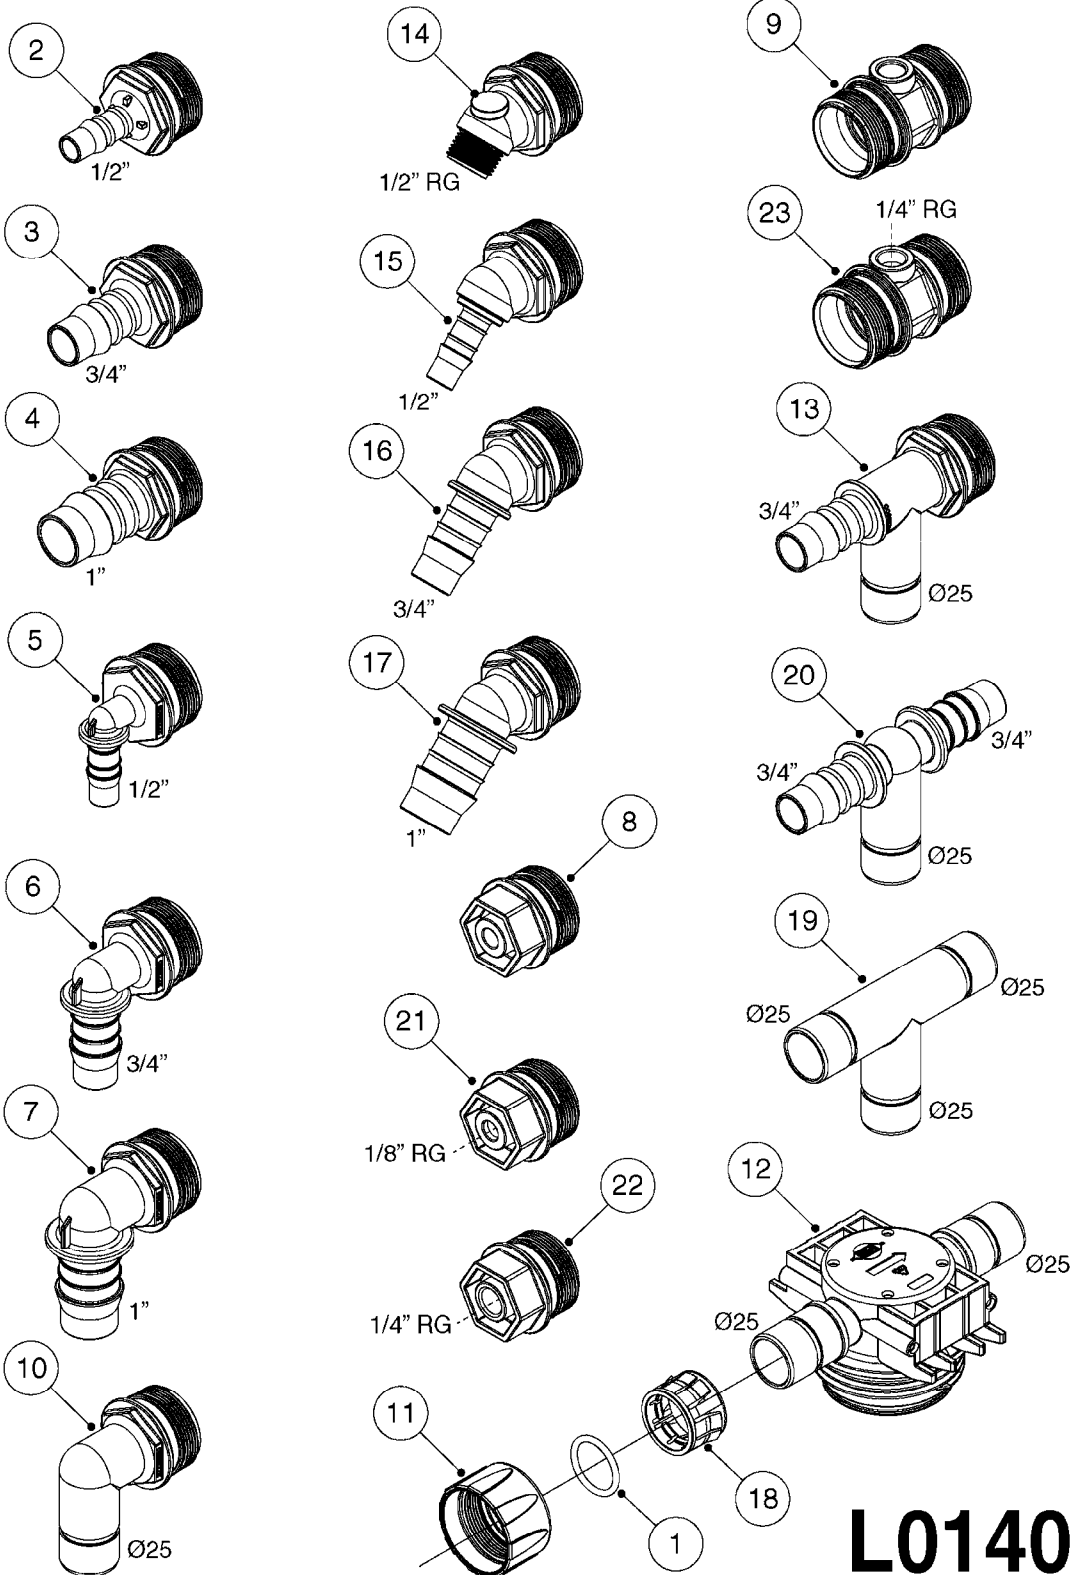

**L0130**

HOSE CLAMPS  
L0130-HIN, 16:10:19

Page 1  
Date 07.02.2020 9:16

parts-n°	order qty	description
284582	1	CLAMP HOSE GEAR - 5/16"
334531	1	CLAMP HOSE PLASTIC 3/4"
334533	1	CLAMP HOSE PLASTIC 3/8"
334534	1	CLAMP HOSE PLASTIC 1/2"
334680	1	CLAMP HOSE PLASTIC 1"
334686	1	CLAMP HOSE PLASTIC 5/16"
341291	1	RUBBER HOSE CLAMP COVER 130MM
341292	1	RUBBER HOSE CLAMP COVER 180MM
341301	1	RUBBER HOSE CLAMP COVER 230MM
28029803	1	CLAMP HOSE GEAR P1/2" 6708
28029903	1	CLAMP HOSE GEAR P3/4"-S1" 6712
28030003	1	CLAMP HOSE GEAR P1" 6716
28030103	1	CLAMP HOSE GEAR P5/4-S1.5" 6724
28030203	1	CLAMP HOSE T-BOLT S2" 235-67
28030303	1	CLAMP HOSE T-BOLT S2.5" 235-76
28030403	1	CLAMP HOSE T-BOLT S3" 235-82
28044903	1	CLAMP HOSE GEAR P3/8" 6706