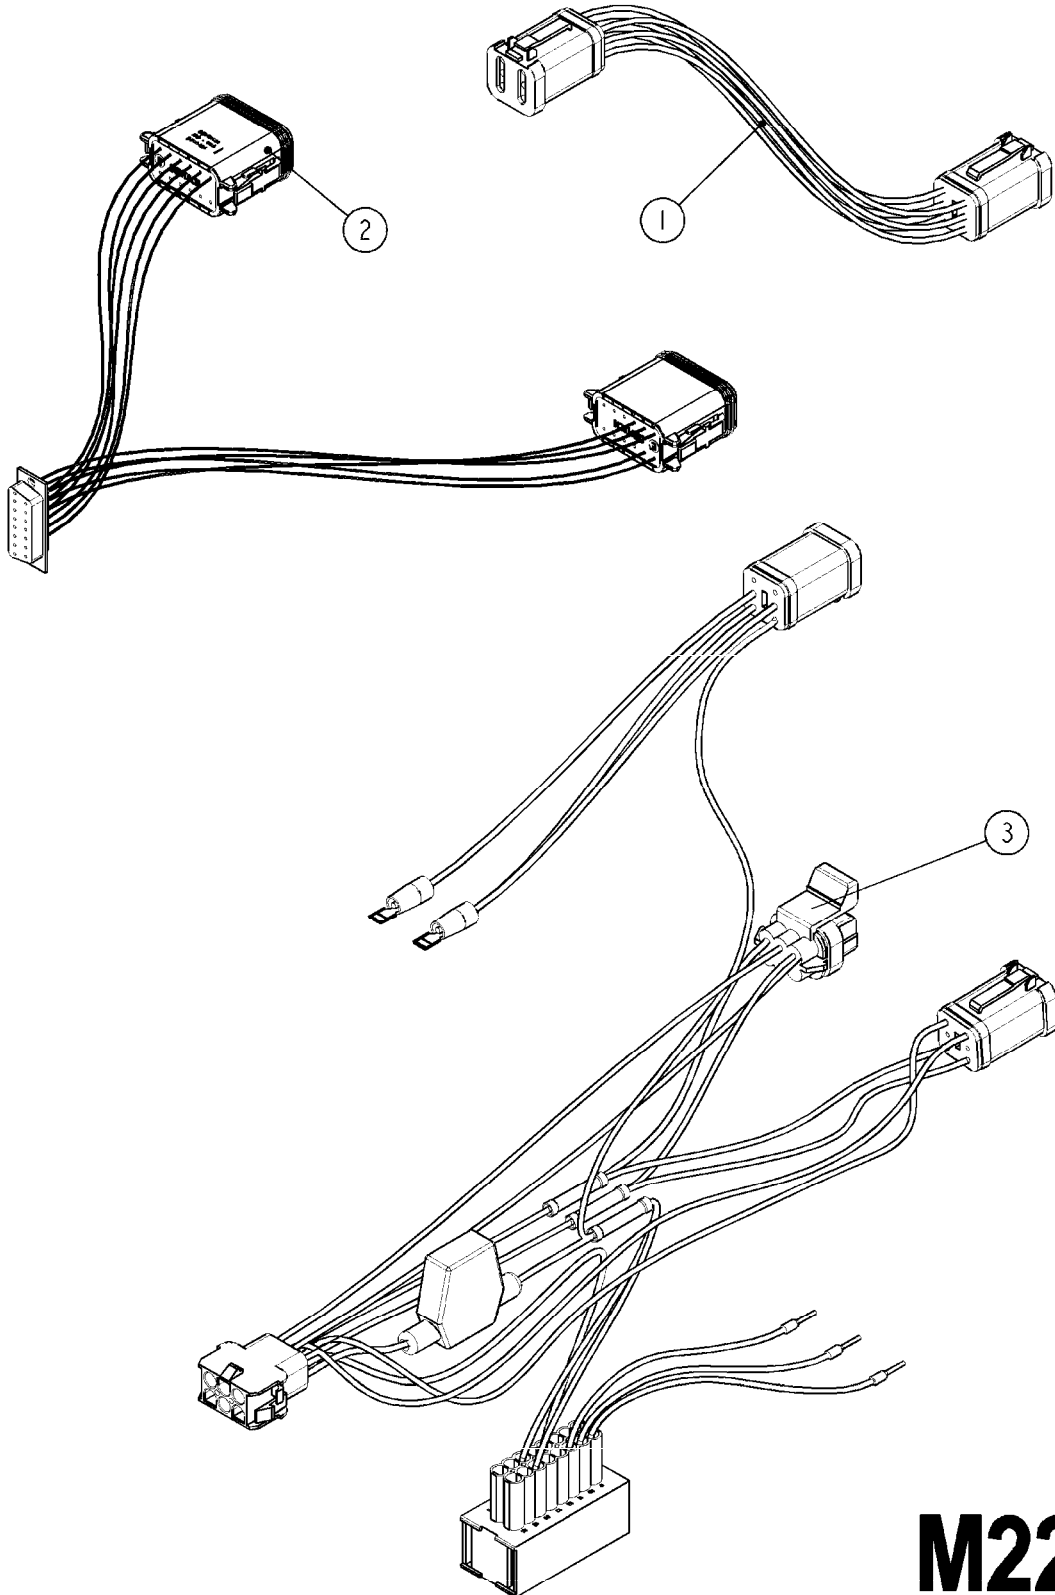

M226

CABLE ISO JC HW V.3 UC5 CM11
M226-HIA, 05:08:14

Page 1

Date 07.02.2020 9:16

Pos.	parts-n°	order qty	description
1	26039100	1	CABLE, DT06 6P FEMALE L=300MM
2	26039300	1	CABLE, DAH UC5 INPUT MODULE
3	26057600	1	WH ISO JC C2C UC5 ECUPWR