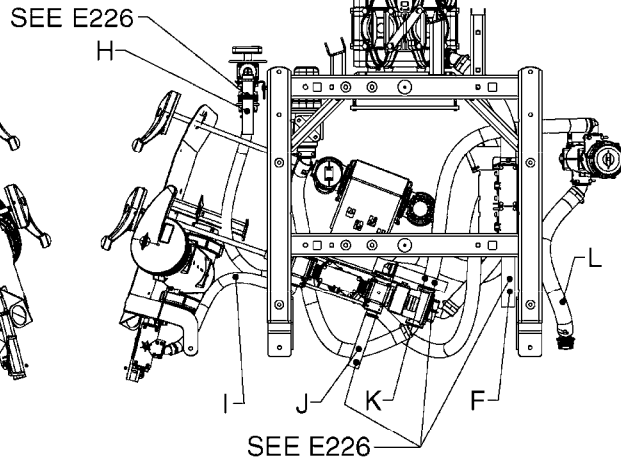

TOP VIEW

**AA107**

COMMANDER 4500 FLUID SYS.  
PRESSURE  
AA107-HIN, 14:11:16

Page 1  
Date 07.02.2020 9:14

Pos.	parts-n°	order qty	description
1	145996	1	FITT.DK S-67 FORK
2	242020	1	O-RING 39.2 X 3 VITON
3	242353	1	O-RING 3 X 44.2 VITON
4	242354	1	O-RING D32.2X3.0 VITON
5	322066	1	FITT.DK S-56 NUT
6	334151	1	FITT.DK S-61 ELB.1-1/4"110 DEG
7	334232	1	FITT.DK S-67 STR.1-1/4"
8	334244	1	FITT.DK S-67 ELB.1-1/4"
9	334680	1	CLAMP HOSE PLASTIC 1"
10	726560	1	FITT.DK S-67 STR.1" W.O'RING
11	726571	1	FITT.DK S-53 ELB.1", W ORING
12	726572	1	FITT.DK S-67 1" ELBOW 90 ASSY.
13	28030003	1	CLAMP HOSE GEAR P1" 6716
14	28030103	1	CLAMP HOSE GEAR P5/4-S1.5"6724
15	72433000	1	FITT.S67 1" 45° W/O-RING
16	72433100	1	FITT.DK S-67 45° 1-1/4"W/ORING
17	72819300	1	CHECK VALVE S67 2012 NO THREAD
18	92702703	1	HOSE PVC SUCT GRAY 2"
19	92712403	1	HOSE R X1" X300PSI WP X0012"
20	92734403	1	HOSE R X5/4" X200PSI WP X0012"