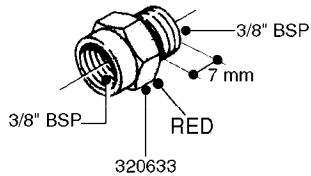

**L0030**

FITTINGS - HEXAGON NIPPLES  
L0030-HIN, 01:01:16

Page 1  
Date 07.02.2020 9:16

parts-n°	order qty	description
10015303	1	FITT.PO.HN 1.00X1.00 M1000
10425003	1	FITT.PO.HN 1.25X1.00 MCPHEE
320132	1	FITT.DK HN 1" BSP
320176	1	FITT.DK HN 3/8"X1/2" BSP
320445	1	FITT.DK HN 1/4"X3/8" BSP
320655	1	FITT.DK HN 1/2"-1/2" BSP
320692	1	FITT.DK HN 3/8'BSPX1/4'NPT
320703	1	FITT.DK HN 3/8BSP X1/2 &1/4NPT
320725	1	FITT.DK NIPPLE 3/8"-3/8" BSP
320902	1	FITT.DK HN 3/8'X 1/4' BSP
390232	1	FITT.DK HN 1-1/2' X 1-1/4' BSP
390276	1	FITT.DK HN 1'BSP