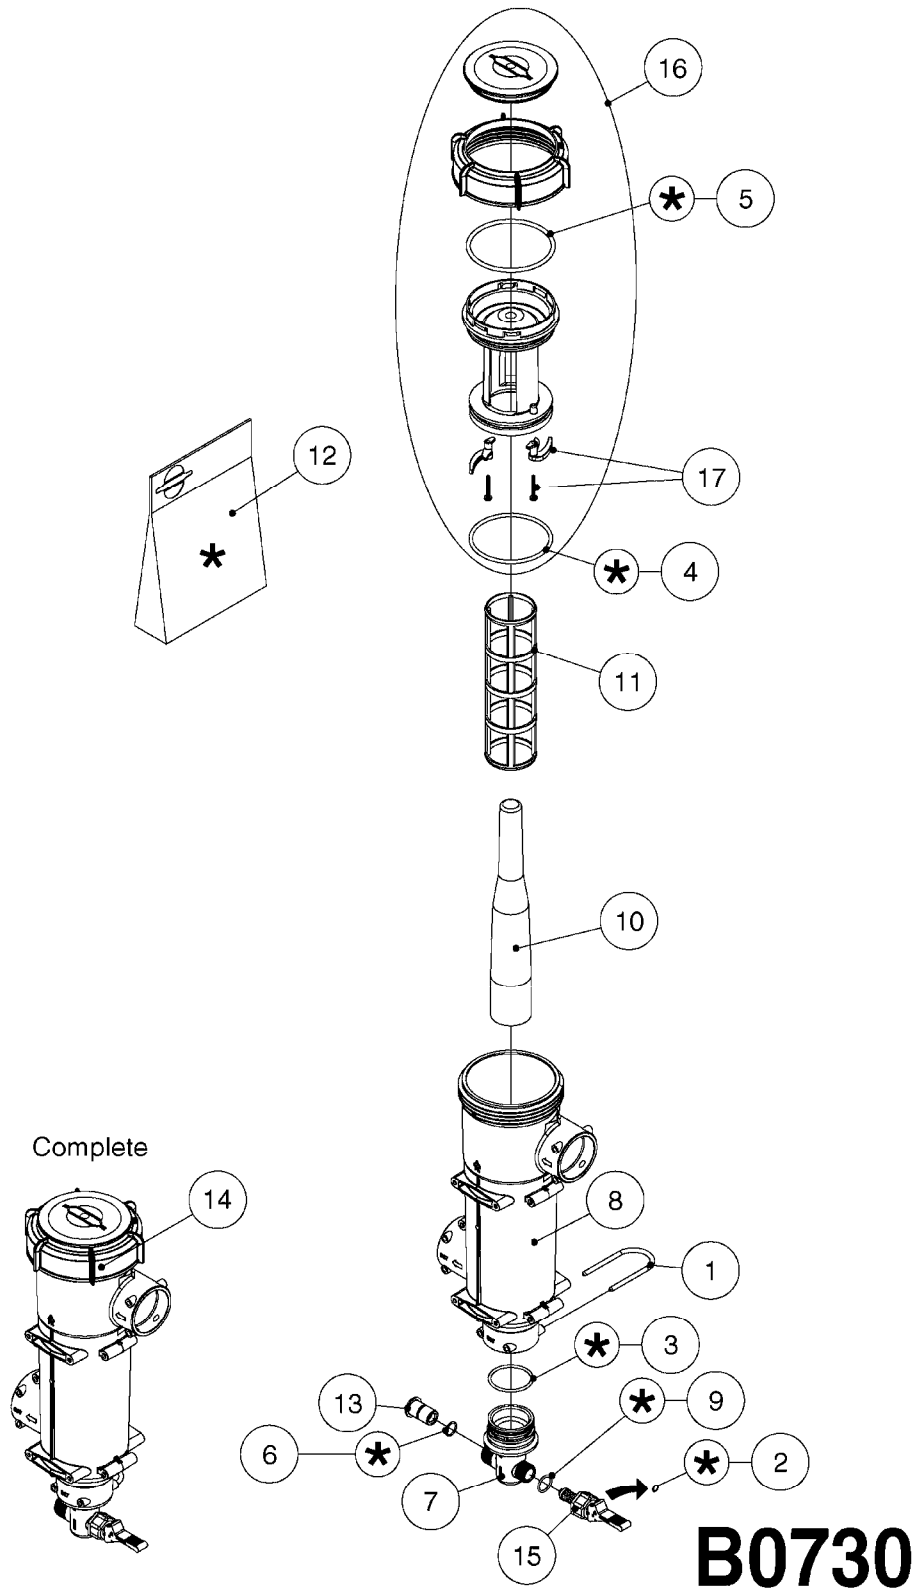

PRESSURE FILTER - CYCLONE
B0730-HIN, 01:01:16

Page 1
Date 07.02.2020 9:15

Pos.	parts-n°	order qty	description
1	145996	1	FITT.DK S-67 FORK
2	241323	1	O-RING D5.3X2.4 NITRIL
3	242353	1	O-RING 3 X 44.2 VITON
4	242565	1	O-RING Ø 85 X 4.0 SH70 VITON
5	242577	1	O-RING Ø 86 X 4.5 SH70 VITON
6	242594	1	O-RING D14 X 1.78 SCH.70-EPDM
7	322358	1	T-PIECE S67-1/2"-3/4"
8	322359	1	CYCLONE FILTER HOUSING
9	330315	1	O-RING D18.4/D13X.6
10	391093	1	CONE F. CYCLONE FILTER
11	61036000	1	FILTER ELEM.S93,100 MSH-YELLOW
11	615416	1	FILTER ELEM.S93,50 MESH-BLUE
11	72557200	1	FILTER ELEM.S93,80# CYCLONE
12	741827	1	SEAL KIT CYCLONE FILTER
13	39127500	1	VALVE SEAT D18/10 3/4"-1/2" 09
14	72281200	1	CYCLONE FILT.COMP. 80 MSH S67
14	72316500	1	CYCLONE FILT.COMP.50 MSH S67
14	72316600	1	CYCLONE FILT.COMP.100 MSH S67
15	72281300	1	VALVE BOOSTER/ON/OFF CYCLONE F
16	72352200	1	LID COMPLETE F. CYCLONE FILTER
17	74192900	1	FILTER LOCK PARTS - CYCLONE