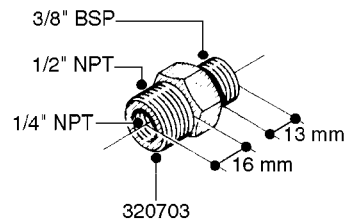

**L0030**

FITTINGS - HEXAGON NIPPLES  
L0030-HIN, 01:01:16

Page 1  
Date 07.02.2020 9:16

parts-n°	order qty	description
10015303	1	FITT.PO.HN 1.00X1.00 M1000
10425003	1	FITT.PO.HN 1.25X1.00 MCPHEE
320132	1	FITT.DK HN 1" BSP
320176	1	FITT.DK HN 3/8"X1/2" BSP
320445	1	FITT.DK HN 1/4"X3/8" BSP
320655	1	FITT.DK HN 1/2"-1/2" BSP
320692	1	FITT.DK HN 3/8'BSPX1/4'NPT
320703	1	FITT.DK HN 3/8BSP X1/2 &1/4NPT
320725	1	FITT.DK NIPPLE 3/8"-3/8" BSP
320902	1	FITT.DK HN 3/8'X 1/4' BSP
390232	1	FITT.DK HN 1-1/2' X 1-1/4' BSP
390276	1	FITT.DK HN 1'BSP