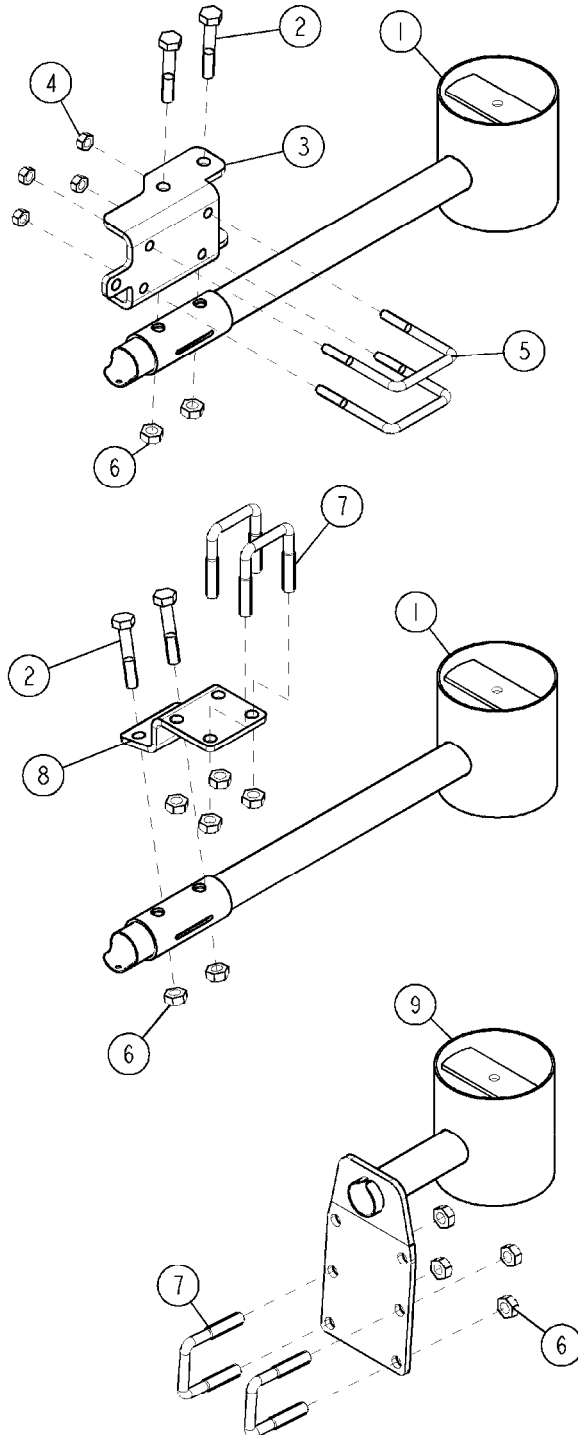

M320-HIA

TDZ AUTOTERRAIN BRACKETS
M320-HIA, 17:10:17

Page 1

Date 07.02.2020 9:16

Pos.	parts-n°	order qty	description
1	63108800	1	NORAC SENSOR BRACKET, BOOM
2	420906	1	BOLT HEX 8.8 DEL M10X60
3	16332000	1	NORAC BRACKET, TDZ, INNER LEFT
3	16332600	1	NORAC BRACKET, TDZ, INNER RIGHT
4	460143	1	SELF LOCK NUT M8 SST A2 DIN985
5	146843	1	BOLT U M8 F.60 x 60
6	460423	1	NUT HEX M10X1.50 LOCK DIN985A2 SS
7	143161	1	BOLT U M10 40X40
8	16332200	1	NORAC BRACKET, TDZ, OUTER
9	63192900	1	DDZ SENSOR BRACKET