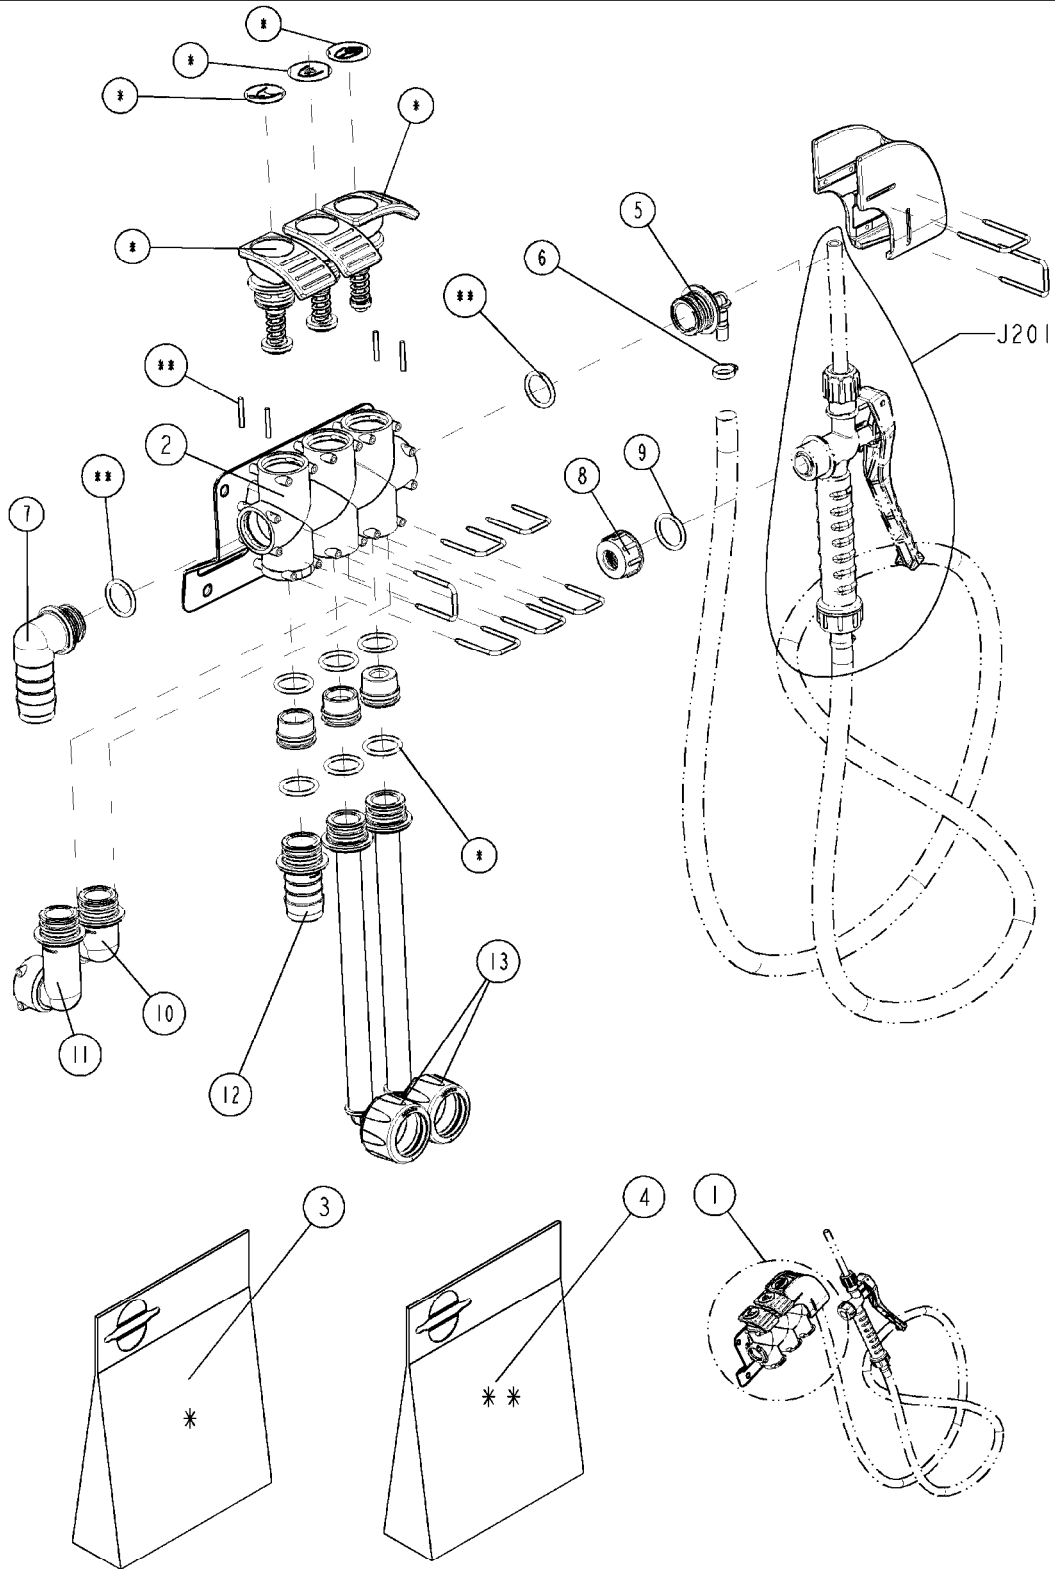

MANIFOLD F. TURBO FILLER
K621-HIA, 20:10:16

MANIFOLD F.TURBO FILLER
K621-HIA, 20:10:16

Page 1

Date 07.02.2020 9:15

Pos.	parts-n°	order qty	description
1	72482000	1	MANIFOLD S25 CHEMFILL
1	72775000	1	MANIFOLD TURBOFILL CM11
2	39122600	1	FITT.DK S-25 VALVE MANIFOLD
3	72530700	1	REP. KIT F. MANIFOLD S25 TURB.
4	72924500	1	REP.KIT F.MANIFOLD S25 TURBO
5	33512500	1	FITT.DK S-25 ELB.90° 5/16"HB
6	284582	1	CLAMP HOSE GEAR - 5/16"
7	333561	1	FITT.DK ELB.1" EC RETURN
8	32242500	1	NUT FOR LANCE GREY
9	240951	1	O-RING D21.2X3 NITRIL
10	33512800	1	FITT.DK S-25 ELB.90° S-25 L38
11	33512900	1	FITT.DK S-25 ELB.90° S-25 L60
12	33513500	1	FITT.DK S-25 STR. 1"
13	72775300	1	HOSE ASSY,1/2" X 320 S25-T25/90°