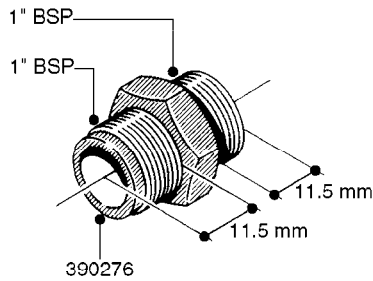

**L0030**

FITTINGS - HEXAGON NIPPLES  
L0030-HIN, 01:01:16

Page 1  
Date 07.02.2020 9:16

parts-n°	order qty	description
10015303	1	FITT.PO.HN 1.00X1.00 M1000
10425003	1	FITT.PO.HN 1.25X1.00 MCPHEE
320132	1	FITT.DK HN 1" BSP
320176	1	FITT.DK HN 3/8"X1/2" BSP
320445	1	FITT.DK HN 1/4"X3/8" BSP
320655	1	FITT.DK HN 1/2"-1/2" BSP
320692	1	FITT.DK HN 3/8'BSPX1/4'NPT
320703	1	FITT.DK HN 3/8BSP X1/2 &1/4NPT
320725	1	FITT.DK NIPPLE 3/8"-3/8" BSP
320902	1	FITT.DK HN 3/8'X 1/4' BSP
390232	1	FITT.DK HN 1-1/2' X 1-1/4' BSP
390276	1	FITT.DK HN 1'BSP