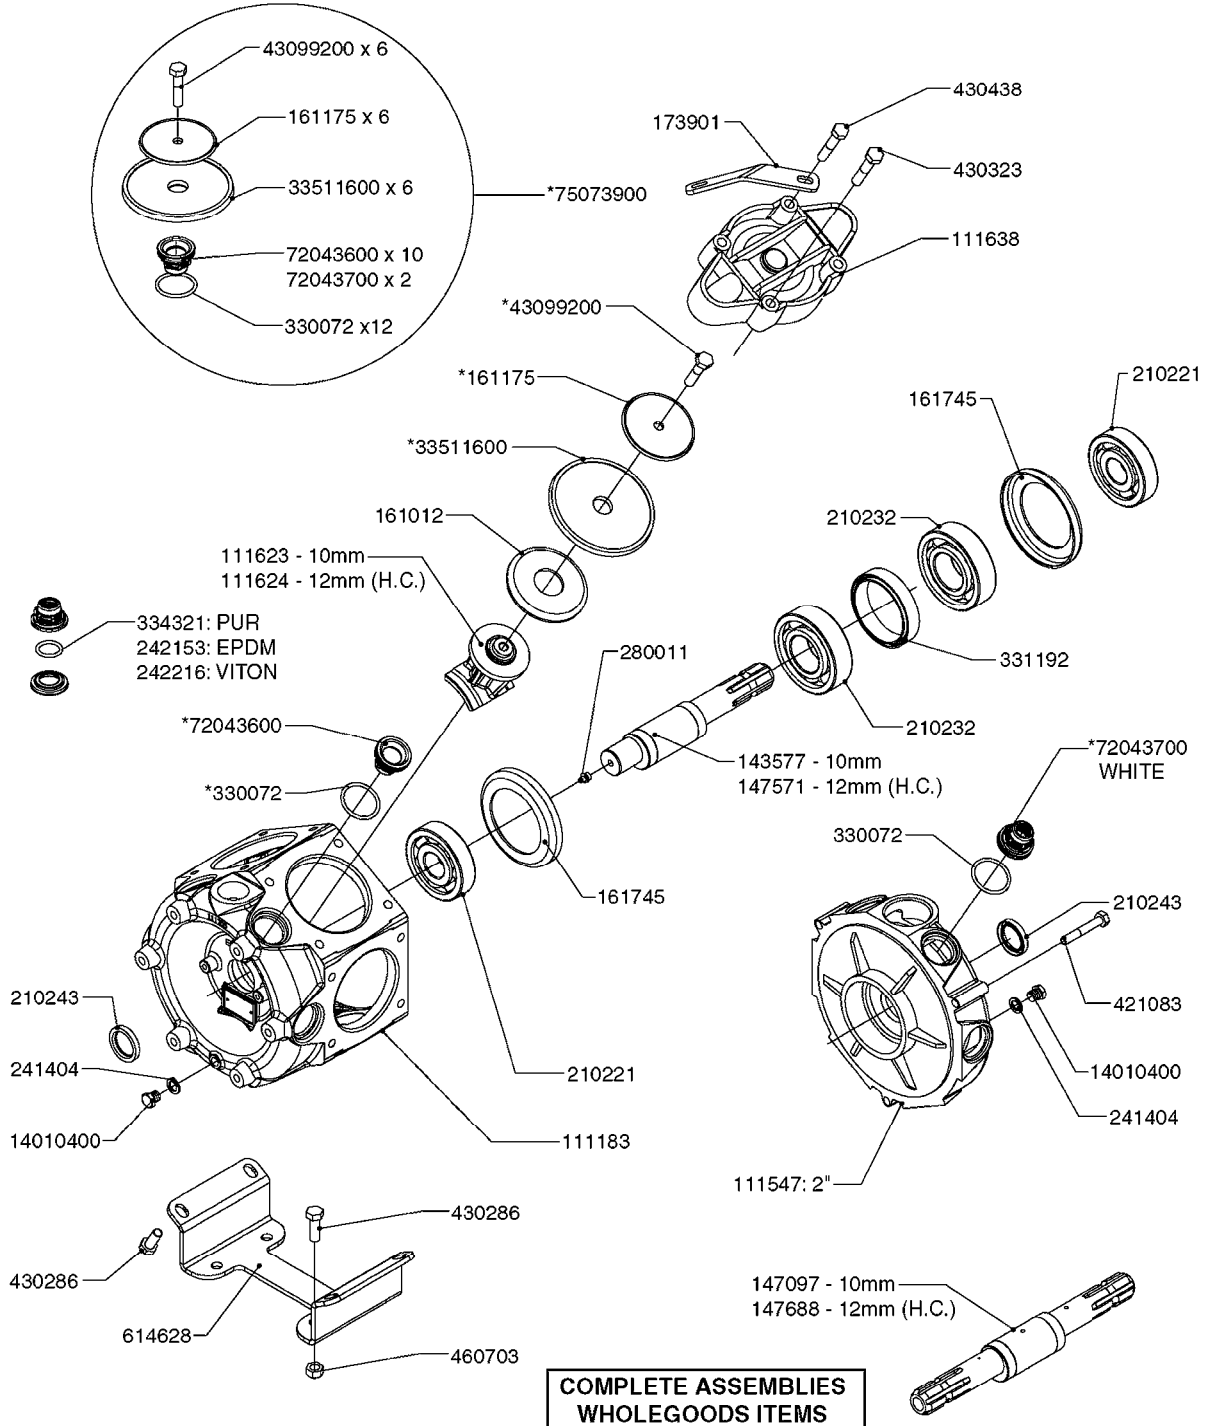

**PUMP REPAIR KIT**

**COMPLETE ASSEMBLIES  
WHOLEGOODS ITEMS**

**COMPLETE PUMPS**  
 821587 - 463/10 2" W/THROUGH SHAFT (540 RPM)  
 82166300 - 463/12 2" (540 RPM H.C. INLINE PORTS)  
 463/12 2" (540 RPM H.C. OFFSET PORTS) REPLACED BY 82168700 (PAGE A0350)