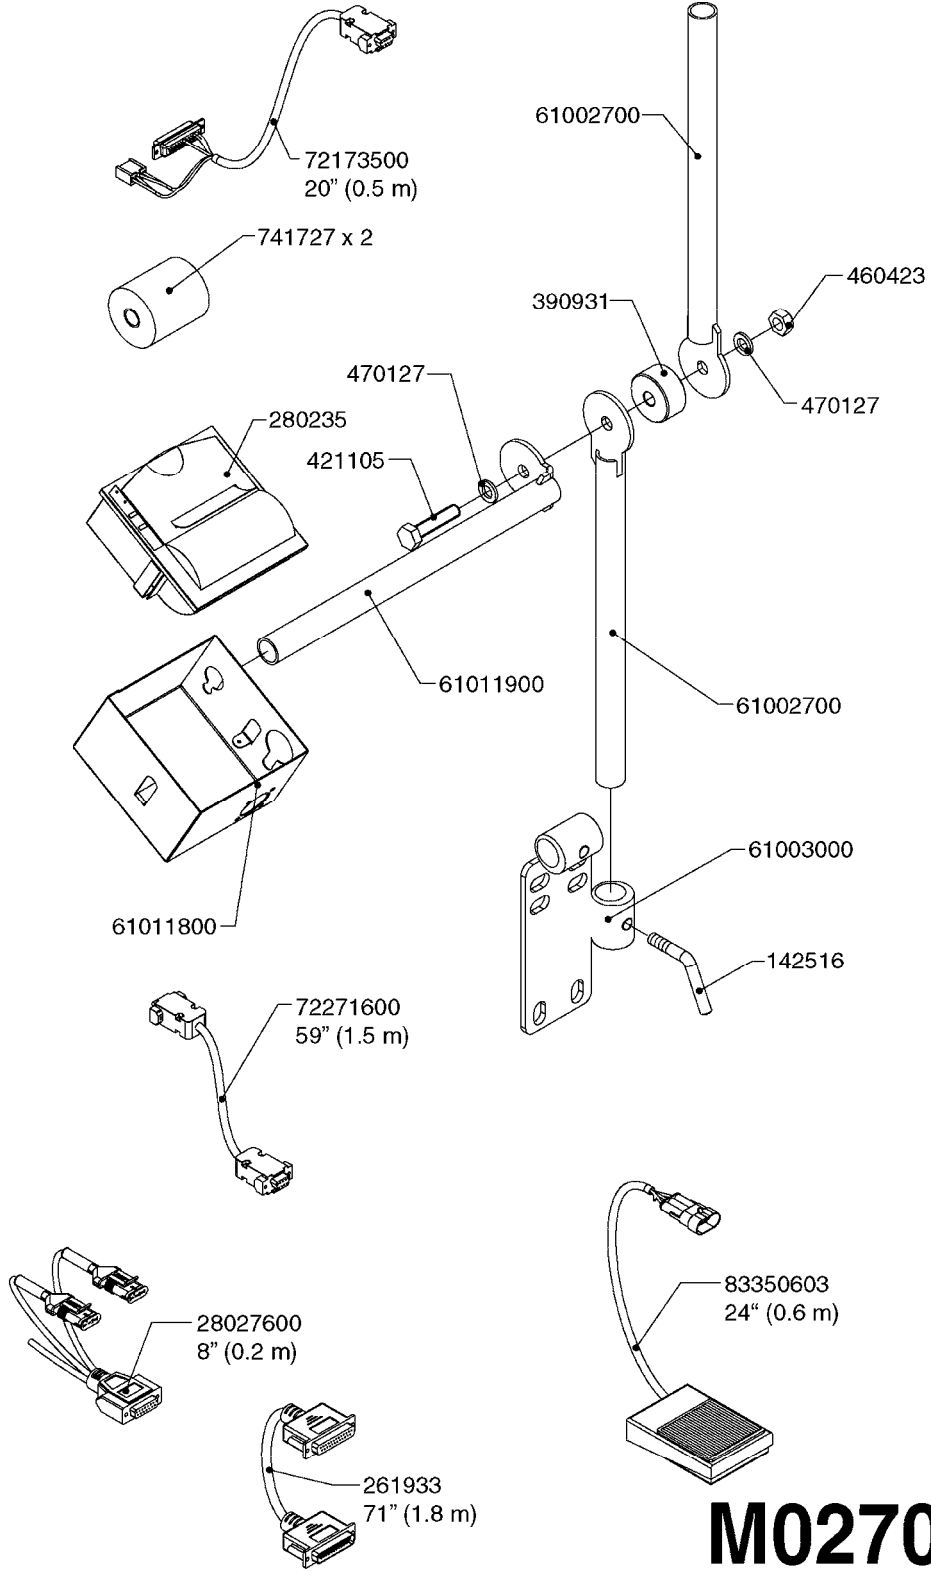

HC 5500 ACCESSORIES  
M0270-HIN, 01:01:16

Page 1  
Date 07.02.2020 9:16

parts-n°	order qty	description
142516	1	SCREW SET M10 BENT F. LOCKING
261933	1	CABLE W/PLUG 2X25 L=71"
280235	1	HARDI PRINTER WITH CLOCK
390931	1	PLASTIC SPACER D40XD11 L=20
421105	1	M10X45 MACHINE SCREW STAINLESS
460423	1	NUT HEX M10X1.50 LOCK DIN985A2 SS
470127	1	WASHER D15D10X2 M10 LOCK
741727	1	PAPER, THERMAL, HC5500 PRINTER
28027600	1	WIRE HC5500 AUX.
61002700	1	TUBE BRACKET F.TRACTOR MOUNT
61003000	1	BRACKET F.TRACTOR MOUNT
61011800	1	BOX FOR HARDI PRINTER
61011900	1	TUBE BRACKET F.TRACTOR MOUNT
72173500	1	WIRE F.PRINTER HC5500 L=20"
72271600	1	HC5500 COMMUNICATION CABLE
83350603	1	FOOT SWITCH HC5500 CONTROL