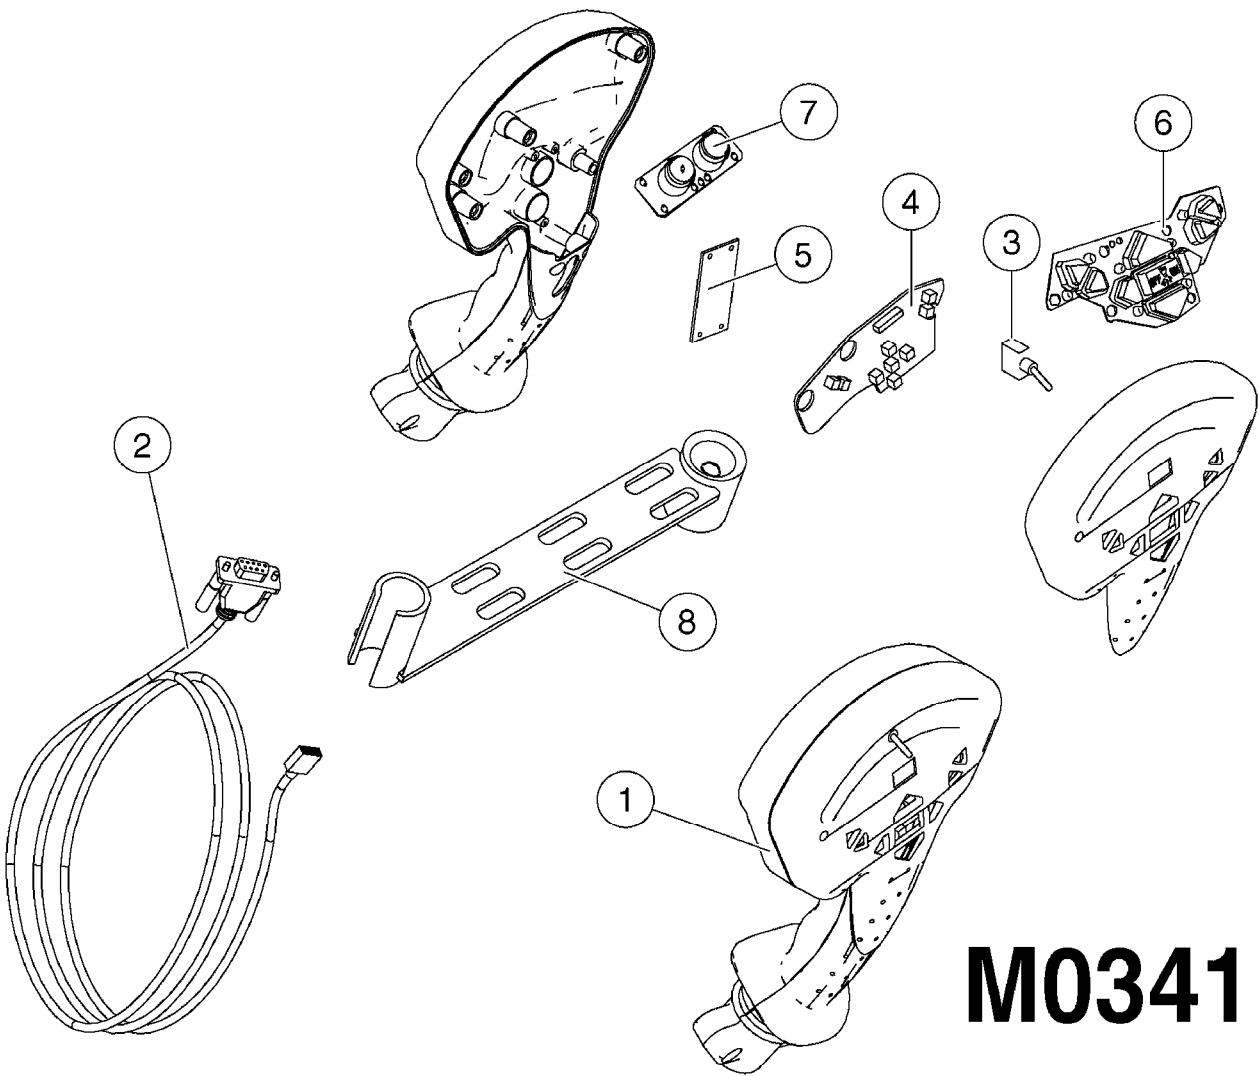

HC6301 GRIP ISO
M0341-HIN, 26:07:16

M0341