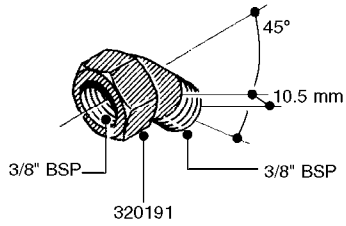

**L0030**

FITTINGS - HEXAGON NIPPLES  
L0030-HIN, 01:01:16

Page 1  
Date 07.02.2020 9:16

parts-n°	order qty	description
10015303	1	FITT.PO.HN 1.00X1.00 M1000
10425003	1	FITT.PO.HN 1.25X1.00 MCPHEE
320132	1	FITT.DK HN 1" BSP
320176	1	FITT.DK HN 3/8"X1/2" BSP
320445	1	FITT.DK HN 1/4"X3/8" BSP
320655	1	FITT.DK HN 1/2"-1/2" BSP
320692	1	FITT.DK HN 3/8'BSPX1/4'NPT
320703	1	FITT.DK HN 3/8BSP X1/2 &1/4NPT
320725	1	FITT.DK NIPPLE 3/8"-3/8" BSP
320902	1	FITT.DK HN 3/8'X 1/4' BSP
390232	1	FITT.DK HN 1-1/2' X 1-1/4' BSP
390276	1	FITT.DK HN 1'BSP