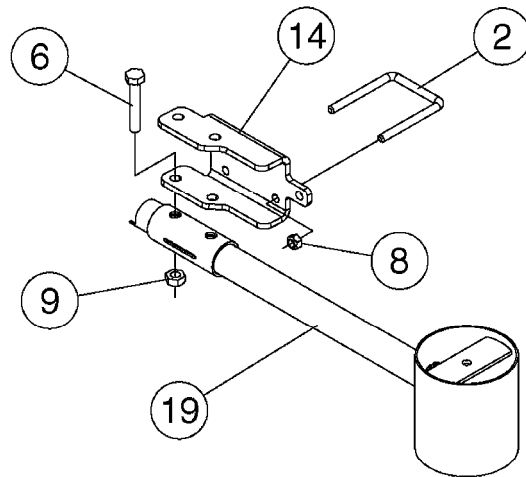

NORAC UC5 BOOM HEIGHT CONTROL
M0370-HIN, 16:10:18

Page 1
Date 07.02.2020 9:16

Pos.	parts-n°	order qty	description
1	26022703	1	CABLE, INTERFACE, TILT, NORAC UC5
2	26023503	1	CABLE UC5 INTERFACE MAIN AMP
3	26032600	1	CABLE UC5 NETWORK 14 AWG 10M
4	26043000	1	NORAC UC5 NETWORK 2 PIN PLUG
5	26043300	1	CABLE UC5 VALVE 2PIN/2PIN DT
6	26043400	1	NORAC UC5 CONTROLLER MODULE
7	26043500	1	NORAC UC5 VALVE MODULE
8	26043600	1	MODULE, INPUT, NORAC UC5
9	26043700	1	SENSOR, NORAC, UC5, ULTRASONIC
10	26043800	1	NORAC UC5 NETWORK COUPLER 2-WAY
11	26043900	1	NORAC UC5 NETWORK COUPLER 8-WAY
12	26044200	1	CABLE UC5 NETWORK 18 AWG 20M
13	26023803	1	NORAC UC5 ROLL SENSOR OLD STYLE NORAC P/N 43740
13	26044300	1	NORAC UC5 ROLL SENSOR NEW STYLE NORAC P/N 43741
14	26044400	1	NORAC UC5 - UC7 COUPLER 2-WAY/TERM.
15	26047100	1	CABLE UC5 NETWORK 14 AWG 1M
16	26049900	1	CABLE UC5 NETWORK 14 AWG 3M
17	26057900	1	UC5 NETWORK 6 PIN PLUG
18	26058000	1	NORAC UC5 NETWORK 12-PIN PLUG
19	26084700	1	MESH KIT ULTRASONIC SENSOR FOR 2018 AND NEWER SENSORS
19	28098003	1	MESH AND CLIP KIT, NORAC FOR PRE-2018 SENSORS
20	28050303	1	NORAC RUBBER TOP&BOLT F.SENSOR DIA.30MMX30MMX8MM
21	28055503	1	NORAC VALVE MOUNTING HARDWARE
22	28086600	1	FOAM DISC F. SENSOR NORAC
23	78216100	1	NORAC VALVE BLOCK COMP, DEUTSCH CON.

M0375