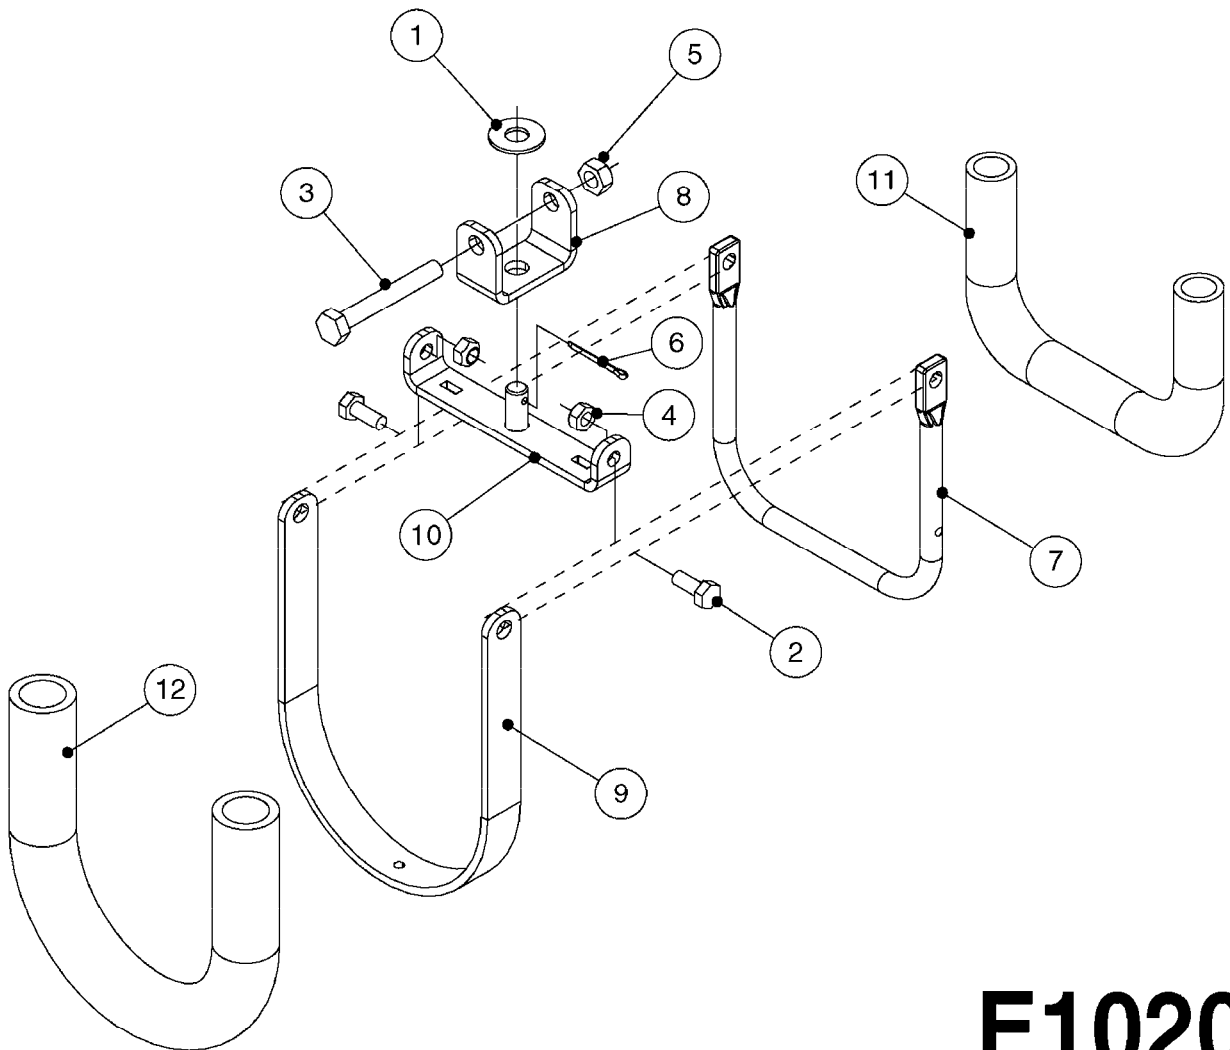

**E1020**

SWIVEL HOSE GUARD  
E1020-HIN, 17:11:16

Page 1  
Date 07.02.2020 9:15

Pos.	parts-n°	order qty	description
1	165557	1	WASHER D28.0/D12.2X2.0 SS
2	421046	1	BOLT HEX M8X25/25 A2 SS DIN933
3	421222	1	BOLT HEX 8.8 DEL M10X75 FT
4	460143	1	SELF LOCK NUT M8 SST A2 DIN985
5	460423	1	NUT HEX M10X1.50 LOCK DIN985A2 SS
6	480126	1	PIN COTTER M4X30
7	15118200	1	HOSE & TUBE HOLDER NCM
8	16143600	1	HOSE AND CABLE HOLDER TOP
9	16160900	1	HOSE AND CABLE GUARD 160X502MM
9	16187700	1	HOSE AND CABLE GUARD 160X402MM
10	61042200	1	HOSE AND CABLE HOLDER PIVOT
11	92703203	1	HOSE R X3/4" X300PSI WP X0012"
12	92712403	1	HOSE R X1" X300PSI WP X0012"