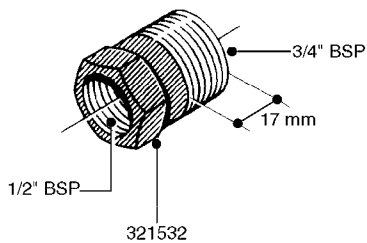

**L0030**

FITTINGS - HEXAGON NIPPLES  
L0030-HIN, 01:01:16

Page 1  
Date 07.02.2020 9:16

parts-n°	order qty	description
10015303	1	FITT.PO.HN 1.00X1.00 M1000
10425003	1	FITT.PO.HN 1.25X1.00 MCPHEE
320132	1	FITT.DK HN 1" BSP
320176	1	FITT.DK HN 3/8"X1/2" BSP
320445	1	FITT.DK HN 1/4"X3/8" BSP
320655	1	FITT.DK HN 1/2"-1/2" BSP
320692	1	FITT.DK HN 3/8'BSPX1/4'NPT
320703	1	FITT.DK HN 3/8BSP X1/2 &1/4NPT
320725	1	FITT.DK NIPPLE 3/8"-3/8" BSP
320902	1	FITT.DK HN 3/8'X 1/4' BSP
390232	1	FITT.DK HN 1-1/2' X 1-1/4' BSP
390276	1	FITT.DK HN 1'BSP