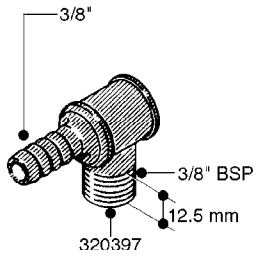

L0050

parts-n°	order qty	description
242594	1	O-RING D14 X 1.78 SCH.70-EPDM
320294	1	FITT.DK TEE 3/8X3/8HB X1/2"BSP
320305	1	FITT.DK HB 3/4'- 3/4' BSP
320386	1	FITT.DK TEE 3/8X3/8HB X3/8"BSP
320397	1	FITT.DK ELB 3/8"HB X 3/8" BSP
320401	1	FITT.DK TEE 1/2X1/2HB X1/2"BSP
320412	1	FITT.DK TEE 1/2X1/2HB X3/8'BSP
320423	1	FITT.DK ELB 1/2'HB X 3/8' BSP
320891	1	FITT.DK HB 3/8'- 3/8' BSP
320972	1	FITT.DK HB 5/16'- 1/4' BSP
322046	1	FITT.DK TEE 1/2X1/2HB X3/4'BSP
322048	1	FITT.DK TEE 3/4X3/4HB X3/4'BSP
330595	1	O-RING D24.6/D20X2.1 -3/4"
333137	1	FITT.DK CONN.1/2" F.NOZZ. DOUB
333141	1	FITT.DK CONN.1/2" F.NOZZ.SING
334041	1	FITT.DK CONN.3/4' F.NOZZ. SING
334042	1	FITT.DK CONN.3/4' F.NOZZ. DOUB
334195	1	FITT.DK ELB. 3/4"HB X 3/4"HB
10012103	1	FITT.PO.HB 1.25X1.50 IMB1012
10014003	1	FITT.PO.HB 1.25X1.25 IMB1010
10036903	1	FITT.PO.HB 1.50X1.50 IMB1212
28019303	1	FITTING HB ELB 3/4NPT-3/4HOSE
61016500	1	HOSE TAIL 3/4" 90°+RG CAP 3/4"
72026700	1	NOZZLE TUBE ADAPTER W/O-RING