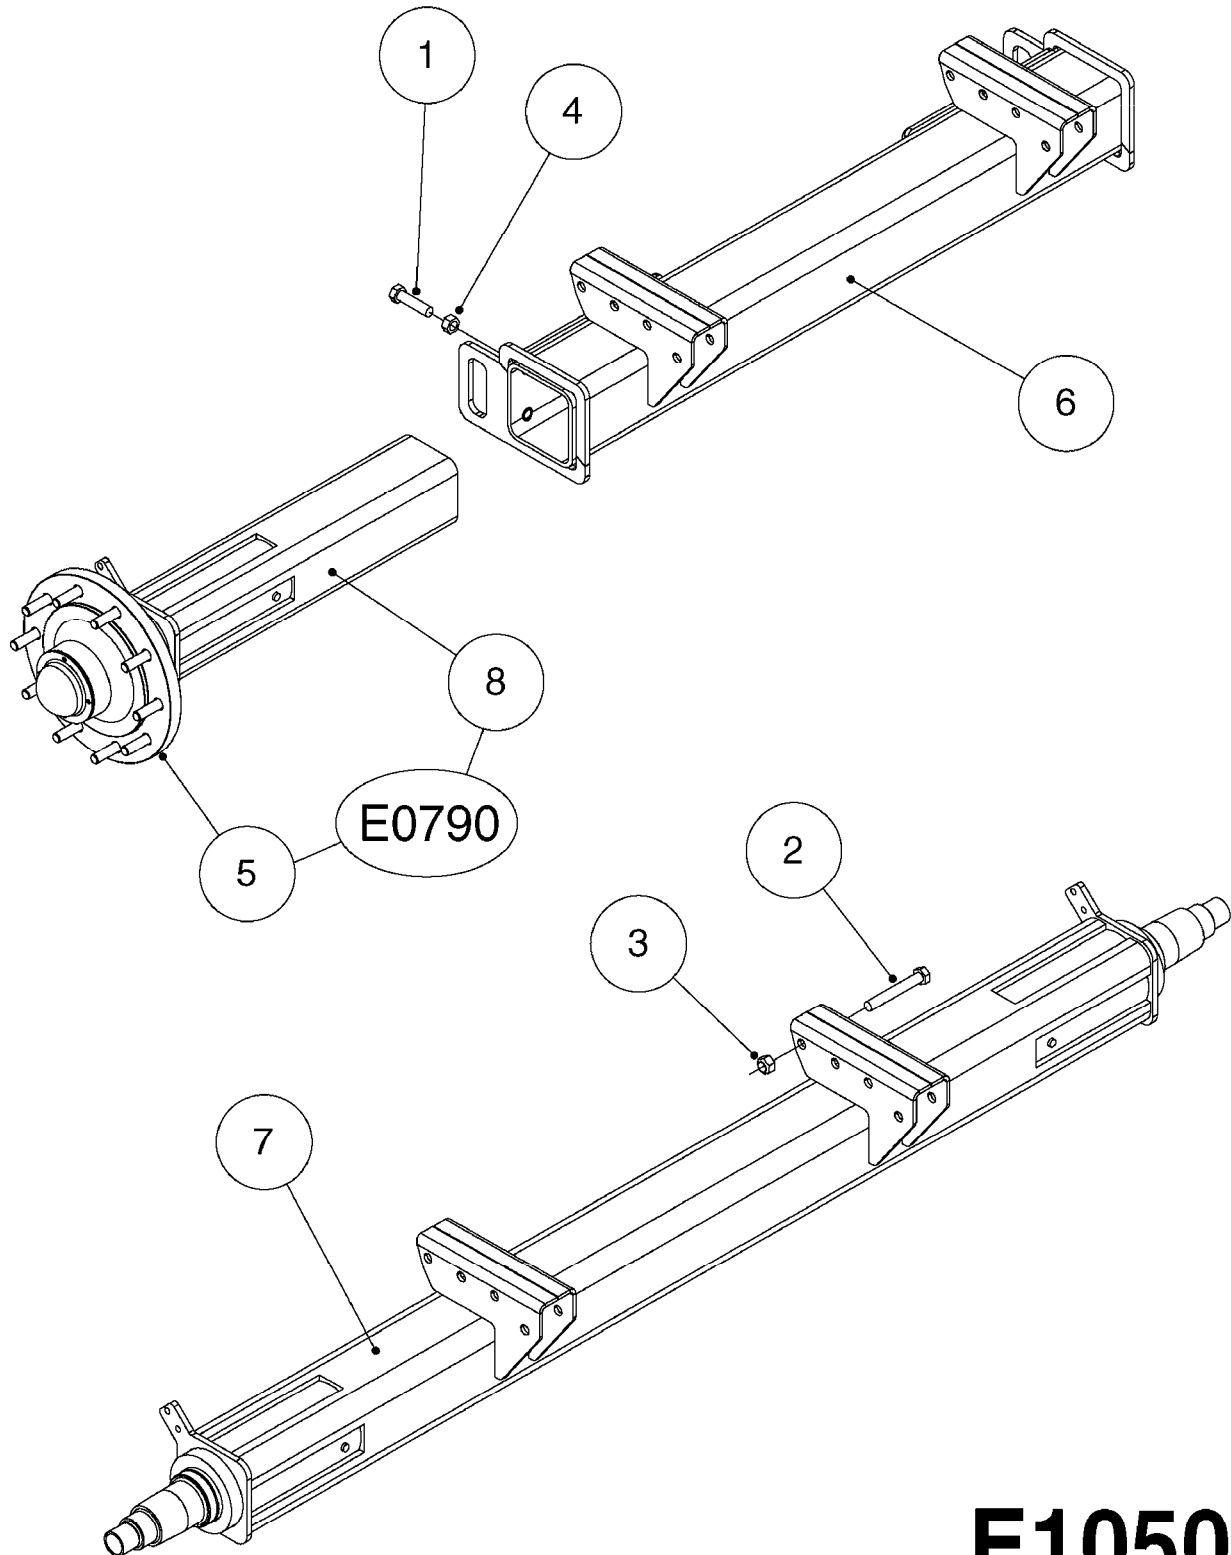

COMMANDER 4400-7000
NON-SUSPEND.AXLE
E1050-HIN, 01:01:16

Page 0
Date 07.02.2020 9:15

Agroparts: www.HARDI-INTERNATIONAL.com

COMMANDER 4400-7000
NON-SUSPEND.AXLE
E1050-HIN, 01:01:16

Page 1
Date 07.02.2020 9:15

Pos.	parts-n°	order qty	description
1	430920	1	BOLT HEX M20x80MM
2	430979	1	BOLT HEX M20x140 8.8 DELTA
3	460806	1	NUT HEX M20X2.50 LOCK DIN985A2 SS
4	461228	1	NUT HEX M20
5	28045703	1	HUB ASSY 10-13.19-11.02 25000#
6	63024303	1	AXLE W/M NON SUSP. ADJ. CM"05"
7	63033603	1	AXLE NON-SUSPENDEED NCM 44 120"
8	63033703	1	AXLE INSERT NCM 44/66/9000