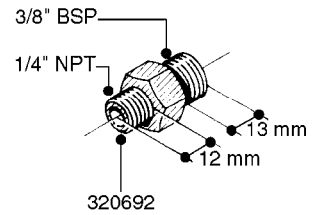

**L0030**

FITTINGS - HEXAGON NIPPLES  
L0030-HIN, 01:01:16

Page 1  
Date 07.02.2020 9:16

parts-n°	order qty	description
10015303	1	FITT.PO.HN 1.00X1.00 M1000
10425003	1	FITT.PO.HN 1.25X1.00 MCPHEE
320132	1	FITT.DK HN 1" BSP
320176	1	FITT.DK HN 3/8"X1/2" BSP
320445	1	FITT.DK HN 1/4"X3/8" BSP
320655	1	FITT.DK HN 1/2"-1/2" BSP
320692	1	FITT.DK HN 3/8'BSPX1/4'NPT
320703	1	FITT.DK HN 3/8BSP X1/2 &1/4NPT
320725	1	FITT.DK NIPPLE 3/8"-3/8" BSP
320902	1	FITT.DK HN 3/8'X 1/4' BSP
390232	1	FITT.DK HN 1-1/2' X 1-1/4' BSP
390276	1	FITT.DK HN 1'BSP