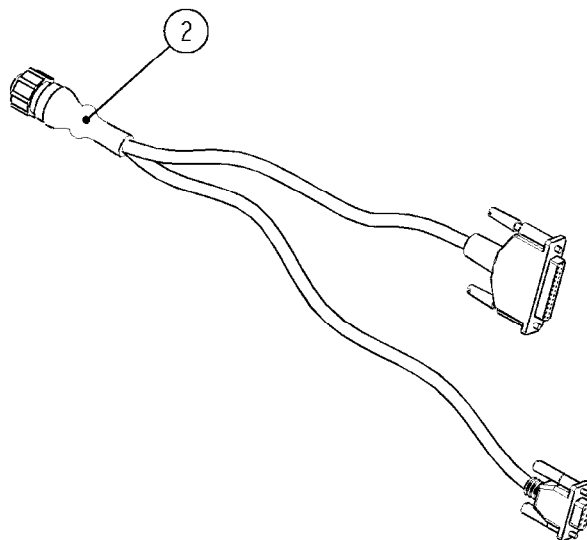

# M224

JOB COM ISOBUS HW V.3  
M224-HIA, 16:11:17

Page 1

Date 07.02.2020 9:16

Pos.	parts-n°	order qty	description
1	63146400	1	JOB COM BRACKET W.M4 NUTS
2	26043600	1	MODULE, INPUT, NORAC UC5
3	26043400	1	NORAC UC5 CONTROLLER MODULE
4	16302100	1	JOB COM PLATE REAR
5	26042200	1	JOB COM PCB ASSY HW3.0
6	26005100	1	CONNECTOR FOR PCB, PLASTIC
7	26029200	1	DAH PCB F. JOB COM NCM '09
8	26031100	1	PCB ASSY. FOR NORAC INTERFACE
9	39134200	1	BOX COMPL. 300X400X135 DRILLED
10	28048600	1	FULE 15A ATOF SERIES
11	28048500	1	FUSE 10A ATOF SERIES
12	16302000	1	MOUNT PLATE JOB COM, C2C, JC HW3.X
13	26031200	1	C2C ISOBUS BRIDGE 16PIN STW
14	26004600	1	PLUG F.DRILLED HOLE 21MM
15	25197500	1	PLUG Ø6x18MM NITRIL
16	26039700	1	BULKHEAD F.CABLE PG21 6X6.0
17	26039800	1	BULKHEAD F.CABLE PG21 3X9.0
18	26005900	1	WIRE 37/37 POLE DAH/JOB COM
19	26039300	1	CABLE, DAH UC5 INPUT MODULE
20	26039100	1	CABLE, DT06 6P FEMALE L=300MM
21	26032700	1	ACTIVE ISOBUS TERMINATOR