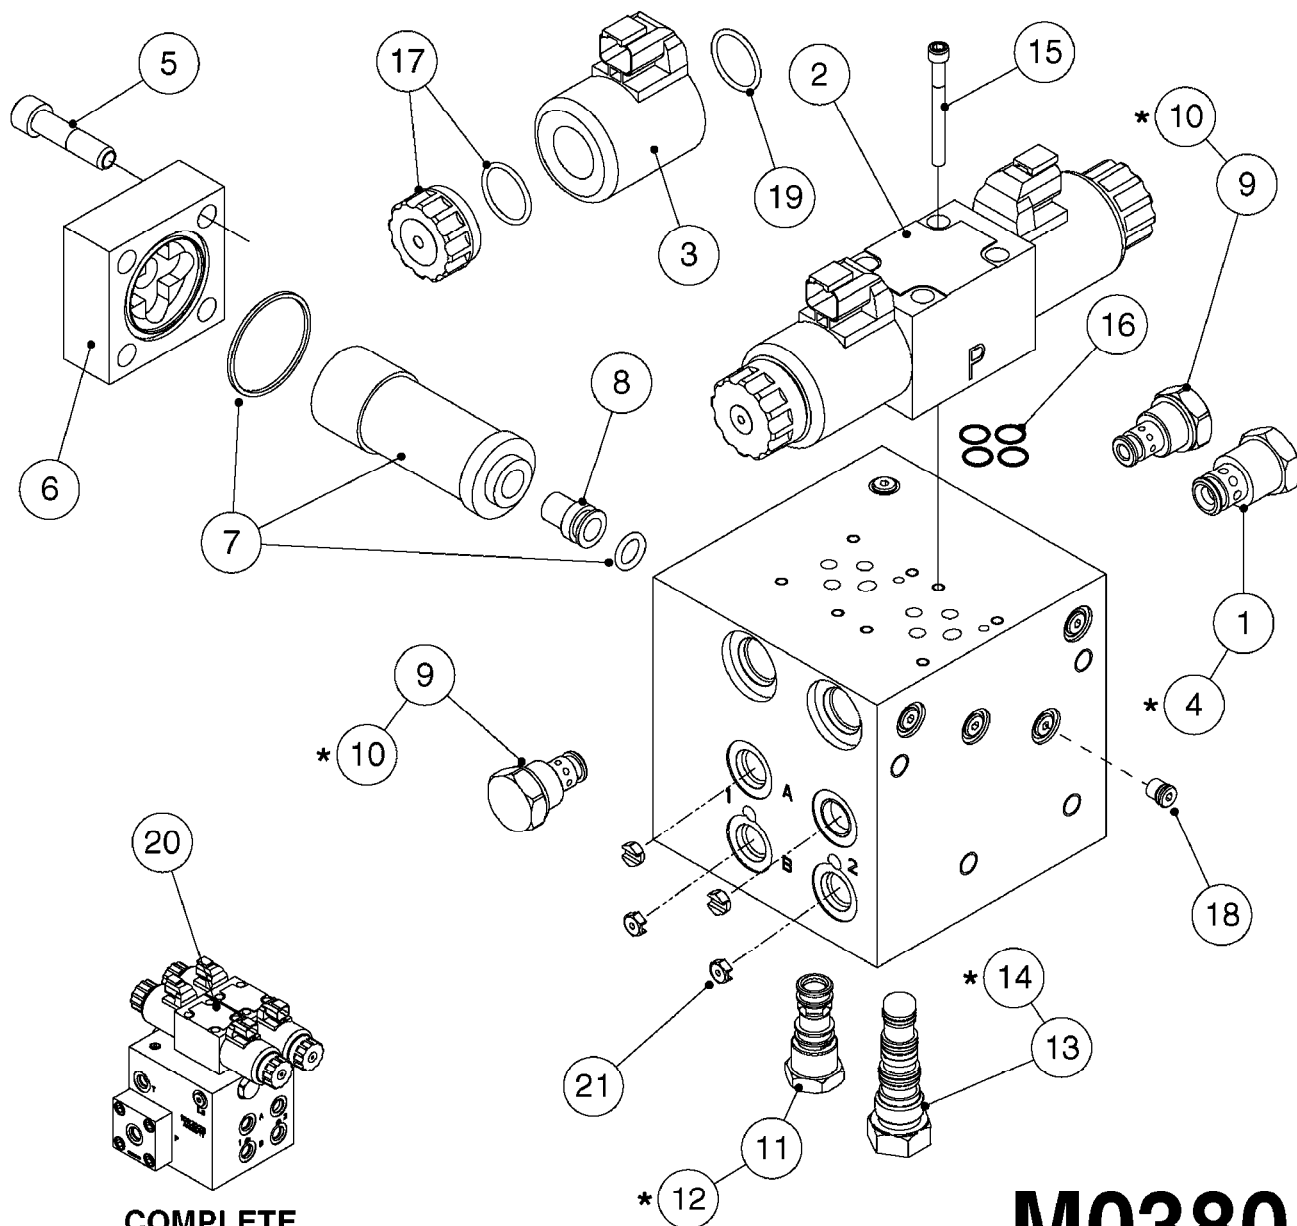

NORAC UC5 SENSOR BRACKETS
M0375-HIN, 26:06:17

Page 1
Date 07.02.2020 9:16

Pos.	parts-n°	order qty	description
1	143161	1	BOLT U M10 40X40
2	146843	1	BOLT U M8 F.60 x 60
3	410443	1	BOLT HEX 8.8 DEL M6X70
3	410605	1	BOLT HEX 8.8 DEL M6X80
4	420604	1	BOLT HEX 8.8 DEL M10X25 FT DIN933
4	421214	1	BOLT HEX 8.8 DEL M10X110
4	421222	1	BOLT HEX 8.8 DEL M10X75 FT
4	42126800	1	BOLT HEX 8.8 DEL M10X140
5	420884	1	BOLT HEX 8.8 DEL M10X80 FT
5	421212	1	BOLT HEX 8.8 DEL M10X110 FT
5	421222	1	BOLT HEX 8.8 DEL M10X75 FT
6	420906	1	BOLT HEX 8.8 DEL M10X60
7	460261	1	NUT HEX M6X1.00 LOCK DIN985 A2 SS
8	460143	1	SELF LOCK NUT M8 SST A2 DIN985
9	460423	1	NUT HEX M10X1.50 LOCK DIN985A2 SS
10	471122	1	WASHER, M10, Ø20/10.5X 2.0, SS
11	471124	1	WASHER, M6, Ø18/ 6.4X 1.6, SS
12	16128603	1	BRACKET F. SENSOR 60X60 TUBE
12	16128703	1	BRACKET F. SENSOR 50x50 TUBE
13	16204203	1	NORAC SENSOR BRKT BACKER, MAIN LIFT, RED
14	16332000	1	NORAC BRACKET, TDZ, INNER LEFT
14	16332600	1	NORAC BRACKET, TDZ, INNER RIGHT
15	16332200	1	NORAC BRACKET, TDZ, OUTER
16	28086500	1	UC4 SENSOR MOUNTING BKT. NORAC
17	28092003	1	SENSOR BRKT, LP, SF, NORAC
18	63047703	1	NORAC SENSOR BRKT, MAIN LIFT, RED
19	63108800	1	NORAC SENSOR BRACKET, BOOM

**COMPLETE
ASSEMBLY**

*SEAL KITS

M0380