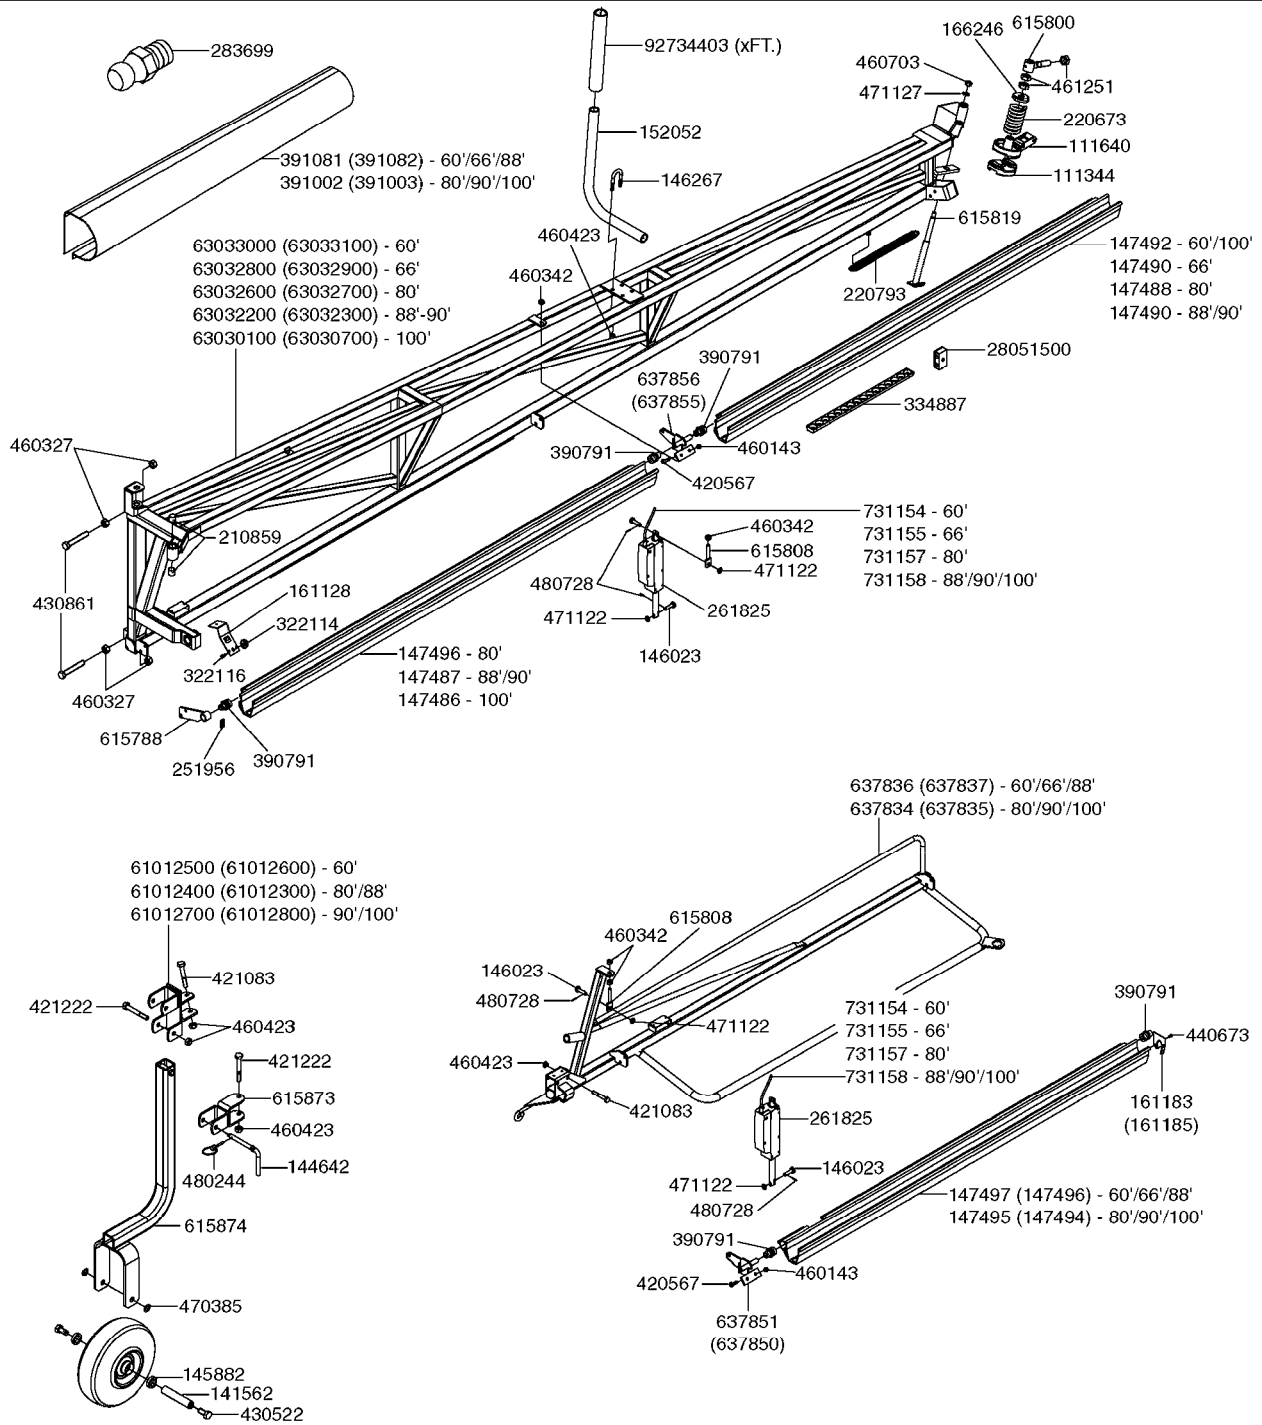

BOOM-TF INNER HAZ-WC 60'-100'  
D0660-HIN, 01:01:16

Page 2  
Date 07.02.2020 9:15

parts-n°	order qty	description
480728	1	PIN D3.2X20 SPLIT
615756	1	INDICATOR ARROW
615787	1	COUPLING F.AIRSLOT TWINF. LH
615788	1	BRACKET
615796	1	PIN D20 X M16 L=119MM
615808	1	ANCHOR ADJ.F.ACTUATOR
615820	1	PIN D20 X M16 L=127MM
616084	1	EYEBOLT LH TRD./ RH WING M24
		EYEBOLT WITH L.H. THREADS FOR RIGHT WING
616085	1	EYEBOLT STD. TRD./ LH WING M24
		EYEBOLT WITH STD. THREADS FOR LEFT WING
637850	1	BKT AIR SLOT RH
637855	1	BKT AIR SLOT LH
637856	1	BKT AIR SLOT RH
715444	1	REMOTE CONTROL CABLE L=2000
978503	1	DECAL TILT SCALE TWIN FORCE
981474	1	6MM ELASTIC CORD X M
981504	1	ELASTIC CORD 4MM
14008800	1	TURNBUCKLE L=200/M24X1.5
14011900	1	PIN M20 L=125/D30
14032200	1	AIR SLOT RAIL L=2995/D25
16112200	1	AIR DIFFUSER L=2365 L.H.
45003000	1	BOLT HEX M16X120 DIN912/DELTA
61008700	1	LINK EYE FORCE
61009200	1	EYEBOLT LH TRD./ LH WING M24
		EYEBOLT WITH L.H. THREADS FOR LEFT WING
61009300	1	EYEBOLT STD.TRD. / RH WING M24
		EYEBOLT WITH STD. THREADS FOR RIGHT WING
61030200	1	EXTENSION TWIN FORCE-ON CENTER
63030400	1	WING INNER HAZ 100' R.H.
63030800	1	WING INNER HAZ 100' L.H.
63032000	1	WING INNER HAZ 88'-90' R.H.
63032100	1	WING INNER HAZ 88'-90' L.H.
63032400	1	WING INNER HAZ 60'-80' R.H.
63032500	1	WING INNER HAZ 60'-80' L.H.
63118500	1	FOLDING ARM 1. FTZ / HAZ. R. RED
		FOLD ARM FOR RIGHT WING
63118800	1	FOLDING ARM 1. FTZ / HAZ. L RED
		FOLD ARM FOR LEFT WING