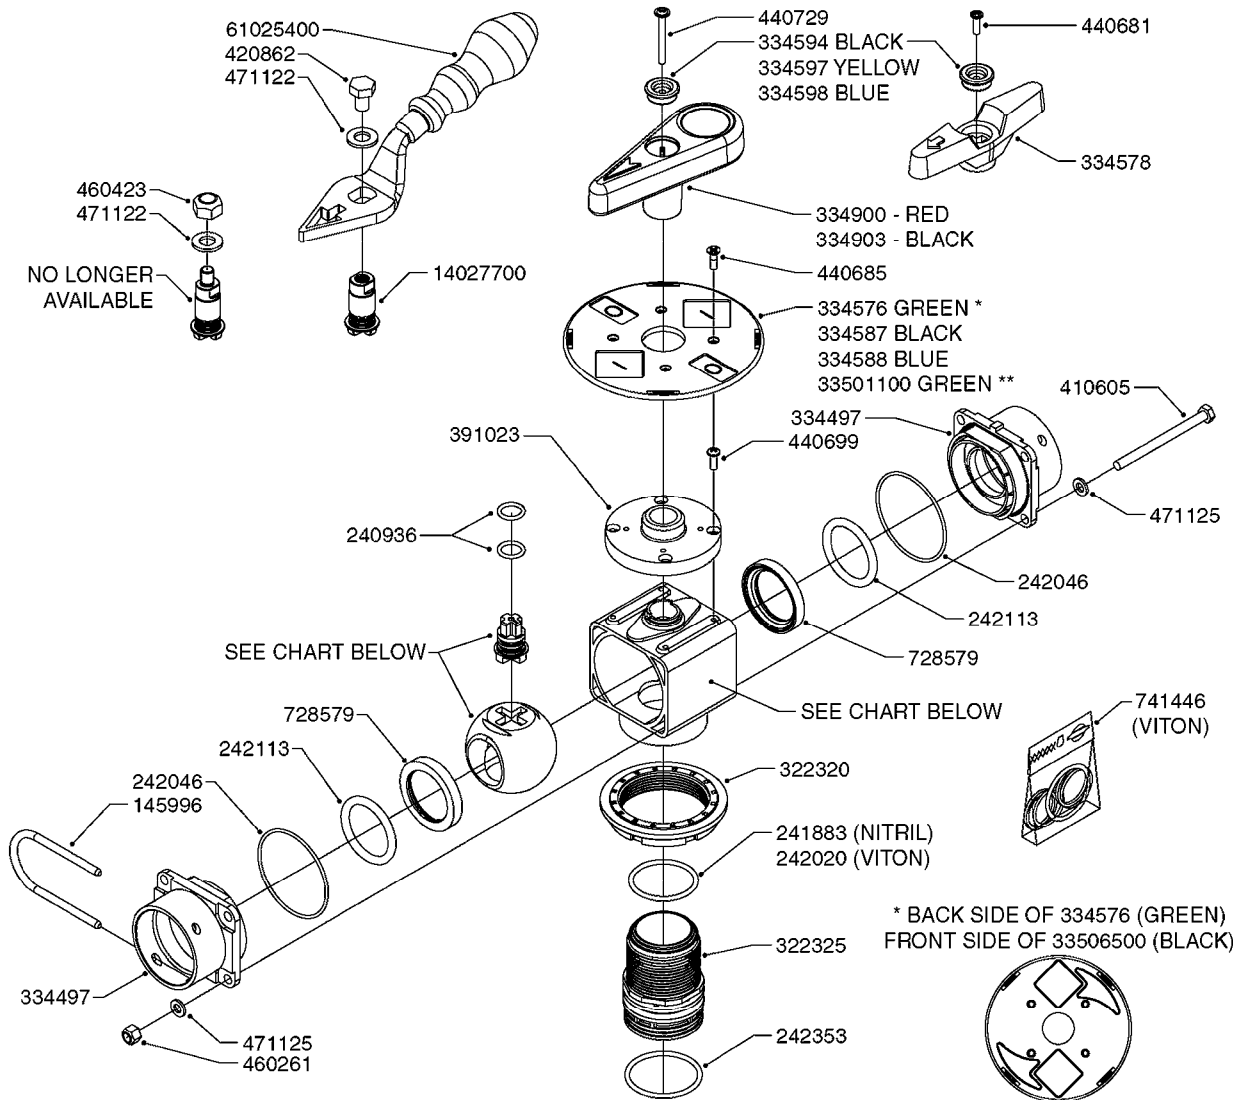

**B0320**

EFC BOOM VALVES  
B0320-HIN, 08:04:19

Page 1

Date 07.02.2020 9:14

Pos.	parts-n°	order qty	description
1	145995	1	FITT.DK S-53 FORK
2	145996	1	FITT.DK S-67 FORK
3	242353	1	O-RING 3 X 44.2 VITON
4	242354	1	O-RING D32.2X3.0 VITON
5	270211	1	FITT.DK S25 FORK L=37.5
6	320106	1	FITT.DK CAPNUT 1" BSP
7	322224	1	FITT.DK S-67 TEE
8	322321	1	FITT.DK S-67 X 1"BSP MALE
9	330326	1	O-RING D30/D24X2 F.1"NUT
10	334564	1	FITT.DK S-67 TO S-53 ADAPTER
11	450902	1	BOLT ALLEN HEAD M4 X 16MM
12	725257	1	SPINDLE SECT. F/EC DISTRIBUTOR
13	741822	1	SEAL KIT - 1 SECTION (05)
14	755726	1	O-RING KIT F.EC/ESC SEC.VALVE
15	33500700	1	FITT.DK ADAPTER S-93F S67M
16	33502400	1	DISTRIBUTION HOUSING EFC
17	44076200	1	SCREW WN5451 5X16 SS TORX
18	61032700	1	BRACKET F. EFC SEC. VALVES < 7
18	61032800	1	BRACKET F. EFC SEC.VALVES <4>6
19	72048000	1	MOTOR, DISTRIBUTION 1:300
20	72114300	1	FITT. DK S-53 MALE MALE W.ORIN
21	72137200	1	MCROSWCH ASSY F.Boom VLV 300:1
22	72233700	1	SECTION VALVE, EFC, 1:300
23	72284000	1	BYPASS VALVE, EFC, 1:300
24	72591700	1	SPINDLE SECT.W/O CONS.PRESSURE