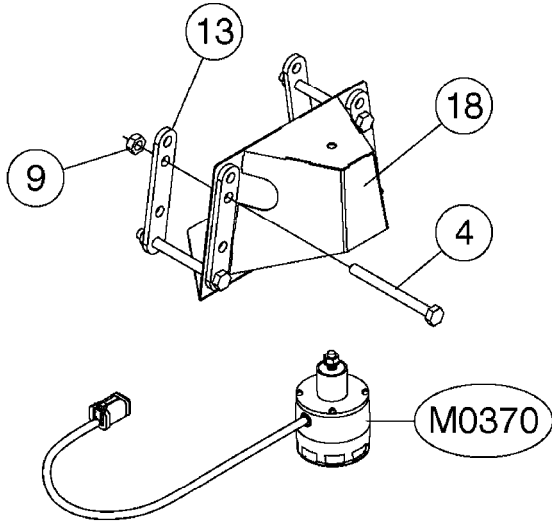

NORAC UC5 BOOM HEIGHT CONTROL
M0370-HIN, 16:10:18

Page 1
Date 07.02.2020 9:16

Pos.	parts-n°	order qty	description
1	26022703	1	CABLE, INTERFACE, TILT, NORAC UC5
2	26023503	1	CABLE UC5 INTERFACE MAIN AMP
3	26032600	1	CABLE UC5 NETWORK 14 AWG 10M
4	26043000	1	NORAC UC5 NETWORK 2 PIN PLUG
5	26043300	1	CABLE UC5 VALVE 2PIN/2PIN DT
6	26043400	1	NORAC UC5 CONTROLLER MODULE
7	26043500	1	NORAC UC5 VALVE MODULE
8	26043600	1	MODULE, INPUT, NORAC UC5
9	26043700	1	SENSOR, NORAC, UC5, ULTRASONIC
10	26043800	1	NORAC UC5 NETWORK COUPLER 2-WAY
11	26043900	1	NORAC UC5 NETWORK COUPLER 8-WAY
12	26044200	1	CABLE UC5 NETWORK 18 AWG 20M
13	26023803	1	NORAC UC5 ROLL SENSOR OLD STYLE NORAC P/N 43740
13	26044300	1	NORAC UC5 ROLL SENSOR NEW STYLE NORAC P/N 43741
14	26044400	1	NORAC UC5 - UC7 COUPLER 2-WAY/TERM.
15	26047100	1	CABLE UC5 NETWORK 14 AWG 1M
16	26049900	1	CABLE UC5 NETWORK 14 AWG 3M
17	26057900	1	UC5 NETWORK 6 PIN PLUG
18	26058000	1	NORAC UC5 NETWORK 12-PIN PLUG
19	26084700	1	MESH KIT ULTRASONIC SENSOR FOR 2018 AND NEWER SENSORS
19	28098003	1	MESH AND CLIP KIT, NORAC FOR PRE-2018 SENSORS
20	28050303	1	NORAC RUBBER TOP&BOLT F.SENSOR DIA.30MMX30MMX8MM
21	28055503	1	NORAC VALVE MOUNTING HARDWARE
22	28086600	1	FOAM DISC F. SENSOR NORAC
23	78216100	1	NORAC VALVE BLOCK COMP, DEUTSCH CON.

M0375