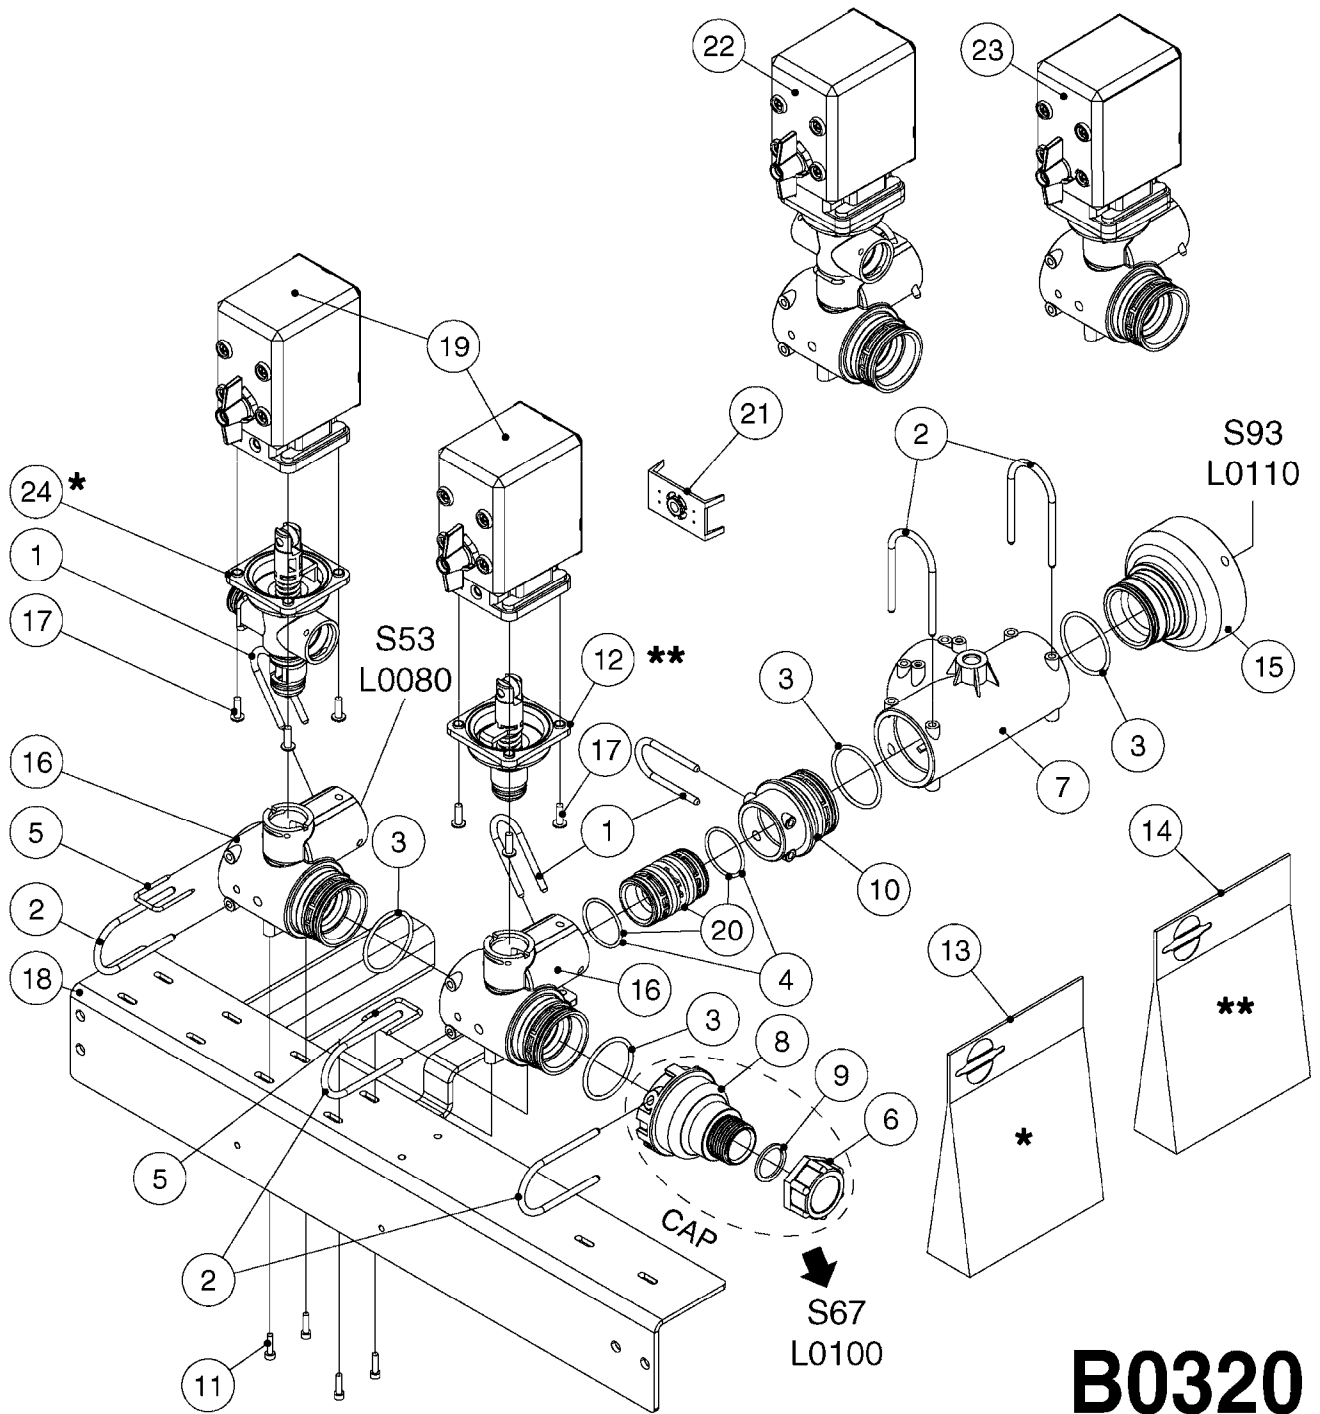

B0320

EFC BOOM VALVES
B0320-HIN, 08:04:19

Page 1

Date 07.02.2020 9:14

Pos.	parts-n°	order qty	description
1	145995	1	FITT.DK S-53 FORK
2	145996	1	FITT.DK S-67 FORK
3	242353	1	O-RING 3 X 44.2 VITON
4	242354	1	O-RING D32.2X3.0 VITON
5	270211	1	FITT.DK S25 FORK L=37.5
6	320106	1	FITT.DK CAPNUT 1" BSP
7	322224	1	FITT.DK S-67 TEE
8	322321	1	FITT.DK S-67 X 1"BSP MALE
9	330326	1	O-RING D30/D24X2 F.1"NUT
10	334564	1	FITT.DK S-67 TO S-53 ADAPTER
11	450902	1	BOLT ALLEN HEAD M4 X 16MM
12	725257	1	SPINDLE SECT. F/EC DISTRIBUTOR
13	741822	1	SEAL KIT - 1 SECTION (05)
14	755726	1	O-RING KIT F.EC/ESC SEC.VALVE
15	33500700	1	FITT.DK ADAPTER S-93F S67M
16	33502400	1	DISTRIBUTION HOUSING EFC
17	44076200	1	SCREW WN5451 5X16 SS TORX
18	61032700	1	BRACKET F. EFC SEC. VALVES < 7
18	61032800	1	BRACKET F. EFC SEC.VALVES <4>6
19	72048000	1	MOTOR, DISTRIBUTION 1:300
20	72114300	1	FITT. DK S-53 MALE MALE W.ORIN
21	72137200	1	MCROSWCH ASSY F.Boom VLV 300:1
22	72233700	1	SECTION VALVE, EFC, 1:300
23	72284000	1	BYPASS VALVE, EFC, 1:300
24	72591700	1	SPINDLE SECT.W/O CONS.PRESSURE