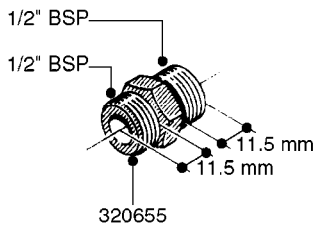

**L0030**

FITTINGS - HEXAGON NIPPLES  
L0030-HIN, 01:01:16

Page 1  
Date 07.02.2020 9:16

parts-n°	order qty	description
10015303	1	FITT.PO.HN 1.00X1.00 M1000
10425003	1	FITT.PO.HN 1.25X1.00 MCPHEE
320132	1	FITT.DK HN 1" BSP
320176	1	FITT.DK HN 3/8"X1/2" BSP
320445	1	FITT.DK HN 1/4"X3/8" BSP
320655	1	FITT.DK HN 1/2"-1/2" BSP
320692	1	FITT.DK HN 3/8'BSPX1/4'NPT
320703	1	FITT.DK HN 3/8BSP X1/2 &1/4NPT
320725	1	FITT.DK NIPPLE 3/8"-3/8" BSP
320902	1	FITT.DK HN 3/8'X 1/4' BSP
390232	1	FITT.DK HN 1-1/2' X 1-1/4' BSP
390276	1	FITT.DK HN 1'BSP