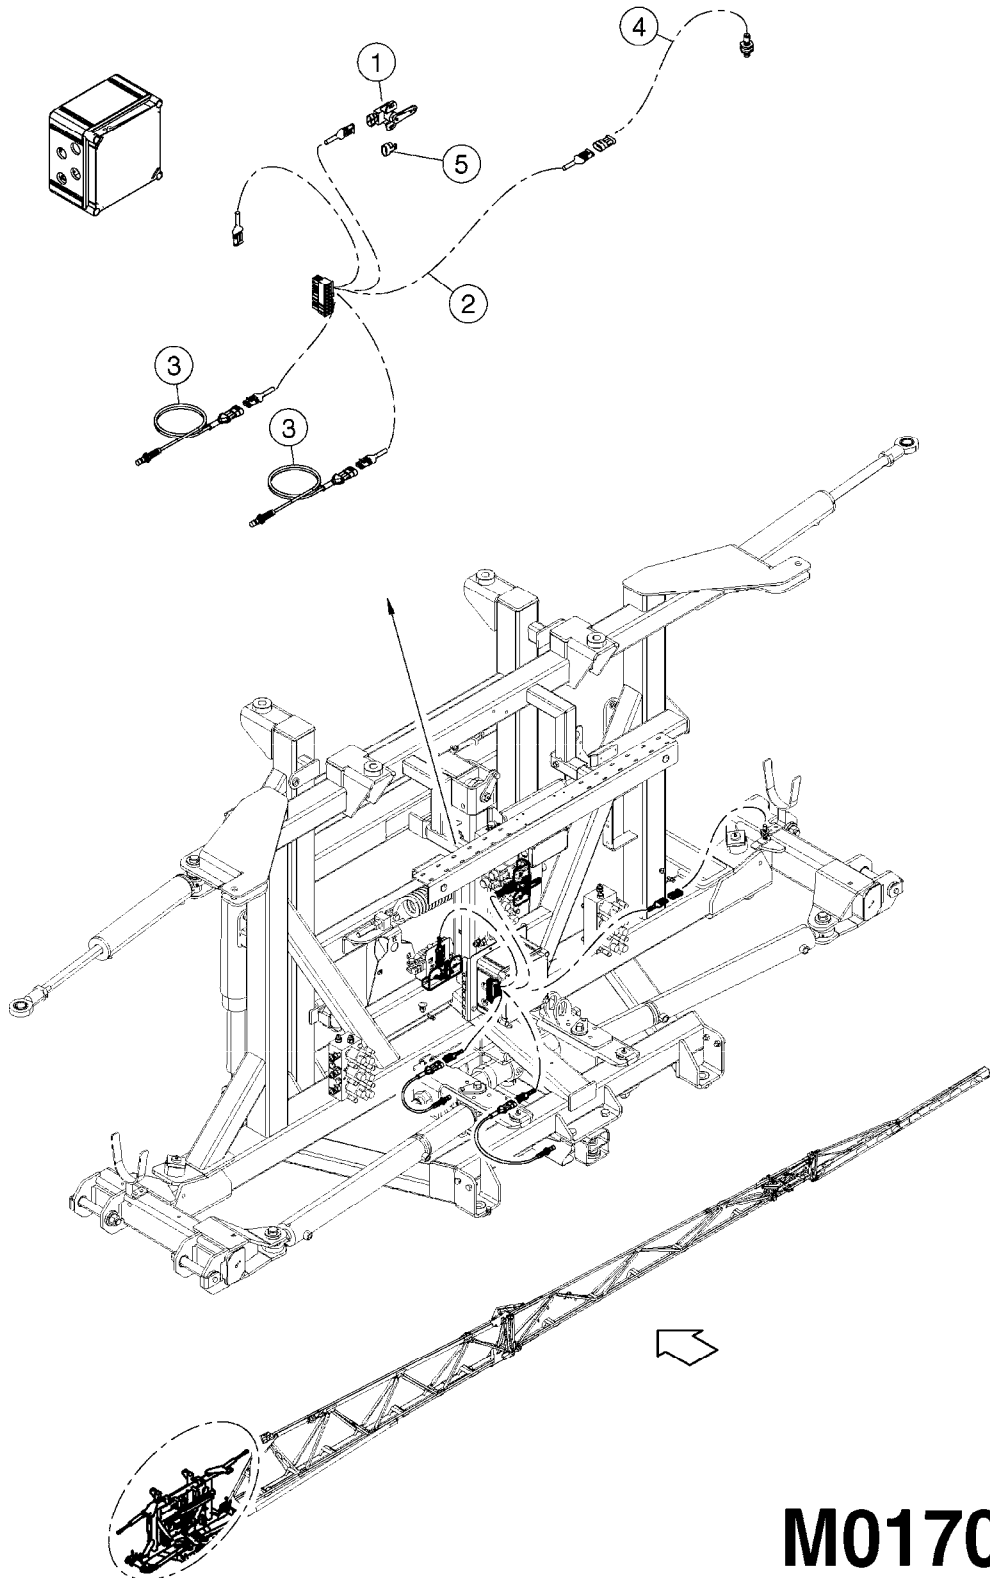

TERRA FORCE BOOM SENSORS
M0170-HIN, 04:12:17

Page 0

Date 07.02.2020 9:16

TERRA FORCE BOOM SENSORS
M0170-HIN, 04:12:17

Page 1
Date 07.02.2020 9:16

Pos.	parts-n°	order qty	description
1	26005800	1	ANGLE SENSOR 120° 0.5-4.5 VDC + LEVER
2	26034400	1	CABLE SENSOR TO HY JUNCBOX TDZ
3	28102400	1	INDUCTIVE SENSOR M12 F. CYL.
4	28129300	1	INDUCTIV SENSOR UNSHIELDED M12 L1M SD=8MM
5	33520500	1	CAP, AMP, 3P, FEMALE