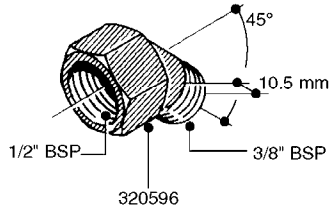

**L0030**

FITTINGS - HEXAGON NIPPLES  
L0030-HIN, 01:01:16

Page 1  
Date 07.02.2020 9:16

parts-n°	order qty	description
10015303	1	FITT.PO.HN 1.00X1.00 M1000
10425003	1	FITT.PO.HN 1.25X1.00 MCPHEE
320132	1	FITT.DK HN 1" BSP
320176	1	FITT.DK HN 3/8"X1/2" BSP
320445	1	FITT.DK HN 1/4"X3/8" BSP
320655	1	FITT.DK HN 1/2"-1/2" BSP
320692	1	FITT.DK HN 3/8'BSPX1/4'NPT
320703	1	FITT.DK HN 3/8BSP X1/2 &1/4NPT
320725	1	FITT.DK NIPPLE 3/8"-3/8" BSP
320902	1	FITT.DK HN 3/8'X 1/4' BSP
390232	1	FITT.DK HN 1-1/2' X 1-1/4' BSP
390276	1	FITT.DK HN 1'BSP