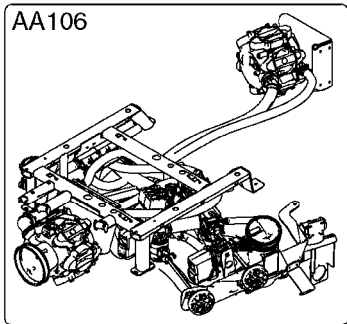

K261: Rinsing tank hoses

E221: Tank hoses inside CM5500/7000
E226: Tank hoses inside 4500

B530: Turbofiller hoses

AA104