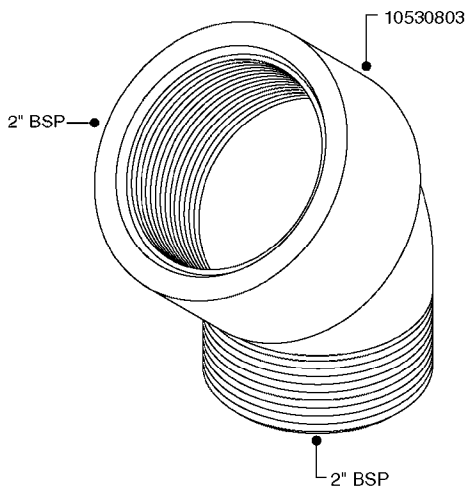

**L0030**

FITTINGS - HEXAGON NIPPLES  
L0030-HIN, 01:01:16

Page 1  
Date 07.02.2020 9:16

parts-n°	order qty	description
10015303	1	FITT.PO.HN 1.00X1.00 M1000
10425003	1	FITT.PO.HN 1.25X1.00 MCPHEE
320132	1	FITT.DK HN 1" BSP
320176	1	FITT.DK HN 3/8"X1/2" BSP
320445	1	FITT.DK HN 1/4"X3/8" BSP
320655	1	FITT.DK HN 1/2"-1/2" BSP
320692	1	FITT.DK HN 3/8'BSPX1/4'NPT
320703	1	FITT.DK HN 3/8BSP X1/2 &1/4NPT
320725	1	FITT.DK NIPPLE 3/8"-3/8" BSP
320902	1	FITT.DK HN 3/8'X 1/4' BSP
390232	1	FITT.DK HN 1-1/2' X 1-1/4' BSP
390276	1	FITT.DK HN 1'BSP