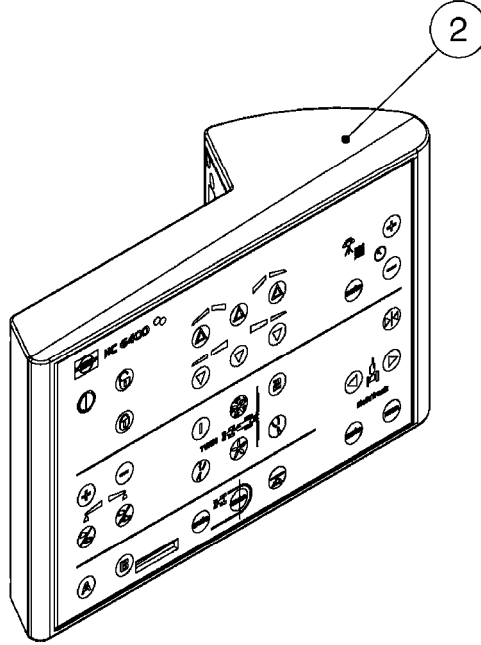

HC6400 SETBOX
M0330-HIN, 01:01:16

Page 0

Date 07.02.2020 9:16