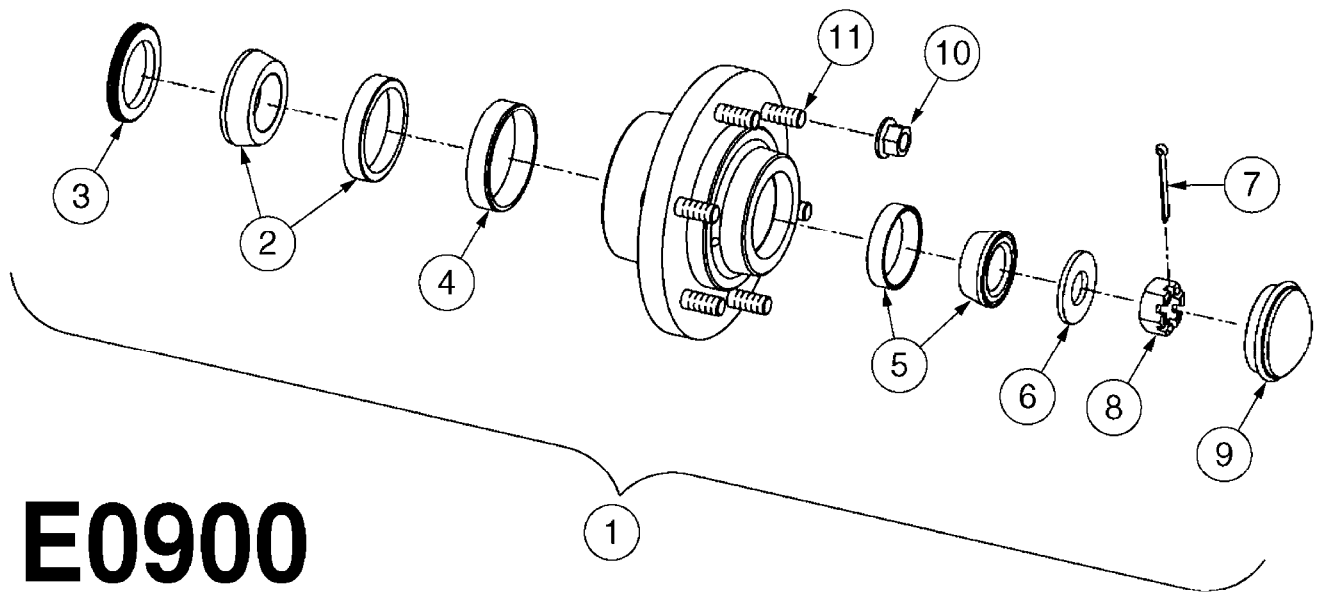

E0900

CAMOPLAST HUB ASSY. MID-ROLLER
E0900-HIN, 01:01:16

Page 1

Date 07.02.2020 9:15

Pos.	parts-n°	order qty	description
1	28080603	1	HUB ASSY.MID-ROLLER
2	28081803	1	BEARING ASSEMBLY - OUTER
3	28082303	1	WHEEL SEAL, TRIPLE LIP
4	28082403	1	WEAR RING
5	28082503	1	BEARING ASSEMBLY, 783 OUTER
6	28082603	1	WASHER 0.94"IDX2"ODX0.16"
7	28082703	1	COTTER PIN 1-3/4" X 5/32"
8	28082803	1	CASTLE NUT 7/8"-14 UNF
9	28082903	1	DUST CAP 2-3/4"OD X 2-7/16"
10	28083003	1	LUG NUT SET (6) MID-ROLLER
11	28083103	1	WHEEL STUD SET (6) MID-ROLLER