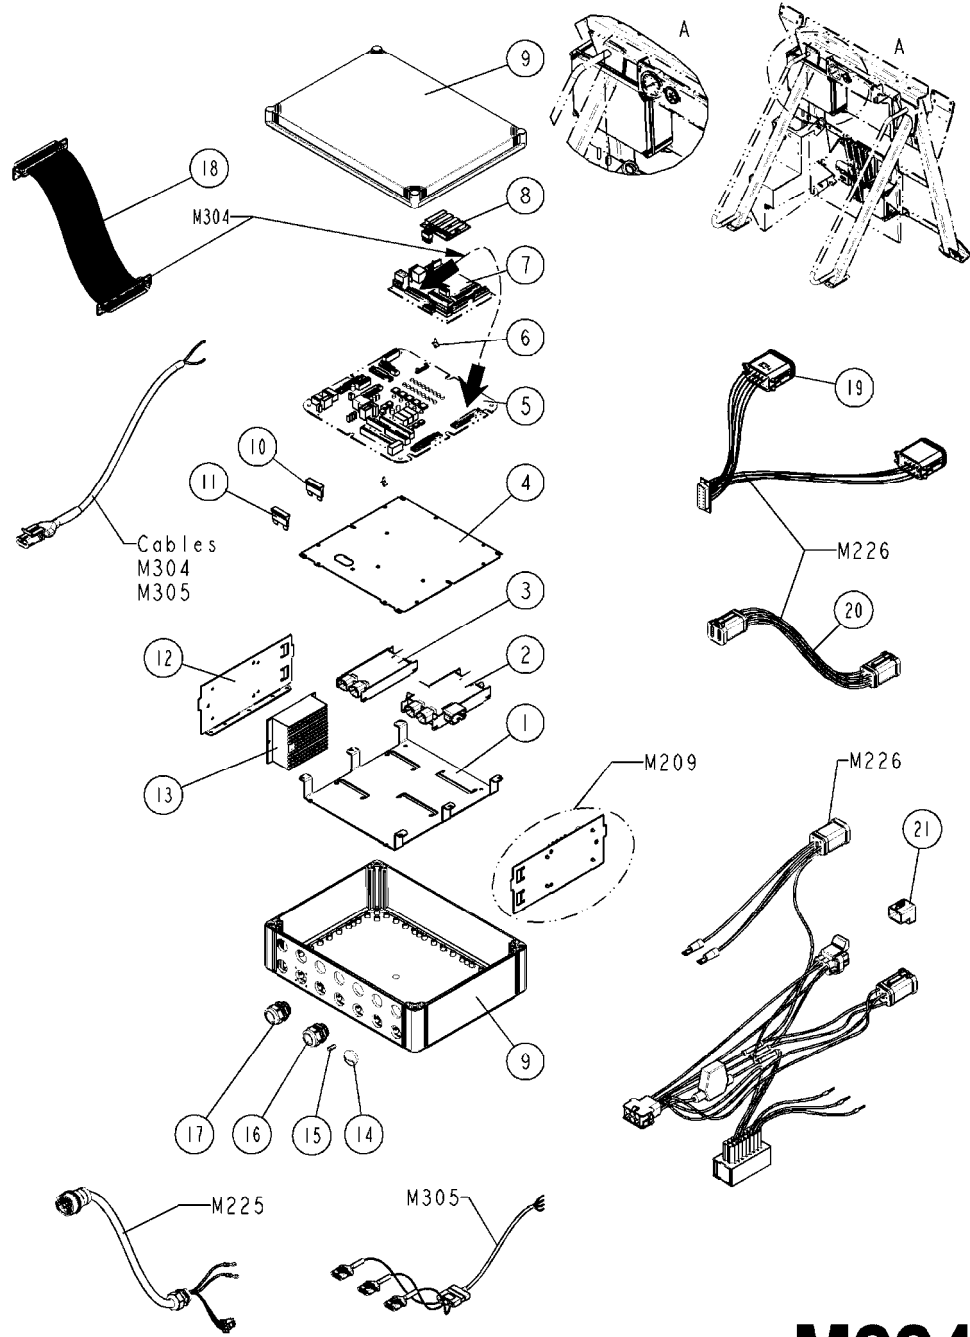

# M224

JOB COM ISOBUS HW V.3  
M224-HIA, 16:11:17

Page 1

Date 07.02.2020 9:16

Pos.	parts-n°	order qty	description
1	63146400	1	JOB COM BRACKET W.M4 NUTS
2	26043600	1	MODULE, INPUT, NORAC UC5
3	26043400	1	NORAC UC5 CONTROLLER MODULE
4	16302100	1	JOB COM PLATE REAR
5	26042200	1	JOB COM PCB ASSY HW3.0
6	26005100	1	CONNECTOR FOR PCB, PLASTIC
7	26029200	1	DAH PCB F. JOB COM NCM '09
8	26031100	1	PCB ASSY. FOR NORAC INTERFACE
9	39134200	1	BOX COMPL. 300X400X135 DRILLED
10	28048600	1	FULE 15A ATOF SERIES
11	28048500	1	FUSE 10A ATOF SERIES
12	16302000	1	MOUNT PLATE JOB COM, C2C, JC HW3.X
13	26031200	1	C2C ISOBUS BRIDGE 16PIN STW
14	26004600	1	PLUG F.DRILLED HOLE 21MM
15	25197500	1	PLUG Ø6x18MM NITRIL
16	26039700	1	BULKHEAD F.CABLE PG21 6X6.0
17	26039800	1	BULKHEAD F.CABLE PG21 3X9.0
18	26005900	1	WIRE 37/37 POLE DAH/JOB COM
19	26039300	1	CABLE, DAH UC5 INPUT MODULE
20	26039100	1	CABLE, DT06 6P FEMALE L=300MM
21	26032700	1	ACTIVE ISOBUS TERMINATOR