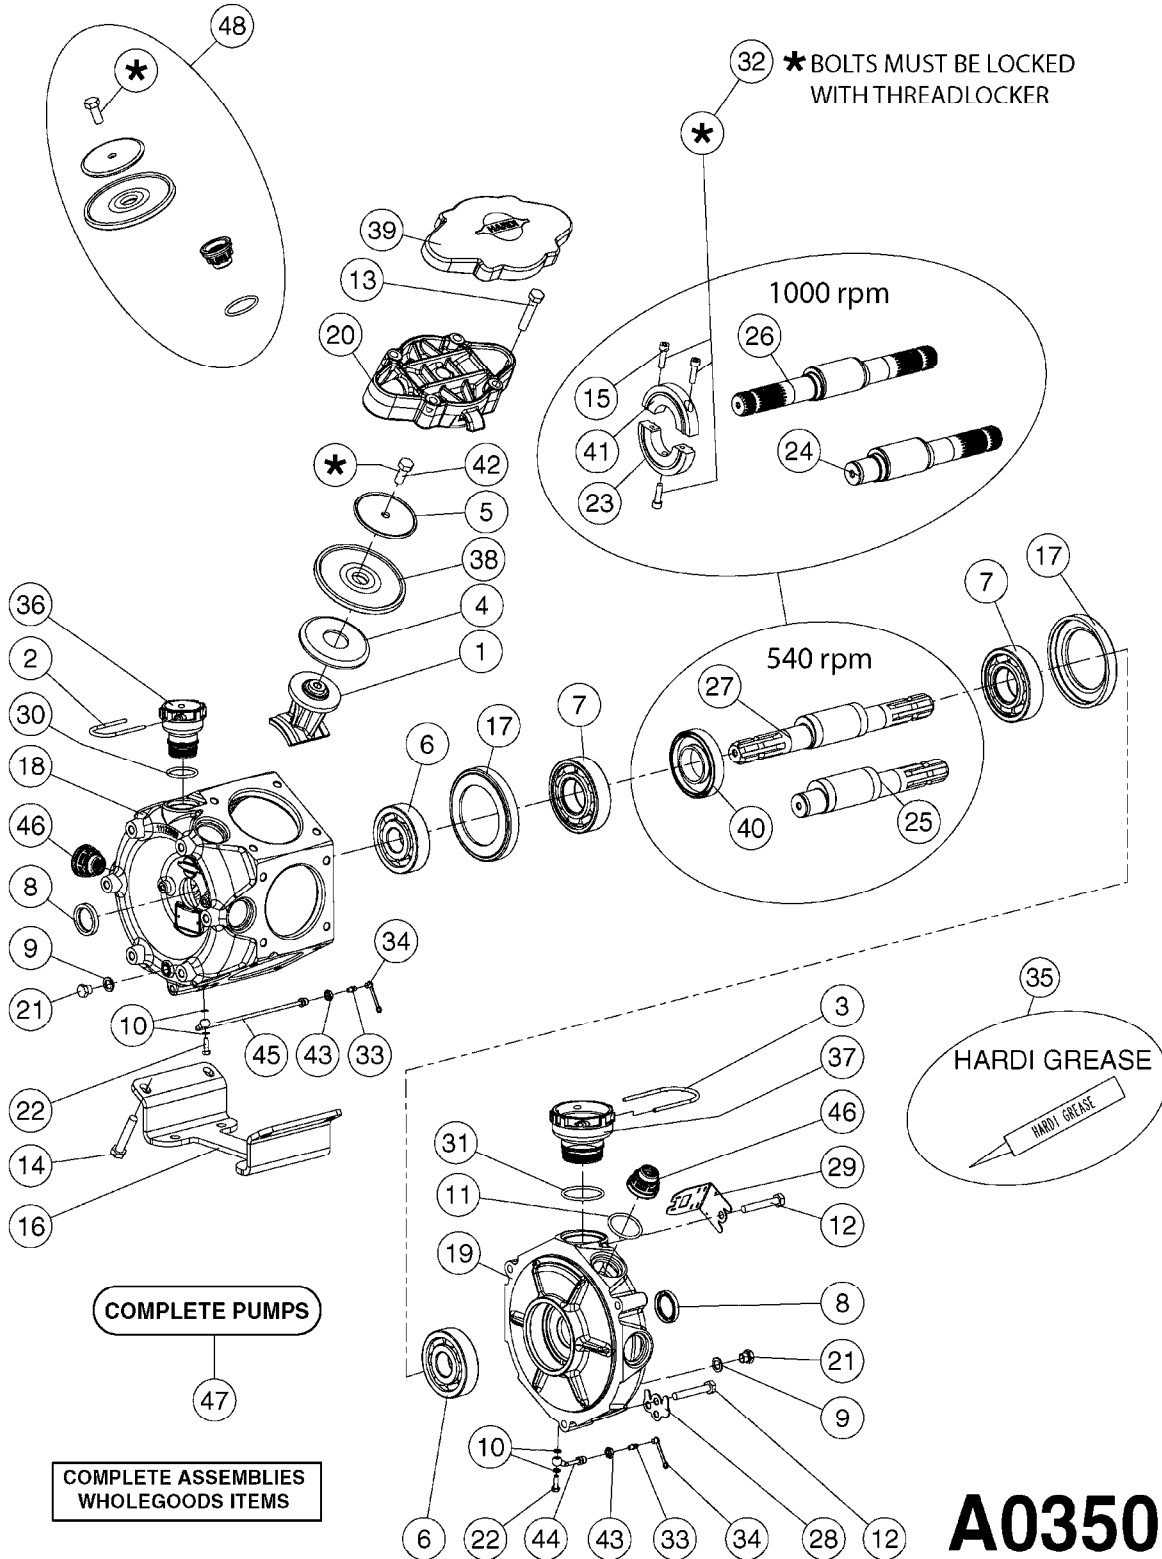

**A0340**

PUMP - 463/1000 RPM W/MOUNTING  
A0340-HIN, 01:01:16

Page 1  
Date 07.02.2020 9:14

parts-n°	order qty	description
111183	1	PUMP CASTING 460-463 (PAINTED)
111547	1	PUMP FRONT 460-463-2' (PAINT)
111622	1	CONNECTING ROD 463/5.5MM
111638	1	VALVE COVER 463 HC+1000 VERS.
111645	1	CONNECTING ROD 463/6.5MM
147662	1	CRANK SHAFT F.363/463-5.5MM
147663	1	CRANK SHAFT 363/463-5.5 THROUG
147664	1	COUNTERBALANCE 363/463 WEIGHT
147706	1	CRANK SHAFT F.363/463-6.5MM
147707	1	CRANK SHAFT 363/463-6.5 THROUG
161012	1	DIAPHRAGM BACKING DISC F. 463
161175	1	DIAPHRAGM DISC 463/464 PUMP
161745	1	METAL SPACER F.363/463
170183	1	LIFT STRAP F.PUMP 360/361/462
173901	1	LIFT STRAP F.PUMP 463
210221	1	BEARING BALL 6407
210232	1	BEARING BALL 6310
210243	1	SEAL OIL 35 X 47 X 7
241404	1	DOWTY SEAL 1/4"
242153	1	O-RING D26X4 EPDM
242216	1	O-RING VITON F/1202/1302/462
280011	1	GREASE NIPPLE 1/8' SAE H TR
330072	1	O-RING D53.5/D45.5X4
334321	1	O-RING POLY. 34.0x26.0x4.0
390844	1	COUNTERBALANCE 363/463 POM
420917	1	BOLT HEX 8.8 RAW M8X12 FT
421083	1	BOLT HEX 8.8 DEL M10X65
430286	1	BOLT HEX 8.8 DEL M12X30 FT
430323	1	BOLT HEX 8.8 DEL M12X60
430438	1	BOLT HEX 8.8 DEL M12X65
450996	1	BOLT ALLEN M8X35 DIN 912 RAW
460703	1	NUT HEX M12X1.75 LOCK DIN985A2 SS
614628	1	FOOT F. 46X PUMP, RED
821585	1	PUMP 463/5.5 THRGH SHAFT 1000R
821587	1	PUMP 463/10 THROUGH SHAFT TWNF
14010400	1	PLUG 1/4" BSP
33511600	1	DIAPHRAGM PUMP 463/464 PUMP PUR
43099200	1	BOLT HEX SS M12 X 30 DIN933 A4
72043600	1	VALVE FOR 462/463
72043700	1	VALVE FOR 462/463 W.VENT HOLE
72293300	1	PUMP 463/6.5 MED-2-1000-GG
75073900	1	PUMP KIT 460/463 "06"
82168700	1	PUMP 464-12 540 OFFSET PORTS
82168800	1	PUMP 464 6.5 1000 OFFSET PORTS
82169400	1	PUMP 464-6.5-STD-2-1000 FK