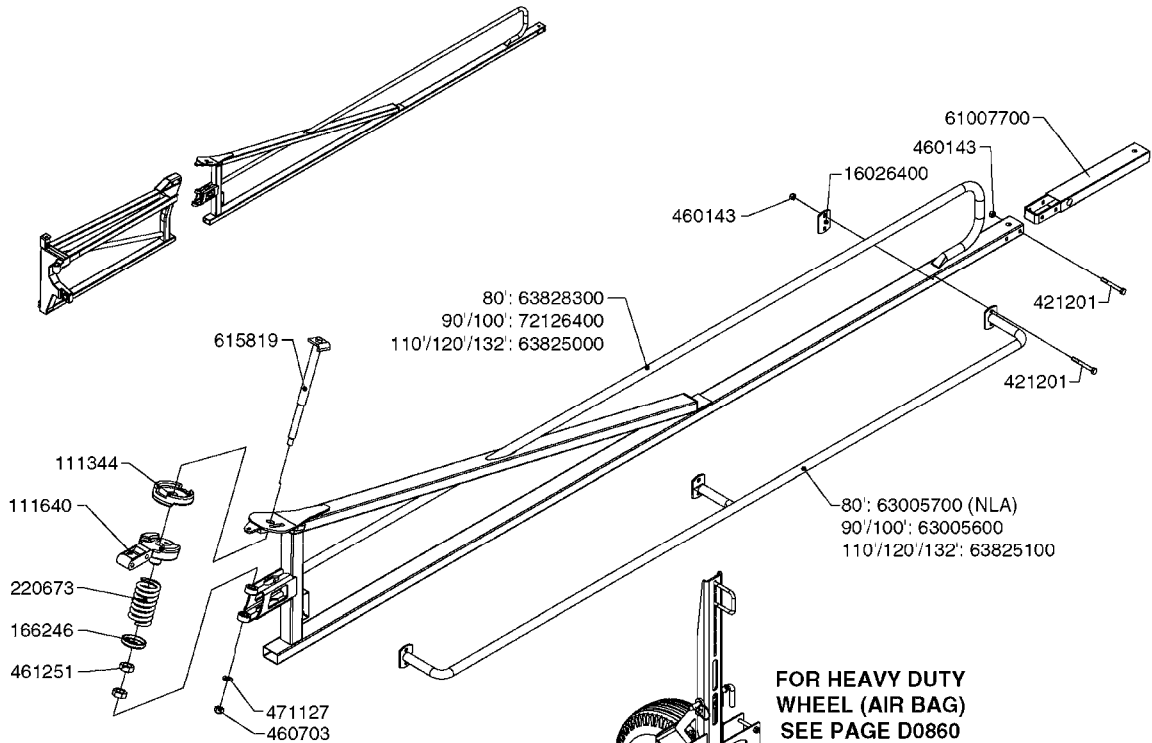

**FOR HEAVY DUTY
WHEEL (AIR BAG)
SEE PAGE D0860**