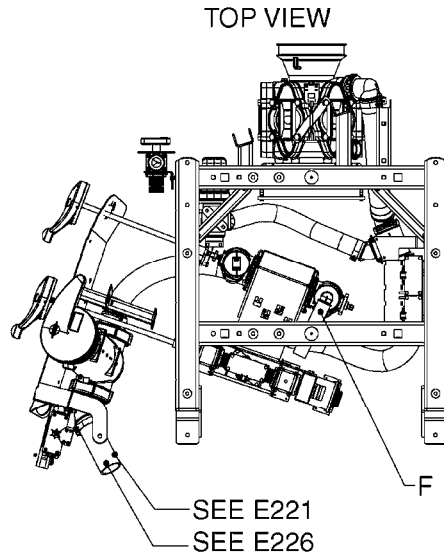

BOTTOM VIEW

TOP VIEW

**AA108**

COMMANDER 55/7000 FLUID SYS.  
PRESSURE  
AA108-HIN, 18:09:17

Page 1  
Date 07.02.2020 9:11

Pos.	parts-n°	order qty	description
1	145996	1	FITT.DK S-67 FORK
2	241973	1	O-RING Ø3 X 44.2 70 SHORES NITRIL NITRIL (BLACK)
2	242353	1	O-RING 3 X 44.2 VITON VITON (BROWN)
3	242020	1	O-RING 39.2 X 3 VITON
4	242109	1	O-RING D32.2x3.0 NITRIL (BLACK)
4	242354	1	O-RING D32.2X3.0 VITON VITON (BROWN)
5	322066	1	FITT.DK S-56 NUT
6	334151	1	FITT.DK S-61 ELB.1-1/4"110 DEG
7	334233	1	FITT.DK S-67 STR.1-1/2" RUBBER
8	334680	1	CLAMP HOSE PLASTIC 1"
9	726560	1	FITT.DK S-67 STR.1" W.O'RING
10	726561	1	FITT.DK S-67 STR.1-1/4" O-RING
11	726571	1	FITT.DK S-53 ELB.1", W ORING
12	726572	1	FITT.DK S-67 1" ELBOW 90 ASSY.
13	726573	1	FITT. S67 5/4" 90° W/O-RING
14	28030003	1	CLAMP HOSE GEAR P1" 6716
15	28030103	1	CLAMP HOSE GEAR P5/4-S1.5"6724
16	72433000	1	FITT.S67 1" 45° W/O-RING
17	72433100	1	FITT.DK S-67 45° 1-1/4"W/ORING
18	72433200	1	FITT.S67 1-1/2" 45°PVC W/O-RING
19	72819300	1	CHECK VALVE S67 2012 NO THREAD
20	92702703	1	HOSE PVC SUCT GRAY 2"
21	92712403	1	HOSE R X1" X300PSI WP X0012"
22	92734403	1	HOSE R X5/4" X200PSI WP X0012"
23	92736503	1	HOSE R X1.5" X200PSI WP X0012"