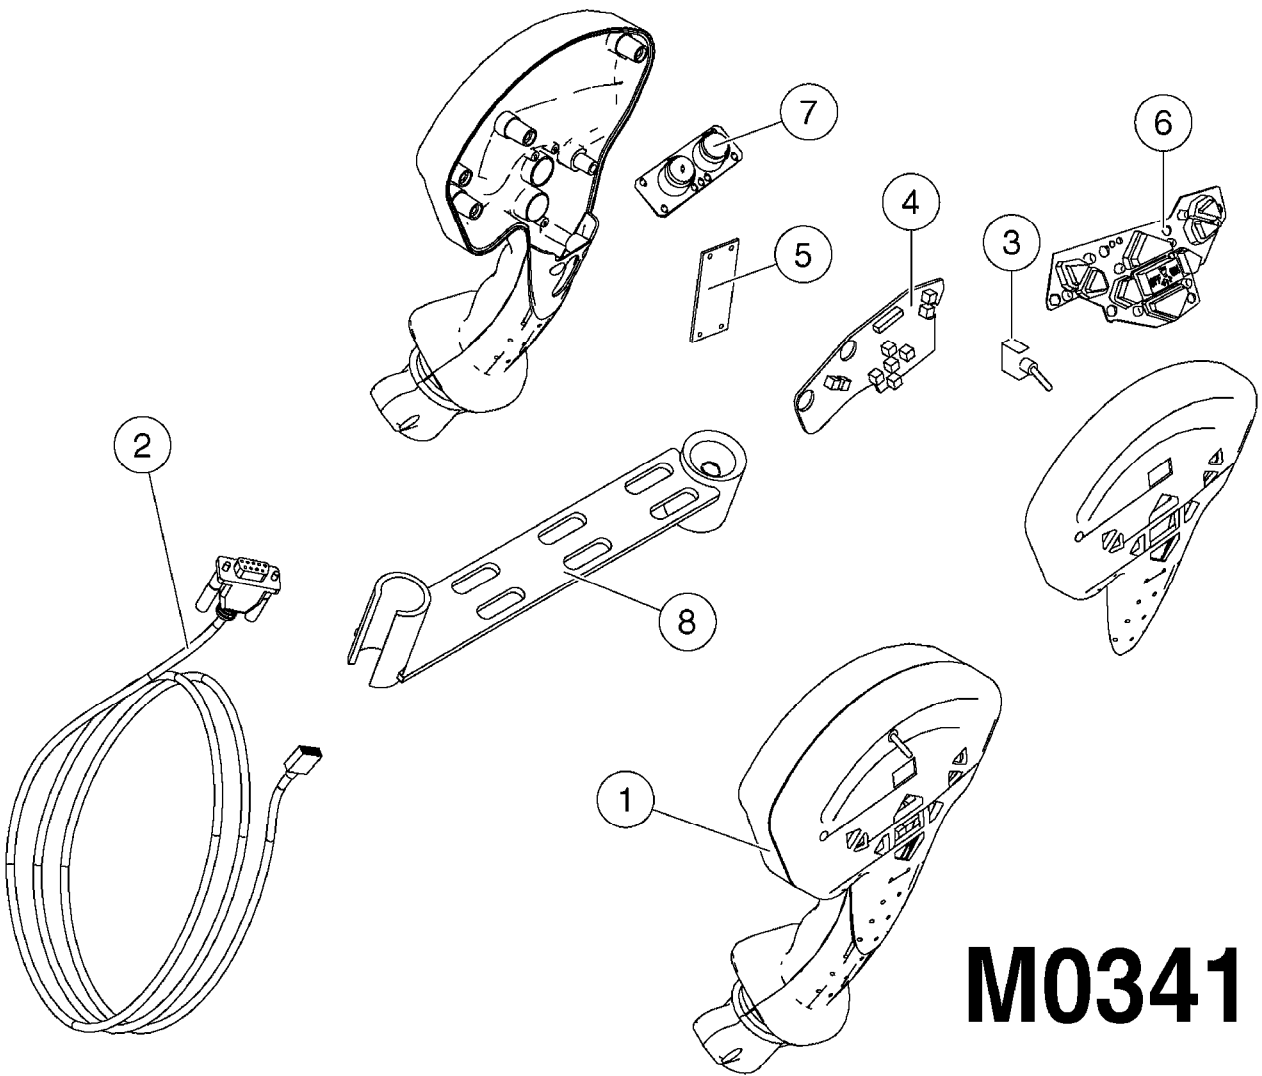

HC6301 GRIP ISO
M0341-HIN, 26:07:16

M0341