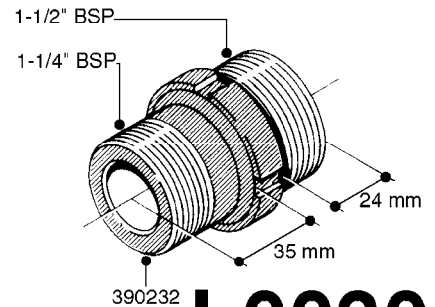

FITTINGS - HEXAGON NIPPLES
L0030-HIN, 01:01:16

Page 0
Date 07.02.2020 9:13

L0030