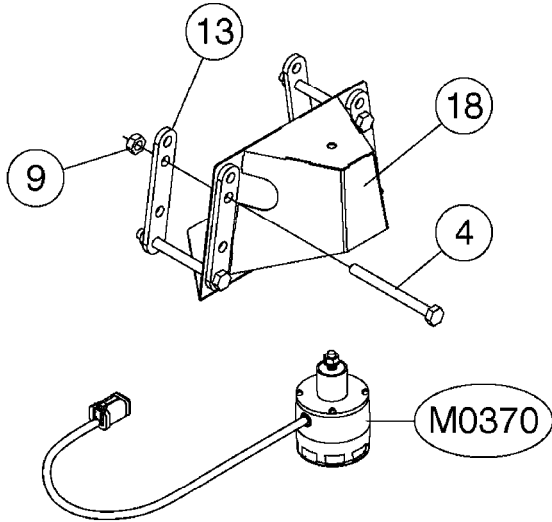

NORAC UC5 BOOM HEIGHT CONTROL
M0370-HIN, 16:10:18

Pos.	parts-n°	order qty	description
1	26022703	1	CABLE, INTERFACE, TILT, NORAC UC5
2	26023503	1	CABLE UC5 INTERFACE MAIN AMP
3	26032600	1	CABLE UC5 NETWORK 14 AWG 10M
4	26043000	1	NORAC UC5 NETWORK 2 PIN PLUG
5	26043300	1	CABLE UC5 VALVE 2PIN/2PIN DT
6	26043400	1	NORAC UC5 CONTROLLER MODULE
7	26043500	1	NORAC UC5 VALVE MODULE
8	26043600	1	MODULE, INPUT, NORAC UC5
9	26043700	1	SENSOR, NORAC, UC5, ULTRASONIC
10	26043800	1	NORAC UC5 NETWORK COUPLER 2-WAY
11	26043900	1	NORAC UC5 NETWORK COUPLER 8-WAY
12	26044200	1	CABLE UC5 NETWORK 18 AWG 20M
13	26023803	1	NORAC UC5 ROLL SENSOR OLD STYLE NORAC P/N 43740
13	26044300	1	NORAC UC5 ROLL SENSOR NEW STYLE NORAC P/N 43741
14	26044400	1	NORAC UC5 - UC7 COUPLER 2-WAY/TERM.
15	26047100	1	CABLE UC5 NETWORK 14 AWG 1M
16	26049900	1	CABLE UC5 NETWORK 14 AWG 3M
17	26057900	1	UC5 NETWORK 6 PIN PLUG
18	26058000	1	NORAC UC5 NETWORK 12-PIN PLUG
19	26084700	1	MESH KIT ULTRASONIC SENSOR FOR 2018 AND NEWER SENSORS
19	28098003	1	MESH AND CLIP KIT, NORAC FOR PRE-2018 SENSORS
20	28050303	1	NORAC RUBBER TOP&BOLT F.SENSOR DIA.30MMX30MMX8MM
21	28055503	1	NORAC VALVE MOUNTING HARDWARE
22	28086600	1	FOAM DISC F. SENSOR NORAC
23	78216100	1	NORAC VALVE BLOCK COMP, DEUTSCH CON.

M0375