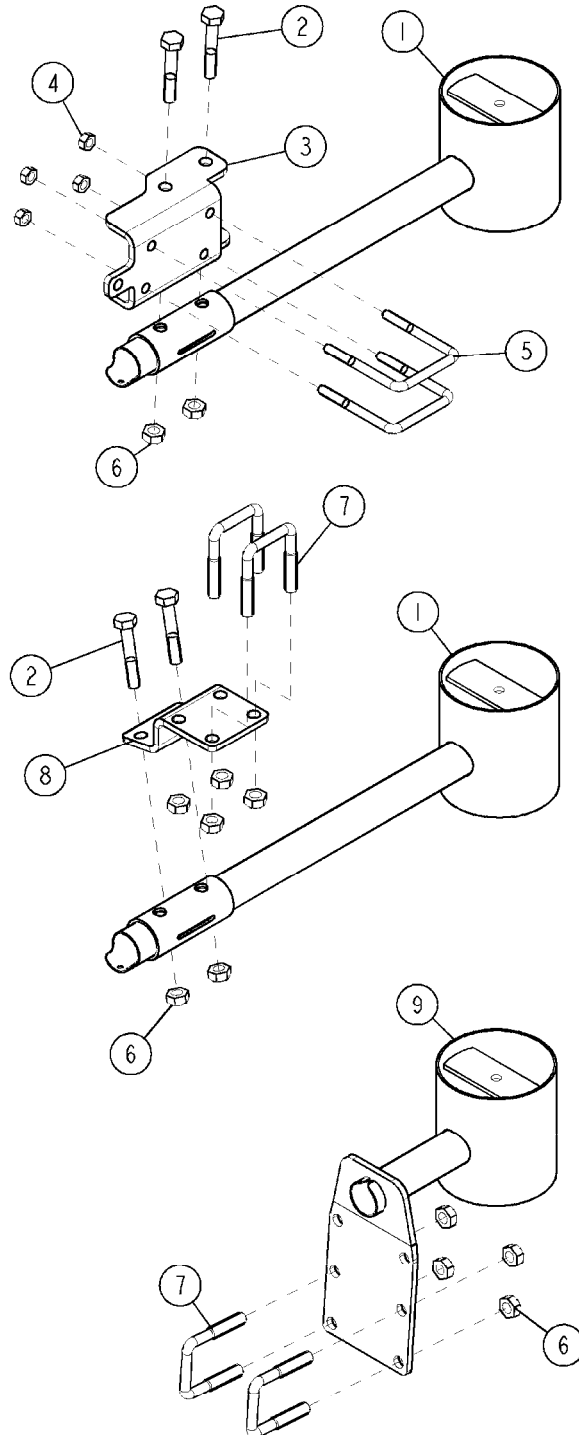

TDZ AUTOTERRAIN BRACKETS
M320-HIA, 17:10:17