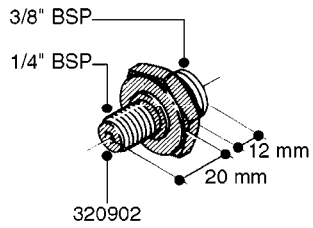

FITTINGS - HEXAGON NIPPLES  
L0030-HIN, 01:01:16

Page 0  
Date 07.02.2020 9:13

**L0030**

FITTINGS - HEXAGON NIPPLES  
L0030-HIN, 01:01:16

Page 1  
Date 07.02.2020 9:13

parts-n°	order qty	description
10015303	1	FITT.PO.HN 1.00X1.00 M1000
10425003	1	FITT.PO.HN 1.25X1.00 MCPHEE
320132	1	FITT.DK HN 1" BSP
320176	1	FITT.DK HN 3/8"X1/2" BSP
320445	1	FITT.DK HN 1/4"X3/8" BSP
320655	1	FITT.DK HN 1/2"-1/2" BSP
320692	1	FITT.DK HN 3/8'BSPX1/4'NPT
320703	1	FITT.DK HN 3/8BSP X1/2 &1/4NPT
320725	1	FITT.DK NIPPLE 3/8"-3/8" BSP
320902	1	FITT.DK HN 3/8'X 1/4' BSP
390232	1	FITT.DK HN 1-1/2' X 1-1/4' BSP
390276	1	FITT.DK HN 1'BSP