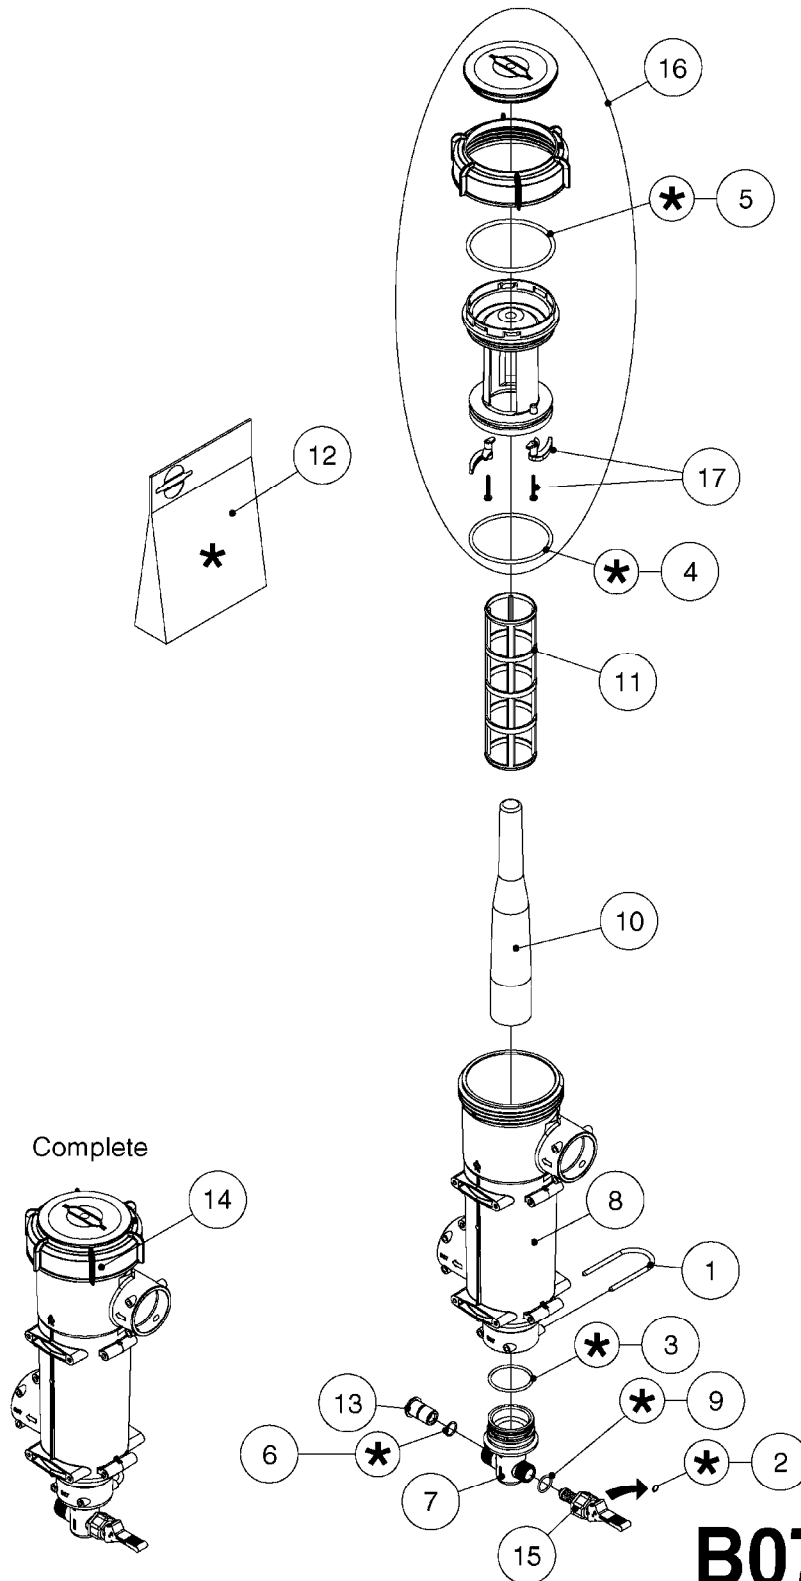

B0730

PRESSURE FILTER - CYCLONE
B0730-HIN, 01:01:16

Page 1
Date 07.02.2020 9:12

Pos.	parts-n°	order qty	description
1	145996	1	FITT.DK S-67 FORK
2	241323	1	O-RING D5.3X2.4 NITRIL
3	242353	1	O-RING 3 X 44.2 VITON
4	242565	1	O-RING Ø 85 X 4.0 SH70 VITON
5	242577	1	O-RING Ø 86 X 4.5 SH70 VITON
6	242594	1	O-RING D14 X 1.78 SCH.70-EPDM
7	322358	1	T-PIECE S67-1/2"-3/4"
8	322359	1	CYCLONE FILTER HOUSING
9	330315	1	O-RING D18.4/D13X.6
10	391093	1	CONE F. CYCLONE FILTER
11	61036000	1	FILTER ELEM.S93,100 MSH-YELLOW
11	615416	1	FILTER ELEM.S93,50 MESH-BLUE
11	72557200	1	FILTER ELEM.S93,80# CYCLONE
12	741827	1	SEAL KIT CYCLONE FILTER
13	39127500	1	VALVE SEAT D18/10 3/4"-1/2" 09
14	72281200	1	CYCLONE FILT.COMP. 80 MSH S67
14	72316500	1	CYCLONE FILT.COMP.50 MSH S67
14	72316600	1	CYCLONE FILT.COMP.100 MSH S67
15	72281300	1	VALVE BOOSTER/ON/OFF CYCLONE F
16	72352200	1	LID COMPLETE F. CYCLONE FILTER
17	74192900	1	FILTER LOCK PARTS - CYCLONE