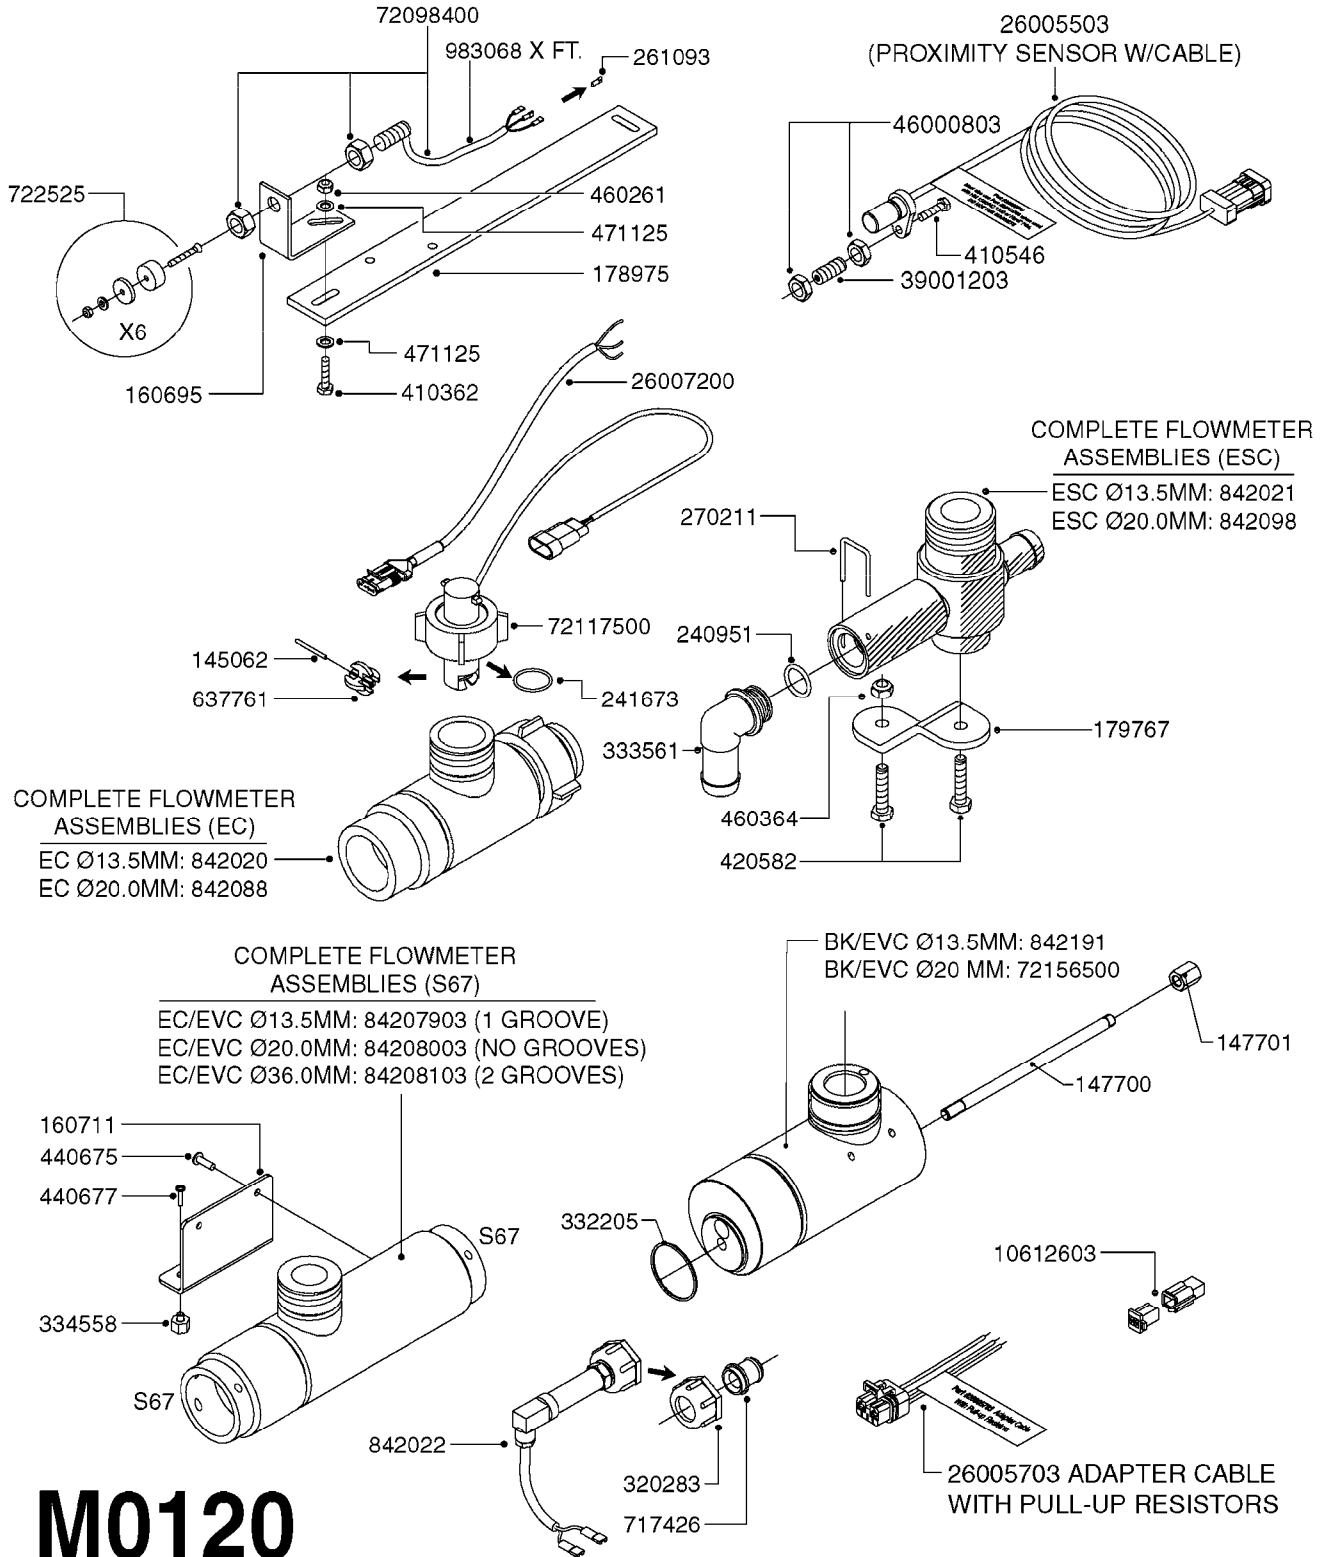

**M419**

WORK LIGHT JUNCTION BOX '13  
M419-HIA, 10:03:14

Page 1

Date 07.02.2020 9:13

Pos.	parts-n°	order qty	description
1	280258	1	SCREW F. BOX LID 1/4" L=18
2	33508800	1	LID 160X80X15 BLK W/SCREWS
3	261762	1	Fuse 5A ATOF Series
4	28048600	1	FULE 15A ATOF SERIES
5	26057300	1	WORK LIGHT PCB 13
6	33514300	1	BOX 160X80X40 BLACK 1+16+1 HOLES
7	28048200	1	WIRE GROMET RUBBER 4 HOLE
8	72952600	1	CABLE KIT, WORKLIGHT POWER & CONTROL
9	72679000	1	CABLE ROUTE PHARE TRAVAIL