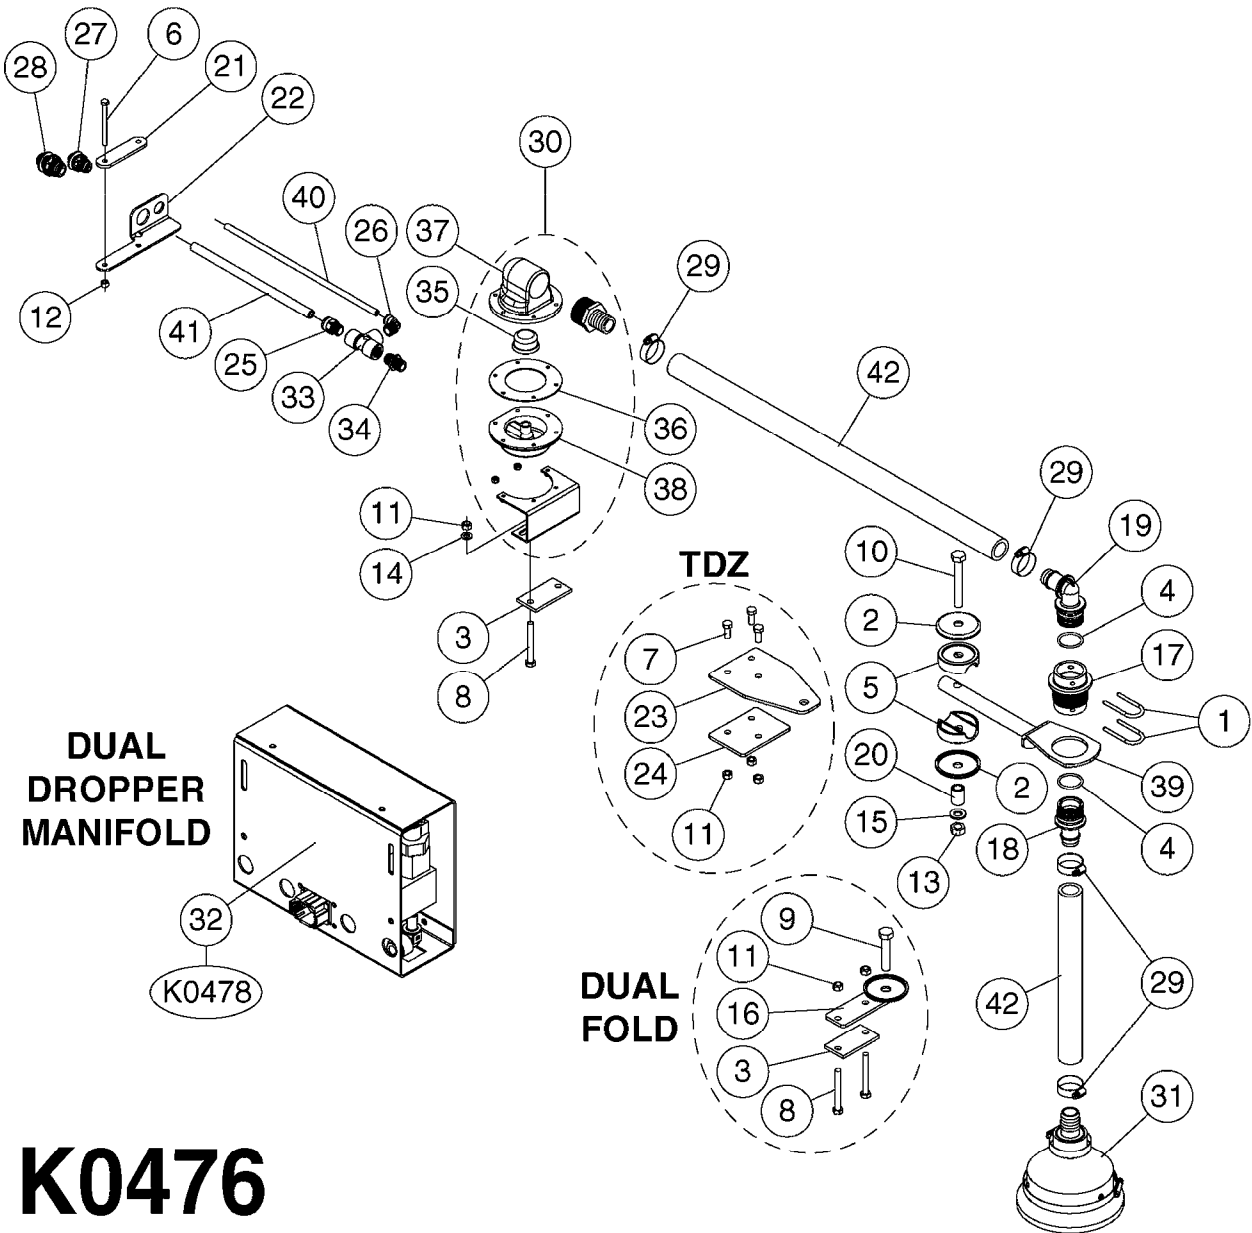

K0476

FOAM MARKER - DROPPER RICHWAY
K0476-HIN, 26:02:18

Page 1

Date 07.02.2020 9:13

Pos.	parts-n°	order qty	description
1	145995	1	FITT.DK S-53 FORK
2	160775	1	WASHER F. FRICTION PLATE
3	172664	1	FLATBAR BACKING PLATE
4	242109	1	O-RING D32.2x3.0
4	242354	1	O-RING D32.2X3.0 VITON
5	330831	1	FRICTION PLATE
6	410605	1	BOLT HEX 8.8 DEL M6X80
7	420582	1	BOLT HEX 8.8 DEL M8X20 FT A2
8	421201	1	BOLT HEX 8.8 DEL M8X70
9	430323	1	BOLT HEX 8.8 DEL M12X60
10	430924	1	BOLT HEX 8.8 DEL M12 X 85
11	460143	1	SELF LOCK NUT M8 SST A2 DIN985
12	460261	1	NUT HEX M6X1.00 LOCK DIN985 A2 SS
13	460703	1	NUT HEX M12X1.75 LOCK DIN985A2 SS
14	471126	1	WASHER, M8, Ø16/ 8.4X 1.6, SS
15	471127	1	WASHER, M12, Ø24/13X24X2.5 SS
16	611671	1	BREAK AWAY HOLDER F-MARKER
17	726463	1	FITT.DK S53 BULKHEAD W/GASKET
18	726559	1	FITT DK. S-53 HB 1" W/O-RING
19	726571	1	FITT.DK S-53 ELB.1", W ORING
20	14103900	1	BUSHING Ø19/Ø13 L=26.5 SPC/FTZ BOOMS ONLY
21	16022403	1	BRACKET 60MM TUBE
22	16162903	1	BRKT, FOAM LINE DISCONNECT
23	16169803	1	BRACKET, TDZ FOAM MARKER MOUNT
24	16170003	1	PLATE, TDZ FOAM MARKER MOUNT BACKER
25	23004303	1	FITT, 3/8"NPT-3/8"TUBE-PTC
26	23004403	1	FITT, 3/8"NPT-1/4"90-PTC
27	23004503	1	FITT, BULKHEAD-1/4" TUBE-PTC
28	23004603	1	FITT, BULKHEAD-3/8" TUBE-PTC
29	28030003	1	CLAMP HOSE GEAR P1" 6716
30	28064903	1	FOAMHEAD ASSEMBLY, RICHWAY
31	28065003	1	COLLECTOR HEAD ASSY, RICHWAY
32	28065103	1	DUAL DROP MANIFOLD, RICHWAY
33	28066303	1	FITT, BANJO, 3/8" TEE
34	28066403	1	FITT, BANJO, 3/8"-3/8" STR NIP
35	28087803	1	3/8" FOAMHEAD SCREEN, FOAM MARKER, RICHWAY
36	28087903	1	FOAMHEAD GASKET, FOAM MARKER, RICHWAY
37	28088003	1	FOAMHEAD TOP HOUSING, FOAM MARKER, RICHWAY
38	28088103	1	FOAMHEAD BOTTOM HOUSING, FOAM MARKER, RICHWAY
39	61065900	1	BRACKET FOR FOAM DROPPER, S53
40	92703303	1	HOSE LLDPE .25"X.17"X12" BLACK
41	92703403	1	HOSE LLDPE .38"X.25"X12" BLACK
42	92712403	1	HOSE R X1" X300PSI WP X0012"