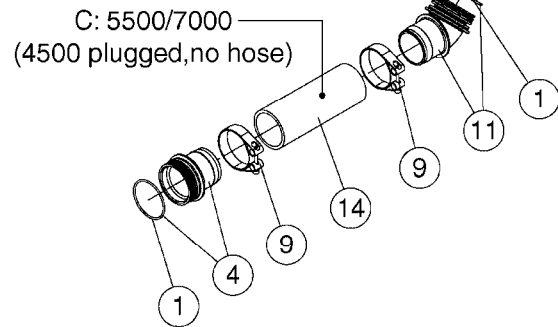

BOTTOM VIEW

TOP VIEW

**AA108**

COMMANDER 55/7000 FLUID SYS.  
PRESSURE  
AA108-HIN, 18:09:17

Page 1  
Date 07.02.2020 9:11

Pos.	parts-n°	order qty	description
1	145996	1	FITT.DK S-67 FORK
2	241973	1	O-RING Ø3 X 44.2 70 SHORES NITRIL NITRIL (BLACK)
2	242353	1	O-RING 3 X 44.2 VITON VITON (BROWN)
3	242020	1	O-RING 39.2 X 3 VITON
4	242109	1	O-RING D32.2x3.0 NITRIL (BLACK)
4	242354	1	O-RING D32.2X3.0 VITON VITON (BROWN)
5	322066	1	FITT.DK S-56 NUT
6	334151	1	FITT.DK S-61 ELB.1-1/4"110 DEG
7	334233	1	FITT.DK S-67 STR.1-1/2" RUBBER
8	334680	1	CLAMP HOSE PLASTIC 1"
9	726560	1	FITT.DK S-67 STR.1" W.O'RING
10	726561	1	FITT.DK S-67 STR.1-1/4" O-RING
11	726571	1	FITT.DK S-53 ELB.1", W ORING
12	726572	1	FITT.DK S-67 1" ELBOW 90 ASSY.
13	726573	1	FITT. S67 5/4" 90° W/O-RING
14	28030003	1	CLAMP HOSE GEAR P1" 6716
15	28030103	1	CLAMP HOSE GEAR P5/4-S1.5"6724
16	72433000	1	FITT.S67 1" 45° W/O-RING
17	72433100	1	FITT.DK S-67 45° 1-1/4"W/ORING
18	72433200	1	FITT.S67 1-1/2" 45°PVC W/O-RING
19	72819300	1	CHECK VALVE S67 2012 NO THREAD
20	92702703	1	HOSE PVC SUCT GRAY 2"
21	92712403	1	HOSE R X1" X300PSI WP X0012"
22	92734403	1	HOSE R X5/4" X200PSI WP X0012"
23	92736503	1	HOSE R X1.5" X200PSI WP X0012"