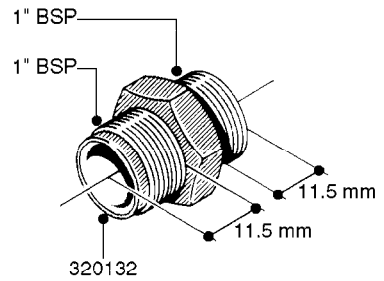

FITTINGS - HEXAGON NIPPLES  
L0030-HIN, 01:01:16

Page 0  
Date 07.02.2020 9:13

**L0030**

FITTINGS - HEXAGON NIPPLES  
L0030-HIN, 01:01:16

Page 1  
Date 07.02.2020 9:13

parts-n°	order qty	description
10015303	1	FITT.PO.HN 1.00X1.00 M1000
10425003	1	FITT.PO.HN 1.25X1.00 MCPHEE
320132	1	FITT.DK HN 1" BSP
320176	1	FITT.DK HN 3/8"X1/2" BSP
320445	1	FITT.DK HN 1/4"X3/8" BSP
320655	1	FITT.DK HN 1/2"-1/2" BSP
320692	1	FITT.DK HN 3/8'BSPX1/4'NPT
320703	1	FITT.DK HN 3/8BSP X1/2 &1/4NPT
320725	1	FITT.DK NIPPLE 3/8"-3/8" BSP
320902	1	FITT.DK HN 3/8'X 1/4' BSP
390232	1	FITT.DK HN 1-1/2' X 1-1/4' BSP
390276	1	FITT.DK HN 1'BSP