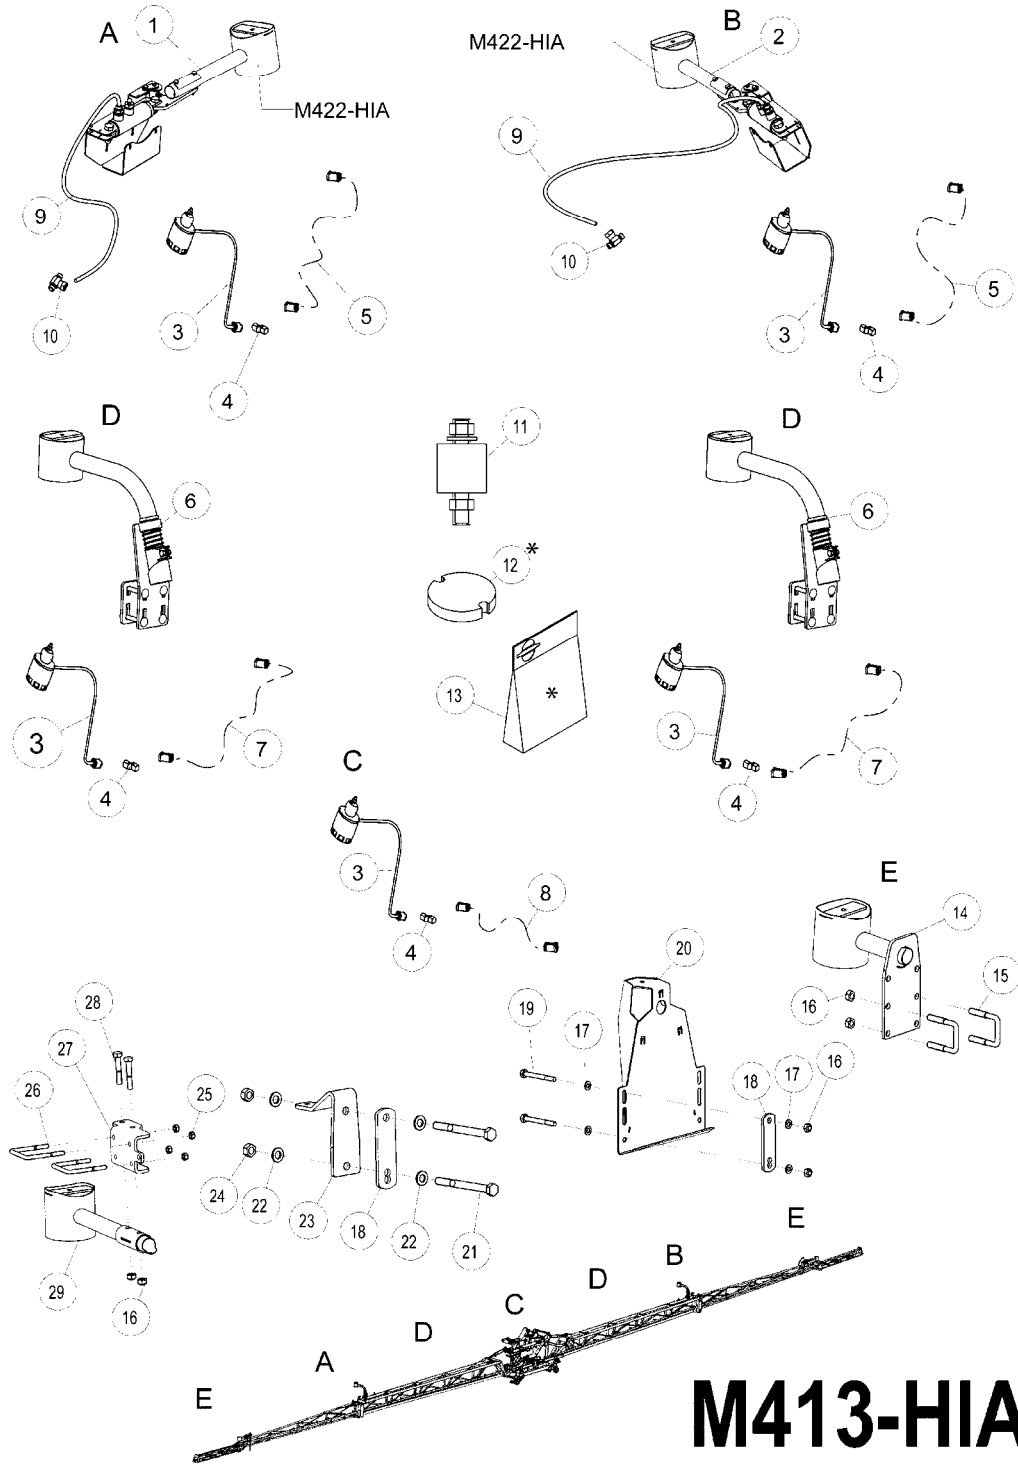

**M408-HIA**

NORAC UC5 AUTOTERRAIN TDZ  
M408-HIA, 10:02:16

Page 1

Date 07.02.2020 9:13

Pos.	parts-n°	order qty	description
1	78130700	1	CYLINDER 8IN LINEAR ROLL NORAC
2	26043700	1	SENSOR, NORAC, UC5, ULTRASONIC
3	26044400	1	NORAC UC5 - UC7 COUPLER 2-WAY/TERM.
4	26043200	1	CABLE UC5 NETWORK 14 AWG 1M
5	26043900	1	NORAC UC5 NETWORK COUPLER 8-WAY
6	26043200	1	CABLE UC5 NETWORK 14 AWG 1M
7	28050303	1	NORAC RUBBER TOP&BOLT F.SENSOR DIA.30MMX30MMX8MM
8	28086600	1	FOAM DISC F. SENSOR NORAC For Sensors before 2018
9	28097000	1	TRANSDUCER KIT F.US SENSOR For sensors before 2018
9	26084700	1	MESH KIT ULTRASONIC SENSOR For Sensors from 2018 and forward
10	61068000	1	NORAC SENSOR BRACKET, CENTER
11	26032600	1	CABLE UC5 NETWORK 14 AWG 10M
11	26044200	1	CABLE UC5 NETWORK 18 AWG 20M
11	26047100	1	CABLE UC5 NETWORK 14 AWG 1M
11	26049900	1	CABLE UC5 NETWORK 14 AWG 3M
11	26051100	1	CABLE UC5 NETWORK 14 AWG 5M
11	26051200	1	CABLE UC5 NETWORK 14 AWG 7M
11	26051300	1	CABLE UC5 NETWORK 14 AWG 15M
12	26043200	1	CABLE UC5 NETWORK 14 AWG 1M
13	26044100	1	NORAC UC5 NETWRK COUPLER 3-WAY
14	26044200	1	CABLE UC5 NETWORK 18 AWG 20M
14	26047100	1	CABLE UC5 NETWORK 14 AWG 1M
14	26049900	1	CABLE UC5 NETWORK 14 AWG 3M
14	26051100	1	CABLE UC5 NETWORK 14 AWG 5M
14	26051200	1	CABLE UC5 NETWORK 14 AWG 7M
14	26051300	1	CABLE UC5 NETWORK 14 AWG 15M
15	26045600	1	CABLE, UC5, 6P FEMALE JC L=10.5M
16	26043200	1	CABLE UC5 NETWORK 14 AWG 1M
17	26043300	1	CABLE UC5 VALVE 2PIN/2PIN DT
18	26043000	1	NORAC UC5 NETWORK 2 PIN PLUG
19	28153500	1	VALVE MODULE BRACKET PAIR
20	16320400	1	BRACKET F. NORAC BLOCK - RED
21	26043800	1	NORAC UC5 NETWORK COUPLER 2-WAY
22	26057900	1	UC5 NETWORK 6 PIN PLUG
23	26043500	1	NORAC UC5 VALVE MODULE
24	78219200	1	VALVE BLOCK 3 STATION