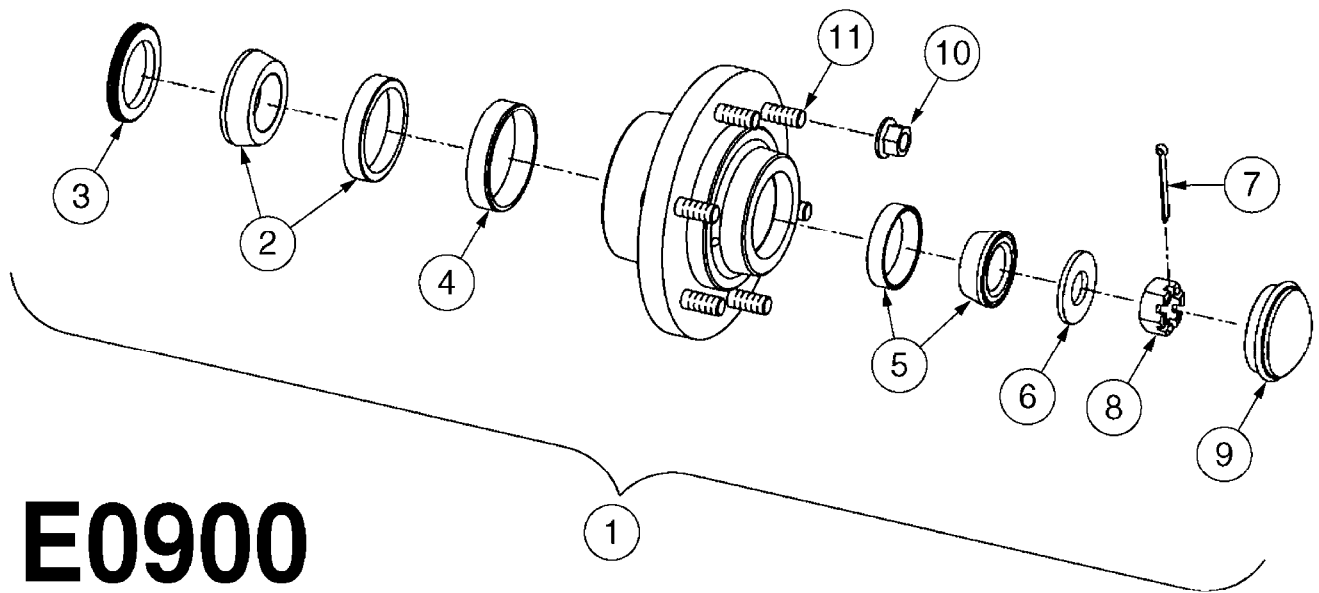

E0900

CAMOPLAST HUB ASSY. MID-ROLLER
E0900-HIN, 01:01:16

Page 1
Date 07.02.2020 9:13

Pos.	parts-n°	order qty	description
1	28080603	1	HUB ASSY.MID-ROLLER
2	28081803	1	BEARING ASSEMBLY - OUTER
3	28082303	1	WHEEL SEAL, TRIPLE LIP
4	28082403	1	WEAR RING
5	28082503	1	BEARING ASSEMBLY, 783 OUTER
6	28082603	1	WASHER 0.94"IDX2"ODX0.16"
7	28082703	1	COTTER PIN 1-3/4" X 5/32"
8	28082803	1	CASTLE NUT 7/8"-14 UNF
9	28082903	1	DUST CAP 2-3/4"OD X 2-7/16"
10	28083003	1	LUG NUT SET (6) MID-ROLLER
11	28083103	1	WHEEL STUD SET (6) MID-ROLLER