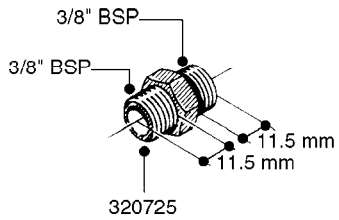

FITTINGS - HEXAGON NIPPLES  
L0030-HIN, 01:01:16

Page 0  
Date 07.02.2020 9:13

**L0030**

FITTINGS - HEXAGON NIPPLES  
L0030-HIN, 01:01:16

Page 1  
Date 07.02.2020 9:13

parts-n°	order qty	description
10015303	1	FITT.PO.HN 1.00X1.00 M1000
10425003	1	FITT.PO.HN 1.25X1.00 MCPHEE
320132	1	FITT.DK HN 1" BSP
320176	1	FITT.DK HN 3/8"X1/2" BSP
320445	1	FITT.DK HN 1/4"X3/8" BSP
320655	1	FITT.DK HN 1/2"-1/2" BSP
320692	1	FITT.DK HN 3/8'BSPX1/4'NPT
320703	1	FITT.DK HN 3/8BSP X1/2 &1/4NPT
320725	1	FITT.DK NIPPLE 3/8"-3/8" BSP
320902	1	FITT.DK HN 3/8'X 1/4' BSP
390232	1	FITT.DK HN 1-1/2' X 1-1/4' BSP
390276	1	FITT.DK HN 1'BSP