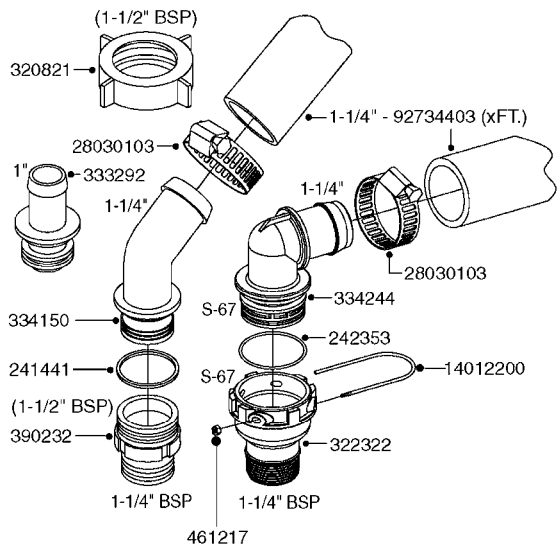

PRESSURE SIDE OF PUMP