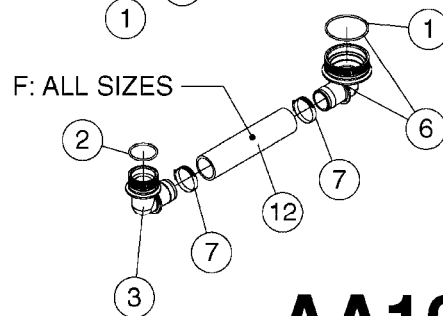

BOTTOM VIEW

TOP VIEW

**AA108**

COMMANDER 55/7000 FLUID SYS.  
PRESSURE  
AA108-HIN, 18:09:17

Page 1  
Date 07.02.2020 9:11

Pos.	parts-n°	order qty	description
1	145996	1	FITT.DK S-67 FORK
2	241973	1	O-RING Ø3 X 44.2 70 SHORES NITRIL NITRIL (BLACK)
2	242353	1	O-RING 3 X 44.2 VITON VITON (BROWN)
3	242020	1	O-RING 39.2 X 3 VITON
4	242109	1	O-RING D32.2x3.0 NITRIL (BLACK)
4	242354	1	O-RING D32.2X3.0 VITON VITON (BROWN)
5	322066	1	FITT.DK S-56 NUT
6	334151	1	FITT.DK S-61 ELB.1-1/4"110 DEG
7	334233	1	FITT.DK S-67 STR.1-1/2" RUBBER
8	334680	1	CLAMP HOSE PLASTIC 1"
9	726560	1	FITT.DK S-67 STR.1" W.O'RING
10	726561	1	FITT.DK S-67 STR.1-1/4" O-RING
11	726571	1	FITT.DK S-53 ELB.1", W ORING
12	726572	1	FITT.DK S-67 1" ELBOW 90 ASSY.
13	726573	1	FITT. S67 5/4" 90° W/O-RING
14	28030003	1	CLAMP HOSE GEAR P1" 6716
15	28030103	1	CLAMP HOSE GEAR P5/4-S1.5"6724
16	72433000	1	FITT.S67 1" 45° W/O-RING
17	72433100	1	FITT.DK S-67 45° 1-1/4"W/ORING
18	72433200	1	FITT.S67 1-1/2" 45°PVC W/O-RING
19	72819300	1	CHECK VALVE S67 2012 NO THREAD
20	92702703	1	HOSE PVC SUCT GRAY 2"
21	92712403	1	HOSE R X1" X300PSI WP X0012"
22	92734403	1	HOSE R X5/4" X200PSI WP X0012"
23	92736503	1	HOSE R X1.5" X200PSI WP X0012"