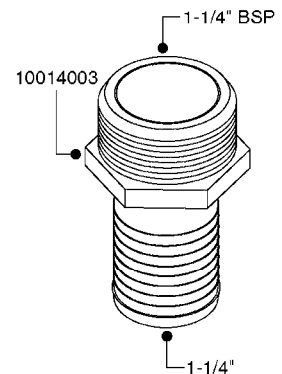

L0050

parts-n°	order qty	description
242594	1	O-RING D14 X 1.78 SCH.70-EPDM
320294	1	FITT.DK TEE 3/8X3/8HB X1/2"BSP
320305	1	FITT.DK HB 3/4'- 3/4' BSP
320386	1	FITT.DK TEE 3/8X3/8HB X3/8"BSP
320397	1	FITT.DK ELB 3/8"HB X 3/8" BSP
320401	1	FITT.DK TEE 1/2X1/2HB X1/2"BSP
320412	1	FITT.DK TEE 1/2X1/2HB X3/8'BSP
320423	1	FITT.DK ELB 1/2'HB X 3/8' BSP
320891	1	FITT.DK HB 3/8'- 3/8' BSP
320972	1	FITT.DK HB 5/16'- 1/4' BSP
322046	1	FITT.DK TEE 1/2X1/2HB X3/4'BSP
322048	1	FITT.DK TEE 3/4X3/4HB X3/4'BSP
330595	1	O-RING D24.6/D20X2.1 -3/4"
333137	1	FITT.DK CONN.1/2" F.NOZZ. DOUB
333141	1	FITT.DK CONN.1/2" F.NOZZ.SING
334041	1	FITT.DK CONN.3/4' F.NOZZ. SING
334042	1	FITT.DK CONN.3/4' F.NOZZ. DOUB
334195	1	FITT.DK ELB. 3/4"HB X 3/4"HB
10012103	1	FITT.PO.HB 1.25X1.50 IMB1012
10014003	1	FITT.PO.HB 1.25X1.25 IMB1010
10036903	1	FITT.PO.HB 1.50X1.50 IMB1212
28019303	1	FITTING HB ELB 3/4NPT-3/4HOSE
61016500	1	HOSE TAIL 3/4" 90°+RG CAP 3/4"
72026700	1	NOZZLE TUBE ADAPTER W/O-RING