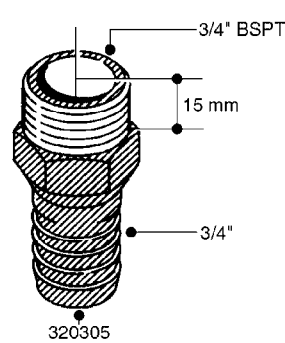

L0050

parts-n°	order qty	description
242594	1	O-RING D14 X 1.78 SCH.70-EPDM
320294	1	FITT.DK TEE 3/8X3/8HB X1/2"BSP
320305	1	FITT.DK HB 3/4'- 3/4' BSP
320386	1	FITT.DK TEE 3/8X3/8HB X3/8"BSP
320397	1	FITT.DK ELB 3/8"HB X 3/8" BSP
320401	1	FITT.DK TEE 1/2X1/2HB X1/2"BSP
320412	1	FITT.DK TEE 1/2X1/2HB X3/8'BSP
320423	1	FITT.DK ELB 1/2'HB X 3/8' BSP
320891	1	FITT.DK HB 3/8'- 3/8' BSP
320972	1	FITT.DK HB 5/16'- 1/4' BSP
322046	1	FITT.DK TEE 1/2X1/2HB X3/4'BSP
322048	1	FITT.DK TEE 3/4X3/4HB X3/4'BSP
330595	1	O-RING D24.6/D20X2.1 -3/4"
333137	1	FITT.DK CONN.1/2" F.NOZZ. DOUB
333141	1	FITT.DK CONN.1/2" F.NOZZ.SING
334041	1	FITT.DK CONN.3/4' F.NOZZ. SING
334042	1	FITT.DK CONN.3/4' F.NOZZ. DOUB
334195	1	FITT.DK ELB. 3/4"HB X 3/4"HB
10012103	1	FITT.PO.HB 1.25X1.50 IMB1012
10014003	1	FITT.PO.HB 1.25X1.25 IMB1010
10036903	1	FITT.PO.HB 1.50X1.50 IMB1212
28019303	1	FITTING HB ELB 3/4NPT-3/4HOSE
61016500	1	HOSE TAIL 3/4" 90°+RG CAP 3/4"
72026700	1	NOZZLE TUBE ADAPTER W/O-RING