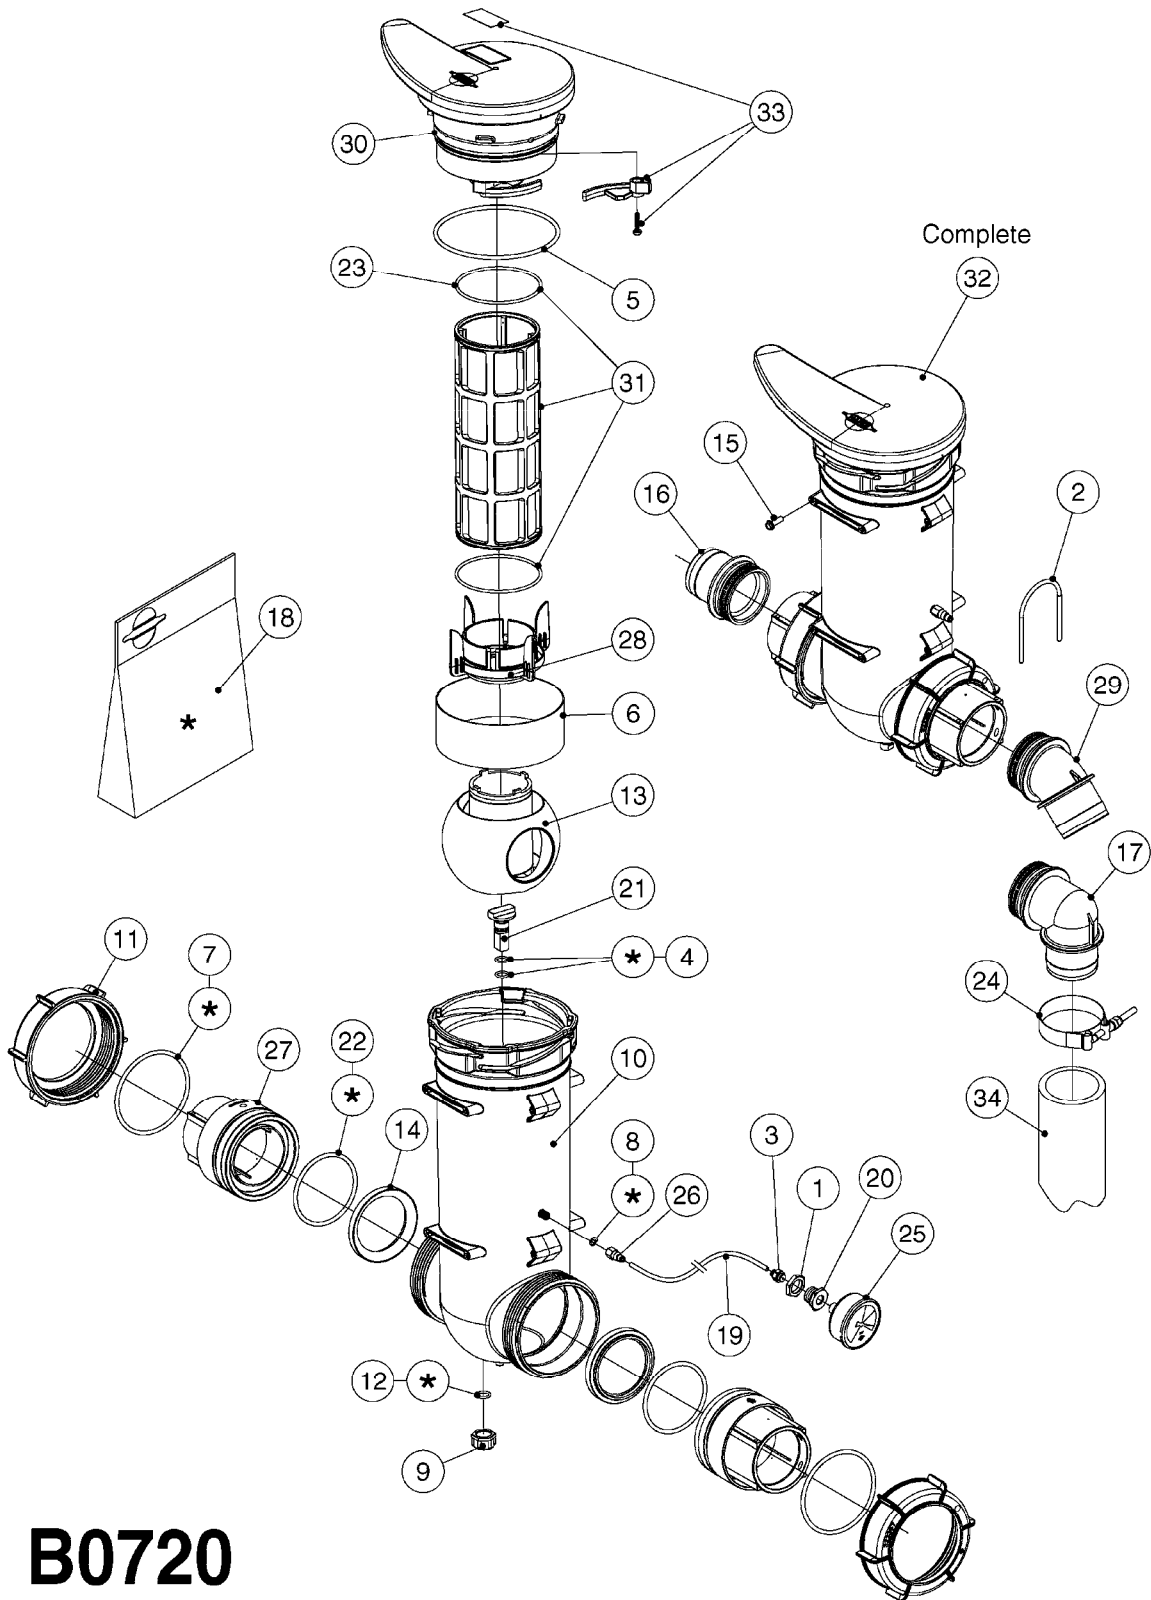

EASY CLEAN FILTER
B0720-HIN, 01:01:16

Page 1
Date 07.02.2020 9:12

Pos.	parts-n°	order qty	description
1	140766	1	NUT 1/2" BSP
2	145997	1	FITT.DK S-93 FORK
3	231346	1	QUICK COUPLER 1/8"BSP X 4 MM
4	240936	1	O-RING D13.3X2.4 NITRIL
5	242570	1	O-RING D150.0 x5.0 SH70 VITON
6	242572	1	RUBBER BELT Ø160x1.5 B=60 EPDM
7	242573	1	O-RING Ø104.14X5.33SH70 NITRIL
8	242593	1	GASKET Ø8/Ø5x1 (PA) 266N-M5X1
9	320047	1	FITT.DK CAPNUT 1/2" BSP
10	322356	1	EASYCLEAN FILTER HOUSING
11	322357	1	CAP F. COUPLER EASYCLEAN FILTE
12	330212	1	O-RING D19/D14X2.4 F.1/2"NUT
13	391090	1	BALL F. EASYCLEAN FILTER ON/OF
14	391091	1	SEAL F. BALL EASYCLEAN FILTER
15	440698	1	SCREW F.PLASTIC 6X18 SS HEXHD
16	727133	1	FITT. S93 2-1/2" STR. S W/O-RI
17	727226	1	FITT. S93 2-1/2" 90° S W/O-RING
18	741826	1	SEAL KIT F. EASYCLEAN FILTER
19	927253	1	RED AIR HOSE, Ø4/2 1810 E
20	14055400	1	FITT.DK REDUC 1/2"x1/8"x1/4"BS
21	14117700	1	SPINDLE S93 L46 NV13 SS
22	24260100	1	O-RING Ø88.0X5.0 SH70 VITON
23	24260700	1	O-RING Ø101.19X3.53 SH70 VITON
24	28030303	1	CLAMP HOSE T-BOLT S2.5" 235-76
25	28053400	1	GAUGE VACUUM SUCT. FILTER NCM
26	28054300	1	QUICK COUPLER 1/8"BSP/Ø4 FEMAL
27	33503200	1	HOSE COUPLER F. EASYCLEAN FILT
28	33503600	1	FILTER CARRIER F. EASYCLEAN
29	72072900	1	FITT. S93 2-1/2" 45° S W/O-RING
30	72270600	1	LID ASSM. EASYCLEAN FILTER
31	72278800	1	FILTER 30 MESH GREEN D110/284
31	72278900	1	FILTER 50 MESH BLUE D110/284
31	72279000	1	FILTER 80 MESH RED D110/284
32	72318900	1	EASYCLEAN FILTER COMPL.
33	74192800	1	FILTER LOCK PARTS - EASYCLEAN
34	92702803	1	HOSE PVC SUCT GRAY 2.5"