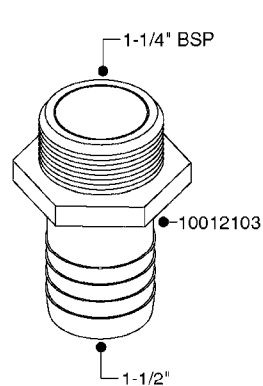

L0050

parts-n°	order qty	description
242594	1	O-RING D14 X 1.78 SCH.70-EPDM
320294	1	FITT.DK TEE 3/8X3/8HB X1/2"BSP
320305	1	FITT.DK HB 3/4'- 3/4' BSP
320386	1	FITT.DK TEE 3/8X3/8HB X3/8"BSP
320397	1	FITT.DK ELB 3/8"HB X 3/8" BSP
320401	1	FITT.DK TEE 1/2X1/2HB X1/2"BSP
320412	1	FITT.DK TEE 1/2X1/2HB X3/8'BSP
320423	1	FITT.DK ELB 1/2'HB X 3/8' BSP
320891	1	FITT.DK HB 3/8'- 3/8' BSP
320972	1	FITT.DK HB 5/16'- 1/4' BSP
322046	1	FITT.DK TEE 1/2X1/2HB X3/4'BSP
322048	1	FITT.DK TEE 3/4X3/4HB X3/4'BSP
330595	1	O-RING D24.6/D20X2.1 -3/4"
333137	1	FITT.DK CONN.1/2" F.NOZZ. DOUB
333141	1	FITT.DK CONN.1/2" F.NOZZ.SING
334041	1	FITT.DK CONN.3/4' F.NOZZ. SING
334042	1	FITT.DK CONN.3/4' F.NOZZ. DOUB
334195	1	FITT.DK ELB. 3/4"HB X 3/4"HB
10012103	1	FITT.PO.HB 1.25X1.50 IMB1012
10014003	1	FITT.PO.HB 1.25X1.25 IMB1010
10036903	1	FITT.PO.HB 1.50X1.50 IMB1212
28019303	1	FITTING HB ELB 3/4NPT-3/4HOSE
61016500	1	HOSE TAIL 3/4" 90°+RG CAP 3/4"
72026700	1	NOZZLE TUBE ADAPTER W/O-RING