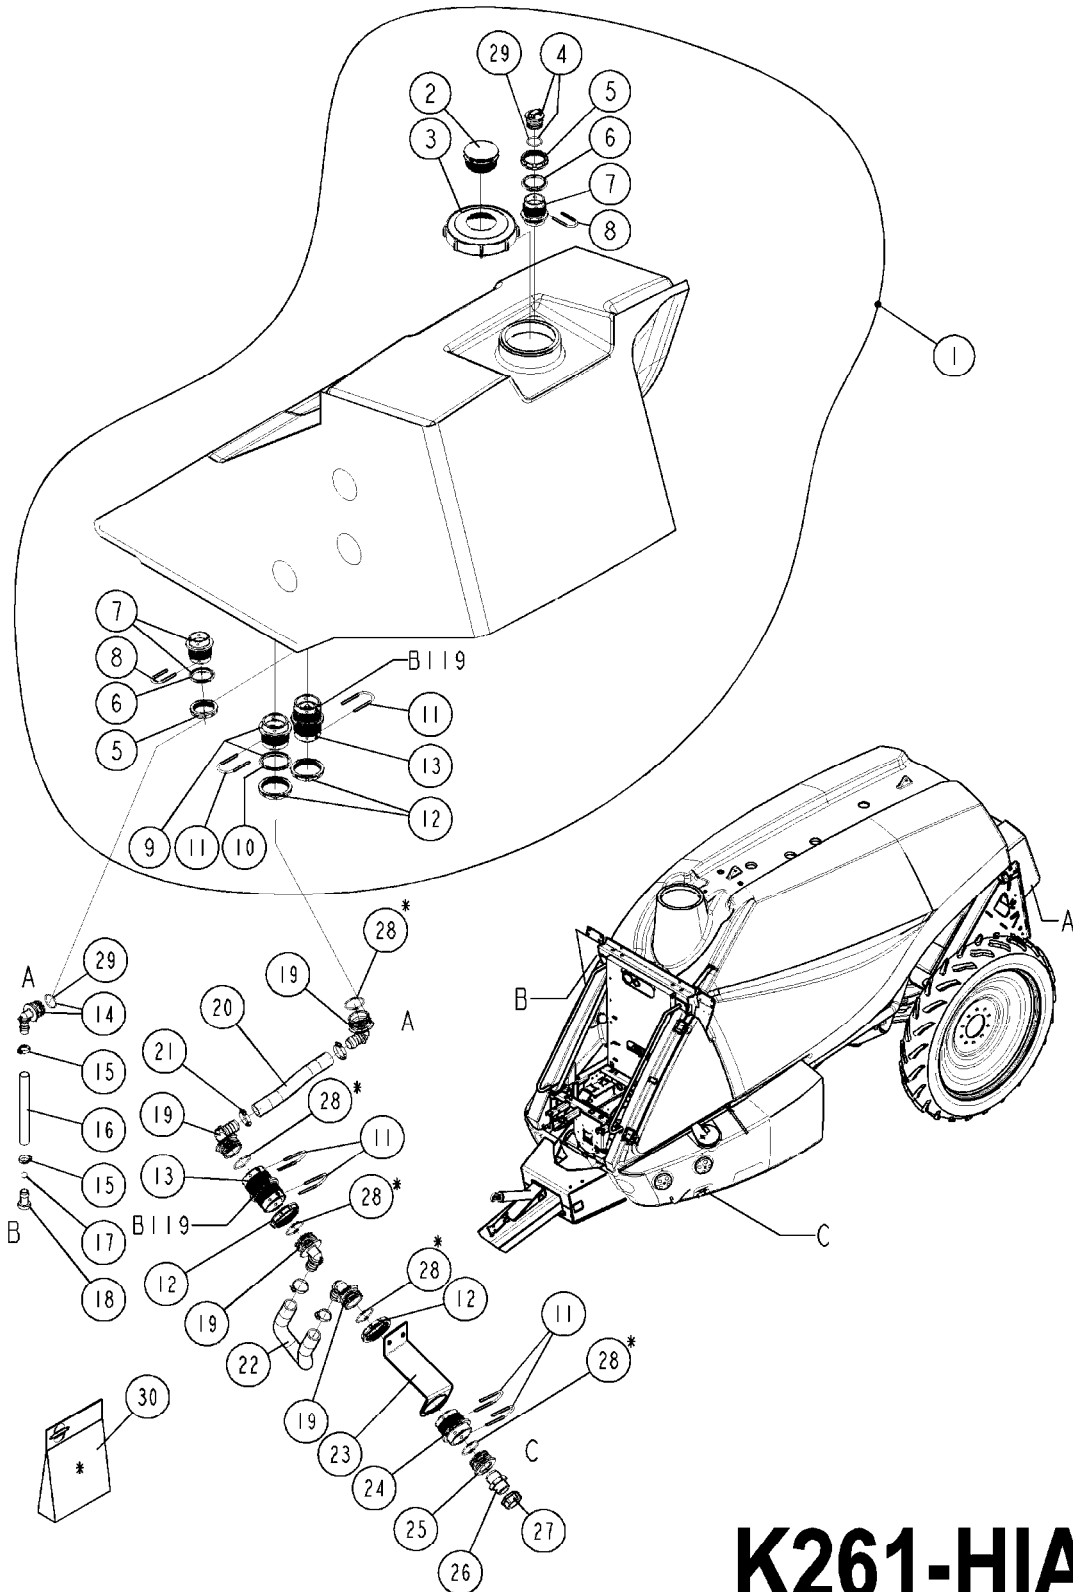

RINSING TANK
K261-HIA, 12:09:17

RINSING TANK
K261-HIA, 12:09:17

Page 1
Date 07.02.2020 9:13

Pos.	parts-n°	order qty	description
1	72285500	1	RINSE TANK 120G. W/FITTINGS NCM/NAV
2	727038	1	VENT F.TANK (FAST FILL)
3	390847	1	LID F. RINSE TANK CM
4	726578	1	FITT.DK S53 PLUG WITH O-RING
5	322107	1	FITT.DK S-53 BULKHEAD NUT
6	334260	1	GASKET F. S-53 BULKHEAD
7	726463	1	FITT.DK S53 BULKHEAD W/GASKET
8	145995	1	FITT.DK S-53 FORK
9	726464	1	FITT.DK S-67 BULKHEAD W/GASKET
10	334261	1	GASKET F. S-67 BULKHEAD
11	145996	1	FITT.DK S-67 FORK
12	322108	1	FITT.DK S-67 BULKHEAD NUT
13	72746000	1	CHECK VALVE S67 2011 THREADED
14	726570	1	FITT.DK S-53 ELB.3/4" W. ORING
15	284584	1	CLAMP HOSE GEAR 3/4" MINI 012
16	927205	1	HOSE R X CLEAR X 3/4 X 0012" L > 4900mm for 55/66/7000 LL > 4700mm for 4400 L
17	334878	1	BALL, YELLOW, SIGHT GAUGE
18	391105	1	FINAL STOPPER, 3/4"
19	334243	1	FITT.DK S-67 ELB.1"
20	92738800	1	SUCTION SPIRAL HOSE 1' ..... L > 2950mm for 25/32/3300 LL > 3475mm for 44/4500
21	283718	1	CLAMP HOSE GEAR D25-34'
22	92738800	1	SUCTION SPIRAL HOSE 1' ..... L > 500mm for all tank sizes
23	16130700	1	MOUNTING PLATE FOR RINSE TANK
24	322104	1	FITT.DK S-67 BULKHEAD
25	322132	1	FITTING S67- BSP1" F
26	320132	1	FITT.DK HN 1" BSP
27	320106	1	FITT.DK CAPNUT 1" BSP
27	242354	1	O-RING D32.2X3.0 VITON
28	242353	1	O-RING 3 X 44.2 VITON
28	241973	1	O-RING Ø3 X 44.2 70 SHORES NITRIL
29	242354	1	O-RING D32.2X3.0 VITON
30	74196100	1	BAG OF 10 PCS. 241973 O-RINGS