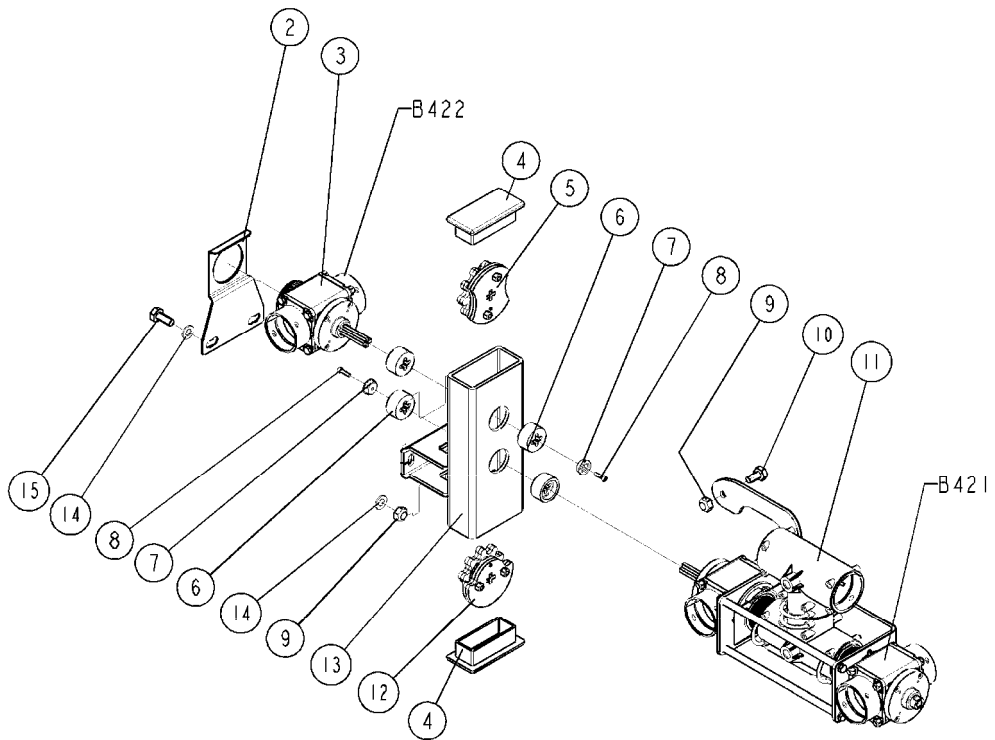

SMART VALVE S67 (11)  
B418-HIA, 31:08:15

**B418**

SMART VALVE S67 (11)  
B418-HIA, 31:08:15

Page 1

Date 07.02.2020 9:12

Pos.	parts-n°	order qty	description
1	72784400	1	PRESSURE VALVES W. GEARBOX COM11
2	168030	1	BRACKET F/3 WAY VALVE
3	72784200	1	VALVE 2-WAYS S67 CM11
4	28114700	1	COVER PLUG RHS 100 X 50 3-5 BLACK
5	72731800	1	GEAR PARTS 2. CM11
6	39134100	1	SUPPORTRING F. S67 VALVE CM11
7	334594	1	PLUG F.VALVE HANDLE BLACK
8	450902	1	BOLT ALLEN HEAD M4 X 16MM
9	460423	1	NUT HEX M10X1.50 LOCK DIN985A2 SS
10	420626	1	BOLT HEX 8.8 DEL M10X20 FT
11	72784300	1	SMARTVALVE S67 CM45/55/7000
12	72731700	1	GEAR PARTS 1. CM11
13	61070200	1	GEARBOX F.S67 VALVE CM45/55/7000
14	471122	1	WASHER, M10, Ø20/10.5X 2.0, SS
15	420604	1	BOLT HEX 8.8 DEL M10X25 FT DIN933