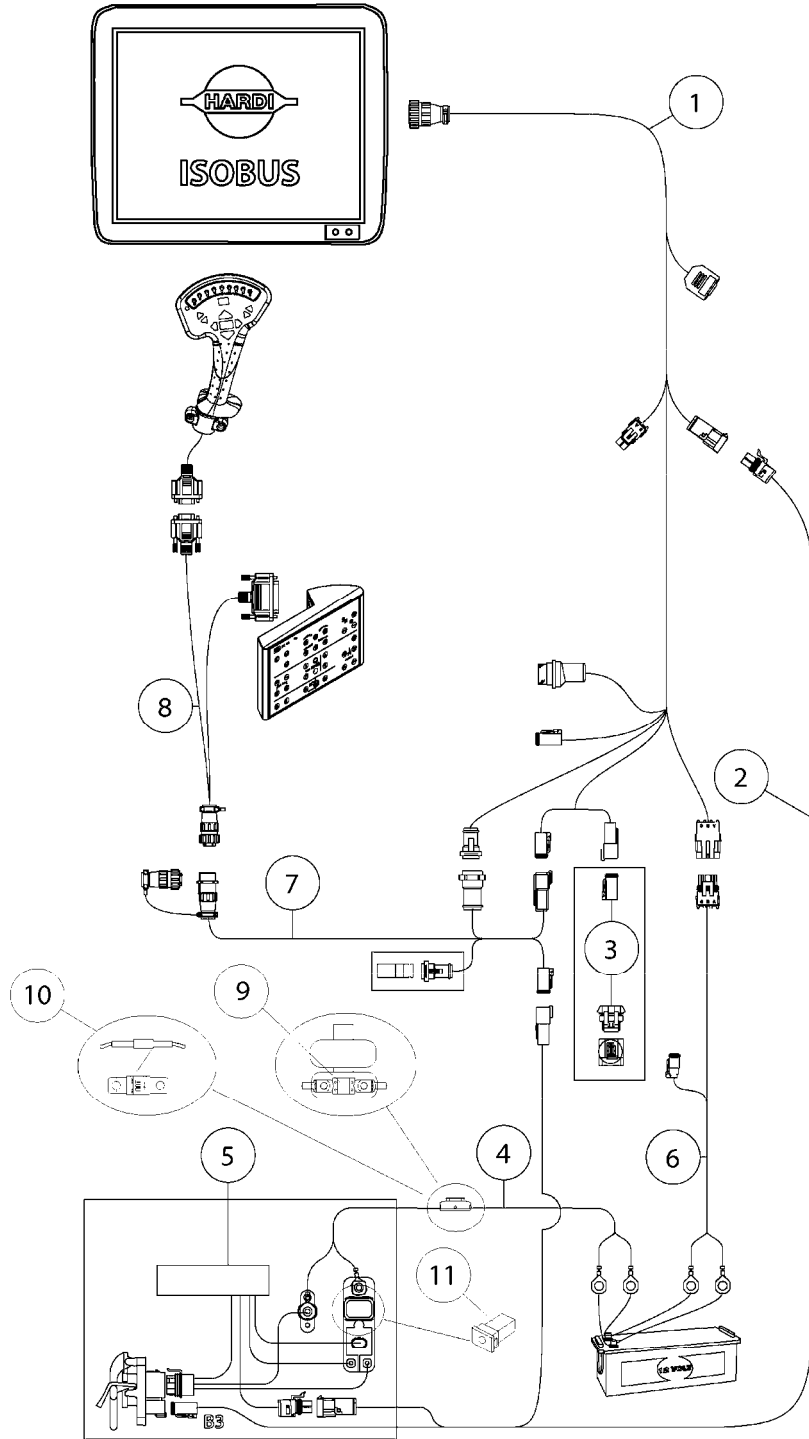

M414-HIA

HC 85/9500 TRACTOR WIRING
ASSY.
M414-HIA, 22:02:13

Page 1
Date 07.02.2020 9:13

Pos.	parts-n°	order qty	description
1	26040200	1	DISPLAY CABLE, HC85/9500, 12' (ISOBUS)
2	26040400	1	ISOBUS POWER/CONTROL EXTENSION
3	26040500	1	ISOBUS ACTIVE TERMINATION
4	26040600	1	ISOBUS POWER CABLE - 16FT
5	26040300	1	ISOBUS IBBC POWER CONT. ASSY.
6	26040900	1	POWER CABLE DISPLAY/GUIDANCE, 15'
7	26040800	1	ISOBUS/HARDI GRIP TEE CABLE
8	26031500	1	CABLE ISO CABIN GRIP SETBOX
9	26076800	1	FUSE 100A MEGA298 SERIES
10	26076900	1	FUSE 100A MIDI498 SERIES
11	26076600	1	FUSE 30A JCASE495 SERIES
11	26076700	1	FUSE 60A JCASE495 SERIES