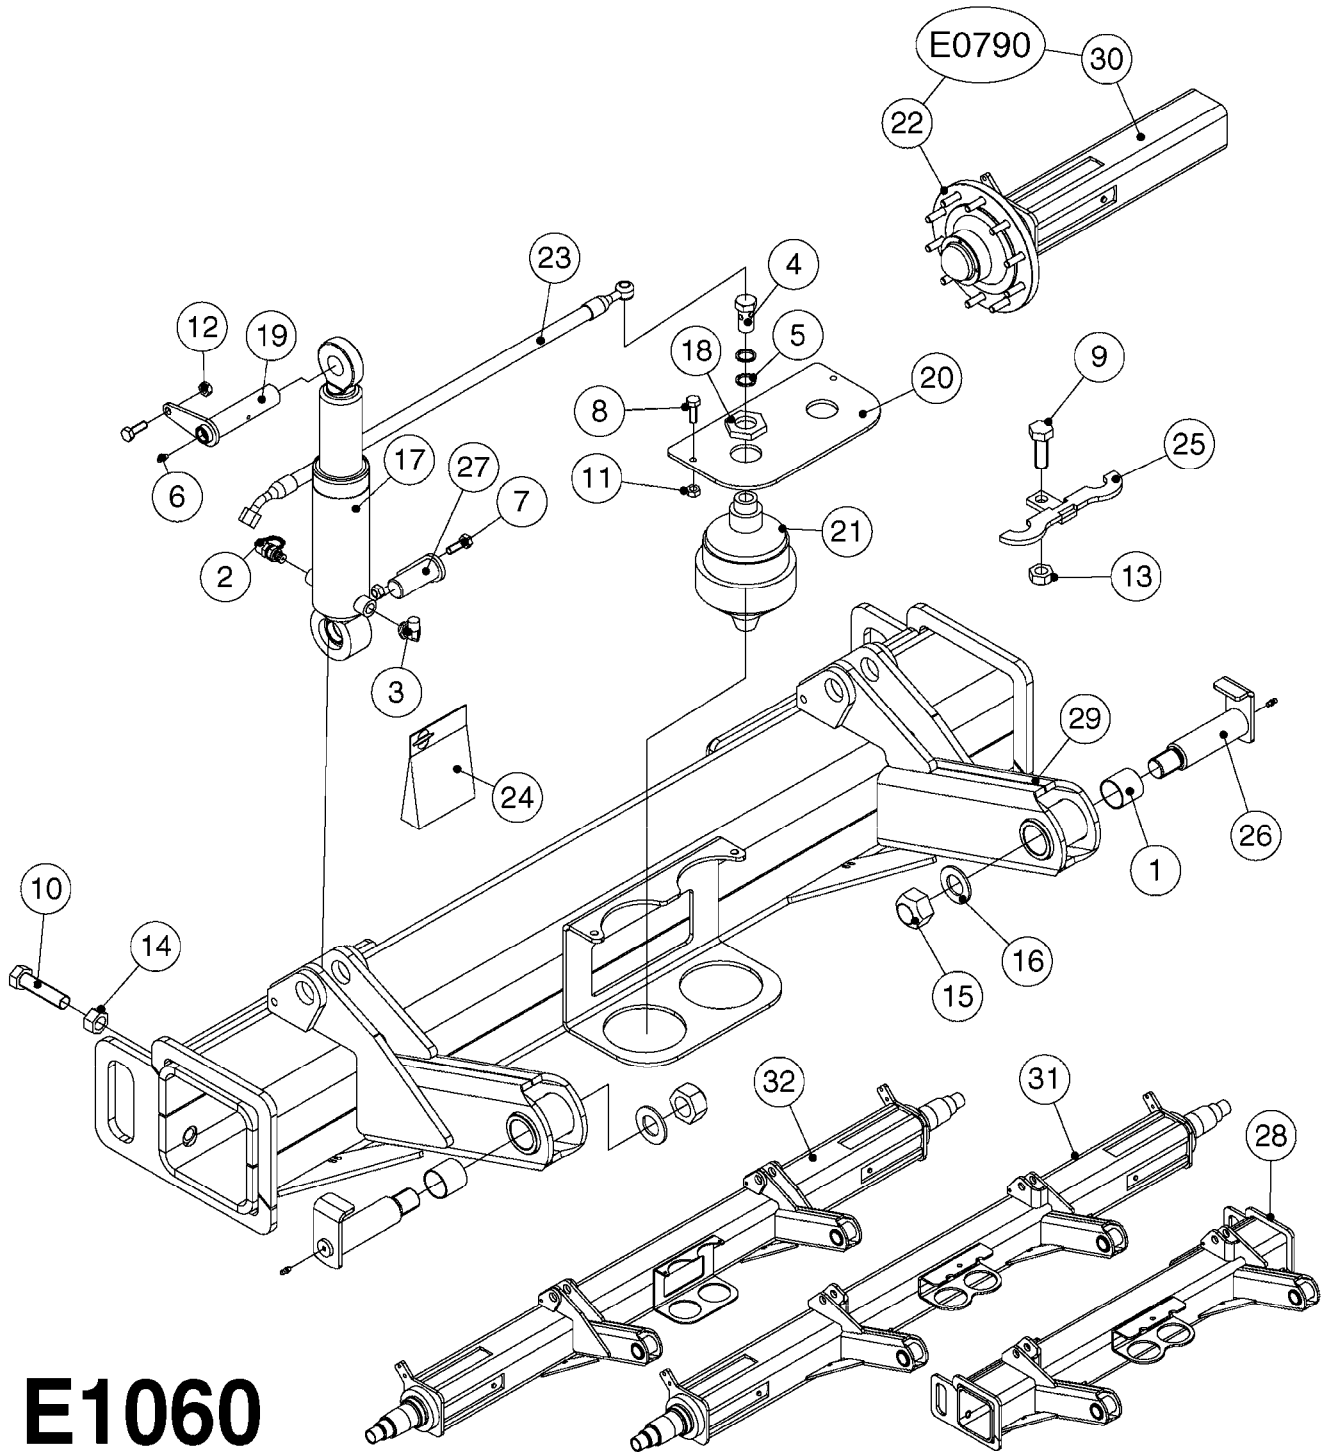

E1060

COMMANDER 4400-7000 SUSPENDED
AXLE
E1060-HIN, 02:04:19

Page 1
Date 07.02.2020 9:13

Pos.	parts-n°	order qty	description
1	210863	1	BUSHING DU FLNG. D40/44 L=26 4400 & 4500
1	210865	1	BUSHING 40mm40mm DU 5500, 6600 & 7000
2	231955	1	NIPPLE F. PRESS GAUGE 1/4" BSP
3	232278	1	NIPPLE 3/8"/90° W. UNION NUT 4400 & 4500 BSP
3	232293	1	ELBOW 90° 1/2"x1/2" 5500, 6600 & 7000 BSP
3	23232500	1	HYD.FIT. M-M 90° 3/8"-11/16" 4400 & 4500 ORFS
3	23242100	1	HYD.FIT. M-M 90° 1/2"-13/16" 5500, 6600 & 7000 ORFS
4	232291	1	BANJO BOLT 1/2" BSP
5	241356	1	DOWTYSEAL 1/2"
6	283699	1	GREASE NIPPLE M6X1
7	421002	1	BOLT HEX 8.8 DEL M10X30 FT DIN933 4400 & 4500
7	421105	1	M10X45 MACHINE SCREW STAINLESS 5500, 6600 & 7000
8	421046	1	BOLT HEX M8X25/25 A2 SS DIN933 5500, 6600 & 7000
9	430581	1	BOLT HEX 8.8 DEL M16X40 FT 4400 & 4500
10	430920	1	BOLT HEX M20x80MM
11	460143	1	SELF LOCK NUT M8 SST A2 DIN985 5500, 6600 & 7000
12	460423	1	NUT HEX M10X1.50 LOCK DIN985A2 SS
13	460585	1	LOCKING NUT M16 DIN985 A2 SS 4400 & 4500
14	461228	1	NUT HEX M20
15	461316	1	NUT HEX LOCK M30X3.5 DIN 985
16	471131	1	WASHER, M30, Ø56/31.0X 4.0, SS
17	781136	1	HYDRAULIC SHOCK NCM4400 SUSP. 4400 & 4500
17	781137	1	HYDRAULIC SHOCK NCM6600 SUSP. 5500, 6600 & 7000
18	14022800	1	NUT M33-1.5/NV=55/L=8
19	14044000	1	PIN Ø35 L=165 DELTA 5500, 6600 & 7000
19	61030800	1	PIN Ø30/L=127 4400 & 4500
20	16155600	1	ACCUMULATOR MT. PLATE 6600 5500, 6600 & 7000
21	28023900	1	ACCUMULATOR 0.75L/70 BAR CM"05 4400 & 4500
21	28059400	1	ACCUMULATOR NCM6600 SUSPENSION 5500, 6600 & 7000
22	28045703	1	HUB ASSY 10-13.19-11.02 25000#
23	28051600	1	HYD. HOSE 3/8" L=745 OML45°/BA 4400 & 4500 BSP
23	28060300	1	HYD. HOSE 1/2" L=710 OML45°/BA 5500, 6600 & 7000 BSP
23	78561500	1	HY.HO.3/8"L= 745 45°-1/2BAN 4400 & 4500 ORFS
23	78570700	1	HY.HO.1/2"L= 795 BAN-45° 5500, 6600 & 7000 ORFS
24	28064100	1	GASKET SET FOR CYL. 781136 4400 & 4500