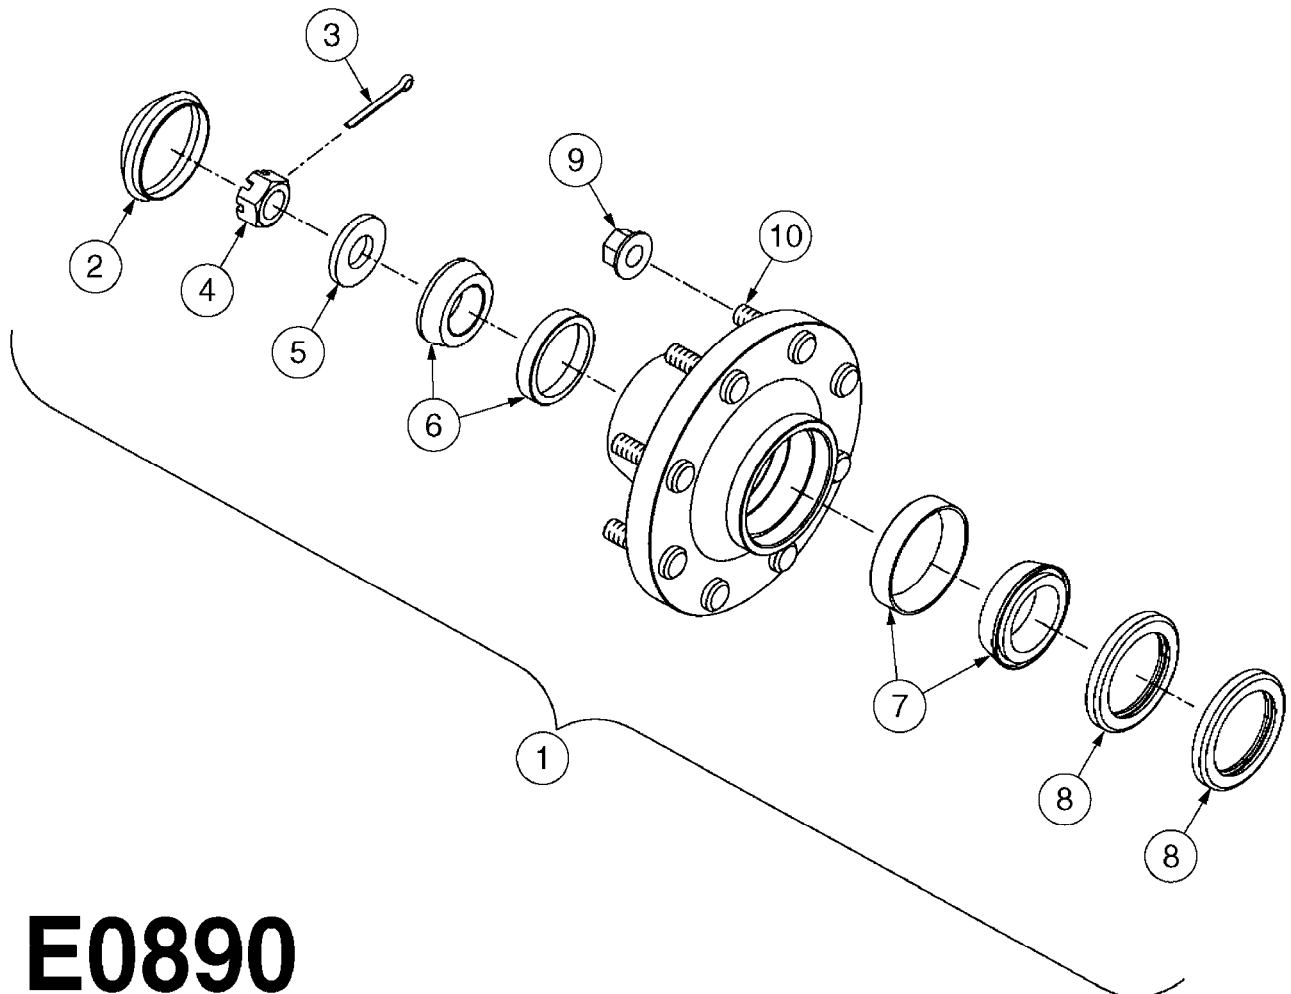

E0890

CAMOPLAST HUB ASSEMBLY - IDLER
E0890-HIN, 01:01:16

Page 1

Date 07.02.2020 9:13

Pos.	parts-n°	order qty	description
1	28078303	1	HUB ASSY.IDLER, G60-8
2	28081403	1	DUST CAP
3	28081503	1	COTTER PIN 7/32" X 2-1/4"
4	28081603	1	CASTLE NUT 1-1/4"-12
5	28081703	1	WASHER 1.28"IDX2.5"ODX0.13"
6	28081803	1	BEARING ASSEMBLY - OUTER
7	28081903	1	BEARING ASSEMBLY - INNER
8	28082003	1	WHEEL SEAL, SINGLE LIP
9	28082103	1	LUG NUT SET (8) IDLER
10	28082203	1	WHEEL STUD SET (8) IDLER