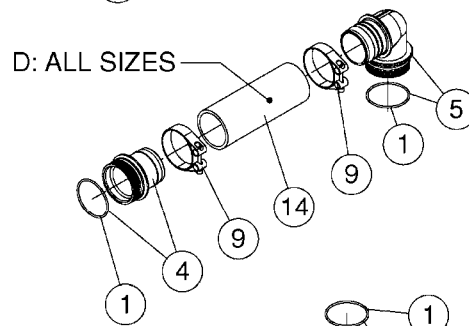

BOTTOM VIEW

TOP VIEW

**AA108**

COMMANDER 55/7000 FLUID SYS.  
PRESSURE  
AA108-HIN, 18:09:17

Page 1  
Date 07.02.2020 9:11

Pos.	parts-n°	order qty	description
1	145996	1	FITT.DK S-67 FORK
2	241973	1	O-RING Ø3 X 44.2 70 SHORES NITRIL NITRIL (BLACK)
2	242353	1	O-RING 3 X 44.2 VITON VITON (BROWN)
3	242020	1	O-RING 39.2 X 3 VITON
4	242109	1	O-RING D32.2x3.0 NITRIL (BLACK)
4	242354	1	O-RING D32.2X3.0 VITON VITON (BROWN)
5	322066	1	FITT.DK S-56 NUT
6	334151	1	FITT.DK S-61 ELB.1-1/4"110 DEG
7	334233	1	FITT.DK S-67 STR.1-1/2" RUBBER
8	334680	1	CLAMP HOSE PLASTIC 1"
9	726560	1	FITT.DK S-67 STR.1" W.O'RING
10	726561	1	FITT.DK S-67 STR.1-1/4" O-RING
11	726571	1	FITT.DK S-53 ELB.1", W ORING
12	726572	1	FITT.DK S-67 1" ELBOW 90 ASSY.
13	726573	1	FITT. S67 5/4" 90° W/O-RING
14	28030003	1	CLAMP HOSE GEAR P1" 6716
15	28030103	1	CLAMP HOSE GEAR P5/4-S1.5"6724
16	72433000	1	FITT.S67 1" 45° W/O-RING
17	72433100	1	FITT.DK S-67 45° 1-1/4"W/ORING
18	72433200	1	FITT.S67 1-1/2" 45°PVC W/O-RING
19	72819300	1	CHECK VALVE S67 2012 NO THREAD
20	92702703	1	HOSE PVC SUCT GRAY 2"
21	92712403	1	HOSE R X1" X300PSI WP X0012"
22	92734403	1	HOSE R X5/4" X200PSI WP X0012"
23	92736503	1	HOSE R X1.5" X200PSI WP X0012"