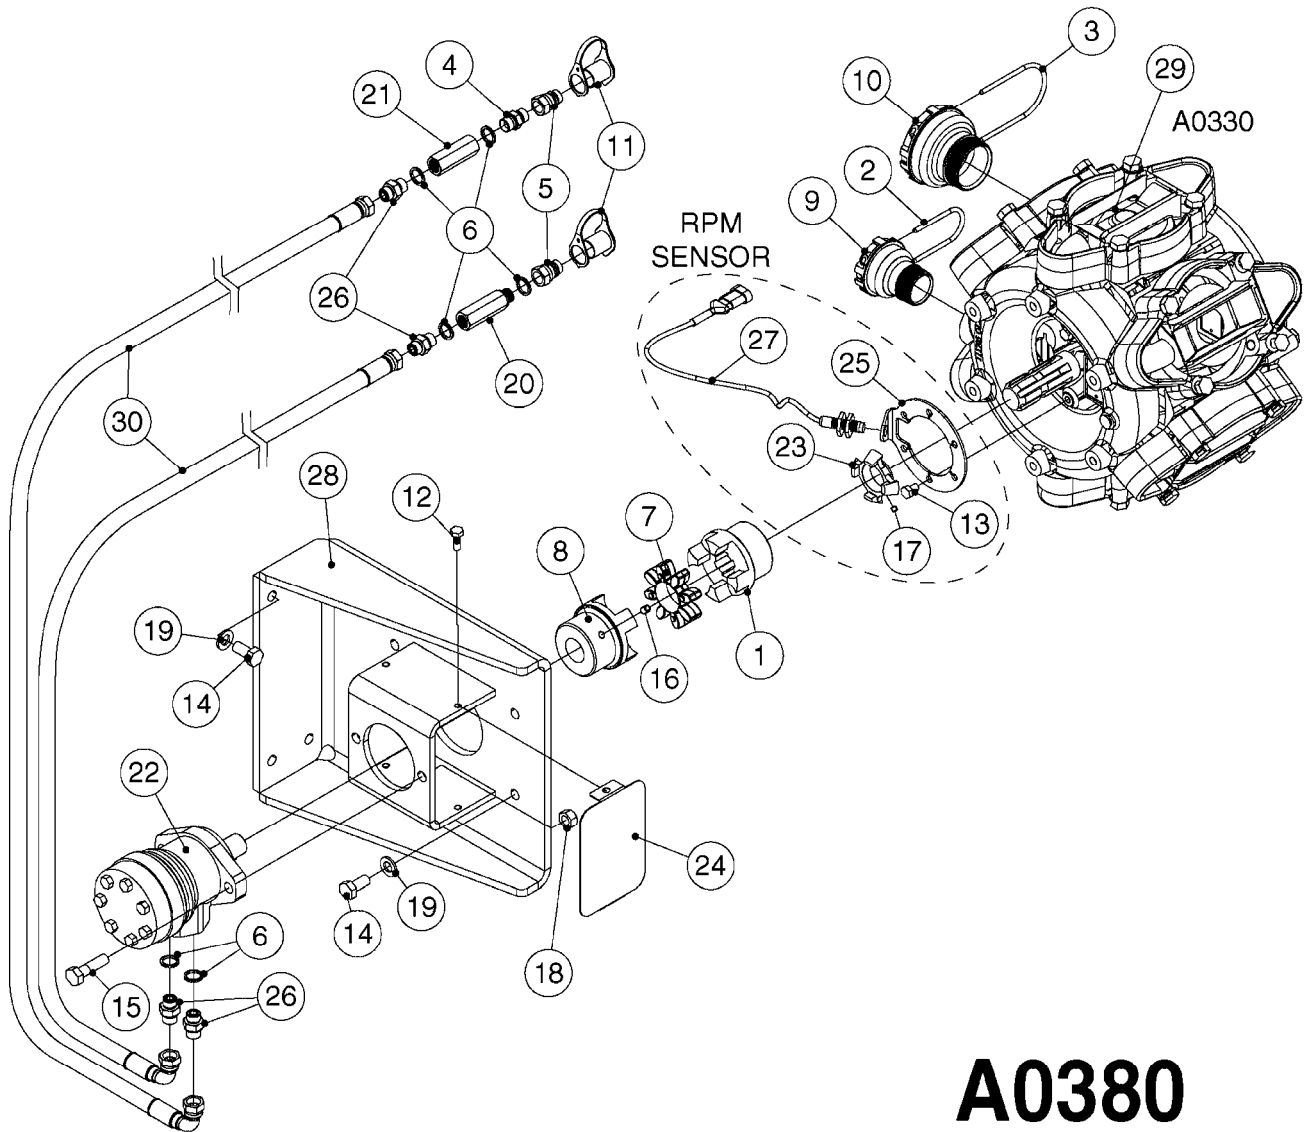

**A0380**

PUMP - 463 FLEX CAPACITY  
A0380-HIN, 07:11:16

Page 1  
Date 07.02.2020 9:12

Pos.	parts-n°	order qty	description
1	111438	1	HUB F.CLUTCH 361/460 PUMP
2	145996	1	FITT.DK S-67 FORK
3	145997	1	FITT.DK S-93 FORK
4	147132	1	HEX NIPPLE 1/2"X1/2" BSP DEL
5	230311	1	QUICK COUPLING 1/2"
6	241356	1	DOWTYSEAL 1/2"
7	283916	1	TOOTHED RIM FOR CLUTCH
8	284521	1	COUPLING HALF CYL.D25MM-KEY
9	322322	1	FITT.DK S-67 X 1-1/4"BSP MALE
10	322324	1	FITTING S93 FEMALE - BSP 2" MALE
11	334206	1	DUST HOOD FOR HY-COUPLING
12	420582	1	BOLT HEX 8.8 DEL M8X20 FT A2
13	420917	1	BOLT HEX 8.8 RAW M8X12 FT
14	430522	1	BOLT HEX 8.8 DEL M12X25 FT
15	430878	1	BOLT HEX 8.8 DEL M12X45 DIN931
16	450052	1	SCREW SET M8X10 BLACK ALLAN
17	450645	1	SCREW ALLAN M6 X 6 SS
18	460703	1	NUT HEX M12X1.75 LOCK DIN985A2 SS
19	471127	1	WASHER, M12, Ø24/13X24X2.5 SS
20	782153	1	PRESS. FLOW VALVE 1/2", 32L/MIN, PAINTED (BLACK)
21	782154	1	CHECK VALVE 284794 (BLACK)
22	783010	1	MOTOR HYDRAULIC OMR50
23	14117800	1	ROTOR RPM SENSOR 4-POL
24	16154400	1	COVER PLATE F. FLEX PUMP MT.
25	16382700	1	PLATE 3 X 148 X 116 / BEND
26	23235300	1	HEX NIPPLE 1/2"-13/16"
27	28120200	1	INDUCTIVE SENSOR M12 0.25M CABLE
28	61038400	1	BRACKET FLEX PUMP MOUNT NCM
29	72363900	1	PUMP 463/10-MOD-2-540
30	78571100	1	HOSE HY X 1/2" X 248" STR+ELB