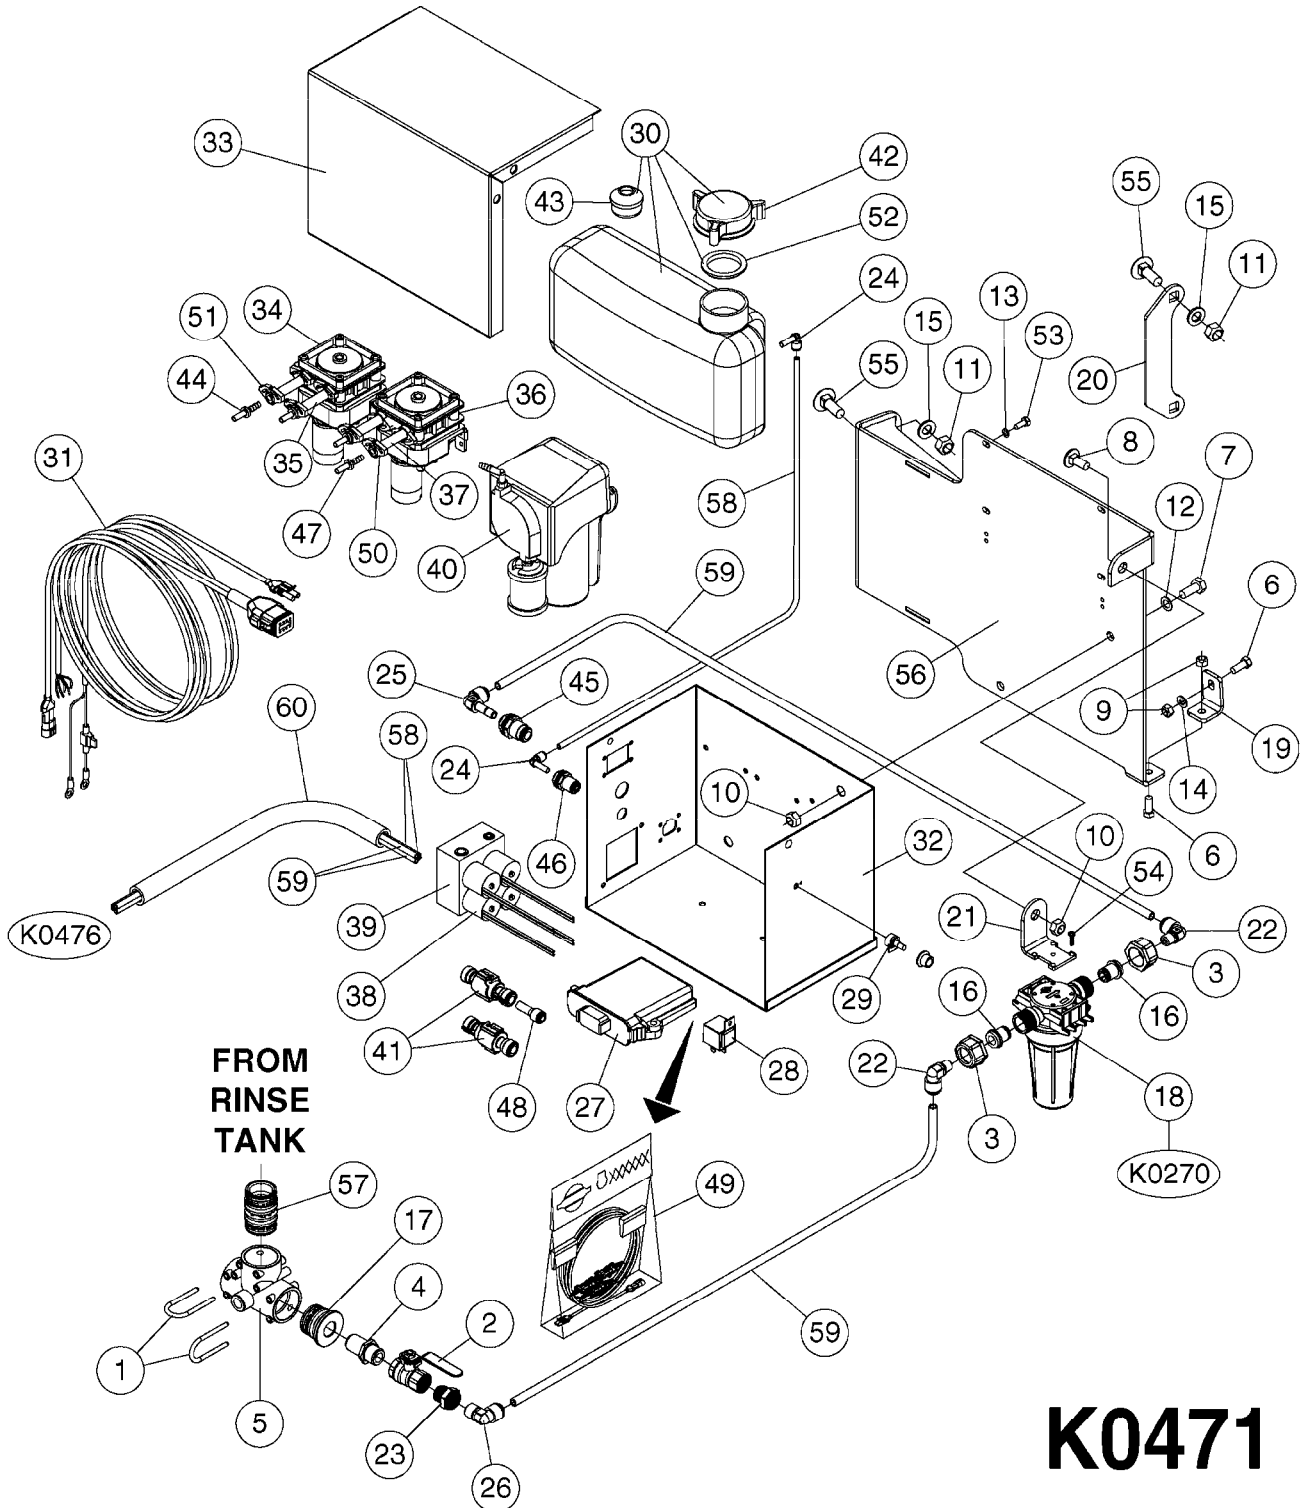

FOAM MARKER - RICHWAY
COMMANDER
K0471-HIN, 22:10:18

Page 1
Date 07.02.2020 9:13

Pos.	parts-n°	order qty	description
1	145995	1	FITT.DK S-53 FORK
2	284227	1	BALL VALVE 1/2"FEMALE THREADS
3	320283	1	FITT.DK NUT 3/4"BSP
4	321742	1	FITT.DK BULKHEAD 1/2' BSP
5	322352	1	FITT.DK S-53 TEE
6	420582	1	BOLT HEX 8.8 DEL M8X20 FT A2
7	420604	1	BOLT HEX 8.8 DEL M10X25 FT DIN933
8	440737	1	BOLT CARRIAGE M10x25 SS
9	460143	1	SELF LOCK NUT M8 SST A2 DIN985
10	460423	1	NUT HEX M10X1.50 LOCK DIN985A2 SS
11	460703	1	NUT HEX M12X1.75 LOCK DIN985A2 SS
12	470046	1	WASHER D18D11X1 LOCK
13	470901	1	WASHER D11.8/D6.1X1.6 SS LOCK
14	471126	1	WASHER, M8, Ø16/ 8.4X 1.6, SS
15	471127	1	WASHER, M12, Ø24/13X24X2.5 SS
16	717426	1	FITT.DK REDUC 1/4"BSP F.3/4"N
17	726694	1	PLUG,S53,1/2"FBSP THD W.ORING
18	845219	1	FILTER IN-LINE 3/4'80 MESH OML
19	16184403	1	FOAM M. COMPRESSOR HANGER
20	16184603	1	FOAM M. COMPRESSOR SHIM
21	16321500	1	LINE FILTER BRACKET, TDZ/DDZ
22	23004703	1	FITT, 1/4"NPT-3/8"90-PTC
23	23004803	1	FITT, 1/2"MPT-3/8"FPT REDUCER
24	23004903	1	FITT, 1/4"PLUG-IN-1/4"90-PTC
25	23005003	1	FITT, 3/8"PLUG-IN-3/8"90-PTC
26	23005103	1	FITT, 3/8"NPT-3/8"90-PTC
27	26029503	1	MODULE, CONTROL, FOAM MARKER, RICHWAY
28	26029603	1	RELAY, 12VDC, RICHWAY
29	26029703	1	POTENTIOMETER, FOAM MARKER, RICHWAY
30	28064703	1	FOAM MARKER CONC. TANK,RICHWAY
31	28064803	1	FOAM MARKER CONT.CABLE,RICHWAY
32	28086403	1	STEEL BODY, FOAM MARKER, RICHWAY
33	28086503	1	STEEL LID, FOAM MARKER, RICHWAY
34	28086603	1	WATER PUMP, FOAM MARKER, RICHWAY
34	28102303	1	RICHWAY WATER PUMP GEAR MOTOR ONLY
35	28086703	1	1/4" PUMP TUBE, WATER, FOAM MARKER, RICHWAY
36	28086803	1	CONCENTRATE PUMP, FOAM MARKER, RICHWAY
37	28086903	1	1/8" PUMP TUBE, CONCENTRATE, FOAM MARKER, RICHWAY
38	28087003	1	2-WAY SOLENOID VALVE, FOAM MARKER, RICHWAY
39	28087103	1	RHD-VTD SOLENOID BLOCK, FOAM MARKER, RICHWAY
40	28087203	1	DIAPHRAGM AIR COMPRESSOR, FOAM MARKER, RICHWAY
41	28087403	1	3/8" CHECK VALVE, FOAM MARKER, RICHWAY
42	28087603	1	1 GALLON TANK CAP, FOAM MARKER, RICHWAY
43	28087703	1	1 GALLON TANK SCREEN, FOAM MARKER, RICHWAY
44	28094103	1	FITT.1/4" STEM X 1/4" HOSE BARB
45	28095803	1	3/8"T BULKHEAD
46	28095903	1	1/4"T BULKHEAD
47	28096403	1	1/4" STEM X 3/16" HB
48	28096503	1	3/8" STEM X 1/4"T
49	28097103	1	POWER UNIT HARNESS, RICHWAY TRAILER INSIDE WIRING HARNESS COMPLETE
50	28102103	1	RICHWAY #23 QUICK CLAMP
51	28102203	1	RICHWAY #26 QUICK CLAMP
52	28102403	1	RICHWAY TANK CAP GASKET
53	41000603	1	BOLT HEX 1/4"X1/2" SS
54	44076200	1	SCREW WN5451 5X16 SS TORX
55	45001300	1	CARRIAGE BOLT M12X35 DIN603 A2
56	61020003	1	BRKT, FOAM MARKER F.COM, RICHWAY
57	72114300	1	FITT. DK S-53 MALE MALE W.ORIN
58	92703303	1	HOSE LLDPE .25"X.17"X12" BLACK
59	92703403	1	HOSE LLDPE .38"X.25"X12" BLACK