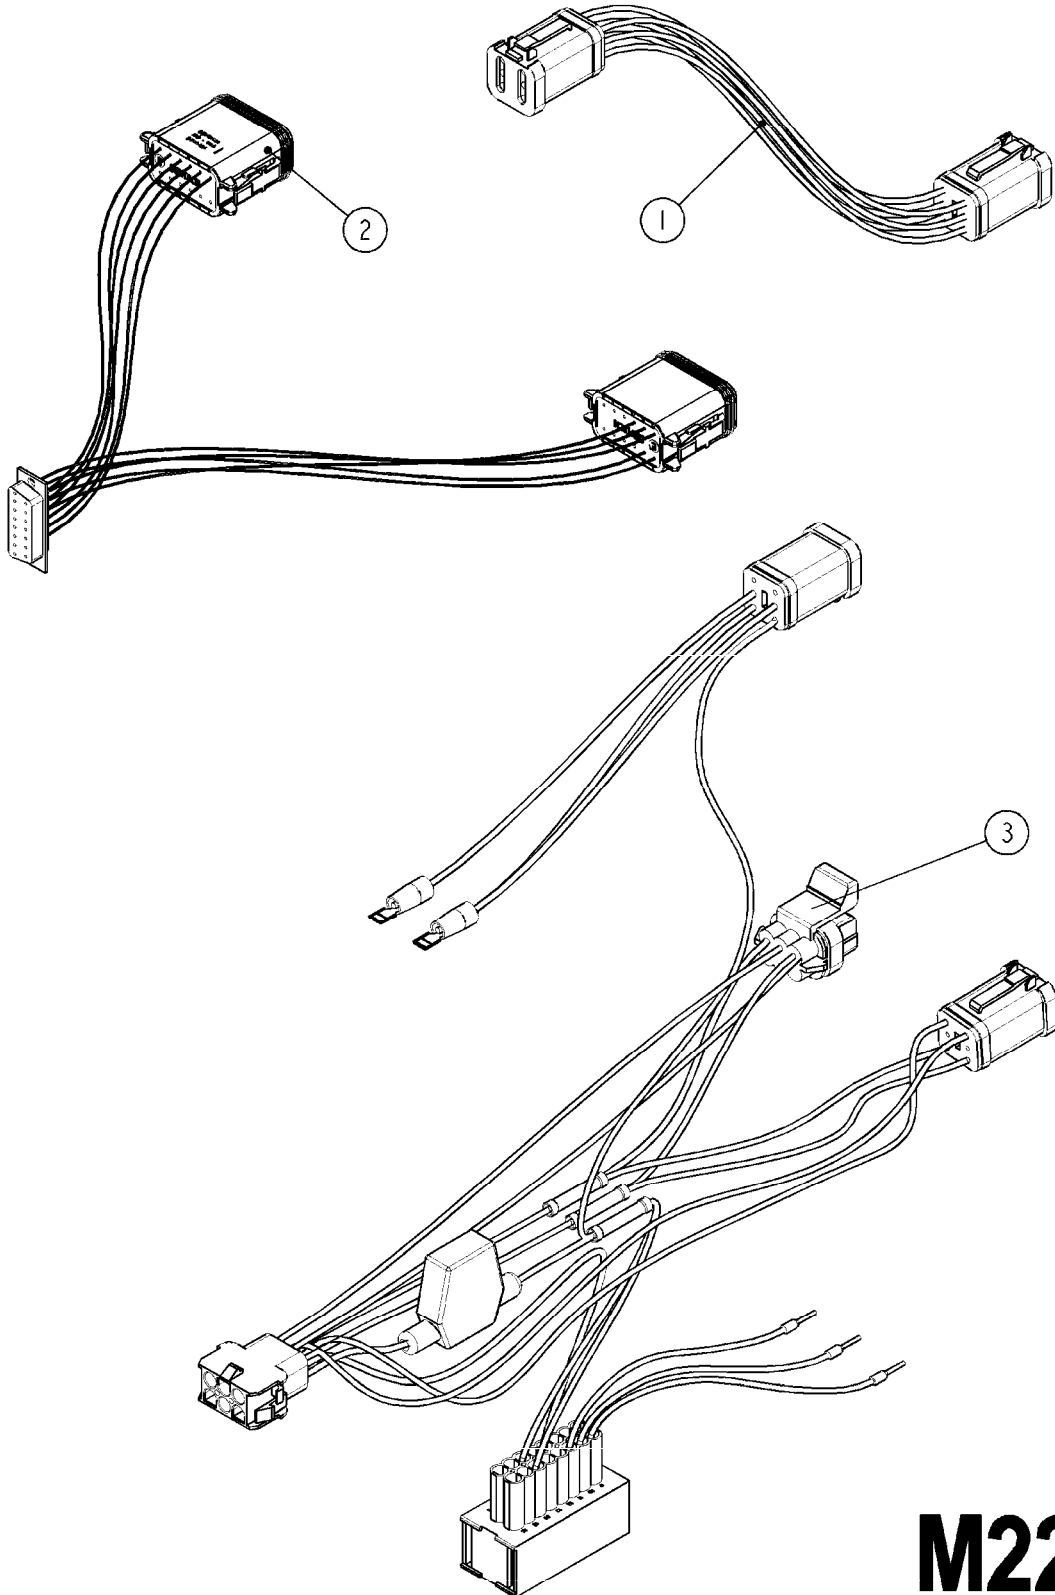

M226

CABLE ISO JC HW V.3 UC5 CM11
M226-HIA, 05:08:14

Page 1

Date 07.02.2020 9:13

Pos.	parts-n°	order qty	description
1	26039100	1	CABLE, DT06 6P FEMALE L=300MM
2	26039300	1	CABLE, DAH UC5 INPUT MODULE
3	26057600	1	WH ISO JC C2C UC5 ECUPWR