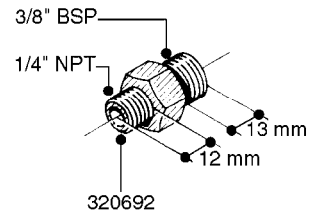

FITTINGS - HEXAGON NIPPLES  
L0030-HIN, 01:01:16

Page 0  
Date 07.02.2020 9:13

**L0030**

FITTINGS - HEXAGON NIPPLES  
L0030-HIN, 01:01:16

Page 1  
Date 07.02.2020 9:13

parts-n°	order qty	description
10015303	1	FITT.PO.HN 1.00X1.00 M1000
10425003	1	FITT.PO.HN 1.25X1.00 MCPHEE
320132	1	FITT.DK HN 1" BSP
320176	1	FITT.DK HN 3/8"X1/2" BSP
320445	1	FITT.DK HN 1/4"X3/8" BSP
320655	1	FITT.DK HN 1/2"-1/2" BSP
320692	1	FITT.DK HN 3/8'BSPX1/4'NPT
320703	1	FITT.DK HN 3/8BSP X1/2 &1/4NPT
320725	1	FITT.DK NIPPLE 3/8"-3/8" BSP
320902	1	FITT.DK HN 3/8'X 1/4' BSP
390232	1	FITT.DK HN 1-1/2' X 1-1/4' BSP
390276	1	FITT.DK HN 1'BSP