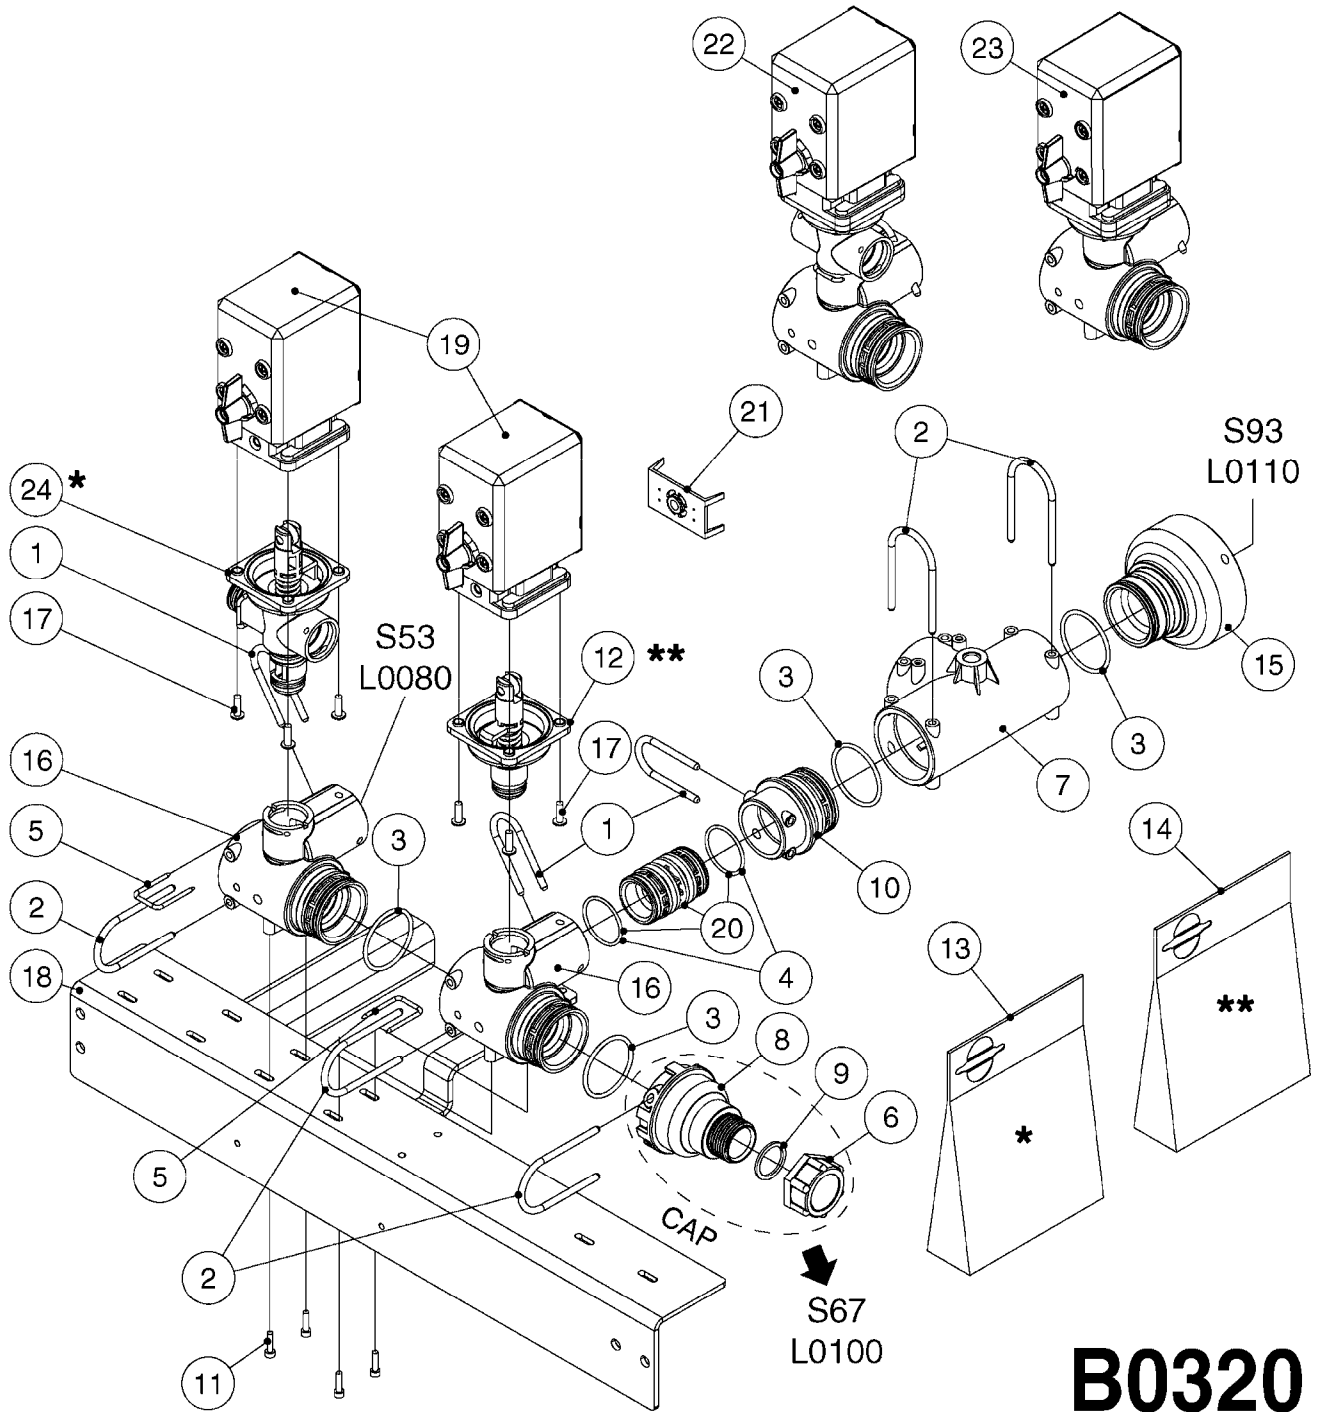

EFC BOOM VALVES
B0320-HIN, 08:04:19

Page 1
Date 07.02.2020 9:12

Pos.	parts-n°	order qty	description
1	145995	1	FITT.DK S-53 FORK
2	145996	1	FITT.DK S-67 FORK
3	242353	1	O-RING 3 X 44.2 VITON
4	242354	1	O-RING D32.2X3.0 VITON
5	270211	1	FITT.DK S25 FORK L=37.5
6	320106	1	FITT.DK CAPNUT 1" BSP
7	322224	1	FITT.DK S-67 TEE
8	322321	1	FITT.DK S-67 X 1"BSP MALE
9	330326	1	O-RING D30/D24X2 F.1"NUT
10	334564	1	FITT.DK S-67 TO S-53 ADAPTER
11	450902	1	BOLT ALLEN HEAD M4 X 16MM
12	725257	1	SPINDLE SECT. F/EC DISTRIBUTOR
13	741822	1	SEAL KIT - 1 SECTION (05)
14	755726	1	O-RING KIT F.EC/ESC SEC.VALVE
15	33500700	1	FITT.DK ADAPTER S-93F S67M
16	33502400	1	DISTRIBUTION HOUSING EFC
17	44076200	1	SCREW WN5451 5X16 SS TORX
18	61032700	1	BRACKET F. EFC SEC. VALVES < 7
18	61032800	1	BRACKET F. EFC SEC.VALVES <4>6
19	72048000	1	MOTOR, DISTRIBUTION 1:300
20	72114300	1	FITT. DK S-53 MALE MALE W.ORIN
21	72137200	1	MCROSWCH ASSY F.Boom VLV 300:1
22	72233700	1	SECTION VALVE, EFC, 1:300
23	72284000	1	BYPASS VALVE, EFC, 1:300
24	72591700	1	SPINDLE SECT.W/O CONS.PRESSURE