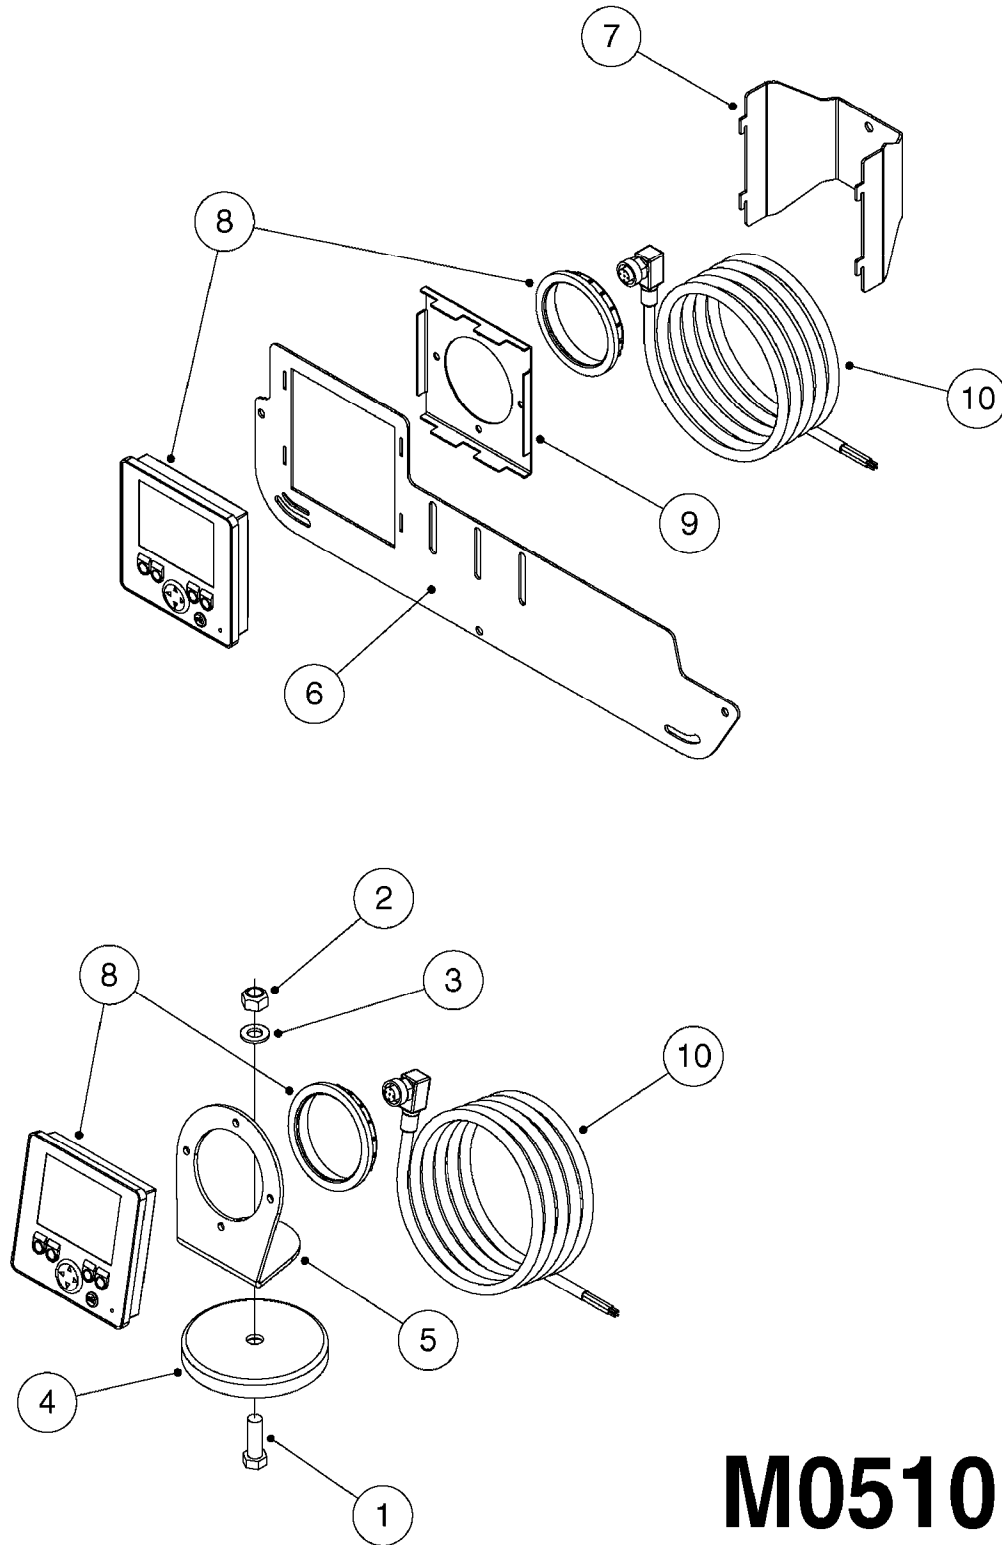

TRACK CABLE CM45/55/7000  
M0480-HIN, 08:12:16

**M0480**

TRACK CABLE CM45/55/7000  
M0480-HIN, 08:12:16

Page 1

Date 07.02.2020 9:14

Pos.	parts-n°	order qty	description
1	262107	1	NUT F. BULKHEAD CABLE GRAY
2	420582	1	BOLT HEX 8.8 DEL M8X20 FT A2
3	450902	1	BOLT ALLEN HEAD M4 X 16MM
4	460143	1	SELF LOCK NUT M8 SST A2 DIN985
5	461145	1	NUT HEX M4 LOCK
6	471037	1	SCREW A 4,3 DIN 125
7	471126	1	WASHER, M8, Ø16/ 8.4X 1.6, SS
8	16261500	1	PLATE FOR TRACK CABLE NCM/NAV
9	26024000	1	CABLE SET FOR TRACK NCM
10	72612700	1	TRACK JUNCTION BOX/BRACKETS CM