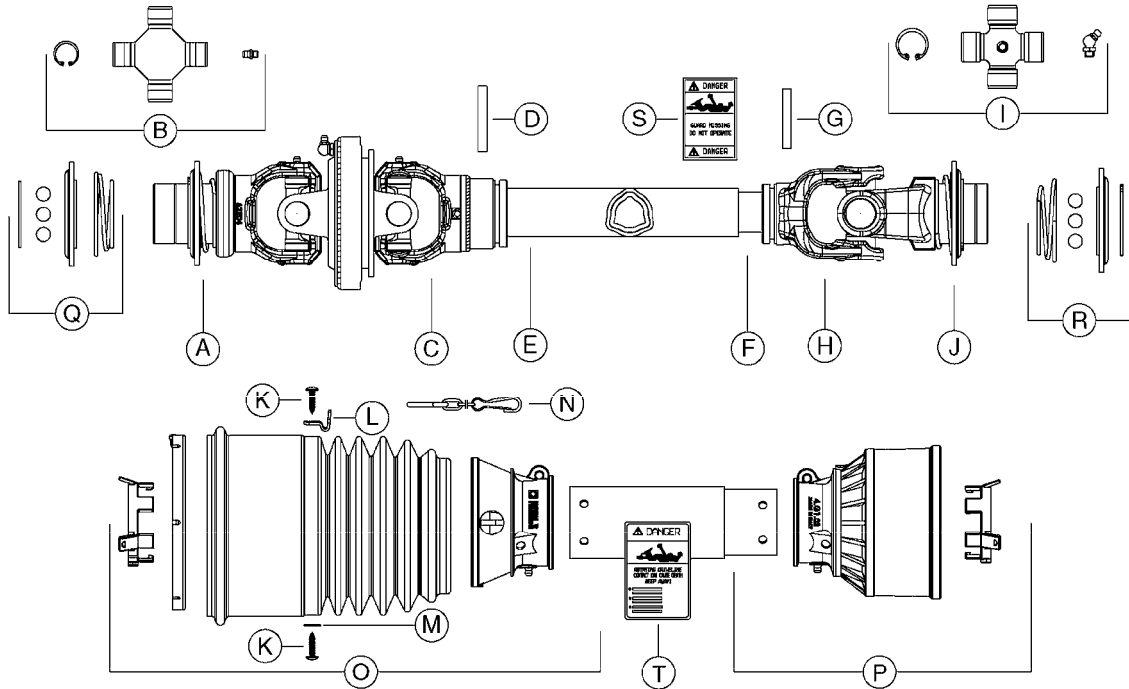

**COMPLETE ASSEMBLIES
WHOLEGOODS ITEMS**

100 SERIES

G-SERIES

PTO #	28035003 *	28035103 *
TRACTOR	1-3/8" 21 SPLINE	1-3/4" 20 SPLINE
IMPLEMENT	1-3/8" 21 SPLINE	1-3/8" 21 SPLINE
LENGTH	1210/1890	1210/1890
A	28040203	28041303
B	28040303	28040303
C	28040403	28040403
D	28009803	28009803
E	28009003	28009003
F	28009103	28009103
G	28009903	28009903
H	28010103	28010103
I	28040503	28009403
J	28040603	28027803
K	28040903	28040903
L	28041703	28041703
M	28041603	28041603
N	28040703	28040703
O	28041103	28041103
P	28041203	28041503
Q	28040803	28041403
R	28041003	XXXXXXXX
S	28041803	28041803
T	28041903	28041903

* Changed in 2016 from 100 series to G-Series (see page A0610).

A0560