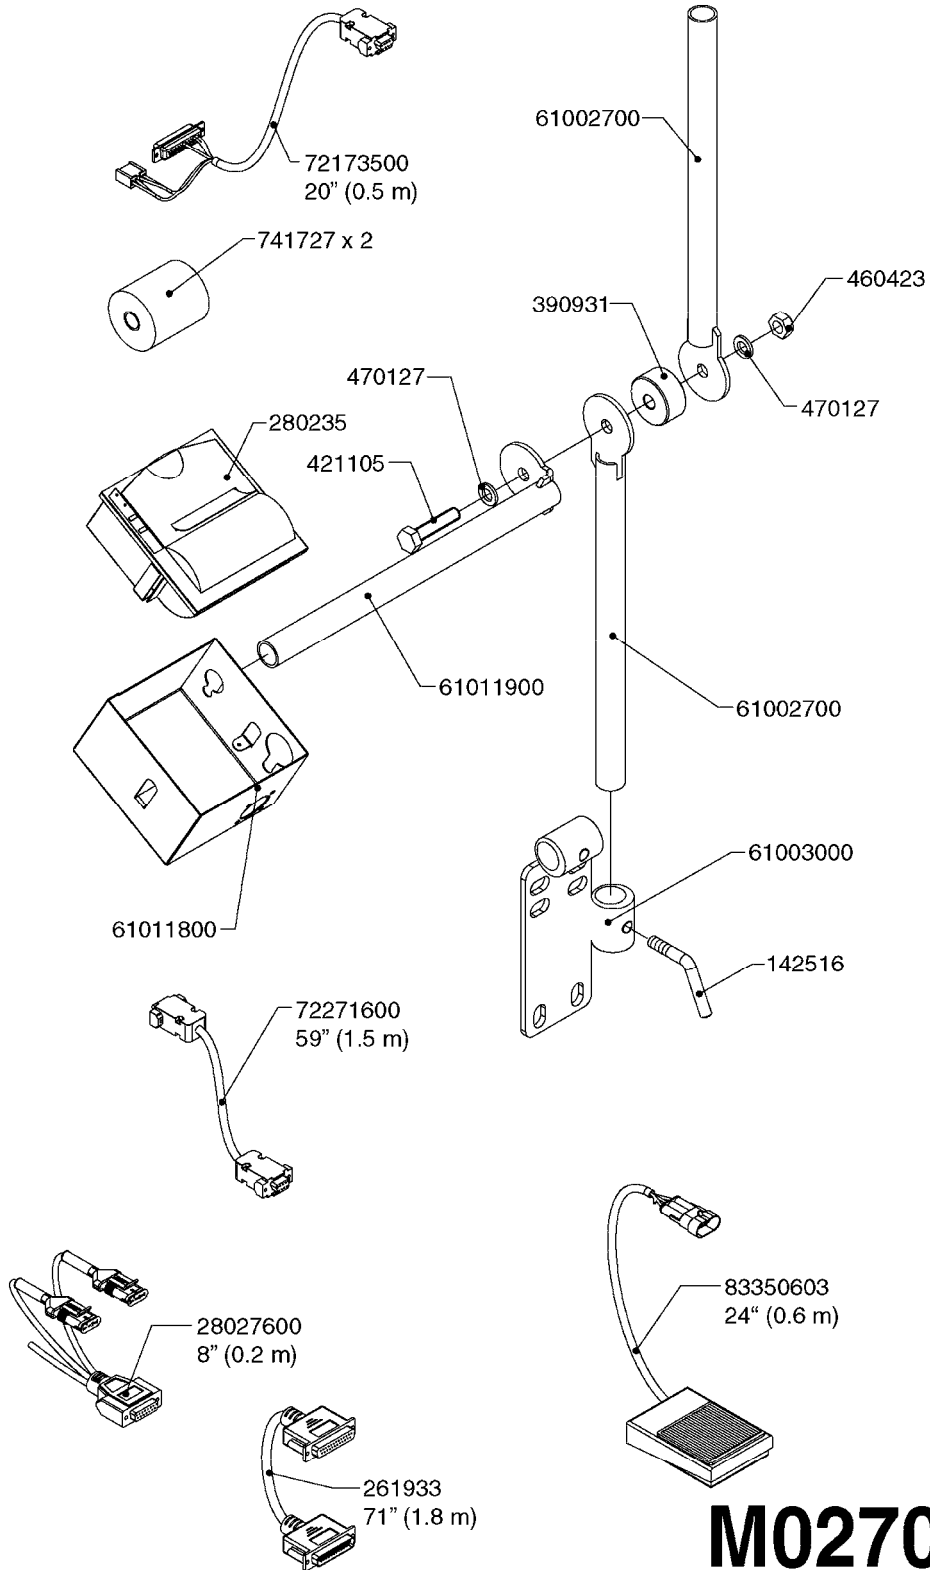

HC 5500 ACCESSORIES  
M0270-HIN, 01:01:16

Page 1

Date 07.02.2020 9:13

parts-n°	order qty	description
142516	1	SCREW SET M10 BENT F. LOCKING
261933	1	CABLE W/PLUG 2X25 L=71"
280235	1	HARDI PRINTER WITH CLOCK
390931	1	PLASTIC SPACER D40XD11 L=20
421105	1	M10X45 MACHINE SCREW STAINLESS
460423	1	NUT HEX M10X1.50 LOCK DIN985A2 SS
470127	1	WASHER D15D10X2 M10 LOCK
741727	1	PAPER, THERMAL, HC5500 PRINTER
28027600	1	WIRE HC5500 AUX.
61002700	1	TUBE BRACKET F.TRACTOR MOUNT
61003000	1	BRACKET F.TRACTOR MOUNT
61011800	1	BOX FOR HARDI PRINTER
61011900	1	TUBE BRACKET F.TRACTOR MOUNT
72173500	1	WIRE F.PRINTER HC5500 L=20"
72271600	1	HC5500 COMMUNICATION CABLE
83350603	1	FOOT SWITCH HC5500 CONTROL