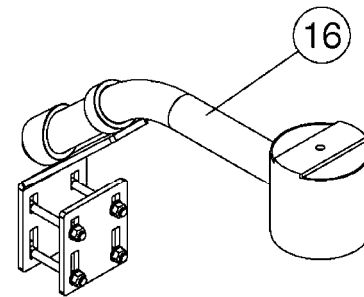

NORAC UC5 BOOM HEIGHT CONTROL
M0370-HIN, 16:10:18

Pos.	parts-n°	order qty	description
1	26022703	1	CABLE, INTERFACE, TILT, NORAC UC5
2	26023503	1	CABLE UC5 INTERFACE MAIN AMP
3	26032600	1	CABLE UC5 NETWORK 14 AWG 10M
4	26043000	1	NORAC UC5 NETWORK 2 PIN PLUG
5	26043300	1	CABLE UC5 VALVE 2PIN/2PIN DT
6	26043400	1	NORAC UC5 CONTROLLER MODULE
7	26043500	1	NORAC UC5 VALVE MODULE
8	26043600	1	MODULE, INPUT, NORAC UC5
9	26043700	1	SENSOR, NORAC, UC5, ULTRASONIC
10	26043800	1	NORAC UC5 NETWORK COUPLER 2-WAY
11	26043900	1	NORAC UC5 NETWORK COUPLER 8-WAY
12	26044200	1	CABLE UC5 NETWORK 18 AWG 20M
13	26023803	1	NORAC UC5 ROLL SENSOR OLD STYLE NORAC P/N 43740
13	26044300	1	NORAC UC5 ROLL SENSOR NEW STYLE NORAC P/N 43741
14	26044400	1	NORAC UC5 - UC7 COUPLER 2-WAY/TERM.
15	26047100	1	CABLE UC5 NETWORK 14 AWG 1M
16	26049900	1	CABLE UC5 NETWORK 14 AWG 3M
17	26057900	1	UC5 NETWORK 6 PIN PLUG
18	26058000	1	NORAC UC5 NETWORK 12-PIN PLUG
19	26084700	1	MESH KIT ULTRASONIC SENSOR FOR 2018 AND NEWER SENSORS
19	28098003	1	MESH AND CLIP KIT, NORAC FOR PRE-2018 SENSORS
20	28050303	1	NORAC RUBBER TOP&BOLT F.SENSOR DIA.30MMX30MMX8MM
21	28055503	1	NORAC VALVE MOUNTING HARDWARE
22	28086600	1	FOAM DISC F. SENSOR NORAC
23	78216100	1	NORAC VALVE BLOCK COMP, DEUTSCH CON.

M0375