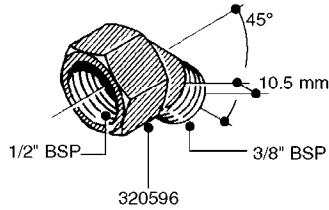

FITTINGS - HEXAGON NIPPLES  
L0030-HIN, 01:01:16

Page 0  
Date 07.02.2020 9:13

**L0030**

FITTINGS - HEXAGON NIPPLES  
L0030-HIN, 01:01:16

Page 1  
Date 07.02.2020 9:13

parts-n°	order qty	description
10015303	1	FITT.PO.HN 1.00X1.00 M1000
10425003	1	FITT.PO.HN 1.25X1.00 MCPHEE
320132	1	FITT.DK HN 1" BSP
320176	1	FITT.DK HN 3/8"X1/2" BSP
320445	1	FITT.DK HN 1/4"X3/8" BSP
320655	1	FITT.DK HN 1/2"-1/2" BSP
320692	1	FITT.DK HN 3/8'BSPX1/4'NPT
320703	1	FITT.DK HN 3/8BSP X1/2 &1/4NPT
320725	1	FITT.DK NIPPLE 3/8"-3/8" BSP
320902	1	FITT.DK HN 3/8'X 1/4' BSP
390232	1	FITT.DK HN 1-1/2' X 1-1/4' BSP
390276	1	FITT.DK HN 1'BSP