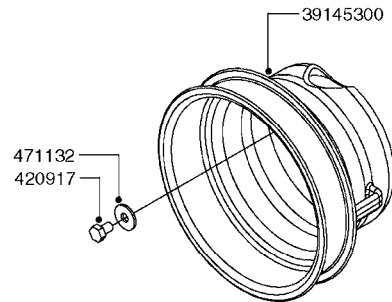

SUCTION SIDE OF PUMP (WITH 2" SUCTION PORT)

**COMPLETE PUMP
(NLA) REPLACED BY 464 PUMP (SEE PAGE A0350)**

A0390