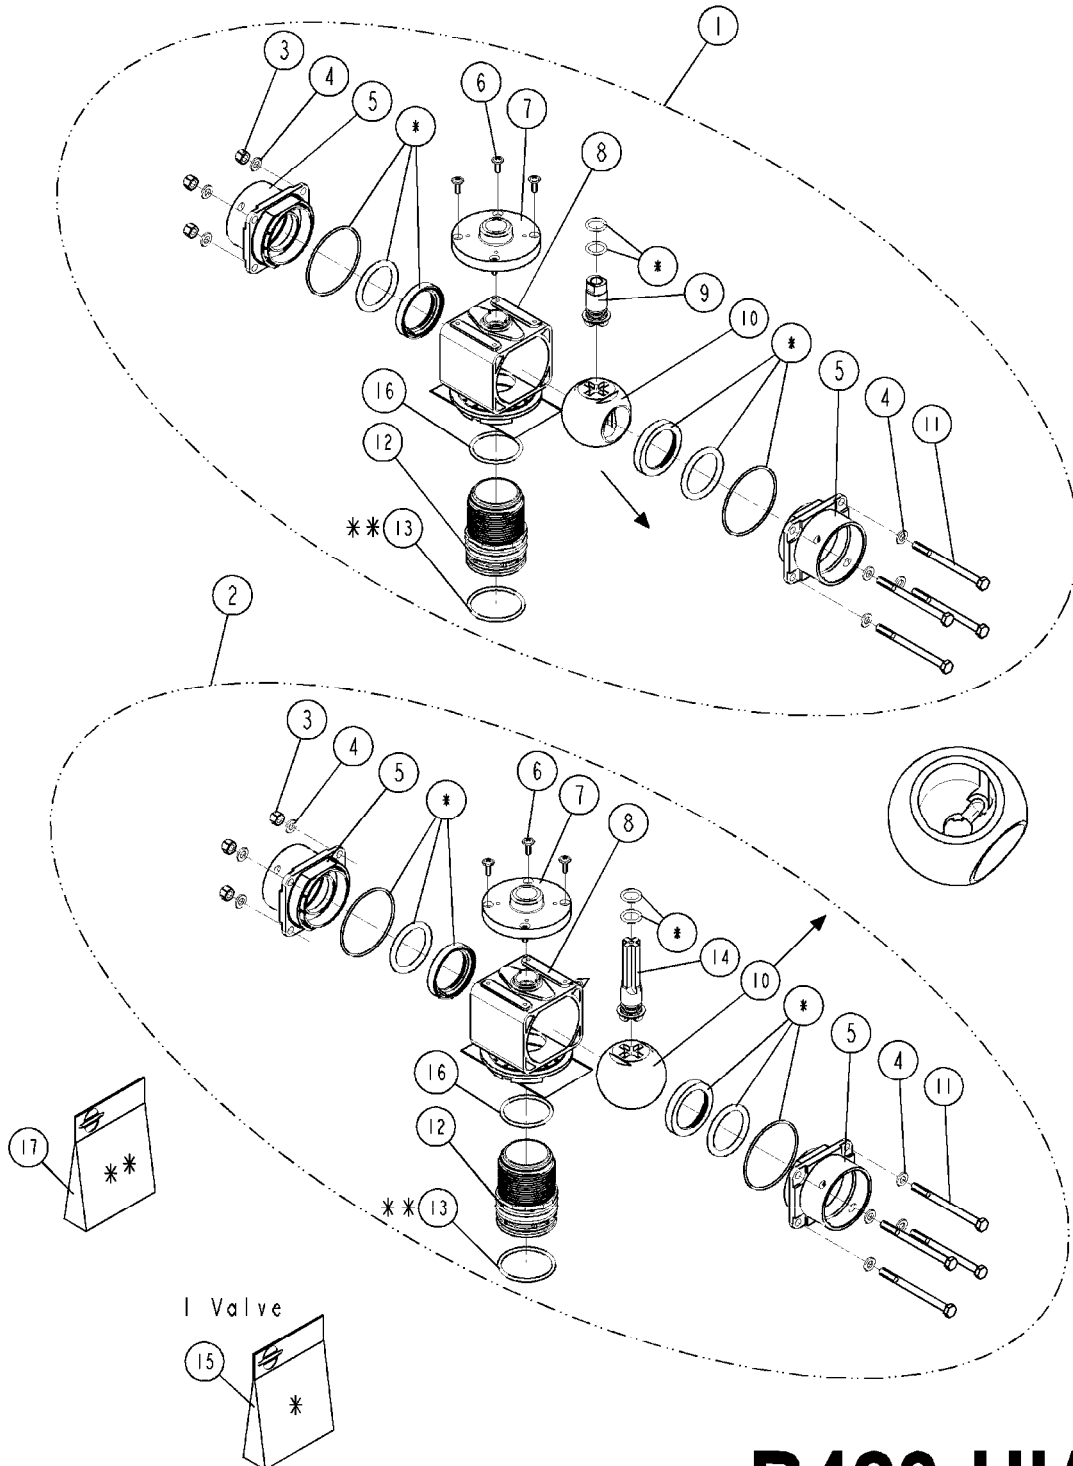

S67 VALVE (11)
B423-HIA, 07:06:17

S67 VALVE (11)
B423-HIA, 07:06:17

Page 1
Date 07.02.2020 9:12

Pos.	parts-n°	order qty	description
1	72784500	1	VALVE 1F.S67 SV.CM45/55/7000
2	72784600	1	VALVE 2F.S67 SV.CM45/55/7000
3	460261	1	NUT HEX M6X1.00 LOCK DIN985 A2 SS
4	471125	1	WASHER M6U 6.4X14X1.2,A2 SS
5	334497	1	END COVER 3 WAY VALVE S-67
6	440699	1	SCREW F. PLASTIC 4MM X12LG SS
7	391023	1	SMART VALVE MOUNTING BRACKET
8	390623	1	HOUSING F.3 WAY VALVE
9	14027700	1	SPINDLE F.SMART VALVE S67 L=36
10	39134300	1	BALL S67 F. SV CM11
11	410605	1	BOLT HEX 8.8 DEL M6X80
12	322325	1	FITT.DK S-67 X 1-1/2"BSP LONG
13	242353	1	O-RING 3 X 44.2 VITON
13	241973	1	O-RING Ø3 X 44.2 70 SHORES NITRIL
14	14117200	1	CARRIER S67 L70 M4 CM11 MS
15	74193000	1	REPAIR KIT FOR S67 VALVE
16	242020	1	O-RING 39.2 X 3 VITON
17	74196100	1	BAG OF 10 PCS. 241973 O-RINGS