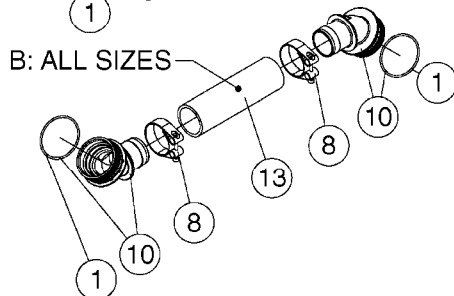

BOTTOM VIEW

TOP VIEW

**AA108**

COMMANDER 55/7000 FLUID SYS.  
PRESSURE  
AA108-HIN, 18:09:17

Page 1  
Date 07.02.2020 9:11

Pos.	parts-n°	order qty	description
1	145996	1	FITT.DK S-67 FORK
2	241973	1	O-RING Ø3 X 44.2 70 SHORES NITRIL NITRIL (BLACK)
2	242353	1	O-RING 3 X 44.2 VITON VITON (BROWN)
3	242020	1	O-RING 39.2 X 3 VITON
4	242109	1	O-RING D32.2x3.0 NITRIL (BLACK)
4	242354	1	O-RING D32.2X3.0 VITON VITON (BROWN)
5	322066	1	FITT.DK S-56 NUT
6	334151	1	FITT.DK S-61 ELB.1-1/4"110 DEG
7	334233	1	FITT.DK S-67 STR.1-1/2" RUBBER
8	334680	1	CLAMP HOSE PLASTIC 1"
9	726560	1	FITT.DK S-67 STR.1" W.O'RING
10	726561	1	FITT.DK S-67 STR.1-1/4" O-RING
11	726571	1	FITT.DK S-53 ELB.1", W ORING
12	726572	1	FITT.DK S-67 1" ELBOW 90 ASSY.
13	726573	1	FITT. S67 5/4" 90° W/O-RING
14	28030003	1	CLAMP HOSE GEAR P1" 6716
15	28030103	1	CLAMP HOSE GEAR P5/4-S1.5"6724
16	72433000	1	FITT.S67 1" 45° W/O-RING
17	72433100	1	FITT.DK S-67 45° 1-1/4"W/ORING
18	72433200	1	FITT.S67 1-1/2" 45°PVC W/O-RING
19	72819300	1	CHECK VALVE S67 2012 NO THREAD
20	92702703	1	HOSE PVC SUCT GRAY 2"
21	92712403	1	HOSE R X1" X300PSI WP X0012"
22	92734403	1	HOSE R X5/4" X200PSI WP X0012"
23	92736503	1	HOSE R X1.5" X200PSI WP X0012"