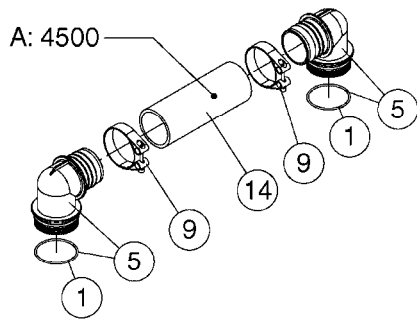

BOTTOM VIEW

TOP VIEW

**AA108**

COMMANDER 55/7000 FLUID SYS.  
PRESSURE  
AA108-HIN, 18:09:17

Page 1  
Date 07.02.2020 9:11

Pos.	parts-n°	order qty	description
1	145996	1	FITT.DK S-67 FORK
2	241973	1	O-RING Ø3 X 44.2 70 SHORES NITRIL NITRIL (BLACK)
2	242353	1	O-RING 3 X 44.2 VITON VITON (BROWN)
3	242020	1	O-RING 39.2 X 3 VITON
4	242109	1	O-RING D32.2x3.0 NITRIL (BLACK)
4	242354	1	O-RING D32.2X3.0 VITON VITON (BROWN)
5	322066	1	FITT.DK S-56 NUT
6	334151	1	FITT.DK S-61 ELB.1-1/4"110 DEG
7	334233	1	FITT.DK S-67 STR.1-1/2" RUBBER
8	334680	1	CLAMP HOSE PLASTIC 1"
9	726560	1	FITT.DK S-67 STR.1" W.O'RING
10	726561	1	FITT.DK S-67 STR.1-1/4" O-RING
11	726571	1	FITT.DK S-53 ELB.1", W ORING
12	726572	1	FITT.DK S-67 1" ELBOW 90 ASSY.
13	726573	1	FITT. S67 5/4" 90° W/O-RING
14	28030003	1	CLAMP HOSE GEAR P1" 6716
15	28030103	1	CLAMP HOSE GEAR P5/4-S1.5"6724
16	72433000	1	FITT.S67 1" 45° W/O-RING
17	72433100	1	FITT.DK S-67 45° 1-1/4"W/ORING
18	72433200	1	FITT.S67 1-1/2" 45°PVC W/O-RING
19	72819300	1	CHECK VALVE S67 2012 NO THREAD
20	92702703	1	HOSE PVC SUCT GRAY 2"
21	92712403	1	HOSE R X1" X300PSI WP X0012"
22	92734403	1	HOSE R X5/4" X200PSI WP X0012"
23	92736503	1	HOSE R X1.5" X200PSI WP X0012"