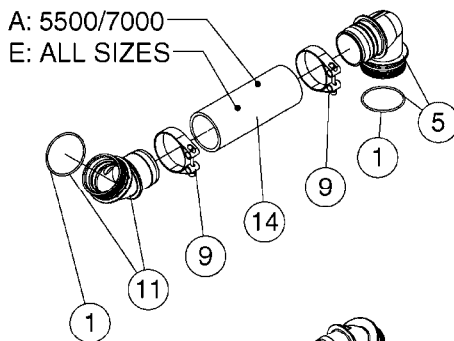

BOTTOM VIEW

TOP VIEW

**AA108**

COMMANDER 55/7000 FLUID SYS.  
PRESSURE  
AA108-HIN, 18:09:17

Page 1  
Date 07.02.2020 9:11

Pos.	parts-n°	order qty	description
1	145996	1	FITT.DK S-67 FORK
2	241973	1	O-RING Ø3 X 44.2 70 SHORES NITRIL NITRIL (BLACK)
2	242353	1	O-RING 3 X 44.2 VITON VITON (BROWN)
3	242020	1	O-RING 39.2 X 3 VITON
4	242109	1	O-RING D32.2x3.0 NITRIL (BLACK)
4	242354	1	O-RING D32.2X3.0 VITON VITON (BROWN)
5	322066	1	FITT.DK S-56 NUT
6	334151	1	FITT.DK S-61 ELB.1-1/4"110 DEG
7	334233	1	FITT.DK S-67 STR.1-1/2" RUBBER
8	334680	1	CLAMP HOSE PLASTIC 1"
9	726560	1	FITT.DK S-67 STR.1" W.O'RING
10	726561	1	FITT.DK S-67 STR.1-1/4" O-RING
11	726571	1	FITT.DK S-53 ELB.1", W ORING
12	726572	1	FITT.DK S-67 1" ELBOW 90 ASSY.
13	726573	1	FITT. S67 5/4" 90° W/O-RING
14	28030003	1	CLAMP HOSE GEAR P1" 6716
15	28030103	1	CLAMP HOSE GEAR P5/4-S1.5"6724
16	72433000	1	FITT.S67 1" 45° W/O-RING
17	72433100	1	FITT.DK S-67 45° 1-1/4"W/ORING
18	72433200	1	FITT.S67 1-1/2" 45°PVC W/O-RING
19	72819300	1	CHECK VALVE S67 2012 NO THREAD
20	92702703	1	HOSE PVC SUCT GRAY 2"
21	92712403	1	HOSE R X1" X300PSI WP X0012"
22	92734403	1	HOSE R X5/4" X200PSI WP X0012"
23	92736503	1	HOSE R X1.5" X200PSI WP X0012"