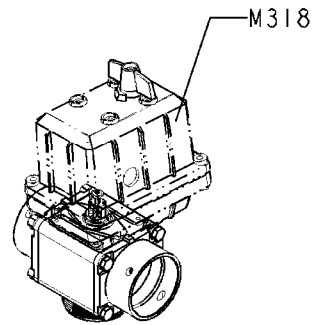

S67 VALVE
B420-HIA, 29:07:15

I Valve