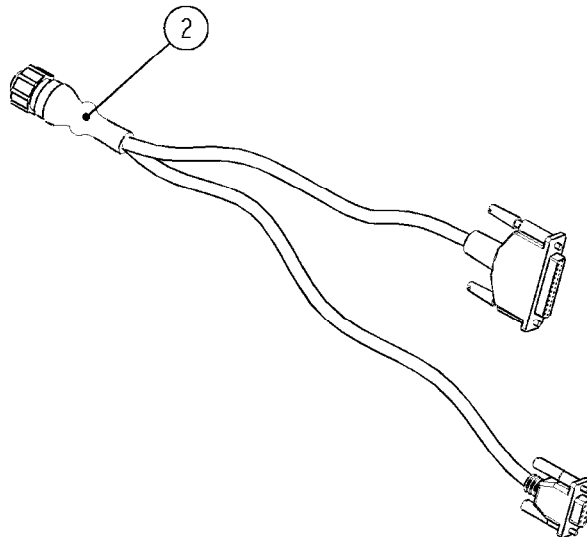

# M224

JOB COM ISOBUS HW V.3  
M224-HIA, 16:11:17

Page 1

Date 07.02.2020 9:13

Pos.	parts-n°	order qty	description
1	63146400	1	JOB COM BRACKET W.M4 NUTS
2	26043600	1	MODULE, INPUT, NORAC UC5
3	26043400	1	NORAC UC5 CONTROLLER MODULE
4	16302100	1	JOB COM PLATE REAR
5	26042200	1	JOB COM PCB ASSY HW3.0
6	26005100	1	CONNECTOR FOR PCB, PLASTIC
7	26029200	1	DAH PCB F. JOB COM NCM '09
8	26031100	1	PCB ASSY. FOR NORAC INTERFACE
9	39134200	1	BOX COMPL. 300X400X135 DRILLED
10	28048600	1	FULE 15A ATOF SERIES
11	28048500	1	FUSE 10A ATOF SERIES
12	16302000	1	MOUNT PLATE JOB COM, C2C, JC HW3.X
13	26031200	1	C2C ISOBUS BRIDGE 16PIN STW
14	26004600	1	PLUG F.DRILLED HOLE 21MM
15	25197500	1	PLUG Ø6x18MM NITRIL
16	26039700	1	BULKHEAD F.CABLE PG21 6X6.0
17	26039800	1	BULKHEAD F.CABLE PG21 3X9.0
18	26005900	1	WIRE 37/37 POLE DAH/JOB COM
19	26039300	1	CABLE, DAH UC5 INPUT MODULE
20	26039100	1	CABLE, DT06 6P FEMALE L=300MM
21	26032700	1	ACTIVE ISOBUS TERMINATOR