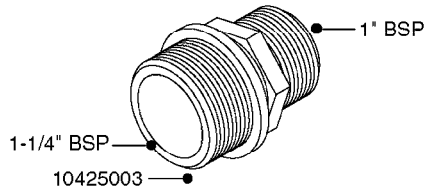

FITTINGS - HEXAGON NIPPLES  
L0030-HIN, 01:01:16

Page 0  
Date 07.02.2020 9:13

**L0030**

FITTINGS - HEXAGON NIPPLES  
L0030-HIN, 01:01:16

Page 1  
Date 07.02.2020 9:13

parts-n°	order qty	description
10015303	1	FITT.PO.HN 1.00X1.00 M1000
10425003	1	FITT.PO.HN 1.25X1.00 MCPHEE
320132	1	FITT.DK HN 1" BSP
320176	1	FITT.DK HN 3/8"X1/2" BSP
320445	1	FITT.DK HN 1/4"X3/8" BSP
320655	1	FITT.DK HN 1/2"-1/2" BSP
320692	1	FITT.DK HN 3/8'BSPX1/4'NPT
320703	1	FITT.DK HN 3/8BSP X1/2 &1/4NPT
320725	1	FITT.DK NIPPLE 3/8"-3/8" BSP
320902	1	FITT.DK HN 3/8'X 1/4' BSP
390232	1	FITT.DK HN 1-1/2' X 1-1/4' BSP
390276	1	FITT.DK HN 1'BSP