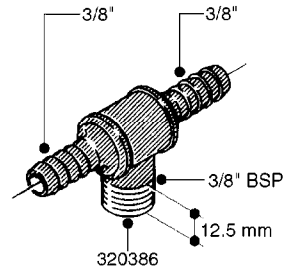

L0050

parts-n°	order qty	description
242594	1	O-RING D14 X 1.78 SCH.70-EPDM
320294	1	FITT.DK TEE 3/8X3/8HB X1/2"BSP
320305	1	FITT.DK HB 3/4'- 3/4' BSP
320386	1	FITT.DK TEE 3/8X3/8HB X3/8"BSP
320397	1	FITT.DK ELB 3/8"HB X 3/8" BSP
320401	1	FITT.DK TEE 1/2X1/2HB X1/2"BSP
320412	1	FITT.DK TEE 1/2X1/2HB X3/8'BSP
320423	1	FITT.DK ELB 1/2'HB X 3/8' BSP
320891	1	FITT.DK HB 3/8'- 3/8' BSP
320972	1	FITT.DK HB 5/16'- 1/4' BSP
322046	1	FITT.DK TEE 1/2X1/2HB X3/4'BSP
322048	1	FITT.DK TEE 3/4X3/4HB X3/4'BSP
330595	1	O-RING D24.6/D20X2.1 -3/4"
333137	1	FITT.DK CONN.1/2" F.NOZZ. DOUB
333141	1	FITT.DK CONN.1/2" F.NOZZ.SING
334041	1	FITT.DK CONN.3/4' F.NOZZ. SING
334042	1	FITT.DK CONN.3/4' F.NOZZ. DOUB
334195	1	FITT.DK ELB. 3/4"HB X 3/4"HB
10012103	1	FITT.PO.HB 1.25X1.50 IMB1012
10014003	1	FITT.PO.HB 1.25X1.25 IMB1010
10036903	1	FITT.PO.HB 1.50X1.50 IMB1212
28019303	1	FITTING HB ELB 3/4NPT-3/4HOSE
61016500	1	HOSE TAIL 3/4" 90°+RG CAP 3/4"
72026700	1	NOZZLE TUBE ADAPTER W/O-RING