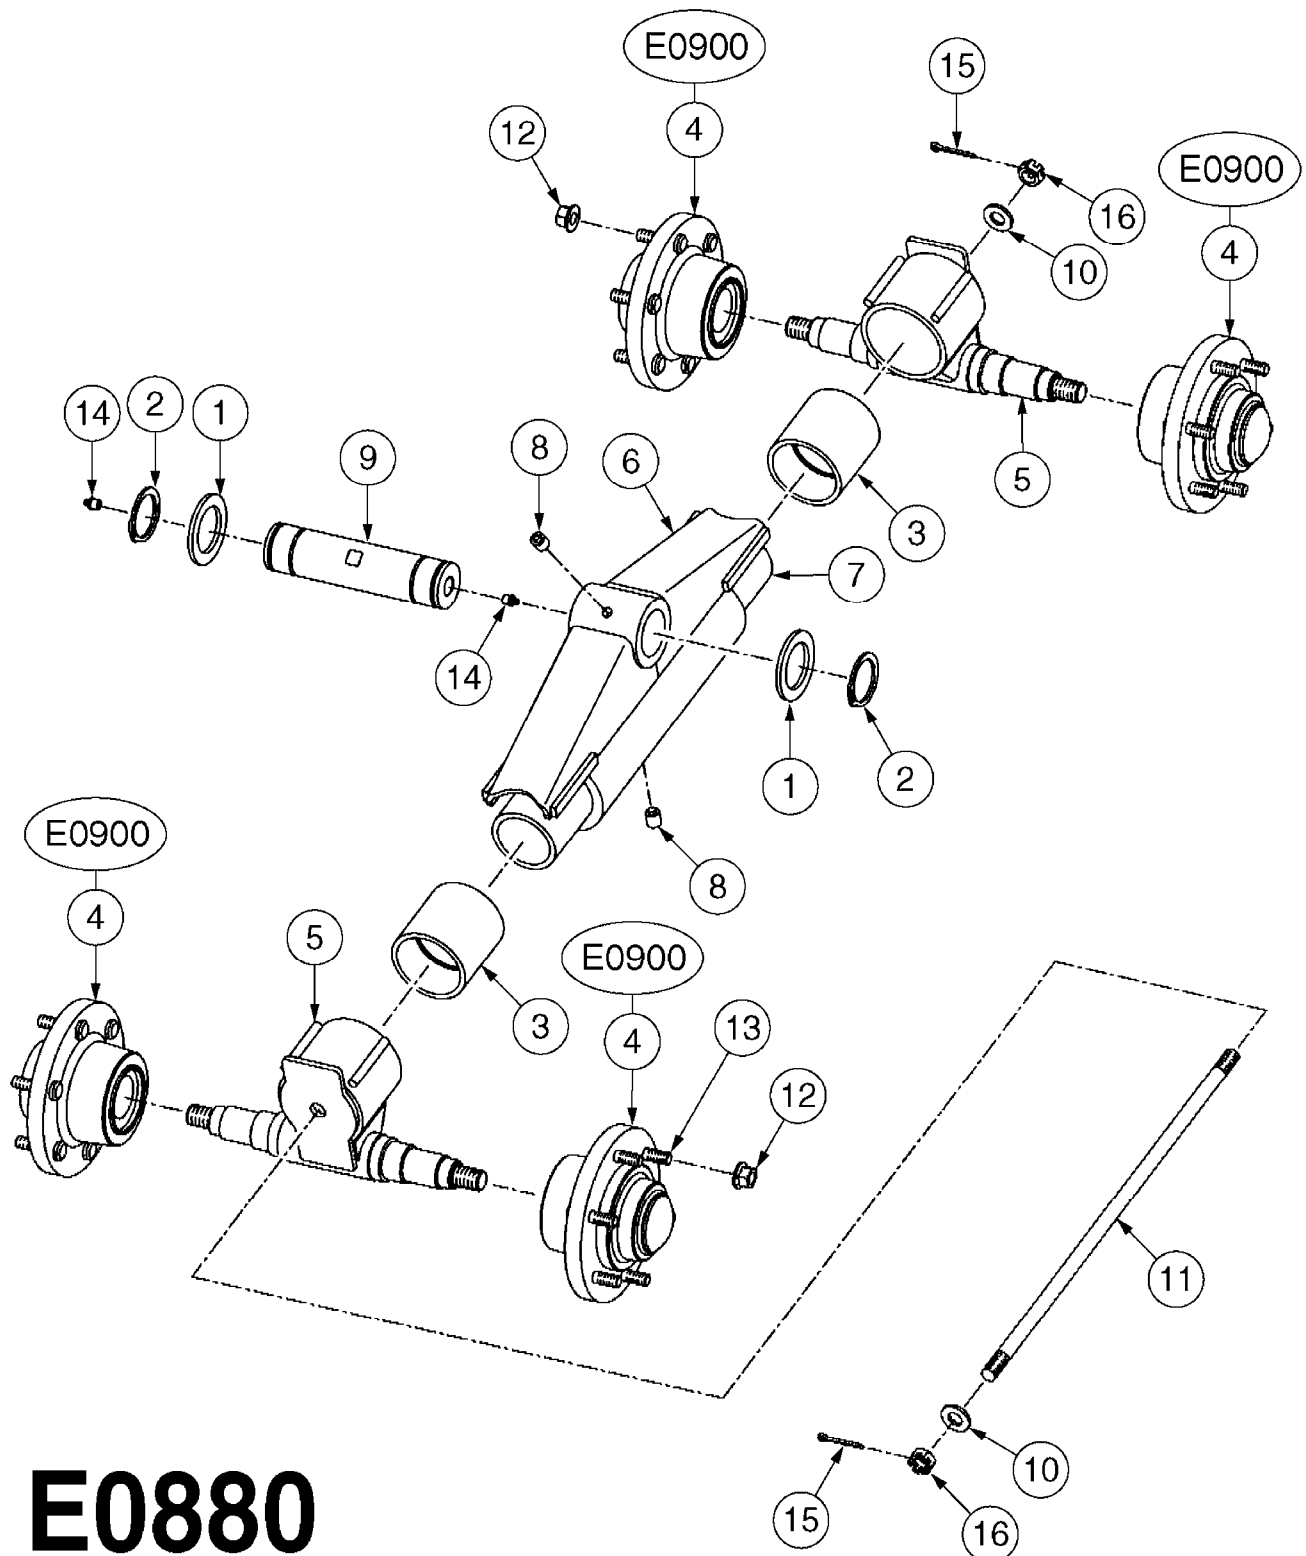

E0880

CAMOPLAST BOGIE MID-ROLLER 40
E0880-HIN, 01:01:16

Page 1

Date 07.02.2020 9:13

Pos.	parts-n°	order qty	description
1	28076003	1	WASHER, 3"X2.02"X3/16"
2	28076103	1	SNAP RING EXT. 2"
3	28080503	1	BUSHING
4	28080603	1	HUB ASSY.MID-ROLLER HUB COMPLETE W/LUG NUTS
5	28080703	1	MID-ROLLER DOGHOUSE(40 SERIES)
6	28080803	1	HOUSING, BOGIE
7	28080903	1	AXLE, MID-ROLLER
8	28081003	1	SET SCREW, 3/4"X1/2"-13 UNC
9	28081103	1	PIN, BOGIE
10	28081203	1	WASHER21/32"IDX1-5/16"ODX0.146
11	28081303	1	RETAINER ROD
12	28083003	1	LUG NUT SET (6) MID-ROLLER
13	28083103	1	WHEEL STUD SET (6) MID-ROLLER
14	28084103	1	GREASE FITTING
15	28084603	1	COTTER PIN 1-1/4" X 5/32"
16	28085003	1	CASTLE NUT 5/8"-11 UNC GR 5