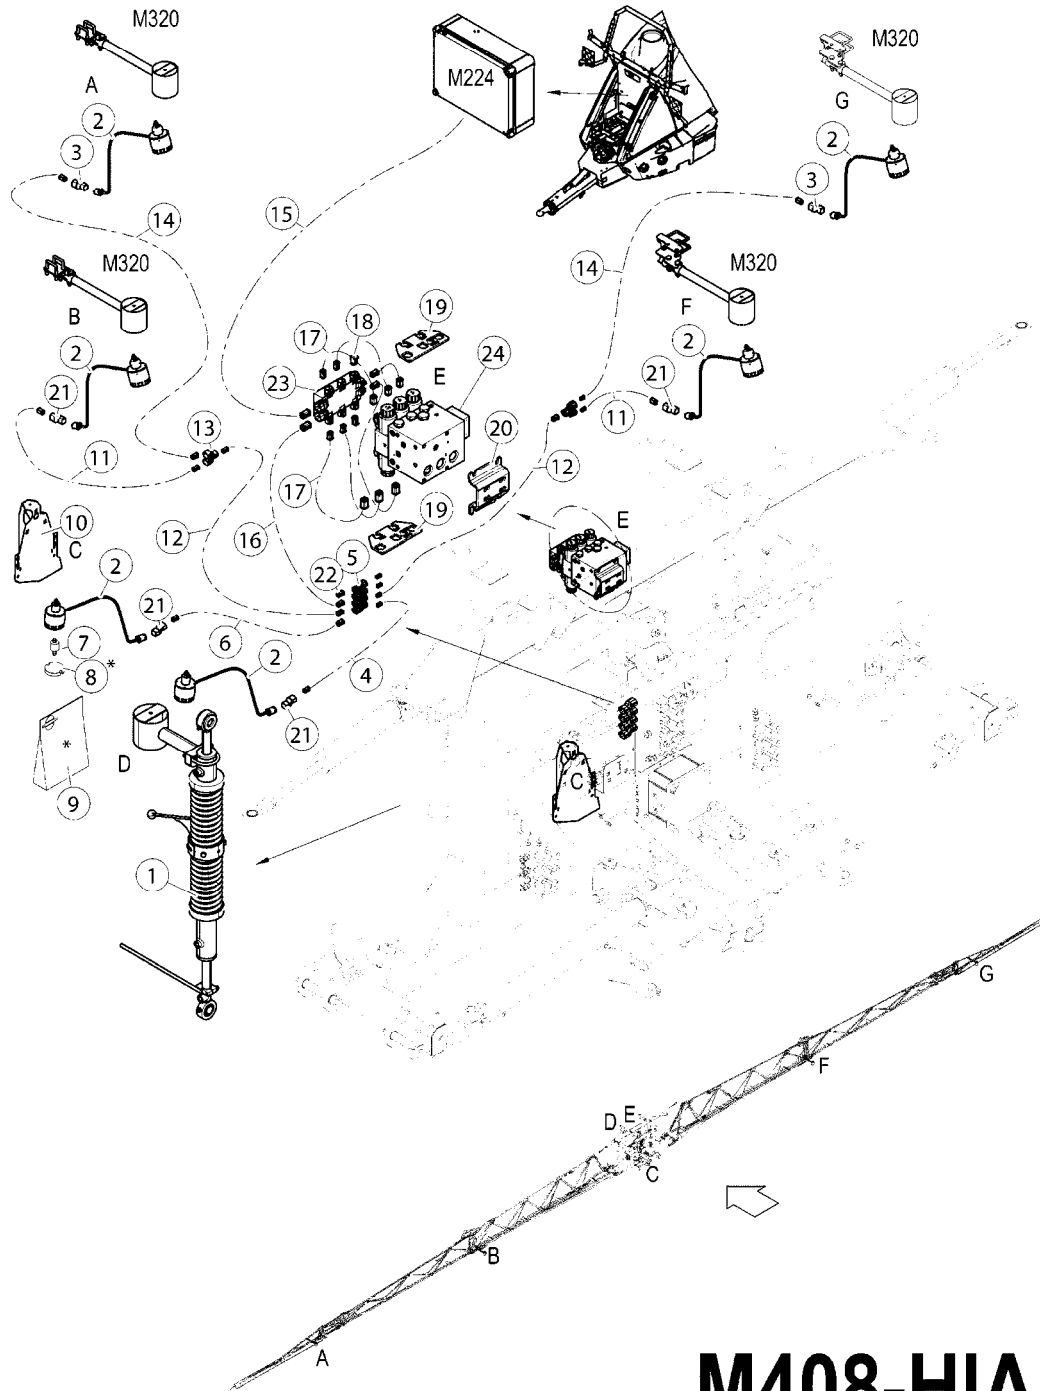

**M408-HIA**

NORAC UC5 AUTOTERRAIN TDZ  
M408-HIA, 10:02:16

Page 1

Date 07.02.2020 9:13

Pos.	parts-n°	order qty	description
1	78130700	1	CYLINDER 8IN LINEAR ROLL NORAC
2	26043700	1	SENSOR, NORAC, UC5, ULTRASONIC
3	26044400	1	NORAC UC5 - UC7 COUPLER 2-WAY/TERM.
4	26043200	1	CABLE UC5 NETWORK 14 AWG 1M
5	26043900	1	NORAC UC5 NETWORK COUPLER 8-WAY
6	26043200	1	CABLE UC5 NETWORK 14 AWG 1M
7	28050303	1	NORAC RUBBER TOP&BOLT F.SENSOR DIA.30MMX30MMX8MM
8	28086600	1	FOAM DISC F. SENSOR NORAC For Sensors before 2018
9	28097000	1	TRANSDUCER KIT F.US SENSOR For sensors before 2018
9	26084700	1	MESH KIT ULTRASONIC SENSOR For Sensors from 2018 and forward
10	61068000	1	NORAC SENSOR BRACKET, CENTER
11	26032600	1	CABLE UC5 NETWORK 14 AWG 10M
11	26044200	1	CABLE UC5 NETWORK 18 AWG 20M
11	26047100	1	CABLE UC5 NETWORK 14 AWG 1M
11	26049900	1	CABLE UC5 NETWORK 14 AWG 3M
11	26051100	1	CABLE UC5 NETWORK 14 AWG 5M
11	26051200	1	CABLE UC5 NETWORK 14 AWG 7M
11	26051300	1	CABLE UC5 NETWORK 14 AWG 15M
12	26043200	1	CABLE UC5 NETWORK 14 AWG 1M
13	26044100	1	NORAC UC5 NETWRK COUPLER 3-WAY
14	26044200	1	CABLE UC5 NETWORK 18 AWG 20M
14	26047100	1	CABLE UC5 NETWORK 14 AWG 1M
14	26049900	1	CABLE UC5 NETWORK 14 AWG 3M
14	26051100	1	CABLE UC5 NETWORK 14 AWG 5M
14	26051200	1	CABLE UC5 NETWORK 14 AWG 7M
14	26051300	1	CABLE UC5 NETWORK 14 AWG 15M
15	26045600	1	CABLE, UC5, 6P FEMALE JC L=10.5M
16	26043200	1	CABLE UC5 NETWORK 14 AWG 1M
17	26043300	1	CABLE UC5 VALVE 2PIN/2PIN DT
18	26043000	1	NORAC UC5 NETWORK 2 PIN PLUG
19	28153500	1	VALVE MODULE BRACKET PAIR
20	16320400	1	BRACKET F. NORAC BLOCK - RED
21	26043800	1	NORAC UC5 NETWORK COUPLER 2-WAY
22	26057900	1	UC5 NETWORK 6 PIN PLUG
23	26043500	1	NORAC UC5 VALVE MODULE
24	78219200	1	VALVE BLOCK 3 STATION