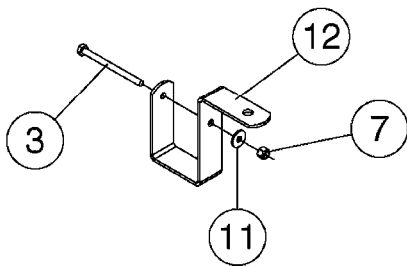

NORAC UC5 BOOM HEIGHT CONTROL
M0370-HIN, 16:10:18

Pos.	parts-n°	order qty	description
1	26022703	1	CABLE, INTERFACE, TILT, NORAC UC5
2	26023503	1	CABLE UC5 INTERFACE MAIN AMP
3	26032600	1	CABLE UC5 NETWORK 14 AWG 10M
4	26043000	1	NORAC UC5 NETWORK 2 PIN PLUG
5	26043300	1	CABLE UC5 VALVE 2PIN/2PIN DT
6	26043400	1	NORAC UC5 CONTROLLER MODULE
7	26043500	1	NORAC UC5 VALVE MODULE
8	26043600	1	MODULE, INPUT, NORAC UC5
9	26043700	1	SENSOR, NORAC, UC5, ULTRASONIC
10	26043800	1	NORAC UC5 NETWORK COUPLER 2-WAY
11	26043900	1	NORAC UC5 NETWORK COUPLER 8-WAY
12	26044200	1	CABLE UC5 NETWORK 18 AWG 20M
13	26023803	1	NORAC UC5 ROLL SENSOR OLD STYLE NORAC P/N 43740
13	26044300	1	NORAC UC5 ROLL SENSOR NEW STYLE NORAC P/N 43741
14	26044400	1	NORAC UC5 - UC7 COUPLER 2-WAY/TERM.
15	26047100	1	CABLE UC5 NETWORK 14 AWG 1M
16	26049900	1	CABLE UC5 NETWORK 14 AWG 3M
17	26057900	1	UC5 NETWORK 6 PIN PLUG
18	26058000	1	NORAC UC5 NETWORK 12-PIN PLUG
19	26084700	1	MESH KIT ULTRASONIC SENSOR FOR 2018 AND NEWER SENSORS
19	28098003	1	MESH AND CLIP KIT, NORAC FOR PRE-2018 SENSORS
20	28050303	1	NORAC RUBBER TOP&BOLT F.SENSOR DIA.30MMX30MMX8MM
21	28055503	1	NORAC VALVE MOUNTING HARDWARE
22	28086600	1	FOAM DISC F. SENSOR NORAC
23	78216100	1	NORAC VALVE BLOCK COMP, DEUTSCH CON.

M0375