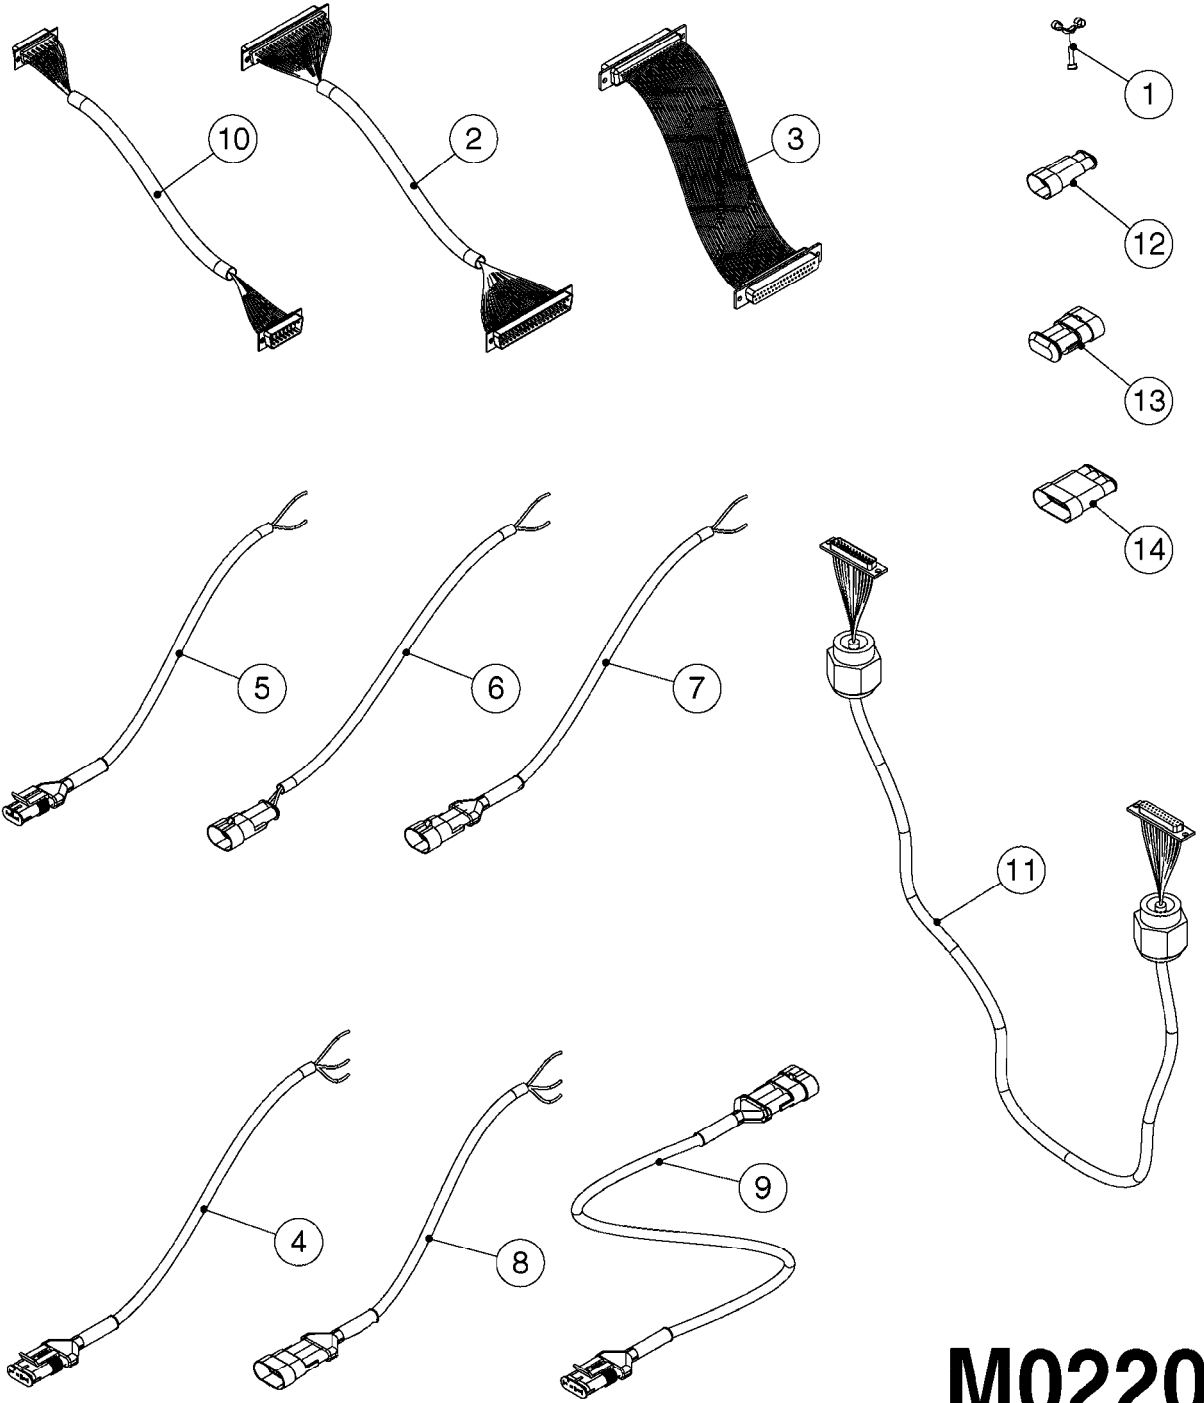

**M0220**

CABLES  
M0220-HIN, 12:05:18

Page 1  
Date 07.02.2020 9:13

Pos.	parts-n°	order qty	description
1	262150	1	SCREW ASSM.FOR D-SUB PLUG
2	26004900	1	CABLE FEM/MALE 37P L=9.5M
3	26005900	1	WIRE 37/37 POLE DAH/JOB COM
4	26006000	1	LEAD F AMP SUPERSEAL 3 WAYS L1,5M
4	26006100	1	CABLE L = 5.00M, AMP, MALE, 3P
4	26007000	1	CABLE L = 0.20M, AMP, MALE, 3P
4	26007100	1	CABLE L = 9.00M, AMP, MALE, 3P
4	26007200	1	CABLE 3POL AMP FEMALE L13M
5	26006200	1	CABLE L = 4.50M, AMP, MALE, 2P
5	26006300	1	CABLE L = 0.50M, AMP, MALE, 2P
5	26006400	1	CABLE L = 0.75M, AMP, MALE, 2P
5	26006500	1	CABLE L = 1.50M, AMP, MALE, 2P
5	26006600	1	CABLE L = 9.00M, AMP, MALE, 2P
6	26006700	1	CABLE L = 0.12M, AMP, FEMALE, 2P
7	26006800	1	CABLE L = 1.00M, AMP, FEMALE, 2P
8	26007300	1	CABLE L = 1.00M, AMP, FEMALE, 3P
9	26007400	1	CABLE L = 3.00M, AMP, EXT, 3P
9	26009800	1	CABLE L = 0.50M, AMP, EXT, 2P
10	26007500	1	CABLE FEM/FEM 15P L=3.5M
11	26016900	1	CABLE DB25M - DB25F L=8.5m
12	72450600	1	CAP F. AMP SUPER SEAL 2P PLUG
13	72450700	1	CAP F. AMP SUPER SEAL 3P PLUG
14	72450800	1	CAP F. AMP SUPER SEAL 4P PLUG