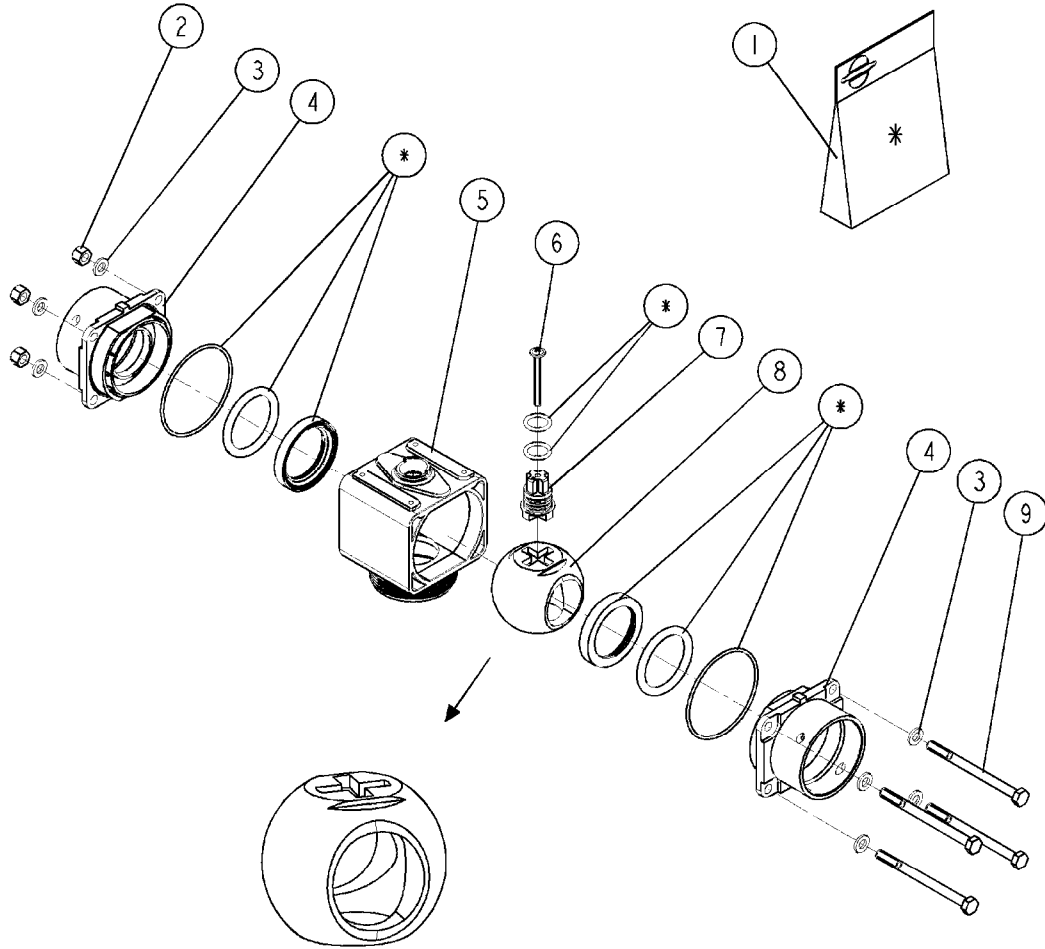

S67 VALVE
B420-HIA, 29:07:15

I Valve