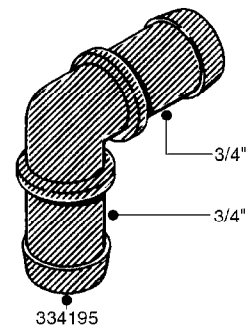

L0050

parts-n°	order qty	description
242594	1	O-RING D14 X 1.78 SCH.70-EPDM
320294	1	FITT.DK TEE 3/8X3/8HB X1/2"BSP
320305	1	FITT.DK HB 3/4'- 3/4' BSP
320386	1	FITT.DK TEE 3/8X3/8HB X3/8"BSP
320397	1	FITT.DK ELB 3/8"HB X 3/8" BSP
320401	1	FITT.DK TEE 1/2X1/2HB X1/2"BSP
320412	1	FITT.DK TEE 1/2X1/2HB X3/8'BSP
320423	1	FITT.DK ELB 1/2'HB X 3/8' BSP
320891	1	FITT.DK HB 3/8'- 3/8' BSP
320972	1	FITT.DK HB 5/16'- 1/4' BSP
322046	1	FITT.DK TEE 1/2X1/2HB X3/4'BSP
322048	1	FITT.DK TEE 3/4X3/4HB X3/4'BSP
330595	1	O-RING D24.6/D20X2.1 -3/4"
333137	1	FITT.DK CONN.1/2" F.NOZZ. DOUB
333141	1	FITT.DK CONN.1/2" F.NOZZ.SING
334041	1	FITT.DK CONN.3/4' F.NOZZ. SING
334042	1	FITT.DK CONN.3/4' F.NOZZ. DOUB
334195	1	FITT.DK ELB. 3/4"HB X 3/4"HB
10012103	1	FITT.PO.HB 1.25X1.50 IMB1012
10014003	1	FITT.PO.HB 1.25X1.25 IMB1010
10036903	1	FITT.PO.HB 1.50X1.50 IMB1212
28019303	1	FITTING HB ELB 3/4NPT-3/4HOSE
61016500	1	HOSE TAIL 3/4" 90°+RG CAP 3/4"
72026700	1	NOZZLE TUBE ADAPTER W/O-RING