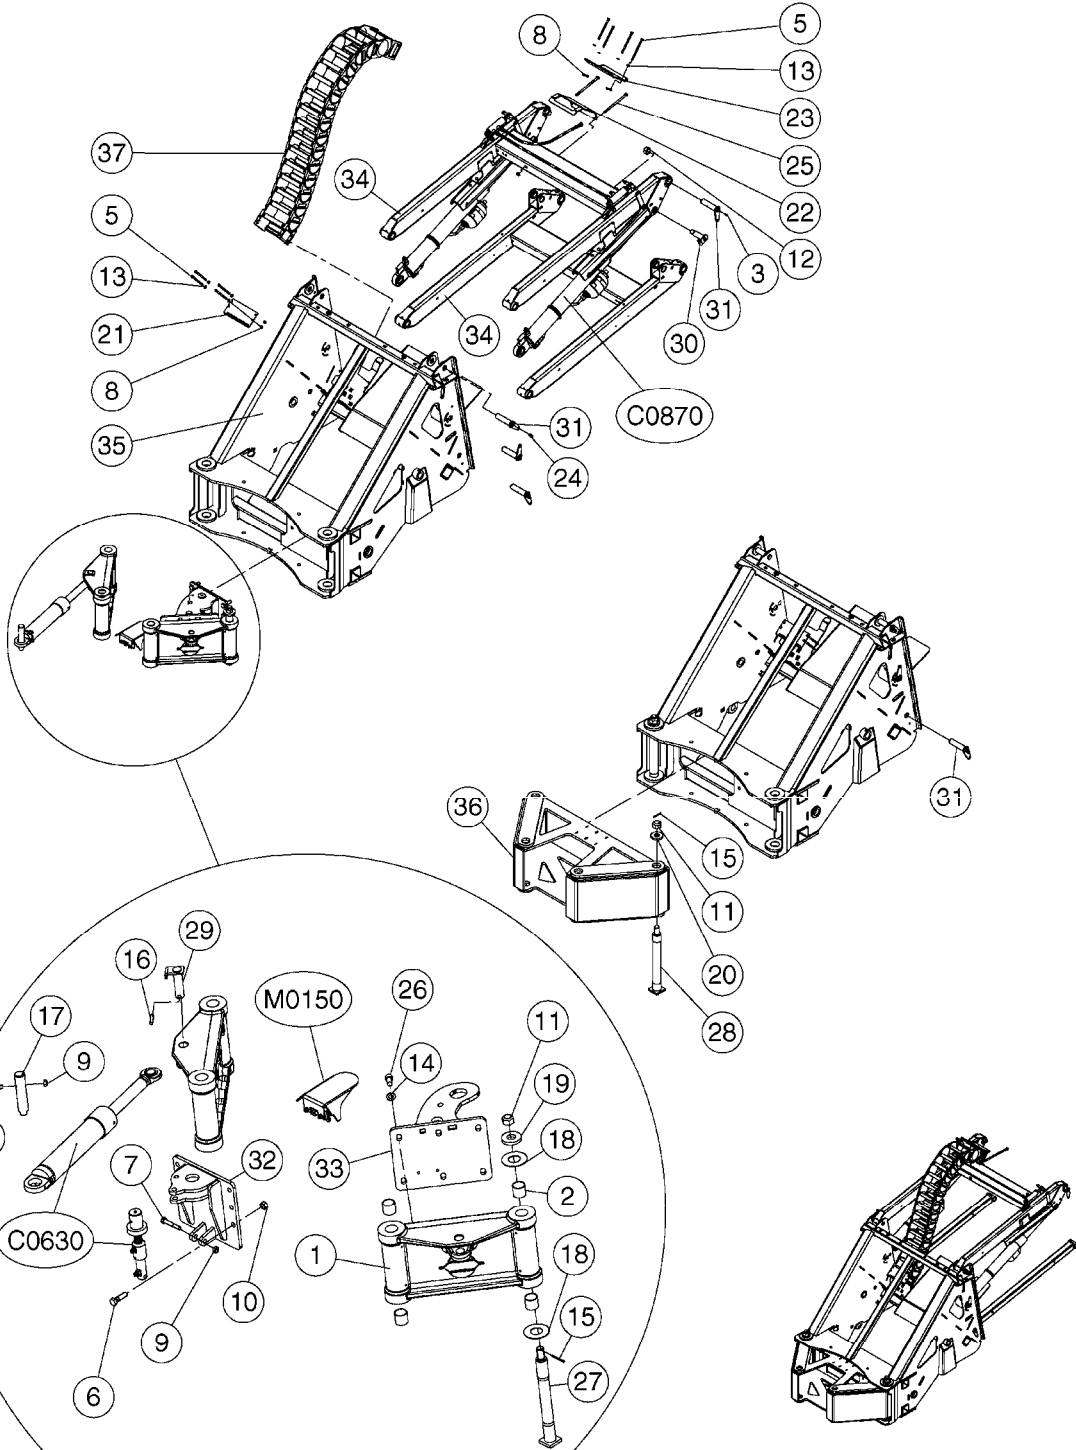

FRAME - REAR W/PARALIFT
CM45/55/7000
E1220-HIN, 26:07:17

Page 0
Date 07.02.2020 9:13

FRAME - REAR W/PARALIFT
CM45/55/7000
E1220-HIN, 26:07:17

Page 1
Date 07.02.2020 9:13

Pos.	parts-n°	order qty	description
1	111708	1	STEER ARM NCM 4400 PAINTED RED
1	111710	1	STEER ARM NCM 6600 PAINTED RED
2	210776	1	BUSHING F.TWIN STEERING ARM
2	210865	1	BUSHING 40mm40mm DU
3	283699	1	GREASE NIPPLE M6X1
4	421222	1	BOLT HEX 8.8 DEL M10X75 FT
4	430846	1	BOLT HEX 8.8 DEL M12X80
5	421256	1	BOLT HEX 8.8 SS M8X130
6	430765	1	BOLT HEX 8.8 DEL M16X55
7	430802	1	BOLT HEX 8.8 DEL M12X75
8	460143	1	SELF LOCK NUT M8 SST A2 DIN985
9	460423	1	NUT HEX M10X1.50 LOCK DIN985A2 SS
9	460703	1	NUT HEX M12X1.75 LOCK DIN985A2 SS
10	460585	1	LOCKING NUT M16 DIN985 A2 SS
11	460747	1	NUT HEX M24 LOCK
11	461316	1	NUT HEX LOCK M30X3.5 DIN 985
12	460747	1	NUT HEX M24 LOCK
13	471126	1	WASHER, M8, Ø16/ 8.4X 1.6, SS
14	471128	1	WASHER, M16, Ø30/17.0X 3.0, SS
14	471129	1	WASHER, M20, Ø37/21.0X 3.0, SS
15	480384	1	PIN COTTER 3/16 x 1-1/2"
16	480502	1	PIN RETAINING M10X50 DIN 1481
17	14051400	1	PIN Ø35.1/Ø12 L=164
17	14051700	1	PIN D30 L=164
18	16125200	1	DISC D90/42 X 2 RED
18	16125300	1	DISC D90/42 X 3 RED
18	16155700	1	DISC D115/52 X 2 RED
18	16155800	1	DISC D115/52 X 3 RED
19	16155900	1	DISC D70.0/ 31.0X10.0/RED
19	16375500	1	WASHER 10.0X60X25 RED
20	16375500	1	WASHER 10.0X60X25 RED
21	16384200	1	CLAMP BKT FOR CABLE TRAY
22	16384400	1	CABLE TRAY BRKT.BOTTOM PAINTED
23	16384600	1	CABLE TRAY BRKT.TOP PAINTED
24	28112100	1	GREASE FITTING Ø6 90GR M6
25	42126400	1	BOLT HEX M10X180 A4-80
26	45001600	1	M16 X 30 8.8 CYL. SCREW
26	45001800	1	SCREW ALLEN M20X45 12.9 DE
27	61033700	1	PIN F. STEERING 4400
27	61037800	1	PIN F. STEERING 6600
28	61033700	1	PIN F. STEERING 4400
29	61036400	1	PIN D29.8 L=97
29	61038100	1	PIN D34.8
30	61061200	1	PIN, Ø30/M24 L=105
31	61061300	1	PIN, Ø30 L=122
32	63036100	1	CONSOLE F. TRAPEZE LOCK CM "05
33	63036200	1	LATCH F. TRAPEZE LOCK CM "05"
33	63044000	1	LATCH F. TRAPEZE LOCK CM6600
34	63096000	1	Paralift Arm CM11
35	63096500	1	REAR FRAME CM4500 PAINTED
35	63146200	1	REAR FRAME CM55/7000 PAINTED
36	63096900	1	MOUNT F.REAR FRAME CM4500 RED
37	72980400	1	COMPLETE CABLE TRAY FOR PARALIFT