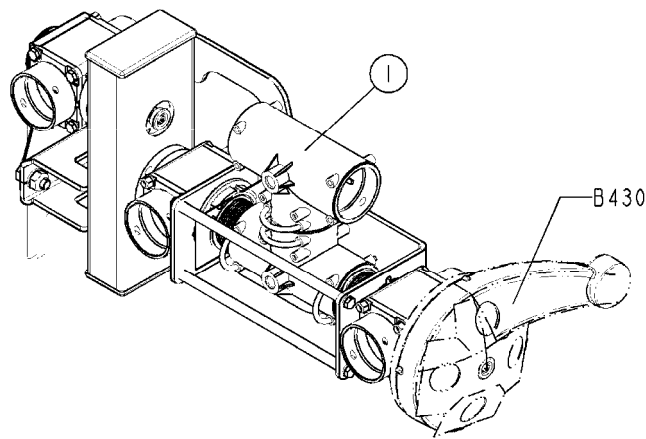

SMART VALVE S67 (11)
B418-HIA, 31:08:15

B418