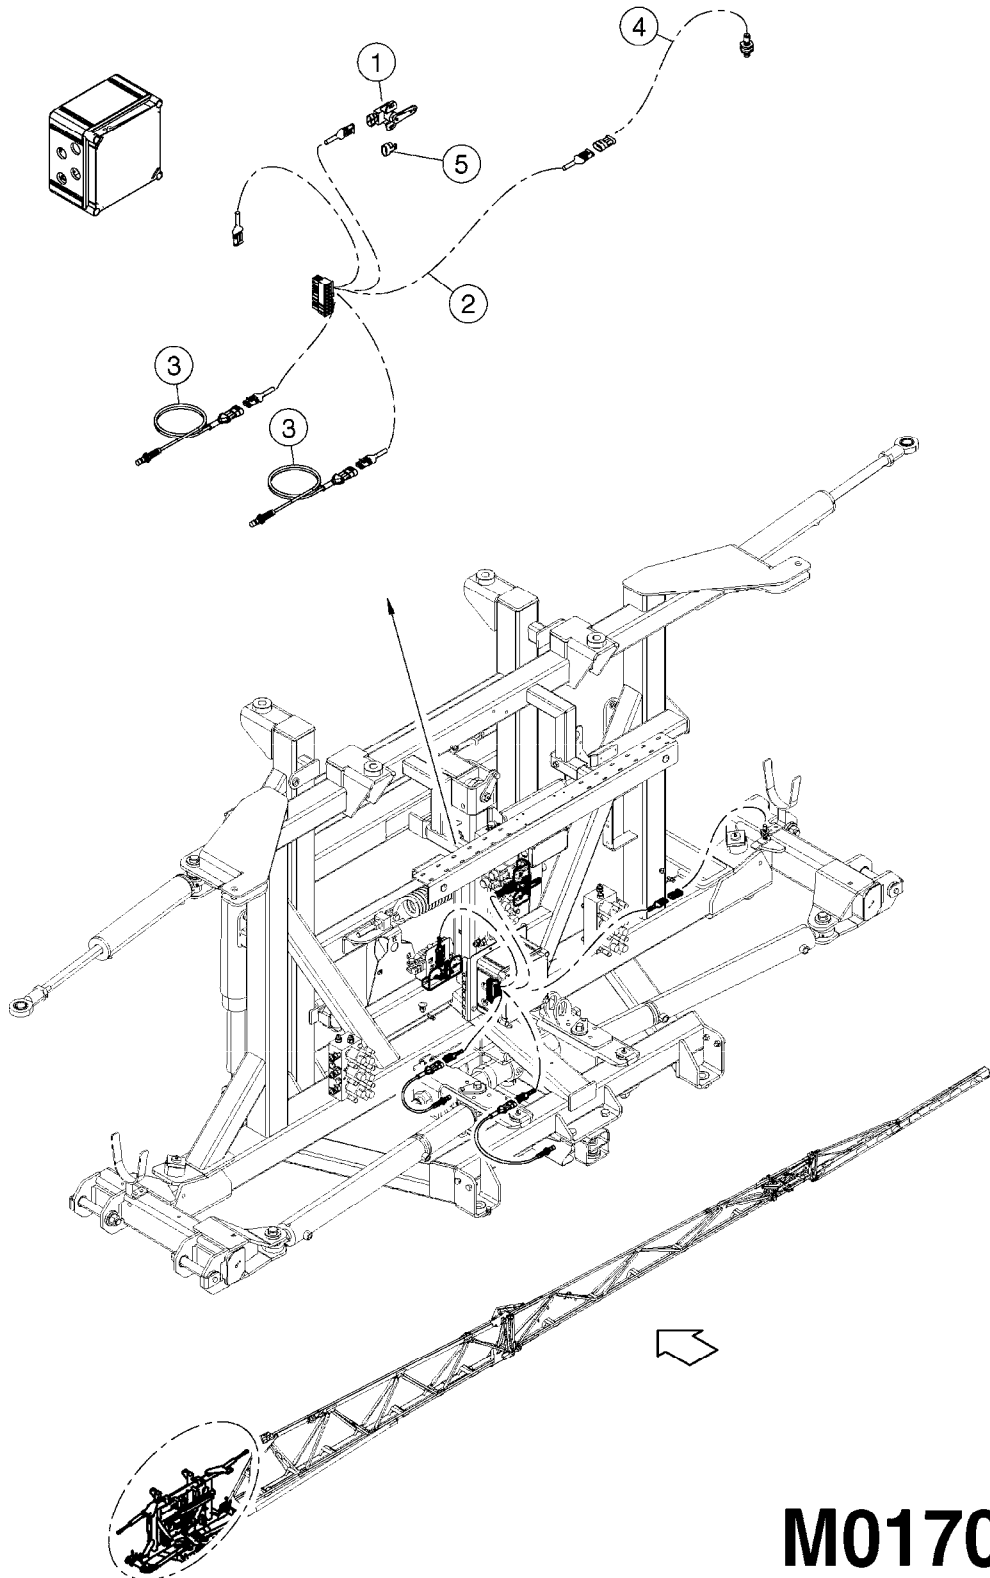

TERRA FORCE BOOM SENSORS
M0170-HIN, 04:12:17

Page 0

Date 07.02.2020 9:13

TERRA FORCE BOOM SENSORS
M0170-HIN, 04:12:17

Page 1
Date 07.02.2020 9:13

Pos.	parts-n°	order qty	description
1	26005800	1	ANGLE SENSOR 120° 0.5-4.5 VDC + LEVER
2	26034400	1	CABLE SENSOR TO HY JUNCBOX TDZ
3	28102400	1	INDUCTIVE SENSOR M12 F. CYL.
4	28129300	1	INDUCTIV SENSOR UNSHIELDED M12 L1M SD=8MM
5	33520500	1	CAP, AMP, 3P, FEMALE