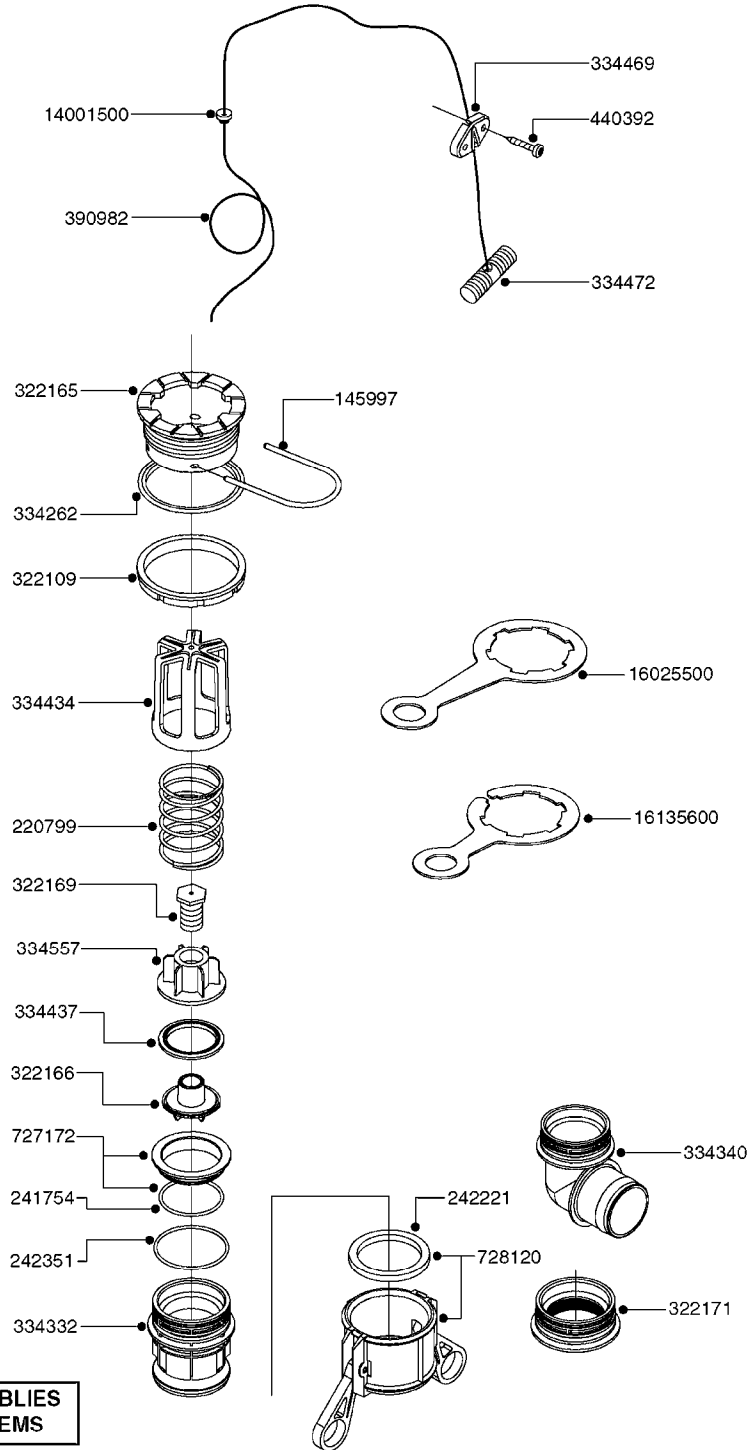

727617 - COMPLETE ASSEMBLY (2" BSP THREADED FITTING & 126" CORD)
727742 - COMPLETE ASSEMBLY (2-1/2" ELBOW & 157.5" CORD)

K0180

DRAIN ASSEMBLY-PULL CORD TYPE
K0180-HIN, 01:01:16

Page 1
Date 07.02.2020 9:13

parts-n°	order qty	description
145997	1	FITT.DK S-93 FORK
220799	1	SPRING F.TOP DRAIN
241754	1	O-RING D59.5X3
242221	1	GASKET F. S-93 QUICK COUPLERS
242351	1	O-RING D69.5X3.0 VITON F.S-93
322109	1	FITT.DK S-93 BULKHEAD NUT
322165	1	FITT.DK S-93 BULKHEAD SINGLE
322166	1	VALVE FLAP LOWER PART
322169	1	CORD PLUG F.TOP DRAIN
322171	1	FITT.DK S-93 THREAD INS.2"BSP
334262	1	GASKET F.S-93 BULKHEAD
334332	1	FITT.DK S-93 MALE QUICK COUP.
334340	1	FITT.DK S-93 ELBOW 2.5"
334434	1	CAGE F.SPRING BOTTOM DRAIN ASY
334437	1	SEAL FOR VALVE FLAP
334469	1	CLEVIS F.CORD TOP DRAIN ASSY.
334472	1	HANDLE FOR TOP DRAIN
334557	1	SPRING SEAT TOP DRAIN
390982	1	CORD NYLON 4000MM
440392	1	SCREW 6.3 X 25.0 DIN7981C TORX
727172	1	FITT.DK S-93 SEAT INSERT
727617	1	FITT.DK S-93 BOTTOM VALVE 2'
727742	1	TOP DRAIN CORD TYPE
728120	1	QUICK COUPLER CAP F.S93 DRAIN
14001500	1	GROMMET F.TOP DRAIN CORD
16025500	1	TANK SPACER SIGHT GAUGE
16135600	1	GUIDE FOR SIGHT GAUGE NAV/NCM