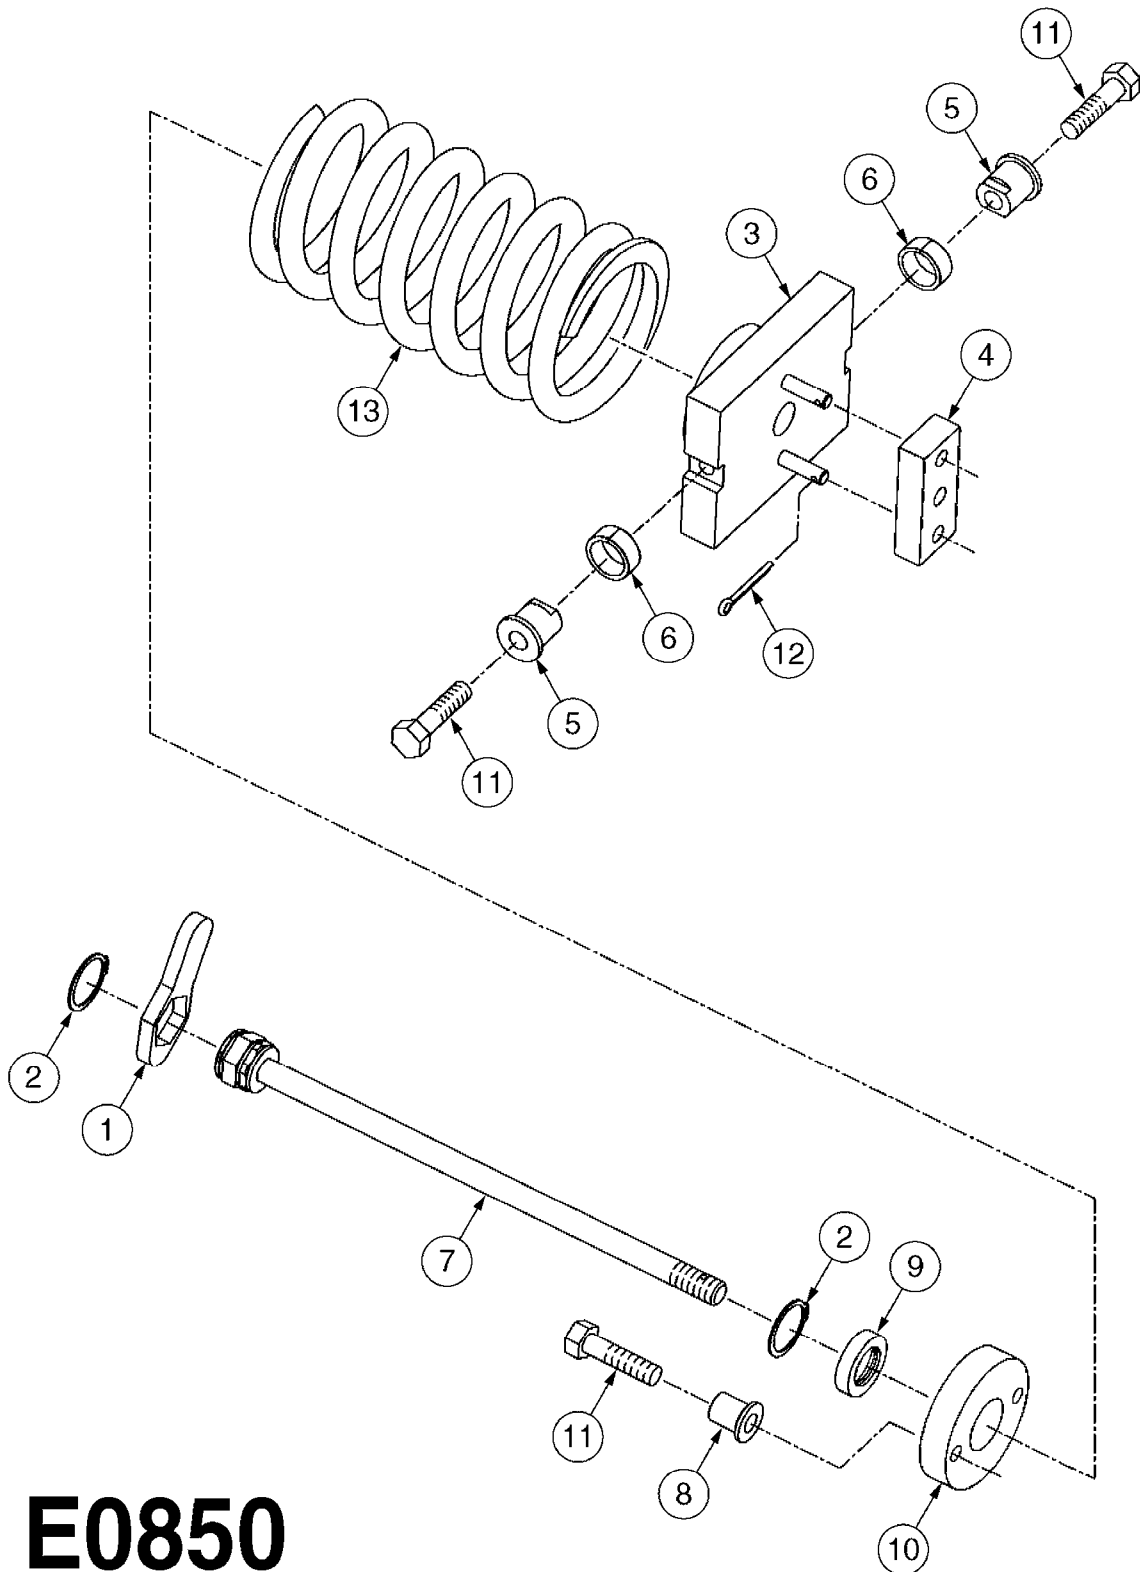

CAMOPLAST TENSIONER ASSEMBLY
E0850-HIN, 01:01:16

Page 1

Date 07.02.2020 9:13

Pos.	parts-n°	order qty	description
1	28074003	1	LOCK PLATE
2	28074103	1	SNAP RING
3	28078403	1	SPRING MOUNT
4	28078503	1	RETAINER PLATE
5	28078603	1	SLEEVE W/NOTCH
6	28078703	1	BUSHING 1/2"X1-1/4"ODX1"ID
7	28078803	1	ACME SCREW
8	28078903	1	SLEEVE, EXTEN.1"X1/2"IDX1.04"OD
9	28079003	1	SEAT, WASHER
10	28079103	1	SPRING PILOT
11	28083803	1	BOLT HEX 2"X1/2"-13 UNC
12	28084603	1	COTTER PIN 1-1/4" X 5/32"
13	28085103	1	SPRING SPRING FOR 30 SERIES
13	28085203	1	SPRING 9" X 5" X 3/4" SPRING FOR 40 SERIES