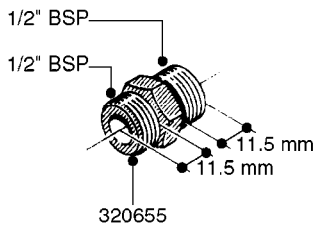

FITTINGS - HEXAGON NIPPLES  
L0030-HIN, 01:01:16

Page 0  
Date 07.02.2020 9:13

**L0030**

FITTINGS - HEXAGON NIPPLES  
L0030-HIN, 01:01:16

Page 1  
Date 07.02.2020 9:13

parts-n°	order qty	description
10015303	1	FITT.PO.HN 1.00X1.00 M1000
10425003	1	FITT.PO.HN 1.25X1.00 MCPHEE
320132	1	FITT.DK HN 1" BSP
320176	1	FITT.DK HN 3/8"X1/2" BSP
320445	1	FITT.DK HN 1/4"X3/8" BSP
320655	1	FITT.DK HN 1/2"-1/2" BSP
320692	1	FITT.DK HN 3/8'BSPX1/4'NPT
320703	1	FITT.DK HN 3/8BSP X1/2 &1/4NPT
320725	1	FITT.DK NIPPLE 3/8"-3/8" BSP
320902	1	FITT.DK HN 3/8'X 1/4' BSP
390232	1	FITT.DK HN 1-1/2' X 1-1/4' BSP
390276	1	FITT.DK HN 1'BSP