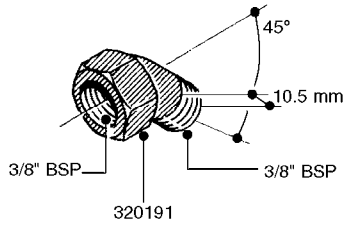

FITTINGS - HEXAGON NIPPLES  
L0030-HIN, 01:01:16

Page 0  
Date 07.02.2020 9:13

**L0030**

FITTINGS - HEXAGON NIPPLES  
L0030-HIN, 01:01:16

Page 1  
Date 07.02.2020 9:13

parts-n°	order qty	description
10015303	1	FITT.PO.HN 1.00X1.00 M1000
10425003	1	FITT.PO.HN 1.25X1.00 MCPHEE
320132	1	FITT.DK HN 1" BSP
320176	1	FITT.DK HN 3/8"X1/2" BSP
320445	1	FITT.DK HN 1/4"X3/8" BSP
320655	1	FITT.DK HN 1/2"-1/2" BSP
320692	1	FITT.DK HN 3/8'BSPX1/4'NPT
320703	1	FITT.DK HN 3/8BSP X1/2 &1/4NPT
320725	1	FITT.DK NIPPLE 3/8"-3/8" BSP
320902	1	FITT.DK HN 3/8'X 1/4' BSP
390232	1	FITT.DK HN 1-1/2' X 1-1/4' BSP
390276	1	FITT.DK HN 1'BSP