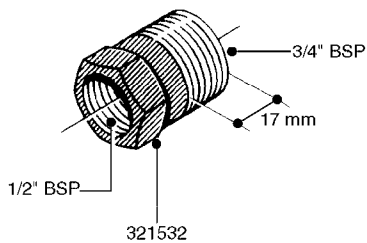

FITTINGS - HEXAGON NIPPLES  
L0030-HIN, 01:01:16

Page 0  
Date 07.02.2020 9:13

**L0030**

FITTINGS - HEXAGON NIPPLES  
L0030-HIN, 01:01:16

Page 1  
Date 07.02.2020 9:13

parts-n°	order qty	description
10015303	1	FITT.PO.HN 1.00X1.00 M1000
10425003	1	FITT.PO.HN 1.25X1.00 MCPHEE
320132	1	FITT.DK HN 1" BSP
320176	1	FITT.DK HN 3/8"X1/2" BSP
320445	1	FITT.DK HN 1/4"X3/8" BSP
320655	1	FITT.DK HN 1/2"-1/2" BSP
320692	1	FITT.DK HN 3/8'BSPX1/4'NPT
320703	1	FITT.DK HN 3/8BSP X1/2 &1/4NPT
320725	1	FITT.DK NIPPLE 3/8"-3/8" BSP
320902	1	FITT.DK HN 3/8'X 1/4' BSP
390232	1	FITT.DK HN 1-1/2' X 1-1/4' BSP
390276	1	FITT.DK HN 1'BSP