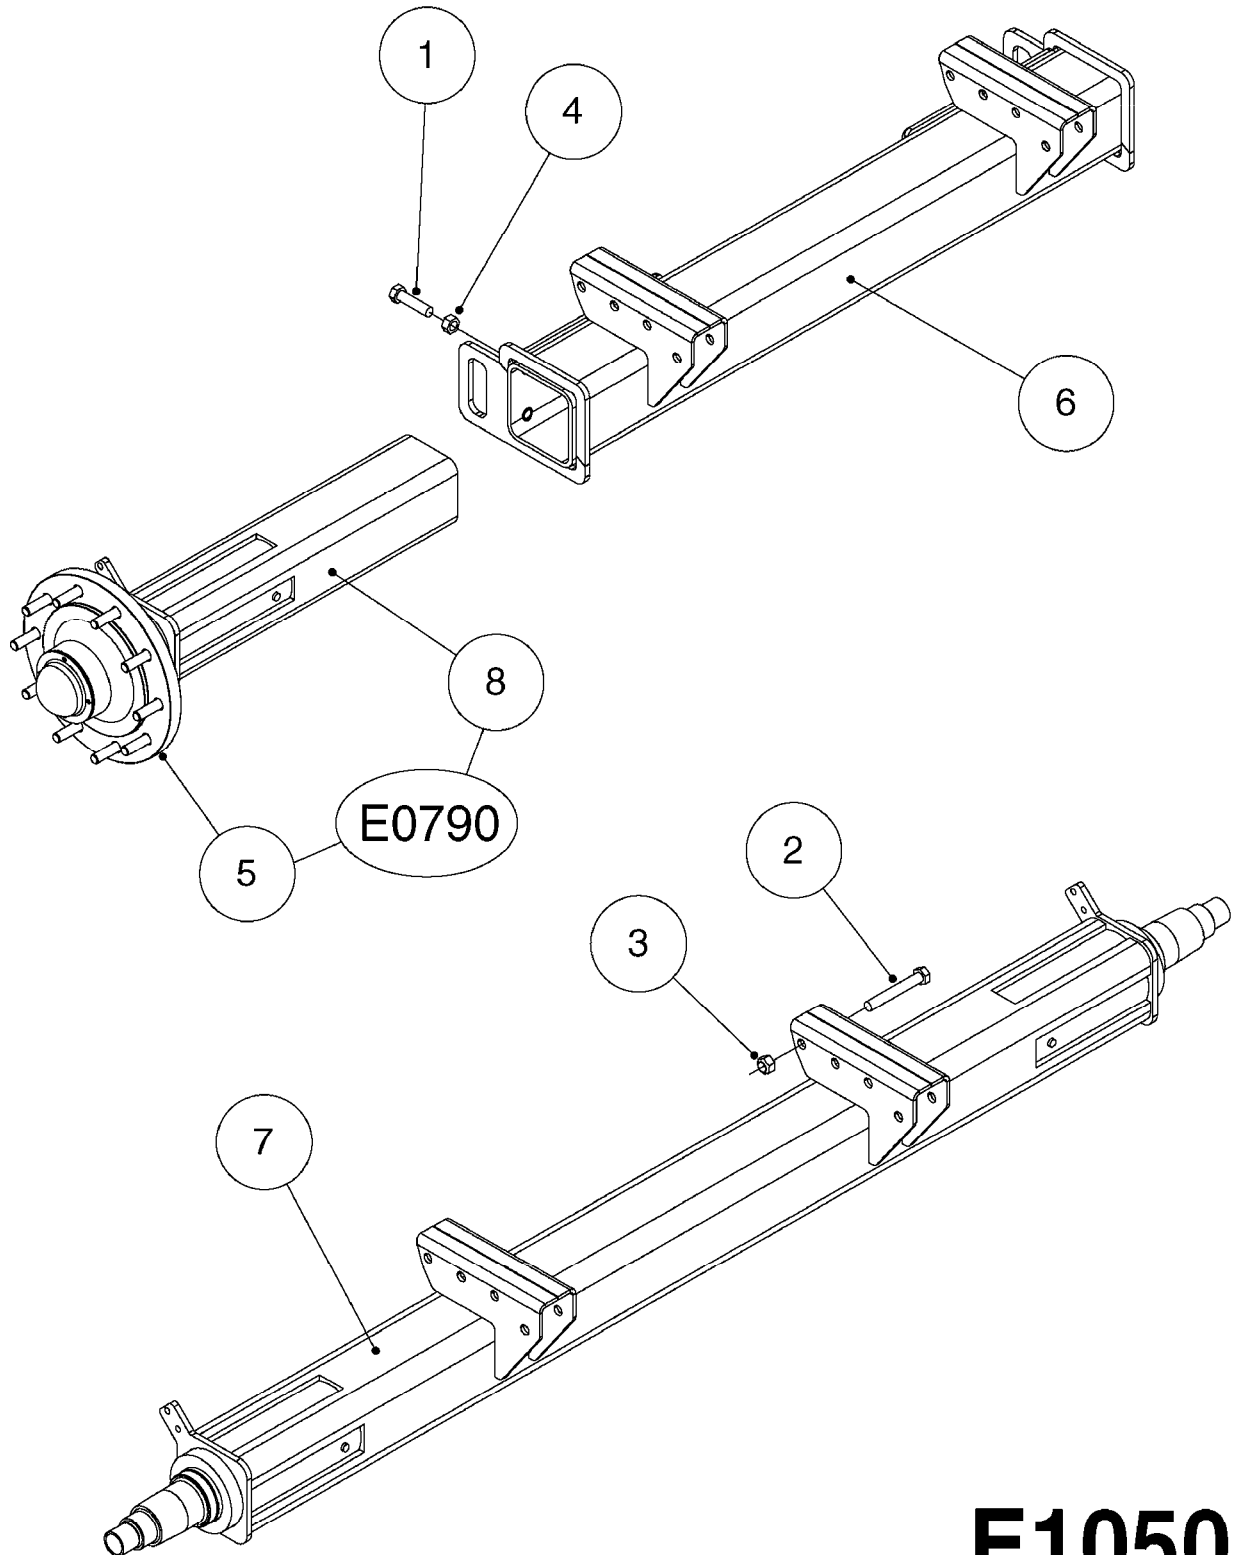

COMMANDER 4400-7000
NON-SUSPEND.AXLE
E1050-HIN, 01:01:16

Page	0
Date	07.02.2020 9:13

Agroparts: www.HARDI-INTERNATIONAL.com

COMMANDER 4400-7000
NON-SUSPEND.AXLE
E1050-HIN, 01:01:16

Page 1
Date 07.02.2020 9:13

Pos.	parts-n°	order qty	description
1	430920	1	BOLT HEX M20x80MM
2	430979	1	BOLT HEX M20x140 8.8 DELTA
3	460806	1	NUT HEX M20X2.50 LOCK DIN985A2 SS
4	461228	1	NUT HEX M20
5	28045703	1	HUB ASSY 10-13.19-11.02 25000#
6	63024303	1	AXLE W/M NON SUSP. ADJ. CM"05"
7	63033603	1	AXLE NON-SUSPENDEED NCM 44 120"
8	63033703	1	AXLE INSERT NCM 44/66/9000