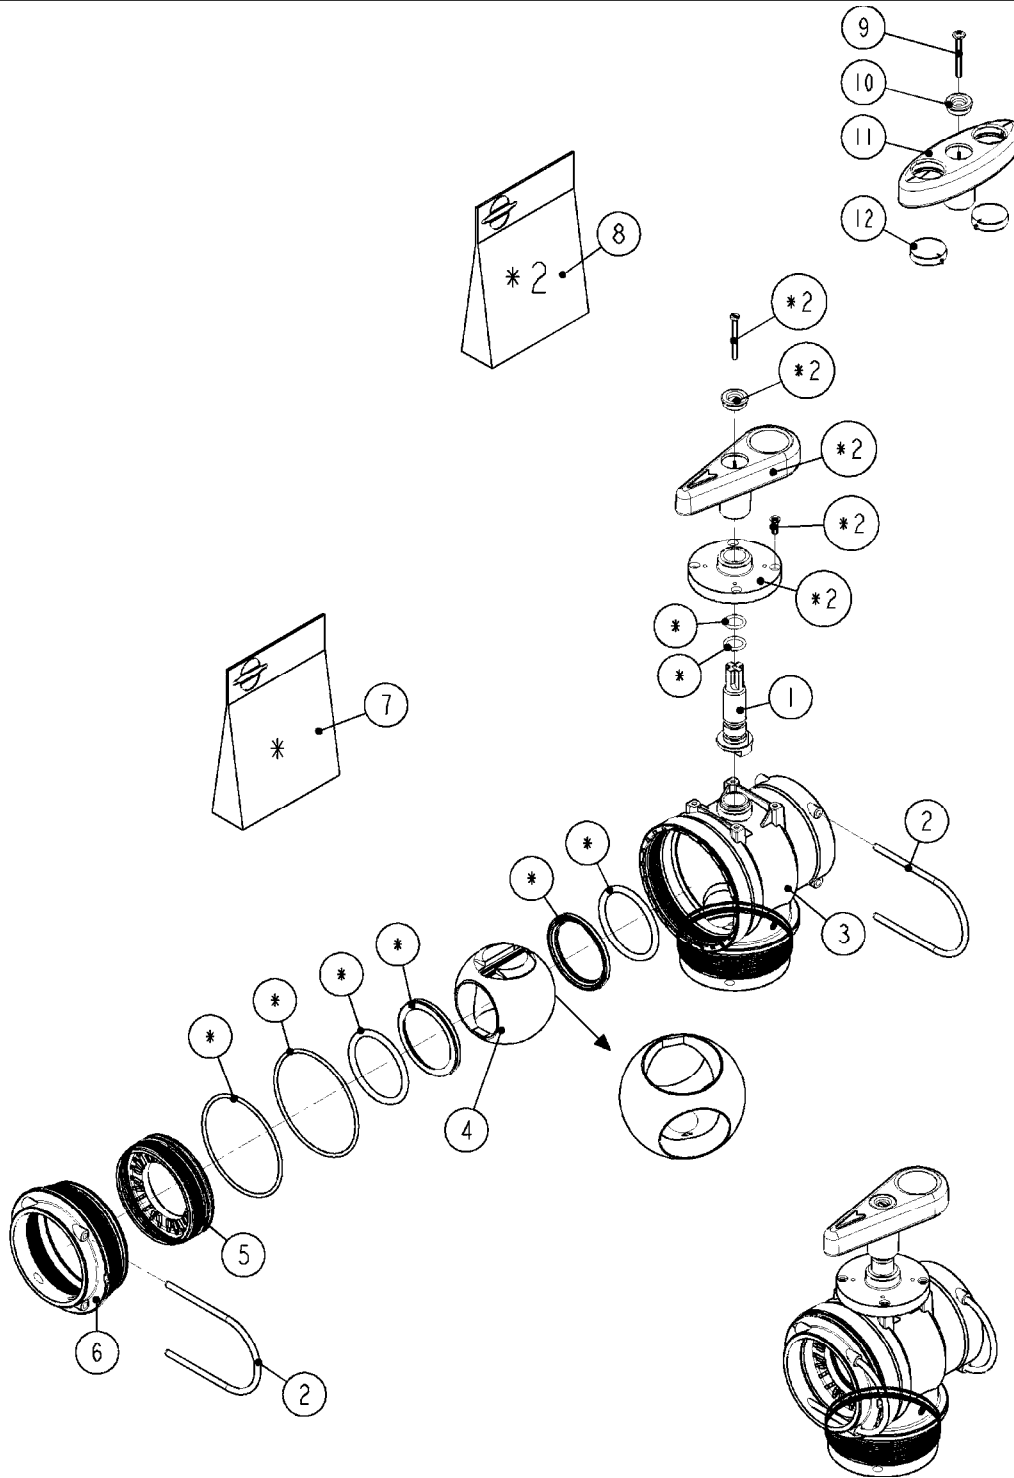

S93 SUCTION VALVE 05
B410-HIA, 01:02:13

Page 0
Date 07.02.2020 9:12

S93 SUCTION VALVE 05
B410-HIA, 01:02:13

Page 1

Date 07.02.2020 9:12

Pos.	parts-n°	order qty	description
1	14039700	1	DRIVER
2	145997	1	FITT.DK S-93 FORK
3	322349	1	HOUSING F.3WAY VALVE-93 322327
4	390544	1	BALL FOR S93 VALVE, 3 HOLES
5	322354	1	THRUST PLATE F.3-WAY VALVES-93
6	322218	1	END CAP F.VALVE S-93
7	741726	1	REPAIR KIT F.S93 VALVE VIT.'02
8	741831	1	HANDLE KIT S93 SUCTION VALVE
9	440729	1	SCREW F. PLASTIC 4MM X40LG SS
10	334594	1	PLUG F.VALVE HANDLE BLACK
11	33514400	1	HANDLE FOR 2 ICONS 07
12	33514500	1	PLUG FOR HANDLE ,2 ICONS