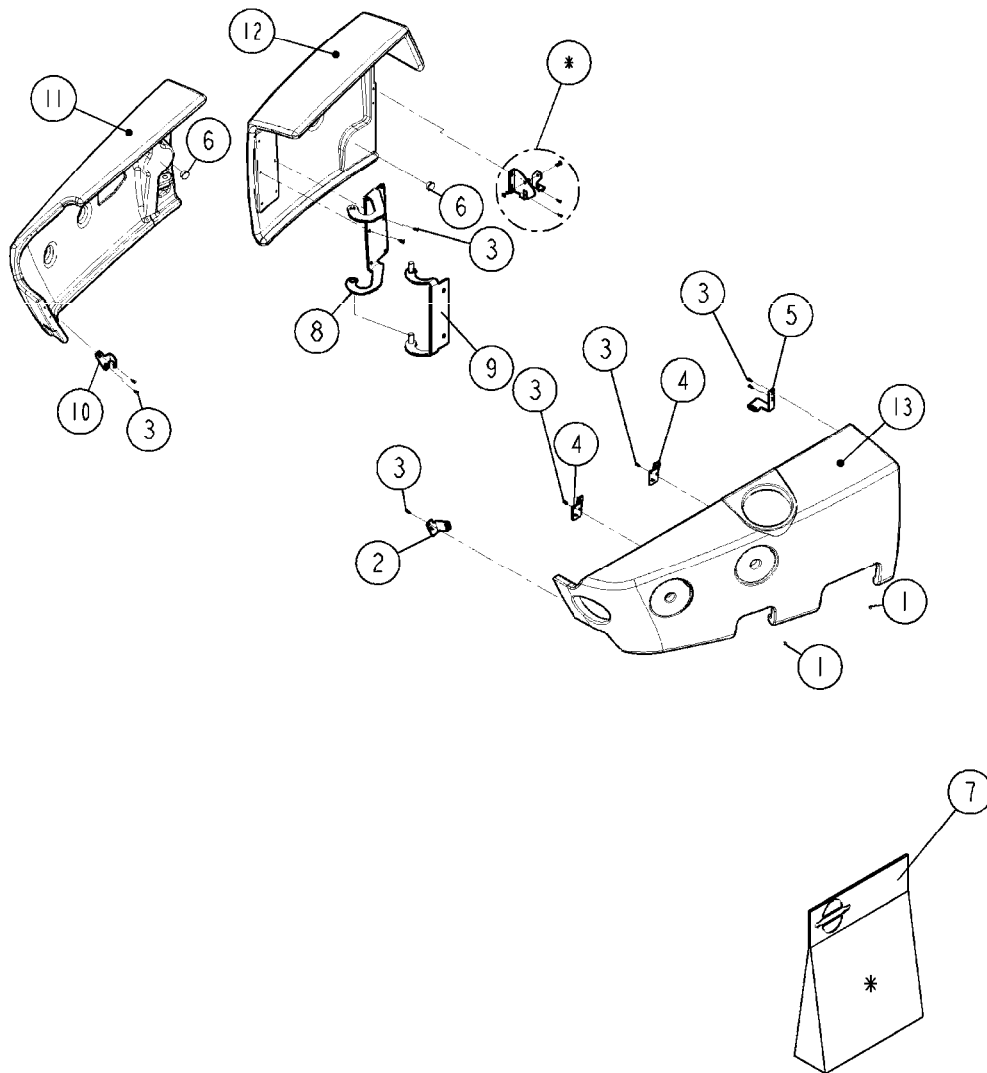

CM11 COVERING
E229-HIA, 31:10:13

Page 0

Date 07.02.2020 9:12

E229