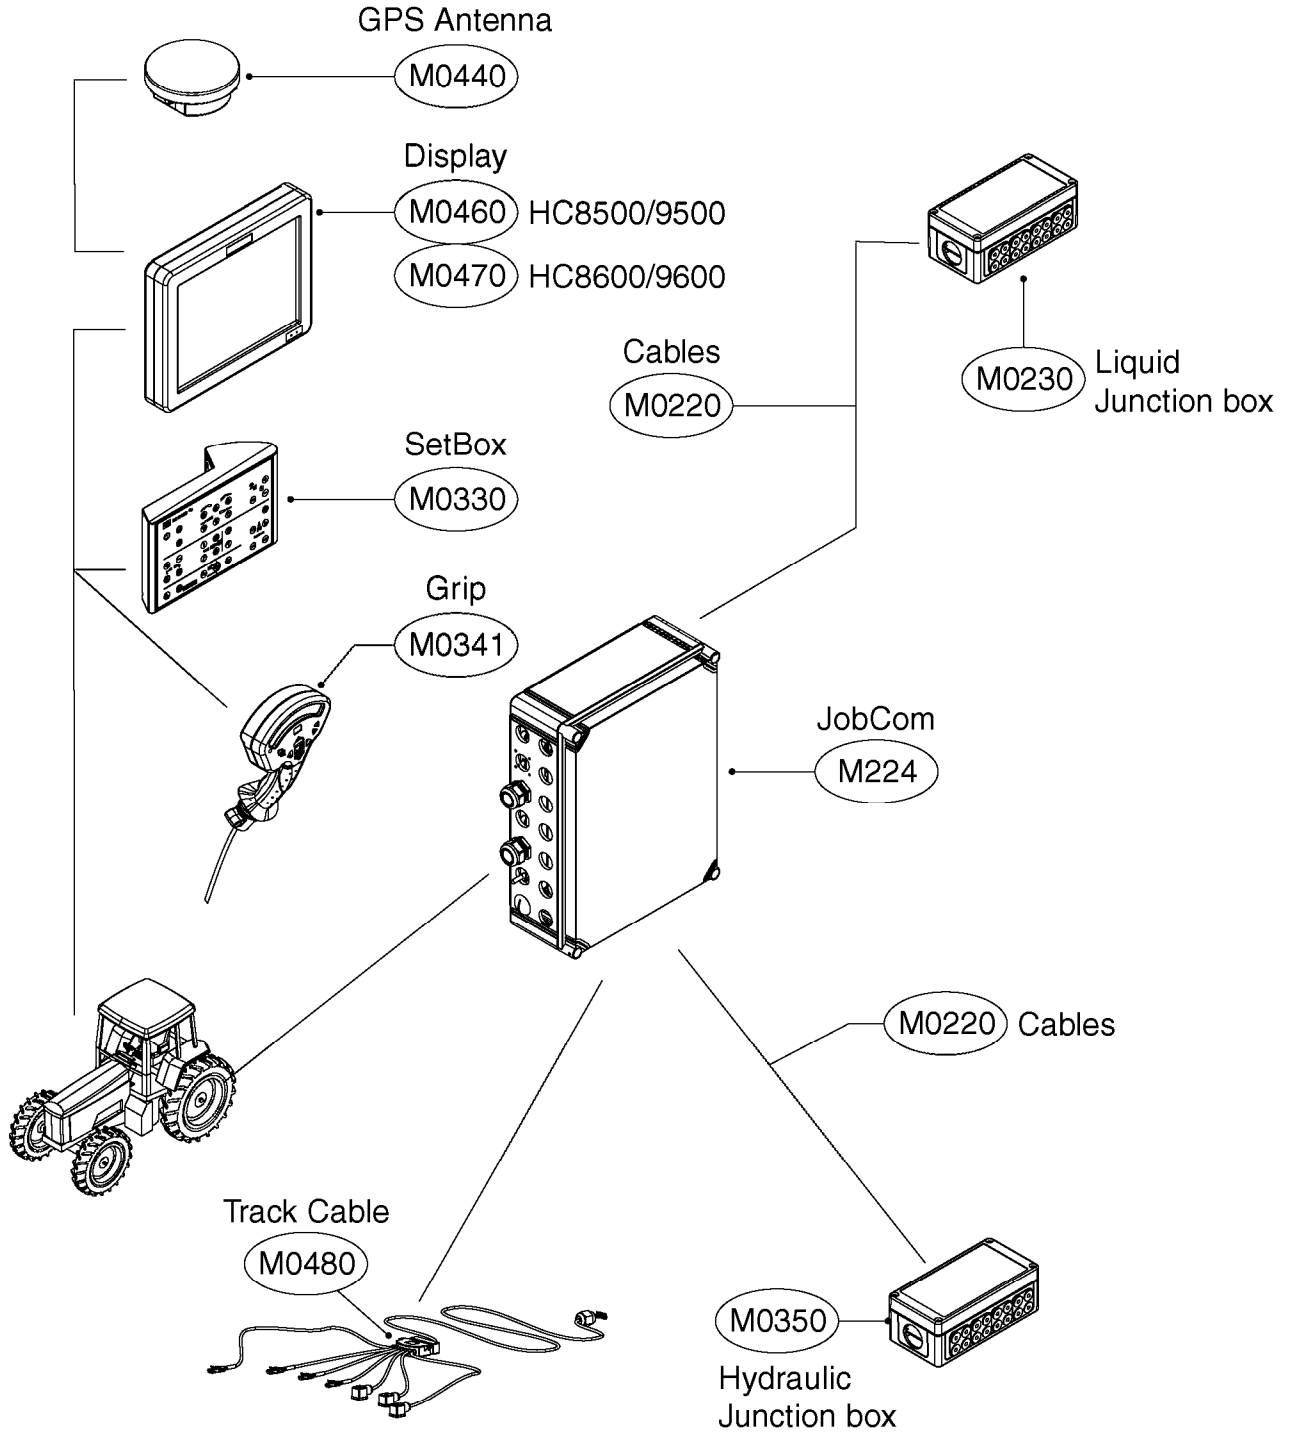

GPS 6000/6500 ANTENNA
M0440-HIN, 25:07:16

Page 1

Date 07.02.2020 9:14

Pos.	parts-n°	order qty	description
1	461217	1	NUT HEX M5 LOCK
2	26063700	1	GPS 6000 ANTENNA + HARNESS
2	26063800	1	GPS 6500 RECEIVER
3	26066300	1	ANTENNA 6500 BRACKET INCLUDED WITH 6500 RECEIVER
4	26066400	1	Bracket Kit GPS 6000 INCLUDED WITH 6000 RECEIVER
5	26066500	1	ANTENNA CABLE 6000/6500 DUAL PORT
6	26066600	1	ANTENNA CABLE GPS 6000/6500 SINGLE PORT
7	45000501	1	SCREW, HEX SOCKET M5-16 SST A2 DIN7991
8	61024603	1	GPS RECEIVER MNT 2015, PRSIDIO, GRAY PRSIDIO ONLY

M0450