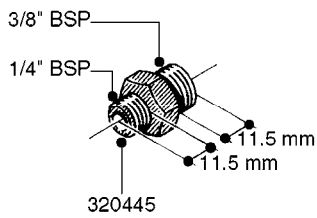

FITTINGS - HEXAGON NIPPLES  
L0030-HIN, 01:01:16

Page 0  
Date 07.02.2020 9:13

**L0030**

FITTINGS - HEXAGON NIPPLES  
L0030-HIN, 01:01:16

Page 1  
Date 07.02.2020 9:13

parts-n°	order qty	description
10015303	1	FITT.PO.HN 1.00X1.00 M1000
10425003	1	FITT.PO.HN 1.25X1.00 MCPHEE
320132	1	FITT.DK HN 1" BSP
320176	1	FITT.DK HN 3/8"X1/2" BSP
320445	1	FITT.DK HN 1/4"X3/8" BSP
320655	1	FITT.DK HN 1/2"-1/2" BSP
320692	1	FITT.DK HN 3/8'BSPX1/4'NPT
320703	1	FITT.DK HN 3/8BSP X1/2 &1/4NPT
320725	1	FITT.DK NIPPLE 3/8"-3/8" BSP
320902	1	FITT.DK HN 3/8'X 1/4' BSP
390232	1	FITT.DK HN 1-1/2' X 1-1/4' BSP
390276	1	FITT.DK HN 1'BSP