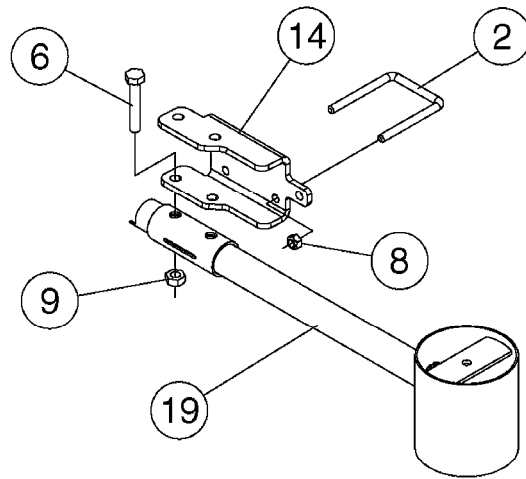

NORAC UC5 BOOM HEIGHT CONTROL
M0370-HIN, 16:10:18

Pos.	parts-n°	order qty	description
1	26022703	1	CABLE, INTERFACE, TILT, NORAC UC5
2	26023503	1	CABLE UC5 INTERFACE MAIN AMP
3	26032600	1	CABLE UC5 NETWORK 14 AWG 10M
4	26043000	1	NORAC UC5 NETWORK 2 PIN PLUG
5	26043300	1	CABLE UC5 VALVE 2PIN/2PIN DT
6	26043400	1	NORAC UC5 CONTROLLER MODULE
7	26043500	1	NORAC UC5 VALVE MODULE
8	26043600	1	MODULE, INPUT, NORAC UC5
9	26043700	1	SENSOR, NORAC, UC5, ULTRASONIC
10	26043800	1	NORAC UC5 NETWORK COUPLER 2-WAY
11	26043900	1	NORAC UC5 NETWORK COUPLER 8-WAY
12	26044200	1	CABLE UC5 NETWORK 18 AWG 20M
13	26023803	1	NORAC UC5 ROLL SENSOR OLD STYLE NORAC P/N 43740
13	26044300	1	NORAC UC5 ROLL SENSOR NEW STYLE NORAC P/N 43741
14	26044400	1	NORAC UC5 - UC7 COUPLER 2-WAY/TERM.
15	26047100	1	CABLE UC5 NETWORK 14 AWG 1M
16	26049900	1	CABLE UC5 NETWORK 14 AWG 3M
17	26057900	1	UC5 NETWORK 6 PIN PLUG
18	26058000	1	NORAC UC5 NETWORK 12-PIN PLUG
19	26084700	1	MESH KIT ULTRASONIC SENSOR FOR 2018 AND NEWER SENSORS
19	28098003	1	MESH AND CLIP KIT, NORAC FOR PRE-2018 SENSORS
20	28050303	1	NORAC RUBBER TOP&BOLT F.SENSOR DIA.30MMX30MMX8MM
21	28055503	1	NORAC VALVE MOUNTING HARDWARE
22	28086600	1	FOAM DISC F. SENSOR NORAC
23	78216100	1	NORAC VALVE BLOCK COMP, DEUTSCH CON.

M0375