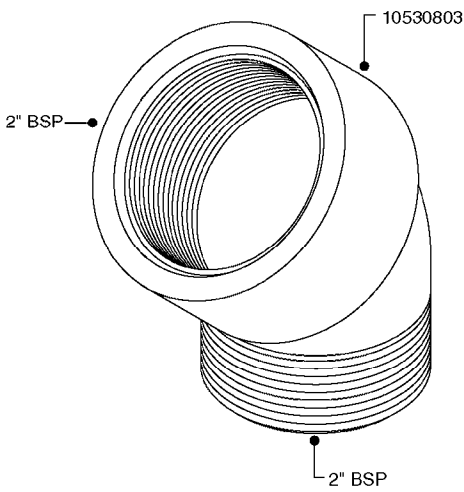

FITTINGS - HEXAGON NIPPLES  
L0030-HIN, 01:01:16

Page 0  
Date 07.02.2020 9:13

**L0030**

FITTINGS - HEXAGON NIPPLES  
L0030-HIN, 01:01:16

Page 1  
Date 07.02.2020 9:13

parts-n°	order qty	description
10015303	1	FITT.PO.HN 1.00X1.00 M1000
10425003	1	FITT.PO.HN 1.25X1.00 MCPHEE
320132	1	FITT.DK HN 1" BSP
320176	1	FITT.DK HN 3/8"X1/2" BSP
320445	1	FITT.DK HN 1/4"X3/8" BSP
320655	1	FITT.DK HN 1/2"-1/2" BSP
320692	1	FITT.DK HN 3/8'BSPX1/4'NPT
320703	1	FITT.DK HN 3/8BSP X1/2 &1/4NPT
320725	1	FITT.DK NIPPLE 3/8"-3/8" BSP
320902	1	FITT.DK HN 3/8'X 1/4' BSP
390232	1	FITT.DK HN 1-1/2' X 1-1/4' BSP
390276	1	FITT.DK HN 1'BSP