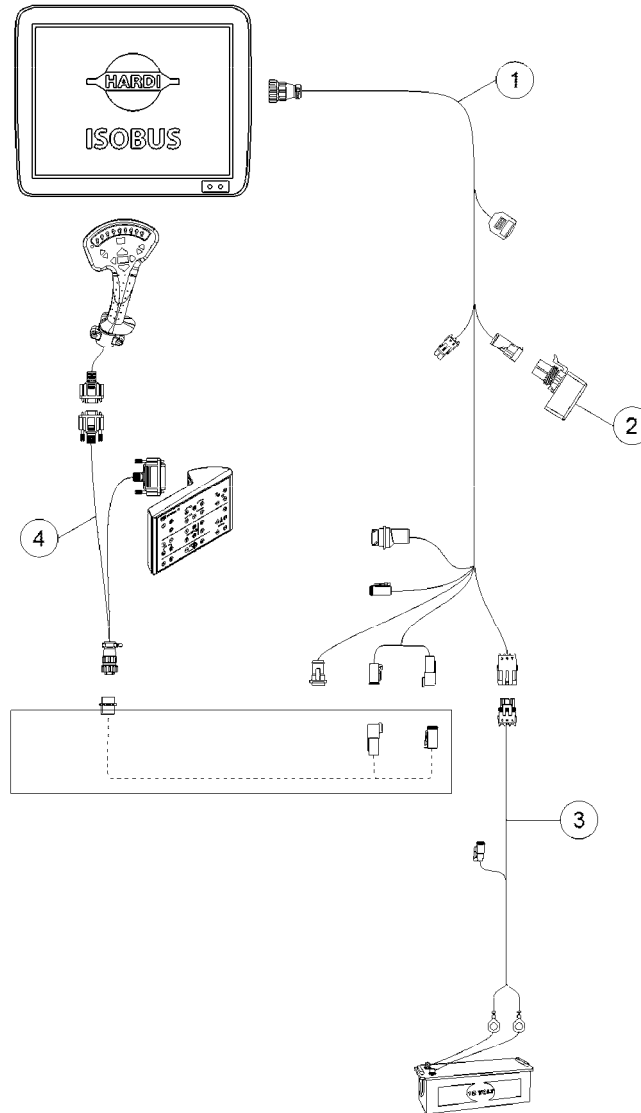

M415

ISO TRACTOR W.ASSY.ALT.
M415-HIA, 25:02:13

Page 1

Date 07.02.2020 9:13

Pos.	parts-n°	order qty	description
1	26040200	1	DISPLAY CABLE, HC85/9500, 12' (ISOBUS)
2	26040100	1	RELAY, POWER CONTROL, AGLEADER
3	26040900	1	POWER CABLE DISPLAY/GUIDANCE, 15'
4	26031500	1	CABLE ISO CABIN GRIP SETBOX