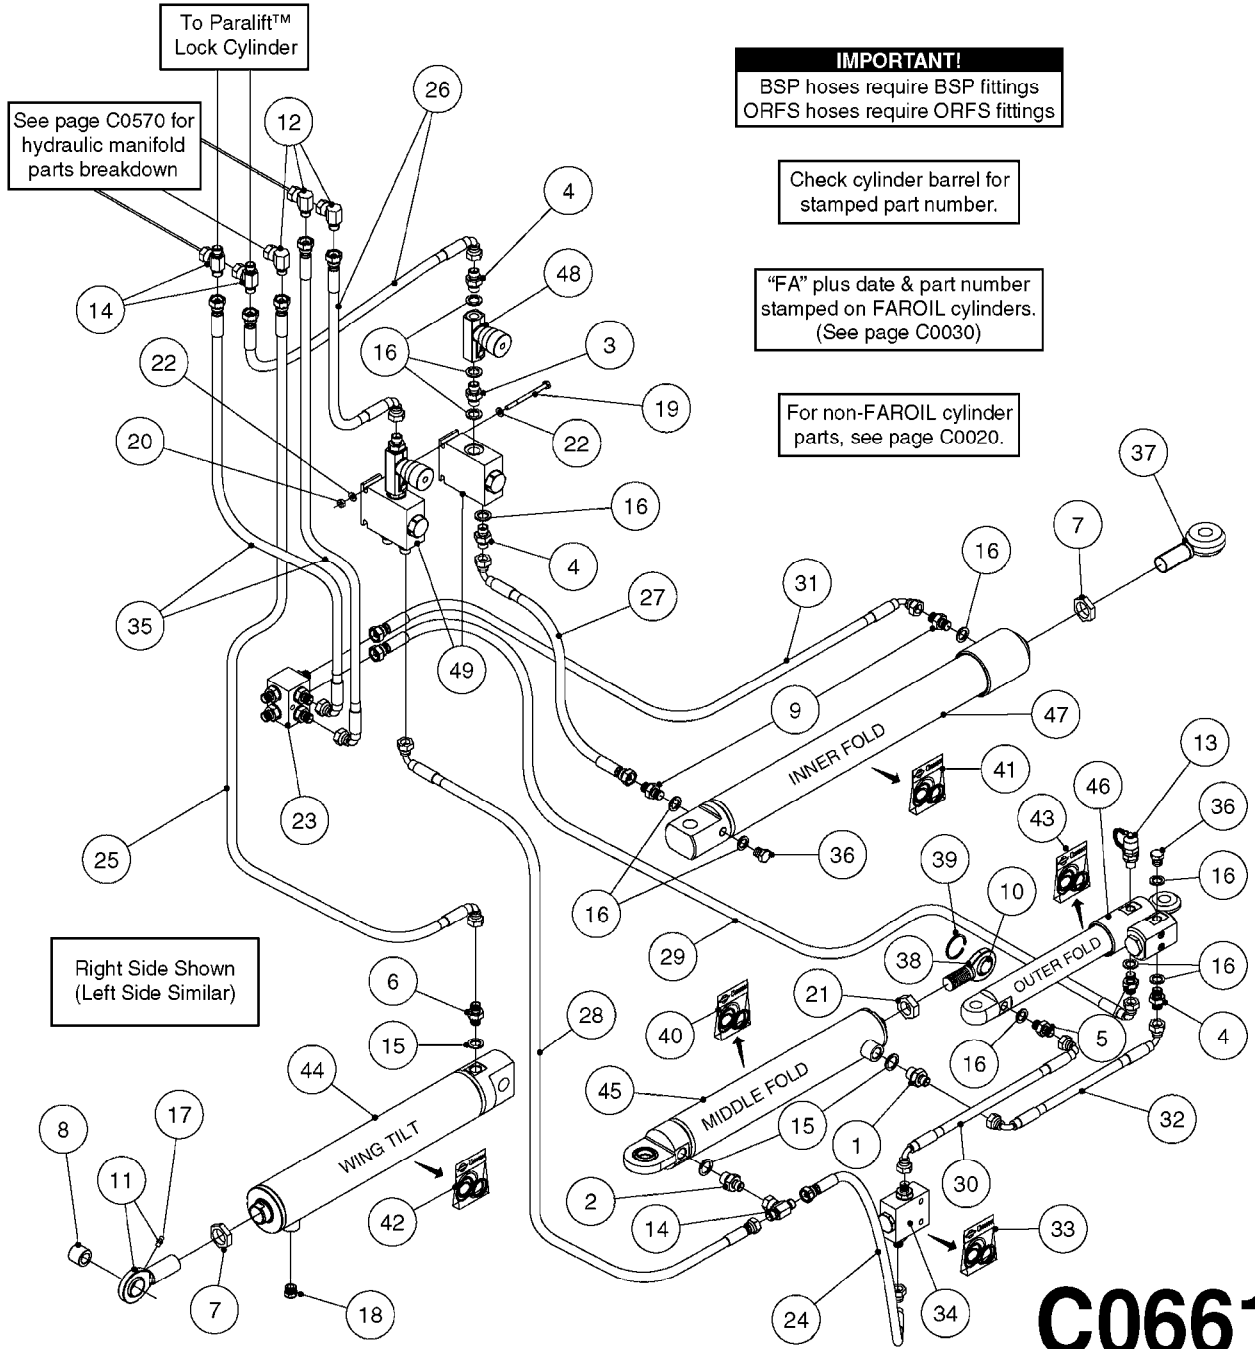

IMPORTANT!
BSP hoses require BSP fittings
ORFS hoses require ORFS fittings

Check cylinder barrel for stamped part number.

“FA” plus date & part number stamped on FAROIL cylinders. (See page C0030)

For non-FAROIL cylinder parts, see page C0020.

C0661

HYDRAULICS FORCE 120'-132'
(POST '06)
C0661-HIN, 18:08:17

Page 1
Date 07.02.2020 9:12

Pos.	parts-n°	order qty	description
1	146835	1	HEX NIPPLE 1/4" - 3/8" BSP
1	23235700	1	BSP HEX NIPPLE 3/8"-9/16" ORFS
2	146839	1	HEX NIPPLE 1/4"X3/8" BSP 0.7MM
2	23235800	1	BSP HEX NIPPLE 3/8"-9/16" - 0.7mm ORFS
3	146845	1	HEX NIPPLE 1/4"X1/4"
4	146845	1	HEX NIPPLE 1/4"X1/4" BSP
4	23234500	1	HEX NIPPLE 1/4" - 9/16" ORFS
5	146851	1	HEX NIPPLE 1/4"x1/4" 0.7MM
5	23234700	1	BSP HEX NIPPLE 1/4"-9/16" - 0.7mm ORFS
6	147061	1	HEX NIPPLE 1/4"X3/8"/1.8
6	23236200	1	BSP HEX NIPPLE 3/8"-9/16" - 1.8mm ORFS
7	147128	1	NUT M24X2 NV-32
8	147130	1	BUSHING D25/20 20MM
9	147498	1	HEX NIPPLE 1/4"-1/4" 1.2mm
9	23234100	1	BSP HEX NIPPLE 1/4"-9/16" - 1.2mm ORFS
10	210730	1	BEARING F.LINK HEAD M20
11	210878	1	LINK HEAD M24 x 55 W/ GREASE NIP. DELTA
12	232060	1	HY.ELBOW 1/4" BSP SWIVEL
12	23240900	1	BSP HYD.FIT. M-F 90° 9/16"-9/16" ORFS
13	231955	1	NIPPLE F. PRESS GAUGE 1/4" BSP
14	232175	1	TEE 1/4"M X 1/4"F X 1/4"M BSP
14	23241300	1	BSP TEE 9/16"M-9/16"F-9/16"M ORFS ORFS
15	240866	1	DOWTYSEAL 3/8"
16	241404	1	DOWTY SEAL 1/4"
17	283699	1	GREASE NIPPLE M6X1
18	284266	1	PLUG BREATHER 3/8" F/CYLINDER
19	410605	1	BOLT HEX 8.8 DEL M6X80
20	460261	1	NUT HEX M6X1.00 LOCK DIN985 A2 SS
21	461200	1	NUT HEX M20X1.5 JAMB.
22	471125	1	WASHER M6U 6.4X14X1.2,A2 SS
23	731941	1	HYD. BLOCK MANIFOLD
24	784004	1	HOSE HY 1/4" x 33.5" STR & ELB
24	78500500	1	BSP HY. HO.1/4"L=850 STR-90° ORFS
25	784010	1	HOSE HY X 1/4 X 149.5"STR+ELB
25	78500900	1	BSP HY.HO.1/4"L= 3800 STR-90° ORFS
26	784023	1	HOSE HY 1/4 X 43.25" STR.+ELB. BSP