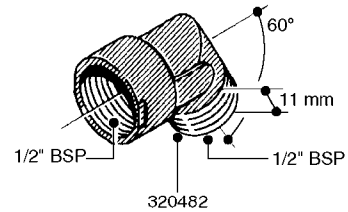

FITTINGS - HEXAGON NIPPLES  
L0030-HIN, 01:01:16

Page 0  
Date 07.02.2020 9:13

**L0030**

FITTINGS - HEXAGON NIPPLES  
L0030-HIN, 01:01:16

Page 1  
Date 07.02.2020 9:13

parts-n°	order qty	description
10015303	1	FITT.PO.HN 1.00X1.00 M1000
10425003	1	FITT.PO.HN 1.25X1.00 MCPHEE
320132	1	FITT.DK HN 1" BSP
320176	1	FITT.DK HN 3/8"X1/2" BSP
320445	1	FITT.DK HN 1/4"X3/8" BSP
320655	1	FITT.DK HN 1/2"-1/2" BSP
320692	1	FITT.DK HN 3/8'BSPX1/4'NPT
320703	1	FITT.DK HN 3/8BSP X1/2 &1/4NPT
320725	1	FITT.DK NIPPLE 3/8"-3/8" BSP
320902	1	FITT.DK HN 3/8'X 1/4' BSP
390232	1	FITT.DK HN 1-1/2' X 1-1/4' BSP
390276	1	FITT.DK HN 1'BSP