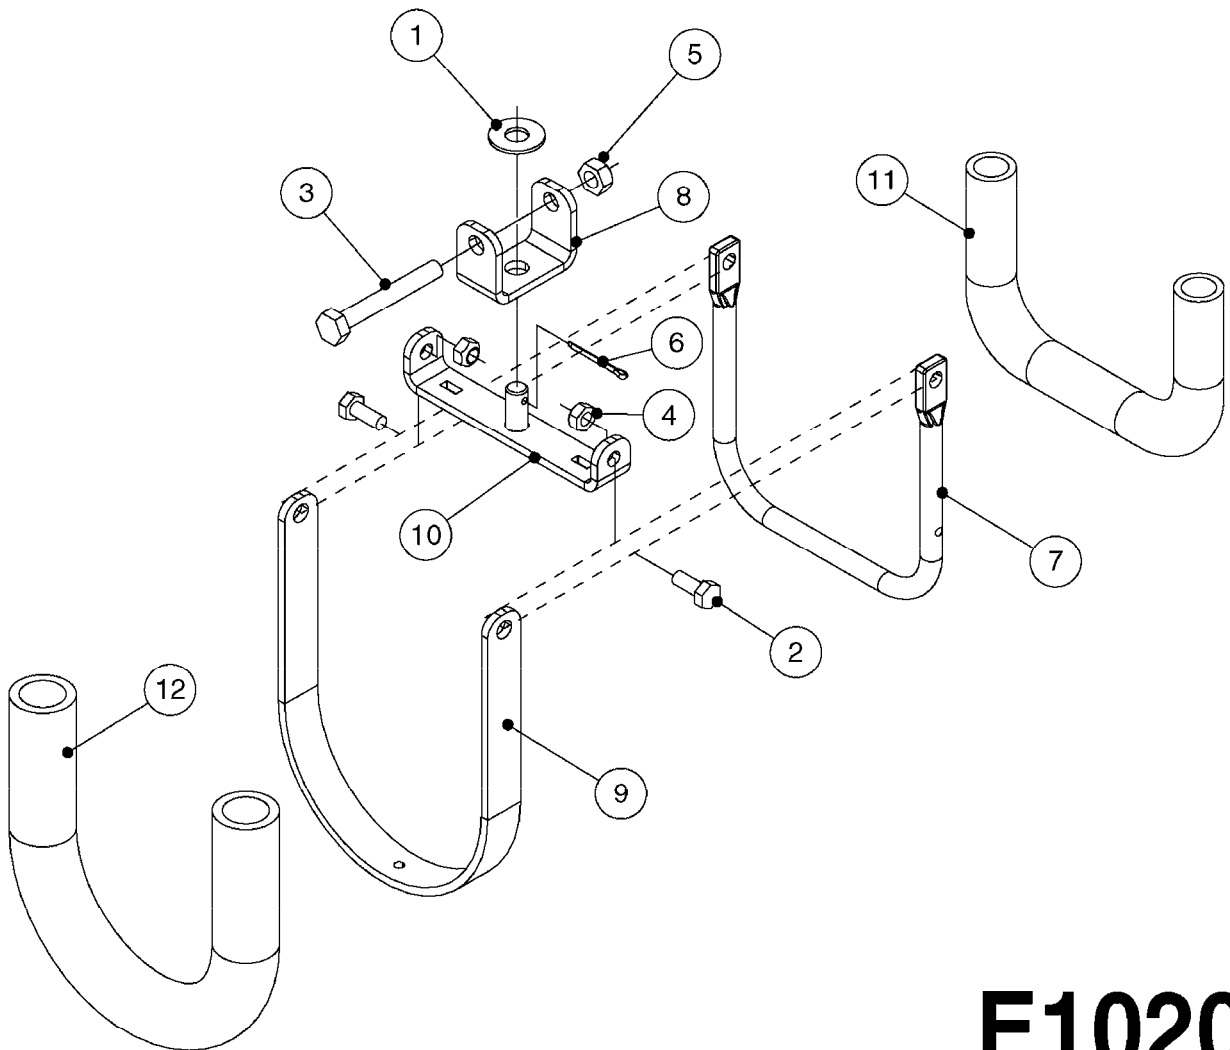

**E1020**

SWIVEL HOSE GUARD  
E1020-HIN, 17:11:16

Page 1  
Date 07.02.2020 9:13

Pos.	parts-n°	order qty	description
1	165557	1	WASHER D28.0/D12.2X2.0 SS
2	421046	1	BOLT HEX M8X25/25 A2 SS DIN933
3	421222	1	BOLT HEX 8.8 DEL M10X75 FT
4	460143	1	SELF LOCK NUT M8 SST A2 DIN985
5	460423	1	NUT HEX M10X1.50 LOCK DIN985A2 SS
6	480126	1	PIN COTTER M4X30
7	15118200	1	HOSE & TUBE HOLDER NCM
8	16143600	1	HOSE AND CABLE HOLDER TOP
9	16160900	1	HOSE AND CABLE GUARD 160X502MM
9	16187700	1	HOSE AND CABLE GUARD 160X402MM
10	61042200	1	HOSE AND CABLE HOLDER PIVOT
11	92703203	1	HOSE R X3/4" X300PSI WP X0012"
12	92712403	1	HOSE R X1" X300PSI WP X0012"