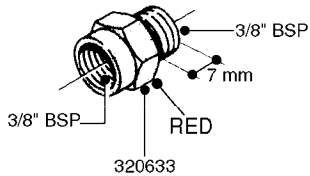

FITTINGS - HEXAGON NIPPLES  
L0030-HIN, 01:01:16

Page 0  
Date 07.02.2020 9:13

**L0030**

FITTINGS - HEXAGON NIPPLES  
L0030-HIN, 01:01:16

Page 1  
Date 07.02.2020 9:13

parts-n°	order qty	description
10015303	1	FITT.PO.HN 1.00X1.00 M1000
10425003	1	FITT.PO.HN 1.25X1.00 MCPHEE
320132	1	FITT.DK HN 1" BSP
320176	1	FITT.DK HN 3/8"X1/2" BSP
320445	1	FITT.DK HN 1/4"X3/8" BSP
320655	1	FITT.DK HN 1/2"-1/2" BSP
320692	1	FITT.DK HN 3/8'BSPX1/4'NPT
320703	1	FITT.DK HN 3/8BSP X1/2 &1/4NPT
320725	1	FITT.DK NIPPLE 3/8"-3/8" BSP
320902	1	FITT.DK HN 3/8'X 1/4' BSP
390232	1	FITT.DK HN 1-1/2' X 1-1/4' BSP
390276	1	FITT.DK HN 1'BSP