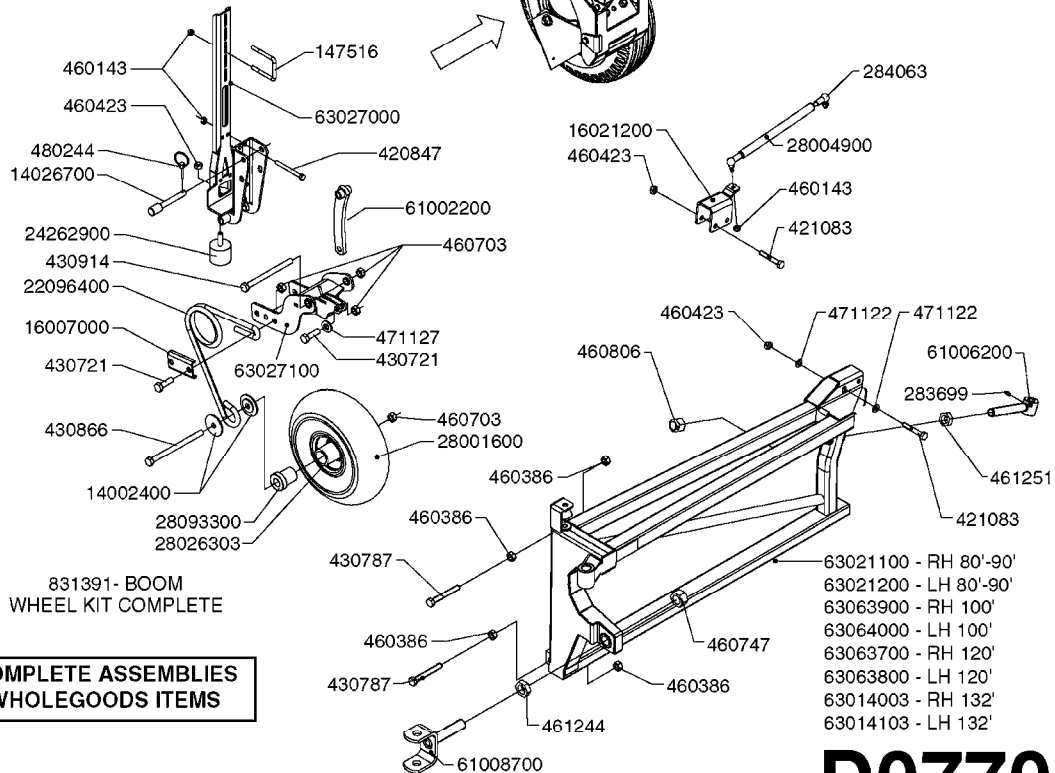

831391- BOOM
WHEEL KIT COMPLETE

**COMPLETE ASSEMBLIES
WHOLEGOODS ITEMS**

D0770