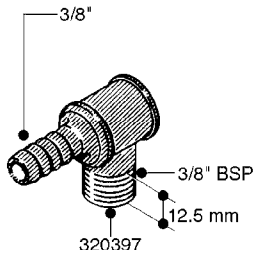

L0050

parts-n°	order qty	description
242594	1	O-RING D14 X 1.78 SCH.70-EPDM
320294	1	FITT.DK TEE 3/8X3/8HB X1/2"BSP
320305	1	FITT.DK HB 3/4'- 3/4' BSP
320386	1	FITT.DK TEE 3/8X3/8HB X3/8"BSP
320397	1	FITT.DK ELB 3/8"HB X 3/8" BSP
320401	1	FITT.DK TEE 1/2X1/2HB X1/2"BSP
320412	1	FITT.DK TEE 1/2X1/2HB X3/8'BSP
320423	1	FITT.DK ELB 1/2'HB X 3/8' BSP
320891	1	FITT.DK HB 3/8'- 3/8' BSP
320972	1	FITT.DK HB 5/16'- 1/4' BSP
322046	1	FITT.DK TEE 1/2X1/2HB X3/4'BSP
322048	1	FITT.DK TEE 3/4X3/4HB X3/4'BSP
330595	1	O-RING D24.6/D20X2.1 -3/4"
333137	1	FITT.DK CONN.1/2" F.NOZZ. DOUB
333141	1	FITT.DK CONN.1/2" F.NOZZ.SING
334041	1	FITT.DK CONN.3/4' F.NOZZ. SING
334042	1	FITT.DK CONN.3/4' F.NOZZ. DOUB
334195	1	FITT.DK ELB. 3/4"HB X 3/4"HB
10012103	1	FITT.PO.HB 1.25X1.50 IMB1012
10014003	1	FITT.PO.HB 1.25X1.25 IMB1010
10036903	1	FITT.PO.HB 1.50X1.50 IMB1212
28019303	1	FITTING HB ELB 3/4NPT-3/4HOSE
61016500	1	HOSE TAIL 3/4" 90°+RG CAP 3/4"
72026700	1	NOZZLE TUBE ADAPTER W/O-RING