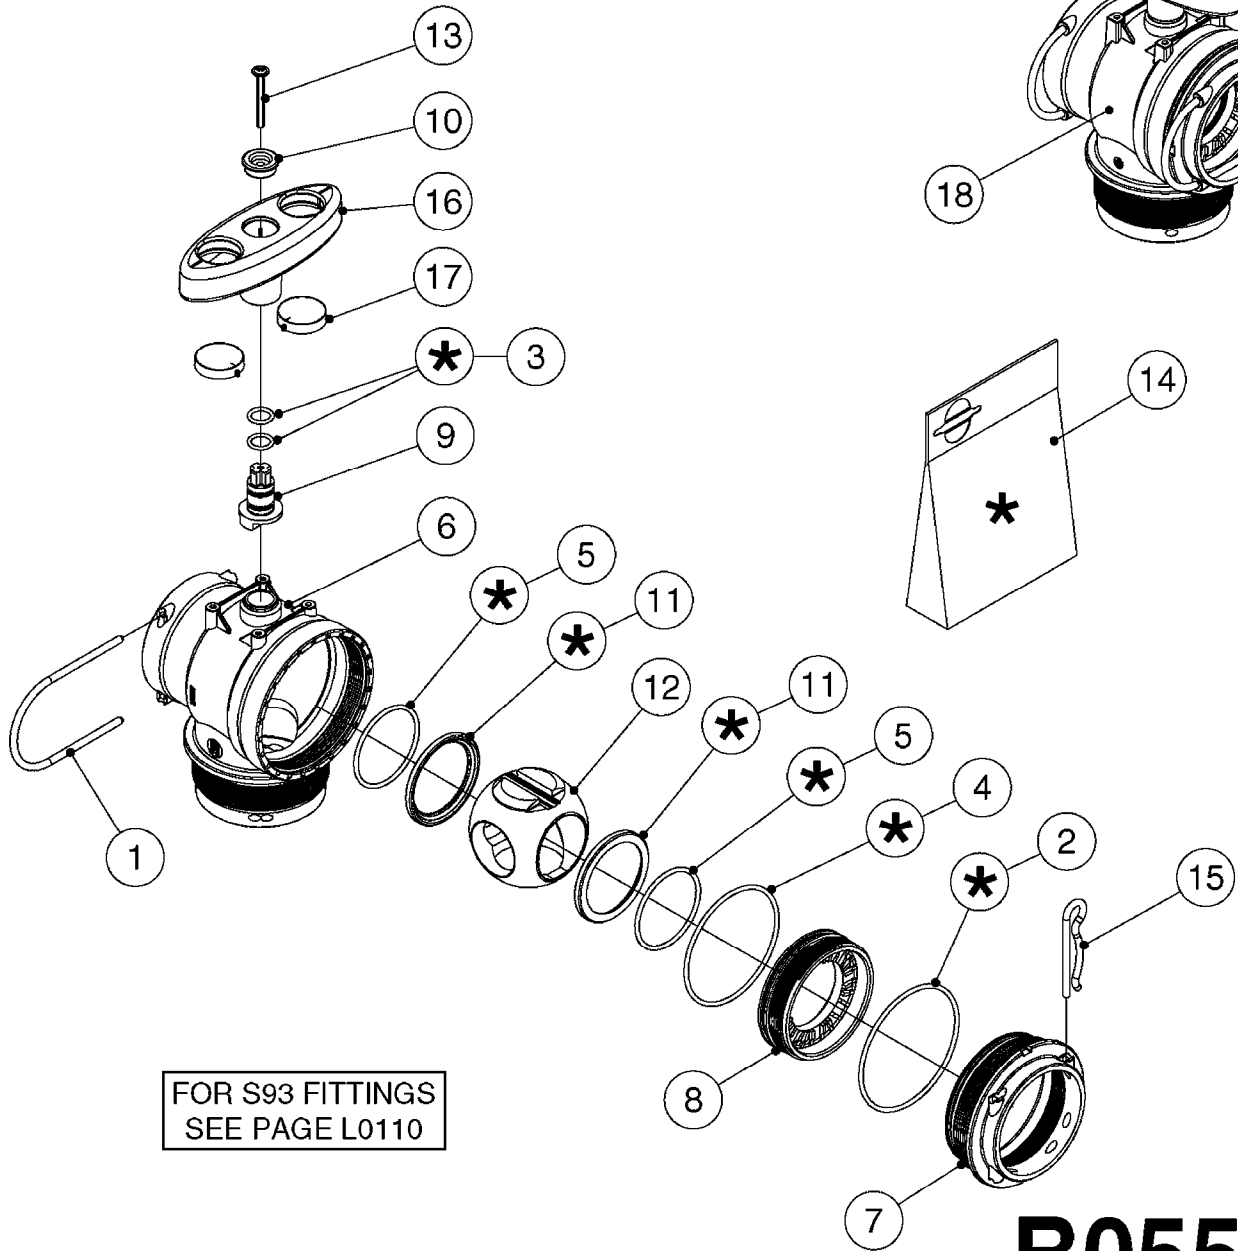

S93 (07)

MANIFOLD - S93 VALVE (07)
B0550-HIN, 28:01:19

Page 1

Date 07.02.2020 9:12

Pos.	parts-n°	order qty	description
1	145997	1	FITT.DK S-93 FORK
2	242047	1	O-RING 89.5 X 3.0 VITON
3	242449	1	O'RING 13.3 x 2.4 VITON
4	242450	1	O-RING D84.5X3.0 VITON
5	242475	1	O'RING D56.52x5.33 SH70-VITON
6	322327	1	HOUSING, VALVE, S93, 220 PSI
7	322328	1	END CAP F. VALVE S-93
8	322354	1	THRUST PLATE F.3-WAY VALVES-93
9	334579	1	SPINDLE F.3 WAY VALVE S-93
10	334594	1	PLUG F. VALVE HANDLE BLACK
11	390543	1	SEAT F. BALL 3-WAY VALVE S-93
12	390544	1	BALL FOR S93 VALVE, 3 HOLES
12	391019	1	BALL F.2 WAY S93 SMART VALVE
13	440729	1	SCREW F. PLASTIC 4MM X40LG SS
14	741726	1	REPAIR KIT F.S93 VALVE VIT.'02
15	28168400	1	HAIRPIN Ø5 S67/S93
16	33514400	1	HANDLE FOR 2 ICONS 07
17	33514500	1	PLUG FOR HANDLE ,2 ICONS
18	72518800	1	QUICK FILL VALVE 2008 NAV
18	72518900	1	SUCTION VALVE 2008 NAV