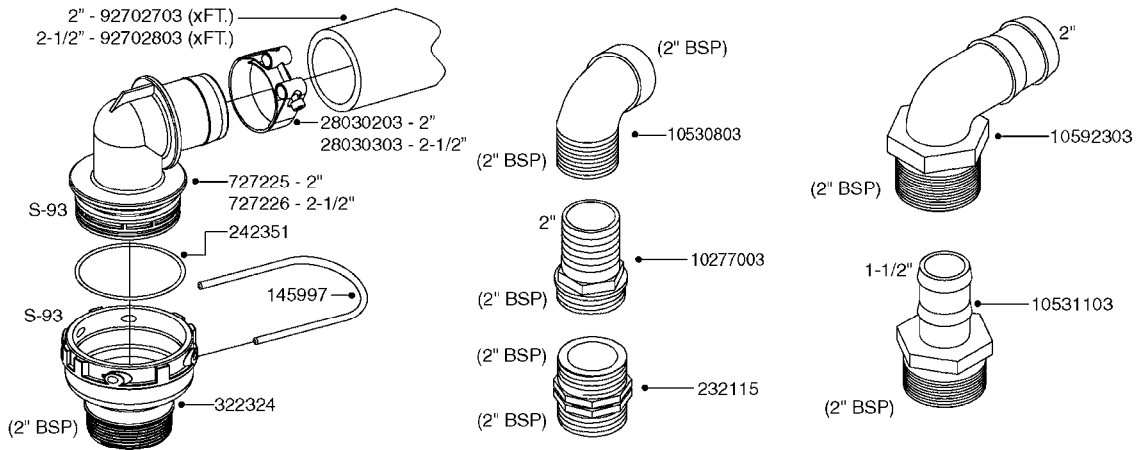

SUCTION SIDE OF PUMP (WITH 2" SUCTION PORT)

**COMPLETE PUMP
(NLA) REPLACED BY 464 PUMP (SEE PAGE A0350)**

A0390