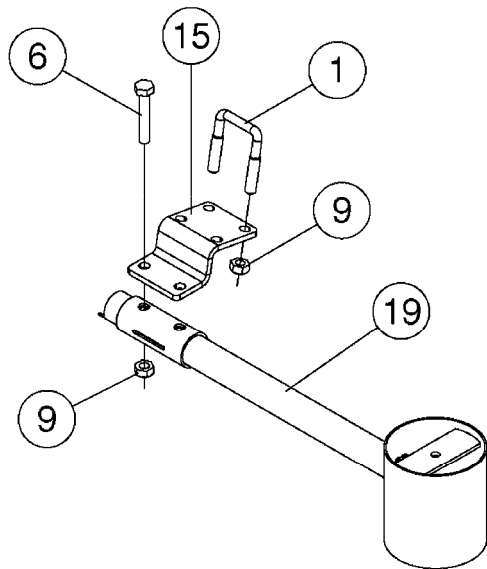

NORAC UC5 BOOM HEIGHT CONTROL
M0370-HIN, 16:10:18

Pos.	parts-n°	order qty	description
1	26022703	1	CABLE, INTERFACE, TILT, NORAC UC5
2	26023503	1	CABLE UC5 INTERFACE MAIN AMP
3	26032600	1	CABLE UC5 NETWORK 14 AWG 10M
4	26043000	1	NORAC UC5 NETWORK 2 PIN PLUG
5	26043300	1	CABLE UC5 VALVE 2PIN/2PIN DT
6	26043400	1	NORAC UC5 CONTROLLER MODULE
7	26043500	1	NORAC UC5 VALVE MODULE
8	26043600	1	MODULE, INPUT, NORAC UC5
9	26043700	1	SENSOR, NORAC, UC5, ULTRASONIC
10	26043800	1	NORAC UC5 NETWORK COUPLER 2-WAY
11	26043900	1	NORAC UC5 NETWORK COUPLER 8-WAY
12	26044200	1	CABLE UC5 NETWORK 18 AWG 20M
13	26023803	1	NORAC UC5 ROLL SENSOR OLD STYLE NORAC P/N 43740
13	26044300	1	NORAC UC5 ROLL SENSOR NEW STYLE NORAC P/N 43741
14	26044400	1	NORAC UC5 - UC7 COUPLER 2-WAY/TERM.
15	26047100	1	CABLE UC5 NETWORK 14 AWG 1M
16	26049900	1	CABLE UC5 NETWORK 14 AWG 3M
17	26057900	1	UC5 NETWORK 6 PIN PLUG
18	26058000	1	NORAC UC5 NETWORK 12-PIN PLUG
19	26084700	1	MESH KIT ULTRASONIC SENSOR FOR 2018 AND NEWER SENSORS
19	28098003	1	MESH AND CLIP KIT, NORAC FOR PRE-2018 SENSORS
20	28050303	1	NORAC RUBBER TOP&BOLT F.SENSOR DIA.30MMX30MMX8MM
21	28055503	1	NORAC VALVE MOUNTING HARDWARE
22	28086600	1	FOAM DISC F. SENSOR NORAC
23	78216100	1	NORAC VALVE BLOCK COMP, DEUTSCH CON.

M0375