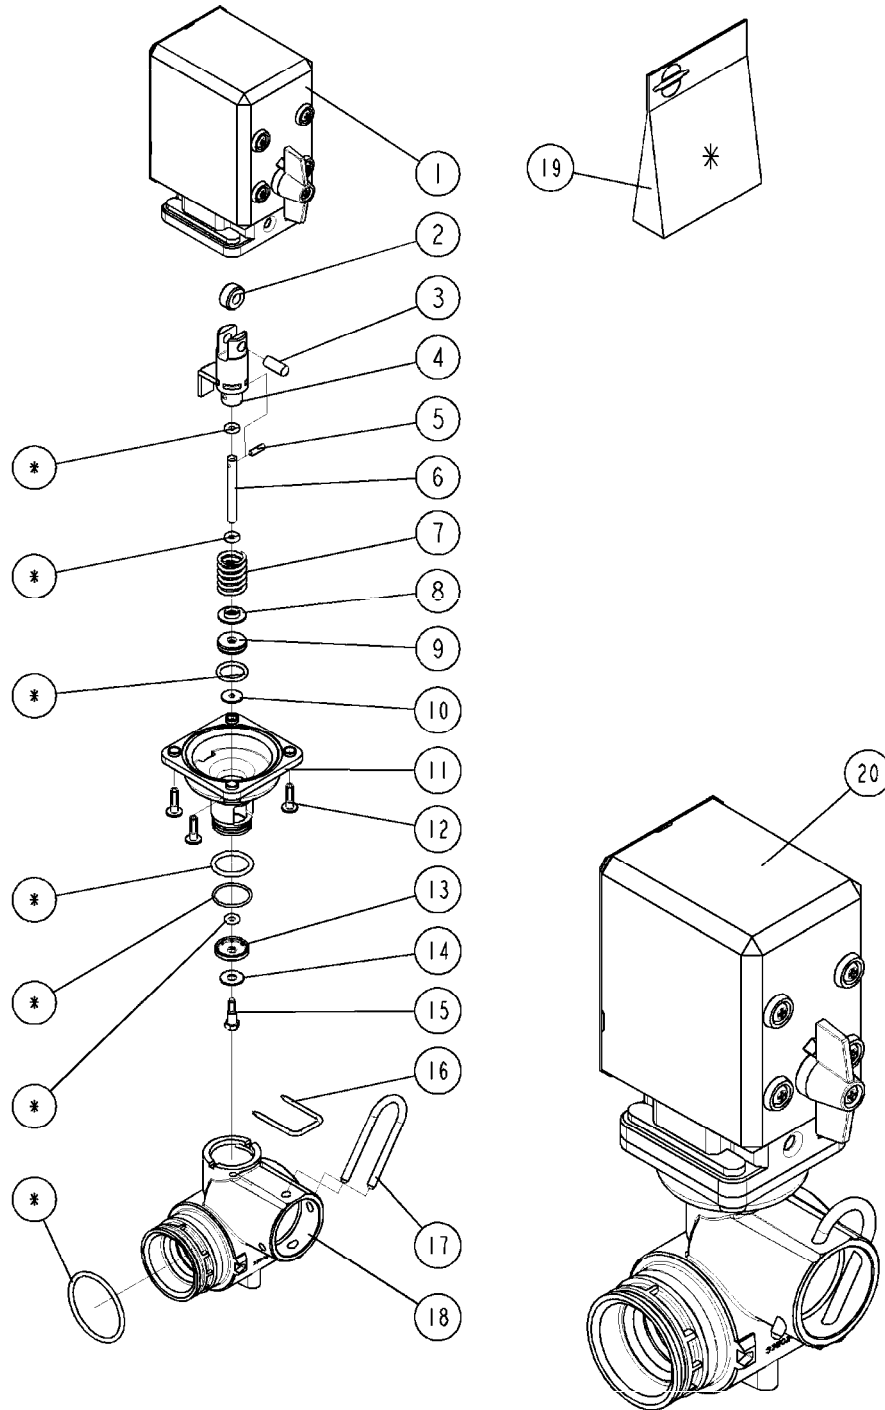

DIST. VALVE S67
M317-HIA, 17:07:12