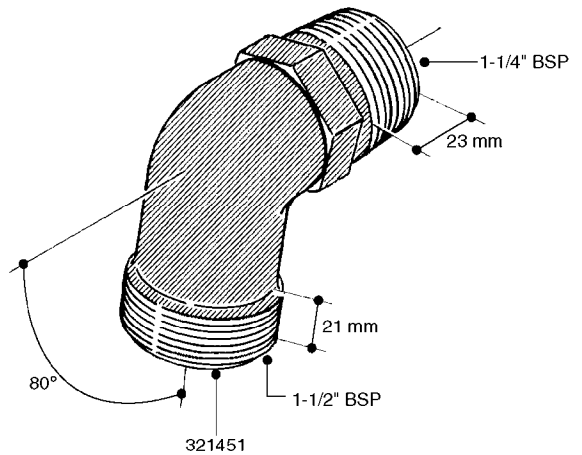

FITTINGS - HEXAGON NIPPLES  
L0030-HIN, 01:01:16

Page 0  
Date 07.02.2020 9:13

**L0030**

FITTINGS - HEXAGON NIPPLES  
L0030-HIN, 01:01:16

Page 1  
Date 07.02.2020 9:13

parts-n°	order qty	description
10015303	1	FITT.PO.HN 1.00X1.00 M1000
10425003	1	FITT.PO.HN 1.25X1.00 MCPHEE
320132	1	FITT.DK HN 1" BSP
320176	1	FITT.DK HN 3/8"X1/2" BSP
320445	1	FITT.DK HN 1/4"X3/8" BSP
320655	1	FITT.DK HN 1/2"-1/2" BSP
320692	1	FITT.DK HN 3/8'BSPX1/4'NPT
320703	1	FITT.DK HN 3/8BSP X1/2 &1/4NPT
320725	1	FITT.DK NIPPLE 3/8"-3/8" BSP
320902	1	FITT.DK HN 3/8'X 1/4' BSP
390232	1	FITT.DK HN 1-1/2' X 1-1/4' BSP
390276	1	FITT.DK HN 1'BSP