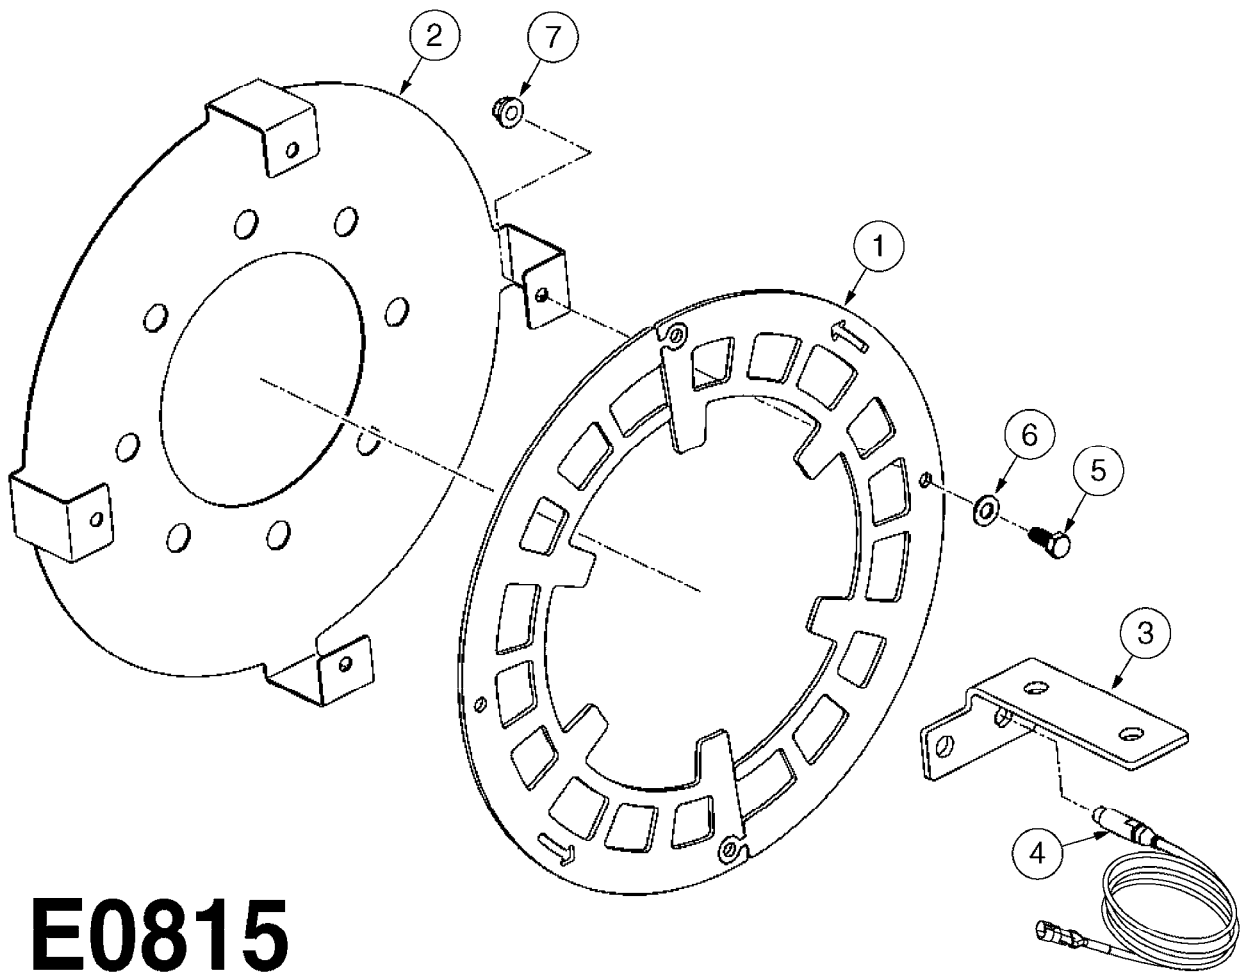

CAMOPLAST SPEED SENSOR
E0815-HIN, 21:08:19

E0815