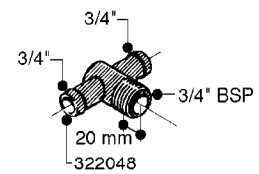

L0050

parts-n°	order qty	description
242594	1	O-RING D14 X 1.78 SCH.70-EPDM
320294	1	FITT.DK TEE 3/8X3/8HB X1/2"BSP
320305	1	FITT.DK HB 3/4'- 3/4' BSP
320386	1	FITT.DK TEE 3/8X3/8HB X3/8"BSP
320397	1	FITT.DK ELB 3/8"HB X 3/8" BSP
320401	1	FITT.DK TEE 1/2X1/2HB X1/2"BSP
320412	1	FITT.DK TEE 1/2X1/2HB X3/8'BSP
320423	1	FITT.DK ELB 1/2'HB X 3/8' BSP
320891	1	FITT.DK HB 3/8'- 3/8' BSP
320972	1	FITT.DK HB 5/16'- 1/4' BSP
322046	1	FITT.DK TEE 1/2X1/2HB X3/4'BSP
322048	1	FITT.DK TEE 3/4X3/4HB X3/4'BSP
330595	1	O-RING D24.6/D20X2.1 -3/4"
333137	1	FITT.DK CONN.1/2" F.NOZZ. DOUB
333141	1	FITT.DK CONN.1/2" F.NOZZ.SING
334041	1	FITT.DK CONN.3/4' F.NOZZ. SING
334042	1	FITT.DK CONN.3/4' F.NOZZ. DOUB
334195	1	FITT.DK ELB. 3/4"HB X 3/4"HB
10012103	1	FITT.PO.HB 1.25X1.50 IMB1012
10014003	1	FITT.PO.HB 1.25X1.25 IMB1010
10036903	1	FITT.PO.HB 1.50X1.50 IMB1212
28019303	1	FITTING HB ELB 3/4NPT-3/4HOSE
61016500	1	HOSE TAIL 3/4" 90°+RG CAP 3/4"
72026700	1	NOZZLE TUBE ADAPTER W/O-RING