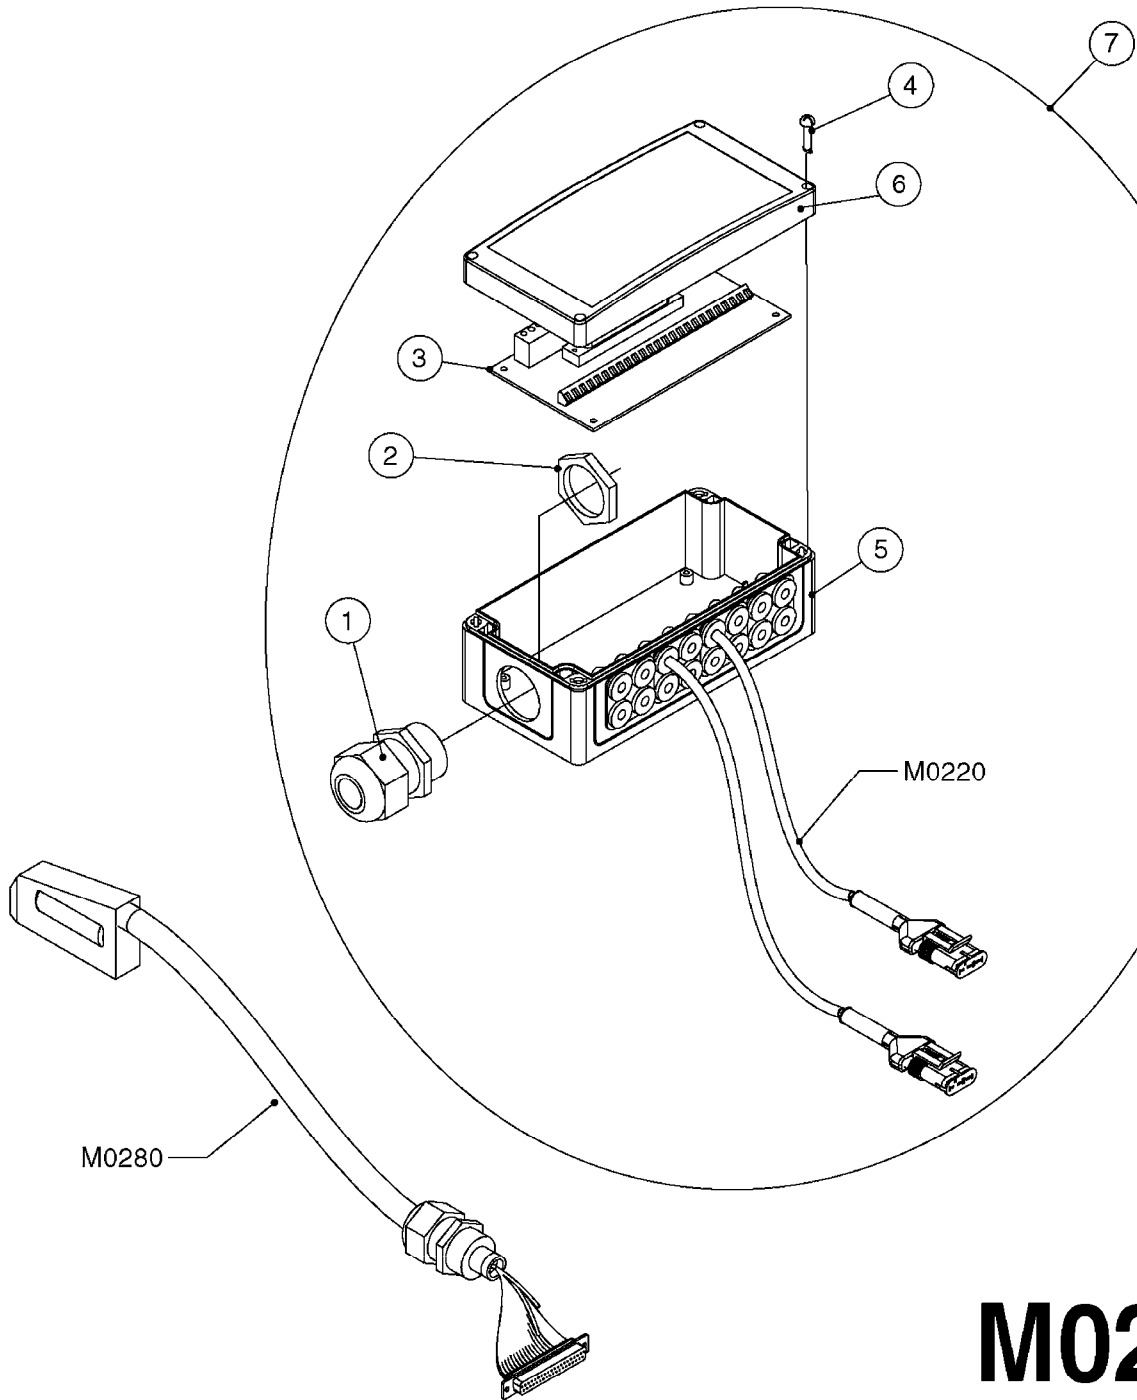

M0230

JUNCTION BOX - LIQUID
M0230-HIN, 01:01:16

Page 1
Date 07.02.2020 9:13

Pos.	parts-n°	order qty	description
1	262106	1	BULKHEAD F. CABLE 6.5-14 BLACK
2	262107	1	NUT F. BULKHEAD CABLE GRAY
3	26004800	1	CIRCUIT BD SEC VLV NCM 13SEC 13 SECTION
3	72173900	1	CIRCUIT BD SEC VLV 39PIN 9SEC 9 SECTION
4	28082100	1	SCREW F. BOX LID 1/4" L=20
5	33508700	1	BOX BOTTOM 160X80X40 BLACK 1-HOLE
6	33508800	1	LID 160X80X15 BLK W/SCREWS
7	72115400	1	CONNECTION BOX F. OP. UNIT SV9