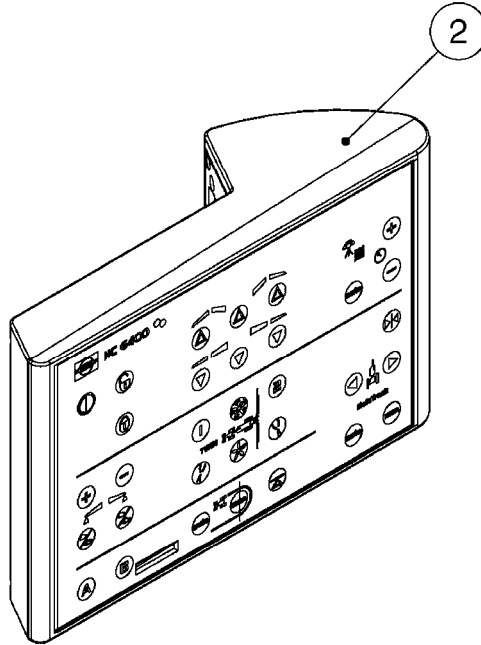

HC6400 SETBOX
M0330-HIN, 01:01:16

Page 0

Date 07.02.2020 9:13