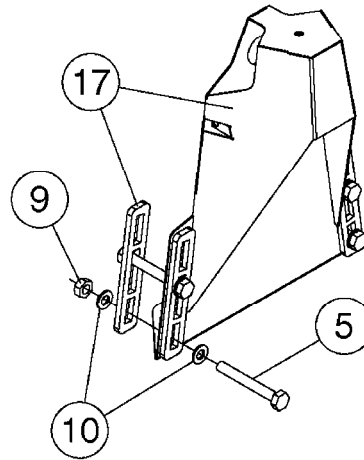

NORAC UC5 BOOM HEIGHT CONTROL
M0370-HIN, 16:10:18

Pos.	parts-n°	order qty	description
1	26022703	1	CABLE, INTERFACE, TILT, NORAC UC5
2	26023503	1	CABLE UC5 INTERFACE MAIN AMP
3	26032600	1	CABLE UC5 NETWORK 14 AWG 10M
4	26043000	1	NORAC UC5 NETWORK 2 PIN PLUG
5	26043300	1	CABLE UC5 VALVE 2PIN/2PIN DT
6	26043400	1	NORAC UC5 CONTROLLER MODULE
7	26043500	1	NORAC UC5 VALVE MODULE
8	26043600	1	MODULE, INPUT, NORAC UC5
9	26043700	1	SENSOR, NORAC, UC5, ULTRASONIC
10	26043800	1	NORAC UC5 NETWORK COUPLER 2-WAY
11	26043900	1	NORAC UC5 NETWORK COUPLER 8-WAY
12	26044200	1	CABLE UC5 NETWORK 18 AWG 20M
13	26023803	1	NORAC UC5 ROLL SENSOR OLD STYLE NORAC P/N 43740
13	26044300	1	NORAC UC5 ROLL SENSOR NEW STYLE NORAC P/N 43741
14	26044400	1	NORAC UC5 - UC7 COUPLER 2-WAY/TERM.
15	26047100	1	CABLE UC5 NETWORK 14 AWG 1M
16	26049900	1	CABLE UC5 NETWORK 14 AWG 3M
17	26057900	1	UC5 NETWORK 6 PIN PLUG
18	26058000	1	NORAC UC5 NETWORK 12-PIN PLUG
19	26084700	1	MESH KIT ULTRASONIC SENSOR FOR 2018 AND NEWER SENSORS
19	28098003	1	MESH AND CLIP KIT, NORAC FOR PRE-2018 SENSORS
20	28050303	1	NORAC RUBBER TOP&BOLT F.SENSOR DIA.30MMX30MMX8MM
21	28055503	1	NORAC VALVE MOUNTING HARDWARE
22	28086600	1	FOAM DISC F. SENSOR NORAC
23	78216100	1	NORAC VALVE BLOCK COMP, DEUTSCH CON.

M0375