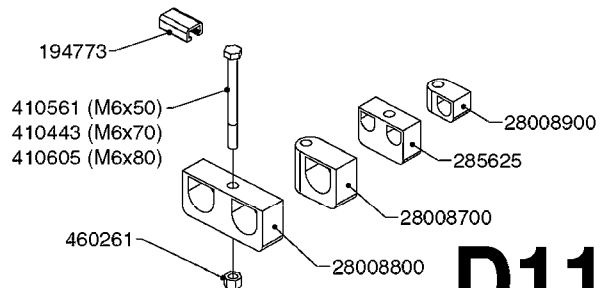

*=REFER TO HARDI® NOZZLE CATALOG

STAINLESS STEEL FEED TUBES

731824	SS feed tube 14"
731825	SS feed tube 24"
731826	SS feed tube 43"
731429	SS feed tube 63"
731430	SS feed tube 83"

D1120