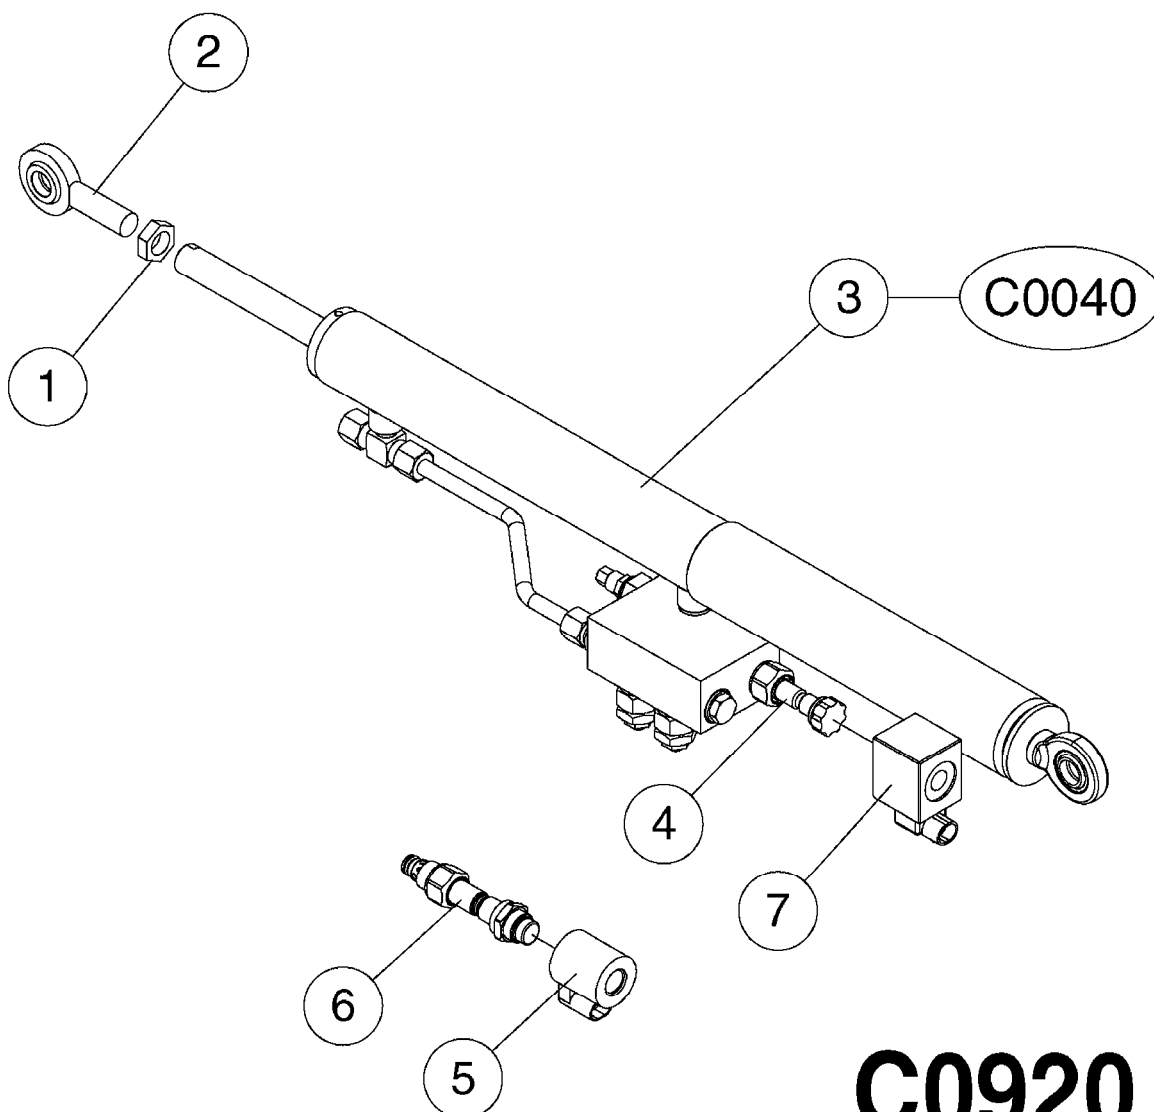

HYD. DAMPER, LOCKING CYLINDER
C0920-HIN, 05:06:19

Page 0

Date 07.02.2020 9:12