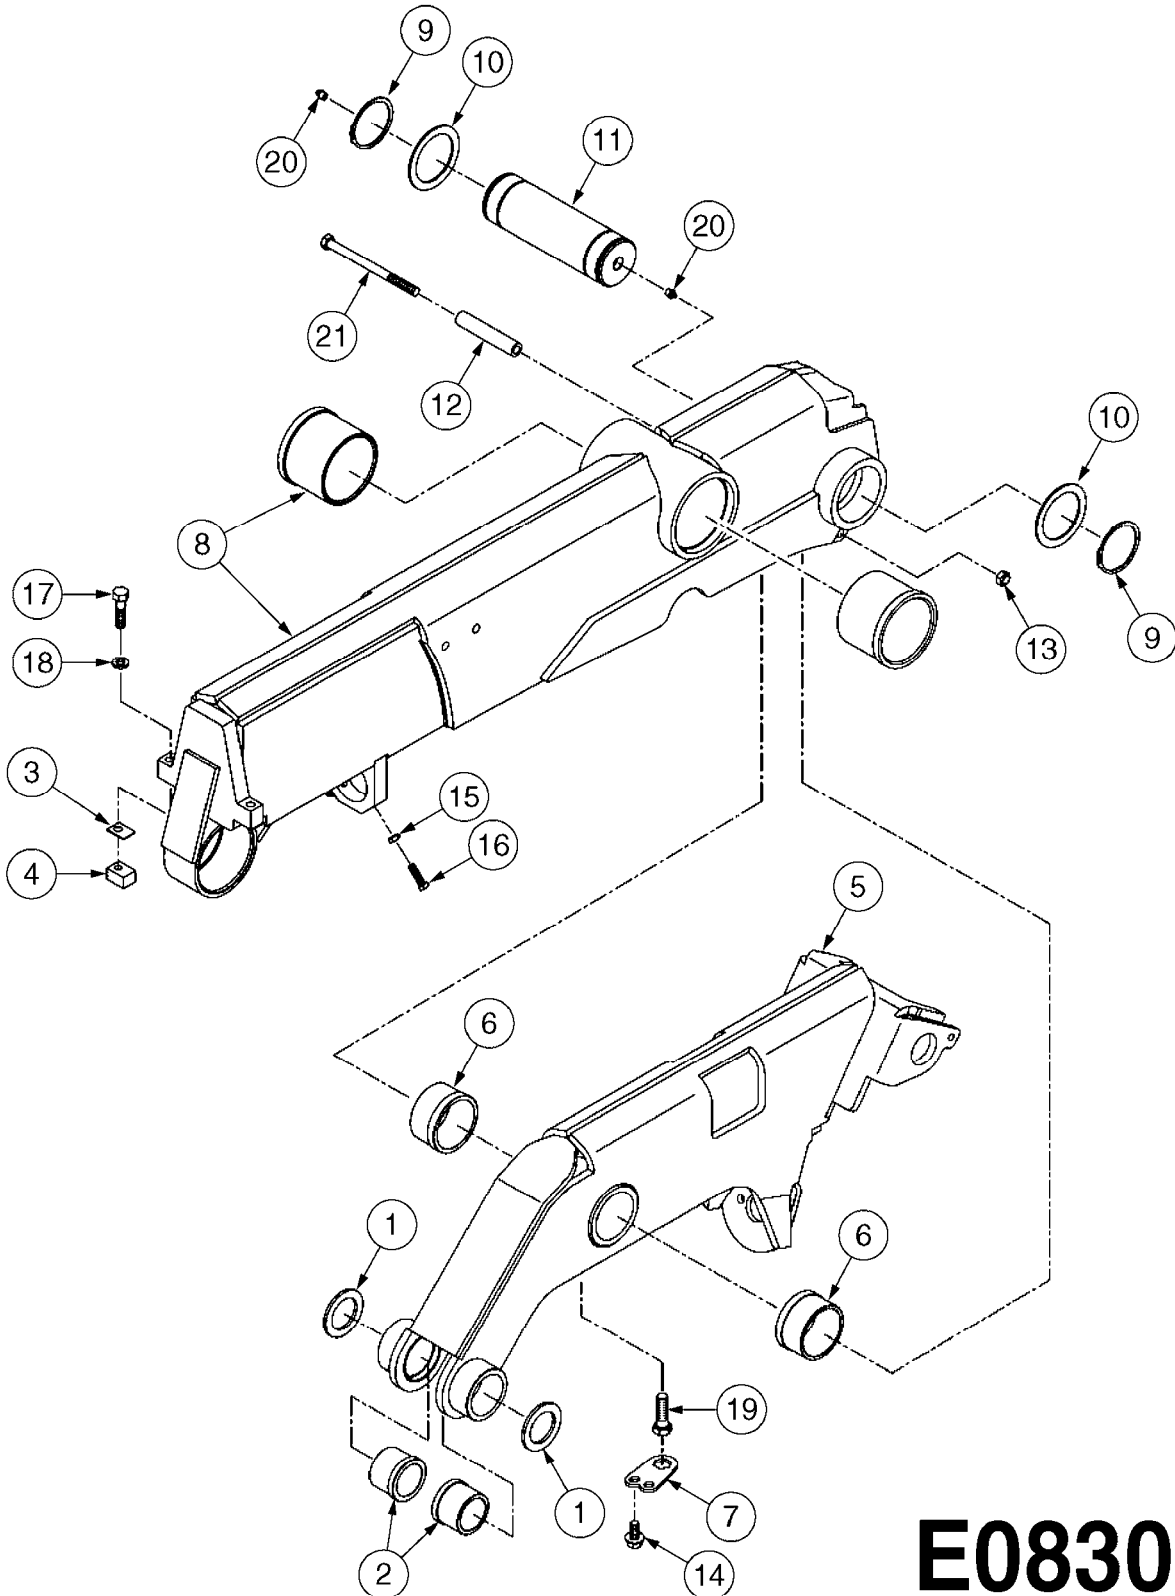

**E0830**

CAMOPLAST FRAME 40 SERIES  
E0830-HIN, 01:01:16

Page 1

Date 07.02.2020 9:12

Pos.	parts-n°	order qty	description
1	28076003	1	WASHER, 3"X2.02"X3/16"
2	28076303	1	BUSHING 2.55"ODX2.012ID"X2"
3	28076403	1	SHIM, TILT STOPPER
4	28076503	1	STOPPER, TILT
5	28076603	1	TENSION ARM (40 SERIES)
6	28076703	1	BUSHING, TENS. 3.48X3.15X1.98"
7	28076803	1	LOCK PLATE
8	28076903	1	FRAME W/BUSHINGS (40 SERIES)
9	28077003	1	SNAP RING EXT. 3"
10	28077103	1	WASHER
11	28077203	1	PIN, 3" OD X 9.56"
12	28077303	1	SPACER
13	28083403	1	LOCK NUT 1/2"-20 UNF
14	28083503	1	BOLT HEX FLG.1"X1/2"-13UNC GR5
15	28083603	1	JAM NUT 3/8"-16 UNC GR 8
16	28083703	1	SET SCREW 1-1/2"X3/8"-16 UNC
17	28083803	1	BOLT HEX 2"X1/2"-13 UNC
18	28083903	1	LOCK WASHER 1/2"
19	28084003	1	BOLT HEX 2" X 5/8"-11
20	28084103	1	GREASE FITTING
21	28084203	1	BOLT HEX 6-1/2"X1/2"-20UNF GR8