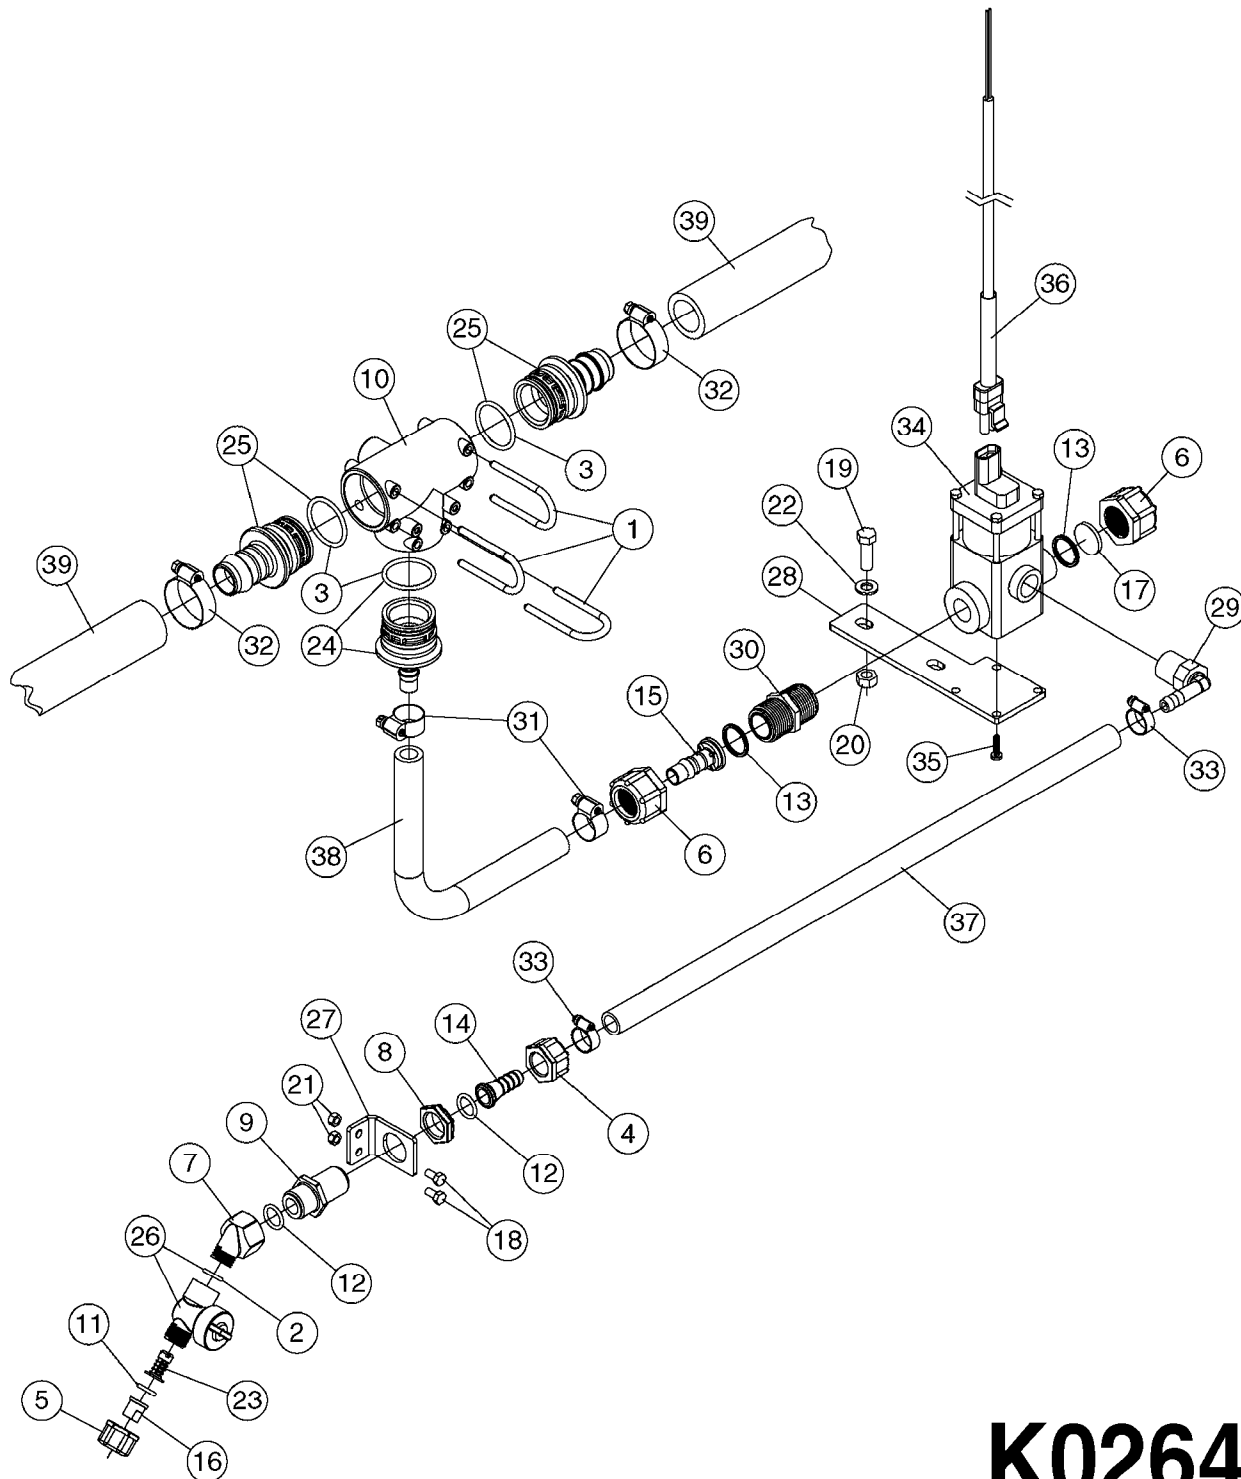

K0264

ELECTRIC END NOZZLE KIT
FTZ/TDZ '13
K0264-HIN, 06:12:17

Page 1
Date 07.02.2020 9:13

Pos.	parts-n°	order qty	description
1	145995	1	FITT.DK S-53 FORK
2	240177	1	O-RING D16.1/11.3 X 2.4
3	242109	1	O-RING D32.2x3.0
3	242354	1	O-RING D32.2X3.0 VITON
4	320084	1	FITT.DK NUT 1/2" BSP
5	320187	1	FITT.DK CAP 3/8" BSP BLACK
6	320283	1	FITT.DK NUT 3/4"BSP
7	320596	1	FITT.DK ELB 3/8"-1/2'BSP 45DEG
8	321307	1	FITT.DK NUT 1/2" BSP JAMB
9	321742	1	FITT.DK BULKHEAD 1/2' BSP
10	322352	1	FITT.DK S-53 TEE
11	330013	1	O-RING 2.5 X 10 PUR
12	330212	1	O-RING D19/D14X2.4 F.1/2"NUT
13	330595	1	O-RING D24.6/D20X2.1 -3/4"
14	330676	1	FITT.DK HB 3/8" F. 1/2" NUT
15	332286	1	FITT.DK HB 1/2" F. 3/4" NUT
16	370392	1	NOZZLE END FAN 1850-G 300
17	390542	1	PLUG WASHER FOR 3/4'CAP NUT
18	411030	1	BOLT HEX M5X10
19	421046	1	BOLT HEX M8X25/25 A2 SS DIN933
20	460143	1	SELF LOCK NUT M8 SST A2 DIN985
21	461217	1	NUT HEX M5 LOCK
22	471126	1	WASHER, M8, Ø16/ 8.4X 1.6, SS
23	725042	1	SCREEN 80 MESH W.GASKET, RED
24	726556	1	FITT.DK S-53 HB 1/2" W/O-RING
25	726559	1	FITT DK. S-53 HB 1" W/O-RING
26	729610	1	NOZZLE ASSY. NON DRIP 3/8 THRD
27	16170303	1	END NOZZLE MOUNT 2013, TDZ
28	16170703	1	PLATE, TDZ END NOZZLE SOLENOID MNT
29	23005603	1	FITT, 1/2" NPT X 3/8" HOSE SHANK 90
30	23005703	1	FITT, 3/4" POLY NIPPLE
31	28029803	1	CLAMP HOSE GEAR P1/2" 6708
32	28030003	1	CLAMP HOSE GEAR P1" 6716
33	28044903	1	CLAMP HOSE GEAR P3/8" 6706
34	28085803	1	SOLENOID VALVE, TIR, 3/4X1/2X3/4
35	44076200	1	SCREW WN5451 5X16 SS TORX
36	70113203	1	END NOZZLE 2013, 2 WIRE CABLE
37	92701703	1	HOSE R X3/8" X300PSI WP X0012"
38	92702103	1	HOSE R X1/2" X300PSI WP X0012"
39	92712403	1	HOSE R X1" X300PSI WP X0012"