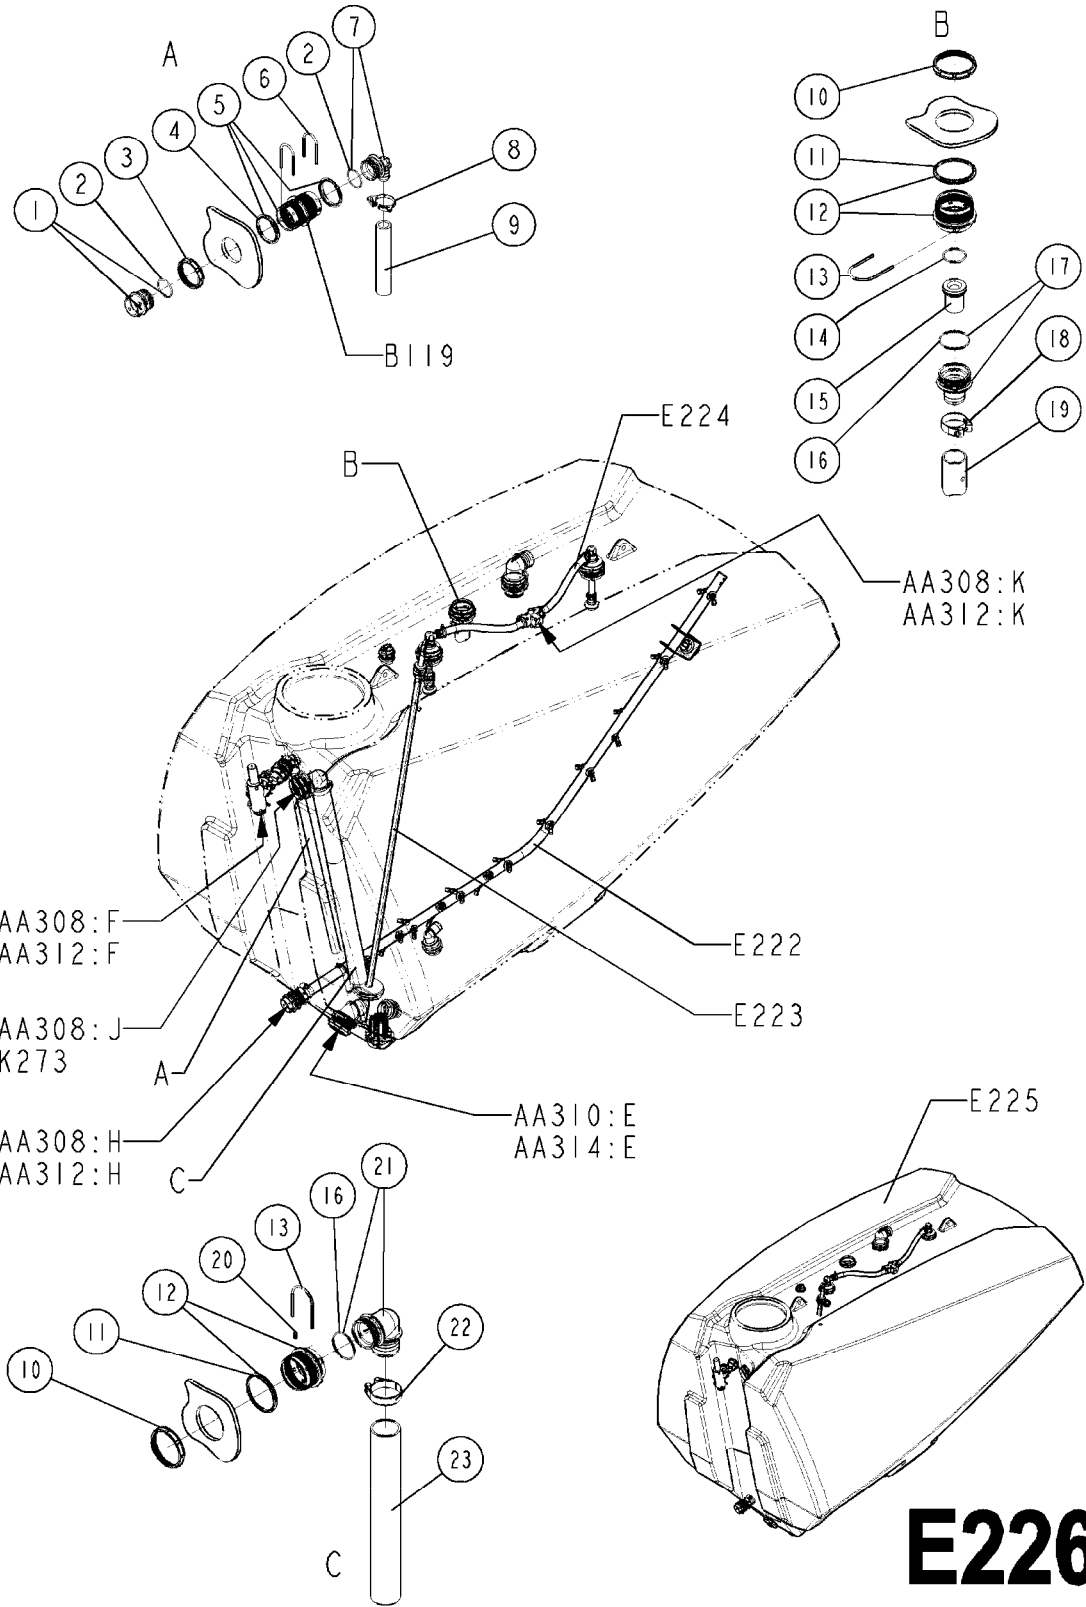

TANK CM11 4500 INSIDE
E226-HIA, 02:07:13

Page 1

Date 07.02.2020 9:12

Pos.	parts-n°	order qty	description
1	728561	1	FITT.DK. S67M - S53F REDUCER
2	242353	1	O-RING 3 X 44.2 VITON
3	322108	1	FITT.DK S-67 BULKHEAD NUT
4	334261	1	GASKET F. S-67 BULKHEAD
5	72746000	1	CHECK VALVE S67 2011 THREADED
6	145996	1	FITT.DK S-67 FORK
7	726572	1	FITT.DK S-67 1" ELBOW 90 ASSY.
8	334680	1	CLAMP HOSE PLASTIC 1"
9	927124	1	HOSE R X 60 BAR X 1 X 0012" L > 1300mm
10	322109	1	FITT.DK S-93 BULKHEAD NUT
11	334262	1	GASKET F.S-93 BULKHEAD
12	726465	1	FITT.DK S-93 BULKHEAD W/GASKET
13	145997	1	FITT.DK S-93 FORK
14	242296	1	O-RING D51X3.5
15	39144000	1	VENTURI TUBE CM11
16	242351	1	O-RING D69.5X3.0 VITON F.S-93
17	727227	1	FITT.DK S-93 STR.2" W/ORING
18	283866	1	CLAMP HOSE SCREW TYPE 2"DELTA
19	92739100	1	SUCTION SPIRAL HOSE 2" L < 1300mm
20	440675	1	SCREW F. PLASTIC 5X16 SS L < 1300mm
21	727226	1	FITT. S93 2-1/2" 90° S W/O-RING
22	283890	1	CLAMP HOSE SCREW TYPE 2 1/2"
23	92739200	1	HOSE SPIRAL SUCT 2-1/2" '08 L > 1100mm