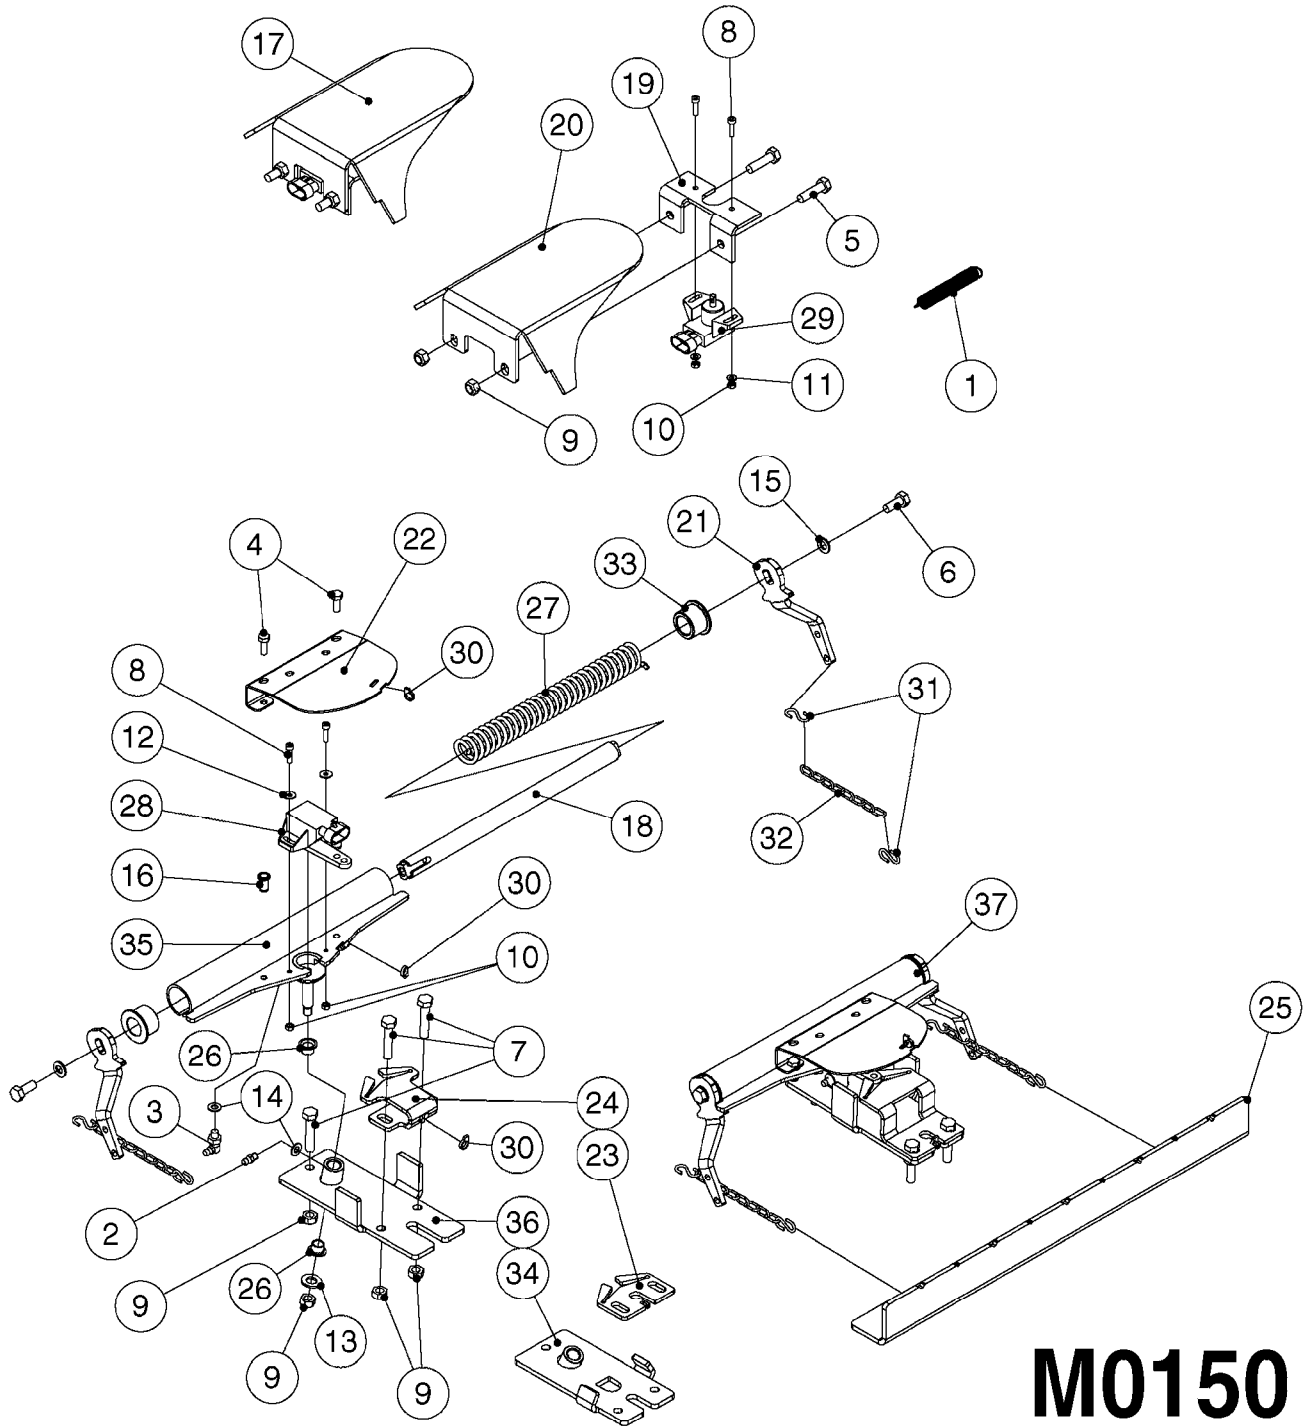

M0150

ANGLE SENSOR NCM
M0150-HIN, 01:01:16

Page 1

Date 07.02.2020 9:13

Pos.	parts-n°	order qty	description
1	220947	1	SPRING D13.0/1,2 L=90 RST
2	283699	1	GREASE NIPPLE M6X1
3	283772	1	GREASE NIPPLE M6X1 90°
4	410185	1	BOLT HEX 8.8 DEL M6X16
5	420567	1	BOLT HEX 8.8 DEL M8X30 FT
6	420582	1	BOLT HEX 8.8 DEL M8X20 FT A2
7	420744	1	BOLT HEX 8.8 DEL M8X40
8	450902	1	BOLT ALLEN HEAD M4 X 16MM
9	460143	1	SELF LOCK NUT M8 SST A2 DIN985
10	461145	1	NUT HEX M4 LOCK
11	471037	1	SCREW A 4,3 DIN 125
12	471087	1	WASHER D12.0/4.3X1.0
13	471122	1	WASHER, M10, Ø20/10.5X 2.0, SS
14	471125	1	WASHER M6U 6.4X14X1.2,A2 SS
15	471126	1	WASHER, M8, Ø16/ 8.4X 1.6, SS
16	480811	1	BLIND FASTENER M6 STAINLESS
17	741841	1	ANGLE SENSOR AND BRACKET REAR
18	14052100	1	AXLE D19 L=294/2XM8 STAINLESS
19	16125700	1	BRACKET FOR ANGLE SENSOR
20	16142200	1	GUARD PLATE FOR SENSOR
21	16173200	1	PLATE 6.0X134X42/2XD6/2XBENDS
22	16173400	1	PLATE 2.0X145.3X130/3XBENDS
23	16173600	1	PLATE 4.0X70X56 NCM 4400
24	16174100	1	PLATE 4.0X120X70/2XBENDS NCM 6600
25	16174300	1	BKT F. TRACTOR NCM STEE-UPDATE
26	21089300	1	BUSHING D12/10 L=9
27	22096500	1	TORSION SPRING D24/4.0 L=242
28	26005700	1	ANGLE SENSOR 70° 0.5-4.5 VDC + LEVER
29	26005800	1	ANGLE SENSOR 120° 0.5-4.5 VDC + LEVER
30	28024103	1	TIE STRAP L=8" x W=3/16"
31	28045800	1	S-HOOK 3MM STAINLESS STEEL
32	28058400	1	CHAIN SS 8x16x2.0 L=600
33	39124400	1	BUSHING D28.5/19.1 L=21
34	61019200	1	FRONT SENSOR BRACKET NCM4400
35	61019300	1	FRONT SENSOR MT.THREADED HOLES
36	61019500	1	FRONT SENSOR BRACKET NCM6600
37	72564800	1	STEERING SENSOR NCM4400 FRONT STEERING SENSOR COMPLETE NCM4400
37	72565000	1	STEERING SENSOR NCM6600 FRONT STEERING SENSOR COMPLETE NCM6600