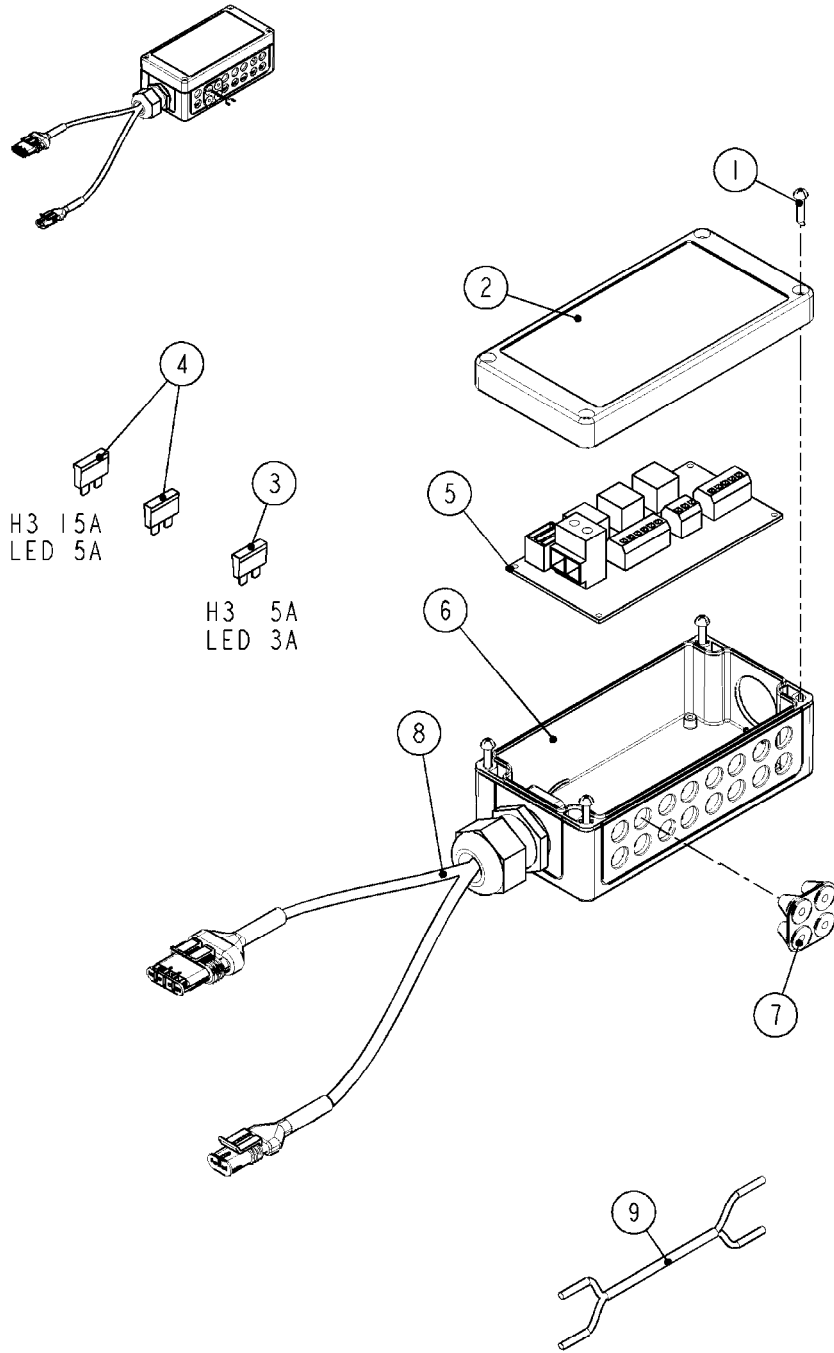

M419

WORK LIGHT JUNCTION BOX '13
M419-HIA, 10:03:14

Page 1

Date 07.02.2020 9:13

Pos.	parts-n°	order qty	description
1	280258	1	SCREW F. BOX LID 1/4" L=18
2	33508800	1	LID 160X80X15 BLK W/SCREWS
3	261762	1	Fuse 5A ATOF Series
4	28048600	1	FULE 15A ATOF SERIES
5	26057300	1	WORK LIGHT PCB 13
6	33514300	1	BOX 160X80X40 BLACK 1+16+1 HOLES
7	28048200	1	WIRE GROMET RUBBER 4 HOLE
8	72952600	1	CABLE KIT, WORKLIGHT POWER & CONTROL
9	72679000	1	CABLE ROUTE PHARE TRAVAIL