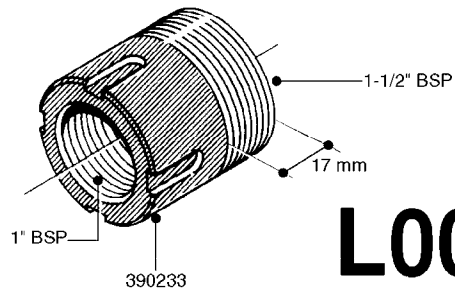

FITTINGS - HEXAGON NIPPLES  
L0030-HIN, 01:01:16

Page 0  
Date 07.02.2020 9:13

**L0030**

FITTINGS - HEXAGON NIPPLES  
L0030-HIN, 01:01:16

Page 1  
Date 07.02.2020 9:13

parts-n°	order qty	description
10015303	1	FITT.PO.HN 1.00X1.00 M1000
10425003	1	FITT.PO.HN 1.25X1.00 MCPHEE
320132	1	FITT.DK HN 1" BSP
320176	1	FITT.DK HN 3/8"X1/2" BSP
320445	1	FITT.DK HN 1/4"X3/8" BSP
320655	1	FITT.DK HN 1/2"-1/2" BSP
320692	1	FITT.DK HN 3/8'BSPX1/4'NPT
320703	1	FITT.DK HN 3/8BSP X1/2 &1/4NPT
320725	1	FITT.DK NIPPLE 3/8"-3/8" BSP
320902	1	FITT.DK HN 3/8'X 1/4' BSP
390232	1	FITT.DK HN 1-1/2' X 1-1/4' BSP
390276	1	FITT.DK HN 1'BSP