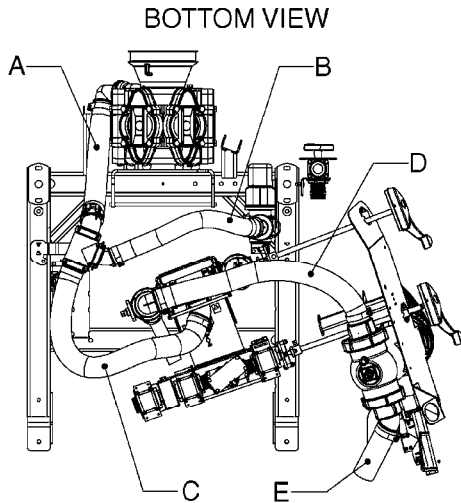

BOTTOM VIEW

TOP VIEW

**AA108**

COMMANDER 55/7000 FLUID SYS.  
PRESSURE  
AA108-HIN, 18:09:17

Page 1  
Date 07.02.2020 9:11

Pos.	parts-n°	order qty	description
1	145996	1	FITT.DK S-67 FORK
2	241973	1	O-RING Ø3 X 44.2 70 SHORES NITRIL NITRIL (BLACK)
2	242353	1	O-RING 3 X 44.2 VITON VITON (BROWN)
3	242020	1	O-RING 39.2 X 3 VITON
4	242109	1	O-RING D32.2x3.0 NITRIL (BLACK)
4	242354	1	O-RING D32.2X3.0 VITON VITON (BROWN)
5	322066	1	FITT.DK S-56 NUT
6	334151	1	FITT.DK S-61 ELB.1-1/4"110 DEG
7	334233	1	FITT.DK S-67 STR.1-1/2" RUBBER
8	334680	1	CLAMP HOSE PLASTIC 1"
9	726560	1	FITT.DK S-67 STR.1" W.O'RING
10	726561	1	FITT.DK S-67 STR.1-1/4" O-RING
11	726571	1	FITT.DK S-53 ELB.1", W ORING
12	726572	1	FITT.DK S-67 1" ELBOW 90 ASSY.
13	726573	1	FITT. S67 5/4" 90° W/O-RING
14	28030003	1	CLAMP HOSE GEAR P1" 6716
15	28030103	1	CLAMP HOSE GEAR P5/4-S1.5"6724
16	72433000	1	FITT.S67 1" 45° W/O-RING
17	72433100	1	FITT.DK S-67 45° 1-1/4"W/ORING
18	72433200	1	FITT.S67 1-1/2" 45°PVC W/O-RING
19	72819300	1	CHECK VALVE S67 2012 NO THREAD
20	92702703	1	HOSE PVC SUCT GRAY 2"
21	92712403	1	HOSE R X1" X300PSI WP X0012"
22	92734403	1	HOSE R X5/4" X200PSI WP X0012"
23	92736503	1	HOSE R X1.5" X200PSI WP X0012"