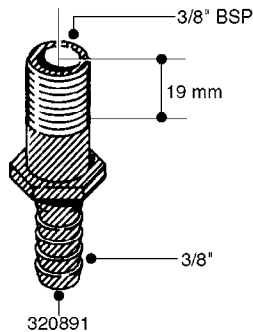

L0050

parts-n°	order qty	description
242594	1	O-RING D14 X 1.78 SCH.70-EPDM
320294	1	FITT.DK TEE 3/8X3/8HB X1/2"BSP
320305	1	FITT.DK HB 3/4'- 3/4' BSP
320386	1	FITT.DK TEE 3/8X3/8HB X3/8"BSP
320397	1	FITT.DK ELB 3/8"HB X 3/8" BSP
320401	1	FITT.DK TEE 1/2X1/2HB X1/2"BSP
320412	1	FITT.DK TEE 1/2X1/2HB X3/8'BSP
320423	1	FITT.DK ELB 1/2'HB X 3/8' BSP
320891	1	FITT.DK HB 3/8'- 3/8' BSP
320972	1	FITT.DK HB 5/16'- 1/4' BSP
322046	1	FITT.DK TEE 1/2X1/2HB X3/4'BSP
322048	1	FITT.DK TEE 3/4X3/4HB X3/4'BSP
330595	1	O-RING D24.6/D20X2.1 -3/4"
333137	1	FITT.DK CONN.1/2" F.NOZZ. DOUB
333141	1	FITT.DK CONN.1/2" F.NOZZ.SING
334041	1	FITT.DK CONN.3/4' F.NOZZ. SING
334042	1	FITT.DK CONN.3/4' F.NOZZ. DOUB
334195	1	FITT.DK ELB. 3/4"HB X 3/4"HB
10012103	1	FITT.PO.HB 1.25X1.50 IMB1012
10014003	1	FITT.PO.HB 1.25X1.25 IMB1010
10036903	1	FITT.PO.HB 1.50X1.50 IMB1212
28019303	1	FITTING HB ELB 3/4NPT-3/4HOSE
61016500	1	HOSE TAIL 3/4" 90°+RG CAP 3/4"
72026700	1	NOZZLE TUBE ADAPTER W/O-RING