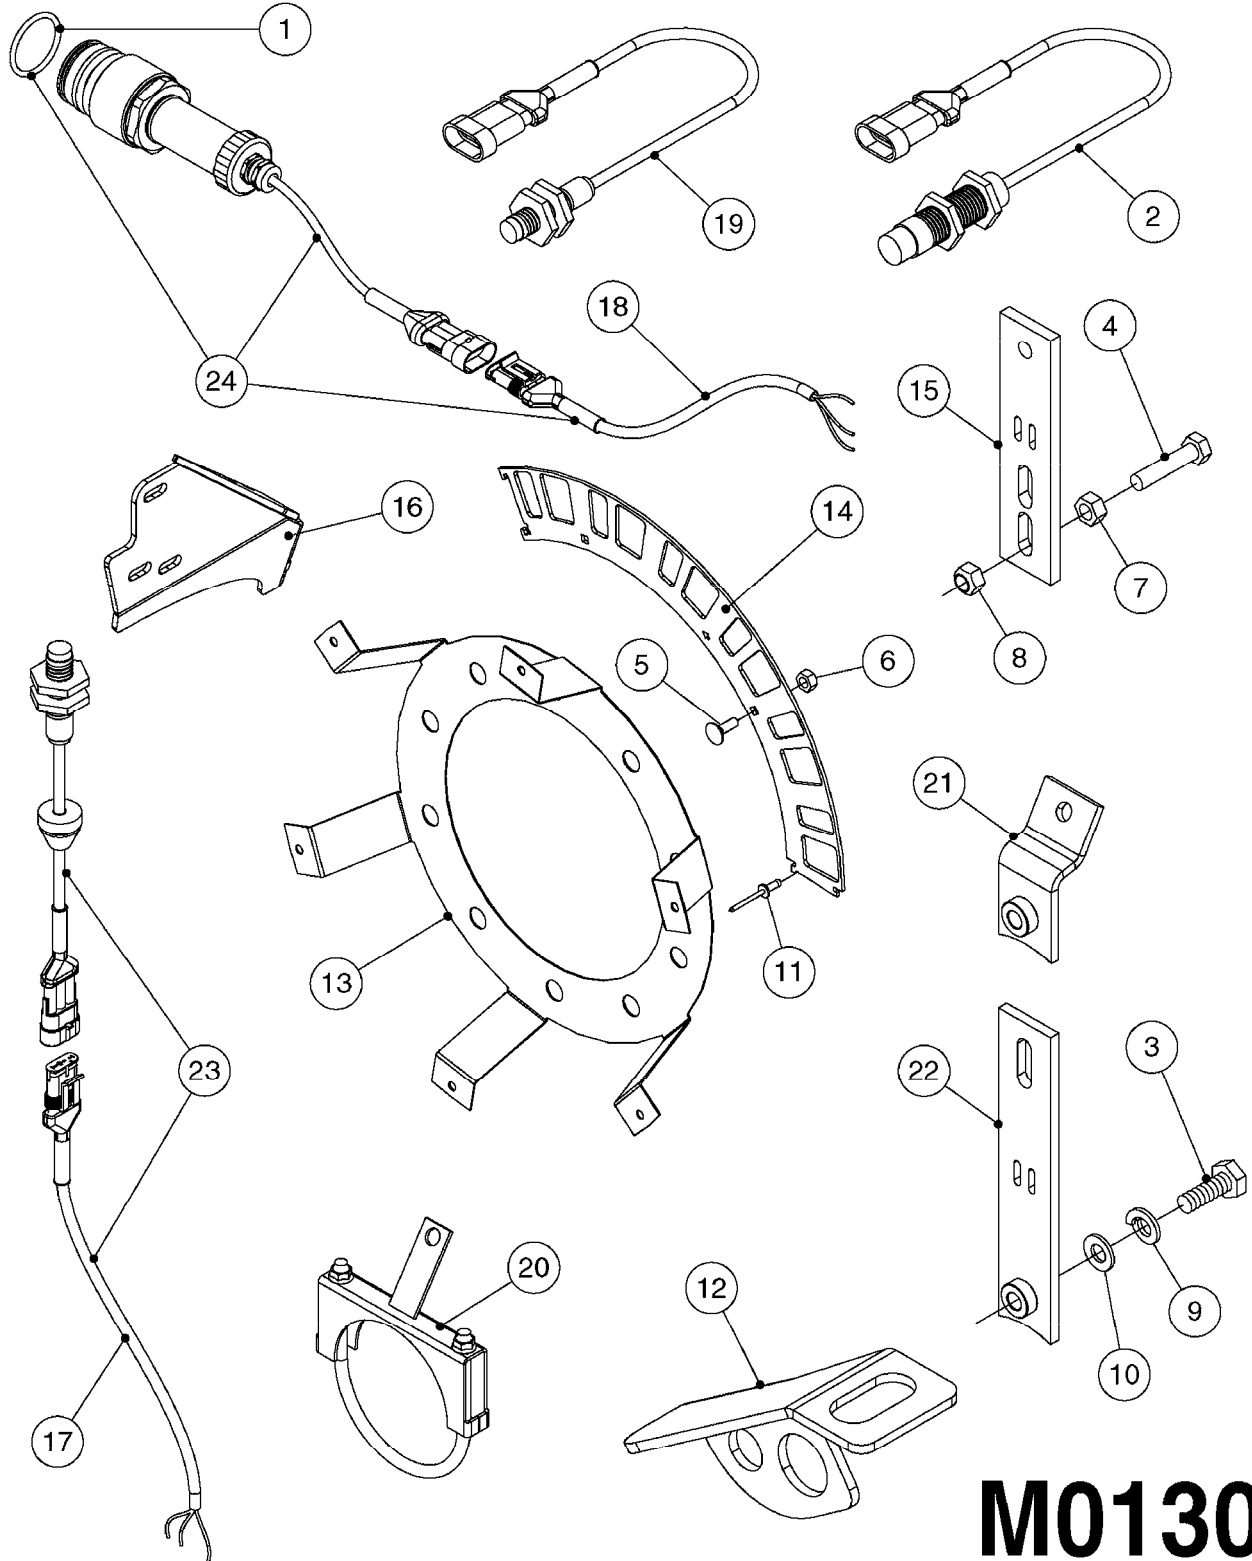

M0130

COMMON SENSORS AND BRACKETS
M0130-HIN, 12:12:16

Page 1

Date 07.02.2020 9:13

Pos.	parts-n°	order qty	description
1	242354	1	O-RING D32.2X3.0 VITON
2	285855	1	SENSOR INDUCTIVE M18 W/WIRE
3	430286	1	BOLT HEX 8.8 DEL M12X30 FT
4	430870	1	BOLT HEX 8.8 DEL M12X55 FT
5	440695	1	BOLT CARRIAGE M8X25
6	460143	1	SELF LOCK NUT M8 SST A2 DIN985
7	460386	1	NUT HEX M12X1.75
8	460703	1	NUT HEX M12X1.75 LOCK DIN985A2 SS
9	470466	1	WASHER D21.1/D12.2X2.5 LOCK
10	471127	1	WASHER, M12, Ø24/13X24X2.5 SS
11	480804	1	RIVET Ø4.8x14.5
12	16020300	1	BRACKET FOR SPEED SENSOR
13	16094703	1	WHEEL SENSOR MT BKT
13	16182403	1	BRACKET, SPEED RING, PRESIDIO
14	16138203	1	SPEED SENSOR RING NCM 2009 1/3
15	16138403	1	PLATE F. SPEED SENSOR
16	16182303	1	BRACKET, SPEED SENSOR, PR
17	26006100	1	CABLE L = 5.00M, AMP, MALE, 3P
18	26007100	1	CABLE L = 9.00M, AMP, MALE, 3P
19	28047500	1	INDUCTIV SENSOR M12 L1M
20	61000603	1	SPEED SNS MNT CLAMP F/DLS 4.5"
21	61010703	1	SPEED SENSOR BKT NCM NON-S OLD
22	61015803	1	SPEED SENSOR BKT NCM 2010
23	72050100	1	TWIN RPM SENSOR HN
24	72534000	1	TANK LEVEL ELEC SENSOR KIT 9M