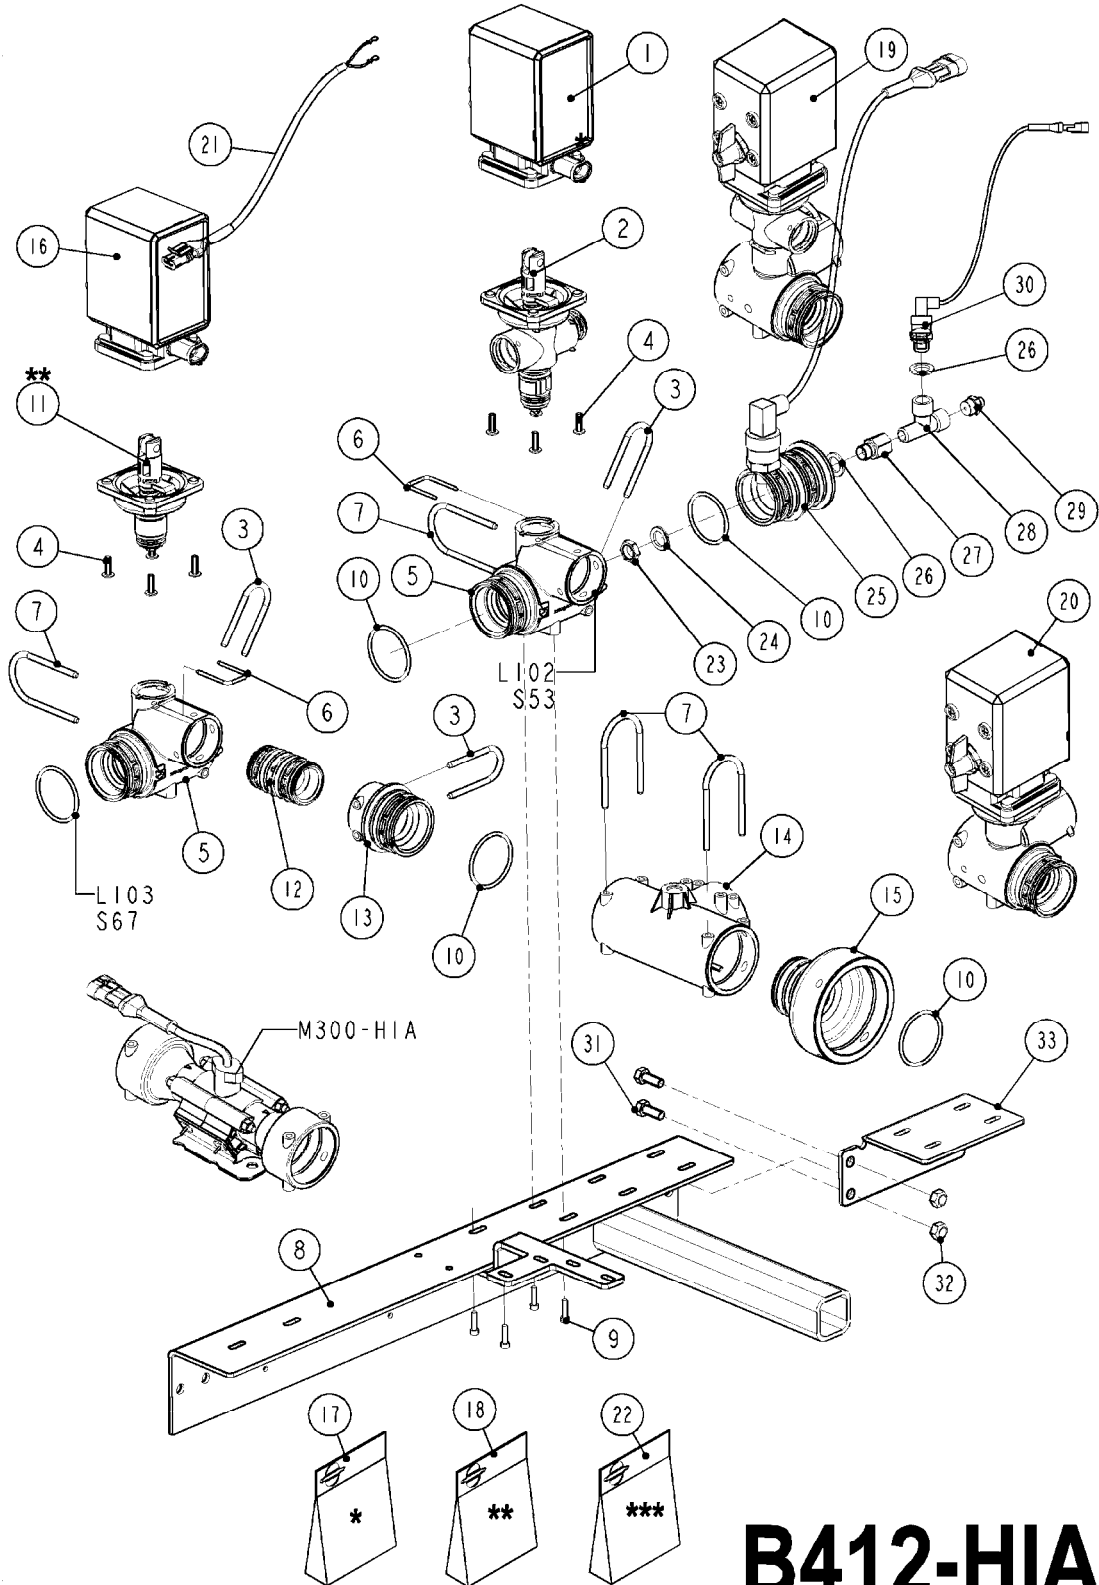

S93 SUCTION VALVE 05  
B410-HIA, 01:02:13

Page 0  
Date 07.02.2020 9:12

**B410**

S93 SUCTION VALVE 05  
B410-HIA, 01:02:13

Page 1

Date 07.02.2020 9:12

Pos.	parts-n°	order qty	description
1	14039700	1	DRIVER
2	145997	1	FITT.DK S-93 FORK
3	322349	1	HOUSING F.3WAY VALVE-93 322327
4	390544	1	BALL FOR S93 VALVE, 3 HOLES
5	322354	1	THRUST PLATE F.3-WAY VALVES-93
6	322218	1	END CAP F.VALVE S-93
7	741726	1	REPAIR KIT F.S93 VALVE VIT.'02
8	741831	1	HANDLE KIT S93 SUCTION VALVE
9	440729	1	SCREW F. PLASTIC 4MM X40LG SS
10	334594	1	PLUG F.VALVE HANDLE BLACK
11	33514400	1	HANDLE FOR 2 ICONS 07
12	33514500	1	PLUG FOR HANDLE ,2 ICONS