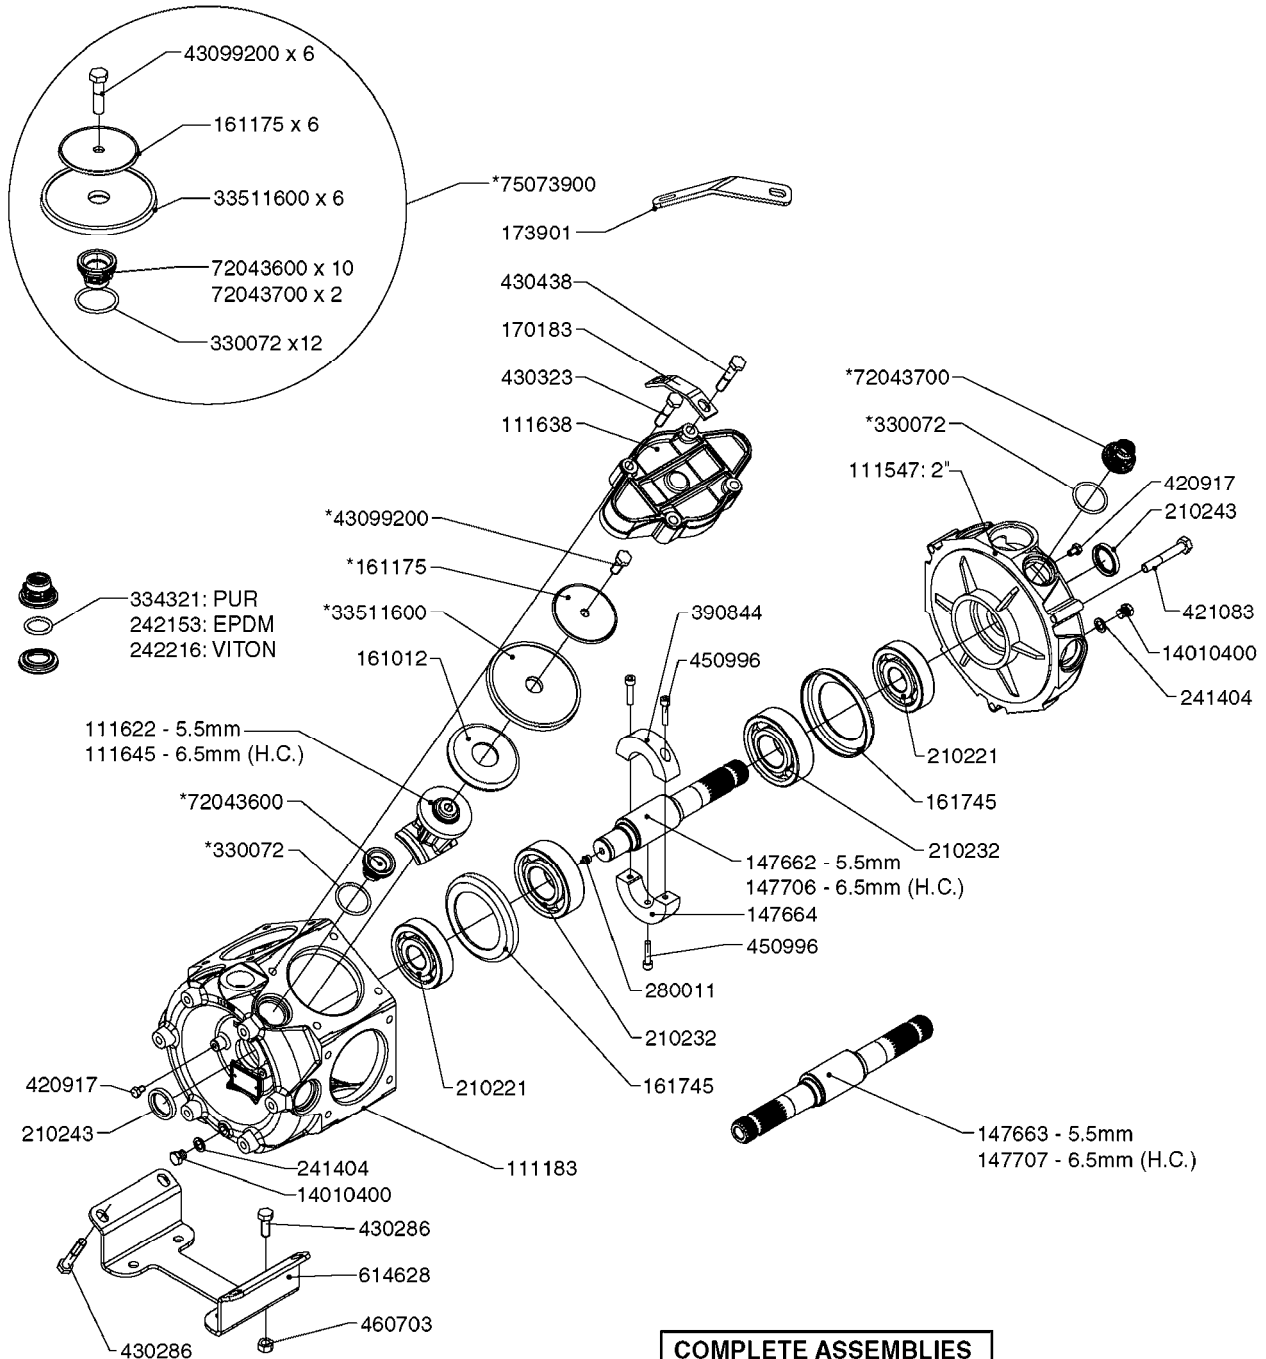

**A0330**

PUMP - 463 W/ MOUNTING BASE  
A0330-HIN, 01:01:16

Page 1

Date 07.02.2020 9:11

parts-n°	order qty	description
111183	1	PUMP CASTING 460-463 (PAINTED)
111547	1	PUMP FRONT 460-463-2' (PAINT)
111623	1	CONNECTING ROD 463/10MM
111624	1	CONNECTING ROD 463/12MM
111638	1	VALVE COVER 463 HC+1000 VERS.
143577	1	CRANK SHAFT F.363/462/463-10mm
147097	1	CRANK SHAFT 363-463/10 THROUGH
147571	1	CRANK SHAFT F.463-12mm
147688	1	CRANK SHAFT 462/12 THROUGH
161012	1	DIAPHRAGM BACKING DISC F. 463
161175	1	DIAPHRAGM DISC 463/464 PUMP
161745	1	METAL SPACER F.363/463
173901	1	LIFT STRAP F.PUMP 463
210221	1	BEARING BALL 6407
210232	1	BEARING BALL 6310
210243	1	SEAL OIL 35 X 47 X 7
241404	1	DOWTY SEAL 1/4"
242153	1	O-RING D26X4 EPDM
242216	1	O-RING VITON F/1202/1302/462
280011	1	GREASE NIPPLE 1/8' SAE H TR
330072	1	O-RING D53.5/D45.5X4
331192	1	SPACER, MODEL 361/363
334321	1	O-RING POLY. 34.0x26.0x4.0
421083	1	BOLT HEX 8.8 DEL M10X65
430286	1	BOLT HEX 8.8 DEL M12X30 FT
430323	1	BOLT HEX 8.8 DEL M12X60
430438	1	BOLT HEX 8.8 DEL M12X65
460703	1	NUT HEX M12X1.75 LOCK DIN985A2 SS
614628	1	FOOT F. 46X PUMP, RED
821587	1	PUMP 463/10 THROUGH SHAFT TWNF
14010400	1	PLUG 1/4" BSP
33511600	1	DIAPHRAGM PUMP 463/464 PUMP PUR
43099200	1	BOLT HEX SS M12 X 30 DIN933 A4
72043600	1	VALVE FOR 462/463
72043700	1	VALVE FOR 462/463 W.VENT HOLE
75073900	1	PUMP KIT 460/463 "06"
82166300	1	PUMP 464-12-MED-2-540
82168700	1	PUMP 464-12 540 OFFSET PORTS