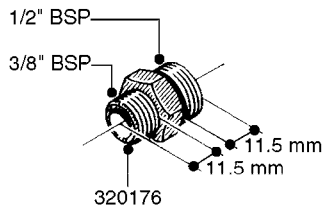

FITTINGS - HEXAGON NIPPLES  
L0030-HIN, 01:01:16

Page 0  
Date 07.02.2020 9:13

**L0030**

FITTINGS - HEXAGON NIPPLES  
L0030-HIN, 01:01:16

Page 1  
Date 07.02.2020 9:13

parts-n°	order qty	description
10015303	1	FITT.PO.HN 1.00X1.00 M1000
10425003	1	FITT.PO.HN 1.25X1.00 MCPHEE
320132	1	FITT.DK HN 1" BSP
320176	1	FITT.DK HN 3/8"X1/2" BSP
320445	1	FITT.DK HN 1/4"X3/8" BSP
320655	1	FITT.DK HN 1/2"-1/2" BSP
320692	1	FITT.DK HN 3/8'BSPX1/4'NPT
320703	1	FITT.DK HN 3/8BSP X1/2 &1/4NPT
320725	1	FITT.DK NIPPLE 3/8"-3/8" BSP
320902	1	FITT.DK HN 3/8'X 1/4' BSP
390232	1	FITT.DK HN 1-1/2' X 1-1/4' BSP
390276	1	FITT.DK HN 1'BSP