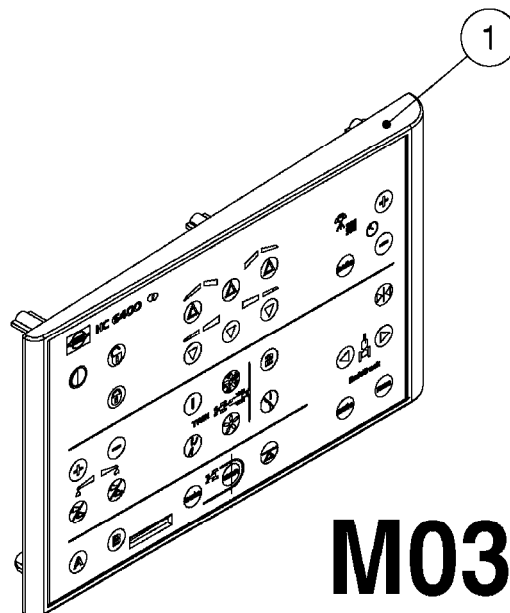

HC6400 SETBOX
M0330-HIN, 01:01:16

Page 0

Date 07.02.2020 9:13