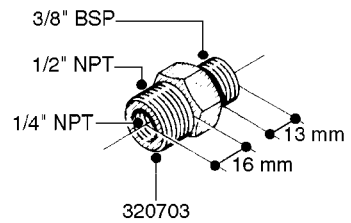

FITTINGS - HEXAGON NIPPLES  
L0030-HIN, 01:01:16

Page 0  
Date 07.02.2020 9:13

**L0030**

FITTINGS - HEXAGON NIPPLES  
L0030-HIN, 01:01:16

Page 1  
Date 07.02.2020 9:13

parts-n°	order qty	description
10015303	1	FITT.PO.HN 1.00X1.00 M1000
10425003	1	FITT.PO.HN 1.25X1.00 MCPHEE
320132	1	FITT.DK HN 1" BSP
320176	1	FITT.DK HN 3/8"X1/2" BSP
320445	1	FITT.DK HN 1/4"X3/8" BSP
320655	1	FITT.DK HN 1/2"-1/2" BSP
320692	1	FITT.DK HN 3/8'BSPX1/4'NPT
320703	1	FITT.DK HN 3/8BSP X1/2 &1/4NPT
320725	1	FITT.DK NIPPLE 3/8"-3/8" BSP
320902	1	FITT.DK HN 3/8'X 1/4' BSP
390232	1	FITT.DK HN 1-1/2' X 1-1/4' BSP
390276	1	FITT.DK HN 1'BSP