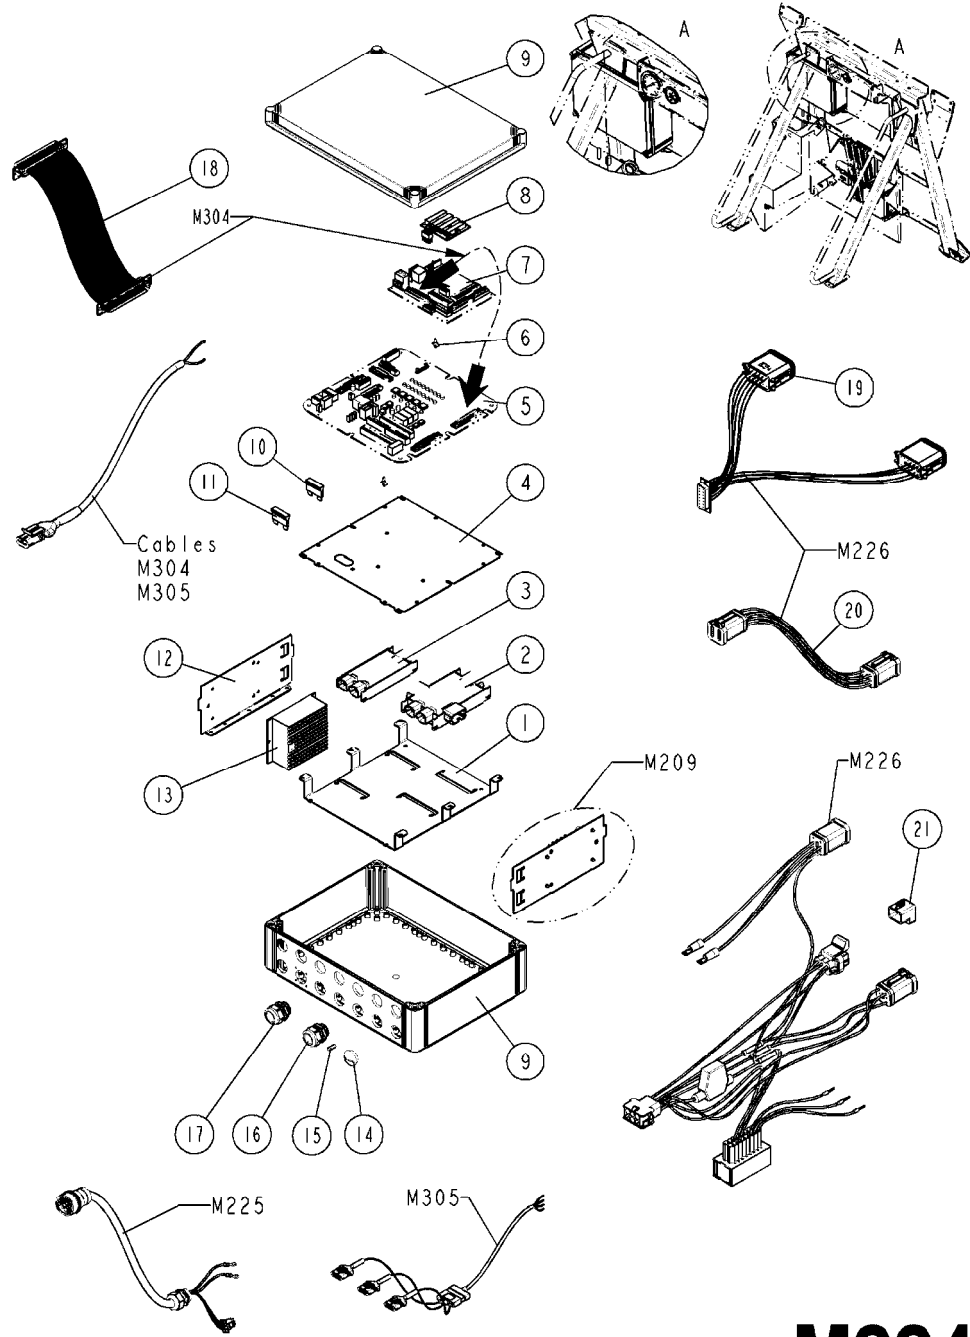

# M224

JOB COM ISOBUS HW V.3  
M224-HIA, 16:11:17

Page 1

Date 07.02.2020 9:13

Pos.	parts-n°	order qty	description
1	63146400	1	JOB COM BRACKET W.M4 NUTS
2	26043600	1	MODULE, INPUT, NORAC UC5
3	26043400	1	NORAC UC5 CONTROLLER MODULE
4	16302100	1	JOB COM PLATE REAR
5	26042200	1	JOB COM PCB ASSY HW3.0
6	26005100	1	CONNECTOR FOR PCB, PLASTIC
7	26029200	1	DAH PCB F. JOB COM NCM '09
8	26031100	1	PCB ASSY. FOR NORAC INTERFACE
9	39134200	1	BOX COMPL. 300X400X135 DRILLED
10	28048600	1	FULE 15A ATOF SERIES
11	28048500	1	FUSE 10A ATOF SERIES
12	16302000	1	MOUNT PLATE JOB COM, C2C, JC HW3.X
13	26031200	1	C2C ISOBUS BRIDGE 16PIN STW
14	26004600	1	PLUG F.DRILLED HOLE 21MM
15	25197500	1	PLUG Ø6x18MM NITRIL
16	26039700	1	BULKHEAD F.CABLE PG21 6X6.0
17	26039800	1	BULKHEAD F.CABLE PG21 3X9.0
18	26005900	1	WIRE 37/37 POLE DAH/JOB COM
19	26039300	1	CABLE, DAH UC5 INPUT MODULE
20	26039100	1	CABLE, DT06 6P FEMALE L=300MM
21	26032700	1	ACTIVE ISOBUS TERMINATOR