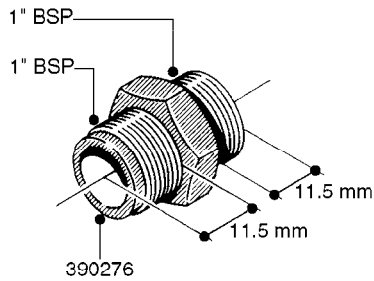

FITTINGS - HEXAGON NIPPLES  
L0030-HIN, 01:01:16

Page 0  
Date 07.02.2020 9:13

**L0030**

FITTINGS - HEXAGON NIPPLES  
L0030-HIN, 01:01:16

Page 1  
Date 07.02.2020 9:13

parts-n°	order qty	description
10015303	1	FITT.PO.HN 1.00X1.00 M1000
10425003	1	FITT.PO.HN 1.25X1.00 MCPHEE
320132	1	FITT.DK HN 1" BSP
320176	1	FITT.DK HN 3/8"X1/2" BSP
320445	1	FITT.DK HN 1/4"X3/8" BSP
320655	1	FITT.DK HN 1/2"-1/2" BSP
320692	1	FITT.DK HN 3/8'BSPX1/4'NPT
320703	1	FITT.DK HN 3/8BSP X1/2 &1/4NPT
320725	1	FITT.DK NIPPLE 3/8"-3/8" BSP
320902	1	FITT.DK HN 3/8'X 1/4' BSP
390232	1	FITT.DK HN 1-1/2' X 1-1/4' BSP
390276	1	FITT.DK HN 1'BSP