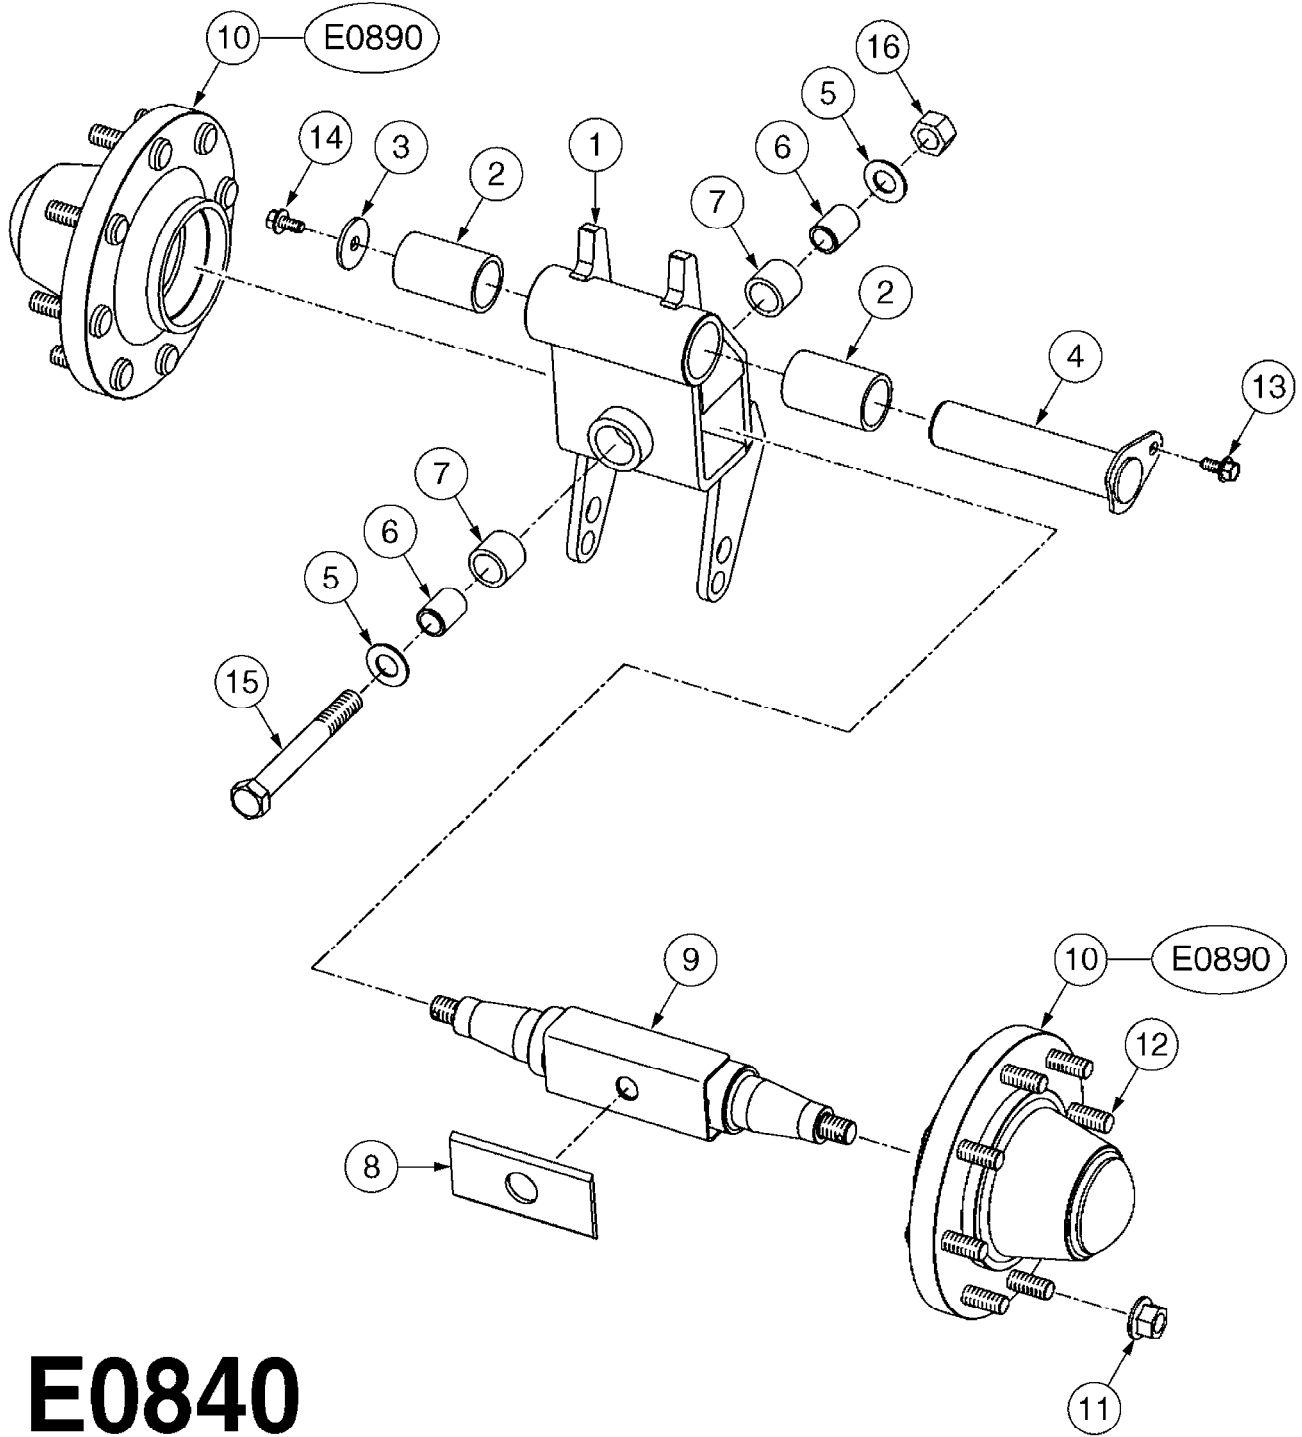

**E0830**

CAMOPLAST FRAME 40 SERIES  
E0830-HIN, 01:01:16

Page 1

Date 07.02.2020 9:12

Pos.	parts-n°	order qty	description
1	28076003	1	WASHER, 3"X2.02"X3/16"
2	28076303	1	BUSHING 2.55"ODX2.012ID"X2"
3	28076403	1	SHIM, TILT STOPPER
4	28076503	1	STOPPER, TILT
5	28076603	1	TENSION ARM (40 SERIES)
6	28076703	1	BUSHING, TENS. 3.48X3.15X1.98"
7	28076803	1	LOCK PLATE
8	28076903	1	FRAME W/BUSHINGS (40 SERIES)
9	28077003	1	SNAP RING EXT. 3"
10	28077103	1	WASHER
11	28077203	1	PIN, 3" OD X 9.56"
12	28077303	1	SPACER
13	28083403	1	LOCK NUT 1/2"-20 UNF
14	28083503	1	BOLT HEX FLG.1"X1/2"-13UNC GR5
15	28083603	1	JAM NUT 3/8"-16 UNC GR 8
16	28083703	1	SET SCREW 1-1/2"X3/8"-16 UNC
17	28083803	1	BOLT HEX 2"X1/2"-13 UNC
18	28083903	1	LOCK WASHER 1/2"
19	28084003	1	BOLT HEX 2" X 5/8"-11
20	28084103	1	GREASE FITTING
21	28084203	1	BOLT HEX 6-1/2"X1/2"-20UNF GR8