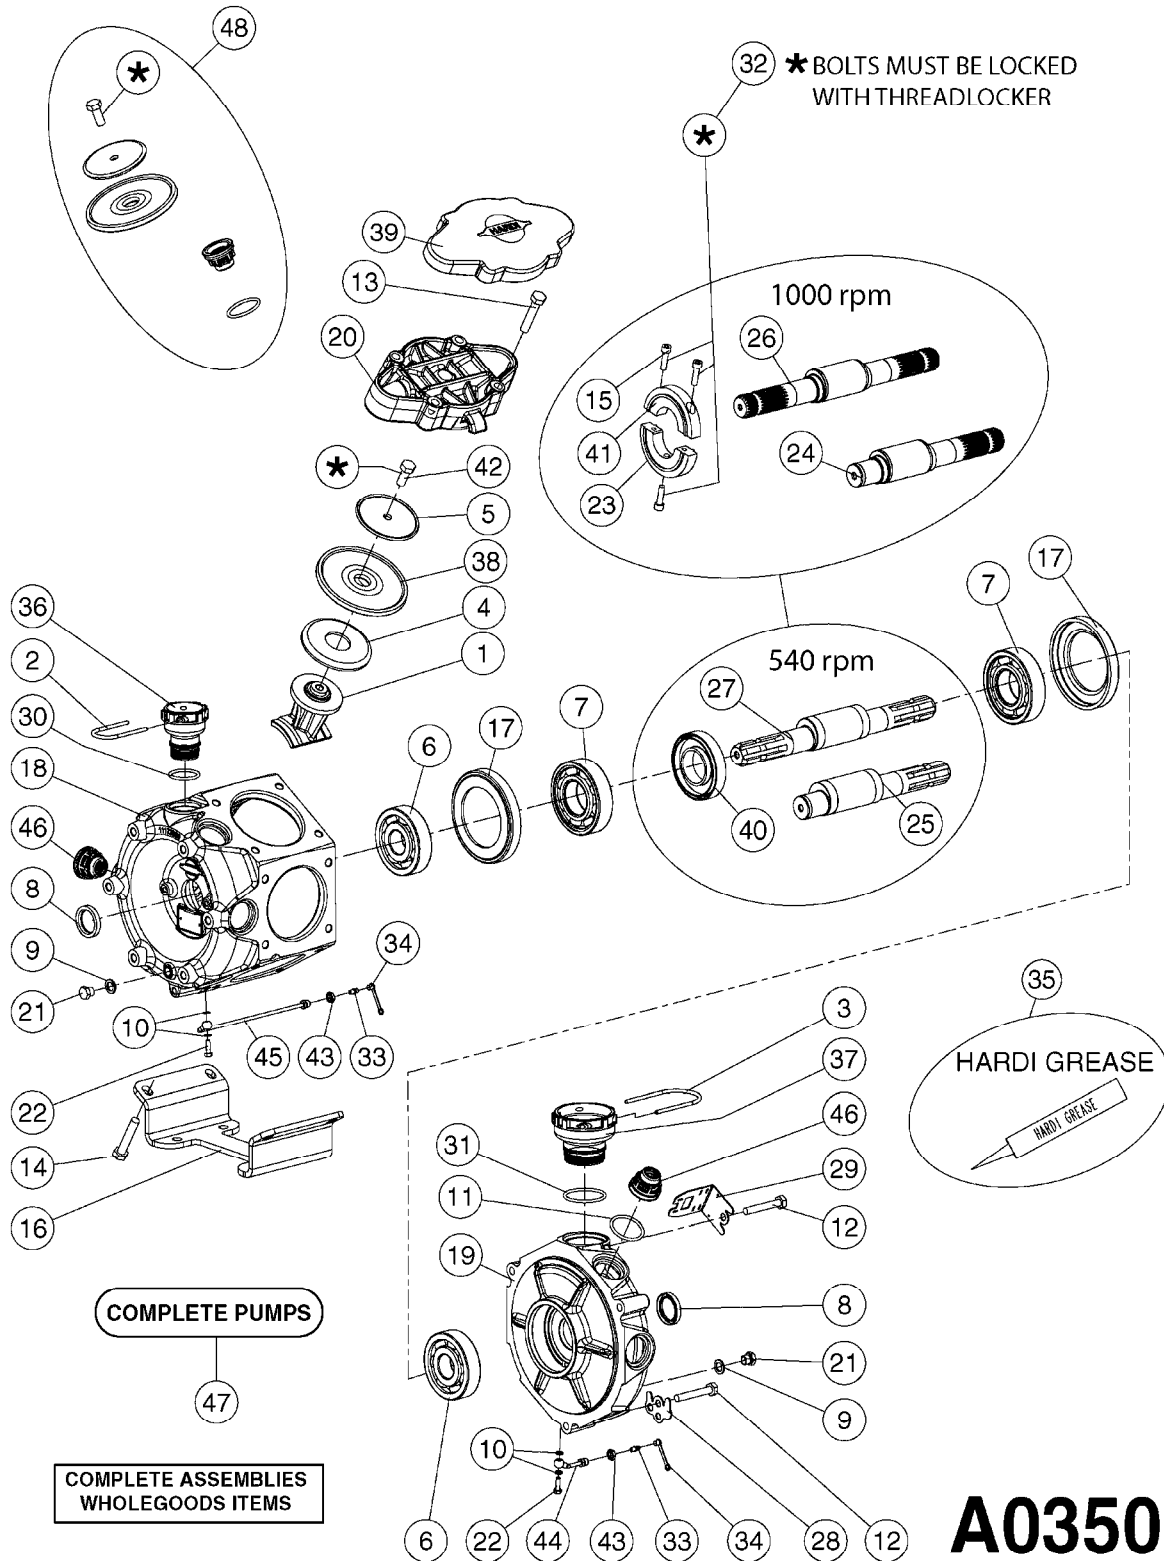

**A0340**

PUMP - 463/1000 RPM W/MOUNTING  
A0340-HIN, 01:01:16

Page 1  
Date 07.02.2020 9:12

parts-n°	order qty	description
111183	1	PUMP CASTING 460-463 (PAINTED)
111547	1	PUMP FRONT 460-463-2' (PAINT)
111622	1	CONNECTING ROD 463/5.5MM
111638	1	VALVE COVER 463 HC+1000 VERS.
111645	1	CONNECTING ROD 463/6.5MM
147662	1	CRANK SHAFT F.363/463-5.5MM
147663	1	CRANK SHAFT 363/463-5.5 THROUG
147664	1	COUNTERBALANCE 363/463 WEIGHT
147706	1	CRANK SHAFT F.363/463-6.5MM
147707	1	CRANK SHAFT 363/463-6.5 THROUG
161012	1	DIAPHRAGM BACKING DISC F. 463
161175	1	DIAPHRAGM DISC 463/464 PUMP
161745	1	METAL SPACER F.363/463
170183	1	LIFT STRAP F.PUMP 360/361/462
173901	1	LIFT STRAP F.PUMP 463
210221	1	BEARING BALL 6407
210232	1	BEARING BALL 6310
210243	1	SEAL OIL 35 X 47 X 7
241404	1	DOWTY SEAL 1/4"
242153	1	O-RING D26X4 EPDM
242216	1	O-RING VITON F/1202/1302/462
280011	1	GREASE NIPPLE 1/8' SAE H TR
330072	1	O-RING D53.5/D45.5X4
334321	1	O-RING POLY. 34.0x26.0x4.0
390844	1	COUNTERBALANCE 363/463 POM
420917	1	BOLT HEX 8.8 RAW M8X12 FT
421083	1	BOLT HEX 8.8 DEL M10X65
430286	1	BOLT HEX 8.8 DEL M12X30 FT
430323	1	BOLT HEX 8.8 DEL M12X60
430438	1	BOLT HEX 8.8 DEL M12X65
450996	1	BOLT ALLEN M8X35 DIN 912 RAW
460703	1	NUT HEX M12X1.75 LOCK DIN985A2 SS
614628	1	FOOT F. 46X PUMP, RED
821585	1	PUMP 463/5.5 THRGH SHAFT 1000R
821587	1	PUMP 463/10 THROUGH SHAFT TWNF
14010400	1	PLUG 1/4" BSP
33511600	1	DIAPHRAGM PUMP 463/464 PUMP PUR
43099200	1	BOLT HEX SS M12 X 30 DIN933 A4
72043600	1	VALVE FOR 462/463
72043700	1	VALVE FOR 462/463 W.VENT HOLE
72293300	1	PUMP 463/6.5 MED-2-1000-GG
75073900	1	PUMP KIT 460/463 "06"
82168700	1	PUMP 464-12 540 OFFSET PORTS
82168800	1	PUMP 464 6.5 1000 OFFSET PORTS
82169400	1	PUMP 464-6.5-STD-2-1000 FK