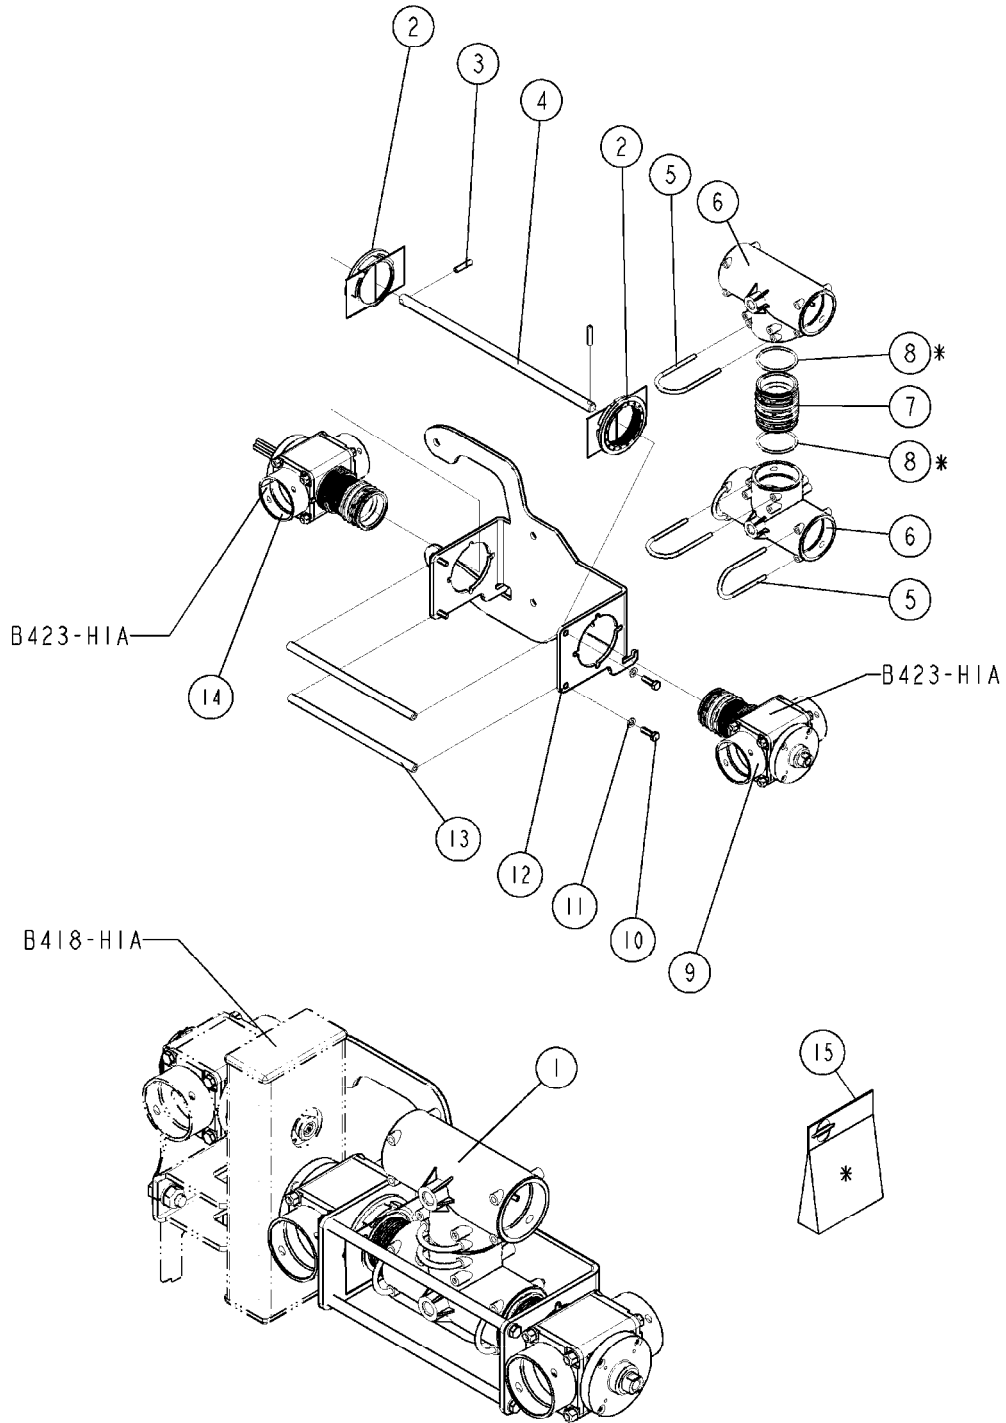

SMART VALVE S67 (11)
B421-HIA, 07:06:17

SMART VALVE S67 (11)
B421-HIA, 07:06:17

Page 1

Date 07.02.2020 9:12

Pos.	parts-n°	order qty	description
1	72784300	1	SMARTVALVE S67 CM45/55/7000
2	322320	1	NUT F.3 WAY VALVE S56
3	480714	1	RETAINING PIN Ø6X26 DIN1481 RST
4	14117300	1	SPINDLE F.S67 SV. CM45/55/7000
5	145996	1	FITT.DK S-67 FORK
6	322224	1	FITT.DK S-67 TEE
7	334573	1	FITT.DK S-67 CONNECTOR
8	242353	1	O-RING 3 X 44.2 VITON
8	241973	1	O-RING Ø3 X 44.2 70 SHORES NITRIL
9	72784500	1	VALVE 1F.S67 SV.CM45/55/7000
10	410362	1	BOLT HEX 8.8 SS M6X20
11	471125	1	WASHER M6U 6.4X14X1.2,A2 SS
12	16355600	1	BRACKET F.S67 SMARTVALVE PAINTED
13	14022700	1	SPACER TUBE Ø10 L=212 SS
14	72784600	1	VALVE 2F.S67 SV.CM45/55/7000
15	74196100	1	BAG OF 10 PCS. 241973 O-RINGS