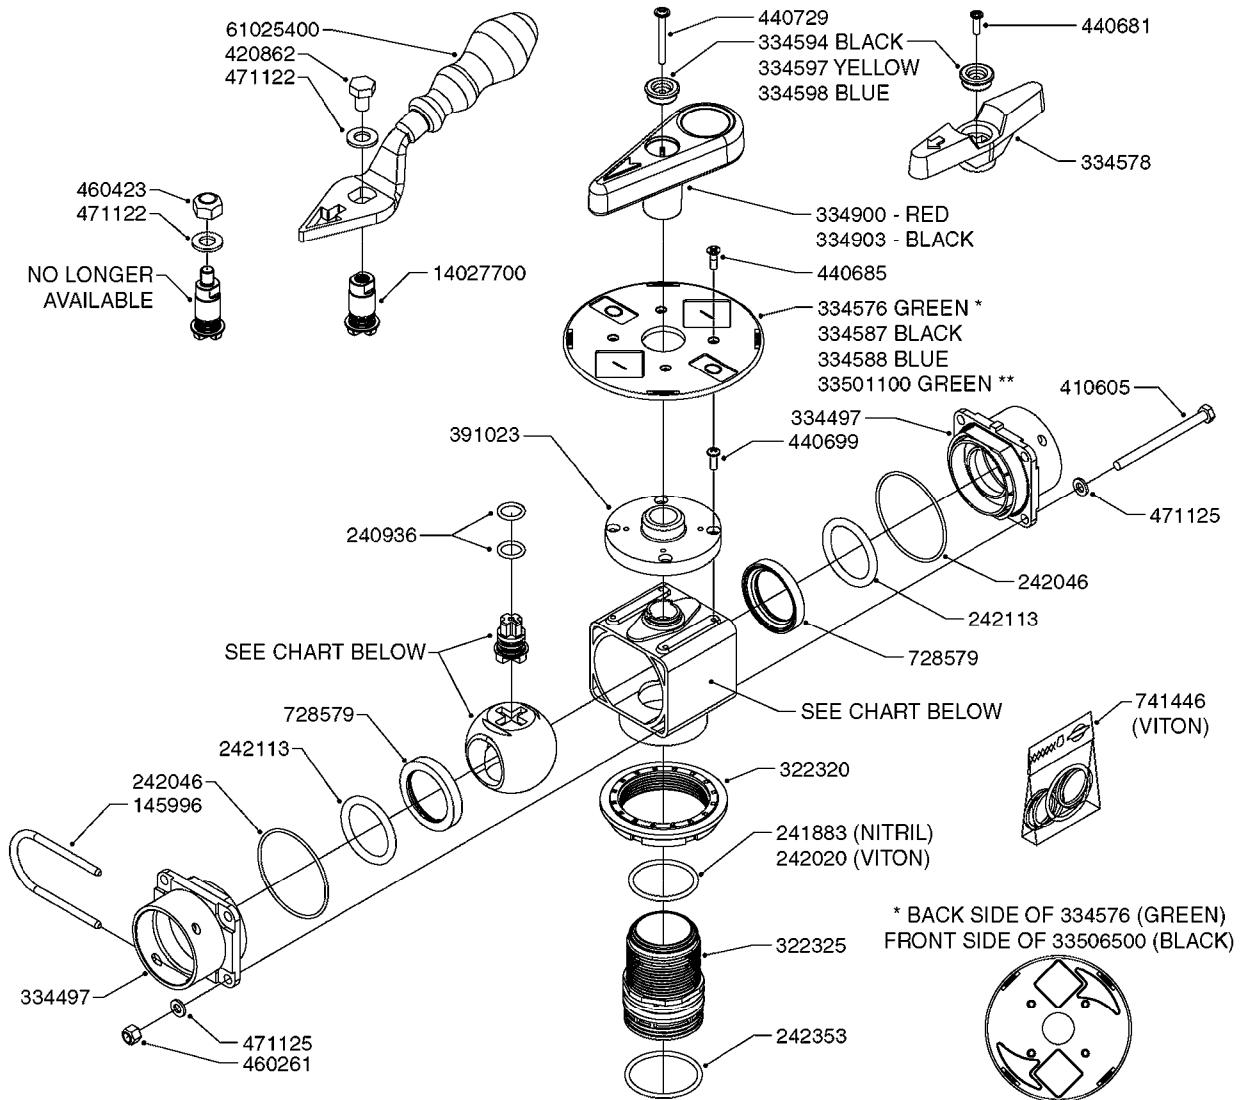

EFC BOOM VALVES  
B0320-HIN, 08:04:19

Page 1  
Date 07.02.2020 9:12

Pos.	parts-n°	order qty	description
1	145995	1	FITT.DK S-53 FORK
2	145996	1	FITT.DK S-67 FORK
3	242353	1	O-RING 3 X 44.2 VITON
4	242354	1	O-RING D32.2X3.0 VITON
5	270211	1	FITT.DK S25 FORK L=37.5
6	320106	1	FITT.DK CAPNUT 1" BSP
7	322224	1	FITT.DK S-67 TEE
8	322321	1	FITT.DK S-67 X 1"BSP MALE
9	330326	1	O-RING D30/D24X2 F.1"NUT
10	334564	1	FITT.DK S-67 TO S-53 ADAPTER
11	450902	1	BOLT ALLEN HEAD M4 X 16MM
12	725257	1	SPINDLE SECT. F/EC DISTRIBUTOR
13	741822	1	SEAL KIT - 1 SECTION (05)
14	755726	1	O-RING KIT F.EC/ESC SEC.VALVE
15	33500700	1	FITT.DK ADAPTER S-93F S67M
16	33502400	1	DISTRIBUTION HOUSING EFC
17	44076200	1	SCREW WN5451 5X16 SS TORX
18	61032700	1	BRACKET F. EFC SEC. VALVES < 7
18	61032800	1	BRACKET F. EFC SEC.VALVES <4>6
19	72048000	1	MOTOR, DISTRIBUTION 1:300
20	72114300	1	FITT. DK S-53 MALE MALE W.ORIN
21	72137200	1	MCROSWCH ASSY F.Boom VLV 300:1
22	72233700	1	SECTION VALVE, EFC, 1:300
23	72284000	1	BYPASS VALVE, EFC, 1:300
24	72591700	1	SPINDLE SECT.W/O CONS.PRESSURE