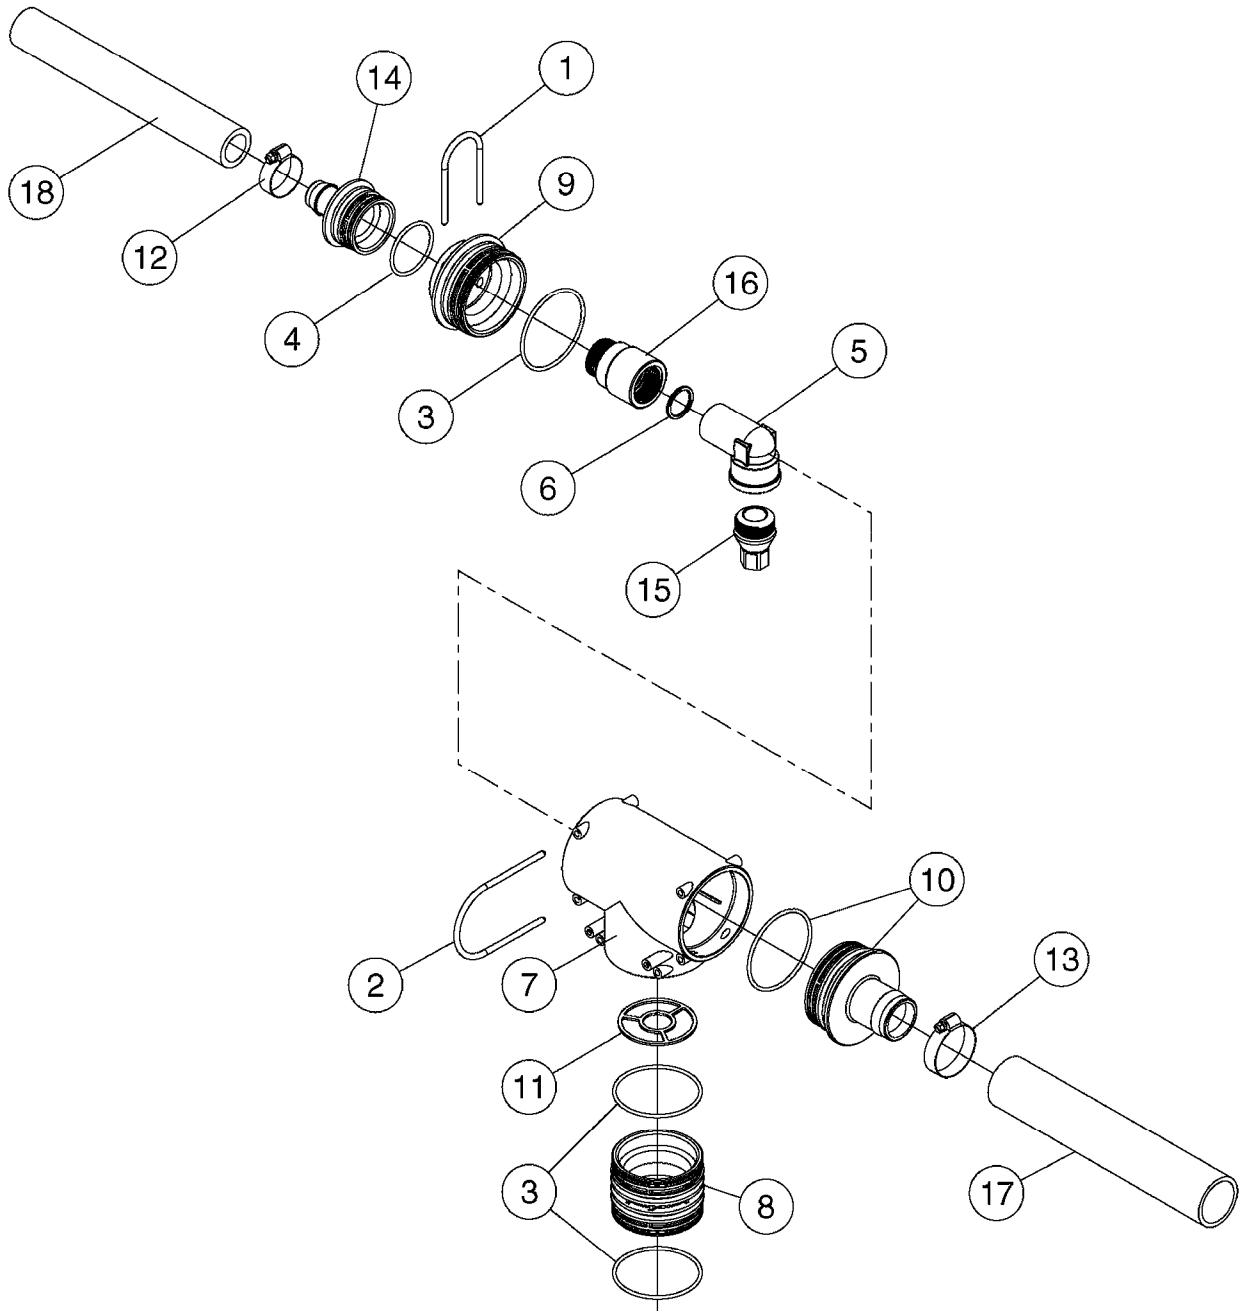

B0790

S93 EJECTOR F.TURBOFILLER
B0790-HIN, 30:08:16

Page 1

Date 07.02.2020 9:07

Pos.	parts-n°	order qty	description
1	145996	1	FITT.DK S-67 FORK
2	145997	1	FITT.DK S-93 FORK
3	242351	1	O-RING D69.5X3.0 VITON F.S-93
4	242353	1	O-RING 3 X 44.2 VITON
5	322138	1	FITT.DK ELB 1"M X 1"F BSP
6	330326	1	O-RING D30/D24X2 F.1"NUT
7	334545	1	FITT.DK S-93 TEE
8	334572	1	FITT.DK S-93 ADAPTOR MALE MALE
9	334601	1	FITT.DK S-93 TO S67 ADAPTOR
10	728523	1	FITT.DK S-93 STR.1-1/2" W.O-RING
11	16376600	1	CENTERING RING F. EJECTOR NOZZLE
12	28030003	1	CLAMP HOSE GEAR P1" 6716
13	28030103	1	CLAMP HOSE GEAR P5/4-S1.5"6724
14	39120900	1	FITT.DK S67 STR.1" 1RG INSIDE
15	39143800	1	NOZZLE T.F. EJECTOR
16	39143900	1	1" NPT EXT/INT EXTENSION
17	92702603	1	HOSE PVC SUCT GRAY 1-1/2"
18	92712403	1	HOSE R X1" X300PSI WP X0012"