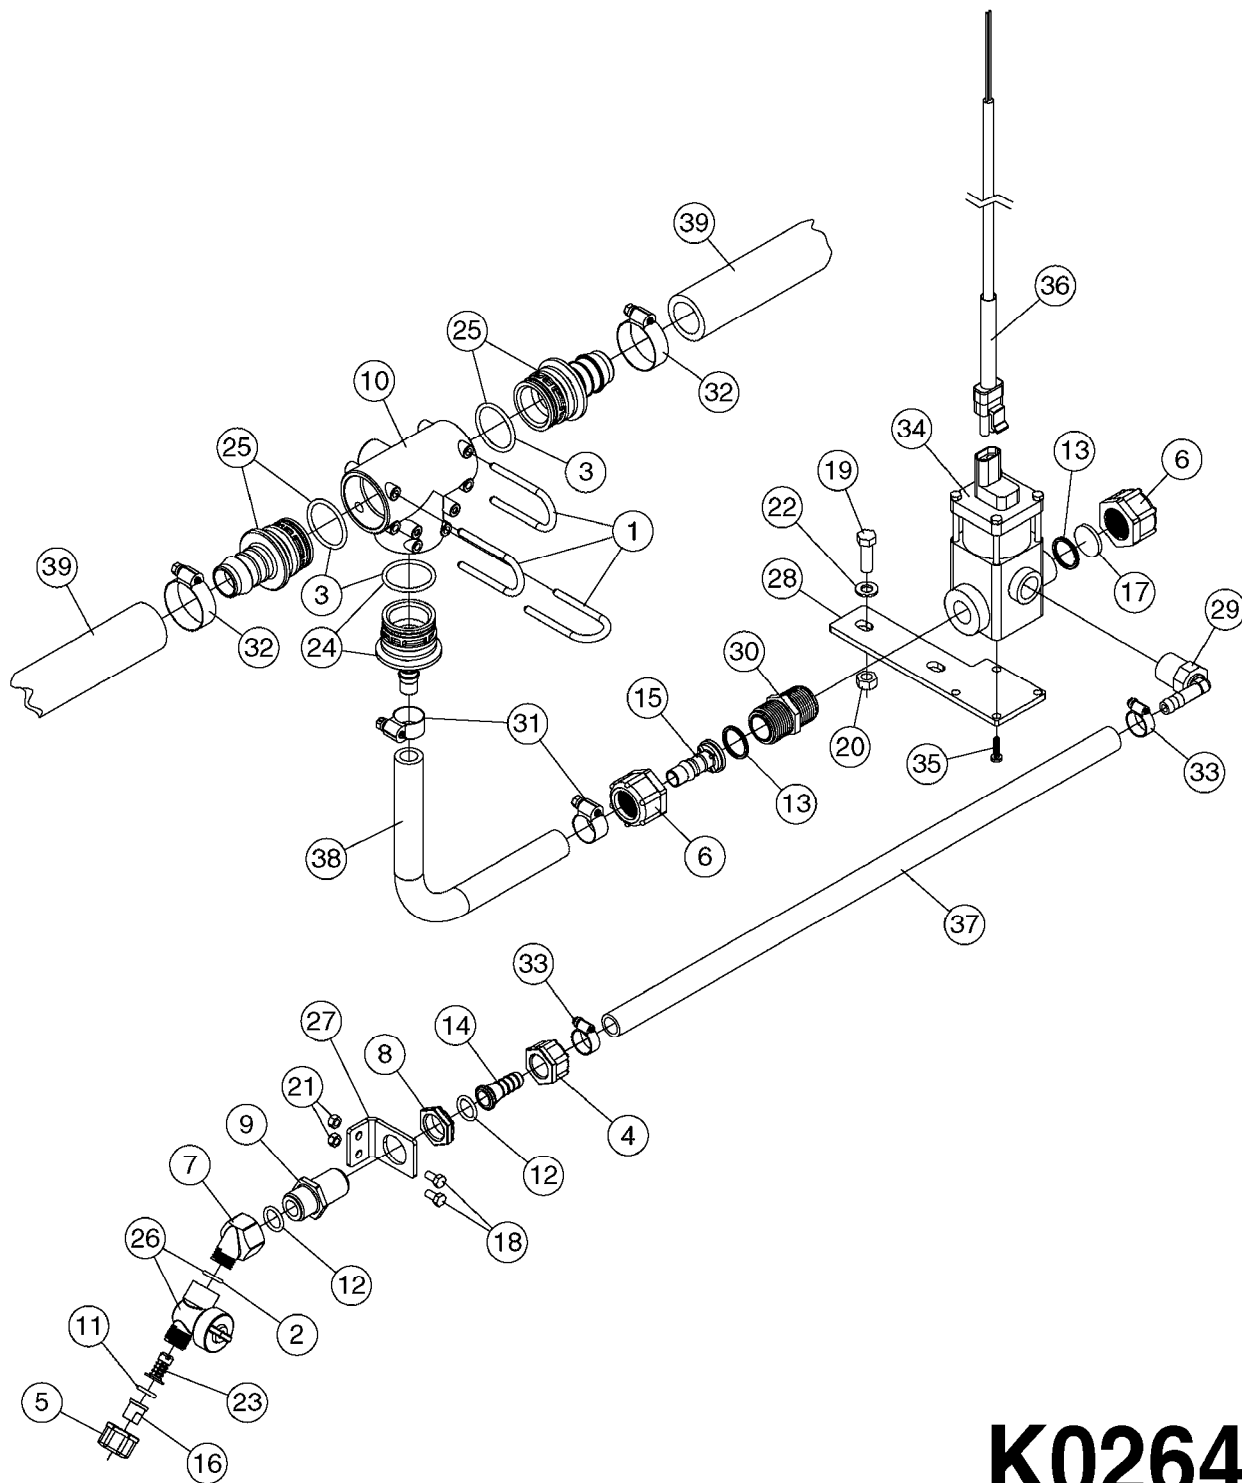

K0264

ELECTRIC END NOZZLE KIT
FTZ/TDZ '13
K0264-HIN, 06:12:17

Page 1
Date 07.02.2020 9:08

Pos.	parts-n°	order qty	description
1	145995	1	FITT.DK S-53 FORK
2	240177	1	O-RING D16.1/11.3 X 2.4
3	242109	1	O-RING D32.2x3.0
3	242354	1	O-RING D32.2X3.0 VITON
4	320084	1	FITT.DK NUT 1/2" BSP
5	320187	1	FITT.DK CAP 3/8" BSP BLACK
6	320283	1	FITT.DK NUT 3/4"BSP
7	320596	1	FITT.DK ELB 3/8"-1/2'BSP 45DEG
8	321307	1	FITT.DK NUT 1/2" BSP JAMB
9	321742	1	FITT.DK BULKHEAD 1/2' BSP
10	322352	1	FITT.DK S-53 TEE
11	330013	1	O-RING 2.5 X 10 PUR
12	330212	1	O-RING D19/D14X2.4 F.1/2"NUT
13	330595	1	O-RING D24.6/D20X2.1 -3/4"
14	330676	1	FITT.DK HB 3/8" F. 1/2" NUT
15	332286	1	FITT.DK HB 1/2" F. 3/4" NUT
16	370392	1	NOZZLE END FAN 1850-G 300
17	390542	1	PLUG WASHER FOR 3/4'CAP NUT
18	411030	1	BOLT HEX M5X10
19	421046	1	BOLT HEX M8X25/25 A2 SS DIN933
20	460143	1	SELF LOCK NUT M8 SST A2 DIN985
21	461217	1	NUT HEX M5 LOCK
22	471126	1	WASHER, M8, Ø16/ 8.4X 1.6, SS
23	725042	1	SCREEN 80 MESH W.GASKET, RED
24	726556	1	FITT.DK S-53 HB 1/2" W/O-RING
25	726559	1	FITT DK. S-53 HB 1" W/O-RING
26	729610	1	NOZZLE ASSY. NON DRIP 3/8 THRD
27	16170303	1	END NOZZLE MOUNT 2013, TDZ
28	16170703	1	PLATE, TDZ END NOZZLE SOLENOID MNT
29	23005603	1	FITT, 1/2" NPT X 3/8" HOSE SHANK 90
30	23005703	1	FITT, 3/4" POLY NIPPLE
31	28029803	1	CLAMP HOSE GEAR P1/2" 6708
32	28030003	1	CLAMP HOSE GEAR P1" 6716
33	28044903	1	CLAMP HOSE GEAR P3/8" 6706
34	28085803	1	SOLENOID VALVE, TIR, 3/4X1/2X3/4
35	44076200	1	SCREW WN5451 5X16 SS TORX
36	70113203	1	END NOZZLE 2013, 2 WIRE CABLE
37	92701703	1	HOSE R X3/8" X300PSI WP X0012"
38	92702103	1	HOSE R X1/2" X300PSI WP X0012"
39	92712403	1	HOSE R X1" X300PSI WP X0012"