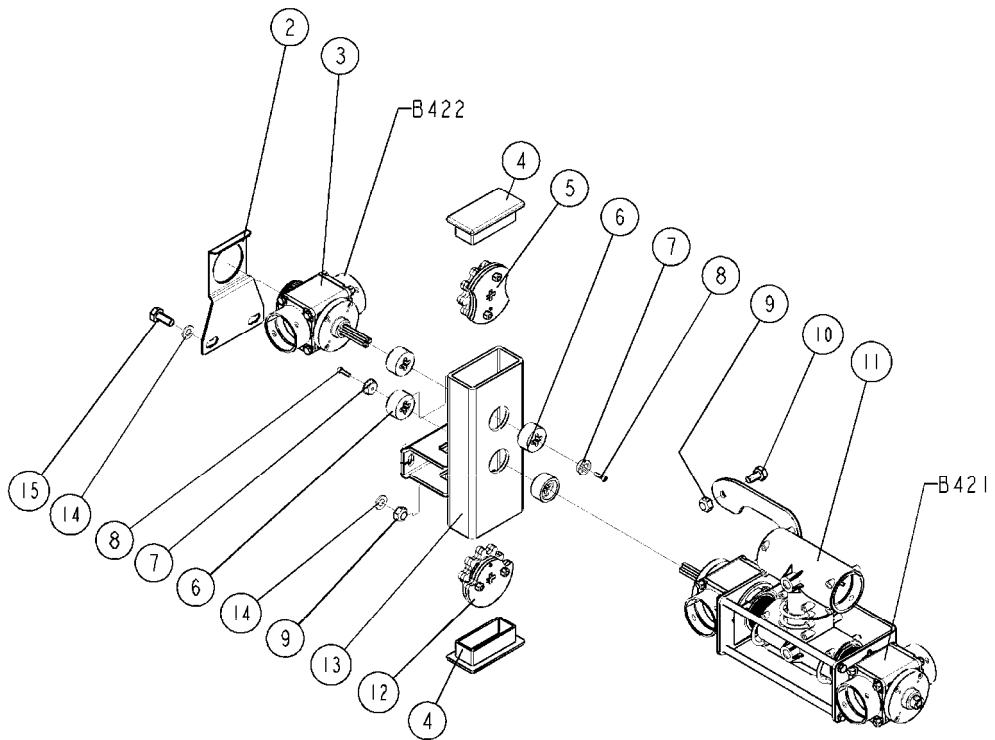

SMART VALVE S67 (11)  
B418-HIA, 31:08:15

**B418**

SMART VALVE S67 (11)  
B418-HIA, 31:08:15

Page 1

Date 07.02.2020 9:07

Pos.	parts-n°	order qty	description
1	72784400	1	PRESSURE VALVES W. GEARBOX COM11
2	168030	1	BRACKET F/3 WAY VALVE
3	72784200	1	VALVE 2-WAYS S67 CM11
4	28114700	1	COVER PLUG RHS 100 X 50 3-5 BLACK
5	72731800	1	GEAR PARTS 2. CM11
6	39134100	1	SUPPORTRING F. S67 VALVE CM11
7	334594	1	PLUG F.VALVE HANDLE BLACK
8	450902	1	BOLT ALLEN HEAD M4 X 16MM
9	460423	1	NUT HEX M10X1.50 LOCK DIN985A2 SS
10	420626	1	BOLT HEX 8.8 DEL M10X20 FT
11	72784300	1	SMARTVALVE S67 CM45/55/7000
12	72731700	1	GEAR PARTS 1. CM11
13	61070200	1	GEARBOX F.S67 VALVE CM45/55/7000
14	471122	1	WASHER, M10, Ø20/10.5X 2.0, SS
15	420604	1	BOLT HEX 8.8 DEL M10X25 FT DIN933