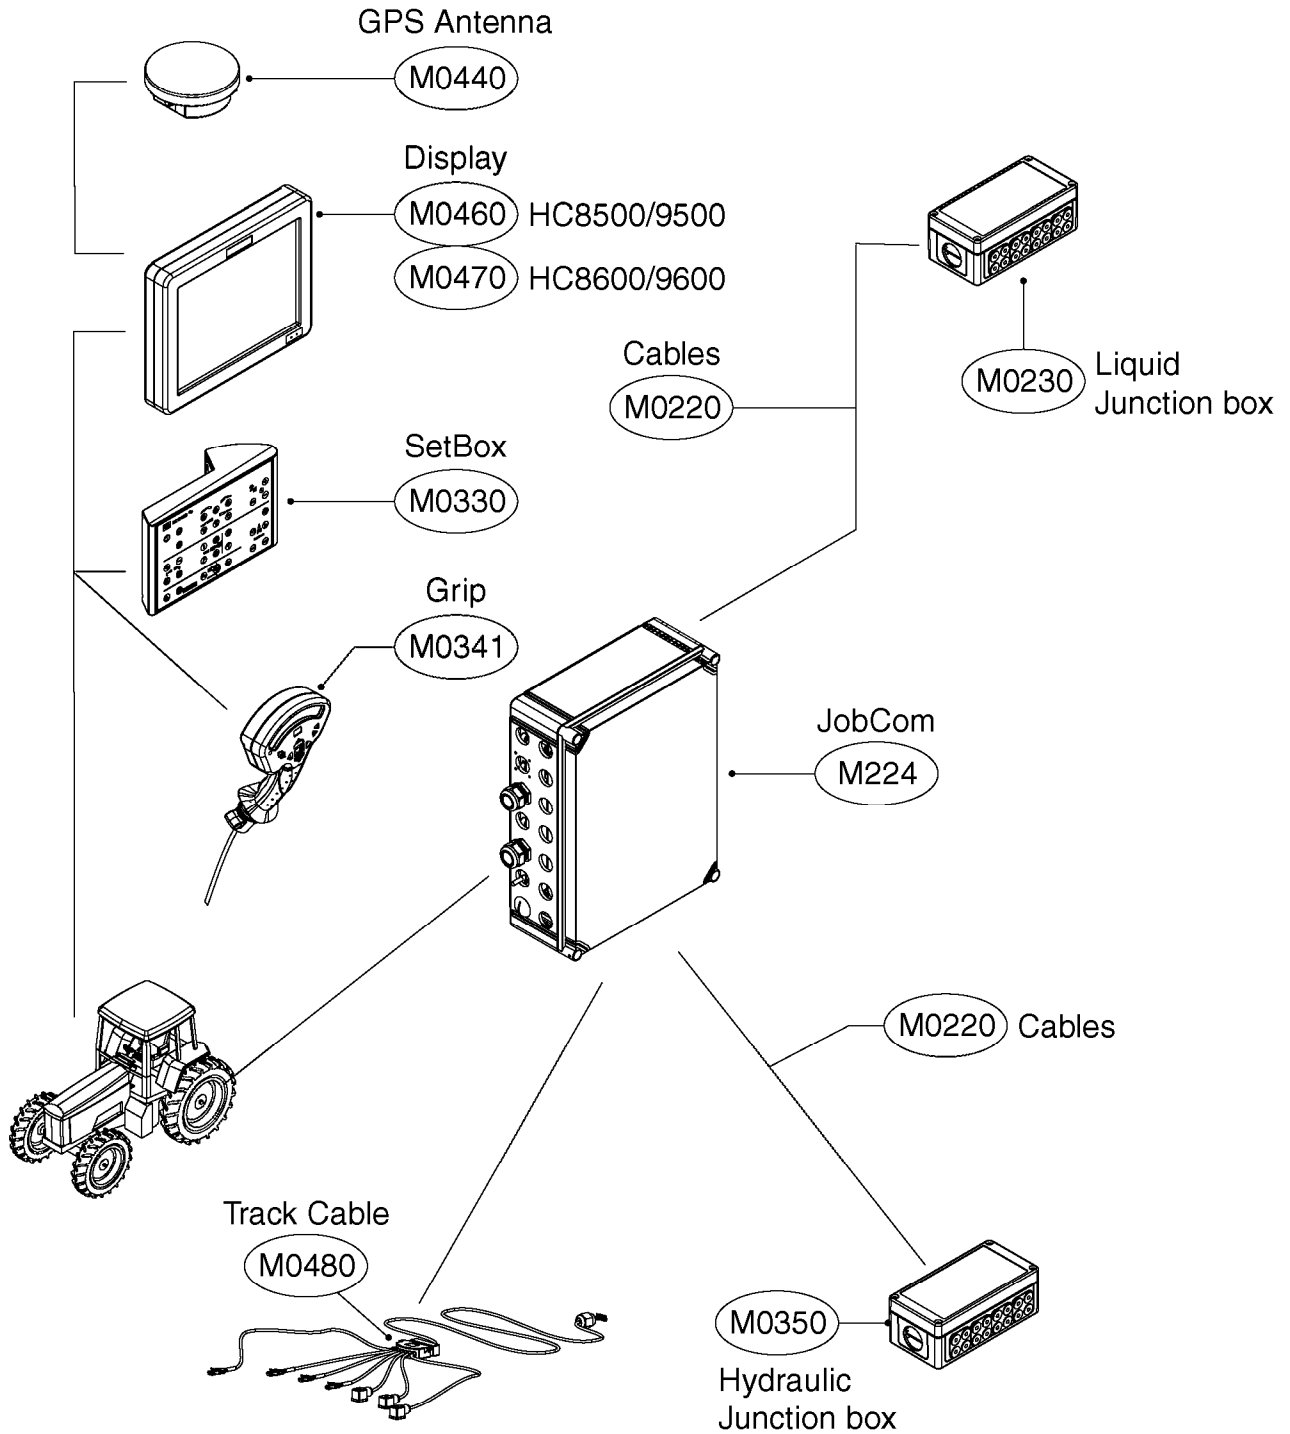

**M0440**

GPS 6000/6500 ANTENNA  
M0440-HIN, 25:07:16

Page 1

Date 07.02.2020 9:09

Pos.	parts-n°	order qty	description
1	461217	1	NUT HEX M5 LOCK
2	26063700	1	GPS 6000 ANTENNA + HARNESS
2	26063800	1	GPS 6500 RECEIVER
3	26066300	1	ANTENNA 6500 BRACKET INCLUDED WITH 6500 RECEIVER
4	26066400	1	Bracket Kit GPS 6000 INCLUDED WITH 6000 RECEIVER
5	26066500	1	ANTENNA CABLE 6000/6500 DUAL PORT
6	26066600	1	ANTENNA CABLE GPS 6000/6500 SINGLE PORT
7	45000501	1	SCREW, HEX SOCKET M5-16 SST A2 DIN7991
8	61024603	1	GPS RECEIVER MNT 2015, PRSIDIO, GRAY PRSIDIO ONLY