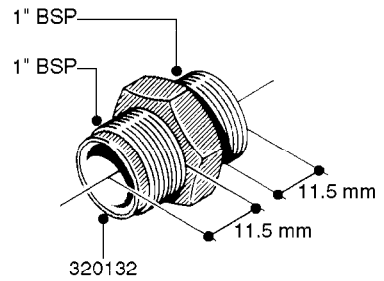

FITTINGS - HEXAGON NIPPLES  
L0030-HIN, 01:01:16

Page 0  
Date 07.02.2020 9:08

**L0030**

FITTINGS - HEXAGON NIPPLES  
L0030-HIN, 01:01:16

Page 1  
Date 07.02.2020 9:08

parts-n°	order qty	description
10015303	1	FITT.PO.HN 1.00X1.00 M1000
10425003	1	FITT.PO.HN 1.25X1.00 MCPHEE
320132	1	FITT.DK HN 1" BSP
320176	1	FITT.DK HN 3/8"X1/2" BSP
320445	1	FITT.DK HN 1/4"X3/8" BSP
320655	1	FITT.DK HN 1/2"-1/2" BSP
320692	1	FITT.DK HN 3/8'BSPX1/4'NPT
320703	1	FITT.DK HN 3/8BSP X1/2 &1/4NPT
320725	1	FITT.DK NIPPLE 3/8"-3/8" BSP
320902	1	FITT.DK HN 3/8'X 1/4' BSP
390232	1	FITT.DK HN 1-1/2' X 1-1/4' BSP
390276	1	FITT.DK HN 1'BSP