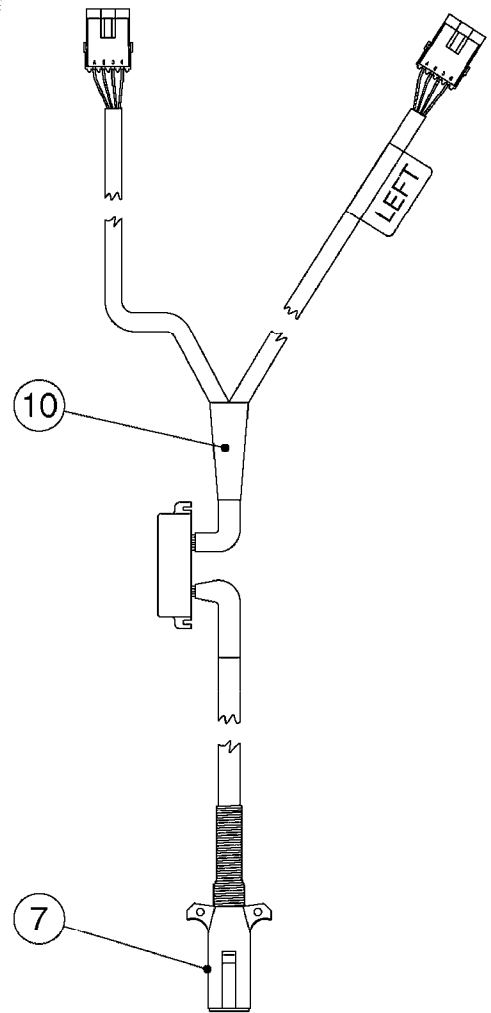

13 COMPLETE ASSEMBLY

COMPLETE ASSEMBLIES
WHOLEGOODS ITEMS

M0165

TRAFFIC LIGHT KIT - DTZ
M0165-HIN, 05:11:18

Page 1
Date 07.02.2020 9:09

Pos.	parts-n°	order qty	description
1	460261	1	NUT HEX M6X1.00 LOCK DIN985 A2 SS
2	460423	1	NUT HEX M10X1.50 LOCK DIN985A2 SS
3	471122	1	WASHER, M10, Ø20/10.5X 2.0, SS
4	471125	1	WASHER M6U 6.4X14X1.2,A2 SS
5	16218503	1	PLATE, FOLDED, 3/16",80X376, RED
6	26004903	1	TAIL LIGHT GREEN WIRE LH
6	26005003	1	TAIL LIGHT YELLOW WIRE RH
7	26005103	1	PLUG 7-PIN AG TAIL LIGHT
8	26016903	1	LENS AMBER
9	26017003	1	LENS RED
10	26032703	1	HARNES COMPLETE, TAIL LIGHT, 2013
11	44074300	1	BOLT CARRIAGE M10x30 SS
12	44077200	1	BOLT, CARRIAGE, M6X30 DIN603 SS
13	70140303	1	TAIL LIGHT KIT, DTZ INCLUDES 16226203 PLATE F.DTZ CENTER