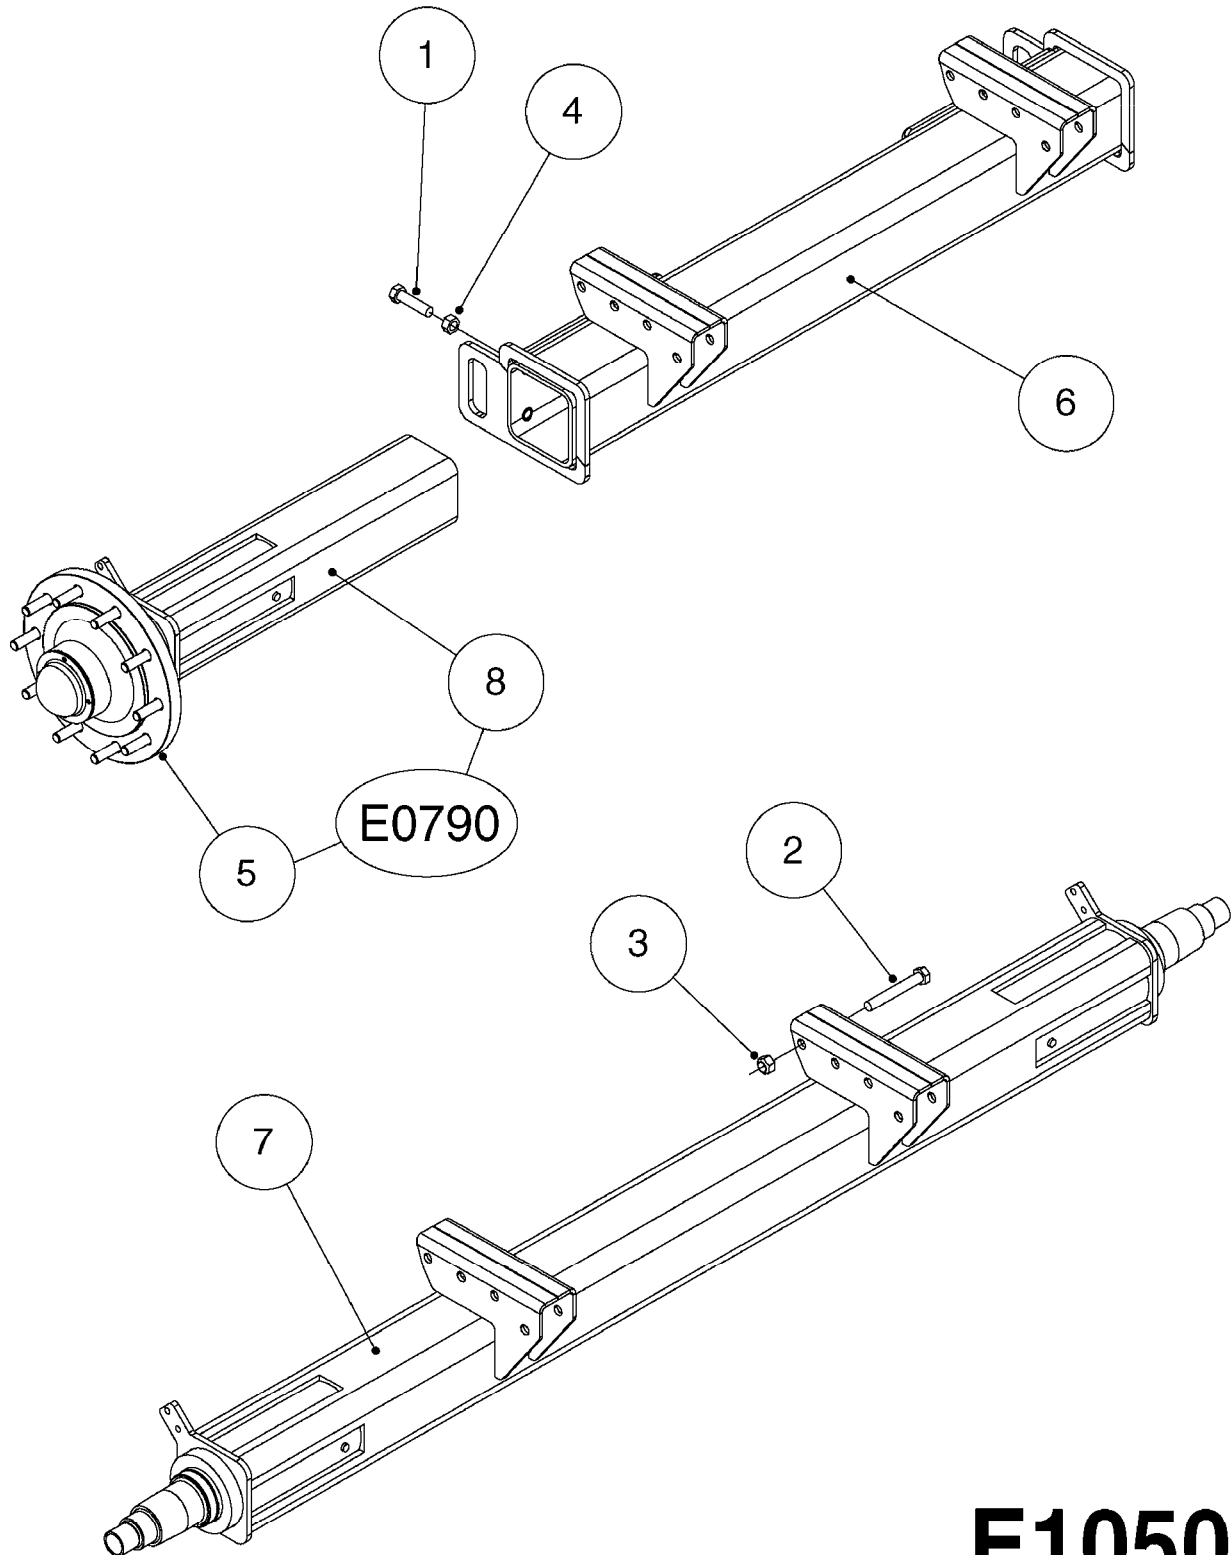

COMMANDER 4400-7000
NON-SUSPEND.AXLE
E1050-HIN, 01:01:16

Page 0
Date 07.02.2020 9:08

Agroparts: www.HARDI-INTERNATIONAL.com

COMMANDER 4400-7000
NON-SUSPEND.AXLE
E1050-HIN, 01:01:16

Page 1
Date 07.02.2020 9:08

Pos.	parts-n°	order qty	description
1	430920	1	BOLT HEX M20x80MM
2	430979	1	BOLT HEX M20x140 8.8 DELTA
3	460806	1	NUT HEX M20X2.50 LOCK DIN985A2 SS
4	461228	1	NUT HEX M20
5	28045703	1	HUB ASSY 10-13.19-11.02 25000#
6	63024303	1	AXLE W/M NON SUSP. ADJ. CM"05"
7	63033603	1	AXLE NON-SUSPENDEED NCM 44 120"
8	63033703	1	AXLE INSERT NCM 44/66/9000