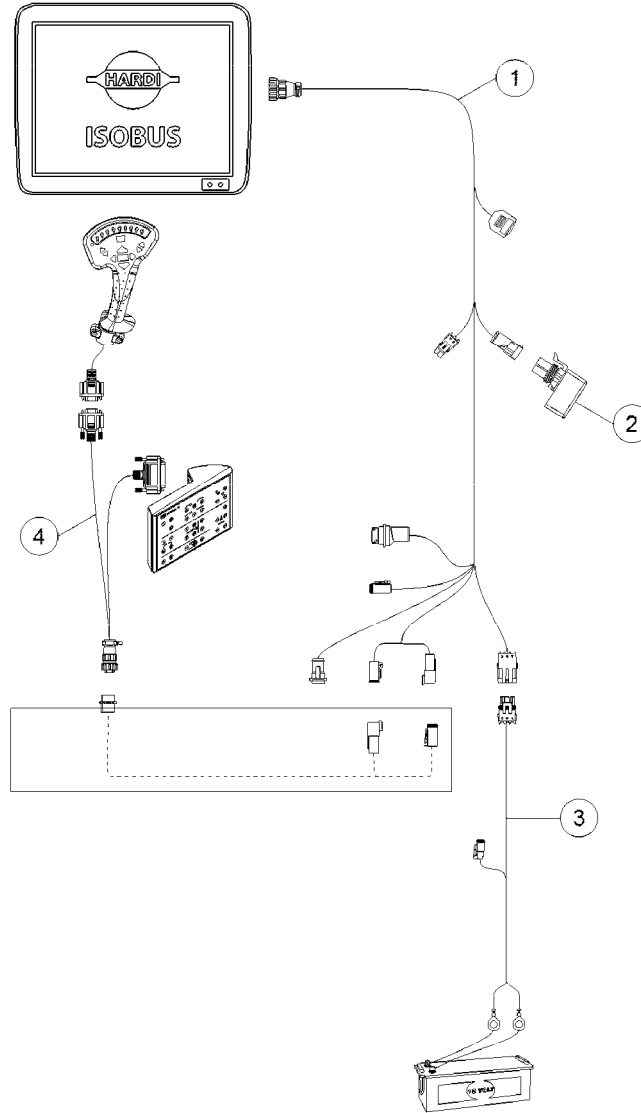

M415

ISO TRACTOR W.ASSY.ALT.
M415-HIA, 25:02:13

Page 1

Date 07.02.2020 9:09

Pos.	parts-n°	order qty	description
1	26040200	1	DISPLAY CABLE, HC85/9500, 12' (ISOBUS)
2	26040100	1	RELAY, POWER CONTROL, AGLEADER
3	26040900	1	POWER CABLE DISPLAY/GUIDANCE, 15'
4	26031500	1	CABLE ISO CABIN GRIP SETBOX