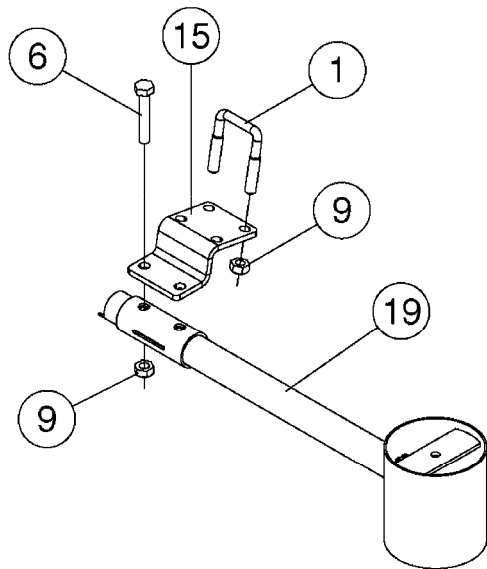

NORAC UC5 BOOM HEIGHT CONTROL  
M0370-HIN, 16:10:18

Page 1  
Date 07.02.2020 9:09

Pos.	parts-n°	order qty	description
1	26022703	1	CABLE, INTERFACE, TILT, NORAC UC5
2	26023503	1	CABLE UC5 INTERFACE MAIN AMP
3	26032600	1	CABLE UC5 NETWORK 14 AWG 10M
4	26043000	1	NORAC UC5 NETWORK 2 PIN PLUG
5	26043300	1	CABLE UC5 VALVE 2PIN/2PIN DT
6	26043400	1	NORAC UC5 CONTROLLER MODULE
7	26043500	1	NORAC UC5 VALVE MODULE
8	26043600	1	MODULE, INPUT, NORAC UC5
9	26043700	1	SENSOR, NORAC, UC5, ULTRASONIC
10	26043800	1	NORAC UC5 NETWORK COUPLER 2-WAY
11	26043900	1	NORAC UC5 NETWORK COUPLER 8-WAY
12	26044200	1	CABLE UC5 NETWORK 18 AWG 20M
13	26023803	1	NORAC UC5 ROLL SENSOR OLD STYLE NORAC P/N 43740
13	26044300	1	NORAC UC5 ROLL SENSOR NEW STYLE NORAC P/N 43741
14	26044400	1	NORAC UC5 - UC7 COUPLER 2-WAY/TERM.
15	26047100	1	CABLE UC5 NETWORK 14 AWG 1M
16	26049900	1	CABLE UC5 NETWORK 14 AWG 3M
17	26057900	1	UC5 NETWORK 6 PIN PLUG
18	26058000	1	NORAC UC5 NETWORK 12-PIN PLUG
19	26084700	1	MESH KIT ULTRASONIC SENSOR FOR 2018 AND NEWER SENSORS
19	28098003	1	MESH AND CLIP KIT, NORAC FOR PRE-2018 SENSORS
20	28050303	1	NORAC RUBBER TOP&BOLT F.SENSOR DIA.30MMX30MMX8MM
21	28055503	1	NORAC VALVE MOUNTING HARDWARE
22	28086600	1	FOAM DISC F. SENSOR NORAC
23	78216100	1	NORAC VALVE BLOCK COMP, DEUTSCH CON.