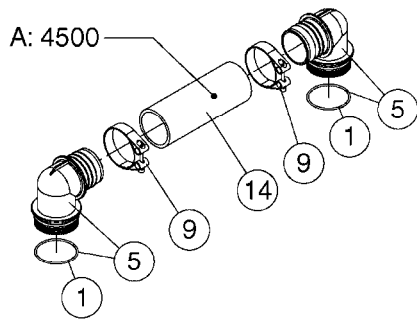

BOTTOM VIEW

TOP VIEW

**AA108**

Agroparts: [www.HARDI-INTERNATIONAL.com](http://www.HARDI-INTERNATIONAL.com)

COMMANDER 55/7000 FLUID SYS.  
PRESSURE  
AA108-HIN, 18:09:17

Page 1  
Date 07.02.2020 9:07

Pos.	parts-n°	order qty	description
1	145996	1	FITT.DK S-67 FORK
2	241973	1	O-RING Ø3 X 44.2 70 SHORES NITRIL NITRIL (BLACK)
2	242353	1	O-RING 3 X 44.2 VITON VITON (BROWN)
3	242020	1	O-RING 39.2 X 3 VITON
4	242109	1	O-RING D32.2x3.0 NITRIL (BLACK)
4	242354	1	O-RING D32.2X3.0 VITON VITON (BROWN)
5	322066	1	FITT.DK S-56 NUT
6	334151	1	FITT.DK S-61 ELB.1-1/4"110 DEG
7	334233	1	FITT.DK S-67 STR.1-1/2" RUBBER
8	334680	1	CLAMP HOSE PLASTIC 1"
9	726560	1	FITT.DK S-67 STR.1" W.O'RING
10	726561	1	FITT.DK S-67 STR.1-1/4" O-RING
11	726571	1	FITT.DK S-53 ELB.1", W ORING
12	726572	1	FITT.DK S-67 1" ELBOW 90 ASSY.
13	726573	1	FITT. S67 5/4" 90° W/O-RING
14	28030003	1	CLAMP HOSE GEAR P1" 6716
15	28030103	1	CLAMP HOSE GEAR P5/4-S1.5"6724
16	72433000	1	FITT.S67 1" 45° W/O-RING
17	72433100	1	FITT.DK S-67 45° 1-1/4"W/ORING
18	72433200	1	FITT.S67 1-1/2" 45°PVC W/O-RING
19	72819300	1	CHECK VALVE S67 2012 NO THREAD
20	92702703	1	HOSE PVC SUCT GRAY 2"
21	92712403	1	HOSE R X1" X300PSI WP X0012"
22	92734403	1	HOSE R X5/4" X200PSI WP X0012"
23	92736503	1	HOSE R X1.5" X200PSI WP X0012"