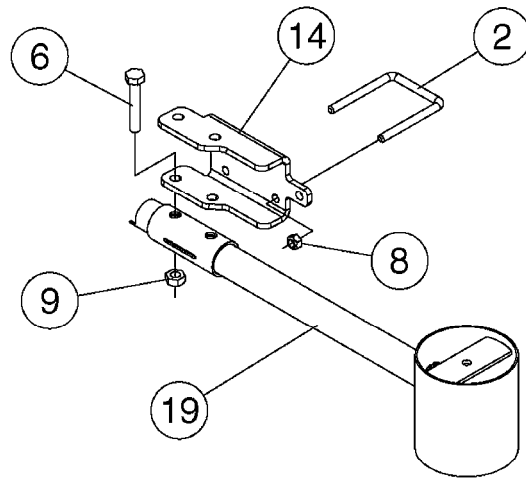

NORAC UC5 BOOM HEIGHT CONTROL
M0370-HIN, 16:10:18

Page 1
Date 07.02.2020 9:09

Pos.	parts-n°	order qty	description
1	26022703	1	CABLE, INTERFACE, TILT, NORAC UC5
2	26023503	1	CABLE UC5 INTERFACE MAIN AMP
3	26032600	1	CABLE UC5 NETWORK 14 AWG 10M
4	26043000	1	NORAC UC5 NETWORK 2 PIN PLUG
5	26043300	1	CABLE UC5 VALVE 2PIN/2PIN DT
6	26043400	1	NORAC UC5 CONTROLLER MODULE
7	26043500	1	NORAC UC5 VALVE MODULE
8	26043600	1	MODULE, INPUT, NORAC UC5
9	26043700	1	SENSOR, NORAC, UC5, ULTRASONIC
10	26043800	1	NORAC UC5 NETWORK COUPLER 2-WAY
11	26043900	1	NORAC UC5 NETWORK COUPLER 8-WAY
12	26044200	1	CABLE UC5 NETWORK 18 AWG 20M
13	26023803	1	NORAC UC5 ROLL SENSOR OLD STYLE NORAC P/N 43740
13	26044300	1	NORAC UC5 ROLL SENSOR NEW STYLE NORAC P/N 43741
14	26044400	1	NORAC UC5 - UC7 COUPLER 2-WAY/TERM.
15	26047100	1	CABLE UC5 NETWORK 14 AWG 1M
16	26049900	1	CABLE UC5 NETWORK 14 AWG 3M
17	26057900	1	UC5 NETWORK 6 PIN PLUG
18	26058000	1	NORAC UC5 NETWORK 12-PIN PLUG
19	26084700	1	MESH KIT ULTRASONIC SENSOR FOR 2018 AND NEWER SENSORS
19	28098003	1	MESH AND CLIP KIT, NORAC FOR PRE-2018 SENSORS
20	28050303	1	NORAC RUBBER TOP&BOLT F.SENSOR DIA.30MMX30MMX8MM
21	28055503	1	NORAC VALVE MOUNTING HARDWARE
22	28086600	1	FOAM DISC F. SENSOR NORAC
23	78216100	1	NORAC VALVE BLOCK COMP, DEUTSCH CON.

M0375