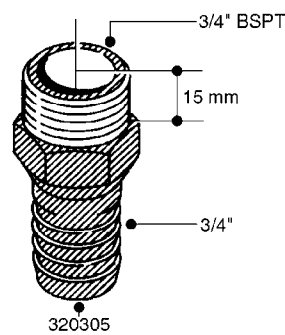

L0050

FITTINGS - HOSE CONNECTORS
L0050-HIN, 01:01:16

Page 1

Date 07.02.2020 9:08

parts-n°	order qty	description
242594	1	O-RING D14 X 1.78 SCH.70-EPDM
320294	1	FITT.DK TEE 3/8X3/8HB X1/2"BSP
320305	1	FITT.DK HB 3/4'- 3/4' BSP
320386	1	FITT.DK TEE 3/8X3/8HB X3/8"BSP
320397	1	FITT.DK ELB 3/8"HB X 3/8" BSP
320401	1	FITT.DK TEE 1/2X1/2HB X1/2"BSP
320412	1	FITT.DK TEE 1/2X1/2HB X3/8'BSP
320423	1	FITT.DK ELB 1/2'HB X 3/8' BSP
320891	1	FITT.DK HB 3/8'- 3/8' BSP
320972	1	FITT.DK HB 5/16'- 1/4' BSP
322046	1	FITT.DK TEE 1/2X1/2HB X3/4'BSP
322048	1	FITT.DK TEE 3/4X3/4HB X3/4'BSP
330595	1	O-RING D24.6/D20X2.1 -3/4"
333137	1	FITT.DK CONN.1/2" F.NOZZ. DOUB
333141	1	FITT.DK CONN.1/2" F.NOZZ.SING
334041	1	FITT.DK CONN.3/4' F.NOZZ. SING
334042	1	FITT.DK CONN.3/4' F.NOZZ. DOUB
334195	1	FITT.DK ELB. 3/4"HB X 3/4"HB
10012103	1	FITT.PO.HB 1.25X1.50 IMB1012
10014003	1	FITT.PO.HB 1.25X1.25 IMB1010
10036903	1	FITT.PO.HB 1.50X1.50 IMB1212
28019303	1	FITTING HB ELB 3/4NPT-3/4HOSE
61016500	1	HOSE TAIL 3/4" 90°+RG CAP 3/4"
72026700	1	NOZZLE TUBE ADAPTER W/O-RING