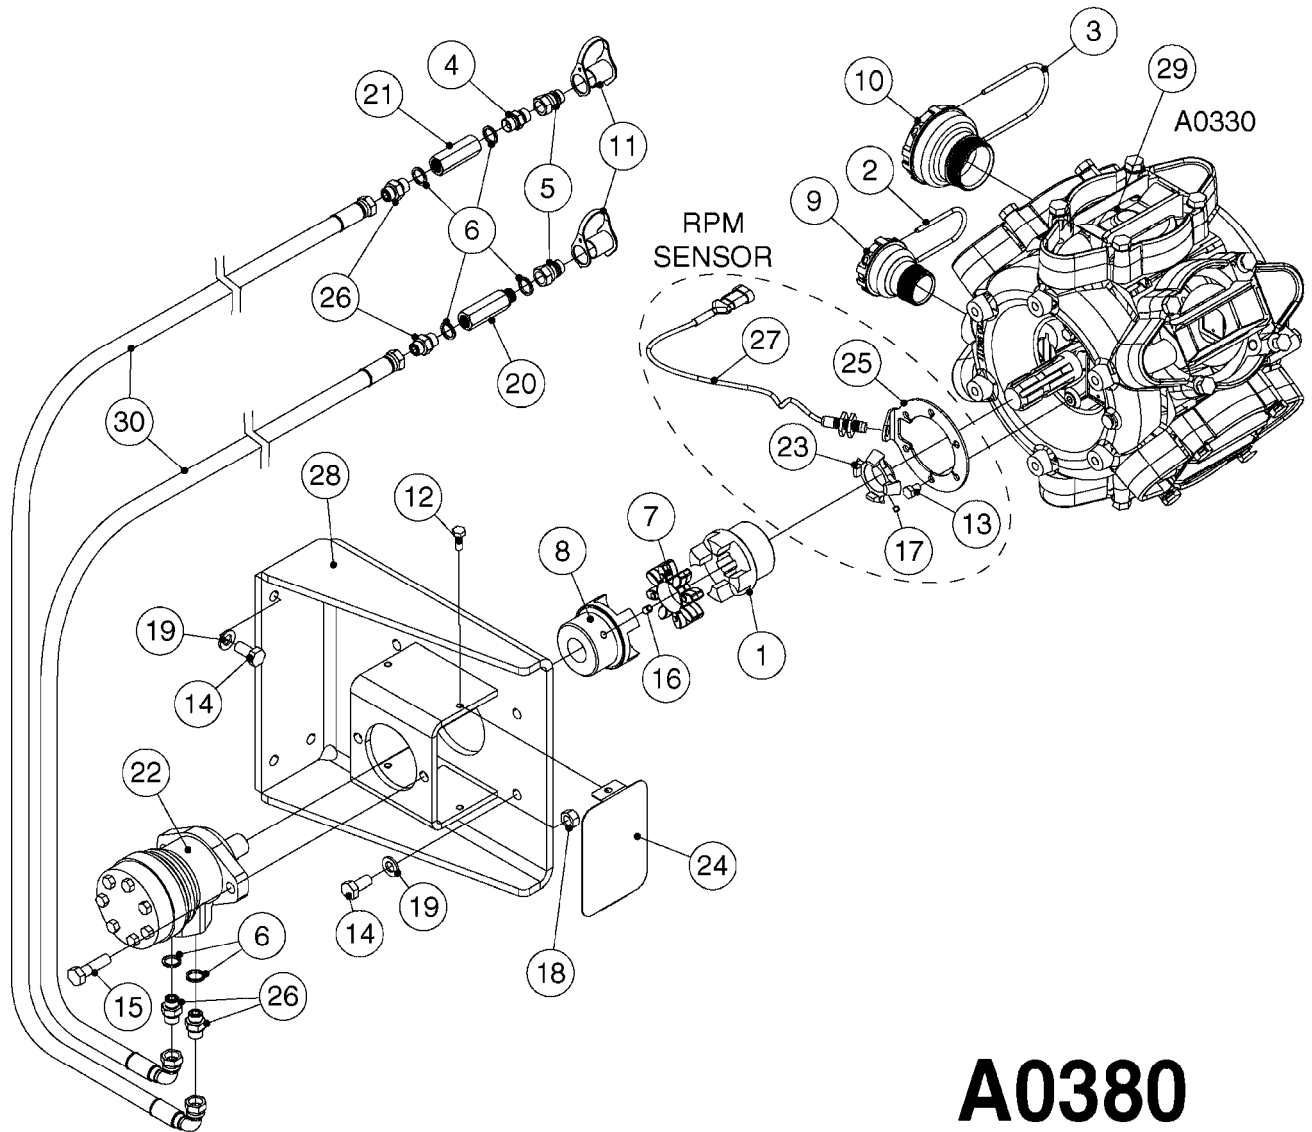

PUMP - 463 FLEX CAPACITY  
A0380-HIN, 07:11:16

Page 1

Date 07.02.2020 9:07

Pos.	parts-n°	order qty	description
1	111438	1	HUB F.CLUTCH 361/460 PUMP
2	145996	1	FITT.DK S-67 FORK
3	145997	1	FITT.DK S-93 FORK
4	147132	1	HEX NIPPLE 1/2"X1/2" BSP DEL
5	230311	1	QUICK COUPLING 1/2"
6	241356	1	DOWTYSEAL 1/2"
7	283916	1	TOOTHED RIM FOR CLUTCH
8	284521	1	COUPLING HALF CYL.D25MM-KEY
9	322322	1	FITT.DK S-67 X 1-1/4"BSP MALE
10	322324	1	FITTING S93 FEMALE - BSP 2" MALE
11	334206	1	DUST HOOD FOR HY-COUPLING
12	420582	1	BOLT HEX 8.8 DEL M8X20 FT A2
13	420917	1	BOLT HEX 8.8 RAW M8X12 FT
14	430522	1	BOLT HEX 8.8 DEL M12X25 FT
15	430878	1	BOLT HEX 8.8 DEL M12X45 DIN931
16	450052	1	SCREW SET M8X10 BLACK ALLAN
17	450645	1	SCREW ALLAN M6 X 6 SS
18	460703	1	NUT HEX M12X1.75 LOCK DIN985A2 SS
19	471127	1	WASHER, M12, Ø24/13X24X2.5 SS
20	782153	1	PRESS. FLOW VALVE 1/2", 32L/MIN, PAINTED (BLACK)
21	782154	1	CHECK VALVE 284794 (BLACK)
22	783010	1	MOTOR HYDRAULIC OMR50
23	14117800	1	ROTOR RPM SENSOR 4-POL
24	16154400	1	COVER PLATE F. FLEX PUMP MT.
25	16382700	1	PLATE 3 X 148 X 116 / BEND
26	23235300	1	HEX NIPPLE 1/2"-13/16"
27	28120200	1	INDUCTIVE SENSOR M12 0.25M CABLE
28	61038400	1	BRACKET FLEX PUMP MOUNT NCM
29	72363900	1	PUMP 463/10-MOD-2-540
30	78571100	1	HOSE HY X 1/2" X 248" STR+ELB