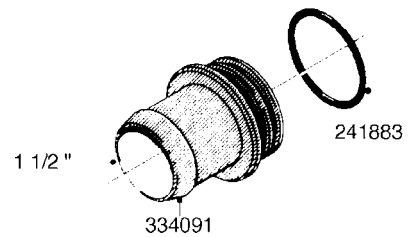

**L0080**

FITTINGS - S-53  
L0080-HIN, 12:09:17

Page 1

Date 07.02.2020 9:08

Pos.	parts-n°	order qty	description
1	145995	1	FITT.DK S-53 FORK
2	241973	1	O-RING Ø3 X 44.2 70 SHORES NITRIL NITRIL (BLACK)
2	242353	1	O-RING 3 X 44.2 VITON VITON (BROWN)
3	242109	1	O-RING D32.2x3.0 NITRIL (BLACK)
3	242354	1	O-RING D32.2X3.0 VITON VITON (BROWN)
4	322103	1	FITT.DK S-53 BULKHEAD
5	322107	1	FITT.DK S-53 BULKHEAD NUT
6	322110	1	FITT.DK S-53 ELB. 1/2" BSP
7	322352	1	FITT.DK S-53 TEE
8	334229	1	FITT.DK S-53 STR.3/4"
9	334260	1	GASKET F. S-53 BULKHEAD
10	334564	1	FITT.DK S-67 TO S-53 ADAPTER
11	391100	1	FITT.DK S-53THREAD INS.1/2"BSP
12	726463	1	FITT.DK S53 BULKHEAD W/GASKET
13	726552	1	FIT.DK S-53X90 1/2" BSP,O-RING
14	726556	1	FITT.DK S-53 HB 1/2" W/O-RING
15	726558	1	FITT.DK S53 STR. 3/4" W.ORING
16	726559	1	FITT DK. S-53 HB 1" W/O-RING
17	726568	1	FITT.DK.S-53 HB 1/2"90 W/O-RING
18	726570	1	FITT.DK S-53 ELB.3/4" W.ORING
19	726571	1	FITT.DK S-53 ELB.1", W ORING
20	726578	1	FITT.DK S53 PLUG WITH O-RING
21	728561	1	FITT.DK. S67M - S53F REDUCER