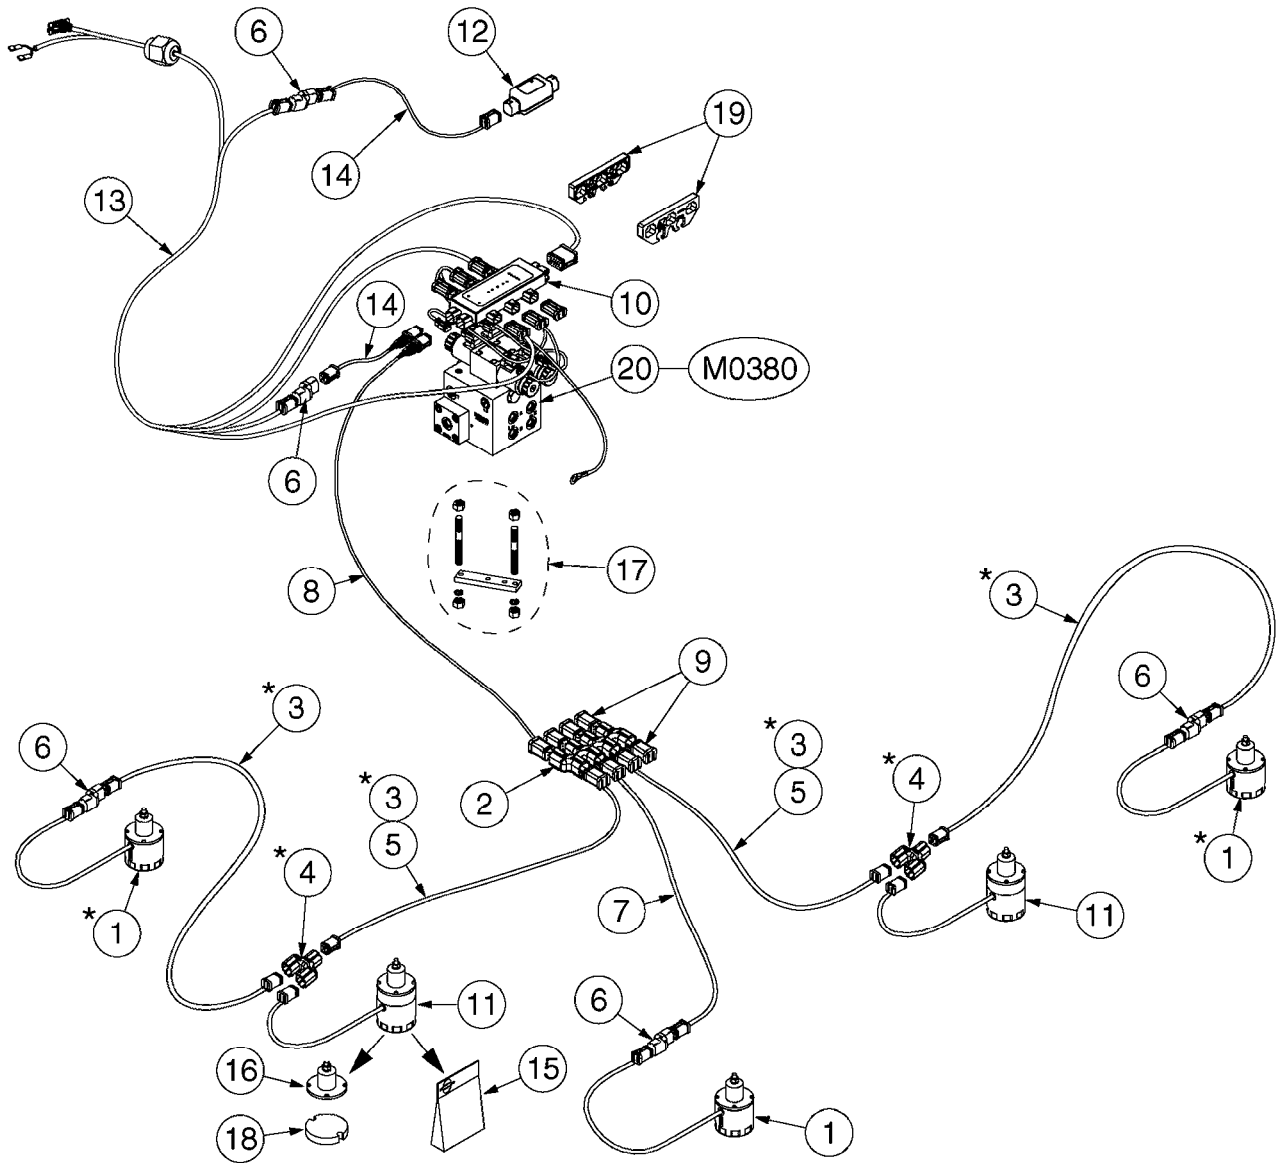

TRACK CABLE CM45/55/7000  
M0480-HIN, 08:12:16

Page 0

Date 07.02.2020 9:09

**M0480**

TRACK CABLE CM45/55/7000  
M0480-HIN, 08:12:16

Page 1

Date 07.02.2020 9:09

Pos.	parts-n°	order qty	description
1	262107	1	NUT F. BULKHEAD CABLE GRAY
2	420582	1	BOLT HEX 8.8 DEL M8X20 FT A2
3	450902	1	BOLT ALLEN HEAD M4 X 16MM
4	460143	1	SELF LOCK NUT M8 SST A2 DIN985
5	461145	1	NUT HEX M4 LOCK
6	471037	1	SCREW A 4,3 DIN 125
7	471126	1	WASHER, M8, Ø16/ 8.4X 1.6, SS
8	16261500	1	PLATE FOR TRACK CABLE NCM/NAV
9	26024000	1	CABLE SET FOR TRACK NCM
10	72612700	1	TRACK JUNCTION BOX/BRACKETS CM