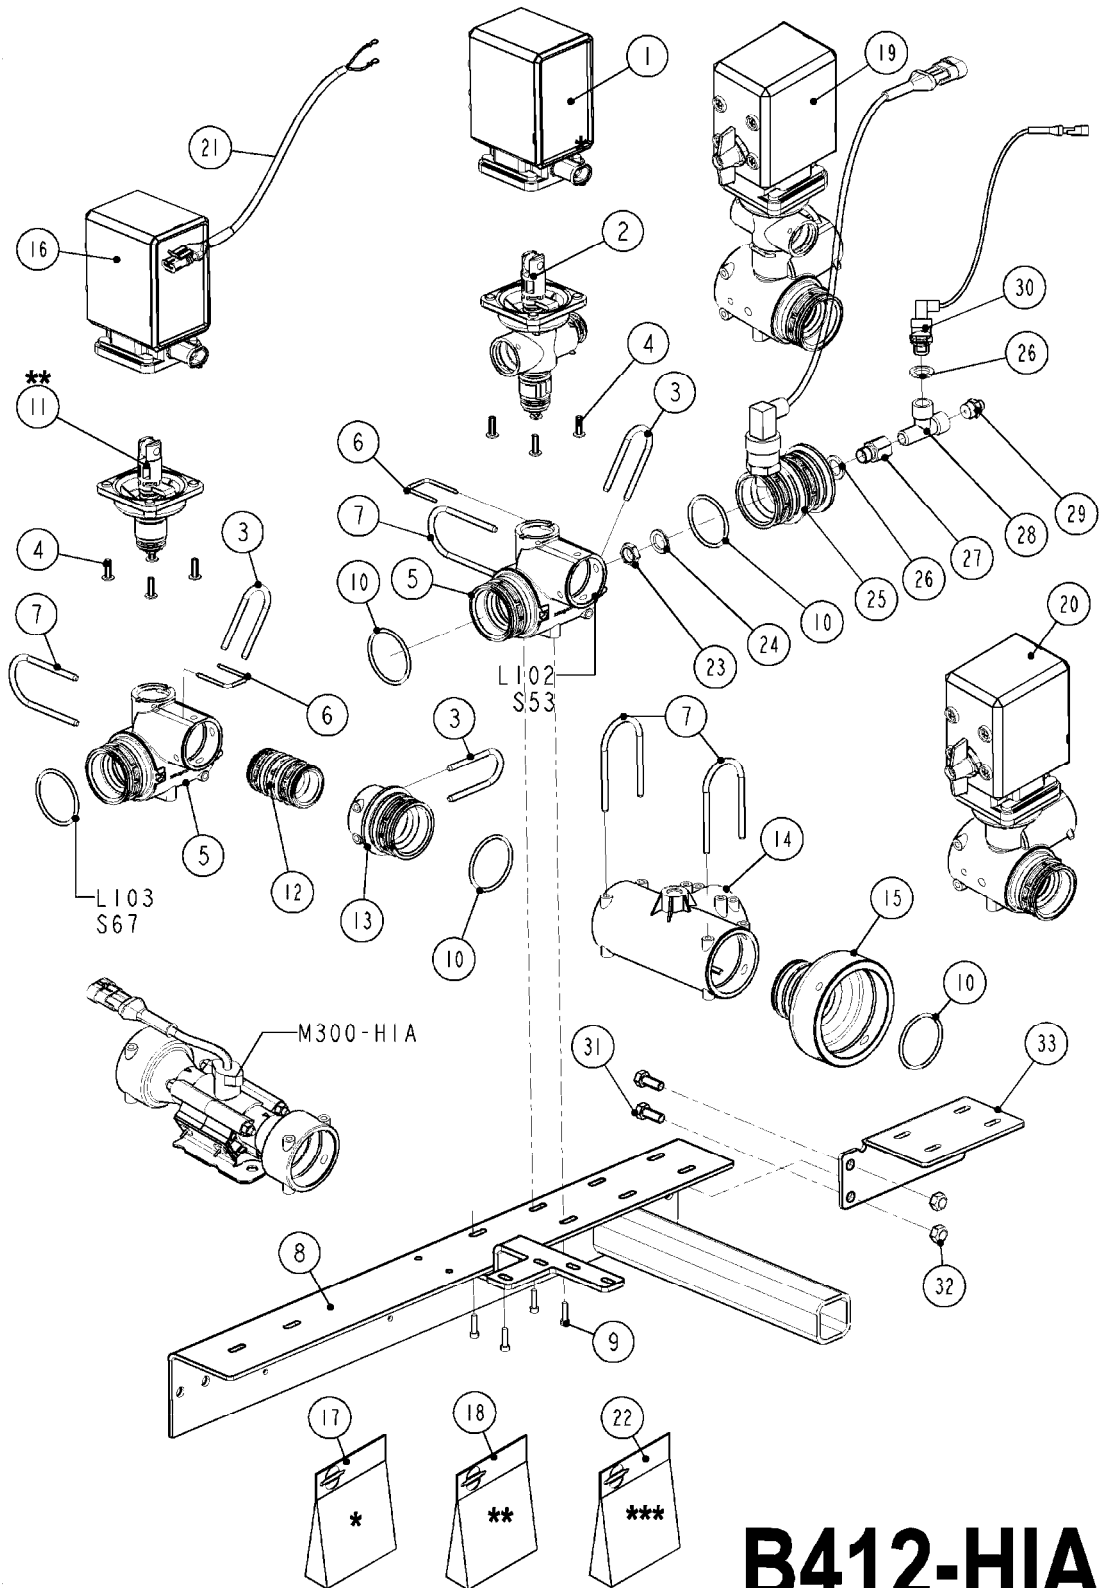

S93 SUCTION VALVE 05  
B410-HIA, 01:02:13

**B410**

S93 SUCTION VALVE 05  
B410-HIA, 01:02:13

Page 1  
Date 07.02.2020 9:07

Pos.	parts-n°	order qty	description
1	14039700	1	DRIVER
2	145997	1	FITT.DK S-93 FORK
3	322349	1	HOUSING F.3WAY VALVE-93 322327
4	390544	1	BALL FOR S93 VALVE, 3 HOLES
5	322354	1	THRUST PLATE F.3-WAY VALVES-93
6	322218	1	END CAP F.VALVE S-93
7	741726	1	REPAIR KIT F.S93 VALVE VIT.'02
8	741831	1	HANDLE KIT S93 SUCTION VALVE
9	440729	1	SCREW F. PLASTIC 4MM X40LG SS
10	334594	1	PLUG F.VALVE HANDLE BLACK
11	33514400	1	HANDLE FOR 2 ICONS 07
12	33514500	1	PLUG FOR HANDLE ,2 ICONS