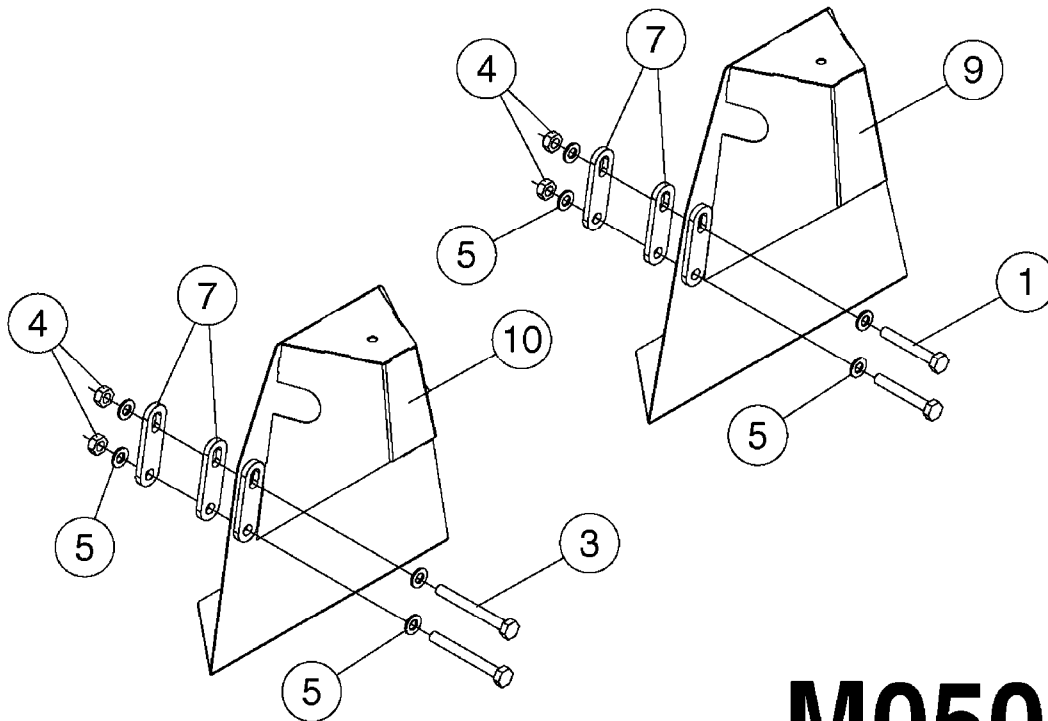

M0500

NORAC UC7 SENSOR BRACKETS
M0500-HIN, 26:06:17

Page 1
Date 07.02.2020 9:09

Pos.	parts-n°	order qty	description
1	421164	1	BOLT HEX 8.8 DEL M10X70
2	421212	1	BOLT HEX 8.8 DEL M10X110 FT
3	421218	1	BOLT HEX 8.8 DEL M10X90
4	460423	1	NUT HEX M10X1.50 LOCK DIN985A2 SS
5	471122	1	WASHER, M10, Ø20/10.5X 2.0, SS
6	16204203	1	NORAC SENSOR BRKT BACKER, MAIN LIFT, RED
7	16213603	1	PLATE, 1/4", FLAT, 25X86, 2 HOLE RED
8	63047703	1	NORAC SENSOR BRKT, MAIN LIFT, RED
9	63052503	1	NORAC TALL SENSOR BRKT, DTZ, RED
10	63052603	1	NORAC SENSOR BRKT, DTZ, RED