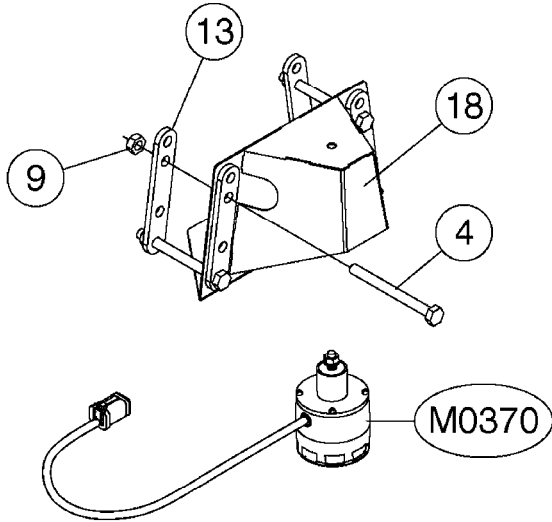

NORAC UC5 BOOM HEIGHT CONTROL  
M0370-HIN, 16:10:18

Page 1  
Date 07.02.2020 9:09

Pos.	parts-n°	order qty	description
1	26022703	1	CABLE, INTERFACE, TILT, NORAC UC5
2	26023503	1	CABLE UC5 INTERFACE MAIN AMP
3	26032600	1	CABLE UC5 NETWORK 14 AWG 10M
4	26043000	1	NORAC UC5 NETWORK 2 PIN PLUG
5	26043300	1	CABLE UC5 VALVE 2PIN/2PIN DT
6	26043400	1	NORAC UC5 CONTROLLER MODULE
7	26043500	1	NORAC UC5 VALVE MODULE
8	26043600	1	MODULE, INPUT, NORAC UC5
9	26043700	1	SENSOR, NORAC, UC5, ULTRASONIC
10	26043800	1	NORAC UC5 NETWORK COUPLER 2-WAY
11	26043900	1	NORAC UC5 NETWORK COUPLER 8-WAY
12	26044200	1	CABLE UC5 NETWORK 18 AWG 20M
13	26023803	1	NORAC UC5 ROLL SENSOR OLD STYLE NORAC P/N 43740
13	26044300	1	NORAC UC5 ROLL SENSOR NEW STYLE NORAC P/N 43741
14	26044400	1	NORAC UC5 - UC7 COUPLER 2-WAY/TERM.
15	26047100	1	CABLE UC5 NETWORK 14 AWG 1M
16	26049900	1	CABLE UC5 NETWORK 14 AWG 3M
17	26057900	1	UC5 NETWORK 6 PIN PLUG
18	26058000	1	NORAC UC5 NETWORK 12-PIN PLUG
19	26084700	1	MESH KIT ULTRASONIC SENSOR FOR 2018 AND NEWER SENSORS
19	28098003	1	MESH AND CLIP KIT, NORAC FOR PRE-2018 SENSORS
20	28050303	1	NORAC RUBBER TOP&BOLT F.SENSOR DIA.30MMX30MMX8MM
21	28055503	1	NORAC VALVE MOUNTING HARDWARE
22	28086600	1	FOAM DISC F. SENSOR NORAC
23	78216100	1	NORAC VALVE BLOCK COMP, DEUTSCH CON.