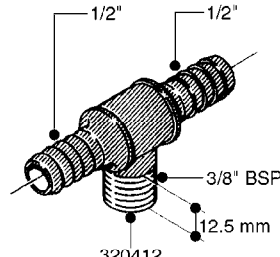

L0050

FITTINGS - HOSE CONNECTORS
L0050-HIN, 01:01:16

Page 1

Date 07.02.2020 9:08

parts-n°	order qty	description
242594	1	O-RING D14 X 1.78 SCH.70-EPDM
320294	1	FITT.DK TEE 3/8X3/8HB X1/2"BSP
320305	1	FITT.DK HB 3/4'- 3/4' BSP
320386	1	FITT.DK TEE 3/8X3/8HB X3/8"BSP
320397	1	FITT.DK ELB 3/8"HB X 3/8" BSP
320401	1	FITT.DK TEE 1/2X1/2HB X1/2"BSP
320412	1	FITT.DK TEE 1/2X1/2HB X3/8'BSP
320423	1	FITT.DK ELB 1/2'HB X 3/8' BSP
320891	1	FITT.DK HB 3/8'- 3/8' BSP
320972	1	FITT.DK HB 5/16'- 1/4' BSP
322046	1	FITT.DK TEE 1/2X1/2HB X3/4'BSP
322048	1	FITT.DK TEE 3/4X3/4HB X3/4'BSP
330595	1	O-RING D24.6/D20X2.1 -3/4"
333137	1	FITT.DK CONN.1/2" F.NOZZ. DOUB
333141	1	FITT.DK CONN.1/2" F.NOZZ.SING
334041	1	FITT.DK CONN.3/4' F.NOZZ. SING
334042	1	FITT.DK CONN.3/4' F.NOZZ. DOUB
334195	1	FITT.DK ELB. 3/4"HB X 3/4"HB
10012103	1	FITT.PO.HB 1.25X1.50 IMB1012
10014003	1	FITT.PO.HB 1.25X1.25 IMB1010
10036903	1	FITT.PO.HB 1.50X1.50 IMB1212
28019303	1	FITTING HB ELB 3/4NPT-3/4HOSE
61016500	1	HOSE TAIL 3/4" 90°+RG CAP 3/4"
72026700	1	NOZZLE TUBE ADAPTER W/O-RING