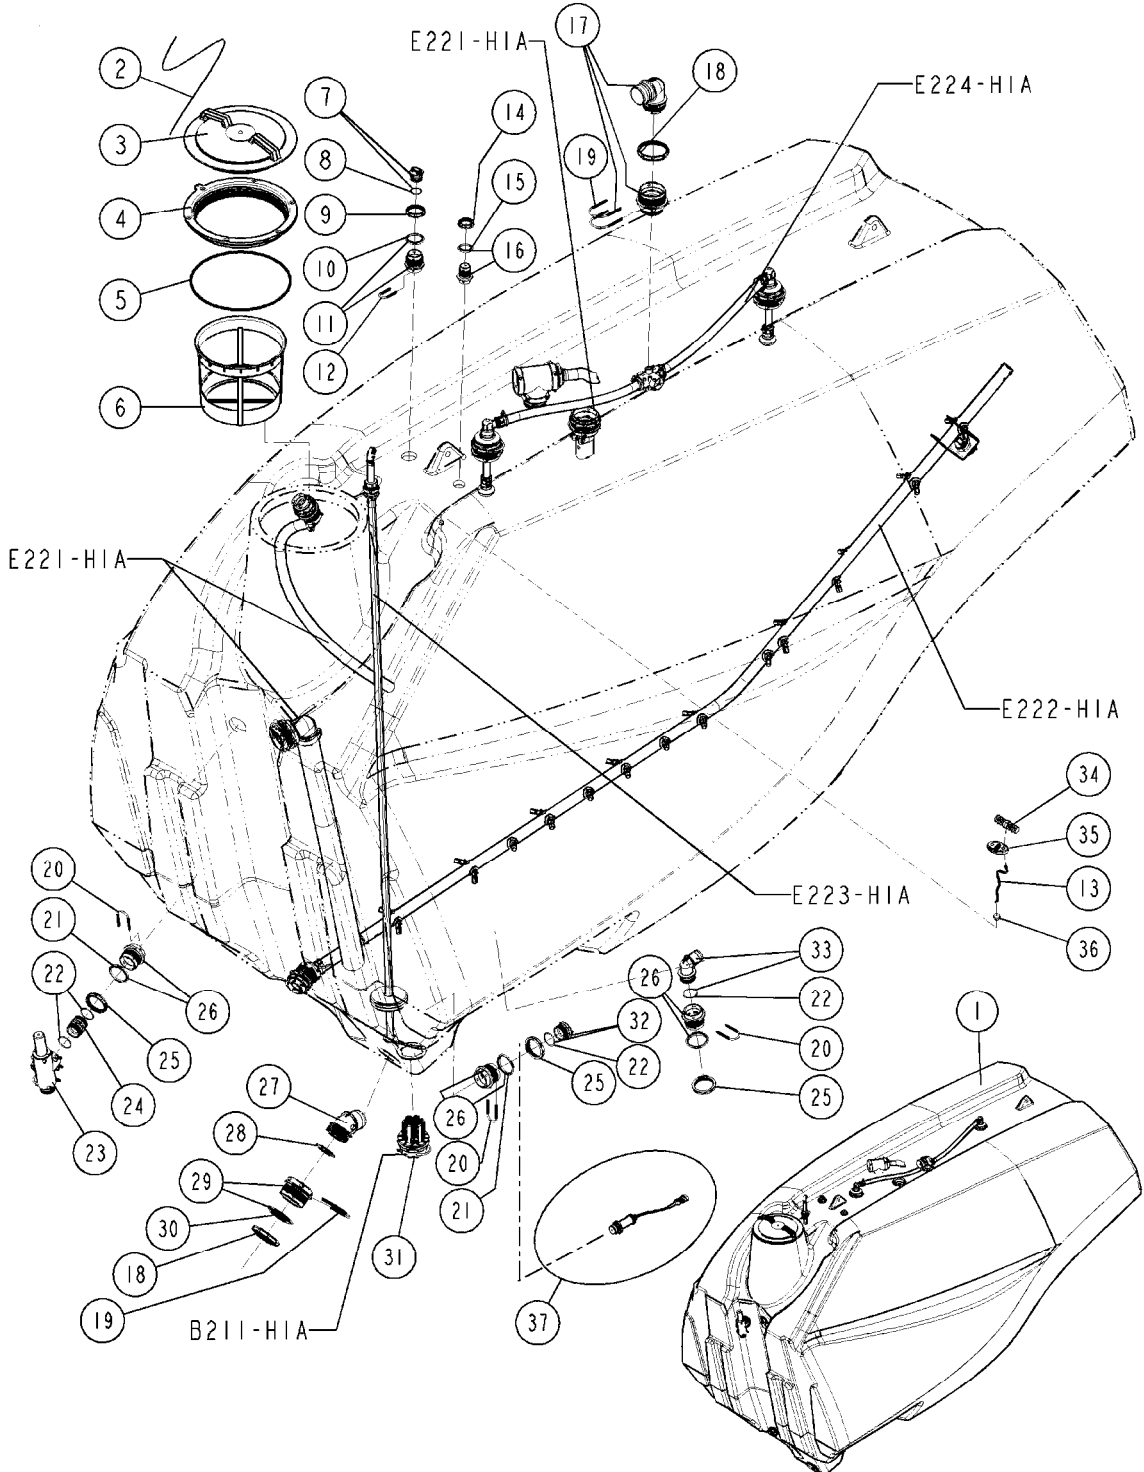

E220-HIA

CM11 TANK 55/7000
E220-HIA, 17:01:18

Page 1

Date 07.02.2020 9:08

Pos.	parts-n°	order qty	description
1	72731900	1	TANK. 7000 COMMANDER ASSEMBLY Sprayers before 2014 with electronic tank gauge, kit no.72522700, must be ordered separately
1	72853300	1	TANK, 5500 COMMANDER ASSEMBLY Sprayers before 2014 with electronic tank gauge, kit no.72522700, must be ordered separately
2	390401	1	CORD NYLON F.LID 900MM
3	726003	1	LID F. TANK
4	322097	1	THREADED RING F. LID
5	614588	1	SEAL F. LID
6	614602	1	FILTER BASKET
7	726578	1	FITT.DK S53 PLUG WITH O-RING
8	242354	1	O-RING D32.2X3.0 VITON
9	322107	1	FITT.DK S-53 BULKHEAD NUT
10	334260	1	GASKET F. S-53 BULKHEAD
11	726463	1	FITT.DK S53 BULKHEAD W/GASKET
12	145995	1	FITT.DK S-53 FORK
13	390901	1	POLYESTERLINE z3x3400
14	322106	1	FITT.DK S-40 BULKHEAD NUT
15	334259	1	GASKET F. S-40 BULKHEAD
16	726462	1	FITT. S40 BULKHEAD W.GASKET
17	72374800	1	TANK VENT S93 2-1/2" NAV/NCM
18	322109	1	FITT.DK S-93 BULKHEAD NUT
19	145997	1	FITT.DK S-93 FORK
20	145996	1	FITT.DK S-67 FORK
21	334261	1	GASKET F. S-67 BULKHEAD
22	242353	1	O-RING 3 X 44.2 VITON
22	241973	1	O-RING Ø3 X 44.2 70 SHORES NITRIL
23	72280300	1	SAFTY VALVE S67 15 BAR CM'05
24	334573	1	FITT.DK S-67 CONNECTOR
25	322108	1	FITT.DK S-67 BULKHEAD NUT
26	726464	1	FITT.DK S-67 BULKHEAD W/GASKET
27	72072900	1	FITT. S93 2-1/2" 45° S W/O-RING
28	242351	1	O-RING D69.5X3.0 VITON F.S-93
29	726465	1	FITT.DK S-93 BULKHEAD W/GASKET
30	334262	1	GASKET F.S-93 BULKHEAD
31	730084	1	BOTTOM VALVE S93 2"RG-3M
32	726579	1	FITT. S67 PLUG W/O-RING
33	727224	1	FITT.DK S67X90,1.5HB SUCTION
34	334472	1	HANDLE FOR TOP DRAIN
35	334469	1	CLEVIS F.CORD TOP DRAIN ASSY.
36	14001500	1	GROMMET F.TOP DRAIN CORD
37	72522700	1	TANK GAUGE KIT S53