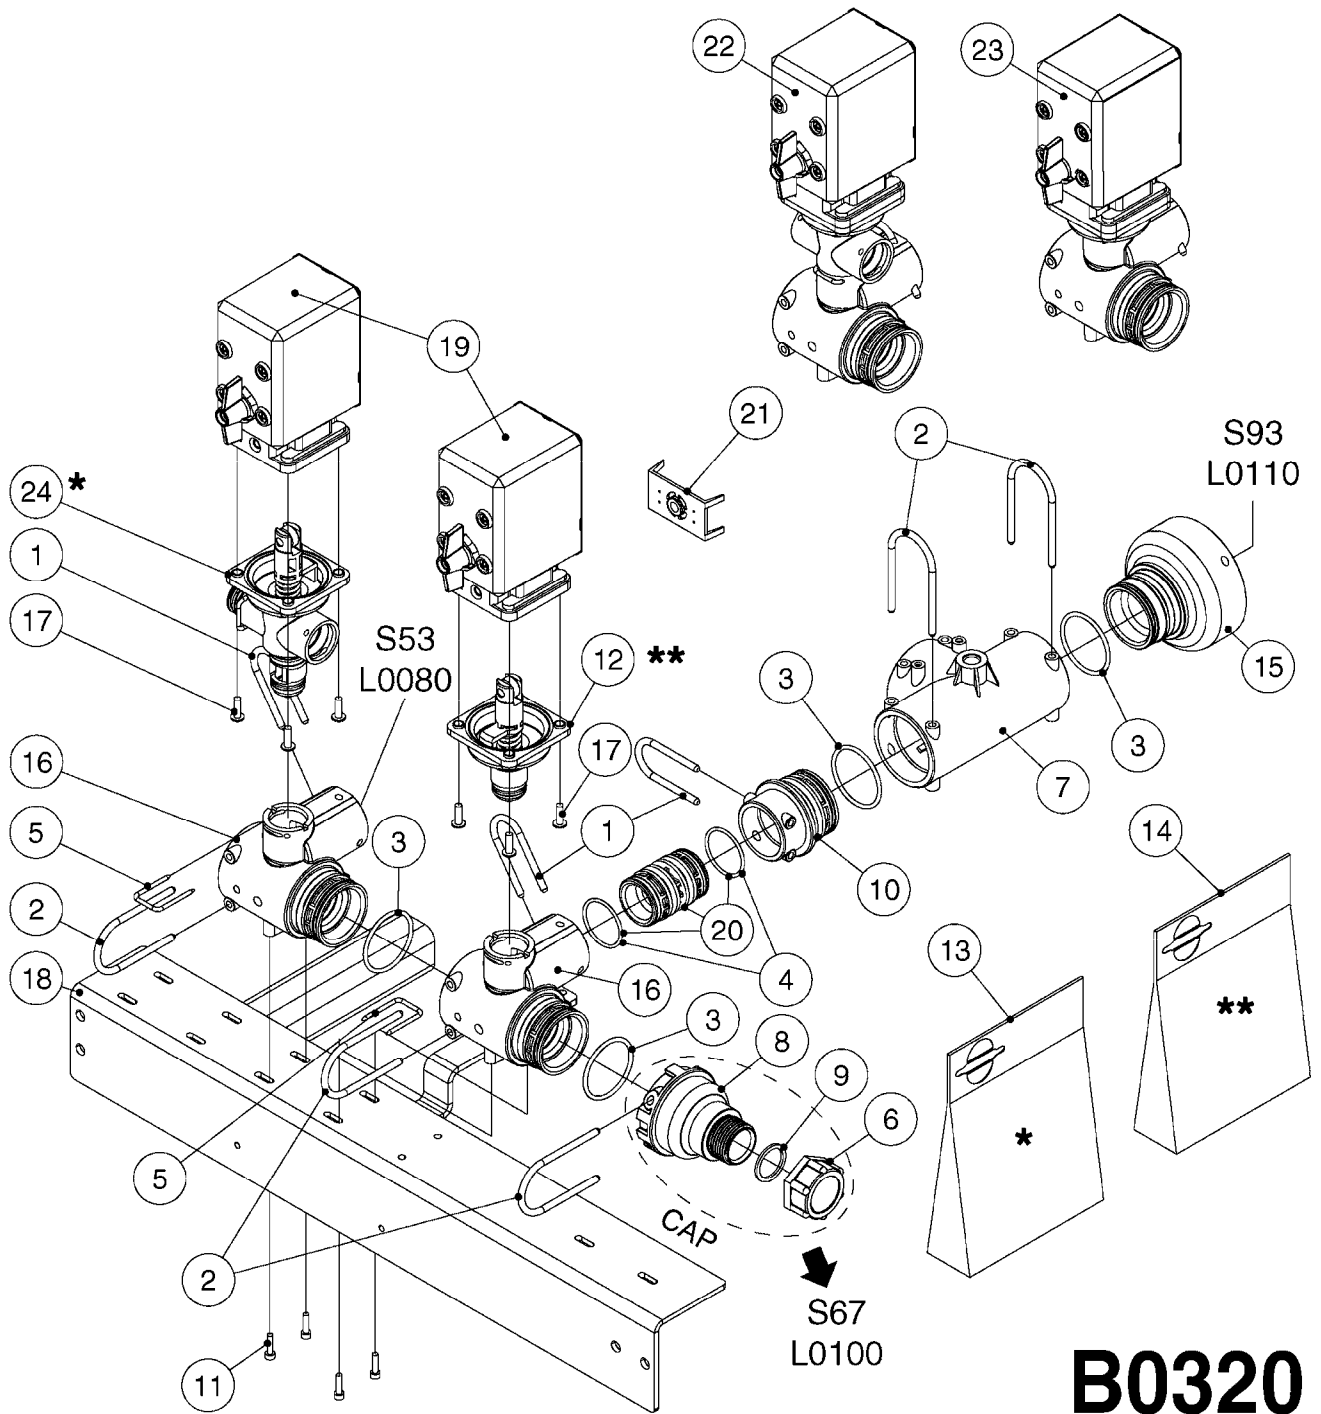

EFC BOOM VALVES
B0320-HIN, 08:04:19

Page 1
Date 07.02.2020 9:07

Pos.	parts-n°	order qty	description
1	145995	1	FITT.DK S-53 FORK
2	145996	1	FITT.DK S-67 FORK
3	242353	1	O-RING 3 X 44.2 VITON
4	242354	1	O-RING D32.2X3.0 VITON
5	270211	1	FITT.DK S25 FORK L=37.5
6	320106	1	FITT.DK CAPNUT 1" BSP
7	322224	1	FITT.DK S-67 TEE
8	322321	1	FITT.DK S-67 X 1"BSP MALE
9	330326	1	O-RING D30/D24X2 F.1"NUT
10	334564	1	FITT.DK S-67 TO S-53 ADAPTER
11	450902	1	BOLT ALLEN HEAD M4 X 16MM
12	725257	1	SPINDLE SECT. F/EC DISTRIBUTOR
13	741822	1	SEAL KIT - 1 SECTION (05)
14	755726	1	O-RING KIT F.EC/ESC SEC.VALVE
15	33500700	1	FITT.DK ADAPTER S-93F S67M
16	33502400	1	DISTRIBUTION HOUSING EFC
17	44076200	1	SCREW WN5451 5X16 SS TORX
18	61032700	1	BRACKET F. EFC SEC. VALVES < 7
18	61032800	1	BRACKET F. EFC SEC.VALVES <4>6
19	72048000	1	MOTOR, DISTRIBUTION 1:300
20	72114300	1	FITT. DK S-53 MALE MALE W.ORIN
21	72137200	1	MCROSWCH ASSY F.Boom VLV 300:1
22	72233700	1	SECTION VALVE, EFC, 1:300
23	72284000	1	BYPASS VALVE, EFC, 1:300
24	72591700	1	SPINDLE SECT.W/O CONS.PRESSURE