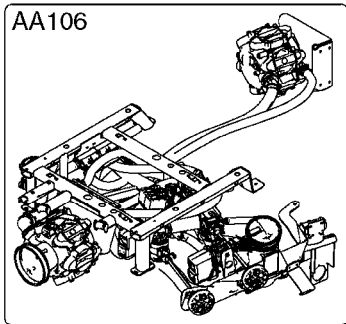

K261: Rinsing tank hoses

E221: Tank hoses inside CM5500/7000
E226: Tank hoses inside 4500

B530: Turbofiller hoses

AA104