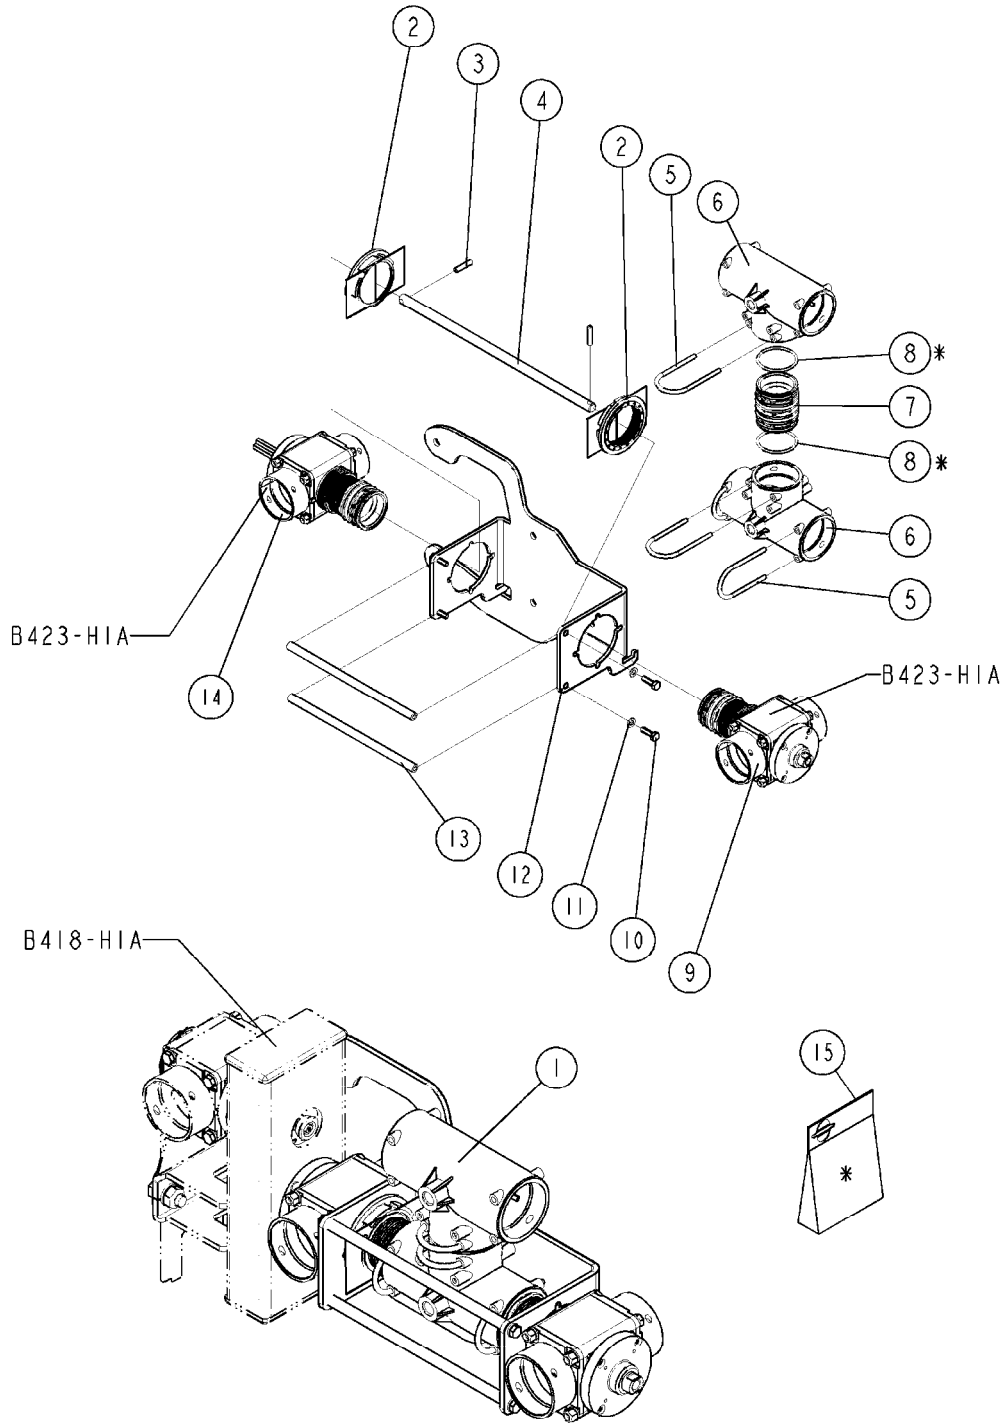

SMART VALVE S67 (11)
B421-HIA, 07:06:17

SMART VALVE S67 (11)
B421-HIA, 07:06:17

Page 1

Date 07.02.2020 9:07

Pos.	parts-n°	order qty	description
1	72784300	1	SMARTVALVE S67 CM45/55/7000
2	322320	1	NUT F.3 WAY VALVE S56
3	480714	1	RETAINING PIN Ø6X26 DIN1481 RST
4	14117300	1	SPINDLE F.S67 SV. CM45/55/7000
5	145996	1	FITT.DK S-67 FORK
6	322224	1	FITT.DK S-67 TEE
7	334573	1	FITT.DK S-67 CONNECTOR
8	242353	1	O-RING 3 X 44.2 VITON
8	241973	1	O-RING Ø3 X 44.2 70 SHORES NITRIL
9	72784500	1	VALVE 1F.S67 SV.CM45/55/7000
10	410362	1	BOLT HEX 8.8 SS M6X20
11	471125	1	WASHER M6U 6.4X14X1.2,A2 SS
12	16355600	1	BRACKET F.S67 SMARTVALVE PAINTED
13	14022700	1	SPACER TUBE Ø10 L=212 SS
14	72784600	1	VALVE 2F.S67 SV.CM45/55/7000
15	74196100	1	BAG OF 10 PCS. 241973 O-RINGS