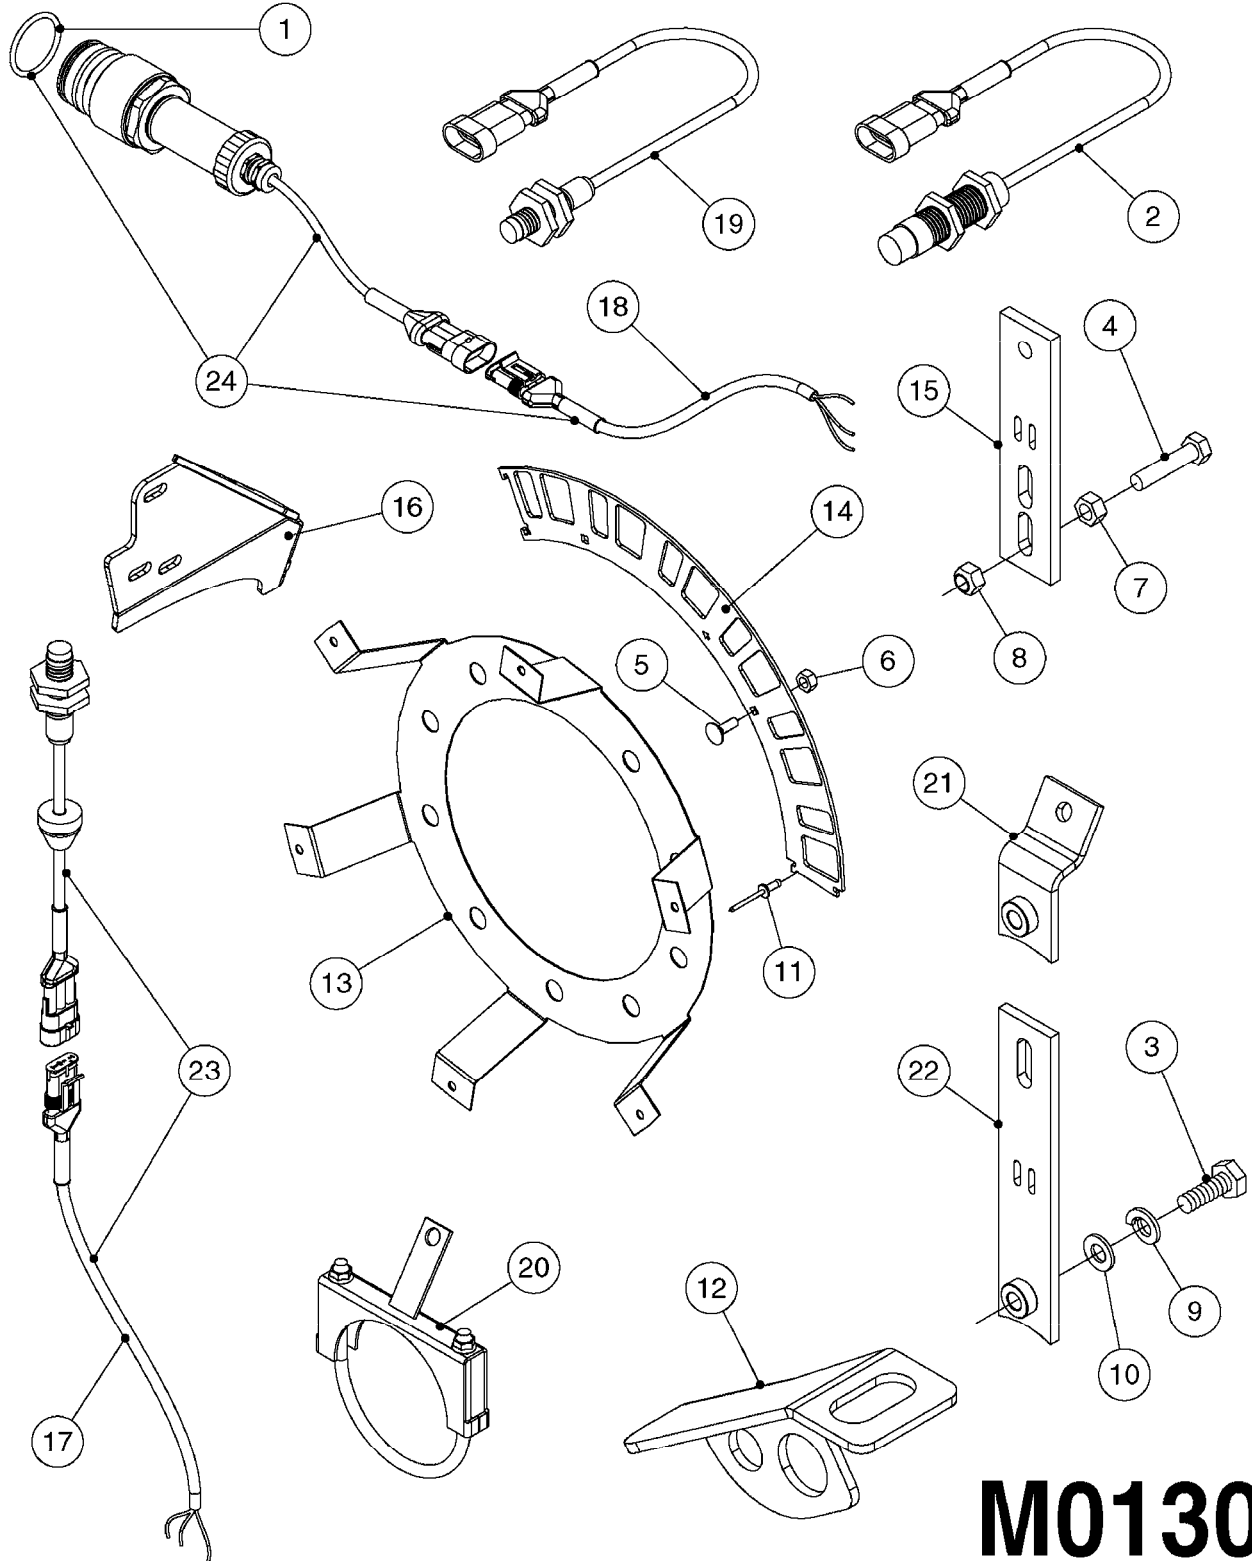

M0130

COMMON SENSORS AND BRACKETS
M0130-HIN, 12:12:16

Page 1

Date 07.02.2020 9:09

Pos.	parts-n°	order qty	description
1	242354	1	O-RING D32.2X3.0 VITON
2	285855	1	SENSOR INDUCTIVE M18 W/WIRE
3	430286	1	BOLT HEX 8.8 DEL M12X30 FT
4	430870	1	BOLT HEX 8.8 DEL M12X55 FT
5	440695	1	BOLT CARRIAGE M8X25
6	460143	1	SELF LOCK NUT M8 SST A2 DIN985
7	460386	1	NUT HEX M12X1.75
8	460703	1	NUT HEX M12X1.75 LOCK DIN985A2 SS
9	470466	1	WASHER D21.1/D12.2X2.5 LOCK
10	471127	1	WASHER, M12, Ø24/13X24X2.5 SS
11	480804	1	RIVET Ø4.8x14.5
12	16020300	1	BRACKET FOR SPEED SENSOR
13	16094703	1	WHEEL SENSOR MT BKT
13	16182403	1	BRACKET, SPEED RING, PRESIDIO
14	16138203	1	SPEED SENSOR RING NCM 2009 1/3
15	16138403	1	PLATE F. SPEED SENSOR
16	16182303	1	BRACKET, SPEED SENSOR, PR
17	26006100	1	CABLE L = 5.00M, AMP, MALE, 3P
18	26007100	1	CABLE L = 9.00M, AMP, MALE, 3P
19	28047500	1	INDUCTIV SENSOR M12 L1M
20	61000603	1	SPEED SNS MNT CLAMP F/DLS 4.5"
21	61010703	1	SPEED SENSOR BKT NCM NON-S OLD
22	61015803	1	SPEED SENSOR BKT NCM 2010
23	72050100	1	TWIN RPM SENSOR HN
24	72534000	1	TANK LEVEL ELEC SENSOR KIT 9M