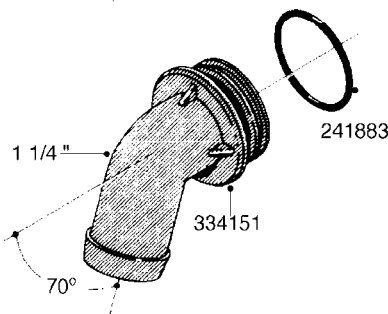

**L0080**

FITTINGS - S-53  
L0080-HIN, 12:09:17

Page 1

Date 07.02.2020 9:08

Pos.	parts-n°	order qty	description
1	145995	1	FITT.DK S-53 FORK
2	241973	1	O-RING Ø3 X 44.2 70 SHORES NITRIL NITRIL (BLACK)
2	242353	1	O-RING 3 X 44.2 VITON VITON (BROWN)
3	242109	1	O-RING D32.2x3.0 NITRIL (BLACK)
3	242354	1	O-RING D32.2X3.0 VITON VITON (BROWN)
4	322103	1	FITT.DK S-53 BULKHEAD
5	322107	1	FITT.DK S-53 BULKHEAD NUT
6	322110	1	FITT.DK S-53 ELB. 1/2" BSP
7	322352	1	FITT.DK S-53 TEE
8	334229	1	FITT.DK S-53 STR.3/4"
9	334260	1	GASKET F. S-53 BULKHEAD
10	334564	1	FITT.DK S-67 TO S-53 ADAPTER
11	391100	1	FITT.DK S-53THREAD INS.1/2"BSP
12	726463	1	FITT.DK S53 BULKHEAD W/GASKET
13	726552	1	FIT.DK S-53X90 1/2" BSP,O-RING
14	726556	1	FITT.DK S-53 HB 1/2" W/O-RING
15	726558	1	FITT.DK S53 STR. 3/4" W.ORING
16	726559	1	FITT DK. S-53 HB 1" W/O-RING
17	726568	1	FITT.DK.S-53 HB 1/2"90 W/O-RING
18	726570	1	FITT.DK S-53 ELB.3/4" W.ORING
19	726571	1	FITT.DK S-53 ELB.1", W ORING
20	726578	1	FITT.DK S53 PLUG WITH O-RING
21	728561	1	FITT.DK. S67M - S53F REDUCER