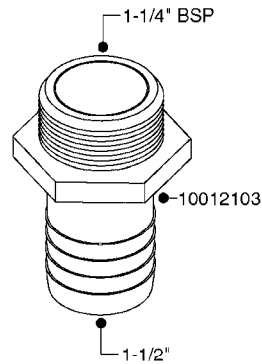

L0050

FITTINGS - HOSE CONNECTORS
L0050-HIN, 01:01:16

Page 1

Date 07.02.2020 9:08

parts-n°	order qty	description
242594	1	O-RING D14 X 1.78 SCH.70-EPDM
320294	1	FITT.DK TEE 3/8X3/8HB X1/2"BSP
320305	1	FITT.DK HB 3/4'- 3/4' BSP
320386	1	FITT.DK TEE 3/8X3/8HB X3/8"BSP
320397	1	FITT.DK ELB 3/8"HB X 3/8" BSP
320401	1	FITT.DK TEE 1/2X1/2HB X1/2"BSP
320412	1	FITT.DK TEE 1/2X1/2HB X3/8'BSP
320423	1	FITT.DK ELB 1/2'HB X 3/8' BSP
320891	1	FITT.DK HB 3/8'- 3/8' BSP
320972	1	FITT.DK HB 5/16'- 1/4' BSP
322046	1	FITT.DK TEE 1/2X1/2HB X3/4'BSP
322048	1	FITT.DK TEE 3/4X3/4HB X3/4'BSP
330595	1	O-RING D24.6/D20X2.1 -3/4"
333137	1	FITT.DK CONN.1/2" F.NOZZ. DOUB
333141	1	FITT.DK CONN.1/2" F.NOZZ.SING
334041	1	FITT.DK CONN.3/4' F.NOZZ. SING
334042	1	FITT.DK CONN.3/4' F.NOZZ. DOUB
334195	1	FITT.DK ELB. 3/4"HB X 3/4"HB
10012103	1	FITT.PO.HB 1.25X1.50 IMB1012
10014003	1	FITT.PO.HB 1.25X1.25 IMB1010
10036903	1	FITT.PO.HB 1.50X1.50 IMB1212
28019303	1	FITTING HB ELB 3/4NPT-3/4HOSE
61016500	1	HOSE TAIL 3/4" 90°+RG CAP 3/4"
72026700	1	NOZZLE TUBE ADAPTER W/O-RING