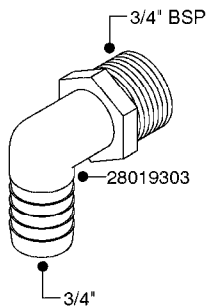

L0050

FITTINGS - HOSE CONNECTORS
L0050-HIN, 01:01:16

Page 1

Date 07.02.2020 9:08

parts-n°	order qty	description
242594	1	O-RING D14 X 1.78 SCH.70-EPDM
320294	1	FITT.DK TEE 3/8X3/8HB X1/2"BSP
320305	1	FITT.DK HB 3/4'- 3/4' BSP
320386	1	FITT.DK TEE 3/8X3/8HB X3/8"BSP
320397	1	FITT.DK ELB 3/8"HB X 3/8" BSP
320401	1	FITT.DK TEE 1/2X1/2HB X1/2"BSP
320412	1	FITT.DK TEE 1/2X1/2HB X3/8'BSP
320423	1	FITT.DK ELB 1/2'HB X 3/8' BSP
320891	1	FITT.DK HB 3/8'- 3/8' BSP
320972	1	FITT.DK HB 5/16'- 1/4' BSP
322046	1	FITT.DK TEE 1/2X1/2HB X3/4'BSP
322048	1	FITT.DK TEE 3/4X3/4HB X3/4'BSP
330595	1	O-RING D24.6/D20X2.1 -3/4"
333137	1	FITT.DK CONN.1/2" F.NOZZ. DOUB
333141	1	FITT.DK CONN.1/2" F.NOZZ.SING
334041	1	FITT.DK CONN.3/4' F.NOZZ. SING
334042	1	FITT.DK CONN.3/4' F.NOZZ. DOUB
334195	1	FITT.DK ELB. 3/4"HB X 3/4"HB
10012103	1	FITT.PO.HB 1.25X1.50 IMB1012
10014003	1	FITT.PO.HB 1.25X1.25 IMB1010
10036903	1	FITT.PO.HB 1.50X1.50 IMB1212
28019303	1	FITTING HB ELB 3/4NPT-3/4HOSE
61016500	1	HOSE TAIL 3/4" 90°+RG CAP 3/4"
72026700	1	NOZZLE TUBE ADAPTER W/O-RING