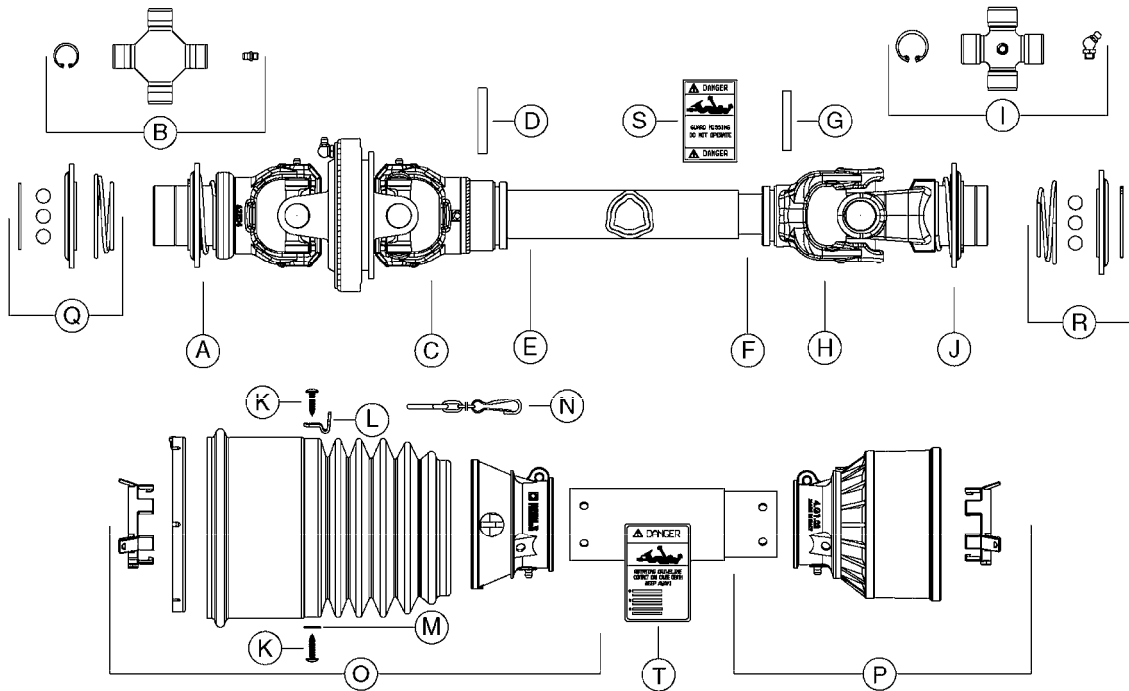

**COMPLETE ASSEMBLIES
WHOLEGOODS ITEMS**

100 SERIES

G-SERIES

PTO #	28035003 *	28035103 *
TRACTOR	1-3/8" 21 SPLINE	1-3/4" 20 SPLINE
IMPLEMENT	1-3/8" 21 SPLINE	1-3/8" 21 SPLINE
LENGTH	1210/1890	1210/1890
A	28040203	28041303
B	28040303	28040303
C	28040403	28040403
D	28009803	28009803
E	28009003	28009003
F	28009103	28009103
G	28009903	28009903
H	28010103	28010103
I	28040503	28009403
J	28040603	28027803
K	28040903	28040903
L	28041703	28041703
M	28041603	28041603
N	28040703	28040703
O	28041103	28041103
P	28041203	28041503
Q	28040803	28041403
R	28041003	XXXXXXXX
S	28041803	28041803
T	28041903	28041903

* Changed in 2016 from 100 series to G-Series (see page A0610).

A0560