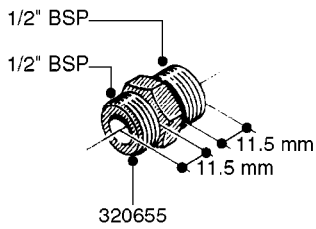

FITTINGS - HEXAGON NIPPLES  
L0030-HIN, 01:01:16

Page 0  
Date 07.02.2020 9:08

**L0030**

FITTINGS - HEXAGON NIPPLES  
L0030-HIN, 01:01:16

Page 1  
Date 07.02.2020 9:08

parts-n°	order qty	description
10015303	1	FITT.PO.HN 1.00X1.00 M1000
10425003	1	FITT.PO.HN 1.25X1.00 MCPHEE
320132	1	FITT.DK HN 1" BSP
320176	1	FITT.DK HN 3/8"X1/2" BSP
320445	1	FITT.DK HN 1/4"X3/8" BSP
320655	1	FITT.DK HN 1/2"-1/2" BSP
320692	1	FITT.DK HN 3/8'BSPX1/4'NPT
320703	1	FITT.DK HN 3/8BSP X1/2 &1/4NPT
320725	1	FITT.DK NIPPLE 3/8"-3/8" BSP
320902	1	FITT.DK HN 3/8'X 1/4' BSP
390232	1	FITT.DK HN 1-1/2' X 1-1/4' BSP
390276	1	FITT.DK HN 1'BSP