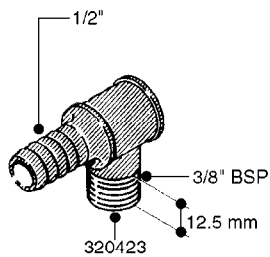

L0050

FITTINGS - HOSE CONNECTORS
L0050-HIN, 01:01:16

Page 1

Date 07.02.2020 9:08

parts-n°	order qty	description
242594	1	O-RING D14 X 1.78 SCH.70-EPDM
320294	1	FITT.DK TEE 3/8X3/8HB X1/2"BSP
320305	1	FITT.DK HB 3/4'- 3/4' BSP
320386	1	FITT.DK TEE 3/8X3/8HB X3/8"BSP
320397	1	FITT.DK ELB 3/8"HB X 3/8" BSP
320401	1	FITT.DK TEE 1/2X1/2HB X1/2"BSP
320412	1	FITT.DK TEE 1/2X1/2HB X3/8'BSP
320423	1	FITT.DK ELB 1/2'HB X 3/8' BSP
320891	1	FITT.DK HB 3/8'- 3/8' BSP
320972	1	FITT.DK HB 5/16'- 1/4' BSP
322046	1	FITT.DK TEE 1/2X1/2HB X3/4'BSP
322048	1	FITT.DK TEE 3/4X3/4HB X3/4'BSP
330595	1	O-RING D24.6/D20X2.1 -3/4"
333137	1	FITT.DK CONN.1/2" F.NOZZ. DOUB
333141	1	FITT.DK CONN.1/2" F.NOZZ.SING
334041	1	FITT.DK CONN.3/4' F.NOZZ. SING
334042	1	FITT.DK CONN.3/4' F.NOZZ. DOUB
334195	1	FITT.DK ELB. 3/4"HB X 3/4"HB
10012103	1	FITT.PO.HB 1.25X1.50 IMB1012
10014003	1	FITT.PO.HB 1.25X1.25 IMB1010
10036903	1	FITT.PO.HB 1.50X1.50 IMB1212
28019303	1	FITTING HB ELB 3/4NPT-3/4HOSE
61016500	1	HOSE TAIL 3/4" 90°+RG CAP 3/4"
72026700	1	NOZZLE TUBE ADAPTER W/O-RING