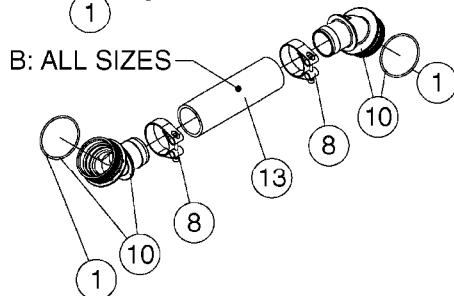

BOTTOM VIEW

TOP VIEW

**AA108**

Agroparts: [www.HARDI-INTERNATIONAL.com](http://www.HARDI-INTERNATIONAL.com)

COMMANDER 55/7000 FLUID SYS.  
PRESSURE  
AA108-HIN, 18:09:17

Page 1  
Date 07.02.2020 9:07

Pos.	parts-n°	order qty	description
1	145996	1	FITT.DK S-67 FORK
2	241973	1	O-RING Ø3 X 44.2 70 SHORES NITRIL NITRIL (BLACK)
2	242353	1	O-RING 3 X 44.2 VITON VITON (BROWN)
3	242020	1	O-RING 39.2 X 3 VITON
4	242109	1	O-RING D32.2x3.0 NITRIL (BLACK)
4	242354	1	O-RING D32.2X3.0 VITON VITON (BROWN)
5	322066	1	FITT.DK S-56 NUT
6	334151	1	FITT.DK S-61 ELB.1-1/4"110 DEG
7	334233	1	FITT.DK S-67 STR.1-1/2" RUBBER
8	334680	1	CLAMP HOSE PLASTIC 1"
9	726560	1	FITT.DK S-67 STR.1" W.O'RING
10	726561	1	FITT.DK S-67 STR.1-1/4" O-RING
11	726571	1	FITT.DK S-53 ELB.1", W ORING
12	726572	1	FITT.DK S-67 1" ELBOW 90 ASSY.
13	726573	1	FITT. S67 5/4" 90° W/O-RING
14	28030003	1	CLAMP HOSE GEAR P1" 6716
15	28030103	1	CLAMP HOSE GEAR P5/4-S1.5"6724
16	72433000	1	FITT.S67 1" 45° W/O-RING
17	72433100	1	FITT.DK S-67 45° 1-1/4"W/ORING
18	72433200	1	FITT.S67 1-1/2" 45°PVC W/O-RING
19	72819300	1	CHECK VALVE S67 2012 NO THREAD
20	92702703	1	HOSE PVC SUCT GRAY 2"
21	92712403	1	HOSE R X1" X300PSI WP X0012"
22	92734403	1	HOSE R X5/4" X200PSI WP X0012"
23	92736503	1	HOSE R X1.5" X200PSI WP X0012"