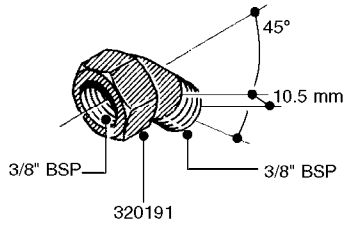

FITTINGS - HEXAGON NIPPLES  
L0030-HIN, 01:01:16

Page 0  
Date 07.02.2020 9:08

**L0030**

FITTINGS - HEXAGON NIPPLES  
L0030-HIN, 01:01:16

Page 1  
Date 07.02.2020 9:08

parts-n°	order qty	description
10015303	1	FITT.PO.HN 1.00X1.00 M1000
10425003	1	FITT.PO.HN 1.25X1.00 MCPHEE
320132	1	FITT.DK HN 1" BSP
320176	1	FITT.DK HN 3/8"X1/2" BSP
320445	1	FITT.DK HN 1/4"X3/8" BSP
320655	1	FITT.DK HN 1/2"-1/2" BSP
320692	1	FITT.DK HN 3/8'BSPX1/4'NPT
320703	1	FITT.DK HN 3/8BSP X1/2 &1/4NPT
320725	1	FITT.DK NIPPLE 3/8"-3/8" BSP
320902	1	FITT.DK HN 3/8'X 1/4' BSP
390232	1	FITT.DK HN 1-1/2' X 1-1/4' BSP
390276	1	FITT.DK HN 1'BSP