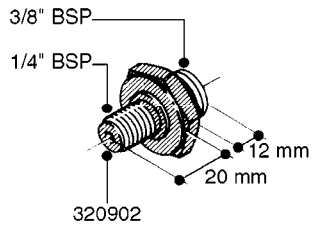

FITTINGS - HEXAGON NIPPLES  
L0030-HIN, 01:01:16

Page 0  
Date 07.02.2020 9:08

**L0030**

FITTINGS - HEXAGON NIPPLES  
L0030-HIN, 01:01:16

Page 1  
Date 07.02.2020 9:08

parts-n°	order qty	description
10015303	1	FITT.PO.HN 1.00X1.00 M1000
10425003	1	FITT.PO.HN 1.25X1.00 MCPHEE
320132	1	FITT.DK HN 1" BSP
320176	1	FITT.DK HN 3/8"X1/2" BSP
320445	1	FITT.DK HN 1/4"X3/8" BSP
320655	1	FITT.DK HN 1/2"-1/2" BSP
320692	1	FITT.DK HN 3/8'BSPX1/4'NPT
320703	1	FITT.DK HN 3/8BSP X1/2 &1/4NPT
320725	1	FITT.DK NIPPLE 3/8"-3/8" BSP
320902	1	FITT.DK HN 3/8'X 1/4' BSP
390232	1	FITT.DK HN 1-1/2' X 1-1/4' BSP
390276	1	FITT.DK HN 1'BSP