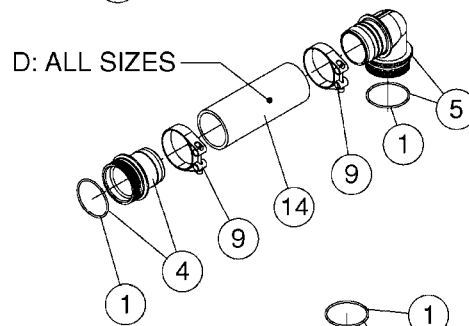

BOTTOM VIEW

TOP VIEW

**AA108**

Agroparts: [www.HARDI-INTERNATIONAL.com](http://www.HARDI-INTERNATIONAL.com)

COMMANDER 55/7000 FLUID SYS.  
PRESSURE  
AA108-HIN, 18:09:17

Page 1  
Date 07.02.2020 9:07

Pos.	parts-n°	order qty	description
1	145996	1	FITT.DK S-67 FORK
2	241973	1	O-RING Ø3 X 44.2 70 SHORES NITRIL NITRIL (BLACK)
2	242353	1	O-RING 3 X 44.2 VITON VITON (BROWN)
3	242020	1	O-RING 39.2 X 3 VITON
4	242109	1	O-RING D32.2x3.0 NITRIL (BLACK)
4	242354	1	O-RING D32.2X3.0 VITON VITON (BROWN)
5	322066	1	FITT.DK S-56 NUT
6	334151	1	FITT.DK S-61 ELB.1-1/4"110 DEG
7	334233	1	FITT.DK S-67 STR.1-1/2" RUBBER
8	334680	1	CLAMP HOSE PLASTIC 1"
9	726560	1	FITT.DK S-67 STR.1" W.O'RING
10	726561	1	FITT.DK S-67 STR.1-1/4" O-RING
11	726571	1	FITT.DK S-53 ELB.1", W ORING
12	726572	1	FITT.DK S-67 1" ELBOW 90 ASSY.
13	726573	1	FITT. S67 5/4" 90° W/O-RING
14	28030003	1	CLAMP HOSE GEAR P1" 6716
15	28030103	1	CLAMP HOSE GEAR P5/4-S1.5"6724
16	72433000	1	FITT.S67 1" 45° W/O-RING
17	72433100	1	FITT.DK S-67 45° 1-1/4"W/ORING
18	72433200	1	FITT.S67 1-1/2" 45°PVC W/O-RING
19	72819300	1	CHECK VALVE S67 2012 NO THREAD
20	92702703	1	HOSE PVC SUCT GRAY 2"
21	92712403	1	HOSE R X1" X300PSI WP X0012"
22	92734403	1	HOSE R X5/4" X200PSI WP X0012"
23	92736503	1	HOSE R X1.5" X200PSI WP X0012"