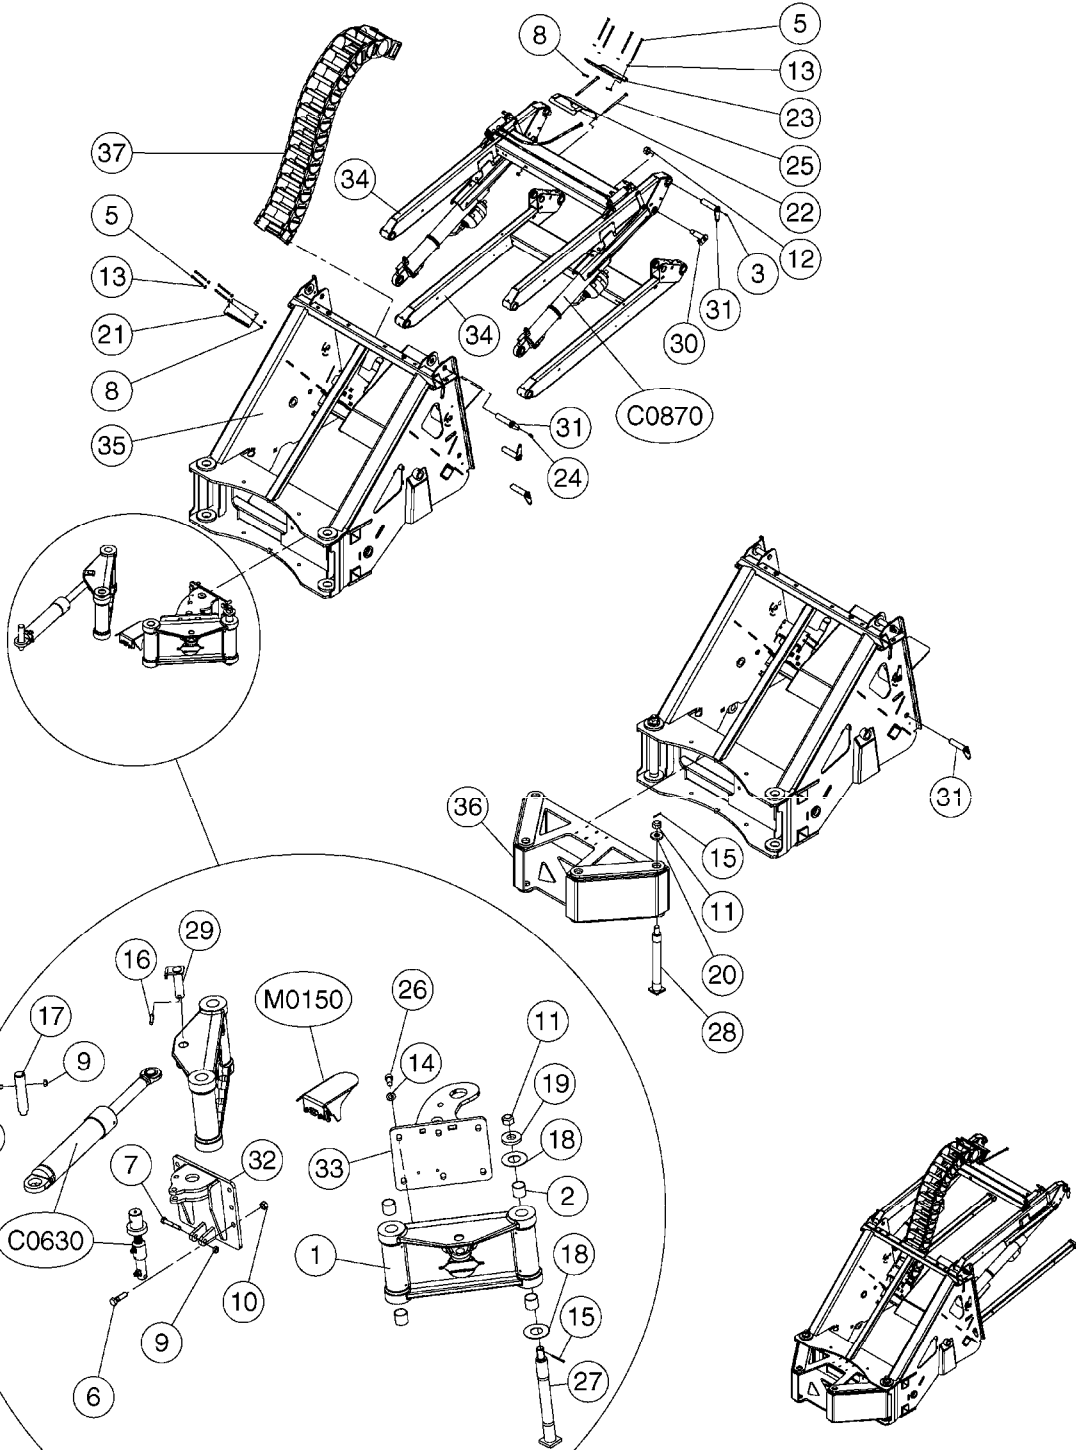

FRAME - REAR W/PARALIFT
CM45/55/7000
E1220-HIN, 26:07:17

Page 0
Date 07.02.2020 9:08

FRAME - REAR W/PARALIFT
CM45/55/7000
E1220-HIN, 26:07:17

Page 1
Date 07.02.2020 9:08

Pos.	parts-n°	order qty	description
1	111708	1	STEER ARM NCM 4400 PAINTED RED
1	111710	1	STEER ARM NCM 6600 PAINTED RED
2	210776	1	BUSHING F.TWIN STEERING ARM
2	210865	1	BUSHING 40mm40mm DU
3	283699	1	GREASE NIPPLE M6X1
4	421222	1	BOLT HEX 8.8 DEL M10X75 FT
4	430846	1	BOLT HEX 8.8 DEL M12X80
5	421256	1	BOLT HEX 8.8 SS M8X130
6	430765	1	BOLT HEX 8.8 DEL M16X55
7	430802	1	BOLT HEX 8.8 DEL M12X75
8	460143	1	SELF LOCK NUT M8 SST A2 DIN985
9	460423	1	NUT HEX M10X1.50 LOCK DIN985A2 SS
9	460703	1	NUT HEX M12X1.75 LOCK DIN985A2 SS
10	460585	1	LOCKING NUT M16 DIN985 A2 SS
11	460747	1	NUT HEX M24 LOCK
11	461316	1	NUT HEX LOCK M30X3.5 DIN 985
12	460747	1	NUT HEX M24 LOCK
13	471126	1	WASHER, M8, Ø16/ 8.4X 1.6, SS
14	471128	1	WASHER, M16, Ø30/17.0X 3.0, SS
14	471129	1	WASHER, M20, Ø37/21.0X 3.0, SS
15	480384	1	PIN COTTER 3/16 x 1-1/2"
16	480502	1	PIN RETAINING M10X50 DIN 1481
17	14051400	1	PIN Ø35.1/Ø12 L=164
17	14051700	1	PIN D30 L=164
18	16125200	1	DISC D90/42 X 2 RED
18	16125300	1	DISC D90/42 X 3 RED
18	16155700	1	DISC D115/52 X 2 RED
18	16155800	1	DISC D115/52 X 3 RED
19	16155900	1	DISC D70.0/ 31.0X10.0/RED
19	16375500	1	WASHER 10.0X60X25 RED
20	16375500	1	WASHER 10.0X60X25 RED
21	16384200	1	CLAMP BKT FOR CABLE TRAY
22	16384400	1	CABLE TRAY BRKT.BOTTOM PAINTED
23	16384600	1	CABLE TRAY BRKT.TOP PAINTED
24	28112100	1	GREASE FITTING Ø6 90GR M6
25	42126400	1	BOLT HEX M10X180 A4-80
26	45001600	1	M16 X 30 8.8 CYL. SCREW
26	45001800	1	SCREW ALLEN M20X45 12.9 DE
27	61033700	1	PIN F. STEERING 4400
27	61037800	1	PIN F. STEERING 6600
28	61033700	1	PIN F. STEERING 4400
29	61036400	1	PIN D29.8 L=97
29	61038100	1	PIN D34.8
30	61061200	1	PIN, Ø30/M24 L=105
31	61061300	1	PIN, Ø30 L=122
32	63036100	1	CONSOLE F. TRAPEZE LOCK CM "05
33	63036200	1	LATCH F. TRAPEZE LOCK CM "05"
33	63044000	1	LATCH F. TRAPEZE LOCK CM6600
34	63096000	1	Paralift Arm CM11
35	63096500	1	REAR FRAME CM4500 PAINTED
35	63146200	1	REAR FRAME CM55/7000 PAINTED
36	63096900	1	MOUNT F.REAR FRAME CM4500 RED
37	72980400	1	COMPLETE CABLE TRAY FOR PARALIFT