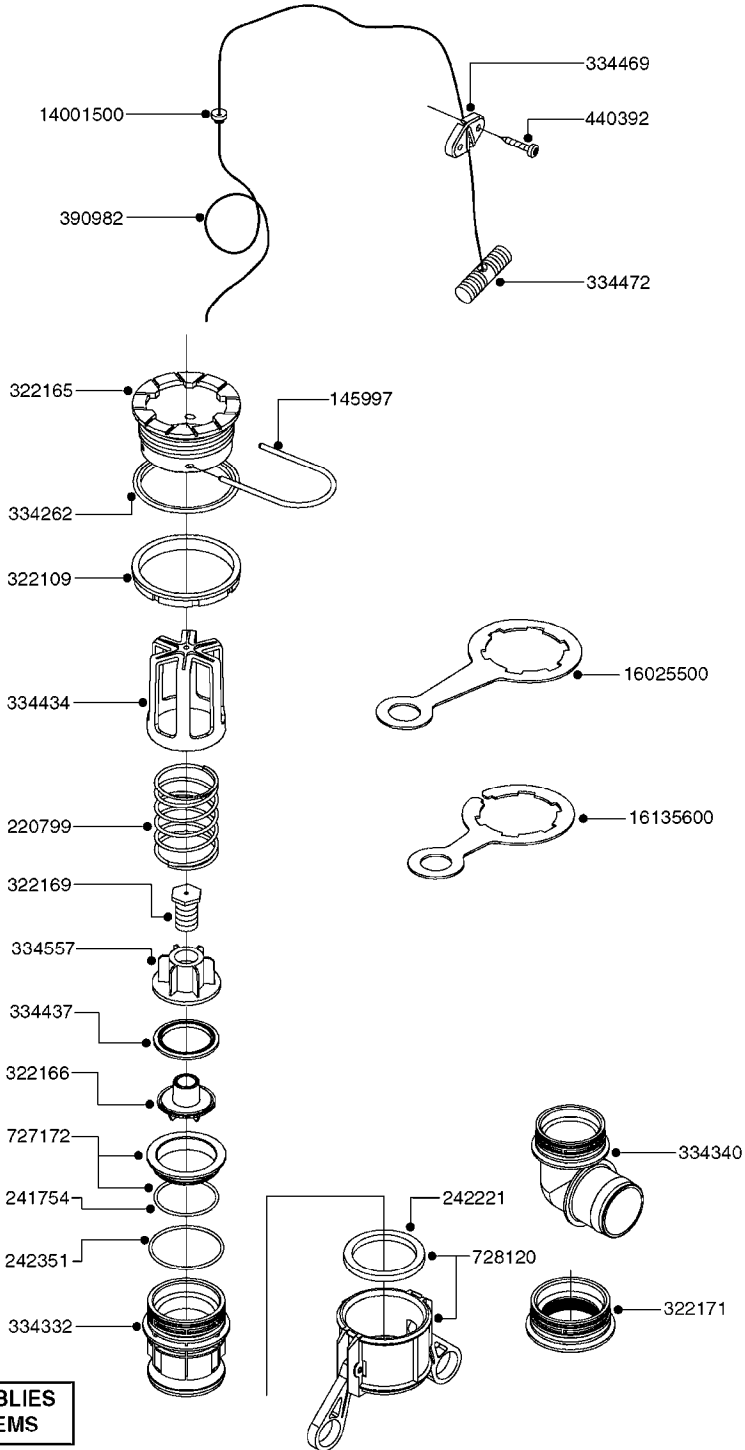

COMPLETE ASSEMBLIES  
WHOLEGOODS ITEMS

727617 - COMPLETE ASSEMBLY (2" BSP THREADED FITTING & 126" CORD)

727742 - COMPLETE ASSEMBLY (2-1/2" ELBOW & 157.5" CORD)