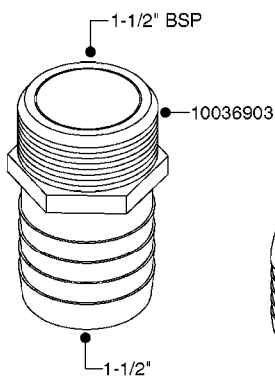

L0050

FITTINGS - HOSE CONNECTORS
L0050-HIN, 01:01:16

Page 1

Date 07.02.2020 9:08

parts-n°	order qty	description
242594	1	O-RING D14 X 1.78 SCH.70-EPDM
320294	1	FITT.DK TEE 3/8X3/8HB X1/2"BSP
320305	1	FITT.DK HB 3/4'- 3/4' BSP
320386	1	FITT.DK TEE 3/8X3/8HB X3/8"BSP
320397	1	FITT.DK ELB 3/8"HB X 3/8" BSP
320401	1	FITT.DK TEE 1/2X1/2HB X1/2"BSP
320412	1	FITT.DK TEE 1/2X1/2HB X3/8'BSP
320423	1	FITT.DK ELB 1/2'HB X 3/8' BSP
320891	1	FITT.DK HB 3/8'- 3/8' BSP
320972	1	FITT.DK HB 5/16'- 1/4' BSP
322046	1	FITT.DK TEE 1/2X1/2HB X3/4'BSP
322048	1	FITT.DK TEE 3/4X3/4HB X3/4'BSP
330595	1	O-RING D24.6/D20X2.1 -3/4"
333137	1	FITT.DK CONN.1/2" F.NOZZ. DOUB
333141	1	FITT.DK CONN.1/2" F.NOZZ.SING
334041	1	FITT.DK CONN.3/4' F.NOZZ. SING
334042	1	FITT.DK CONN.3/4' F.NOZZ. DOUB
334195	1	FITT.DK ELB. 3/4"HB X 3/4"HB
10012103	1	FITT.PO.HB 1.25X1.50 IMB1012
10014003	1	FITT.PO.HB 1.25X1.25 IMB1010
10036903	1	FITT.PO.HB 1.50X1.50 IMB1212
28019303	1	FITTING HB ELB 3/4NPT-3/4HOSE
61016500	1	HOSE TAIL 3/4" 90°+RG CAP 3/4"
72026700	1	NOZZLE TUBE ADAPTER W/O-RING