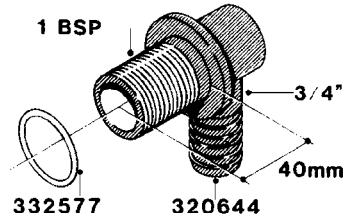

**L0040**

FITTINGS - NIPPLES & ELBOWS  
L0040-HIN, 01:01:16

Page 1  
Date 07.02.2020 9:08

parts-n°	order qty	description
10530803	1	FITT.PO.SE 2.00X2.00 45 DEG.
320191	1	FITT.DK ELB 3/8' BSP 45 DEGREE
320482	1	FITT.DK ELB. 1/2" BSP 60 DEG.
320596	1	FITT.DK ELB 3/8'-1/2'BSP 45DEG
320607	1	FITT.DK HN 3/8M X 3/8F BSP LNG
320633	1	FITT.DK HN 3/8"M X 3/8"F BSP
321451	1	FITT.DK ELB.1-1/2 X1-1/4 80DEG
321532	1	FITT.DK REDUC 3/4' X 1/2' BSP
390233	1	FITT.DK REDUC 1-1/2" X 1" BSP

**L0050**

FITTINGS - HOSE CONNECTORS  
L0050-HIN, 01:01:16

Page 1

Date 07.02.2020 9:08

parts-n°	order qty	description
242594	1	O-RING D14 X 1.78 SCH.70-EPDM
320294	1	FITT.DK TEE 3/8X3/8HB X1/2"BSP
320305	1	FITT.DK HB 3/4'- 3/4' BSP
320386	1	FITT.DK TEE 3/8X3/8HB X3/8"BSP
320397	1	FITT.DK ELB 3/8"HB X 3/8" BSP
320401	1	FITT.DK TEE 1/2X1/2HB X1/2"BSP
320412	1	FITT.DK TEE 1/2X1/2HB X3/8'BSP
320423	1	FITT.DK ELB 1/2'HB X 3/8' BSP
320891	1	FITT.DK HB 3/8'- 3/8' BSP
320972	1	FITT.DK HB 5/16'- 1/4' BSP
322046	1	FITT.DK TEE 1/2X1/2HB X3/4'BSP
322048	1	FITT.DK TEE 3/4X3/4HB X3/4'BSP
330595	1	O-RING D24.6/D20X2.1 -3/4"
333137	1	FITT.DK CONN.1/2" F.NOZZ. DOUB
333141	1	FITT.DK CONN.1/2" F.NOZZ.SING
334041	1	FITT.DK CONN.3/4' F.NOZZ. SING
334042	1	FITT.DK CONN.3/4' F.NOZZ. DOUB
334195	1	FITT.DK ELB. 3/4"HB X 3/4"HB
10012103	1	FITT.PO.HB 1.25X1.50 IMB1012
10014003	1	FITT.PO.HB 1.25X1.25 IMB1010
10036903	1	FITT.PO.HB 1.50X1.50 IMB1212
28019303	1	FITTING HB ELB 3/4NPT-3/4HOSE
61016500	1	HOSE TAIL 3/4" 90°+RG CAP 3/4"
72026700	1	NOZZLE TUBE ADAPTER W/O-RING