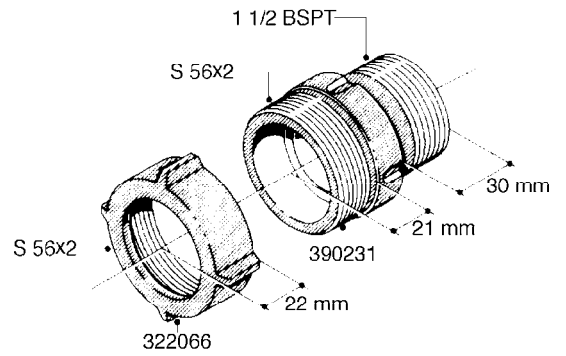

**L0080**

FITTINGS - S-53  
L0080-HIN, 12:09:17

Page 1

Date 07.02.2020 9:08

Pos.	parts-n°	order qty	description
1	145995	1	FITT.DK S-53 FORK
2	241973	1	O-RING Ø3 X 44.2 70 SHORES NITRIL NITRIL (BLACK)
2	242353	1	O-RING 3 X 44.2 VITON VITON (BROWN)
3	242109	1	O-RING D32.2x3.0 NITRIL (BLACK)
3	242354	1	O-RING D32.2X3.0 VITON VITON (BROWN)
4	322103	1	FITT.DK S-53 BULKHEAD
5	322107	1	FITT.DK S-53 BULKHEAD NUT
6	322110	1	FITT.DK S-53 ELB. 1/2" BSP
7	322352	1	FITT.DK S-53 TEE
8	334229	1	FITT.DK S-53 STR.3/4"
9	334260	1	GASKET F. S-53 BULKHEAD
10	334564	1	FITT.DK S-67 TO S-53 ADAPTER
11	391100	1	FITT.DK S-53THREAD INS.1/2"BSP
12	726463	1	FITT.DK S53 BULKHEAD W/GASKET
13	726552	1	FIT.DK S-53X90 1/2" BSP,O-RING
14	726556	1	FITT.DK S-53 HB 1/2" W/O-RING
15	726558	1	FITT.DK S53 STR. 3/4" W.ORING
16	726559	1	FITT DK. S-53 HB 1" W/O-RING
17	726568	1	FITT.DK.S-53 HB 1/2"90 W/O-RING
18	726570	1	FITT.DK S-53 ELB.3/4" W.ORING
19	726571	1	FITT.DK S-53 ELB.1", W ORING
20	726578	1	FITT.DK S53 PLUG WITH O-RING
21	728561	1	FITT.DK. S67M - S53F REDUCER