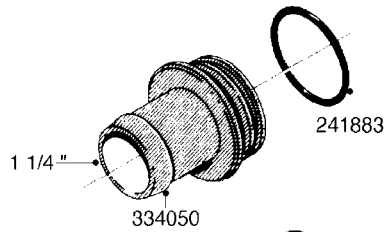

**L0080**

FITTINGS - S-53  
L0080-HIN, 12:09:17

Page 1

Date 07.02.2020 9:08

Pos.	parts-n°	order qty	description
1	145995	1	FITT.DK S-53 FORK
2	241973	1	O-RING Ø3 X 44.2 70 SHORES NITRIL NITRIL (BLACK)
2	242353	1	O-RING 3 X 44.2 VITON VITON (BROWN)
3	242109	1	O-RING D32.2x3.0 NITRIL (BLACK)
3	242354	1	O-RING D32.2X3.0 VITON VITON (BROWN)
4	322103	1	FITT.DK S-53 BULKHEAD
5	322107	1	FITT.DK S-53 BULKHEAD NUT
6	322110	1	FITT.DK S-53 ELB. 1/2" BSP
7	322352	1	FITT.DK S-53 TEE
8	334229	1	FITT.DK S-53 STR.3/4"
9	334260	1	GASKET F. S-53 BULKHEAD
10	334564	1	FITT.DK S-67 TO S-53 ADAPTER
11	391100	1	FITT.DK S-53THREAD INS.1/2"BSP
12	726463	1	FITT.DK S53 BULKHEAD W/GASKET
13	726552	1	FIT.DK S-53X90 1/2" BSP,O-RING
14	726556	1	FITT.DK S-53 HB 1/2" W/O-RING
15	726558	1	FITT.DK S53 STR. 3/4" W.ORING
16	726559	1	FITT DK. S-53 HB 1" W/O-RING
17	726568	1	FITT.DK.S-53 HB 1/2"90 W/O-RING
18	726570	1	FITT.DK S-53 ELB.3/4" W.ORING
19	726571	1	FITT.DK S-53 ELB.1", W ORING
20	726578	1	FITT.DK S53 PLUG WITH O-RING
21	728561	1	FITT.DK. S67M - S53F REDUCER