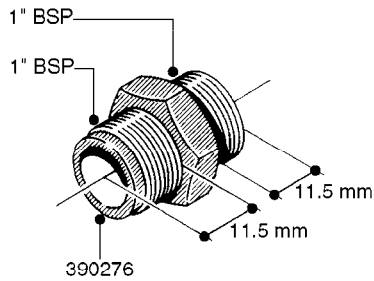

FITTINGS - HEXAGON NIPPLES  
L0030-HIN, 01:01:16

Page 0  
Date 07.02.2020 9:08

**L0030**

FITTINGS - HEXAGON NIPPLES  
L0030-HIN, 01:01:16

Page 1  
Date 07.02.2020 9:08

parts-n°	order qty	description
10015303	1	FITT.PO.HN 1.00X1.00 M1000
10425003	1	FITT.PO.HN 1.25X1.00 MCPHEE
320132	1	FITT.DK HN 1" BSP
320176	1	FITT.DK HN 3/8"X1/2" BSP
320445	1	FITT.DK HN 1/4"X3/8" BSP
320655	1	FITT.DK HN 1/2"-1/2" BSP
320692	1	FITT.DK HN 3/8'BSPX1/4'NPT
320703	1	FITT.DK HN 3/8BSP X1/2 &1/4NPT
320725	1	FITT.DK NIPPLE 3/8"-3/8" BSP
320902	1	FITT.DK HN 3/8'X 1/4' BSP
390232	1	FITT.DK HN 1-1/2' X 1-1/4' BSP
390276	1	FITT.DK HN 1'BSP