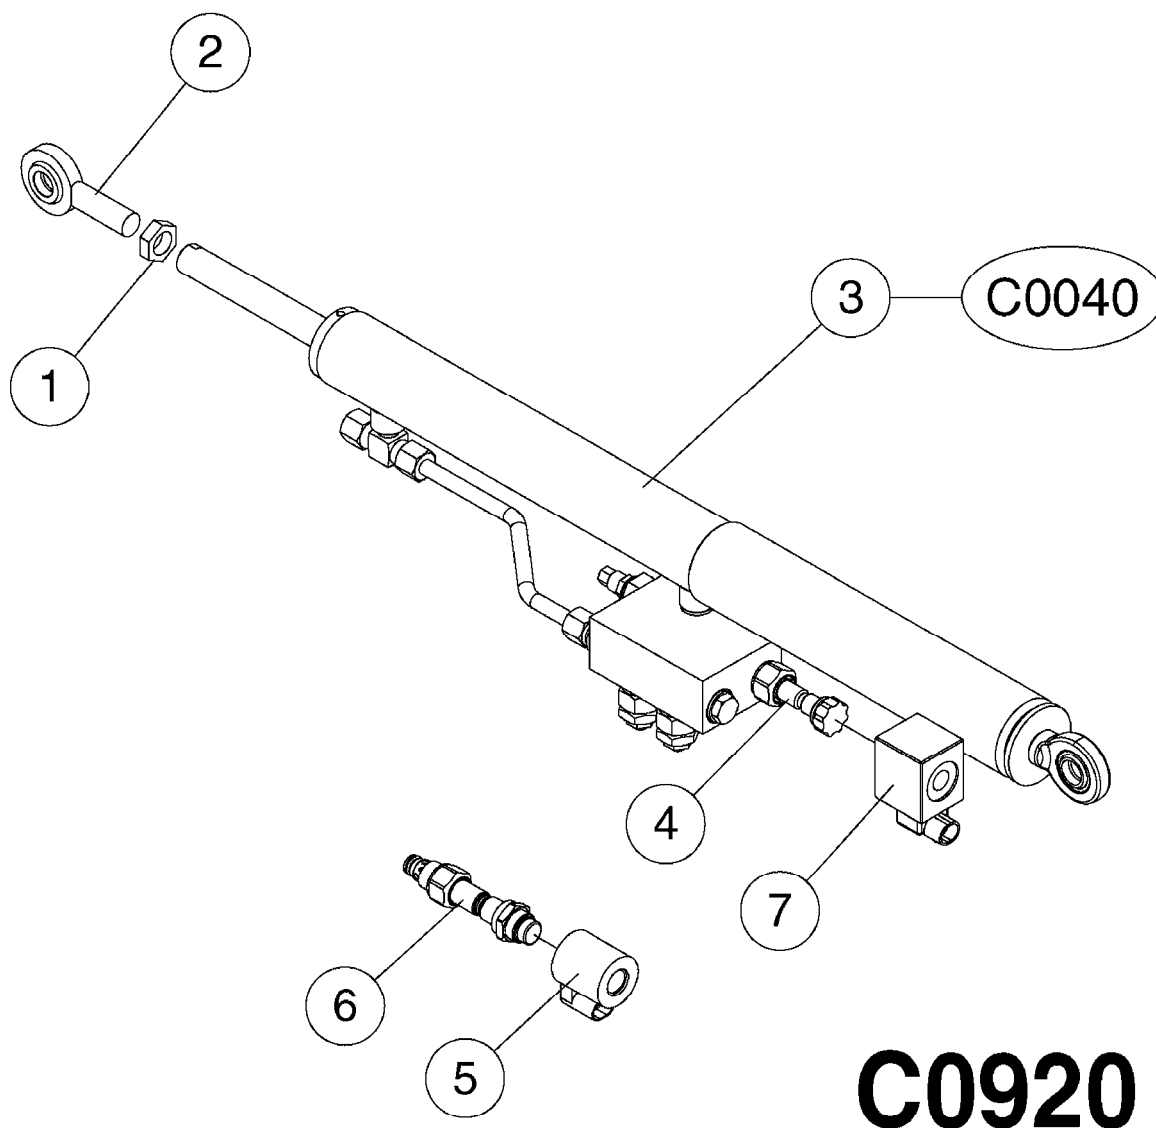

CANNOT MIX SOLENOID VALVES AND COILS  
IF IN DOUBT, ORDER COMPLETE SET (4)

CURRENT STYLE (2018)

OLD STYLES (PRE 2018)

**C0910**

HYDRAULIC SOLENOIDS  
C0910-HIN, 13:05:19

Page 1  
Date 07.02.2020 9:08

Pos.	parts-n°	order qty	description
1	782129	1	SOLENOID VALVE 25L, 3/4"NC
2	782135	1	SOLENOID W. AMP F.VALVE 782129
3	28100800	1	SEAL KIT F. 782129/78215500 PRE 2018 ONLY
4	75586600	1	SOLENOID VALVE NC, + COIL
5	78215500	1	HY SOLENOID VALVE 40L 3/4"NC
6	78222700	1	COIL W. AMP
7	78222800	1	SOLENOID VALVE NC, DOUBLE LOCK
8	78602100	1	MAGNET M.AMP/DIODE KIT 08