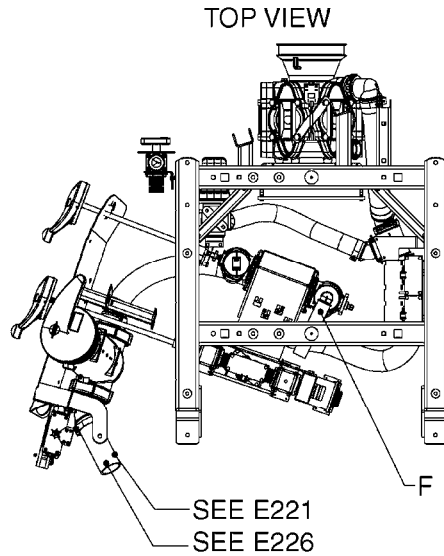

BOTTOM VIEW

TOP VIEW

**AA108**

Agroparts: [www.HARDI-INTERNATIONAL.com](http://www.HARDI-INTERNATIONAL.com)

COMMANDER 55/7000 FLUID SYS.  
PRESSURE  
AA108-HIN, 18:09:17

Page 1  
Date 07.02.2020 9:07

Pos.	parts-n°	order qty	description
1	145996	1	FITT.DK S-67 FORK
2	241973	1	O-RING Ø3 X 44.2 70 SHORES NITRIL NITRIL (BLACK)
2	242353	1	O-RING 3 X 44.2 VITON VITON (BROWN)
3	242020	1	O-RING 39.2 X 3 VITON
4	242109	1	O-RING D32.2x3.0 NITRIL (BLACK)
4	242354	1	O-RING D32.2X3.0 VITON VITON (BROWN)
5	322066	1	FITT.DK S-56 NUT
6	334151	1	FITT.DK S-61 ELB.1-1/4"110 DEG
7	334233	1	FITT.DK S-67 STR.1-1/2" RUBBER
8	334680	1	CLAMP HOSE PLASTIC 1"
9	726560	1	FITT.DK S-67 STR.1" W.O'RING
10	726561	1	FITT.DK S-67 STR.1-1/4" O-RING
11	726571	1	FITT.DK S-53 ELB.1", W ORING
12	726572	1	FITT.DK S-67 1" ELBOW 90 ASSY.
13	726573	1	FITT. S67 5/4" 90° W/O-RING
14	28030003	1	CLAMP HOSE GEAR P1" 6716
15	28030103	1	CLAMP HOSE GEAR P5/4-S1.5"6724
16	72433000	1	FITT.S67 1" 45° W/O-RING
17	72433100	1	FITT.DK S-67 45° 1-1/4"W/ORING
18	72433200	1	FITT.S67 1-1/2" 45°PVC W/O-RING
19	72819300	1	CHECK VALVE S67 2012 NO THREAD
20	92702703	1	HOSE PVC SUCT GRAY 2"
21	92712403	1	HOSE R X1" X300PSI WP X0012"
22	92734403	1	HOSE R X5/4" X200PSI WP X0012"
23	92736503	1	HOSE R X1.5" X200PSI WP X0012"