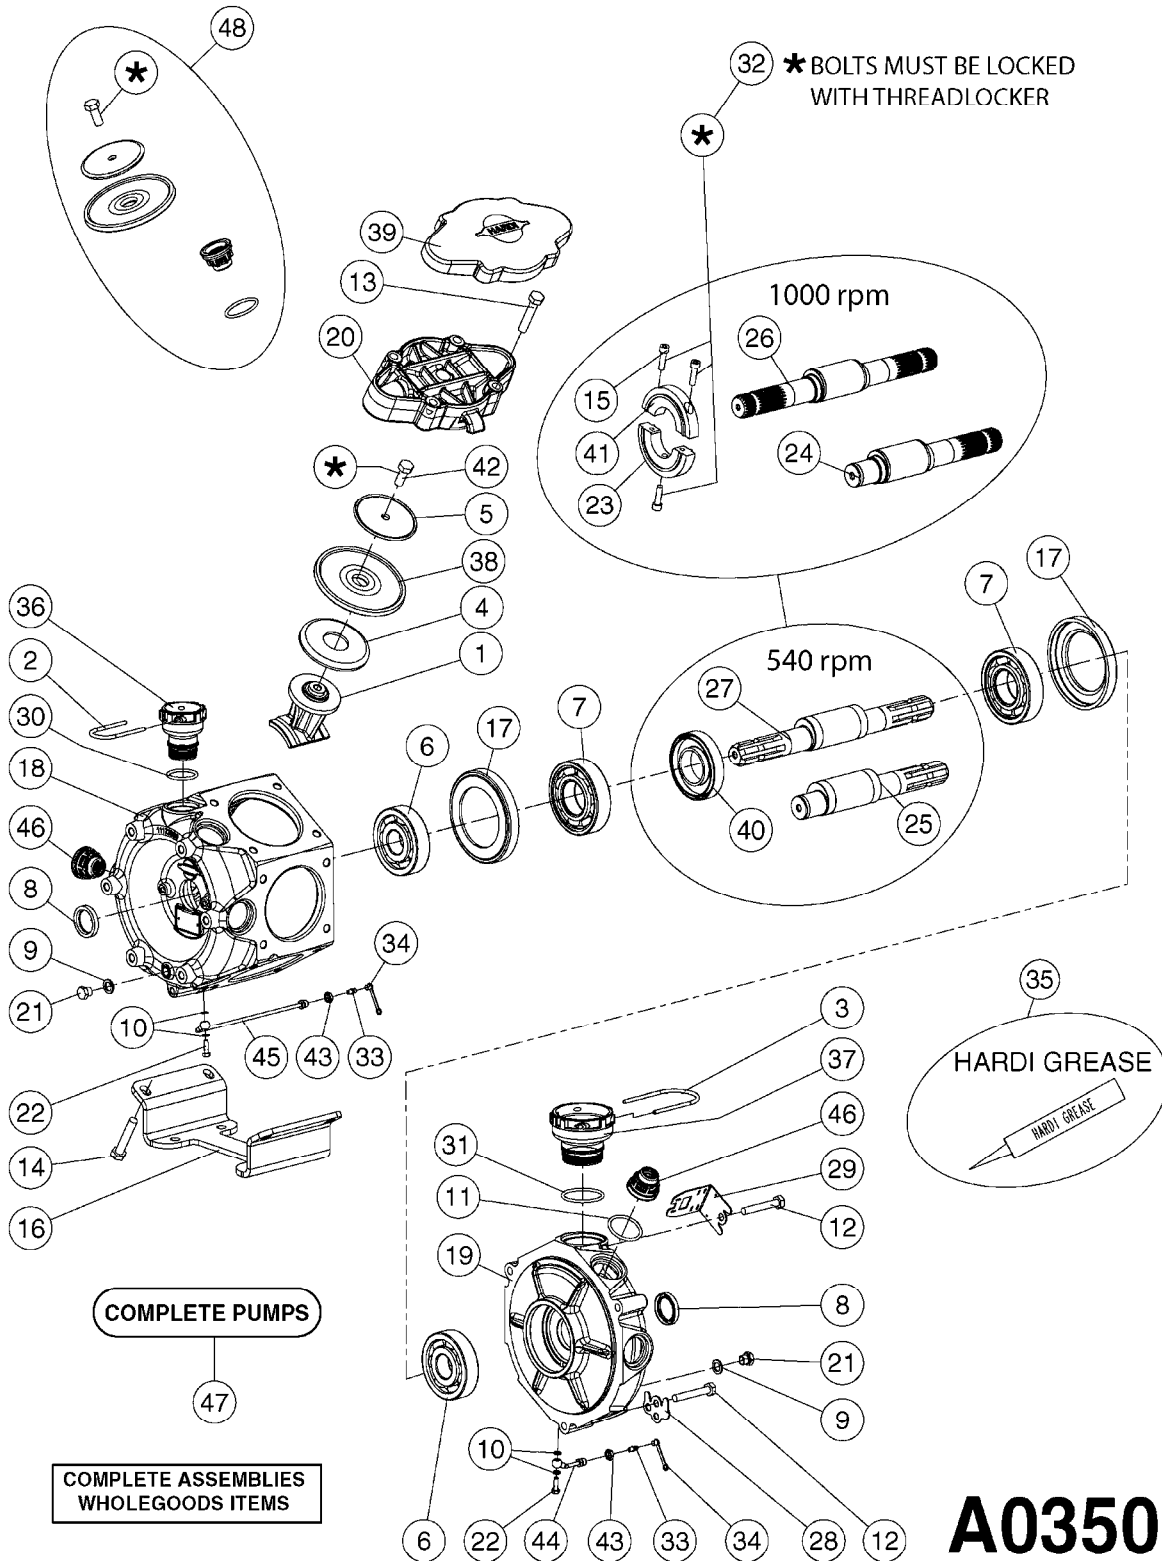

**A0340**

PUMP - 463/1000 RPM W/MOUNTING  
A0340-HIN, 01:01:16

Page 1  
Date 07.02.2020 9:07

parts-n°	order qty	description
111183	1	PUMP CASTING 460-463 (PAINTED)
111547	1	PUMP FRONT 460-463-2' (PAINT)
111622	1	CONNECTING ROD 463/5.5MM
111638	1	VALVE COVER 463 HC+1000 VERS.
111645	1	CONNECTING ROD 463/6.5MM
147662	1	CRANK SHAFT F.363/463-5.5MM
147663	1	CRANK SHAFT 363/463-5.5 THROUG
147664	1	COUNTERBALANCE 363/463 WEIGHT
147706	1	CRANK SHAFT F.363/463-6.5MM
147707	1	CRANK SHAFT 363/463-6.5 THROUG
161012	1	DIAPHRAGM BACKING DISC F. 463
161175	1	DIAPHRAGM DISC 463/464 PUMP
161745	1	METAL SPACER F.363/463
170183	1	LIFT STRAP F.PUMP 360/361/462
173901	1	LIFT STRAP F.PUMP 463
210221	1	BEARING BALL 6407
210232	1	BEARING BALL 6310
210243	1	SEAL OIL 35 X 47 X 7
241404	1	DOWTY SEAL 1/4"
242153	1	O-RING D26X4 EPDM
242216	1	O-RING VITON F/1202/1302/462
280011	1	GREASE NIPPLE 1/8' SAE H TR
330072	1	O-RING D53.5/D45.5X4
334321	1	O-RING POLY. 34.0x26.0x4.0
390844	1	COUNTERBALANCE 363/463 POM
420917	1	BOLT HEX 8.8 RAW M8X12 FT
421083	1	BOLT HEX 8.8 DEL M10X65
430286	1	BOLT HEX 8.8 DEL M12X30 FT
430323	1	BOLT HEX 8.8 DEL M12X60
430438	1	BOLT HEX 8.8 DEL M12X65
450996	1	BOLT ALLEN M8X35 DIN 912 RAW
460703	1	NUT HEX M12X1.75 LOCK DIN985A2 SS
614628	1	FOOT F. 46X PUMP, RED
821585	1	PUMP 463/5.5 THRGH SHAFT 1000R
821587	1	PUMP 463/10 THROUGH SHAFT TWNF
14010400	1	PLUG 1/4" BSP
33511600	1	DIAPHRAGM PUMP 463/464 PUMP PUR
43099200	1	BOLT HEX SS M12 X 30 DIN933 A4
72043600	1	VALVE FOR 462/463
72043700	1	VALVE FOR 462/463 W.VENT HOLE
72293300	1	PUMP 463/6.5 MED-2-1000-GG
75073900	1	PUMP KIT 460/463 "06"
82168700	1	PUMP 464-12 540 OFFSET PORTS
82168800	1	PUMP 464 6.5 1000 OFFSET PORTS
82169400	1	PUMP 464-6.5-STD-2-1000 FK