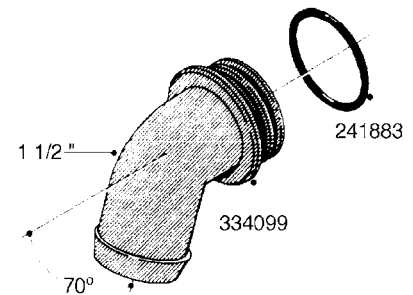

**L0080**

FITTINGS - S-53  
L0080-HIN, 12:09:17

Page 1

Date 07.02.2020 9:08

Pos.	parts-n°	order qty	description
1	145995	1	FITT.DK S-53 FORK
2	241973	1	O-RING Ø3 X 44.2 70 SHORES NITRIL NITRIL (BLACK)
2	242353	1	O-RING 3 X 44.2 VITON VITON (BROWN)
3	242109	1	O-RING D32.2x3.0 NITRIL (BLACK)
3	242354	1	O-RING D32.2X3.0 VITON VITON (BROWN)
4	322103	1	FITT.DK S-53 BULKHEAD
5	322107	1	FITT.DK S-53 BULKHEAD NUT
6	322110	1	FITT.DK S-53 ELB. 1/2" BSP
7	322352	1	FITT.DK S-53 TEE
8	334229	1	FITT.DK S-53 STR.3/4"
9	334260	1	GASKET F. S-53 BULKHEAD
10	334564	1	FITT.DK S-67 TO S-53 ADAPTER
11	391100	1	FITT.DK S-53THREAD INS.1/2"BSP
12	726463	1	FITT.DK S53 BULKHEAD W/GASKET
13	726552	1	FIT.DK S-53X90 1/2" BSP,O-RING
14	726556	1	FITT.DK S-53 HB 1/2" W/O-RING
15	726558	1	FITT.DK S53 STR. 3/4" W.ORING
16	726559	1	FITT DK. S-53 HB 1" W/O-RING
17	726568	1	FITT.DK.S-53 HB 1/2"90 W/O-RING
18	726570	1	FITT.DK S-53 ELB.3/4" W.ORING
19	726571	1	FITT.DK S-53 ELB.1", W ORING
20	726578	1	FITT.DK S53 PLUG WITH O-RING
21	728561	1	FITT.DK. S67M - S53F REDUCER