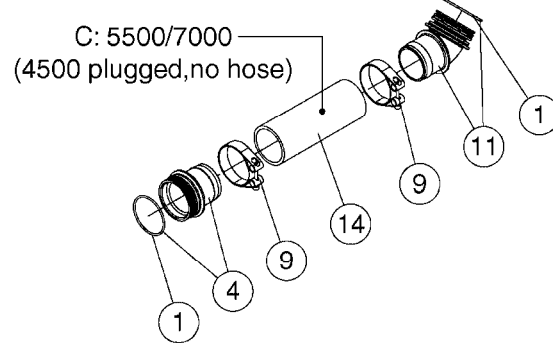

BOTTOM VIEW

TOP VIEW

**AA108**

Agroparts: [www.HARDI-INTERNATIONAL.com](http://www.HARDI-INTERNATIONAL.com)

COMMANDER 55/7000 FLUID SYS.  
PRESSURE  
AA108-HIN, 18:09:17

Page 1  
Date 07.02.2020 9:07

Pos.	parts-n°	order qty	description
1	145996	1	FITT.DK S-67 FORK
2	241973	1	O-RING Ø3 X 44.2 70 SHORES NITRIL NITRIL (BLACK)
2	242353	1	O-RING 3 X 44.2 VITON VITON (BROWN)
3	242020	1	O-RING 39.2 X 3 VITON
4	242109	1	O-RING D32.2x3.0 NITRIL (BLACK)
4	242354	1	O-RING D32.2X3.0 VITON VITON (BROWN)
5	322066	1	FITT.DK S-56 NUT
6	334151	1	FITT.DK S-61 ELB.1-1/4"110 DEG
7	334233	1	FITT.DK S-67 STR.1-1/2" RUBBER
8	334680	1	CLAMP HOSE PLASTIC 1"
9	726560	1	FITT.DK S-67 STR.1" W.O'RING
10	726561	1	FITT.DK S-67 STR.1-1/4" O-RING
11	726571	1	FITT.DK S-53 ELB.1", W ORING
12	726572	1	FITT.DK S-67 1" ELBOW 90 ASSY.
13	726573	1	FITT. S67 5/4" 90° W/O-RING
14	28030003	1	CLAMP HOSE GEAR P1" 6716
15	28030103	1	CLAMP HOSE GEAR P5/4-S1.5"6724
16	72433000	1	FITT.S67 1" 45° W/O-RING
17	72433100	1	FITT.DK S-67 45° 1-1/4"W/ORING
18	72433200	1	FITT.S67 1-1/2" 45°PVC W/O-RING
19	72819300	1	CHECK VALVE S67 2012 NO THREAD
20	92702703	1	HOSE PVC SUCT GRAY 2"
21	92712403	1	HOSE R X1" X300PSI WP X0012"
22	92734403	1	HOSE R X5/4" X200PSI WP X0012"
23	92736503	1	HOSE R X1.5" X200PSI WP X0012"