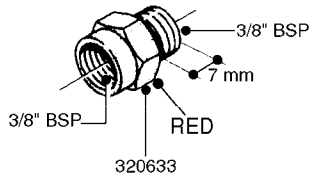

FITTINGS - HEXAGON NIPPLES  
L0030-HIN, 01:01:16

Page 0  
Date 07.02.2020 9:08

**L0030**

FITTINGS - HEXAGON NIPPLES  
L0030-HIN, 01:01:16

Page 1  
Date 07.02.2020 9:08

parts-n°	order qty	description
10015303	1	FITT.PO.HN 1.00X1.00 M1000
10425003	1	FITT.PO.HN 1.25X1.00 MCPHEE
320132	1	FITT.DK HN 1" BSP
320176	1	FITT.DK HN 3/8"X1/2" BSP
320445	1	FITT.DK HN 1/4"X3/8" BSP
320655	1	FITT.DK HN 1/2"-1/2" BSP
320692	1	FITT.DK HN 3/8'BSPX1/4'NPT
320703	1	FITT.DK HN 3/8BSP X1/2 &1/4NPT
320725	1	FITT.DK NIPPLE 3/8"-3/8" BSP
320902	1	FITT.DK HN 3/8'X 1/4' BSP
390232	1	FITT.DK HN 1-1/2' X 1-1/4' BSP
390276	1	FITT.DK HN 1'BSP