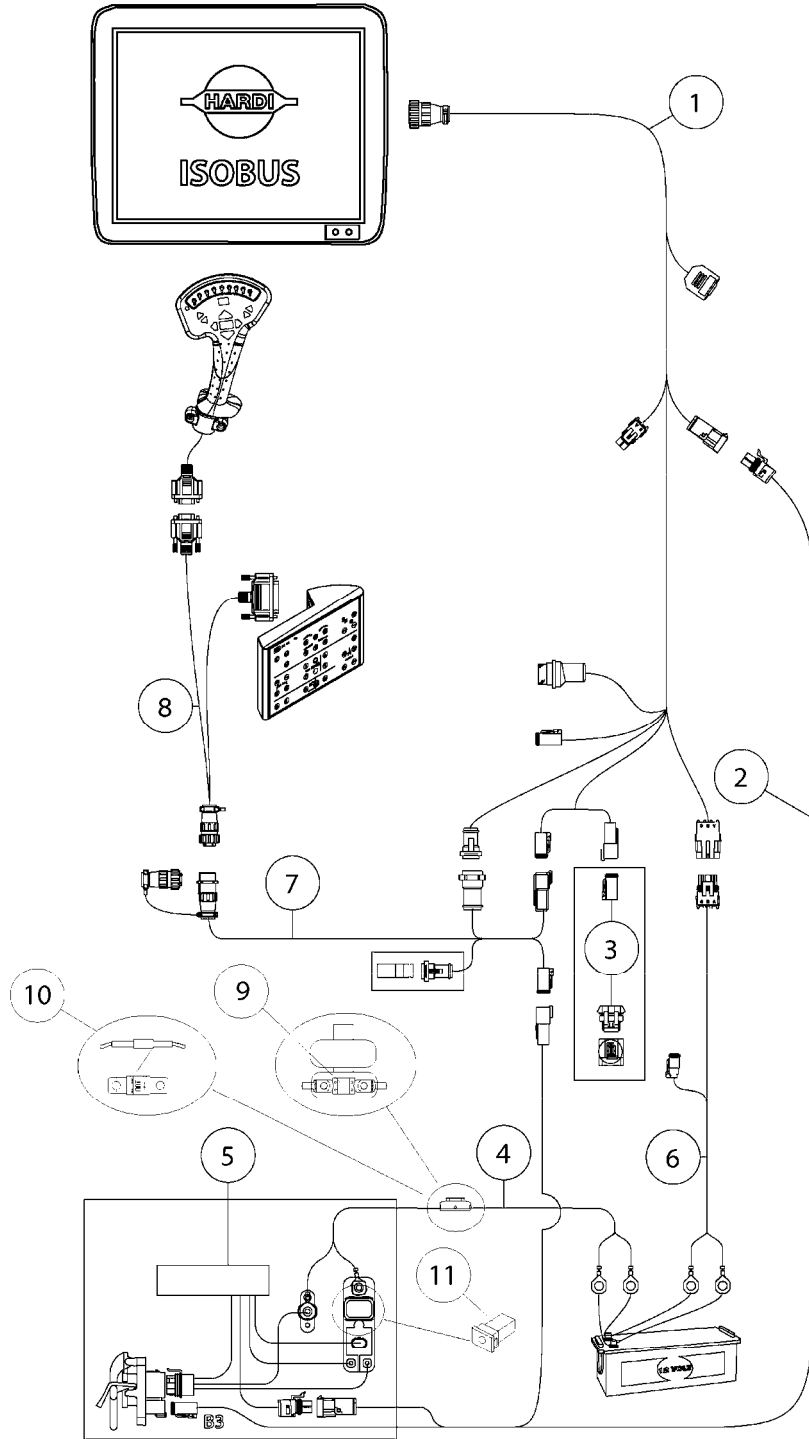

M414-HIA

HC 85/9500 TRACTOR WIRING
ASSY.
M414-HIA, 22:02:13

Page 1
Date 07.02.2020 9:09

Pos.	parts-n°	order qty	description
1	26040200	1	DISPLAY CABLE, HC85/9500, 12' (ISOBUS)
2	26040400	1	ISOBUS POWER/CONTROL EXTENSION
3	26040500	1	ISOBUS ACTIVE TERMINATION
4	26040600	1	ISOBUS POWER CABLE - 16FT
5	26040300	1	ISOBUS IBBC POWER CONT. ASSY.
6	26040900	1	POWER CABLE DISPLAY/GUIDANCE, 15'
7	26040800	1	ISOBUS/HARDI GRIP TEE CABLE
8	26031500	1	CABLE ISO CABIN GRIP SETBOX
9	26076800	1	FUSE 100A MEGA298 SERIES
10	26076900	1	FUSE 100A MIDI498 SERIES
11	26076600	1	FUSE 30A JCASE495 SERIES
11	26076700	1	FUSE 60A JCASE495 SERIES