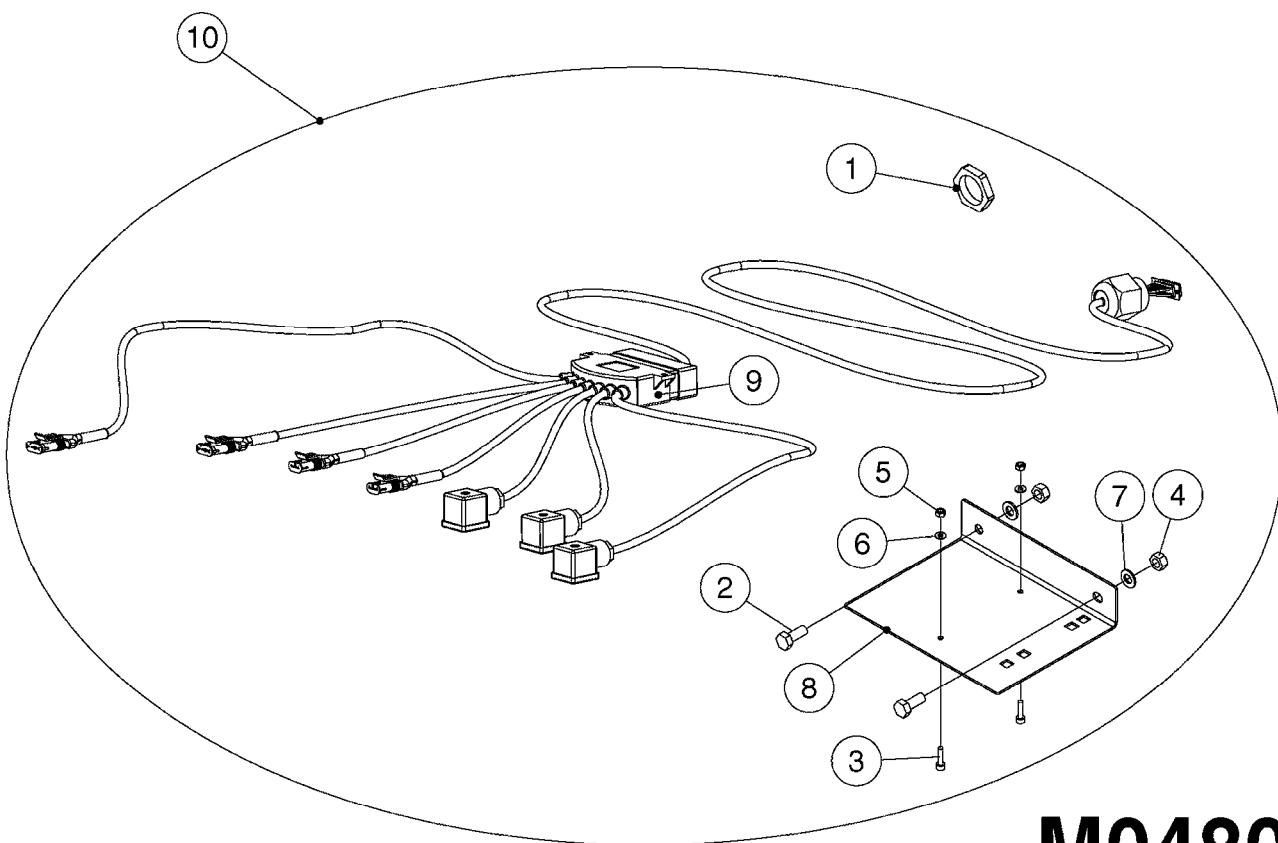

TRACK CABLE CM45/55/7000  
M0480-HIN, 08:12:16

Page 0

Date 07.02.2020 9:09

**M0480**

TRACK CABLE CM45/55/7000  
M0480-HIN, 08:12:16

Page 1

Date 07.02.2020 9:09

Pos.	parts-n°	order qty	description
1	262107	1	NUT F. BULKHEAD CABLE GRAY
2	420582	1	BOLT HEX 8.8 DEL M8X20 FT A2
3	450902	1	BOLT ALLEN HEAD M4 X 16MM
4	460143	1	SELF LOCK NUT M8 SST A2 DIN985
5	461145	1	NUT HEX M4 LOCK
6	471037	1	SCREW A 4,3 DIN 125
7	471126	1	WASHER, M8, Ø16/ 8.4X 1.6, SS
8	16261500	1	PLATE FOR TRACK CABLE NCM/NAV
9	26024000	1	CABLE SET FOR TRACK NCM
10	72612700	1	TRACK JUNCTION BOX/BRACKETS CM