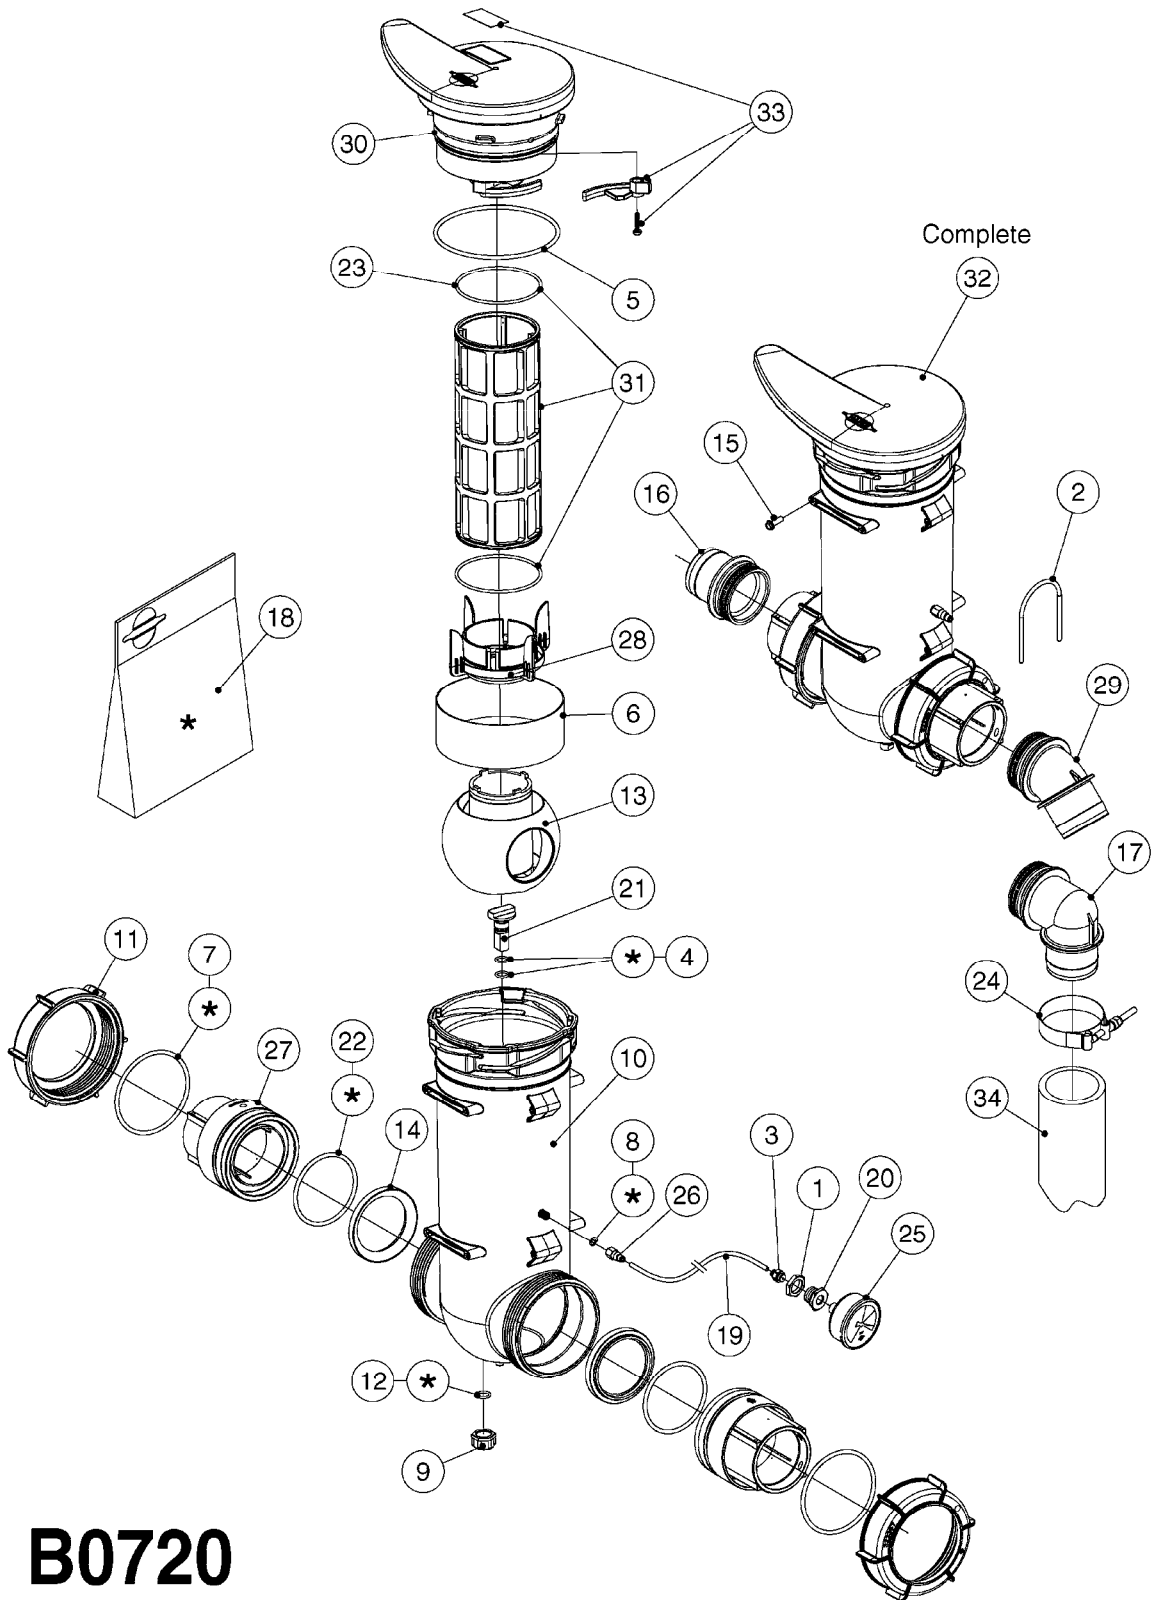

B0720

EASY CLEAN FILTER
B0720-HIN, 01:01:16

Pos.	parts-n°	order qty	description
1	140766	1	NUT 1/2" BSP
2	145997	1	FITT.DK S-93 FORK
3	231346	1	QUICK COUPLER 1/8"BSP X 4 MM
4	240936	1	O-RING D13.3X2.4 NITRIL
5	242570	1	O-RING D150.0 x5.0 SH70 VITON
6	242572	1	RUBBER BELT Ø160x1.5 B=60 EPDM
7	242573	1	O-RING Ø104.14X5.33SH70 NITRIL
8	242593	1	GASKET Ø8/Ø5x1 (PA) 266N-M5X1
9	320047	1	FITT.DK CAPNUT 1/2" BSP
10	322356	1	EASYCLEAN FILTER HOUSING
11	322357	1	CAP F. COUPLER EASYCLEAN FILTE
12	330212	1	O-RING D19/D14X2.4 F.1/2"NUT
13	391090	1	BALL F. EASYCLEAN FILTER ON/OF
14	391091	1	SEAL F. BALL EASYCLEAN FILTER
15	440698	1	SCREW F.PLASTIC 6X18 SS HEXHD
16	727133	1	FITT. S93 2-1/2" STR. S W/O-RI
17	727226	1	FITT. S93 2-1/2" 90° S W/O-RING
18	741826	1	SEAL KIT F. EASYCLEAN FILTER
19	927253	1	RED AIR HOSE, Ø4/2 1810 E
20	14055400	1	FITT.DK REDUC 1/2"x1/8"x1/4"BS
21	14117700	1	SPINDLE S93 L46 NV13 SS
22	24260100	1	O-RING Ø88.0X5.0 SH70 VITON
23	24260700	1	O-RING Ø101.19X3.53 SH70 VITON
24	28030303	1	CLAMP HOSE T-BOLT S2.5" 235-76
25	28053400	1	GAUGE VACUUM SUCT. FILTER NCM
26	28054300	1	QUICK COUPLER 1/8"BSP/Ø4 FEMAL
27	33503200	1	HOSE COUPLER F. EASYCLEAN FILT
28	33503600	1	FILTER CARRIER F. EASYCLEAN
29	72072900	1	FITT. S93 2-1/2" 45° S W/O-RING
30	72270600	1	LID ASSM. EASYCLEAN FILTER
31	72278800	1	FILTER 30 MESH GREEN D110/284
31	72278900	1	FILTER 50 MESH BLUE D110/284
31	72279000	1	FILTER 80 MESH RED D110/284
32	72318900	1	EASYCLEAN FILTER COMPL.
33	74192800	1	FILTER LOCK PARTS - EASYCLEAN
34	92702803	1	HOSE PVC SUCT GRAY 2.5"