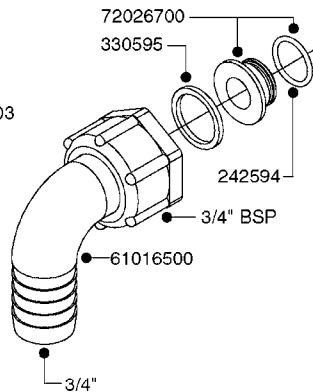

L0050

FITTINGS - HOSE CONNECTORS
L0050-HIN, 01:01:16

Page 1

Date 07.02.2020 9:08

parts-n°	order qty	description
242594	1	O-RING D14 X 1.78 SCH.70-EPDM
320294	1	FITT.DK TEE 3/8X3/8HB X1/2"BSP
320305	1	FITT.DK HB 3/4'- 3/4' BSP
320386	1	FITT.DK TEE 3/8X3/8HB X3/8"BSP
320397	1	FITT.DK ELB 3/8"HB X 3/8" BSP
320401	1	FITT.DK TEE 1/2X1/2HB X1/2"BSP
320412	1	FITT.DK TEE 1/2X1/2HB X3/8'BSP
320423	1	FITT.DK ELB 1/2'HB X 3/8' BSP
320891	1	FITT.DK HB 3/8'- 3/8' BSP
320972	1	FITT.DK HB 5/16'- 1/4' BSP
322046	1	FITT.DK TEE 1/2X1/2HB X3/4'BSP
322048	1	FITT.DK TEE 3/4X3/4HB X3/4'BSP
330595	1	O-RING D24.6/D20X2.1 -3/4"
333137	1	FITT.DK CONN.1/2" F.NOZZ. DOUB
333141	1	FITT.DK CONN.1/2" F.NOZZ.SING
334041	1	FITT.DK CONN.3/4' F.NOZZ. SING
334042	1	FITT.DK CONN.3/4' F.NOZZ. DOUB
334195	1	FITT.DK ELB. 3/4"HB X 3/4"HB
10012103	1	FITT.PO.HB 1.25X1.50 IMB1012
10014003	1	FITT.PO.HB 1.25X1.25 IMB1010
10036903	1	FITT.PO.HB 1.50X1.50 IMB1212
28019303	1	FITTING HB ELB 3/4NPT-3/4HOSE
61016500	1	HOSE TAIL 3/4" 90°+RG CAP 3/4"
72026700	1	NOZZLE TUBE ADAPTER W/O-RING