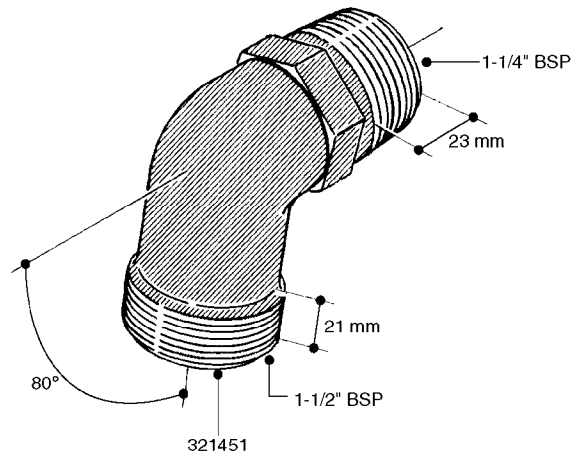

FITTINGS - HEXAGON NIPPLES  
L0030-HIN, 01:01:16

Page 0  
Date 07.02.2020 9:08

**L0030**

FITTINGS - HEXAGON NIPPLES  
L0030-HIN, 01:01:16

Page 1  
Date 07.02.2020 9:08

parts-n°	order qty	description
10015303	1	FITT.PO.HN 1.00X1.00 M1000
10425003	1	FITT.PO.HN 1.25X1.00 MCPHEE
320132	1	FITT.DK HN 1" BSP
320176	1	FITT.DK HN 3/8"X1/2" BSP
320445	1	FITT.DK HN 1/4"X3/8" BSP
320655	1	FITT.DK HN 1/2"-1/2" BSP
320692	1	FITT.DK HN 3/8'BSPX1/4'NPT
320703	1	FITT.DK HN 3/8BSP X1/2 &1/4NPT
320725	1	FITT.DK NIPPLE 3/8"-3/8" BSP
320902	1	FITT.DK HN 3/8'X 1/4' BSP
390232	1	FITT.DK HN 1-1/2' X 1-1/4' BSP
390276	1	FITT.DK HN 1'BSP