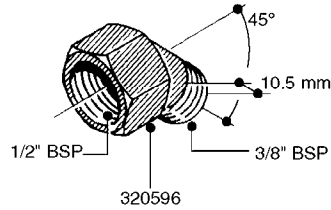

FITTINGS - HEXAGON NIPPLES  
L0030-HIN, 01:01:16

Page 0  
Date 07.02.2020 9:08

**L0030**

FITTINGS - HEXAGON NIPPLES  
L0030-HIN, 01:01:16

Page 1  
Date 07.02.2020 9:08

parts-n°	order qty	description
10015303	1	FITT.PO.HN 1.00X1.00 M1000
10425003	1	FITT.PO.HN 1.25X1.00 MCPHEE
320132	1	FITT.DK HN 1" BSP
320176	1	FITT.DK HN 3/8"X1/2" BSP
320445	1	FITT.DK HN 1/4"X3/8" BSP
320655	1	FITT.DK HN 1/2"-1/2" BSP
320692	1	FITT.DK HN 3/8'BSPX1/4'NPT
320703	1	FITT.DK HN 3/8BSP X1/2 &1/4NPT
320725	1	FITT.DK NIPPLE 3/8"-3/8" BSP
320902	1	FITT.DK HN 3/8'X 1/4' BSP
390232	1	FITT.DK HN 1-1/2' X 1-1/4' BSP
390276	1	FITT.DK HN 1'BSP