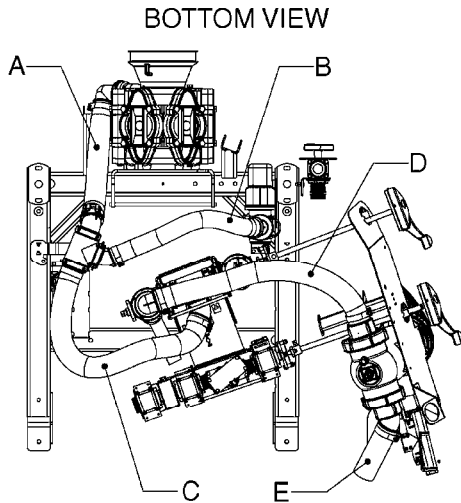

BOTTOM VIEW

TOP VIEW

**AA108**

Agroparts: [www.HARDI-INTERNATIONAL.com](http://www.HARDI-INTERNATIONAL.com)

COMMANDER 55/7000 FLUID SYS.  
PRESSURE  
AA108-HIN, 18:09:17

Page 1  
Date 07.02.2020 9:07

Pos.	parts-n°	order qty	description
1	145996	1	FITT.DK S-67 FORK
2	241973	1	O-RING Ø3 X 44.2 70 SHORES NITRIL NITRIL (BLACK)
2	242353	1	O-RING 3 X 44.2 VITON VITON (BROWN)
3	242020	1	O-RING 39.2 X 3 VITON
4	242109	1	O-RING D32.2x3.0 NITRIL (BLACK)
4	242354	1	O-RING D32.2X3.0 VITON VITON (BROWN)
5	322066	1	FITT.DK S-56 NUT
6	334151	1	FITT.DK S-61 ELB.1-1/4"110 DEG
7	334233	1	FITT.DK S-67 STR.1-1/2" RUBBER
8	334680	1	CLAMP HOSE PLASTIC 1"
9	726560	1	FITT.DK S-67 STR.1" W.O'RING
10	726561	1	FITT.DK S-67 STR.1-1/4" O-RING
11	726571	1	FITT.DK S-53 ELB.1", W ORING
12	726572	1	FITT.DK S-67 1" ELBOW 90 ASSY.
13	726573	1	FITT. S67 5/4" 90° W/O-RING
14	28030003	1	CLAMP HOSE GEAR P1" 6716
15	28030103	1	CLAMP HOSE GEAR P5/4-S1.5"6724
16	72433000	1	FITT.S67 1" 45° W/O-RING
17	72433100	1	FITT.DK S-67 45° 1-1/4"W/ORING
18	72433200	1	FITT.S67 1-1/2" 45°PVC W/O-RING
19	72819300	1	CHECK VALVE S67 2012 NO THREAD
20	92702703	1	HOSE PVC SUCT GRAY 2"
21	92712403	1	HOSE R X1" X300PSI WP X0012"
22	92734403	1	HOSE R X5/4" X200PSI WP X0012"
23	92736503	1	HOSE R X1.5" X200PSI WP X0012"