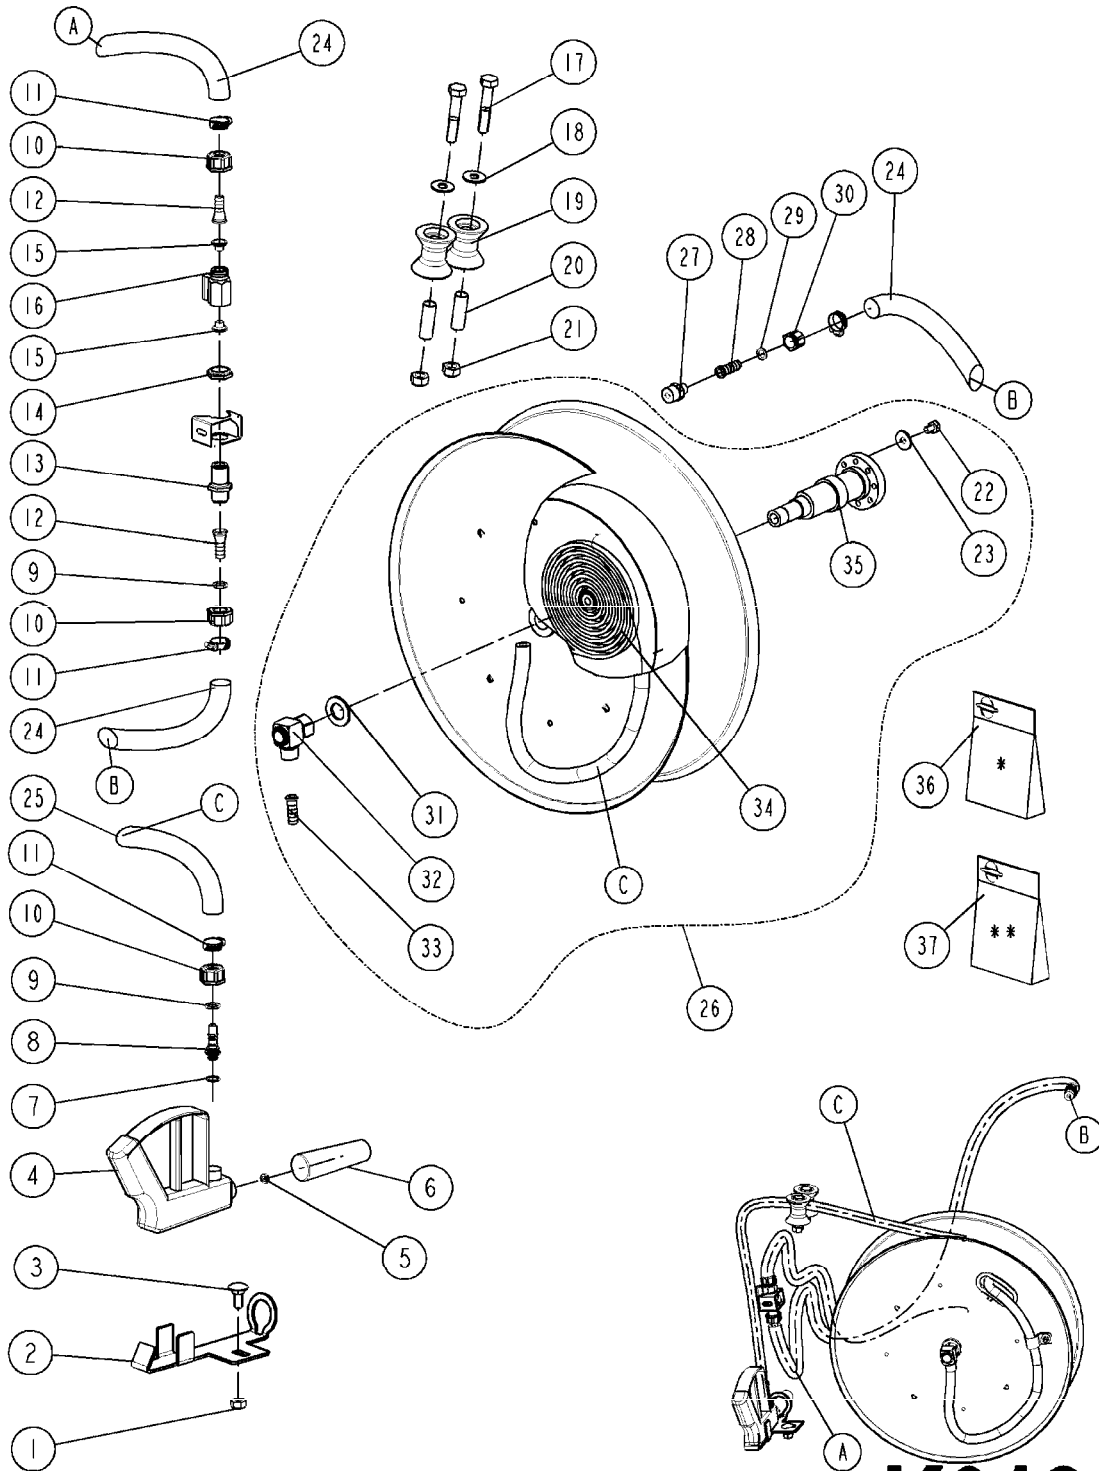

K612

CM HOSE REEL
K612-HIA, 29:04:14

Page 1
Date 07.02.2020 9:08

Pos.	parts-n°	order qty	description
1	460423	1	NUT HEX M10X1.50 LOCK DIN985A2 SS
2	16360000	1	BRACKET FOR HAND GUN
3	440737	1	BOLT CARRIAGE M10x25 SS
4	725663	1	PISTOL 60 COVER PART
5	334121	1	SEAT FOR ON-OFF TYPE
6	725664	1	FRONTPART F.SPRAY GUN MODEL 60
7	242033	1	O-RING Ø14.1 X 1.6 NITRILE
8	334653	1	FITT.DK HB 3/8' F.HANDGUN
9	330212	1	O-RING D19/D14X2.4 F.1/2"NUT
10	320084	1	FITT.DK NUT 1/2" BSP
11	284583	1	CLAMP HOSE GEAR 1/2" 28029803
12	330676	1	FITT.DK HB 3/8" F. 1/2" NUT
13	321742	1	FITT.DK BULKHEAD 1/2' BSP
14	321307	1	FITT.DK NUT 1/2" BSP JAMB
15	332076	1	CONE INSERT F. ALUMINUM LANCE
16	281551	1	BALL VALVE 1/2"
17	430802	1	BOLT HEX 8.8 DEL M12X75
18	165557	1	WASHER D28.0/D12.2X2.0 SS
19	39141200	1	PLASTIC TRUSS D30/16.5 L=52
20	15143200	1	TUBE D16.0 X1.5 DEL
21	460703	1	NUT HEX M12X1.75 LOCK DIN985A2 SS
22	420918	1	BOLT 8 X 12 STAINLESS
23	471132	1	WASHER D24/D8.4 X 2 SS
24	927017	1	HOSE R X 60 BAR X 3/8 X 0012"
25	927384	1	PVC HOSE W/INS.3/8' BLACK 25M
26	28112400	1	HOSEREEL W. REWINDER
27	320445	1	FITT.DK HN 1/4"X3/8" BSP
28	330783	1	FITT.DK HB 3/8"F.3/8" NUT
29	330013	1	O-RING 2.5 X 10 PUR
30	320187	1	FITT.DK CAP 3/8" BSP BLACK
31	28125600	1	DISC 21.5X42.2 HOSE REEL CM45/55/7000
32	28125400	1	ANGLE SWIVEL F. HOSE REEL CM45/55/7000
33	28125500	1	FITT. 1/4" F. HOSE REEL CM45/55/7000
34	28125300	1	SPRING F. HOSEREEL CM45/55/7000
35	28125200	1	AXLE F. HOSE REEL CM45/55/7000
36	28125700	1	REP. KIT F RATCHET CM45/55/7000
37	28125800	1	GASKET SET F.HOSE REEL CM45/55/7000