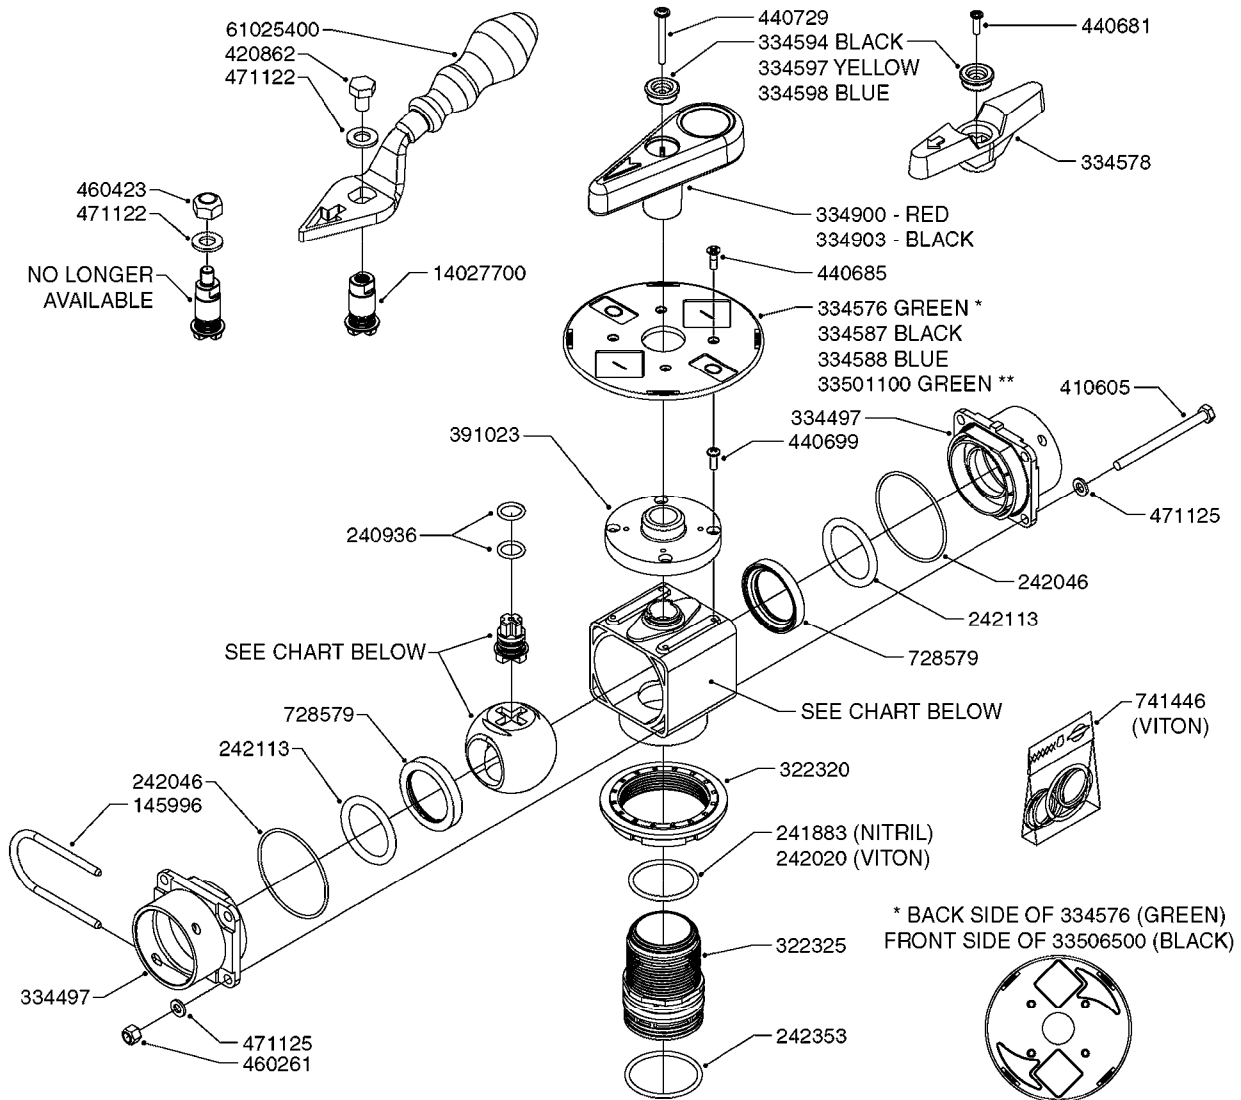

EFC BOOM VALVES  
B0320-HIN, 08:04:19

Page 1  
Date 07.02.2020 9:07

Pos.	parts-n°	order qty	description
1	145995	1	FITT.DK S-53 FORK
2	145996	1	FITT.DK S-67 FORK
3	242353	1	O-RING 3 X 44.2 VITON
4	242354	1	O-RING D32.2X3.0 VITON
5	270211	1	FITT.DK S25 FORK L=37.5
6	320106	1	FITT.DK CAPNUT 1" BSP
7	322224	1	FITT.DK S-67 TEE
8	322321	1	FITT.DK S-67 X 1"BSP MALE
9	330326	1	O-RING D30/D24X2 F.1"NUT
10	334564	1	FITT.DK S-67 TO S-53 ADAPTER
11	450902	1	BOLT ALLEN HEAD M4 X 16MM
12	725257	1	SPINDLE SECT. F/EC DISTRIBUTOR
13	741822	1	SEAL KIT - 1 SECTION (05)
14	755726	1	O-RING KIT F.EC/ESC SEC.VALVE
15	33500700	1	FITT.DK ADAPTER S-93F S67M
16	33502400	1	DISTRIBUTION HOUSING EFC
17	44076200	1	SCREW WN5451 5X16 SS TORX
18	61032700	1	BRACKET F. EFC SEC. VALVES < 7
18	61032800	1	BRACKET F. EFC SEC.VALVES <4>6
19	72048000	1	MOTOR, DISTRIBUTION 1:300
20	72114300	1	FITT. DK S-53 MALE MALE W.ORIN
21	72137200	1	MCROSWCH ASSY F.Boom VLV 300:1
22	72233700	1	SECTION VALVE, EFC, 1:300
23	72284000	1	BYPASS VALVE, EFC, 1:300
24	72591700	1	SPINDLE SECT.W/O CONS.PRESSURE