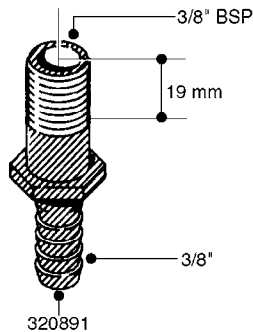

L0050

FITTINGS - HOSE CONNECTORS
L0050-HIN, 01:01:16

Page 1

Date 07.02.2020 9:08

parts-n°	order qty	description
242594	1	O-RING D14 X 1.78 SCH.70-EPDM
320294	1	FITT.DK TEE 3/8X3/8HB X1/2"BSP
320305	1	FITT.DK HB 3/4'- 3/4' BSP
320386	1	FITT.DK TEE 3/8X3/8HB X3/8"BSP
320397	1	FITT.DK ELB 3/8"HB X 3/8" BSP
320401	1	FITT.DK TEE 1/2X1/2HB X1/2"BSP
320412	1	FITT.DK TEE 1/2X1/2HB X3/8'BSP
320423	1	FITT.DK ELB 1/2'HB X 3/8' BSP
320891	1	FITT.DK HB 3/8'- 3/8' BSP
320972	1	FITT.DK HB 5/16'- 1/4' BSP
322046	1	FITT.DK TEE 1/2X1/2HB X3/4'BSP
322048	1	FITT.DK TEE 3/4X3/4HB X3/4'BSP
330595	1	O-RING D24.6/D20X2.1 -3/4"
333137	1	FITT.DK CONN.1/2" F.NOZZ. DOUB
333141	1	FITT.DK CONN.1/2" F.NOZZ.SING
334041	1	FITT.DK CONN.3/4' F.NOZZ. SING
334042	1	FITT.DK CONN.3/4' F.NOZZ. DOUB
334195	1	FITT.DK ELB. 3/4"HB X 3/4"HB
10012103	1	FITT.PO.HB 1.25X1.50 IMB1012
10014003	1	FITT.PO.HB 1.25X1.25 IMB1010
10036903	1	FITT.PO.HB 1.50X1.50 IMB1212
28019303	1	FITTING HB ELB 3/4NPT-3/4HOSE
61016500	1	HOSE TAIL 3/4" 90°+RG CAP 3/4"
72026700	1	NOZZLE TUBE ADAPTER W/O-RING