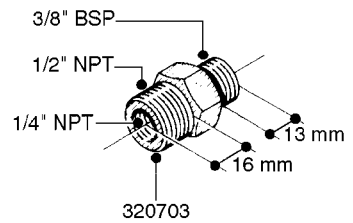

FITTINGS - HEXAGON NIPPLES  
L0030-HIN, 01:01:16

Page 0  
Date 07.02.2020 9:08

**L0030**

FITTINGS - HEXAGON NIPPLES  
L0030-HIN, 01:01:16

Page 1  
Date 07.02.2020 9:08

parts-n°	order qty	description
10015303	1	FITT.PO.HN 1.00X1.00 M1000
10425003	1	FITT.PO.HN 1.25X1.00 MCPHEE
320132	1	FITT.DK HN 1" BSP
320176	1	FITT.DK HN 3/8"X1/2" BSP
320445	1	FITT.DK HN 1/4"X3/8" BSP
320655	1	FITT.DK HN 1/2"-1/2" BSP
320692	1	FITT.DK HN 3/8'BSPX1/4'NPT
320703	1	FITT.DK HN 3/8BSP X1/2 &1/4NPT
320725	1	FITT.DK NIPPLE 3/8"-3/8" BSP
320902	1	FITT.DK HN 3/8'X 1/4' BSP
390232	1	FITT.DK HN 1-1/2' X 1-1/4' BSP
390276	1	FITT.DK HN 1'BSP