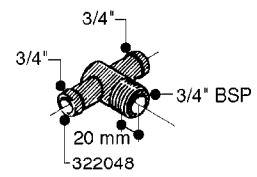

L0050

FITTINGS - HOSE CONNECTORS
L0050-HIN, 01:01:16

Page 1

Date 07.02.2020 9:08

parts-n°	order qty	description
242594	1	O-RING D14 X 1.78 SCH.70-EPDM
320294	1	FITT.DK TEE 3/8X3/8HB X1/2"BSP
320305	1	FITT.DK HB 3/4'- 3/4' BSP
320386	1	FITT.DK TEE 3/8X3/8HB X3/8"BSP
320397	1	FITT.DK ELB 3/8"HB X 3/8" BSP
320401	1	FITT.DK TEE 1/2X1/2HB X1/2"BSP
320412	1	FITT.DK TEE 1/2X1/2HB X3/8'BSP
320423	1	FITT.DK ELB 1/2'HB X 3/8' BSP
320891	1	FITT.DK HB 3/8'- 3/8' BSP
320972	1	FITT.DK HB 5/16'- 1/4' BSP
322046	1	FITT.DK TEE 1/2X1/2HB X3/4'BSP
322048	1	FITT.DK TEE 3/4X3/4HB X3/4'BSP
330595	1	O-RING D24.6/D20X2.1 -3/4"
333137	1	FITT.DK CONN.1/2" F.NOZZ. DOUB
333141	1	FITT.DK CONN.1/2" F.NOZZ.SING
334041	1	FITT.DK CONN.3/4' F.NOZZ. SING
334042	1	FITT.DK CONN.3/4' F.NOZZ. DOUB
334195	1	FITT.DK ELB. 3/4"HB X 3/4"HB
10012103	1	FITT.PO.HB 1.25X1.50 IMB1012
10014003	1	FITT.PO.HB 1.25X1.25 IMB1010
10036903	1	FITT.PO.HB 1.50X1.50 IMB1212
28019303	1	FITTING HB ELB 3/4NPT-3/4HOSE
61016500	1	HOSE TAIL 3/4" 90°+RG CAP 3/4"
72026700	1	NOZZLE TUBE ADAPTER W/O-RING