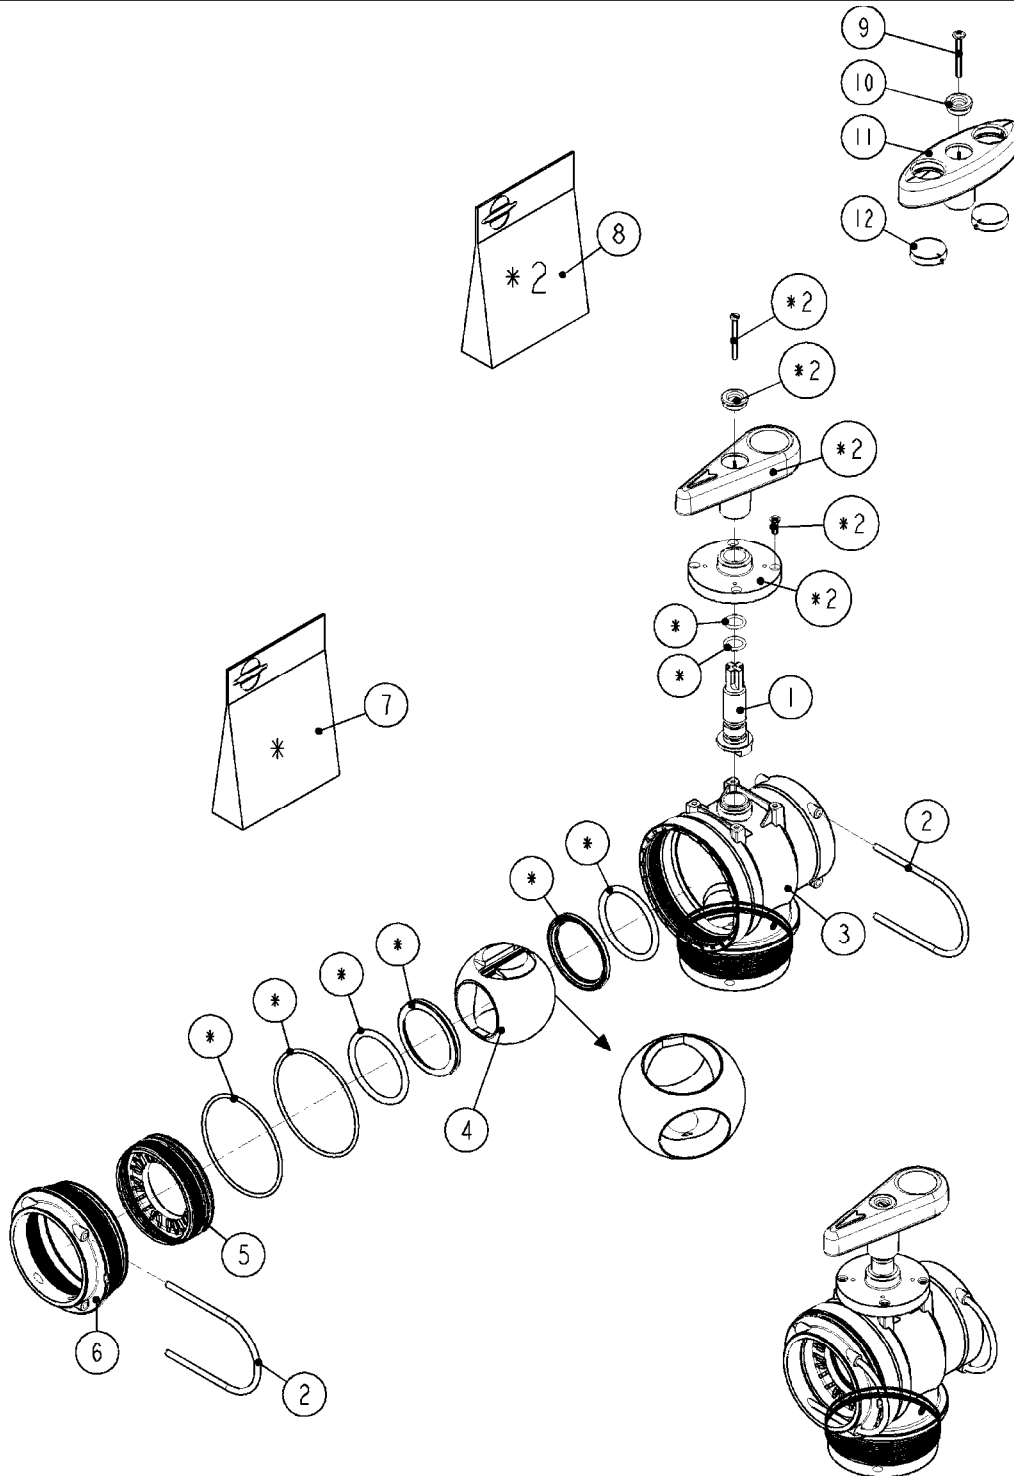

S93 SUCTION VALVE 05
B410-HIA, 01:02:13

S93 SUCTION VALVE 05
B410-HIA, 01:02:13

Page 1
Date 07.02.2020 9:07

Pos.	parts-n°	order qty	description
1	14039700	1	DRIVER
2	145997	1	FITT.DK S-93 FORK
3	322349	1	HOUSING F.3WAY VALVE-93 322327
4	390544	1	BALL FOR S93 VALVE, 3 HOLES
5	322354	1	THRUST PLATE F.3-WAY VALVES-93
6	322218	1	END CAP F.VALVE S-93
7	741726	1	REPAIR KIT F.S93 VALVE VIT.'02
8	741831	1	HANDLE KIT S93 SUCTION VALVE
9	440729	1	SCREW F. PLASTIC 4MM X40LG SS
10	334594	1	PLUG F.VALVE HANDLE BLACK
11	33514400	1	HANDLE FOR 2 ICONS 07
12	33514500	1	PLUG FOR HANDLE ,2 ICONS