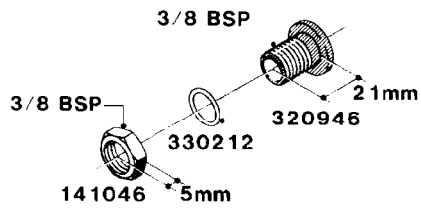

**L0050**

FITTINGS - HOSE CONNECTORS  
L0050-HIN, 01:01:16

Page 1

Date 07.02.2020 9:08

parts-n°	order qty	description
242594	1	O-RING D14 X 1.78 SCH.70-EPDM
320294	1	FITT.DK TEE 3/8X3/8HB X1/2"BSP
320305	1	FITT.DK HB 3/4'- 3/4' BSP
320386	1	FITT.DK TEE 3/8X3/8HB X3/8"BSP
320397	1	FITT.DK ELB 3/8"HB X 3/8" BSP
320401	1	FITT.DK TEE 1/2X1/2HB X1/2"BSP
320412	1	FITT.DK TEE 1/2X1/2HB X3/8'BSP
320423	1	FITT.DK ELB 1/2'HB X 3/8' BSP
320891	1	FITT.DK HB 3/8'- 3/8' BSP
320972	1	FITT.DK HB 5/16'- 1/4' BSP
322046	1	FITT.DK TEE 1/2X1/2HB X3/4'BSP
322048	1	FITT.DK TEE 3/4X3/4HB X3/4'BSP
330595	1	O-RING D24.6/D20X2.1 -3/4"
333137	1	FITT.DK CONN.1/2" F.NOZZ. DOUB
333141	1	FITT.DK CONN.1/2" F.NOZZ.SING
334041	1	FITT.DK CONN.3/4' F.NOZZ. SING
334042	1	FITT.DK CONN.3/4' F.NOZZ. DOUB
334195	1	FITT.DK ELB. 3/4"HB X 3/4"HB
10012103	1	FITT.PO.HB 1.25X1.50 IMB1012
10014003	1	FITT.PO.HB 1.25X1.25 IMB1010
10036903	1	FITT.PO.HB 1.50X1.50 IMB1212
28019303	1	FITTING HB ELB 3/4NPT-3/4HOSE
61016500	1	HOSE TAIL 3/4" 90°+RG CAP 3/4"
72026700	1	NOZZLE TUBE ADAPTER W/O-RING