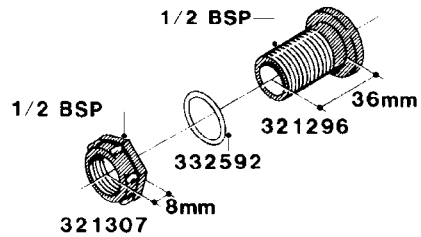

**L0050**

FITTINGS - HOSE CONNECTORS  
L0050-HIN, 01:01:16

Page 1

Date 07.02.2020 9:08

parts-n°	order qty	description
242594	1	O-RING D14 X 1.78 SCH.70-EPDM
320294	1	FITT.DK TEE 3/8X3/8HB X1/2"BSP
320305	1	FITT.DK HB 3/4'- 3/4' BSP
320386	1	FITT.DK TEE 3/8X3/8HB X3/8"BSP
320397	1	FITT.DK ELB 3/8"HB X 3/8" BSP
320401	1	FITT.DK TEE 1/2X1/2HB X1/2"BSP
320412	1	FITT.DK TEE 1/2X1/2HB X3/8'BSP
320423	1	FITT.DK ELB 1/2'HB X 3/8' BSP
320891	1	FITT.DK HB 3/8'- 3/8' BSP
320972	1	FITT.DK HB 5/16'- 1/4' BSP
322046	1	FITT.DK TEE 1/2X1/2HB X3/4'BSP
322048	1	FITT.DK TEE 3/4X3/4HB X3/4'BSP
330595	1	O-RING D24.6/D20X2.1 -3/4"
333137	1	FITT.DK CONN.1/2" F.NOZZ. DOUB
333141	1	FITT.DK CONN.1/2" F.NOZZ.SING
334041	1	FITT.DK CONN.3/4' F.NOZZ. SING
334042	1	FITT.DK CONN.3/4' F.NOZZ. DOUB
334195	1	FITT.DK ELB. 3/4"HB X 3/4"HB
10012103	1	FITT.PO.HB 1.25X1.50 IMB1012
10014003	1	FITT.PO.HB 1.25X1.25 IMB1010
10036903	1	FITT.PO.HB 1.50X1.50 IMB1212
28019303	1	FITTING HB ELB 3/4NPT-3/4HOSE
61016500	1	HOSE TAIL 3/4" 90°+RG CAP 3/4"
72026700	1	NOZZLE TUBE ADAPTER W/O-RING