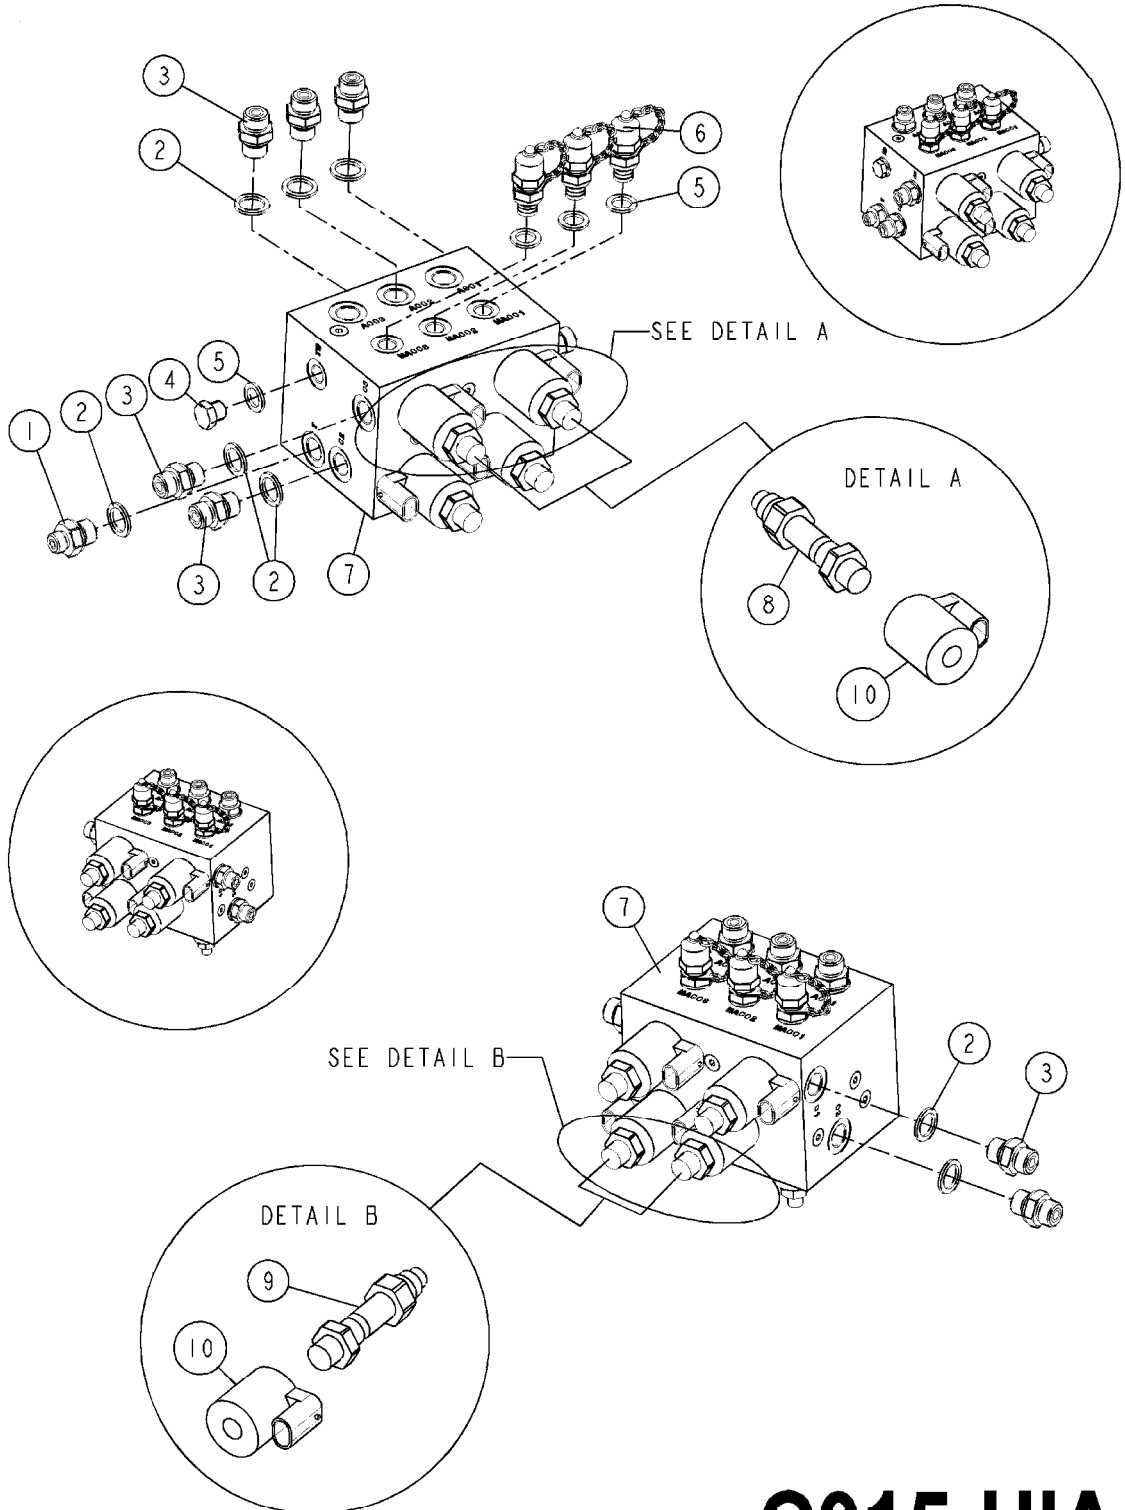

**C014-HIA**

DTZ HYD. BLOCK  
C014-HIA, 09:07:18

Page 1

Date 07.02.2020 9:08

Pos.	parts-n°	order qty	description
1	73024700	1	HYD. BLOCK DDZ SPAREPART
2	240866	1	DOWTYSEAL 3/8"
3	241404	1	DOWTY SEAL 1/4"
4	146790	1	PLUG 3/8" RG L=20 SS
5	23234300	1	HEX NIPPLE 3/8"-11/16"
6	23234500	1	HEX NIPPLE 1/4" - 9/16"
7	75586600	1	SOLENOID VALVE NC, + COIL
8	78216800	1	FLOW REGULATING VALVE, 3/4"
9	78217800	1	MAGNET VLV.MD1L-S3/10N-D12K8DT
10	450964	1	SCREW M5X30 F.CYLINDER
11	78222700	1	COIL W. AMP
12	78222800	1	SOLENOID VALVE NC, DOUBLE LOCK
13	14010400	1	PLUG 1/4" BSP