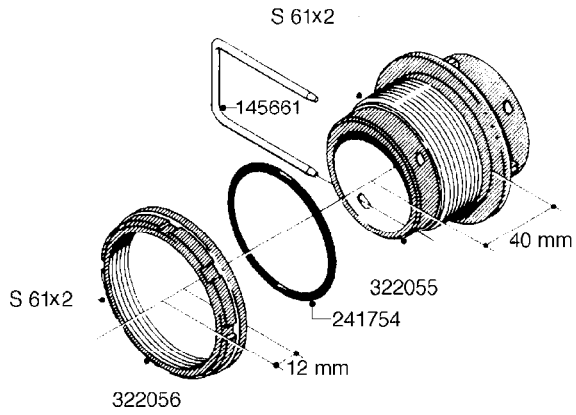

**L0080**

FITTINGS - S-53  
L0080-HIN, 12:09:17

Page 1

Date 07.02.2020 9:08

Pos.	parts-n°	order qty	description
1	145995	1	FITT.DK S-53 FORK
2	241973	1	O-RING Ø3 X 44.2 70 SHORES NITRIL NITRIL (BLACK)
2	242353	1	O-RING 3 X 44.2 VITON VITON (BROWN)
3	242109	1	O-RING D32.2x3.0 NITRIL (BLACK)
3	242354	1	O-RING D32.2X3.0 VITON VITON (BROWN)
4	322103	1	FITT.DK S-53 BULKHEAD
5	322107	1	FITT.DK S-53 BULKHEAD NUT
6	322110	1	FITT.DK S-53 ELB. 1/2" BSP
7	322352	1	FITT.DK S-53 TEE
8	334229	1	FITT.DK S-53 STR.3/4"
9	334260	1	GASKET F. S-53 BULKHEAD
10	334564	1	FITT.DK S-67 TO S-53 ADAPTER
11	391100	1	FITT.DK S-53THREAD INS.1/2"BSP
12	726463	1	FITT.DK S53 BULKHEAD W/GASKET
13	726552	1	FIT.DK S-53X90 1/2" BSP,O-RING
14	726556	1	FITT.DK S-53 HB 1/2" W/O-RING
15	726558	1	FITT.DK S53 STR. 3/4" W.ORING
16	726559	1	FITT DK. S-53 HB 1" W/O-RING
17	726568	1	FITT.DK.S-53 HB 1/2"90 W/O-RING
18	726570	1	FITT.DK S-53 ELB.3/4" W.ORING
19	726571	1	FITT.DK S-53 ELB.1", W ORING
20	726578	1	FITT.DK S53 PLUG WITH O-RING
21	728561	1	FITT.DK. S67M - S53F REDUCER