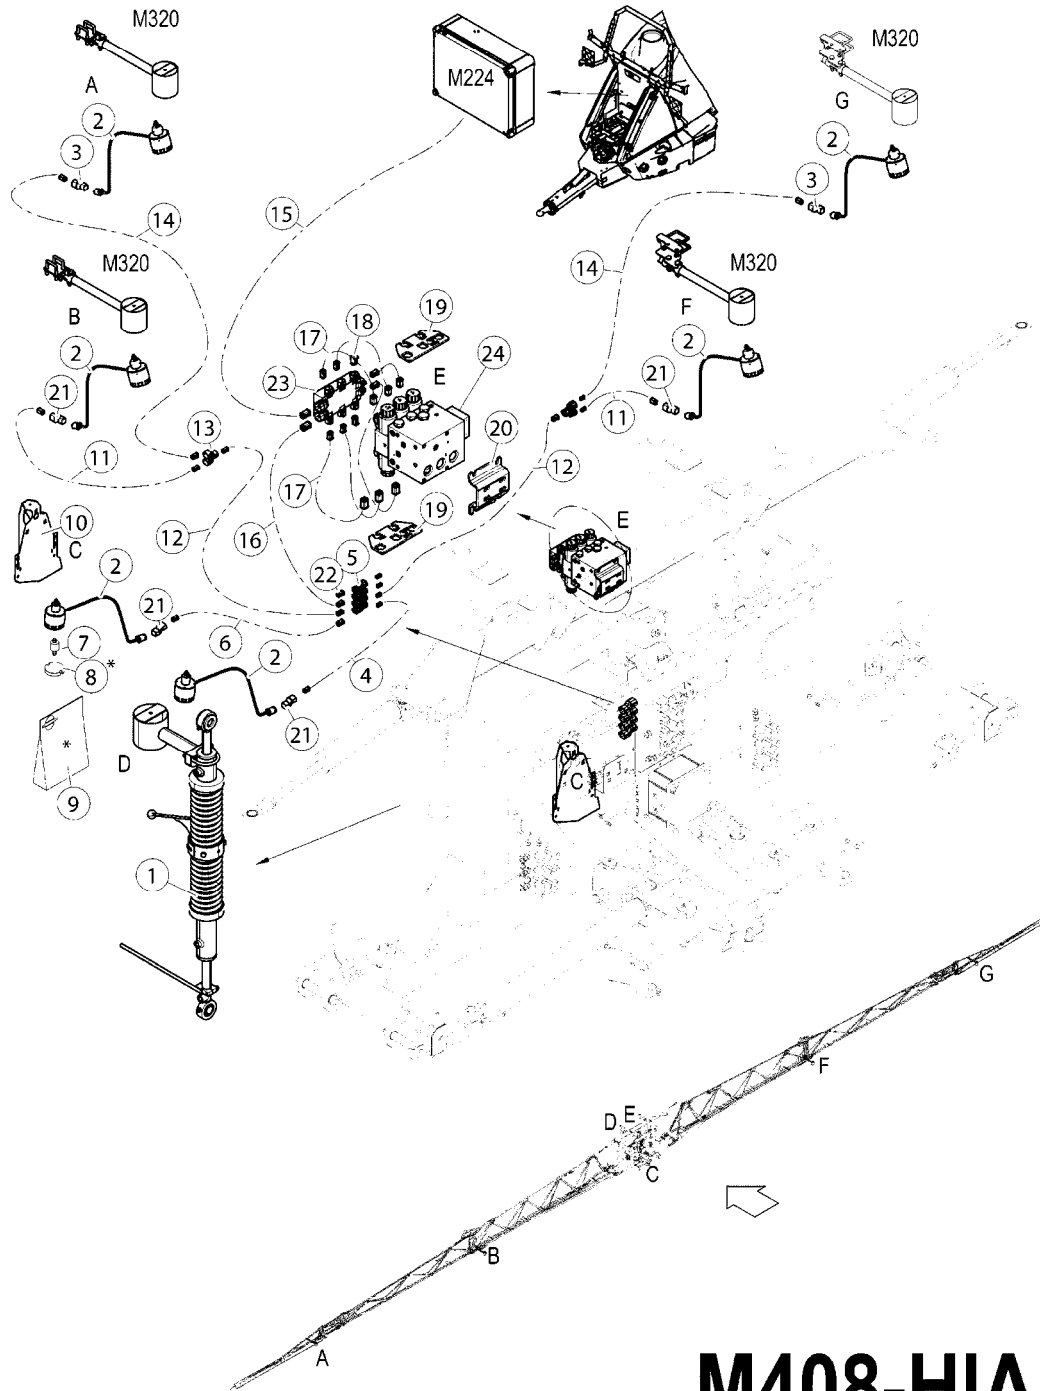

**M408-HIA**

NORAC UC5 AUTOTERRAIN TDZ  
M408-HIA, 10:02:16

Page 1

Date 07.02.2020 9:09

Pos.	parts-n°	order qty	description
1	78130700	1	CYLINDER 8IN LINEAR ROLL NORAC
2	26043700	1	SENSOR, NORAC, UC5, ULTRASONIC
3	26044400	1	NORAC UC5 - UC7 COUPLER 2-WAY/TERM.
4	26043200	1	CABLE UC5 NETWORK 14 AWG 1M
5	26043900	1	NORAC UC5 NETWORK COUPLER 8-WAY
6	26043200	1	CABLE UC5 NETWORK 14 AWG 1M
7	28050303	1	NORAC RUBBER TOP&BOLT F.SENSOR DIA.30MMX30MMX8MM
8	28086600	1	FOAM DISC F. SENSOR NORAC For Sensors before 2018
9	28097000	1	TRANSDUCER KIT F.US SENSOR For sensors before 2018
9	26084700	1	MESH KIT ULTRASONIC SENSOR For Sensors from 2018 and forward
10	61068000	1	NORAC SENSOR BRACKET, CENTER
11	26032600	1	CABLE UC5 NETWORK 14 AWG 10M
11	26044200	1	CABLE UC5 NETWORK 18 AWG 20M
11	26047100	1	CABLE UC5 NETWORK 14 AWG 1M
11	26049900	1	CABLE UC5 NETWORK 14 AWG 3M
11	26051100	1	CABLE UC5 NETWORK 14 AWG 5M
11	26051200	1	CABLE UC5 NETWORK 14 AWG 7M
11	26051300	1	CABLE UC5 NETWORK 14 AWG 15M
12	26043200	1	CABLE UC5 NETWORK 14 AWG 1M
13	26044100	1	NORAC UC5 NETWRK COUPLER 3-WAY
14	26044200	1	CABLE UC5 NETWORK 18 AWG 20M
14	26047100	1	CABLE UC5 NETWORK 14 AWG 1M
14	26049900	1	CABLE UC5 NETWORK 14 AWG 3M
14	26051100	1	CABLE UC5 NETWORK 14 AWG 5M
14	26051200	1	CABLE UC5 NETWORK 14 AWG 7M
14	26051300	1	CABLE UC5 NETWORK 14 AWG 15M
15	26045600	1	CABLE, UC5, 6P FEMALE JC L=10.5M
16	26043200	1	CABLE UC5 NETWORK 14 AWG 1M
17	26043300	1	CABLE UC5 VALVE 2PIN/2PIN DT
18	26043000	1	NORAC UC5 NETWORK 2 PIN PLUG
19	28153500	1	VALVE MODULE BRACKET PAIR
20	16320400	1	BRACKET F. NORAC BLOCK - RED
21	26043800	1	NORAC UC5 NETWORK COUPLER 2-WAY
22	26057900	1	UC5 NETWORK 6 PIN PLUG
23	26043500	1	NORAC UC5 VALVE MODULE
24	78219200	1	VALVE BLOCK 3 STATION