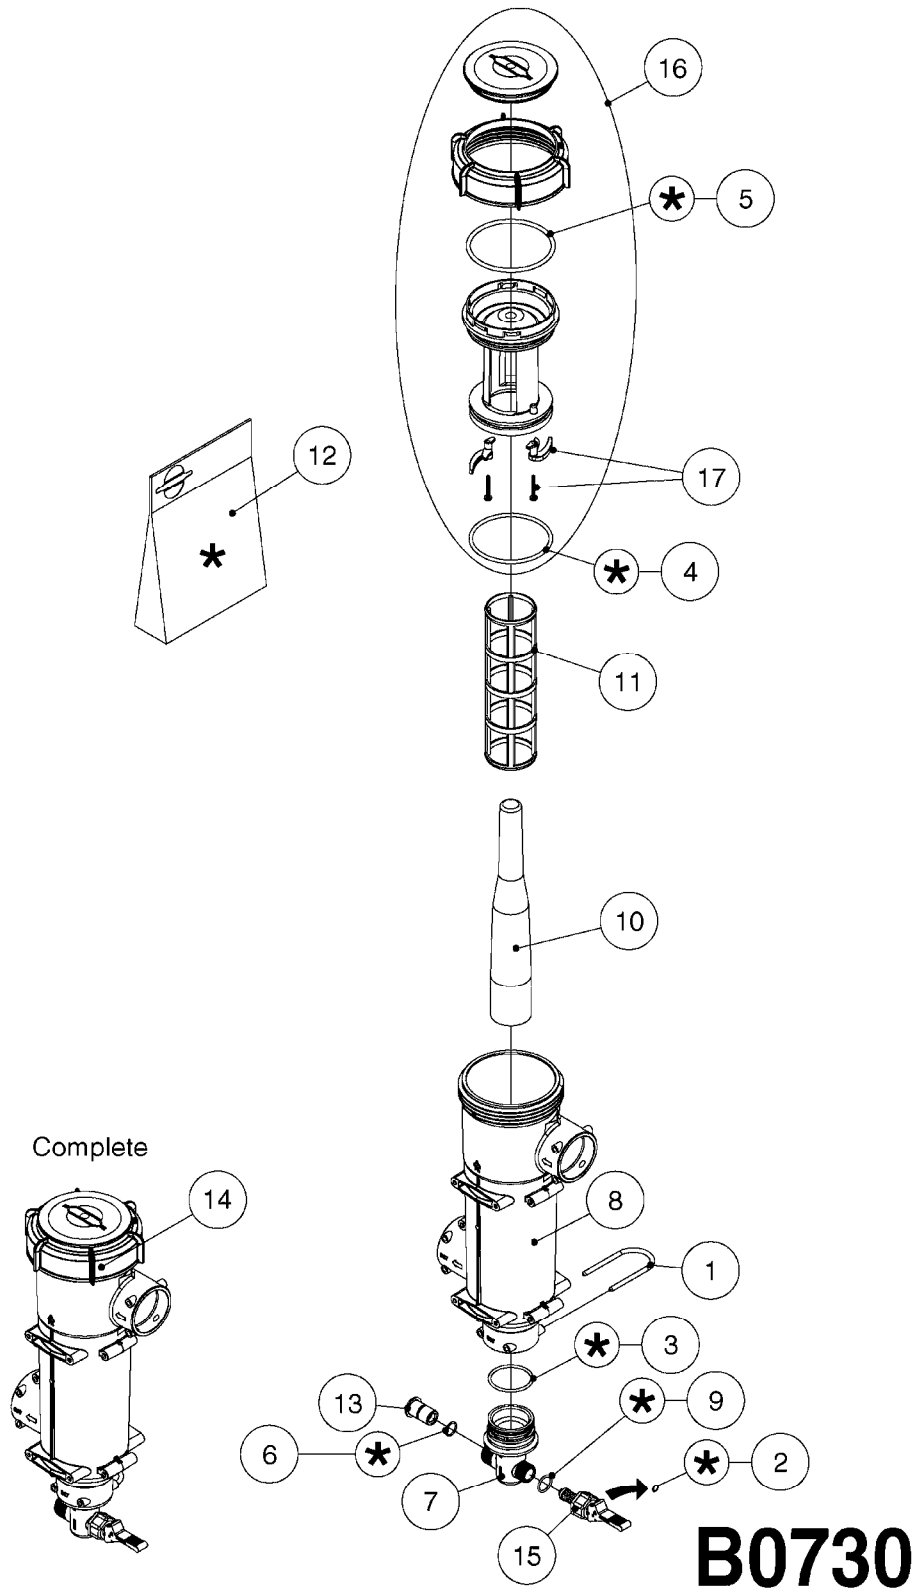

PRESSURE FILTER - CYCLONE
B0730-HIN, 01:01:16

Page 1
Date 07.02.2020 9:07

Pos.	parts-n°	order qty	description
1	145996	1	FITT.DK S-67 FORK
2	241323	1	O-RING D5.3X2.4 NITRIL
3	242353	1	O-RING 3 X 44.2 VITON
4	242565	1	O-RING Ø 85 X 4.0 SH70 VITON
5	242577	1	O-RING Ø 86 X 4.5 SH70 VITON
6	242594	1	O-RING D14 X 1.78 SCH.70-EPDM
7	322358	1	T-PIECE S67-1/2"-3/4"
8	322359	1	CYCLONE FILTER HOUSING
9	330315	1	O-RING D18.4/D13X.6
10	391093	1	CONE F. CYCLONE FILTER
11	61036000	1	FILTER ELEM.S93,100 MSH-YELLOW
11	615416	1	FILTER ELEM.S93,50 MESH-BLUE
11	72557200	1	FILTER ELEM.S93,80# CYCLONE
12	741827	1	SEAL KIT CYCLONE FILTER
13	39127500	1	VALVE SEAT D18/10 3/4"-1/2" 09
14	72281200	1	CYCLONE FILT.COMP. 80 MSH S67
14	72316500	1	CYCLONE FILT.COMP.50 MSH S67
14	72316600	1	CYCLONE FILT.COMP.100 MSH S67
15	72281300	1	VALVE BOOSTER/ON/OFF CYCLONE F
16	72352200	1	LID COMPLETE F. CYCLONE FILTER
17	74192900	1	FILTER LOCK PARTS - CYCLONE