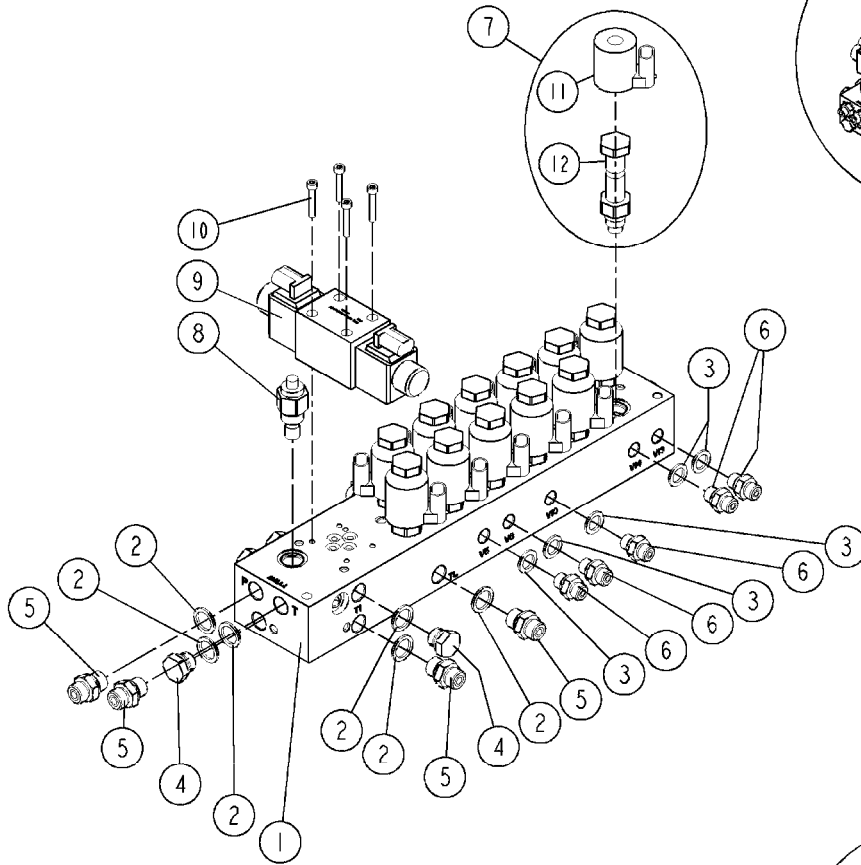

C014-HIA

DTZ HYD. BLOCK
C014-HIA, 09:07:18

Page 1

Date 07.02.2020 9:08

Pos.	parts-n°	order qty	description
1	73024700	1	HYD. BLOCK DDZ SPAREPART
2	240866	1	DOWTYSEAL 3/8"
3	241404	1	DOWTY SEAL 1/4"
4	146790	1	PLUG 3/8" RG L=20 SS
5	23234300	1	HEX NIPPLE 3/8"-11/16"
6	23234500	1	HEX NIPPLE 1/4" - 9/16"
7	75586600	1	SOLENOID VALVE NC, + COIL
8	78216800	1	FLOW REGULATING VALVE, 3/4"
9	78217800	1	MAGNET VLV.MD1L-S3/10N-D12K8DT
10	450964	1	SCREW M5X30 F.CYLINDER
11	78222700	1	COIL W. AMP
12	78222800	1	SOLENOID VALVE NC, DOUBLE LOCK
13	14010400	1	PLUG 1/4" BSP