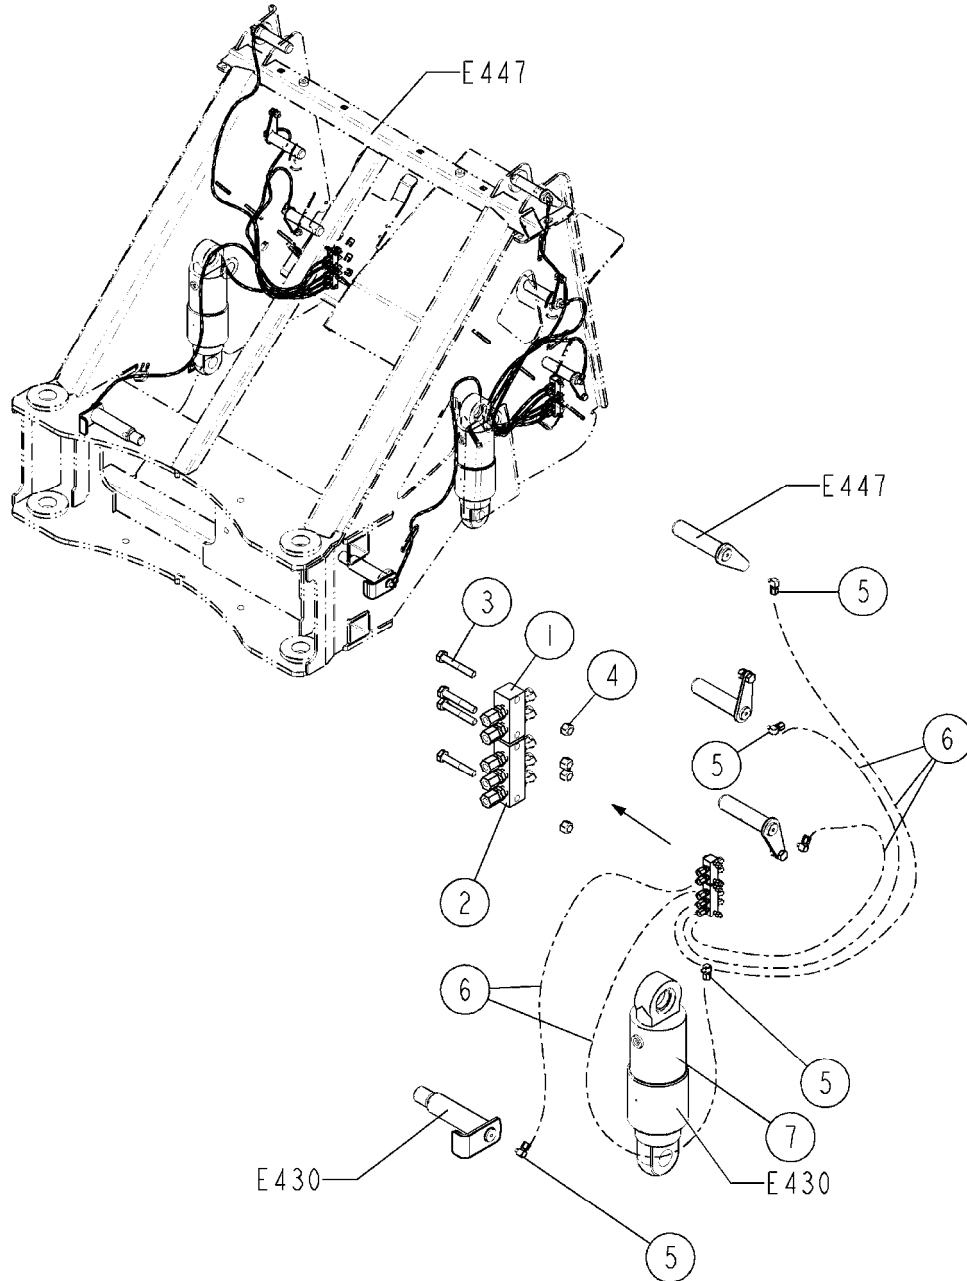

CM11 REAR CENTRAL GREASE
C238-HIA, 30:01:14

Page 0

Date 07.02.2020 9:08