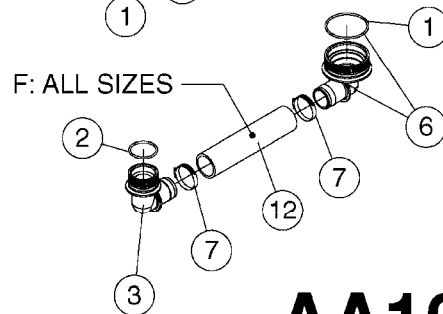

BOTTOM VIEW

TOP VIEW

**AA108**

Agroparts: [www.HARDI-INTERNATIONAL.com](http://www.HARDI-INTERNATIONAL.com)

COMMANDER 55/7000 FLUID SYS.  
PRESSURE  
AA108-HIN, 18:09:17

Page 1  
Date 07.02.2020 9:07

Pos.	parts-n°	order qty	description
1	145996	1	FITT.DK S-67 FORK
2	241973	1	O-RING Ø3 X 44.2 70 SHORES NITRIL NITRIL (BLACK)
2	242353	1	O-RING 3 X 44.2 VITON VITON (BROWN)
3	242020	1	O-RING 39.2 X 3 VITON
4	242109	1	O-RING D32.2x3.0 NITRIL (BLACK)
4	242354	1	O-RING D32.2X3.0 VITON VITON (BROWN)
5	322066	1	FITT.DK S-56 NUT
6	334151	1	FITT.DK S-61 ELB.1-1/4"110 DEG
7	334233	1	FITT.DK S-67 STR.1-1/2" RUBBER
8	334680	1	CLAMP HOSE PLASTIC 1"
9	726560	1	FITT.DK S-67 STR.1" W.O'RING
10	726561	1	FITT.DK S-67 STR.1-1/4" O-RING
11	726571	1	FITT.DK S-53 ELB.1", W ORING
12	726572	1	FITT.DK S-67 1" ELBOW 90 ASSY.
13	726573	1	FITT. S67 5/4" 90° W/O-RING
14	28030003	1	CLAMP HOSE GEAR P1" 6716
15	28030103	1	CLAMP HOSE GEAR P5/4-S1.5"6724
16	72433000	1	FITT.S67 1" 45° W/O-RING
17	72433100	1	FITT.DK S-67 45° 1-1/4"W/ORING
18	72433200	1	FITT.S67 1-1/2" 45°PVC W/O-RING
19	72819300	1	CHECK VALVE S67 2012 NO THREAD
20	92702703	1	HOSE PVC SUCT GRAY 2"
21	92712403	1	HOSE R X1" X300PSI WP X0012"
22	92734403	1	HOSE R X5/4" X200PSI WP X0012"
23	92736503	1	HOSE R X1.5" X200PSI WP X0012"