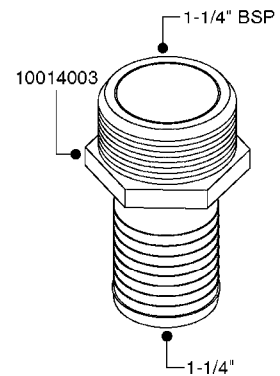

L0050

FITTINGS - HOSE CONNECTORS
L0050-HIN, 01:01:16

Page 1

Date 07.02.2020 9:08

parts-n°	order qty	description
242594	1	O-RING D14 X 1.78 SCH.70-EPDM
320294	1	FITT.DK TEE 3/8X3/8HB X1/2"BSP
320305	1	FITT.DK HB 3/4'- 3/4' BSP
320386	1	FITT.DK TEE 3/8X3/8HB X3/8"BSP
320397	1	FITT.DK ELB 3/8"HB X 3/8" BSP
320401	1	FITT.DK TEE 1/2X1/2HB X1/2"BSP
320412	1	FITT.DK TEE 1/2X1/2HB X3/8'BSP
320423	1	FITT.DK ELB 1/2'HB X 3/8' BSP
320891	1	FITT.DK HB 3/8'- 3/8' BSP
320972	1	FITT.DK HB 5/16'- 1/4' BSP
322046	1	FITT.DK TEE 1/2X1/2HB X3/4'BSP
322048	1	FITT.DK TEE 3/4X3/4HB X3/4'BSP
330595	1	O-RING D24.6/D20X2.1 -3/4"
333137	1	FITT.DK CONN.1/2" F.NOZZ. DOUB
333141	1	FITT.DK CONN.1/2" F.NOZZ.SING
334041	1	FITT.DK CONN.3/4' F.NOZZ. SING
334042	1	FITT.DK CONN.3/4' F.NOZZ. DOUB
334195	1	FITT.DK ELB. 3/4"HB X 3/4"HB
10012103	1	FITT.PO.HB 1.25X1.50 IMB1012
10014003	1	FITT.PO.HB 1.25X1.25 IMB1010
10036903	1	FITT.PO.HB 1.50X1.50 IMB1212
28019303	1	FITTING HB ELB 3/4NPT-3/4HOSE
61016500	1	HOSE TAIL 3/4" 90°+RG CAP 3/4"
72026700	1	NOZZLE TUBE ADAPTER W/O-RING