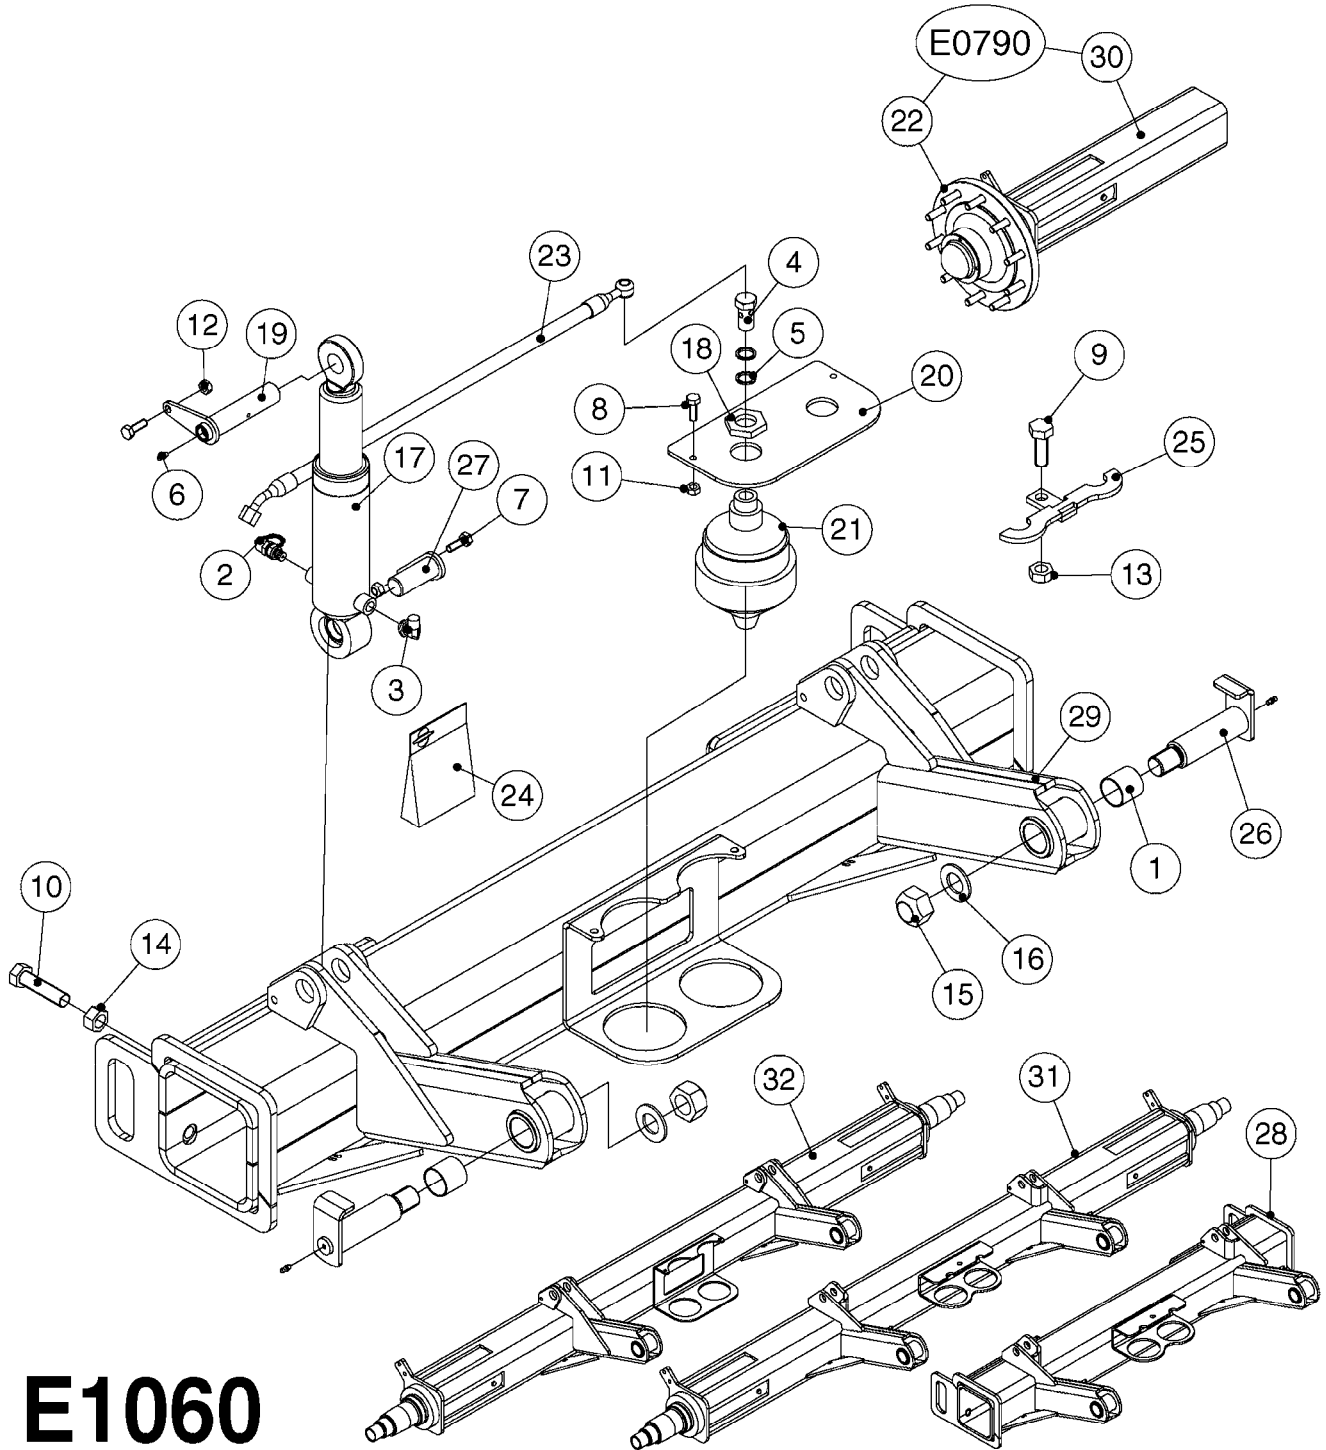

E1060

COMMANDER 4400-7000 SUSPENDED
AXLE
E1060-HIN, 02:04:19

Page 1
Date 07.02.2020 9:08

Pos.	parts-n°	order qty	description
1	210863	1	BUSHING DU FLNG. D40/44 L=26 4400 & 4500
1	210865	1	BUSHING 40mm40mm DU 5500, 6600 & 7000
2	231955	1	NIPPLE F. PRESS GAUGE 1/4" BSP
3	232278	1	NIPPLE 3/8"/90° W. UNION NUT 4400 & 4500 BSP
3	232293	1	ELBOW 90° 1/2"x1/2" 5500, 6600 & 7000 BSP
3	23232500	1	HYD.FIT. M-M 90° 3/8"-11/16" 4400 & 4500 ORFS
3	23242100	1	HYD.FIT. M-M 90° 1/2"-13/16" 5500, 6600 & 7000 ORFS
4	232291	1	BANJO BOLT 1/2" BSP
5	241356	1	DOWTYSEAL 1/2"
6	283699	1	GREASE NIPPLE M6X1
7	421002	1	BOLT HEX 8.8 DEL M10X30 FT DIN933 4400 & 4500
7	421105	1	M10X45 MACHINE SCREW STAINLESS 5500, 6600 & 7000
8	421046	1	BOLT HEX M8X25/25 A2 SS DIN933 5500, 6600 & 7000
9	430581	1	BOLT HEX 8.8 DEL M16X40 FT 4400 & 4500
10	430920	1	BOLT HEX M20x80MM
11	460143	1	SELF LOCK NUT M8 SST A2 DIN985 5500, 6600 & 7000
12	460423	1	NUT HEX M10X1.50 LOCK DIN985A2 SS
13	460585	1	LOCKING NUT M16 DIN985 A2 SS 4400 & 4500
14	461228	1	NUT HEX M20
15	461316	1	NUT HEX LOCK M30X3.5 DIN 985
16	471131	1	WASHER, M30, Ø56/31.0X 4.0, SS
17	781136	1	HYDRAULIC SHOCK NCM4400 SUSP. 4400 & 4500
17	781137	1	HYDRAULIC SHOCK NCM6600 SUSP. 5500, 6600 & 7000
18	14022800	1	NUT M33-1.5/NV=55/L=8
19	14044000	1	PIN Ø35 L=165 DELTA 5500, 6600 & 7000
19	61030800	1	PIN Ø30/L=127 4400 & 4500
20	16155600	1	ACCUMULATOR MT. PLATE 6600 5500, 6600 & 7000
21	28023900	1	ACCUMULATOR 0.75L/70 BAR CM"05 4400 & 4500
21	28059400	1	ACCUMULATOR NCM6600 SUSPENSION 5500, 6600 & 7000
22	28045703	1	HUB ASSY 10-13.19-11.02 25000#
23	28051600	1	HYD. HOSE 3/8" L=745 OML45°/BA 4400 & 4500 BSP
23	28060300	1	HYD. HOSE 1/2" L=710 OML45°/BA 5500, 6600 & 7000 BSP
23	78561500	1	HY.HO.3/8"L= 745 45°-1/2BAN 4400 & 4500 ORFS
23	78570700	1	HY.HO.1/2"L= 795 BAN-45° 5500, 6600 & 7000 ORFS
24	28064100	1	GASKET SET FOR CYL. 781136 4400 & 4500