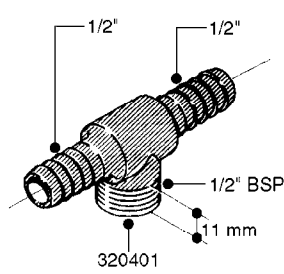

L0050

FITTINGS - HOSE CONNECTORS
L0050-HIN, 01:01:16

Page 1

Date 07.02.2020 9:08

parts-n°	order qty	description
242594	1	O-RING D14 X 1.78 SCH.70-EPDM
320294	1	FITT.DK TEE 3/8X3/8HB X1/2"BSP
320305	1	FITT.DK HB 3/4'- 3/4' BSP
320386	1	FITT.DK TEE 3/8X3/8HB X3/8"BSP
320397	1	FITT.DK ELB 3/8"HB X 3/8" BSP
320401	1	FITT.DK TEE 1/2X1/2HB X1/2"BSP
320412	1	FITT.DK TEE 1/2X1/2HB X3/8'BSP
320423	1	FITT.DK ELB 1/2'HB X 3/8' BSP
320891	1	FITT.DK HB 3/8'- 3/8' BSP
320972	1	FITT.DK HB 5/16'- 1/4' BSP
322046	1	FITT.DK TEE 1/2X1/2HB X3/4'BSP
322048	1	FITT.DK TEE 3/4X3/4HB X3/4'BSP
330595	1	O-RING D24.6/D20X2.1 -3/4"
333137	1	FITT.DK CONN.1/2" F.NOZZ. DOUB
333141	1	FITT.DK CONN.1/2" F.NOZZ.SING
334041	1	FITT.DK CONN.3/4' F.NOZZ. SING
334042	1	FITT.DK CONN.3/4' F.NOZZ. DOUB
334195	1	FITT.DK ELB. 3/4"HB X 3/4"HB
10012103	1	FITT.PO.HB 1.25X1.50 IMB1012
10014003	1	FITT.PO.HB 1.25X1.25 IMB1010
10036903	1	FITT.PO.HB 1.50X1.50 IMB1212
28019303	1	FITTING HB ELB 3/4NPT-3/4HOSE
61016500	1	HOSE TAIL 3/4" 90°+RG CAP 3/4"
72026700	1	NOZZLE TUBE ADAPTER W/O-RING