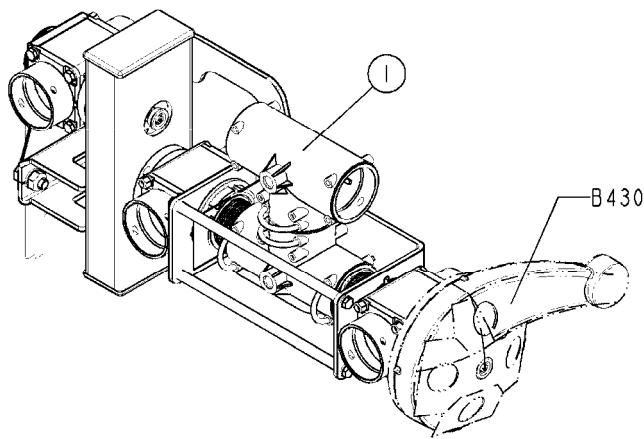

SMART VALVE S67 (11)
B418-HIA, 31:08:15

B418