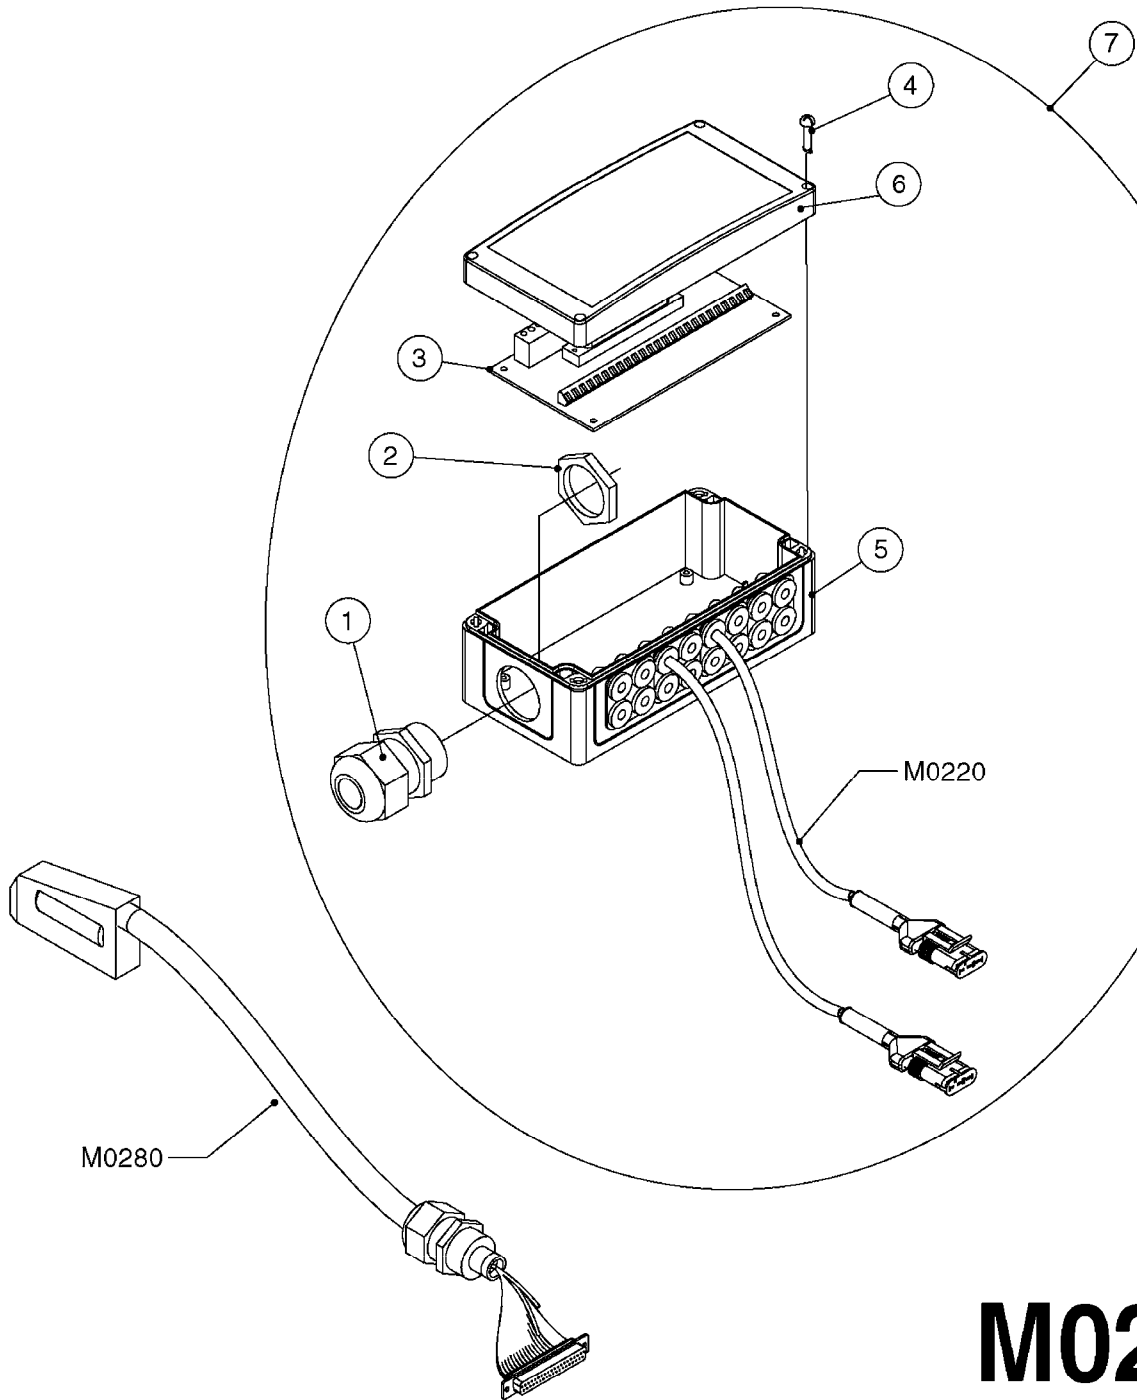

**M0220**

CABLES  
M0220-HIN, 12:05:18

Page 1  
Date 07.02.2020 9:09

Pos.	parts-n°	order qty	description
1	262150	1	SCREW ASSM.FOR D-SUB PLUG
2	26004900	1	CABLE FEM/MALE 37P L=9.5M
3	26005900	1	WIRE 37/37 POLE DAH/JOB COM
4	26006000	1	LEAD F AMP SUPERSEAL 3 WAYS L1,5M
4	26006100	1	CABLE L = 5.00M, AMP, MALE, 3P
4	26007000	1	CABLE L = 0.20M, AMP, MALE, 3P
4	26007100	1	CABLE L = 9.00M, AMP, MALE, 3P
4	26007200	1	CABLE 3POL AMP FEMALE L13M
5	26006200	1	CABLE L = 4.50M, AMP, MALE, 2P
5	26006300	1	CABLE L = 0.50M, AMP, MALE, 2P
5	26006400	1	CABLE L = 0.75M, AMP, MALE, 2P
5	26006500	1	CABLE L = 1.50M, AMP, MALE, 2P
5	26006600	1	CABLE L = 9.00M, AMP, MALE, 2P
6	26006700	1	CABLE L = 0.12M, AMP, FEMALE, 2P
7	26006800	1	CABLE L = 1.00M, AMP, FEMALE, 2P
8	26007300	1	CABLE L = 1.00M, AMP, FEMALE, 3P
9	26007400	1	CABLE L = 3.00M, AMP, EXT, 3P
9	26009800	1	CABLE L = 0.50M, AMP, EXT, 2P
10	26007500	1	CABLE FEM/FEM 15P L=3.5M
11	26016900	1	CABLE DB25M - DB25F L=8.5m
12	72450600	1	CAP F. AMP SUPER SEAL 2P PLUG
13	72450700	1	CAP F. AMP SUPER SEAL 3P PLUG
14	72450800	1	CAP F. AMP SUPER SEAL 4P PLUG