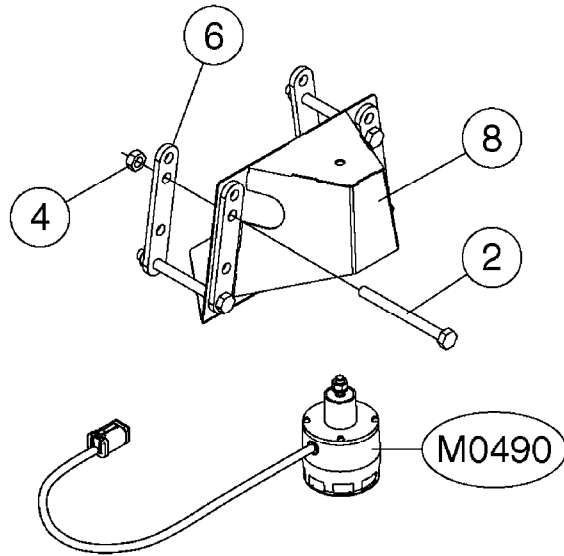

M0500

NORAC UC7 SENSOR BRACKETS
M0500-HIN, 26:06:17

Page 1
Date 07.02.2020 9:09

Pos.	parts-n°	order qty	description
1	421164	1	BOLT HEX 8.8 DEL M10X70
2	421212	1	BOLT HEX 8.8 DEL M10X110 FT
3	421218	1	BOLT HEX 8.8 DEL M10X90
4	460423	1	NUT HEX M10X1.50 LOCK DIN985A2 SS
5	471122	1	WASHER, M10, Ø20/10.5X 2.0, SS
6	16204203	1	NORAC SENSOR BRKT BACKER, MAIN LIFT, RED
7	16213603	1	PLATE, 1/4", FLAT, 25X86, 2 HOLE RED
8	63047703	1	NORAC SENSOR BRKT, MAIN LIFT, RED
9	63052503	1	NORAC TALL SENSOR BRKT, DTZ, RED
10	63052603	1	NORAC SENSOR BRKT, DTZ, RED