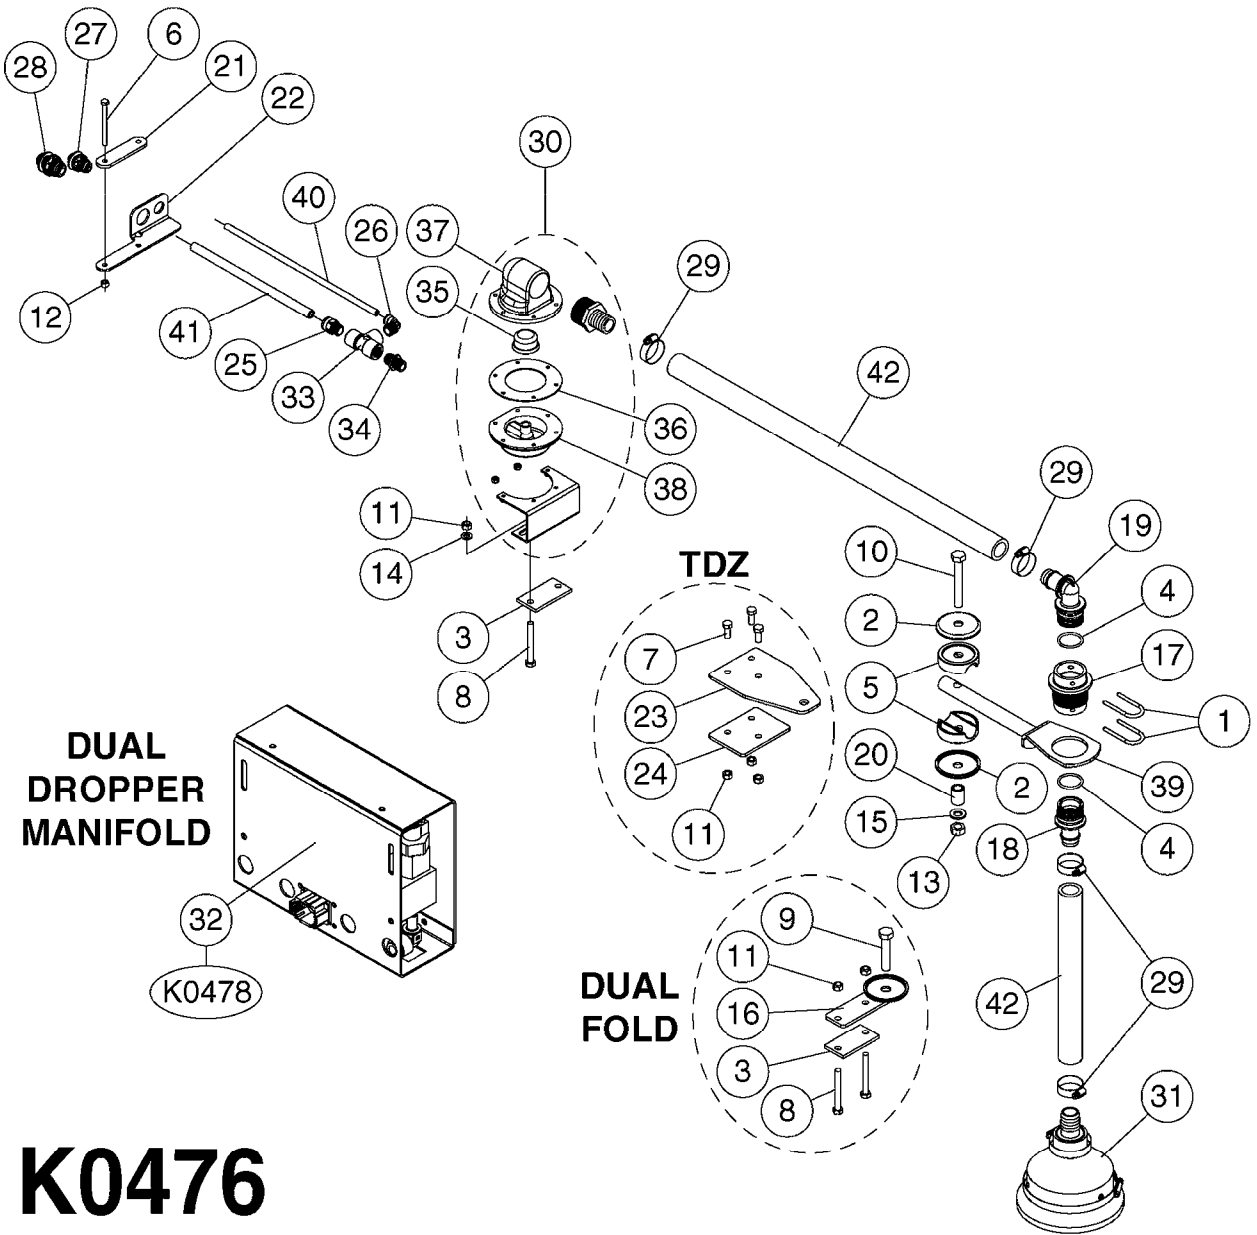

K0476

FOAM MARKER - DROPPER RICHWAY
K0476-HIN, 26:02:18

Pos.	parts-n°	order qty	description
1	145995	1	FITT.DK S-53 FORK
2	160775	1	WASHER F. FRICTION PLATE
3	172664	1	FLATBAR BACKING PLATE
4	242109	1	O-RING D32.2x3.0
4	242354	1	O-RING D32.2X3.0 VITON
5	330831	1	FRICTION PLATE
6	410605	1	BOLT HEX 8.8 DEL M6X80
7	420582	1	BOLT HEX 8.8 DEL M8X20 FT A2
8	421201	1	BOLT HEX 8.8 DEL M8X70
9	430323	1	BOLT HEX 8.8 DEL M12X60
10	430924	1	BOLT HEX 8.8 DEL M12 X 85
11	460143	1	SELF LOCK NUT M8 SST A2 DIN985
12	460261	1	NUT HEX M6X1.00 LOCK DIN985 A2 SS
13	460703	1	NUT HEX M12X1.75 LOCK DIN985A2 SS
14	471126	1	WASHER, M8, Ø16/ 8.4X 1.6, SS
15	471127	1	WASHER, M12, Ø24/13X24X2.5 SS
16	611671	1	BREAK AWAY HOLDER F-MARKER
17	726463	1	FITT.DK S53 BULKHEAD W/GASKET
18	726559	1	FITT DK. S-53 HB 1" W/O-RING
19	726571	1	FITT.DK S-53 ELB.1", W ORING
20	14103900	1	BUSHING Ø19/Ø13 L=26.5 SPC/FTZ BOOMS ONLY
21	16022403	1	BRACKET 60MM TUBE
22	16162903	1	BRKT, FOAM LINE DISCONNECT
23	16169803	1	BRACKET, TDZ FOAM MARKER MOUNT
24	16170003	1	PLATE, TDZ FOAM MARKER MOUNT BACKER
25	23004303	1	FITT, 3/8"NPT-3/8"TUBE-PTC
26	23004403	1	FITT, 3/8"NPT-1/4"90-PTC
27	23004503	1	FITT, BULKHEAD-1/4" TUBE-PTC
28	23004603	1	FITT, BULKHEAD-3/8" TUBE-PTC
29	28030003	1	CLAMP HOSE GEAR P1" 6716
30	28064903	1	FOAMHEAD ASSEMBLY, RICHWAY
31	28065003	1	COLLECTOR HEAD ASSY, RICHWAY
32	28065103	1	DUAL DROP MANIFOLD, RICHWAY
33	28066303	1	FITT, BANJO, 3/8" TEE
34	28066403	1	FITT, BANJO, 3/8"-3/8" STR NIP
35	28087803	1	3/8" FOAMHEAD SCREEN, FOAM MARKER, RICHWAY
36	28087903	1	FOAMHEAD GASKET, FOAM MARKER, RICHWAY
37	28088003	1	FOAMHEAD TOP HOUSING, FOAM MARKER, RICHWAY
38	28088103	1	FOAMHEAD BOTTOM HOUSING, FOAM MARKER, RICHWAY
39	61065900	1	BRACKET FOR FOAM DROPPER, S53
40	92703303	1	HOSE LLDPE .25"X.17"X12" BLACK
41	92703403	1	HOSE LLDPE .38"X.25"X12" BLACK
42	92712403	1	HOSE R X1" X300PSI WP X0012"