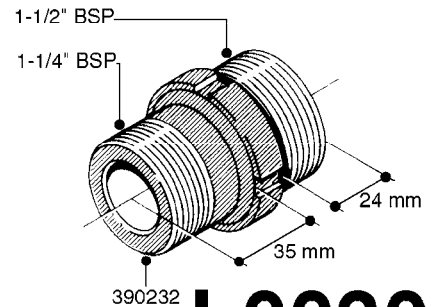

FITTINGS - HEXAGON NIPPLES
L0030-HIN, 01:01:16

Page 0
Date 07.02.2020 9:08

L0030