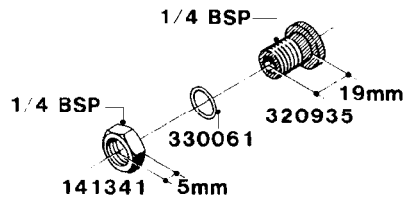

**L0050**

FITTINGS - HOSE CONNECTORS  
L0050-HIN, 01:01:16

Page 1

Date 07.02.2020 9:08

parts-n°	order qty	description
242594	1	O-RING D14 X 1.78 SCH.70-EPDM
320294	1	FITT.DK TEE 3/8X3/8HB X1/2"BSP
320305	1	FITT.DK HB 3/4'- 3/4' BSP
320386	1	FITT.DK TEE 3/8X3/8HB X3/8"BSP
320397	1	FITT.DK ELB 3/8"HB X 3/8" BSP
320401	1	FITT.DK TEE 1/2X1/2HB X1/2"BSP
320412	1	FITT.DK TEE 1/2X1/2HB X3/8'BSP
320423	1	FITT.DK ELB 1/2'HB X 3/8' BSP
320891	1	FITT.DK HB 3/8'- 3/8' BSP
320972	1	FITT.DK HB 5/16'- 1/4' BSP
322046	1	FITT.DK TEE 1/2X1/2HB X3/4'BSP
322048	1	FITT.DK TEE 3/4X3/4HB X3/4'BSP
330595	1	O-RING D24.6/D20X2.1 -3/4"
333137	1	FITT.DK CONN.1/2" F.NOZZ. DOUB
333141	1	FITT.DK CONN.1/2" F.NOZZ.SING
334041	1	FITT.DK CONN.3/4' F.NOZZ. SING
334042	1	FITT.DK CONN.3/4' F.NOZZ. DOUB
334195	1	FITT.DK ELB. 3/4"HB X 3/4"HB
10012103	1	FITT.PO.HB 1.25X1.50 IMB1012
10014003	1	FITT.PO.HB 1.25X1.25 IMB1010
10036903	1	FITT.PO.HB 1.50X1.50 IMB1212
28019303	1	FITTING HB ELB 3/4NPT-3/4HOSE
61016500	1	HOSE TAIL 3/4" 90°+RG CAP 3/4"
72026700	1	NOZZLE TUBE ADAPTER W/O-RING