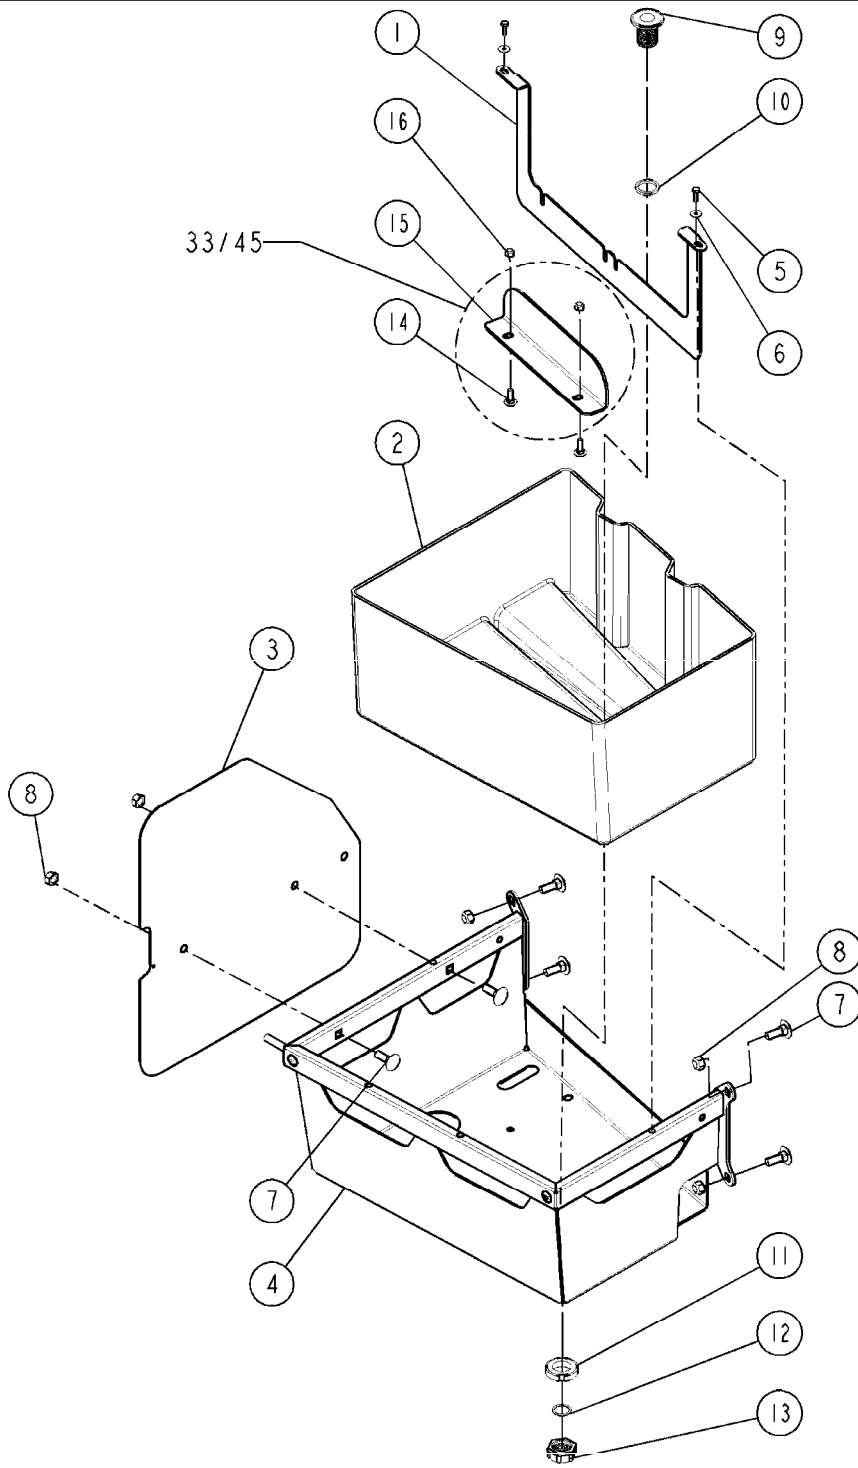

CHEMLOCKER
E445-HIA, 07:02:14