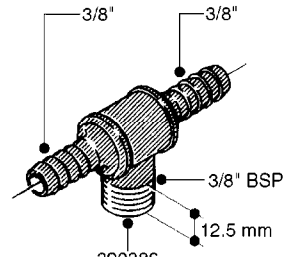

L0050

FITTINGS - HOSE CONNECTORS
L0050-HIN, 01:01:16

Page 1

Date 07.02.2020 9:08

parts-n°	order qty	description
242594	1	O-RING D14 X 1.78 SCH.70-EPDM
320294	1	FITT.DK TEE 3/8X3/8HB X1/2"BSP
320305	1	FITT.DK HB 3/4'- 3/4' BSP
320386	1	FITT.DK TEE 3/8X3/8HB X3/8"BSP
320397	1	FITT.DK ELB 3/8"HB X 3/8" BSP
320401	1	FITT.DK TEE 1/2X1/2HB X1/2"BSP
320412	1	FITT.DK TEE 1/2X1/2HB X3/8'BSP
320423	1	FITT.DK ELB 1/2'HB X 3/8' BSP
320891	1	FITT.DK HB 3/8'- 3/8' BSP
320972	1	FITT.DK HB 5/16'- 1/4' BSP
322046	1	FITT.DK TEE 1/2X1/2HB X3/4'BSP
322048	1	FITT.DK TEE 3/4X3/4HB X3/4'BSP
330595	1	O-RING D24.6/D20X2.1 -3/4"
333137	1	FITT.DK CONN.1/2" F.NOZZ. DOUB
333141	1	FITT.DK CONN.1/2" F.NOZZ.SING
334041	1	FITT.DK CONN.3/4' F.NOZZ. SING
334042	1	FITT.DK CONN.3/4' F.NOZZ. DOUB
334195	1	FITT.DK ELB. 3/4"HB X 3/4"HB
10012103	1	FITT.PO.HB 1.25X1.50 IMB1012
10014003	1	FITT.PO.HB 1.25X1.25 IMB1010
10036903	1	FITT.PO.HB 1.50X1.50 IMB1212
28019303	1	FITTING HB ELB 3/4NPT-3/4HOSE
61016500	1	HOSE TAIL 3/4" 90°+RG CAP 3/4"
72026700	1	NOZZLE TUBE ADAPTER W/O-RING