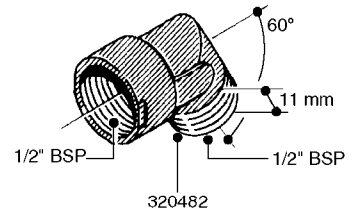

FITTINGS - HEXAGON NIPPLES  
L0030-HIN, 01:01:16

Page 0  
Date 07.02.2020 9:08

**L0030**

FITTINGS - HEXAGON NIPPLES  
L0030-HIN, 01:01:16

Page 1  
Date 07.02.2020 9:08

parts-n°	order qty	description
10015303	1	FITT.PO.HN 1.00X1.00 M1000
10425003	1	FITT.PO.HN 1.25X1.00 MCPHEE
320132	1	FITT.DK HN 1" BSP
320176	1	FITT.DK HN 3/8"X1/2" BSP
320445	1	FITT.DK HN 1/4"X3/8" BSP
320655	1	FITT.DK HN 1/2"-1/2" BSP
320692	1	FITT.DK HN 3/8'BSPX1/4'NPT
320703	1	FITT.DK HN 3/8BSP X1/2 &1/4NPT
320725	1	FITT.DK NIPPLE 3/8"-3/8" BSP
320902	1	FITT.DK HN 3/8'X 1/4' BSP
390232	1	FITT.DK HN 1-1/2' X 1-1/4' BSP
390276	1	FITT.DK HN 1'BSP