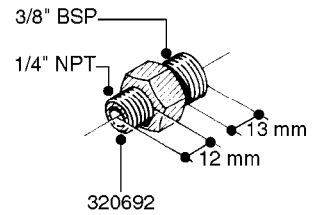

FITTINGS - HEXAGON NIPPLES  
L0030-HIN, 01:01:16

Page 0  
Date 07.02.2020 9:08

**L0030**

FITTINGS - HEXAGON NIPPLES  
L0030-HIN, 01:01:16

Page 1  
Date 07.02.2020 9:08

parts-n°	order qty	description
10015303	1	FITT.PO.HN 1.00X1.00 M1000
10425003	1	FITT.PO.HN 1.25X1.00 MCPHEE
320132	1	FITT.DK HN 1" BSP
320176	1	FITT.DK HN 3/8"X1/2" BSP
320445	1	FITT.DK HN 1/4"X3/8" BSP
320655	1	FITT.DK HN 1/2"-1/2" BSP
320692	1	FITT.DK HN 3/8'BSPX1/4'NPT
320703	1	FITT.DK HN 3/8BSP X1/2 &1/4NPT
320725	1	FITT.DK NIPPLE 3/8"-3/8" BSP
320902	1	FITT.DK HN 3/8'X 1/4' BSP
390232	1	FITT.DK HN 1-1/2' X 1-1/4' BSP
390276	1	FITT.DK HN 1'BSP