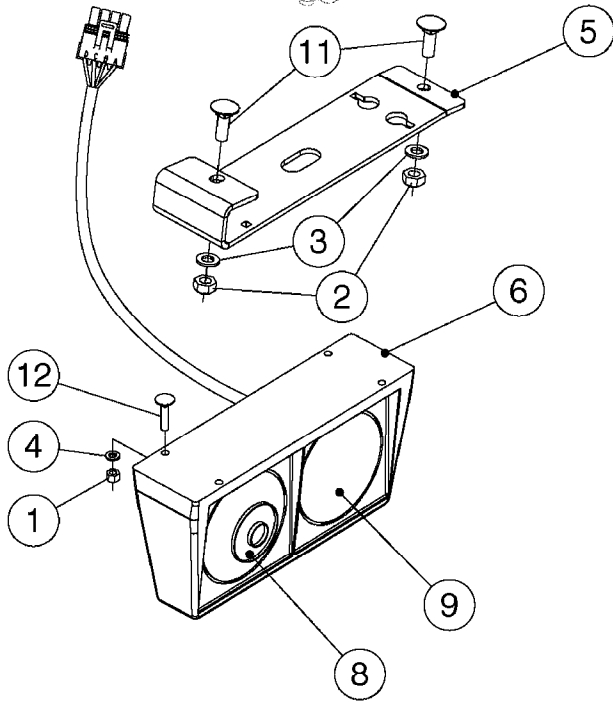

13 COMPLETE ASSEMBLY

COMPLETE ASSEMBLIES
WHOLEGOODS ITEMS

M0165

TRAFFIC LIGHT KIT - DTZ
M0165-HIN, 05:11:18

Page 1
Date 07.02.2020 9:09

Pos.	parts-n°	order qty	description
1	460261	1	NUT HEX M6X1.00 LOCK DIN985 A2 SS
2	460423	1	NUT HEX M10X1.50 LOCK DIN985A2 SS
3	471122	1	WASHER, M10, Ø20/10.5X 2.0, SS
4	471125	1	WASHER M6U 6.4X14X1.2,A2 SS
5	16218503	1	PLATE, FOLDED, 3/16",80X376, RED
6	26004903	1	TAIL LIGHT GREEN WIRE LH
6	26005003	1	TAIL LIGHT YELLOW WIRE RH
7	26005103	1	PLUG 7-PIN AG TAIL LIGHT
8	26016903	1	LENS AMBER
9	26017003	1	LENS RED
10	26032703	1	HARNES COMPLETE, TAIL LIGHT, 2013
11	44074300	1	BOLT CARRIAGE M10x30 SS
12	44077200	1	BOLT, CARRIAGE, M6X30 DIN603 SS
13	70140303	1	TAIL LIGHT KIT, DTZ INCLUDES 16226203 PLATE F.DTZ CENTER