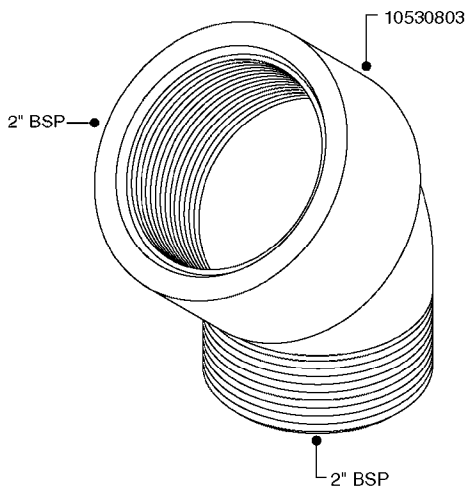

FITTINGS - HEXAGON NIPPLES  
L0030-HIN, 01:01:16

Page 0  
Date 07.02.2020 9:08

**L0030**

FITTINGS - HEXAGON NIPPLES  
L0030-HIN, 01:01:16

Page 1  
Date 07.02.2020 9:08

parts-n°	order qty	description
10015303	1	FITT.PO.HN 1.00X1.00 M1000
10425003	1	FITT.PO.HN 1.25X1.00 MCPHEE
320132	1	FITT.DK HN 1" BSP
320176	1	FITT.DK HN 3/8"X1/2" BSP
320445	1	FITT.DK HN 1/4"X3/8" BSP
320655	1	FITT.DK HN 1/2"-1/2" BSP
320692	1	FITT.DK HN 3/8'BSPX1/4'NPT
320703	1	FITT.DK HN 3/8BSP X1/2 &1/4NPT
320725	1	FITT.DK NIPPLE 3/8"-3/8" BSP
320902	1	FITT.DK HN 3/8'X 1/4' BSP
390232	1	FITT.DK HN 1-1/2' X 1-1/4' BSP
390276	1	FITT.DK HN 1'BSP