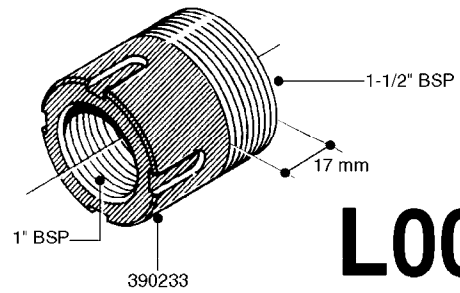

FITTINGS - HEXAGON NIPPLES  
L0030-HIN, 01:01:16

Page 0  
Date 07.02.2020 9:08

**L0030**

FITTINGS - HEXAGON NIPPLES  
L0030-HIN, 01:01:16

Page 1  
Date 07.02.2020 9:08

parts-n°	order qty	description
10015303	1	FITT.PO.HN 1.00X1.00 M1000
10425003	1	FITT.PO.HN 1.25X1.00 MCPHEE
320132	1	FITT.DK HN 1" BSP
320176	1	FITT.DK HN 3/8"X1/2" BSP
320445	1	FITT.DK HN 1/4"X3/8" BSP
320655	1	FITT.DK HN 1/2"-1/2" BSP
320692	1	FITT.DK HN 3/8'BSPX1/4'NPT
320703	1	FITT.DK HN 3/8BSP X1/2 &1/4NPT
320725	1	FITT.DK NIPPLE 3/8"-3/8" BSP
320902	1	FITT.DK HN 3/8'X 1/4' BSP
390232	1	FITT.DK HN 1-1/2' X 1-1/4' BSP
390276	1	FITT.DK HN 1'BSP