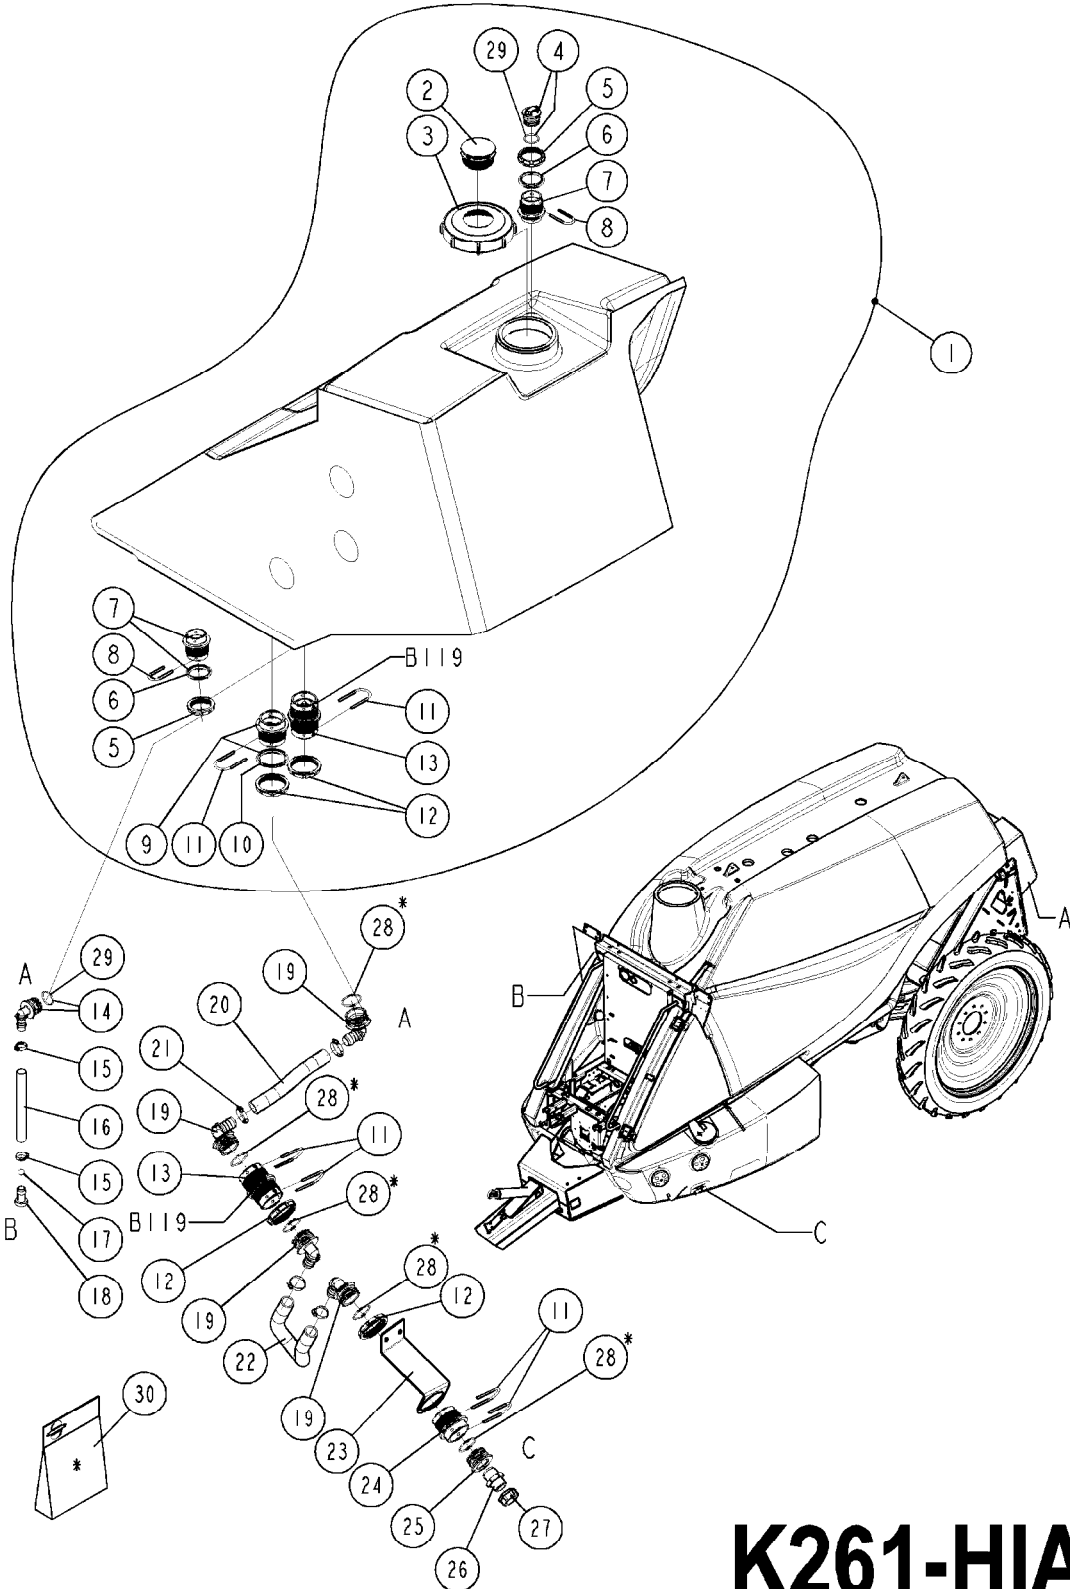

RINSING TANK
K261-HIA, 12:09:17

RINSING TANK
K261-HIA, 12:09:17

Page 1
Date 07.02.2020 9:08

Pos.	parts-n°	order qty	description
1	72285500	1	RINSE TANK 120G. W/FITTINGS NCM/NAV
2	727038	1	VENT F.TANK (FAST FILL)
3	390847	1	LID F. RINSE TANK CM
4	726578	1	FITT.DK S53 PLUG WITH O-RING
5	322107	1	FITT.DK S-53 BULKHEAD NUT
6	334260	1	GASKET F. S-53 BULKHEAD
7	726463	1	FITT.DK S53 BULKHEAD W/GASKET
8	145995	1	FITT.DK S-53 FORK
9	726464	1	FITT.DK S-67 BULKHEAD W/GASKET
10	334261	1	GASKET F. S-67 BULKHEAD
11	145996	1	FITT.DK S-67 FORK
12	322108	1	FITT.DK S-67 BULKHEAD NUT
13	72746000	1	CHECK VALVE S67 2011 THREADED
14	726570	1	FITT.DK S-53 ELB.3/4" W.ORING
15	284584	1	CLAMP HOSE GEAR 3/4" MINI 012
16	927205	1	HOSE R X CLEAR X 3/4 X 0012" L > 4900mm for 55/66/7000 LL > 4700mm for 4400 L
17	334878	1	BALL, YELLOW, SIGHT GAUGE
18	391105	1	FINAL STOPPER, 3/4"
19	334243	1	FITT.DK S-67 ELB.1"
20	92738800	1	SUCTION SPIRAL HOSE 1' ..... L > 2950mm for 25/32/3300 LL > 3475mm for 44/4500
21	283718	1	CLAMP HOSE GEAR D25-34'
22	92738800	1	SUCTION SPIRAL HOSE 1' ..... L > 500mm for all tank sizes
23	16130700	1	MOUNTING PLATE FOR RINSE TANK
24	322104	1	FITT.DK S-67 BULKHEAD
25	322132	1	FITTING S67- BSP1" F
26	320132	1	FITT.DK HN 1" BSP
27	320106	1	FITT.DK CAPNUT 1" BSP
27	242354	1	O-RING D32.2X3.0 VITON
28	242353	1	O-RING 3 X 44.2 VITON
28	241973	1	O-RING Ø3 X 44.2 70 SHORES NITRIL
29	242354	1	O-RING D32.2X3.0 VITON
30	74196100	1	BAG OF 10 PCS. 241973 O-RINGS