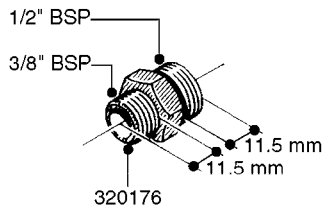

FITTINGS - HEXAGON NIPPLES  
L0030-HIN, 01:01:16

Page 0  
Date 07.02.2020 9:08

**L0030**

FITTINGS - HEXAGON NIPPLES  
L0030-HIN, 01:01:16

Page 1  
Date 07.02.2020 9:08

parts-n°	order qty	description
10015303	1	FITT.PO.HN 1.00X1.00 M1000
10425003	1	FITT.PO.HN 1.25X1.00 MCPHEE
320132	1	FITT.DK HN 1" BSP
320176	1	FITT.DK HN 3/8"X1/2" BSP
320445	1	FITT.DK HN 1/4"X3/8" BSP
320655	1	FITT.DK HN 1/2"-1/2" BSP
320692	1	FITT.DK HN 3/8'BSPX1/4'NPT
320703	1	FITT.DK HN 3/8BSP X1/2 &1/4NPT
320725	1	FITT.DK NIPPLE 3/8"-3/8" BSP
320902	1	FITT.DK HN 3/8'X 1/4' BSP
390232	1	FITT.DK HN 1-1/2' X 1-1/4' BSP
390276	1	FITT.DK HN 1'BSP