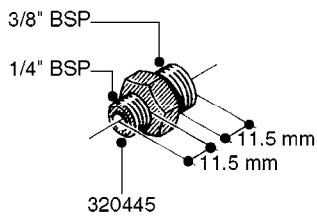

FITTINGS - HEXAGON NIPPLES  
L0030-HIN, 01:01:16

Page 0  
Date 07.02.2020 9:08

**L0030**

FITTINGS - HEXAGON NIPPLES  
L0030-HIN, 01:01:16

Page 1  
Date 07.02.2020 9:08

parts-n°	order qty	description
10015303	1	FITT.PO.HN 1.00X1.00 M1000
10425003	1	FITT.PO.HN 1.25X1.00 MCPHEE
320132	1	FITT.DK HN 1" BSP
320176	1	FITT.DK HN 3/8"X1/2" BSP
320445	1	FITT.DK HN 1/4"X3/8" BSP
320655	1	FITT.DK HN 1/2"-1/2" BSP
320692	1	FITT.DK HN 3/8'BSPX1/4'NPT
320703	1	FITT.DK HN 3/8BSP X1/2 &1/4NPT
320725	1	FITT.DK NIPPLE 3/8"-3/8" BSP
320902	1	FITT.DK HN 3/8'X 1/4' BSP
390232	1	FITT.DK HN 1-1/2' X 1-1/4' BSP
390276	1	FITT.DK HN 1'BSP