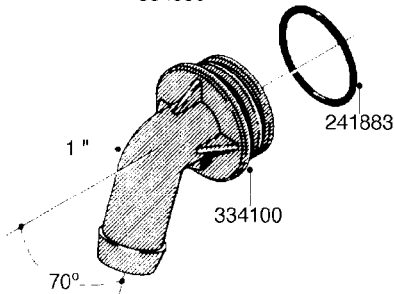

**L0080**

FITTINGS - S-53  
L0080-HIN, 12:09:17

Page 1

Date 07.02.2020 9:08

Pos.	parts-n°	order qty	description
1	145995	1	FITT.DK S-53 FORK
2	241973	1	O-RING Ø3 X 44.2 70 SHORES NITRIL NITRIL (BLACK)
2	242353	1	O-RING 3 X 44.2 VITON VITON (BROWN)
3	242109	1	O-RING D32.2x3.0 NITRIL (BLACK)
3	242354	1	O-RING D32.2X3.0 VITON VITON (BROWN)
4	322103	1	FITT.DK S-53 BULKHEAD
5	322107	1	FITT.DK S-53 BULKHEAD NUT
6	322110	1	FITT.DK S-53 ELB. 1/2" BSP
7	322352	1	FITT.DK S-53 TEE
8	334229	1	FITT.DK S-53 STR.3/4"
9	334260	1	GASKET F. S-53 BULKHEAD
10	334564	1	FITT.DK S-67 TO S-53 ADAPTER
11	391100	1	FITT.DK S-53THREAD INS.1/2"BSP
12	726463	1	FITT.DK S53 BULKHEAD W/GASKET
13	726552	1	FIT.DK S-53X90 1/2" BSP,O-RING
14	726556	1	FITT.DK S-53 HB 1/2" W/O-RING
15	726558	1	FITT.DK S53 STR. 3/4" W.ORING
16	726559	1	FITT DK. S-53 HB 1" W/O-RING
17	726568	1	FITT.DK.S-53 HB 1/2"90 W/O-RING
18	726570	1	FITT.DK S-53 ELB.3/4" W.ORING
19	726571	1	FITT.DK S-53 ELB.1", W ORING
20	726578	1	FITT.DK S53 PLUG WITH O-RING
21	728561	1	FITT.DK. S67M - S53F REDUCER