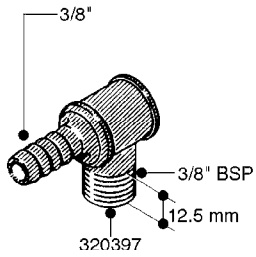

L0050

FITTINGS - HOSE CONNECTORS
L0050-HIN, 01:01:16

Page 1

Date 07.02.2020 9:08

parts-n°	order qty	description
242594	1	O-RING D14 X 1.78 SCH.70-EPDM
320294	1	FITT.DK TEE 3/8X3/8HB X1/2"BSP
320305	1	FITT.DK HB 3/4'- 3/4' BSP
320386	1	FITT.DK TEE 3/8X3/8HB X3/8"BSP
320397	1	FITT.DK ELB 3/8"HB X 3/8" BSP
320401	1	FITT.DK TEE 1/2X1/2HB X1/2"BSP
320412	1	FITT.DK TEE 1/2X1/2HB X3/8'BSP
320423	1	FITT.DK ELB 1/2'HB X 3/8' BSP
320891	1	FITT.DK HB 3/8'- 3/8' BSP
320972	1	FITT.DK HB 5/16'- 1/4' BSP
322046	1	FITT.DK TEE 1/2X1/2HB X3/4'BSP
322048	1	FITT.DK TEE 3/4X3/4HB X3/4'BSP
330595	1	O-RING D24.6/D20X2.1 -3/4"
333137	1	FITT.DK CONN.1/2" F.NOZZ. DOUB
333141	1	FITT.DK CONN.1/2" F.NOZZ.SING
334041	1	FITT.DK CONN.3/4' F.NOZZ. SING
334042	1	FITT.DK CONN.3/4' F.NOZZ. DOUB
334195	1	FITT.DK ELB. 3/4"HB X 3/4"HB
10012103	1	FITT.PO.HB 1.25X1.50 IMB1012
10014003	1	FITT.PO.HB 1.25X1.25 IMB1010
10036903	1	FITT.PO.HB 1.50X1.50 IMB1212
28019303	1	FITTING HB ELB 3/4NPT-3/4HOSE
61016500	1	HOSE TAIL 3/4" 90°+RG CAP 3/4"
72026700	1	NOZZLE TUBE ADAPTER W/O-RING