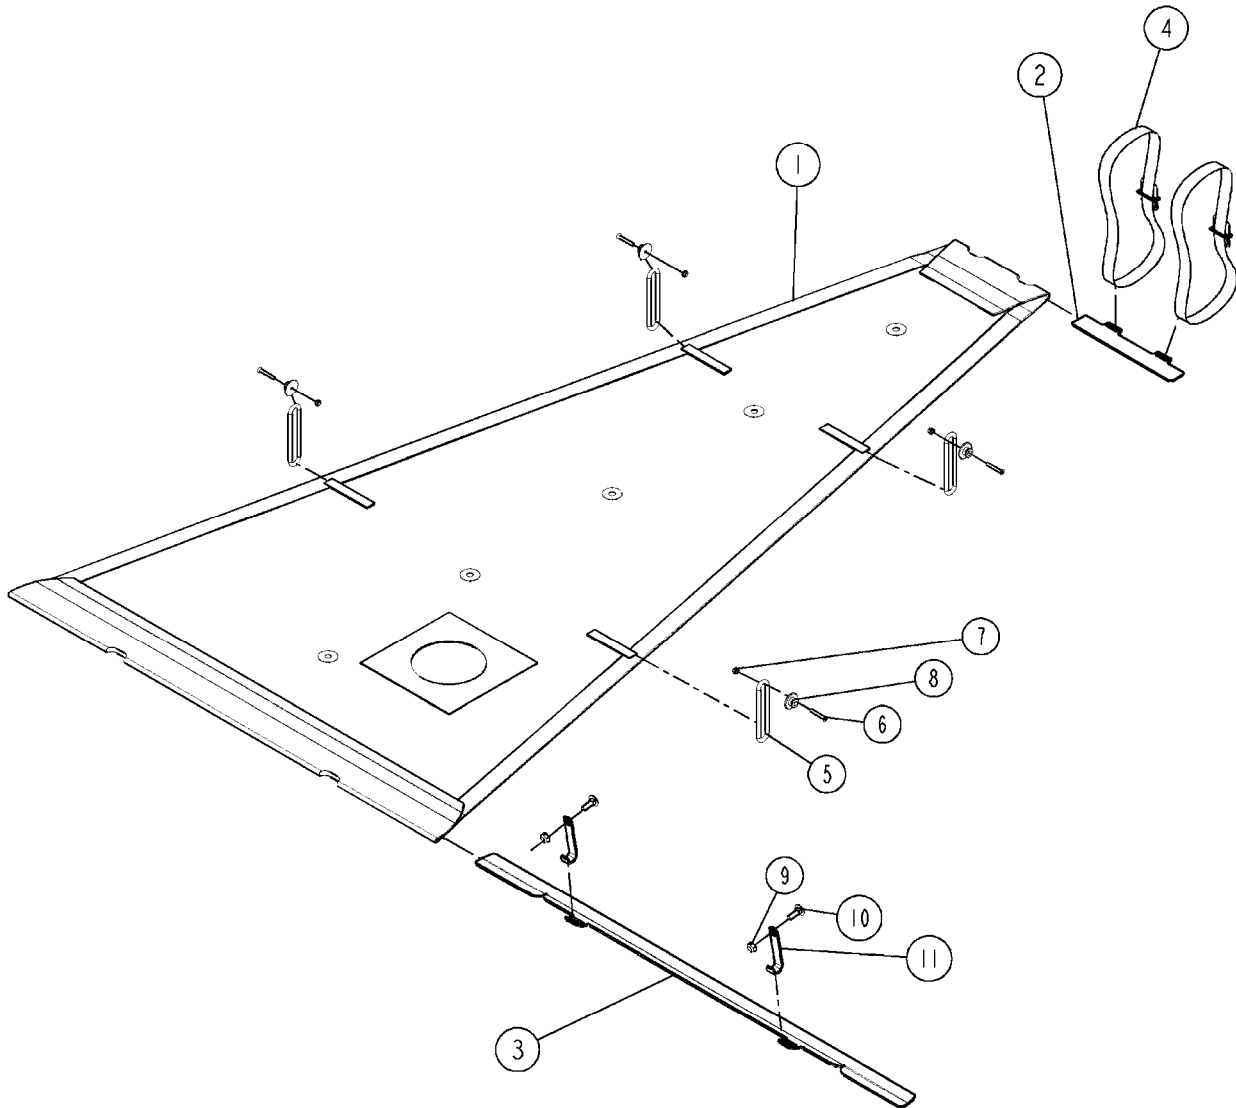

E230

CM11 UNDERBELLY PROTECTION
E230-HIA, 01:11:13

Page 1

Date 07.02.2020 9:08

Pos.	parts-n°	order qty	description
1	28121400	1	UNDERBELLY PROTECTOR CM3300
1	28121500	1	UNDERBELLY PROTECTOR CM4500
1	28112500	1	UNDERBELLY PROTECTOR CM7000
2	16390900	1	PLATE F.UNDERBELLY PROTECT.CM11 RED
3	16398300	1	PLATE F.UNDERB.PROTECT.CM3300 PAINTED
3	16398600	1	PLATE F.UNDERB.PROTECT.CM4500 PAINTED
3	16358600	1	PLATE F.UNDERBELLY PROTECTOR
4	28120300	1	STRAP W. TENSION L=450 MM.
5	242281	1	RUBBER BAND OVAL 180MM
6	45005200	1	BOLT M6X40 DIN 7991 SS
7	460261	1	NUT HEX M6X1.00 LOCK DIN985 A2 SS
8	28120400	1	BUTTON F.RUBBER STRAP
9	460423	1	NUT HEX M10X1.50 LOCK DIN985A2 SS
10	44074300	1	BOLT CARRIAGE M10x30 SS
11	16358800	1	PLATE BKT F.BOTTOM PROTECTION