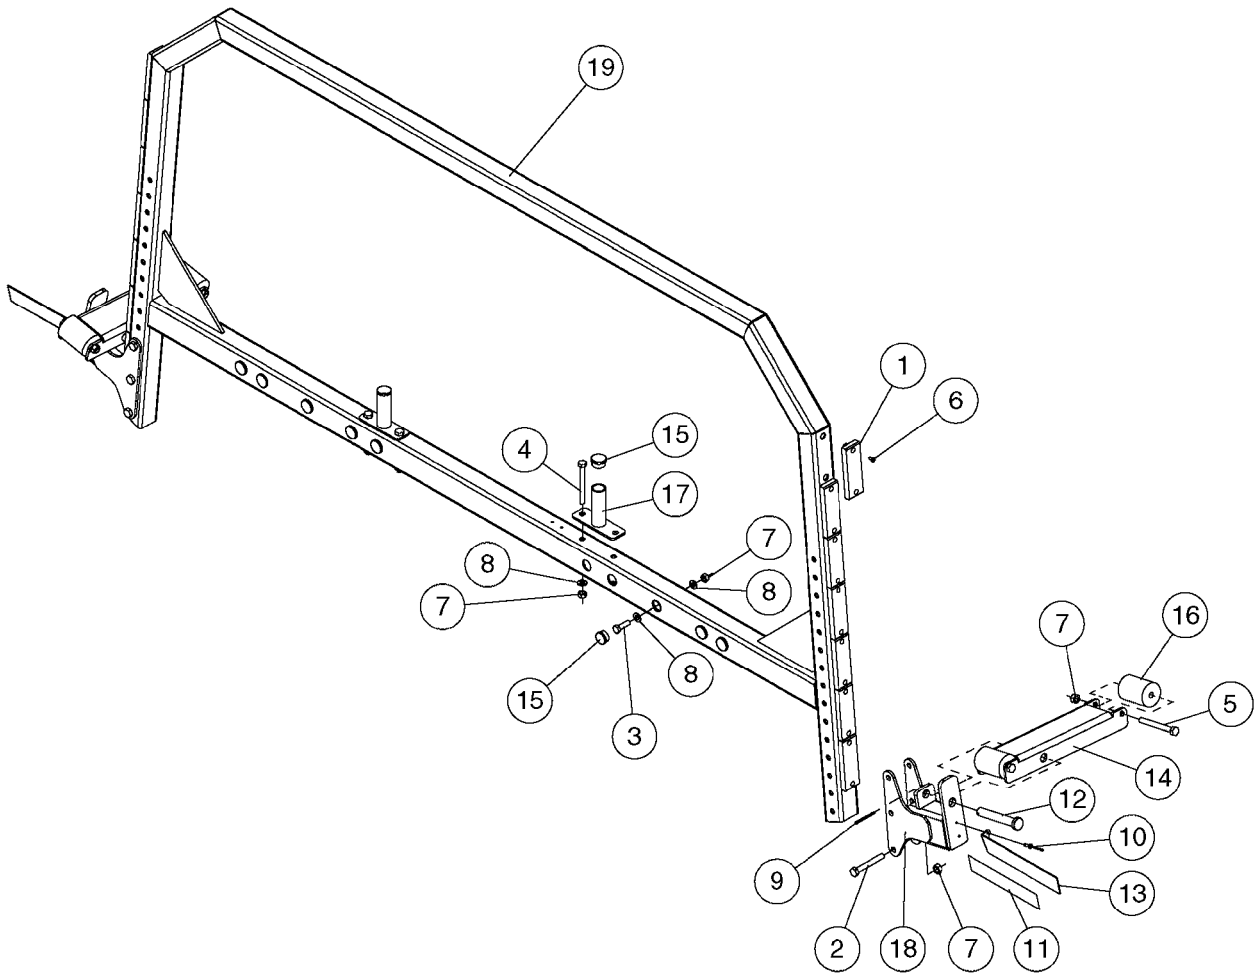

TRANSPORT BRACKET DTZ
D0990-HIN, 05:07:17

D0990