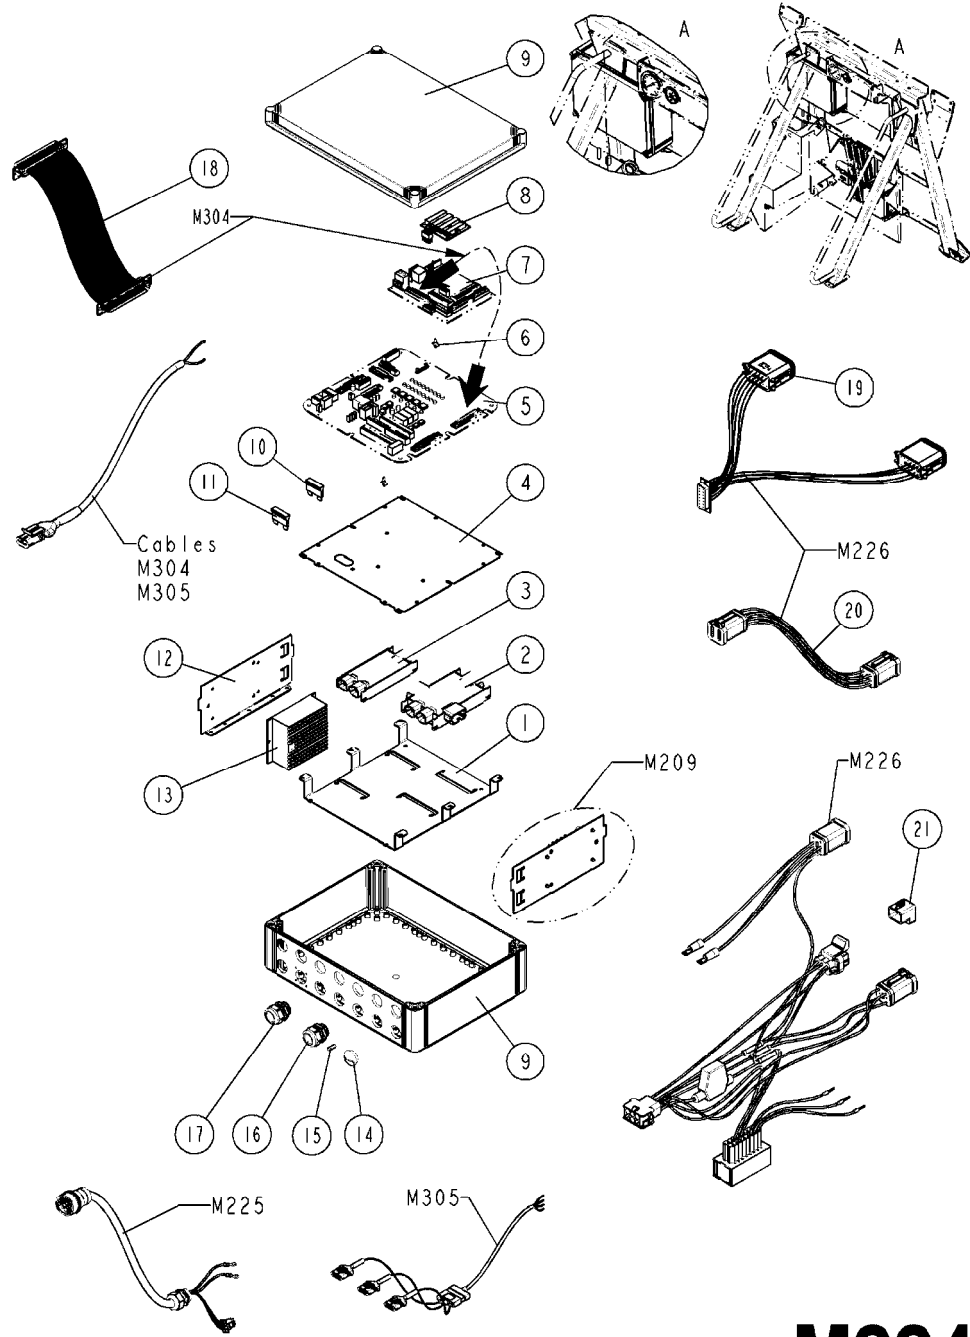

# M224

JOB COM ISOBUS HW V.3  
M224-HIA, 16:11:17

Page 1  
Date 07.02.2020 9:09

Pos.	parts-n°	order qty	description
1	63146400	1	JOB COM BRACKET W.M4 NUTS
2	26043600	1	MODULE, INPUT, NORAC UC5
3	26043400	1	NORAC UC5 CONTROLLER MODULE
4	16302100	1	JOB COM PLATE REAR
5	26042200	1	JOB COM PCB ASSY HW3.0
6	26005100	1	CONNECTOR FOR PCB, PLASTIC
7	26029200	1	DAH PCB F. JOB COM NCM '09
8	26031100	1	PCB ASSY. FOR NORAC INTERFACE
9	39134200	1	BOX COMPL. 300X400X135 DRILLED
10	28048600	1	FULE 15A ATOF SERIES
11	28048500	1	FUSE 10A ATOF SERIES
12	16302000	1	MOUNT PLATE JOB COM, C2C, JC HW3.X
13	26031200	1	C2C ISOBUS BRIDGE 16PIN STW
14	26004600	1	PLUG F.DRILLED HOLE 21MM
15	25197500	1	PLUG Ø6x18MM NITRIL
16	26039700	1	BULKHEAD F.CABLE PG21 6X6.0
17	26039800	1	BULKHEAD F.CABLE PG21 3X9.0
18	26005900	1	WIRE 37/37 POLE DAH/JOB COM
19	26039300	1	CABLE, DAH UC5 INPUT MODULE
20	26039100	1	CABLE, DT06 6P FEMALE L=300MM
21	26032700	1	ACTIVE ISOBUS TERMINATOR