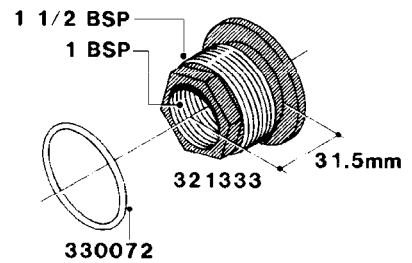

**L0050**

FITTINGS - HOSE CONNECTORS  
L0050-HIN, 01:01:16

Page 1

Date 07.02.2020 9:08

parts-n°	order qty	description
242594	1	O-RING D14 X 1.78 SCH.70-EPDM
320294	1	FITT.DK TEE 3/8X3/8HB X1/2"BSP
320305	1	FITT.DK HB 3/4'- 3/4' BSP
320386	1	FITT.DK TEE 3/8X3/8HB X3/8"BSP
320397	1	FITT.DK ELB 3/8"HB X 3/8" BSP
320401	1	FITT.DK TEE 1/2X1/2HB X1/2"BSP
320412	1	FITT.DK TEE 1/2X1/2HB X3/8'BSP
320423	1	FITT.DK ELB 1/2'HB X 3/8' BSP
320891	1	FITT.DK HB 3/8'- 3/8' BSP
320972	1	FITT.DK HB 5/16'- 1/4' BSP
322046	1	FITT.DK TEE 1/2X1/2HB X3/4'BSP
322048	1	FITT.DK TEE 3/4X3/4HB X3/4'BSP
330595	1	O-RING D24.6/D20X2.1 -3/4"
333137	1	FITT.DK CONN.1/2" F.NOZZ. DOUB
333141	1	FITT.DK CONN.1/2" F.NOZZ.SING
334041	1	FITT.DK CONN.3/4' F.NOZZ. SING
334042	1	FITT.DK CONN.3/4' F.NOZZ. DOUB
334195	1	FITT.DK ELB. 3/4"HB X 3/4"HB
10012103	1	FITT.PO.HB 1.25X1.50 IMB1012
10014003	1	FITT.PO.HB 1.25X1.25 IMB1010
10036903	1	FITT.PO.HB 1.50X1.50 IMB1212
28019303	1	FITTING HB ELB 3/4NPT-3/4HOSE
61016500	1	HOSE TAIL 3/4" 90°+RG CAP 3/4"
72026700	1	NOZZLE TUBE ADAPTER W/O-RING