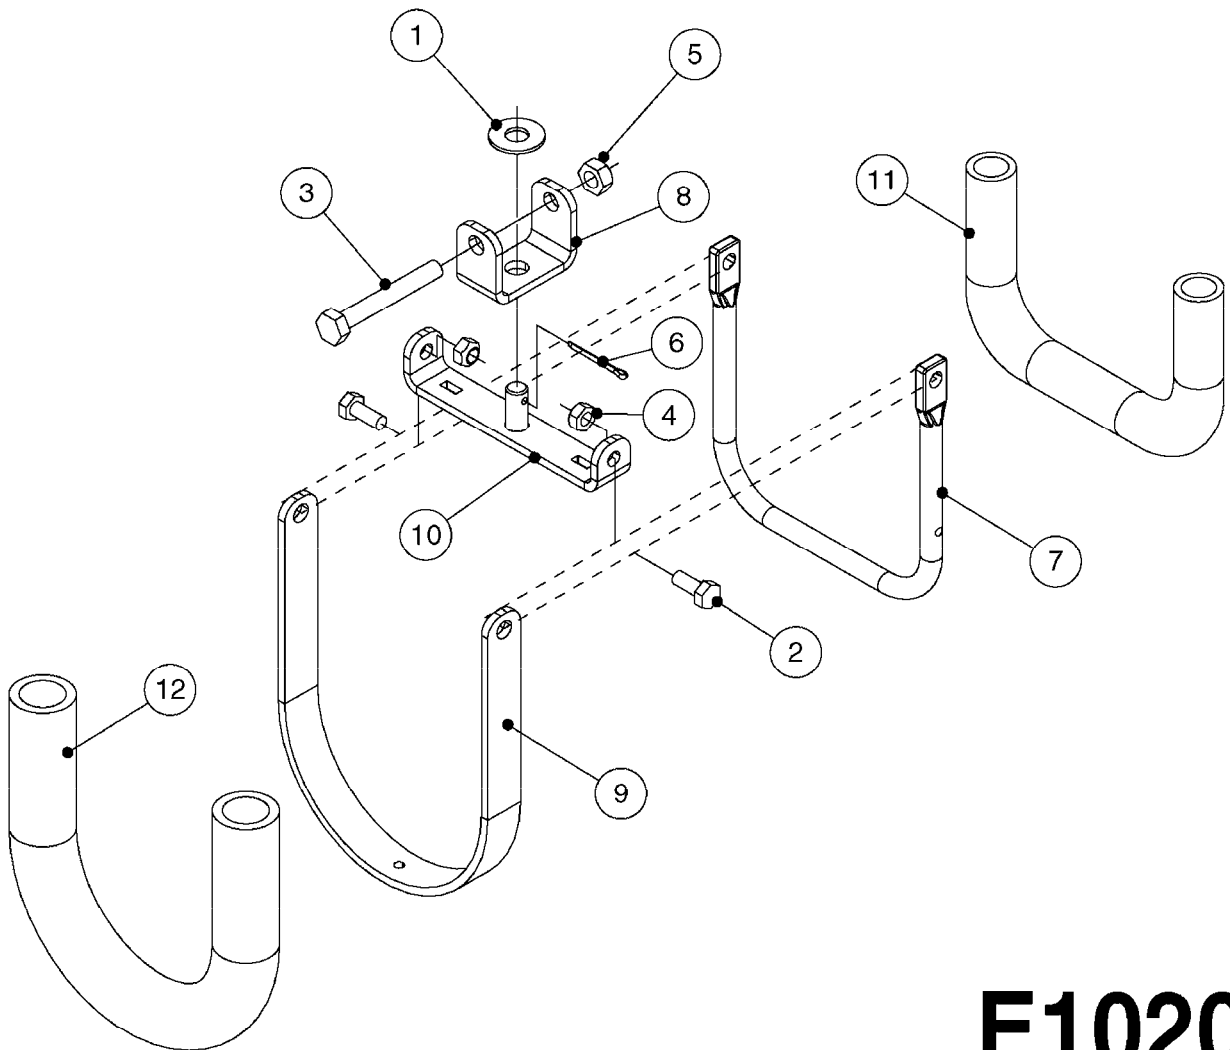

**E1020**

SWIVEL HOSE GUARD  
E1020-HIN, 17:11:16

Page 1

Date 07.02.2020 9:08

Pos.	parts-n°	order qty	description
1	165557	1	WASHER D28.0/D12.2X2.0 SS
2	421046	1	BOLT HEX M8X25/25 A2 SS DIN933
3	421222	1	BOLT HEX 8.8 DEL M10X75 FT
4	460143	1	SELF LOCK NUT M8 SST A2 DIN985
5	460423	1	NUT HEX M10X1.50 LOCK DIN985A2 SS
6	480126	1	PIN COTTER M4X30
7	15118200	1	HOSE & TUBE HOLDER NCM
8	16143600	1	HOSE AND CABLE HOLDER TOP
9	16160900	1	HOSE AND CABLE GUARD 160X502MM
9	16187700	1	HOSE AND CABLE GUARD 160X402MM
10	61042200	1	HOSE AND CABLE HOLDER PIVOT
11	92703203	1	HOSE R X3/4" X300PSI WP X0012"
12	92712403	1	HOSE R X1" X300PSI WP X0012"