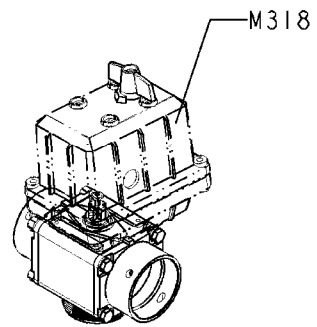

S67 VALVE
B420-HIA, 29:07:15

I Valve