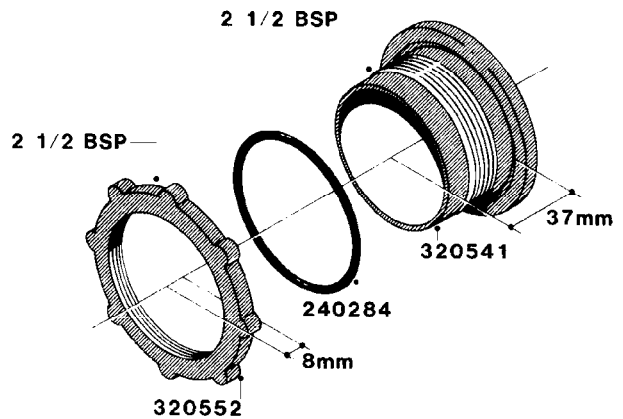

**L0050**

FITTINGS - HOSE CONNECTORS  
L0050-HIN, 01:01:16

Page 1

Date 07.02.2020 9:08

parts-n°	order qty	description
242594	1	O-RING D14 X 1.78 SCH.70-EPDM
320294	1	FITT.DK TEE 3/8X3/8HB X1/2"BSP
320305	1	FITT.DK HB 3/4'- 3/4' BSP
320386	1	FITT.DK TEE 3/8X3/8HB X3/8"BSP
320397	1	FITT.DK ELB 3/8"HB X 3/8" BSP
320401	1	FITT.DK TEE 1/2X1/2HB X1/2"BSP
320412	1	FITT.DK TEE 1/2X1/2HB X3/8'BSP
320423	1	FITT.DK ELB 1/2'HB X 3/8' BSP
320891	1	FITT.DK HB 3/8'- 3/8' BSP
320972	1	FITT.DK HB 5/16'- 1/4' BSP
322046	1	FITT.DK TEE 1/2X1/2HB X3/4'BSP
322048	1	FITT.DK TEE 3/4X3/4HB X3/4'BSP
330595	1	O-RING D24.6/D20X2.1 -3/4"
333137	1	FITT.DK CONN.1/2" F.NOZZ. DOUB
333141	1	FITT.DK CONN.1/2" F.NOZZ.SING
334041	1	FITT.DK CONN.3/4' F.NOZZ. SING
334042	1	FITT.DK CONN.3/4' F.NOZZ. DOUB
334195	1	FITT.DK ELB. 3/4"HB X 3/4"HB
10012103	1	FITT.PO.HB 1.25X1.50 IMB1012
10014003	1	FITT.PO.HB 1.25X1.25 IMB1010
10036903	1	FITT.PO.HB 1.50X1.50 IMB1212
28019303	1	FITTING HB ELB 3/4NPT-3/4HOSE
61016500	1	HOSE TAIL 3/4" 90°+RG CAP 3/4"
72026700	1	NOZZLE TUBE ADAPTER W/O-RING