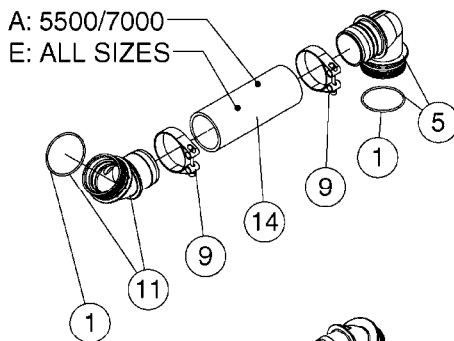

BOTTOM VIEW

TOP VIEW

**AA108**

Agroparts: [www.HARDI-INTERNATIONAL.com](http://www.HARDI-INTERNATIONAL.com)

COMMANDER 55/7000 FLUID SYS.  
PRESSURE  
AA108-HIN, 18:09:17

Page 1  
Date 07.02.2020 9:07

Pos.	parts-n°	order qty	description
1	145996	1	FITT.DK S-67 FORK
2	241973	1	O-RING Ø3 X 44.2 70 SHORES NITRIL NITRIL (BLACK)
2	242353	1	O-RING 3 X 44.2 VITON VITON (BROWN)
3	242020	1	O-RING 39.2 X 3 VITON
4	242109	1	O-RING D32.2x3.0 NITRIL (BLACK)
4	242354	1	O-RING D32.2X3.0 VITON VITON (BROWN)
5	322066	1	FITT.DK S-56 NUT
6	334151	1	FITT.DK S-61 ELB.1-1/4"110 DEG
7	334233	1	FITT.DK S-67 STR.1-1/2" RUBBER
8	334680	1	CLAMP HOSE PLASTIC 1"
9	726560	1	FITT.DK S-67 STR.1" W.O'RING
10	726561	1	FITT.DK S-67 STR.1-1/4" O-RING
11	726571	1	FITT.DK S-53 ELB.1", W ORING
12	726572	1	FITT.DK S-67 1" ELBOW 90 ASSY.
13	726573	1	FITT. S67 5/4" 90° W/O-RING
14	28030003	1	CLAMP HOSE GEAR P1" 6716
15	28030103	1	CLAMP HOSE GEAR P5/4-S1.5"6724
16	72433000	1	FITT.S67 1" 45° W/O-RING
17	72433100	1	FITT.DK S-67 45° 1-1/4"W/ORING
18	72433200	1	FITT.S67 1-1/2" 45°PVC W/O-RING
19	72819300	1	CHECK VALVE S67 2012 NO THREAD
20	92702703	1	HOSE PVC SUCT GRAY 2"
21	92712403	1	HOSE R X1" X300PSI WP X0012"
22	92734403	1	HOSE R X5/4" X200PSI WP X0012"
23	92736503	1	HOSE R X1.5" X200PSI WP X0012"