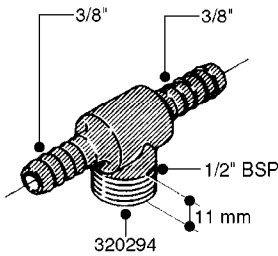

L0050

FITTINGS - HOSE CONNECTORS
L0050-HIN, 01:01:16

Page 1

Date 07.02.2020 9:08

parts-n°	order qty	description
242594	1	O-RING D14 X 1.78 SCH.70-EPDM
320294	1	FITT.DK TEE 3/8X3/8HB X1/2"BSP
320305	1	FITT.DK HB 3/4'- 3/4' BSP
320386	1	FITT.DK TEE 3/8X3/8HB X3/8"BSP
320397	1	FITT.DK ELB 3/8"HB X 3/8" BSP
320401	1	FITT.DK TEE 1/2X1/2HB X1/2"BSP
320412	1	FITT.DK TEE 1/2X1/2HB X3/8'BSP
320423	1	FITT.DK ELB 1/2'HB X 3/8' BSP
320891	1	FITT.DK HB 3/8'- 3/8' BSP
320972	1	FITT.DK HB 5/16'- 1/4' BSP
322046	1	FITT.DK TEE 1/2X1/2HB X3/4'BSP
322048	1	FITT.DK TEE 3/4X3/4HB X3/4'BSP
330595	1	O-RING D24.6/D20X2.1 -3/4"
333137	1	FITT.DK CONN.1/2" F.NOZZ. DOUB
333141	1	FITT.DK CONN.1/2" F.NOZZ.SING
334041	1	FITT.DK CONN.3/4' F.NOZZ. SING
334042	1	FITT.DK CONN.3/4' F.NOZZ. DOUB
334195	1	FITT.DK ELB. 3/4"HB X 3/4"HB
10012103	1	FITT.PO.HB 1.25X1.50 IMB1012
10014003	1	FITT.PO.HB 1.25X1.25 IMB1010
10036903	1	FITT.PO.HB 1.50X1.50 IMB1212
28019303	1	FITTING HB ELB 3/4NPT-3/4HOSE
61016500	1	HOSE TAIL 3/4" 90°+RG CAP 3/4"
72026700	1	NOZZLE TUBE ADAPTER W/O-RING