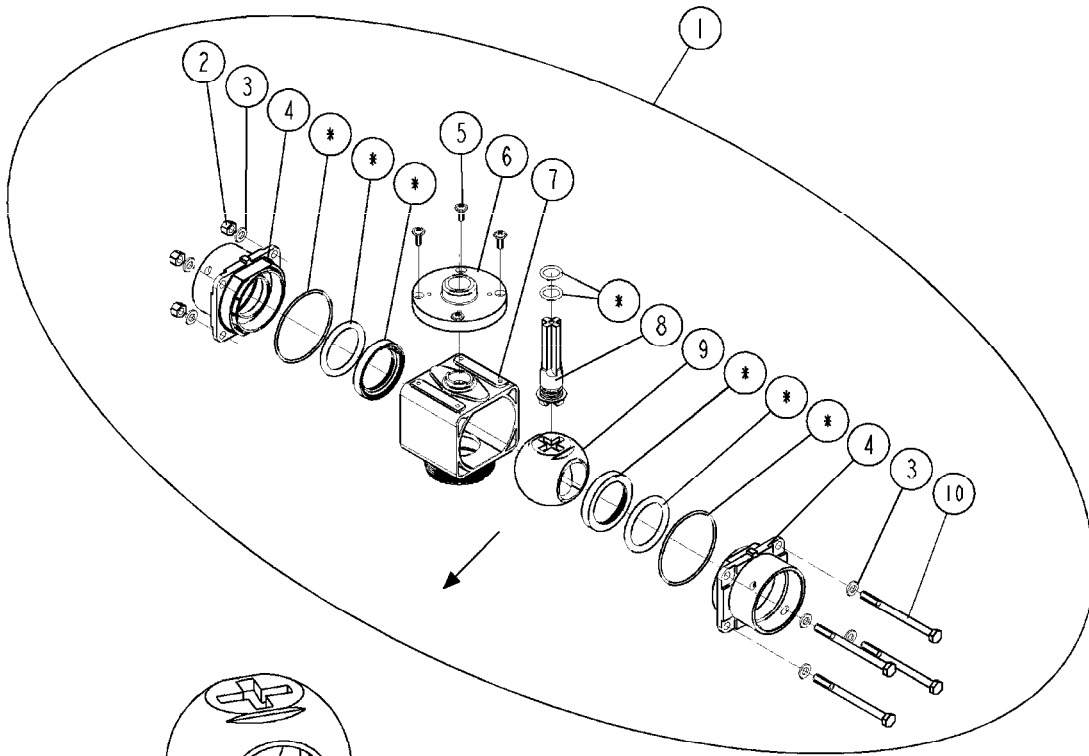

VALVE S67 2-WAY (11)
B422-HIA, 19:12:12

Page 0

Date 07.02.2020 9:07

I Valve