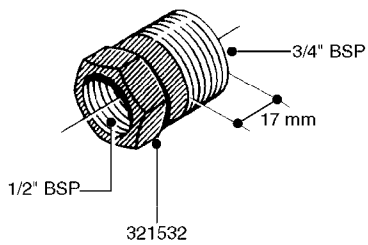

FITTINGS - HEXAGON NIPPLES  
L0030-HIN, 01:01:16

Page 0  
Date 07.02.2020 9:08

**L0030**

FITTINGS - HEXAGON NIPPLES  
L0030-HIN, 01:01:16

Page 1  
Date 07.02.2020 9:08

parts-n°	order qty	description
10015303	1	FITT.PO.HN 1.00X1.00 M1000
10425003	1	FITT.PO.HN 1.25X1.00 MCPHEE
320132	1	FITT.DK HN 1" BSP
320176	1	FITT.DK HN 3/8"X1/2" BSP
320445	1	FITT.DK HN 1/4"X3/8" BSP
320655	1	FITT.DK HN 1/2"-1/2" BSP
320692	1	FITT.DK HN 3/8'BSPX1/4'NPT
320703	1	FITT.DK HN 3/8BSP X1/2 &1/4NPT
320725	1	FITT.DK NIPPLE 3/8"-3/8" BSP
320902	1	FITT.DK HN 3/8'X 1/4' BSP
390232	1	FITT.DK HN 1-1/2' X 1-1/4' BSP
390276	1	FITT.DK HN 1'BSP