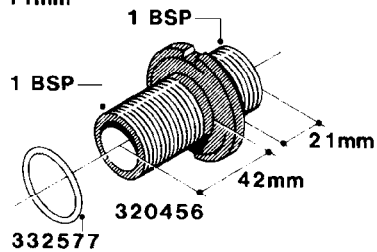

**L0050**

FITTINGS - HOSE CONNECTORS  
L0050-HIN, 01:01:16

Page 1

Date 07.02.2020 9:08

parts-n°	order qty	description
242594	1	O-RING D14 X 1.78 SCH.70-EPDM
320294	1	FITT.DK TEE 3/8X3/8HB X1/2"BSP
320305	1	FITT.DK HB 3/4'- 3/4' BSP
320386	1	FITT.DK TEE 3/8X3/8HB X3/8"BSP
320397	1	FITT.DK ELB 3/8"HB X 3/8" BSP
320401	1	FITT.DK TEE 1/2X1/2HB X1/2"BSP
320412	1	FITT.DK TEE 1/2X1/2HB X3/8'BSP
320423	1	FITT.DK ELB 1/2'HB X 3/8' BSP
320891	1	FITT.DK HB 3/8'- 3/8' BSP
320972	1	FITT.DK HB 5/16'- 1/4' BSP
322046	1	FITT.DK TEE 1/2X1/2HB X3/4'BSP
322048	1	FITT.DK TEE 3/4X3/4HB X3/4'BSP
330595	1	O-RING D24.6/D20X2.1 -3/4"
333137	1	FITT.DK CONN.1/2" F.NOZZ. DOUB
333141	1	FITT.DK CONN.1/2" F.NOZZ.SING
334041	1	FITT.DK CONN.3/4' F.NOZZ. SING
334042	1	FITT.DK CONN.3/4' F.NOZZ. DOUB
334195	1	FITT.DK ELB. 3/4"HB X 3/4"HB
10012103	1	FITT.PO.HB 1.25X1.50 IMB1012
10014003	1	FITT.PO.HB 1.25X1.25 IMB1010
10036903	1	FITT.PO.HB 1.50X1.50 IMB1212
28019303	1	FITTING HB ELB 3/4NPT-3/4HOSE
61016500	1	HOSE TAIL 3/4" 90°+RG CAP 3/4"
72026700	1	NOZZLE TUBE ADAPTER W/O-RING