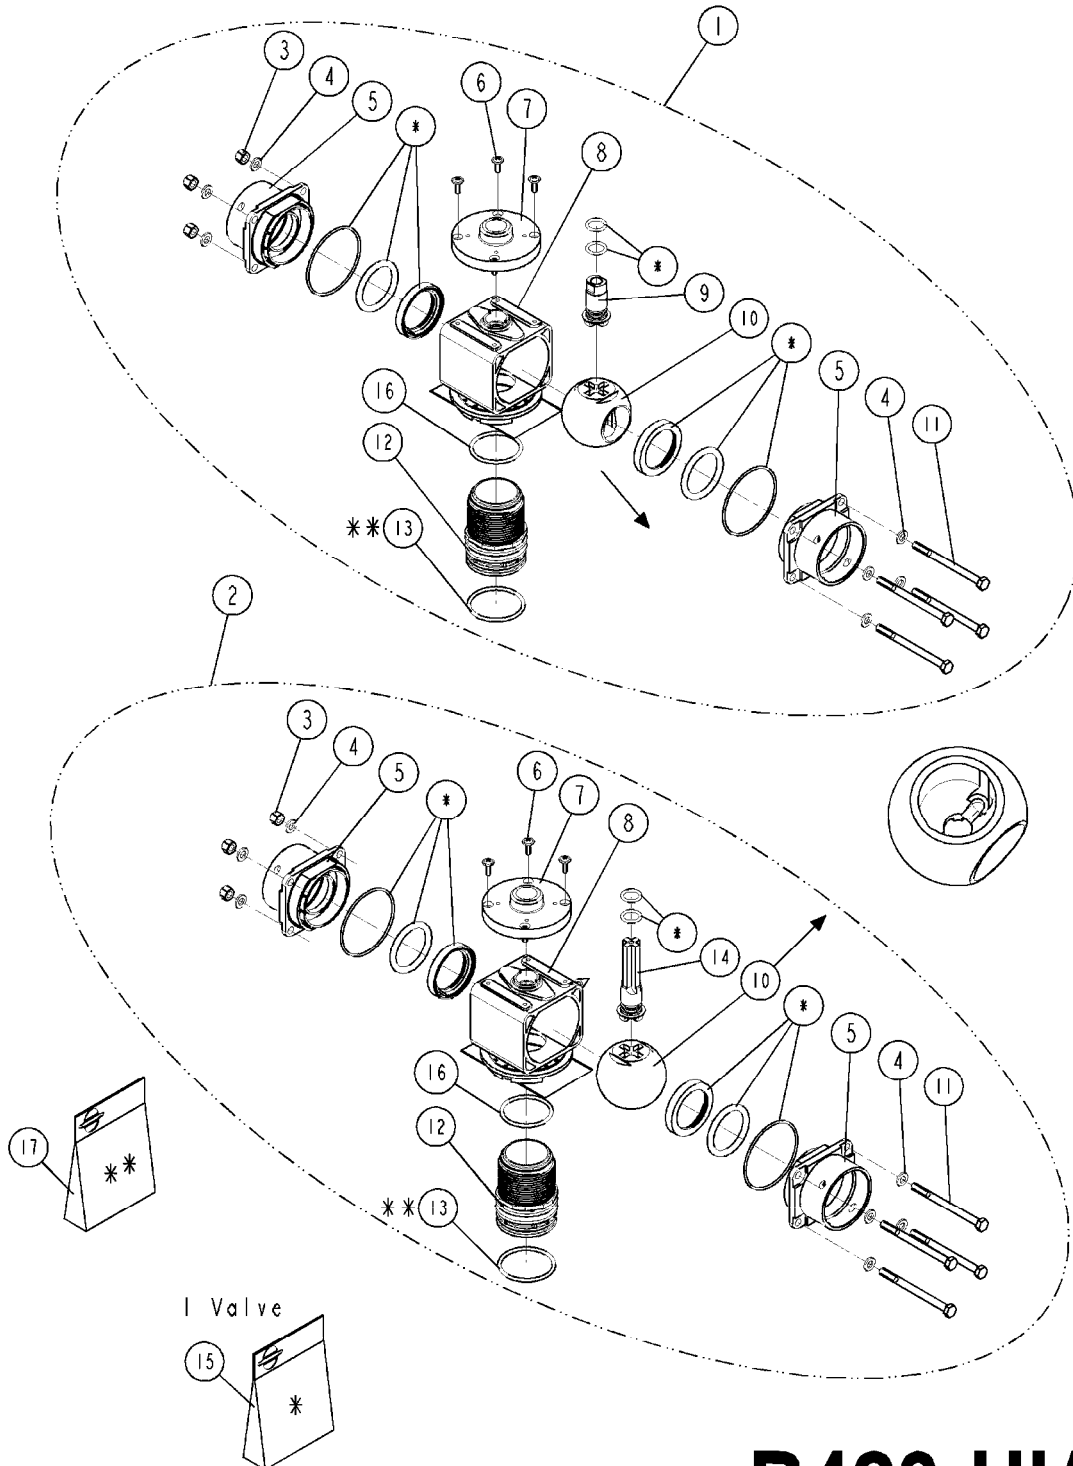

S67 VALVE (11)
B423-HIA, 07:06:17

S67 VALVE (11)
B423-HIA, 07:06:17

Page 1

Date 07.02.2020 9:07

Pos.	parts-n°	order qty	description
1	72784500	1	VALVE 1F.S67 SV.CM45/55/7000
2	72784600	1	VALVE 2F.S67 SV.CM45/55/7000
3	460261	1	NUT HEX M6X1.00 LOCK DIN985 A2 SS
4	471125	1	WASHER M6U 6.4X14X1.2,A2 SS
5	334497	1	END COVER 3 WAY VALVE S-67
6	440699	1	SCREW F. PLASTIC 4MM X12LG SS
7	391023	1	SMART VALVE MOUNTING BRACKET
8	390623	1	HOUSING F.3 WAY VALVE
9	14027700	1	SPINDLE F.SMART VALVE S67 L=36
10	39134300	1	BALL S67 F. SV CM11
11	410605	1	BOLT HEX 8.8 DEL M6X80
12	322325	1	FITT.DK S-67 X 1-1/2"BSP LONG
13	242353	1	O-RING 3 X 44.2 VITON
13	241973	1	O-RING Ø3 X 44.2 70 SHORES NITRIL
14	14117200	1	CARRIER S67 L70 M4 CM11 MS
15	74193000	1	REPAIR KIT FOR S67 VALVE
16	242020	1	O-RING 39.2 X 3 VITON
17	74196100	1	BAG OF 10 PCS. 241973 O-RINGS