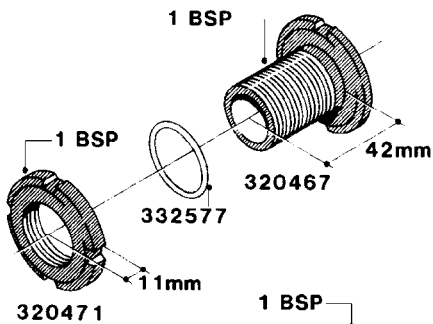

**L0040**

FITTINGS - NIPPLES & ELBOWS  
L0040-HIN, 01:01:16

Page 1  
Date 07.02.2020 9:08

parts-n°	order qty	description
10530803	1	FITT.PO.SE 2.00X2.00 45 DEG.
320191	1	FITT.DK ELB 3/8' BSP 45 DEGREE
320482	1	FITT.DK ELB. 1/2" BSP 60 DEG.
320596	1	FITT.DK ELB 3/8'-1/2'BSP 45DEG
320607	1	FITT.DK HN 3/8M X 3/8F BSP LNG
320633	1	FITT.DK HN 3/8"M X 3/8"F BSP
321451	1	FITT.DK ELB.1-1/2 X1-1/4 80DEG
321532	1	FITT.DK REDUC 3/4' X 1/2' BSP
390233	1	FITT.DK REDUC 1-1/2" X 1" BSP

**L0050**

FITTINGS - HOSE CONNECTORS  
L0050-HIN, 01:01:16

Page 1

Date 07.02.2020 9:08

parts-n°	order qty	description
242594	1	O-RING D14 X 1.78 SCH.70-EPDM
320294	1	FITT.DK TEE 3/8X3/8HB X1/2"BSP
320305	1	FITT.DK HB 3/4'- 3/4' BSP
320386	1	FITT.DK TEE 3/8X3/8HB X3/8"BSP
320397	1	FITT.DK ELB 3/8"HB X 3/8" BSP
320401	1	FITT.DK TEE 1/2X1/2HB X1/2"BSP
320412	1	FITT.DK TEE 1/2X1/2HB X3/8'BSP
320423	1	FITT.DK ELB 1/2'HB X 3/8' BSP
320891	1	FITT.DK HB 3/8'- 3/8' BSP
320972	1	FITT.DK HB 5/16'- 1/4' BSP
322046	1	FITT.DK TEE 1/2X1/2HB X3/4'BSP
322048	1	FITT.DK TEE 3/4X3/4HB X3/4'BSP
330595	1	O-RING D24.6/D20X2.1 -3/4"
333137	1	FITT.DK CONN.1/2" F.NOZZ. DOUB
333141	1	FITT.DK CONN.1/2" F.NOZZ.SING
334041	1	FITT.DK CONN.3/4' F.NOZZ. SING
334042	1	FITT.DK CONN.3/4' F.NOZZ. DOUB
334195	1	FITT.DK ELB. 3/4"HB X 3/4"HB
10012103	1	FITT.PO.HB 1.25X1.50 IMB1012
10014003	1	FITT.PO.HB 1.25X1.25 IMB1010
10036903	1	FITT.PO.HB 1.50X1.50 IMB1212
28019303	1	FITTING HB ELB 3/4NPT-3/4HOSE
61016500	1	HOSE TAIL 3/4" 90°+RG CAP 3/4"
72026700	1	NOZZLE TUBE ADAPTER W/O-RING