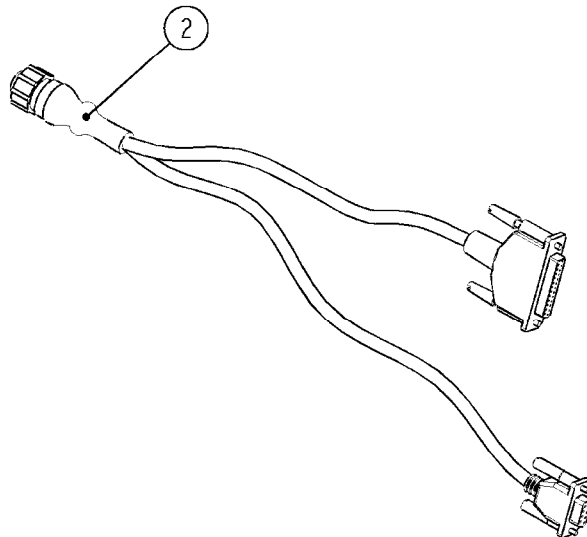

# M224

JOB COM ISOBUS HW V.3  
M224-HIA, 16:11:17

Page 1  
Date 07.02.2020 9:09

Pos.	parts-n°	order qty	description
1	63146400	1	JOB COM BRACKET W.M4 NUTS
2	26043600	1	MODULE, INPUT, NORAC UC5
3	26043400	1	NORAC UC5 CONTROLLER MODULE
4	16302100	1	JOB COM PLATE REAR
5	26042200	1	JOB COM PCB ASSY HW3.0
6	26005100	1	CONNECTOR FOR PCB, PLASTIC
7	26029200	1	DAH PCB F. JOB COM NCM '09
8	26031100	1	PCB ASSY. FOR NORAC INTERFACE
9	39134200	1	BOX COMPL. 300X400X135 DRILLED
10	28048600	1	FULE 15A ATOF SERIES
11	28048500	1	FUSE 10A ATOF SERIES
12	16302000	1	MOUNT PLATE JOB COM, C2C, JC HW3.X
13	26031200	1	C2C ISOBUS BRIDGE 16PIN STW
14	26004600	1	PLUG F.DRILLED HOLE 21MM
15	25197500	1	PLUG Ø6x18MM NITRIL
16	26039700	1	BULKHEAD F.CABLE PG21 6X6.0
17	26039800	1	BULKHEAD F.CABLE PG21 3X9.0
18	26005900	1	WIRE 37/37 POLE DAH/JOB COM
19	26039300	1	CABLE, DAH UC5 INPUT MODULE
20	26039100	1	CABLE, DT06 6P FEMALE L=300MM
21	26032700	1	ACTIVE ISOBUS TERMINATOR