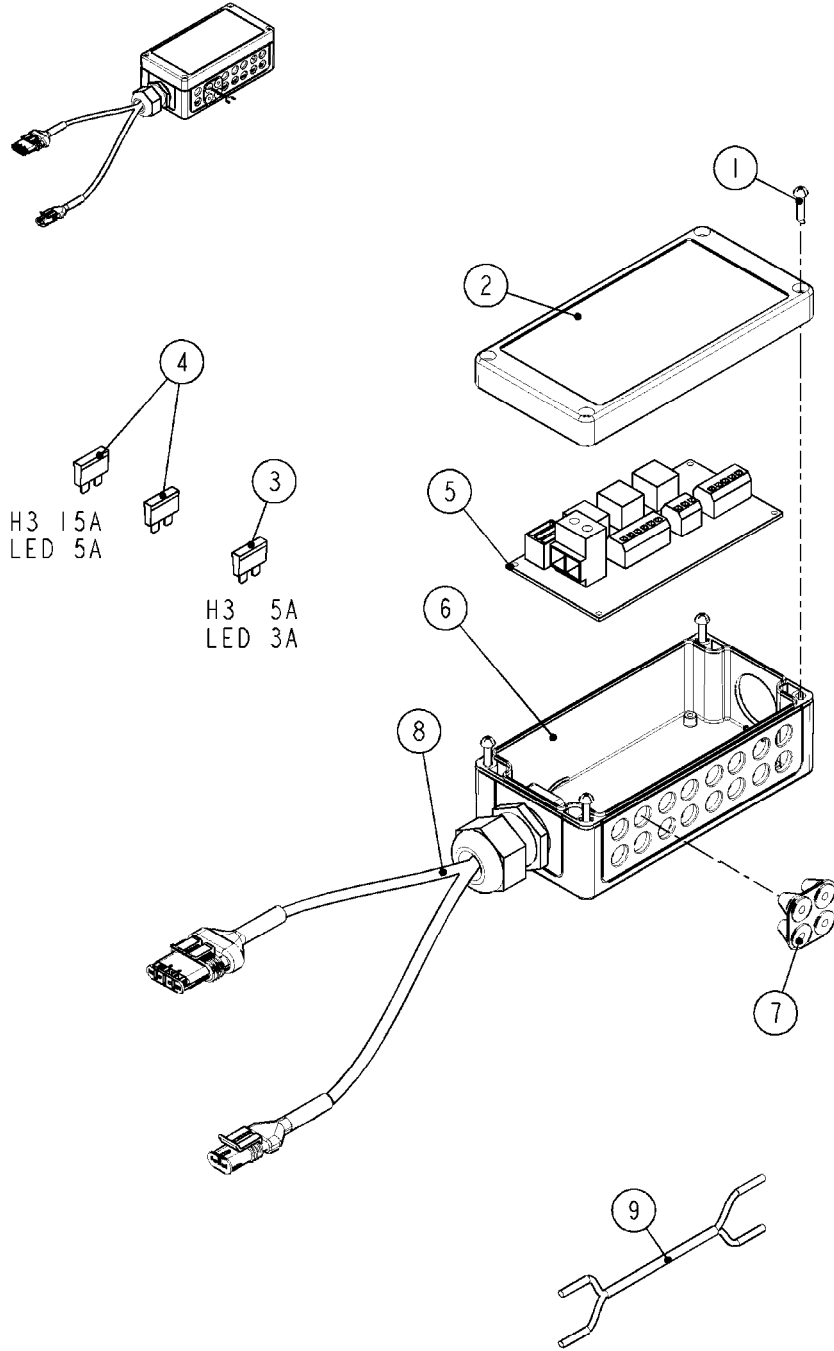

M419

WORK LIGHT JUNCTION BOX '13
M419-HIA, 10:03:14

Page 1
Date 07.02.2020 9:09

Pos.	parts-n°	order qty	description
1	280258	1	SCREW F. BOX LID 1/4" L=18
2	33508800	1	LID 160X80X15 BLK W/SCREWS
3	261762	1	Fuse 5A ATOF Series
4	28048600	1	FULE 15A ATOF SERIES
5	26057300	1	WORK LIGHT PCB 13
6	33514300	1	BOX 160X80X40 BLACK 1+16+1 HOLES
7	28048200	1	WIRE GROMET RUBBER 4 HOLE
8	72952600	1	CABLE KIT, WORKLIGHT POWER & CONTROL
9	72679000	1	CABLE ROUTE PHARE TRAVAIL