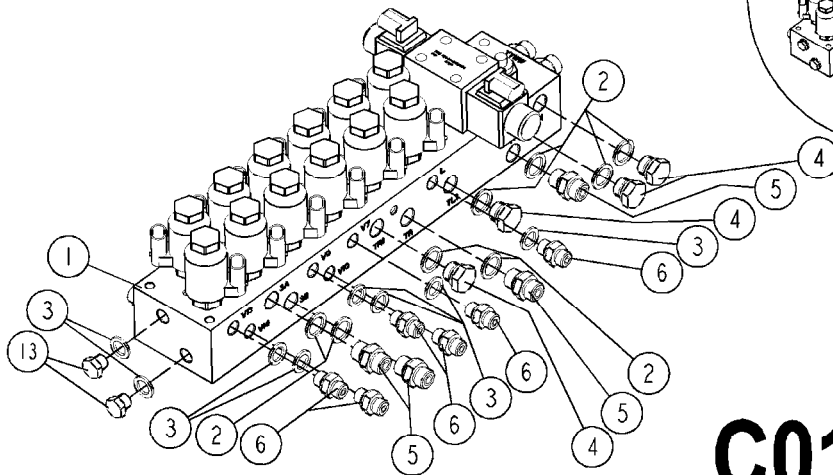

C014-HIA

DTZ HYD. BLOCK
C014-HIA, 09:07:18

Page 1

Date 07.02.2020 9:08

Pos.	parts-n°	order qty	description
1	73024700	1	HYD. BLOCK DDZ SPAREPART
2	240866	1	DOWTYSEAL 3/8"
3	241404	1	DOWTY SEAL 1/4"
4	146790	1	PLUG 3/8" RG L=20 SS
5	23234300	1	HEX NIPPLE 3/8"-11/16"
6	23234500	1	HEX NIPPLE 1/4" - 9/16"
7	75586600	1	SOLENOID VALVE NC, + COIL
8	78216800	1	FLOW REGULATING VALVE, 3/4"
9	78217800	1	MAGNET VLV.MD1L-S3/10N-D12K8DT
10	450964	1	SCREW M5X30 F.CYLINDER
11	78222700	1	COIL W. AMP
12	78222800	1	SOLENOID VALVE NC, DOUBLE LOCK
13	14010400	1	PLUG 1/4" BSP