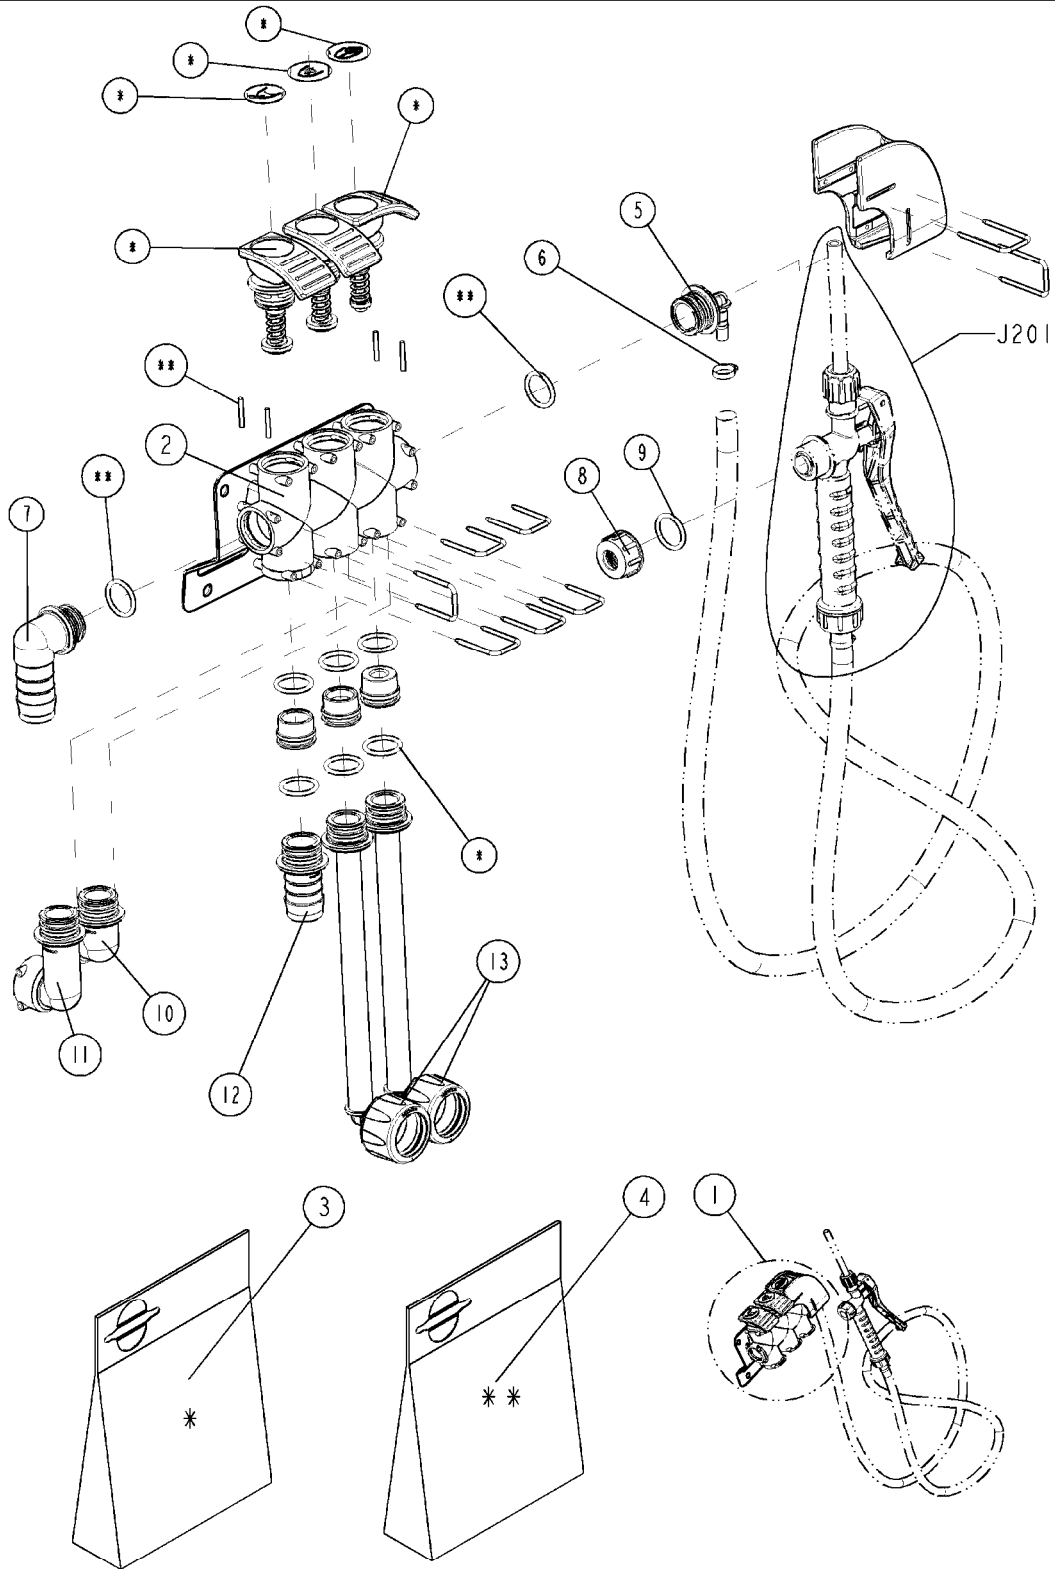

MANIFOLD F. TURBO FILLER
K621-HIA, 20:10:16

MANIFOLD F.TURBO FILLER
K621-HIA, 20:10:16

Page 1

Date 07.02.2020 9:08

Pos.	parts-n°	order qty	description
1	72482000	1	MANIFOLD S25 CHEMFILL
1	72775000	1	MANIFOLD TURBOFILL CM11
2	39122600	1	FITT.DK S-25 VALVE MANIFOLD
3	72530700	1	REP. KIT F. MANIFOLD S25 TURB.
4	72924500	1	REP.KIT F.MANIFOLD S25 TURBO
5	33512500	1	FITT.DK S-25 ELB.90° 5/16"HB
6	284582	1	CLAMP HOSE GEAR - 5/16"
7	333561	1	FITT.DK ELB.1" EC RETURN
8	32242500	1	NUT FOR LANCE GREY
9	240951	1	O-RING D21.2X3 NITRIL
10	33512800	1	FITT.DK S-25 ELB.90° S-25 L38
11	33512900	1	FITT.DK S-25 ELB.90° S-25 L60
12	33513500	1	FITT.DK S-25 STR. 1"
13	72775300	1	HOSE ASSY,1/2" X 320 S25-T25/90°