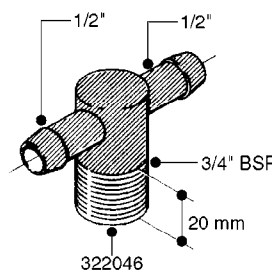

L0050

FITTINGS - HOSE CONNECTORS
L0050-HIN, 01:01:16

Page 1

Date 07.02.2020 9:08

parts-n°	order qty	description
242594	1	O-RING D14 X 1.78 SCH.70-EPDM
320294	1	FITT.DK TEE 3/8X3/8HB X1/2"BSP
320305	1	FITT.DK HB 3/4'- 3/4' BSP
320386	1	FITT.DK TEE 3/8X3/8HB X3/8"BSP
320397	1	FITT.DK ELB 3/8"HB X 3/8" BSP
320401	1	FITT.DK TEE 1/2X1/2HB X1/2"BSP
320412	1	FITT.DK TEE 1/2X1/2HB X3/8'BSP
320423	1	FITT.DK ELB 1/2'HB X 3/8' BSP
320891	1	FITT.DK HB 3/8'- 3/8' BSP
320972	1	FITT.DK HB 5/16'- 1/4' BSP
322046	1	FITT.DK TEE 1/2X1/2HB X3/4'BSP
322048	1	FITT.DK TEE 3/4X3/4HB X3/4'BSP
330595	1	O-RING D24.6/D20X2.1 -3/4"
333137	1	FITT.DK CONN.1/2" F.NOZZ. DOUB
333141	1	FITT.DK CONN.1/2" F.NOZZ.SING
334041	1	FITT.DK CONN.3/4' F.NOZZ. SING
334042	1	FITT.DK CONN.3/4' F.NOZZ. DOUB
334195	1	FITT.DK ELB. 3/4"HB X 3/4"HB
10012103	1	FITT.PO.HB 1.25X1.50 IMB1012
10014003	1	FITT.PO.HB 1.25X1.25 IMB1010
10036903	1	FITT.PO.HB 1.50X1.50 IMB1212
28019303	1	FITTING HB ELB 3/4NPT-3/4HOSE
61016500	1	HOSE TAIL 3/4" 90°+RG CAP 3/4"
72026700	1	NOZZLE TUBE ADAPTER W/O-RING