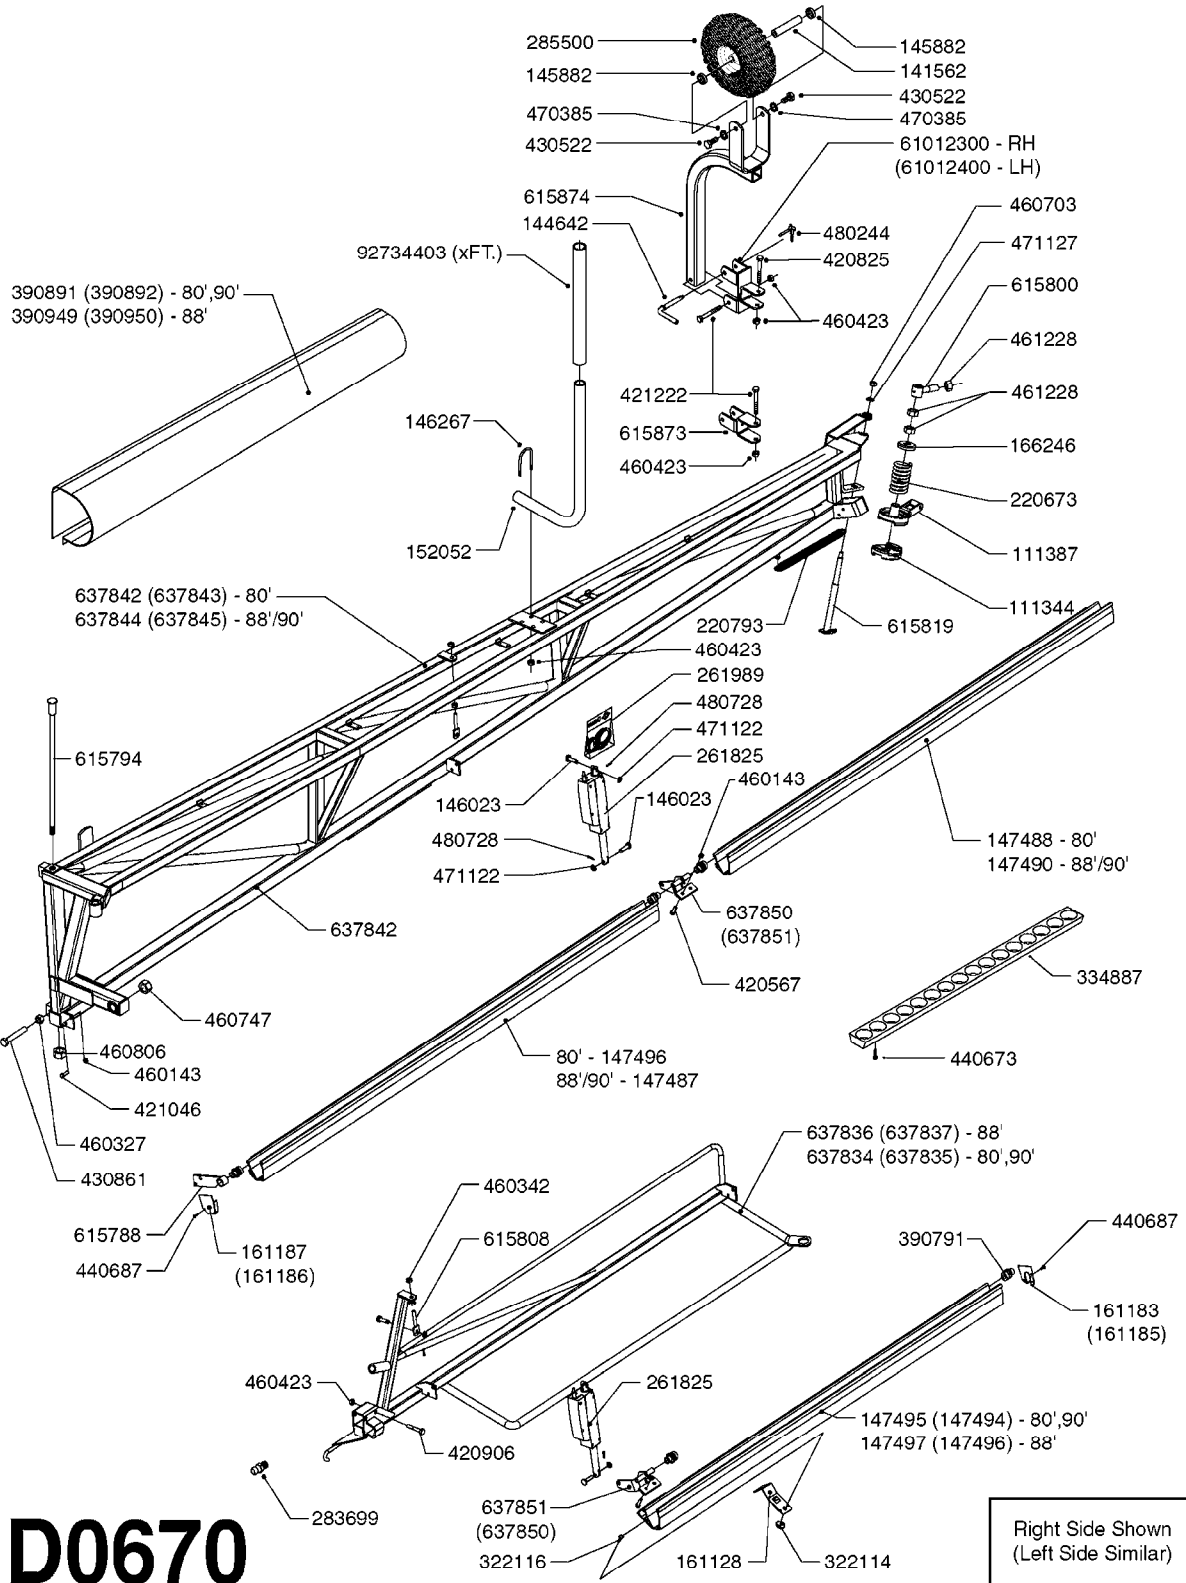

D0670

Right Side Shown
(Left Side Similar)

BOOM - TF OUTER WING HAZ 80/90
D0670-HIN, 01:01:16

Page

1

Date

07.02.2020

8:50

parts-n°	order qty	description
111344	1	CLAW CLUTCH Ø100/Ø20,5 UNDER PART RED
111387	1	CLAW CLUTCH D100 UPPER PART
141562	1	FRONTWHEEL AXLE 3 WHEEL
144642	1	LOCKING PAWL D10X65MM
145882	1	BUSHING D30/D21X7
146023	1	PIN FOR COGWHEEL
146267	1	BOLT U F.500 EAG BRACE
147487	1	AIR SLOT RAIL L=2495/D25
147488	1	AIR SLOT RAIL L=1935/D25
147490	1	AIR SLOT RAIL L=2435/D25
147494	1	AIR SLOT RAIL L=1730/D25 LEFT
147495	1	AIR SLOT RAIL L=1730/D25 RIGHT
147496	1	AIR SLOT RAIL L=1230/D25 LEFT
147497	1	AIR SLOT RAIL L=1230/D25 RIGHT
152052	1	BUMPER ARM 1" X 30"
161128	1	NOZZLE HOLDER TF
161183	1	AIR SLOT END RH
161185	1	AIR SLOT END LH
161186	1	AIR SLOT END LH
161187	1	AIR SLOT END RH
166246	1	WASHER CUP D53 F.SPRING
220673	1	SPRING F.PIVOT 100 X 51
220793	1	SPRING D21/D4X250MM
261825	1	ACTUATOR HAZ 2 WIRE
261989	1	SPARE PARTS KIT/BOOM ACTUATOR
283699	1	GREASE NIPPLE M6X1
285500	1	WHEEL F.BOOM SUPPORT 85X20
322114	1	NUT PLASTIC F.NOZZ.H
322116	1	BOLT PLASTIC F.NOZZ.H.
334887	1	AIRGUIDE TWIN FORCE L=494
390791	1	BUSHING F. AIR SLOT
390891	1	AIR BAG F.BREAKAWAY HAZ RH
390892	1	AIR BAG F.BREAKAWAY HAZ LH
390949	1	AIR BAG F.BREAKAWAY HAZ RH 88'
390950	1	AIR BAG F.BREAKAWAY HAZ LH 88'
420567	1	BOLT HEX 8.8 DEL M8X30 FT
420825	1	BOLT HEX 8.8 DEL M10X65
420906	1	BOLT HEX 8.8 DEL M10X60
421046	1	BOLT HEX M8X25/25 A2 SS DIN933
421222	1	BOLT HEX 8.8 DEL M10X75 FT
430522	1	BOLT HEX 8.8 DEL M12X25 FT
430861	1	BOLT HEX 8.8 DEL M16X100 FT
440673	1	SCREW F.PLASTIC 5X12 SS
440687	1	SCREW 4.2X13.0
460143	1	SELF LOCK NUT M8 SST A2 DIN985
460327	1	NUT HEX M16X2
460342	1	NUT HEX M10 DEL DIN934
460423	1	NUT HEX M10X1.50 LOCK DIN985A2 SS
460703	1	NUT HEX M12X1.75 LOCK DIN985A2 SS
460747	1	NUT HEX M24 LOCK
460806	1	NUT HEX M20X2.50 LOCK DIN985A2 SS
461228	1	NUT HEX M20
470385	1	WASHER D14.8D8.1X2 LOCK GALV.
471122	1	WASHER, M10, Ø20/10.5X 2.0, SS
471127	1	WASHER, M12, Ø24/13X24X2.5 SS
480244	1	PIN SNAP D4.5
480728	1	PIN D3.2X20 SPLIT
615788	1	BRACKET
615794	1	AXLE FOR OUTER WING D30/20 700
615800	1	LINK EYE BR.WING
615808	1	ANCHOR ADJ.F.ACTUATOR