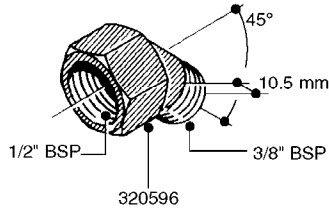

FITTINGS - HEXAGON NIPPLES
L0030-HIN, 01:01:16

Page 0
Date 07.02.2020 8:51

L0030

FITTINGS - HEXAGON NIPPLES
L0030-HIN, 01:01:16

Page 1
Date 07.02.2020 8:51

parts-n°	order qty	description
10015303	1	FITT.PO.HN 1.00X1.00 M1000
10425003	1	FITT.PO.HN 1.25X1.00 MCPHEE
320132	1	FITT.DK HN 1" BSP
320176	1	FITT.DK HN 3/8"X1/2" BSP
320445	1	FITT.DK HN 1/4"X3/8" BSP
320655	1	FITT.DK HN 1/2"-1/2" BSP
320692	1	FITT.DK HN 3/8'BSPX1/4'NPT
320703	1	FITT.DK HN 3/8BSP X1/2 &1/4NPT
320725	1	FITT.DK NIPPLE 3/8"-3/8" BSP
320902	1	FITT.DK HN 3/8'X 1/4' BSP
390232	1	FITT.DK HN 1-1/2' X 1-1/4' BSP
390276	1	FITT.DK HN 1'BSP