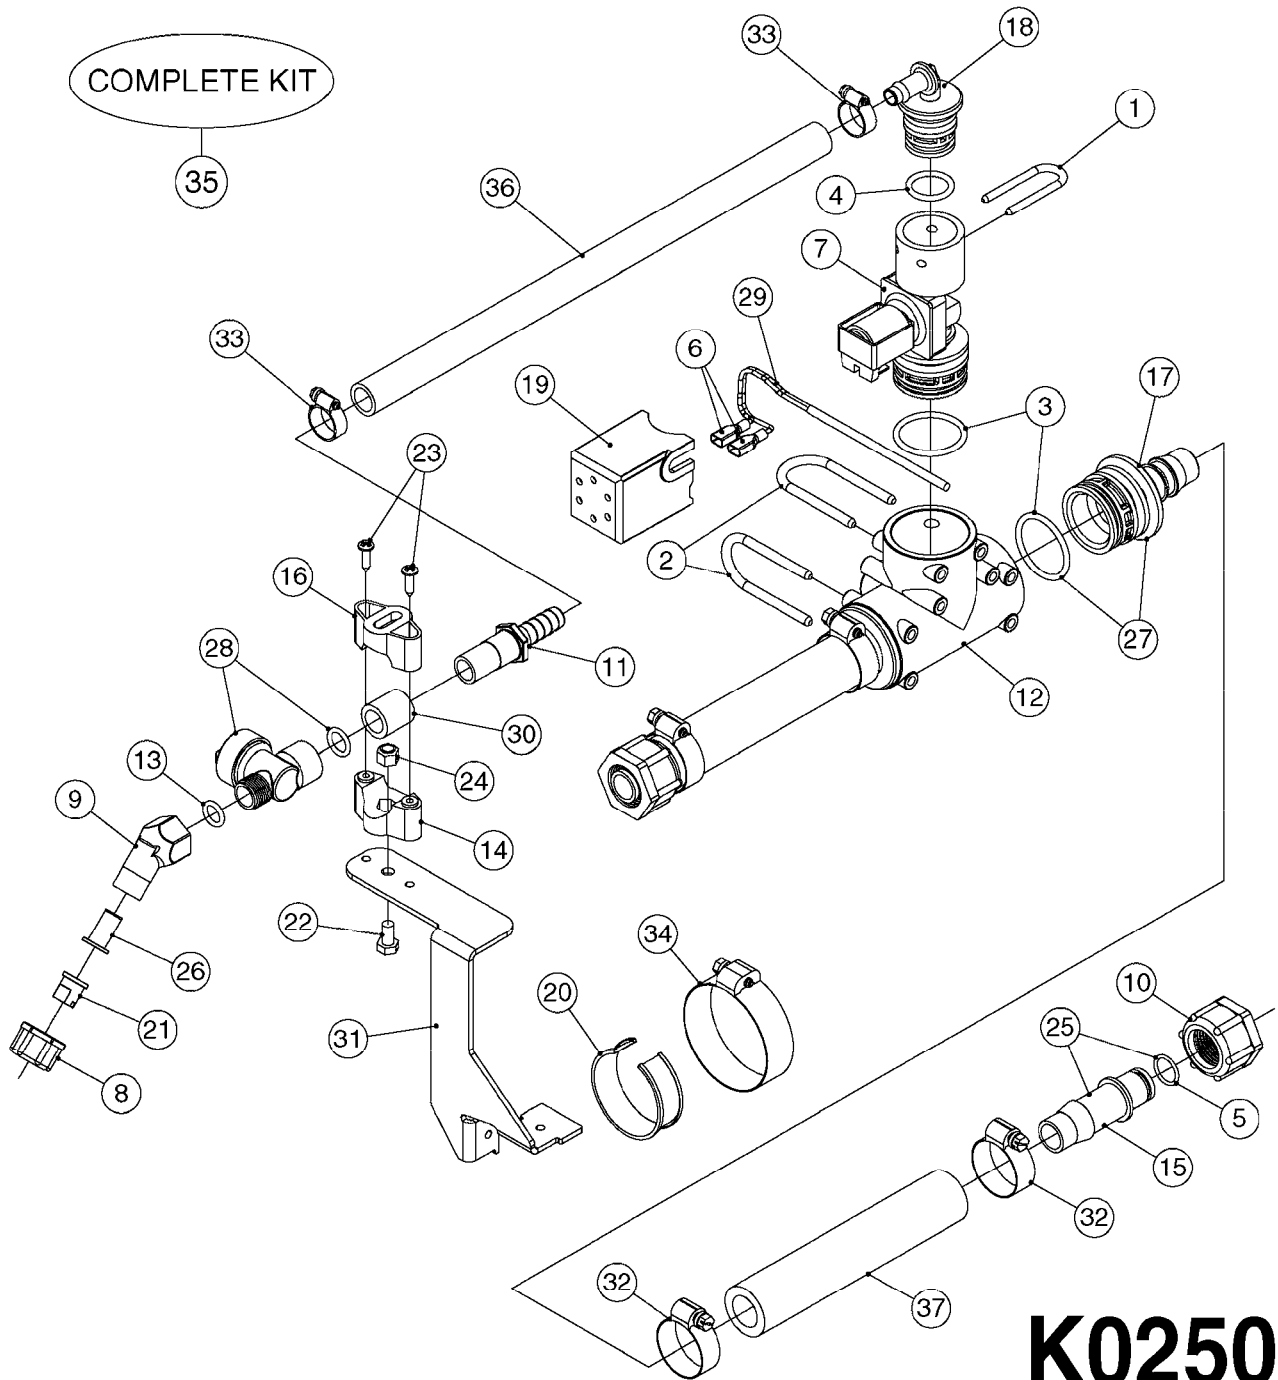

ELECTRIC END NOZZLE KIT '09
K0250-HIN, 01:01:16

Page 1
Date 07.02.2020 8:51

Pos.	parts-n°	order qty	description
1	145994	1	FITT.DK S-40 FORK
2	145995	1	FITT.DK S-53 FORK
3	242354	1	O-RING D32.2X3.0 VITON
4	242355	1	O-RING D19.2X3.0 VITON F.S-40
5	242594	1	O-RING D14 X 1.78 SCH.70-EPDM
6	261539	1	SPADE F.ELEC CONNEX BLUE INSUL
7	262104	1	VALVE, SOLENOID, S53/S40
8	320187	1	FITT.DK CAP 3/8" BSP BLACK
9	320191	1	FITT.DK ELB 3/8' BSP 45 DEGREE
10	320283	1	FITT.DK NUT 3/4"BSP
11	320891	1	FITT.DK HB 3/8'- 3/8' BSP
12	322352	1	FITT.DK S-53 TEE
13	330013	1	O-RING 2.5 X 10 PUR
14	333012	1	NOZZLE HOLD. UPPER PART
15	334044	1	FITT.DK HB 3/4' F. 3/4' CAP
16	334220	1	YOKE, UPPER NOZZLE BODY
17	334229	1	FITT.DK S-53 STR.3/4"
18	334237	1	FITT.DK S-40 ELB.3/8"
19	334965	1	COVER FOR S53 SOLENOID VALVE
20	341291	1	RUBBER HOSE CLAMP COVER 130MM
21	370392	1	NOZZLE END FAN 1850-G 300
22	410546	1	BOLT HEX M6X12 A2 SS DIN933
23	440665	1	SCREW M4.2X16 STAINLESS
24	460261	1	NUT HEX M6X1.00 LOCK DIN985 A2 SS
25	724621	1	FITT.DK HB 3/4"ASSY F.3/4" NUT
26	725042	1	SCREEN 80 MESH W.GASKET, RED
27	726558	1	FITT.DK S53 STR. 3/4" W. ORING
28	729610	1	NOZZLE ASSY. NON DRIP 3/8 THRD
29	983087	1	ELEC. CABLE 2 WIRE X 0.75MM
30	10631003	1	HOSE R X CLEAR BRAID.X 1/2 12"
31	16110803	1	NOZZLE BRACKET VAR SPACINGS
32	28029903	1	CLAMP HOSE GEAR P3/4"-S1" 6712
33	28044903	1	CLAMP HOSE GEAR P3/8" 6706
34	28047003	1	CLAMP HOSE GEAR 30 X 50 6732
35	82613203	1	ELECTRIC END NOZZLE KIT 2009
36	92701703	1	HOSE R X3/8" X300PSI WP X0012"
37	92703203	1	HOSE R X3/4" X300PSI WP X0012"