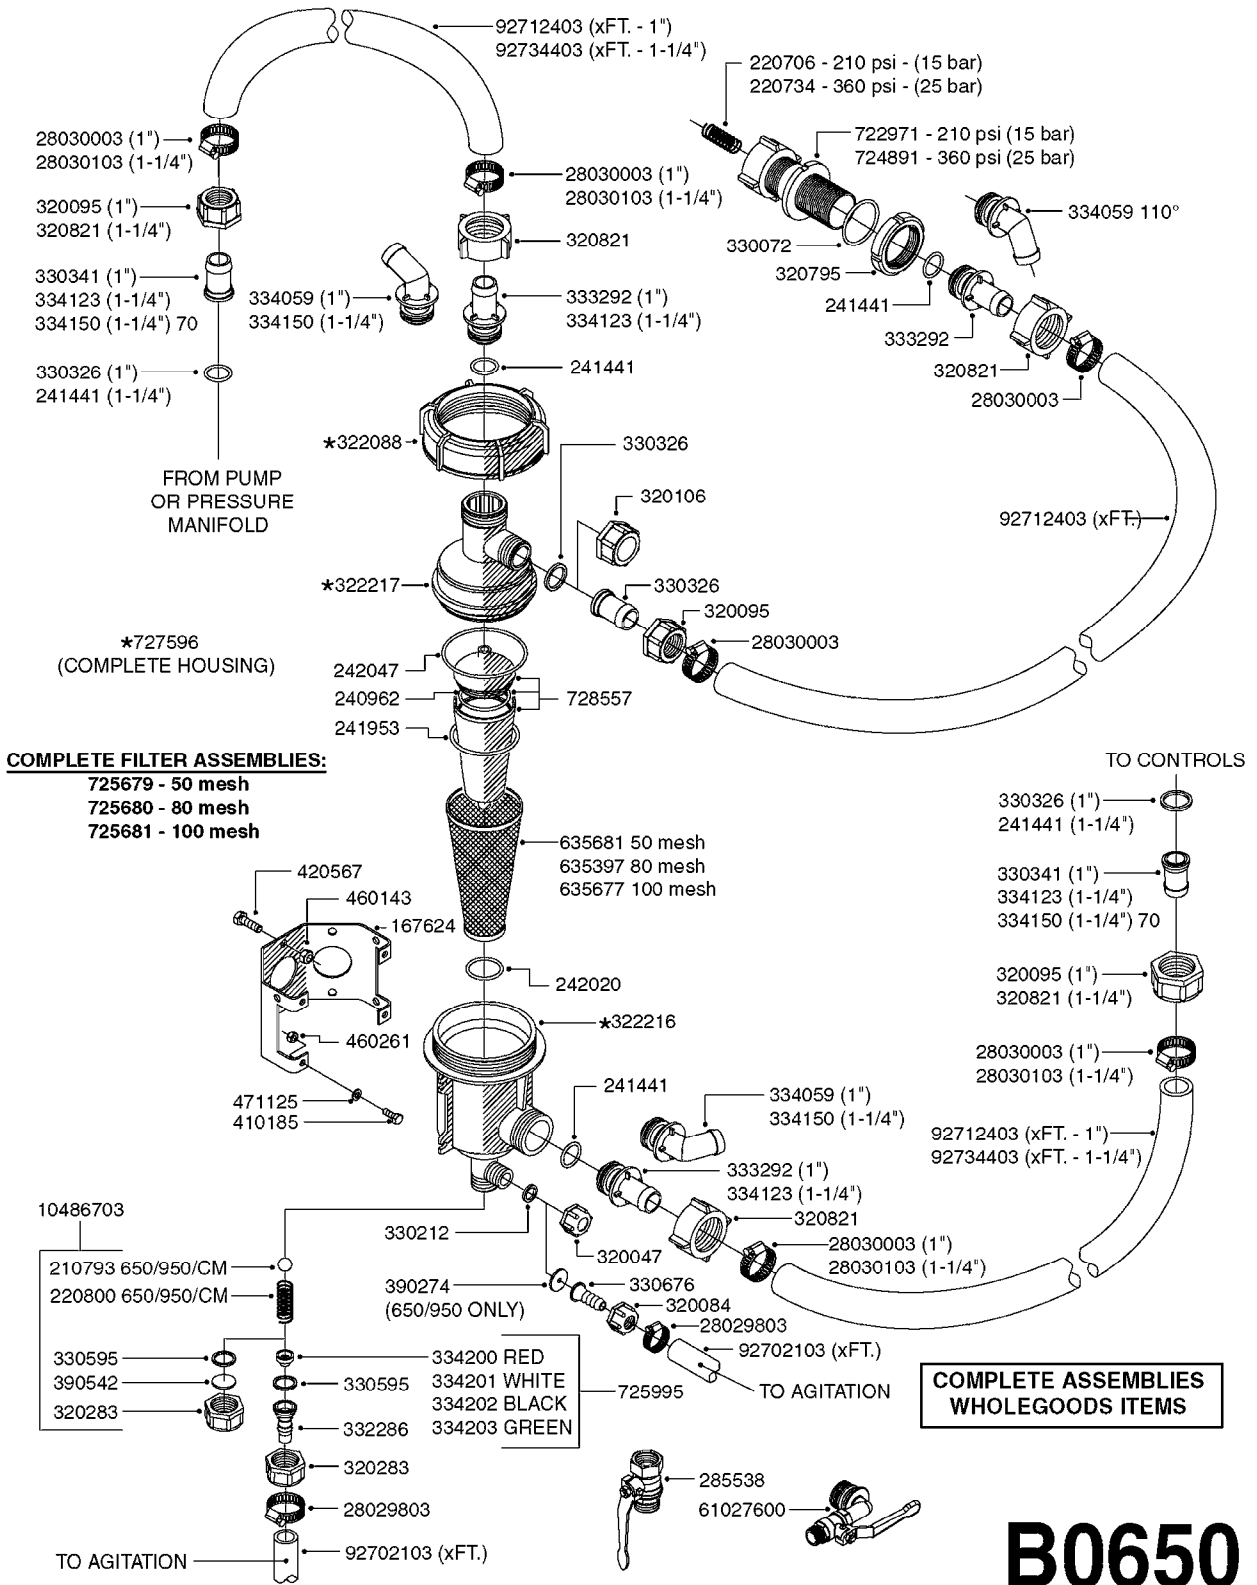

S-67 CHECK VALVE
(NON-THREADED)

S-67 CHECK VALVE
(THREADED)

FOR FITTINGS AND
HOSES, SEE SECTION L

B0640

CHECK VALVES - S67 (2011)
B0640-HIN, 15:10:19

Page 1

Date 07.02.2020 8:50

Pos.	parts-n°	order qty	description
1	145996	1	FITT.DK S-67 FORK
2	242353	1	O-RING 3 X 44.2 VITON
3	334231	1	FITT.DK S-67 STR.1"
3	334232	1	FITT.DK S-67 STR.1-1/4"
4	72432400	1	FITT.DK S-67 CONNEC W.CHK SEAT
5	72819200	1	CHECK VALVE S67 2012 THREADED
6	72819300	1	CHECK VALVE S67 2012 NO THREAD
7	72878800	1	CHECK VALVE S67 SUBASSEMBLY 2013 INCLUDED WITH #5 & #6