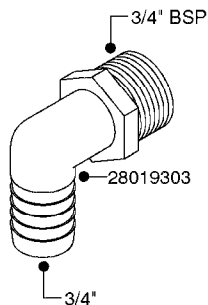

L0050

parts-n°	order qty	description
242594	1	O-RING D14 X 1.78 SCH.70-EPDM
320294	1	FITT.DK TEE 3/8X3/8HB X1/2"BSP
320305	1	FITT.DK HB 3/4'- 3/4' BSP
320386	1	FITT.DK TEE 3/8X3/8HB X3/8"BSP
320397	1	FITT.DK ELB 3/8"HB X 3/8" BSP
320401	1	FITT.DK TEE 1/2X1/2HB X1/2"BSP
320412	1	FITT.DK TEE 1/2X1/2HB X3/8'BSP
320423	1	FITT.DK ELB 1/2'HB X 3/8' BSP
320891	1	FITT.DK HB 3/8'- 3/8' BSP
320972	1	FITT.DK HB 5/16'- 1/4' BSP
322046	1	FITT.DK TEE 1/2X1/2HB X3/4'BSP
322048	1	FITT.DK TEE 3/4X3/4HB X3/4'BSP
330595	1	O-RING D24.6/D20X2.1 -3/4"
333137	1	FITT.DK CONN.1/2" F.NOZZ. DOUB
333141	1	FITT.DK CONN.1/2" F.NOZZ.SING
334041	1	FITT.DK CONN.3/4' F.NOZZ. SING
334042	1	FITT.DK CONN.3/4' F.NOZZ. DOUB
334195	1	FITT.DK ELB. 3/4"HB X 3/4"HB
10012103	1	FITT.PO.HB 1.25X1.50 IMB1012
10014003	1	FITT.PO.HB 1.25X1.25 IMB1010
10036903	1	FITT.PO.HB 1.50X1.50 IMB1212
28019303	1	FITTING HB ELB 3/4NPT-3/4HOSE
61016500	1	HOSE TAIL 3/4" 90°+RG CAP 3/4"
72026700	1	NOZZLE TUBE ADAPTER W/O-RING