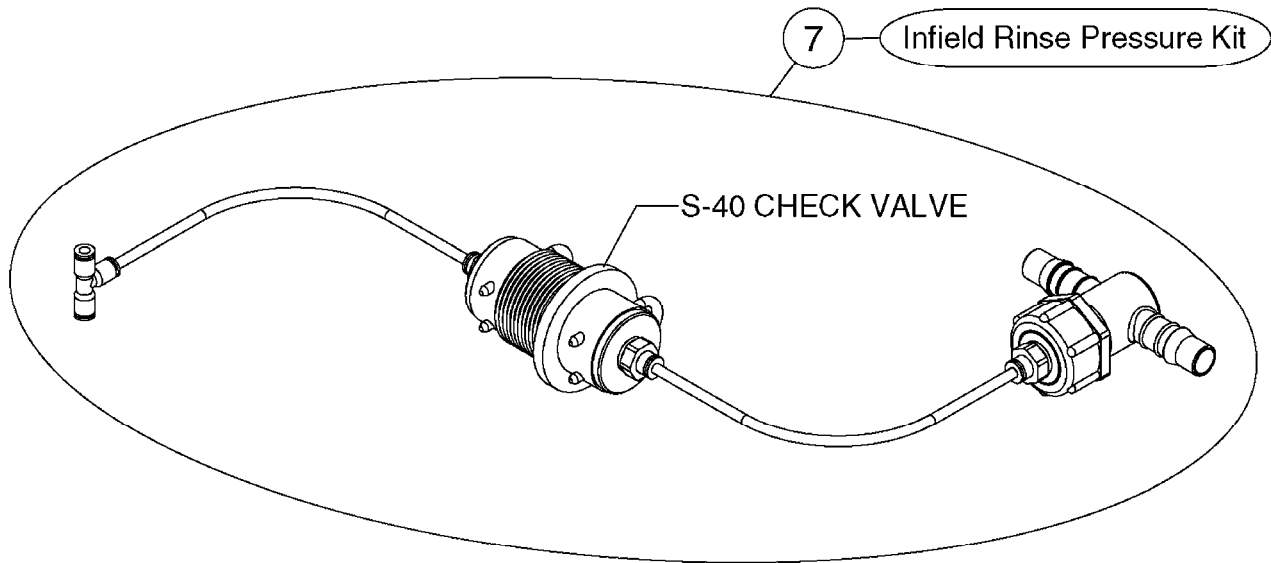

SMART VALVE-S93 MANIFOLD VALVE
B0540-HIN, 01:01:16

B0540

SMART VALVE-S93 MANIFOLD VALVE
B0540-HIN, 01:01:16

Page 1
Date 07.02.2020 8:50

parts-n°	order qty	description
145997	1	FITT.DK S-93 FORK
147767	1	PIN 5Ø X 60 S-93 DOUBLE CLAMP
240936	1	O-RING D13.3X2.4 NITRIL
242047	1	O-RING 89.5 X 3.0 VITON
242316	1	O-RING D84.5X3.0 NITRIL
242475	1	O'RING D56.52x5.33 SH70-VITON
322327	1	HOUSING, VALVE, S93, 220 PSI
322328	1	END CAP F.VALVE S-93
322354	1	THRUST PLATE F.3-WAY VALVES-93
390543	1	SEAT F.BALL 3-WAY VALVE S-93
391019	1	BALL F.2 WAY S93 SMART VALVE
391020	1	BALL F.3 WAY S93 SMART VALVE
391023	1	SMART VALVE MOUNTING BRACKET
420862	1	BOLT HEX 8.8 DEL M10X16 FT
440681	1	SCREW F. PLASTIC 4MM X 14LG SS
460423	1	NUT HEX M10X1.50 LOCK DIN985A2 SS
471122	1	WASHER, M10, Ø20/10.5X 2.0, SS
14010100	1	SPINDLE F.SMART VALVE S-93
14027800	1	SPINDLE F.SMART VALVE S-93
61025400	1	HANDLE SMART VALVE
72137900	1	VALVE S93 "V1" SMART VALVE
72138000	1	VALVE S93 "V2" SMART VALVE
72138600	1	VALVE S93 "V3" SMART VALVE
72142700	1	VALVE S93 "V4" SMART VALVE