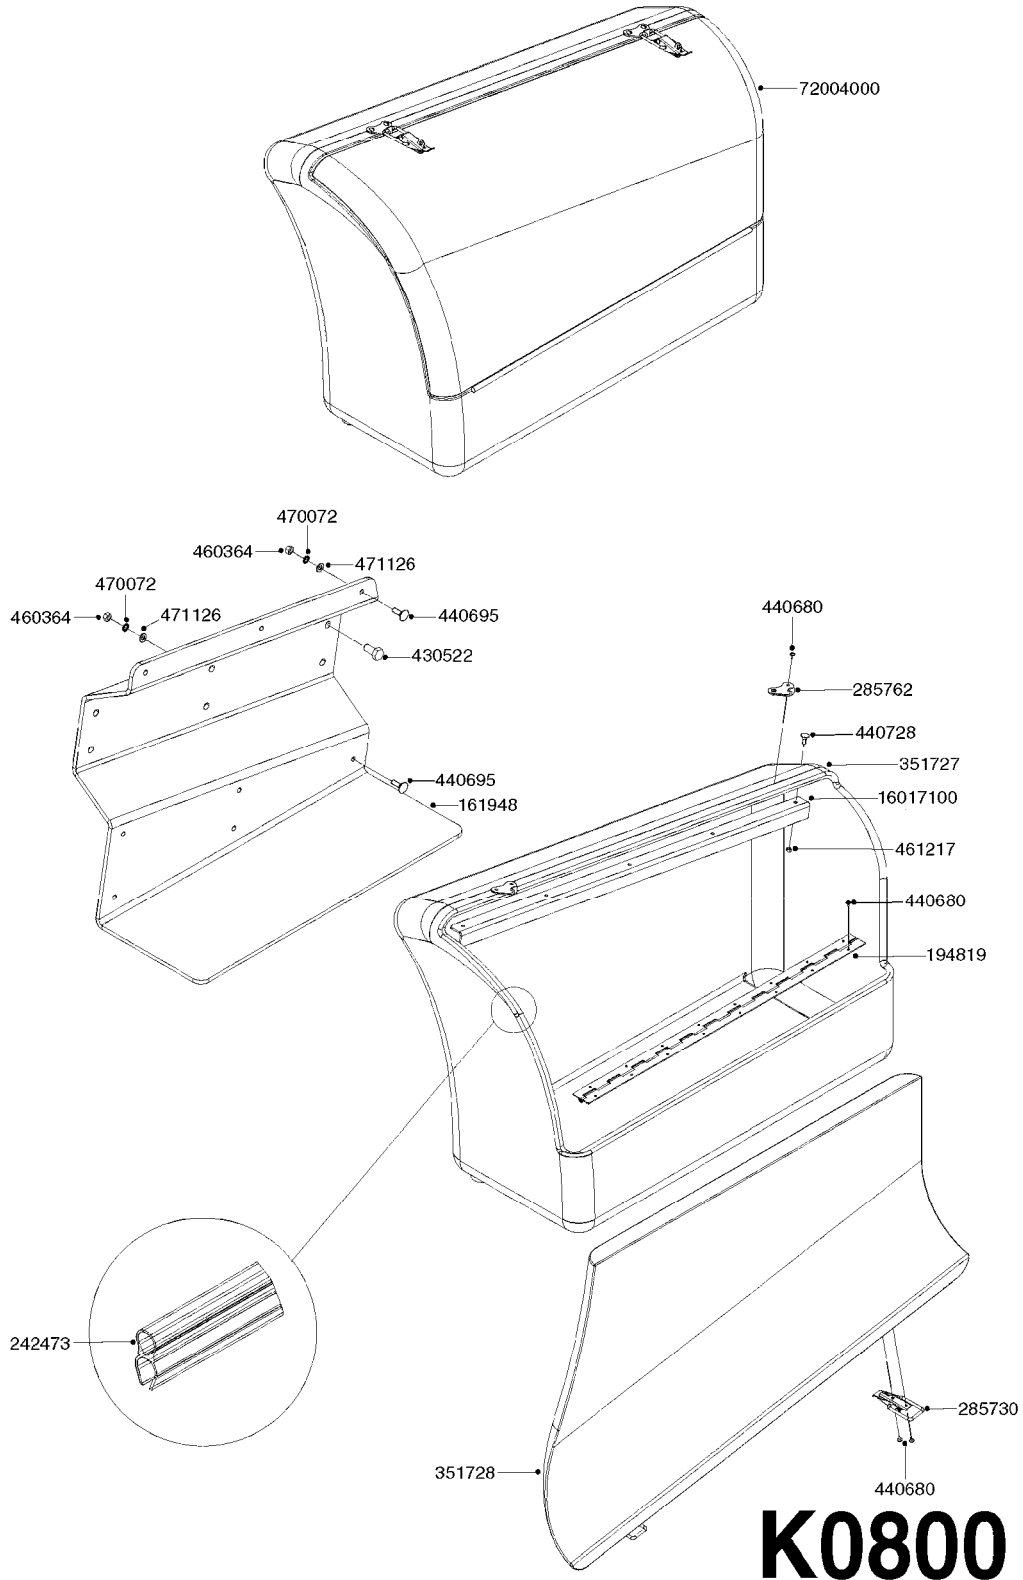

STORAGE LOCKER - RH
K0800-HIN, 01:01:16

Page 0
Date 07.02.2020 8:51

STORAGE LOCKER - RH
K0800-HIN, 01:01:16

Page 1

Date 07.02.2020 8:51

parts-n°	order qty	description
16017100	1	BKT. F. RH LOCKER HINGE CM+
161948	1	STORAGE LOCKER MT BKT RH CM+
194819	1	HINGE
242473	1	GASKET
285730	1	LATCH
285762	1	LATCH CLIP
351727	1	STORAGE LOCKER BASE (RAW) CM+
351728	1	LID STORAGE LOCKER (RAW)
430522	1	BOLT HEX 8.8 DEL M12X25 FT
440680	1	SCREW M4.2X9.5 STAINLESS
440695	1	BOLT CARRIAGE M8X25
440728	1	BOLT CARRIAGE 5MMX16
460364	1	NUT HU M8 A2 SS DIN934
461217	1	NUT HEX M5 LOCK
470072	1	WASHER D15/D8X.5 LOCK
471126	1	WASHER, M8, Ø16/ 8.4X 1.6, SS
72004000	1	LOCKER KIT F.CM+ RH