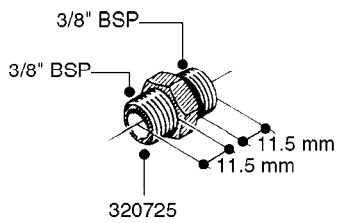

FITTINGS - HEXAGON NIPPLES
L0030-HIN, 01:01:16

Page 0
Date 07.02.2020 8:51

L0030

FITTINGS - HEXAGON NIPPLES
L0030-HIN, 01:01:16

Page 1
Date 07.02.2020 8:51

parts-n°	order qty	description
10015303	1	FITT.PO.HN 1.00X1.00 M1000
10425003	1	FITT.PO.HN 1.25X1.00 MCPHEE
320132	1	FITT.DK HN 1" BSP
320176	1	FITT.DK HN 3/8"X1/2" BSP
320445	1	FITT.DK HN 1/4"X3/8" BSP
320655	1	FITT.DK HN 1/2"-1/2" BSP
320692	1	FITT.DK HN 3/8'BSPX1/4'NPT
320703	1	FITT.DK HN 3/8BSP X1/2 &1/4NPT
320725	1	FITT.DK NIPPLE 3/8"-3/8" BSP
320902	1	FITT.DK HN 3/8'X 1/4' BSP
390232	1	FITT.DK HN 1-1/2' X 1-1/4' BSP
390276	1	FITT.DK HN 1'BSP