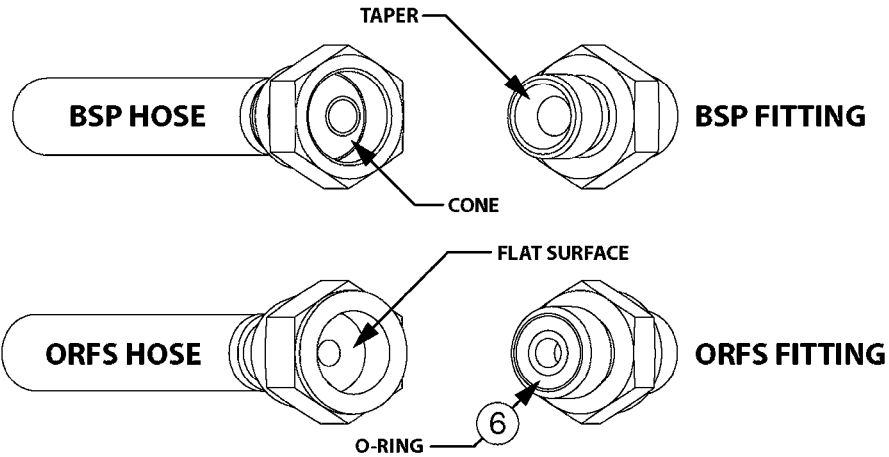

IMPORTANT!

BSP hoses require BSP fittings
ORFS hoses require ORFS fittings

1/4" ORFS Hoses require 9/16" ORFS Fittings
3/8" ORFS Hoses require 11/16" ORFS Fittings
1/2" ORFS Hoses require 13/16" ORFS Fittings
3/4" ORFS Hoses require 1-3/16" ORFS Fittings