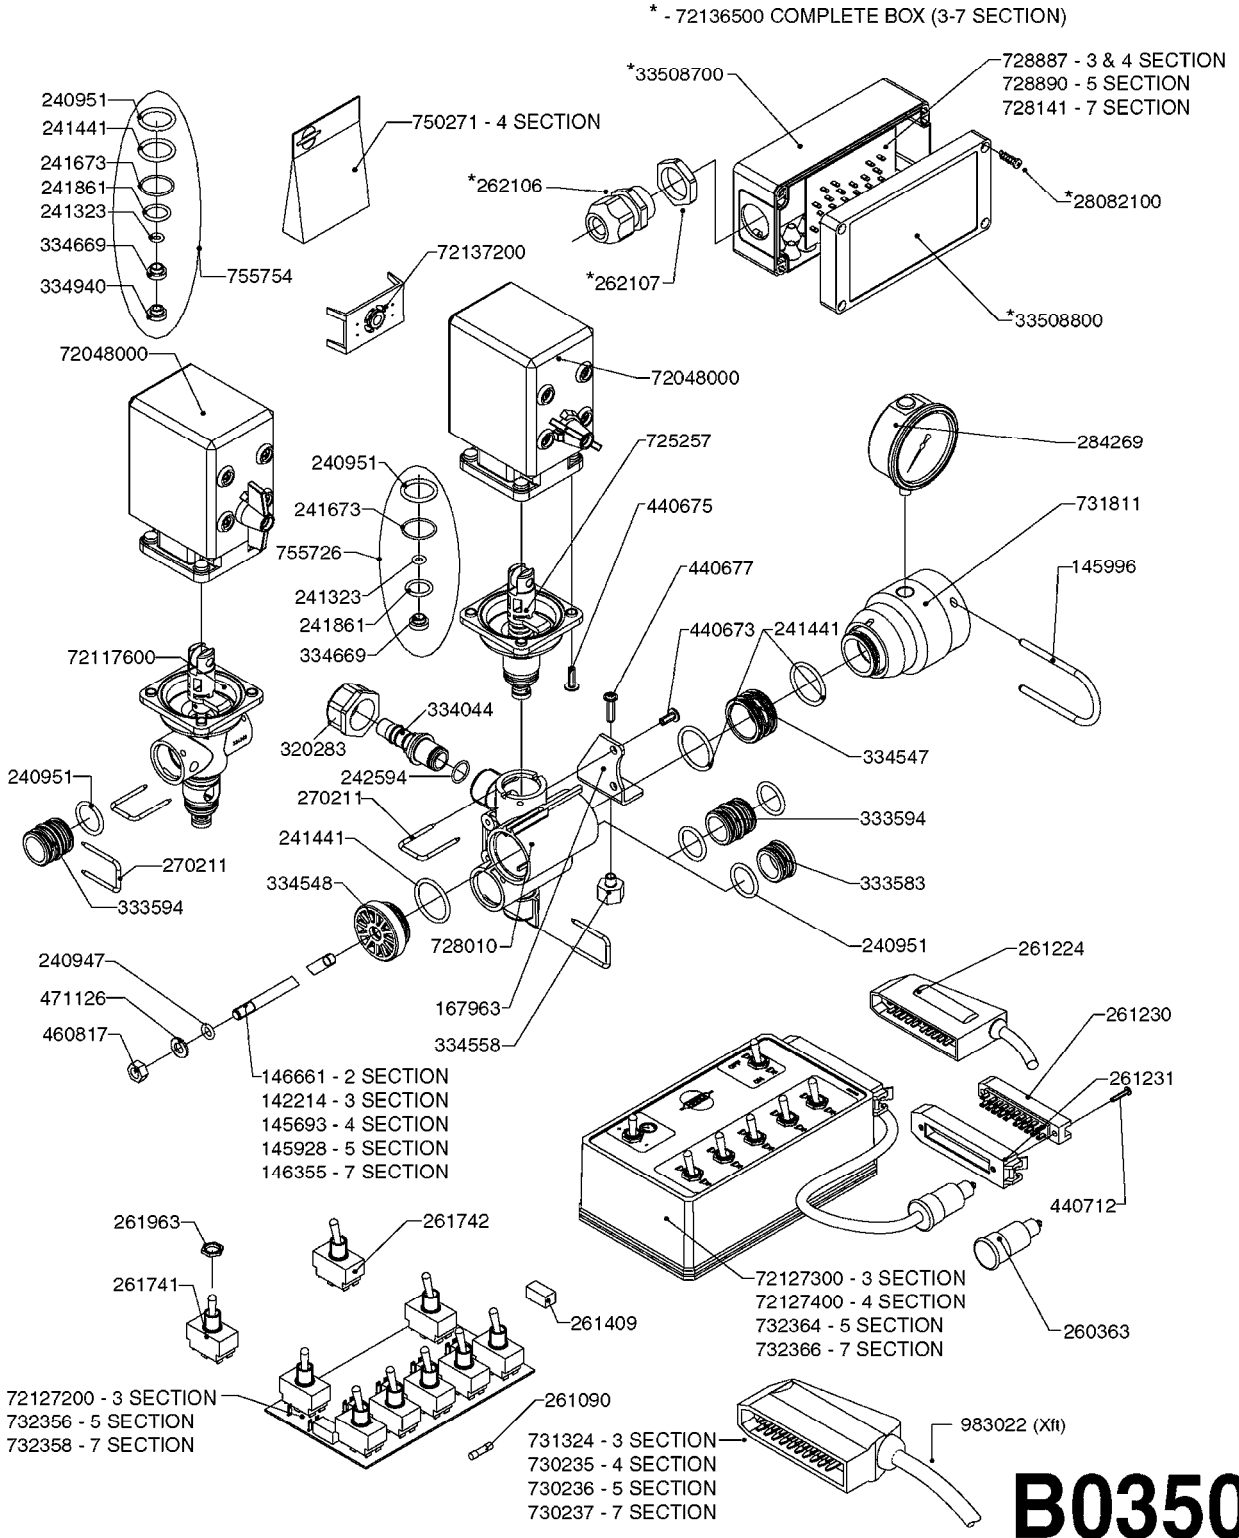

B0350

EVC, ECP, ECPC CONTROLS
B0350-HIN, 01:01:16

Page 1
Date 07.02.2020 8:50

parts-n°	order qty	description
142214	1	STUD BOLT - M8X265, 3 SECTION
145693	1	STUD BOLT - M8X330, 4 SECTION
145928	1	STUD BOLT - M8X400, 5 SECTION
145996	1	FITT.DK S-67 FORK
146355	1	STUD BOLT - M8X540, 7 SECTION
146661	1	STUD BOLT M8 X 195
167963	1	MOUNT BKT.F.EC BOOM SEC.
240947	1	O-RING D7.3X2.4 NITRIL
240951	1	O-RING D21.2X3 NITRIL
241323	1	O-RING D5.3X2.4 NITRIL
241441	1	O-RING D29.3X3
241673	1	O-RING D22.1X1.6
241861	1	O-RING D15.3X2.4 VITON
242594	1	O-RING D14 X 1.78 SCH.70-EPDM
260363	1	PLUG 2 POLE 12V
261090	1	FUSE 5 X 20 6.3A, 250V
261224	1	PLUG HOUSING F/20 POLE MALE
261230	1	PLUG INSERT 20 POLE FEMALE
261231	1	PLUG HOUSING 20 POLE FEMALE
261409	1	RELAY 12V F. ESC CNTRL BOX '96
261741	1	SWITCH 2 POLE 12V TOGGLE PRESS
261742	1	SWITCH 2 POLE 12V ON/OFF
261963	1	NUT F.EC SWITCH
262106	1	BULKHEAD F. CABLE 6.5-14 BLACK
262107	1	NUT F. BULKHEAD CABLE GRAY
270211	1	FITT.DK S25 FORK L=37.5
284269	1	PRESSURE GAUGE 0-8-16 BAR Ø2,5" 1/4"
320283	1	FITT.DK NUT 3/4"BSP
333583	1	END PIECE FOR BYPASS
333594	1	CONNECTING PIECE F. BYPASS
334044	1	FITT.DK HB 3/4' F. 3/4' CAP
334547	1	CONNECTING PIECE F. PRESSURE
334548	1	END COVER
334558	1	NUT HEX PLASTIC INSERT
334669	1	VALVE CONE D14/D7-SH 63 WHITE
334940	1	VALVE CONE D14/D6-SH 63 GREEN
440673	1	SCREW F.PLASTIC 5X12 SS
440675	1	SCREW F. PLASTIC 5X16 SS
440677	1	SCREW F. PLASTIC 5X20 SS
440712	1	SCREW 30X16 STAINLESS
460817	1	NUT HEX M8 STAINLESS DIN 934
471126	1	WASHER, M8, Ø16/ 8.4X 1.6, SS
725257	1	SPINDLE SECT. F/EC DISTRIBUTOR
728010	1	DISTRIB HOUSING W/CONST PR GRN
728141	1	CIRCUIT BOARD F.EC7 CONN. BOX
728887	1	CIRCUIT BOARD EC CONTROL
728890	1	CIRCUIT BOARD 5 SECTION EC
730235	1	CABLE F.CONTRL BOX EC4 L=11500
730236	1	CABLE F.CONTRL BOX EC5 L=11500
730237	1	CABLE EC7 L=11500MM
731324	1	CABLE F.CONTRL BOX EC3 L=11500
731811	1	FITT.DK ADAPTOR S67 EC BOOM SE
732356	1	PRINT BOARD EVC ESC 5 SECTION
732358	1	PRINT BOARD EVC ESC 7 SECTION
732364	1	CONTROL BOX ESC/EVC 5 SEC.CM+
732366	1	CONTROL BOX ESC/EVC 7 SEC.CM+
750271	1	O-RING KIT F.EC/4 CONTROL UNIT
755726	1	O-RING KIT F.EC/ESC SEC.VALVE
755754	1	GASKET SET EVC DIST
983022	1	WIRE 12 x 0.5 x 2MM x 12"
28082100	1	SCREW F. BOX LID 1/4" L=20