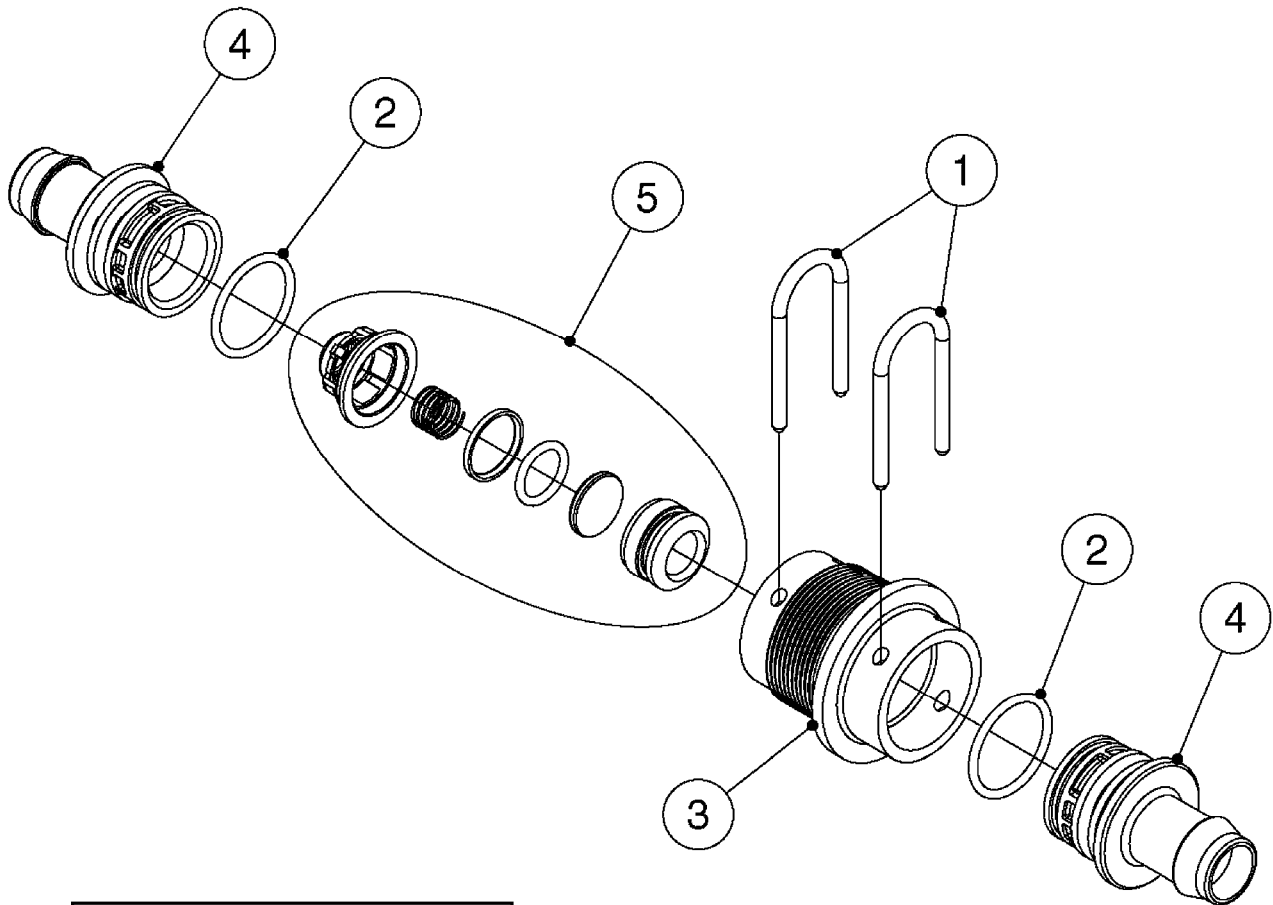

FOR FITTINGS AND
HOSES, SEE SECTION L

B0620

CHECK VALVES - S53
B0620-HIN, 01:01:16

Page 1

Date 07.02.2020 8:50

Pos.	parts-n°	order qty	description
1	145995	1	FITT.DK S-53 FORK
2	242354	1	O-RING D32.2X3.0 VITON
3	322103	1	FITT.DK S-53 BULKHEAD
4	334230	1	FITT.DK S-53 STR.1"
5	72132600	1	CHECK VALVE SUBASSEMBLY S53