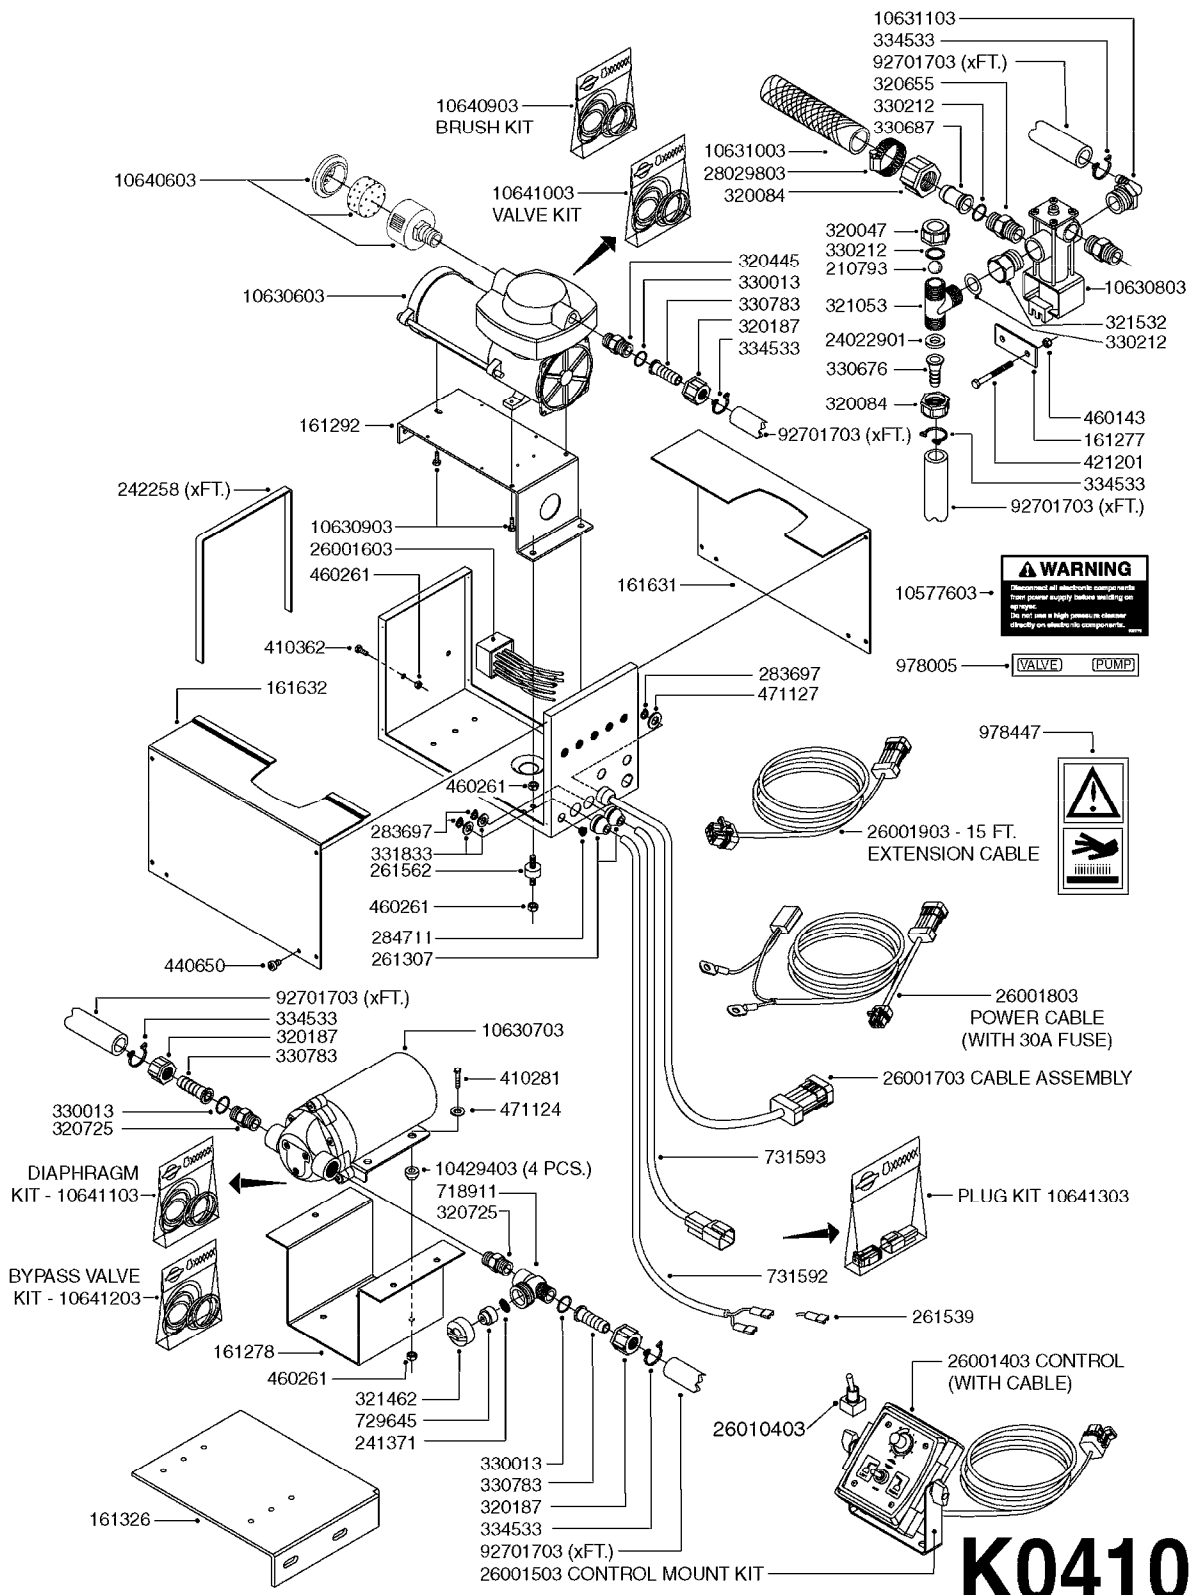

K0400

*Ø8mm 927306 (xFT.)
*Ø10mm 927330 (xFT.)

70062503 - COMPLETE ASSEMBLY

FOAM MARKER COMPRESSOR 2007
K0400-HIN, 01:01:16

Page 1
Date 07.02.2020 8:51

parts-n°	order qty	description
147011	1	HEX NIPPLE 3/8'X1/4'BSP BRASS
161326	1	MOUNT BKT. F. FOAM COMP.BOX 98
168847	1	ENCLOSURE LOWER F.MARKER
168848	1	COVER F. FOAM MARKER
232111	1	QUICK COUPLER 6MM X 1/8 EXT.
232112	1	QUICK COUPLER 6MM 1/8 INT.
232113	1	QUICK COUPLER 6MM T-PIECE
232114	1	COUPLER 1/8" THREADX8MM HOSE
232143	1	REDUCER 1/4'INT-1/8'EXT
232144	1	QUICK COUPLER 10MM X 1/4 EXT
232152	1	QUICK COUPLER 8MMX1/8 EXT.LONG
241371	1	DIAPHRAGM F.NO-DRIP,VULC
242242	1	O-RING F.AIR HOSE FITTING
242258	1	TRIM 3X10 SELF ADHESIVE 0012"
261562	1	RUBBER DAMPER 2XM6X25
283697	1	TIESTRAP 200MM
320445	1	FITT.DK HN 1/4"X3/8" BSP
321462	1	CAP F.NO-DRIP ASSY.
322261	1	HOUSING F.SAFETY VALVE 3/8"
440650	1	SCREW 3.5x13 STAINLESS
460261	1	NUT HEX M6X1.00 LOCK DIN985 A2 SS
718911	1	VALVE (SAFETY) F.MARKER
729645	1	NON-DRIP SPRING ASSY.GREEN 10
927264	1	HOSE R X PE D6/D4 X 0012"
927306	1	HOSE R X PE D8/D6 X 0012"BLACK
927330	1	HOSE R X PE D10/D8 X 012"BLACK
26004103	1	FOAM MARKER CNTRL MOD CABL STD
26008703	1	FOAM MARKER CONTROL SCII
26011103	1	FOAMER POWER/CONTROL CABLE 39P
26023400	1	COMPRESSOR F.FOAM MARKER CM40
26023700	1	SOLENOID VAL 12V 1/8' FLO '07
28025503	1	PLUG F.DRILLED HOLE 1/2"
28025603	1	PLUG F.DRILLED HOLE 3/4"
39122000	1	DISTR.HOUSING F.FOAM MARKER'07
70062503	1	FOAM MARKER COMPRESSOR,STD,39P