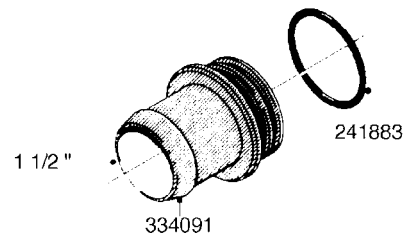

L0080

FITTINGS - S-53
L0080-HIN, 12:09:17

Page 1

Date 07.02.2020 8:51

Pos.	parts-n°	order qty	description
1	145995	1	FITT.DK S-53 FORK
2	241973	1	O-RING Ø3 X 44.2 70 SHORES NITRIL NITRIL (BLACK)
2	242353	1	O-RING 3 X 44.2 VITON VITON (BROWN)
3	242109	1	O-RING D32.2x3.0 NITRIL (BLACK)
3	242354	1	O-RING D32.2X3.0 VITON VITON (BROWN)
4	322103	1	FITT.DK S-53 BULKHEAD
5	322107	1	FITT.DK S-53 BULKHEAD NUT
6	322110	1	FITT.DK S-53 ELB. 1/2" BSP
7	322352	1	FITT.DK S-53 TEE
8	334229	1	FITT.DK S-53 STR.3/4"
9	334260	1	GASKET F. S-53 BULKHEAD
10	334564	1	FITT.DK S-67 TO S-53 ADAPTER
11	391100	1	FITT.DK S-53THREAD INS.1/2"BSP
12	726463	1	FITT.DK S53 BULKHEAD W/GASKET
13	726552	1	FIT.DK S-53X90 1/2" BSP,O-RING
14	726556	1	FITT.DK S-53 HB 1/2" W/O-RING
15	726558	1	FITT.DK S53 STR. 3/4" W.ORING
16	726559	1	FITT DK. S-53 HB 1" W/O-RING
17	726568	1	FITT.DK.S-53 HB 1/2"90 W/O-RING
18	726570	1	FITT.DK S-53 ELB.3/4" W.ORING
19	726571	1	FITT.DK S-53 ELB.1", W ORING
20	726578	1	FITT.DK S53 PLUG WITH O-RING
21	728561	1	FITT.DK. S67M - S53F REDUCER