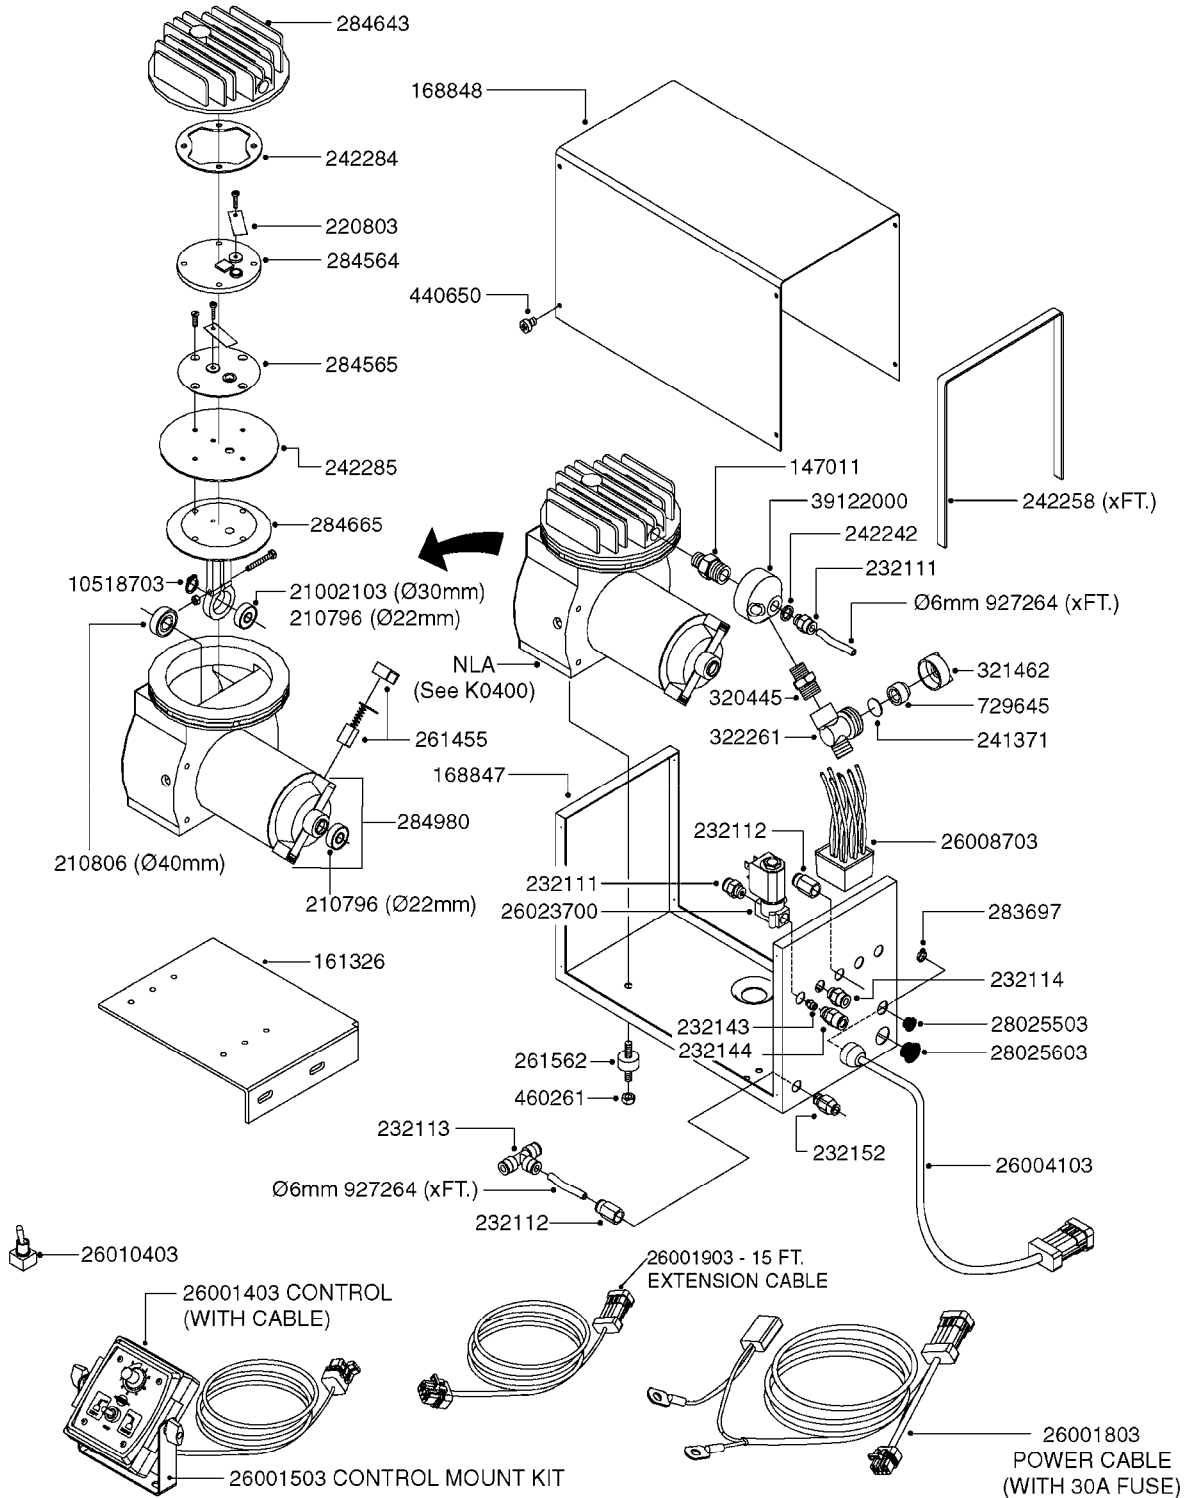

K0390

*Ø8mm 927306 (xFT.)
*Ø10mm 927330 (xFT.)

70019403 - COMPLETE ASSEMBLY

FOAM MARKER COMPRESSOR 2002
K0390-HIN, 01:01:16

Page 1
Date 07.02.2020 8:51

parts-n°	order qty	description
147011	1	HEX NIPPLE 3/8'X1/4'BSP BRASS
161326	1	MOUNT BKT. F. FOAM COMP.BOX 98
168847	1	ENCLOSURE LOWER F.MARKER
168848	1	COVER F. FOAM MARKER
210796	1	BEARING BALL D22/D8 X 7 608ZZ
210806	1	BEARING BALL D40/D17X12MM
220803	1	VALVE F. COMPRESSOR
232111	1	QUICK COUPLER 6MM X 1/8 EXT.
232112	1	QUICK COUPLER 6MM 1/8 INT.
232113	1	QUICK COUPLER 6MM T-PIECE
232114	1	COUPLER 1/8" THREADX8MM HOSE
232143	1	REDUCER 1/4'INT-1/8'EXT
232144	1	QUICK COUPLER 10MM X 1/4 EXT
232152	1	QUICK COUPLER 8MMX1/8 EXT.LONG
241371	1	DIAPHRAGM F.NO-DRIP,VULC
242242	1	O-RING F.AIR HOSE FITTING
242258	1	TRIM 3X10 SELF ADHESIVE 0012"
242284	1	HEAD GASKET F. COMPRESSOR
242285	1	DIAPHRAGM F. F/M COMP.
261455	1	BRUSH KIT-FOAM MARKER MOTOR
261562	1	RUBBER DAMPER 2XM6X25
283697	1	TIESTRAP 200MM
284564	1	PLATE F.COMPRESSOR HEAD
284565	1	PLATE F.COMPRESSOR HEAD
284643	1	COMPRESSOR HEAD F.FOAM MARKER
284665	1	CONNECTING ROD F.COMPRESSOR
284980	1	FLANGE REAR F. F.M.COMPRESSOR
320445	1	FITT.DK HN 1/4"X3/8" BSP
321462	1	CAP F.NO-DRIP ASSY.
322261	1	HOUSING F.SAFETY VALVE 3/8"
440650	1	SCREW 3.5x13 STAINLESS
460261	1	NUT HEX M6X1.00 LOCK DIN985 A2 SS
729645	1	NON-DRIP SPRING ASSY.GREEN 10
927264	1	HOSE R X PE D6/D4 X 0012"
927306	1	HOSE R X PE D8/D6 X 0012"BLACK
927330	1	HOSE R X PE D10/D8 X 012"BLACK
10518703	1	SNAP-RING OUTER 8X1
21002103	1	BEARING, 6200 2ZJEM (SKF)
26001403	1	HC FOAM MARKR CONSOLE VS3.0.00
26001503	1	HC FOAM MARKER CONSOLE MT.KIT
26001803	1	POWER CABLE
26001903	1	15' 7-PIN EXTENSION CABLE
26004103	1	FOAM MARKER CNTRL MOD CABL STD
26008703	1	FOAM MARKER CONTROL SCII
26010403	1	TOGGLE SWITCH MICRO-TRAK F.M.
26023700	1	SOLENOID VAL 12V 1/8' FLO '07
28025503	1	PLUG F.DRILLED HOLE 1/2"
28025603	1	PLUG F.DRILLED HOLE 3/4"
39122000	1	DISTR.HOUSING F.FOAM MARKER'07
70019403	1	FOAM MARKER COMPRESSOR KIT STD