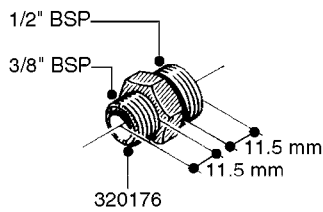

FITTINGS - HEXAGON NIPPLES
L0030-HIN, 01:01:16

Page 0
Date 07.02.2020 8:51

L0030

FITTINGS - HEXAGON NIPPLES
L0030-HIN, 01:01:16

Page 1
Date 07.02.2020 8:51

parts-n°	order qty	description
10015303	1	FITT.PO.HN 1.00X1.00 M1000
10425003	1	FITT.PO.HN 1.25X1.00 MCPHEE
320132	1	FITT.DK HN 1" BSP
320176	1	FITT.DK HN 3/8"X1/2" BSP
320445	1	FITT.DK HN 1/4"X3/8" BSP
320655	1	FITT.DK HN 1/2"-1/2" BSP
320692	1	FITT.DK HN 3/8'BSPX1/4'NPT
320703	1	FITT.DK HN 3/8BSP X1/2 &1/4NPT
320725	1	FITT.DK NIPPLE 3/8"-3/8" BSP
320902	1	FITT.DK HN 3/8'X 1/4' BSP
390232	1	FITT.DK HN 1-1/2' X 1-1/4' BSP
390276	1	FITT.DK HN 1'BSP