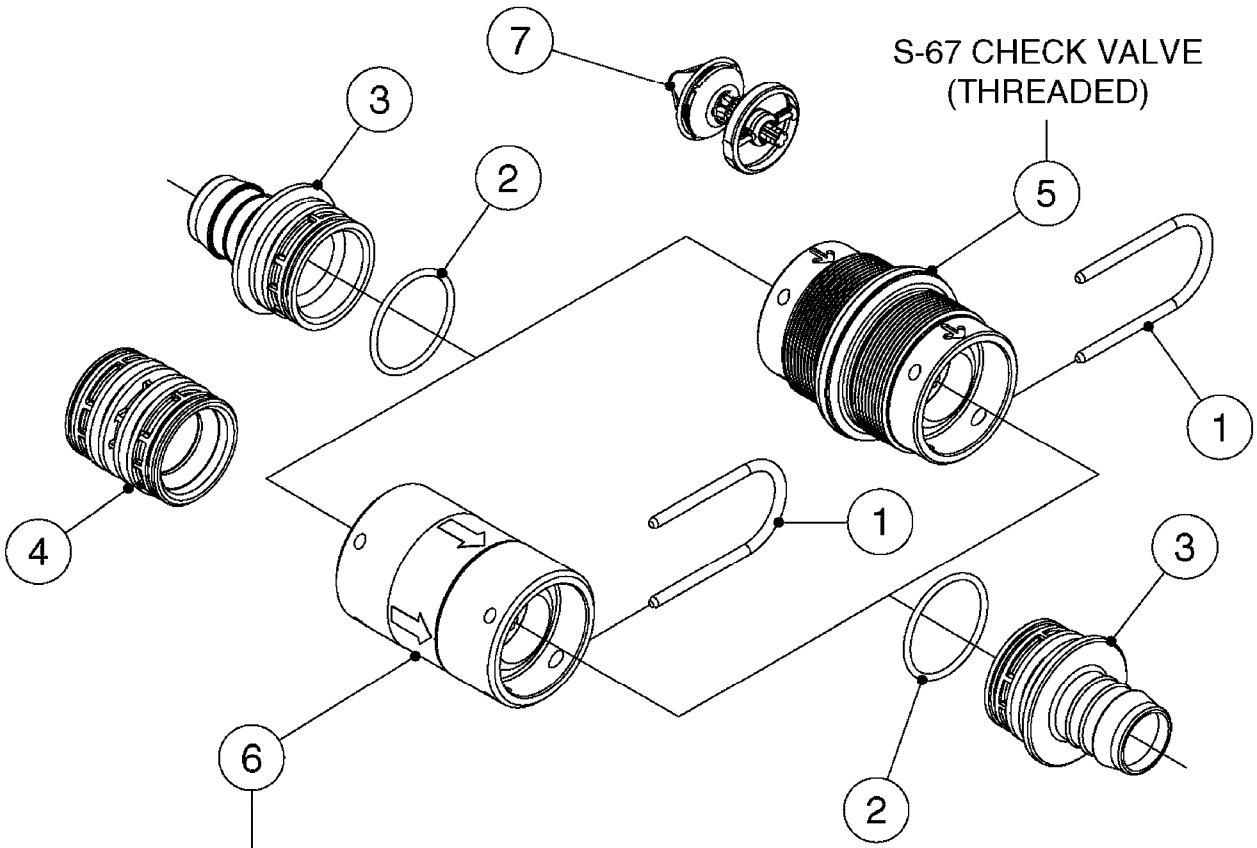

FOR FITTINGS AND
HOSES, SEE SECTION L

B0630

CHECK VALVES - S67
B0630-HIN, 31:07:19

Page 1
Date 07.02.2020 8:50

Pos.	parts-n°	order qty	description
1	145996	1	FITT.DK S-67 FORK
2	241973	1	O-RING Ø3 X 44.2 70 SHORES NITRIL
2	242353	1	O-RING 3 X 44.2 VITON
3	242504	1	O-RING D35x2 NITRIL
4	322104	1	FITT.DK S-67 BULKHEAD
5	334231	1	FITT.DK S-67 STR.1"
5	334232	1	FITT.DK S-67 STR.1-1/4"
5	334444	1	FITT.DK S-67 STR.1-1/2" PVC
6	14103100	1	SEAT F.CHECK VALVE D40.8 2010
7	70063603	1	VALVE, CHECK S67 1-1/2"
			COMPLETE IN-LINE CHECK VALVE FOR 1-1/2" HOSE
7	72001803	1	CHCK VLV,S67, 2 X 1" HB
			COMPLETE IN-LINE CHECK VALVE FOR 1" HOSE
7	72206600	1	CHCK VLV,S67, 2 X 1.25" HB
			COMPLETE IN-LINE CHECK VALVE FOR 1-1/4" HOSE
8	72089900	1	CHECK VALVE S67 SUBASMBLY.2001
9	97800500	1	DECAL 230X28 BLACK ARROW