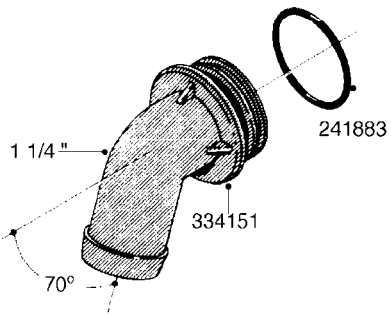

L0080

FITTINGS - S-53
L0080-HIN, 12:09:17

Page 1

Date 07.02.2020 8:51

Pos.	parts-n°	order qty	description
1	145995	1	FITT.DK S-53 FORK
2	241973	1	O-RING Ø3 X 44.2 70 SHORES NITRIL NITRIL (BLACK)
2	242353	1	O-RING 3 X 44.2 VITON VITON (BROWN)
3	242109	1	O-RING D32.2x3.0 NITRIL (BLACK)
3	242354	1	O-RING D32.2X3.0 VITON VITON (BROWN)
4	322103	1	FITT.DK S-53 BULKHEAD
5	322107	1	FITT.DK S-53 BULKHEAD NUT
6	322110	1	FITT.DK S-53 ELB. 1/2" BSP
7	322352	1	FITT.DK S-53 TEE
8	334229	1	FITT.DK S-53 STR.3/4"
9	334260	1	GASKET F. S-53 BULKHEAD
10	334564	1	FITT.DK S-67 TO S-53 ADAPTER
11	391100	1	FITT.DK S-53THREAD INS.1/2"BSP
12	726463	1	FITT.DK S53 BULKHEAD W/GASKET
13	726552	1	FIT.DK S-53X90 1/2" BSP,O-RING
14	726556	1	FITT.DK S-53 HB 1/2" W/O-RING
15	726558	1	FITT.DK S53 STR. 3/4" W.ORING
16	726559	1	FITT DK. S-53 HB 1" W/O-RING
17	726568	1	FITT.DK.S-53 HB 1/2"90 W/O-RING
18	726570	1	FITT.DK S-53 ELB.3/4" W.ORING
19	726571	1	FITT.DK S-53 ELB.1", W ORING
20	726578	1	FITT.DK S53 PLUG WITH O-RING
21	728561	1	FITT.DK. S67M - S53F REDUCER