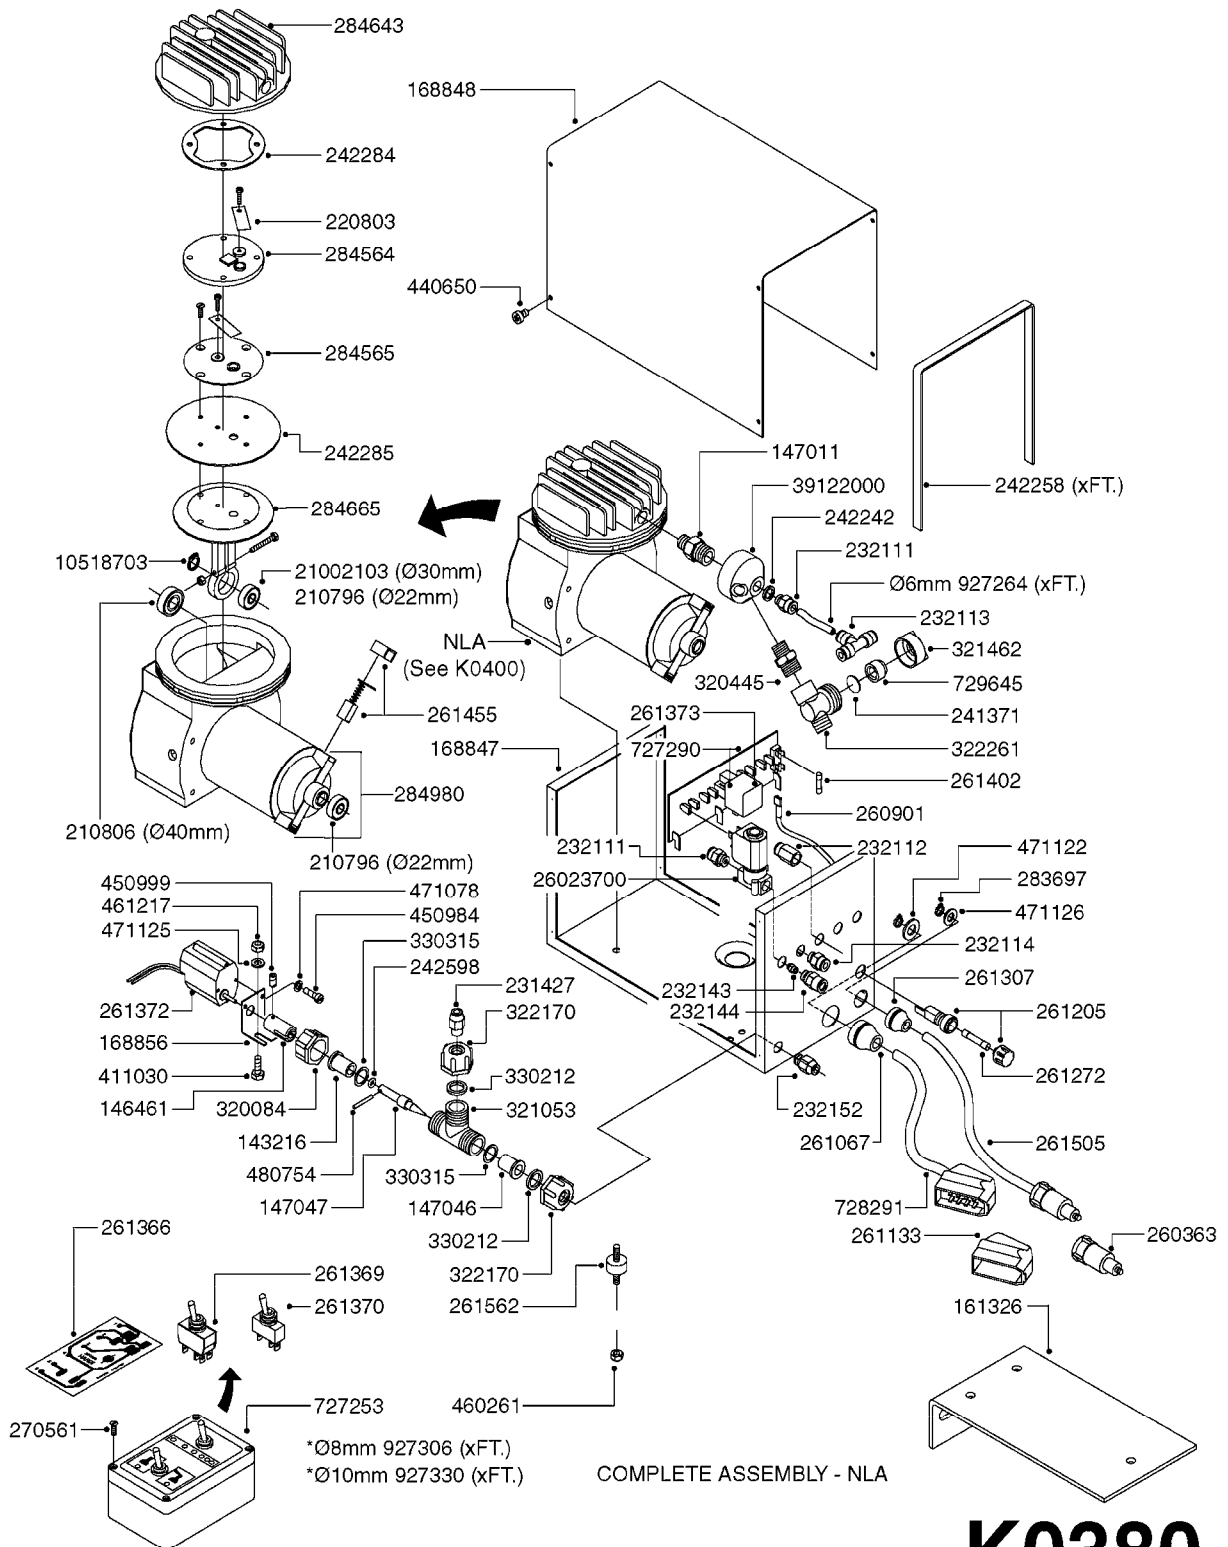

K0380

FOAM MARKER COMPRESSOR POST 94
K0380-HIN, 17:03:16

Page 1
Date 07.02.2020 8:51

parts-n°	order qty	description
143216	1	BUSHING THREAD F.FOAM MARKER
146461	1	COUPLER F.THROTTLE VALVE
147011	1	HEX NIPPLE 3/8'X1/4'BSP BRASS
147046	1	SEAT FOR THROTTLE VALVE
147047	1	SPINDLE FOR THROTTLE VALVE
161326	1	MOUNT BKT. F. FOAM COMP.BOX 98
168847	1	ENCLOSURE LOWER F.MARKER
168848	1	COVER F. FOAM MARKER
168856	1	MOUNT FOR GEAR MOTOR
210796	1	BEARING BALL D22/D8 X 7 608ZZ
210806	1	BEARING BALL D40/D17X12MM
220803	1	VALVE F. COMPRESSOR
231427	1	COUPLER 1/8'THREAD X6MM HOSE
232111	1	QUICK COUPLER 6MM X 1/8 EXT.
232112	1	QUICK COUPLER 6MM 1/8 INT.
232113	1	QUICK COUPLER 6MM T-PIECE
232114	1	COUPLER 1/8" THREADX8MM HOSE
232143	1	REDUCER 1/4'INT-1/8'EXT
232144	1	QUICK COUPLER 10MM X 1/4 EXT
232152	1	QUICK COUPLER 8MMX1/8 EXT.LONG
241371	1	DIAPHRAGM F.NO-DRIP,VULC
242242	1	O-RING F.AIR HOSE FITTING
242258	1	TRIM 3X10 SELF ADHESIVE 0012"
242284	1	HEAD GASKET F. COMPRESSOR
242285	1	DIAPHRAGM F. F/M COMP.
242598	1	O-RING D7.0 X 2.5 NITRIL
260363	1	PLUG 2 POLE 12V
260901	1	SPADE F.ELEC CONN.1.5MM BLUE
261067	1	GROMMET 10-14 GREY
261133	1	PLUG HOUSING F.8 POLE PLUG
261205	1	FUSE HOLDER
261272	1	FUSE 10A D6X32 MM
261307	1	GROMMET 7-10 BLACK
261366	1	CIRCUIT BOARD F.F/M CONTROL
261369	1	SWITCH 2 WAY 12V SPRING RETURN
261370	1	SWITCH 2 WAY 12V
261372	1	GEAR MOTOR BOSCH 13RPM
261373	1	RELAY 12V/30W
261402	1	FUSE 3.15A SLOW BURN
261455	1	BRUSH KIT-FOAM MARKER MOTOR
261505	1	CABLE 2X4MM L8000MM
261562	1	RUBBER DAMPER 2XM6X25
270561	1	SCREW W/SPRING ASSY. (QTY 1)
283697	1	TIESTRAP 200MM
284564	1	PLATE F.COMPRESSOR HEAD
284565	1	PLATE F.COMPRESSOR HEAD
284643	1	COMPRESSOR HEAD F.FOAM MARKER
284665	1	CONNECTING ROD F.COMPRESSOR
284980	1	FLANGE REAR F. F.M.COMPRESSOR
320084	1	FITT.DK NUT 1/2" BSP
320445	1	FITT.DK HN 1/4"X3/8" BSP
321053	1	FITT.DK TEE 1/2 X1/2 X1/2" BSP
321462	1	CAP F.NO-DRIP ASSY.
322170	1	FITT.DK NUT 1/2"x 1/8"F BSP
322261	1	HOUSING F.SAFETY VALVE 3/8"
330212	1	O-RING D19/D14X2.4 F.1/2"NUT
330315	1	O-RING D18.4/D13X.6
411030	1	BOLT HEX M5X10
440650	1	SCREW 3.5x13 STAINLESS
450984	1	BOLT HEX M2.5X8 SLOTTED
450999	1	SCREW SET M3X8