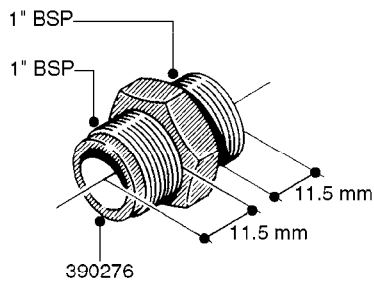

FITTINGS - HEXAGON NIPPLES
L0030-HIN, 01:01:16

Page 0
Date 07.02.2020 8:51

L0030

FITTINGS - HEXAGON NIPPLES
L0030-HIN, 01:01:16

Page 1
Date 07.02.2020 8:51

parts-n°	order qty	description
10015303	1	FITT.PO.HN 1.00X1.00 M1000
10425003	1	FITT.PO.HN 1.25X1.00 MCPHEE
320132	1	FITT.DK HN 1" BSP
320176	1	FITT.DK HN 3/8"X1/2" BSP
320445	1	FITT.DK HN 1/4"X3/8" BSP
320655	1	FITT.DK HN 1/2"-1/2" BSP
320692	1	FITT.DK HN 3/8'BSPX1/4'NPT
320703	1	FITT.DK HN 3/8BSP X1/2 &1/4NPT
320725	1	FITT.DK NIPPLE 3/8"-3/8" BSP
320902	1	FITT.DK HN 3/8'X 1/4' BSP
390232	1	FITT.DK HN 1-1/2' X 1-1/4' BSP
390276	1	FITT.DK HN 1'BSP