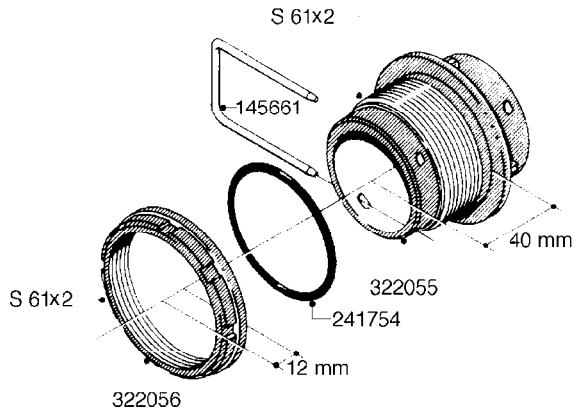

L0080

FITTINGS - S-53
L0080-HIN, 12:09:17

Page 1

Date 07.02.2020 8:51

Pos.	parts-n°	order qty	description
1	145995	1	FITT.DK S-53 FORK
2	241973	1	O-RING Ø3 X 44.2 70 SHORES NITRIL NITRIL (BLACK)
2	242353	1	O-RING 3 X 44.2 VITON VITON (BROWN)
3	242109	1	O-RING D32.2x3.0 NITRIL (BLACK)
3	242354	1	O-RING D32.2X3.0 VITON VITON (BROWN)
4	322103	1	FITT.DK S-53 BULKHEAD
5	322107	1	FITT.DK S-53 BULKHEAD NUT
6	322110	1	FITT.DK S-53 ELB. 1/2" BSP
7	322352	1	FITT.DK S-53 TEE
8	334229	1	FITT.DK S-53 STR.3/4"
9	334260	1	GASKET F. S-53 BULKHEAD
10	334564	1	FITT.DK S-67 TO S-53 ADAPTER
11	391100	1	FITT.DK S-53THREAD INS.1/2"BSP
12	726463	1	FITT.DK S53 BULKHEAD W/GASKET
13	726552	1	FIT.DK S-53X90 1/2" BSP,O-RING
14	726556	1	FITT.DK S-53 HB 1/2" W/O-RING
15	726558	1	FITT.DK S53 STR. 3/4" W.ORING
16	726559	1	FITT DK. S-53 HB 1" W/O-RING
17	726568	1	FITT.DK.S-53 HB 1/2"90 W/O-RING
18	726570	1	FITT.DK S-53 ELB.3/4" W.ORING
19	726571	1	FITT.DK S-53 ELB.1", W ORING
20	726578	1	FITT.DK S53 PLUG WITH O-RING
21	728561	1	FITT.DK. S67M - S53F REDUCER