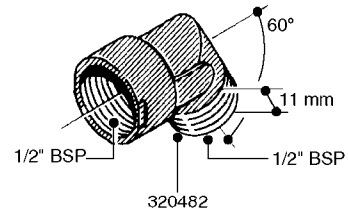

FITTINGS - HEXAGON NIPPLES
L0030-HIN, 01:01:16

Page 0
Date 07.02.2020 8:51

L0030

FITTINGS - HEXAGON NIPPLES
L0030-HIN, 01:01:16

Page 1
Date 07.02.2020 8:51

parts-n°	order qty	description
10015303	1	FITT.PO.HN 1.00X1.00 M1000
10425003	1	FITT.PO.HN 1.25X1.00 MCPHEE
320132	1	FITT.DK HN 1" BSP
320176	1	FITT.DK HN 3/8"X1/2" BSP
320445	1	FITT.DK HN 1/4"X3/8" BSP
320655	1	FITT.DK HN 1/2"-1/2" BSP
320692	1	FITT.DK HN 3/8'BSPX1/4'NPT
320703	1	FITT.DK HN 3/8BSP X1/2 &1/4NPT
320725	1	FITT.DK NIPPLE 3/8"-3/8" BSP
320902	1	FITT.DK HN 3/8'X 1/4' BSP
390232	1	FITT.DK HN 1-1/2' X 1-1/4' BSP
390276	1	FITT.DK HN 1'BSP