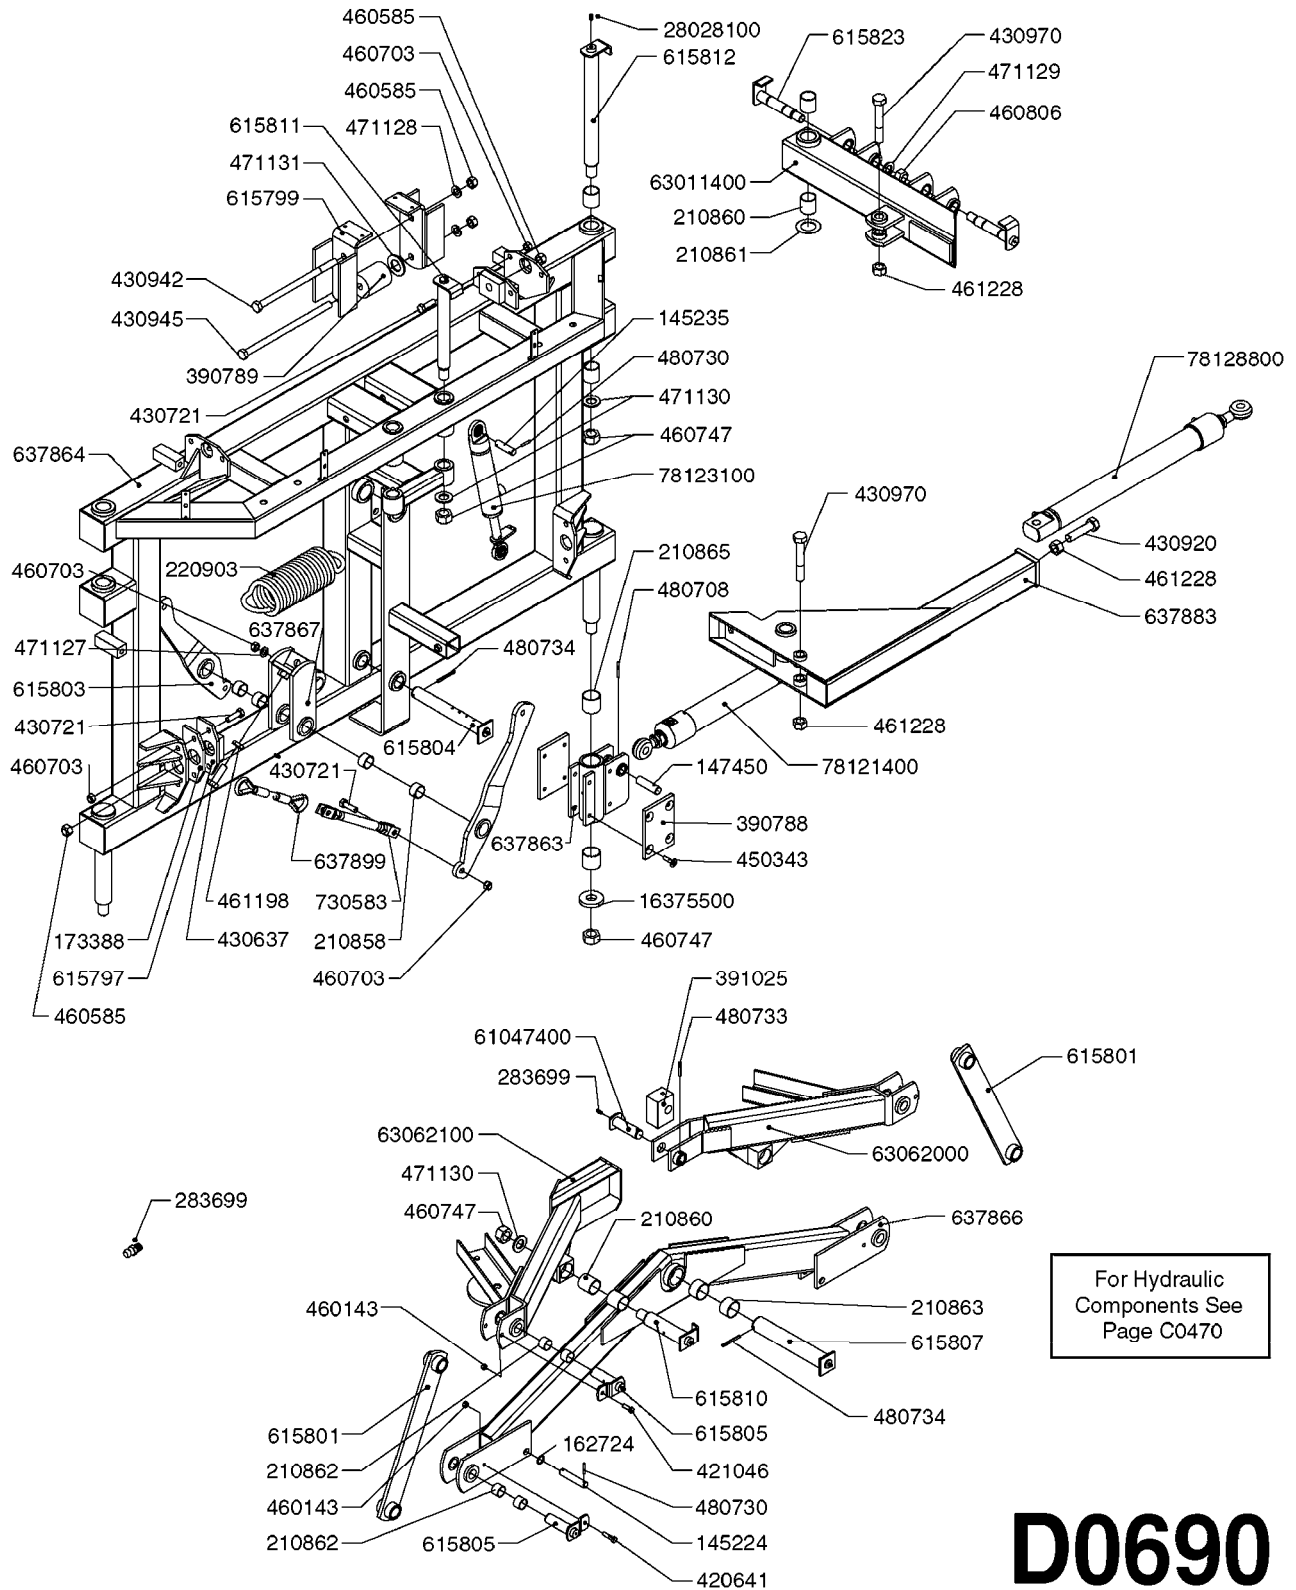

For Hydraulic
Components See
Page C0470

D0690

BOOM TWIN FORCE HAZ CENTER
D0690-HIN, 08:09:16

Page 1
Date 07.02.2020 8:50

parts-n°	order qty	description
145224	1	SHAFT FOR HY CYLINDER
145235	1	PIN D12 X 60
147450	1	PIN D20 X 70
162724	1	WASHER D25/D18.1X1
173388	1	SPACER PLATE F.LINK ARM
210858	1	BUSHING 034/30 L=20
210860	1	BUSHING
210861	1	BUSHING
210862	1	BUSHING 28X25X20
210863	1	BUSHING DU FLNG. D40/44 L=26
210865	1	BUSHING 40mm40mm DU
220903	1	SPRING 100/12 304MM
283699	1	GREASE NIPPLE M6X1
390788	1	TEFLON WARE PAD
390789	1	RUBBER DAMPENER D63/17 L=80
391025	1	JOINER BLOCK - FORCE
420641	1	BOLT HM 8X35/22 A2 SS DIN931
421046	1	BOLT HEX M8X25/25 A2 SS DIN933
430637	1	BOLT HEX 8.8 DEL M16X50 FT
430721	1	BOLT HEX 8.8 DEL M12X40 FT
430920	1	BOLT HEX M20x80MM
430942	1	BOLT
430945	1	BOLT HEX M16X300 DIN931-8.8 DE
430970	1	BOLT HEX M20X120 DIN931- DEL
450343	1	SCREW M8X30 ALLEN HEAD C/S SS
460143	1	SELF LOCK NUT M8 SST A2 DIN985
460585	1	LOCKING NUT M16 DIN985 A2 SS
460703	1	NUT HEX M12X1.75 LOCK DIN985A2 SS
460747	1	NUT HEX M24 LOCK
460806	1	NUT HEX M20X2.50 LOCK DIN985A2 SS
461198	1	NUT HEX M16X2 JAMB
461228	1	NUT HEX M20
471127	1	WASHER, M12, Ø24/13X24X2.5 SS
471128	1	WASHER, M16, Ø30/17.0X 3.0, SS
471129	1	WASHER, M20, Ø37/21.0X 3.0, SS
471130	1	WASHER, M24, Ø44/25.0X 4.0, SS
471131	1	WASHER, M30, Ø56/31.0X 4.0, SS
480708	1	PIN D4 X 45
480730	1	PIN ROLL 5X30 STAINLESS STEEL
480733	1	PIN D6 X 40
480734	1	PIN CLAMP D6X60 ELZ
615797	1	CONTROL ARM MT.PLATE
615799	1	DAMPENER MT.BKT.
615801	1	TRAPEZE ARM TF
615803	1	ARM F. SPRING
615804	1	PIN
615805	1	PIN
615807	1	PIN
615810	1	PIN
615811	1	PIN
615812	1	PIN
615823	1	PIN
637863	1	HINGE F.TF LOWER
637864	1	CENTER SECTION TF
637866	1	PENDULEM SUSPENSION ARM
637867	1	SLANTING ARM
637883	1	DAMPENING ARM TF
637899	1	CABLE
730583	1	TURNBUCKLE ASSY. M16
16375500	1	WASHER 10.0X60X25 RED
28028100	1	GREASE NIPPLE 1/8'RG 90°