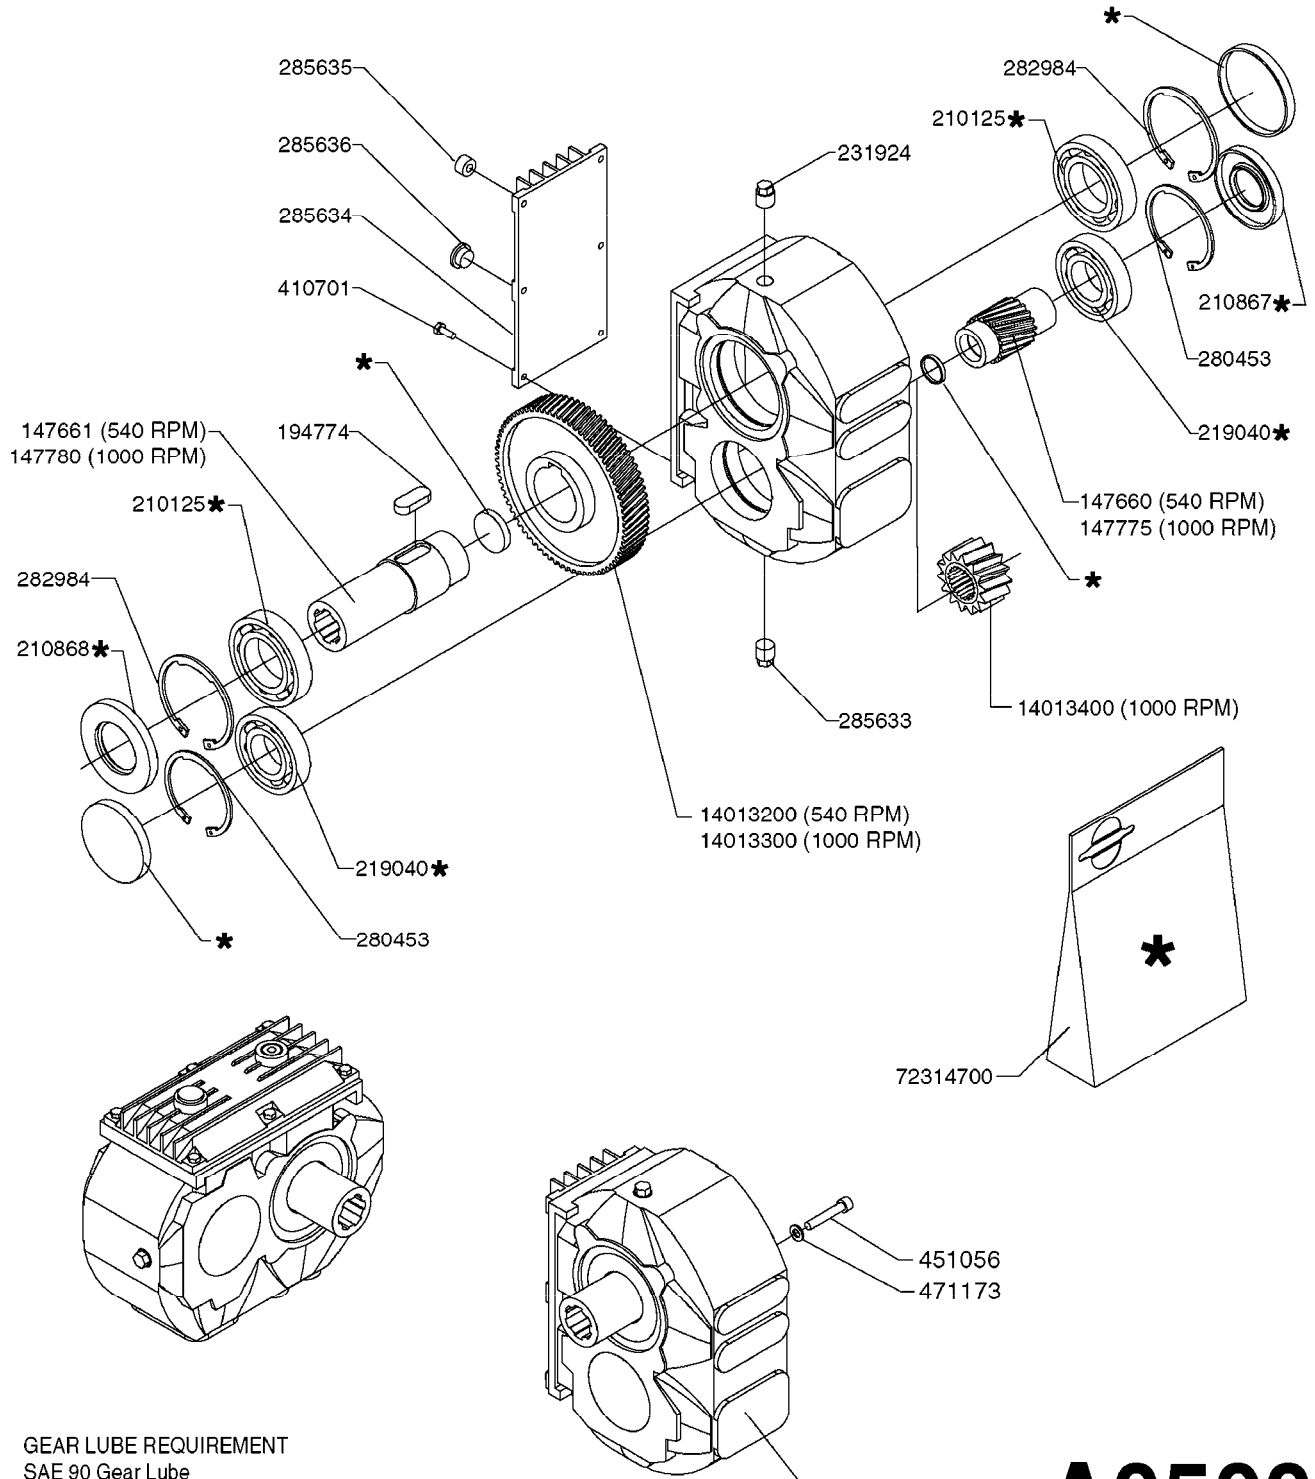

GEAR LUBE REQUIREMENT
SAE 90 Gear Lube
(FILL TO SIGHT GAUGE LEVEL)

A0500

GEAR BOX - TWIN FORCE 540/1000
A0500-HIN, 01:01:16

Page 1

Date 07.02.2020 8:50

parts-n°	order qty	description
147660	1	AXLE (LOWER) F.M7 GEAR 540 RPM
147661	1	AXLE (UPPER) F.M7 GEAR 540 RPM
147775	1	AXLE (LOWER) F.M7 GEAR 1000 RPM
147780	1	AXLE (UPPER) F.M7 GEAR 1000 RPM
194774	1	KEY 16X10X40
210125	1	BEARING BALL 6210
210867	1	OIL SEAL D80/40X8/F.M7 GEAR
210868	1	OIL SEAL D90/50X10/F.M7 GEAR
219040	1	BEARING
231924	1	PLUG 3/8'
280453	1	SNAP-RING INNER 80X2.5
282984	1	SNAP-RING INNER 90X3.00 DIN472
285633	1	BOTTOM PLUG F.M7 GEAR
285634	1	COVER F.M7 GEAR BOX
285635	1	PLUG F.COVER M7 GEAR BOX
285636	1	LEVEL INDICATOR F.M7 GEAR BOX
285649	1	GEAR BOX F.1000RPM TWIN FORCE
410701	1	SCREW M6X16 GALV.
451056	1	BOLT ALLEN HEAD M14 X 35
471173	1	WASHER D28.0/15.0 X 2.5
14013200	1	GEARWHEEL M7 (540 RPM)
14013300	1	GEARWHEEL M7 (1000 RPM)
14013400	1	TOOTHED WHEEL M7 GEAR 1000RPM
28010200	1	GEAR M7 28010100 540
72314700	1	GASKET SET FOR M7 GEARBOX