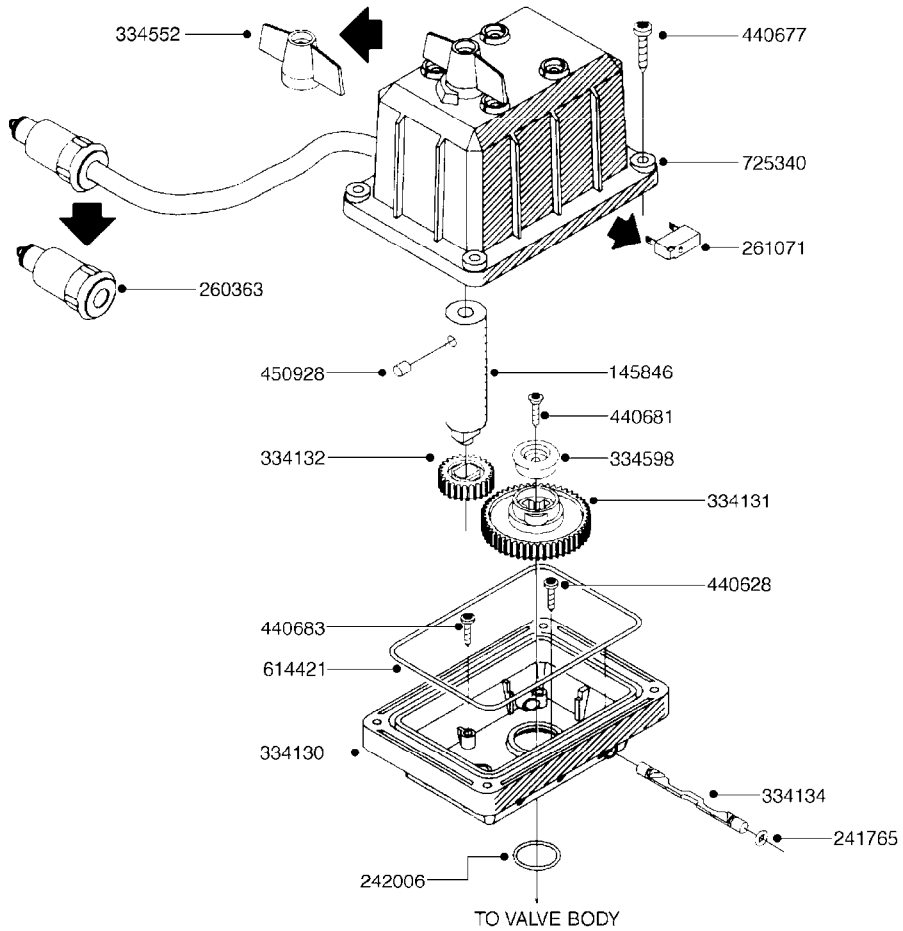

834363 - AGITATION BYPASS VALVE

K0020

BALL VALVE-ELECTRIC 2-WAY
K0020-HIN, 01:01:16

Page 1
Date 07.02.2020 8:51

parts-n°	order qty	description
145846	1	COUPLING FOR EL 3-WAY VALVE
241765	1	O-RING 3.1 X 1.6
242006	1	O-RING D22/D19 X 1.5
260363	1	PLUG 2 POLE 12V
261071	1	MICRO SWITCH TYPE 9 SM 201
261162	1	SOCKET F.12V BAYONET PLUG
261589	1	FUSE 5 X 20 1.25 AMP
334130	1	GEAR BOX
334131	1	COG WHEEL
334132	1	COG WHEEL
334134	1	INDICATOR ROD
334552	1	GRIP F.MAN.OP.EC PRES.REG.GREE
334598	1	PLUG F.VALVE HANDLE BLUE
440628	1	SCREW 3/8'
440677	1	SCREW F. PLASTIC 5X20 SS
440681	1	SCREW F. PLASTIC 4MM X 14LG SS
440683	1	SCREW 40X18 2WAY ELC.BALL VALV
450928	1	SET SCREW M8 X 8MM STAINLESS
614421	1	GASKET F/MOTOR HOUSE-ON/OFF TR
725340	1	MOTOR HOUSING FOR EL VALVE
728399	1	CIRCUIT BOARD F.728941
728941	1	CONTROL BOX F.2-WAY VALVE ELC.
834363	1	ELECTRIC KIT, AGITATION BYPASS