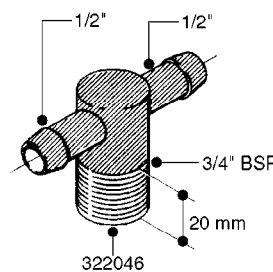

L0050

parts-n°	order qty	description
242594	1	O-RING D14 X 1.78 SCH.70-EPDM
320294	1	FITT.DK TEE 3/8X3/8HB X1/2"BSP
320305	1	FITT.DK HB 3/4'- 3/4' BSP
320386	1	FITT.DK TEE 3/8X3/8HB X3/8"BSP
320397	1	FITT.DK ELB 3/8"HB X 3/8" BSP
320401	1	FITT.DK TEE 1/2X1/2HB X1/2"BSP
320412	1	FITT.DK TEE 1/2X1/2HB X3/8'BSP
320423	1	FITT.DK ELB 1/2'HB X 3/8' BSP
320891	1	FITT.DK HB 3/8'- 3/8' BSP
320972	1	FITT.DK HB 5/16'- 1/4' BSP
322046	1	FITT.DK TEE 1/2X1/2HB X3/4'BSP
322048	1	FITT.DK TEE 3/4X3/4HB X3/4'BSP
330595	1	O-RING D24.6/D20X2.1 -3/4"
333137	1	FITT.DK CONN.1/2" F.NOZZ. DOUB
333141	1	FITT.DK CONN.1/2" F.NOZZ.SING
334041	1	FITT.DK CONN.3/4' F.NOZZ. SING
334042	1	FITT.DK CONN.3/4' F.NOZZ. DOUB
334195	1	FITT.DK ELB. 3/4"HB X 3/4"HB
10012103	1	FITT.PO.HB 1.25X1.50 IMB1012
10014003	1	FITT.PO.HB 1.25X1.25 IMB1010
10036903	1	FITT.PO.HB 1.50X1.50 IMB1212
28019303	1	FITTING HB ELB 3/4NPT-3/4HOSE
61016500	1	HOSE TAIL 3/4" 90°+RG CAP 3/4"
72026700	1	NOZZLE TUBE ADAPTER W/O-RING