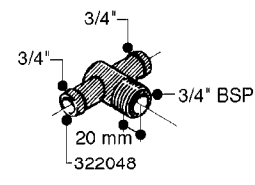

L0050

parts-n°	order qty	description
242594	1	O-RING D14 X 1.78 SCH.70-EPDM
320294	1	FITT.DK TEE 3/8X3/8HB X1/2"BSP
320305	1	FITT.DK HB 3/4'- 3/4' BSP
320386	1	FITT.DK TEE 3/8X3/8HB X3/8"BSP
320397	1	FITT.DK ELB 3/8"HB X 3/8" BSP
320401	1	FITT.DK TEE 1/2X1/2HB X1/2"BSP
320412	1	FITT.DK TEE 1/2X1/2HB X3/8'BSP
320423	1	FITT.DK ELB 1/2'HB X 3/8' BSP
320891	1	FITT.DK HB 3/8'- 3/8' BSP
320972	1	FITT.DK HB 5/16'- 1/4' BSP
322046	1	FITT.DK TEE 1/2X1/2HB X3/4'BSP
322048	1	FITT.DK TEE 3/4X3/4HB X3/4'BSP
330595	1	O-RING D24.6/D20X2.1 -3/4"
333137	1	FITT.DK CONN.1/2" F.NOZZ. DOUB
333141	1	FITT.DK CONN.1/2" F.NOZZ.SING
334041	1	FITT.DK CONN.3/4' F.NOZZ. SING
334042	1	FITT.DK CONN.3/4' F.NOZZ. DOUB
334195	1	FITT.DK ELB. 3/4"HB X 3/4"HB
10012103	1	FITT.PO.HB 1.25X1.50 IMB1012
10014003	1	FITT.PO.HB 1.25X1.25 IMB1010
10036903	1	FITT.PO.HB 1.50X1.50 IMB1212
28019303	1	FITTING HB ELB 3/4NPT-3/4HOSE
61016500	1	HOSE TAIL 3/4" 90°+RG CAP 3/4"
72026700	1	NOZZLE TUBE ADAPTER W/O-RING