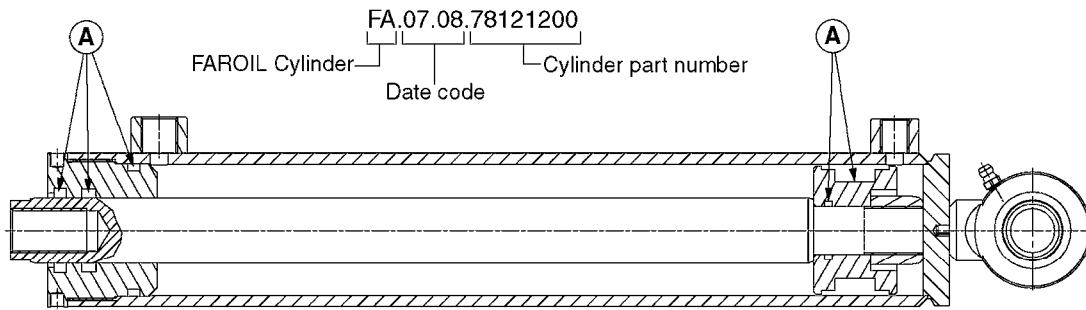

HYDRAULICS - CYLINDERS
C0020-HIN, 01:01:16

Page 3

Date 07.02.2020 8:50

parts-n°	order qty	description
63039300 78100003	1 1	CYLINDER ROD F.781132 CYL. PARA-LIFT CM+750 W/STOP

Check cylinder barrel for stamped part number.