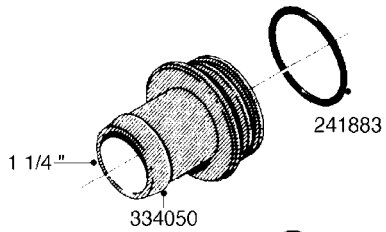

L0080

FITTINGS - S-53
L0080-HIN, 12:09:17

Page 1

Date 07.02.2020 8:51

Pos.	parts-n°	order qty	description
1	145995	1	FITT.DK S-53 FORK
2	241973	1	O-RING Ø3 X 44.2 70 SHORES NITRIL NITRIL (BLACK)
2	242353	1	O-RING 3 X 44.2 VITON VITON (BROWN)
3	242109	1	O-RING D32.2x3.0 NITRIL (BLACK)
3	242354	1	O-RING D32.2X3.0 VITON VITON (BROWN)
4	322103	1	FITT.DK S-53 BULKHEAD
5	322107	1	FITT.DK S-53 BULKHEAD NUT
6	322110	1	FITT.DK S-53 ELB. 1/2" BSP
7	322352	1	FITT.DK S-53 TEE
8	334229	1	FITT.DK S-53 STR.3/4"
9	334260	1	GASKET F. S-53 BULKHEAD
10	334564	1	FITT.DK S-67 TO S-53 ADAPTER
11	391100	1	FITT.DK S-53THREAD INS.1/2"BSP
12	726463	1	FITT.DK S53 BULKHEAD W/GASKET
13	726552	1	FIT.DK S-53X90 1/2" BSP,O-RING
14	726556	1	FITT.DK S-53 HB 1/2" W/O-RING
15	726558	1	FITT.DK S53 STR. 3/4" W.ORING
16	726559	1	FITT DK. S-53 HB 1" W/O-RING
17	726568	1	FITT.DK.S-53 HB 1/2"90 W/O-RING
18	726570	1	FITT.DK S-53 ELB.3/4" W.ORING
19	726571	1	FITT.DK S-53 ELB.1", W ORING
20	726578	1	FITT.DK S53 PLUG WITH O-RING
21	728561	1	FITT.DK. S67M - S53F REDUCER