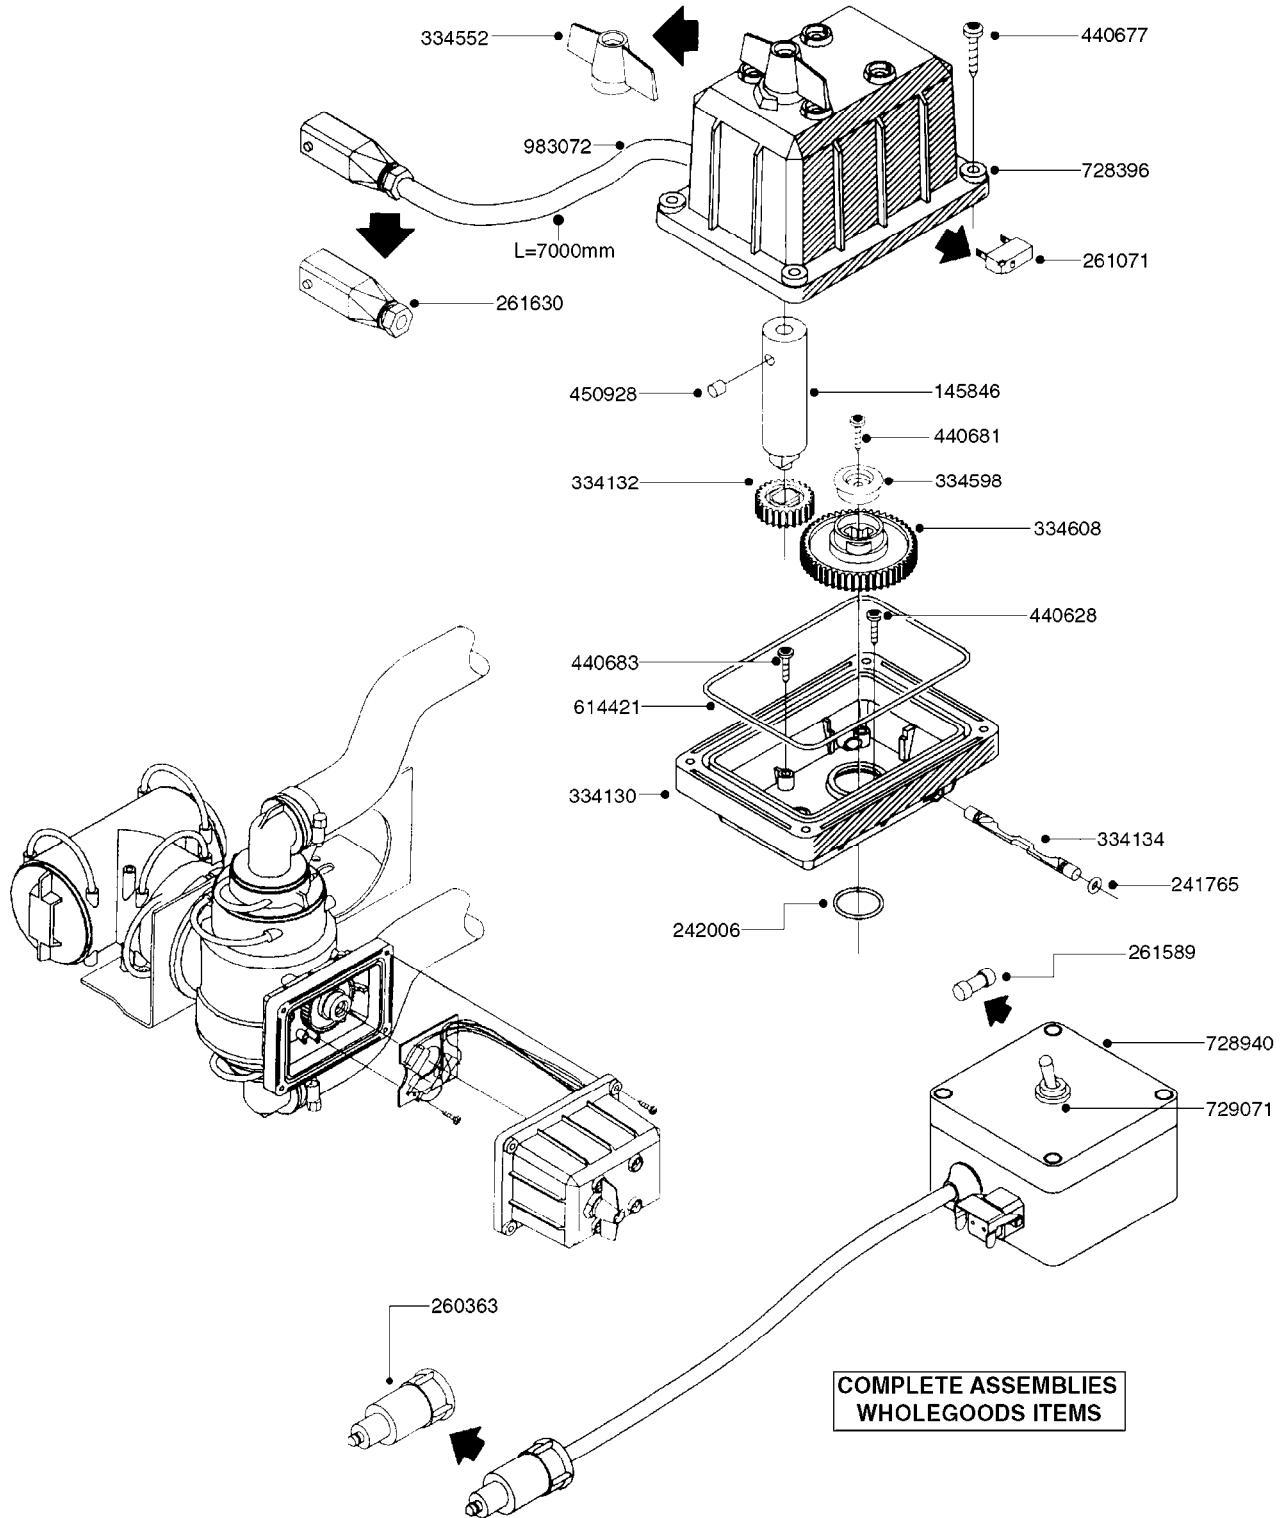

834363 - AGITATION BYPASS VALVE

K0020

BALL VALVE-ELECTRIC 2-WAY
K0020-HIN, 01:01:16

Page 1
Date 07.02.2020 8:51

parts-n°	order qty	description
145846	1	COUPLING FOR EL 3-WAY VALVE
241765	1	O-RING 3.1 X 1.6
242006	1	O-RING D22/D19 X 1.5
260363	1	PLUG 2 POLE 12V
261071	1	MICRO SWITCH TYPE 9 SM 201
261162	1	SOCKET F.12V BAYONET PLUG
261589	1	FUSE 5 X 20 1.25 AMP
334130	1	GEAR BOX
334131	1	COG WHEEL
334132	1	COG WHEEL
334134	1	INDICATOR ROD
334552	1	GRIP F.MAN.OP.EC PRES.REG.GREE
334598	1	PLUG F.VALVE HANDLE BLUE
440628	1	SCREW 3/8'
440677	1	SCREW F. PLASTIC 5X20 SS
440681	1	SCREW F. PLASTIC 4MM X 14LG SS
440683	1	SCREW 40X18 2WAY ELC.BALL VALV
450928	1	SET SCREW M8 X 8MM STAINLESS
614421	1	GASKET F/MOTOR HOUSE-ON/OFF TR
725340	1	MOTOR HOUSING FOR EL VALVE
728399	1	CIRCUIT BOARD F.728941
728941	1	CONTROL BOX F.2-WAY VALVE ELC.
834363	1	ELECTRIC KIT, AGITATION BYPASS