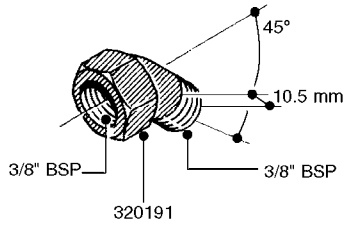

FITTINGS - HEXAGON NIPPLES
L0030-HIN, 01:01:16

Page 0
Date 07.02.2020 8:51

L0030

FITTINGS - HEXAGON NIPPLES
L0030-HIN, 01:01:16

Page 1
Date 07.02.2020 8:51

parts-n°	order qty	description
10015303	1	FITT.PO.HN 1.00X1.00 M1000
10425003	1	FITT.PO.HN 1.25X1.00 MCPHEE
320132	1	FITT.DK HN 1" BSP
320176	1	FITT.DK HN 3/8"X1/2" BSP
320445	1	FITT.DK HN 1/4"X3/8" BSP
320655	1	FITT.DK HN 1/2"-1/2" BSP
320692	1	FITT.DK HN 3/8'BSPX1/4'NPT
320703	1	FITT.DK HN 3/8BSP X1/2 &1/4NPT
320725	1	FITT.DK NIPPLE 3/8"-3/8" BSP
320902	1	FITT.DK HN 3/8'X 1/4' BSP
390232	1	FITT.DK HN 1-1/2' X 1-1/4' BSP
390276	1	FITT.DK HN 1'BSP