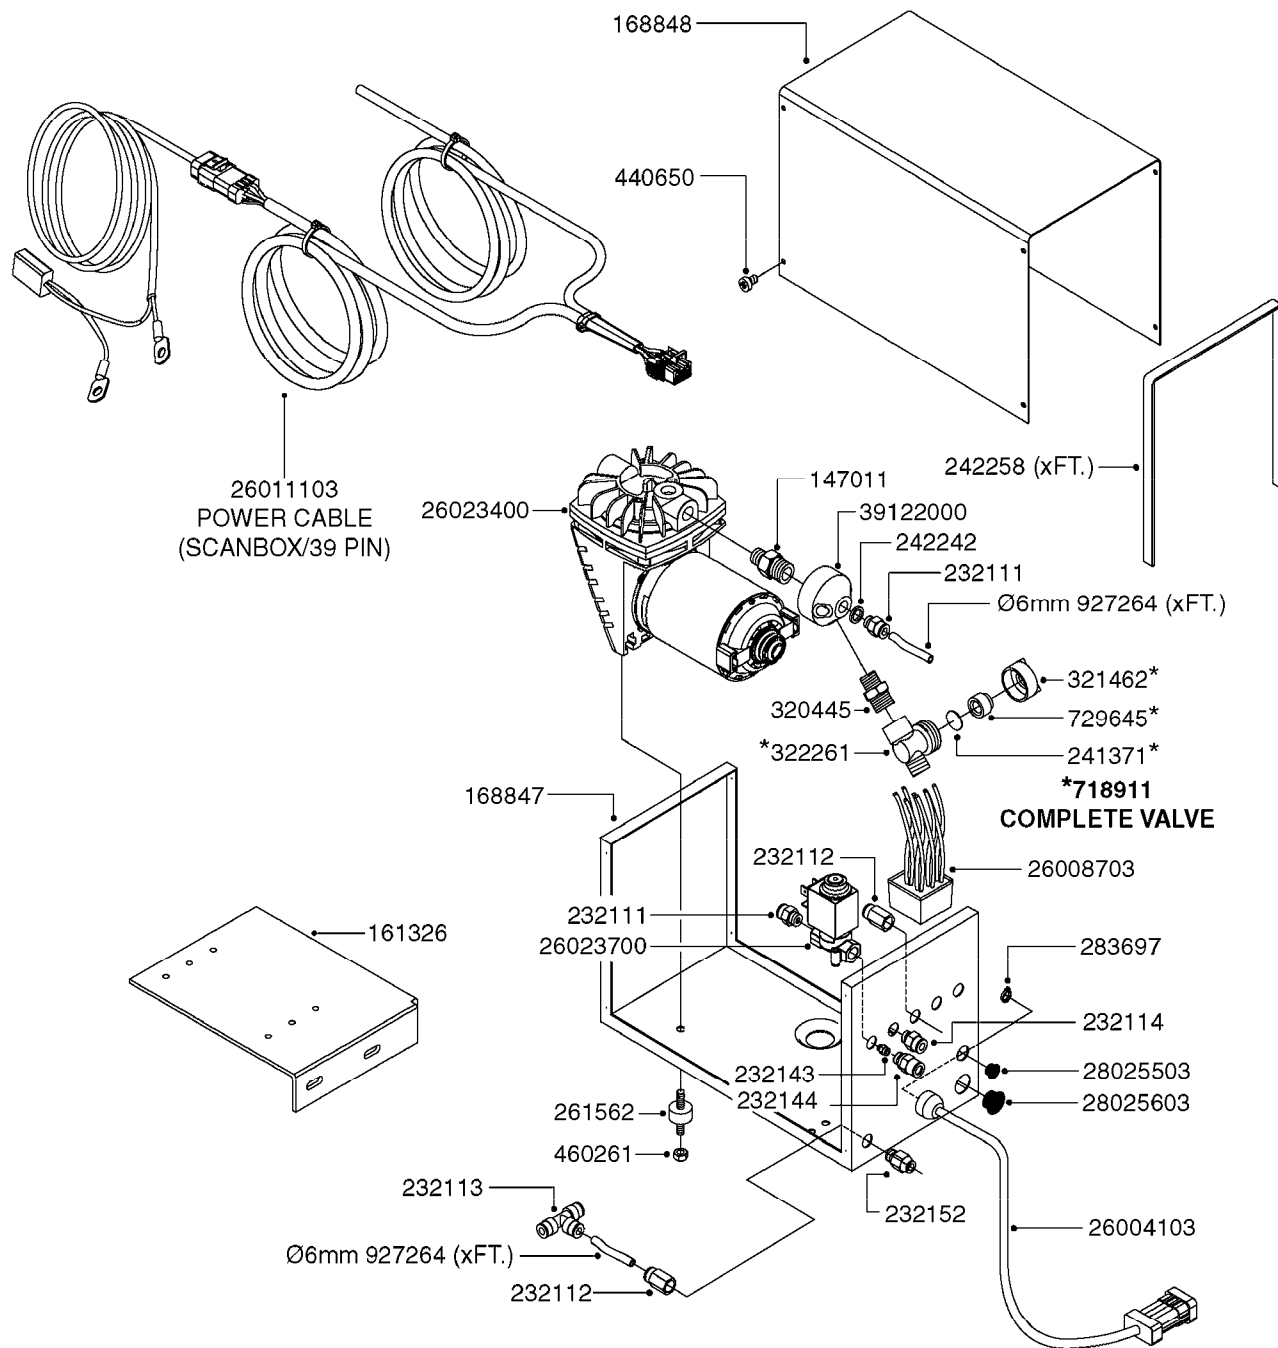

K0400

*Ø8mm 927306 (xFT.)
*Ø10mm 927330 (xFT.)

70062503 - COMPLETE ASSEMBLY

FOAM MARKER COMPRESSOR 2007
K0400-HIN, 01:01:16

Page 1
Date 07.02.2020 8:51

parts-n°	order qty	description
147011	1	HEX NIPPLE 3/8'X1/4'BSP BRASS
161326	1	MOUNT BKT. F. FOAM COMP.BOX 98
168847	1	ENCLOSURE LOWER F.MARKER
168848	1	COVER F. FOAM MARKER
232111	1	QUICK COUPLER 6MM X 1/8 EXT.
232112	1	QUICK COUPLER 6MM 1/8 INT.
232113	1	QUICK COUPLER 6MM T-PIECE
232114	1	COUPLER 1/8" THREADX8MM HOSE
232143	1	REDUCER 1/4'INT-1/8'EXT
232144	1	QUICK COUPLER 10MM X 1/4 EXT
232152	1	QUICK COUPLER 8MMX1/8 EXT.LONG
241371	1	DIAPHRAGM F.NO-DRIP,VULC
242242	1	O-RING F.AIR HOSE FITTING
242258	1	TRIM 3X10 SELF ADHESIVE 0012"
261562	1	RUBBER DAMPER 2XM6X25
283697	1	TIESTRAP 200MM
320445	1	FITT.DK HN 1/4"X3/8" BSP
321462	1	CAP F.NO-DRIP ASSY.
322261	1	HOUSING F.SAFETY VALVE 3/8"
440650	1	SCREW 3.5x13 STAINLESS
460261	1	NUT HEX M6X1.00 LOCK DIN985 A2 SS
718911	1	VALVE (SAFETY) F.MARKER
729645	1	NON-DRIP SPRING ASSY.GREEN 10
927264	1	HOSE R X PE D6/D4 X 0012"
927306	1	HOSE R X PE D8/D6 X 0012"BLACK
927330	1	HOSE R X PE D10/D8 X 012"BLACK
26004103	1	FOAM MARKER CNTRL MOD CABL STD
26008703	1	FOAM MARKER CONTROL SCII
26011103	1	FOAMER POWER/CONTROL CABLE 39P
26023400	1	COMPRESSOR F.FOAM MARKER CM40
26023700	1	SOLENOID VAL 12V 1/8' FLO '07
28025503	1	PLUG F.DRILLED HOLE 1/2"
28025603	1	PLUG F.DRILLED HOLE 3/4"
39122000	1	DISTR.HOUSING F.FOAM MARKER'07
70062503	1	FOAM MARKER COMPRESSOR,STD,39P