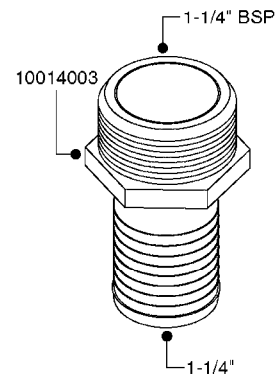

L0050

parts-n°	order qty	description
242594	1	O-RING D14 X 1.78 SCH.70-EPDM
320294	1	FITT.DK TEE 3/8X3/8HB X1/2"BSP
320305	1	FITT.DK HB 3/4'- 3/4' BSP
320386	1	FITT.DK TEE 3/8X3/8HB X3/8"BSP
320397	1	FITT.DK ELB 3/8"HB X 3/8" BSP
320401	1	FITT.DK TEE 1/2X1/2HB X1/2"BSP
320412	1	FITT.DK TEE 1/2X1/2HB X3/8'BSP
320423	1	FITT.DK ELB 1/2'HB X 3/8' BSP
320891	1	FITT.DK HB 3/8'- 3/8' BSP
320972	1	FITT.DK HB 5/16'- 1/4' BSP
322046	1	FITT.DK TEE 1/2X1/2HB X3/4'BSP
322048	1	FITT.DK TEE 3/4X3/4HB X3/4'BSP
330595	1	O-RING D24.6/D20X2.1 -3/4"
333137	1	FITT.DK CONN.1/2" F.NOZZ. DOUB
333141	1	FITT.DK CONN.1/2" F.NOZZ.SING
334041	1	FITT.DK CONN.3/4' F.NOZZ. SING
334042	1	FITT.DK CONN.3/4' F.NOZZ. DOUB
334195	1	FITT.DK ELB. 3/4"HB X 3/4"HB
10012103	1	FITT.PO.HB 1.25X1.50 IMB1012
10014003	1	FITT.PO.HB 1.25X1.25 IMB1010
10036903	1	FITT.PO.HB 1.50X1.50 IMB1212
28019303	1	FITTING HB ELB 3/4NPT-3/4HOSE
61016500	1	HOSE TAIL 3/4" 90°+RG CAP 3/4"
72026700	1	NOZZLE TUBE ADAPTER W/O-RING