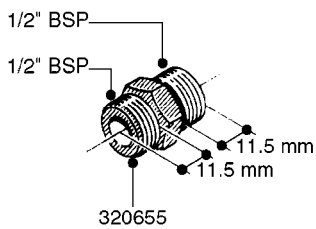

FITTINGS - HEXAGON NIPPLES
L0030-HIN, 01:01:16

Page 0
Date 07.02.2020 8:51

L0030

FITTINGS - HEXAGON NIPPLES
L0030-HIN, 01:01:16

Page 1
Date 07.02.2020 8:51

parts-n°	order qty	description
10015303	1	FITT.PO.HN 1.00X1.00 M1000
10425003	1	FITT.PO.HN 1.25X1.00 MCPHEE
320132	1	FITT.DK HN 1" BSP
320176	1	FITT.DK HN 3/8"X1/2" BSP
320445	1	FITT.DK HN 1/4"X3/8" BSP
320655	1	FITT.DK HN 1/2"-1/2" BSP
320692	1	FITT.DK HN 3/8'BSPX1/4'NPT
320703	1	FITT.DK HN 3/8BSP X1/2 &1/4NPT
320725	1	FITT.DK NIPPLE 3/8"-3/8" BSP
320902	1	FITT.DK HN 3/8'X 1/4' BSP
390232	1	FITT.DK HN 1-1/2' X 1-1/4' BSP
390276	1	FITT.DK HN 1'BSP