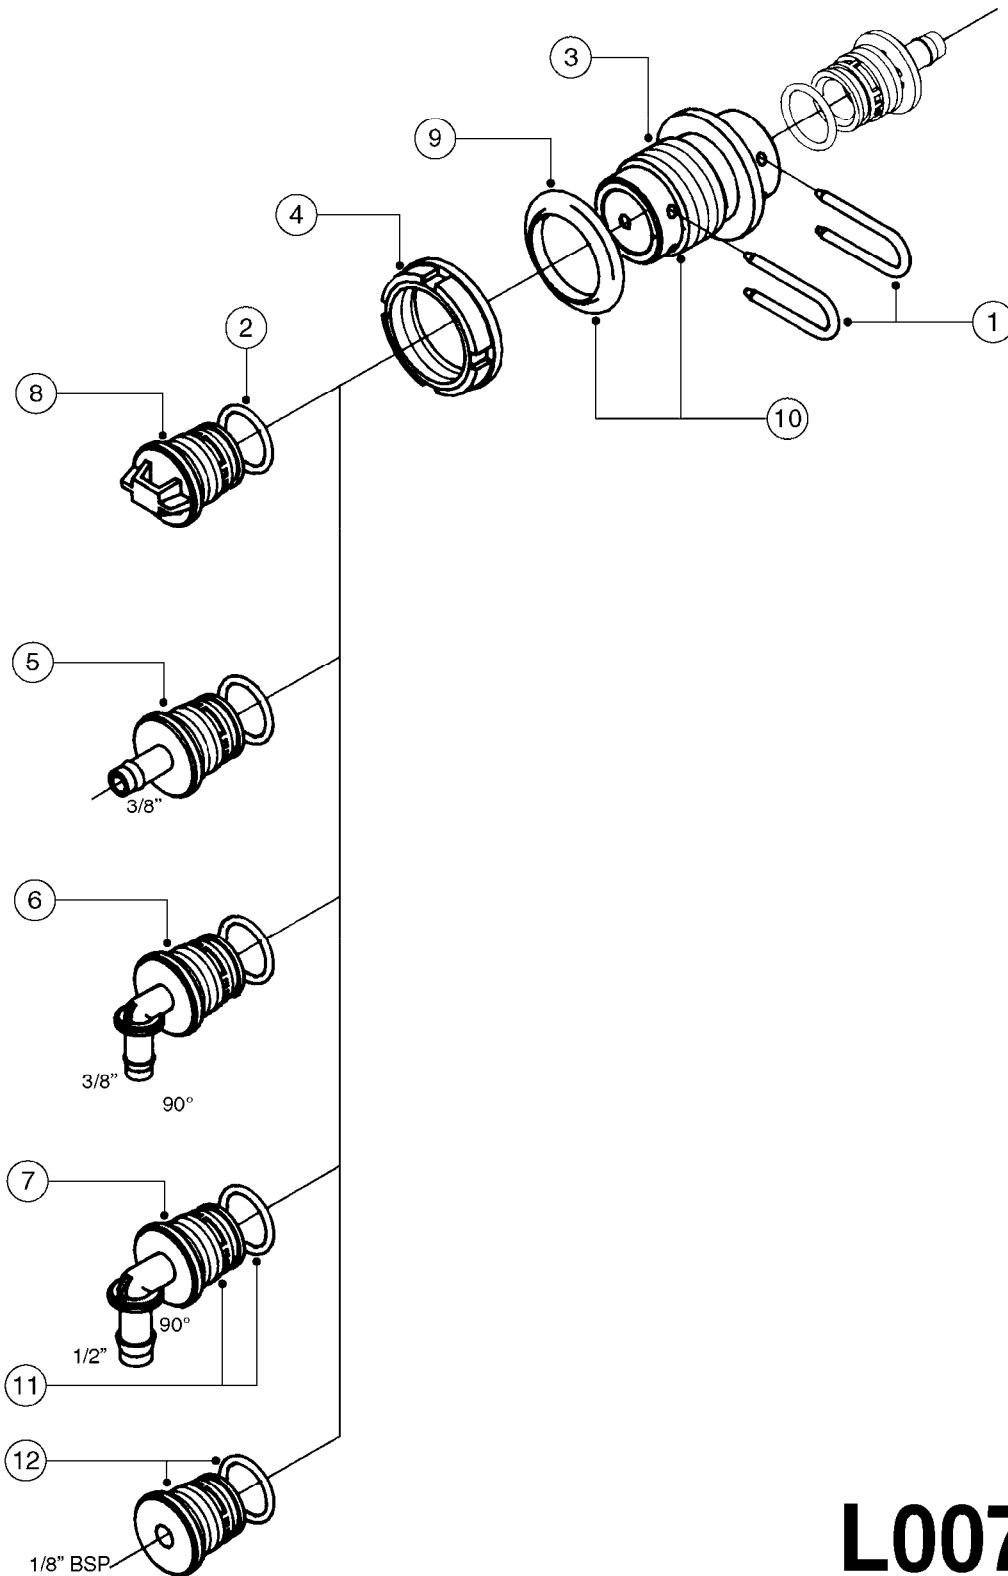

L0070

FITTINGS - S-40
L0070-HIN, 13:09:17

Page 1

Date 07.02.2020 8:51

Pos.	parts-n°	order qty	description
1	145994	1	FITT.DK S-40 FORK
2	242108	1	O-RING 3 X 19,2 70SH NITRIL NITRIL (BLACK)
2	242355	1	O-RING D19.2X3.0 VITON F.S-40 VITON (BROWN)
3	322102	1	FITT.DK S-40 BULKHEAD
4	322106	1	FITT.DK S-40 BULKHEAD NUT
5	334225	1	FITT.DK S-40 STR.3/8"
6	334237	1	FITT.DK S-40 ELB.3/8"
7	334238	1	FITT.DK S-40 ELB.1/2"
8	334248	1	FITT.DK S-40 PLUG
9	334259	1	GASKET F. S-40 BULKHEAD
10	726462	1	FITT. S40 BULKHEAD W.GASKET
11	726567	1	FITT.DK S-40 ELB.1/2" W.O-RING
12	726693	1	FITT.DK S-40 PLUG 1/8BSP ORING