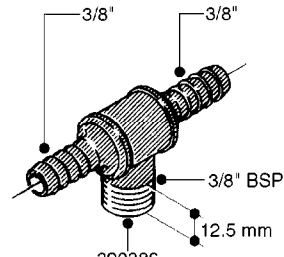

L0050

parts-n°	order qty	description
242594	1	O-RING D14 X 1.78 SCH.70-EPDM
320294	1	FITT.DK TEE 3/8X3/8HB X1/2"BSP
320305	1	FITT.DK HB 3/4'- 3/4' BSP
320386	1	FITT.DK TEE 3/8X3/8HB X3/8"BSP
320397	1	FITT.DK ELB 3/8"HB X 3/8" BSP
320401	1	FITT.DK TEE 1/2X1/2HB X1/2"BSP
320412	1	FITT.DK TEE 1/2X1/2HB X3/8'BSP
320423	1	FITT.DK ELB 1/2'HB X 3/8' BSP
320891	1	FITT.DK HB 3/8'- 3/8' BSP
320972	1	FITT.DK HB 5/16'- 1/4' BSP
322046	1	FITT.DK TEE 1/2X1/2HB X3/4'BSP
322048	1	FITT.DK TEE 3/4X3/4HB X3/4'BSP
330595	1	O-RING D24.6/D20X2.1 -3/4"
333137	1	FITT.DK CONN.1/2" F.NOZZ. DOUB
333141	1	FITT.DK CONN.1/2" F.NOZZ.SING
334041	1	FITT.DK CONN.3/4' F.NOZZ. SING
334042	1	FITT.DK CONN.3/4' F.NOZZ. DOUB
334195	1	FITT.DK ELB. 3/4"HB X 3/4"HB
10012103	1	FITT.PO.HB 1.25X1.50 IMB1012
10014003	1	FITT.PO.HB 1.25X1.25 IMB1010
10036903	1	FITT.PO.HB 1.50X1.50 IMB1212
28019303	1	FITTING HB ELB 3/4NPT-3/4HOSE
61016500	1	HOSE TAIL 3/4" 90°+RG CAP 3/4"
72026700	1	NOZZLE TUBE ADAPTER W/O-RING