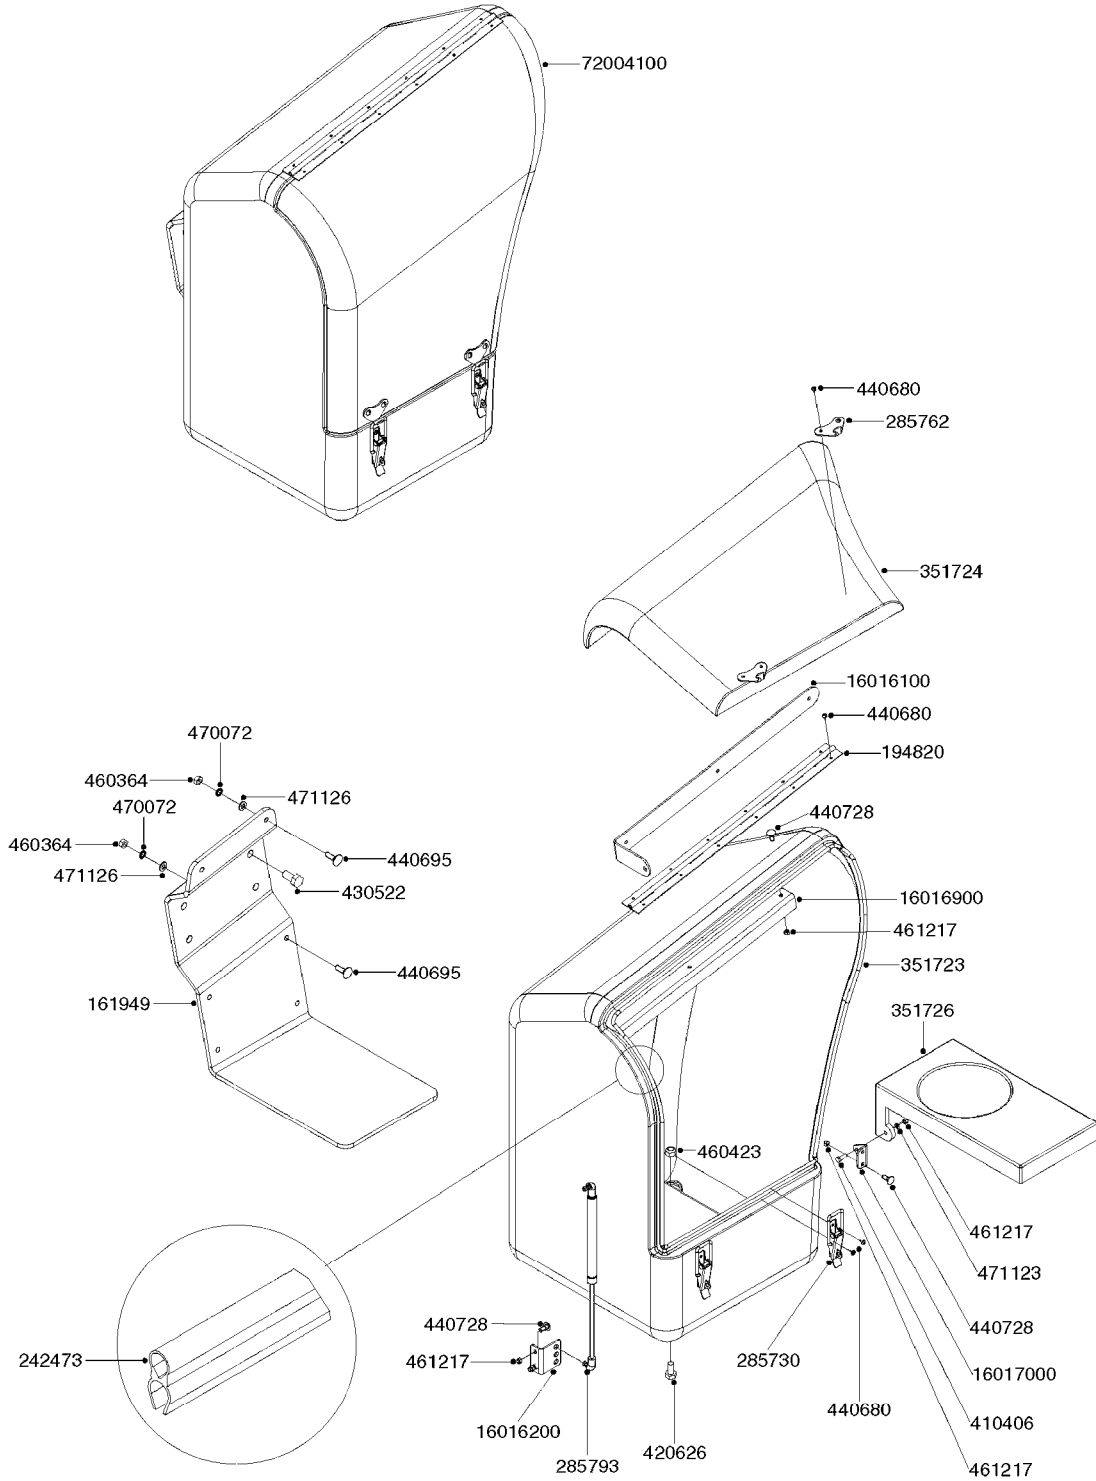

STORAGE LOCKER - LH
K0790-HIN, 01:01:16

Page 0
Date 07.02.2020 8:51

STORAGE LOCKER - LH
K0790-HIN, 01:01:16

Page 1

Date 07.02.2020 8:51

parts-n°	order qty	description
16016100	1	BKT F.LOCKER DOOR OPENER T CM+
16016200	1	BKT F.LOCKER DOOR OPENER B CM+
16016900	1	BKT F. LH LOCKER HINGE CM+
16017000	1	BKT F.LOCKER SHELF HINGE CM+
161949	1	BRACKET STORAGE LOCKER
194820	1	HINGE
242473	1	GASKET
285730	1	LATCH
285762	1	LATCH CLIP
285793	1	GAS CYLINDER
351723	1	LOCKER BODY (RAW) CM+
351724	1	LOCKER DOOR (RAW) CM+
351726	1	WORKING TABLE (RAW)
410406	1	BOLT HEX 8.8 DEL M5X16 FT
420626	1	BOLT HEX 8.8 DEL M10X20 FT
430522	1	BOLT HEX 8.8 DEL M12X25 FT
440680	1	SCREW M4.2X9.5 STAINLESS
440695	1	BOLT CARRIAGE M8X25
440728	1	BOLT CARRIAGE 5MMX16
460364	1	NUT HU M8 A2 SS DIN934
460423	1	NUT HEX M10X1.50 LOCK DIN985A2 SS
461217	1	NUT HEX M5 LOCK
470072	1	WASHER D15/D8X.5 LOCK
471123	1	WASHER, M5, Ø10/ 5.3X 1.0, SS
471126	1	WASHER, M8, Ø16/ 8.4X 1.6, SS
72004100	1	LOCKER KIT F.CM+ LH