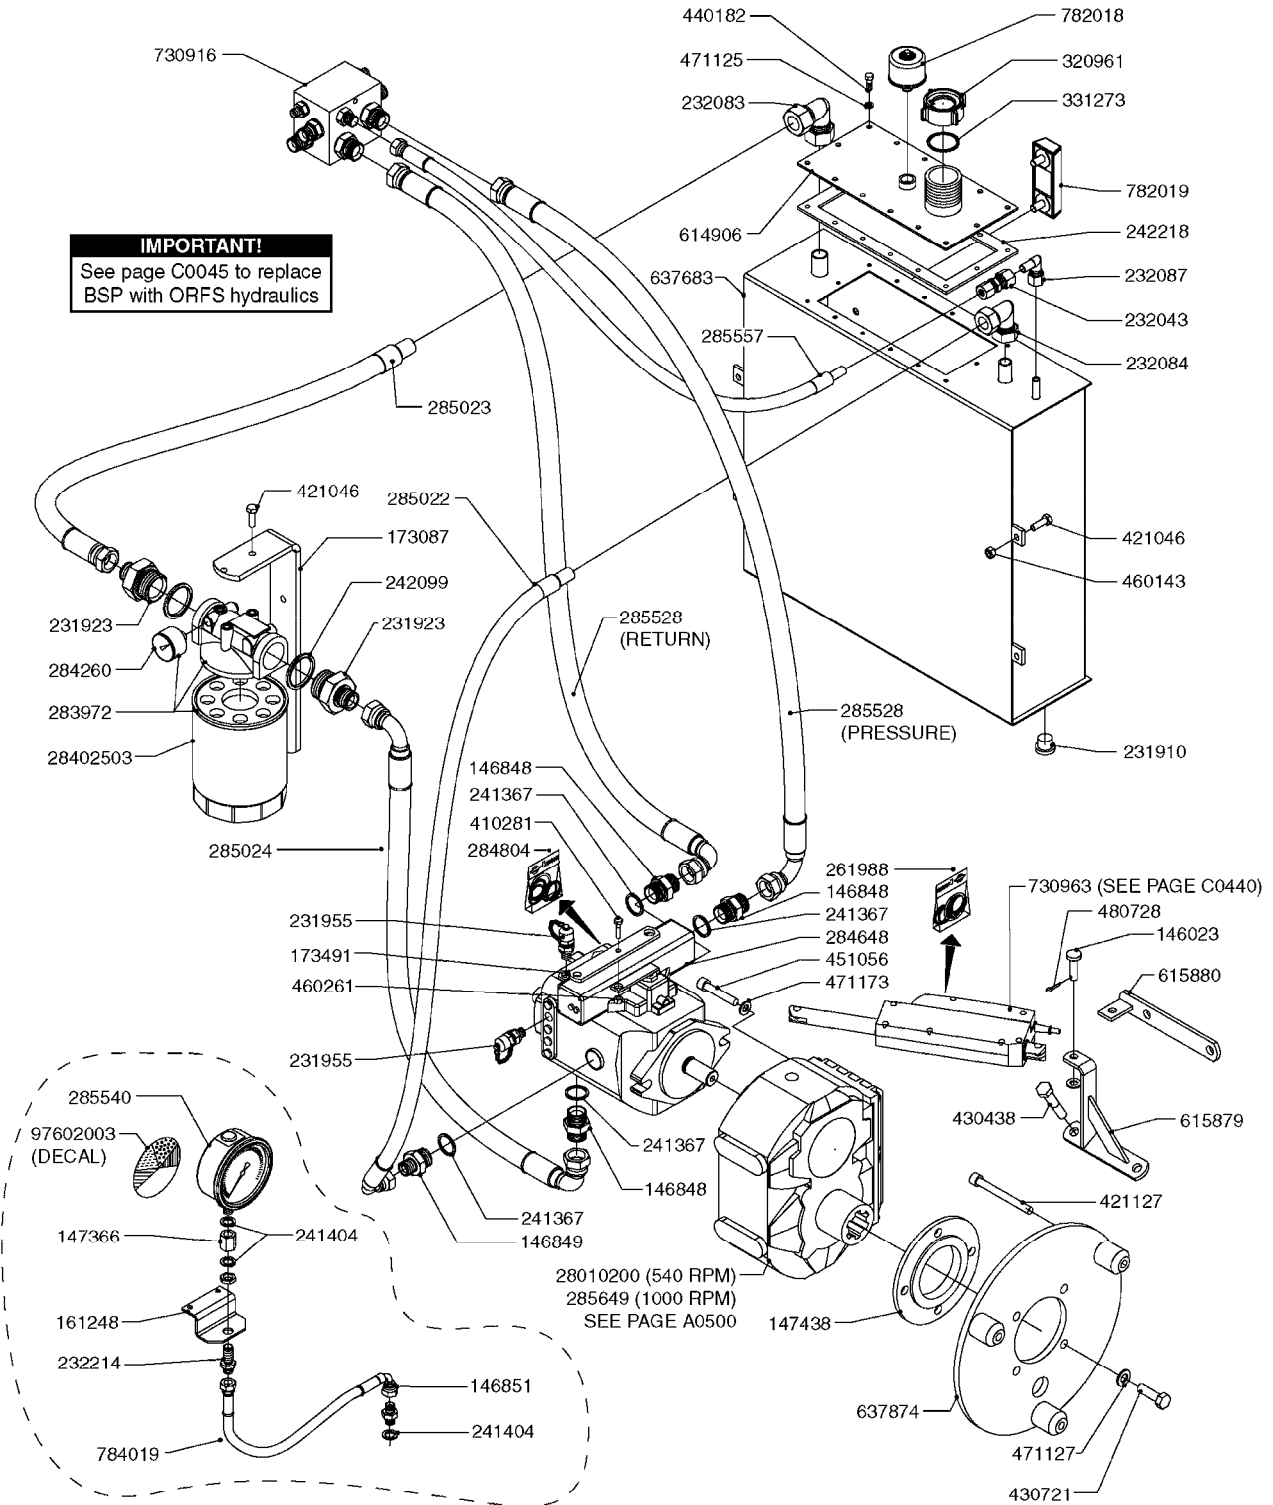

IMPORTANT!
See page C0045 to replace
BSP with ORFS hydraulics

HYD TWIN FORCE HYD PUMP CM HAZ
C0510-HIN, 30:03:16

Page

1

Date

07.02.2020

8:50

parts-n°	order qty	description
146023	1	PIN FOR COGWHEEL
146848	1	HEX. NIPPLE 3/4"BSP X 3/4"BSP
146849	1	HEX. NIPPLE 3/4"BSP X 1/2"BSP
146851	1	HEX NIPPLE 1/4"x1/4" 0.7MM
147366	1	CONNECTOR HIGH PRESS.1/4"
147438	1	RETAINING RING F.GEAR
161248	1	MOUNT BRACKET F.GAUGE
173087	1	MOUNT BRACKET F. FILTER
173491	1	FLAT STEEL 25X6 - 161MM
231910	1	PLUG 1/2" BSP
231923	1	HEX NIPPLE 1 1/4"X3/4" BSP
231955	1	NIPPLE F. PRESS GAUGE 1/4" BSP
232043	1	HYD. PIPE JOINT D10-D12
232083	1	HY HOSE CONN. D22 90 DEG.
232084	1	HY HOSE CONN. D18 90 DEG.
232087	1	HYD. PIPE JOINT 90' D10-D10
232214	1	NIPPLE 1/4" W.U. NUT DEL
241367	1	DOWTYSEAL 28.5x22
241404	1	DOWTY SEAL 1/4"
242099	1	DOWTYSEAL 1-1/4"
242218	1	GASKET F. HYDRAULIC TANK TWIN
261988	1	SPARE PARTS KIT/PUMP ACTUATOR
283972	1	FILTER COMPLETE F. TWIN
284260	1	GAUGE F. HYD. TANK TWIN
284648	1	PUMP, HYD, HAC 462, M4PV58
284804	1	GASKET SET F.HY PUMP M4PV45
285022	1	HOSE HY X 1/2 X 67.0"
285023	1	HOSE HY X 3/4 X 19.75"
285024	1	HOSE HY X 3/4 X 63.0"ELB+ELB
285528	1	HOSE HY X 3/4 X 279.5"STR+ELB
285540	1	GAUGE 250 BAR
285557	1	HOSE HY X 3/8 X 338.5"
285649	1	GEAR BOX F.1000RPM TWIN FORCE
320961	1	FITT.DK CAPNUT 1-1/2" BSP
331273	1	O-RING D44/D38X2 F.1-1/2"
410281	1	BOLT HEX 8.8 DEL M6X25 DIN933 A2
421046	1	BOLT HEX M8X25/25 A2 SS DIN933
421127	1	SCREW M10X100 8.8 CHJ
430438	1	BOLT HEX 8.8 DEL M12X65
430721	1	BOLT HEX 8.8 DEL M12X40 FT
440182	1	SCREW NO.14 3/4" STAINLESS
451056	1	BOLT ALLEN HEAD M14 X 35
460143	1	SELF LOCK NUT M8 SST A2 DIN985
460261	1	NUT HEX M6X1.00 LOCK DIN985 A2 SS
471125	1	WASHER M6U 6.4X14X1.2,A2 SS
471127	1	WASHER, M12, Ø24/13X24X2.5 SS
471173	1	WASHER D28.0/15.0 X 2.5
480728	1	PIN D3.2X20 SPLIT
614906	1	COVER F. HY-TANK
615879	1	BRACKET F.ACTUATOR TWIN/STD
615880	1	BRACKET F/ ACTUATOR TWIN/MT/ZU
637683	1	HYD.RESERVOIR F. TWIN FORCE
637874	1	PUMP BRACKET 463/HAZ
730916	1	HYDRAULIC BLOCK HAZ
730963	1	ACTUATOR F.PUMP TWIN FORCE
782018	1	BREATHER ASSY. F. HYD TANK
782019	1	OIL LEVEL GLASS 76 MM
784019	1	HOSE HY X 1/4 X 078.75"STR+ELB
28010200	1	GEAR M7 28010100 540
28402503	1	FILTER ELEMENT TWIN
97602003	1	DECAL F.MAN.TWIN FORCE 80'-90'