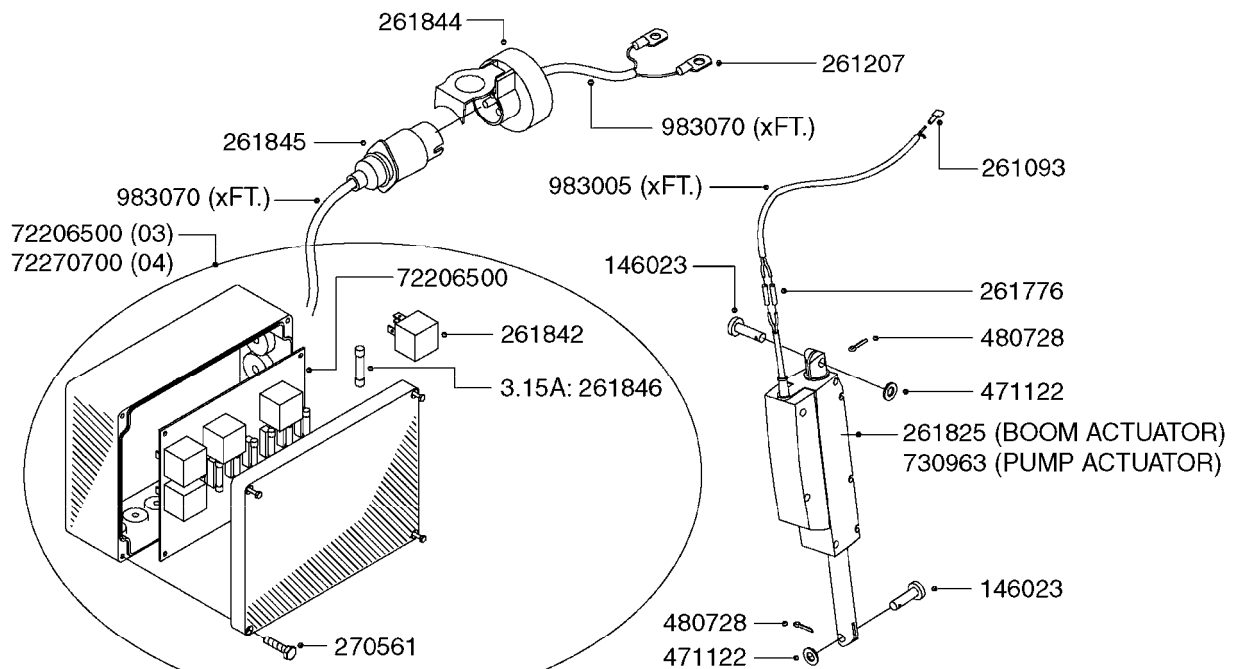

261988 (PUMP ACTUATOR KIT)
261989 (BOOM ACTUATOR KIT)

C0440

HYD TWIN FORCE ELECTRICAL
C0440-HIN, 01:01:16

Page 1
Date 07.02.2020 8:50

parts-n°	order qty	description
146023	1	PIN FOR COGWHEEL
260363	1	PLUG 2 POLE 12V
261093	1	SPADE F.ELEC.WIRE DK 2.8X0.8
261189	1	RELAY SUMI TYPE RCN 1V-5B
261207	1	ELECTRIC CONNECTOR 4MM
261224	1	PLUG HOUSING F/20 POLE MALE
261257	1	DIODE BY 255
261272	1	FUSE 10A D6X32 MM
261308	1	SWITCH APEM 5637
261309	1	SWITCH CAP
261776	1	ELECTRIC CONNECTOR 1.5MM
261825	1	ACTUATOR HAZ 2 WIRE
261842	1	RELAY HELLA 4RD.003.520-137
261844	1	PLUG ELEC.3POLE FEMALE F.CABLE
261845	1	PLUG ELEC.3 POLE MALE F.CABLE
261846	1	FUSE F 3.15A
261988	1	SPARE PARTS KIT/PUMP ACTUATOR
261989	1	SPARE PARTS KIT/BOOM ACTUATOR
262102	1	DIODE 600V/2A LT2A06
270561	1	SCREW W/SPRING ASSY. (QTY 1)
284049	1	COVER F.BOX 250X160X15
390322	1	DAH CONNECTION BOX
471122	1	WASHER, M10, Ø20/10.5X 2.0, SS
480728	1	PIN D3.2X20 SPLIT
636563	1	PRINT PLATE COMPLT F/DAH TWIN
726679	1	WIRE 18X0.5MM 12M 20 POL
727180	1	DAH CONNECTION BOX 5 TA650
730919	1	DAH CONNECTION BOX TWIN FORCE
730929	1	CONTROL BOX - DAH TWIN FORCE
730963	1	ACTUATOR F.PUMP TWIN FORCE
731065	1	CONTROL BOX 5 FUNCTION DAH
983003	1	CABLE ELEC.2X1MM WIRE BLACK EC
983005	1	ELEC. CABLE 2 WIRE X 1.5MM
983060	1	WIRE 20X0.34X2MM
983070	1	CABLE 2X6²
63806000	1	CIRCUIT BOARD F. DAH HAZ FORCE
72206500	1	CONNECTION BOX F.TWIN HAZ
72270700	1	HAY/Z ACTUATOR CONN BOX HURCS