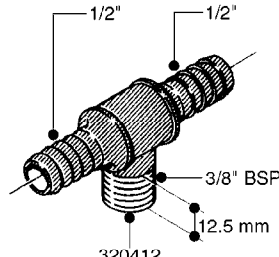

L0050

parts-n°	order qty	description
242594	1	O-RING D14 X 1.78 SCH.70-EPDM
320294	1	FITT.DK TEE 3/8X3/8HB X1/2"BSP
320305	1	FITT.DK HB 3/4'- 3/4' BSP
320386	1	FITT.DK TEE 3/8X3/8HB X3/8"BSP
320397	1	FITT.DK ELB 3/8"HB X 3/8" BSP
320401	1	FITT.DK TEE 1/2X1/2HB X1/2"BSP
320412	1	FITT.DK TEE 1/2X1/2HB X3/8'BSP
320423	1	FITT.DK ELB 1/2'HB X 3/8' BSP
320891	1	FITT.DK HB 3/8'- 3/8' BSP
320972	1	FITT.DK HB 5/16'- 1/4' BSP
322046	1	FITT.DK TEE 1/2X1/2HB X3/4'BSP
322048	1	FITT.DK TEE 3/4X3/4HB X3/4'BSP
330595	1	O-RING D24.6/D20X2.1 -3/4"
333137	1	FITT.DK CONN.1/2" F.NOZZ. DOUB
333141	1	FITT.DK CONN.1/2" F.NOZZ.SING
334041	1	FITT.DK CONN.3/4' F.NOZZ. SING
334042	1	FITT.DK CONN.3/4' F.NOZZ. DOUB
334195	1	FITT.DK ELB. 3/4"HB X 3/4"HB
10012103	1	FITT.PO.HB 1.25X1.50 IMB1012
10014003	1	FITT.PO.HB 1.25X1.25 IMB1010
10036903	1	FITT.PO.HB 1.50X1.50 IMB1212
28019303	1	FITTING HB ELB 3/4NPT-3/4HOSE
61016500	1	HOSE TAIL 3/4" 90°+RG CAP 3/4"
72026700	1	NOZZLE TUBE ADAPTER W/O-RING