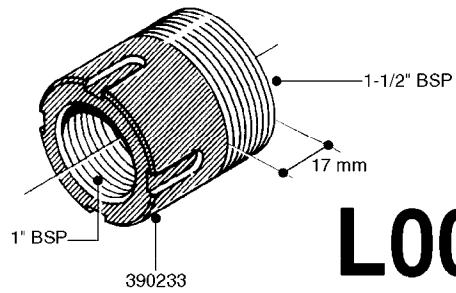

FITTINGS - HEXAGON NIPPLES
L0030-HIN, 01:01:16

Page 0
Date 07.02.2020 8:51

L0030

FITTINGS - HEXAGON NIPPLES
L0030-HIN, 01:01:16

Page 1
Date 07.02.2020 8:51

parts-n°	order qty	description
10015303	1	FITT.PO.HN 1.00X1.00 M1000
10425003	1	FITT.PO.HN 1.25X1.00 MCPHEE
320132	1	FITT.DK HN 1" BSP
320176	1	FITT.DK HN 3/8"X1/2" BSP
320445	1	FITT.DK HN 1/4"X3/8" BSP
320655	1	FITT.DK HN 1/2"-1/2" BSP
320692	1	FITT.DK HN 3/8'BSPX1/4'NPT
320703	1	FITT.DK HN 3/8BSP X1/2 &1/4NPT
320725	1	FITT.DK NIPPLE 3/8"-3/8" BSP
320902	1	FITT.DK HN 3/8'X 1/4' BSP
390232	1	FITT.DK HN 1-1/2' X 1-1/4' BSP
390276	1	FITT.DK HN 1'BSP