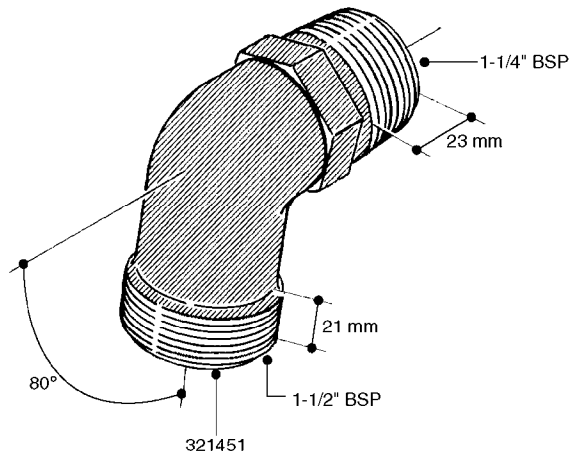

FITTINGS - HEXAGON NIPPLES
L0030-HIN, 01:01:16

Page 0
Date 07.02.2020 8:51

L0030

FITTINGS - HEXAGON NIPPLES
L0030-HIN, 01:01:16

Page 1
Date 07.02.2020 8:51

parts-n°	order qty	description
10015303	1	FITT.PO.HN 1.00X1.00 M1000
10425003	1	FITT.PO.HN 1.25X1.00 MCPHEE
320132	1	FITT.DK HN 1" BSP
320176	1	FITT.DK HN 3/8"X1/2" BSP
320445	1	FITT.DK HN 1/4"X3/8" BSP
320655	1	FITT.DK HN 1/2"-1/2" BSP
320692	1	FITT.DK HN 3/8'BSPX1/4'NPT
320703	1	FITT.DK HN 3/8BSP X1/2 &1/4NPT
320725	1	FITT.DK NIPPLE 3/8"-3/8" BSP
320902	1	FITT.DK HN 3/8'X 1/4' BSP
390232	1	FITT.DK HN 1-1/2' X 1-1/4' BSP
390276	1	FITT.DK HN 1'BSP