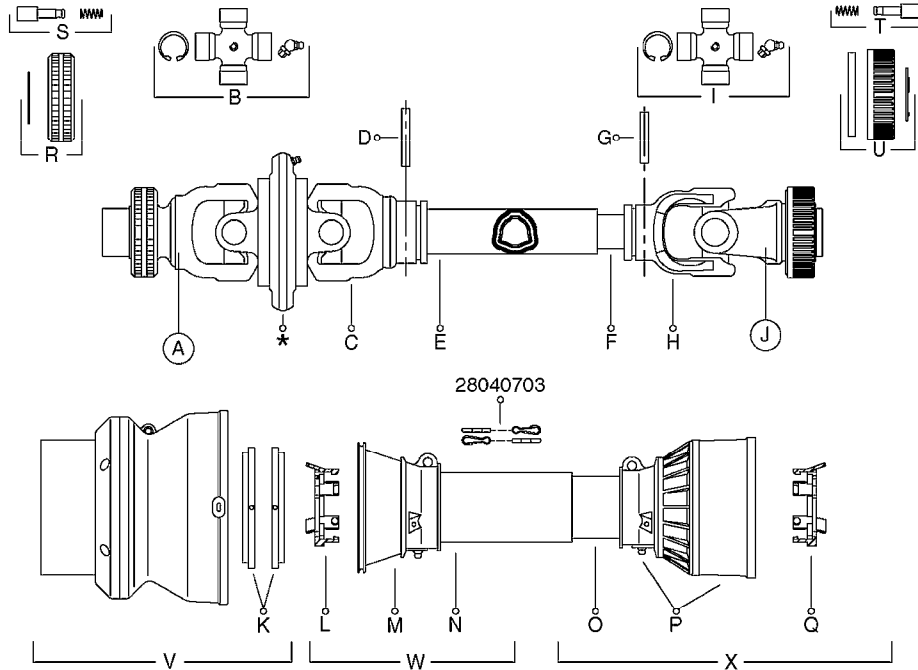

GEAR LUBE REQUIREMENT
SAE 90 Gear Lube
(FILL TO SIGHT GAUGE LEVEL)

A0500

GEAR BOX - TWIN FORCE 540/1000
A0500-HIN, 01:01:16

Page 1

Date 07.02.2020 8:50

parts-n°	order qty	description
147660	1	AXLE (LOWER) F.M7 GEAR 540 RPM
147661	1	AXLE (UPPER) F.M7 GEAR 540 RPM
147775	1	AXLE (LOWER) F.M7 GEAR 1000 RPM
147780	1	AXLE (UPPER) F.M7 GEAR 1000 RPM
194774	1	KEY 16X10X40
210125	1	BEARING BALL 6210
210867	1	OIL SEAL D80/40X8/F.M7 GEAR
210868	1	OIL SEAL D90/50X10/F.M7 GEAR
219040	1	BEARING
231924	1	PLUG 3/8'
280453	1	SNAP-RING INNER 80X2.5
282984	1	SNAP-RING INNER 90X3.00 DIN472
285633	1	BOTTOM PLUG F.M7 GEAR
285634	1	COVER F.M7 GEAR BOX
285635	1	PLUG F.COVER M7 GEAR BOX
285636	1	LEVEL INDICATOR F.M7 GEAR BOX
285649	1	GEAR BOX F.1000RPM TWIN FORCE
410701	1	SCREW M6X16 GALV.
451056	1	BOLT ALLEN HEAD M14 X 35
471173	1	WASHER D28.0/15.0 X 2.5
14013200	1	GEARWHEEL M7 (540 RPM)
14013300	1	GEARWHEEL M7 (1000 RPM)
14013400	1	TOOTHED WHEEL M7 GEAR 1000RPM
28010200	1	GEAR M7 28010100 540
72314700	1	GASKET SET FOR M7 GEARBOX