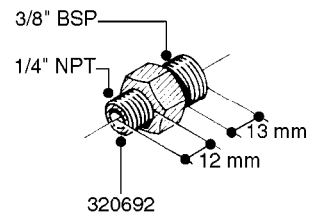

FITTINGS - HEXAGON NIPPLES
L0030-HIN, 01:01:16

Page 0
Date 07.02.2020 8:51

L0030

FITTINGS - HEXAGON NIPPLES
L0030-HIN, 01:01:16

Page 1
Date 07.02.2020 8:51

parts-n°	order qty	description
10015303	1	FITT.PO.HN 1.00X1.00 M1000
10425003	1	FITT.PO.HN 1.25X1.00 MCPHEE
320132	1	FITT.DK HN 1" BSP
320176	1	FITT.DK HN 3/8"X1/2" BSP
320445	1	FITT.DK HN 1/4"X3/8" BSP
320655	1	FITT.DK HN 1/2"-1/2" BSP
320692	1	FITT.DK HN 3/8'BSPX1/4'NPT
320703	1	FITT.DK HN 3/8BSP X1/2 &1/4NPT
320725	1	FITT.DK NIPPLE 3/8"-3/8" BSP
320902	1	FITT.DK HN 3/8'X 1/4' BSP
390232	1	FITT.DK HN 1-1/2' X 1-1/4' BSP
390276	1	FITT.DK HN 1'BSP