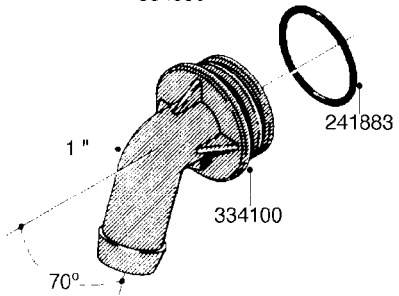

L0080

FITTINGS - S-53
L0080-HIN, 12:09:17

Page 1

Date 07.02.2020 8:51

Pos.	parts-n°	order qty	description
1	145995	1	FITT.DK S-53 FORK
2	241973	1	O-RING Ø3 X 44.2 70 SHORES NITRIL NITRIL (BLACK)
2	242353	1	O-RING 3 X 44.2 VITON VITON (BROWN)
3	242109	1	O-RING D32.2x3.0 NITRIL (BLACK)
3	242354	1	O-RING D32.2X3.0 VITON VITON (BROWN)
4	322103	1	FITT.DK S-53 BULKHEAD
5	322107	1	FITT.DK S-53 BULKHEAD NUT
6	322110	1	FITT.DK S-53 ELB. 1/2" BSP
7	322352	1	FITT.DK S-53 TEE
8	334229	1	FITT.DK S-53 STR.3/4"
9	334260	1	GASKET F. S-53 BULKHEAD
10	334564	1	FITT.DK S-67 TO S-53 ADAPTER
11	391100	1	FITT.DK S-53THREAD INS.1/2"BSP
12	726463	1	FITT.DK S53 BULKHEAD W/GASKET
13	726552	1	FIT.DK S-53X90 1/2" BSP,O-RING
14	726556	1	FITT.DK S-53 HB 1/2" W/O-RING
15	726558	1	FITT.DK S53 STR. 3/4" W.ORING
16	726559	1	FITT DK. S-53 HB 1" W/O-RING
17	726568	1	FITT.DK.S-53 HB 1/2"90 W/O-RING
18	726570	1	FITT.DK S-53 ELB.3/4" W.ORING
19	726571	1	FITT.DK S-53 ELB.1", W ORING
20	726578	1	FITT.DK S53 PLUG WITH O-RING
21	728561	1	FITT.DK. S67M - S53F REDUCER