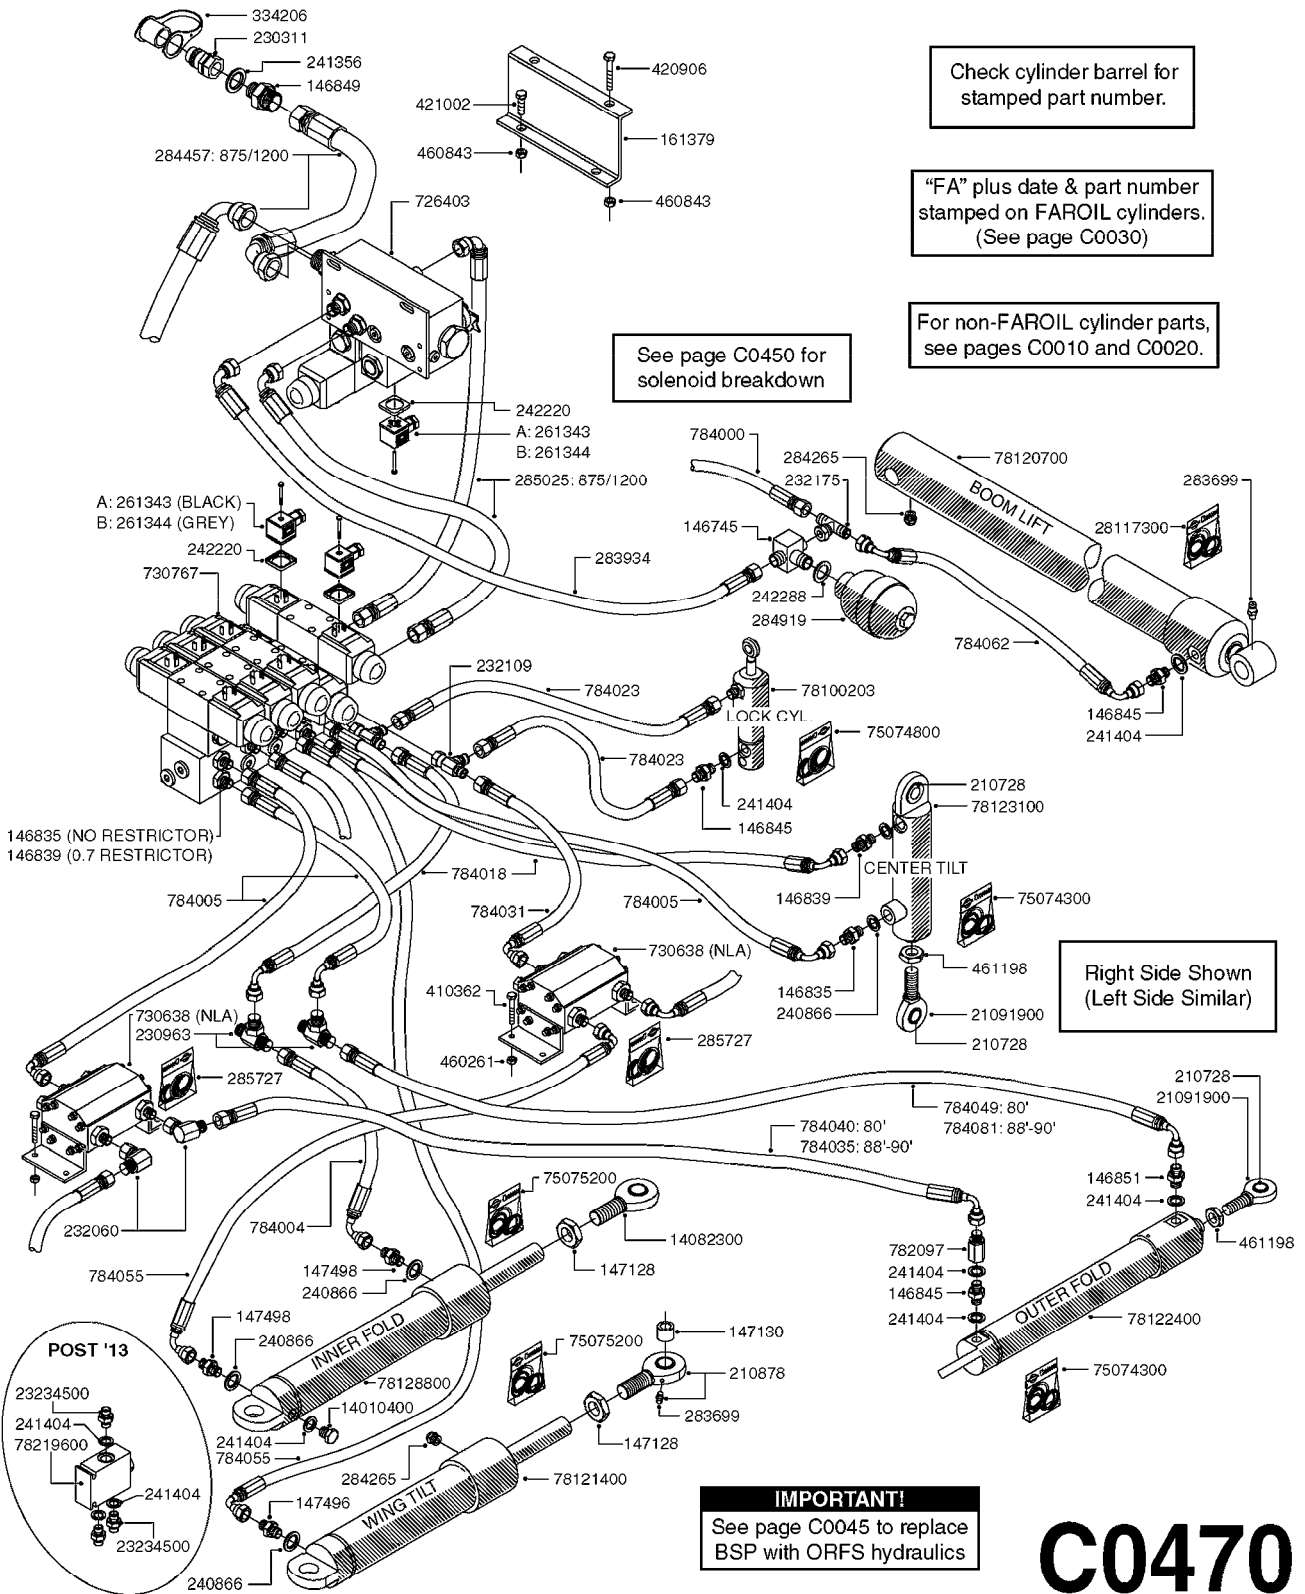

Check cylinder barrel for stamped part number.

“FA” plus date & part number stamped on FAROIL cylinders. (See page C0030)

For non-FAROIL cylinder parts, see pages C0010 and C0020.

See page C0450 for solenoid breakdown

Right Side Shown (Left Side Similar)

IMPORTANT!
See page C0045 to replace BSP with ORFS hydraulics

C0470