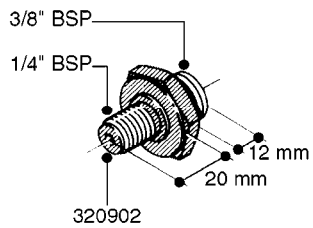

FITTINGS - HEXAGON NIPPLES
L0030-HIN, 01:01:16

Page 0
Date 07.02.2020 8:51

L0030

FITTINGS - HEXAGON NIPPLES
L0030-HIN, 01:01:16

Page 1
Date 07.02.2020 8:51

parts-n°	order qty	description
10015303	1	FITT.PO.HN 1.00X1.00 M1000
10425003	1	FITT.PO.HN 1.25X1.00 MCPHEE
320132	1	FITT.DK HN 1" BSP
320176	1	FITT.DK HN 3/8"X1/2" BSP
320445	1	FITT.DK HN 1/4"X3/8" BSP
320655	1	FITT.DK HN 1/2"-1/2" BSP
320692	1	FITT.DK HN 3/8'BSPX1/4'NPT
320703	1	FITT.DK HN 3/8BSP X1/2 &1/4NPT
320725	1	FITT.DK NIPPLE 3/8"-3/8" BSP
320902	1	FITT.DK HN 3/8'X 1/4' BSP
390232	1	FITT.DK HN 1-1/2' X 1-1/4' BSP
390276	1	FITT.DK HN 1'BSP