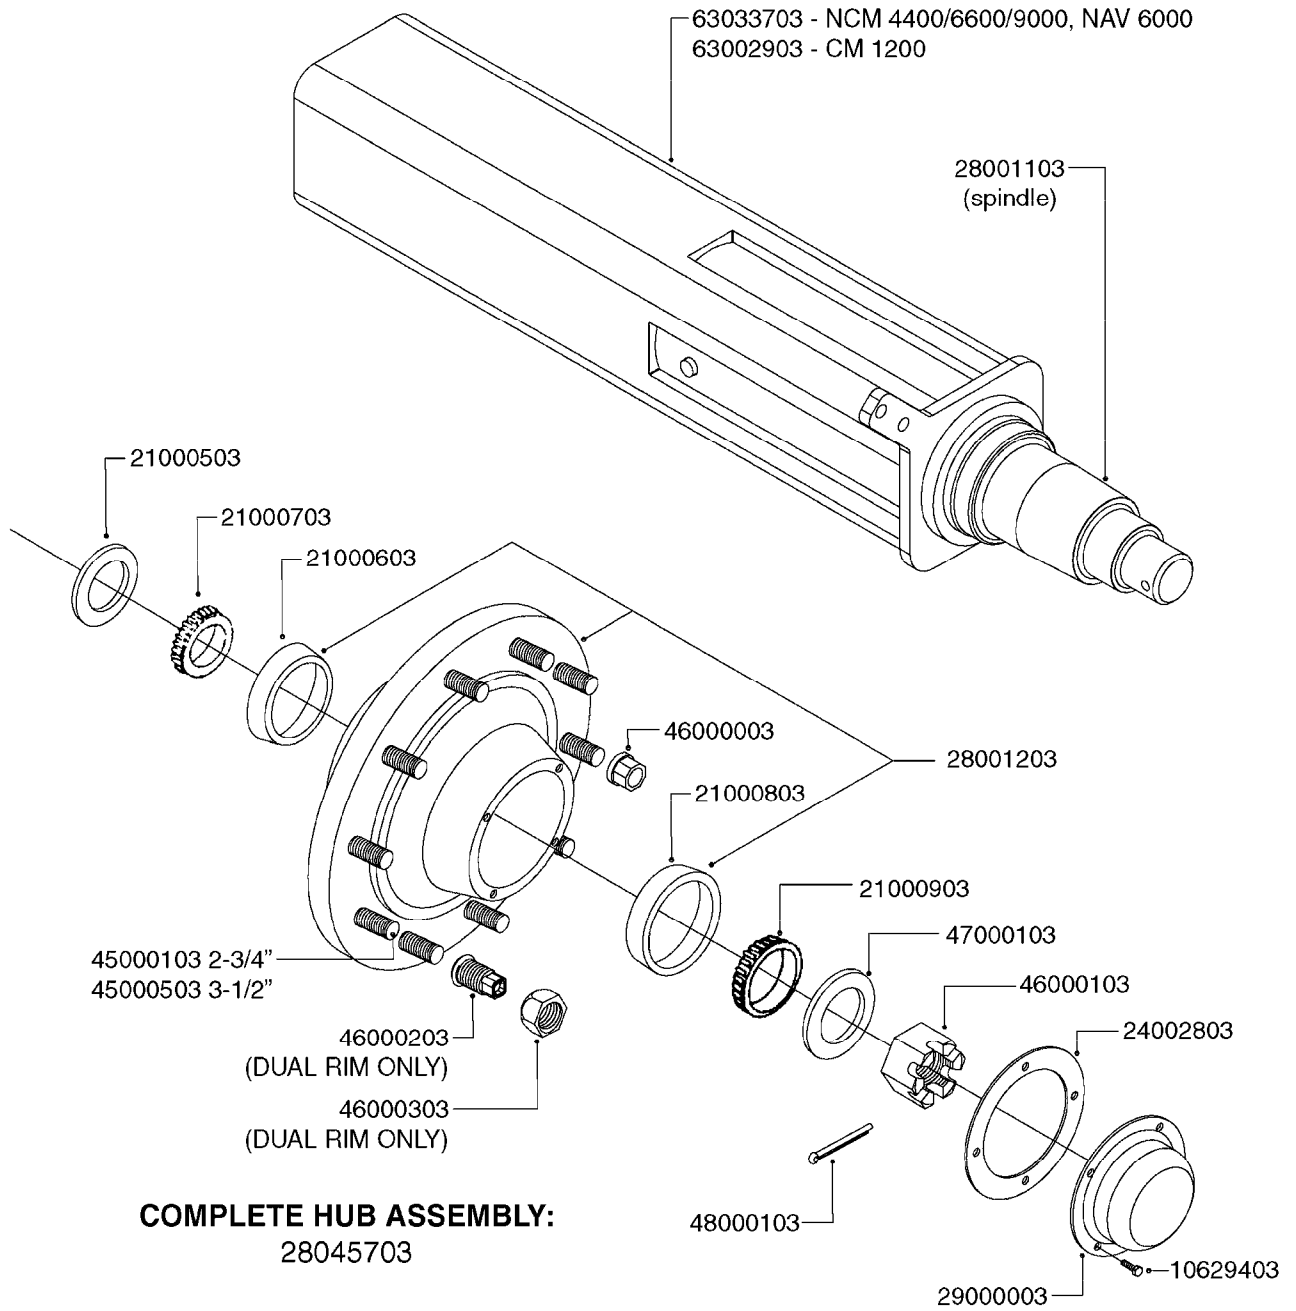

COMPLETE HUB ASSEMBLY:
28045703

COMPLETE ASSEMBLIES
WHOLEGOODS ITEMS

E0790

HUB ASSEMBLY F.4-1/2" SPINDLE
E0790-HIN, 06:07:17

Page 1

Date 07.02.2020 8:51

parts-n°	order qty	description
10629403	1	BOLT HEX 5/16 NC GR.2 00.50"
21000503	1	SEAL,WHEEL CR43771
21000603	1	RACE, BEARING 3.5/1.5
21000703	1	BEARING, TAPPERED 3.5433/1.575
21000803	1	RACE, TAPERED BEARING
21000903	1	BEARING, TAPPERED, 2.75/1.510
24002803	1	GASKET F. HUB 4.5" HUB ASSY
28001103	1	SPINDLE 4.5"x 23" 20000LB
28001203	1	HUB, 20000LB W. BRG RACES
28045703	1	HUB ASSY 10-13.19-11.02 25000#
29000003	1	HUB CAP F. 881(20000LB) HUB
45000103	1	BOLT, WHEEL STUD 3/4-16X2 3/4
45000503	1	BOLT, WHEEL STUD 3/4-16X3 1/2
46000003	1	NUT HEX NF 3/4" FLANGED F.HUB
46000103	1	NUT, CASTLE, SPINDLE 2-12 UNF
46000203	1	NUT, BUD WHEEL, INNER, RH
46000303	1	NUT, BUD WHEEL, OUTER, RH
47000103	1	WASHER, SPNDL 4.5" 2.06x4 .25T
48000103	1	PIN, COTTER 5/16" X 5.25"
63002903	1	AXLE INSERT,72"-90"SUS CM 1200
63033703	1	AXLE INSERT NCM 44/66/9000