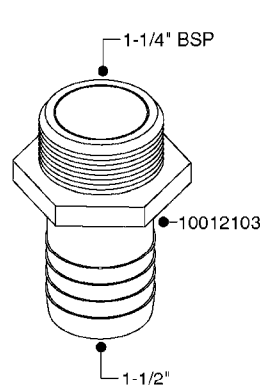

L0050

parts-n°	order qty	description
242594	1	O-RING D14 X 1.78 SCH.70-EPDM
320294	1	FITT.DK TEE 3/8X3/8HB X1/2"BSP
320305	1	FITT.DK HB 3/4'- 3/4' BSP
320386	1	FITT.DK TEE 3/8X3/8HB X3/8"BSP
320397	1	FITT.DK ELB 3/8"HB X 3/8" BSP
320401	1	FITT.DK TEE 1/2X1/2HB X1/2"BSP
320412	1	FITT.DK TEE 1/2X1/2HB X3/8'BSP
320423	1	FITT.DK ELB 1/2'HB X 3/8' BSP
320891	1	FITT.DK HB 3/8'- 3/8' BSP
320972	1	FITT.DK HB 5/16'- 1/4' BSP
322046	1	FITT.DK TEE 1/2X1/2HB X3/4'BSP
322048	1	FITT.DK TEE 3/4X3/4HB X3/4'BSP
330595	1	O-RING D24.6/D20X2.1 -3/4"
333137	1	FITT.DK CONN.1/2" F.NOZZ. DOUB
333141	1	FITT.DK CONN.1/2" F.NOZZ.SING
334041	1	FITT.DK CONN.3/4' F.NOZZ. SING
334042	1	FITT.DK CONN.3/4' F.NOZZ. DOUB
334195	1	FITT.DK ELB. 3/4"HB X 3/4"HB
10012103	1	FITT.PO.HB 1.25X1.50 IMB1012
10014003	1	FITT.PO.HB 1.25X1.25 IMB1010
10036903	1	FITT.PO.HB 1.50X1.50 IMB1212
28019303	1	FITTING HB ELB 3/4NPT-3/4HOSE
61016500	1	HOSE TAIL 3/4" 90°+RG CAP 3/4"
72026700	1	NOZZLE TUBE ADAPTER W/O-RING