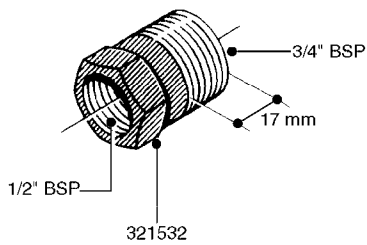

FITTINGS - HEXAGON NIPPLES
L0030-HIN, 01:01:16

Page 0
Date 07.02.2020 8:51

L0030

FITTINGS - HEXAGON NIPPLES
L0030-HIN, 01:01:16

Page 1
Date 07.02.2020 8:51

parts-n°	order qty	description
10015303	1	FITT.PO.HN 1.00X1.00 M1000
10425003	1	FITT.PO.HN 1.25X1.00 MCPHEE
320132	1	FITT.DK HN 1" BSP
320176	1	FITT.DK HN 3/8"X1/2" BSP
320445	1	FITT.DK HN 1/4"X3/8" BSP
320655	1	FITT.DK HN 1/2"-1/2" BSP
320692	1	FITT.DK HN 3/8'BSPX1/4'NPT
320703	1	FITT.DK HN 3/8BSP X1/2 &1/4NPT
320725	1	FITT.DK NIPPLE 3/8"-3/8" BSP
320902	1	FITT.DK HN 3/8'X 1/4' BSP
390232	1	FITT.DK HN 1-1/2' X 1-1/4' BSP
390276	1	FITT.DK HN 1'BSP