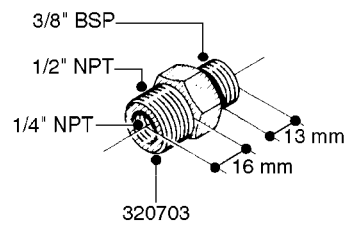

FITTINGS - HEXAGON NIPPLES
L0030-HIN, 01:01:16

Page 0
Date 07.02.2020 8:51

L0030

FITTINGS - HEXAGON NIPPLES
L0030-HIN, 01:01:16

Page 1
Date 07.02.2020 8:51

parts-n°	order qty	description
10015303	1	FITT.PO.HN 1.00X1.00 M1000
10425003	1	FITT.PO.HN 1.25X1.00 MCPHEE
320132	1	FITT.DK HN 1" BSP
320176	1	FITT.DK HN 3/8"X1/2" BSP
320445	1	FITT.DK HN 1/4"X3/8" BSP
320655	1	FITT.DK HN 1/2"-1/2" BSP
320692	1	FITT.DK HN 3/8'BSPX1/4'NPT
320703	1	FITT.DK HN 3/8BSP X1/2 &1/4NPT
320725	1	FITT.DK NIPPLE 3/8"-3/8" BSP
320902	1	FITT.DK HN 3/8'X 1/4' BSP
390232	1	FITT.DK HN 1-1/2' X 1-1/4' BSP
390276	1	FITT.DK HN 1'BSP