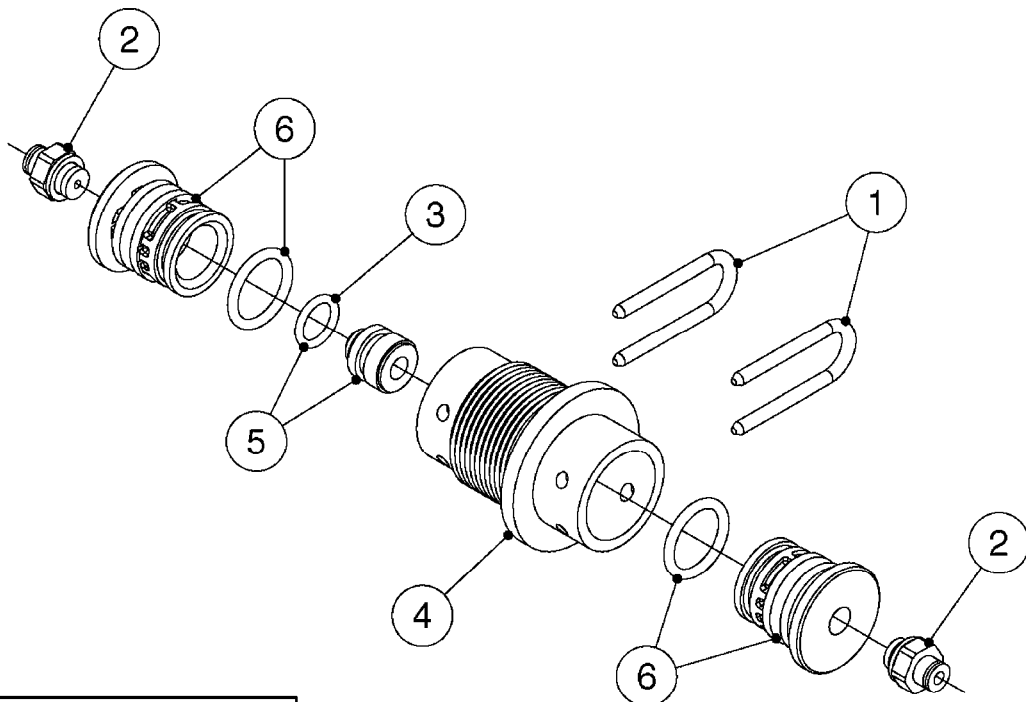

SMART VALVE-S93 MANIFOLD VALVE
B0540-HIN, 01:01:16

B0540

SMART VALVE-S93 MANIFOLD VALVE
B0540-HIN, 01:01:16

Page 1
Date 07.02.2020 8:50

parts-n°	order qty	description
145997	1	FITT.DK S-93 FORK
147767	1	PIN 5Ø X 60 S-93 DOUBLE CLAMP
240936	1	O-RING D13.3X2.4 NITRIL
242047	1	O-RING 89.5 X 3.0 VITON
242316	1	O-RING D84.5X3.0 NITRIL
242475	1	O'RING D56.52x5.33 SH70-VITON
322327	1	HOUSING, VALVE, S93, 220 PSI
322328	1	END CAP F.VALVE S-93
322354	1	THRUST PLATE F.3-WAY VALVES-93
390543	1	SEAT F.BALL 3-WAY VALVE S-93
391019	1	BALL F.2 WAY S93 SMART VALVE
391020	1	BALL F.3 WAY S93 SMART VALVE
391023	1	SMART VALVE MOUNTING BRACKET
420862	1	BOLT HEX 8.8 DEL M10X16 FT
440681	1	SCREW F. PLASTIC 4MM X 14LG SS
460423	1	NUT HEX M10X1.50 LOCK DIN985A2 SS
471122	1	WASHER, M10, Ø20/10.5X 2.0, SS
14010100	1	SPINDLE F.SMART VALVE S-93
14027800	1	SPINDLE F.SMART VALVE S-93
61025400	1	HANDLE SMART VALVE
72137900	1	VALVE S93 "V1" SMART VALVE
72138000	1	VALVE S93 "V2" SMART VALVE
72138600	1	VALVE S93 "V3" SMART VALVE
72142700	1	VALVE S93 "V4" SMART VALVE