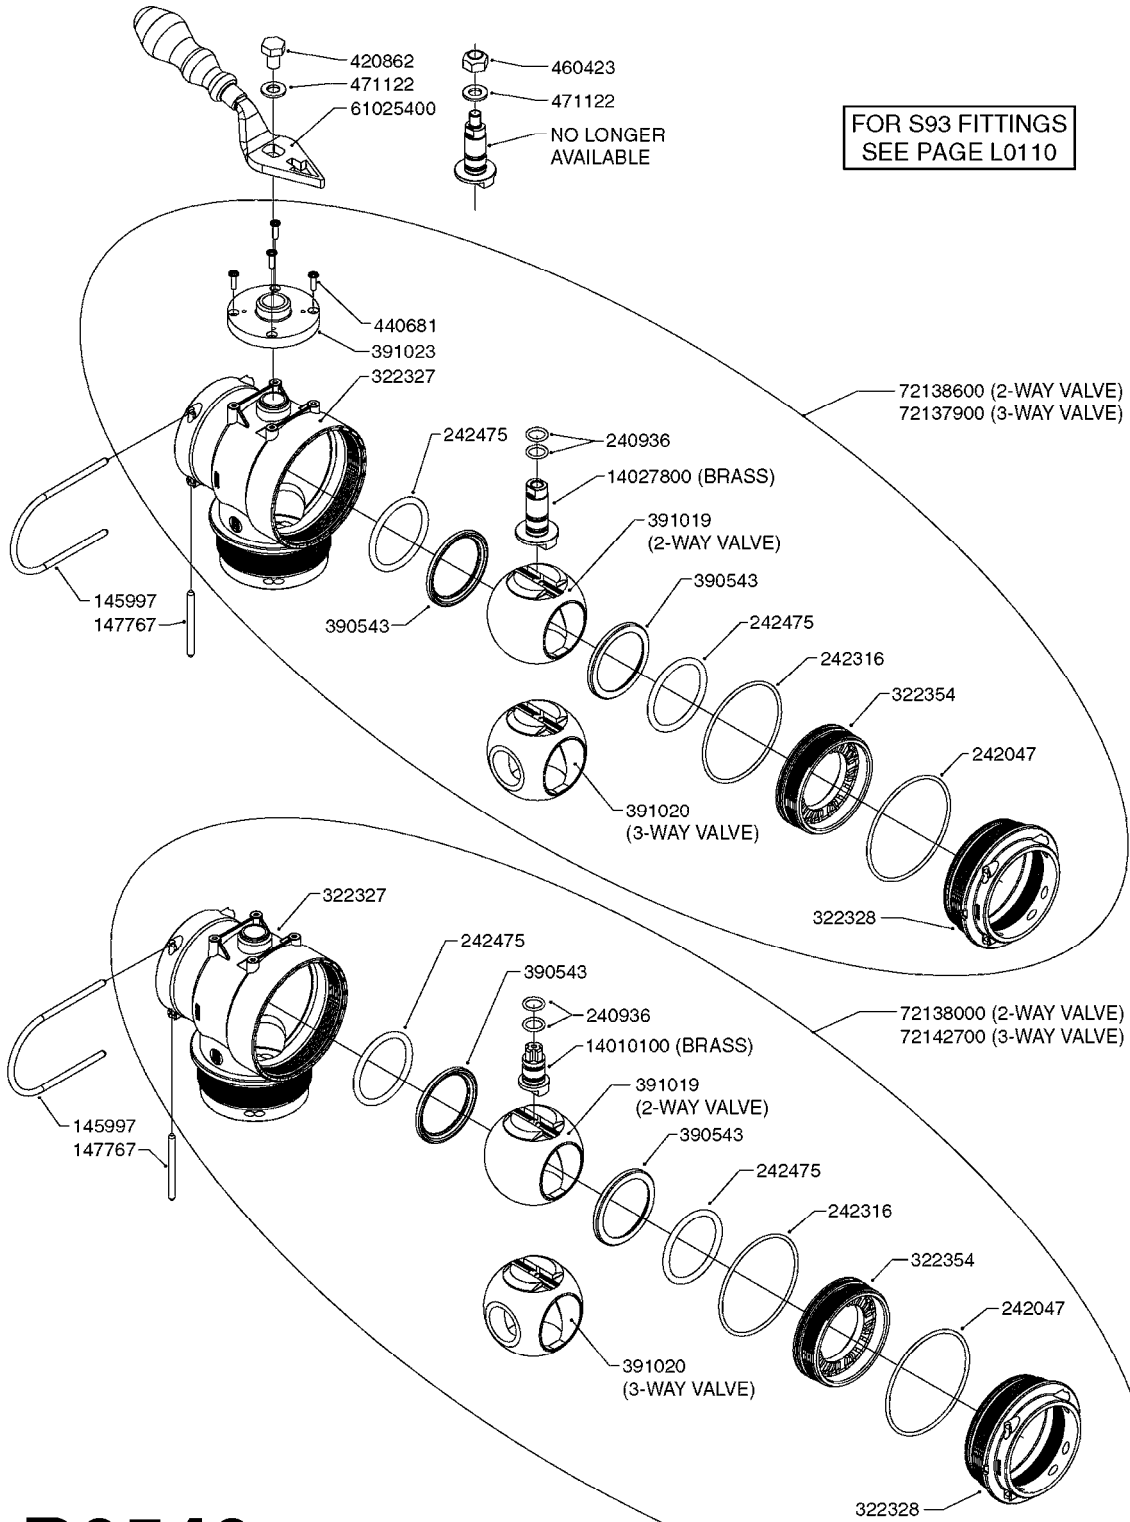

B0540

SMART VALVE-S93 MANIFOLD VALVE
B0540-HIN, 01:01:16

Page 1
Date 07.02.2020 8:50

parts-n°	order qty	description
145997	1	FITT.DK S-93 FORK
147767	1	PIN 5Ø X 60 S-93 DOUBLE CLAMP
240936	1	O-RING D13.3X2.4 NITRIL
242047	1	O-RING 89.5 X 3.0 VITON
242316	1	O-RING D84.5X3.0 NITRIL
242475	1	O'RING D56.52x5.33 SH70-VITON
322327	1	HOUSING, VALVE, S93, 220 PSI
322328	1	END CAP F.VALVE S-93
322354	1	THRUST PLATE F.3-WAY VALVES-93
390543	1	SEAT F.BALL 3-WAY VALVE S-93
391019	1	BALL F.2 WAY S93 SMART VALVE
391020	1	BALL F.3 WAY S93 SMART VALVE
391023	1	SMART VALVE MOUNTING BRACKET
420862	1	BOLT HEX 8.8 DEL M10X16 FT
440681	1	SCREW F. PLASTIC 4MM X 14LG SS
460423	1	NUT HEX M10X1.50 LOCK DIN985A2 SS
471122	1	WASHER, M10, Ø20/10.5X 2.0, SS
14010100	1	SPINDLE F.SMART VALVE S-93
14027800	1	SPINDLE F.SMART VALVE S-93
61025400	1	HANDLE SMART VALVE
72137900	1	VALVE S93 "V1" SMART VALVE
72138000	1	VALVE S93 "V2" SMART VALVE
72138600	1	VALVE S93 "V3" SMART VALVE
72142700	1	VALVE S93 "V4" SMART VALVE