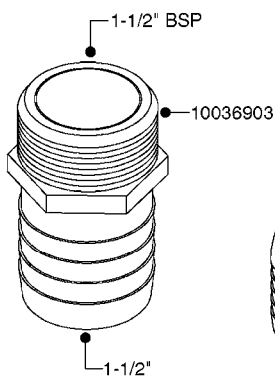

L0050

parts-n°	order qty	description
242594	1	O-RING D14 X 1.78 SCH.70-EPDM
320294	1	FITT.DK TEE 3/8X3/8HB X1/2"BSP
320305	1	FITT.DK HB 3/4'- 3/4' BSP
320386	1	FITT.DK TEE 3/8X3/8HB X3/8"BSP
320397	1	FITT.DK ELB 3/8"HB X 3/8" BSP
320401	1	FITT.DK TEE 1/2X1/2HB X1/2"BSP
320412	1	FITT.DK TEE 1/2X1/2HB X3/8'BSP
320423	1	FITT.DK ELB 1/2'HB X 3/8' BSP
320891	1	FITT.DK HB 3/8'- 3/8' BSP
320972	1	FITT.DK HB 5/16'- 1/4' BSP
322046	1	FITT.DK TEE 1/2X1/2HB X3/4'BSP
322048	1	FITT.DK TEE 3/4X3/4HB X3/4'BSP
330595	1	O-RING D24.6/D20X2.1 -3/4"
333137	1	FITT.DK CONN.1/2" F.NOZZ. DOUB
333141	1	FITT.DK CONN.1/2" F.NOZZ.SING
334041	1	FITT.DK CONN.3/4' F.NOZZ. SING
334042	1	FITT.DK CONN.3/4' F.NOZZ. DOUB
334195	1	FITT.DK ELB. 3/4"HB X 3/4"HB
10012103	1	FITT.PO.HB 1.25X1.50 IMB1012
10014003	1	FITT.PO.HB 1.25X1.25 IMB1010
10036903	1	FITT.PO.HB 1.50X1.50 IMB1212
28019303	1	FITTING HB ELB 3/4NPT-3/4HOSE
61016500	1	HOSE TAIL 3/4" 90°+RG CAP 3/4"
72026700	1	NOZZLE TUBE ADAPTER W/O-RING