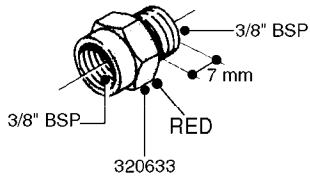

FITTINGS - HEXAGON NIPPLES
L0030-HIN, 01:01:16

Page 0
Date 07.02.2020 8:51

L0030

FITTINGS - HEXAGON NIPPLES
L0030-HIN, 01:01:16

Page 1
Date 07.02.2020 8:51

parts-n°	order qty	description
10015303	1	FITT.PO.HN 1.00X1.00 M1000
10425003	1	FITT.PO.HN 1.25X1.00 MCPHEE
320132	1	FITT.DK HN 1" BSP
320176	1	FITT.DK HN 3/8"X1/2" BSP
320445	1	FITT.DK HN 1/4"X3/8" BSP
320655	1	FITT.DK HN 1/2"-1/2" BSP
320692	1	FITT.DK HN 3/8'BSPX1/4'NPT
320703	1	FITT.DK HN 3/8BSP X1/2 &1/4NPT
320725	1	FITT.DK NIPPLE 3/8"-3/8" BSP
320902	1	FITT.DK HN 3/8'X 1/4' BSP
390232	1	FITT.DK HN 1-1/2' X 1-1/4' BSP
390276	1	FITT.DK HN 1'BSP