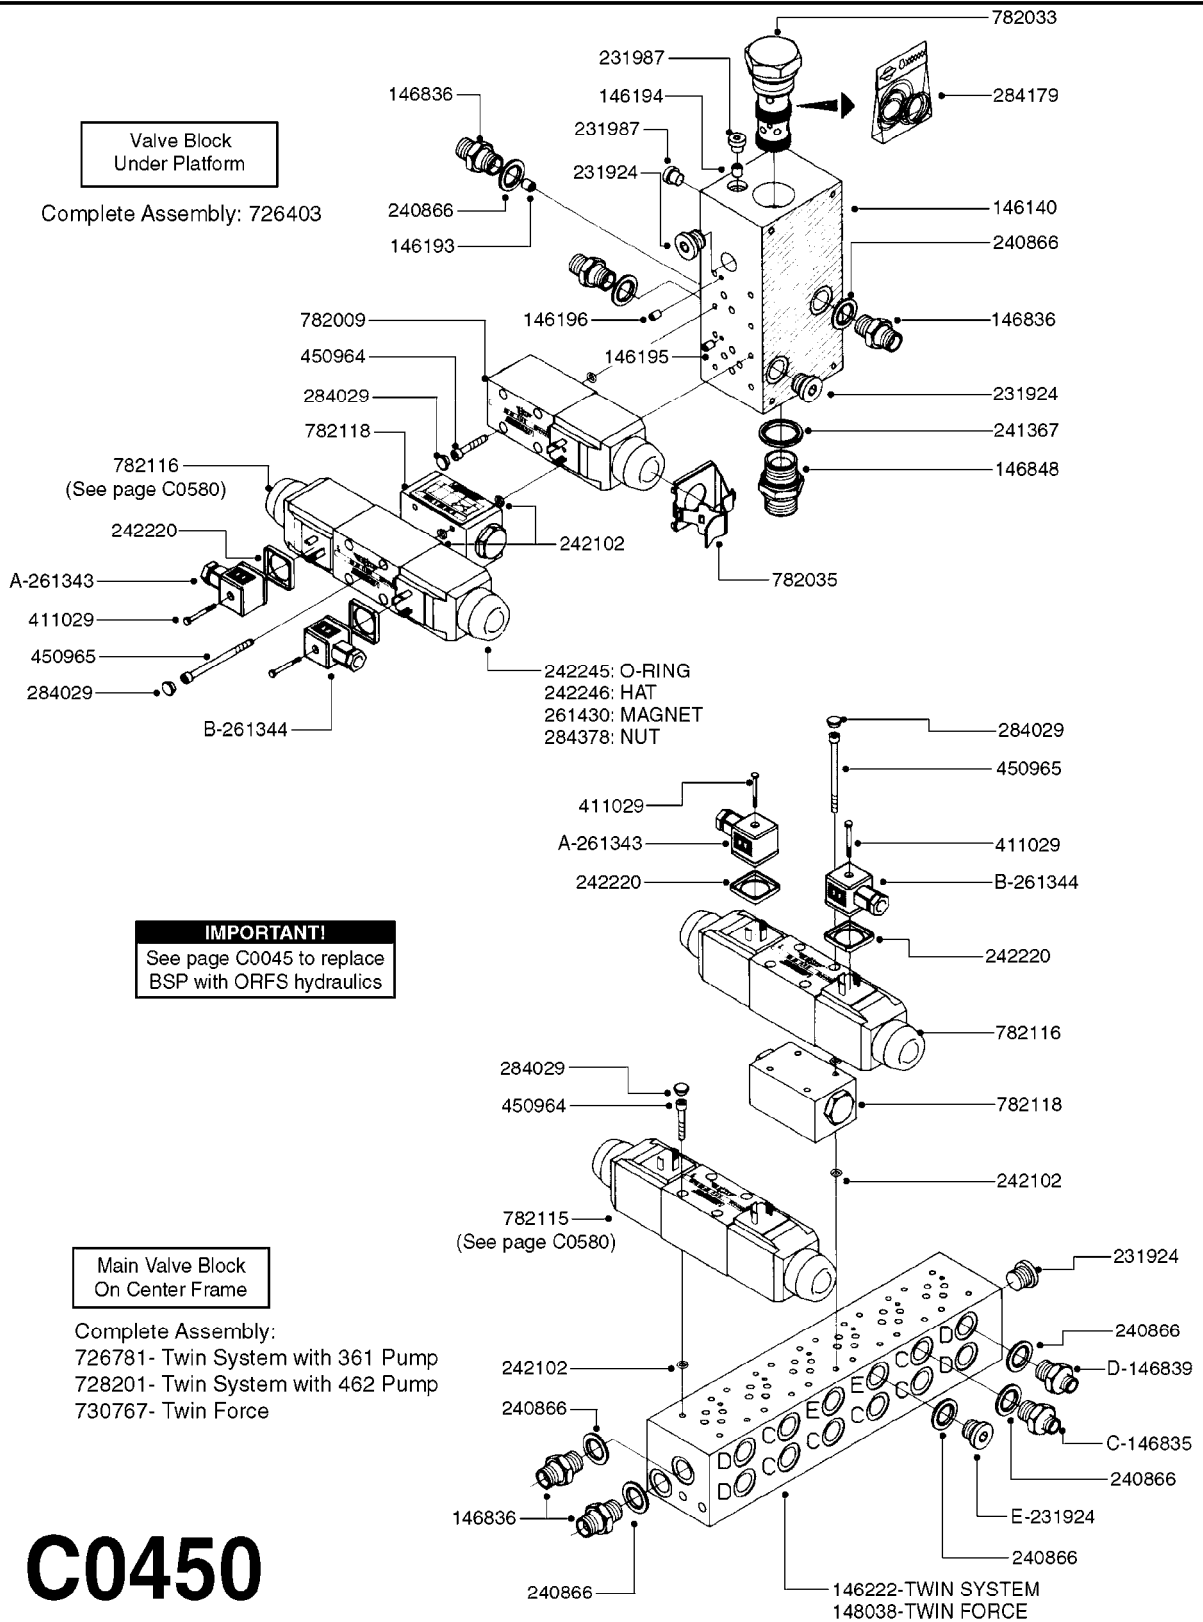

HYD TWIN SOLENOID VALVE
C0450-HIN, 30:03:16

Page

0

Date

07.02.2020

8:50

HYD TWIN SOLENOID VALVE
C0450-HIN, 30:03:16

Page 1
Date 07.02.2020 8:50

parts-n°	order qty	description
146140	1	MANIFOLD BLOCK
146193	1	NOZZLE D.2 M8X10
146194	1	NOZZLE D.8 M8X10
146195	1	NOZZLE D.2 M6X10
146196	1	NOZZLE D.8 M6X10
146222	1	MANIFOLD BLOCK
146835	1	HEX NIPPLE 1/4" - 3/8" BSP
146836	1	HEX NIPPLE 3/8"X3/8" BSP
146839	1	HEX NIPPLE 1/4"X3/8" BSP 0.7MM
146848	1	HEX. NIPPLE 3/4"BSP X 3/4"BSP
148038	1	MANIFOLD BLOCK F.HYD/6
231924	1	PLUG 3/8'
231987	1	PLUG 1/8' BSP W/GASKET
240866	1	DOWTYSEAL 3/8"
241367	1	DOWTYSEAL 28.5x22
242102	1	O-RING Ø9.25X1.78 NITRIL 90SH
242220	1	GASKET F. HIRSMANN PLUG
242245	1	O-RING F. VICKERS VLVE MAGNET
242246	1	BOOT F. VICKERS SOLENOID VALVE
261343	1	HIRSCHMANN PLUG 'A'
261344	1	HIRSCHMANN PLUG B
261430	1	MAGNET F.VICKERS SOLENOID NLA
284029	1	COVER PLUS D10.5/12.0X5.0
284179	1	GASKET SET F/CARTRIDGE VALVE
284378	1	NUT F. VICKERS SOLENOID VALVE
411029	1	SCREW M3X35 F.HIRSMANN PLUG
450964	1	SCREW M5X30 F.CYLINDER
450965	1	SCREW ROUND M5X70
726403	1	MANIFOLD BLOCK COUPLING
726781	1	MANIFOLD BLOCK TA-HAC/361
728201	1	MANIFOLD BLOCK TA-HAC/462
730767	1	HY.BLOCK COMPLETE TF HAZ
782009	1	MAGNET.VALVE DG4V-3-OB-A-MUG7-
782033	1	CART.VALVE C16-210 FLOW+RELIEF
782035	1	LOCK FOR HY VALVE
782115	1	HY SOLENOID VALVE DH HYD
782116	1	HY SOLENOID VALVE MD1L-S3/10N-D12K1/P
782118	1	LOCK VALVE MVPP-D