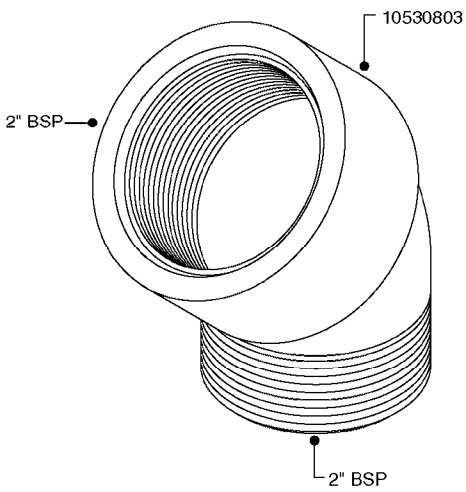

FITTINGS - HEXAGON NIPPLES
L0030-HIN, 01:01:16

Page 0
Date 07.02.2020 8:51

L0030

FITTINGS - HEXAGON NIPPLES
L0030-HIN, 01:01:16

Page 1
Date 07.02.2020 8:51

parts-n°	order qty	description
10015303	1	FITT.PO.HN 1.00X1.00 M1000
10425003	1	FITT.PO.HN 1.25X1.00 MCPHEE
320132	1	FITT.DK HN 1" BSP
320176	1	FITT.DK HN 3/8"X1/2" BSP
320445	1	FITT.DK HN 1/4"X3/8" BSP
320655	1	FITT.DK HN 1/2"-1/2" BSP
320692	1	FITT.DK HN 3/8'BSPX1/4'NPT
320703	1	FITT.DK HN 3/8BSP X1/2 &1/4NPT
320725	1	FITT.DK NIPPLE 3/8"-3/8" BSP
320902	1	FITT.DK HN 3/8'X 1/4' BSP
390232	1	FITT.DK HN 1-1/2' X 1-1/4' BSP
390276	1	FITT.DK HN 1'BSP