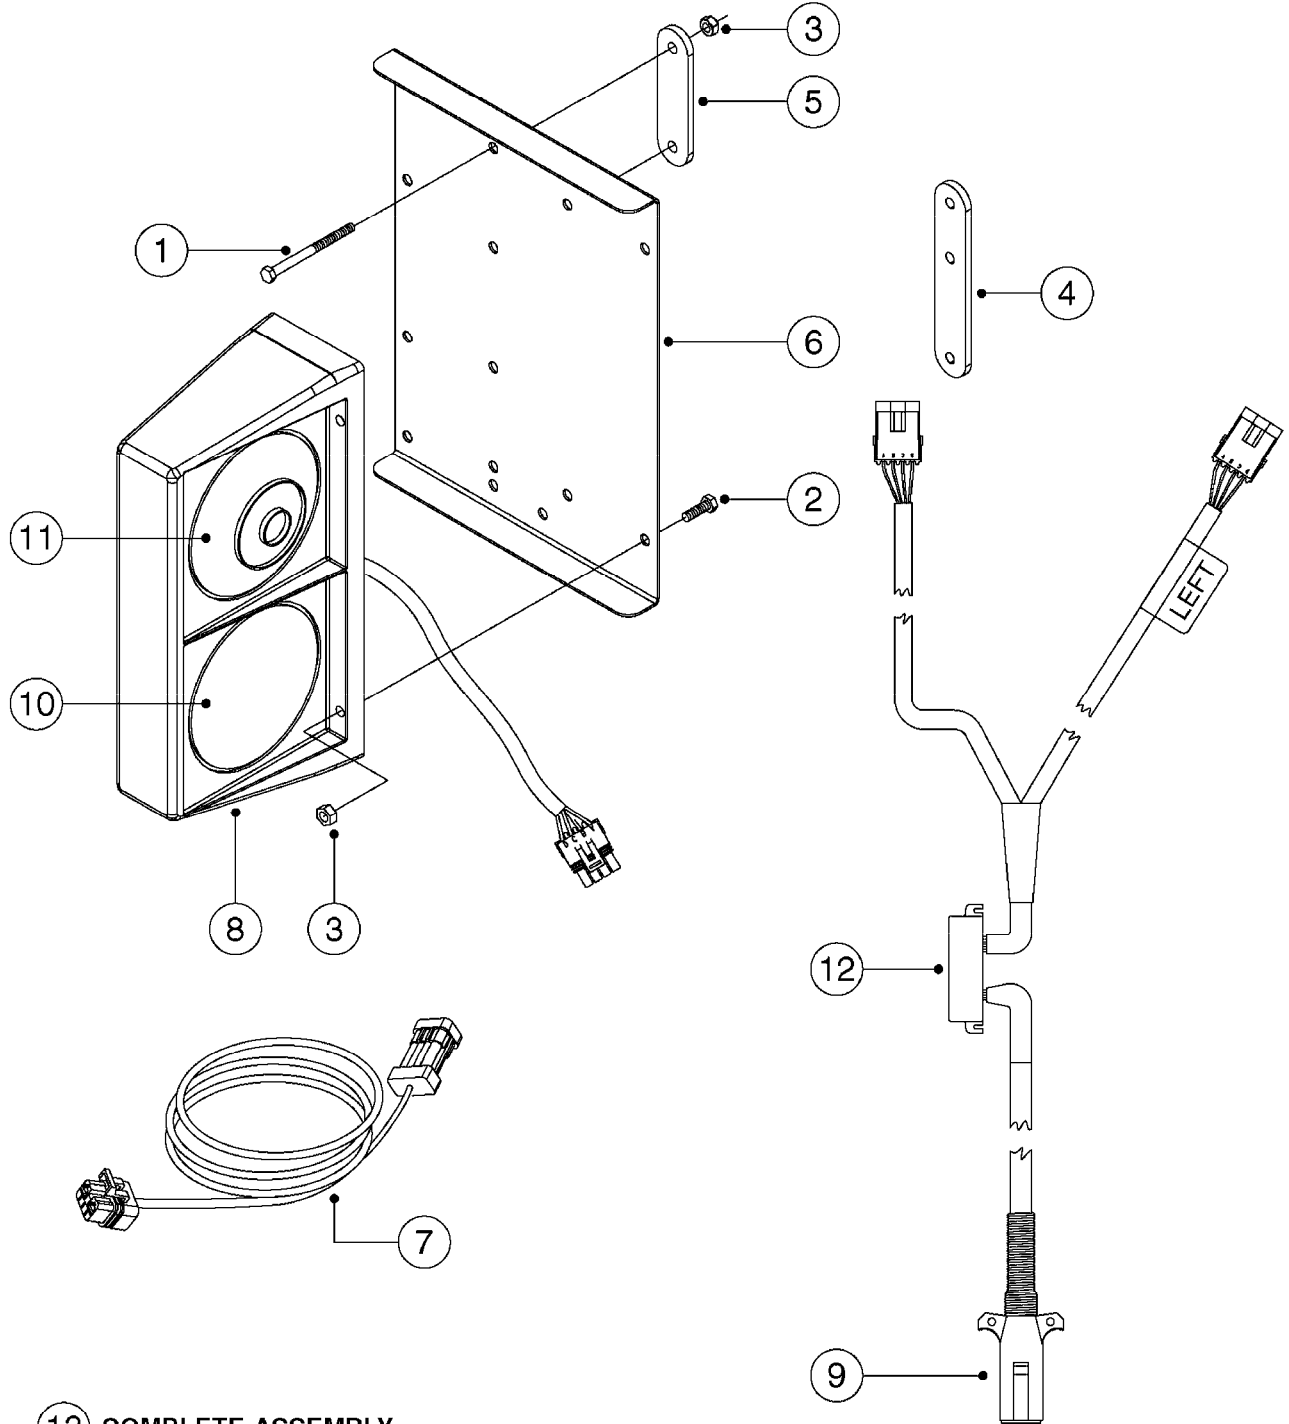

13 COMPLETE ASSEMBLY

COMPLETE ASSEMBLIES
WHOLEGOODS ITEMS

M0160

TRAFFIC LIGHT KIT
M0160-HIN, 13:08:19

Page 1
Date 07.02.2020 8:51

Pos.	parts-n°	order qty	description
1	410266	1	BOLT HEX 8.8 DEL M6X120
1	410421	1	BOLT HEX M6X110 DIN931-A2 SS
1	410524	1	BOLT HEX 8.8 DEL M6X100
1	410605	1	BOLT HEX 8.8 DEL M6X80
2	410362	1	BOLT HEX 8.8 SS M6X20
3	460261	1	NUT HEX M6X1.00 LOCK DIN985 A2 SS
4	16022303	1	BRACKET 100MM TUBE
5	16022403	1	BRACKET 60MM TUBE
6	16025603	1	BRACKET TAIL LIGHT DUAL LAMP
7	26004703	1	HARNESS 13' EXT 4 WIRE WP
8	26004903	1	TAIL LIGHT GREEN WIRE LH
8	26005003	1	TAIL LIGHT YELLOW WIRE RH
9	26005103	1	PLUG 7-PIN AG TAIL LIGHT
10	26005403	1	LENS BLACK BEFORE 2009
10	26017003	1	LENS RED
11	26016903	1	LENS AMBER
12	26032703	1	HARNESS COMPLETE, TAIL LIGHT, 2013
13	83308603	1	TRAFFIC LIGHT KIT