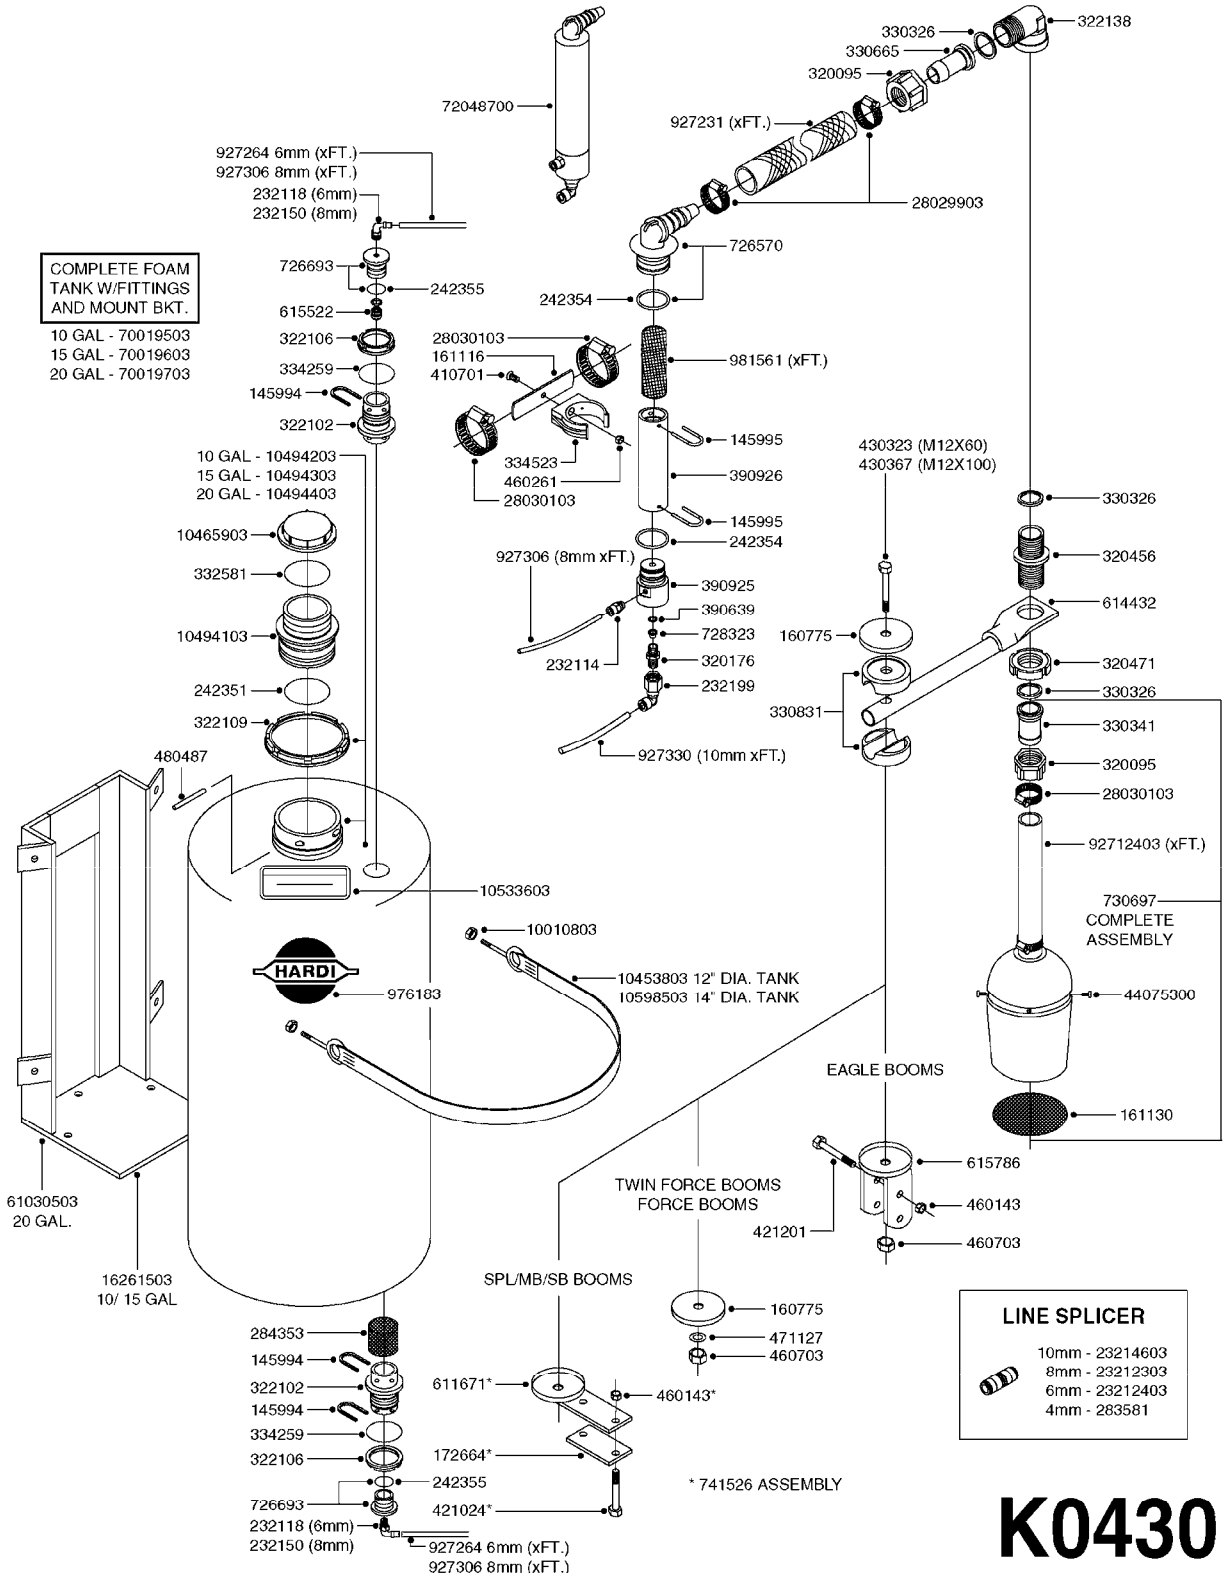

COMPLETE FOAM TANK W/FITTINGS AND MOUNT BKT.

- 10 GAL - 70019503
- 15 GAL - 70019603
- 20 GAL - 70019703

- 10 GAL - 10494203
- 15 GAL - 10494303
- 20 GAL - 10494403

FOAMMARKER TANK/DROPPER 2000
K0430-HIN, 05:12:19

Page 1
Date 07.02.2020 8:51

parts-n°	order qty	description
145994	1	FITT.DK S-40 FORK
145995	1	FITT.DK S-53 FORK
160775	1	WASHER F. FRICTION PLATE
161116	1	FLATBAR PLATE 3 X 25 X 110
161130	1	FILTER SCREEN F/FOAM DROPPER
172664	1	FLATBAR BACKING PLATE
232114	1	COUPLER 1/8" THREADX8MM HOSE
232118	1	HOSE CONN. 90DEG 1/8'X 6MM PE
232150	1	HOSE CONN. 90DEG. 1/8'X8MM PE
232199	1	COUPLER 3/8' BSP-90/10MM HOSE
242351	1	O-RING D69.5X3.0 VITON F.S-93
242354	1	O-RING D32.2X3.0 VITON
242355	1	O-RING D19.2X3.0 VITON F.S-40
283581	1	HOSE CONNECTOR STR. F.4MM PE
284353	1	SPONGE FOR FOAM MARKER
320095	1	FITT.DK NUT 1" BSP
320176	1	FITT.DK HN 3/8"X1/2" BSP
320456	1	FITT.DK BULKHEAD 1"BSP DOUBLE
320471	1	FITT.DK NUT 1" BSP JAMB
322102	1	FITT.DK S-40 BULKHEAD
322106	1	FITT.DK S-40 BULKHEAD NUT
322109	1	FITT.DK S-93 BULKHEAD NUT
322138	1	FITT.DK ELB 1"M X 1"F BSP
330326	1	O-RING D30/D24X2 F.1"NUT
330341	1	FITT.DK HB 1" F. 1" NUT
330665	1	FITT.DK HB 3/4"F.1" NUT
330831	1	FRICTION PLATE
332581	1	GASKET F. 1-1/2" BSP CAPNUT.
334259	1	GASKET F. S-40 BULKHEAD
334523	1	PIPE HOLDER Ø51.5
390639	1	O-RING F.NOZZLE FILTER
390925	1	FITTING F.FOAM MIX.CHAMB. STD
390926	1	TUBE,MIX CHAMB. FOAM MARK STD
410701	1	SCREW M6X16 GALV.
421024	1	BOLT HEX 8.8 DEL M8X60
421201	1	BOLT HEX 8.8 DEL M8X70
430323	1	BOLT HEX 8.8 DEL M12X60
430367	1	BOLT HEX 8.8 DEL M12X100 DIN931
460143	1	SELF LOCK NUT M8 SST A2 DIN985
460261	1	NUT HEX M6X1.00 LOCK DIN985 A2 SS
460703	1	NUT HEX M12X1.75 LOCK DIN985A2 SS
471127	1	WASHER, M12, Ø24/13X24X2.5 SS
480487	1	PIN M5X60 SLOTTED GALV
611671	1	BREAK AWAY HOLDER F-MARKER
614432	1	BREAK AWAY ARM F. FOAM MARKER
615522	1	CHECK VALVE F.FOAM MARKER
615786	1	MOUNT BKT. F.FOAM DROPPER 98
726570	1	FITT.DK S-53 ELB.3/4" W.ORING
726693	1	FITT.DK S-40 PLUG 1/8BSP ORING
728323	1	VALVE NON-RETURN
730697	1	FOAM DROPPER COMP. BLACK '97
741526	1	FOAM DROPPER MT. KIT MB-SPL
927231	1	HOSE R X PVCX3/4 CLR/BRD 0012"
927264	1	HOSE R X PE D6/D4 X 0012"
927306	1	HOSE R X PE D8/D6 X 0012"BLACK
927330	1	HOSE R X PE D10/D8 X 012"BLACK
976183	1	DECAL COMPANY D.18,2 X 29,6
981561	1	SPONGE MAT. MIX.CHAMBER-x0012"
10010803	1	NUT HEX NC (NYLON LOCK) 5/16
10453803	1	STRAP F.FOAMER TANK (755mm)
10465903	1	*LID F.FOAM MARKER, DRILLED