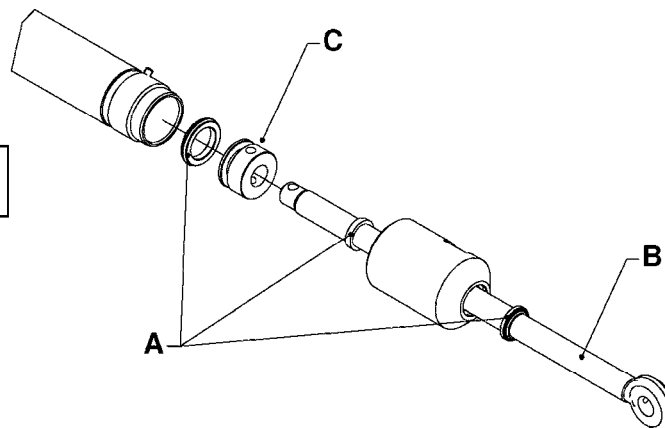

Check cylinder barrel for stamped part number.