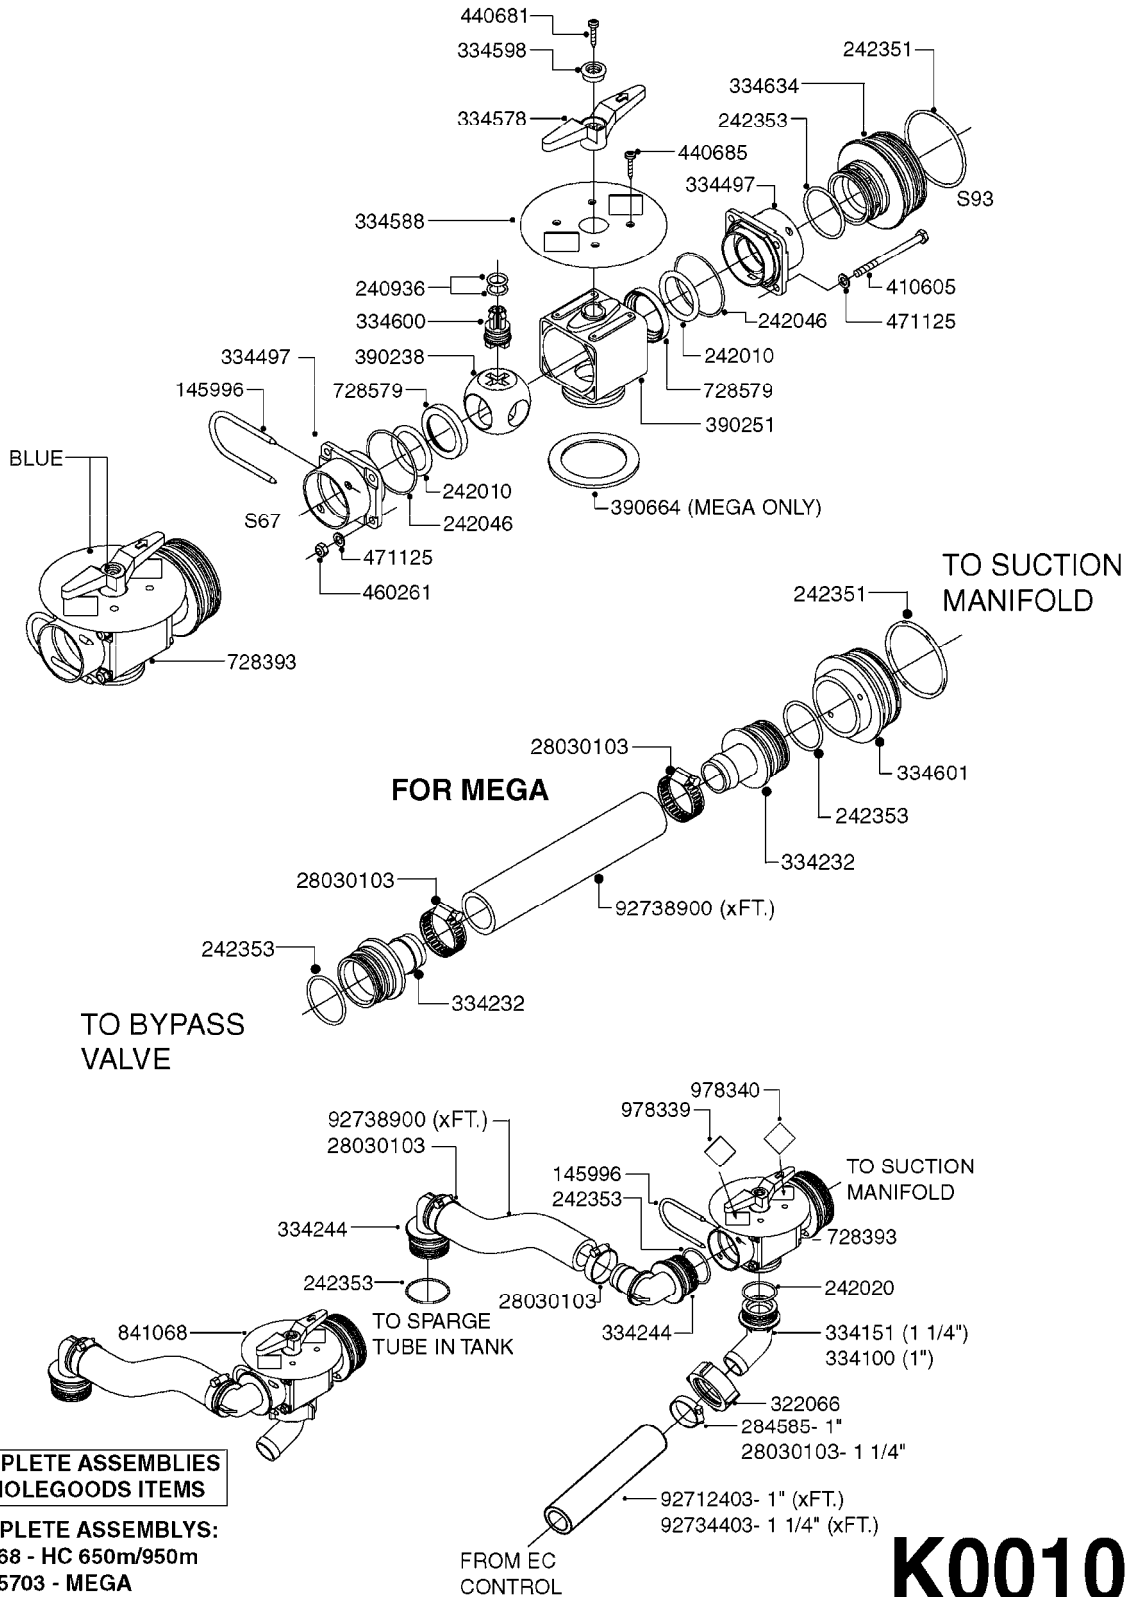

COMPLETE HUB ASSEMBLY:
28045703

COMPLETE ASSEMBLIES
WHOLEGOODS ITEMS

E0790

HUB ASSEMBLY F.4-1/2" SPINDLE
E0790-HIN, 06:07:17

Page 1

Date 07.02.2020 8:51

parts-n°	order qty	description
10629403	1	BOLT HEX 5/16 NC GR.2 00.50"
21000503	1	SEAL,WHEEL CR43771
21000603	1	RACE, BEARING 3.5/1.5
21000703	1	BEARING, TAPPERED 3.5433/1.575
21000803	1	RACE, TAPERED BEARING
21000903	1	BEARING, TAPPERED, 2.75/1.510
24002803	1	GASKET F. HUB 4.5" HUB ASSY
28001103	1	SPINDLE 4.5"x 23" 20000LB
28001203	1	HUB, 20000LB W. BRG RACES
28045703	1	HUB ASSY 10-13.19-11.02 25000#
29000003	1	HUB CAP F. 881(20000LB) HUB
45000103	1	BOLT, WHEEL STUD 3/4-16X2 3/4
45000503	1	BOLT, WHEEL STUD 3/4-16X3 1/2
46000003	1	NUT HEX NF 3/4" FLANGED F.HUB
46000103	1	NUT, CASTLE, SPINDLE 2-12 UNF
46000203	1	NUT, BUD WHEEL, INNER, RH
46000303	1	NUT, BUD WHEEL, OUTER, RH
47000103	1	WASHER, SPNDL 4.5" 2.06x4 .25T
48000103	1	PIN, COTTER 5/16" X 5.25"
63002903	1	AXLE INSERT,72"-90"SUS CM 1200
63033703	1	AXLE INSERT NCM 44/66/9000