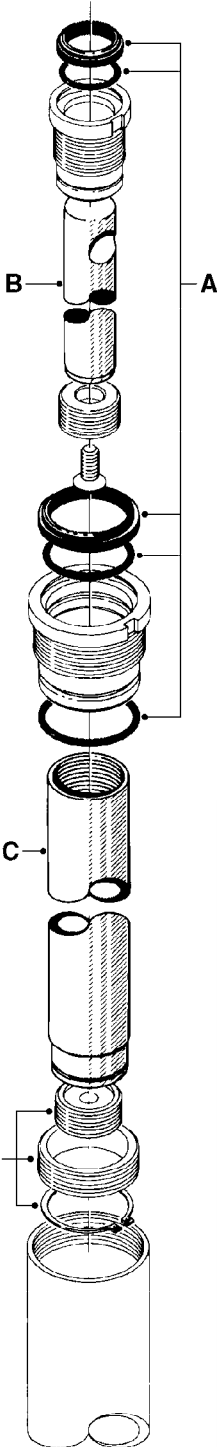

MULTI-STAGE CYLINDER