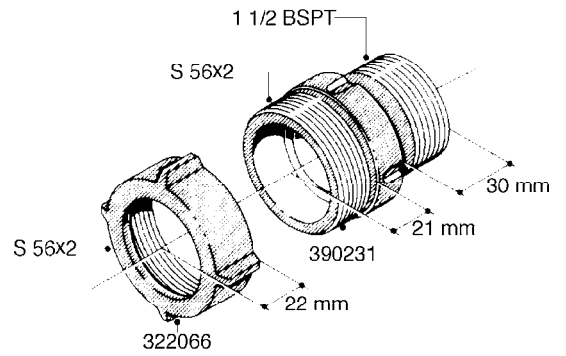

L0080

FITTINGS - S-53
L0080-HIN, 12:09:17

Page 1

Date 07.02.2020 8:51

Pos.	parts-n°	order qty	description
1	145995	1	FITT.DK S-53 FORK
2	241973	1	O-RING Ø3 X 44.2 70 SHORES NITRIL NITRIL (BLACK)
2	242353	1	O-RING 3 X 44.2 VITON VITON (BROWN)
3	242109	1	O-RING D32.2x3.0 NITRIL (BLACK)
3	242354	1	O-RING D32.2X3.0 VITON VITON (BROWN)
4	322103	1	FITT.DK S-53 BULKHEAD
5	322107	1	FITT.DK S-53 BULKHEAD NUT
6	322110	1	FITT.DK S-53 ELB. 1/2" BSP
7	322352	1	FITT.DK S-53 TEE
8	334229	1	FITT.DK S-53 STR.3/4"
9	334260	1	GASKET F. S-53 BULKHEAD
10	334564	1	FITT.DK S-67 TO S-53 ADAPTER
11	391100	1	FITT.DK S-53THREAD INS.1/2"BSP
12	726463	1	FITT.DK S53 BULKHEAD W/GASKET
13	726552	1	FIT.DK S-53X90 1/2" BSP,O-RING
14	726556	1	FITT.DK S-53 HB 1/2" W/O-RING
15	726558	1	FITT.DK S53 STR. 3/4" W.ORING
16	726559	1	FITT DK. S-53 HB 1" W/O-RING
17	726568	1	FITT.DK.S-53 HB 1/2"90 W/O-RING
18	726570	1	FITT.DK S-53 ELB.3/4" W.ORING
19	726571	1	FITT.DK S-53 ELB.1", W ORING
20	726578	1	FITT.DK S53 PLUG WITH O-RING
21	728561	1	FITT.DK. S67M - S53F REDUCER