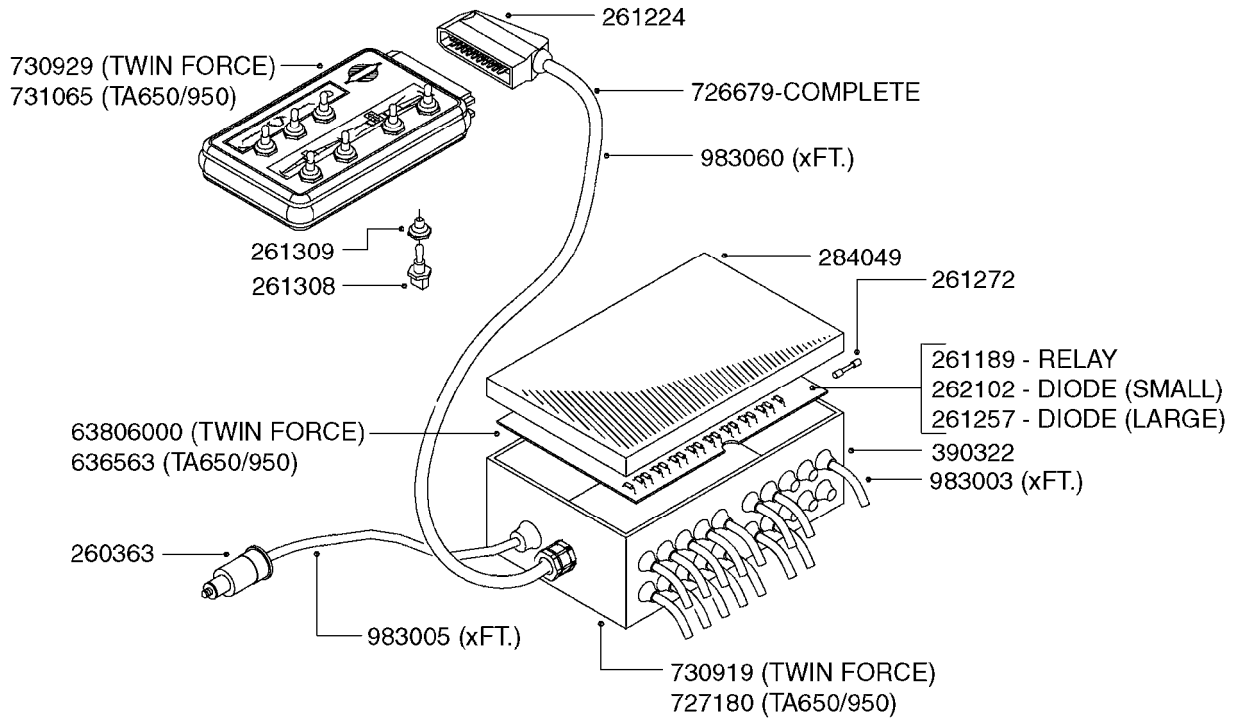

261988 (PUMP ACTUATOR KIT)
261989 (BOOM ACTUATOR KIT)

C0440

HYD TWIN FORCE ELECTRICAL
C0440-HIN, 01:01:16

Page 1
Date 07.02.2020 8:50

parts-n°	order qty	description
146023	1	PIN FOR COGWHEEL
260363	1	PLUG 2 POLE 12V
261093	1	SPADE F.ELEC.WIRE DK 2.8X0.8
261189	1	RELAY SUMI TYPE RCN 1V-5B
261207	1	ELECTRIC CONNECTOR 4MM
261224	1	PLUG HOUSING F/20 POLE MALE
261257	1	DIODE BY 255
261272	1	FUSE 10A D6X32 MM
261308	1	SWITCH APEM 5637
261309	1	SWITCH CAP
261776	1	ELECTRIC CONNECTOR 1.5MM
261825	1	ACTUATOR HAZ 2 WIRE
261842	1	RELAY HELLA 4RD.003.520-137
261844	1	PLUG ELEC.3POLE FEMALE F.CABLE
261845	1	PLUG ELEC.3 POLE MALE F.CABLE
261846	1	FUSE F 3.15A
261988	1	SPARE PARTS KIT/PUMP ACTUATOR
261989	1	SPARE PARTS KIT/BOOM ACTUATOR
262102	1	DIODE 600V/2A LT2A06
270561	1	SCREW W/SPRING ASSY. (QTY 1)
284049	1	COVER F.BOX 250X160X15
390322	1	DAH CONNECTION BOX
471122	1	WASHER, M10, Ø20/10.5X 2.0, SS
480728	1	PIN D3.2X20 SPLIT
636563	1	PRINT PLATE COMPLT F/DAH TWIN
726679	1	WIRE 18X0.5MM 12M 20 POL
727180	1	DAH CONNECTION BOX 5 TA650
730919	1	DAH CONNECTION BOX TWIN FORCE
730929	1	CONTROL BOX - DAH TWIN FORCE
730963	1	ACTUATOR F.PUMP TWIN FORCE
731065	1	CONTROL BOX 5 FUNCTION DAH
983003	1	CABLE ELEC.2X1MM WIRE BLACK EC
983005	1	ELEC. CABLE 2 WIRE X 1.5MM
983060	1	WIRE 20X0.34X2MM
983070	1	CABLE 2X6²
63806000	1	CIRCUIT BOARD F. DAH HAZ FORCE
72206500	1	CONNECTION BOX F.TWIN HAZ
72270700	1	HAY/Z ACTUATOR CONN BOX HURCS