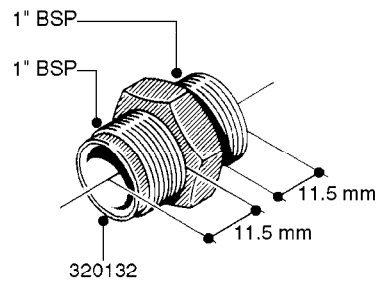

FITTINGS - HEXAGON NIPPLES
L0030-HIN, 01:01:16

Page 0
Date 07.02.2020 8:51

L0030

FITTINGS - HEXAGON NIPPLES
L0030-HIN, 01:01:16

Page 1
Date 07.02.2020 8:51

parts-n°	order qty	description
10015303	1	FITT.PO.HN 1.00X1.00 M1000
10425003	1	FITT.PO.HN 1.25X1.00 MCPHEE
320132	1	FITT.DK HN 1" BSP
320176	1	FITT.DK HN 3/8"X1/2" BSP
320445	1	FITT.DK HN 1/4"X3/8" BSP
320655	1	FITT.DK HN 1/2"-1/2" BSP
320692	1	FITT.DK HN 3/8'BSPX1/4'NPT
320703	1	FITT.DK HN 3/8BSP X1/2 &1/4NPT
320725	1	FITT.DK NIPPLE 3/8"-3/8" BSP
320902	1	FITT.DK HN 3/8'X 1/4' BSP
390232	1	FITT.DK HN 1-1/2' X 1-1/4' BSP
390276	1	FITT.DK HN 1'BSP