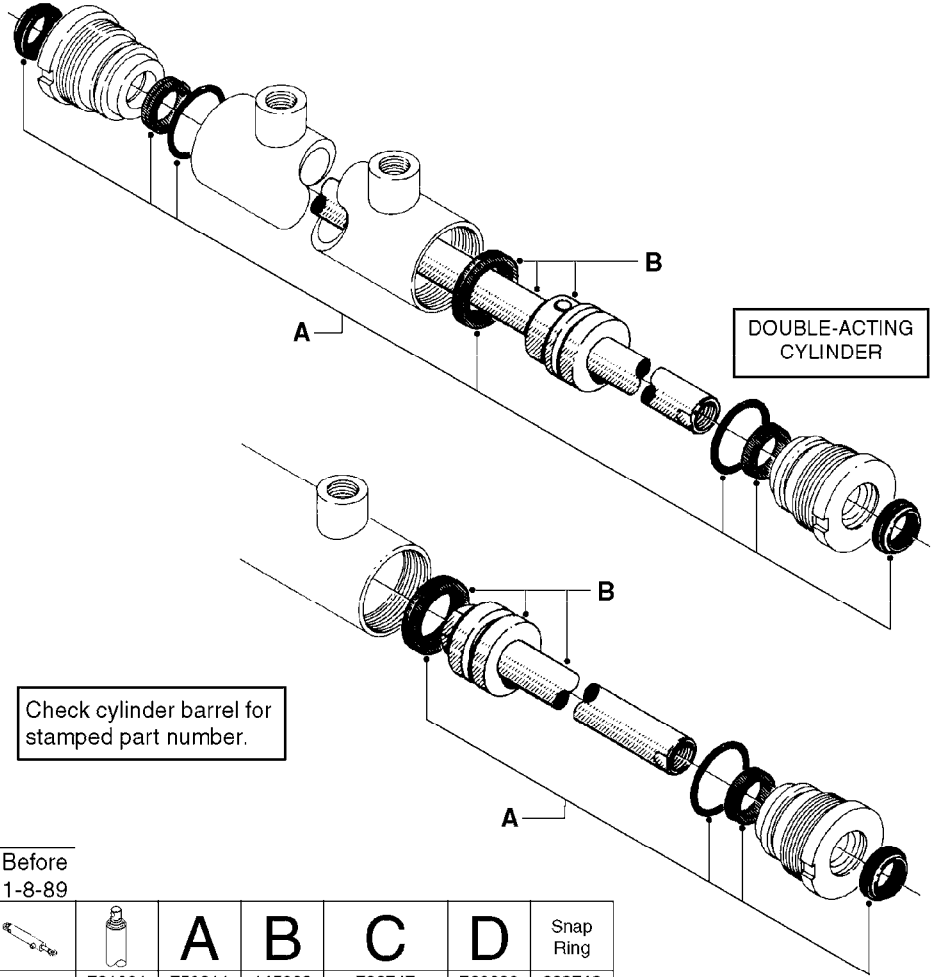

SINGLE-ACTING CYLINDER

DOUBLE-ACTING CYLINDER

Check cylinder barrel for stamped part number.