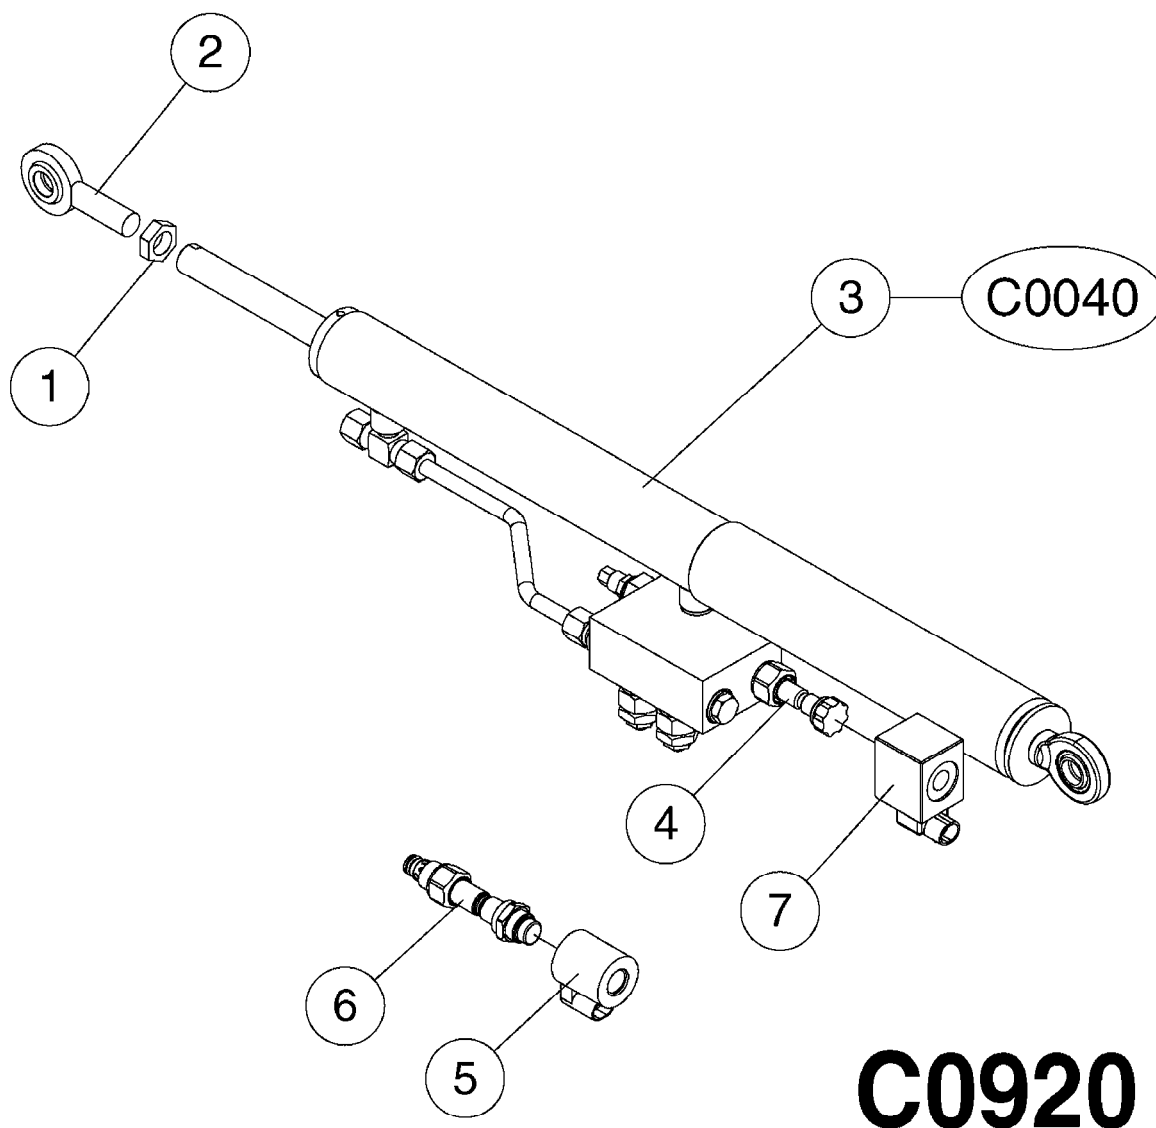

HYD. DAMPER, LOCKING CYLINDER
C0920-HIN, 05:06:19

Page 0

Date 07.02.2020 8:50