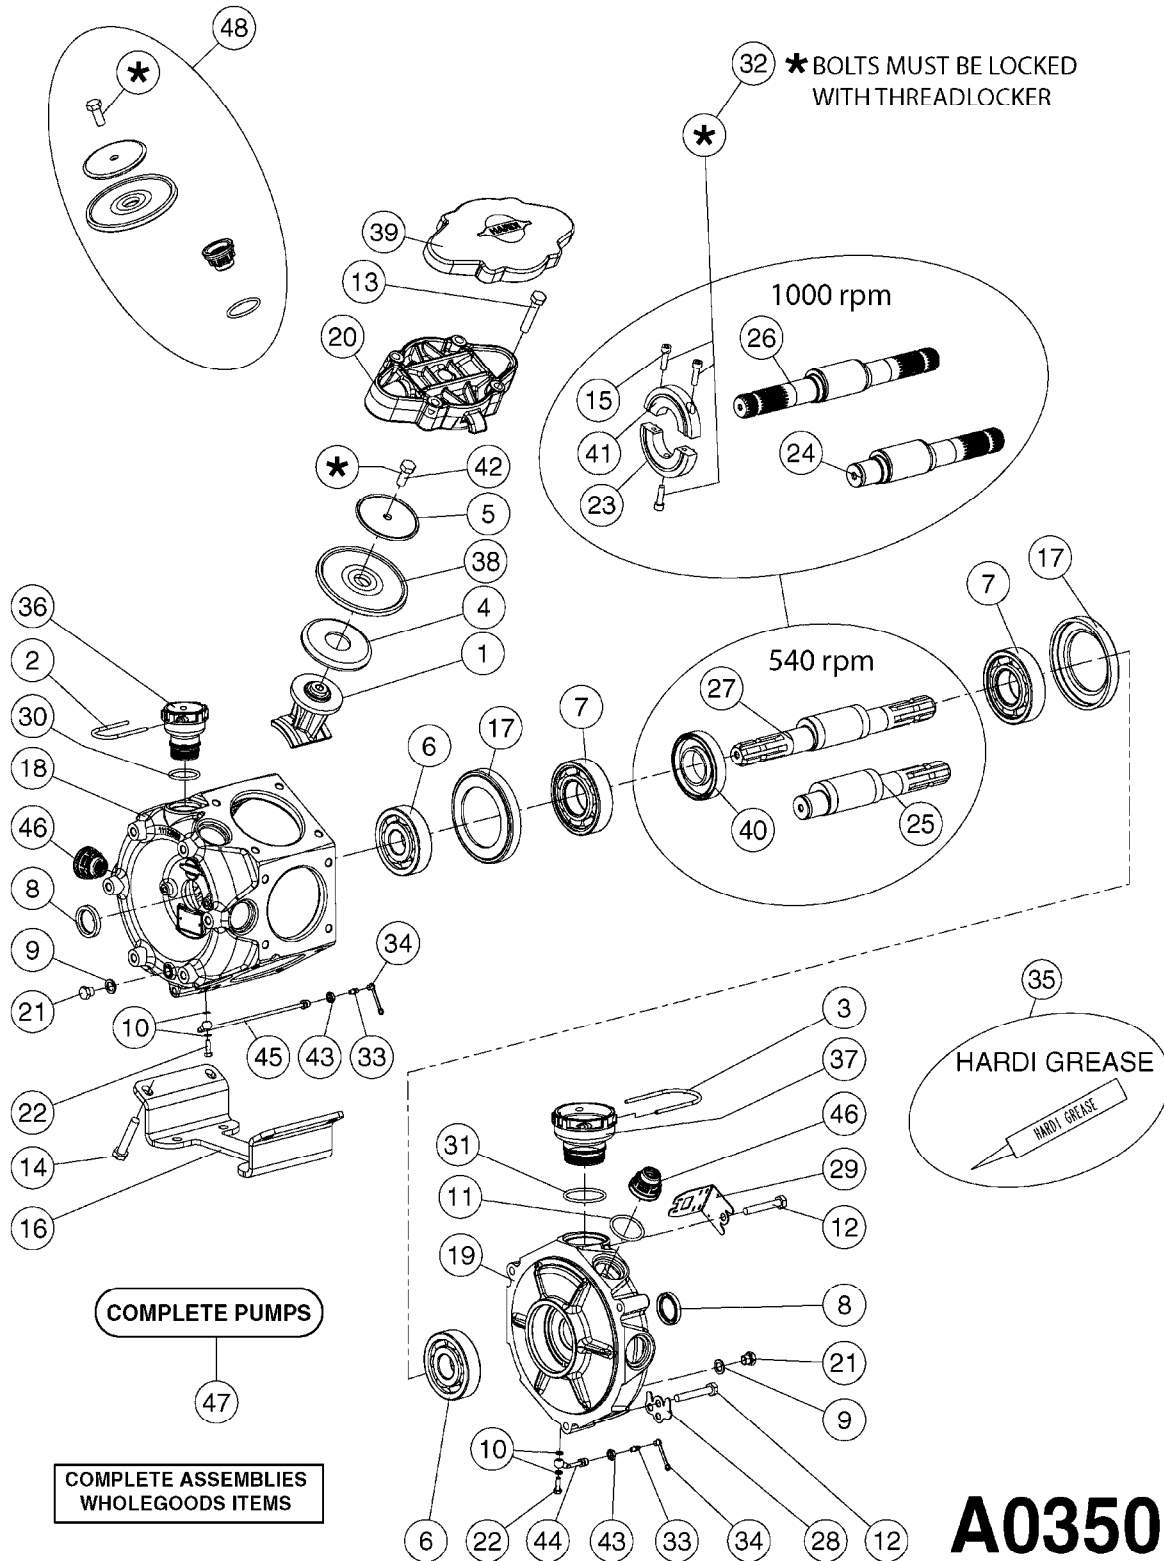

PUMP - 464 540/1000 RPM
A0350-HIN, 23:04:19

Page

1

Date

07.02.2020 8:50

Pos.	parts-n°	order qty	description
1	111622	1	CONNECTING ROD 463/5.5MM
1	111623	1	CONNECTING ROD 463/10MM
1	111624	1	CONNECTING ROD 463/12MM
1	111645	1	CONNECTING ROD 463/6.5MM
2	145996	1	FITT.DK S-67 FORK
3	145997	1	FITT.DK S-93 FORK
4	161012	1	DIAPHRAGM BACKING DISC F. 463
5	161175	1	DIAPHRAGM DISC 463/464 PUMP
6	210221	1	BEARING BALL 6407
7	210232	1	BEARING BALL 6310
8	210243	1	SEAL OIL 35 X 47 X 7
9	241404	1	DOWTY SEAL 1/4"
10	242374	1	WASHER Ø10/Ø6X1 COPPER
11	330072	1	O-RING D53.5/D45.5X4
12	421072	1	BOLT HEX 8.8 RAW M10X65
13	430312	1	BOLT HEX 8.8 M12X60
14	430438	1	BOLT HEX 8.8 DEL M12X65
15	450995	1	BOLT ALLEN M8X30 DIN 912 RAW
16	614628	1	FOOT F. 46X PUMP, RED
16	16410800	1	PUMP BASE 463/464 BLACK
17	11171900	1	CONROD RING 364/464 MACHINED
18	11172200	1	PUMP HOUSE 464 MACHINED 5/4" BSP RED
19	11172600	1	FRONTPART 464 MACHINED 2" BSP RED
20	11173000	1	VALVE COVER.463/464 MACHINED RED
21	14010400	1	PLUG 1/4" BSP
22	14120400	1	BANJOBOLT M6 X 19
23	14120700	1	COUNTERWEIGHT 364/464-1000
24	14137300	1	CRANKSHAFT 364/464-5.5 1000
24	14137400	1	CRANKSHAFT 364/464-6.5 1000
25	14137600	1	CRANKSHAFT 364/464-10
25	14137700	1	CRANKSHAFT 464-12
26	14137900	1	CRANKSHAFT 364/464-5.5 GG 1000
26	14138000	1	CRANKSHAFT 364/464-6.5 GG 1000
27	14138200	1	CRANKSHAFT 364/464-10 GG
27	14138300	1	CRANKSHAFT 464-12 GG
28	16383000	1	GREASE NIPPLE PLATE 464
29	16390600	1	BRACKET FOR RPM SENSOR
30	24266600	1	O-RING D 38,0 X 4,0 70SH.NITR
31	24266800	1	O-RING D 54,0 X 4,0 70SH.NITR
32	28045503	1	LOCTITE 262 .5ML (.017oz.)
33	28163300	1	GREASE NIPPLE H1 M6X1 DIN 7412
34	28163400	1	CAP F. GREASENIPPLE YELLOW M6X1
35	28164600	1	HARDI PUMP GREASE S3 V550L 1
36	32242200	1	FITTING S67 5/4" KON. RG 2014
37	32242400	1	FITTING S93 2" KON. RG 2014
38	33511600	1	DIAPHRAGM PUMP 463/464 PUMP PUR
39	33524000	1	COVER PLASTIC 464 PUMP
40	33527200	1	GREASE SPLIT 364/464
41	39136200	1	HALFPART 364/464-1000
42	43099200	1	BOLT HEX SS M12 X 30 DIN933 A4
43	46134000	1	NUT HEX M10x1 H=2.3 NV=14 ELZIN
44	61097000	1	BANJOTUBE SHORT 464 COMPL.
45	61097100	1	BANJOTUBE LONG 464 COMPL.
46	72043600	1	VALVE FOR 462/463
47	72993500	1	PUMP 464-12-540, CM
47	72993600	1	PUMP 464-6.5 MED-2-1000
47	82168100	1	PUMP 464-5.5 THROUGH SHAFT 1000RPM
47	82168200	1	PUMP 464-10 2" SUCT. 540RPM
47	82168500	1	PUMP 464-12 2" SUCT. 540 RPM
47	82168700	1	PUMP 464-12 540 OFFSET PORTS
47	82168800	1	PUMP 464 6.5 1000 OFFSET PORTS