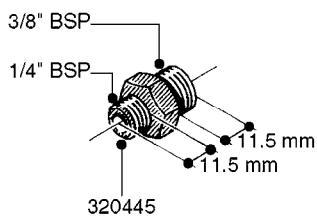

FITTINGS - HEXAGON NIPPLES
L0030-HIN, 01:01:16

Page 0
Date 07.02.2020 8:51

L0030

FITTINGS - HEXAGON NIPPLES
L0030-HIN, 01:01:16

Page 1
Date 07.02.2020 8:51

parts-n°	order qty	description
10015303	1	FITT.PO.HN 1.00X1.00 M1000
10425003	1	FITT.PO.HN 1.25X1.00 MCPHEE
320132	1	FITT.DK HN 1" BSP
320176	1	FITT.DK HN 3/8"X1/2" BSP
320445	1	FITT.DK HN 1/4"X3/8" BSP
320655	1	FITT.DK HN 1/2"-1/2" BSP
320692	1	FITT.DK HN 3/8'BSPX1/4'NPT
320703	1	FITT.DK HN 3/8BSP X1/2 &1/4NPT
320725	1	FITT.DK NIPPLE 3/8"-3/8" BSP
320902	1	FITT.DK HN 3/8'X 1/4' BSP
390232	1	FITT.DK HN 1-1/2' X 1-1/4' BSP
390276	1	FITT.DK HN 1'BSP