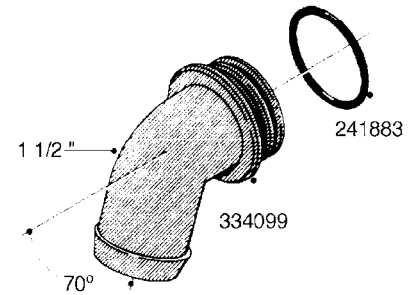

L0080

FITTINGS - S-53
L0080-HIN, 12:09:17

Page 1

Date 07.02.2020 8:51

Pos.	parts-n°	order qty	description
1	145995	1	FITT.DK S-53 FORK
2	241973	1	O-RING Ø3 X 44.2 70 SHORES NITRIL NITRIL (BLACK)
2	242353	1	O-RING 3 X 44.2 VITON VITON (BROWN)
3	242109	1	O-RING D32.2x3.0 NITRIL (BLACK)
3	242354	1	O-RING D32.2X3.0 VITON VITON (BROWN)
4	322103	1	FITT.DK S-53 BULKHEAD
5	322107	1	FITT.DK S-53 BULKHEAD NUT
6	322110	1	FITT.DK S-53 ELB. 1/2" BSP
7	322352	1	FITT.DK S-53 TEE
8	334229	1	FITT.DK S-53 STR.3/4"
9	334260	1	GASKET F. S-53 BULKHEAD
10	334564	1	FITT.DK S-67 TO S-53 ADAPTER
11	391100	1	FITT.DK S-53THREAD INS.1/2"BSP
12	726463	1	FITT.DK S53 BULKHEAD W/GASKET
13	726552	1	FIT.DK S-53X90 1/2" BSP,O-RING
14	726556	1	FITT.DK S-53 HB 1/2" W/O-RING
15	726558	1	FITT.DK S53 STR. 3/4" W.ORING
16	726559	1	FITT DK. S-53 HB 1" W/O-RING
17	726568	1	FITT.DK.S-53 HB 1/2"90 W/O-RING
18	726570	1	FITT.DK S-53 ELB.3/4" W.ORING
19	726571	1	FITT.DK S-53 ELB.1", W ORING
20	726578	1	FITT.DK S53 PLUG WITH O-RING
21	728561	1	FITT.DK. S67M - S53F REDUCER